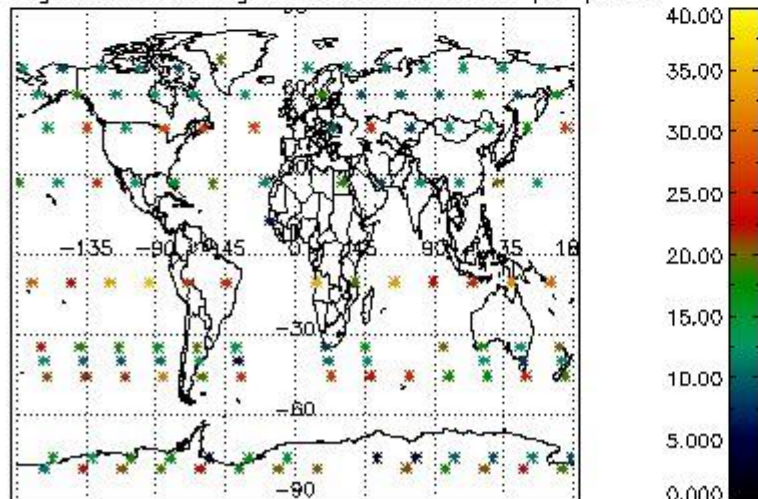

Percentage of star falling outside central band per profile