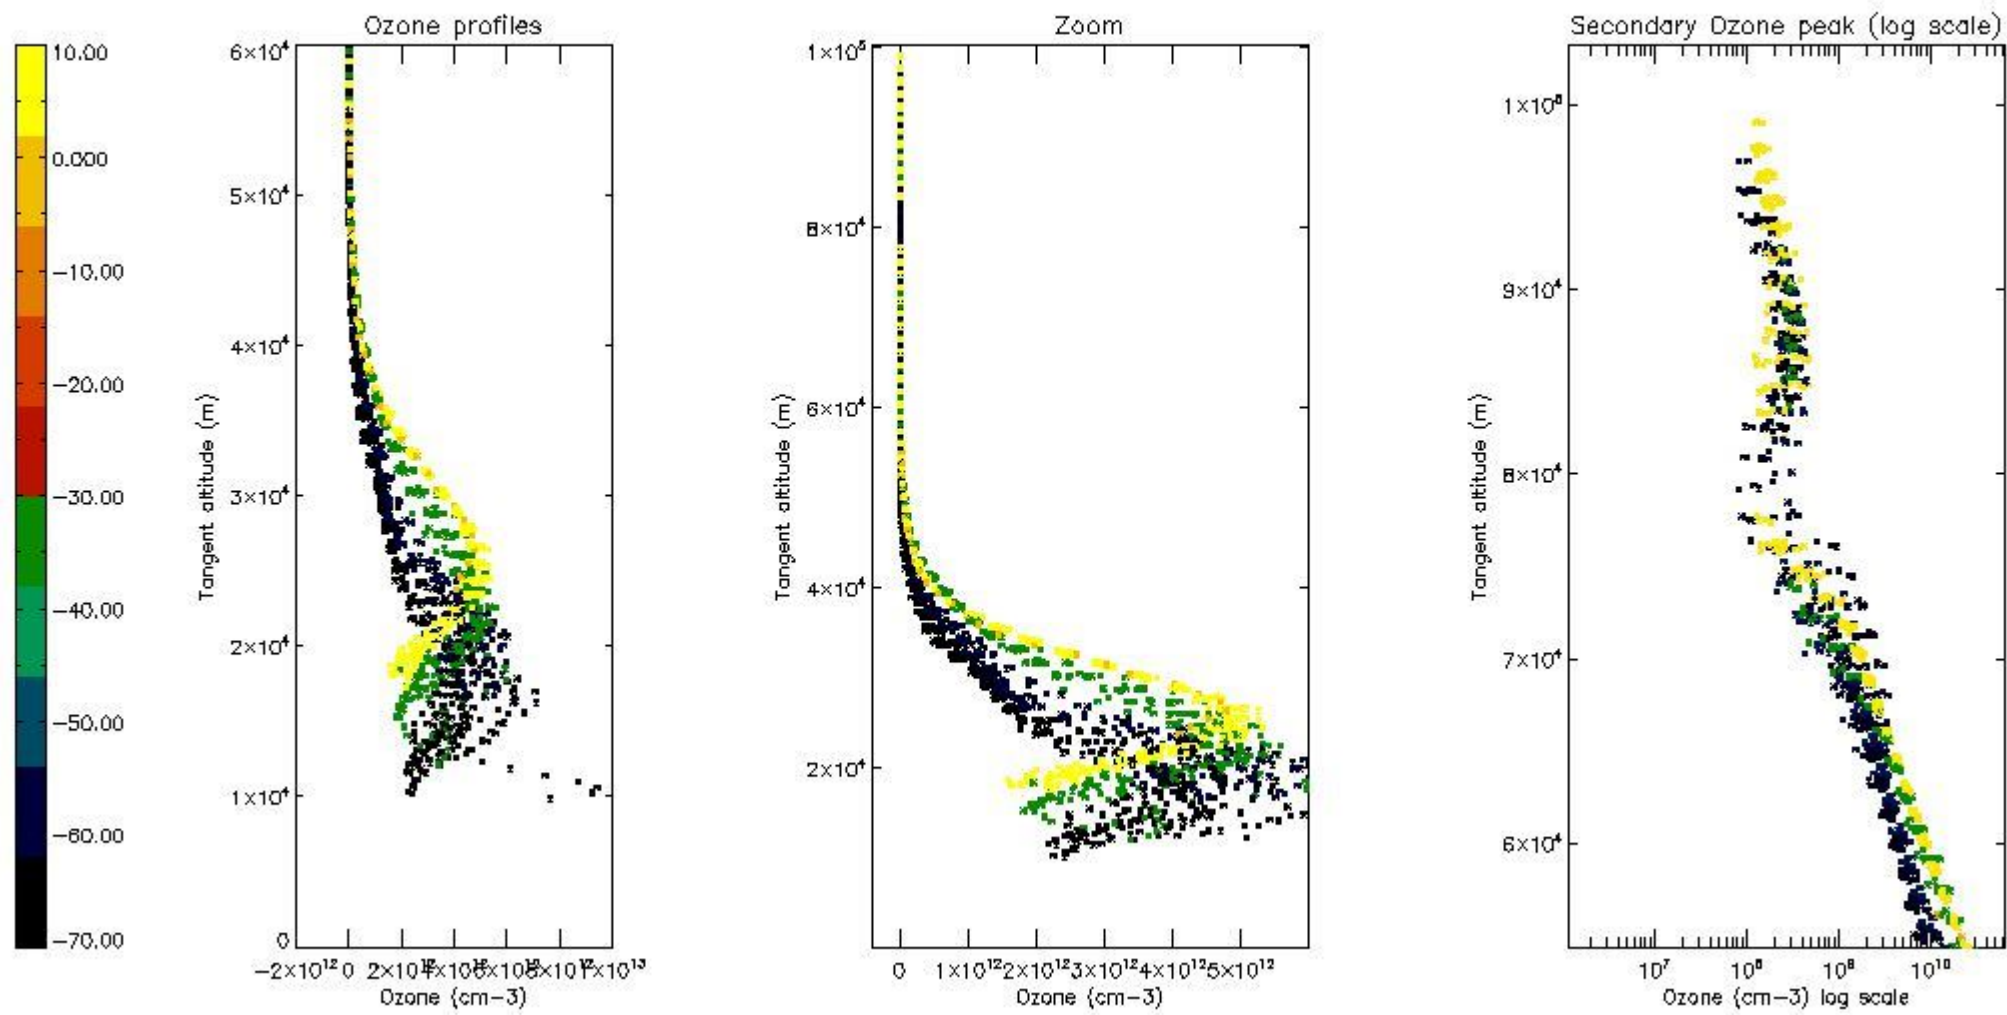

STD < 10	20
STD < 5	16

5.2 Plot ozone profiles for all STD (dark without errors)

The colorbar represents the latitude.

5.3 Plot ozone profiles where STD < 20% (dark without errors)

The colorbar represents the latitude.

5.4 Plot ozone profiles where $STD < 10\%$ (dark without errors)

The colorbar represents the latitude.

5.5 Plot ozone profiles where $STD < 5\%$ (dark without errors)

The colorbar represents the latitude.