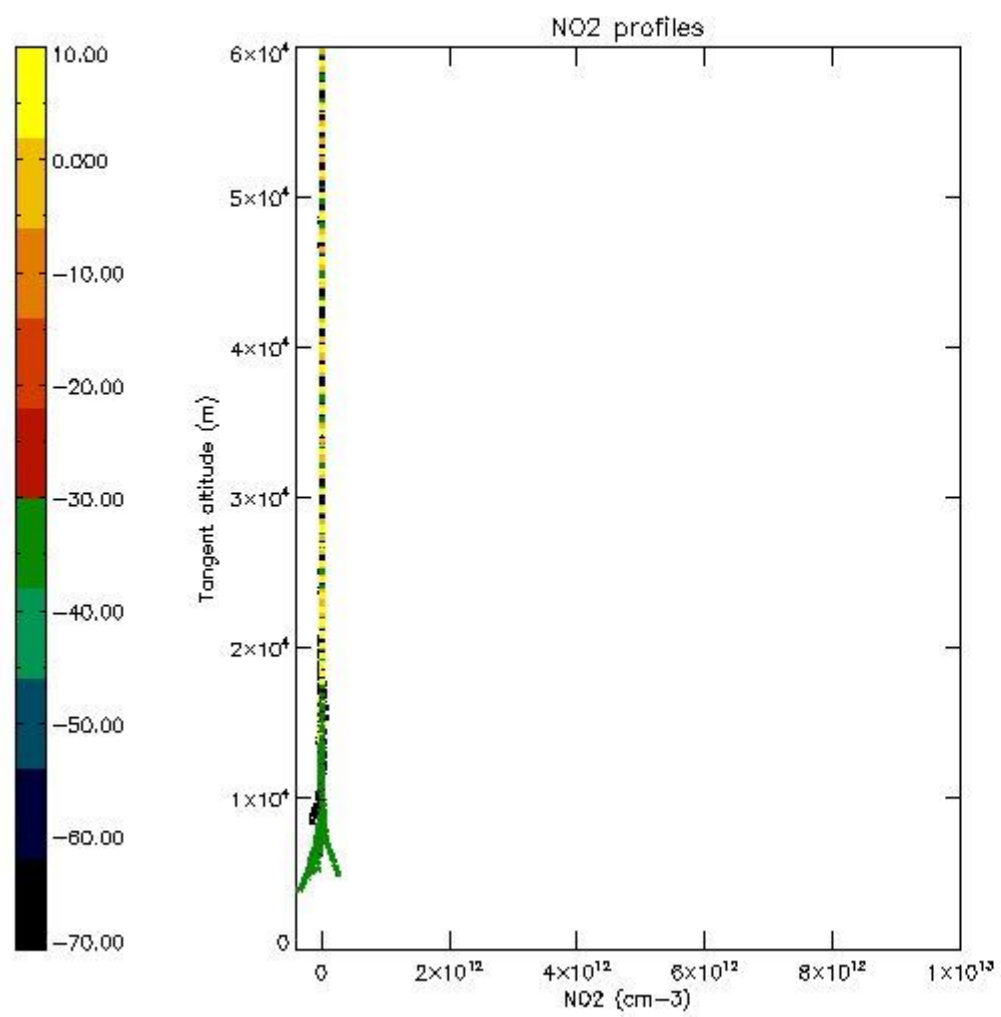

5.4 Plot ozone profiles where $STD < 10\%$ (dark without errors)

The colorbar represents the latitude.

5.5 Plot ozone profiles where $STD < 5\%$ (dark without errors)

The colorbar represents the latitude.

5.6 Plot NO₂ profiles for all STD (dark without errors)

The colorbar represents the latitude.

5.7 Plot NO3 profiles for all STD (dark without errors)

The colorbar represents the latitude.

5.8 Plot H2O profiles for all STD (only for occultations of stars 1,2,3,4,13,14,16,26,63 dark without errors)