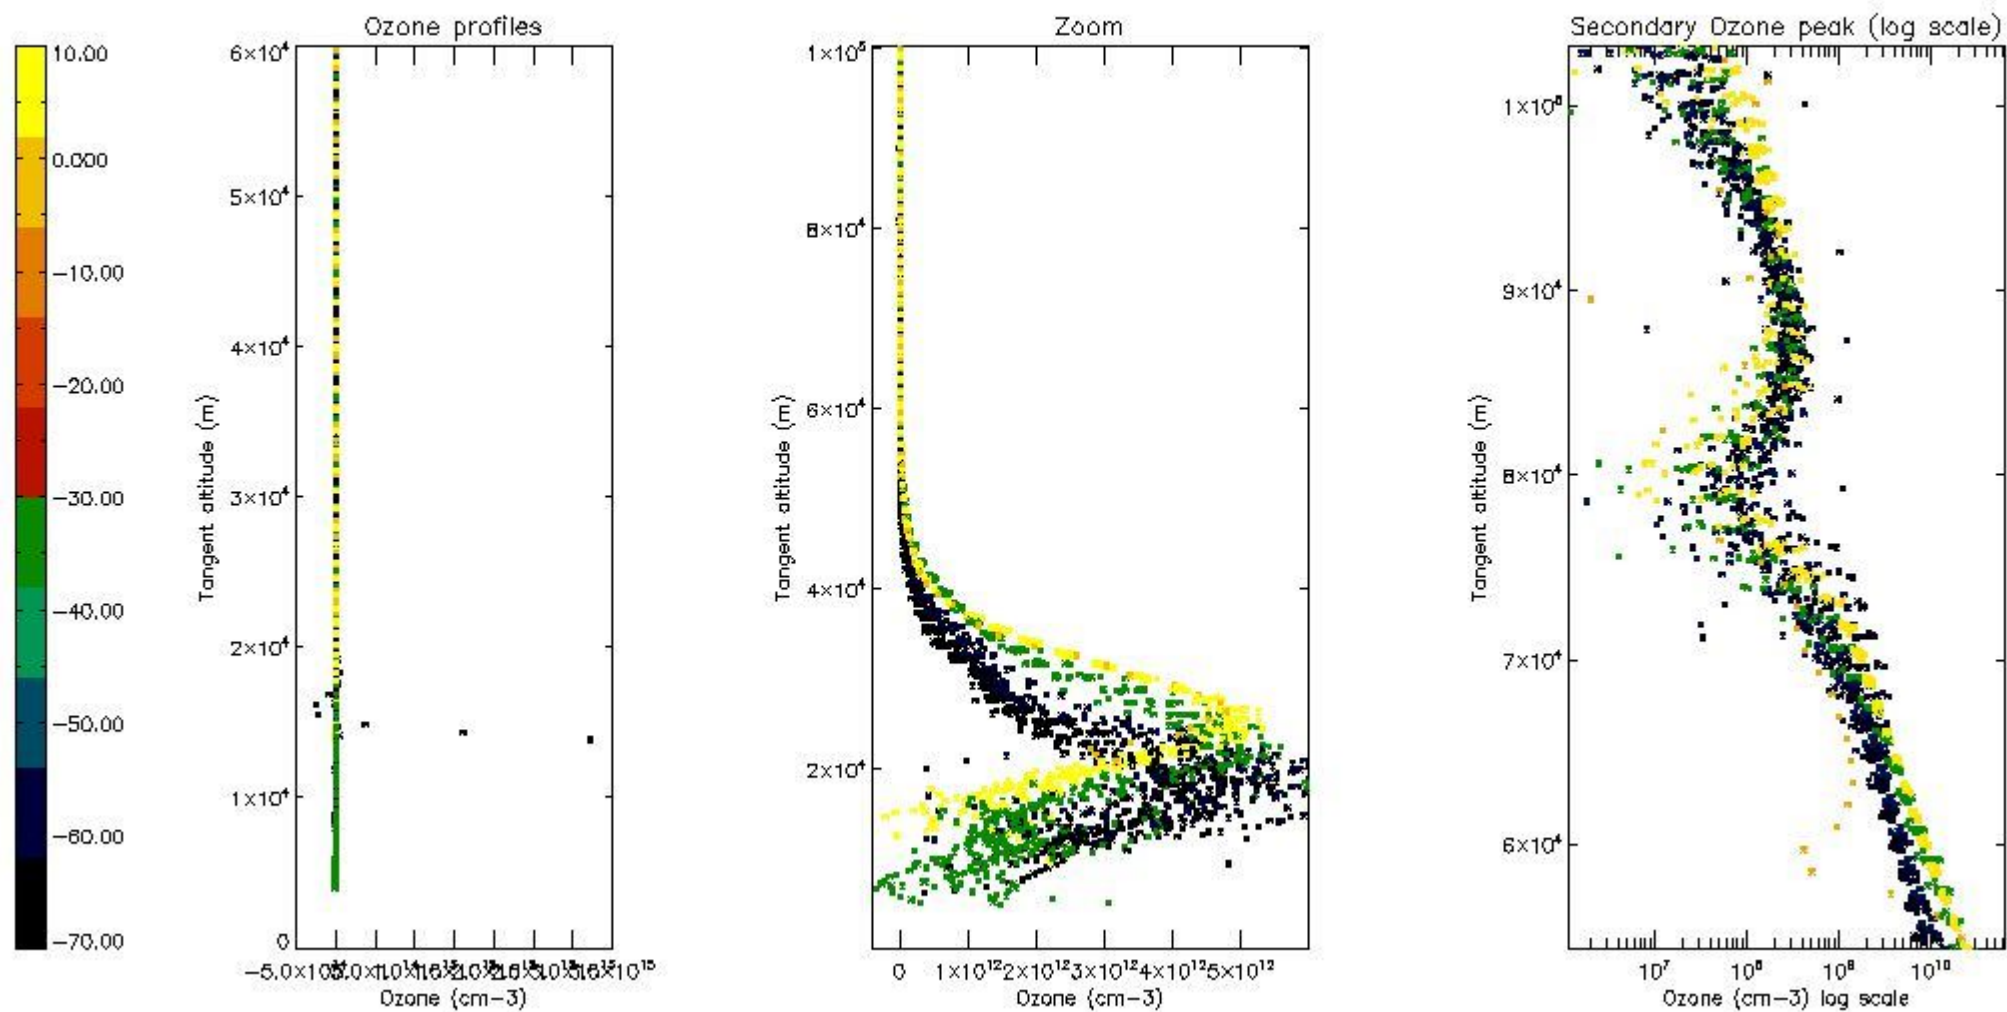

STD < 10	20
STD < 5	16

5.2 Plot ozone profiles for all STD (dark without errors)

The colorbar represents the latitude.

5.3 Plot ozone profiles where STD < 20% (dark without errors)

The colorbar represents the latitude.