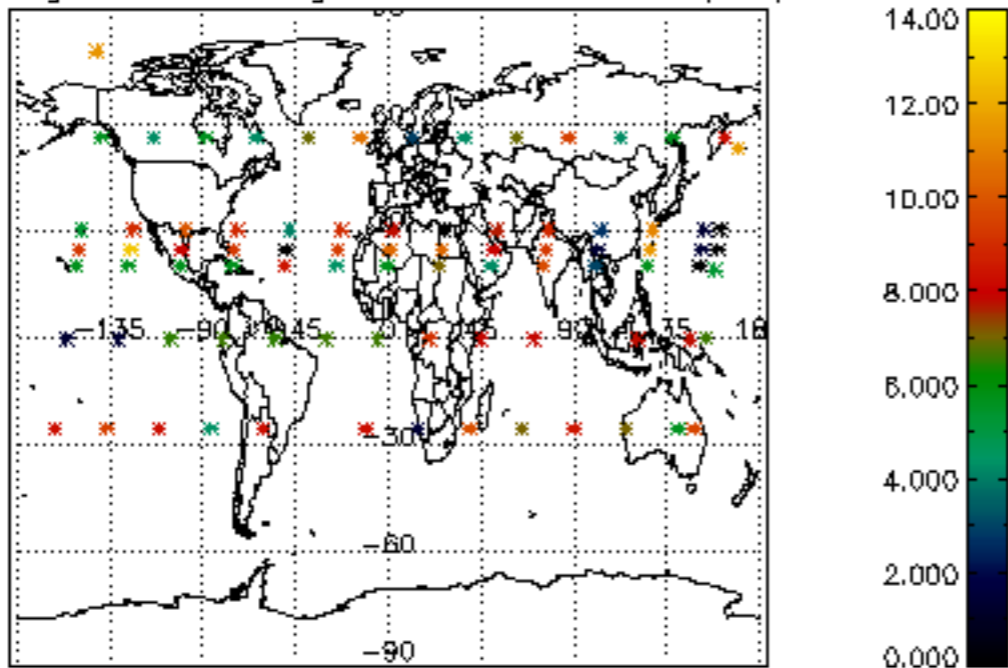

Percentage of star falling outside central band per profile