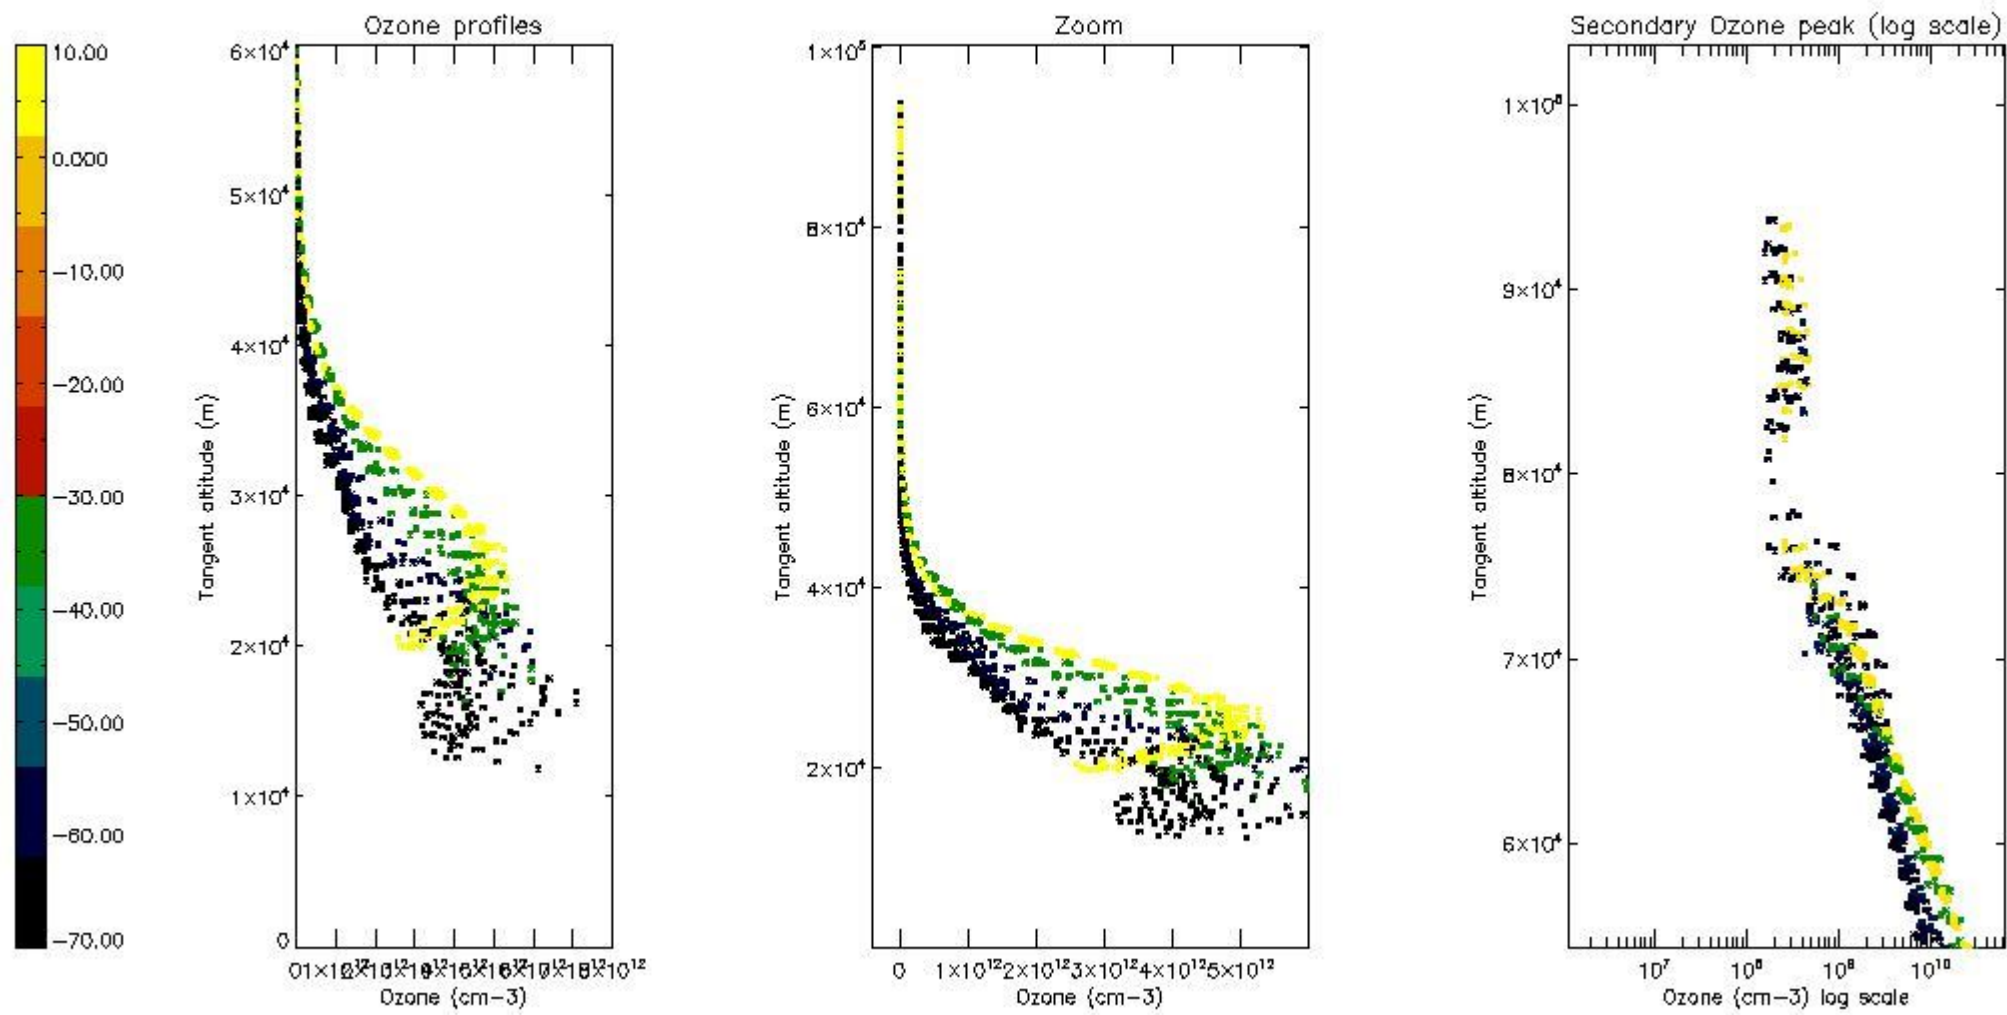

5.6 Plot NO₂ profiles for all STD (dark without errors)

The colorbar represents the latitude.