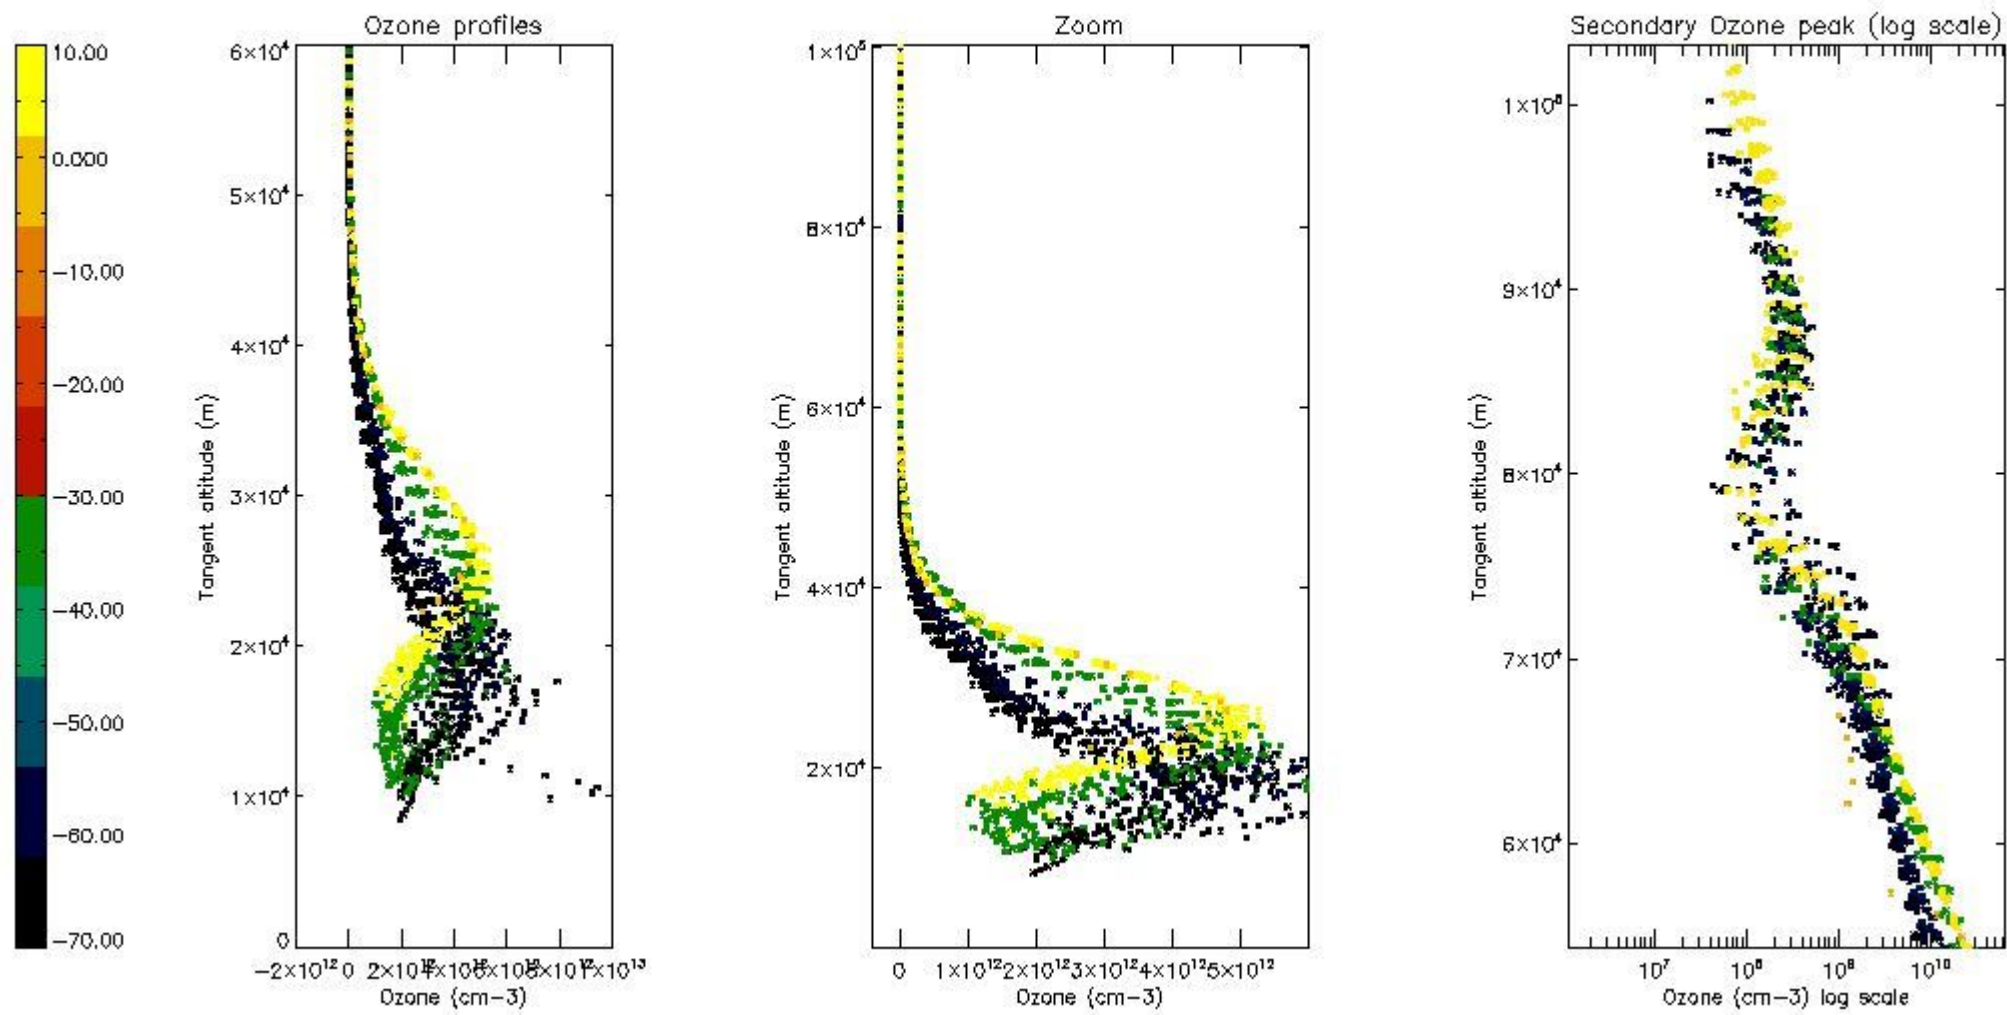

STD < 10	20
STD < 5	16

5.2 Plot ozone profiles for all STD (dark without errors)

The colorbar represents the latitude.

5.3 Plot ozone profiles where STD < 20% (dark without errors)

The colorbar represents the latitude.

5.4 Plot ozone profiles where $STD < 10\%$ (dark without errors)

The colorbar represents the latitude.

5.5 Plot ozone profiles where $STD < 5\%$ (dark without errors)

The colorbar represents the latitude.