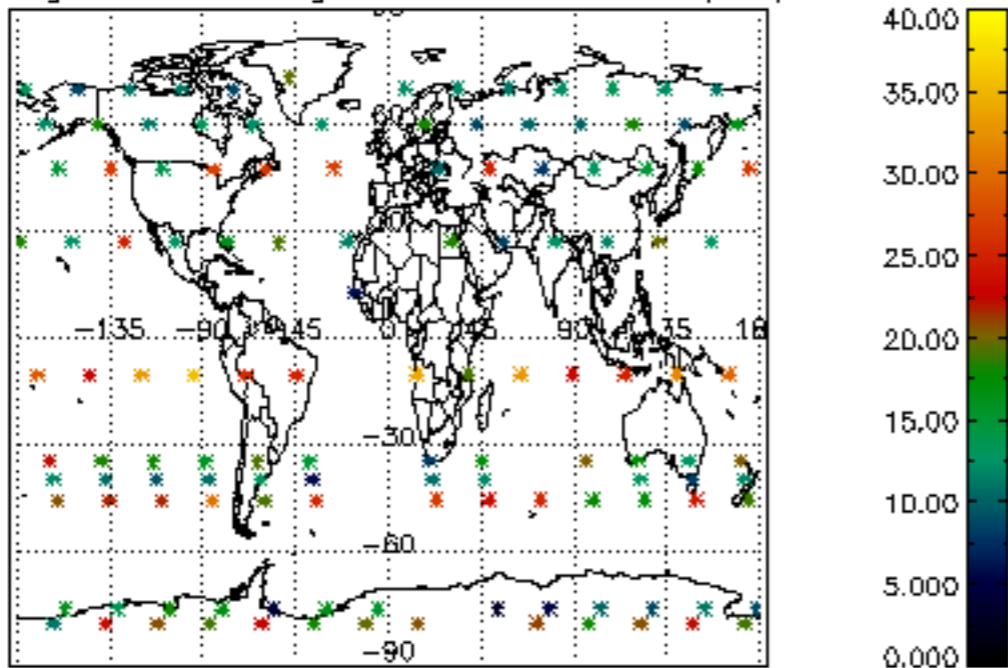

Percentage of cosmic ray hits per profile

Percentage of star falling outside central band per profile