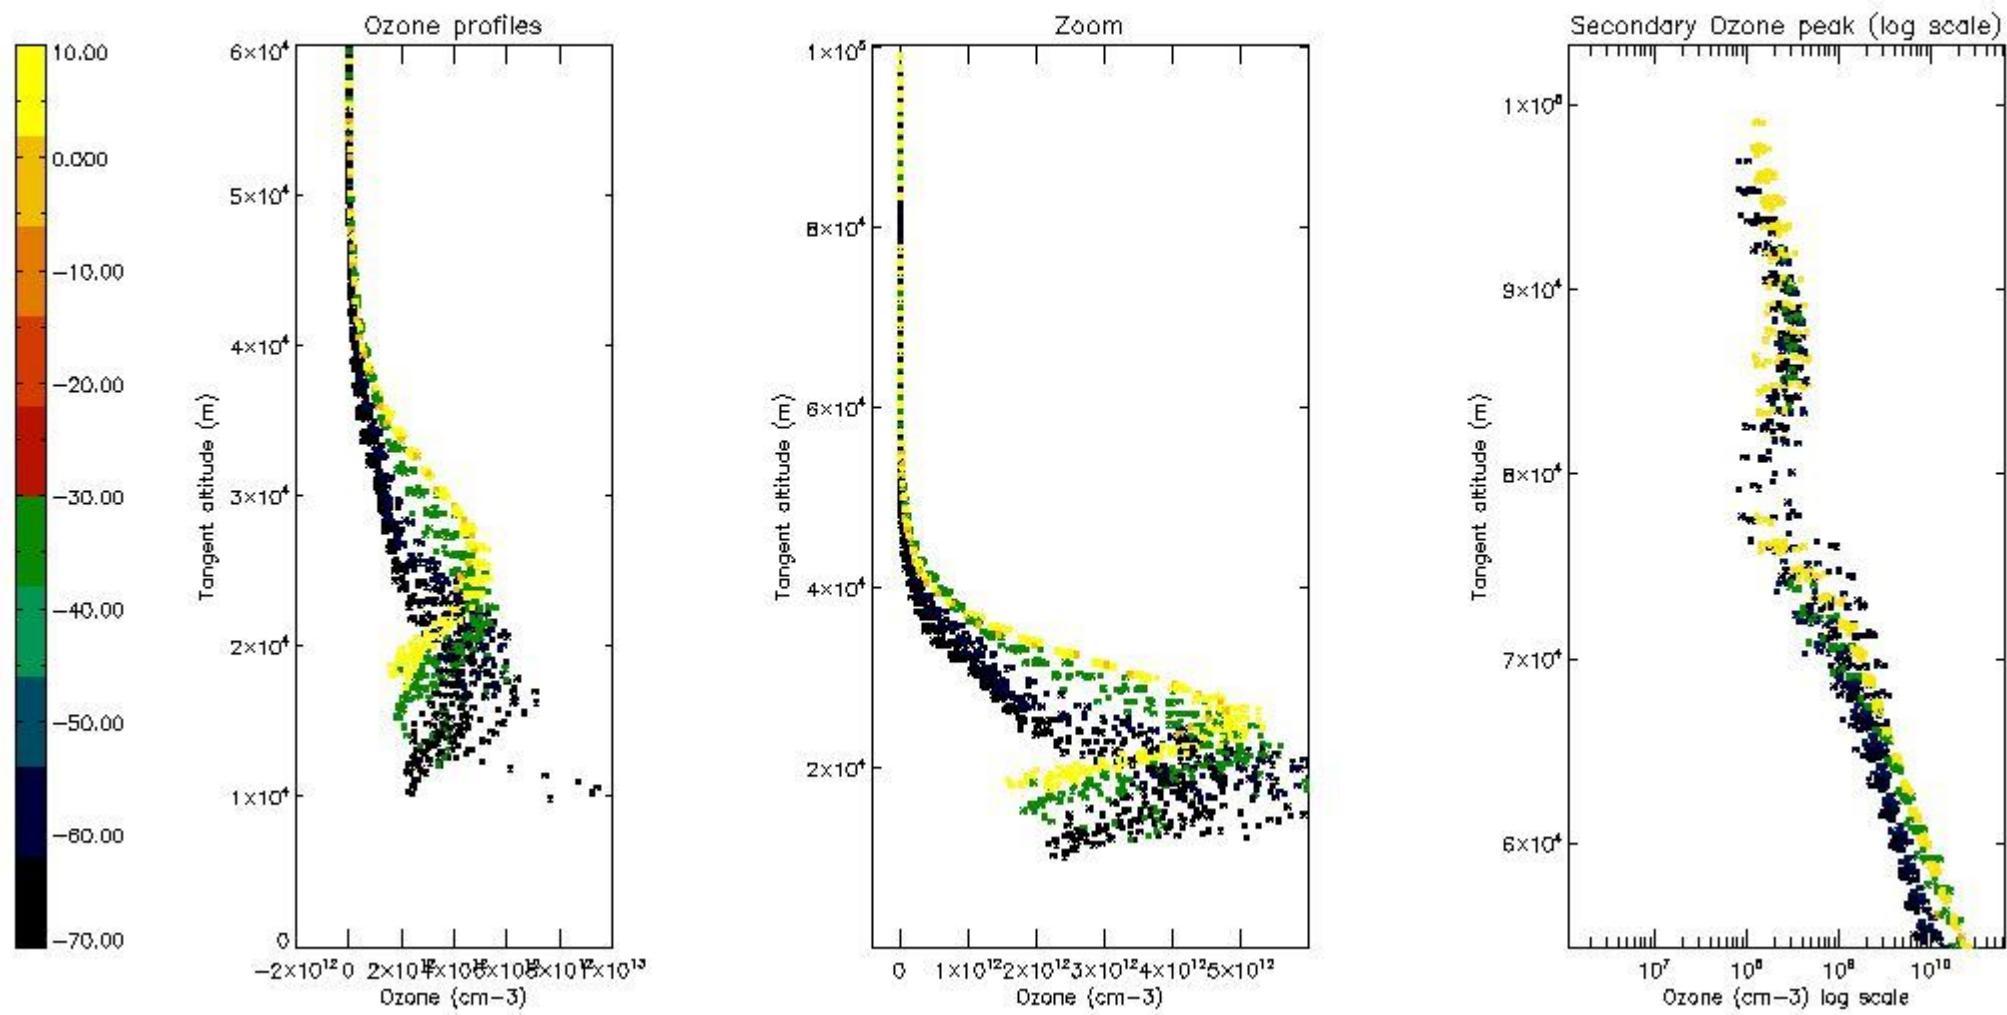

5.5 Plot ozone profiles where STD < 5% (dark without errors)

The colorbar represents the latitude.