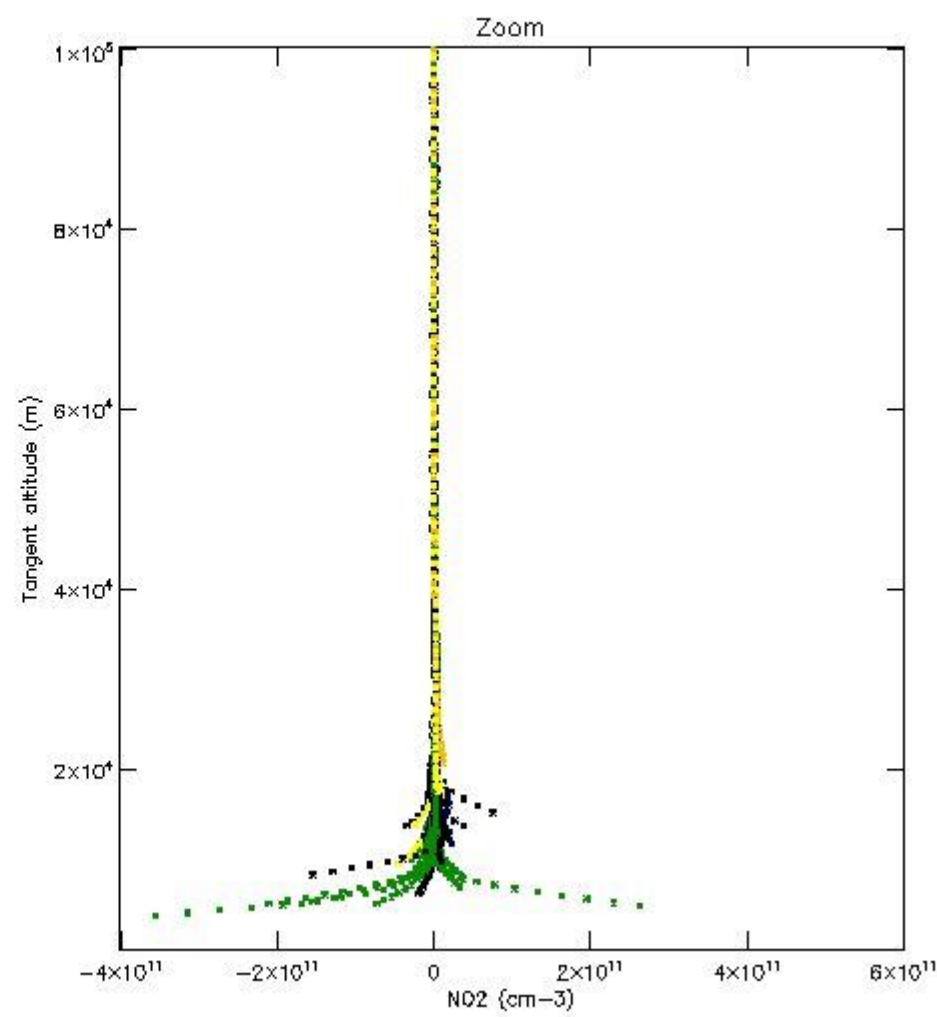

5.7 Plot NO3 profiles for all STD (dark without errors)

The colorbar represents the latitude.