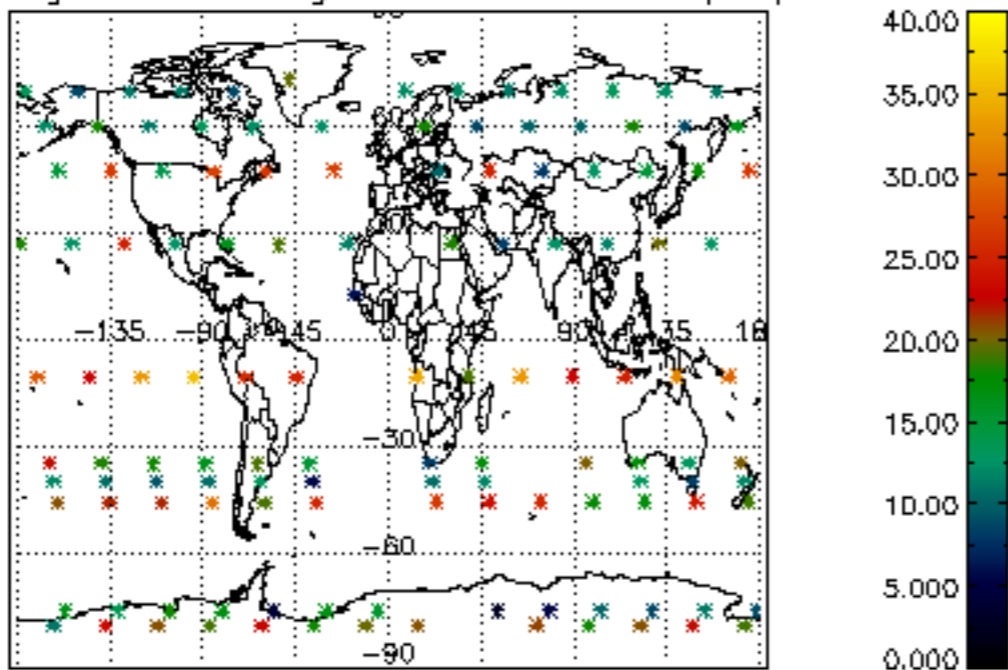

Percentage of cosmic ray hits per profile

Percentage of star falling outside central band per profile