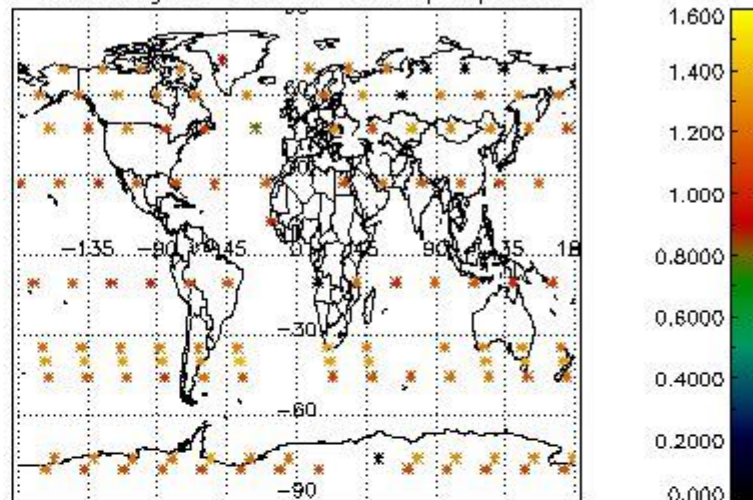

Percentage of datation errors per profile