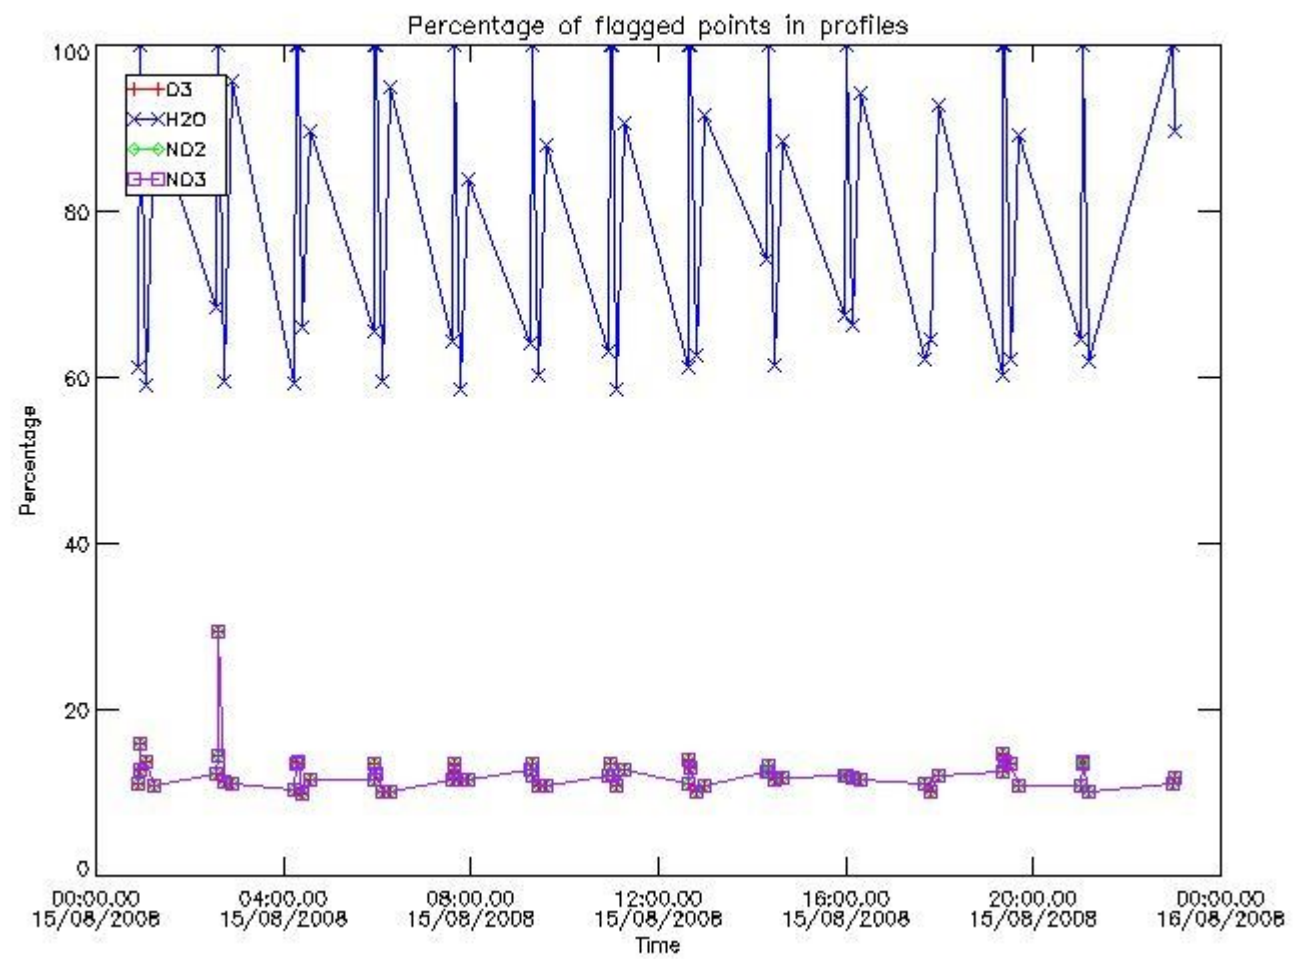

3. Quality information per product

In this section it is plotted some information contained in the Quality Summary data set of the level 2 products. Only products in dark limb conditions and without errors (error flag in the MPH set to "0") are used.

3.1 Plot quality information per product (time dependant)

3.2 Plot quality information per product (world map)