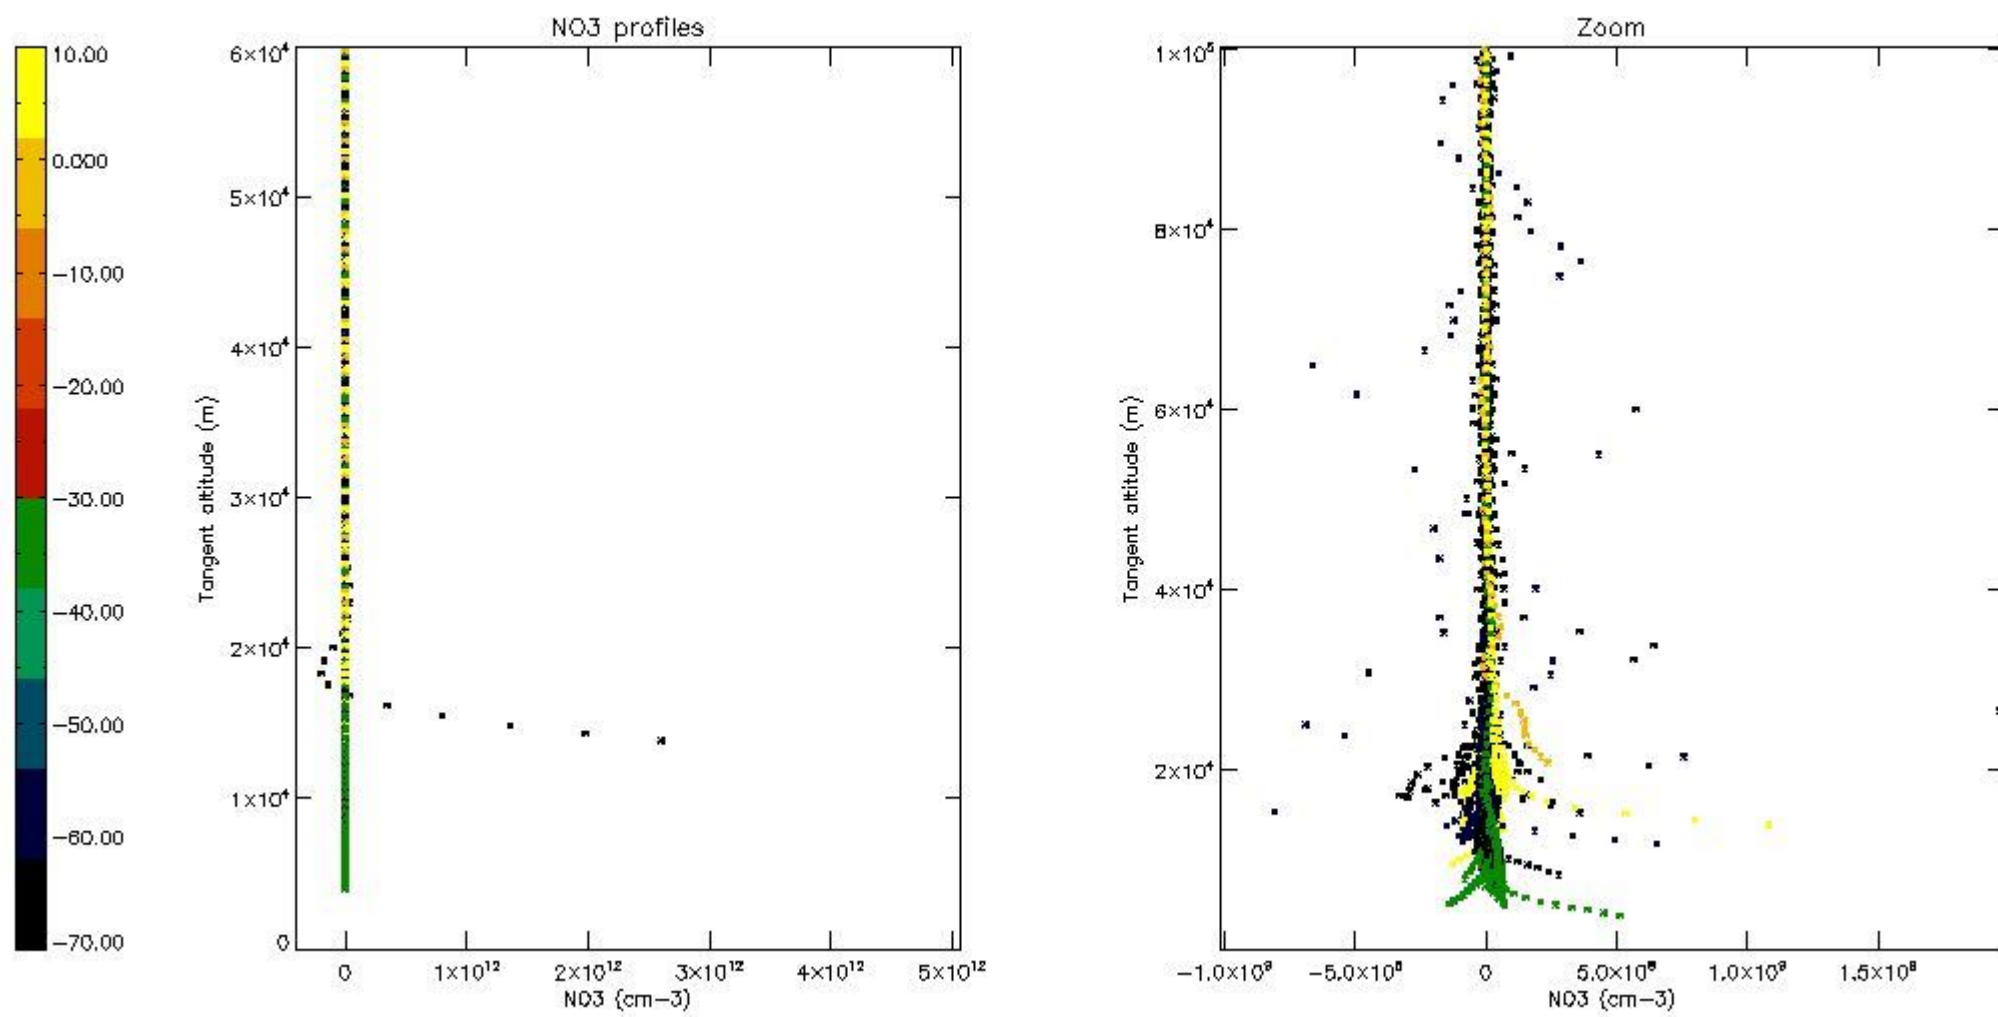

5.8 Plot H₂O profiles for all STD (only for occultations of stars 1,2,3,4,13,14,16,26,63 dark without errors)

The colorbar represents the latitude.