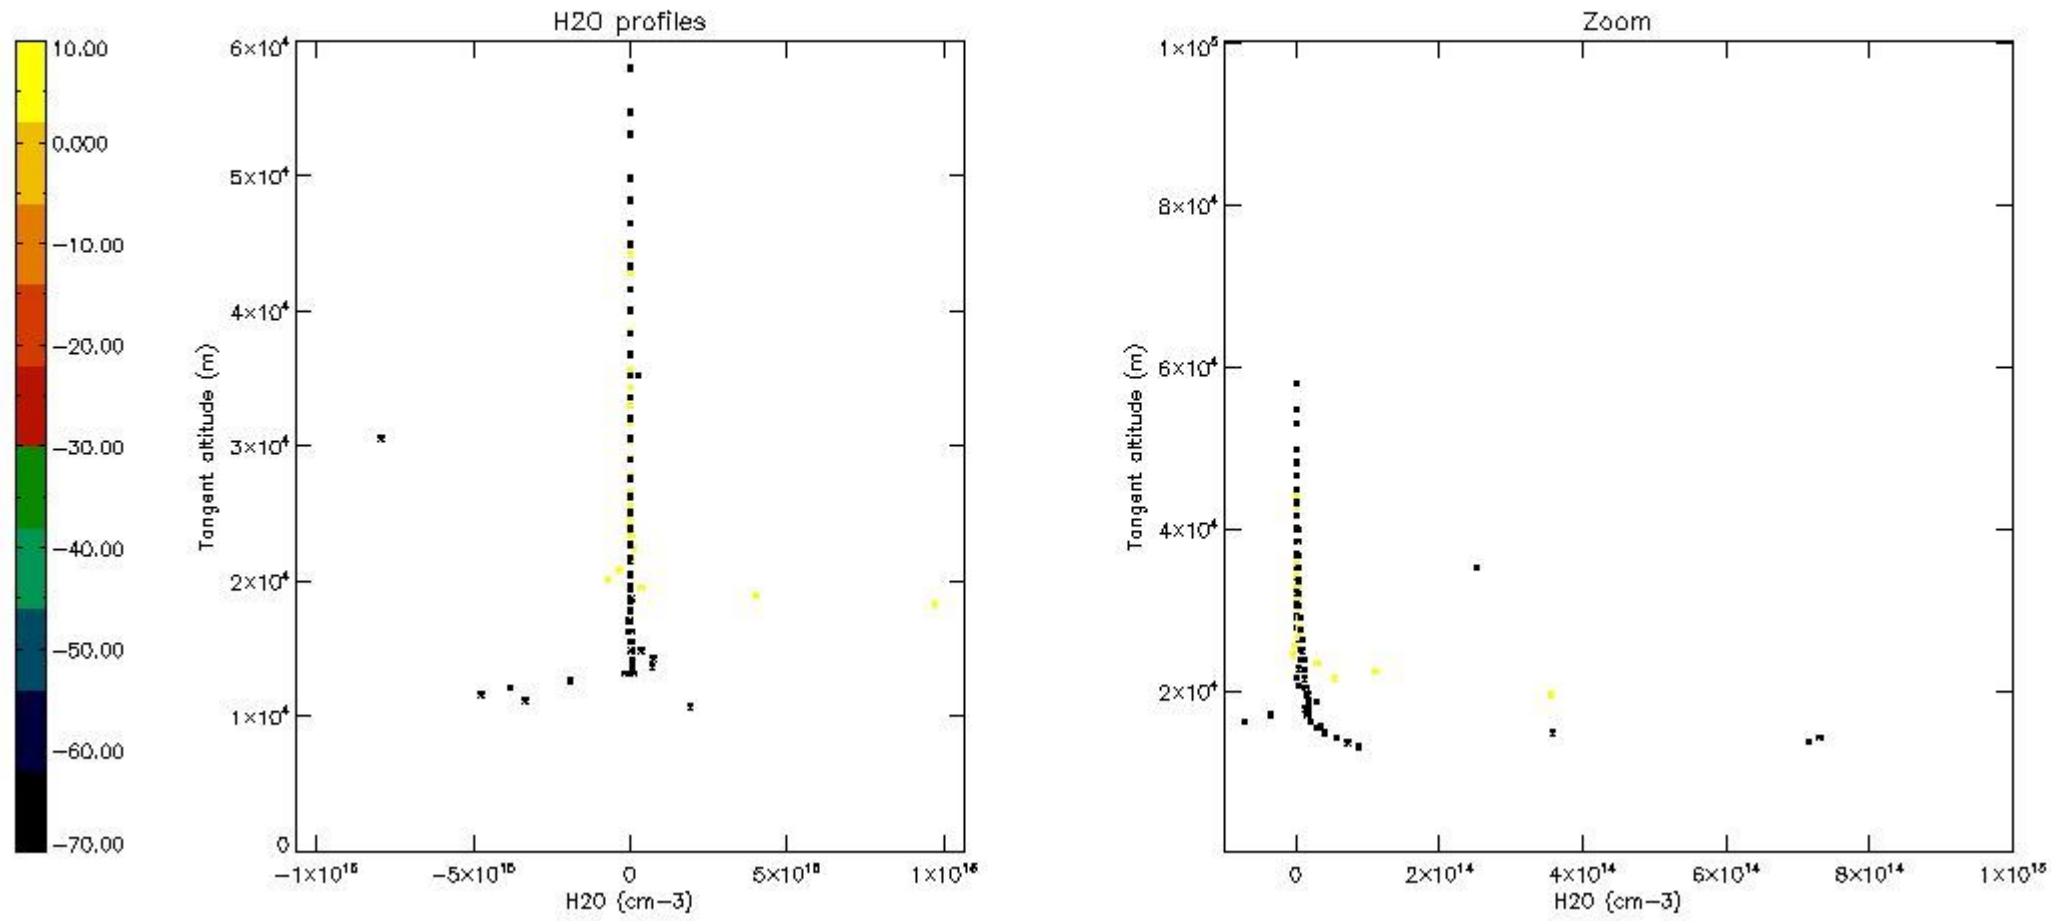

6. Auxiliary Data Files used for the production reported in section 2

The number reported in the third column indicates since which file (see list in section 2) the corresponding auxiliary file has been used. The fourth column is the date of those product files.

Type	Auxiliary Filename	Used since product	Used since product date
INST_PHYS_CHARACTERISTICS	GOM_INS_AXVIEC20091111_143220_20030716_120000_20500101_000000	1	15-AUG-2008 00:00:08
LEVEL-2_PROC_CONFIG	GOM_PR2_AXVIEC20091111_152718_20020301_000000_20500101_000000	1	15-AUG-2008 00:00:08
CROSS_SECTIONS_FILE	GOM_CRS_AXVIEC20091111_154832_20020301_000000_20500101_000000	1	15-AUG-2008 00:00:08