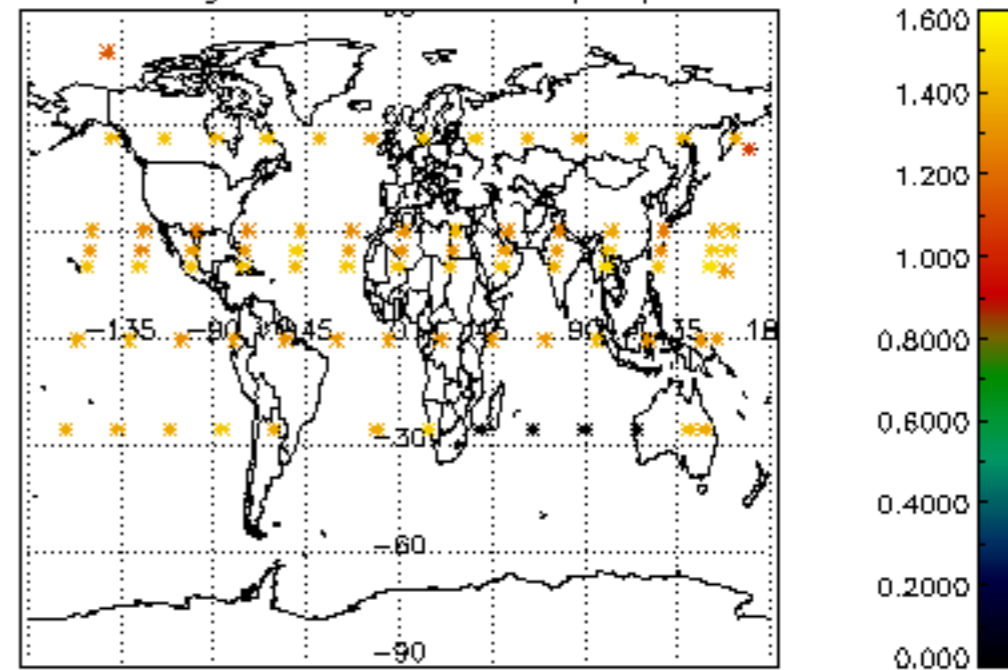

Percentage of datation errors per profile

Percentage of star falling outside central band per profile

Percentage of saturation errors per profile

Percentage of cosmic ray hits per profile

Percentage of datation errors per profile