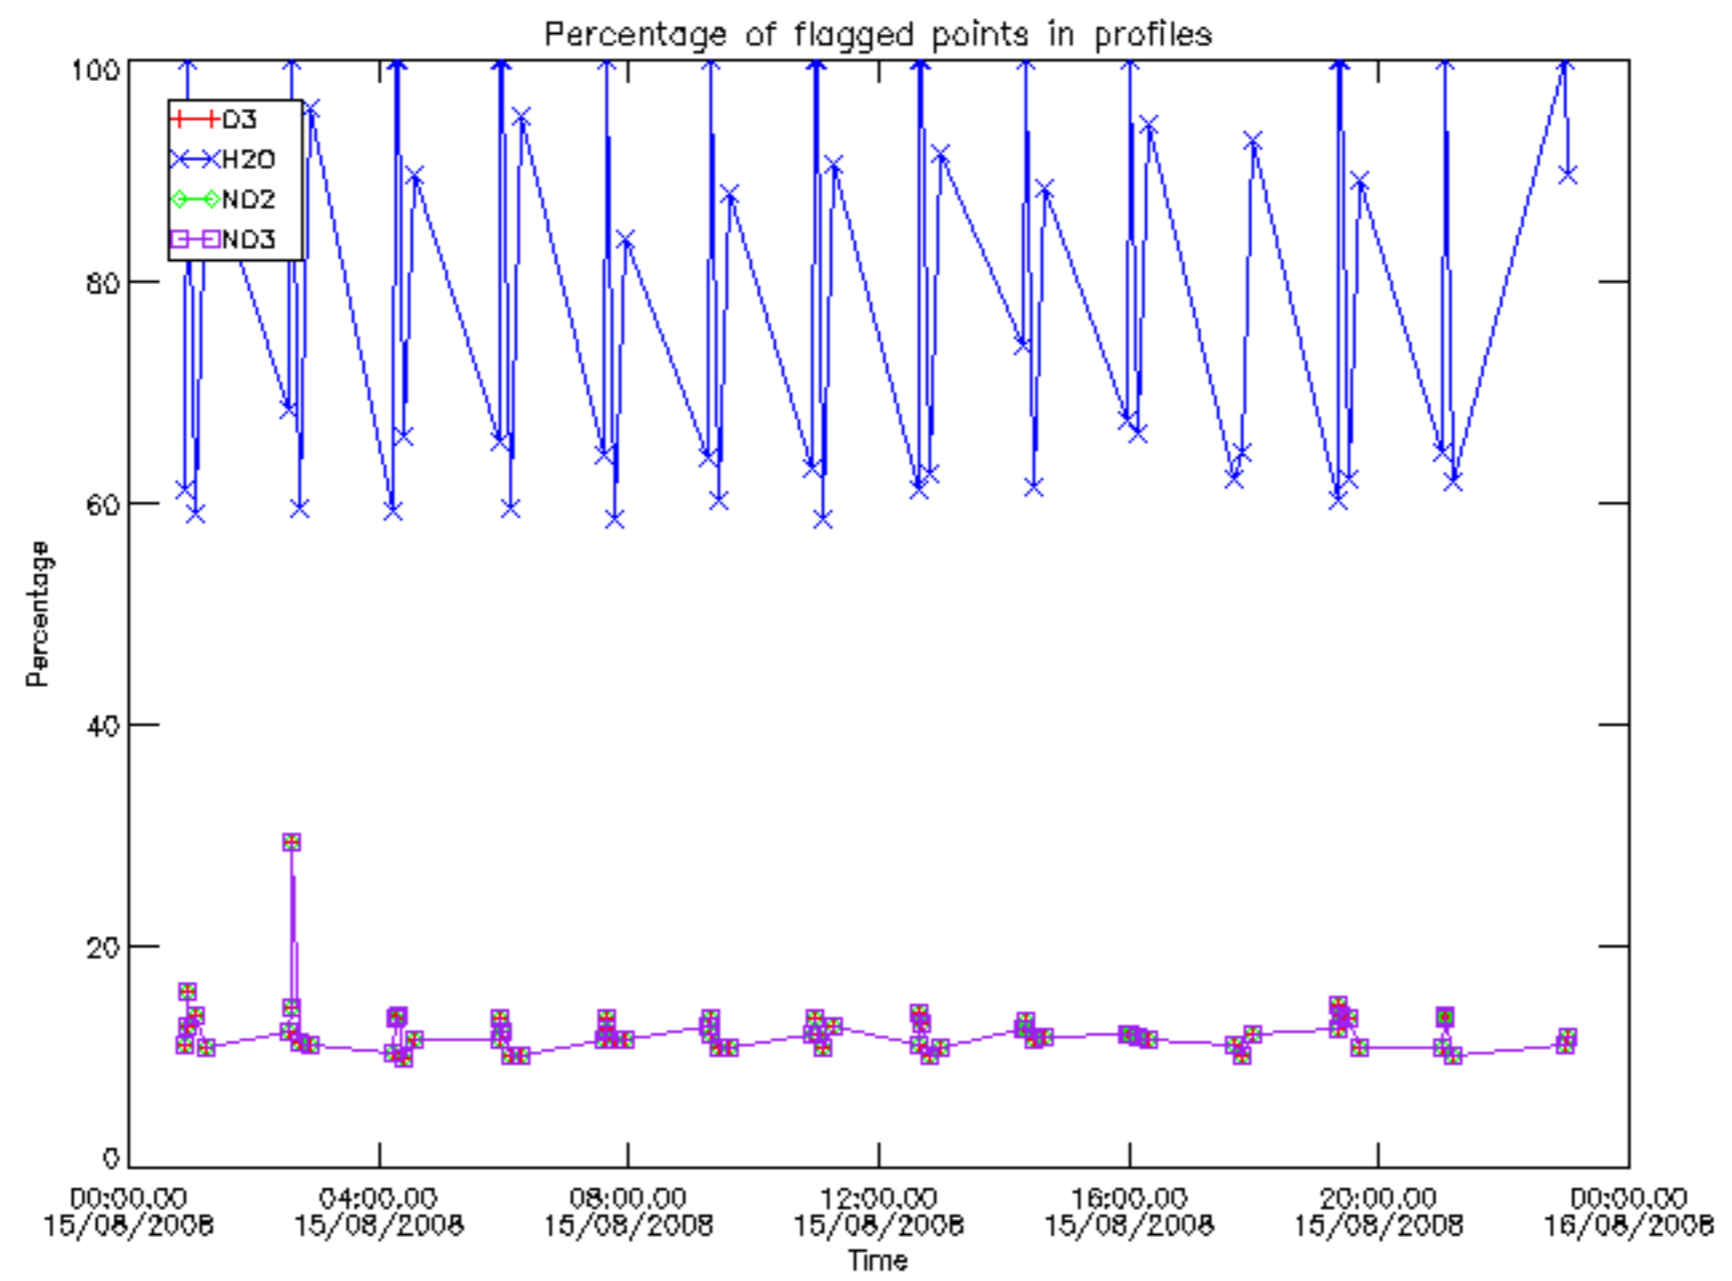

Percentage of flagged data per D3 profile

Percentage of flagged data per H2O profile