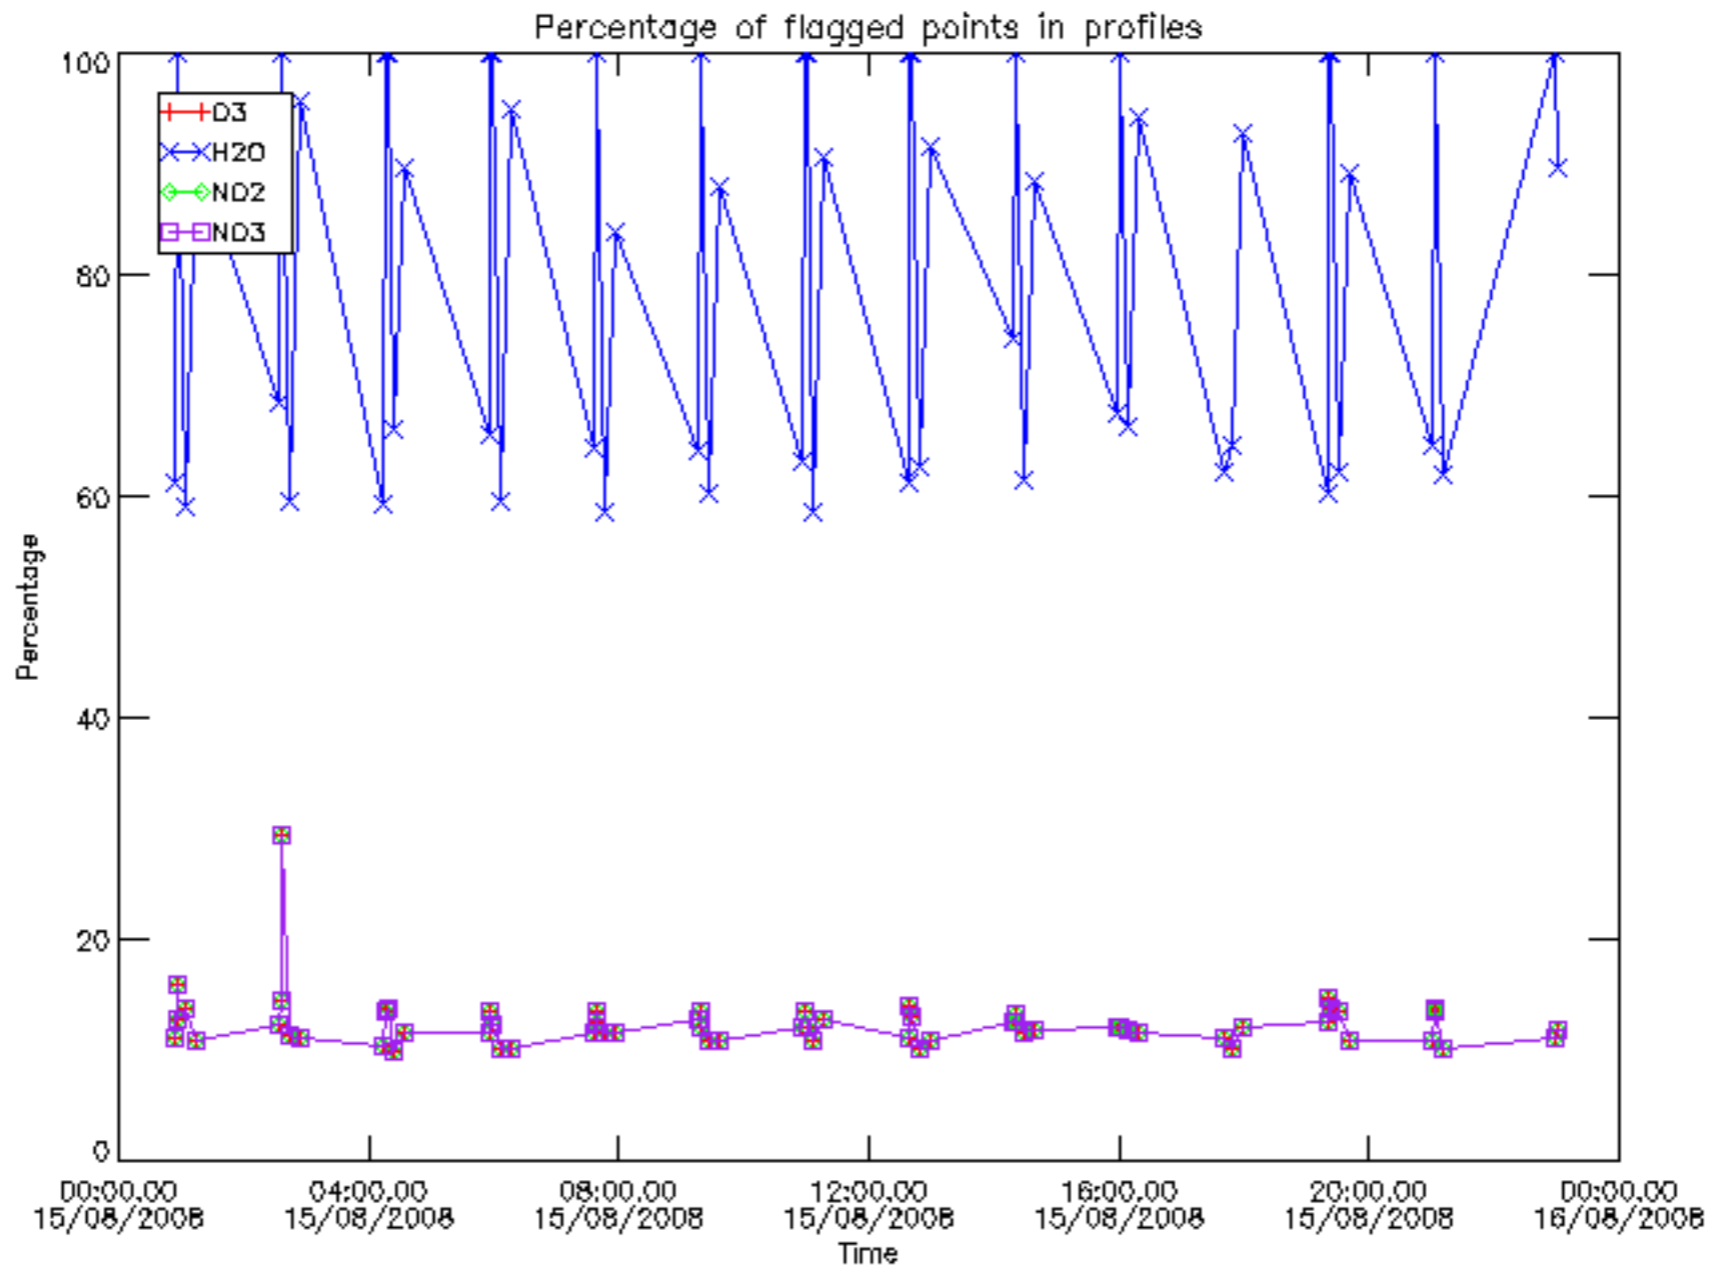

Percentage of flagged data per D3 profile

Percentage of flagged data per H2O profile