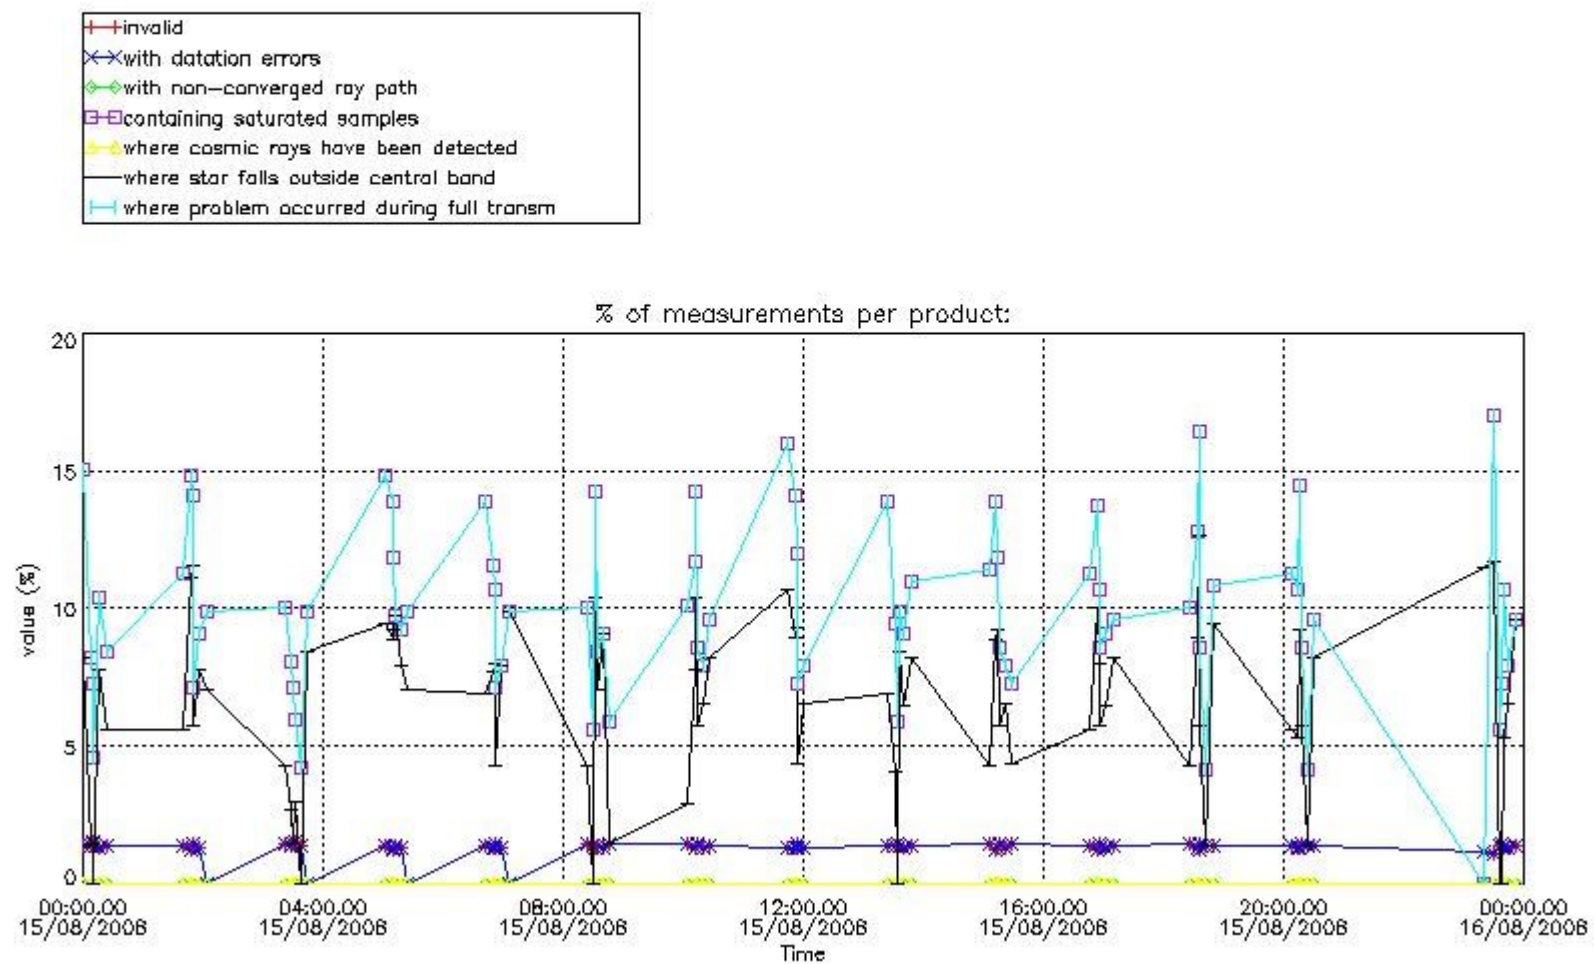

3. Quality information per product

In this section it is plotted some information contained in the Quality Summary data set of the level 2 products. Only products in dark limb conditions and without errors (error flag in the MPH set to "0") are used.

3.1 Plot quality information per product (time dependant)

3.2 Plot quality information per product (world map)

Percentage of flagged data per O3 profile

Percentage of flagged data per H2O profile

Percentage of flagged data per NO2 profile

Percentage of flagged data per NO3 profile

4. Level 1 quality information per product

In this section it is plotted some information contained in the Quality Summary data set of the level 2 products that comes from the level 1b processing. Products without errors (error flag in the MPH set to "0") are used.

4.1 Plot quality information per product (time dependant) coming from level 1b processing

4.1.1 Plot level 1 quality information per product (time dependant): ENVISAT ASCENDING passes

4.1.2 Plot level 1 quality information per product (time dependant): ENVISAT DESCENDING passes