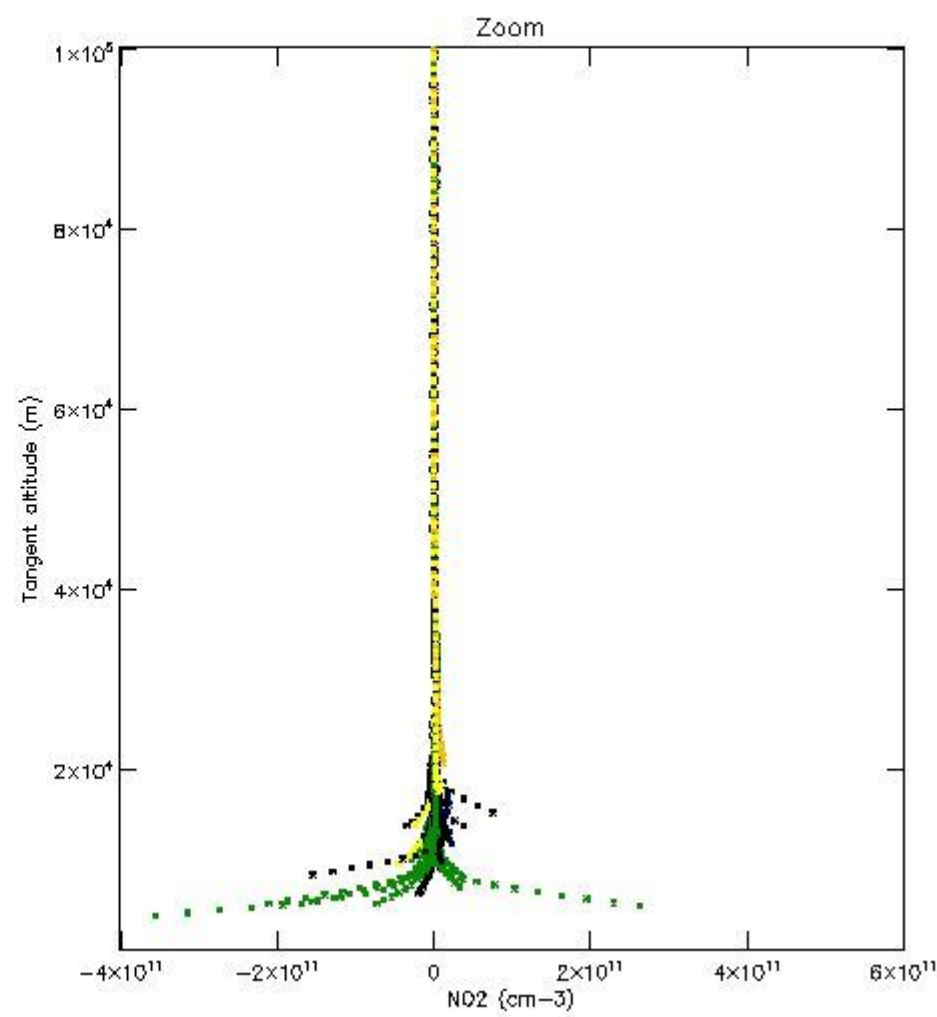

5.4 Plot ozone profiles where $STD < 10\%$ (dark without errors)

The colorbar represents the latitude.

5.5 Plot ozone profiles where $STD < 5\%$ (dark without errors)

The colorbar represents the latitude.

5.6 Plot NO₂ profiles for all STD (dark without errors)

The colorbar represents the latitude.

5.7 Plot NO3 profiles for all STD (dark without errors)

The colorbar represents the latitude.

5.8 Plot H2O profiles for all STD (only for occultations of stars 1,2,3,4,13,14,16,26,63 dark without errors)