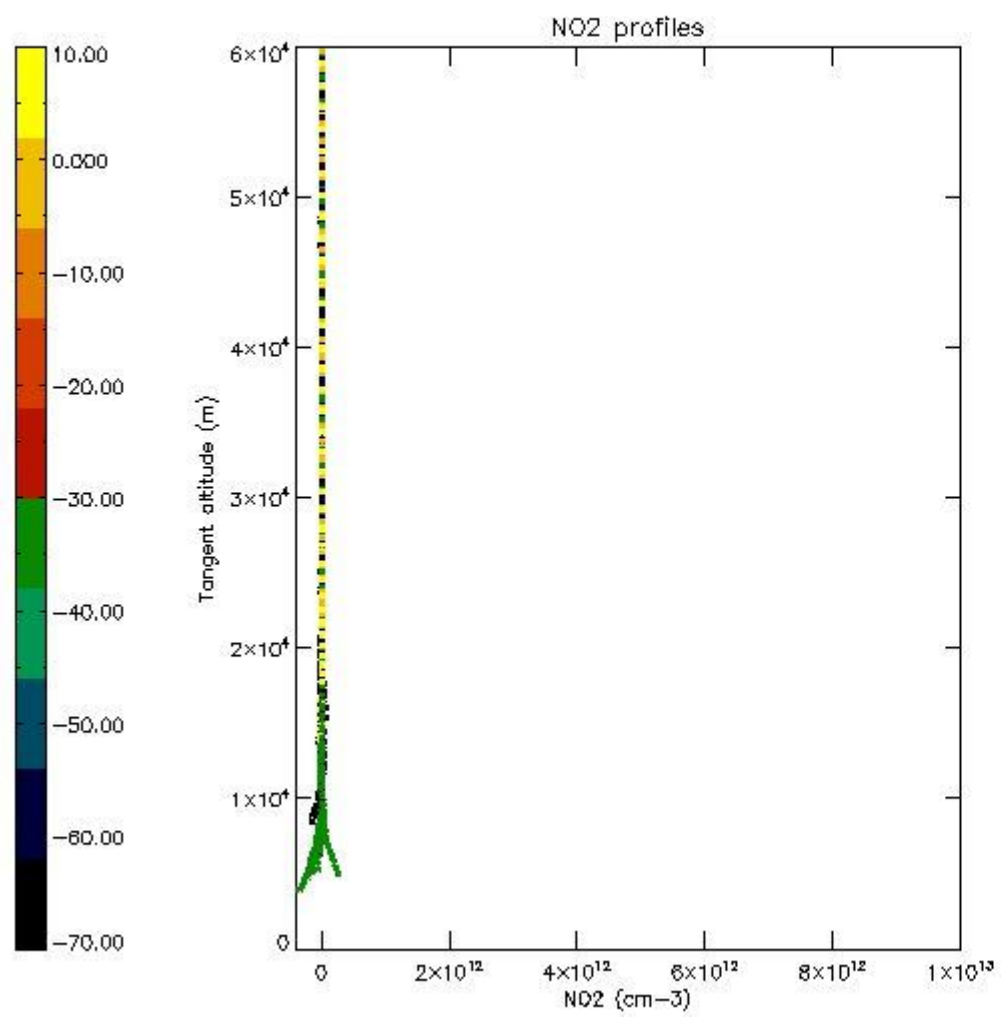

5.7 Plot NO3 profiles for all STD (dark without errors)

The colorbar represents the latitude.