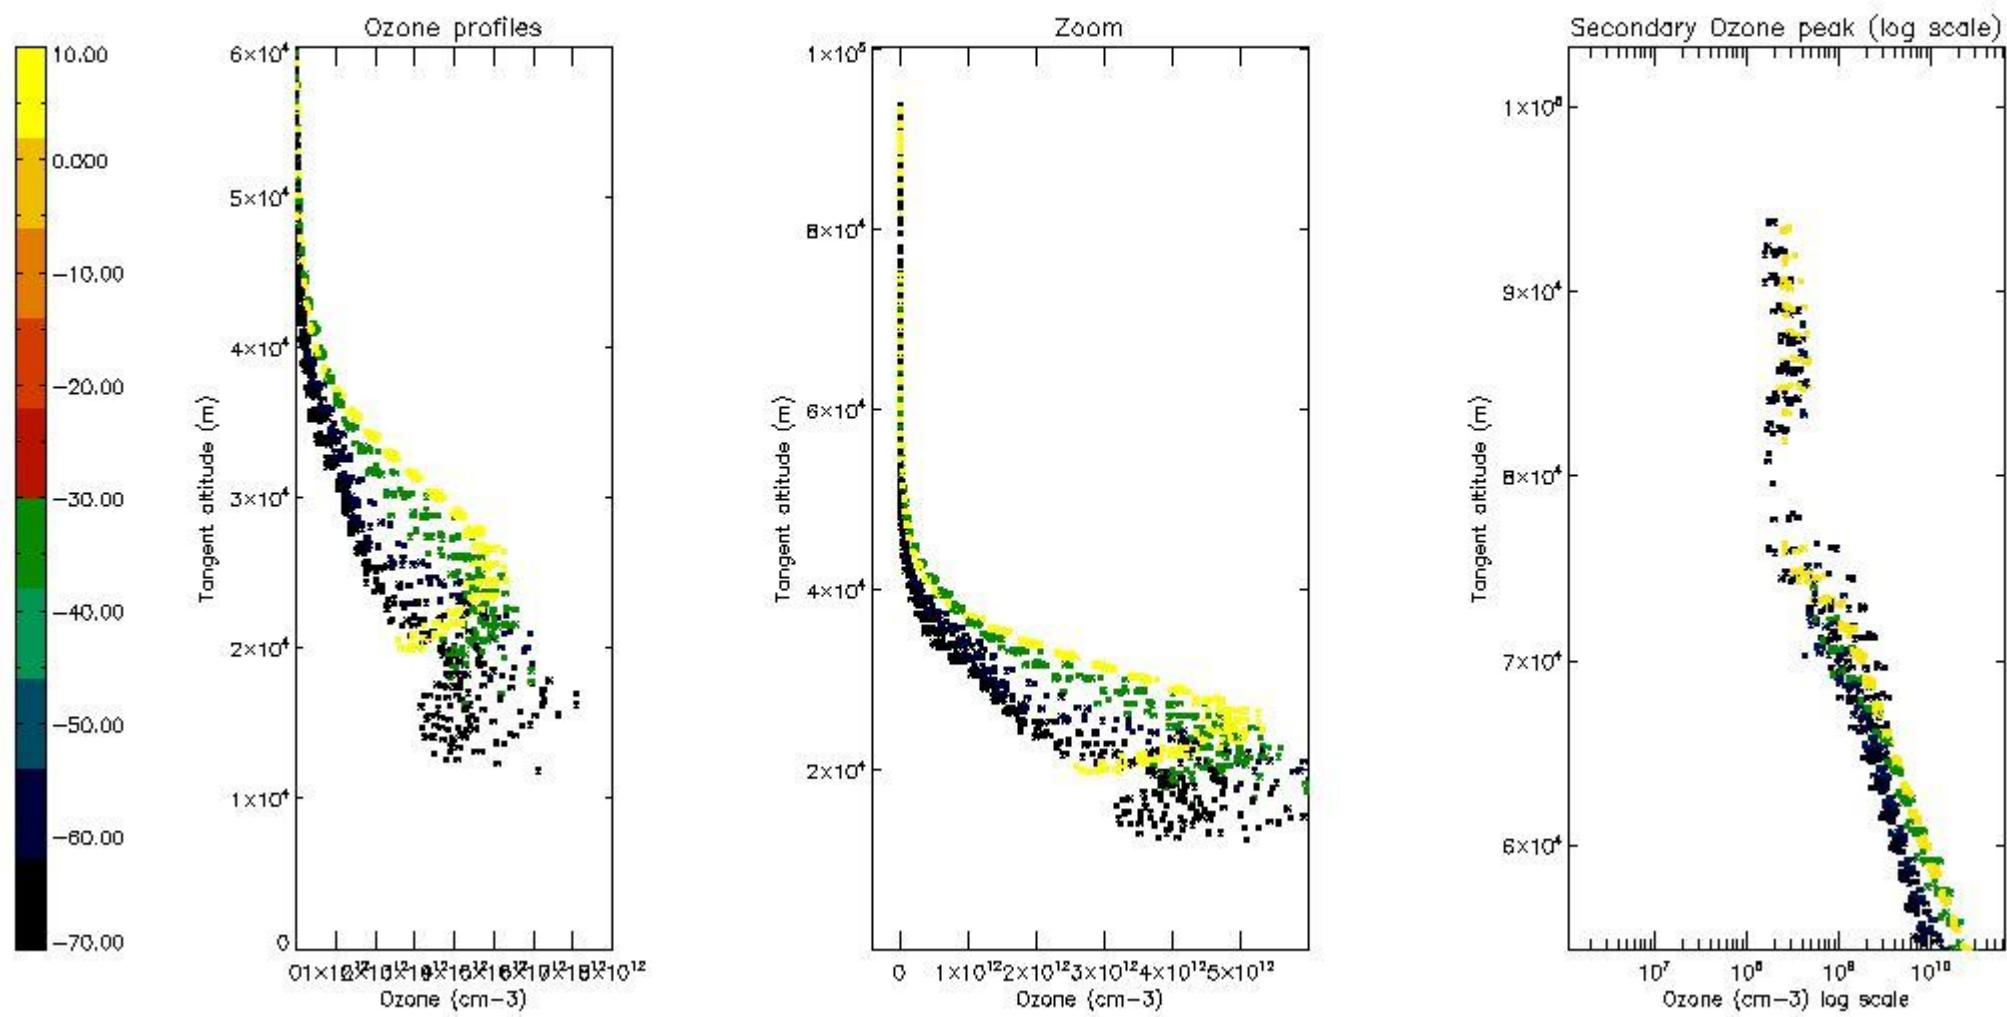

STD < 10	20
STD < 5	16

5.2 Plot ozone profiles for all STD (dark without errors)

The colorbar represents the latitude.

5.3 Plot ozone profiles where STD < 20% (dark without errors)

The colorbar represents the latitude.

5.4 Plot ozone profiles where $STD < 10\%$ (dark without errors)

The colorbar represents the latitude.

5.5 Plot ozone profiles where $STD < 5\%$ (dark without errors)

The colorbar represents the latitude.