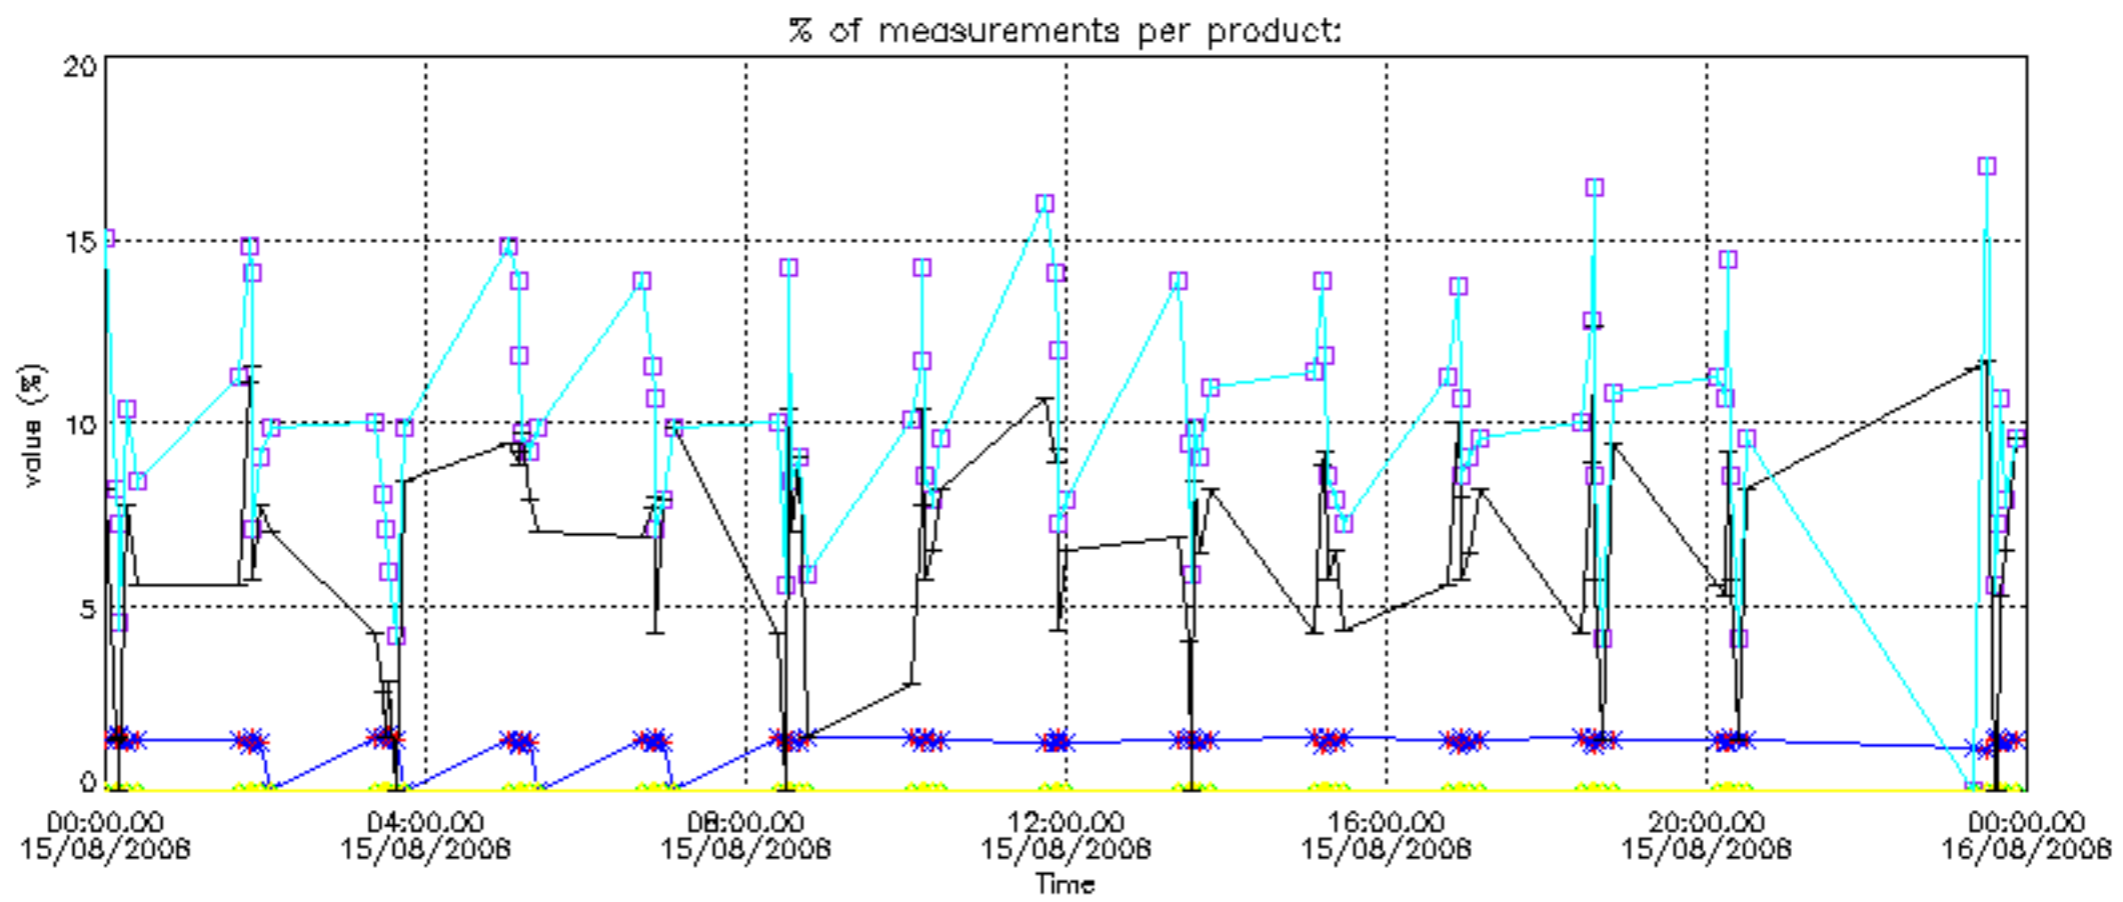

Percentage of cosmic ray hits per profile

Percentage of datation errors per profile