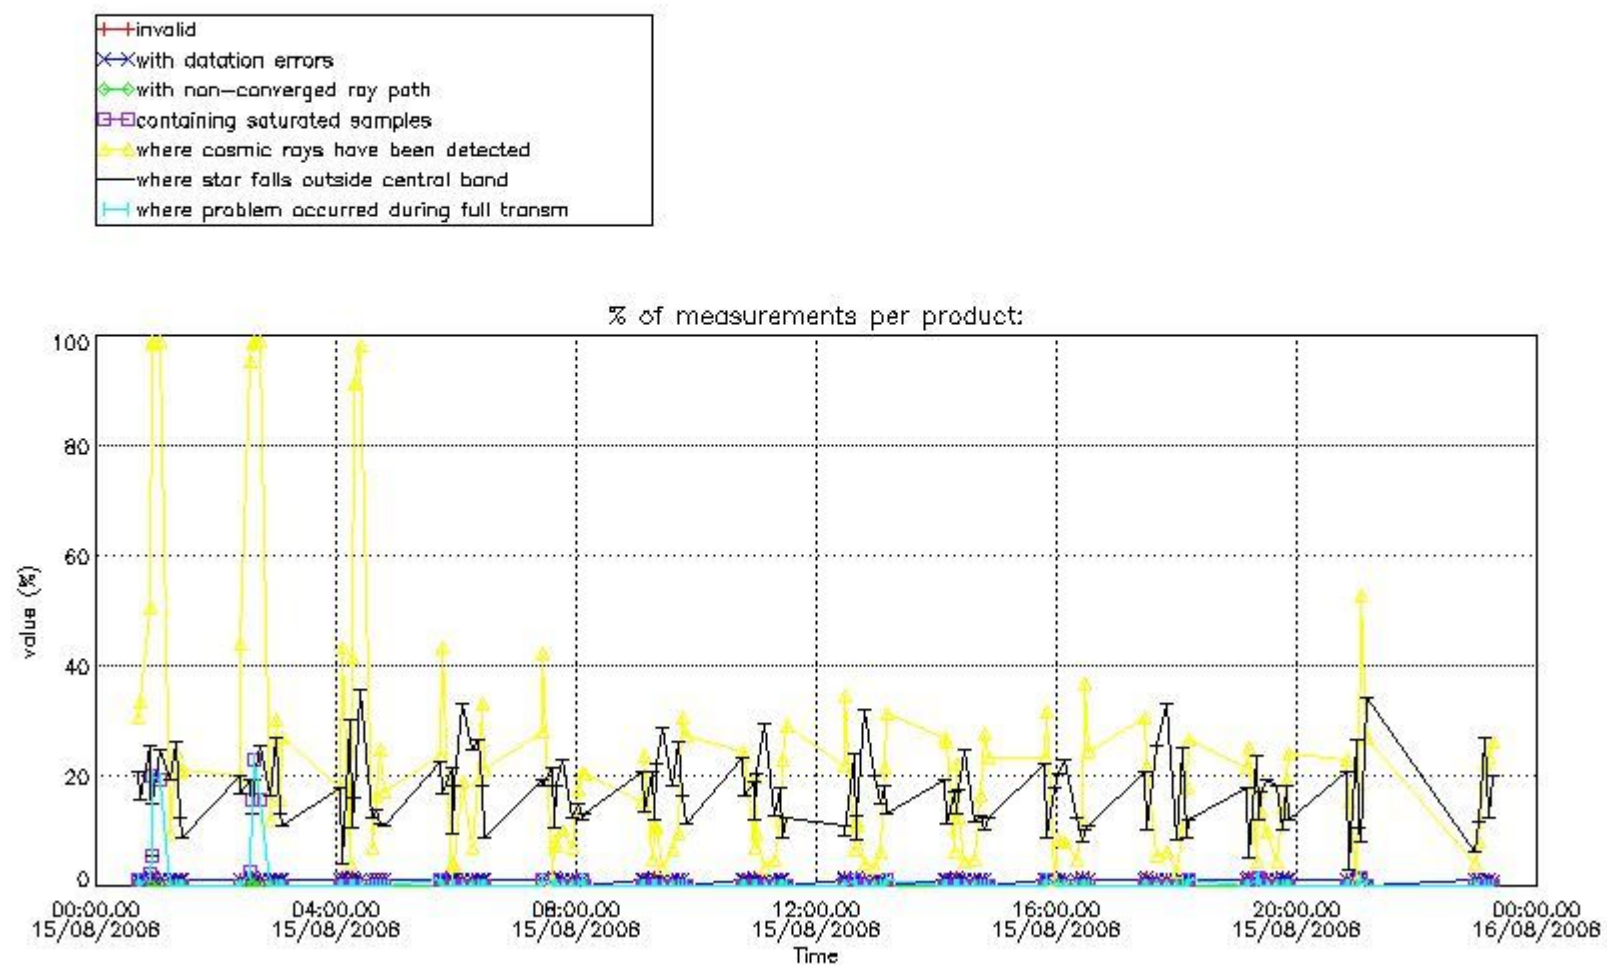

4.1.2 Plot level 1 quality information per product (time dependant): ENVISAT DESCENDING passes