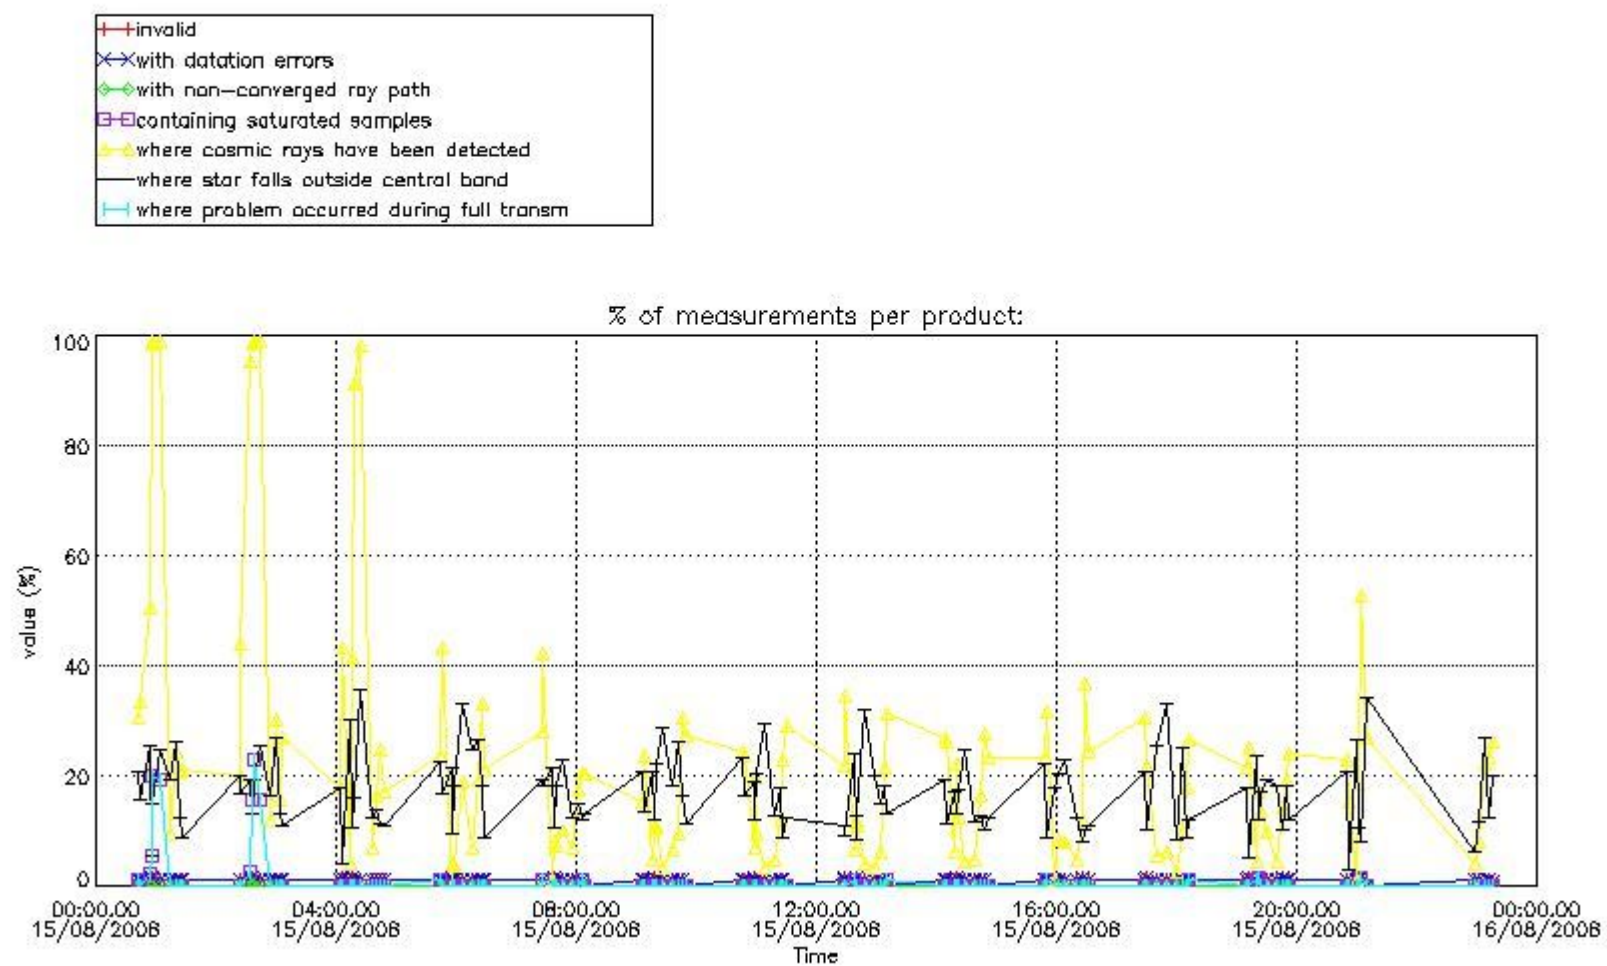

3.1 Plot quality information per product (time dependant)

3.2 Plot quality information per product (world map)

Percentage of flagged data per O3 profile

Percentage of flagged data per H2O profile

Percentage of flagged data per NO2 profile

Percentage of flagged data per NO3 profile

4. Level 1 quality information per product

In this section it is plotted some information contained in the Quality Summary data set of the level 2 products that comes from the level 1b processing. Products without errors (error flag in the MPH set to "0") are used.

4.1 Plot quality information per product (time dependant) coming from level 1b processing

4.1.1 Plot level 1 quality information per product (time dependant): ENVISAT ASCENDING passes

4.1.2 Plot level 1 quality information per product (time dependant): ENVISAT DESCENDING passes