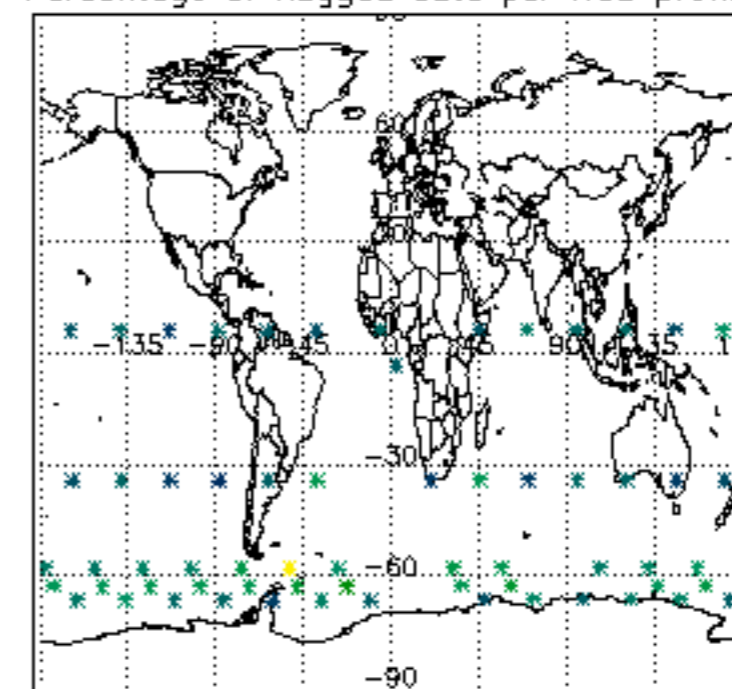

Percentage of flagged data per NO3 profile