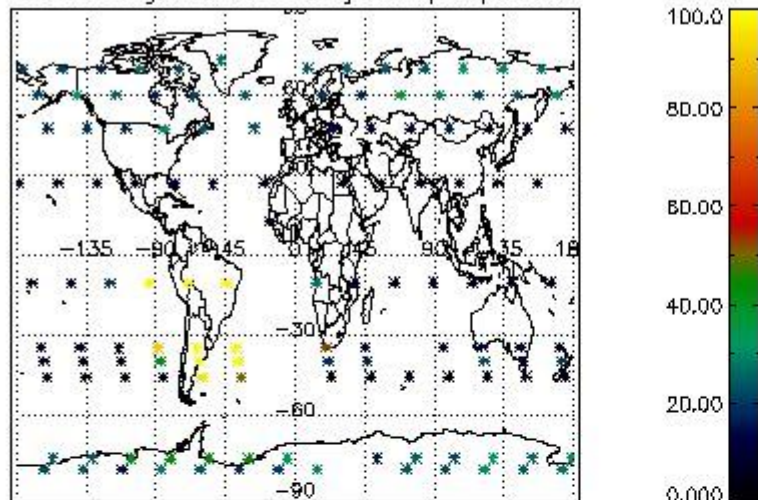

Percentage of cosmic ray hits per profile