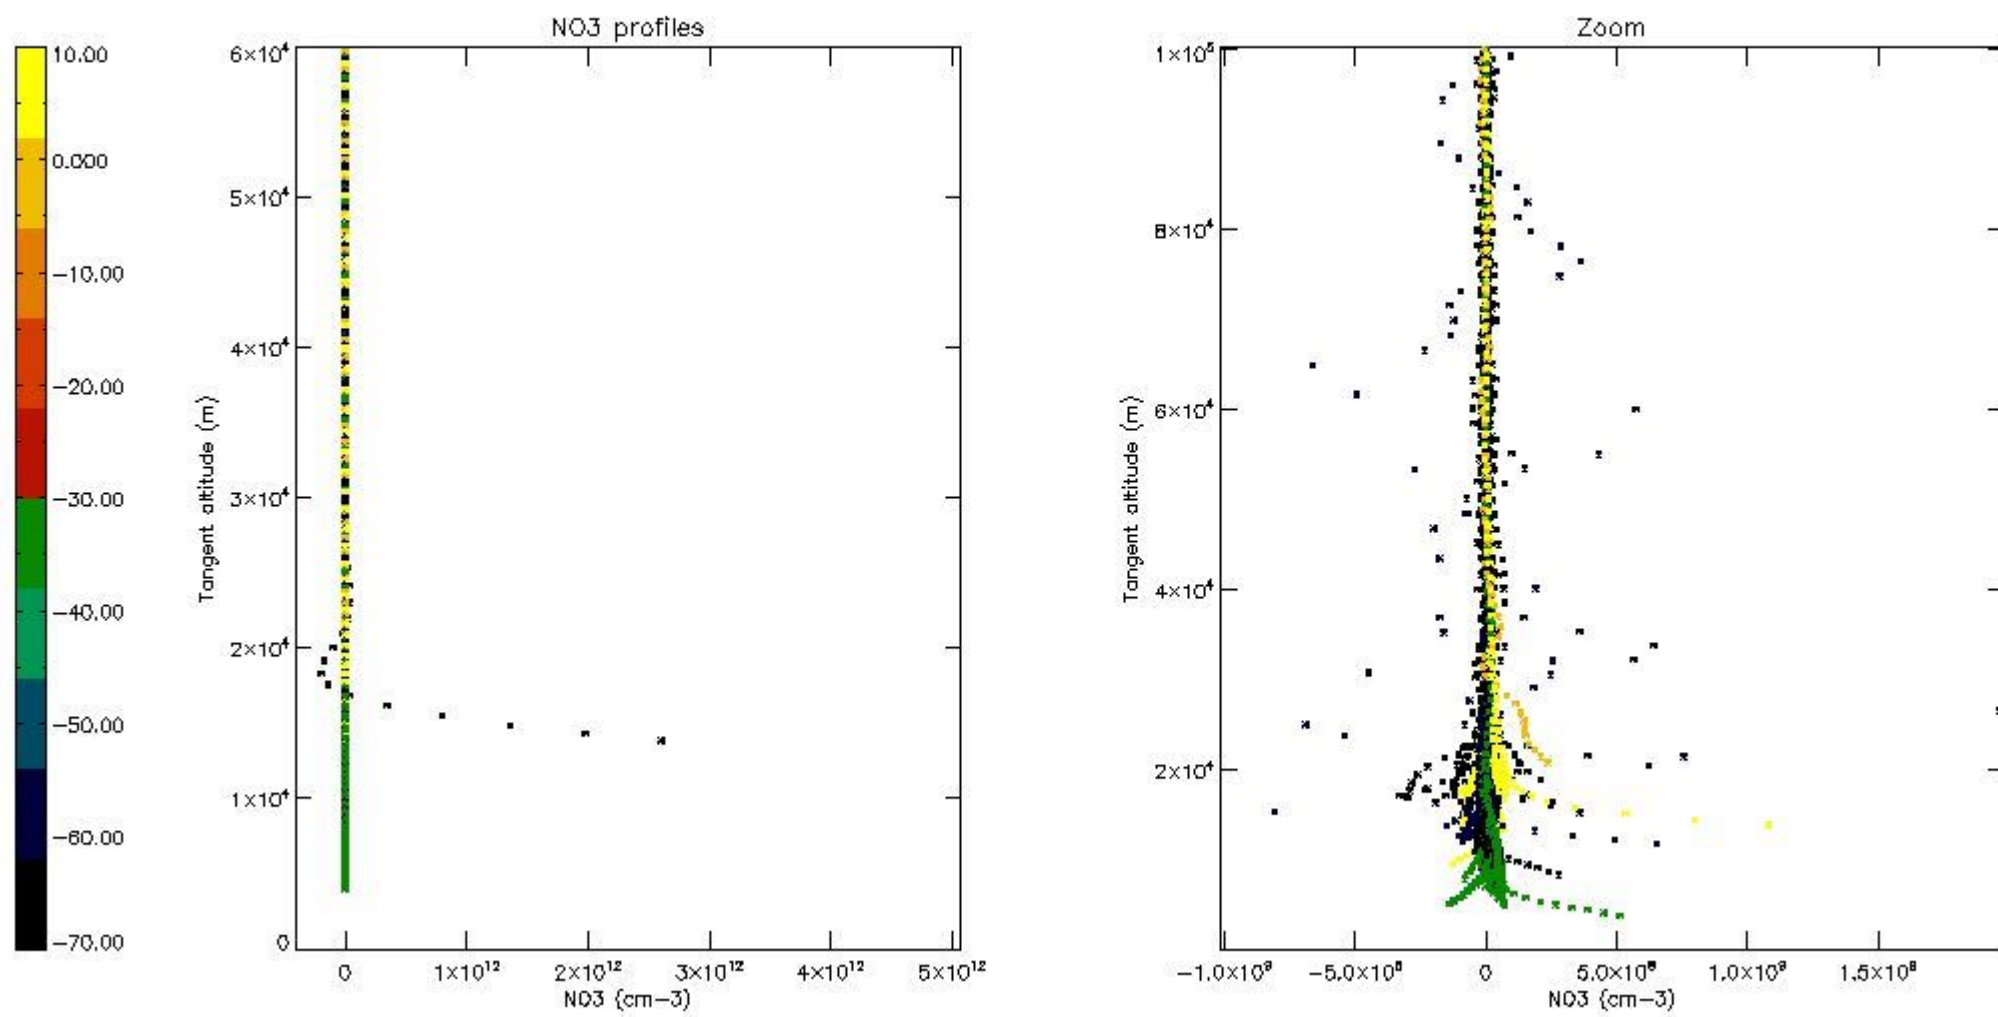

5.4 Plot ozone profiles where $STD < 10\%$ (dark without errors)

The colorbar represents the latitude.

5.5 Plot ozone profiles where $STD < 5\%$ (dark without errors)

The colorbar represents the latitude.

5.6 Plot NO₂ profiles for all STD (dark without errors)

The colorbar represents the latitude.

5.7 Plot NO3 profiles for all STD (dark without errors)

The colorbar represents the latitude.

5.8 Plot H2O profiles for all STD (only for occultations of stars 1,2,3,4,13,14,16,26,63 dark without errors)