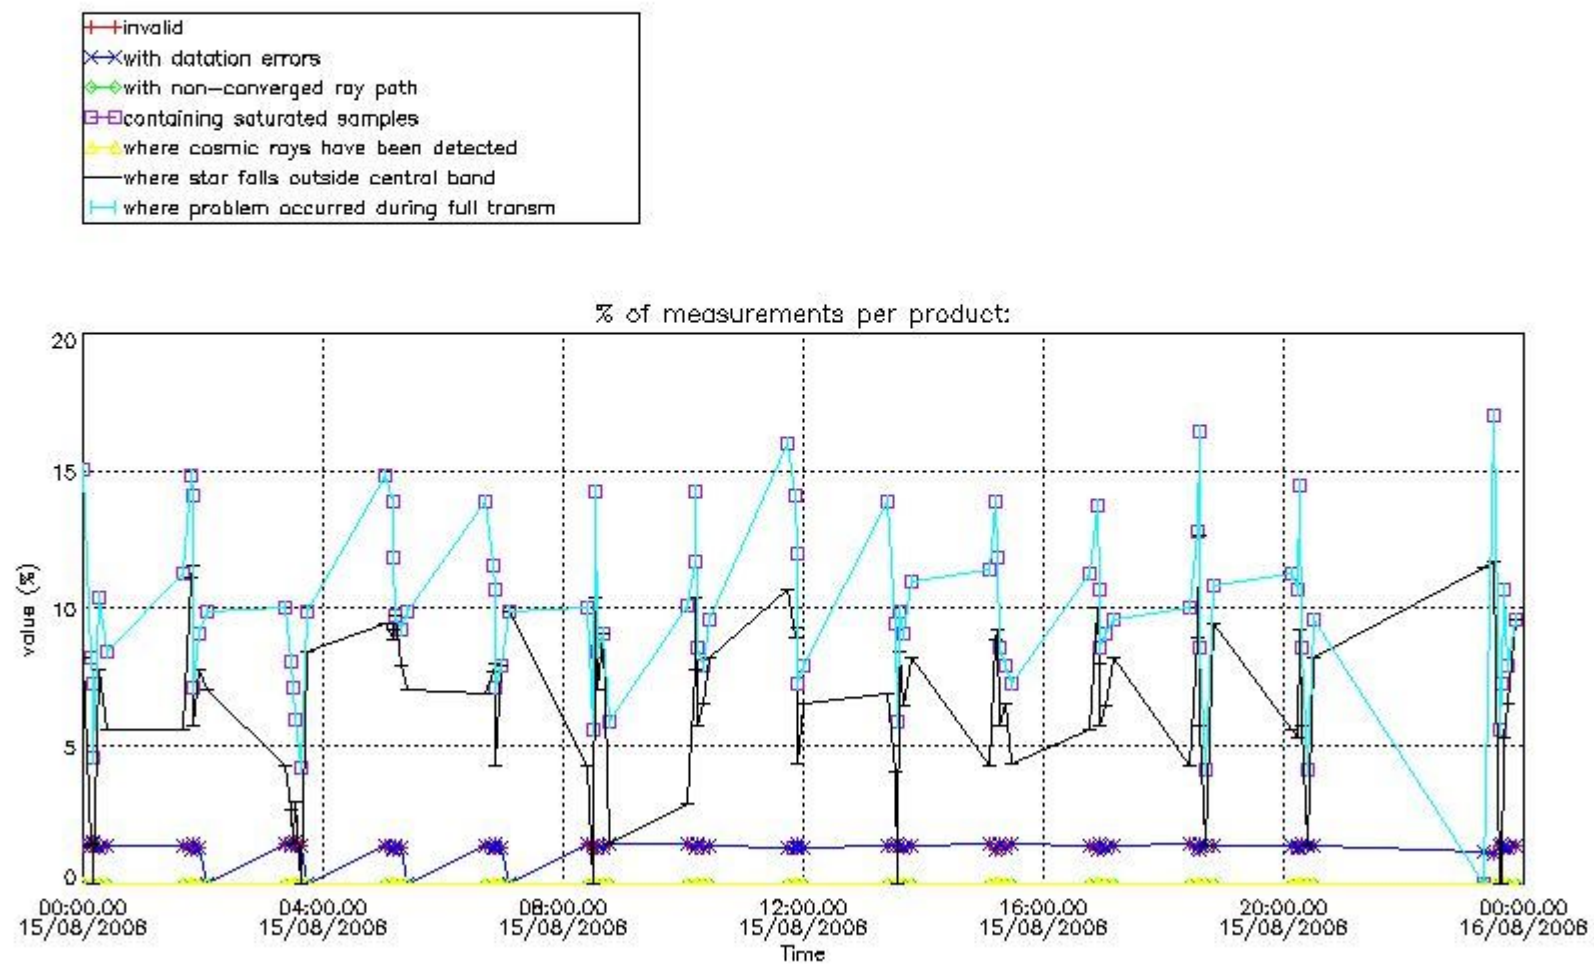

3. Quality information per product

In this section it is plotted some information contained in the Quality Summary data set of the level 2 products. Only products in dark limb conditions and without errors (error flag in the MPH set to "0") are used.

Percentage of flagged data per NO3 profile

4. Level 1 quality information per product

In this section it is plotted some information contained in the Quality Summary data set of the level 2 products that comes from the level 1b processing. Products without errors (error flag in the MPH set to "0") are used.

4.1 Plot quality information per product (time dependant) coming from level 1b processing

4.1.1 Plot level 1 quality information per product (time dependant): ENVISAT ASCENDING passes

4.1.2 Plot level 1 quality information per product (time dependant): ENVISAT DESCENDING passes