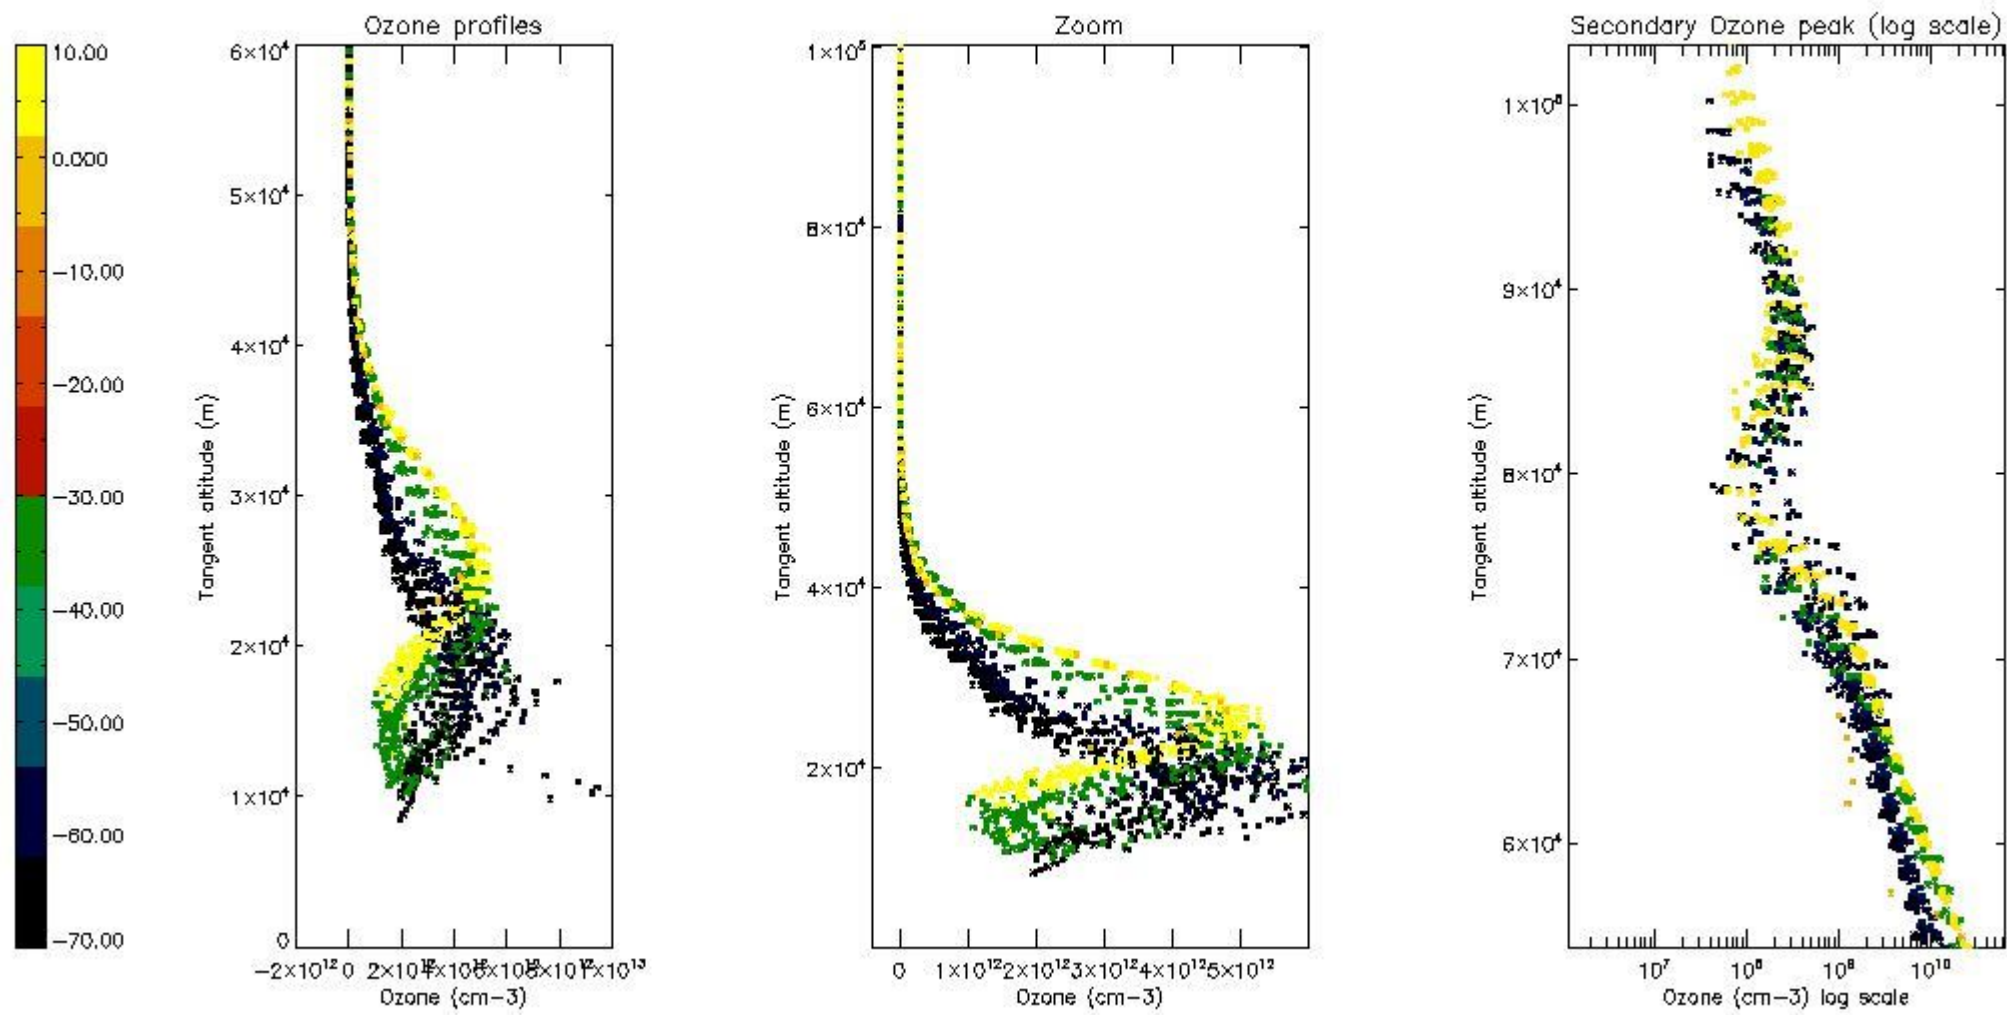

STD < 10	20
STD < 5	16

5.2 Plot ozone profiles for all STD (dark without errors)

The colorbar represents the latitude.

5.3 Plot ozone profiles where STD < 20% (dark without errors)

The colorbar represents the latitude.