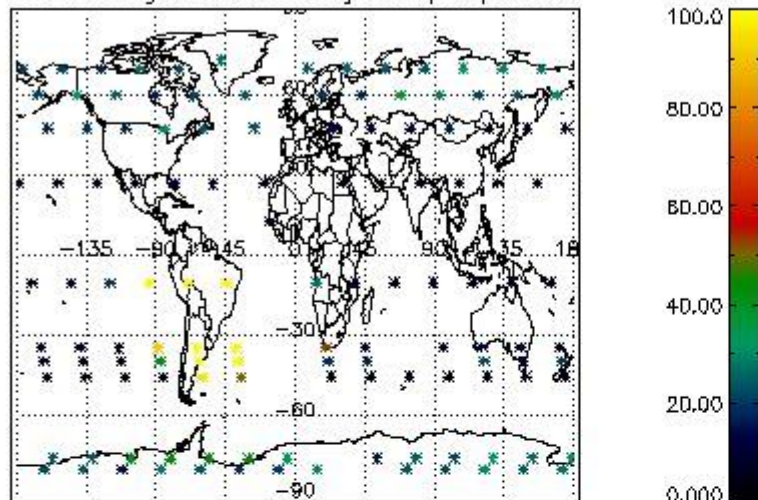

4.1 Plot quality information per product (time dependant) coming from level 1b processing

4.1.1 Plot level 1 quality information per product (time dependant): ENVISAT ASCENDING passes

4.1.2 Plot level 1 quality information per product (time dependant): ENVISAT DESCENDING passes

4.2 Plot quality information per product coming from level 1b processing (world map)

4.2.1 Plot level 1 quality information per product (world map): ENVISAT ASCENDING passes

Percentage of cosmic ray hits per profile