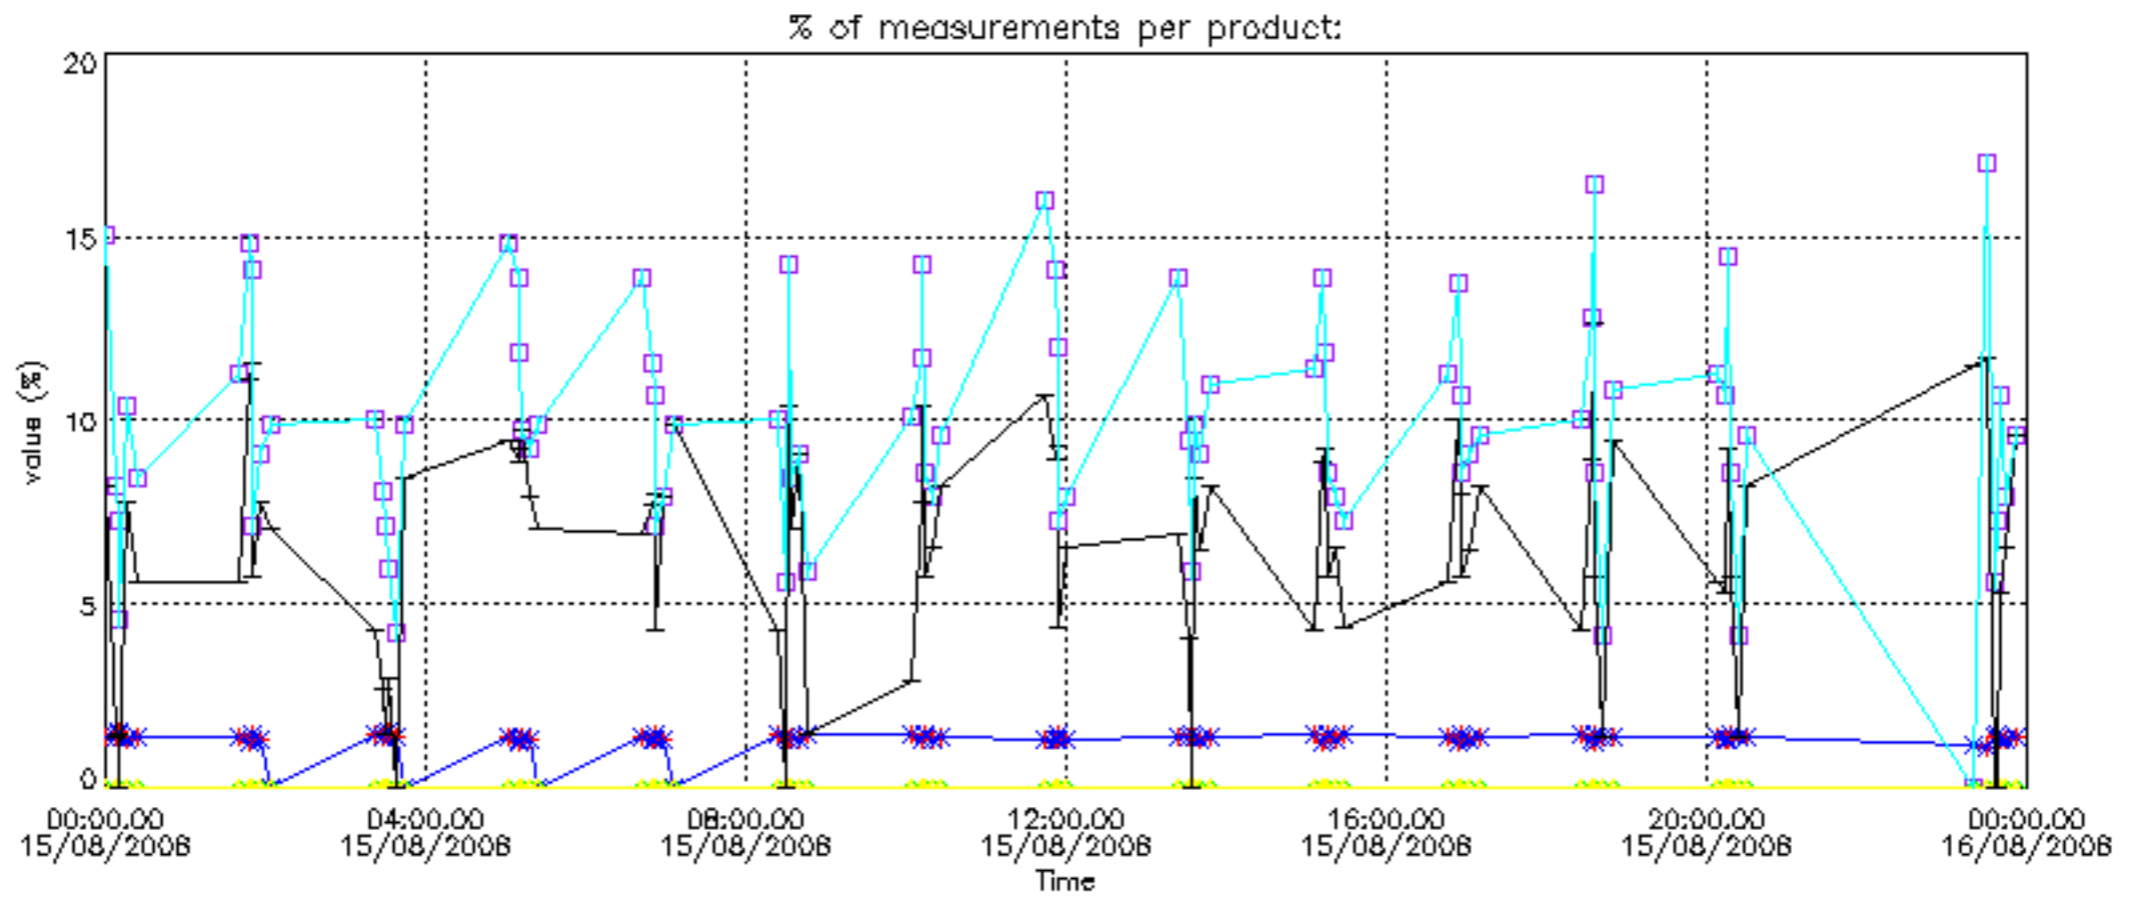

Percentage of cosmic ray hits per profile

Percentage of datation errors per profile