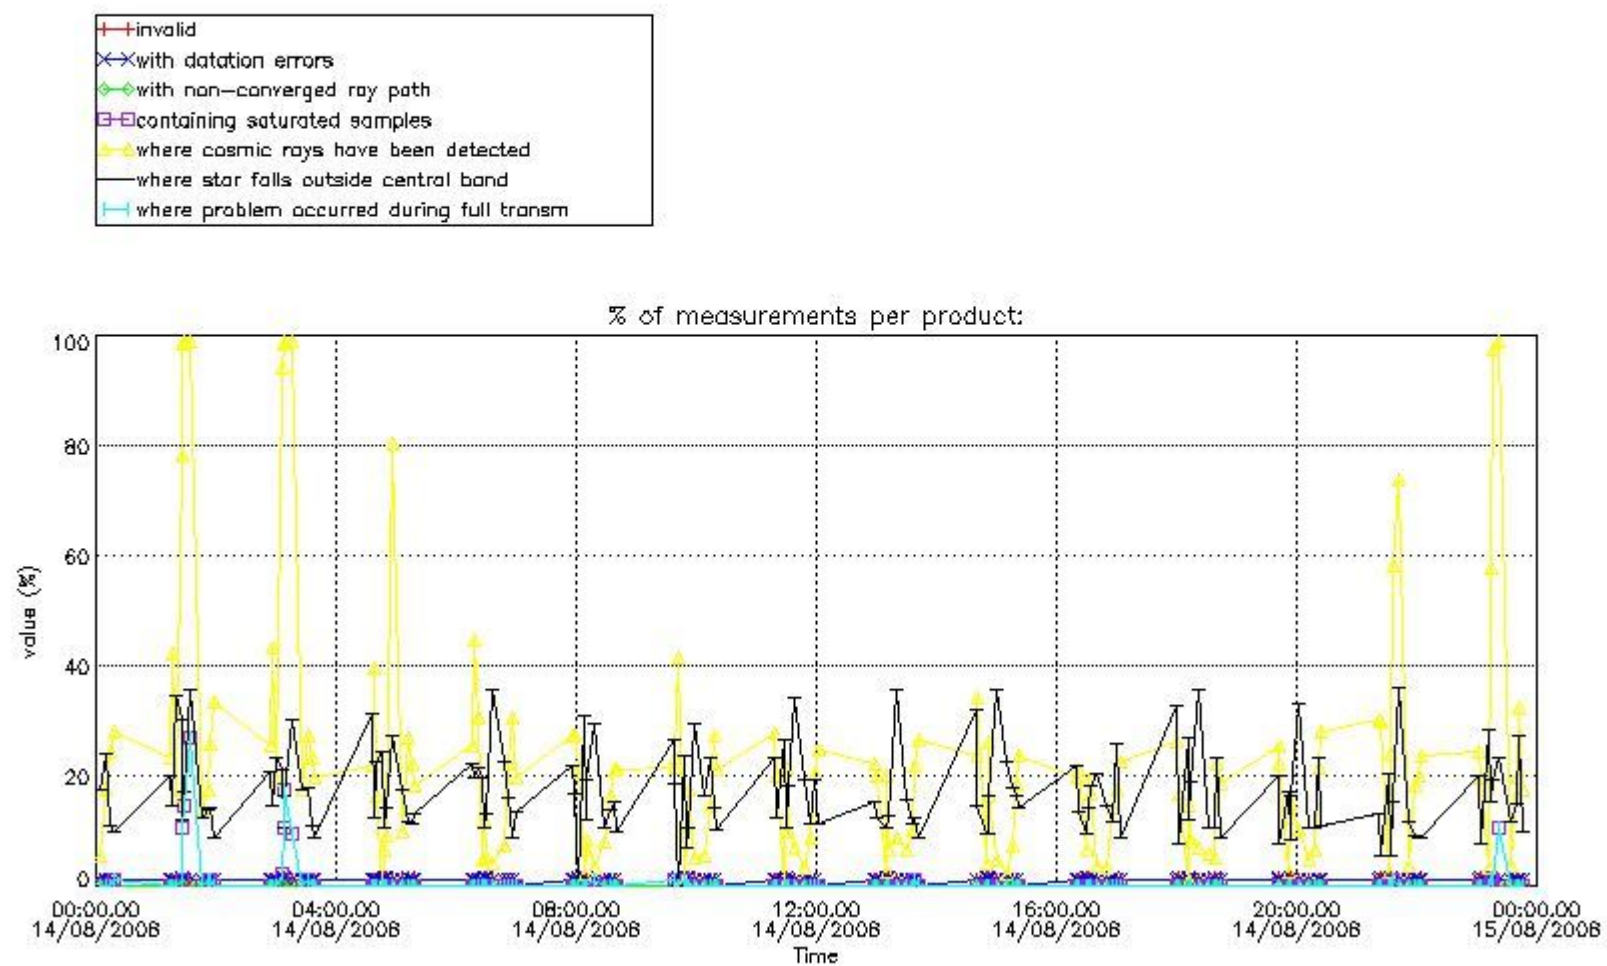

4.1.2 Plot level 1 quality information per product (time dependant): ENVI SAT DESCENDING passes