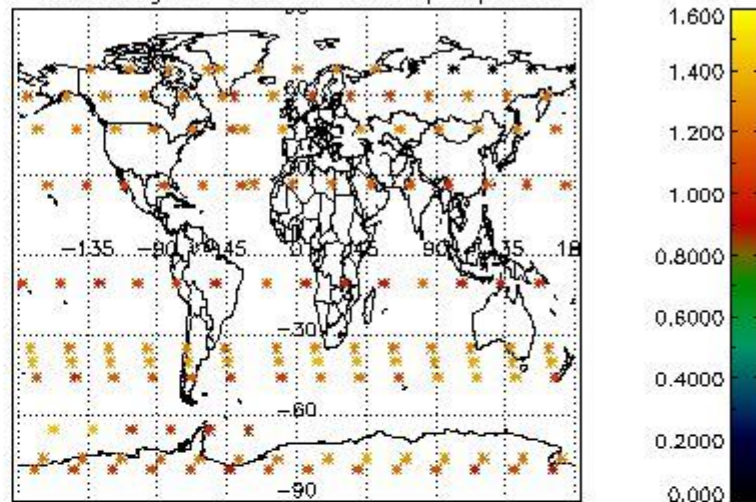

Percentage of datation errors per profile