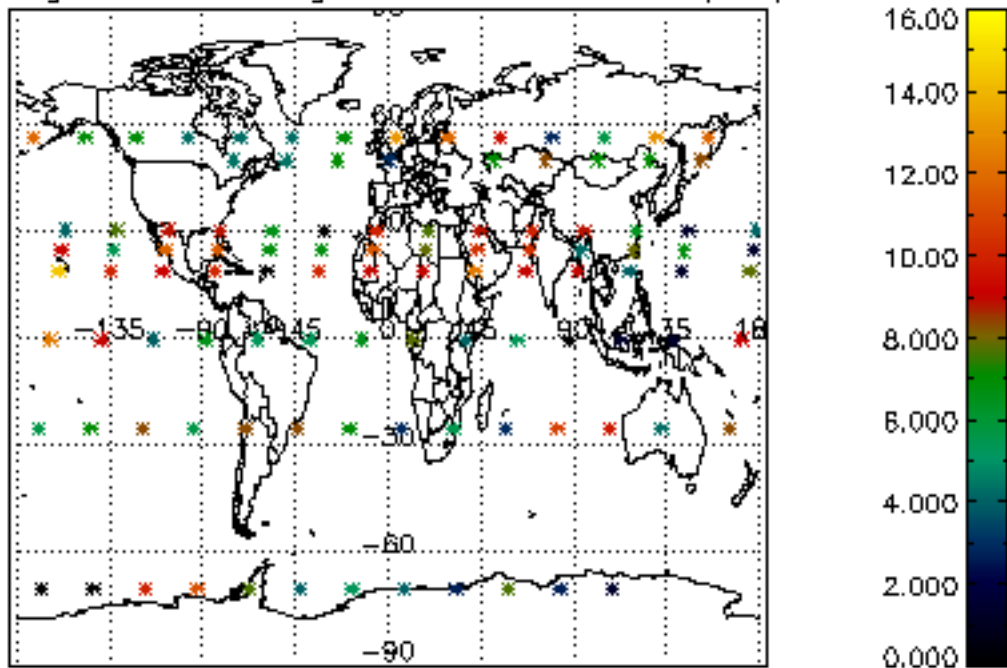

Percentage of star falling outside central band per profile