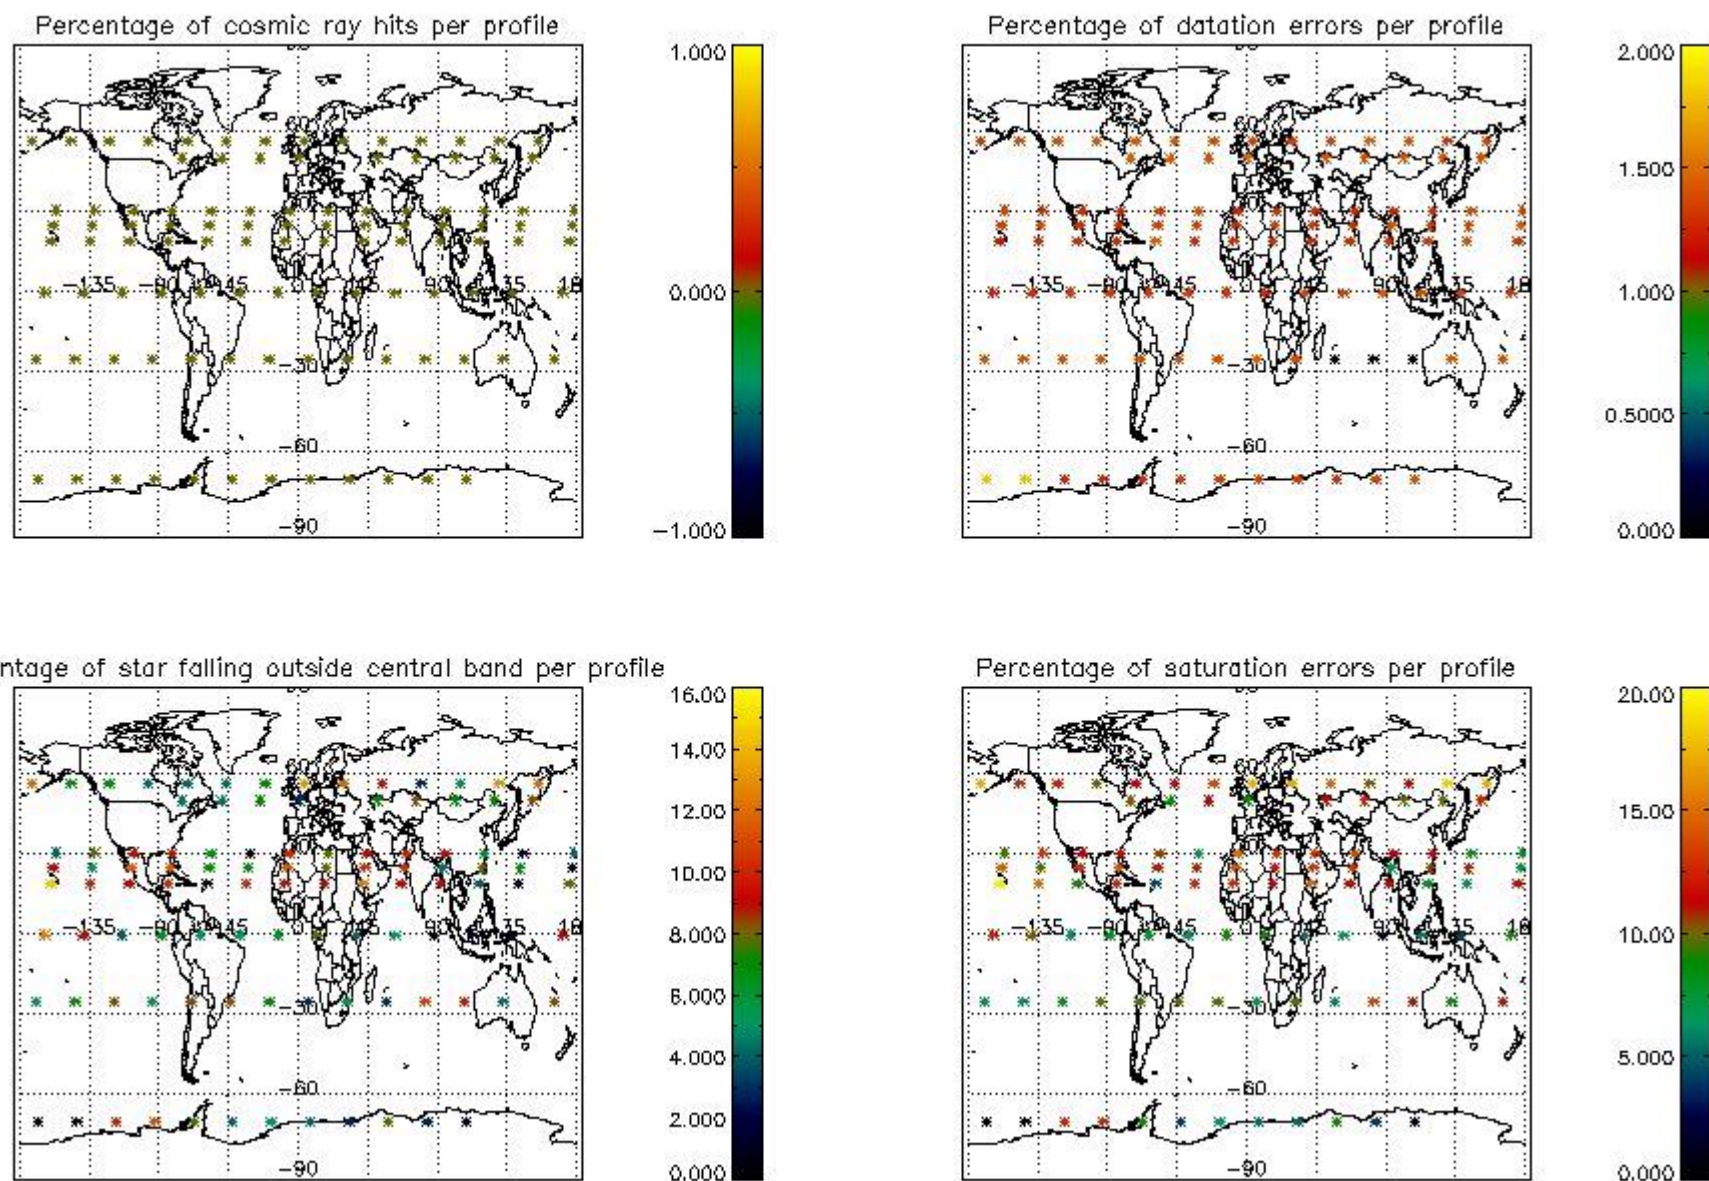

Percentage of datation errors per profile

Percentage of star falling outside central band per profile

Percentage of saturation errors per profile

4.2.2 Plot level 1 quality information per product (world map): ENVISAT DESCENDING passes