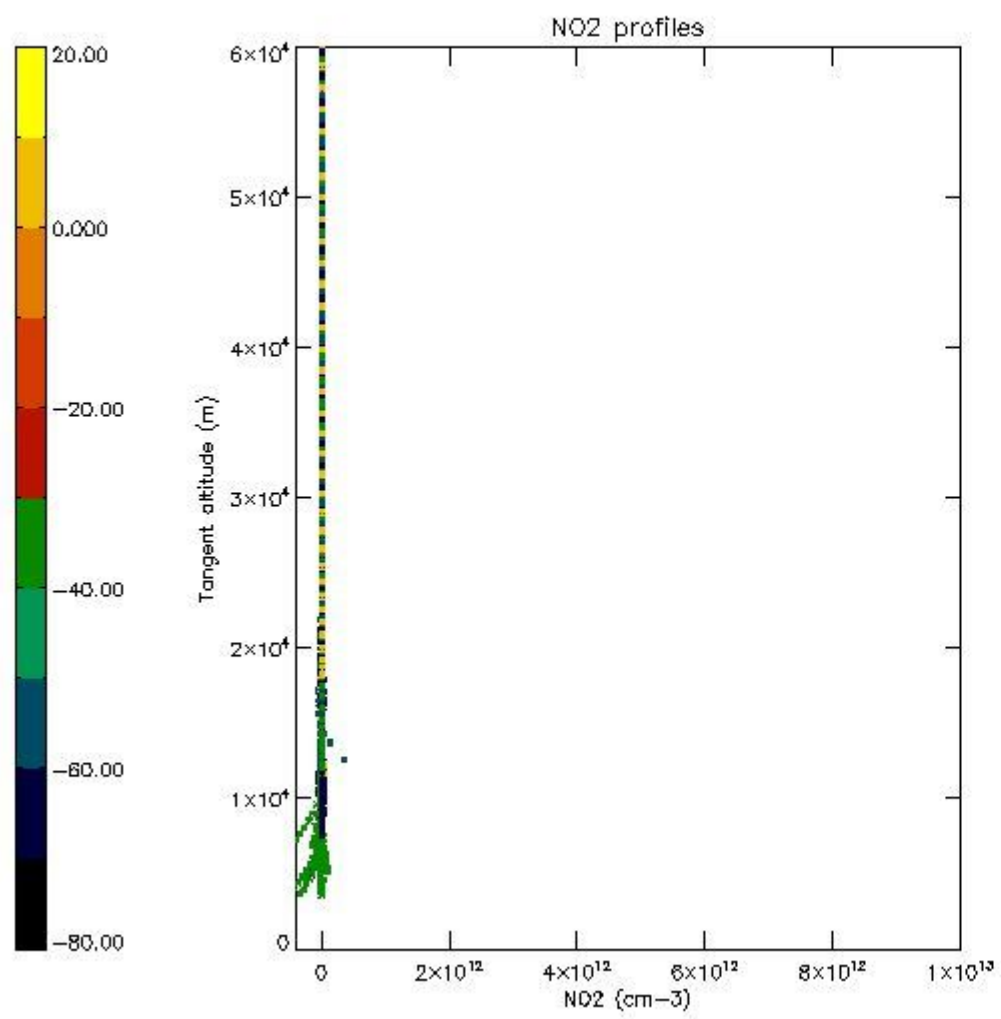

STD < 10	19
STD < 5	15

5.2 Plot ozone profiles for all STD (dark without errors)

The colorbar represents the latitude.

5.3 Plot ozone profiles where STD < 20% (dark without errors)

The colorbar represents the latitude.

5.4 Plot ozone profiles where $STD < 10\%$ (dark without errors)

The colorbar represents the latitude.

5.5 Plot ozone profiles where STD < 5% (dark without errors)

The colorbar represents the latitude.

5.6 Plot NO₂ profiles for all STD (dark without errors)

The colorbar represents the latitude.

5.7 Plot NO3 profiles for all STD (dark without errors)

The colorbar represents the latitude.

5.8 Plot H2O profiles for all STD (only for occultations of stars 1,2,3,4,13,14,16,26,63 dark without errors)