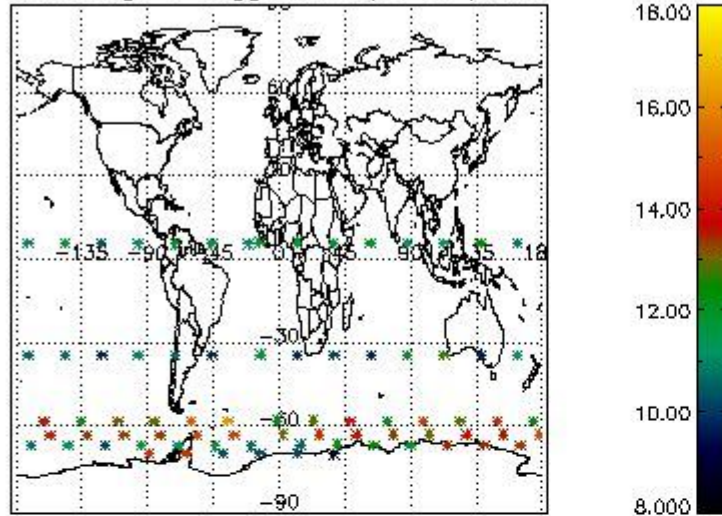

3.2 Plot quality information per product (world map)