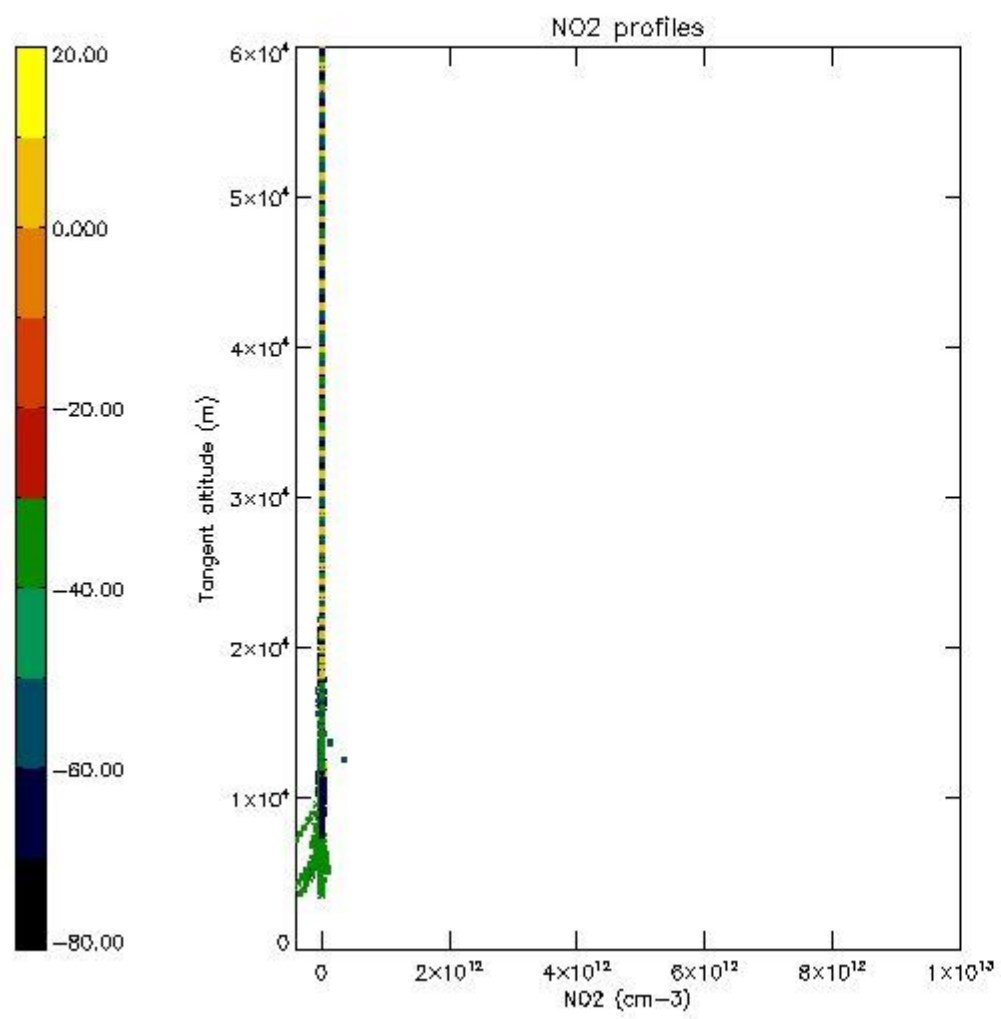

5.7 Plot NO3 profiles for all STD (dark without errors)

The colorbar represents the latitude.