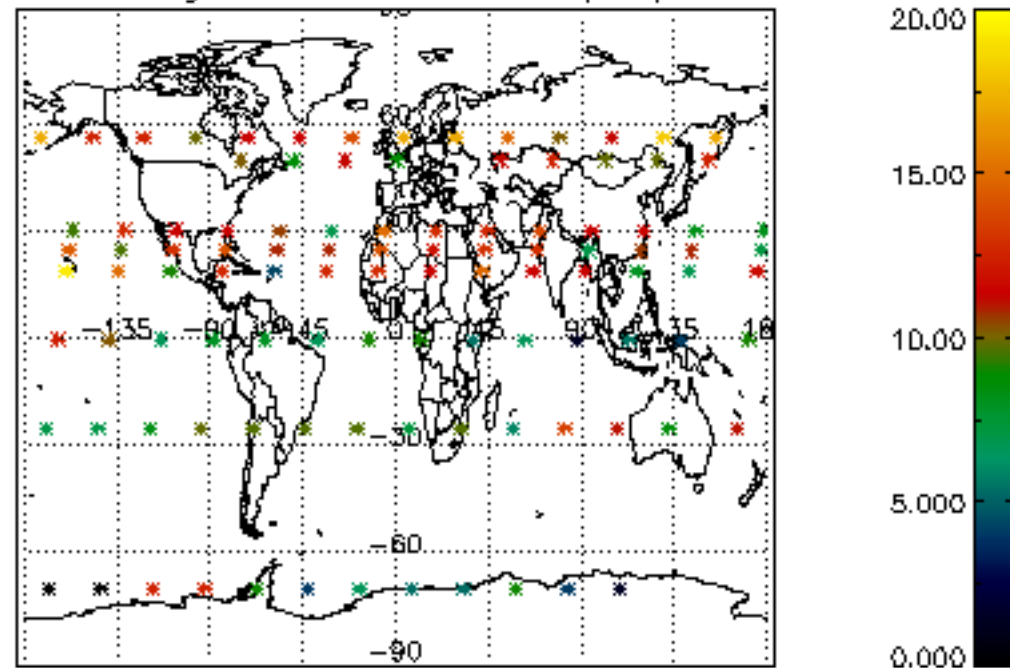

Percentage of saturation errors per profile