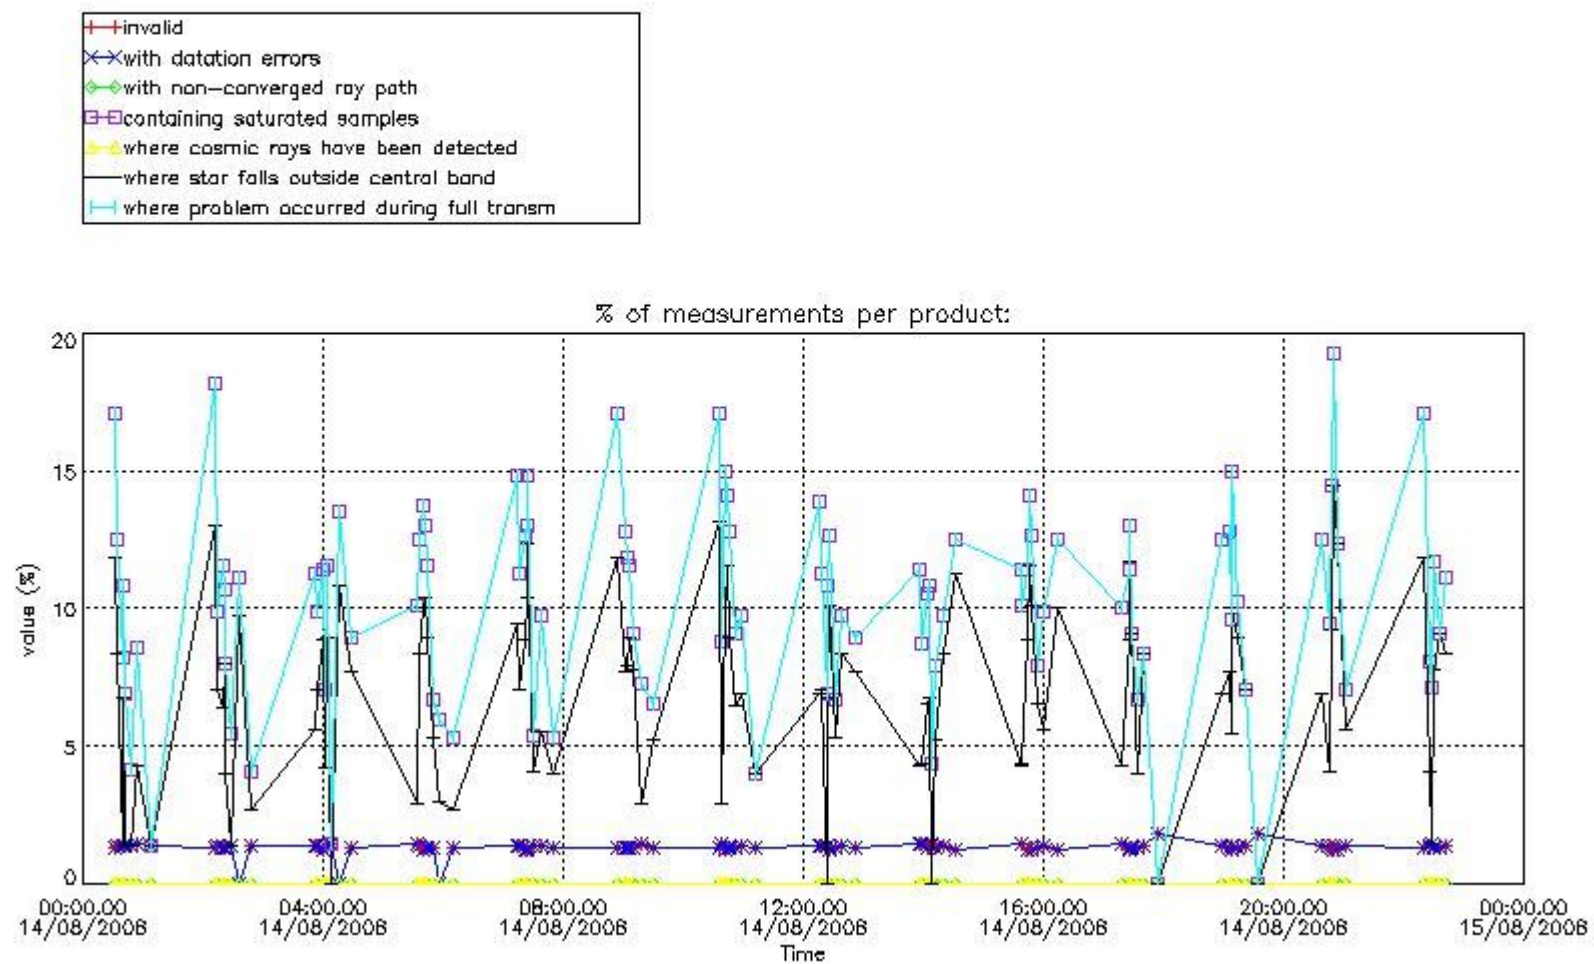

3. Quality information per product

In this section it is plotted some information contained in the Quality Summary data set of the level 2 products. Only products in dark limb conditions and without errors (error flag in the MPH set to "0") are used.

3.1 Plot quality information per product (time dependant)

3.2 Plot quality information per product (world map)

Percentage of flagged data per O3 profile

Percentage of flagged data per H2O profile

Percentage of flagged data per NO2 profile

Percentage of flagged data per NO3 profile

4. Level 1 quality information per product

In this section it is plotted some information contained in the Quality Summary data set of the level 2 products that comes from the level 1b processing. Products without errors (error flag in the MPH set to "0") are used.

4.1 Plot quality information per product (time dependant) coming from level 1b processing

4.1.1 Plot level 1 quality information per product (time dependant): ENVISAT ASCENDING passes

4.1.2 Plot level 1 quality information per product (time dependant): ENVI SAT DESCENDING passes