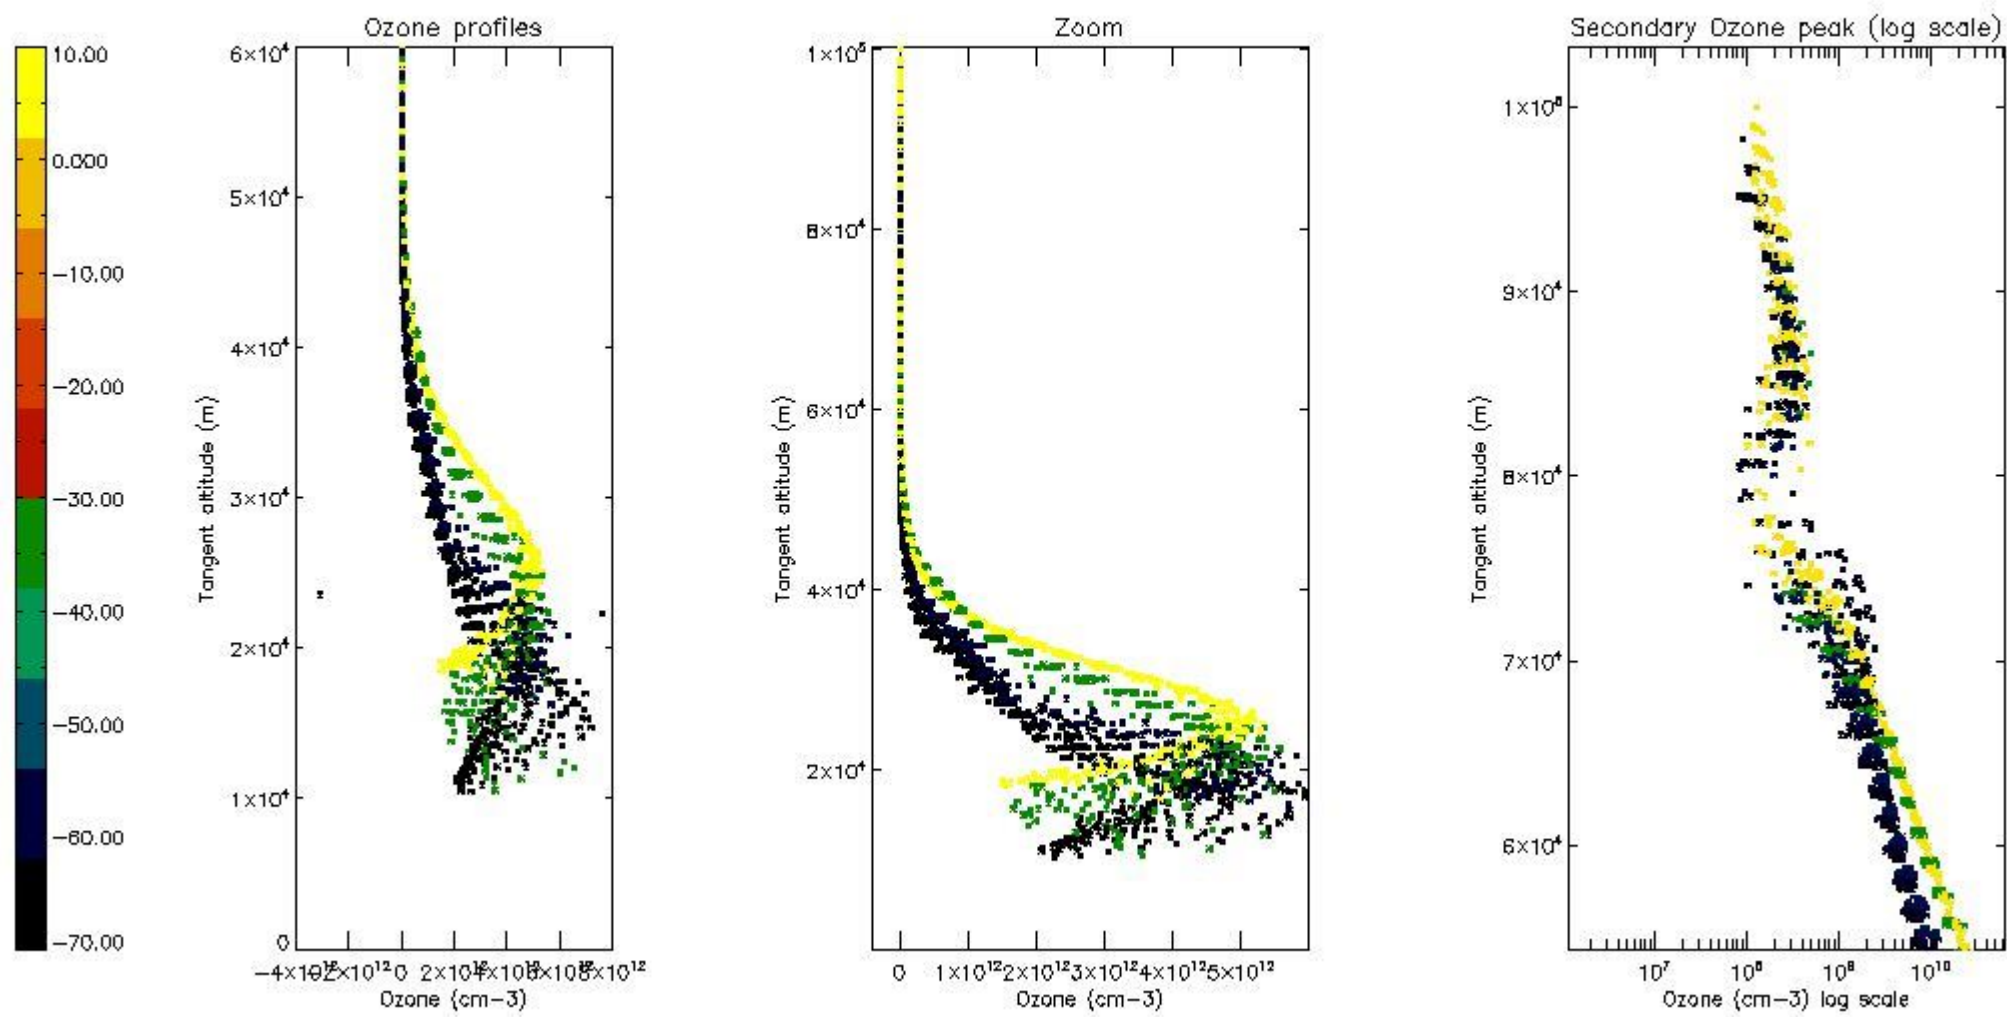

5.5 Plot ozone profiles where STD < 5% (dark without errors)

The colorbar represents the latitude.