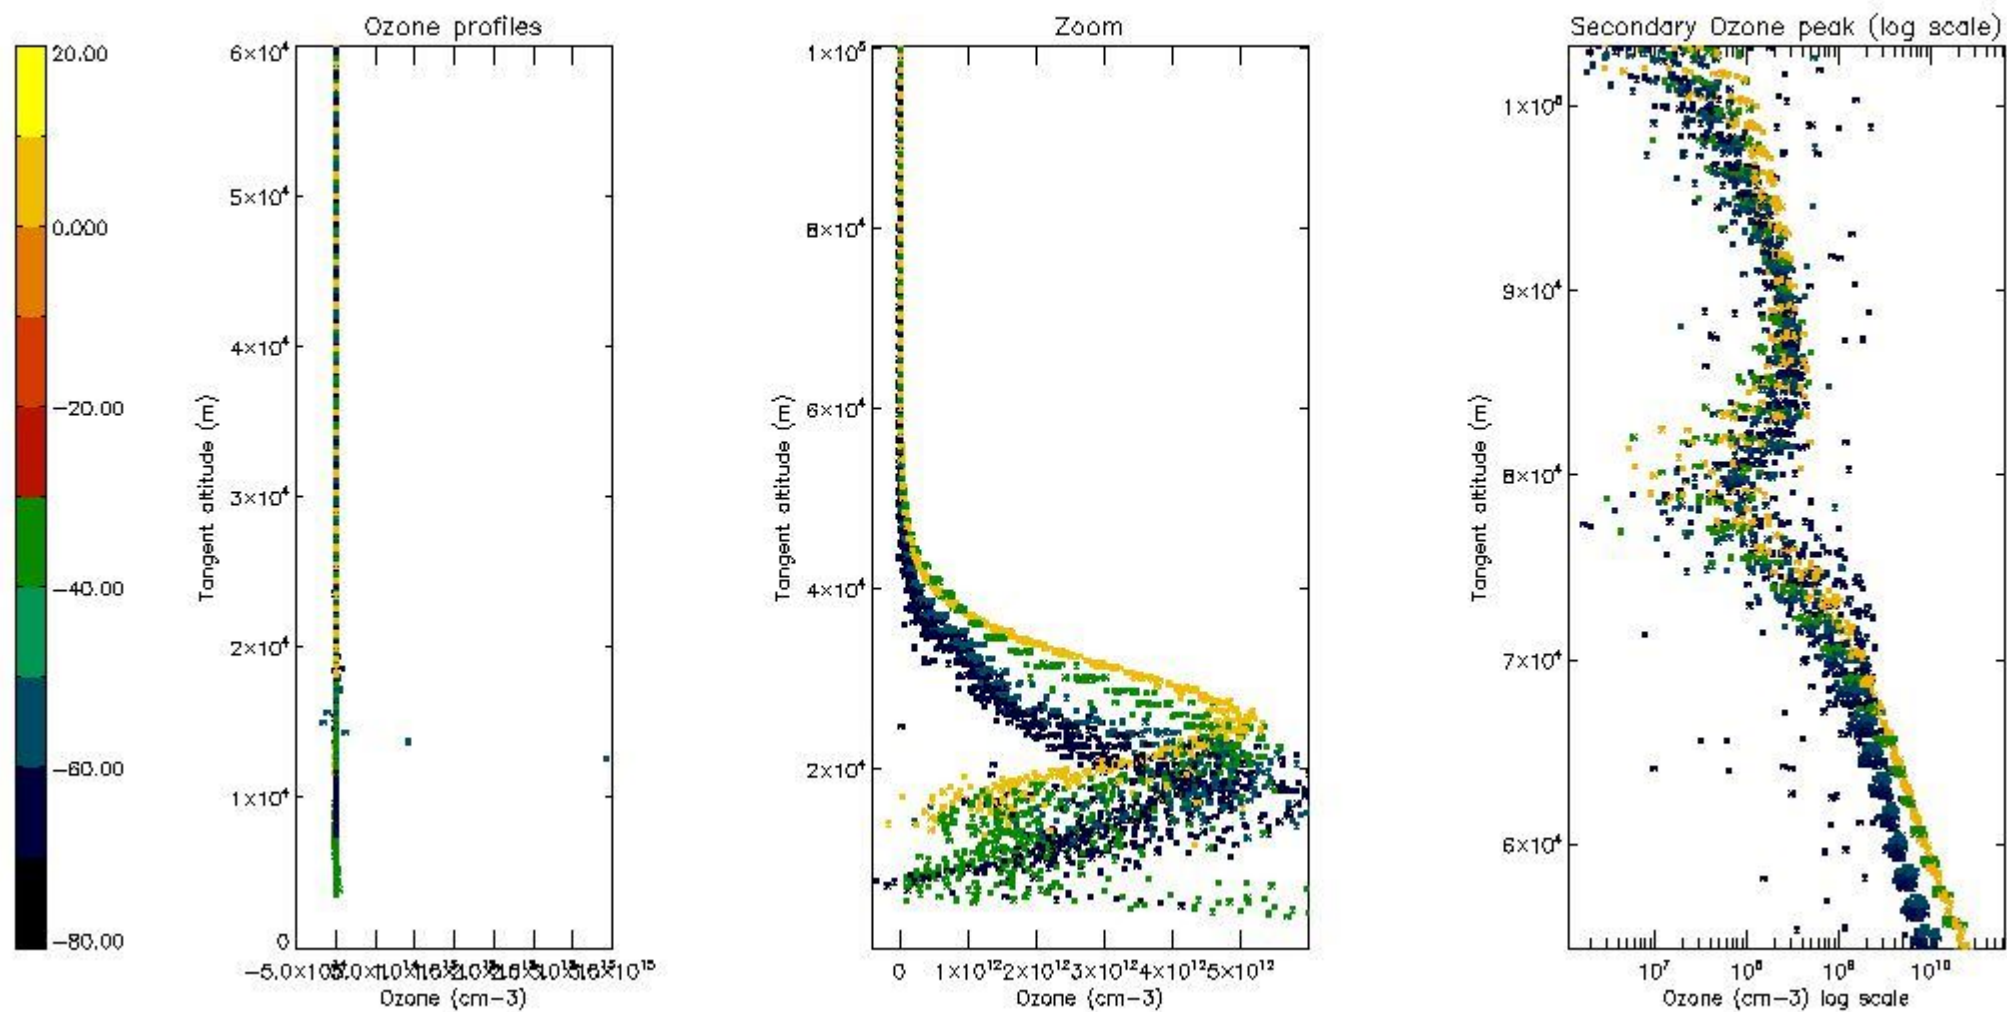

STD < 10	19
STD < 5	15

5.2 Plot ozone profiles for all STD (dark without errors)

The colorbar represents the latitude.

5.3 Plot ozone profiles where STD < 20% (dark without errors)

The colorbar represents the latitude.