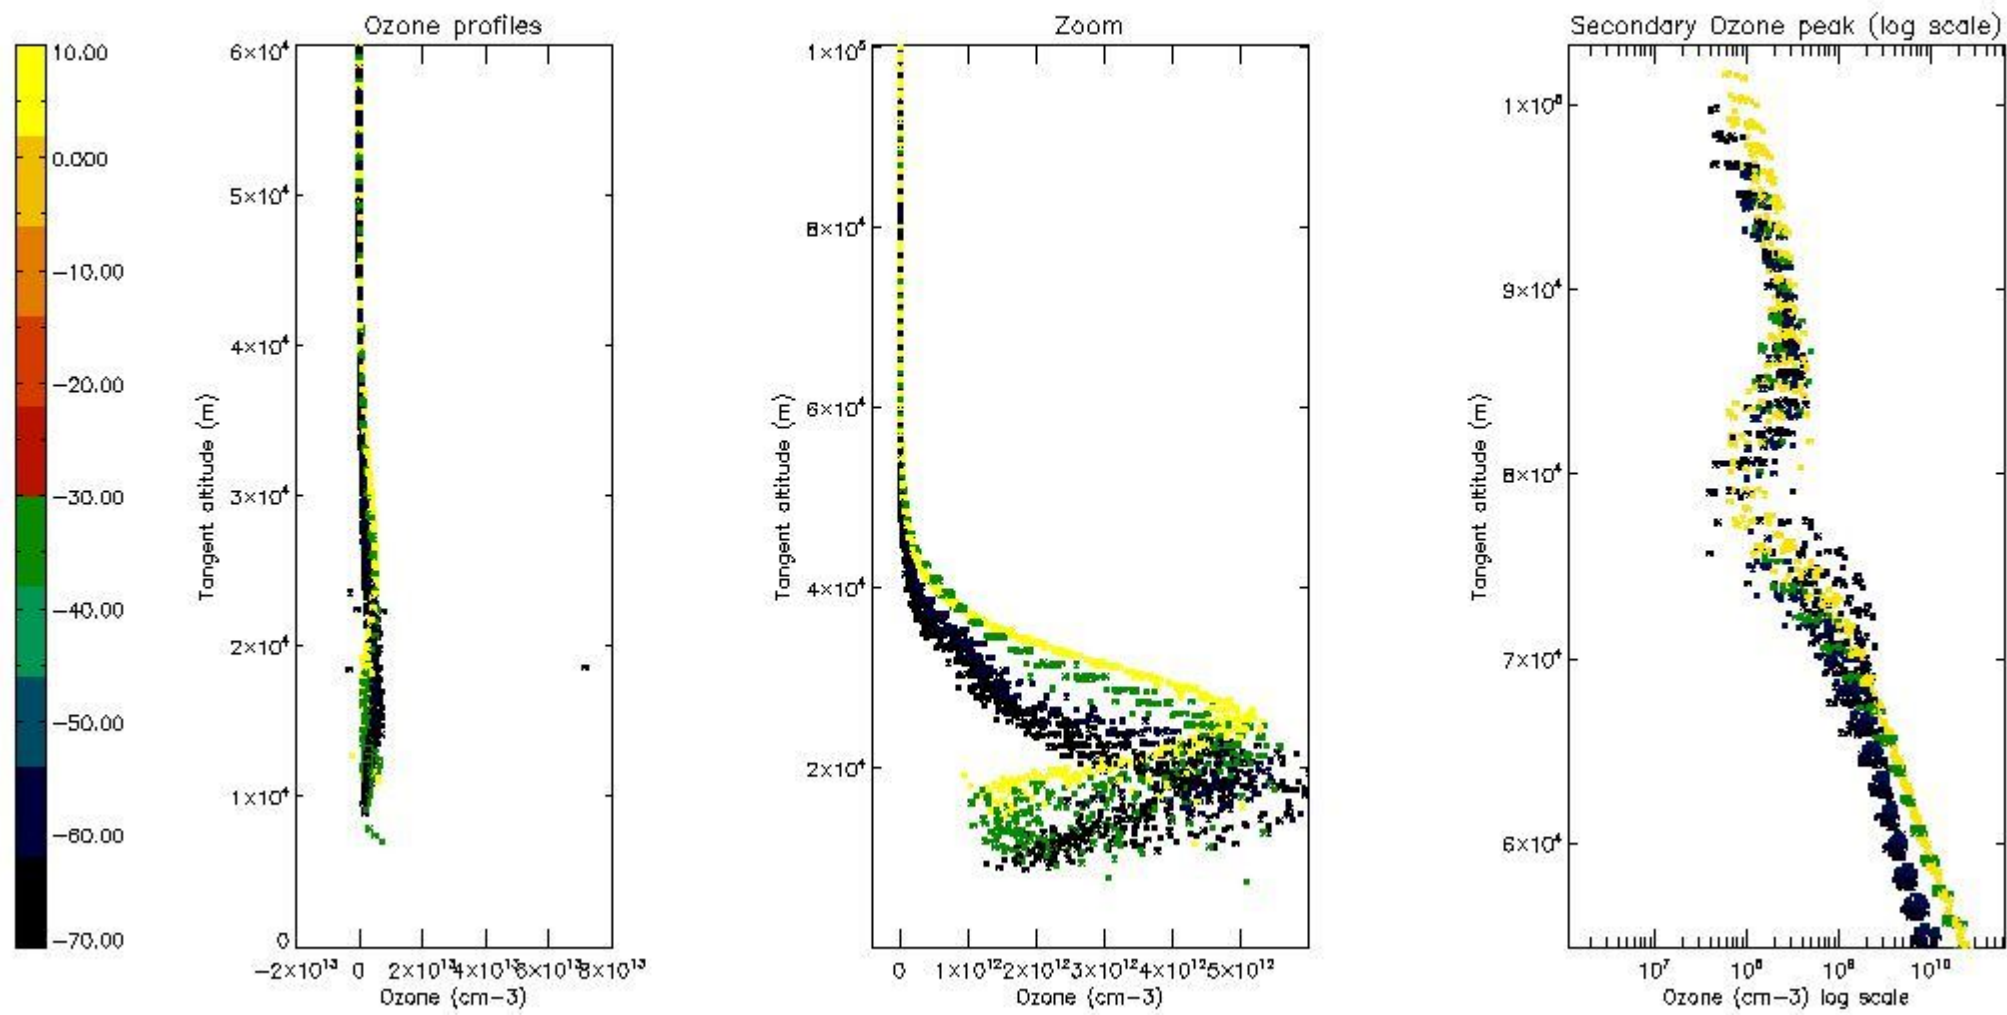

STD < 10	19
STD < 5	15

5.2 Plot ozone profiles for all STD (dark without errors)

The colorbar represents the latitude.

5.3 Plot ozone profiles where STD < 20% (dark without errors)

The colorbar represents the latitude.