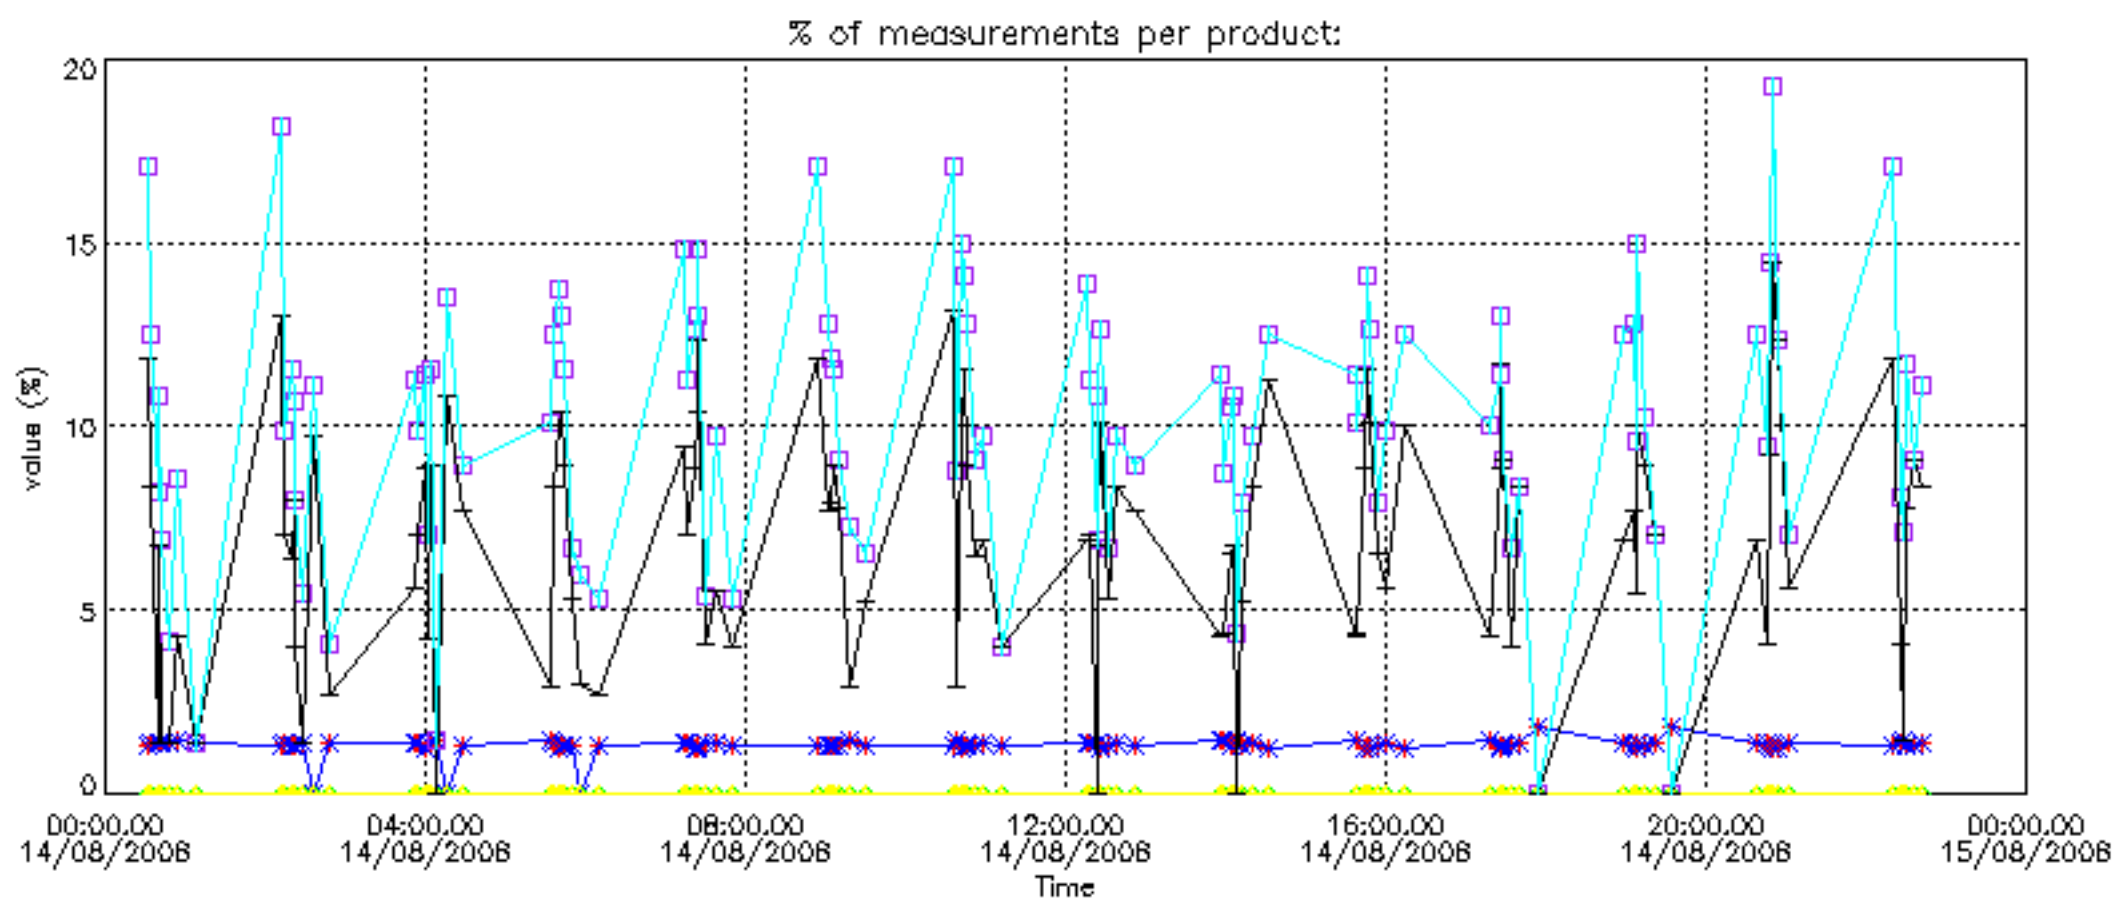

Percentage of cosmic ray hits per profile

Percentage of datation errors per profile