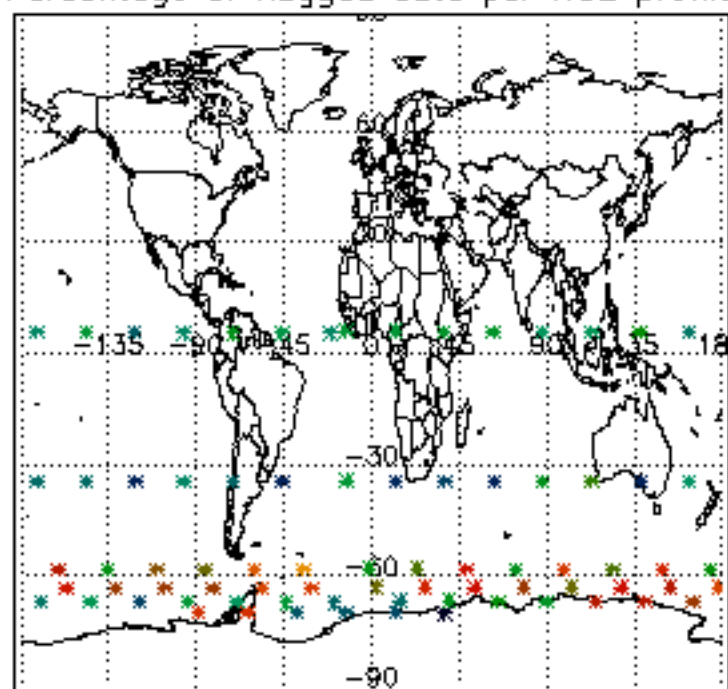

Percentage of flagged data per NO2 profile