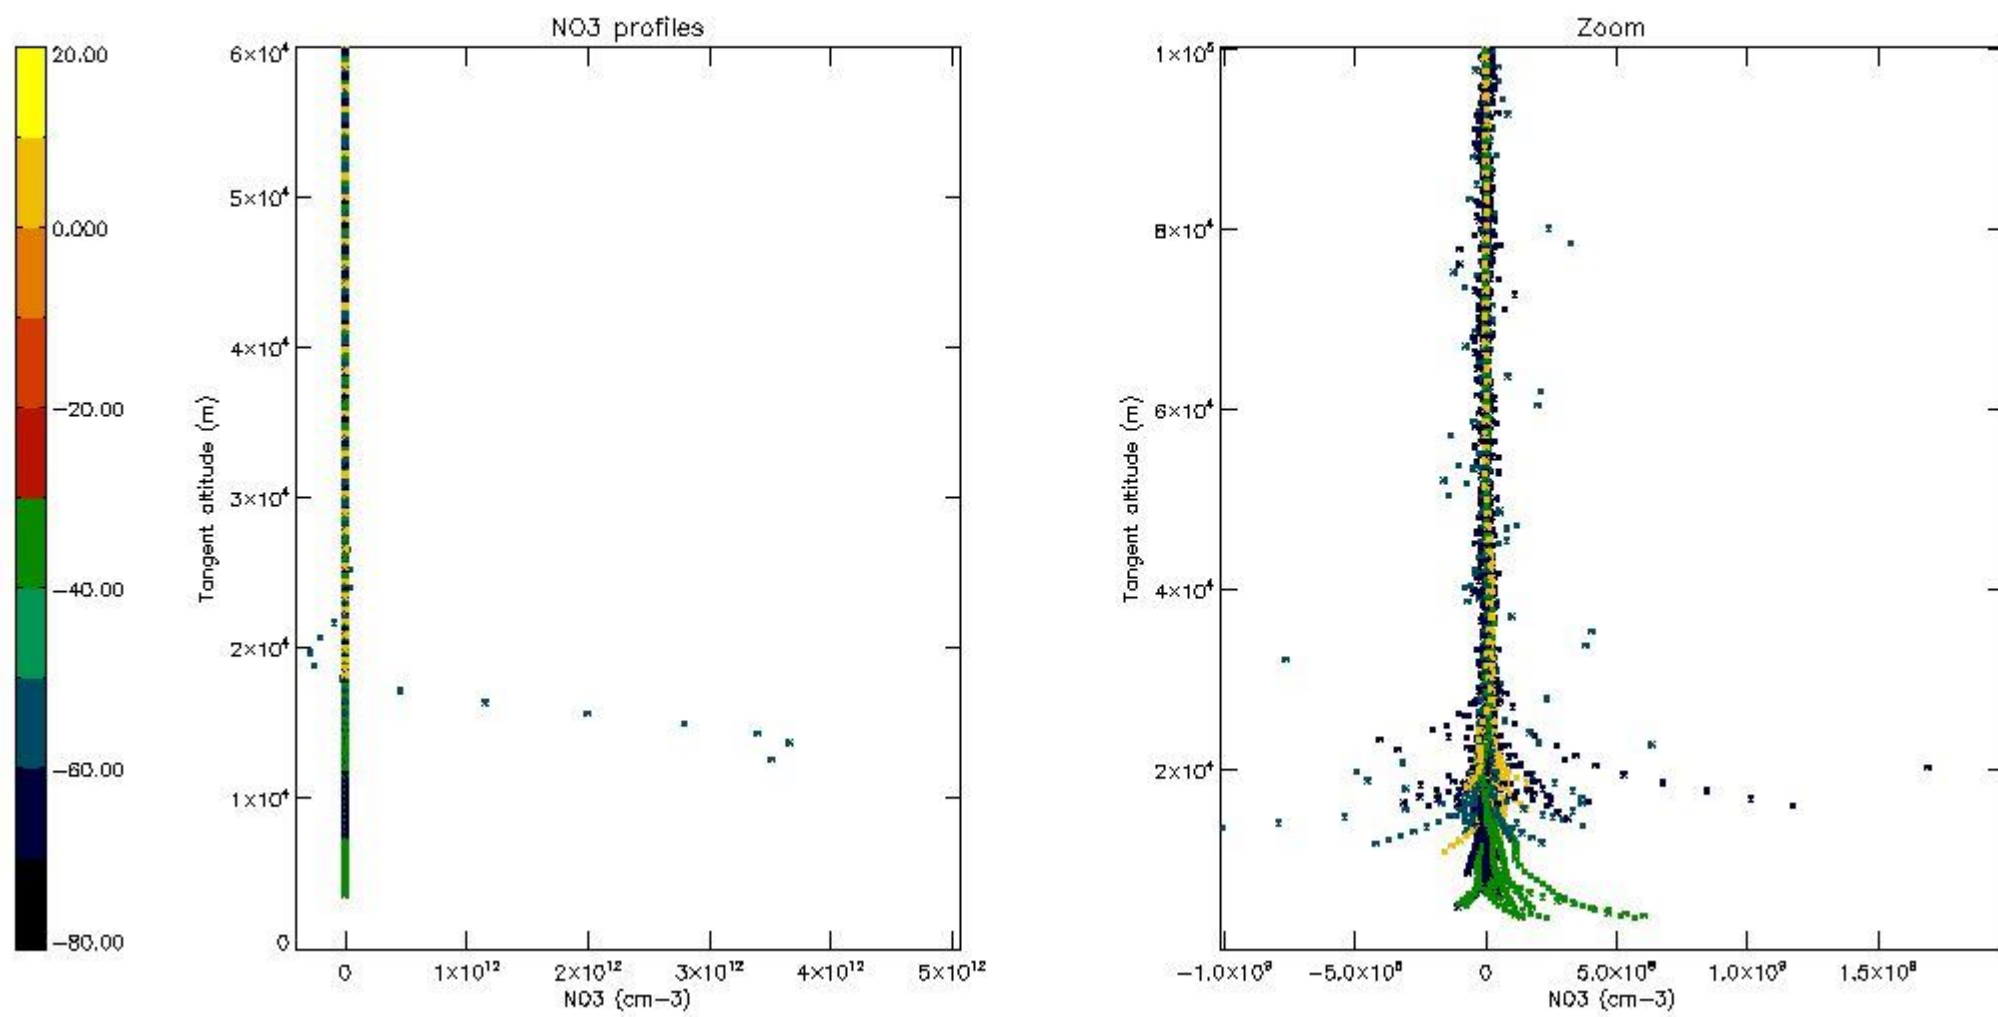

The colorbar represents the latitude.

5.7 Plot NO3 profiles for all STD (dark without errors)

The colorbar represents the latitude.

5.8 Plot H2O profiles for all STD (only for occultations of stars 1,2,3,4,13,14,16,26,63 dark without errors)