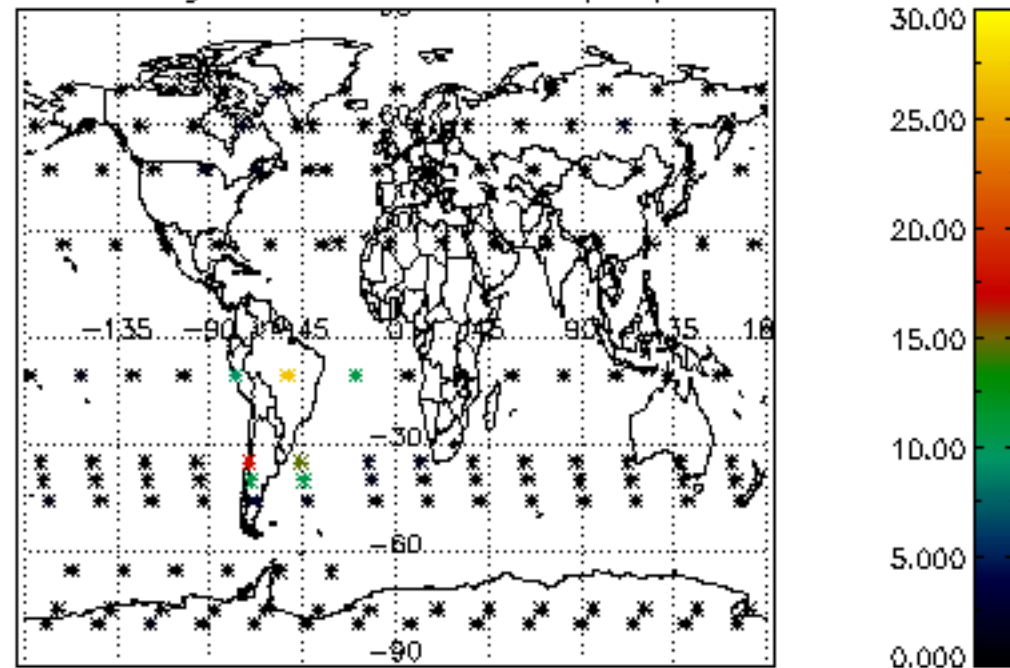

Percentage of datation errors per profile

Percentage of saturation errors per profile