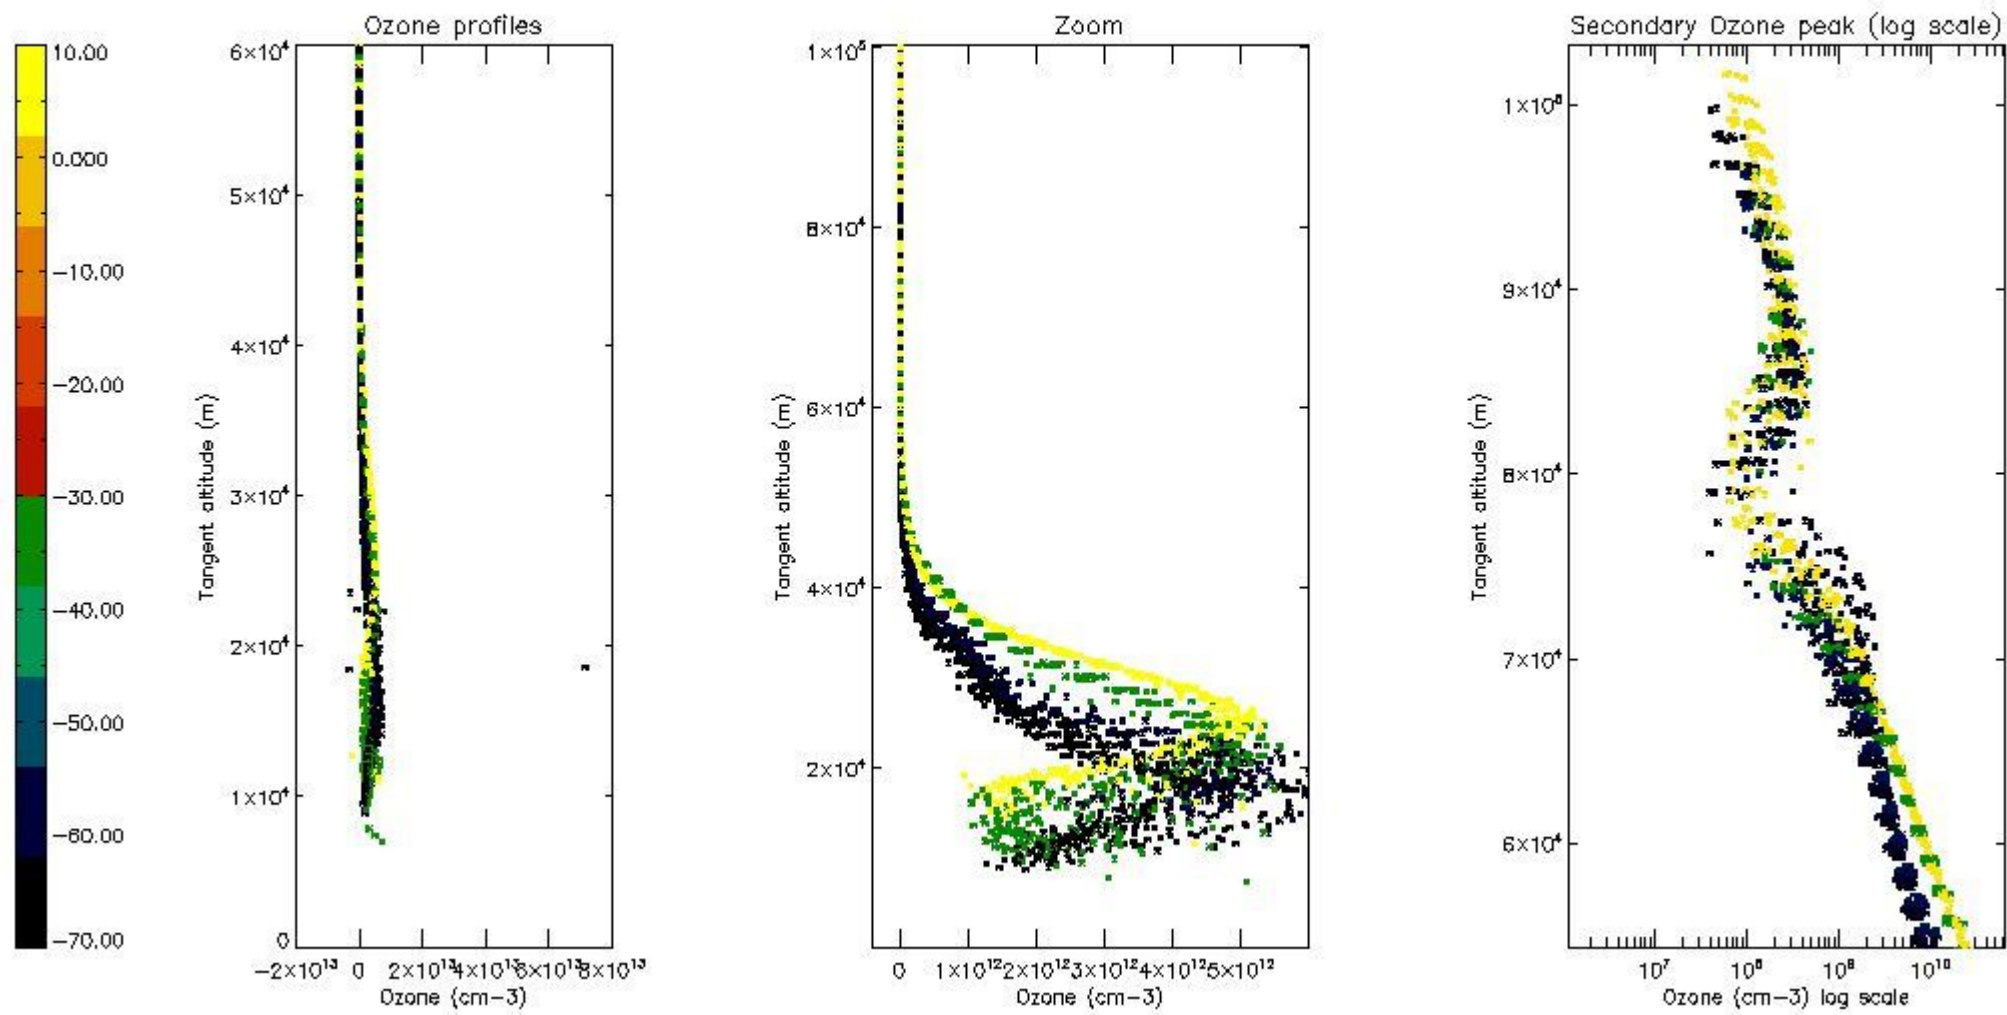

STD < 10	19
STD < 5	15

5.2 Plot ozone profiles for all STD (dark without errors)

The colorbar represents the latitude.

5.3 Plot ozone profiles where STD < 20% (dark without errors)

The colorbar represents the latitude.

5.4 Plot ozone profiles where $STD < 10\%$ (dark without errors)

The colorbar represents the latitude.

5.5 Plot ozone profiles where STD < 5% (dark without errors)

The colorbar represents the latitude.

5.6 Plot NO₂ profiles for all STD (dark without errors)