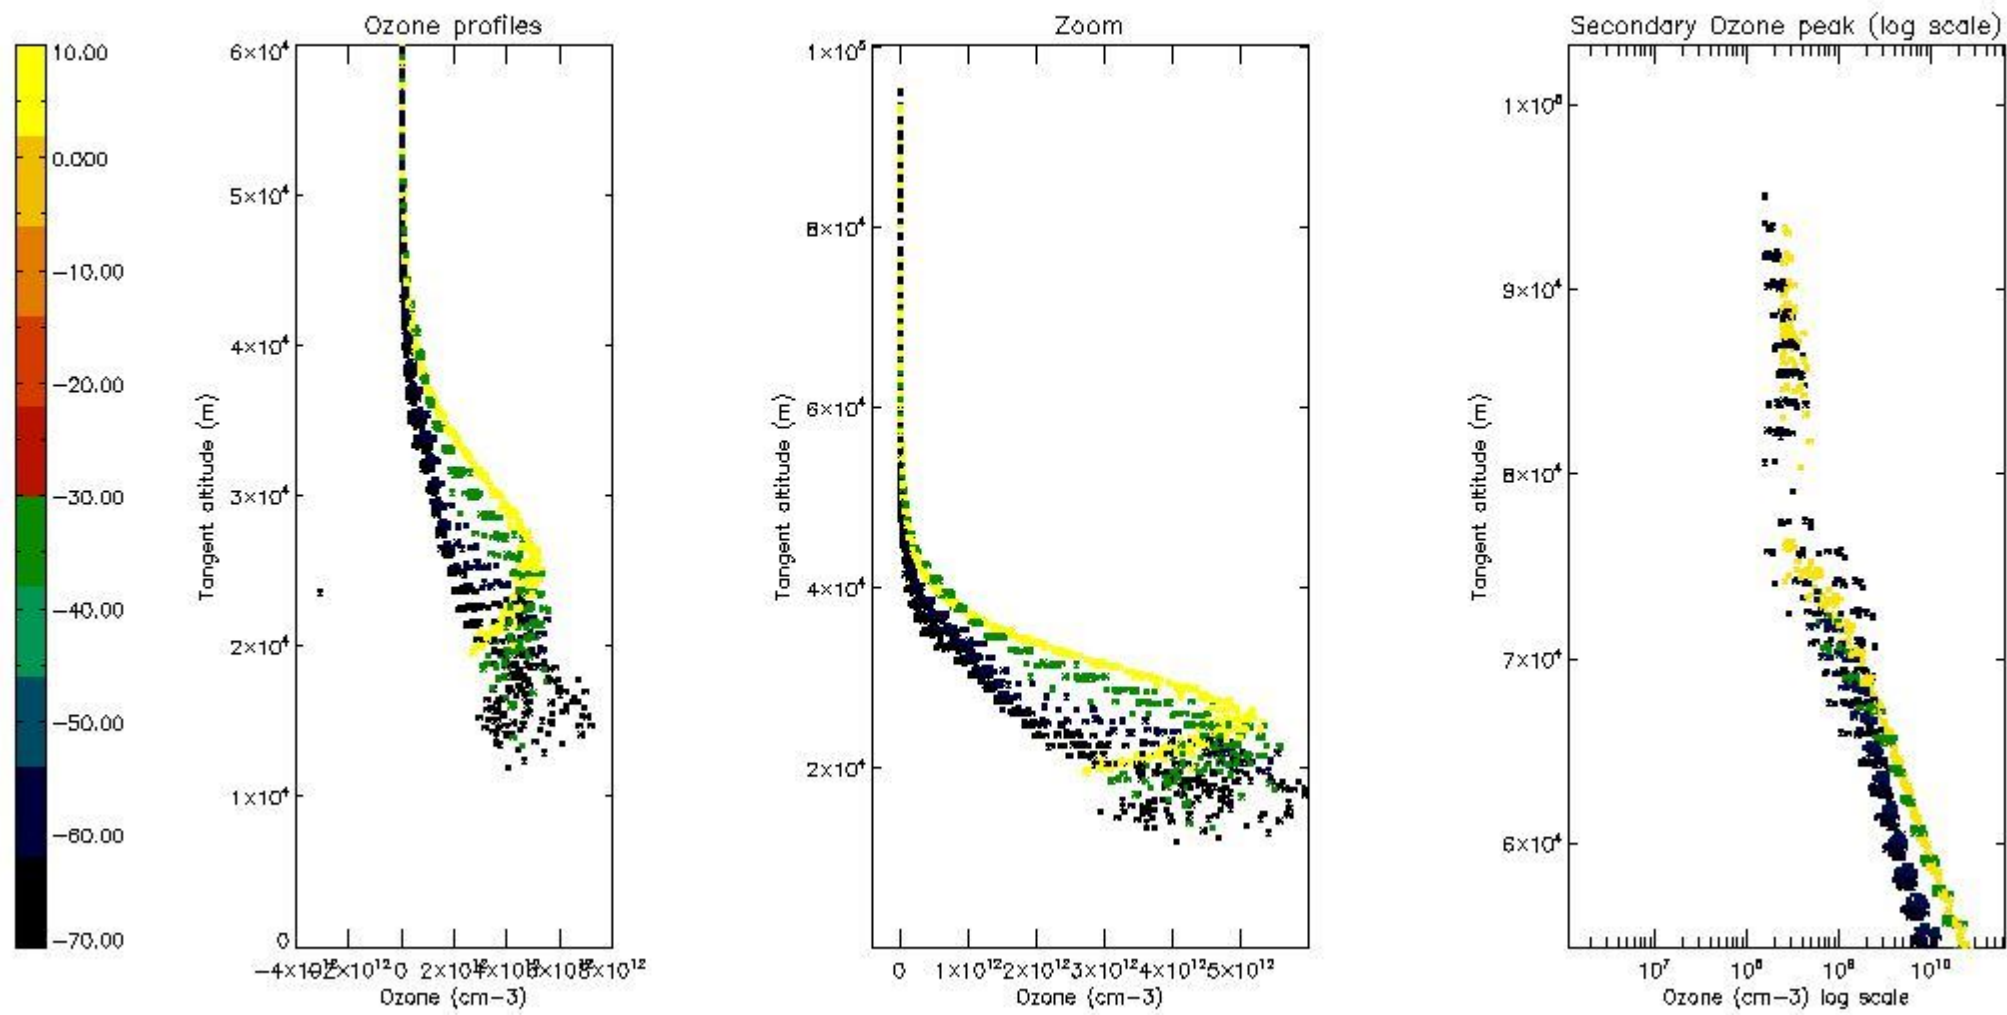

STD < 10	19
STD < 5	15

5.2 Plot ozone profiles for all STD (dark without errors)

The colorbar represents the latitude.

5.3 Plot ozone profiles where STD < 20% (dark without errors)

The colorbar represents the latitude.

5.4 Plot ozone profiles where $STD < 10\%$ (dark without errors)

The colorbar represents the latitude.

5.5 Plot ozone profiles where STD < 5% (dark without errors)

The colorbar represents the latitude.

5.6 Plot NO₂ profiles for all STD (dark without errors)