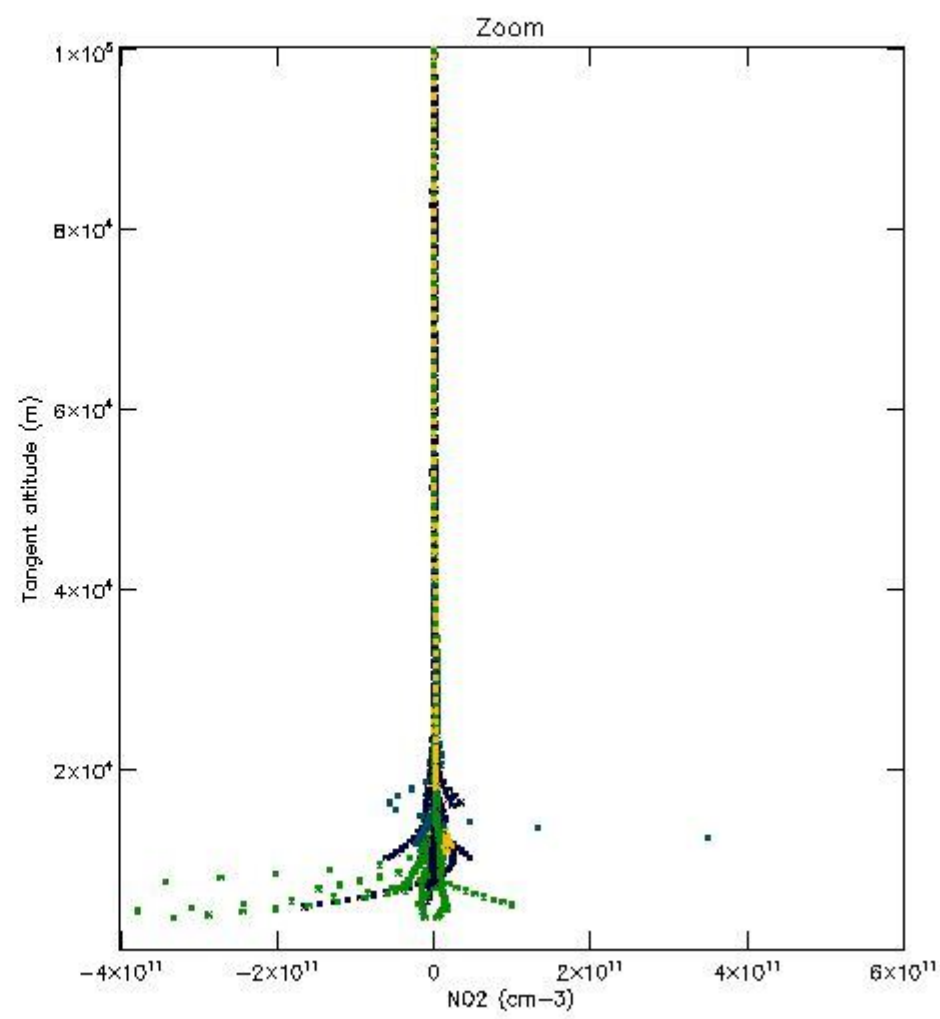

5.7 Plot NO3 profiles for all STD (dark without errors)

The colorbar represents the latitude.