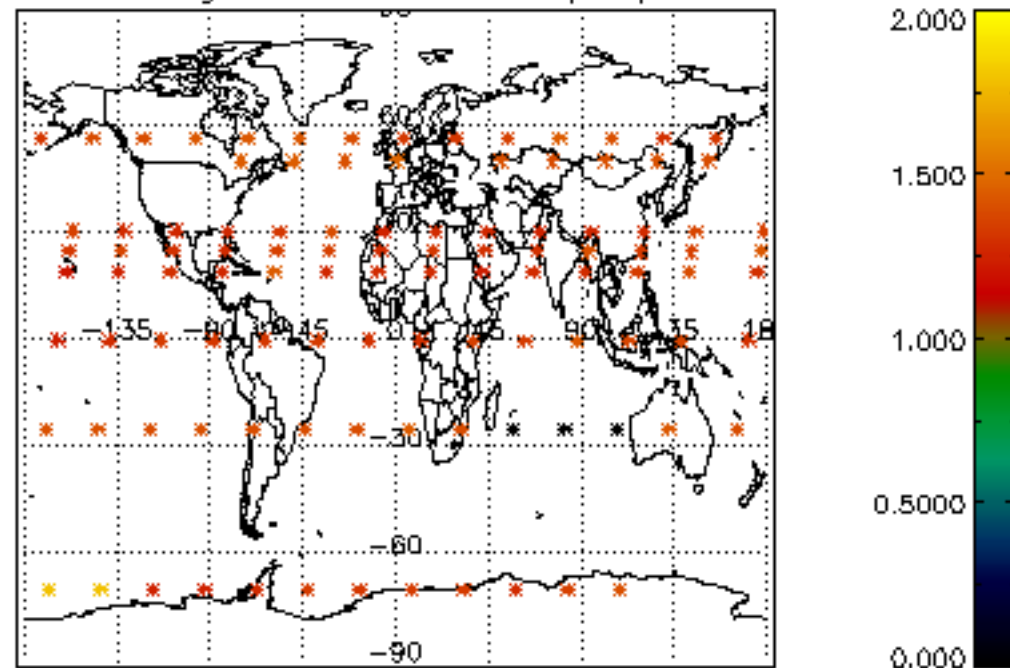

Percentage of datation errors per profile

Percentage of star falling outside central band per profile

Percentage of saturation errors per profile

Percentage of cosmic ray hits per profile

Percentage of datation errors per profile