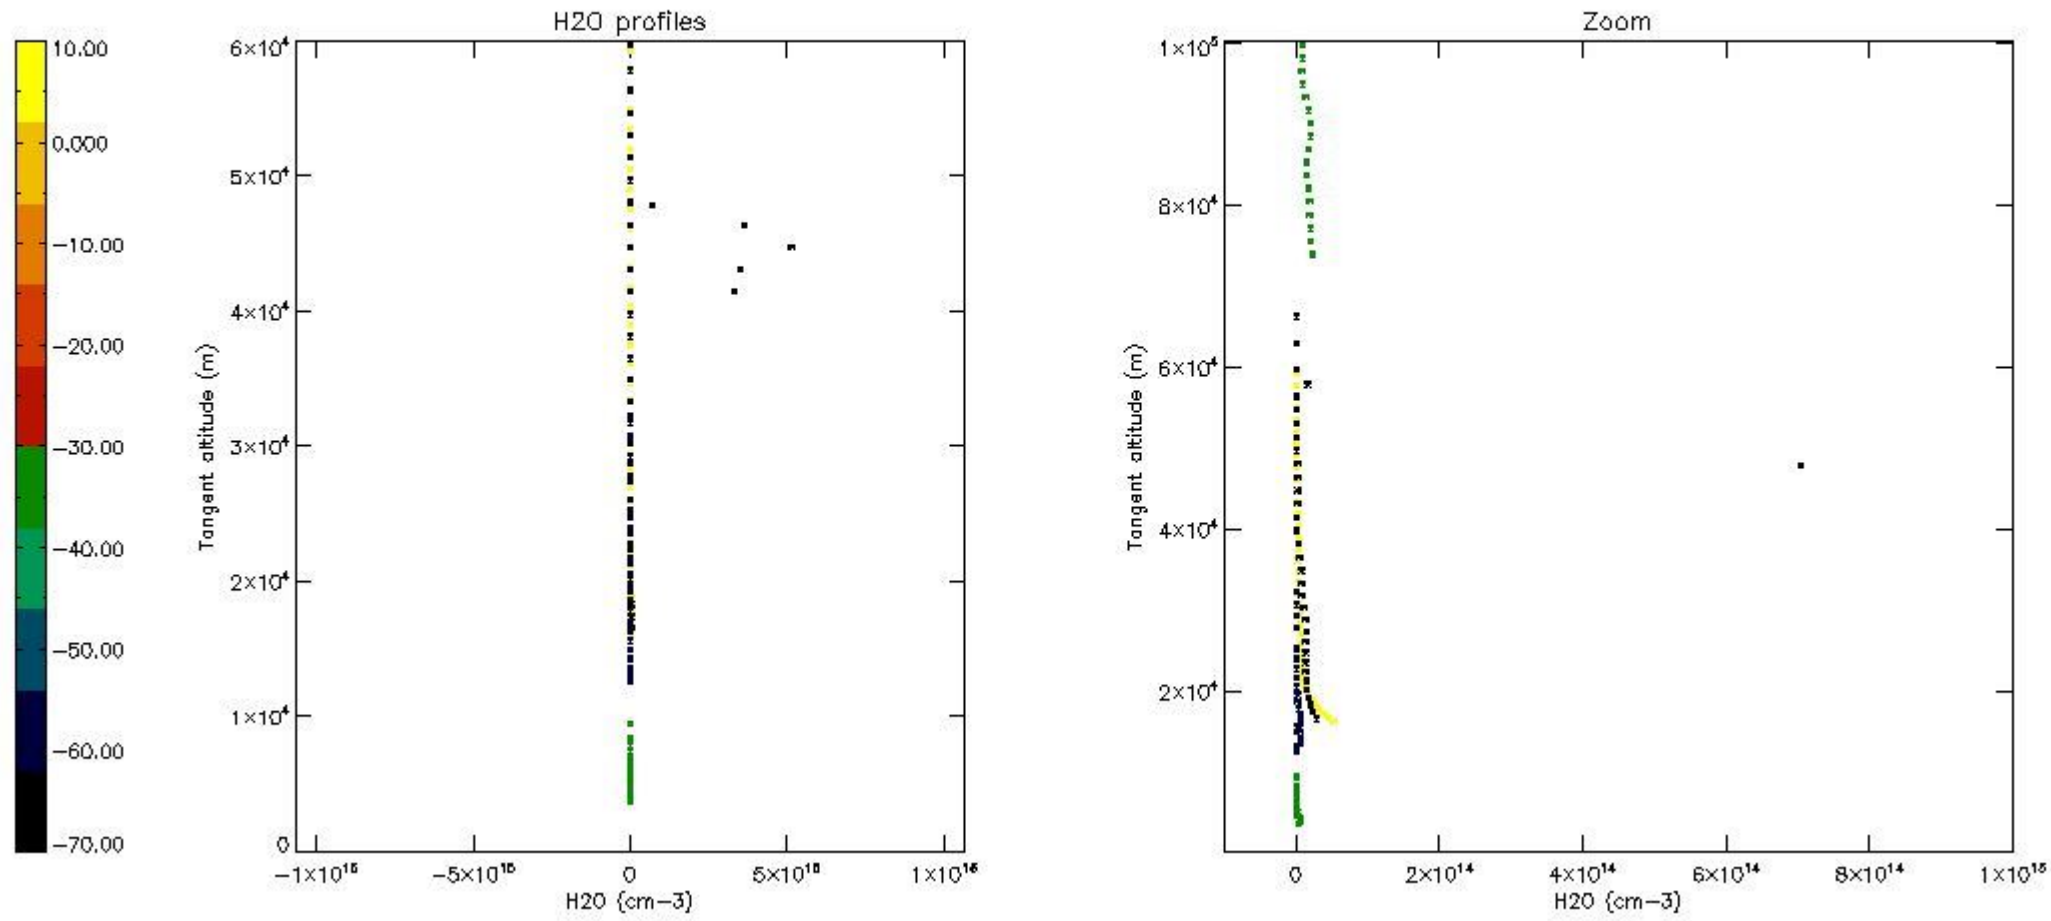

6. Auxiliary Data Files used for the production reported in section 2

The number reported in the third column indicates since which file (see list in section 2) the corresponding auxiliary file has been used. The fourth column is the date of those product files.

Type	Auxiliary Filename	Used since product	Used since product date
INST_PHYS_CHARACTERISTICS	GOM_INS_AXVIEC20091111_143220_20030716_120000_20500101_000000	1	14-AUG-2008 00:04:39
LEVEL-2_PROC_CONFIG	GOM_PR2_AXVIEC20091111_152718_20020301_000000_20500101_000000	1	14-AUG-2008 00:04:39
CROSS_SECTIONS_FILE	GOM_CRS_AXVIEC20091111_154832_20020301_000000_20500101_000000	1	14-AUG-2008 00:04:39