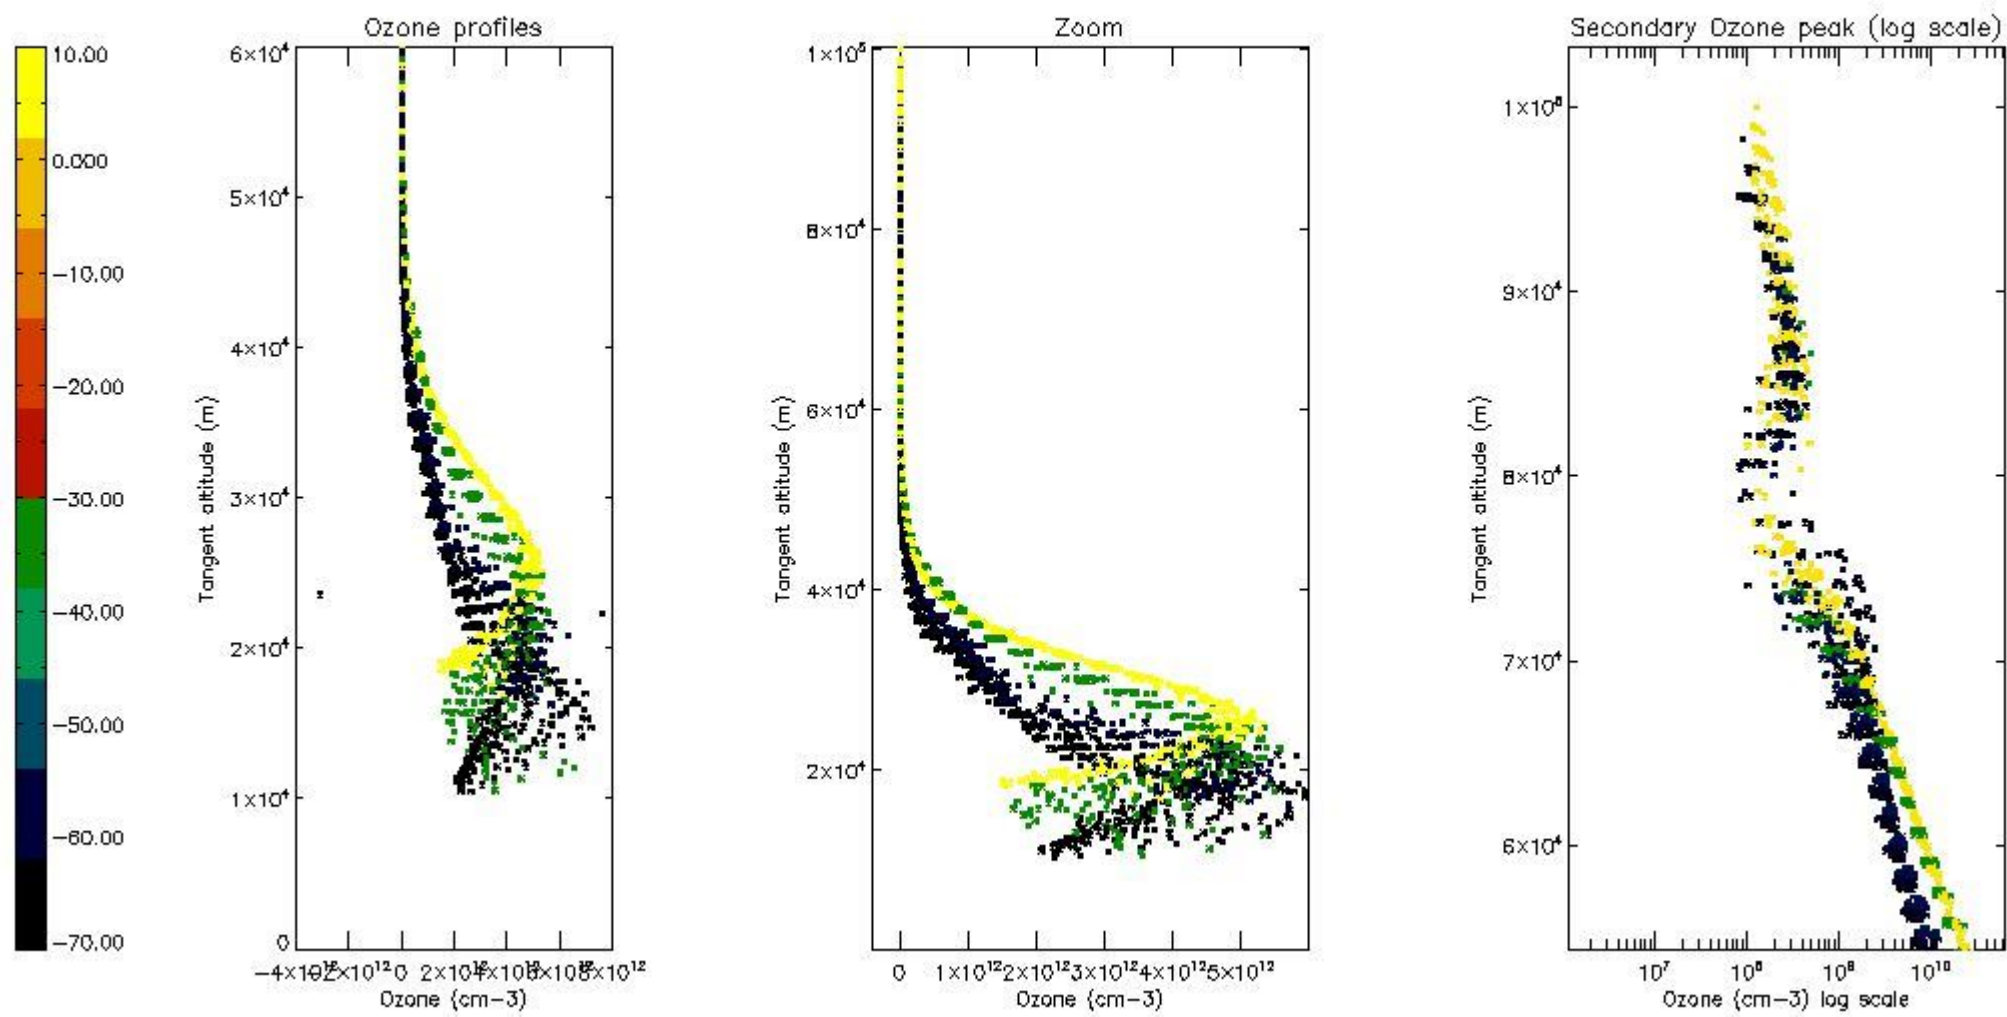

STD < 10	19
STD < 5	15

5.2 Plot ozone profiles for all STD (dark without errors)

The colorbar represents the latitude.

5.3 Plot ozone profiles where STD < 20% (dark without errors)

The colorbar represents the latitude.

5.4 Plot ozone profiles where $STD < 10\%$ (dark without errors)

The colorbar represents the latitude.

5.5 Plot ozone profiles where STD < 5% (dark without errors)

The colorbar represents the latitude.

5.6 Plot NO₂ profiles for all STD (dark without errors)