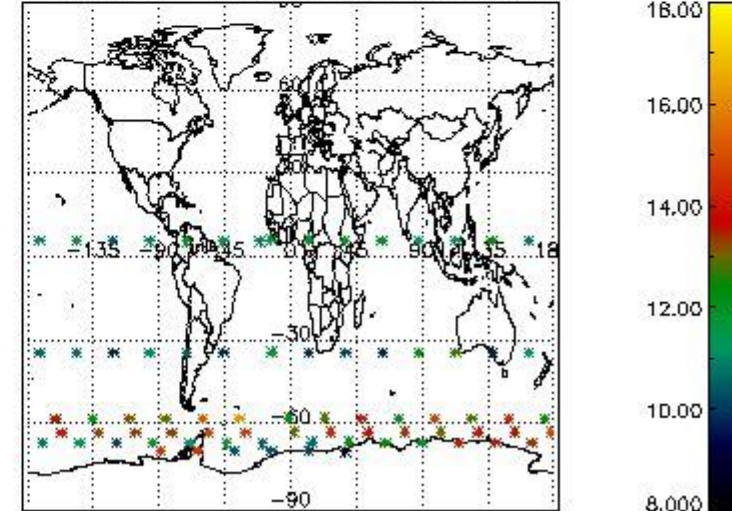

Percentage of flagged data per NO3 profile

4. Level 1 quality information per product

In this section it is plotted some information contained in the Quality Summary data set of the level 2 products that comes from the level 1b processing. Products without errors (error flag in the MPH set to "0") are used.

4.1 Plot quality information per product (time dependant) coming from level 1b processing

4.1.1 Plot level 1 quality information per product (time dependant): ENVISAT ASCENDING passes