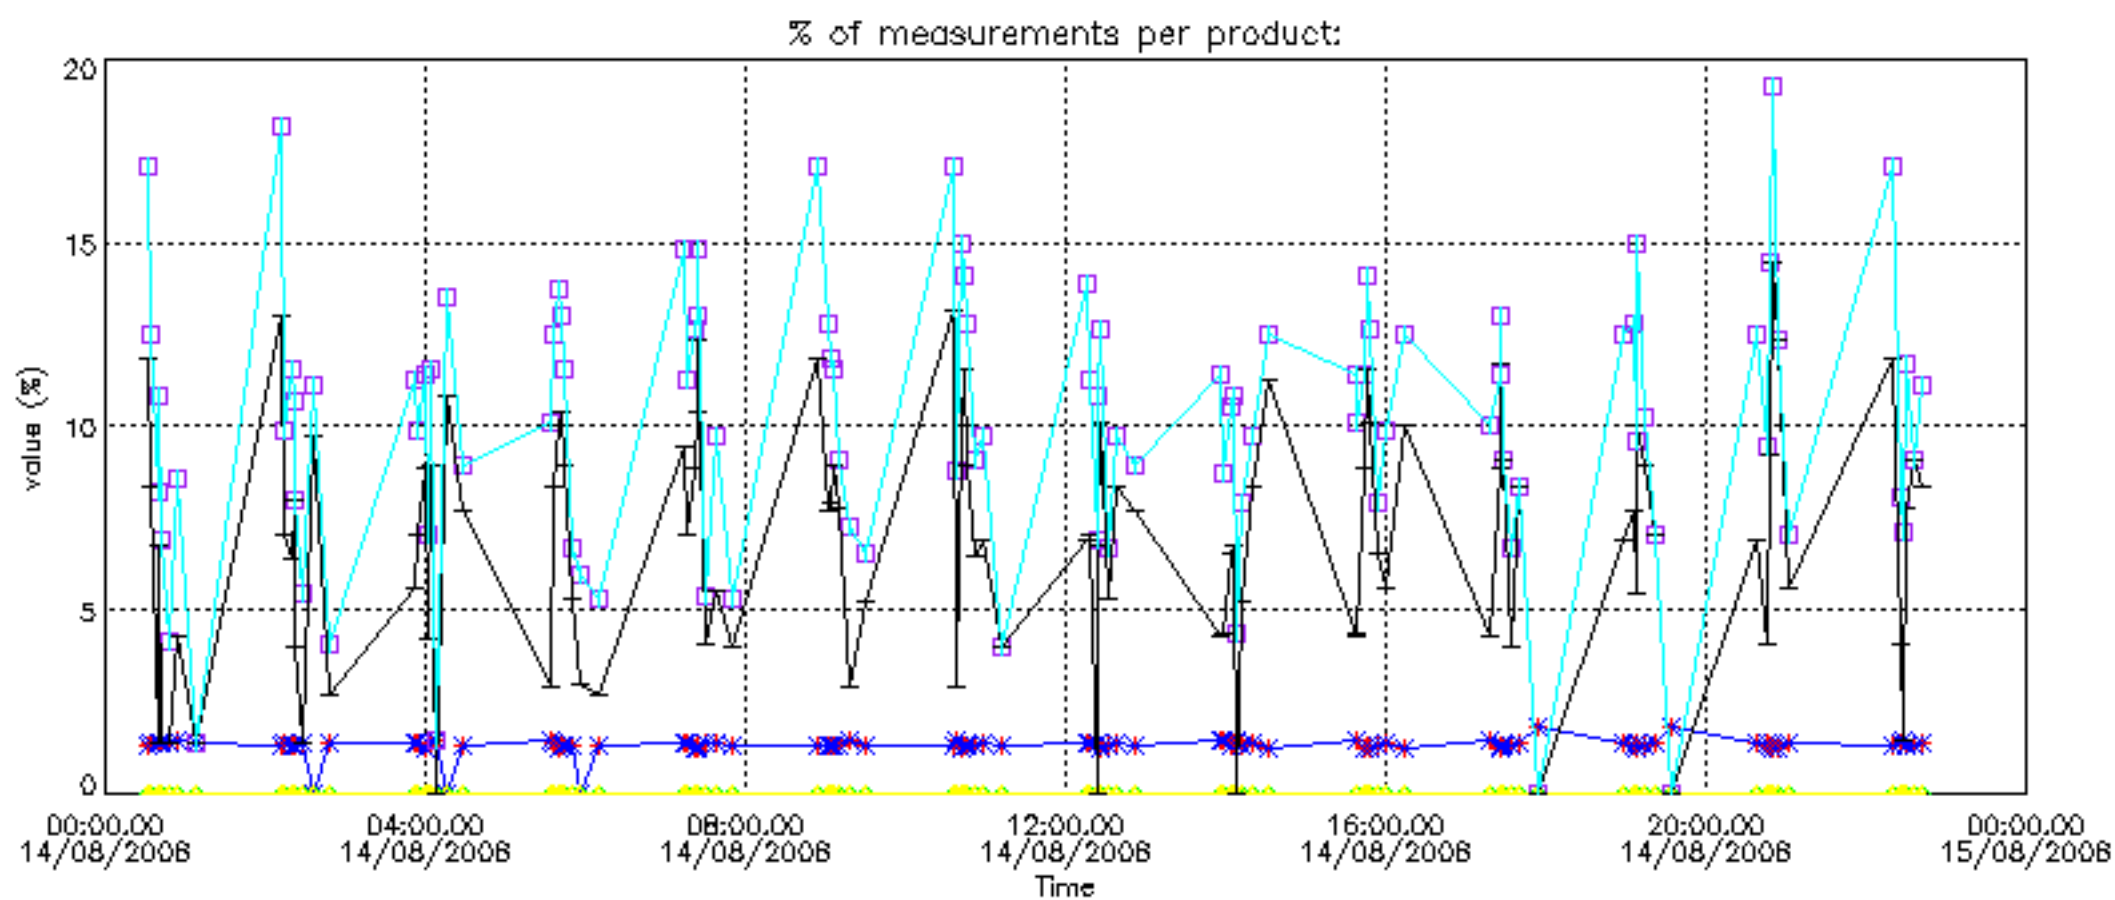

Percentage of cosmic ray hits per profile

Percentage of datation errors per profile