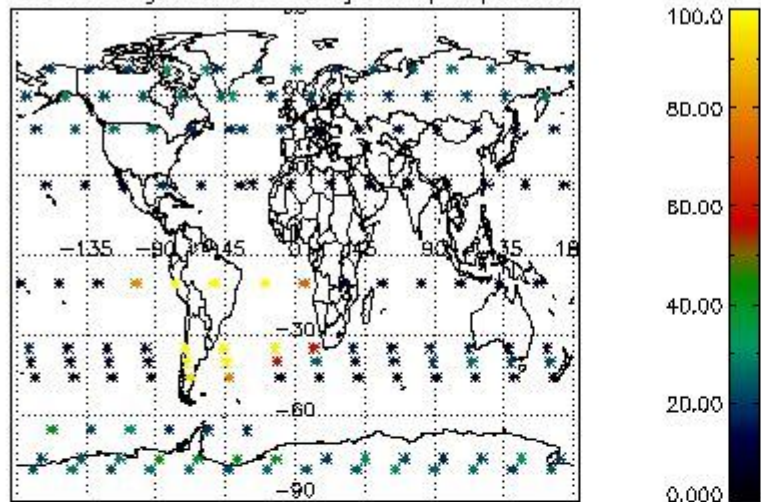

Percentage of cosmic ray hits per profile