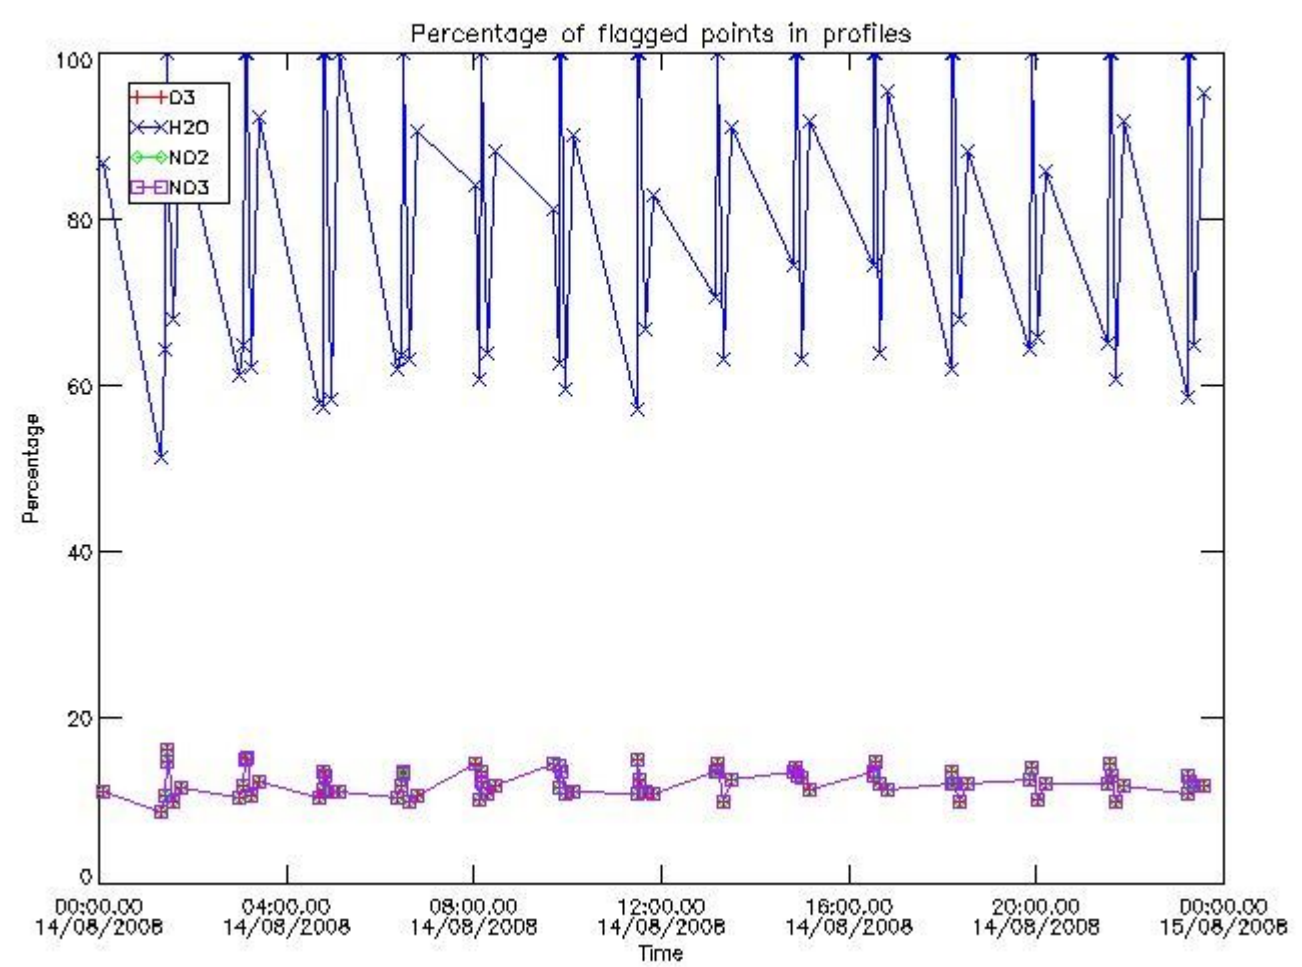

3. Quality information per product

In this section it is plotted some information contained in the Quality Summary data set of the level 2 products. Only products in dark limb conditions and without errors (error flag in the MPH set to "0") are used.

3.1 Plot quality information per product (time dependant)

Percentage of flagged data per O3 profile

Percentage of flagged data per H2O profile