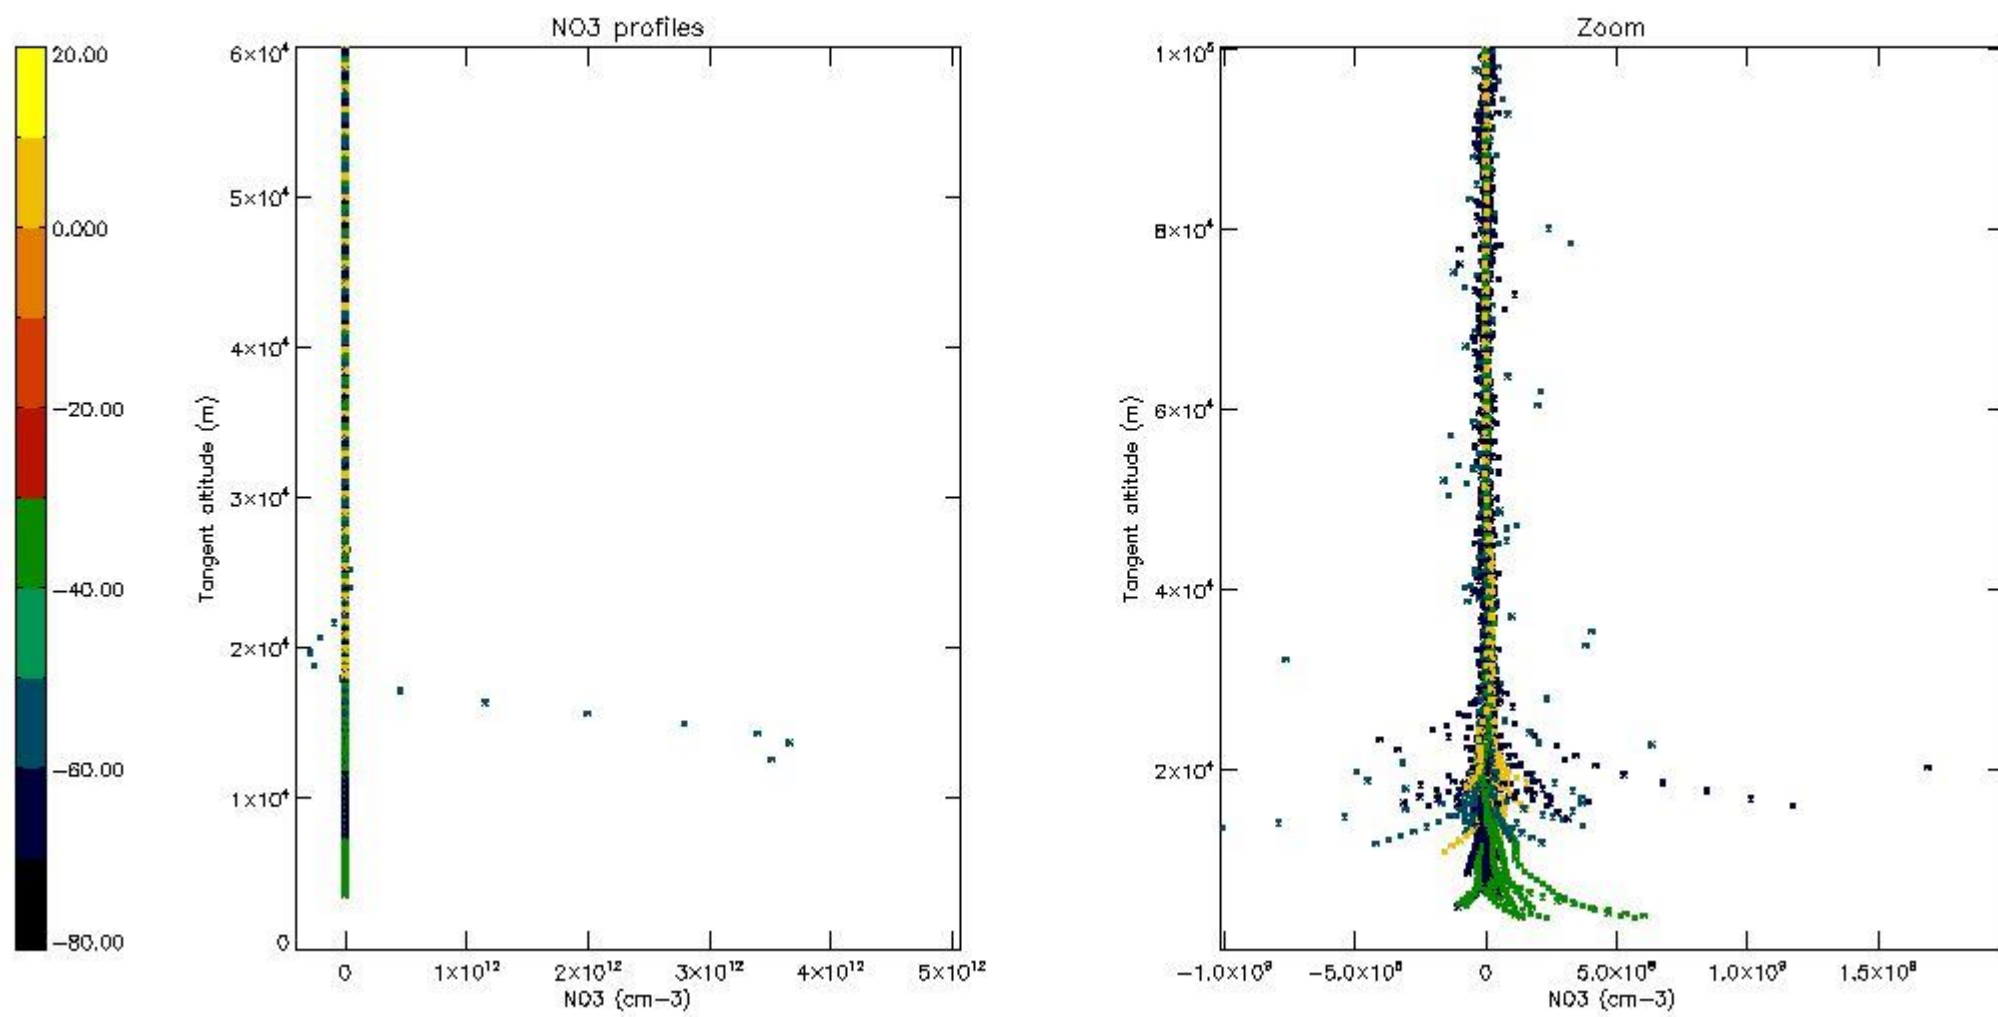

5.4 Plot ozone profiles where $STD < 10\%$ (dark without errors)

The colorbar represents the latitude.

5.5 Plot ozone profiles where STD < 5% (dark without errors)

The colorbar represents the latitude.

5.6 Plot NO₂ profiles for all STD (dark without errors)

The colorbar represents the latitude.

5.7 Plot NO3 profiles for all STD (dark without errors)

The colorbar represents the latitude.

5.8 Plot H2O profiles for all STD (only for occultations of stars 1,2,3,4,13,14,16,26,63 dark without errors)