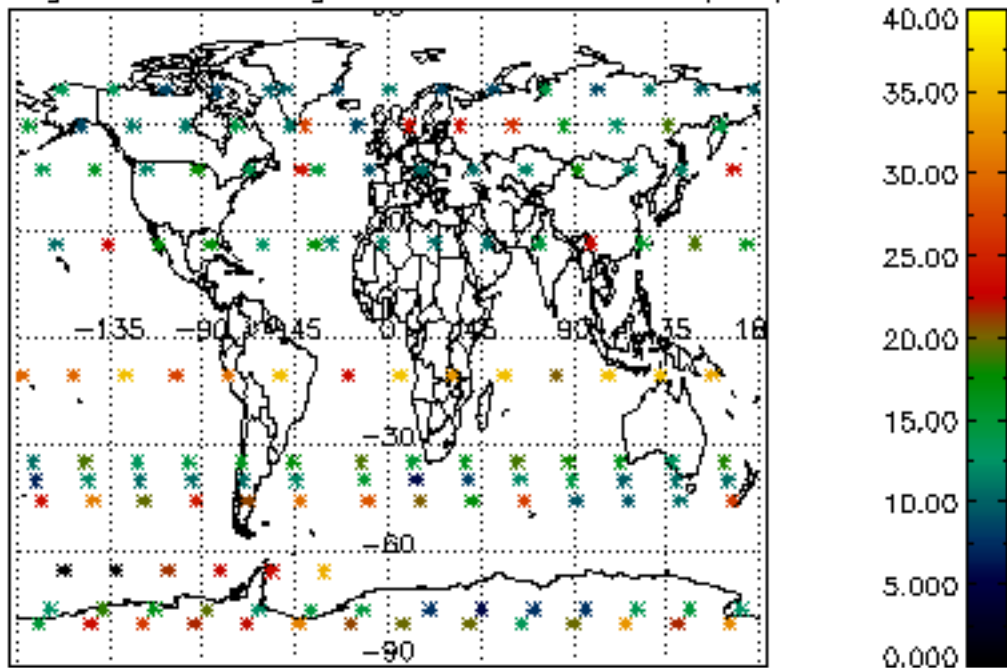

Percentage of cosmic ray hits per profile

Percentage of star falling outside central band per profile