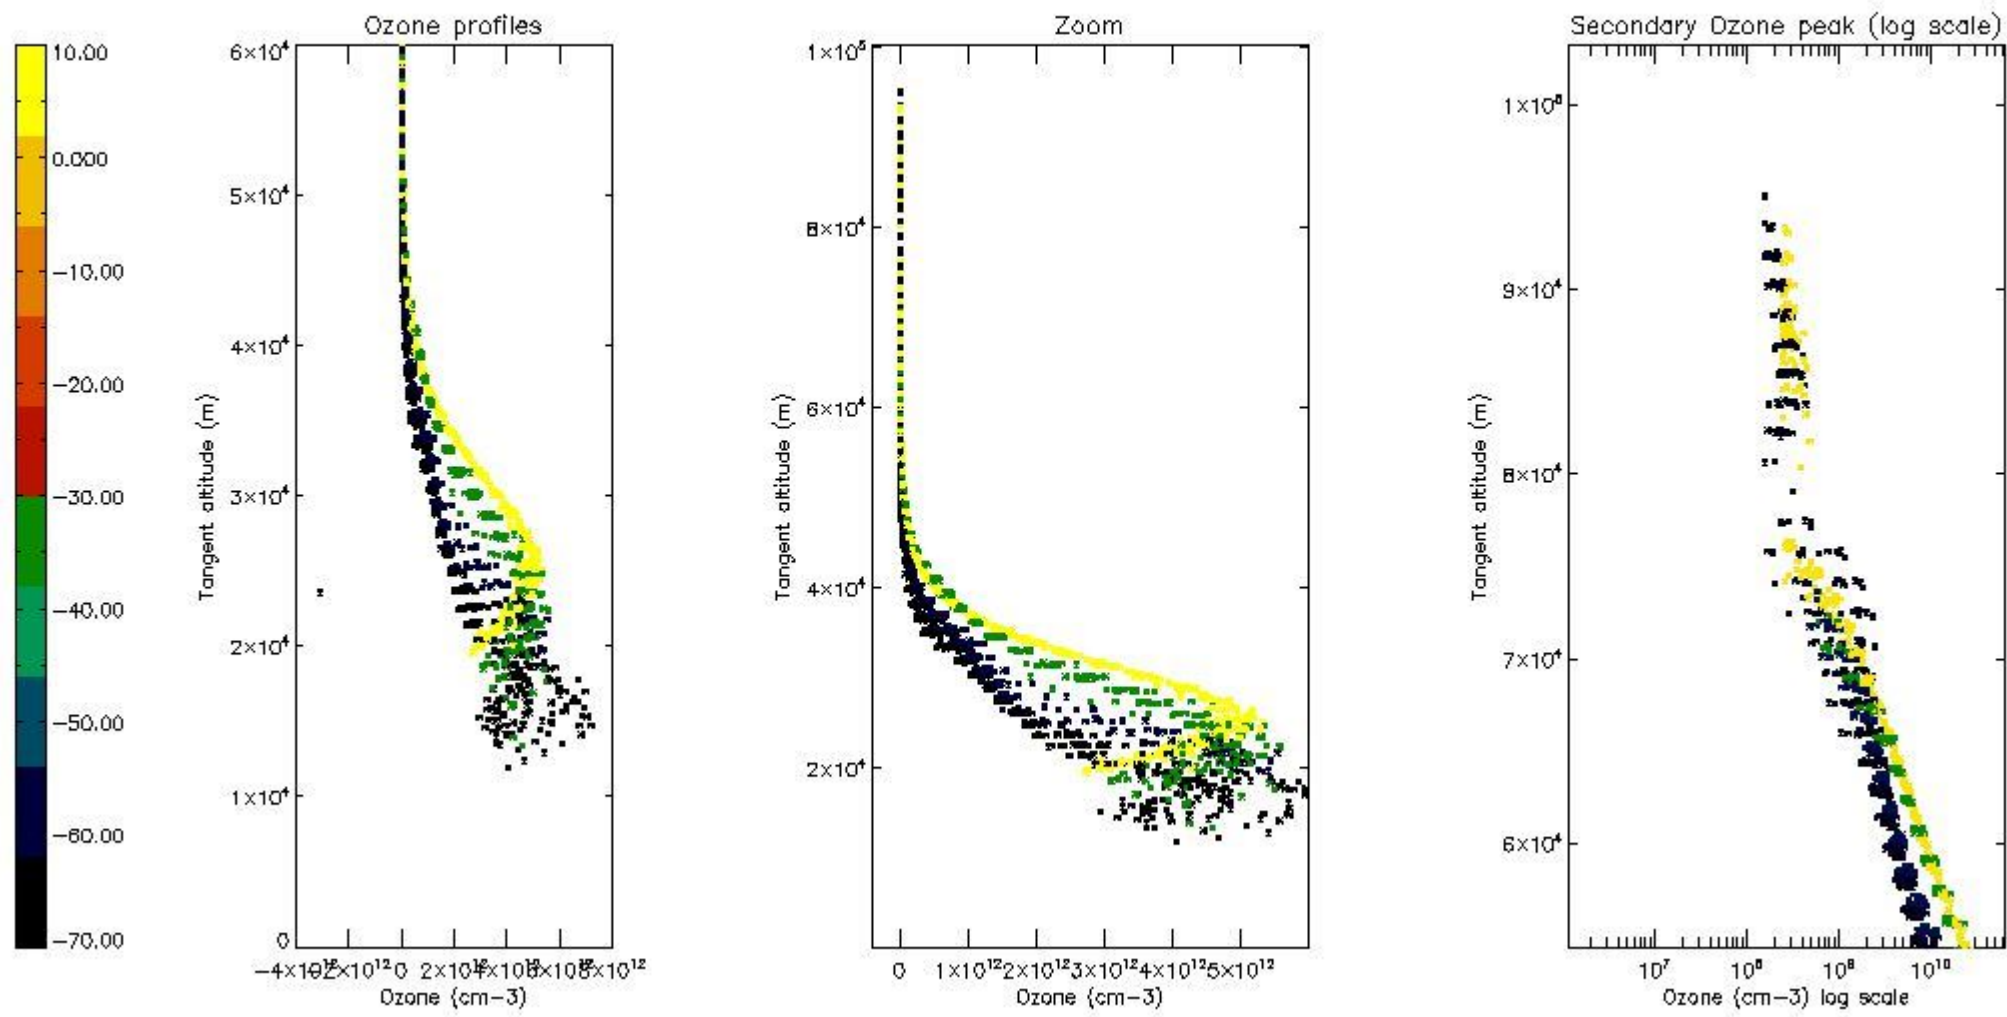

5.6 Plot NO₂ profiles for all STD (dark without errors)

The colorbar represents the latitude.