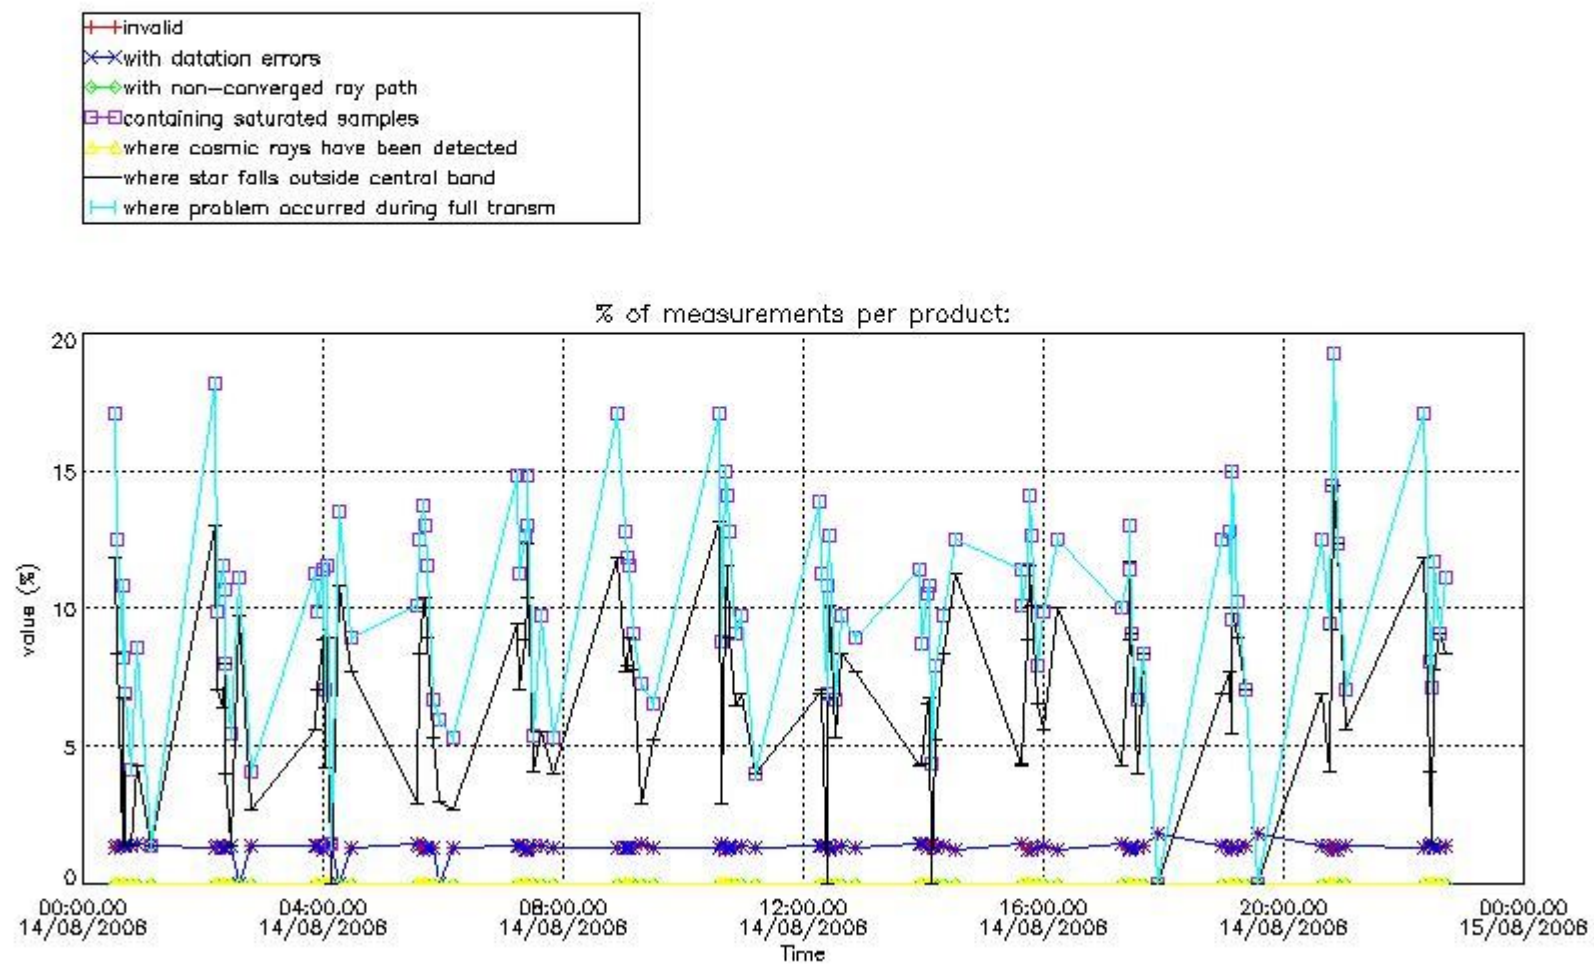

4.2 Plot quality information per product coming from level 1b processing (world map)

4.2.1 Plot level 1 quality information per product (world map): ENVISAT ASCENDING passes