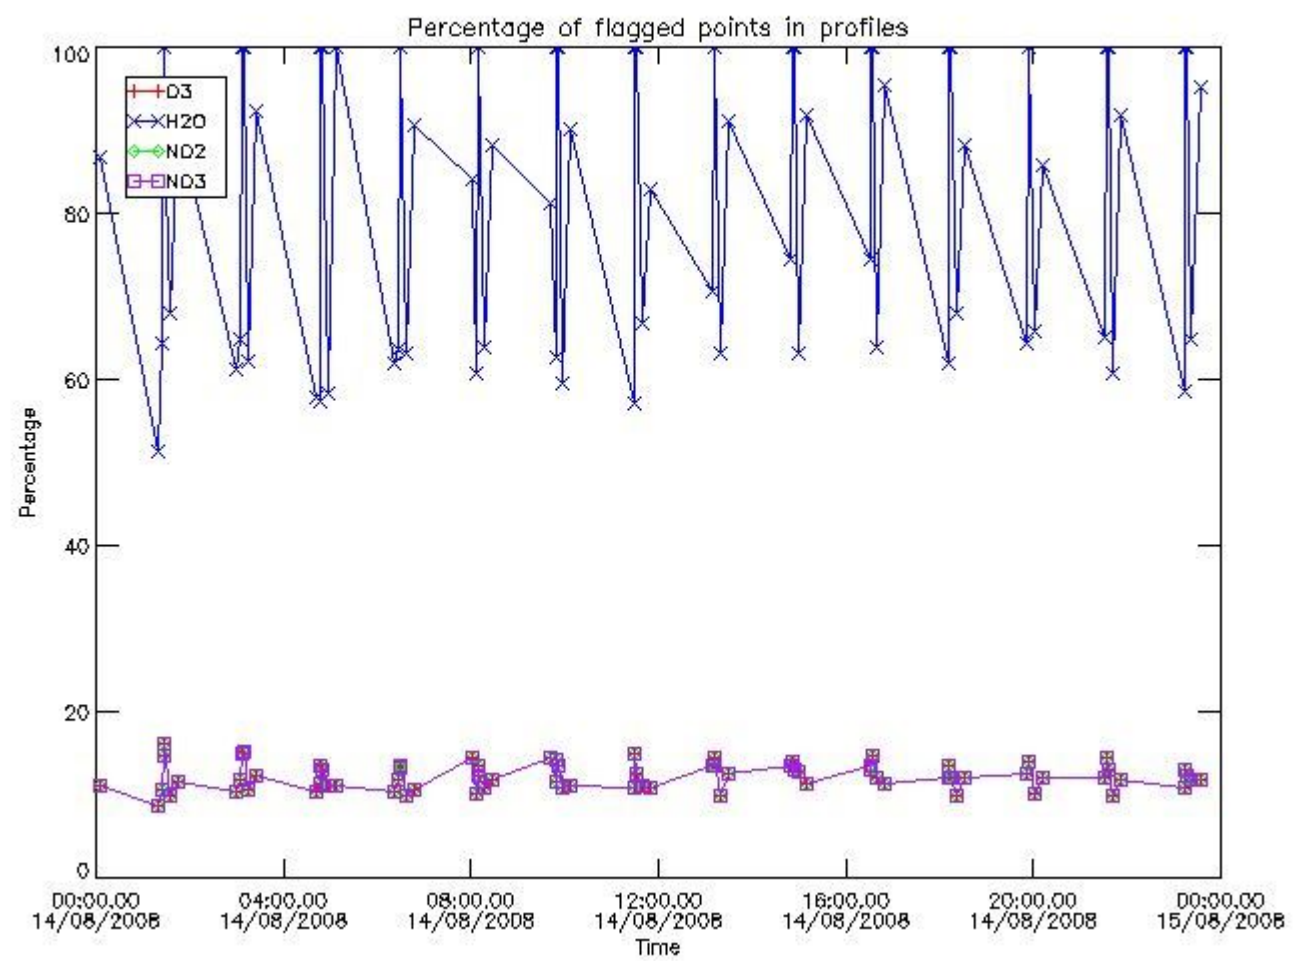

3. Quality information per product

In this section it is plotted some information contained in the Quality Summary data set of the level 2 products. Only products in dark limb conditions and without errors (error flag in the MPH set to "0") are used.

3.1 Plot quality information per product (time dependant)

Percentage of flagged data per O3 profile

Percentage of flagged data per H2O profile