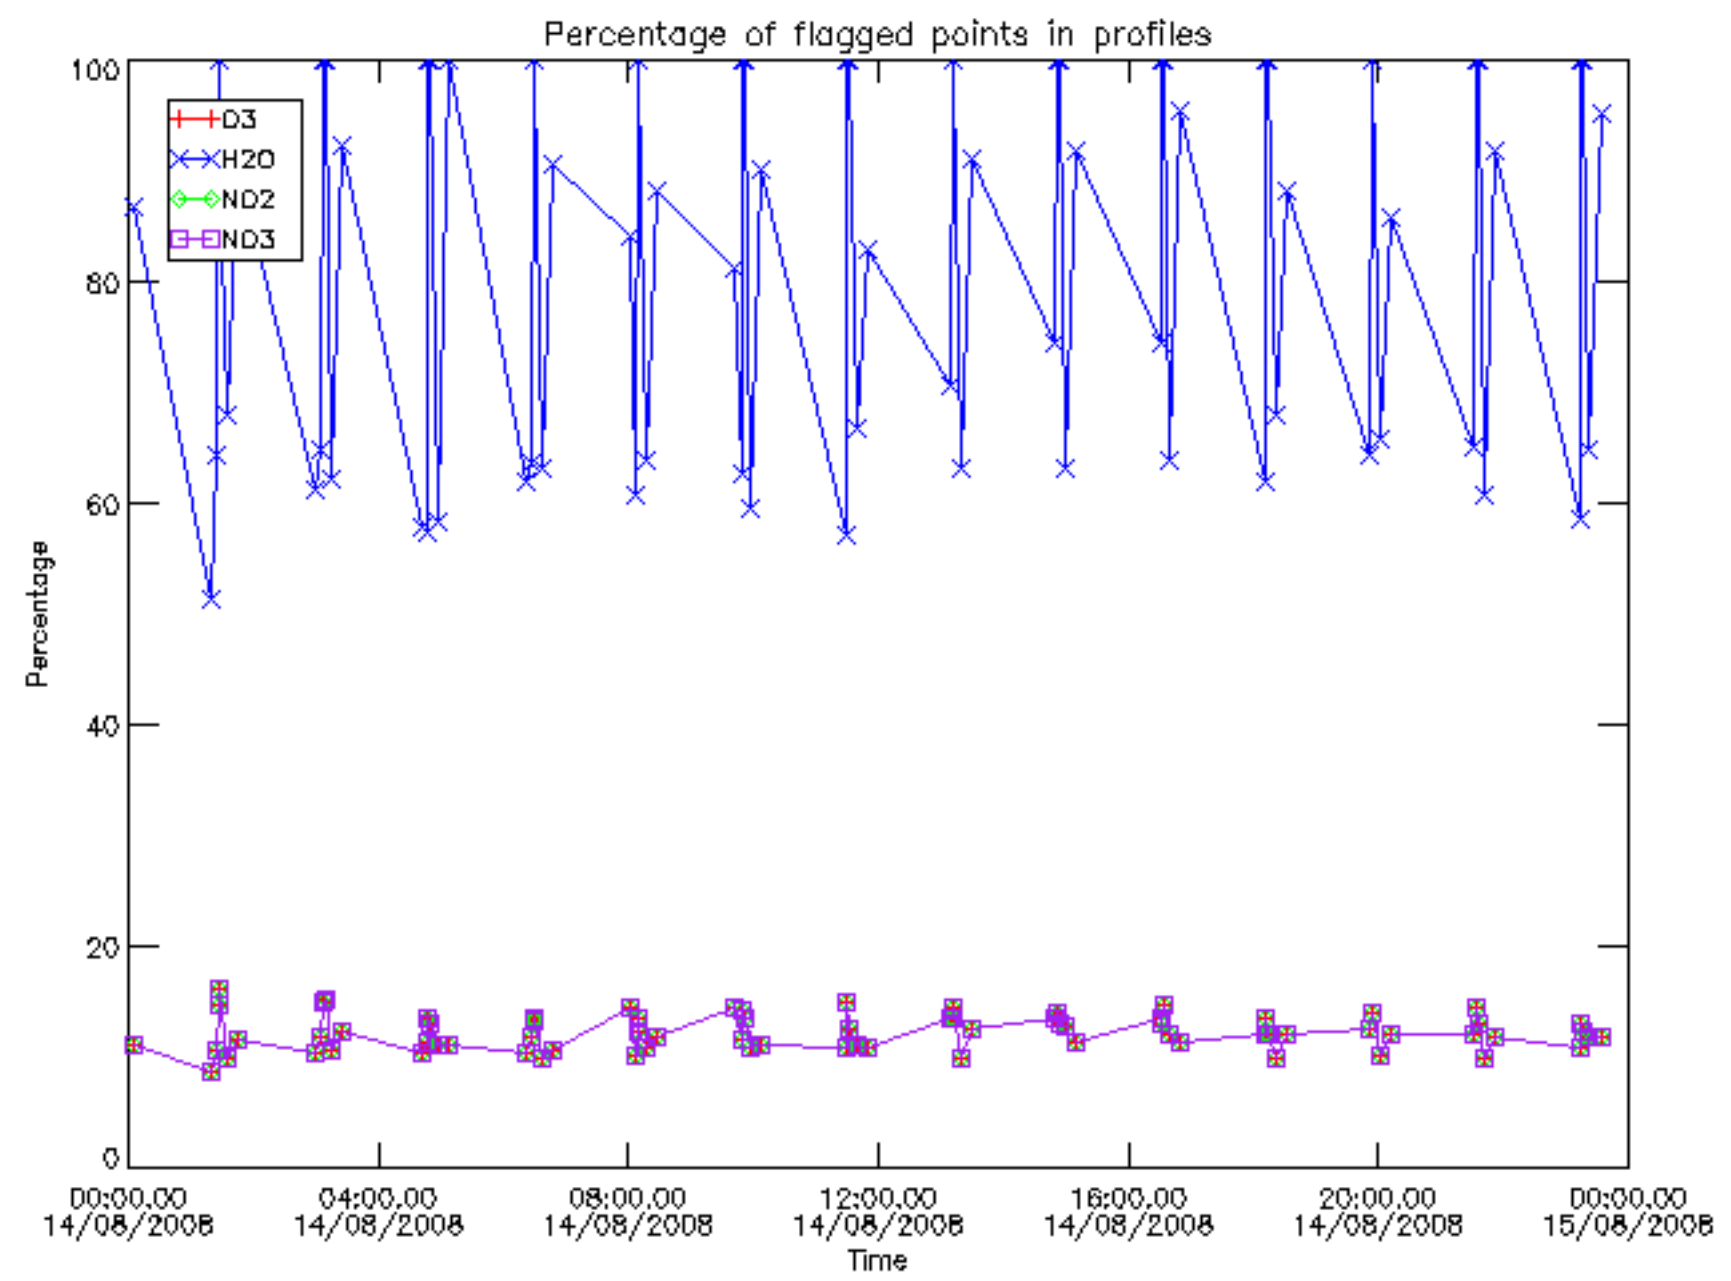

Percentage of flagged data per D3 profile

Percentage of flagged data per H2O profile