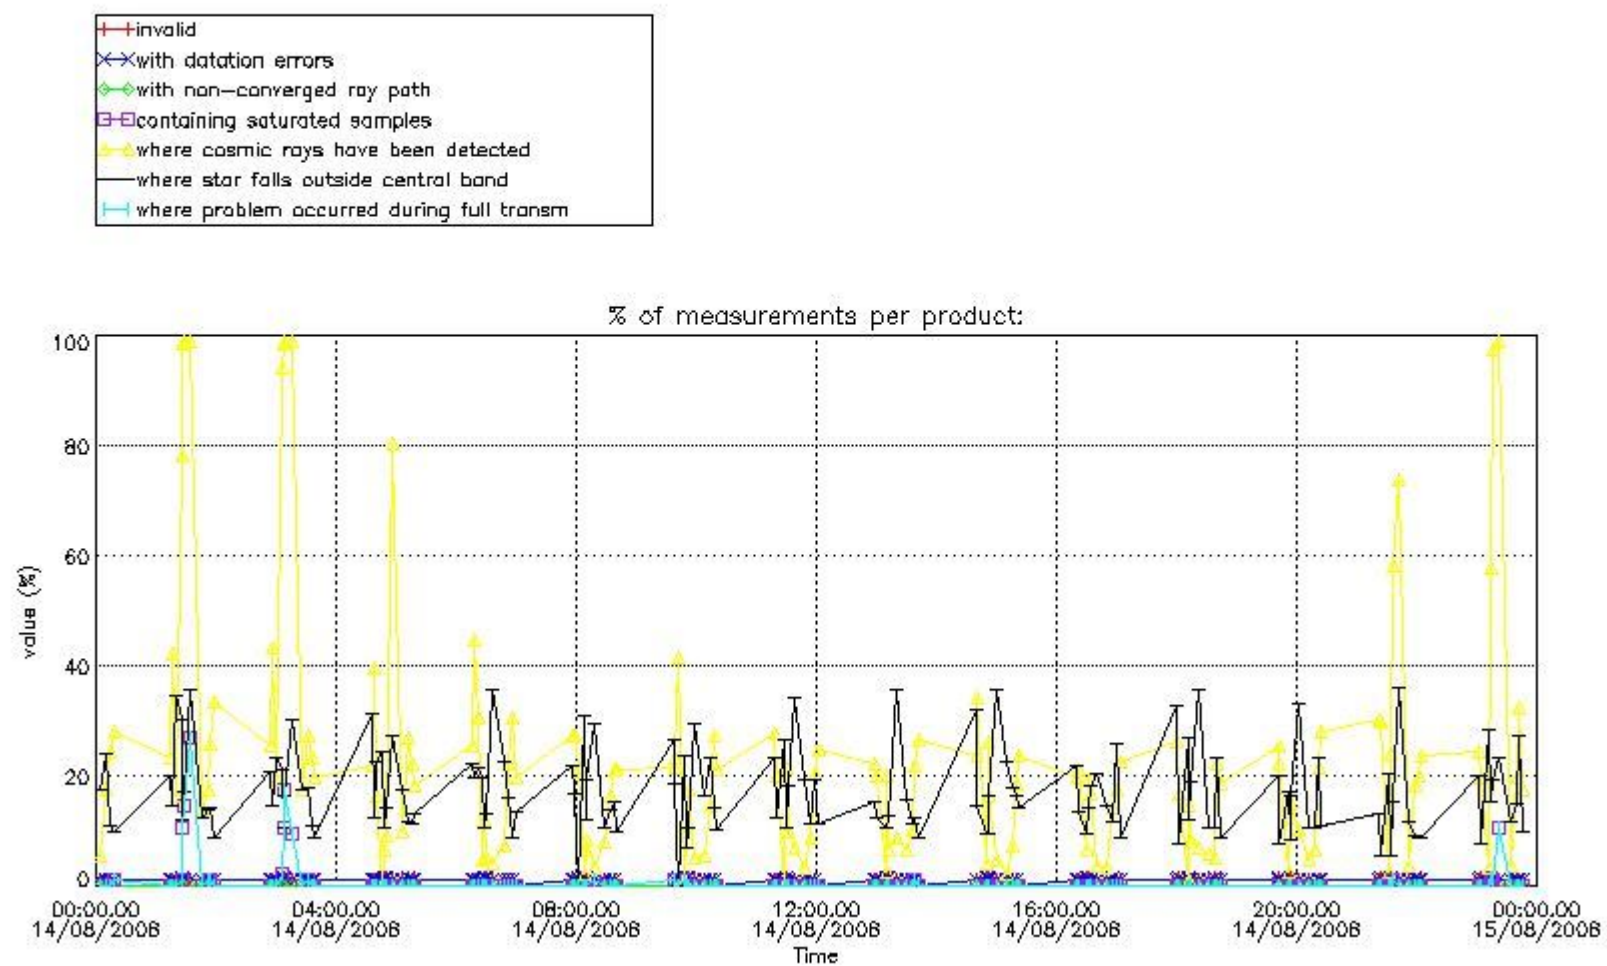

3.1 Plot quality information per product (time dependant)

3.2 Plot quality information per product (world map)

Percentage of flagged data per O3 profile

Percentage of flagged data per H2O profile

Percentage of flagged data per NO2 profile

Percentage of flagged data per NO3 profile

4. Level 1 quality information per product

In this section it is plotted some information contained in the Quality Summary data set of the level 2 products that comes from the level 1b processing. Products without errors (error flag in the MPH set to "0") are used.

4.1 Plot quality information per product (time dependant) coming from level 1b processing

4.1.1 Plot level 1 quality information per product (time dependant): ENVISAT ASCENDING passes

4.1.2 Plot level 1 quality information per product (time dependant): ENVI SAT DESCENDING passes