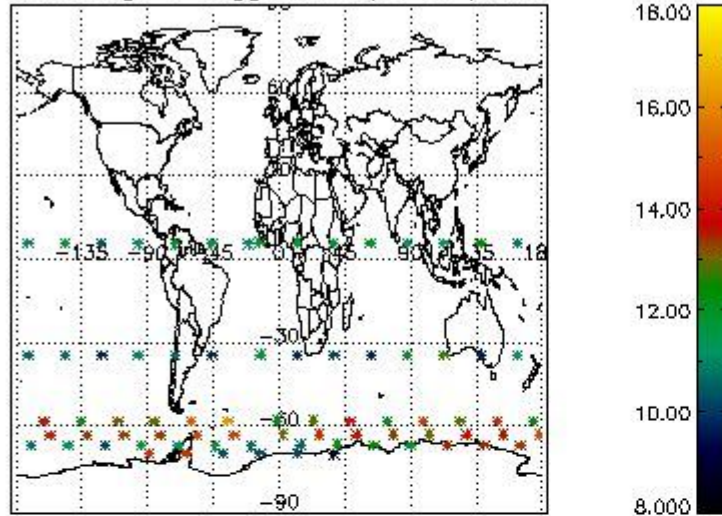

3. Quality information per product

In this section it is plotted some information contained in the Quality Summary data set of the level 2 products. Only products in dark limb conditions and without errors (error flag in the MPH set to "0") are used.

3.1 Plot quality information per product (time dependant)

3.2 Plot quality information per product (world map)

Percentage of flagged data per O3 profile

Percentage of flagged data per H2O profile

Percentage of flagged data per NO2 profile