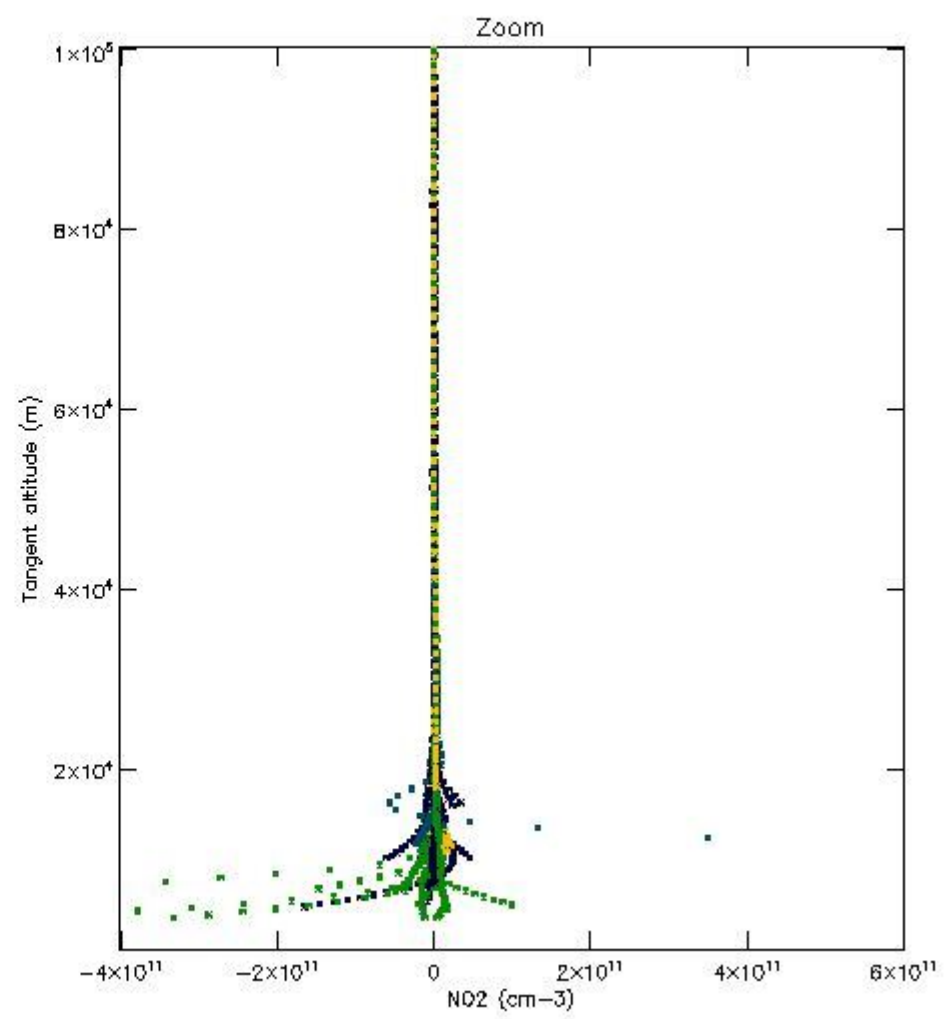

STD < 10	19
STD < 5	15

5.2 Plot ozone profiles for all STD (dark without errors)

The colorbar represents the latitude.

5.3 Plot ozone profiles where STD < 20% (dark without errors)

The colorbar represents the latitude.

5.4 Plot ozone profiles where $STD < 10\%$ (dark without errors)

The colorbar represents the latitude.

5.5 Plot ozone profiles where STD < 5% (dark without errors)

The colorbar represents the latitude.

5.6 Plot NO₂ profiles for all STD (dark without errors)

The colorbar represents the latitude.

5.7 Plot NO3 profiles for all STD (dark without errors)

The colorbar represents the latitude.

5.8 Plot H2O profiles for all STD (only for occultations of stars 1,2,3,4,13,14,16,26,63 dark without errors)