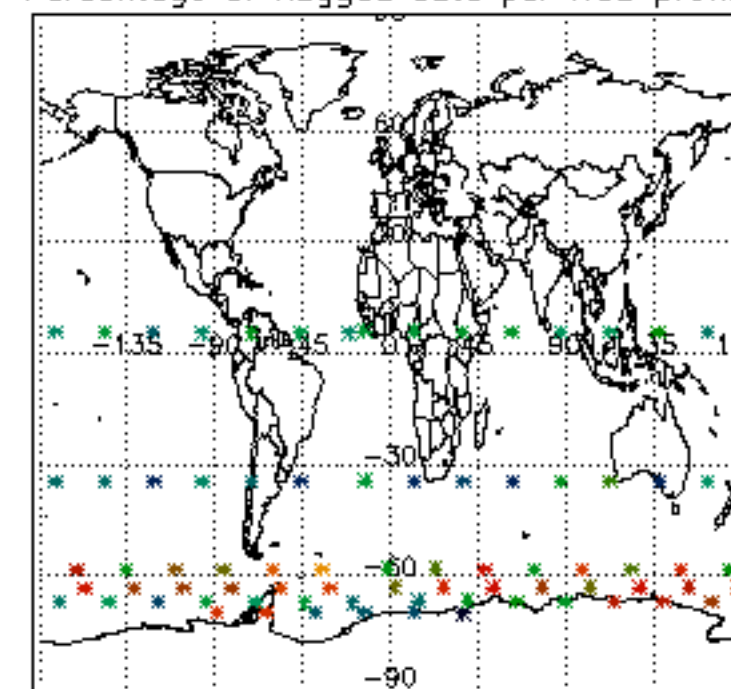

Percentage of flagged data per NO3 profile