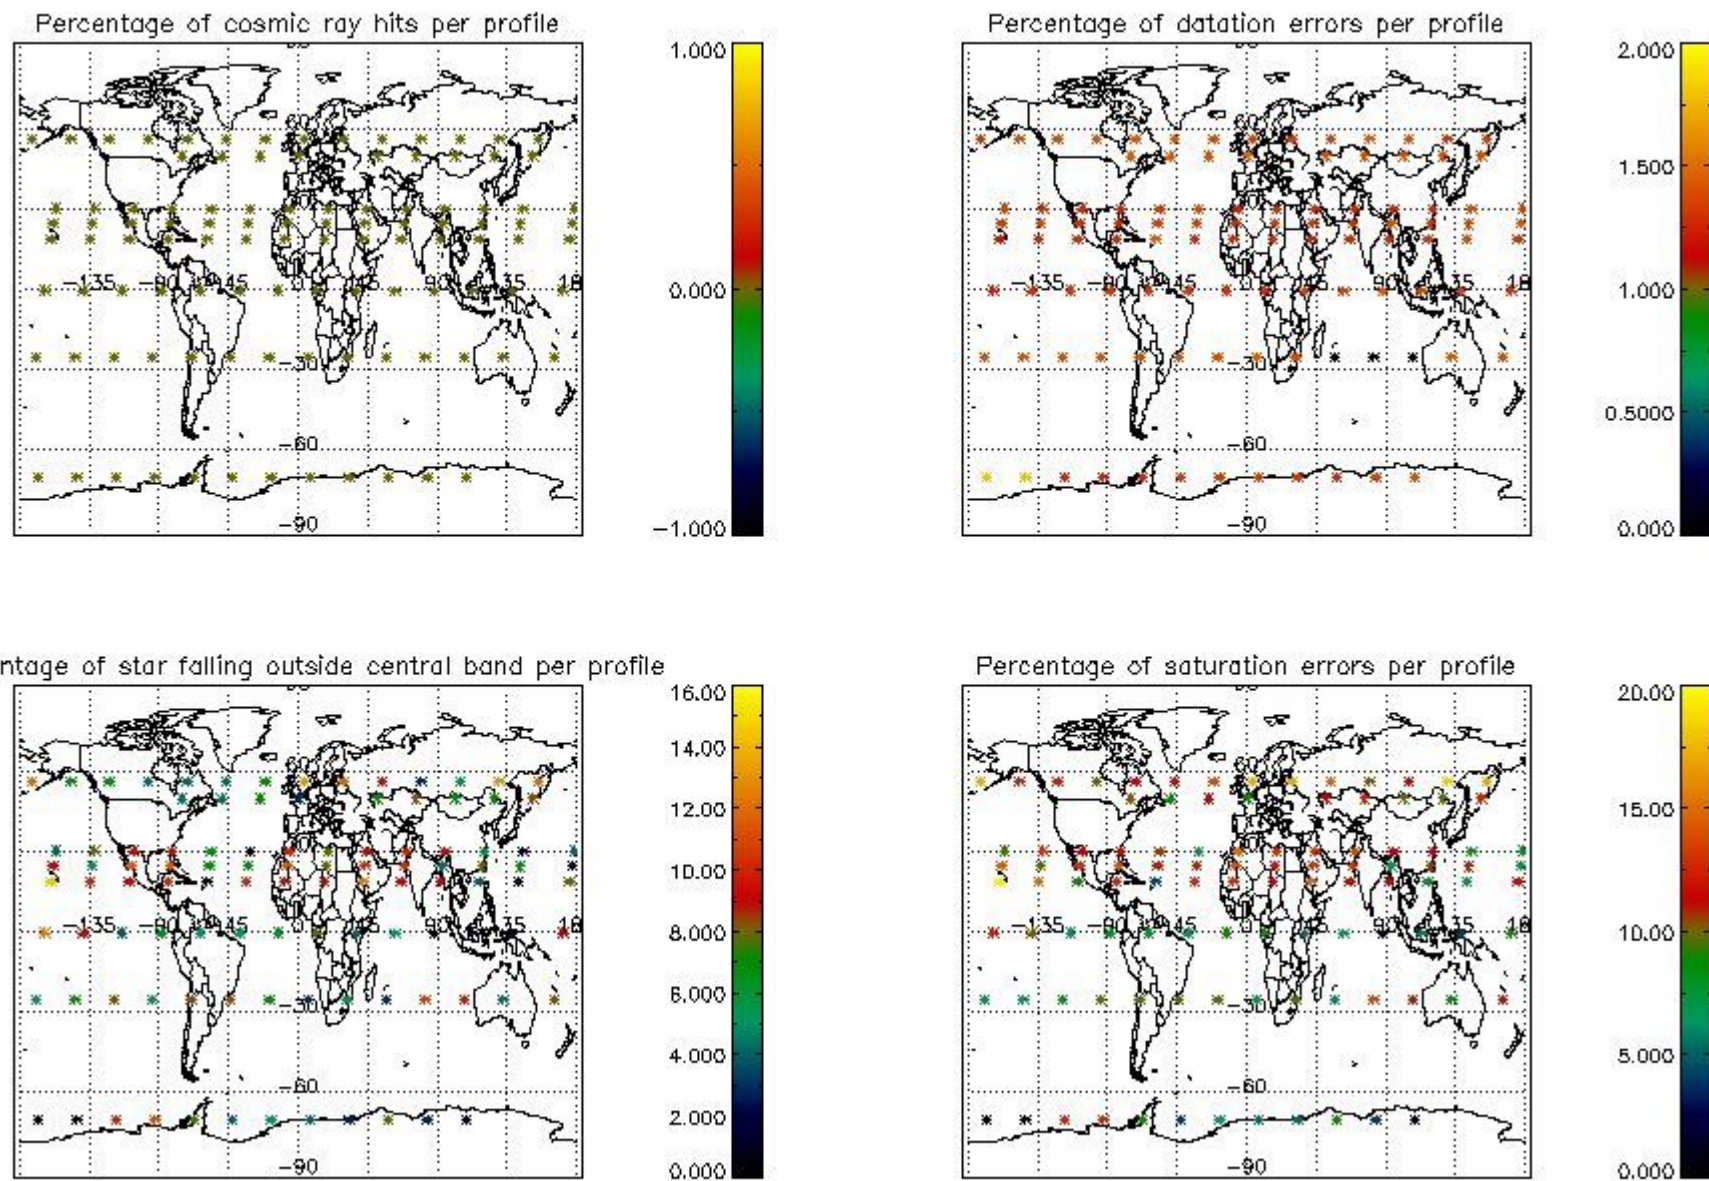

Percentage of datation errors per profile

Percentage of star falling outside central band per profile

Percentage of saturation errors per profile

4.2.2 Plot level 1 quality information per product (world map): ENVISAT DESCENDING passes