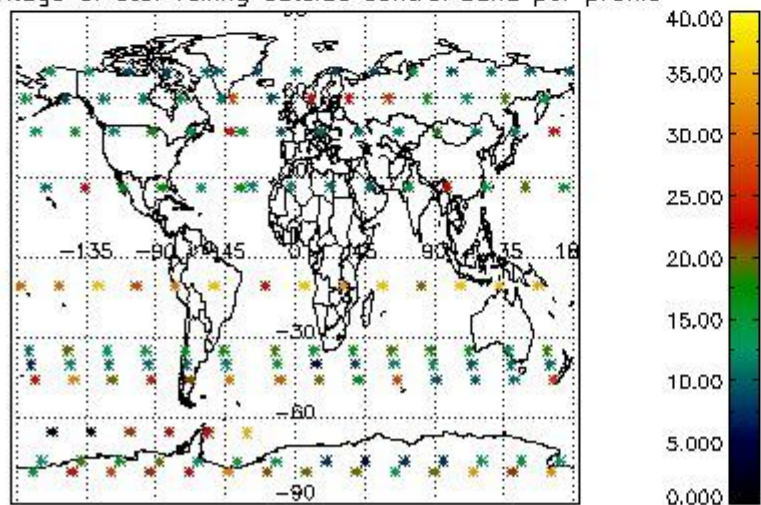

Percentage of star falling outside central band per profile