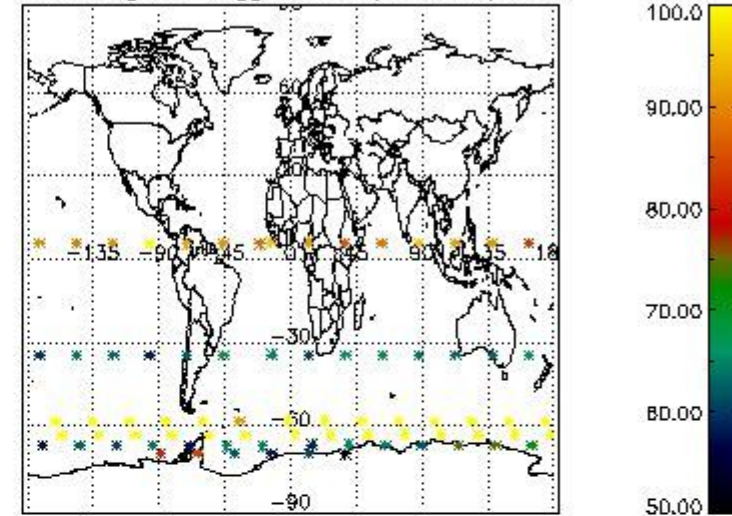

3.1 Plot quality information per product (time dependant)

3.2 Plot quality information per product (world map)

Percentage of flagged data per O3 profile

Percentage of flagged data per H2O profile

Percentage of flagged data per NO2 profile