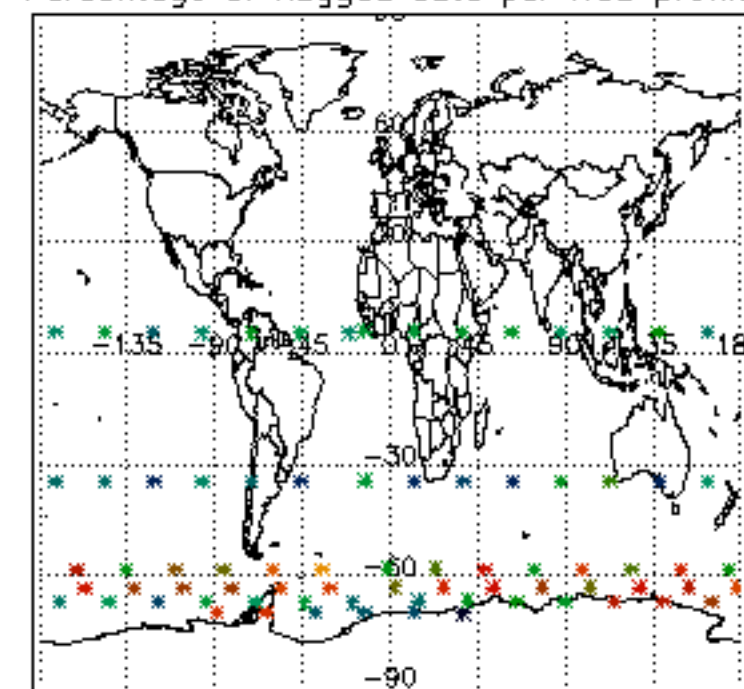

Percentage of flagged data per NO3 profile