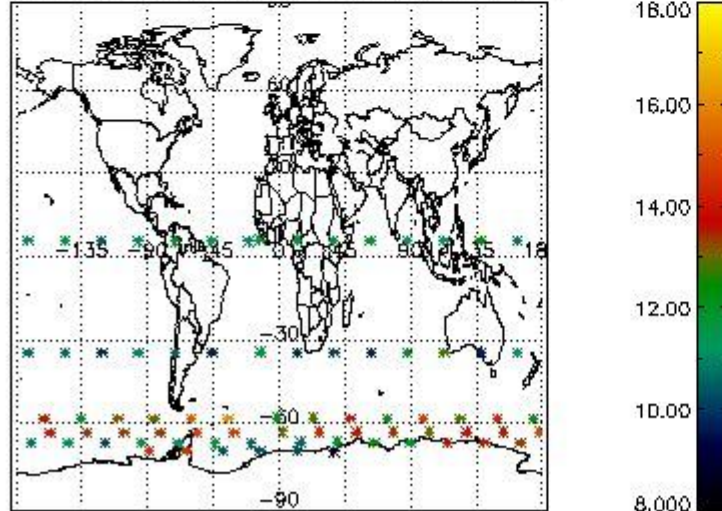

3.1 Plot quality information per product (time dependant)

3.2 Plot quality information per product (world map)

Percentage of flagged data per O3 profile

Percentage of flagged data per H2O profile

Percentage of flagged data per NO2 profile