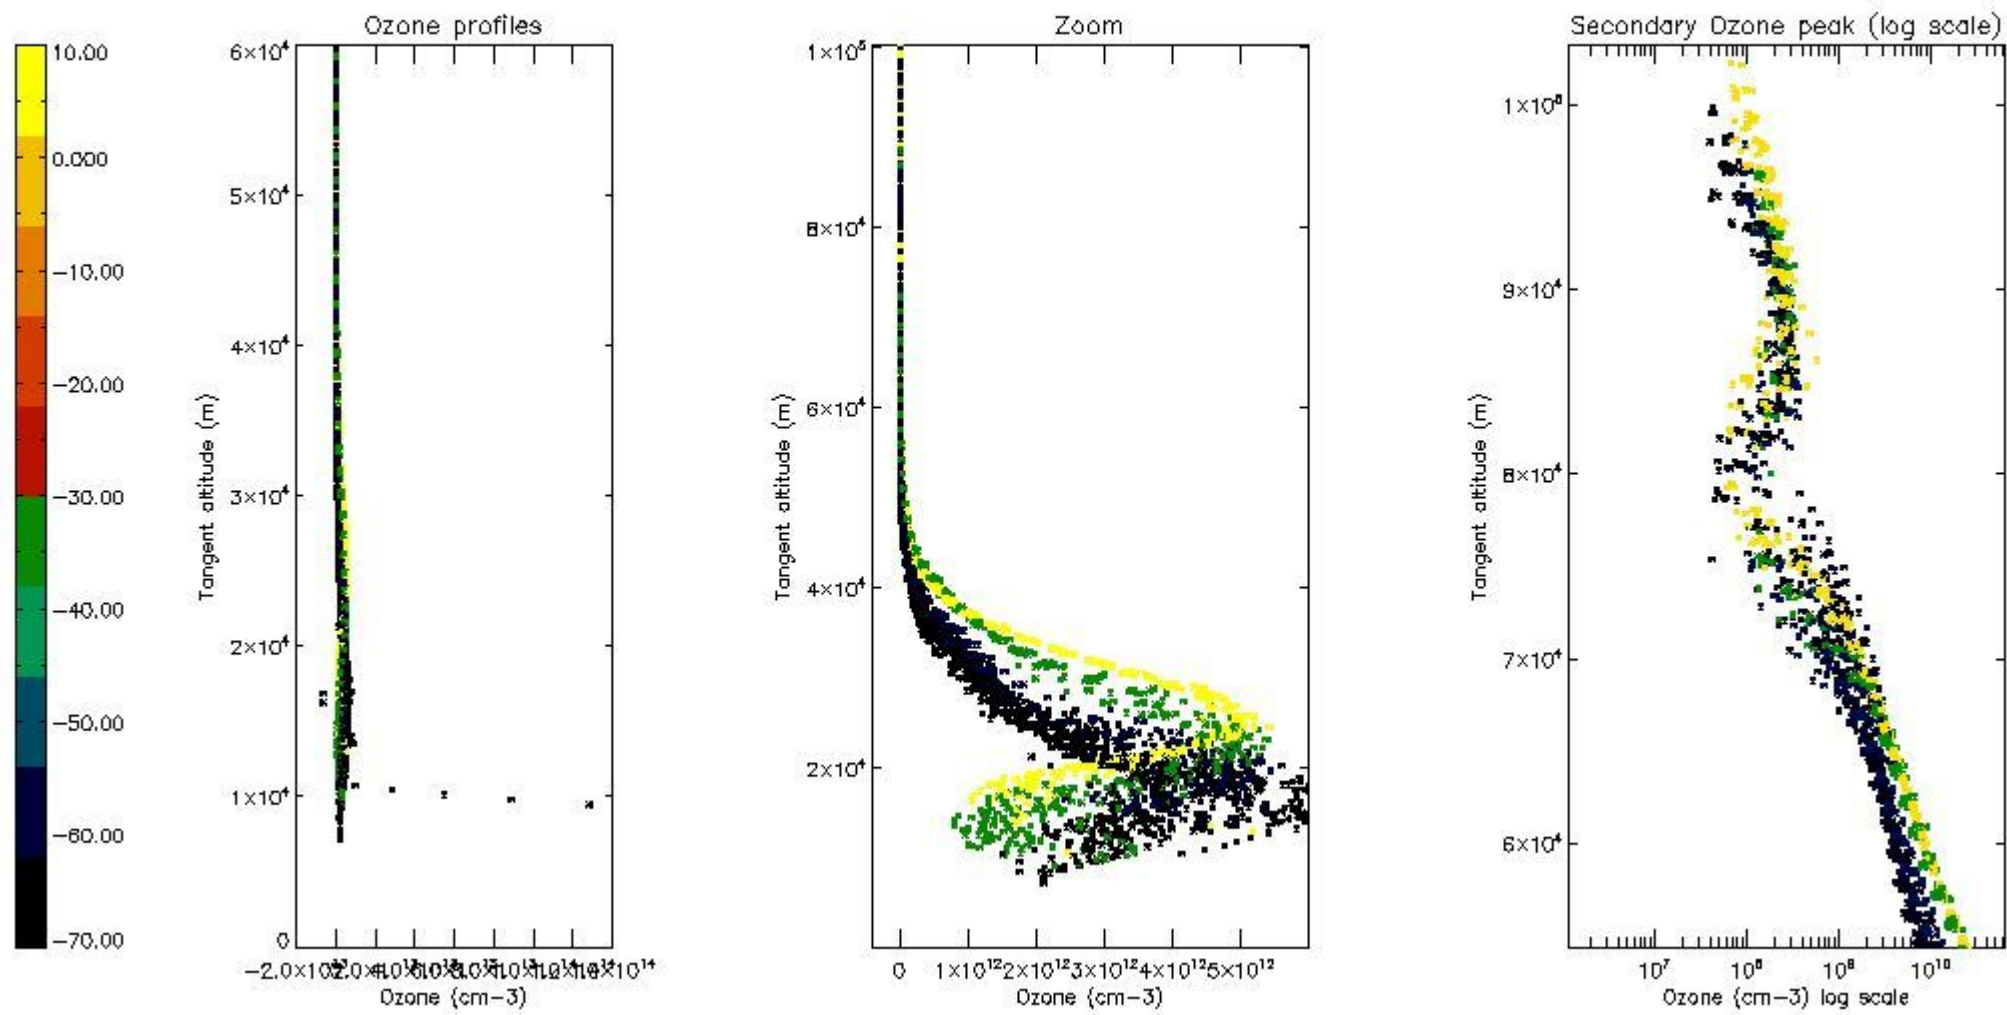

STD < 10	18
STD < 5	14

5.2 Plot ozone profiles for all STD (dark without errors)

The colorbar represents the latitude.

5.3 Plot ozone profiles where STD < 20% (dark without errors)

The colorbar represents the latitude.

5.4 Plot ozone profiles where $STD < 10\%$ (dark without errors)

The colorbar represents the latitude.

5.5 Plot ozone profiles where STD < 5% (dark without errors)

The colorbar represents the latitude.

5.6 Plot NO₂ profiles for all STD (dark without errors)