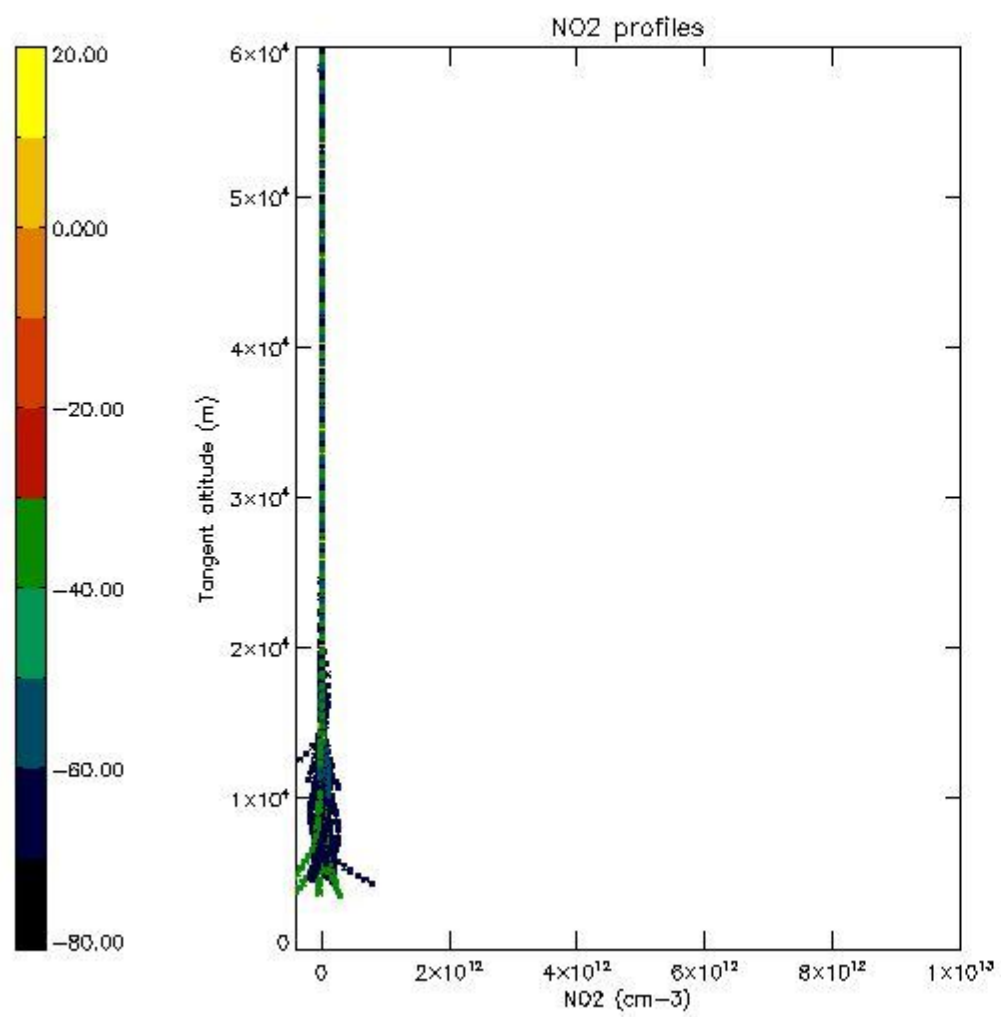

5.7 Plot NO3 profiles for all STD (dark without errors)

The colorbar represents the latitude.