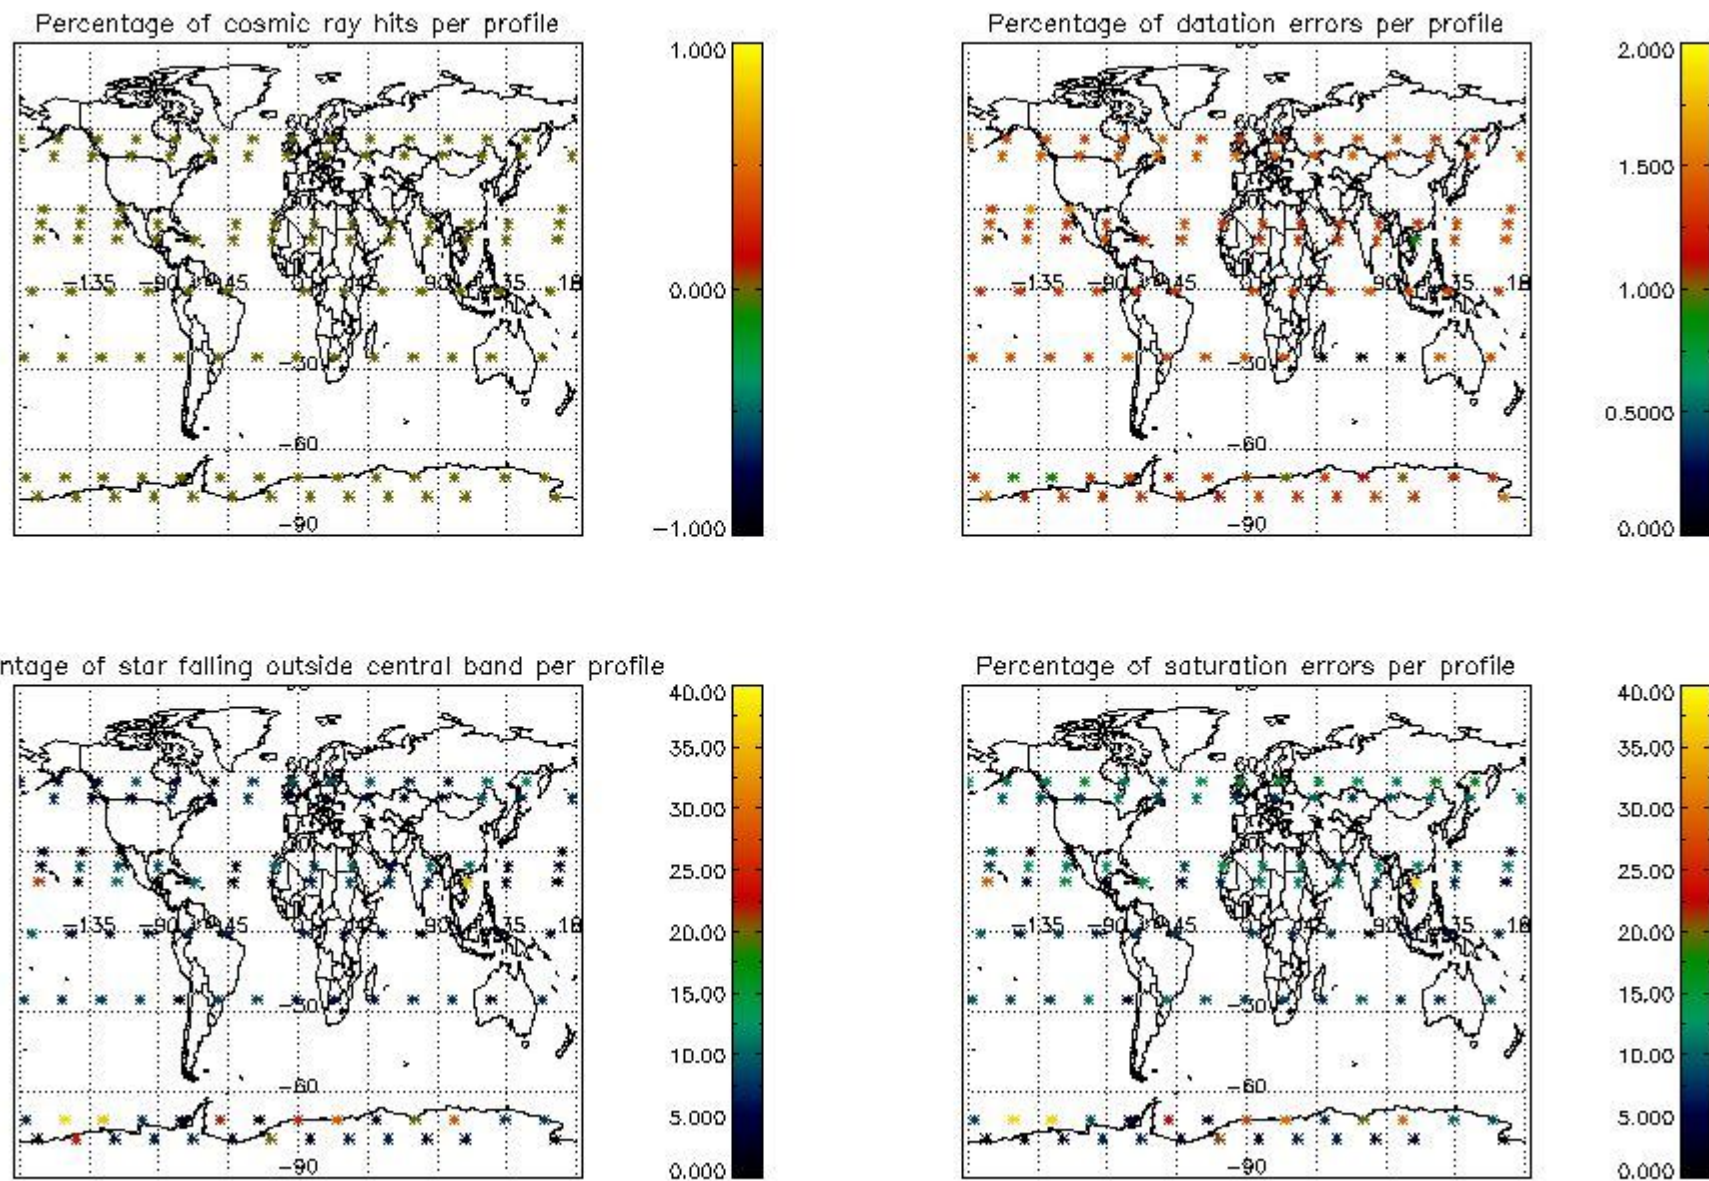

Percentage of flagged data per NO3 profile

4. Level 1 quality information per product

In this section it is plotted some information contained in the Quality Summary data set of the level 2 products that comes from the level 1b processing. Products without errors (error flag in the MPH set to "0") are used.

4.1 Plot quality information per product (time dependant) coming from level 1b processing

4.1.1 Plot level 1 quality information per product (time dependant): ENVISAT ASCENDING passes

4.1.2 Plot level 1 quality information per product (time dependant): ENVI SAT DESCENDING passes

4.2 Plot quality information per product coming from level 1b processing (world map)

4.2.1 Plot level 1 quality information per product (world map): ENVISAT ASCENDING passes

4.2.2 Plot level 1 quality information per product (world map): ENVISAT DESCENDING passes