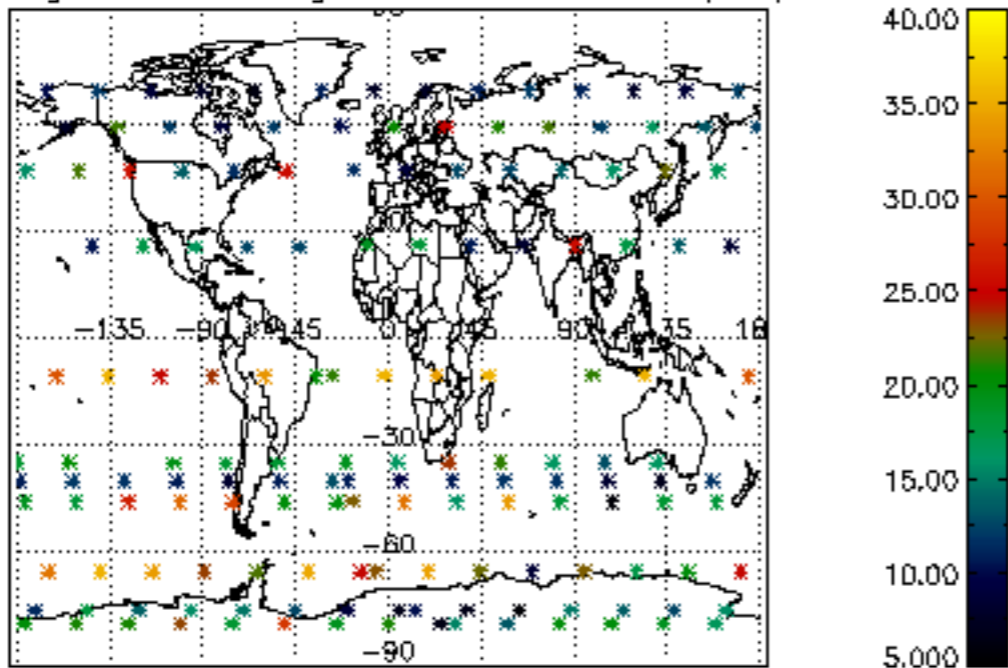

Percentage of cosmic ray hits per profile

Percentage of star falling outside central band per profile