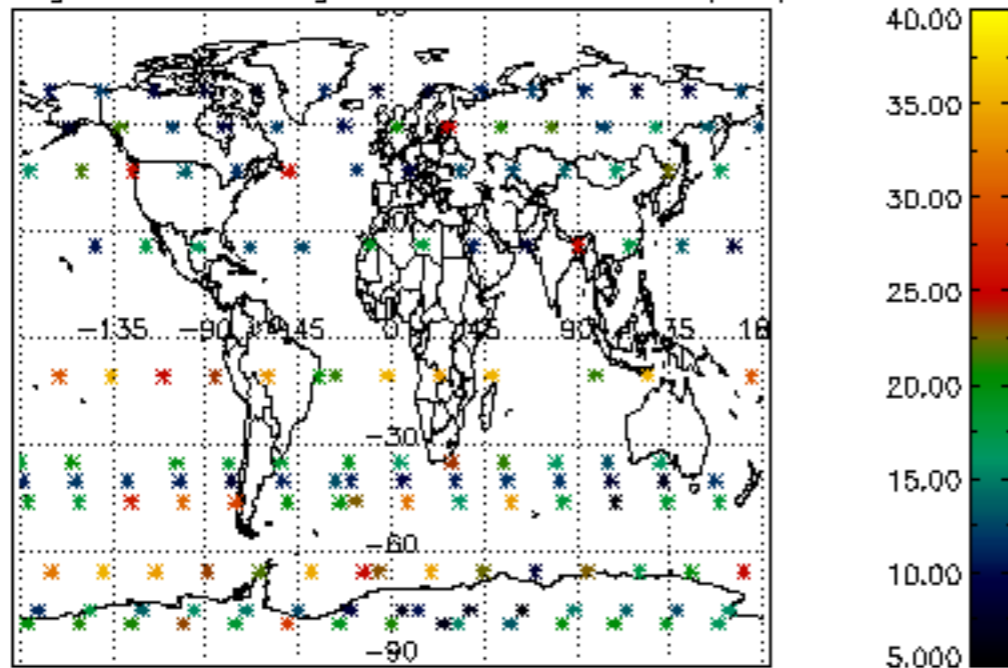

Percentage of cosmic ray hits per profile

Percentage of star falling outside central band per profile