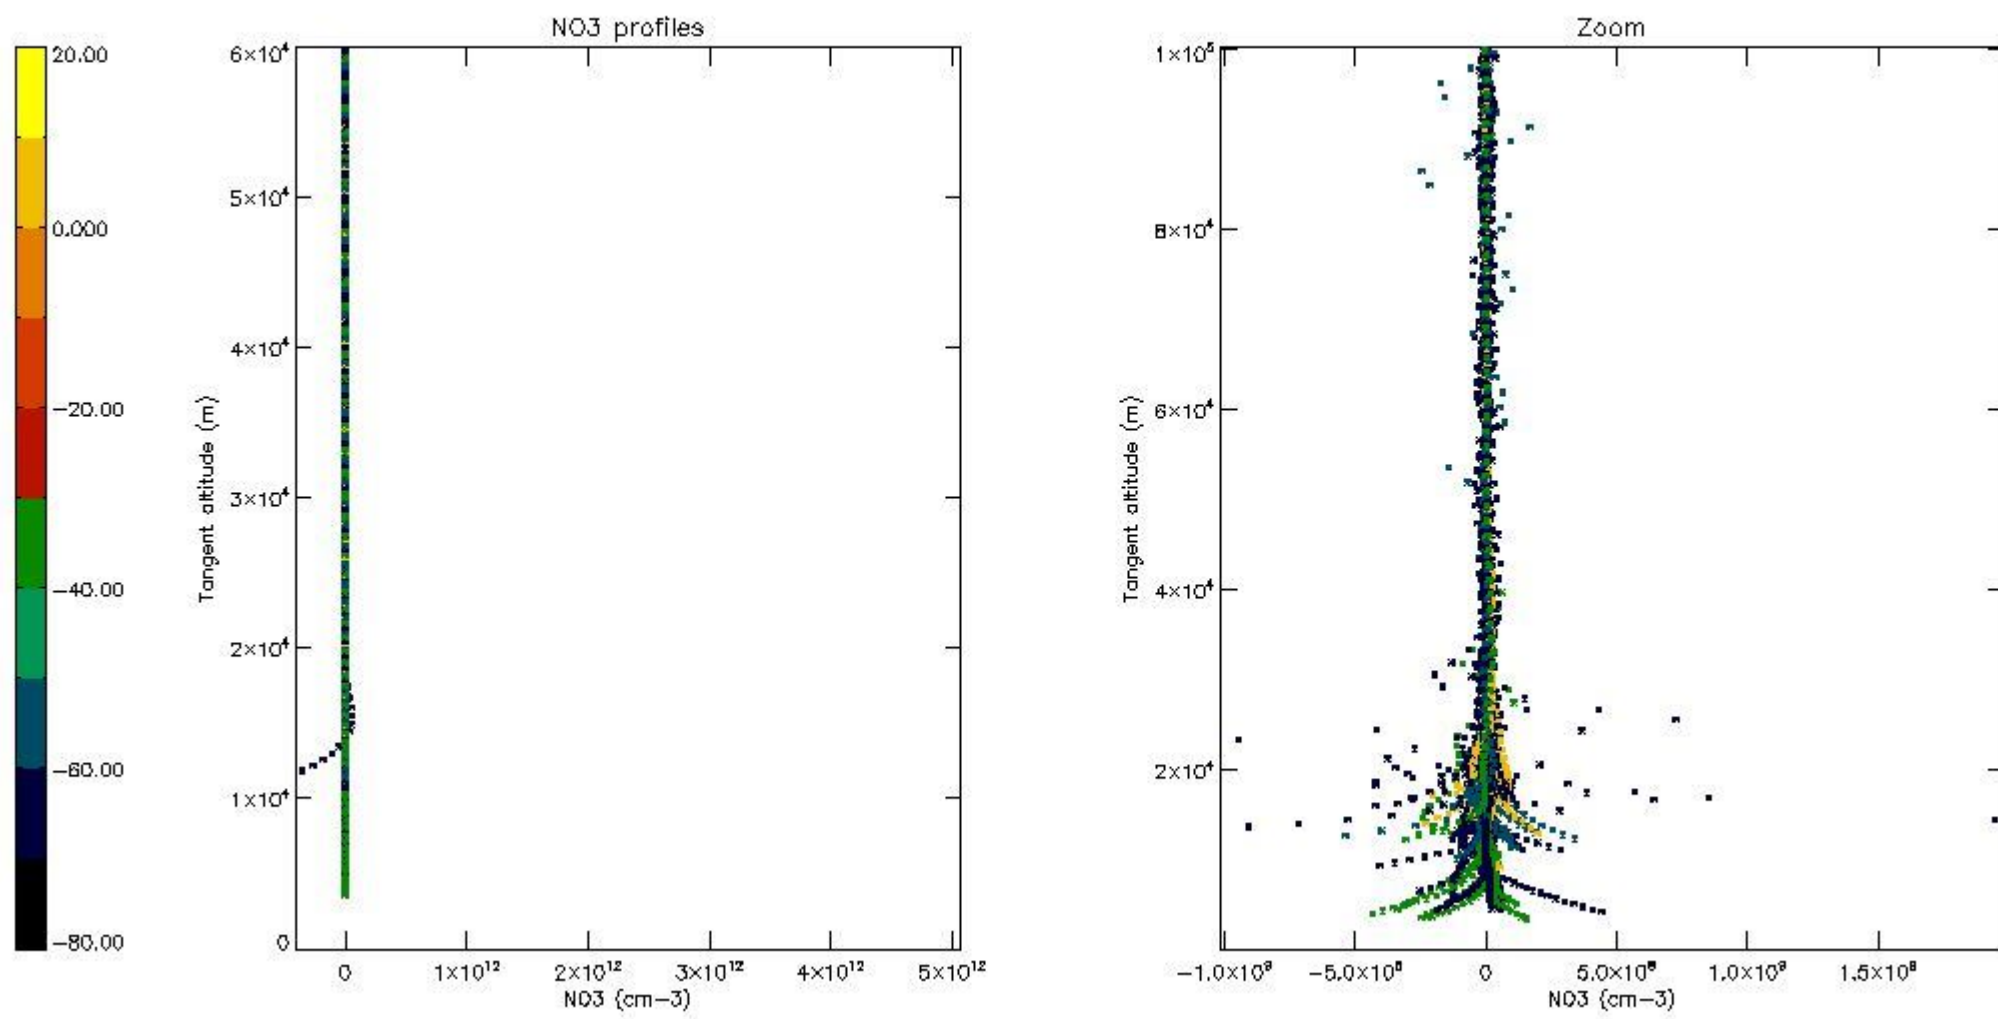

5.8 Plot H2O profiles for all STD (only for occultations of stars 1,2,3,4,13,14,16,26,63 dark without errors)

The colorbar represents the latitude.