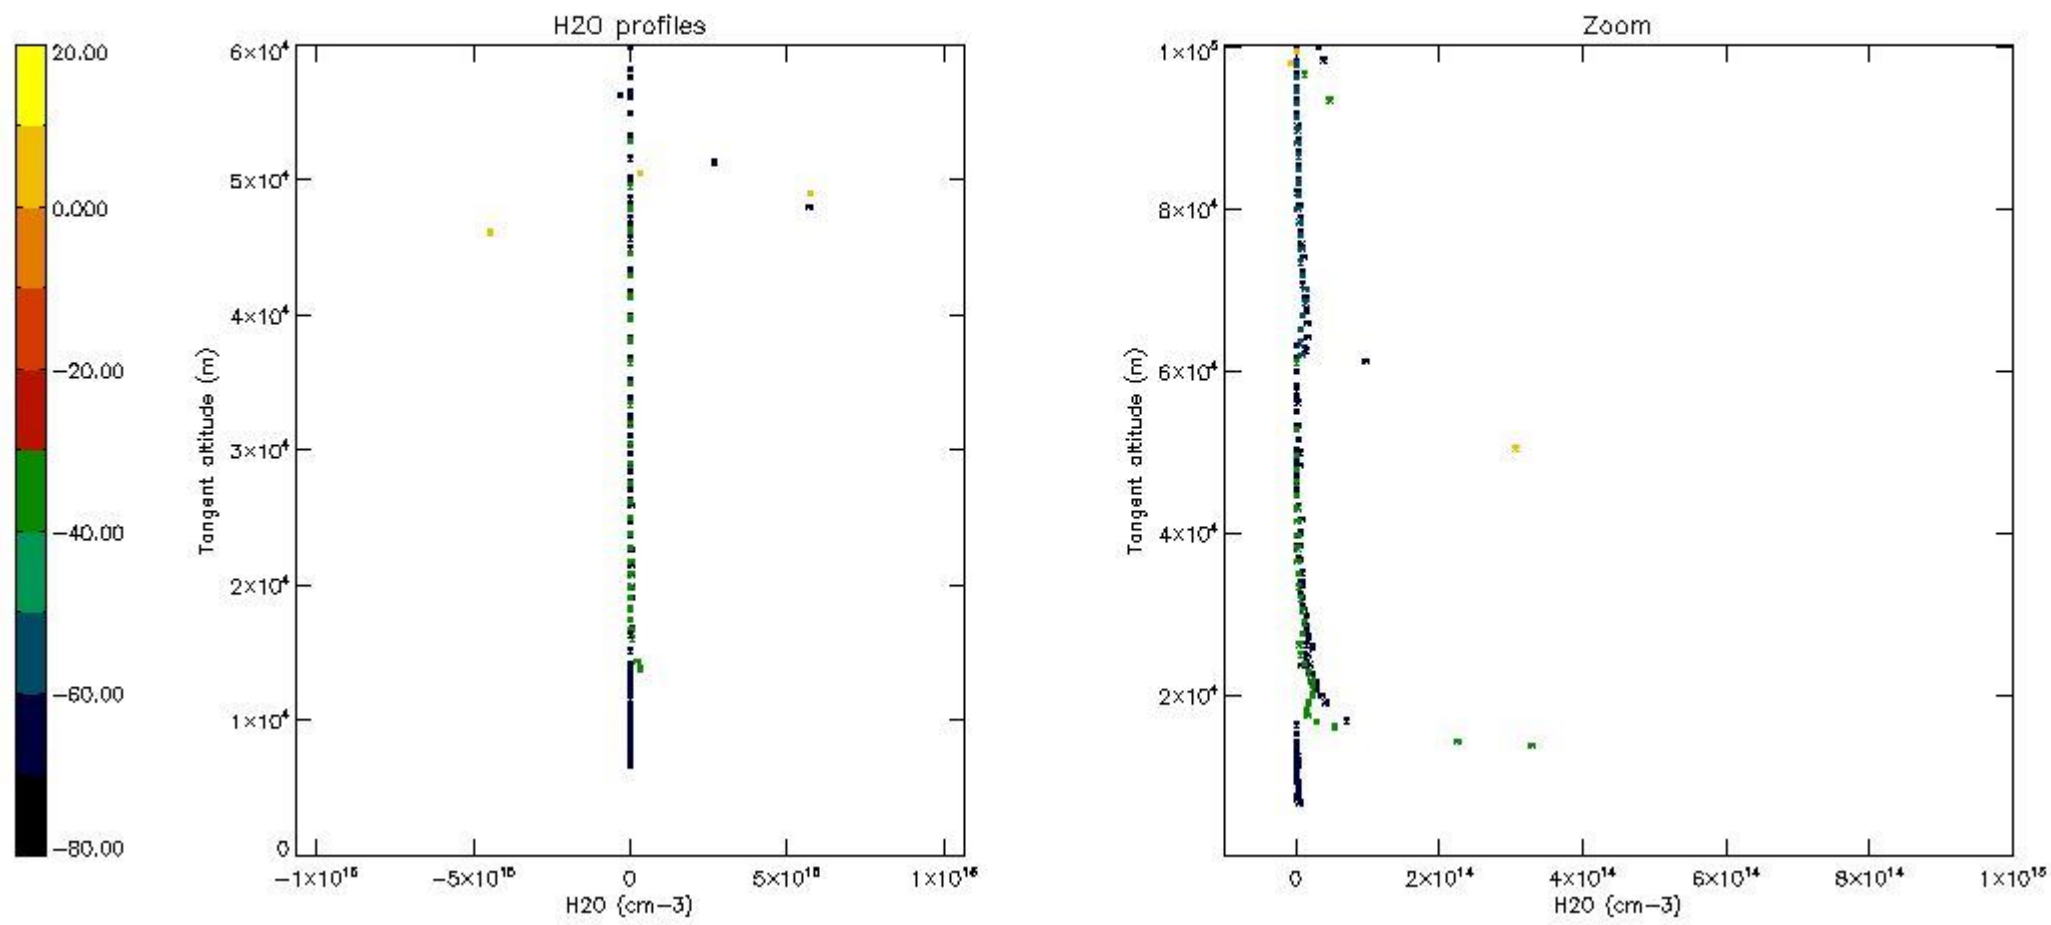

6. Auxiliary Data Files used for the production reported in section 2

The number reported in the third column indicates since which file (see list in section 2) the corresponding auxiliary file has been used. The fourth column is the date of those product files.

Type	Auxiliary Filename	Used since product	Used since product date
INST_PHYS_CHARACTERISTICS	GOM_INS_AXVIEC20091111_143220_20030716_120000_20500101_000000	1	13-AUG-2008 00:01:07
LEVEL-2_PROC_CONFIG	GOM_PR2_AXVIEC20091111_152718_20020301_000000_20500101_000000	1	13-AUG-2008 00:01:07
CROSS_SECTIONS_FILE	GOM_CRS_AXVIEC20091111_154832_20020301_000000_20500101_000000	1	13-AUG-2008 00:01:07