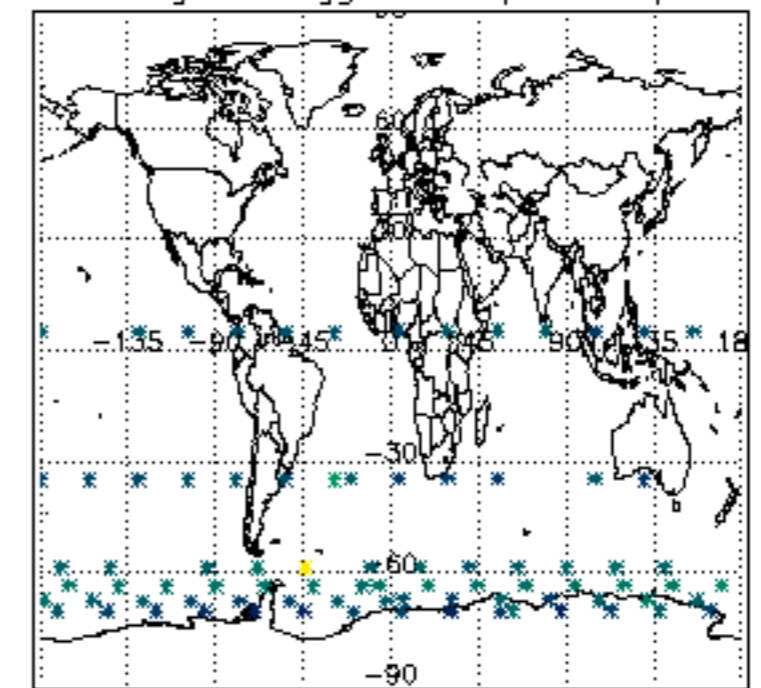

Percentage of flagged data per NO3 profile