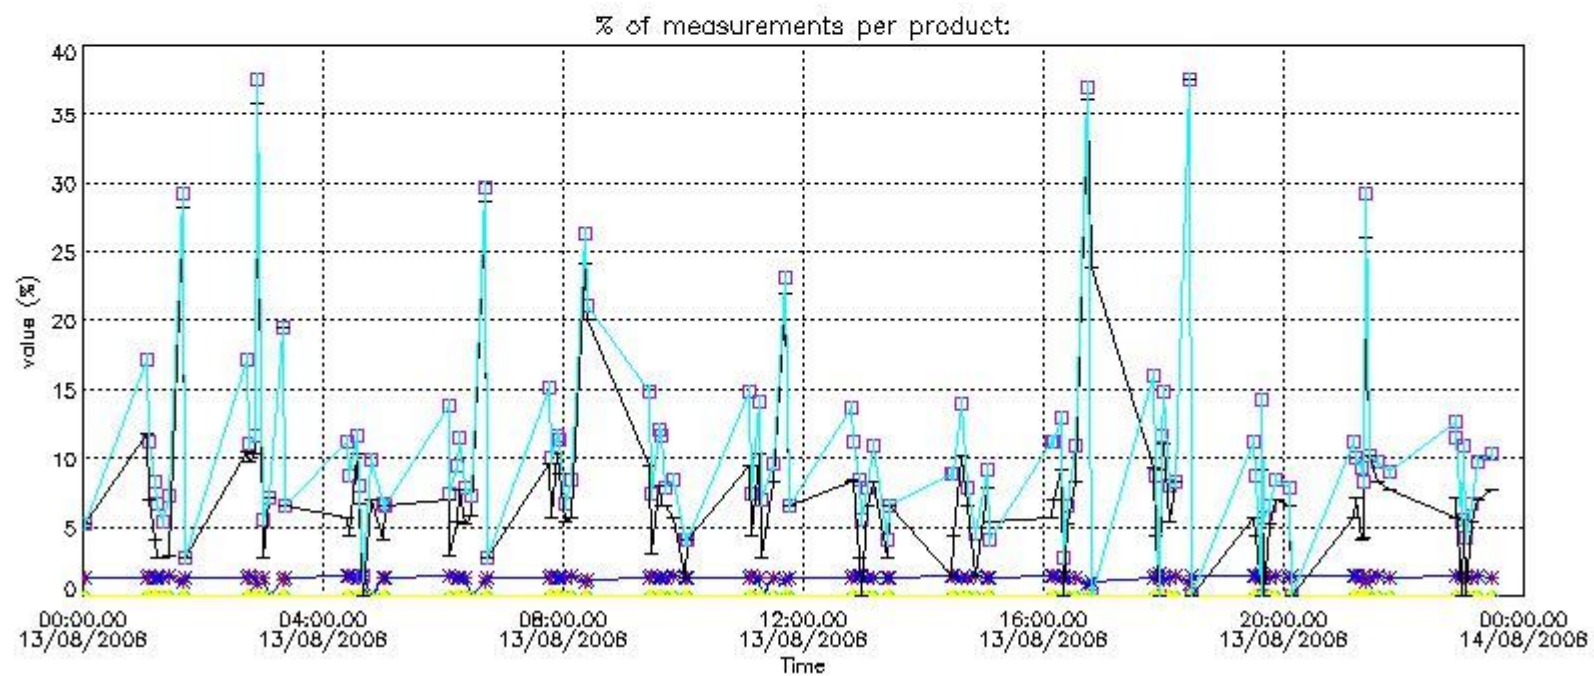

4.2 Plot quality information per product coming from level 1b processing (world map)

4.2.1 Plot level 1 quality information per product (world map): ENVISAT ASCENDING passes