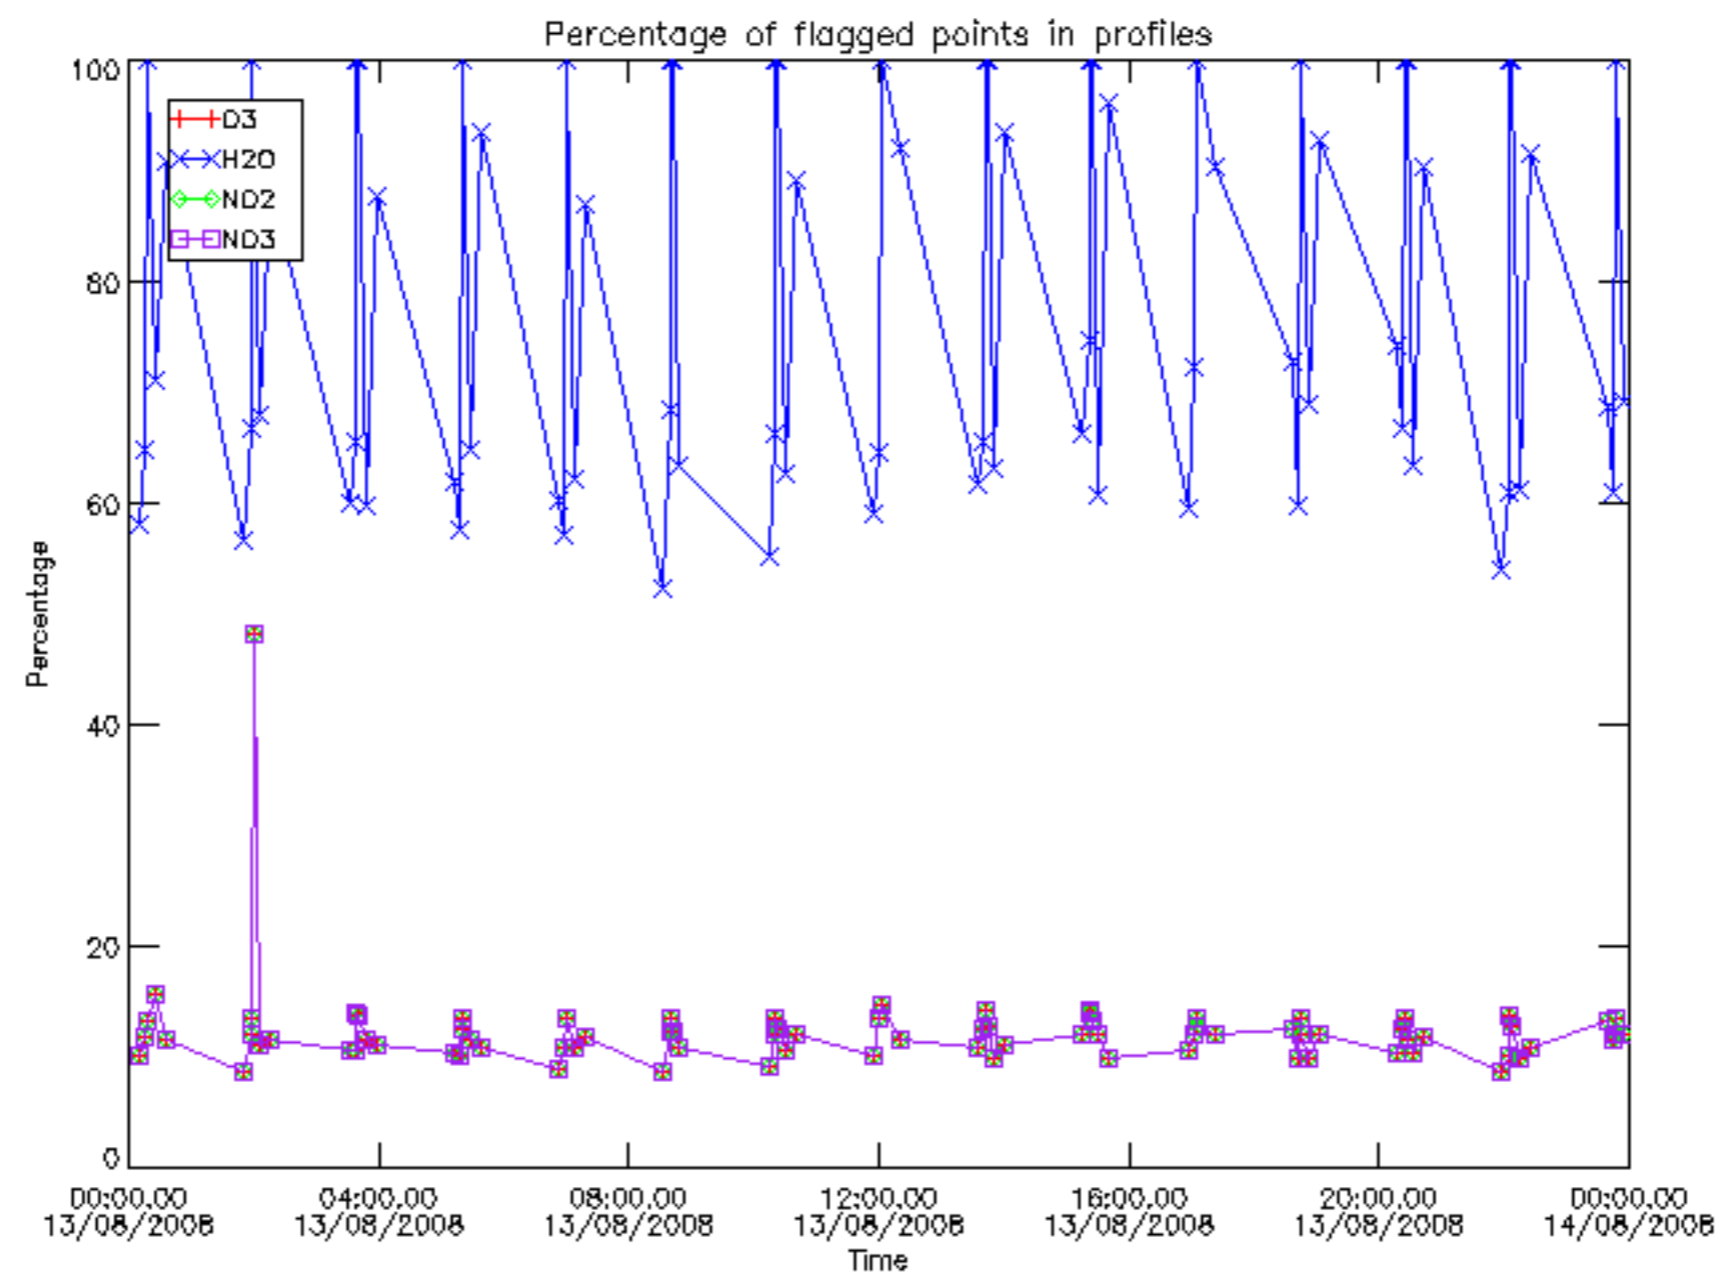

Percentage of flagged data per D3 profile

Percentage of flagged data per H2O profile