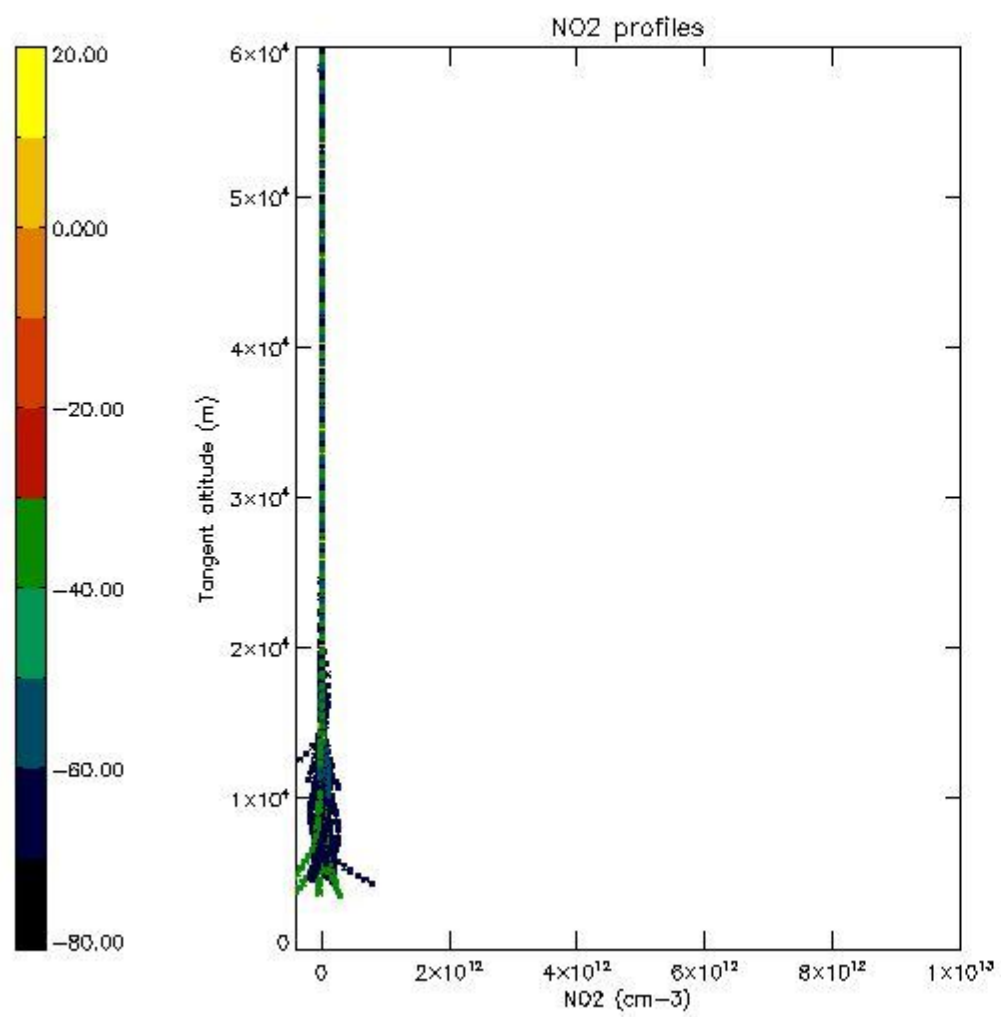

5.4 Plot ozone profiles where $STD < 10\%$ (dark without errors)

The colorbar represents the latitude.

5.5 Plot ozone profiles where STD < 5% (dark without errors)

The colorbar represents the latitude.

5.6 Plot NO₂ profiles for all STD (dark without errors)

The colorbar represents the latitude.

5.7 Plot NO3 profiles for all STD (dark without errors)

The colorbar represents the latitude.

5.8 Plot H2O profiles for all STD (only for occultations of stars 1,2,3,4,13,14,16,26,63 dark without errors)