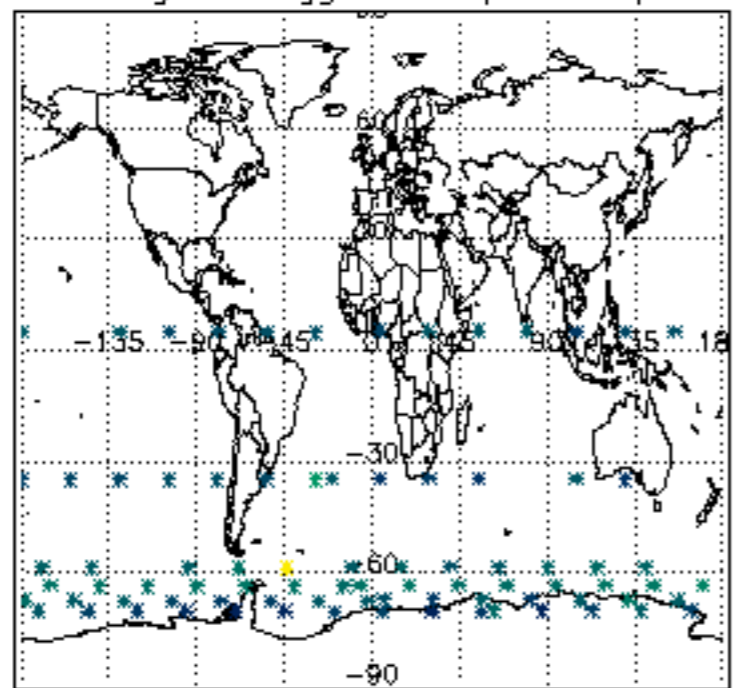

Percentage of flagged data per NO2 profile