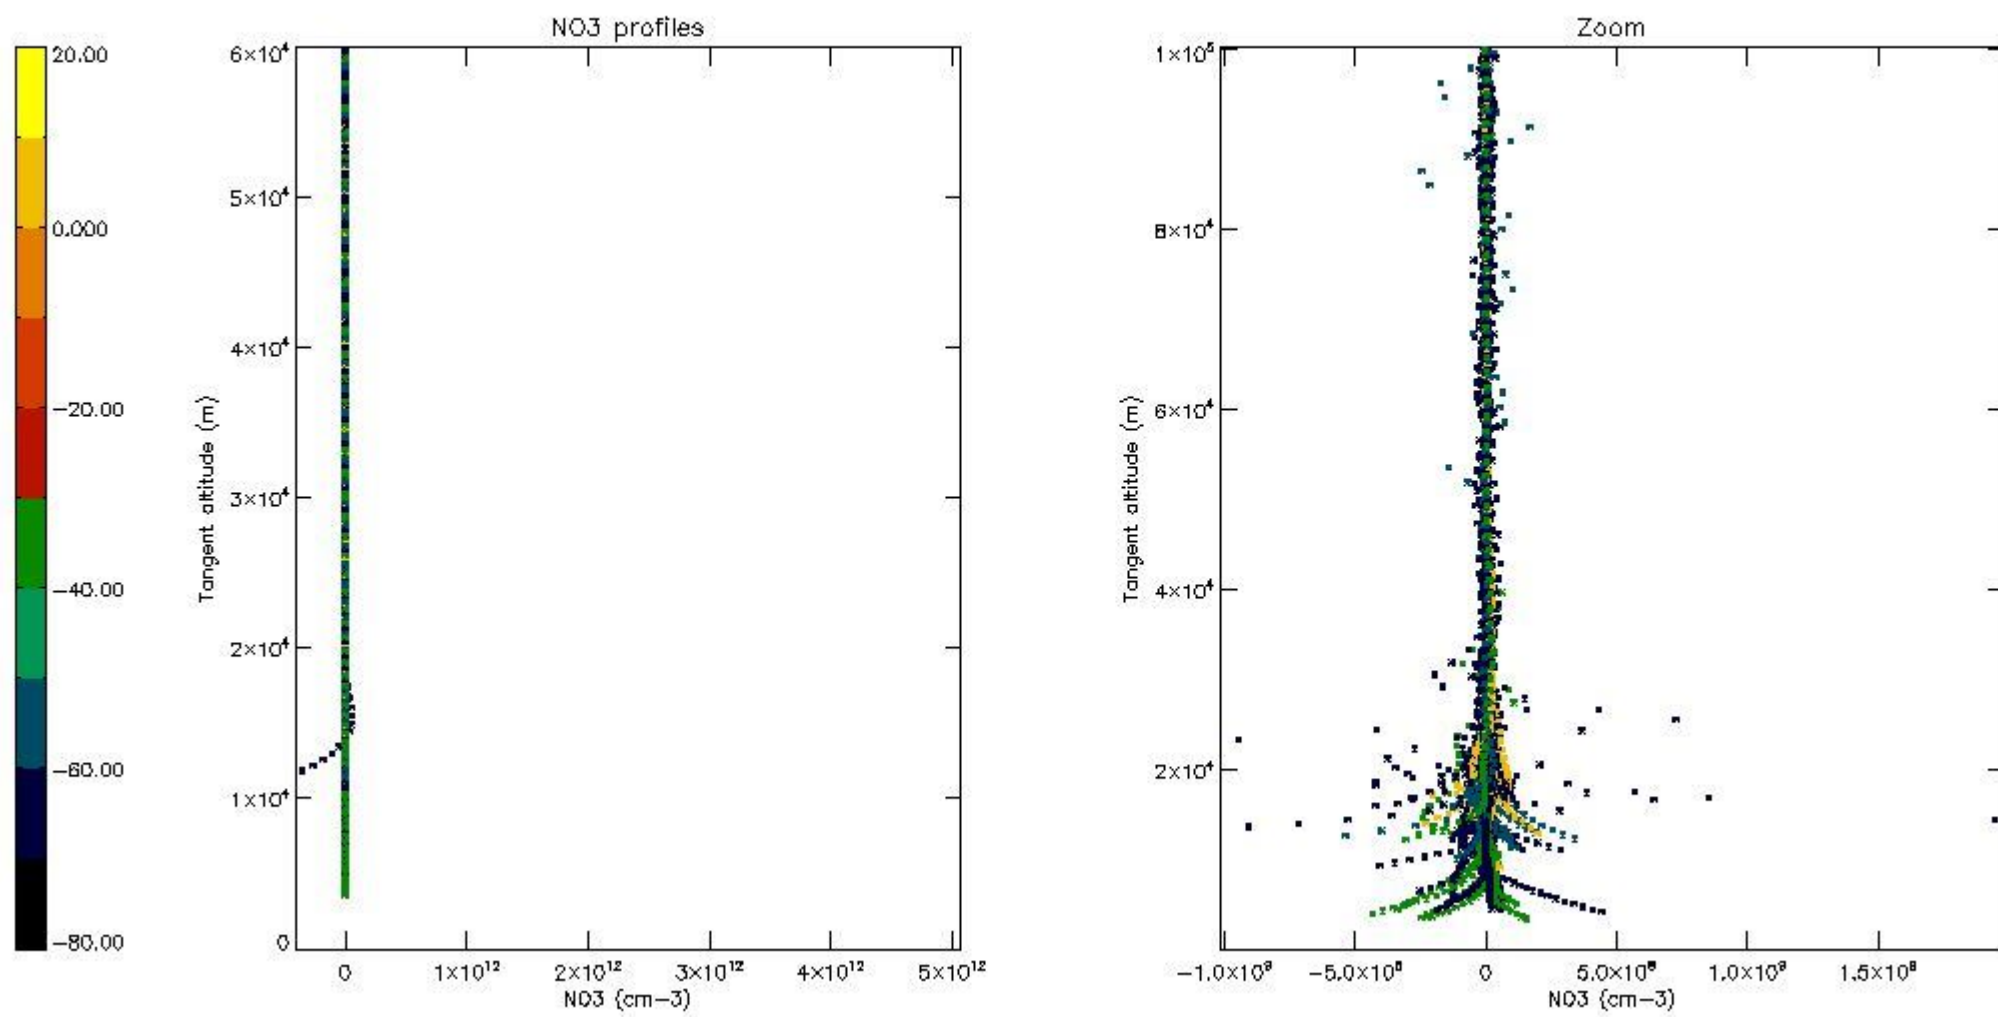

5.4 Plot ozone profiles where $STD < 10\%$ (dark without errors)

The colorbar represents the latitude.

5.5 Plot ozone profiles where STD < 5% (dark without errors)

The colorbar represents the latitude.

5.6 Plot NO₂ profiles for all STD (dark without errors)

The colorbar represents the latitude.

5.7 Plot NO3 profiles for all STD (dark without errors)

The colorbar represents the latitude.

5.8 Plot H2O profiles for all STD (only for occultations of stars 1,2,3,4,13,14,16,26,63 dark without errors)