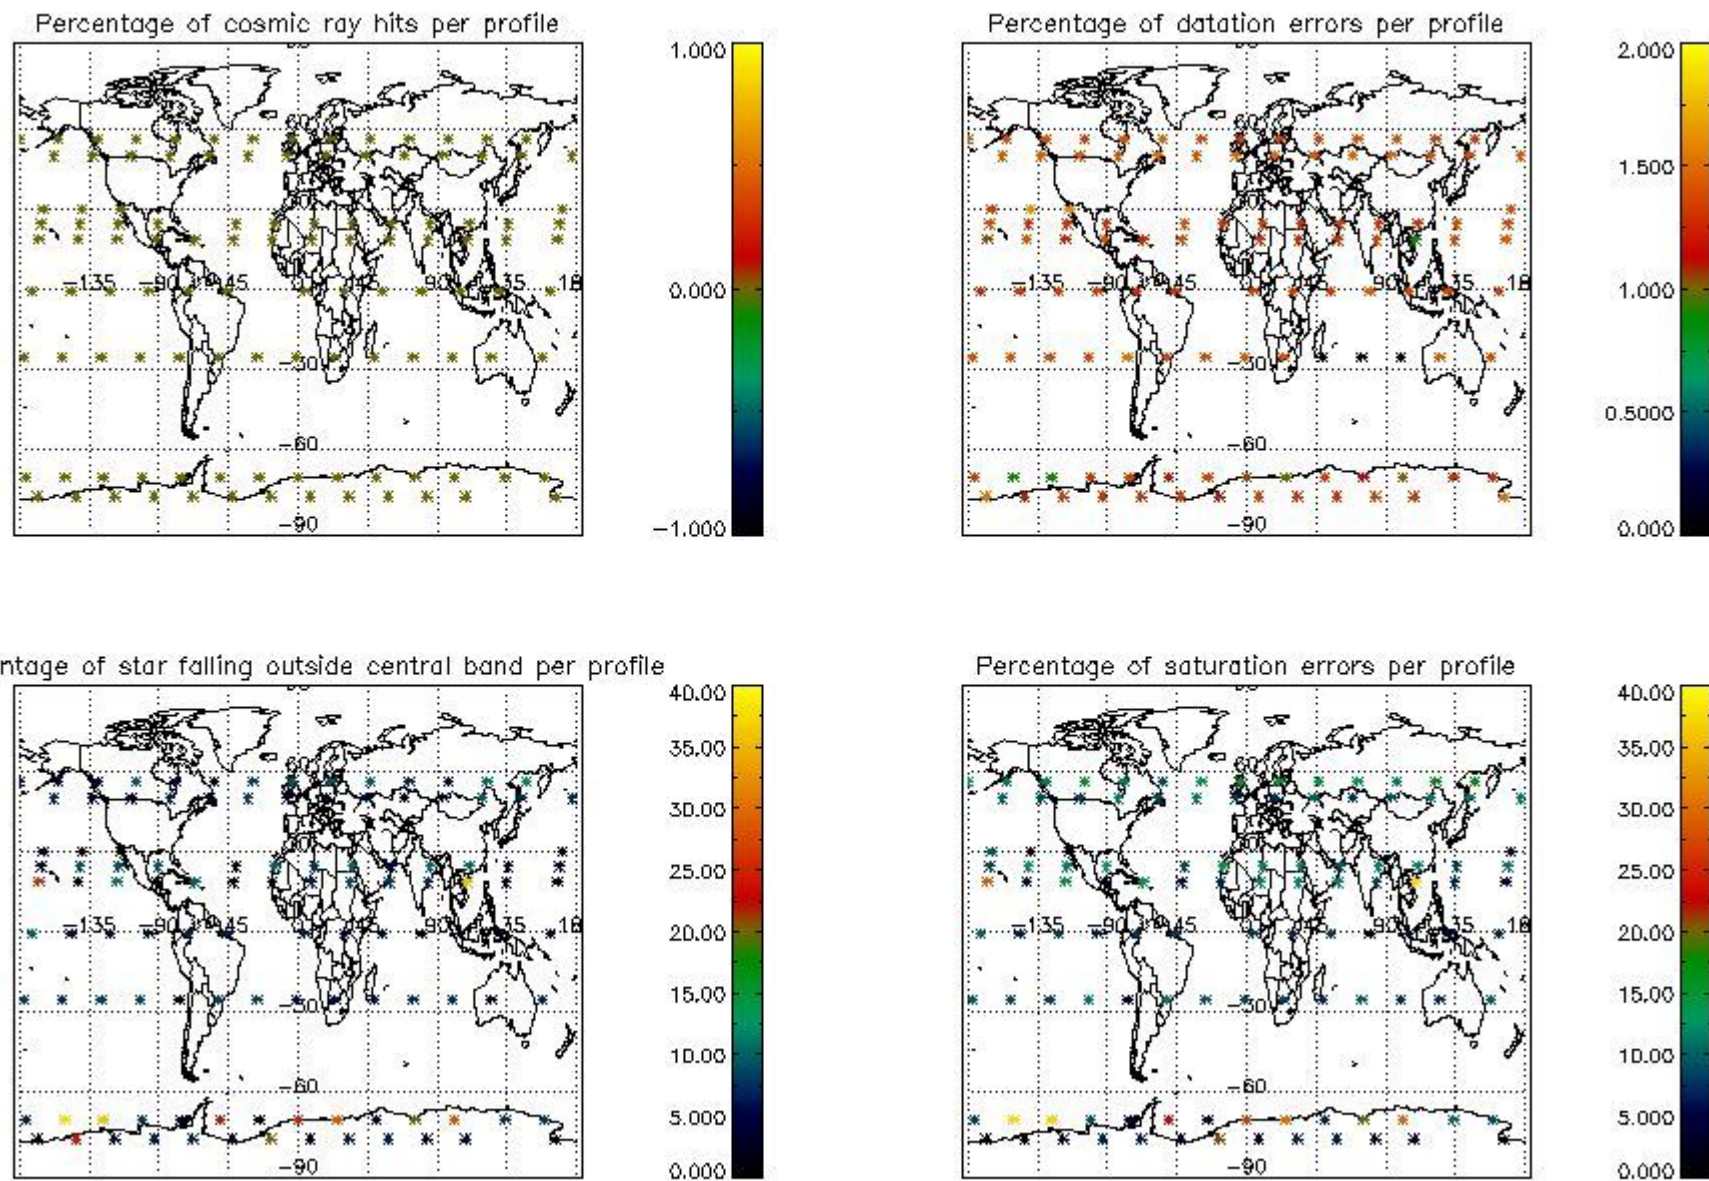

4.2.2 Plot level 1 quality information per product (world map): ENVISAT DESCENDING passes

5. Trace gas profiles

5.1 Ozone statistics based on quality of products

The final quality of the products can be "measured" using the STD (Standard Deviation) attached to every point profile. This information is written to the parameter GOM_NL__2P/NL_LOCAL_SPECIES_DENSITY/o3_std of the level 2 products. The table below shows the statistics for given STD ranges.

The statistics are given with respect to the overall valid production:

- Products without fatal errors: GOM_NL__2P/MPH/PRODUCT_ERR=0
- Valid point profile: GOM_NL__2P/NL_LOCAL_SPECIES_DENSITY/pcd(0)=0

The 'Criteria' is applied to valid points of dark limb products:

- Products in dark limb illumination condition: GOM_NL__2P/NL_SUMMARY_QUALITY/obs_ill_cond=0
- Products without fatal errors: GOM_NL__2P/MPH/PRODUCT_ERR=0
- Valid point profile: GOM_NL__2P/NL_LOCAL_SPECIES_DENSITY/pcd(0)=0

So, the table below shows the percentage of dark limb and valid observations for each criteria with respect to the overall valid daily observations.

Criteria	% of total production
All STD	34
STD < 20	21