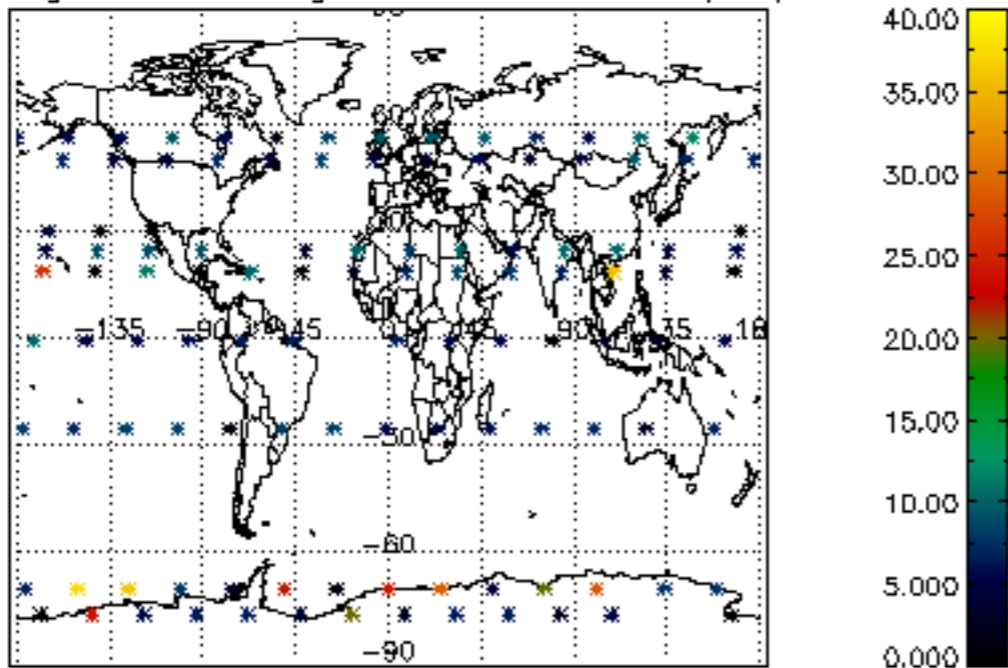

Percentage of star falling outside central band per profile