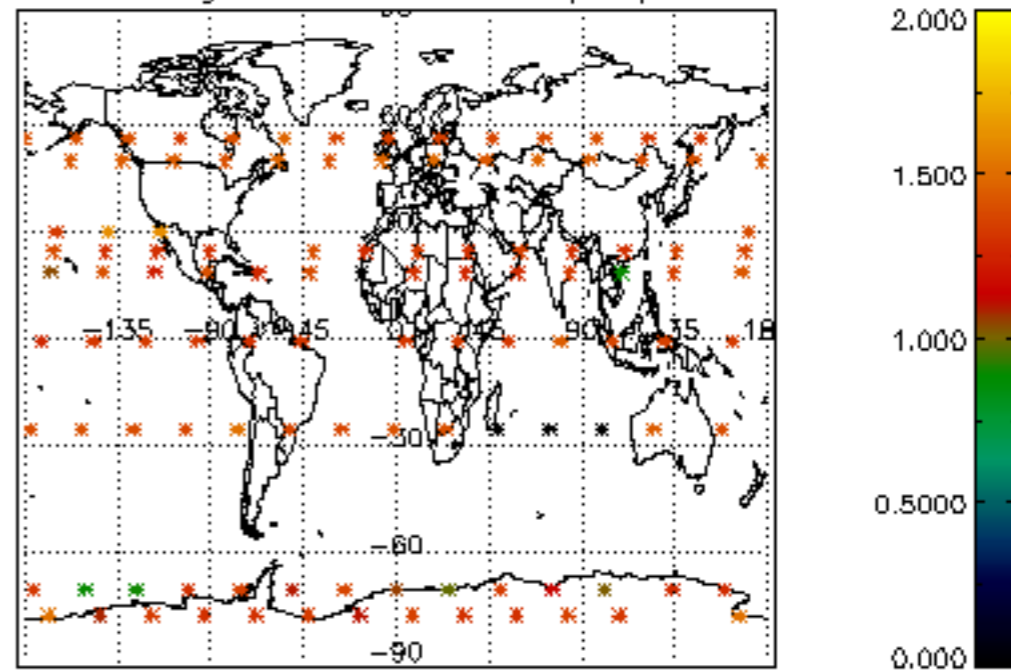

Percentage of datation errors per profile

Percentage of star falling outside central band per profile

Percentage of saturation errors per profile

Percentage of cosmic ray hits per profile

Percentage of datation errors per profile