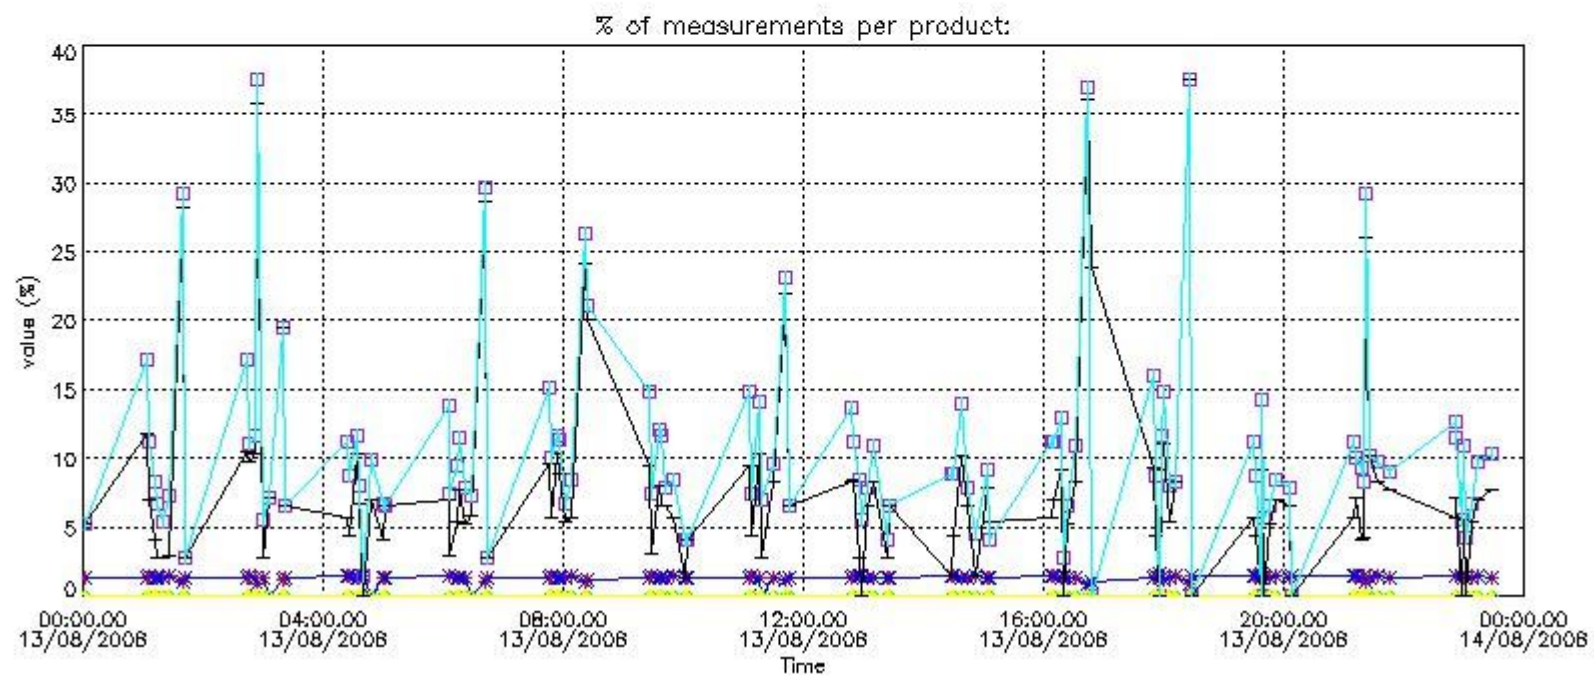

Percentage of flagged data per NO3 profile

4. Level 1 quality information per product

In this section it is plotted some information contained in the Quality Summary data set of the level 2 products that comes from the level 1b processing. Products without errors (error flag in the MPH set to "0") are used.

4.1 Plot quality information per product (time dependant) coming from level 1b processing

4.1.1 Plot level 1 quality information per product (time dependant): ENVISAT ASCENDING passes

4.1.2 Plot level 1 quality information per product (time dependant): ENVI SAT DESCENDING passes