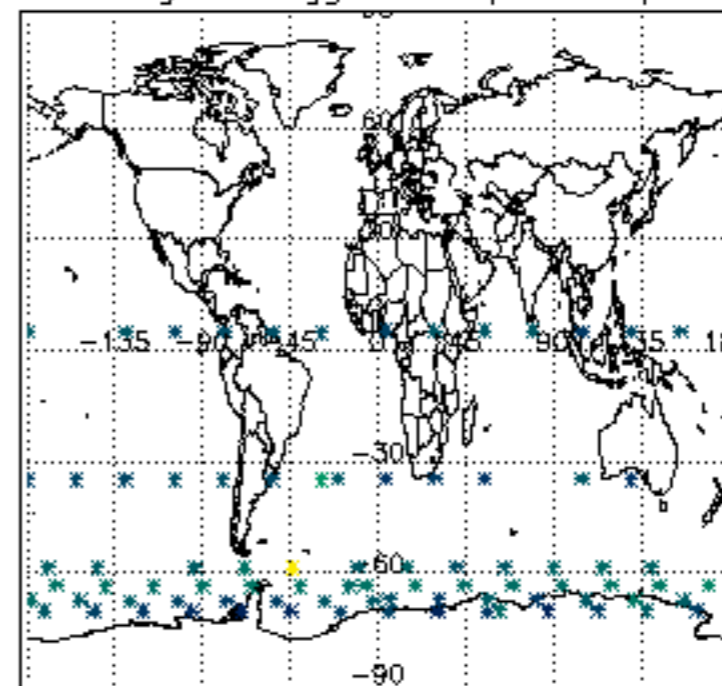

Percentage of flagged data per NO3 profile