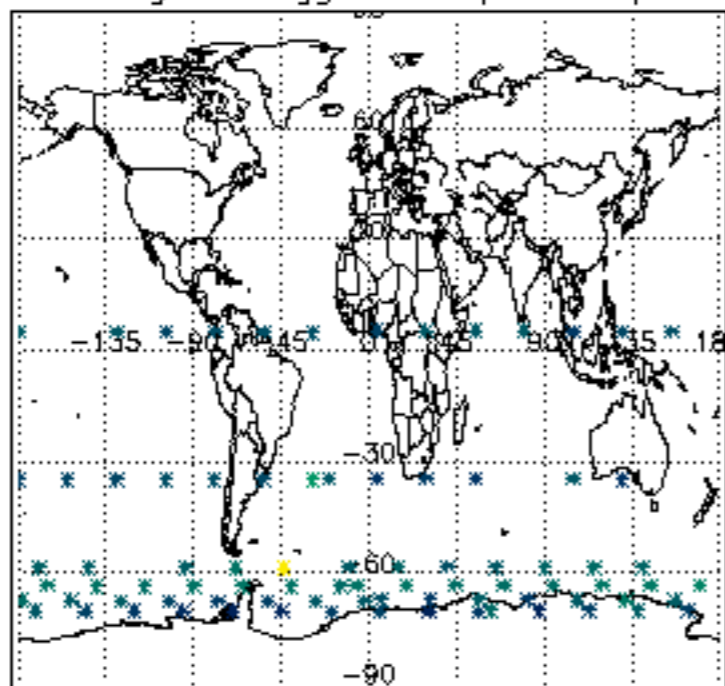

Percentage of flagged data per NO2 profile