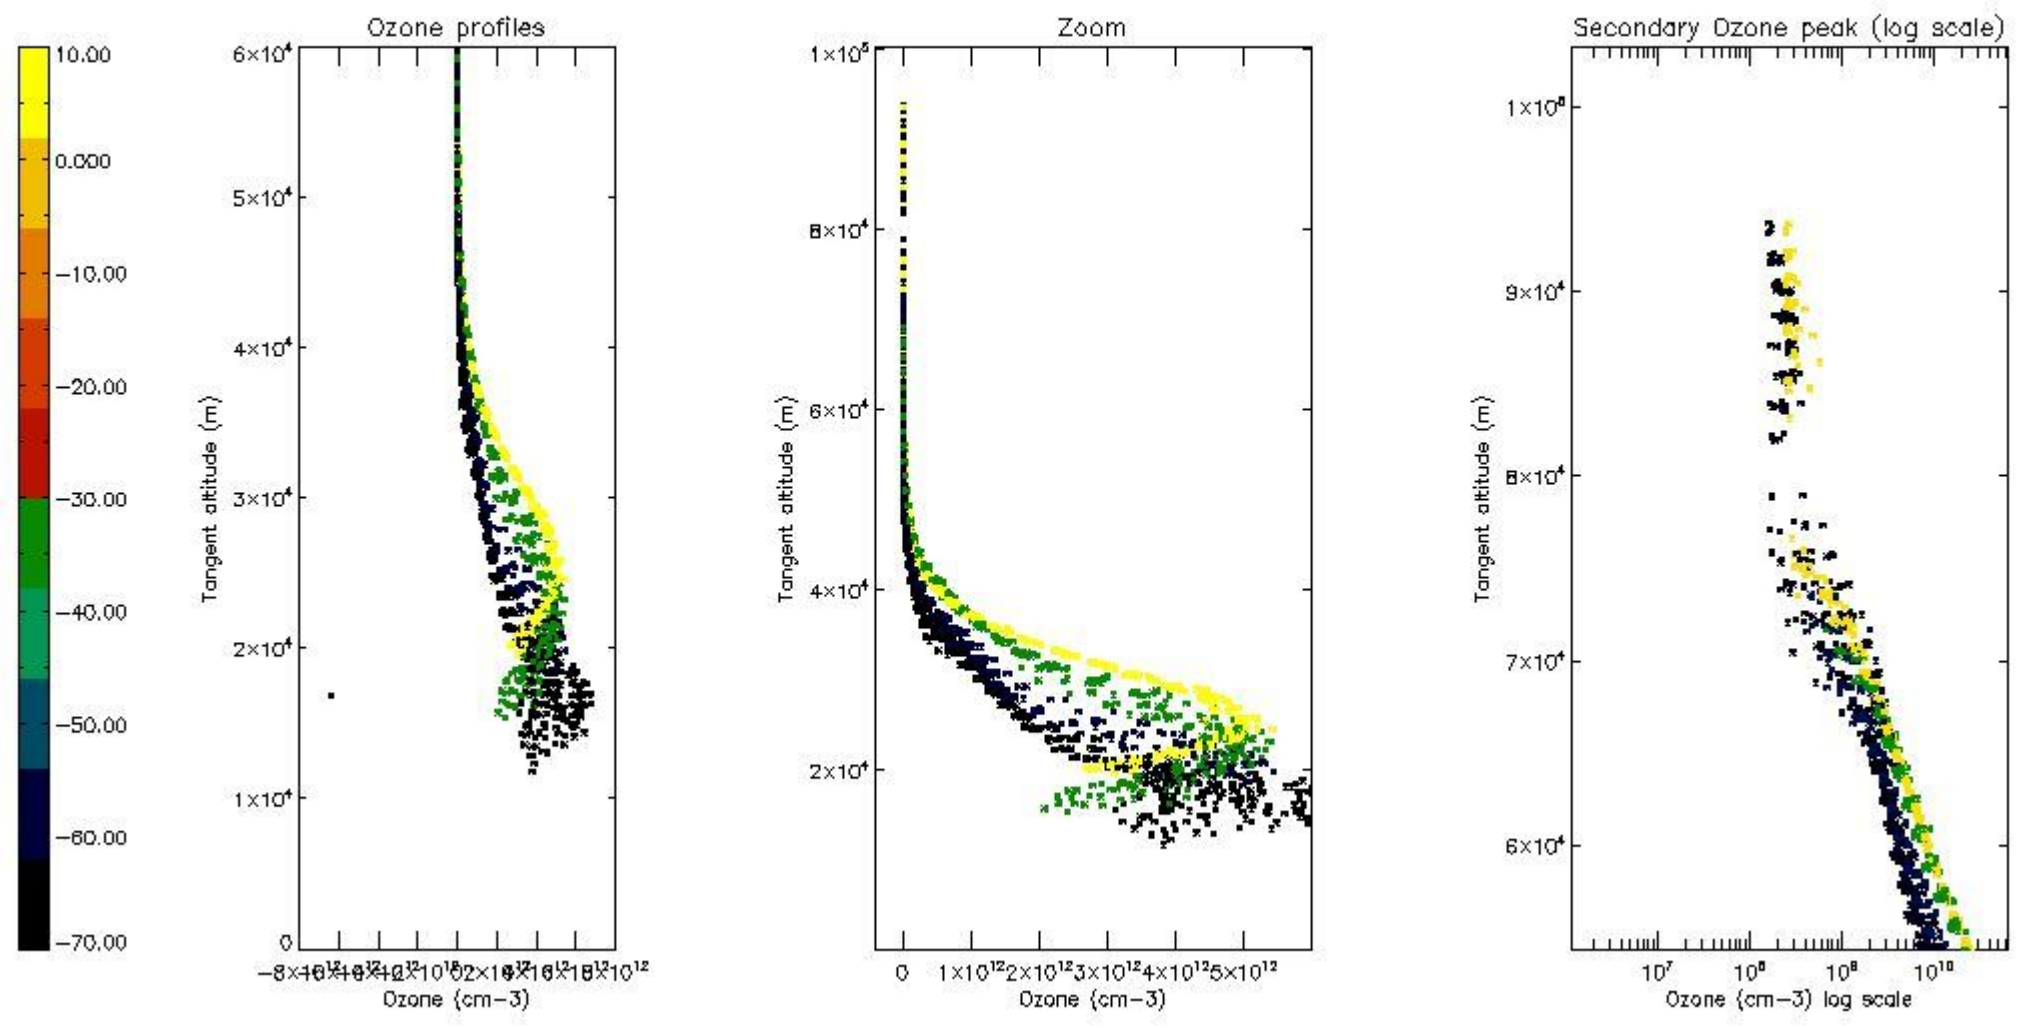

STD < 10	18
STD < 5	14

5.2 Plot ozone profiles for all STD (dark without errors)

The colorbar represents the latitude.

5.3 Plot ozone profiles where STD < 20% (dark without errors)

The colorbar represents the latitude.

5.4 Plot ozone profiles where $STD < 10\%$ (dark without errors)

The colorbar represents the latitude.

5.5 Plot ozone profiles where STD < 5% (dark without errors)

The colorbar represents the latitude.

5.6 Plot NO₂ profiles for all STD (dark without errors)

The colorbar represents the latitude.

5.7 Plot NO3 profiles for all STD (dark without errors)

The colorbar represents the latitude.

5.8 Plot H2O profiles for all STD (only for occultations of stars 1,2,3,4,13,14,16,26,63 dark without errors)