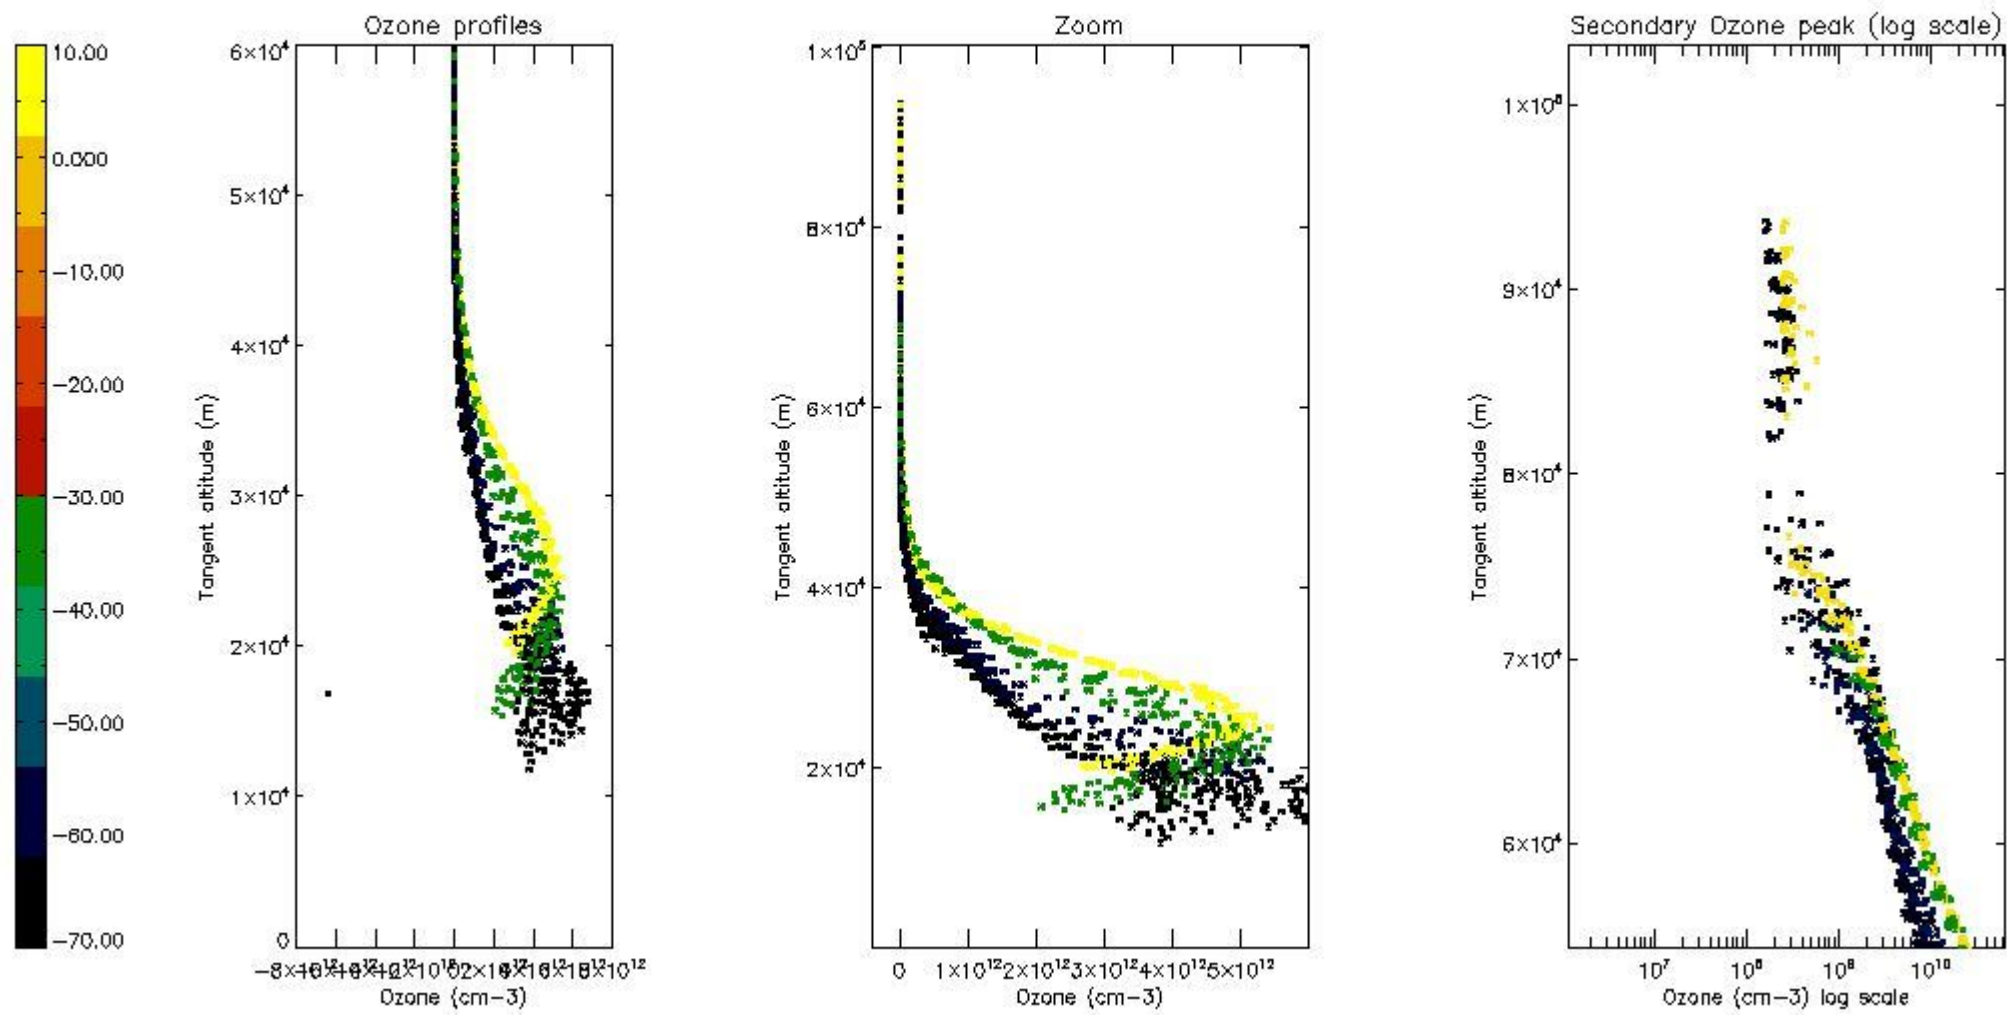

5.6 Plot NO₂ profiles for all STD (dark without errors)

The colorbar represents the latitude.