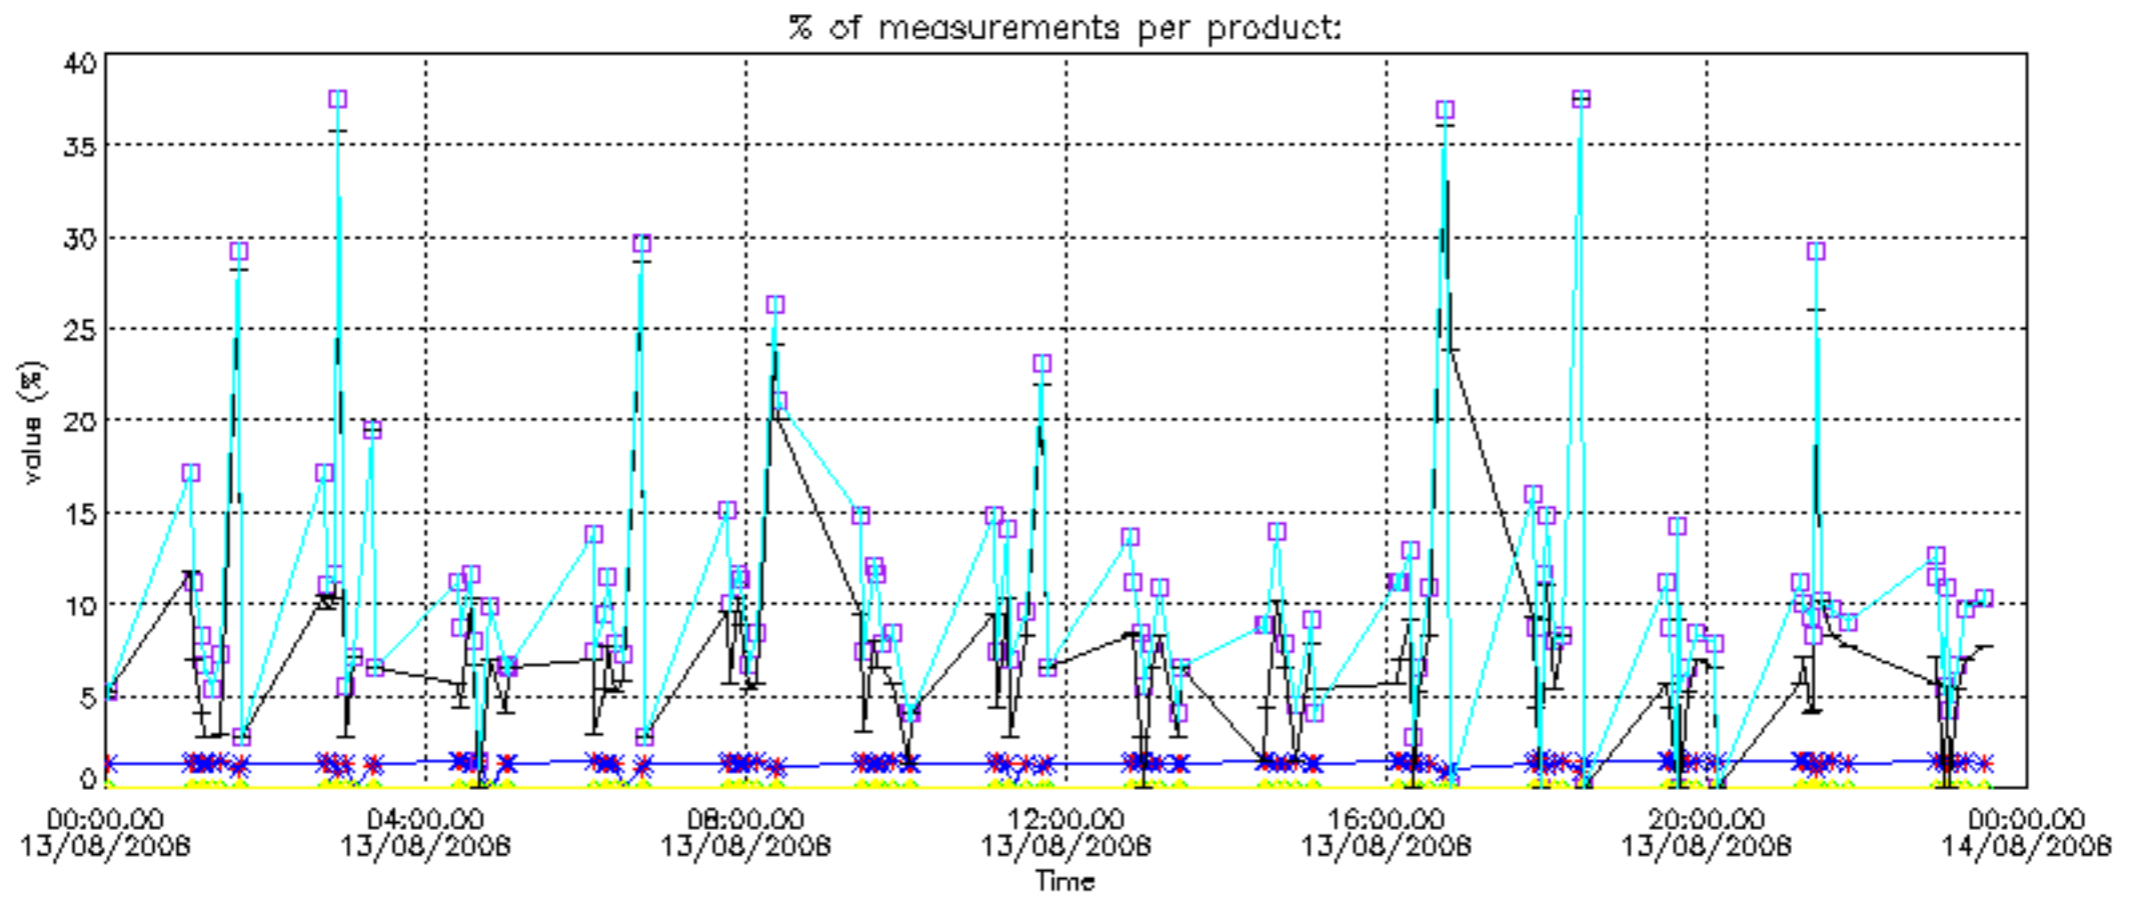

Percentage of cosmic ray hits per profile

Percentage of datation errors per profile