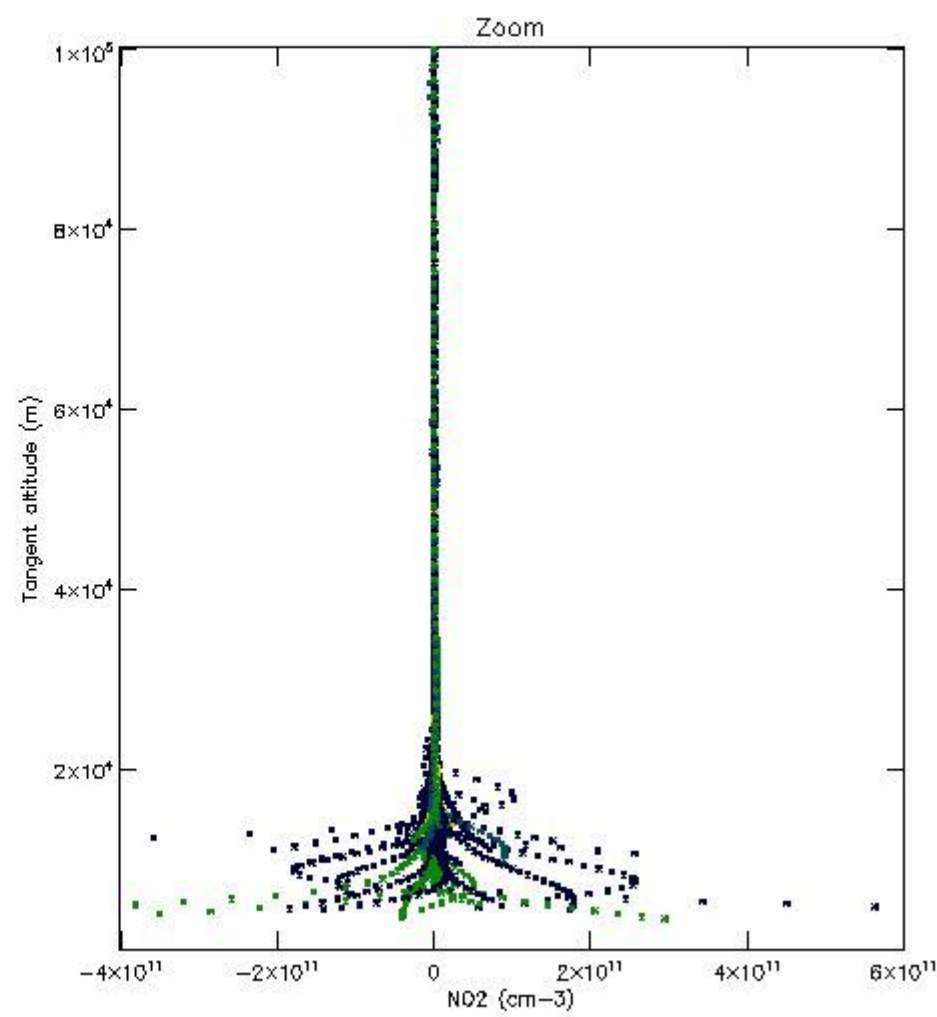

5.7 Plot NO3 profiles for all STD (dark without errors)

The colorbar represents the latitude.