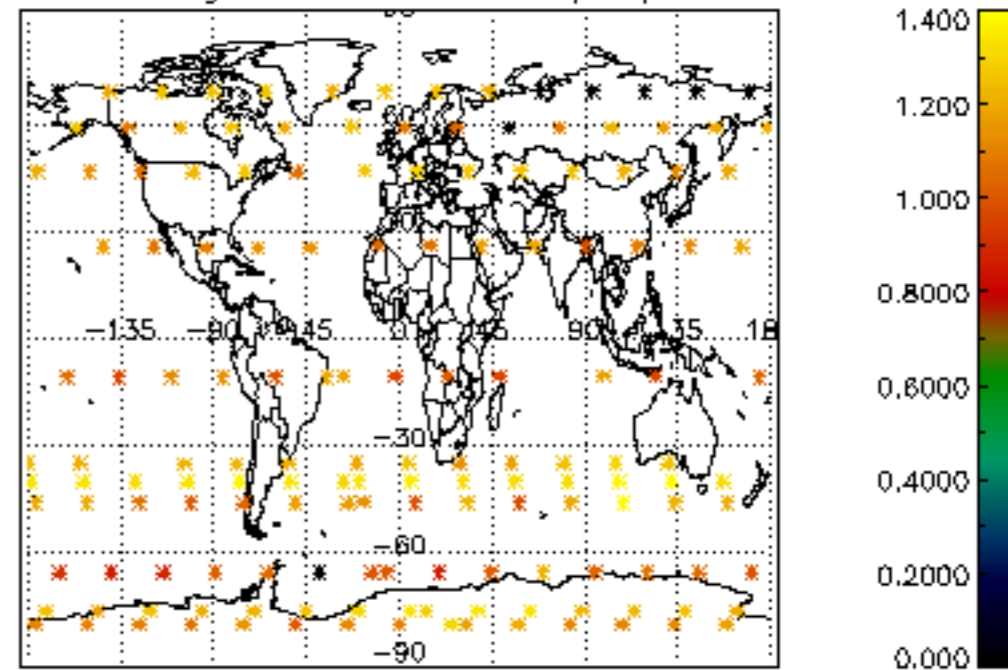

Percentage of flagged data per NO3 profile

Percentage of cosmic ray hits per profile

Percentage of datation errors per profile

Percentage of star falling outside central band per profile

Percentage of saturation errors per profile