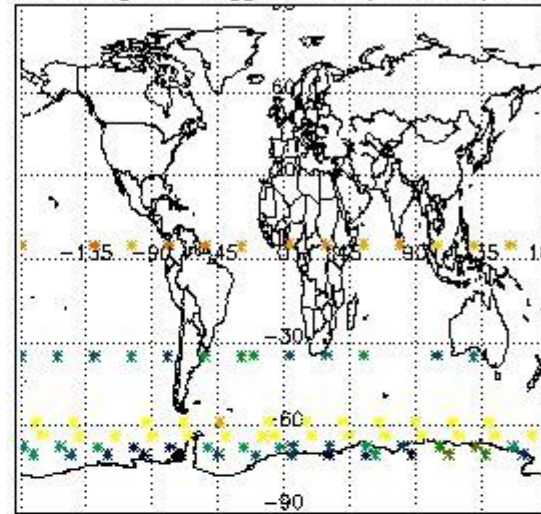

3.1 Plot quality information per product (time dependant)

3.2 Plot quality information per product (world map)

Percentage of flagged data per O3 profile

Percentage of flagged data per H2O profile

Percentage of flagged data per NO2 profile