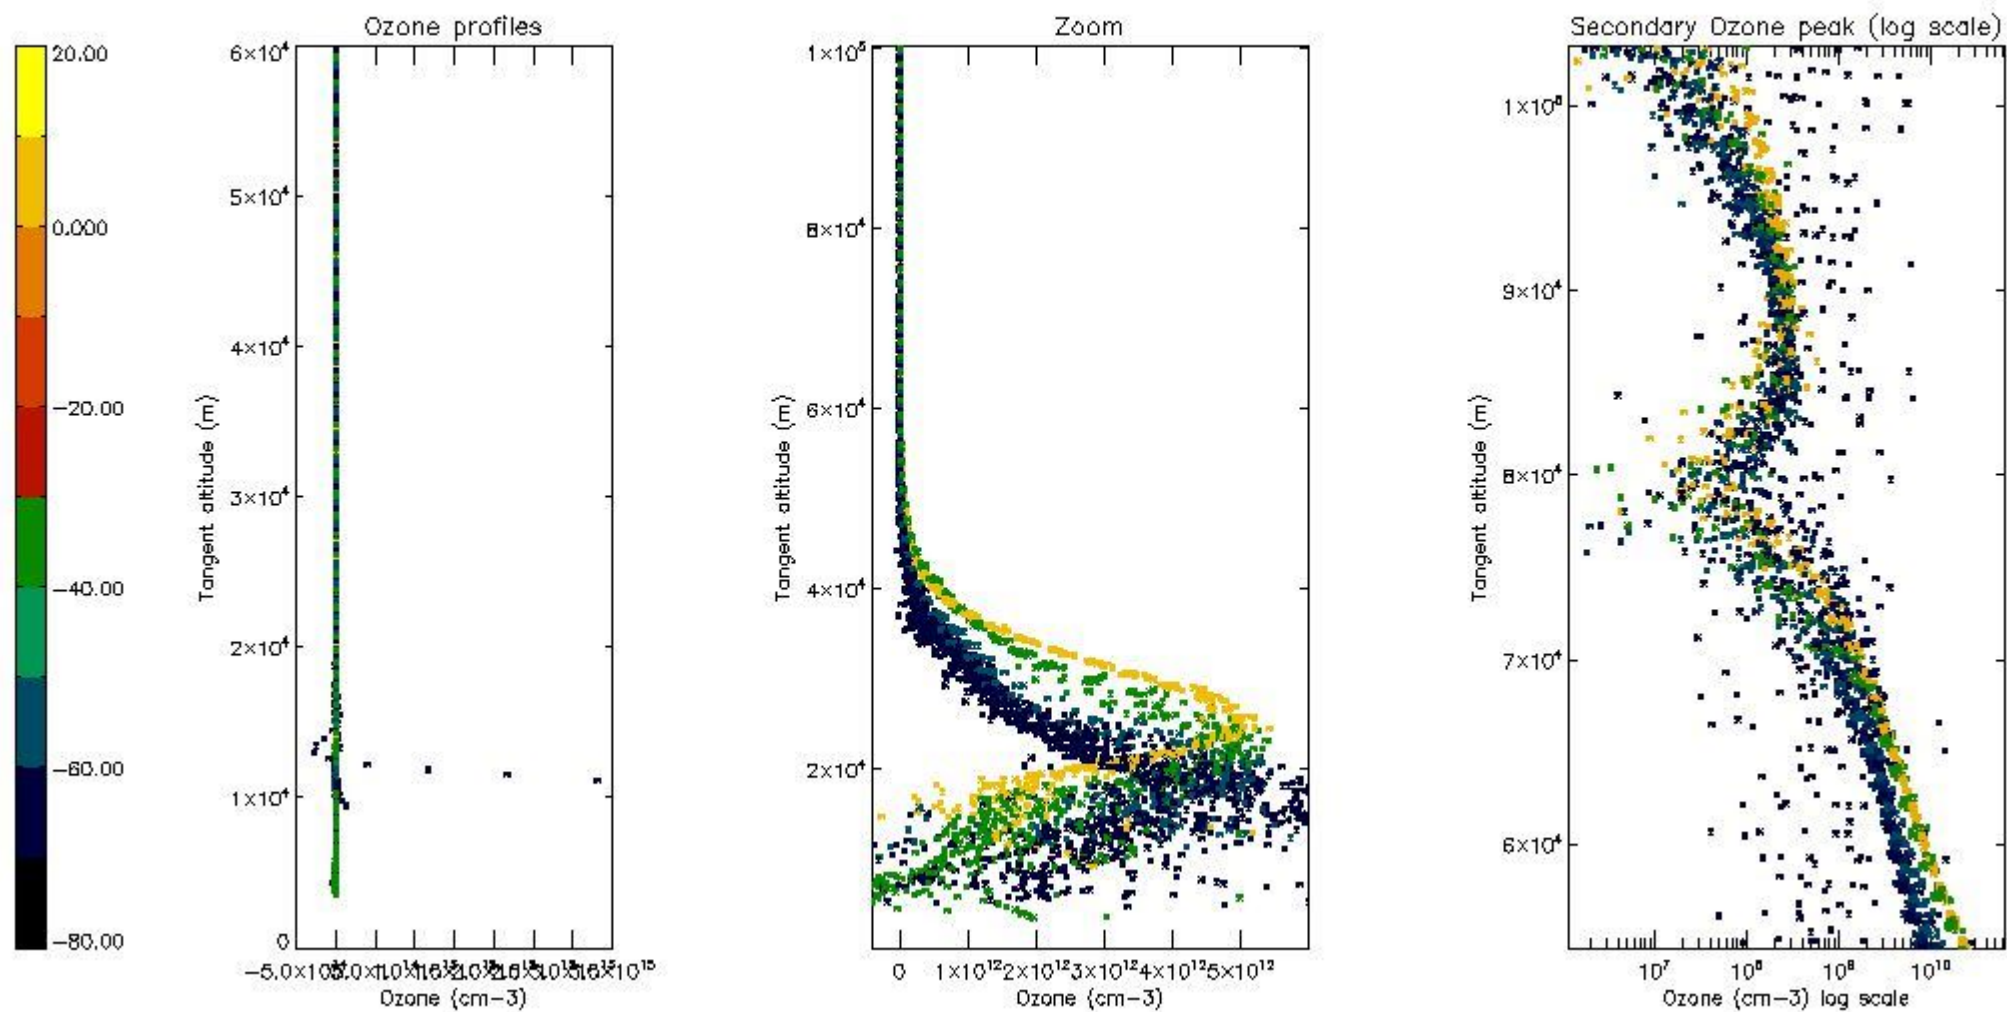

STD < 10	18
STD < 5	14

5.2 Plot ozone profiles for all STD (dark without errors)

The colorbar represents the latitude.

5.3 Plot ozone profiles where STD < 20% (dark without errors)

The colorbar represents the latitude.