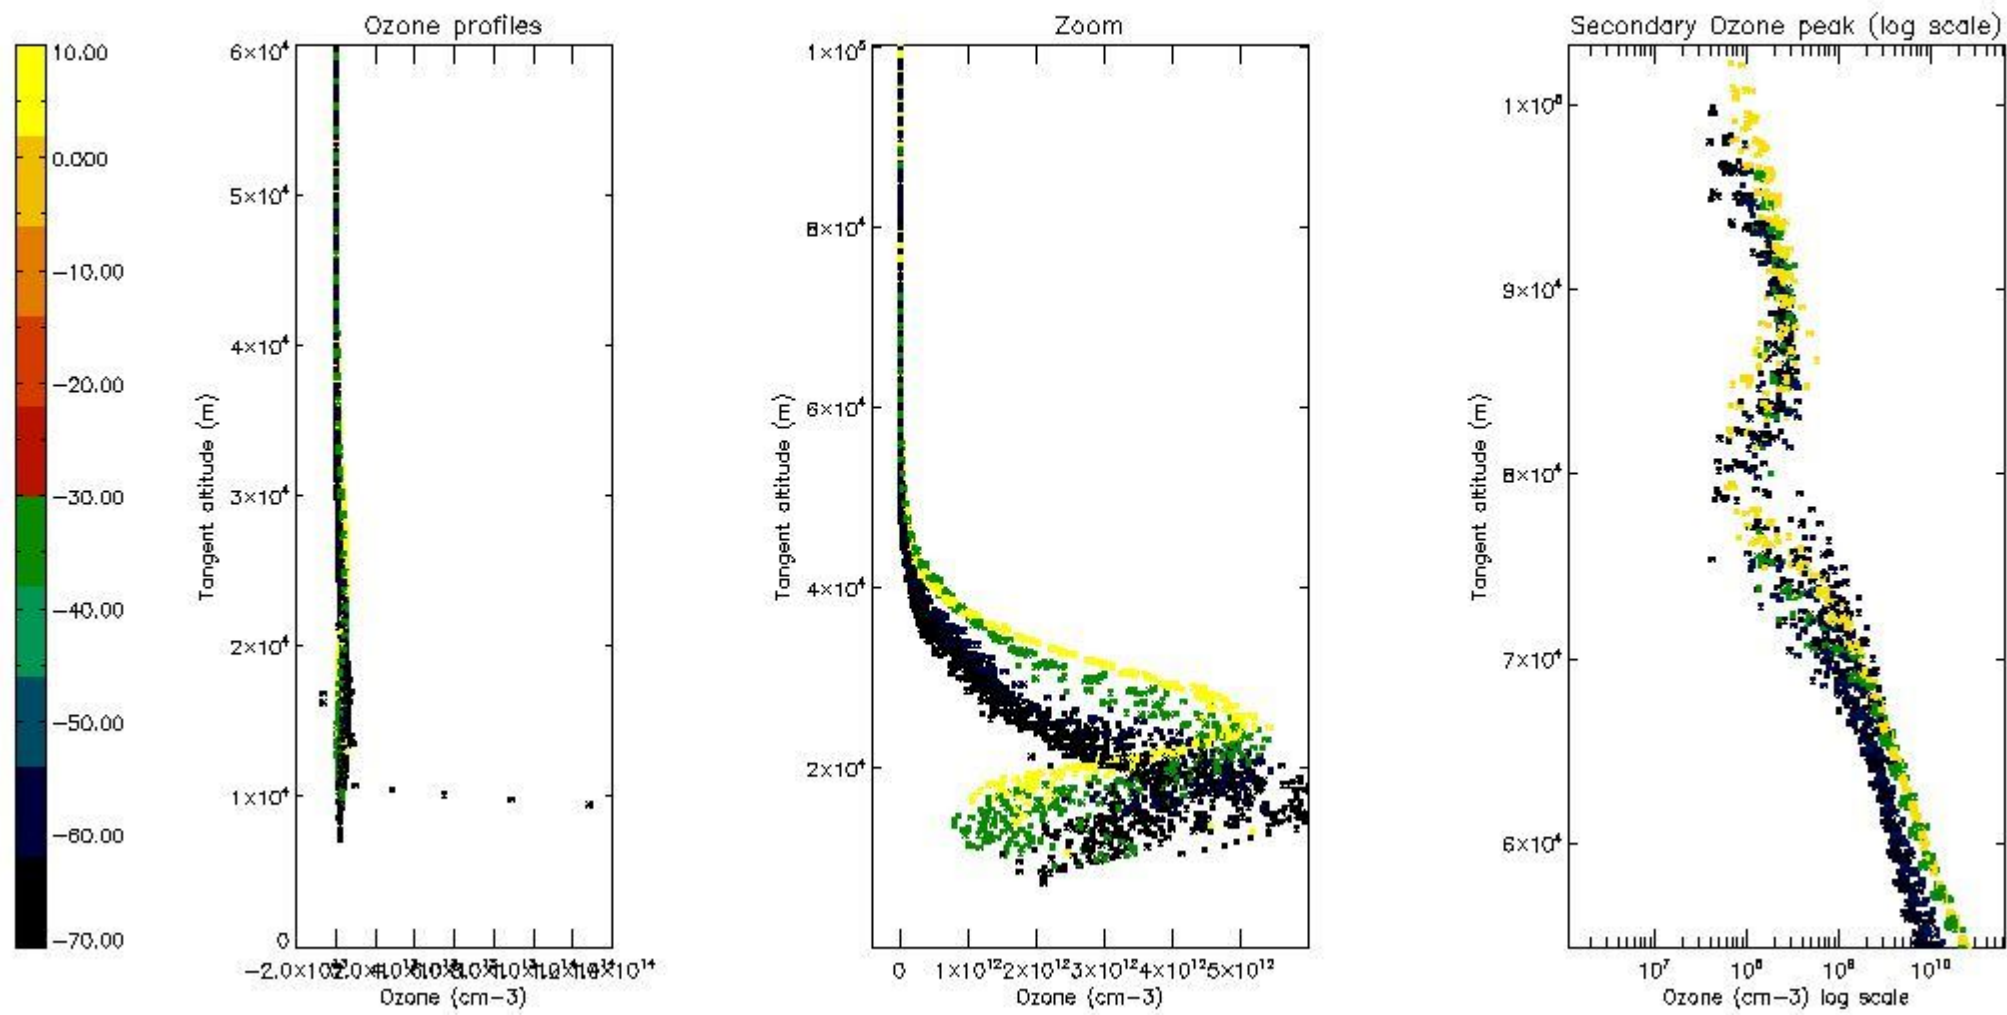

STD < 10	18
STD < 5	14

5.2 Plot ozone profiles for all STD (dark without errors)

The colorbar represents the latitude.

5.3 Plot ozone profiles where STD < 20% (dark without errors)

The colorbar represents the latitude.