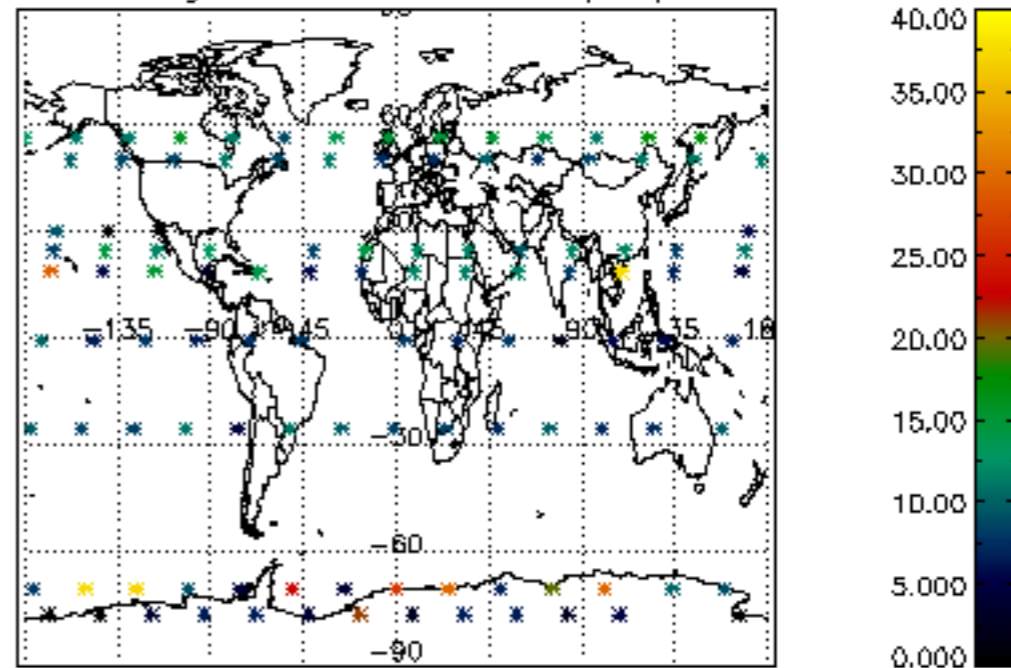

Percentage of saturation errors per profile