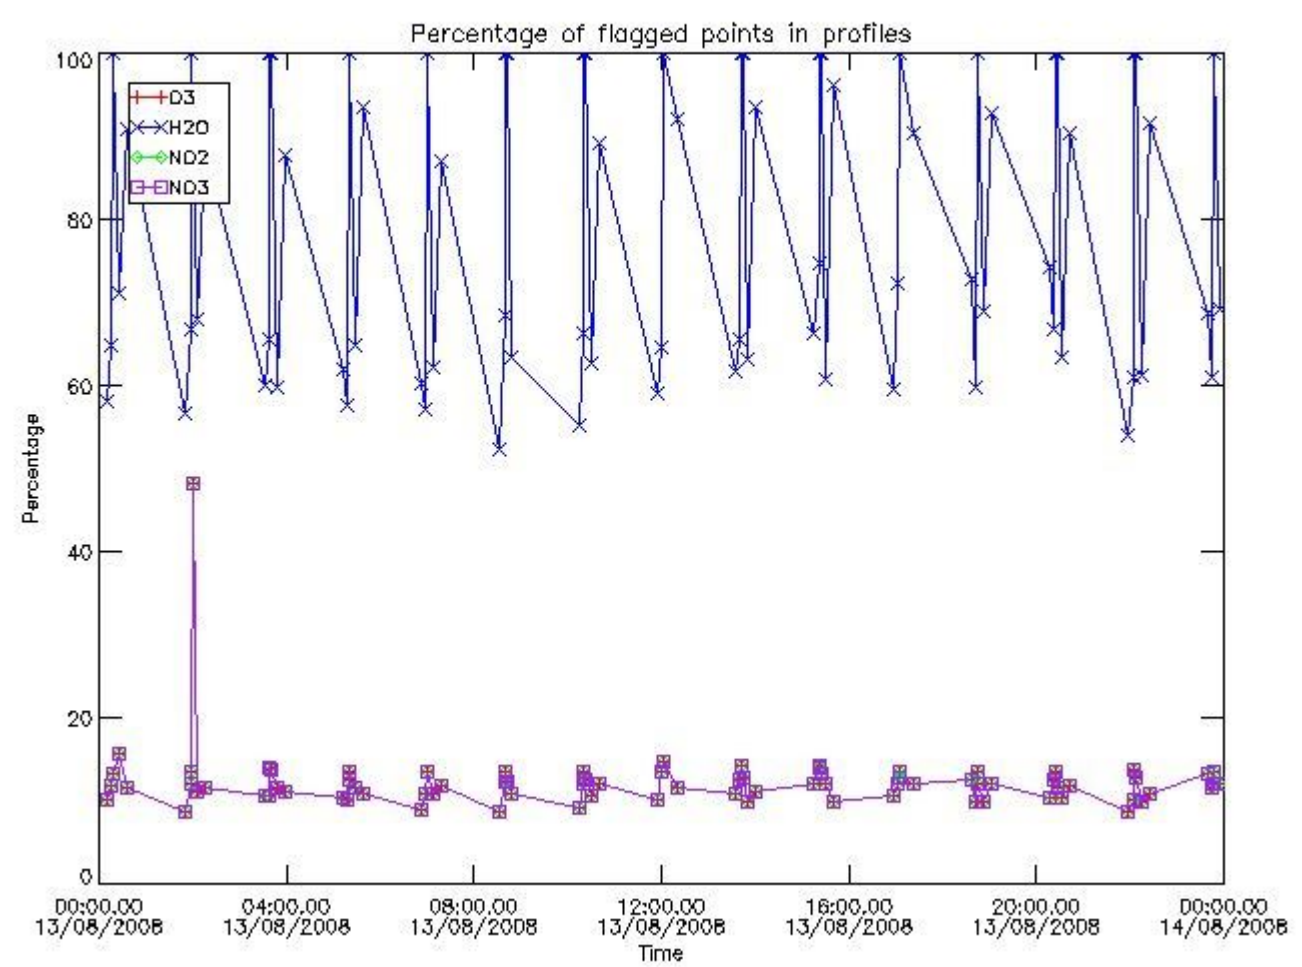

3. Quality information per product

In this section it is plotted some information contained in the Quality Summary data set of the level 2 products. Only products in dark limb conditions and without errors (error flag in the MPH set to "0") are used.

3.1 Plot quality information per product (time dependant)

3.2 Plot quality information per product (world map)