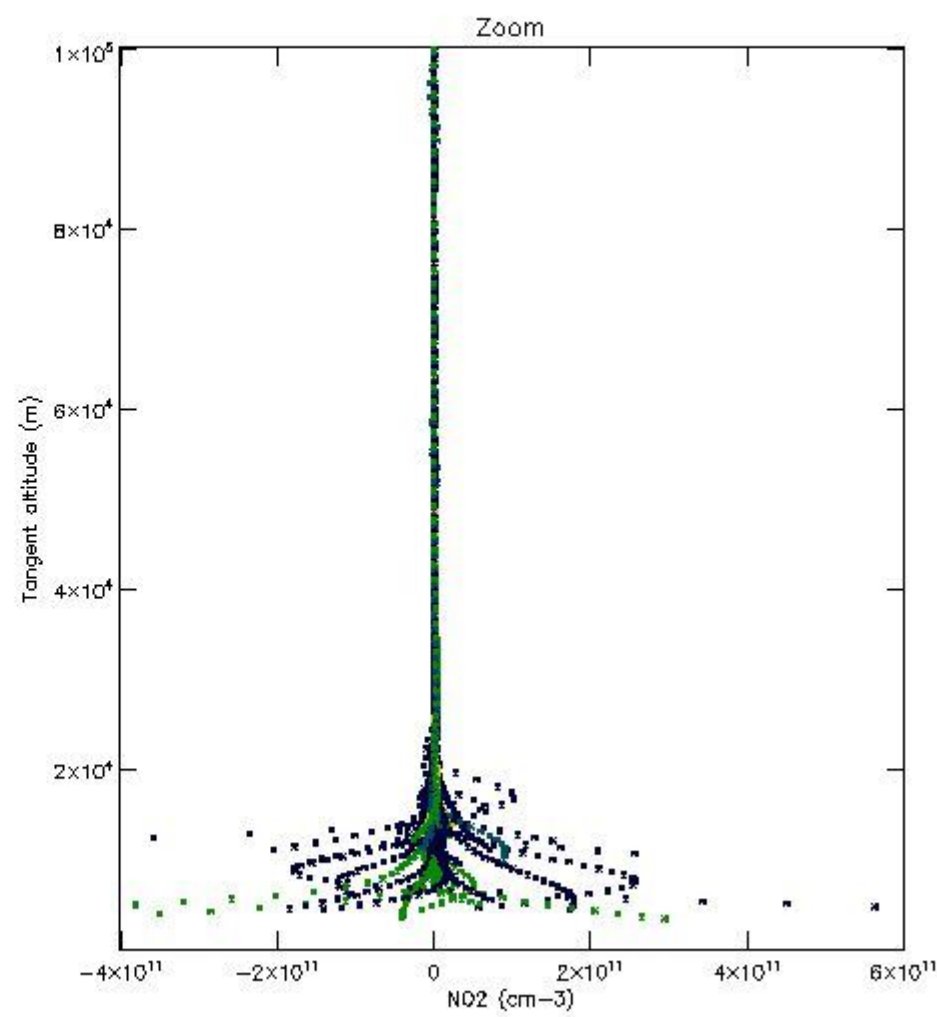

5.4 Plot ozone profiles where $STD < 10\%$ (dark without errors)

The colorbar represents the latitude.

5.5 Plot ozone profiles where STD < 5% (dark without errors)

The colorbar represents the latitude.

5.6 Plot NO₂ profiles for all STD (dark without errors)

The colorbar represents the latitude.

5.7 Plot NO3 profiles for all STD (dark without errors)

The colorbar represents the latitude.

5.8 Plot H2O profiles for all STD (only for occultations of stars 1,2,3,4,13,14,16,26,63 dark without errors)