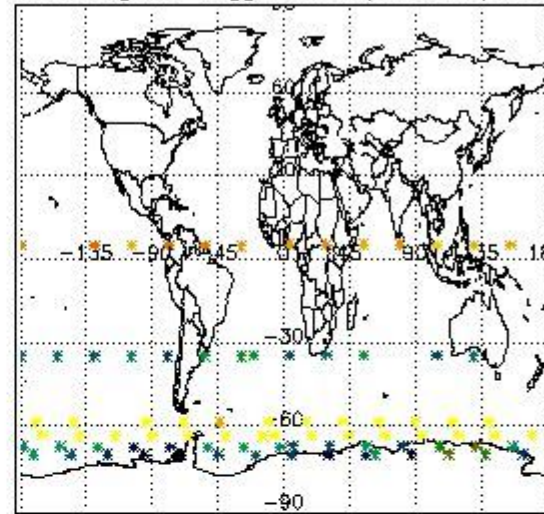

3.1 Plot quality information per product (time dependant)

3.2 Plot quality information per product (world map)

Percentage of flagged data per O3 profile

Percentage of flagged data per H2O profile

Percentage of flagged data per NO2 profile