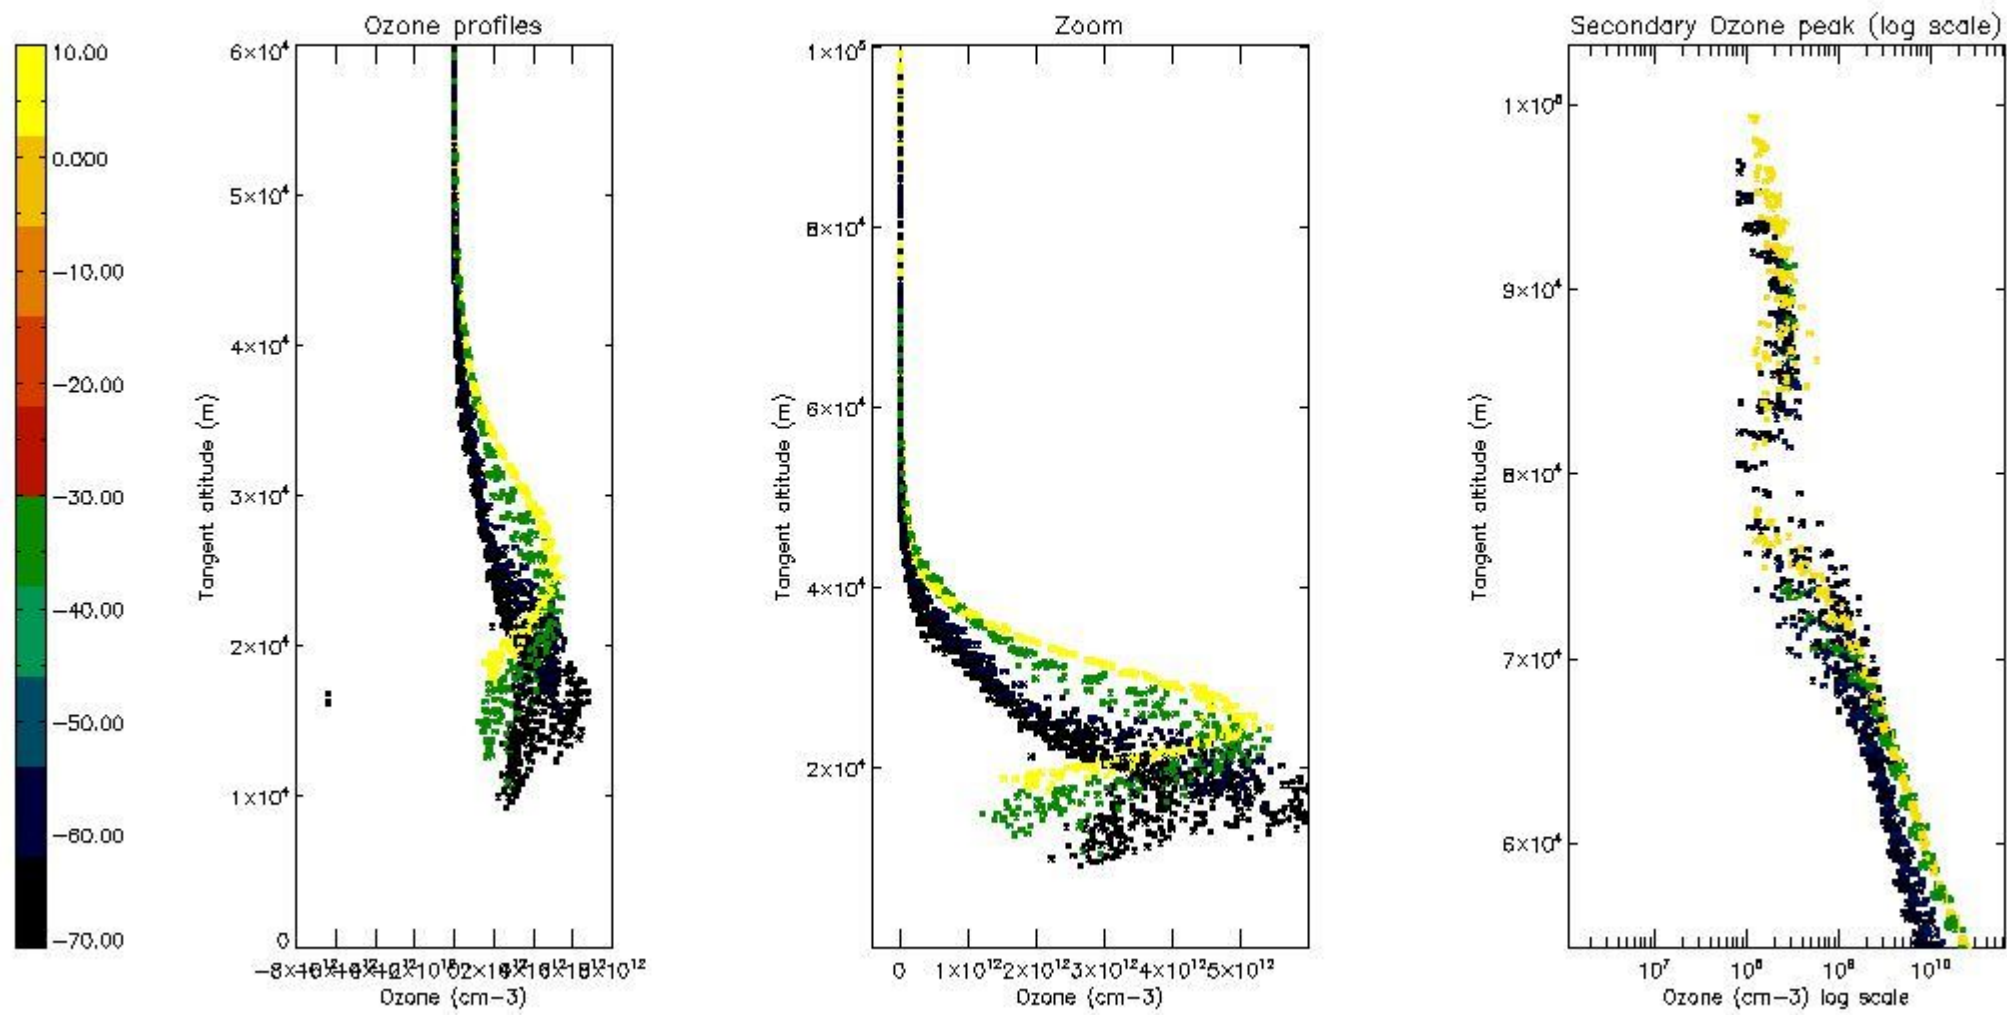

5.5 Plot ozone profiles where $STD < 5\%$ (dark without errors)

The colorbar represents the latitude.