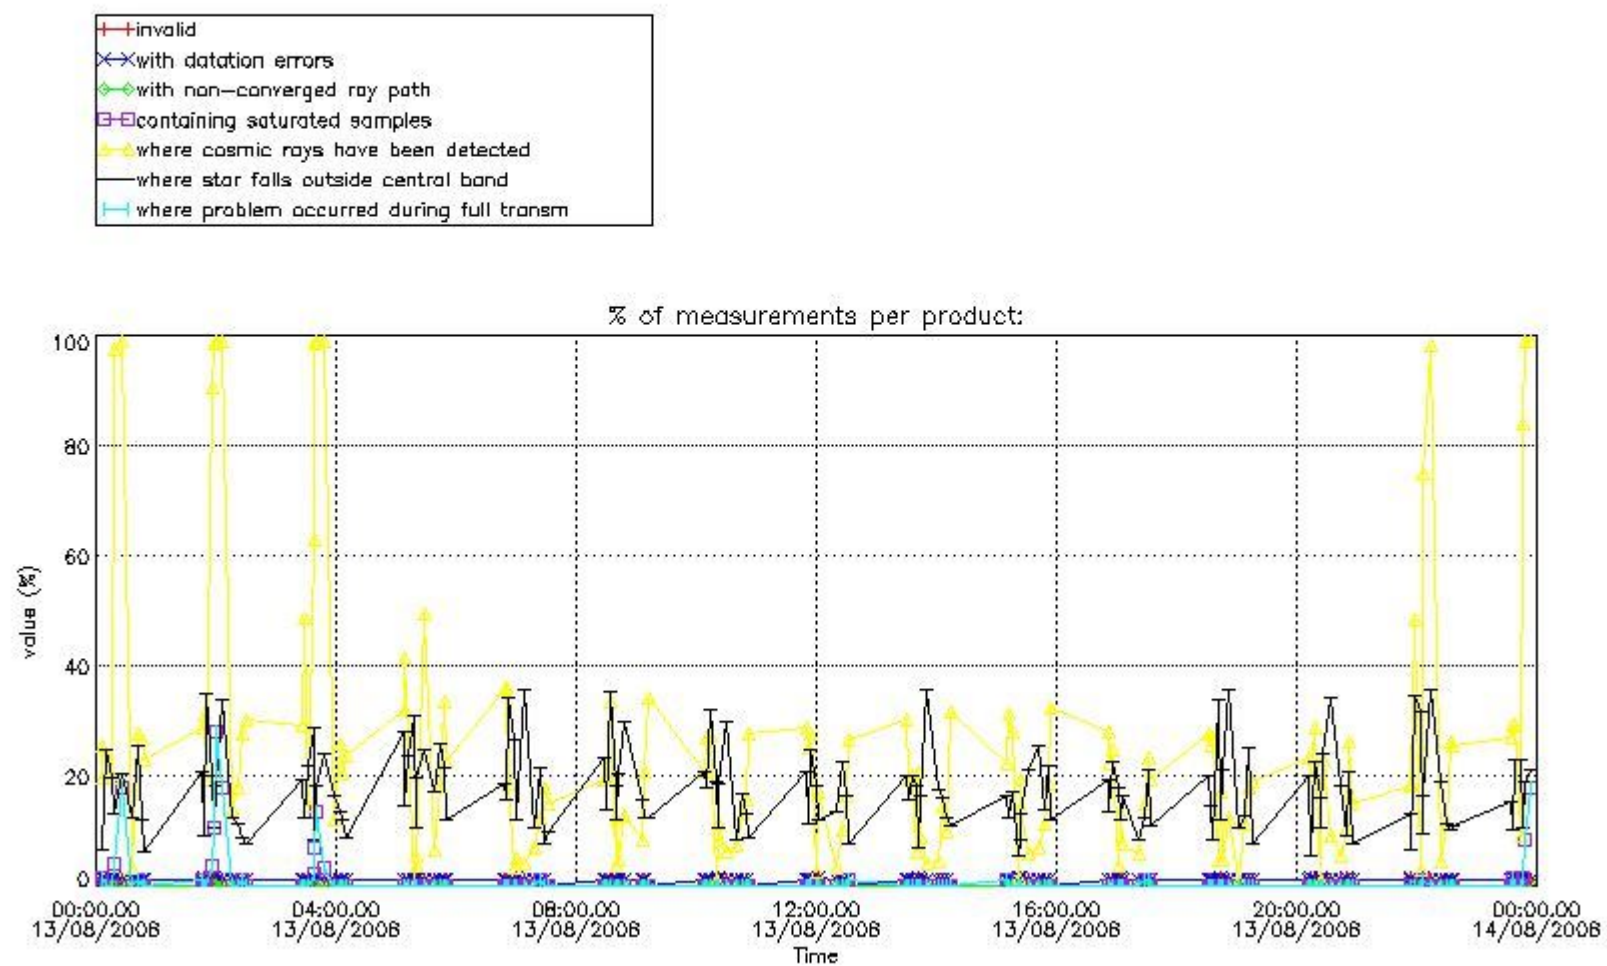

3.1 Plot quality information per product (time dependant)

3.2 Plot quality information per product (world map)

Percentage of flagged data per O3 profile

Percentage of flagged data per H2O profile

Percentage of flagged data per NO2 profile

Percentage of flagged data per NO3 profile

4. Level 1 quality information per product

In this section it is plotted some information contained in the Quality Summary data set of the level 2 products that comes from the level 1b processing. Products without errors (error flag in the MPH set to "0") are used.

4.1 Plot quality information per product (time dependant) coming from level 1b processing

4.1.1 Plot level 1 quality information per product (time dependant): ENVISAT ASCENDING passes

4.1.2 Plot level 1 quality information per product (time dependant): ENVI SAT DESCENDING passes