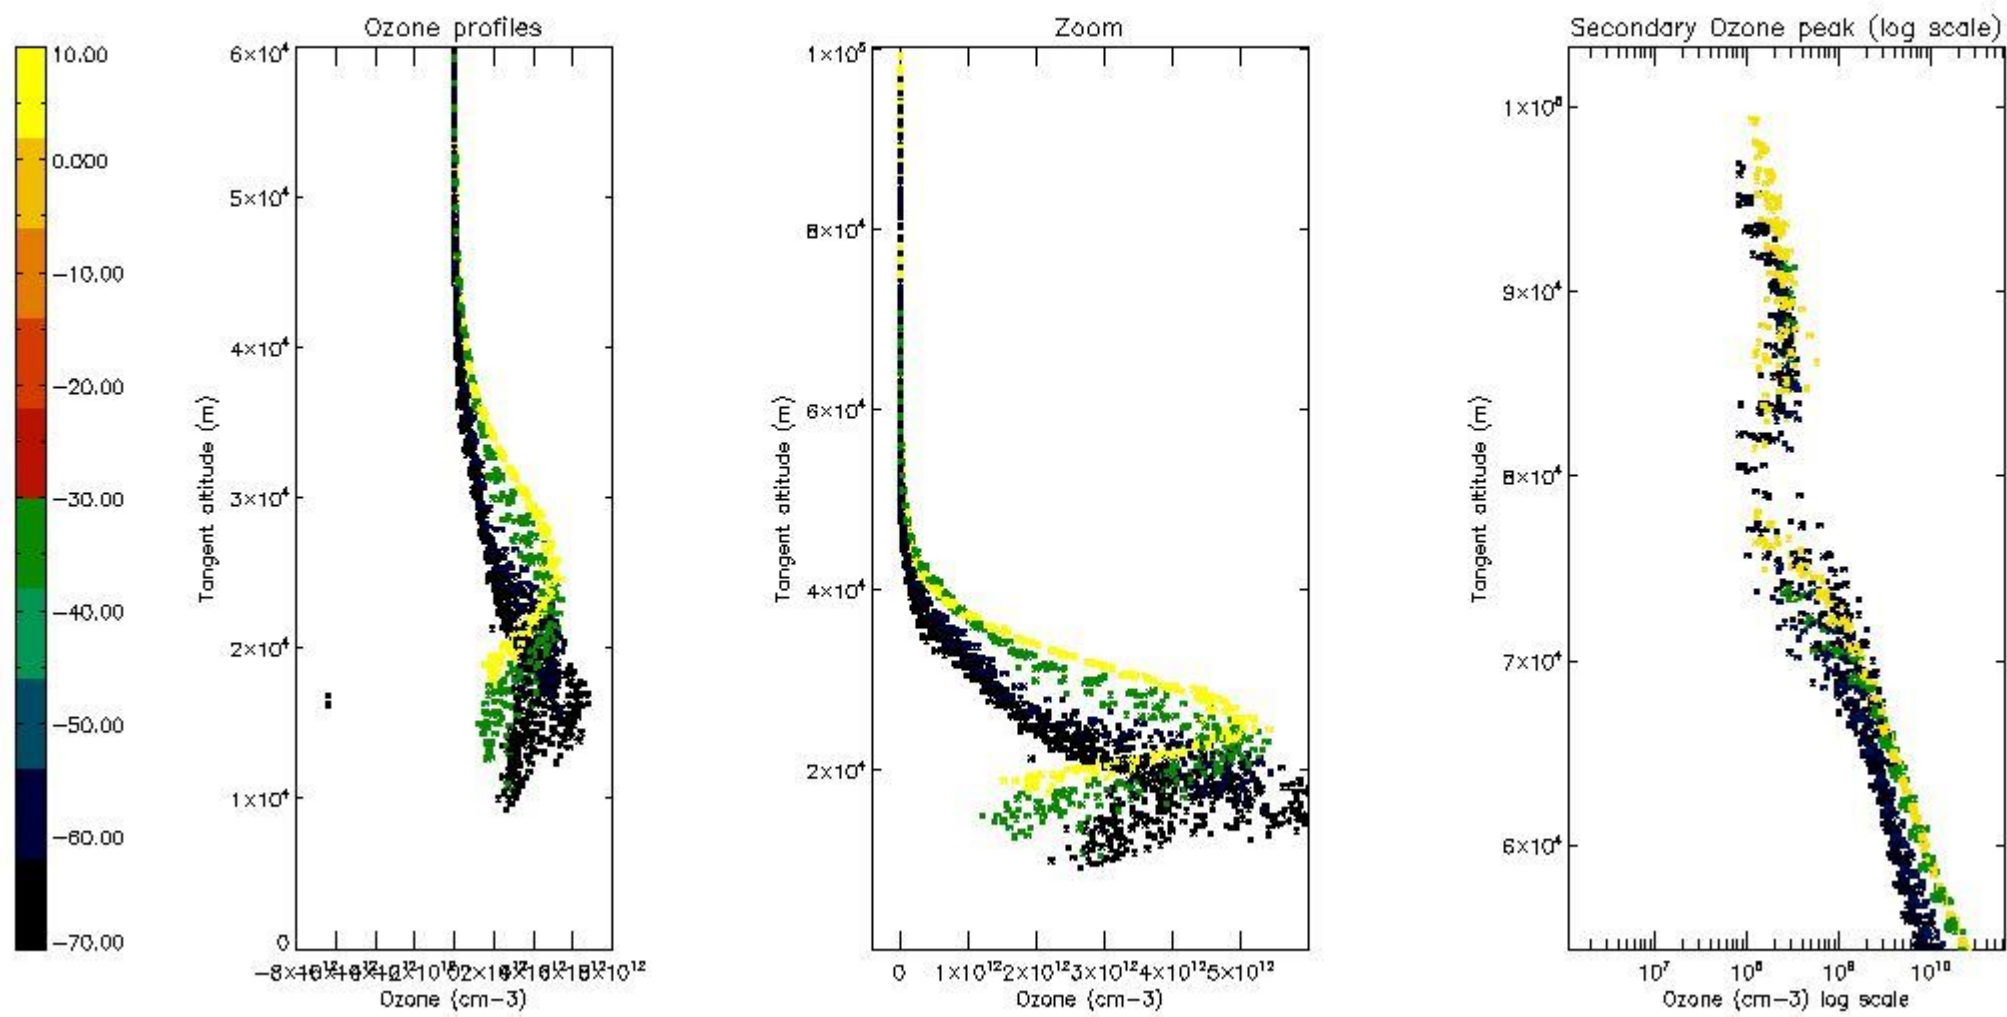

STD < 10	18
STD < 5	14

5.2 Plot ozone profiles for all STD (dark without errors)

The colorbar represents the latitude.

5.3 Plot ozone profiles where STD < 20% (dark without errors)

The colorbar represents the latitude.

5.4 Plot ozone profiles where $STD < 10\%$ (dark without errors)

The colorbar represents the latitude.

5.5 Plot ozone profiles where STD < 5% (dark without errors)

The colorbar represents the latitude.

5.6 Plot NO₂ profiles for all STD (dark without errors)

The colorbar represents the latitude.

5.7 Plot NO3 profiles for all STD (dark without errors)

The colorbar represents the latitude.

5.8 Plot H2O profiles for all STD (only for occultations of stars 1,2,3,4,13,14,16,26,63 dark without errors)