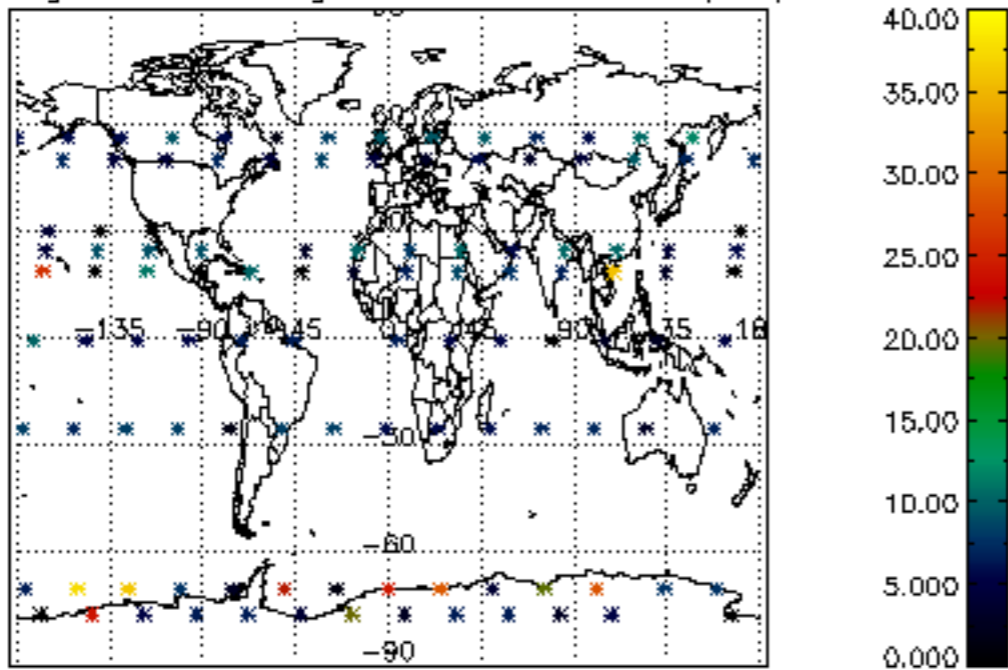

Percentage of star falling outside central band per profile