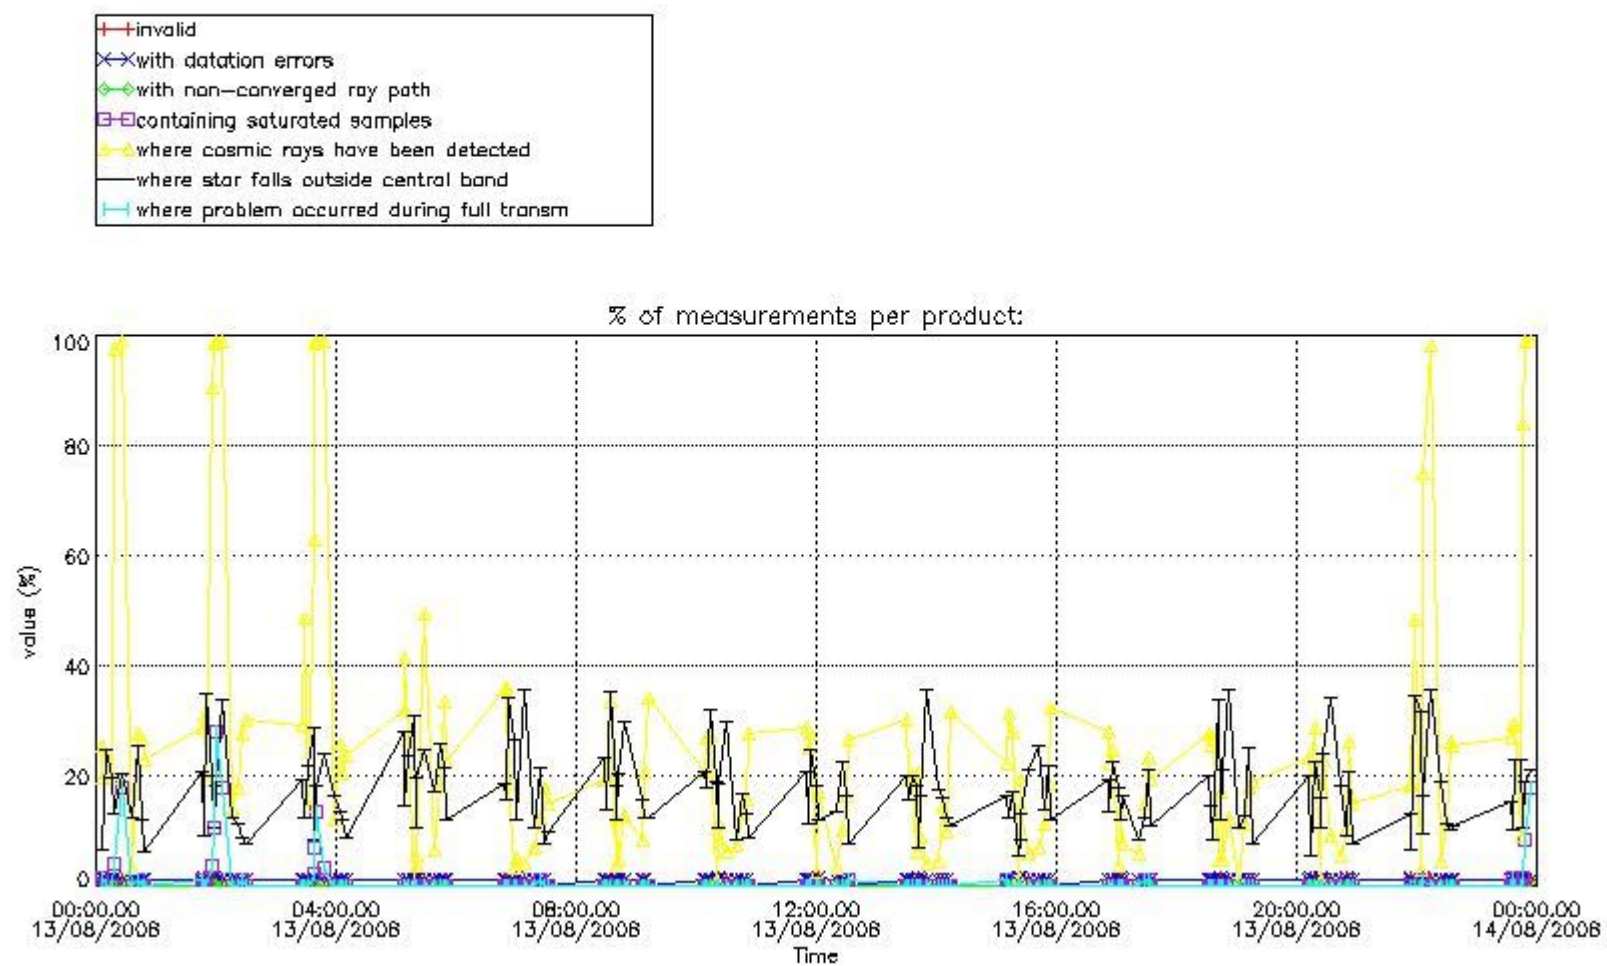

4.1.2 Plot level 1 quality information per product (time dependant): ENVISAT DESCENDING passes