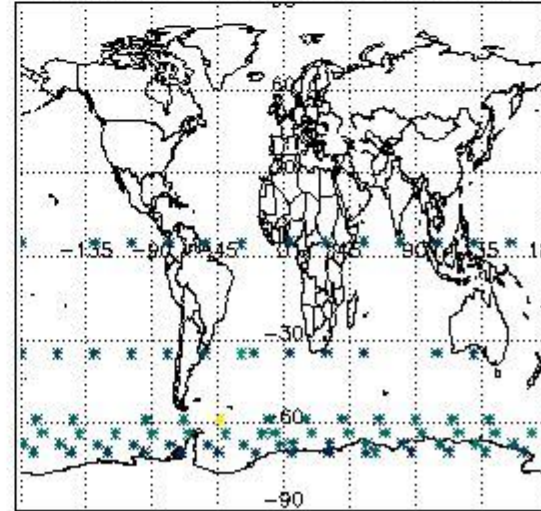

Percentage of flagged data per NO3 profile

4. Level 1 quality information per product

In this section it is plotted some information contained in the Quality Summary data set of the level 2 products that comes from the level 1b processing. Products without errors (error flag in the MPH set to "0") are used.

4.1 Plot quality information per product (time dependant) coming from level 1b processing

4.1.1 Plot level 1 quality information per product (time dependant): ENVISAT ASCENDING passes