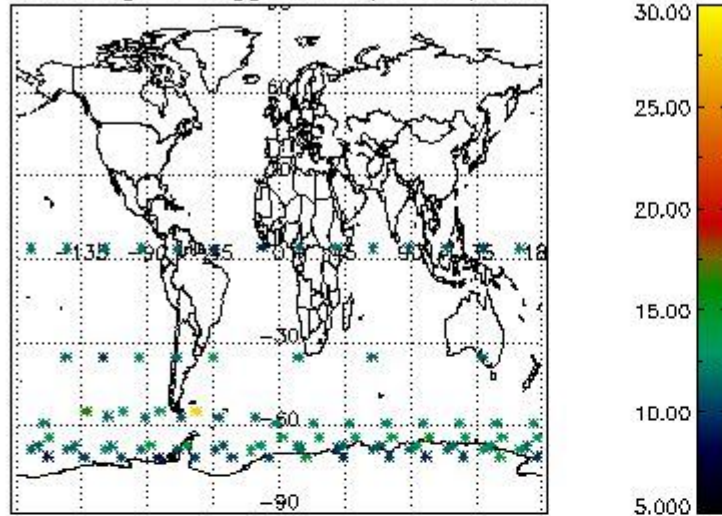

Percentage of flagged data per O3 profile