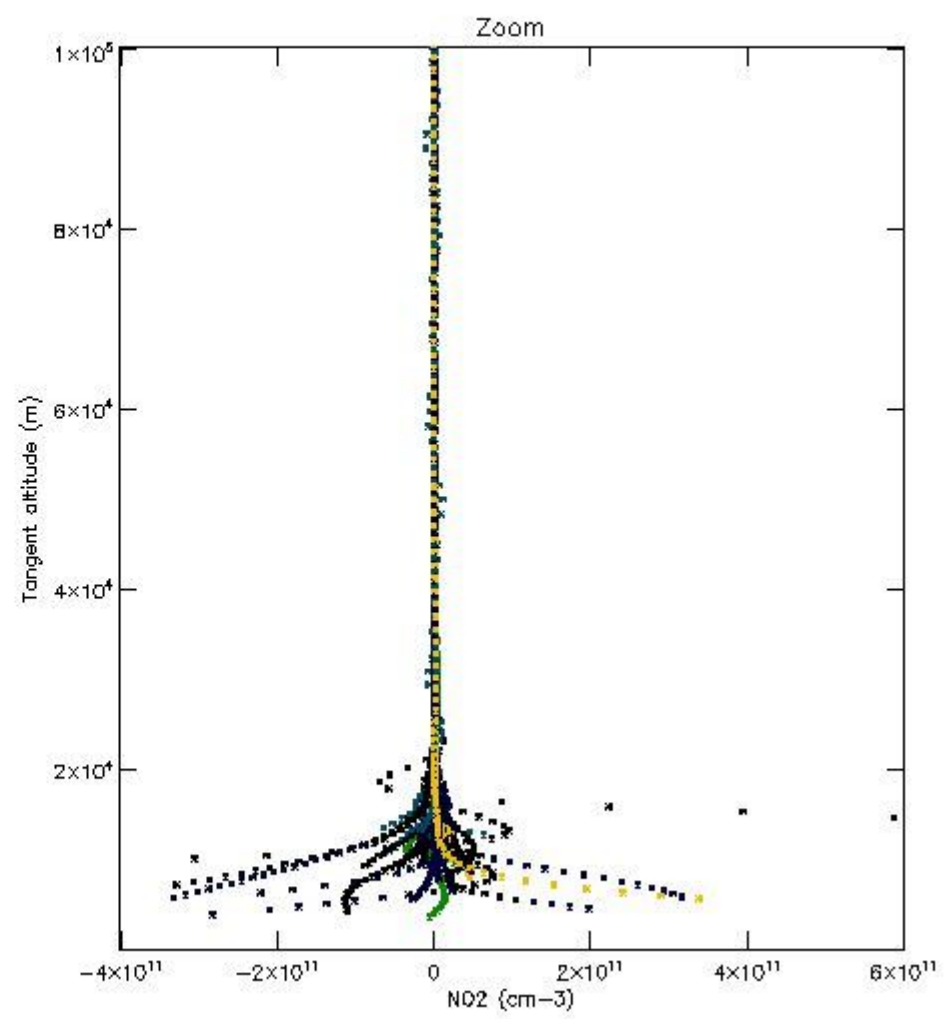

5.7 Plot NO3 profiles for all STD (dark without errors)

The colorbar represents the latitude.