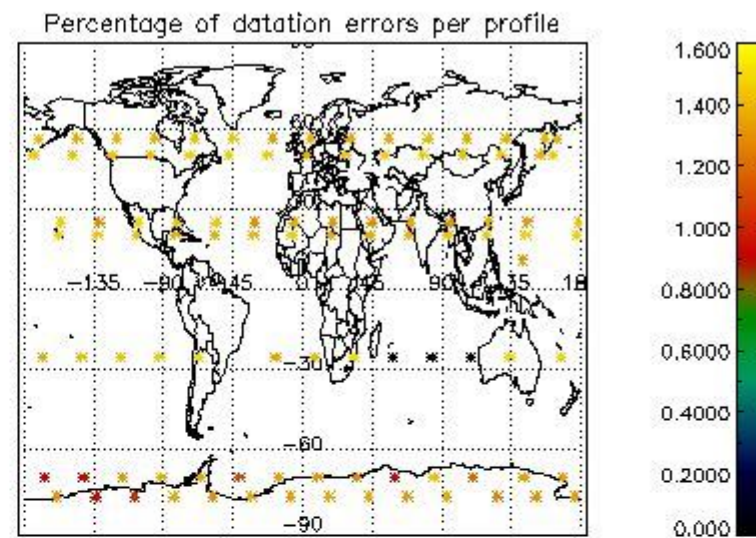

Percentage of datation errors per profile

Percentage of star falling outside central band per profile

Percentage of saturation errors per profile

4.2.2 Plot level 1 quality information per product (world map): ENVISAT DESCENDING passes