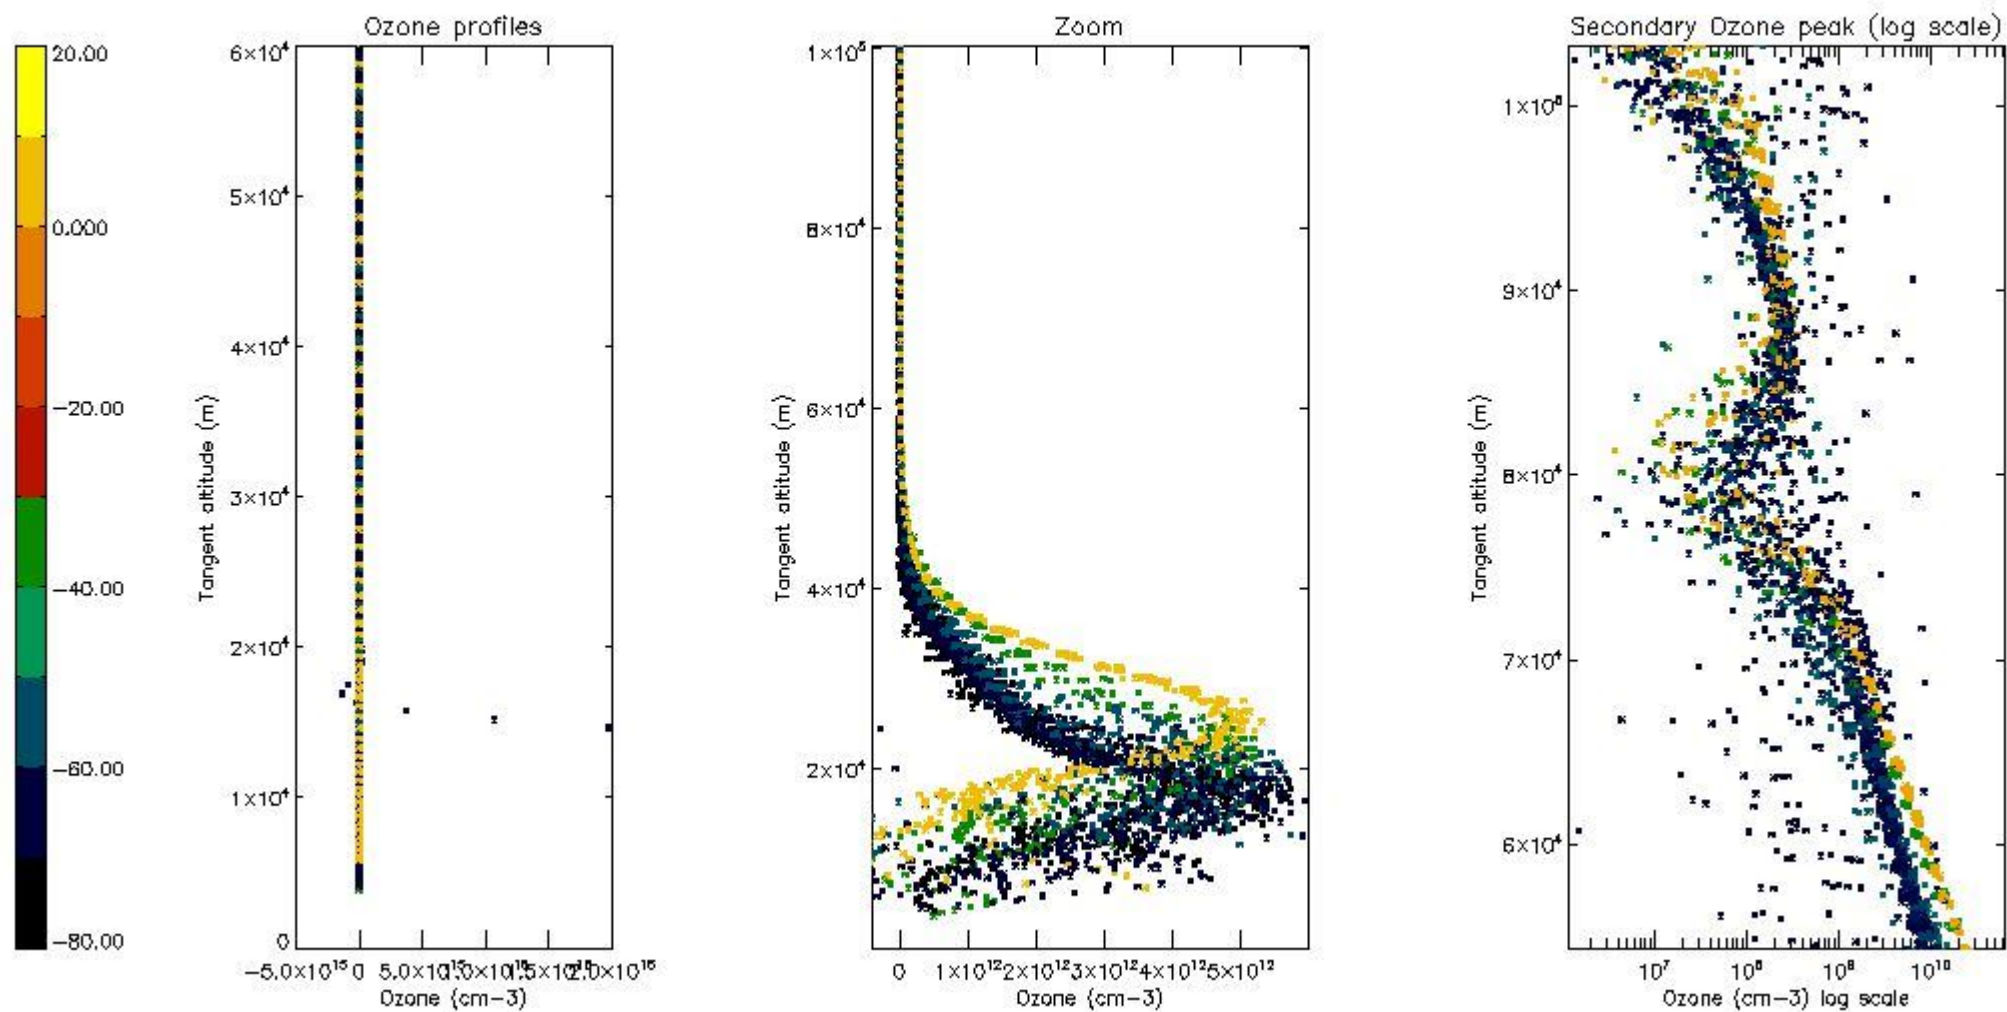

STD < 10	19
STD < 5	15

5.2 Plot ozone profiles for all STD (dark without errors)

The colorbar represents the latitude.

5.3 Plot ozone profiles where STD < 20% (dark without errors)

The colorbar represents the latitude.