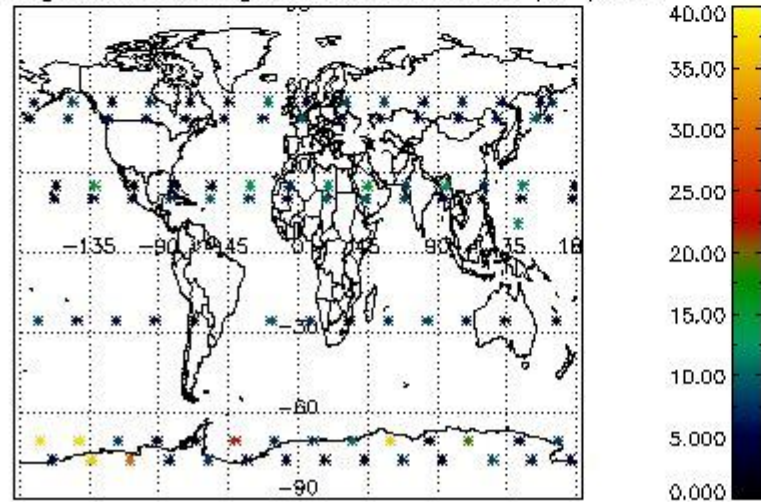

Percentage of star falling outside central band per profile