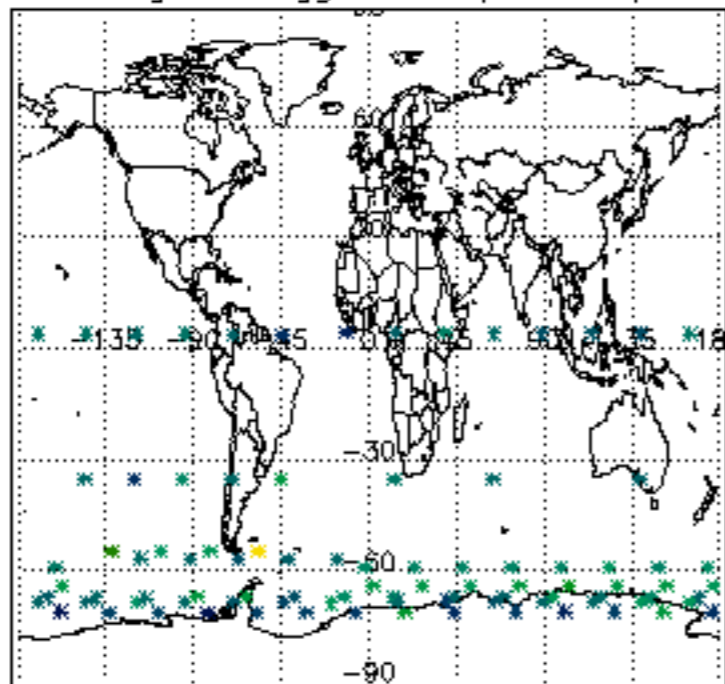

Percentage of flagged data per NO2 profile