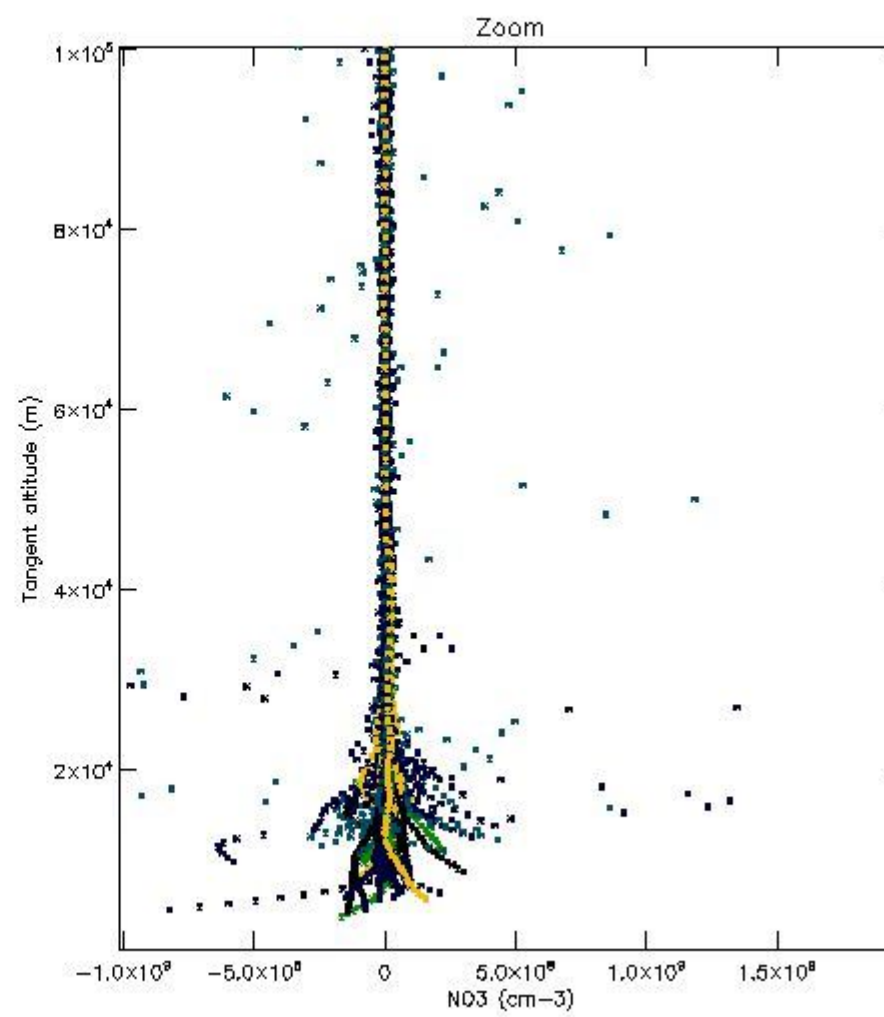

5.4 Plot ozone profiles where $STD < 10\%$ (dark without errors)

The colorbar represents the latitude.

5.5 Plot ozone profiles where $STD < 5\%$ (dark without errors)

The colorbar represents the latitude.

5.6 Plot NO₂ profiles for all STD (dark without errors)

The colorbar represents the latitude.

5.7 Plot NO3 profiles for all STD (dark without errors)

The colorbar represents the latitude.

5.8 Plot H₂O profiles for all STD (only for occultations of stars 1,2,3,4,13,14,16,26,63 dark without errors)