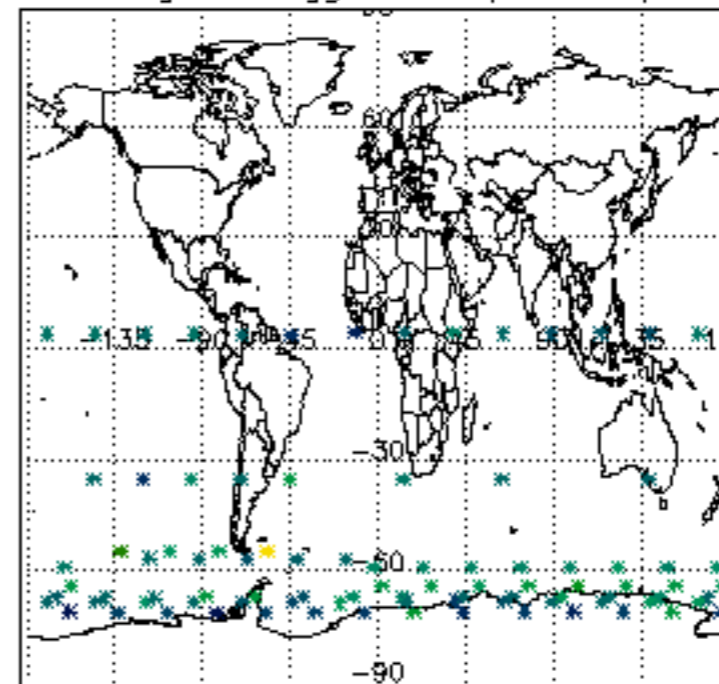

Percentage of flagged data per NO3 profile