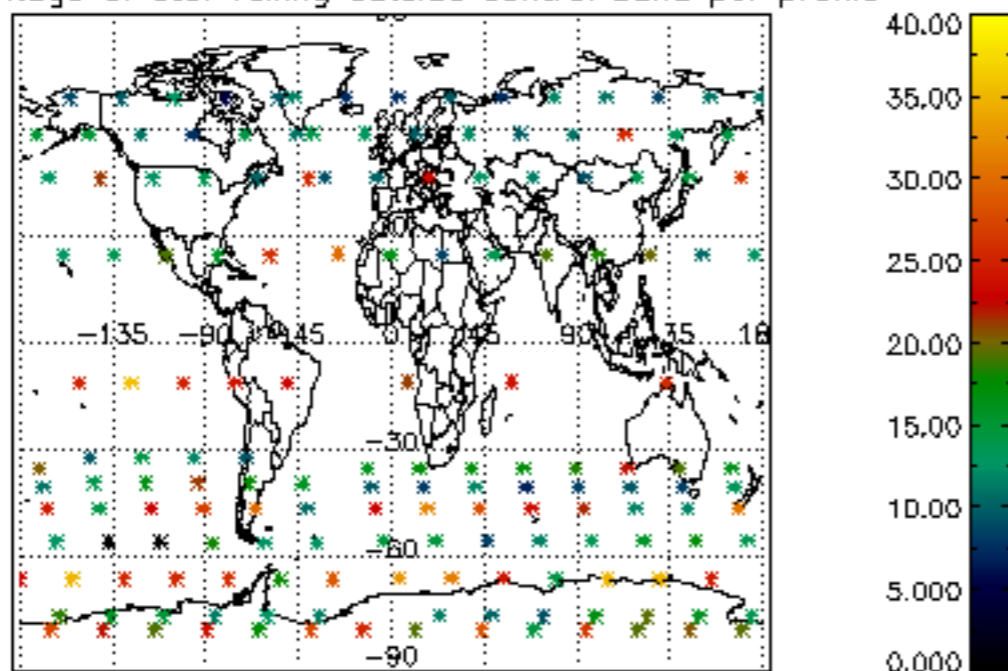

Percentage of flagged data per NO3 profile

Percentage of cosmic ray hits per profile

Percentage of datation errors per profile

Percentage of star falling outside central band per profile

Percentage of saturation errors per profile