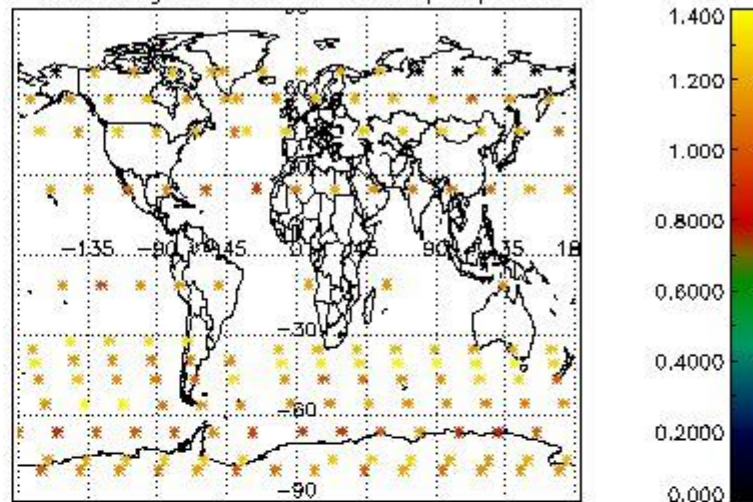

Percentage of datation errors per profile