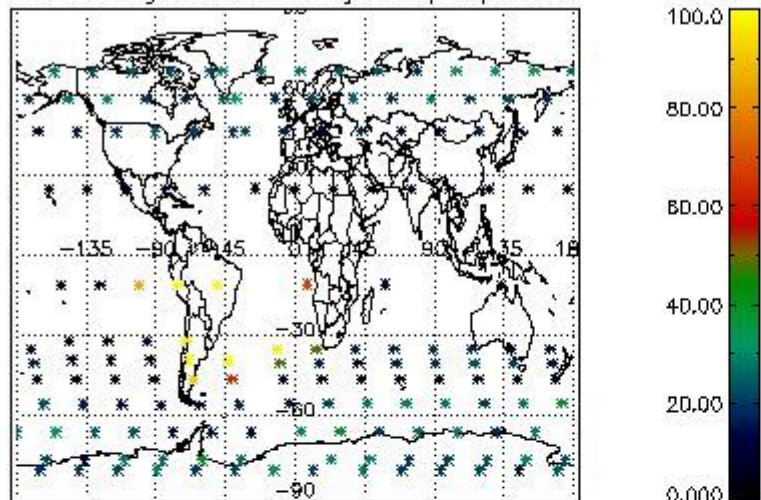

4.1 Plot quality information per product (time dependant) coming from level 1b processing

4.1.1 Plot level 1 quality information per product (time dependant): ENVISAT ASCENDING passes

4.1.2 Plot level 1 quality information per product (time dependant): ENVI SAT DESCENDING passes

4.2 Plot quality information per product coming from level 1b processing (world map)

4.2.1 Plot level 1 quality information per product (world map): ENVISAT ASCENDING passes

Percentage of cosmic ray hits per profile