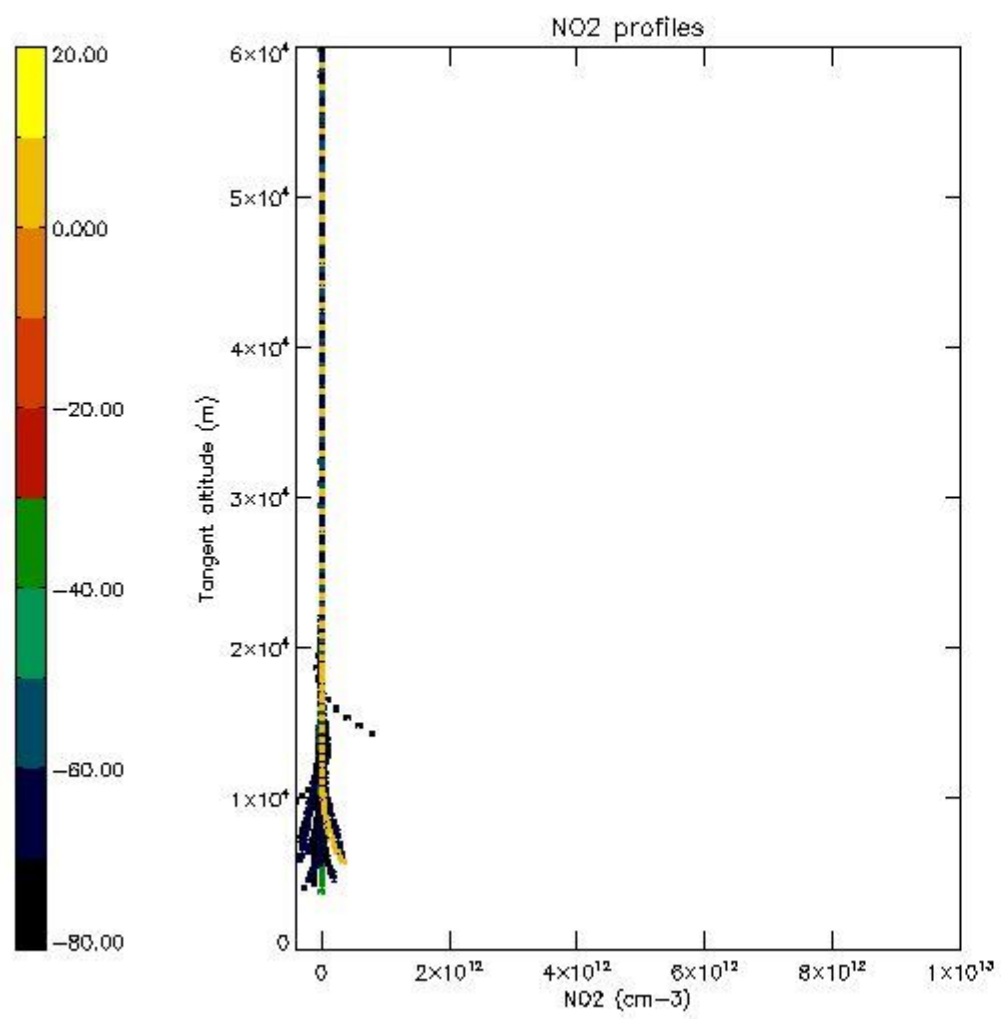

5.7 Plot NO3 profiles for all STD (dark without errors)

The colorbar represents the latitude.