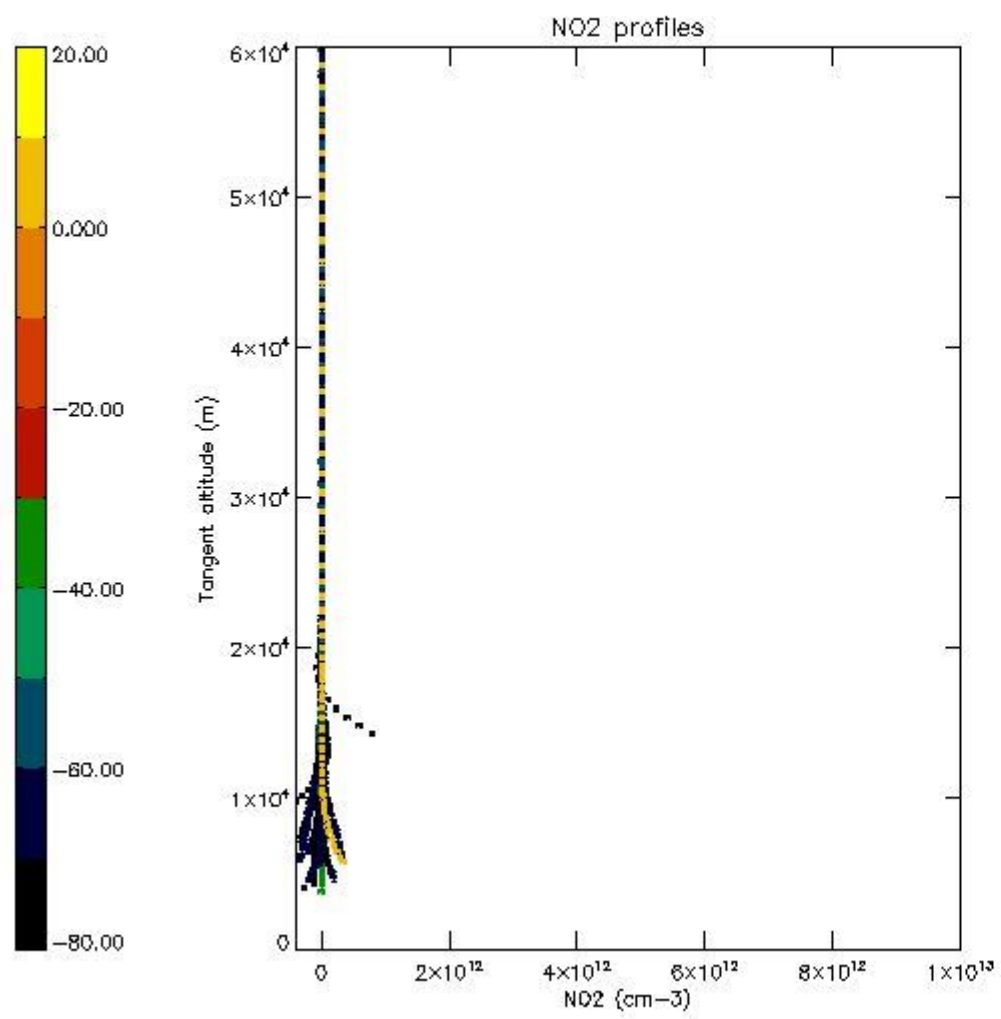

5.4 Plot ozone profiles where $STD < 10\%$ (dark without errors)

The colorbar represents the latitude.

5.5 Plot ozone profiles where $STD < 5\%$ (dark without errors)

The colorbar represents the latitude.

5.6 Plot NO₂ profiles for all STD (dark without errors)

The colorbar represents the latitude.

5.7 Plot NO3 profiles for all STD (dark without errors)

The colorbar represents the latitude.

5.8 Plot H₂O profiles for all STD (only for occultations of stars 1,2,3,4,13,14,16,26,63 dark without errors)