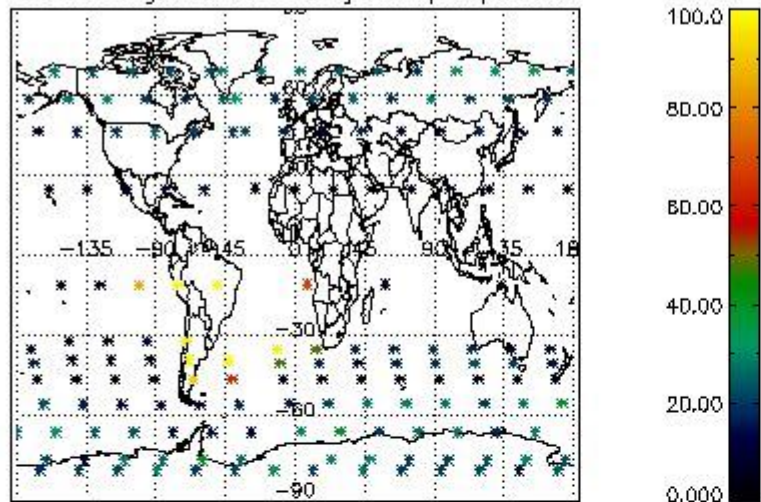

Percentage of cosmic ray hits per profile