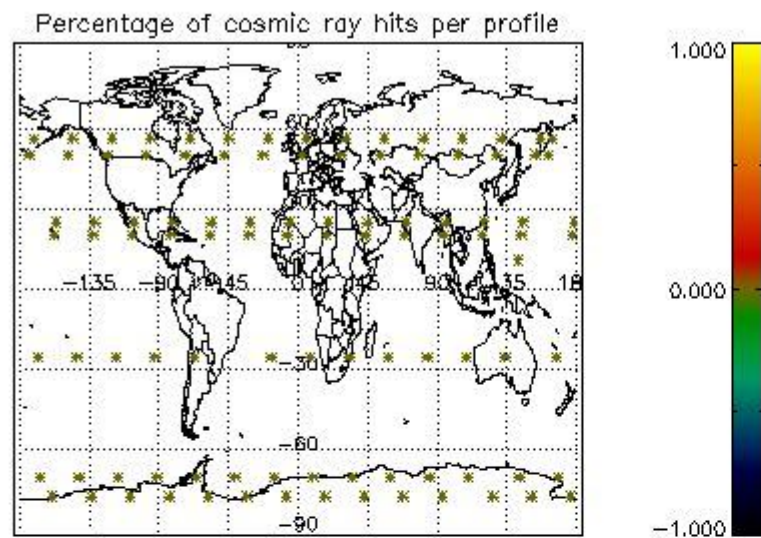

Percentage of datation errors per profile

Percentage of star falling outside central band per profile

Percentage of saturation errors per profile

4.2.2 Plot level 1 quality information per product (world map): ENVISAT DESCENDING passes