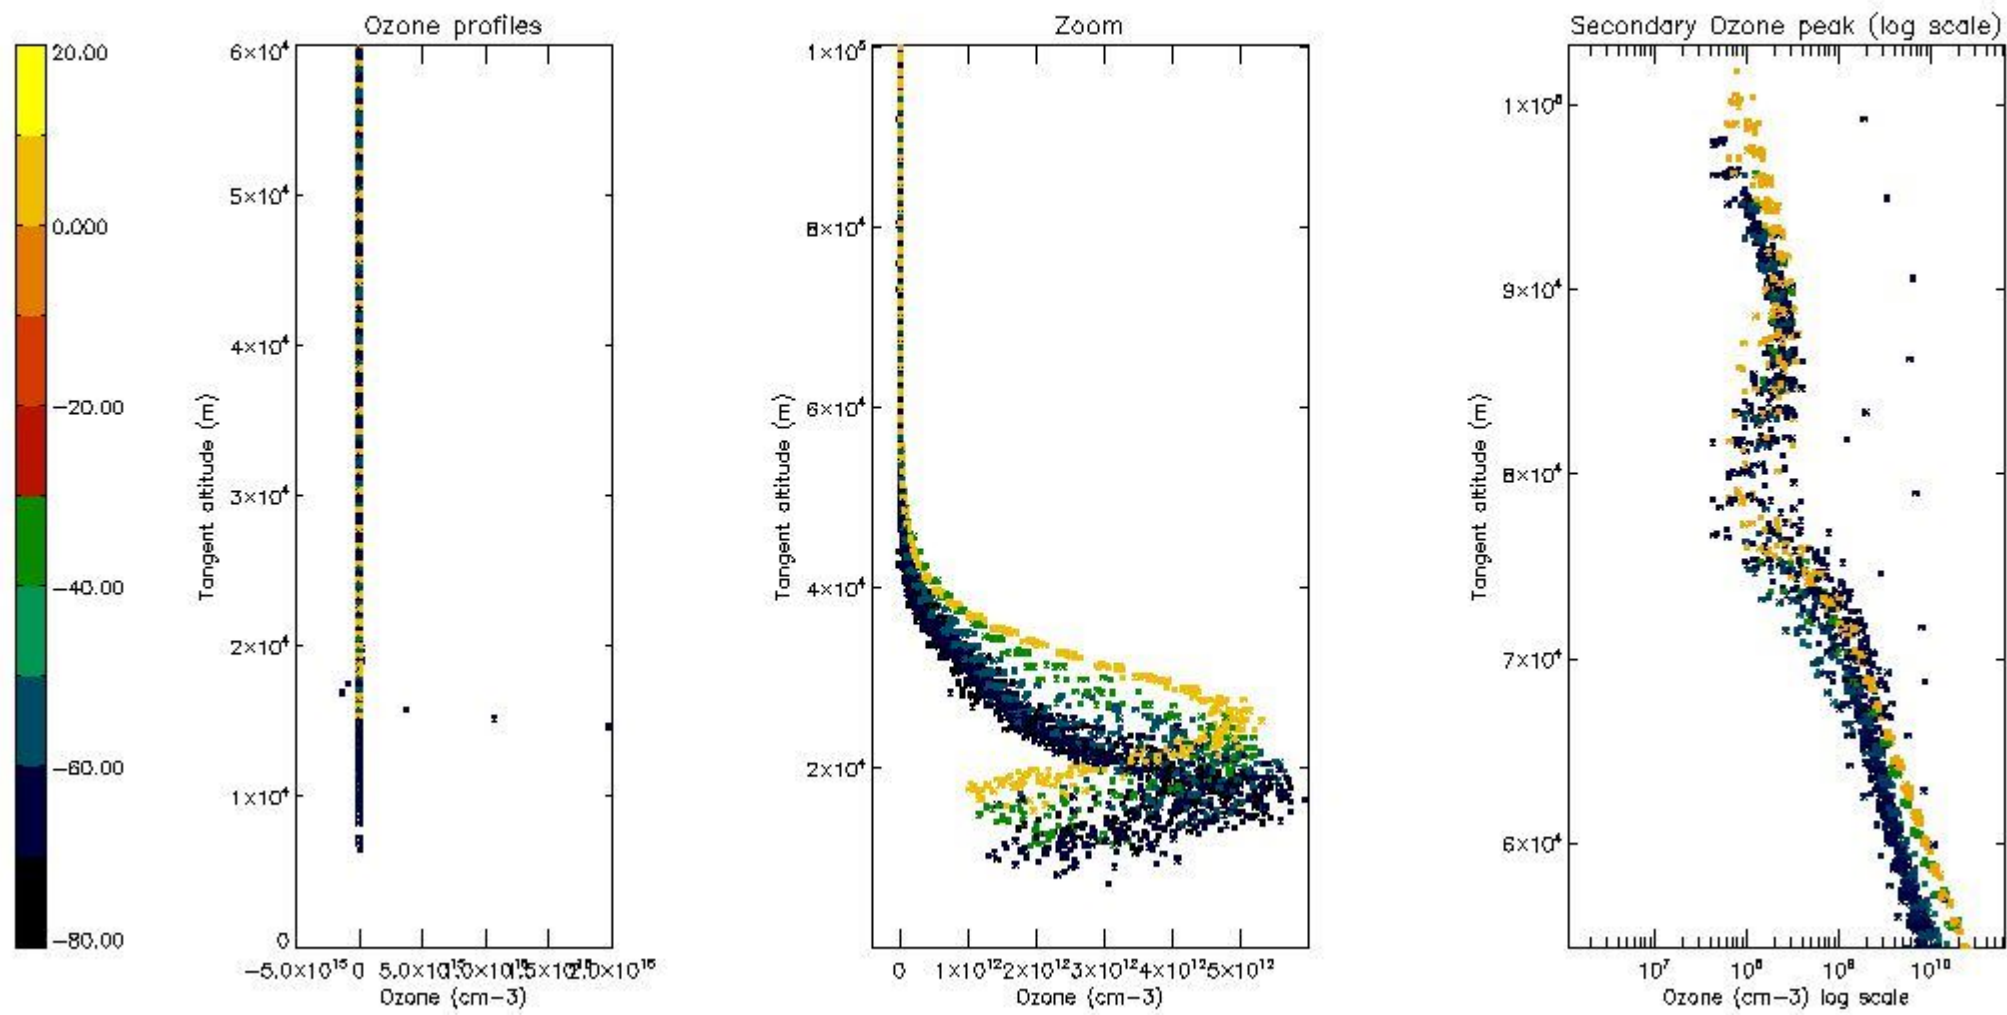

STD < 10	19
STD < 5	15

5.2 Plot ozone profiles for all STD (dark without errors)

The colorbar represents the latitude.

5.3 Plot ozone profiles where STD < 20% (dark without errors)

The colorbar represents the latitude.

5.4 Plot ozone profiles where $STD < 10\%$ (dark without errors)

The colorbar represents the latitude.

5.5 Plot ozone profiles where $STD < 5\%$ (dark without errors)

The colorbar represents the latitude.