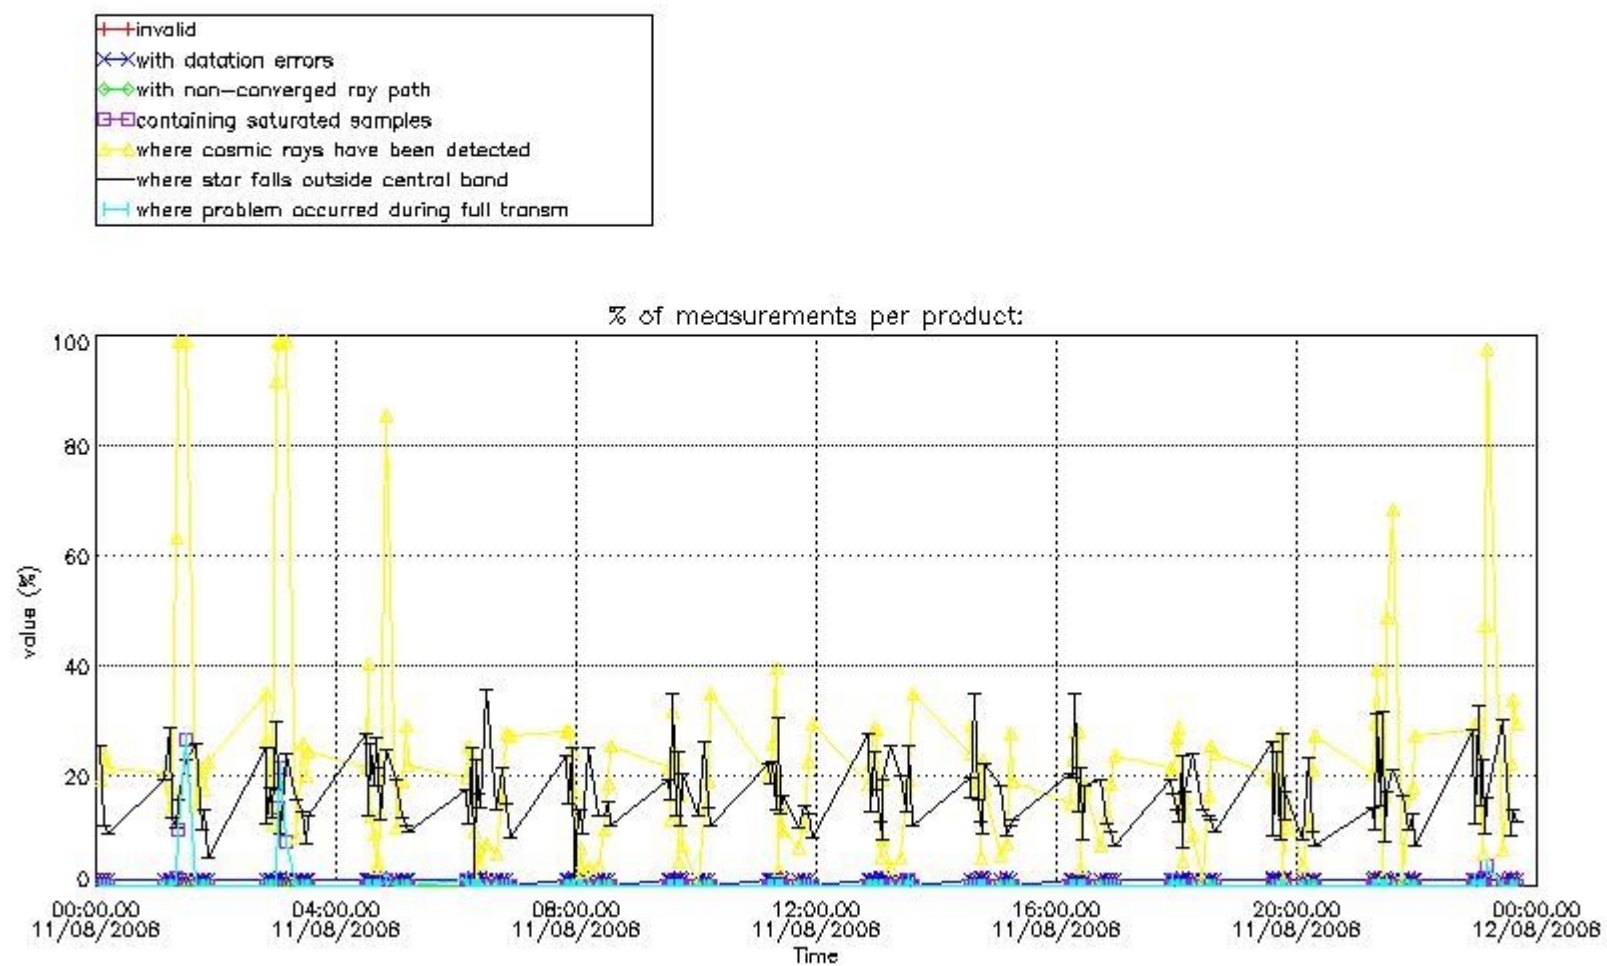

3.1 Plot quality information per product (time dependant)

3.2 Plot quality information per product (world map)

Percentage of flagged data per O3 profile

Percentage of flagged data per H2O profile

Percentage of flagged data per NO2 profile

Percentage of flagged data per NO3 profile

4. Level 1 quality information per product

In this section it is plotted some information contained in the Quality Summary data set of the level 2 products that comes from the level 1b processing. Products without errors (error flag in the MPH set to "0") are used.

4.1 Plot quality information per product (time dependant) coming from level 1b processing

4.1.1 Plot level 1 quality information per product (time dependant): ENVISAT ASCENDING passes

4.1.2 Plot level 1 quality information per product (time dependant): ENVI SAT DESCENDING passes