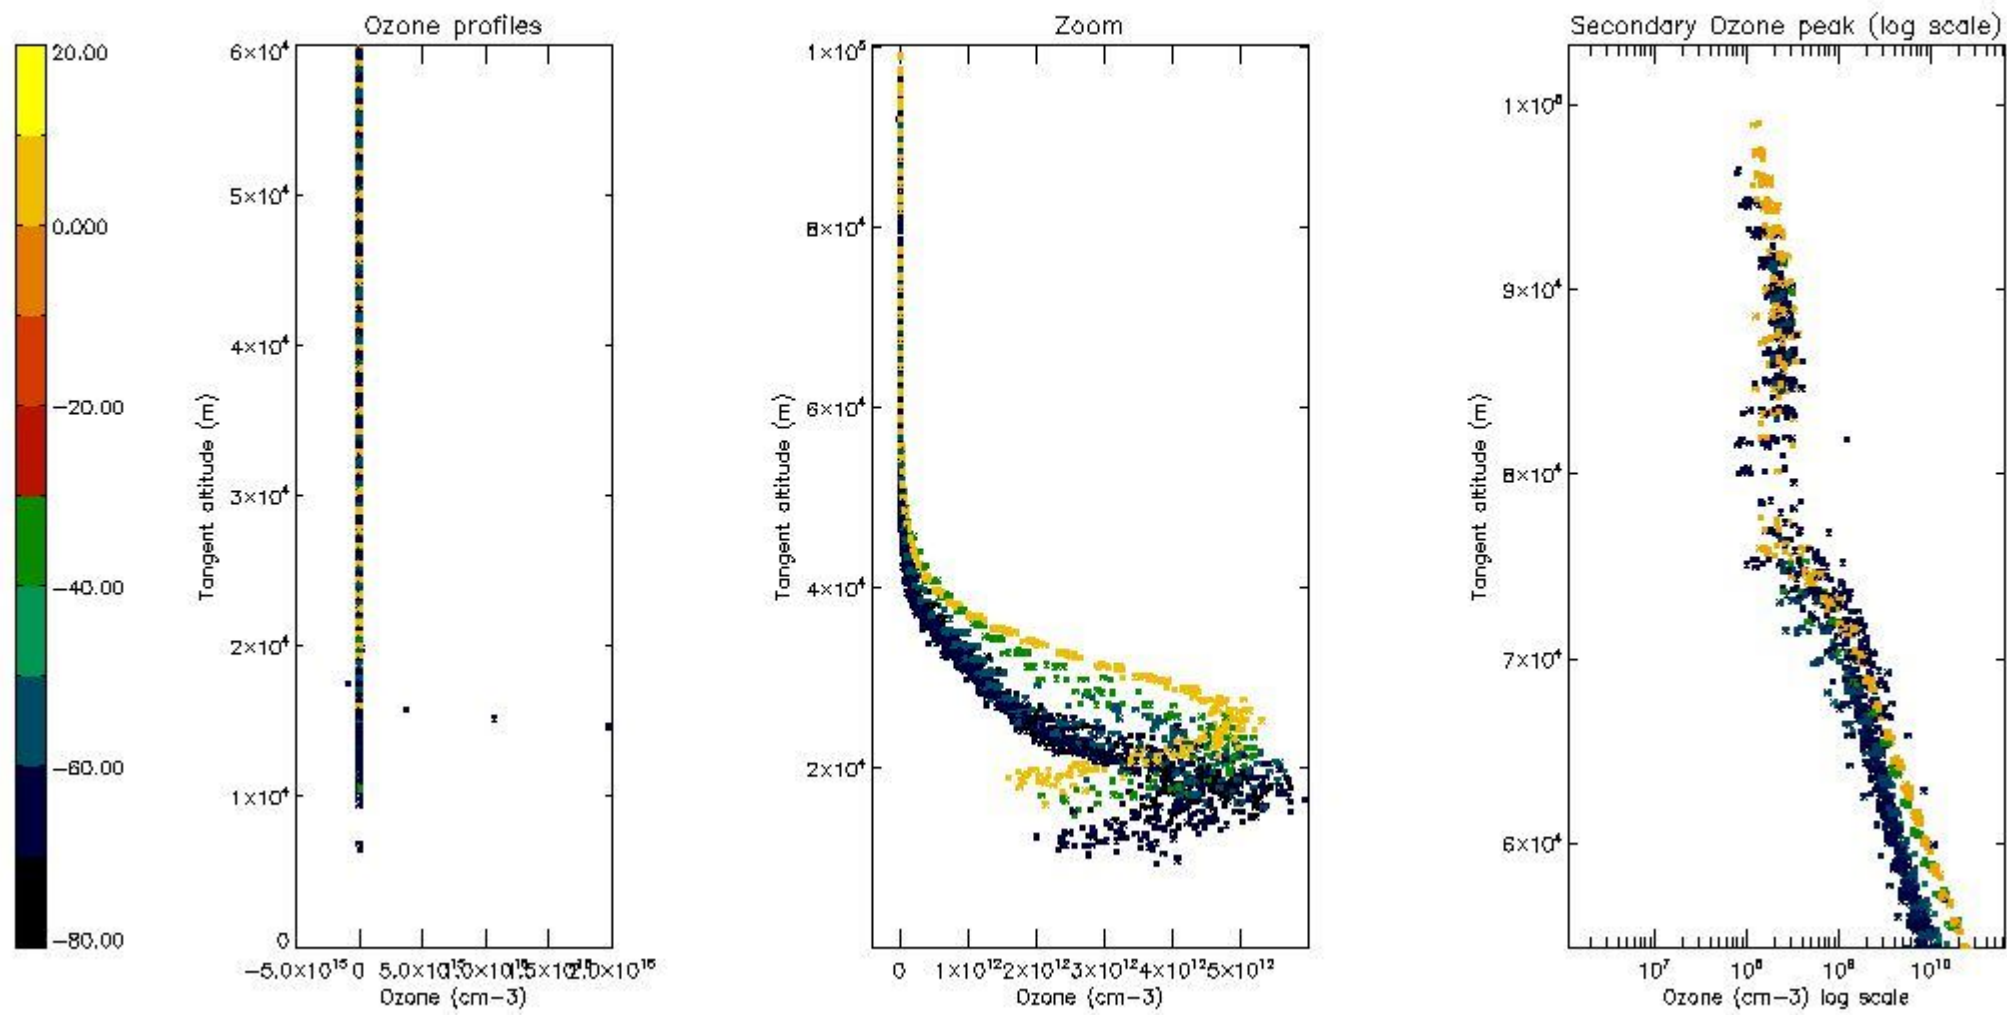

STD < 10	19
STD < 5	15

5.2 Plot ozone profiles for all STD (dark without errors)

The colorbar represents the latitude.

5.3 Plot ozone profiles where STD < 20% (dark without errors)

The colorbar represents the latitude.

5.4 Plot ozone profiles where $STD < 10\%$ (dark without errors)

The colorbar represents the latitude.

5.5 Plot ozone profiles where $STD < 5\%$ (dark without errors)

The colorbar represents the latitude.