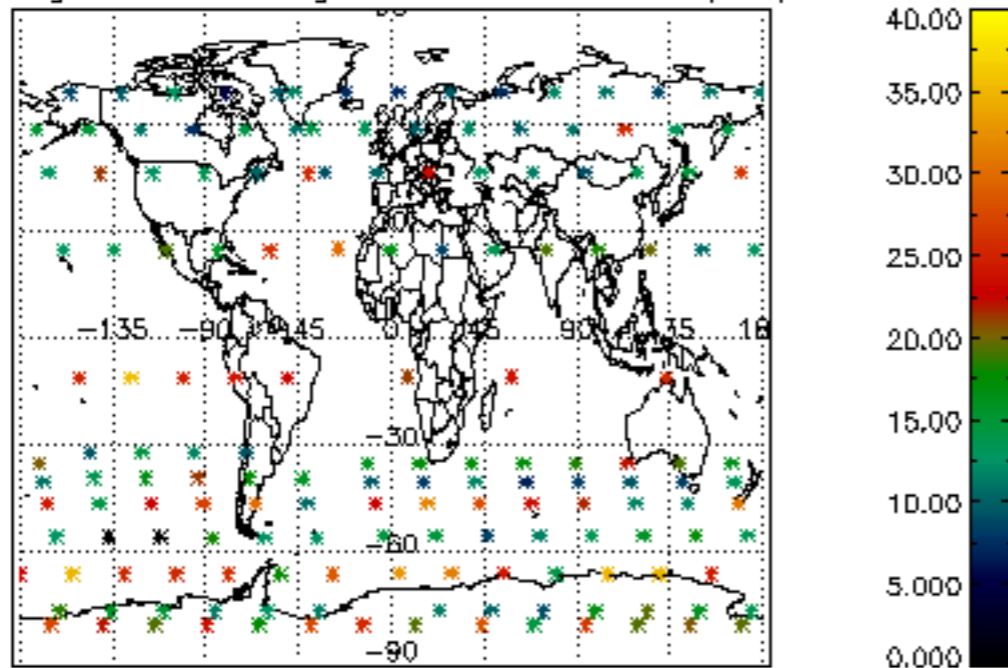

Percentage of cosmic ray hits per profile

Percentage of star falling outside central band per profile