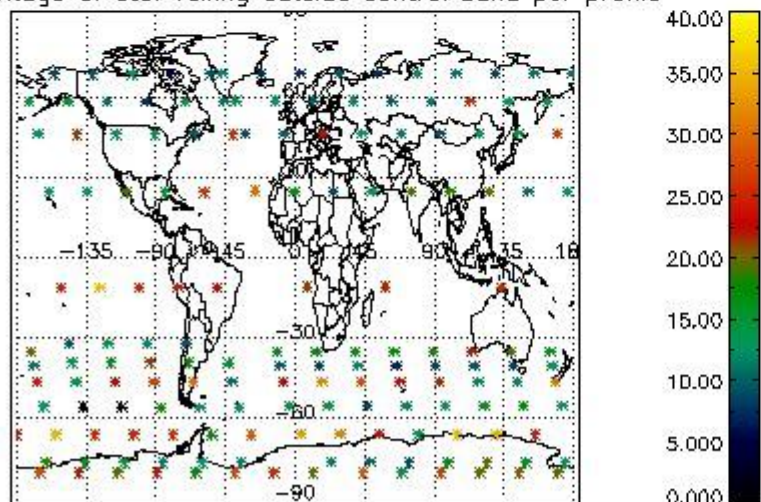

Percentage of star falling outside central band per profile