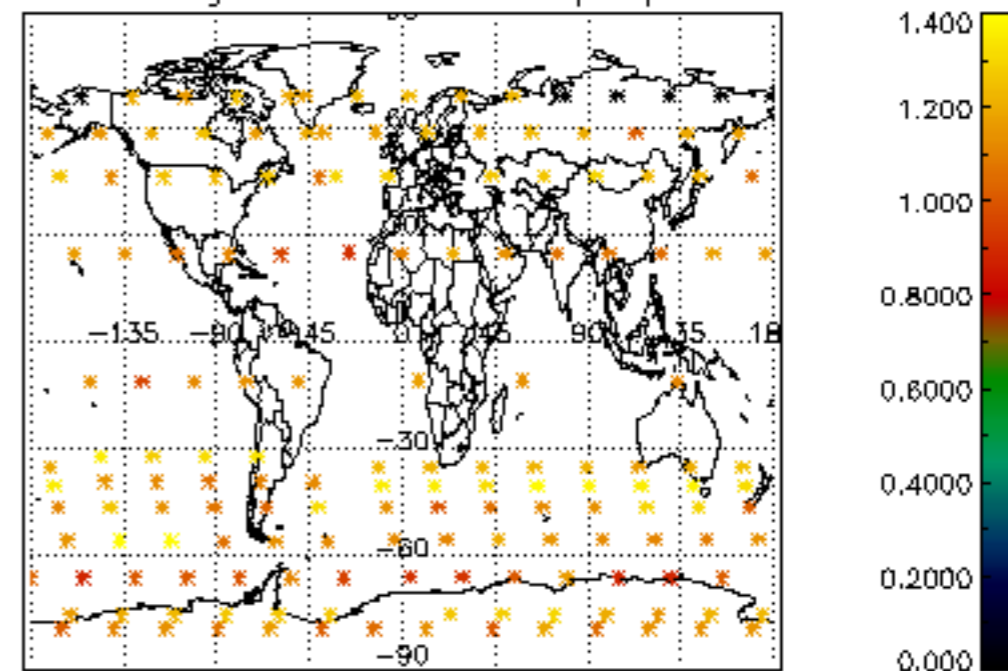

Percentage of flagged data per NO3 profile

Percentage of cosmic ray hits per profile

Percentage of datation errors per profile

Percentage of star falling outside central band per profile

Percentage of saturation errors per profile