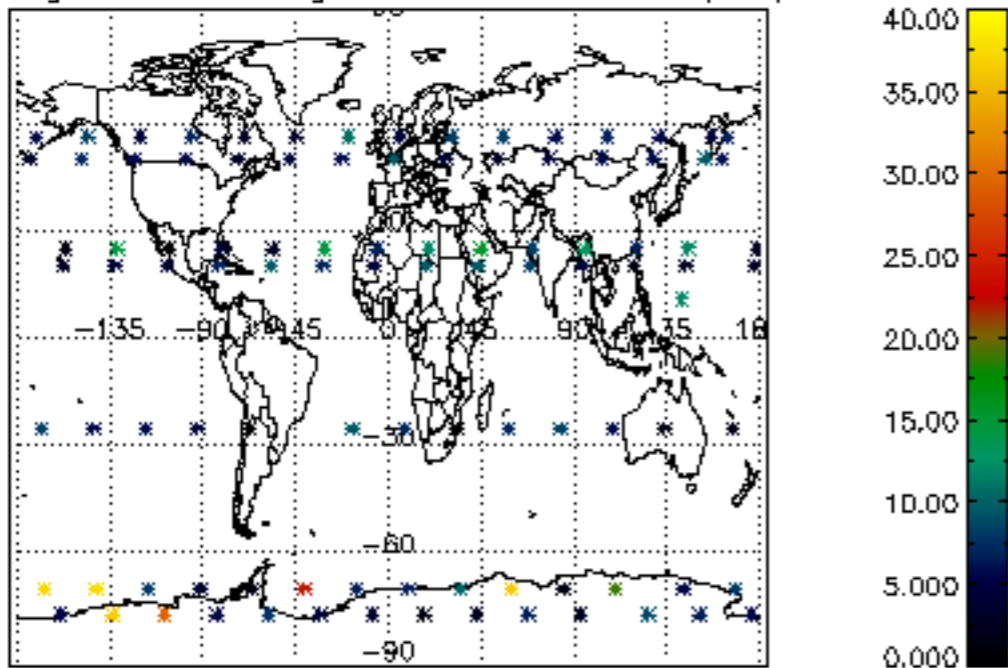

Percentage of star falling outside central band per profile