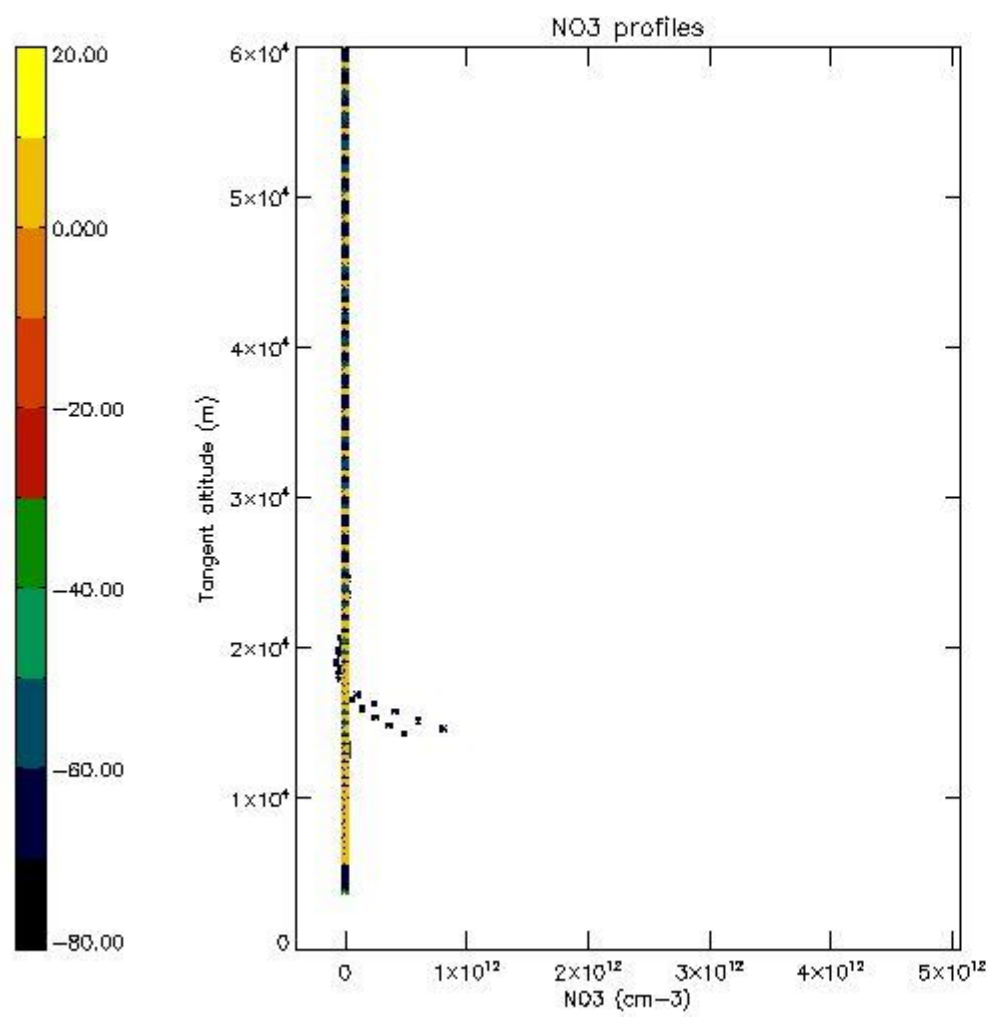

5.4 Plot ozone profiles where STD < 10% (dark without errors)

The colorbar represents the latitude.

5.5 Plot ozone profiles where STD < 5% (dark without errors)

The colorbar represents the latitude.

5.6 Plot NO₂ profiles for all STD (dark without errors)

The colorbar represents the latitude.

5.7 Plot NO3 profiles for all STD (dark without errors)

The colorbar represents the latitude.

5.8 Plot H₂O profiles for all STD (only for occultations of stars 1,2,3,4,13,14,16,26,63 dark without errors)