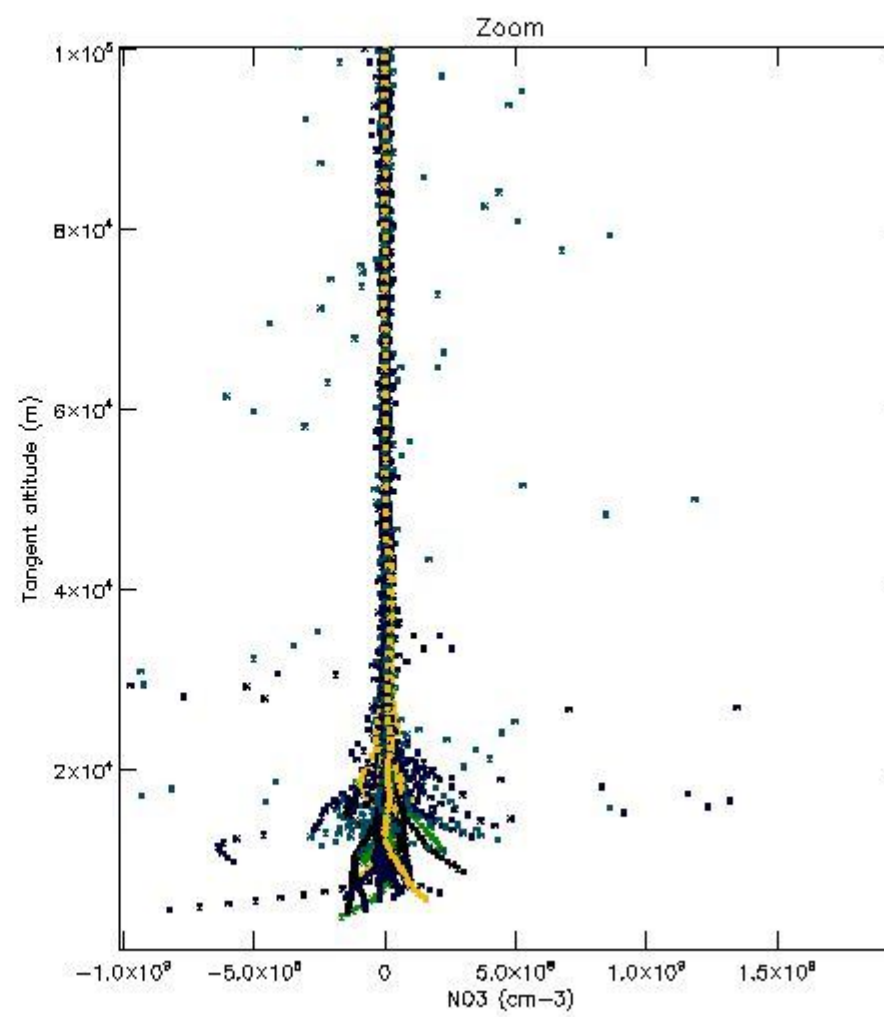

5.8 Plot H₂O profiles for all STD (only for occultations of stars 1,2,3,4,13,14,16,26,63 dark without errors)

The colorbar represents the latitude.