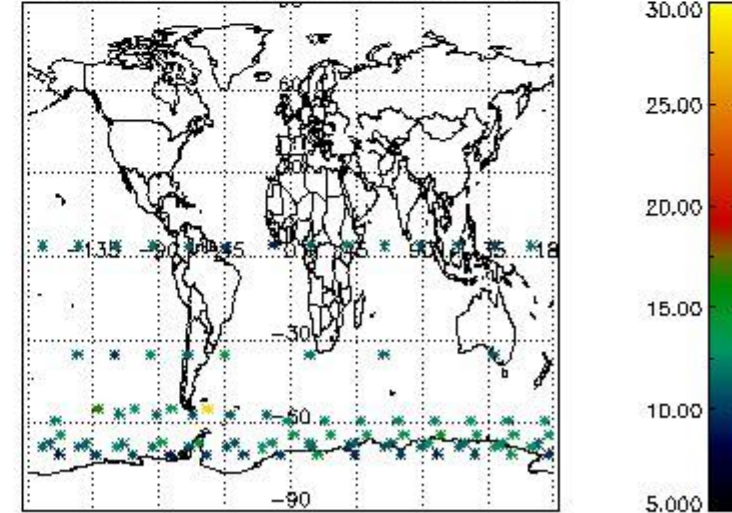

Percentage of flagged data per NO3 profile

4. Level 1 quality information per product

In this section it is plotted some information contained in the Quality Summary data set of the level 2 products that comes from the level 1b processing. Products without errors (error flag in the MPH set to "0") are used.

4.1 Plot quality information per product (time dependant) coming from level 1b processing

4.1.1 Plot level 1 quality information per product (time dependant): ENVISAT ASCENDING passes