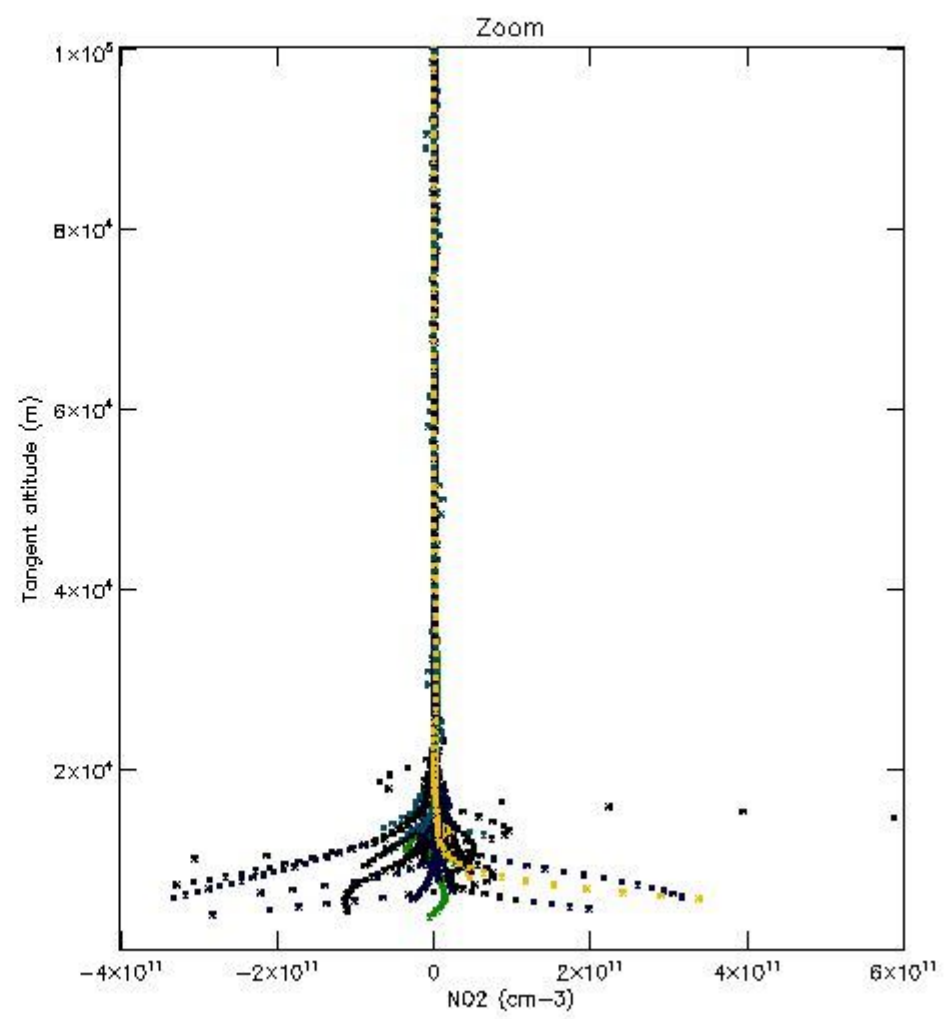

STD < 10	19
STD < 5	15

5.2 Plot ozone profiles for all STD (dark without errors)

The colorbar represents the latitude.

5.3 Plot ozone profiles where STD < 20% (dark without errors)

The colorbar represents the latitude.

5.4 Plot ozone profiles where $STD < 10\%$ (dark without errors)

The colorbar represents the latitude.

5.5 Plot ozone profiles where $STD < 5\%$ (dark without errors)

The colorbar represents the latitude.

5.6 Plot NO₂ profiles for all STD (dark without errors)

The colorbar represents the latitude.

5.7 Plot NO3 profiles for all STD (dark without errors)

The colorbar represents the latitude.

5.8 Plot H₂O profiles for all STD (only for occultations of stars 1,2,3,4,13,14,16,26,63 dark without errors)