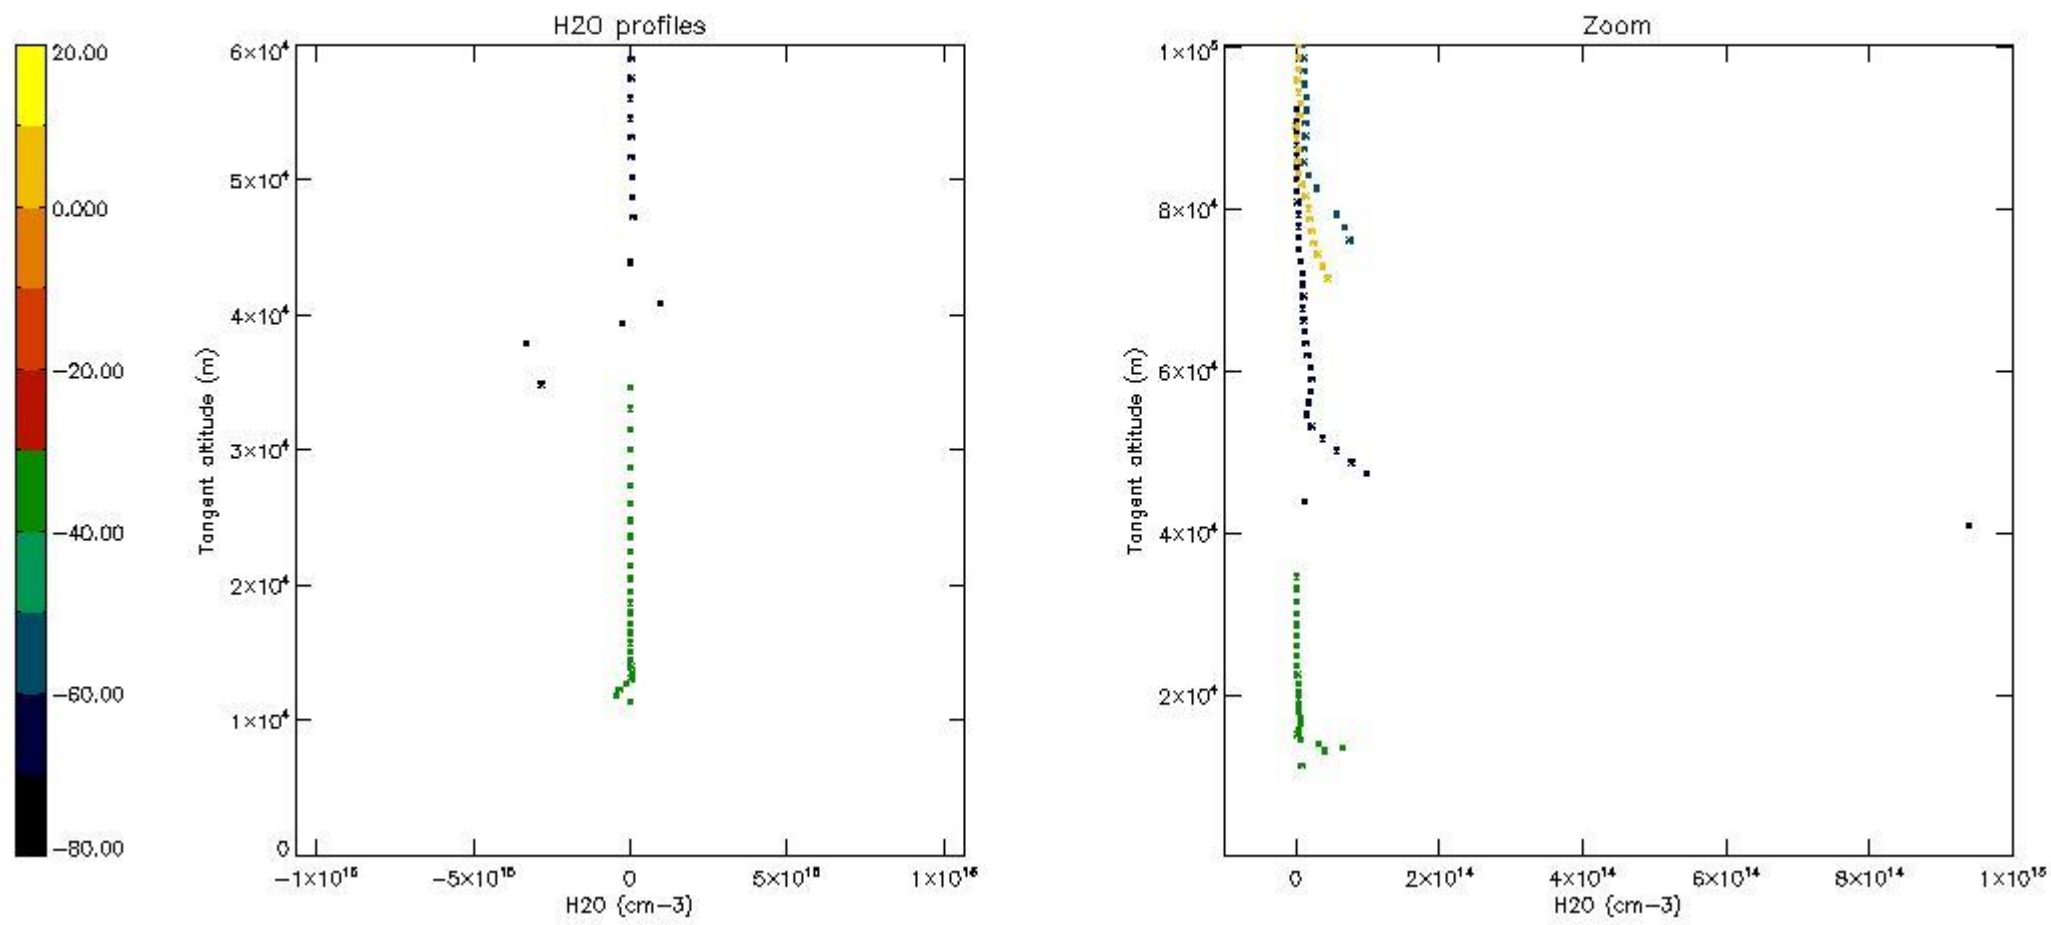

6. Auxiliary Data Files used for the production reported in section 2

The number reported in the third column indicates since which file (see list in section 2) the corresponding auxiliary file has been used. The fourth column is the date of those product files.

Type	Auxiliary Filename	Used since product	Used since product date
INST_PHYS_CHARACTERISTICS	GOM_INS_AXVIEC20091111_143220_20030716_120000_20500101_000000	1	11-AUG-2008 00:04:34
LEVEL-2_PROC_CONFIG	GOM_PR2_AXVIEC20091111_152718_20020301_000000_20500101_000000	1	11-AUG-2008 00:04:34
CROSS_SECTIONS_FILE	GOM_CRS_AXVIEC20091111_154832_20020301_000000_20500101_000000	1	11-AUG-2008 00:04:34