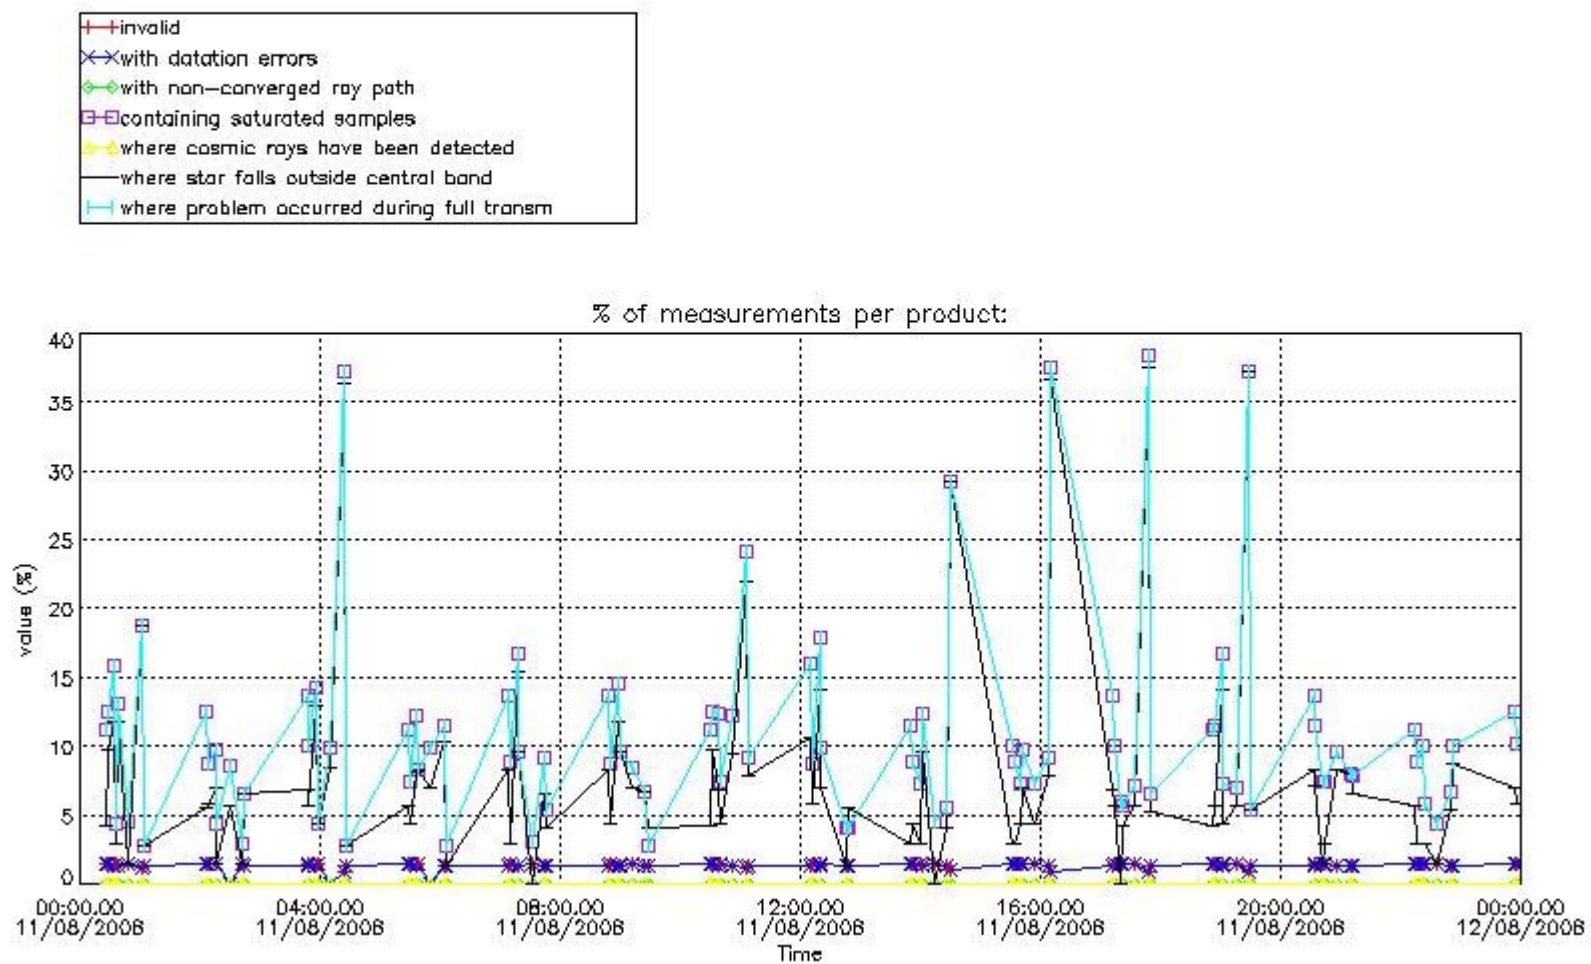

4.2 Plot quality information per product coming from level 1b processing (world map)

4.2.1 Plot level 1 quality information per product (world map): ENVISAT ASCENDING passes