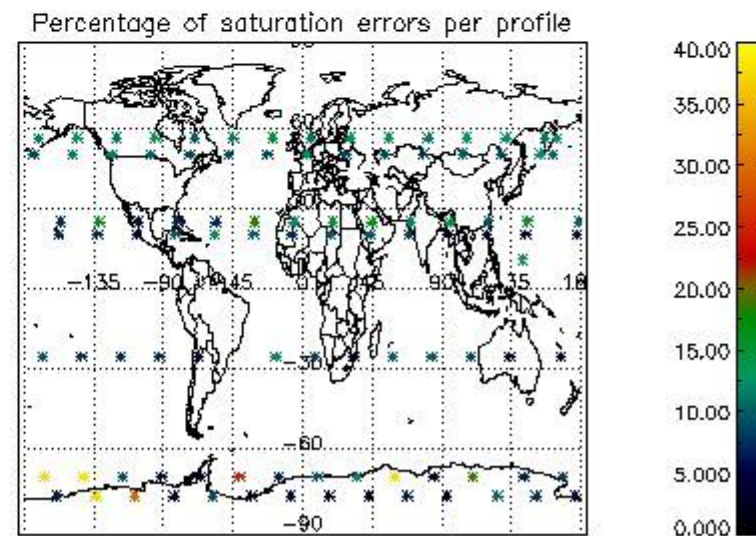

Percentage of datation errors per profile

Percentage of star falling outside central band per profile

Percentage of saturation errors per profile

4.2.2 Plot level 1 quality information per product (world map): ENVISAT DESCENDING passes