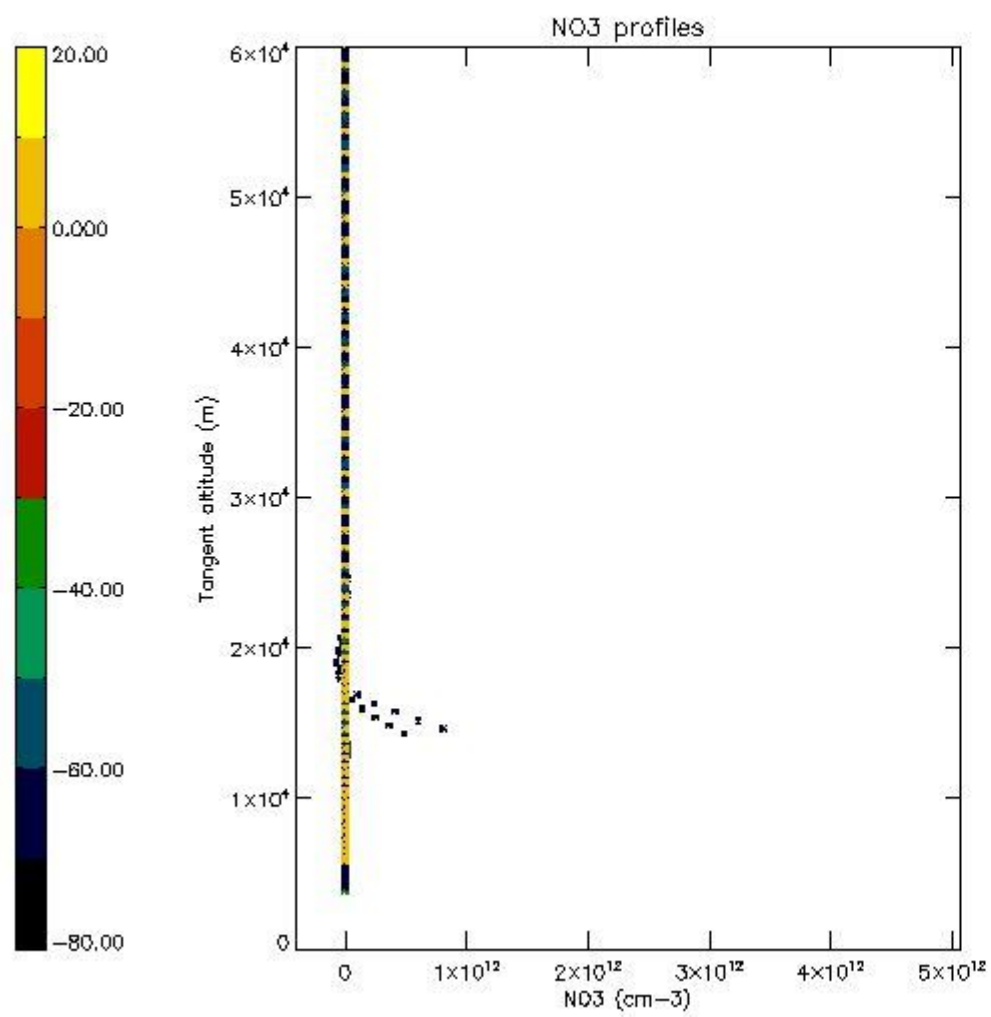

STD < 10	19
STD < 5	15

5.2 Plot ozone profiles for all STD (dark without errors)

The colorbar represents the latitude.

5.3 Plot ozone profiles where STD < 20% (dark without errors)

The colorbar represents the latitude.

5.4 Plot ozone profiles where $STD < 10\%$ (dark without errors)

The colorbar represents the latitude.

5.5 Plot ozone profiles where $STD < 5\%$ (dark without errors)

The colorbar represents the latitude.

5.6 Plot NO₂ profiles for all STD (dark without errors)

The colorbar represents the latitude.

5.7 Plot NO3 profiles for all STD (dark without errors)

The colorbar represents the latitude.

5.8 Plot H₂O profiles for all STD (only for occultations of stars 1,2,3,4,13,14,16,26,63 dark without errors)