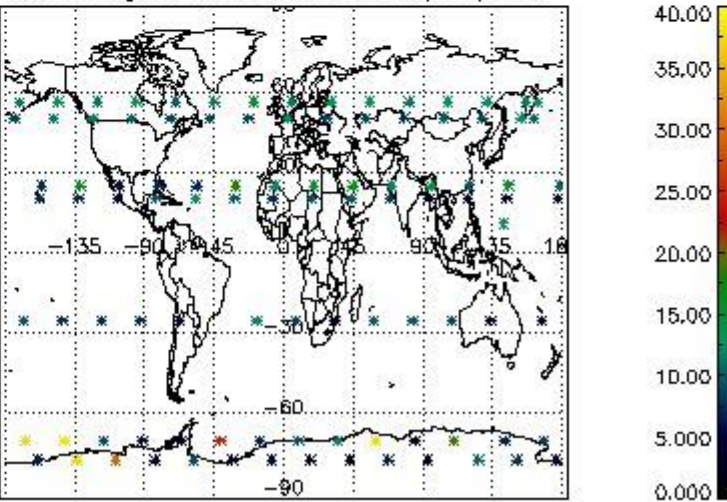

Percentage of cosmic ray hits per profile

Percentage of datation errors per profile

Percentage of star falling outside central band per profile

Percentage of saturation errors per profile

5. Trace gas profiles