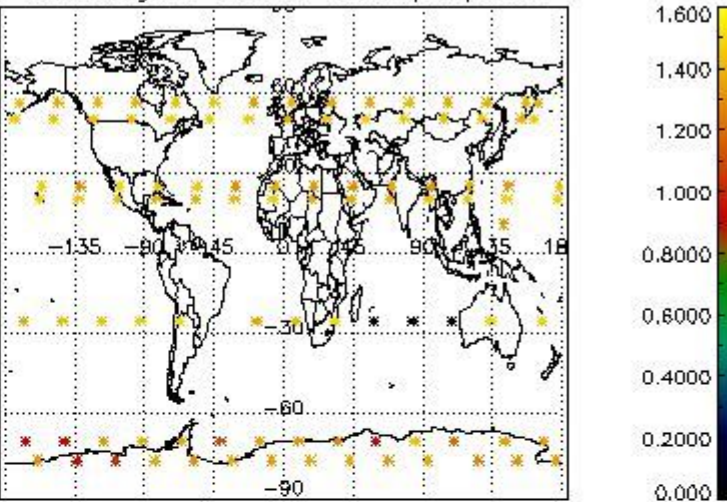

4.2 Plot quality information per product coming from level 1b processing (world map)

4.2.1 Plot level 1 quality information per product (world map): ENVISAT ASCENDING passes

Percentage of cosmic ray hits per profile

Percentage of datation errors per profile

Percentage of star falling outside central band per profile

Percentage of saturation errors per profile

4.2.2 Plot level 1 quality information per product (world map): ENVISAT DESCENDING passes

Percentage of cosmic ray hits per profile

Percentage of datation errors per profile

Percentage of star falling outside central band per profile

Percentage of saturation errors per profile

5. Trace gas profiles