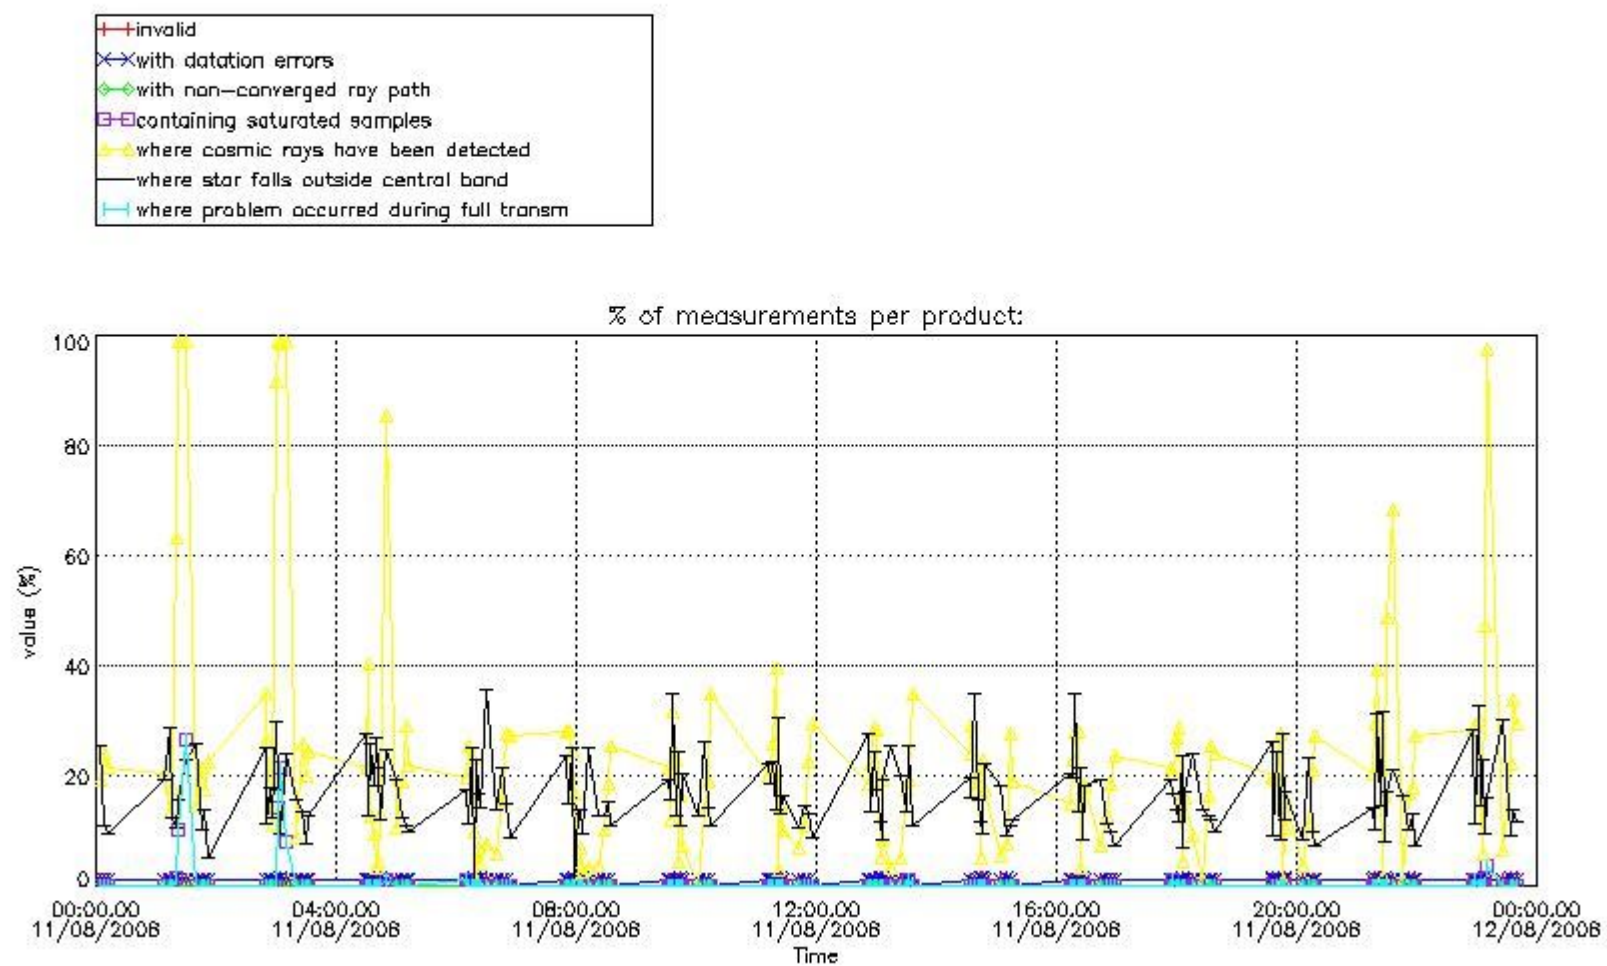

4.1.2 Plot level 1 quality information per product (time dependant): ENVI SAT DESCENDING passes