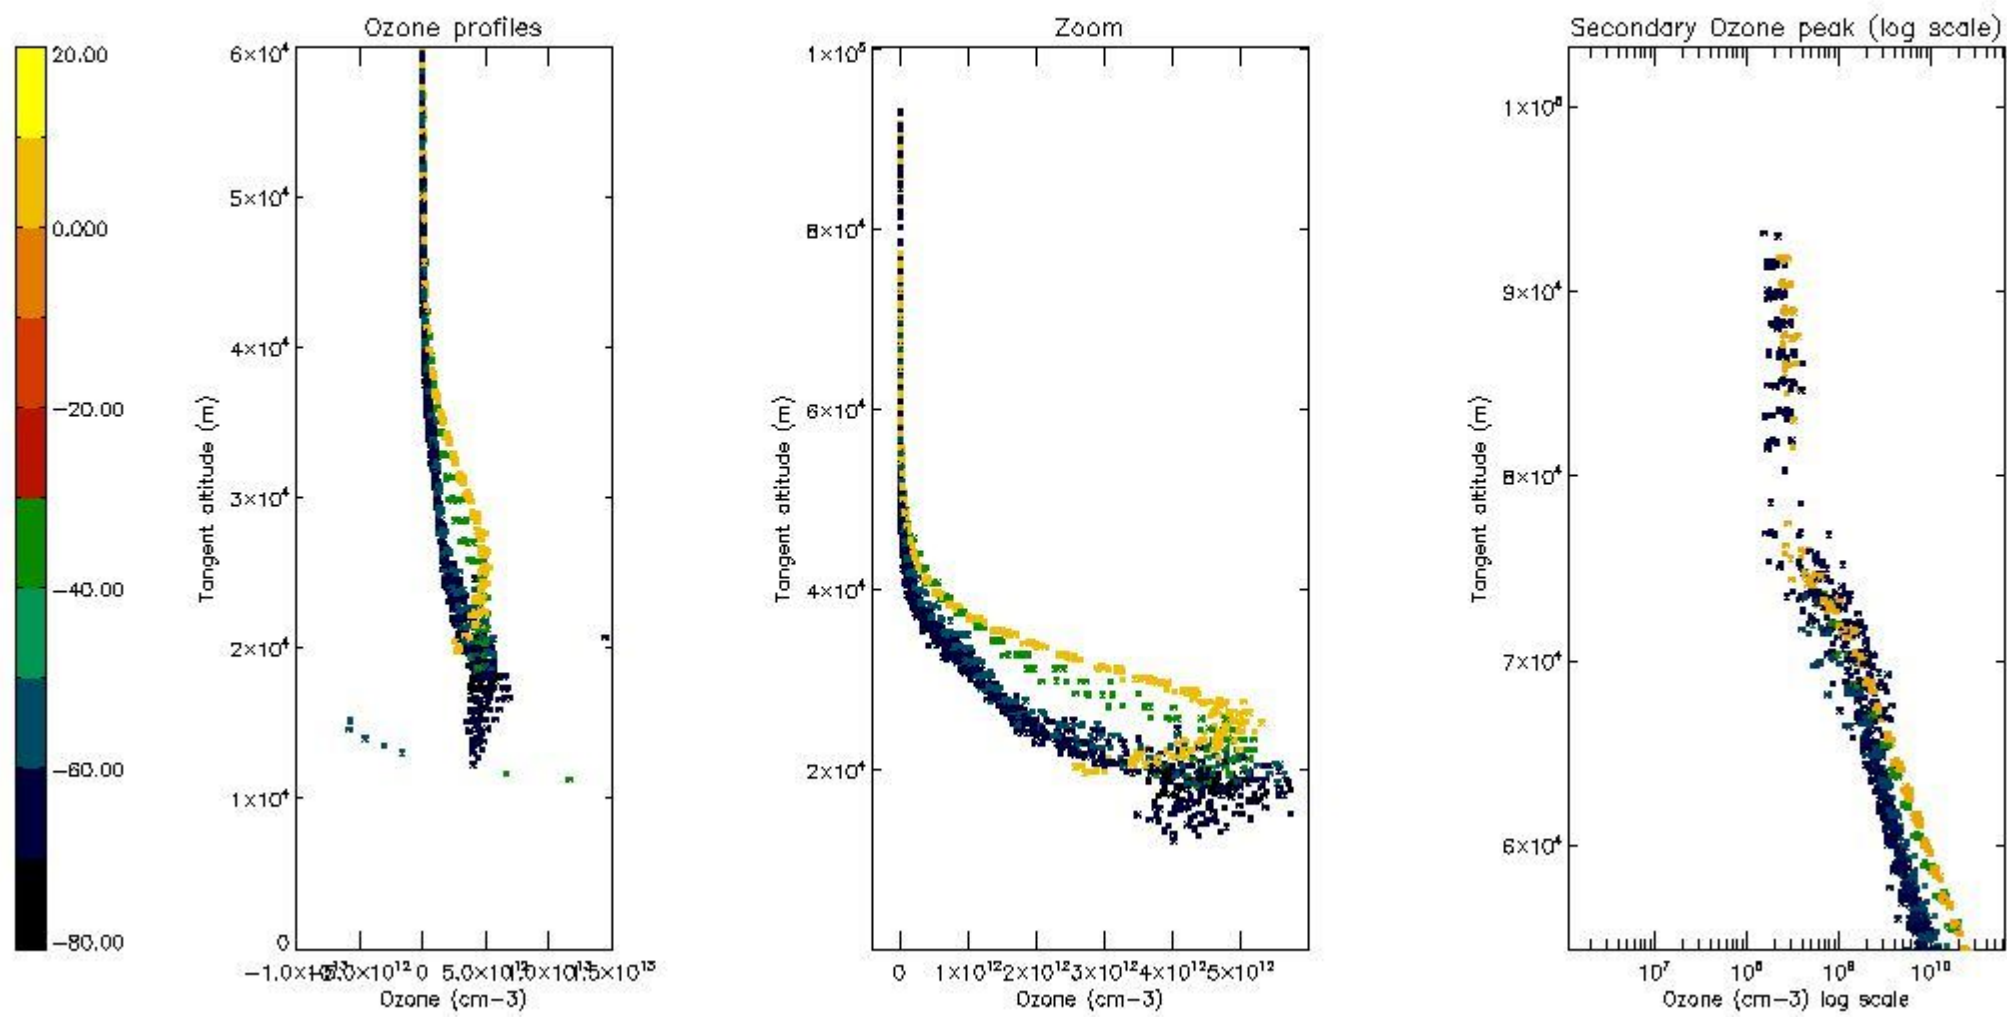

STD < 10	19
STD < 5	15

5.2 Plot ozone profiles for all STD (dark without errors)

The colorbar represents the latitude.

5.3 Plot ozone profiles where STD < 20% (dark without errors)

The colorbar represents the latitude.

5.4 Plot ozone profiles where $STD < 10\%$ (dark without errors)

The colorbar represents the latitude.

5.5 Plot ozone profiles where $STD < 5\%$ (dark without errors)

The colorbar represents the latitude.