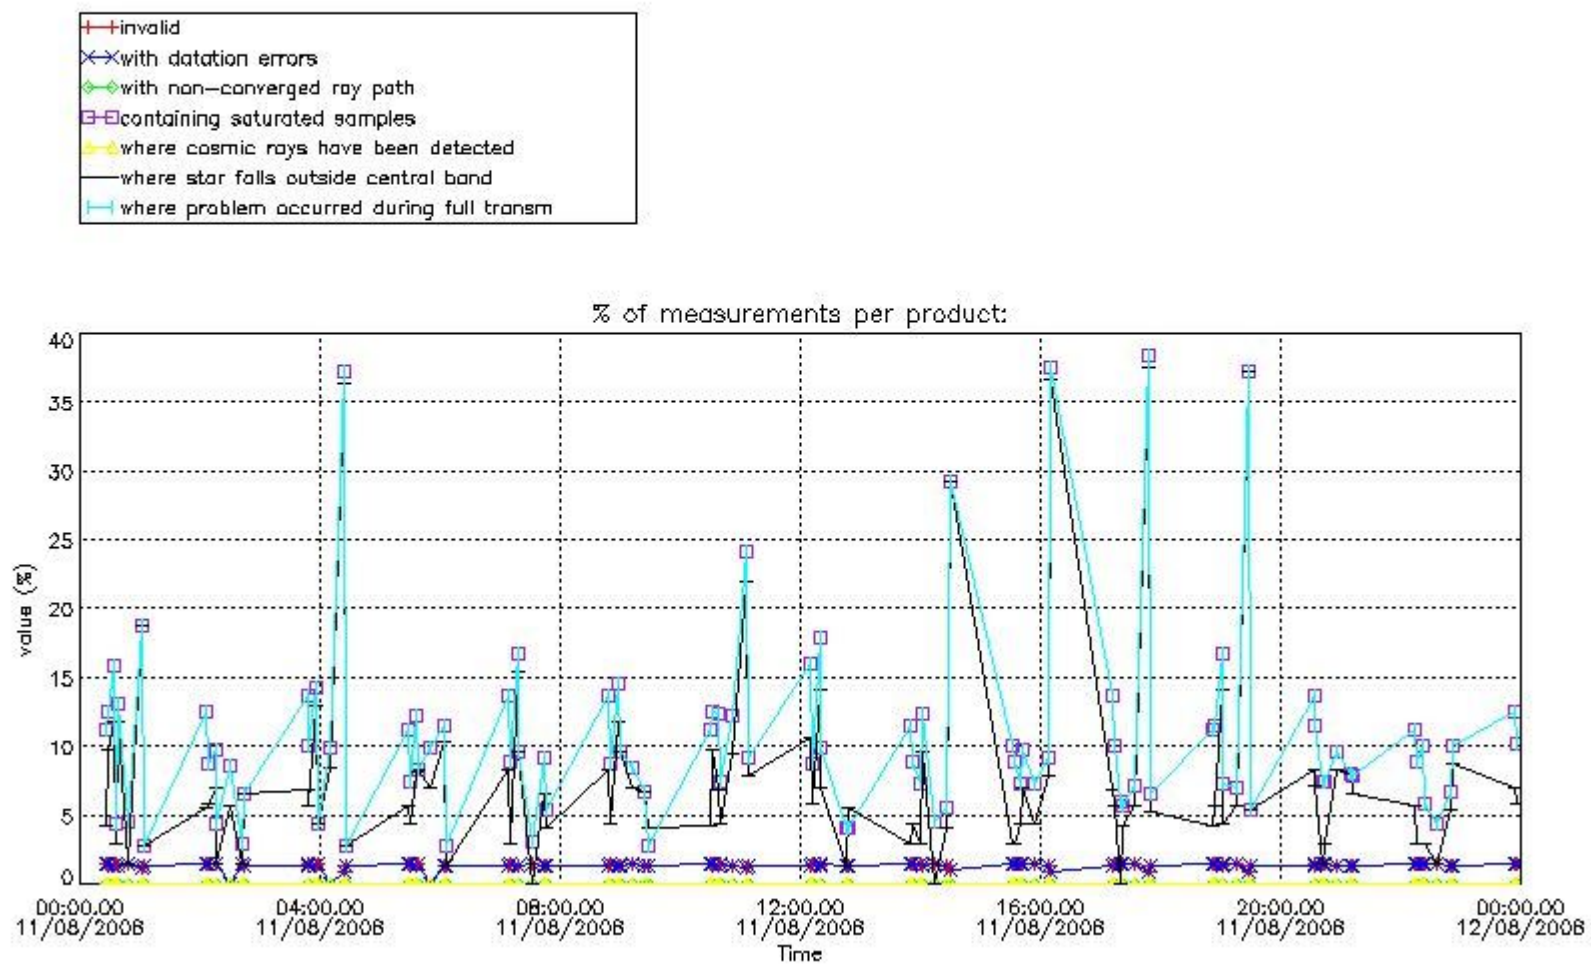

3.1 Plot quality information per product (time dependant)

3.2 Plot quality information per product (world map)

Percentage of flagged data per O3 profile

Percentage of flagged data per H2O profile

Percentage of flagged data per NO2 profile

Percentage of flagged data per NO3 profile

4. Level 1 quality information per product

In this section it is plotted some information contained in the Quality Summary data set of the level 2 products that comes from the level 1b processing. Products without errors (error flag in the MPH set to "0") are used.

4.1 Plot quality information per product (time dependant) coming from level 1b processing

4.1.1 Plot level 1 quality information per product (time dependant): ENVISAT ASCENDING passes

4.1.2 Plot level 1 quality information per product (time dependant): ENVI SAT DESCENDING passes