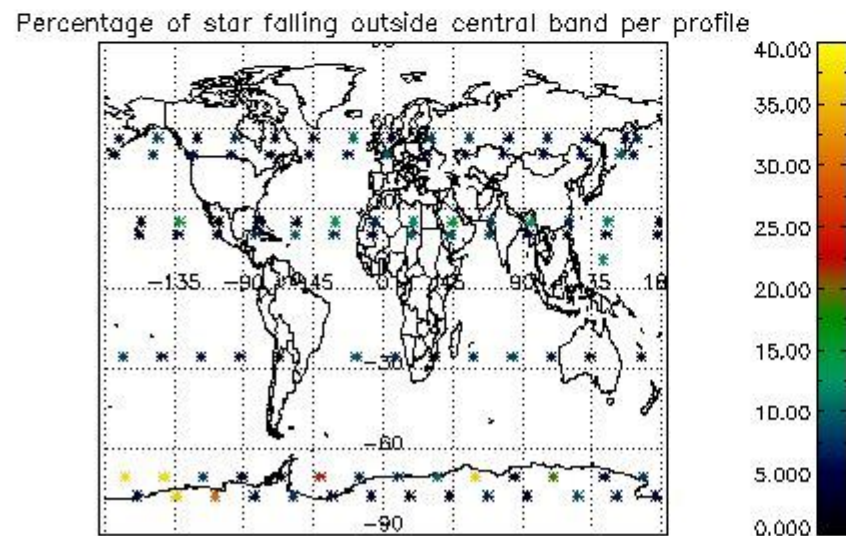

Percentage of datation errors per profile

Percentage of star falling outside central band per profile

Percentage of saturation errors per profile

4.2.2 Plot level 1 quality information per product (world map): ENVISAT DESCENDING passes