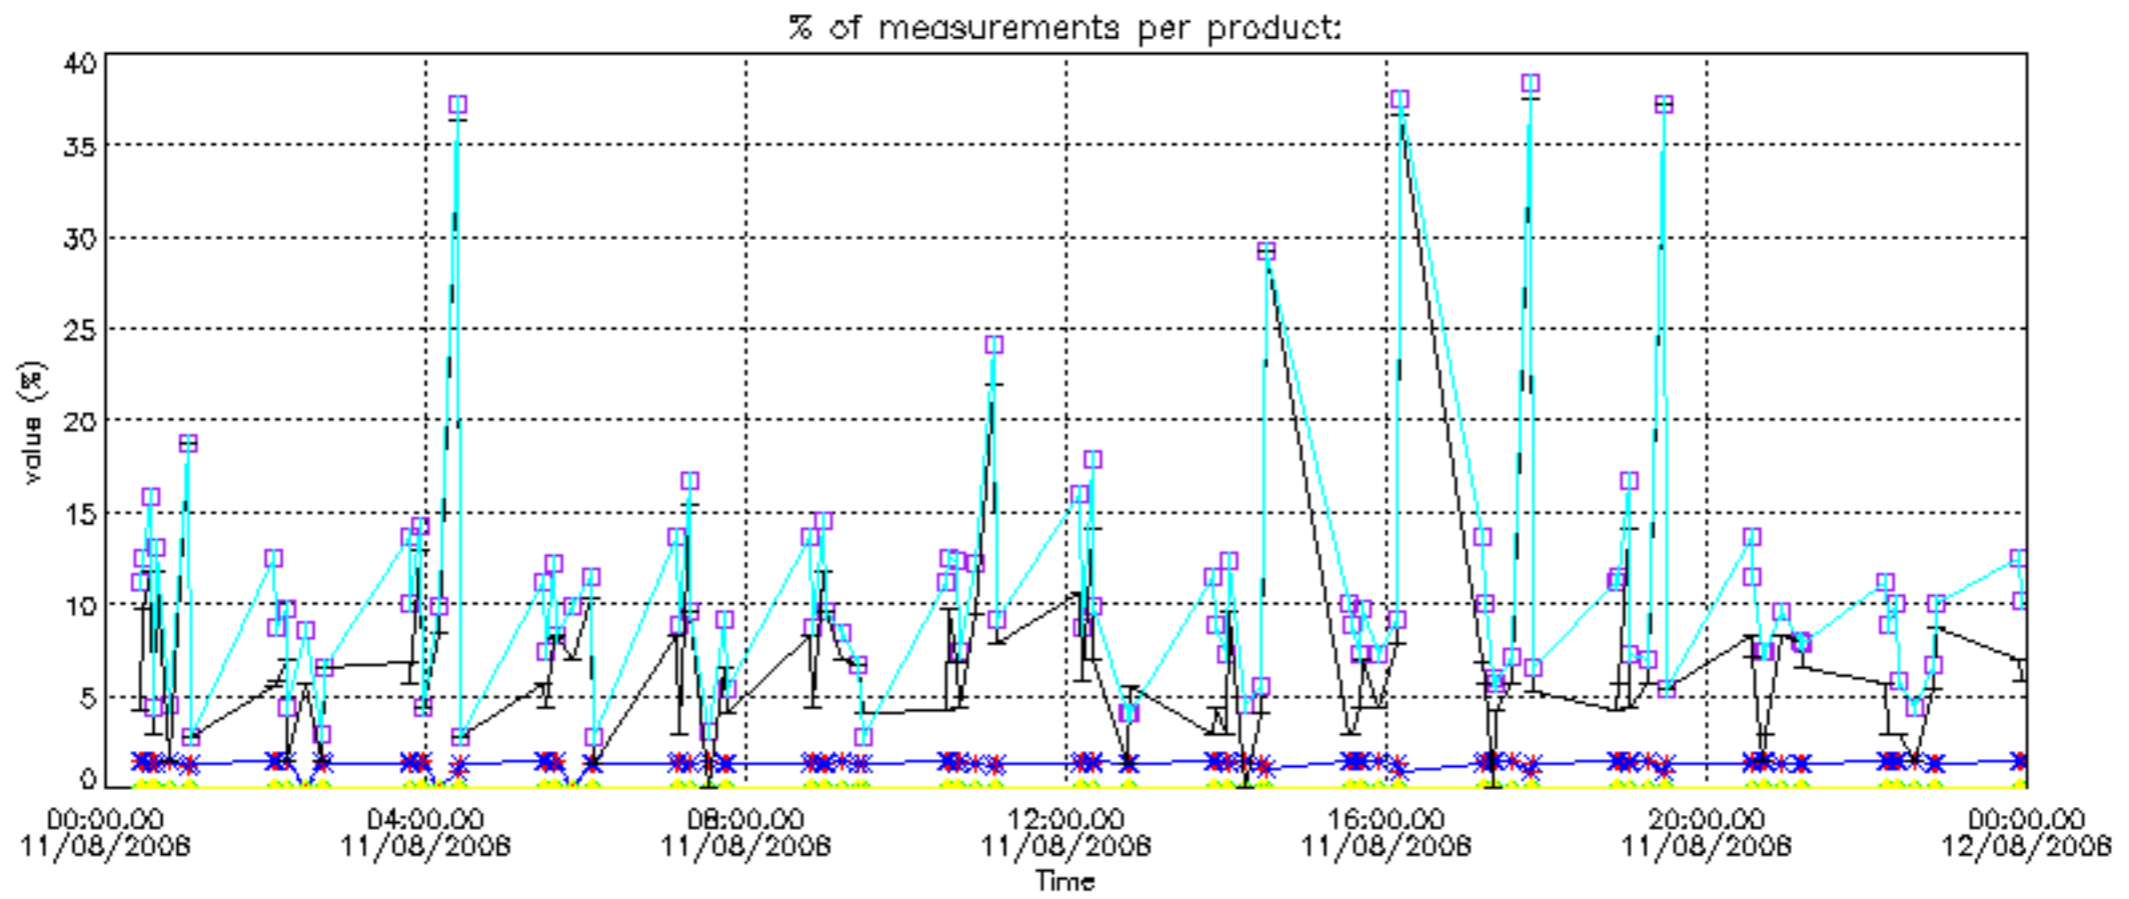

Percentage of cosmic ray hits per profile

Percentage of datation errors per profile