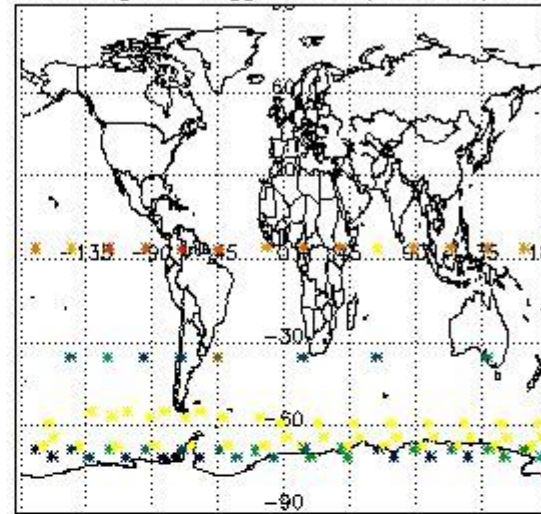

3.1 Plot quality information per product (time dependant)

3.2 Plot quality information per product (world map)

Percentage of flagged data per O3 profile

Percentage of flagged data per H2O profile

Percentage of flagged data per NO2 profile