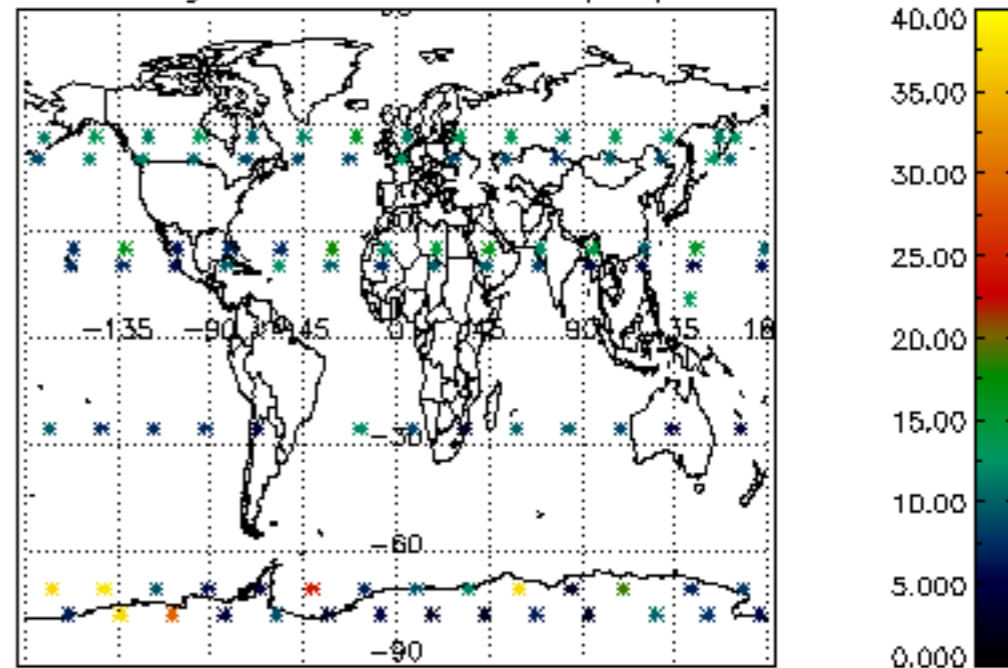

Percentage of saturation errors per profile