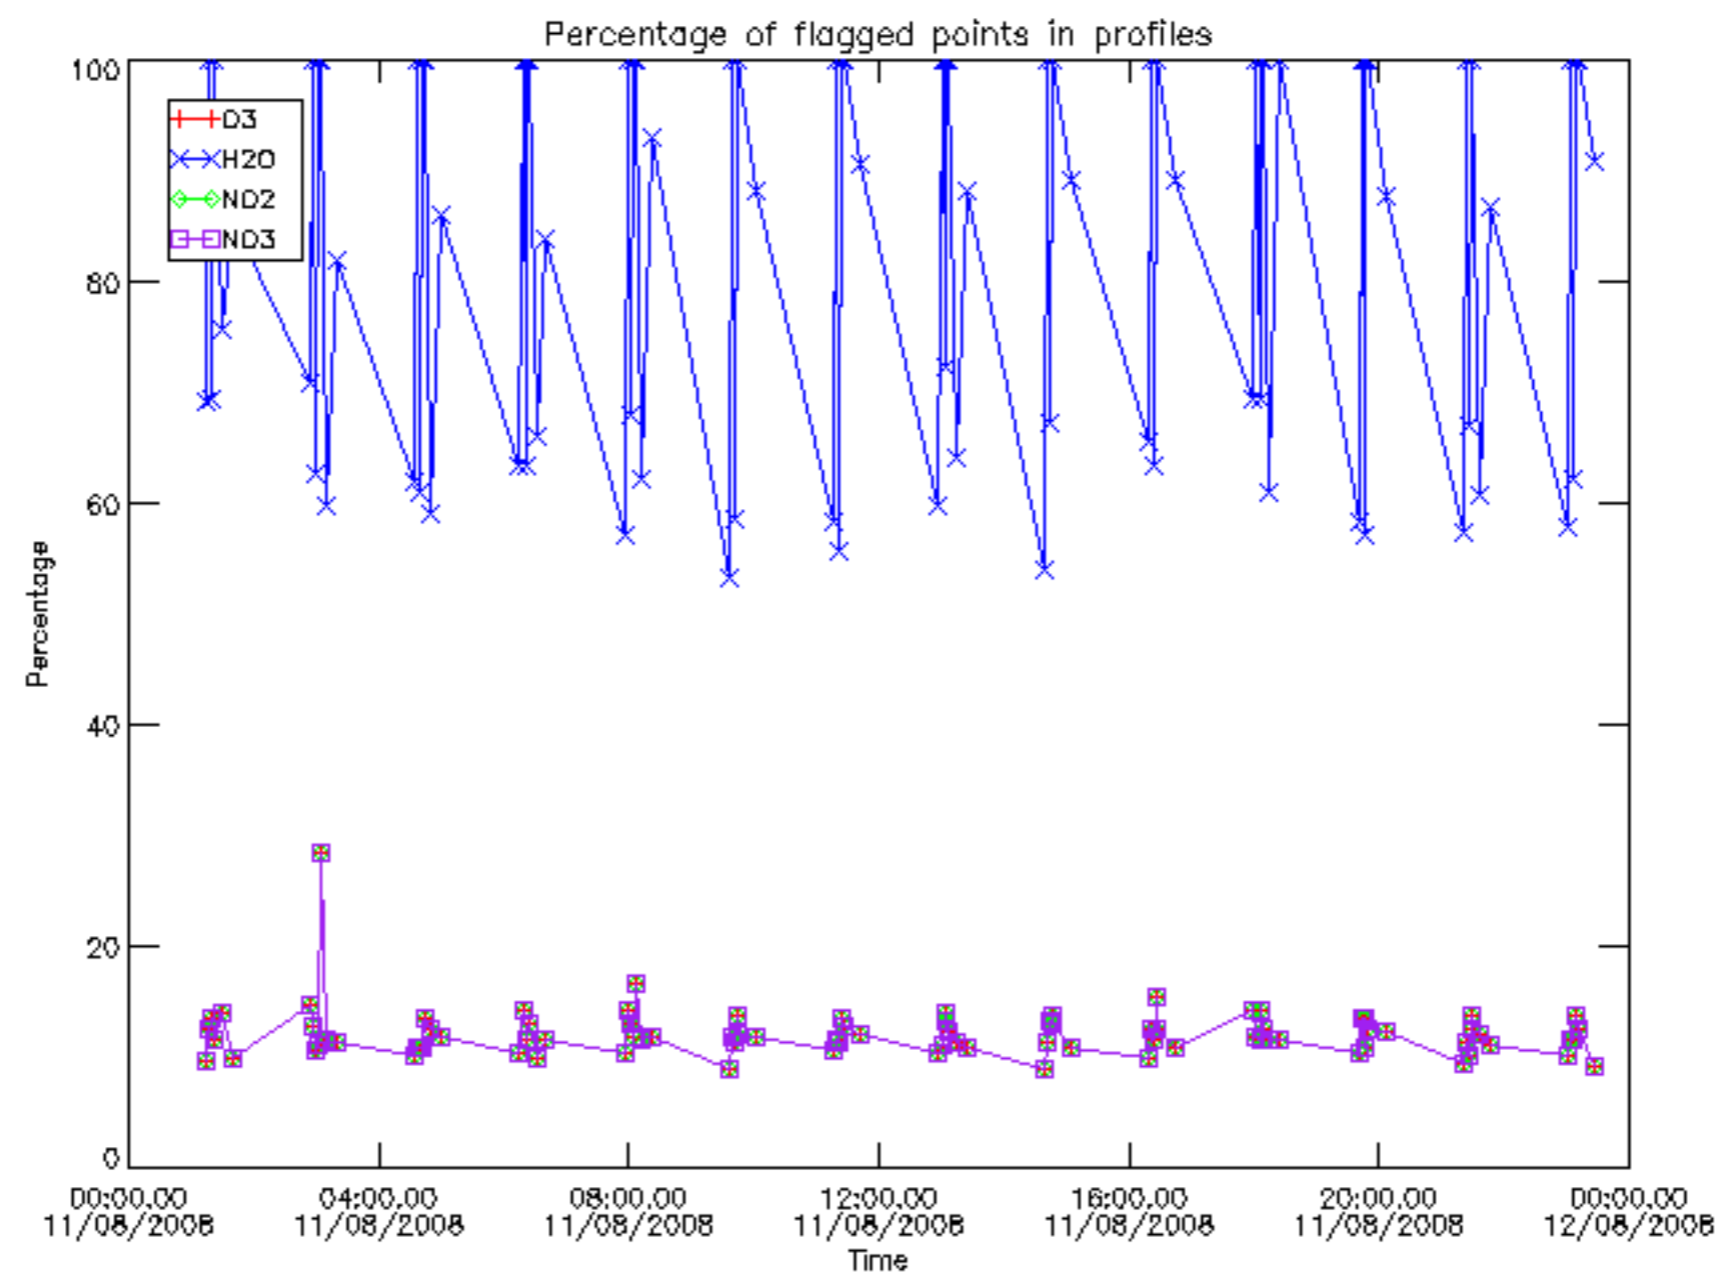

Percentage of flagged data per D3 profile

Percentage of flagged data per H2O profile