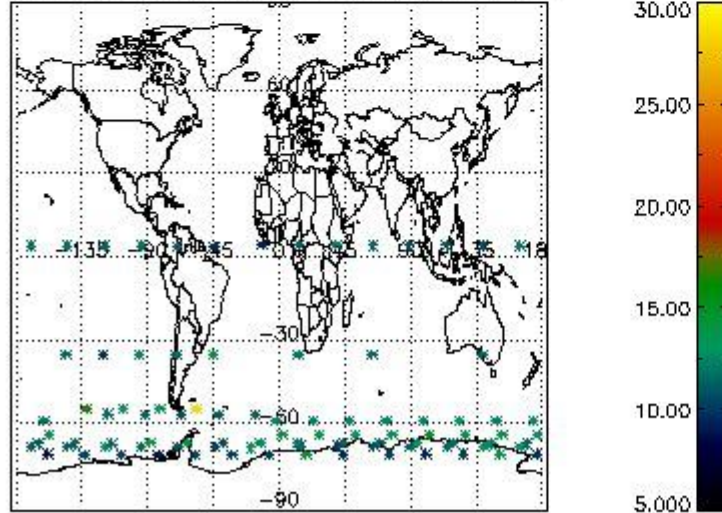

3.1 Plot quality information per product (time dependant)

3.2 Plot quality information per product (world map)

Percentage of flagged data per O3 profile

Percentage of flagged data per H2O profile

Percentage of flagged data per NO2 profile