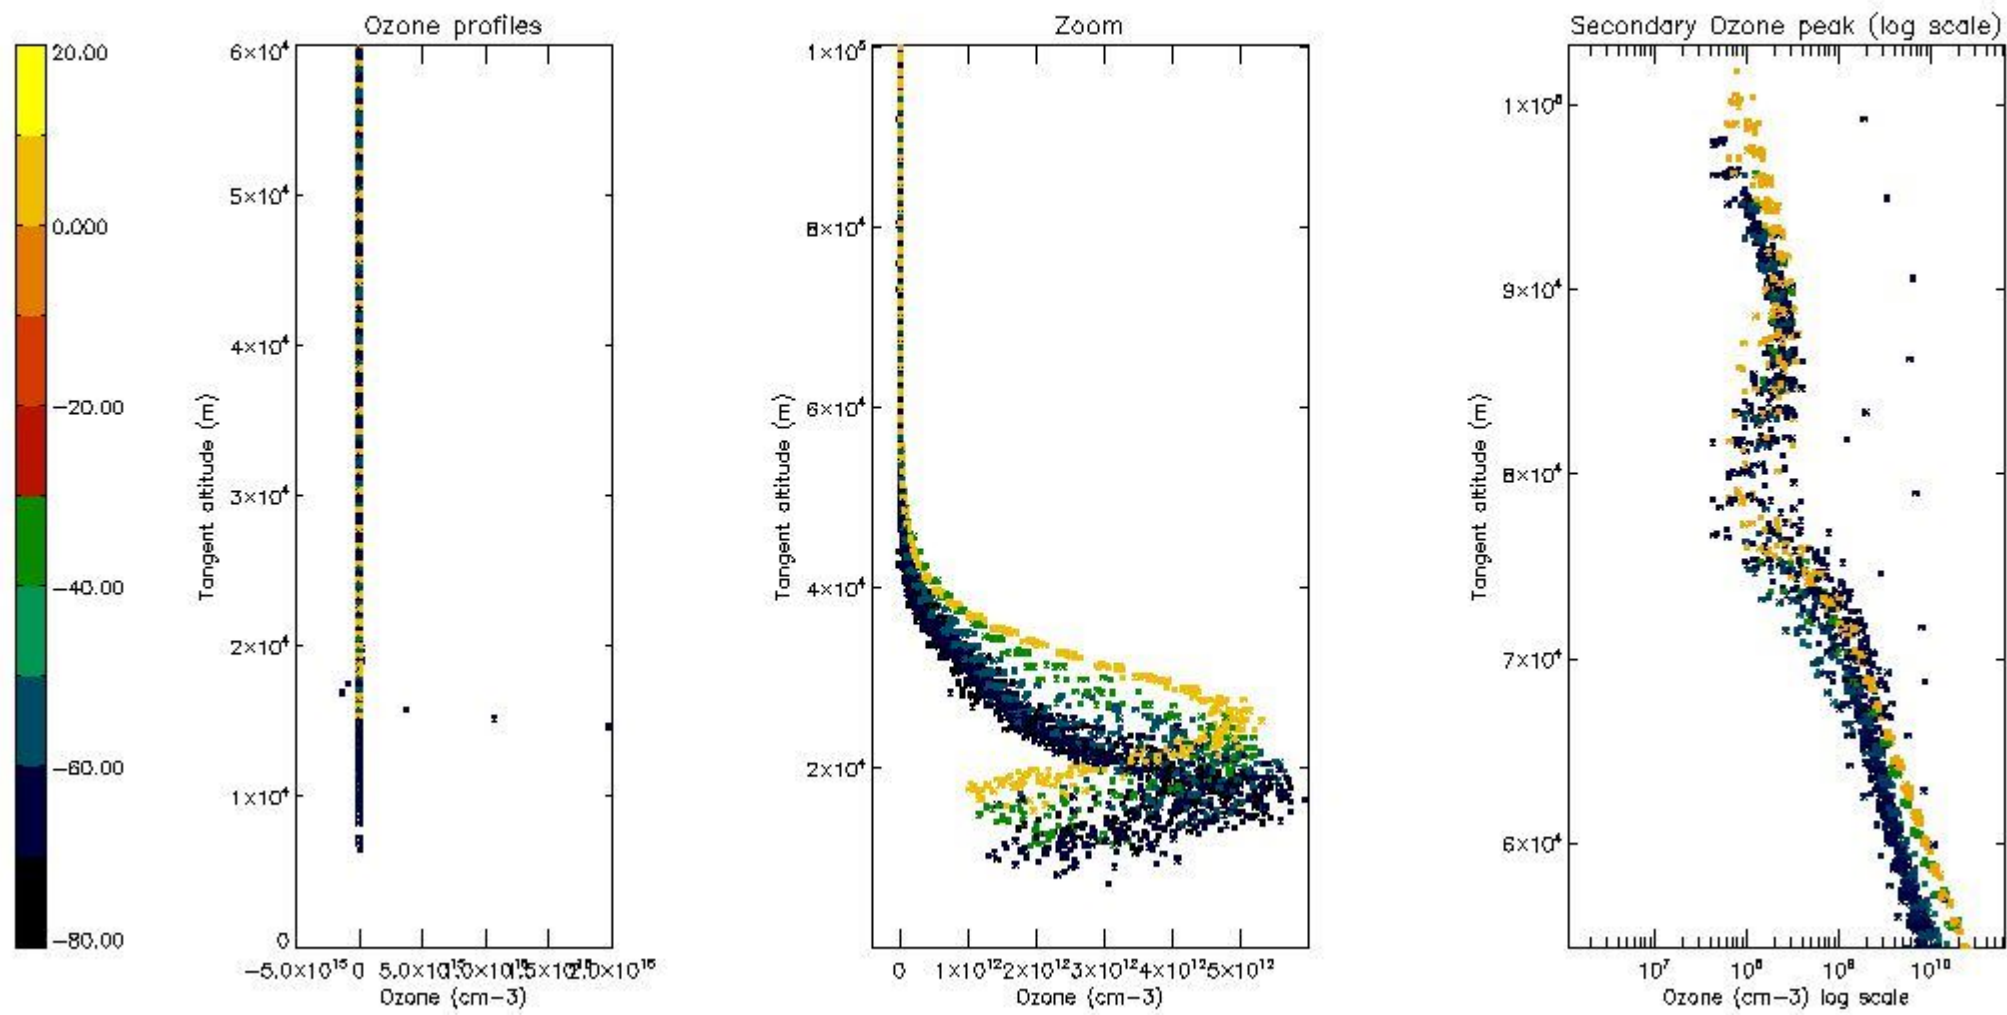

STD < 10	19
STD < 5	15

5.2 Plot ozone profiles for all STD (dark without errors)

The colorbar represents the latitude.

5.3 Plot ozone profiles where STD < 20% (dark without errors)

The colorbar represents the latitude.