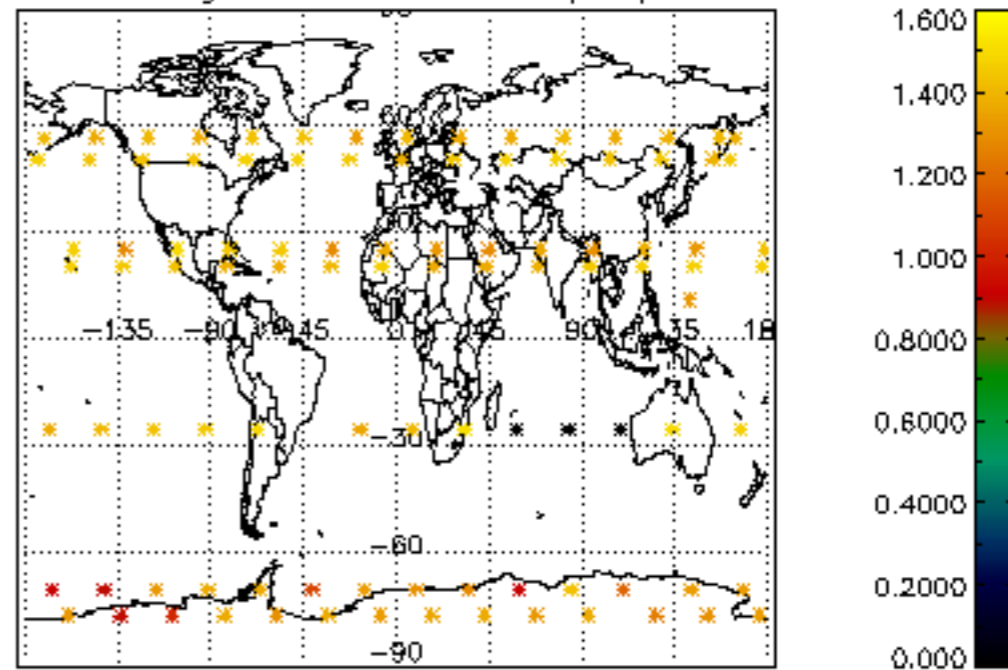

Percentage of datation errors per profile

Percentage of star falling outside central band per profile

Percentage of saturation errors per profile

Percentage of cosmic ray hits per profile

Percentage of datation errors per profile