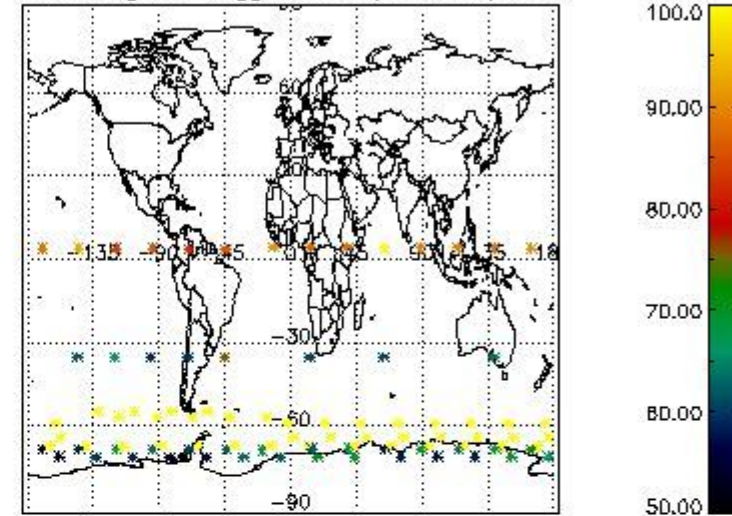

Percentage of flagged data per H2O profile