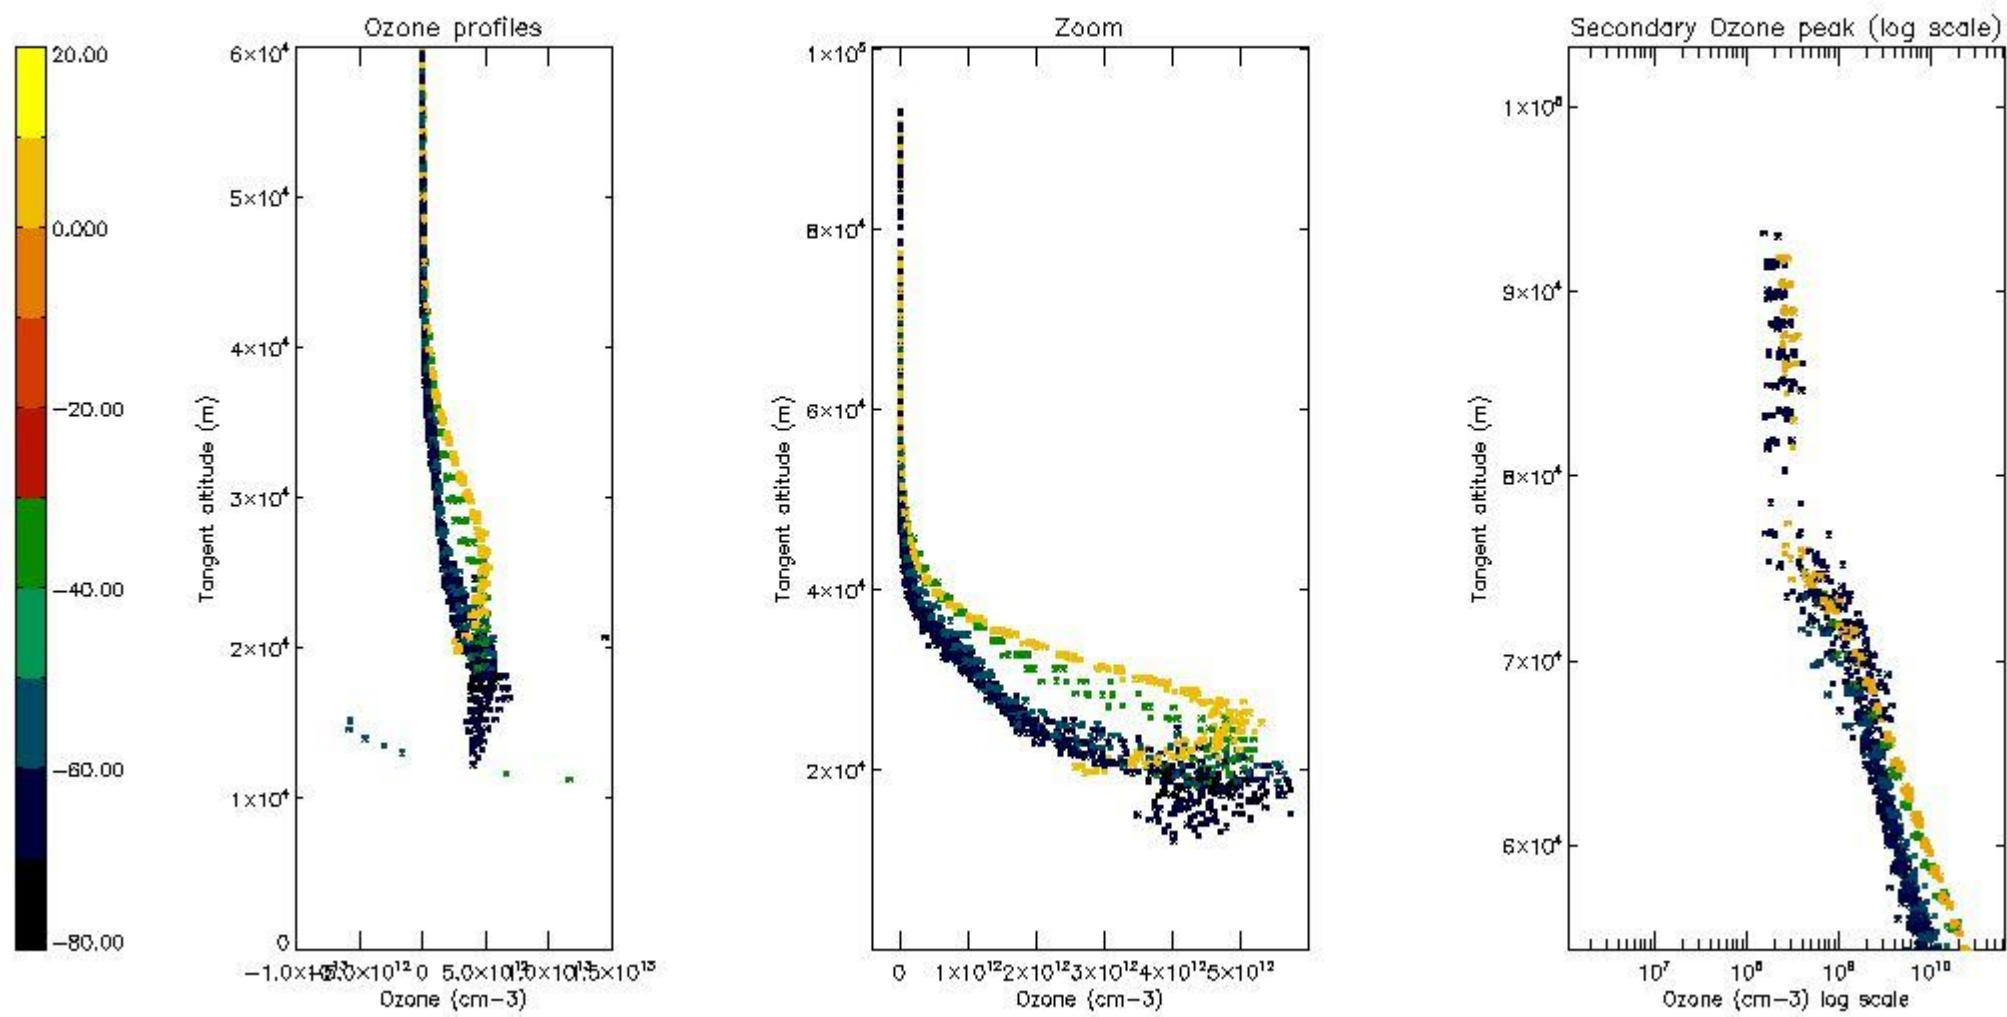

5.6 Plot NO₂ profiles for all STD (dark without errors)

The colorbar represents the latitude.