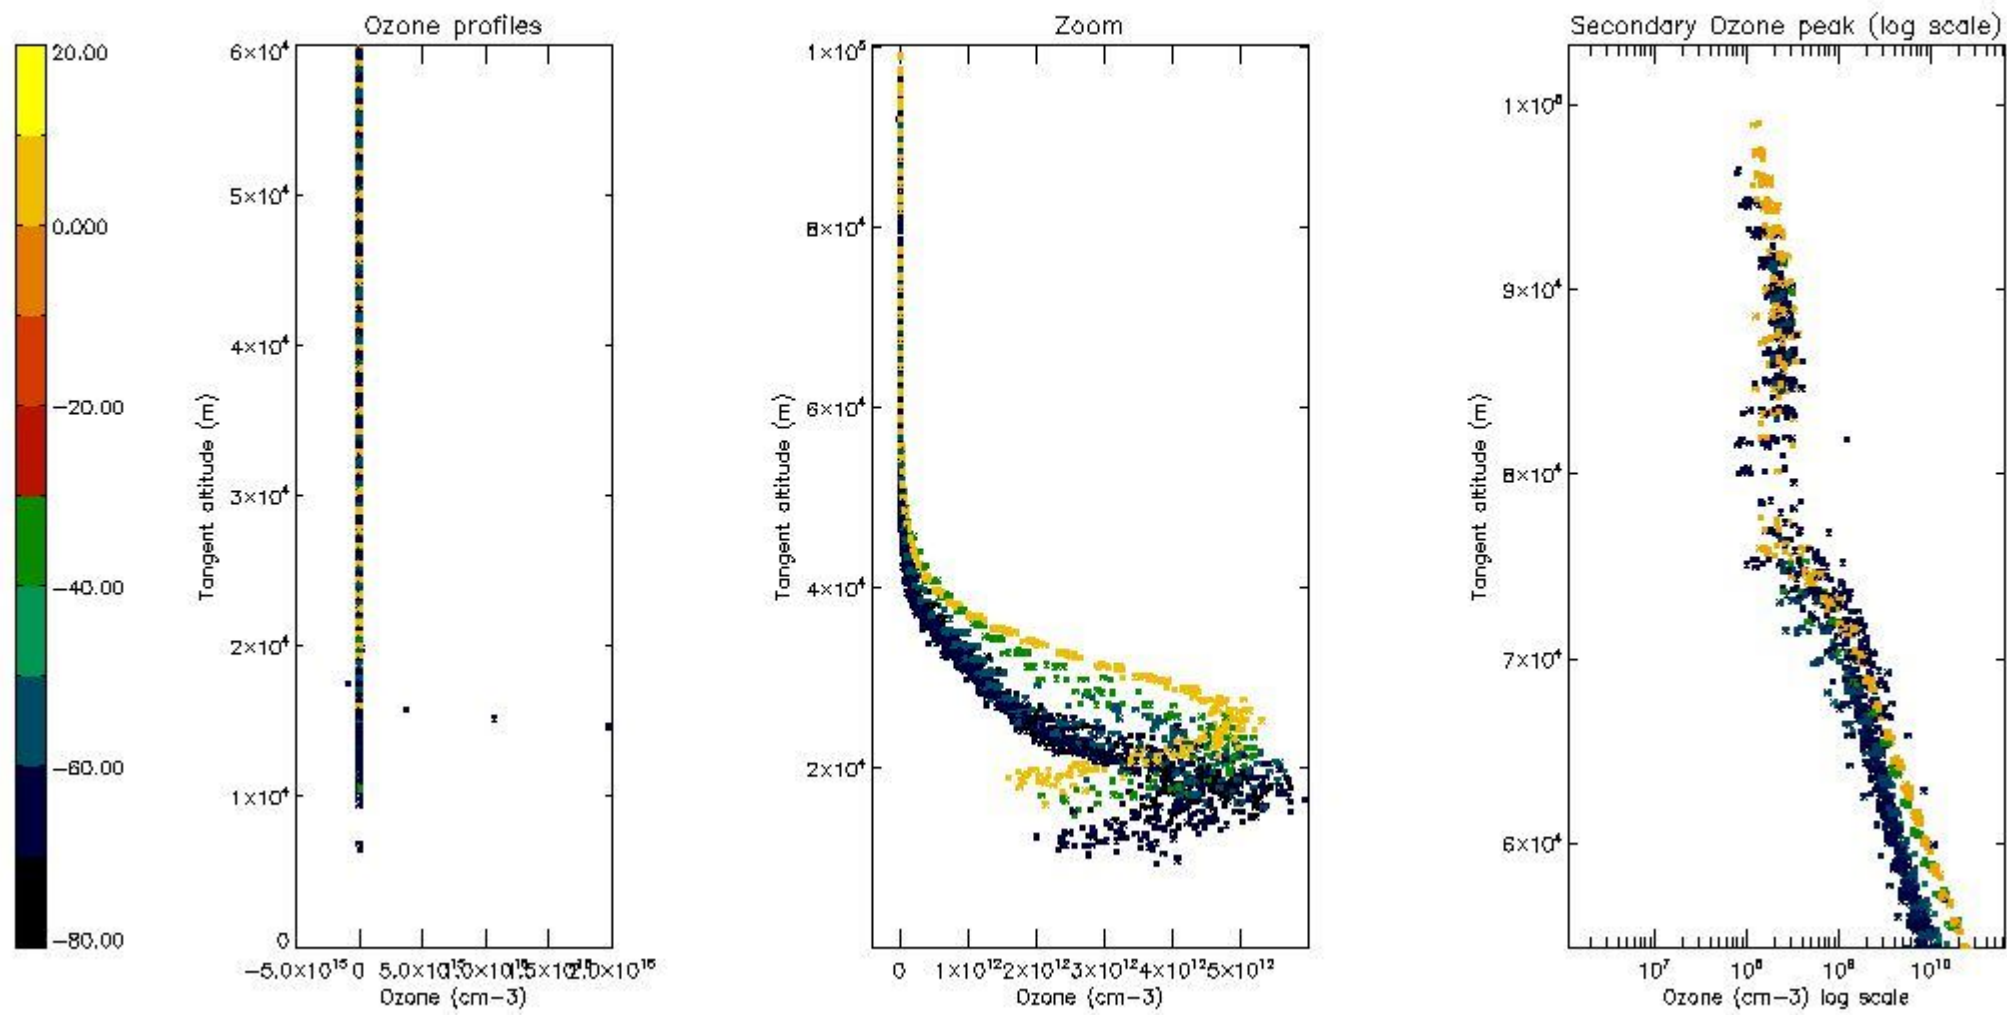

5.5 Plot ozone profiles where STD < 5% (dark without errors)

The colorbar represents the latitude.