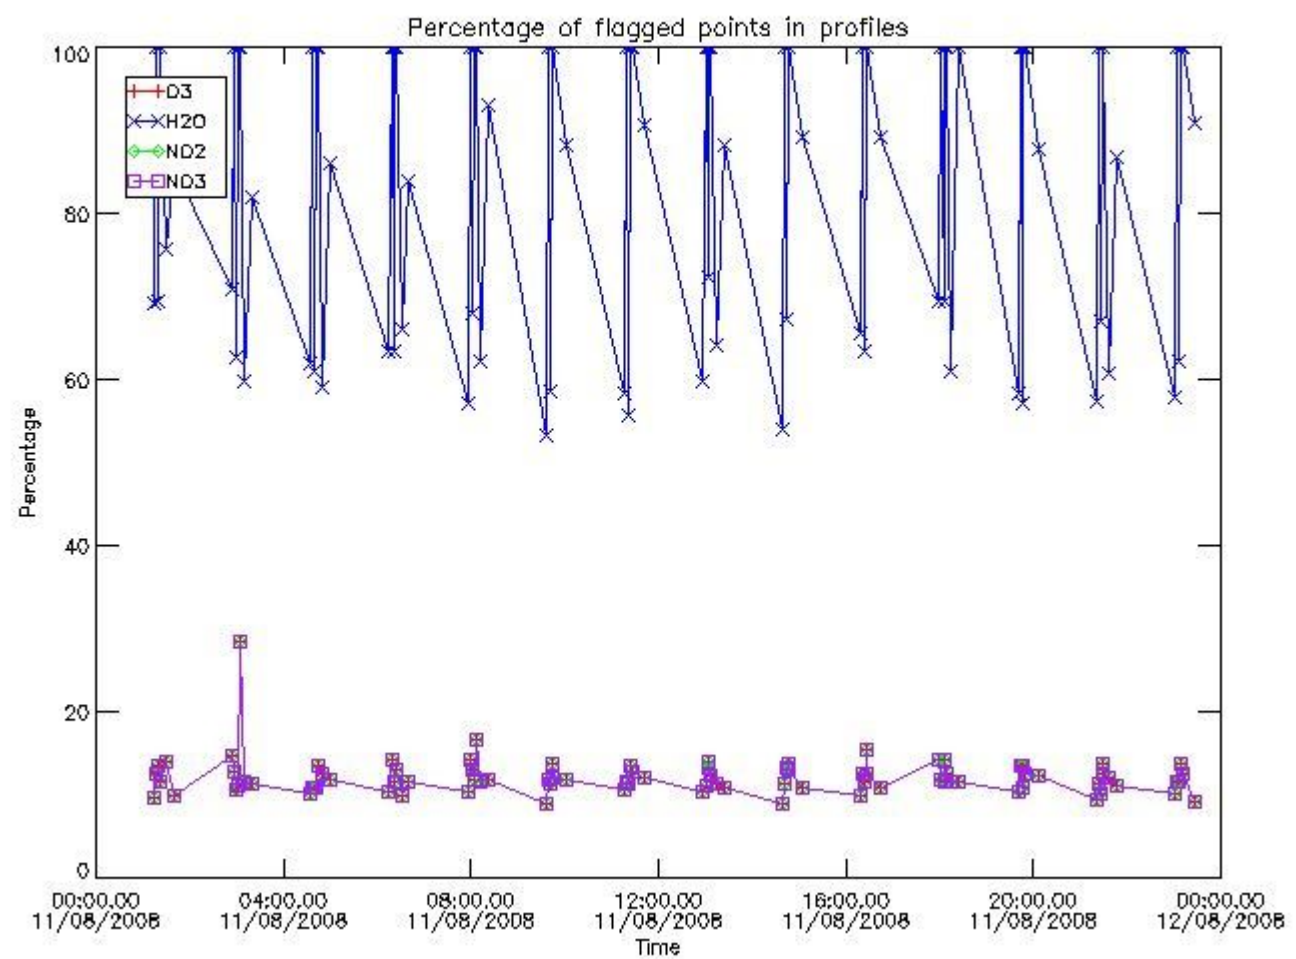

3. Quality information per product

In this section it is plotted some information contained in the Quality Summary data set of the level 2 products. Only products in dark limb conditions and without errors (error flag in the MPH set to "0") are used.

3.1 Plot quality information per product (time dependant)

3.2 Plot quality information per product (world map)