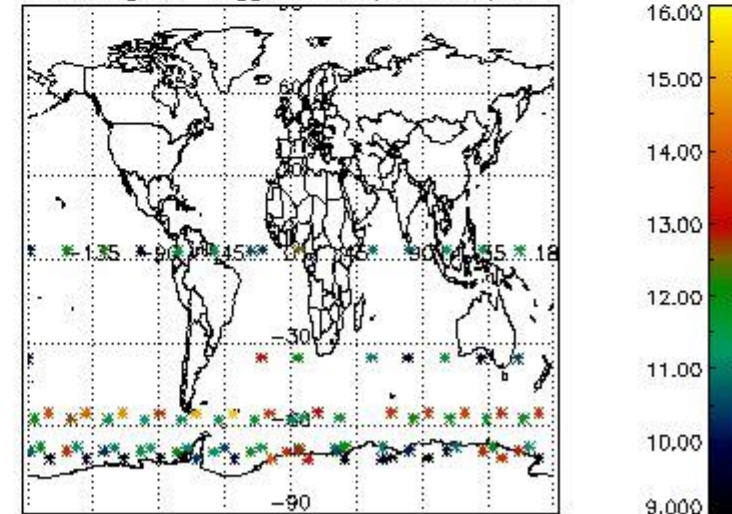

Percentage of flagged data per NO3 profile

4. Level 1 quality information per product

In this section it is plotted some information contained in the Quality Summary data set of the level 2 products that comes from the level 1b processing. Products without errors (error flag in the MPH set to "0") are used.

4.1 Plot quality information per product (time dependant) coming from level 1b processing

4.1.1 Plot level 1 quality information per product (time dependant): ENVISAT ASCENDING passes