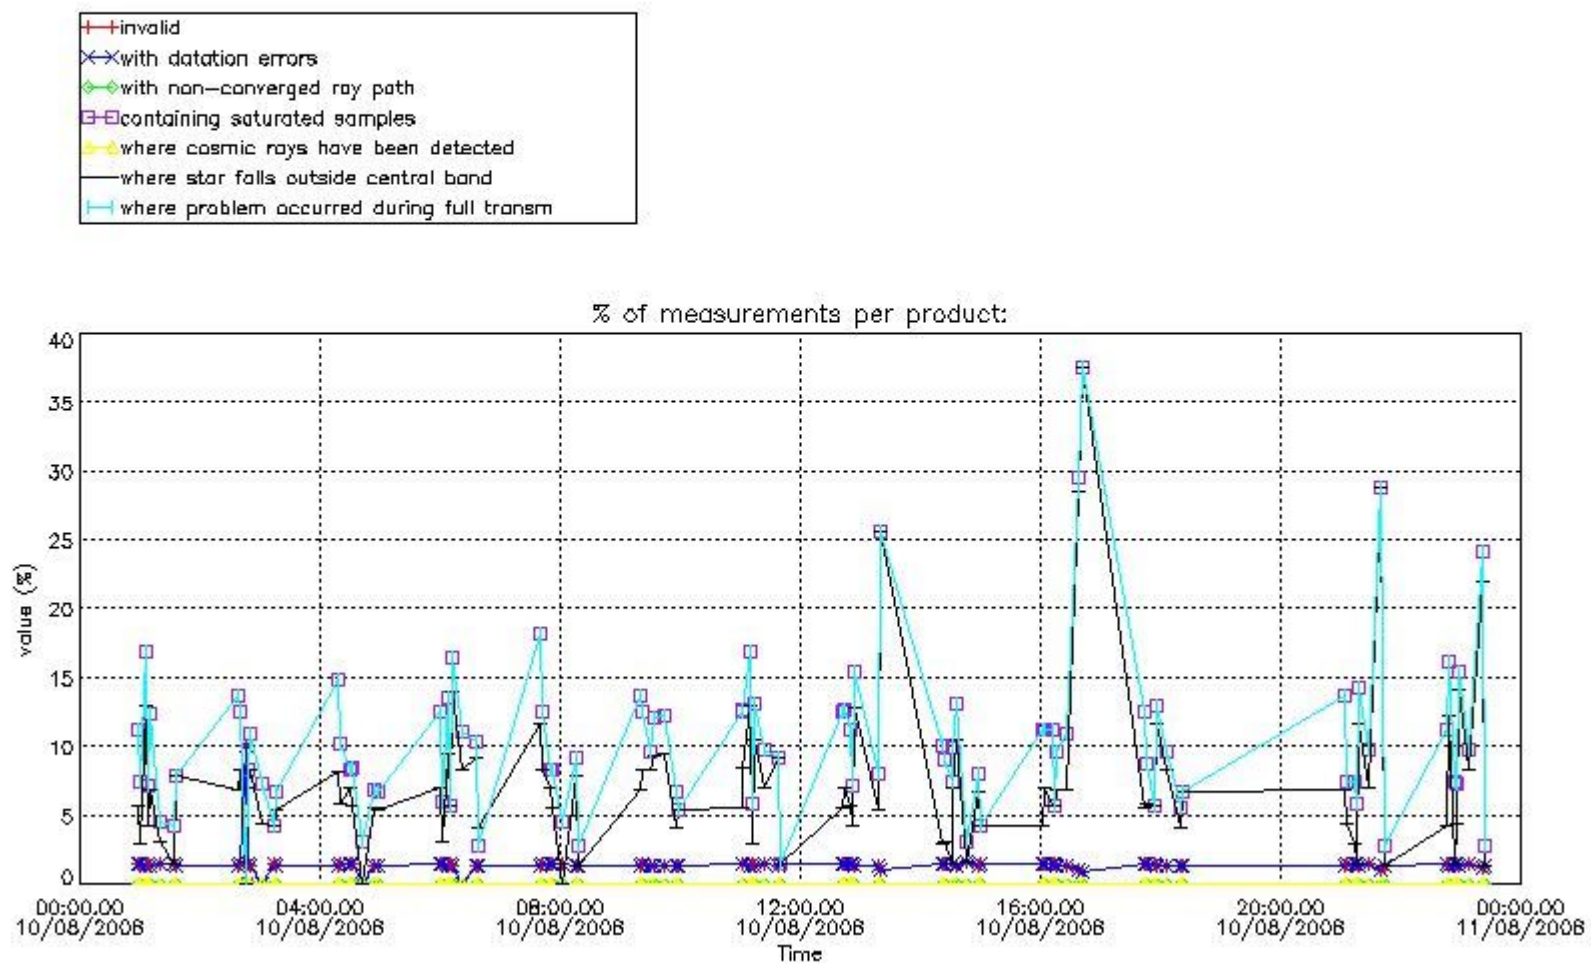

4.2 Plot quality information per product coming from level 1b processing (world map)

4.2.1 Plot level 1 quality information per product (world map): ENVISAT ASCENDING passes