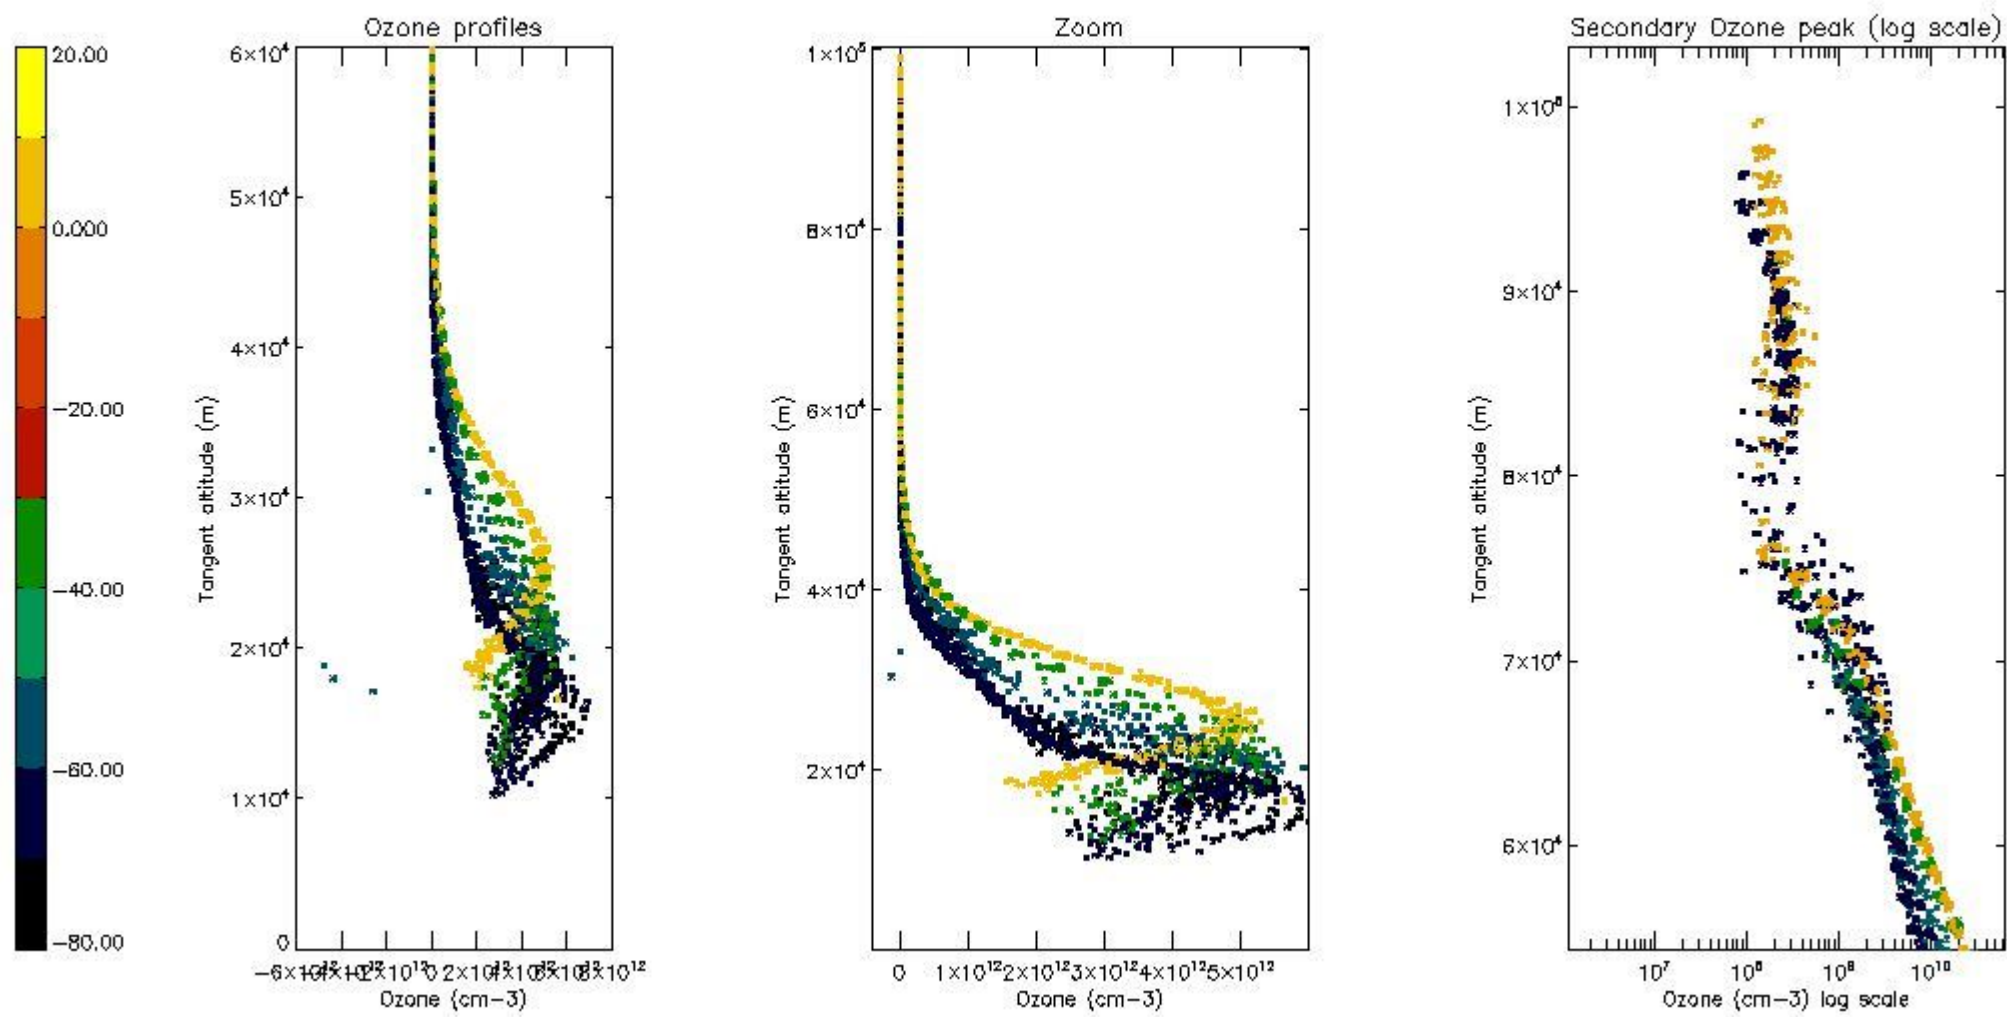

5.5 Plot ozone profiles where STD < 5% (dark without errors)

The colorbar represents the latitude.