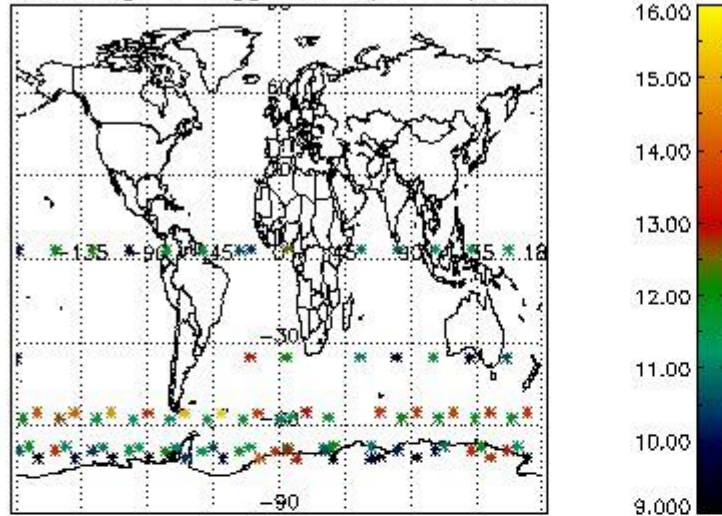

3.2 Plot quality information per product (world map)