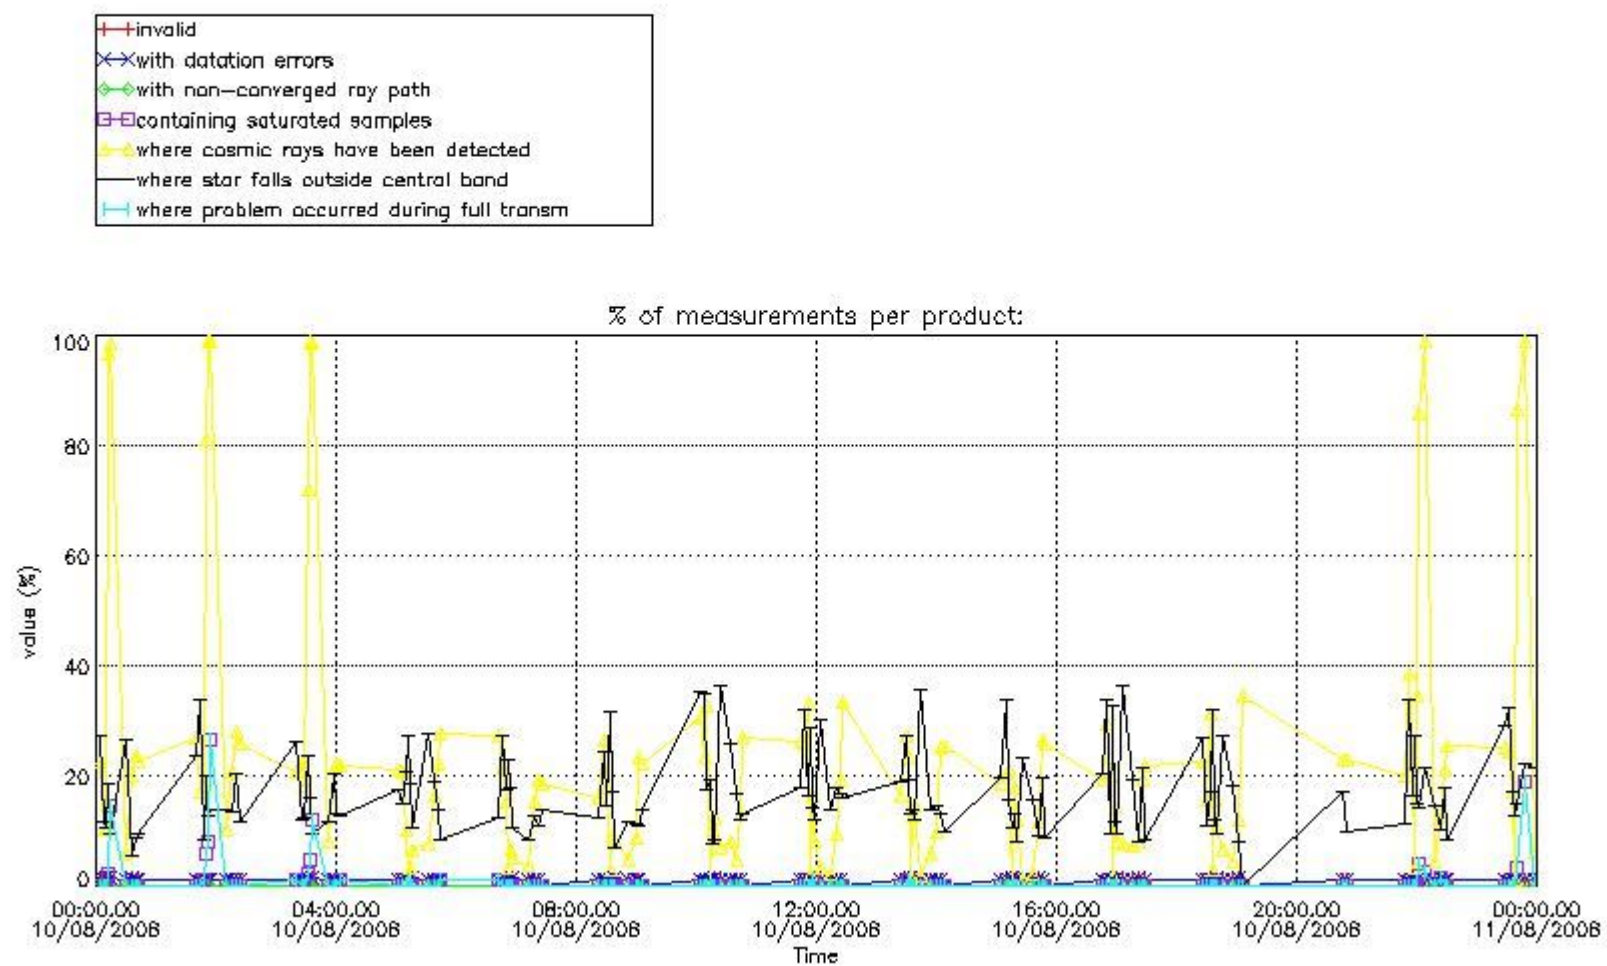

3.1 Plot quality information per product (time dependant)

3.2 Plot quality information per product (world map)

Percentage of flagged data per O3 profile

Percentage of flagged data per H2O profile

Percentage of flagged data per NO2 profile

Percentage of flagged data per NO3 profile

4. Level 1 quality information per product

In this section it is plotted some information contained in the Quality Summary data set of the level 2 products that comes from the level 1b processing. Products without errors (error flag in the MPH set to "0") are used.

4.1 Plot quality information per product (time dependant) coming from level 1b processing

4.1.1 Plot level 1 quality information per product (time dependant): ENVISAT ASCENDING passes

4.1.2 Plot level 1 quality information per product (time dependant): ENVI SAT DESCENDING passes