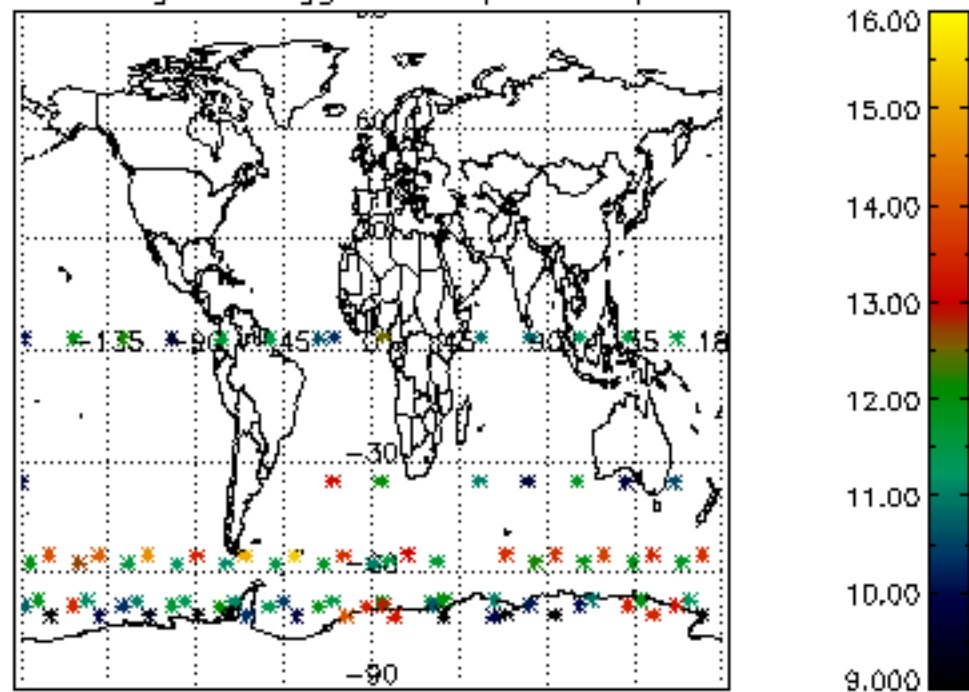

Percentage of flagged data per NO2 profile