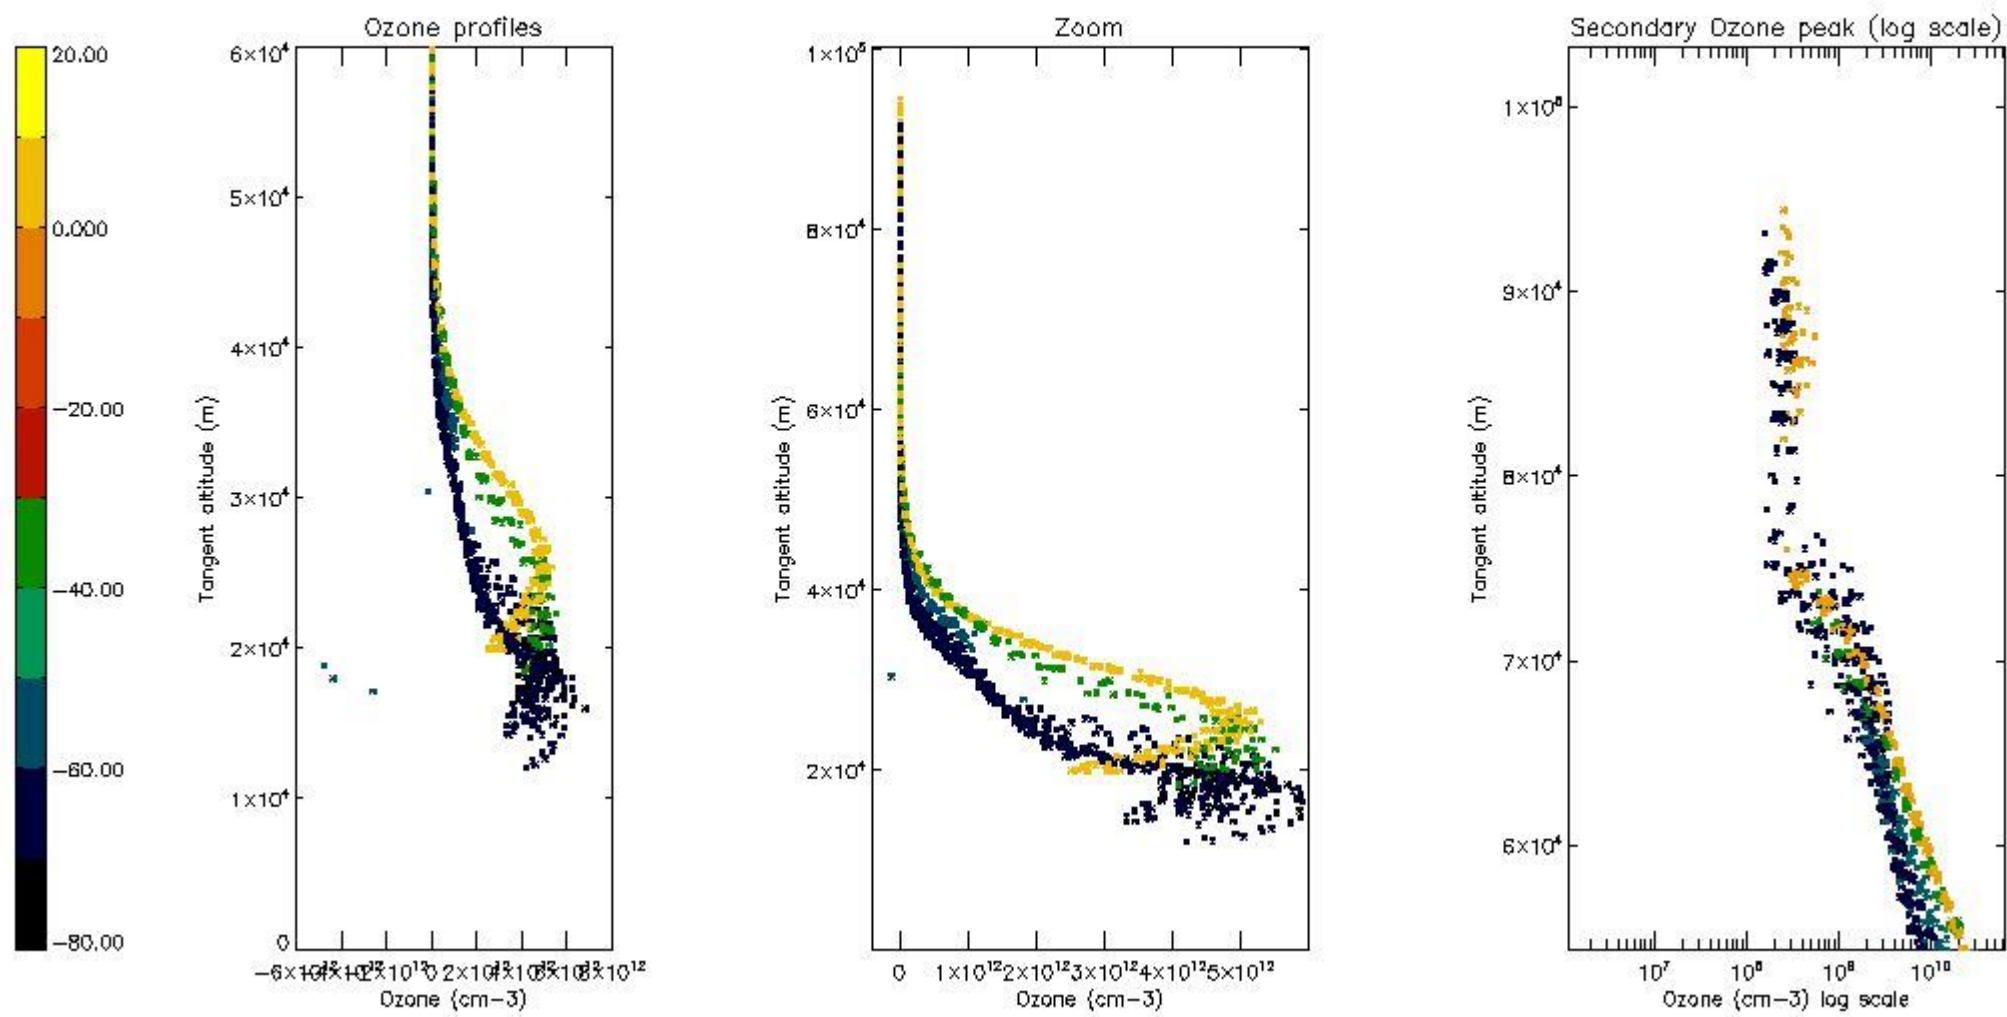

STD < 10	19
STD < 5	15

5.2 Plot ozone profiles for all STD (dark without errors)

The colorbar represents the latitude.

5.3 Plot ozone profiles where STD < 20% (dark without errors)

The colorbar represents the latitude.

5.4 Plot ozone profiles where STD < 10% (dark without errors)

The colorbar represents the latitude.

5.5 Plot ozone profiles where STD < 5% (dark without errors)

The colorbar represents the latitude.

5.6 Plot NO₂ profiles for all STD (dark without errors)

The colorbar represents the latitude.

5.7 Plot NO3 profiles for all STD (dark without errors)

The colorbar represents the latitude.

5.8 Plot H2O profiles for all STD (only for occultations of stars 1,2,3,4,13,14,16,26,63 dark without errors)