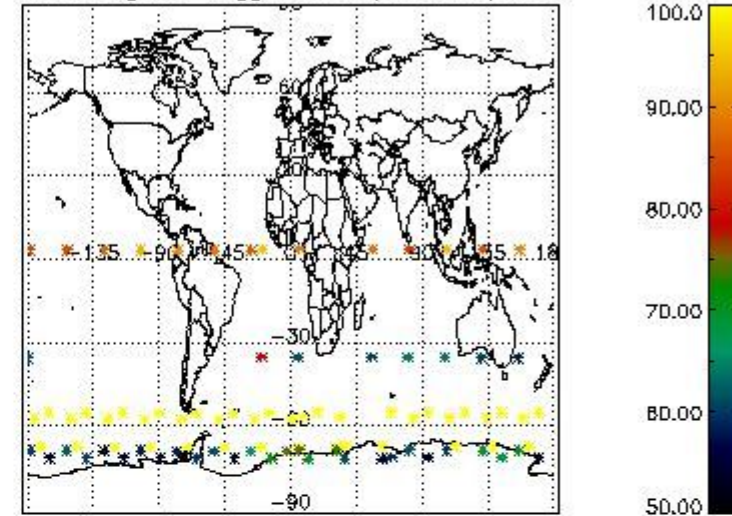

3.1 Plot quality information per product (time dependant)

3.2 Plot quality information per product (world map)

Percentage of flagged data per O3 profile

Percentage of flagged data per H2O profile

Percentage of flagged data per NO2 profile