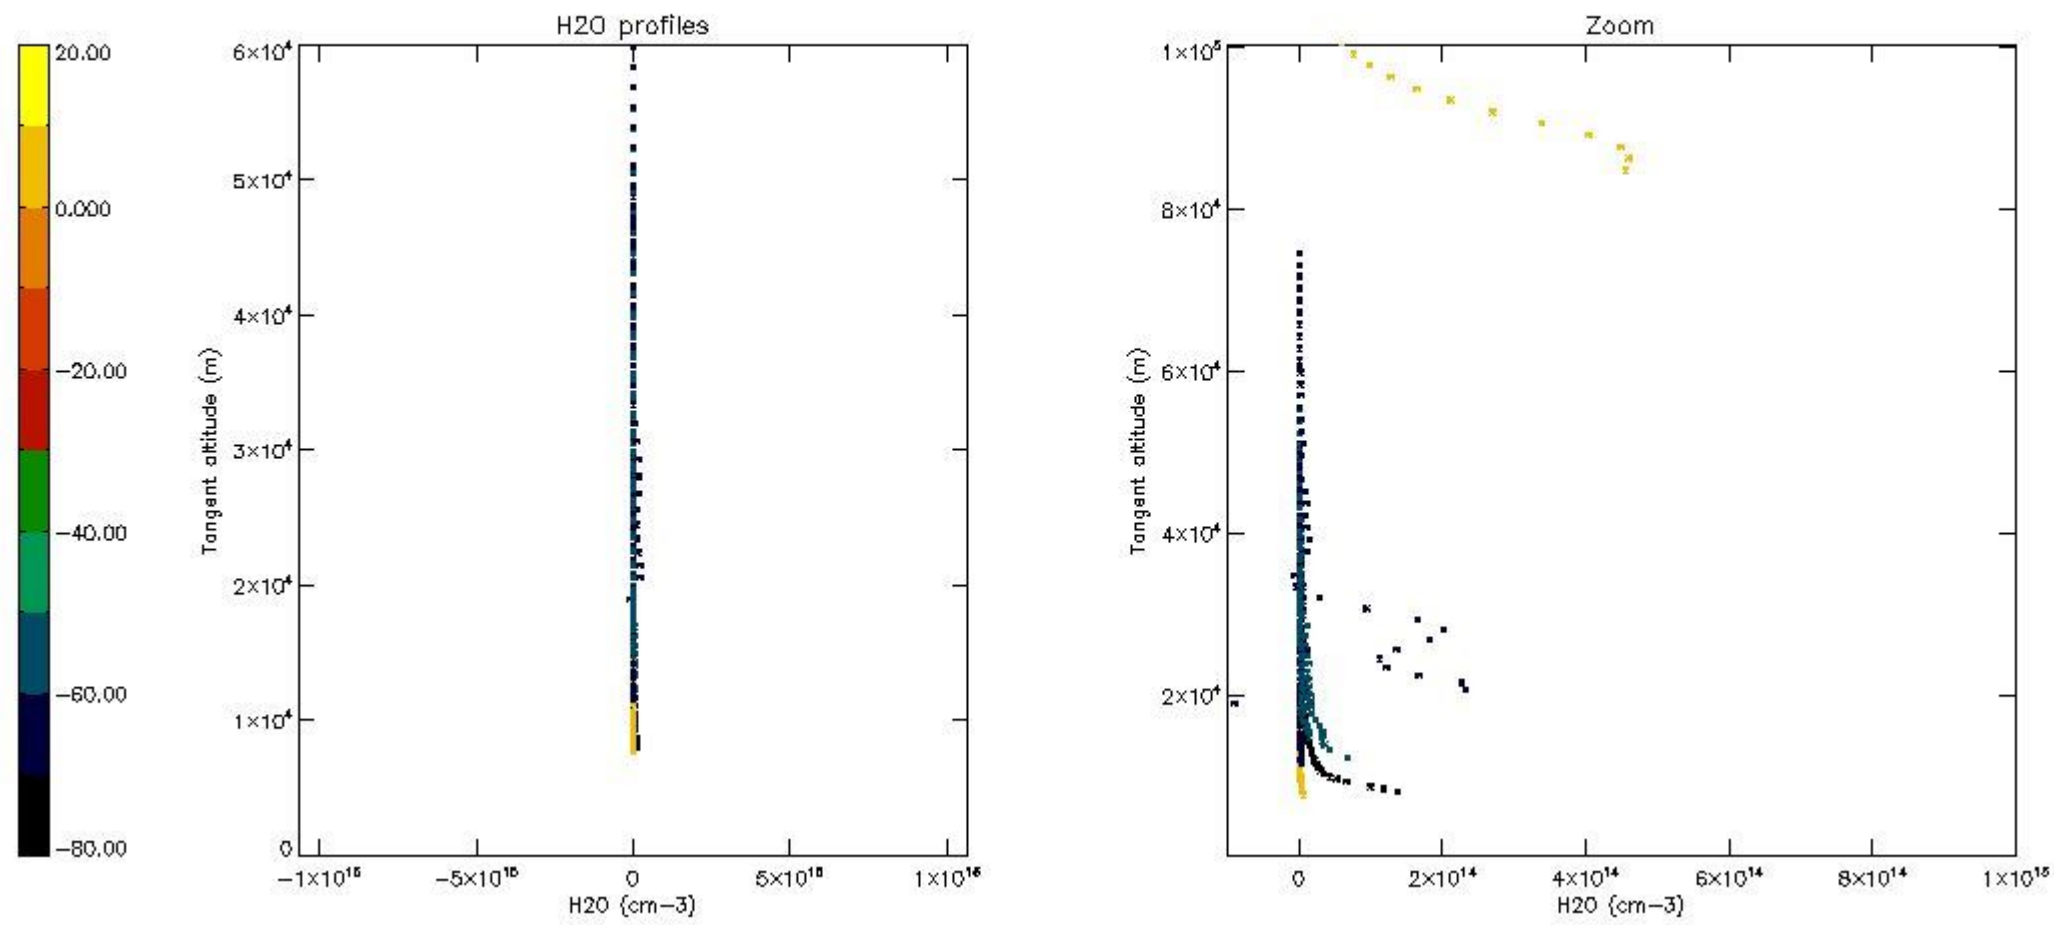

6. Auxiliary Data Files used for the production reported in section 2

The number reported in the third column indicates since which file (see list in section 2) the corresponding auxiliary file has been used. The fourth column is the date of those product files.

Type	Auxiliary Filename	Used since product	Used since product date
INST_PHYS_CHARACTERISTICS	GOM_INS_AXVIEC20091111_143220_20030716_120000_20500101_000000	1	10-AUG-2008 00:04:17
LEVEL-2_PROC_CONFIG	GOM_PR2_AXVIEC20091111_152718_20020301_000000_20500101_000000	1	10-AUG-2008 00:04:17
CROSS_SECTIONS_FILE	GOM_CRS_AXVIEC20091111_154832_20020301_000000_20500101_000000	1	10-AUG-2008 00:04:17