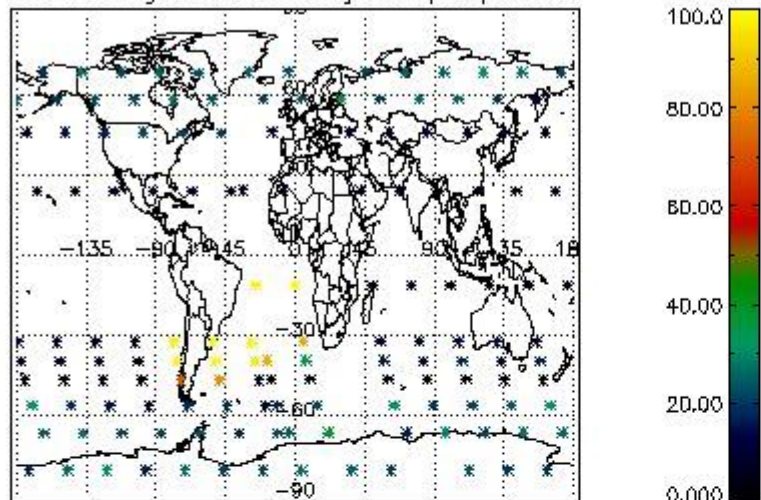

Percentage of flagged data per NO3 profile

4. Level 1 quality information per product

In this section it is plotted some information contained in the Quality Summary data set of the level 2 products that comes from the level 1b processing. Products without errors (error flag in the MPH set to "0") are used.

4.1 Plot quality information per product (time dependant) coming from level 1b processing

4.1.1 Plot level 1 quality information per product (time dependant): ENVISAT ASCENDING passes

4.1.2 Plot level 1 quality information per product (time dependant): ENVI SAT DESCENDING passes

4.2 Plot quality information per product coming from level 1b processing (world map)

4.2.1 Plot level 1 quality information per product (world map): ENVISAT ASCENDING passes

Percentage of cosmic ray hits per profile