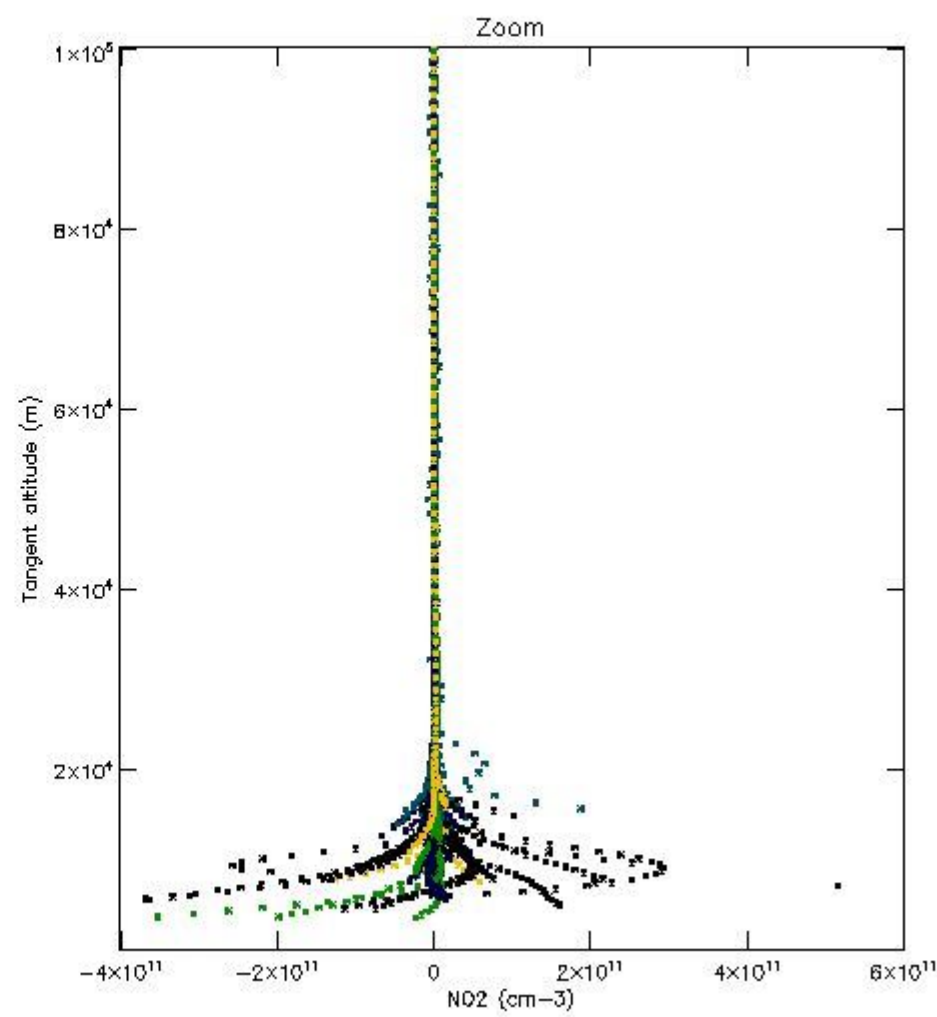

5.4 Plot ozone profiles where STD < 10% (dark without errors)

The colorbar represents the latitude.

5.5 Plot ozone profiles where STD < 5% (dark without errors)

The colorbar represents the latitude.

5.6 Plot NO₂ profiles for all STD (dark without errors)

The colorbar represents the latitude.

5.7 Plot NO3 profiles for all STD (dark without errors)

The colorbar represents the latitude.

5.8 Plot H2O profiles for all STD (only for occultations of stars 1,2,3,4,13,14,16,26,63 dark without errors)