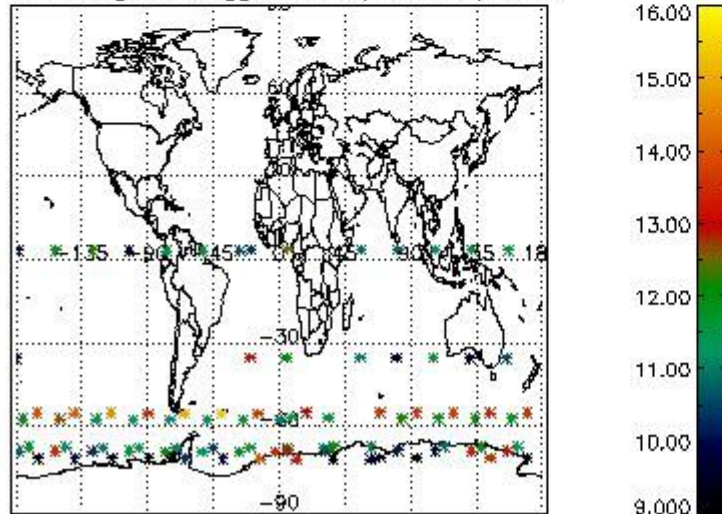

3.1 Plot quality information per product (time dependant)

3.2 Plot quality information per product (world map)

Percentage of flagged data per O3 profile

Percentage of flagged data per H2O profile

Percentage of flagged data per NO2 profile