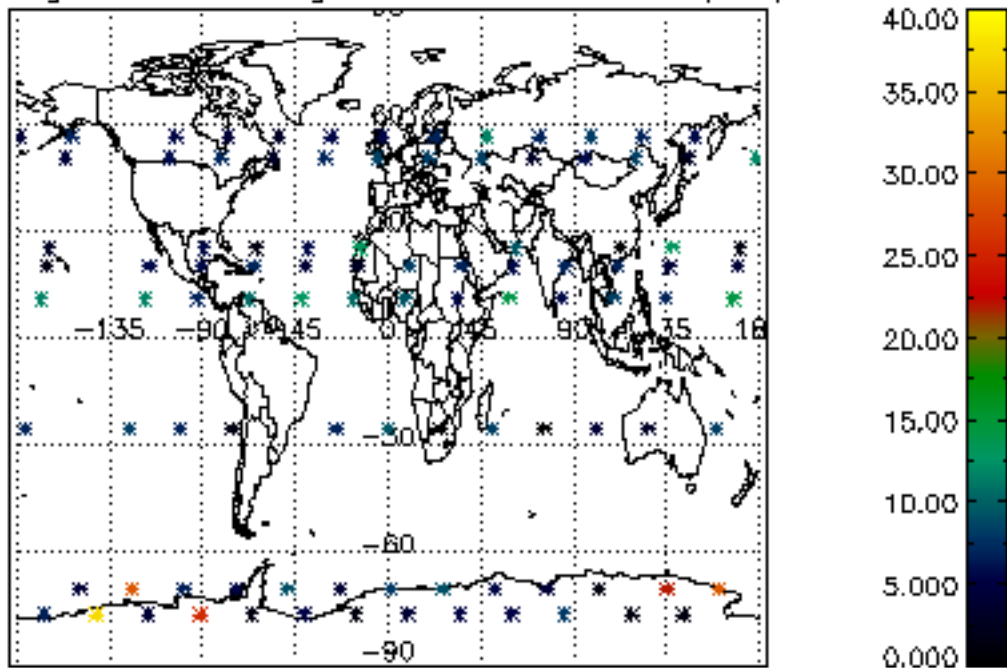

Percentage of star falling outside central band per profile