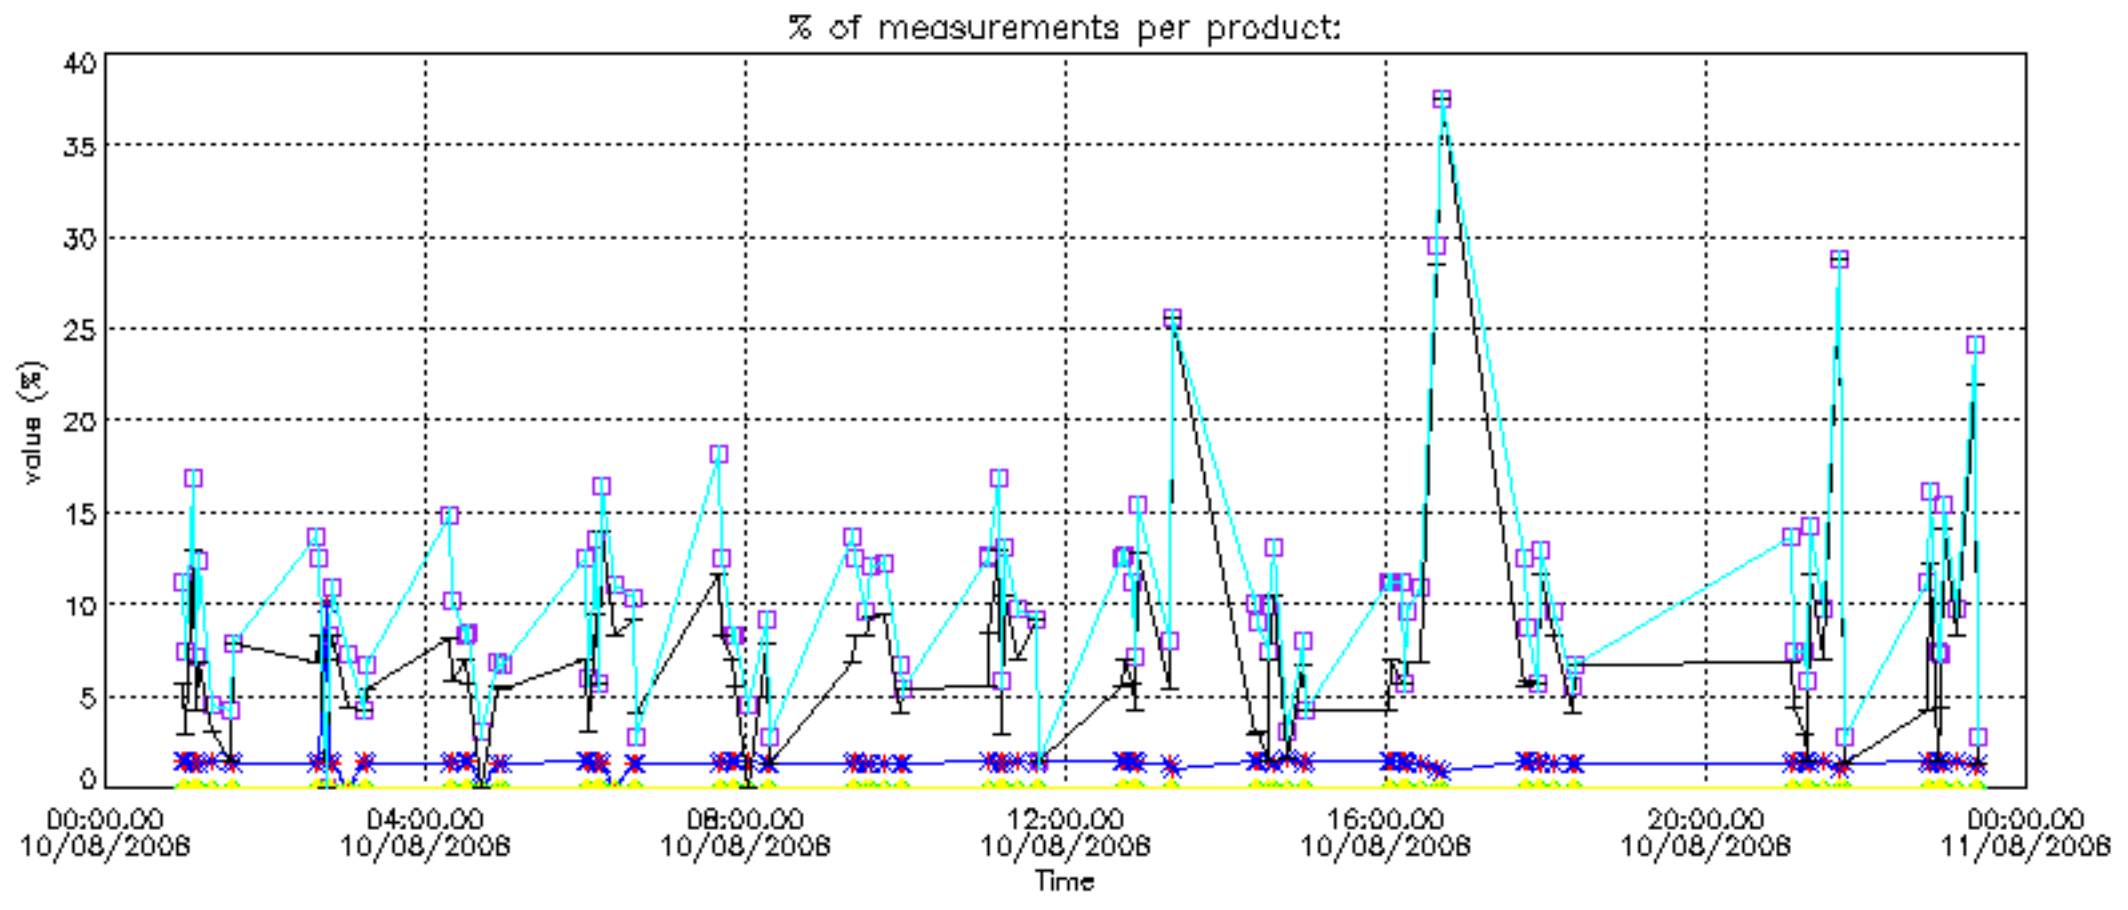

Percentage of cosmic ray hits per profile

Percentage of datation errors per profile