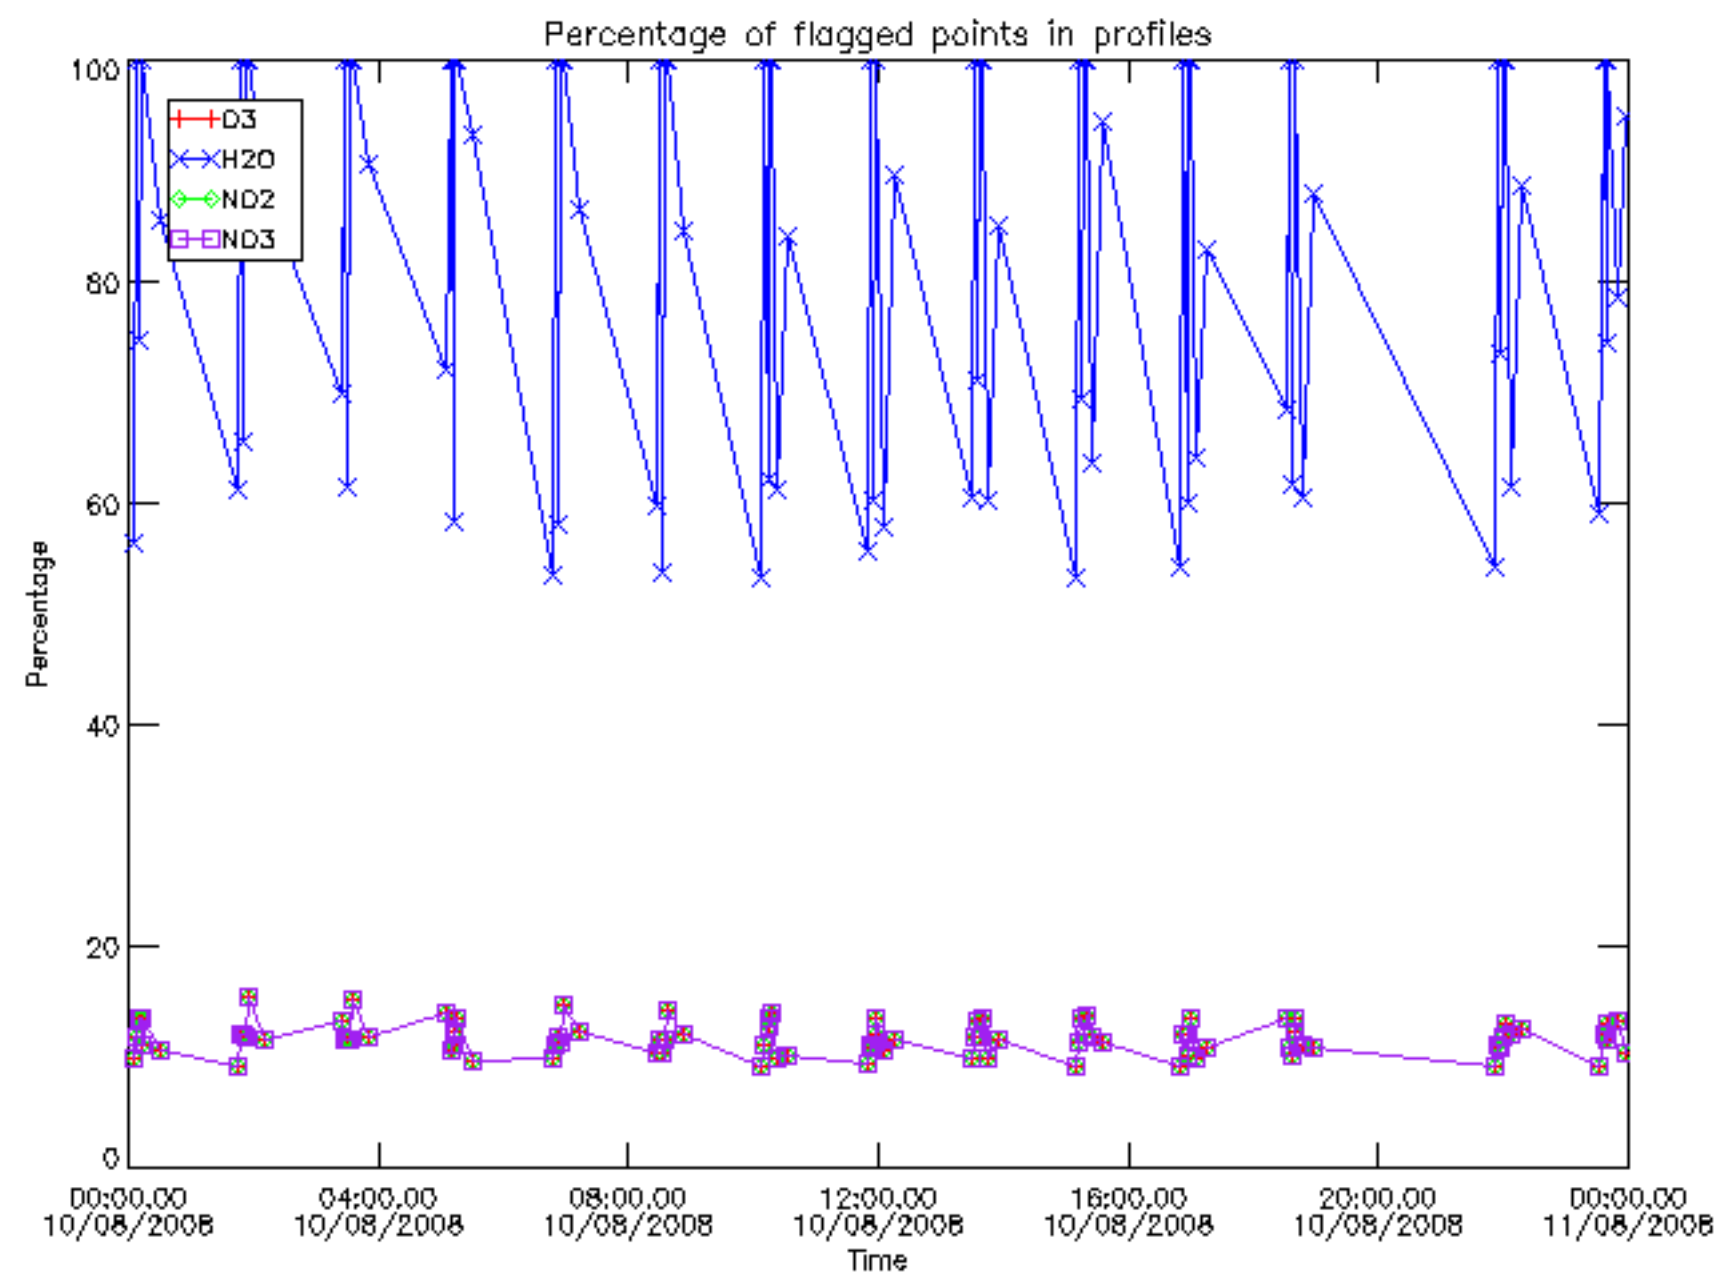

Percentage of flagged data per D3 profile

Percentage of flagged data per H2O profile