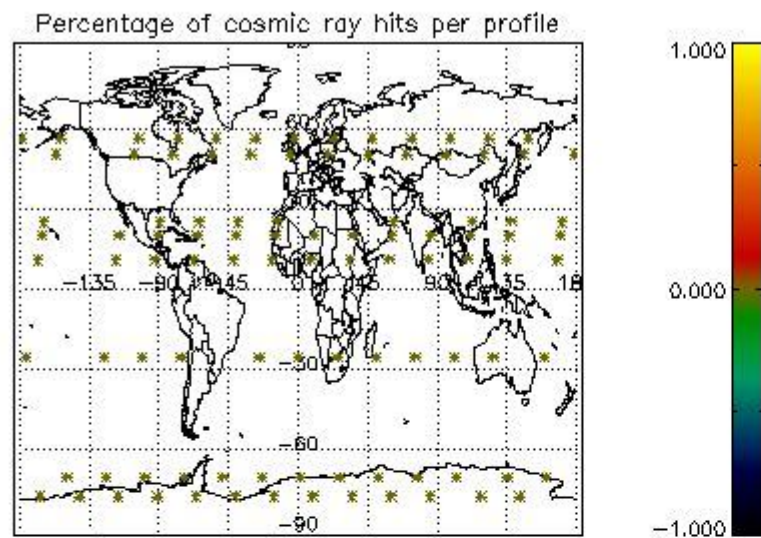

Percentage of datation errors per profile

Percentage of star falling outside central band per profile

Percentage of saturation errors per profile

4.2.2 Plot level 1 quality information per product (world map): ENVISAT DESCENDING passes