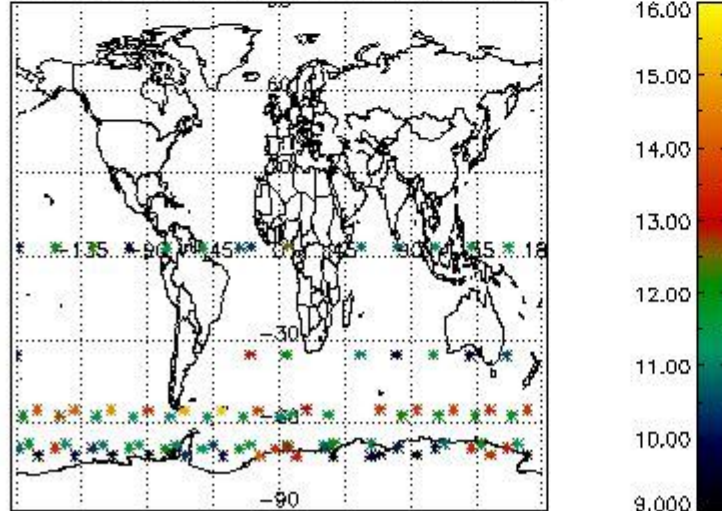

3.1 Plot quality information per product (time dependant)

3.2 Plot quality information per product (world map)

Percentage of flagged data per O3 profile

Percentage of flagged data per H2O profile

Percentage of flagged data per NO2 profile