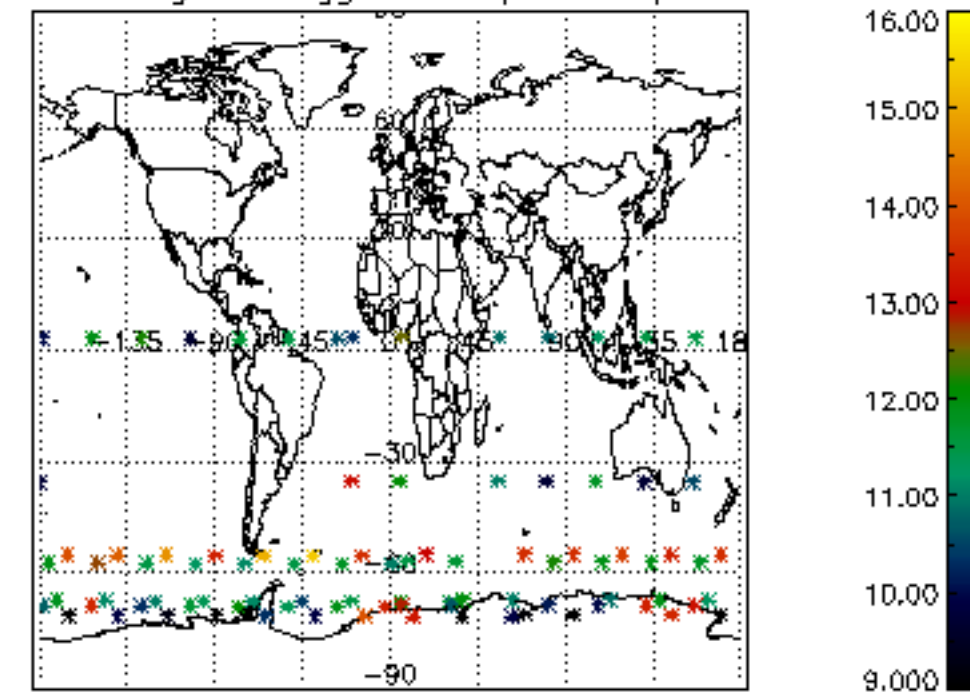

Percentage of flagged data per NO3 profile