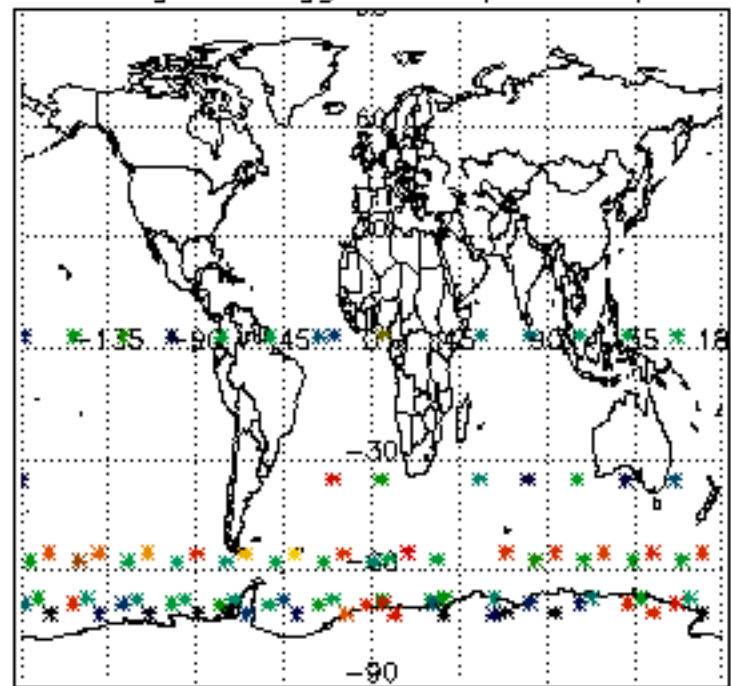

Percentage of flagged data per NO2 profile