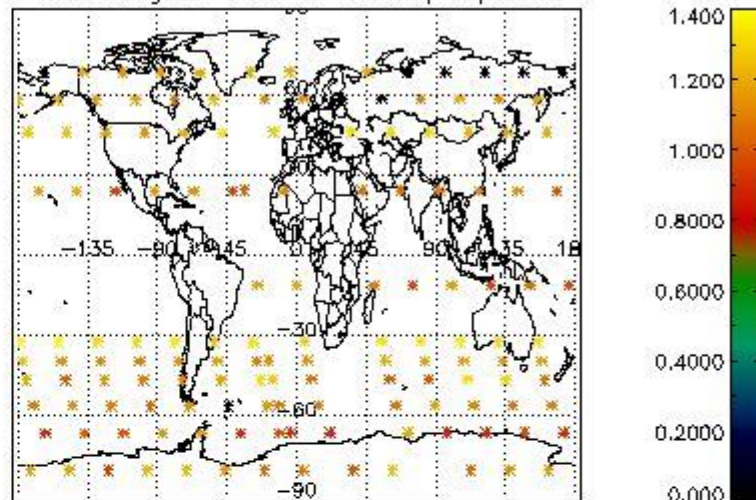

Percentage of datation errors per profile