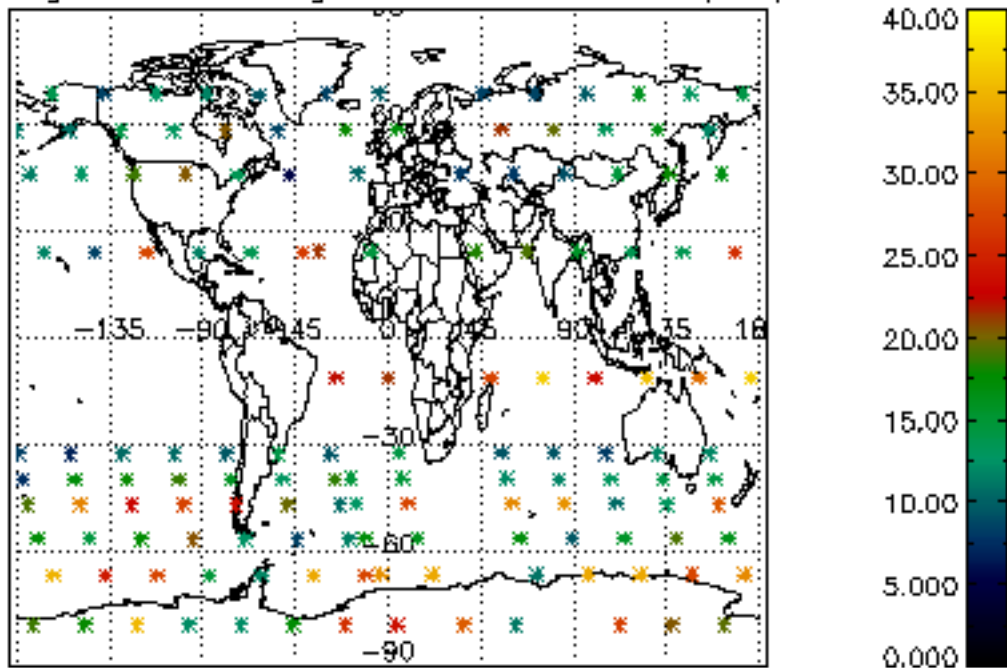

Percentage of cosmic ray hits per profile

Percentage of star falling outside central band per profile