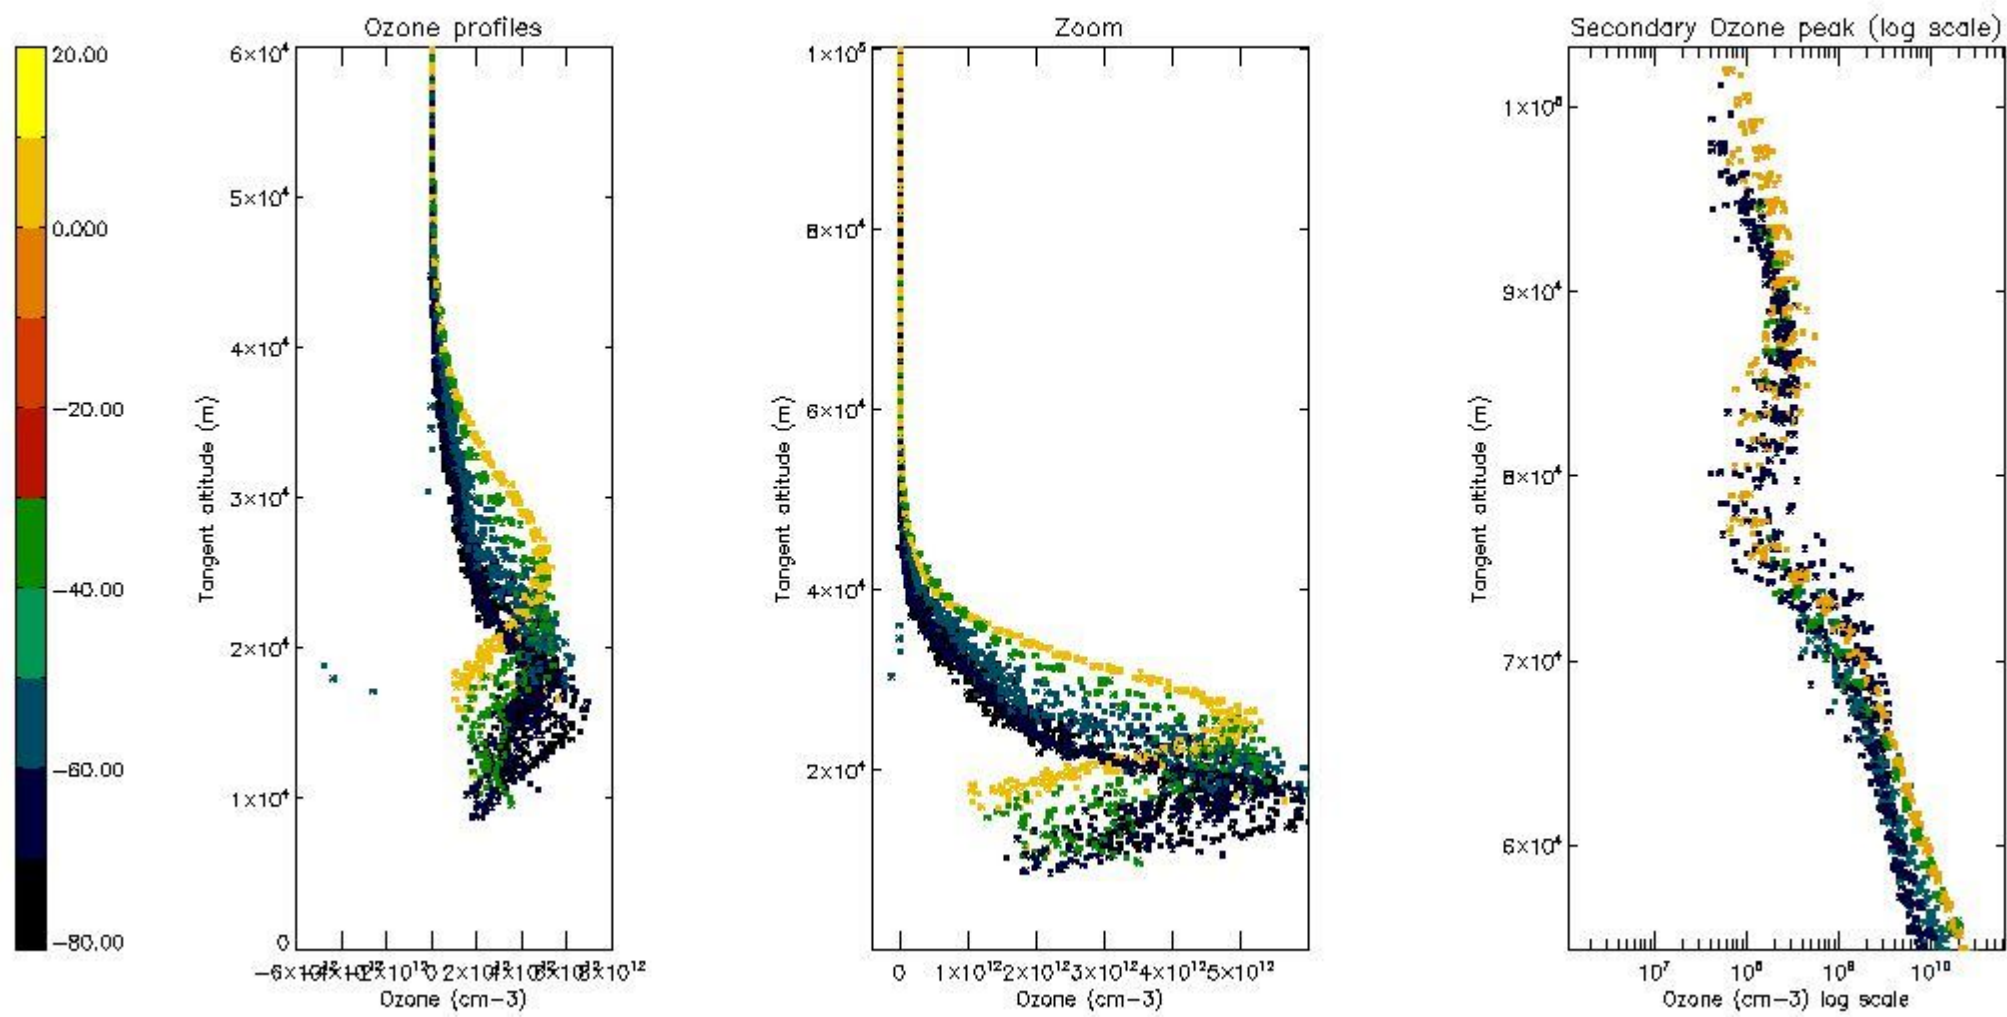

STD < 10	19
STD < 5	15

5.2 Plot ozone profiles for all STD (dark without errors)

The colorbar represents the latitude.

5.3 Plot ozone profiles where STD < 20% (dark without errors)

The colorbar represents the latitude.