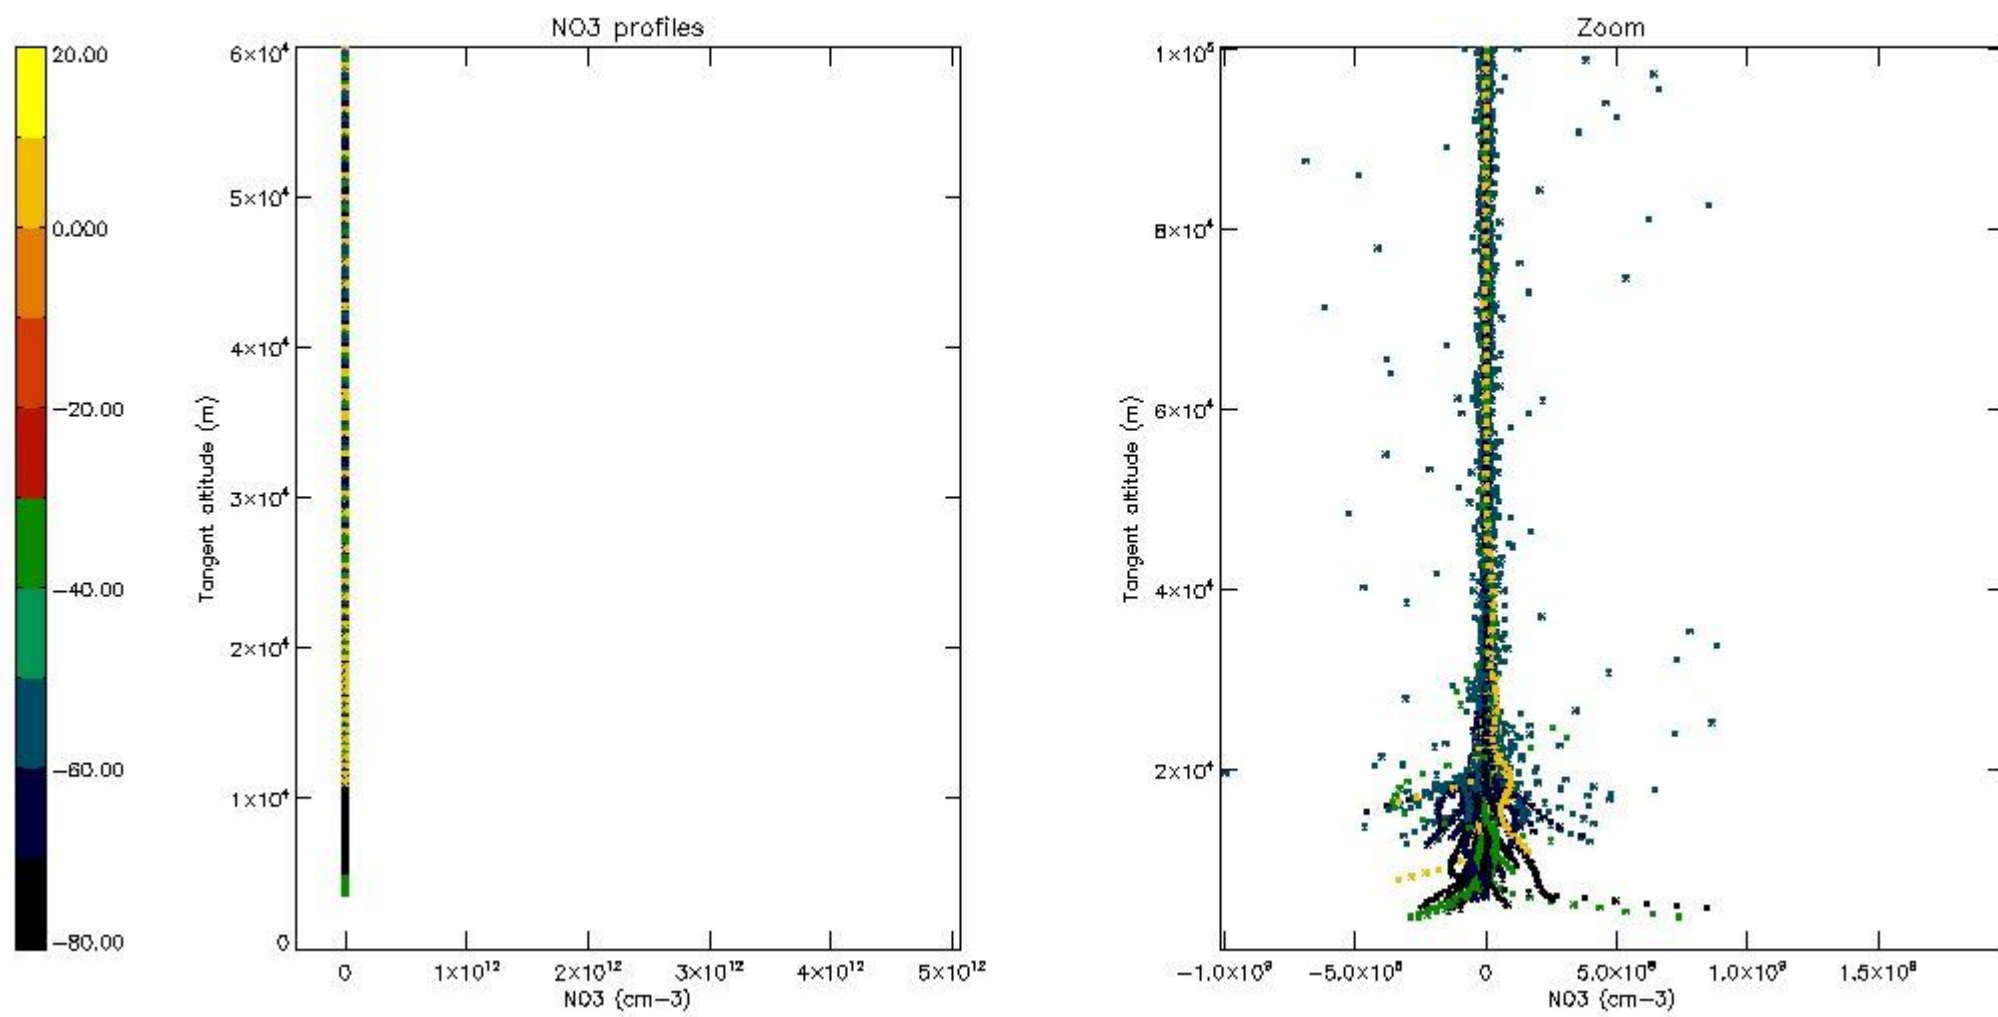

5.8 Plot H₂O profiles for all STD (only for occultations of stars 1,2,3,4,13,14,16,26,63 dark without errors)

The colorbar represents the latitude.