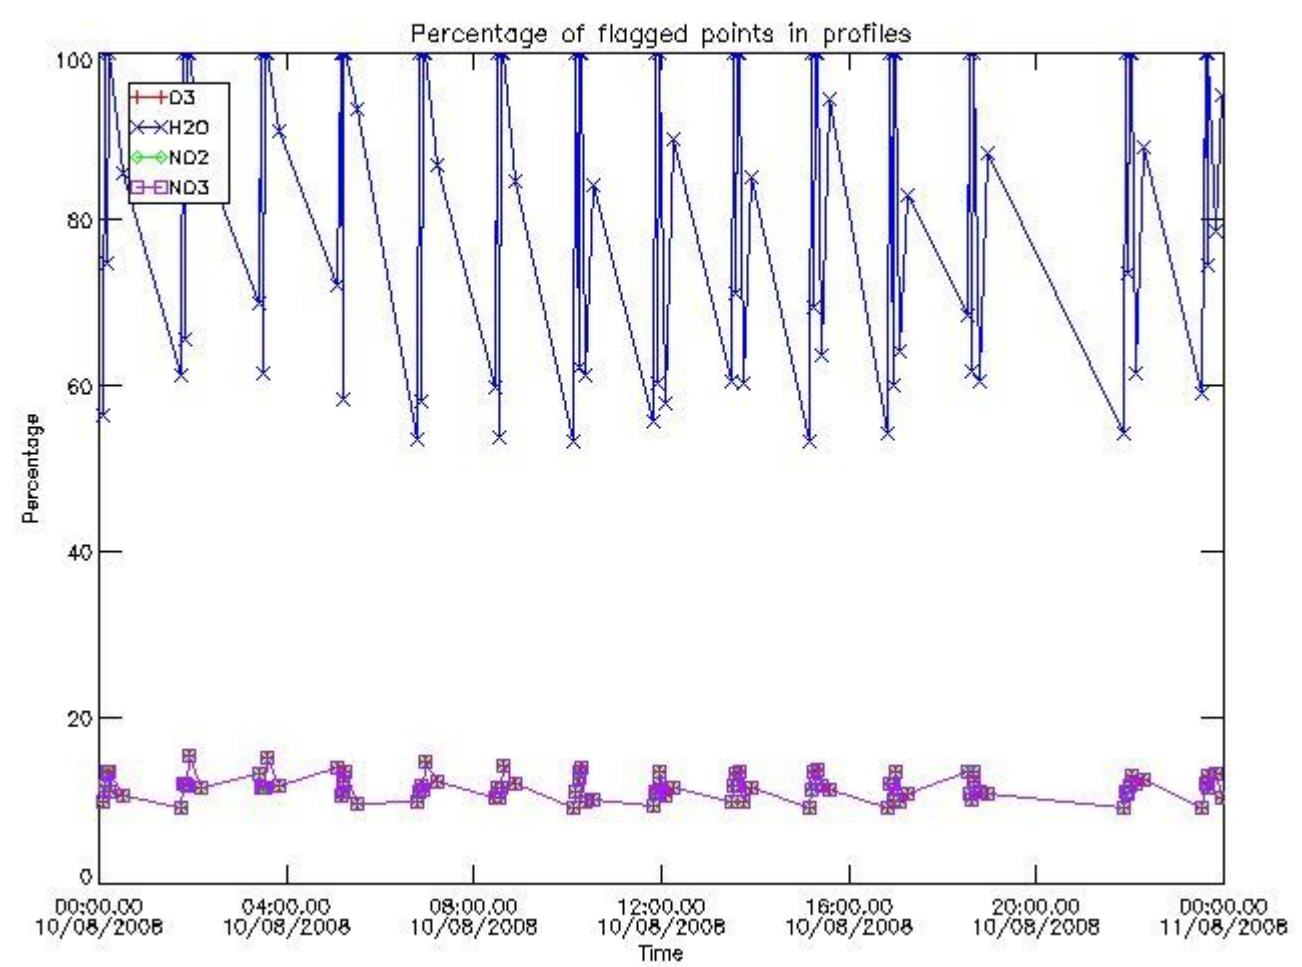

3. Quality information per product

In this section it is plotted some information contained in the Quality Summary data set of the level 2 products. Only products in dark limb conditions and without errors (error flag in the MPH set to "0") are used.

3.1 Plot quality information per product (time dependant)

Percentage of flagged data per O3 profile

Percentage of flagged data per H2O profile