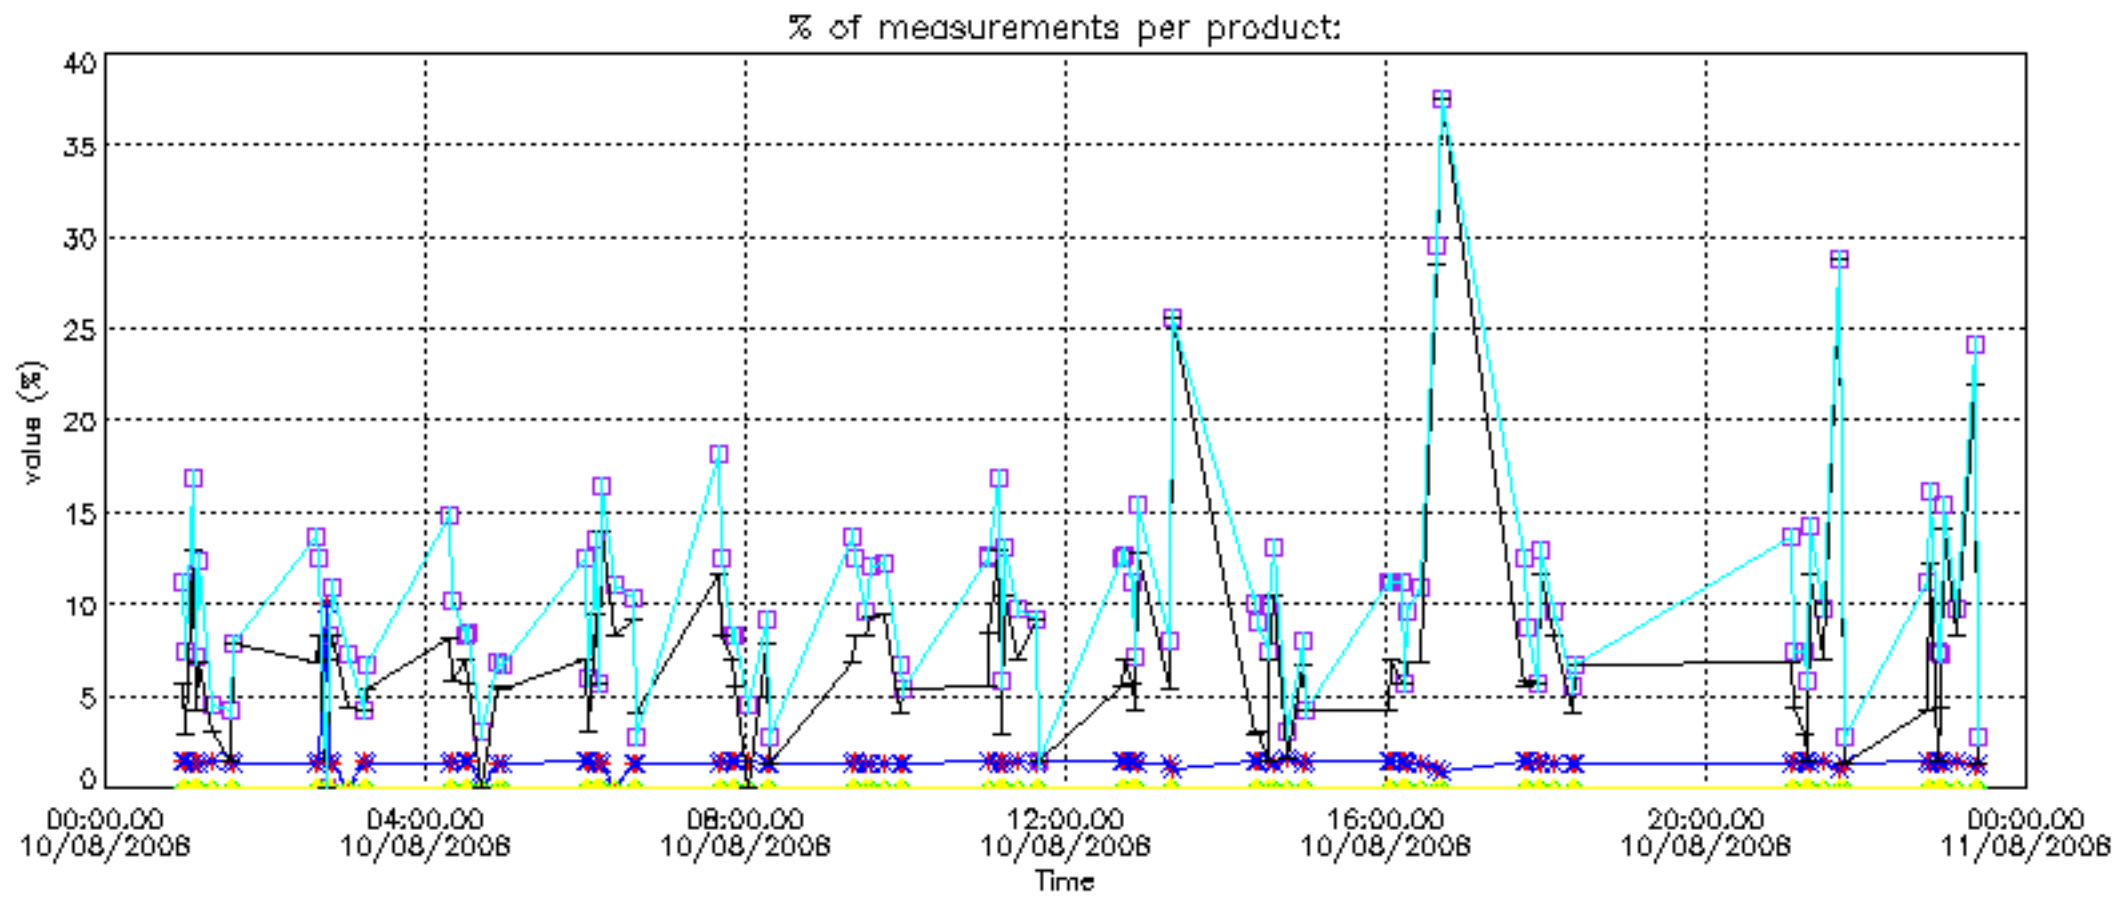

Percentage of cosmic ray hits per profile

Percentage of datation errors per profile