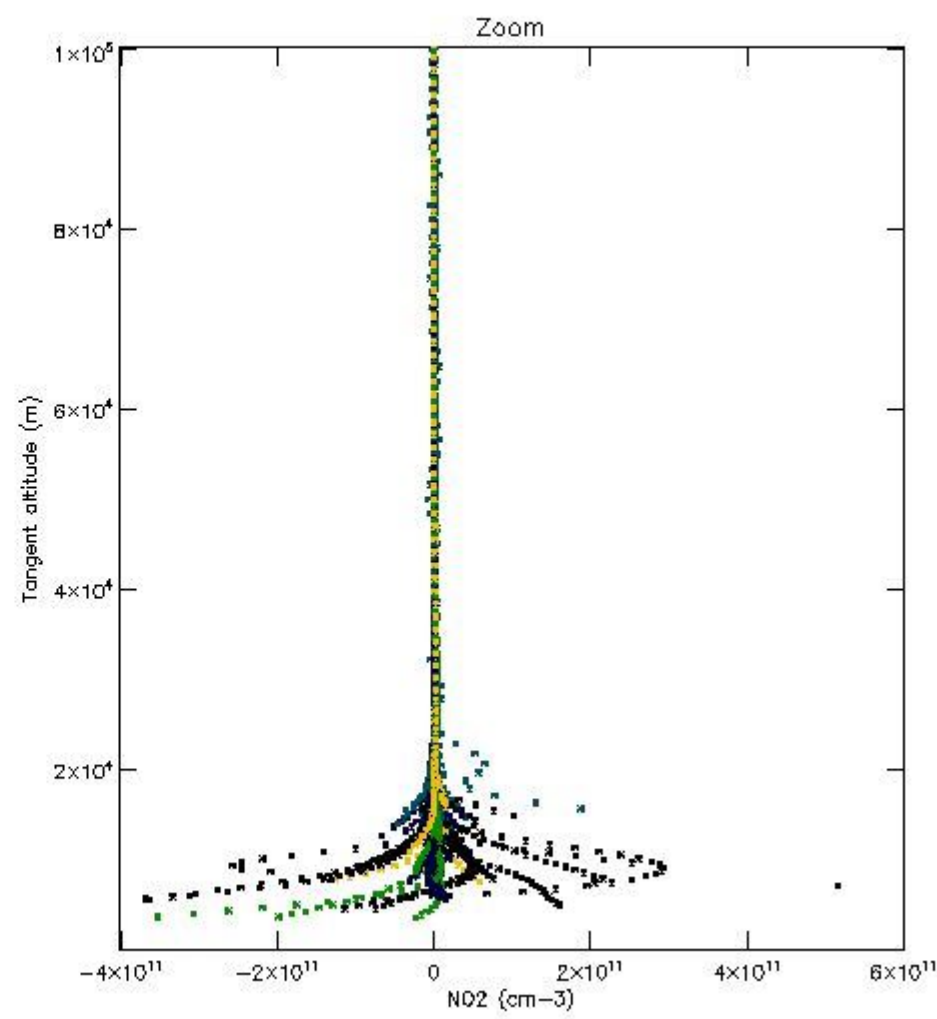

5.7 Plot NO3 profiles for all STD (dark without errors)

The colorbar represents the latitude.