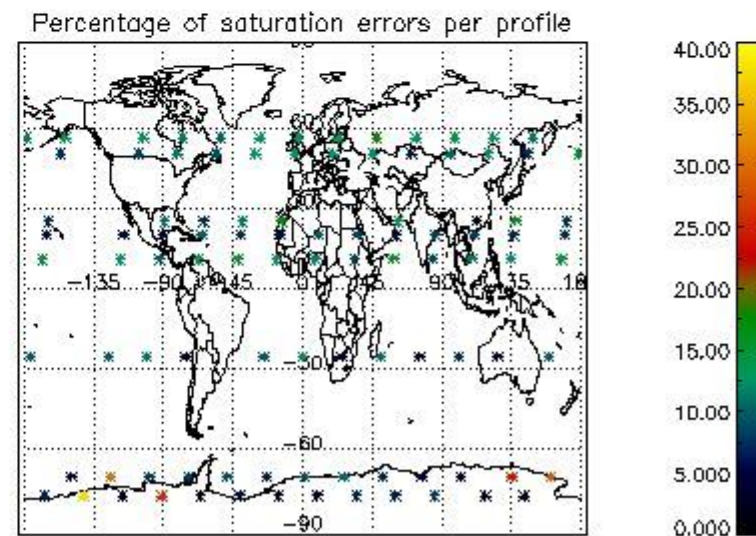

5. Trace gas profiles

5.1 Ozone statistics based on quality of products

The final quality of the products can be "measured" using the STD (Standard Deviation) attached to every point profile. This information is written to the parameter GOM_NL__2P/NL_LOCAL_SPECIES_DENSITY/o3_std of the level 2 products. The table below shows the statistics for given STD ranges.

The statistics are given with respect to the overall valid production:

- Products without fatal errors: GOM_NL__2P/MPH/PRODUCT_ERR=0
- Valid point profile: GOM_NL__2P/NL_LOCAL_SPECIES_DENSITY/pcd(0)=0

The 'Criteria' is applied to valid points of dark limb products:

- Products in dark limb illumination condition: GOM_NL__2P/NL_SUMMARY_QUALITY/obs_ill_cond=0
- Products without fatal errors: GOM_NL__2P/MPH/PRODUCT_ERR=0
- Valid point profile: GOM_NL__2P/NL_LOCAL_SPECIES_DENSITY/pcd(0)=0

So, the table below shows the percentage of dark limb and valid observations for each criteria with respect to the overall valid daily observations.

Criteria	% of total production
All STD	42
STD < 20	24