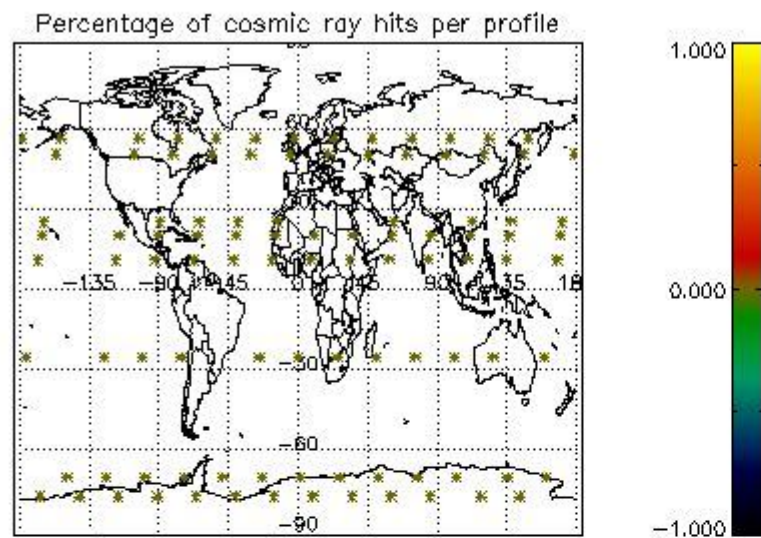

4.2.2 Plot level 1 quality information per product (world map): ENVISAT DESCENDING passes

5. Trace gas profiles

5.1 Ozone statistics based on quality of products

The final quality of the products can be "measured" using the STD (Standard Deviation) attached to every point profile. This information is written to the parameter GOM_NL__2P/NL_LOCAL_SPECIES_DENSITY/o3_std of the level 2 products. The table below shows the statistics for given STD ranges.

The statistics are given with respect to the overall valid production:

- Products without fatal errors: GOM_NL__2P/MPH/PRODUCT_ERR=0
- Valid point profile: GOM_NL__2P/NL_LOCAL_SPECIES_DENSITY/pcd(0)=0

The 'Criteria' is applied to valid points of dark limb products:

- Products in dark limb illumination condition: GOM_NL__2P/NL_SUMMARY_QUALITY/obs_ill_cond=0
- Products without fatal errors: GOM_NL__2P/MPH/PRODUCT_ERR=0
- Valid point profile: GOM_NL__2P/NL_LOCAL_SPECIES_DENSITY/pcd(0)=0

So, the table below shows the percentage of dark limb and valid observations for each criteria with respect to the overall valid daily observations.

Criteria	% of total production
All STD	42
STD < 20	24