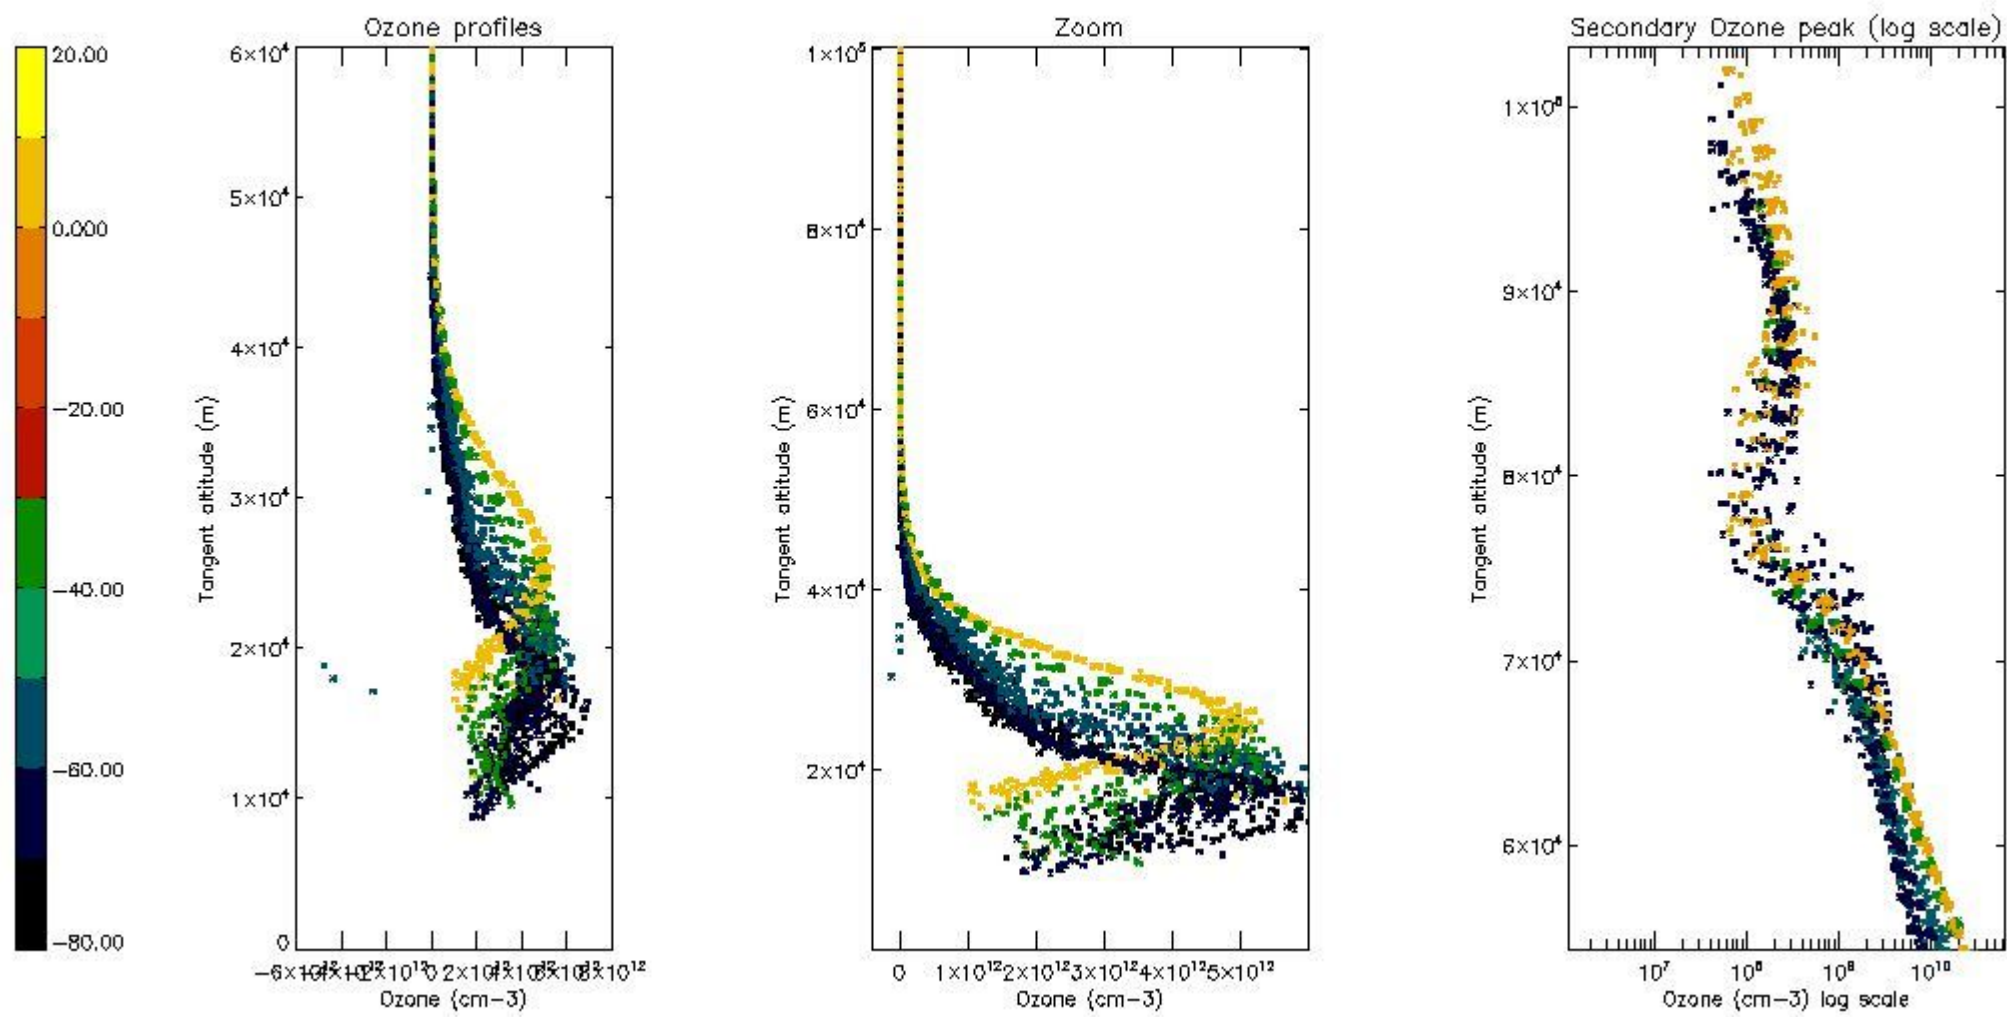

STD < 10	19
STD < 5	15

5.2 Plot ozone profiles for all STD (dark without errors)

The colorbar represents the latitude.

5.3 Plot ozone profiles where STD < 20% (dark without errors)

The colorbar represents the latitude.

5.4 Plot ozone profiles where STD < 10% (dark without errors)

The colorbar represents the latitude.

5.5 Plot ozone profiles where STD < 5% (dark without errors)

The colorbar represents the latitude.

5.6 Plot NO₂ profiles for all STD (dark without errors)

The colorbar represents the latitude.

5.7 Plot NO3 profiles for all STD (dark without errors)

The colorbar represents the latitude.

5.8 Plot H2O profiles for all STD (only for occultations of stars 1,2,3,4,13,14,16,26,63 dark without errors)