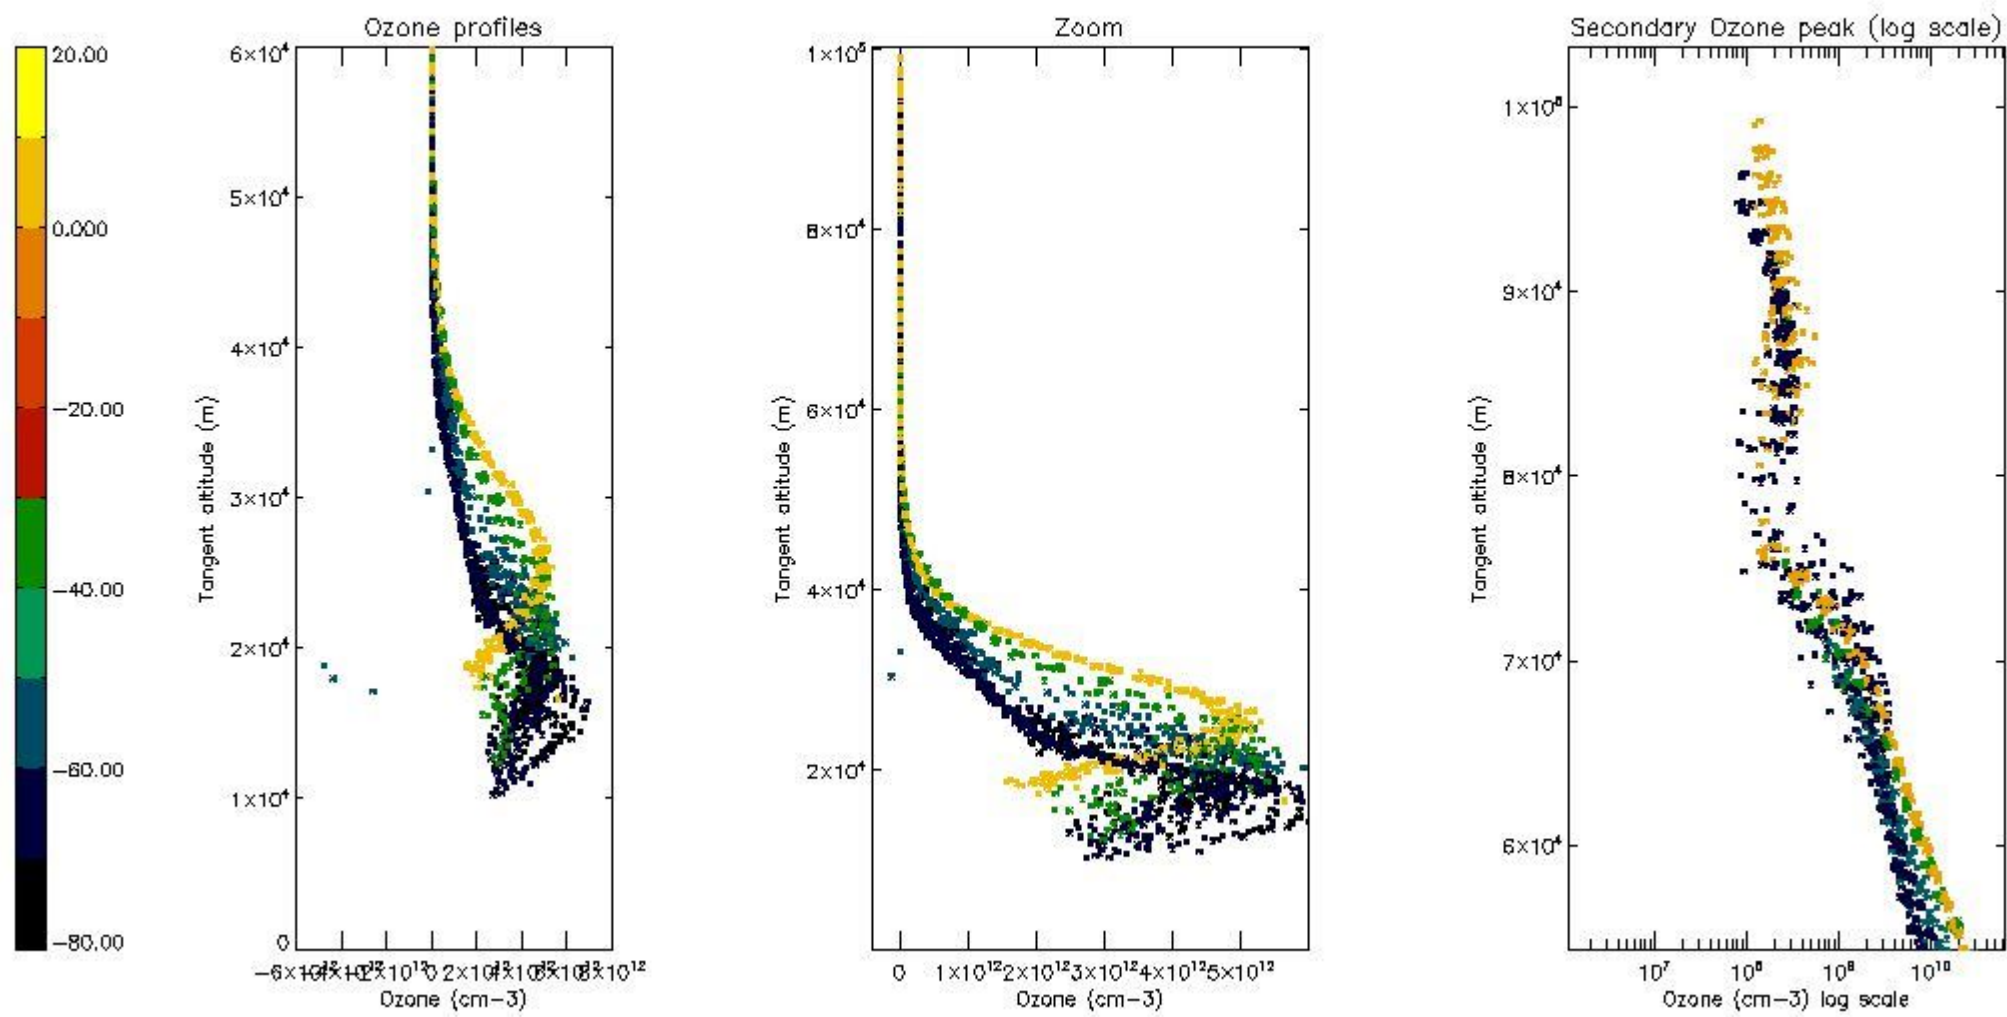

STD < 10	19
STD < 5	15

5.2 Plot ozone profiles for all STD (dark without errors)

The colorbar represents the latitude.

5.3 Plot ozone profiles where STD < 20% (dark without errors)

The colorbar represents the latitude.

5.4 Plot ozone profiles where STD < 10% (dark without errors)

The colorbar represents the latitude.

5.5 Plot ozone profiles where STD < 5% (dark without errors)

The colorbar represents the latitude.

5.6 Plot NO₂ profiles for all STD (dark without errors)

The colorbar represents the latitude.

5.7 Plot NO3 profiles for all STD (dark without errors)

The colorbar represents the latitude.

5.8 Plot H2O profiles for all STD (only for occultations of stars 1,2,3,4,13,14,16,26,63 dark without errors)