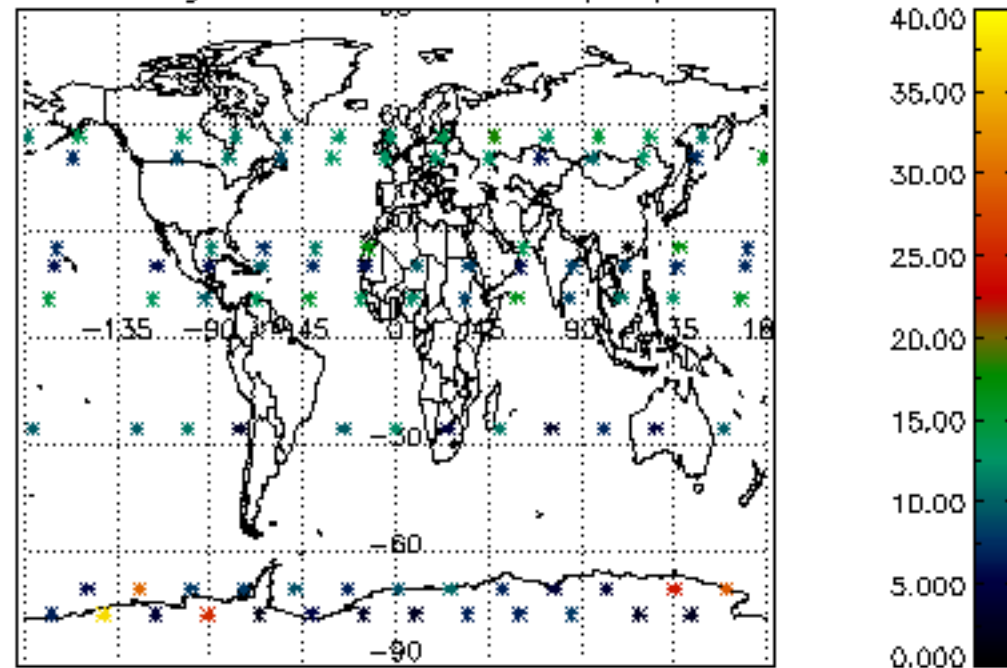

Percentage of saturation errors per profile