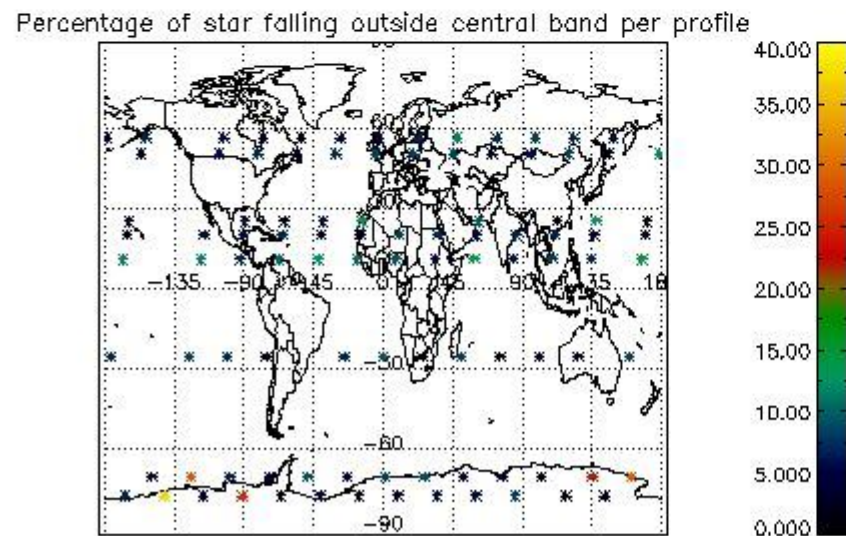

Percentage of datation errors per profile

Percentage of star falling outside central band per profile

Percentage of saturation errors per profile

4.2.2 Plot level 1 quality information per product (world map): ENVISAT DESCENDING passes