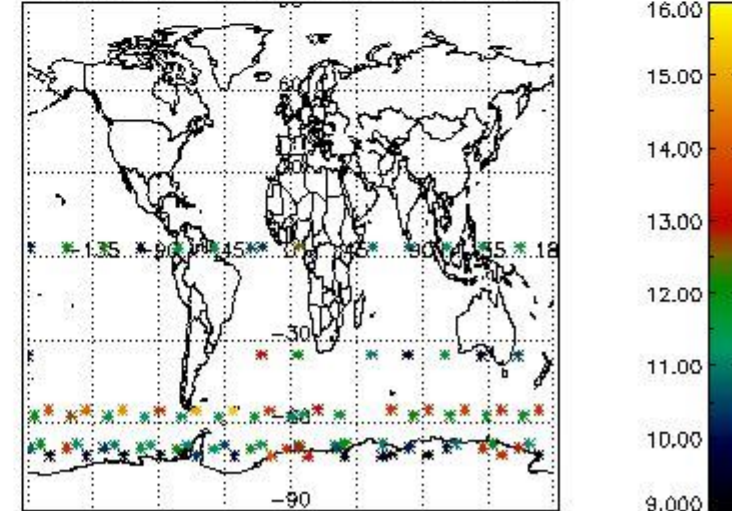

Percentage of flagged data per NO3 profile

4. Level 1 quality information per product

In this section it is plotted some information contained in the Quality Summary data set of the level 2 products that comes from the level 1b processing. Products without errors (error flag in the MPH set to "0") are used.

4.1 Plot quality information per product (time dependant) coming from level 1b processing

4.1.1 Plot level 1 quality information per product (time dependant): ENVISAT ASCENDING passes