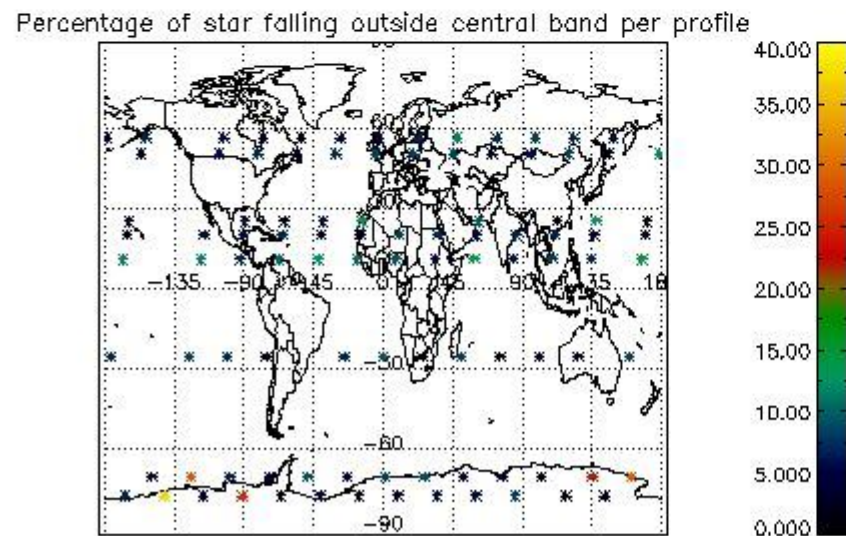

5. Trace gas profiles

5.1 Ozone statistics based on quality of products

The final quality of the products can be "measured" using the STD (Standard Deviation) attached to every point profile. This information is written to the parameter GOM_NL__2P/NL_LOCAL_SPECIES_DENSITY/o3_std of the level 2 products. The table below shows the statistics for given STD ranges.

The statistics are given with respect to the overall valid production:

- Products without fatal errors: GOM_NL__2P/MPH/PRODUCT_ERR=0
- Valid point profile: GOM_NL__2P/NL_LOCAL_SPECIES_DENSITY/pcd(0)=0

The 'Criteria' is applied to valid points of dark limb products:

- Products in dark limb illumination condition: GOM_NL__2P/NL_SUMMARY_QUALITY/obs_ill_cond=0
- Products without fatal errors: GOM_NL__2P/MPH/PRODUCT_ERR=0
- Valid point profile: GOM_NL__2P/NL_LOCAL_SPECIES_DENSITY/pcd(0)=0

So, the table below shows the percentage of dark limb and valid observations for each criteria with respect to the overall valid daily observations.

Criteria	% of total production
All STD	42
STD < 20	24