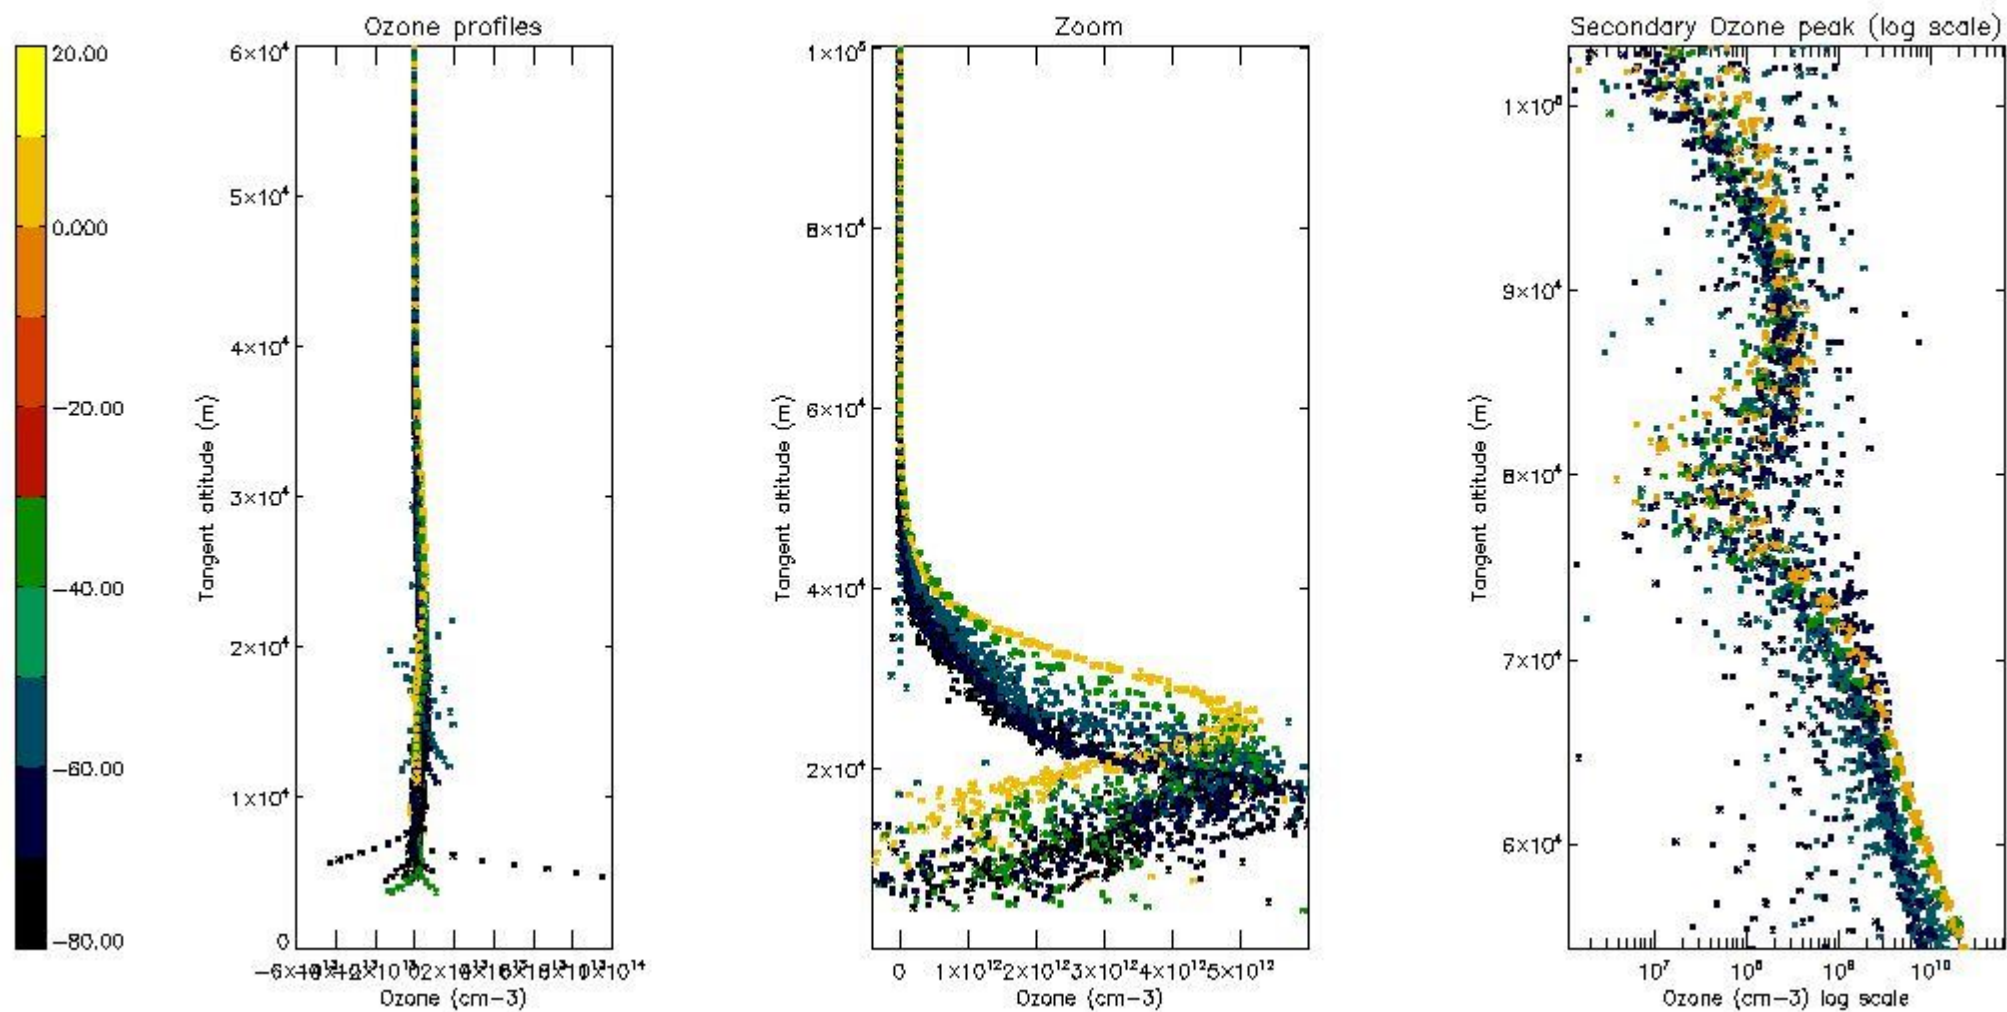

STD < 10	19
STD < 5	15

5.2 Plot ozone profiles for all STD (dark without errors)

The colorbar represents the latitude.

5.3 Plot ozone profiles where STD < 20% (dark without errors)

The colorbar represents the latitude.