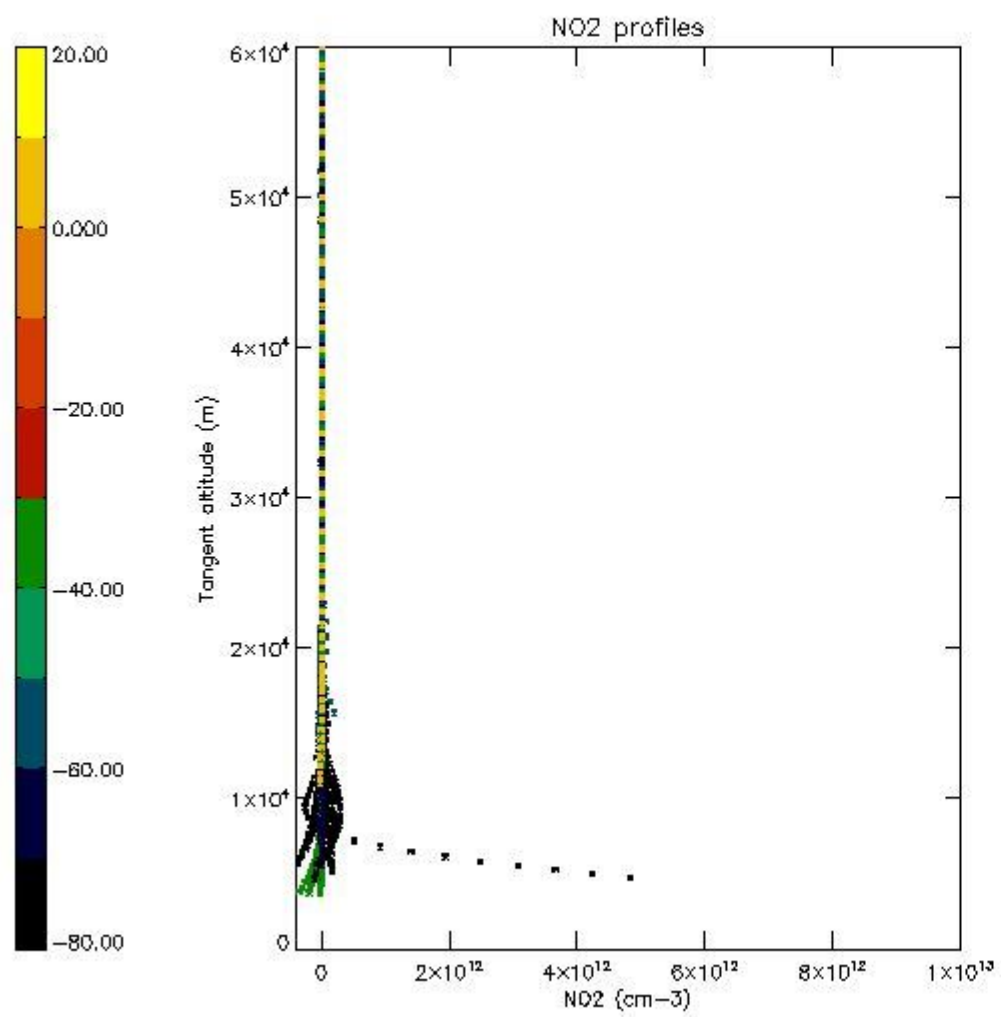

5.4 Plot ozone profiles where STD < 10% (dark without errors)

The colorbar represents the latitude.

5.5 Plot ozone profiles where STD < 5% (dark without errors)

The colorbar represents the latitude.

5.6 Plot NO₂ profiles for all STD (dark without errors)

The colorbar represents the latitude.

5.7 Plot NO3 profiles for all STD (dark without errors)

The colorbar represents the latitude.

5.8 Plot H2O profiles for all STD (only for occultations of stars 1,2,3,4,13,14,16,26,63 dark without errors)