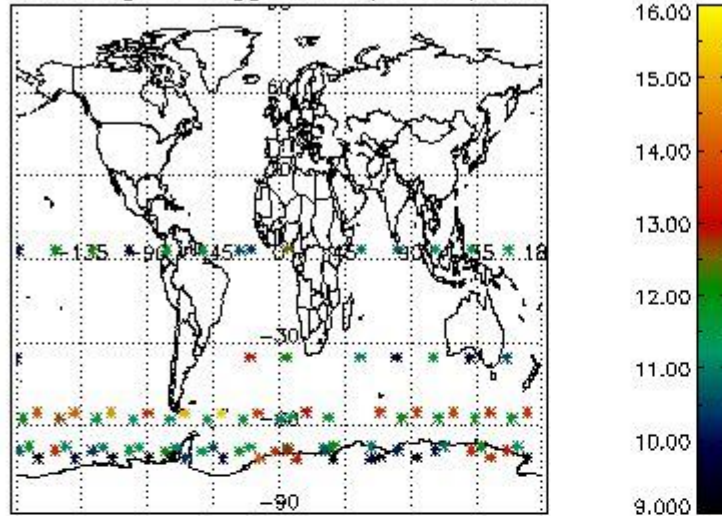

3. Quality information per product

In this section it is plotted some information contained in the Quality Summary data set of the level 2 products. Only products in dark limb conditions and without errors (error flag in the MPH set to "0") are used.

3.1 Plot quality information per product (time dependant)

3.2 Plot quality information per product (world map)

Percentage of flagged data per O3 profile

Percentage of flagged data per H2O profile

Percentage of flagged data per NO2 profile