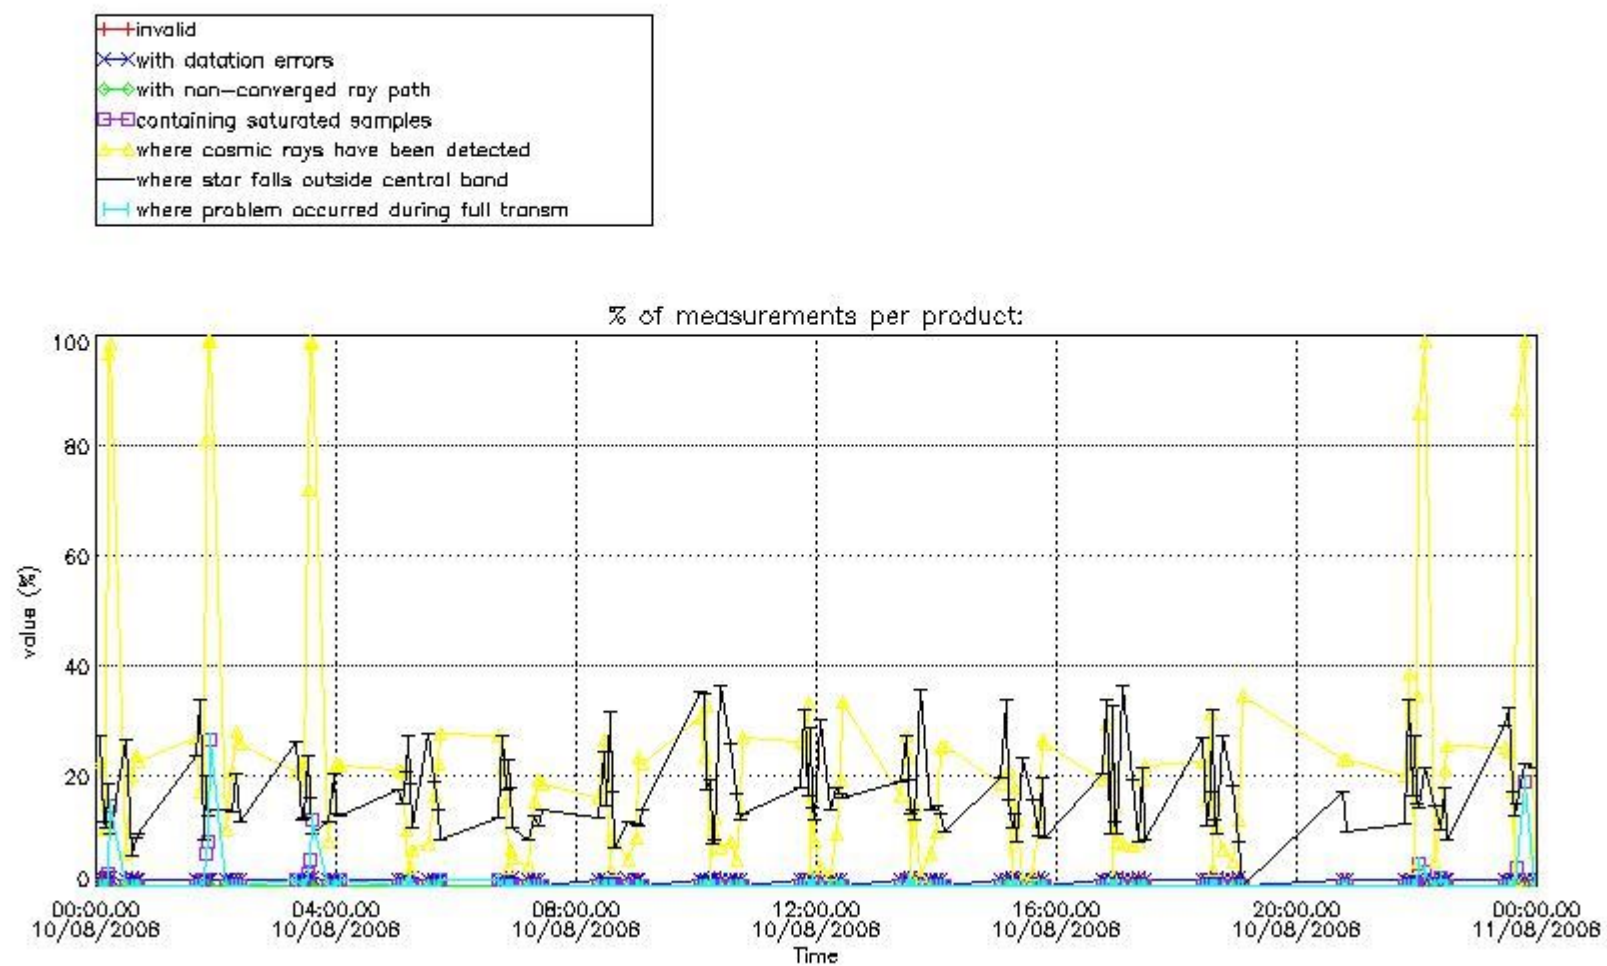

4.1.2 Plot level 1 quality information per product (time dependant): ENVI SAT DESCENDING passes