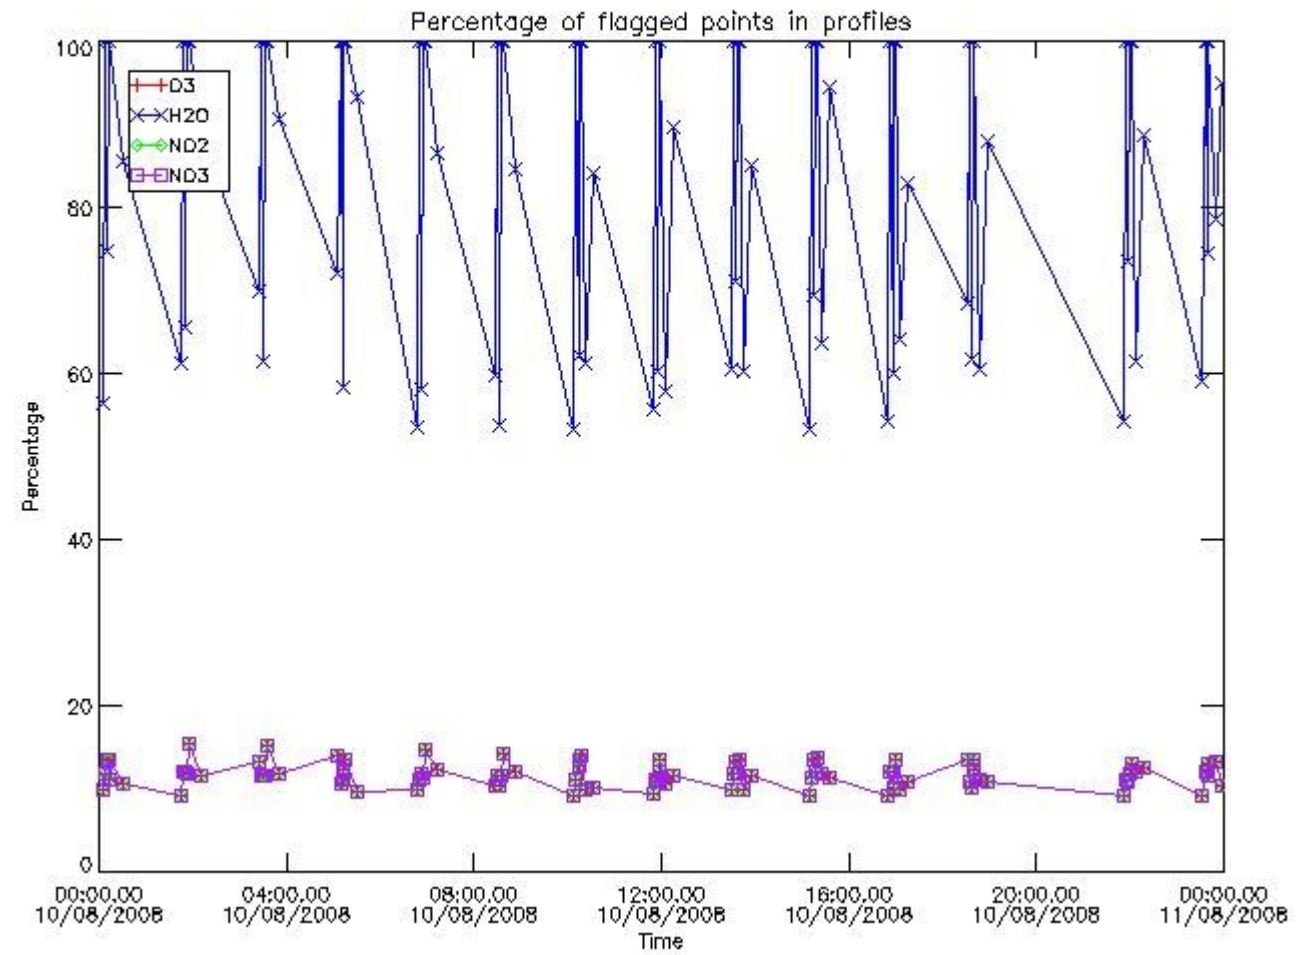

3. Quality information per product

In this section it is plotted some information contained in the Quality Summary data set of the level 2 products. Only products in dark limb conditions and without errors (error flag in the MPH set to "0") are used.

3.1 Plot quality information per product (time dependant)

Percentage of flagged data per O3 profile

Percentage of flagged data per H2O profile