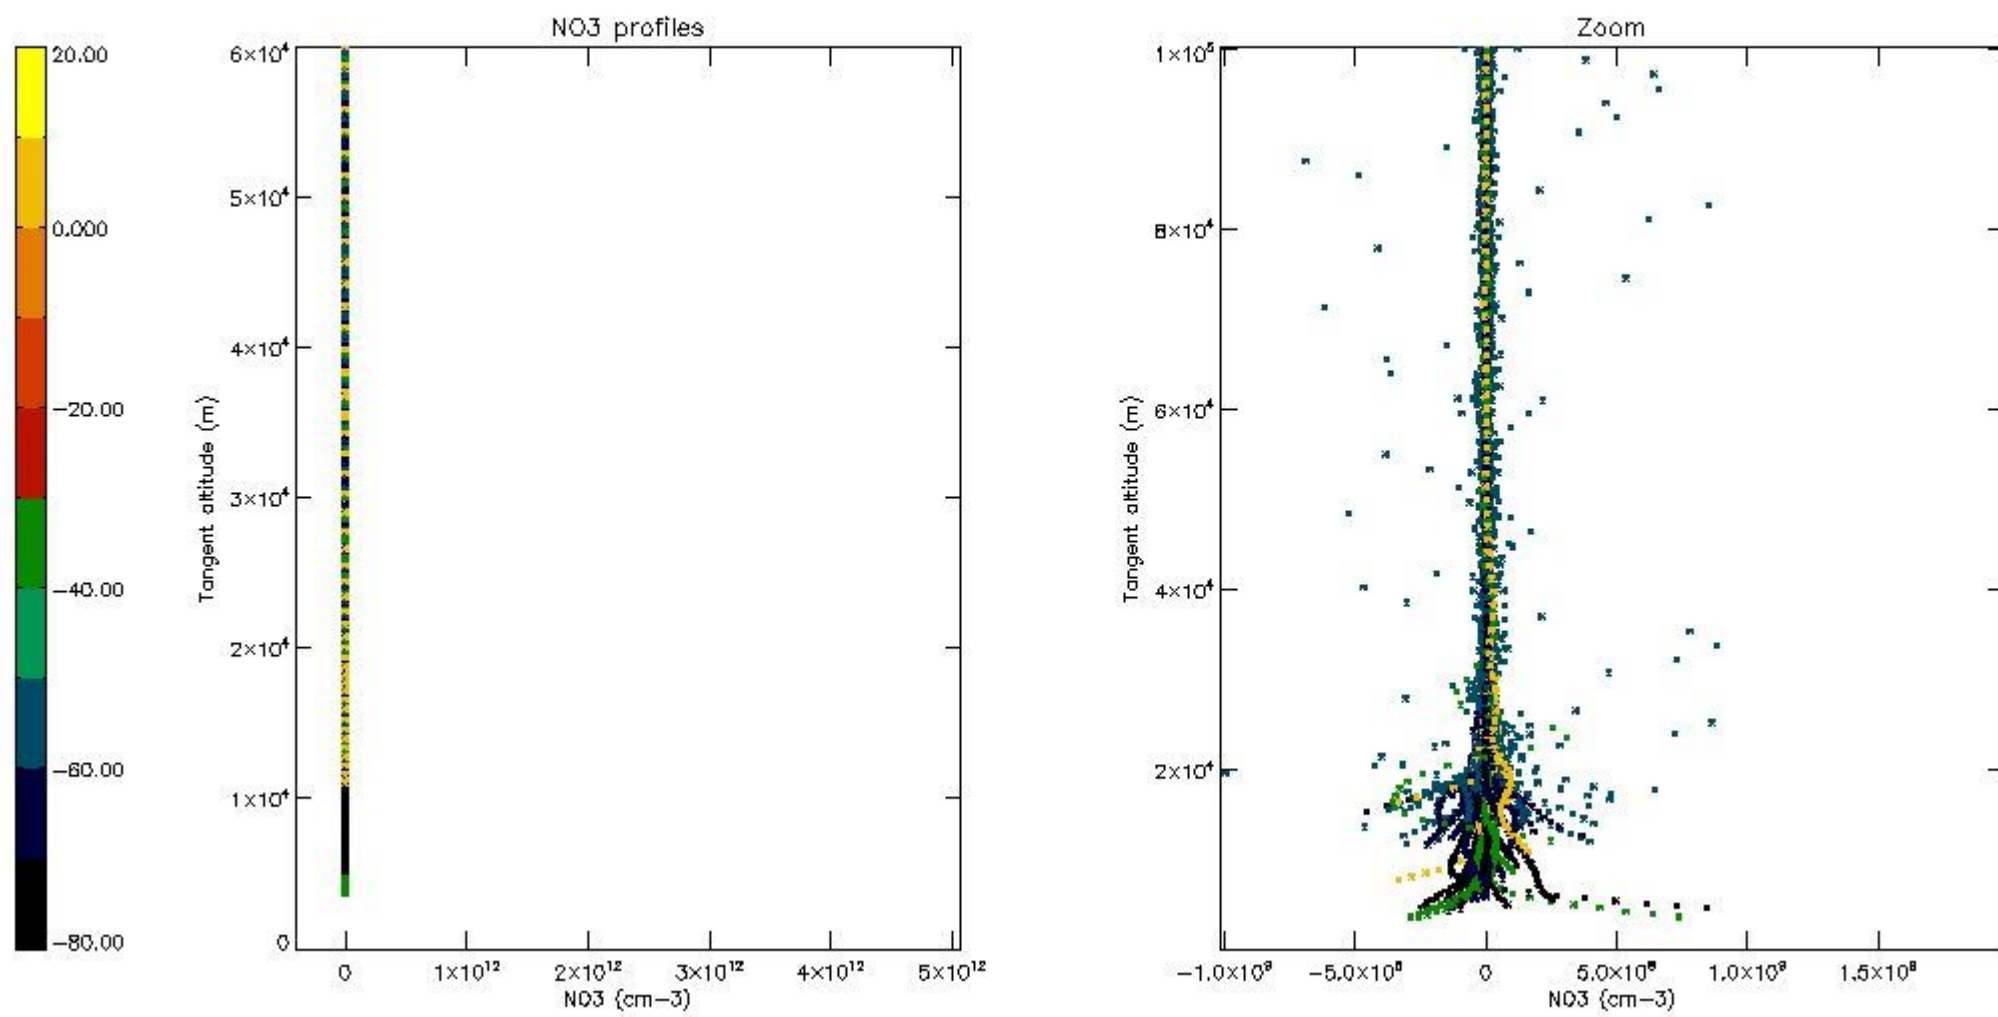

5.4 Plot ozone profiles where STD < 10% (dark without errors)

The colorbar represents the latitude.

5.5 Plot ozone profiles where STD < 5% (dark without errors)

The colorbar represents the latitude.

5.6 Plot NO₂ profiles for all STD (dark without errors)

The colorbar represents the latitude.

5.7 Plot NO3 profiles for all STD (dark without errors)

The colorbar represents the latitude.

5.8 Plot H2O profiles for all STD (only for occultations of stars 1,2,3,4,13,14,16,26,63 dark without errors)