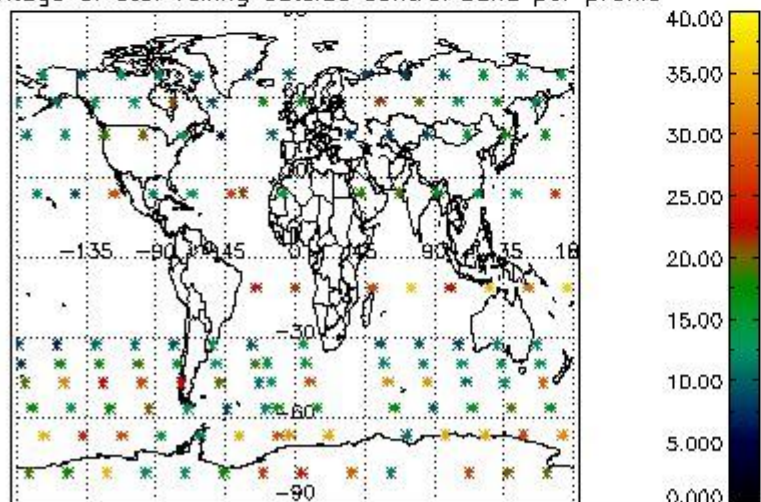

Percentage of star falling outside central band per profile