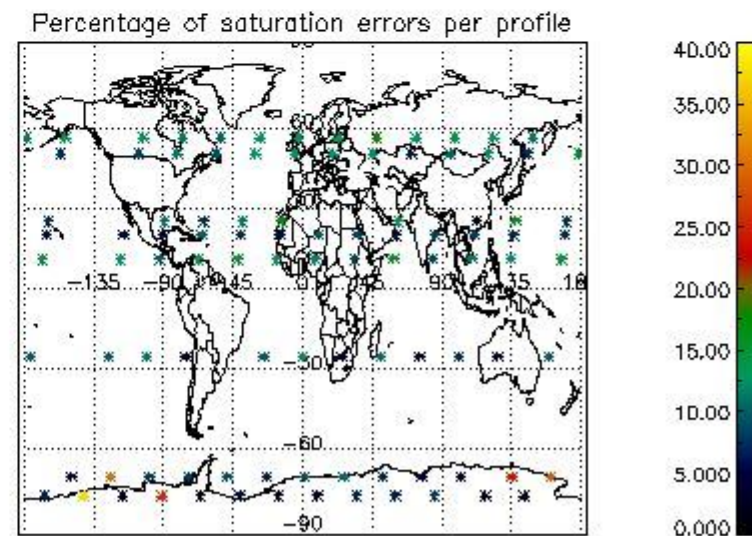

4.2 Plot quality information per product coming from level 1b processing (world map)

4.2.1 Plot level 1 quality information per product (world map): ENVISAT ASCENDING passes

Percentage of cosmic ray hits per profile

Percentage of datation errors per profile

Percentage of star falling outside central band per profile

Percentage of saturation errors per profile

4.2.2 Plot level 1 quality information per product (world map): ENVISAT DESCENDING passes