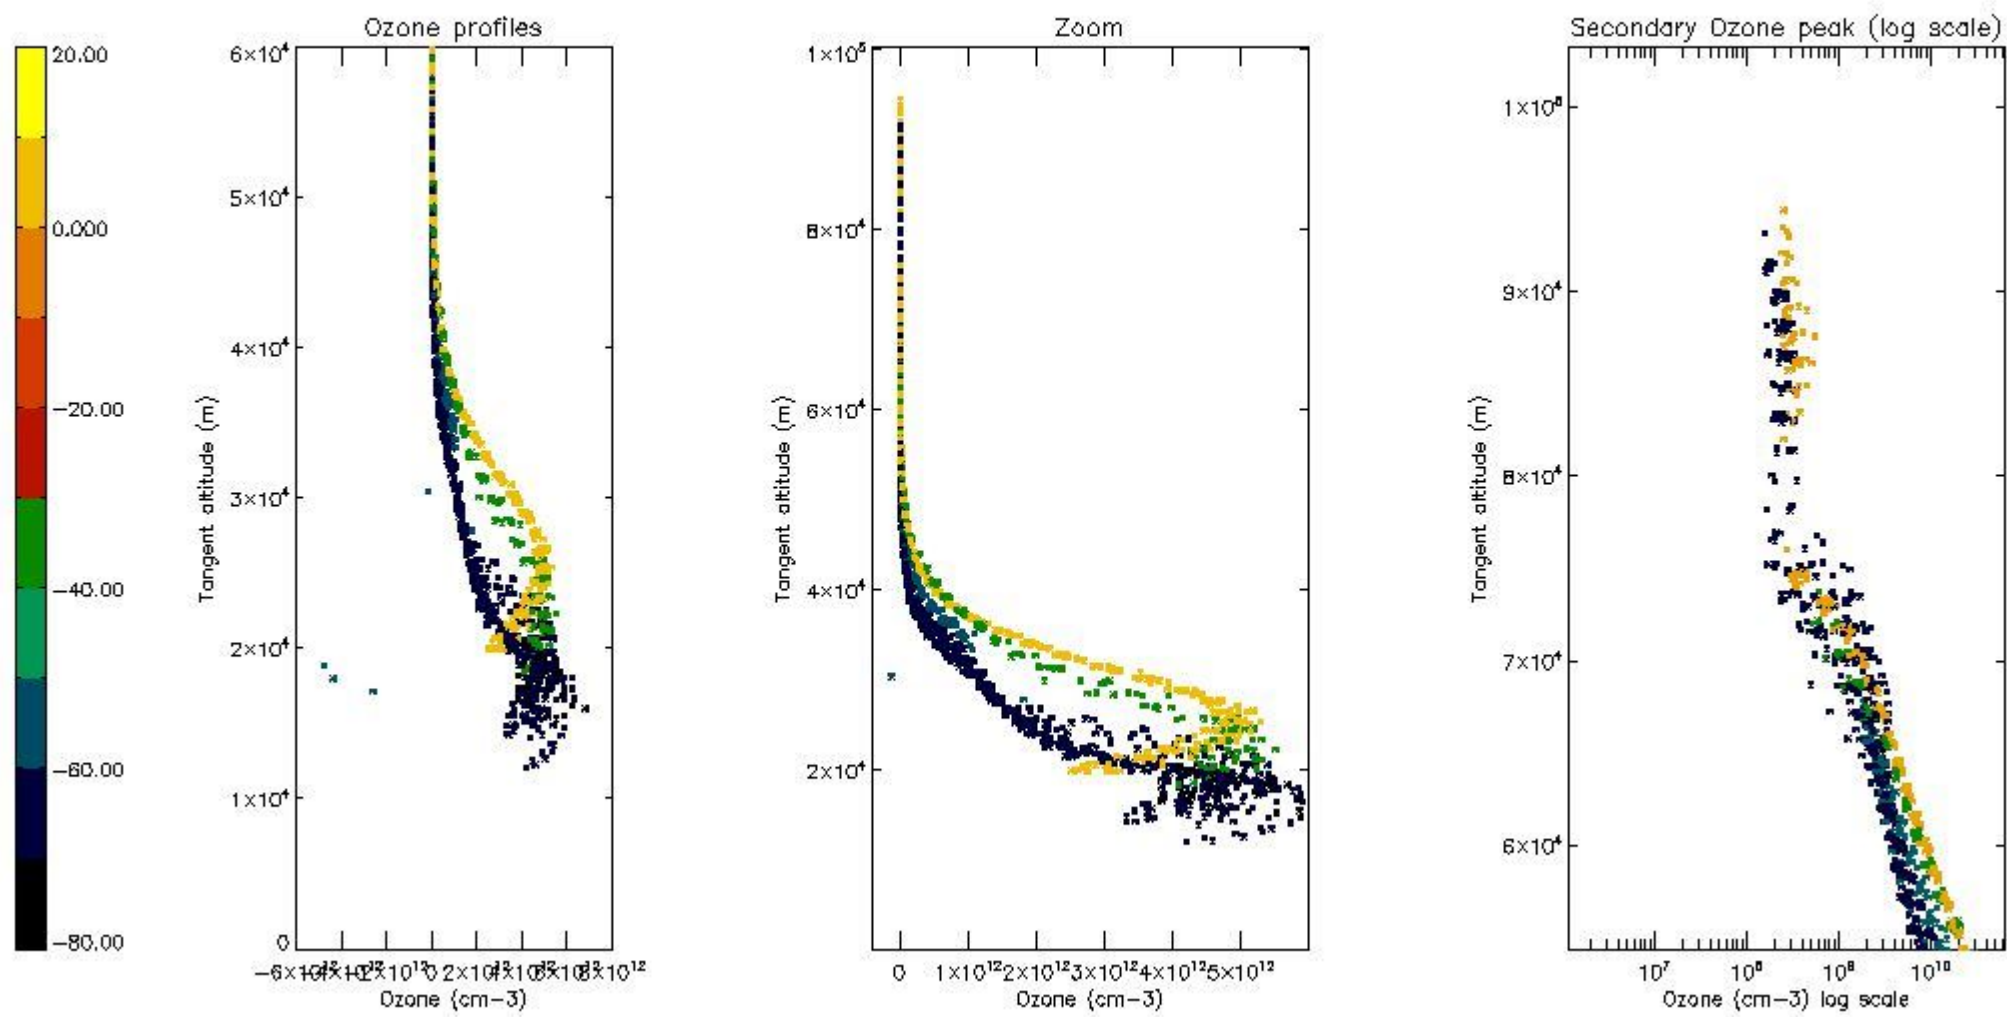

5.6 Plot NO₂ profiles for all STD (dark without errors)

The colorbar represents the latitude.