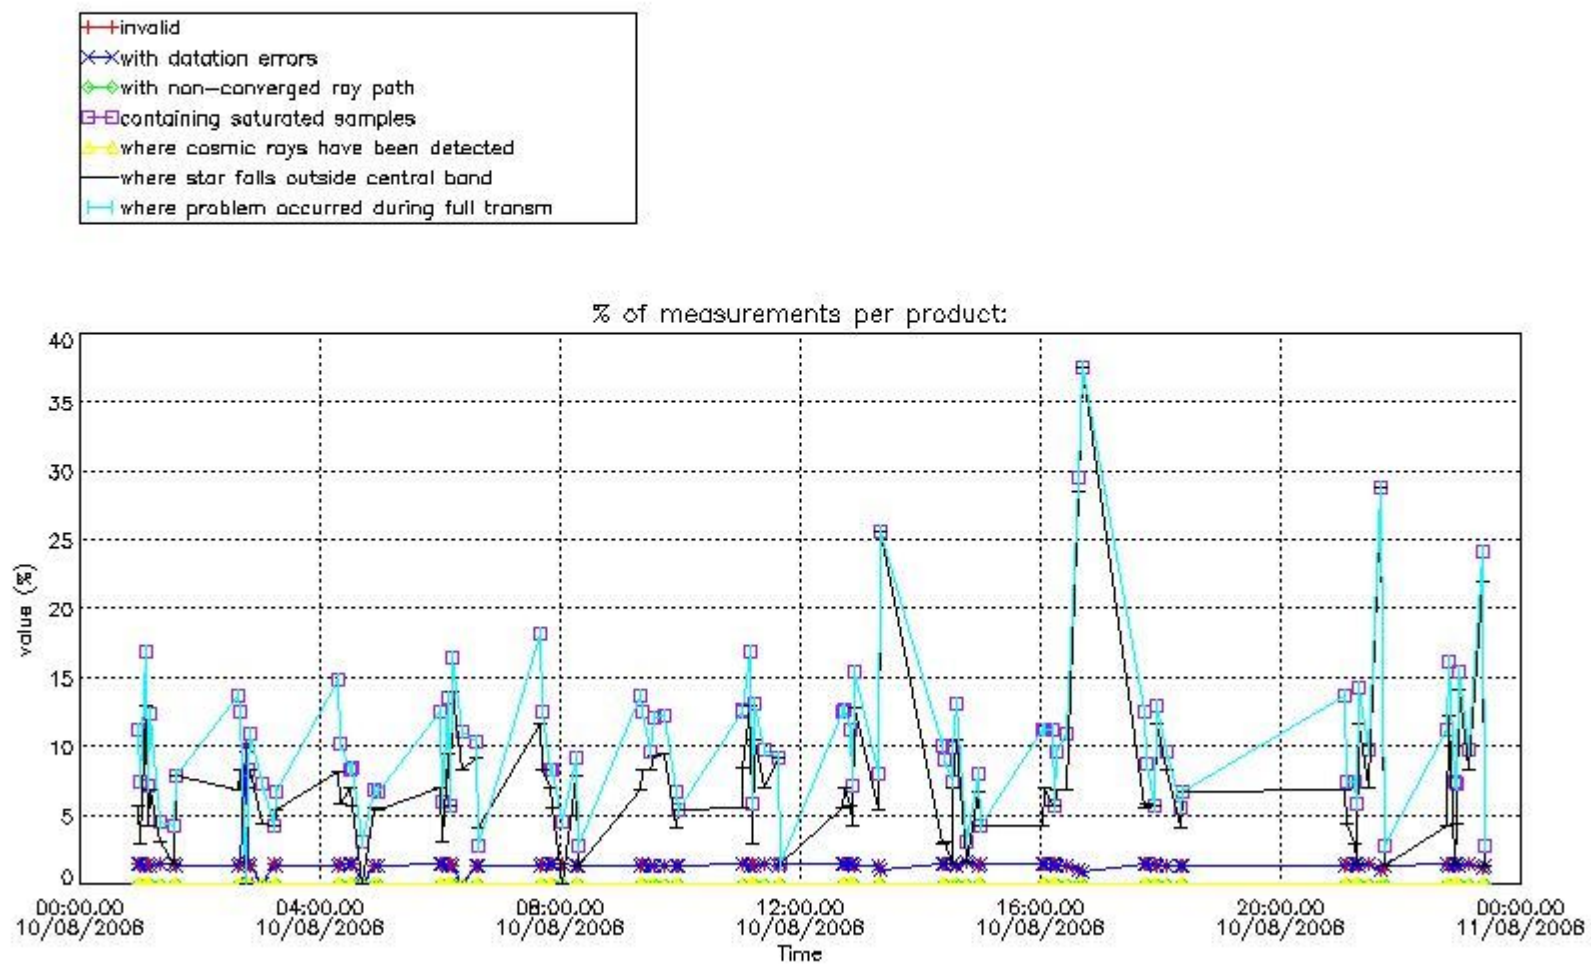

3.1 Plot quality information per product (time dependant)

3.2 Plot quality information per product (world map)

Percentage of flagged data per O3 profile

Percentage of flagged data per H2O profile

Percentage of flagged data per NO2 profile

Percentage of flagged data per NO3 profile

4. Level 1 quality information per product

In this section it is plotted some information contained in the Quality Summary data set of the level 2 products that comes from the level 1b processing. Products without errors (error flag in the MPH set to "0") are used.

4.1 Plot quality information per product (time dependant) coming from level 1b processing

4.1.1 Plot level 1 quality information per product (time dependant): ENVISAT ASCENDING passes

4.1.2 Plot level 1 quality information per product (time dependant): ENVI SAT DESCENDING passes