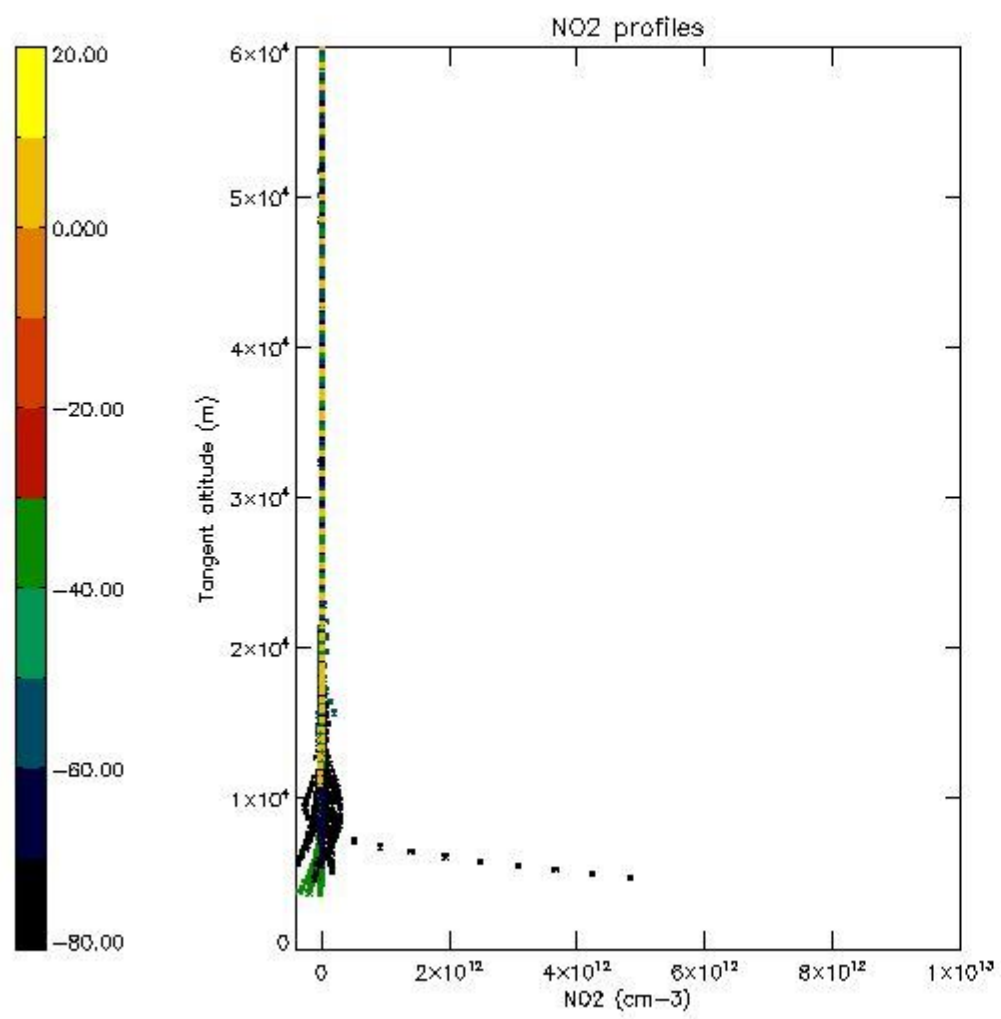

5.7 Plot NO3 profiles for all STD (dark without errors)

The colorbar represents the latitude.