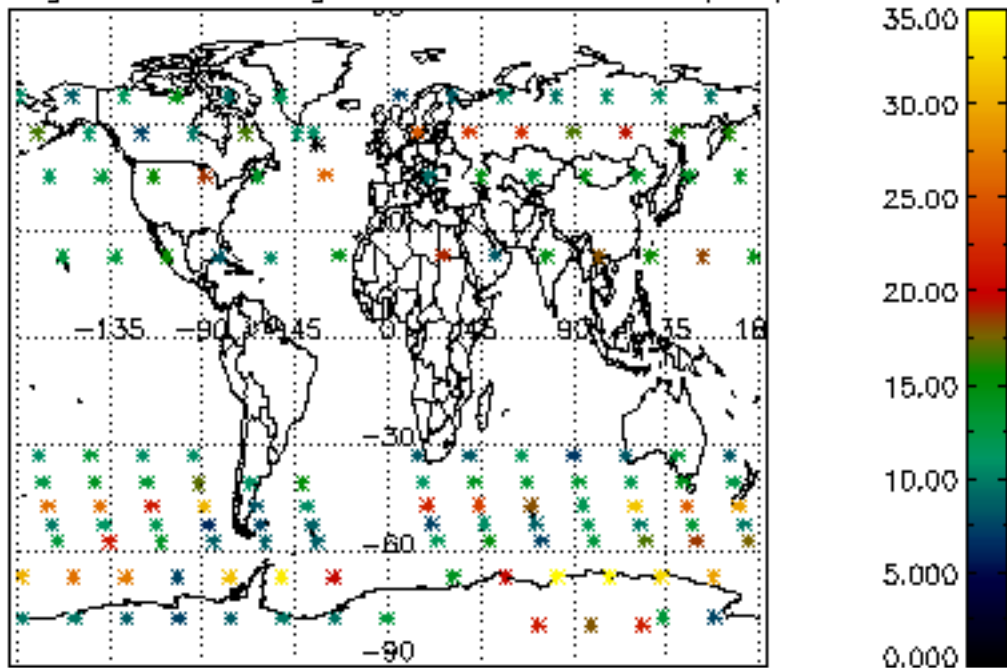

Percentage of flagged data per NO3 profile

Percentage of cosmic ray hits per profile

Percentage of datation errors per profile

Percentage of star falling outside central band per profile

Percentage of saturation errors per profile