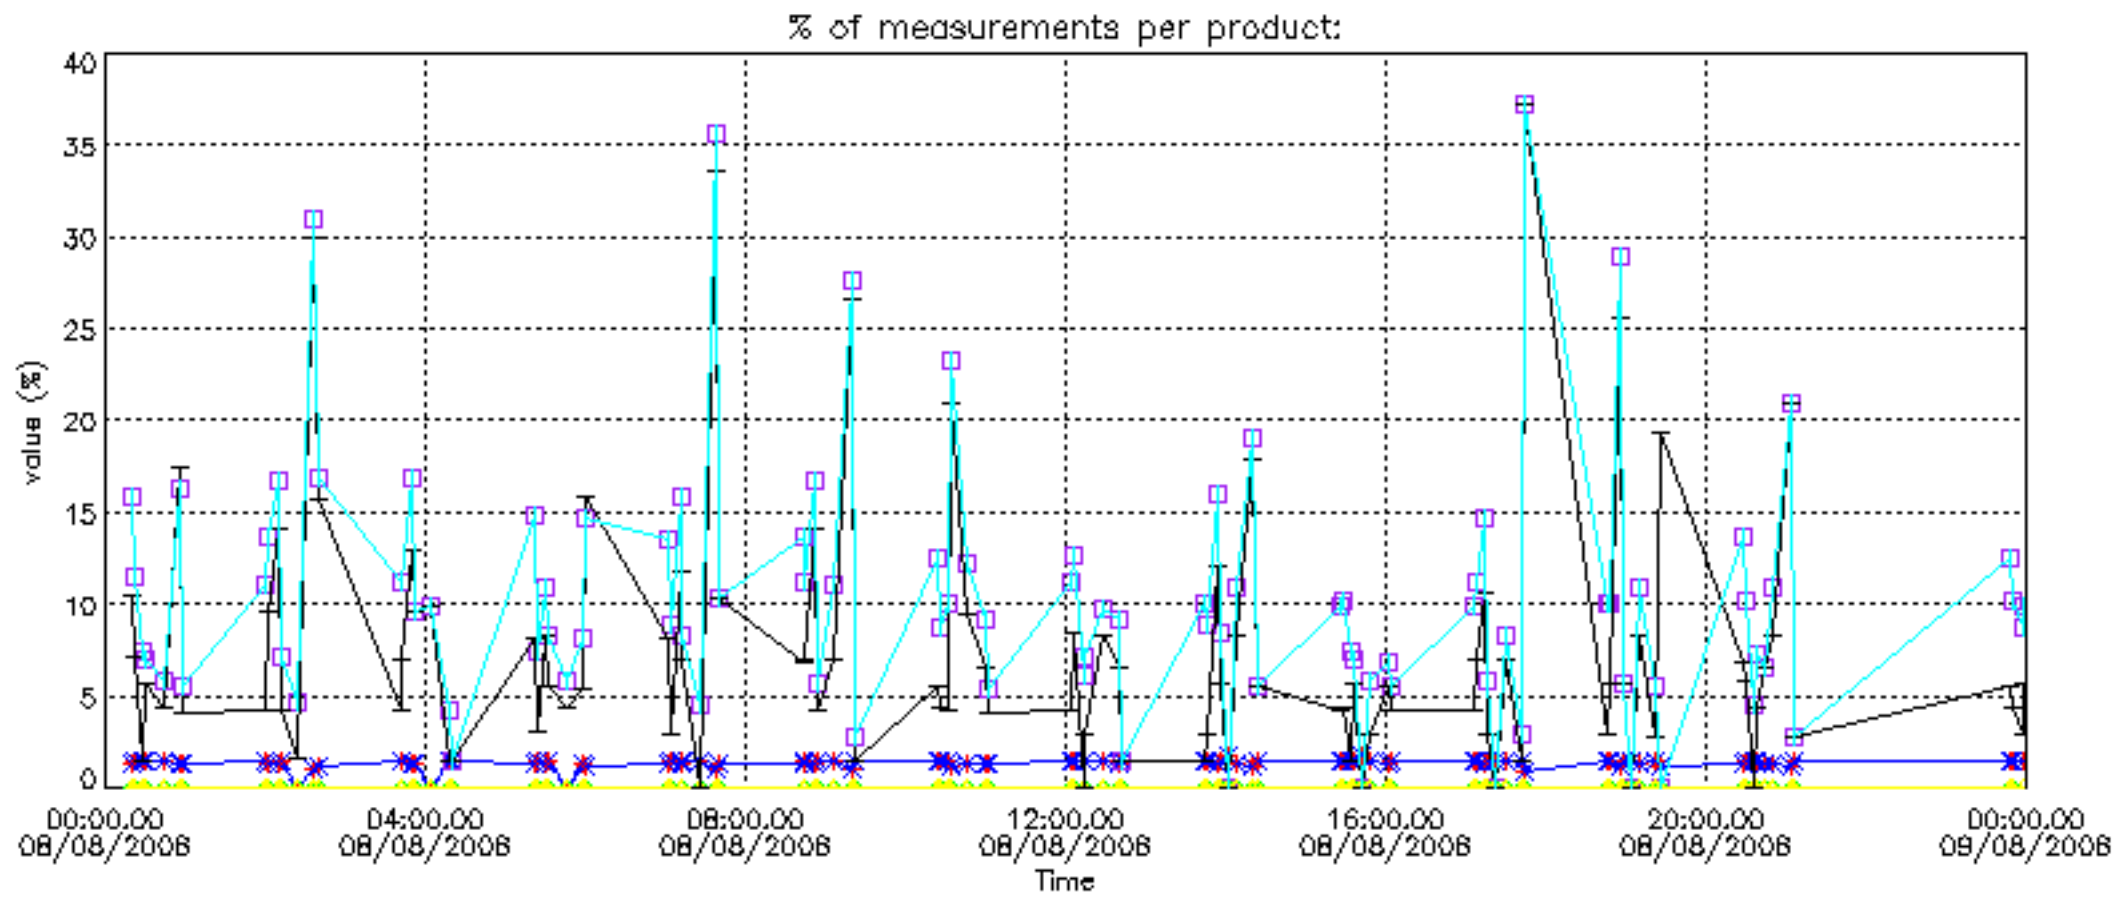

Percentage of cosmic ray hits per profile

Percentage of datation errors per profile