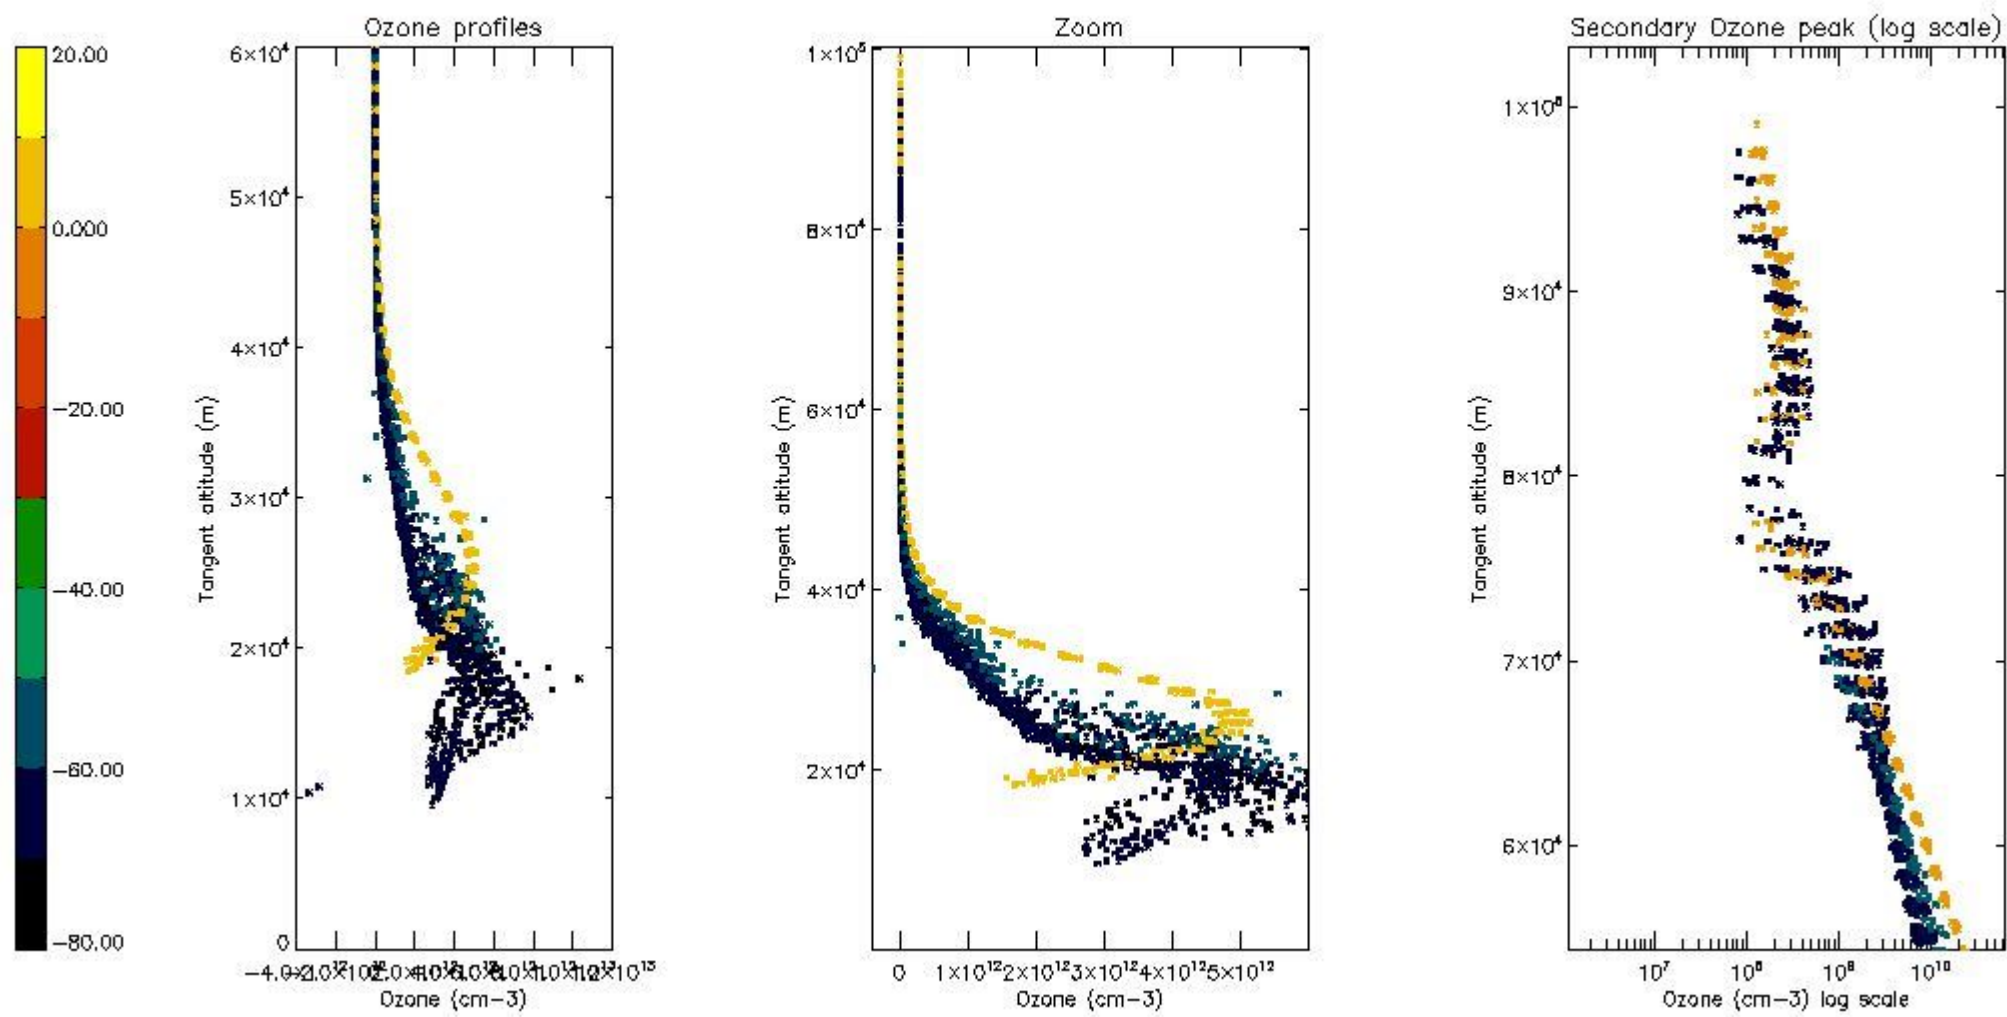

STD < 10	19
STD < 5	15

5.2 Plot ozone profiles for all STD (dark without errors)

The colorbar represents the latitude.

5.3 Plot ozone profiles where STD < 20% (dark without errors)

The colorbar represents the latitude.

5.4 Plot ozone profiles where STD < 10% (dark without errors)

The colorbar represents the latitude.

5.5 Plot ozone profiles where STD < 5% (dark without errors)

The colorbar represents the latitude.

5.6 Plot NO₂ profiles for all STD (dark without errors)

The colorbar represents the latitude.

5.7 Plot NO3 profiles for all STD (dark without errors)

The colorbar represents the latitude.

5.8 Plot H₂O profiles for all STD (only for occultations of stars 1,2,3,4,13,14,16,26,63 dark without errors)