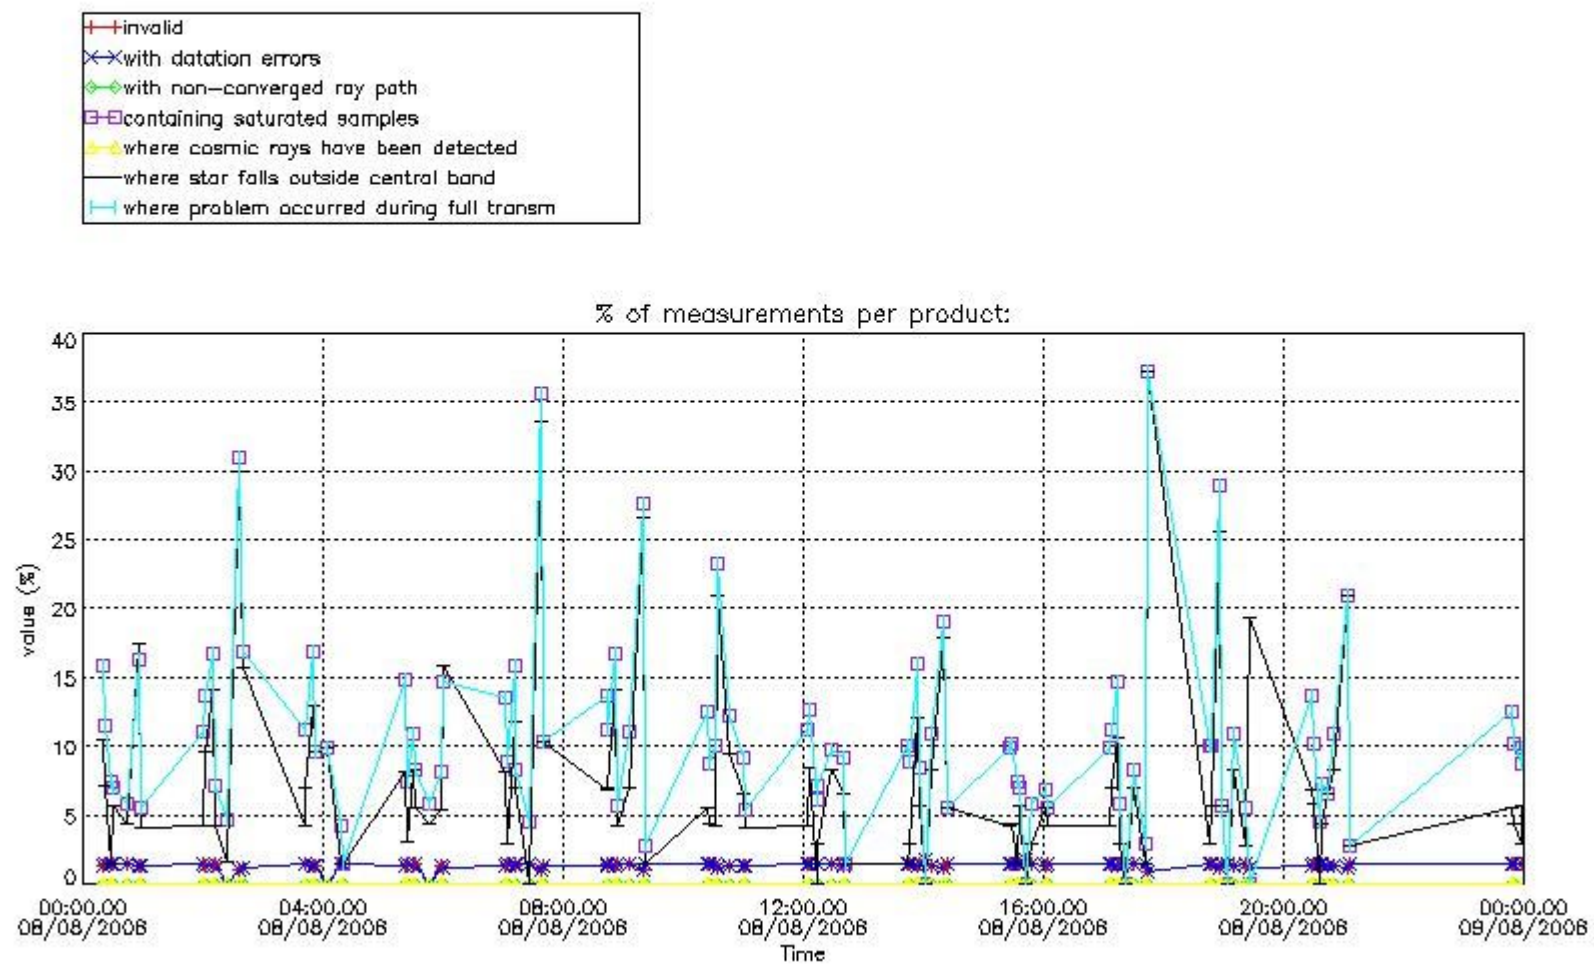

3.1 Plot quality information per product (time dependant)

3.2 Plot quality information per product (world map)

Percentage of flagged data per O3 profile

Percentage of flagged data per H2O profile

Percentage of flagged data per NO2 profile

Percentage of flagged data per NO3 profile

4. Level 1 quality information per product

In this section it is plotted some information contained in the Quality Summary data set of the level 2 products that comes from the level 1b processing. Products without errors (error flag in the MPH set to "0") are used.

4.1 Plot quality information per product (time dependant) coming from level 1b processing

4.1.1 Plot level 1 quality information per product (time dependant): ENVISAT ASCENDING passes

4.1.2 Plot level 1 quality information per product (time dependant): ENVI SAT DESCENDING passes