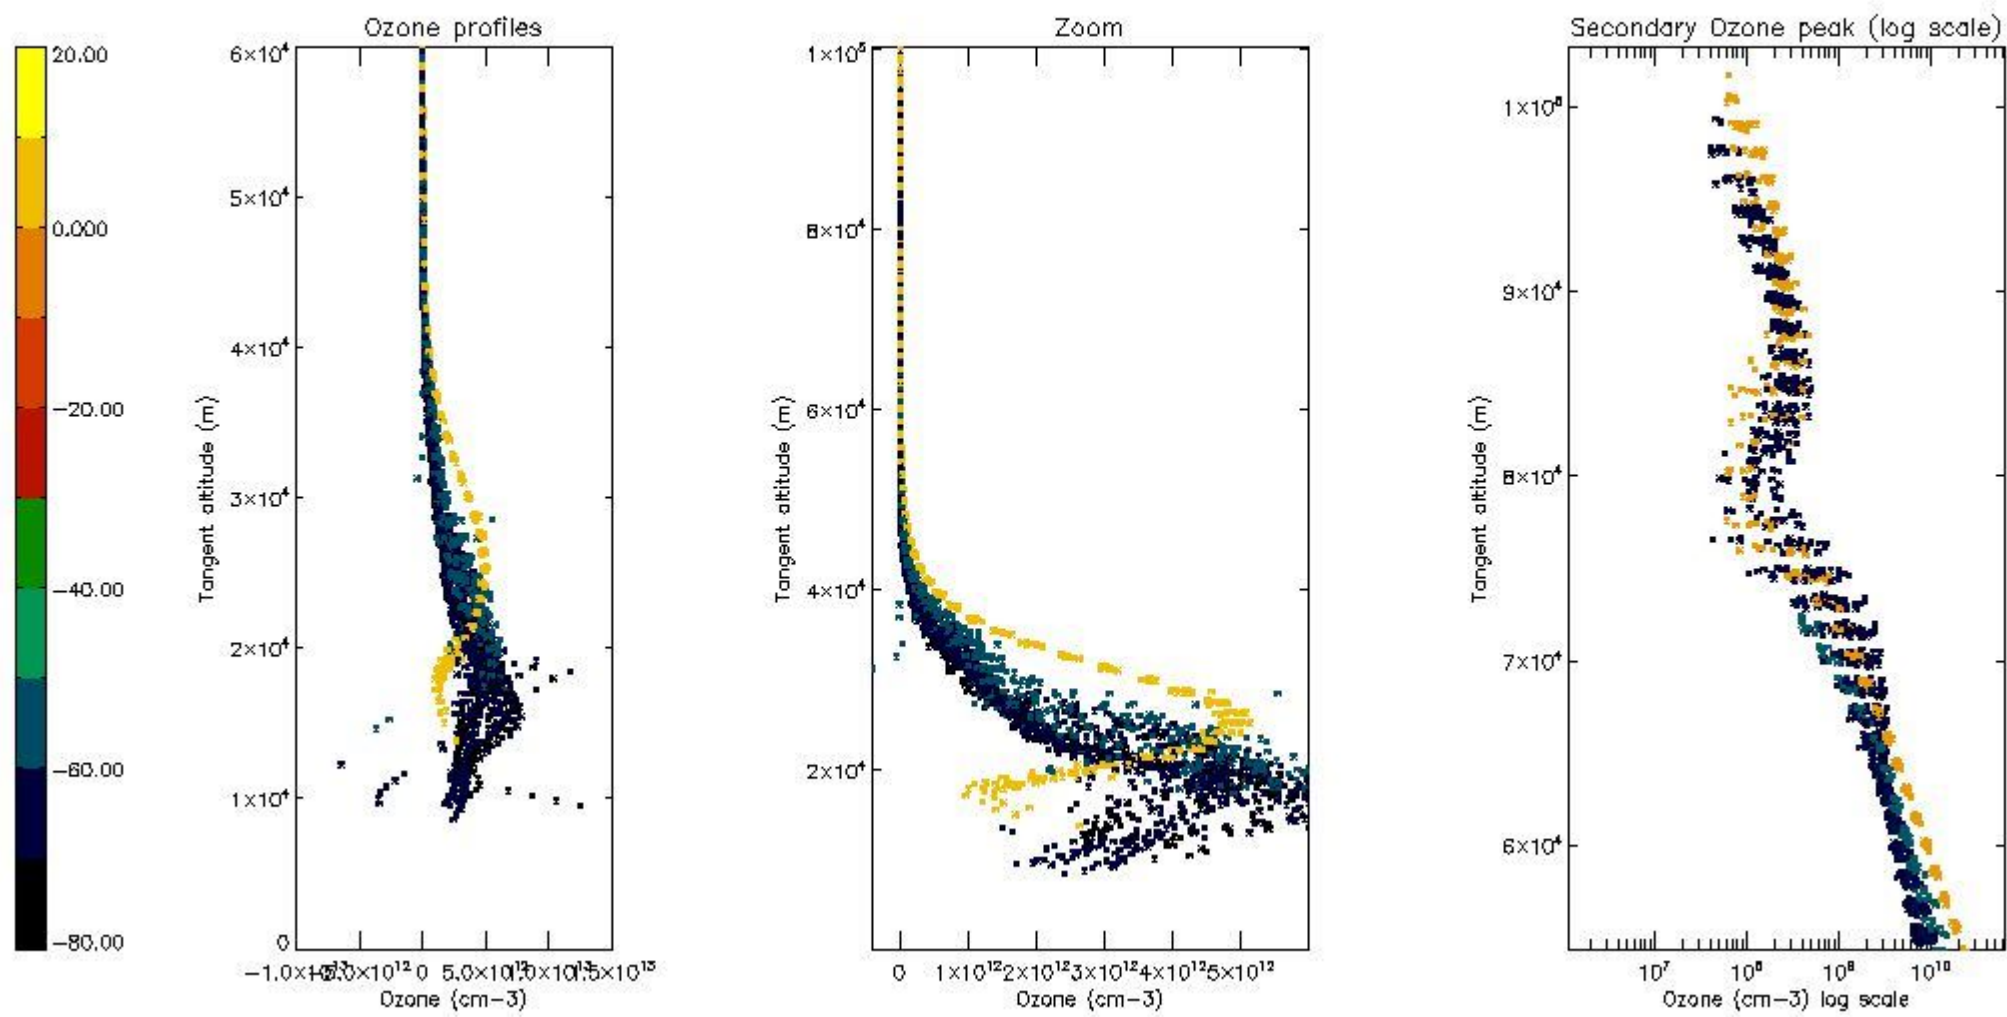

STD < 10	19
STD < 5	15

5.2 Plot ozone profiles for all STD (dark without errors)

The colorbar represents the latitude.

5.3 Plot ozone profiles where STD < 20% (dark without errors)

The colorbar represents the latitude.

5.4 Plot ozone profiles where STD < 10% (dark without errors)

The colorbar represents the latitude.

5.5 Plot ozone profiles where STD < 5% (dark without errors)

The colorbar represents the latitude.

5.6 Plot NO₂ profiles for all STD (dark without errors)

The colorbar represents the latitude.

5.7 Plot NO3 profiles for all STD (dark without errors)

The colorbar represents the latitude.

5.8 Plot H₂O profiles for all STD (only for occultations of stars 1,2,3,4,13,14,16,26,63 dark without errors)