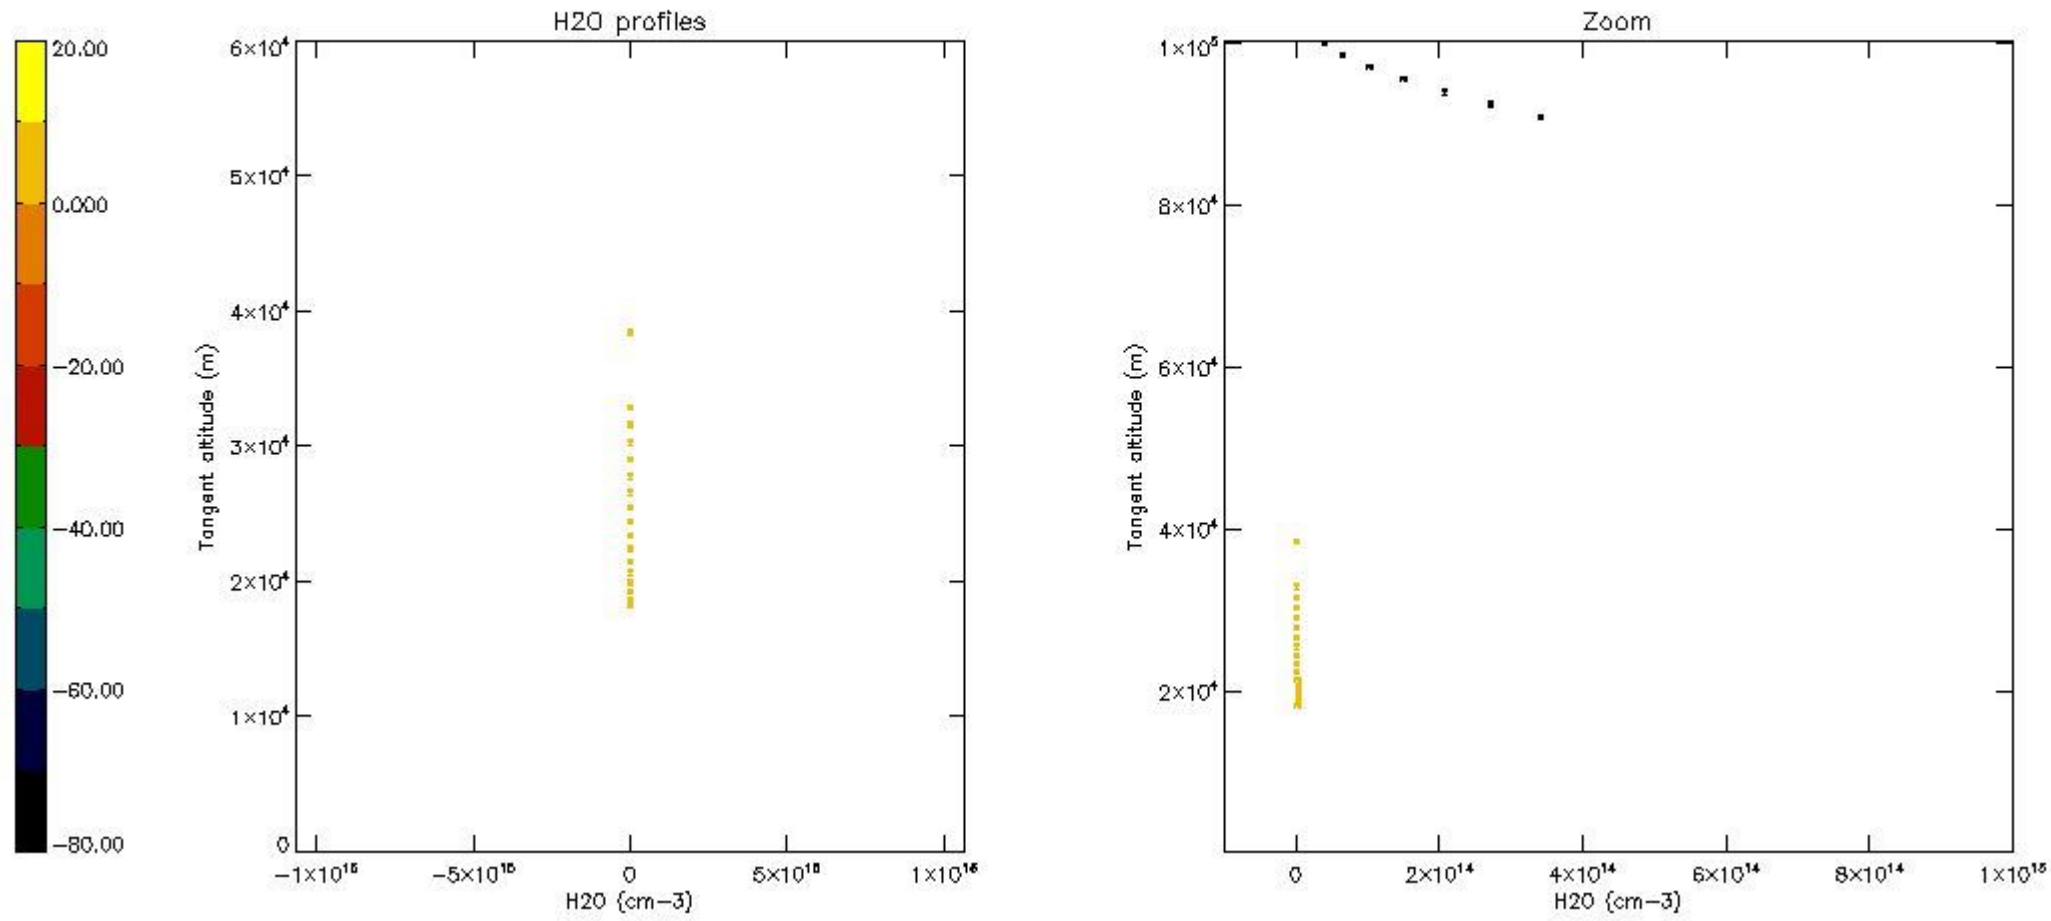

6. Auxiliary Data Files used for the production reported in section 2

The number reported in the third column indicates since which file (see list in section 2) the corresponding auxiliary file has been used. The fourth column is the date of those product files.

Type	Auxiliary Filename	Used since product	Used since product date
INST_PHYS_CHARACTERISTICS	GOM_INS_AXVIEC20091111_143220_20030716_120000_20500101_000000	1	08-AUG-2008 00:02:01
LEVEL-2_PROC_CONFIG	GOM_PR2_AXVIEC20091111_152718_20020301_000000_20500101_000000	1	08-AUG-2008 00:02:01
CROSS_SECTIONS_FILE	GOM_CRS_AXVIEC20091111_154832_20020301_000000_20500101_000000	1	08-AUG-2008 00:02:01