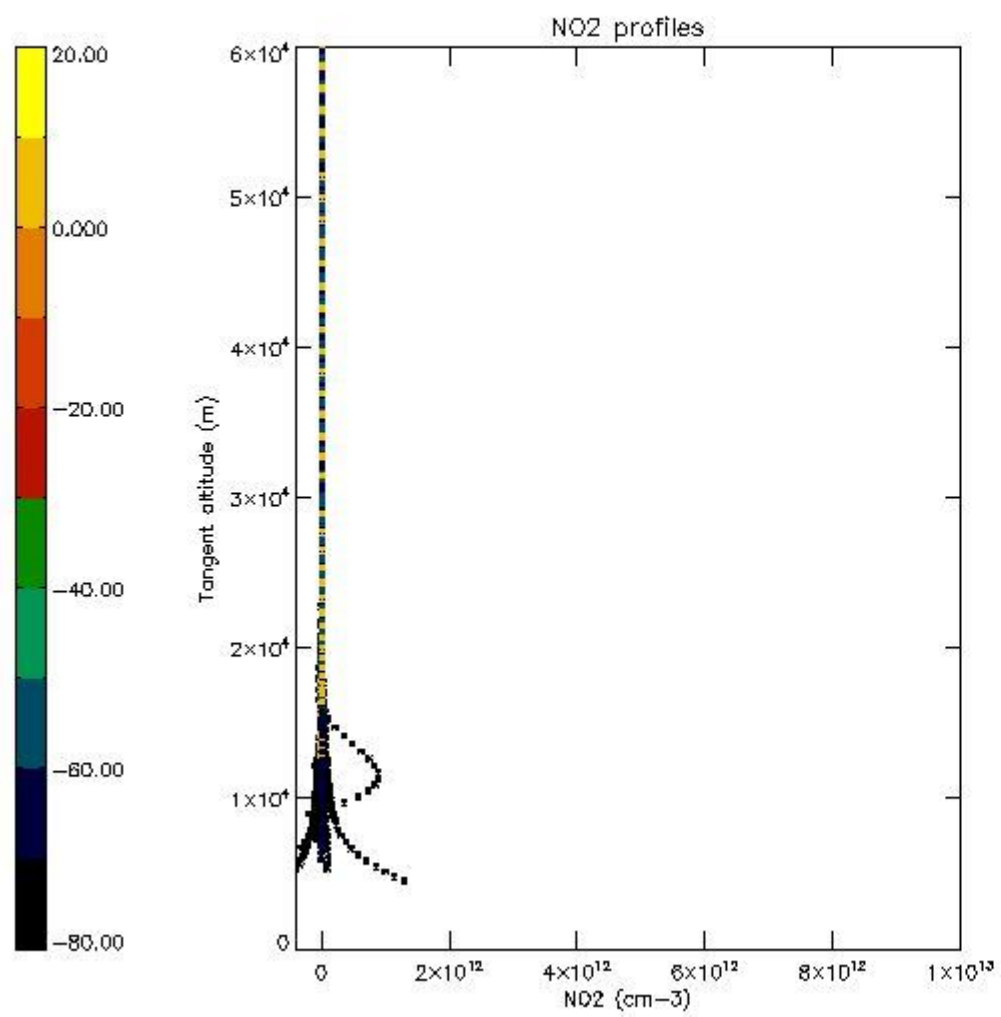

5.4 Plot ozone profiles where STD < 10% (dark without errors)

The colorbar represents the latitude.

5.5 Plot ozone profiles where STD < 5% (dark without errors)

The colorbar represents the latitude.

5.6 Plot NO₂ profiles for all STD (dark without errors)

The colorbar represents the latitude.

5.7 Plot NO3 profiles for all STD (dark without errors)

The colorbar represents the latitude.

5.8 Plot H₂O profiles for all STD (only for occultations of stars 1,2,3,4,13,14,16,26,63 dark without errors)