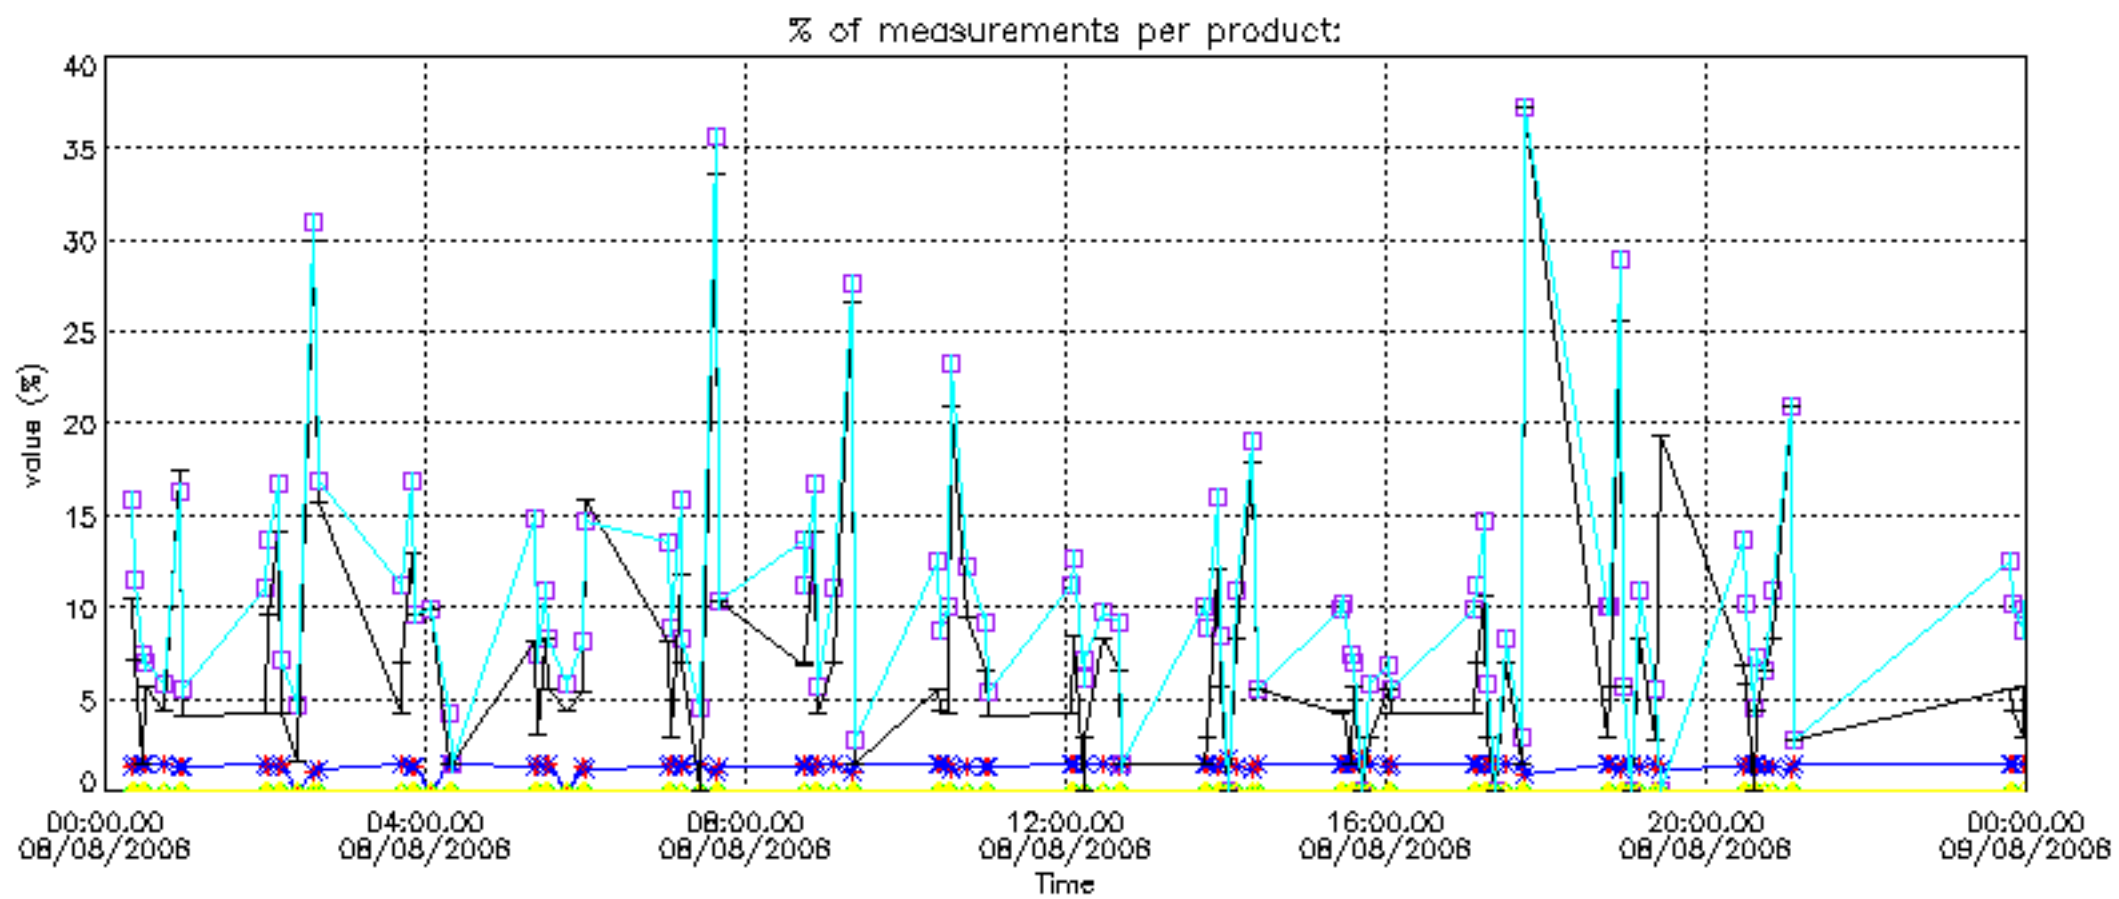

Percentage of cosmic ray hits per profile

Percentage of datation errors per profile