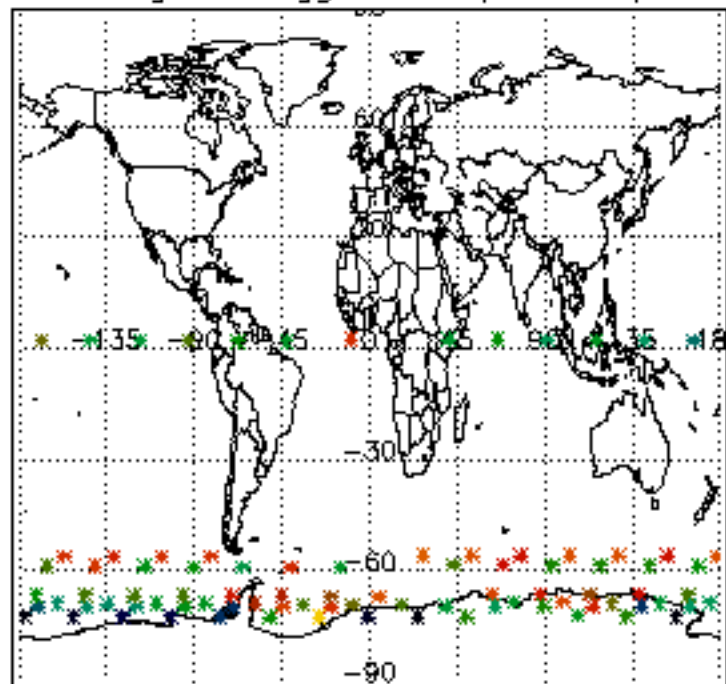

Percentage of flagged data per NO2 profile