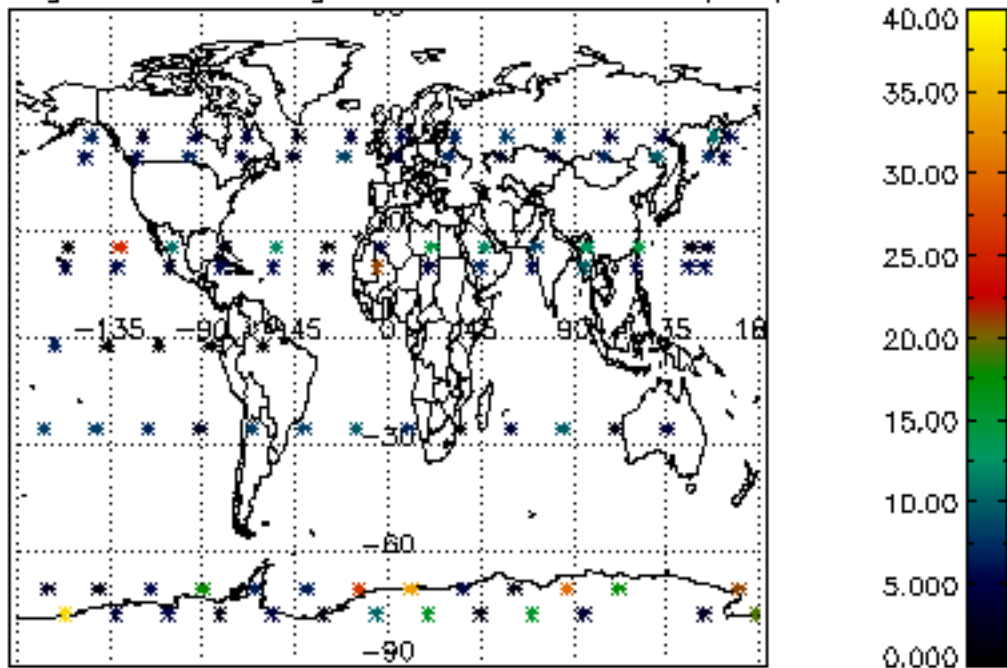

Percentage of star falling outside central band per profile