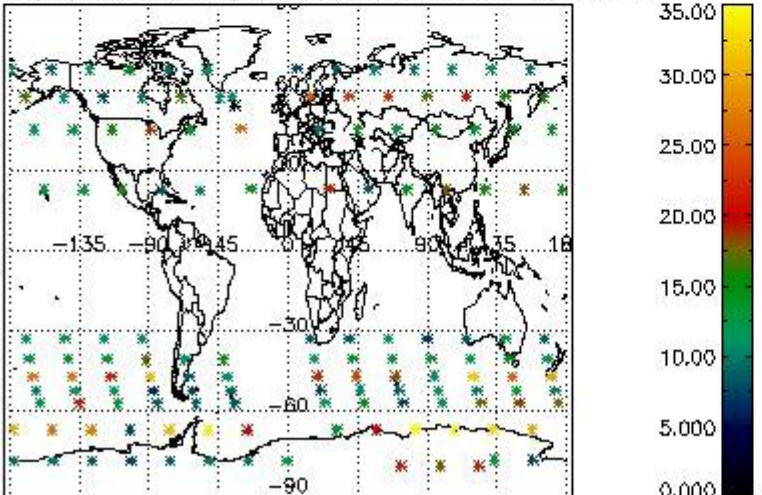

Percentage of star falling outside central band per profile