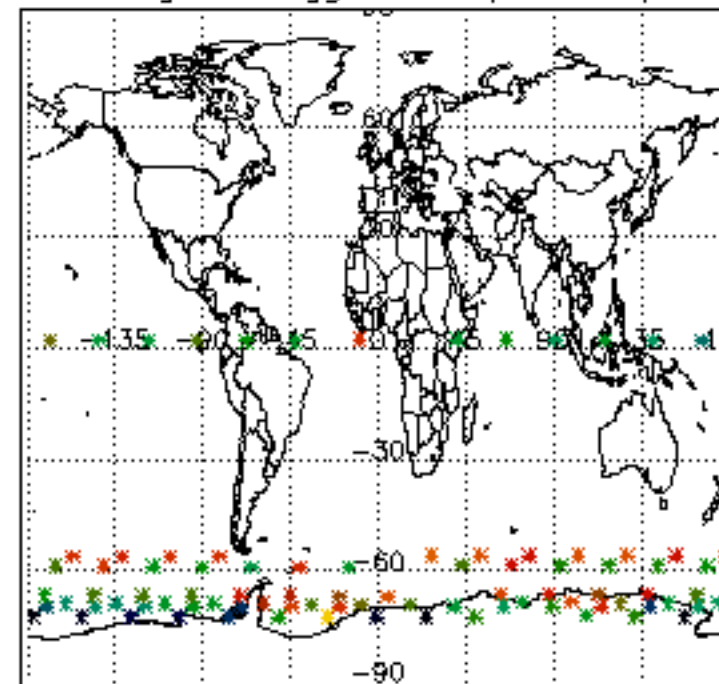

Percentage of flagged data per NO3 profile