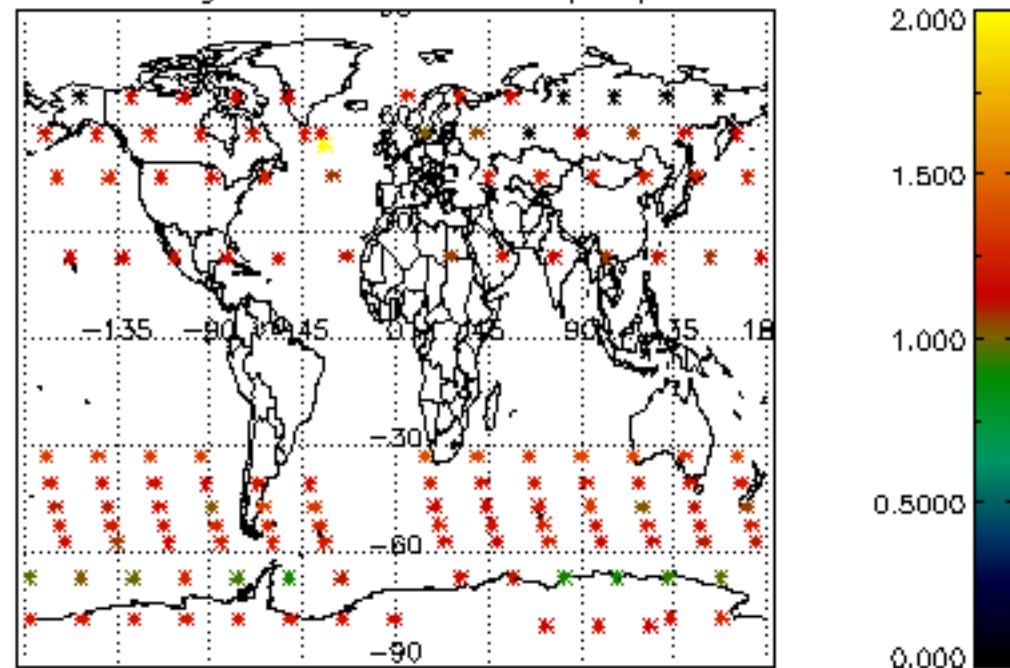

Percentage of flagged data per NO3 profile

Percentage of cosmic ray hits per profile

Percentage of datation errors per profile

Percentage of star falling outside central band per profile

Percentage of saturation errors per profile