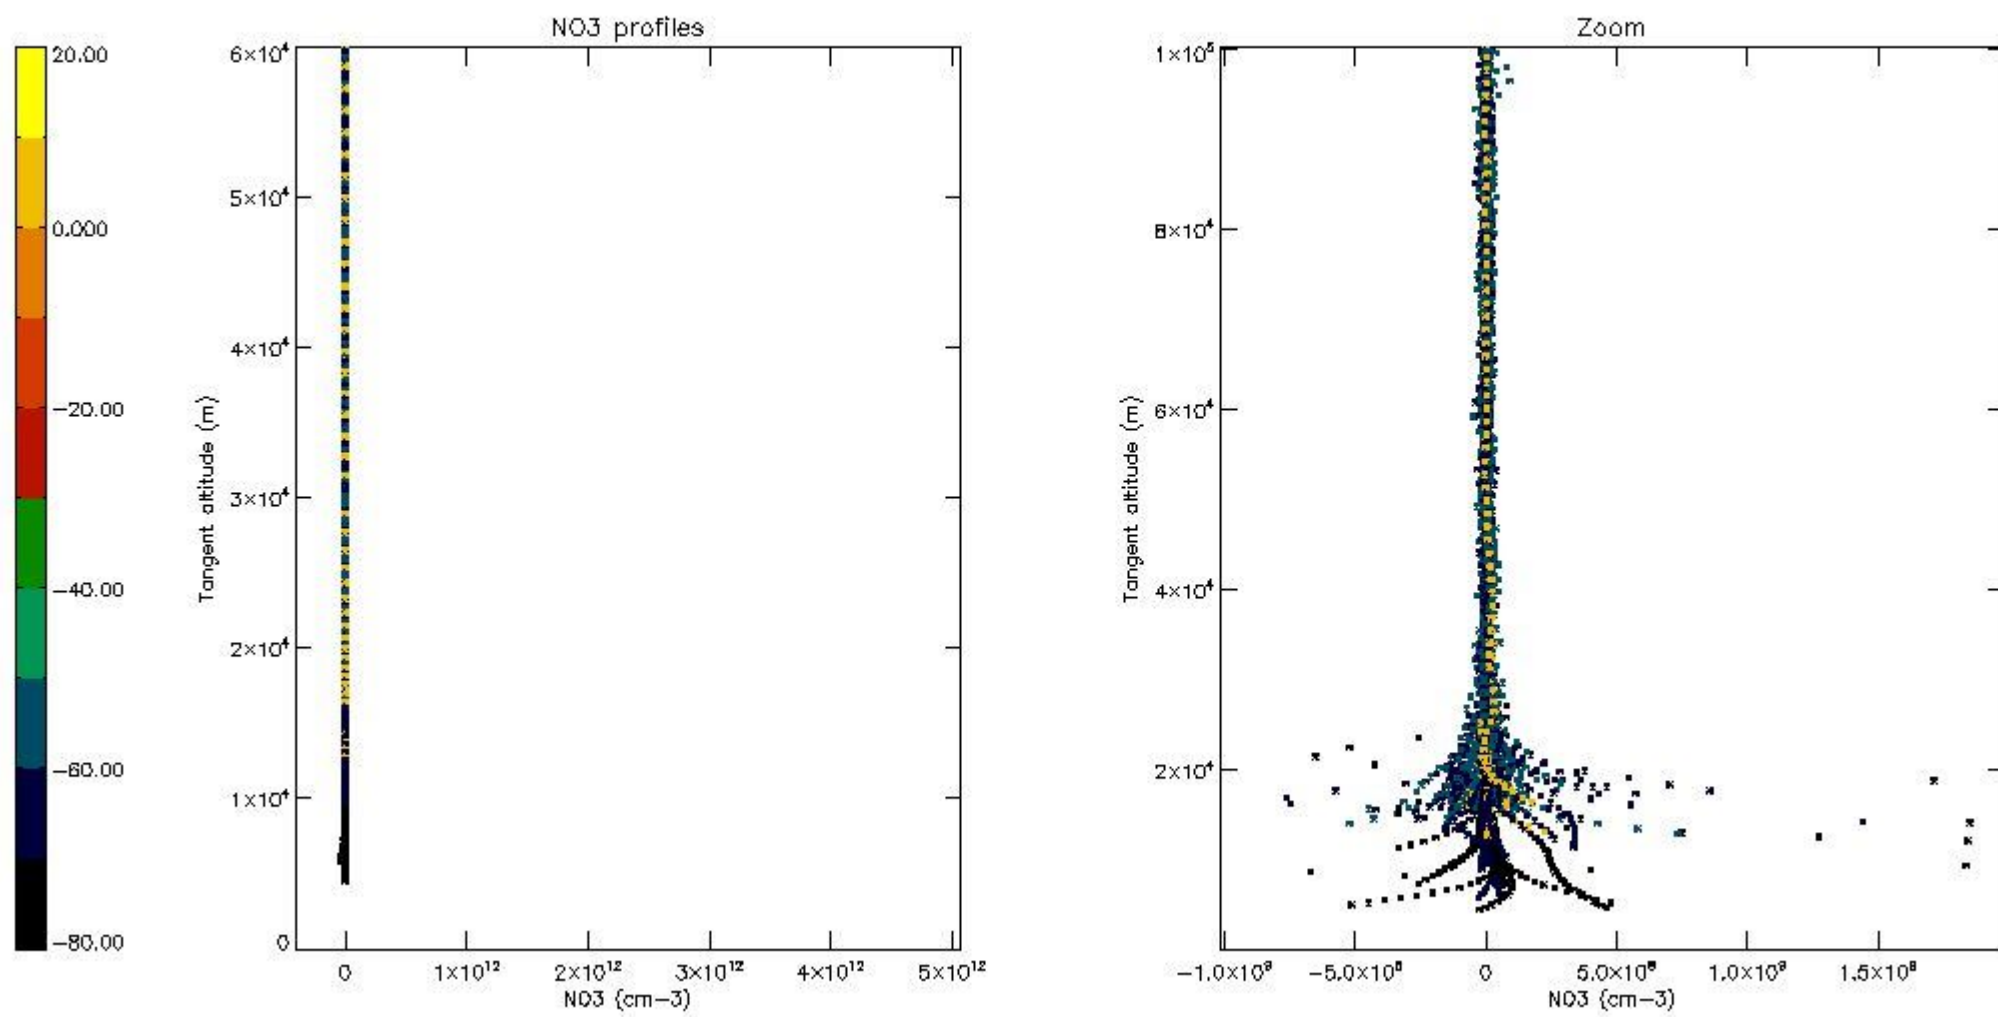

5.8 Plot H₂O profiles for all STD (only for occultations of stars 1,2,3,4,13,14,16,26,63 dark without errors)

The colorbar represents the latitude.