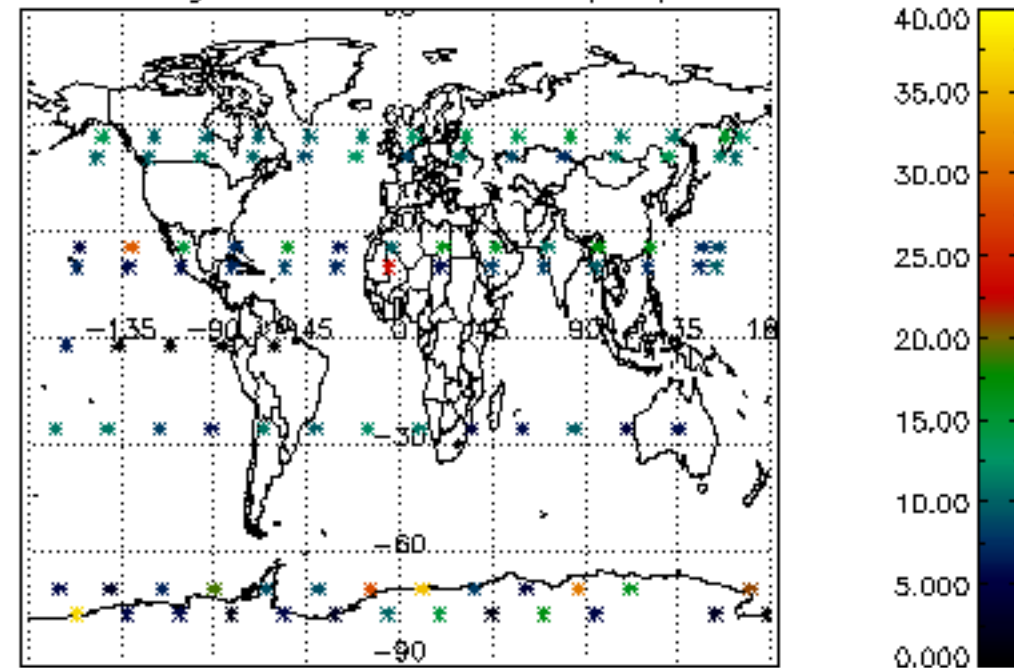

Percentage of saturation errors per profile