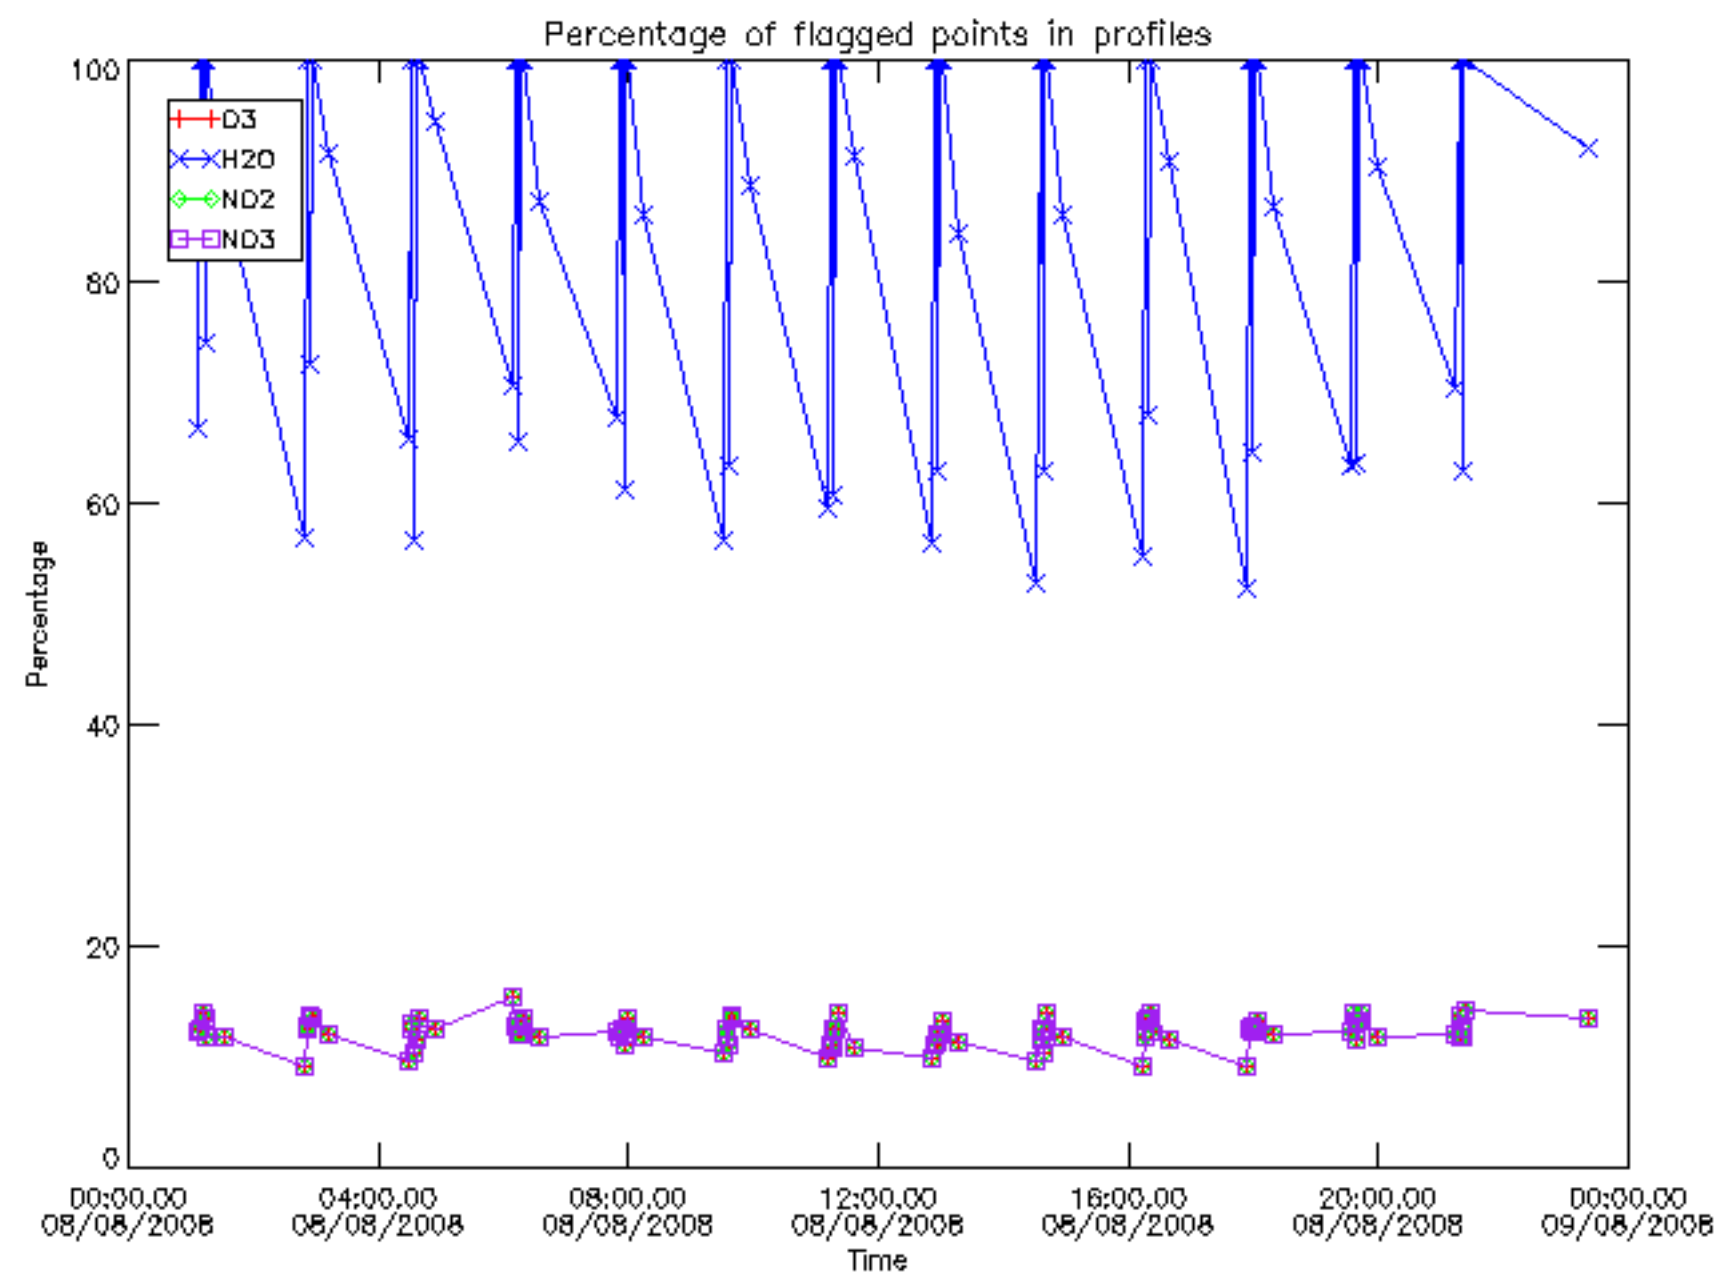

Percentage of flagged data per D3 profile

Percentage of flagged data per H2O profile