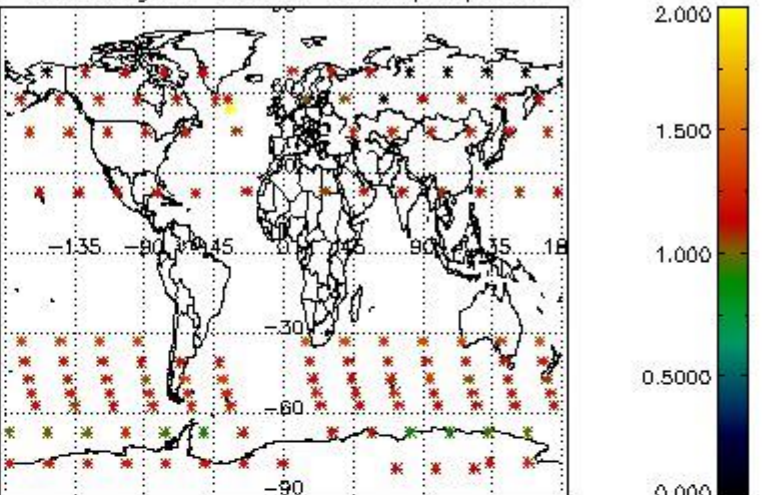

Percentage of datation errors per profile