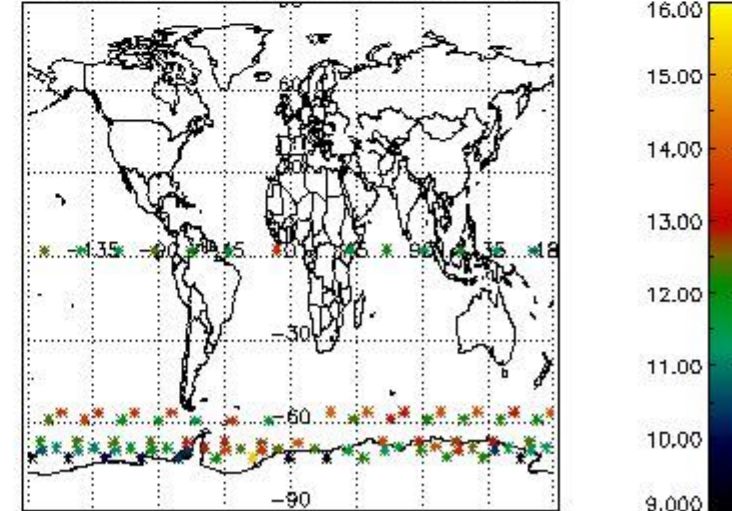

Percentage of flagged data per NO3 profile

4. Level 1 quality information per product

In this section it is plotted some information contained in the Quality Summary data set of the level 2 products that comes from the level 1b processing. Products without errors (error flag in the MPH set to "0") are used.

4.1 Plot quality information per product (time dependant) coming from level 1b processing

4.1.1 Plot level 1 quality information per product (time dependant): ENVISAT ASCENDING passes