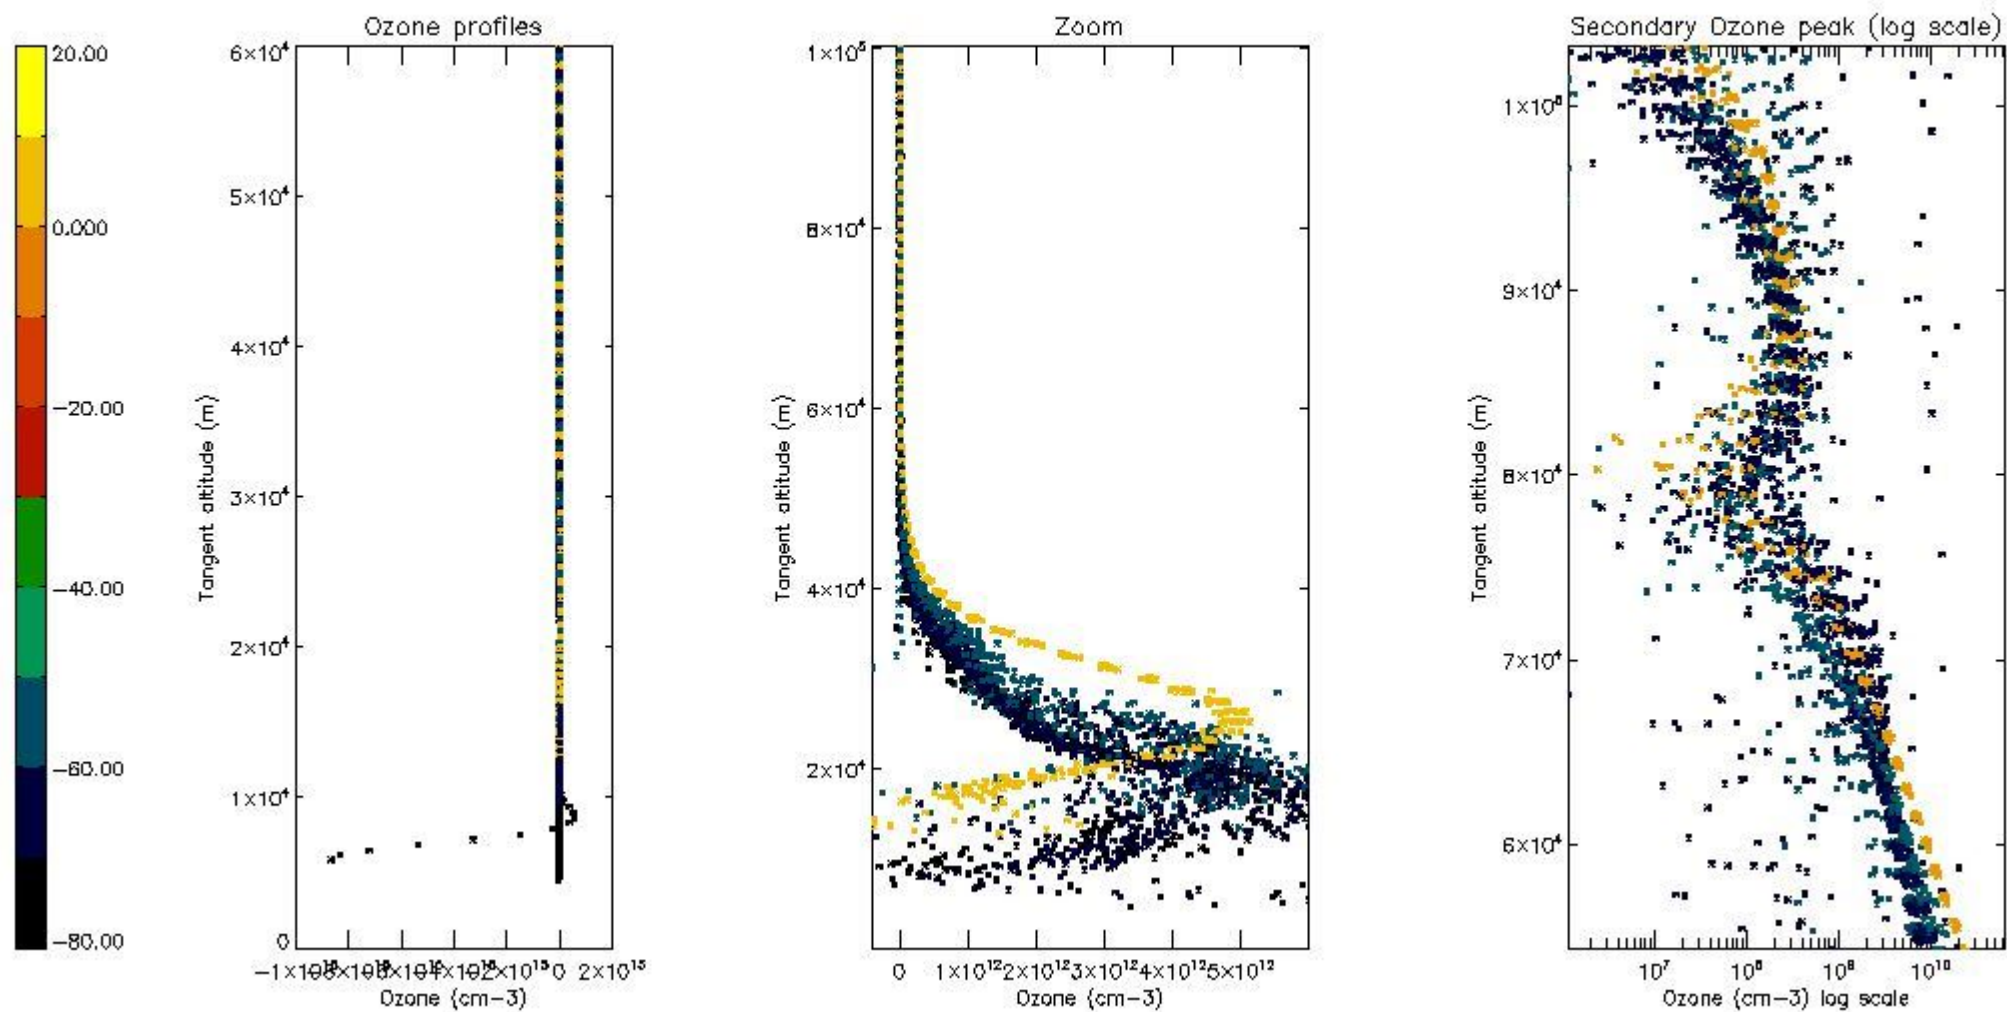

STD < 10	19
STD < 5	15

5.2 Plot ozone profiles for all STD (dark without errors)

The colorbar represents the latitude.

5.3 Plot ozone profiles where STD < 20% (dark without errors)

The colorbar represents the latitude.