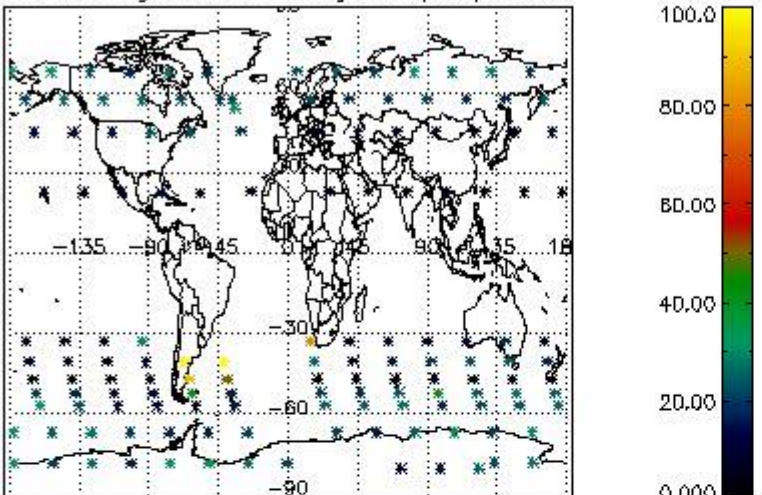

4.1 Plot quality information per product (time dependant) coming from level 1b processing

4.1.1 Plot level 1 quality information per product (time dependant): ENVISAT ASCENDING passes

4.1.2 Plot level 1 quality information per product (time dependant): ENVI SAT DESCENDING passes

4.2 Plot quality information per product coming from level 1b processing (world map)

4.2.1 Plot level 1 quality information per product (world map): ENVISAT ASCENDING passes

Percentage of cosmic ray hits per profile