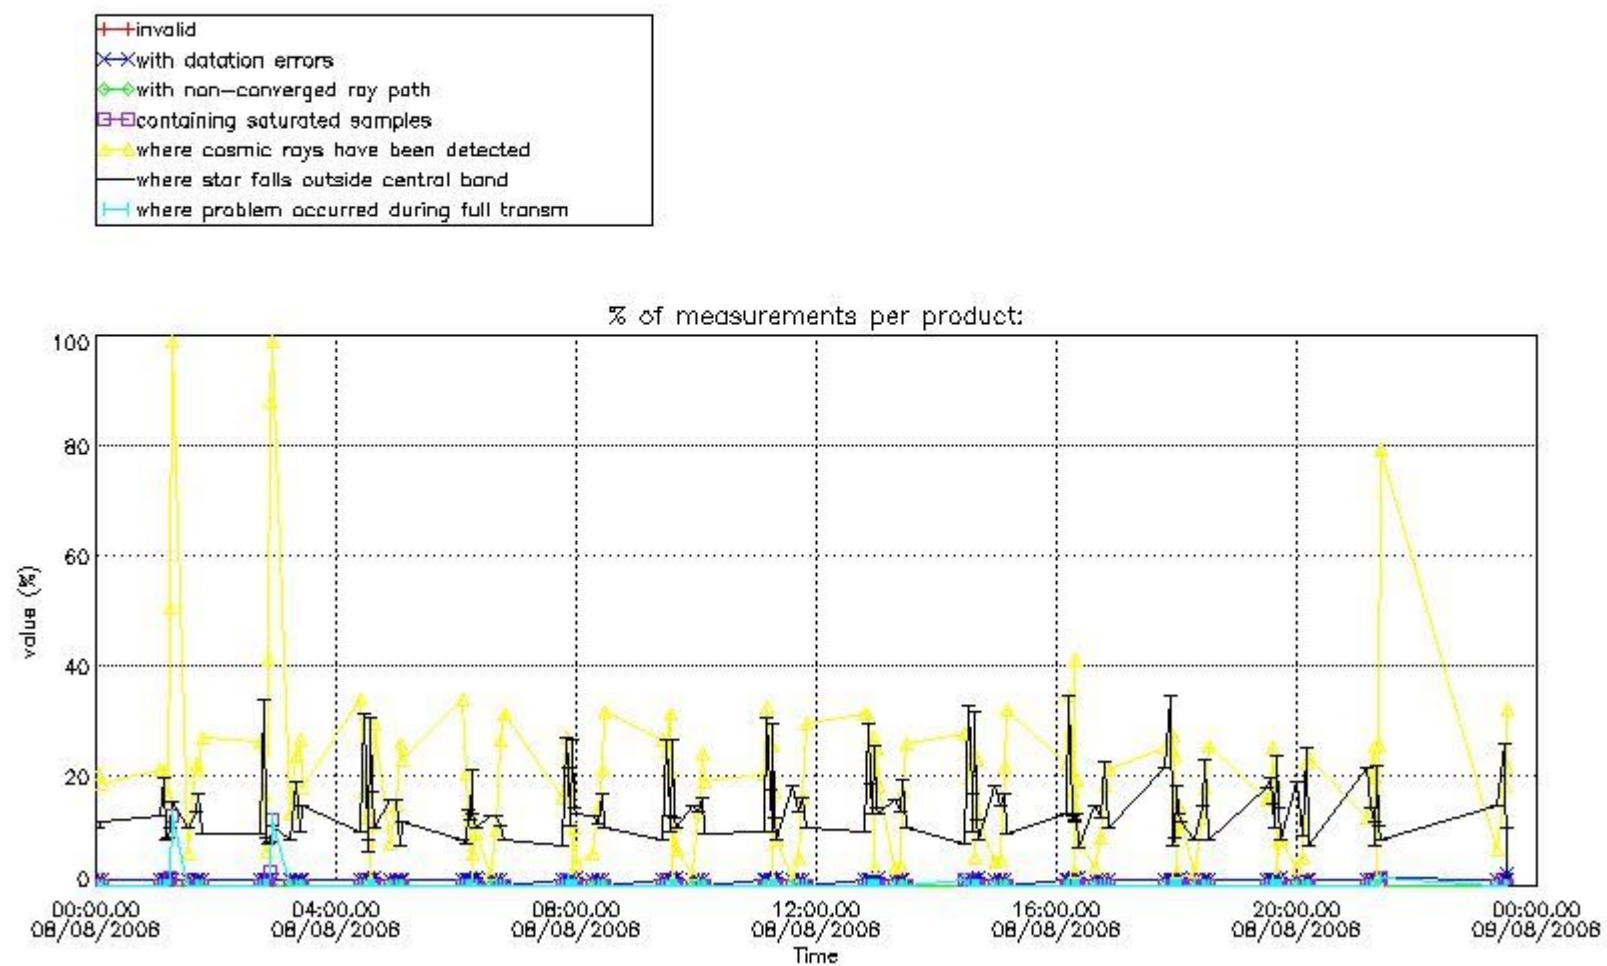

4.1.2 Plot level 1 quality information per product (time dependant): ENVI SAT DESCENDING passes