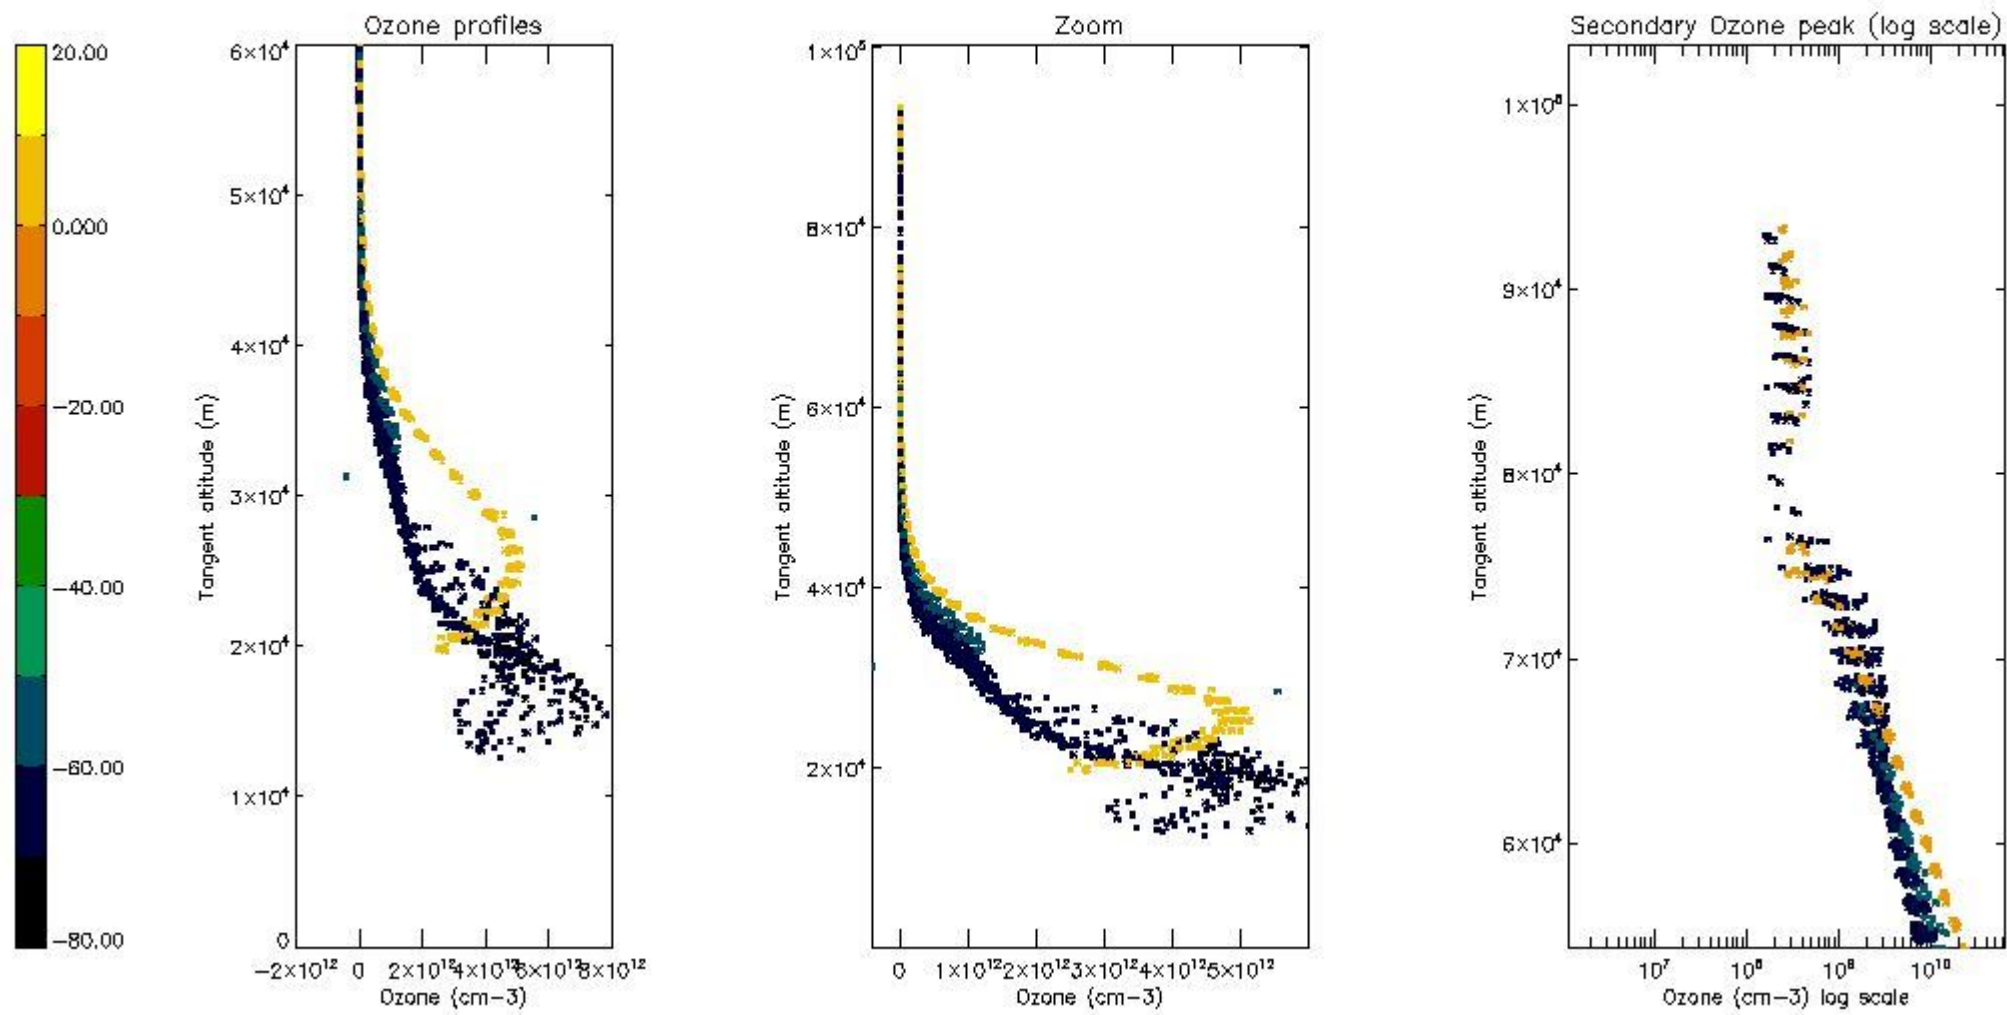

STD < 10	19
STD < 5	15

5.2 Plot ozone profiles for all STD (dark without errors)

The colorbar represents the latitude.

5.3 Plot ozone profiles where STD < 20% (dark without errors)

The colorbar represents the latitude.

5.4 Plot ozone profiles where STD < 10% (dark without errors)

The colorbar represents the latitude.

5.5 Plot ozone profiles where STD < 5% (dark without errors)

The colorbar represents the latitude.

5.6 Plot NO₂ profiles for all STD (dark without errors)

The colorbar represents the latitude.

5.7 Plot NO3 profiles for all STD (dark without errors)

The colorbar represents the latitude.

5.8 Plot H₂O profiles for all STD (only for occultations of stars 1,2,3,4,13,14,16,26,63 dark without errors)