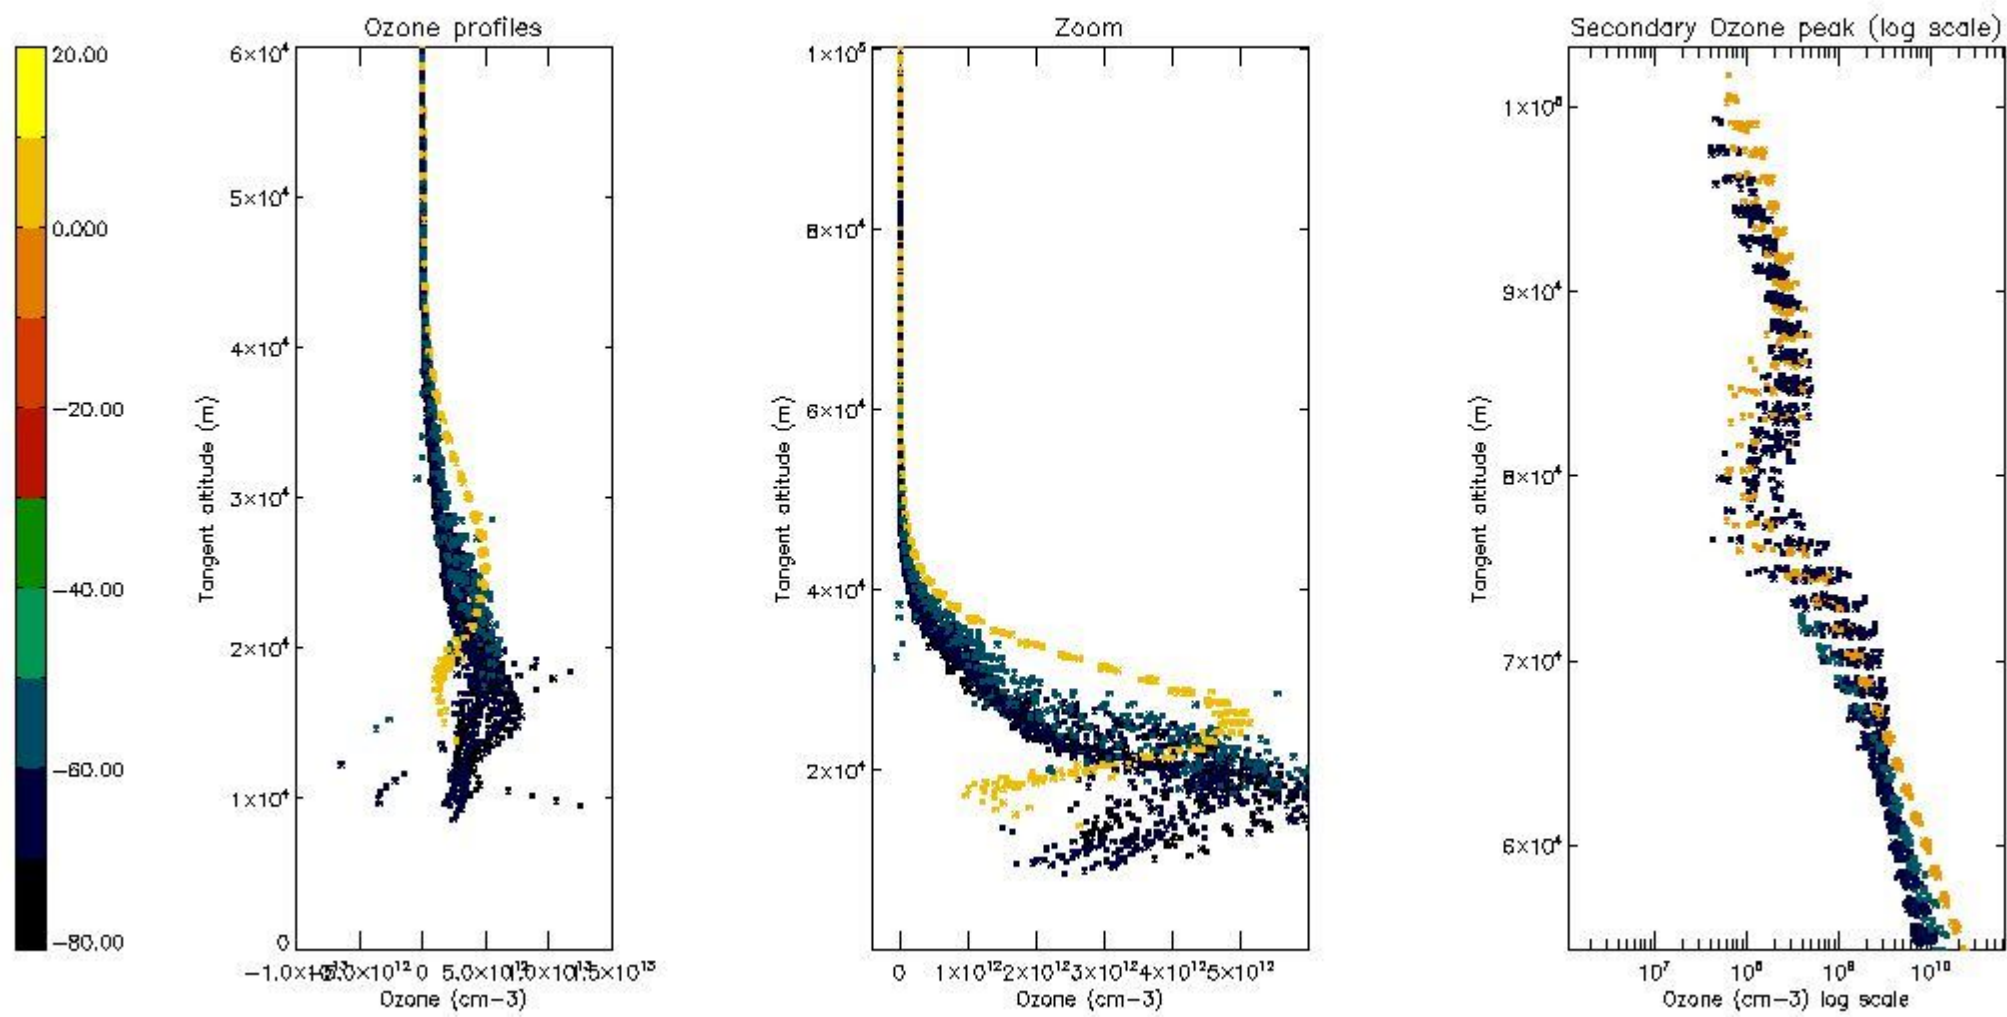

STD < 10	19
STD < 5	15

5.2 Plot ozone profiles for all STD (dark without errors)

The colorbar represents the latitude.

5.3 Plot ozone profiles where STD < 20% (dark without errors)

The colorbar represents the latitude.