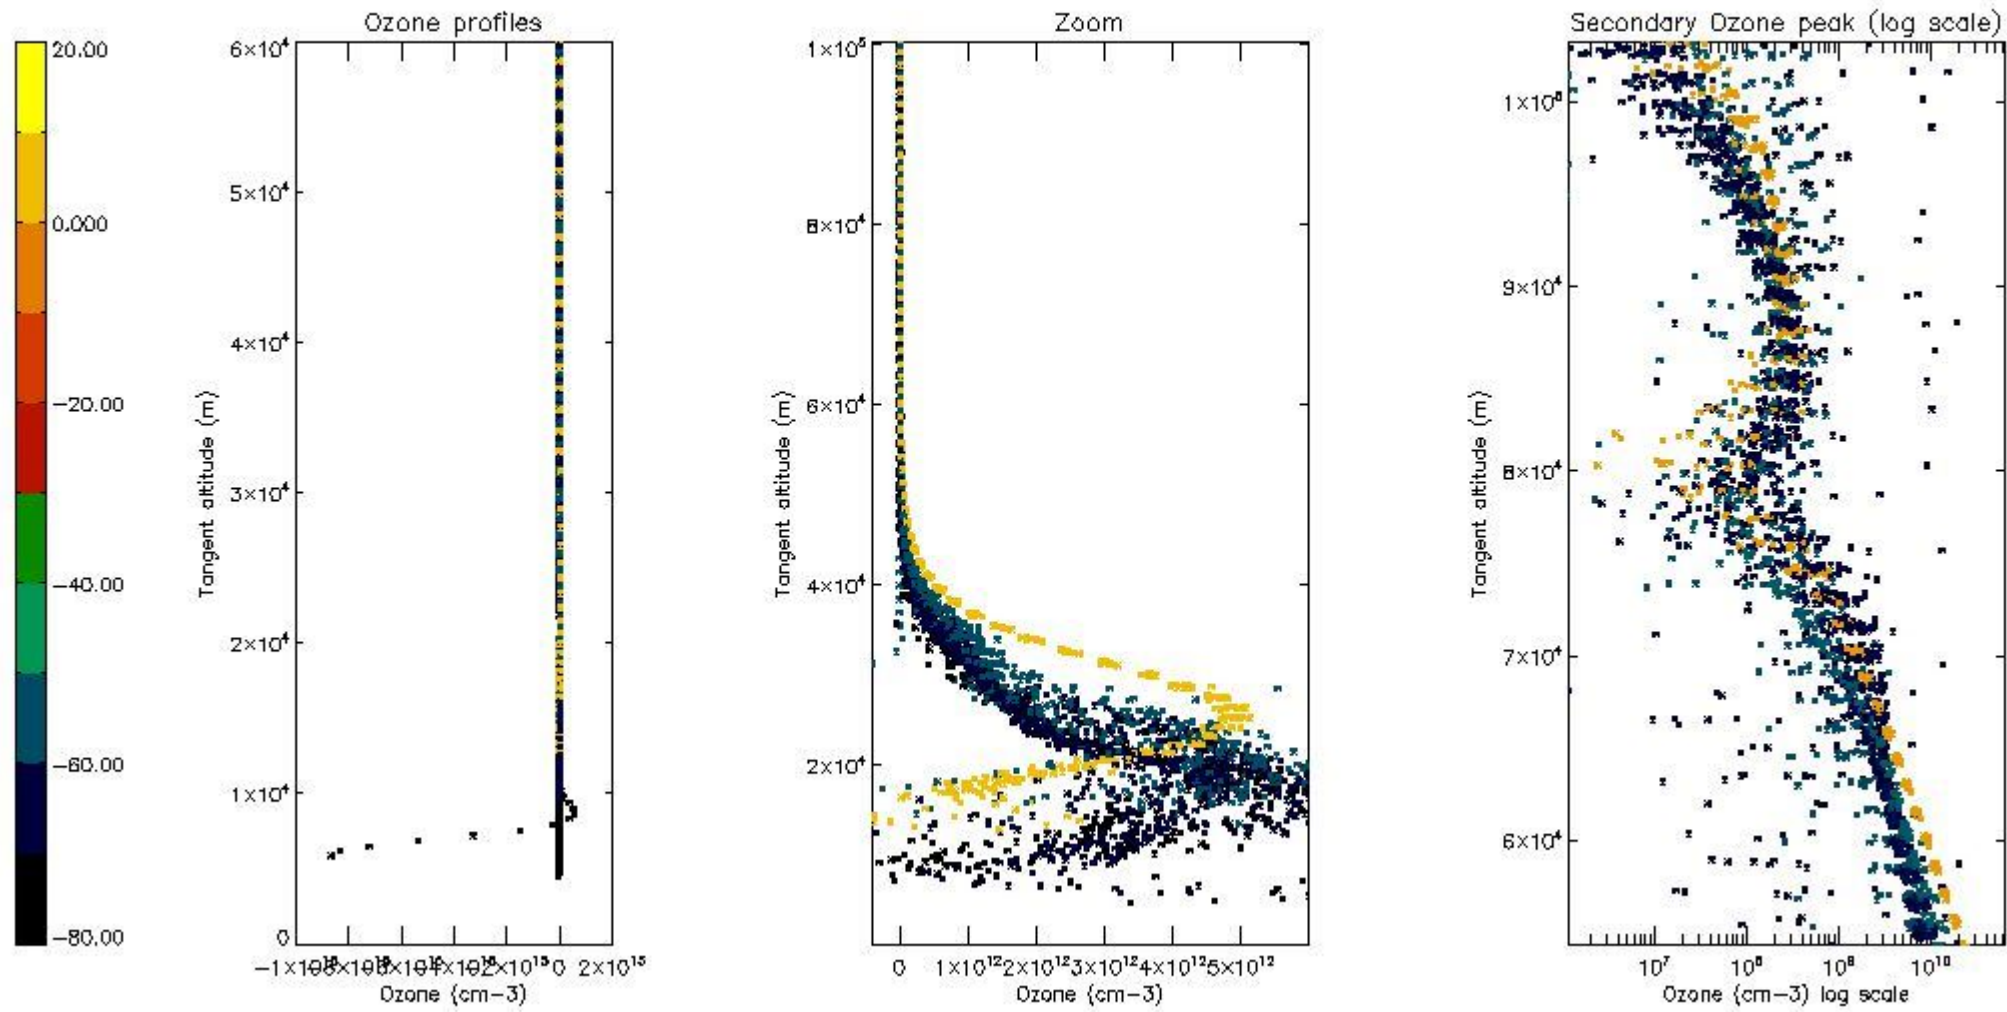

STD < 10	19
STD < 5	15

5.2 Plot ozone profiles for all STD (dark without errors)

The colorbar represents the latitude.

5.3 Plot ozone profiles where STD < 20% (dark without errors)

The colorbar represents the latitude.