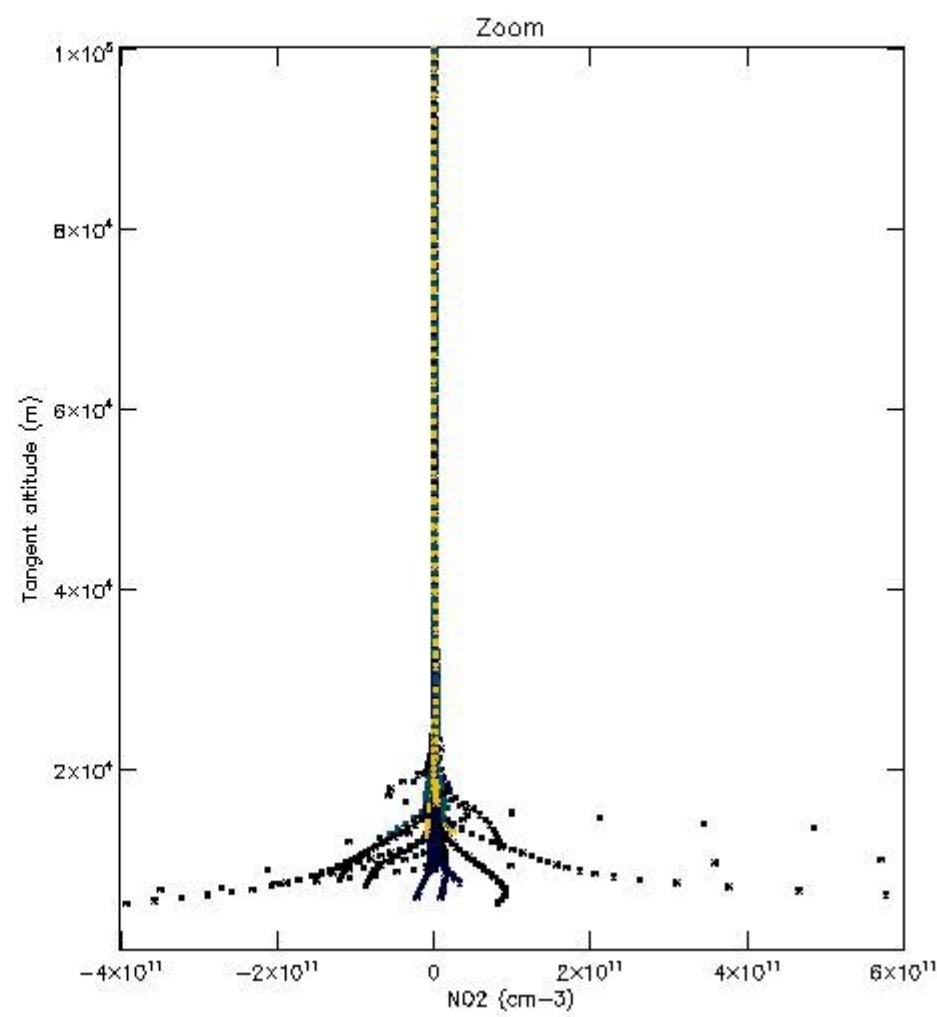

5.7 Plot NO3 profiles for all STD (dark without errors)

The colorbar represents the latitude.