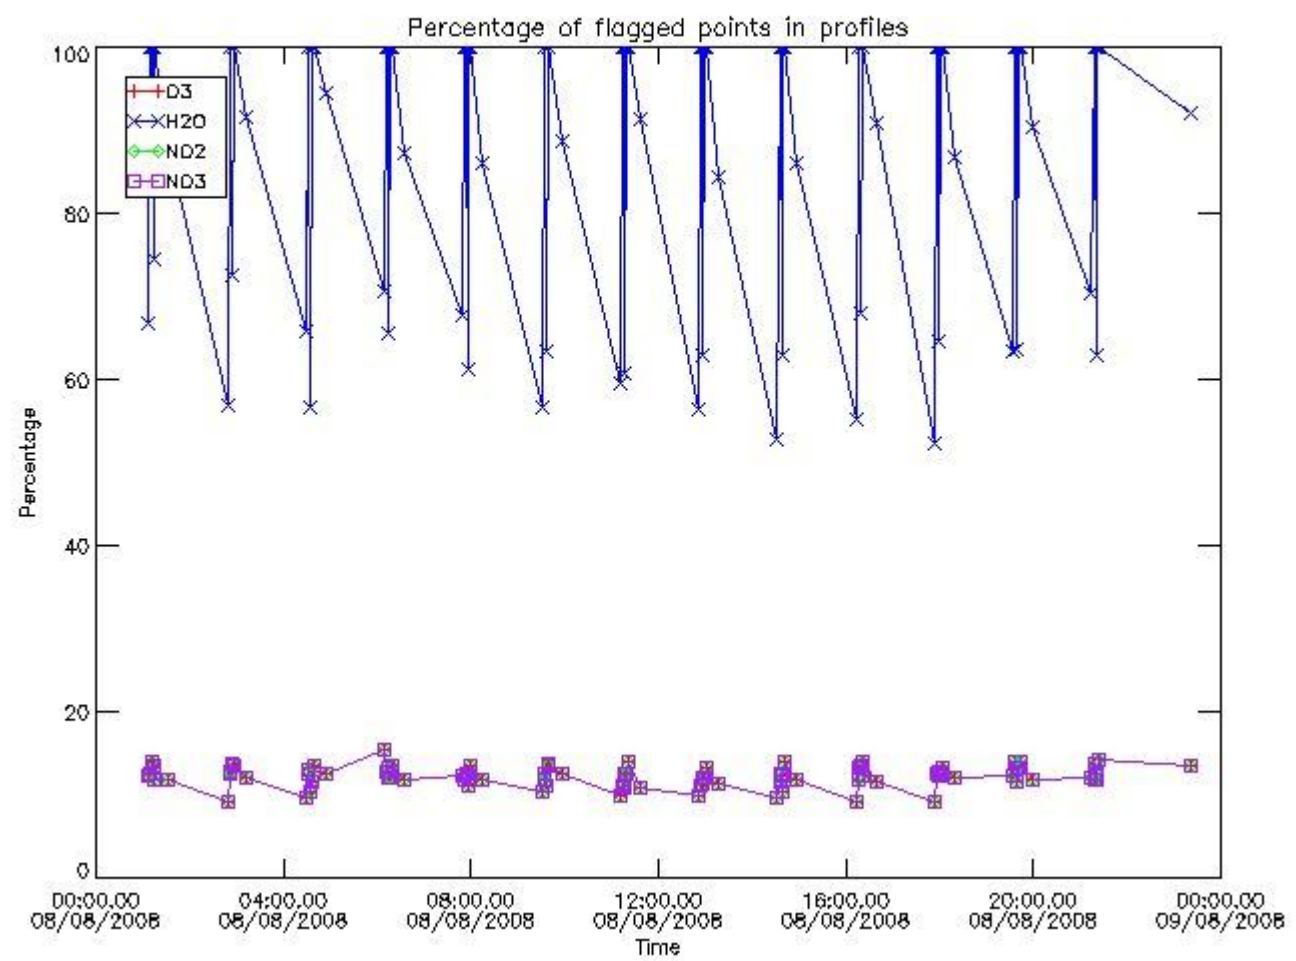

3. Quality information per product

In this section it is plotted some information contained in the Quality Summary data set of the level 2 products. Only products in dark limb conditions and without errors (error flag in the MPH set to "0") are used.

3.1 Plot quality information per product (time dependant)

3.2 Plot quality information per product (world map)