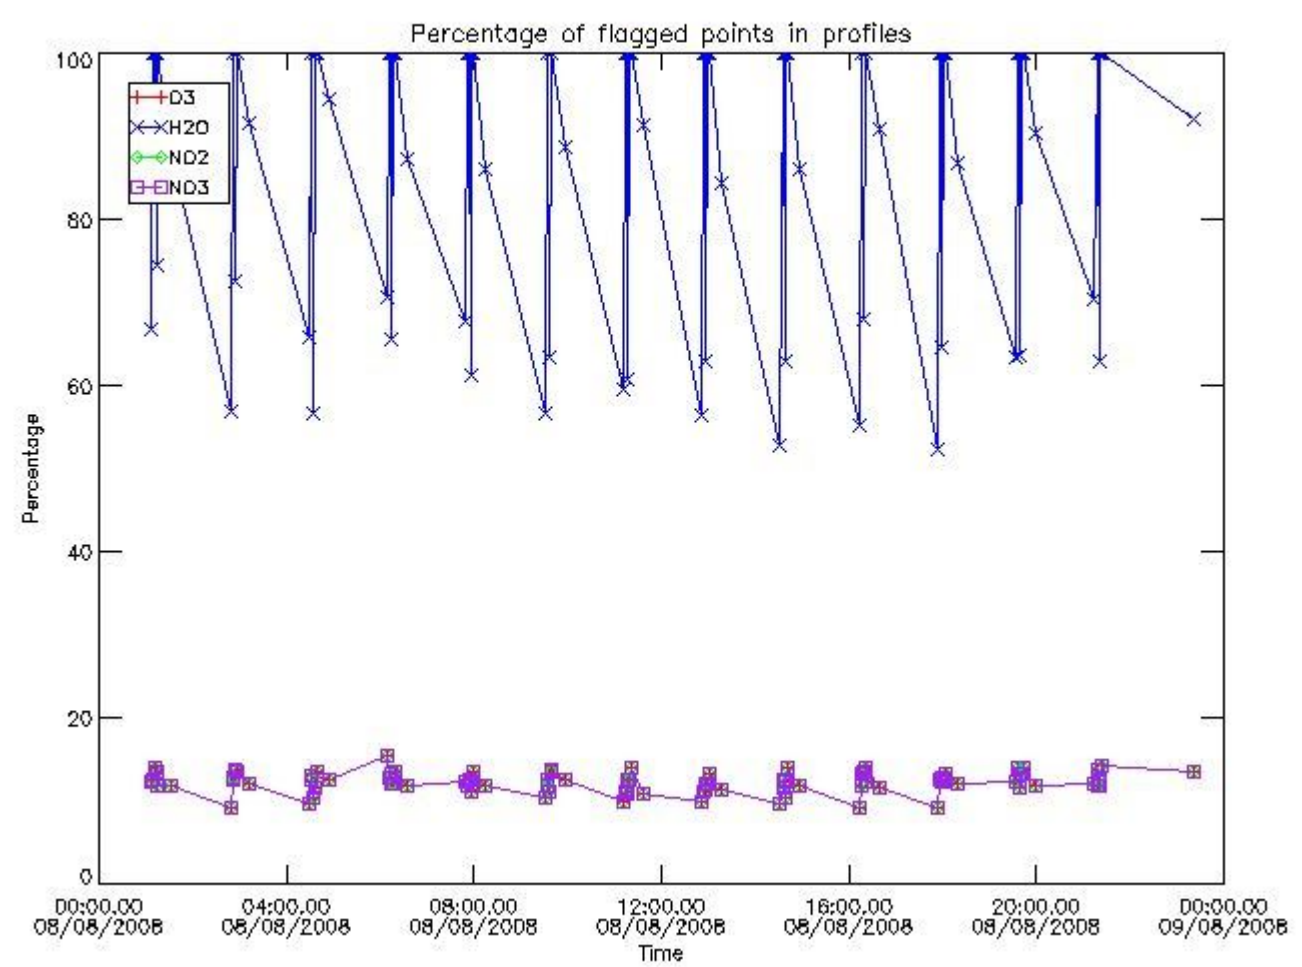

3. Quality information per product

In this section it is plotted some information contained in the Quality Summary data set of the level 2 products. Only products in dark limb conditions and without errors (error flag in the MPH set to "0") are used.

3.1 Plot quality information per product (time dependant)

Percentage of flagged data per O3 profile

Percentage of flagged data per H2O profile