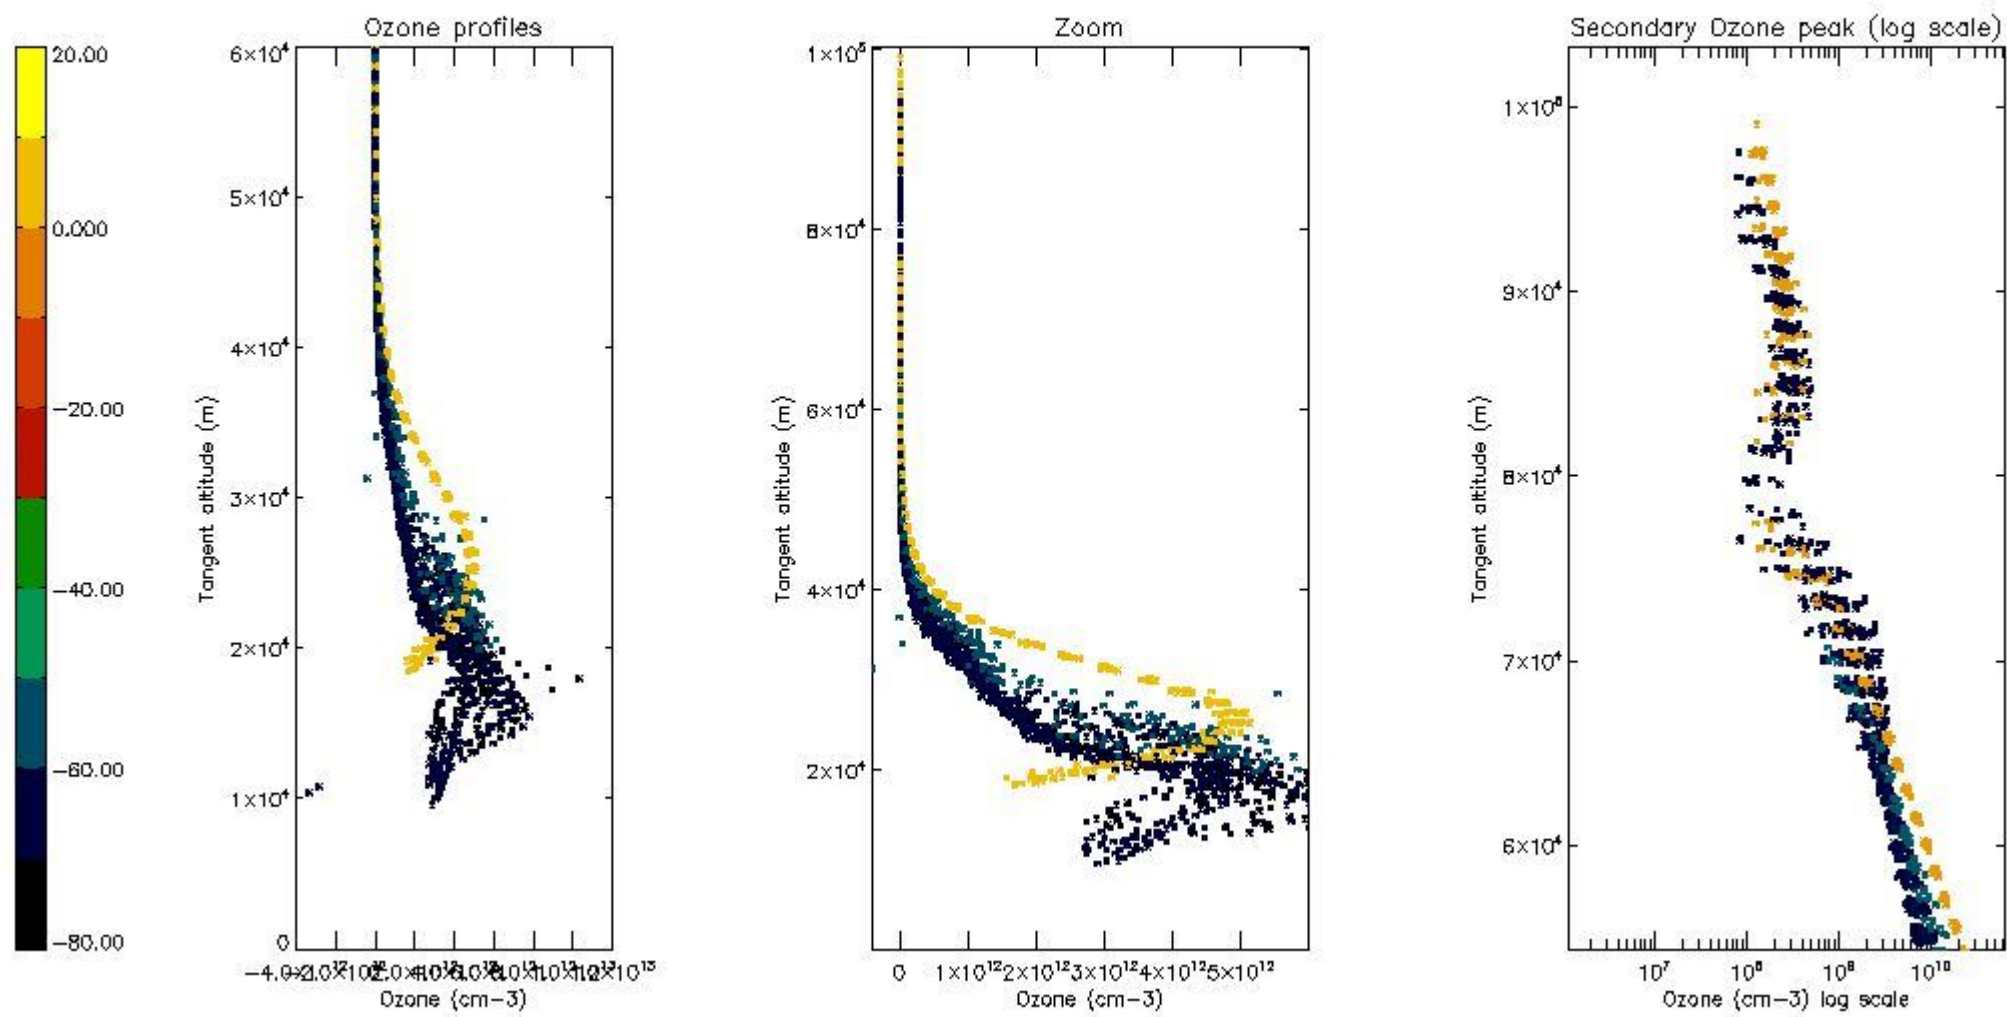

5.5 Plot ozone profiles where STD < 5% (dark without errors)

The colorbar represents the latitude.