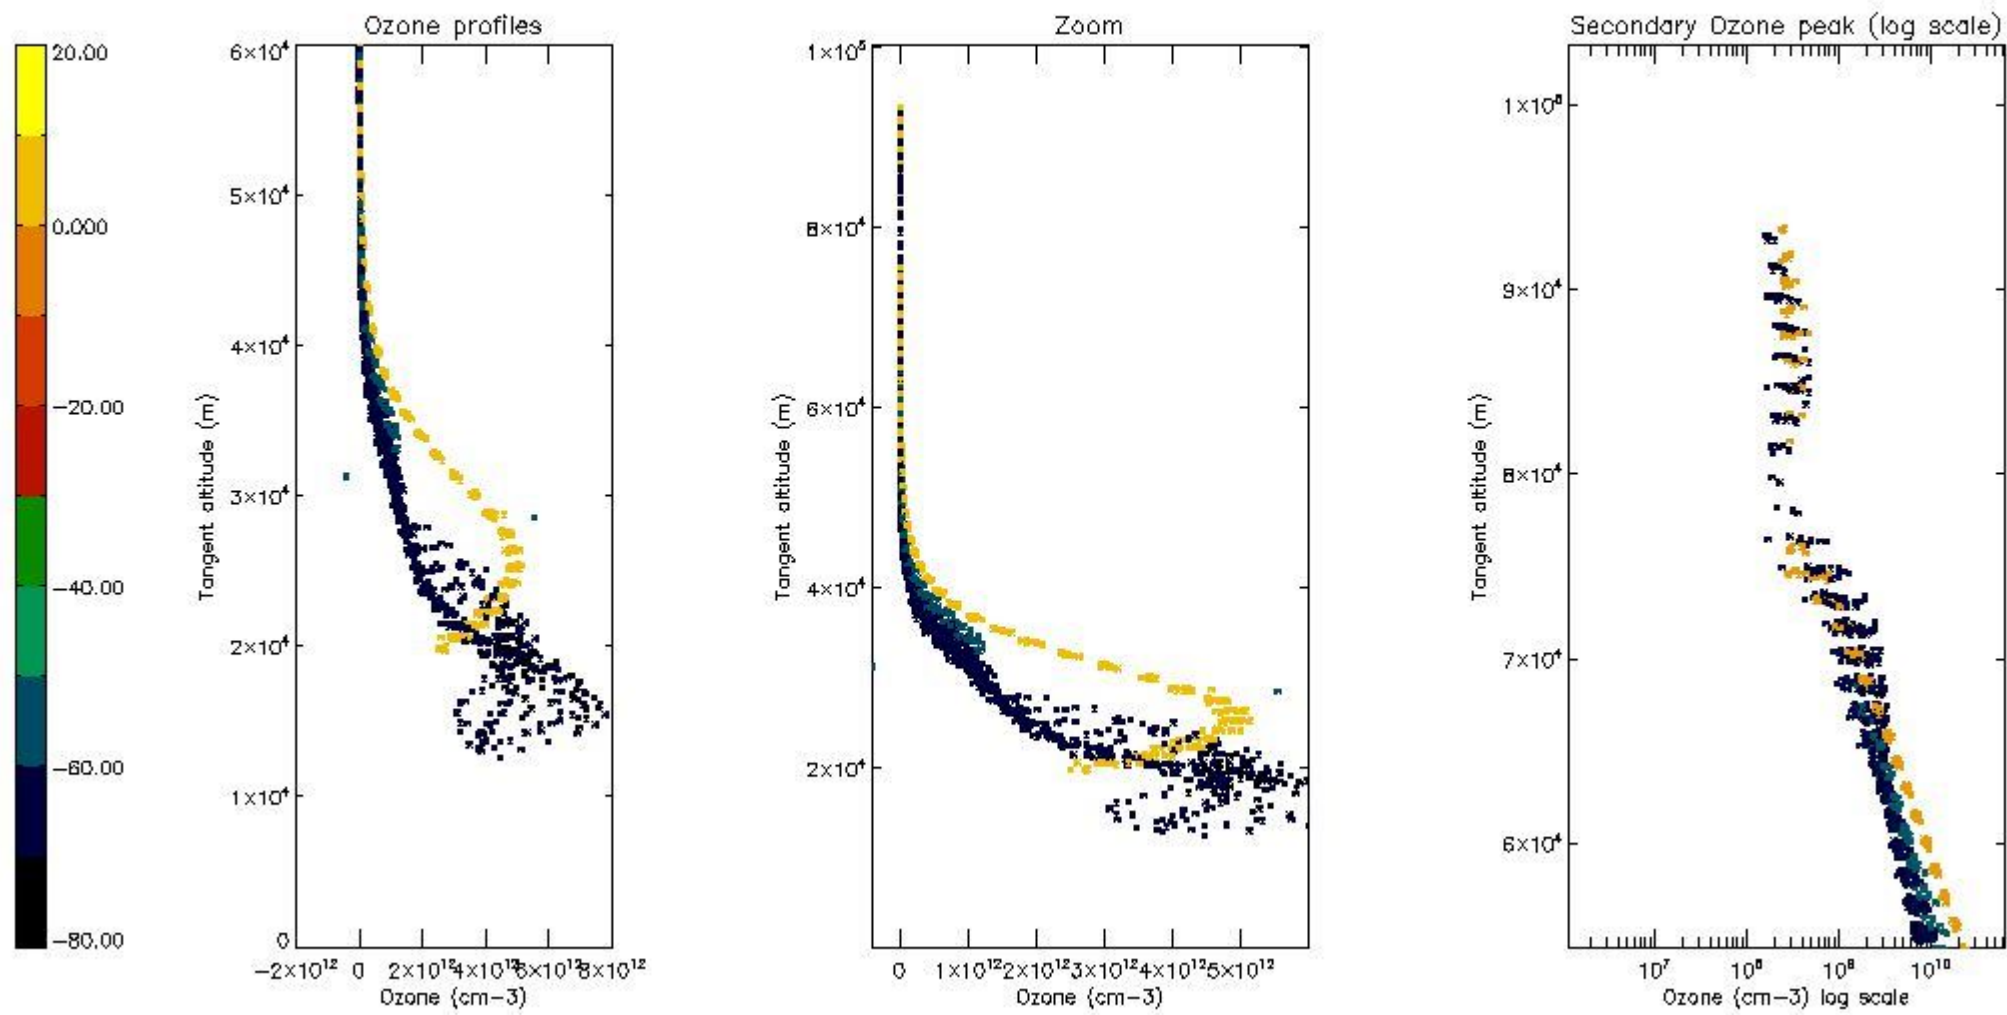

5.6 Plot NO₂ profiles for all STD (dark without errors)

The colorbar represents the latitude.