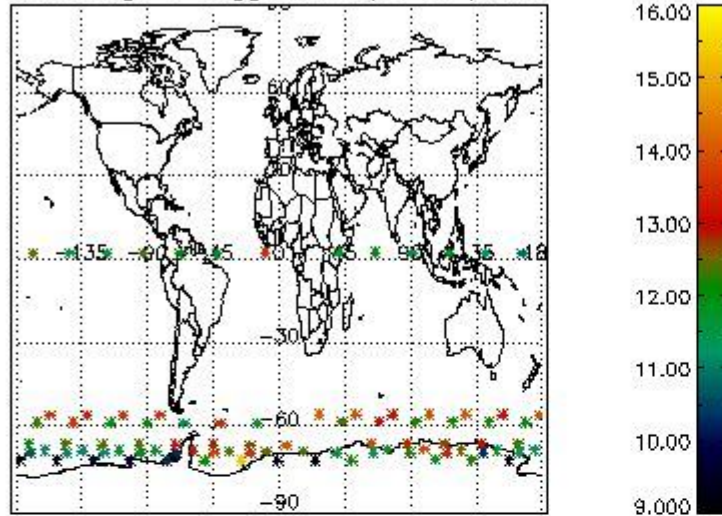

Percentage of flagged data per O3 profile