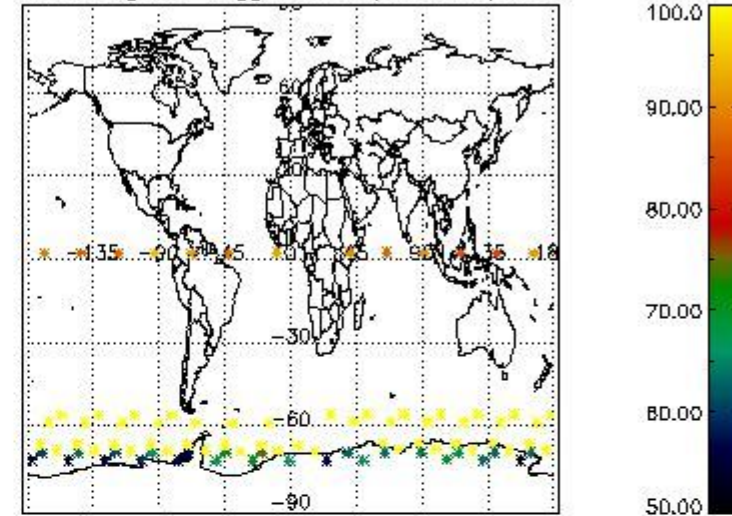

3.1 Plot quality information per product (time dependant)

3.2 Plot quality information per product (world map)

Percentage of flagged data per O3 profile

Percentage of flagged data per H2O profile

Percentage of flagged data per NO2 profile