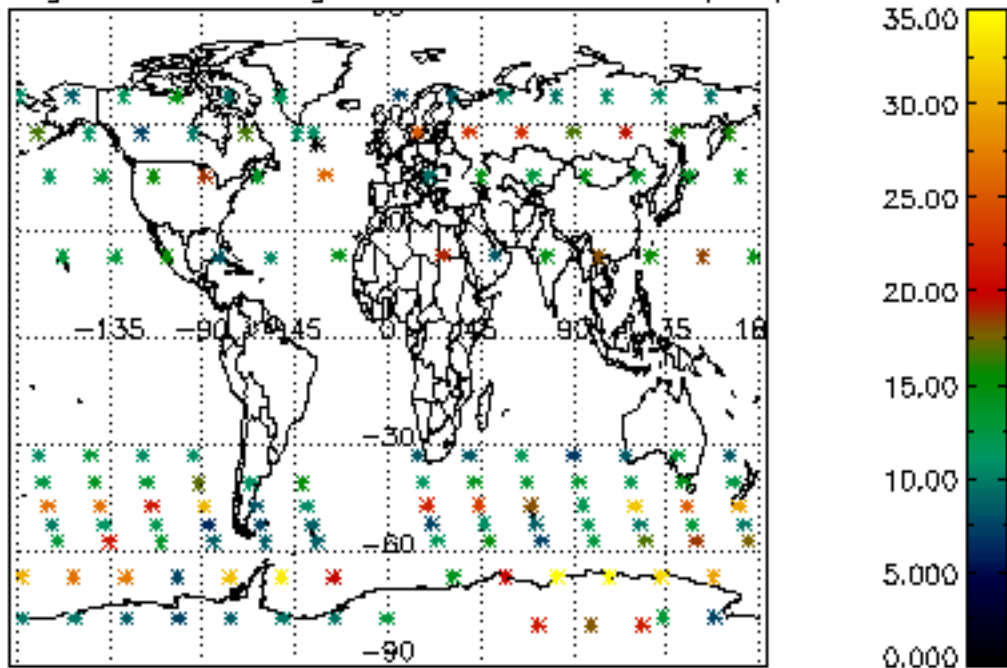

Percentage of cosmic ray hits per profile

Percentage of star falling outside central band per profile