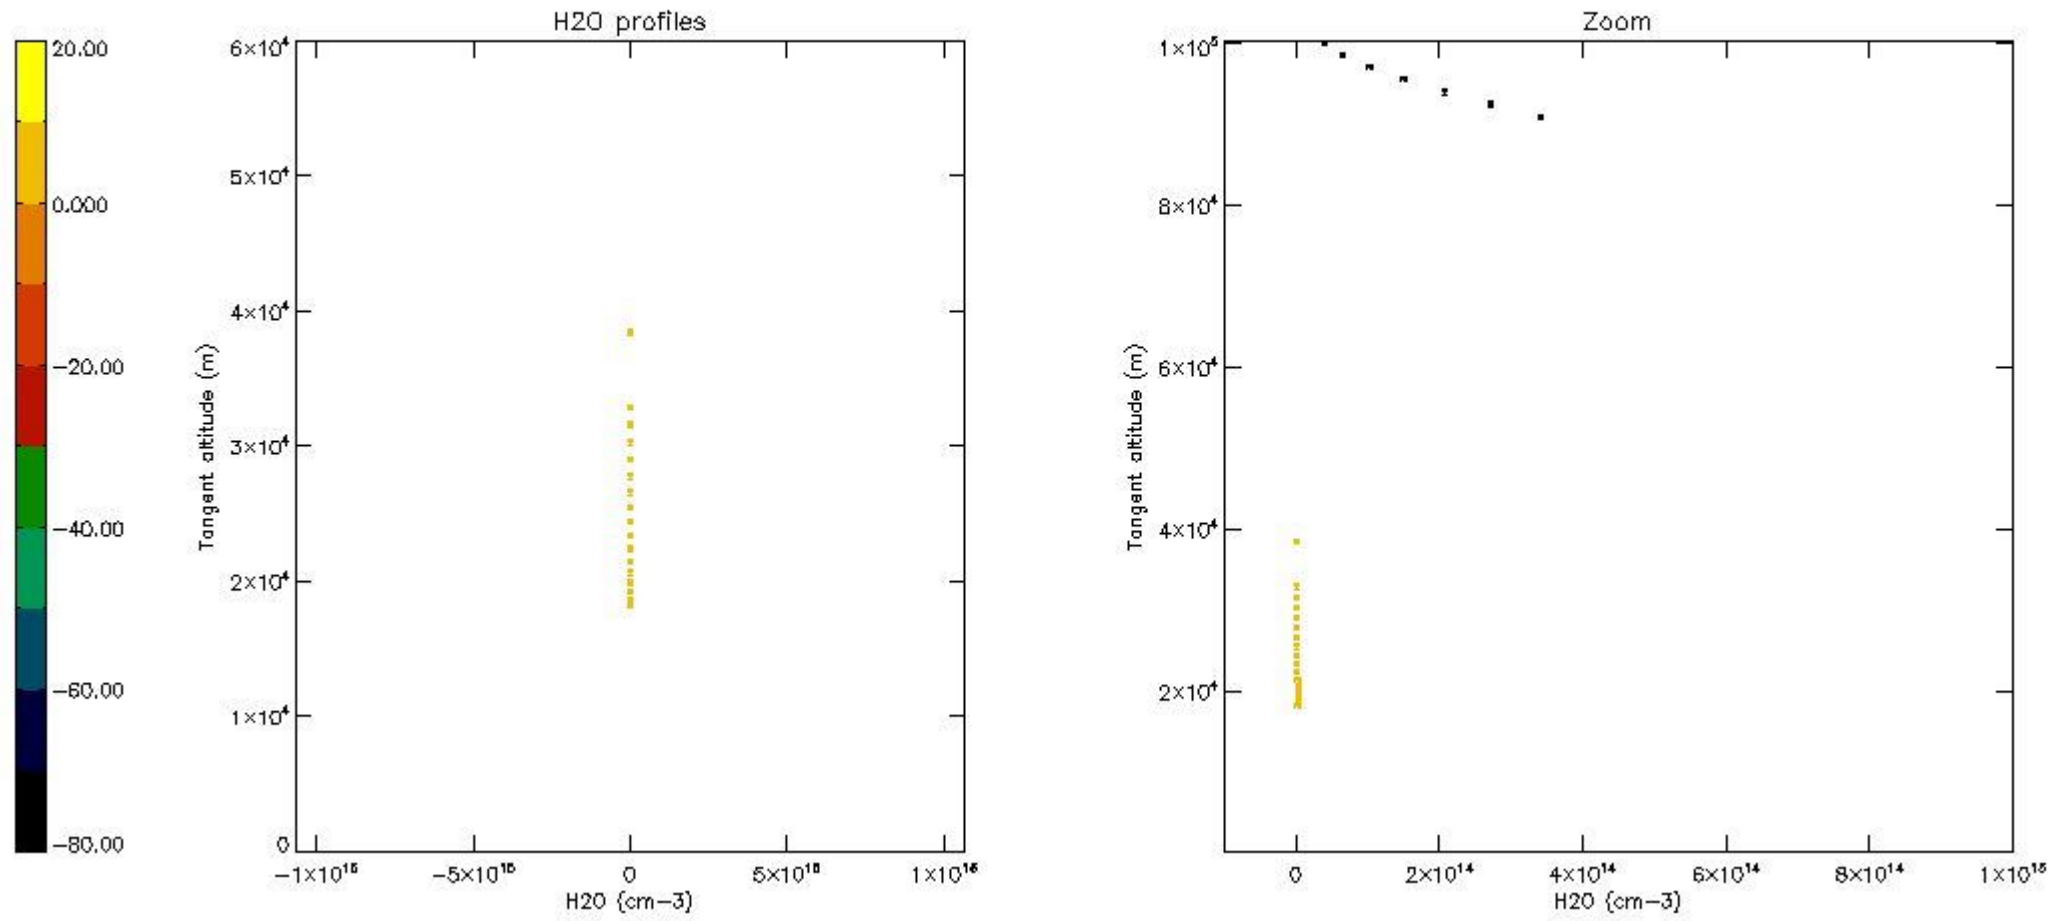

6. Auxiliary Data Files used for the production reported in section 2

The number reported in the third column indicates since which file (see list in section 2) the corresponding auxiliary file has been used. The fourth column is the date of those product files.

Type	Auxiliary Filename	Used since product	Used since product date
INST_PHYS_CHARACTERISTICS	GOM_INS_AXVIEC20091111_143220_20030716_120000_20500101_000000	1	08-AUG-2008 00:02:01
LEVEL-2_PROC_CONFIG	GOM_PR2_AXVIEC20091111_152718_20020301_000000_20500101_000000	1	08-AUG-2008 00:02:01
CROSS_SECTIONS_FILE	GOM_CRS_AXVIEC20091111_154832_20020301_000000_20500101_000000	1	08-AUG-2008 00:02:01