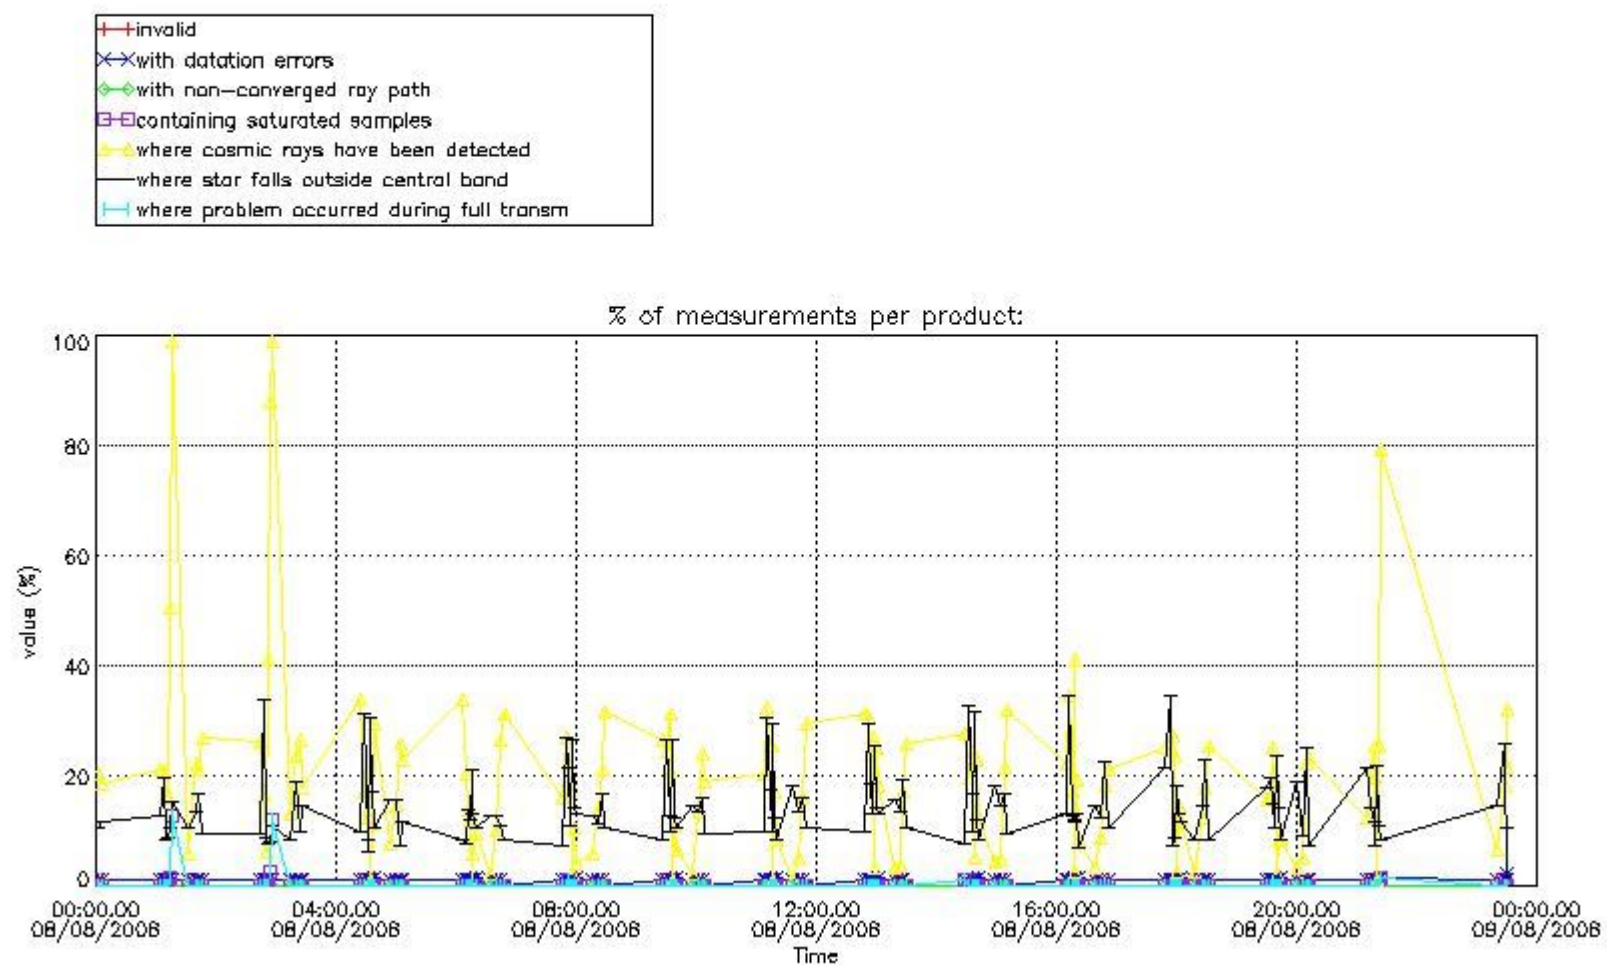

3.1 Plot quality information per product (time dependant)

3.2 Plot quality information per product (world map)

Percentage of flagged data per O3 profile

Percentage of flagged data per H2O profile

Percentage of flagged data per NO2 profile

Percentage of flagged data per NO3 profile

4. Level 1 quality information per product

In this section it is plotted some information contained in the Quality Summary data set of the level 2 products that comes from the level 1b processing. Products without errors (error flag in the MPH set to "0") are used.

4.1 Plot quality information per product (time dependant) coming from level 1b processing

4.1.1 Plot level 1 quality information per product (time dependant): ENVISAT ASCENDING passes

4.1.2 Plot level 1 quality information per product (time dependant): ENVI SAT DESCENDING passes