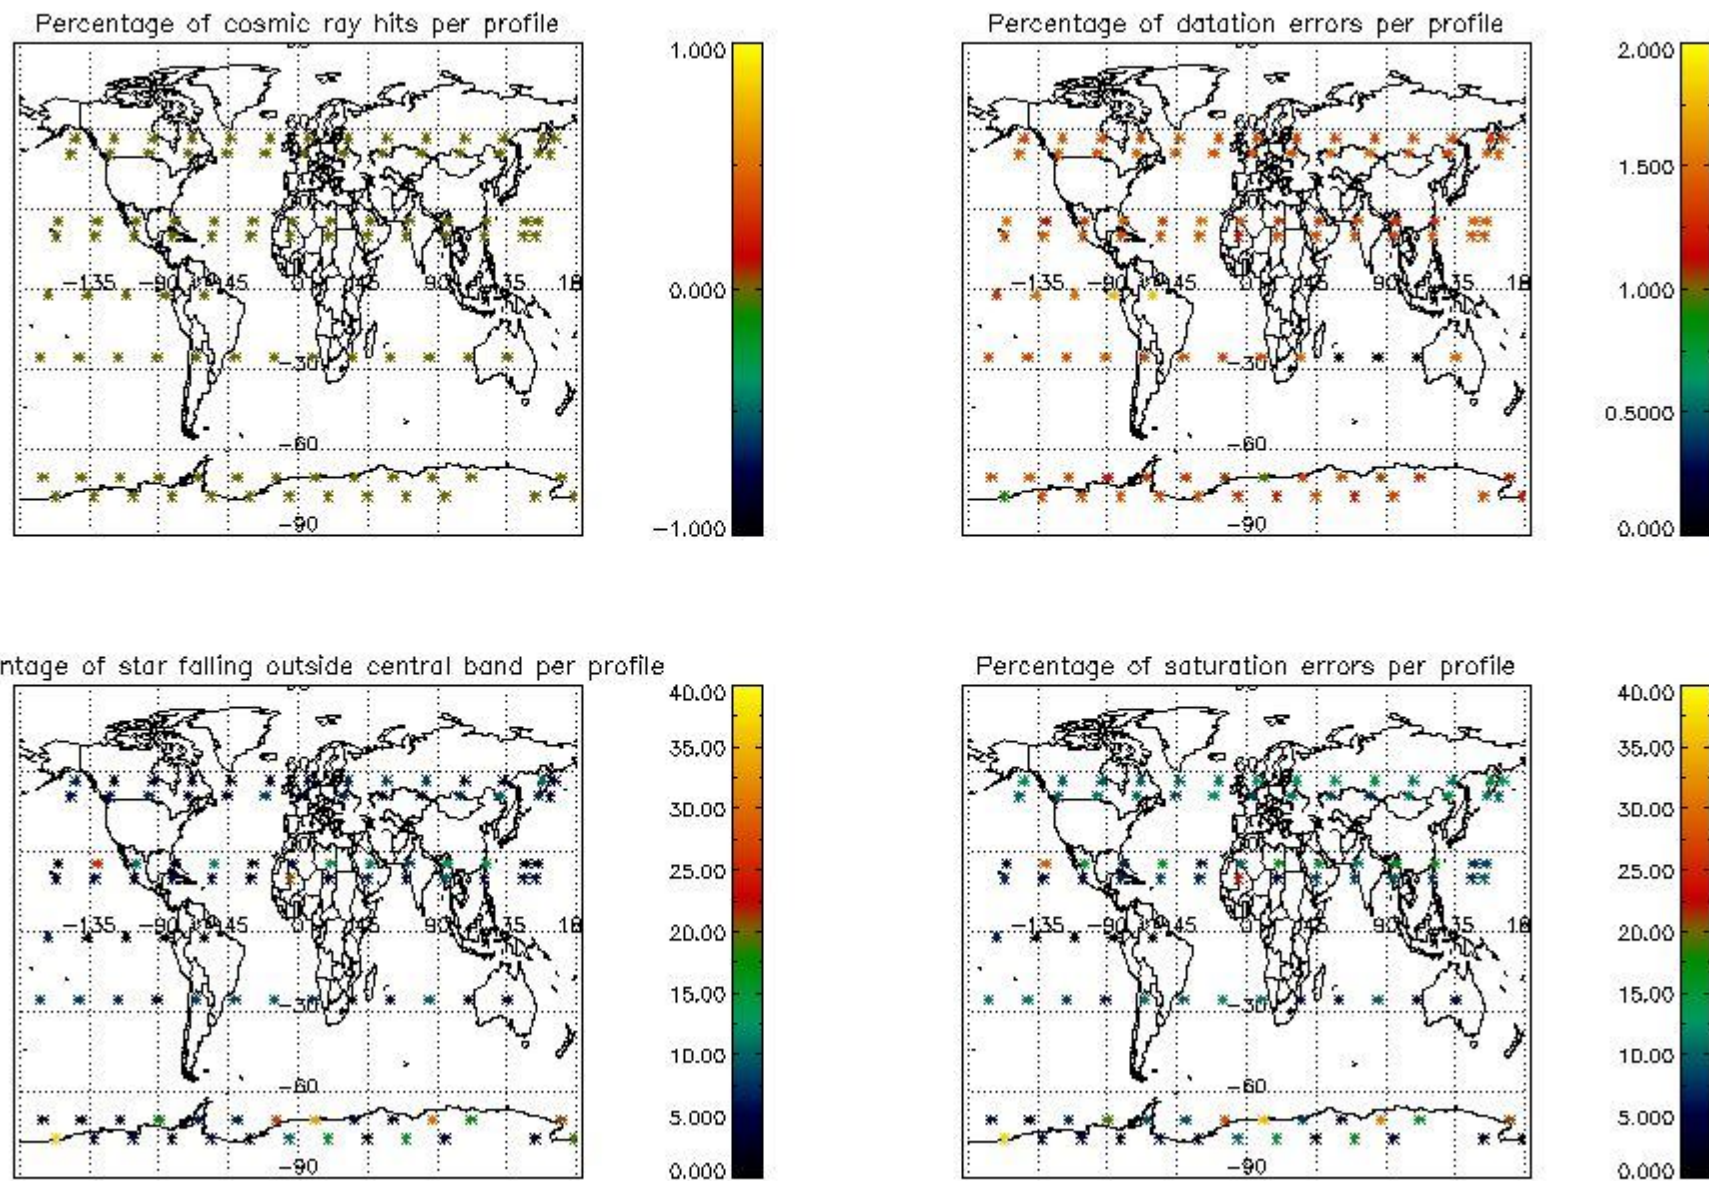

4.2.2 Plot level 1 quality information per product (world map): ENVISAT DESCENDING passes

5. Trace gas profiles

5.1 Ozone statistics based on quality of products

The final quality of the products can be "measured" using the STD (Standard Deviation) attached to every point profile. This information is written to the parameter GOM_NL__2P/NL_LOCAL_SPECIES_DENSITY/o3_std of the level 2 products. The table below shows the statistics for given STD ranges.

The statistics are given with respect to the overall valid production:

- Products without fatal errors: GOM_NL__2P/MPH/PRODUCT_ERR=0
- Valid point profile: GOM_NL__2P/NL_LOCAL_SPECIES_DENSITY/pcd(0)=0

The 'Criteria' is applied to valid points of dark limb products:

- Products in dark limb illumination condition: GOM_NL__2P/NL_SUMMARY_QUALITY/obs_ill_cond=0
- Products without fatal errors: GOM_NL__2P/MPH/PRODUCT_ERR=0
- Valid point profile: GOM_NL__2P/NL_LOCAL_SPECIES_DENSITY/pcd(0)=0

So, the table below shows the percentage of dark limb and valid observations for each criteria with respect to the overall valid daily observations.

Criteria	% of total production
All STD	40
STD < 20	24