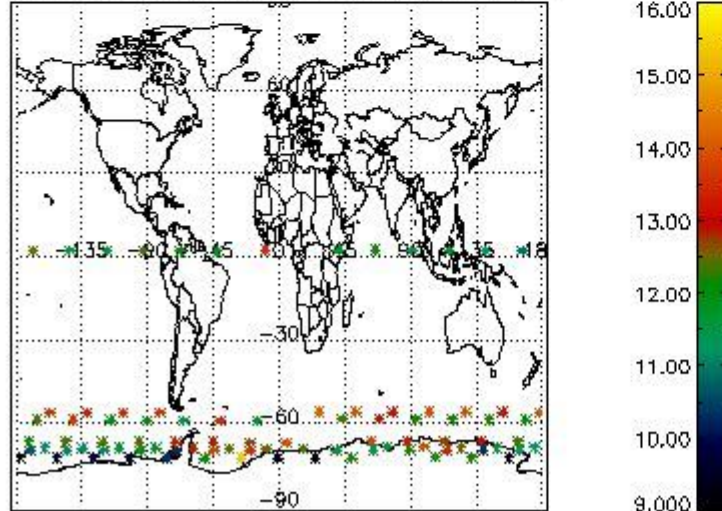

3.1 Plot quality information per product (time dependant)

3.2 Plot quality information per product (world map)

Percentage of flagged data per O3 profile

Percentage of flagged data per H2O profile

Percentage of flagged data per NO2 profile