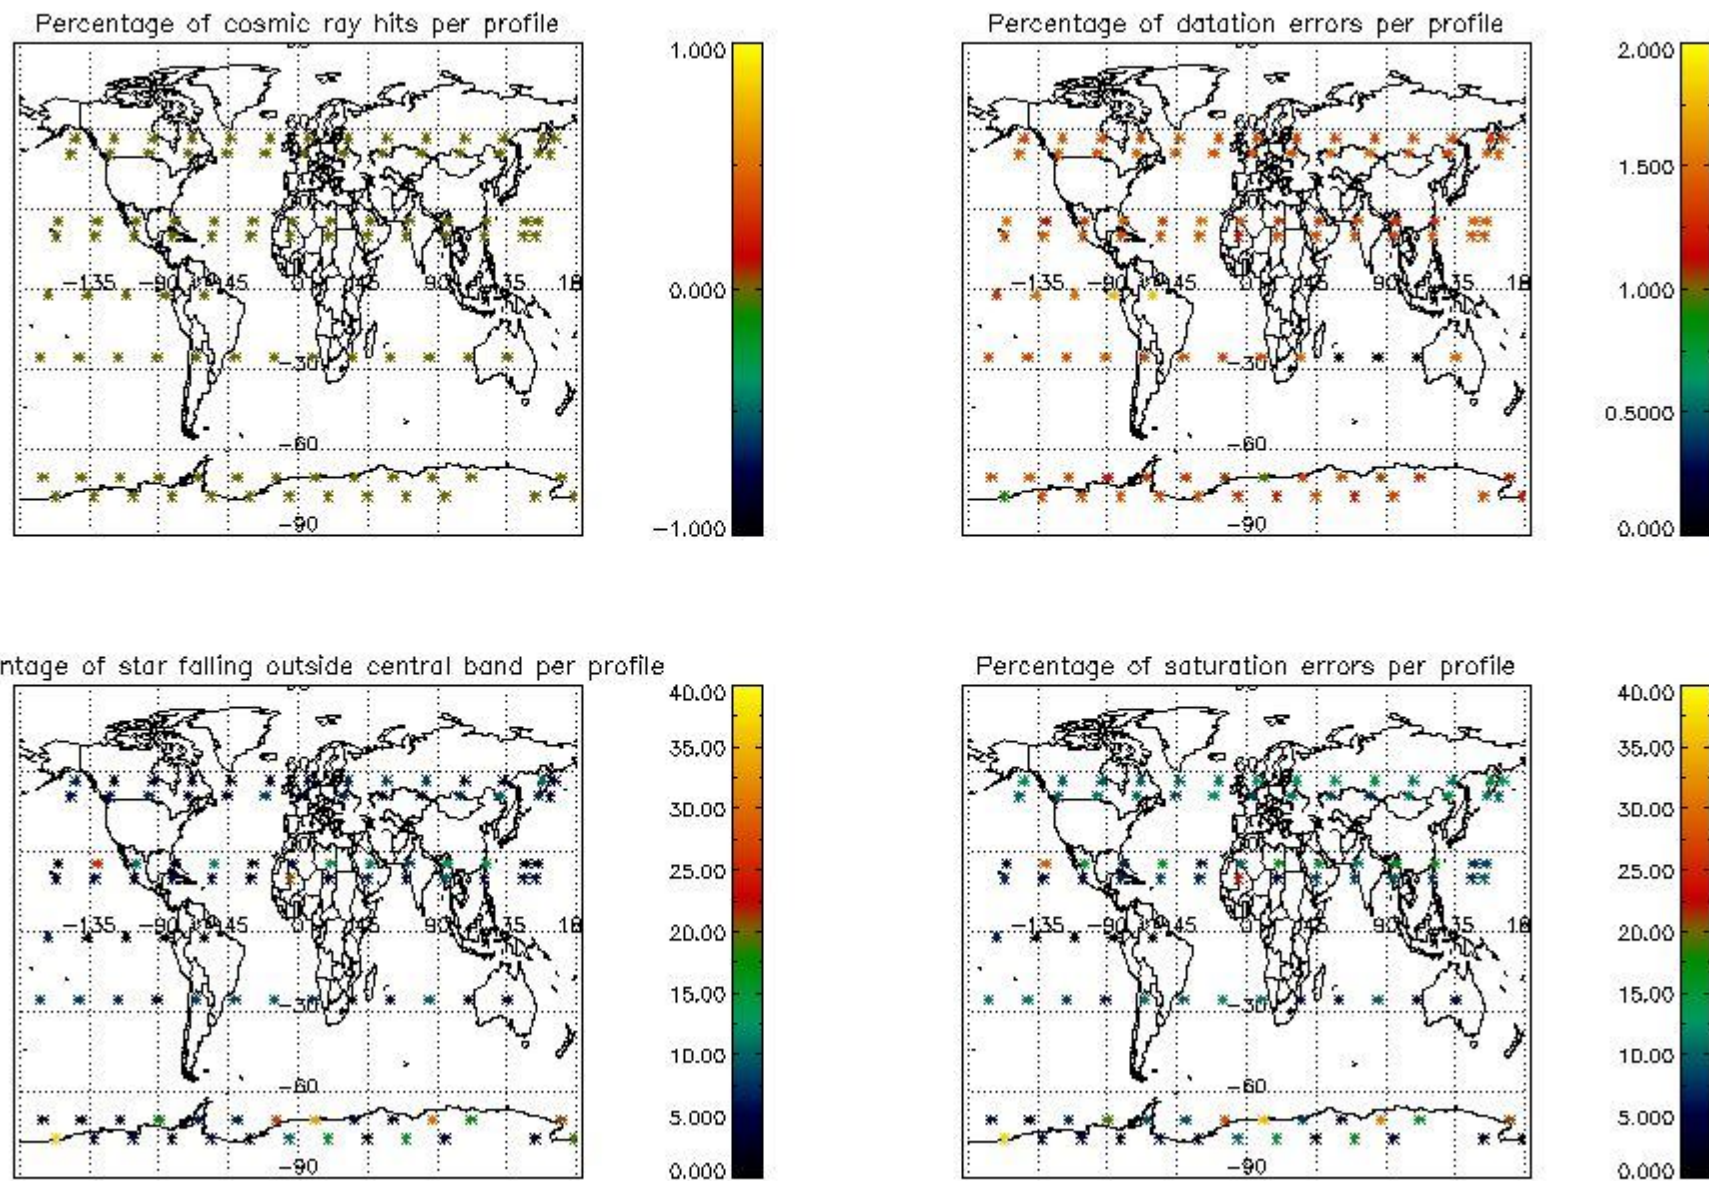

Percentage of datation errors per profile

Percentage of star falling outside central band per profile

Percentage of saturation errors per profile

4.2.2 Plot level 1 quality information per product (world map): ENVISAT DESCENDING passes