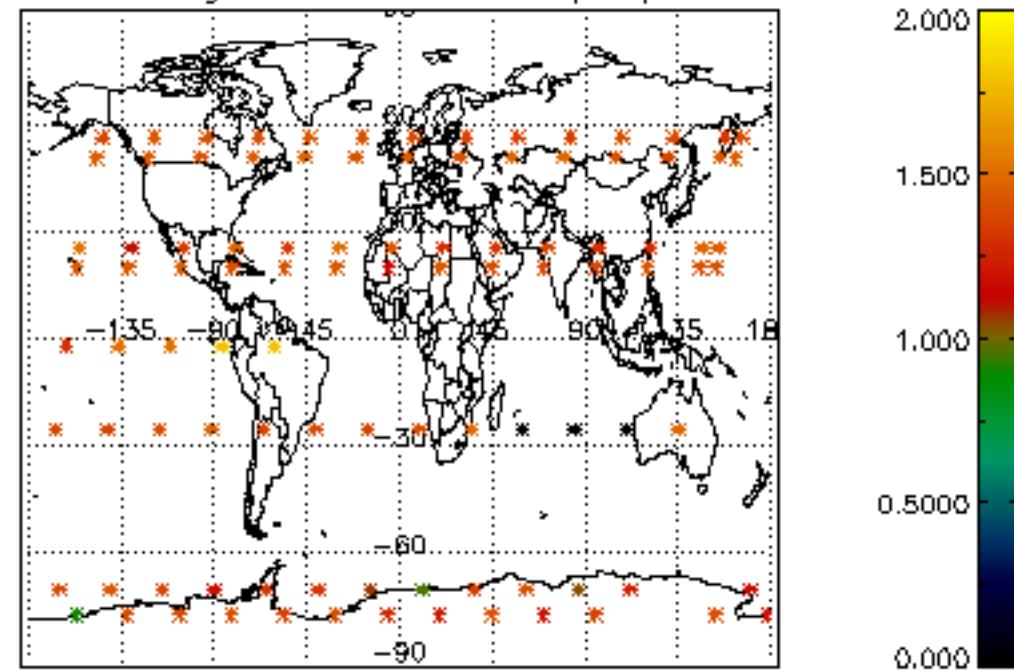

Percentage of datation errors per profile

Percentage of star falling outside central band per profile

Percentage of saturation errors per profile

Percentage of cosmic ray hits per profile

Percentage of datation errors per profile