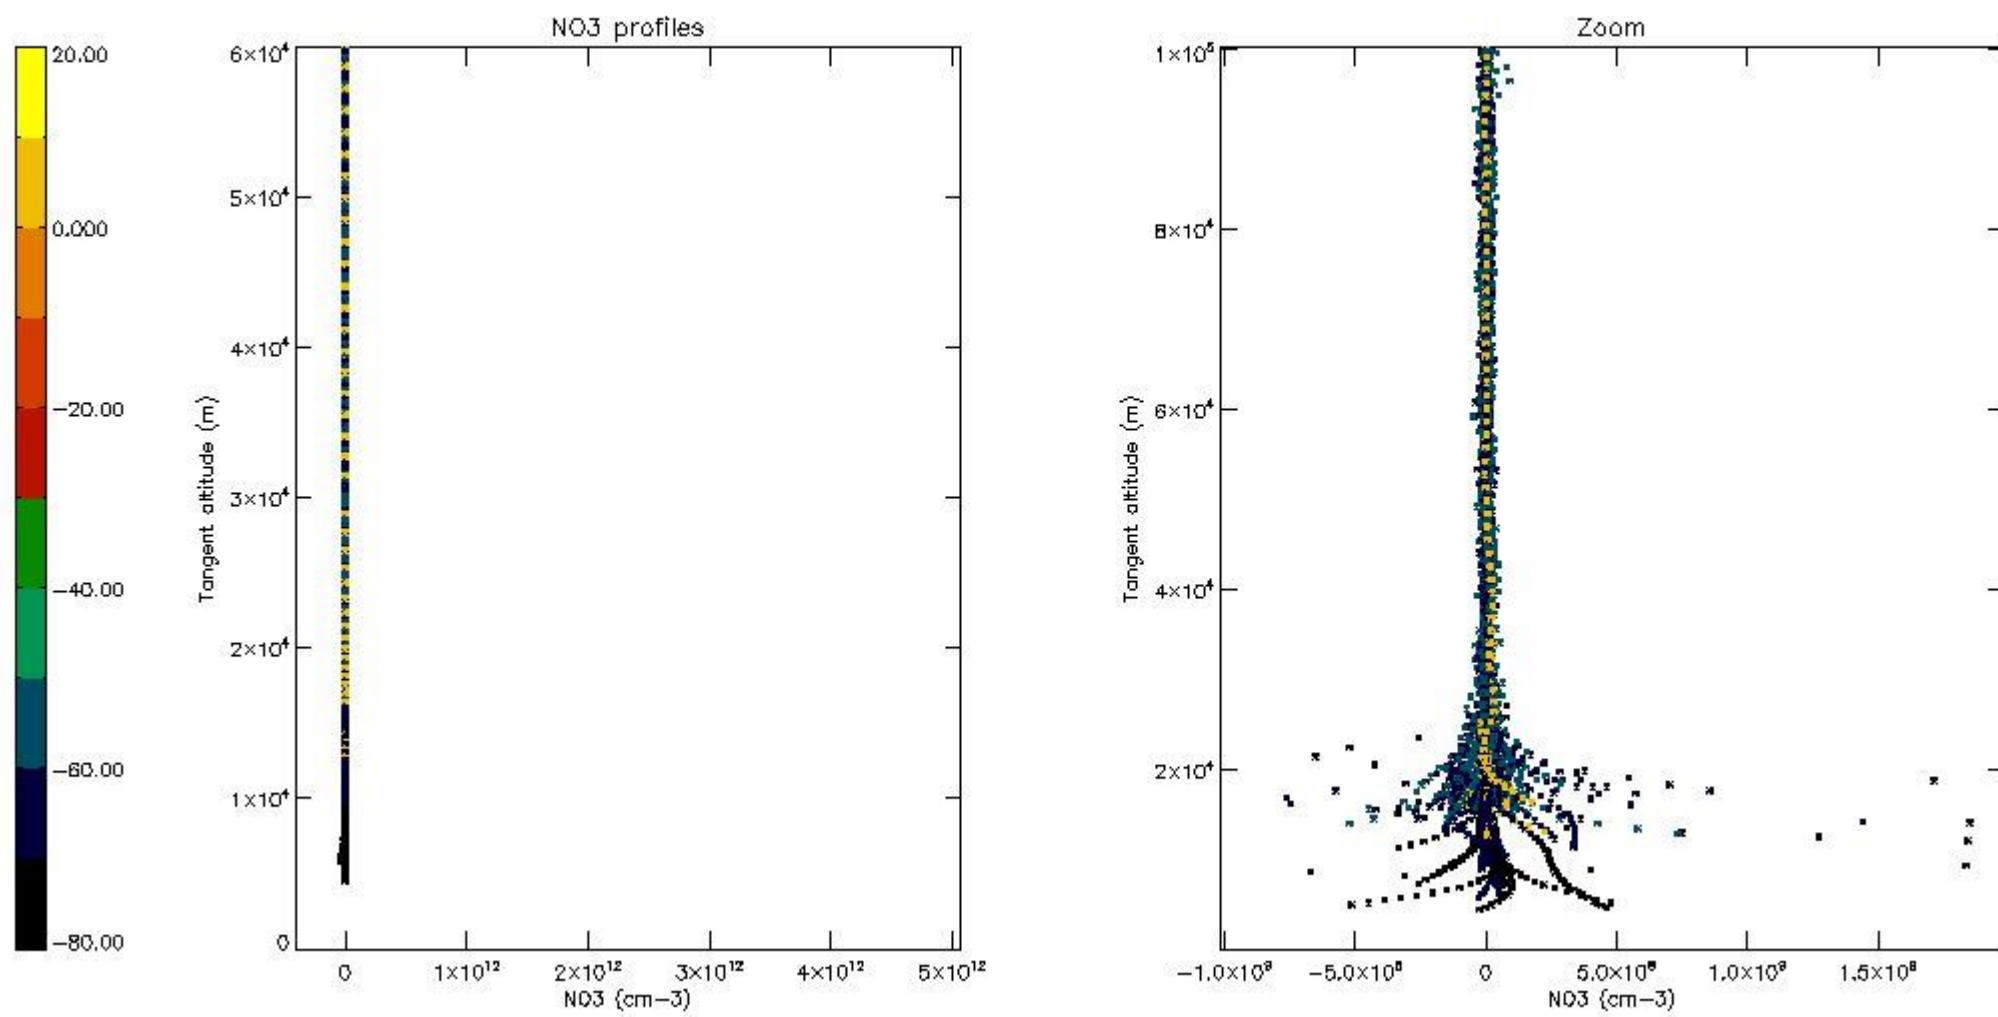

5.4 Plot ozone profiles where STD < 10% (dark without errors)

The colorbar represents the latitude.

5.5 Plot ozone profiles where STD < 5% (dark without errors)

The colorbar represents the latitude.

5.6 Plot NO₂ profiles for all STD (dark without errors)

The colorbar represents the latitude.

5.7 Plot NO3 profiles for all STD (dark without errors)

The colorbar represents the latitude.

5.8 Plot H₂O profiles for all STD (only for occultations of stars 1,2,3,4,13,14,16,26,63 dark without errors)