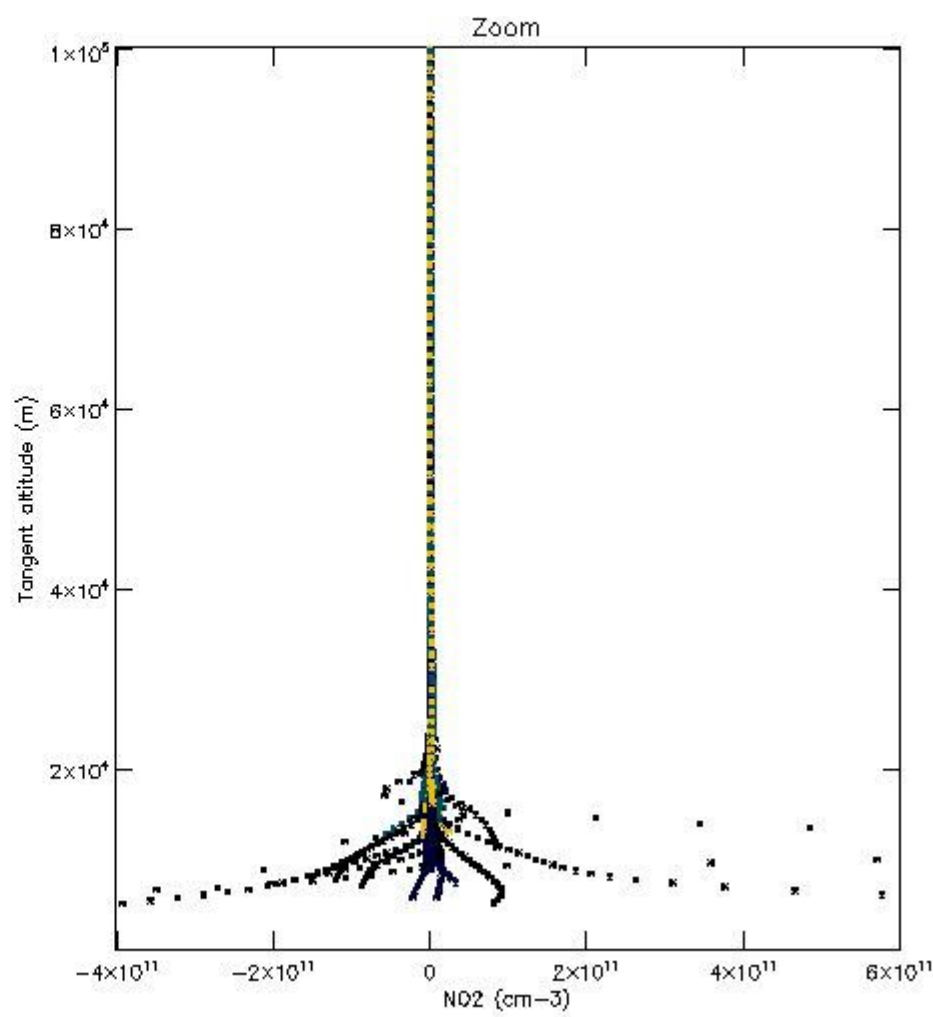

STD < 10	19
STD < 5	15

5.2 Plot ozone profiles for all STD (dark without errors)

The colorbar represents the latitude.

5.3 Plot ozone profiles where STD < 20% (dark without errors)

The colorbar represents the latitude.

5.4 Plot ozone profiles where STD < 10% (dark without errors)

The colorbar represents the latitude.

5.5 Plot ozone profiles where STD < 5% (dark without errors)

The colorbar represents the latitude.

5.6 Plot NO₂ profiles for all STD (dark without errors)

The colorbar represents the latitude.

5.7 Plot NO3 profiles for all STD (dark without errors)

The colorbar represents the latitude.

5.8 Plot H₂O profiles for all STD (only for occultations of stars 1,2,3,4,13,14,16,26,63 dark without errors)