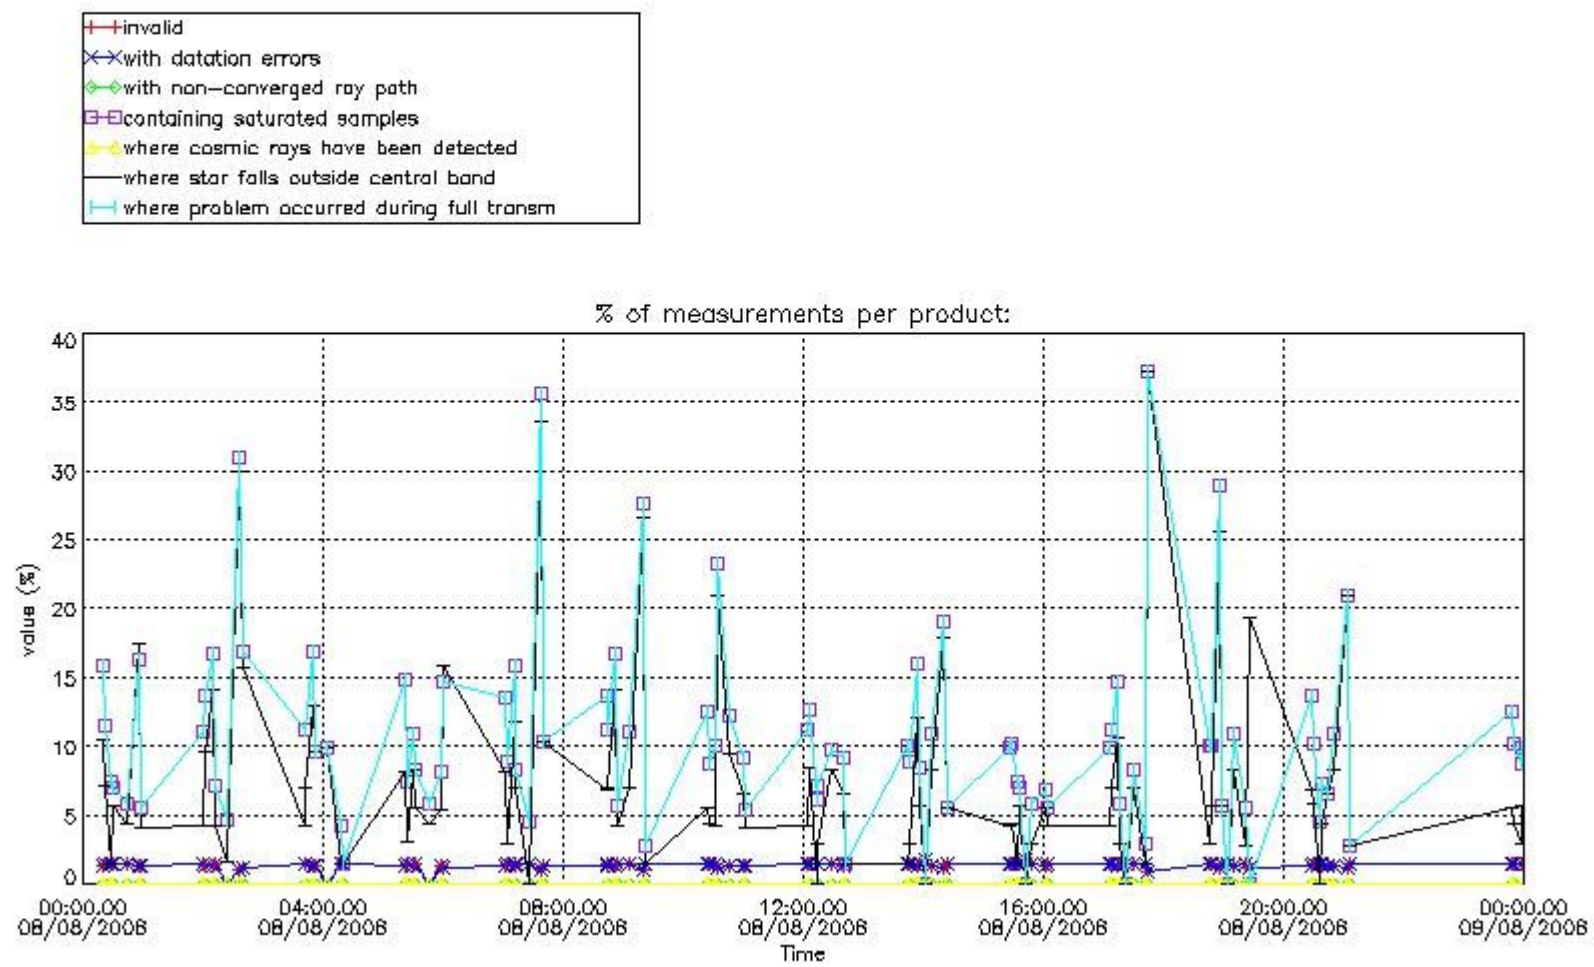

4.2 Plot quality information per product coming from level 1b processing (world map)

4.2.1 Plot level 1 quality information per product (world map): ENVISAT ASCENDING passes