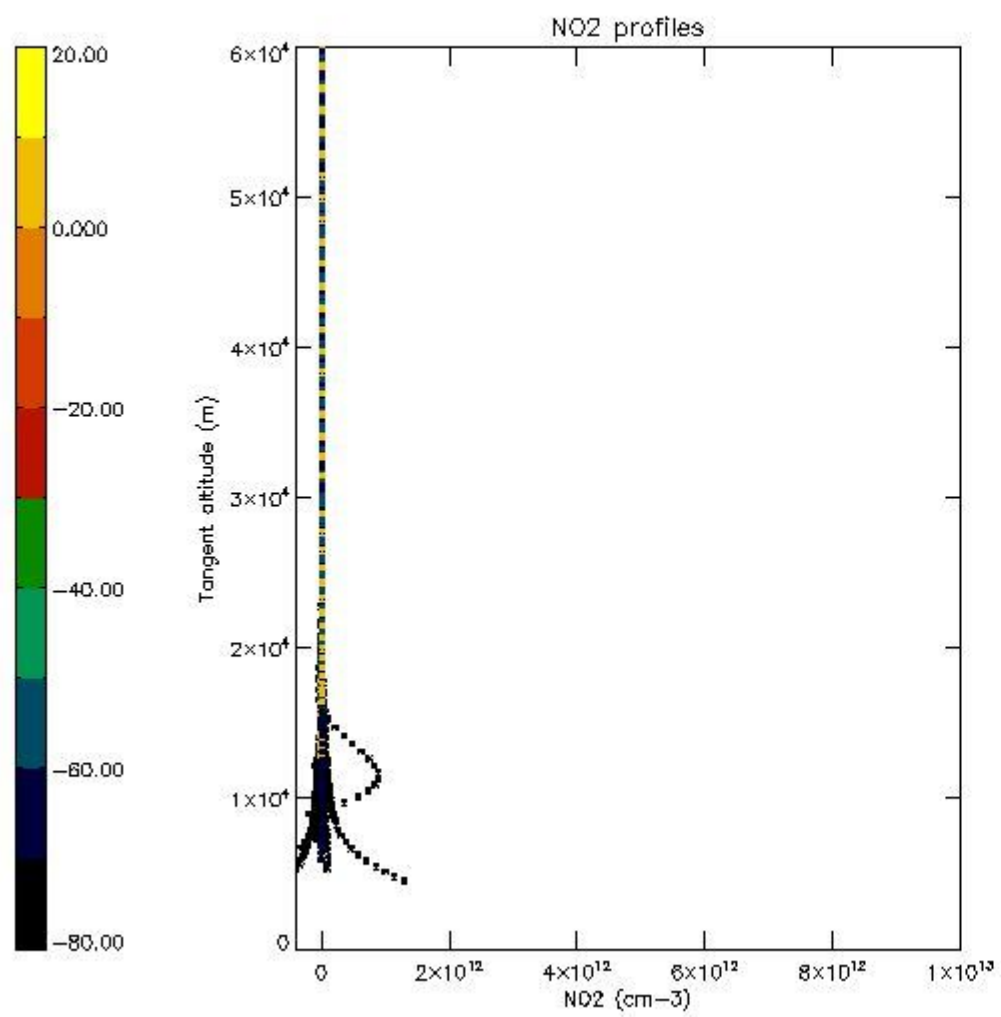

5.7 Plot NO3 profiles for all STD (dark without errors)

The colorbar represents the latitude.