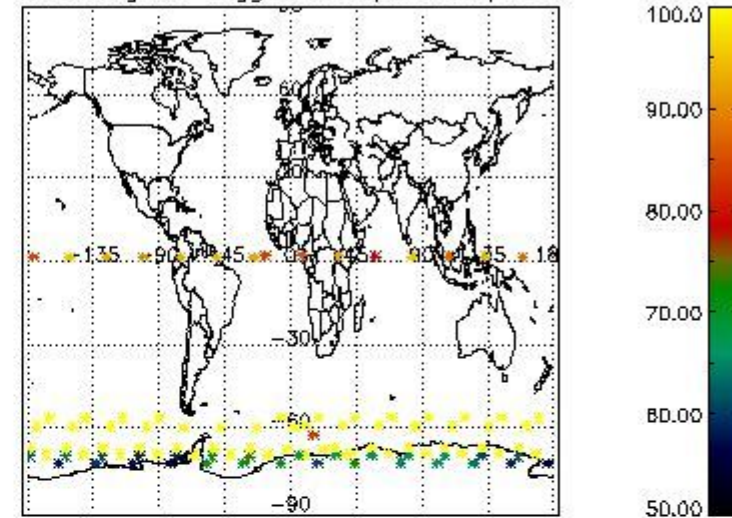

#### 3.1 Plot quality information per product (time dependant)

*3.2 Plot quality information per product (world map)*

Percentage of flagged data per O3 profile

Percentage of flagged data per H2O profile

Percentage of flagged data per NO2 profile