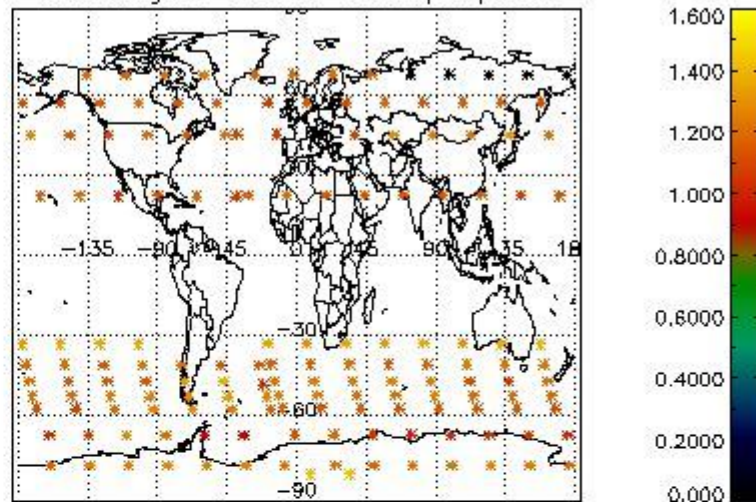

Percentage of datation errors per profile