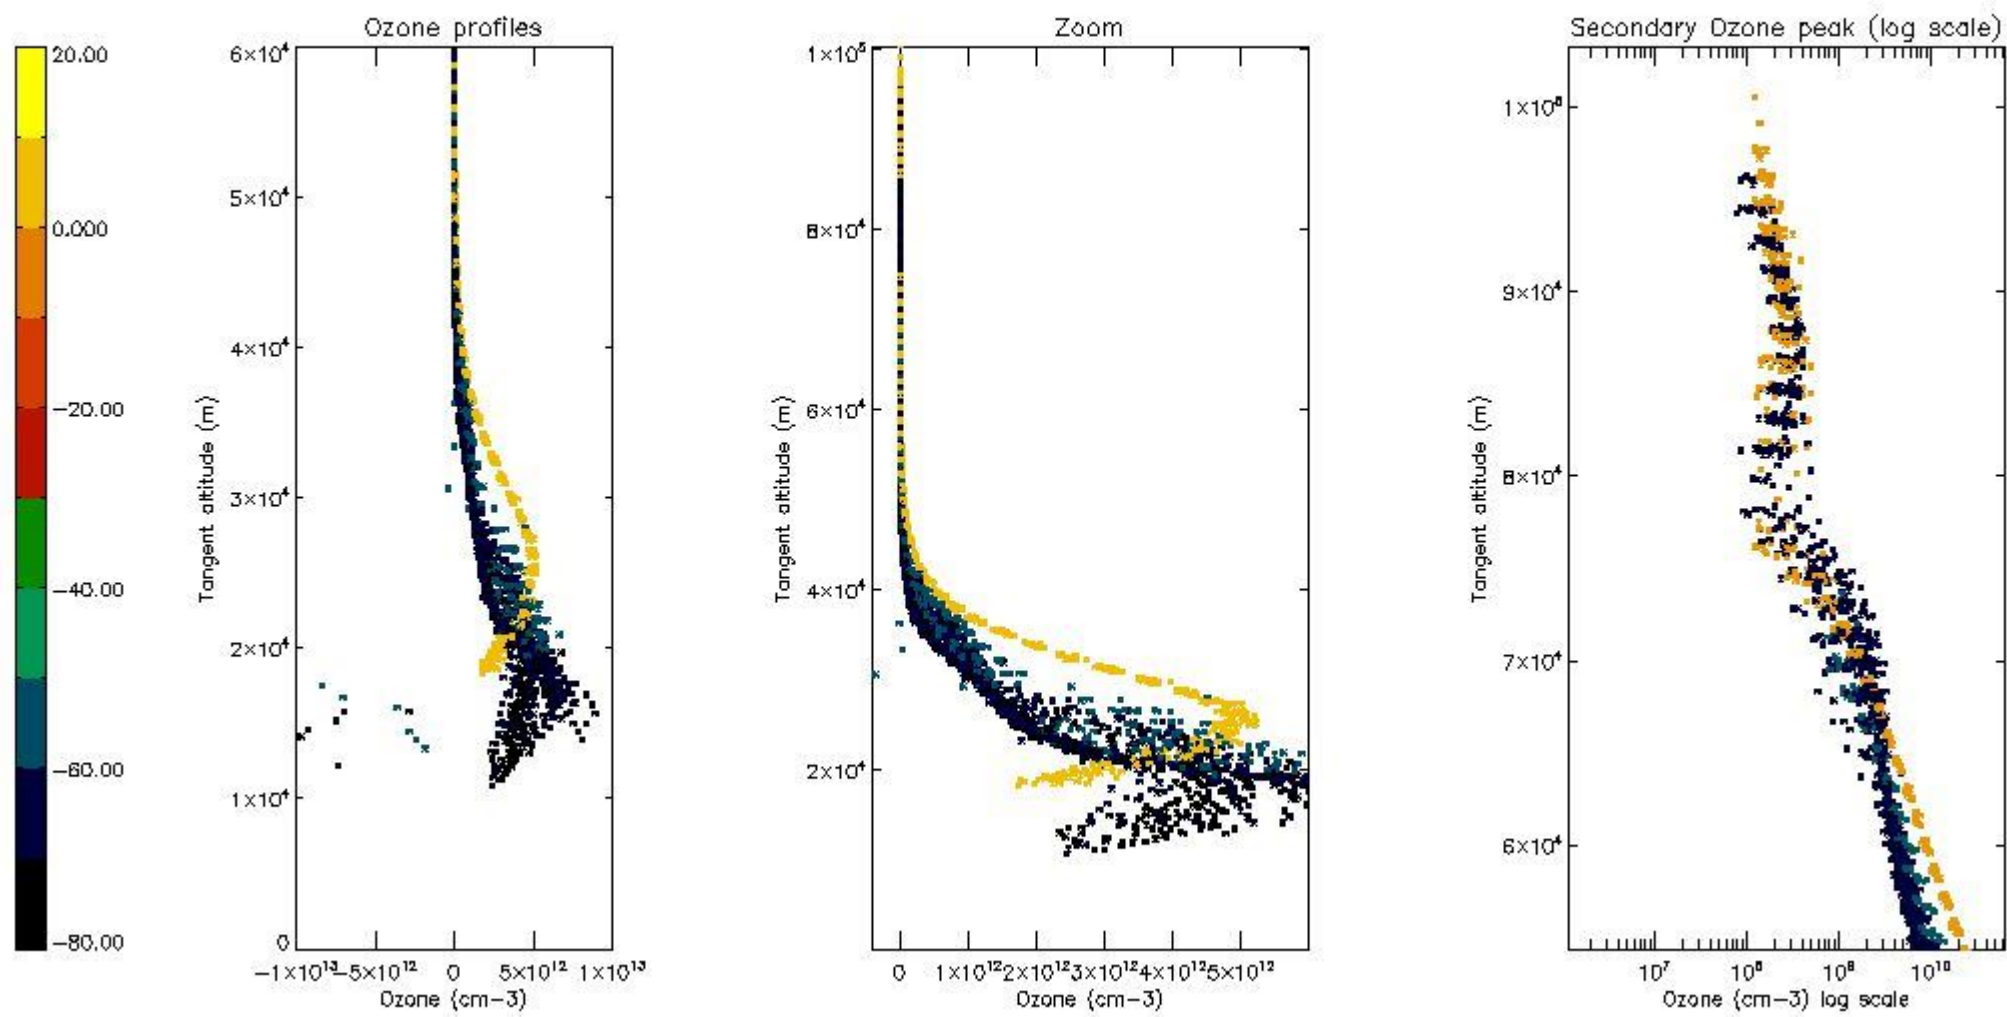

5.5 Plot ozone profiles where STD < 5% (dark without errors)

The colorbar represents the latitude.