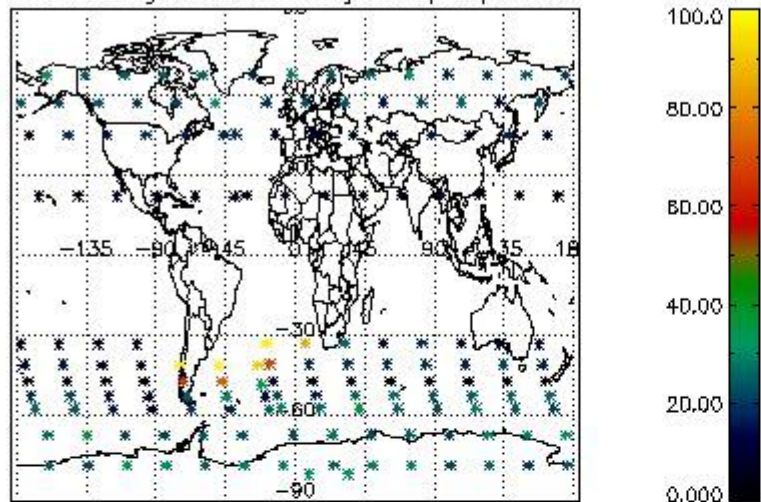

Percentage of cosmic ray hits per profile