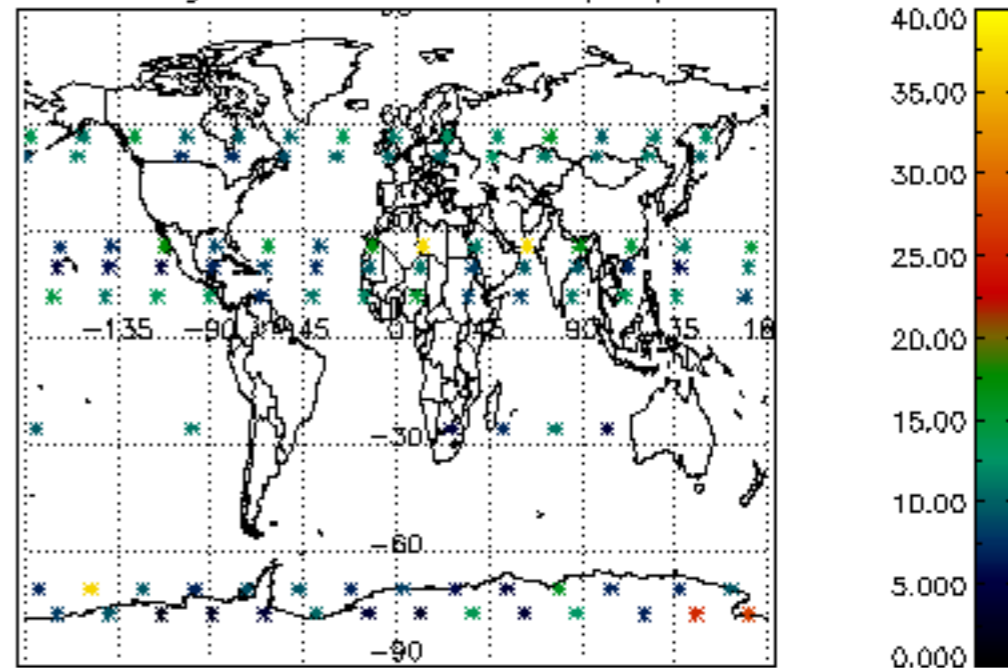

Percentage of saturation errors per profile