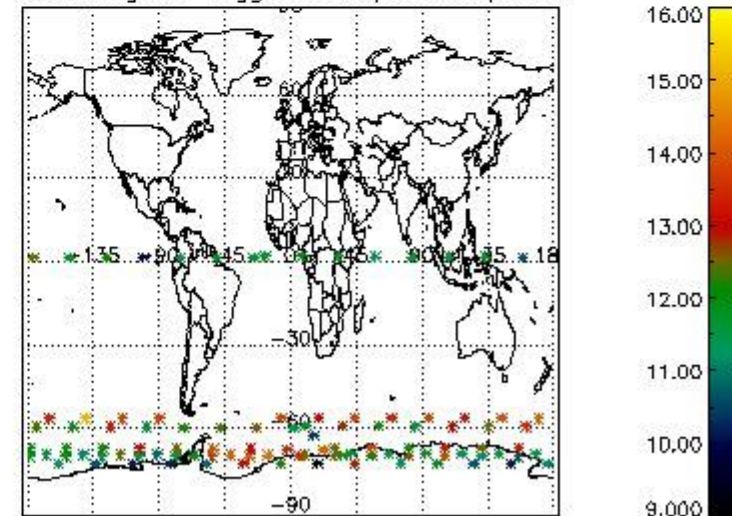

Percentage of flagged data per NO3 profile

4. Level 1 quality information per product

In this section it is plotted some information contained in the Quality Summary data set of the level 2 products that comes from the level 1b processing. Products without errors (error flag in the MPH set to "0") are used.

4.1 Plot quality information per product (time dependant) coming from level 1b processing

4.1.1 Plot level 1 quality information per product (time dependant): ENVISAT ASCENDING passes