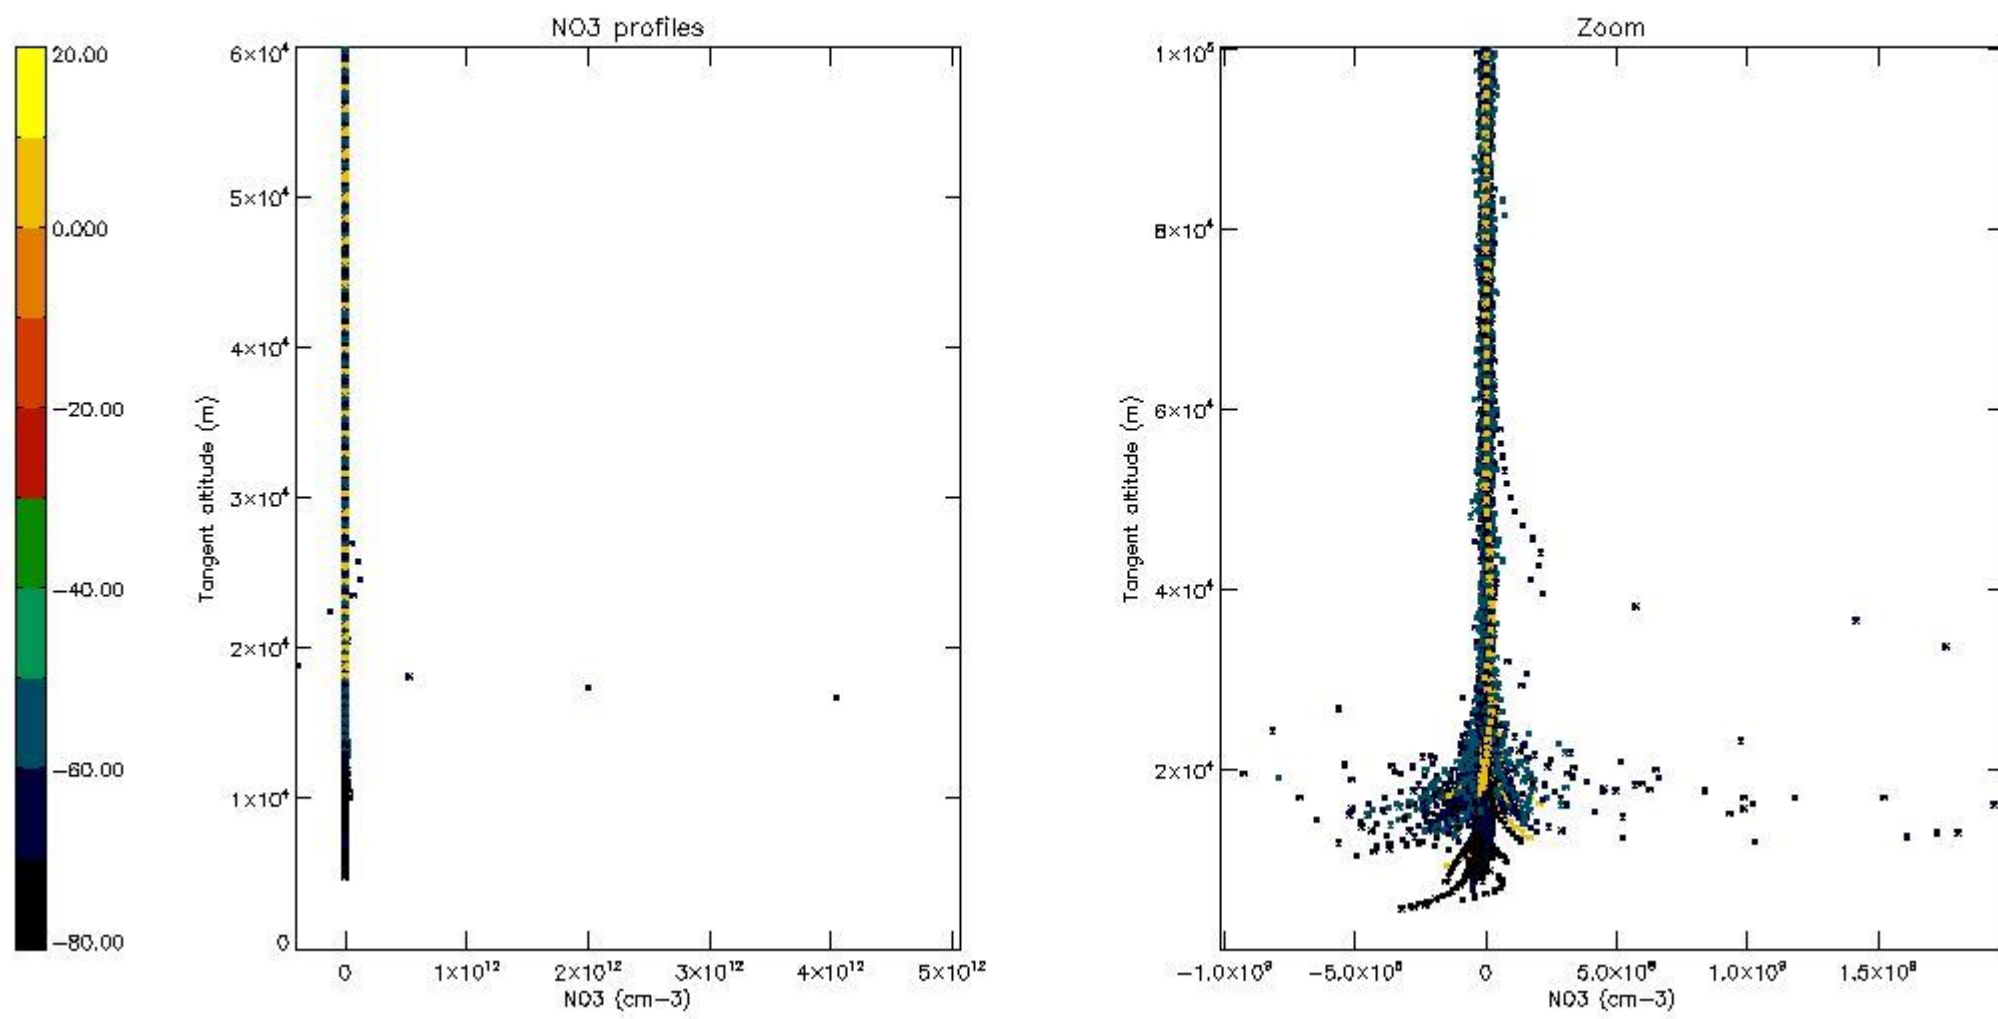

5.8 Plot H₂O profiles for all STD (only for occultations of stars 1,2,3,4,13,14,16,26,63 dark without errors)

The colorbar represents the latitude.