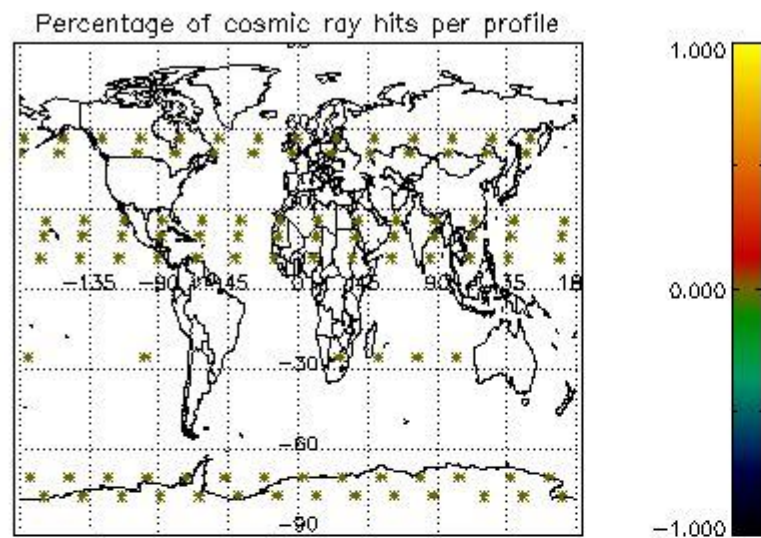

4.2.2 Plot level 1 quality information per product (world map): ENVISAT DESCENDING passes

5. Trace gas profiles

5.1 Ozone statistics based on quality of products

The final quality of the products can be "measured" using the STD (Standard Deviation) attached to every point profile. This information is written to the parameter GOM_NL__2P/NL_LOCAL_SPECIES_DENSITY/o3_std of the level 2 products. The table below shows the statistics for given STD ranges.

The statistics are given with respect to the overall valid production:

- Products without fatal errors: GOM_NL__2P/MPH/PRODUCT_ERR=0
- Valid point profile: GOM_NL__2P/NL_LOCAL_SPECIES_DENSITY/pcd(0)=0

The 'Criteria' is applied to valid points of dark limb products:

- Products in dark limb illumination condition: GOM_NL__2P/NL_SUMMARY_QUALITY/obs_ill_cond=0
- Products without fatal errors: GOM_NL__2P/MPH/PRODUCT_ERR=0
- Valid point profile: GOM_NL__2P/NL_LOCAL_SPECIES_DENSITY/pcd(0)=0

So, the table below shows the percentage of dark limb and valid observations for each criteria with respect to the overall valid daily observations.

Criteria	% of total production
All STD	41
STD < 20	25