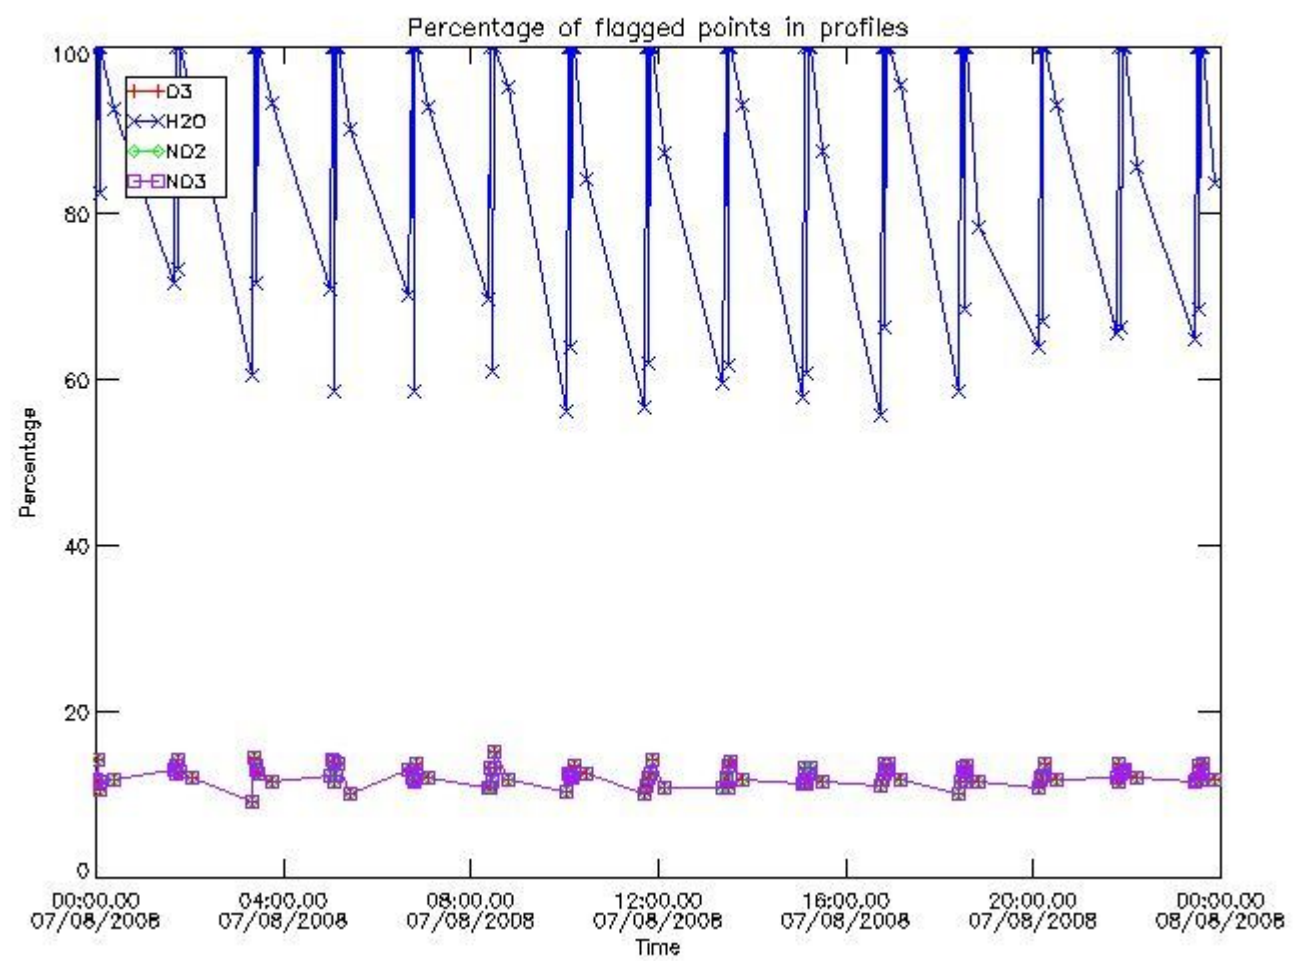

3. Quality information per product

In this section it is plotted some information contained in the Quality Summary data set of the level 2 products. Only products in dark limb conditions and without errors (error flag in the MPH set to "0") are used.

3.1 Plot quality information per product (time dependant)

3.2 Plot quality information per product (world map)