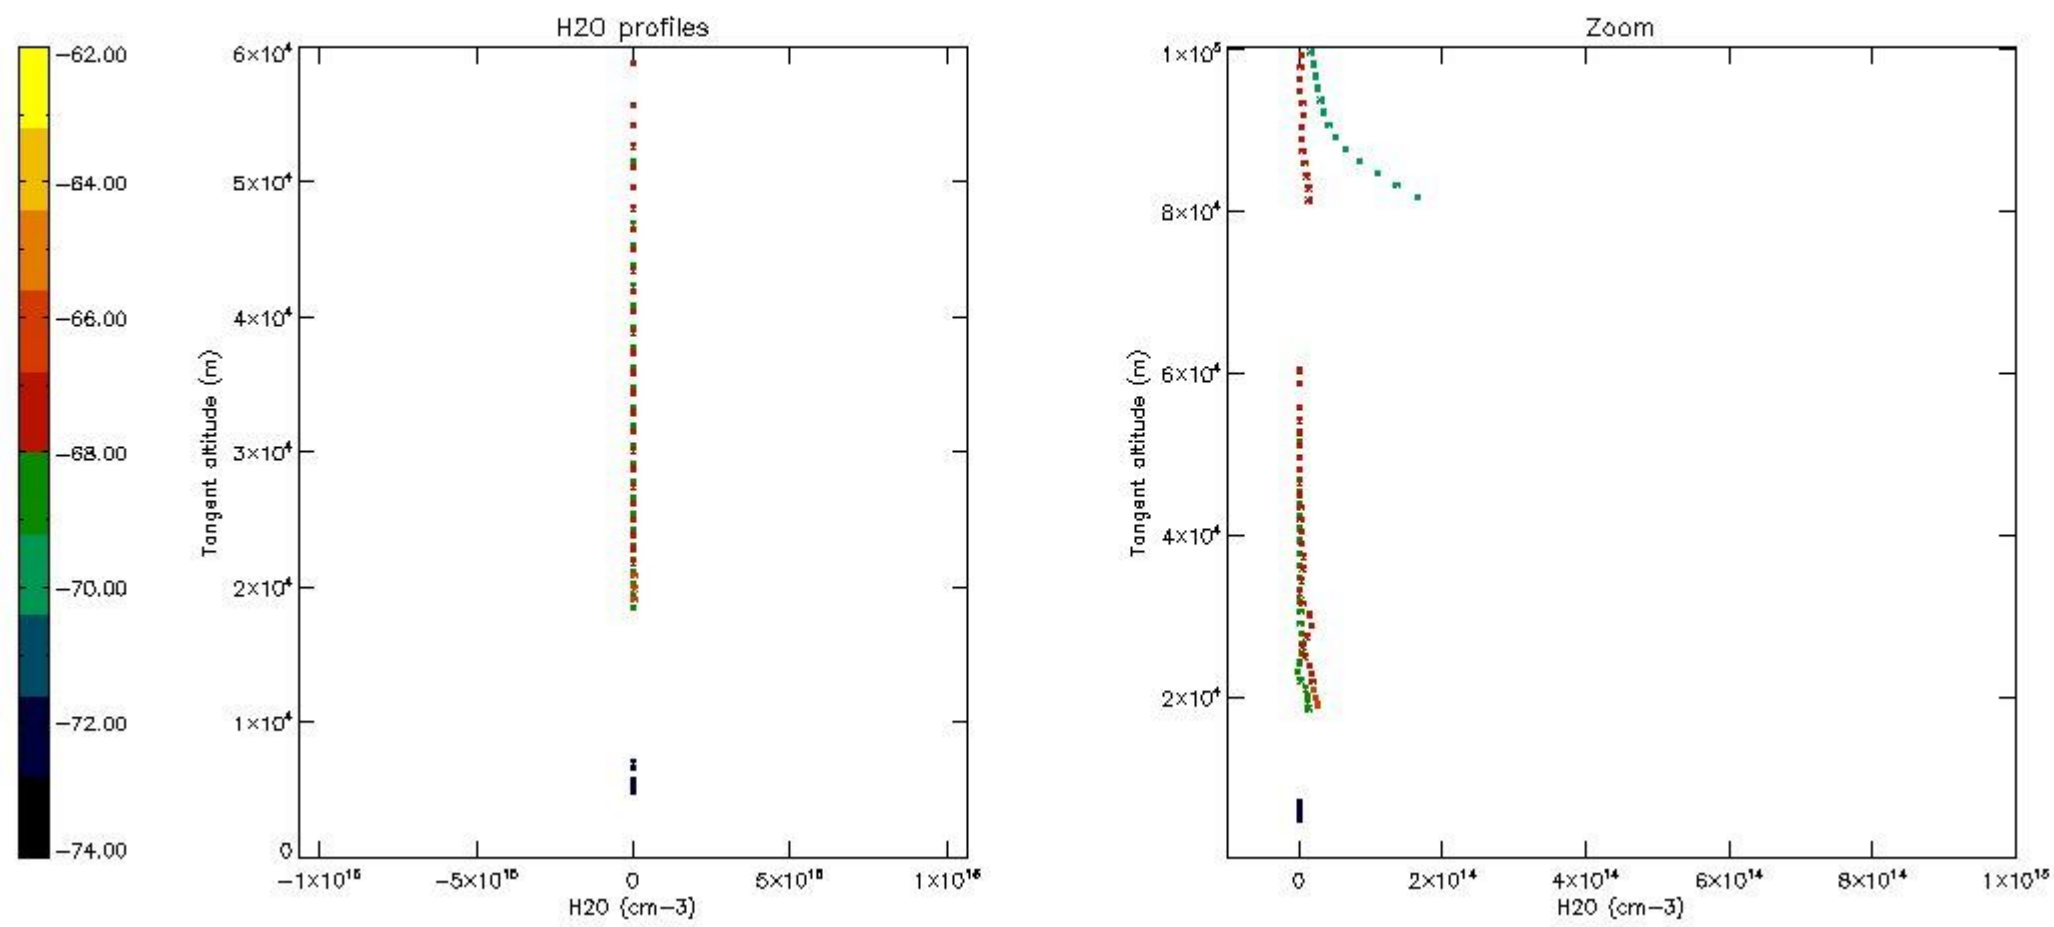

The colorbar represents the latitude.

5.7 Plot NO3 profiles for all STD (dark without errors)

The colorbar represents the latitude.

5.8 Plot H<sub>2</sub>O profiles for all STD (only for occultations of stars 1,2,3,4,13,14,16,26,63 dark without errors)

The colorbar represents the latitude.