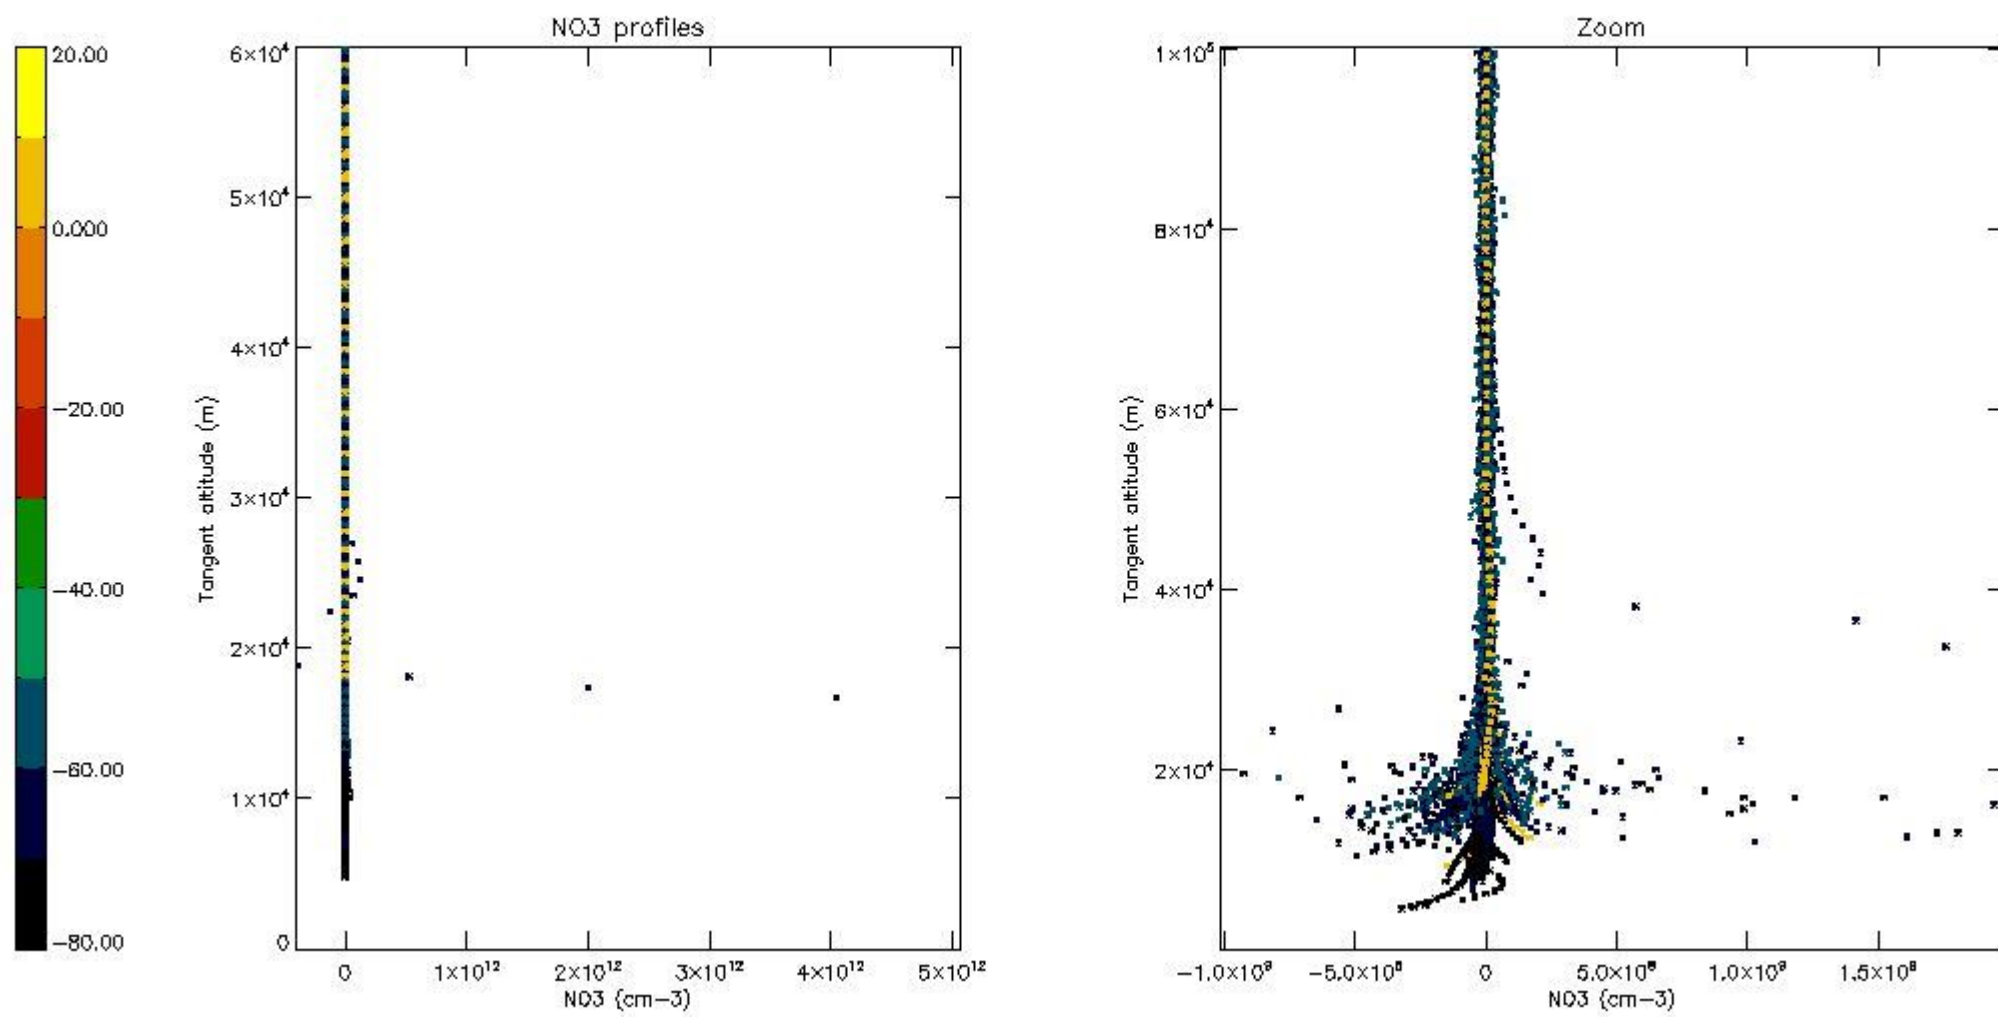

5.8 Plot H₂O profiles for all STD (only for occultations of stars 1,2,3,4,13,14,16,26,63 dark without errors)

The colorbar represents the latitude.