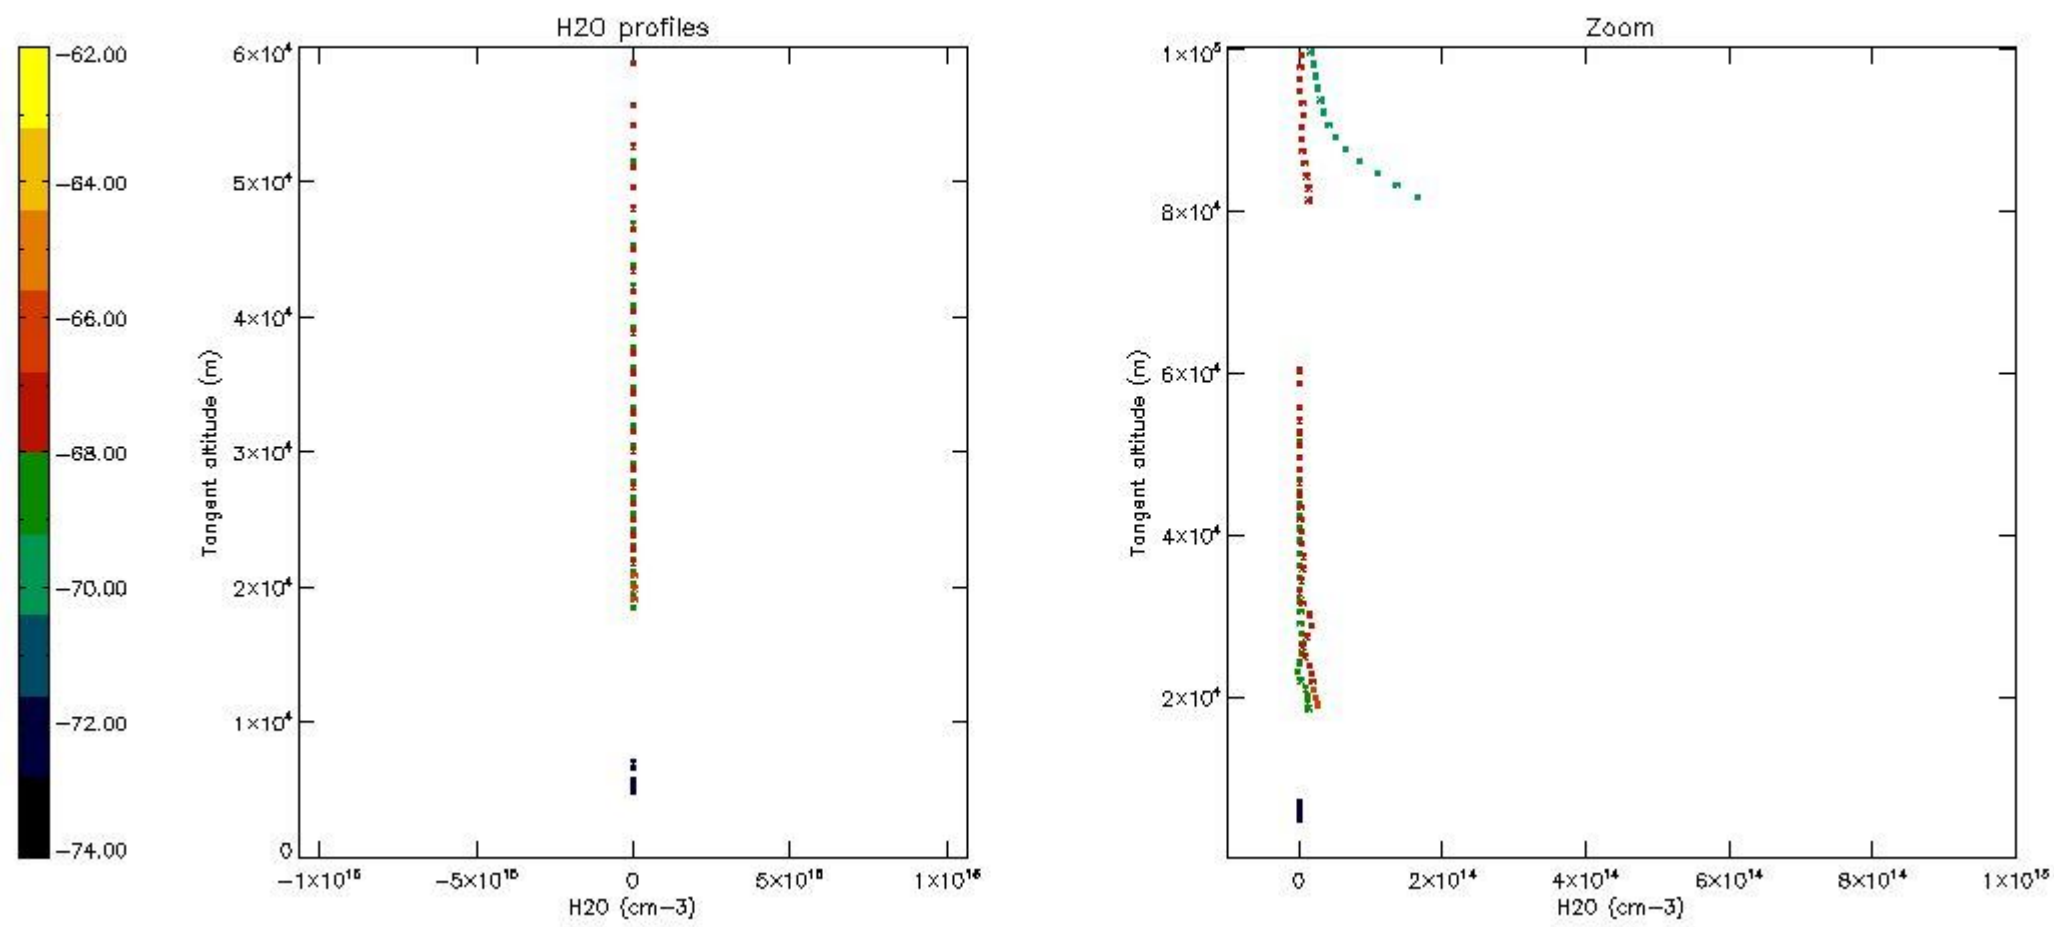

The colorbar represents the latitude.