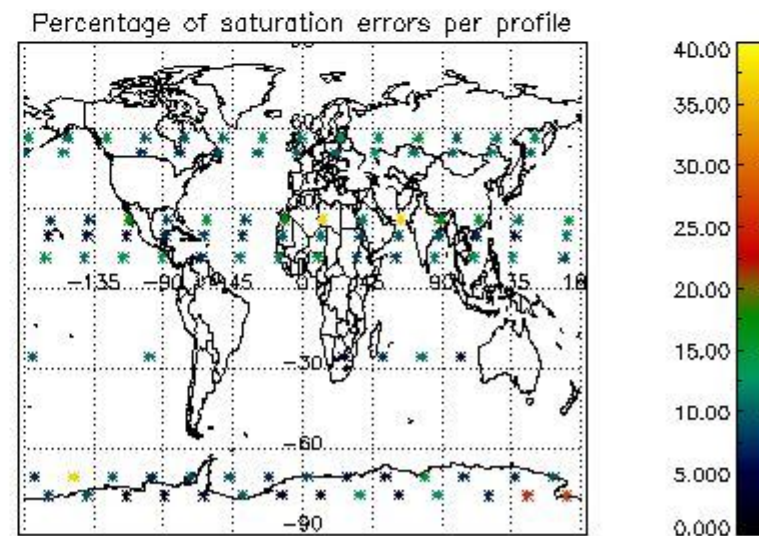

5. Trace gas profiles

5.1 Ozone statistics based on quality of products

The final quality of the products can be "measured" using the STD (Standard Deviation) attached to every point profile. This information is written to the parameter GOM_NL__2P/NL_LOCAL_SPECIES_DENSITY/o3_std of the level 2 products. The table below shows the statistics for given STD ranges.

The statistics are given with respect to the overall valid production:

- Products without fatal errors: GOM_NL__2P/MPH/PRODUCT_ERR=0
- Valid point profile: GOM_NL__2P/NL_LOCAL_SPECIES_DENSITY/pcd(0)=0

The 'Criteria' is applied to valid points of dark limb products:

- Products in dark limb illumination condition: GOM_NL__2P/NL_SUMMARY_QUALITY/obs_ill_cond=0
- Products without fatal errors: GOM_NL__2P/MPH/PRODUCT_ERR=0
- Valid point profile: GOM_NL__2P/NL_LOCAL_SPECIES_DENSITY/pcd(0)=0

So, the table below shows the percentage of dark limb and valid observations for each criteria with respect to the overall valid daily observations.

Criteria	% of total production
All STD	41
STD < 20	25