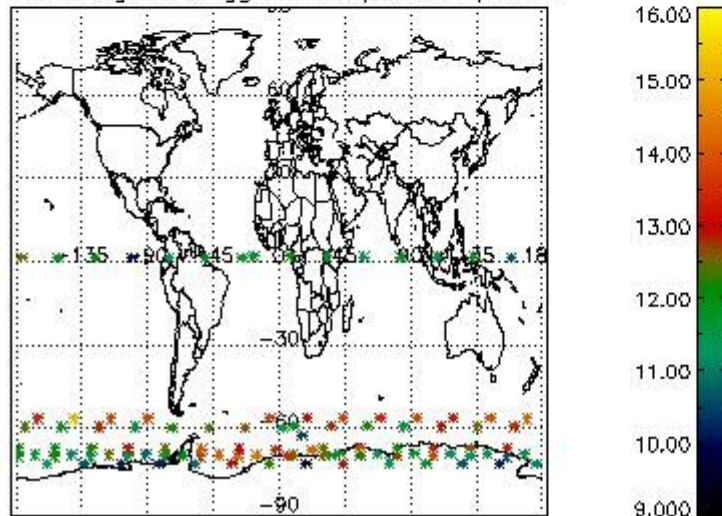

#### 3.1 Plot quality information per product (time dependant)

*3.2 Plot quality information per product (world map)*

Percentage of flagged data per O3 profile

Percentage of flagged data per H2O profile

Percentage of flagged data per NO2 profile