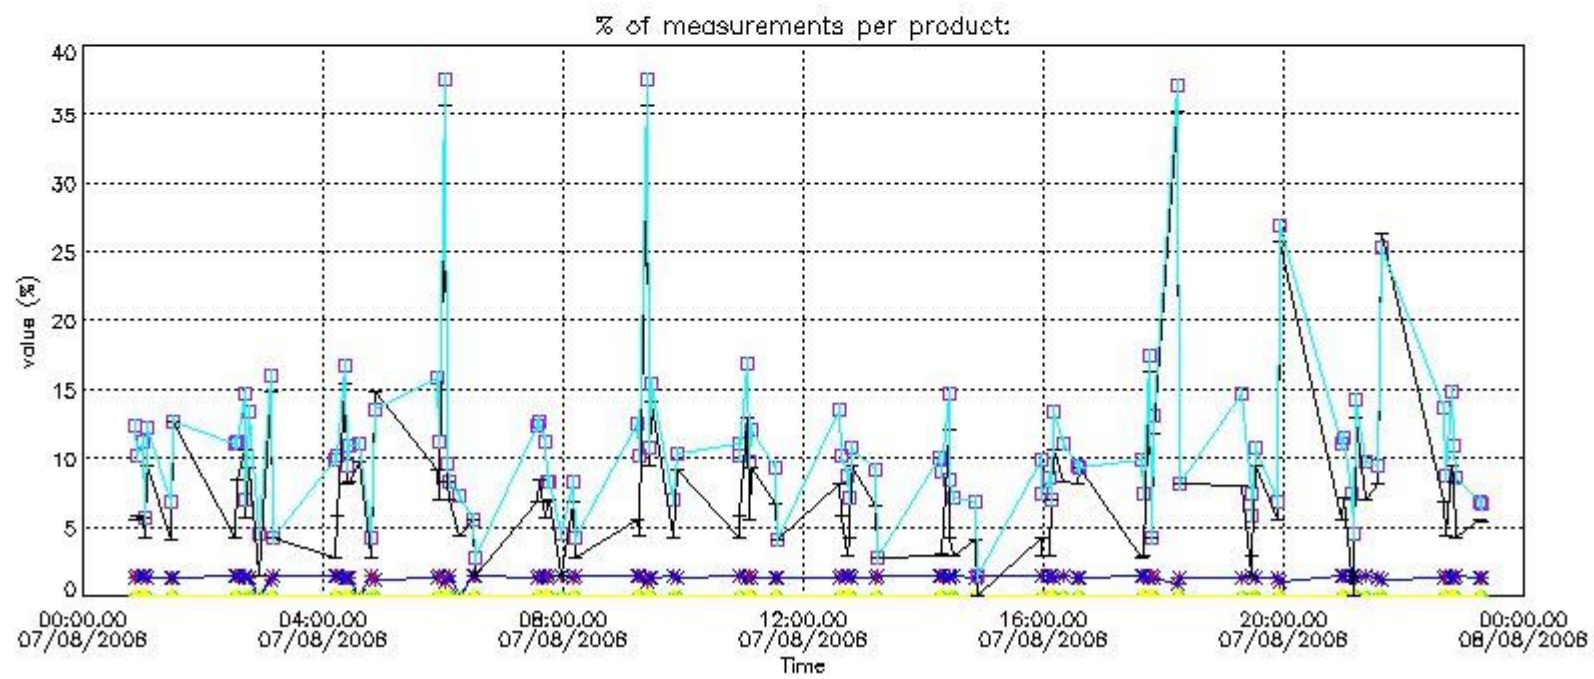

4.2 Plot quality information per product coming from level 1b processing (world map)

4.2.1 Plot level 1 quality information per product (world map): ENVISAT ASCENDING passes