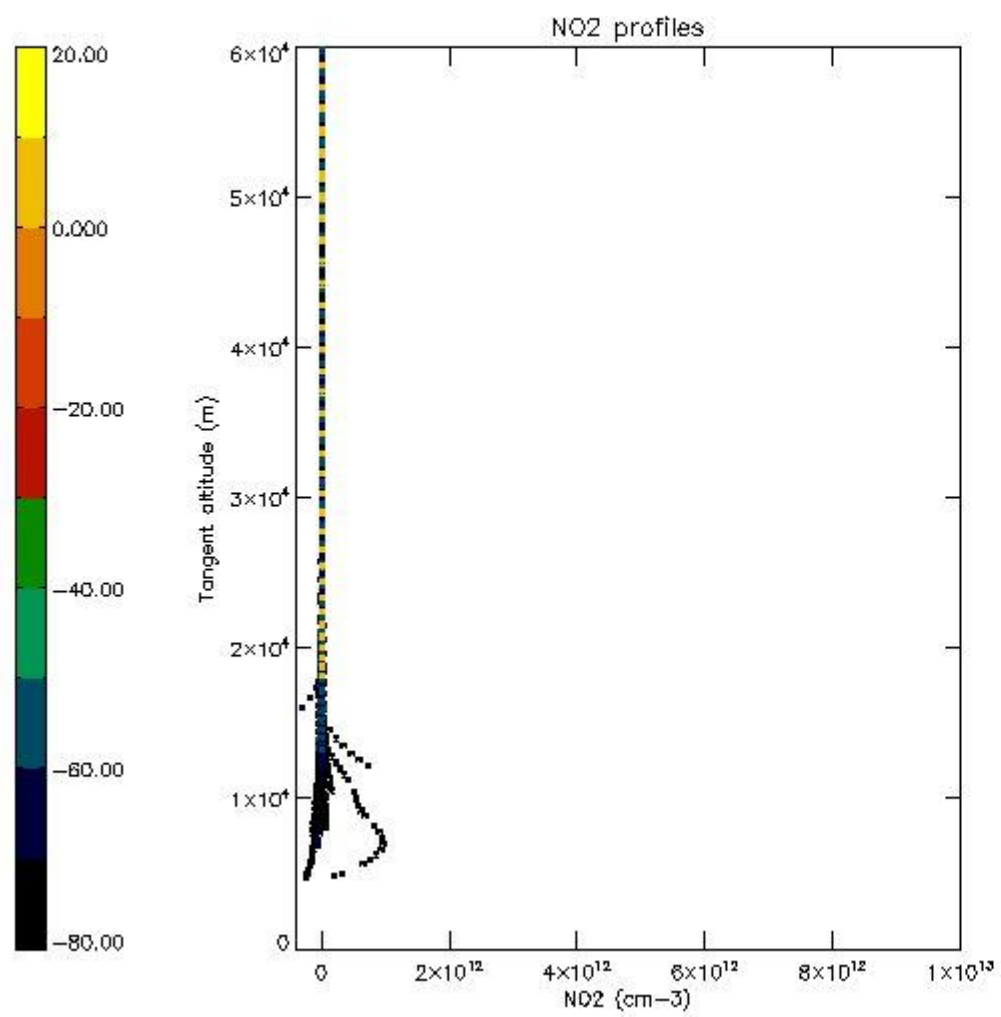

*5.4 Plot ozone profiles where STD < 10% (dark without errors)*

The colorbar represents the latitude.

*5.5 Plot ozone profiles where STD < 5% (dark without errors)*

The colorbar represents the latitude.

*5.6 Plot NO<sub>2</sub> profiles for all STD (dark without errors)*

The colorbar represents the latitude.

5.7 Plot NO3 profiles for all STD (dark without errors)

The colorbar represents the latitude.

5.8 Plot H<sub>2</sub>O profiles for all STD (only for occultations of stars 1,2,3,4,13,14,16,26,63 dark without errors)