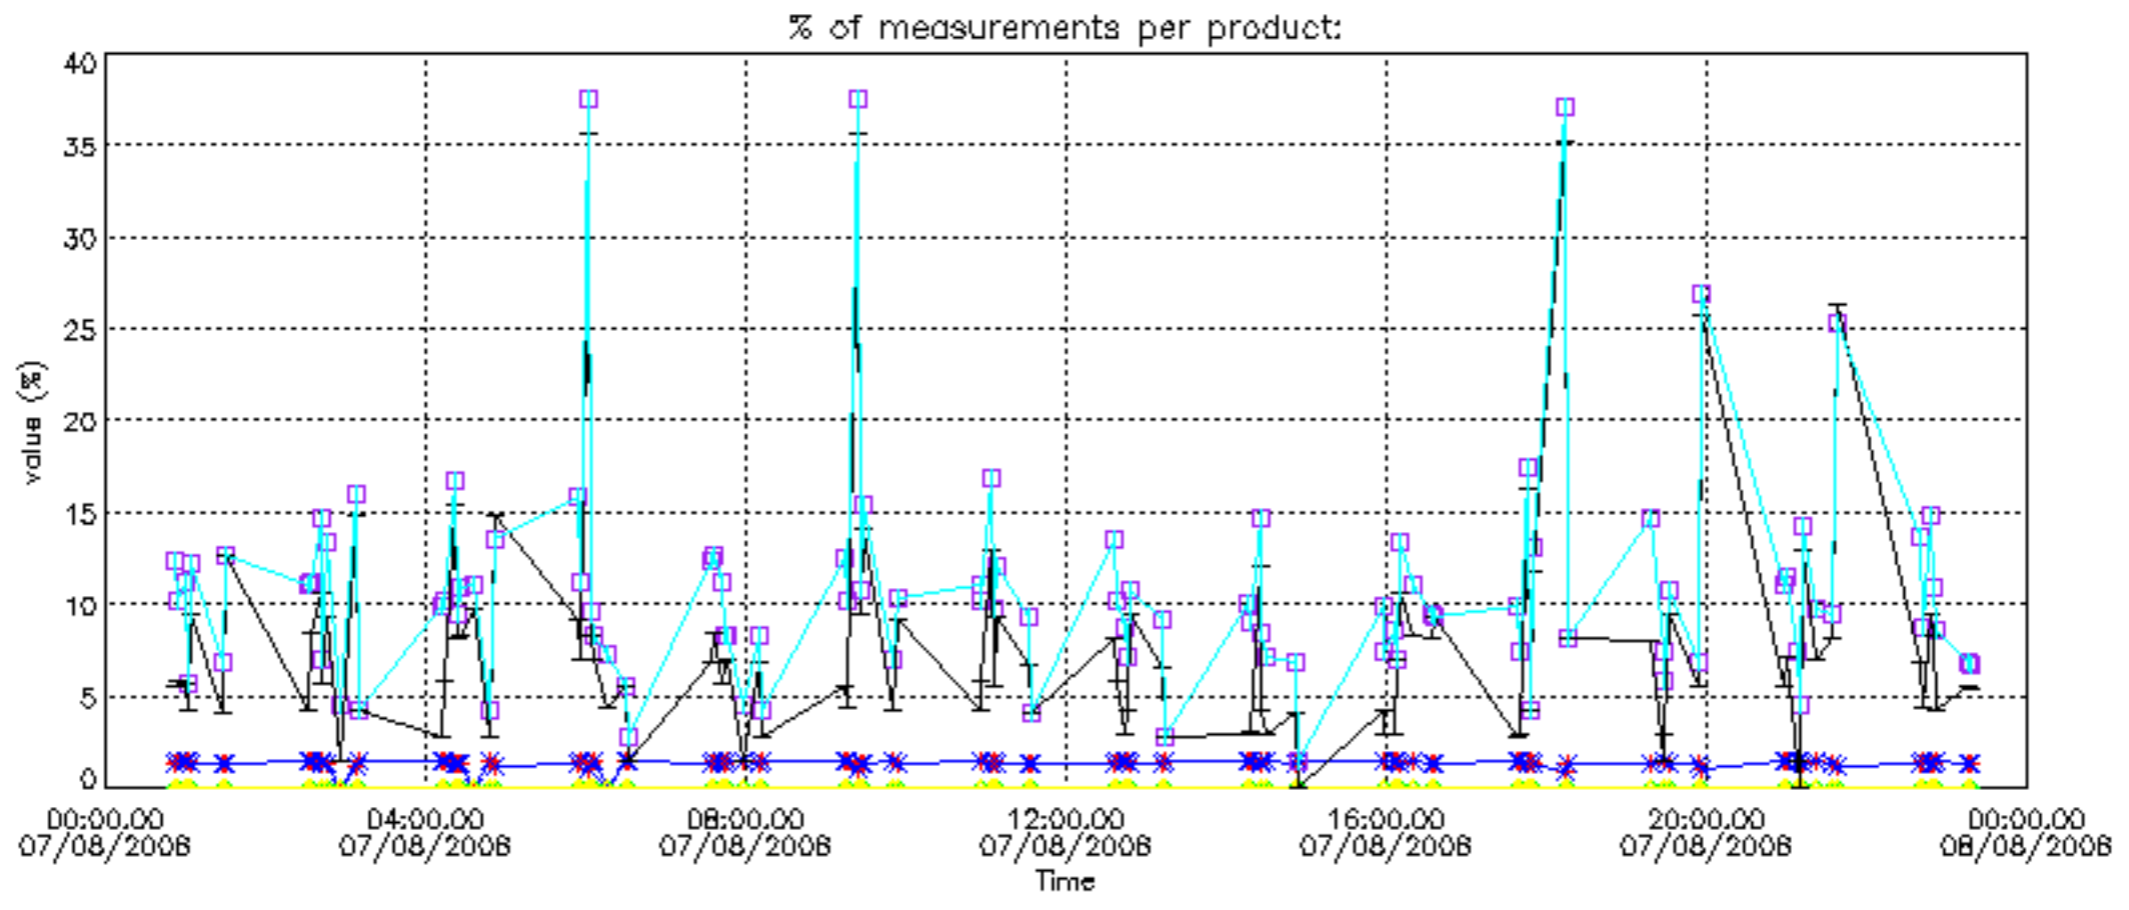

Percentage of cosmic ray hits per profile

Percentage of datation errors per profile