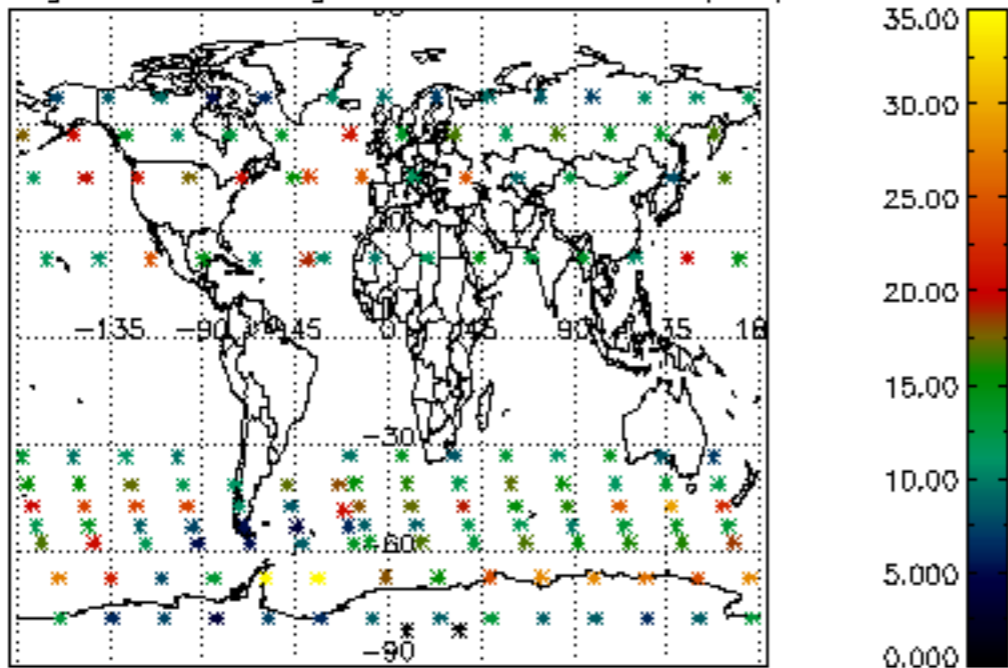

Percentage of cosmic ray hits per profile

Percentage of star falling outside central band per profile