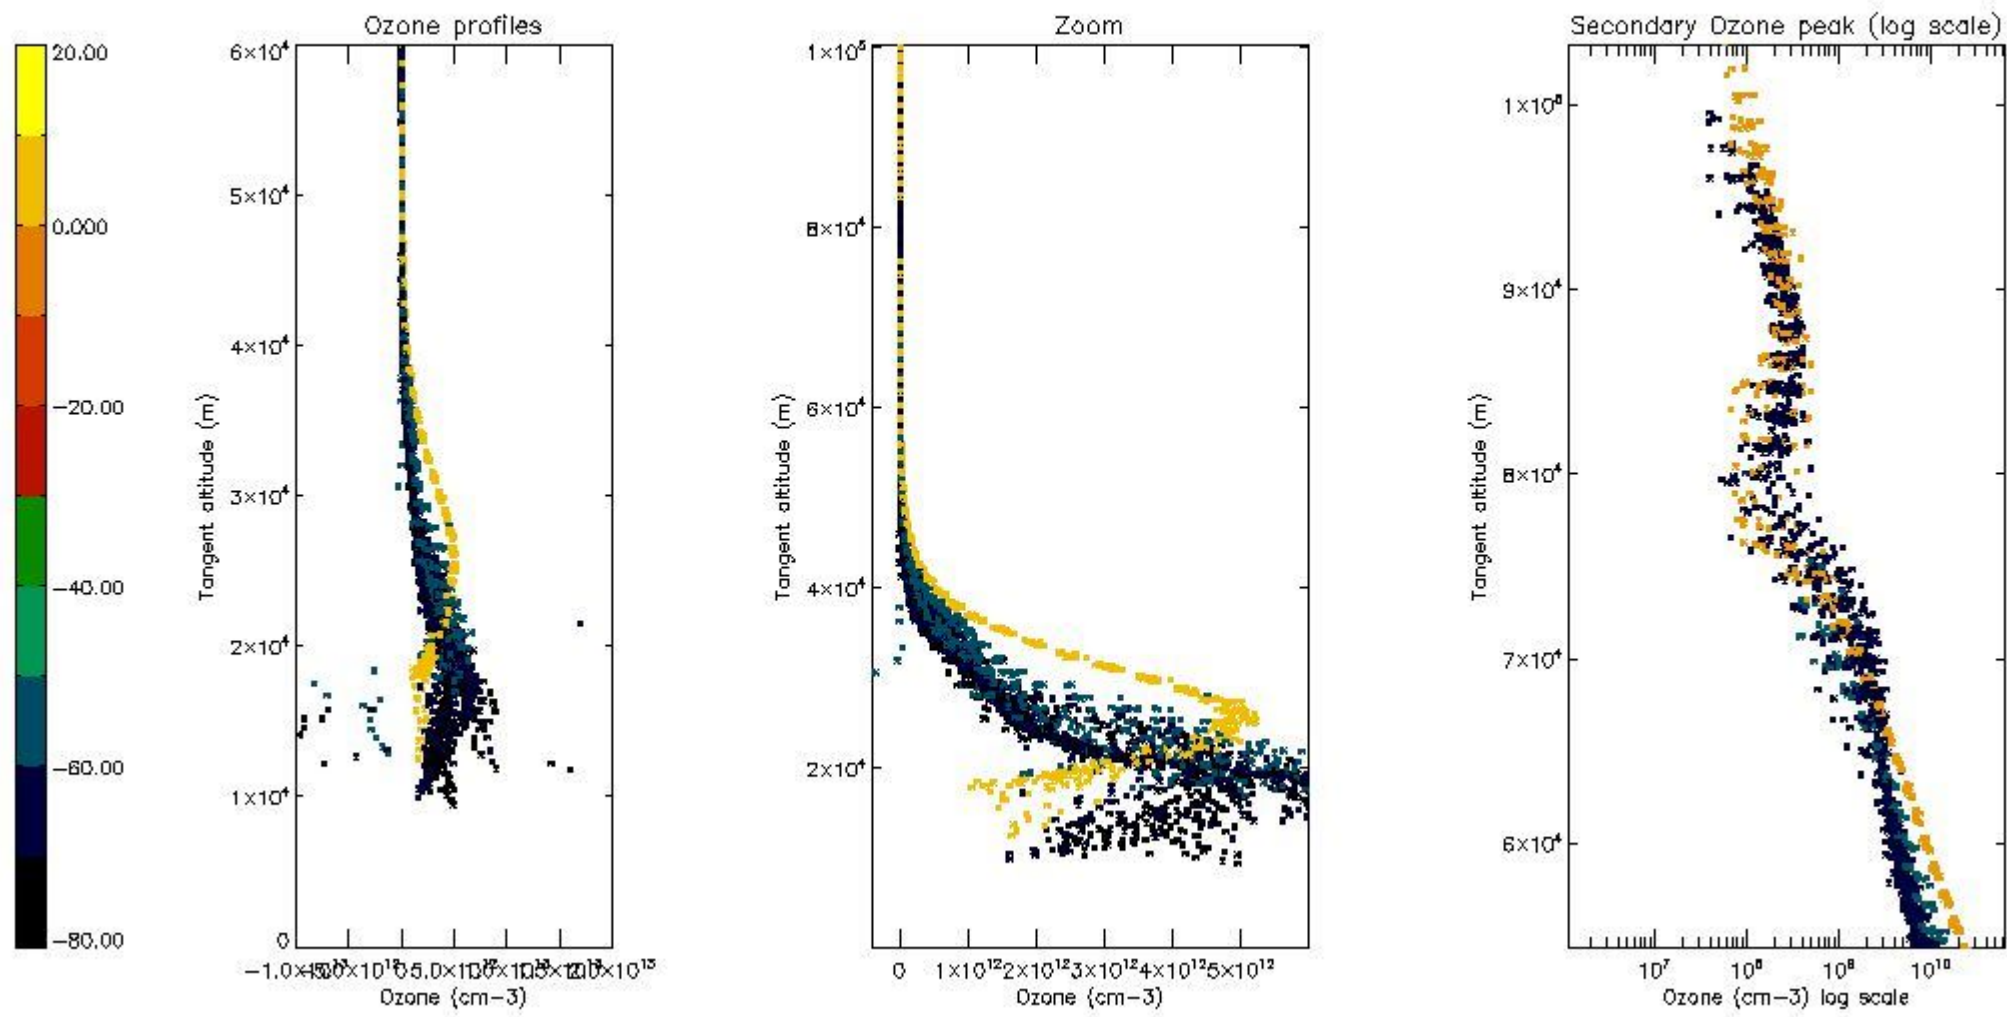

STD < 10	20
STD < 5	16

5.2 Plot ozone profiles for all STD (dark without errors)

The colorbar represents the latitude.

5.3 Plot ozone profiles where STD < 20% (dark without errors)

The colorbar represents the latitude.