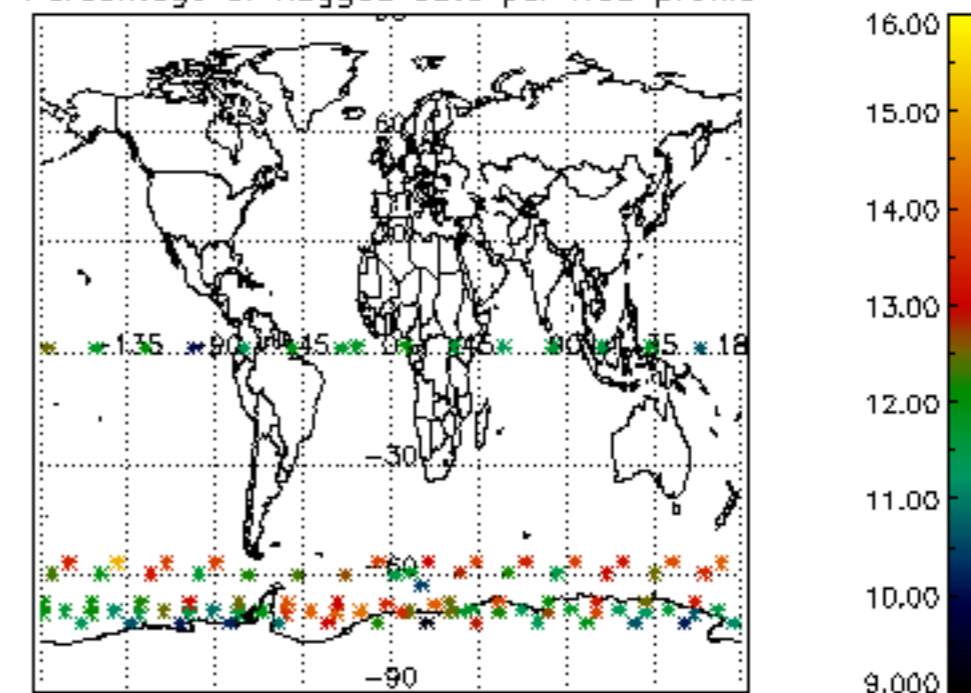

Percentage of flagged data per NO3 profile