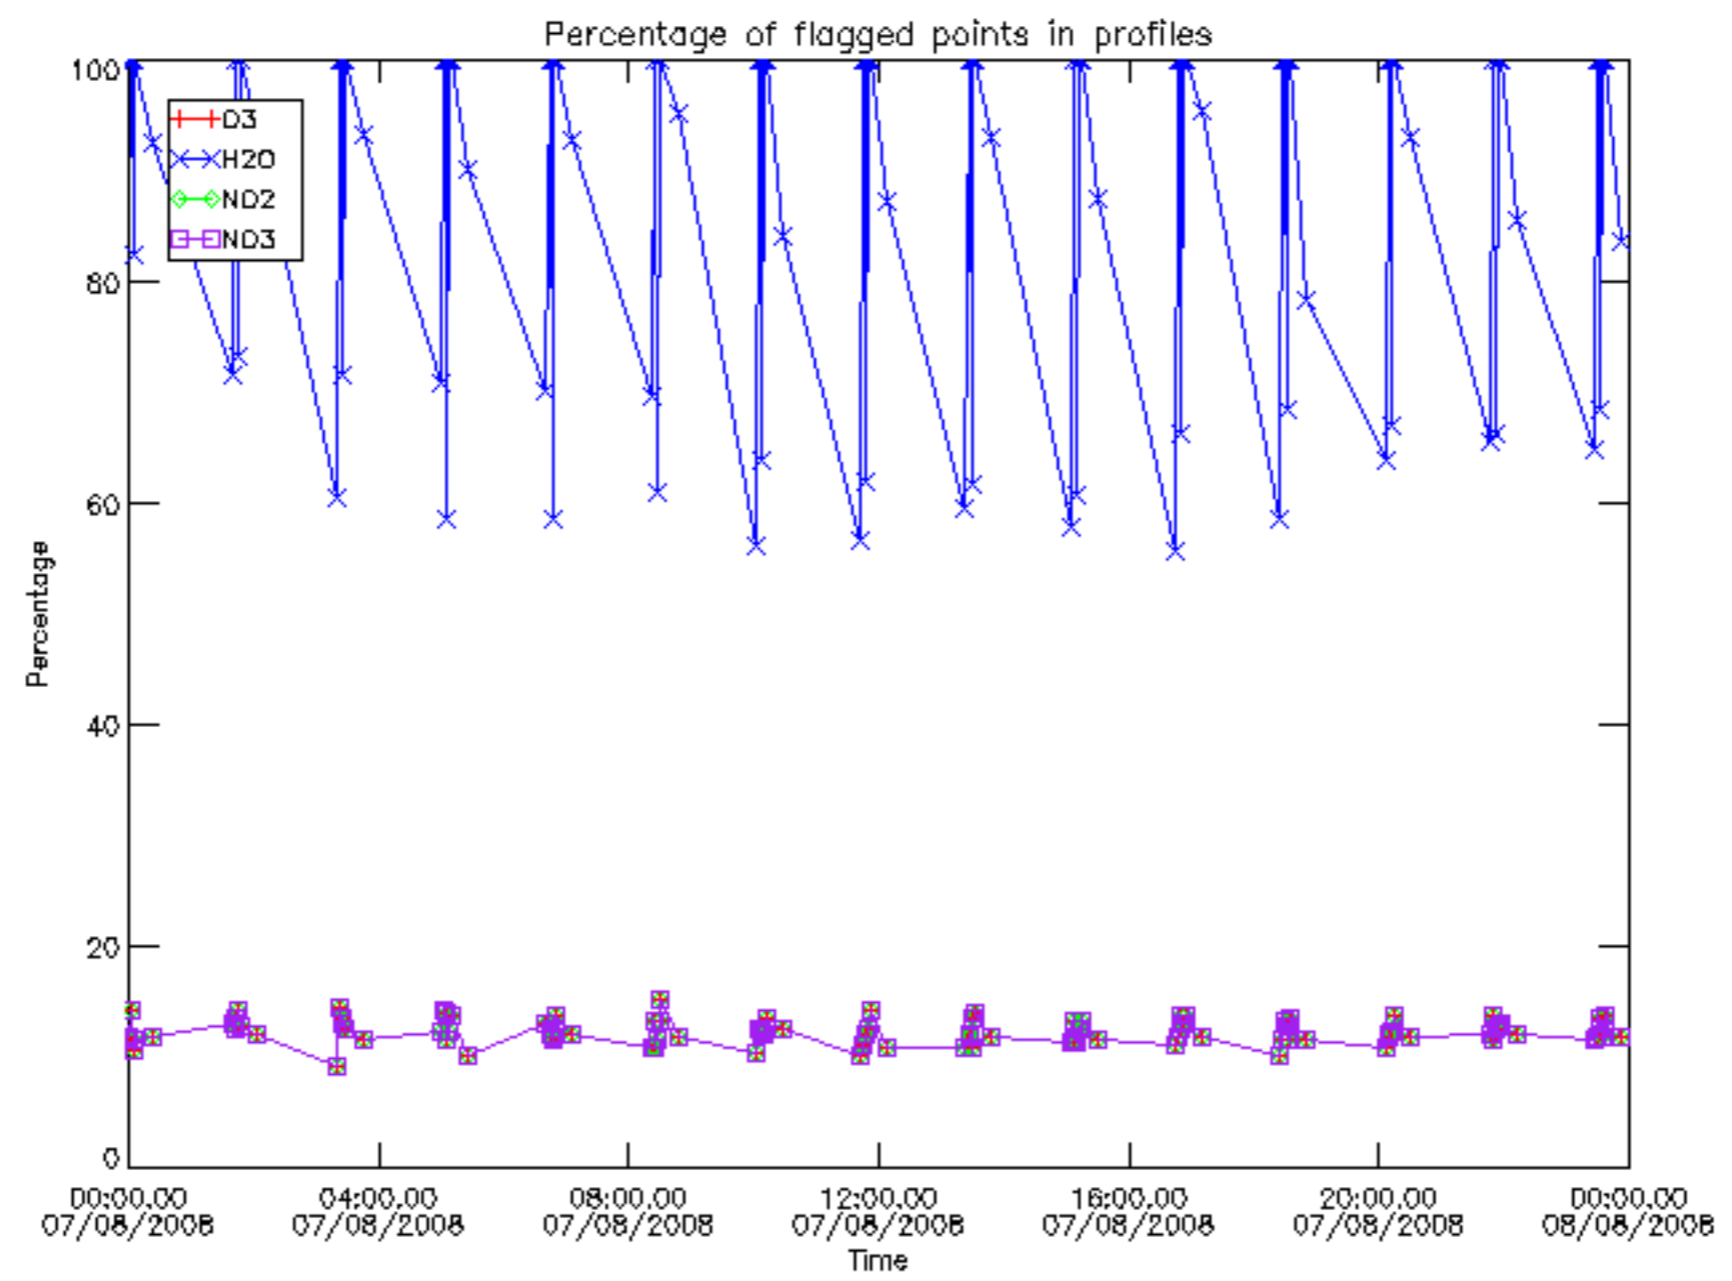

Percentage of flagged data per D3 profile

Percentage of flagged data per H2O profile