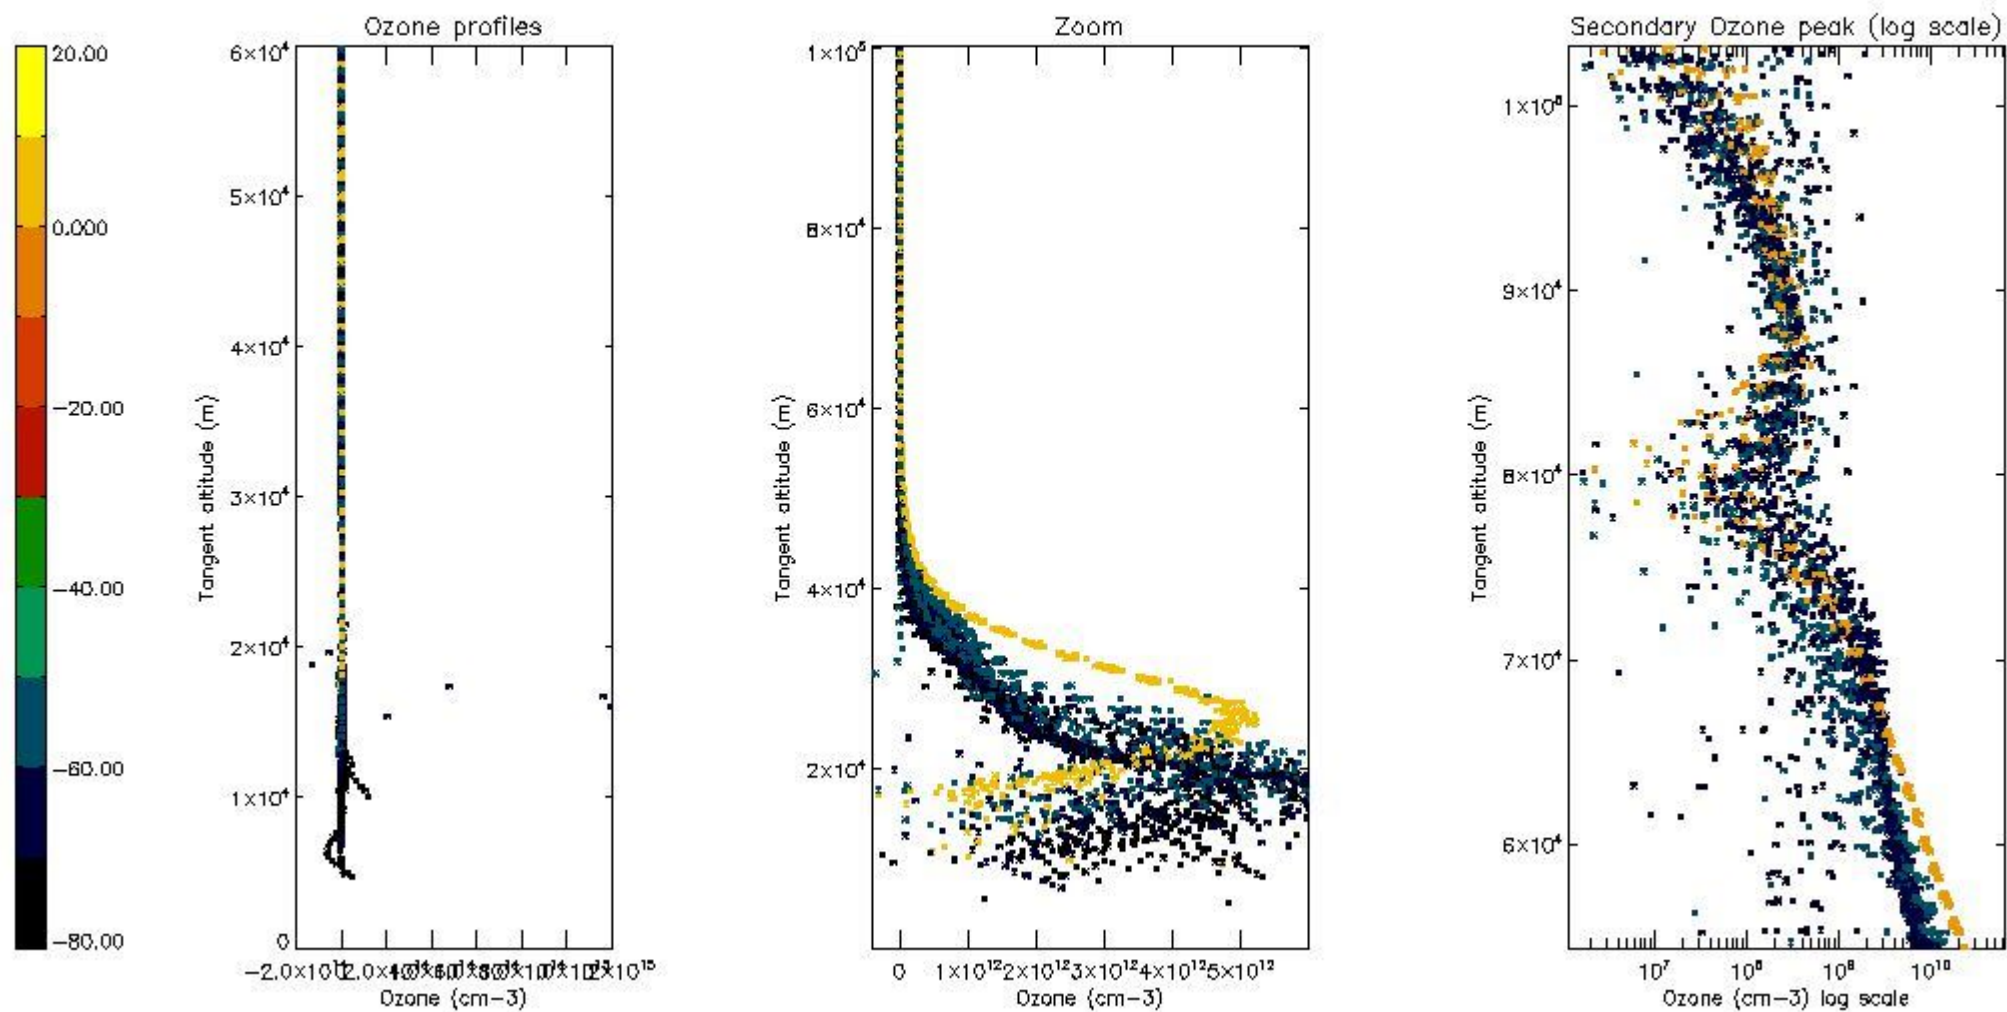

STD < 10	20
STD < 5	16

5.2 Plot ozone profiles for all STD (dark without errors)

The colorbar represents the latitude.

5.3 Plot ozone profiles where STD < 20% (dark without errors)

The colorbar represents the latitude.