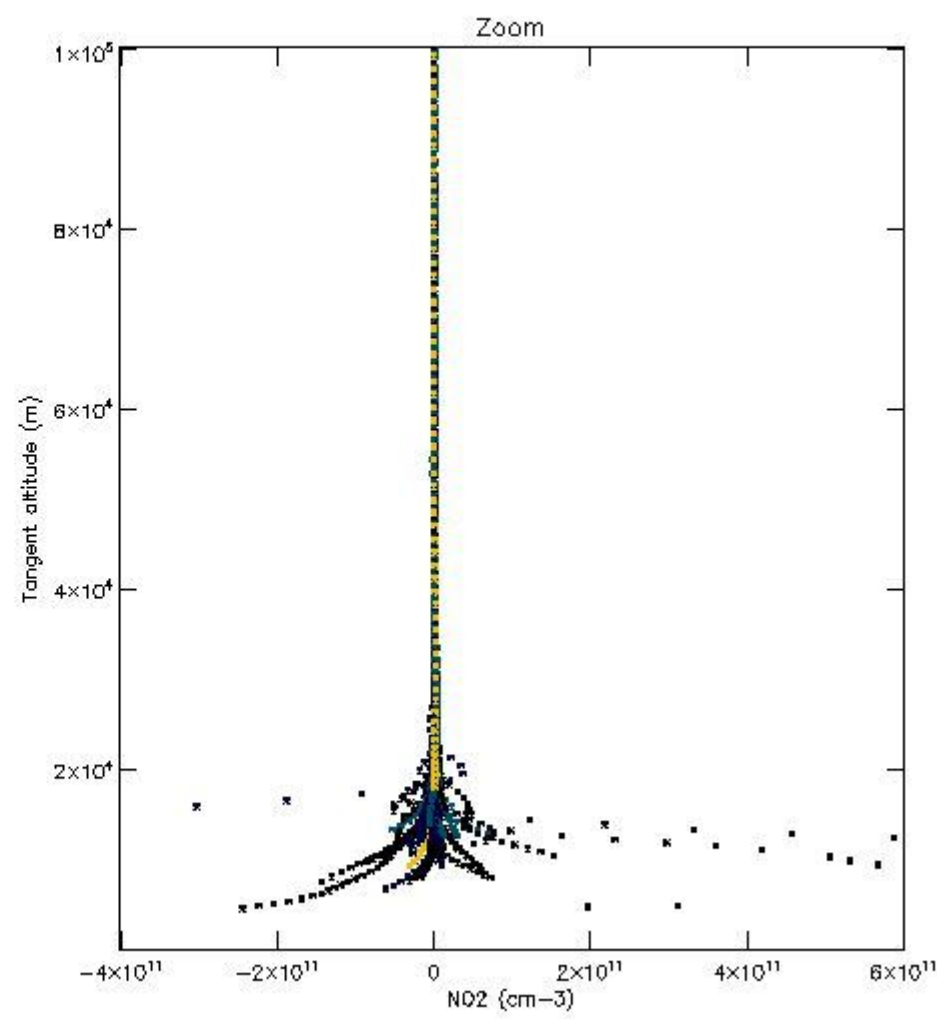

5.7 Plot NO3 profiles for all STD (dark without errors)

The colorbar represents the latitude.