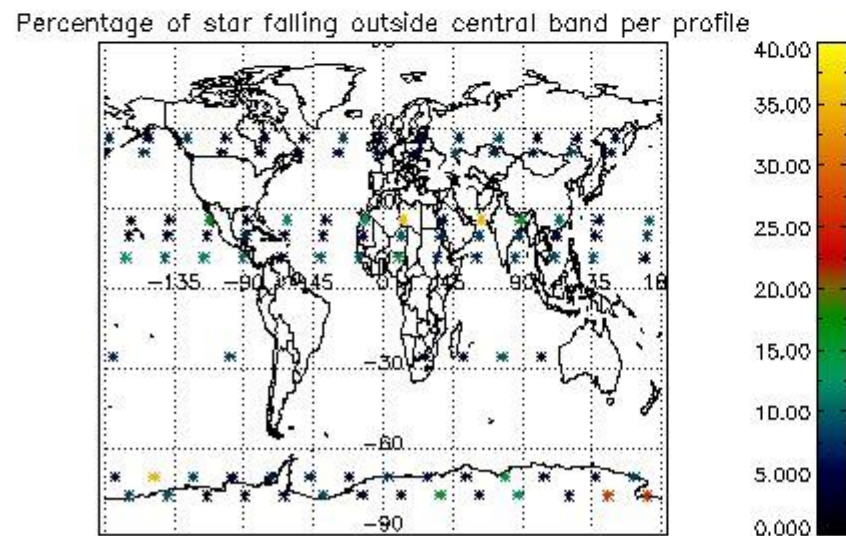

5. Trace gas profiles

5.1 Ozone statistics based on quality of products

The final quality of the products can be "measured" using the STD (Standard Deviation) attached to every point profile. This information is written to the parameter GOM_NL__2P/NL_LOCAL_SPECIES_DENSITY/o3_std of the level 2 products. The table below shows the statistics for given STD ranges.

The statistics are given with respect to the overall valid production:

- Products without fatal errors: GOM_NL__2P/MPH/PRODUCT_ERR=0
- Valid point profile: GOM_NL__2P/NL_LOCAL_SPECIES_DENSITY/pcd(0)=0

The 'Criteria' is applied to valid points of dark limb products:

- Products in dark limb illumination condition: GOM_NL__2P/NL_SUMMARY_QUALITY/obs_ill_cond=0
- Products without fatal errors: GOM_NL__2P/MPH/PRODUCT_ERR=0
- Valid point profile: GOM_NL__2P/NL_LOCAL_SPECIES_DENSITY/pcd(0)=0

So, the table below shows the percentage of dark limb and valid observations for each criteria with respect to the overall valid daily observations.

Criteria	% of total production
All STD	41
STD < 20	25