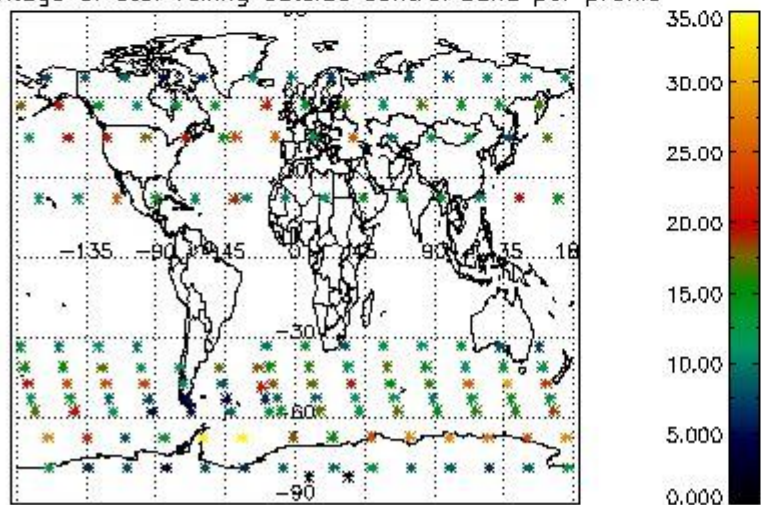

*4.2.1 Plot level 1 quality information per product (world map): ENVISAT ASCENDING passes*

Percentage of cosmic ray hits per profile

Percentage of datation errors per profile

Percentage of star falling outside central band per profile