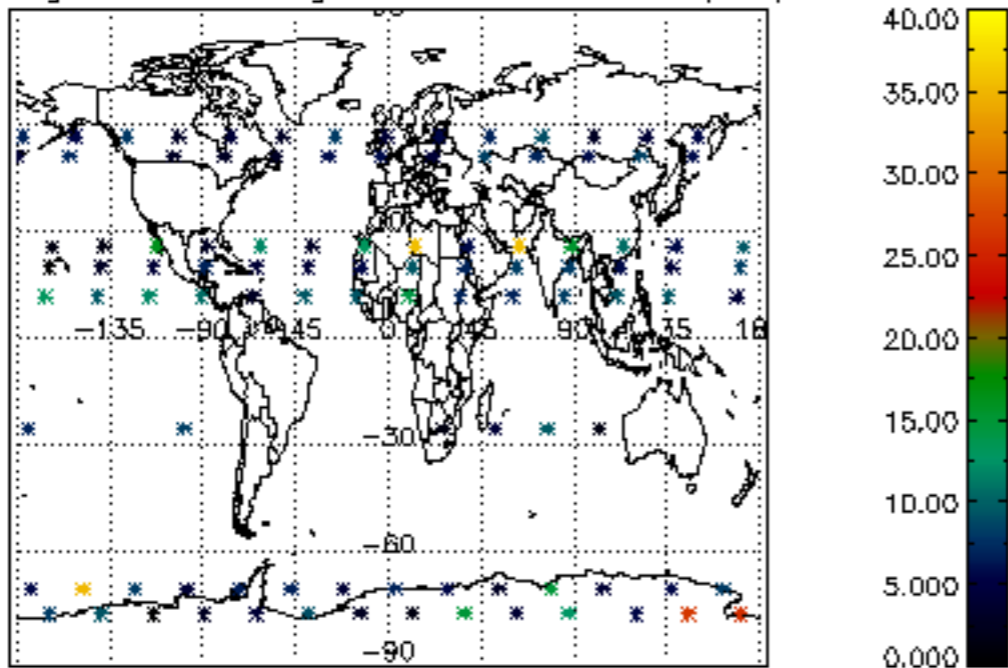

Percentage of star falling outside central band per profile