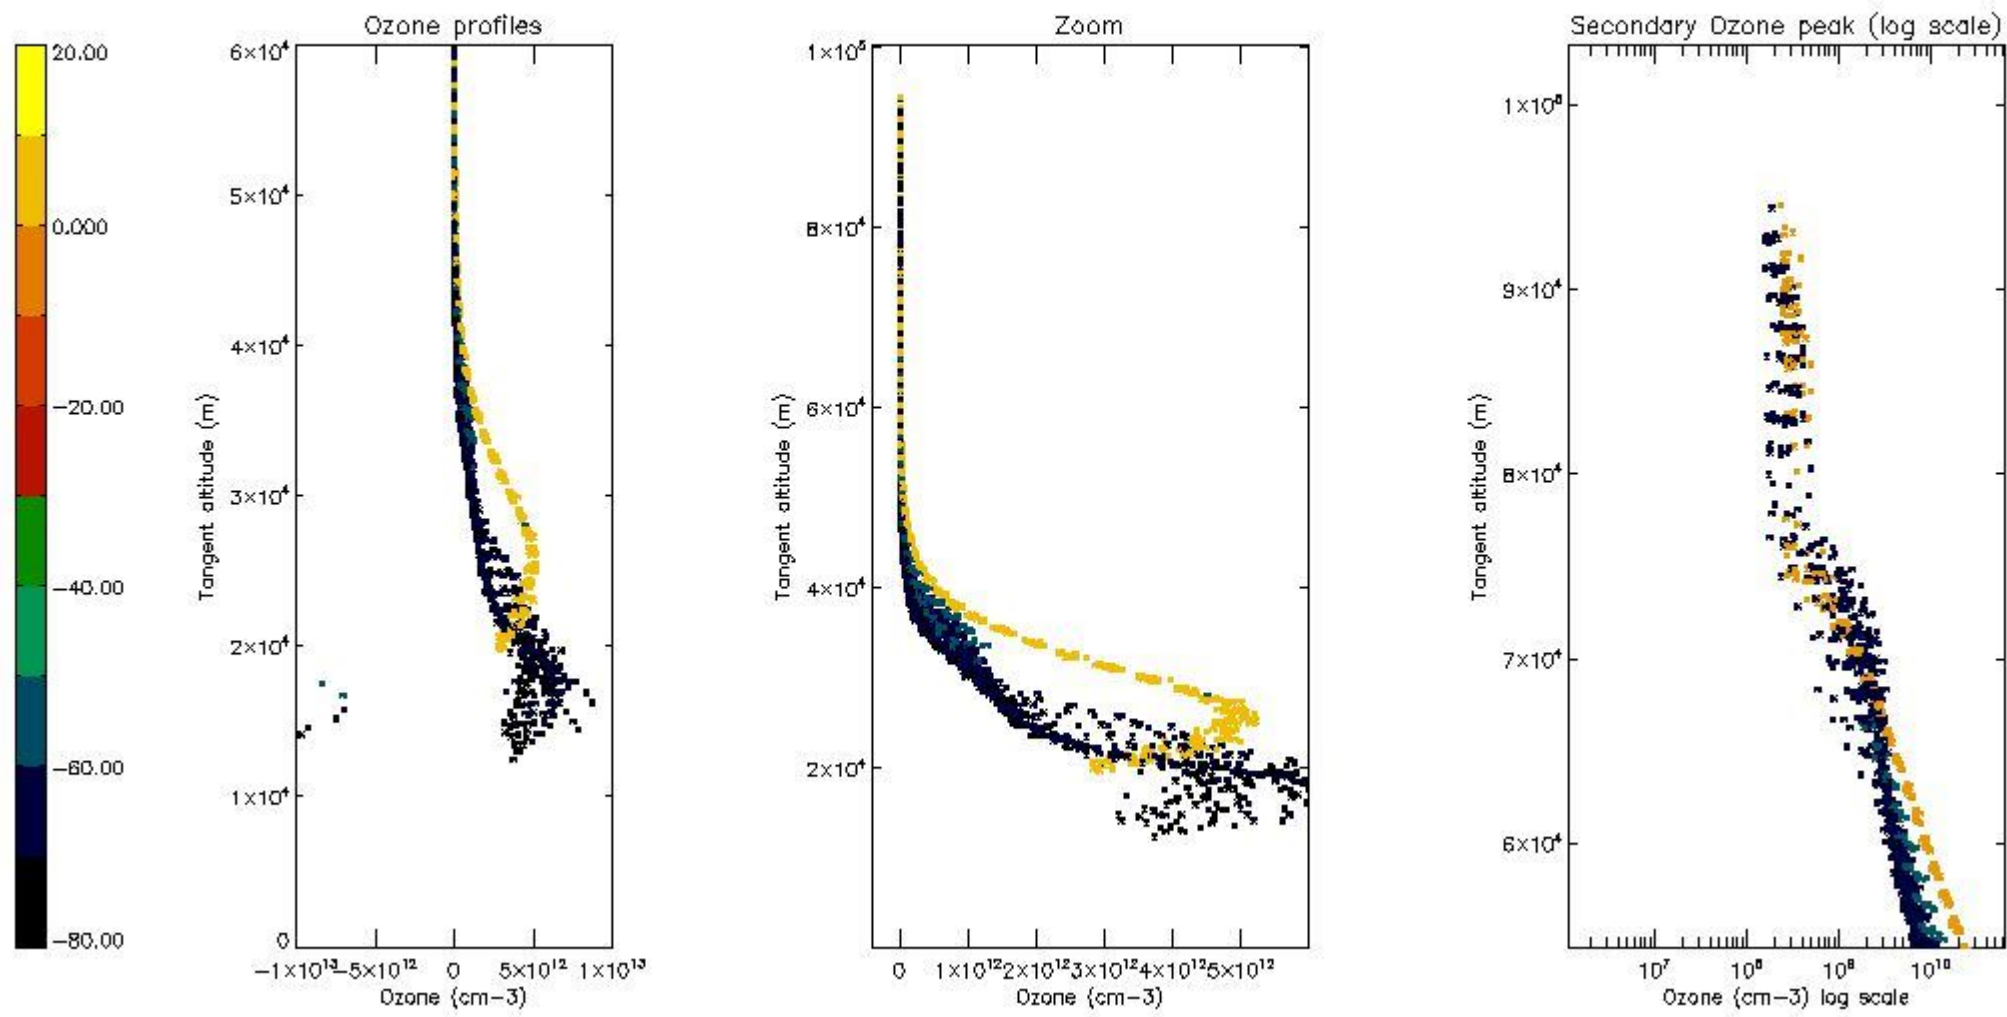

5.6 Plot NO₂ profiles for all STD (dark without errors)

The colorbar represents the latitude.