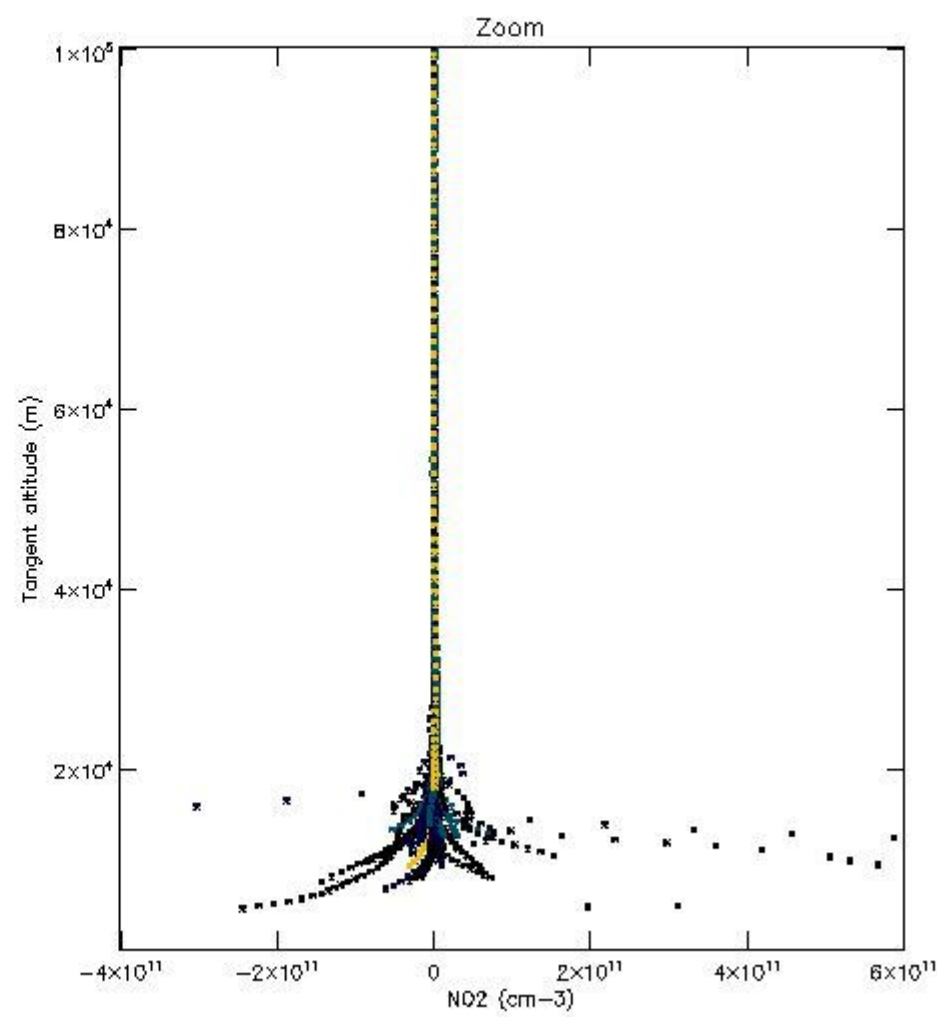

5.7 Plot NO3 profiles for all STD (dark without errors)

The colorbar represents the latitude.