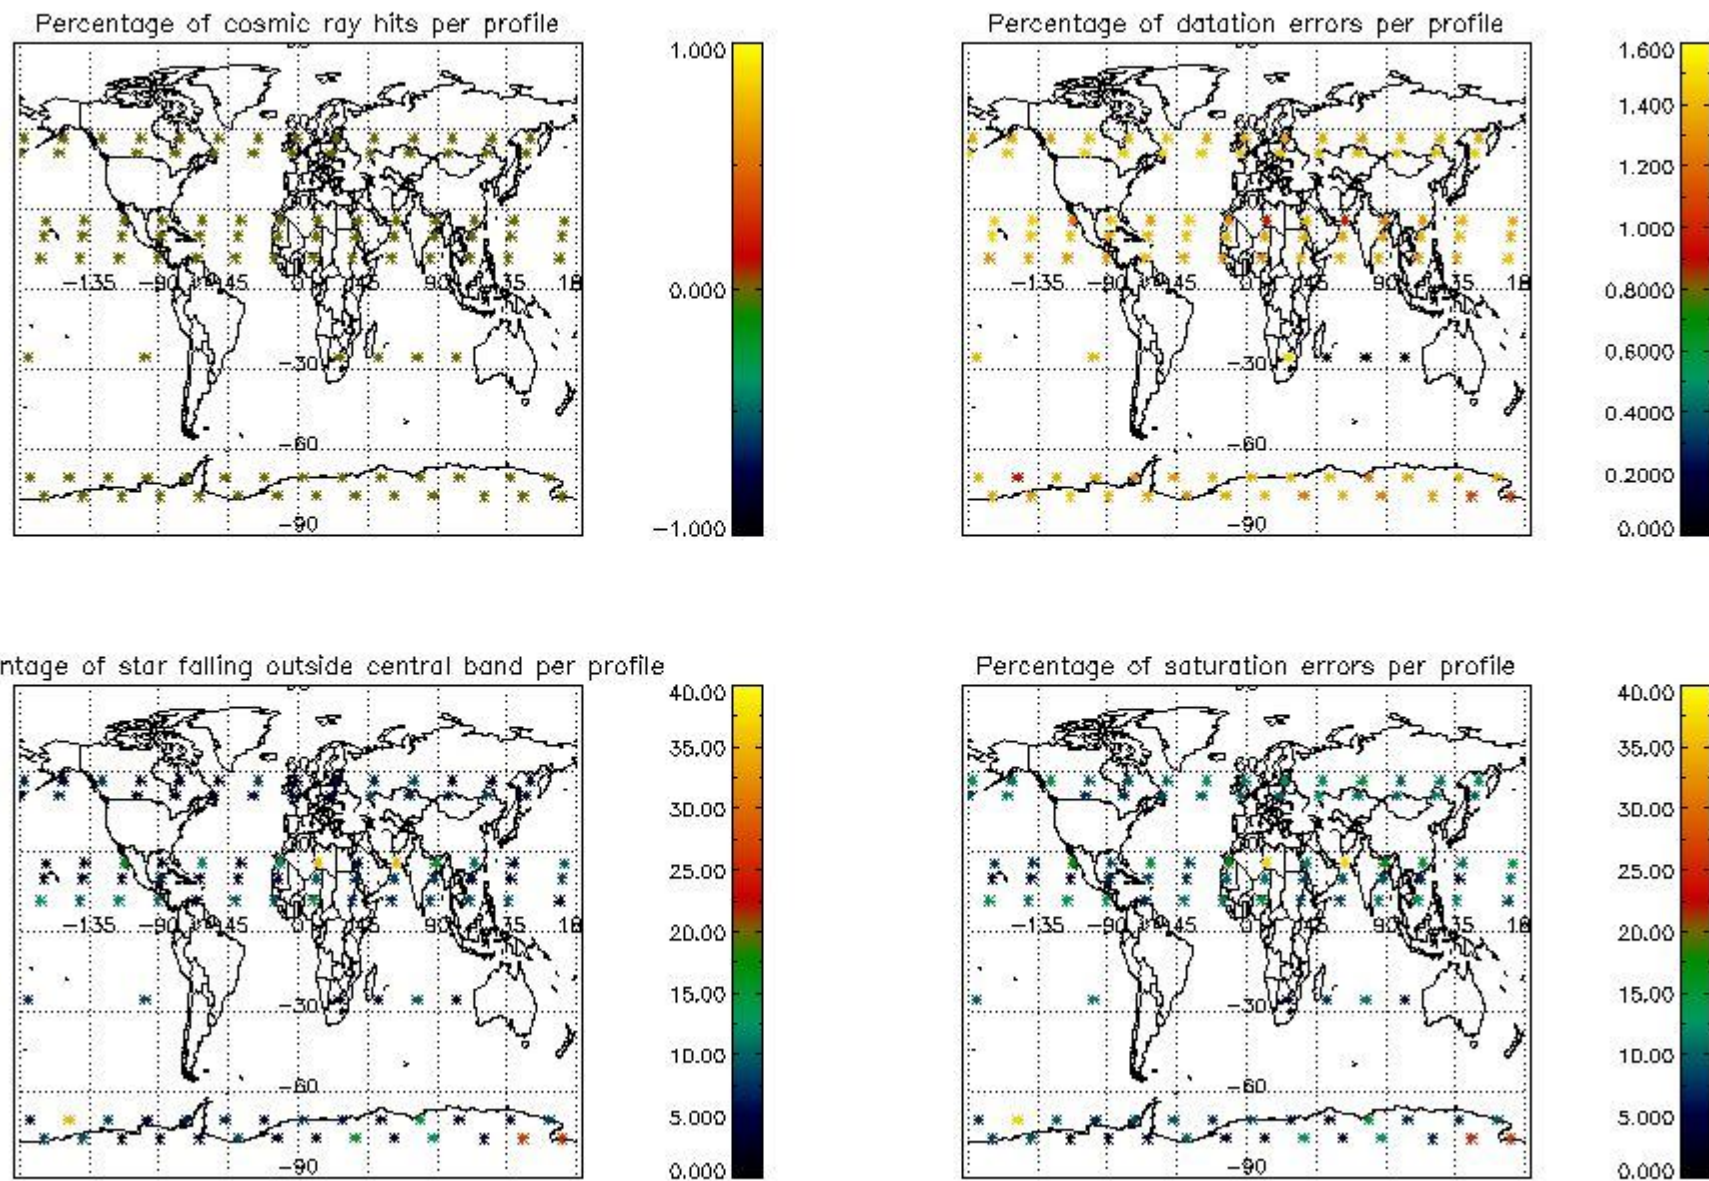

4.2.2 Plot level 1 quality information per product (world map): ENVISAT DESCENDING passes

5. Trace gas profiles

5.1 Ozone statistics based on quality of products

The final quality of the products can be "measured" using the STD (Standard Deviation) attached to every point profile. This information is written to the parameter GOM_NL__2P/NL_LOCAL_SPECIES_DENSITY/o3_std of the level 2 products. The table below shows the statistics for given STD ranges.

The statistics are given with respect to the overall valid production:

- Products without fatal errors: GOM_NL__2P/MPH/PRODUCT_ERR=0
- Valid point profile: GOM_NL__2P/NL_LOCAL_SPECIES_DENSITY/pcd(0)=0

The 'Criteria' is applied to valid points of dark limb products:

- Products in dark limb illumination condition: GOM_NL__2P/NL_SUMMARY_QUALITY/obs_ill_cond=0
- Products without fatal errors: GOM_NL__2P/MPH/PRODUCT_ERR=0
- Valid point profile: GOM_NL__2P/NL_LOCAL_SPECIES_DENSITY/pcd(0)=0

So, the table below shows the percentage of dark limb and valid observations for each criteria with respect to the overall valid daily observations.

Criteria	% of total production
All STD	41
STD < 20	25