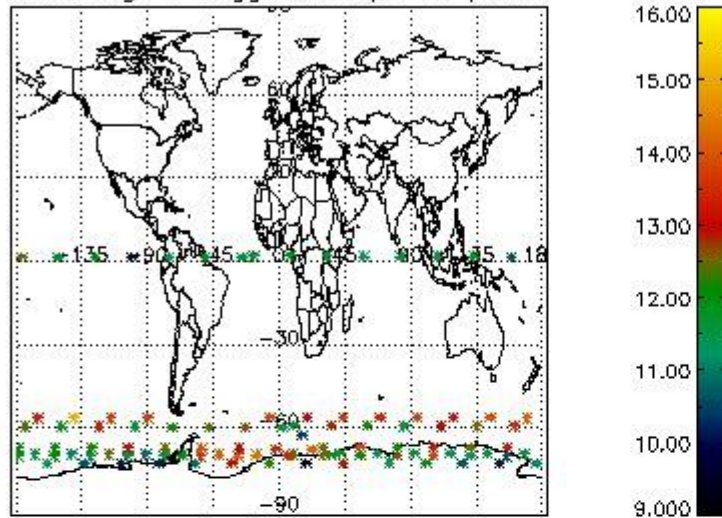

Percentage of flagged data per O3 profile