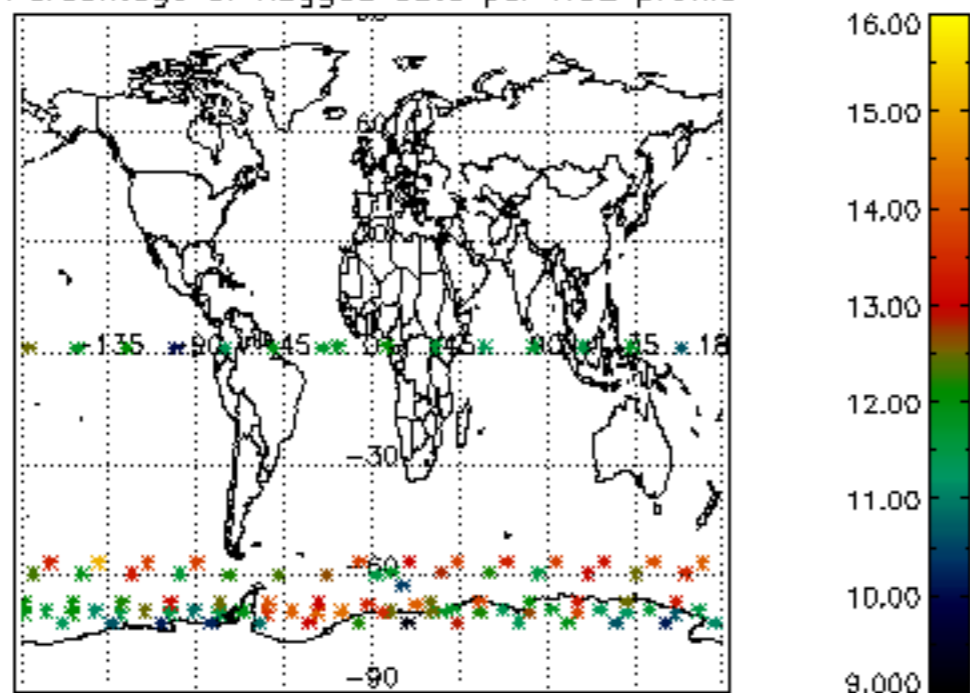

Percentage of flagged data per NO2 profile