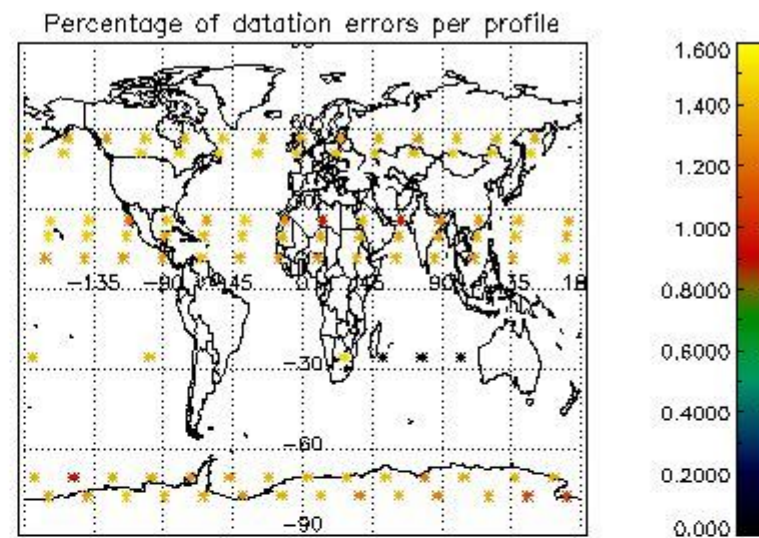

5. Trace gas profiles

5.1 Ozone statistics based on quality of products

The final quality of the products can be "measured" using the STD (Standard Deviation) attached to every point profile. This information is written to the parameter GOM_NL__2P/NL_LOCAL_SPECIES_DENSITY/o3_std of the level 2 products. The table below shows the statistics for given STD ranges.

The statistics are given with respect to the overall valid production:

- Products without fatal errors: GOM_NL__2P/MPH/PRODUCT_ERR=0
- Valid point profile: GOM_NL__2P/NL_LOCAL_SPECIES_DENSITY/pcd(0)=0

The 'Criteria' is applied to valid points of dark limb products:

- Products in dark limb illumination condition: GOM_NL__2P/NL_SUMMARY_QUALITY/obs_ill_cond=0
- Products without fatal errors: GOM_NL__2P/MPH/PRODUCT_ERR=0
- Valid point profile: GOM_NL__2P/NL_LOCAL_SPECIES_DENSITY/pcd(0)=0

So, the table below shows the percentage of dark limb and valid observations for each criteria with respect to the overall valid daily observations.

Criteria	% of total production
All STD	41
STD < 20	25