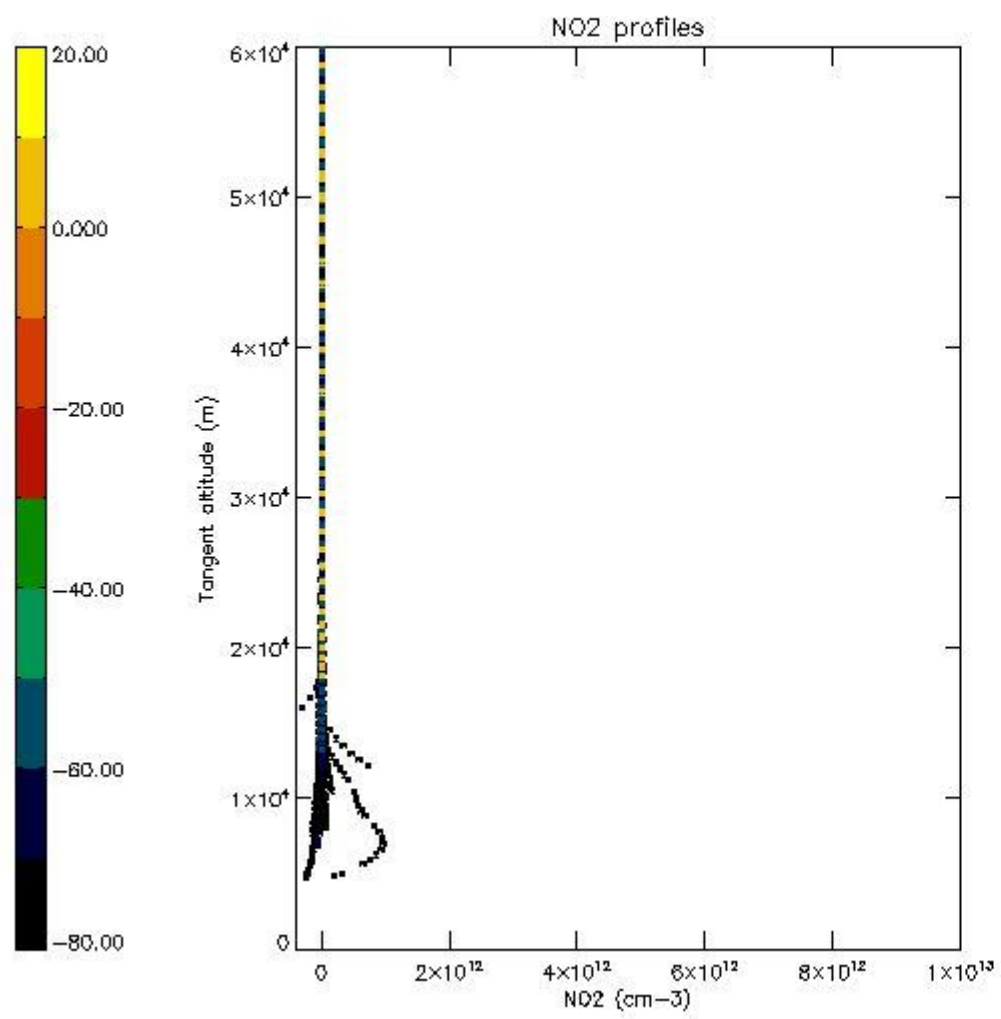

5.7 Plot NO3 profiles for all STD (dark without errors)

The colorbar represents the latitude.