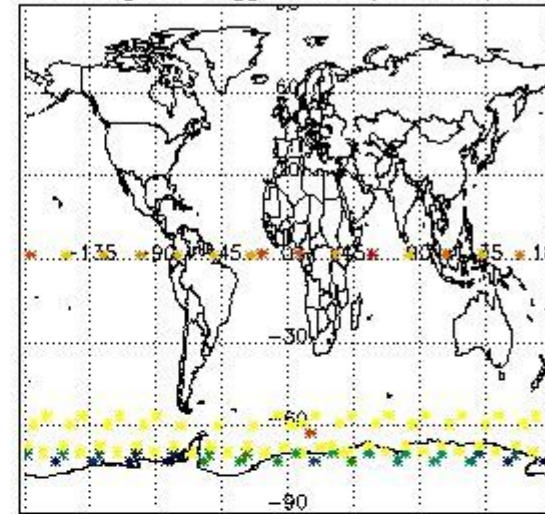

#### 3.1 Plot quality information per product (time dependant)

*3.2 Plot quality information per product (world map)*

Percentage of flagged data per O3 profile

Percentage of flagged data per H2O profile

Percentage of flagged data per NO2 profile