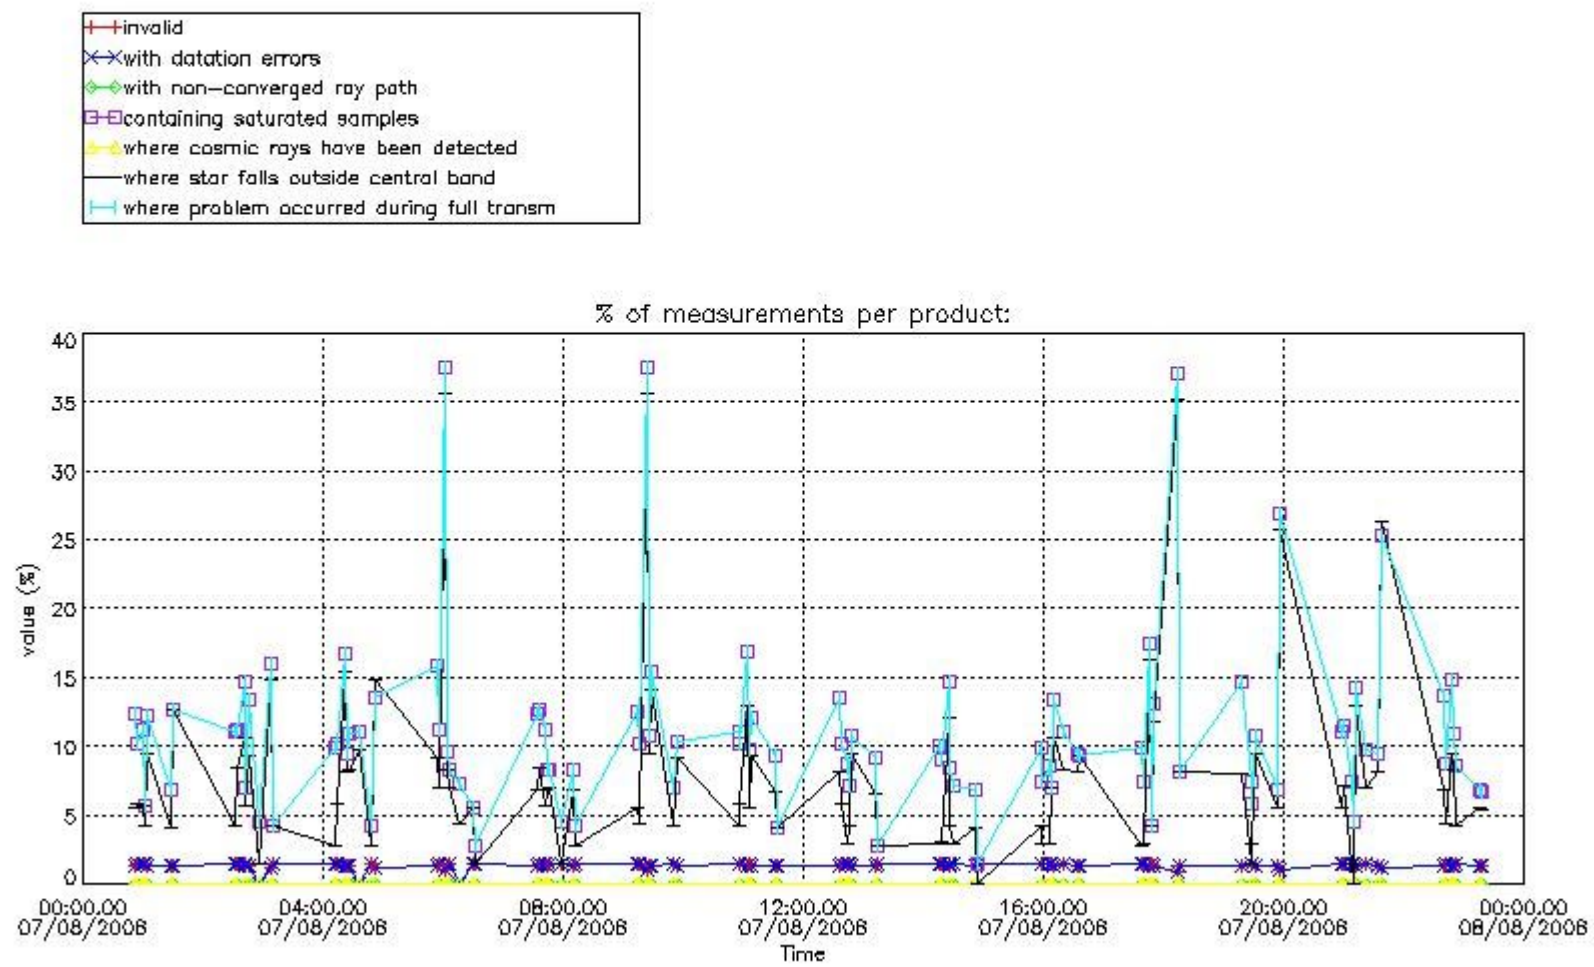

4.2 Plot quality information per product coming from level 1b processing (world map)

4.2.1 Plot level 1 quality information per product (world map): ENVISAT ASCENDING passes