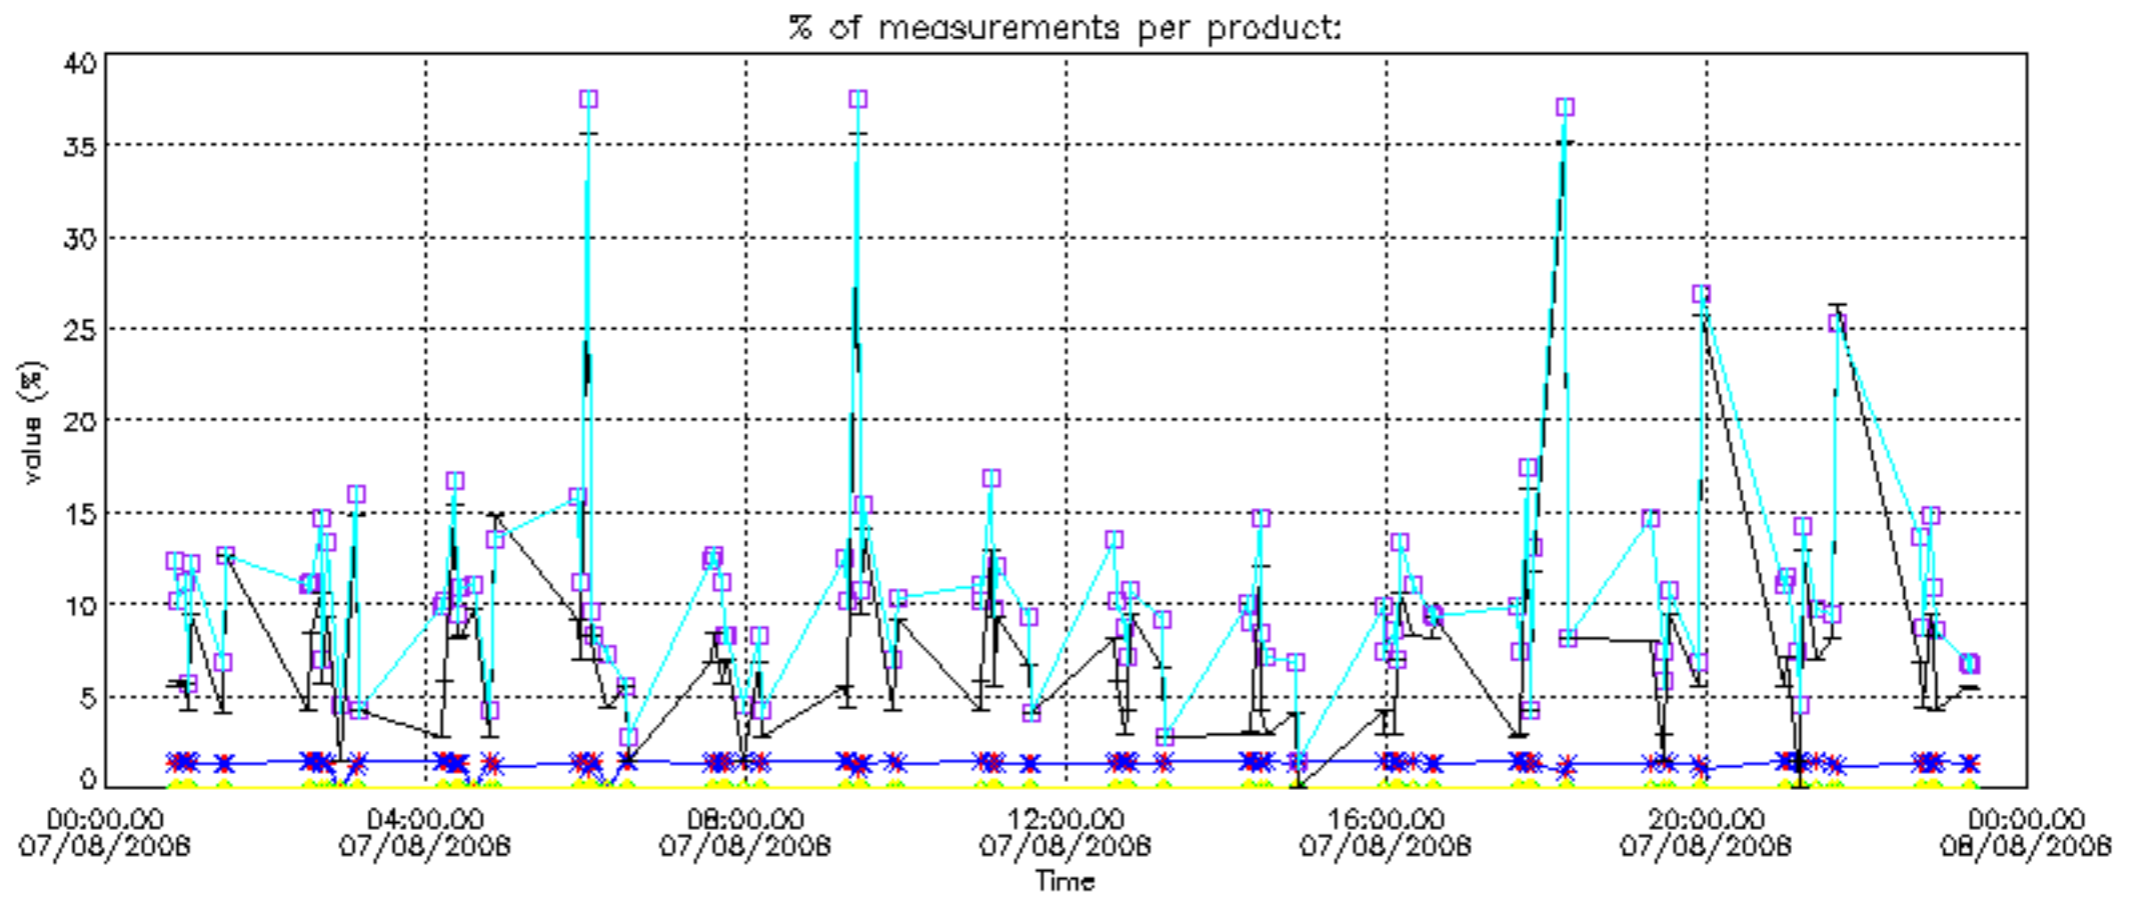

Percentage of cosmic ray hits per profile

Percentage of datation errors per profile