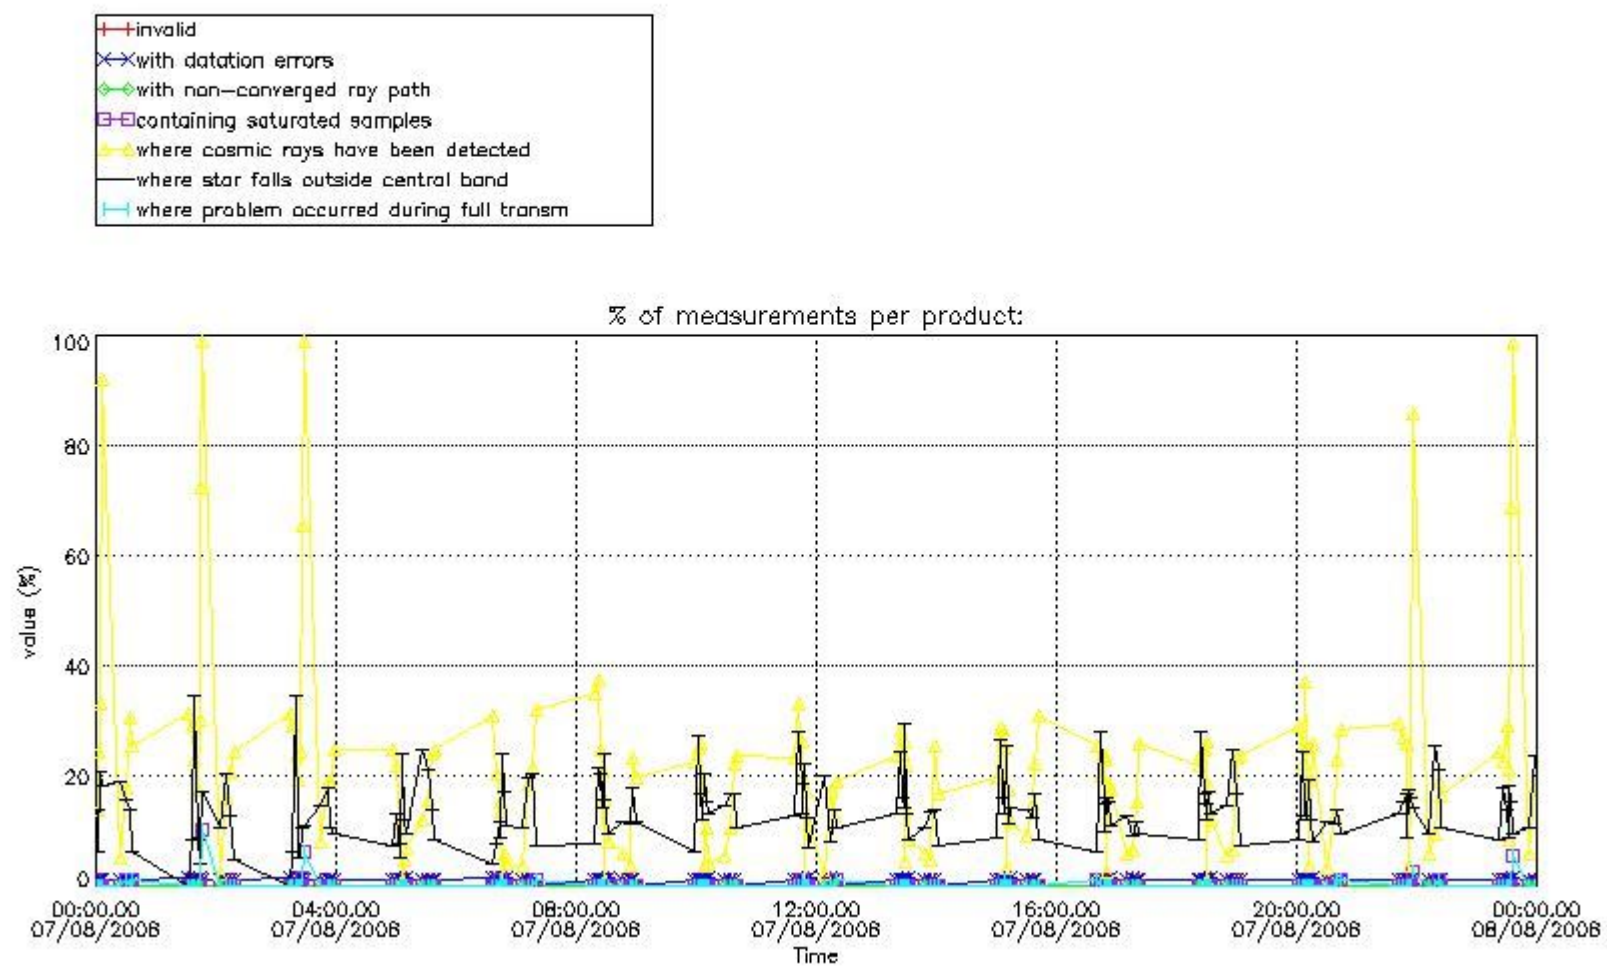

4.1.2 Plot level 1 quality information per product (time dependant): ENVI SAT DESCENDING passes