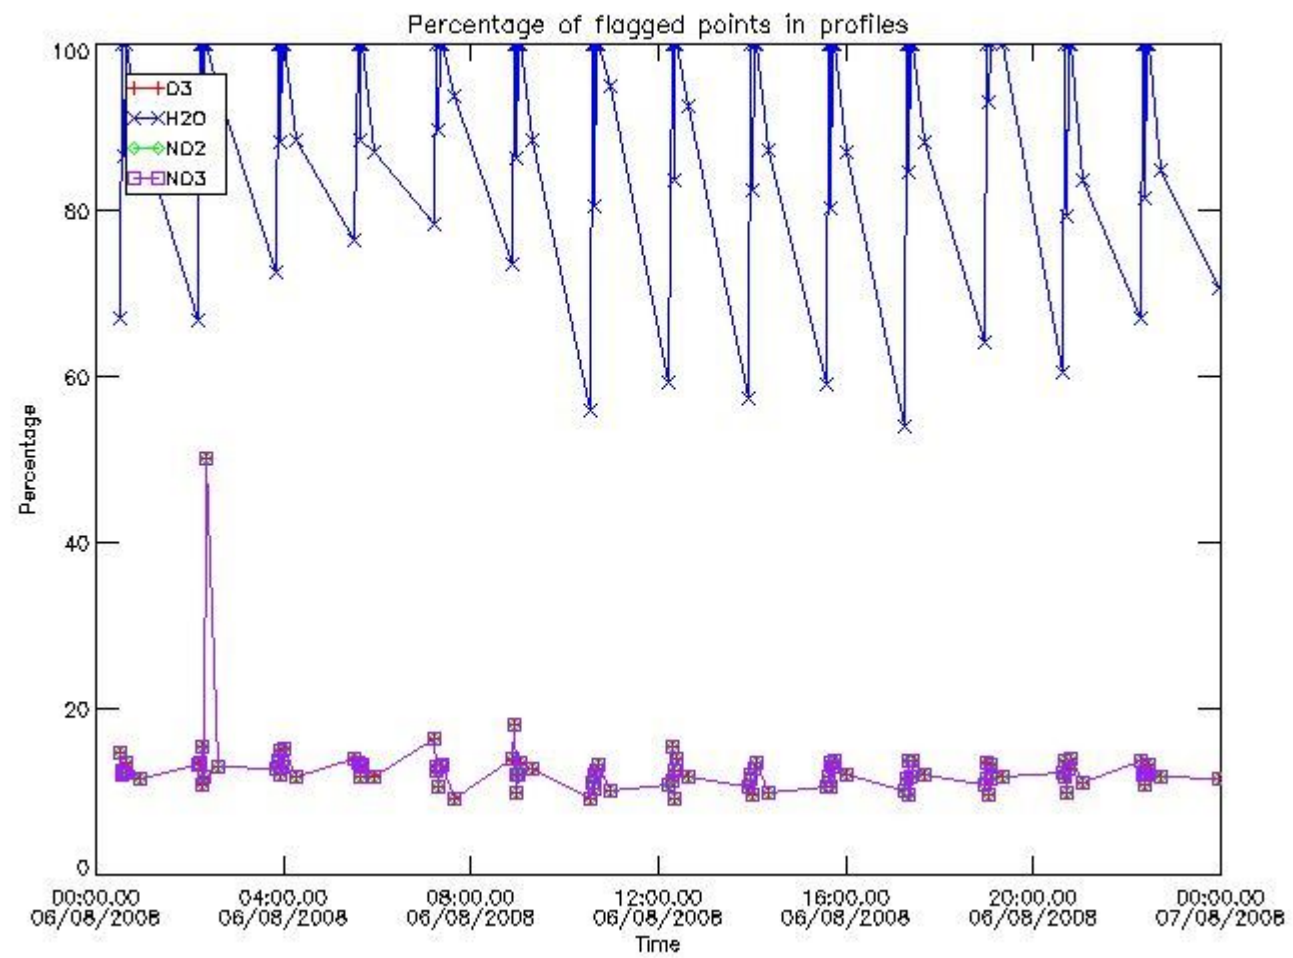

279	GOM_NL__2PRFIN20080806_235433_00000432071_00030_33651_4034.N1	06-AUG-2008 23:54:33	Twilight_stray	42.500	176	23Zet Tau	3.0200	22000.	85	33651	No
280	GOM_NL__2PRFIN20080806_235818_00000532071_00030_33651_4035.N1	06-AUG-2008 23:58:18	Dark	53.000	14	58Alp Ori	0.87000	3000.0	106	33651	No

3. Quality information per product

In this section it is plotted some information contained in the Quality Summary data set of the level 2 products. Only products in dark limb conditions and without errors (error flag in the MPH set to "0") are used.

3.1 Plot quality information per product (time dependant)

3.2 Plot quality information per product (world map)