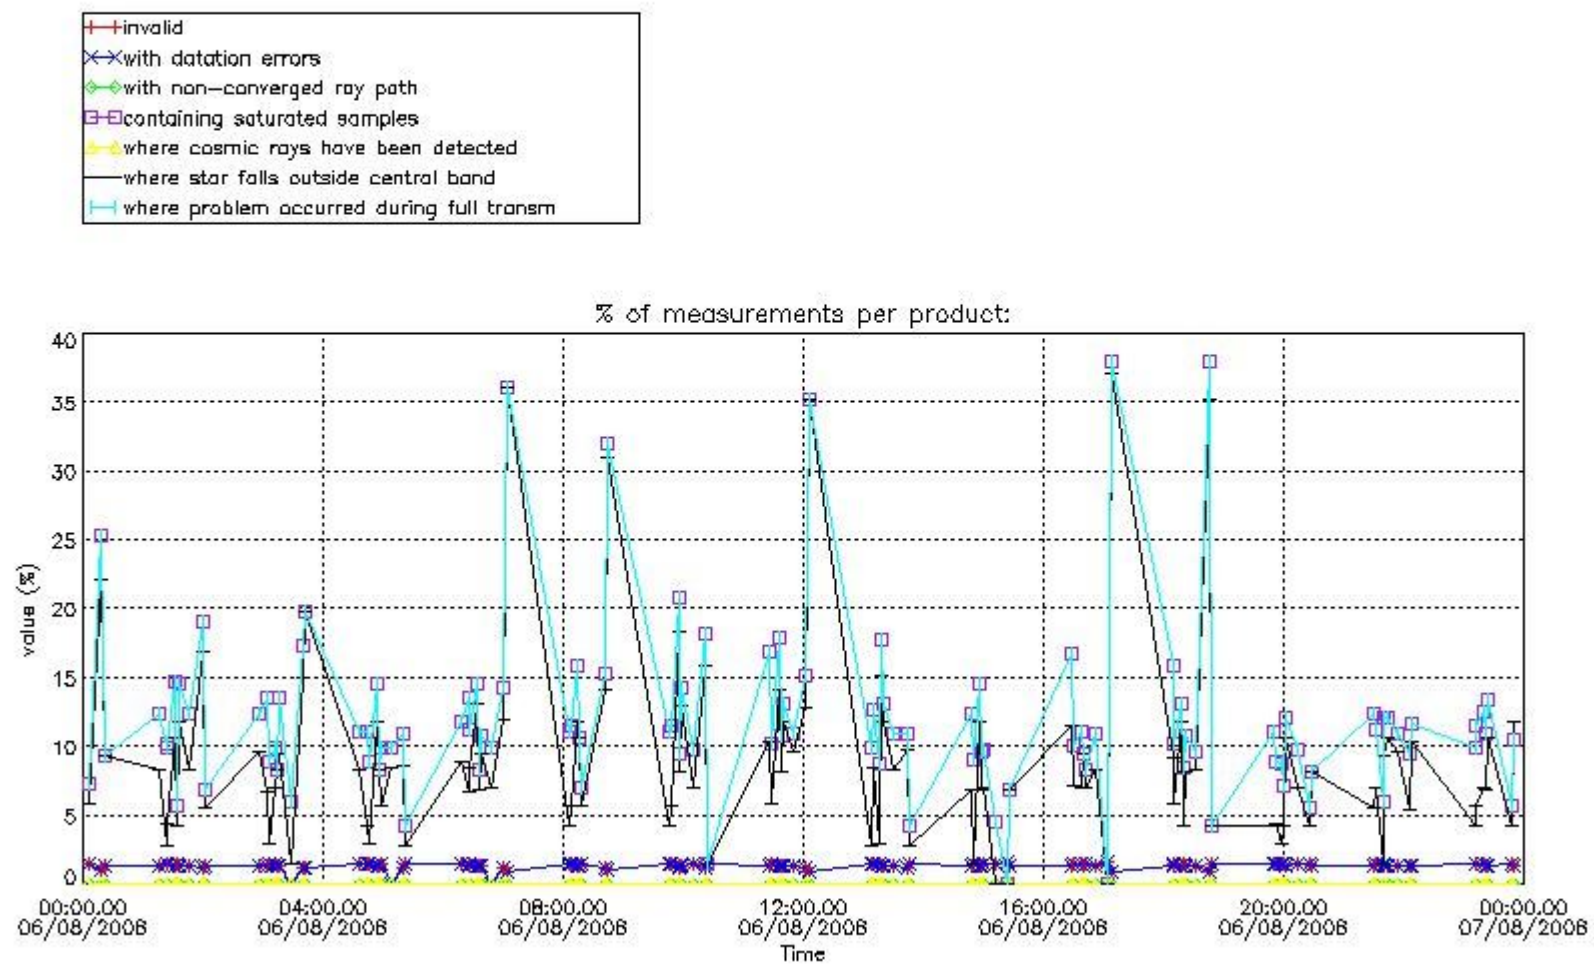

3.1 Plot quality information per product (time dependant)

3.2 Plot quality information per product (world map)

Percentage of flagged data per O3 profile

Percentage of flagged data per H2O profile

Percentage of flagged data per NO2 profile

Percentage of flagged data per NO3 profile

4. Level 1 quality information per product

In this section it is plotted some information contained in the Quality Summary data set of the level 2 products that comes from the level 1b processing. Products without errors (error flag in the MPH set to "0") are used.

4.1 Plot quality information per product (time dependant) coming from level 1b processing

4.1.1 Plot level 1 quality information per product (time dependant): ENVISAT ASCENDING passes

4.1.2 Plot level 1 quality information per product (time dependant): ENVISAT DESCENDING passes