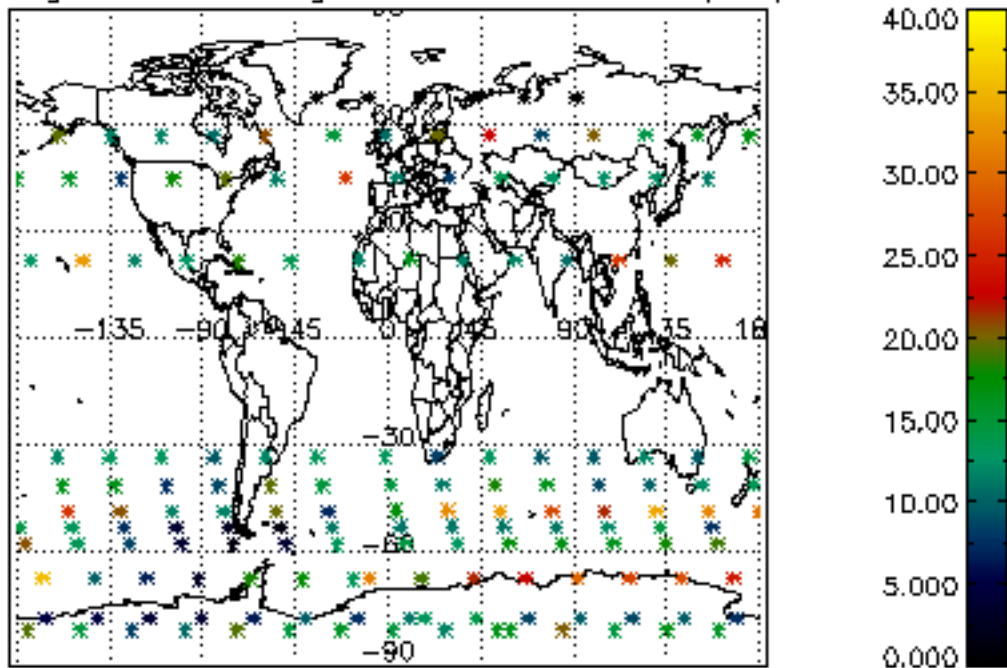

Percentage of cosmic ray hits per profile

Percentage of star falling outside central band per profile