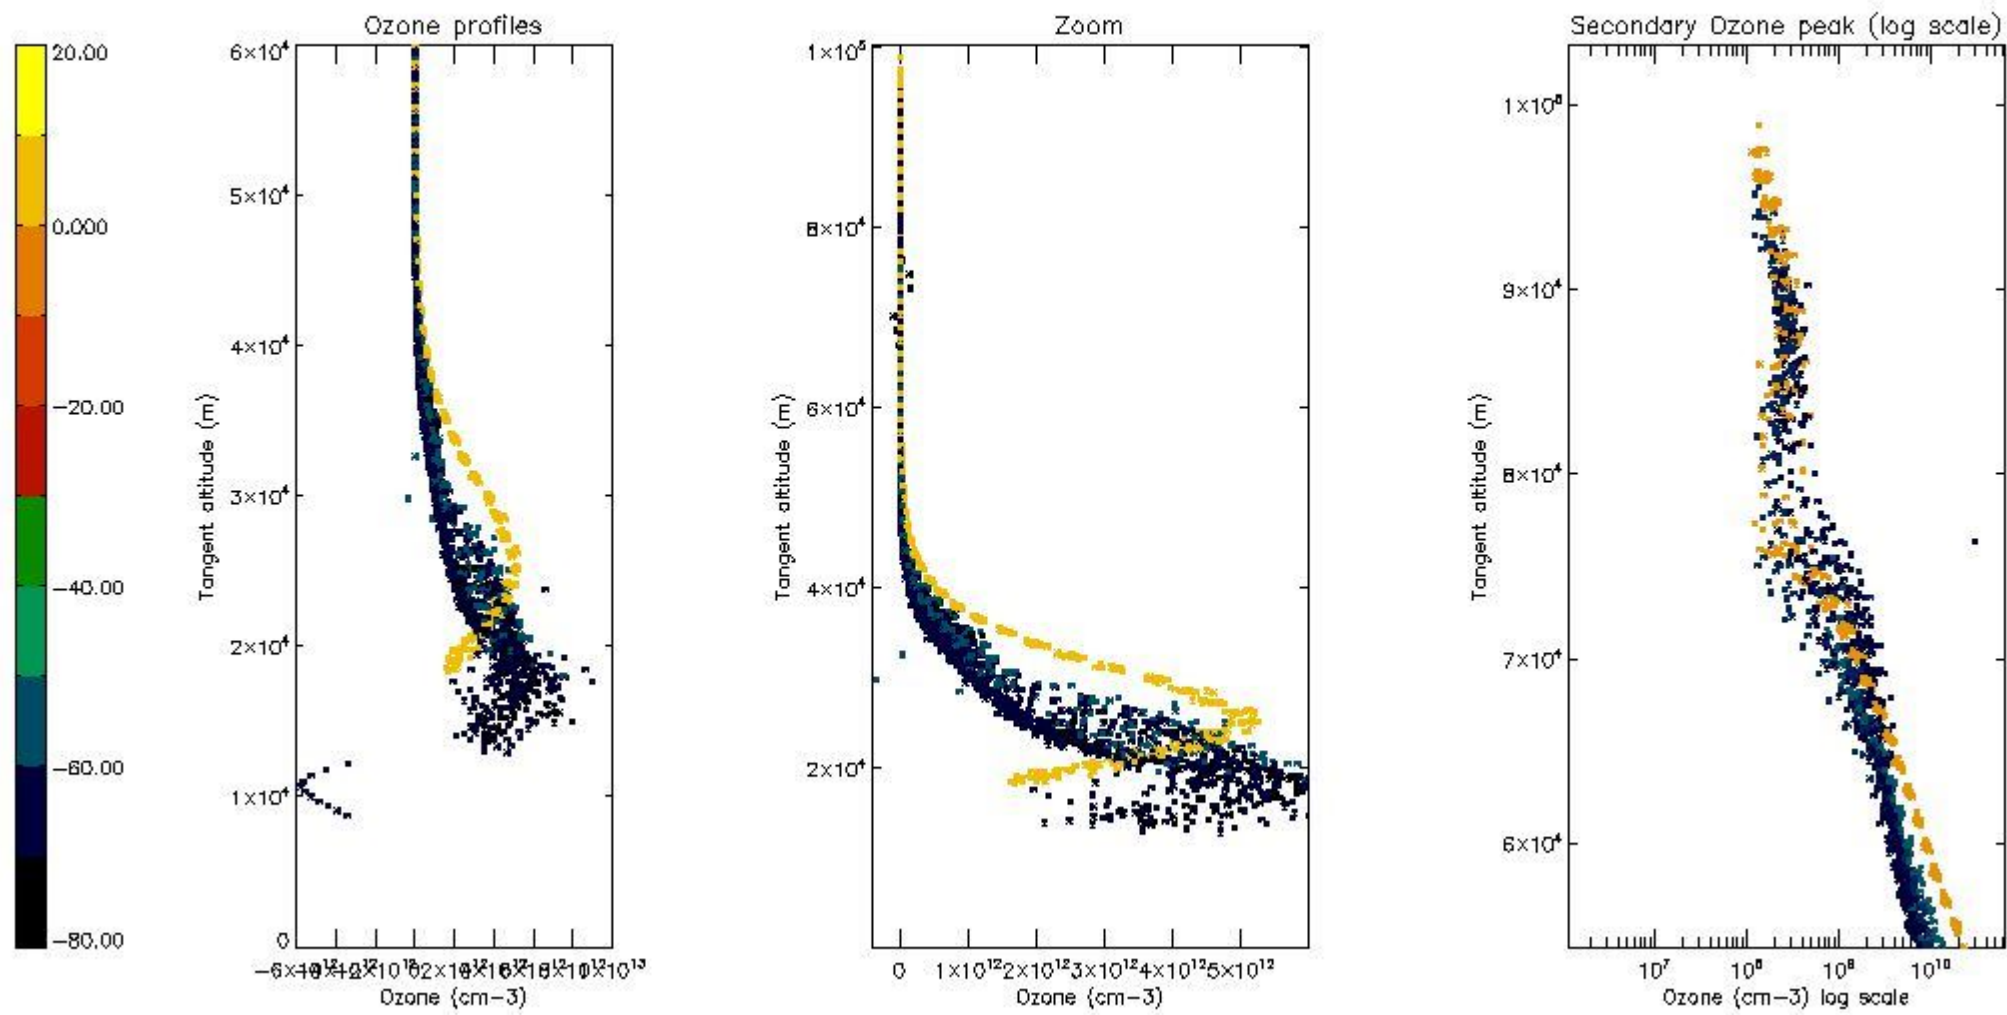

5.5 Plot ozone profiles where $STD < 5\%$ (dark without errors)

The colorbar represents the latitude.