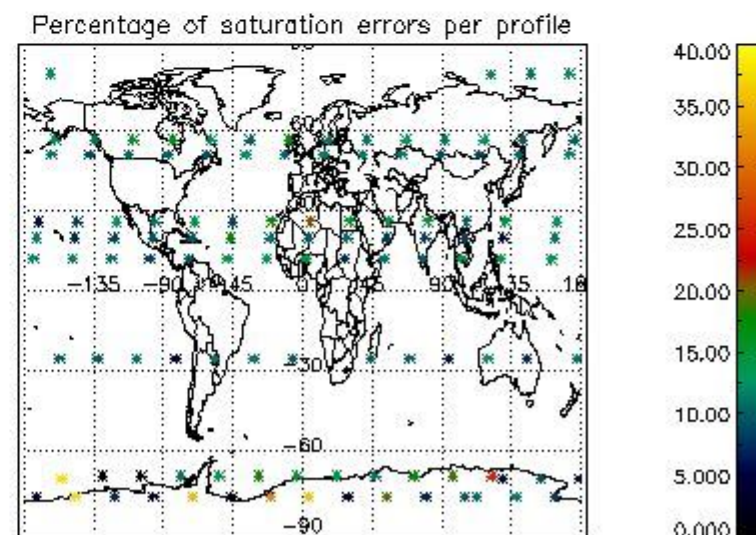

Percentage of datation errors per profile

Percentage of star falling outside central band per profile

Percentage of saturation errors per profile

4.2.2 Plot level 1 quality information per product (world map): ENVISAT DESCENDING passes