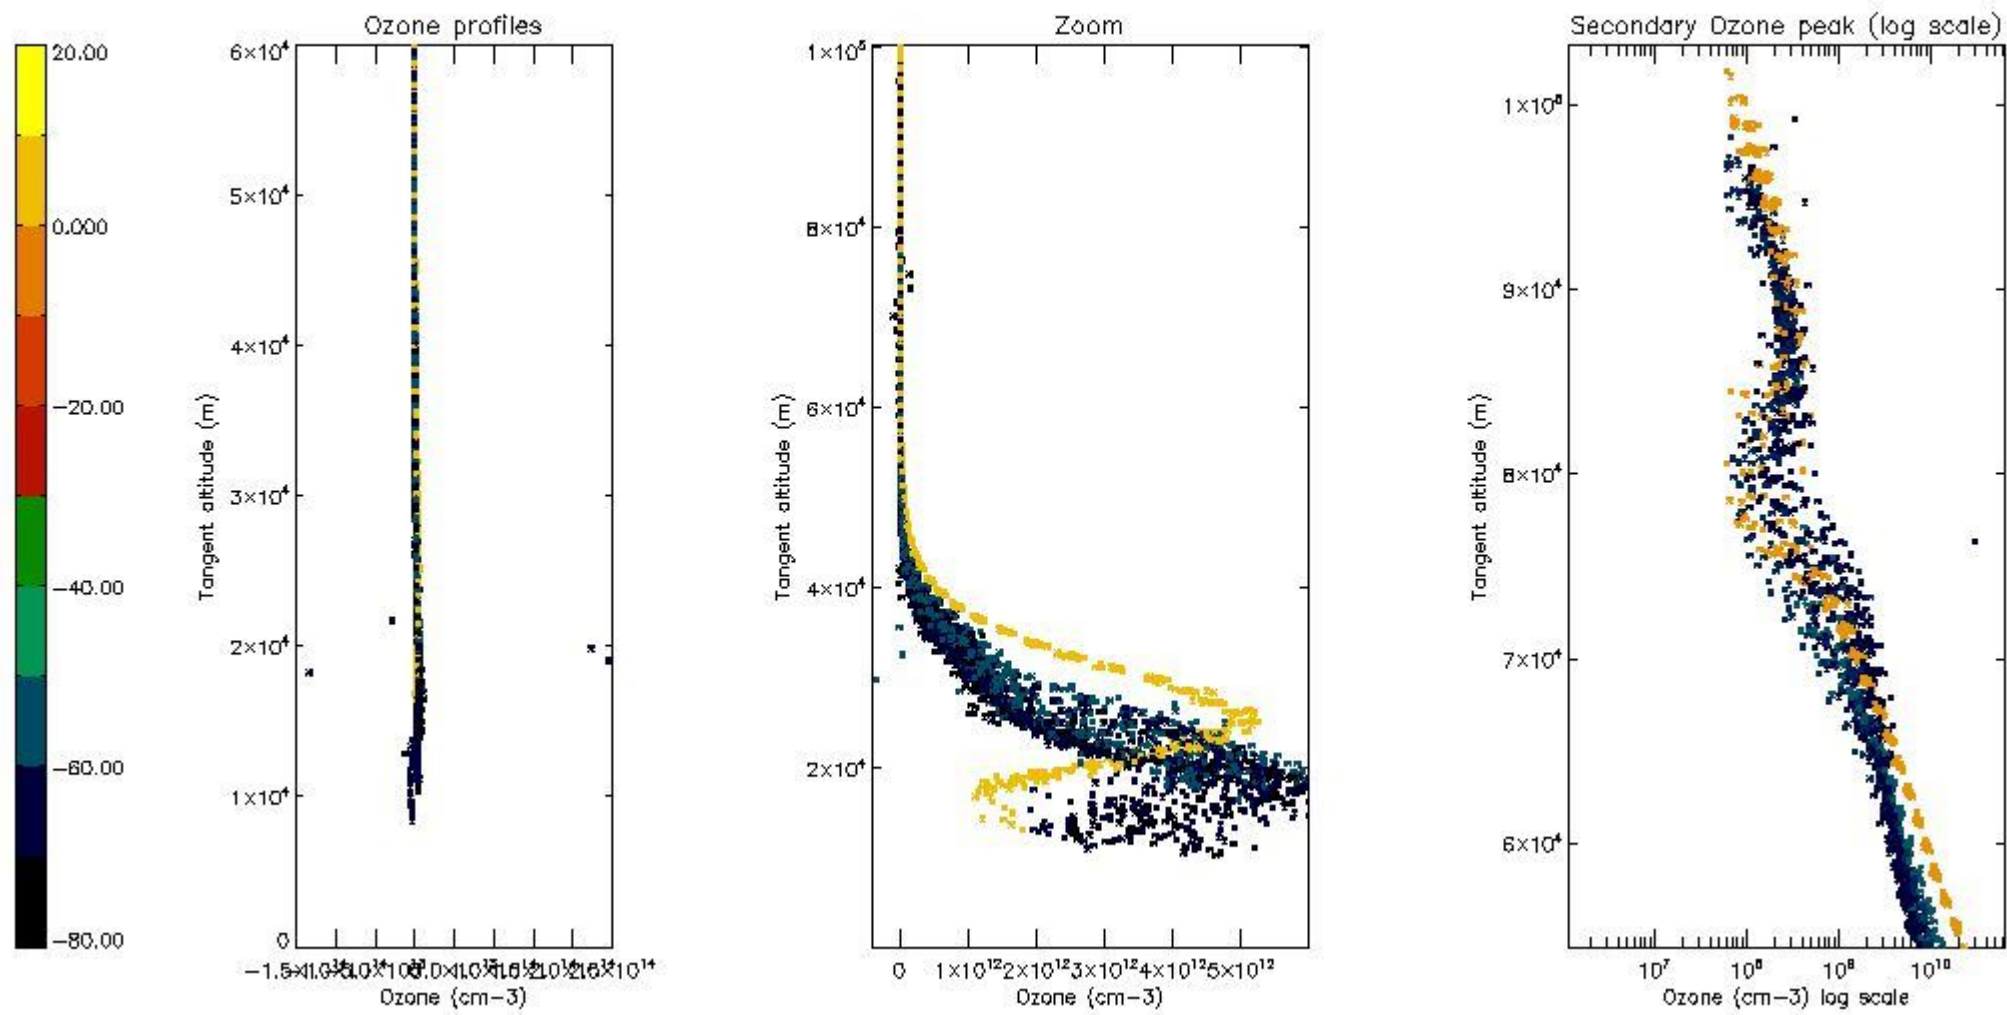

STD < 10	18
STD < 5	13

5.2 Plot ozone profiles for all STD (dark without errors)

The colorbar represents the latitude.

5.3 Plot ozone profiles where STD < 20% (dark without errors)

The colorbar represents the latitude.