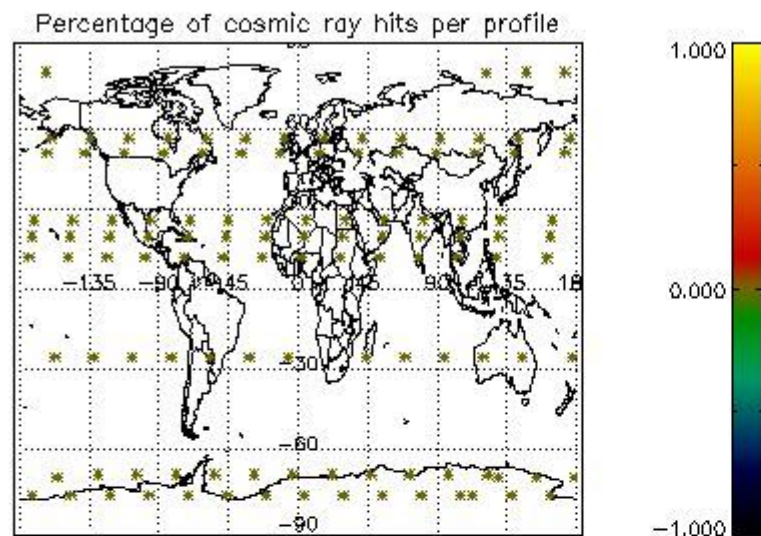

Percentage of datation errors per profile

Percentage of star falling outside central band per profile

Percentage of saturation errors per profile

4.2.2 Plot level 1 quality information per product (world map): ENVISAT DESCENDING passes