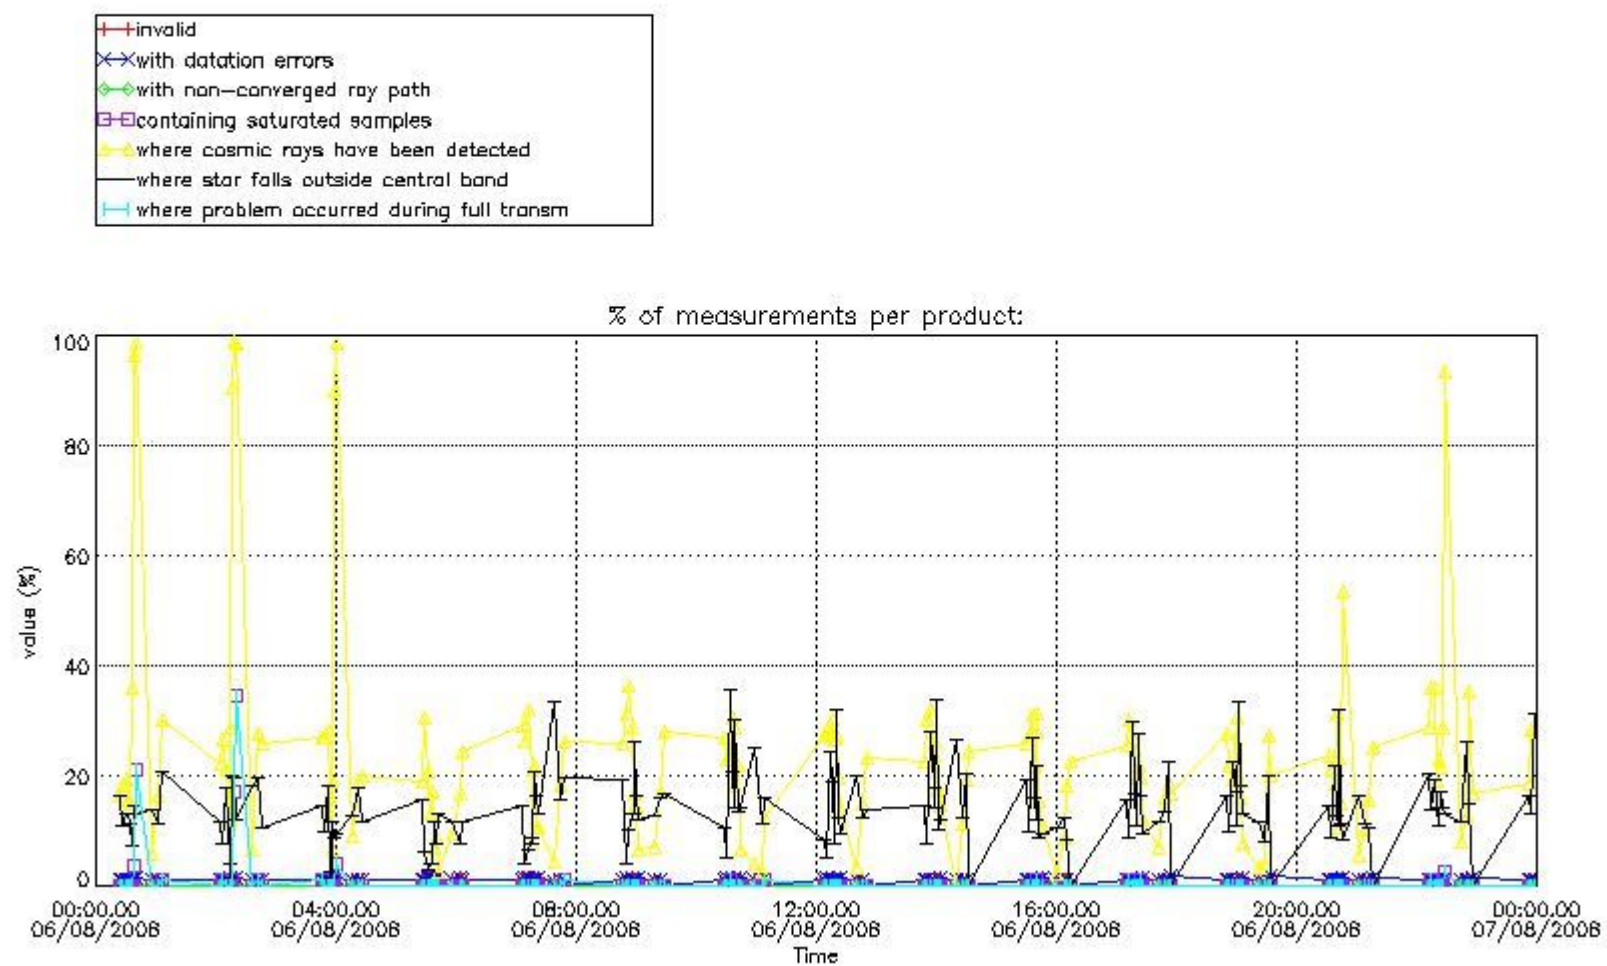

4.1.2 Plot level 1 quality information per product (time dependant): ENVISAT DESCENDING passes