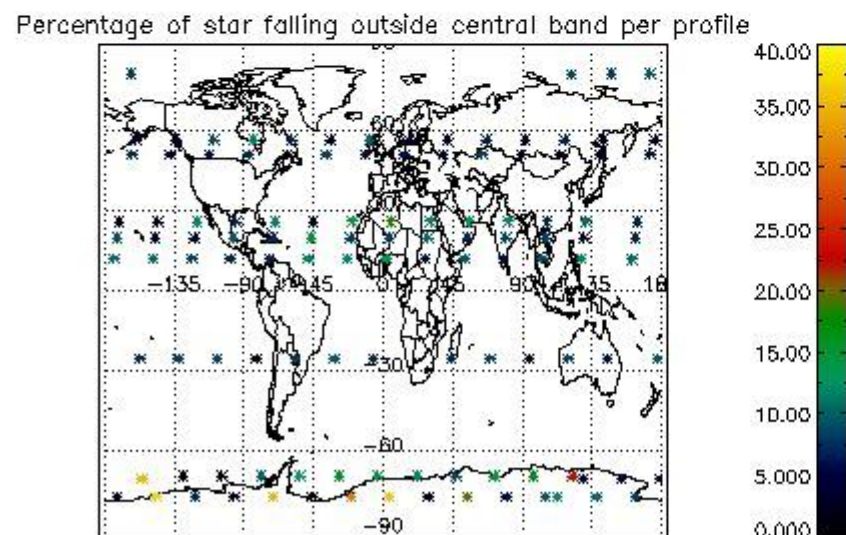

Percentage of datation errors per profile

Percentage of star falling outside central band per profile

Percentage of saturation errors per profile

4.2.2 Plot level 1 quality information per product (world map): ENVISAT DESCENDING passes