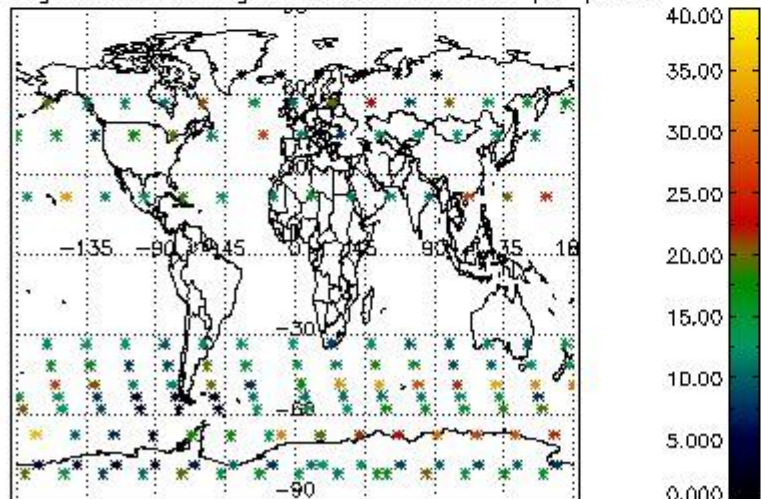

Percentage of star falling outside central band per profile