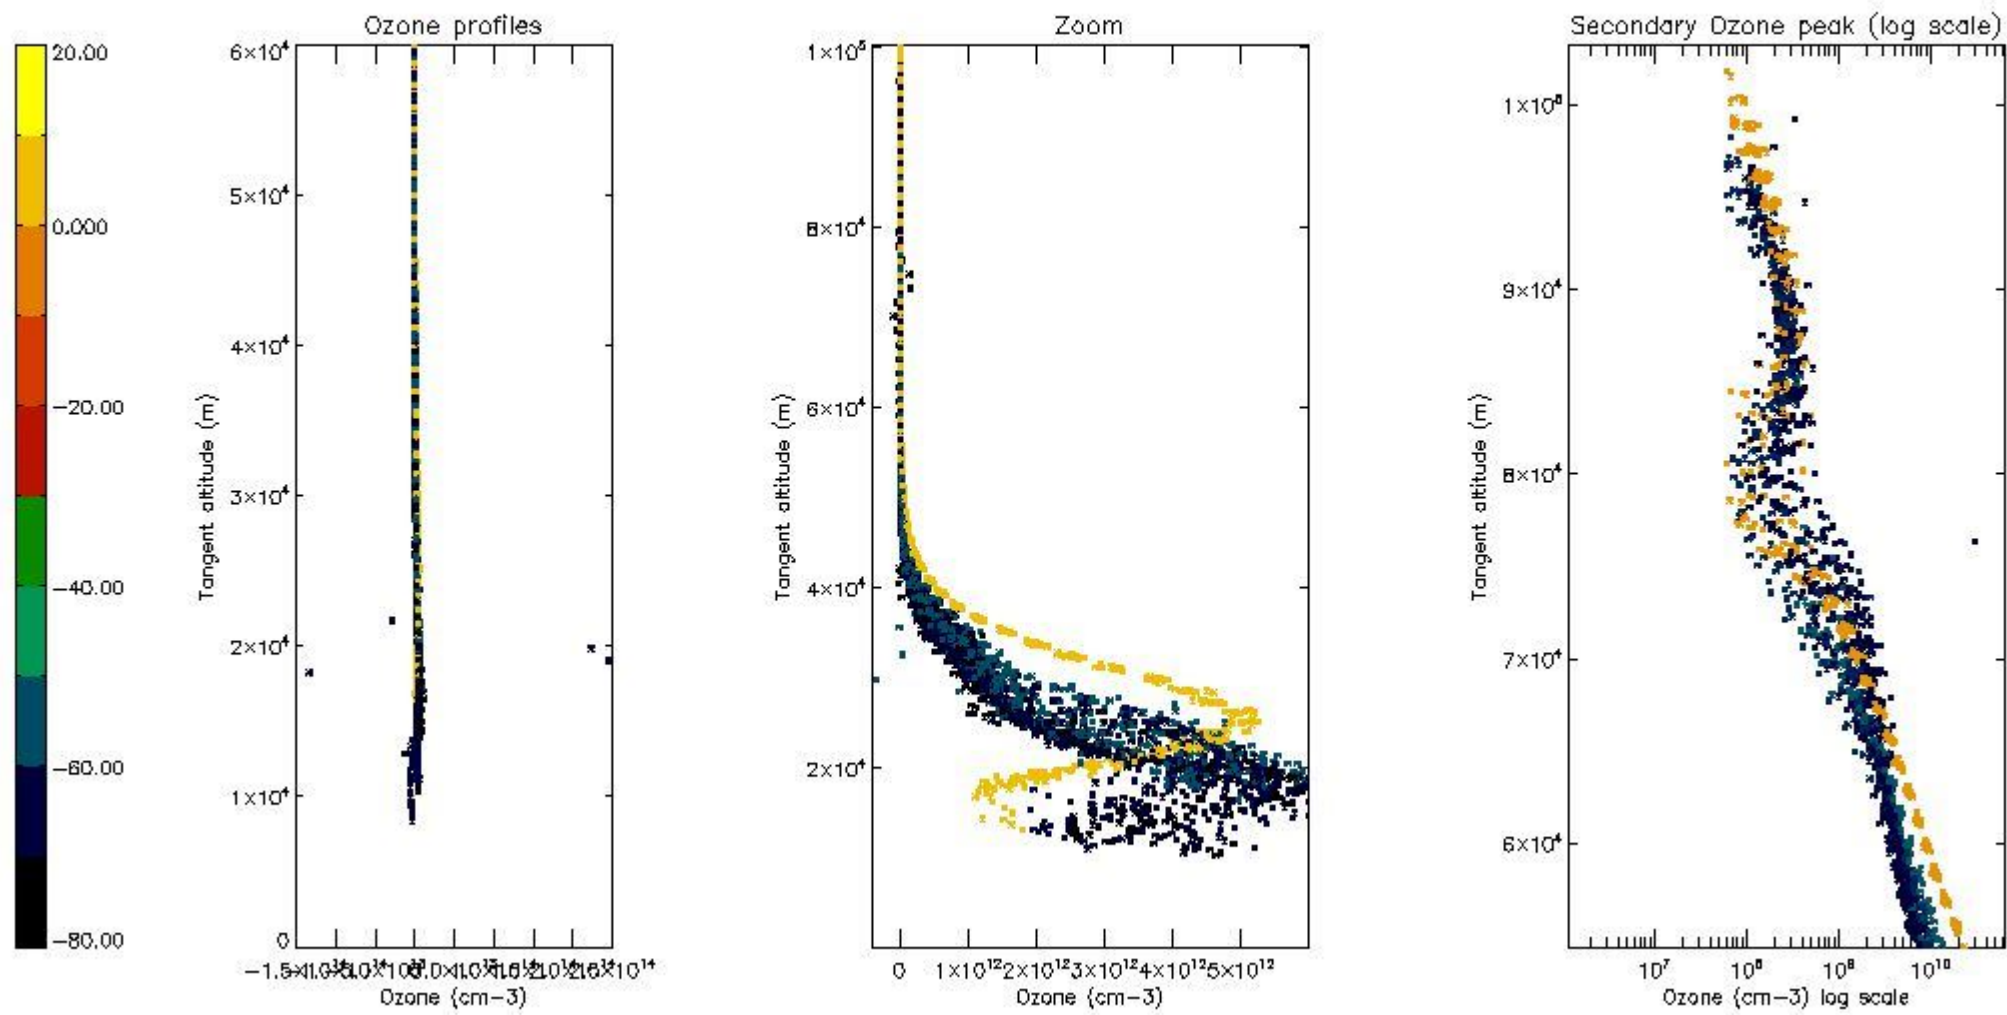

STD < 10	18
STD < 5	13

5.2 Plot ozone profiles for all STD (dark without errors)

The colorbar represents the latitude.

5.3 Plot ozone profiles where STD < 20% (dark without errors)

The colorbar represents the latitude.

5.4 Plot ozone profiles where $STD < 10\%$ (dark without errors)

The colorbar represents the latitude.

5.5 Plot ozone profiles where STD < 5% (dark without errors)

The colorbar represents the latitude.

5.6 Plot NO₂ profiles for all STD (dark without errors)