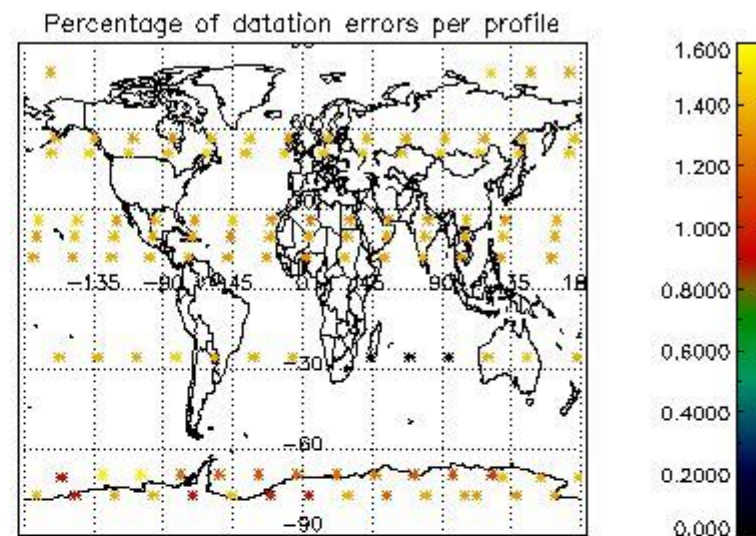

Percentage of datation errors per profile

Percentage of star falling outside central band per profile

Percentage of saturation errors per profile

4.2.2 Plot level 1 quality information per product (world map): ENVISAT DESCENDING passes