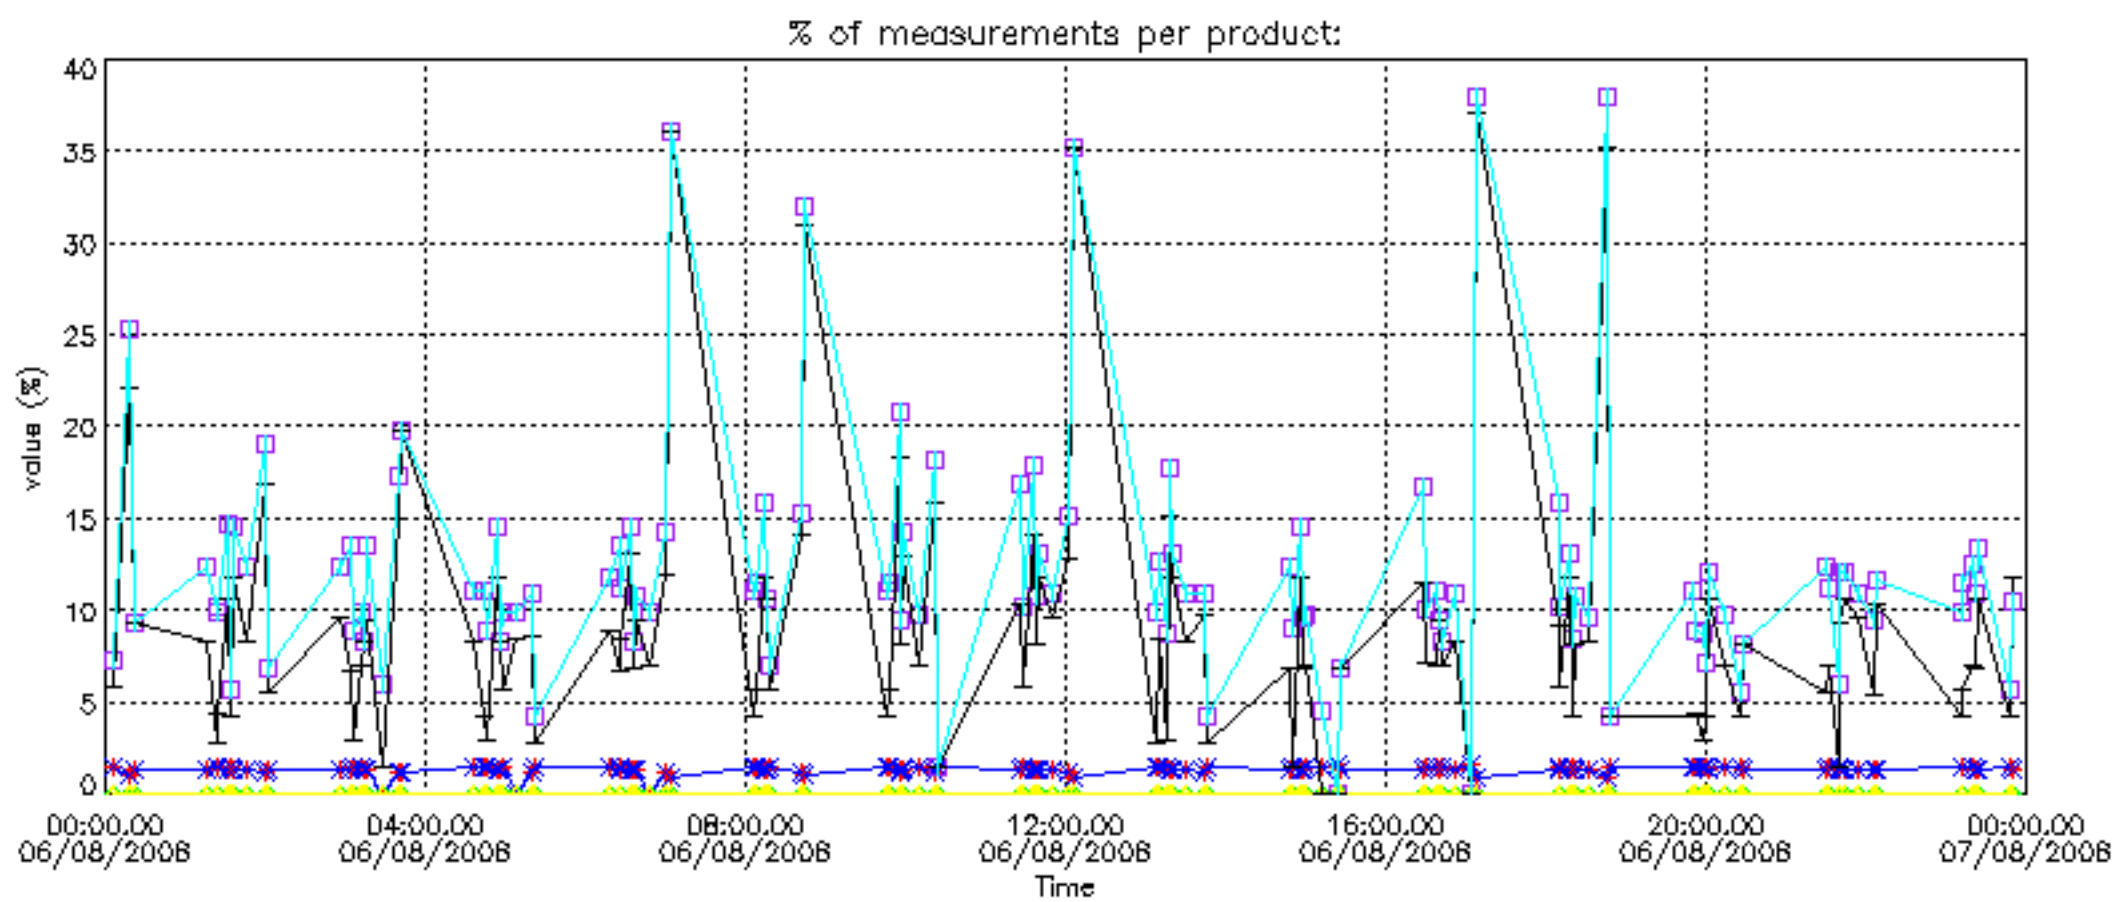

Percentage of cosmic ray hits per profile

Percentage of datation errors per profile