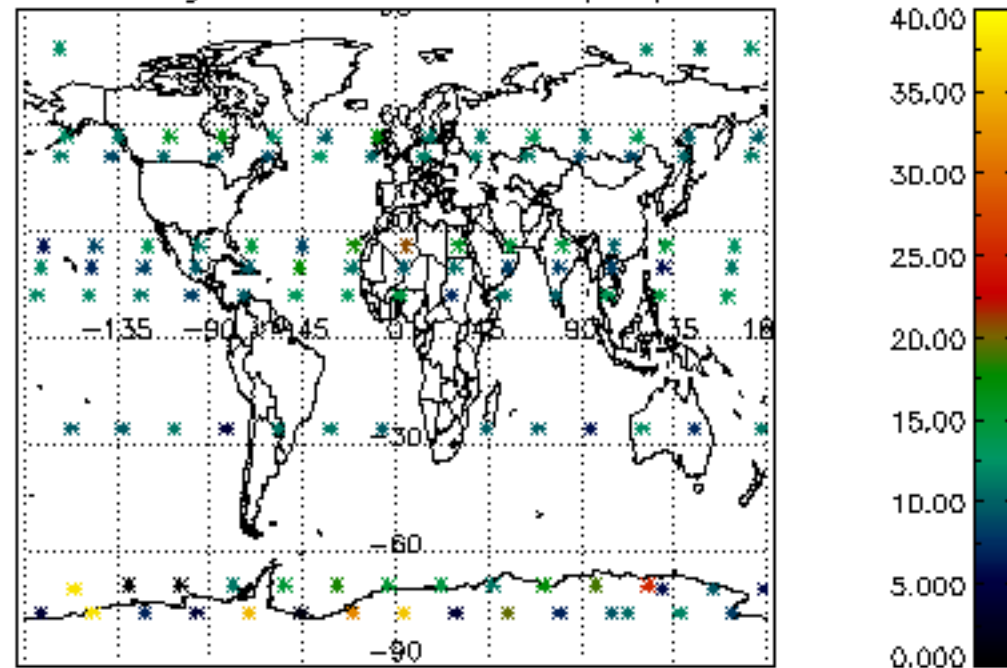

Percentage of saturation errors per profile