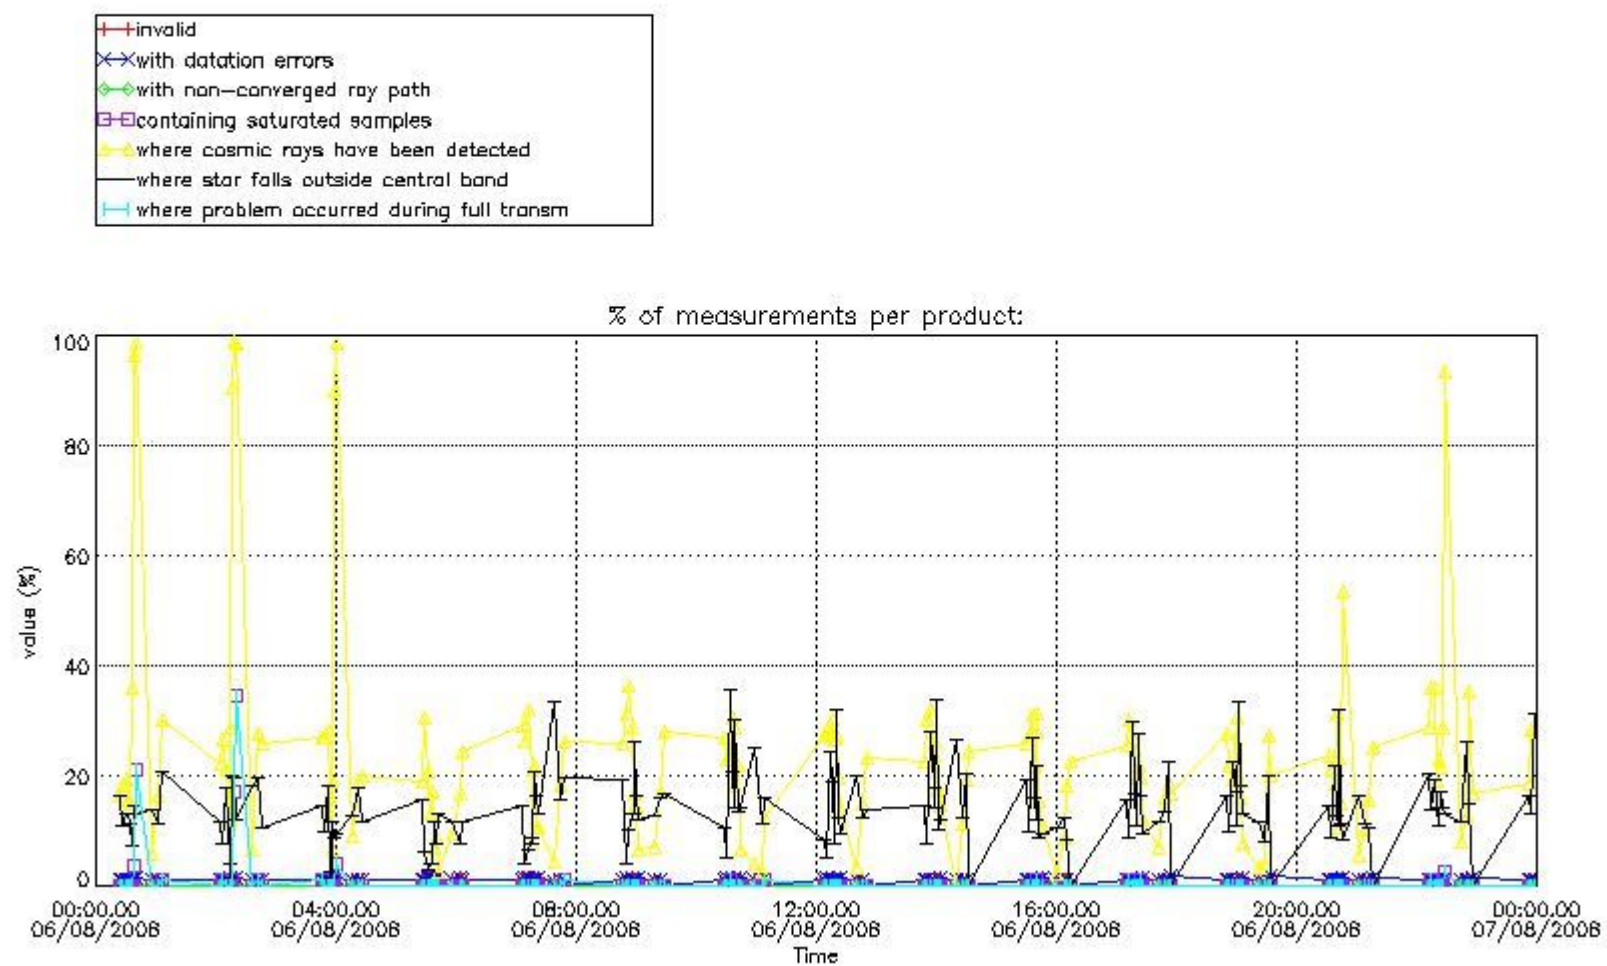

3.1 Plot quality information per product (time dependant)

3.2 Plot quality information per product (world map)

Percentage of flagged data per O3 profile

Percentage of flagged data per H2O profile

Percentage of flagged data per NO2 profile

Percentage of flagged data per NO3 profile

4. Level 1 quality information per product

In this section it is plotted some information contained in the Quality Summary data set of the level 2 products that comes from the level 1b processing. Products without errors (error flag in the MPH set to "0") are used.

4.1 Plot quality information per product (time dependant) coming from level 1b processing

4.1.1 Plot level 1 quality information per product (time dependant): ENVISAT ASCENDING passes

4.1.2 Plot level 1 quality information per product (time dependant): ENVISAT DESCENDING passes