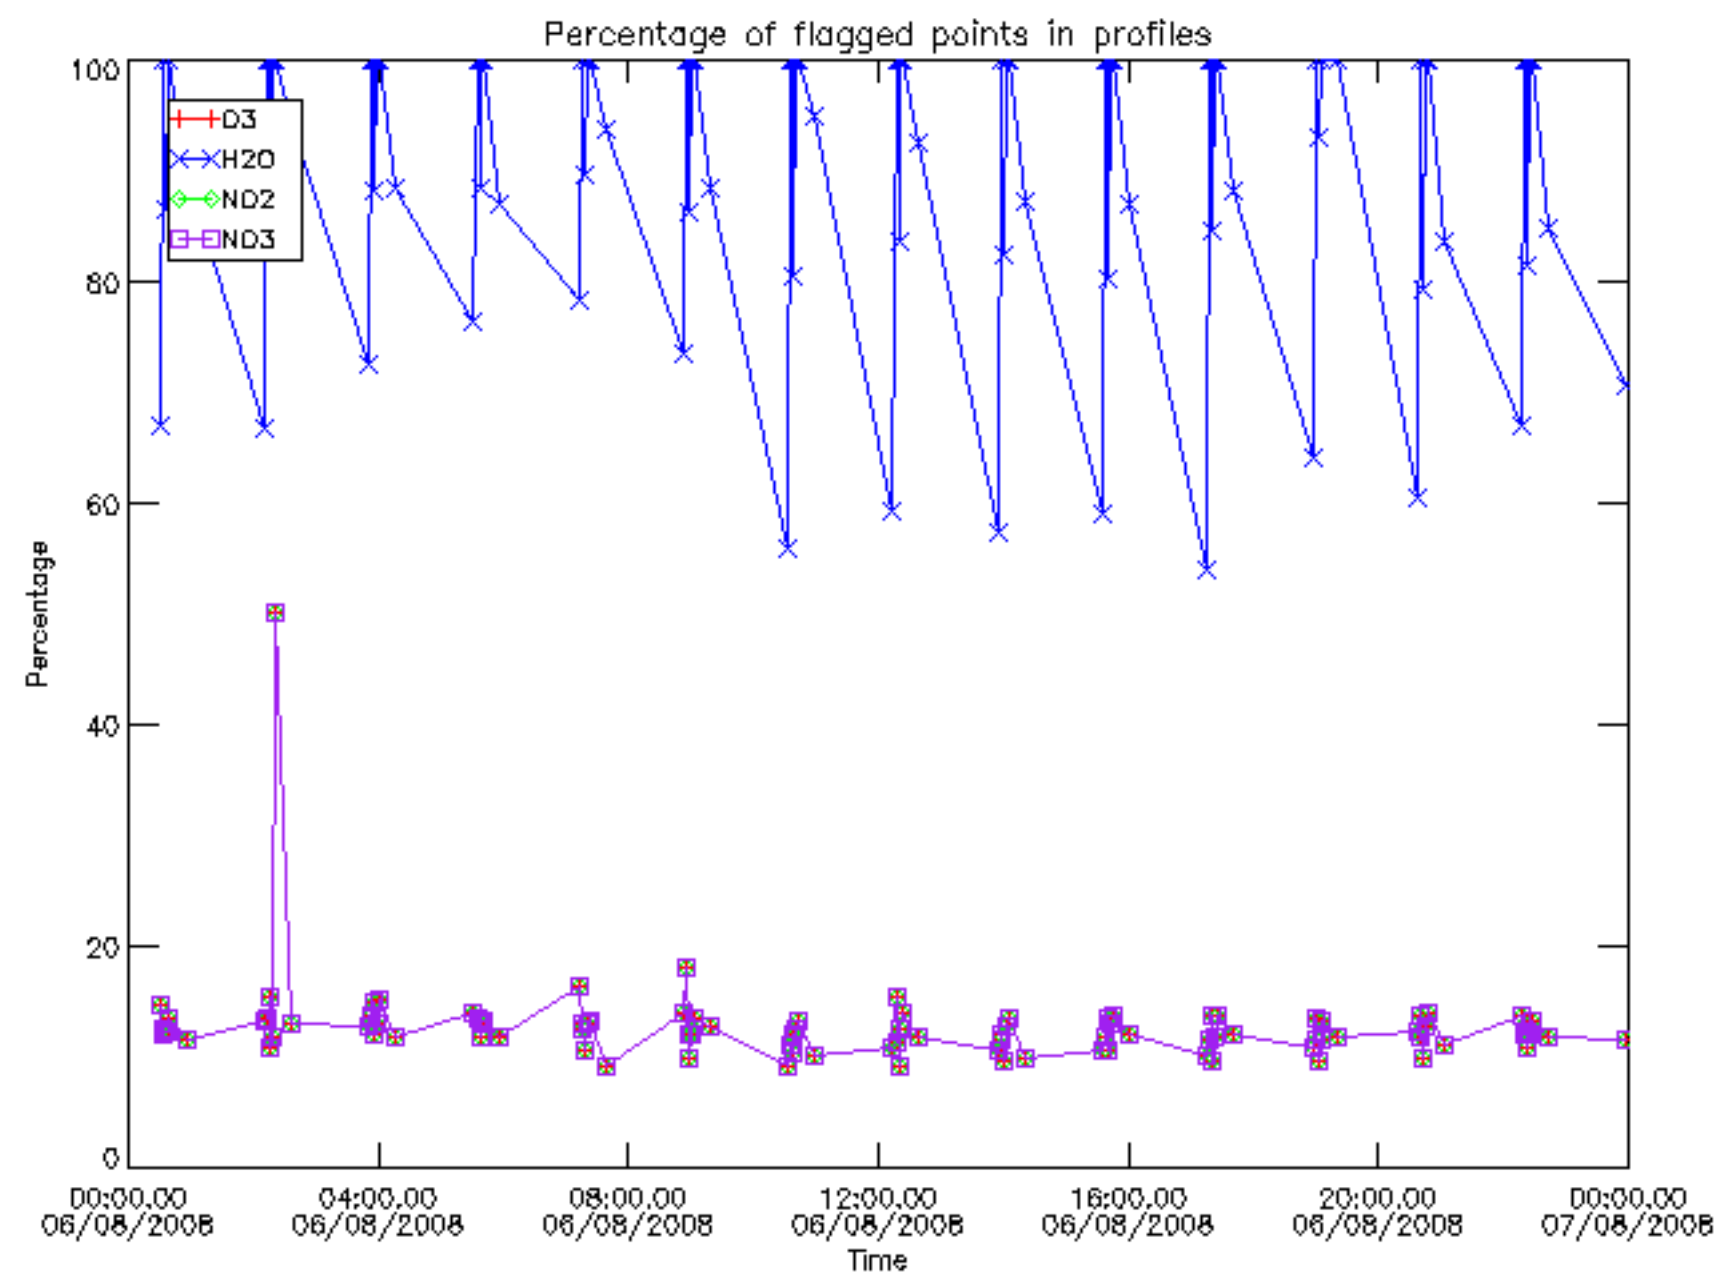

Percentage of flagged data per D3 profile

Percentage of flagged data per H2O profile