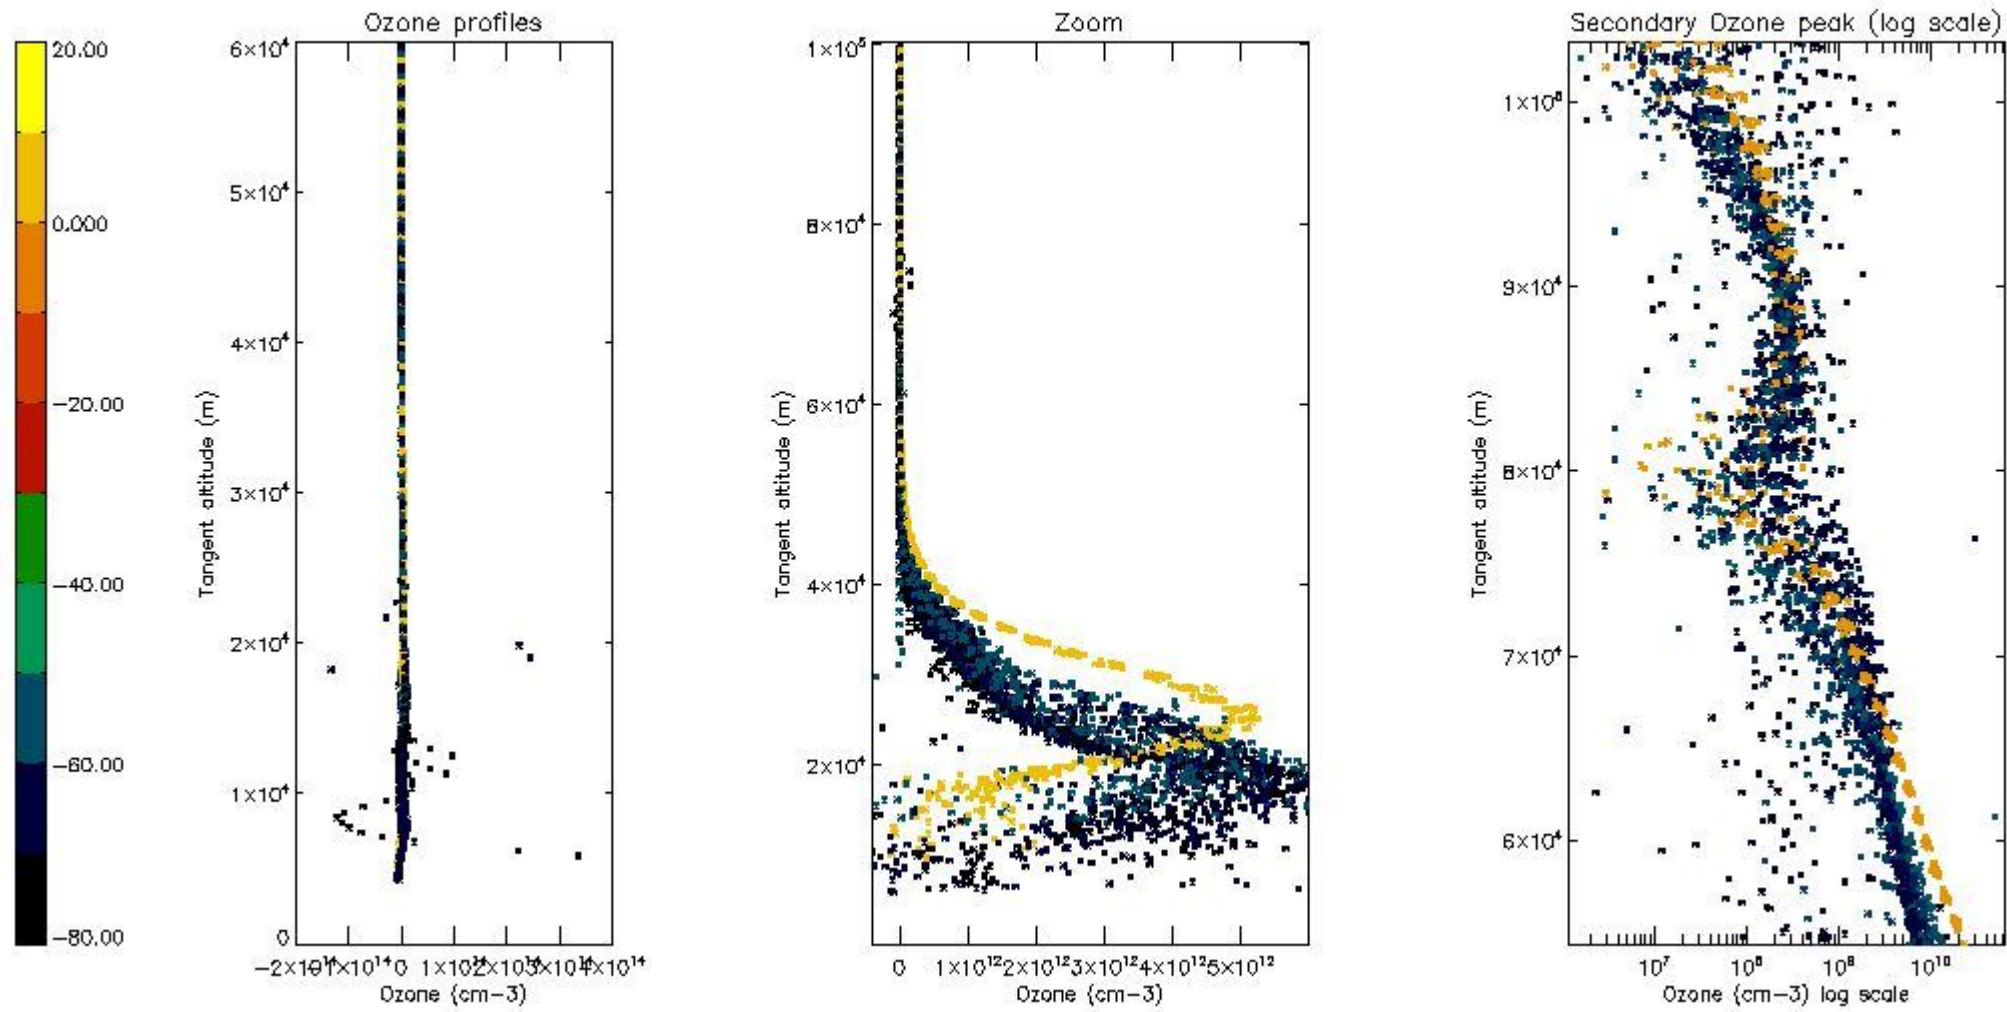

STD < 10	18
STD < 5	13

5.2 Plot ozone profiles for all STD (dark without errors)

The colorbar represents the latitude.

5.3 Plot ozone profiles where STD < 20% (dark without errors)

The colorbar represents the latitude.