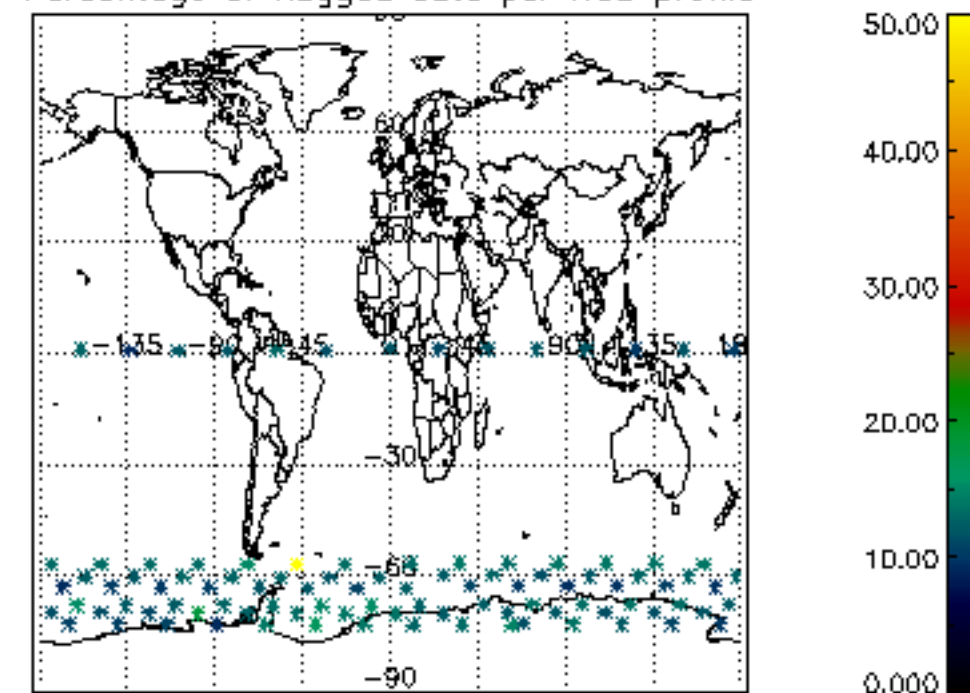

Percentage of flagged data per NO3 profile