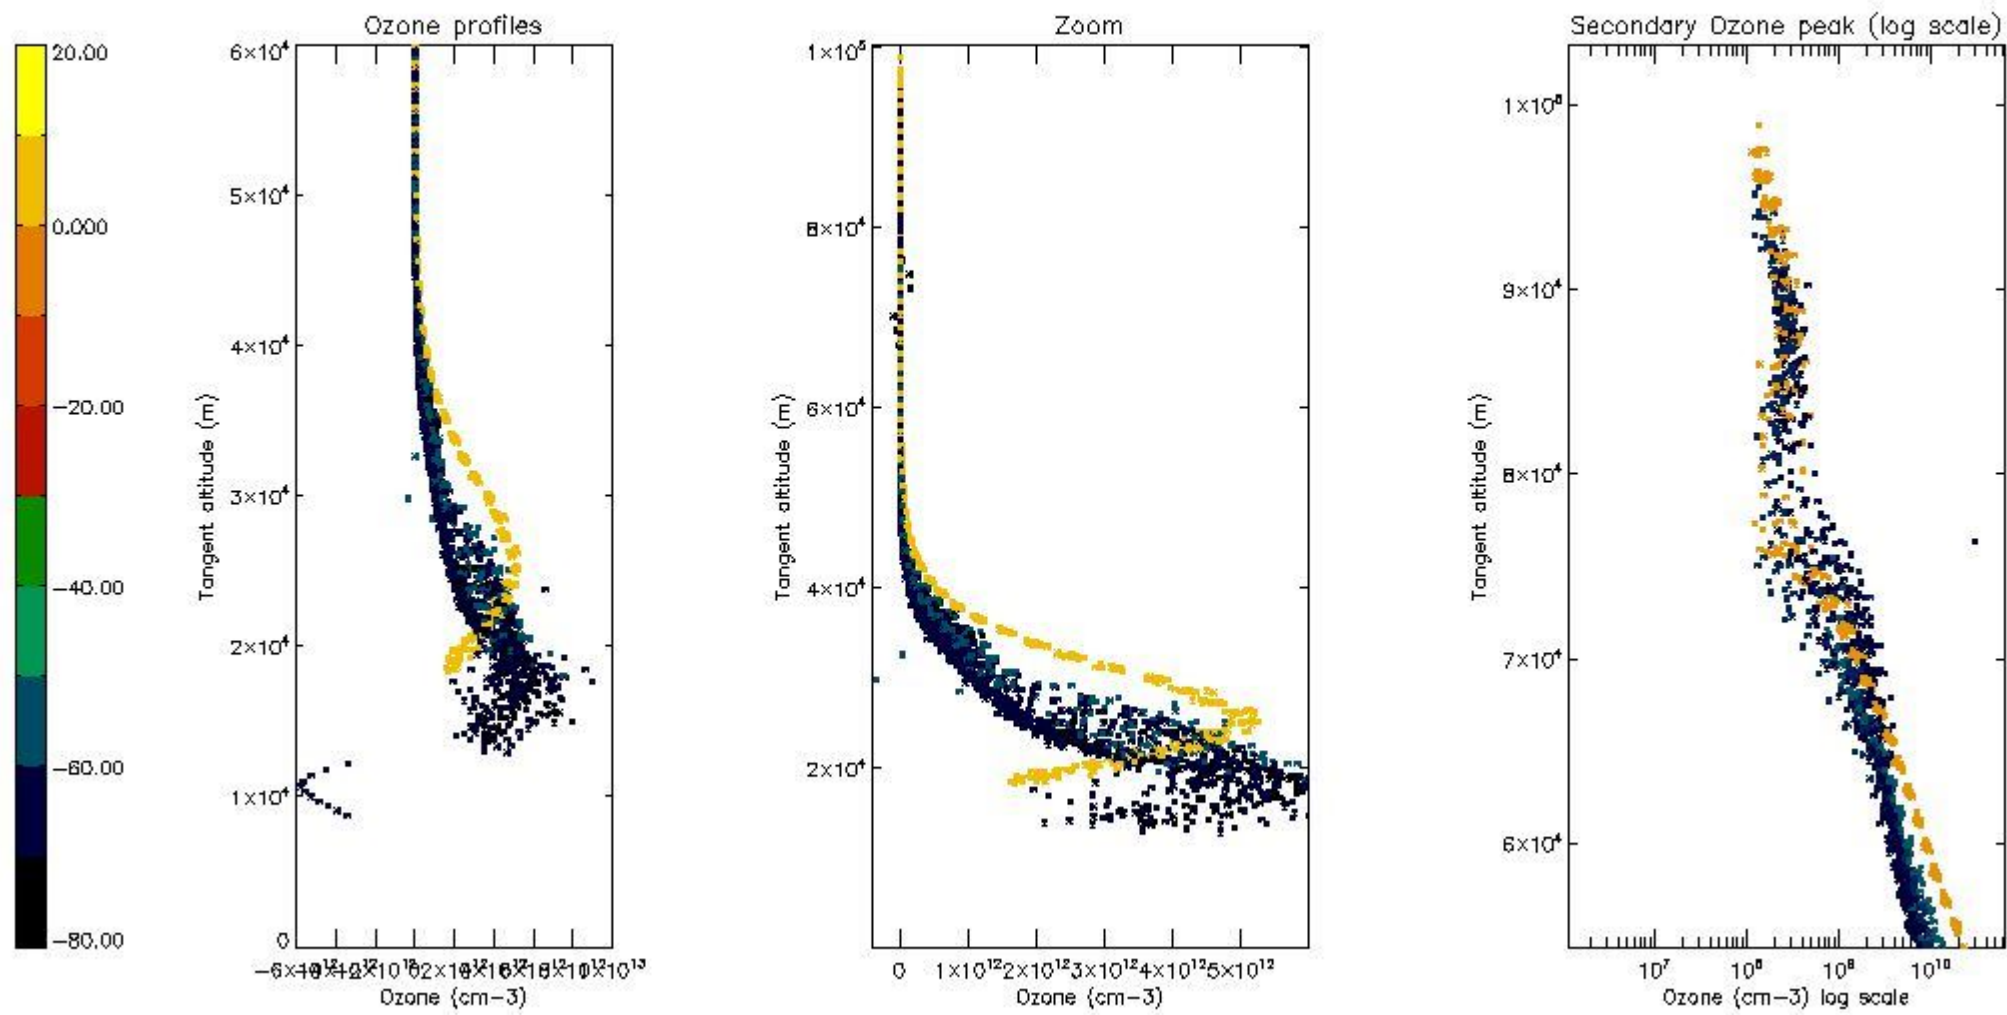

STD < 10	18
STD < 5	13

5.2 Plot ozone profiles for all STD (dark without errors)

The colorbar represents the latitude.

5.3 Plot ozone profiles where STD < 20% (dark without errors)

The colorbar represents the latitude.

5.4 Plot ozone profiles where $STD < 10\%$ (dark without errors)

The colorbar represents the latitude.

5.5 Plot ozone profiles where STD < 5% (dark without errors)

The colorbar represents the latitude.

5.6 Plot NO₂ profiles for all STD (dark without errors)