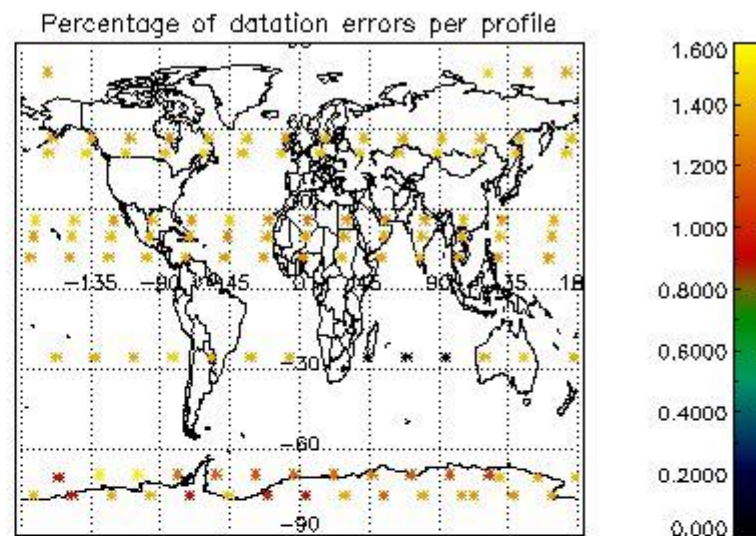

Percentage of datation errors per profile

Percentage of star falling outside central band per profile

Percentage of saturation errors per profile

4.2.2 Plot level 1 quality information per product (world map): ENVISAT DESCENDING passes