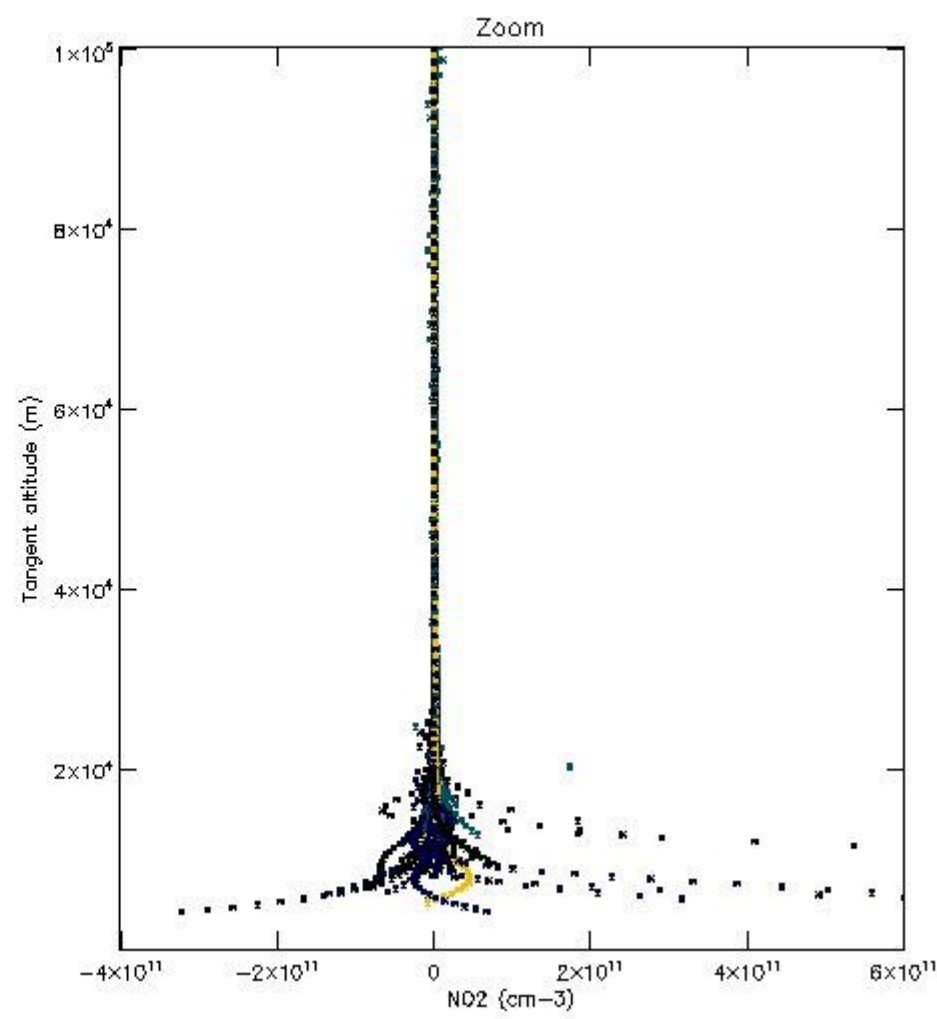

5.4 Plot ozone profiles where $STD < 10\%$ (dark without errors)

The colorbar represents the latitude.

5.5 Plot ozone profiles where STD < 5% (dark without errors)

The colorbar represents the latitude.

5.6 Plot NO₂ profiles for all STD (dark without errors)

The colorbar represents the latitude.

5.7 Plot NO3 profiles for all STD (dark without errors)

The colorbar represents the latitude.

5.8 Plot H₂O profiles for all STD (only for occultations of stars 1,2,3,4,13,14,16,26,63 dark without errors)