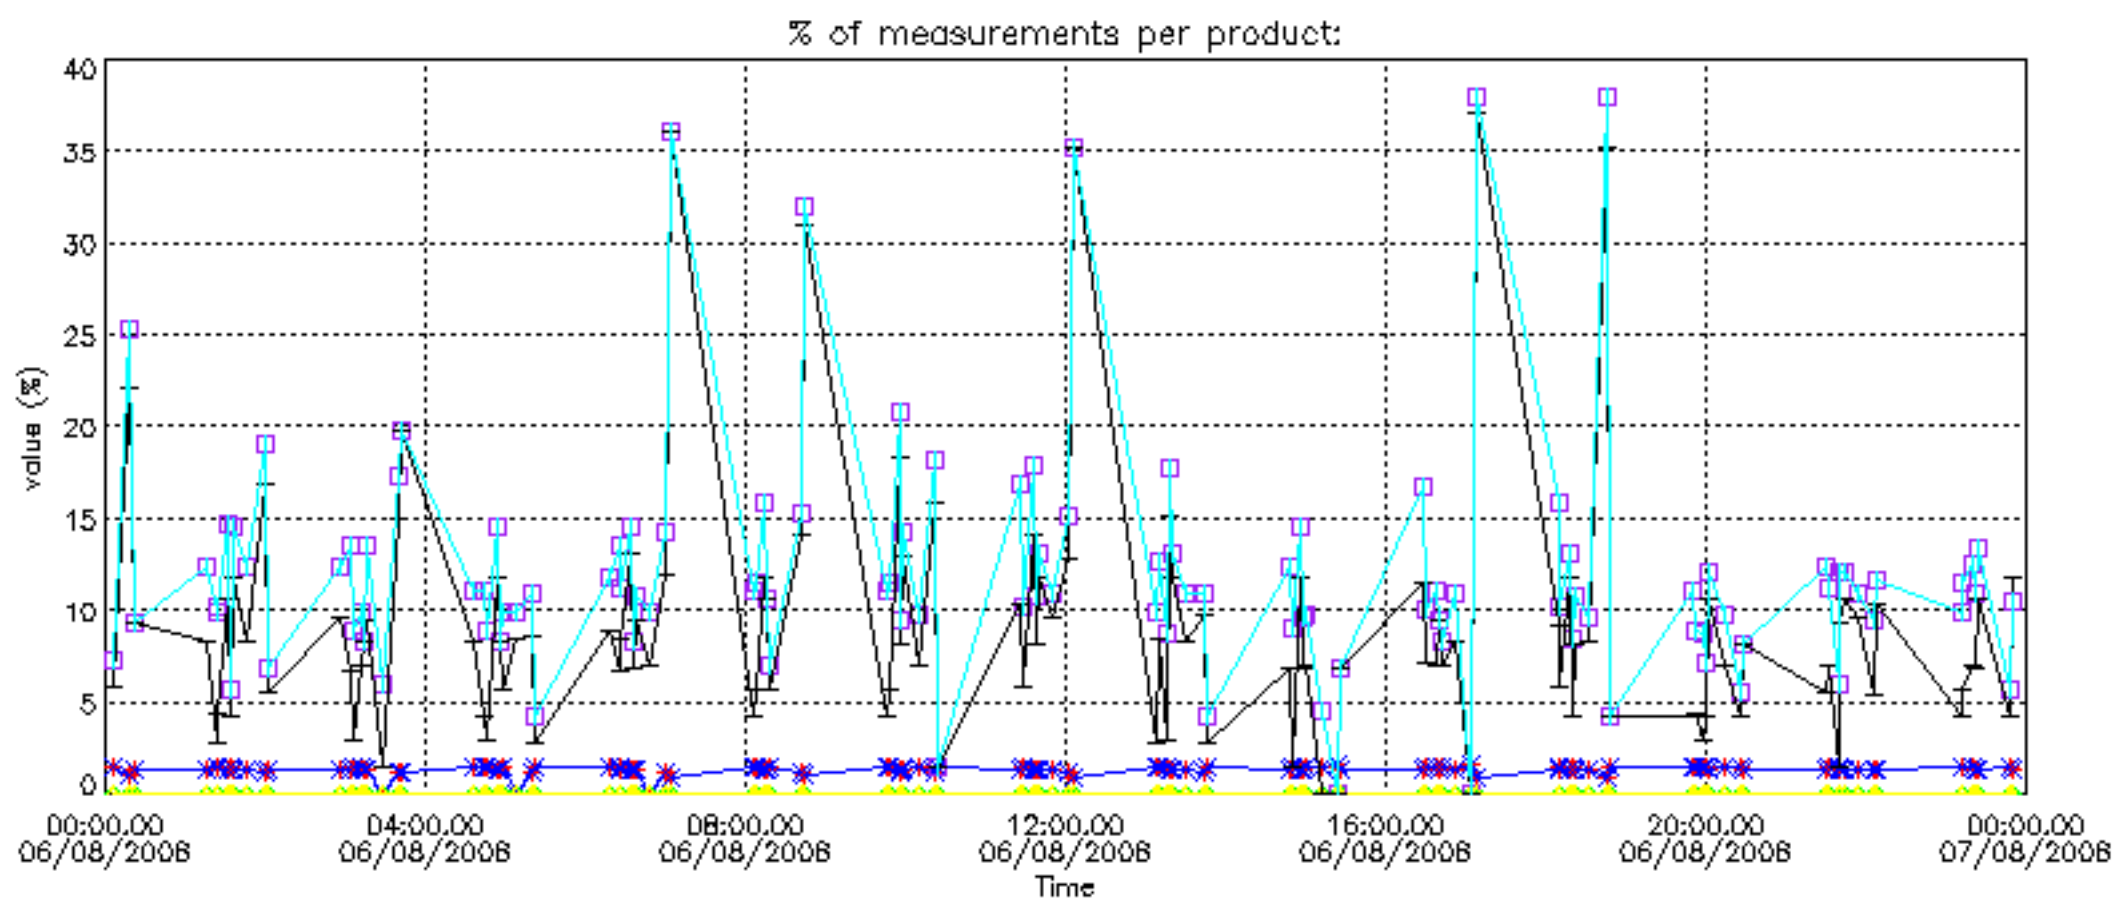

Percentage of cosmic ray hits per profile

Percentage of datation errors per profile