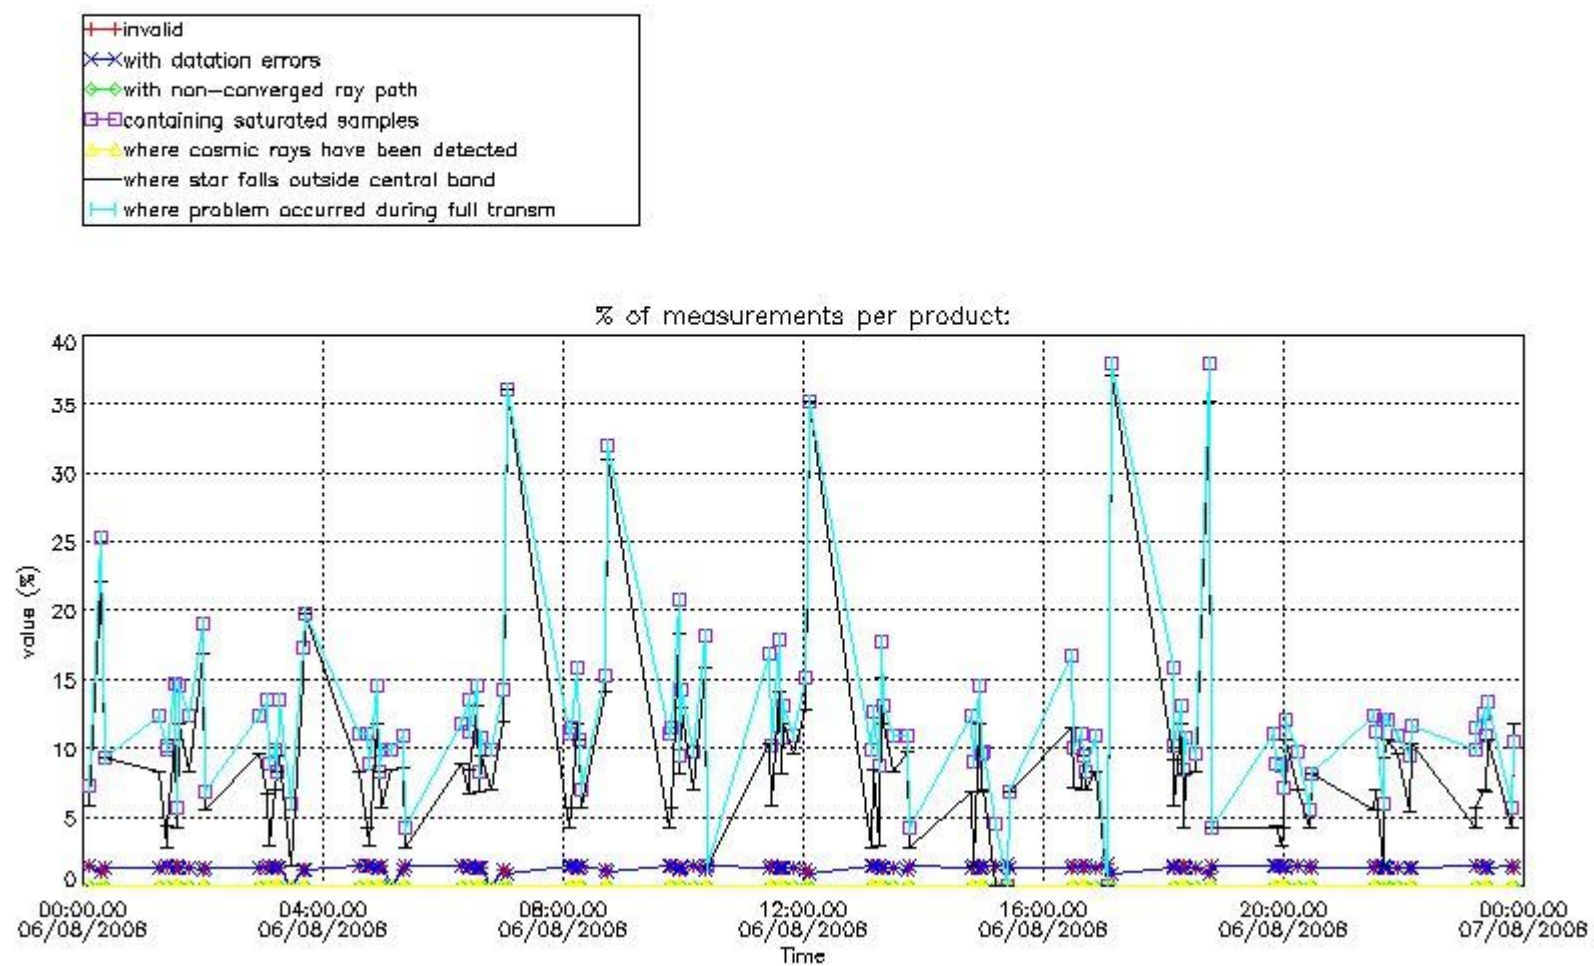

4.2 Plot quality information per product coming from level 1b processing (world map)

4.2.1 Plot level 1 quality information per product (world map): ENVISAT ASCENDING passes