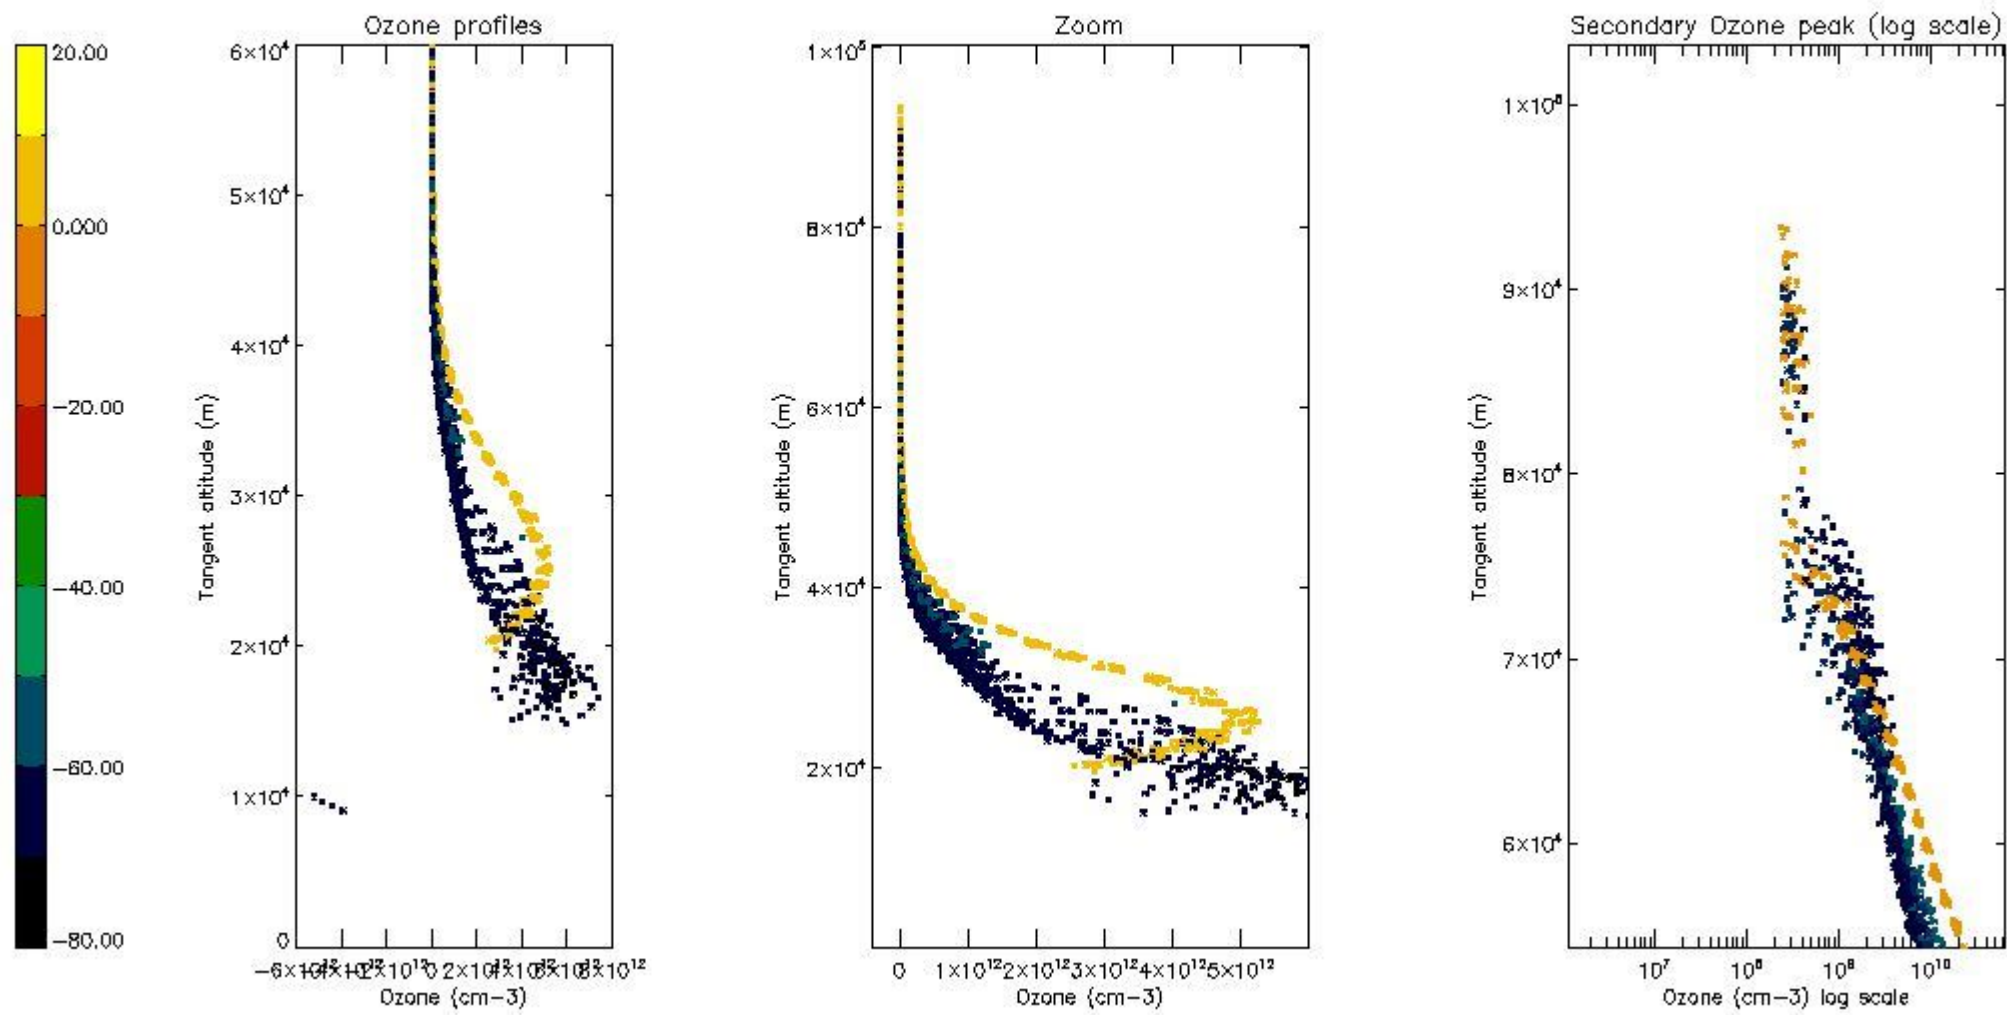

STD < 10	18
STD < 5	13

5.2 Plot ozone profiles for all STD (dark without errors)

The colorbar represents the latitude.

5.3 Plot ozone profiles where STD < 20% (dark without errors)

The colorbar represents the latitude.

5.4 Plot ozone profiles where $STD < 10\%$ (dark without errors)

The colorbar represents the latitude.

5.5 Plot ozone profiles where STD < 5% (dark without errors)

The colorbar represents the latitude.

5.6 Plot NO₂ profiles for all STD (dark without errors)