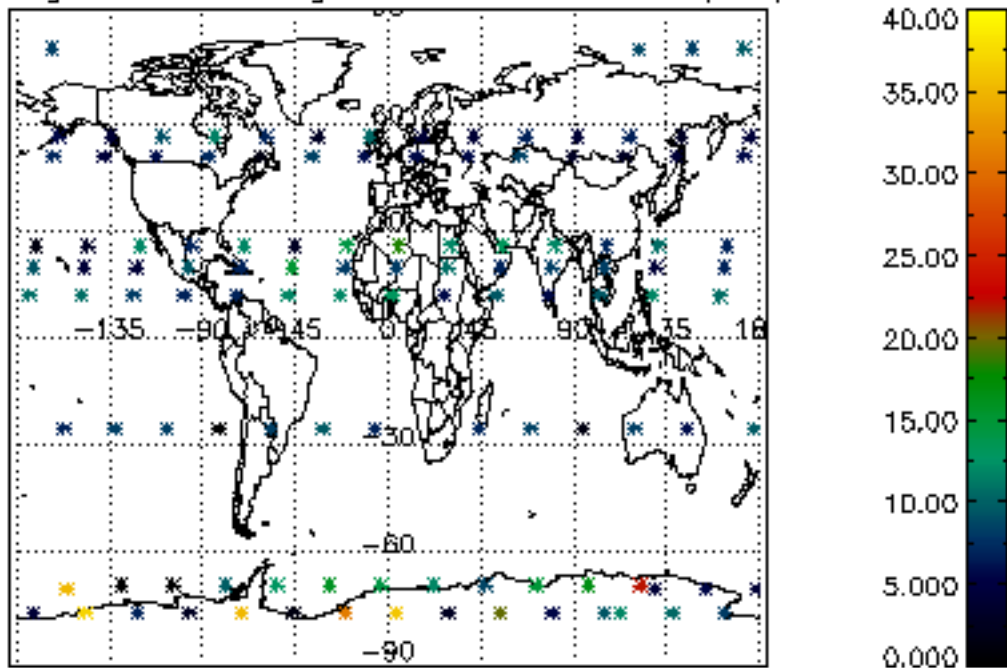

Percentage of star falling outside central band per profile