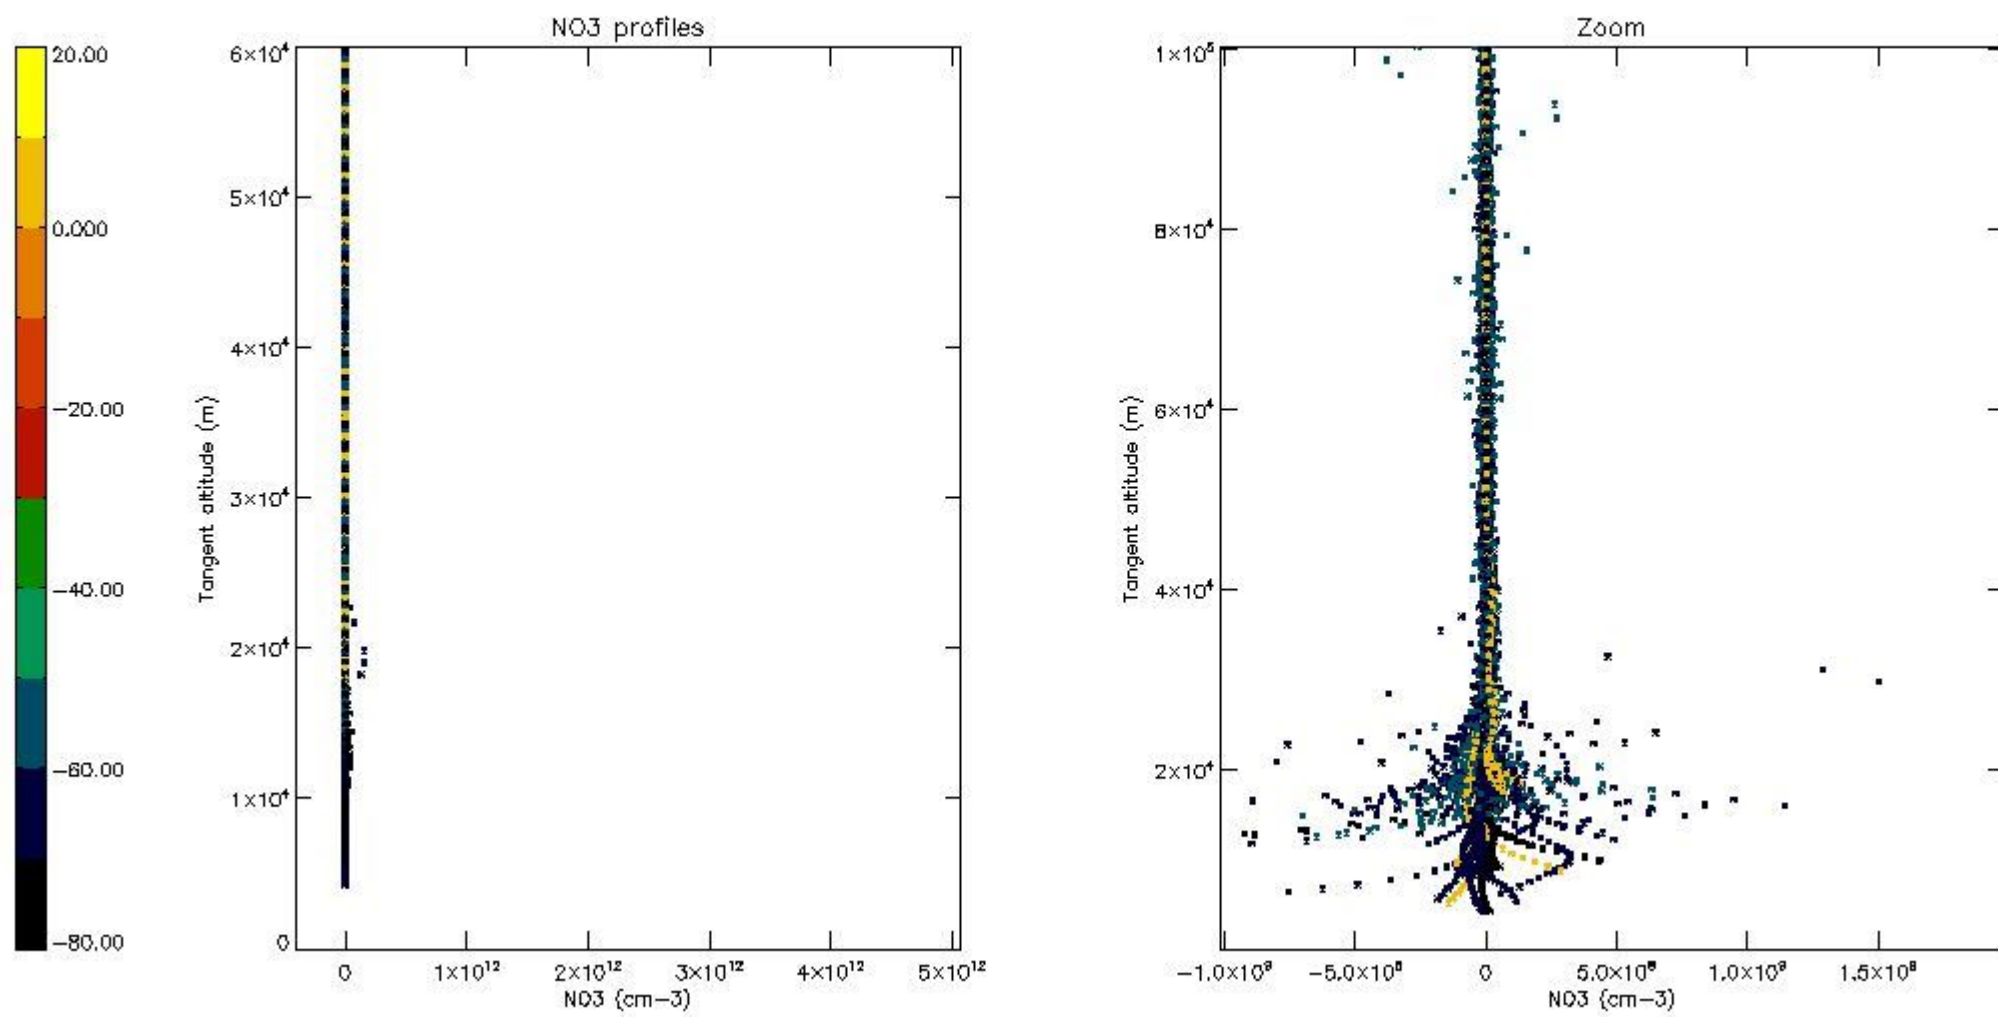

5.4 Plot ozone profiles where $STD < 10\%$ (dark without errors)

The colorbar represents the latitude.

5.5 Plot ozone profiles where STD < 5% (dark without errors)

The colorbar represents the latitude.

5.6 Plot NO₂ profiles for all STD (dark without errors)

The colorbar represents the latitude.

5.7 Plot NO3 profiles for all STD (dark without errors)

The colorbar represents the latitude.

5.8 Plot H₂O profiles for all STD (only for occultations of stars 1,2,3,4,13,14,16,26,63 dark without errors)