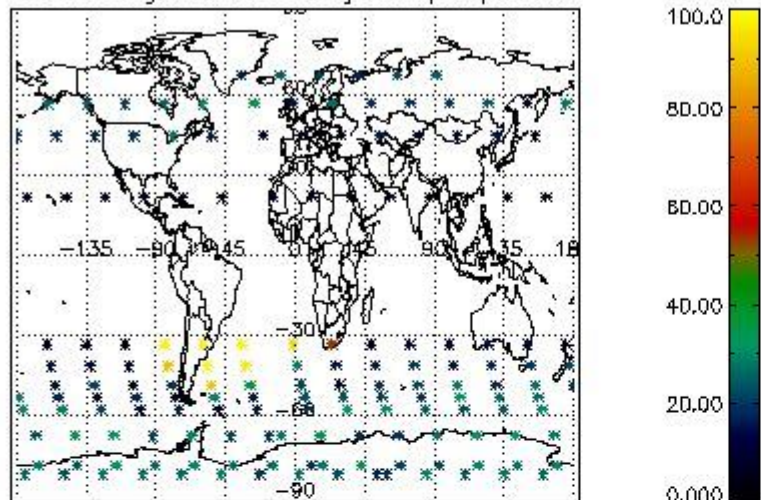

Percentage of cosmic ray hits per profile