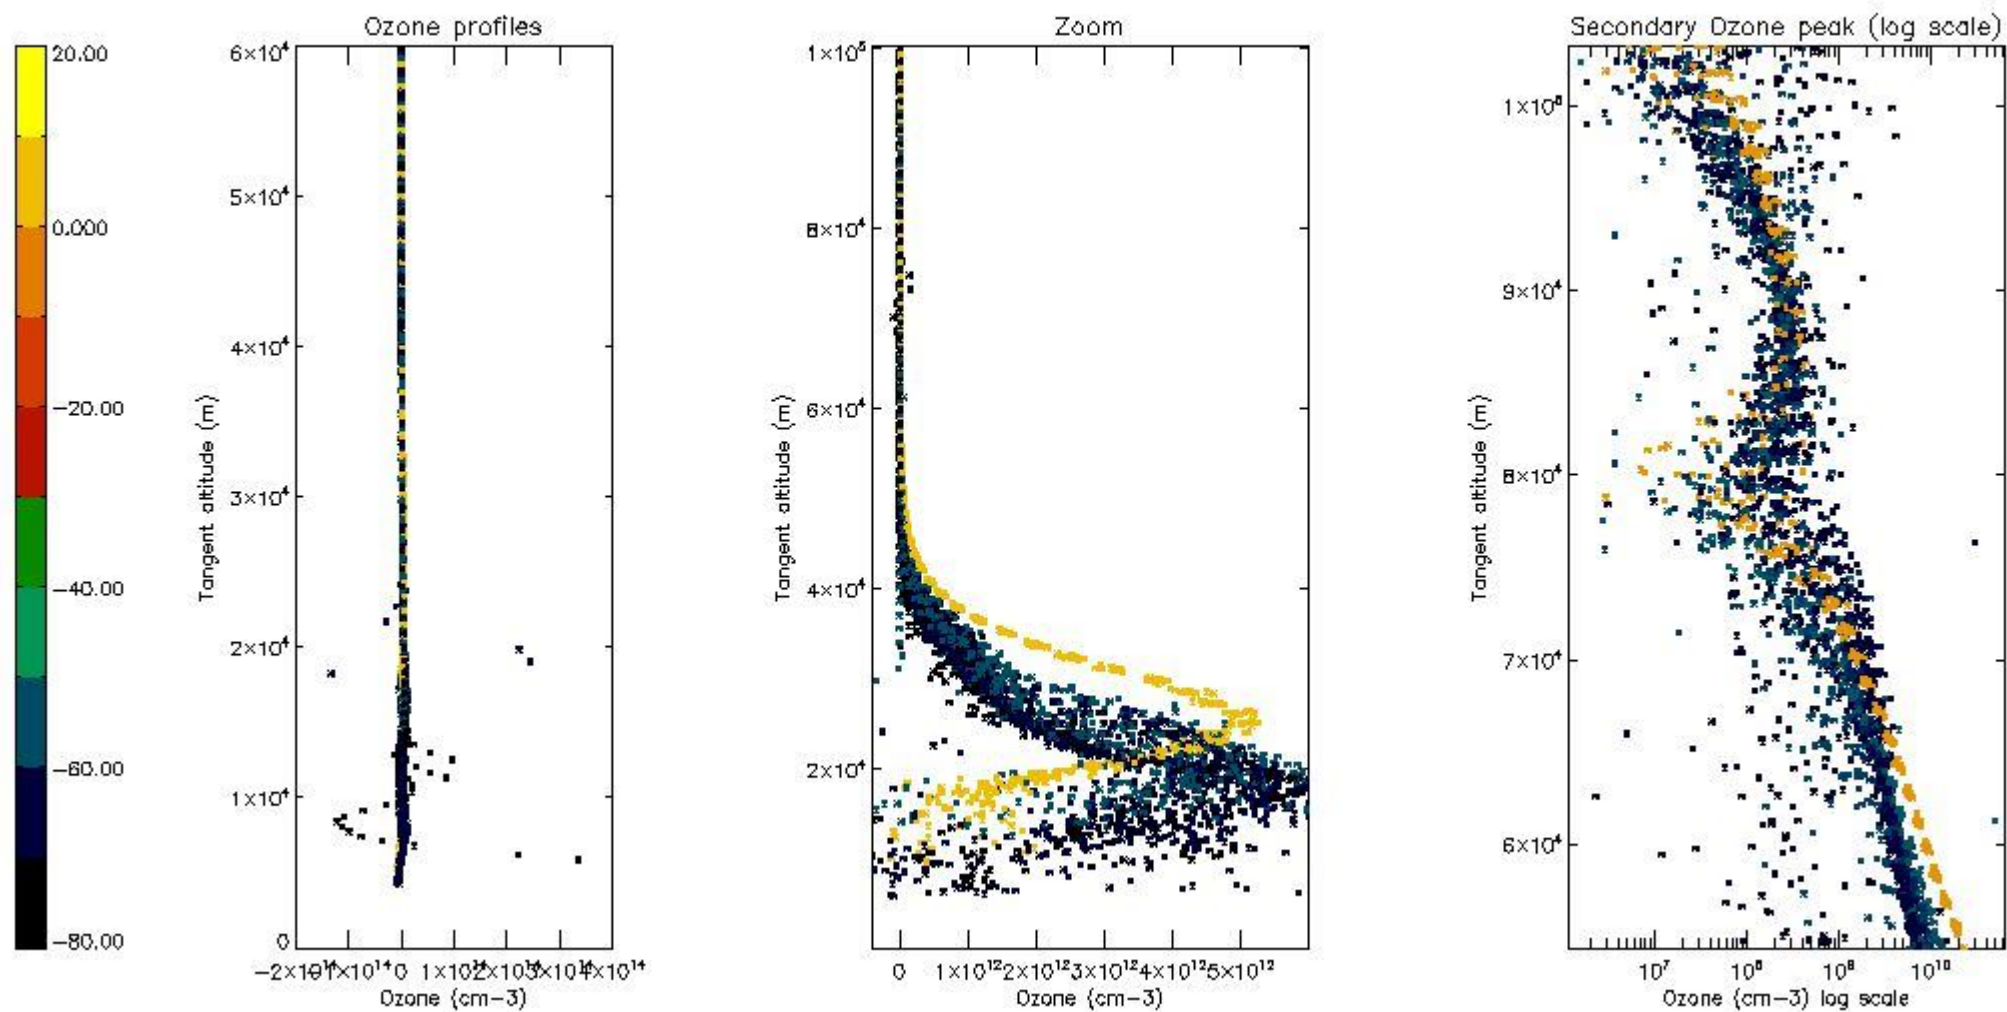

STD < 10	18
STD < 5	13

5.2 Plot ozone profiles for all STD (dark without errors)

The colorbar represents the latitude.

5.3 Plot ozone profiles where STD < 20% (dark without errors)

The colorbar represents the latitude.