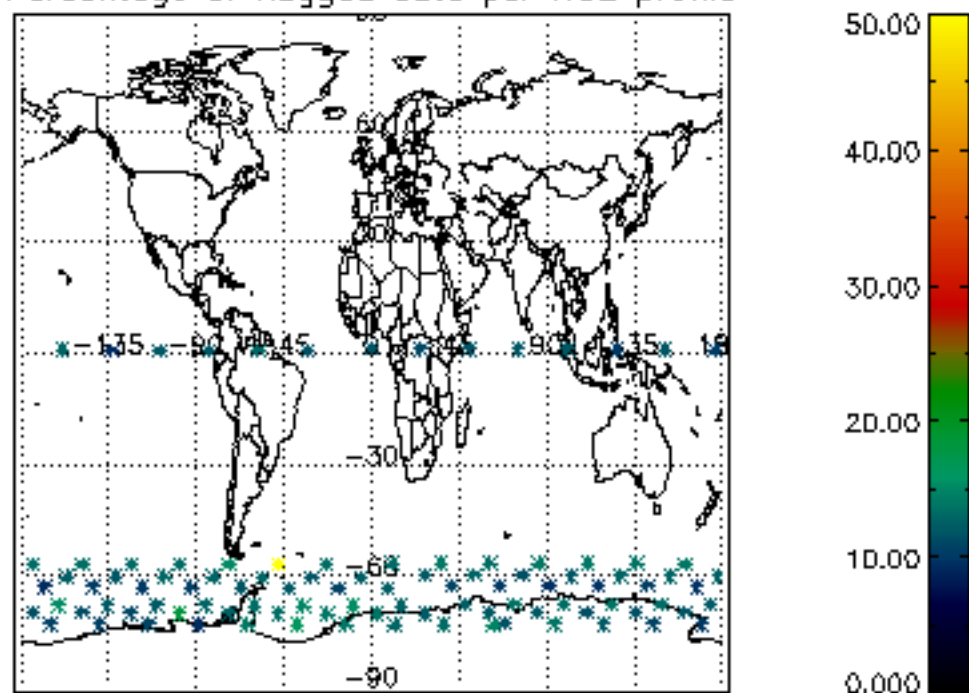

Percentage of flagged data per NO2 profile