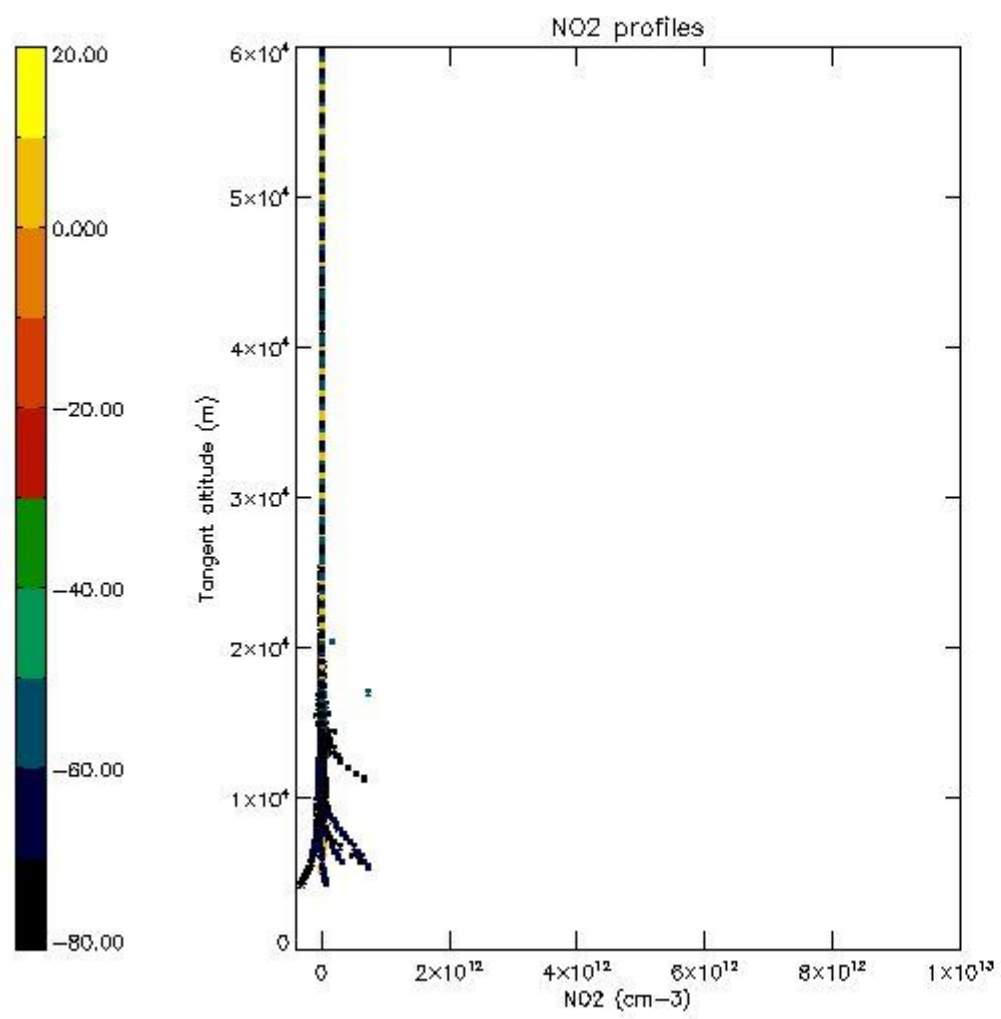

5.4 Plot ozone profiles where $STD < 10\%$ (dark without errors)

The colorbar represents the latitude.

5.5 Plot ozone profiles where STD < 5% (dark without errors)

The colorbar represents the latitude.

5.6 Plot NO₂ profiles for all STD (dark without errors)

The colorbar represents the latitude.

5.7 Plot NO3 profiles for all STD (dark without errors)

The colorbar represents the latitude.

5.8 Plot H₂O profiles for all STD (only for occultations of stars 1,2,3,4,13,14,16,26,63 dark without errors)