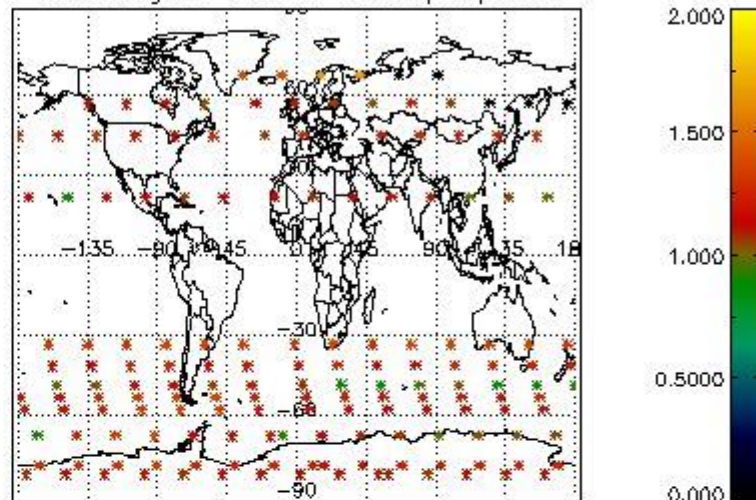

Percentage of datation errors per profile