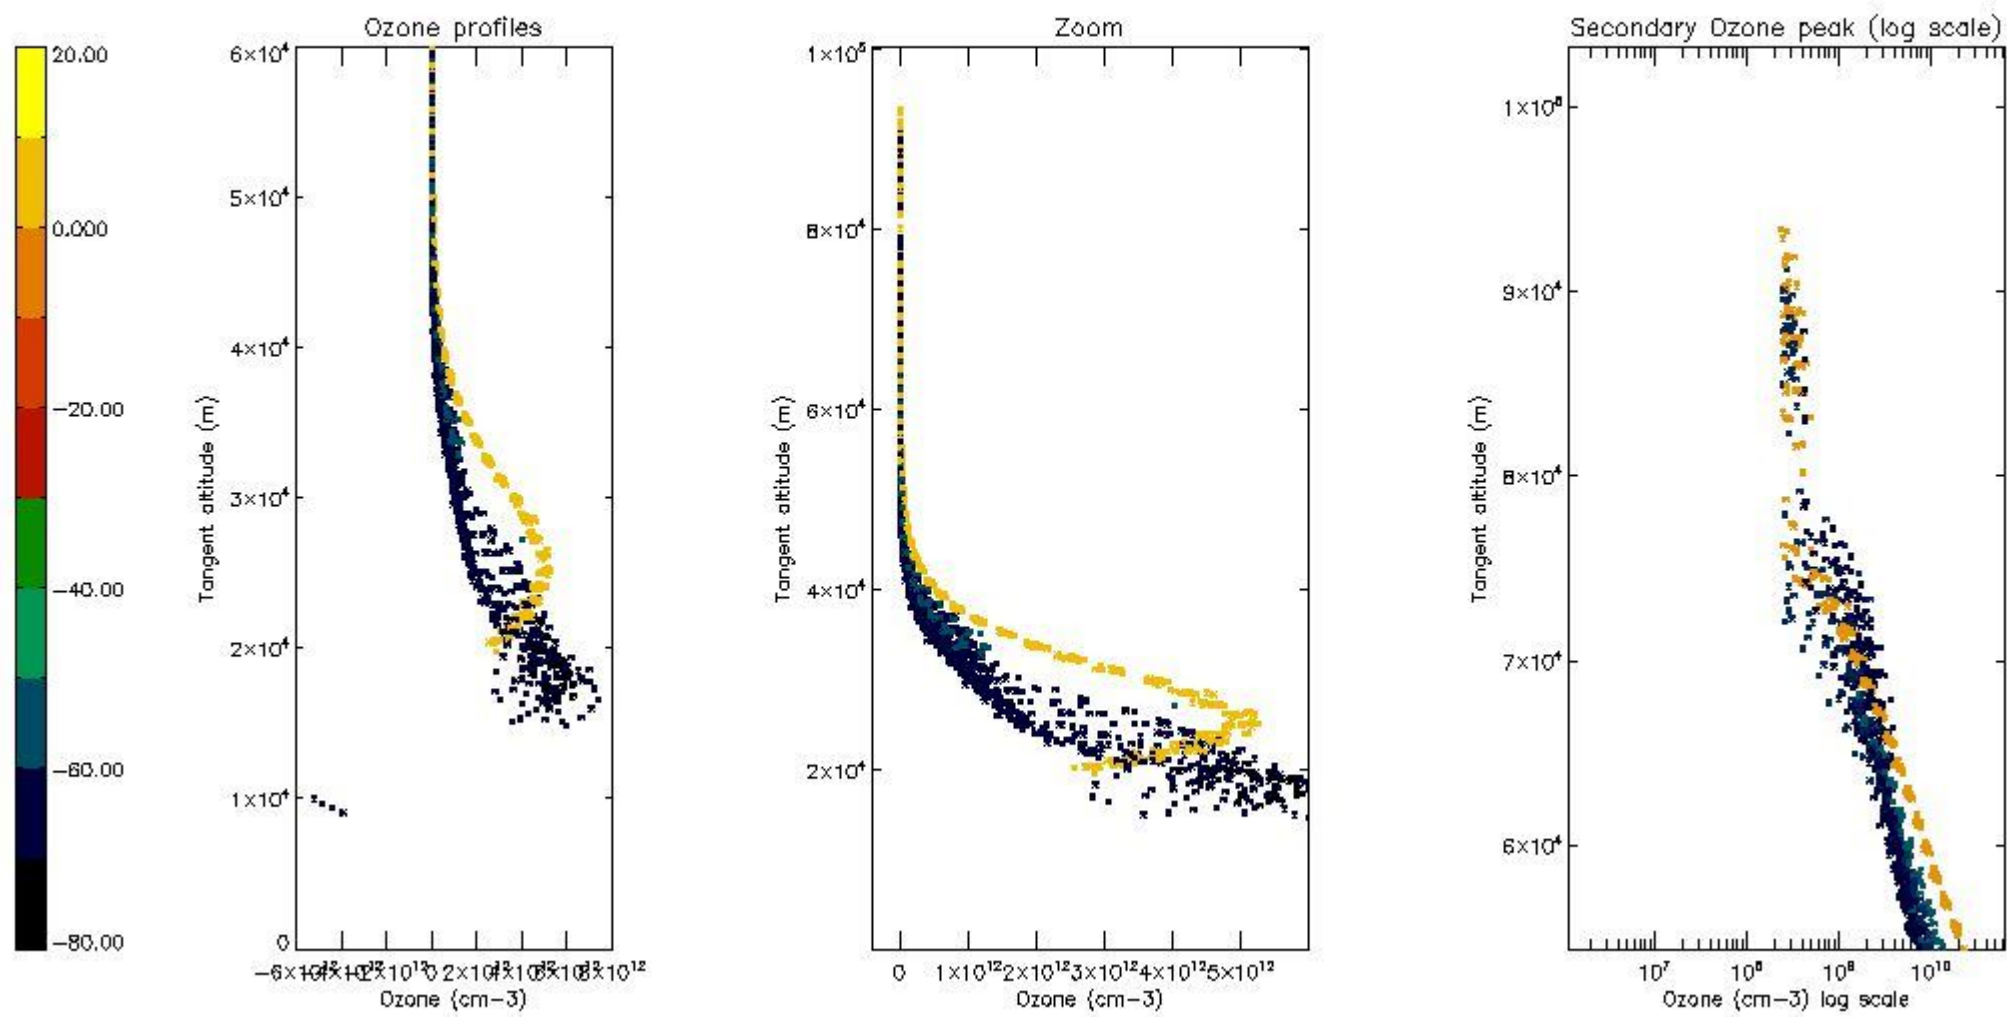

5.6 Plot NO₂ profiles for all STD (dark without errors)

The colorbar represents the latitude.