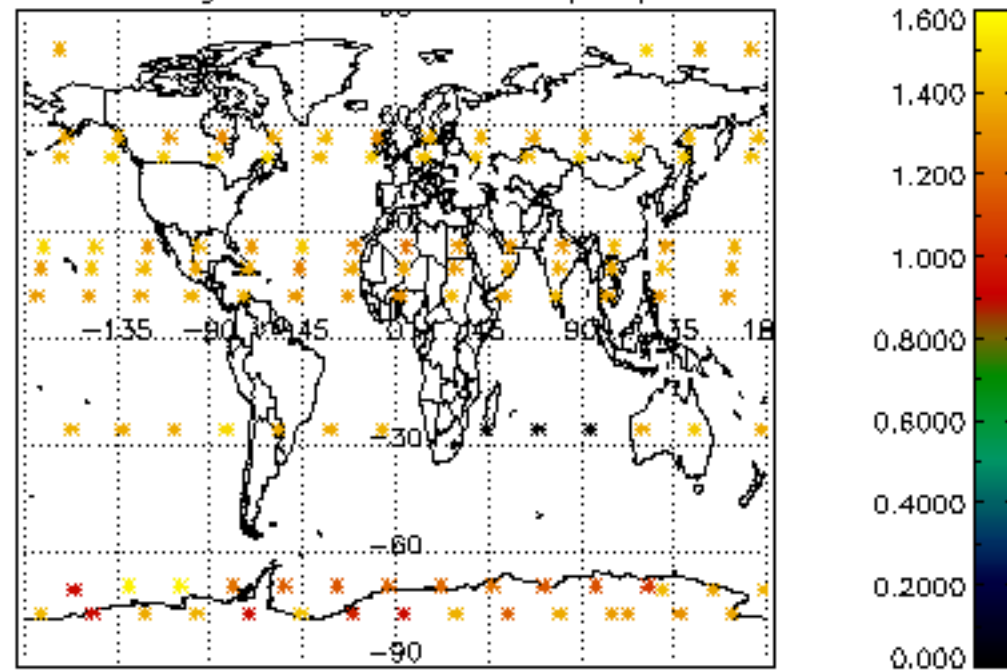

Percentage of datation errors per profile

Percentage of star falling outside central band per profile

Percentage of saturation errors per profile

Percentage of cosmic ray hits per profile

Percentage of datation errors per profile