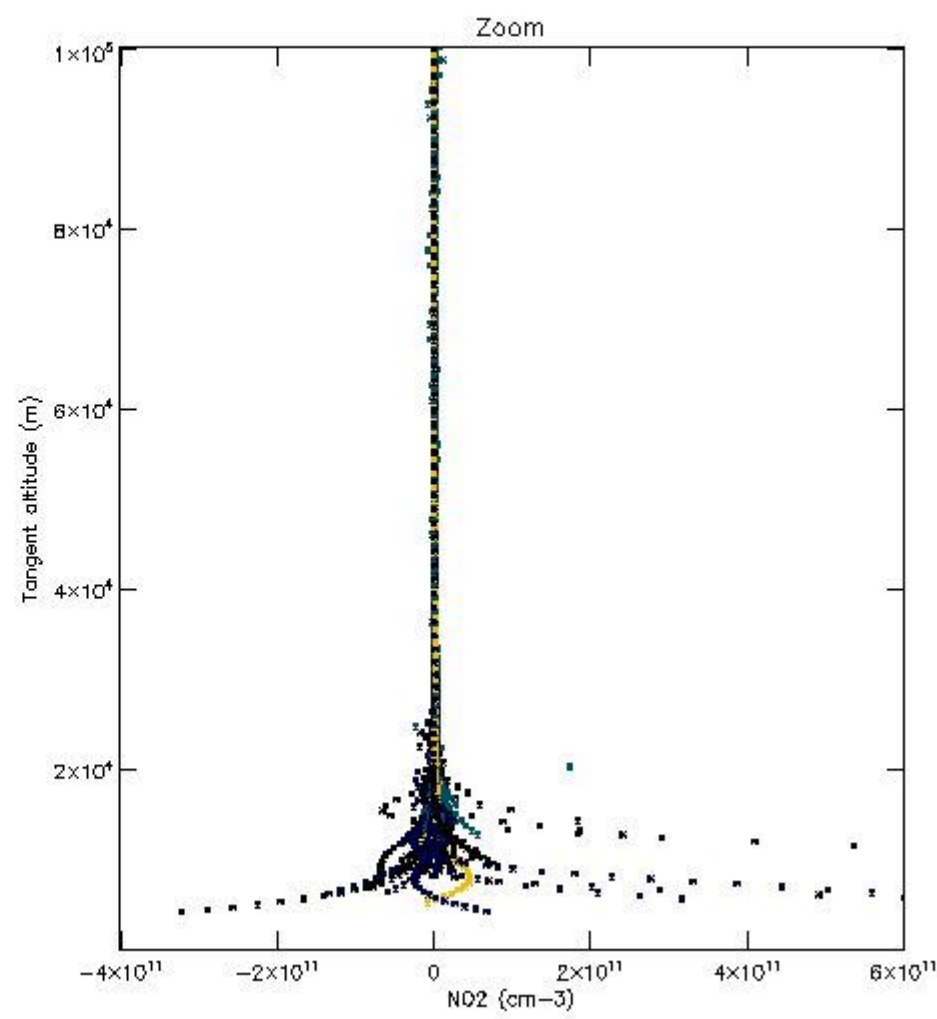

5.7 Plot NO3 profiles for all STD (dark without errors)

The colorbar represents the latitude.