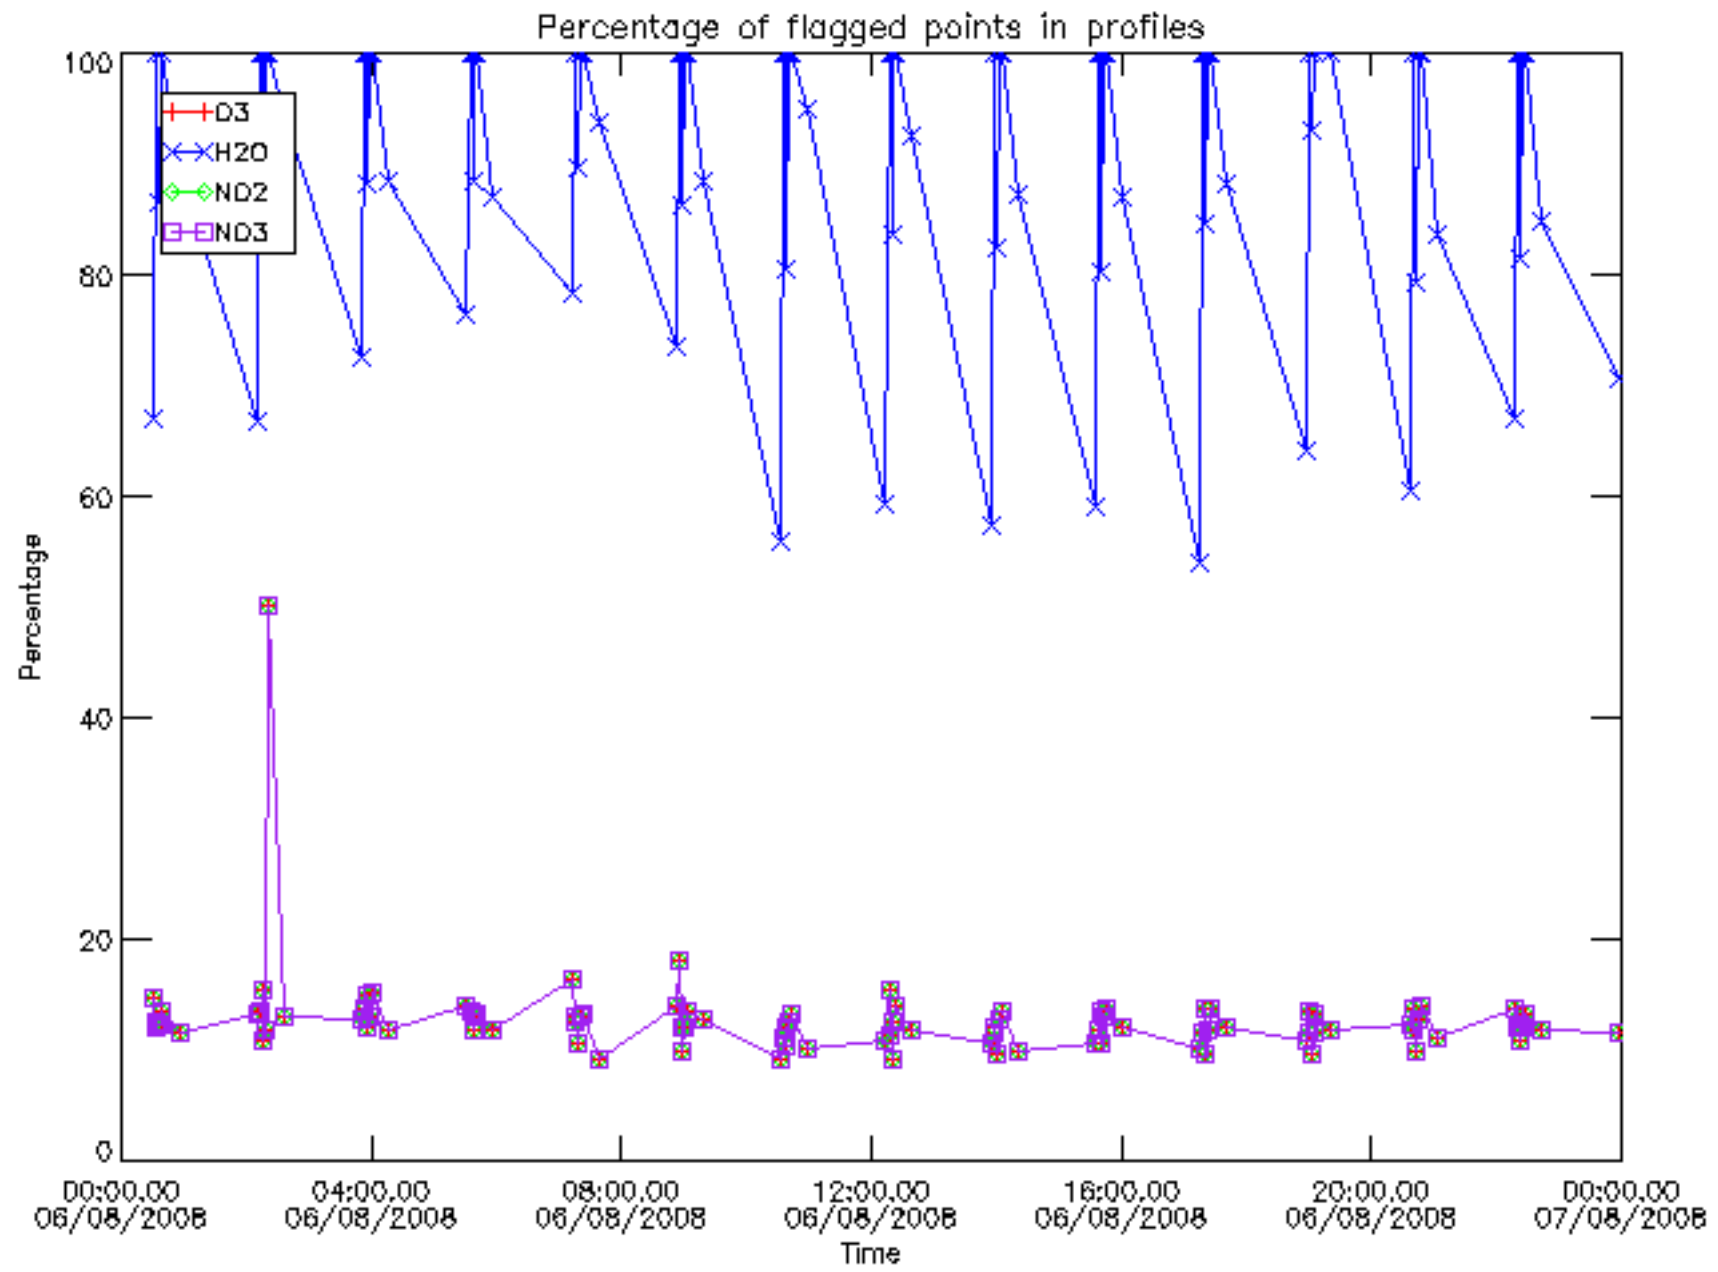

Percentage of flagged data per D3 profile

Percentage of flagged data per H2O profile