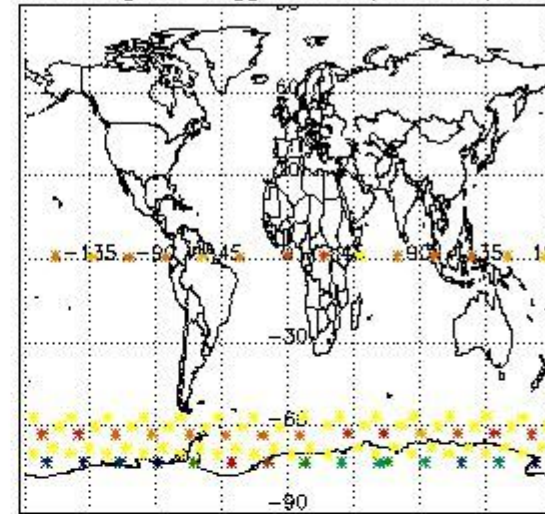

3.1 Plot quality information per product (time dependant)

3.2 Plot quality information per product (world map)

Percentage of flagged data per O3 profile

Percentage of flagged data per H2O profile

Percentage of flagged data per NO2 profile