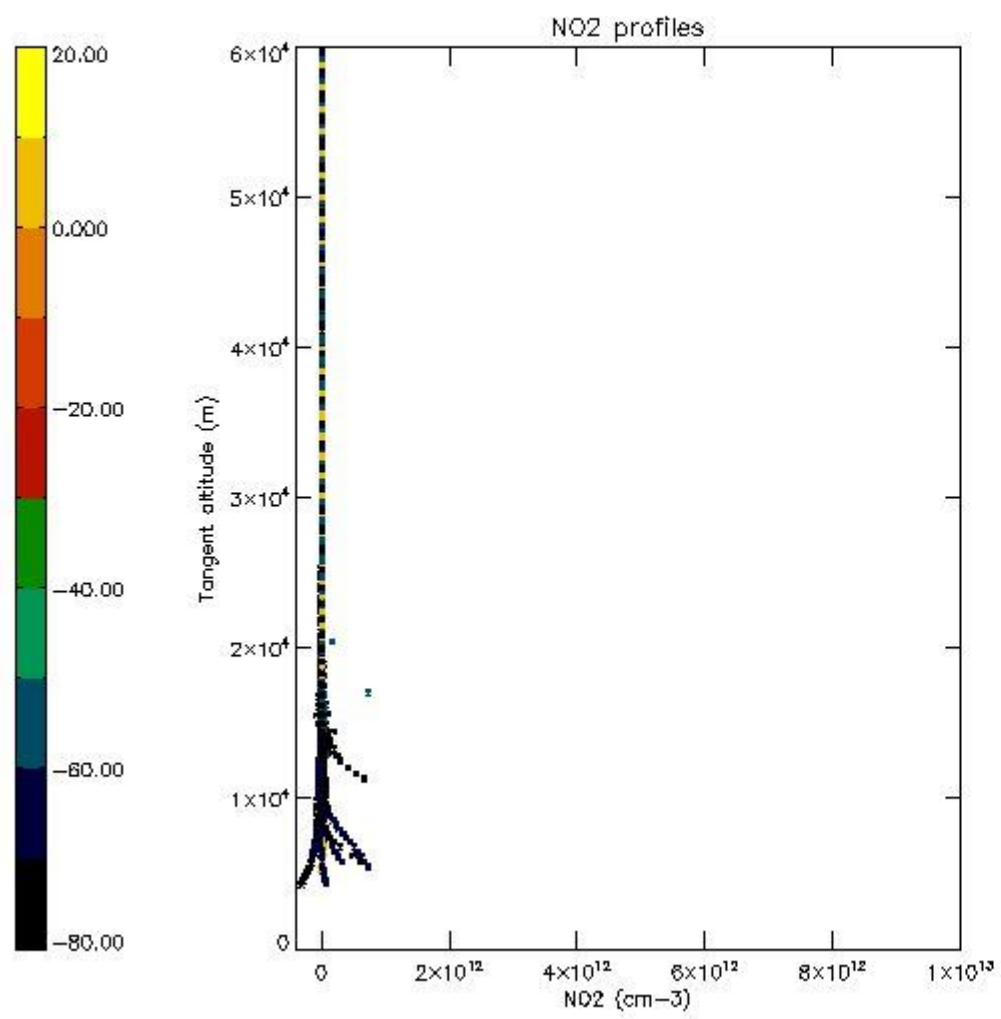

5.7 Plot NO3 profiles for all STD (dark without errors)

The colorbar represents the latitude.