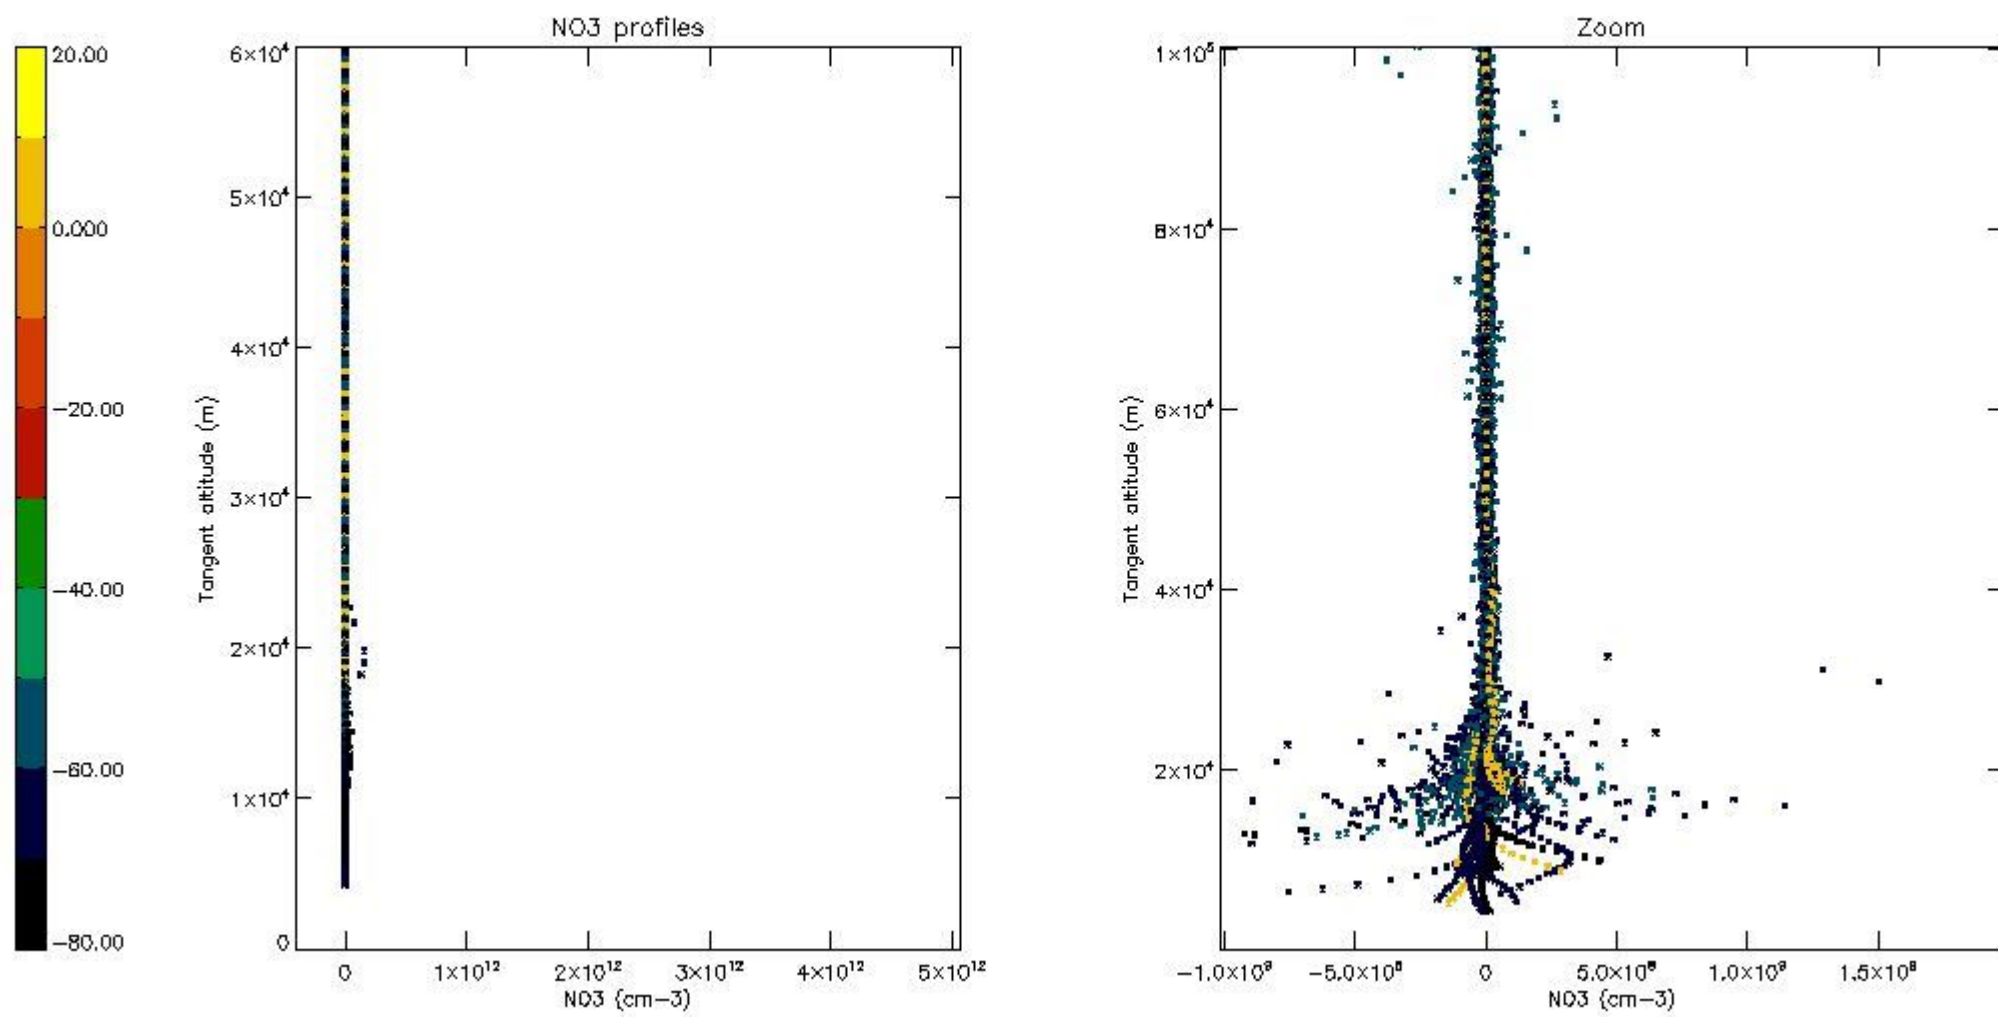

5.8 Plot H2O profiles for all STD (only for occultations of stars 1,2,3,4,13,14,16,26,63 dark without errors)

The colorbar represents the latitude.