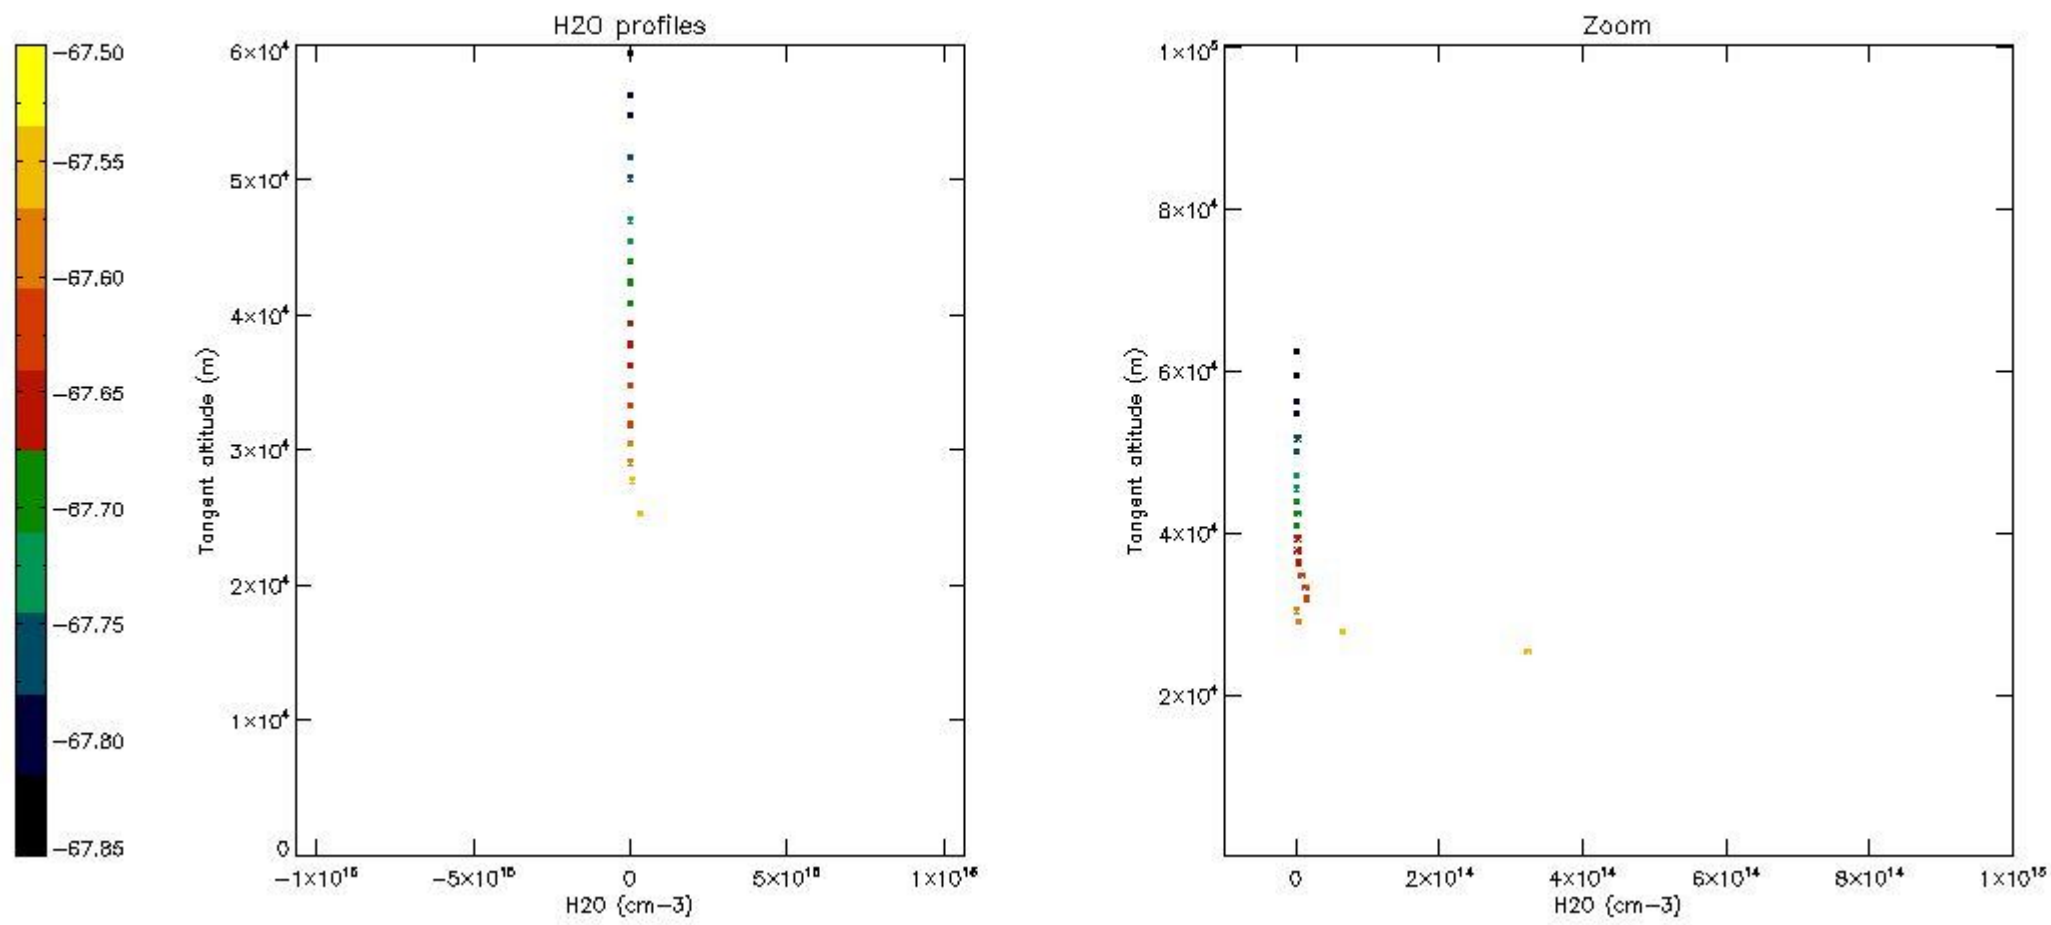

6. Auxiliary Data Files used for the production reported in section 2

The number reported in the third column indicates since which file (see list in section 2) the corresponding auxiliary file has been used. The fourth column is the date of those product files.

Type	Auxiliary Filename	Used since product	Used since product date
INST_PHYS_CHARACTERISTICS	GOM_INS_AXVIEC20091111_143220_20030716_120000_20500101_000000	1	06-AUG-2008 00:05:50
LEVEL-2_PROC_CONFIG	GOM_PR2_AXVIEC20091111_152718_20020301_000000_20500101_000000	1	06-AUG-2008 00:05:50
CROSS_SECTIONS_FILE	GOM_CRS_AXVIEC20091111_154832_20020301_000000_20500101_000000	1	06-AUG-2008 00:05:50