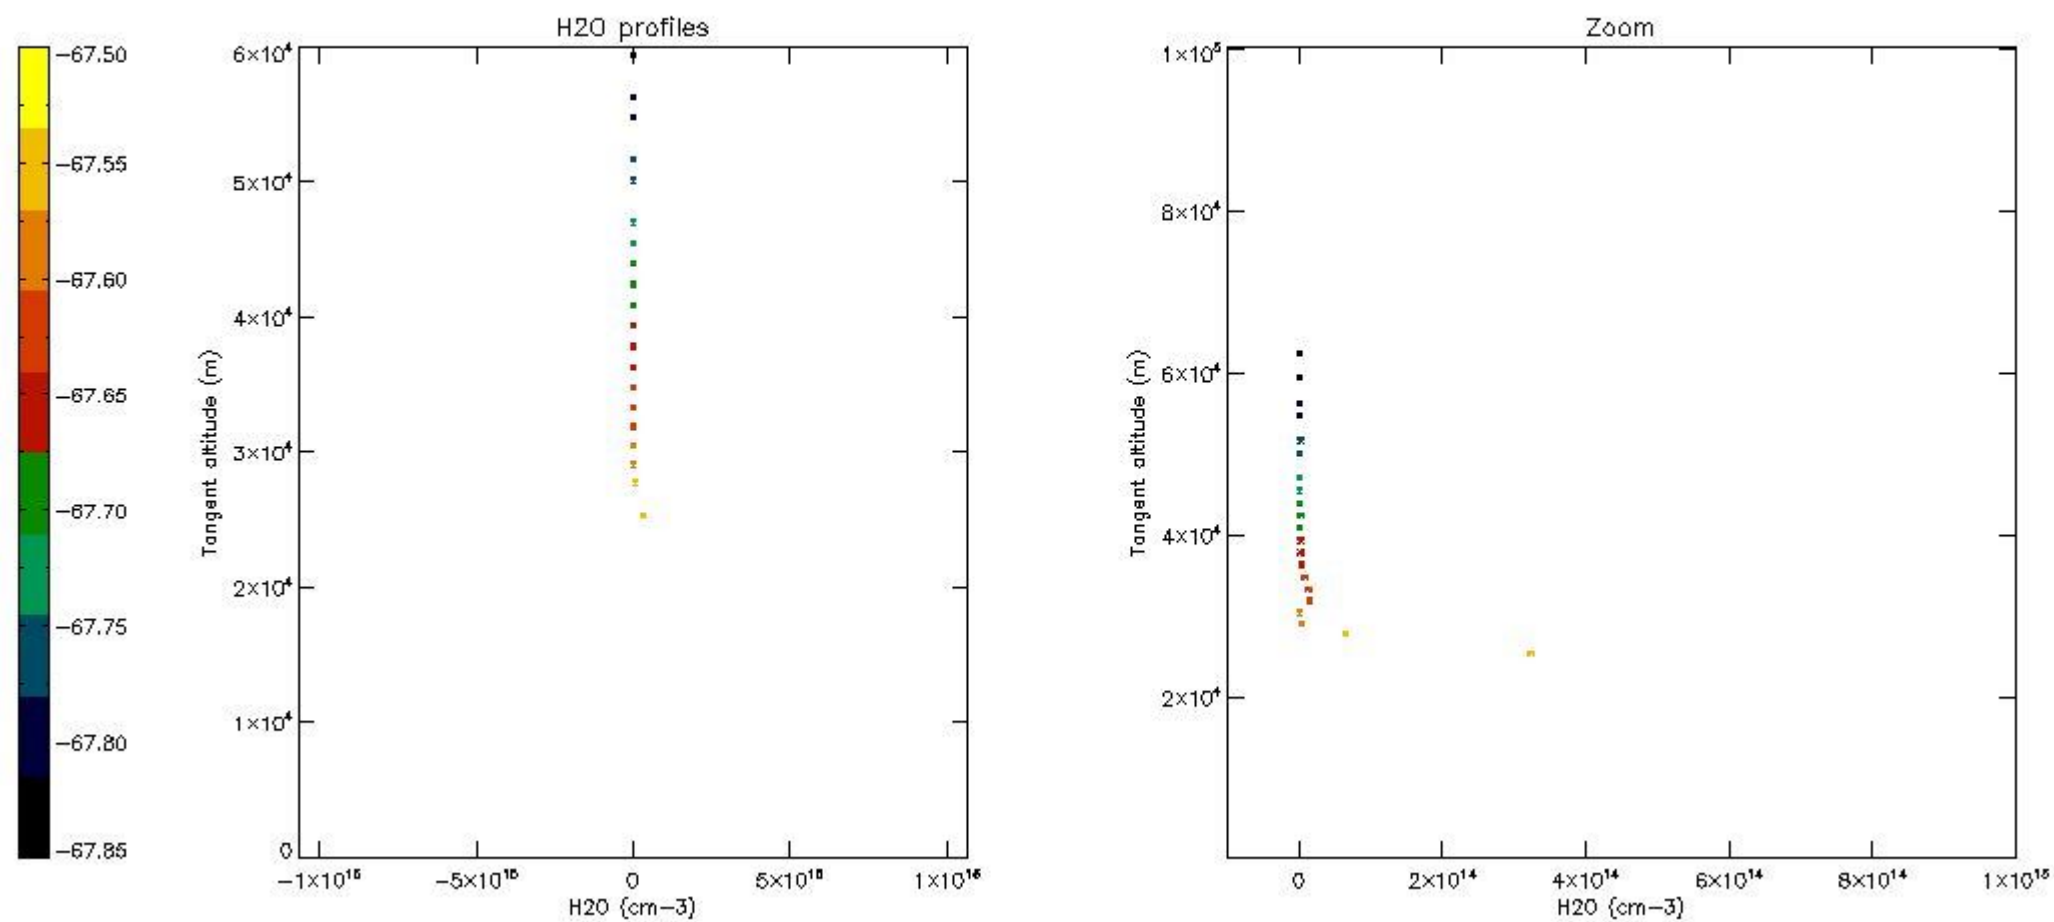

6. Auxiliary Data Files used for the production reported in section 2

The number reported in the third column indicates since which file (see list in section 2) the corresponding auxiliary file has been used. The fourth column is the date of those product files.

Type	Auxiliary Filename	Used since product	Used since product date
INST_PHYS_CHARACTERISTICS	GOM_INS_AXVIEC20091111_143220_20030716_120000_20500101_000000	1	06-AUG-2008 00:05:50
LEVEL-2_PROC_CONFIG	GOM_PR2_AXVIEC20091111_152718_20020301_000000_20500101_000000	1	06-AUG-2008 00:05:50
CROSS_SECTIONS_FILE	GOM_CRS_AXVIEC20091111_154832_20020301_000000_20500101_000000	1	06-AUG-2008 00:05:50