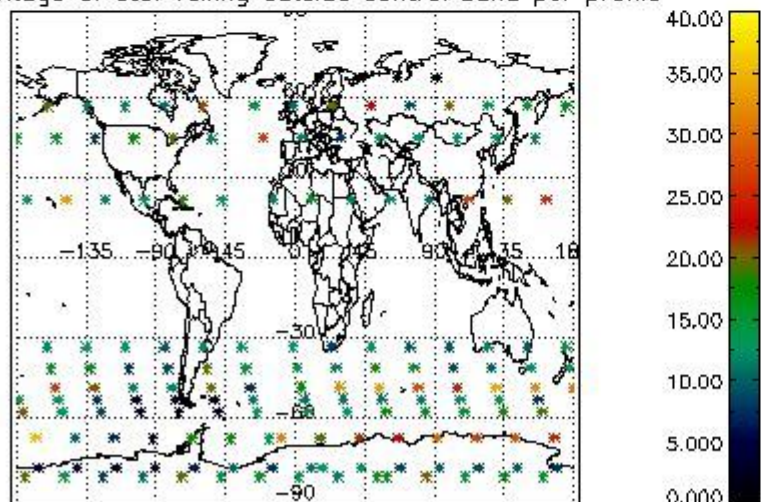

Percentage of star falling outside central band per profile