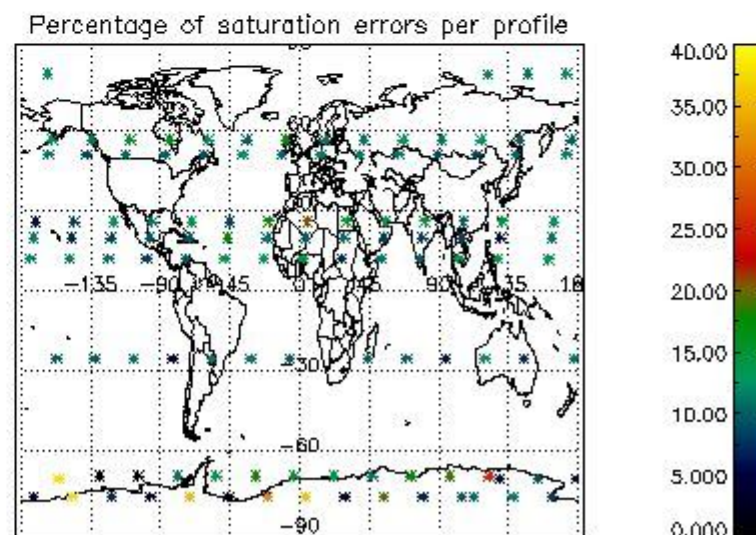

Percentage of datation errors per profile

Percentage of star falling outside central band per profile

Percentage of saturation errors per profile

4.2.2 Plot level 1 quality information per product (world map): ENVISAT DESCENDING passes