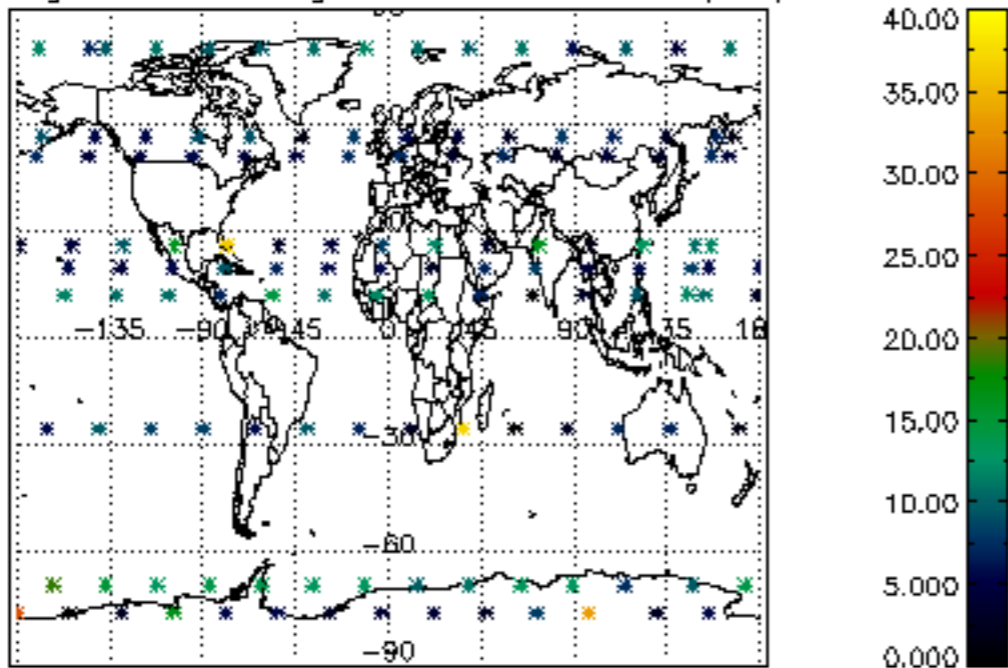

Percentage of star falling outside central band per profile