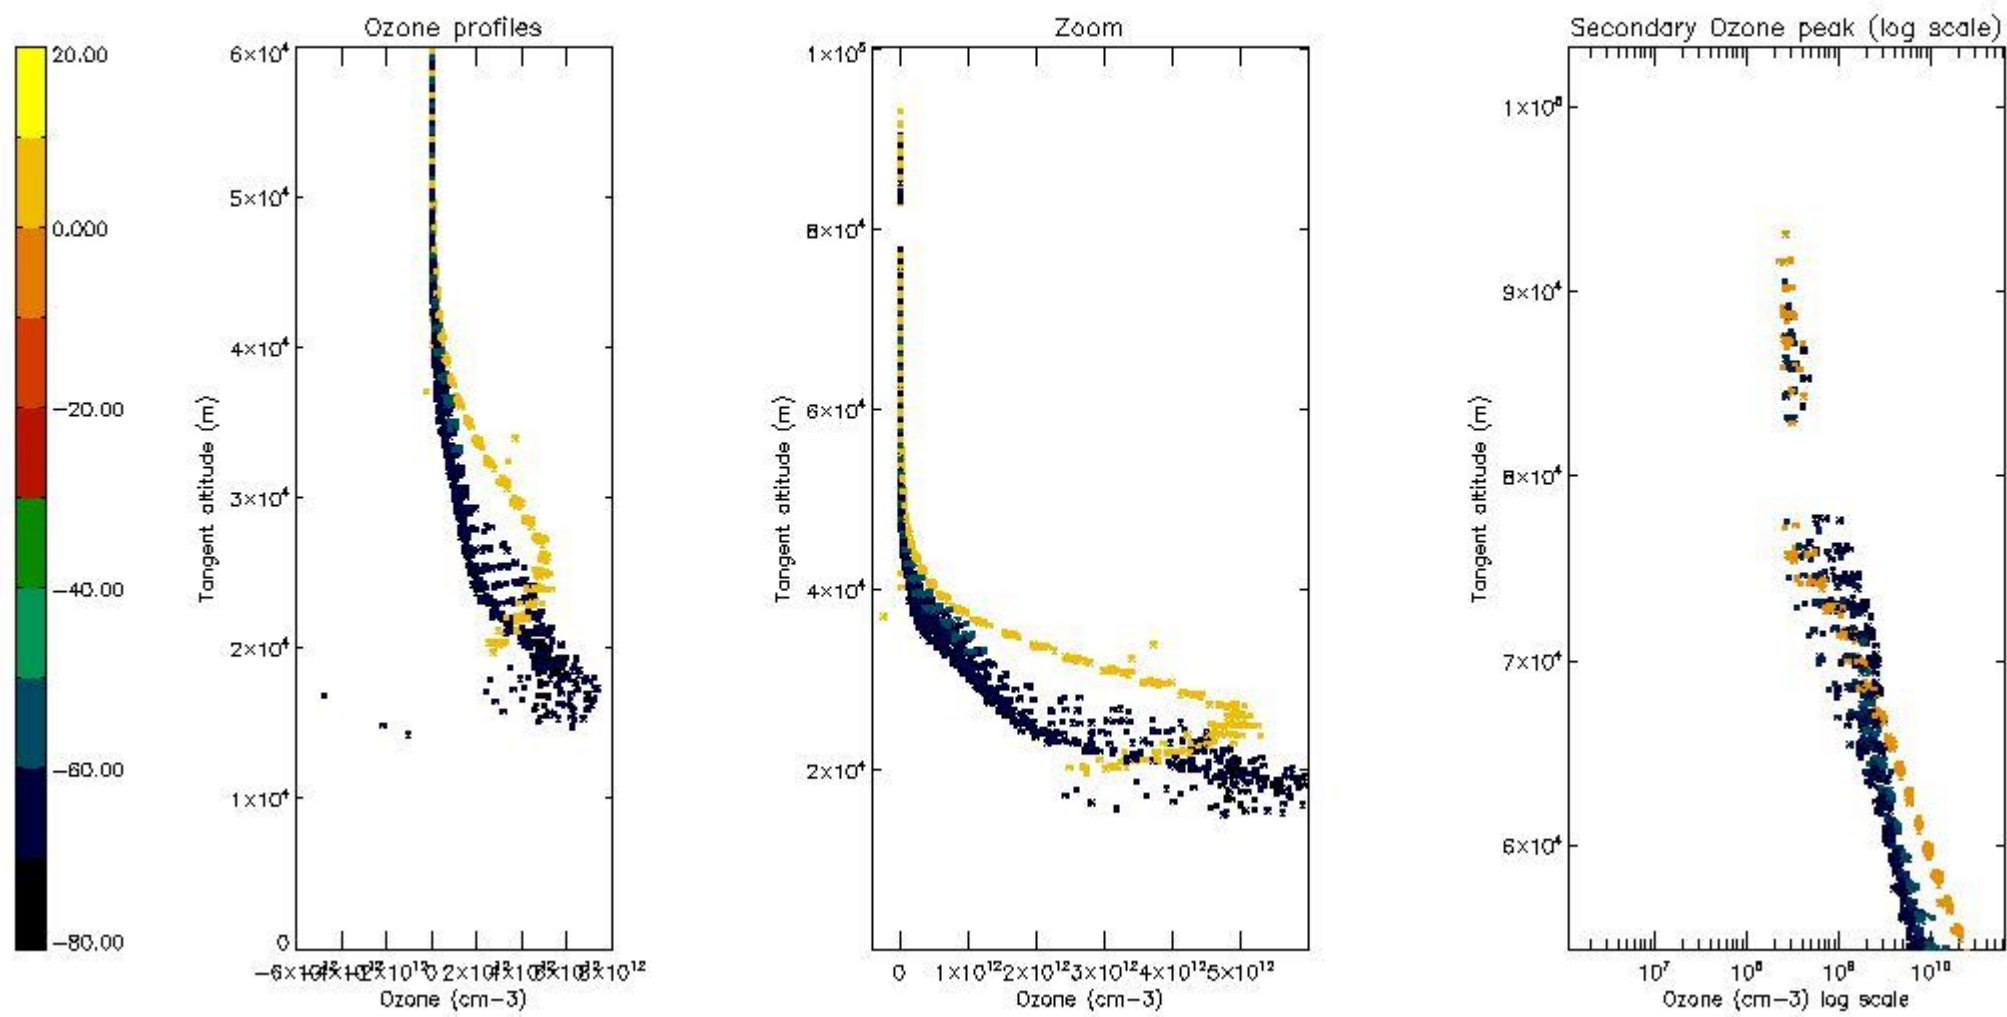

5.6 Plot NO₂ profiles for all STD (dark without errors)

The colorbar represents the latitude.