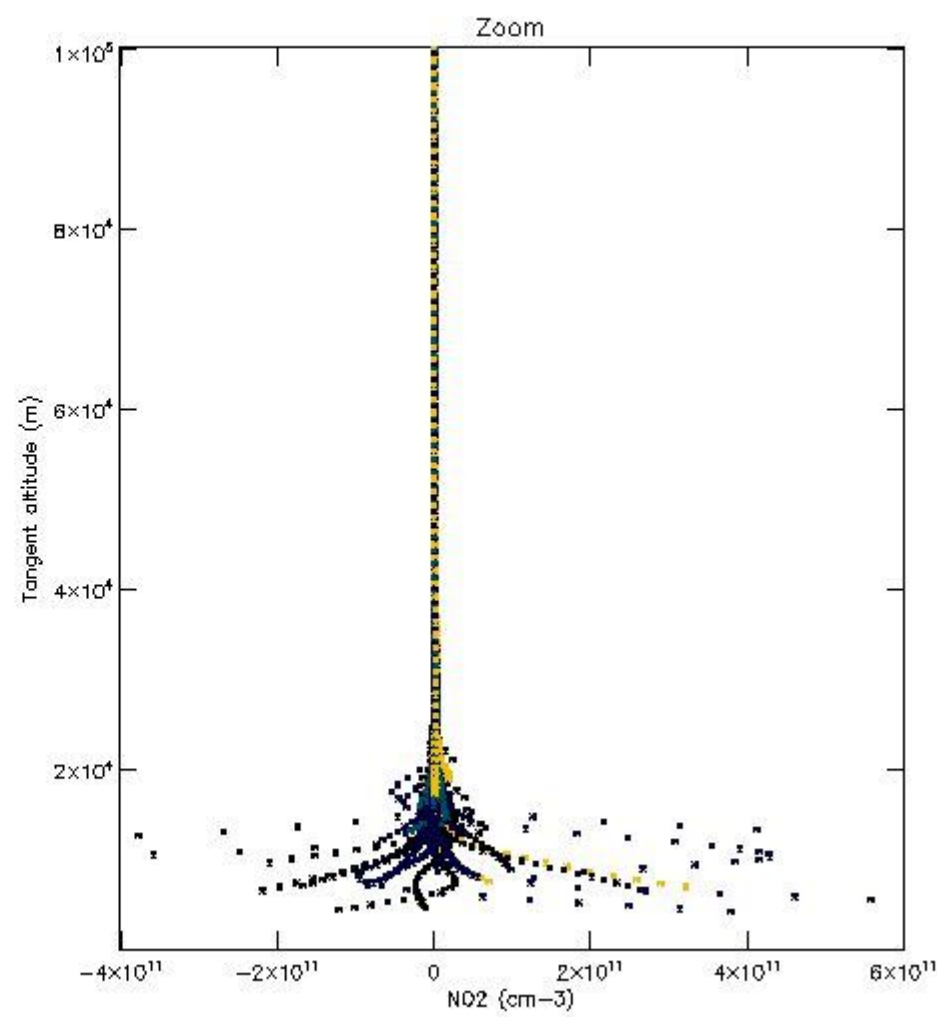

5.7 Plot NO3 profiles for all STD (dark without errors)

The colorbar represents the latitude.