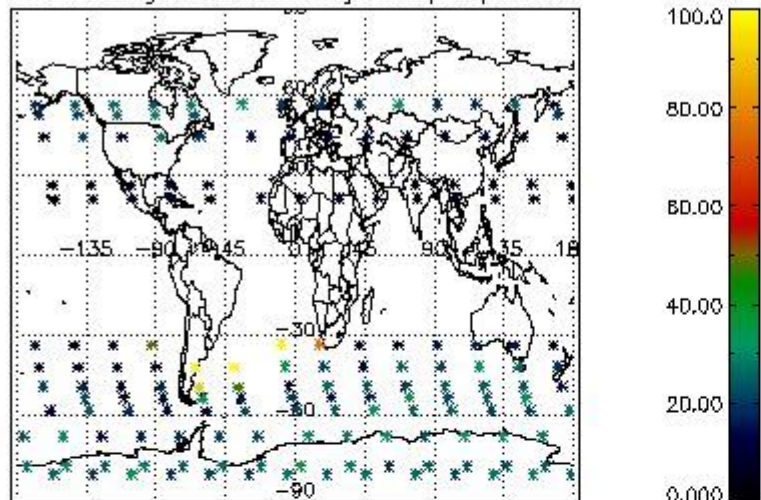

Percentage of cosmic ray hits per profile