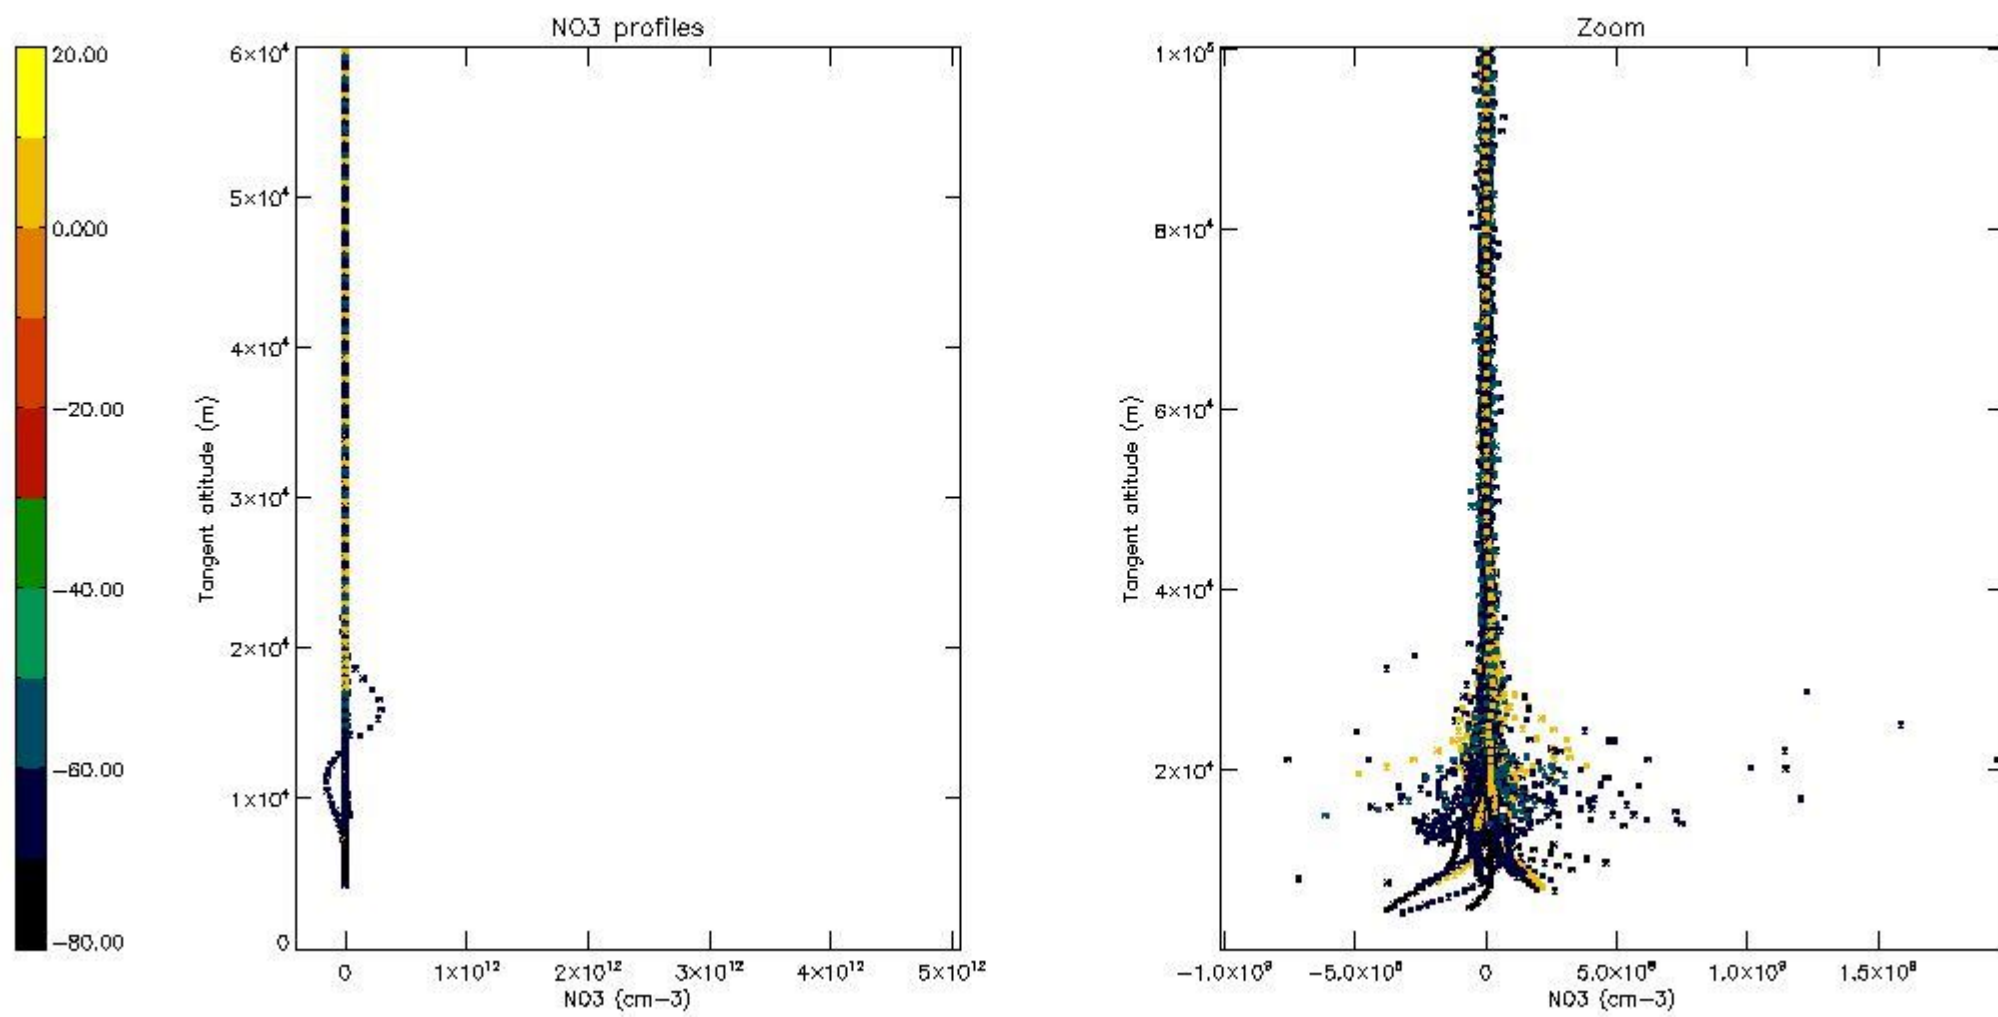

5.4 Plot ozone profiles where $STD < 10\%$ (dark without errors)

The colorbar represents the latitude.

5.5 Plot ozone profiles where STD < 5% (dark without errors)

The colorbar represents the latitude.

5.6 Plot NO₂ profiles for all STD (dark without errors)

The colorbar represents the latitude.

5.7 Plot NO3 profiles for all STD (dark without errors)

The colorbar represents the latitude.

5.8 Plot H₂O profiles for all STD (only for occultations of stars 1,2,3,4,13,14,16,26,63 dark without errors)