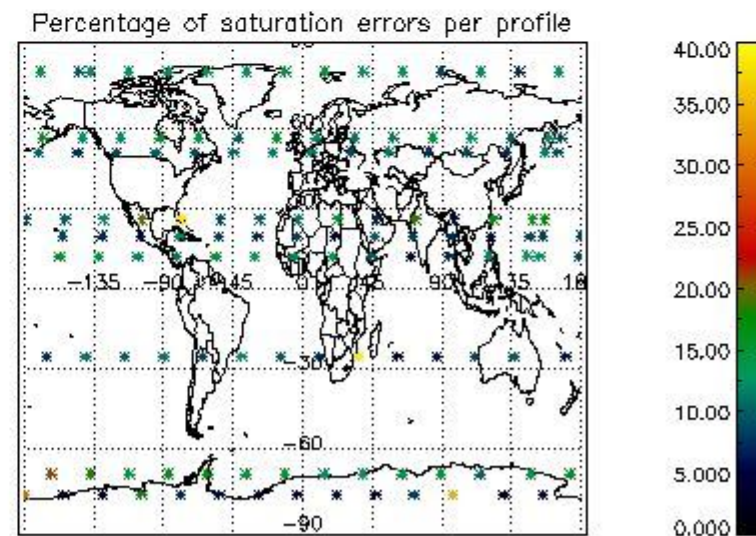

Percentage of datation errors per profile

Percentage of star falling outside central band per profile

Percentage of saturation errors per profile

4.2.2 Plot level 1 quality information per product (world map): ENVISAT DESCENDING passes