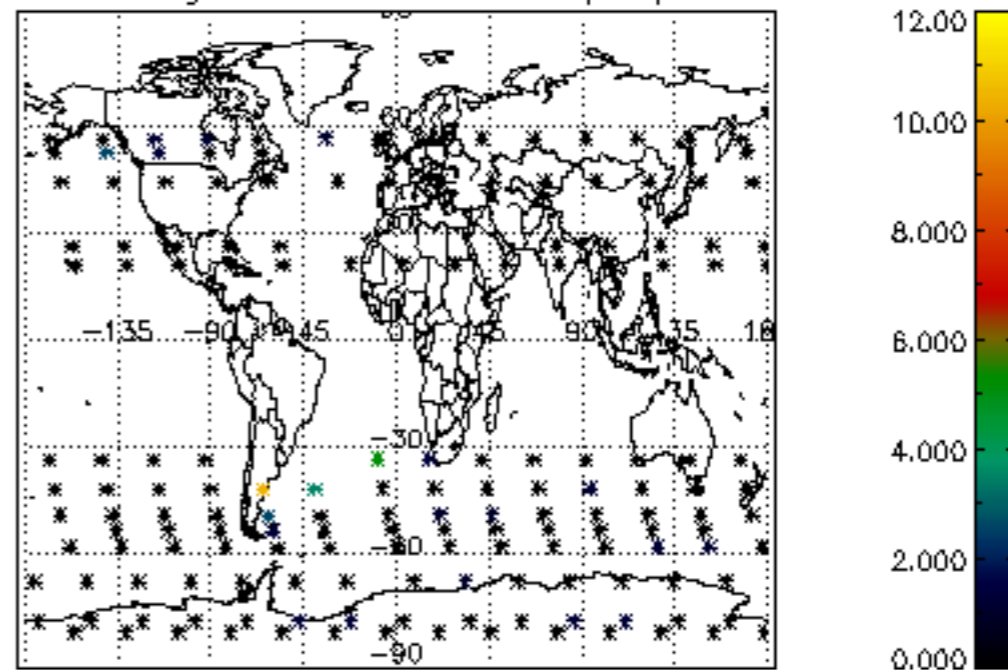

Percentage of cosmic ray hits per profile

Percentage of datation errors per profile

Percentage of star falling outside central band per profile

Percentage of saturation errors per profile