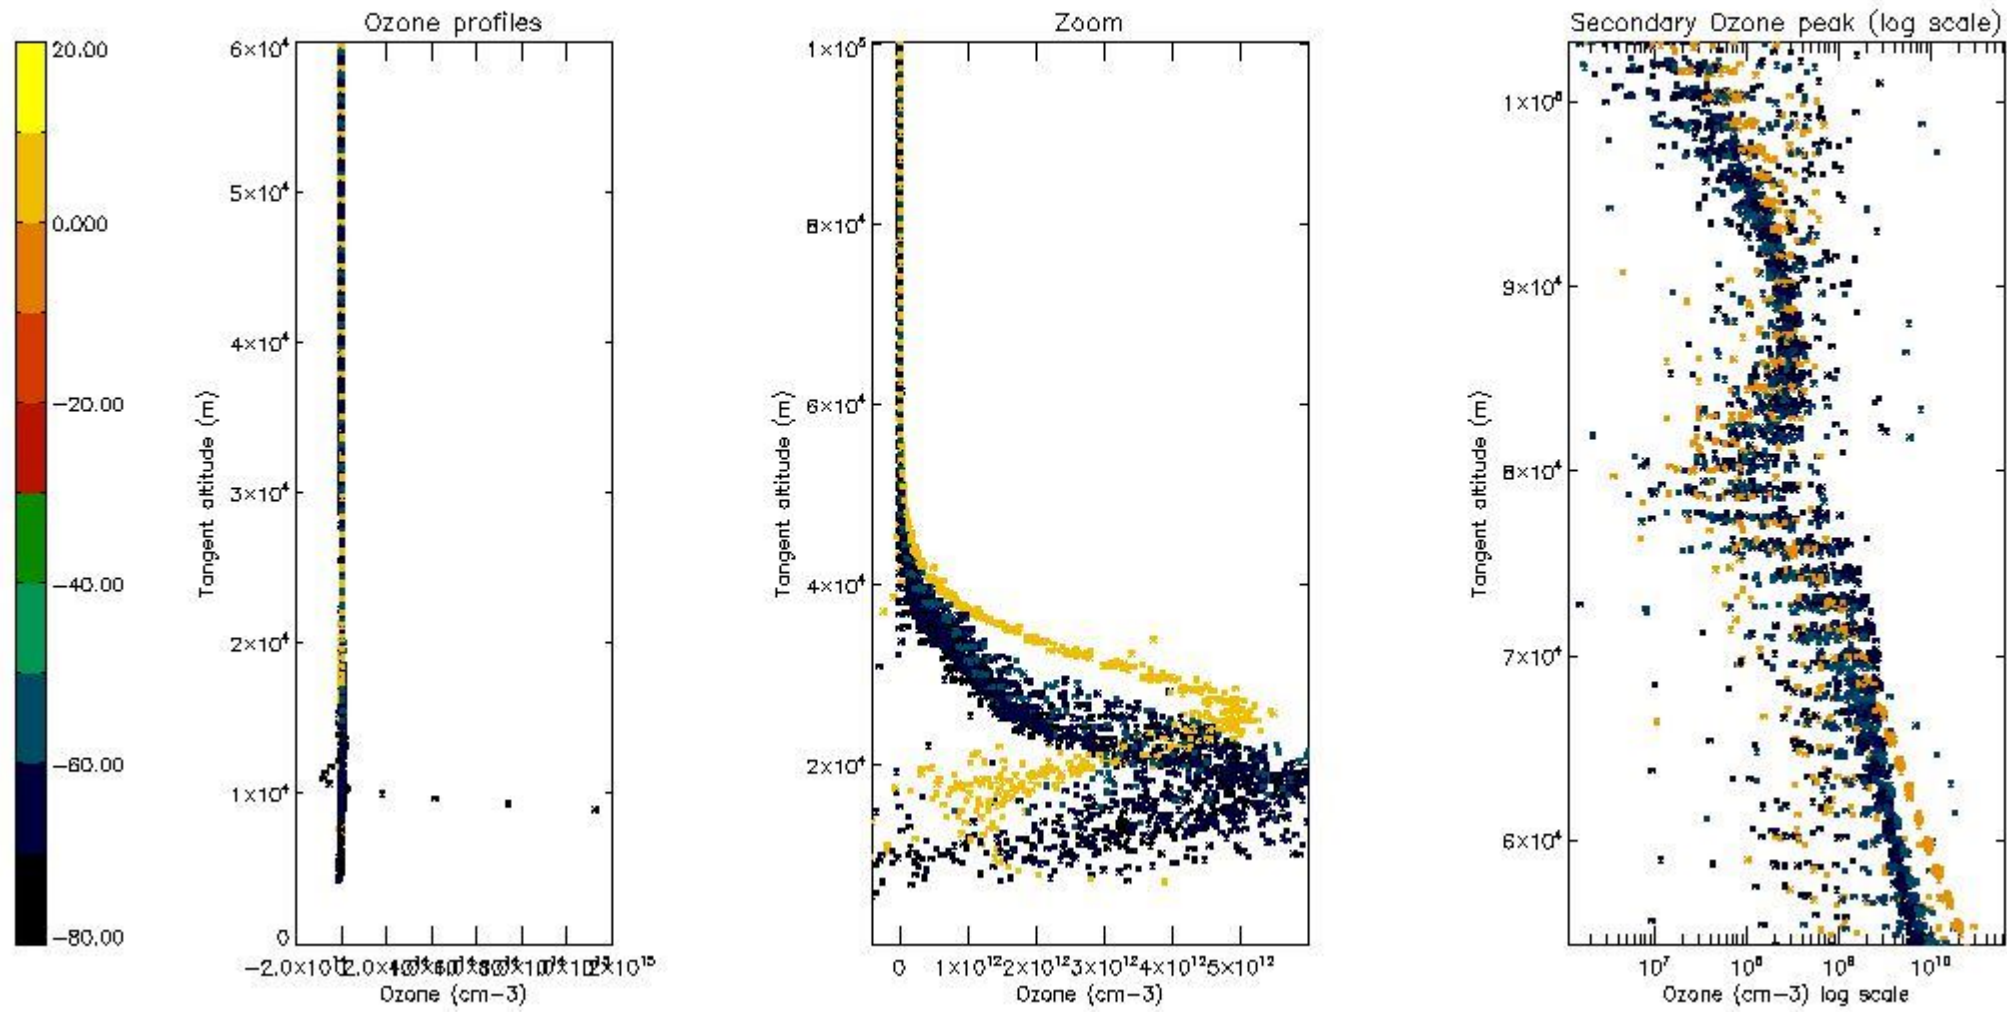

STD < 10	17
STD < 5	12

5.2 Plot ozone profiles for all STD (dark without errors)

The colorbar represents the latitude.

5.3 Plot ozone profiles where STD < 20% (dark without errors)

The colorbar represents the latitude.