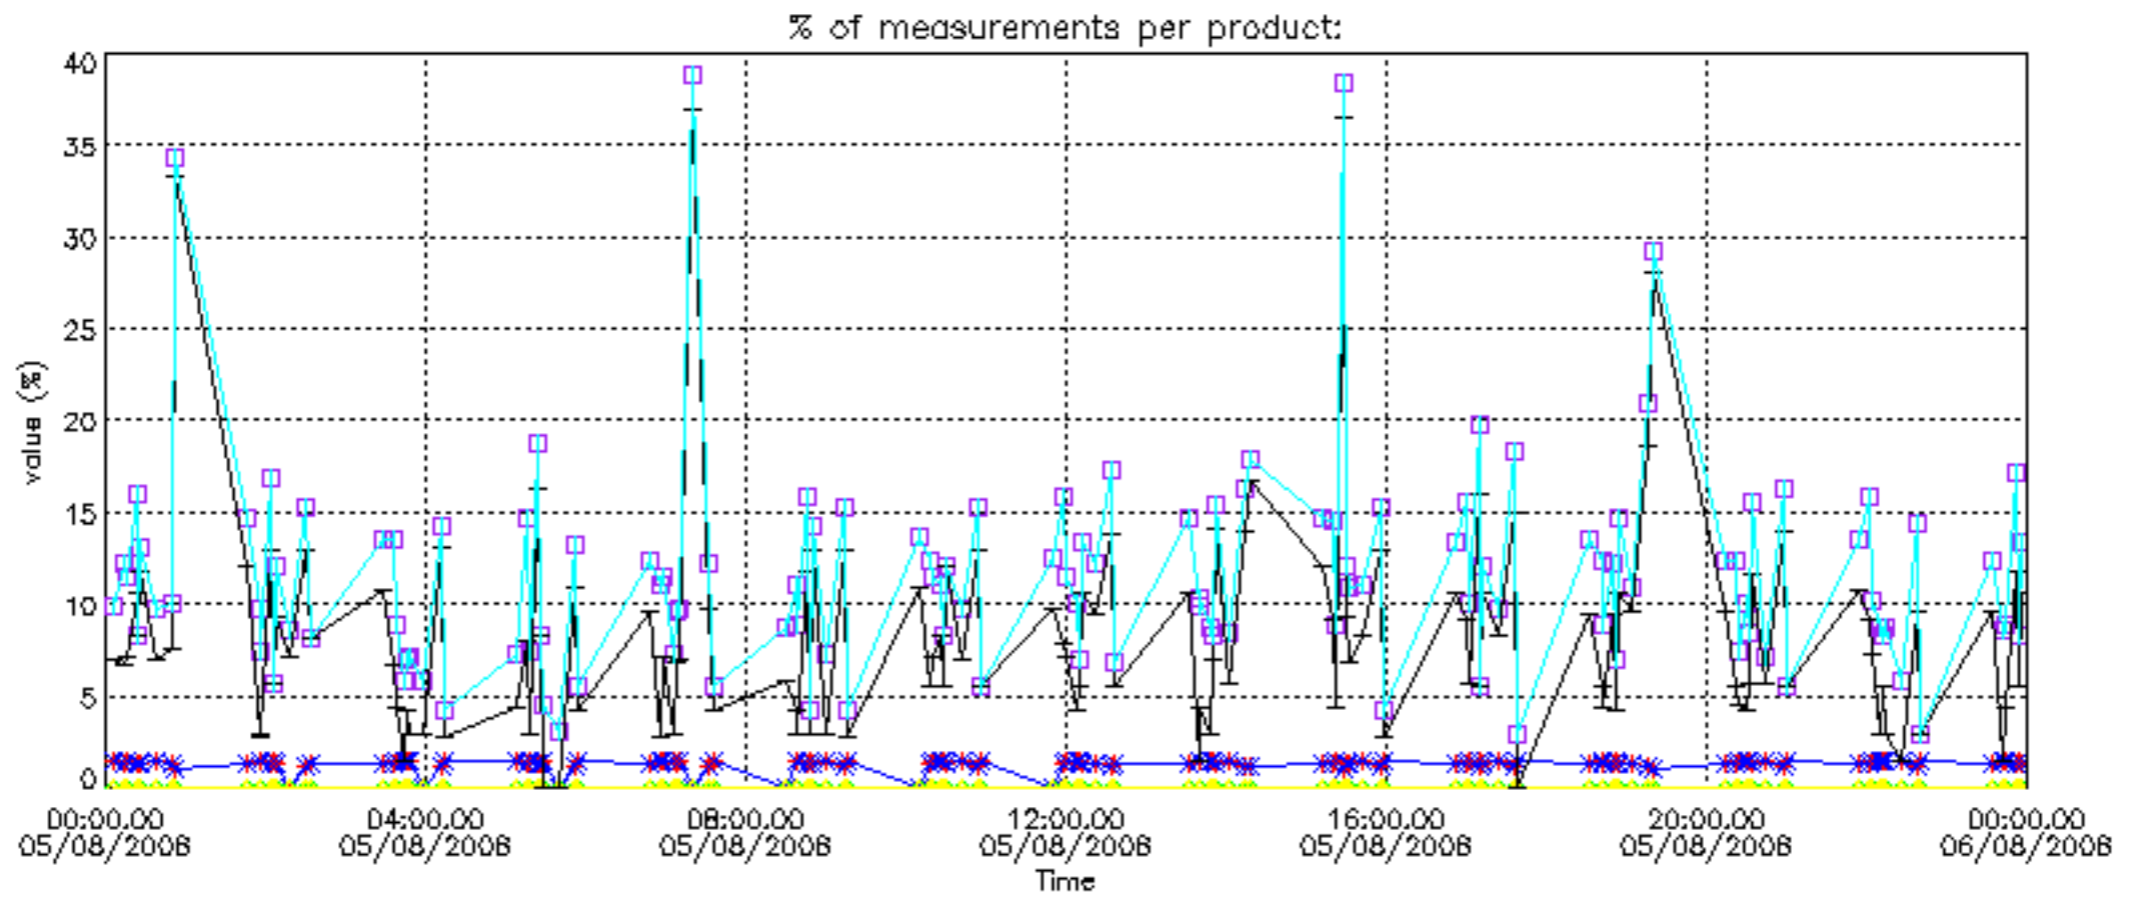

Percentage of cosmic ray hits per profile

Percentage of datation errors per profile