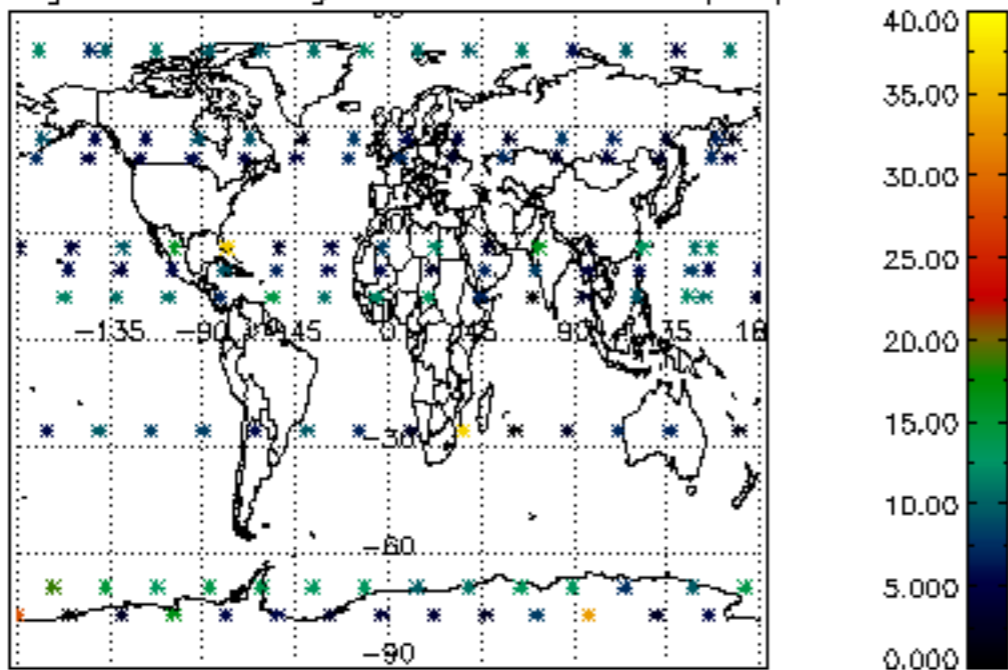

Percentage of star falling outside central band per profile