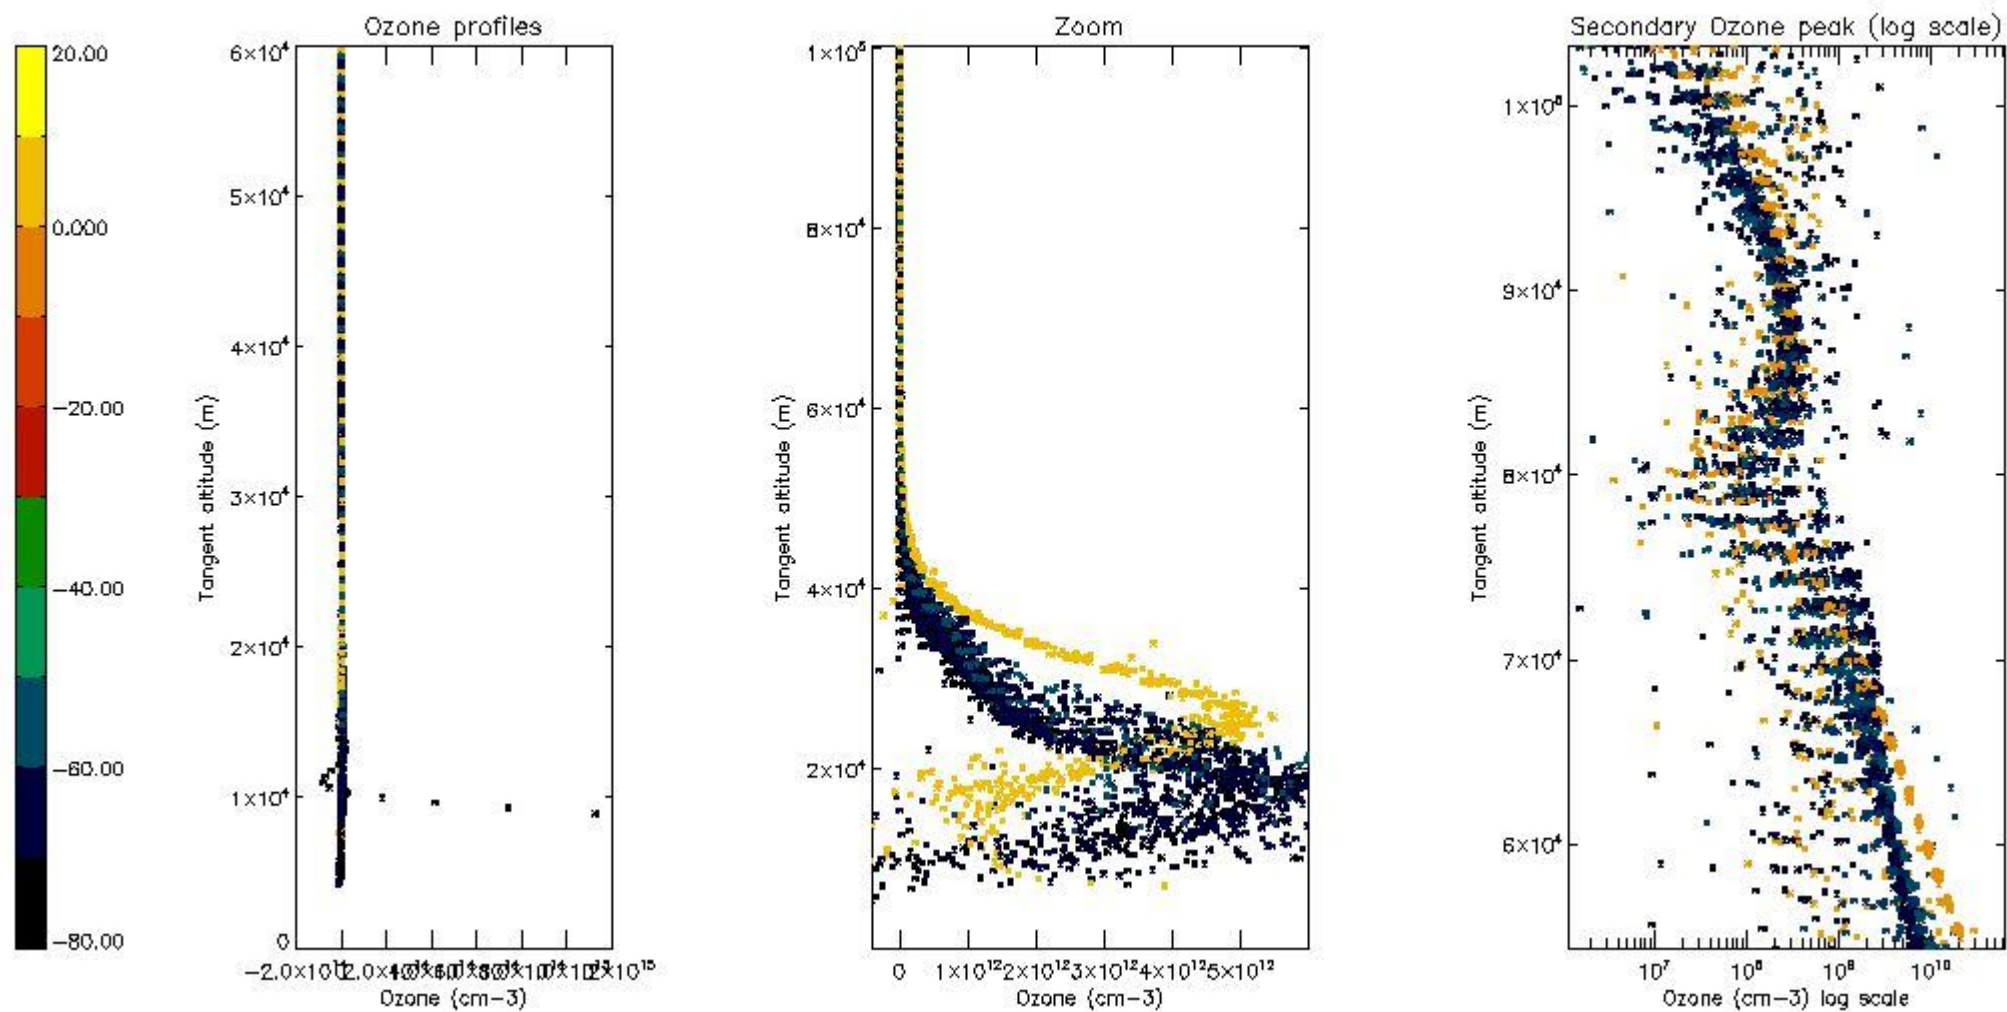

STD < 10	17
STD < 5	12

5.2 Plot ozone profiles for all STD (dark without errors)

The colorbar represents the latitude.

5.3 Plot ozone profiles where STD < 20% (dark without errors)

The colorbar represents the latitude.