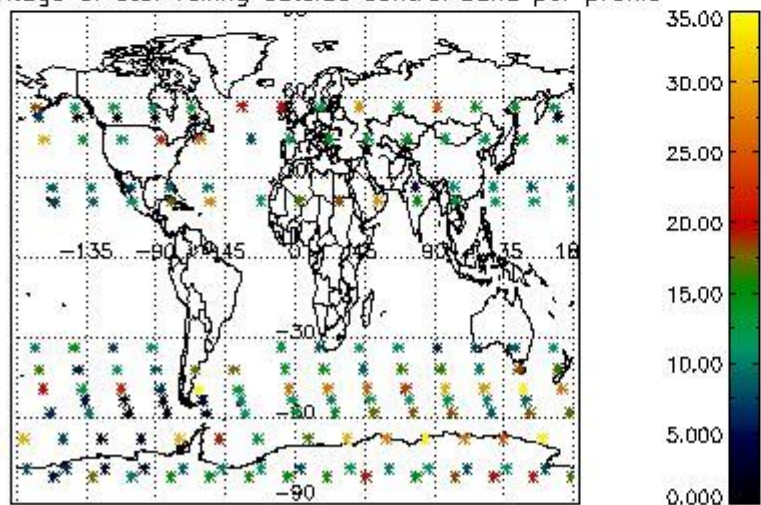

Percentage of star falling outside central band per profile