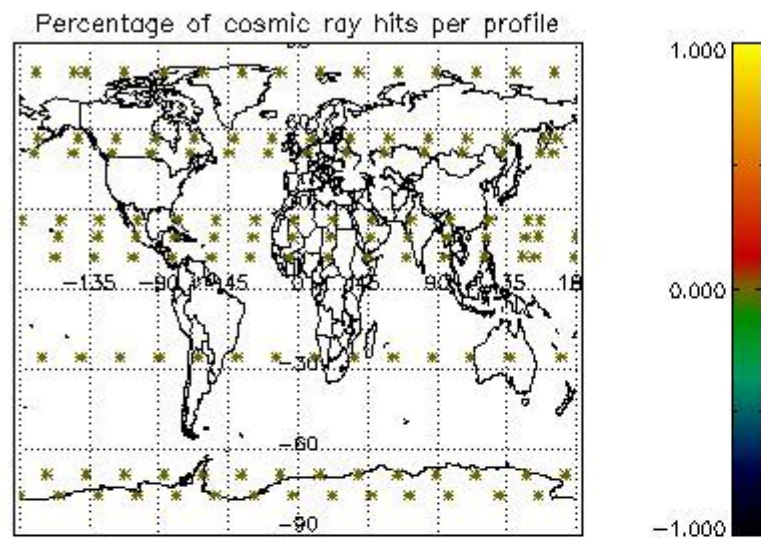

Percentage of datation errors per profile

Percentage of star falling outside central band per profile

Percentage of saturation errors per profile

4.2.2 Plot level 1 quality information per product (world map): ENVISAT DESCENDING passes