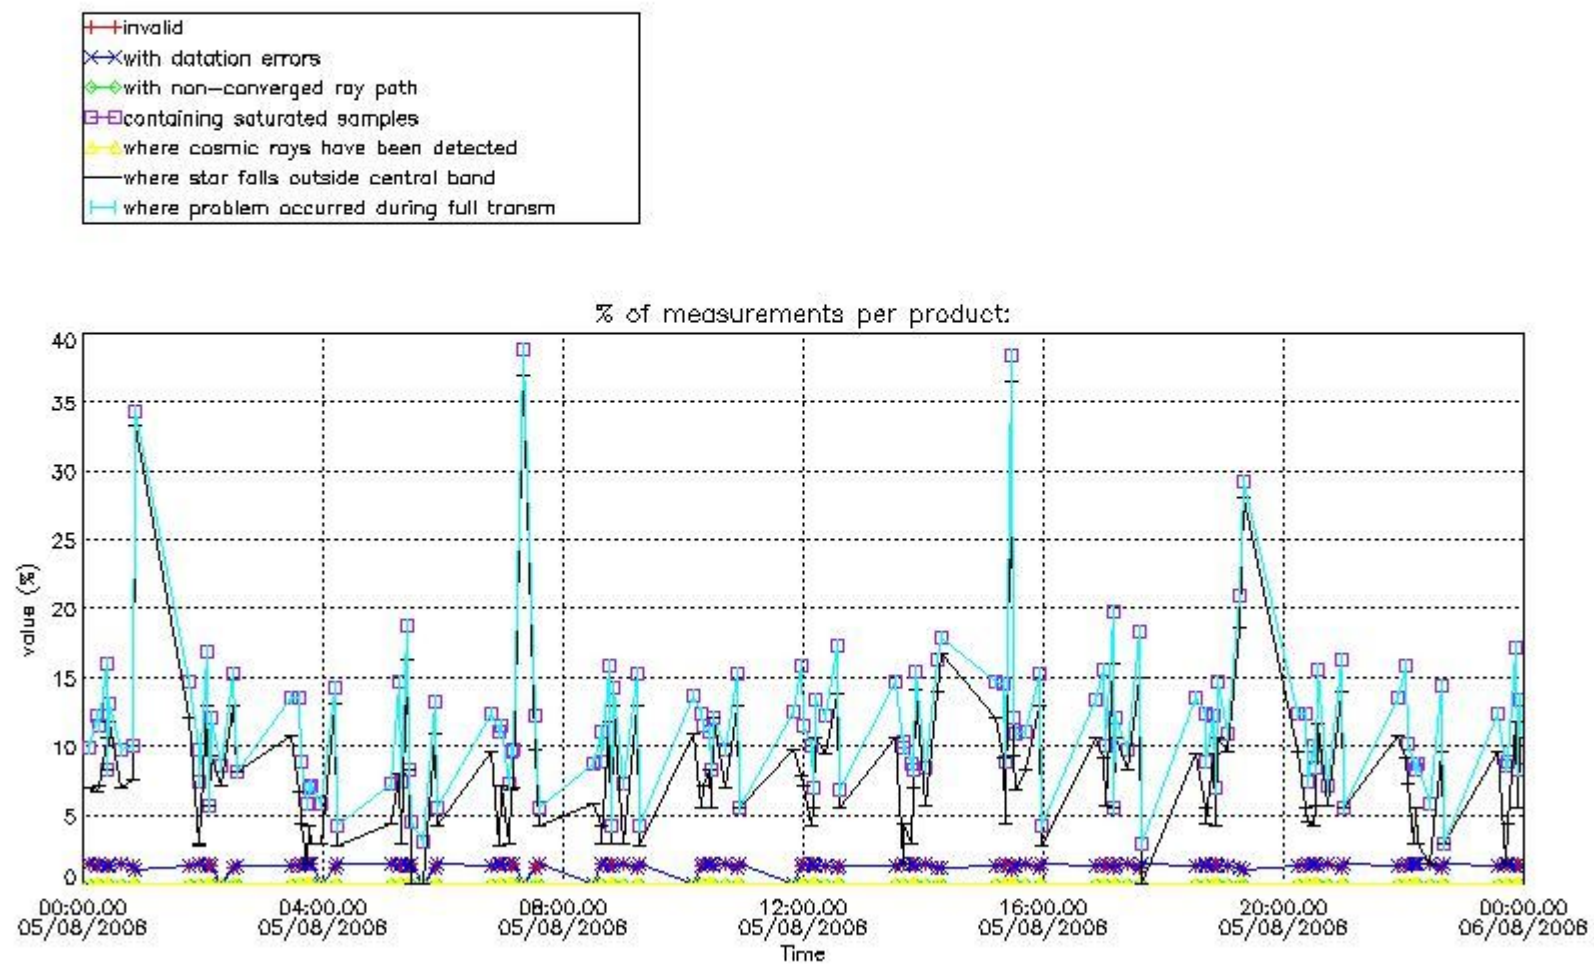

[6. Auxiliary Data Files used for the production reported in section 2](#)

This report presents the daily analysis on parameters extracted from GOMOS level 2 data (GOM_NL__2P). It is intended to monitor some important parameters that will impact the quality of these products. A list of level 2 products (and content) that have arrived during the reporting day to the PCF is also given.

3.1 Plot quality information per product (time dependant)

3.2 Plot quality information per product (world map)

Percentage of flagged data per O3 profile

Percentage of flagged data per H2O profile

Percentage of flagged data per NO2 profile

Percentage of flagged data per NO3 profile

4. Level 1 quality information per product

In this section it is plotted some information contained in the Quality Summary data set of the level 2 products that comes from the level 1b processing. Products without errors (error flag in the MPH set to "0") are used.

4.1 Plot quality information per product (time dependant) coming from level 1b processing

4.1.1 Plot level 1 quality information per product (time dependant): ENVISAT ASCENDING passes

4.1.2 Plot level 1 quality information per product (time dependant): ENVI SAT DESCENDING passes