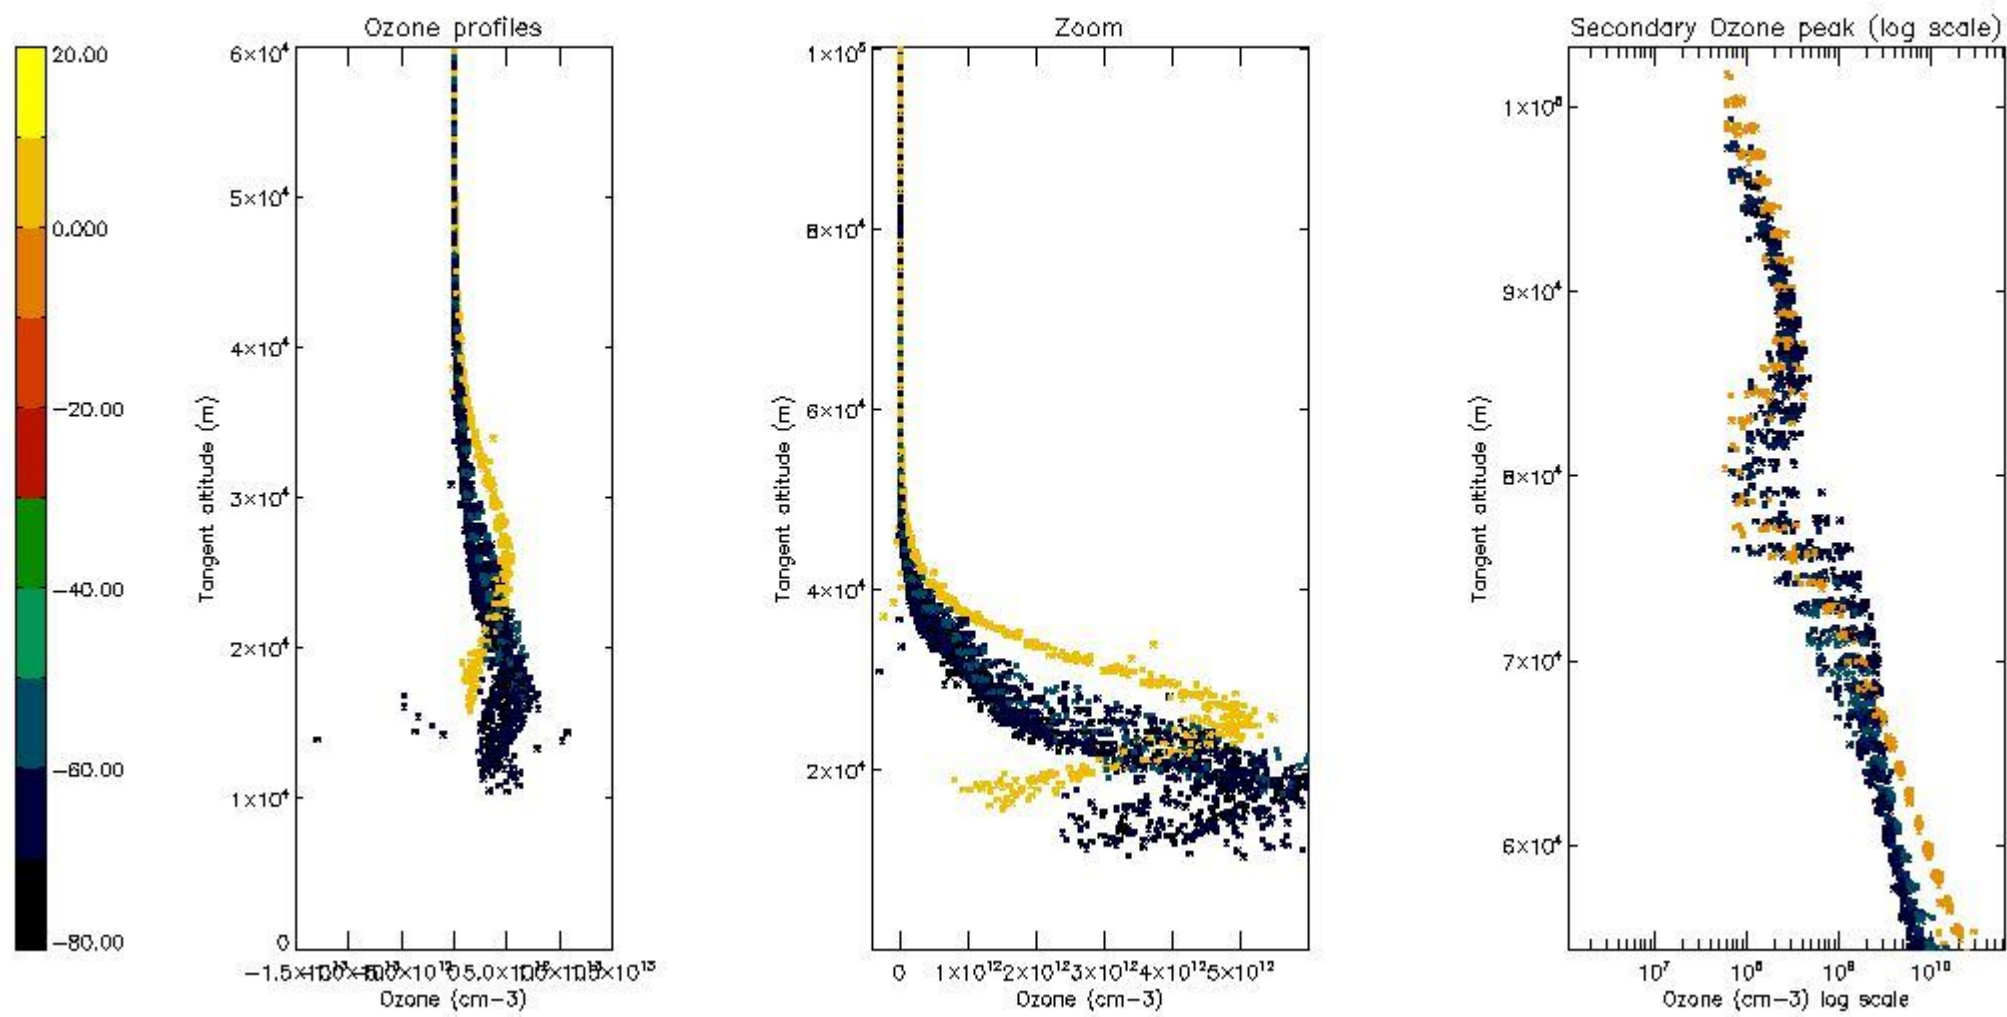

STD < 10	17
STD < 5	12

5.2 Plot ozone profiles for all STD (dark without errors)

The colorbar represents the latitude.

5.3 Plot ozone profiles where STD < 20% (dark without errors)

The colorbar represents the latitude.