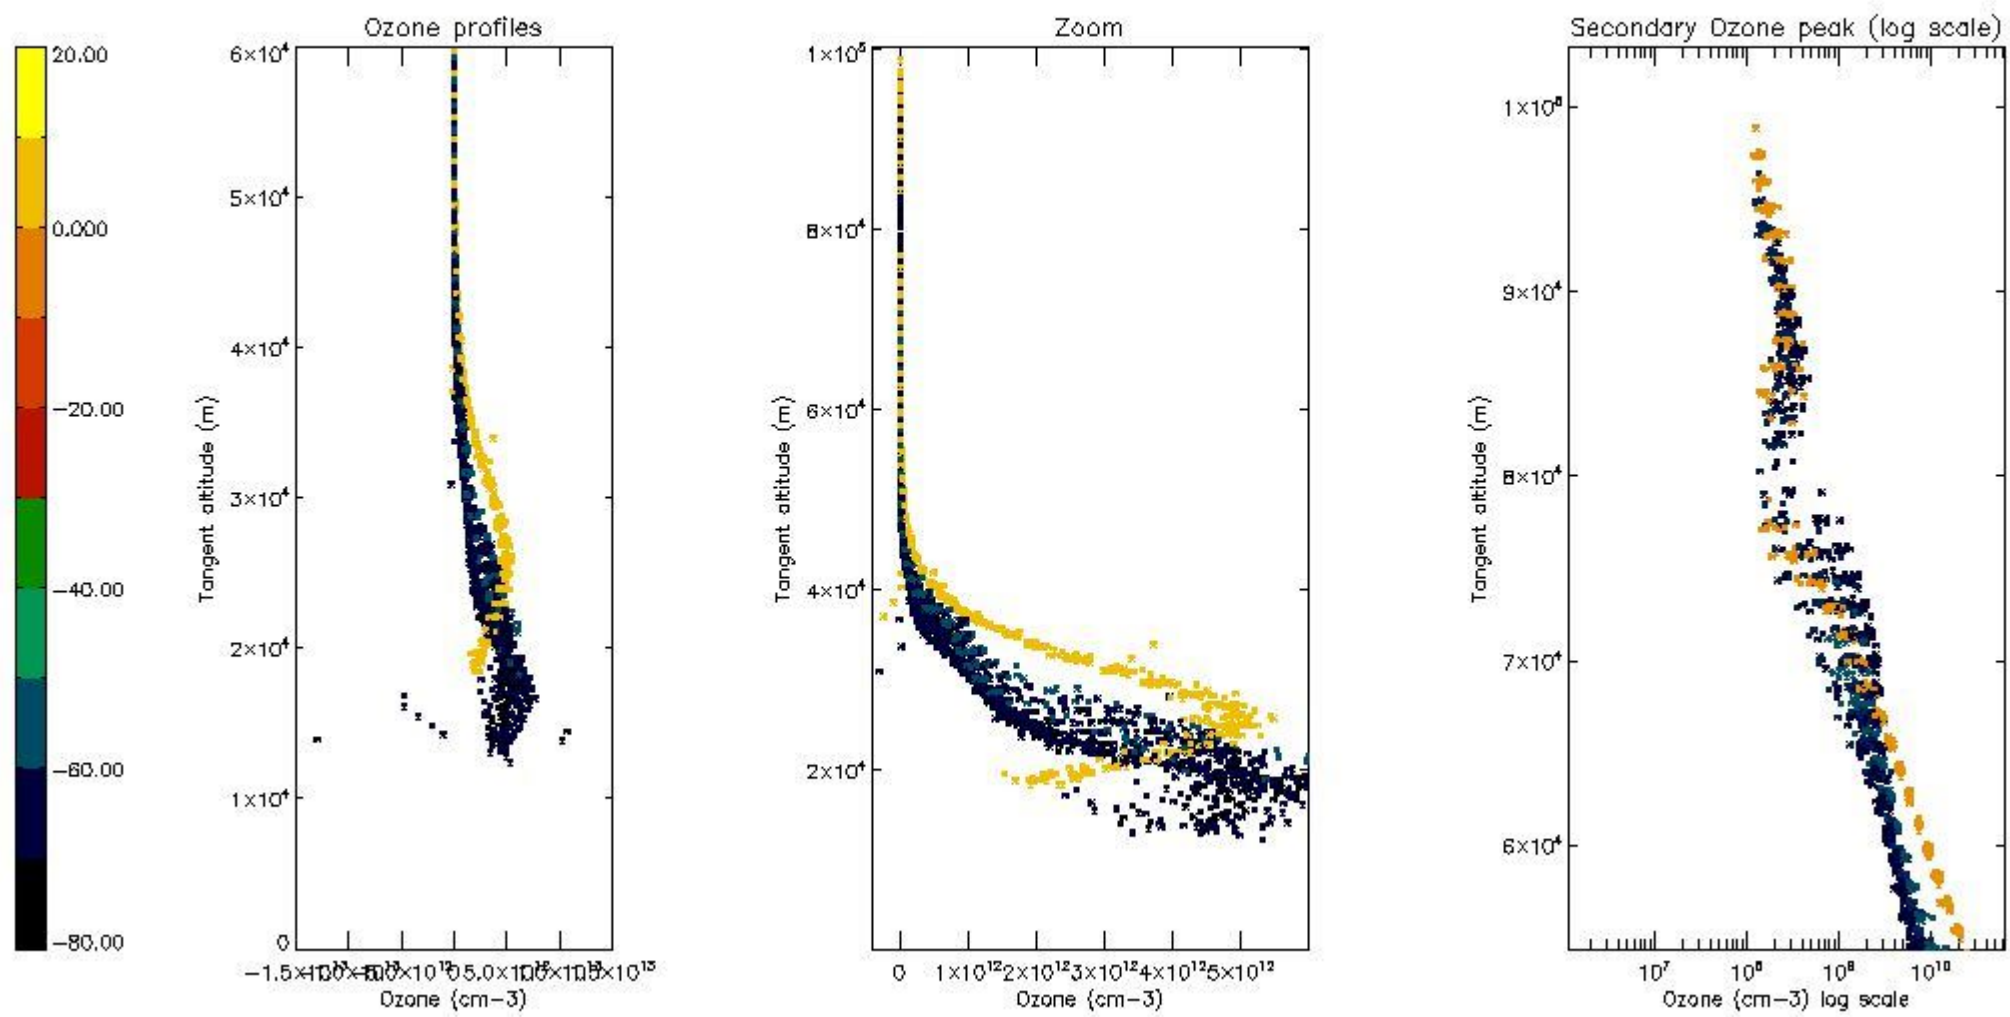

5.5 Plot ozone profiles where STD < 5% (dark without errors)

The colorbar represents the latitude.