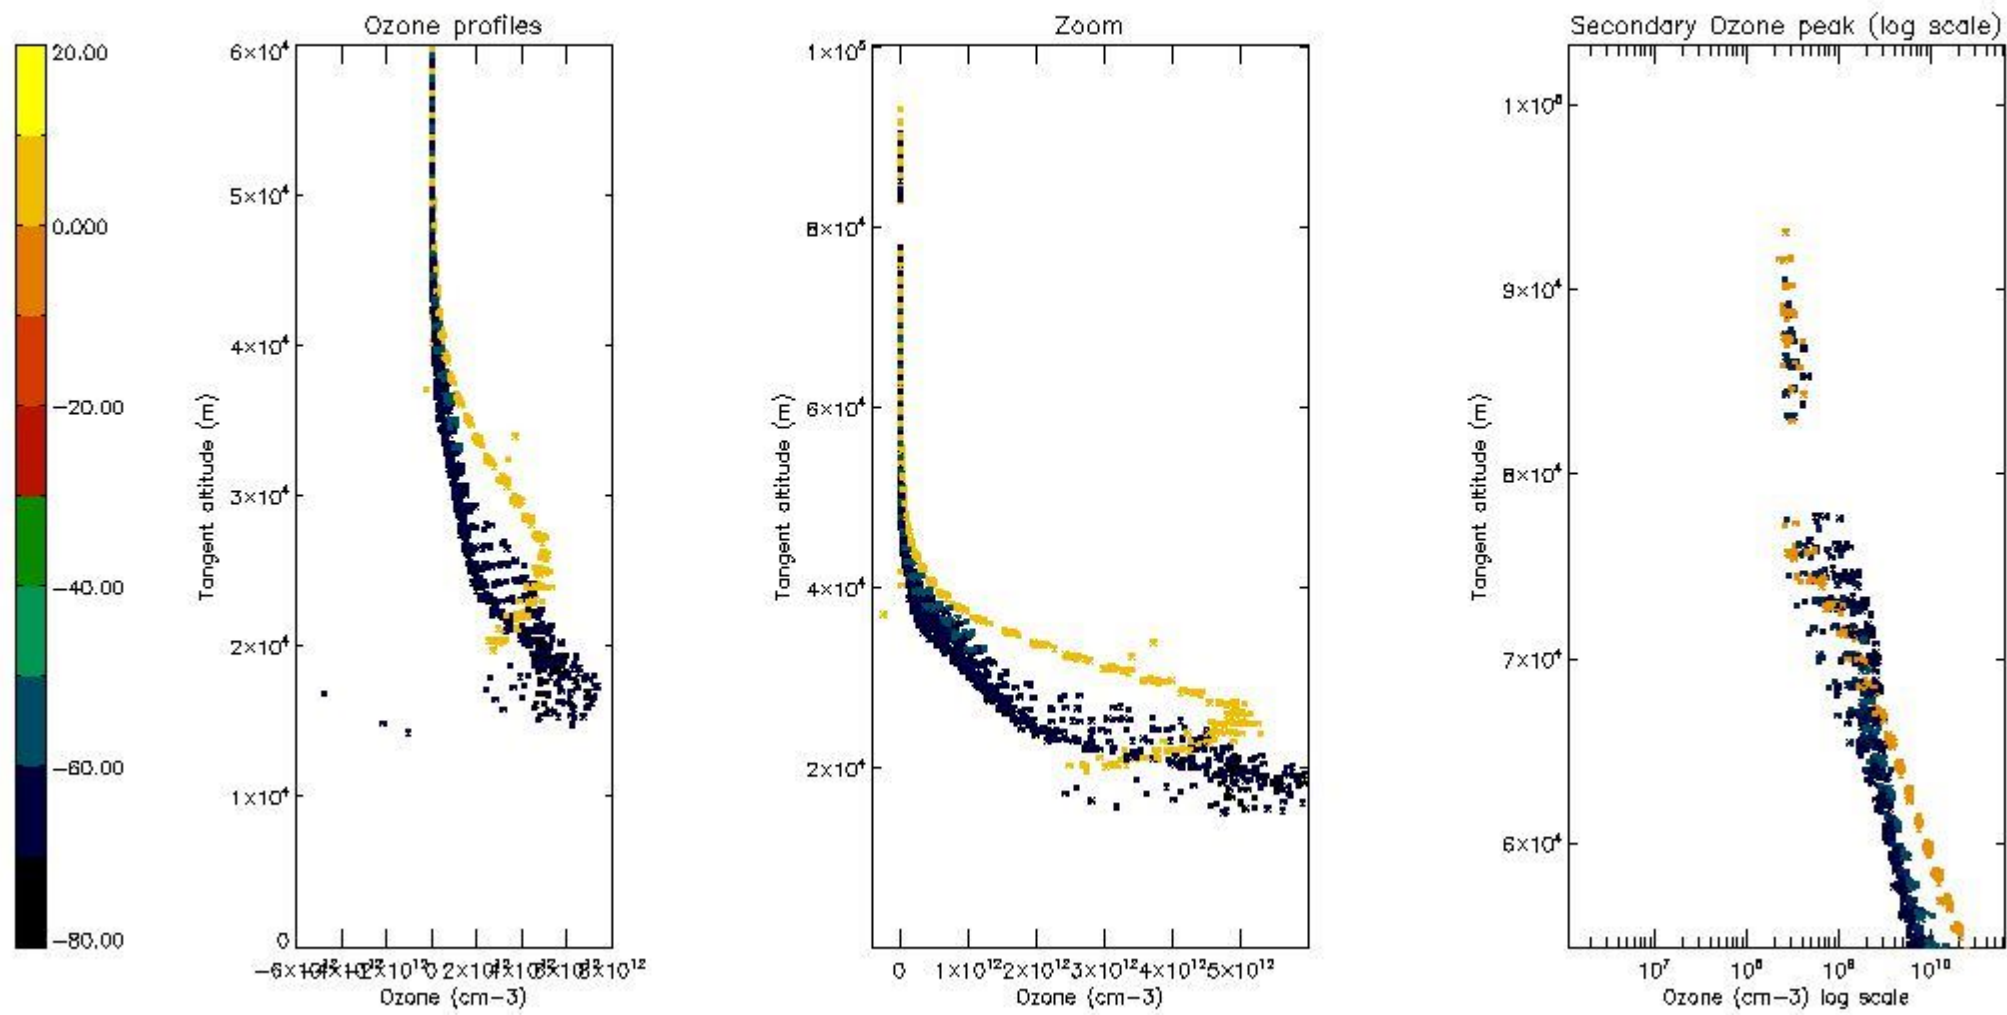

STD < 10	17
STD < 5	12

5.2 Plot ozone profiles for all STD (dark without errors)

The colorbar represents the latitude.

5.3 Plot ozone profiles where STD < 20% (dark without errors)

The colorbar represents the latitude.

5.4 Plot ozone profiles where $STD < 10\%$ (dark without errors)

The colorbar represents the latitude.

5.5 Plot ozone profiles where STD < 5% (dark without errors)

The colorbar represents the latitude.

5.6 Plot NO₂ profiles for all STD (dark without errors)

The colorbar represents the latitude.

5.7 Plot NO3 profiles for all STD (dark without errors)

The colorbar represents the latitude.

5.8 Plot H₂O profiles for all STD (only for occultations of stars 1,2,3,4,13,14,16,26,63 dark without errors)