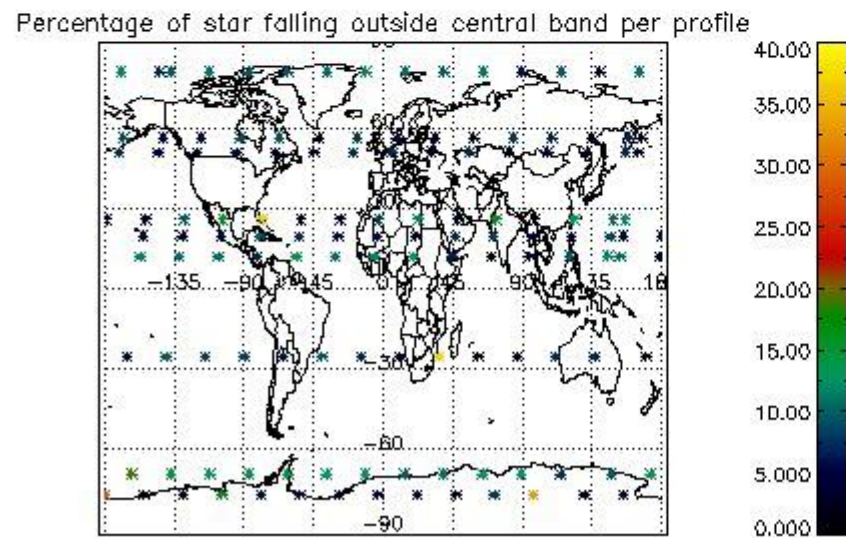

Percentage of datation errors per profile

Percentage of star falling outside central band per profile

Percentage of saturation errors per profile

4.2.2 Plot level 1 quality information per product (world map): ENVISAT DESCENDING passes