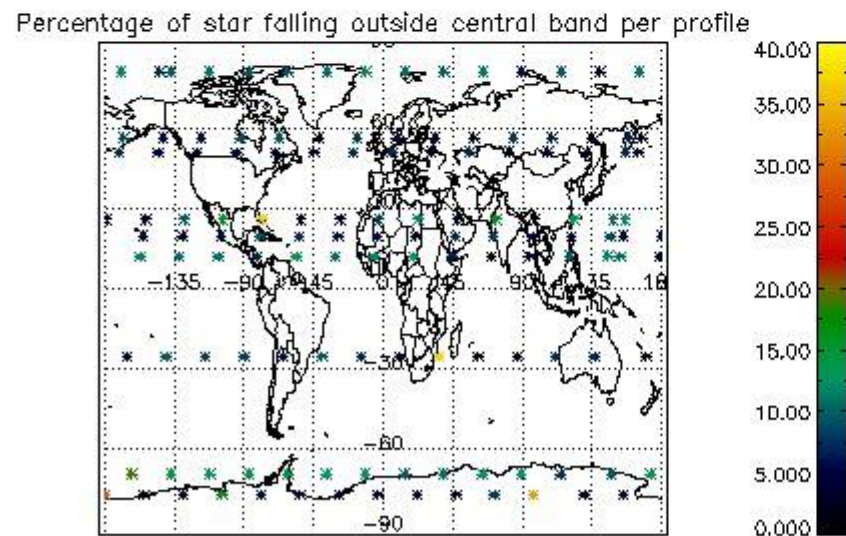

Percentage of datation errors per profile

Percentage of star falling outside central band per profile

Percentage of saturation errors per profile

4.2.2 Plot level 1 quality information per product (world map): ENVISAT DESCENDING passes