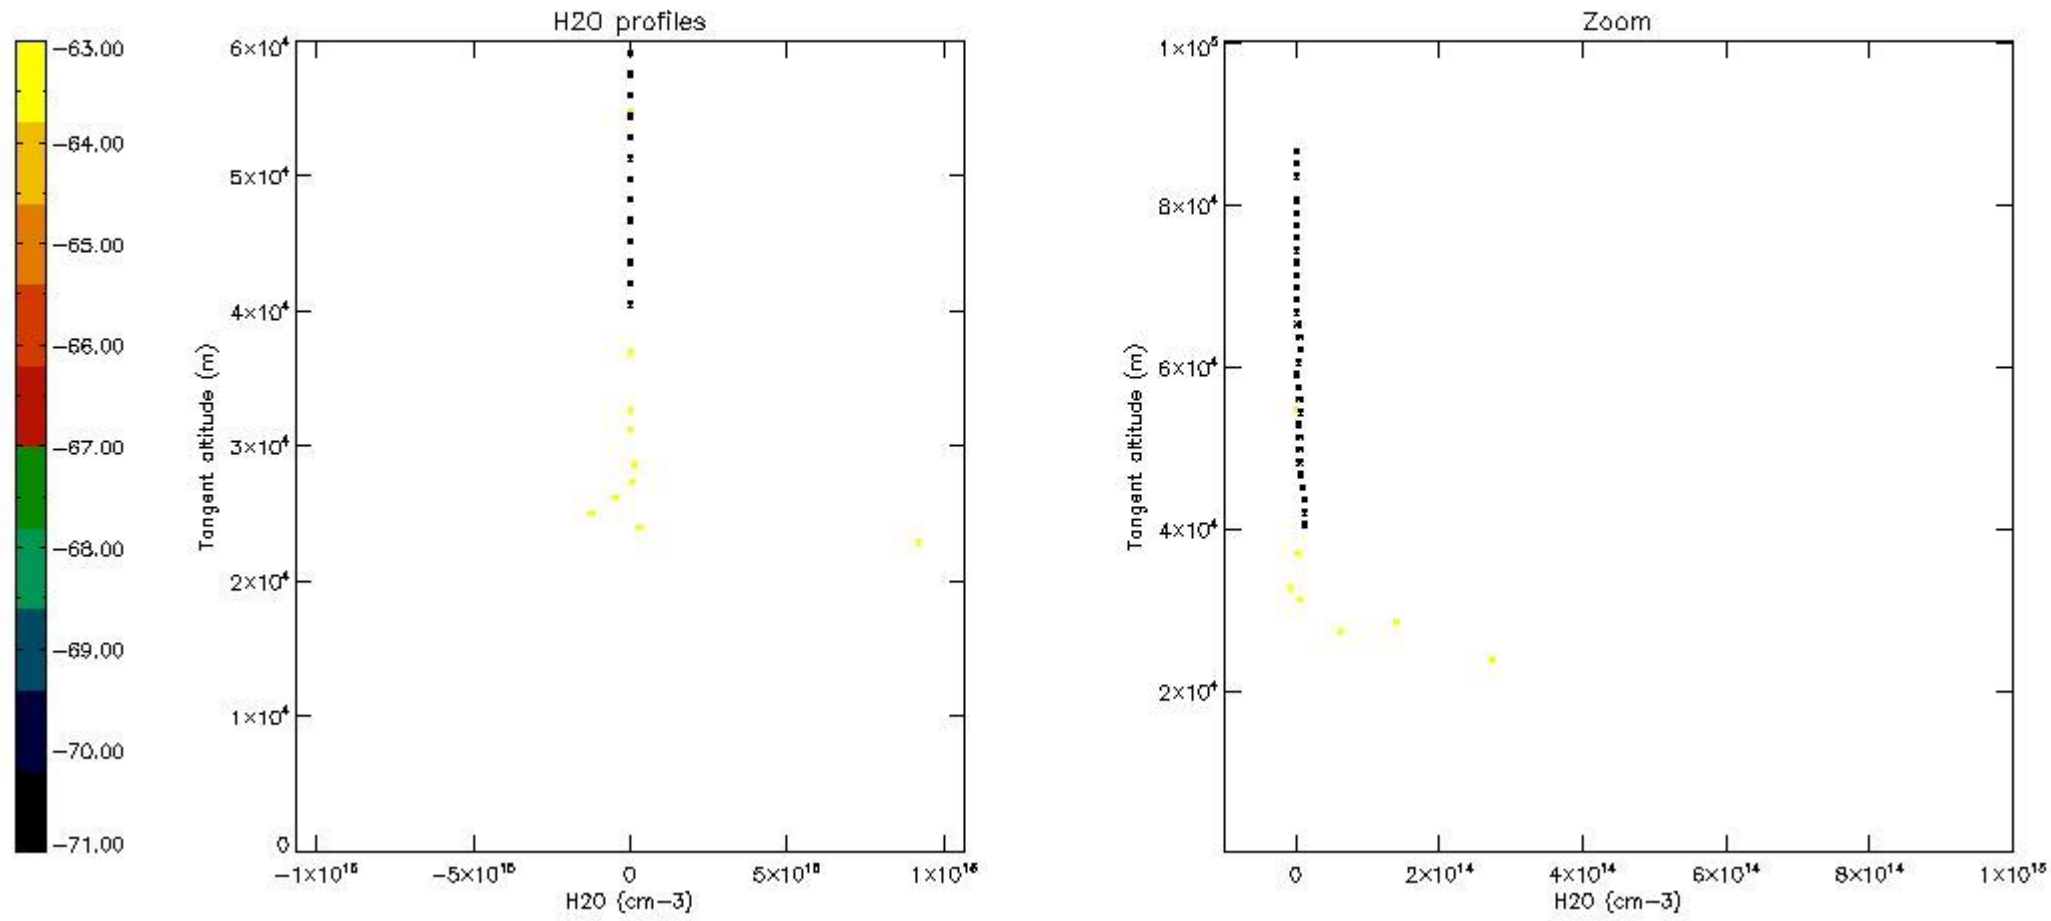

6. Auxiliary Data Files used for the production reported in section 2

The number reported in the third column indicates since which file (see list in section 2) the corresponding auxiliary file has been used. The fourth column is the date of those product files.

Type	Auxiliary Filename	Used since product	Used since product date
INST_PHYS_CHARACTERISTICS	GOM_INS_AXVIEC20091111_143220_20030716_120000_20500101_000000	1	05-AUG-2008 00:06:14
LEVEL-2_PROC_CONFIG	GOM_PR2_AXVIEC20091111_152718_20020301_000000_20500101_000000	1	05-AUG-2008 00:06:14
CROSS_SECTIONS_FILE	GOM_CRS_AXVIEC20091111_154832_20020301_000000_20500101_000000	1	05-AUG-2008 00:06:14