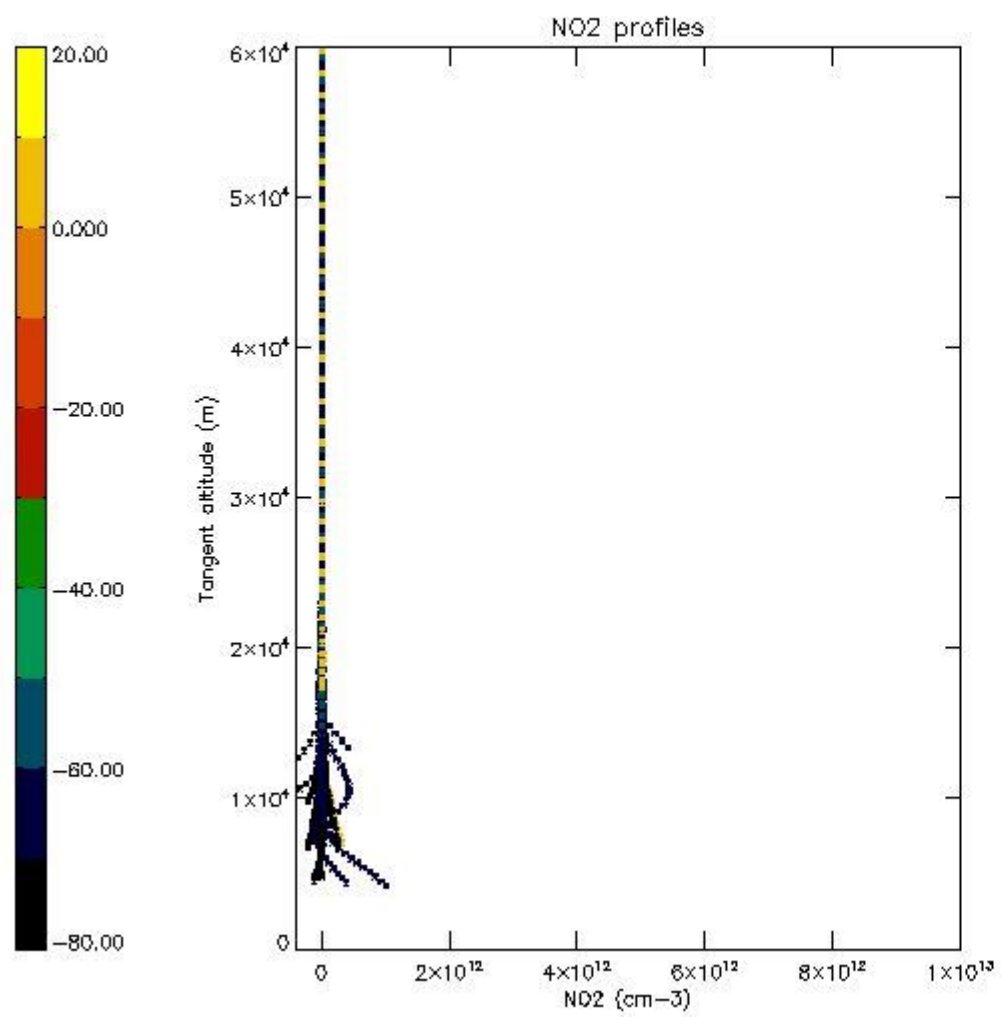

The colorbar represents the latitude.

5.7 Plot NO3 profiles for all STD (dark without errors)

The colorbar represents the latitude.

5.8 Plot H₂O profiles for all STD (only for occultations of stars 1,2,3,4,13,14,16,26,63 dark without errors)