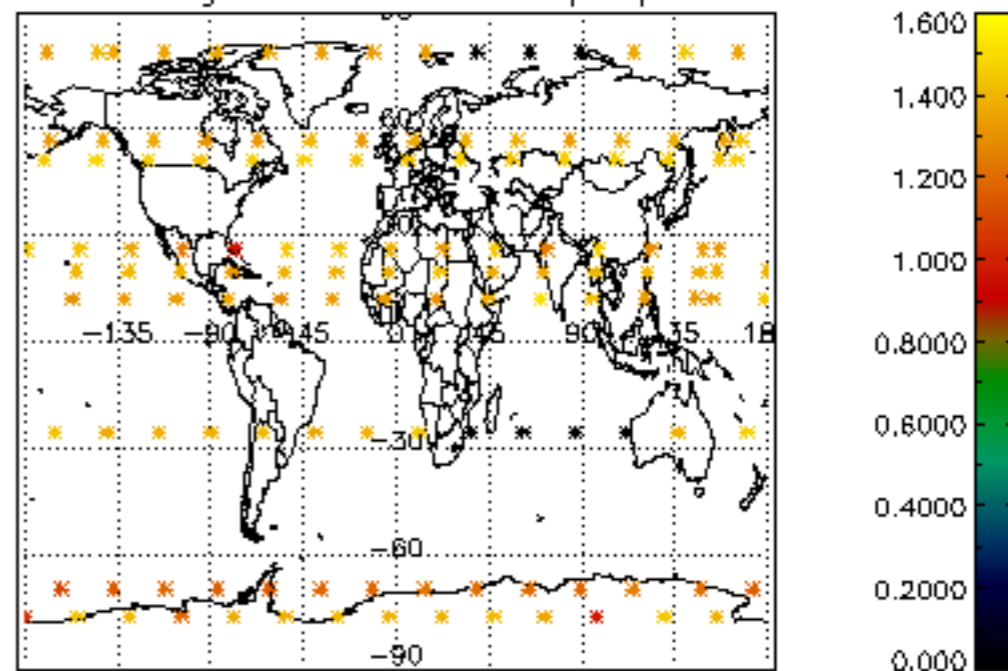

Percentage of datation errors per profile

Percentage of star falling outside central band per profile

Percentage of saturation errors per profile

Percentage of cosmic ray hits per profile

Percentage of datation errors per profile