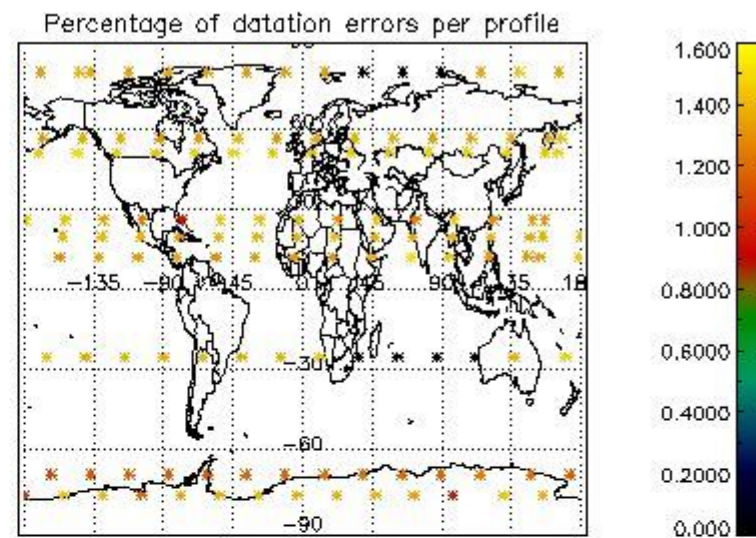

Percentage of datation errors per profile

Percentage of star falling outside central band per profile

Percentage of saturation errors per profile

4.2.2 Plot level 1 quality information per product (world map): ENVISAT DESCENDING passes