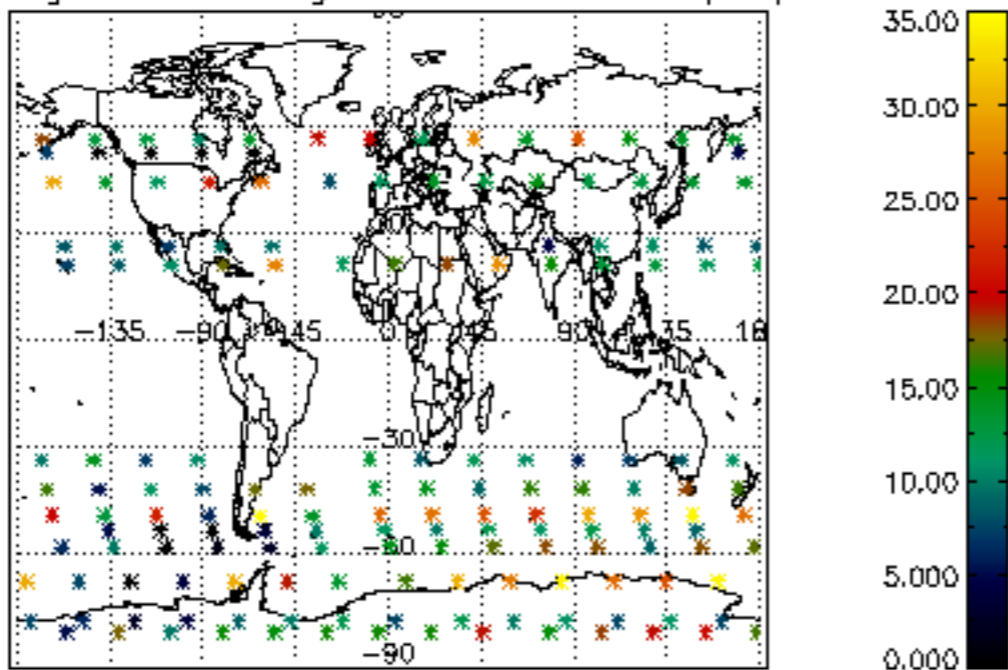

Percentage of flagged data per NO3 profile

Percentage of cosmic ray hits per profile

Percentage of datation errors per profile

Percentage of star falling outside central band per profile

Percentage of saturation errors per profile