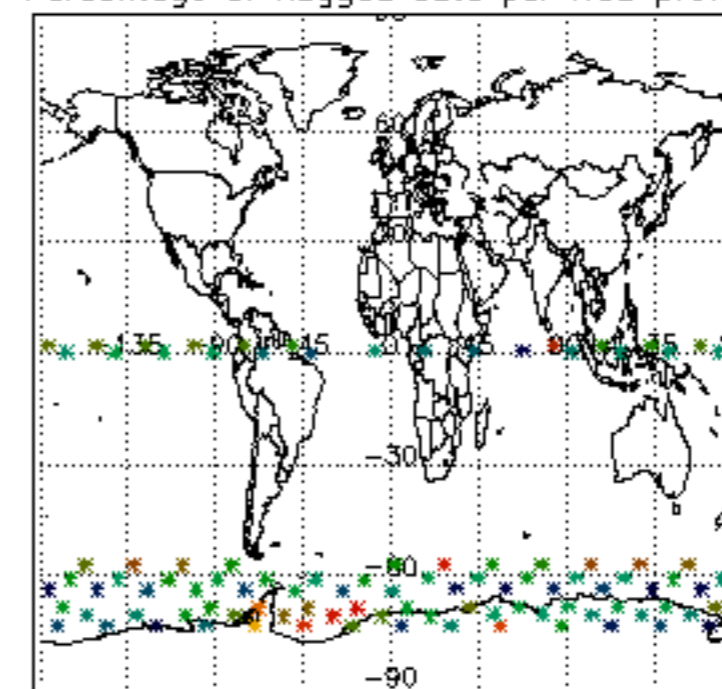

Percentage of flagged data per NO3 profile