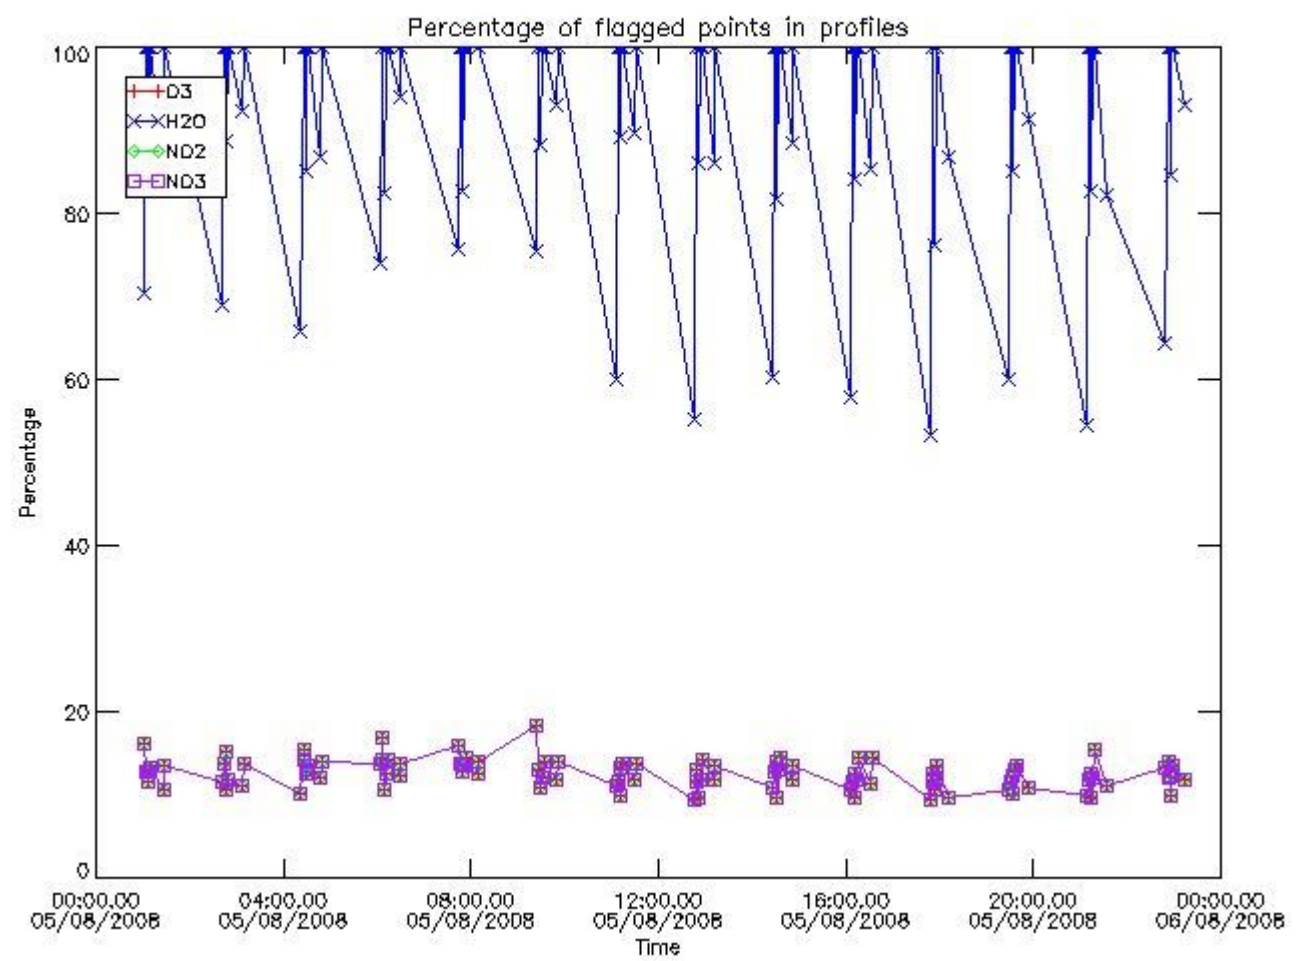

279	GOM_NL__2PRFIN20080805_222515_000000342071_00015_33636_3656.N1	05-AUG-2008 22:25:15	Bright	34.000	49	1Alp UMi	1.9900	6300.0	68	33636	No
280	GOM_NL__2PRFIN20080805_223755_000000422071_00015_33636_3657.N1	05-AUG-2008 22:37:55	Bright	41.500	6	13Alp Aur	0.080000	3400.0	83	33636	No
281	GOM_NL__2PRFIN20080805_224029_000000352071_00015_33636_3658.N1	05-AUG-2008 22:40:29	Bright	34.500	107	37The Aur	2.6490	11000.	69	33636	No
282	GOM_NL__2PRFIN20080805_224322_000000442071_00015_33636_3659.N1	05-AUG-2008 22:43:22	Bright	44.000	28	12Bet Tau	1.6500	15200.	88	33636	No
283	GOM_NL__2PRFIN20080805_224531_000000422071_00015_33636_3660.N1	05-AUG-2008 22:45:31	Twilight	41.500	176	23Zet Tau	3.0200	22000.	83	33636	No
284	GOM_NL__2PRFIN20080805_224915_000000432071_00015_33636_3661.N1	05-AUG-2008 22:49:15	Dark	42.500	14	58Alp Ori	0.87000	3000.0	85	33636	No
285	GOM_NL__2PRFIN20080805_225207_000000432071_00015_33636_3662.N1	05-AUG-2008 22:52:07	Dark	42.500	30	46Eps Ori	1.6940	30000.	85	33636	No
286	GOM_NL__2PRFIN20080805_225328_000000402071_00015_33636_3663.N1	05-AUG-2008 22:53:28	Dark	40.000	125	44Iot Ori	2.7700	30000.	80	33636	No
287	GOM_NL__2PRFIN20080805_225444_000000522071_00015_33636_3664.N1	05-AUG-2008 22:54:44	Dark	52.000	7	19Bet Ori	0.10000	14000.	104	33636	No
288	GOM_NL__2PRFIN20080805_225649_000000422071_00015_33636_3665.N1	05-AUG-2008 22:56:49	Dark	41.500	101	11Alp Lep	2.5820	7000.0	83	33636	No
289	GOM_NL__2PRFIN20080805_225906_000000382071_00015_33636_3666.N1	05-AUG-2008 22:59:06	Dark	38.000	177	1Zet CMa	3.0220	26000.	76	33636	No
290	GOM_NL__2PRFIN20080805_231429_000000442071_00016_33637_3653.N1	05-AUG-2008 23:14:29	Dark	43.500	9	Alp Eri	0.45300	24000.	87	33637	No
291	GOM_NL__2PRFIN20080805_232100_000000382071_00016_33637_3654.N1	05-AUG-2008 23:21:00	Straylight	38.000	148	Alp Tuc	2.8780	4100.0	76	33637	No
292	GOM_NL__2PRFIN20080805_232426_000000462071_00016_33637_3655.N1	05-AUG-2008 23:24:26	Straylight	46.000	31	Alp Gru	1.7340	15200.	92	33637	No
293	GOM_NL__2PRFIN20080805_233439_000000372071_00016_33637_3656.N1	05-AUG-2008 23:34:39	Bright	36.500	155	41Pi Sgr	2.9000	6600.0	73	33637	No
294	GOM_NL__2PRFIN20080805_234247_000000352071_00016_33637_3657.N1	05-AUG-2008 23:42:47	Bright	35.000	11	53Alp Aql	0.76500	8000.0	70	33637	No
295	GOM_NL__2PRFIN20080805_234422_000000342071_00016_33637_3658.N1	05-AUG-2008 23:44:22	Bright	34.000	168	17Zet Aql	2.9860	11000.	68	33637	No
296	GOM_NL__2PRFIN20080805_235128_000000382071_00016_33637_3659.N1	05-AUG-2008 23:51:28	Bright	38.000	5	3Alp Lyr	0.033000	11000.	76	33637	No
297	GOM_NL__2PRFIN20080805_235313_000000362071_00016_33637_3660.N1	05-AUG-2008 23:53:13	Bright	36.000	144	18Del Cyg	2.8600	11000.	72	33637	No
298	GOM_NL__2PRFIN20080805_235522_000000382071_00016_33637_3661.N1	05-AUG-2008 23:55:22	Bright	37.500	69	33Gam Dra	2.2310	3800.0	75	33637	No

3. Quality information per product

In this section it is plotted some information contained in the Quality Summary data set of the level 2 products. Only products in dark limb conditions and without errors (error flag in the MPH set to "0") are used.

3.1 Plot quality information per product (time dependant)

3.2 Plot quality information per product (world map)