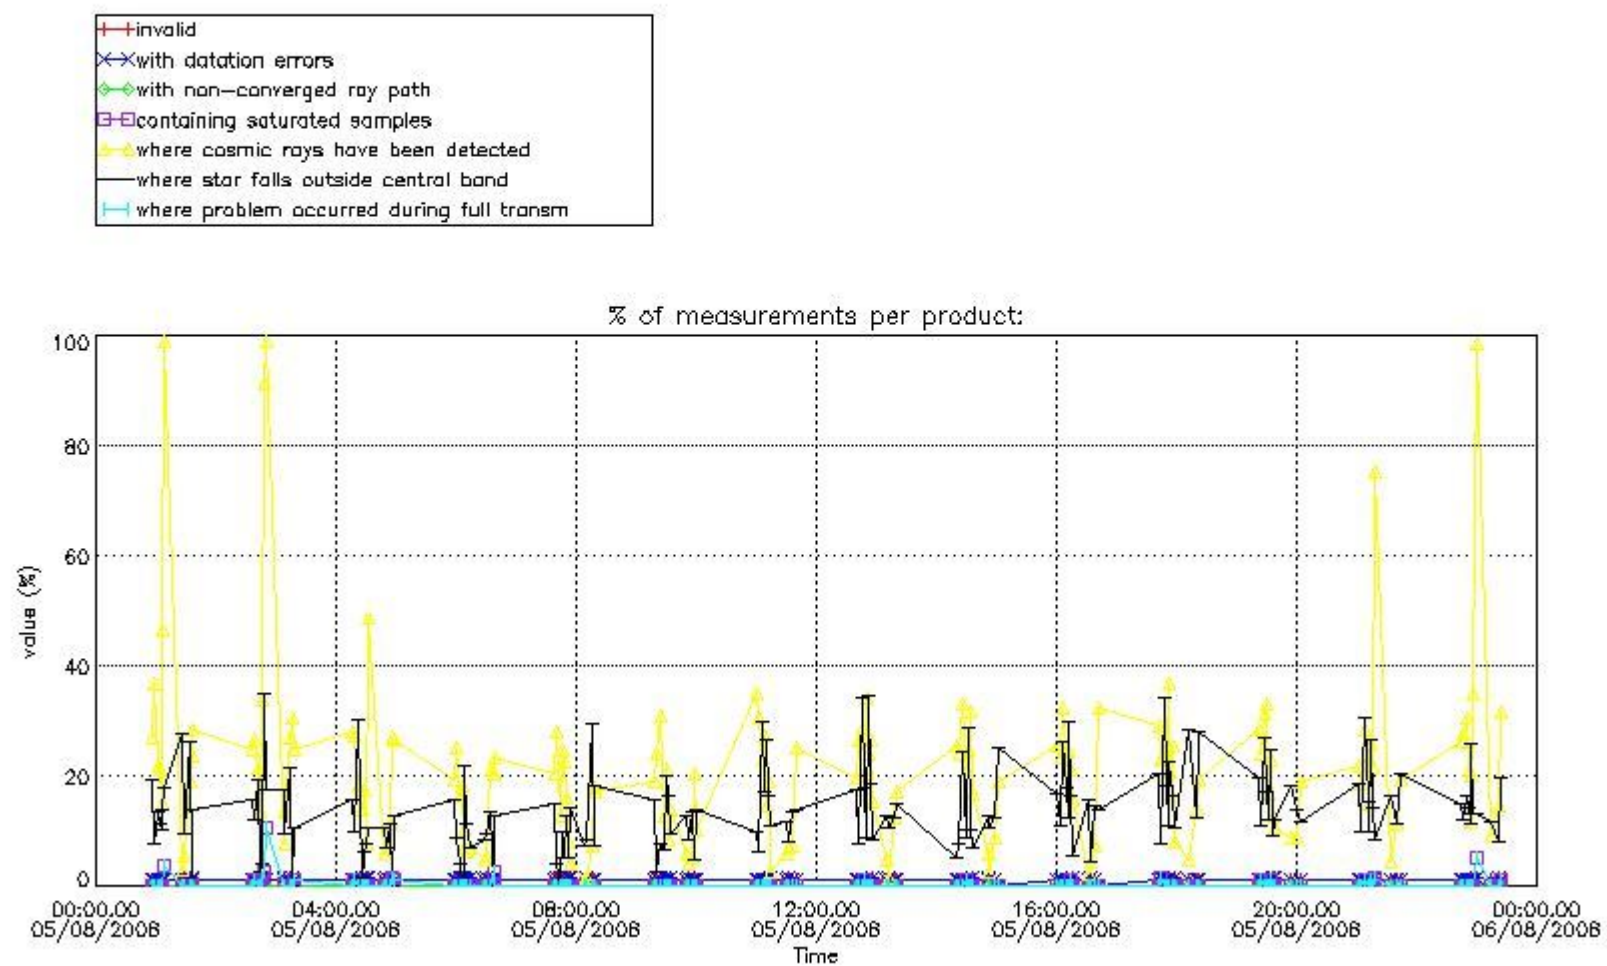

3.1 Plot quality information per product (time dependant)

3.2 Plot quality information per product (world map)

Percentage of flagged data per O3 profile

Percentage of flagged data per H2O profile

Percentage of flagged data per NO2 profile

Percentage of flagged data per NO3 profile

4. Level 1 quality information per product

In this section it is plotted some information contained in the Quality Summary data set of the level 2 products that comes from the level 1b processing. Products without errors (error flag in the MPH set to "0") are used.

4.1 Plot quality information per product (time dependant) coming from level 1b processing

4.1.1 Plot level 1 quality information per product (time dependant): ENVISAT ASCENDING passes

4.1.2 Plot level 1 quality information per product (time dependant): ENVI SAT DESCENDING passes