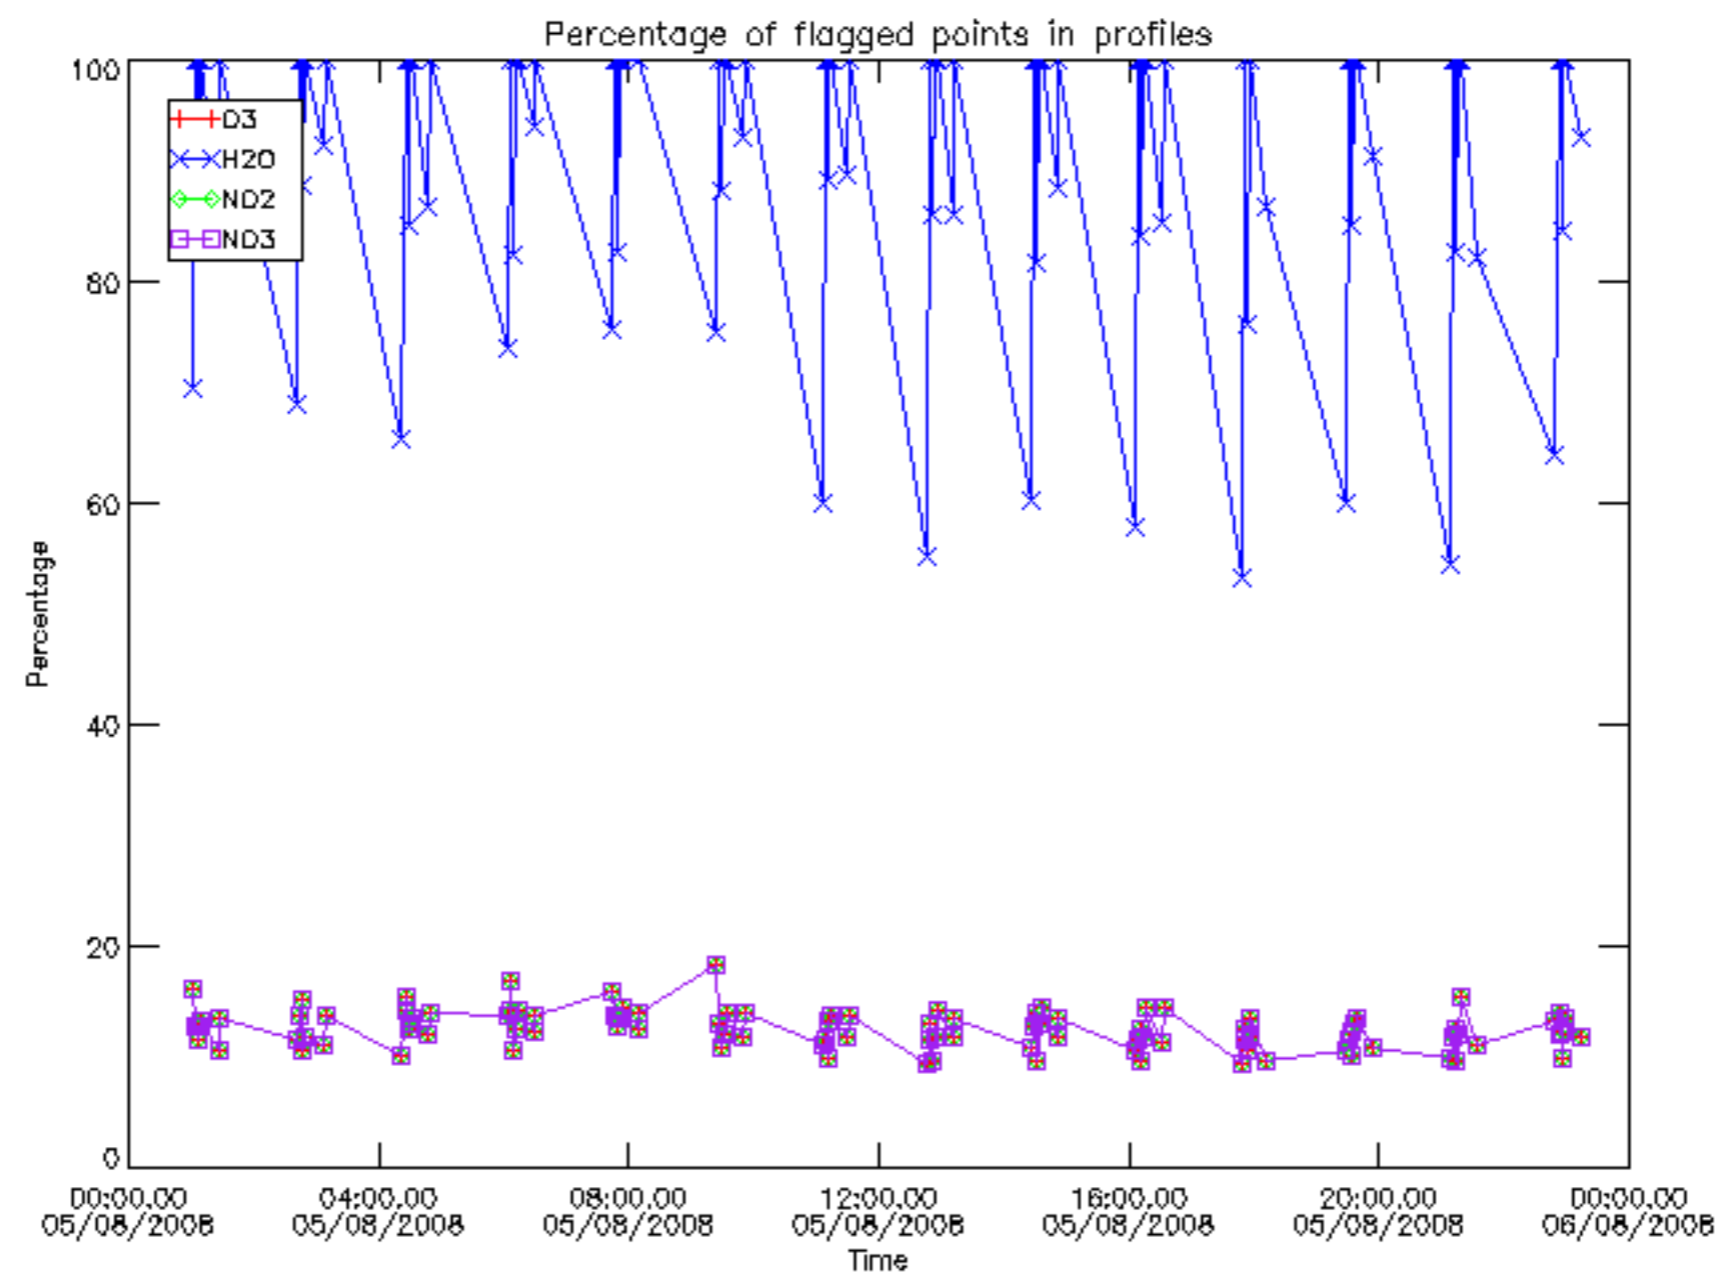

Percentage of flagged data per D3 profile

Percentage of flagged data per H2O profile