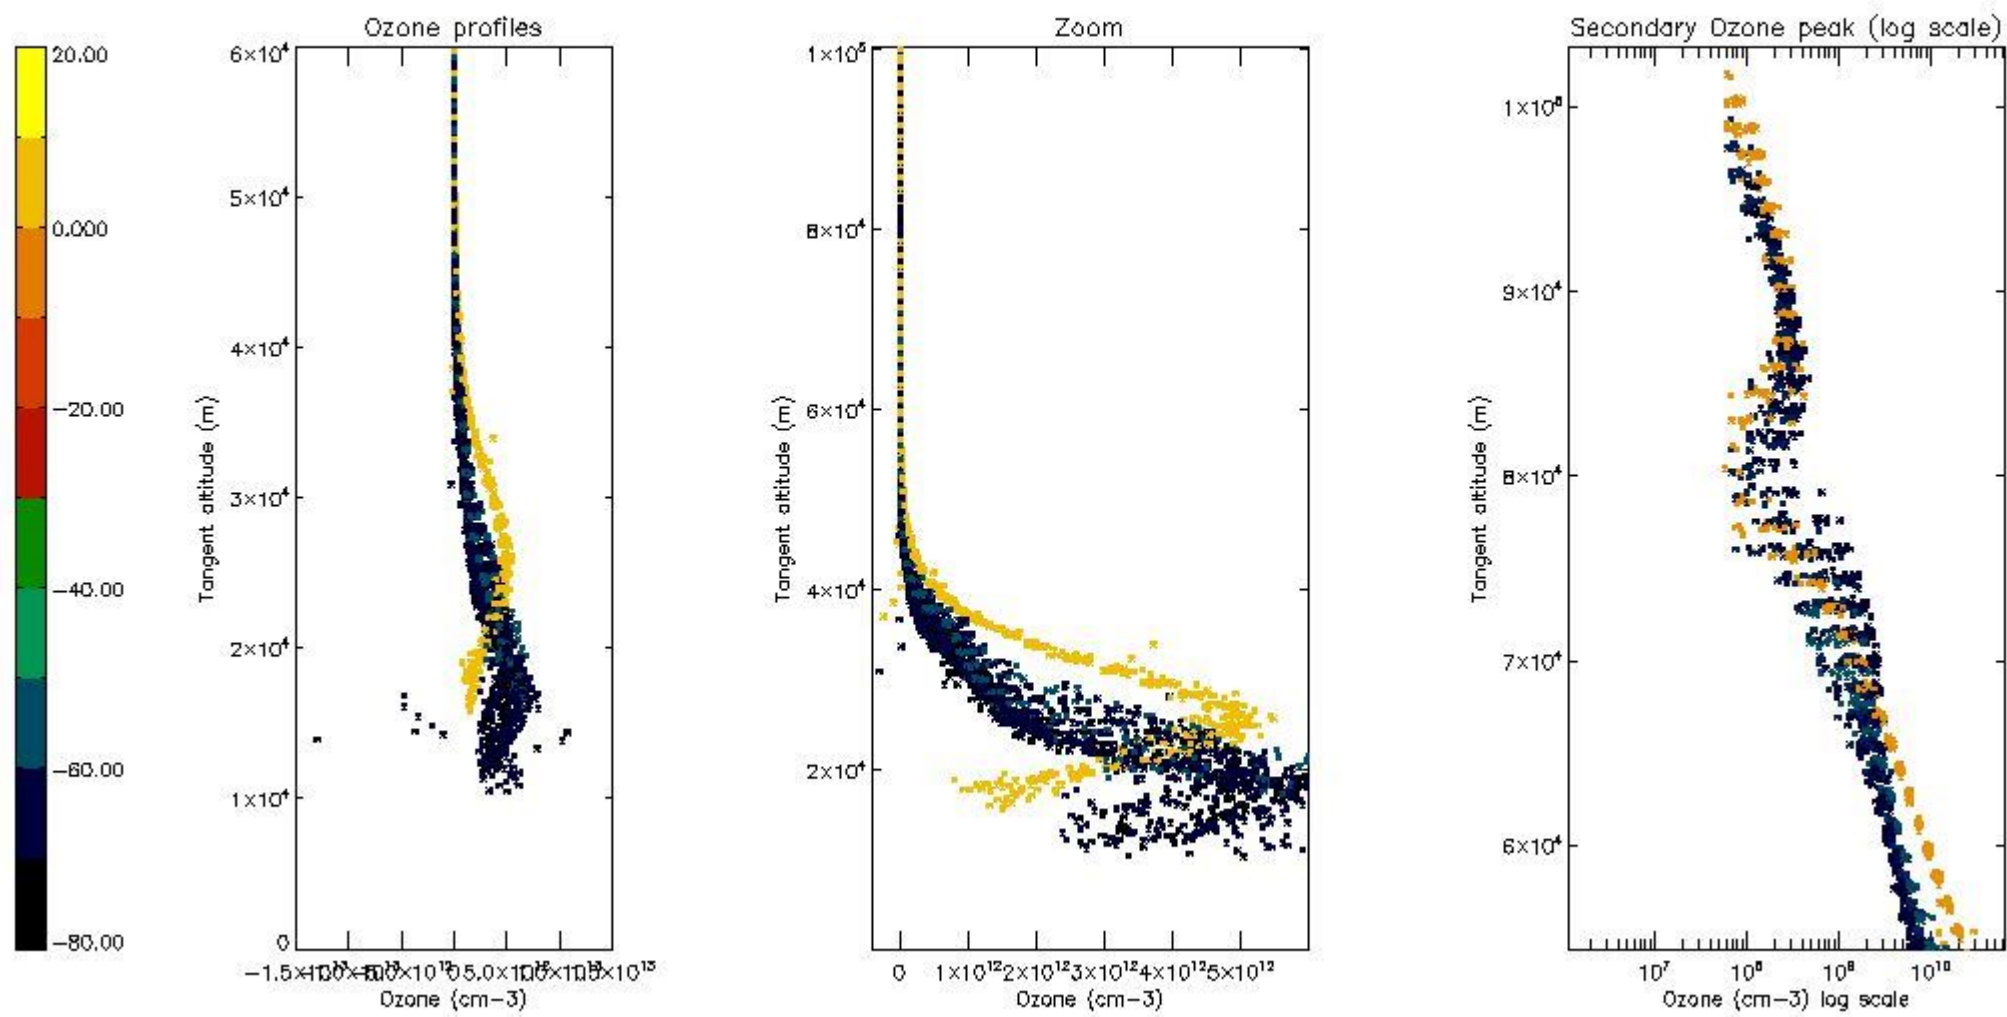

STD < 10	17
STD < 5	12

5.2 Plot ozone profiles for all STD (dark without errors)

The colorbar represents the latitude.

5.3 Plot ozone profiles where STD < 20% (dark without errors)

The colorbar represents the latitude.

5.4 Plot ozone profiles where $STD < 10\%$ (dark without errors)

The colorbar represents the latitude.

5.5 Plot ozone profiles where STD < 5% (dark without errors)

The colorbar represents the latitude.

5.6 Plot NO₂ profiles for all STD (dark without errors)