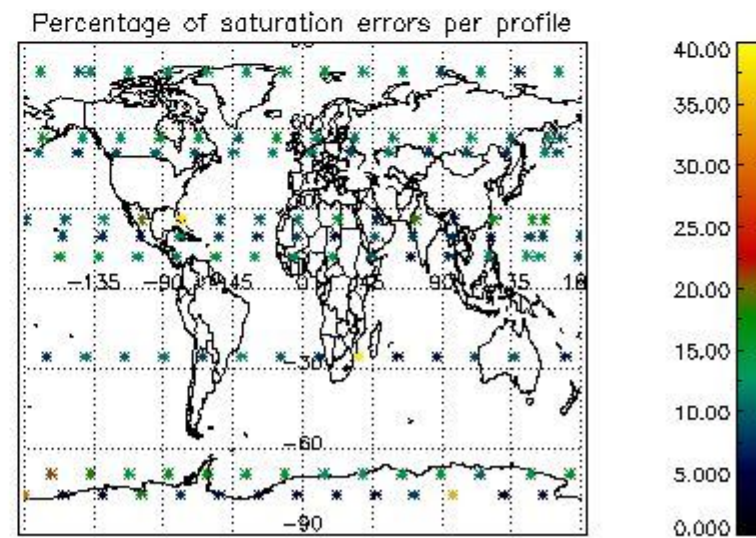

Percentage of datation errors per profile

Percentage of star falling outside central band per profile

Percentage of saturation errors per profile

4.2.2 Plot level 1 quality information per product (world map): ENVISAT DESCENDING passes