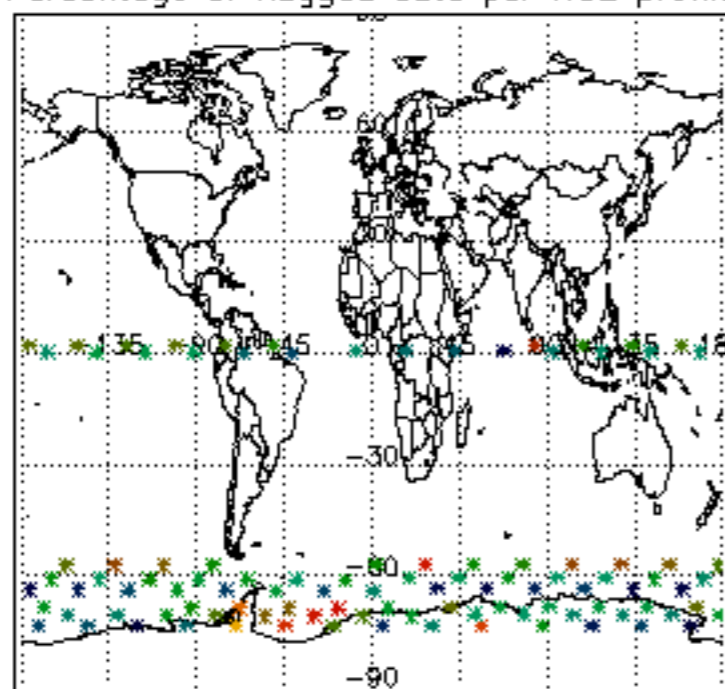

Percentage of flagged data per NO2 profile