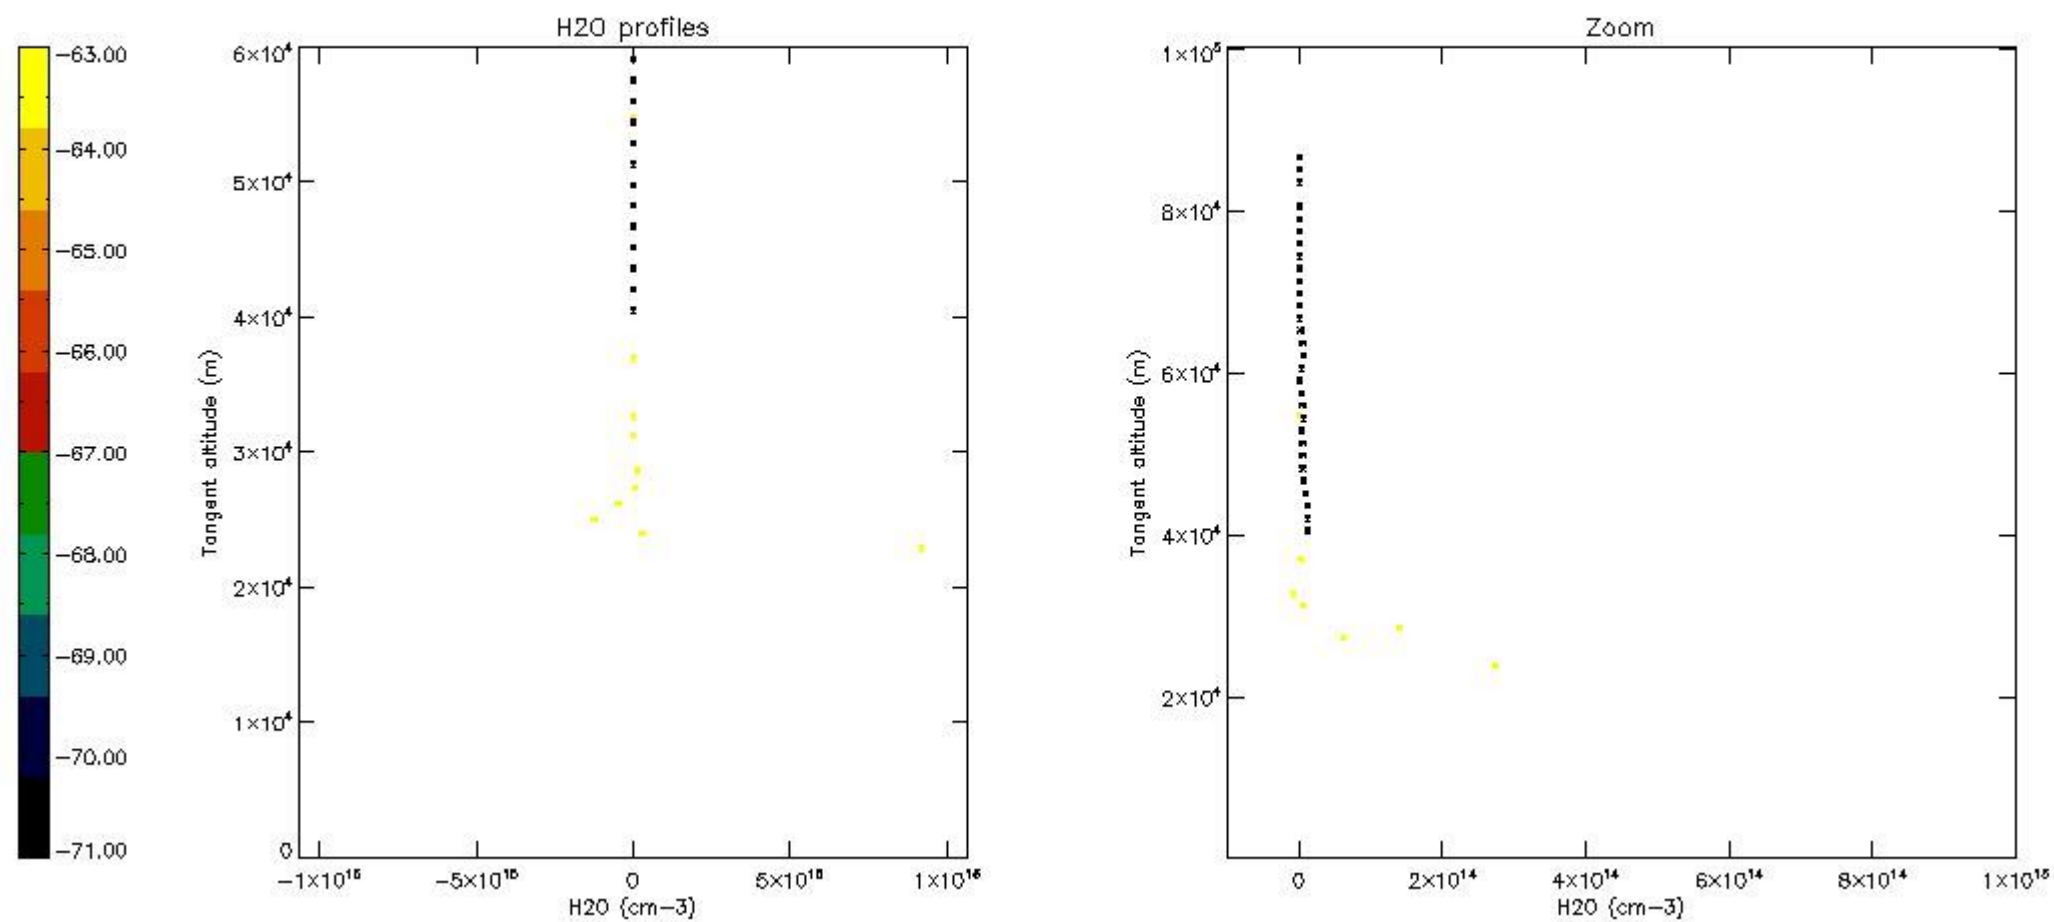

6. Auxiliary Data Files used for the production reported in section 2

The number reported in the third column indicates since which file (see list in section 2) the corresponding auxiliary file has been used. The fourth column is the date of those product files.

Type	Auxiliary Filename	Used since product	Used since product date
INST_PHYS_CHARACTERISTICS	GOM_INS_AXVIEC20091111_143220_20030716_120000_20500101_000000	1	05-AUG-2008 00:06:14
LEVEL-2_PROC_CONFIG	GOM_PR2_AXVIEC20091111_152718_20020301_000000_20500101_000000	1	05-AUG-2008 00:06:14
CROSS_SECTIONS_FILE	GOM_CRS_AXVIEC20091111_154832_20020301_000000_20500101_000000	1	05-AUG-2008 00:06:14