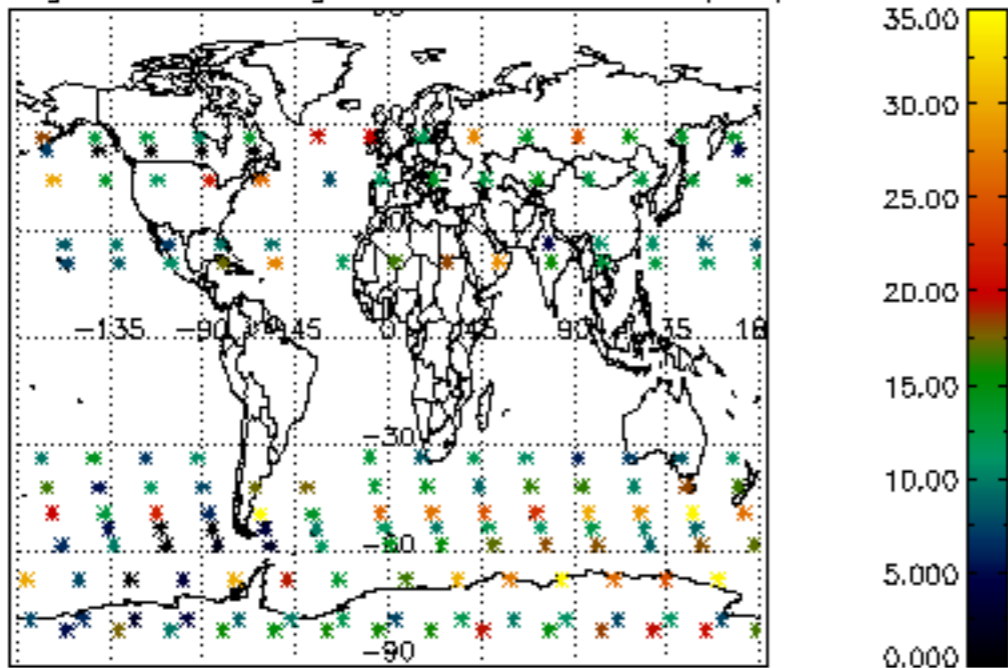

Percentage of cosmic ray hits per profile

Percentage of star falling outside central band per profile