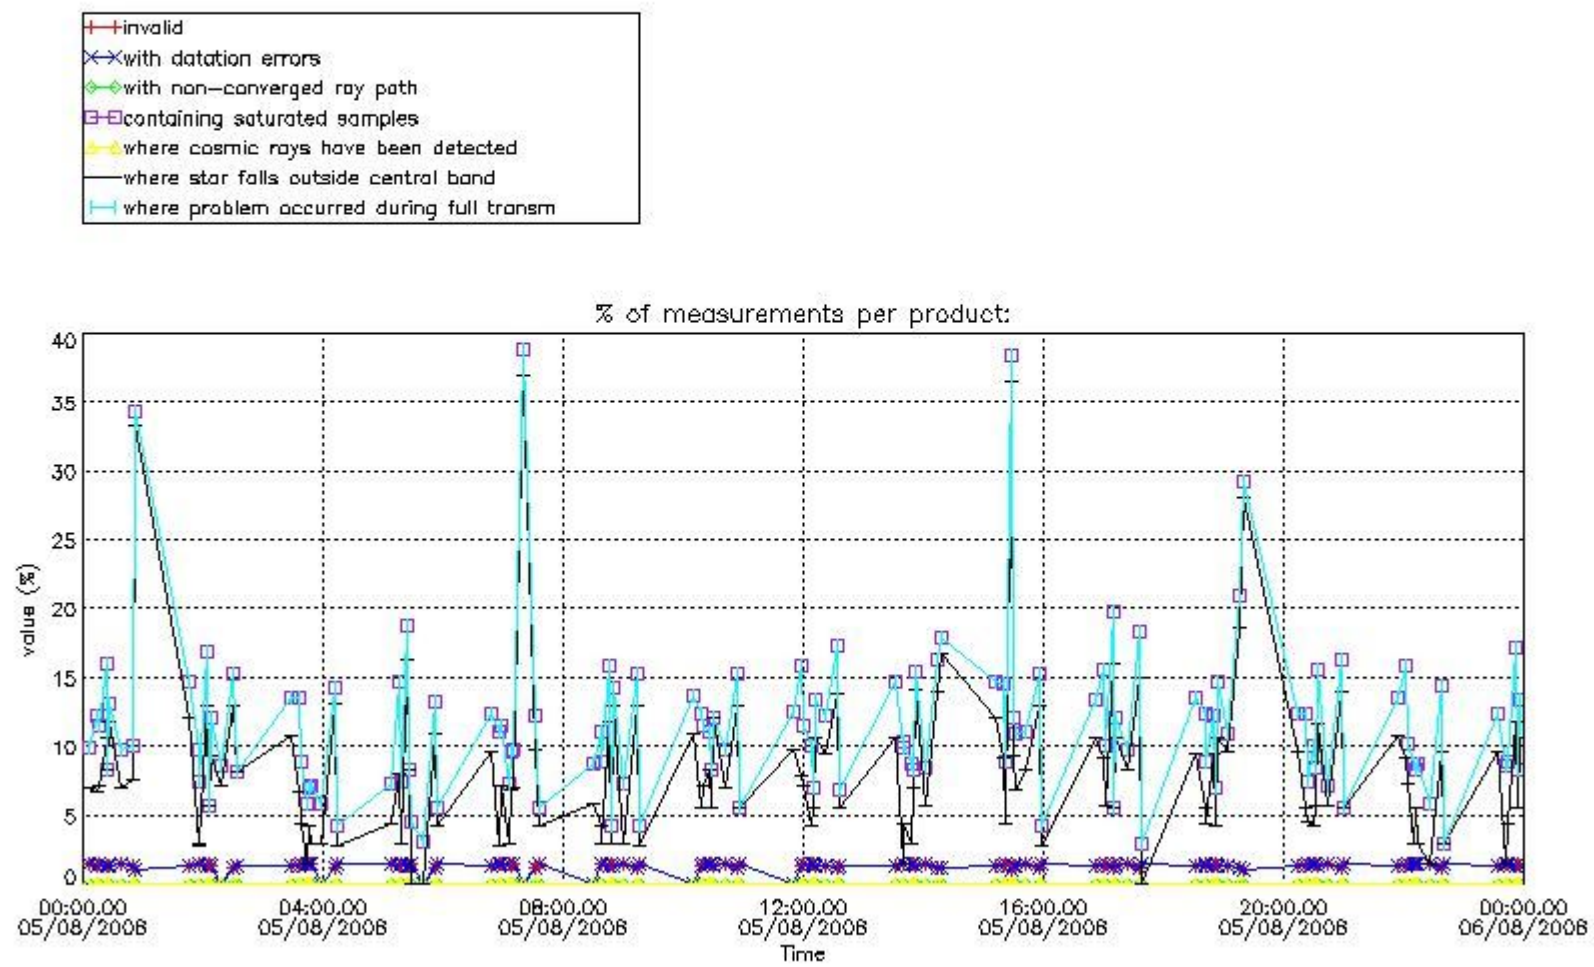

4.2 Plot quality information per product coming from level 1b processing (world map)

4.2.1 Plot level 1 quality information per product (world map): ENVISAT ASCENDING passes