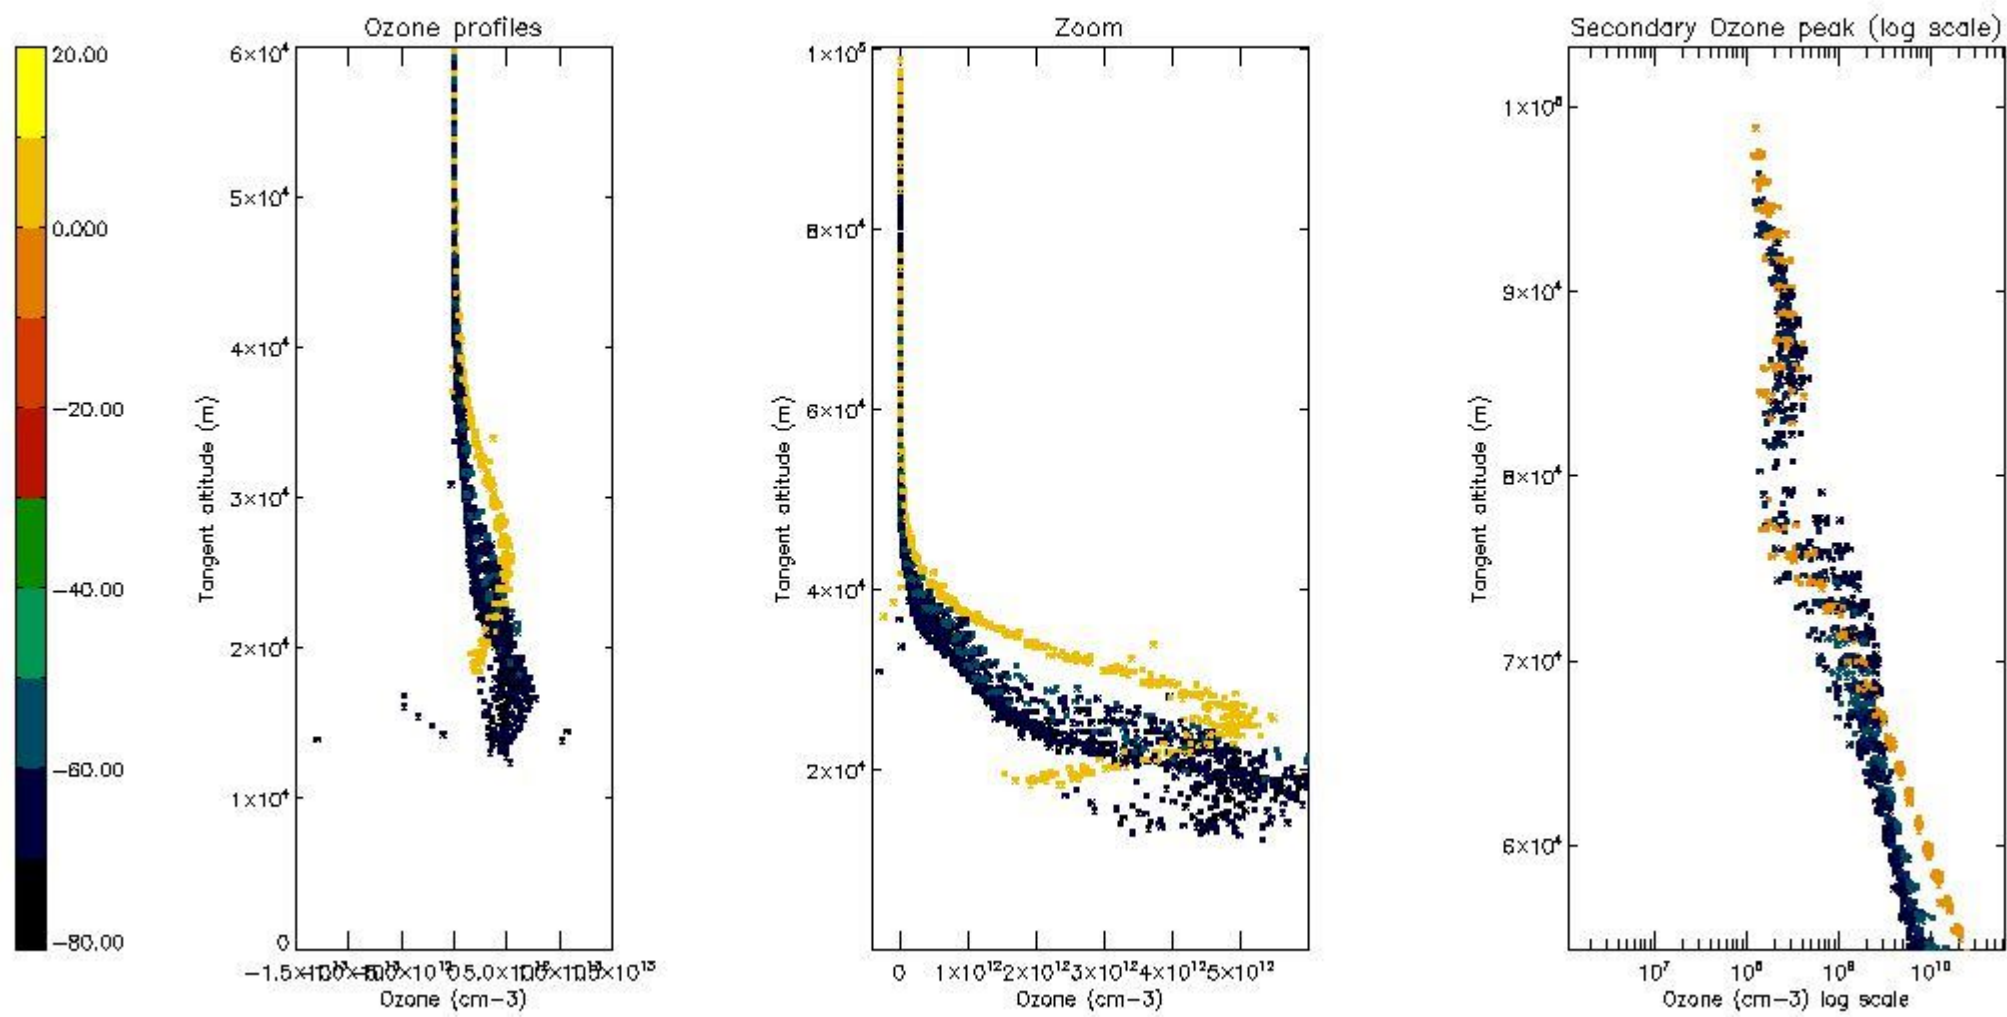

5.5 Plot ozone profiles where STD < 5% (dark without errors)

The colorbar represents the latitude.