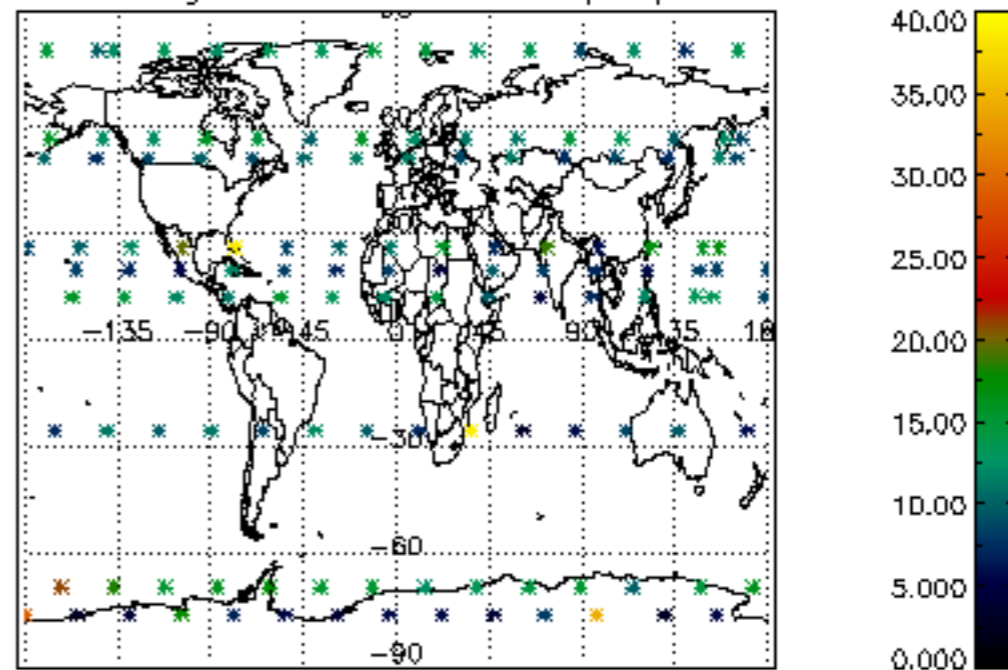

Percentage of saturation errors per profile