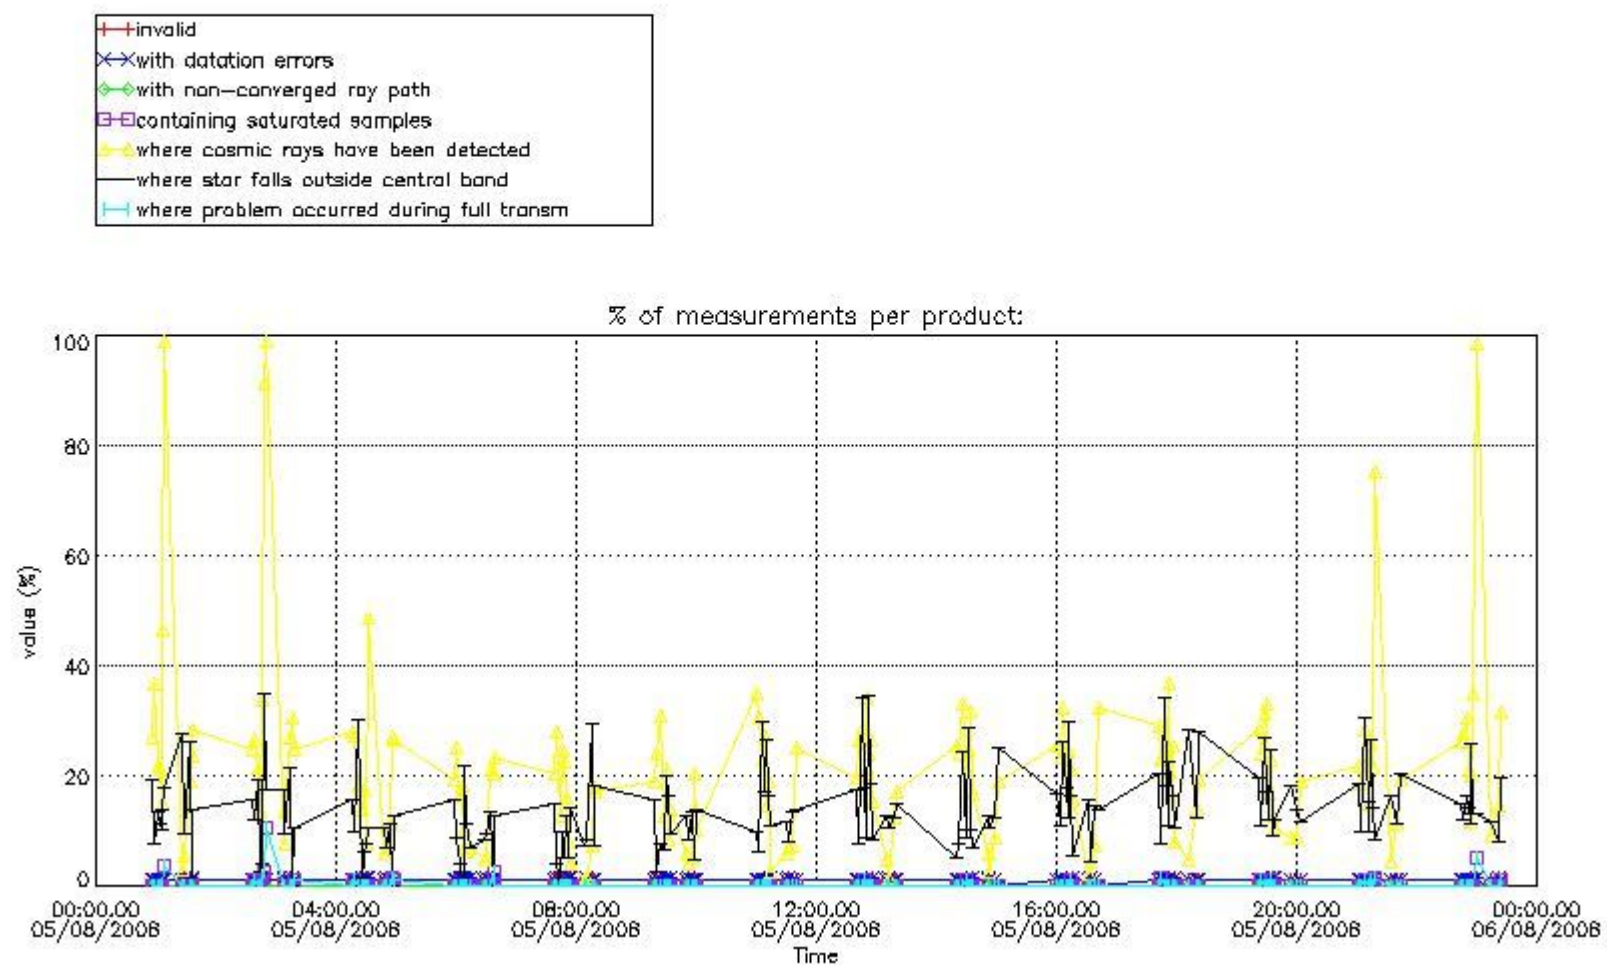

4.1.2 Plot level 1 quality information per product (time dependant): ENVI SAT DESCENDING passes