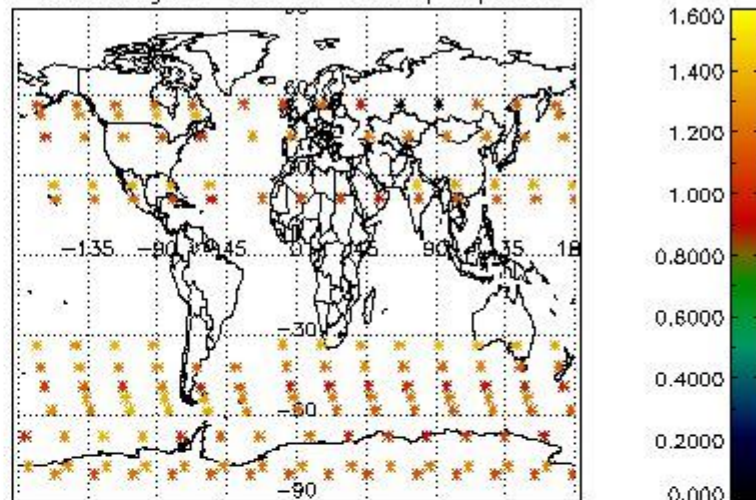

Percentage of datation errors per profile