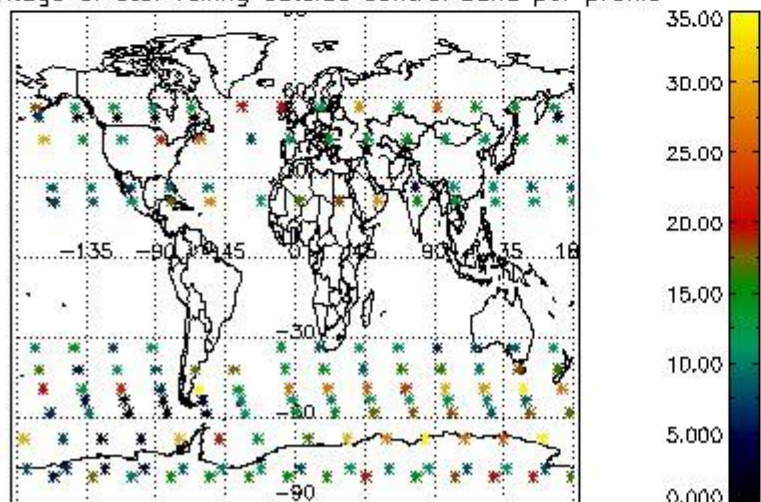

Percentage of star falling outside central band per profile