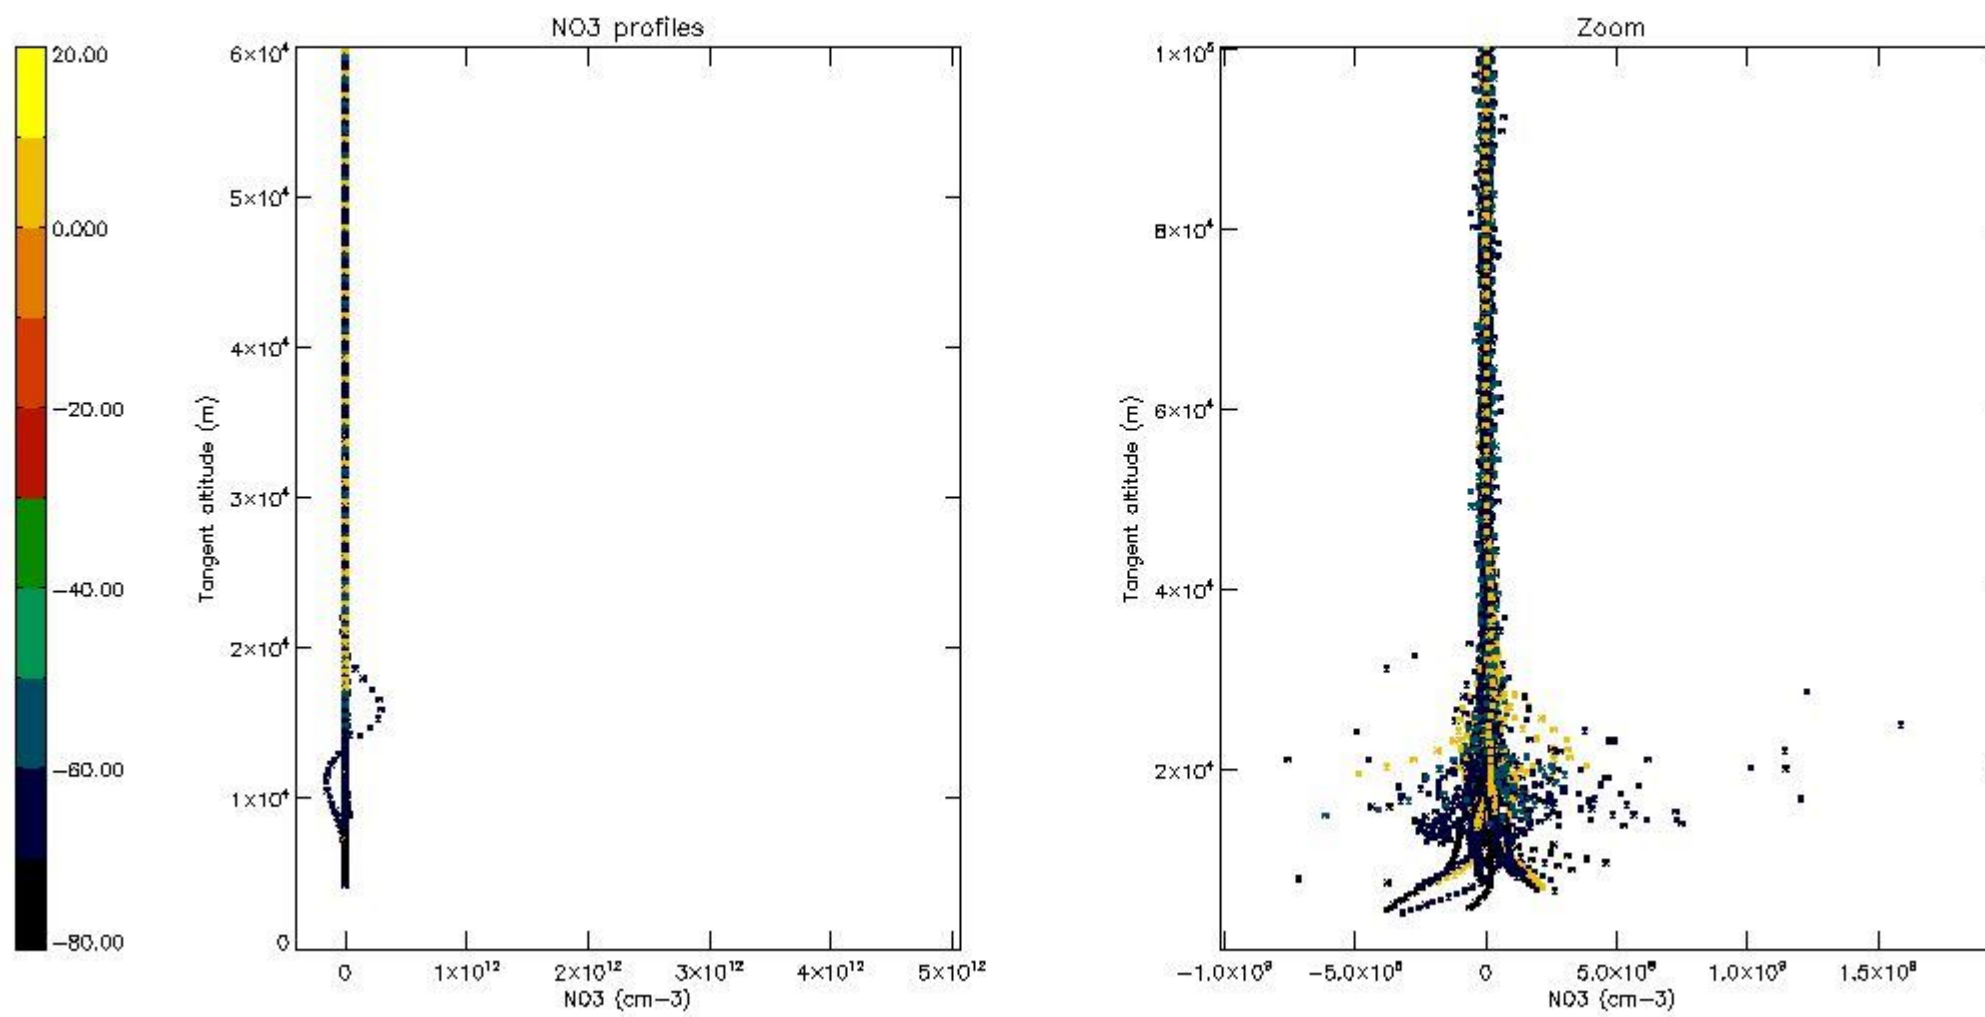

The colorbar represents the latitude.

5.7 Plot NO3 profiles for all STD (dark without errors)

The colorbar represents the latitude.

5.8 Plot H₂O profiles for all STD (only for occultations of stars 1,2,3,4,13,14,16,26,63 dark without errors)