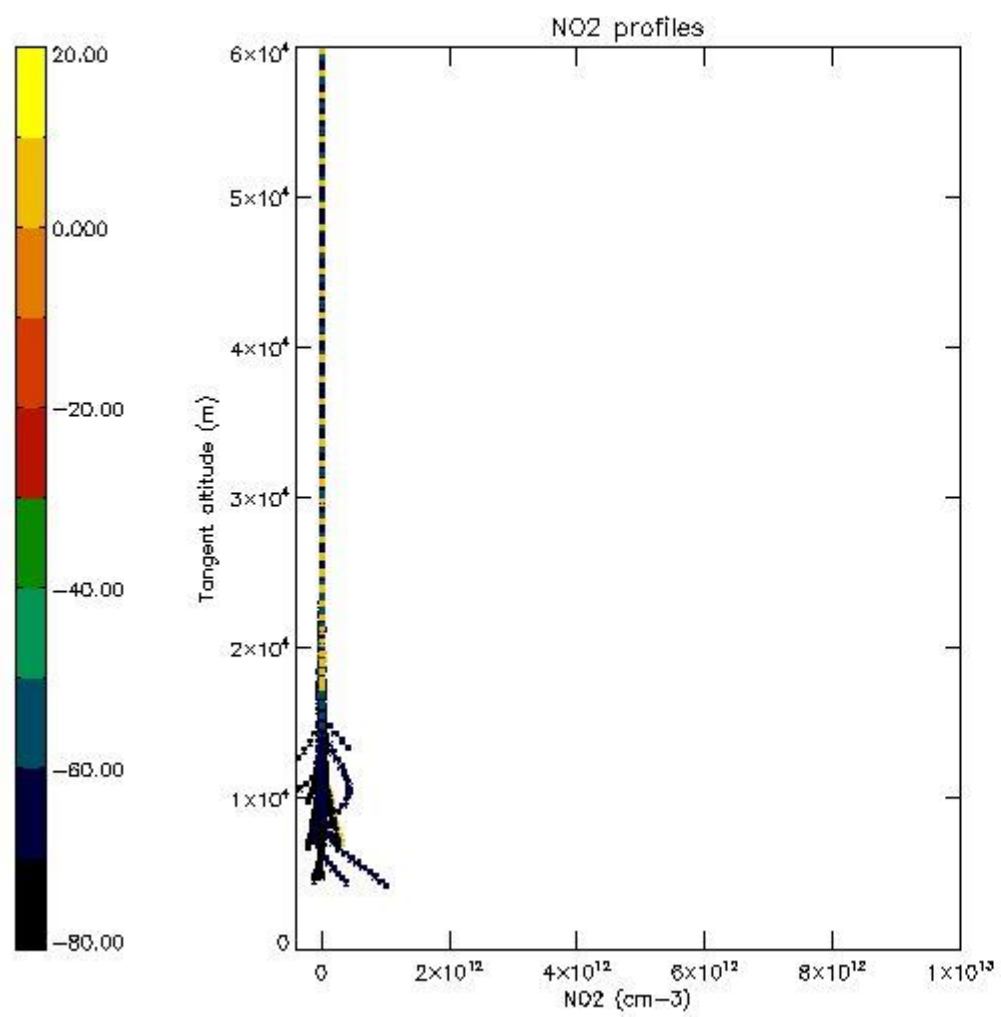

5.4 Plot ozone profiles where $STD < 10\%$ (dark without errors)

The colorbar represents the latitude.

5.5 Plot ozone profiles where STD < 5% (dark without errors)

The colorbar represents the latitude.

5.6 Plot NO₂ profiles for all STD (dark without errors)

The colorbar represents the latitude.

5.7 Plot NO3 profiles for all STD (dark without errors)

The colorbar represents the latitude.

5.8 Plot H₂O profiles for all STD (only for occultations of stars 1,2,3,4,13,14,16,26,63 dark without errors)