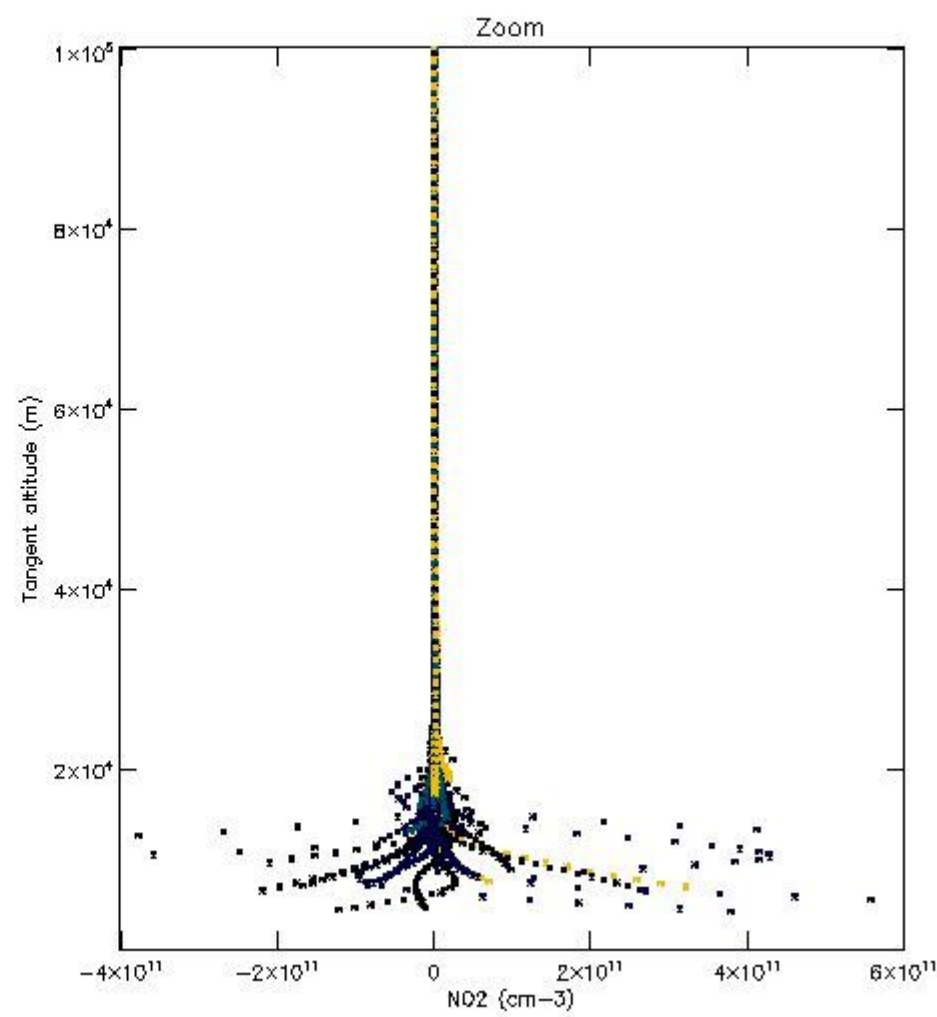

5.4 Plot ozone profiles where $STD < 10\%$ (dark without errors)

The colorbar represents the latitude.

5.5 Plot ozone profiles where STD < 5% (dark without errors)

The colorbar represents the latitude.

5.6 Plot NO₂ profiles for all STD (dark without errors)

The colorbar represents the latitude.

5.7 Plot NO3 profiles for all STD (dark without errors)

The colorbar represents the latitude.

5.8 Plot H₂O profiles for all STD (only for occultations of stars 1,2,3,4,13,14,16,26,63 dark without errors)