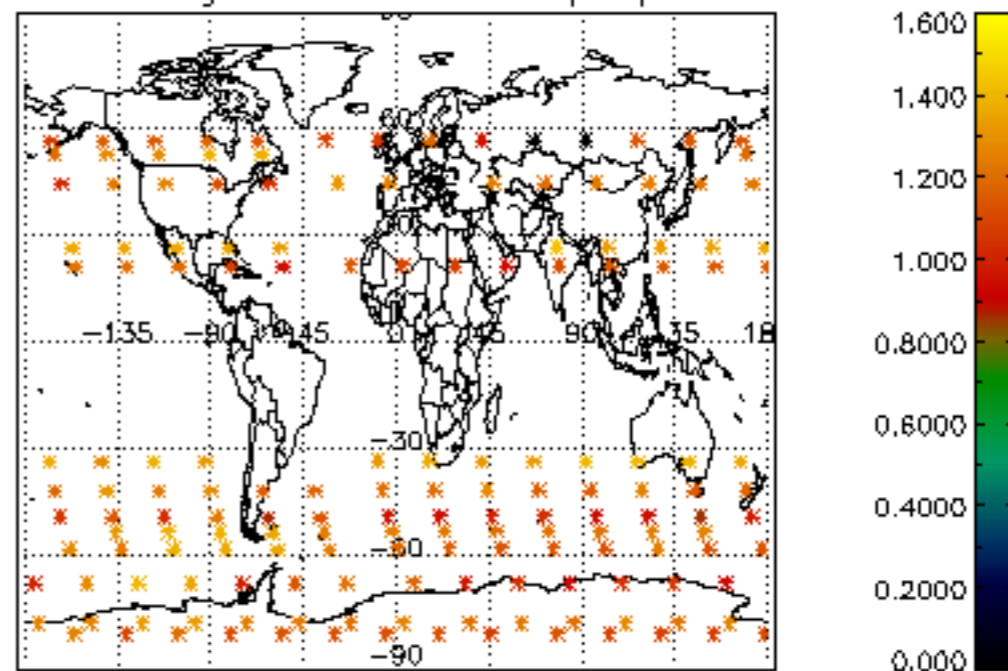

Percentage of flagged data per NO3 profile

Percentage of cosmic ray hits per profile

Percentage of datation errors per profile

Percentage of star falling outside central band per profile

Percentage of saturation errors per profile