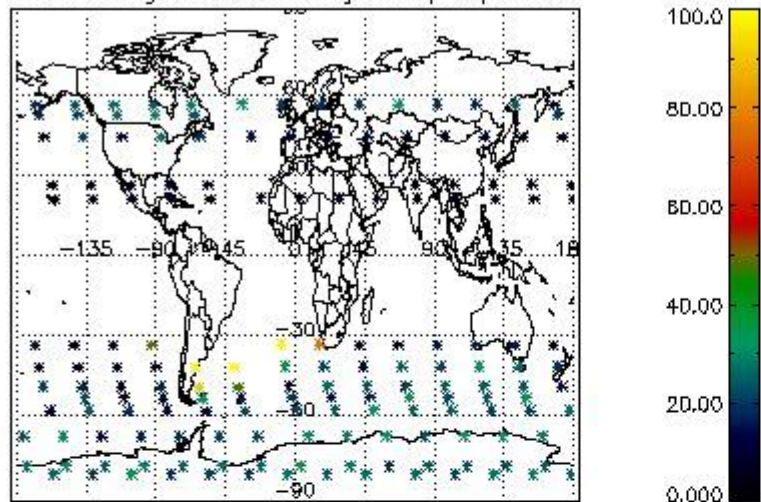

Percentage of cosmic ray hits per profile