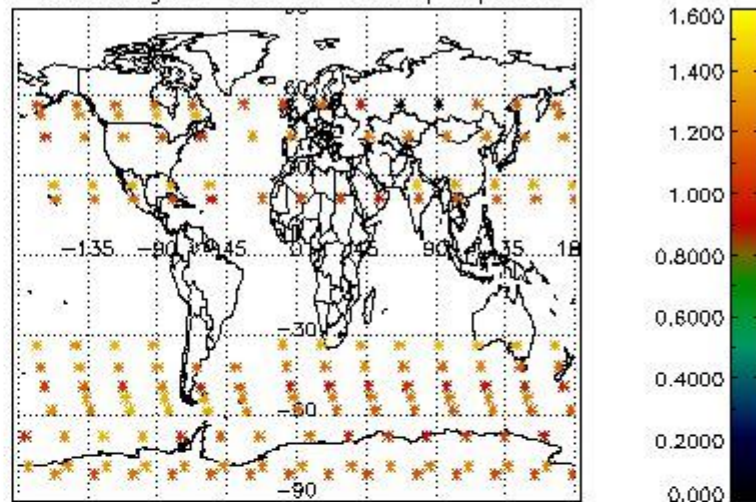

Percentage of datation errors per profile