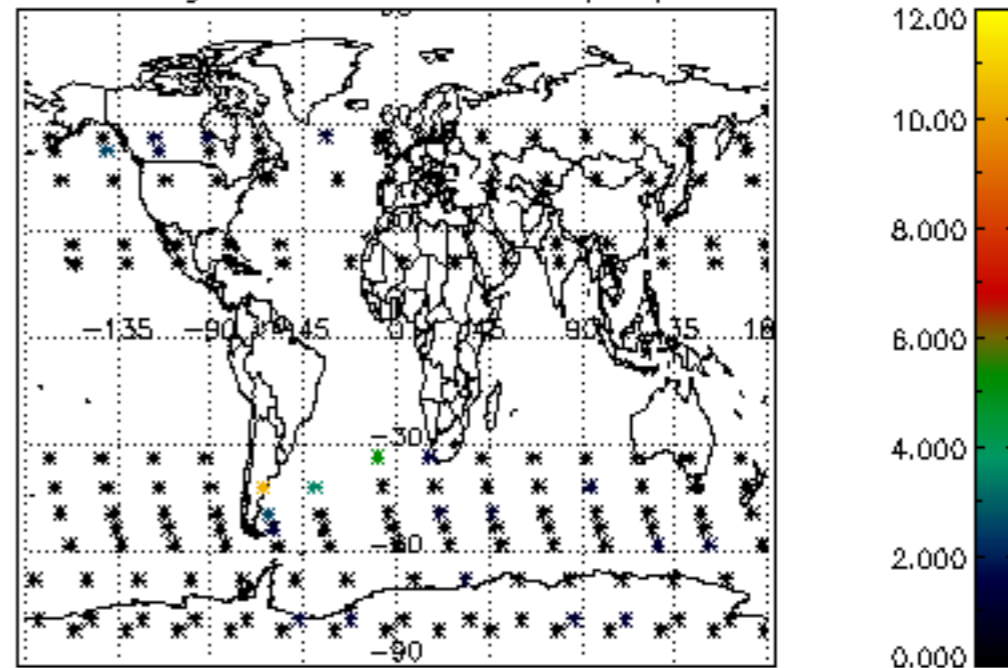

Percentage of datation errors per profile

Percentage of saturation errors per profile