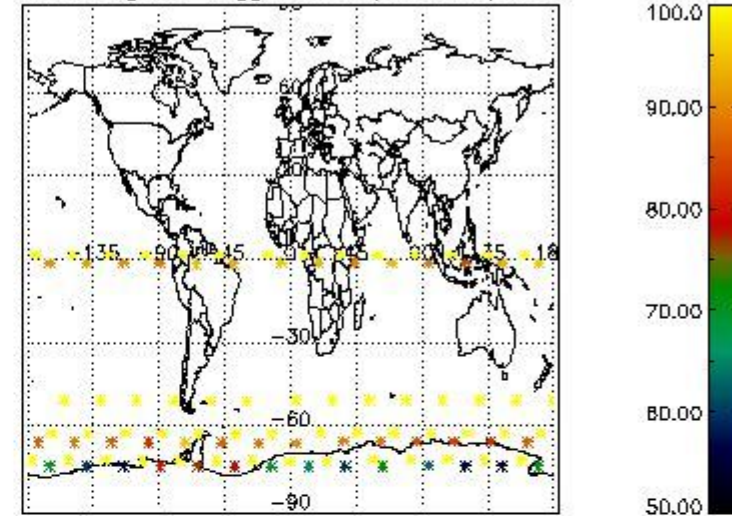

3.1 Plot quality information per product (time dependant)

3.2 Plot quality information per product (world map)

Percentage of flagged data per O3 profile

Percentage of flagged data per H2O profile

Percentage of flagged data per NO2 profile