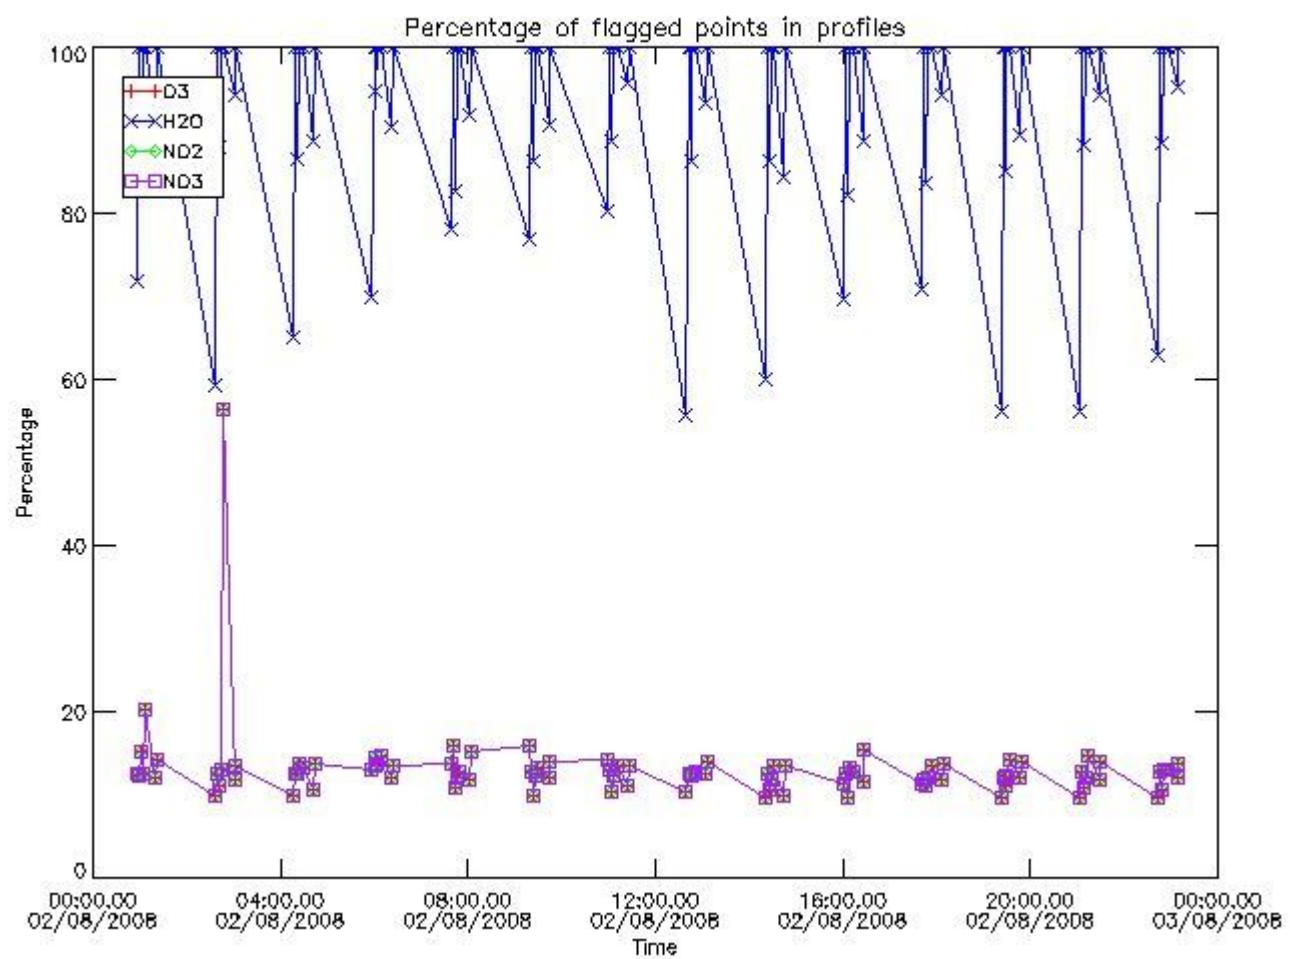

3. Quality information per product

In this section it is plotted some information contained in the Quality Summary data set of the level 2 products. Only products in dark limb conditions and without errors (error flag in the MPH set to "0") are used.

3.1 Plot quality information per product (time dependant)

3.2 Plot quality information per product (world map)