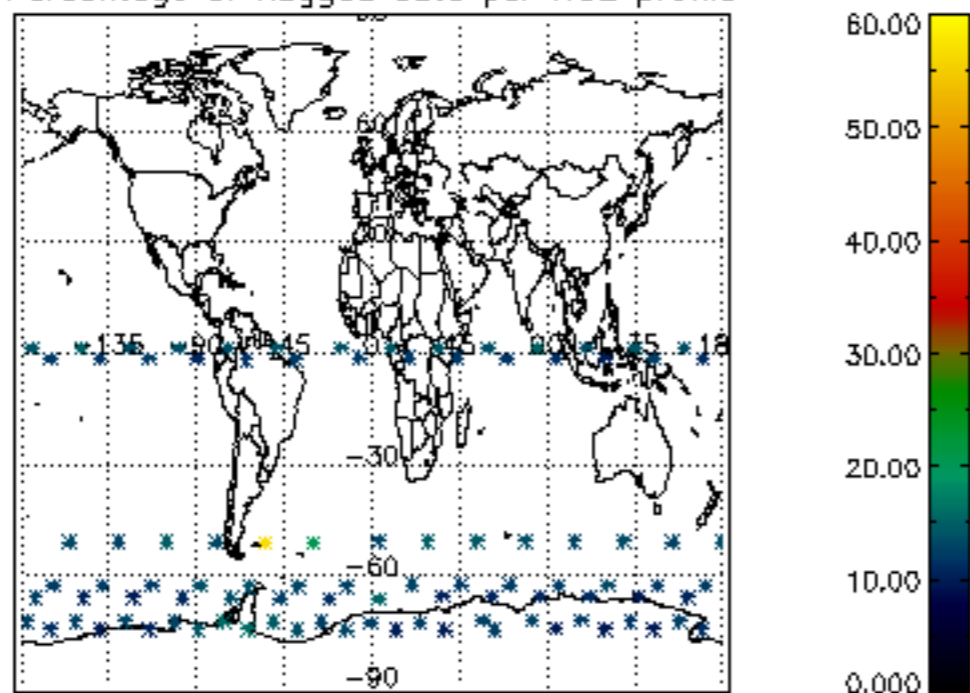

Percentage of flagged data per NO2 profile