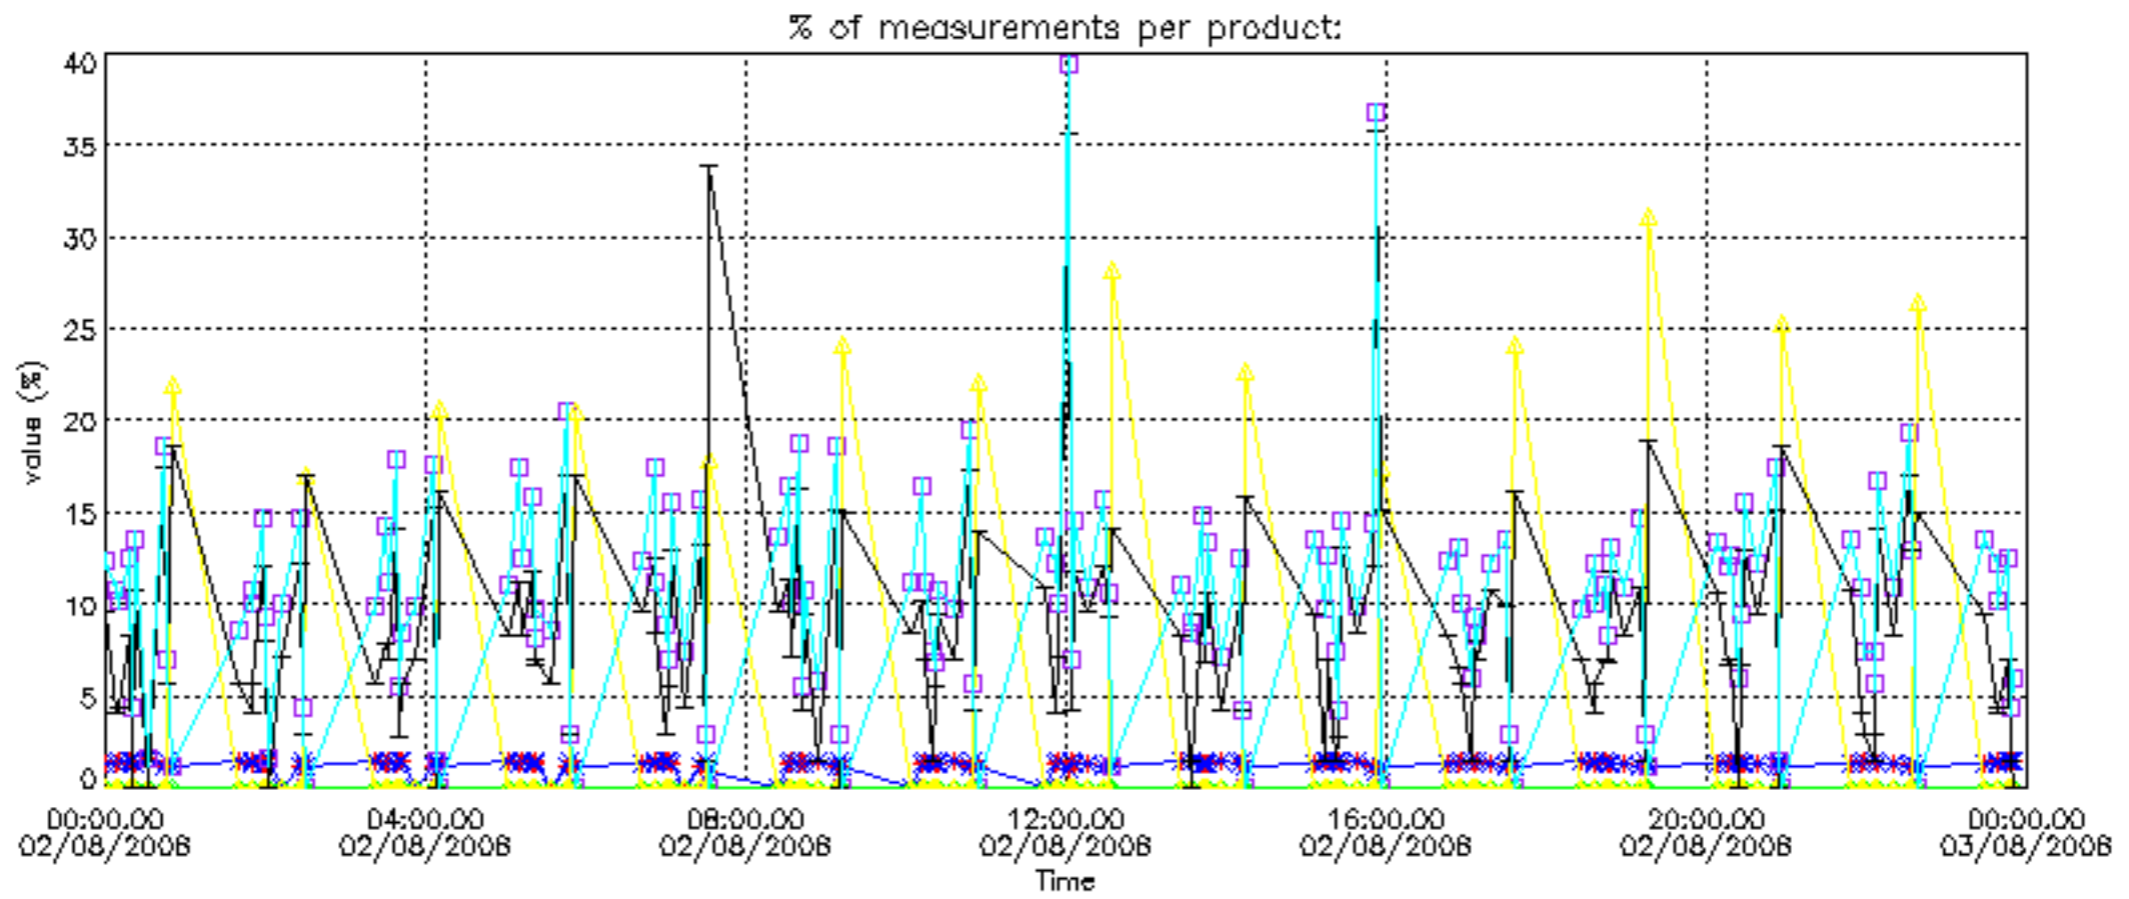

Percentage of cosmic ray hits per profile

Percentage of datation errors per profile