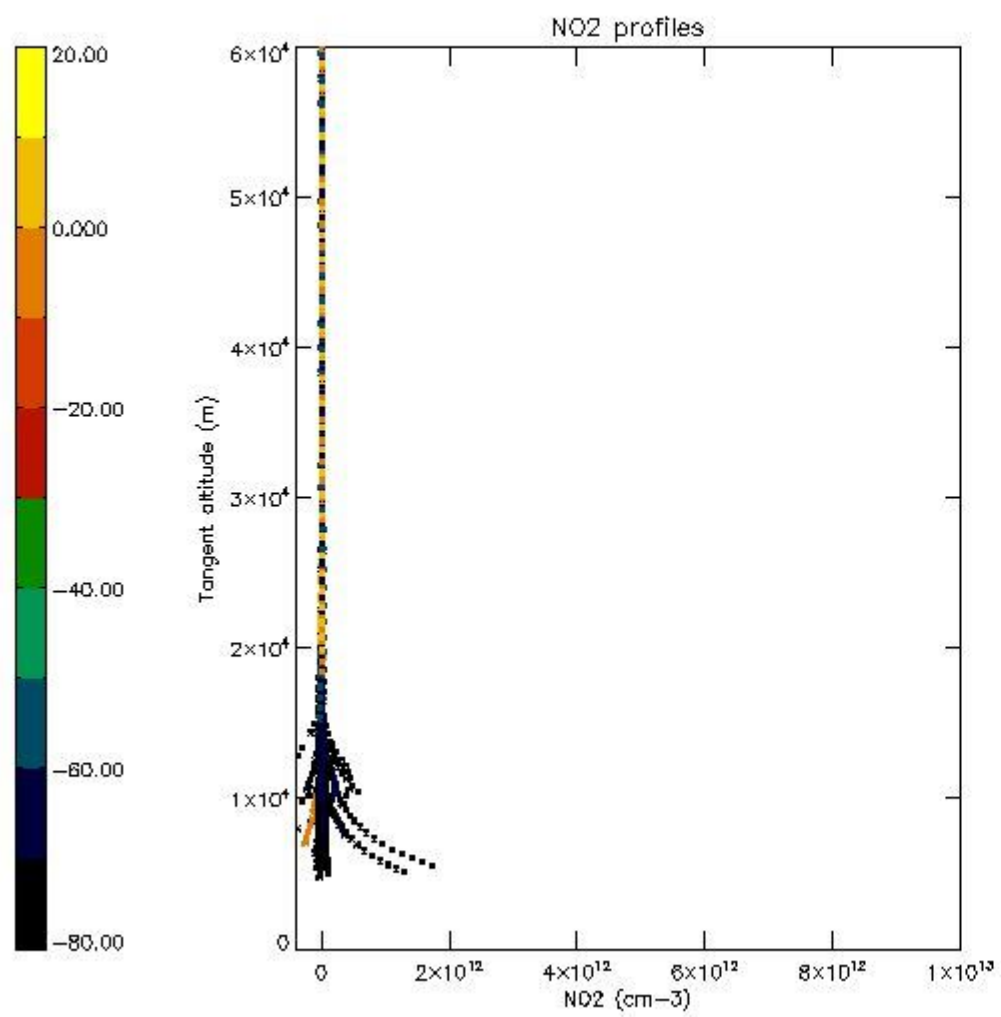

5.7 Plot NO3 profiles for all STD (dark without errors)

The colorbar represents the latitude.