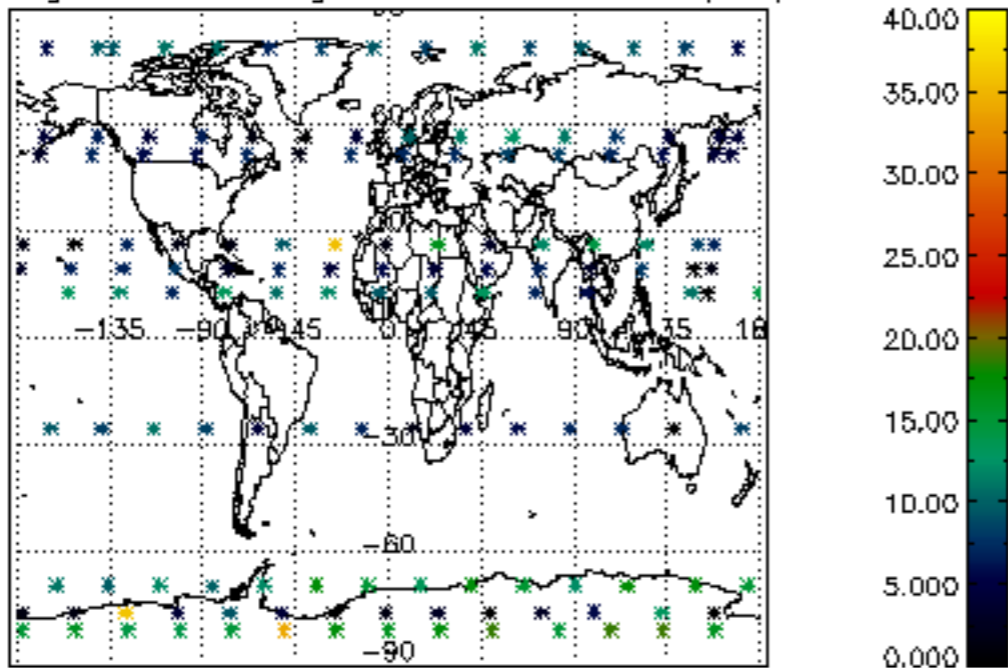

Percentage of star falling outside central band per profile