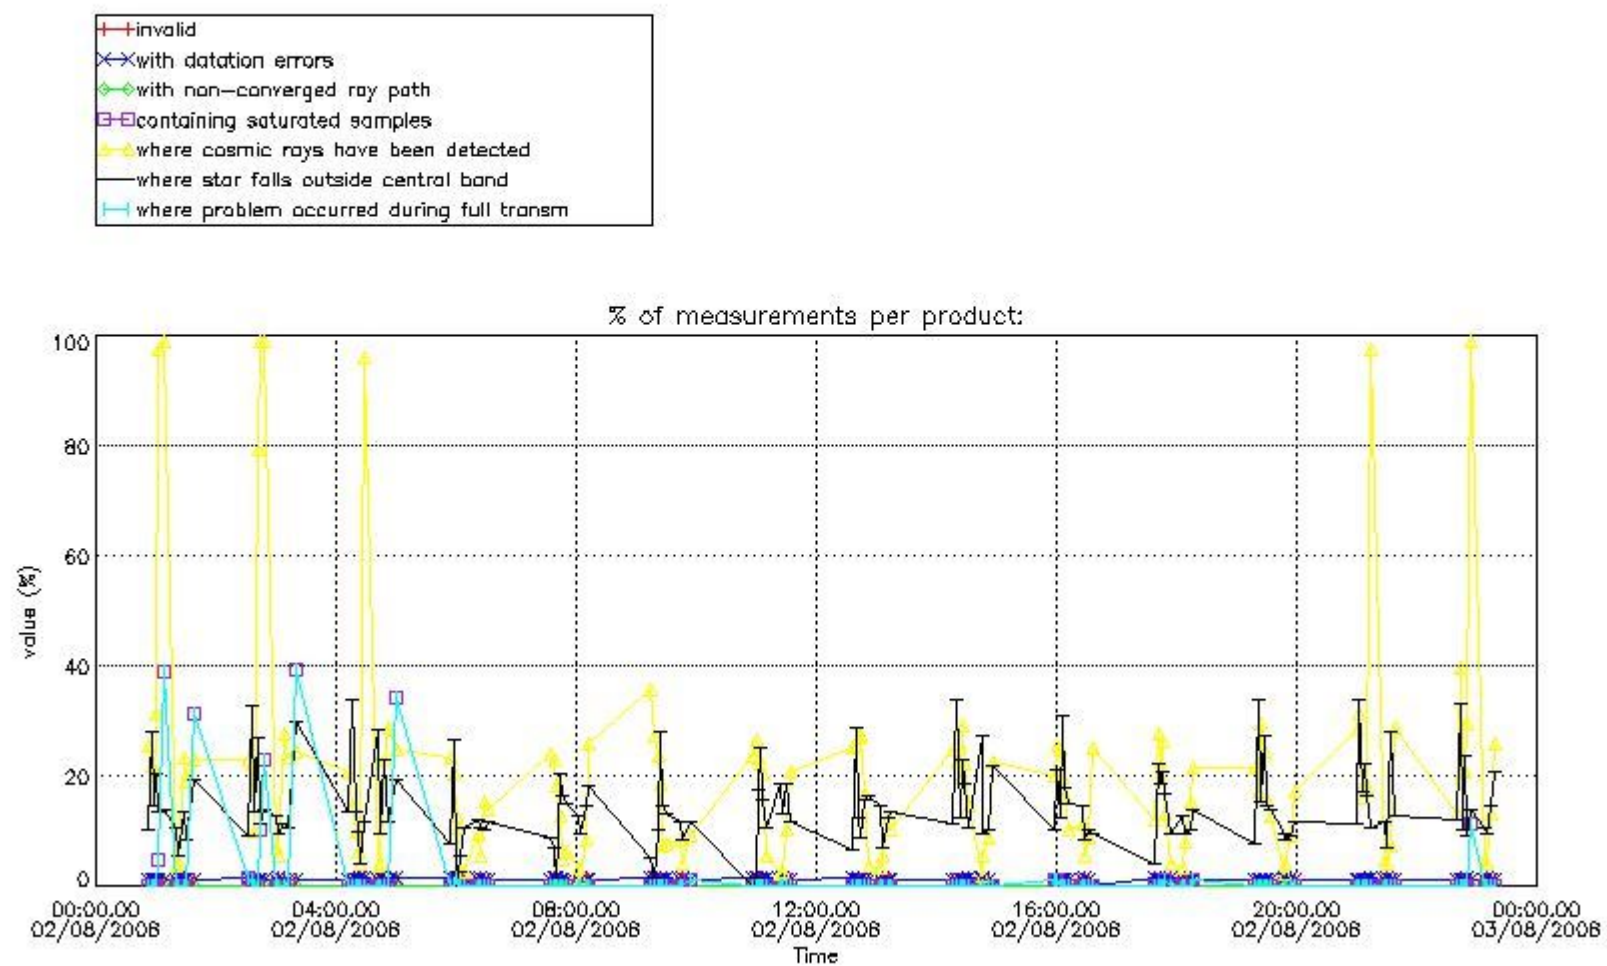

4.1.2 Plot level 1 quality information per product (time dependant): ENVI SAT DESCENDING passes