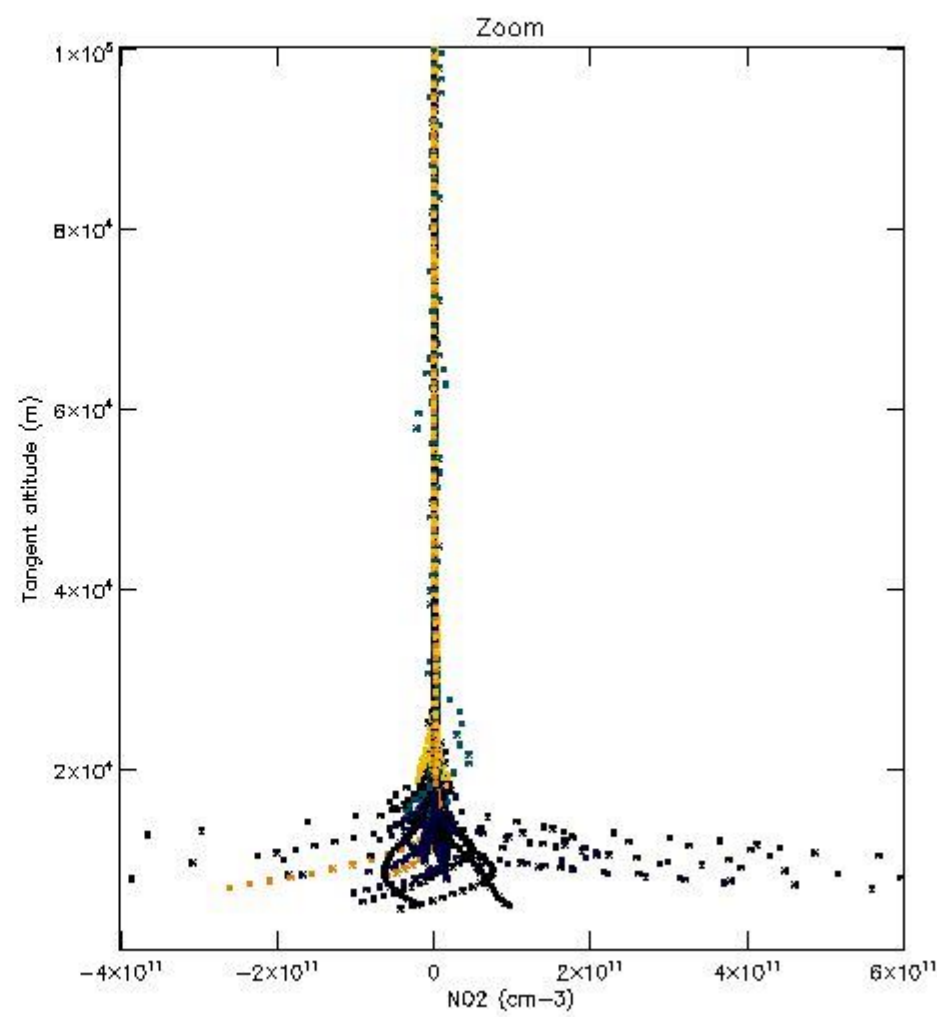

5.7 Plot NO3 profiles for all STD (dark without errors)

The colorbar represents the latitude.