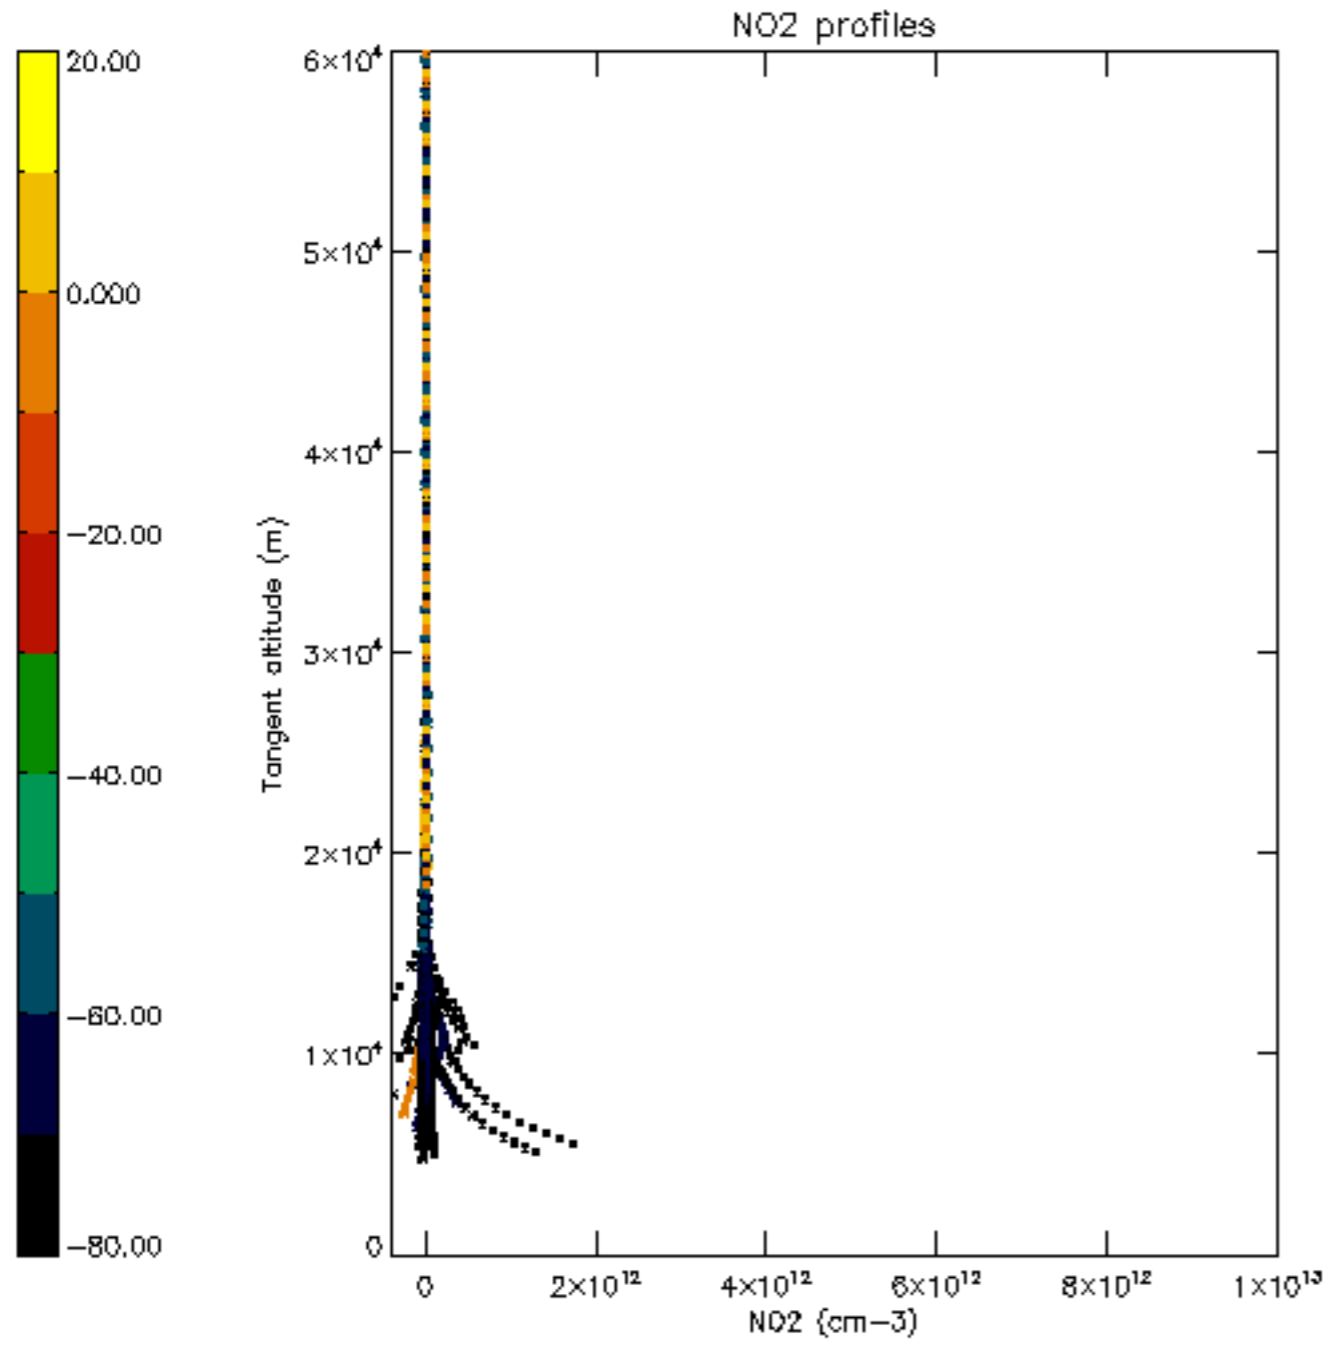

Percentage of star falling outside central band per profile

Percentage of saturation errors per profile

Percentage of flagged data per D3 profile

Percentage of flagged data per H2O profile

Percentage of flagged data per NO2 profile