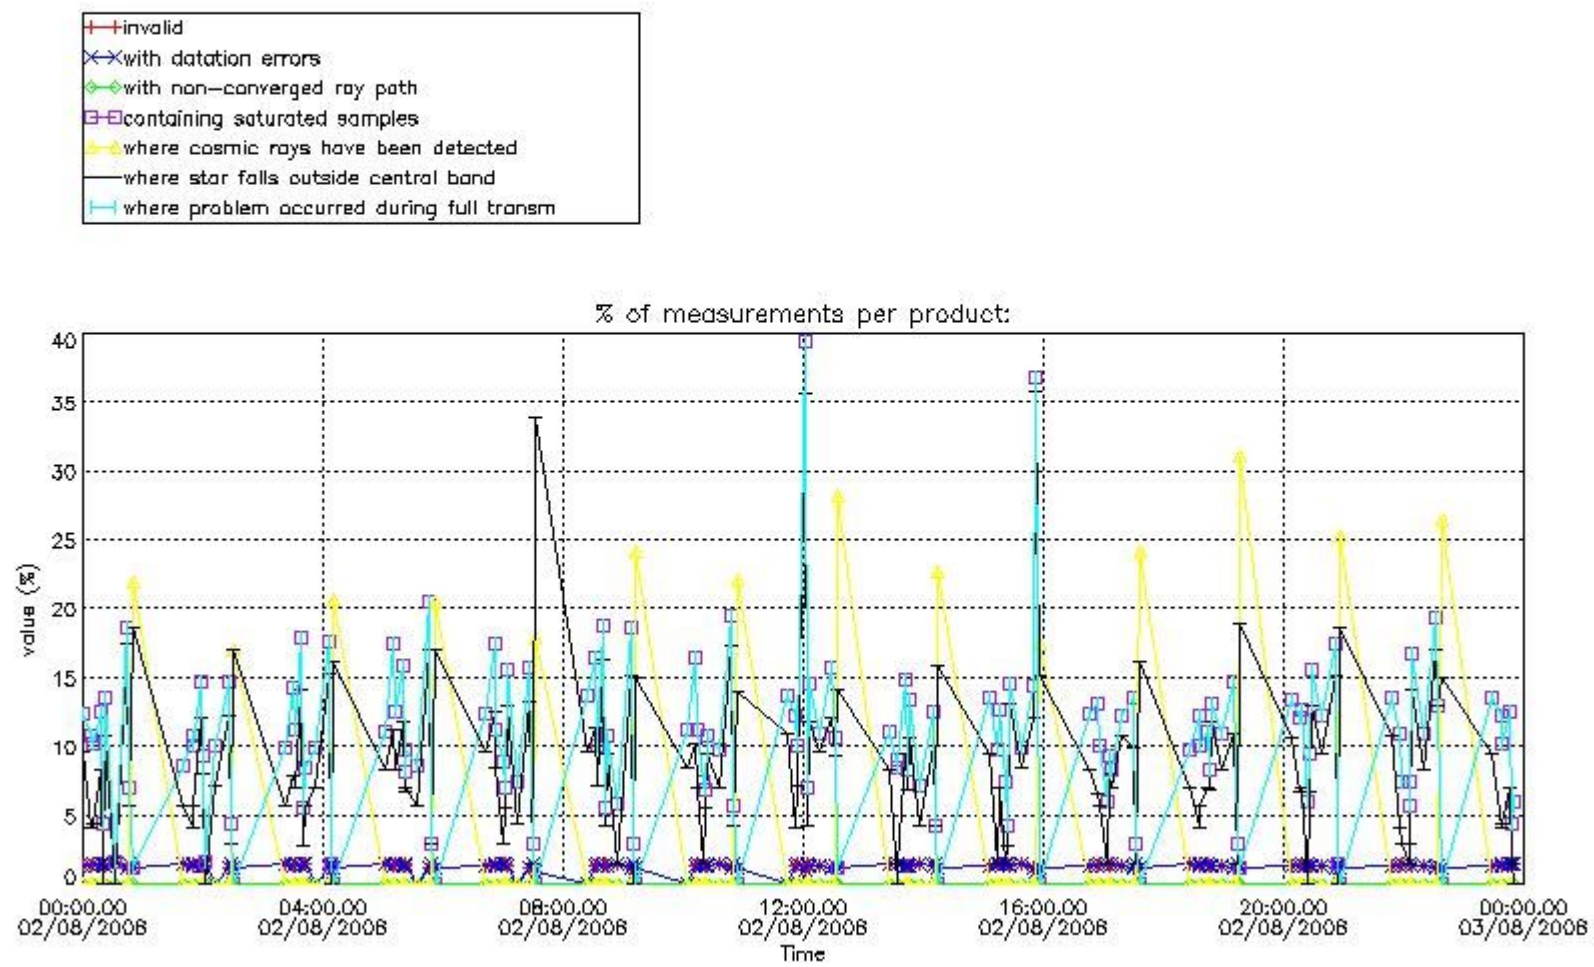

[6. Auxiliary Data Files used for the production reported in section 2](#)

This report presents the daily analysis on parameters extracted from GOMOS level 2 data (GOM_NL__2P). It is intended to monitor some important parameters that will impact the quality of these products. A list of level 2 products (and content) that have arrived during the reporting day to the PCF is also given.

3.1 Plot quality information per product (time dependant)

3.2 Plot quality information per product (world map)

Percentage of flagged data per O3 profile

Percentage of flagged data per H2O profile

Percentage of flagged data per NO2 profile

Percentage of flagged data per NO3 profile

4. Level 1 quality information per product

In this section it is plotted some information contained in the Quality Summary data set of the level 2 products that comes from the level 1b processing. Products without errors (error flag in the MPH set to "0") are used.

4.1 Plot quality information per product (time dependant) coming from level 1b processing

4.1.1 Plot level 1 quality information per product (time dependant): ENVISAT ASCENDING passes

4.1.2 Plot level 1 quality information per product (time dependant): ENVI SAT DESCENDING passes