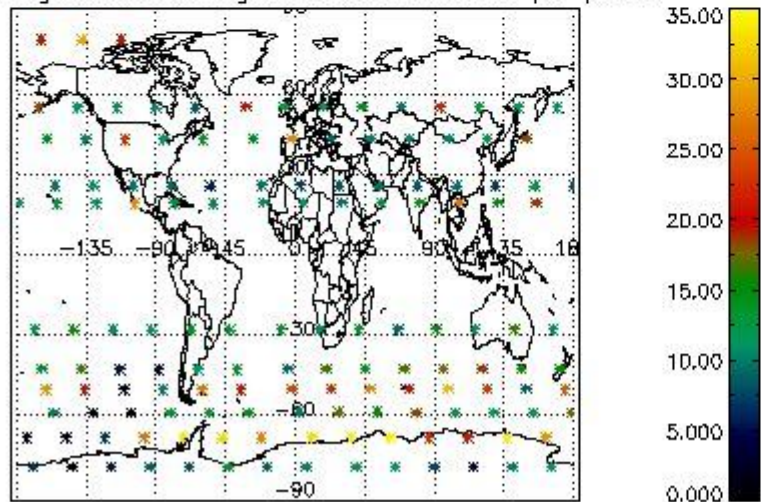

Percentage of star falling outside central band per profile