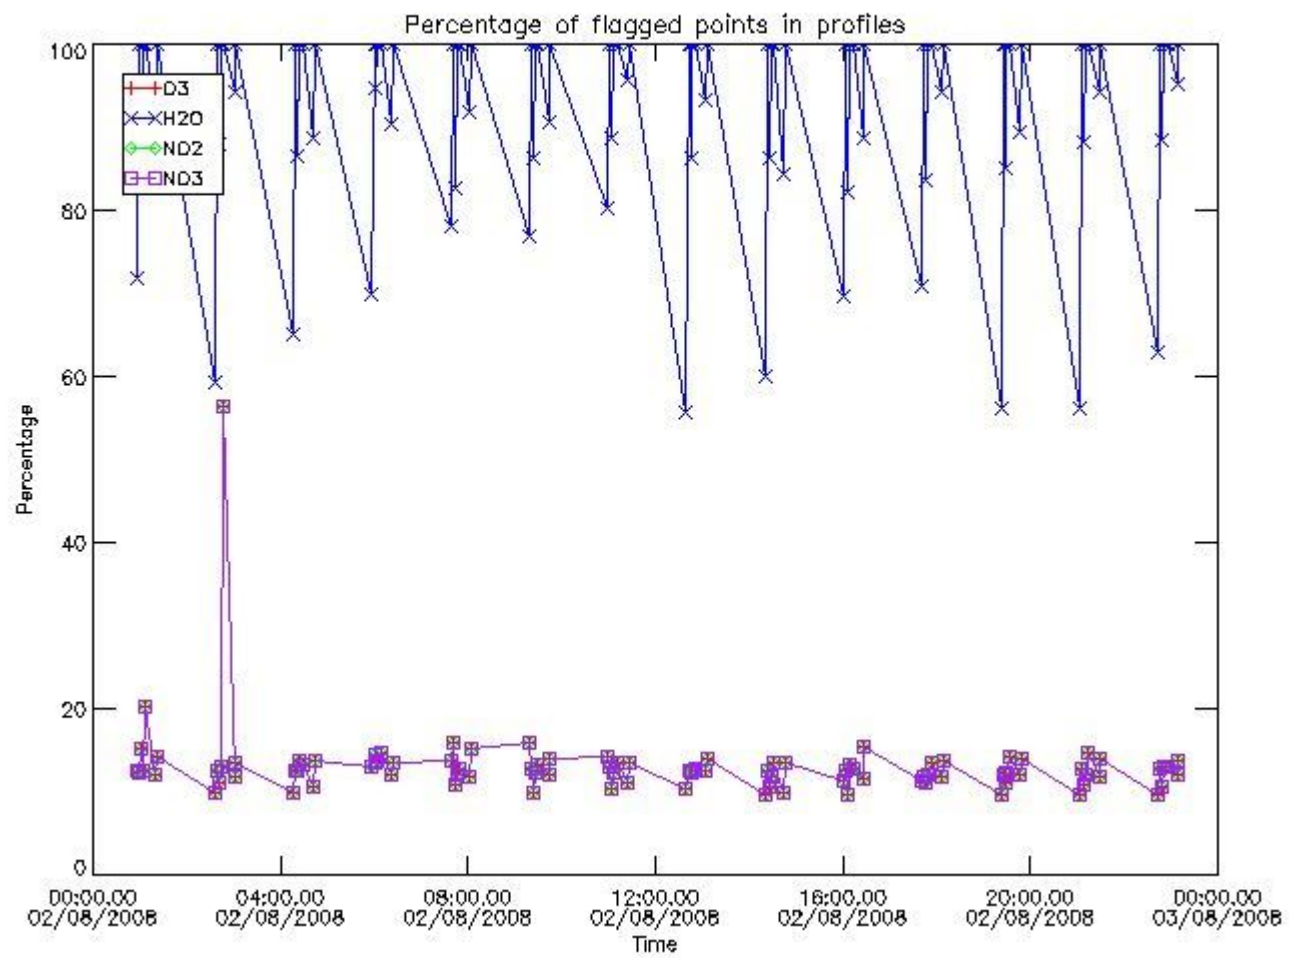

3. Quality information per product

In this section it is plotted some information contained in the Quality Summary data set of the level 2 products. Only products in dark limb conditions and without errors (error flag in the MPH set to "0") are used.

3.1 Plot quality information per product (time dependant)

3.2 Plot quality information per product (world map)