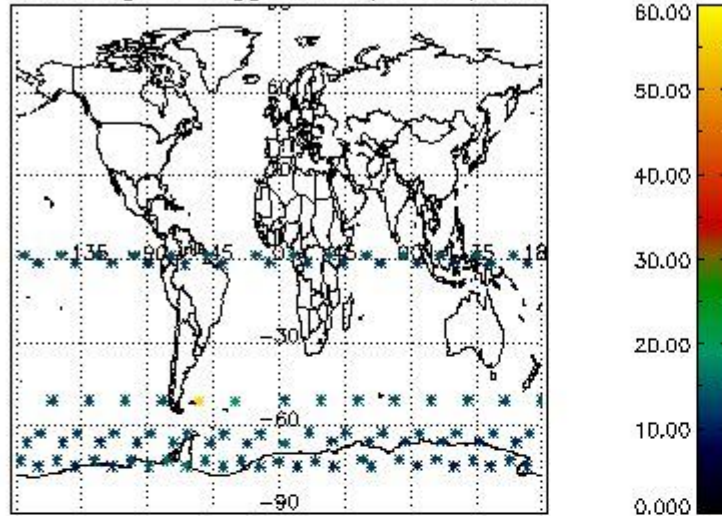

3. Quality information per product

In this section it is plotted some information contained in the Quality Summary data set of the level 2 products. Only products in dark limb conditions and without errors (error flag in the MPH set to "0") are used.

3.1 Plot quality information per product (time dependant)

3.2 Plot quality information per product (world map)

Percentage of flagged data per O3 profile

Percentage of flagged data per H2O profile

Percentage of flagged data per NO2 profile