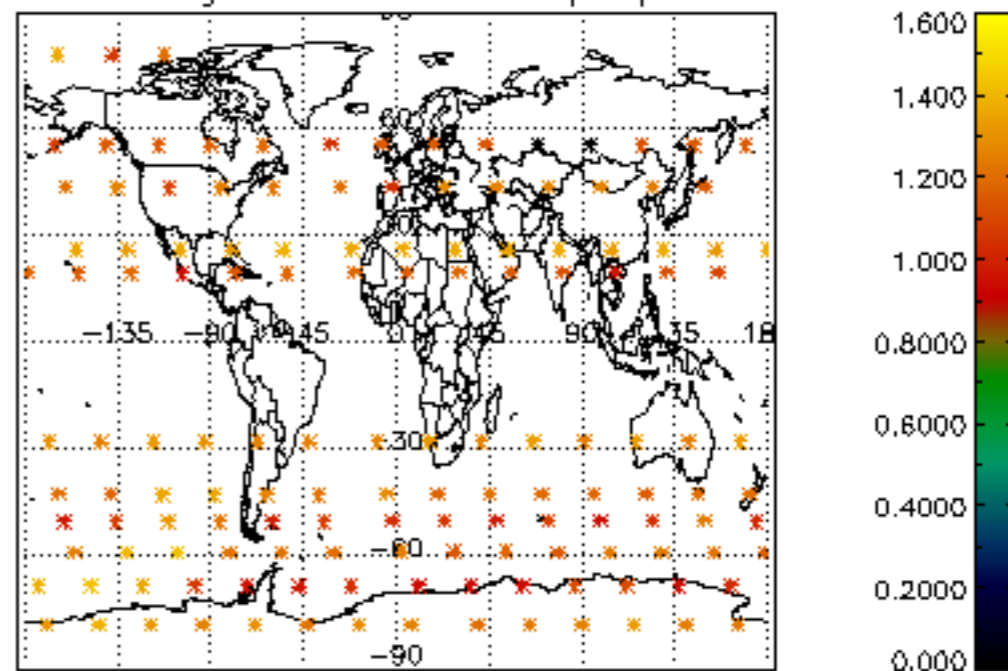

Percentage of flagged data per NO3 profile

Percentage of cosmic ray hits per profile

Percentage of datation errors per profile

Percentage of star falling outside central band per profile

Percentage of saturation errors per profile