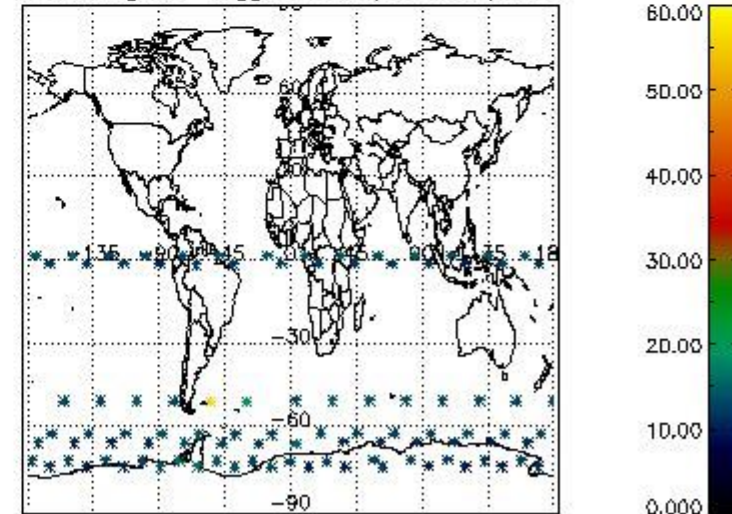

Percentage of flagged data per NO3 profile

4. Level 1 quality information per product

In this section it is plotted some information contained in the Quality Summary data set of the level 2 products that comes from the level 1b processing. Products without errors (error flag in the MPH set to "0") are used.

4.1 Plot quality information per product (time dependant) coming from level 1b processing

4.1.1 Plot level 1 quality information per product (time dependant): ENVISAT ASCENDING passes