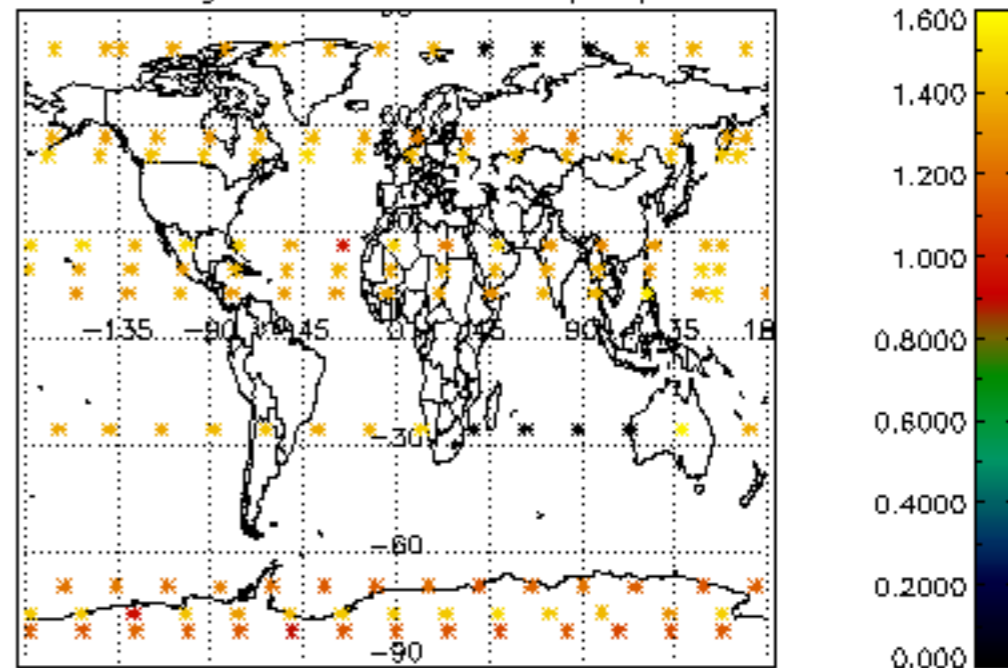

Percentage of datation errors per profile

Percentage of star falling outside central band per profile

Percentage of saturation errors per profile

Percentage of cosmic ray hits per profile

Percentage of datation errors per profile