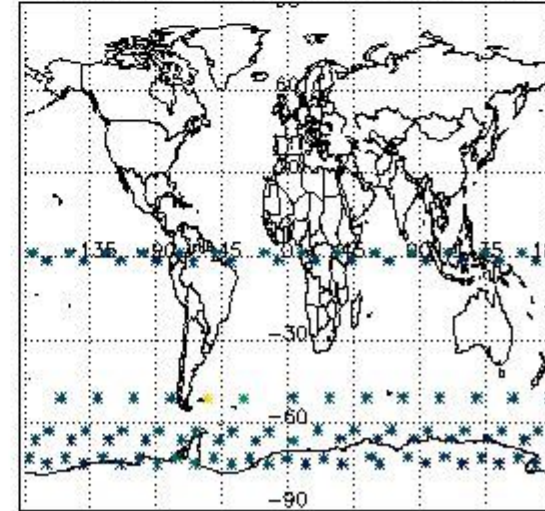

Percentage of flagged data per NO3 profile

4. Level 1 quality information per product

In this section it is plotted some information contained in the Quality Summary data set of the level 2 products that comes from the level 1b processing. Products without errors (error flag in the MPH set to "0") are used.

4.1 Plot quality information per product (time dependant) coming from level 1b processing

4.1.1 Plot level 1 quality information per product (time dependant): ENVISAT ASCENDING passes