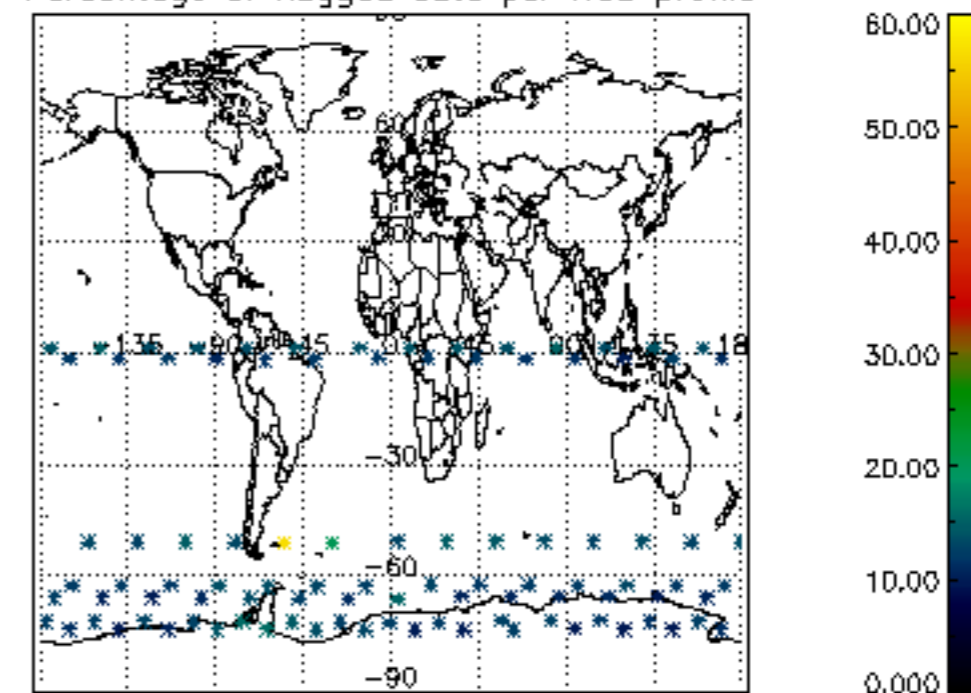

Percentage of flagged data per NO3 profile