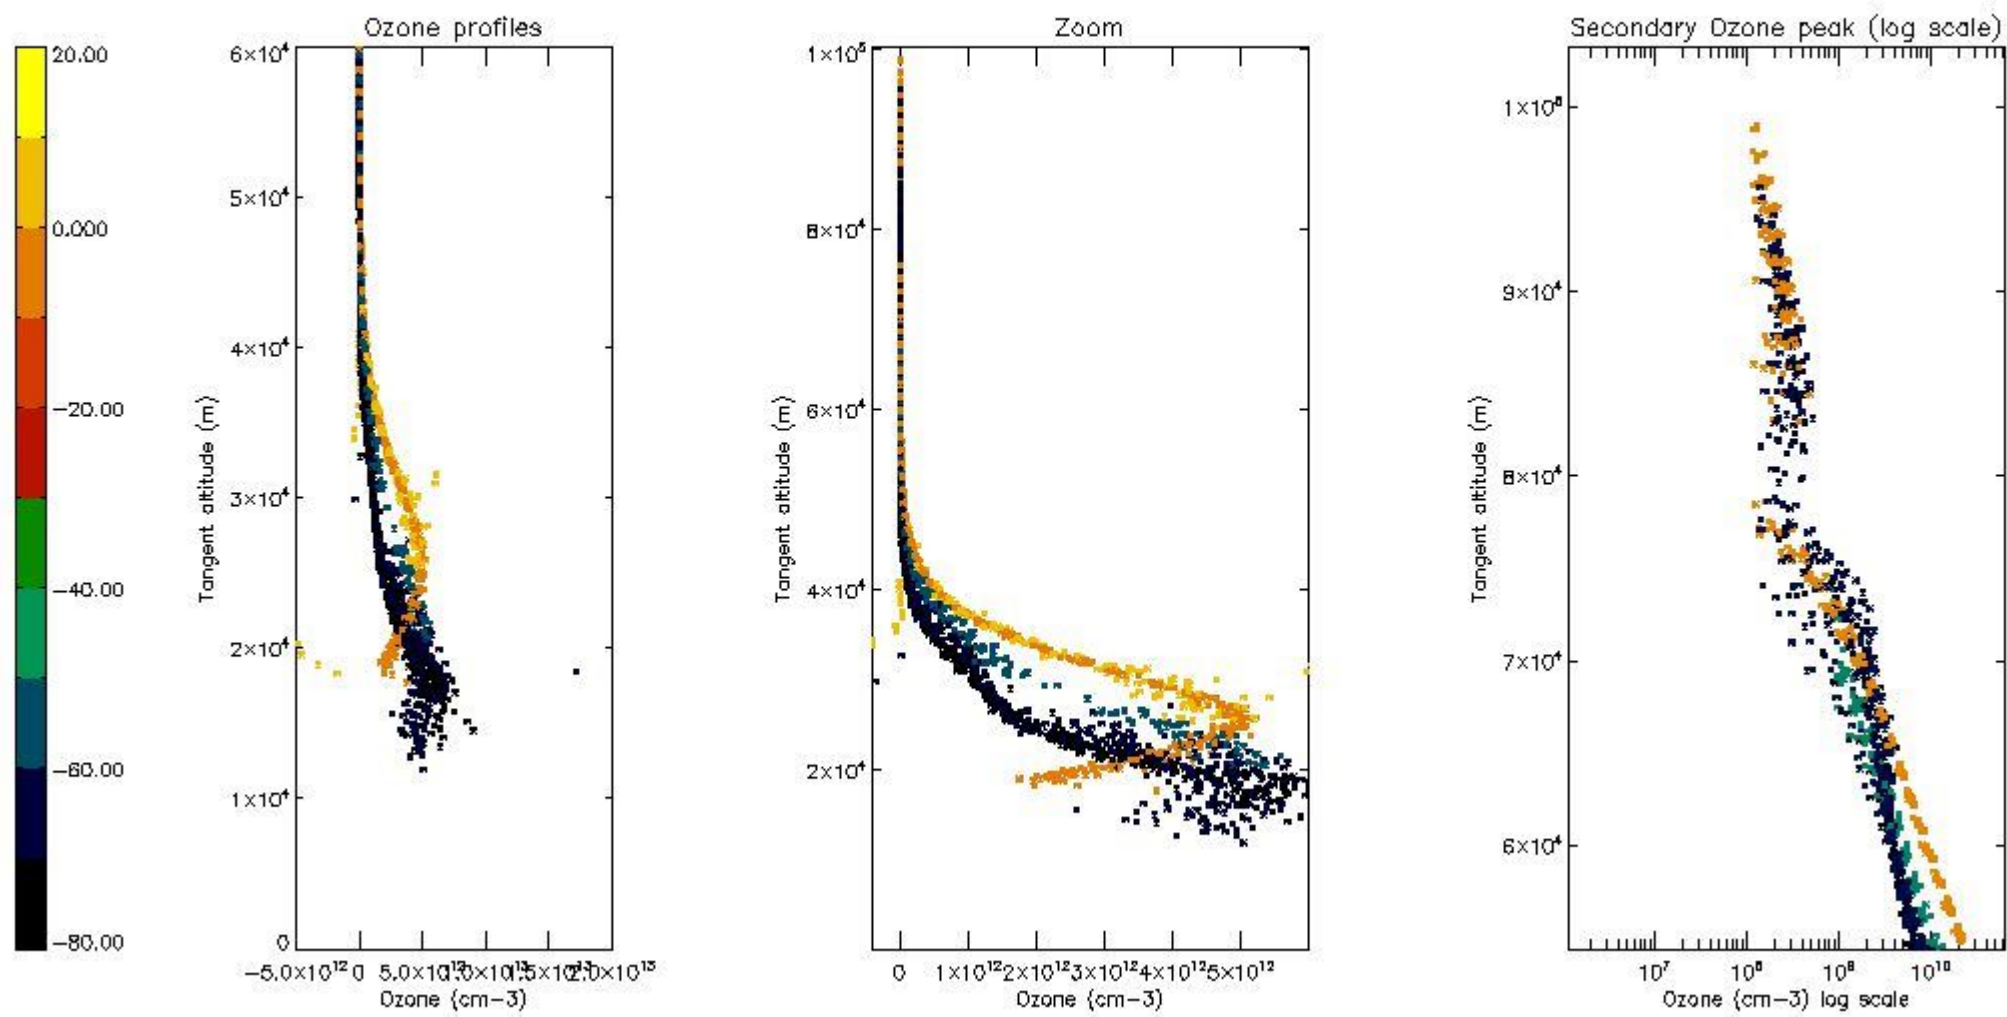

STD < 10	14
STD < 5	10

5.2 Plot ozone profiles for all STD (dark without errors)

The colorbar represents the latitude.

5.3 Plot ozone profiles where STD < 20% (dark without errors)

The colorbar represents the latitude.

5.4 Plot ozone profiles where STD < 10% (dark without errors)

The colorbar represents the latitude.

5.5 Plot ozone profiles where STD < 5% (dark without errors)

The colorbar represents the latitude.

5.6 Plot NO₂ profiles for all STD (dark without errors)