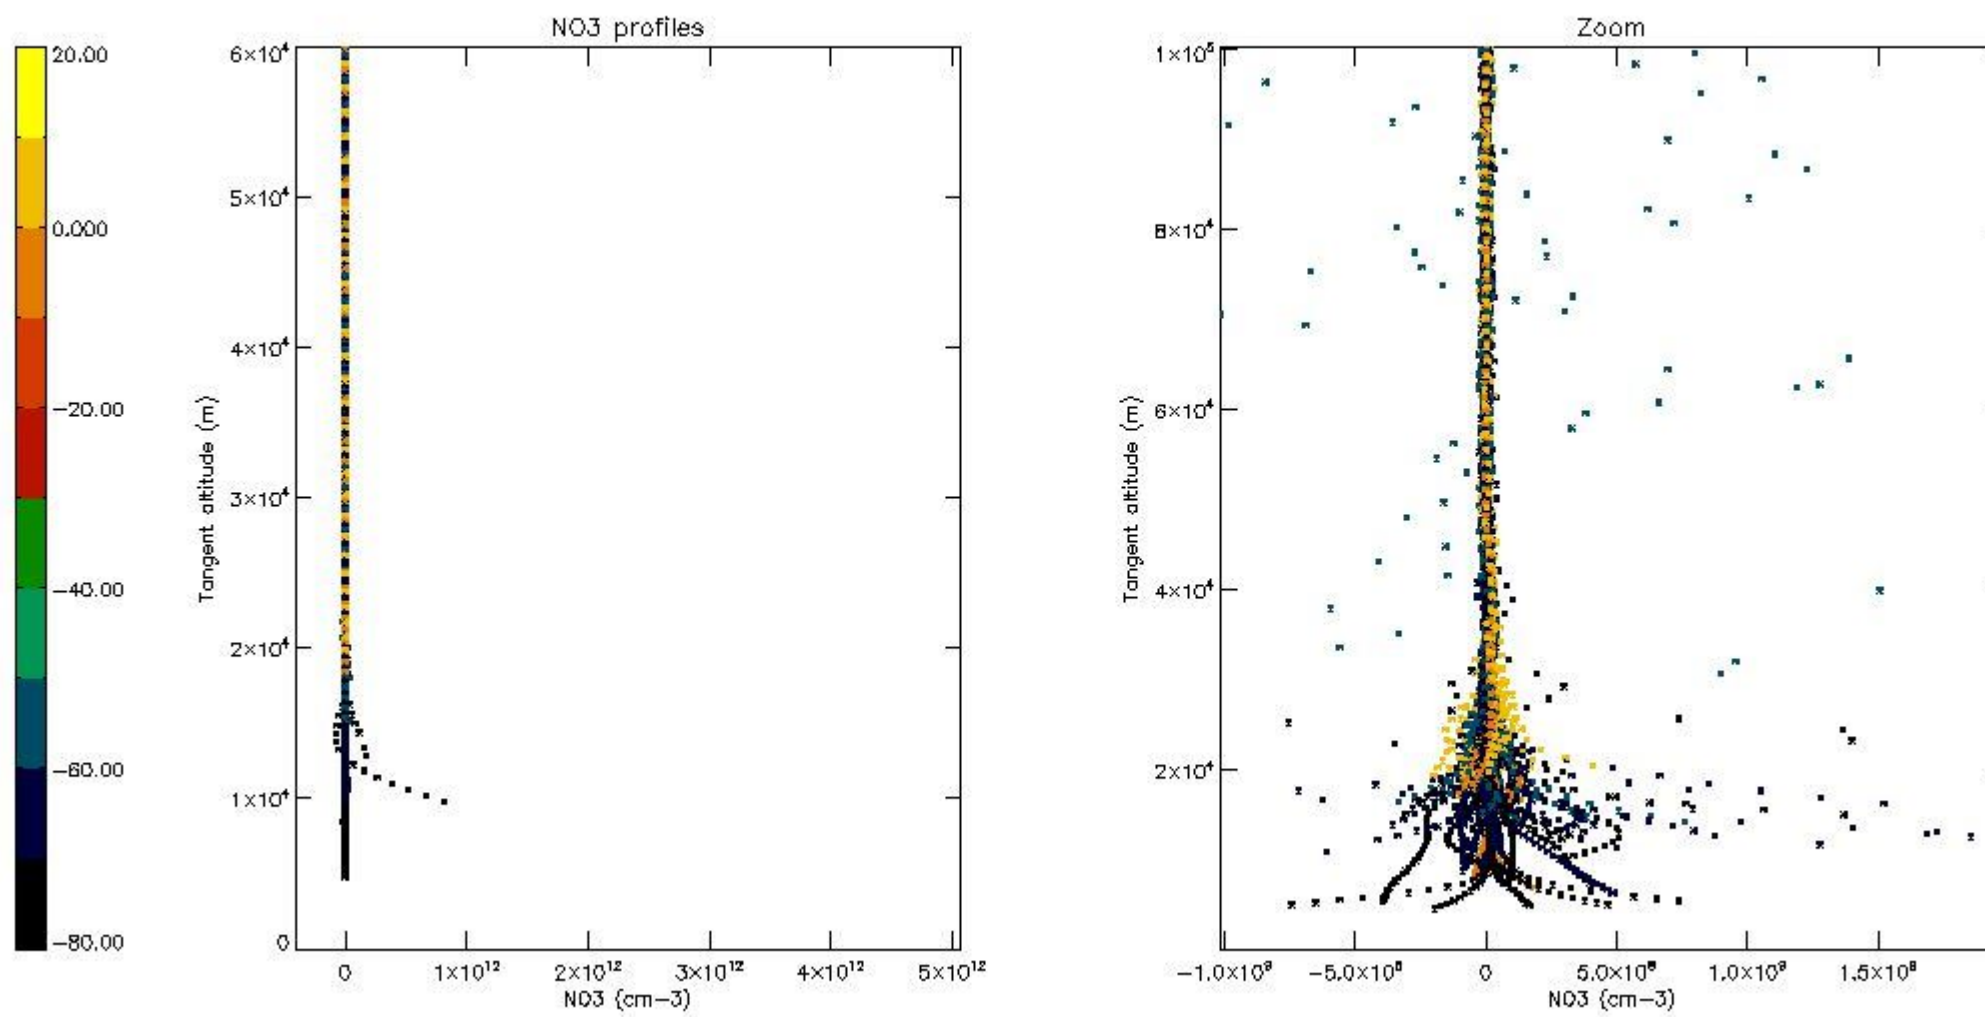

6. Auxiliary Data Files used for the production reported in section 2

The number reported in the third column indicates since which file (see list in section 2) the corresponding auxiliary file has been used. The fourth column is the date of those product files.

Type	Auxiliary Filename	Used since product	Used since product date
INST_PHYS_CHARACTERISTICS	GOM_INS_AXVIEC20091111_143220_20030716_120000_20500101_000000	1	02-AUG-2008 00:00:22
LEVEL-2_PROC_CONFIG	GOM_PR2_AXVIEC20091111_152718_20020301_000000_20500101_000000	1	02-AUG-2008 00:00:22
CROSS_SECTIONS_FILE	GOM_CRS_AXVIEC20091111_154832_20020301_000000_20500101_000000	1	02-AUG-2008 00:00:22