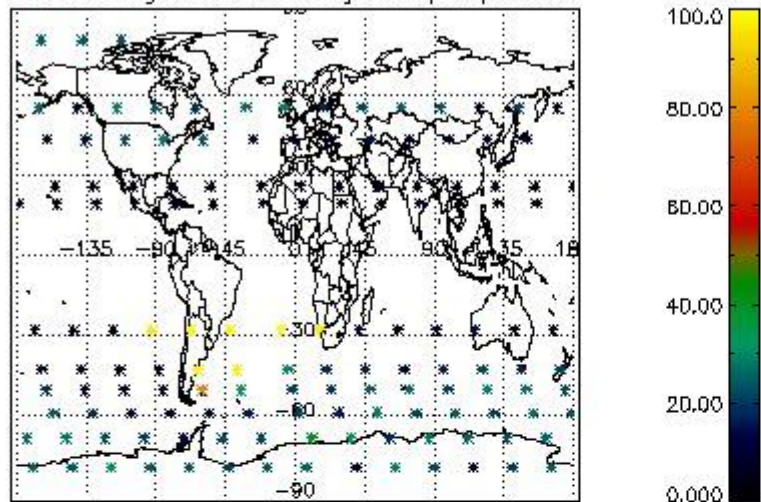

4.1 Plot quality information per product (time dependant) coming from level 1b processing

4.1.1 Plot level 1 quality information per product (time dependant): ENVISAT ASCENDING passes

4.1.2 Plot level 1 quality information per product (time dependant): ENVI SAT DESCENDING passes

4.2 Plot quality information per product coming from level 1b processing (world map)

4.2.1 Plot level 1 quality information per product (world map): ENVISAT ASCENDING passes

Percentage of cosmic ray hits per profile