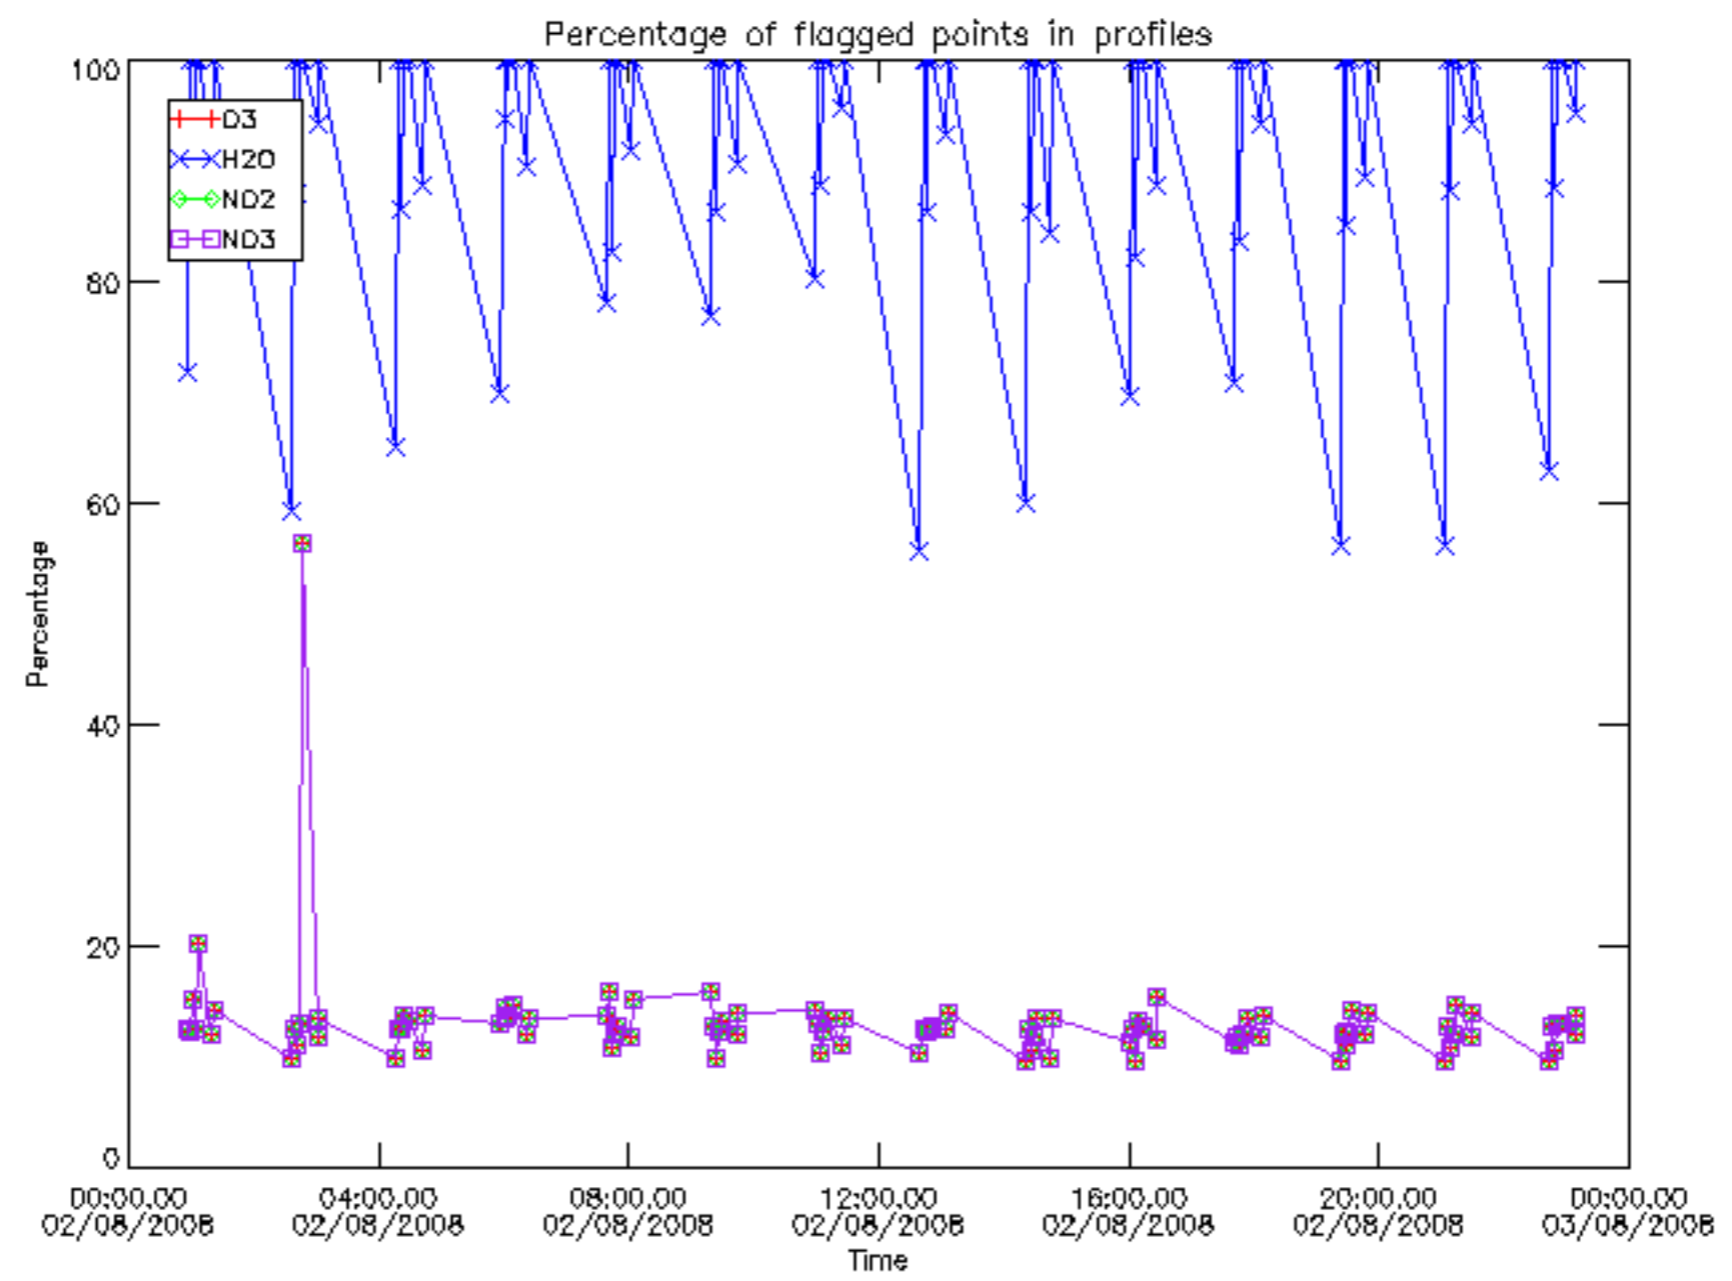

Percentage of flagged data per D3 profile

Percentage of flagged data per H2O profile