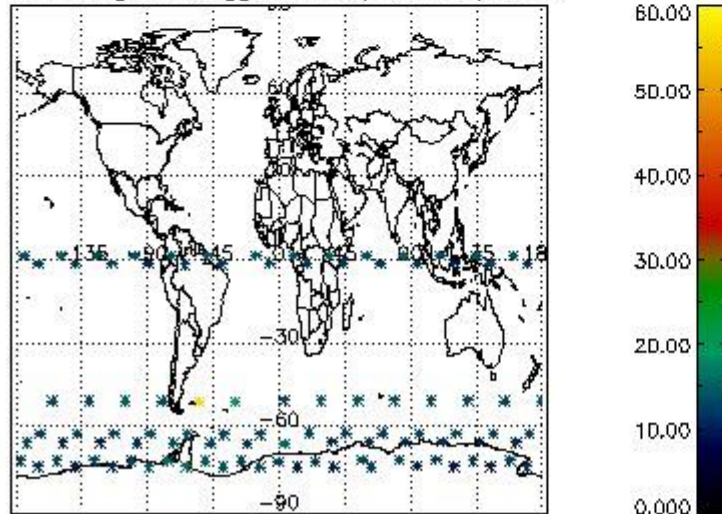

3.1 Plot quality information per product (time dependant)

3.2 Plot quality information per product (world map)

Percentage of flagged data per O3 profile

Percentage of flagged data per H2O profile

Percentage of flagged data per NO2 profile