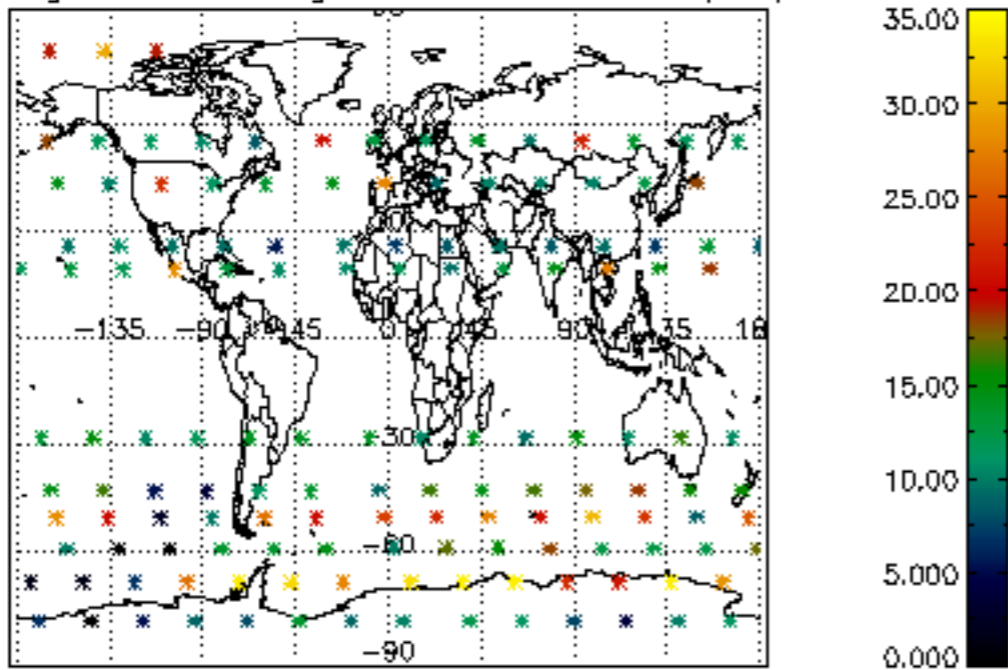

Percentage of cosmic ray hits per profile

Percentage of star falling outside central band per profile