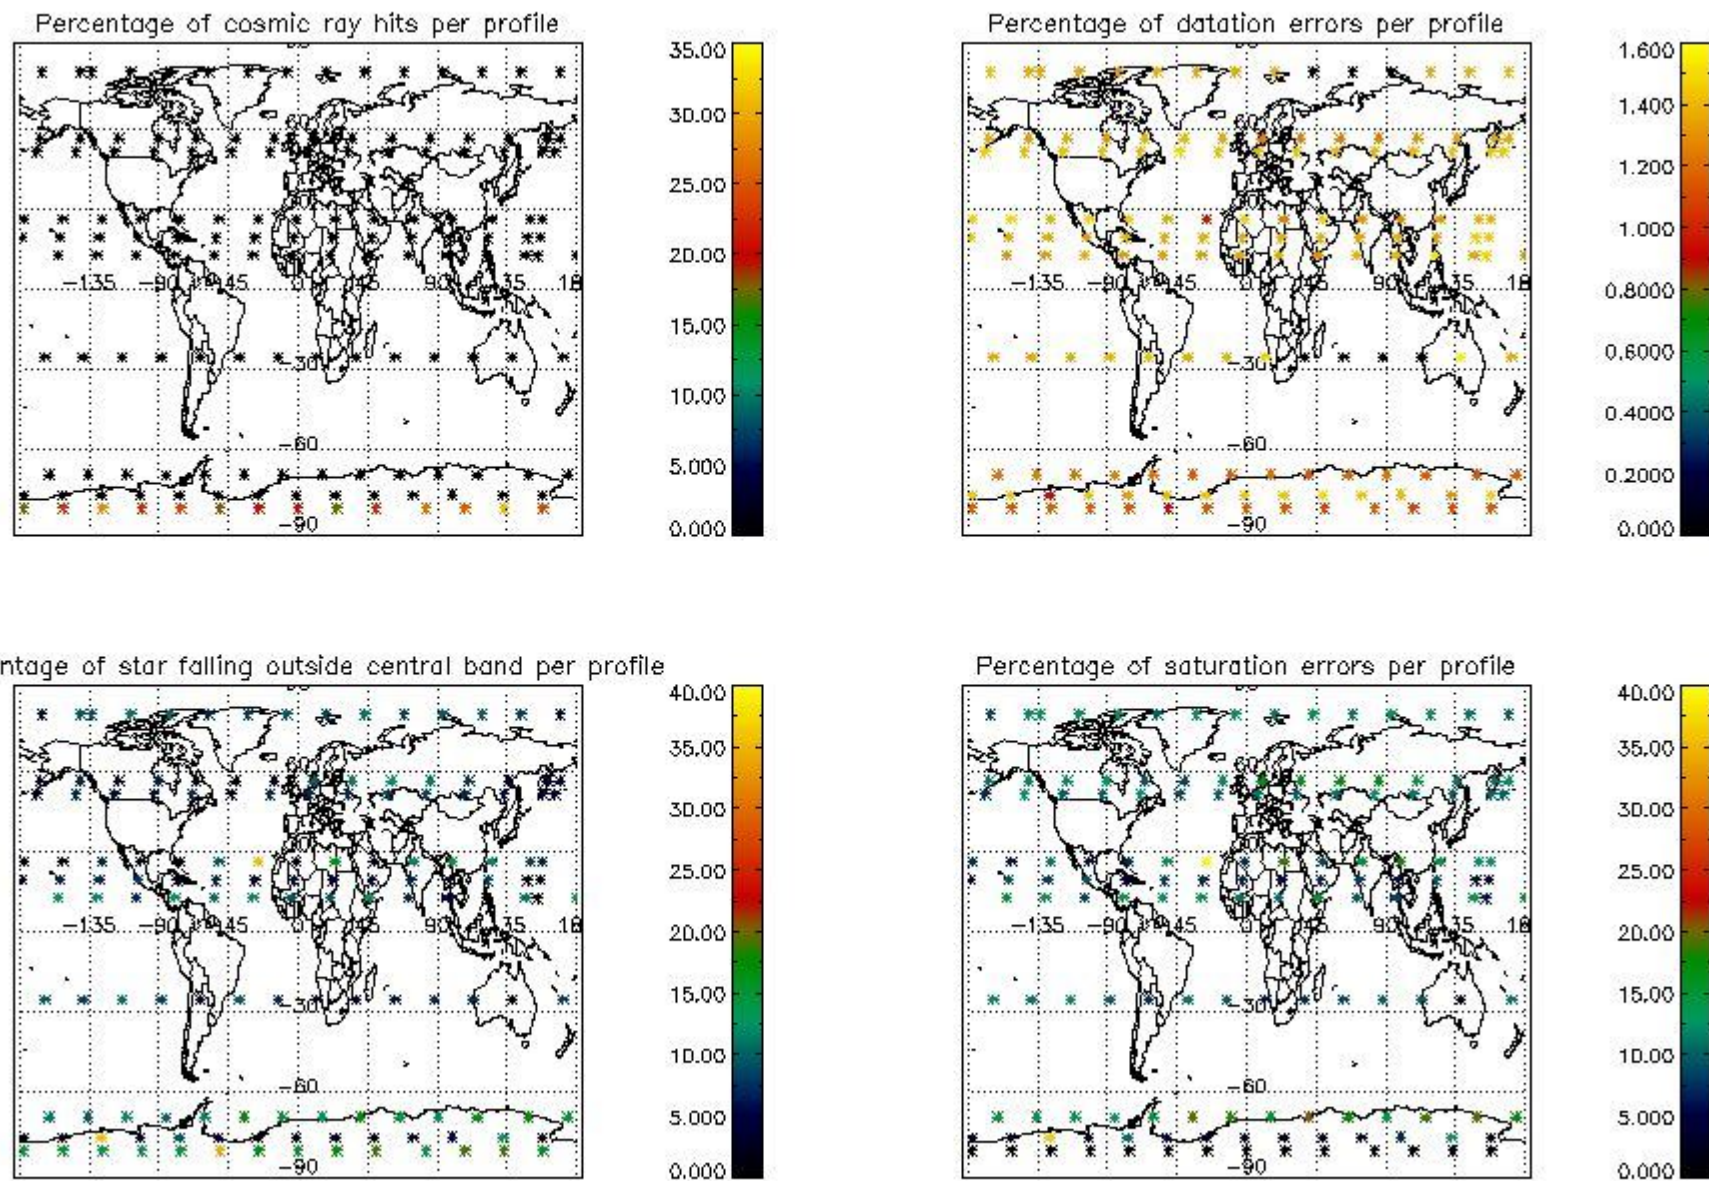

Percentage of datation errors per profile

Percentage of star falling outside central band per profile

Percentage of saturation errors per profile

4.2.2 Plot level 1 quality information per product (world map): ENVISAT DESCENDING passes