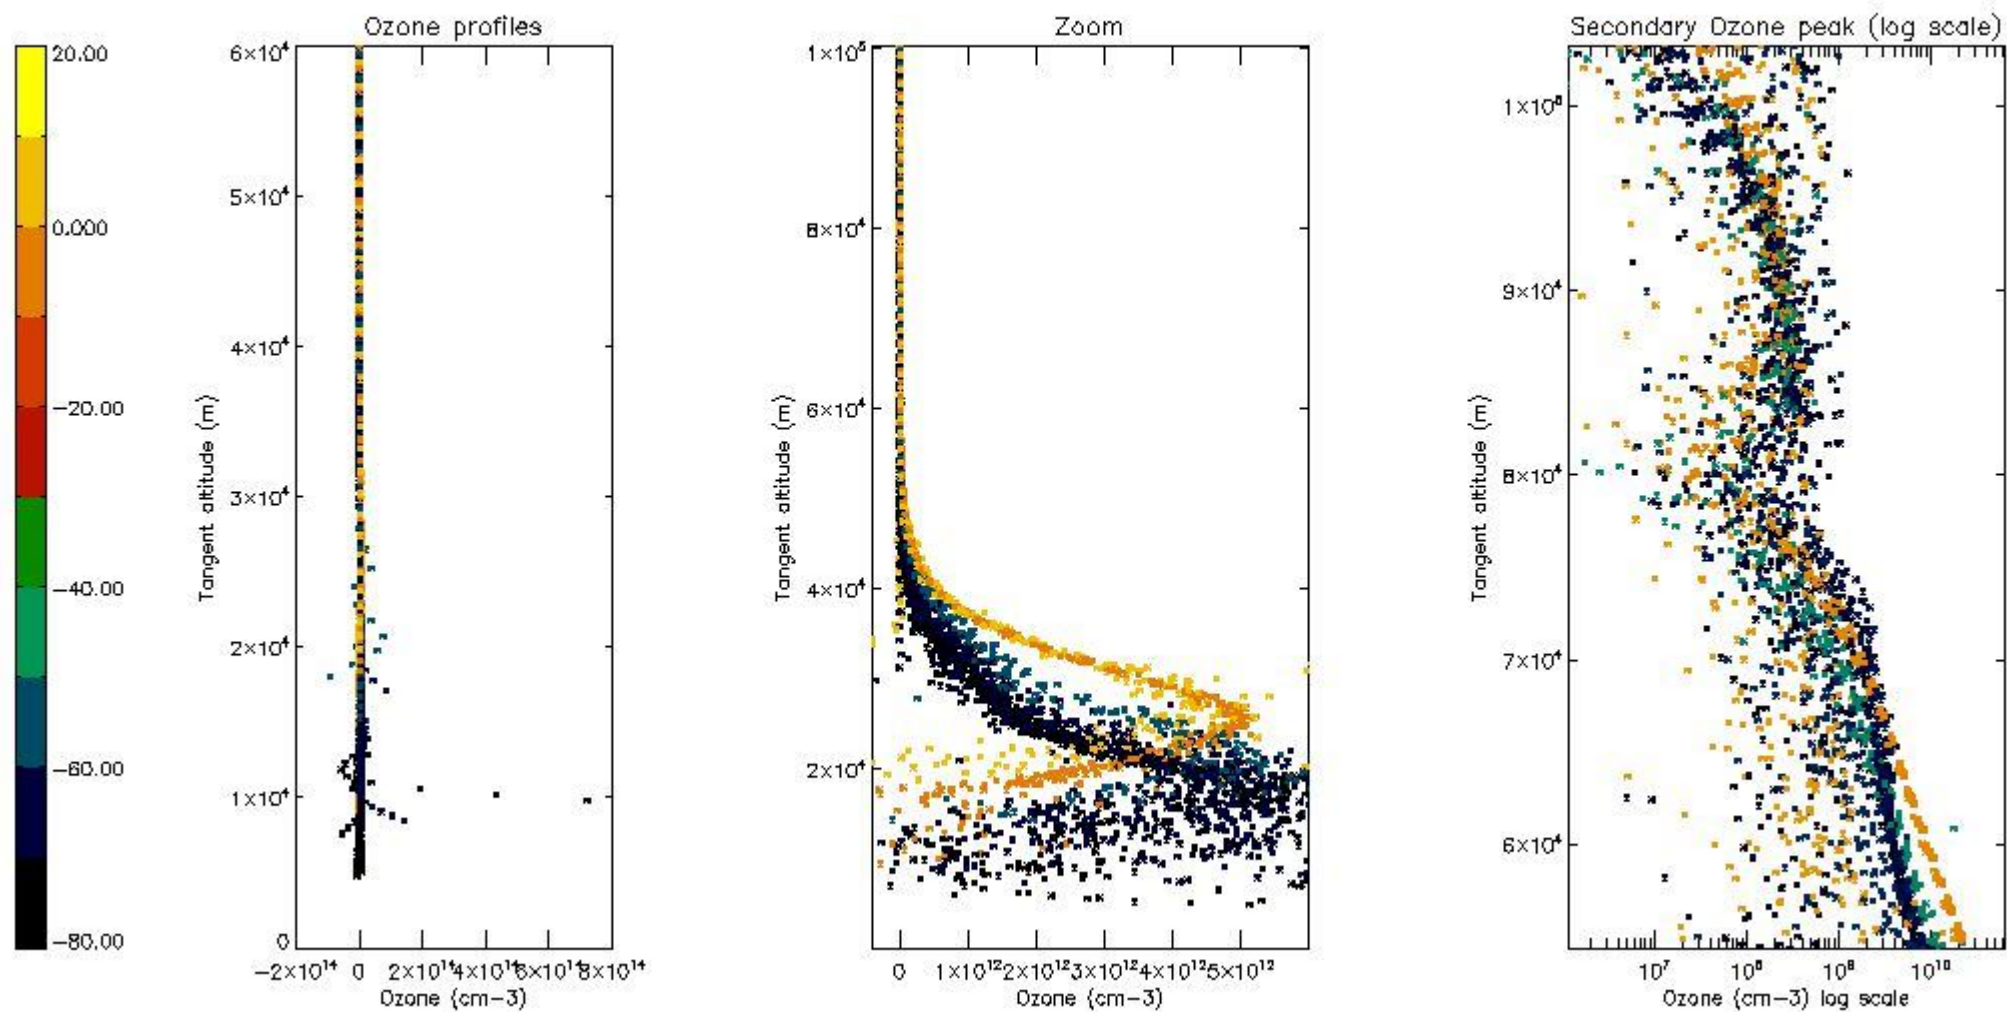

STD < 10	14
STD < 5	10

5.2 Plot ozone profiles for all STD (dark without errors)

The colorbar represents the latitude.

5.3 Plot ozone profiles where STD < 20% (dark without errors)

The colorbar represents the latitude.