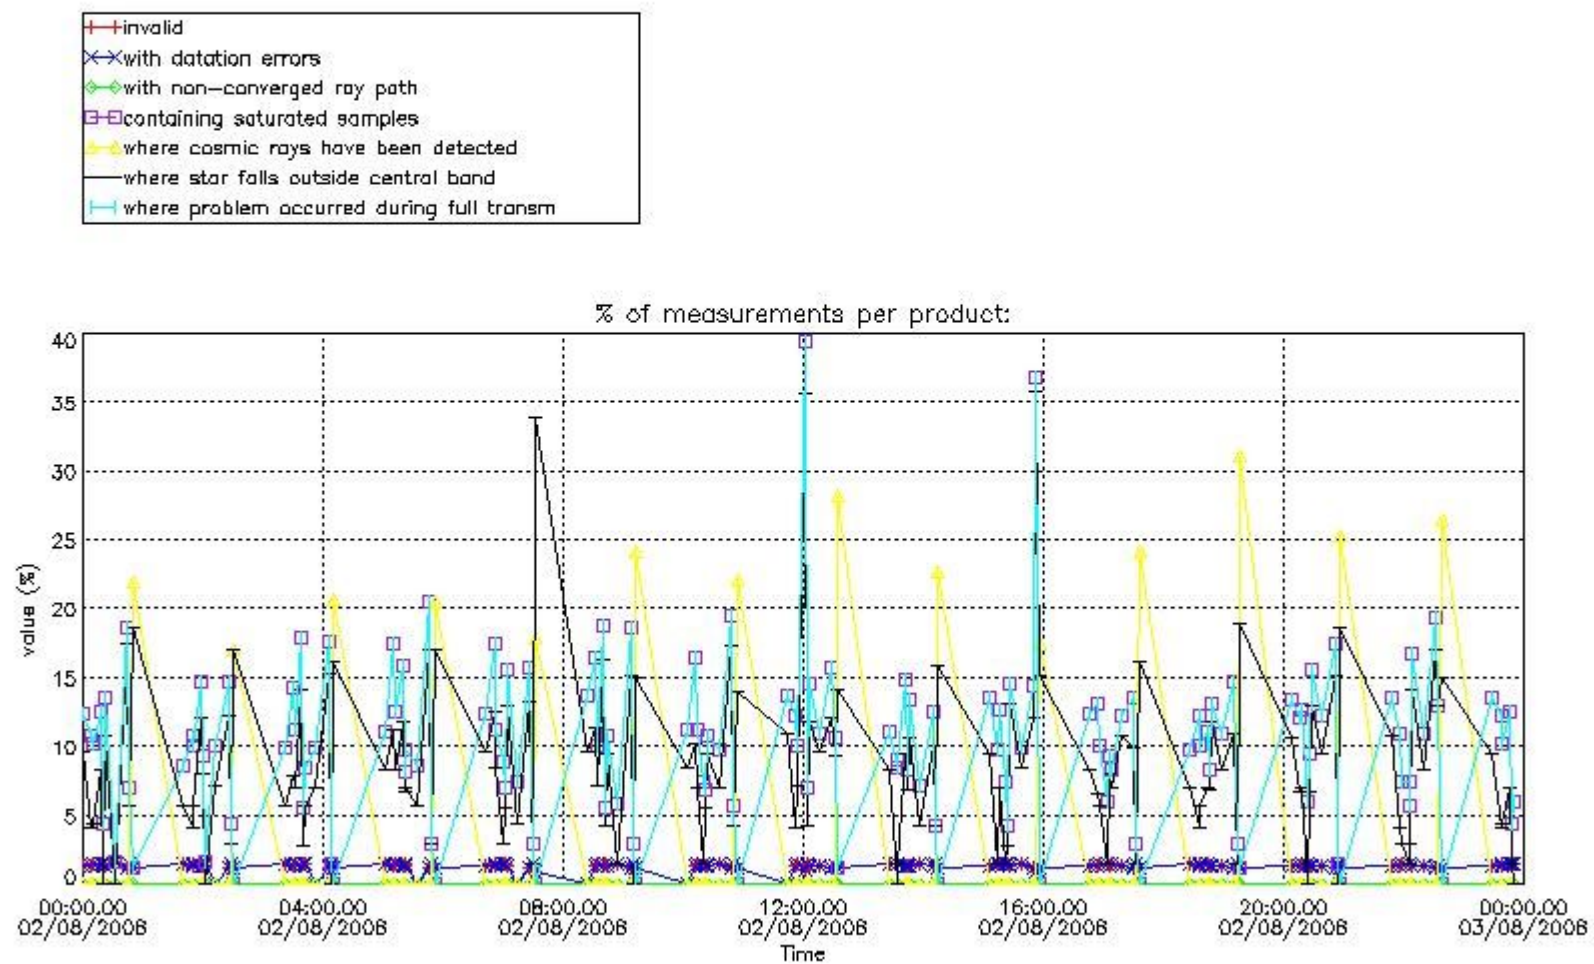

Percentage of cosmic ray hits per profile

Percentage of datation errors per profile

4.2 Plot quality information per product coming from level 1b processing (world map)
4.2.1 Plot level 1 quality information per product (world map): ENVISAT ASCENDING passes