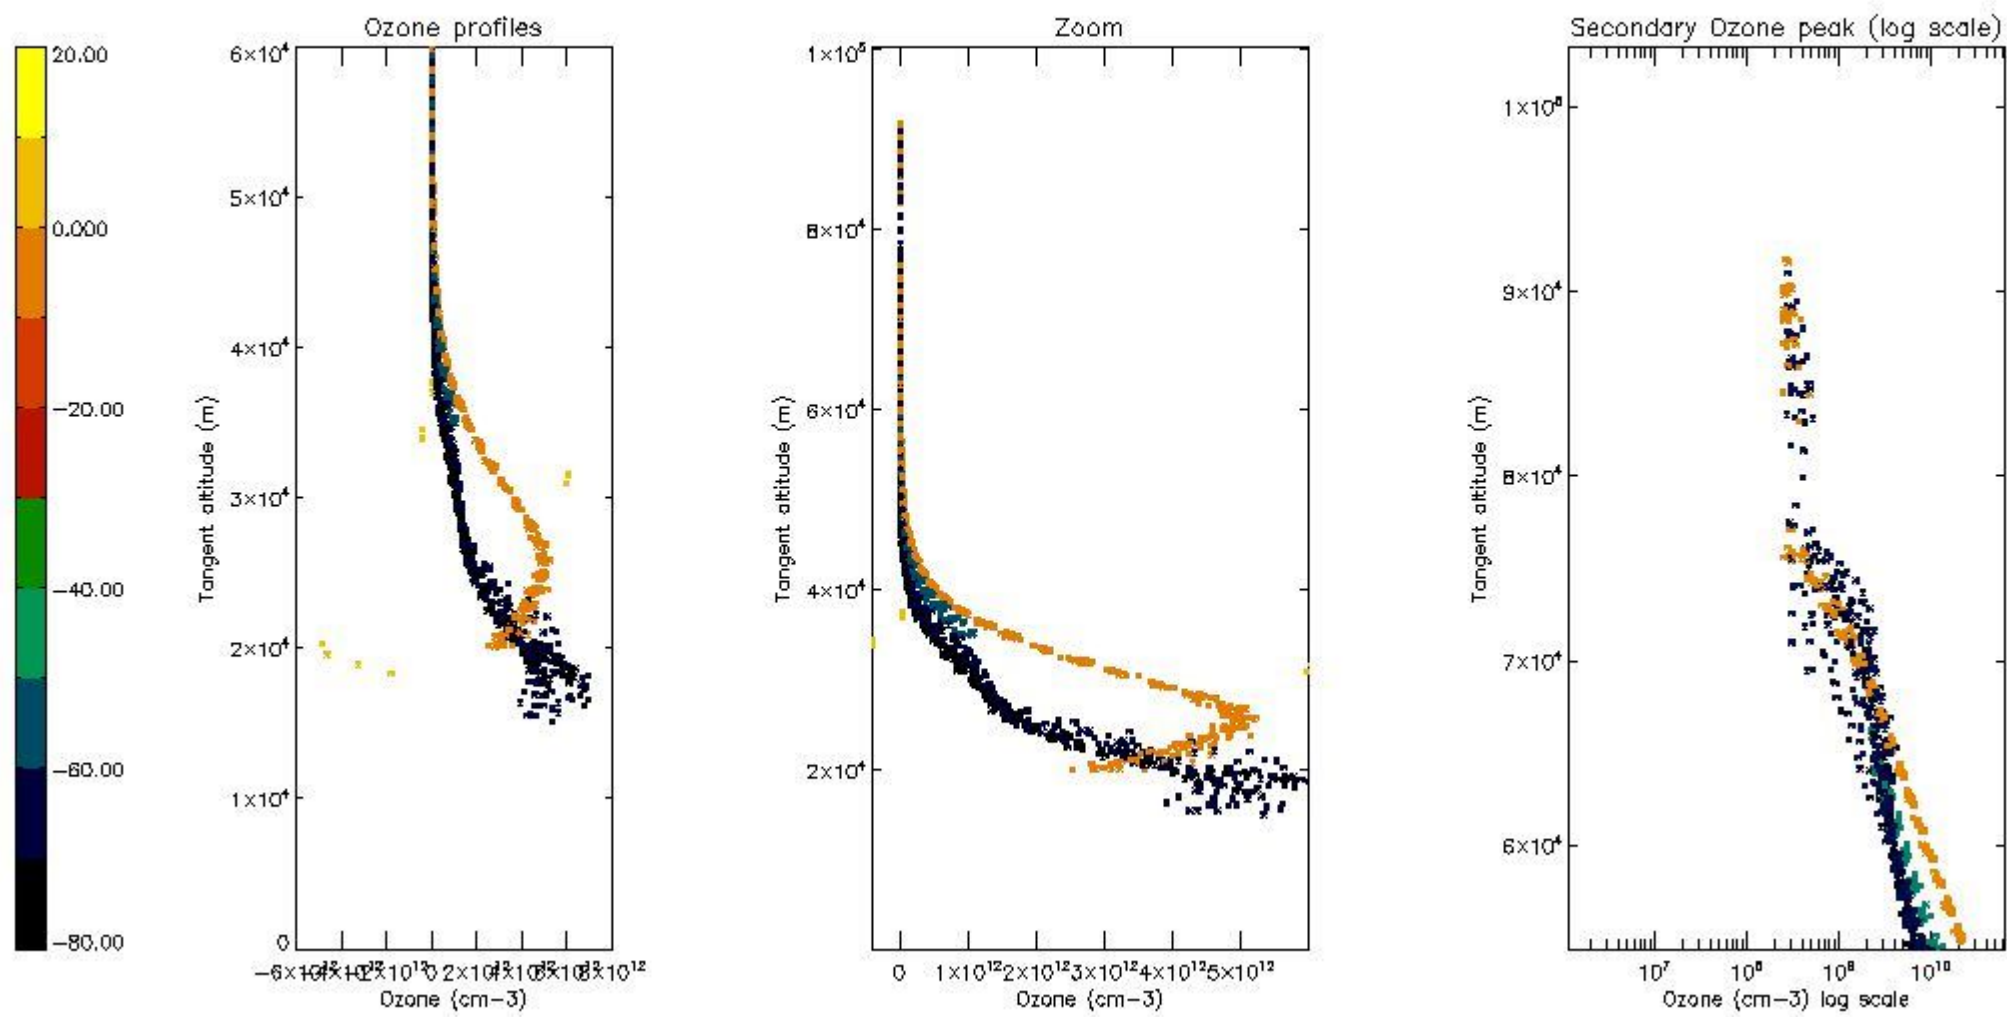

STD < 10	14
STD < 5	10

5.2 Plot ozone profiles for all STD (dark without errors)

The colorbar represents the latitude.

5.3 Plot ozone profiles where STD < 20% (dark without errors)

The colorbar represents the latitude.

5.4 Plot ozone profiles where STD < 10% (dark without errors)

The colorbar represents the latitude.

5.5 Plot ozone profiles where STD < 5% (dark without errors)

The colorbar represents the latitude.

5.6 Plot NO₂ profiles for all STD (dark without errors)