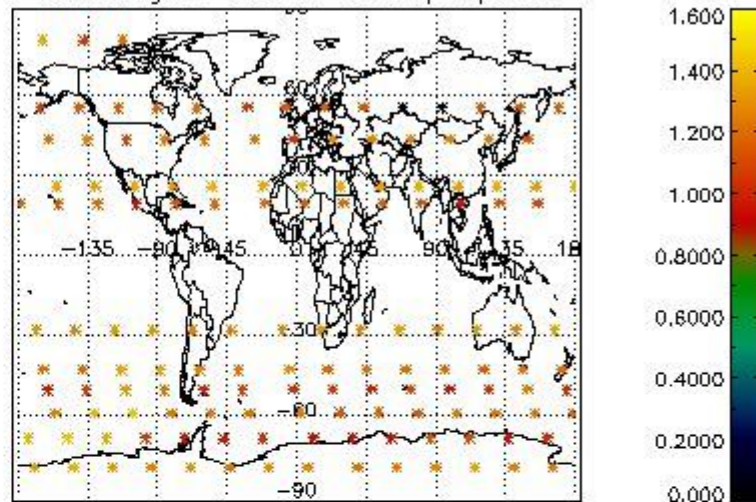

Percentage of datation errors per profile