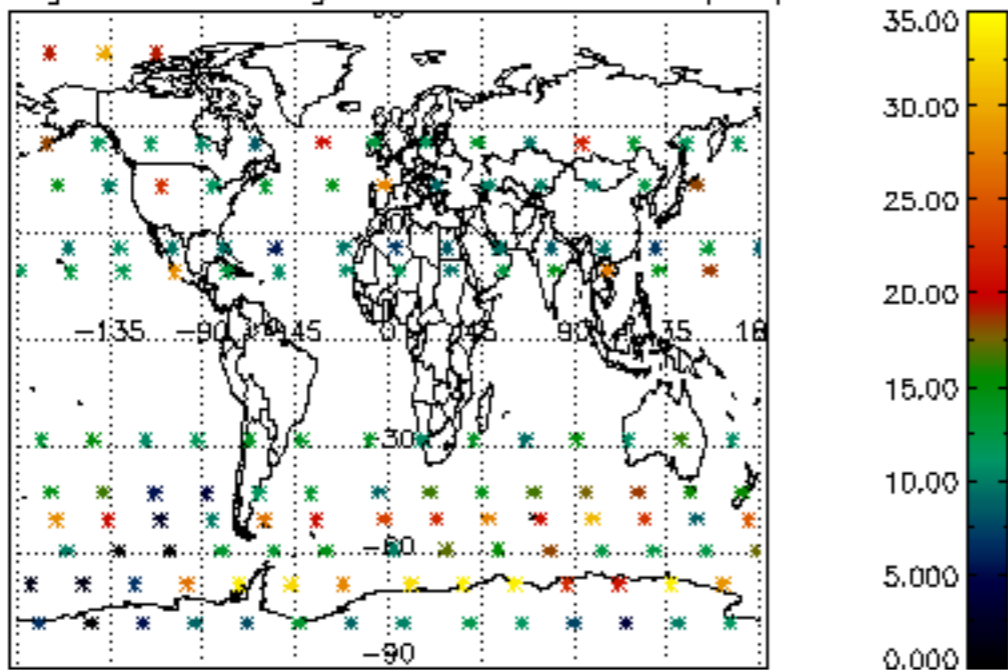

Percentage of flagged data per NO3 profile

Percentage of cosmic ray hits per profile

Percentage of datation errors per profile

Percentage of star falling outside central band per profile

Percentage of saturation errors per profile