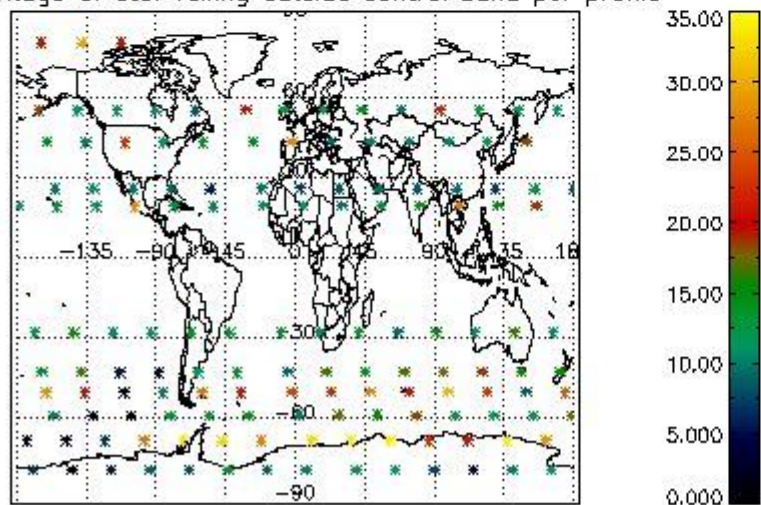

Percentage of star falling outside central band per profile