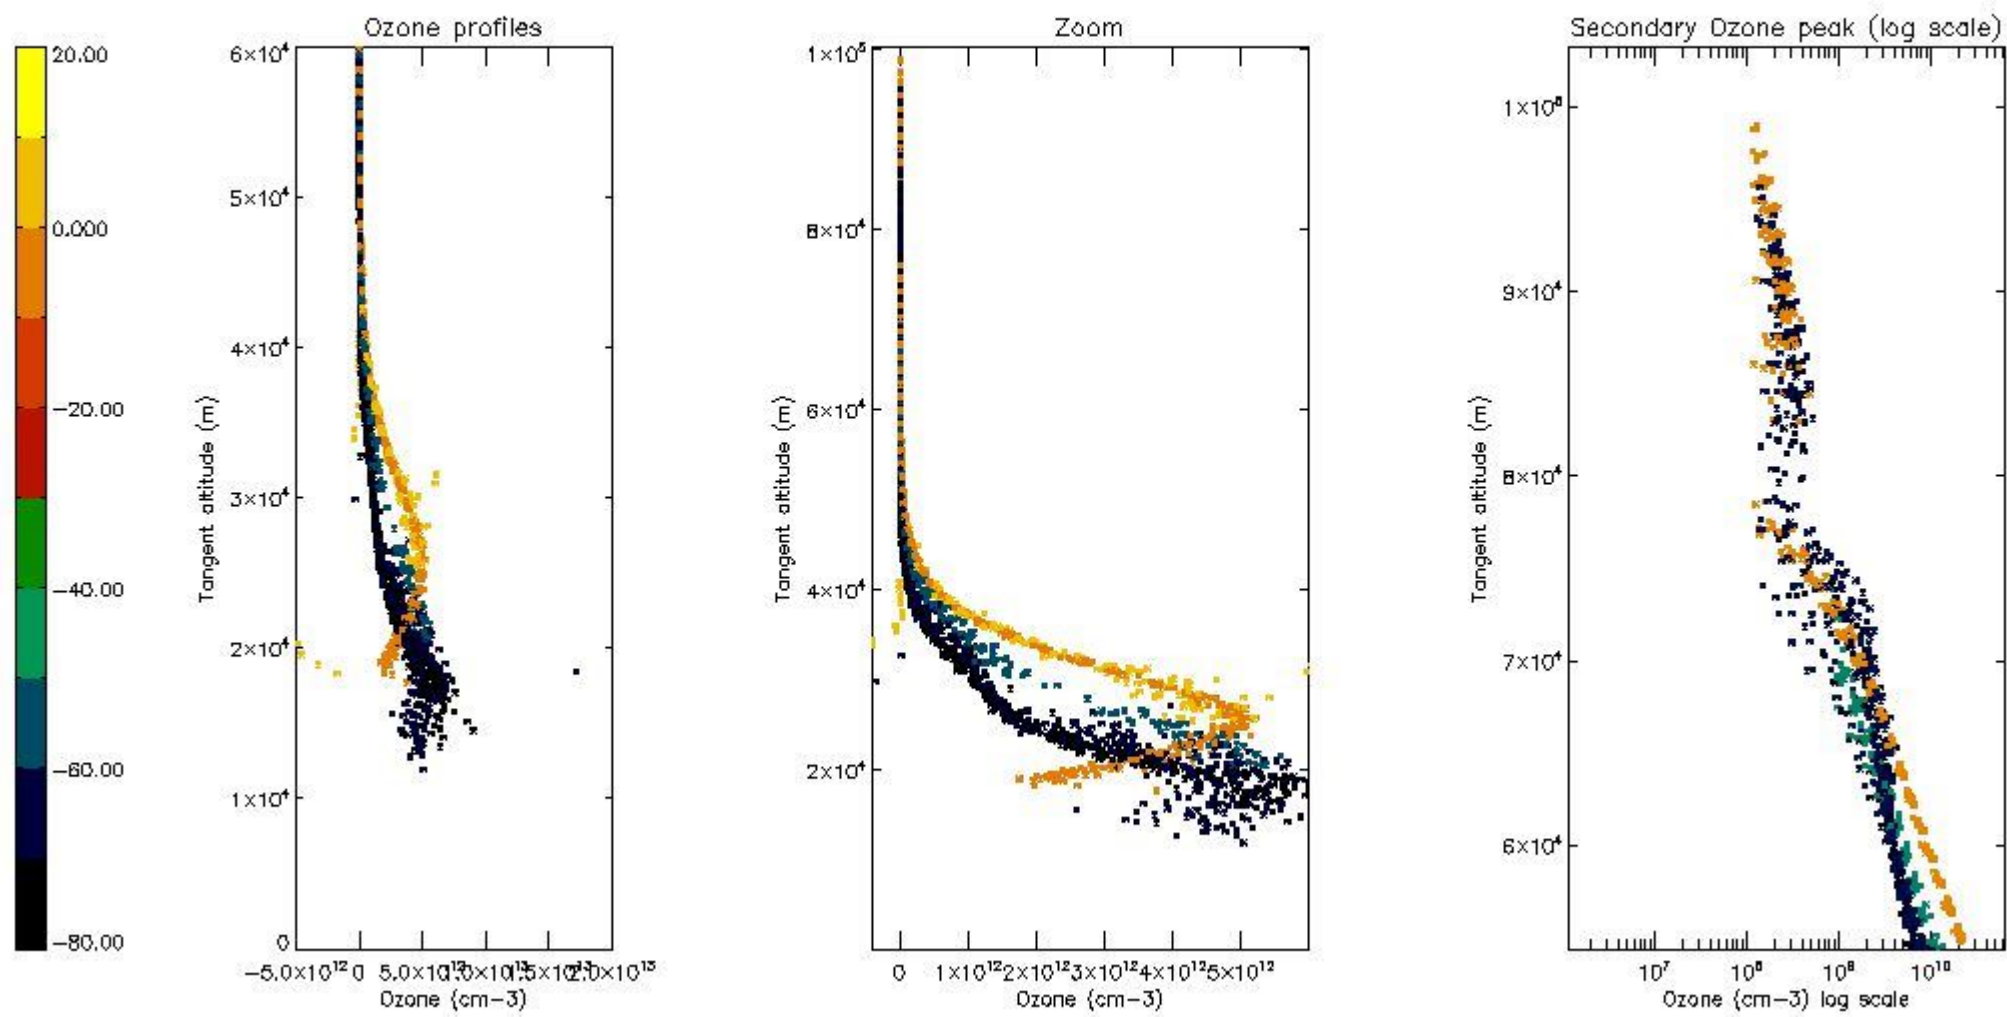

5.5 Plot ozone profiles where STD < 5% (dark without errors)

The colorbar represents the latitude.