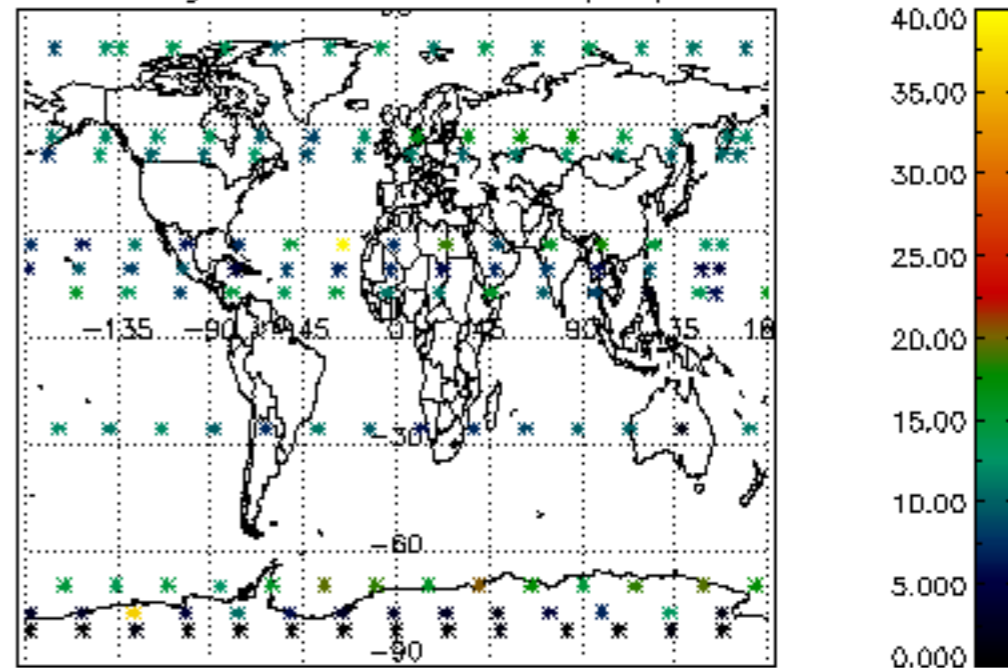

Percentage of saturation errors per profile