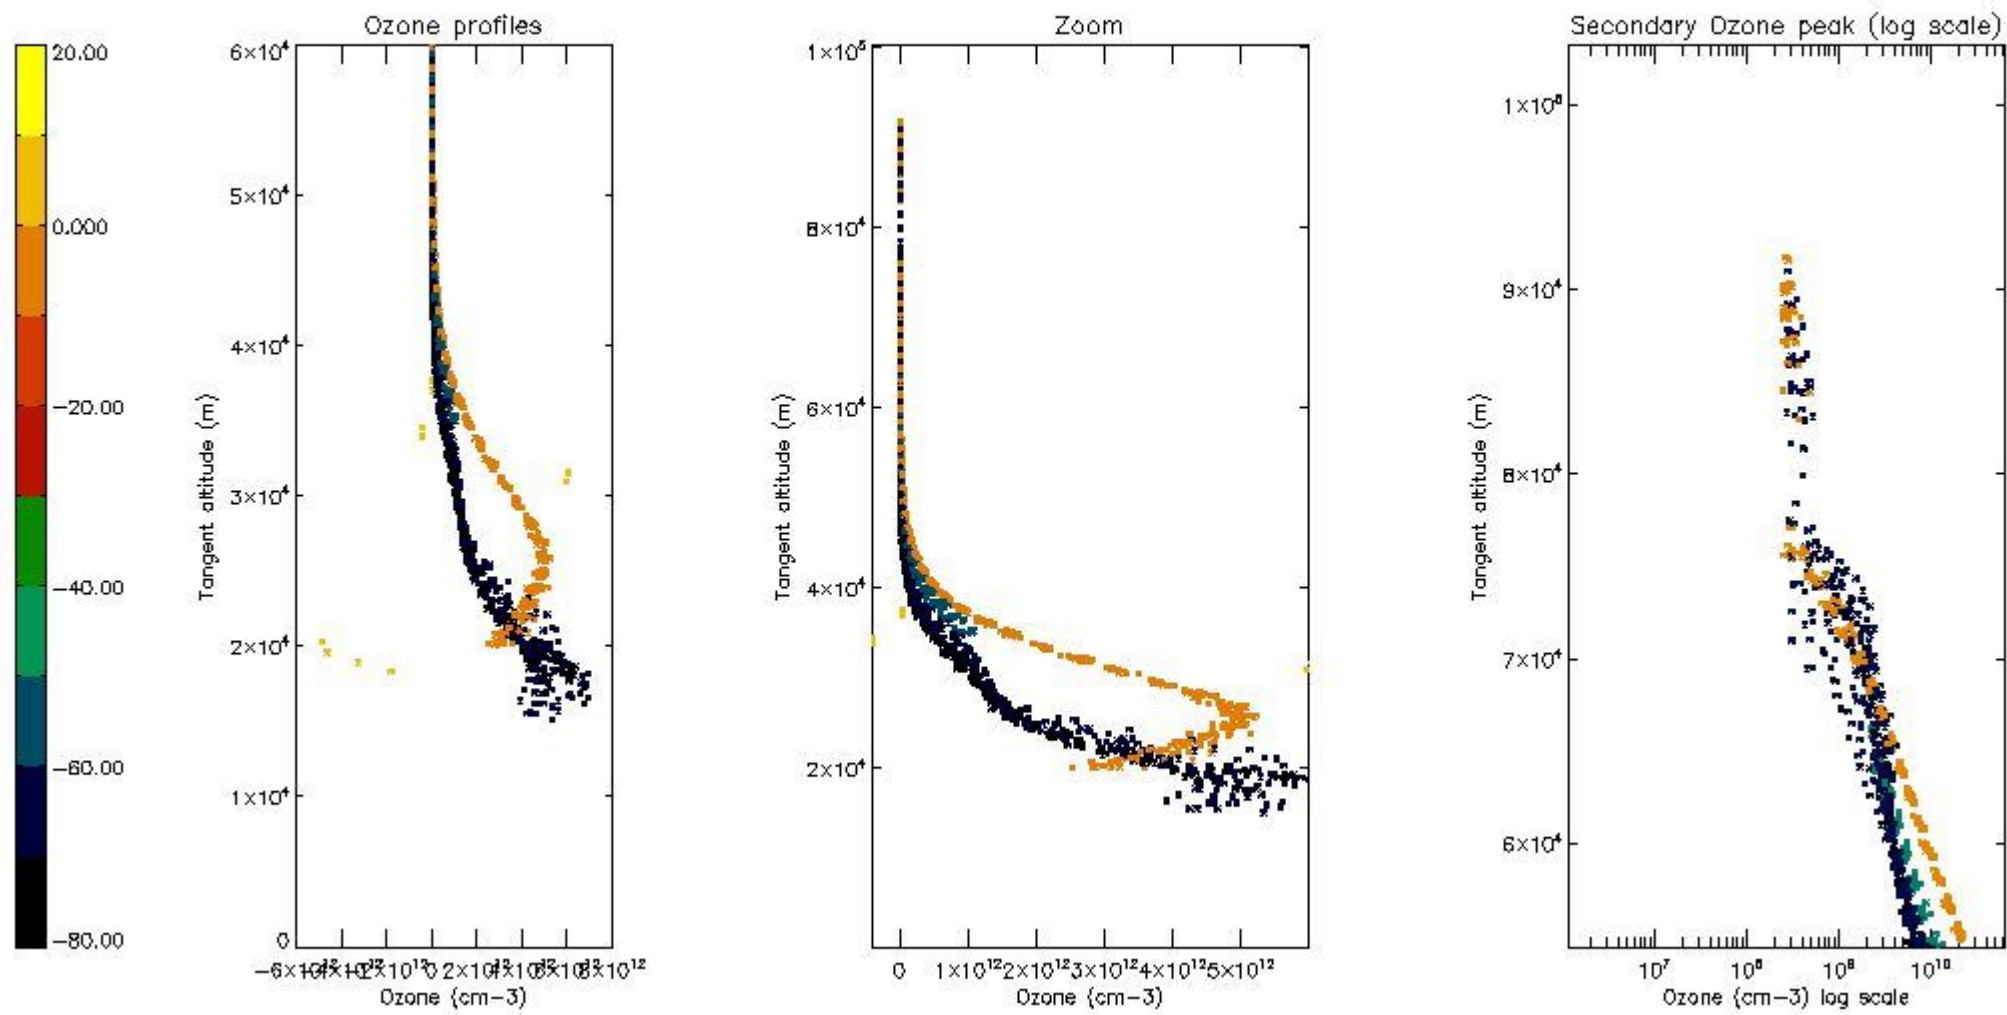

5.6 Plot NO₂ profiles for all STD (dark without errors)

The colorbar represents the latitude.