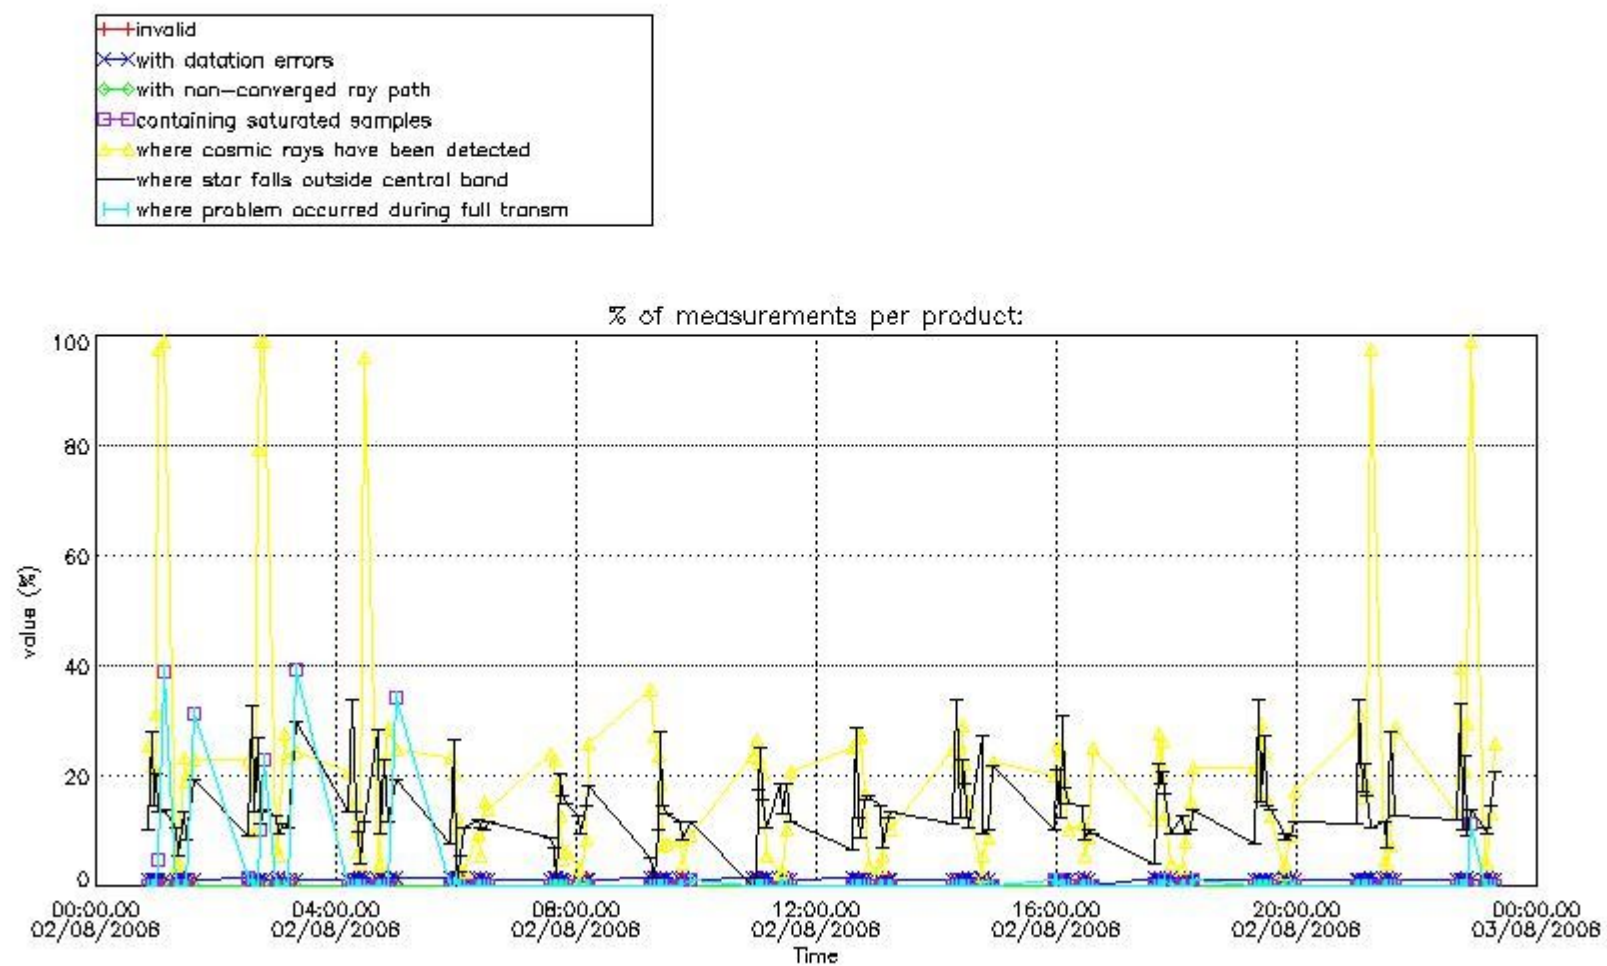

3. Quality information per product

In this section it is plotted some information contained in the Quality Summary data set of the level 2 products. Only products in dark limb conditions and without errors (error flag in the MPH set to "0") are used.

3.1 Plot quality information per product (time dependant)

3.2 Plot quality information per product (world map)

Percentage of flagged data per O3 profile

Percentage of flagged data per H2O profile

Percentage of flagged data per NO2 profile

Percentage of flagged data per NO3 profile

4. Level 1 quality information per product

In this section it is plotted some information contained in the Quality Summary data set of the level 2 products that comes from the level 1b processing. Products without errors (error flag in the MPH set to "0") are used.

4.1 Plot quality information per product (time dependant) coming from level 1b processing

4.1.1 Plot level 1 quality information per product (time dependant): ENVISAT ASCENDING passes

4.1.2 Plot level 1 quality information per product (time dependant): ENVI SAT DESCENDING passes