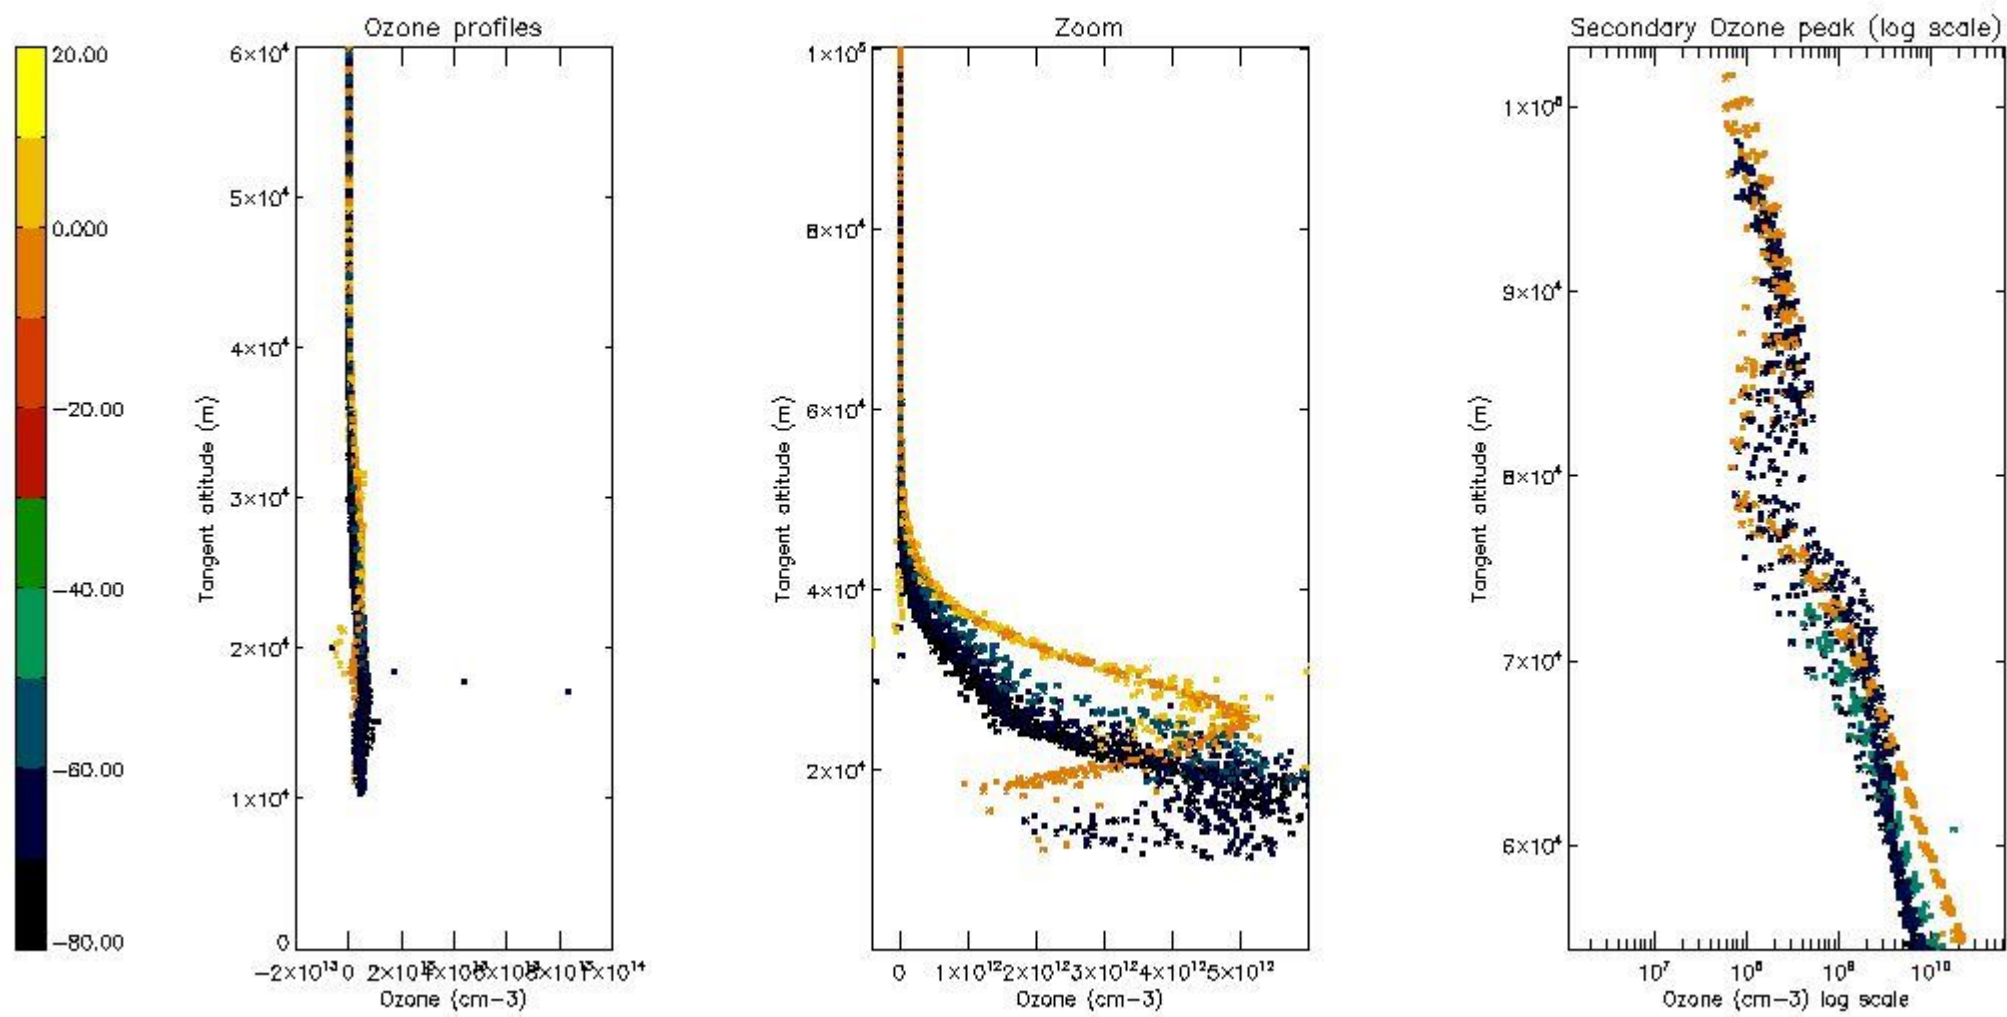

STD < 10	14
STD < 5	10

5.2 Plot ozone profiles for all STD (dark without errors)

The colorbar represents the latitude.

5.3 Plot ozone profiles where STD < 20% (dark without errors)

The colorbar represents the latitude.