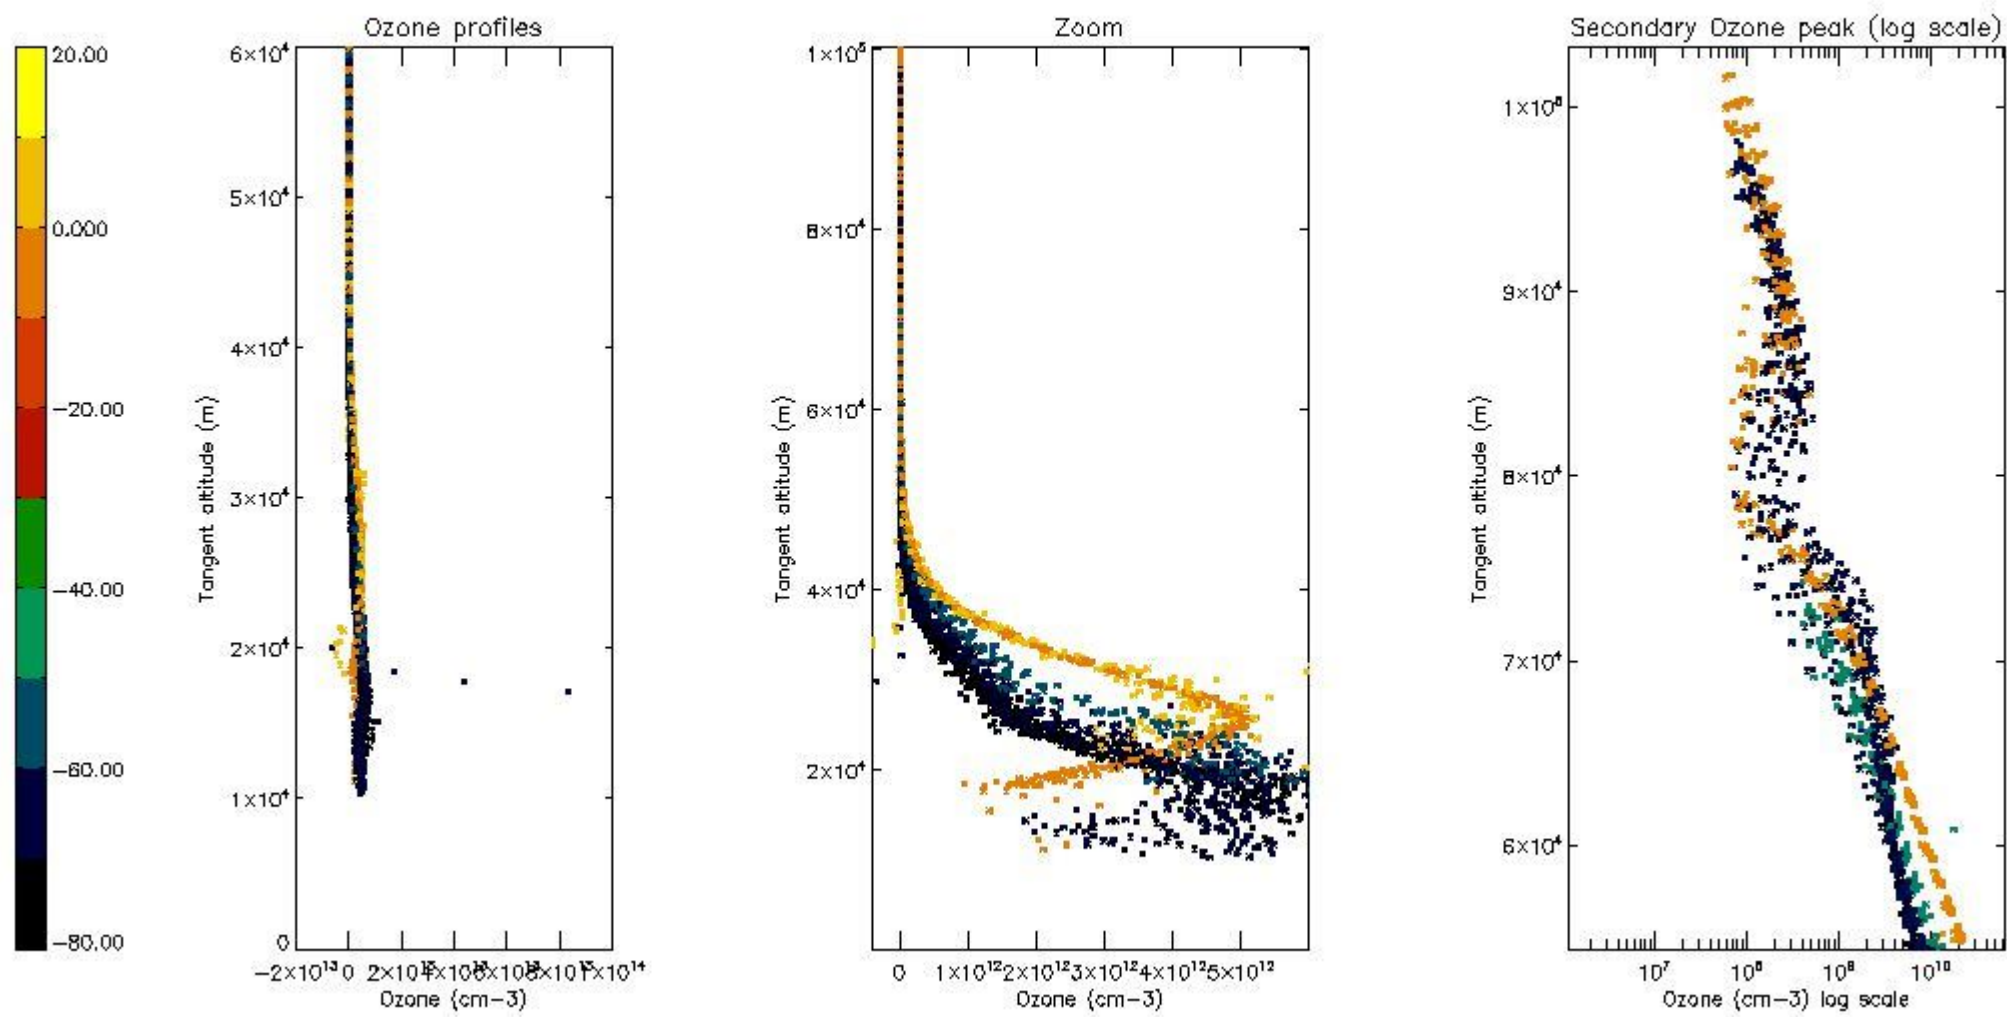

STD < 10	14
STD < 5	10

5.2 Plot ozone profiles for all STD (dark without errors)

The colorbar represents the latitude.

5.3 Plot ozone profiles where STD < 20% (dark without errors)

The colorbar represents the latitude.

5.4 Plot ozone profiles where STD < 10% (dark without errors)

The colorbar represents the latitude.

5.5 Plot ozone profiles where STD < 5% (dark without errors)

The colorbar represents the latitude.

5.6 Plot NO₂ profiles for all STD (dark without errors)