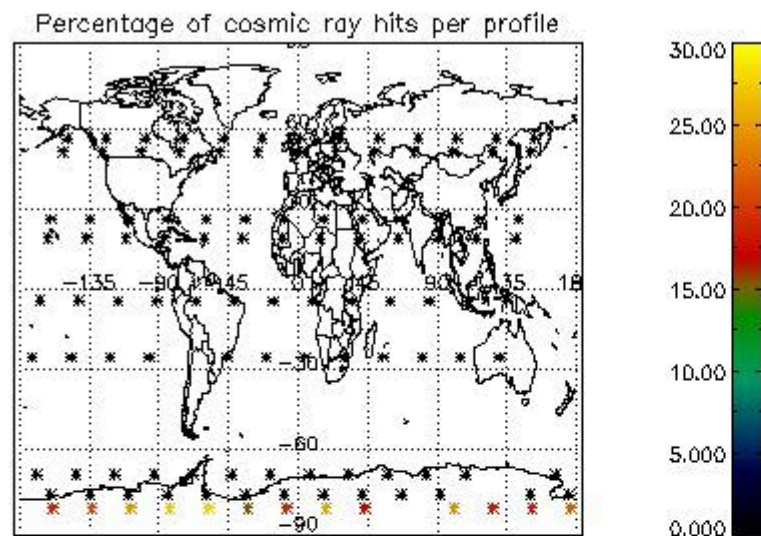

Percentage of datation errors per profile

Percentage of star falling outside central band per profile

Percentage of saturation errors per profile

4.2.2 Plot level 1 quality information per product (world map): ENVISAT DESCENDING passes