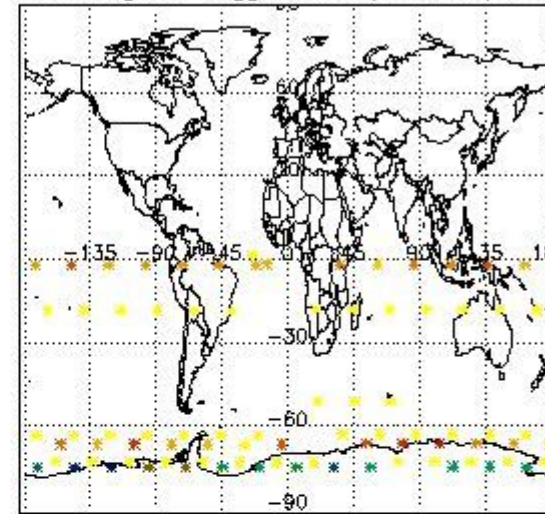

3.1 Plot quality information per product (time dependant)

3.2 Plot quality information per product (world map)

Percentage of flagged data per O3 profile

Percentage of flagged data per H2O profile

Percentage of flagged data per NO2 profile