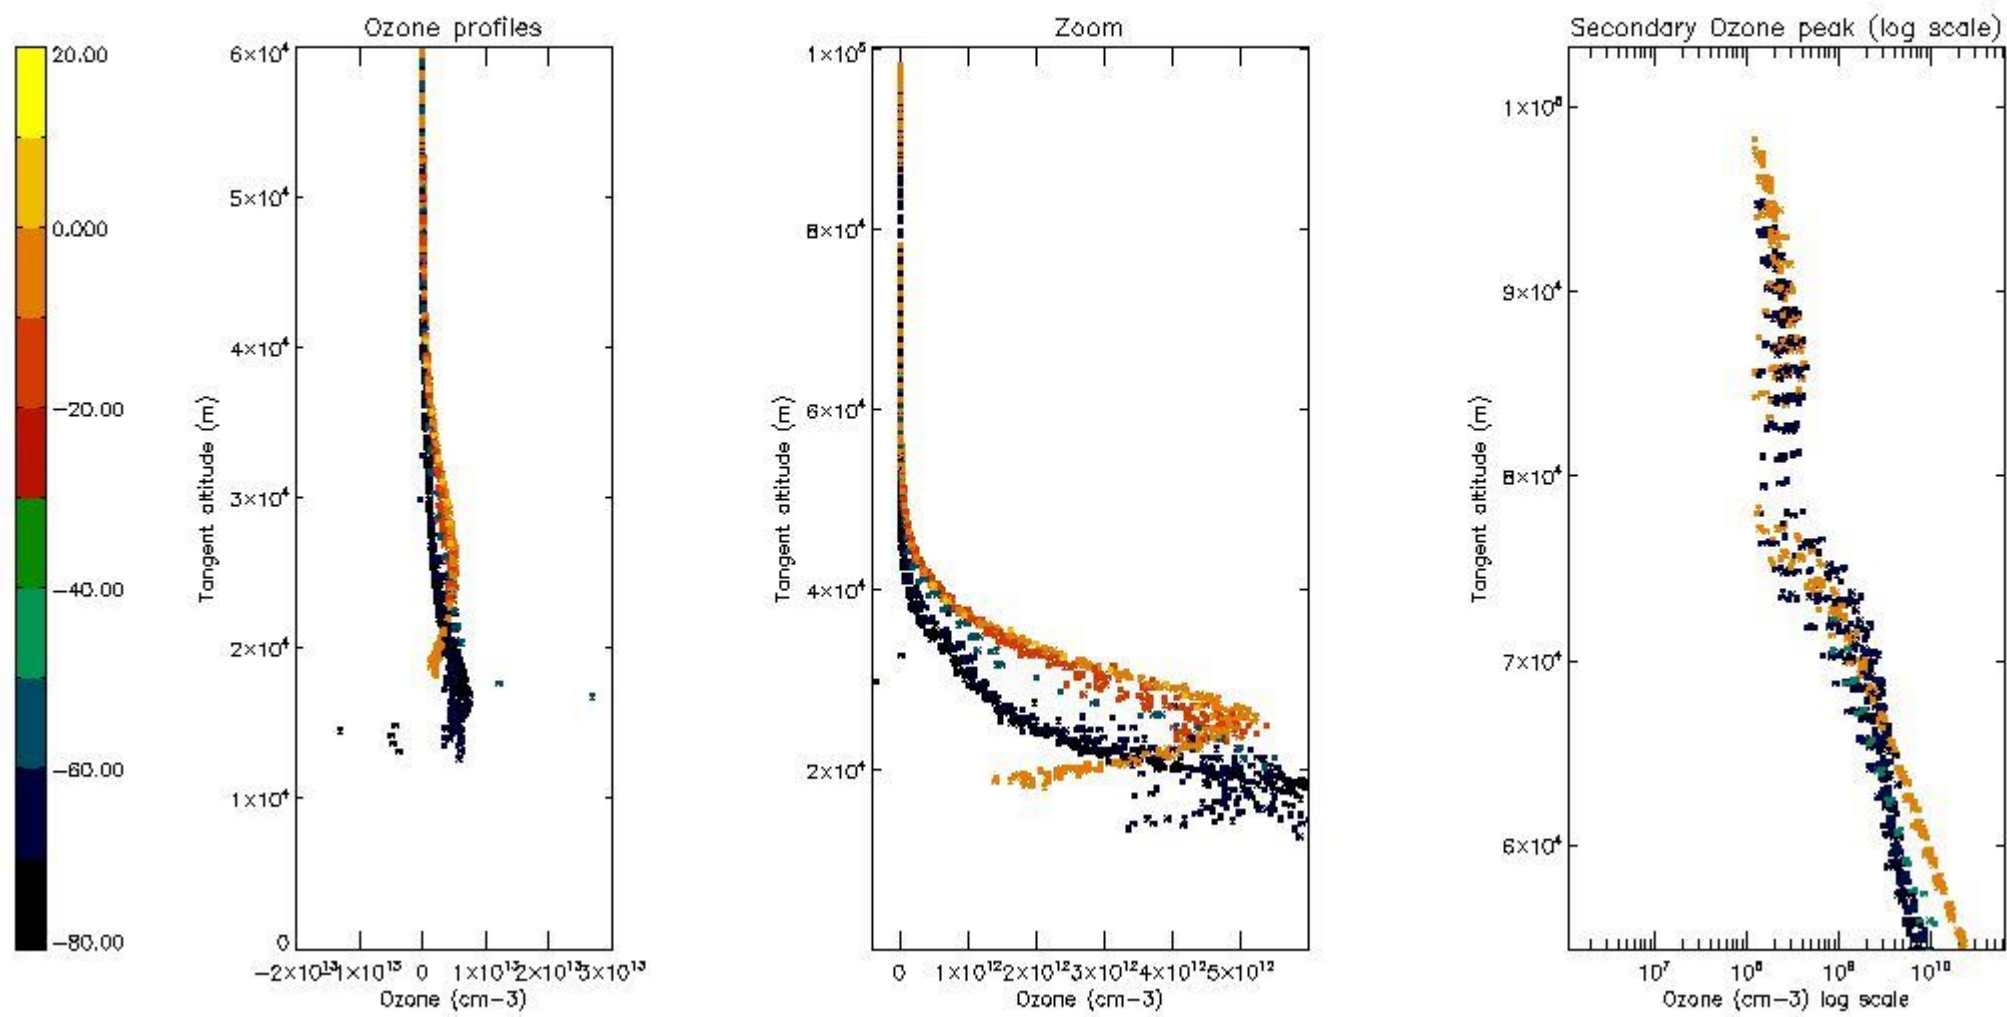

5.5 Plot ozone profiles where STD < 5% (dark without errors)

The colorbar represents the latitude.