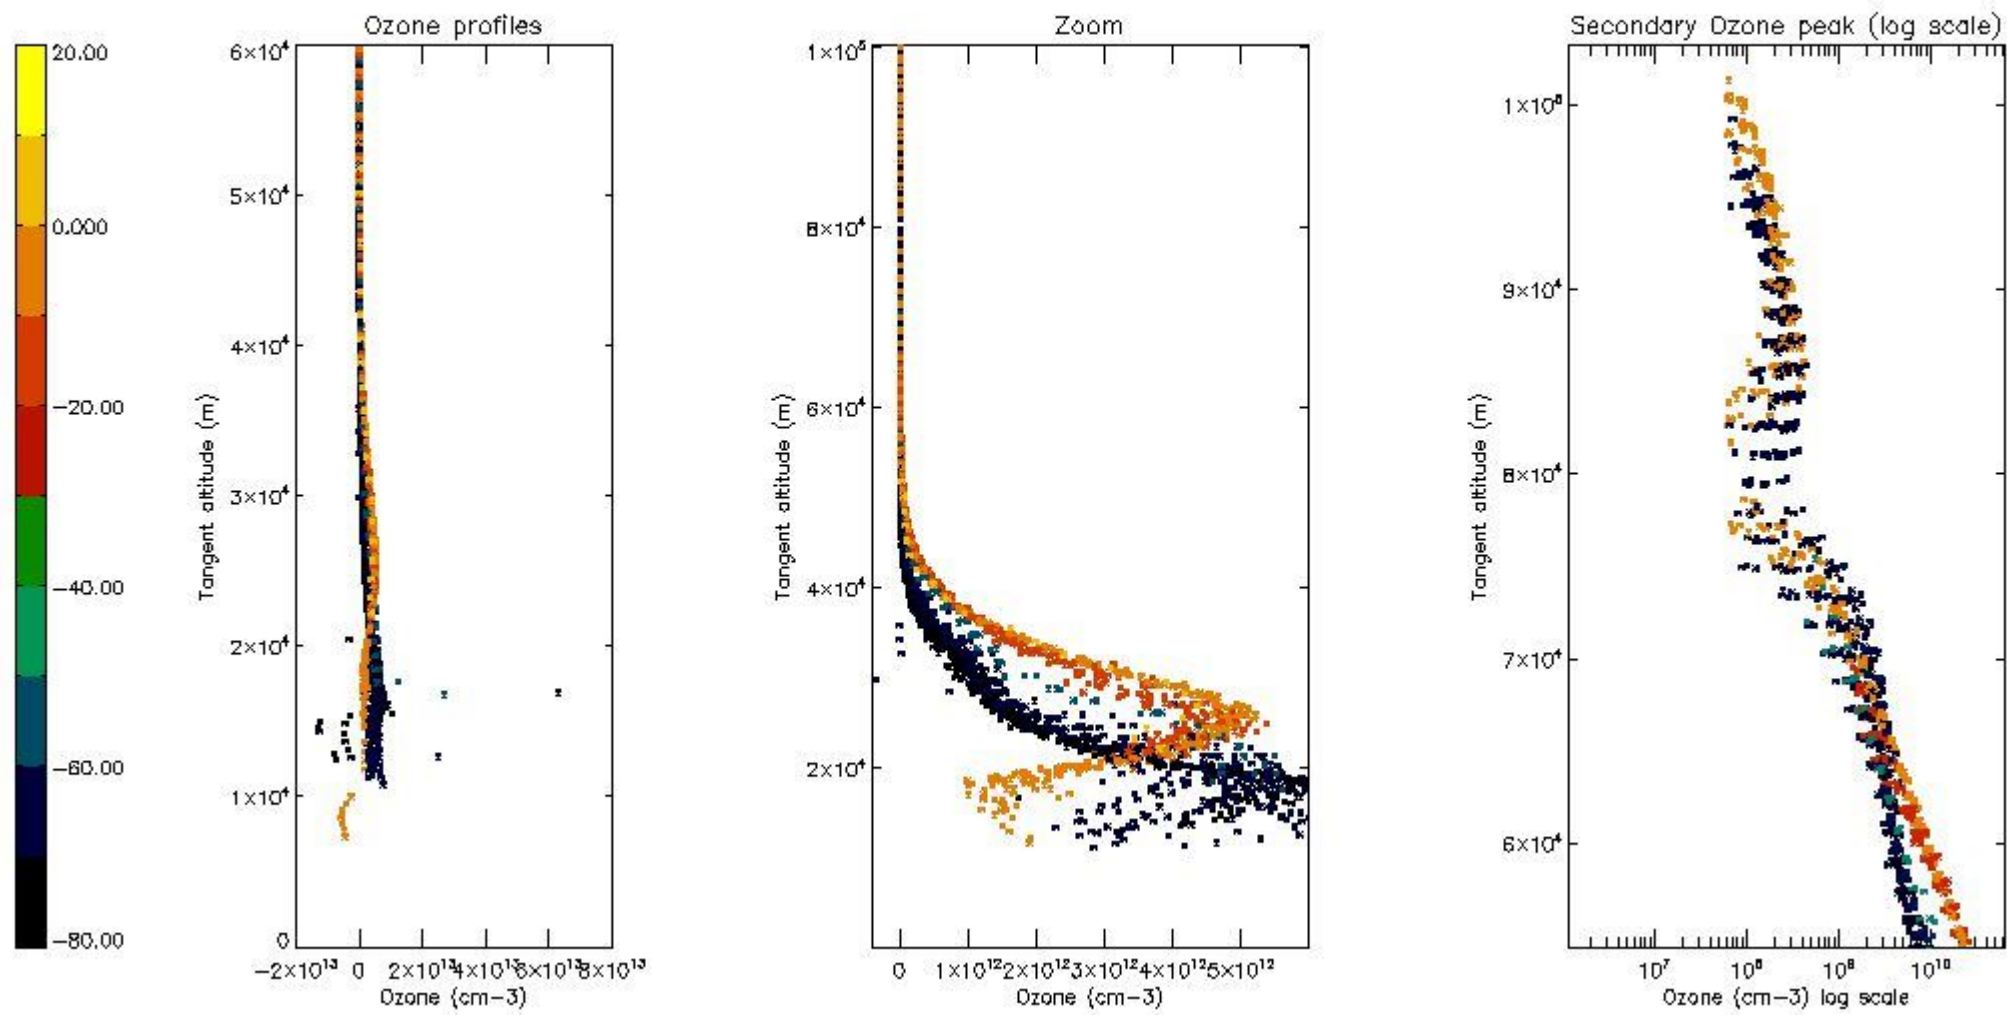

STD < 10	14
STD < 5	10

5.2 Plot ozone profiles for all STD (dark without errors)

The colorbar represents the latitude.

5.3 Plot ozone profiles where STD < 20% (dark without errors)

The colorbar represents the latitude.

5.4 Plot ozone profiles where $STD < 10\%$ (dark without errors)

The colorbar represents the latitude.

5.5 Plot ozone profiles where STD < 5% (dark without errors)

The colorbar represents the latitude.

5.6 Plot NO₂ profiles for all STD (dark without errors)