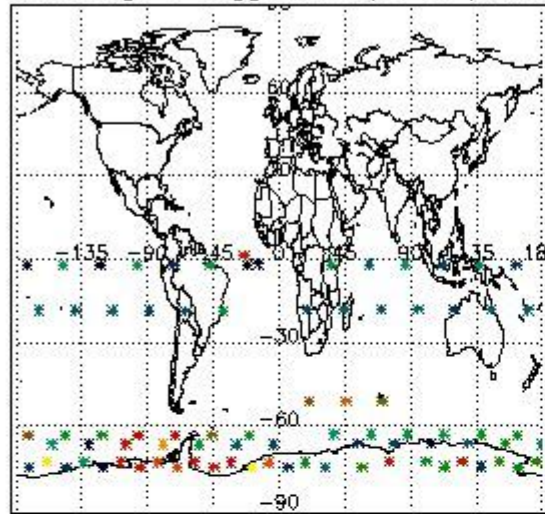

Percentage of flagged data per O3 profile