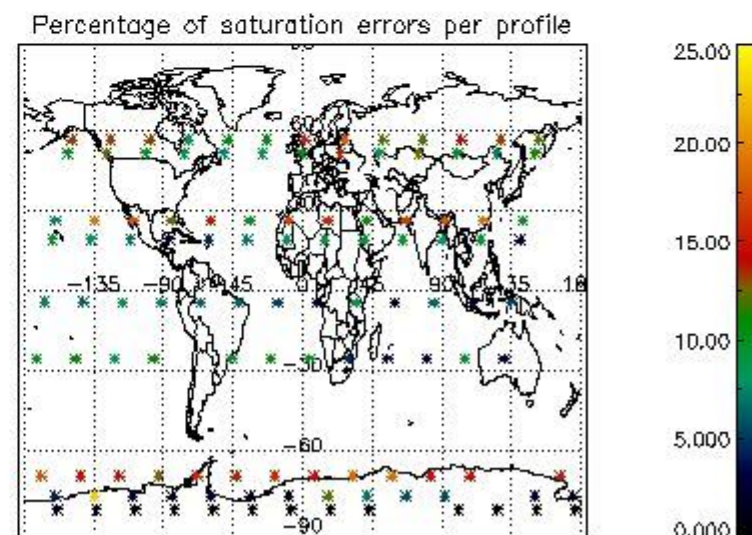

Percentage of datation errors per profile

Percentage of star falling outside central band per profile

Percentage of saturation errors per profile

4.2.2 Plot level 1 quality information per product (world map): ENVISAT DESCENDING passes