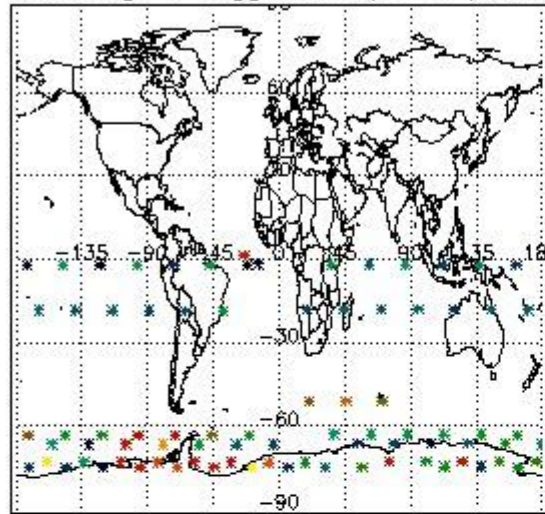

3. Quality information per product

In this section it is plotted some information contained in the Quality Summary data set of the level 2 products. Only products in dark limb conditions and without errors (error flag in the MPH set to "0") are used.

3.1 Plot quality information per product (time dependant)

3.2 Plot quality information per product (world map)

Percentage of flagged data per O3 profile

Percentage of flagged data per H2O profile

Percentage of flagged data per NO2 profile