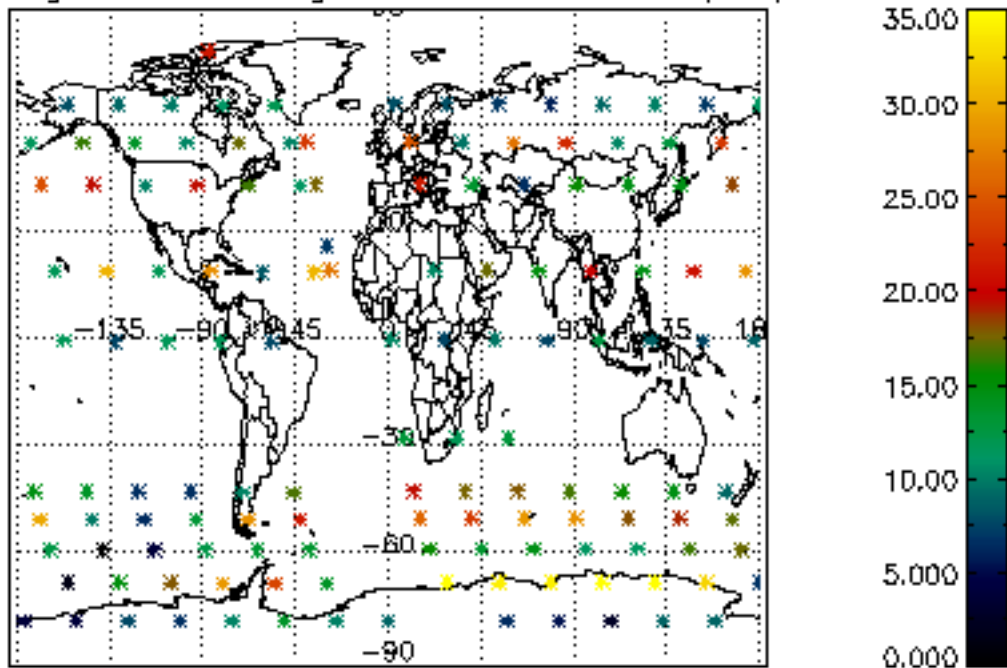

Percentage of cosmic ray hits per profile

Percentage of star falling outside central band per profile