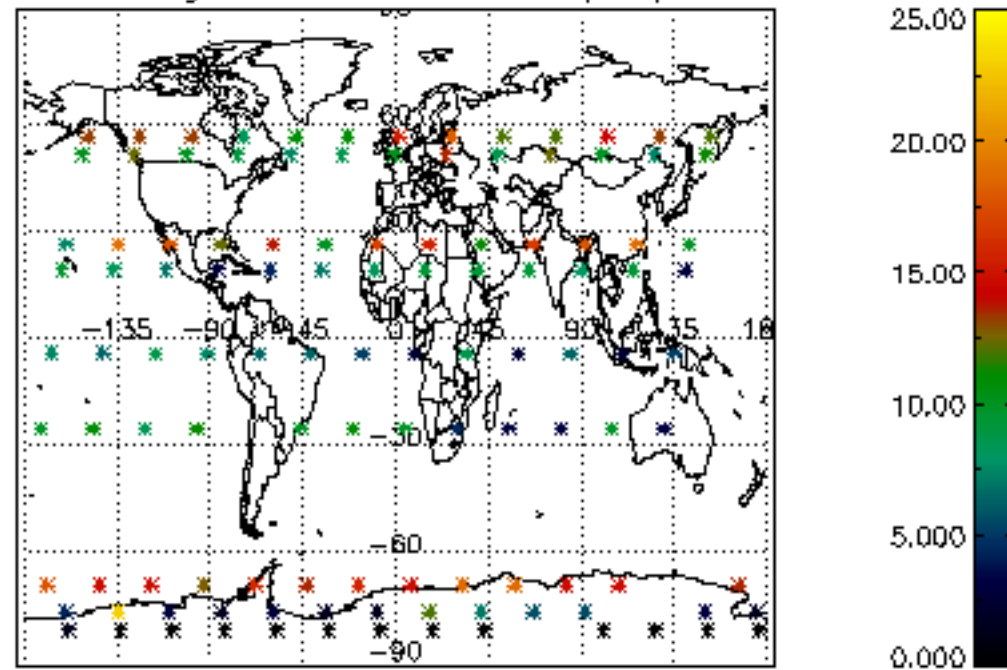

Percentage of saturation errors per profile