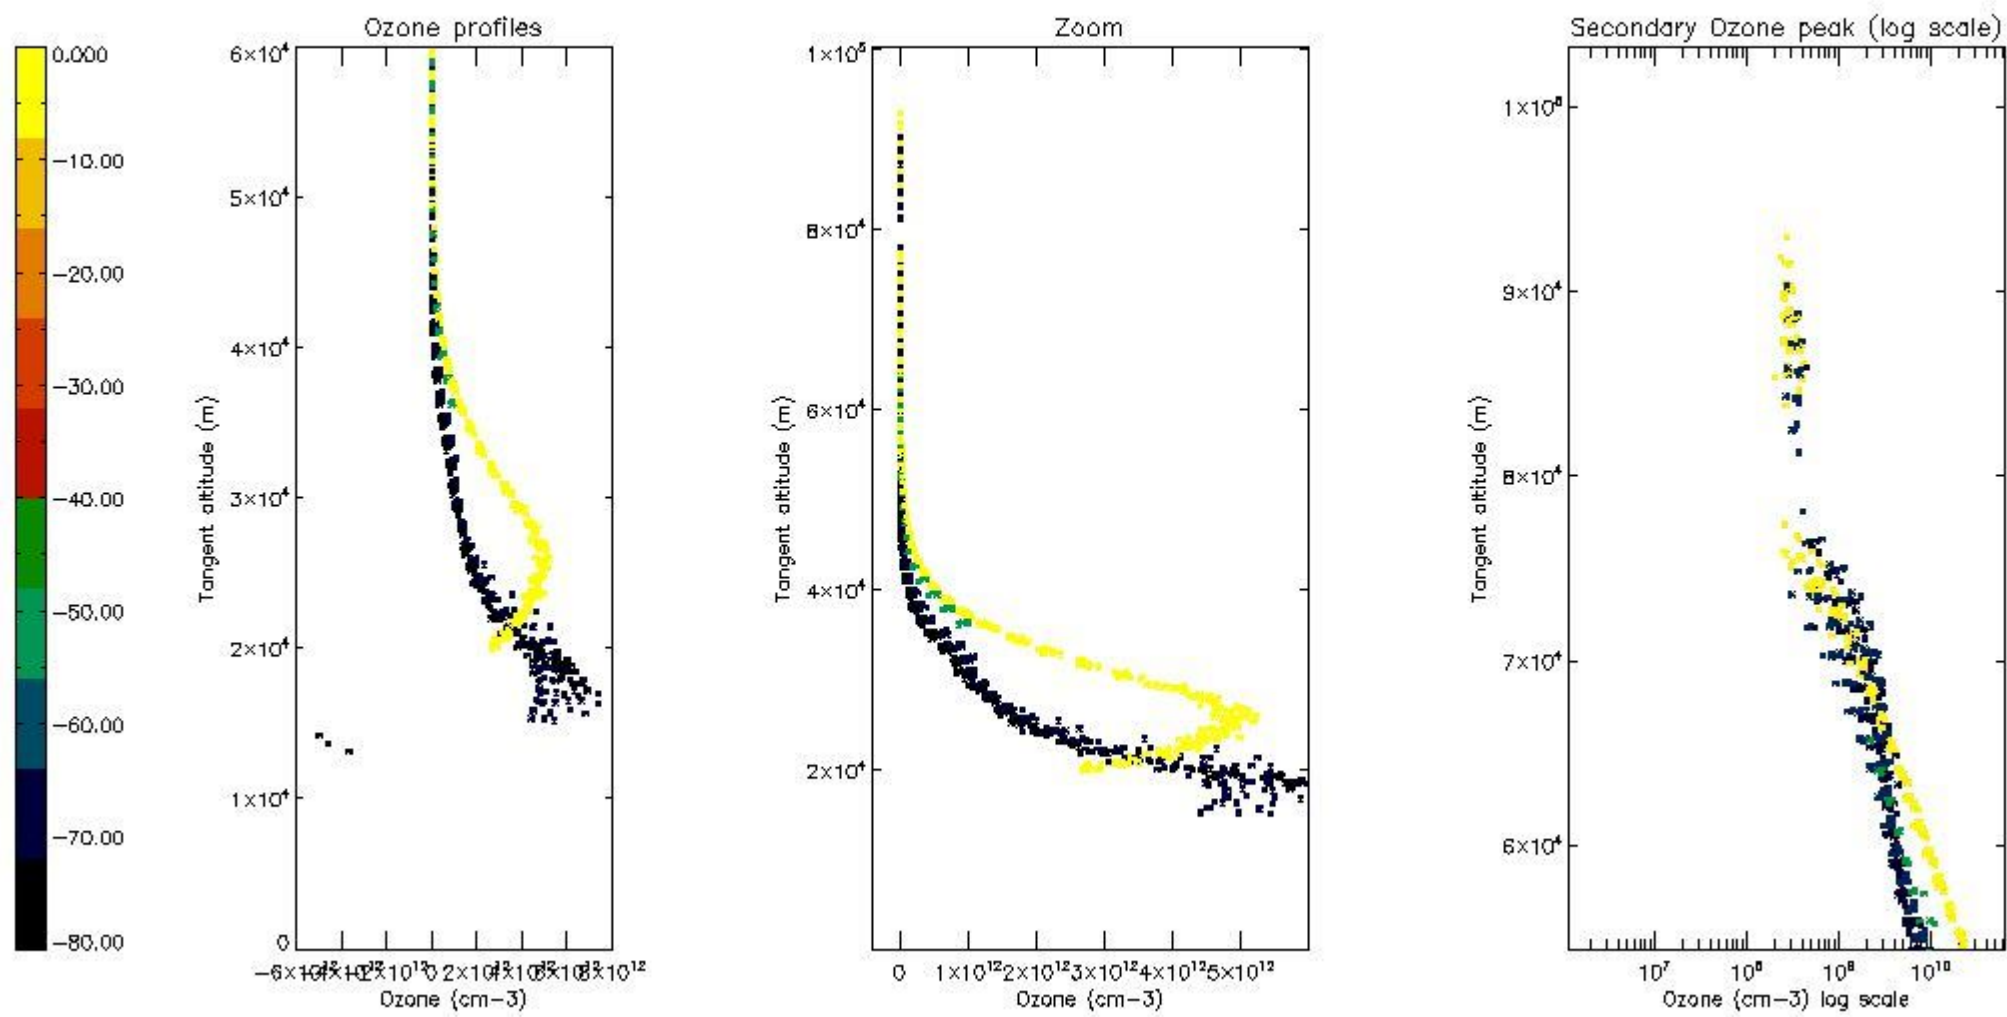

5.6 Plot NO₂ profiles for all STD (dark without errors)

The colorbar represents the latitude.