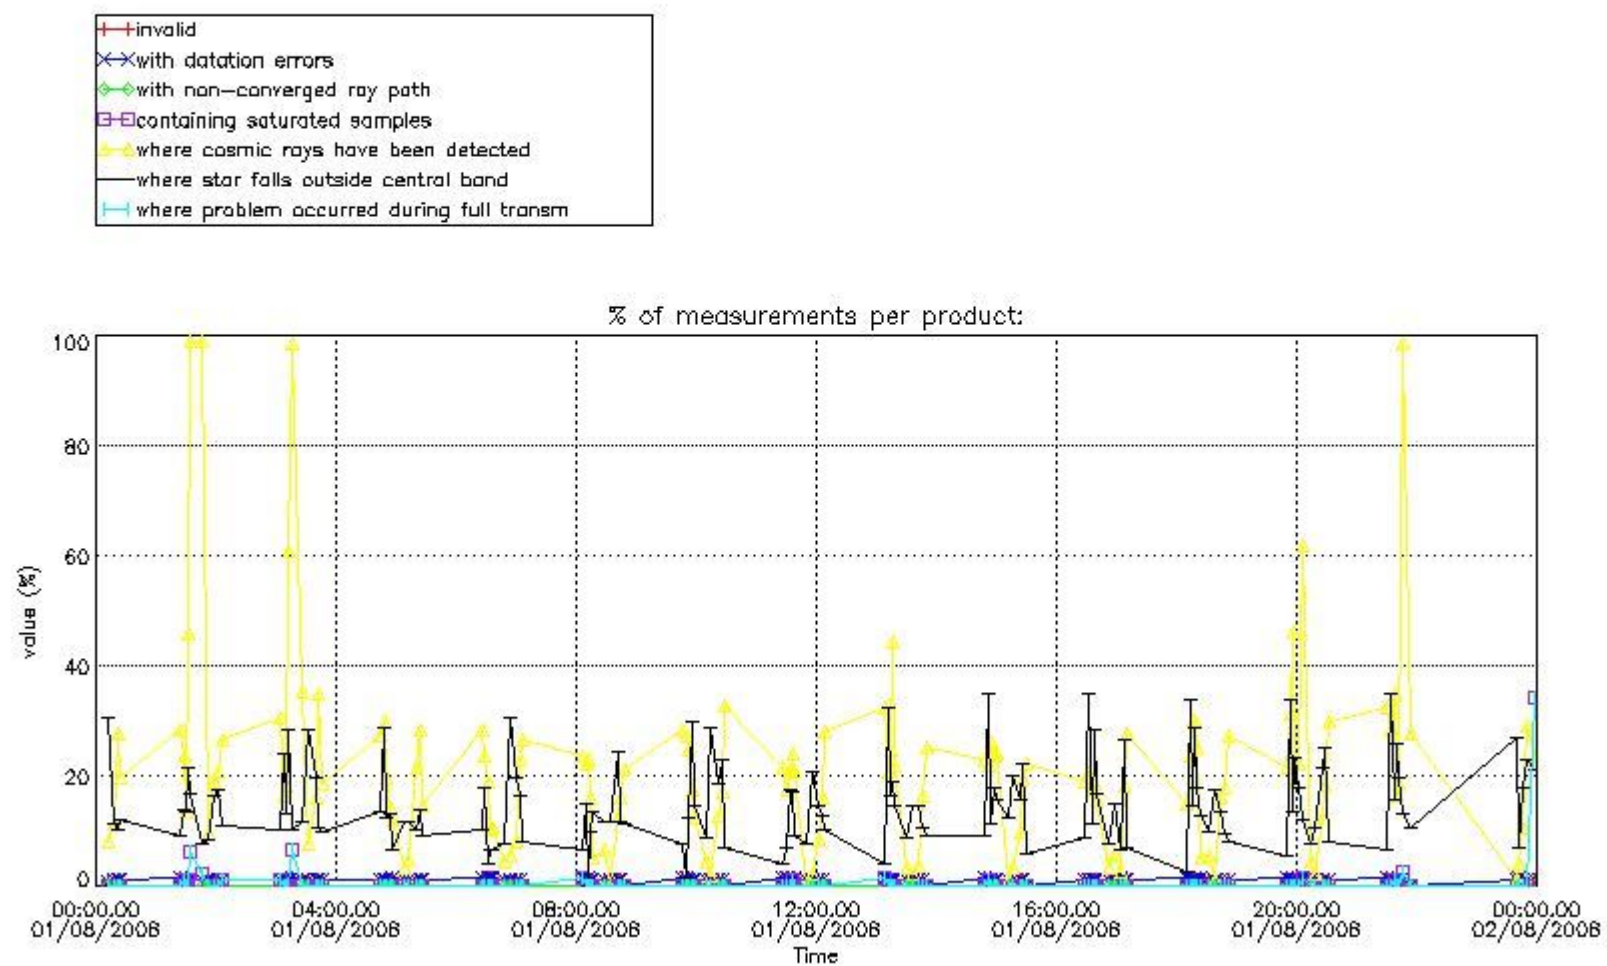

4.1.2 Plot level 1 quality information per product (time dependant): ENVI SAT DESCENDING passes