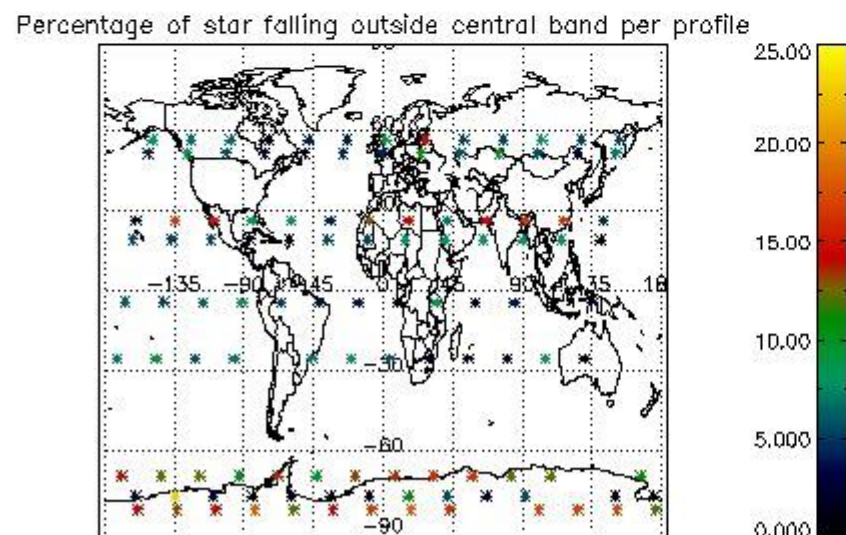

Percentage of datation errors per profile

Percentage of star falling outside central band per profile

Percentage of saturation errors per profile

4.2.2 Plot level 1 quality information per product (world map): ENVISAT DESCENDING passes