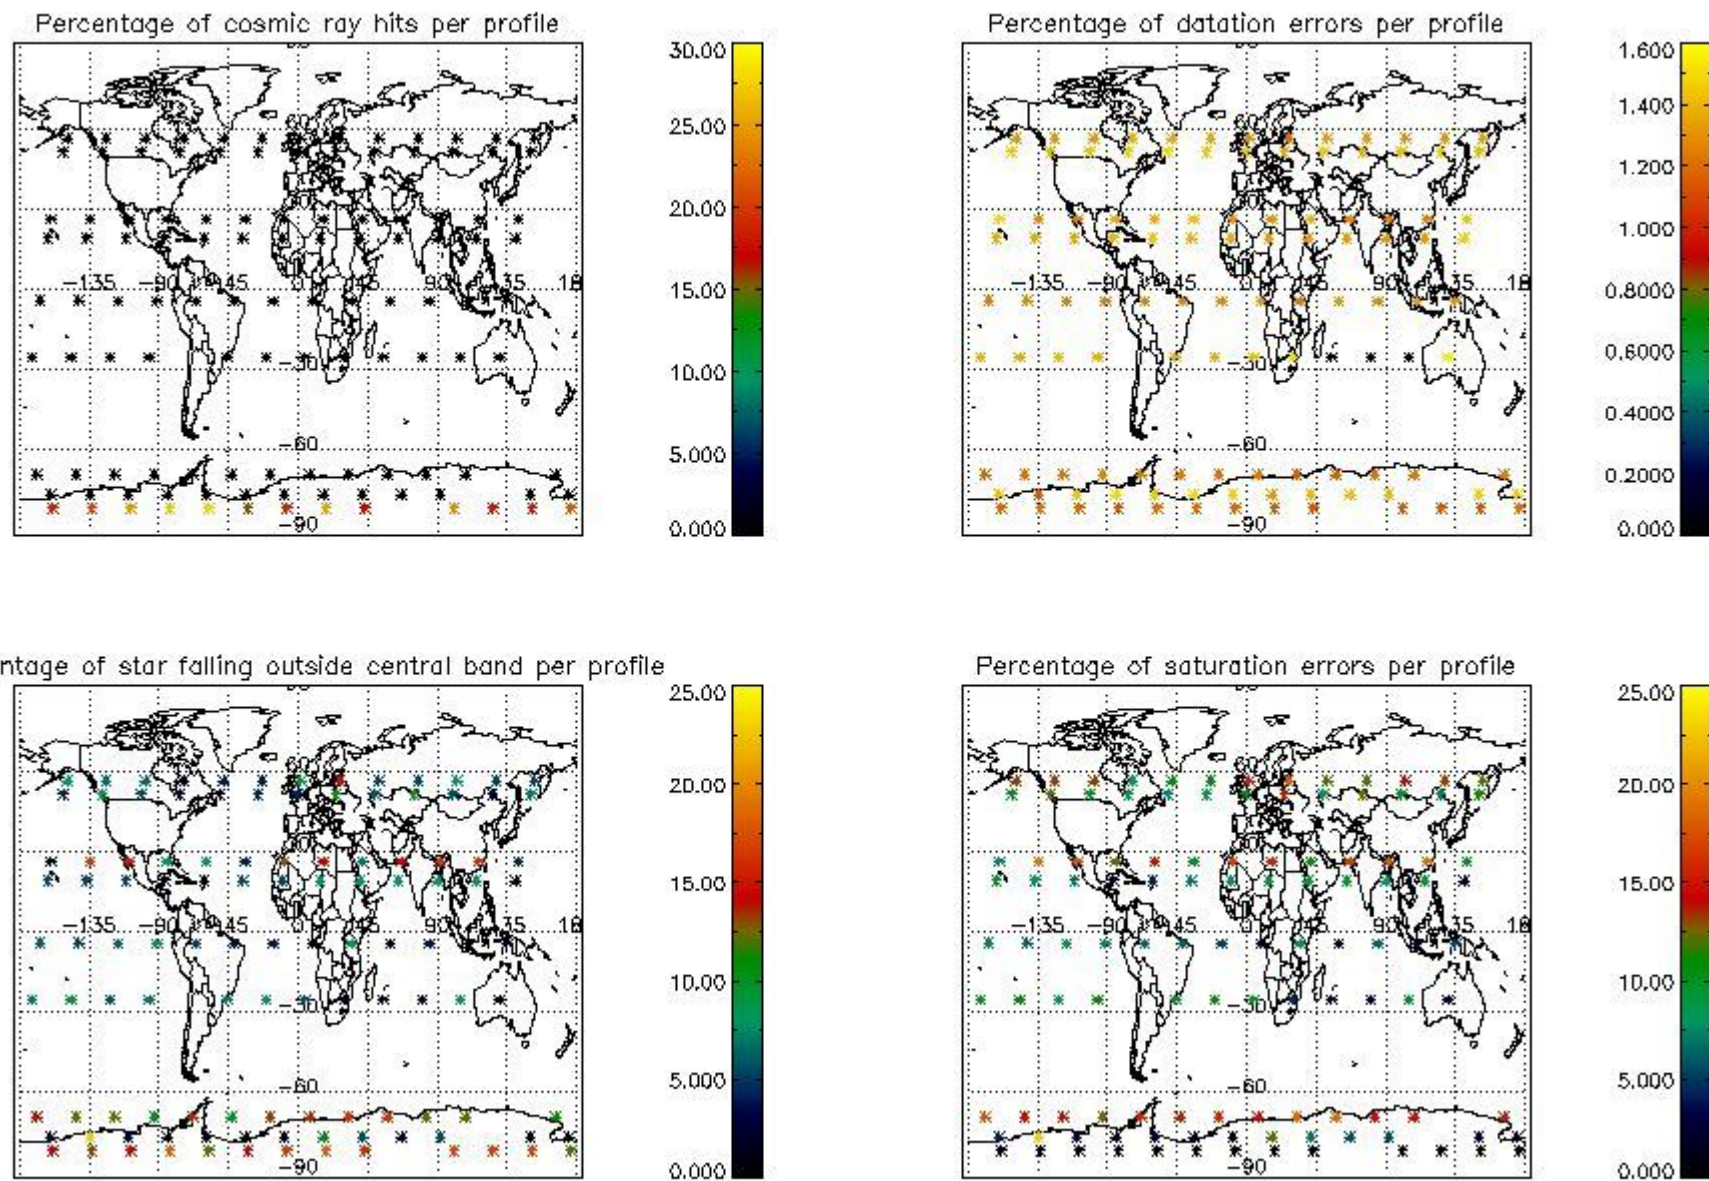

Percentage of datation errors per profile

Percentage of star falling outside central band per profile

Percentage of saturation errors per profile

4.2.2 Plot level 1 quality information per product (world map): ENVISAT DESCENDING passes