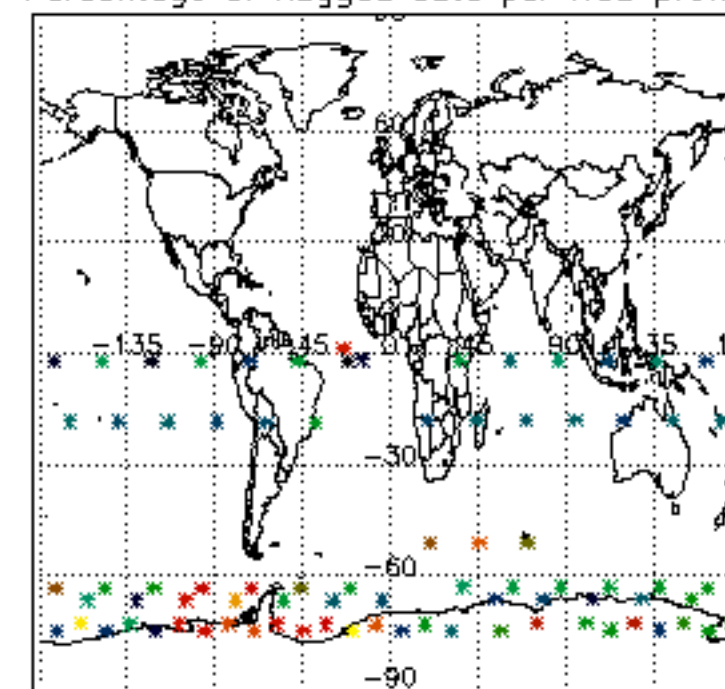

Percentage of flagged data per NO3 profile