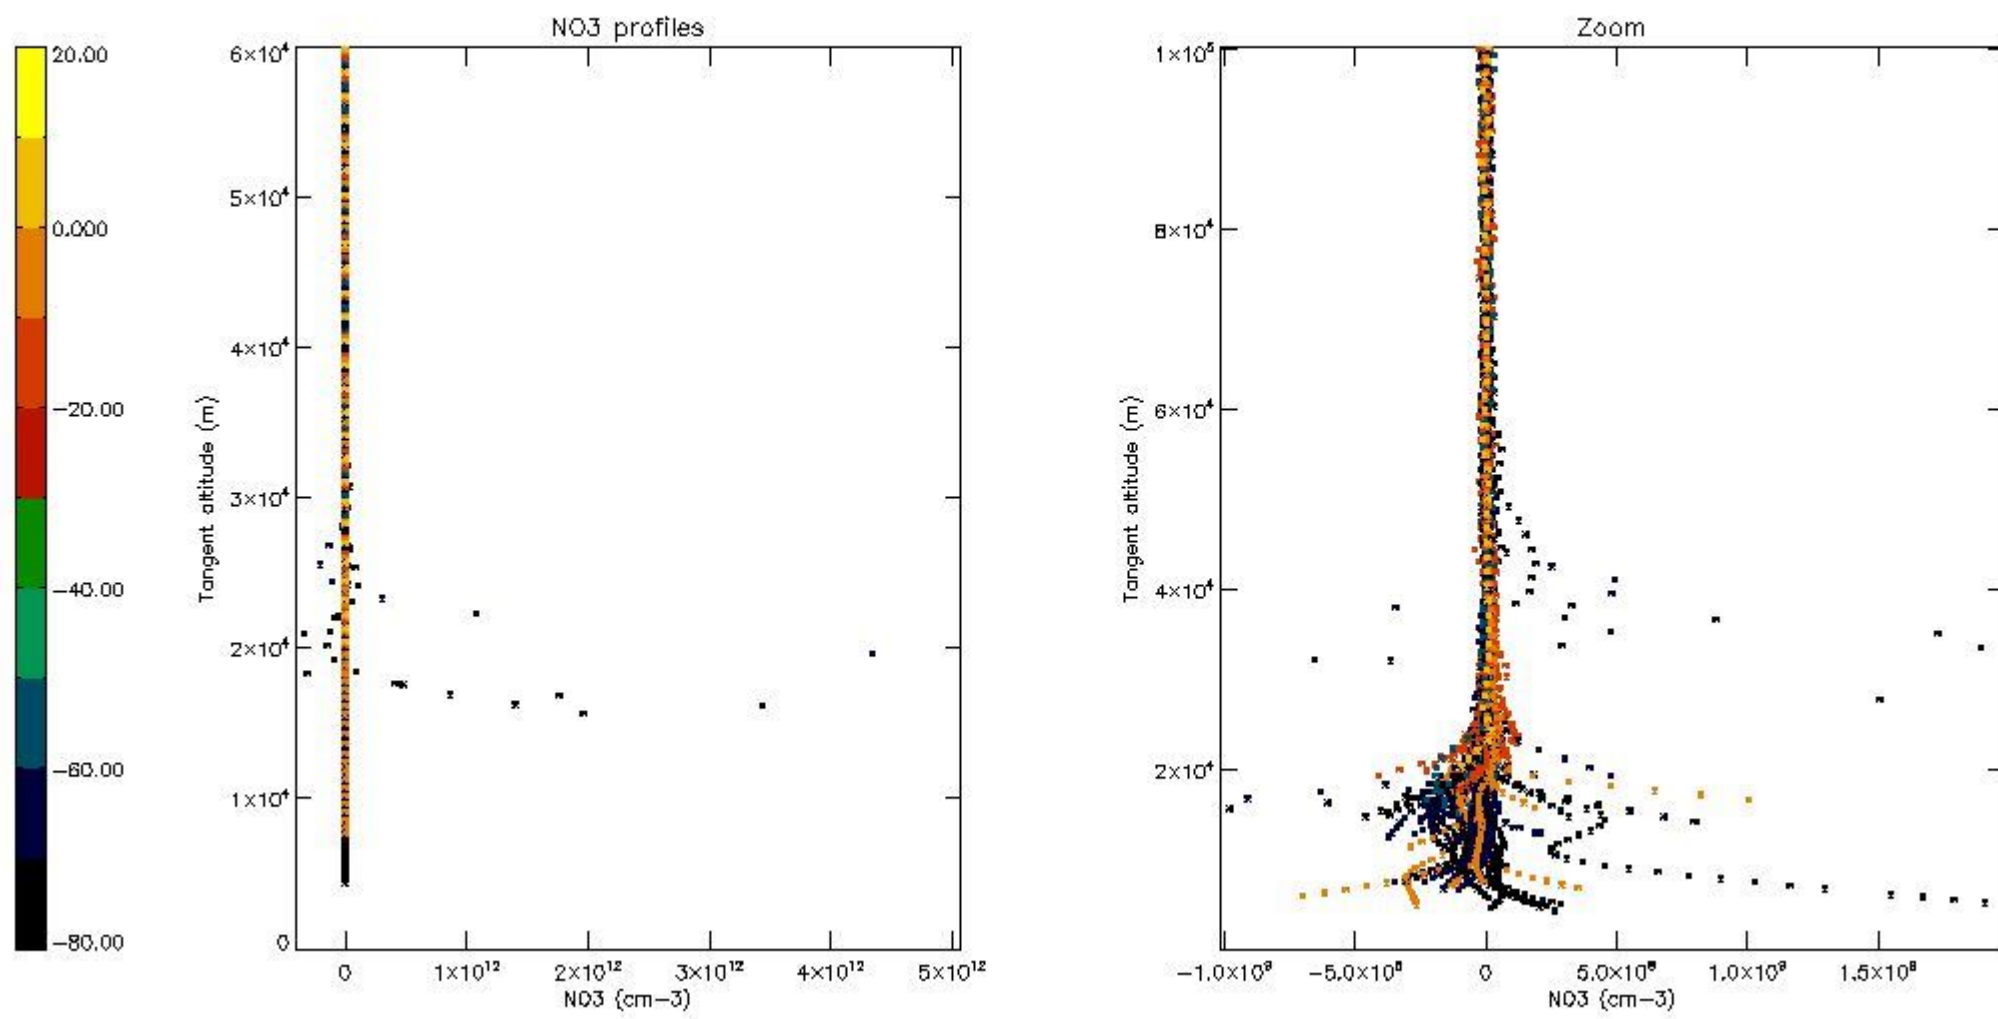

5.4 Plot ozone profiles where $STD < 10\%$ (dark without errors)

The colorbar represents the latitude.

5.5 Plot ozone profiles where STD < 5% (dark without errors)

The colorbar represents the latitude.

5.6 Plot NO₂ profiles for all STD (dark without errors)

The colorbar represents the latitude.

5.7 Plot NO3 profiles for all STD (dark without errors)

The colorbar represents the latitude.

5.8 Plot H2O profiles for all STD (only for occultations of stars 1,2,3,4,13,14,16,26,63 dark without errors)