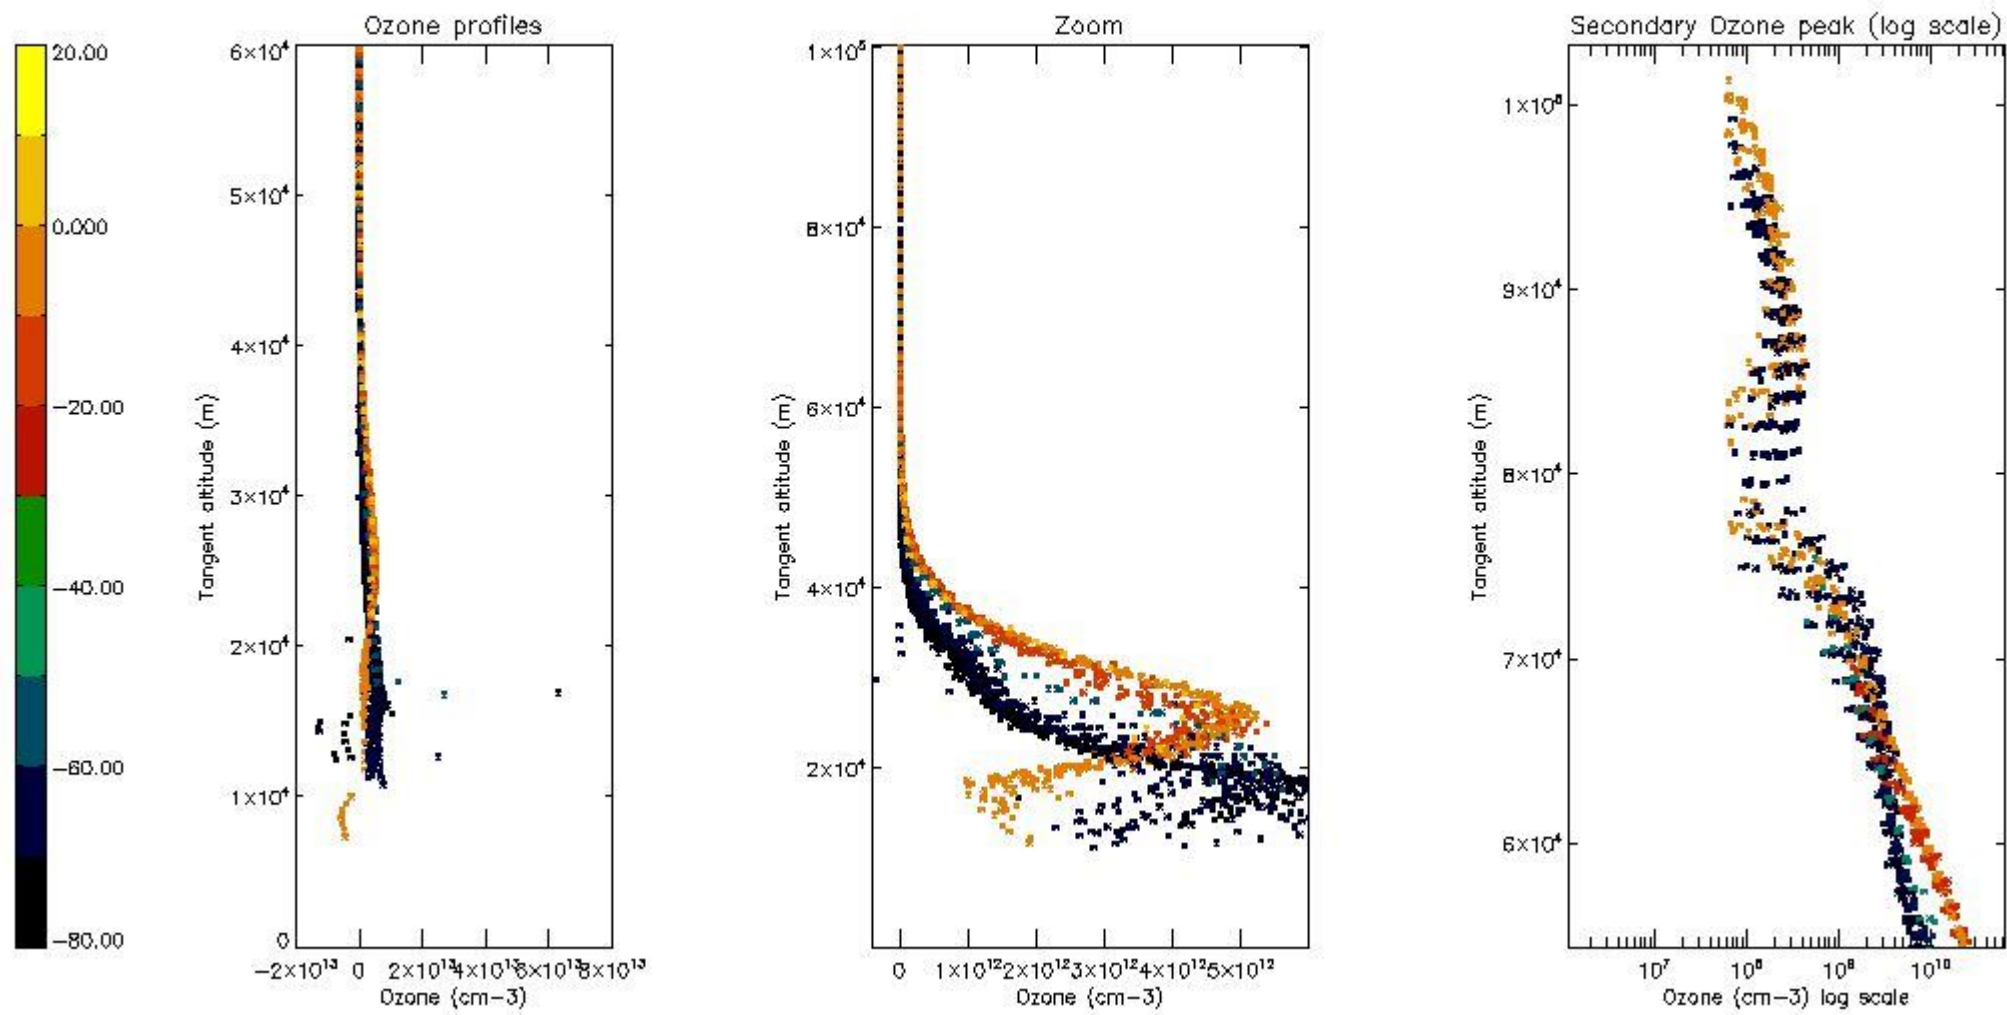

STD < 10	14
STD < 5	10

5.2 Plot ozone profiles for all STD (dark without errors)

The colorbar represents the latitude.

5.3 Plot ozone profiles where STD < 20% (dark without errors)

The colorbar represents the latitude.