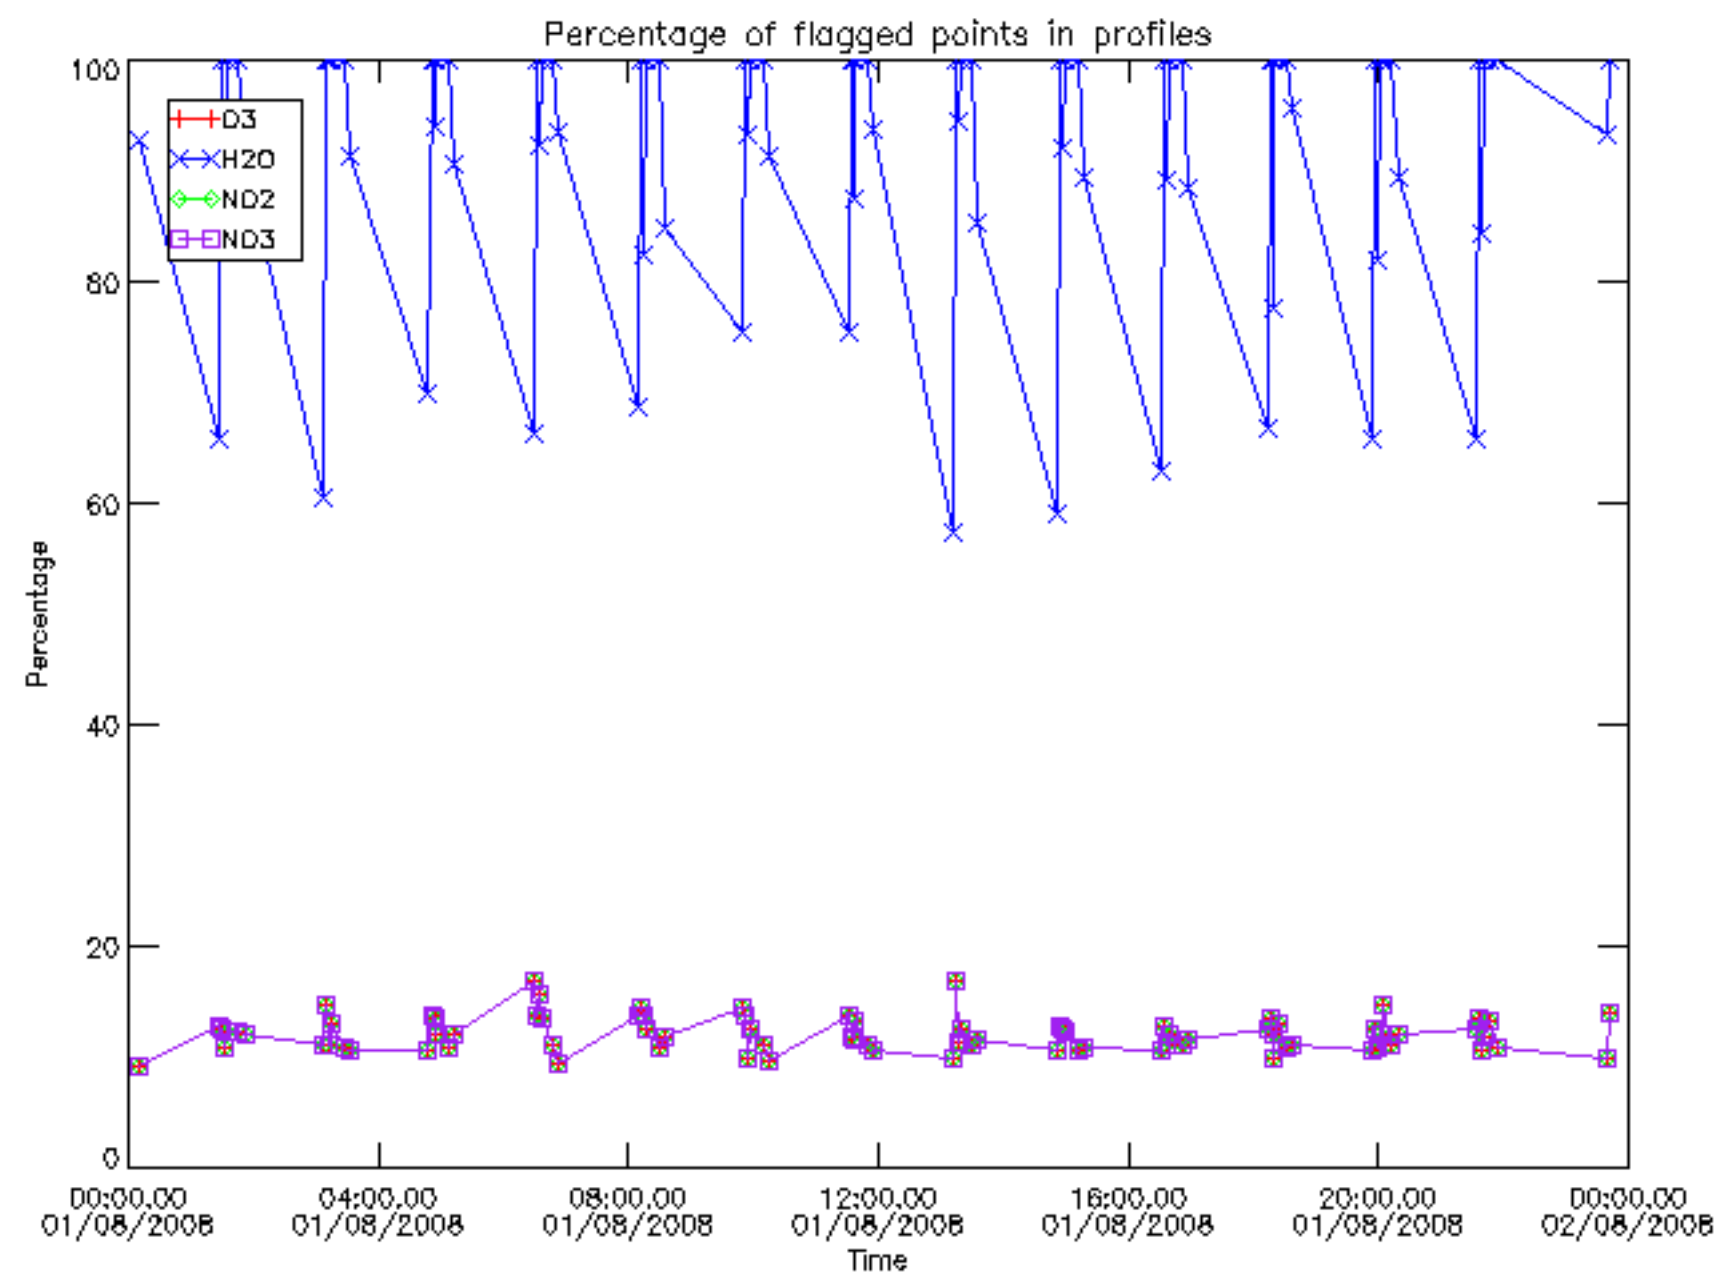

Percentage of flagged data per D3 profile

Percentage of flagged data per H2O profile