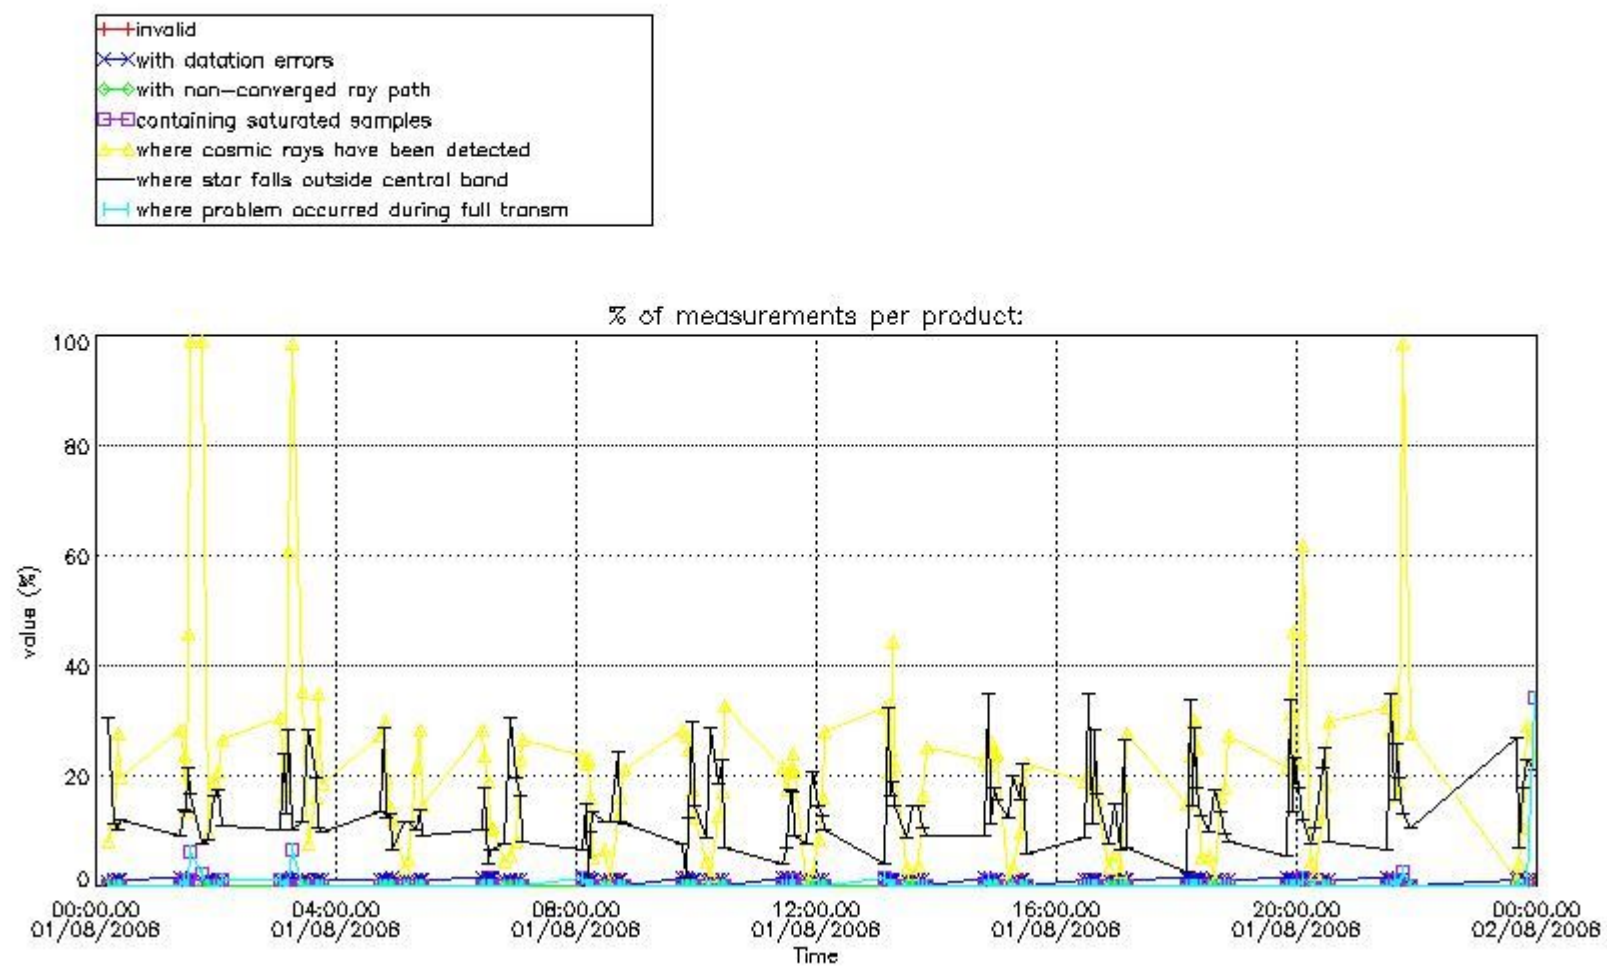

3.1 Plot quality information per product (time dependant)

3.2 Plot quality information per product (world map)

Percentage of flagged data per O3 profile

Percentage of flagged data per H2O profile

Percentage of flagged data per NO2 profile

Percentage of flagged data per NO3 profile

4. Level 1 quality information per product

In this section it is plotted some information contained in the Quality Summary data set of the level 2 products that comes from the level 1b processing. Products without errors (error flag in the MPH set to "0") are used.

4.1 Plot quality information per product (time dependant) coming from level 1b processing

4.1.1 Plot level 1 quality information per product (time dependant): ENVISAT ASCENDING passes

4.1.2 Plot level 1 quality information per product (time dependant): ENVI SAT DESCENDING passes