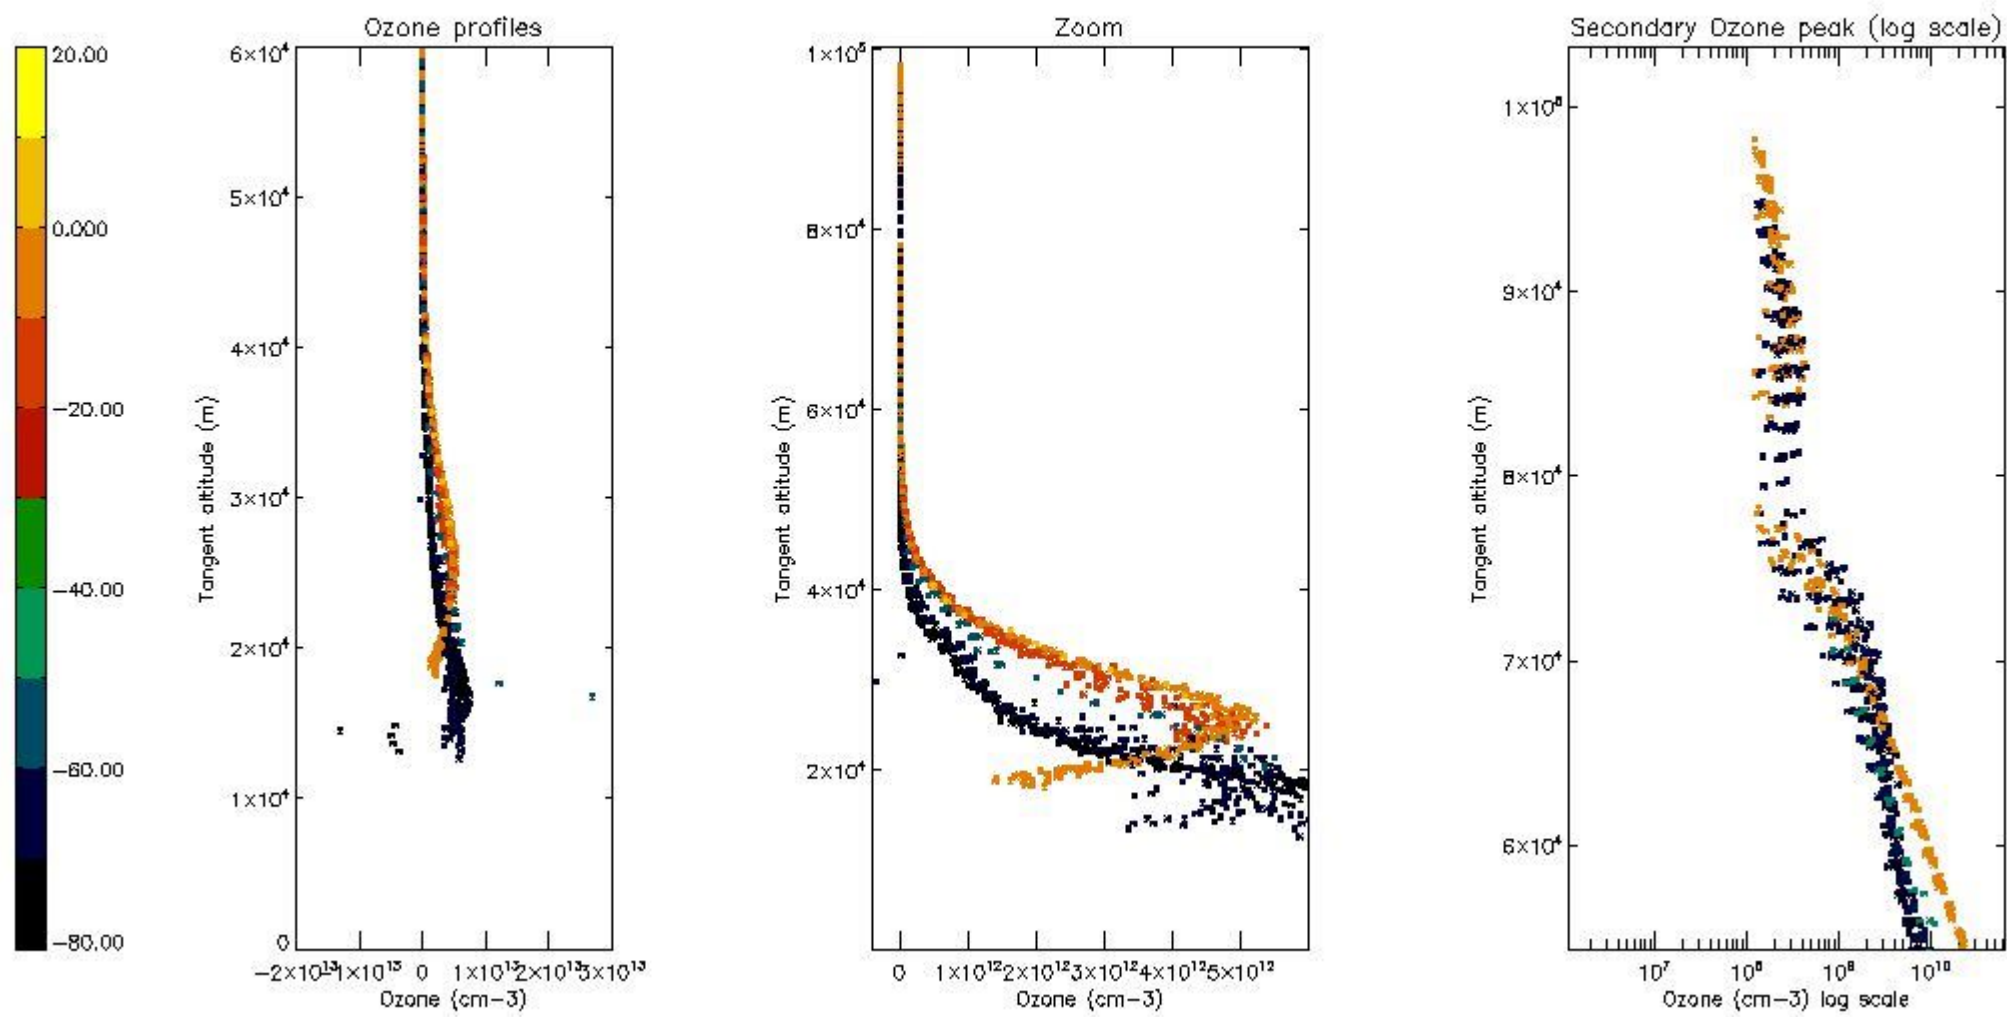

STD < 10	14
STD < 5	10

5.2 Plot ozone profiles for all STD (dark without errors)

The colorbar represents the latitude.

5.3 Plot ozone profiles where STD < 20% (dark without errors)

The colorbar represents the latitude.

5.4 Plot ozone profiles where $STD < 10\%$ (dark without errors)

The colorbar represents the latitude.

5.5 Plot ozone profiles where STD < 5% (dark without errors)

The colorbar represents the latitude.

5.6 Plot NO₂ profiles for all STD (dark without errors)