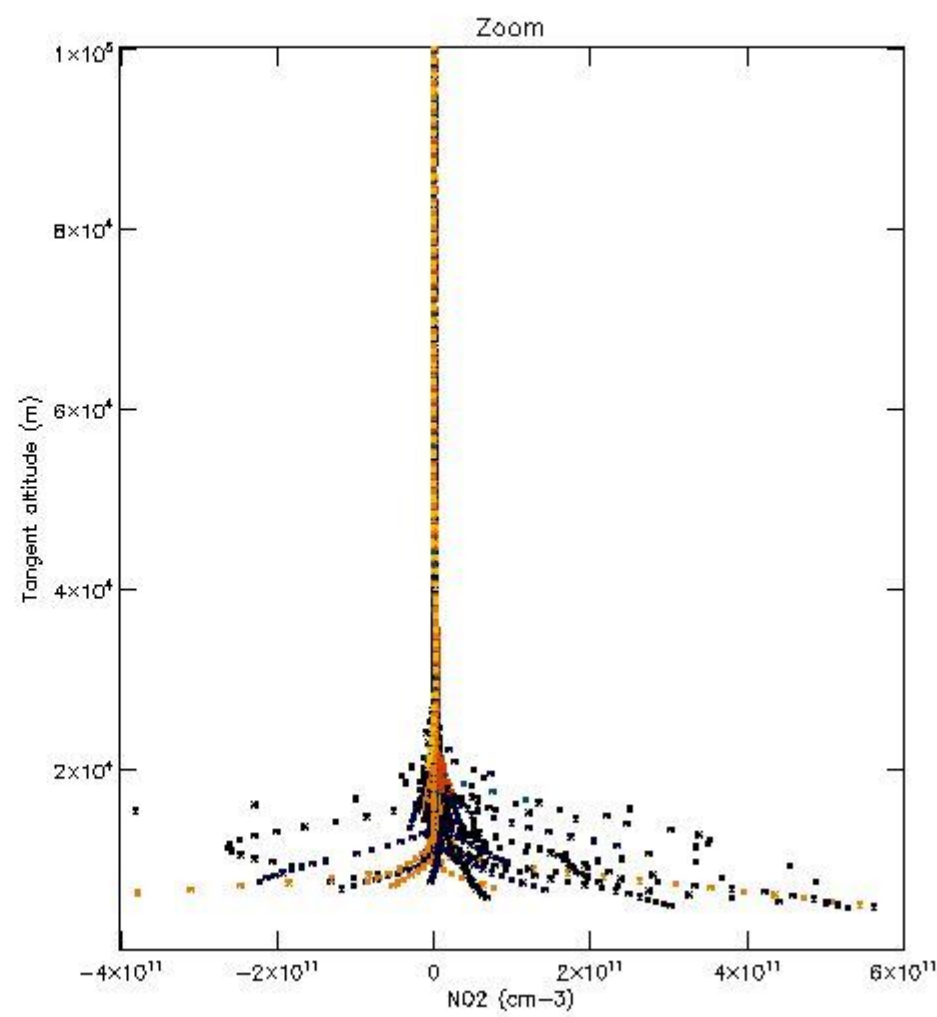

5.7 Plot NO3 profiles for all STD (dark without errors)

The colorbar represents the latitude.