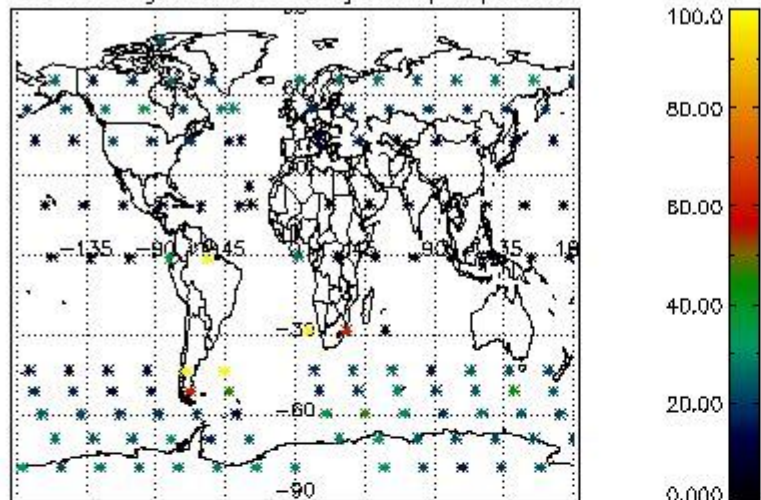

Percentage of cosmic ray hits per profile