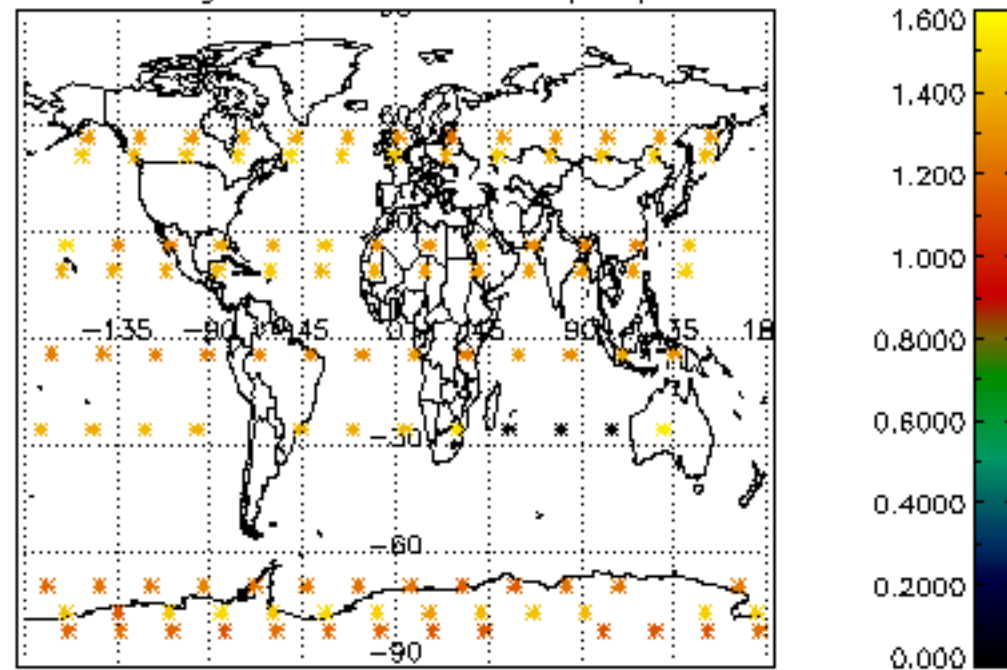

Percentage of datation errors per profile

Percentage of star falling outside central band per profile

Percentage of saturation errors per profile

Percentage of cosmic ray hits per profile

Percentage of datation errors per profile