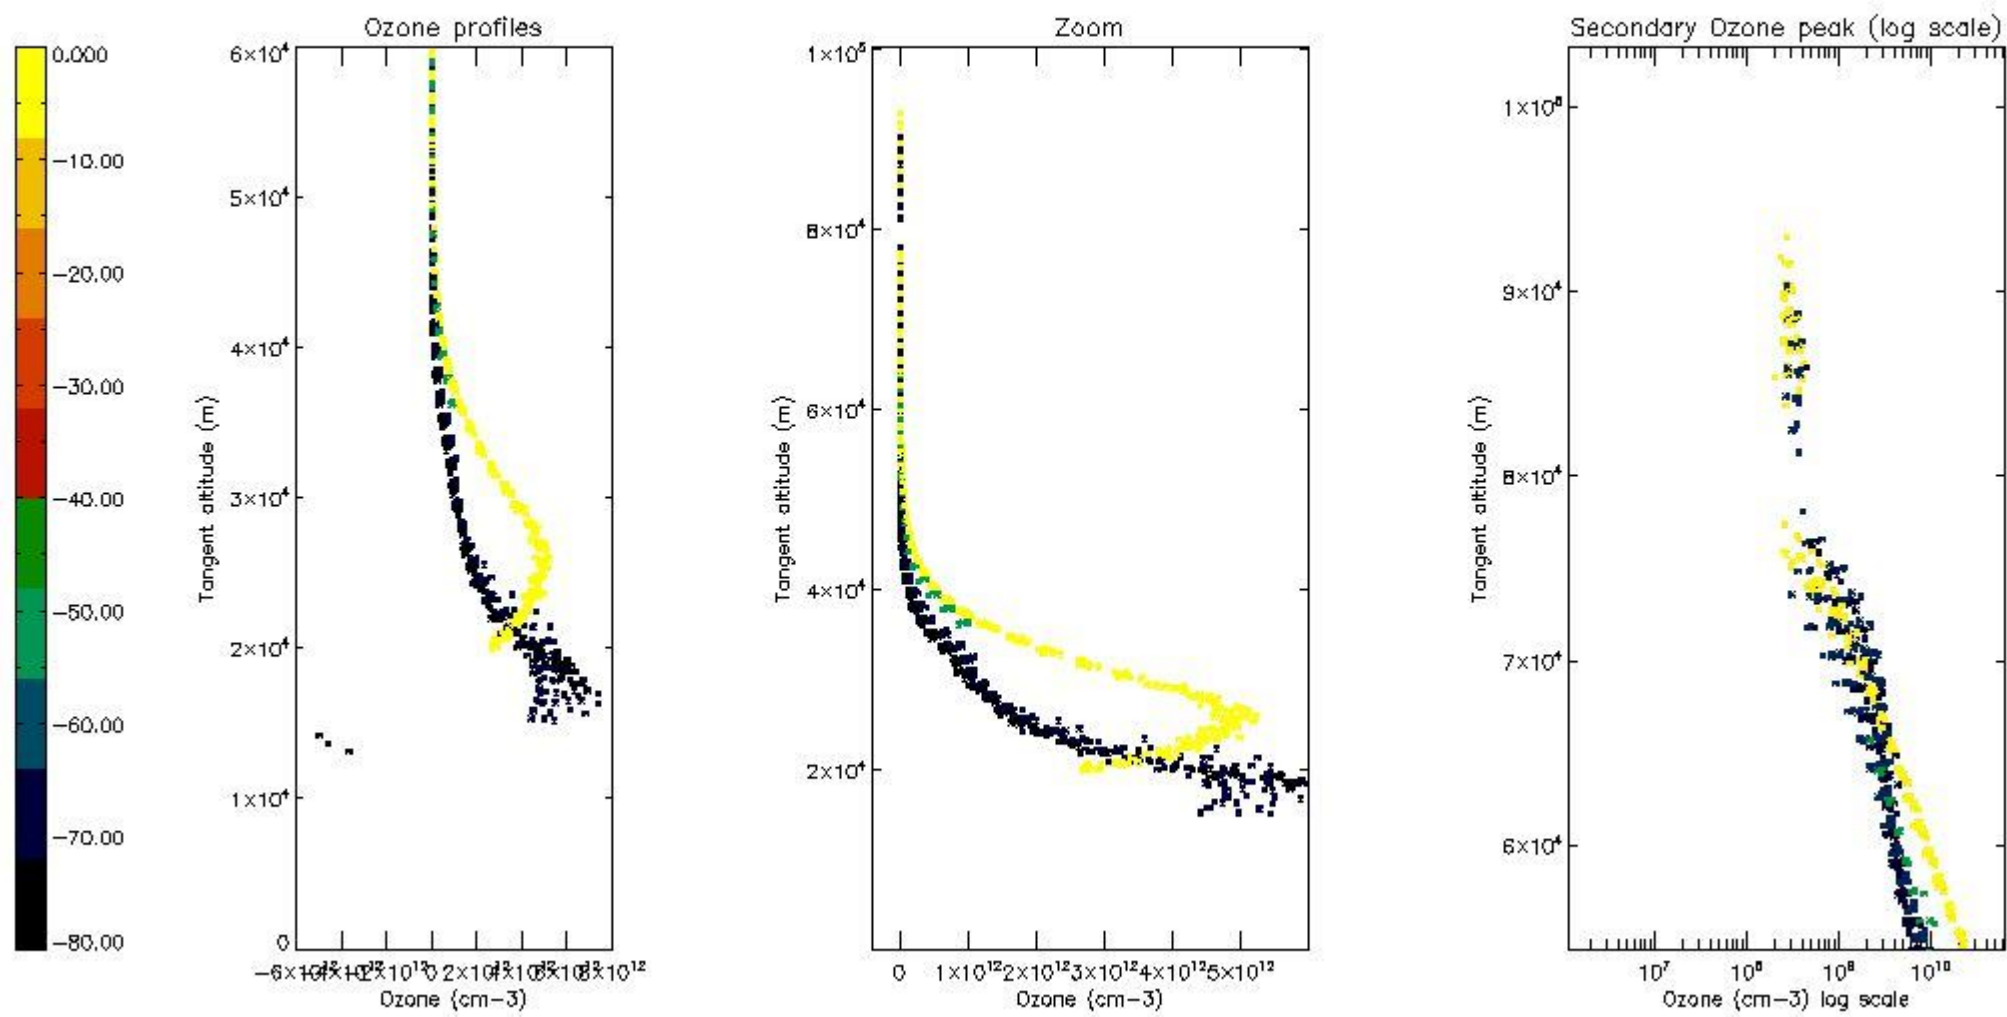

STD < 10	14
STD < 5	10

5.2 Plot ozone profiles for all STD (dark without errors)

The colorbar represents the latitude.

5.3 Plot ozone profiles where STD < 20% (dark without errors)

The colorbar represents the latitude.

5.4 Plot ozone profiles where $STD < 10\%$ (dark without errors)

The colorbar represents the latitude.

5.5 Plot ozone profiles where STD < 5% (dark without errors)

The colorbar represents the latitude.

5.6 Plot NO₂ profiles for all STD (dark without errors)