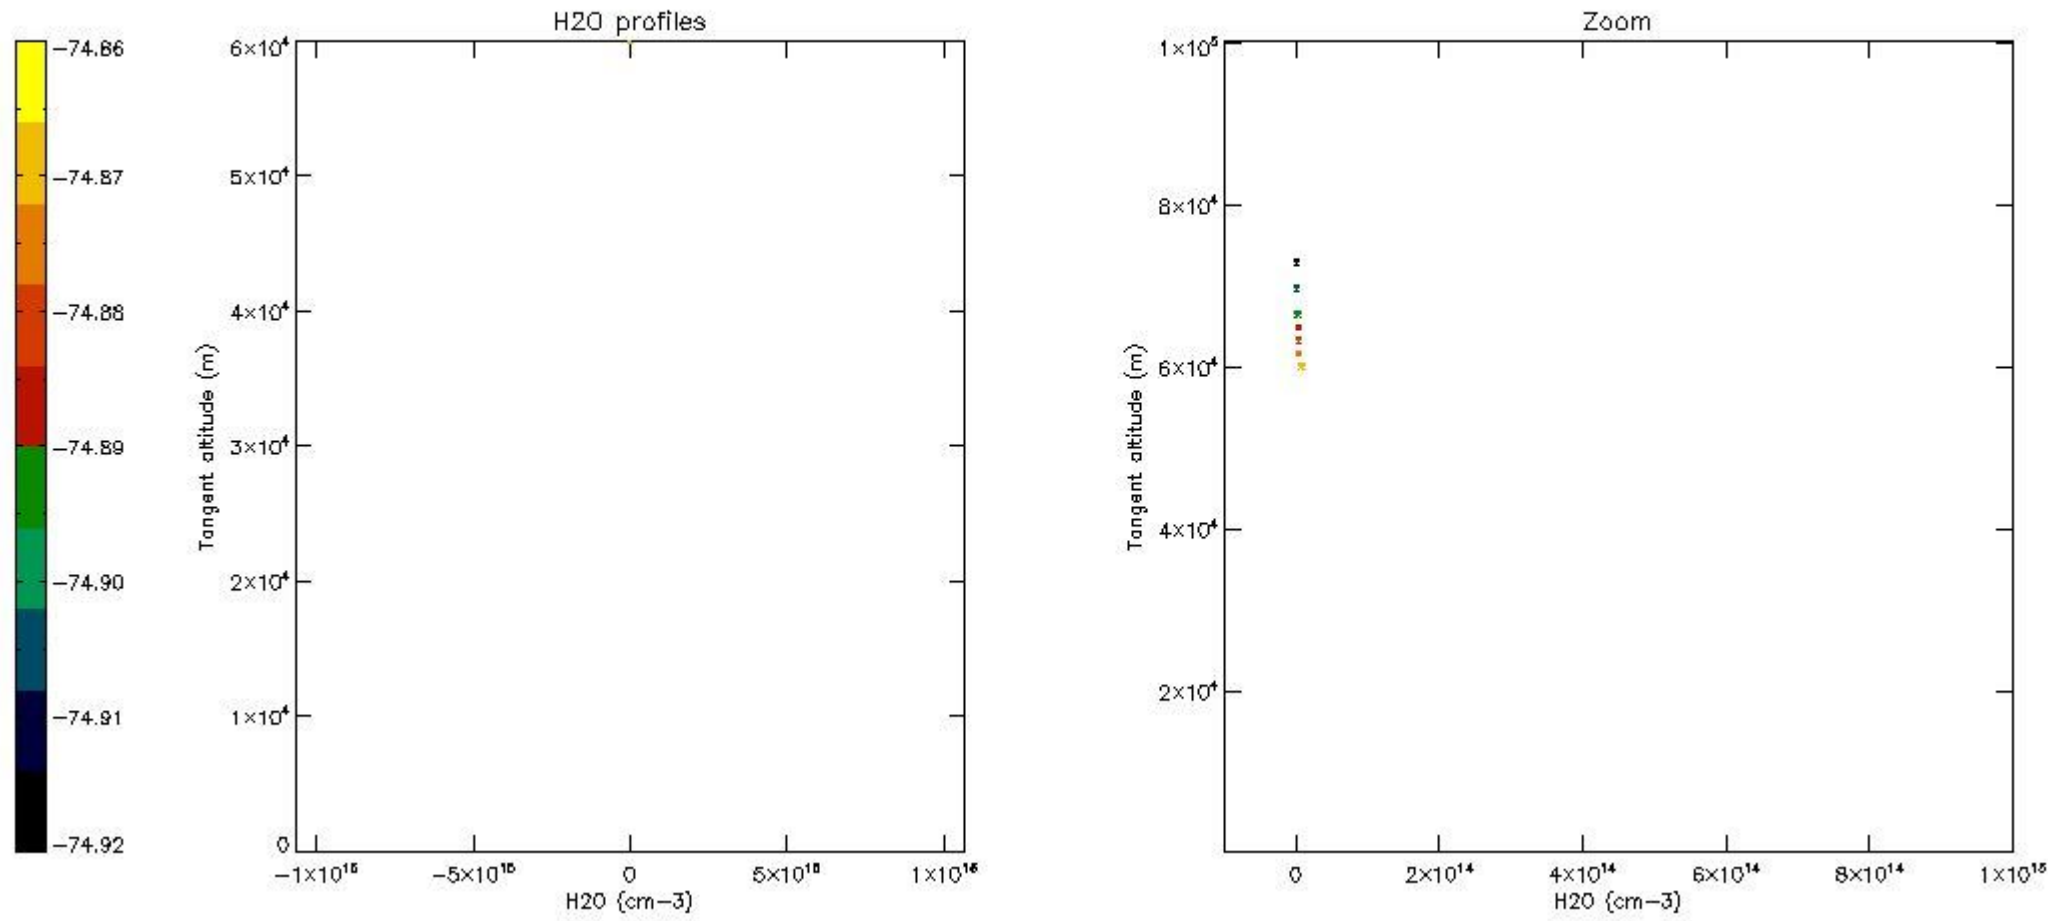

6. Auxiliary Data Files used for the production reported in section 2

The number reported in the third column indicates since which file (see list in section 2) the corresponding auxiliary file has been used. The fourth column is the date of those product files.

Type	Auxiliary Filename	Used since product	Used since product date
INST_PHYS_CHARACTERISTICS	GOM_INS_AXVIEC20091111_143220_20030716_120000_20500101_000000	1	01-AUG-2008 00:11:09
LEVEL-2_PROC_CONFIG	GOM_PR2_AXVIEC20091111_152718_20020301_000000_20500101_000000	1	01-AUG-2008 00:11:09
CROSS_SECTIONS_FILE	GOM_CRS_AXVIEC20091111_154832_20020301_000000_20500101_000000	1	01-AUG-2008 00:11:09