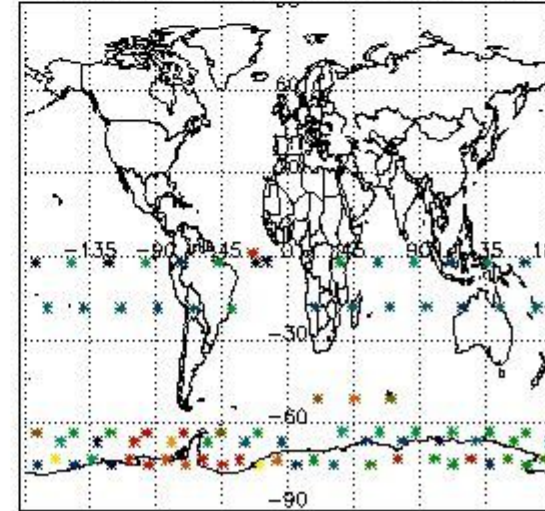

Percentage of flagged data per NO3 profile

4. Level 1 quality information per product

In this section it is plotted some information contained in the Quality Summary data set of the level 2 products that comes from the level 1b processing. Products without errors (error flag in the MPH set to "0") are used.

4.1 Plot quality information per product (time dependant) coming from level 1b processing

4.1.1 Plot level 1 quality information per product (time dependant): ENVISAT ASCENDING passes