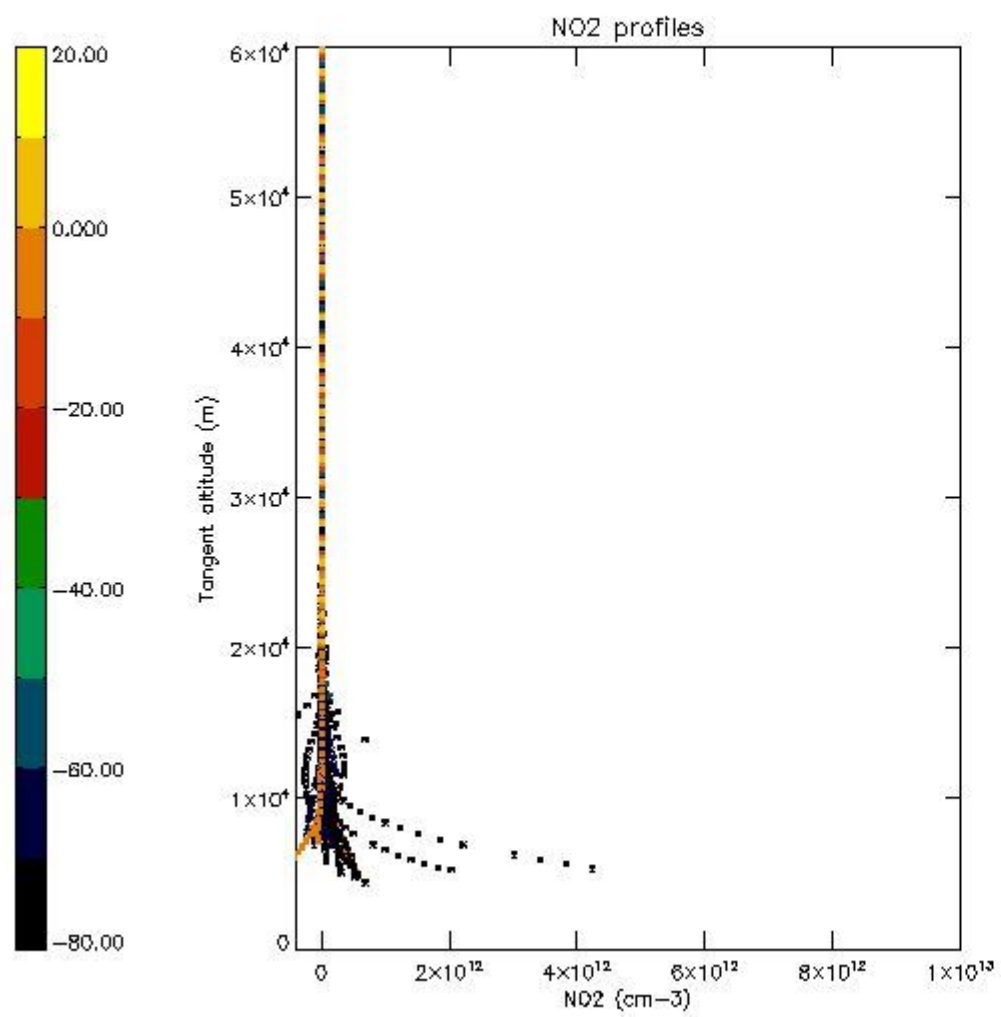

STD < 10	14
STD < 5	10

5.2 Plot ozone profiles for all STD (dark without errors)

The colorbar represents the latitude.

5.3 Plot ozone profiles where STD < 20% (dark without errors)

The colorbar represents the latitude.

5.4 Plot ozone profiles where $STD < 10\%$ (dark without errors)

The colorbar represents the latitude.

5.5 Plot ozone profiles where STD < 5% (dark without errors)

The colorbar represents the latitude.

5.6 Plot NO₂ profiles for all STD (dark without errors)

The colorbar represents the latitude.

5.7 Plot NO3 profiles for all STD (dark without errors)

The colorbar represents the latitude.

5.8 Plot H2O profiles for all STD (only for occultations of stars 1,2,3,4,13,14,16,26,63 dark without errors)