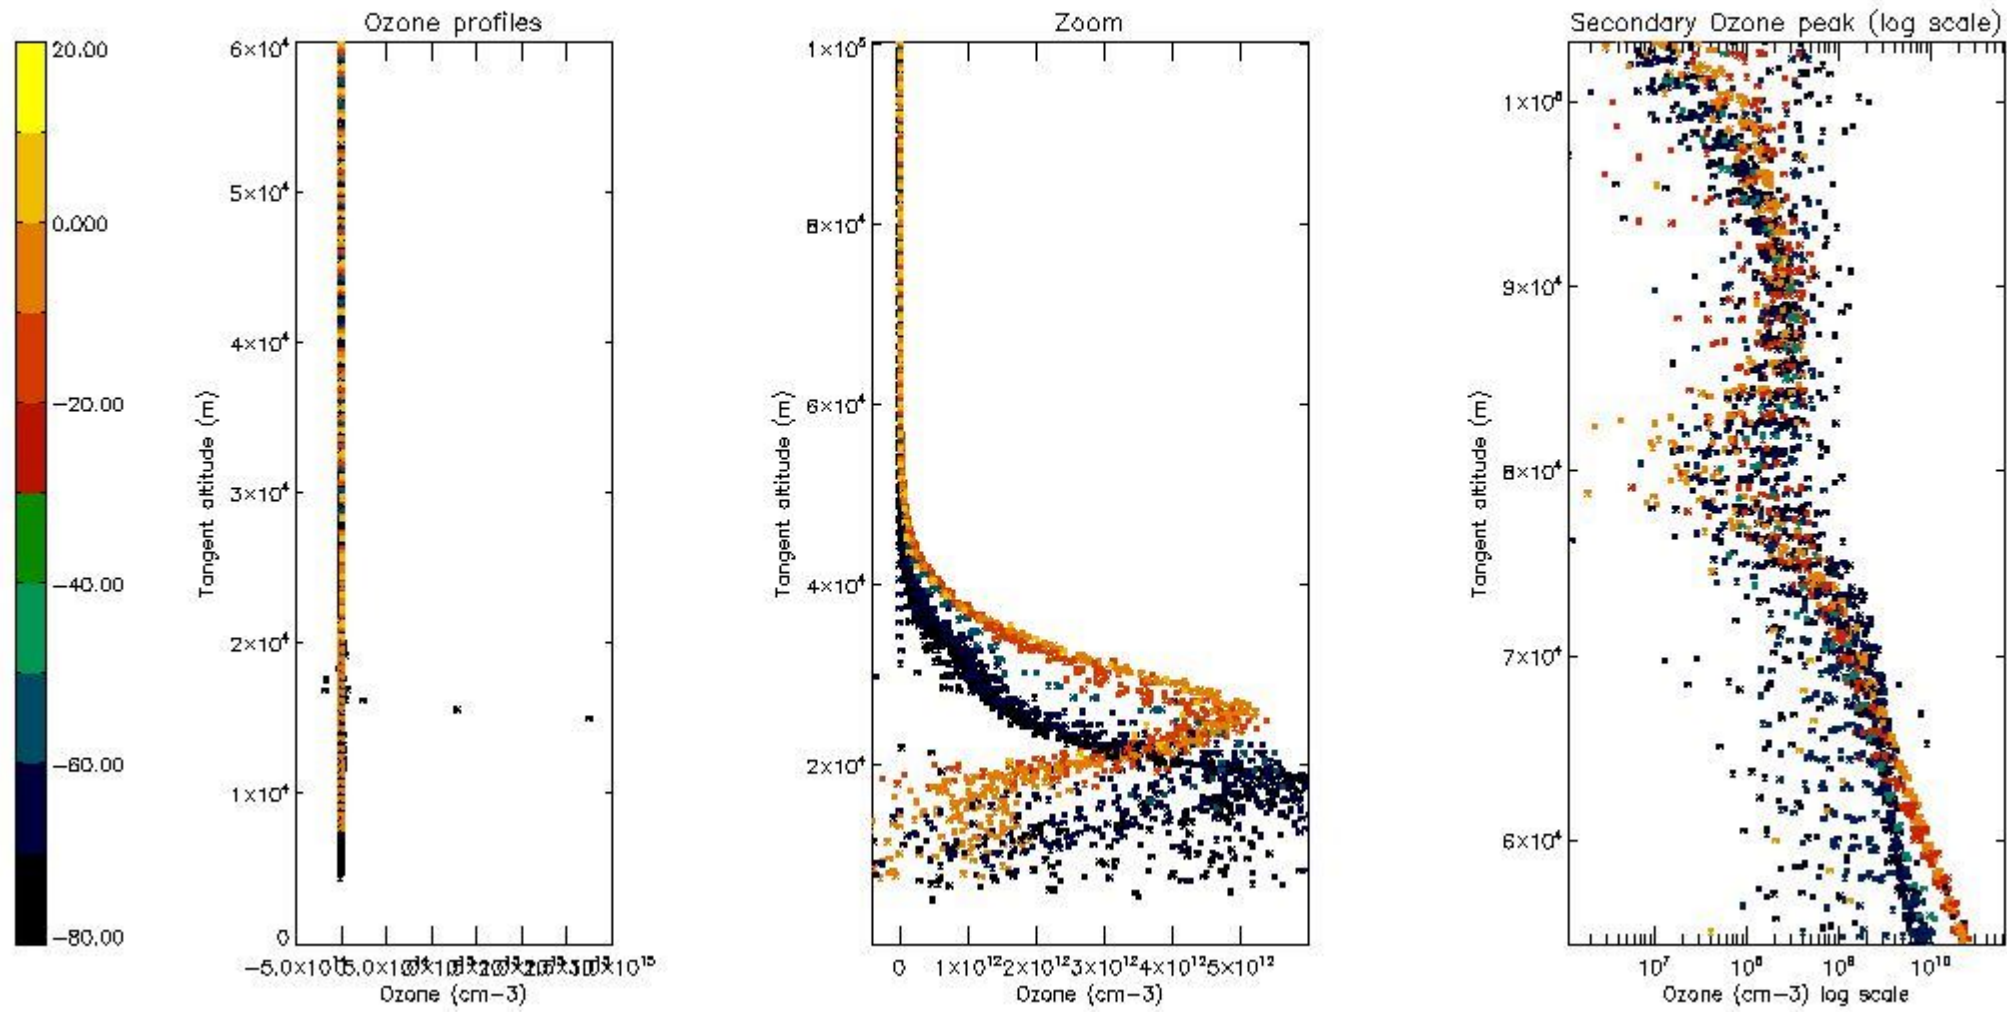

STD < 10	14
STD < 5	10

5.2 Plot ozone profiles for all STD (dark without errors)

The colorbar represents the latitude.

5.3 Plot ozone profiles where STD < 20% (dark without errors)

The colorbar represents the latitude.