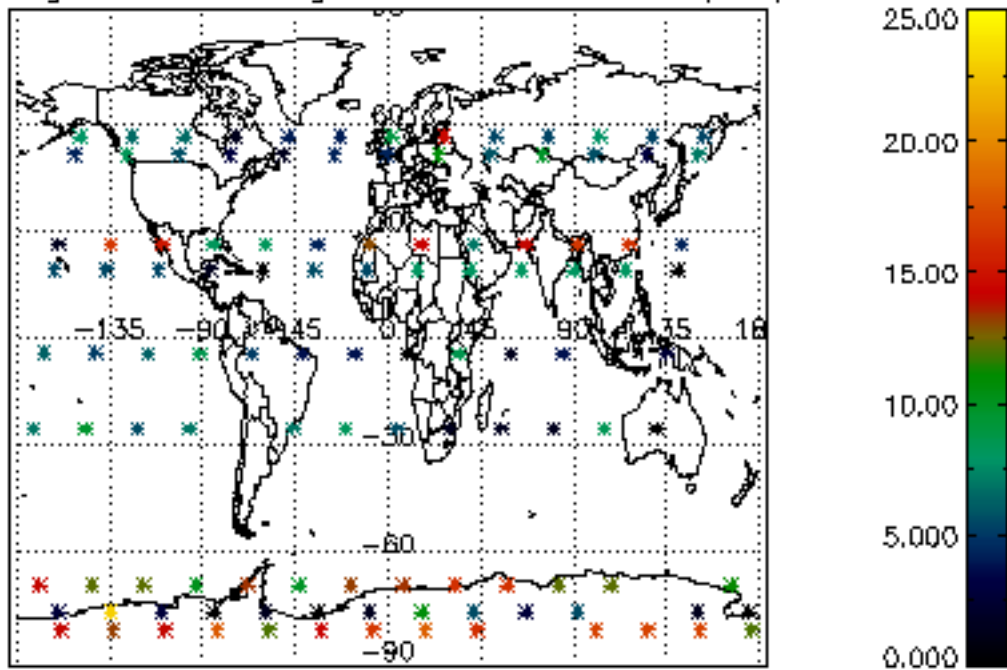

Percentage of star falling outside central band per profile