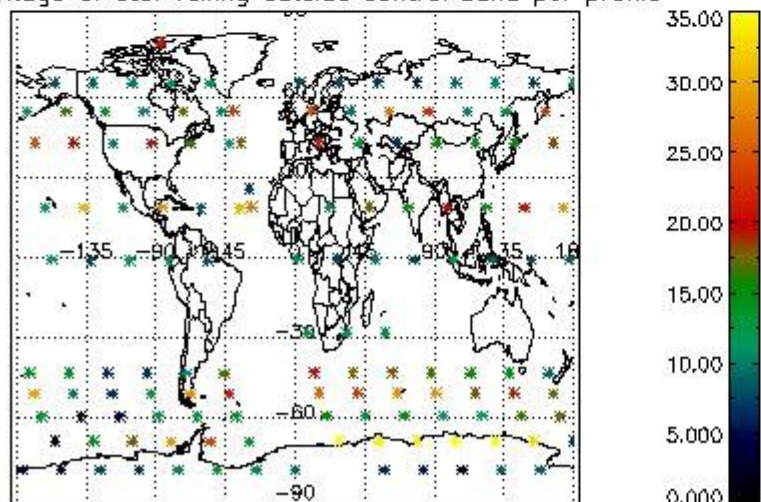

Percentage of star falling outside central band per profile