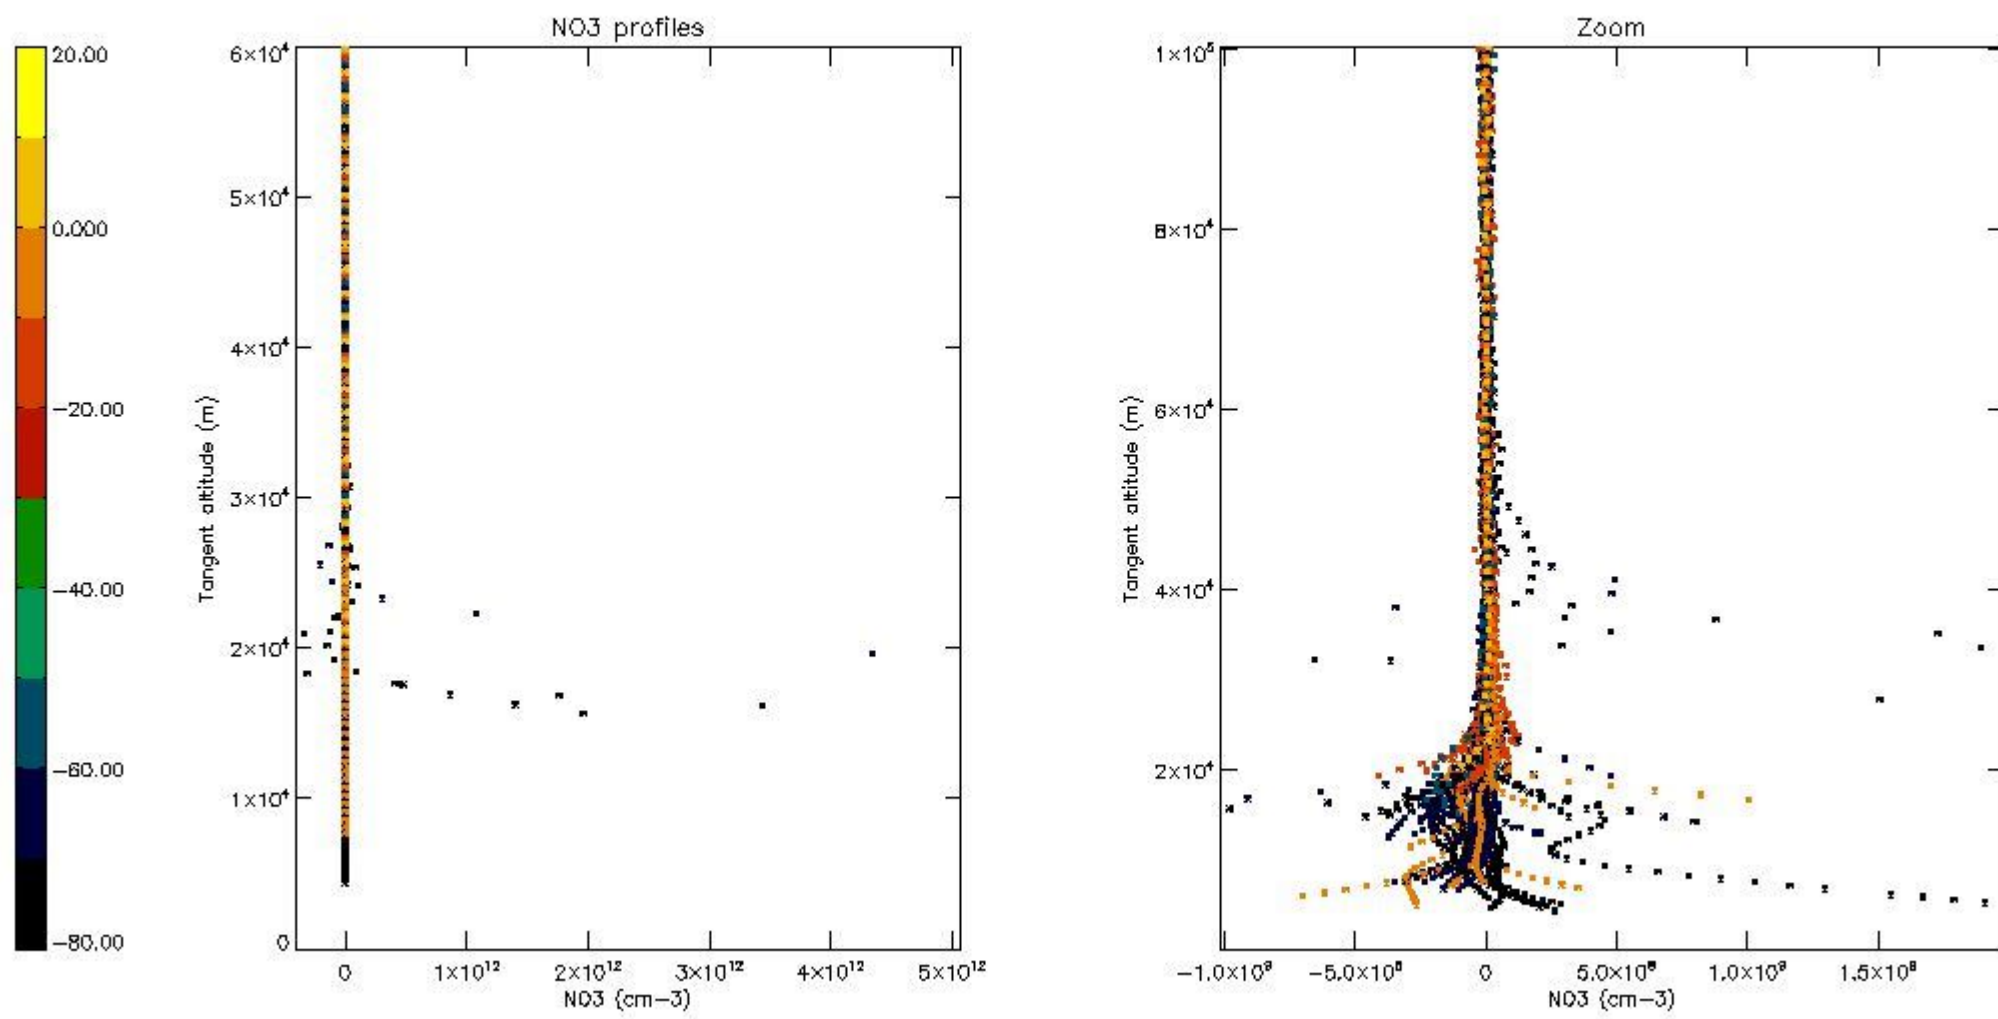

The colorbar represents the latitude.

5.7 Plot NO3 profiles for all STD (dark without errors)

The colorbar represents the latitude.

5.8 Plot H2O profiles for all STD (only for occultations of stars 1,2,3,4,13,14,16,26,63 dark without errors)