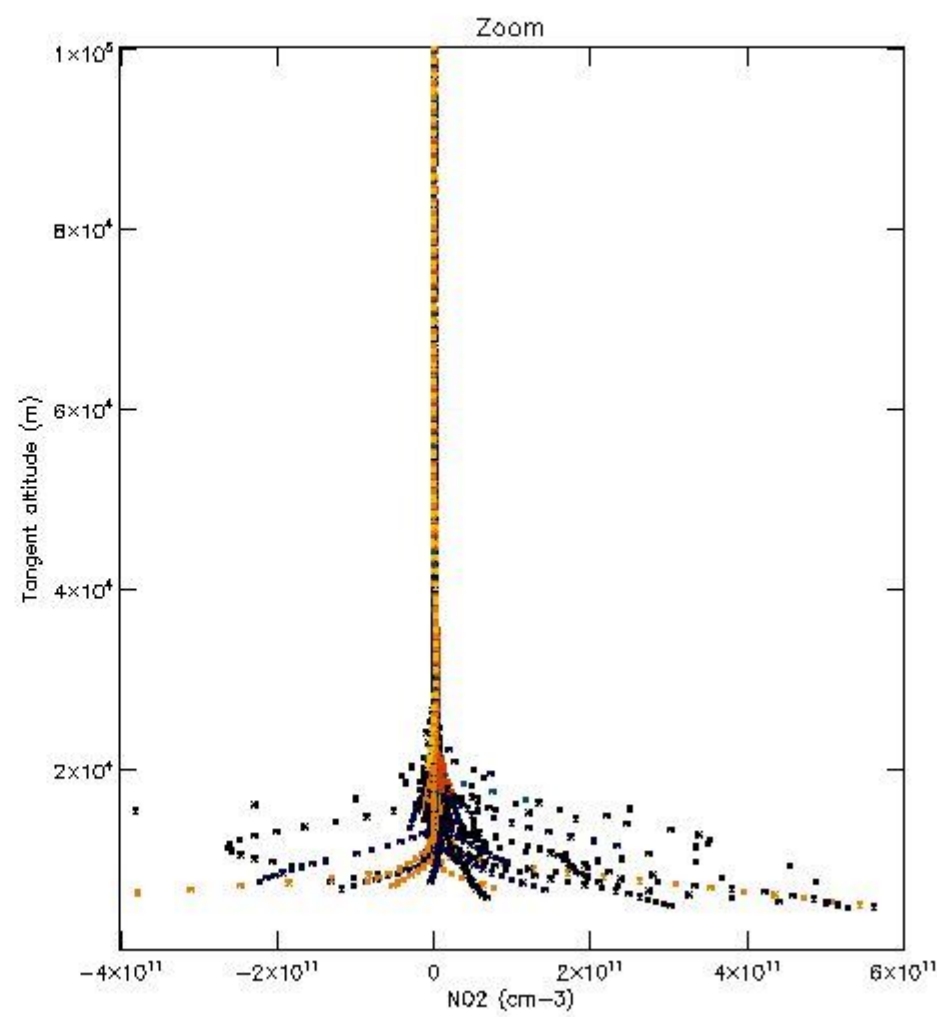

STD < 10	14
STD < 5	10

5.2 Plot ozone profiles for all STD (dark without errors)

The colorbar represents the latitude.

5.3 Plot ozone profiles where STD < 20% (dark without errors)

The colorbar represents the latitude.

5.4 Plot ozone profiles where $STD < 10\%$ (dark without errors)

The colorbar represents the latitude.

5.5 Plot ozone profiles where STD < 5% (dark without errors)

The colorbar represents the latitude.

5.6 Plot NO₂ profiles for all STD (dark without errors)

The colorbar represents the latitude.

5.7 Plot NO3 profiles for all STD (dark without errors)

The colorbar represents the latitude.

5.8 Plot H2O profiles for all STD (only for occultations of stars 1,2,3,4,13,14,16,26,63 dark without errors)