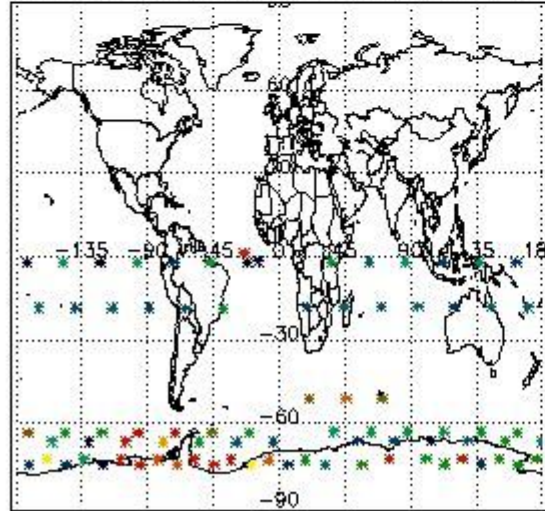

3.1 Plot quality information per product (time dependant)

3.2 Plot quality information per product (world map)

Percentage of flagged data per O3 profile

Percentage of flagged data per H2O profile

Percentage of flagged data per NO2 profile