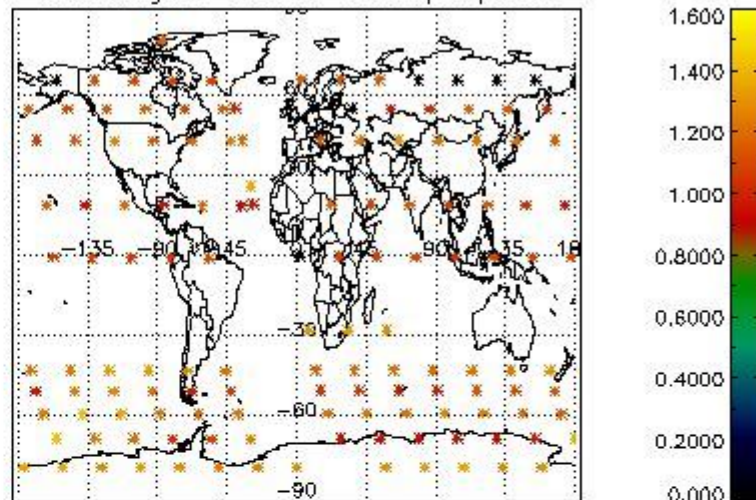

Percentage of datation errors per profile