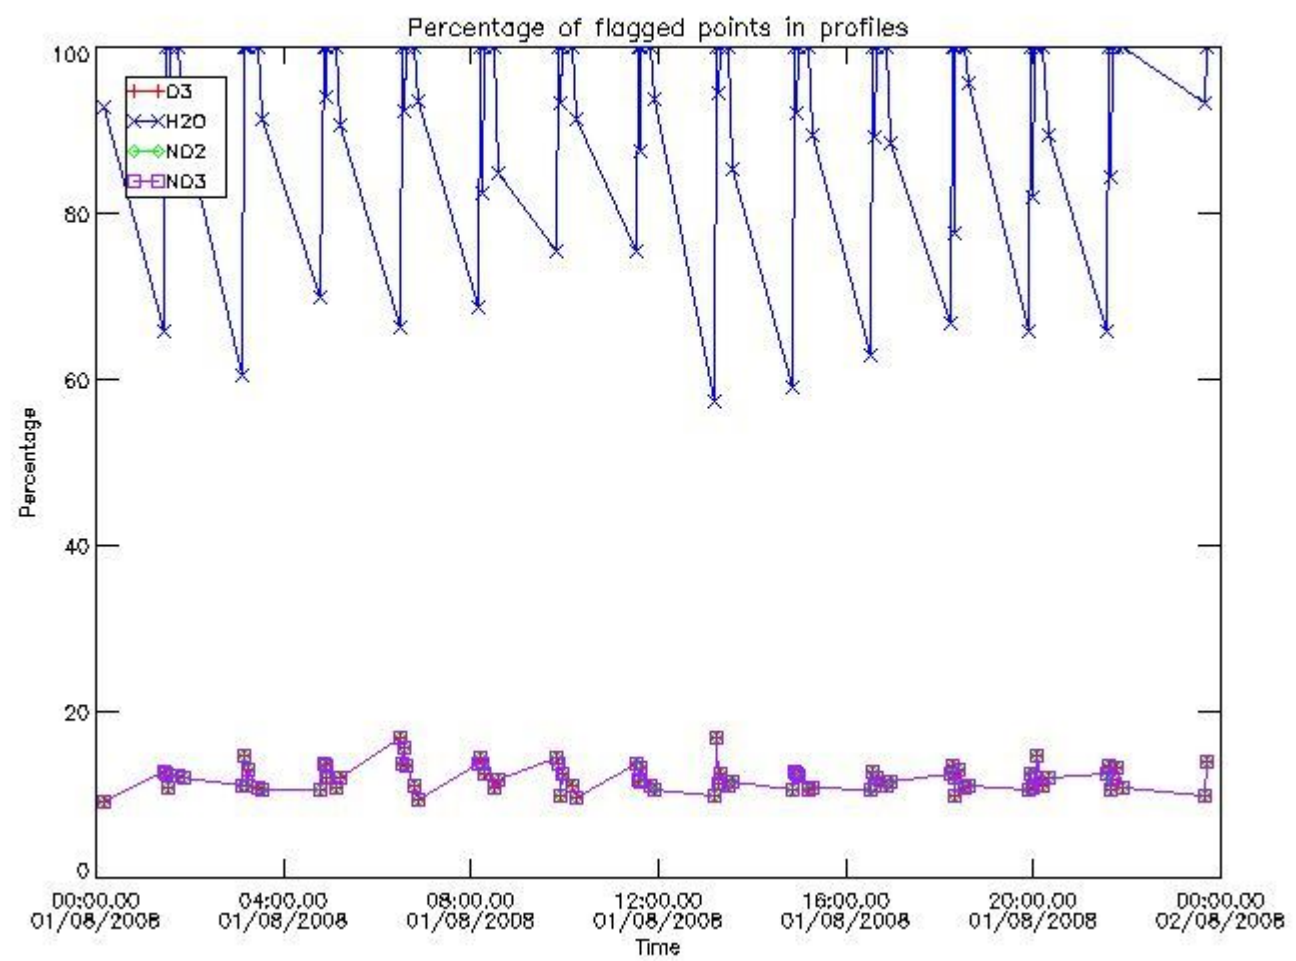

3. Quality information per product

In this section it is plotted some information contained in the Quality Summary data set of the level 2 products. Only products in dark limb conditions and without errors (error flag in the MPH set to "0") are used.

3.1 Plot quality information per product (time dependant)

3.2 Plot quality information per product (world map)