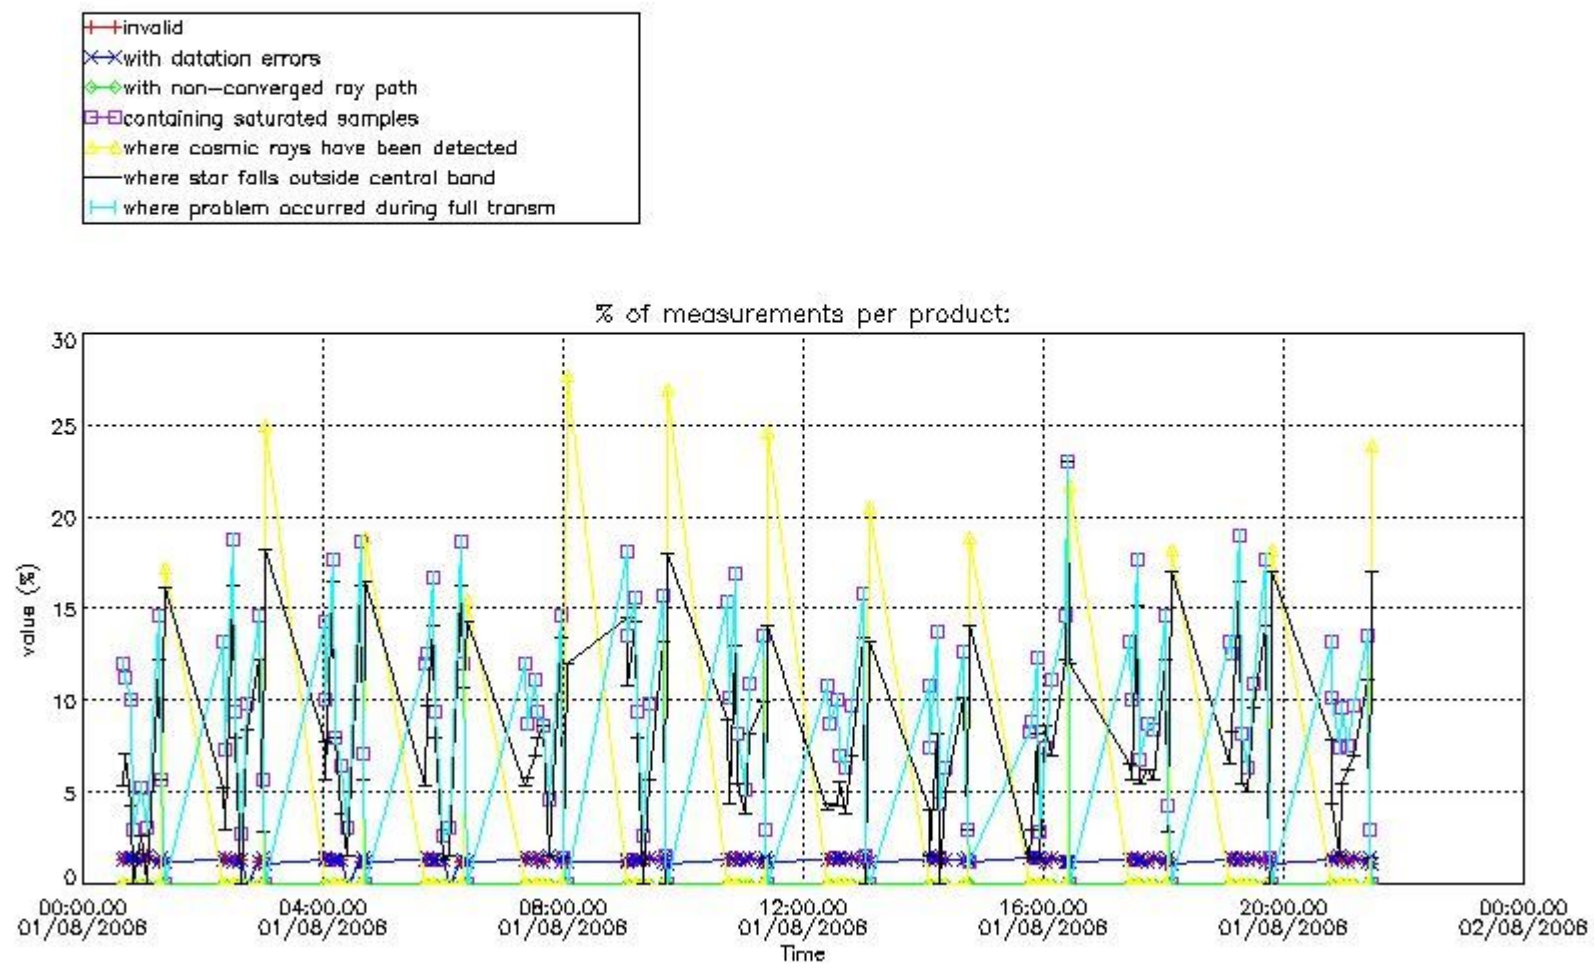

4.2 Plot quality information per product coming from level 1b processing (world map)

4.2.1 Plot level 1 quality information per product (world map): ENVISAT ASCENDING passes