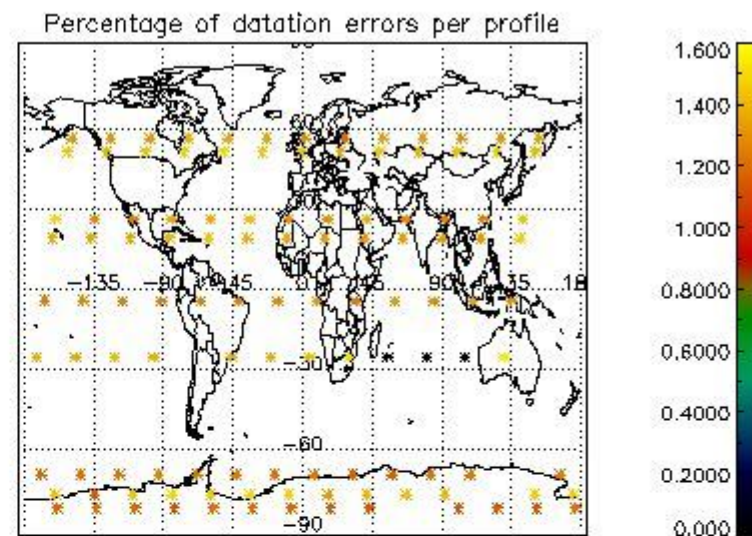

Percentage of datation errors per profile

Percentage of star falling outside central band per profile

Percentage of saturation errors per profile

4.2.2 Plot level 1 quality information per product (world map): ENVISAT DESCENDING passes