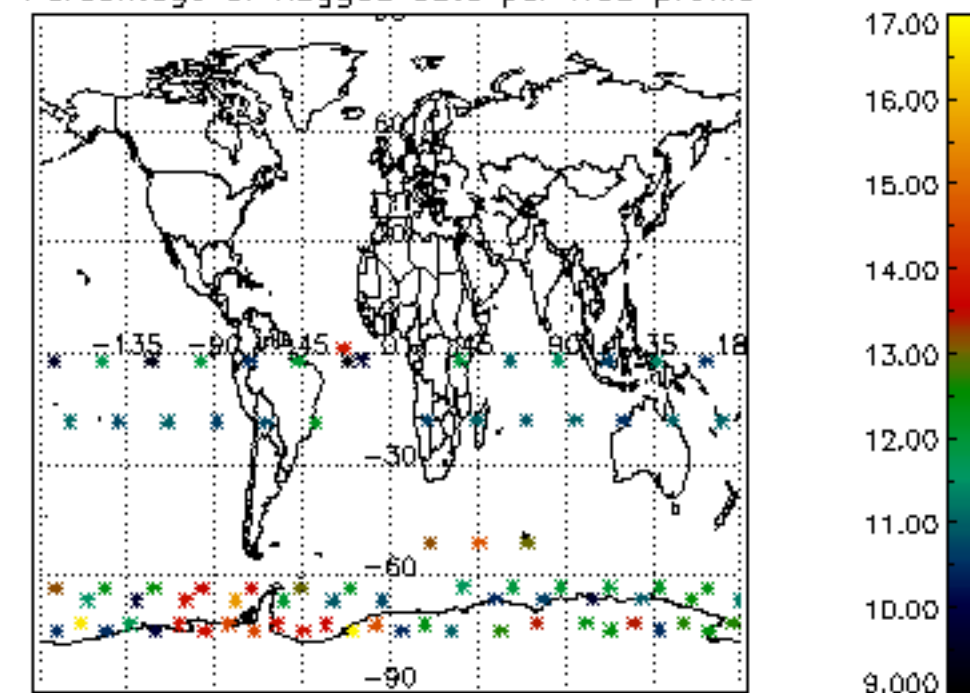

Percentage of flagged data per NO3 profile