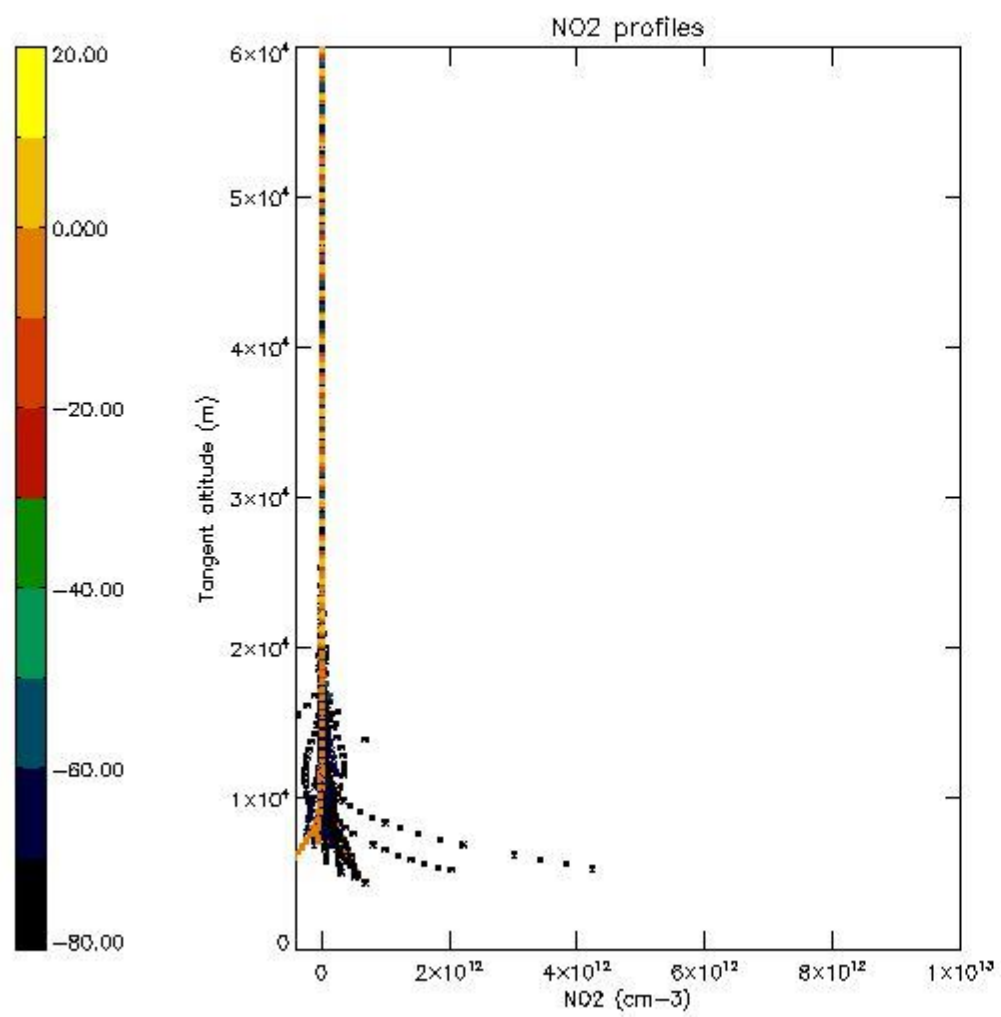

5.7 Plot NO3 profiles for all STD (dark without errors)

The colorbar represents the latitude.