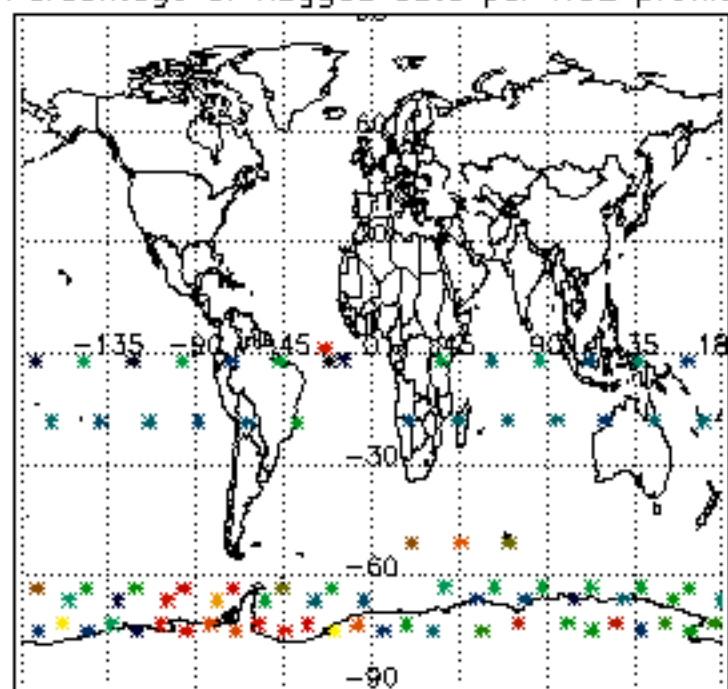

Percentage of flagged data per NO2 profile