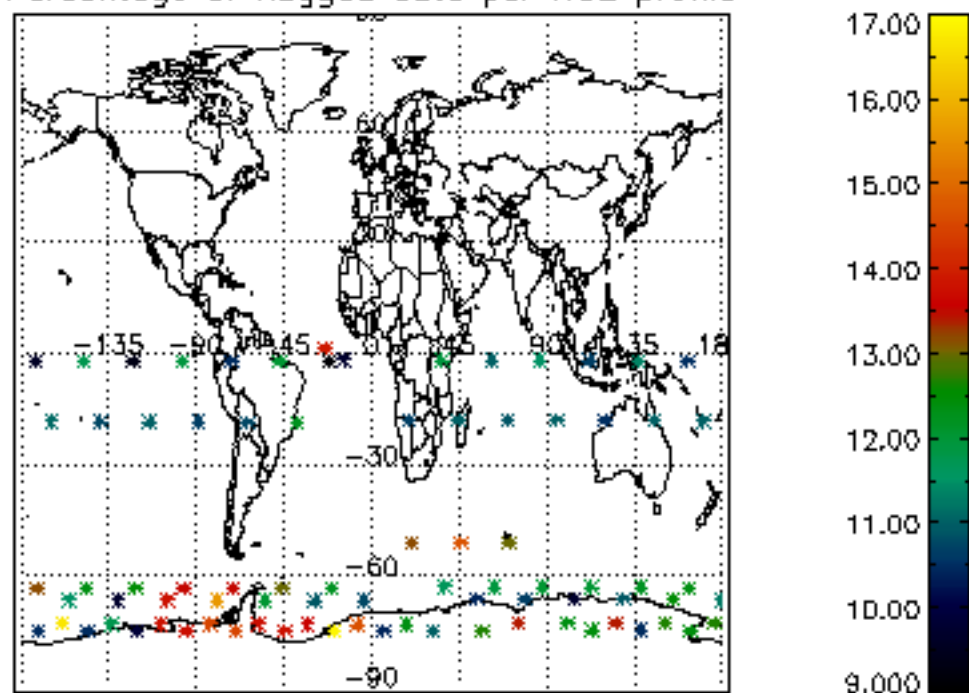

Percentage of flagged data per NO2 profile