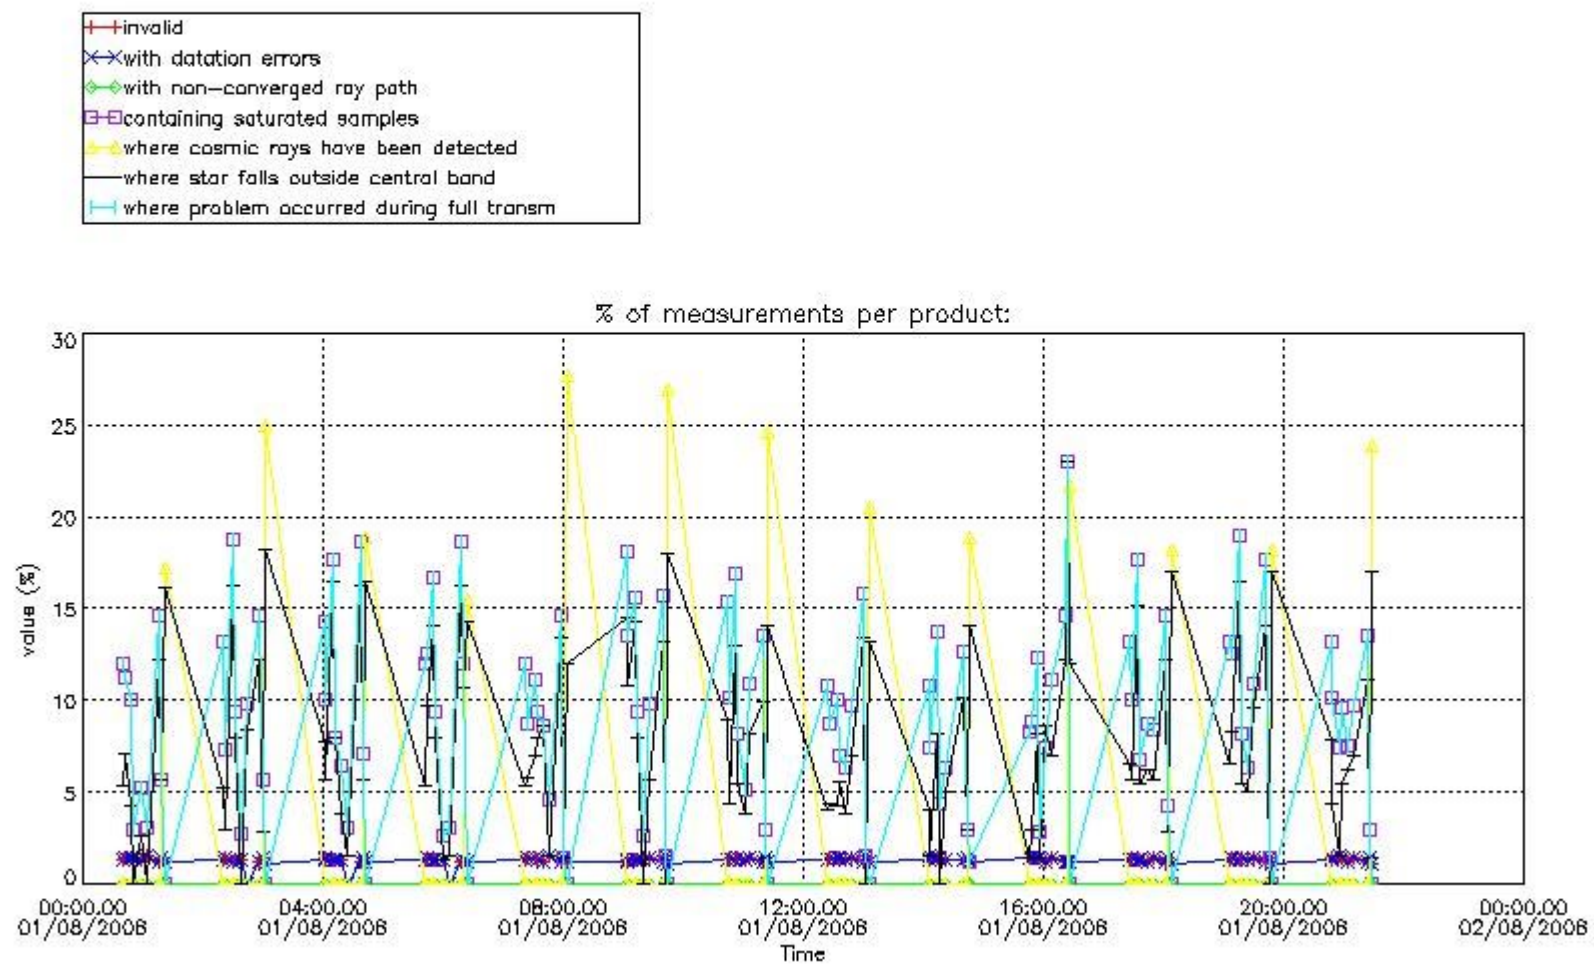

3. Quality information per product

In this section it is plotted some information contained in the Quality Summary data set of the level 2 products. Only products in dark limb conditions and without errors (error flag in the MPH set to "0") are used.

3.1 Plot quality information per product (time dependant)

3.2 Plot quality information per product (world map)

Percentage of flagged data per O3 profile

Percentage of flagged data per H2O profile

Percentage of flagged data per NO2 profile

Percentage of flagged data per NO3 profile

4. Level 1 quality information per product

In this section it is plotted some information contained in the Quality Summary data set of the level 2 products that comes from the level 1b processing. Products without errors (error flag in the MPH set to "0") are used.

4.1 Plot quality information per product (time dependant) coming from level 1b processing

4.1.1 Plot level 1 quality information per product (time dependant): ENVISAT ASCENDING passes

4.1.2 Plot level 1 quality information per product (time dependant): ENVI SAT DESCENDING passes