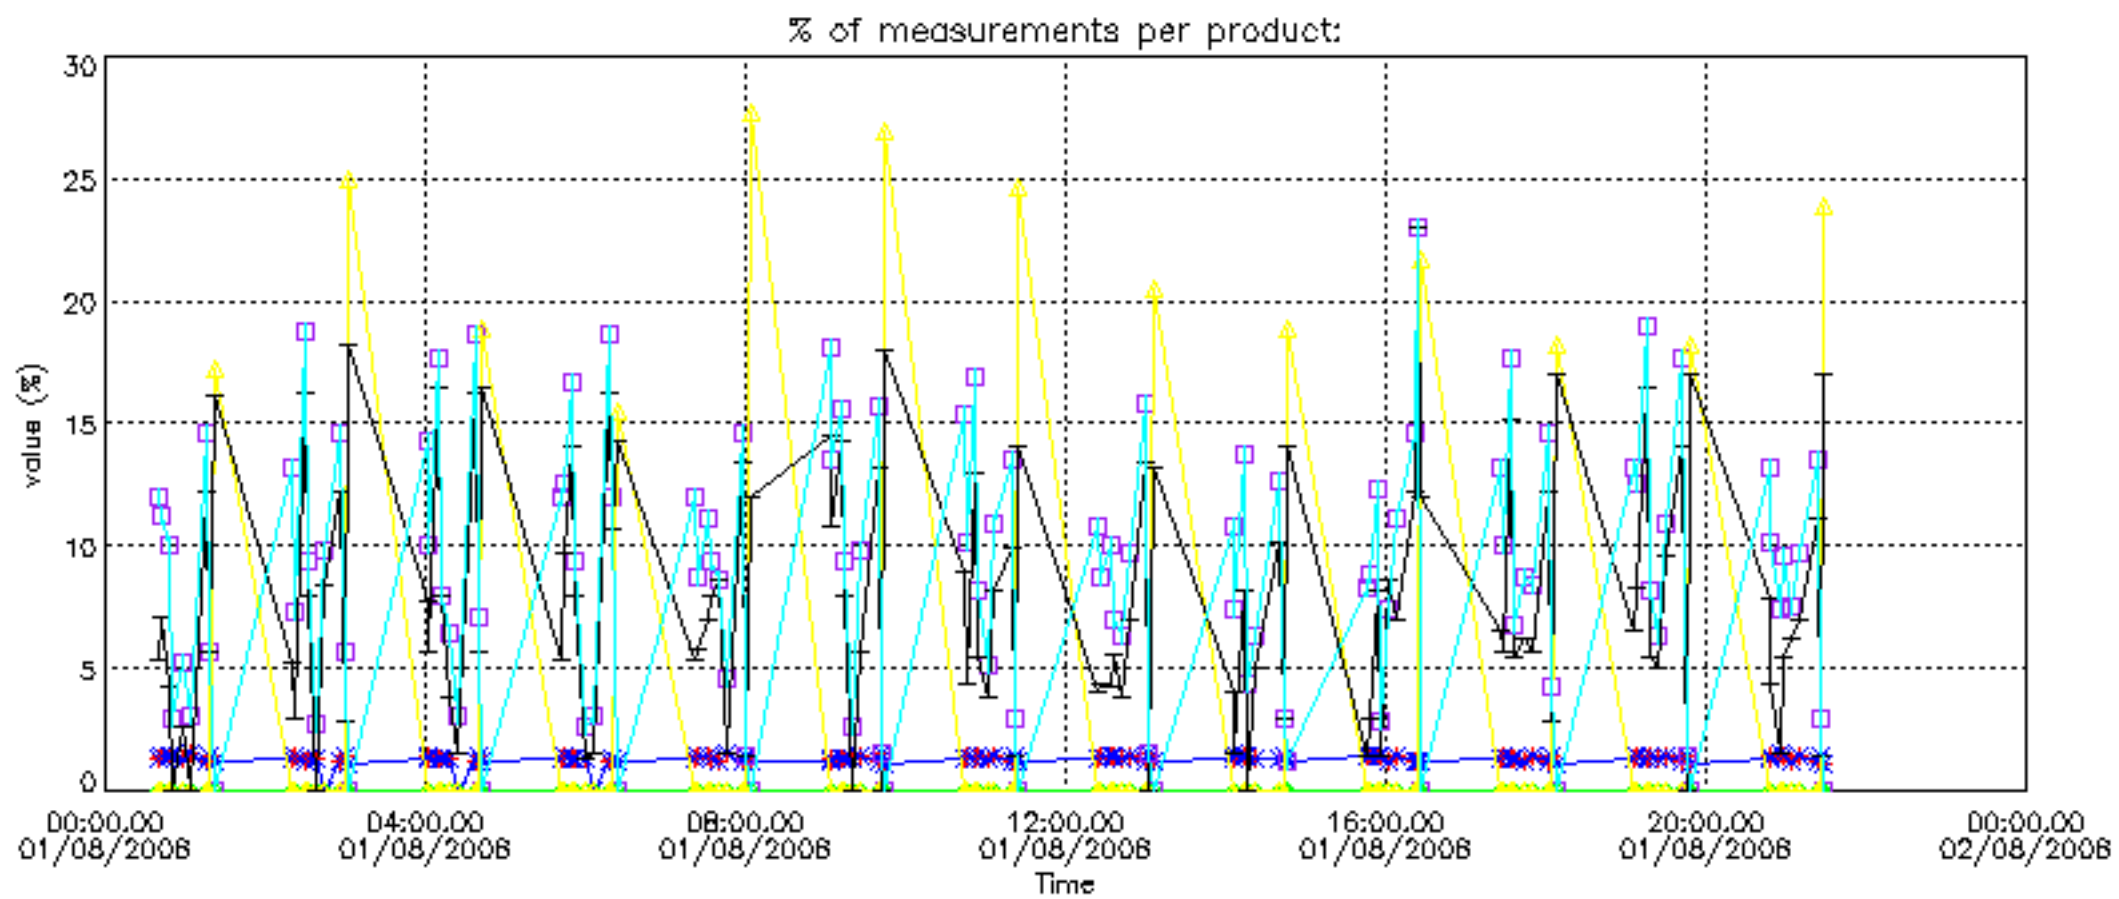

Percentage of cosmic ray hits per profile

Percentage of datation errors per profile