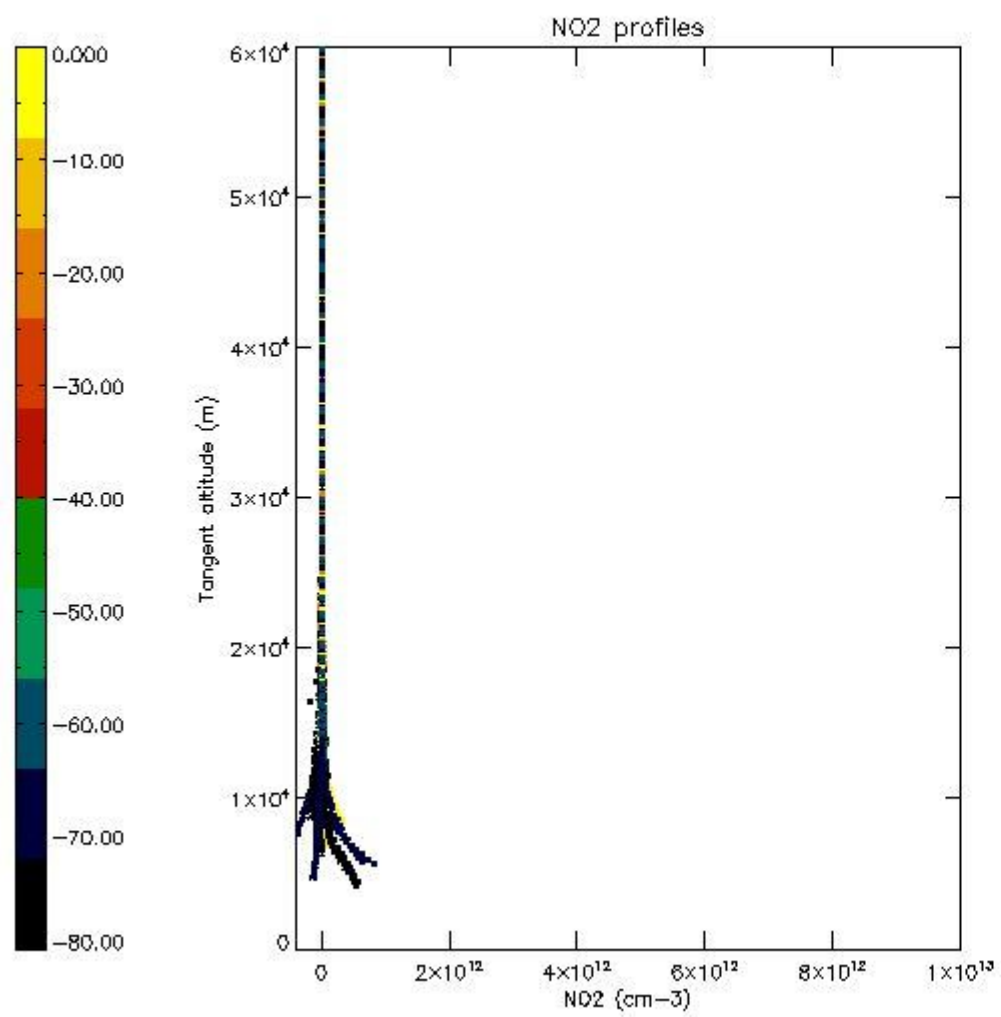

5.4 Plot ozone profiles where STD < 10% (dark without errors)

The colorbar represents the latitude.

5.5 Plot ozone profiles where $STD < 5\%$ (dark without errors)

The colorbar represents the latitude.

5.6 Plot NO₂ profiles for all STD (dark without errors)

The colorbar represents the latitude.

5.7 Plot NO3 profiles for all STD (dark without errors)

The colorbar represents the latitude.

5.8 Plot H2O profiles for all STD (only for occultations of stars 1,2,3,4,13,14,16,26,63 dark without errors)