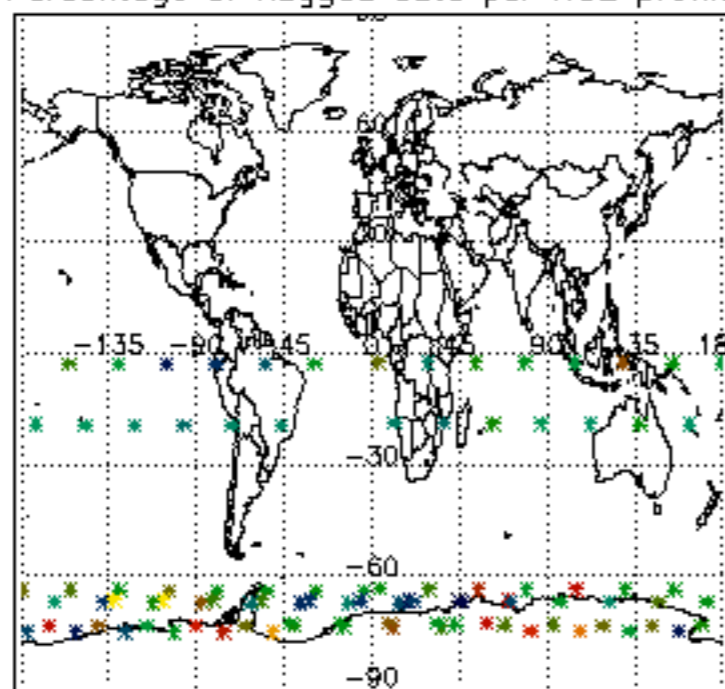

Percentage of flagged data per NO2 profile