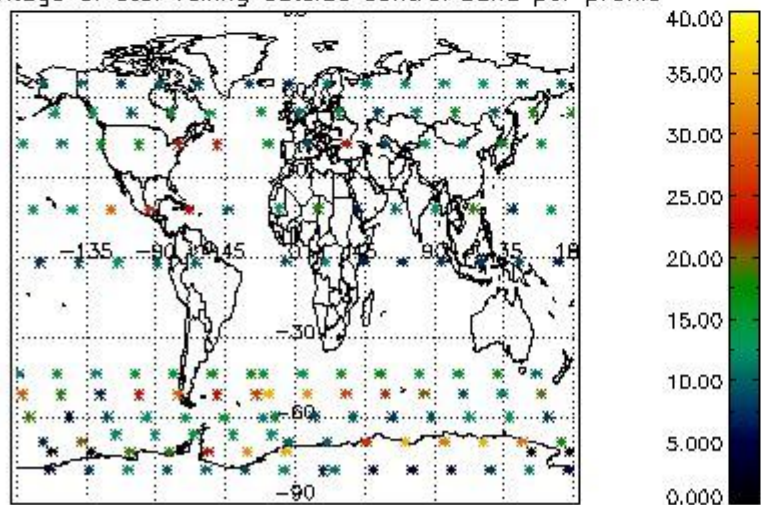

Percentage of star falling outside central band per profile