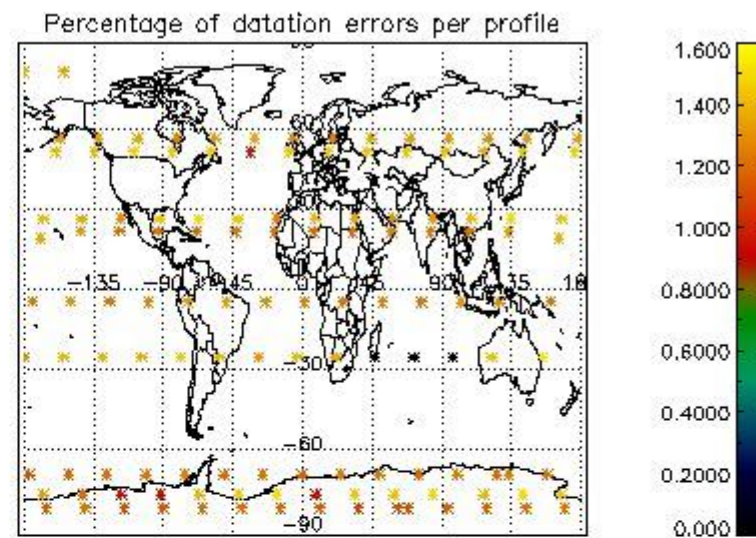

Percentage of flagged data per NO3 profile

4. Level 1 quality information per product

In this section it is plotted some information contained in the Quality Summary data set of the level 2 products that comes from the level 1b processing. Products without errors (error flag in the MPH set to "0") are used.

4.1 Plot quality information per product (time dependant) coming from level 1b processing

4.1.1 Plot level 1 quality information per product (time dependant): ENVISAT ASCENDING passes

4.1.2 Plot level 1 quality information per product (time dependant): ENVI SAT DESCENDING passes

4.2 Plot quality information per product coming from level 1b processing (world map)

4.2.1 Plot level 1 quality information per product (world map): ENVISAT ASCENDING passes

4.2.2 Plot level 1 quality information per product (world map): ENVISAT DESCENDING passes