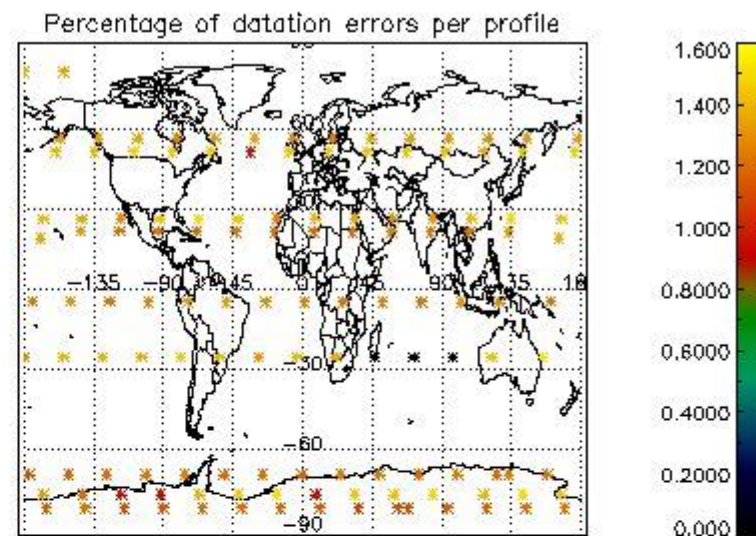

Percentage of datation errors per profile

Percentage of star falling outside central band per profile

Percentage of saturation errors per profile

4.2.2 Plot level 1 quality information per product (world map): ENVISAT DESCENDING passes