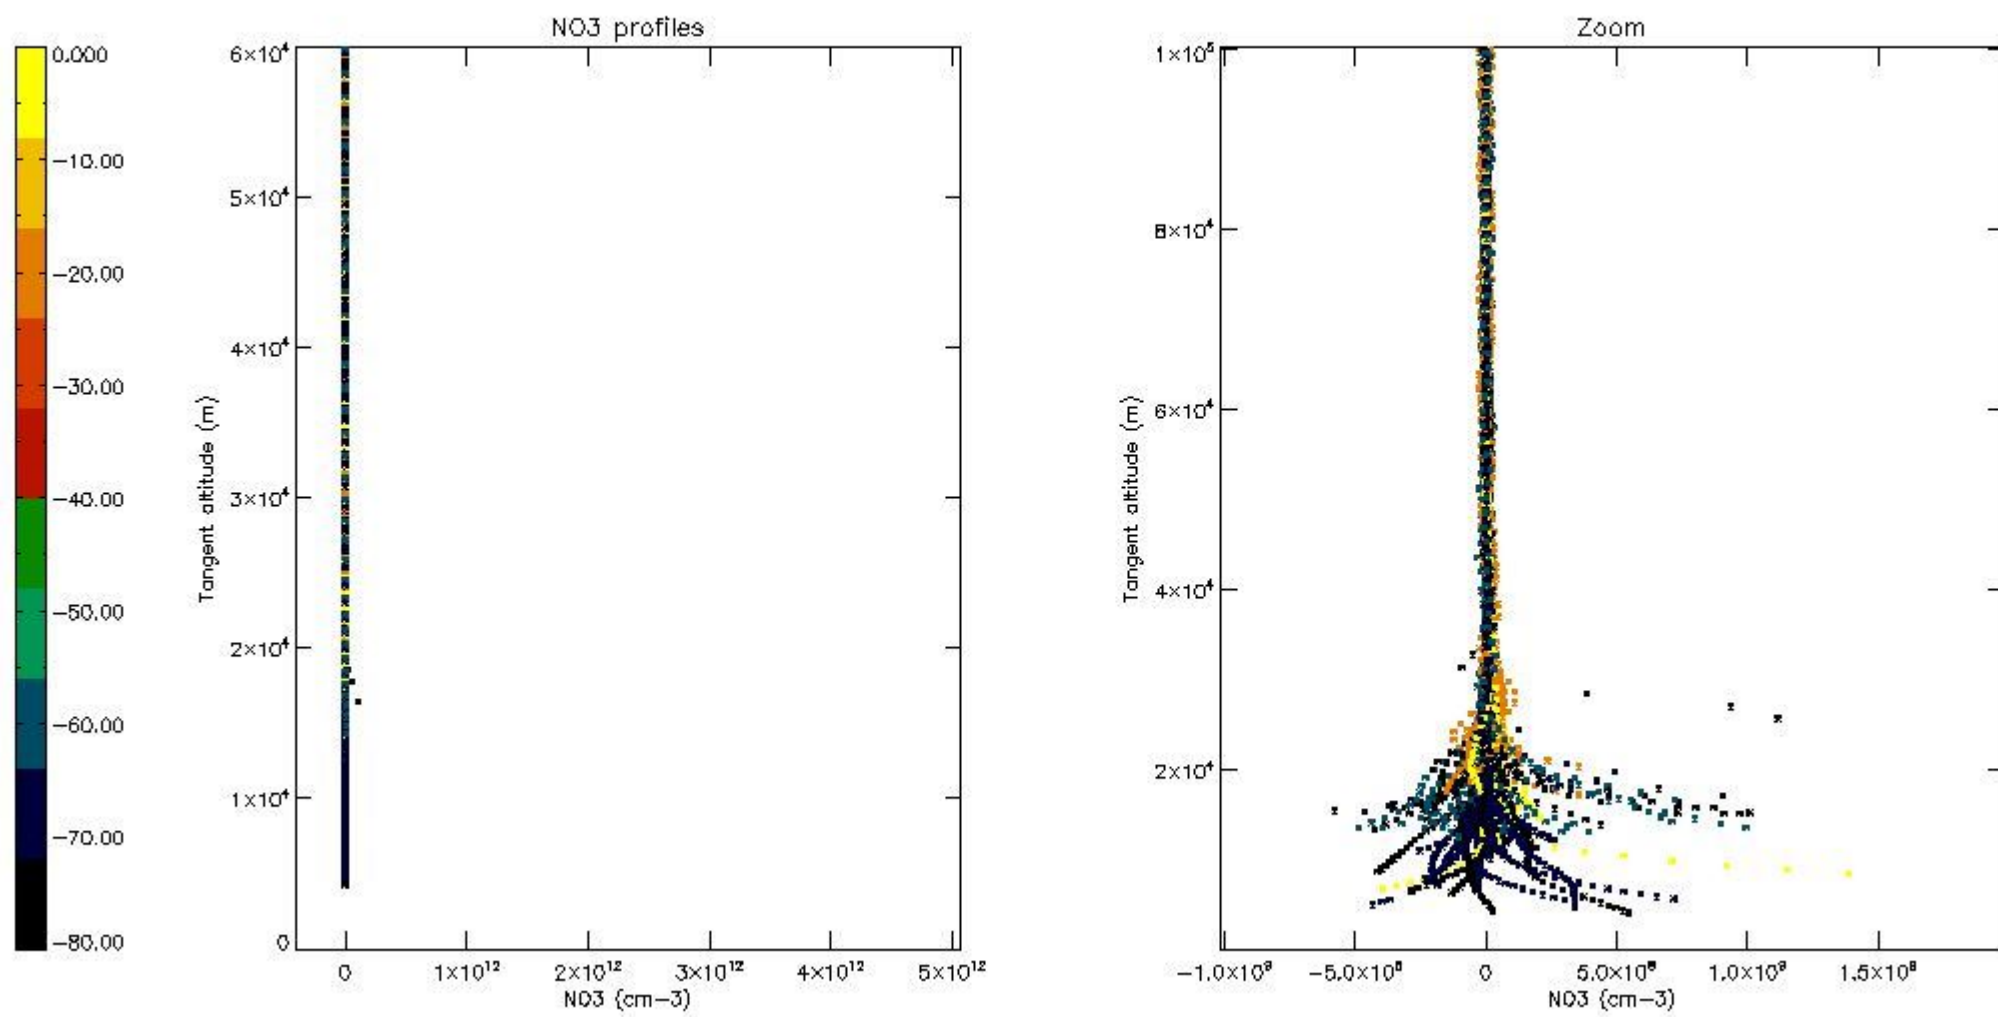

5.8 Plot H2O profiles for all STD (only for occultations of stars 1,2,3,4,13,14,16,26,63 dark without errors)

The colorbar represents the latitude.