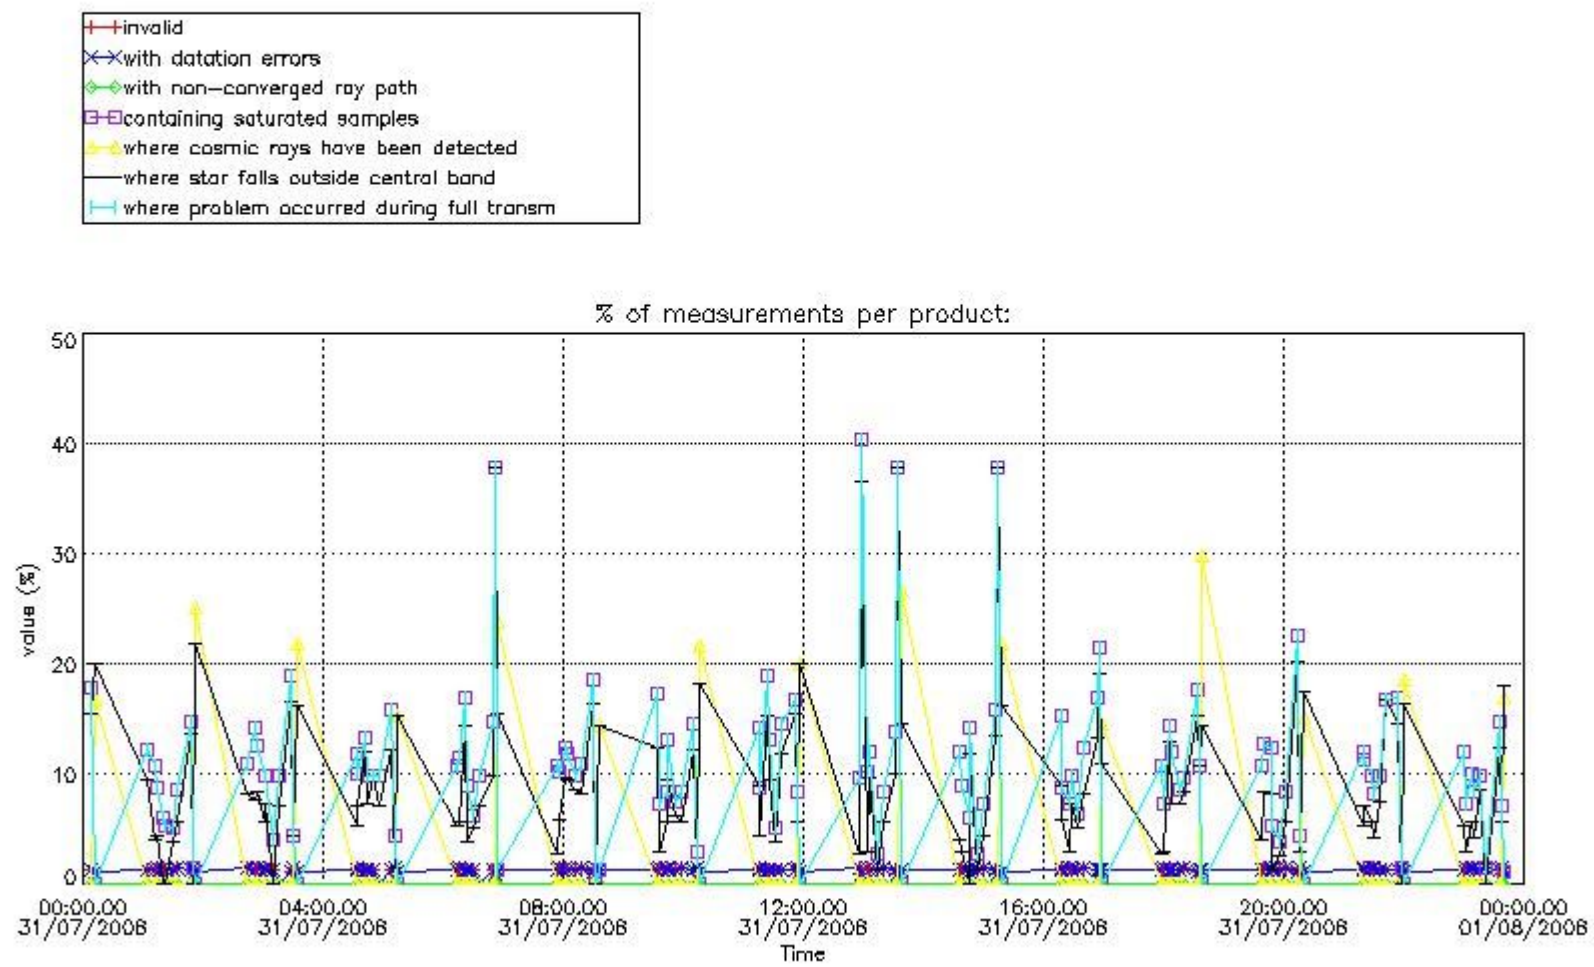

4.2 Plot quality information per product coming from level 1b processing (world map)

4.2.1 Plot level 1 quality information per product (world map): ENVISAT ASCENDING passes