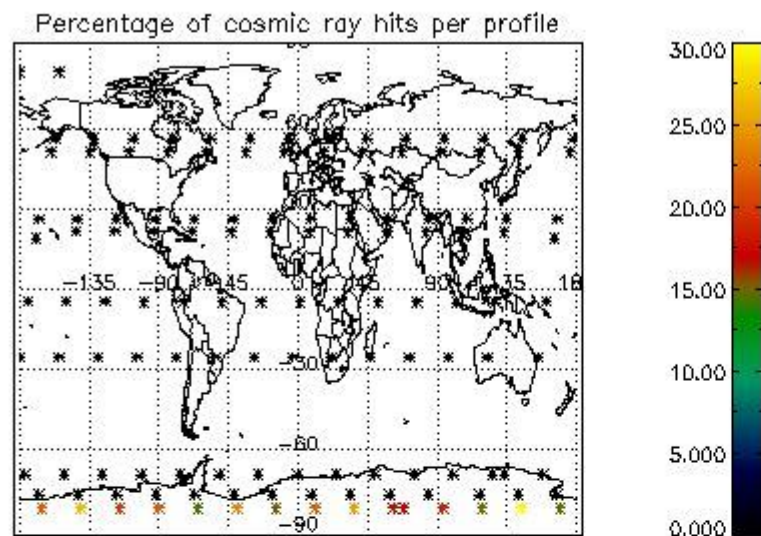

Percentage of datation errors per profile

Percentage of star falling outside central band per profile

Percentage of saturation errors per profile

4.2.2 Plot level 1 quality information per product (world map): ENVISAT DESCENDING passes