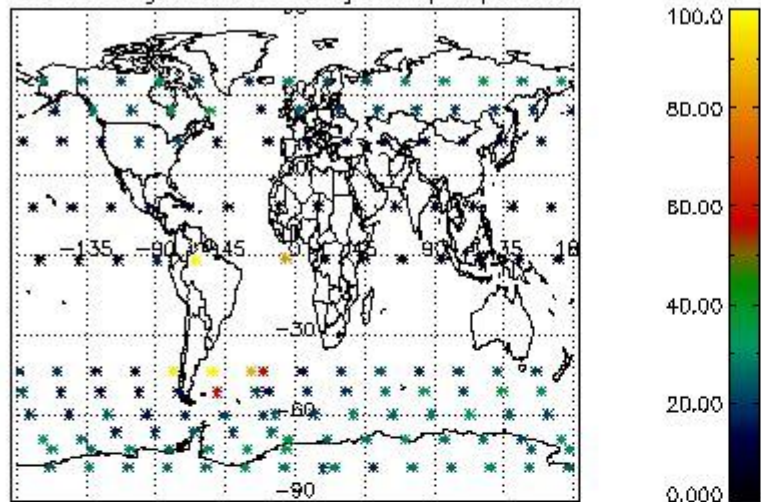

Percentage of cosmic ray hits per profile