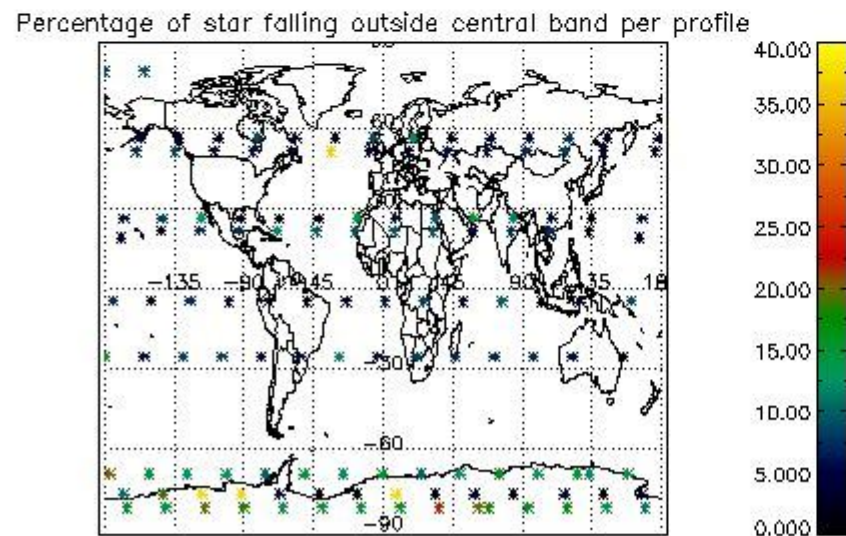

5. Trace gas profiles

5.1 Ozone statistics based on quality of products

The final quality of the products can be "measured" using the STD (Standard Deviation) attached to every point profile. This information is written to the parameter GOM_NL__2P/NL_LOCAL_SPECIES_DENSITY/o3_std of the level 2 products. The table below shows the statistics for given STD ranges.

The statistics are given with respect to the overall valid production:

- Products without fatal errors: GOM_NL__2P/MPH/PRODUCT_ERR=0
- Valid point profile: GOM_NL__2P/NL_LOCAL_SPECIES_DENSITY/pcd(0)=0

The 'Criteria' is applied to valid points of dark limb products:

- Products in dark limb illumination condition: GOM_NL__2P/NL_SUMMARY_QUALITY/obs_ill_cond=0
- Products without fatal errors: GOM_NL__2P/MPH/PRODUCT_ERR=0
- Valid point profile: GOM_NL__2P/NL_LOCAL_SPECIES_DENSITY/pcd(0)=0

So, the table below shows the percentage of dark limb and valid observations for each criteria with respect to the overall valid daily observations.

Criteria	% of total production
All STD	37
STD < 20	20