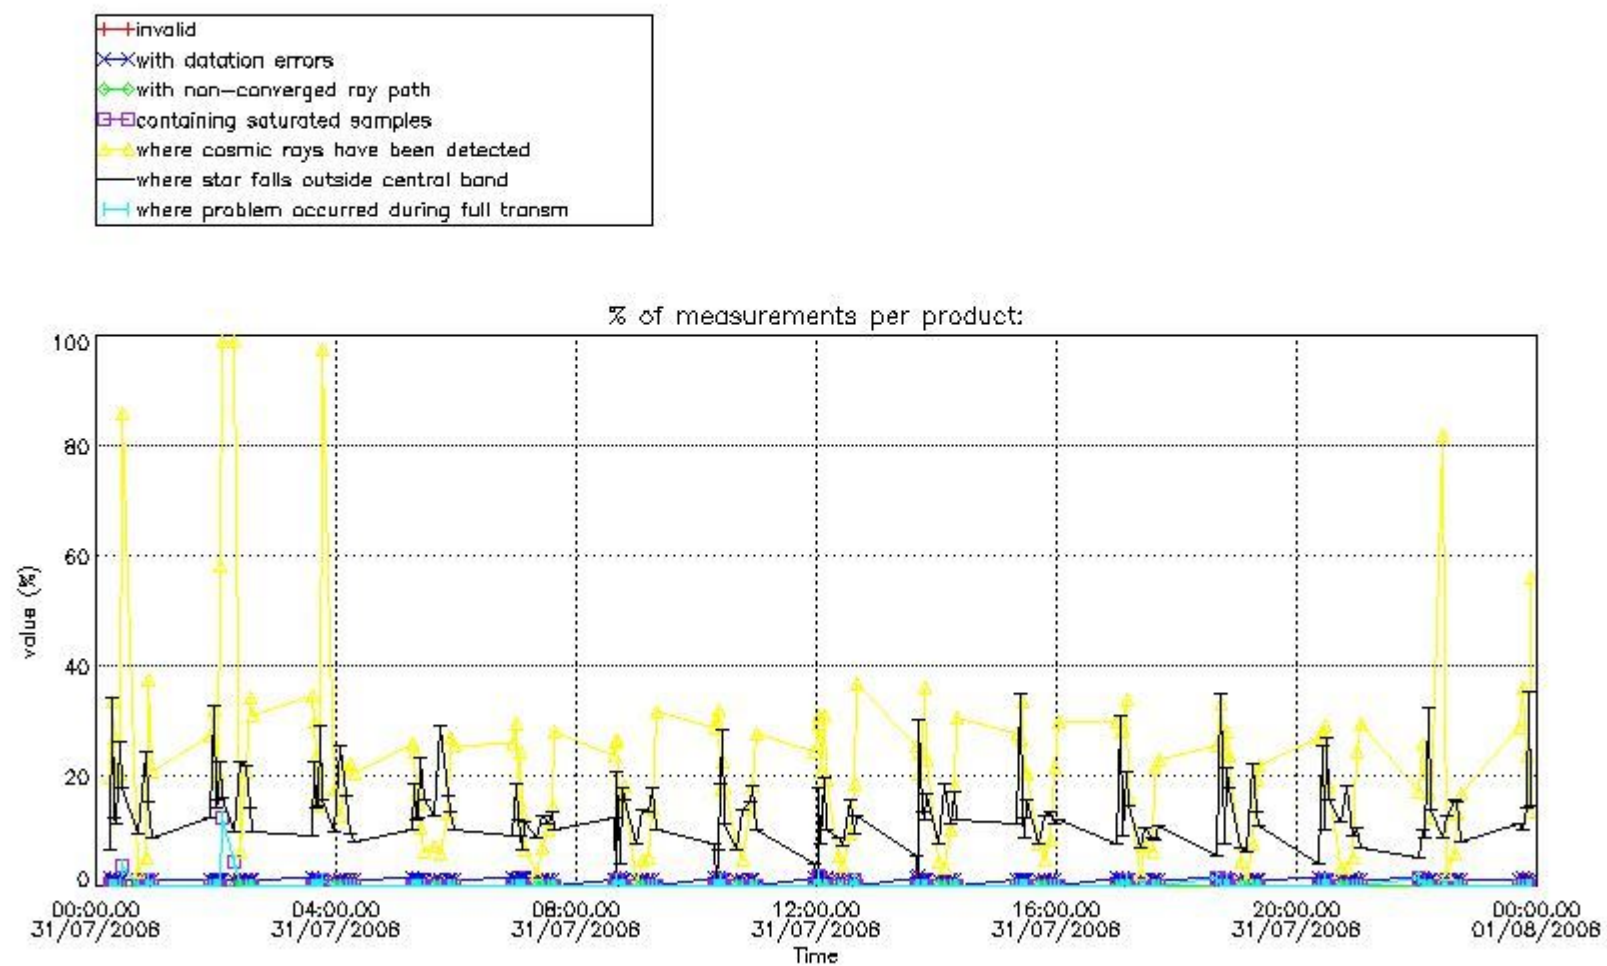

4.1.2 Plot level 1 quality information per product (time dependant): ENVI SAT DESCENDING passes