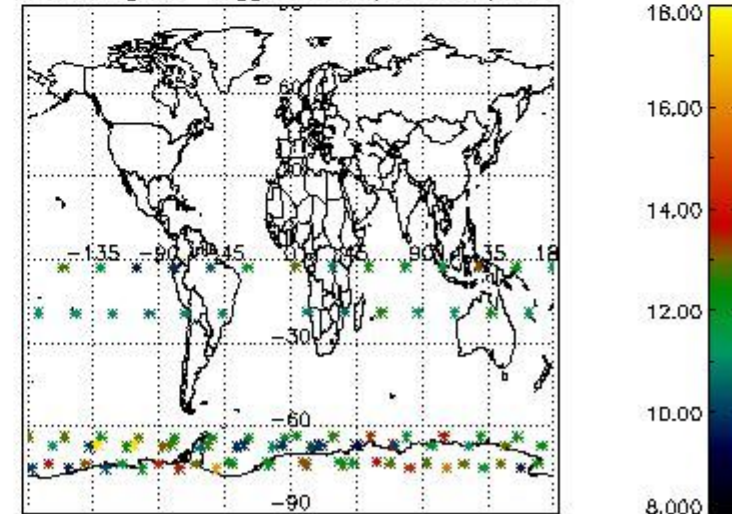

Percentage of flagged data per NO3 profile

4. Level 1 quality information per product

In this section it is plotted some information contained in the Quality Summary data set of the level 2 products that comes from the level 1b processing. Products without errors (error flag in the MPH set to "0") are used.

4.1 Plot quality information per product (time dependant) coming from level 1b processing

4.1.1 Plot level 1 quality information per product (time dependant): ENVISAT ASCENDING passes