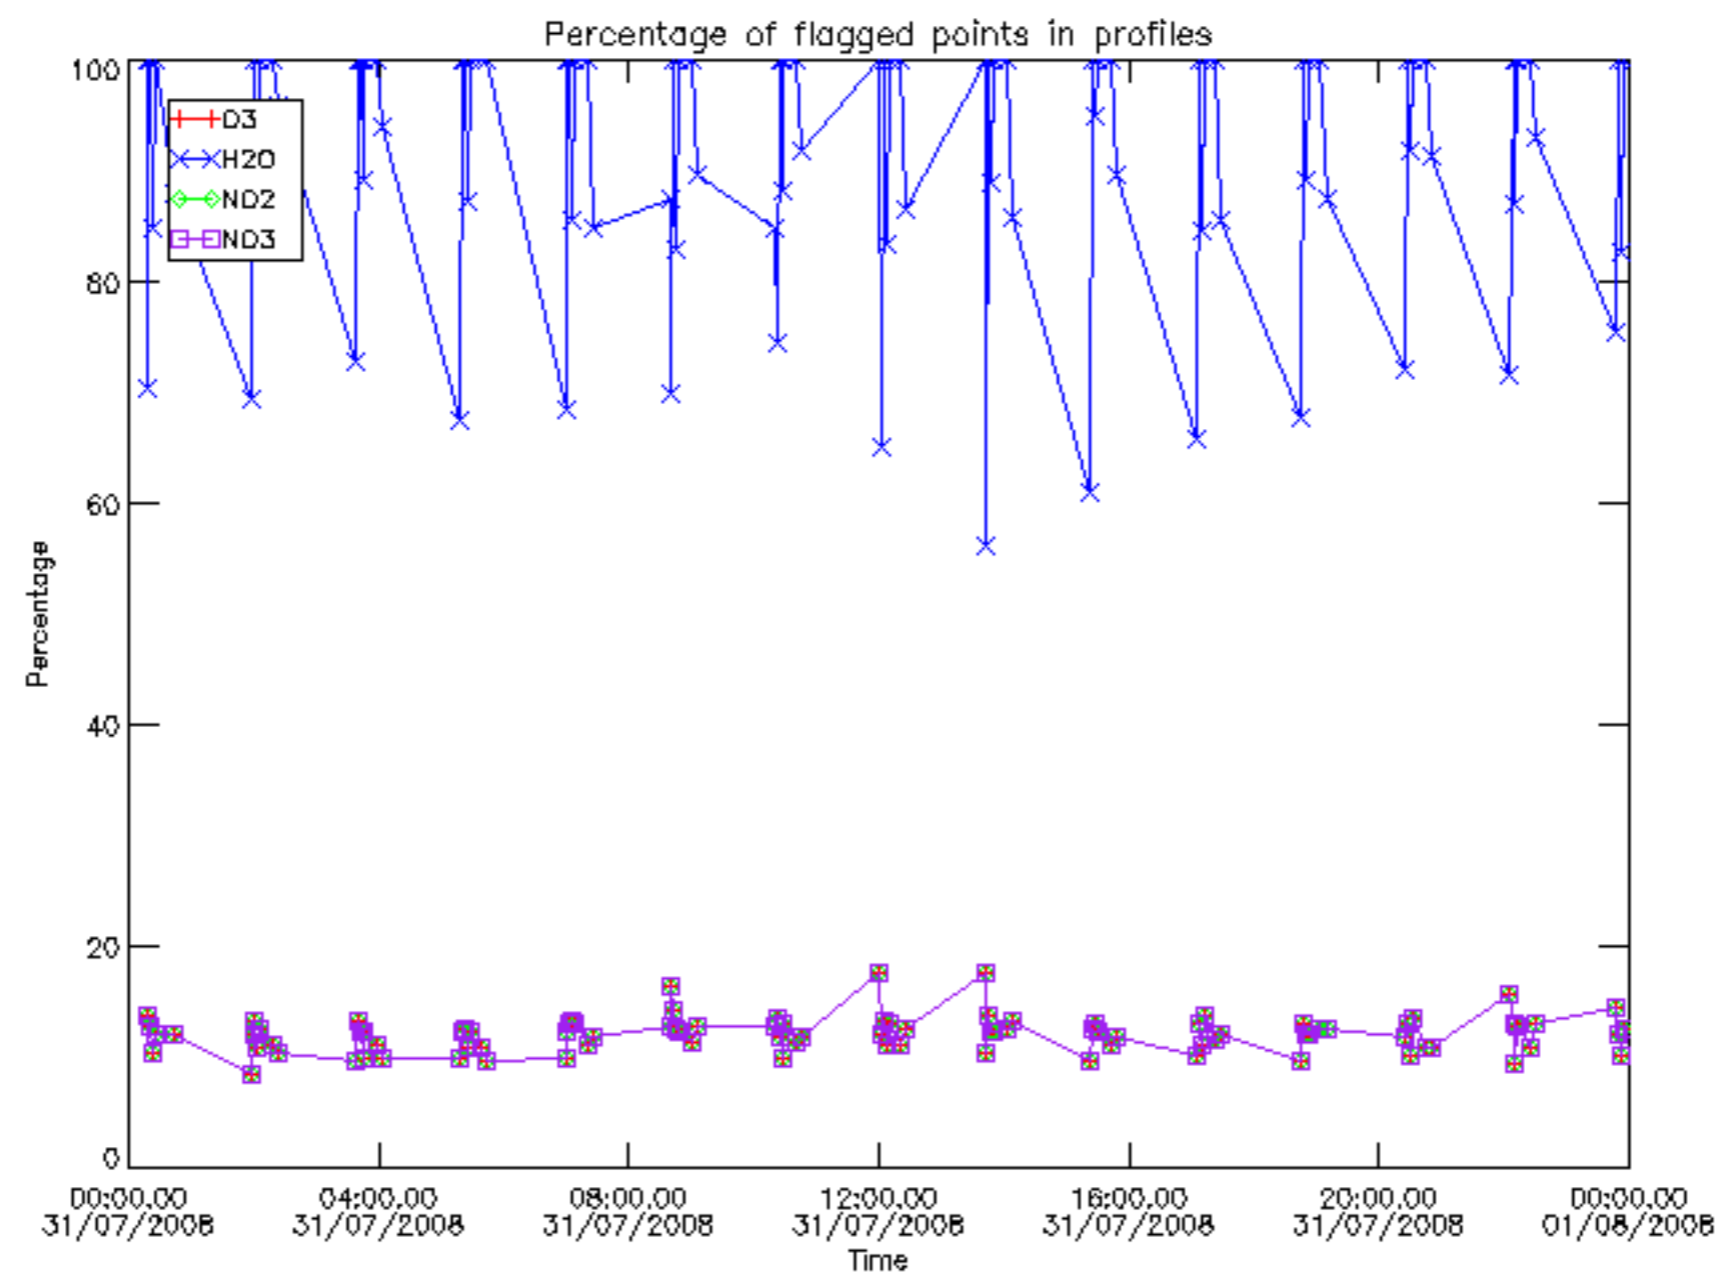

Percentage of flagged data per D3 profile

Percentage of flagged data per H2O profile