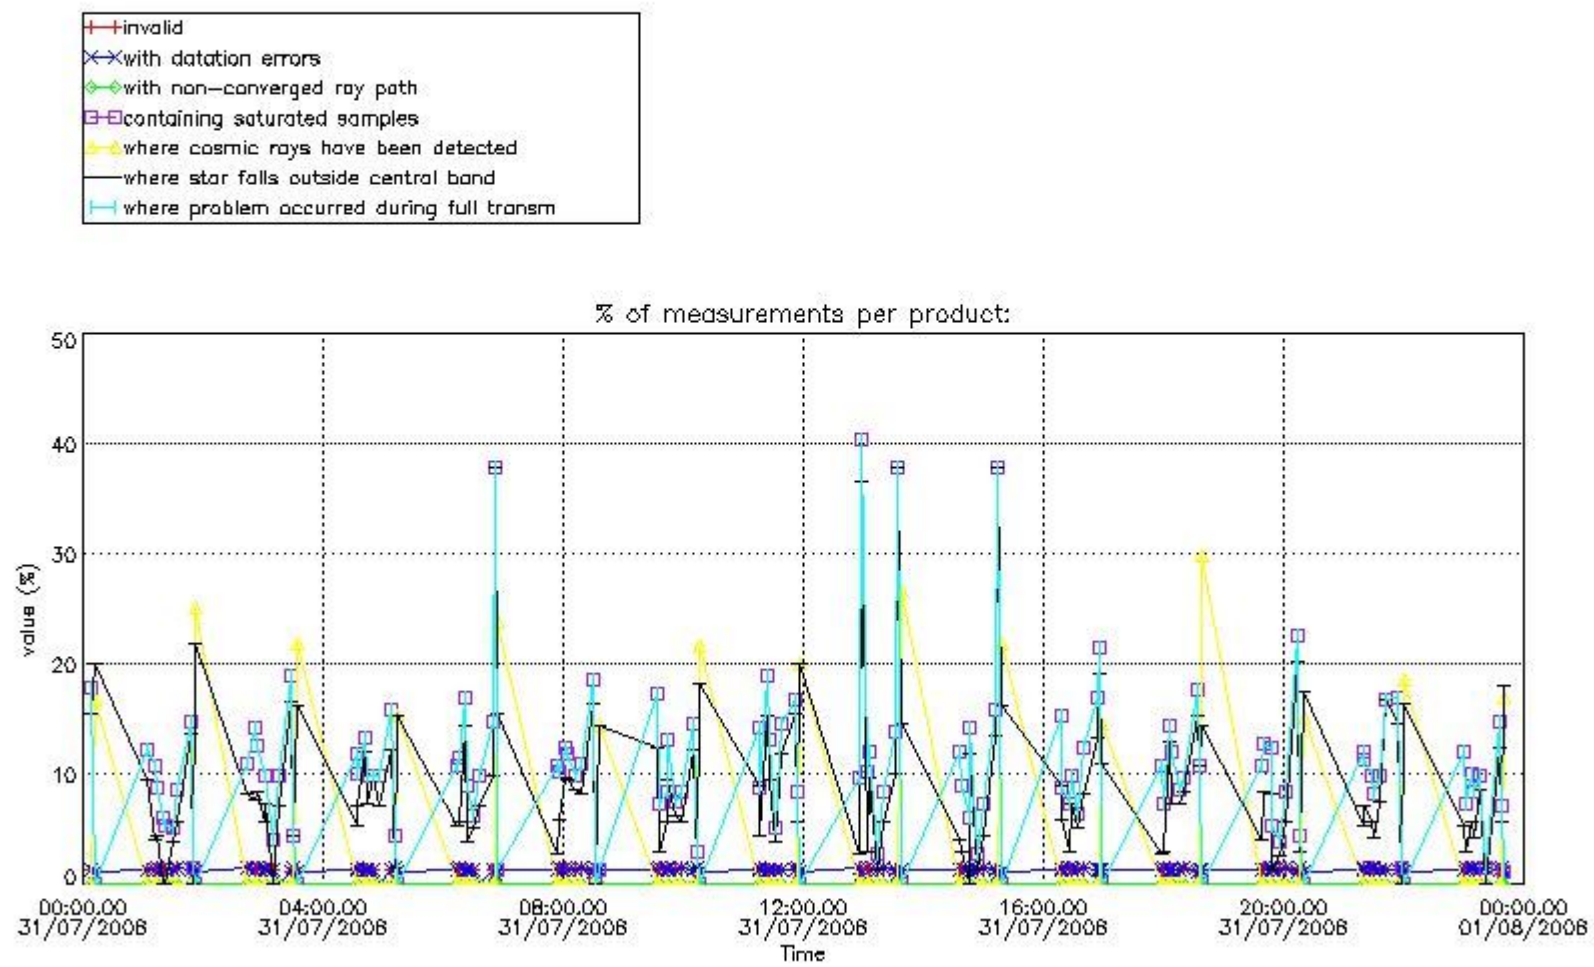

[6. Auxiliary Data Files used for the production reported in section 2](#)

This report presents the daily analysis on parameters extracted from GOMOS level 2 data (GOM_NL__2P). It is intended to monitor some important parameters that will impact the quality of these products. A list of level 2 products (and content) that have arrived during the reporting day to the PCF is also given.

3.1 Plot quality information per product (time dependant)

3.2 Plot quality information per product (world map)

Percentage of flagged data per O3 profile

Percentage of flagged data per H2O profile

Percentage of flagged data per NO2 profile

Percentage of flagged data per NO3 profile

4. Level 1 quality information per product

In this section it is plotted some information contained in the Quality Summary data set of the level 2 products that comes from the level 1b processing. Products without errors (error flag in the MPH set to "0") are used.

4.1 Plot quality information per product (time dependant) coming from level 1b processing

4.1.1 Plot level 1 quality information per product (time dependant): ENVISAT ASCENDING passes

4.1.2 Plot level 1 quality information per product (time dependant): ENVI SAT DESCENDING passes