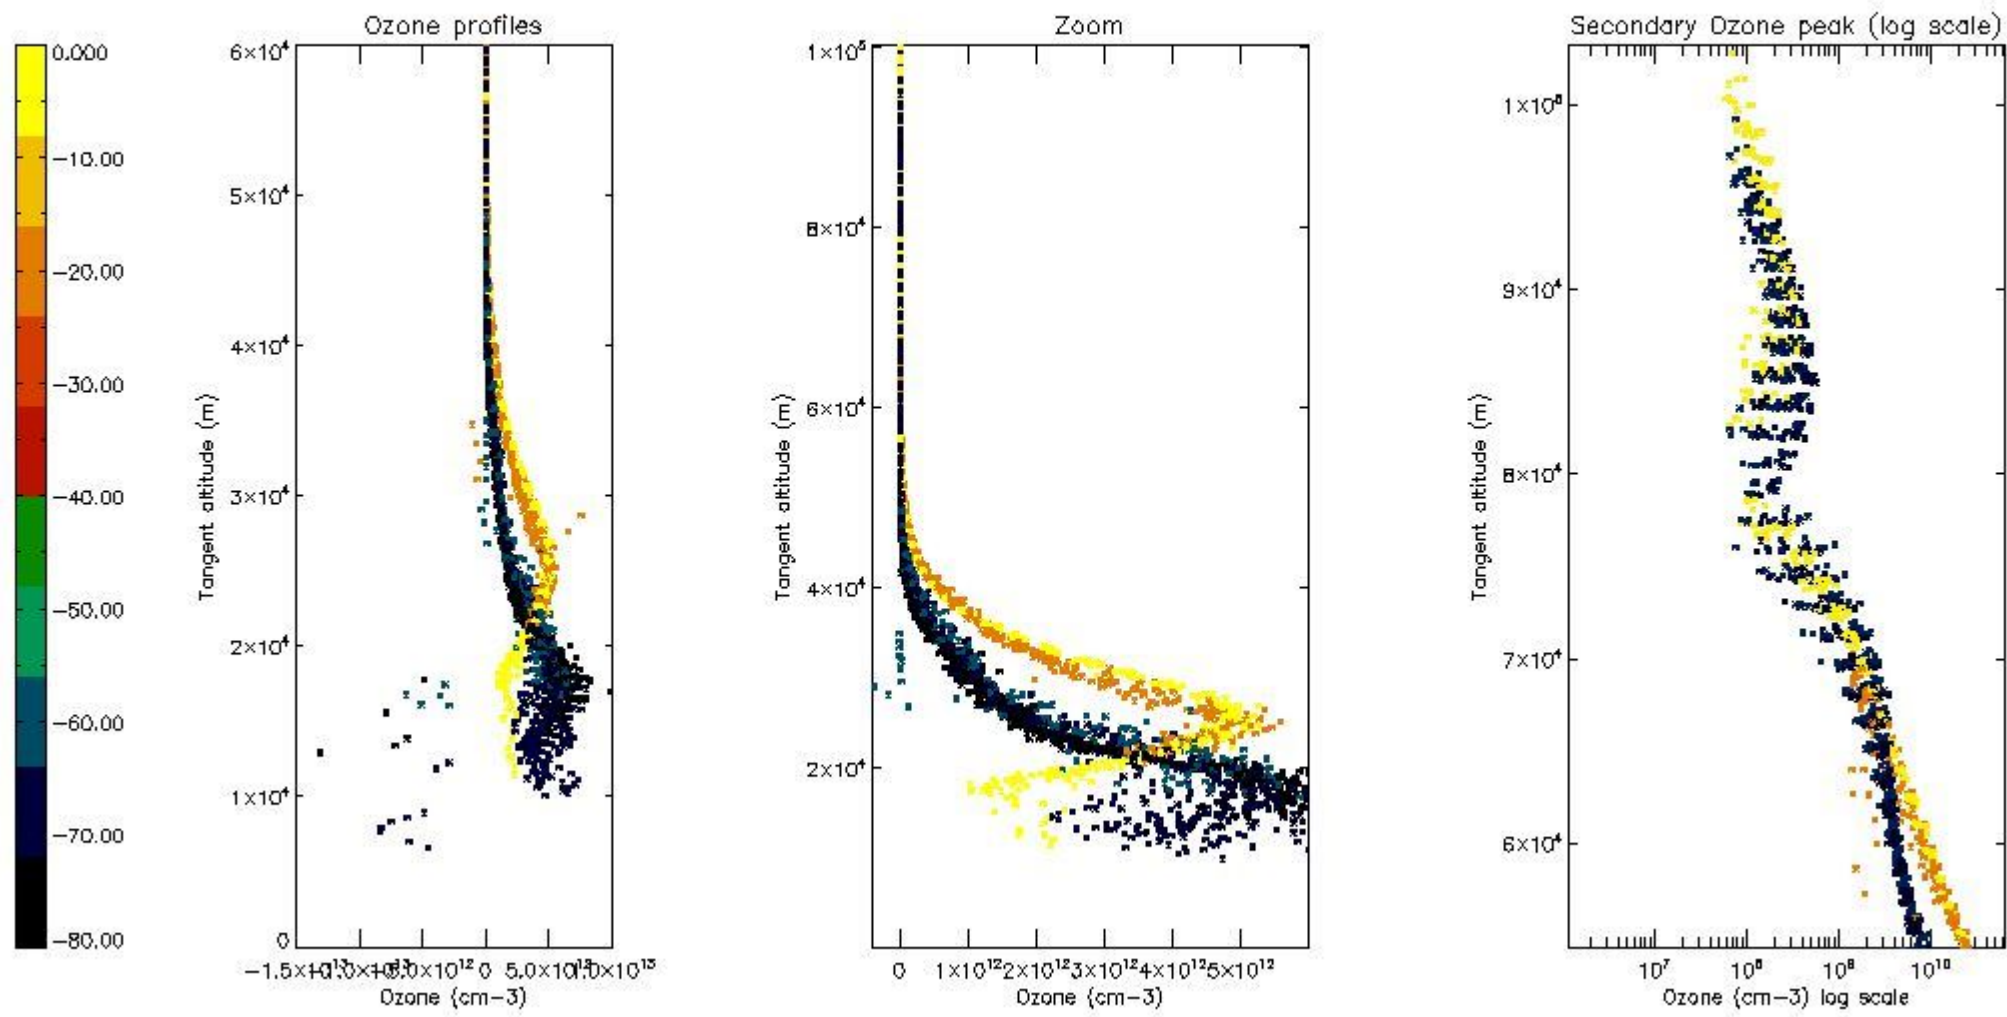

STD < 10	15
STD < 5	11

5.2 Plot ozone profiles for all STD (dark without errors)

The colorbar represents the latitude.

5.3 Plot ozone profiles where STD < 20% (dark without errors)

The colorbar represents the latitude.