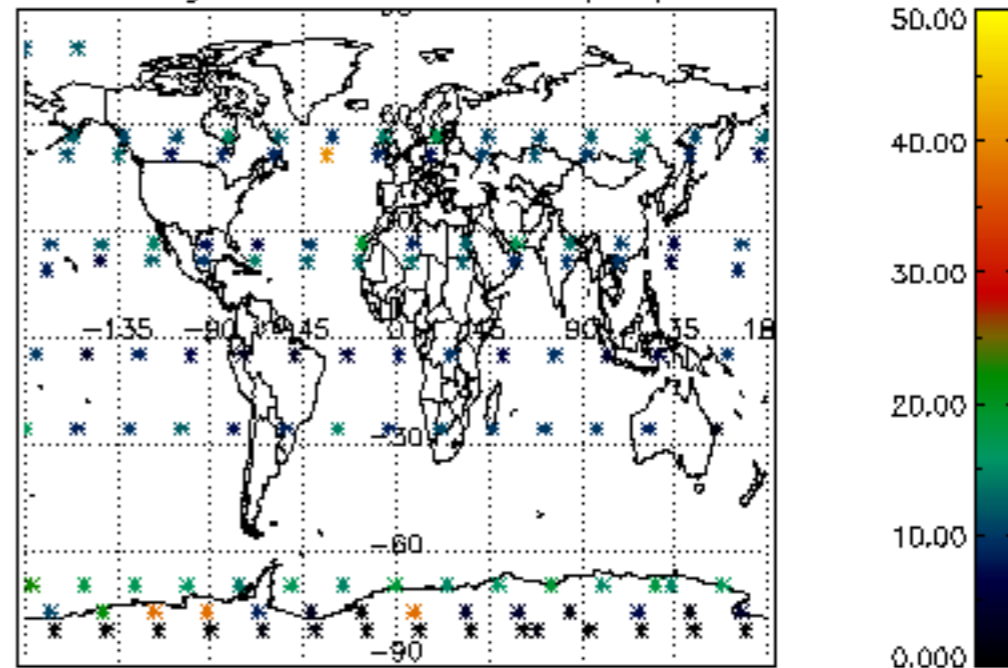

Percentage of saturation errors per profile