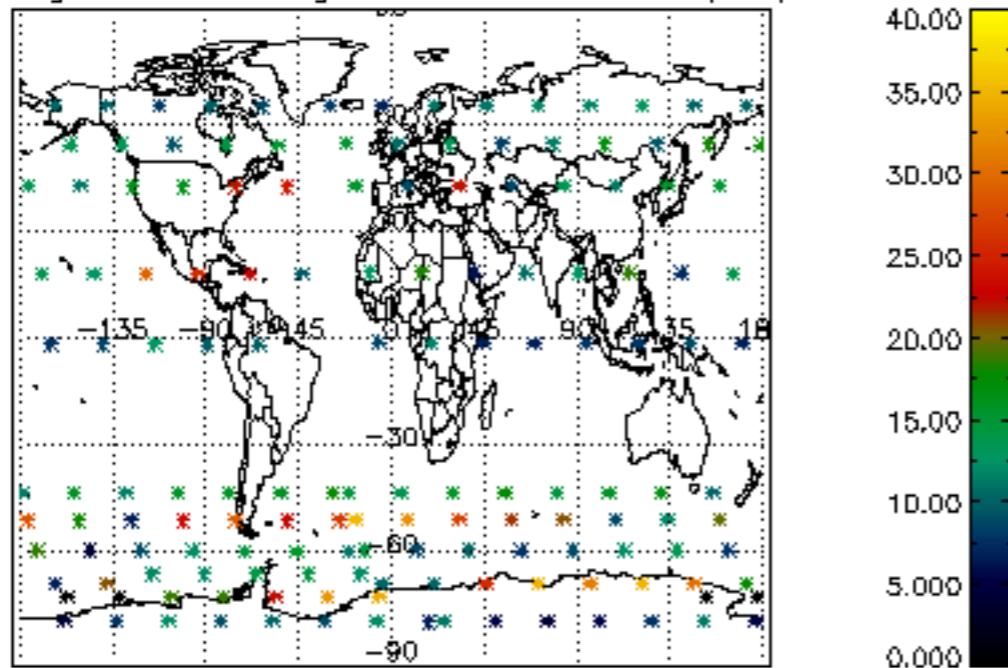

Percentage of cosmic ray hits per profile

Percentage of star falling outside central band per profile