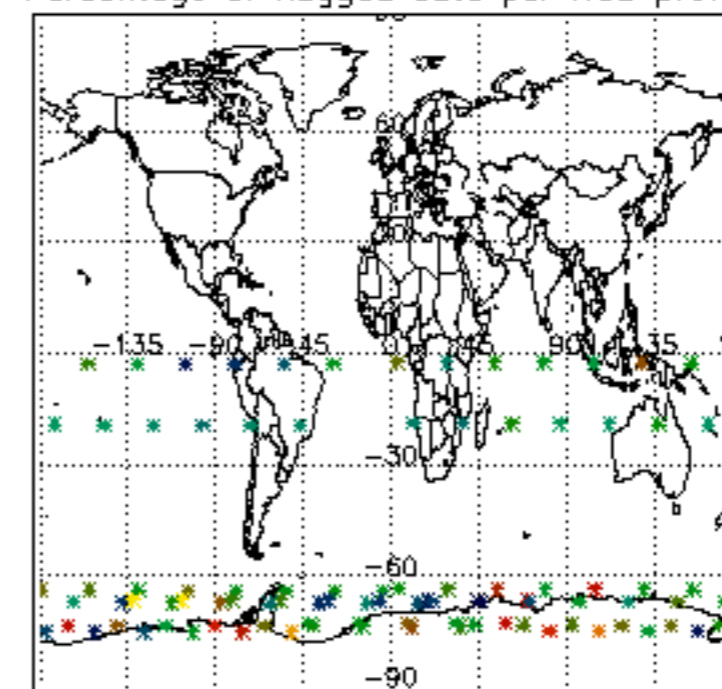

Percentage of flagged data per NO3 profile