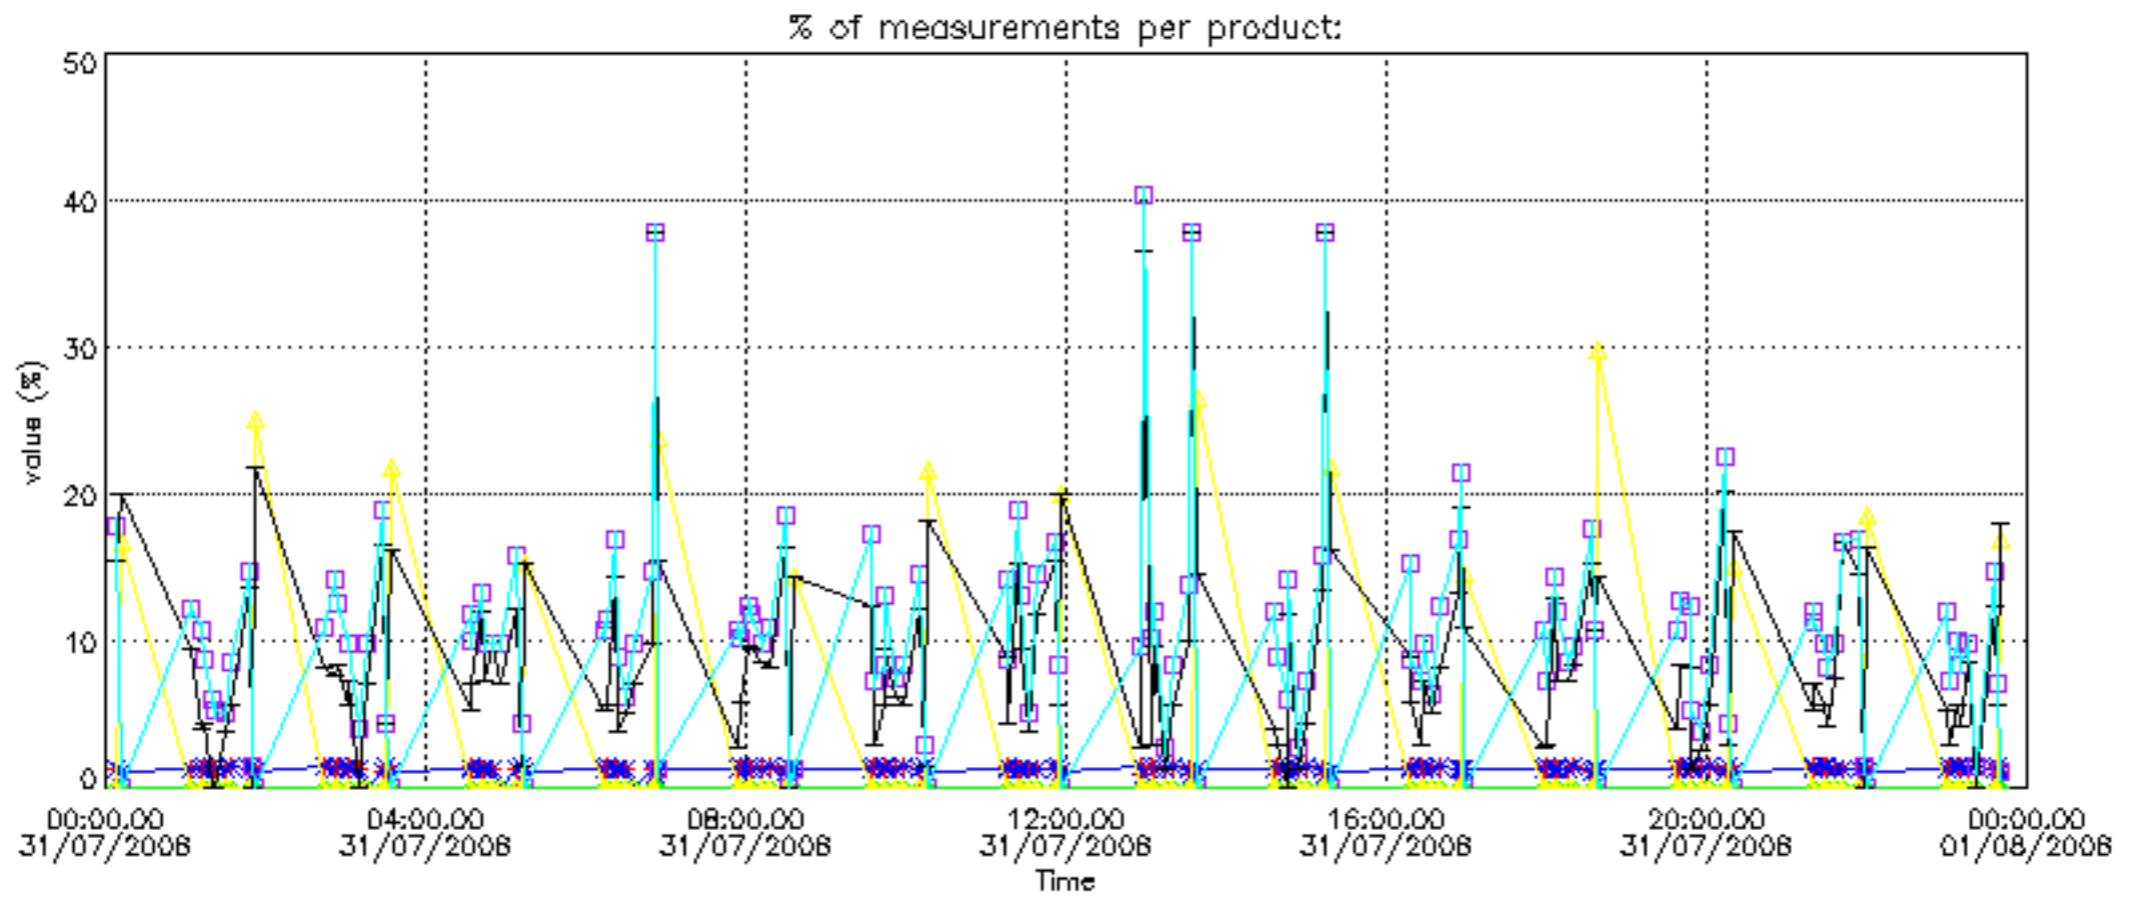

Percentage of cosmic ray hits per profile

Percentage of datation errors per profile