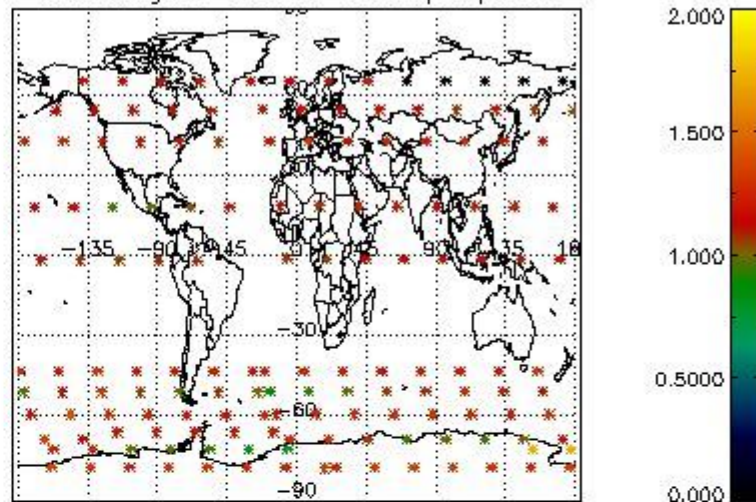

Percentage of datation errors per profile