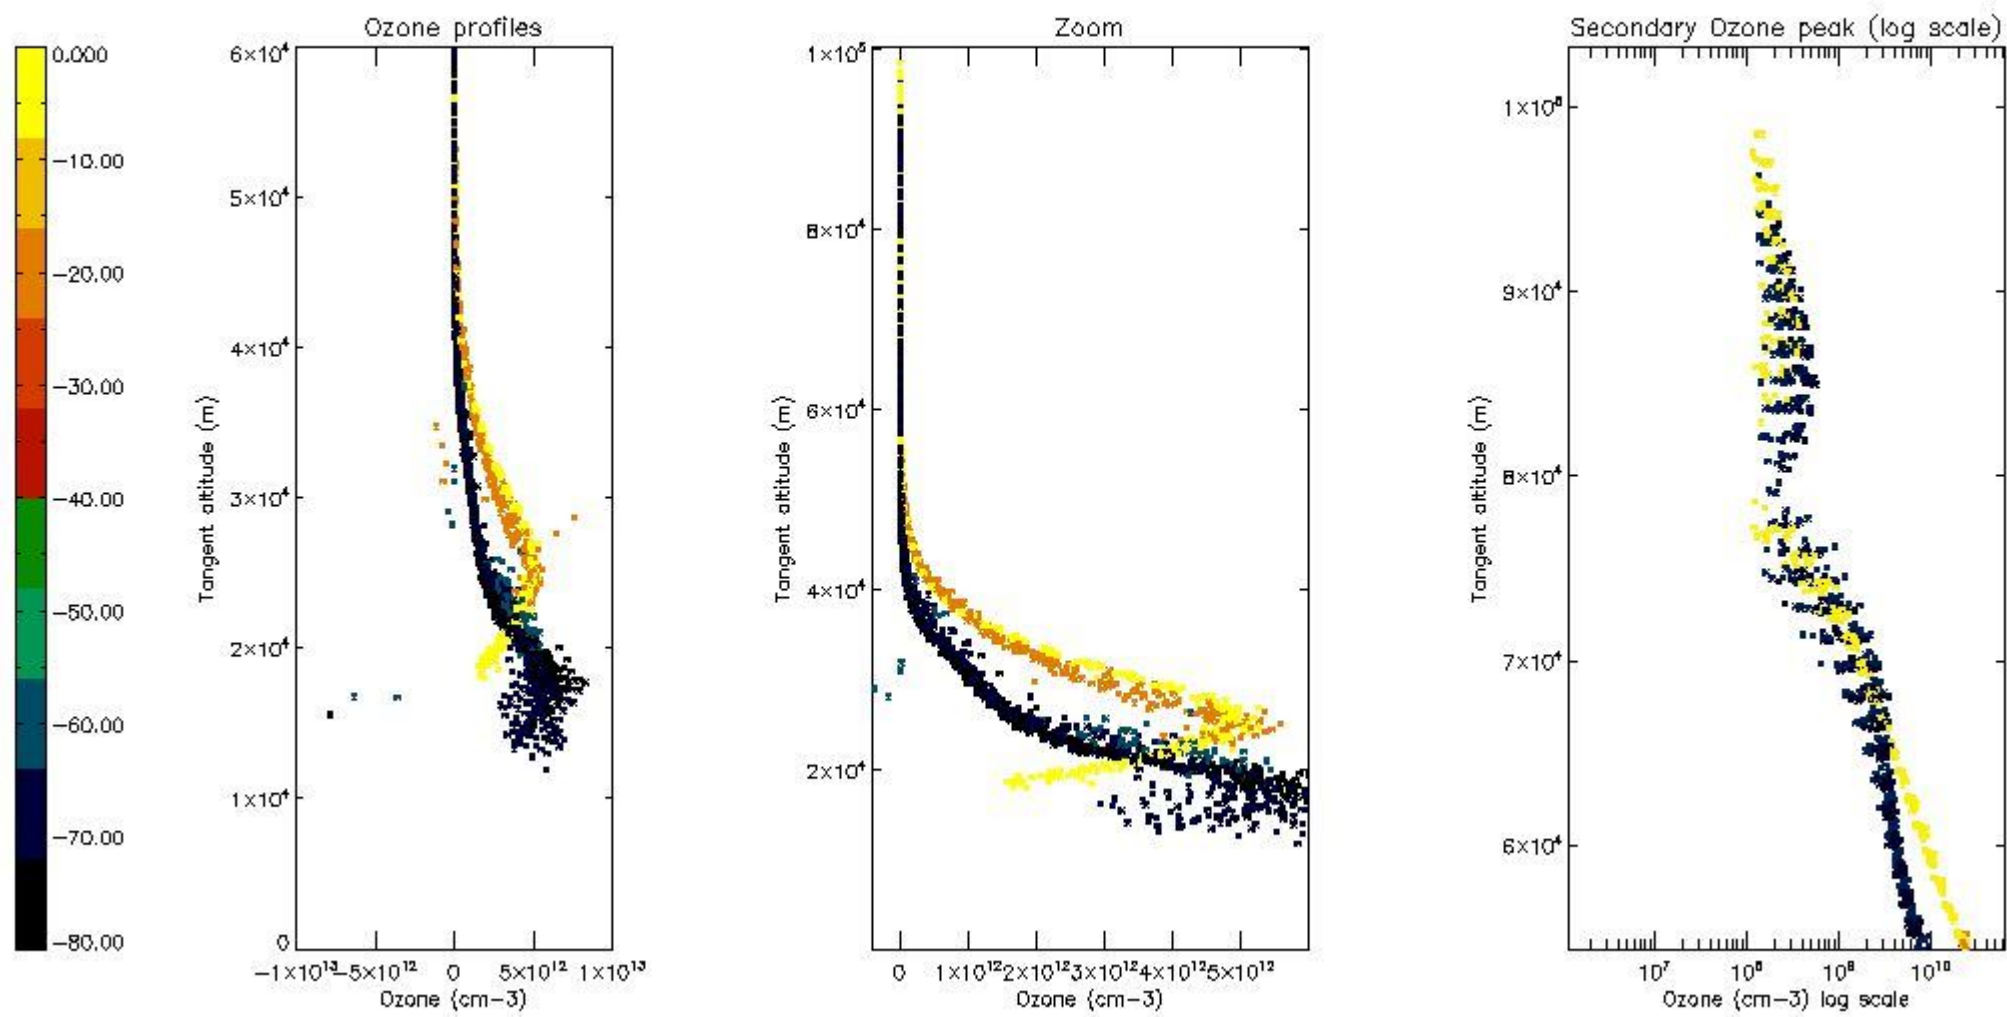

STD < 10	15
STD < 5	11

5.2 Plot ozone profiles for all STD (dark without errors)

The colorbar represents the latitude.

5.3 Plot ozone profiles where STD < 20% (dark without errors)

The colorbar represents the latitude.

5.4 Plot ozone profiles where STD < 10% (dark without errors)

The colorbar represents the latitude.

5.5 Plot ozone profiles where $STD < 5\%$ (dark without errors)

The colorbar represents the latitude.

5.6 Plot NO₂ profiles for all STD (dark without errors)