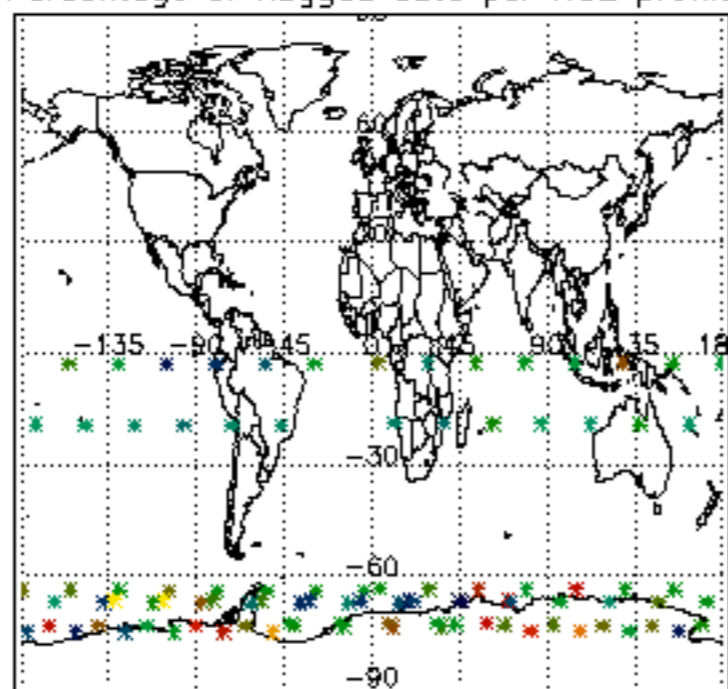

Percentage of flagged data per NO2 profile