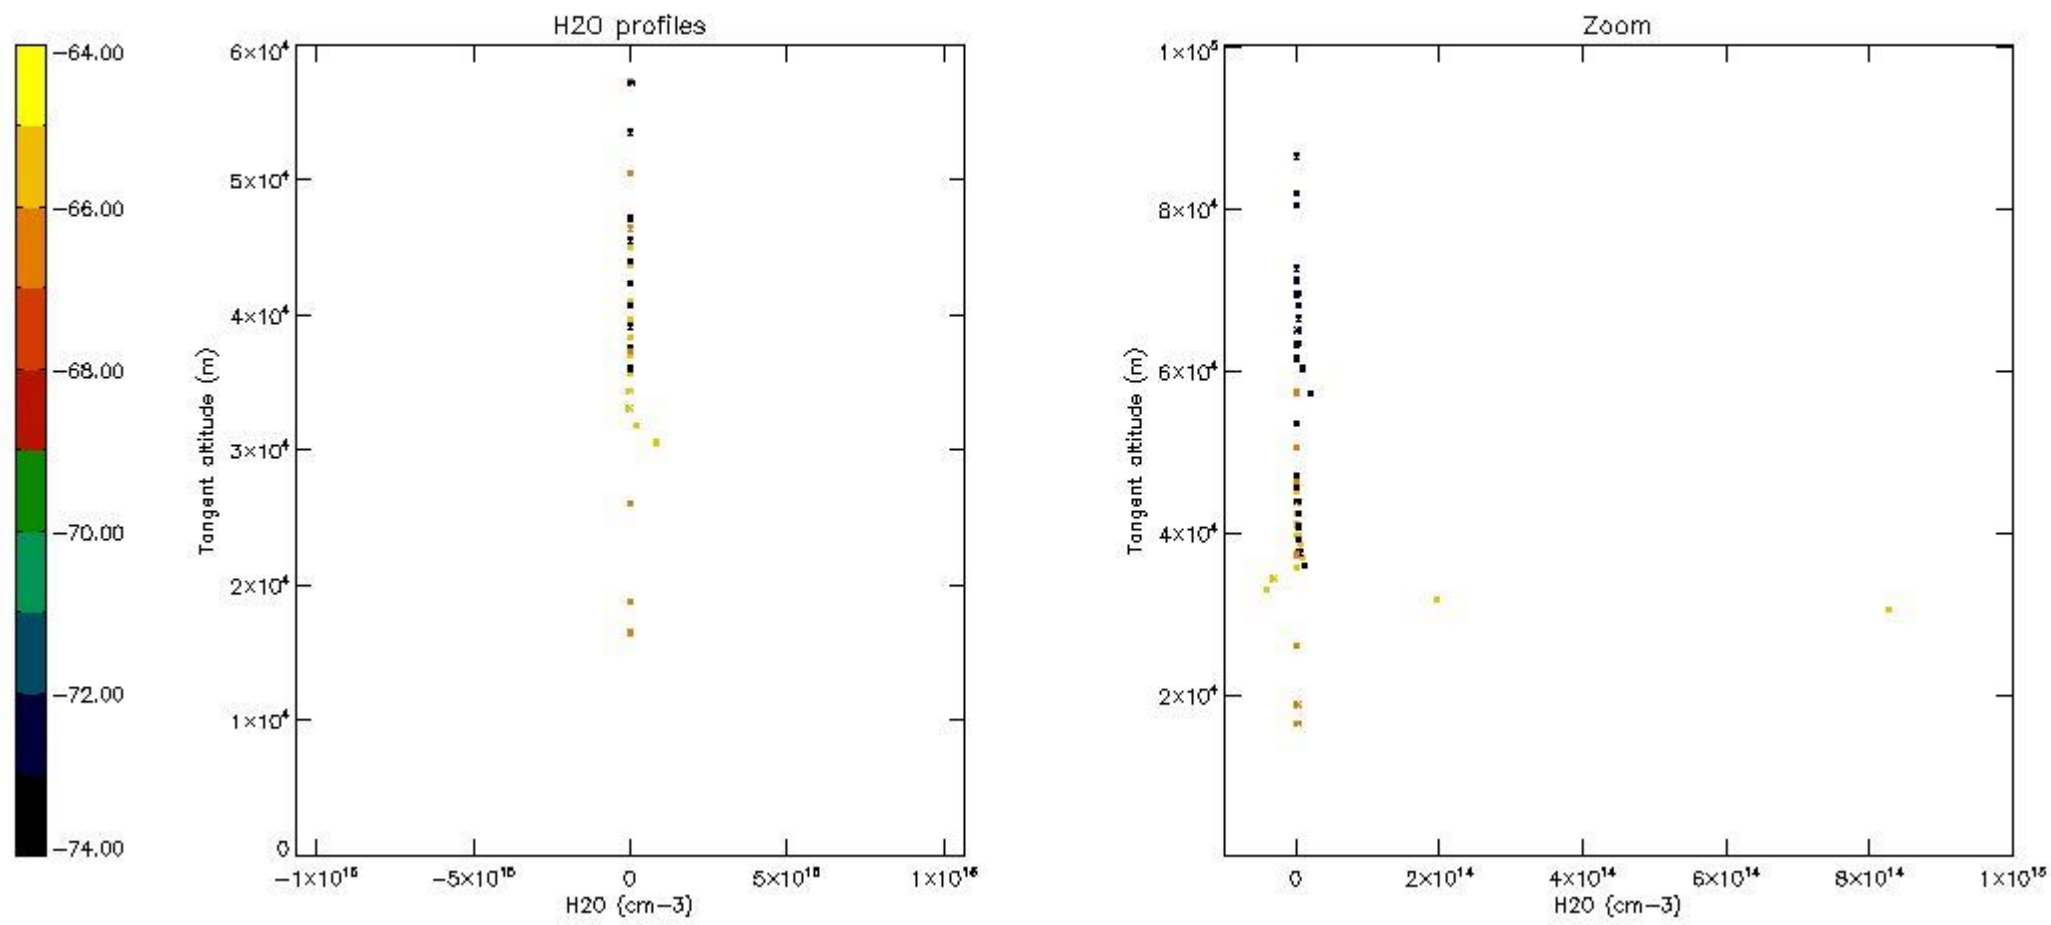

6. Auxiliary Data Files used for the production reported in section 2

The number reported in the third column indicates since which file (see list in section 2) the corresponding auxiliary file has been used. The fourth column is the date of those product files.

Type	Auxiliary Filename	Used since product	Used since product date
INST_PHYS_CHARACTERISTICS	GOM_INS_AXVIEC20091111_143220_20030716_120000_20500101_000000	1	31-JUL-2008 00:07:01
LEVEL-2_PROC_CONFIG	GOM_PR2_AXVIEC20091111_152718_20020301_000000_20500101_000000	1	31-JUL-2008 00:07:01
CROSS_SECTIONS_FILE	GOM_CRS_AXVIEC20091111_154832_20020301_000000_20500101_000000	1	31-JUL-2008 00:07:01