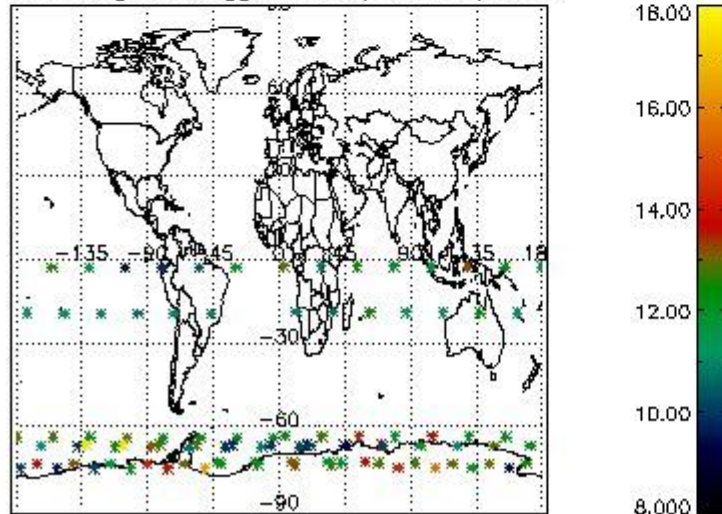

3.1 Plot quality information per product (time dependant)

3.2 Plot quality information per product (world map)

Percentage of flagged data per O3 profile

Percentage of flagged data per H2O profile

Percentage of flagged data per NO2 profile