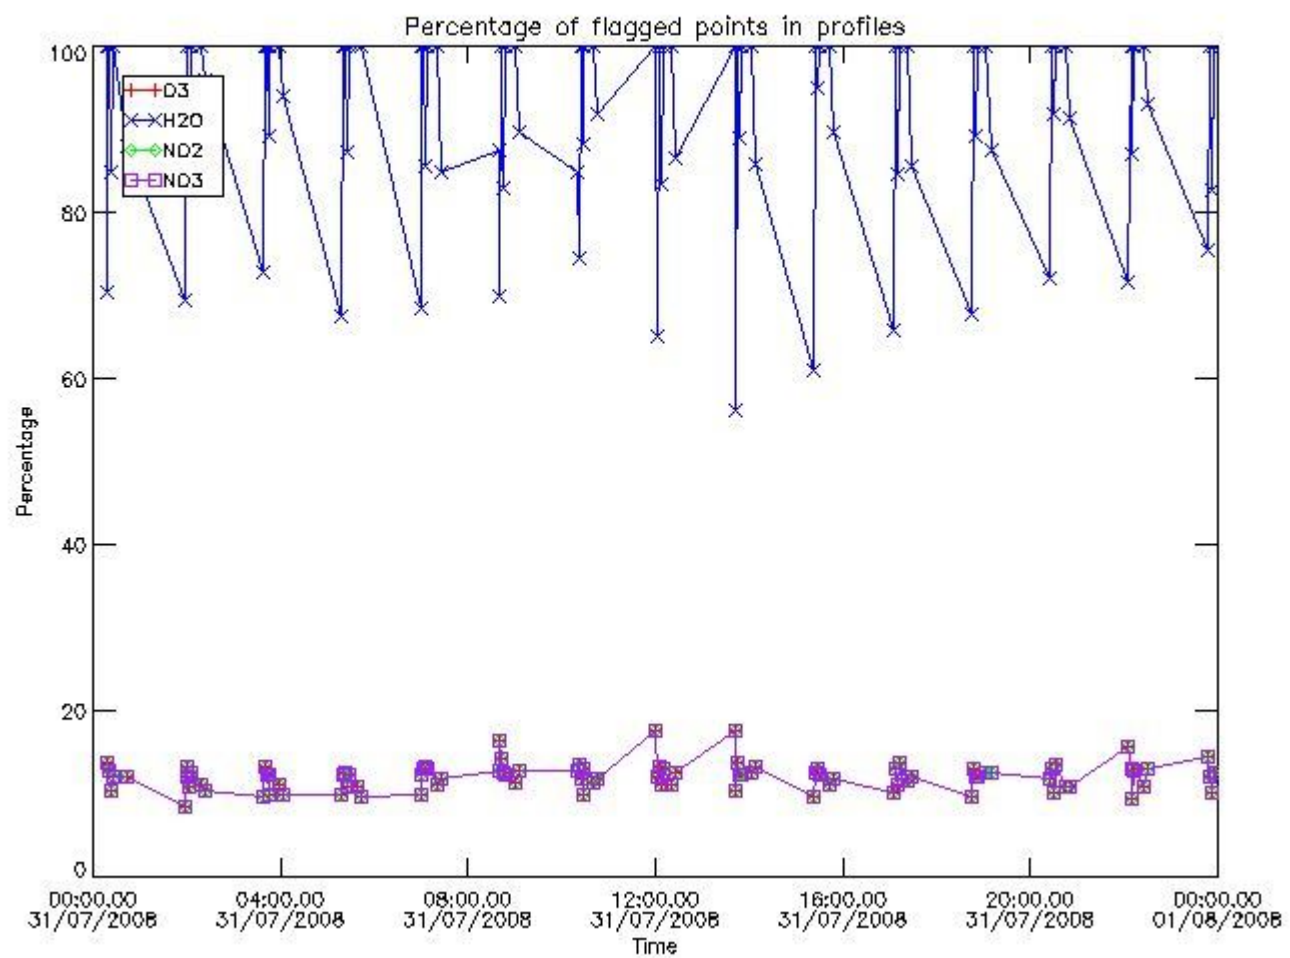

279	GOM_NL__2PRFIN20080731_234244_000000402070_00445_33565_1784.N1	31-JUL-2008 23:42:44	Twilight_stray	40.000	176	23Zet Tau	3.0200	22000.	80	33565	No
280	GOM_NL__2PRFIN20080731_234624_000000392070_00445_33565_1785.N1	31-JUL-2008 23:46:24	Dark	39.000	14	58Alp Ori	0.87000	3000.0	78	33565	No
281	GOM_NL__2PRFIN20080731_234909_000000422070_00445_33565_1786.N1	31-JUL-2008 23:49:09	Dark	42.000	30	46Eps Ori	1.6940	30000.	84	33565	No
282	GOM_NL__2PRFIN20080731_235138_000000562070_00445_33565_1787.N1	31-JUL-2008 23:51:38	Dark	55.500	7	19Bet Ori	0.10000	14000.	111	33565	No
283	GOM_NL__2PRFIN20080731_235349_000000412070_00445_33565_1788.N1	31-JUL-2008 23:53:49	Dark	41.000	101	11Alp Lep	2.5820	7000.0	82	33565	No

3. Quality information per product

In this section it is plotted some information contained in the Quality Summary data set of the level 2 products. Only products in dark limb conditions and without errors (error flag in the MPH set to "0") are used.

3.1 Plot quality information per product (time dependant)

3.2 Plot quality information per product (world map)