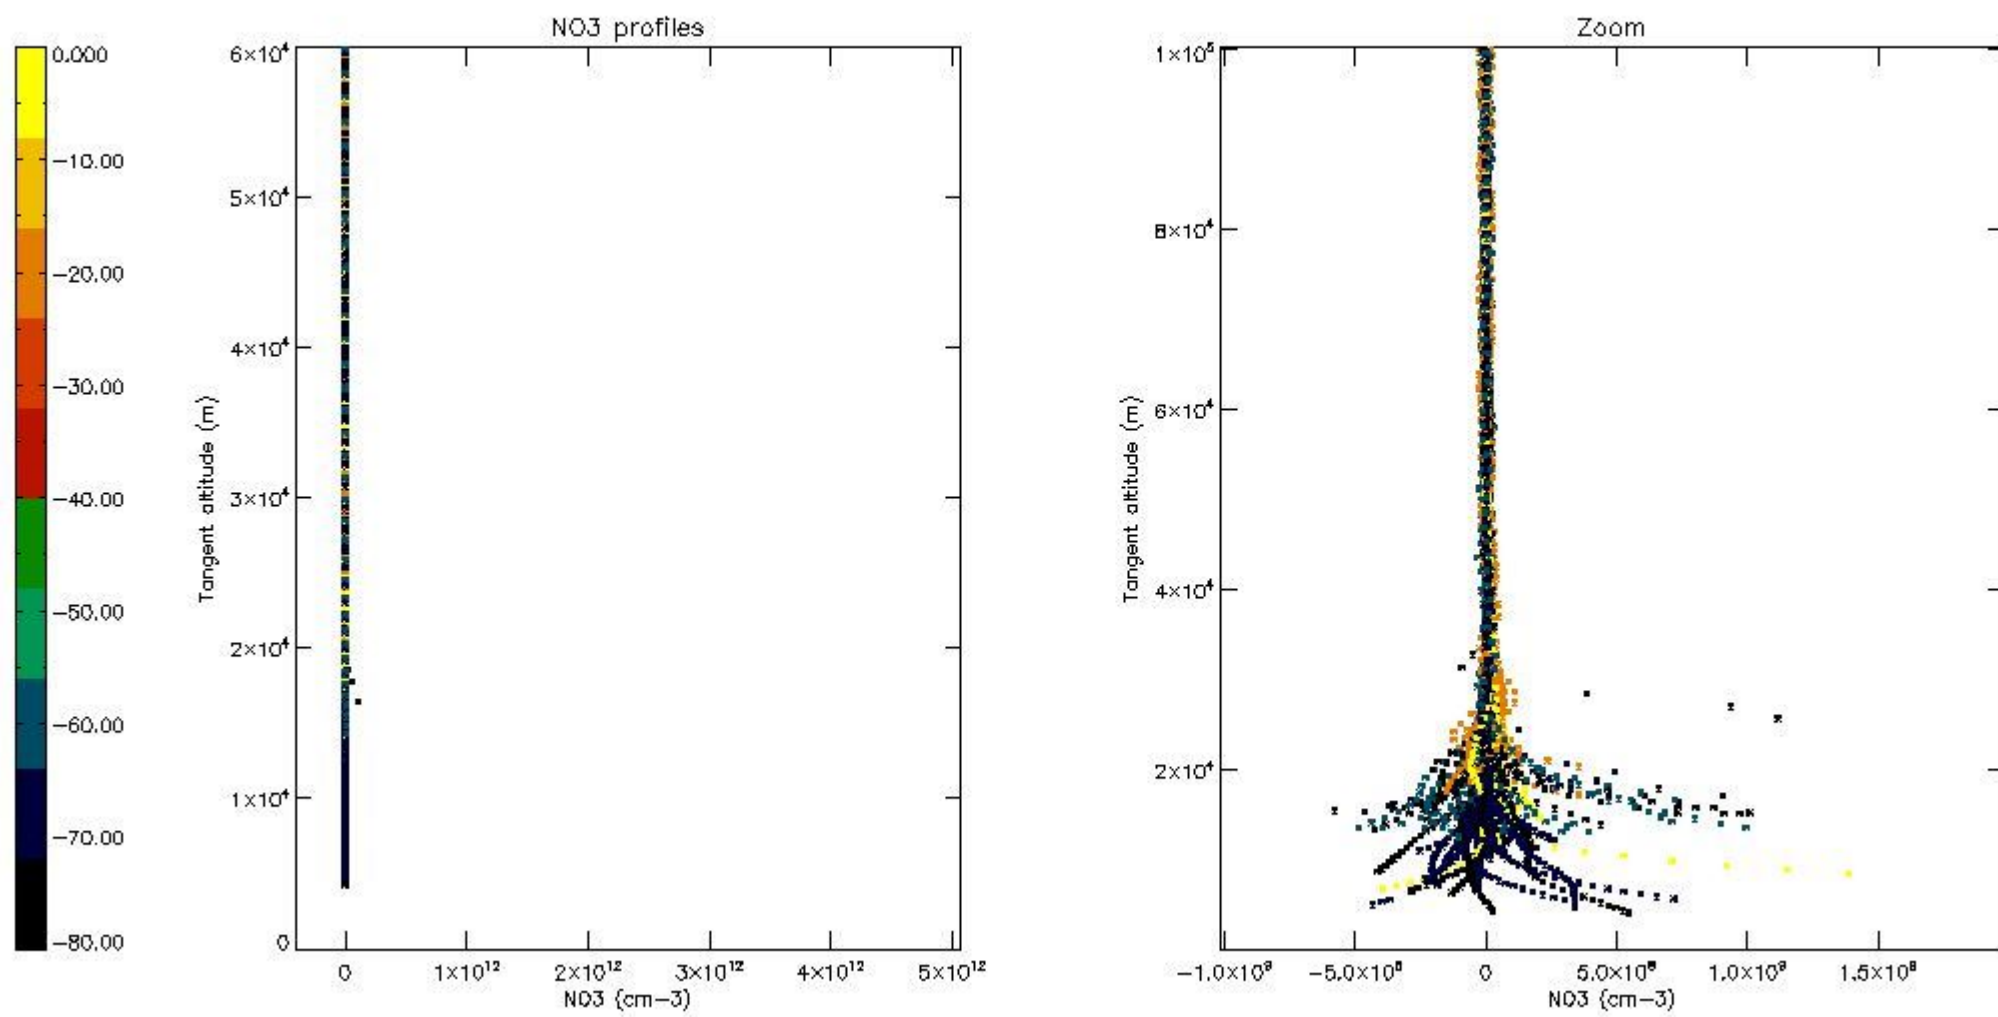

5.4 Plot ozone profiles where STD < 10% (dark without errors)

The colorbar represents the latitude.

5.5 Plot ozone profiles where $STD < 5\%$ (dark without errors)

The colorbar represents the latitude.

5.6 Plot NO₂ profiles for all STD (dark without errors)

The colorbar represents the latitude.

5.7 Plot NO3 profiles for all STD (dark without errors)

The colorbar represents the latitude.

5.8 Plot H2O profiles for all STD (only for occultations of stars 1,2,3,4,13,14,16,26,63 dark without errors)