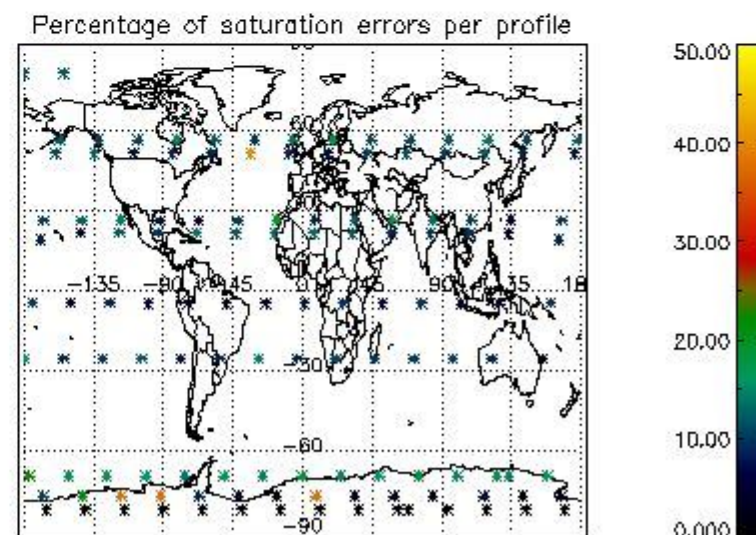

Percentage of datation errors per profile

Percentage of star falling outside central band per profile

Percentage of saturation errors per profile

4.2.2 Plot level 1 quality information per product (world map): ENVISAT DESCENDING passes