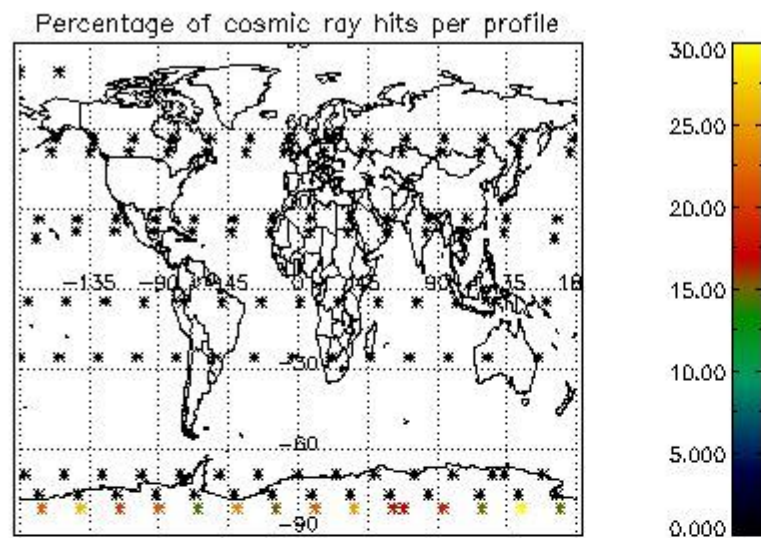

4.2.2 Plot level 1 quality information per product (world map): ENVISAT DESCENDING passes

5. Trace gas profiles

5.1 Ozone statistics based on quality of products

The final quality of the products can be "measured" using the STD (Standard Deviation) attached to every point profile. This information is written to the parameter GOM_NL__2P/NL_LOCAL_SPECIES_DENSITY/o3_std of the level 2 products. The table below shows the statistics for given STD ranges.

The statistics are given with respect to the overall valid production:

- Products without fatal errors: GOM_NL__2P/MPH/PRODUCT_ERR=0
- Valid point profile: GOM_NL__2P/NL_LOCAL_SPECIES_DENSITY/pcd(0)=0

The 'Criteria' is applied to valid points of dark limb products:

- Products in dark limb illumination condition: GOM_NL__2P/NL_SUMMARY_QUALITY/obs_ill_cond=0
- Products without fatal errors: GOM_NL__2P/MPH/PRODUCT_ERR=0
- Valid point profile: GOM_NL__2P/NL_LOCAL_SPECIES_DENSITY/pcd(0)=0

So, the table below shows the percentage of dark limb and valid observations for each criteria with respect to the overall valid daily observations.

Criteria	% of total production
All STD	37
STD < 20	20