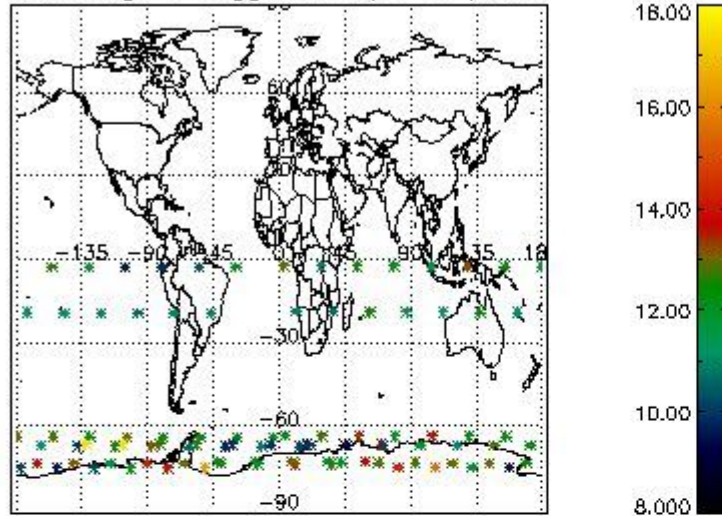

Percentage of flagged data per O3 profile