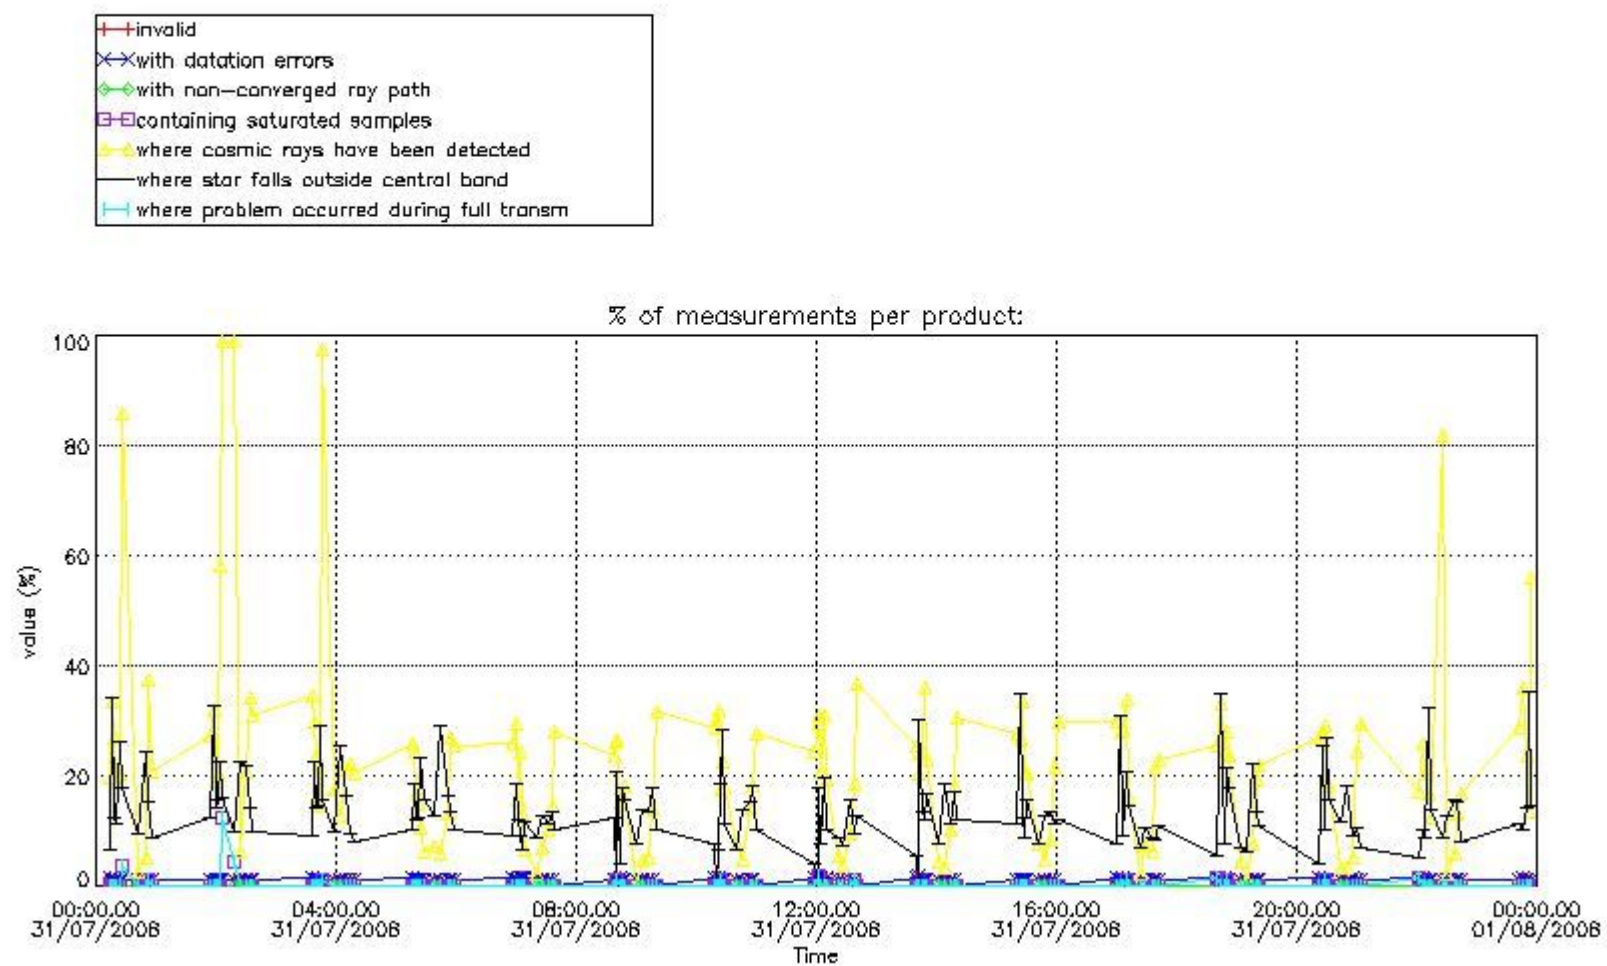

3.1 Plot quality information per product (time dependant)

3.2 Plot quality information per product (world map)

Percentage of flagged data per O3 profile

Percentage of flagged data per H2O profile

Percentage of flagged data per NO2 profile

Percentage of flagged data per NO3 profile

4. Level 1 quality information per product

In this section it is plotted some information contained in the Quality Summary data set of the level 2 products that comes from the level 1b processing. Products without errors (error flag in the MPH set to "0") are used.

4.1 Plot quality information per product (time dependant) coming from level 1b processing

4.1.1 Plot level 1 quality information per product (time dependant): ENVISAT ASCENDING passes

4.1.2 Plot level 1 quality information per product (time dependant): ENVI SAT DESCENDING passes