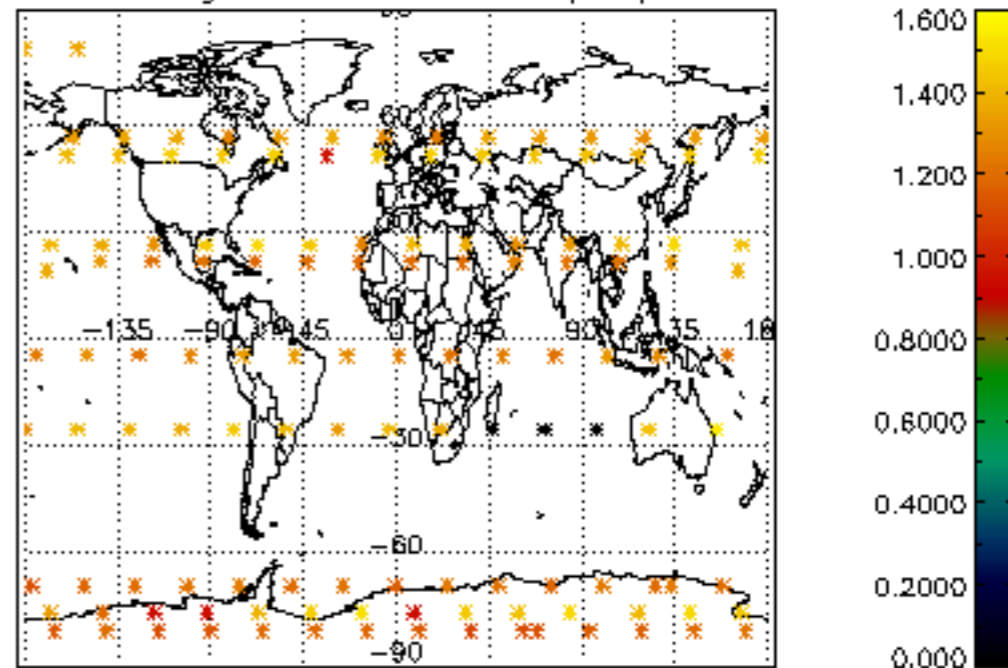

Percentage of datation errors per profile

Percentage of star falling outside central band per profile

Percentage of saturation errors per profile

Percentage of cosmic ray hits per profile

Percentage of datation errors per profile