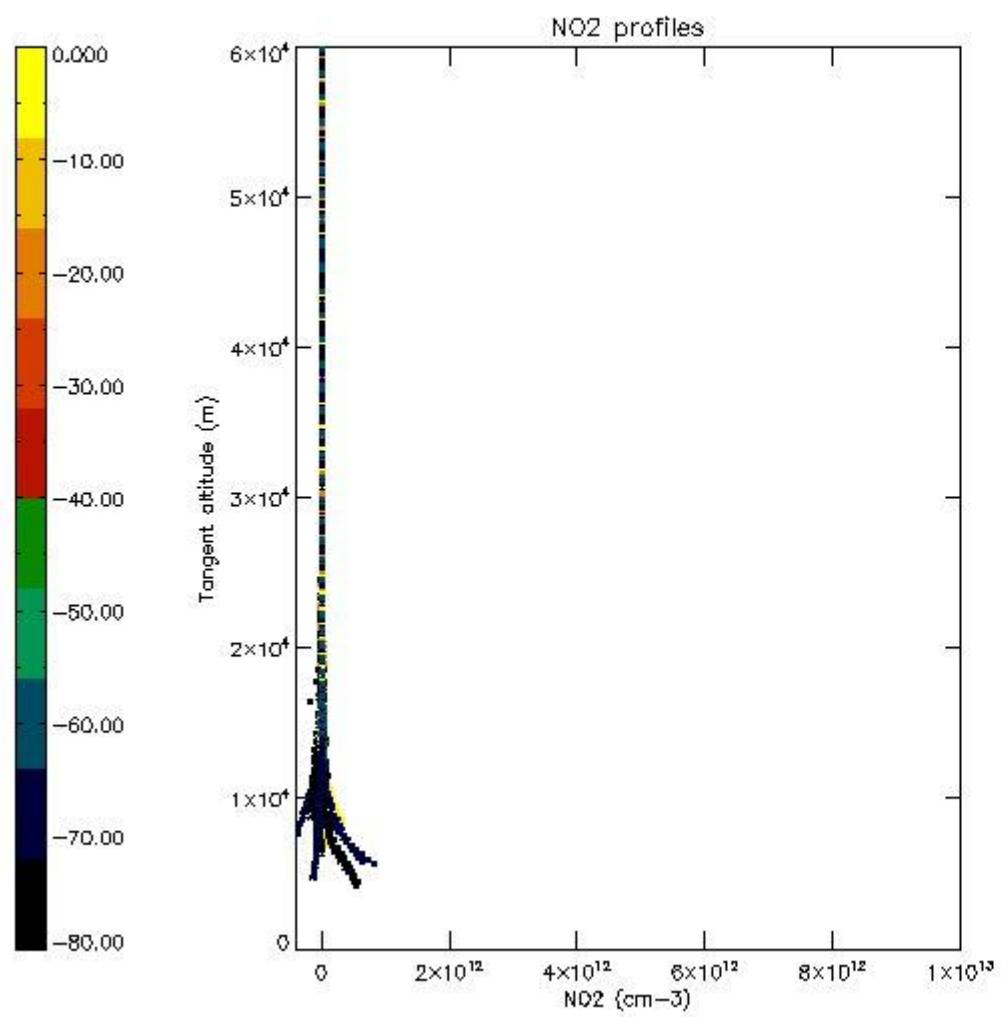

5.7 Plot NO3 profiles for all STD (dark without errors)

The colorbar represents the latitude.