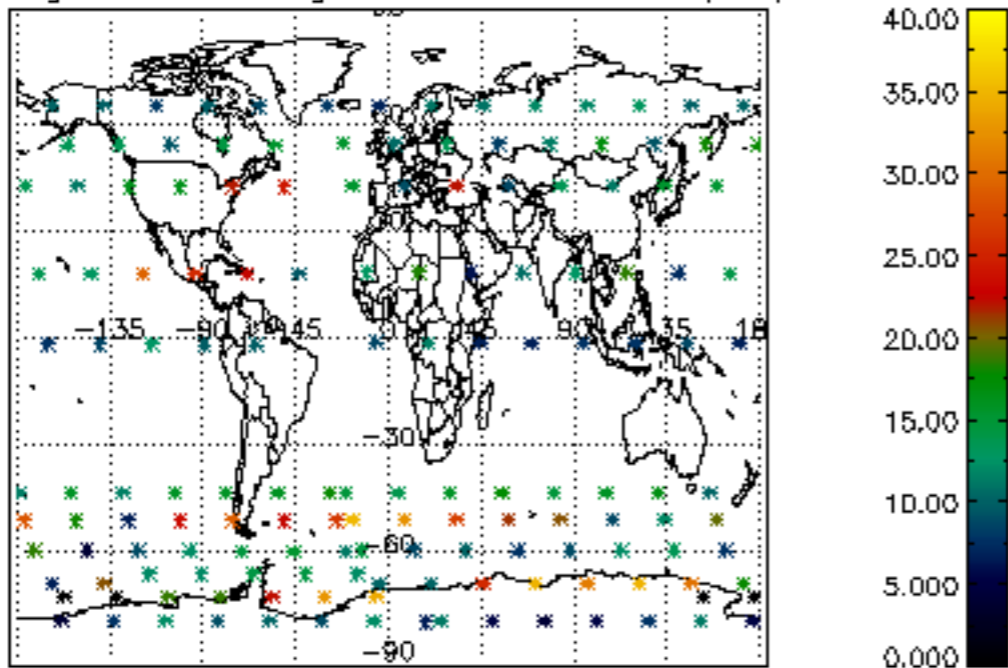

Percentage of cosmic ray hits per profile

Percentage of star falling outside central band per profile