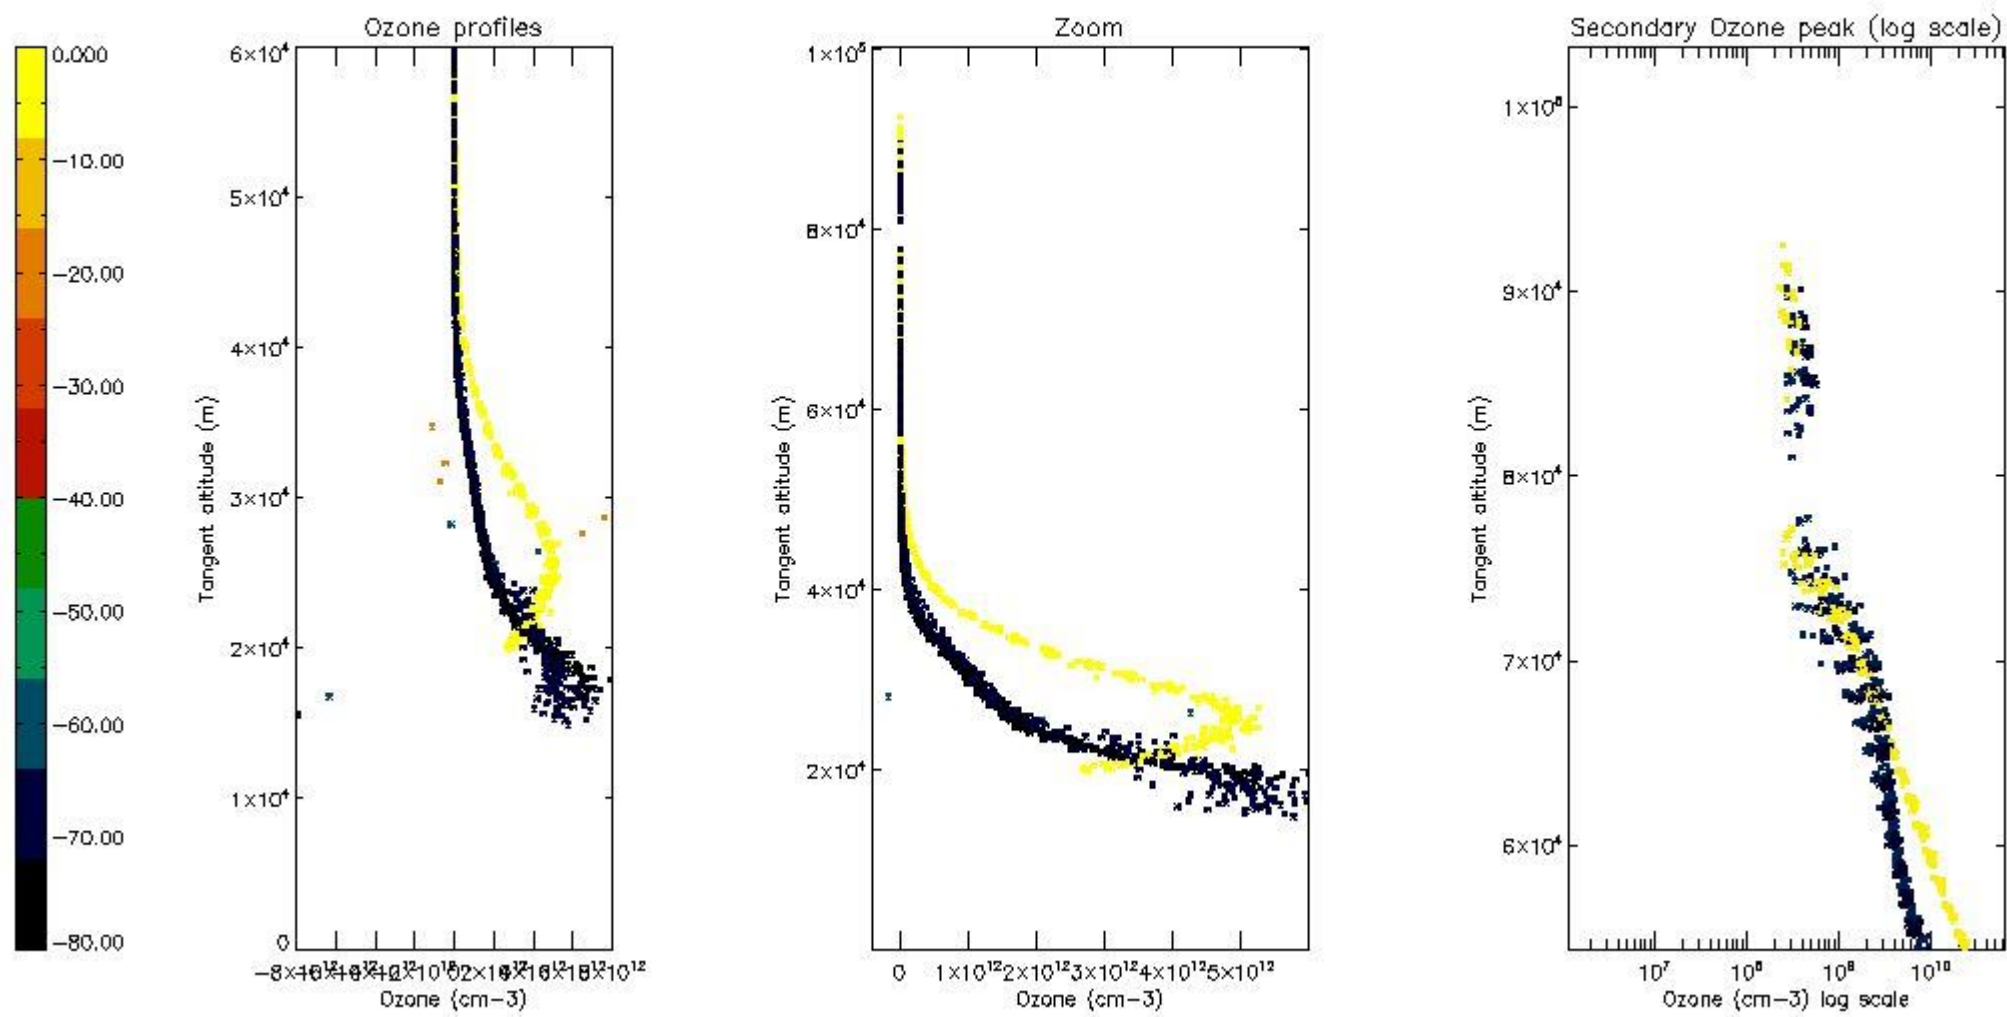

5.6 Plot NO₂ profiles for all STD (dark without errors)

The colorbar represents the latitude.