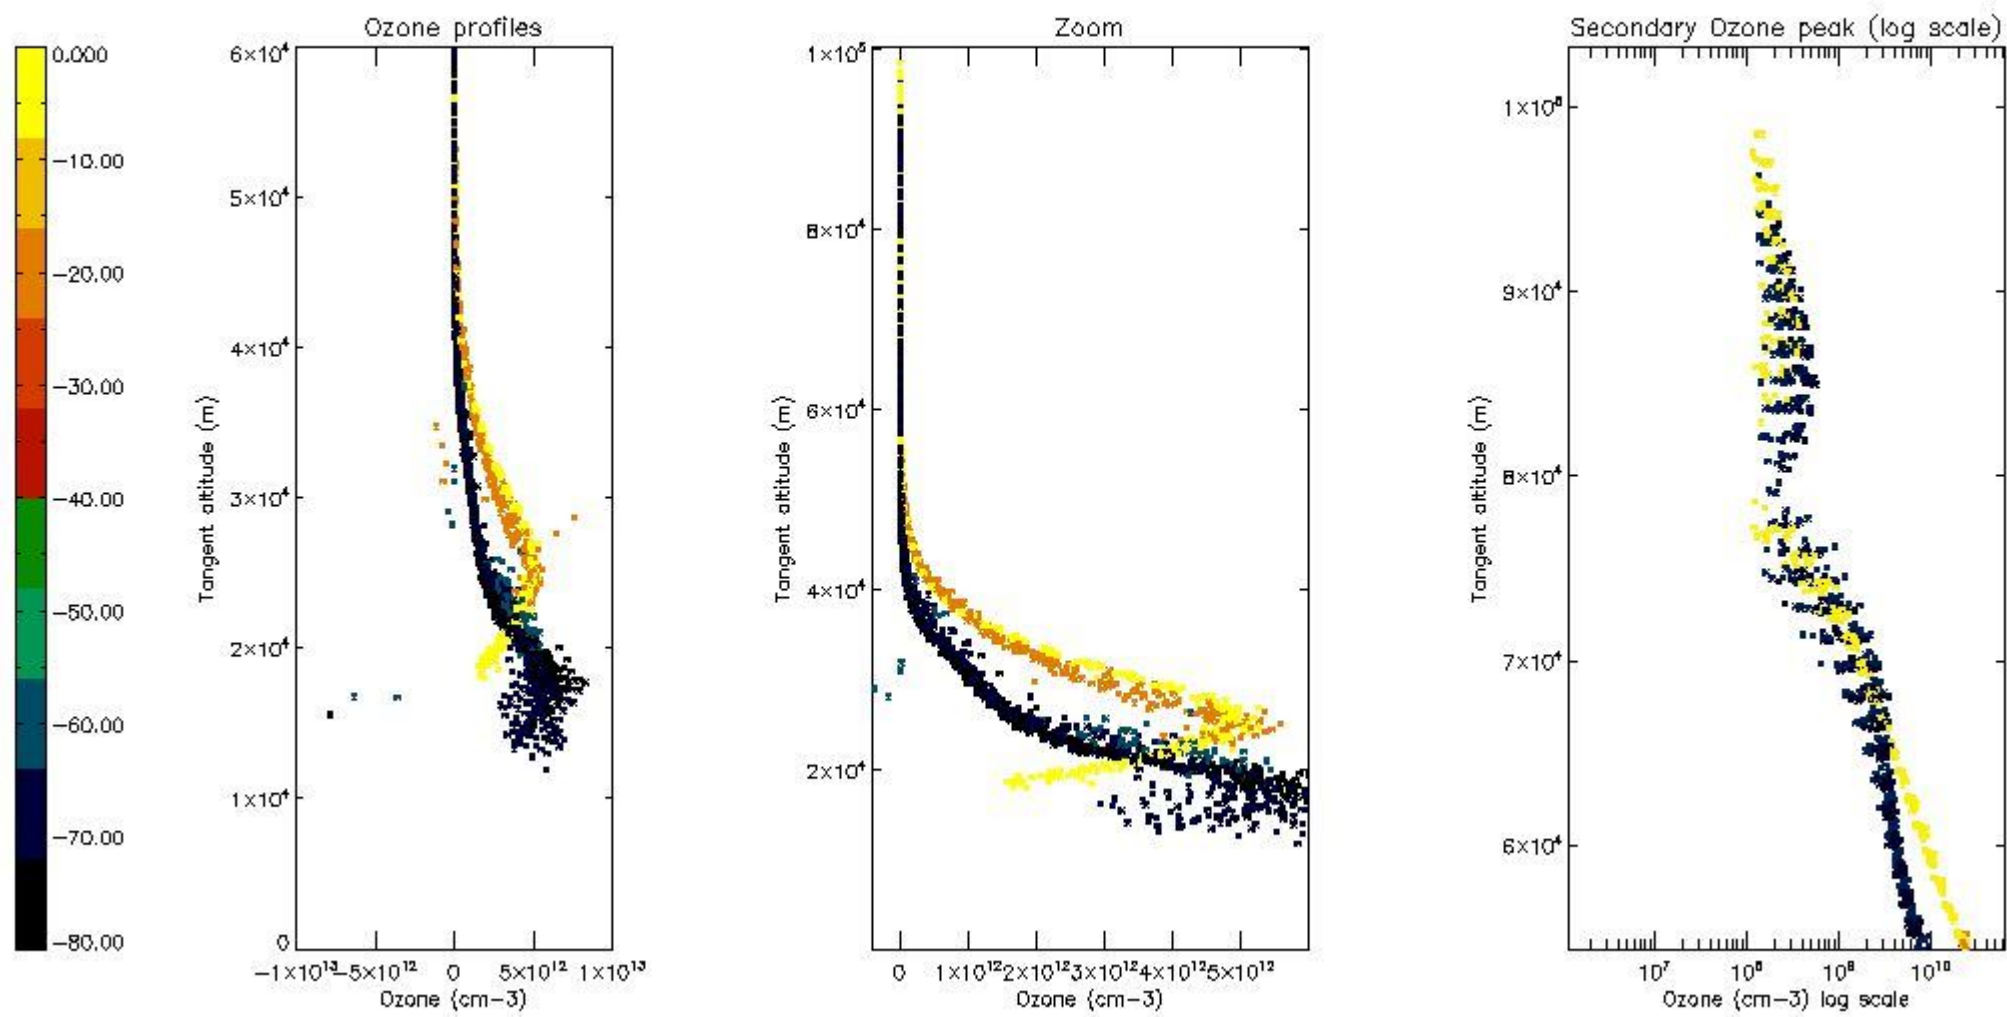

5.5 Plot ozone profiles where $STD < 5\%$ (dark without errors)

The colorbar represents the latitude.