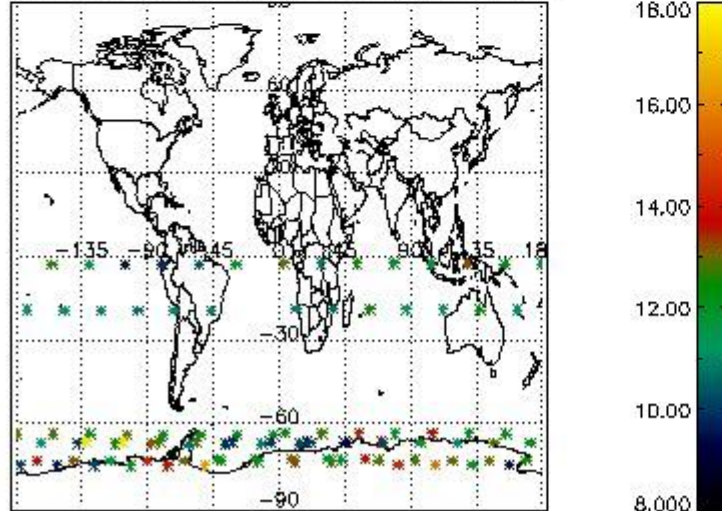

3.1 Plot quality information per product (time dependant)

3.2 Plot quality information per product (world map)

Percentage of flagged data per O3 profile

Percentage of flagged data per H2O profile

Percentage of flagged data per NO2 profile