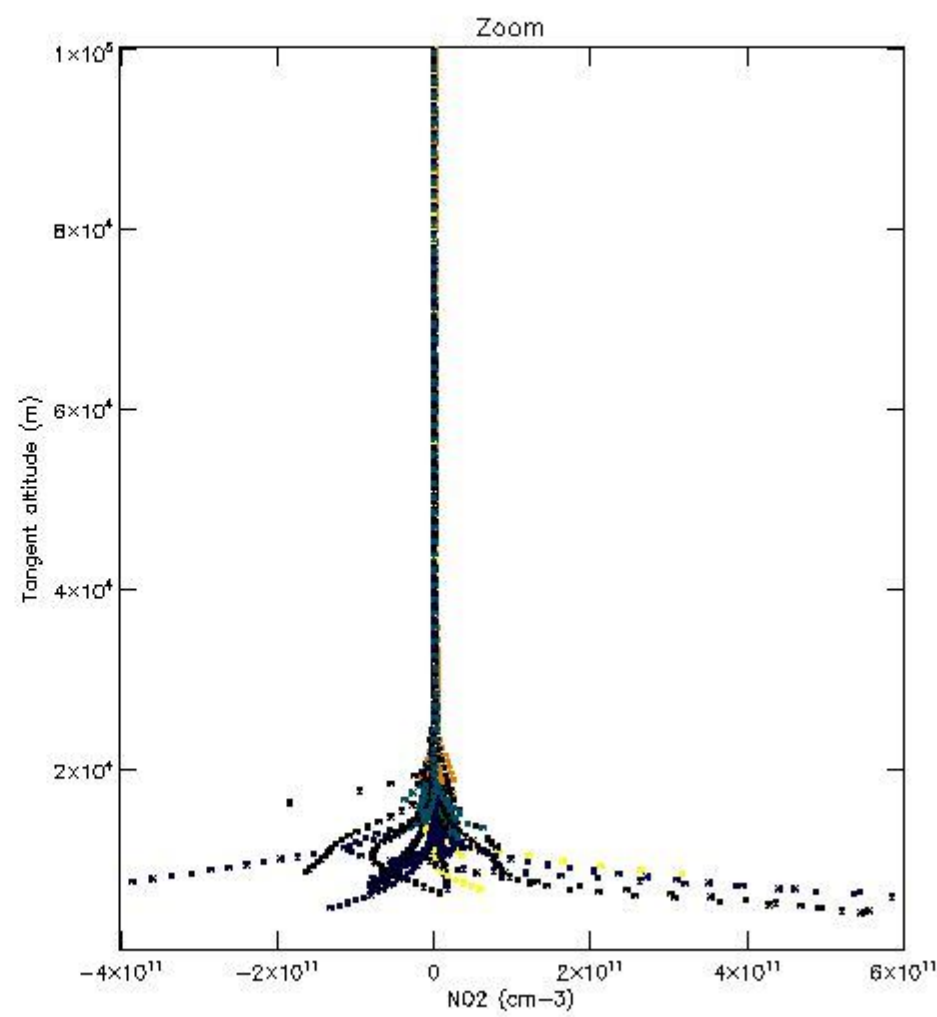

5.7 Plot NO3 profiles for all STD (dark without errors)

The colorbar represents the latitude.