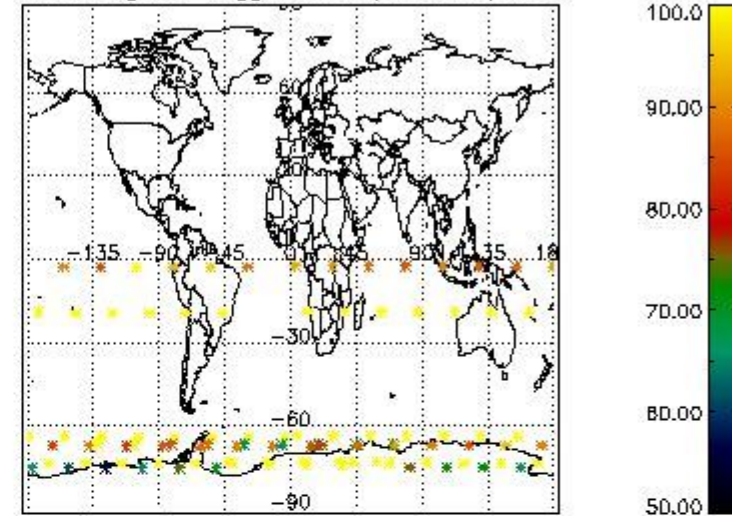

3.1 Plot quality information per product (time dependant)

3.2 Plot quality information per product (world map)

Percentage of flagged data per O3 profile

Percentage of flagged data per H2O profile

Percentage of flagged data per NO2 profile