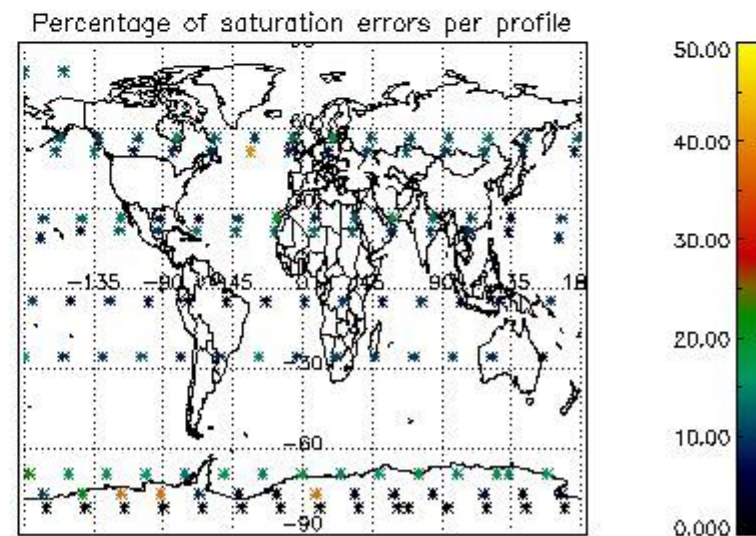

Percentage of flagged data per NO3 profile

4. Level 1 quality information per product

In this section it is plotted some information contained in the Quality Summary data set of the level 2 products that comes from the level 1b processing. Products without errors (error flag in the MPH set to "0") are used.

4.1 Plot quality information per product (time dependant) coming from level 1b processing

4.1.1 Plot level 1 quality information per product (time dependant): ENVISAT ASCENDING passes

4.1.2 Plot level 1 quality information per product (time dependant): ENVI SAT DESCENDING passes

4.2 Plot quality information per product coming from level 1b processing (world map)

4.2.1 Plot level 1 quality information per product (world map): ENVISAT ASCENDING passes

4.2.2 Plot level 1 quality information per product (world map): ENVISAT DESCENDING passes