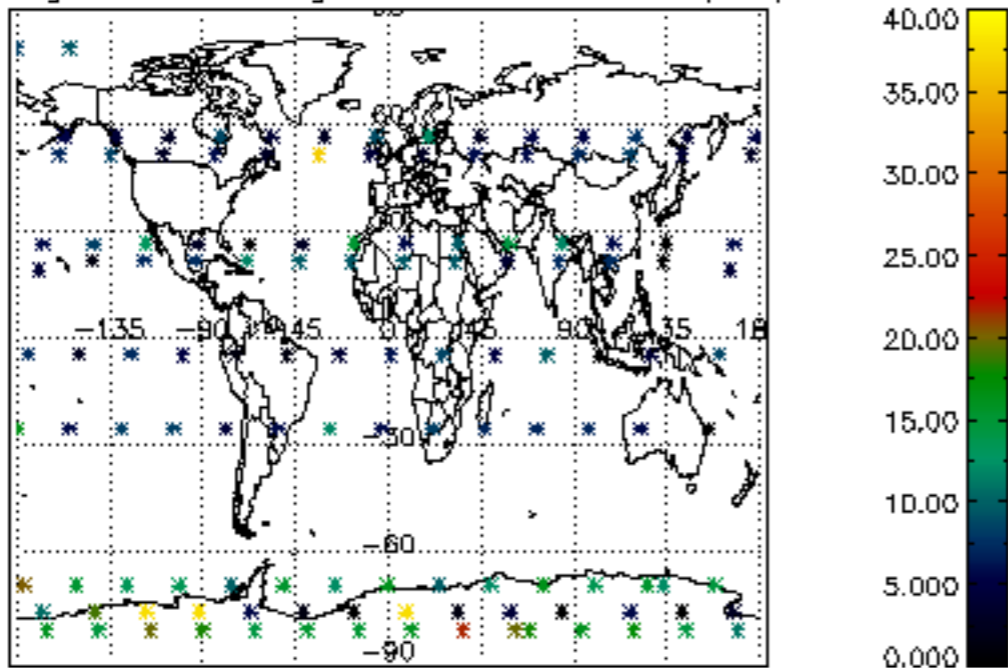

Percentage of star falling outside central band per profile