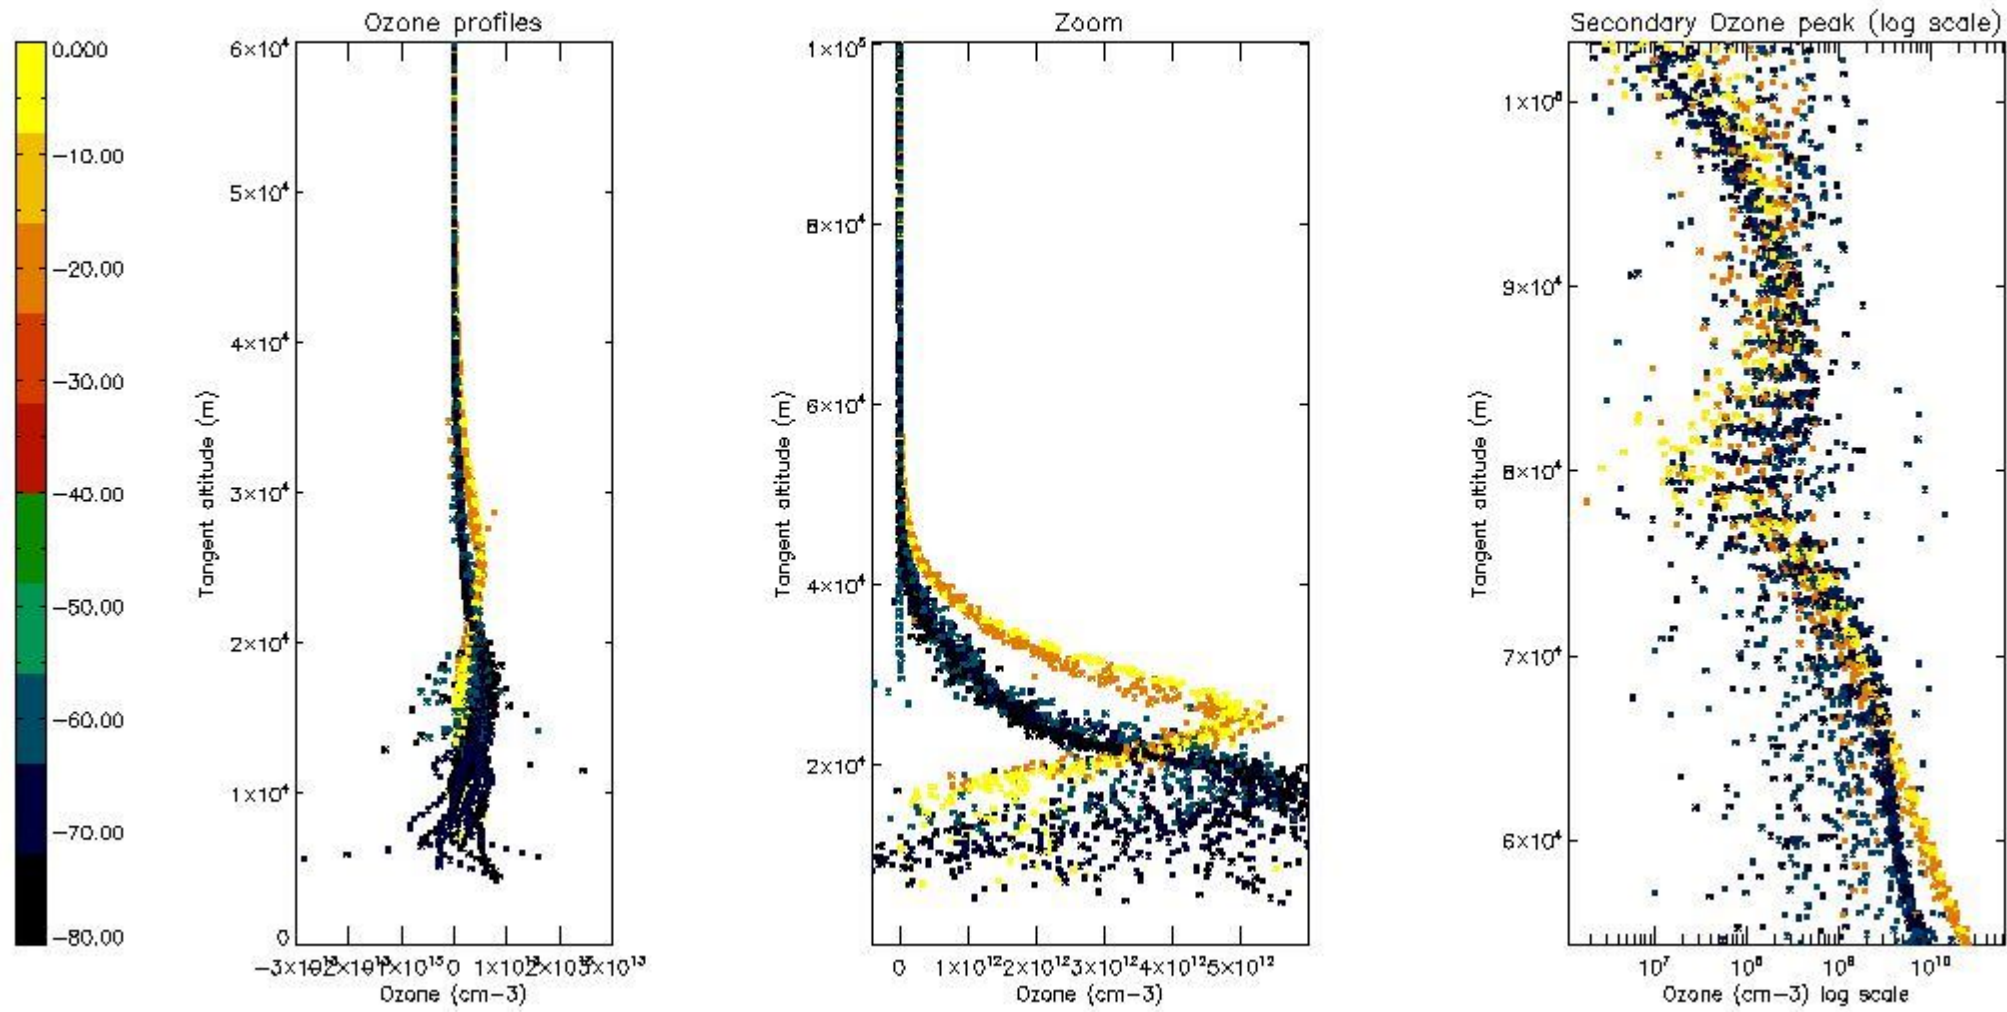

STD < 10	15
STD < 5	11

5.2 Plot ozone profiles for all STD (dark without errors)

The colorbar represents the latitude.

5.3 Plot ozone profiles where STD < 20% (dark without errors)

The colorbar represents the latitude.