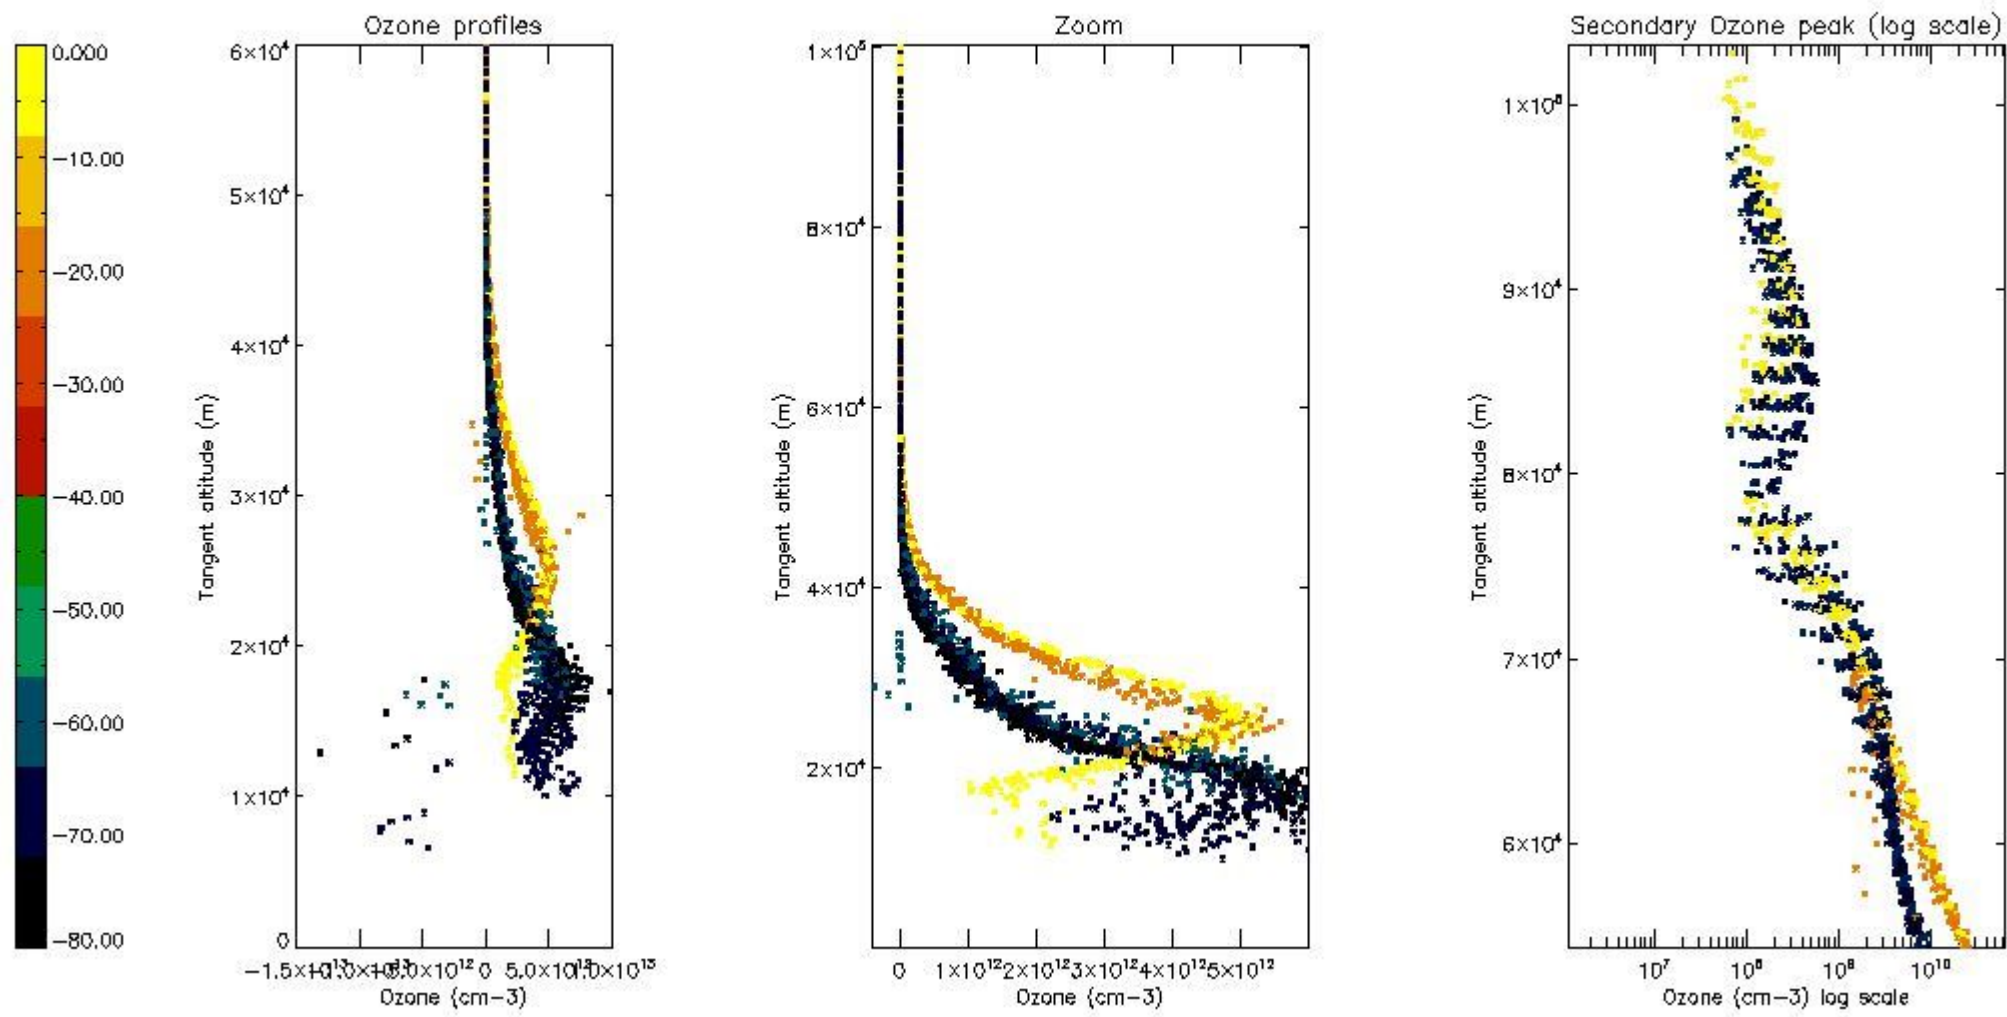

STD < 10	15
STD < 5	11

5.2 Plot ozone profiles for all STD (dark without errors)

The colorbar represents the latitude.

5.3 Plot ozone profiles where STD < 20% (dark without errors)

The colorbar represents the latitude.

5.4 Plot ozone profiles where STD < 10% (dark without errors)

The colorbar represents the latitude.

5.5 Plot ozone profiles where $STD < 5\%$ (dark without errors)

The colorbar represents the latitude.

5.6 Plot NO₂ profiles for all STD (dark without errors)