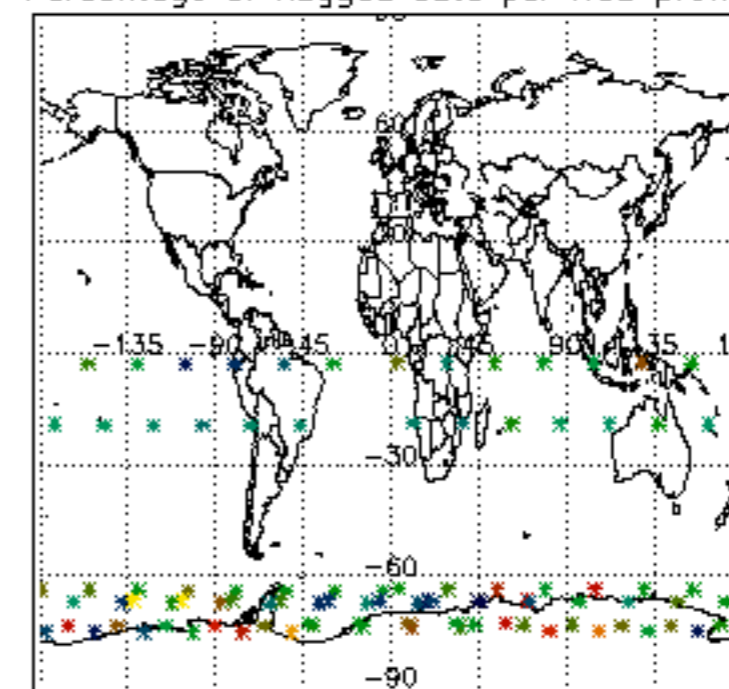

Percentage of flagged data per NO3 profile