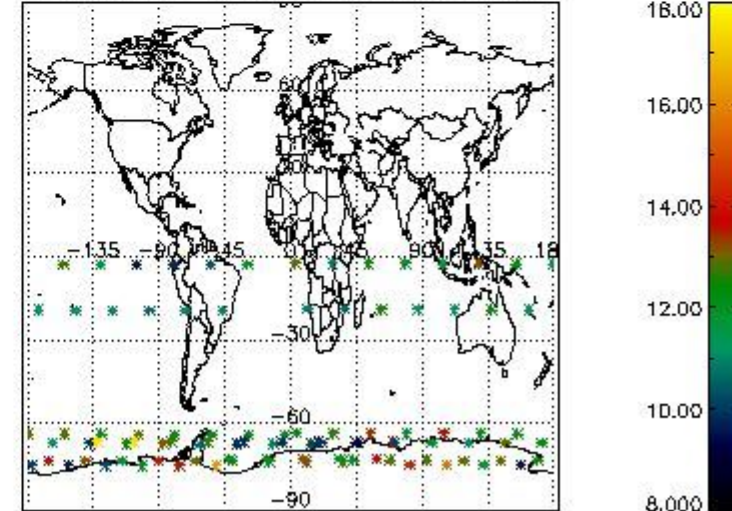

Percentage of flagged data per NO3 profile

4. Level 1 quality information per product

In this section it is plotted some information contained in the Quality Summary data set of the level 2 products that comes from the level 1b processing. Products without errors (error flag in the MPH set to "0") are used.

4.1 Plot quality information per product (time dependant) coming from level 1b processing

4.1.1 Plot level 1 quality information per product (time dependant): ENVISAT ASCENDING passes