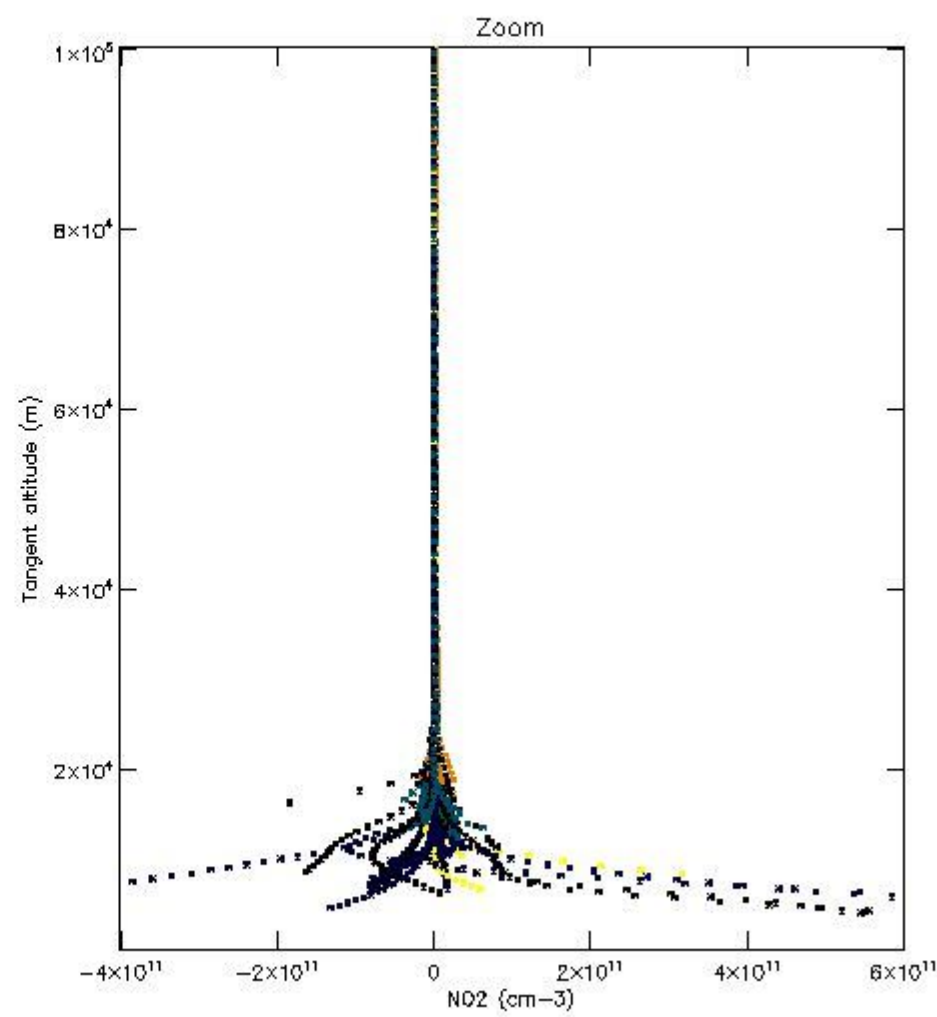

5.4 Plot ozone profiles where STD < 10% (dark without errors)

The colorbar represents the latitude.

5.5 Plot ozone profiles where $STD < 5\%$ (dark without errors)

The colorbar represents the latitude.

5.6 Plot NO₂ profiles for all STD (dark without errors)

The colorbar represents the latitude.

5.7 Plot NO3 profiles for all STD (dark without errors)

The colorbar represents the latitude.

5.8 Plot H2O profiles for all STD (only for occultations of stars 1,2,3,4,13,14,16,26,63 dark without errors)