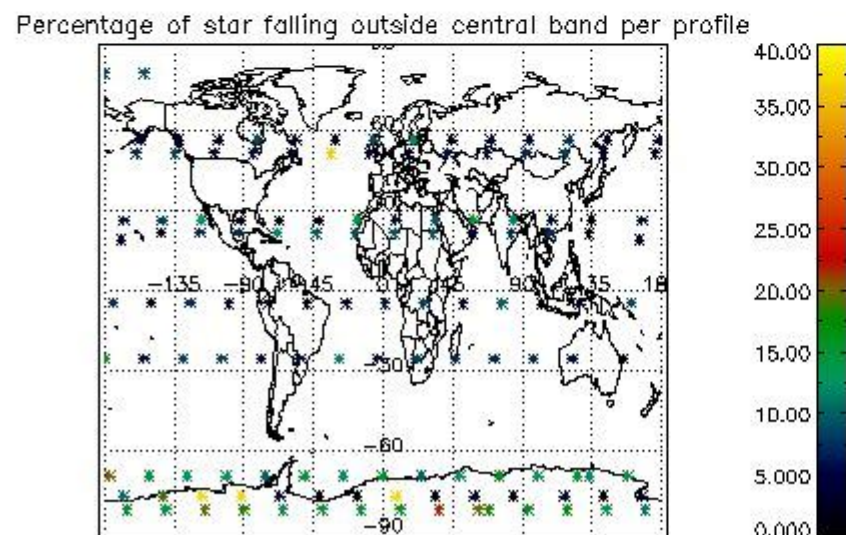

Percentage of datation errors per profile

Percentage of star falling outside central band per profile

Percentage of saturation errors per profile

4.2.2 Plot level 1 quality information per product (world map): ENVISAT DESCENDING passes