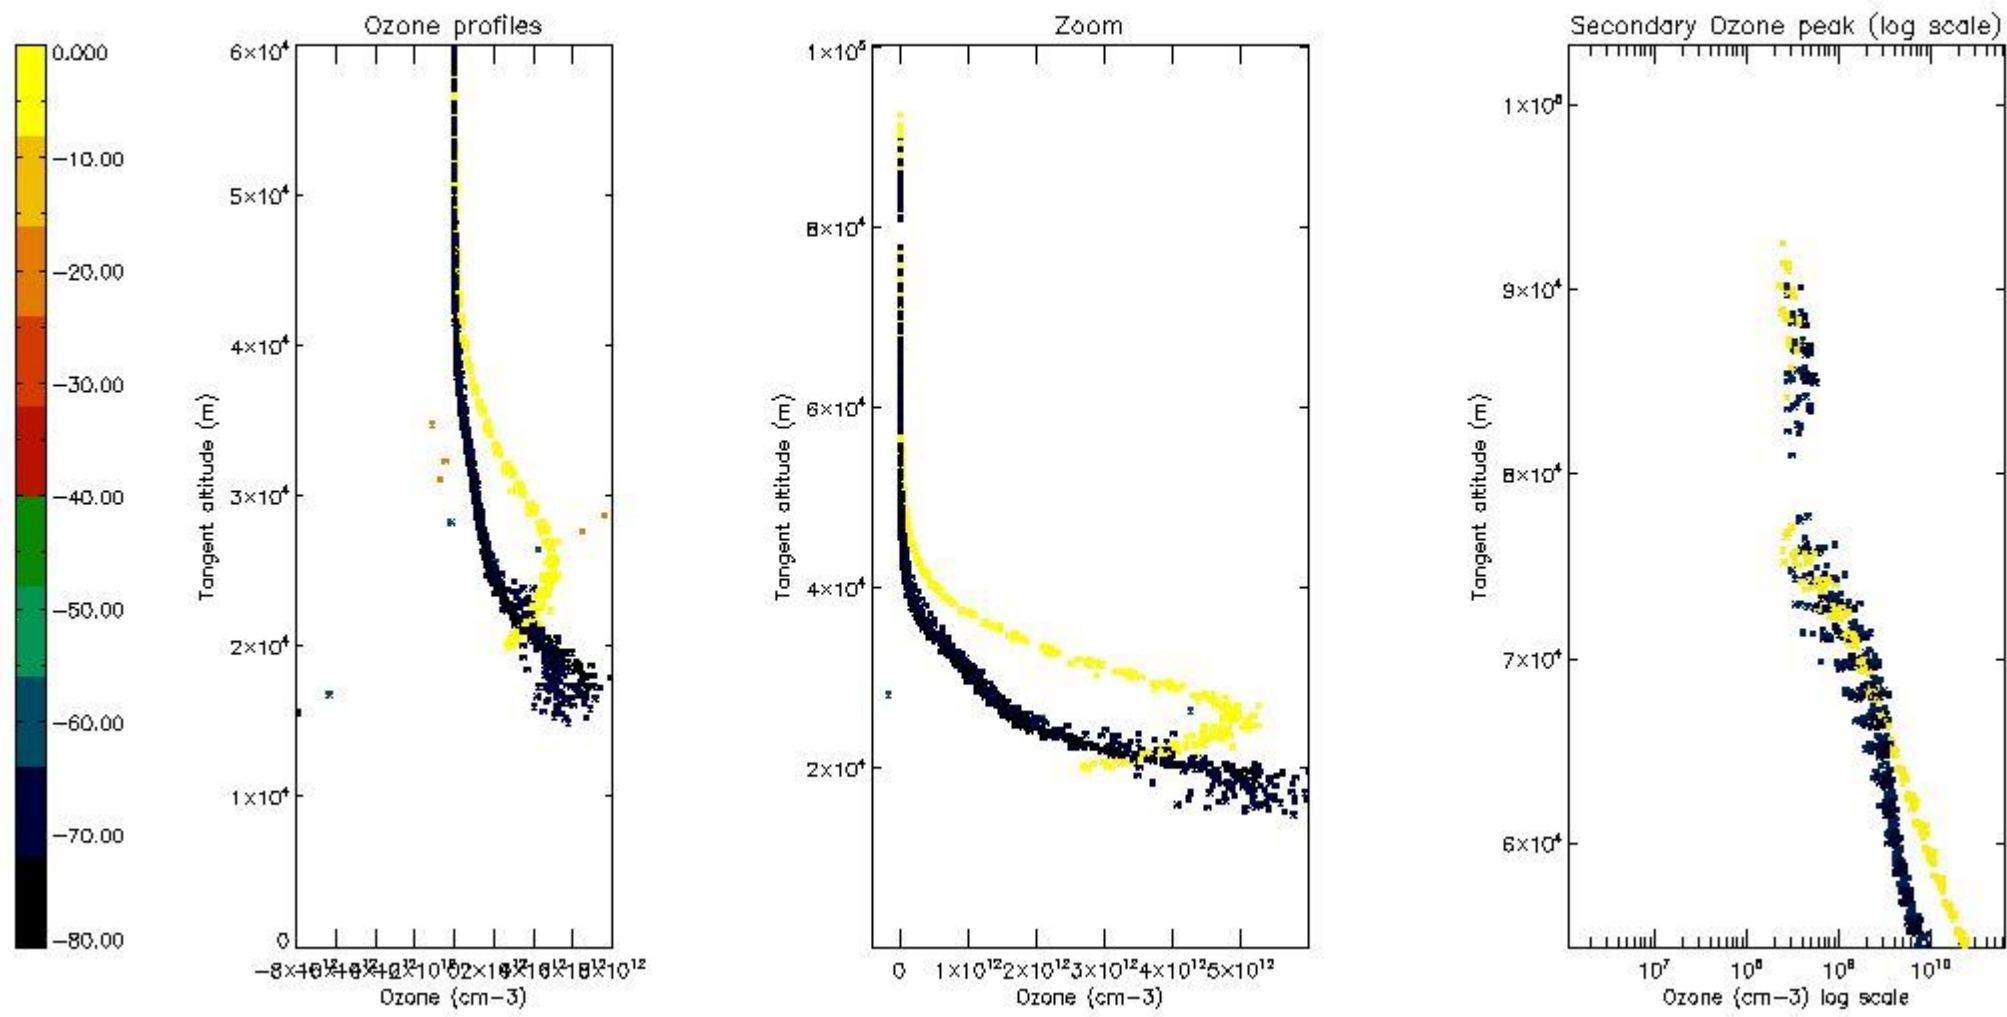

STD < 10	15
STD < 5	11

5.2 Plot ozone profiles for all STD (dark without errors)

The colorbar represents the latitude.

5.3 Plot ozone profiles where STD < 20% (dark without errors)

The colorbar represents the latitude.

5.4 Plot ozone profiles where STD < 10% (dark without errors)

The colorbar represents the latitude.

5.5 Plot ozone profiles where $STD < 5\%$ (dark without errors)

The colorbar represents the latitude.

5.6 Plot NO₂ profiles for all STD (dark without errors)