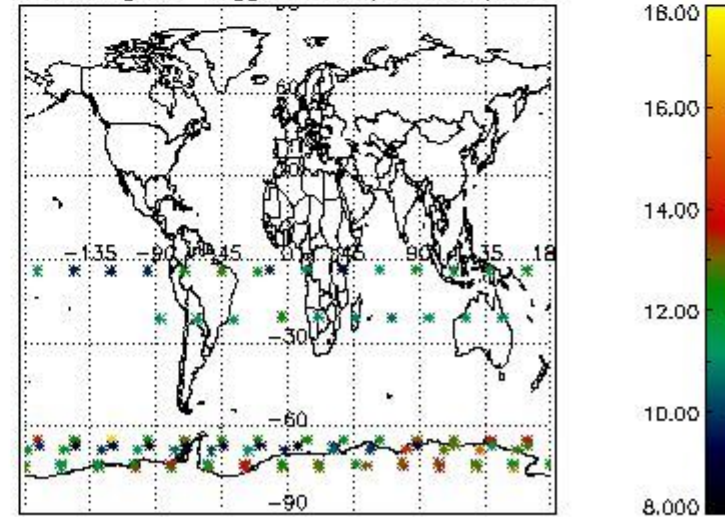

Percentage of flagged data per NO3 profile

4. Level 1 quality information per product

In this section it is plotted some information contained in the Quality Summary data set of the level 2 products that comes from the level 1b processing. Products without errors (error flag in the MPH set to "0") are used.

4.1 Plot quality information per product (time dependant) coming from level 1b processing

4.1.1 Plot level 1 quality information per product (time dependant): ENVISAT ASCENDING passes