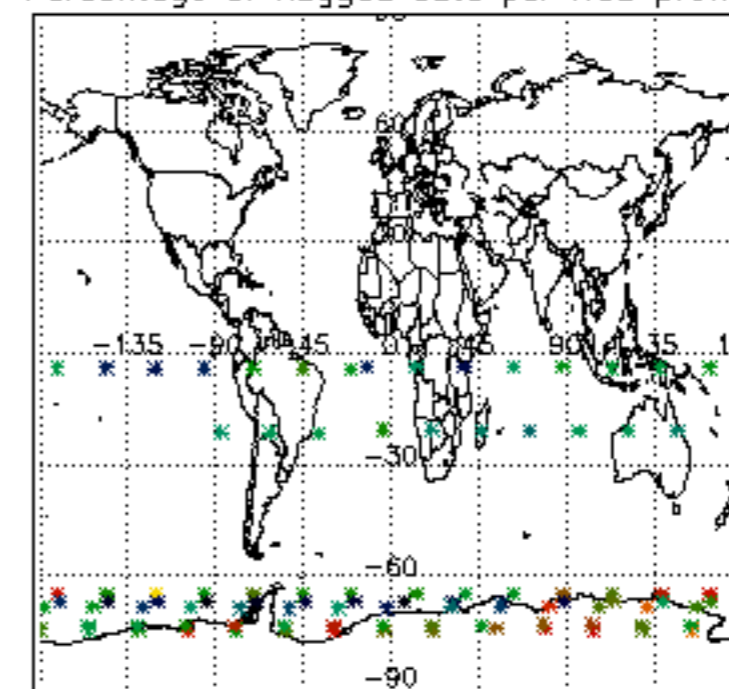

Percentage of flagged data per NO3 profile