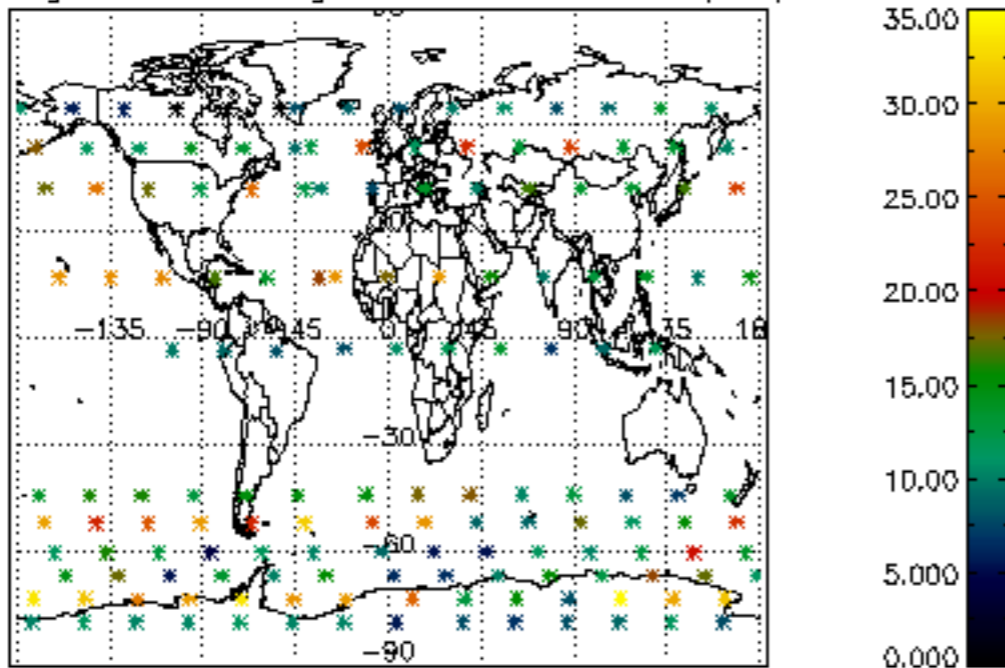

Percentage of cosmic ray hits per profile

Percentage of star falling outside central band per profile