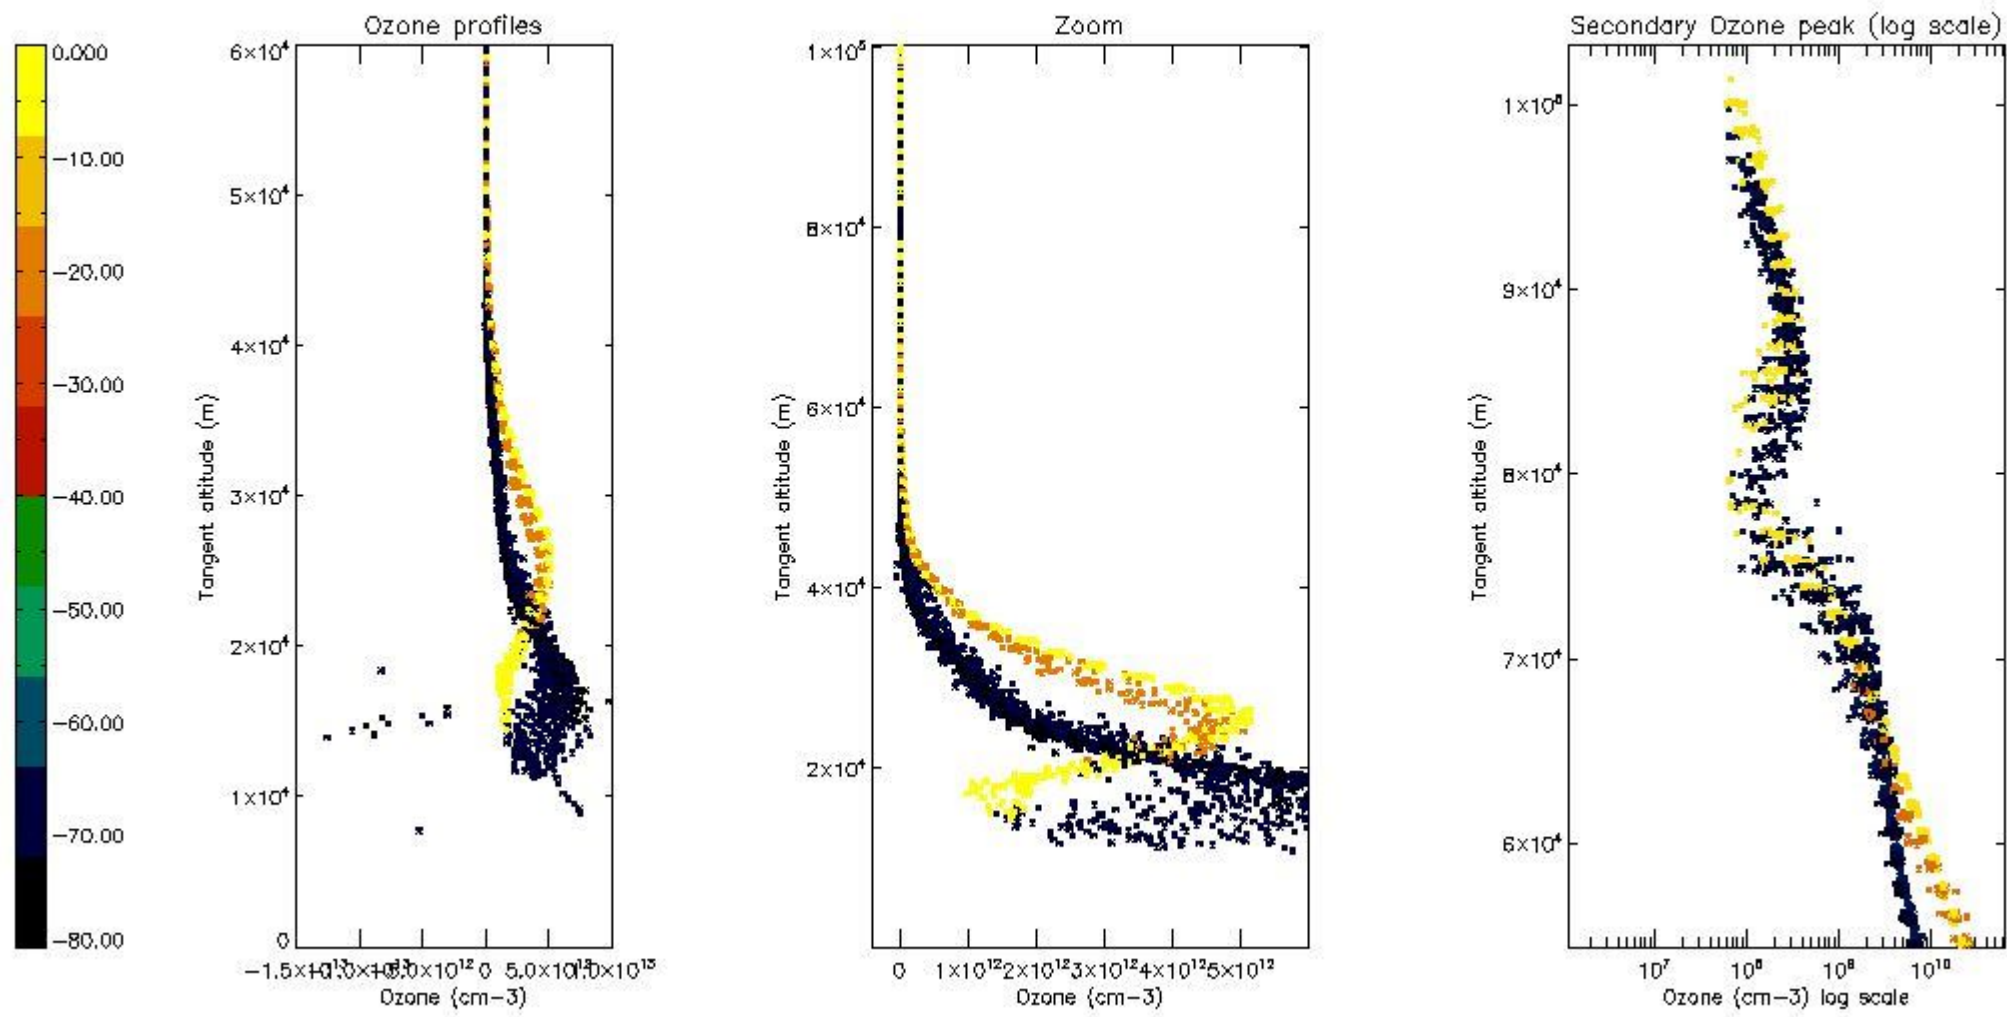

STD < 10	16
STD < 5	12

5.2 Plot ozone profiles for all STD (dark without errors)

The colorbar represents the latitude.

5.3 Plot ozone profiles where STD < 20% (dark without errors)

The colorbar represents the latitude.