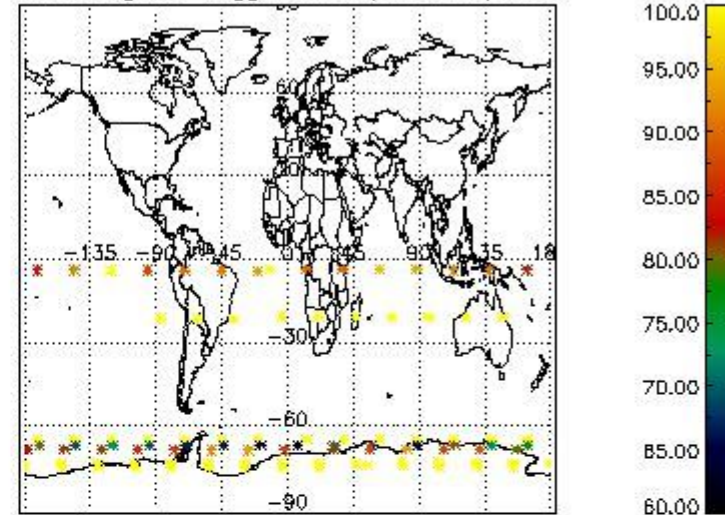

Percentage of flagged data per H2O profile