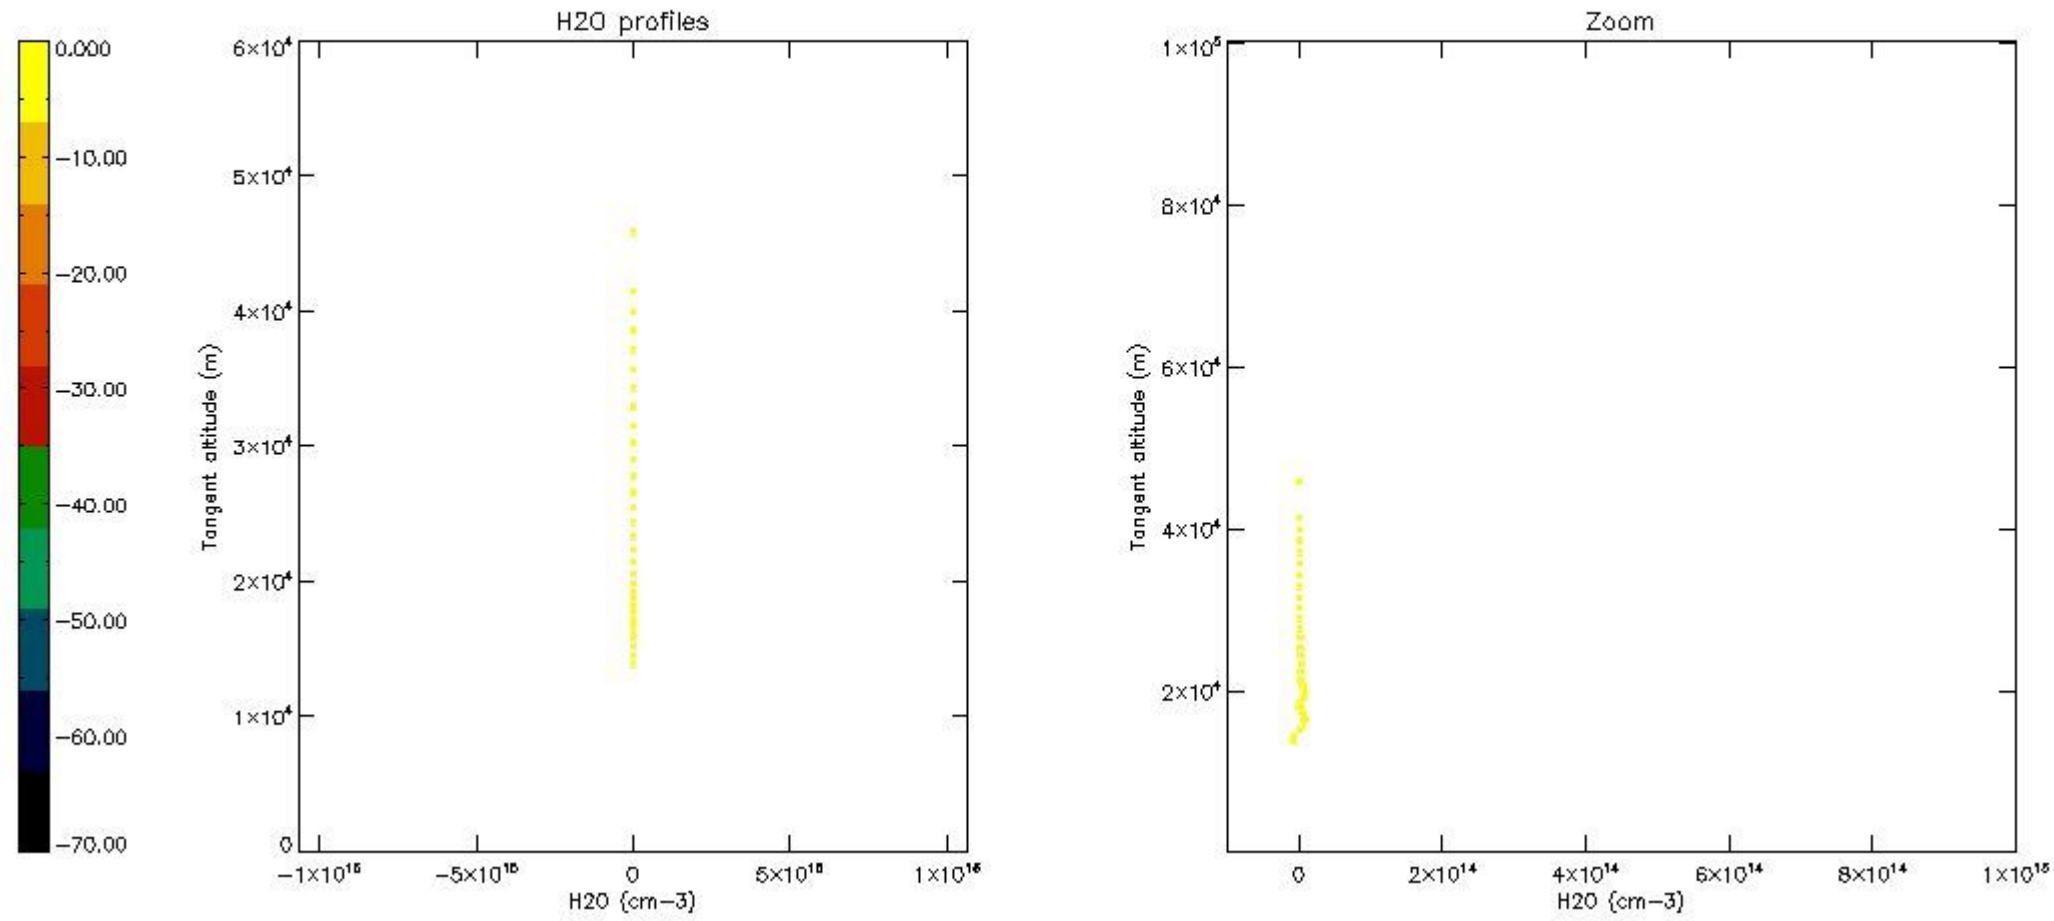

6. Auxiliary Data Files used for the production reported in section 2

The number reported in the third column indicates since which file (see list in section 2) the corresponding auxiliary file has been used. The fourth column is the date of those product files.

Type	Auxiliary Filename	Used since product	Used since product date
INST_PHYS_CHARACTERISTICS	GOM_INS_AXVIEC20091111_143220_20030716_120000_20500101_000000	1	29-JUL-2008 00:04:55
LEVEL-2_PROC_CONFIG	GOM_PR2_AXVIEC20091111_152718_20020301_000000_20500101_000000	1	29-JUL-2008 00:04:55
CROSS_SECTIONS_FILE	GOM_CRS_AXVIEC20091111_154832_20020301_000000_20500101_000000	1	29-JUL-2008 00:04:55