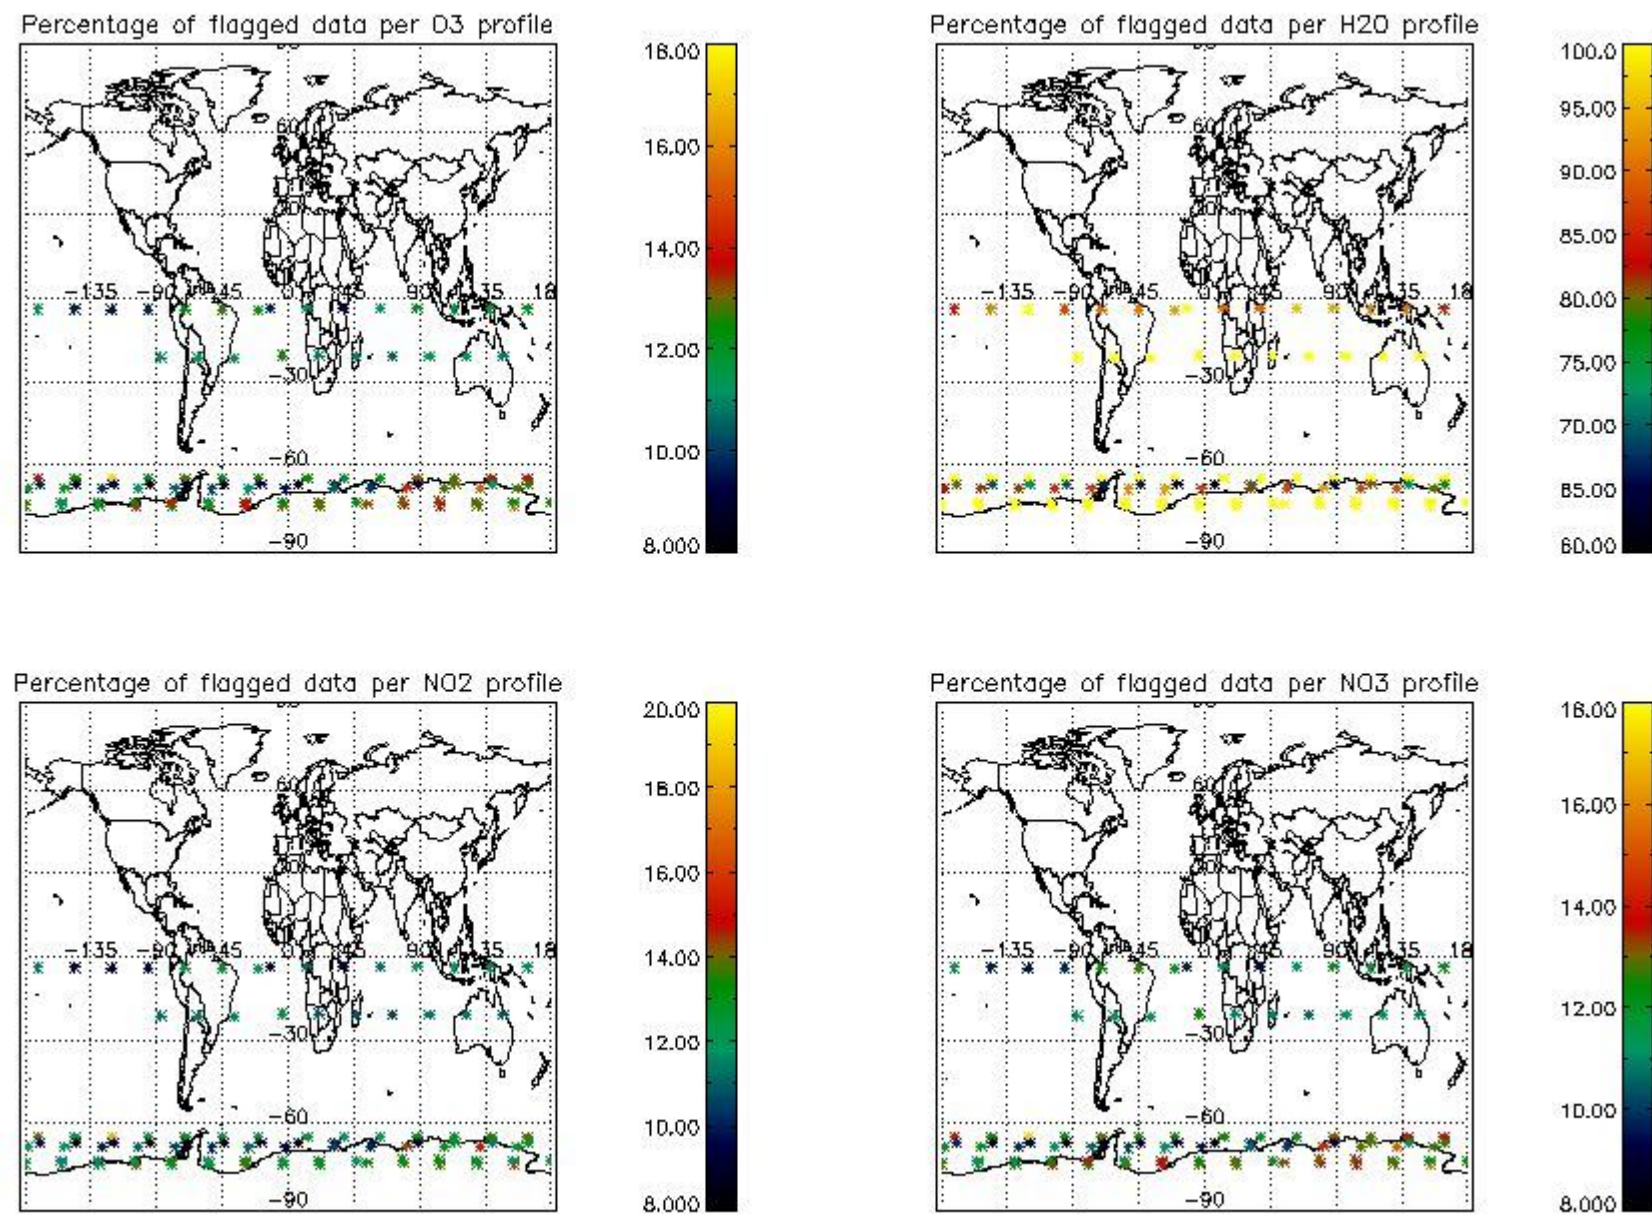

3.1 Plot quality information per product (time dependant)

3.2 Plot quality information per product (world map)

4. Level 1 quality information per product

In this section it is plotted some information contained in the Quality Summary data set of the level 2 products that comes from the level 1b processing. Products without errors (error flag in the MPH set to "0") are used.