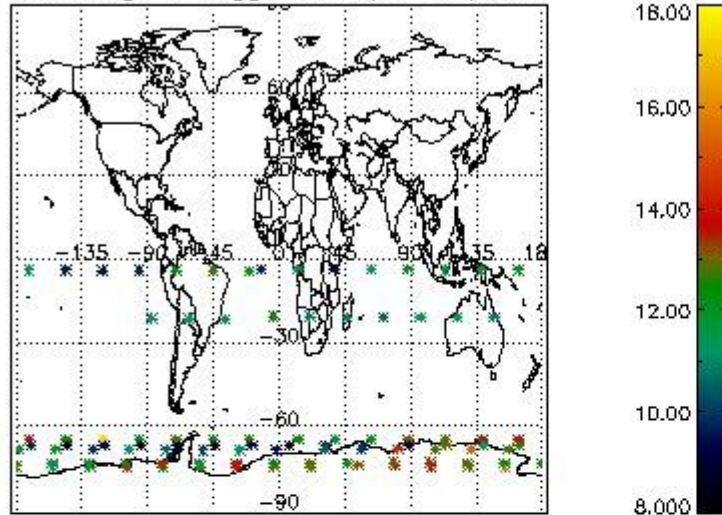

3.2 Plot quality information per product (world map)

Percentage of flagged data per O3 profile