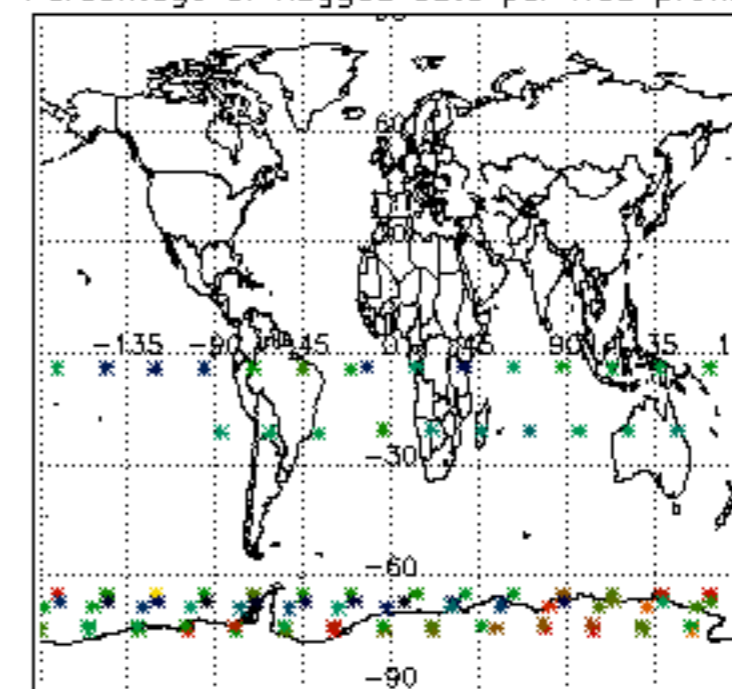

Percentage of flagged data per NO3 profile