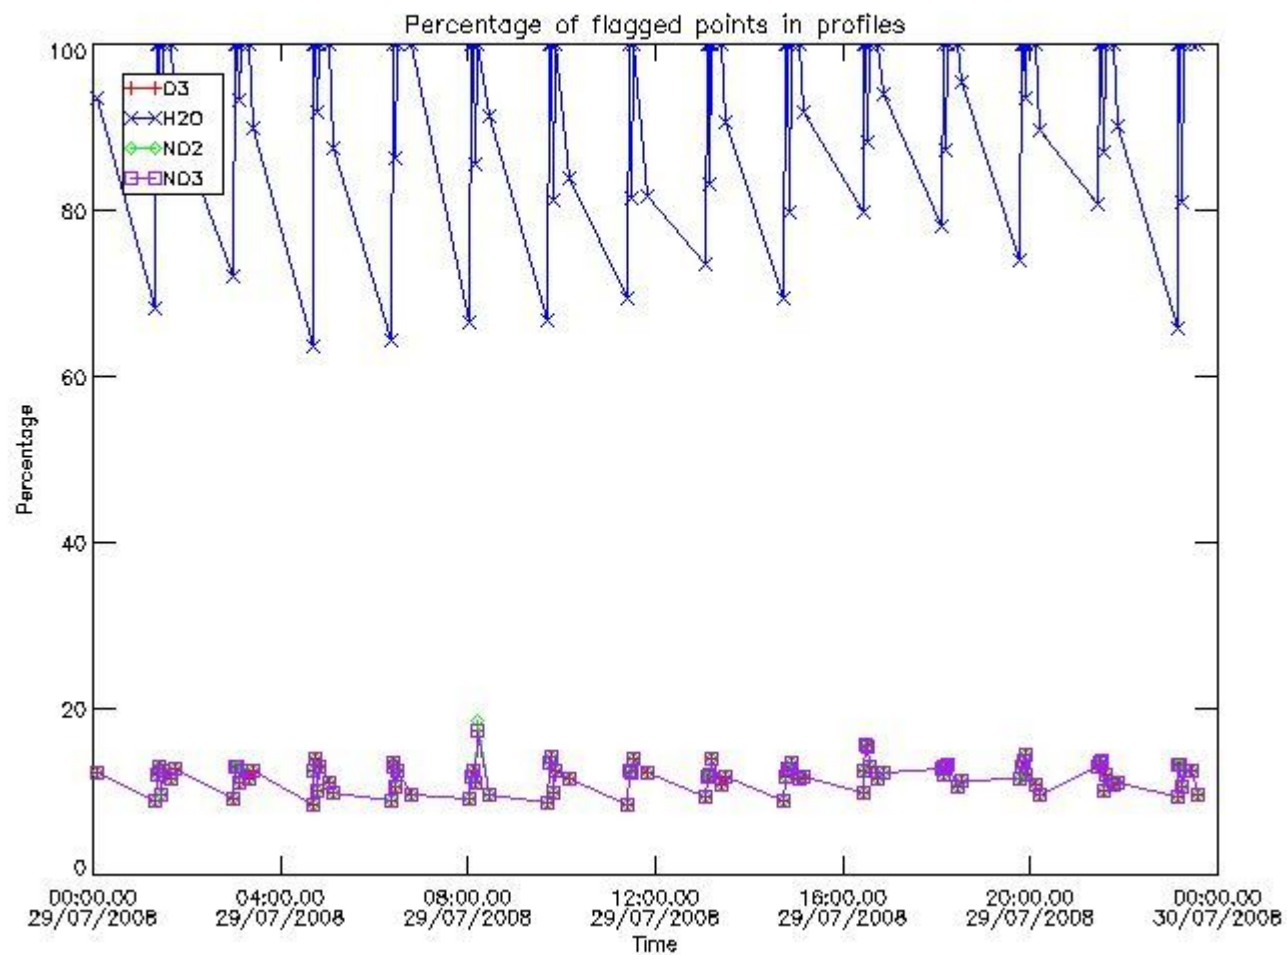

3. Quality information per product

In this section it is plotted some information contained in the Quality Summary data set of the level 2 products. Only products in dark limb conditions and without errors (error flag in the MPH set to "0") are used.

3.1 Plot quality information per product (time dependant)