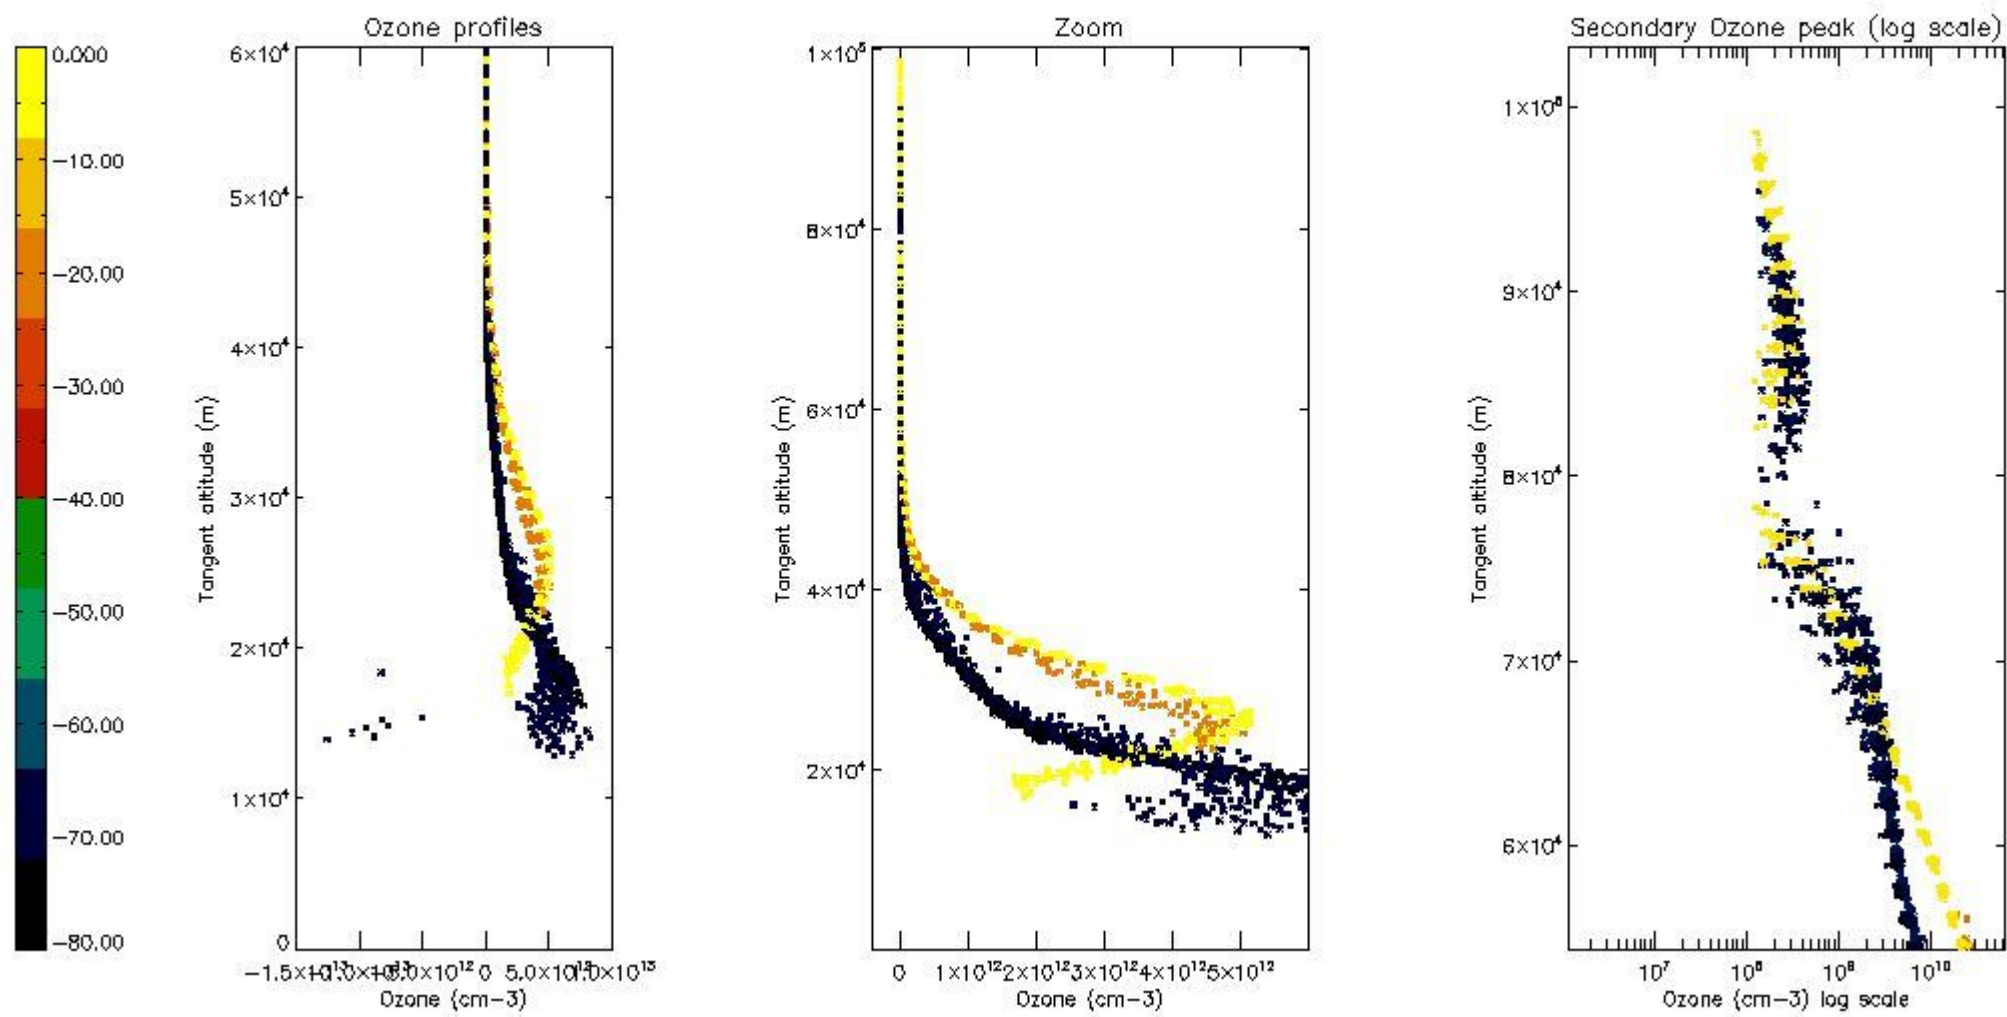

5.5 Plot ozone profiles where STD < 5% (dark without errors)

The colorbar represents the latitude.