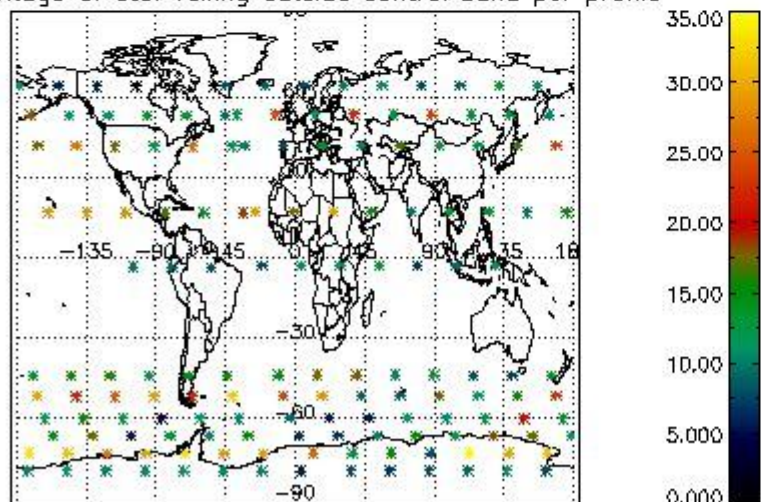

Percentage of star falling outside central band per profile