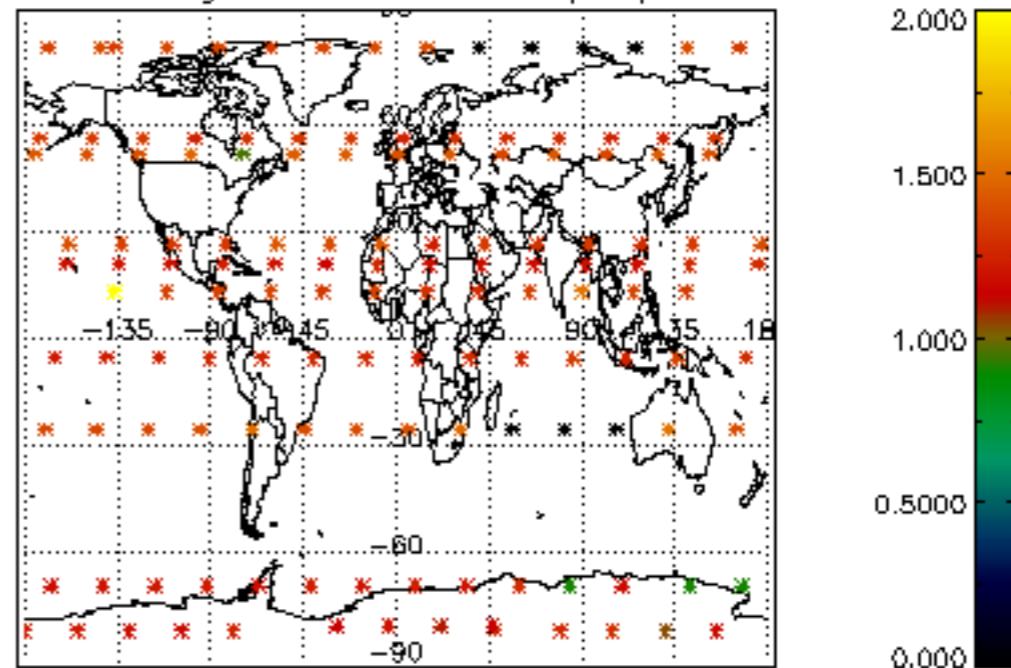

Percentage of datation errors per profile

Percentage of star falling outside central band per profile

Percentage of saturation errors per profile

Percentage of cosmic ray hits per profile

Percentage of datation errors per profile