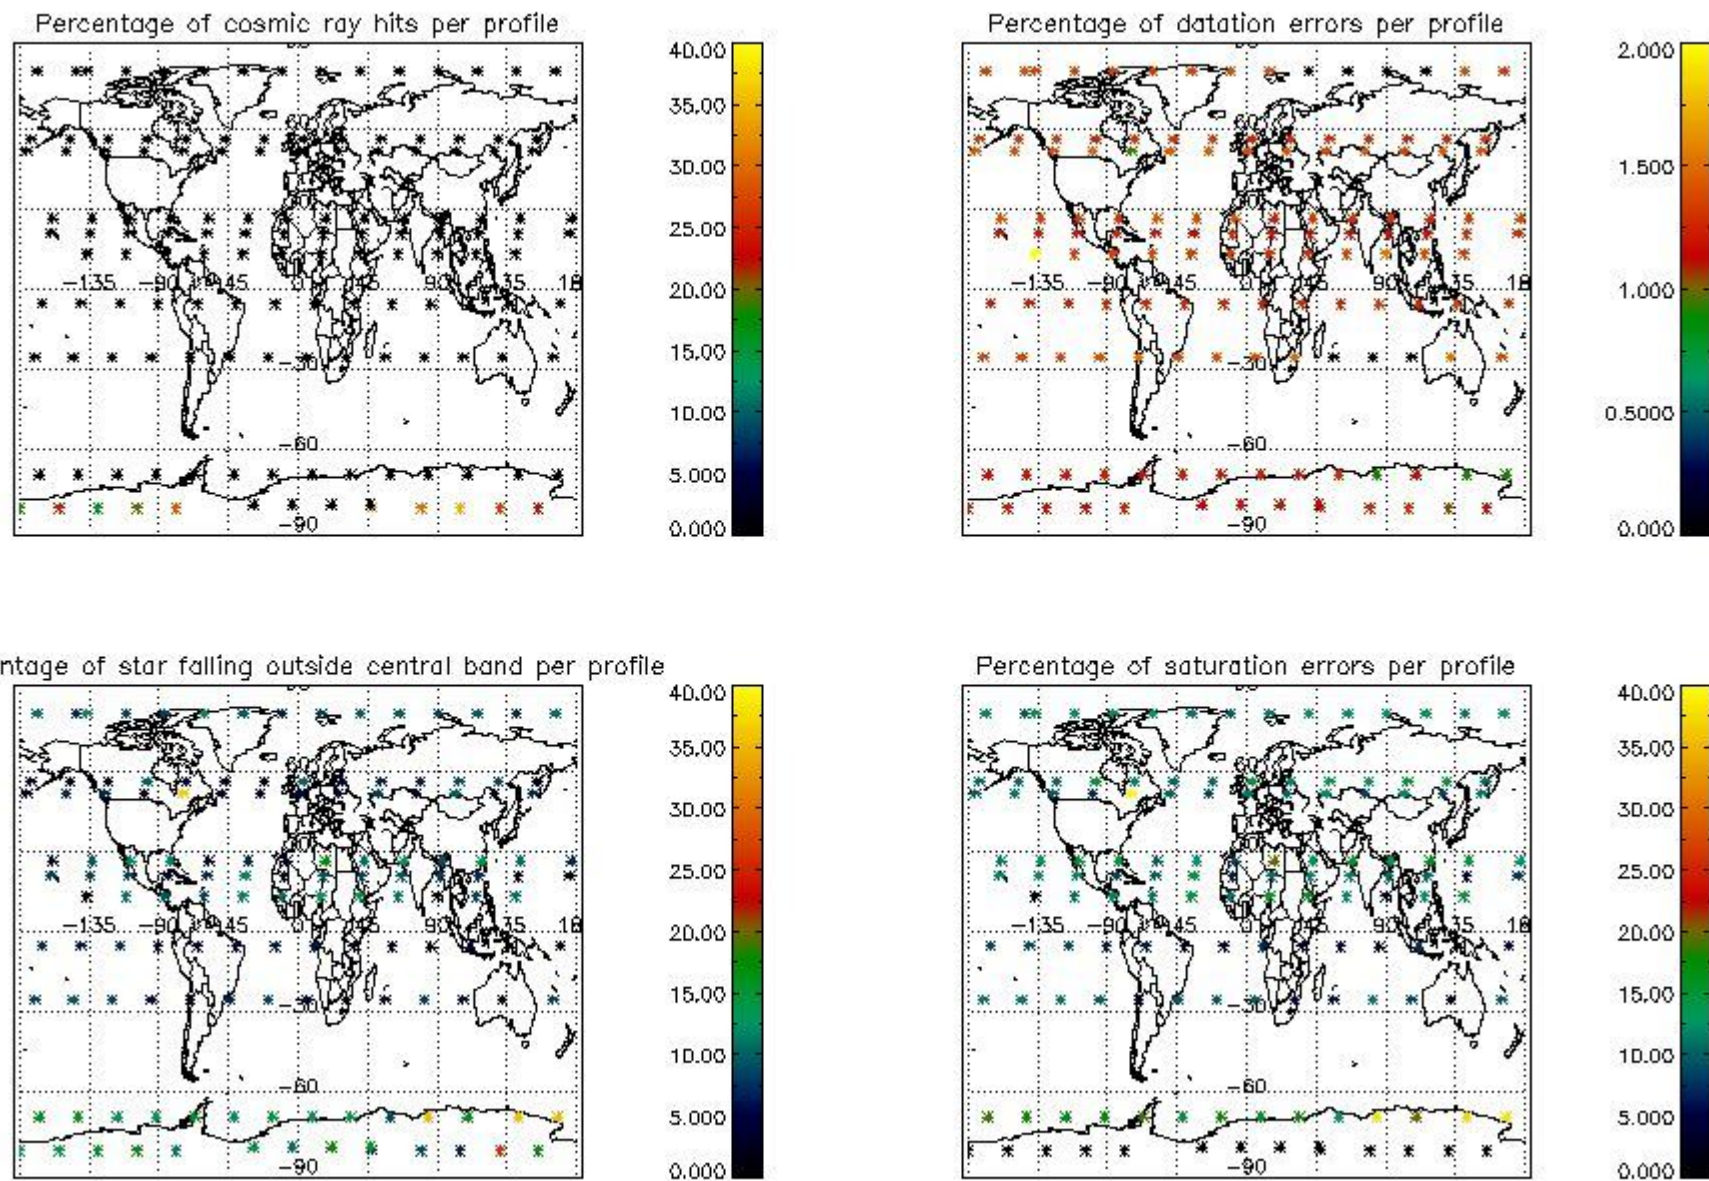

3.1 Plot quality information per product (time dependant)

3.2 Plot quality information per product (world map)

4. Level 1 quality information per product

In this section it is plotted some information contained in the Quality Summary data set of the level 2 products that comes from the level 1b processing. Products without errors (error flag in the MPH set to "0") are used.

Percentage of datation errors per profile

Percentage of star falling outside central band per profile

Percentage of saturation errors per profile

4.2.2 Plot level 1 quality information per product (world map): ENVISAT DESCENDING passes