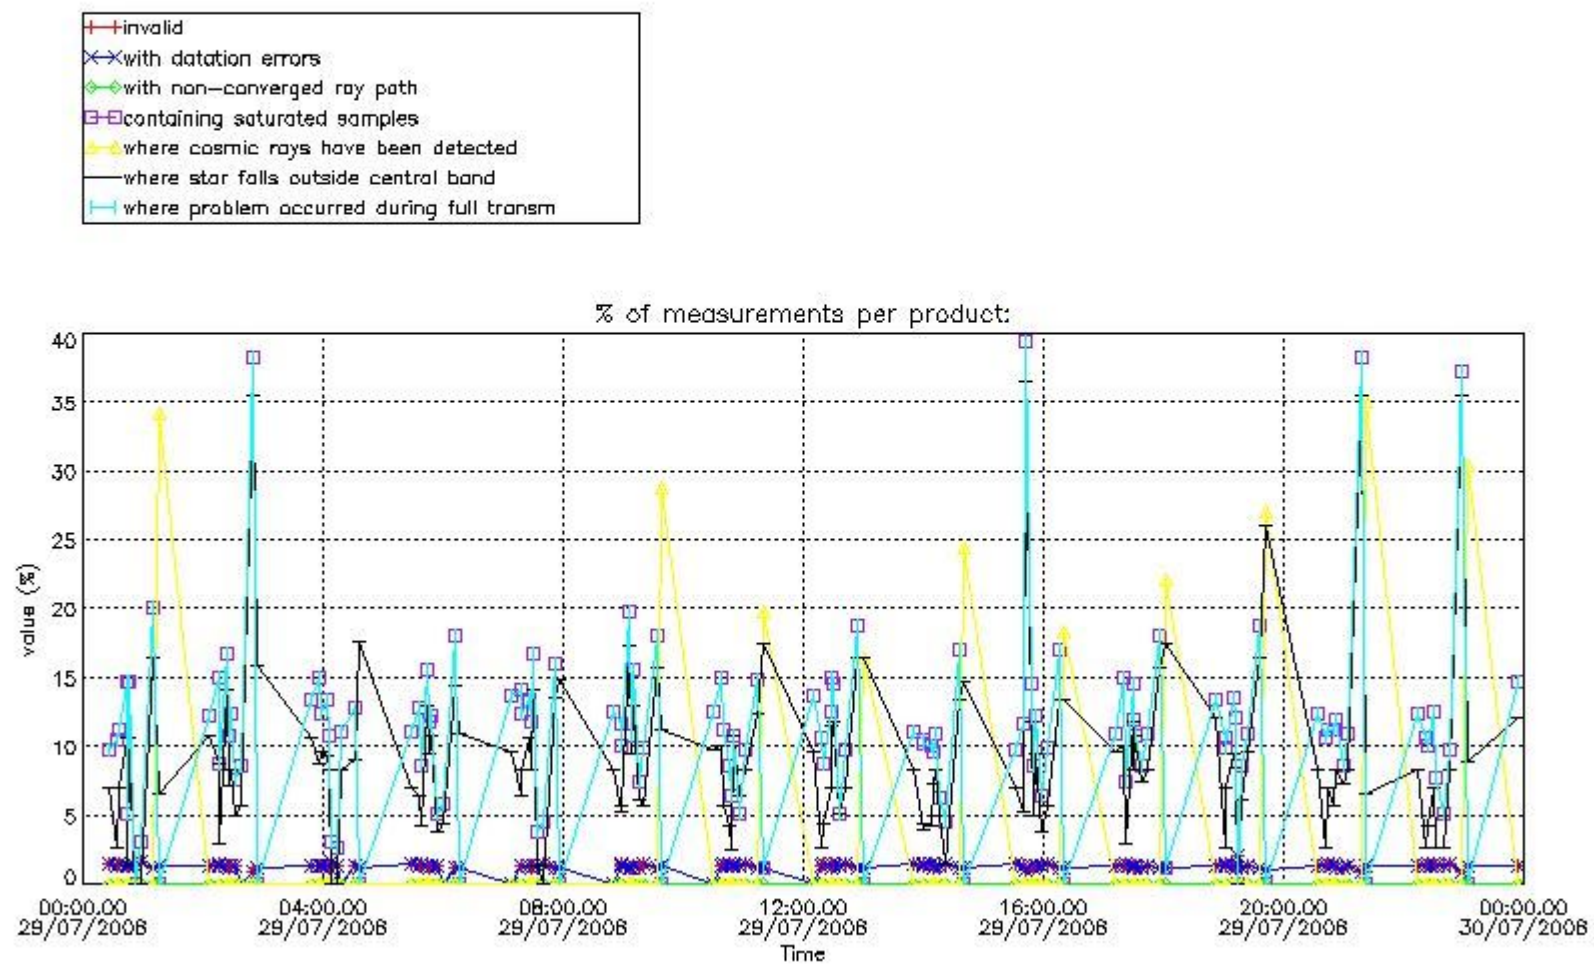

[6. Auxiliary Data Files used for the production reported in section 2](#)

This report presents the daily analysis on parameters extracted from GOMOS level 2 data (GOM_NL__2P). It is intended to monitor some important parameters that will impact the quality of these products. A list of level 2 products (and content) that have arrived during the reporting day to the PCF is also given.

3. Quality information per product

In this section it is plotted some information contained in the Quality Summary data set of the level 2 products. Only products in dark limb conditions and without errors (error flag in the MPH set to "0") are used.

3.1 Plot quality information per product (time dependant)

3.2 Plot quality information per product (world map)

4. Level 1 quality information per product

In this section it is plotted some information contained in the Quality Summary data set of the level 2 products that comes from the level 1b processing. Products without errors (error flag in the MPH set to "0") are used.

4.1 Plot quality information per product (time dependant) coming from level 1b processing

4.1.1 Plot level 1 quality information per product (time dependant): ENVISAT ASCENDING passes

4.1.2 Plot level 1 quality information per product (time dependant): ENVI SAT DESCENDING passes