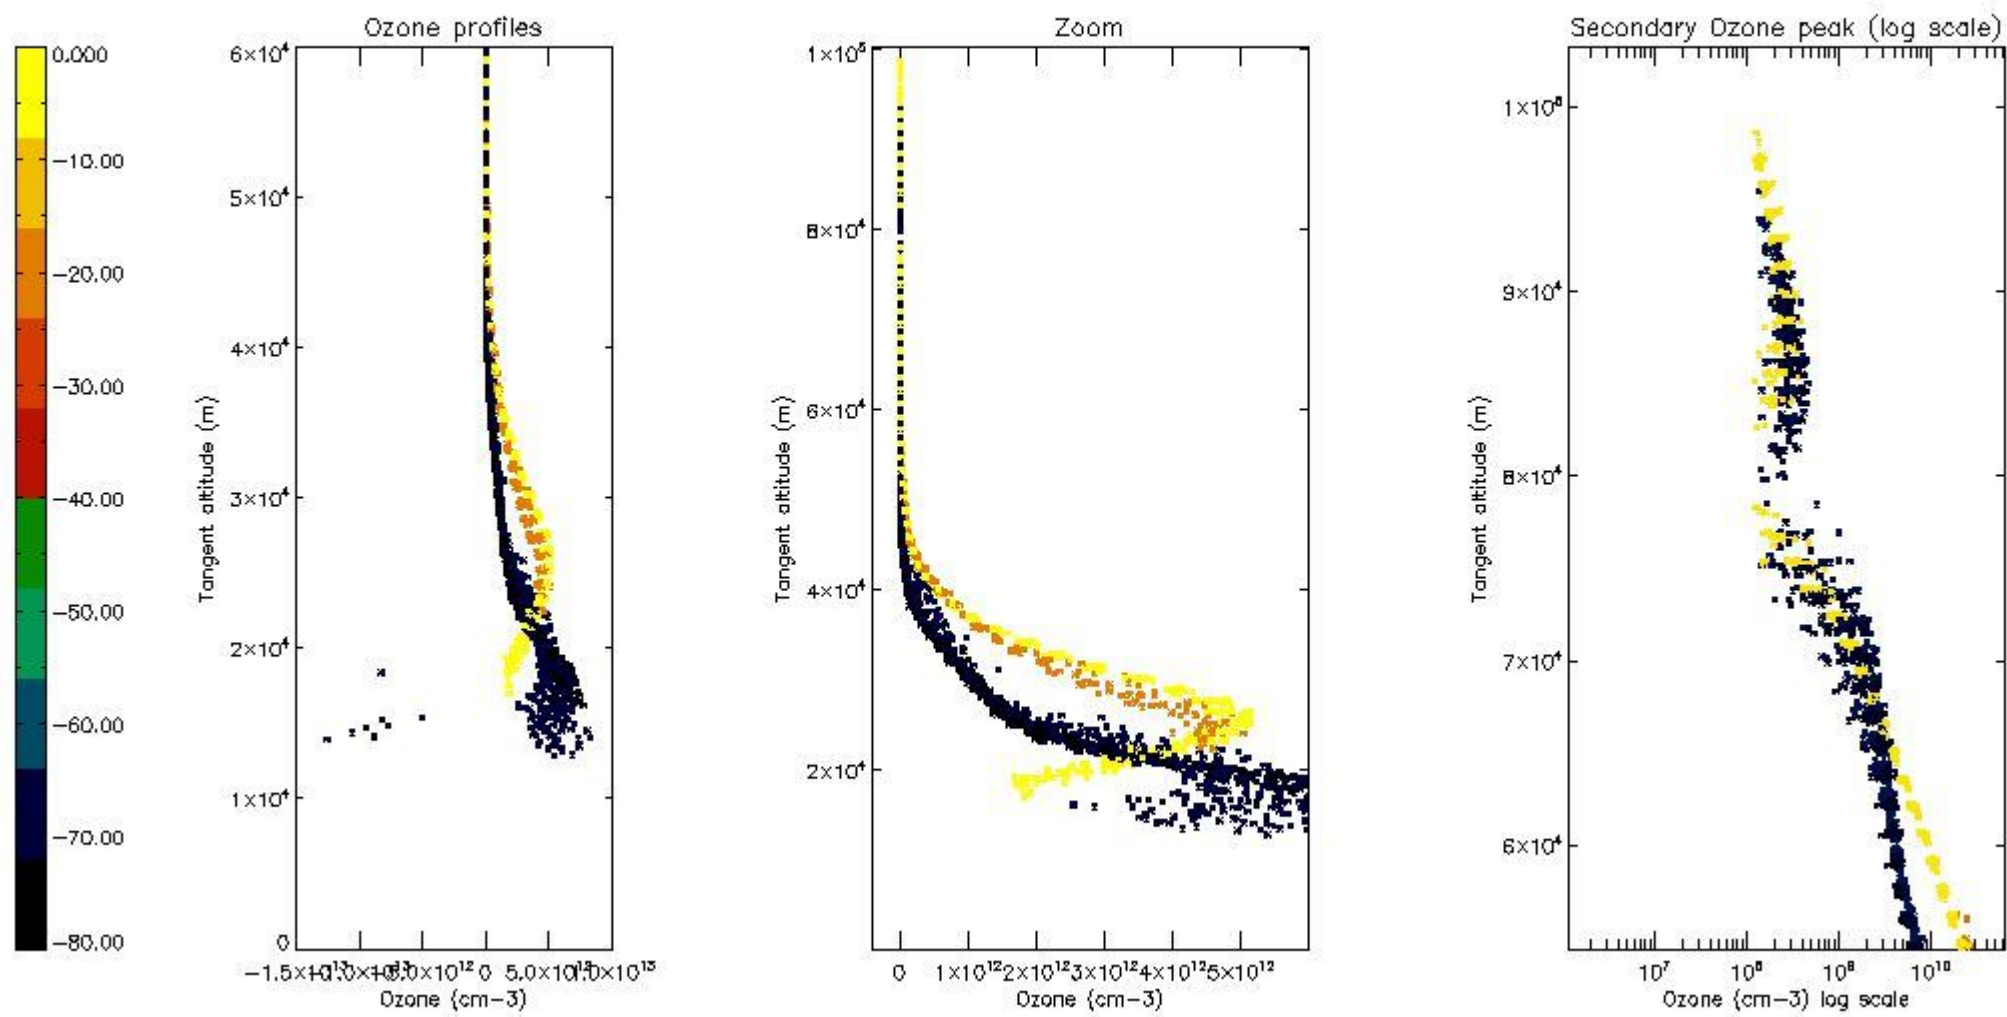

STD < 10	16
STD < 5	12

5.2 Plot ozone profiles for all STD (dark without errors)

The colorbar represents the latitude.

5.3 Plot ozone profiles where STD < 20% (dark without errors)

The colorbar represents the latitude.

5.4 Plot ozone profiles where $STD < 10\%$ (dark without errors)

The colorbar represents the latitude.

5.5 Plot ozone profiles where STD < 5% (dark without errors)

The colorbar represents the latitude.

5.6 Plot NO₂ profiles for all STD (dark without errors)