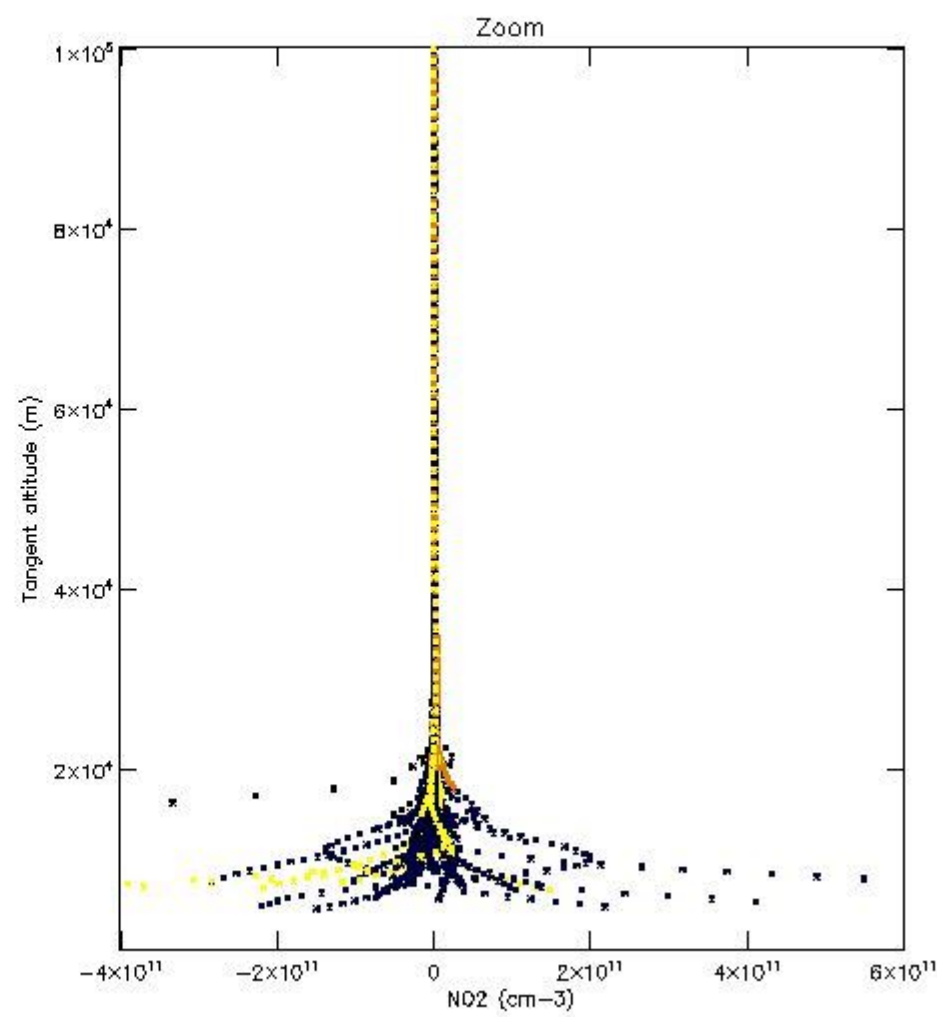

3.1 Plot quality information per product (time dependant)

3.2 Plot quality information per product (world map)

4. Level 1 quality information per product

In this section it is plotted some information contained in the Quality Summary data set of the level 2 products that comes from the level 1b processing. Products without errors (error flag in the MPH set to "0") are used.

STD < 10	16
STD < 5	12

5.2 Plot ozone profiles for all STD (dark without errors)

The colorbar represents the latitude.

5.3 Plot ozone profiles where STD < 20% (dark without errors)

The colorbar represents the latitude.

5.4 Plot ozone profiles where $STD < 10\%$ (dark without errors)

The colorbar represents the latitude.

5.5 Plot ozone profiles where STD < 5% (dark without errors)

The colorbar represents the latitude.

5.6 Plot NO₂ profiles for all STD (dark without errors)

The colorbar represents the latitude.

5.7 Plot NO3 profiles for all STD (dark without errors)

The colorbar represents the latitude.

5.8 Plot H₂O profiles for all STD (only for occultations of stars 1,2,3,4,13,14,16,26,63 dark without errors)