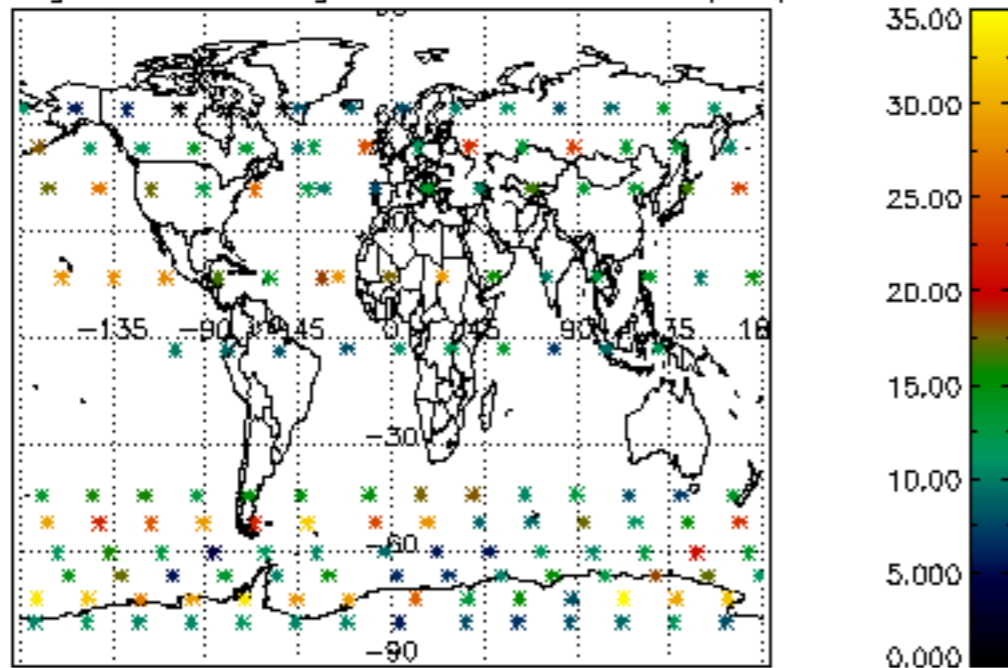

Percentage of cosmic ray hits per profile

Percentage of star falling outside central band per profile