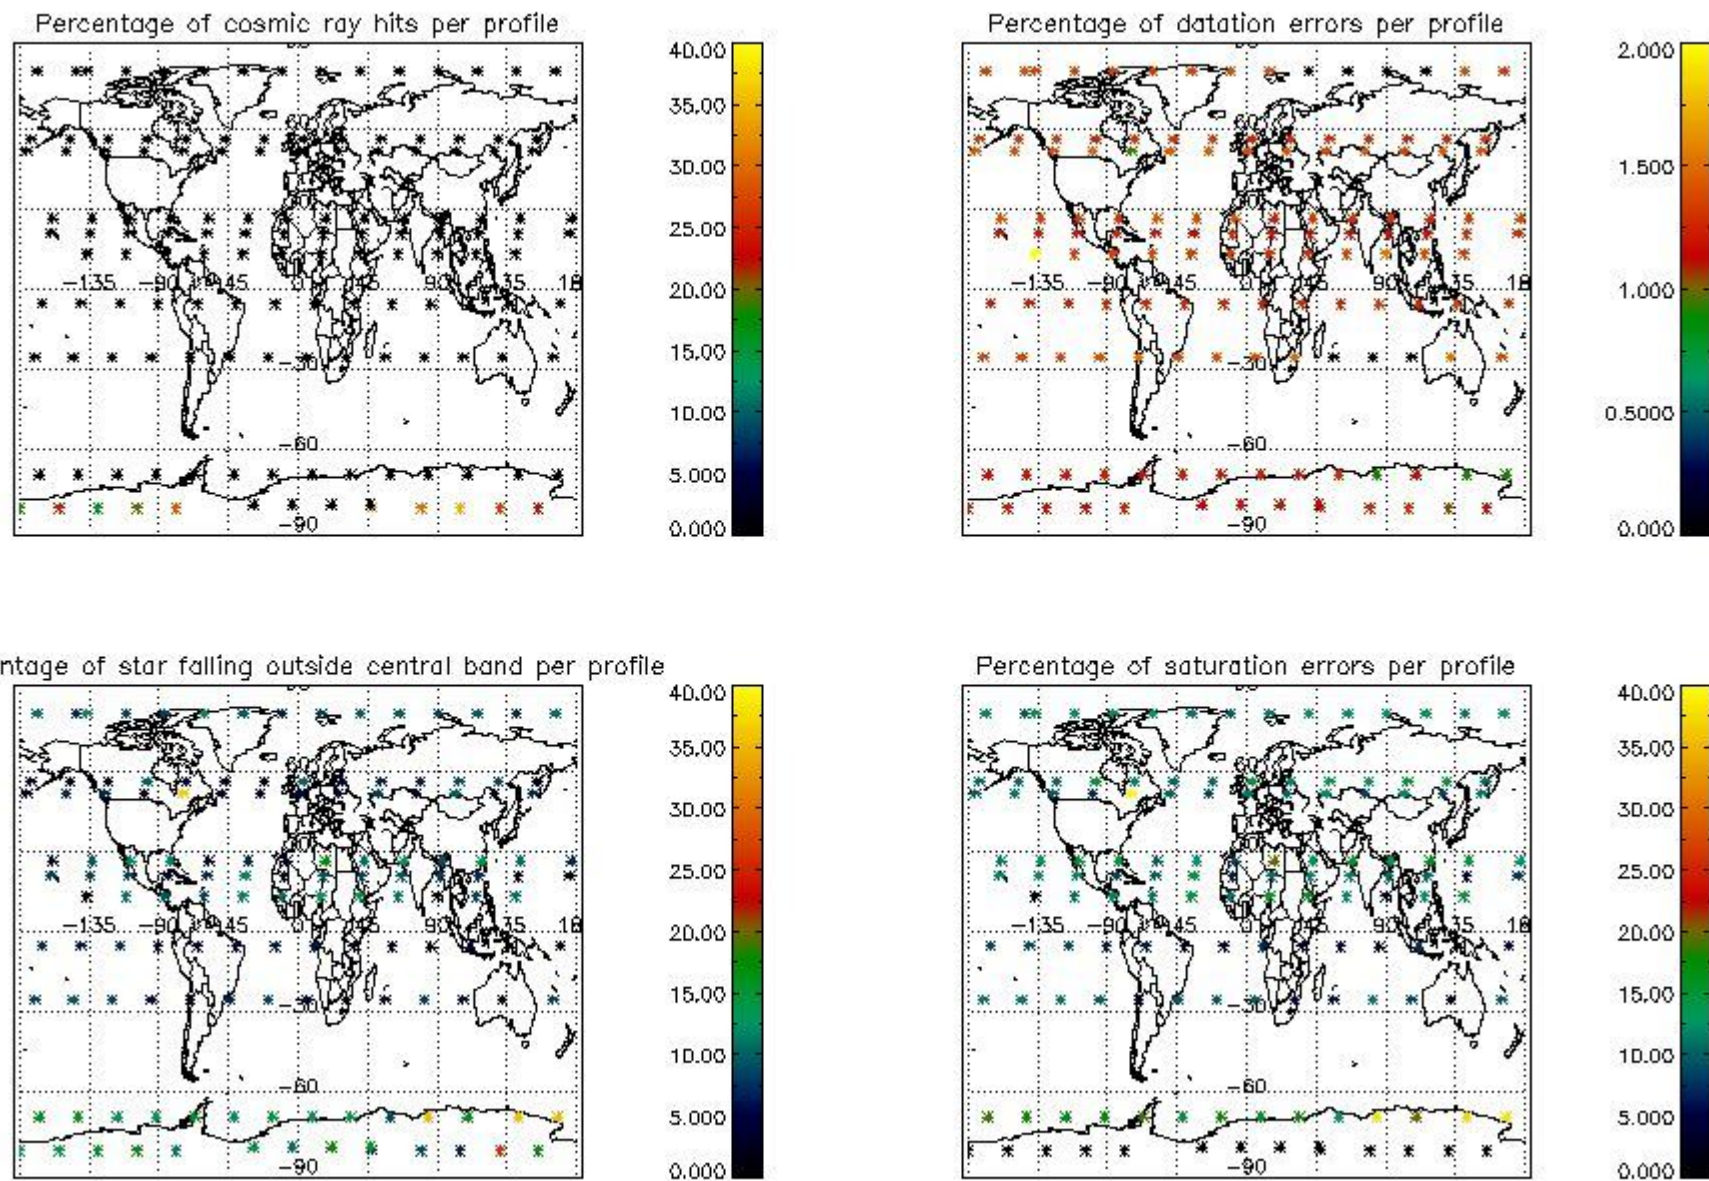

4.2.2 Plot level 1 quality information per product (world map): ENVISAT DESCENDING passes

5. Trace gas profiles

5.1 Ozone statistics based on quality of products

The final quality of the products can be "measured" using the STD (Standard Deviation) attached to every point profile. This information is written to the parameter GOM_NL__2P/NL_LOCAL_SPECIES_DENSITY/o3_std of the level 2 products. The table below shows the statistics for given STD ranges.

The statistics are given with respect to the overall valid production:

- Products without fatal errors: GOM_NL__2P/MPH/PRODUCT_ERR=0
- Valid point profile: GOM_NL__2P/NL_LOCAL_SPECIES_DENSITY/pcd(0)=0

The 'Criteria' is applied to valid points of dark limb products:

- Products in dark limb illumination condition: GOM_NL__2P/NL_SUMMARY_QUALITY/obs_ill_cond=0
- Products without fatal errors: GOM_NL__2P/MPH/PRODUCT_ERR=0
- Valid point profile: GOM_NL__2P/NL_LOCAL_SPECIES_DENSITY/pcd(0)=0

So, the table below shows the percentage of dark limb and valid observations for each criteria with respect to the overall valid daily observations.

Criteria	% of total production
All STD	36
STD < 20	20