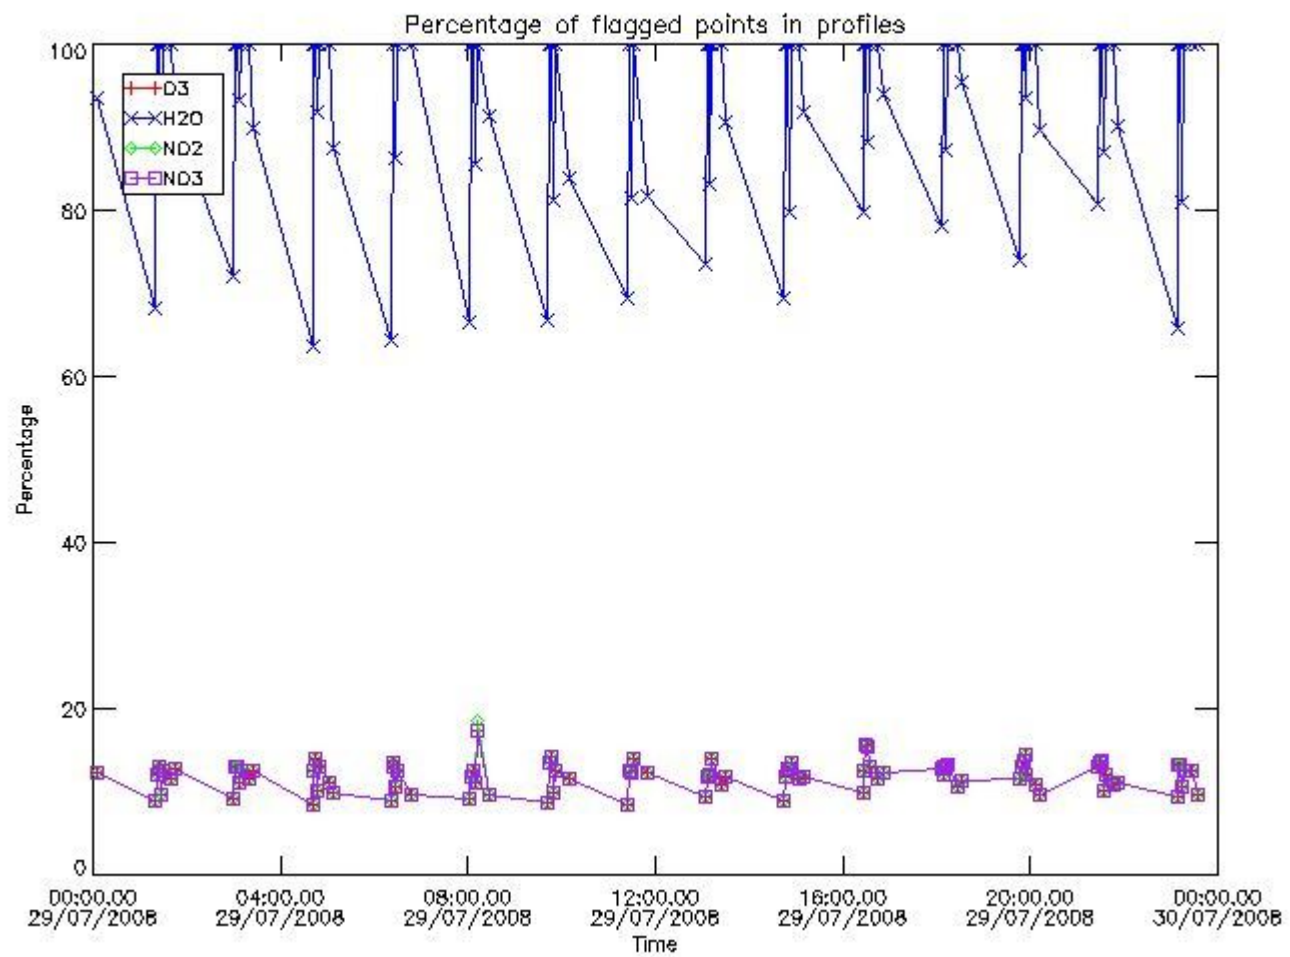

3.1 Plot quality information per product (time dependant)

3.2 Plot quality information per product (world map)

4. Level 1 quality information per product

In this section it is plotted some information contained in the Quality Summary data set of the level 2 products that comes from the level 1b processing. Products without errors (error flag in the MPH set to "0") are used.