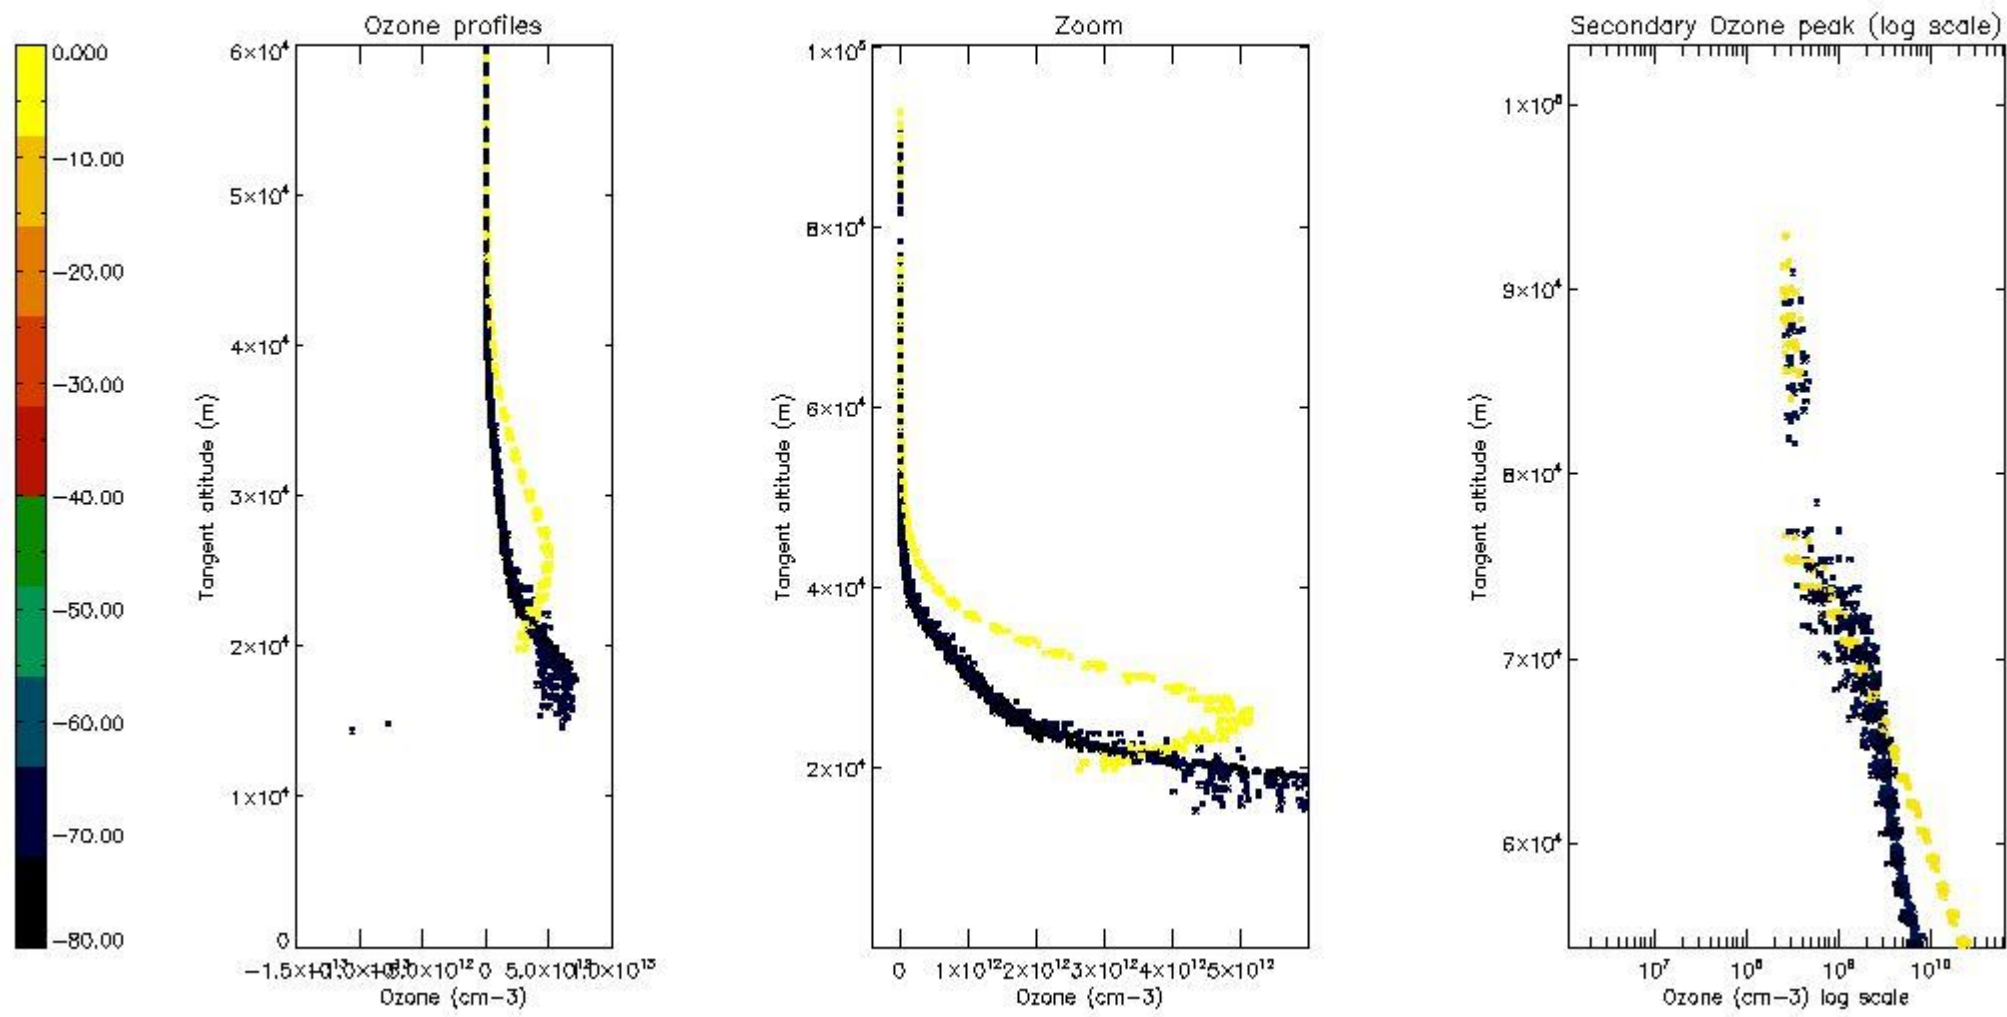

5.6 Plot NO₂ profiles for all STD (dark without errors)

The colorbar represents the latitude.