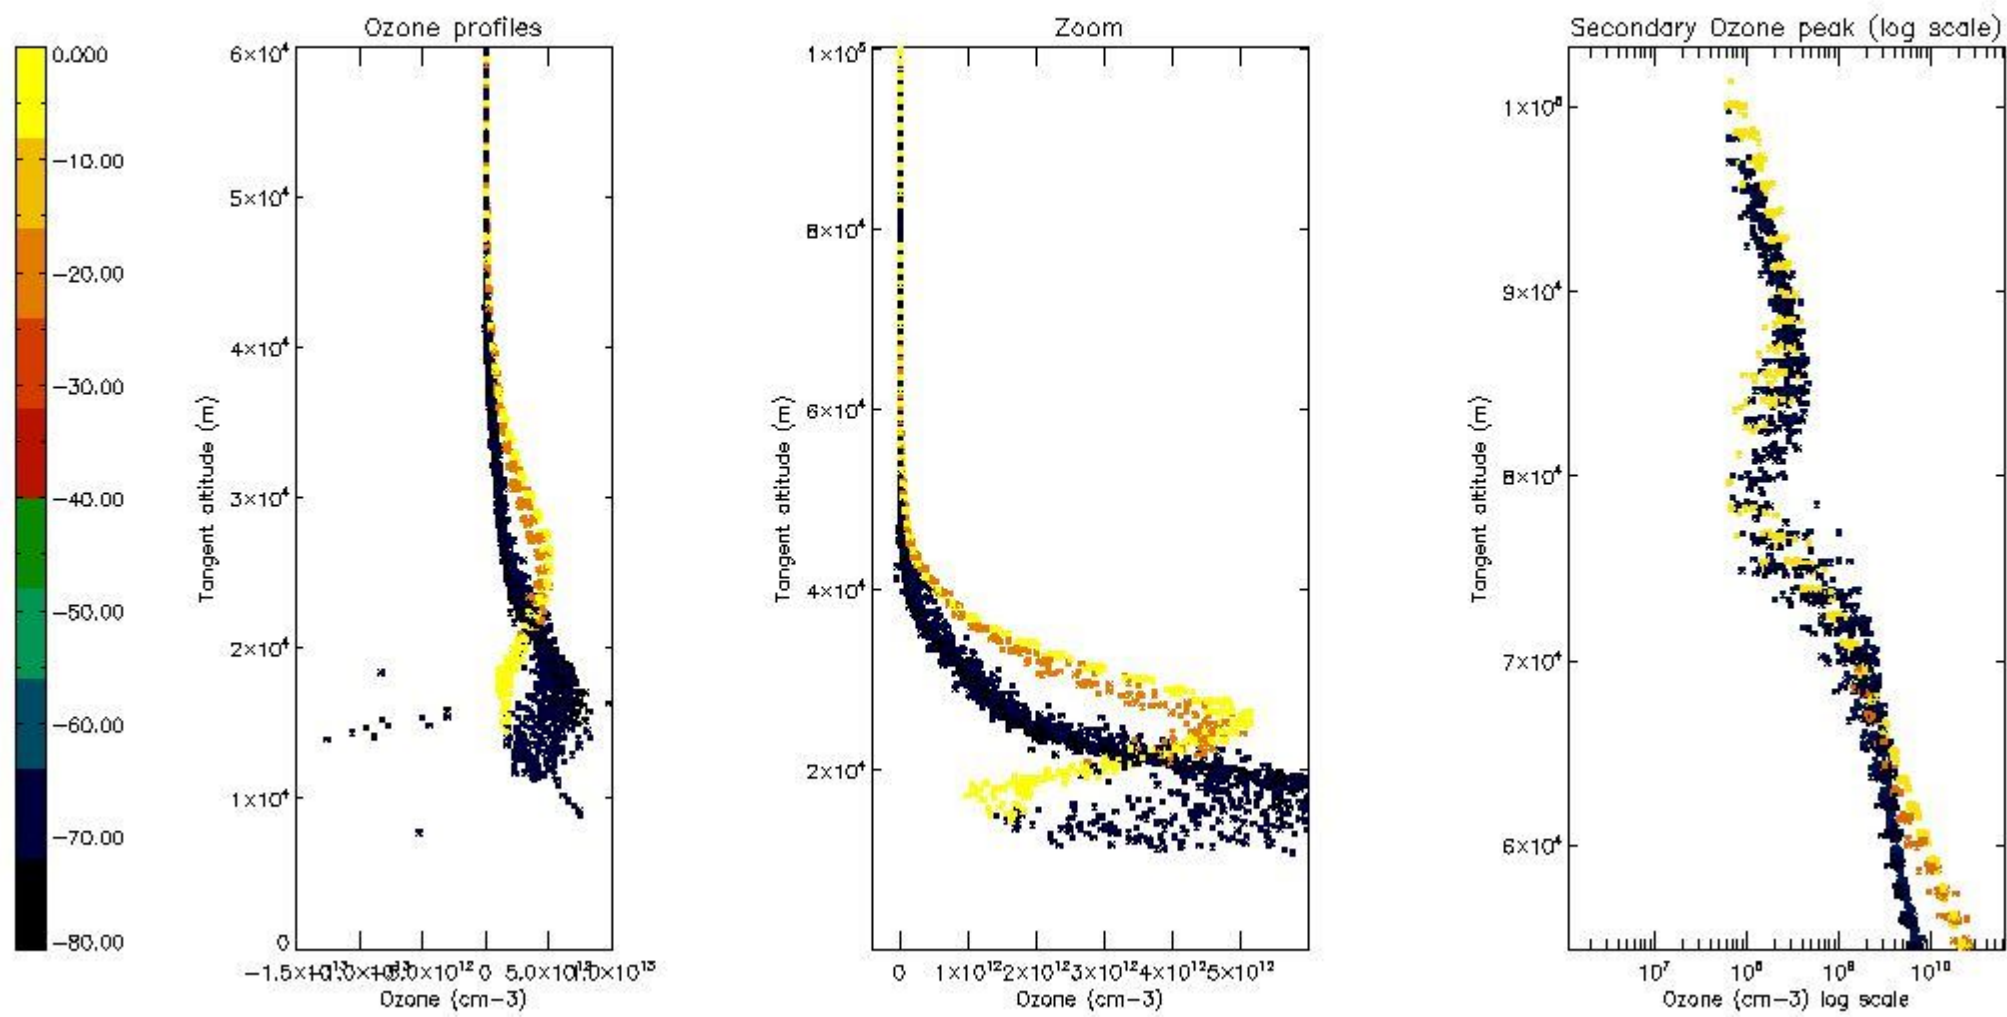

STD < 10	16
STD < 5	12

5.2 Plot ozone profiles for all STD (dark without errors)

The colorbar represents the latitude.

5.3 Plot ozone profiles where STD < 20% (dark without errors)

The colorbar represents the latitude.

5.4 Plot ozone profiles where $STD < 10\%$ (dark without errors)

The colorbar represents the latitude.

5.5 Plot ozone profiles where STD < 5% (dark without errors)

The colorbar represents the latitude.

5.6 Plot NO₂ profiles for all STD (dark without errors)