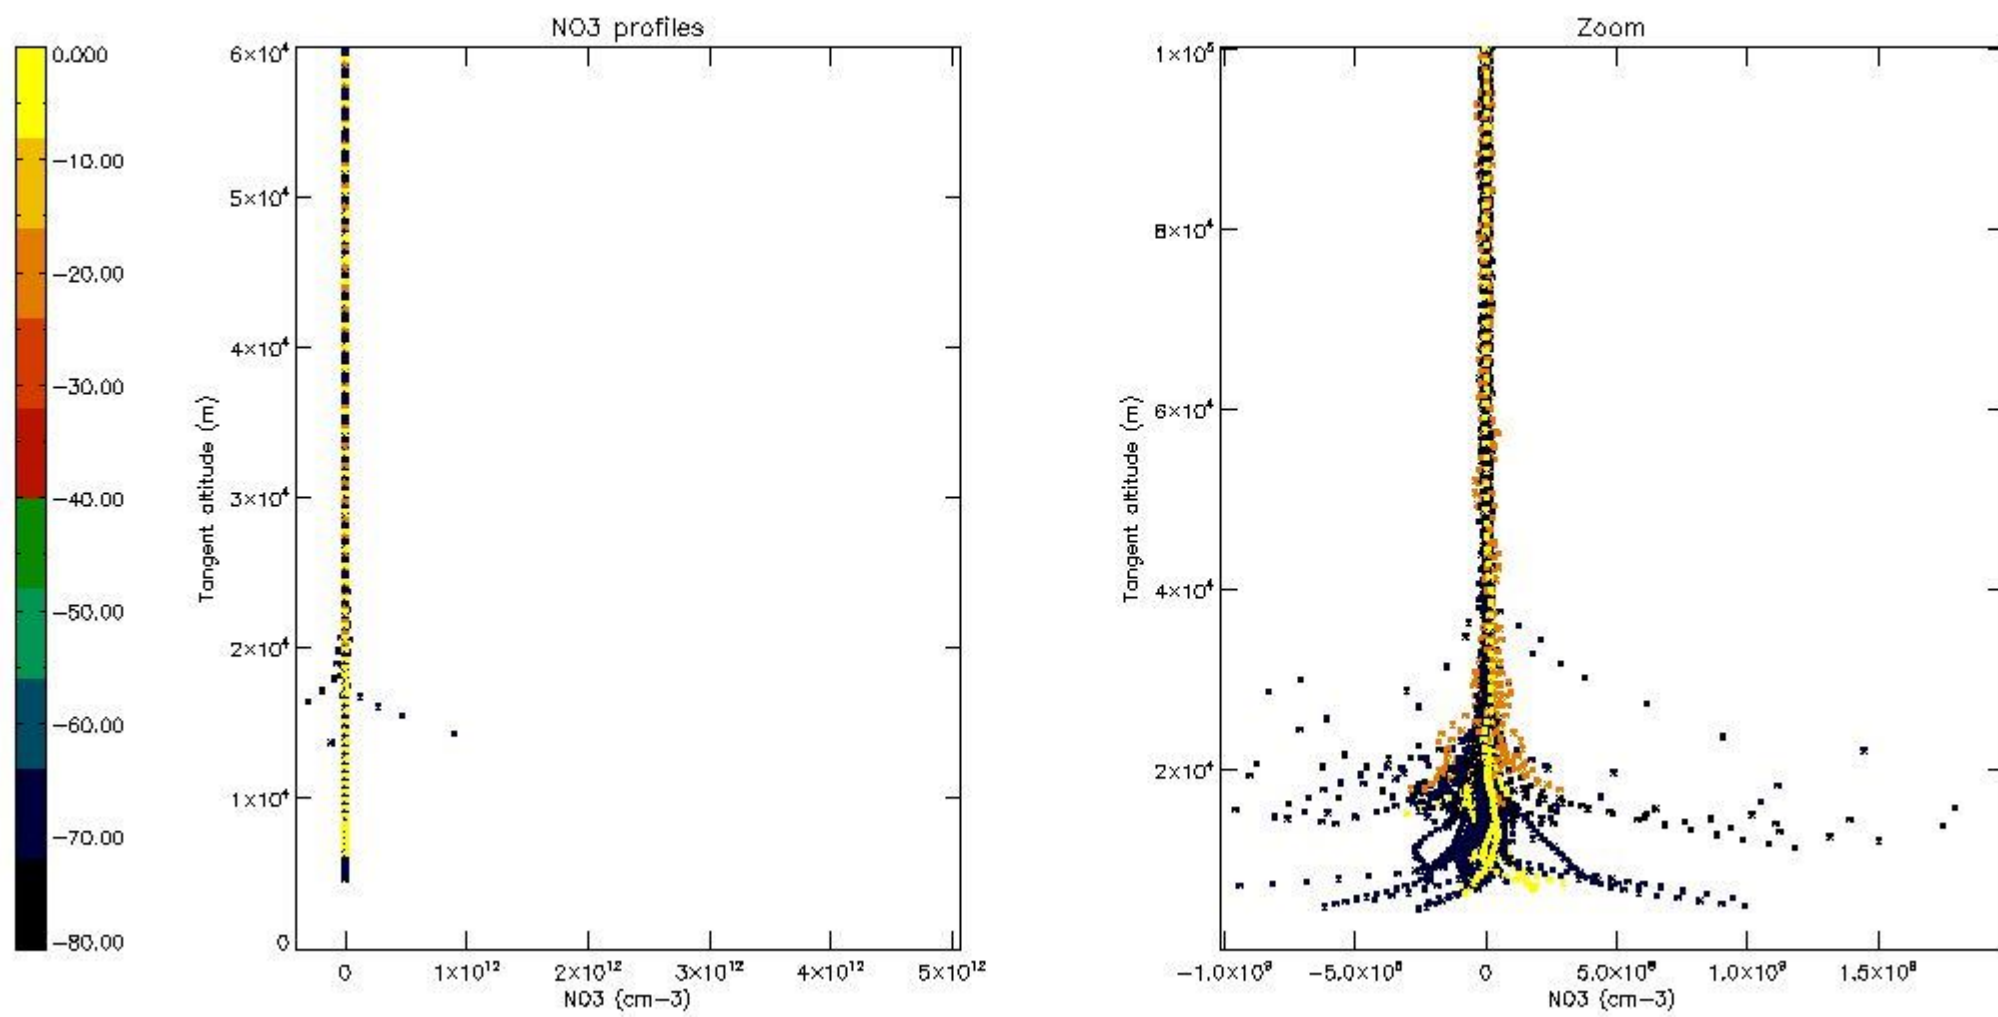

5.4 Plot ozone profiles where $STD < 10\%$ (dark without errors)

The colorbar represents the latitude.

5.5 Plot ozone profiles where STD < 5% (dark without errors)

The colorbar represents the latitude.

5.6 Plot NO₂ profiles for all STD (dark without errors)

The colorbar represents the latitude.

5.7 Plot NO3 profiles for all STD (dark without errors)

The colorbar represents the latitude.

5.8 Plot H₂O profiles for all STD (only for occultations of stars 1,2,3,4,13,14,16,26,63 dark without errors)