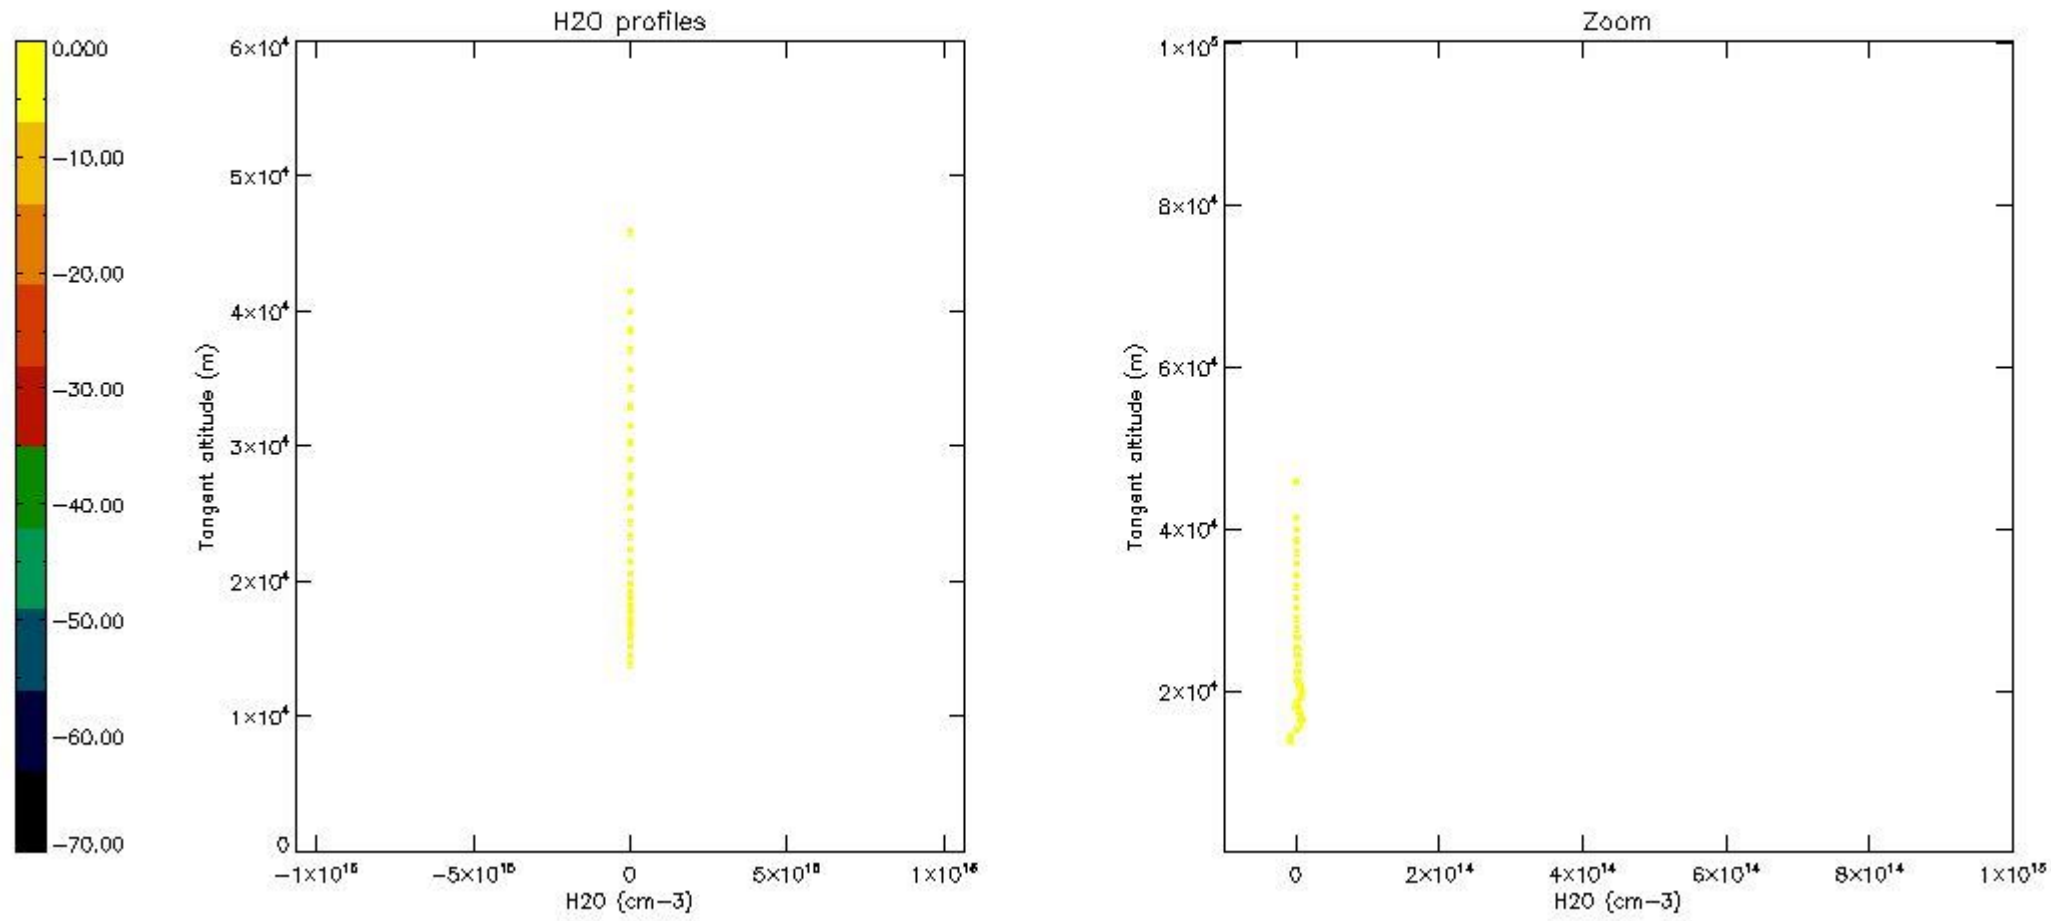

6. Auxiliary Data Files used for the production reported in section 2

The number reported in the third column indicates since which file (see list in section 2) the corresponding auxiliary file has been used. The fourth column is the date of those product files.

Type	Auxiliary Filename	Used since product	Used since product date
INST_PHYS_CHARACTERISTICS	GOM_INS_AXVIEC20091111_143220_20030716_120000_20500101_000000	1	29-JUL-2008 00:04:55
LEVEL-2_PROC_CONFIG	GOM_PR2_AXVIEC20091111_152718_20020301_000000_20500101_000000	1	29-JUL-2008 00:04:55
CROSS_SECTIONS_FILE	GOM_CRS_AXVIEC20091111_154832_20020301_000000_20500101_000000	1	29-JUL-2008 00:04:55