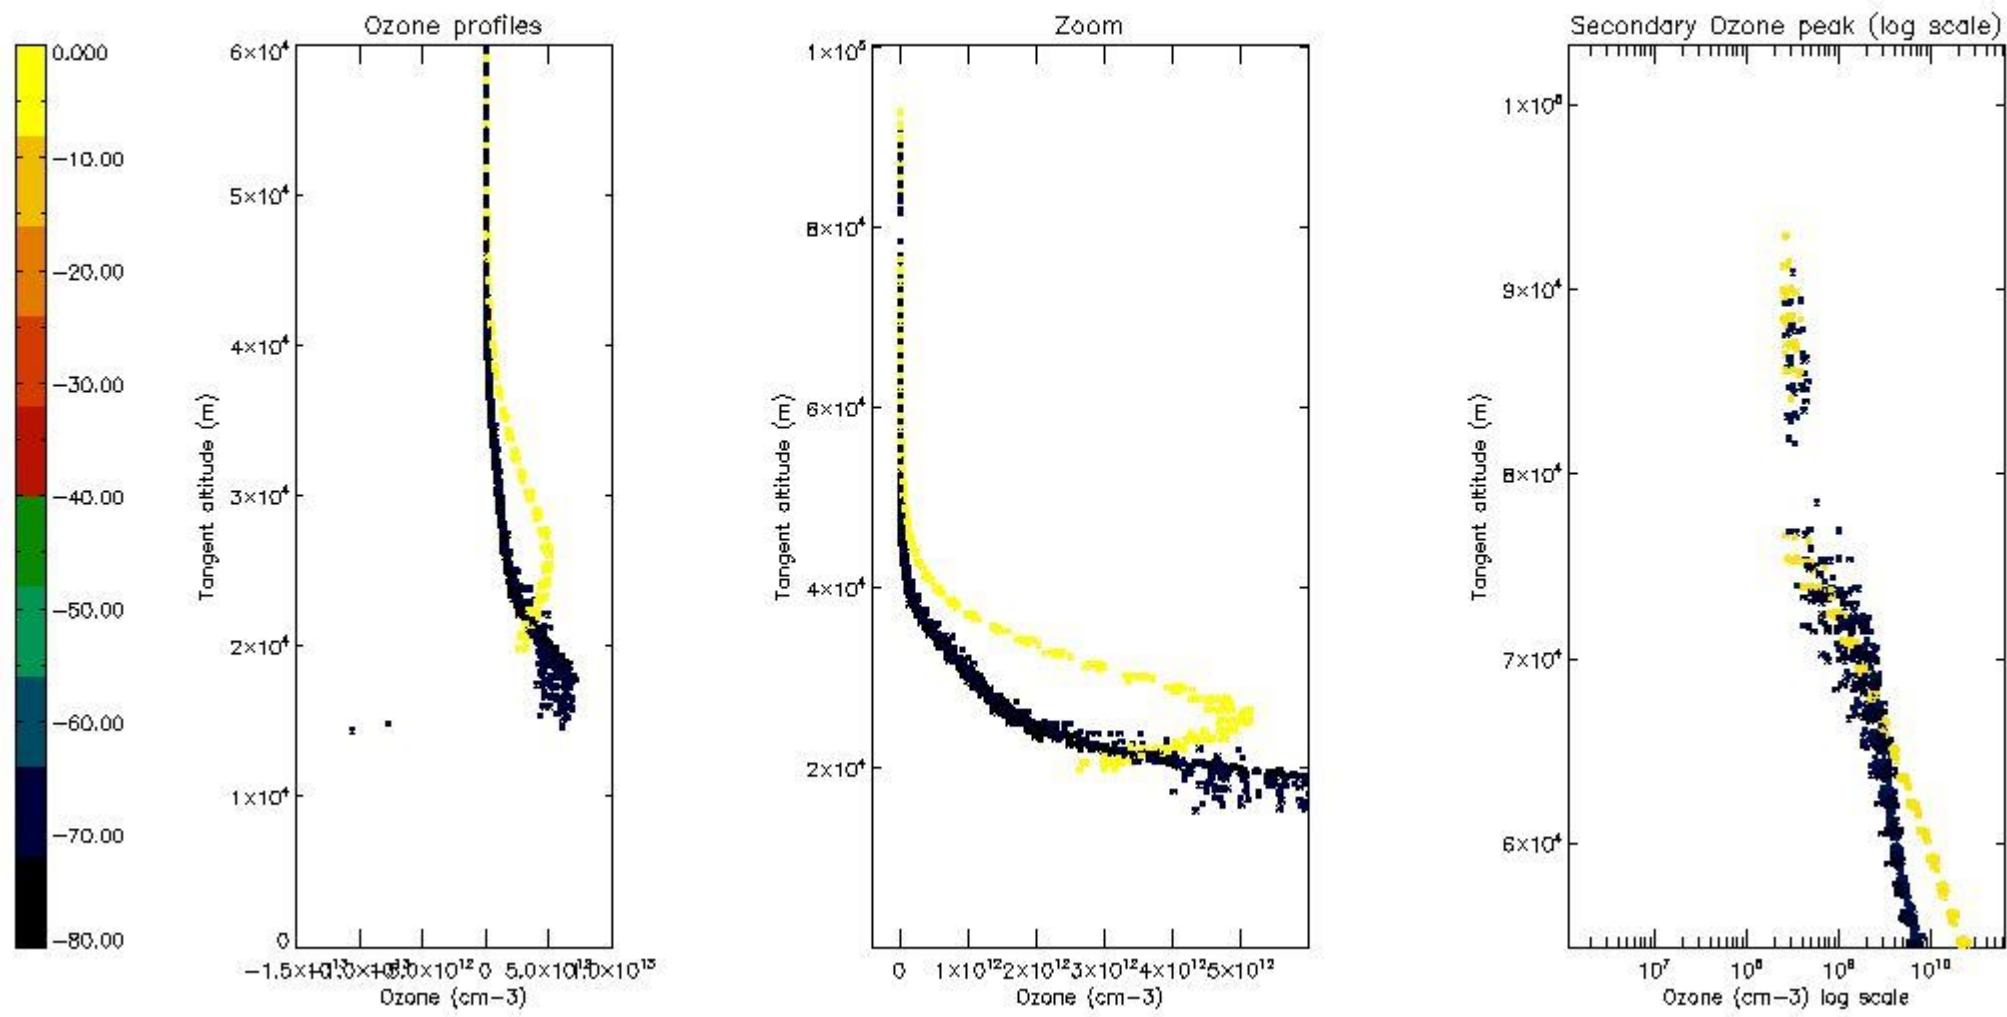

STD < 10	16
STD < 5	12

5.2 Plot ozone profiles for all STD (dark without errors)

The colorbar represents the latitude.

5.3 Plot ozone profiles where STD < 20% (dark without errors)

The colorbar represents the latitude.

5.4 Plot ozone profiles where $STD < 10\%$ (dark without errors)

The colorbar represents the latitude.

5.5 Plot ozone profiles where STD < 5% (dark without errors)

The colorbar represents the latitude.

5.6 Plot NO₂ profiles for all STD (dark without errors)