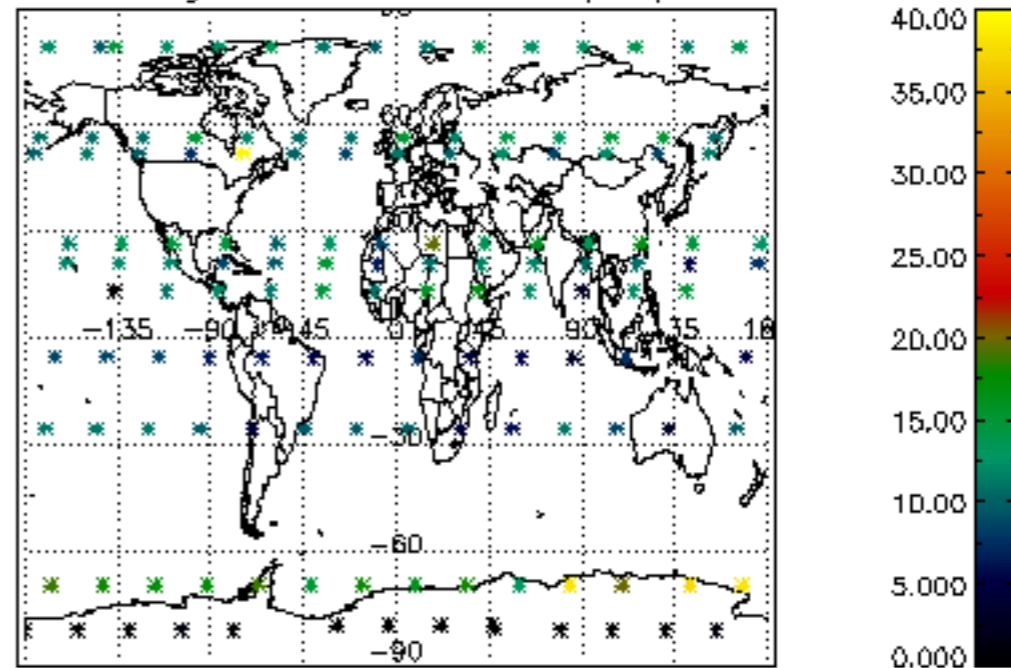

Percentage of saturation errors per profile