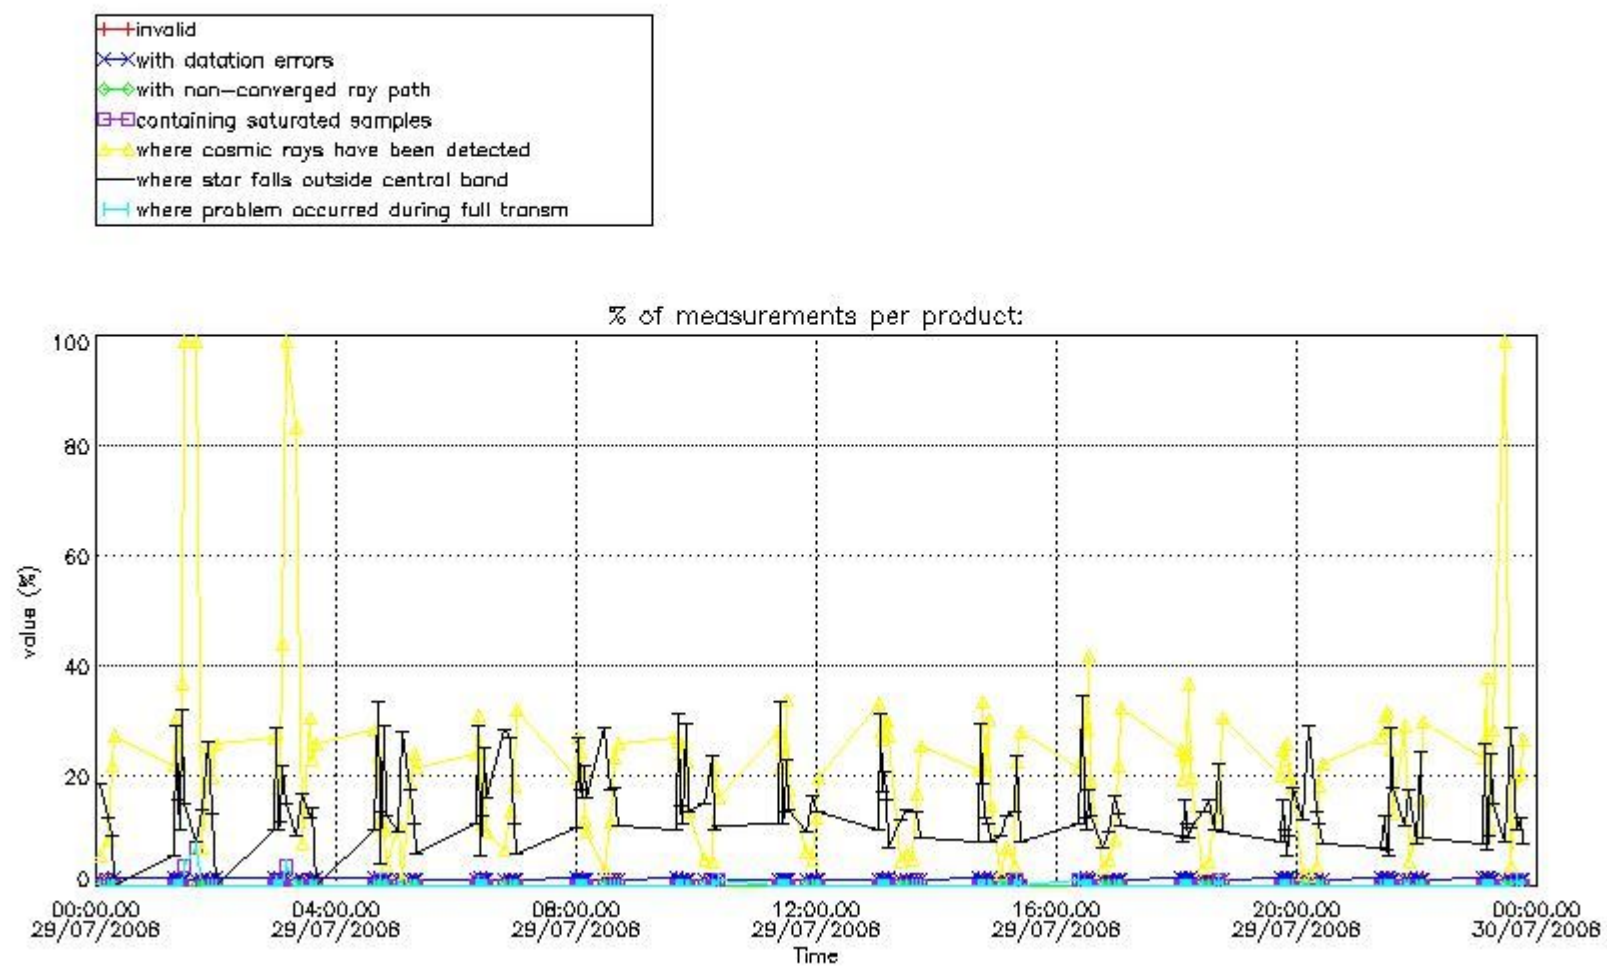

4.1.2 Plot level 1 quality information per product (time dependant): ENVI SAT DESCENDING passes