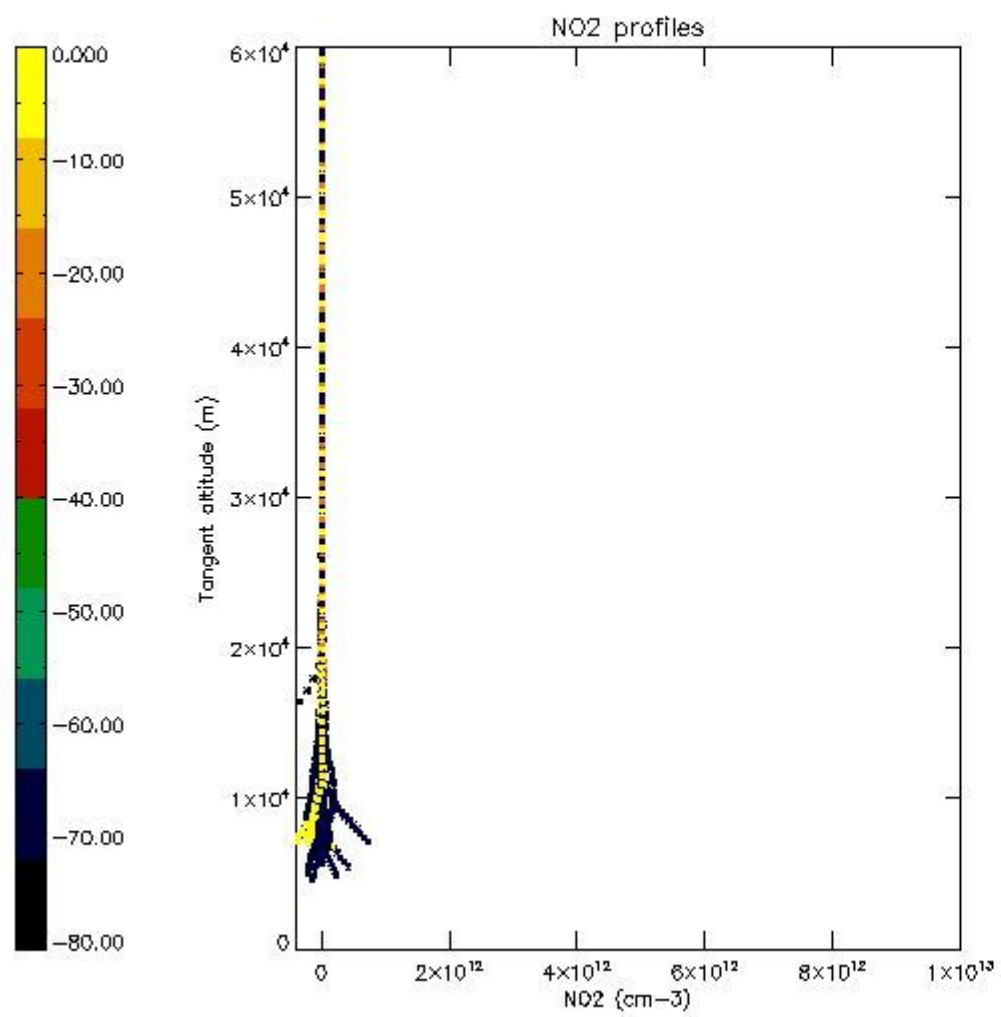

5.7 Plot NO3 profiles for all STD (dark without errors)

The colorbar represents the latitude.