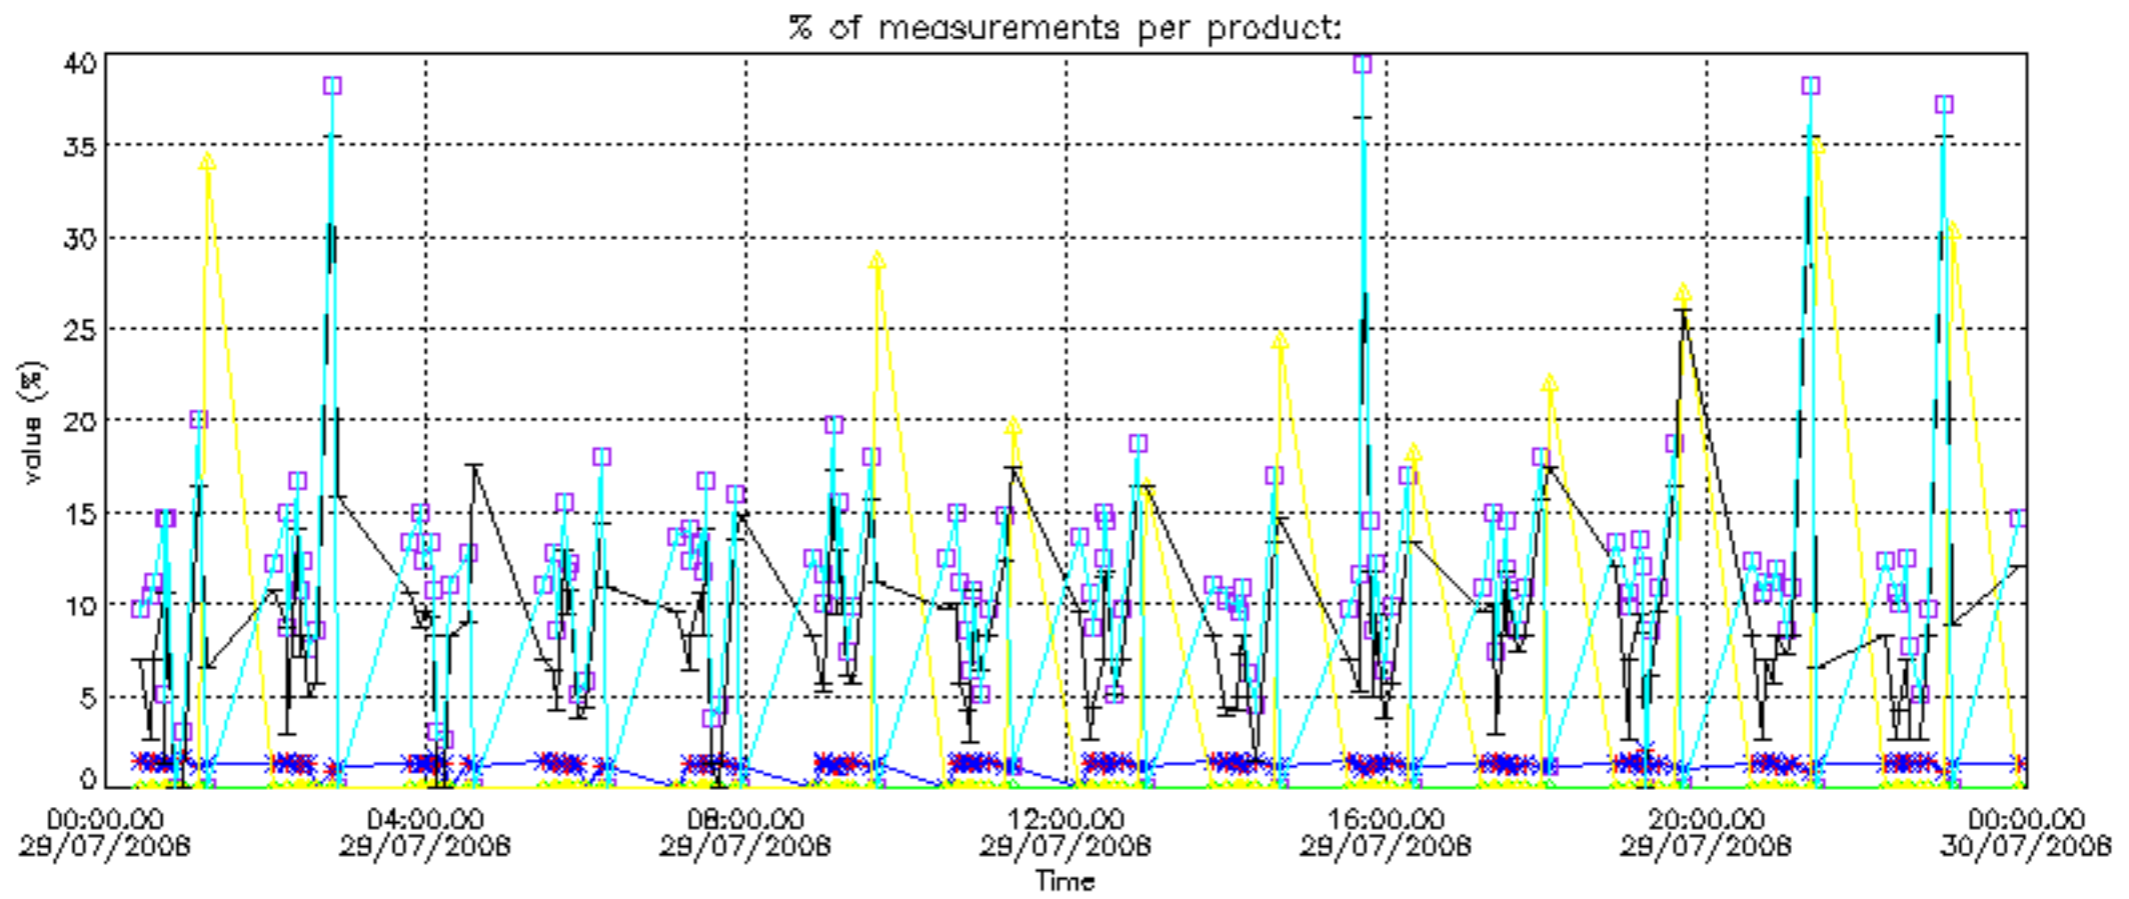

Percentage of cosmic ray hits per profile

Percentage of datation errors per profile