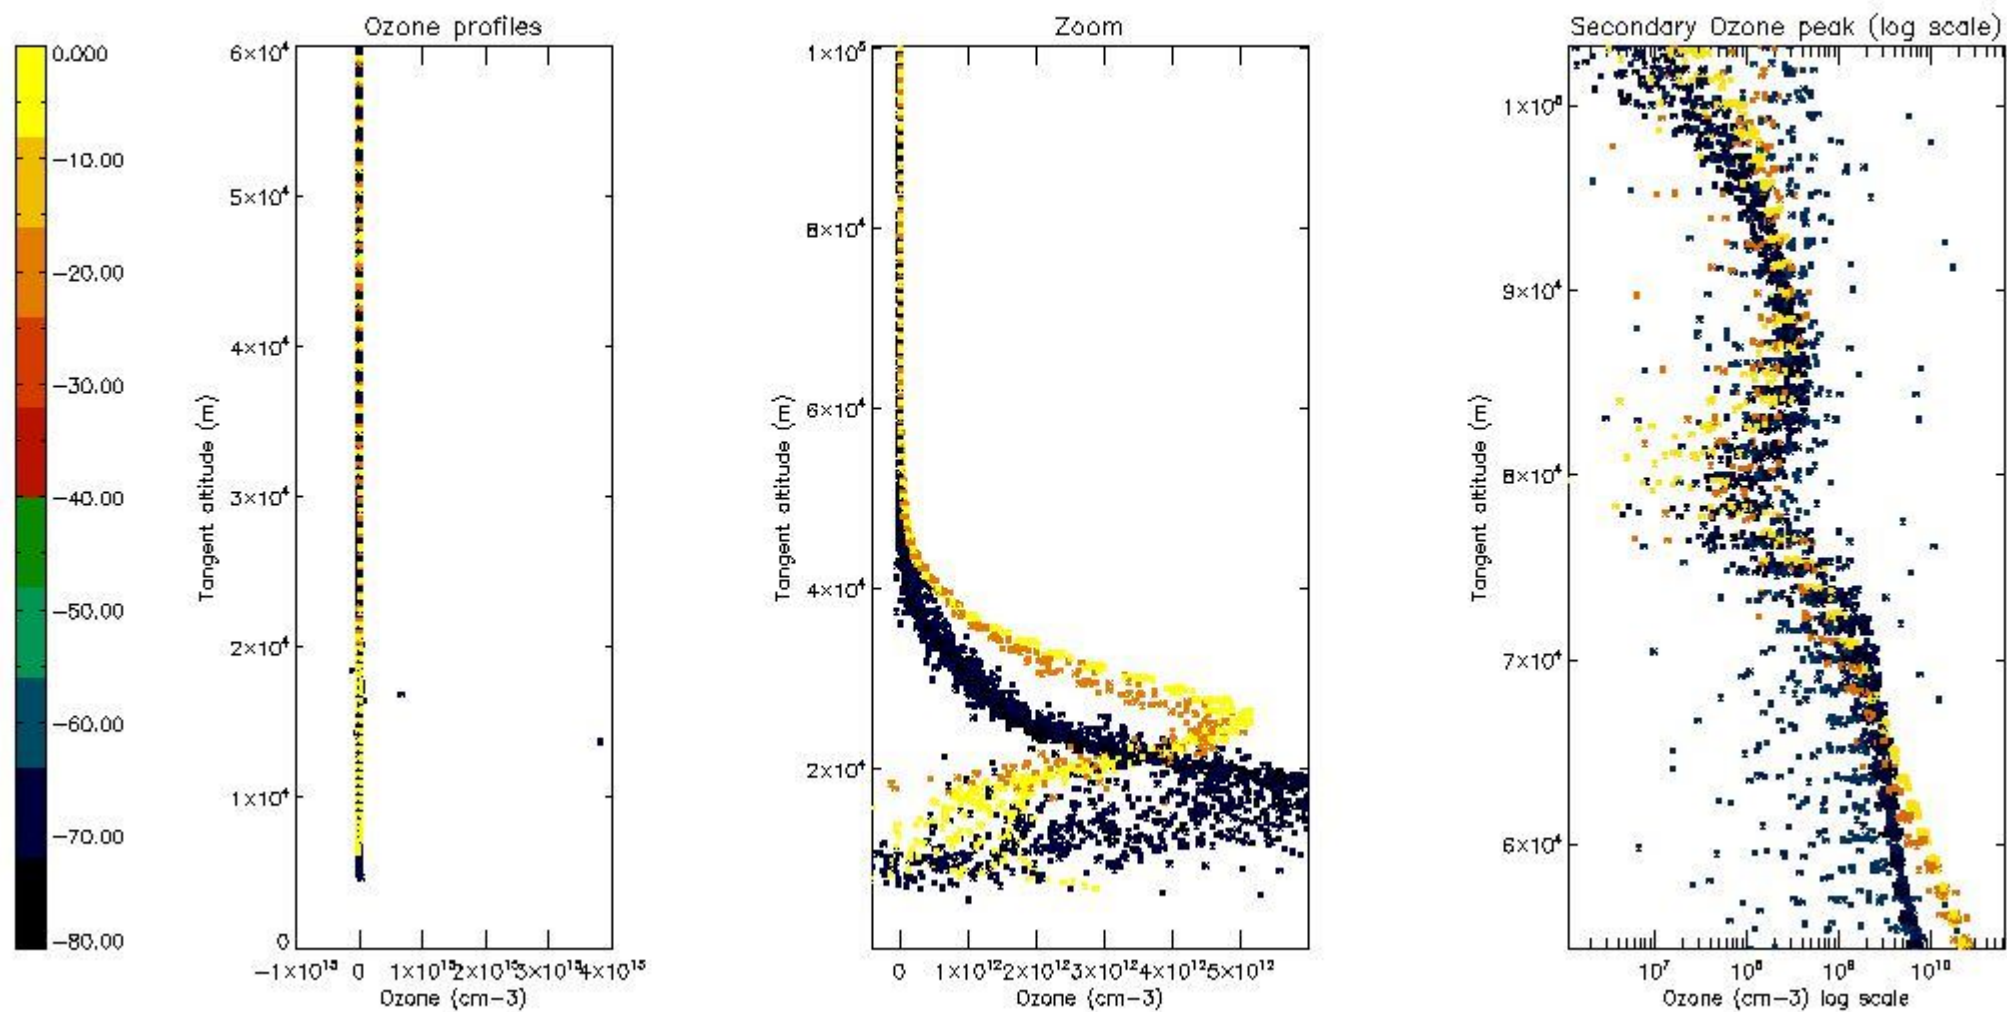

STD < 10	16
STD < 5	12

5.2 Plot ozone profiles for all STD (dark without errors)

The colorbar represents the latitude.

5.3 Plot ozone profiles where STD < 20% (dark without errors)

The colorbar represents the latitude.