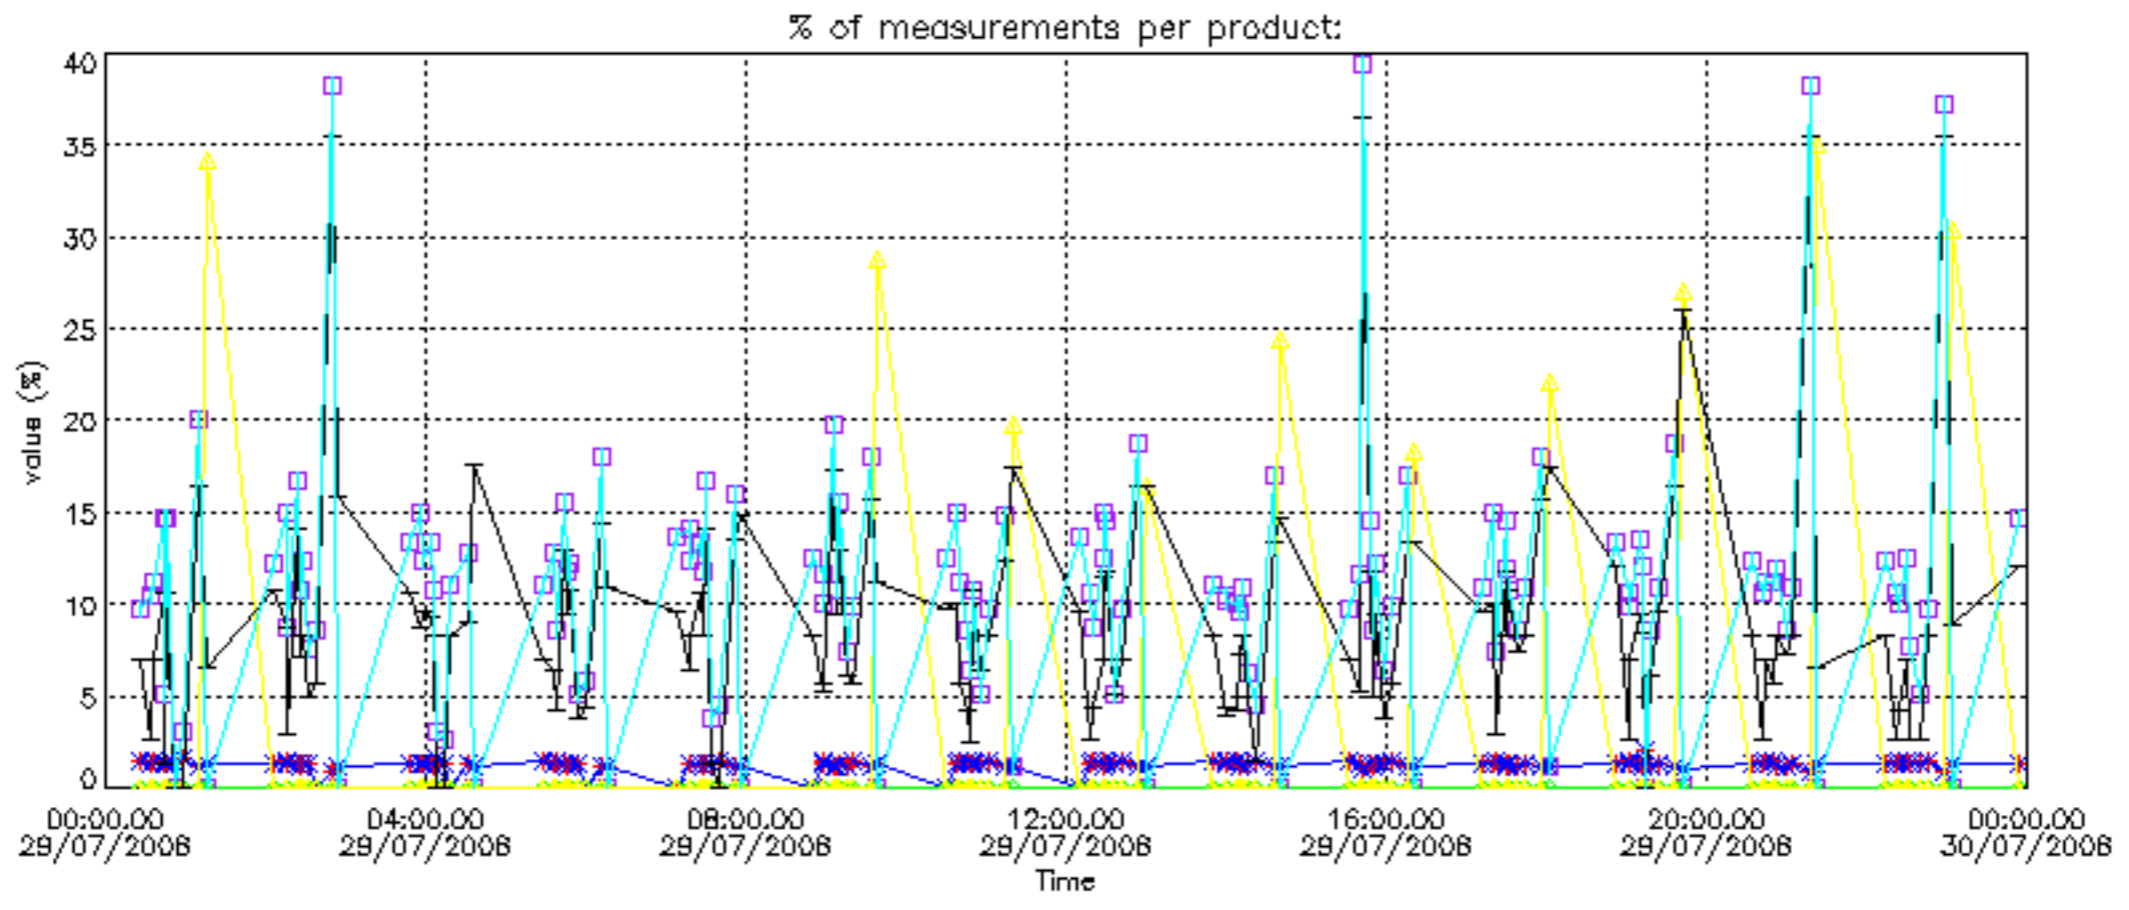

Percentage of cosmic ray hits per profile

Percentage of datation errors per profile