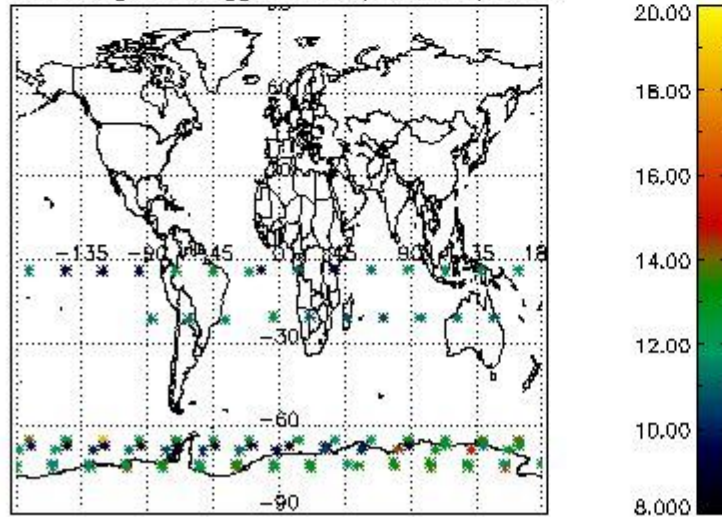

Percentage of flagged data per NO2 profile