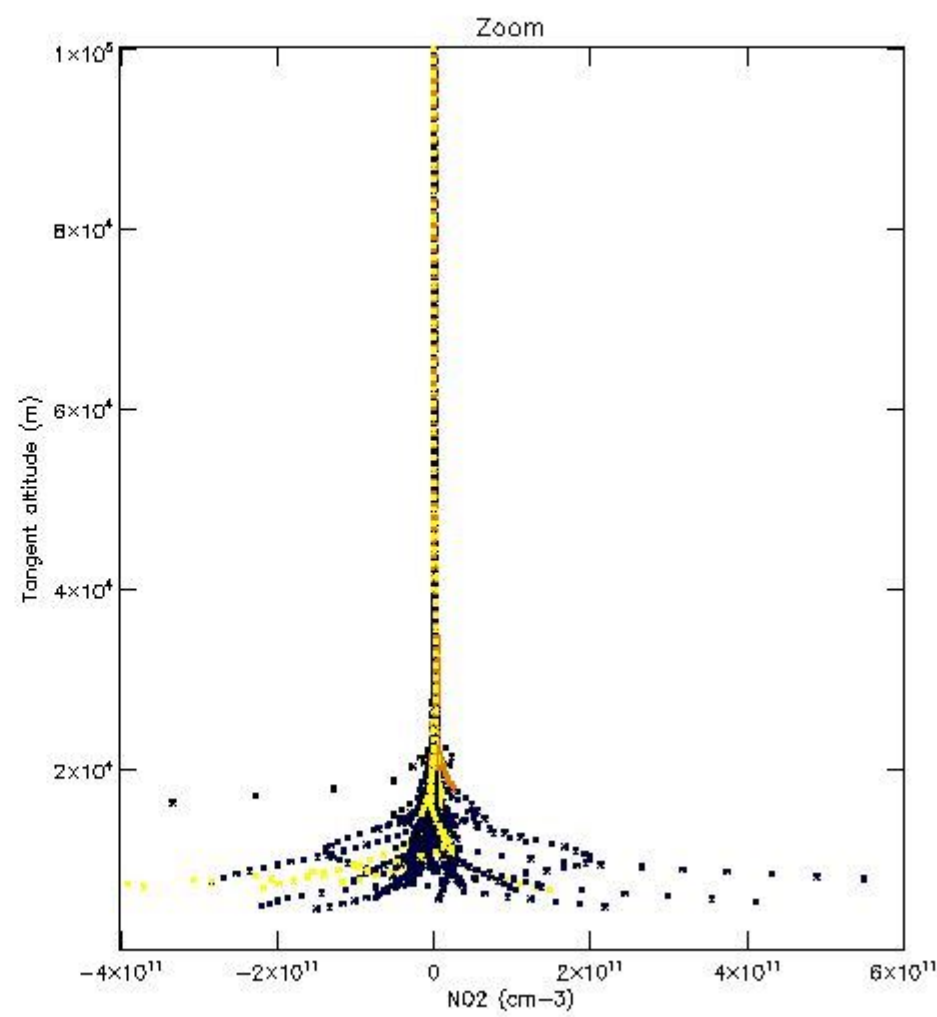

5.7 Plot NO3 profiles for all STD (dark without errors)

The colorbar represents the latitude.