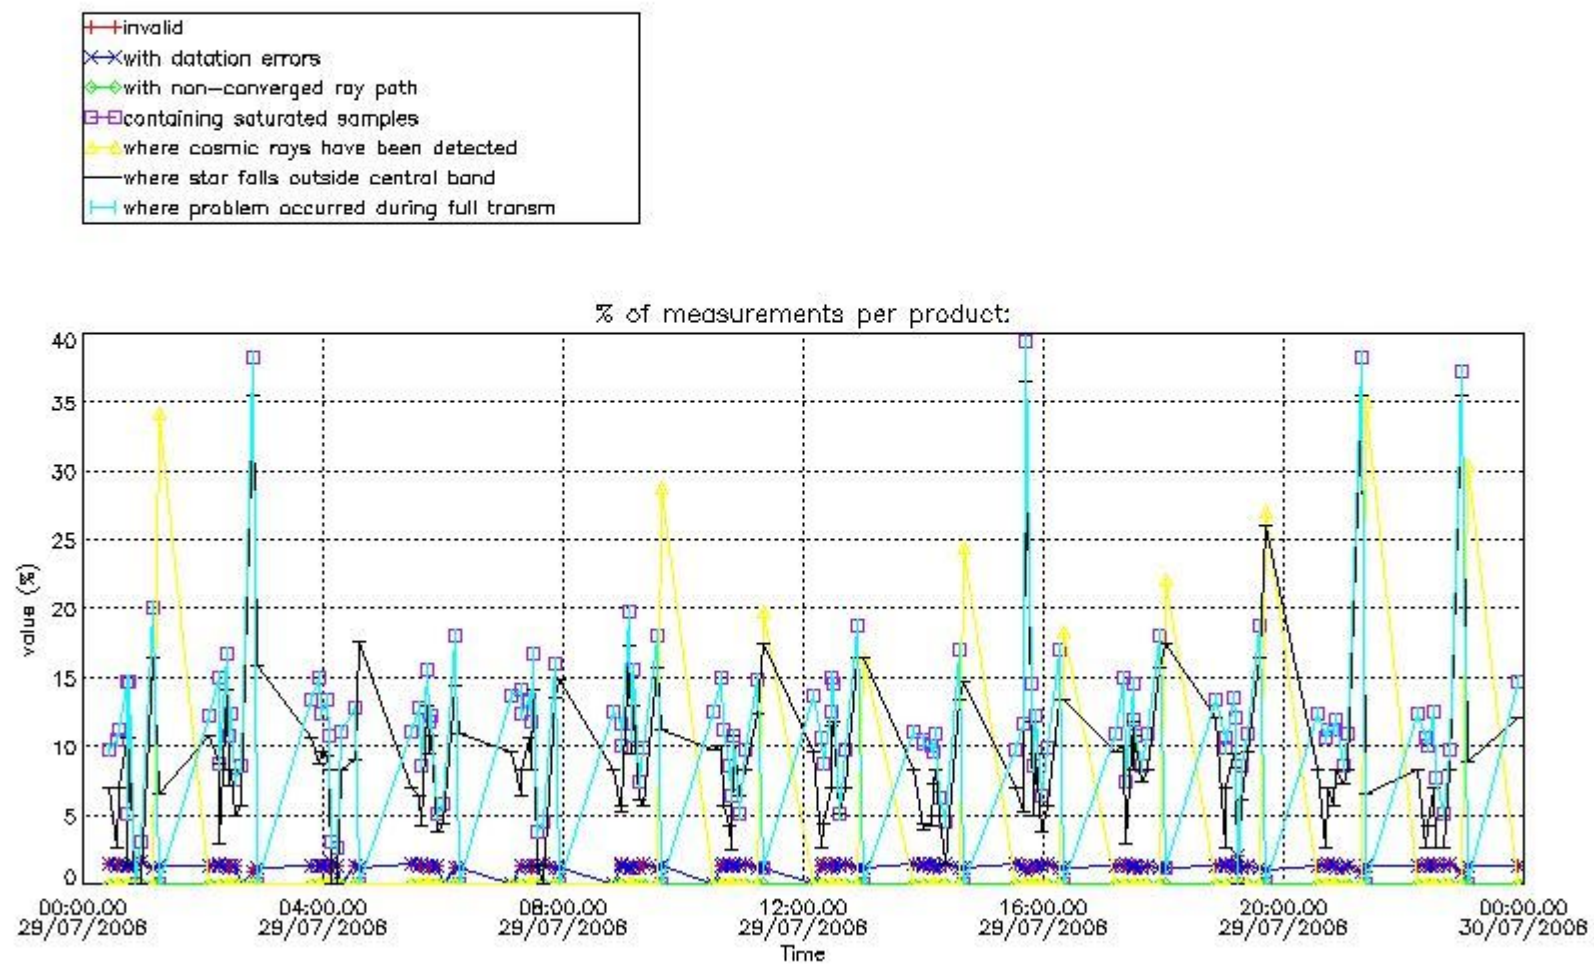

4.2 Plot quality information per product coming from level 1b processing (world map)

4.2.1 Plot level 1 quality information per product (world map): ENVISAT ASCENDING passes