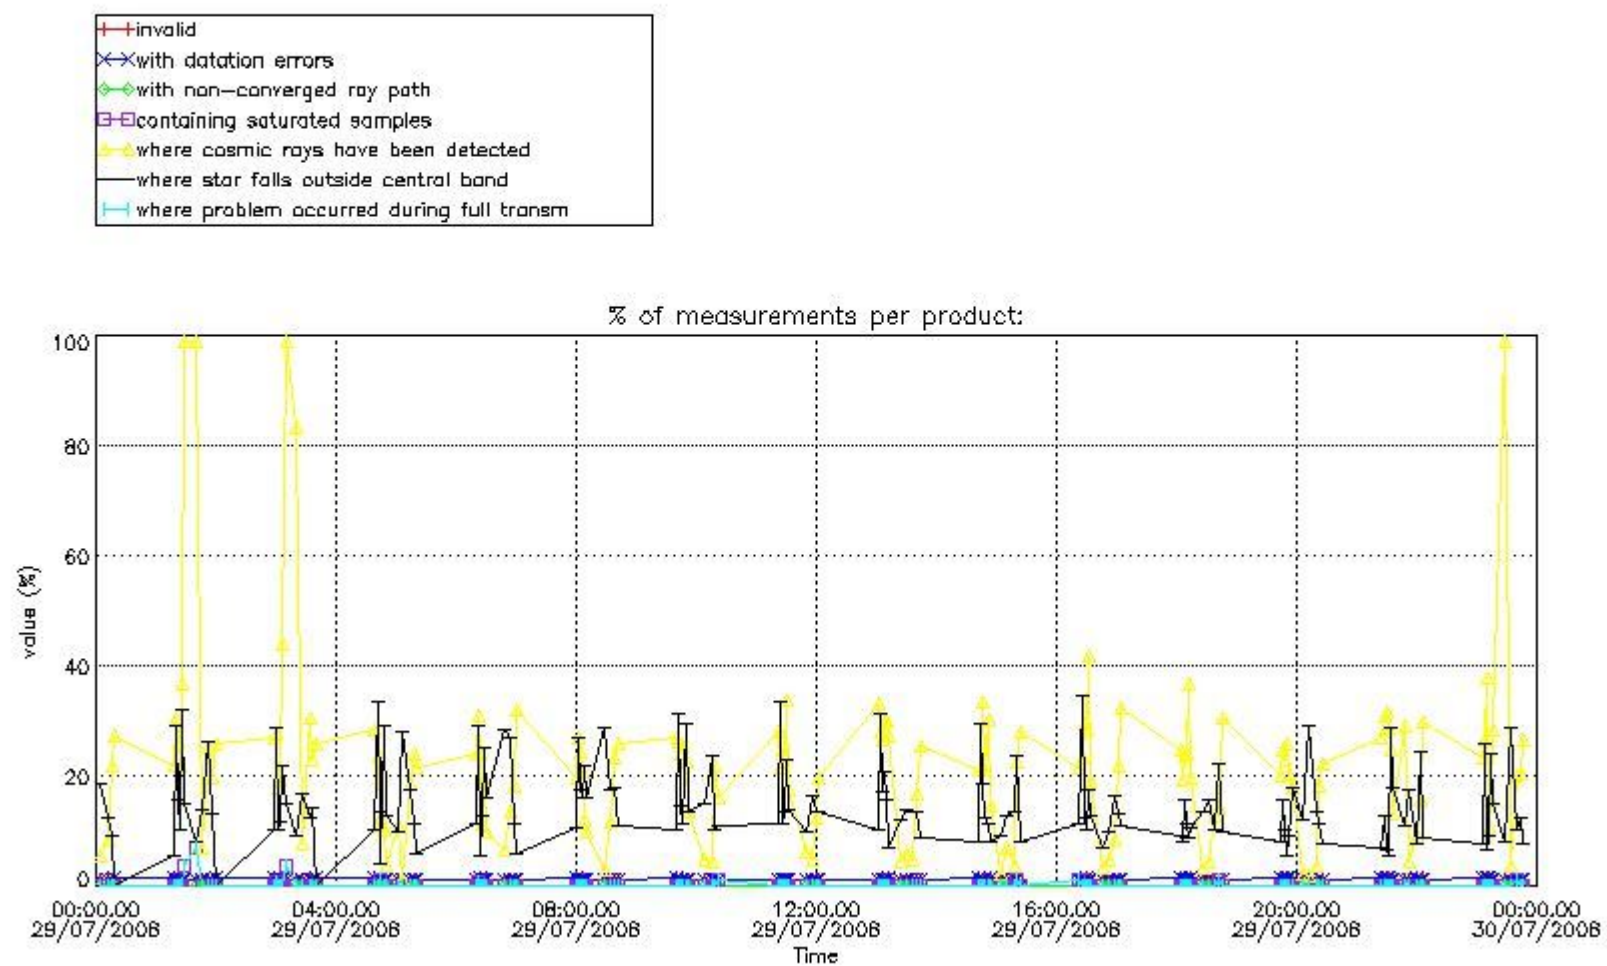

3. Quality information per product

In this section it is plotted some information contained in the Quality Summary data set of the level 2 products. Only products in dark limb conditions and without errors (error flag in the MPH set to "0") are used.

3.1 Plot quality information per product (time dependant)

3.2 Plot quality information per product (world map)

4. Level 1 quality information per product

In this section it is plotted some information contained in the Quality Summary data set of the level 2 products that comes from the level 1b processing. Products without errors (error flag in the MPH set to "0") are used.

4.1 Plot quality information per product (time dependant) coming from level 1b processing

4.1.1 Plot level 1 quality information per product (time dependant): ENVISAT ASCENDING passes

4.1.2 Plot level 1 quality information per product (time dependant): ENVI SAT DESCENDING passes