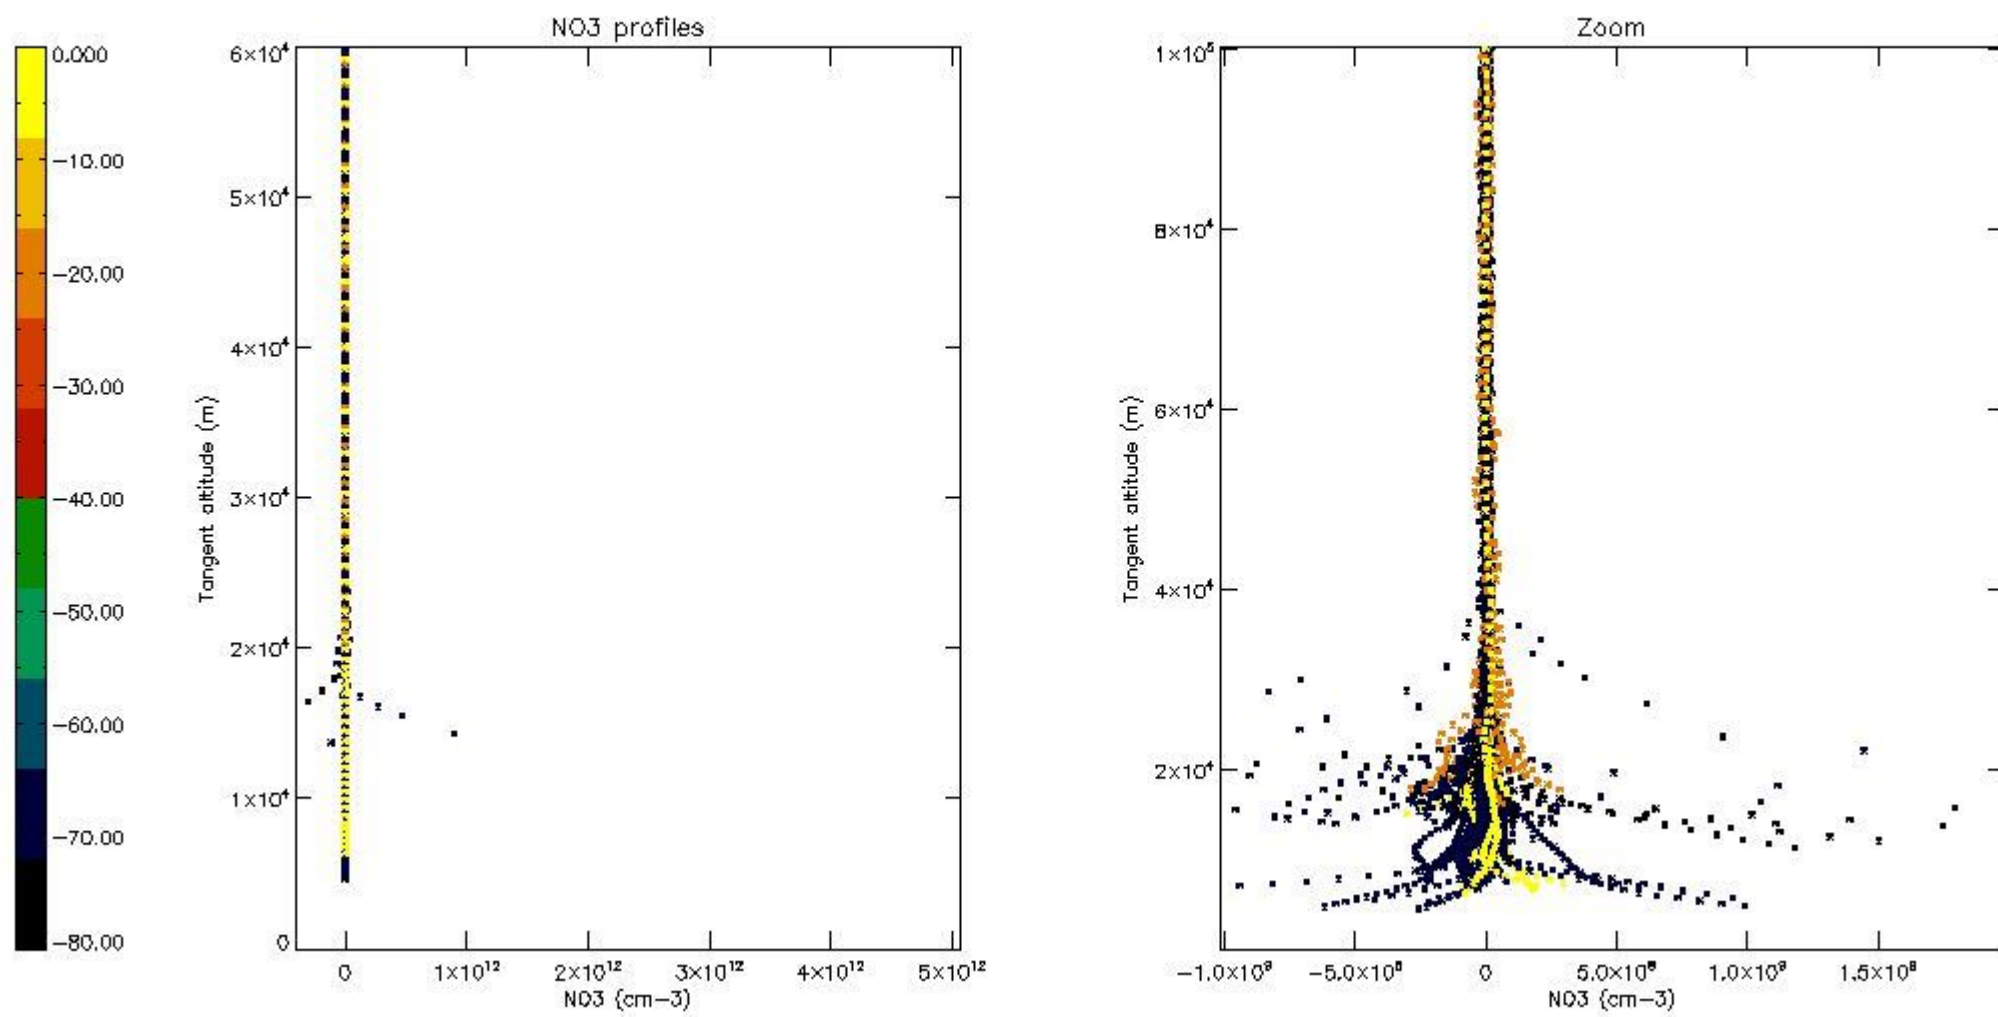

5.8 Plot H₂O profiles for all STD (only for occultations of stars 1,2,3,4,13,14,16,26,63 dark without errors)

The colorbar represents the latitude.