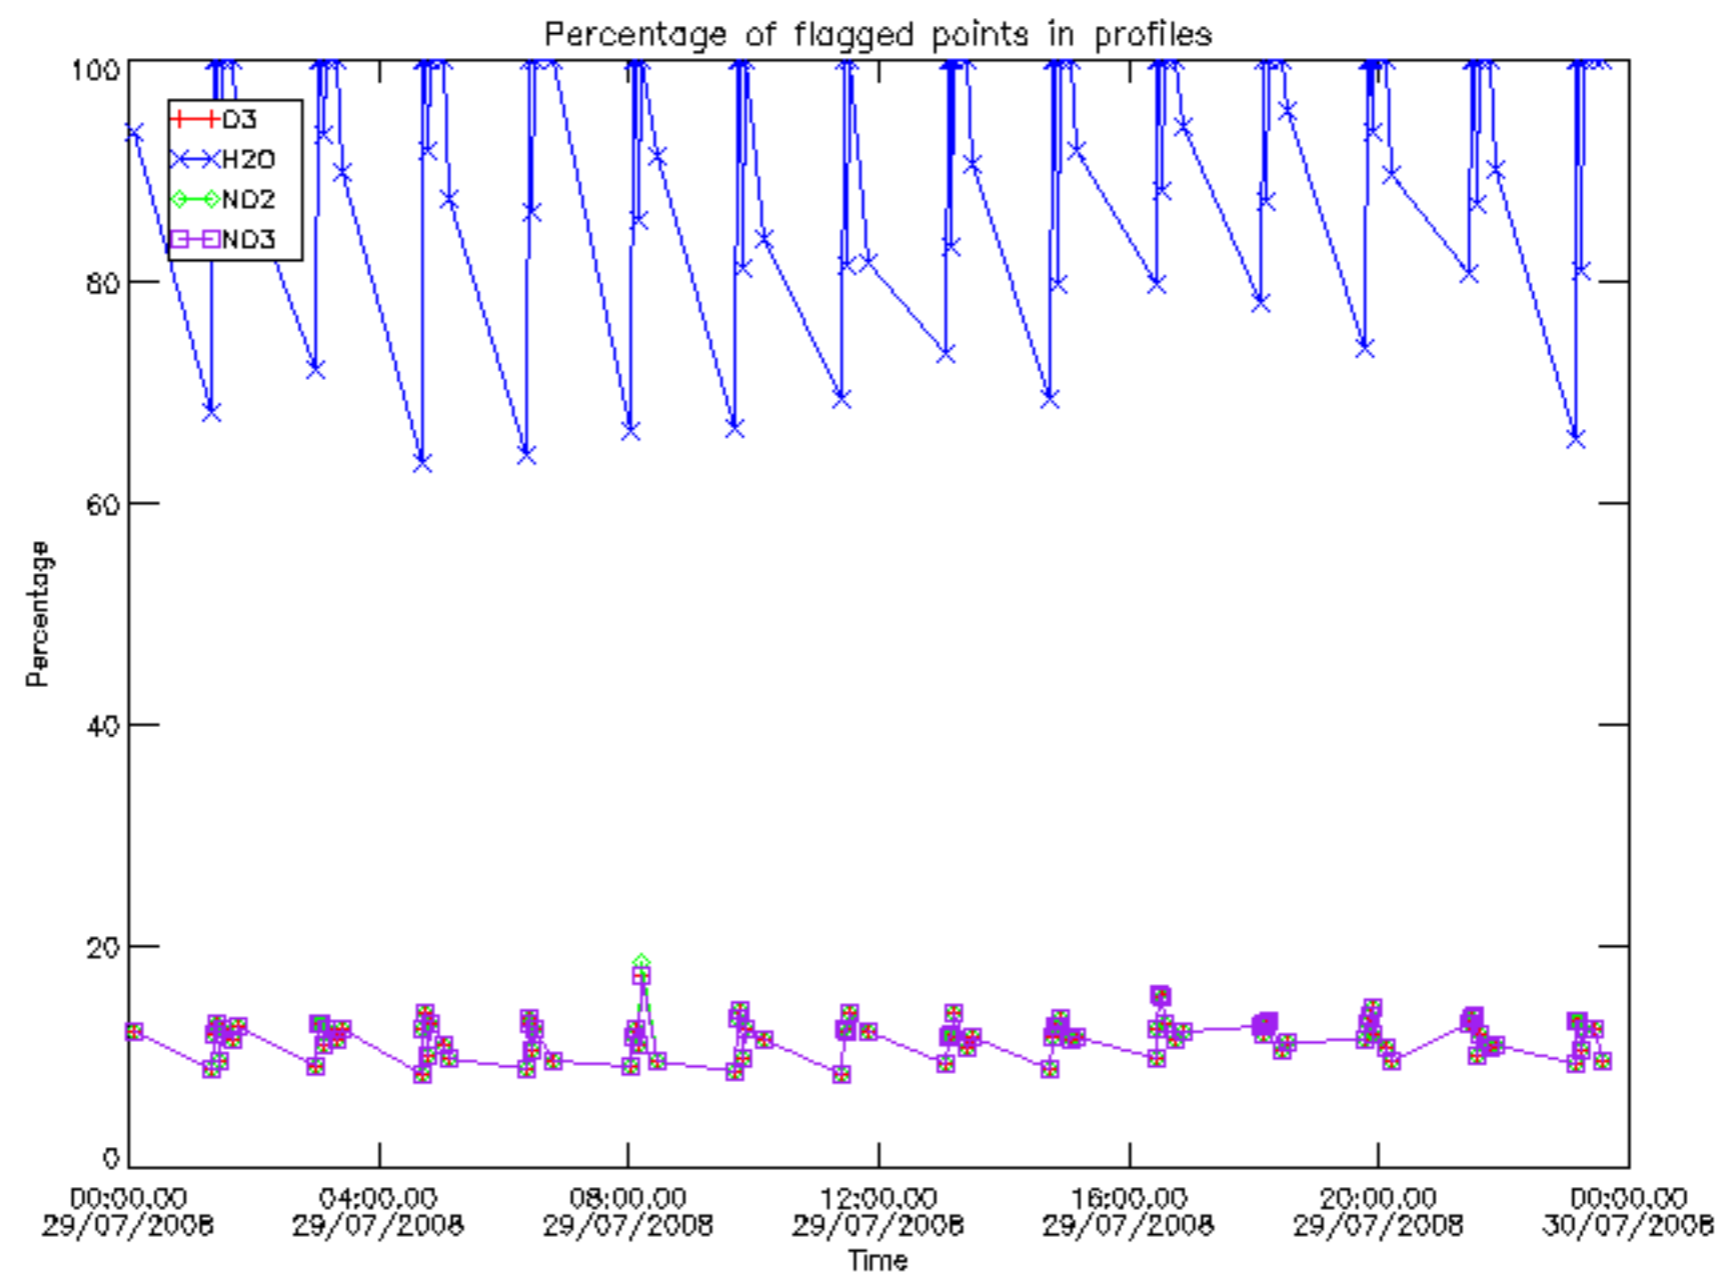

Percentage of flagged data per D3 profile

Percentage of flagged data per H2O profile