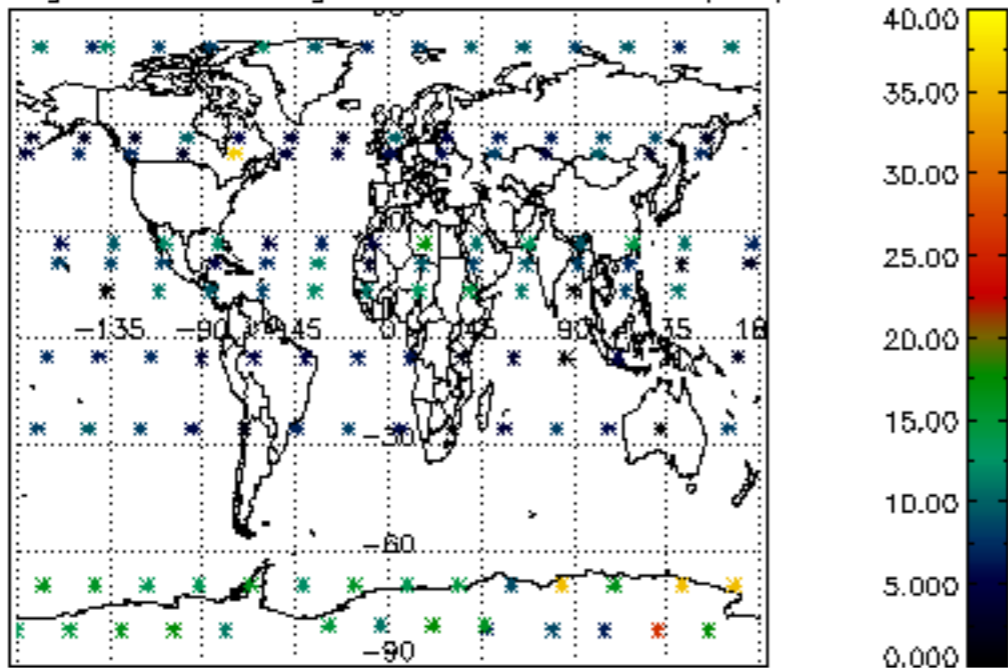

Percentage of star falling outside central band per profile