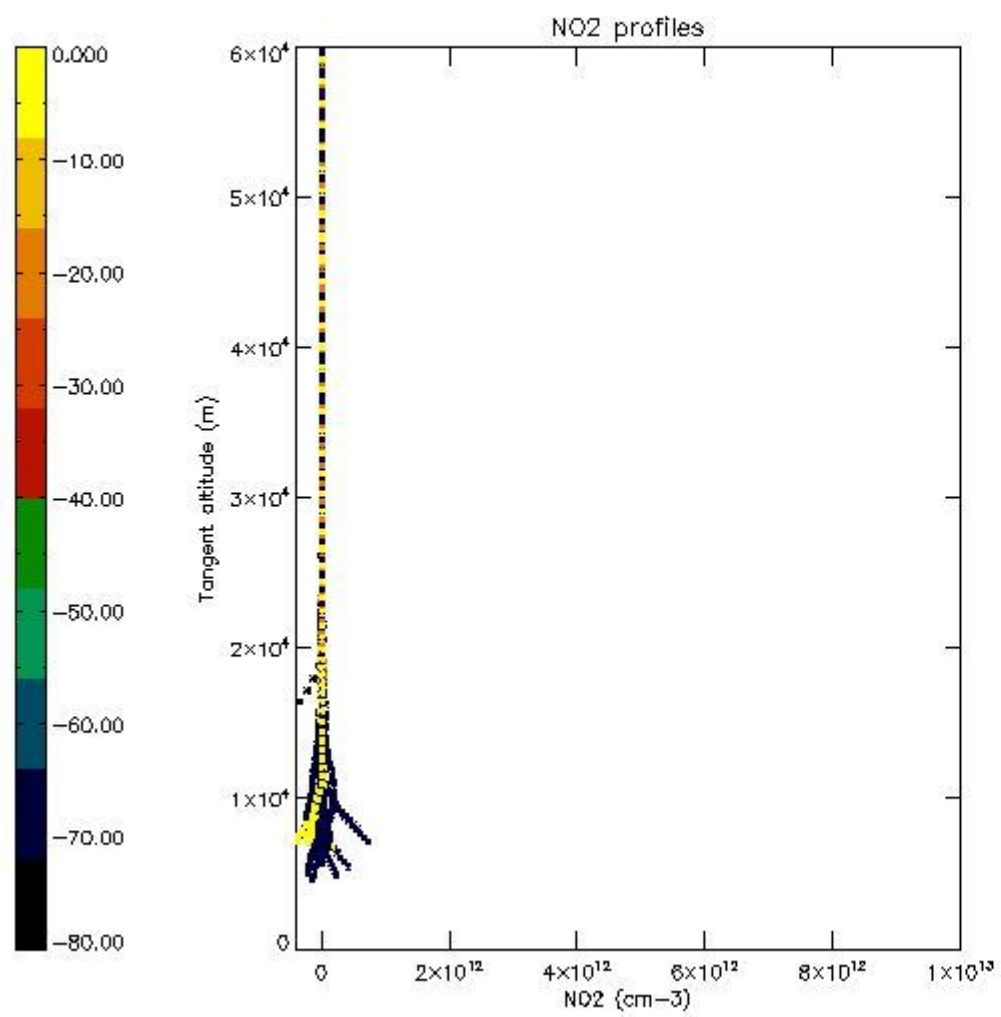

5.4 Plot ozone profiles where $STD < 10\%$ (dark without errors)

The colorbar represents the latitude.

5.5 Plot ozone profiles where STD < 5% (dark without errors)

The colorbar represents the latitude.

5.6 Plot NO₂ profiles for all STD (dark without errors)

The colorbar represents the latitude.

5.7 Plot NO3 profiles for all STD (dark without errors)

The colorbar represents the latitude.

5.8 Plot H₂O profiles for all STD (only for occultations of stars 1,2,3,4,13,14,16,26,63 dark without errors)