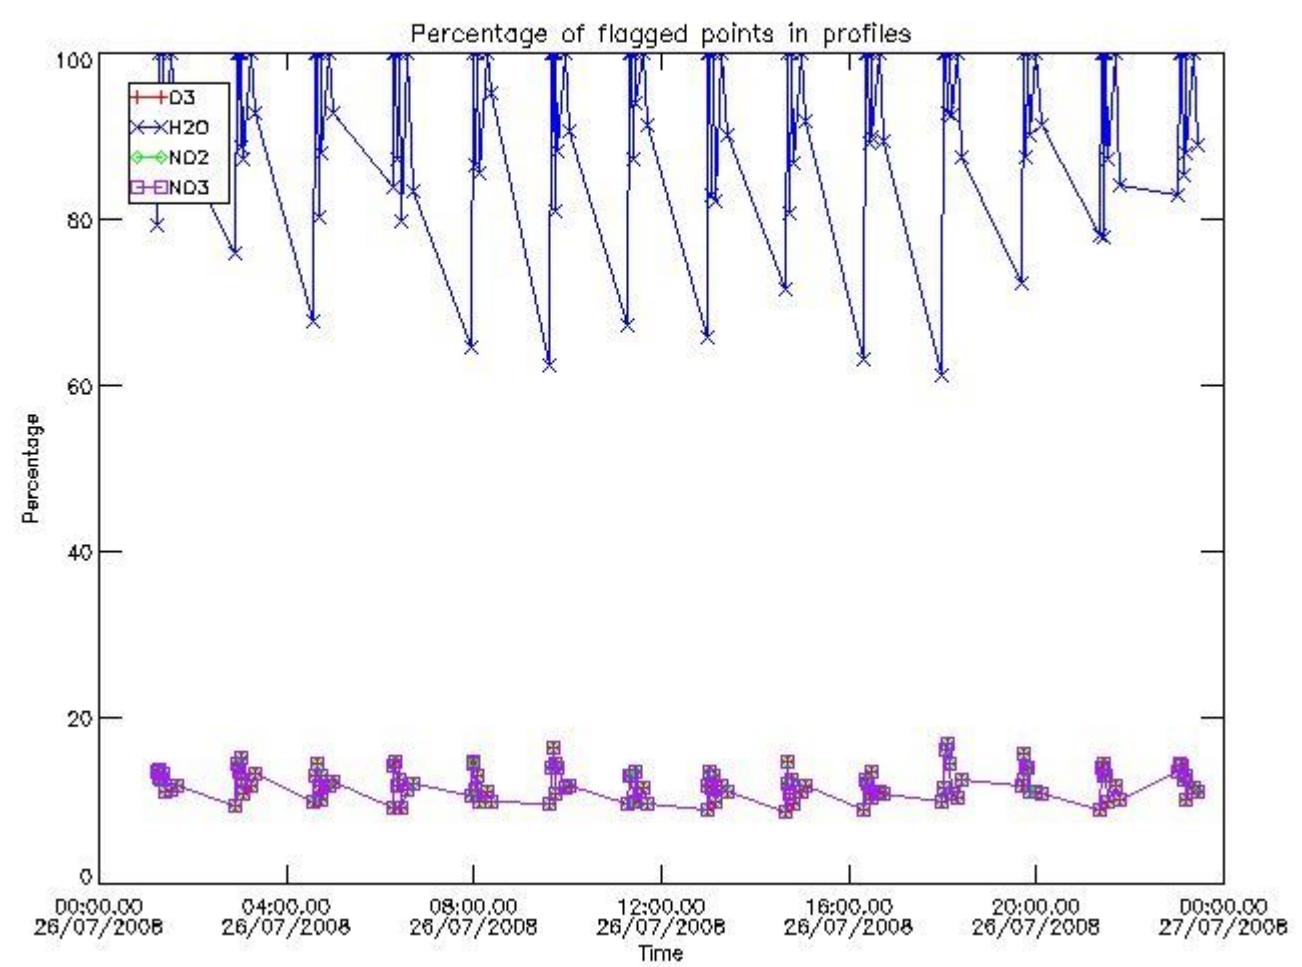

3. Quality information per product

In this section it is plotted some information contained in the Quality Summary data set of the level 2 products. Only products in dark limb conditions and without errors (error flag in the MPH set to "0") are used.

3.1 Plot quality information per product (time dependant)

3.2 Plot quality information per product (world map)