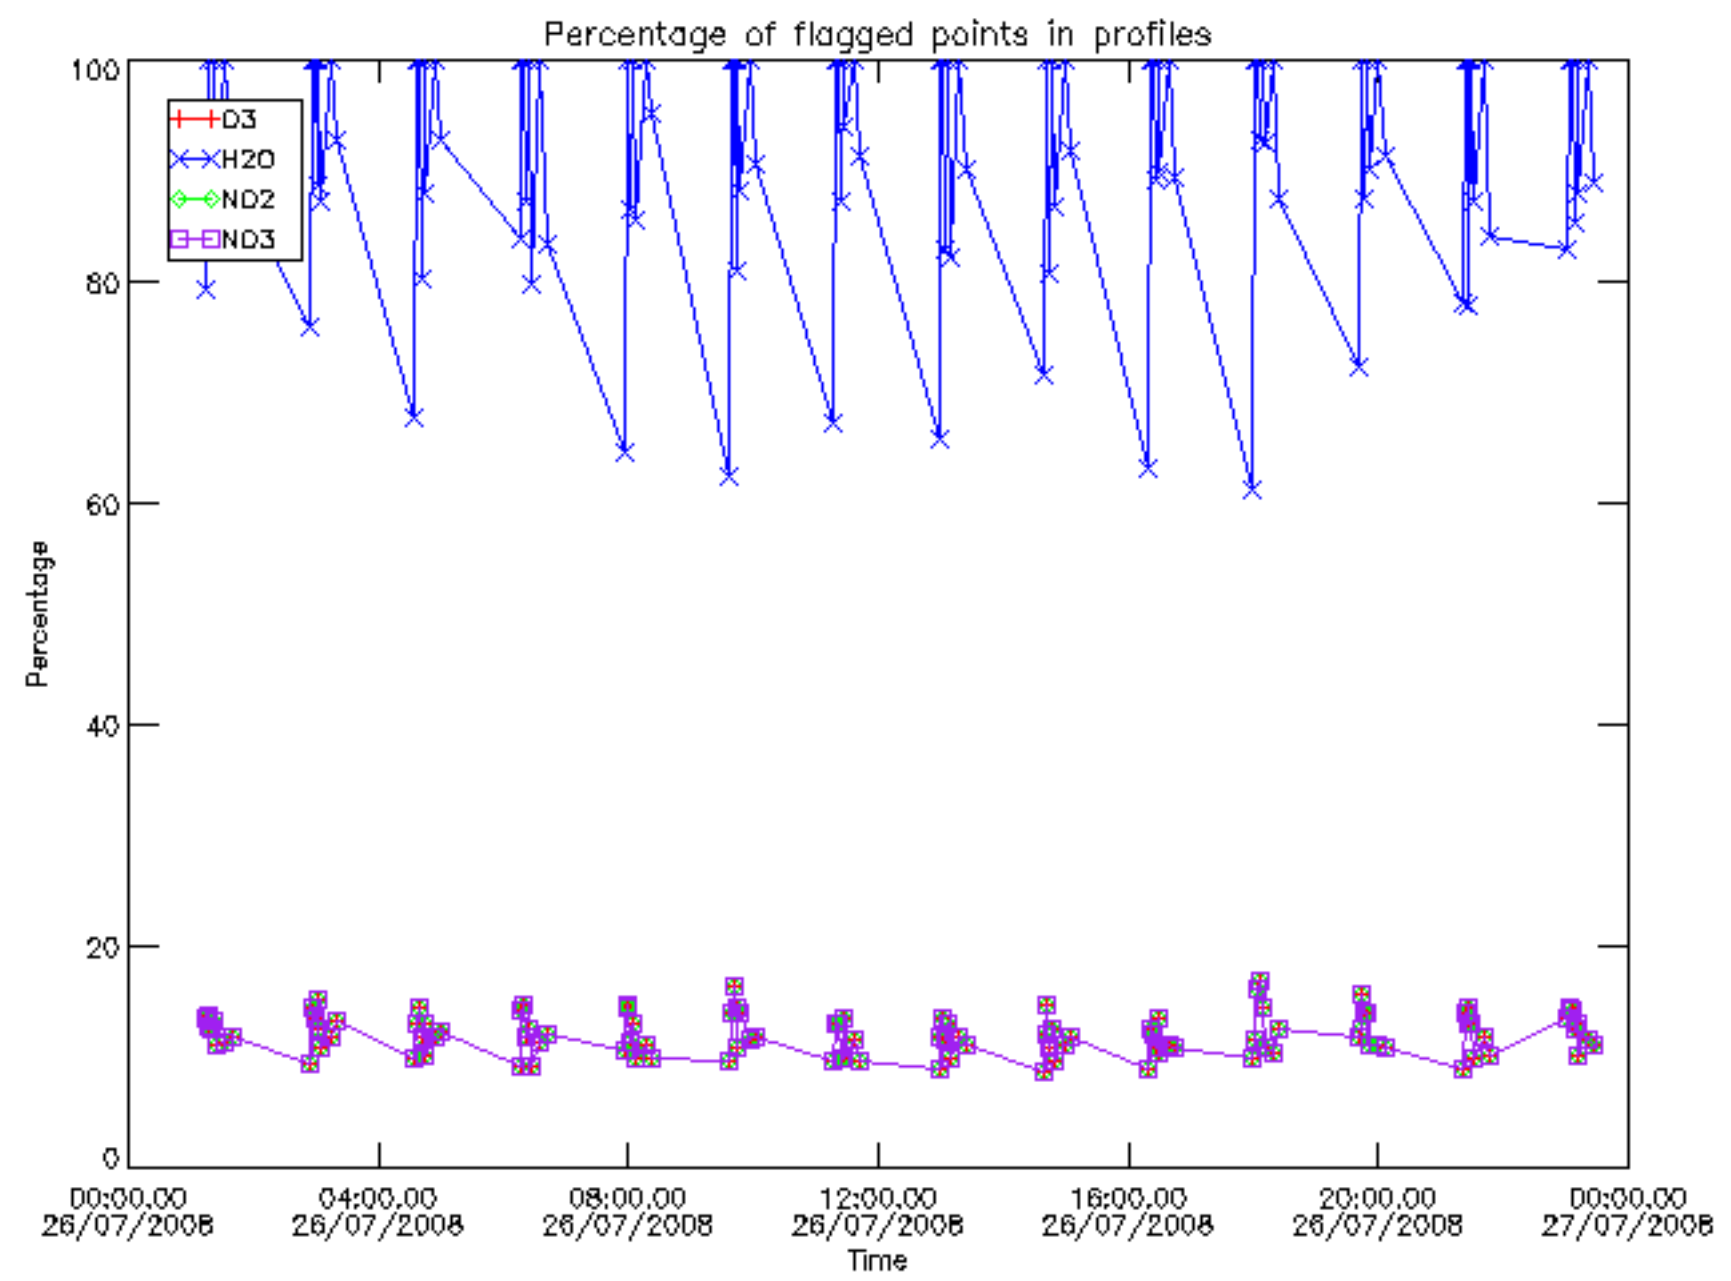

Percentage of flagged data per D3 profile

Percentage of flagged data per H2O profile