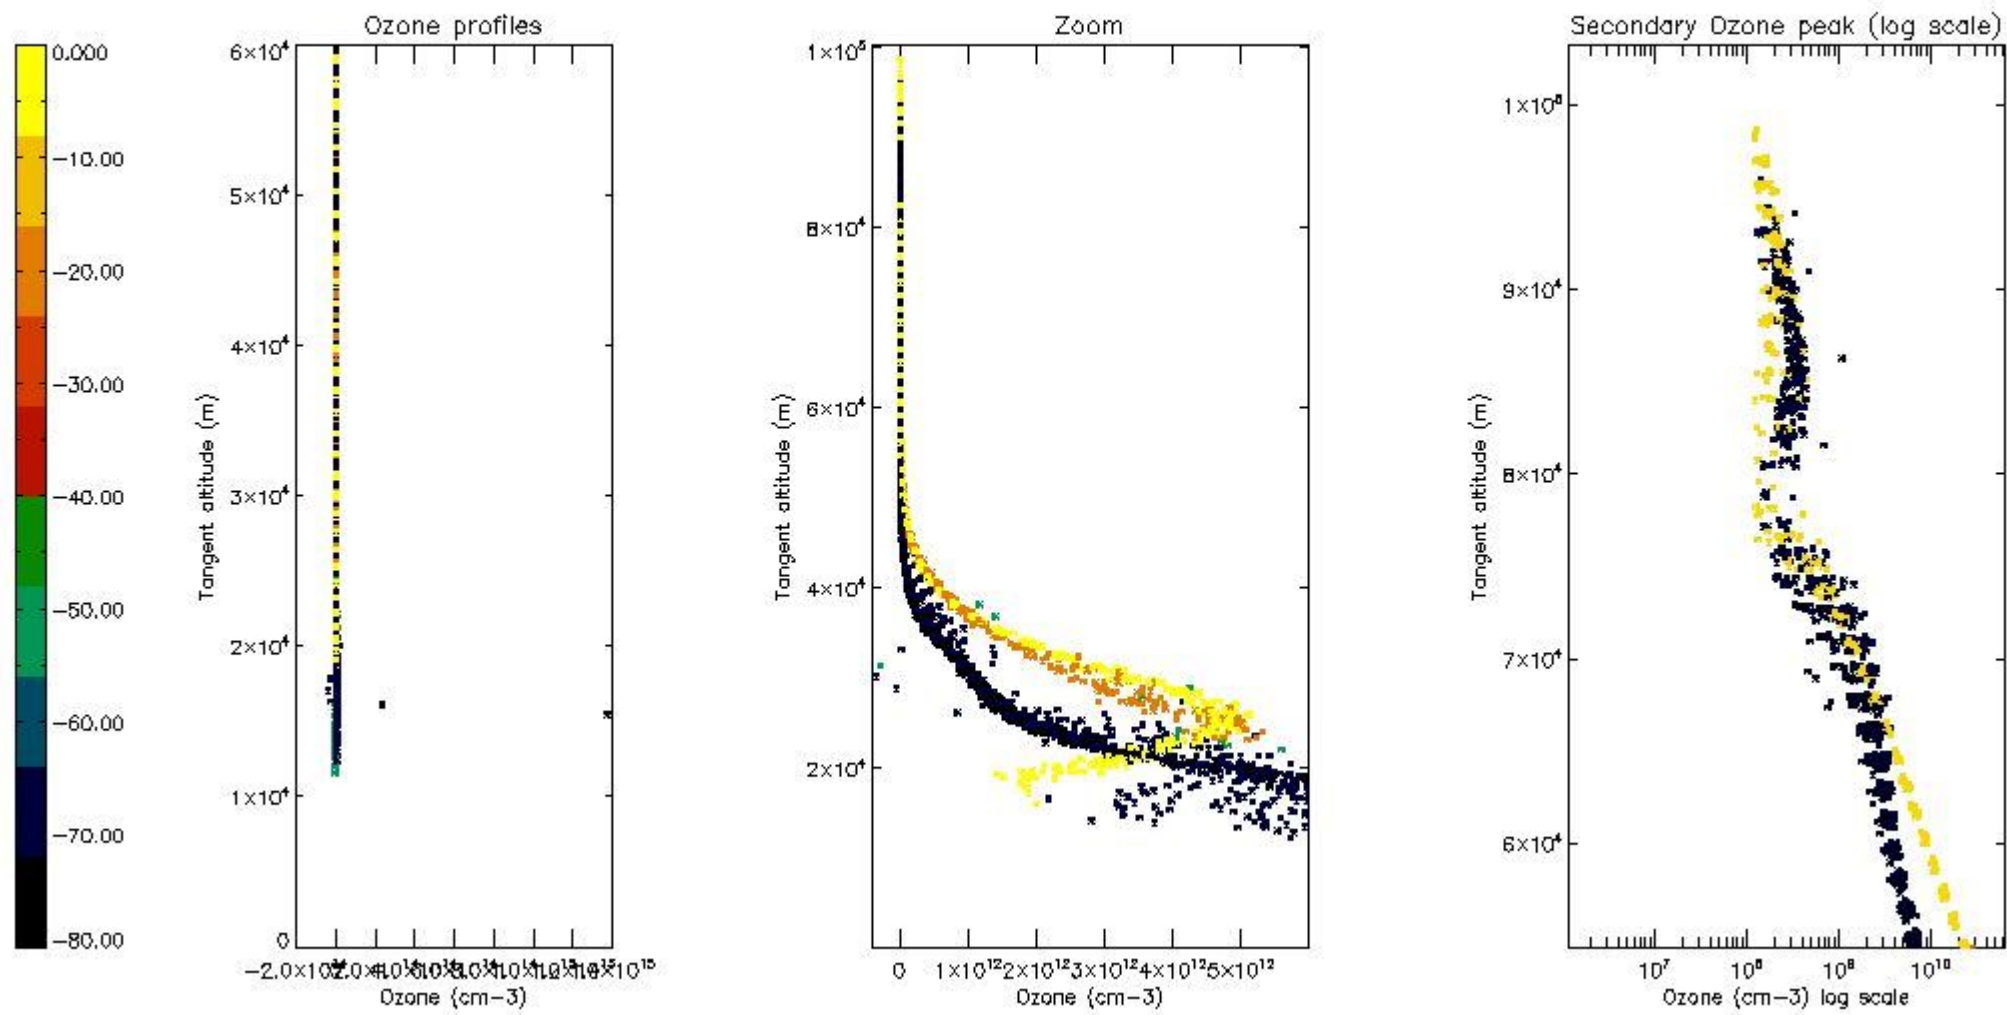

5.5 Plot ozone profiles where STD < 5% (dark without errors)

The colorbar represents the latitude.