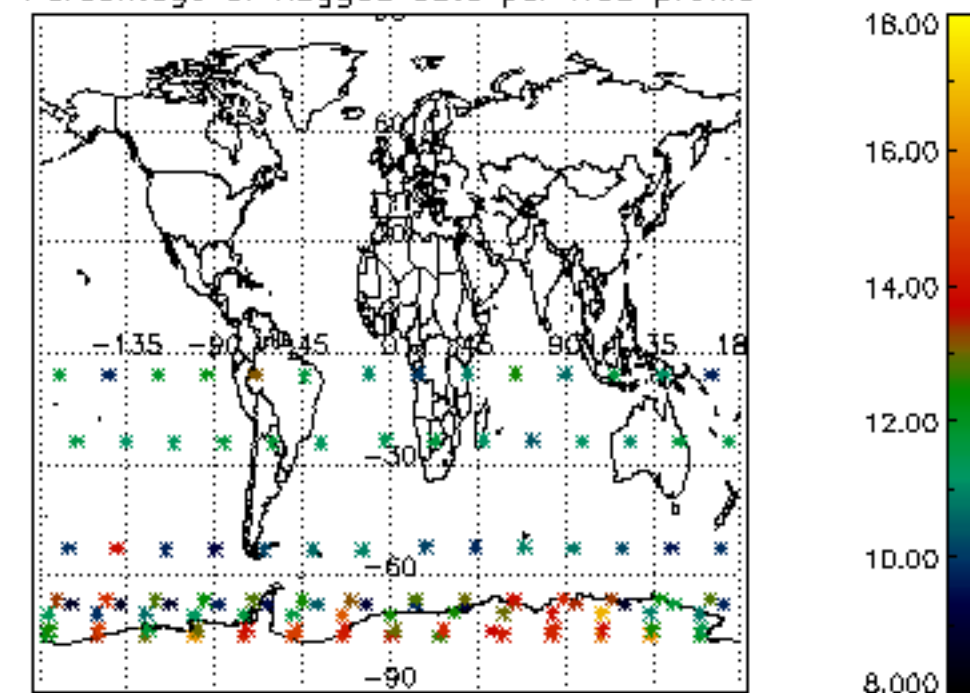

Percentage of flagged data per NO3 profile