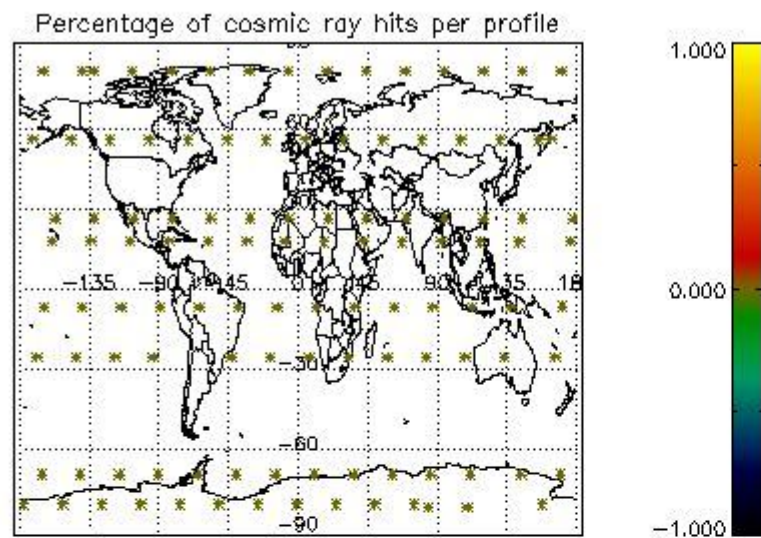

4.2.2 Plot level 1 quality information per product (world map): ENVISAT DESCENDING passes

5. Trace gas profiles

5.1 Ozone statistics based on quality of products

The final quality of the products can be "measured" using the STD (Standard Deviation) attached to every point profile. This information is written to the parameter GOM_NL__2P/NL_LOCAL_SPECIES_DENSITY/o3_std of the level 2 products. The table below shows the statistics for given STD ranges.

The statistics are given with respect to the overall valid production:

- Products without fatal errors: GOM_NL__2P/MPH/PRODUCT_ERR=0
- Valid point profile: GOM_NL__2P/NL_LOCAL_SPECIES_DENSITY/pcd(0)=0

The 'Criteria' is applied to valid points of dark limb products:

- Products in dark limb illumination condition: GOM_NL__2P/NL_SUMMARY_QUALITY/obs_ill_cond=0
- Products without fatal errors: GOM_NL__2P/MPH/PRODUCT_ERR=0
- Valid point profile: GOM_NL__2P/NL_LOCAL_SPECIES_DENSITY/pcd(0)=0

So, the table below shows the percentage of dark limb and valid observations for each criteria with respect to the overall valid daily observations.

Criteria	% of total production
All STD	45
STD < 20	23