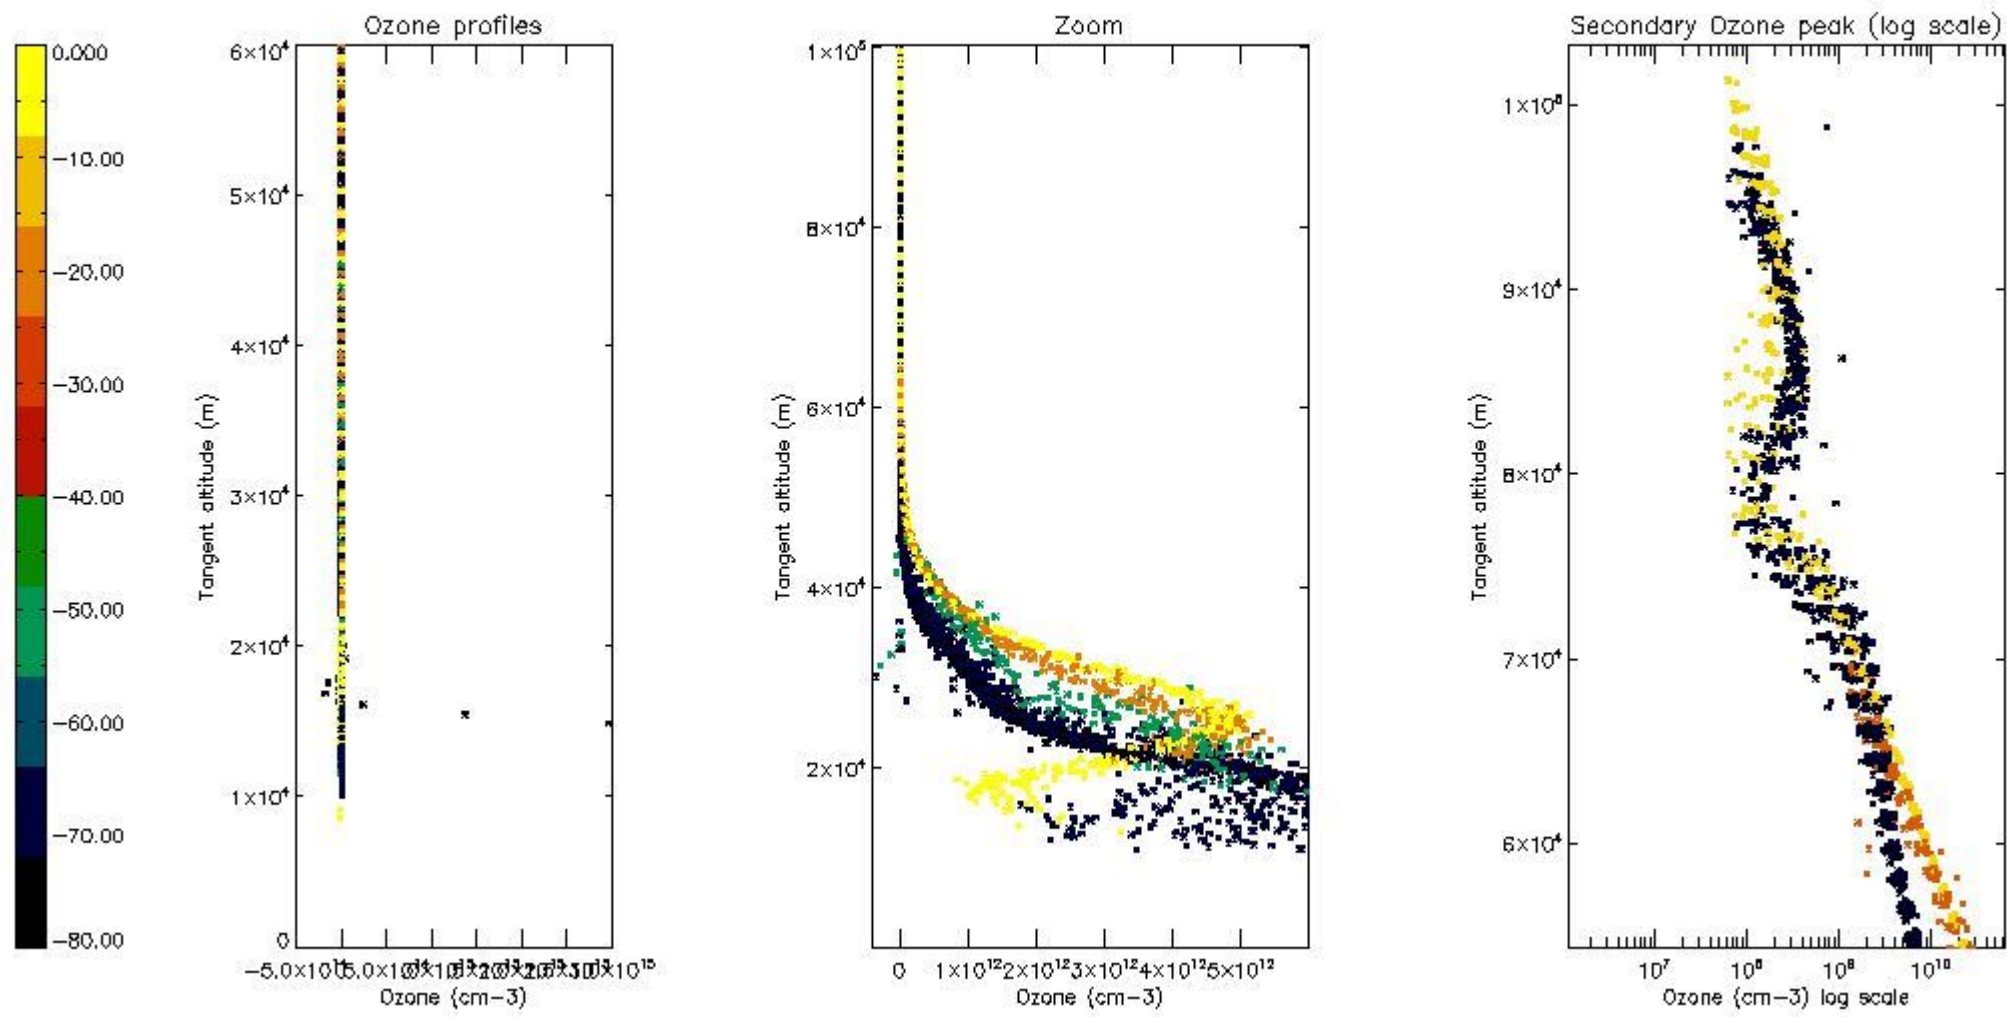

STD < 10	17
STD < 5	12

5.2 Plot ozone profiles for all STD (dark without errors)

The colorbar represents the latitude.

5.3 Plot ozone profiles where STD < 20% (dark without errors)

The colorbar represents the latitude.