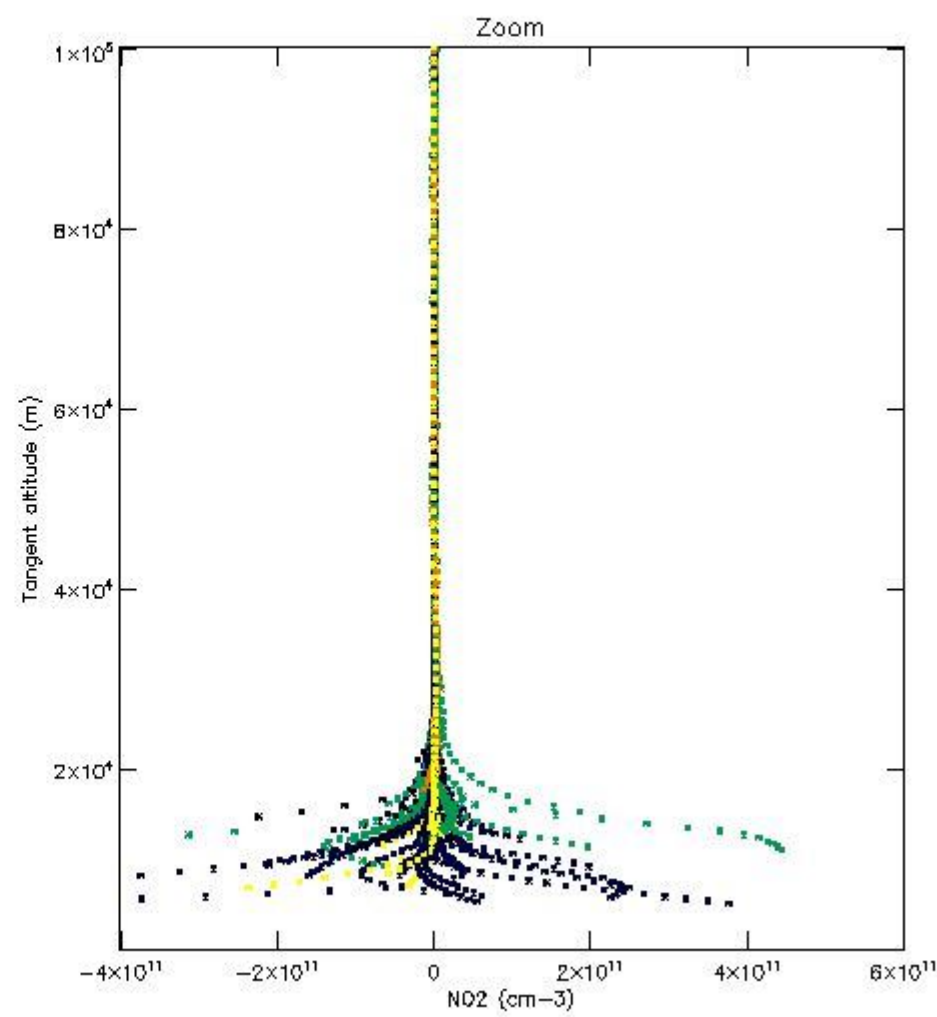

5.4 Plot ozone profiles where $STD < 10\%$ (dark without errors)

The colorbar represents the latitude.

5.5 Plot ozone profiles where STD < 5% (dark without errors)

The colorbar represents the latitude.

5.6 Plot NO₂ profiles for all STD (dark without errors)

The colorbar represents the latitude.

5.7 Plot NO3 profiles for all STD (dark without errors)

The colorbar represents the latitude.

5.8 Plot H2O profiles for all STD (only for occultations of stars 1,2,3,4,13,14,16,26,63 dark without errors)