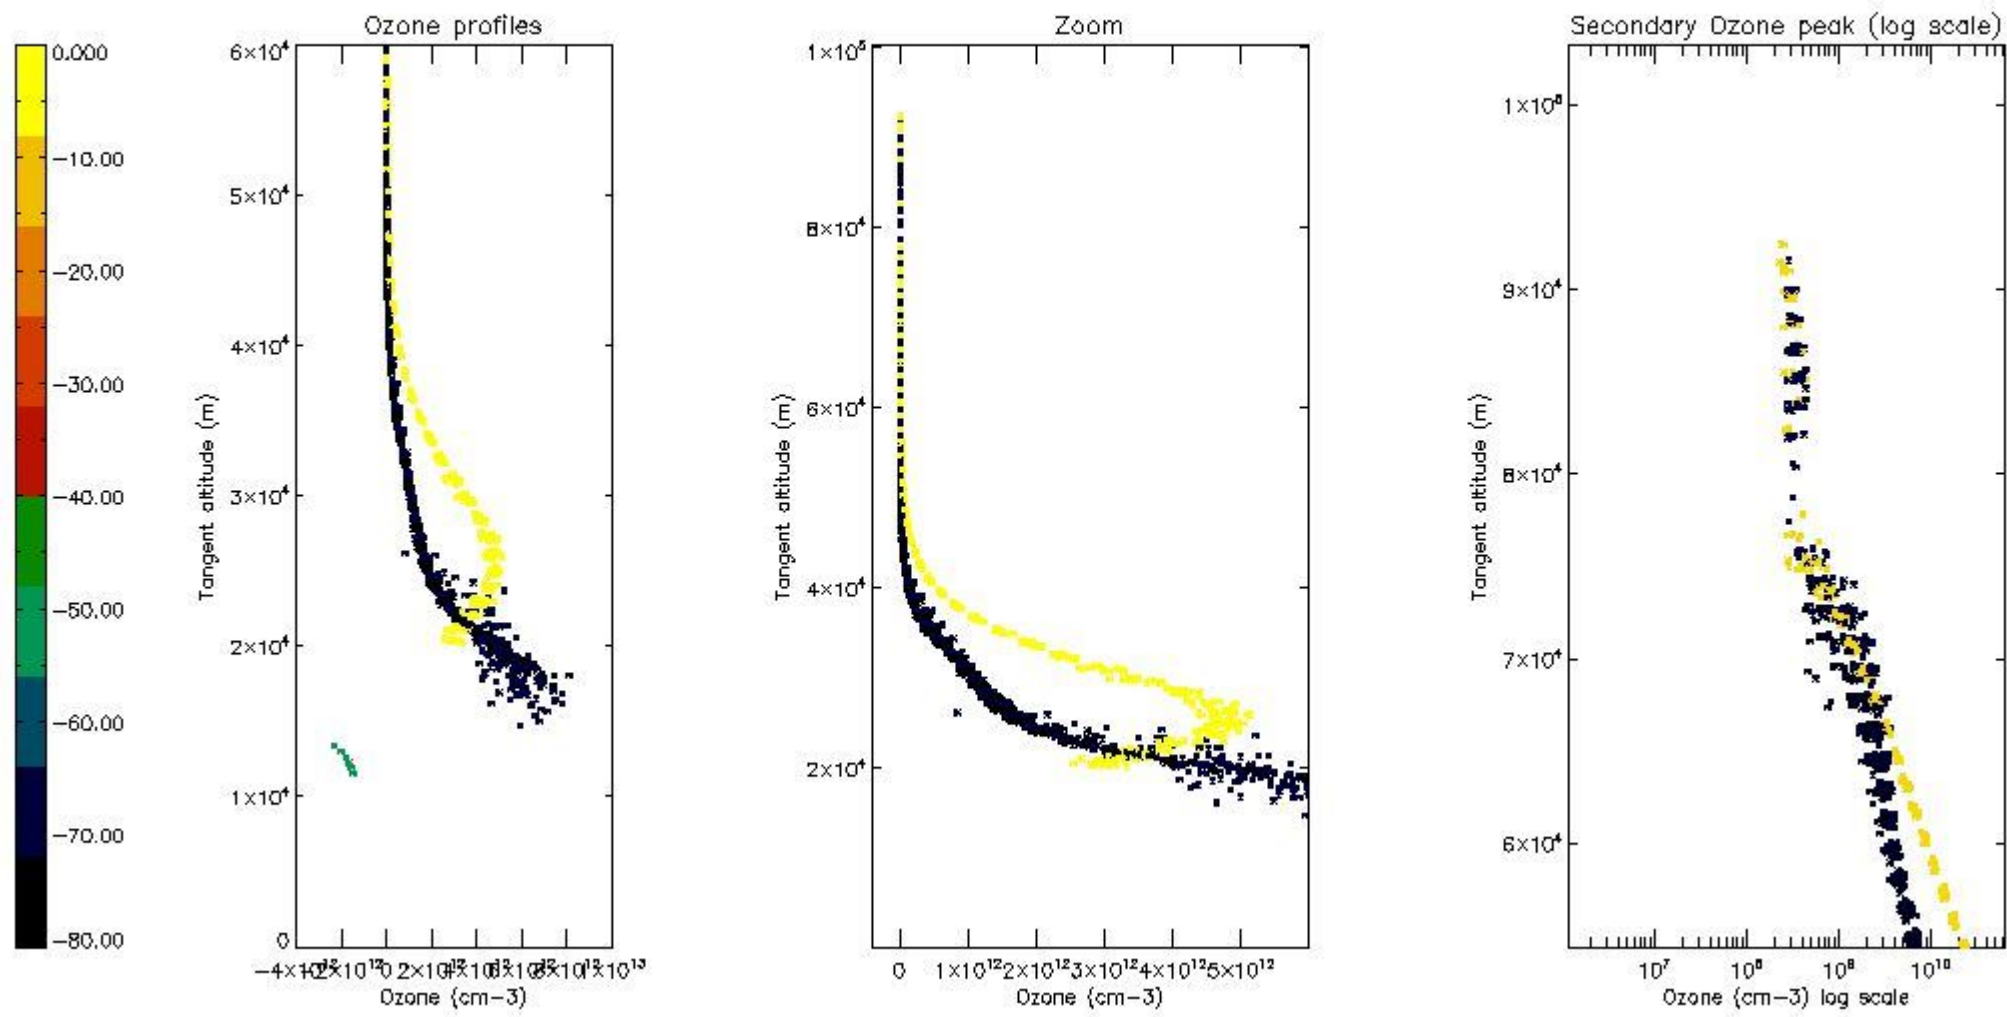

5.6 Plot NO₂ profiles for all STD (dark without errors)

The colorbar represents the latitude.