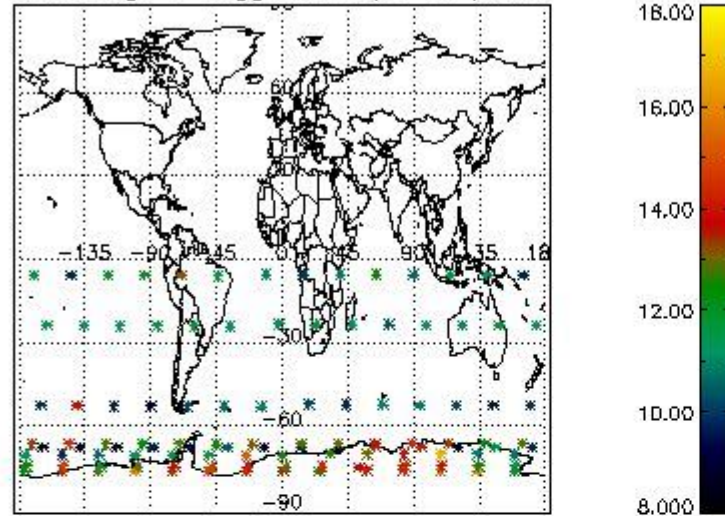

3. Quality information per product

In this section it is plotted some information contained in the Quality Summary data set of the level 2 products. Only products in dark limb conditions and without errors (error flag in the MPH set to "0") are used.

3.1 Plot quality information per product (time dependant)

3.2 Plot quality information per product (world map)

Percentage of flagged data per O3 profile

Percentage of flagged data per H2O profile

Percentage of flagged data per NO2 profile