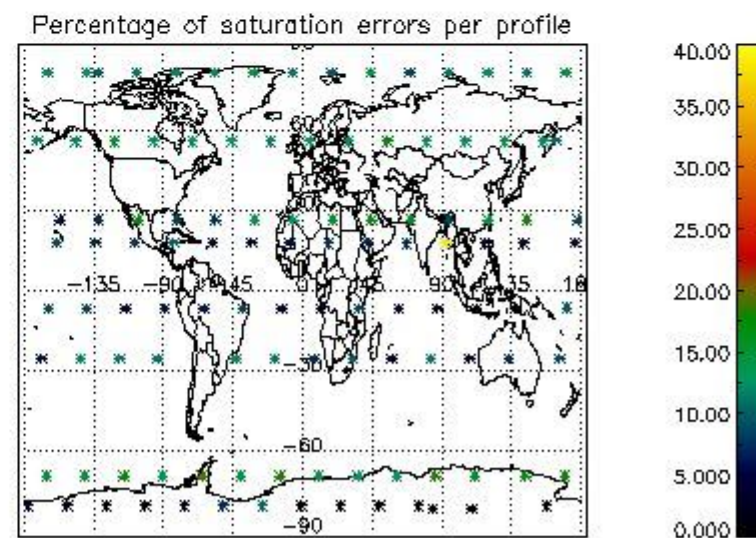

Percentage of datation errors per profile

Percentage of star falling outside central band per profile

Percentage of saturation errors per profile

4.2.2 Plot level 1 quality information per product (world map): ENVISAT DESCENDING passes