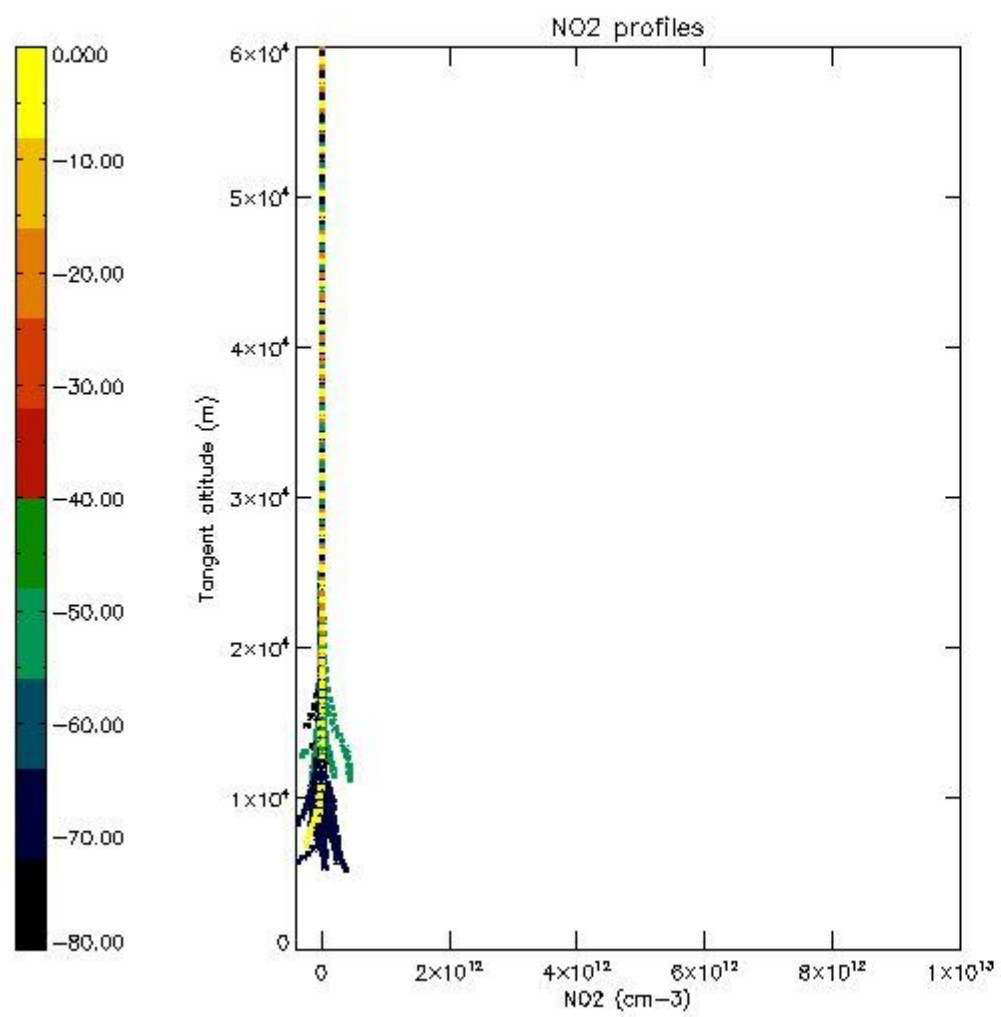

5.4 Plot ozone profiles where STD < 10% (dark without errors)

The colorbar represents the latitude.

5.5 Plot ozone profiles where $STD < 5\%$ (dark without errors)

The colorbar represents the latitude.

5.6 Plot NO₂ profiles for all STD (dark without errors)

The colorbar represents the latitude.

5.7 Plot NO3 profiles for all STD (dark without errors)

The colorbar represents the latitude.

5.8 Plot H2O profiles for all STD (only for occultations of stars 1,2,3,4,13,14,16,26,63 dark without errors)