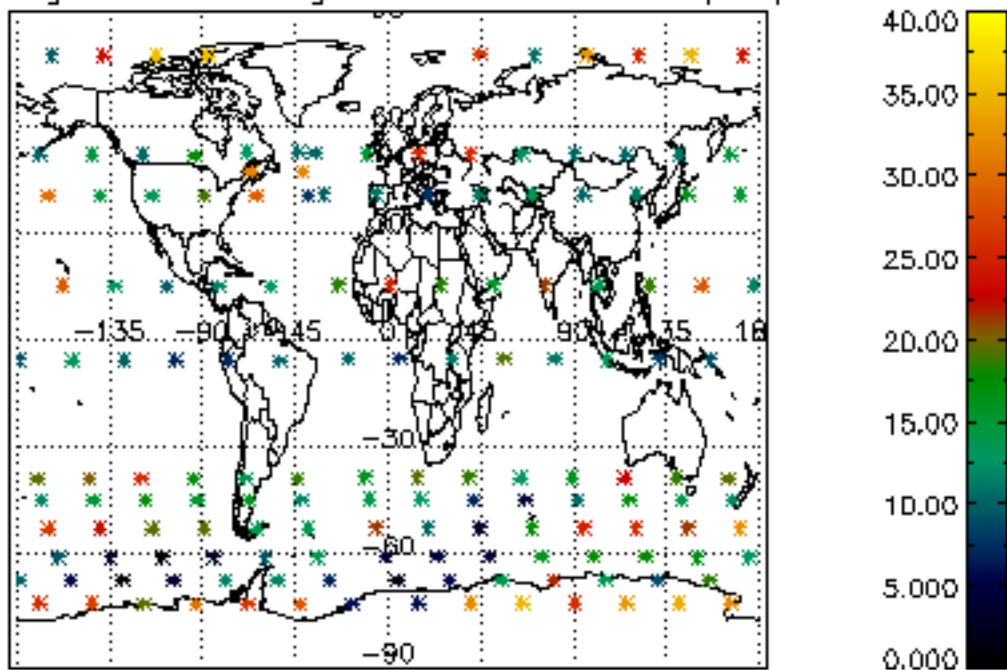

Percentage of cosmic ray hits per profile

Percentage of star falling outside central band per profile