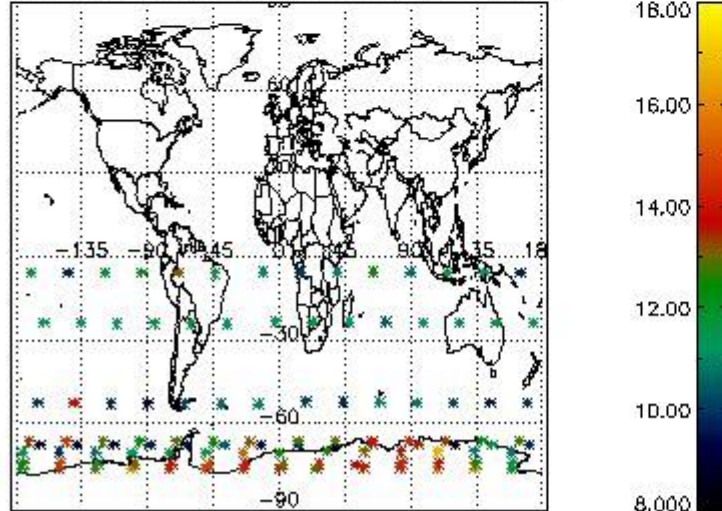

3.1 Plot quality information per product (time dependant)

3.2 Plot quality information per product (world map)

Percentage of flagged data per O3 profile

Percentage of flagged data per H2O profile

Percentage of flagged data per NO2 profile