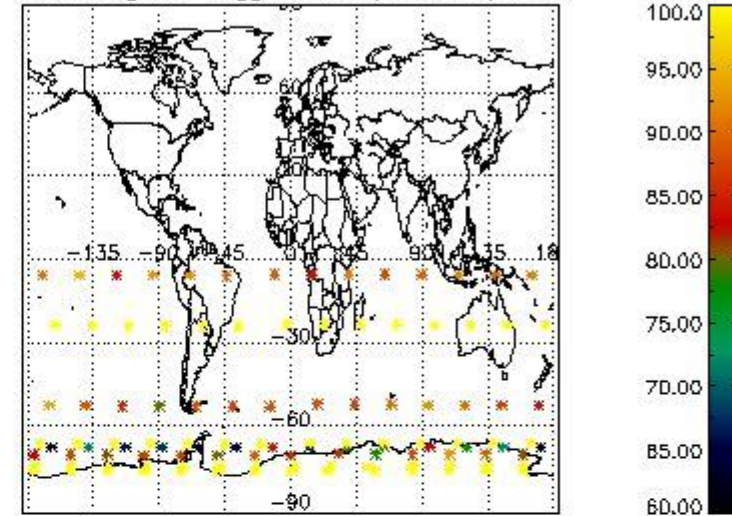

3.1 Plot quality information per product (time dependant)

3.2 Plot quality information per product (world map)

Percentage of flagged data per O3 profile

Percentage of flagged data per H2O profile

Percentage of flagged data per NO2 profile