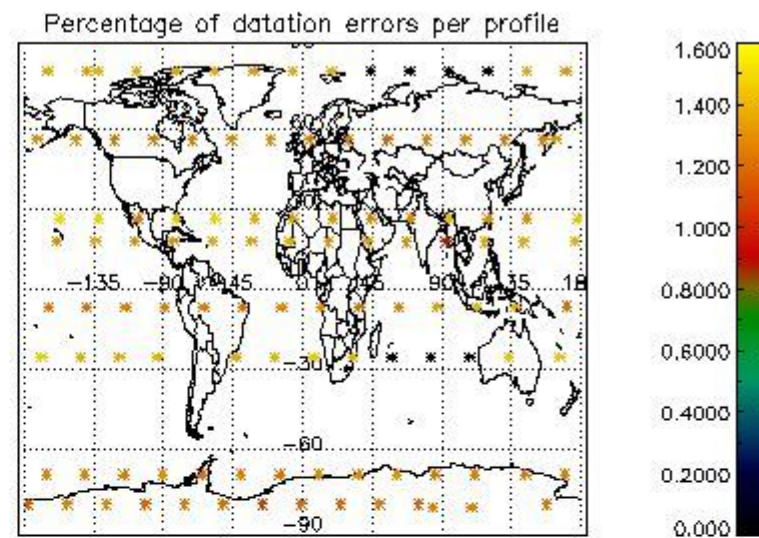

5. Trace gas profiles

5.1 Ozone statistics based on quality of products

The final quality of the products can be "measured" using the STD (Standard Deviation) attached to every point profile. This information is written to the parameter GOM_NL__2P/NL_LOCAL_SPECIES_DENSITY/o3_std of the level 2 products. The table below shows the statistics for given STD ranges.

The statistics are given with respect to the overall valid production:

- Products without fatal errors: GOM_NL__2P/MPH/PRODUCT_ERR=0
- Valid point profile: GOM_NL__2P/NL_LOCAL_SPECIES_DENSITY/pcd(0)=0

The 'Criteria' is applied to valid points of dark limb products:

- Products in dark limb illumination condition: GOM_NL__2P/NL_SUMMARY_QUALITY/obs_ill_cond=0
- Products without fatal errors: GOM_NL__2P/MPH/PRODUCT_ERR=0
- Valid point profile: GOM_NL__2P/NL_LOCAL_SPECIES_DENSITY/pcd(0)=0

So, the table below shows the percentage of dark limb and valid observations for each criteria with respect to the overall valid daily observations.

Criteria	% of total production
All STD	45
STD < 20	23