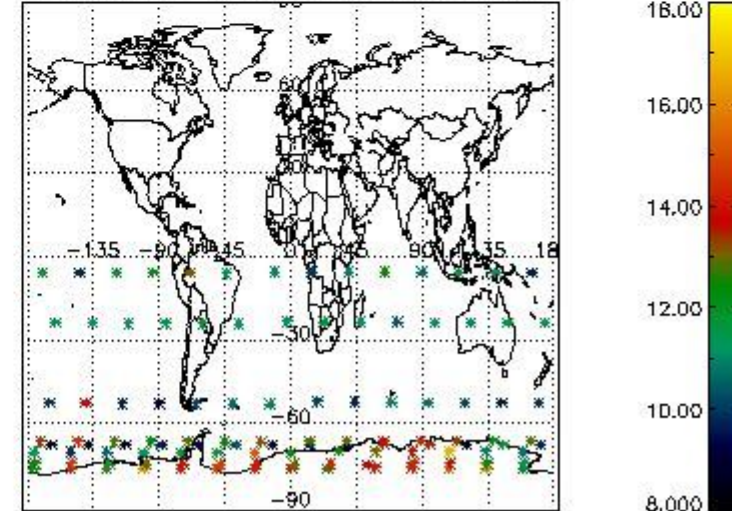

Percentage of flagged data per NO3 profile

4. Level 1 quality information per product

In this section it is plotted some information contained in the Quality Summary data set of the level 2 products that comes from the level 1b processing. Products without errors (error flag in the MPH set to "0") are used.

4.1 Plot quality information per product (time dependant) coming from level 1b processing

4.1.1 Plot level 1 quality information per product (time dependant): ENVISAT ASCENDING passes