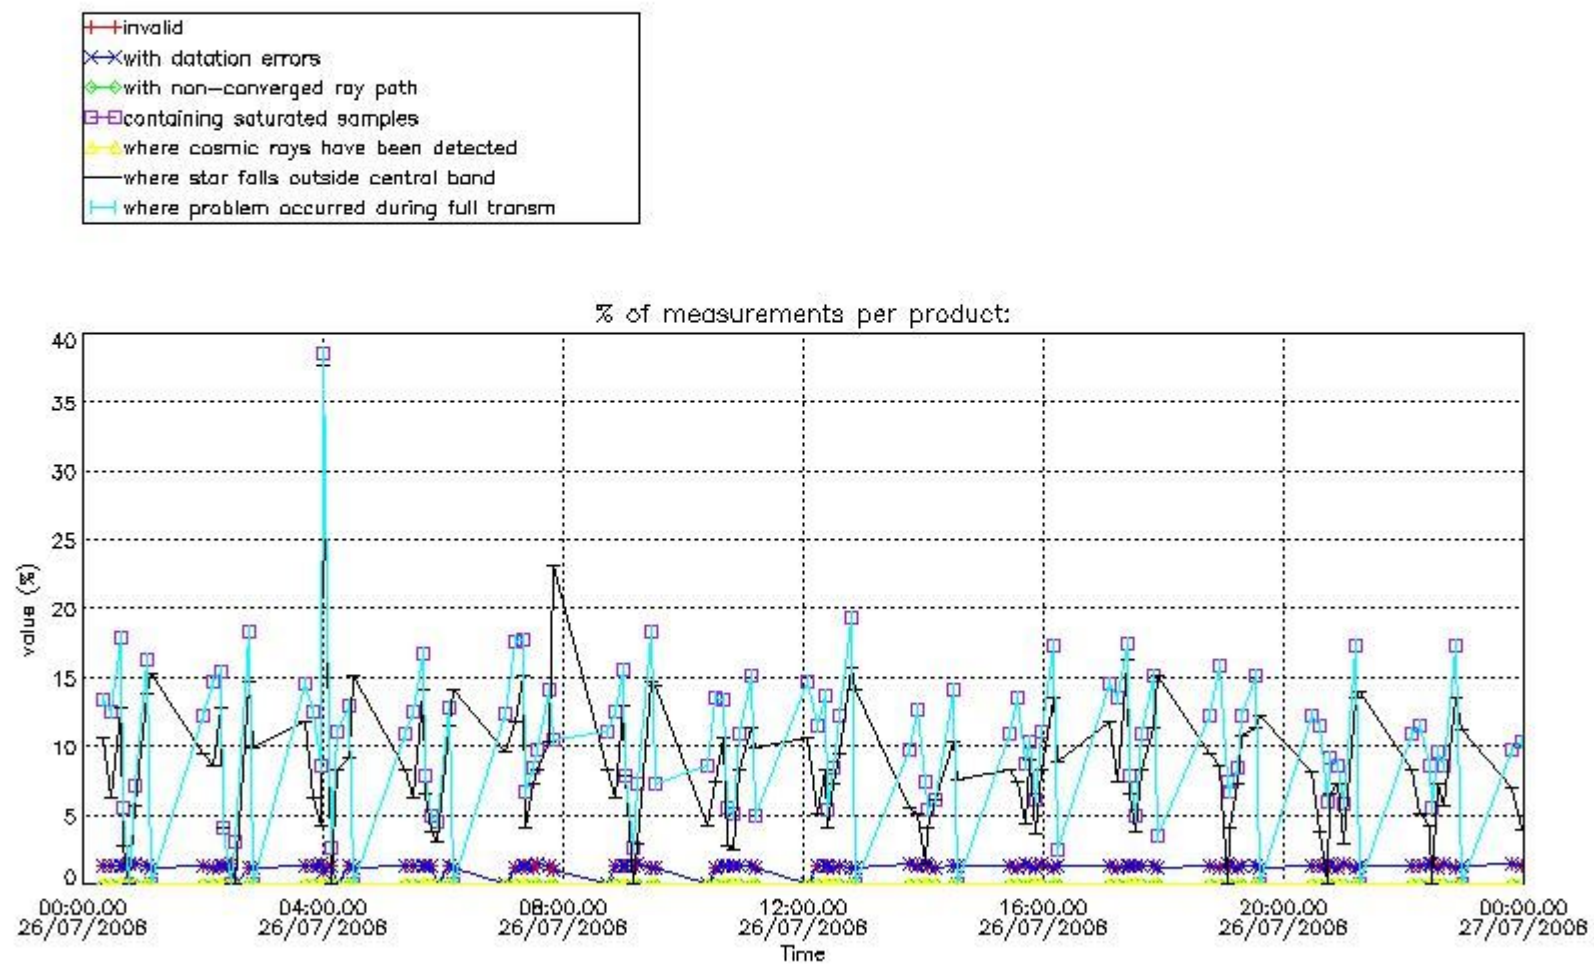

3.1 Plot quality information per product (time dependant)

3.2 Plot quality information per product (world map)

Percentage of flagged data per O3 profile

Percentage of flagged data per H2O profile

Percentage of flagged data per NO2 profile

Percentage of flagged data per NO3 profile

4. Level 1 quality information per product

In this section it is plotted some information contained in the Quality Summary data set of the level 2 products that comes from the level 1b processing. Products without errors (error flag in the MPH set to "0") are used.

4.1 Plot quality information per product (time dependant) coming from level 1b processing

4.1.1 Plot level 1 quality information per product (time dependant): ENVISAT ASCENDING passes

4.1.2 Plot level 1 quality information per product (time dependant): ENVI SAT DESCENDING passes