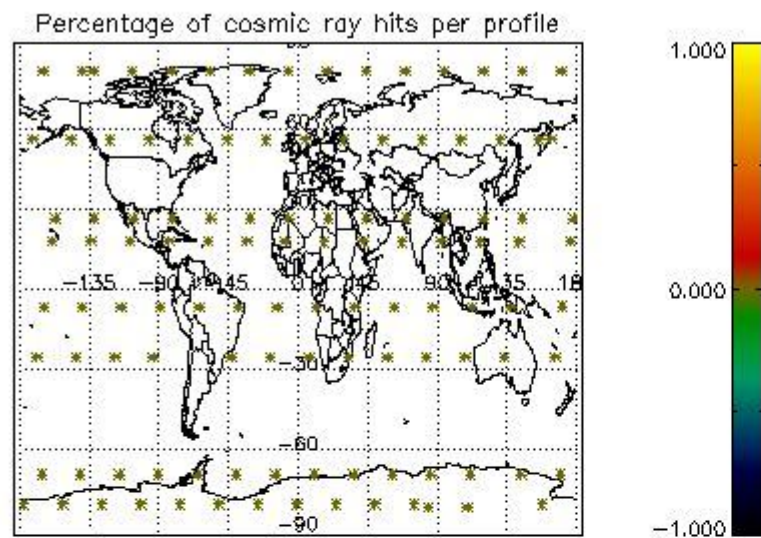

Percentage of datation errors per profile

Percentage of star falling outside central band per profile

Percentage of saturation errors per profile

4.2.2 Plot level 1 quality information per product (world map): ENVISAT DESCENDING passes