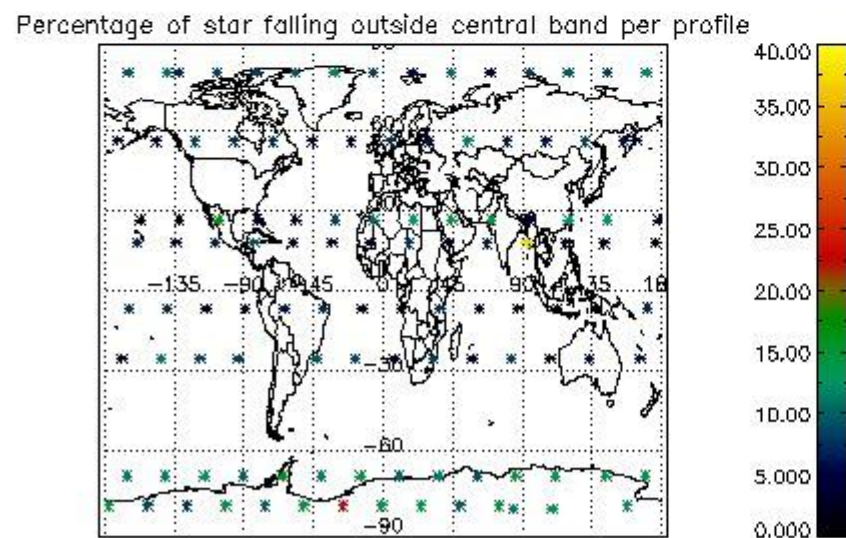

5. Trace gas profiles

5.1 Ozone statistics based on quality of products

The final quality of the products can be "measured" using the STD (Standard Deviation) attached to every point profile. This information is written to the parameter GOM_NL__2P/NL_LOCAL_SPECIES_DENSITY/o3_std of the level 2 products. The table below shows the statistics for given STD ranges.

The statistics are given with respect to the overall valid production:

- Products without fatal errors: GOM_NL__2P/MPH/PRODUCT_ERR=0
- Valid point profile: GOM_NL__2P/NL_LOCAL_SPECIES_DENSITY/pcd(0)=0

The 'Criteria' is applied to valid points of dark limb products:

- Products in dark limb illumination condition: GOM_NL__2P/NL_SUMMARY_QUALITY/obs_ill_cond=0
- Products without fatal errors: GOM_NL__2P/MPH/PRODUCT_ERR=0
- Valid point profile: GOM_NL__2P/NL_LOCAL_SPECIES_DENSITY/pcd(0)=0

So, the table below shows the percentage of dark limb and valid observations for each criteria with respect to the overall valid daily observations.

Criteria	% of total production
All STD	45
STD < 20	23