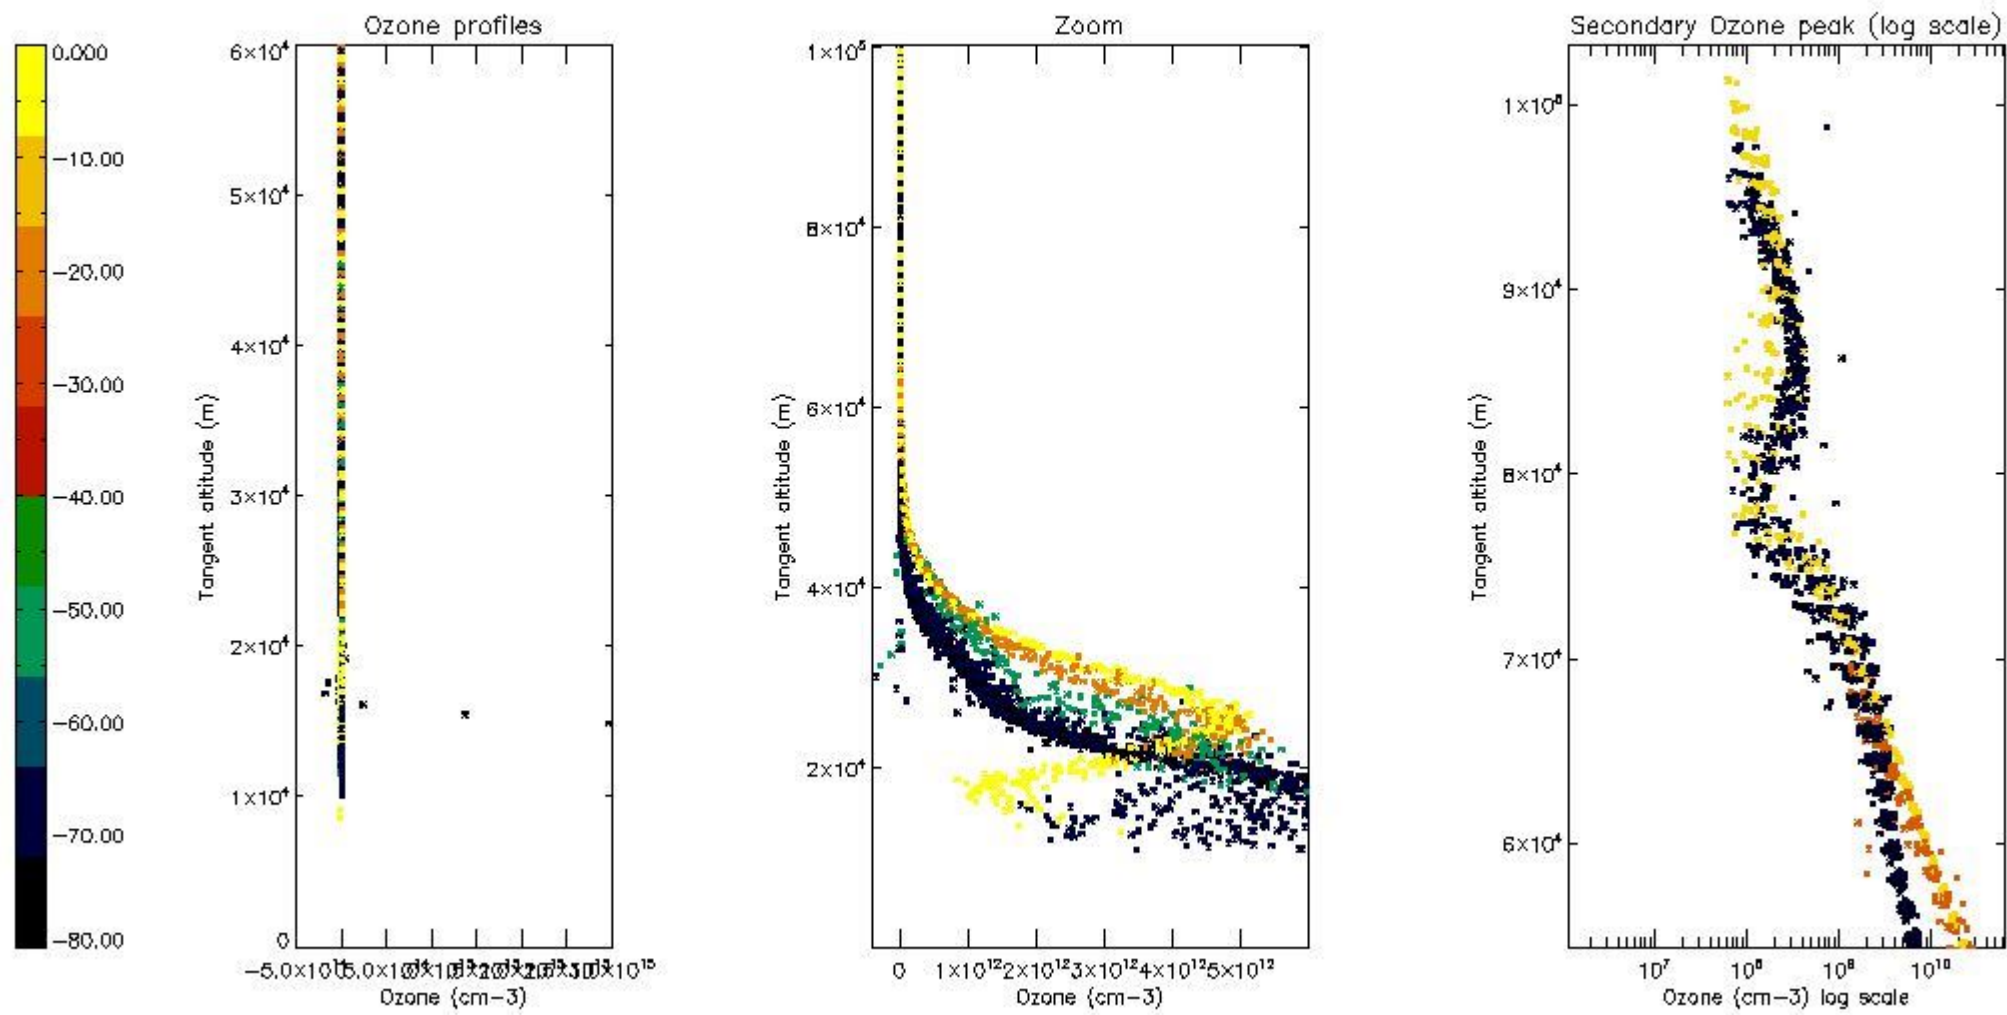

STD < 10	17
STD < 5	12

5.2 Plot ozone profiles for all STD (dark without errors)

The colorbar represents the latitude.

5.3 Plot ozone profiles where STD < 20% (dark without errors)

The colorbar represents the latitude.

5.4 Plot ozone profiles where STD < 10% (dark without errors)

The colorbar represents the latitude.

5.5 Plot ozone profiles where $STD < 5\%$ (dark without errors)

The colorbar represents the latitude.

5.6 Plot NO₂ profiles for all STD (dark without errors)

The colorbar represents the latitude.

5.7 Plot NO3 profiles for all STD (dark without errors)

The colorbar represents the latitude.

5.8 Plot H2O profiles for all STD (only for occultations of stars 1,2,3,4,13,14,16,26,63 dark without errors)