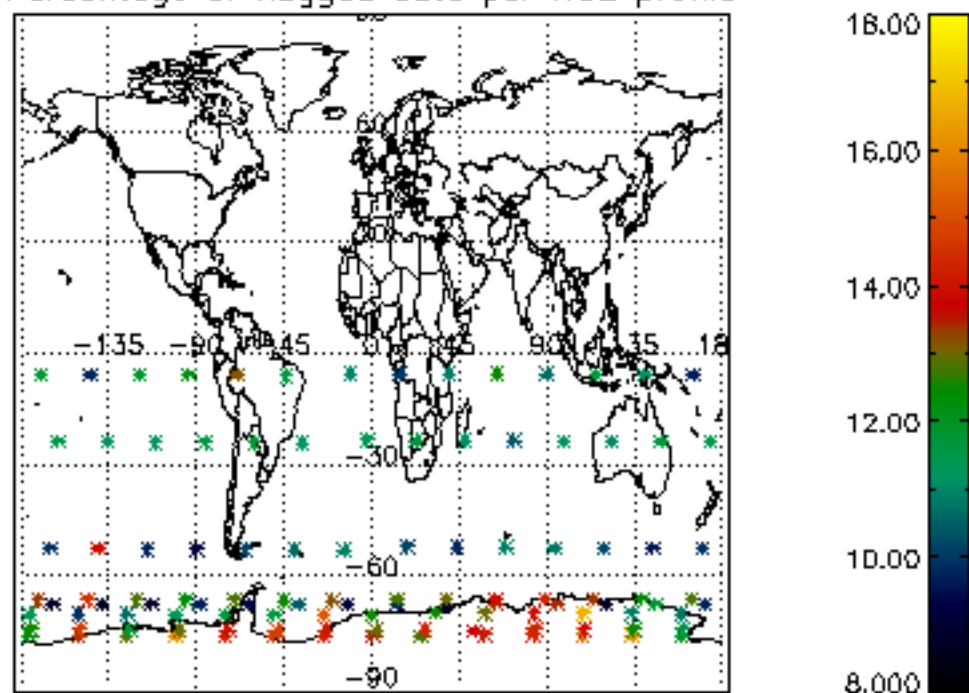

Percentage of flagged data per NO2 profile