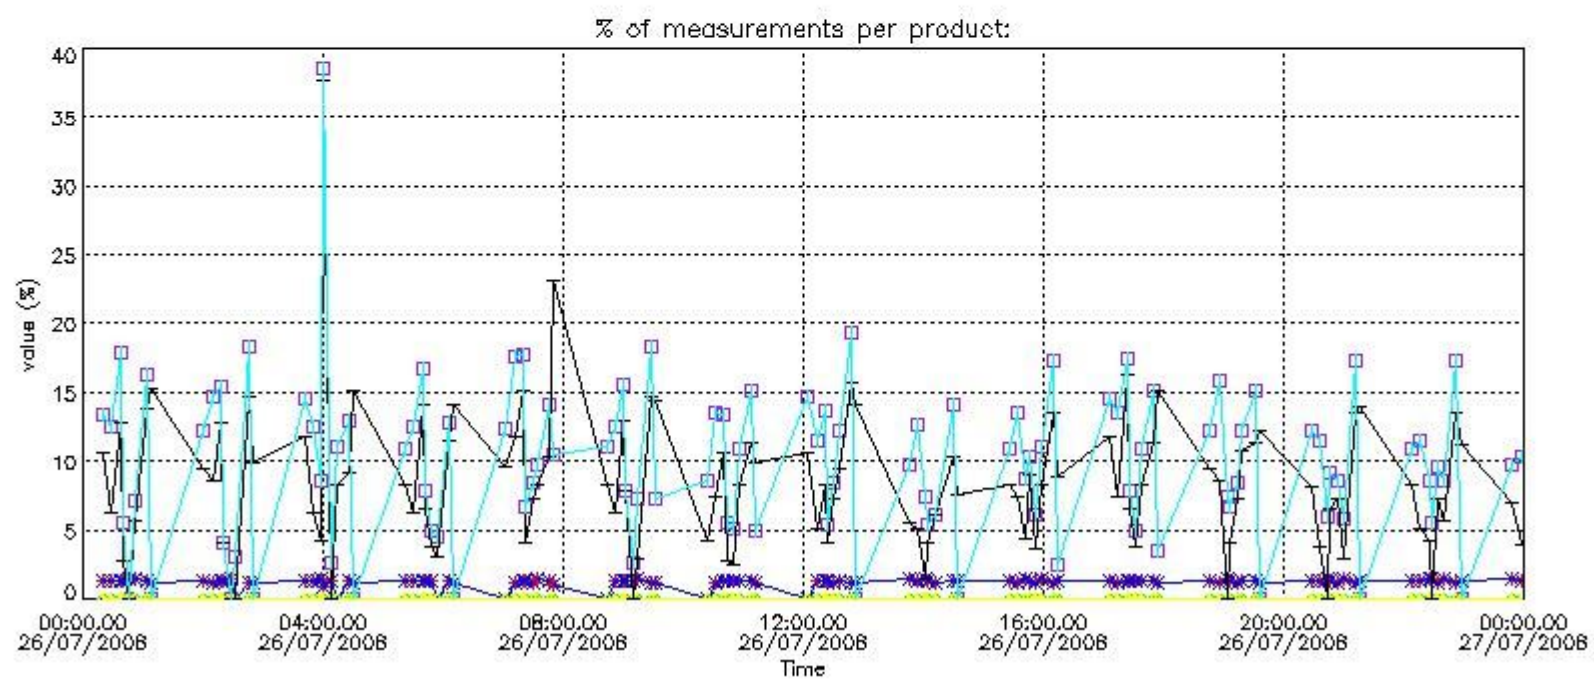

4.2 Plot quality information per product coming from level 1b processing (world map)

4.2.1 Plot level 1 quality information per product (world map): ENVISAT ASCENDING passes