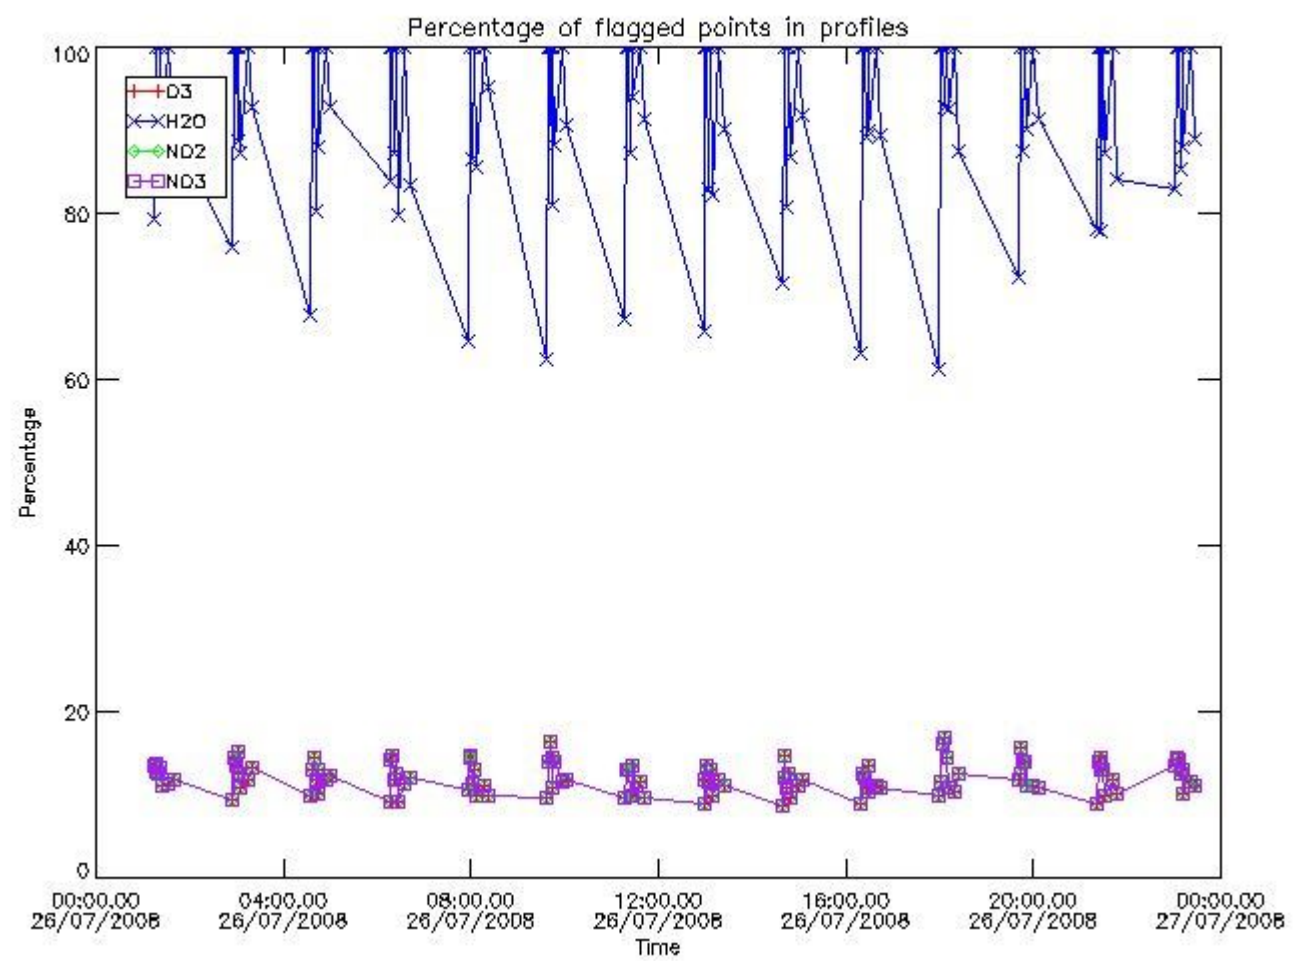

3. Quality information per product

In this section it is plotted some information contained in the Quality Summary data set of the level 2 products. Only products in dark limb conditions and without errors (error flag in the MPH set to "0") are used.

3.1 Plot quality information per product (time dependant)

3.2 Plot quality information per product (world map)