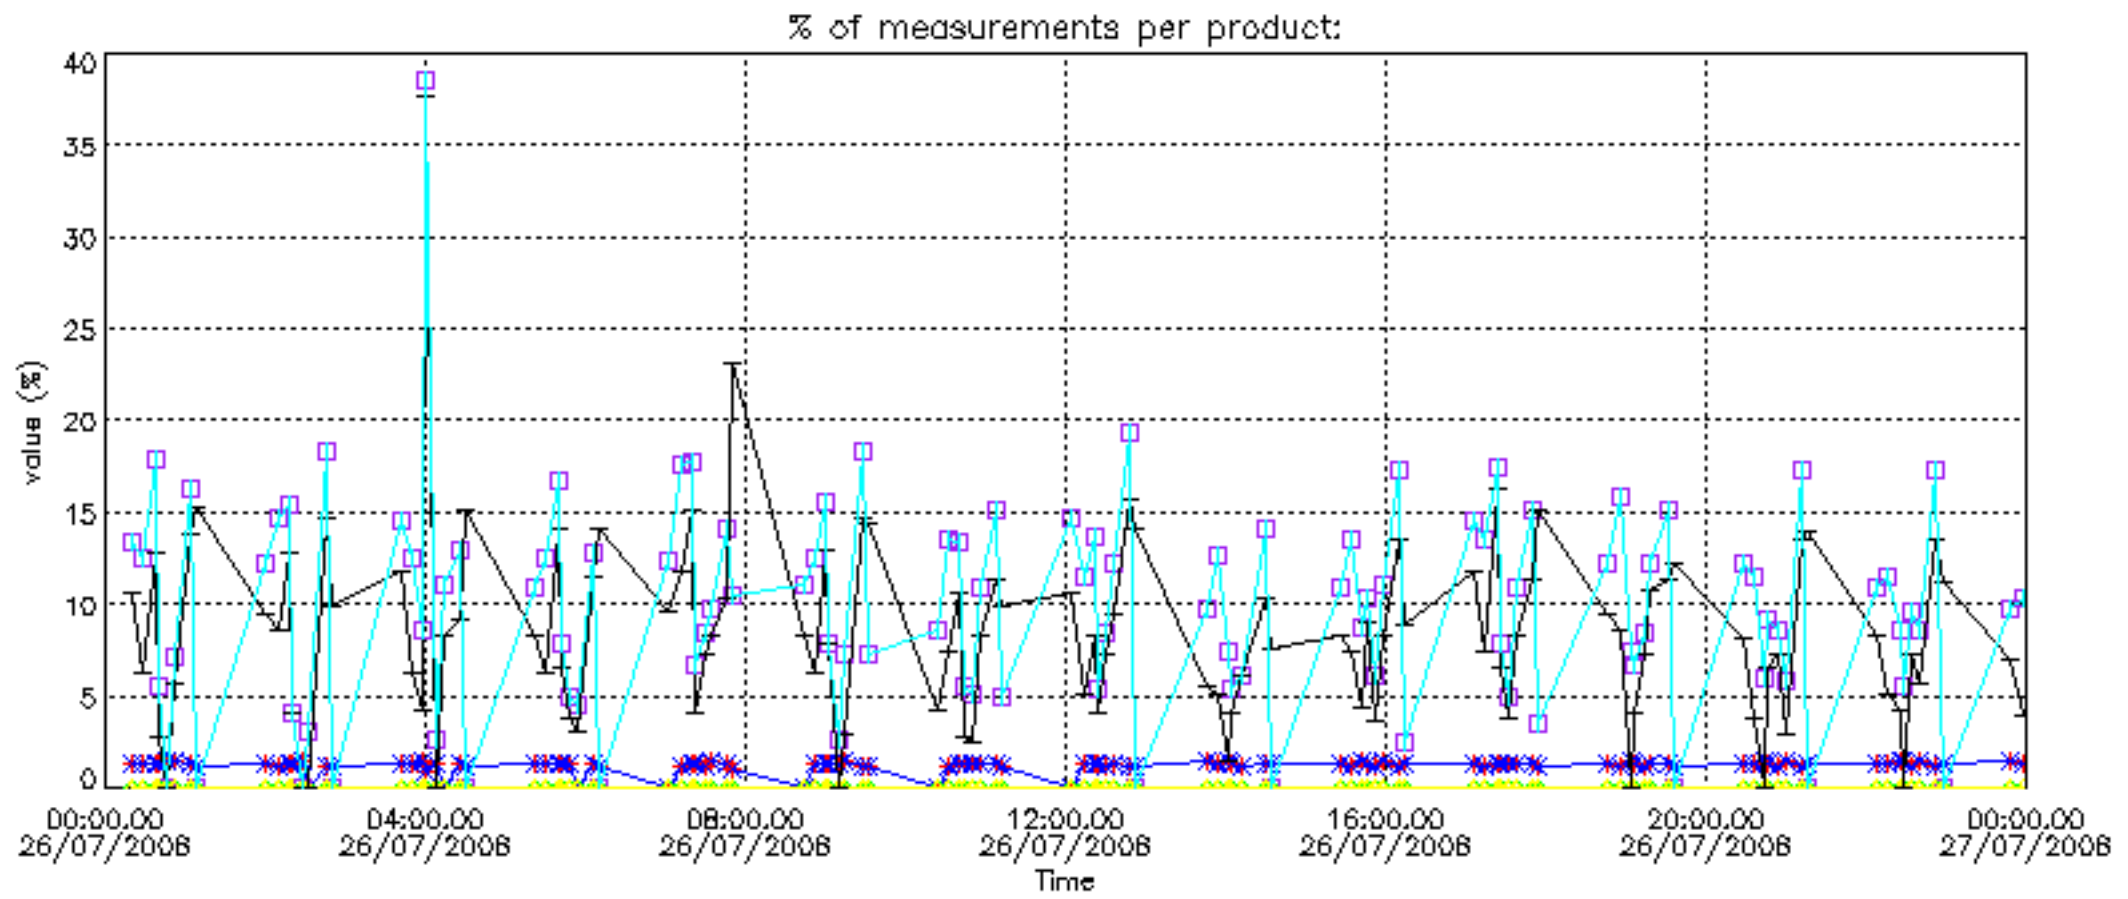

Percentage of cosmic ray hits per profile

Percentage of datation errors per profile