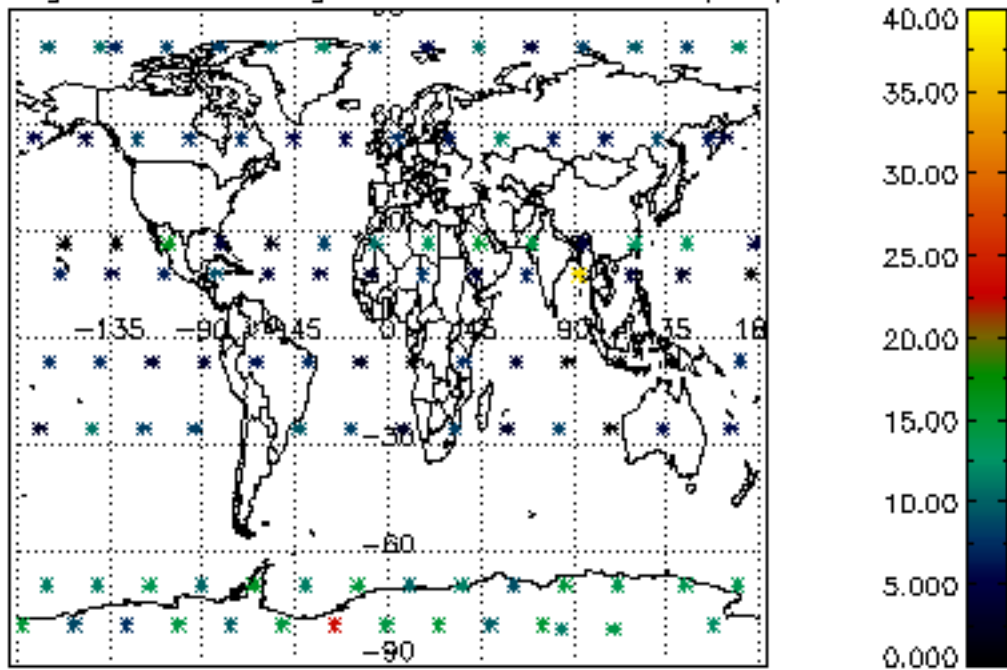

Percentage of star falling outside central band per profile