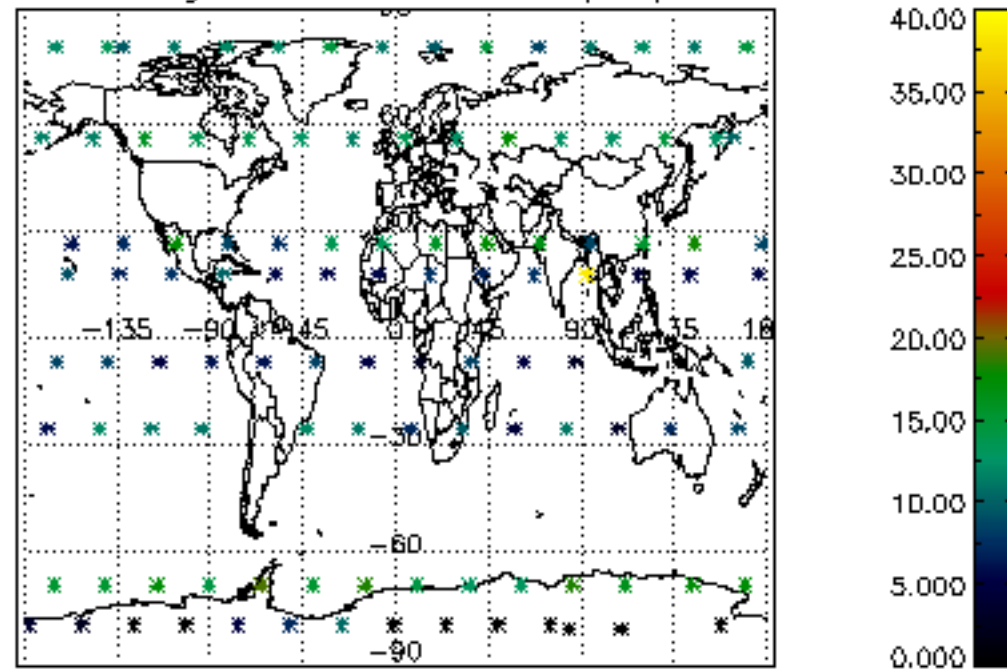

Percentage of saturation errors per profile