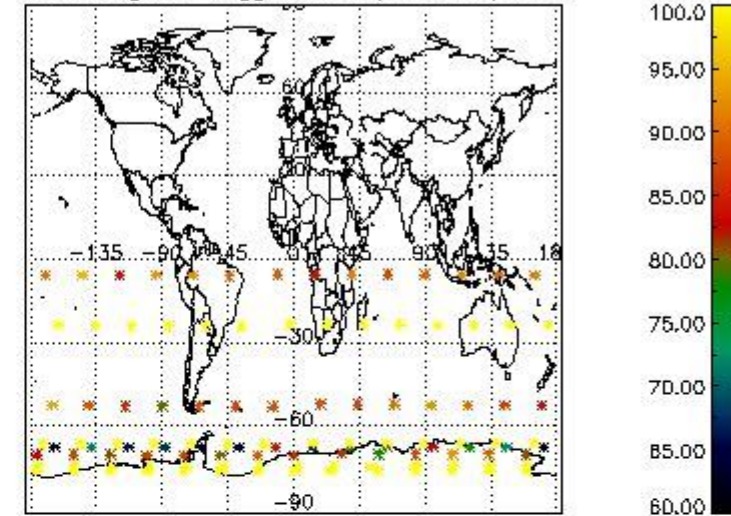

3.1 Plot quality information per product (time dependant)

3.2 Plot quality information per product (world map)

Percentage of flagged data per O3 profile

Percentage of flagged data per H2O profile

Percentage of flagged data per NO2 profile