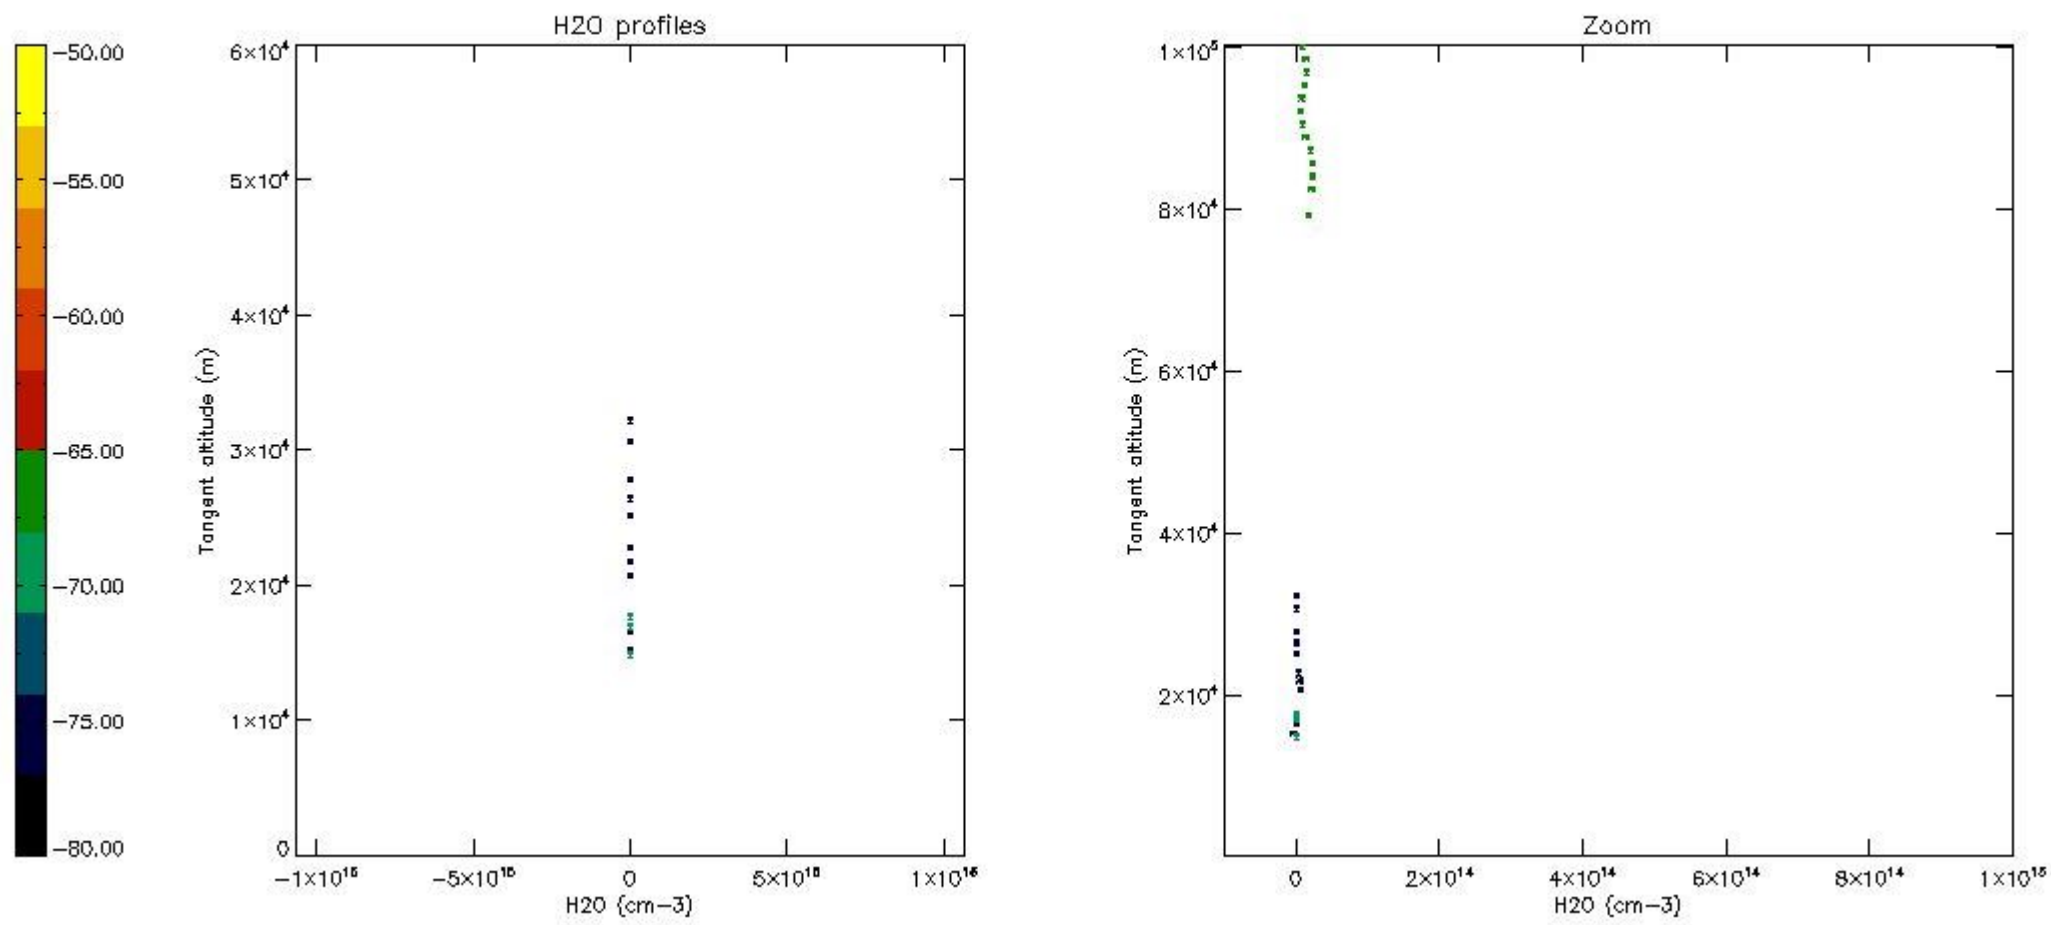

6. Auxiliary Data Files used for the production reported in section 2

The number reported in the third column indicates since which file (see list in section 2) the corresponding auxiliary file has been used. The fourth column is the date of those product files.

Type	Auxiliary Filename	Used since product	Used since product date
INST_PHYS_CHARACTERISTICS	GOM_INS_AXVIEC20091111_143220_20030716_120000_20500101_000000	1	26-JUL-2008 00:05:51
LEVEL-2_PROC_CONFIG	GOM_PR2_AXVIEC20091111_152718_20020301_000000_20500101_000000	1	26-JUL-2008 00:05:51
CROSS_SECTIONS_FILE	GOM_CRS_AXVIEC20091111_154832_20020301_000000_20500101_000000	1	26-JUL-2008 00:05:51