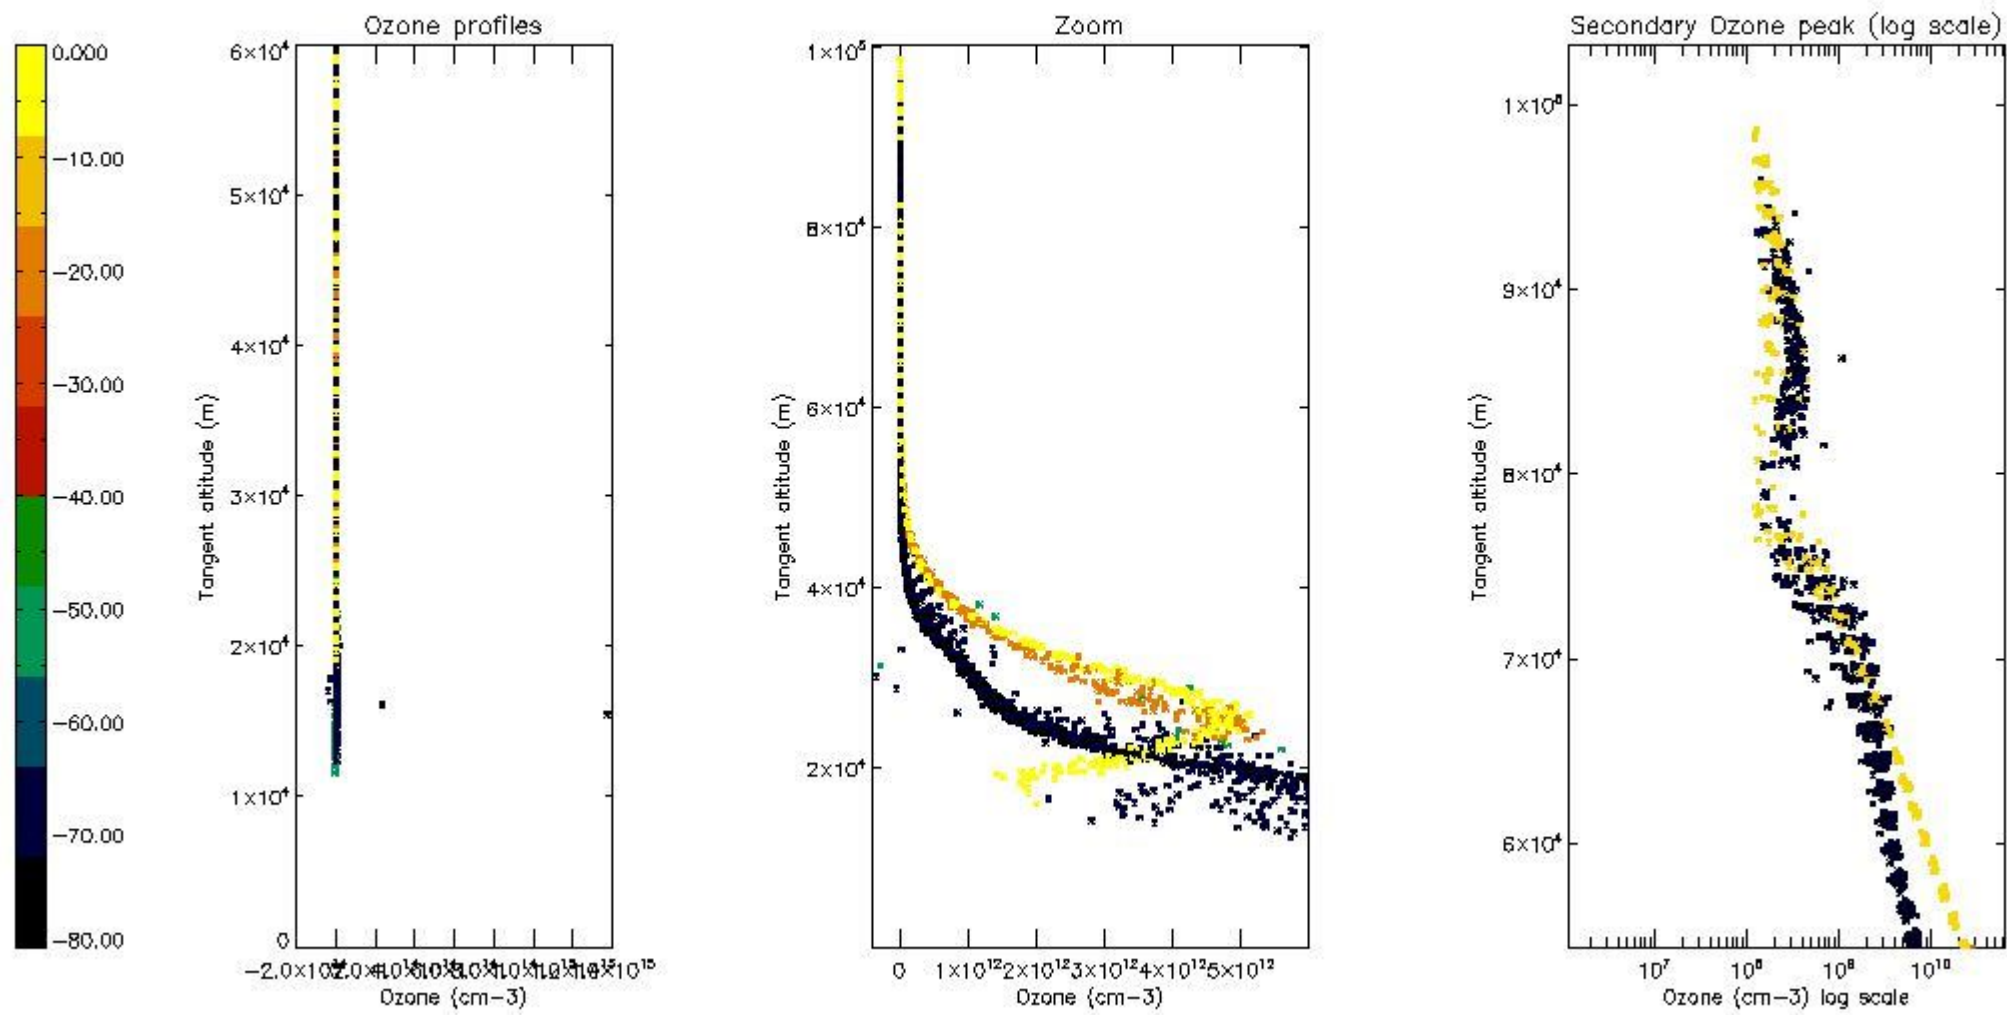

STD < 10	17
STD < 5	12

5.2 Plot ozone profiles for all STD (dark without errors)

The colorbar represents the latitude.

5.3 Plot ozone profiles where STD < 20% (dark without errors)

The colorbar represents the latitude.

5.4 Plot ozone profiles where STD < 10% (dark without errors)

The colorbar represents the latitude.

5.5 Plot ozone profiles where $STD < 5\%$ (dark without errors)

The colorbar represents the latitude.

5.6 Plot NO₂ profiles for all STD (dark without errors)