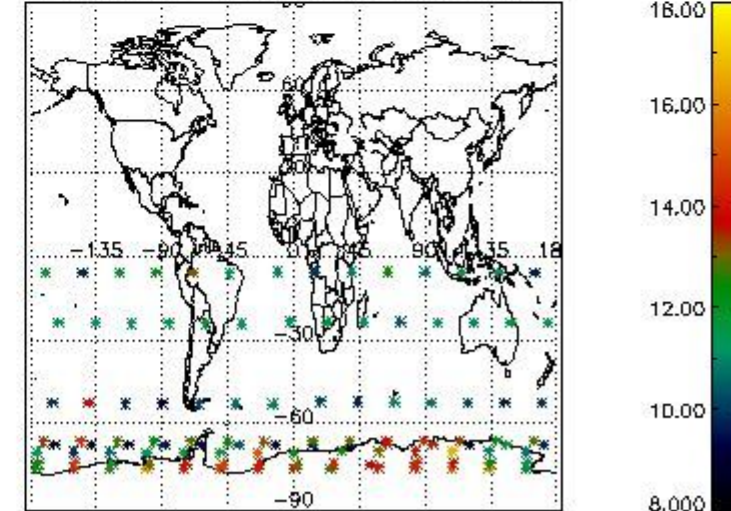

Percentage of flagged data per NO3 profile

4. Level 1 quality information per product

In this section it is plotted some information contained in the Quality Summary data set of the level 2 products that comes from the level 1b processing. Products without errors (error flag in the MPH set to "0") are used.

4.1 Plot quality information per product (time dependant) coming from level 1b processing

4.1.1 Plot level 1 quality information per product (time dependant): ENVISAT ASCENDING passes