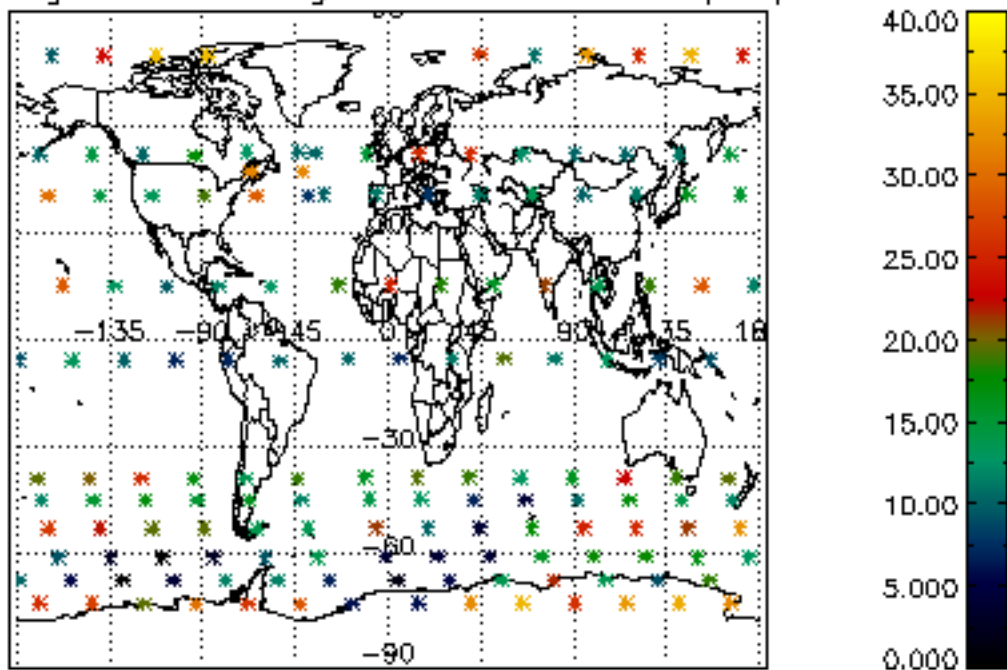

Percentage of flagged data per NO3 profile

Percentage of cosmic ray hits per profile

Percentage of datation errors per profile

Percentage of star falling outside central band per profile

Percentage of saturation errors per profile