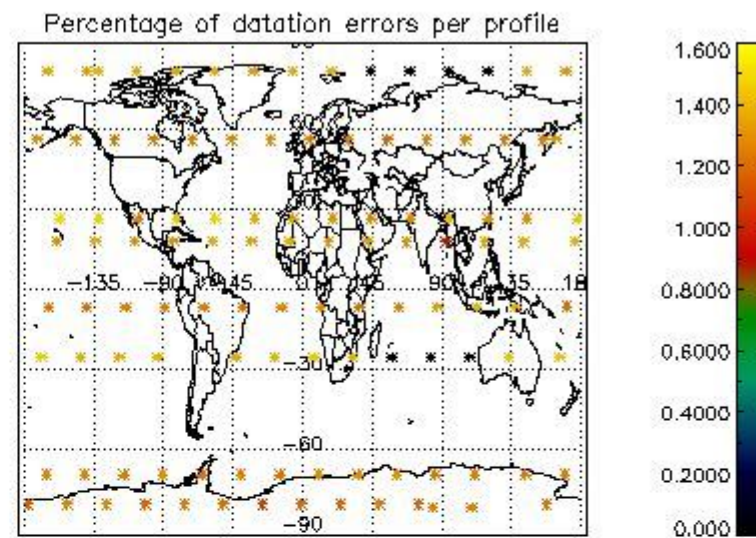

Percentage of datation errors per profile

Percentage of star falling outside central band per profile

Percentage of saturation errors per profile

4.2.2 Plot level 1 quality information per product (world map): ENVISAT DESCENDING passes