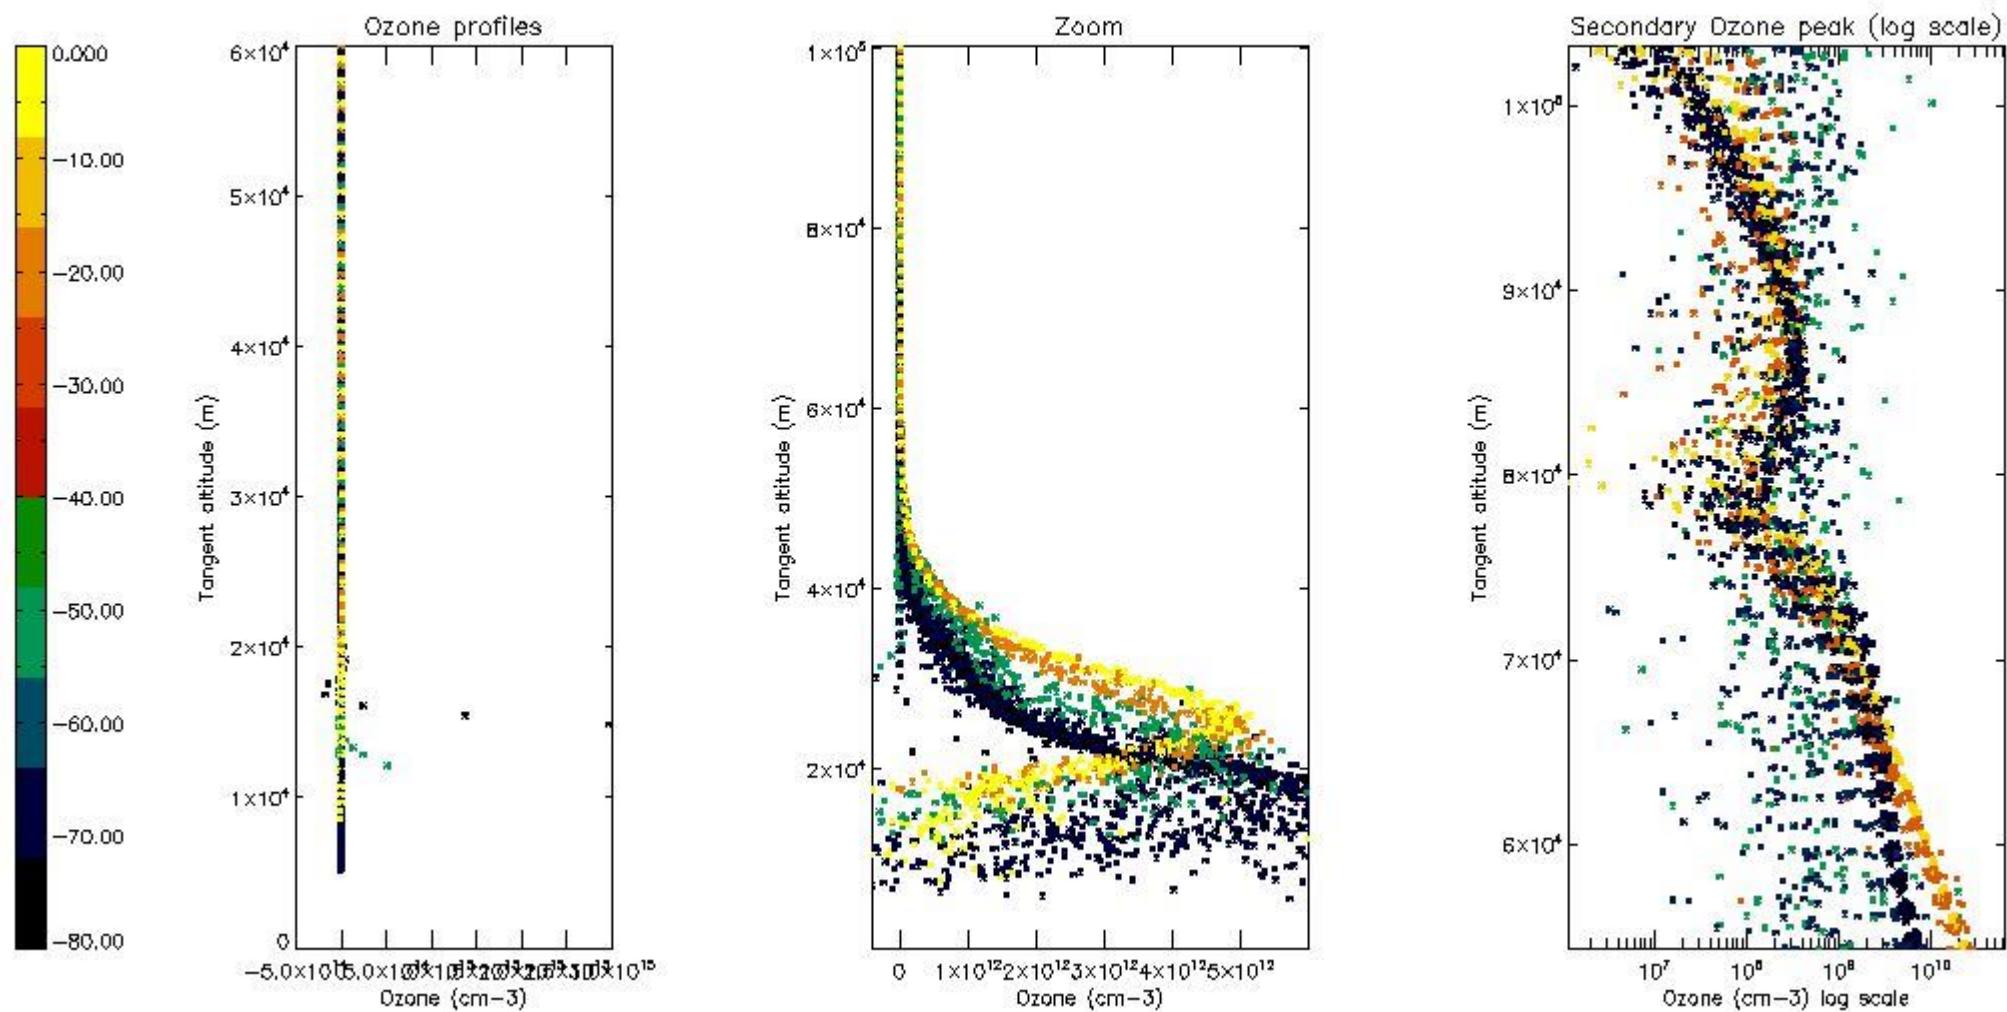

STD < 10	17
STD < 5	12

5.2 Plot ozone profiles for all STD (dark without errors)

The colorbar represents the latitude.

5.3 Plot ozone profiles where STD < 20% (dark without errors)

The colorbar represents the latitude.