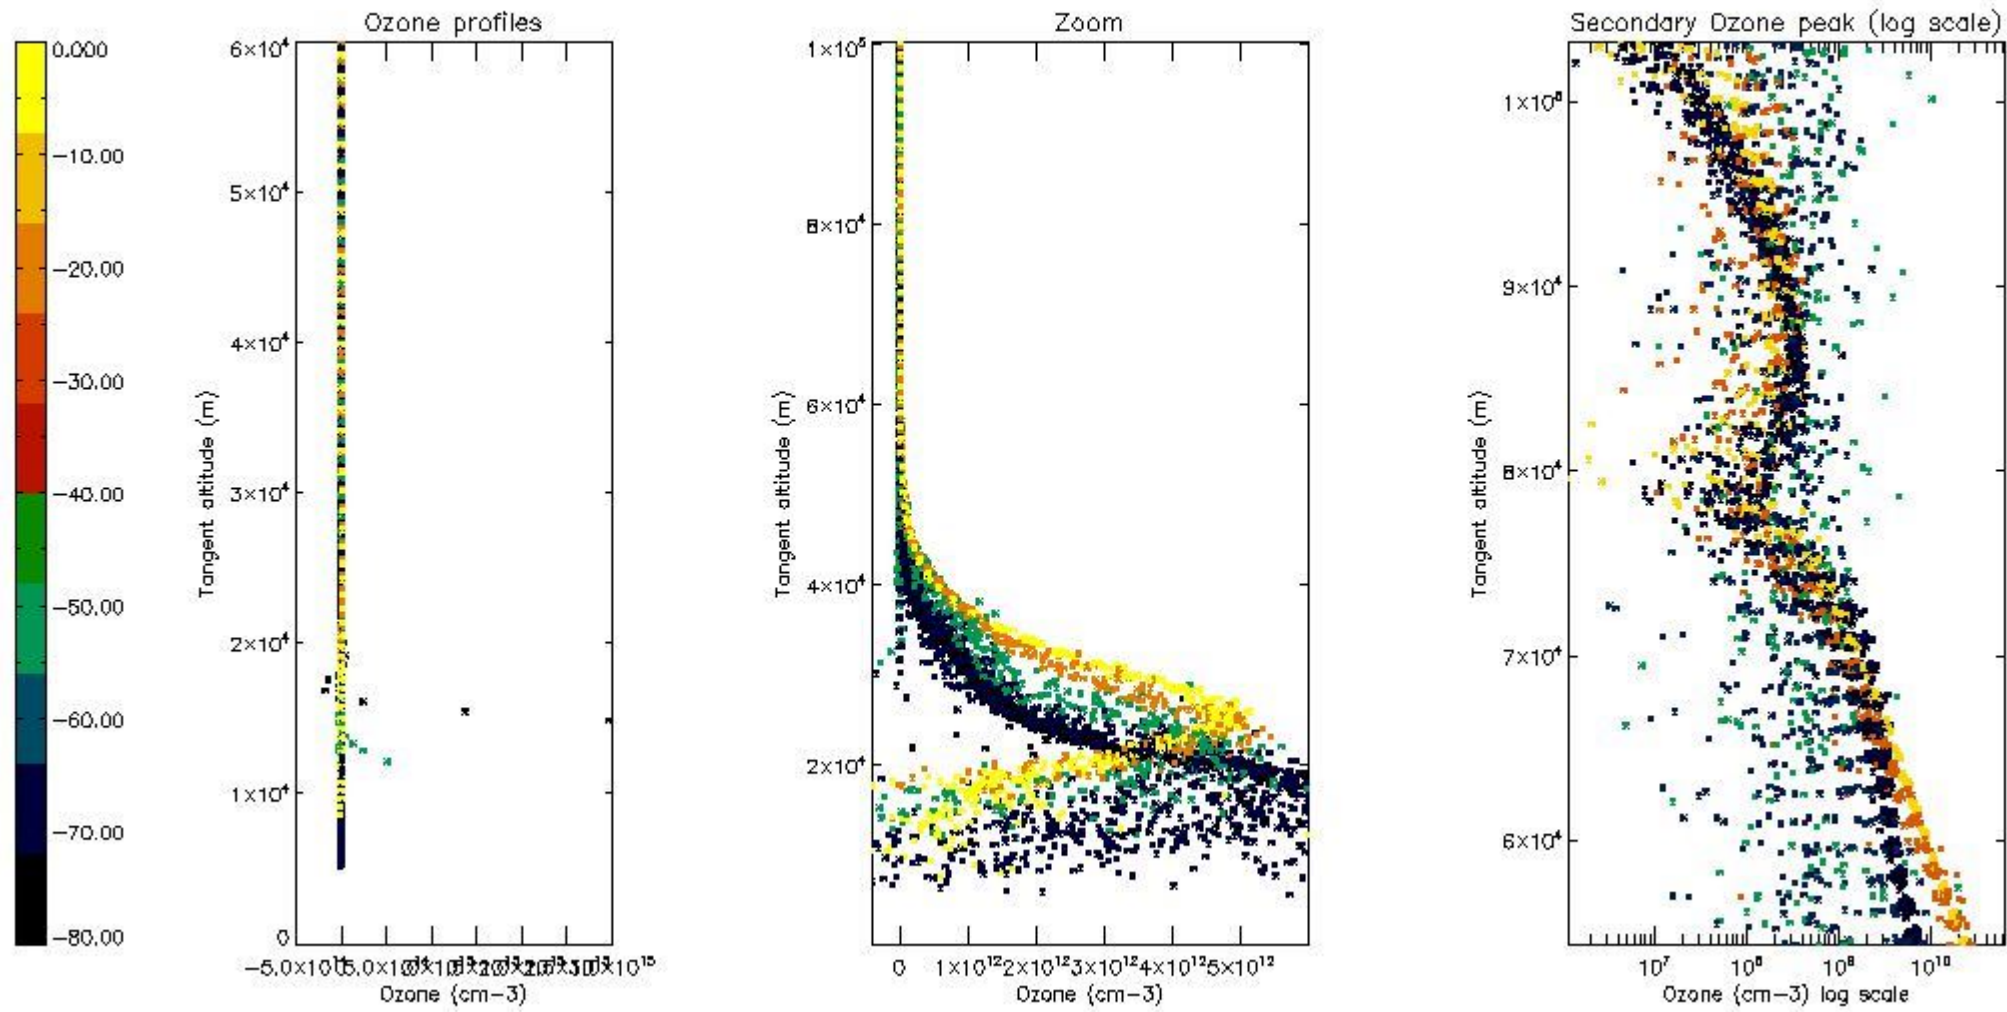

STD < 10	17
STD < 5	12

5.2 Plot ozone profiles for all STD (dark without errors)

The colorbar represents the latitude.

5.3 Plot ozone profiles where STD < 20% (dark without errors)

The colorbar represents the latitude.