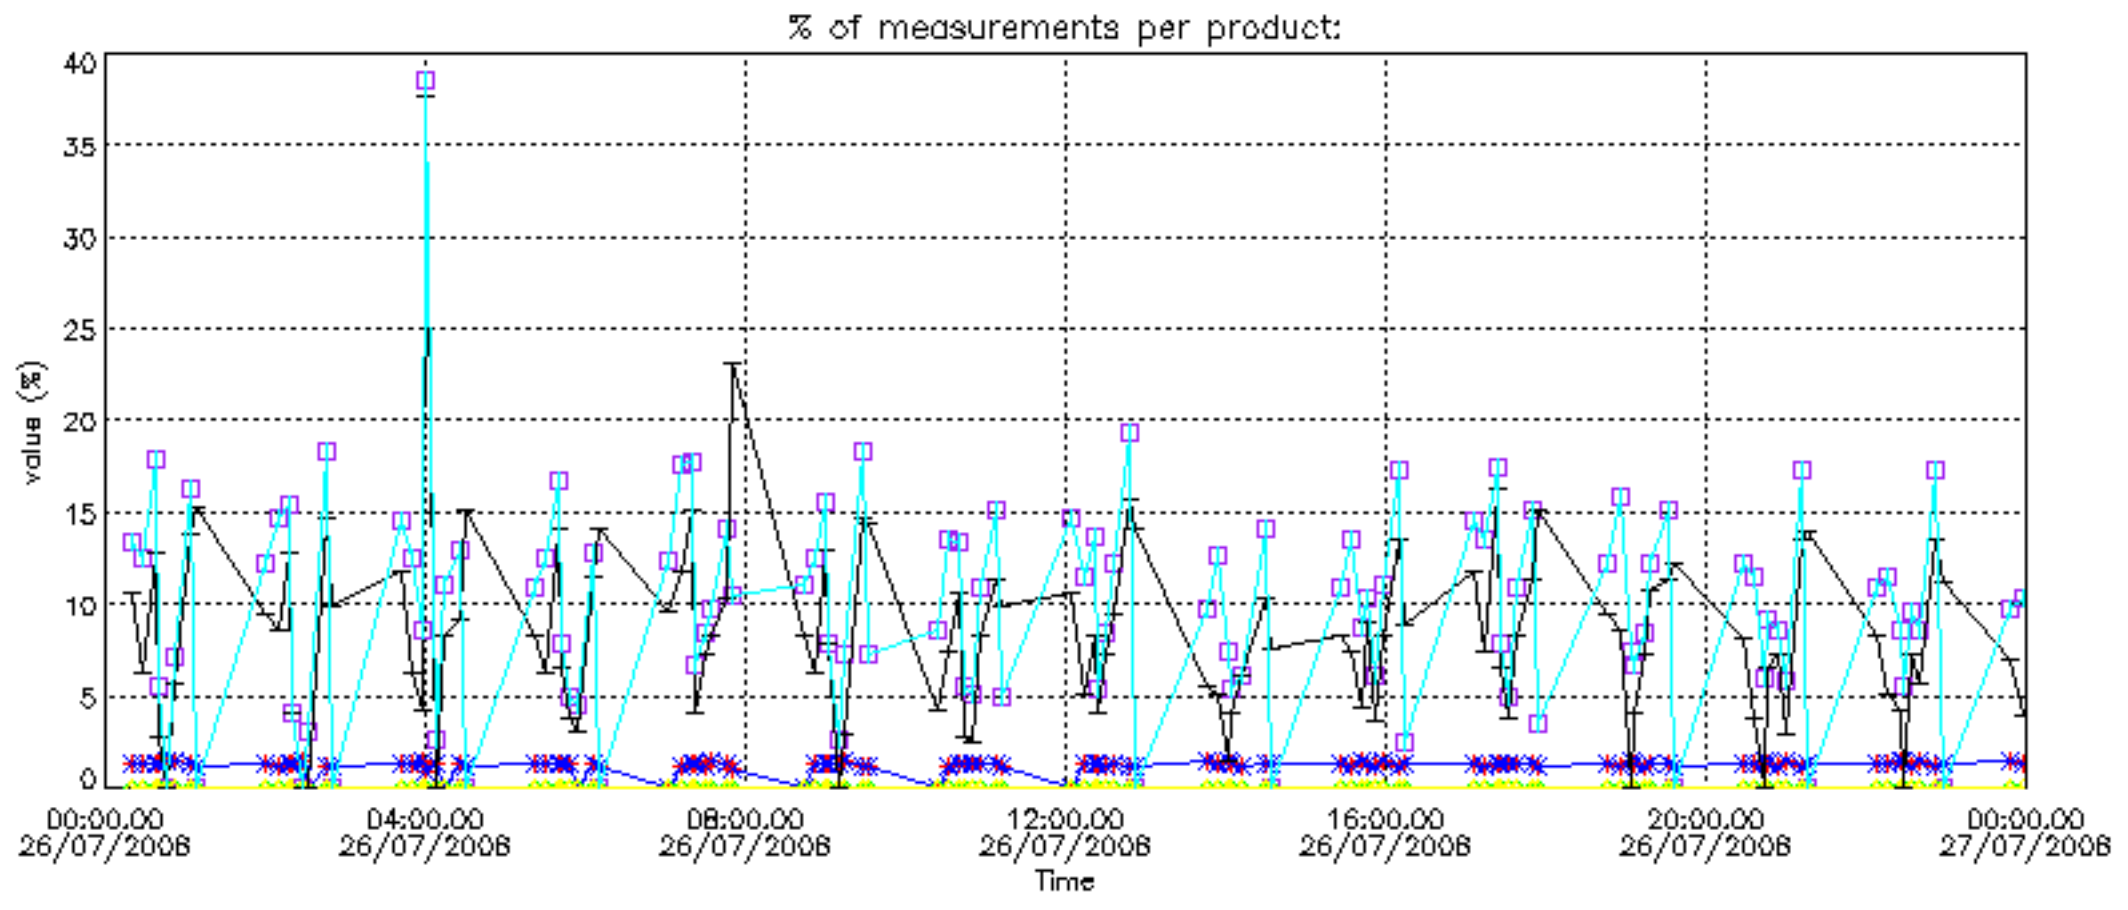

Percentage of cosmic ray hits per profile

Percentage of datation errors per profile