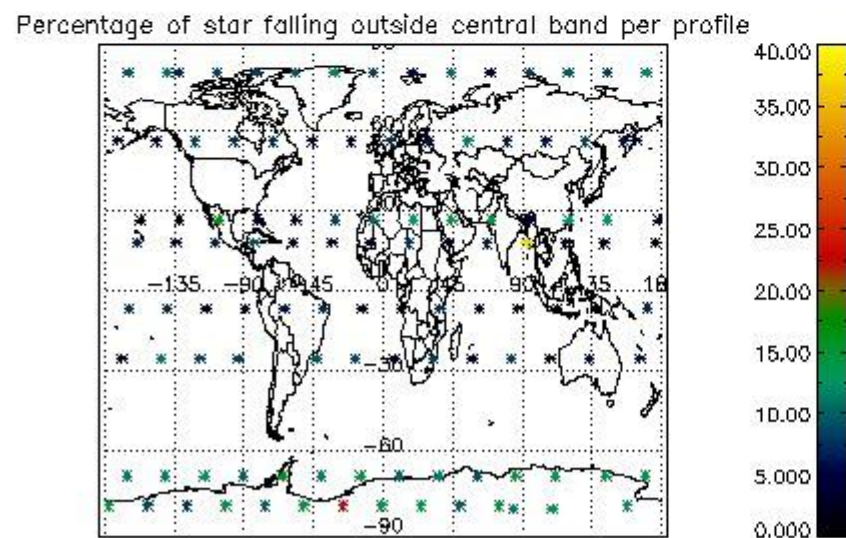

Percentage of datation errors per profile

Percentage of star falling outside central band per profile

Percentage of saturation errors per profile

4.2.2 Plot level 1 quality information per product (world map): ENVISAT DESCENDING passes