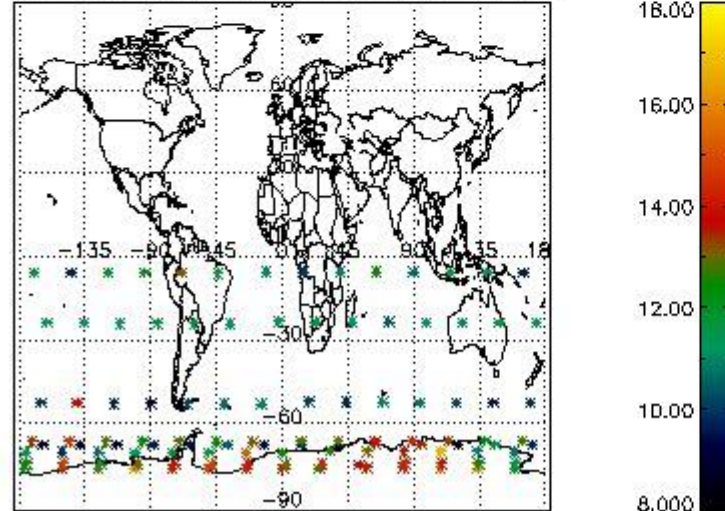

3.1 Plot quality information per product (time dependant)

3.2 Plot quality information per product (world map)

Percentage of flagged data per O3 profile

Percentage of flagged data per H2O profile

Percentage of flagged data per NO2 profile