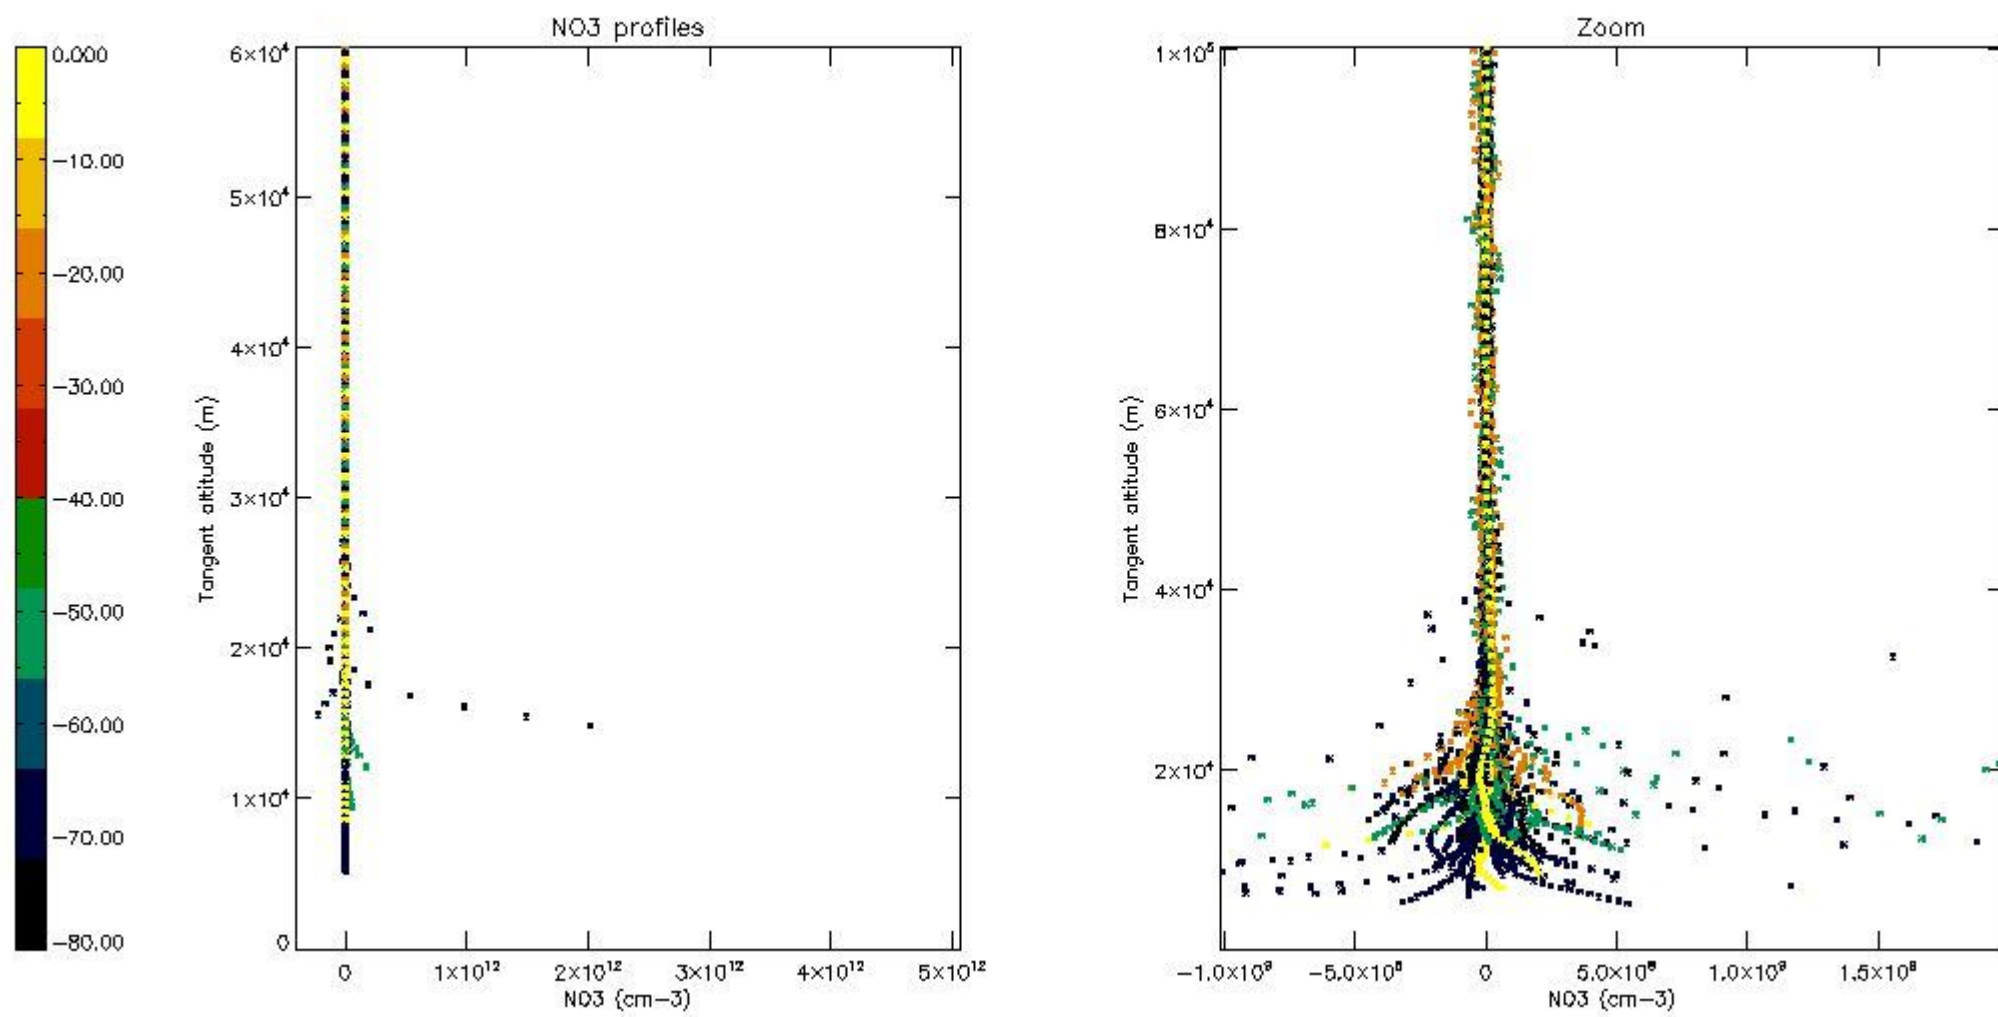

The colorbar represents the latitude.

5.7 Plot NO3 profiles for all STD (dark without errors)

The colorbar represents the latitude.

5.8 Plot H2O profiles for all STD (only for occultations of stars 1,2,3,4,13,14,16,26,63 dark without errors)