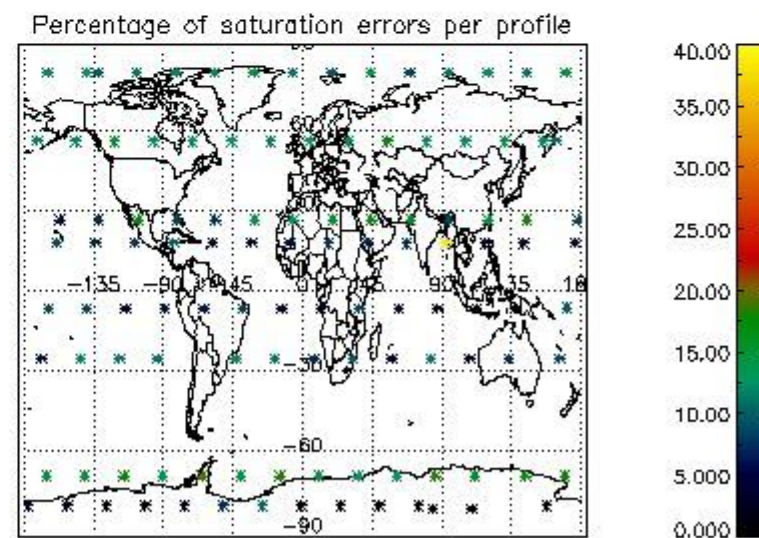

5. Trace gas profiles

5.1 Ozone statistics based on quality of products

The final quality of the products can be "measured" using the STD (Standard Deviation) attached to every point profile. This information is written to the parameter GOM_NL__2P/NL_LOCAL_SPECIES_DENSITY/o3_std of the level 2 products. The table below shows the statistics for given STD ranges.

The statistics are given with respect to the overall valid production:

- Products without fatal errors: GOM_NL__2P/MPH/PRODUCT_ERR=0
- Valid point profile: GOM_NL__2P/NL_LOCAL_SPECIES_DENSITY/pcd(0)=0

The 'Criteria' is applied to valid points of dark limb products:

- Products in dark limb illumination condition: GOM_NL__2P/NL_SUMMARY_QUALITY/obs_ill_cond=0
- Products without fatal errors: GOM_NL__2P/MPH/PRODUCT_ERR=0
- Valid point profile: GOM_NL__2P/NL_LOCAL_SPECIES_DENSITY/pcd(0)=0

So, the table below shows the percentage of dark limb and valid observations for each criteria with respect to the overall valid daily observations.

Criteria	% of total production
All STD	45
STD < 20	23