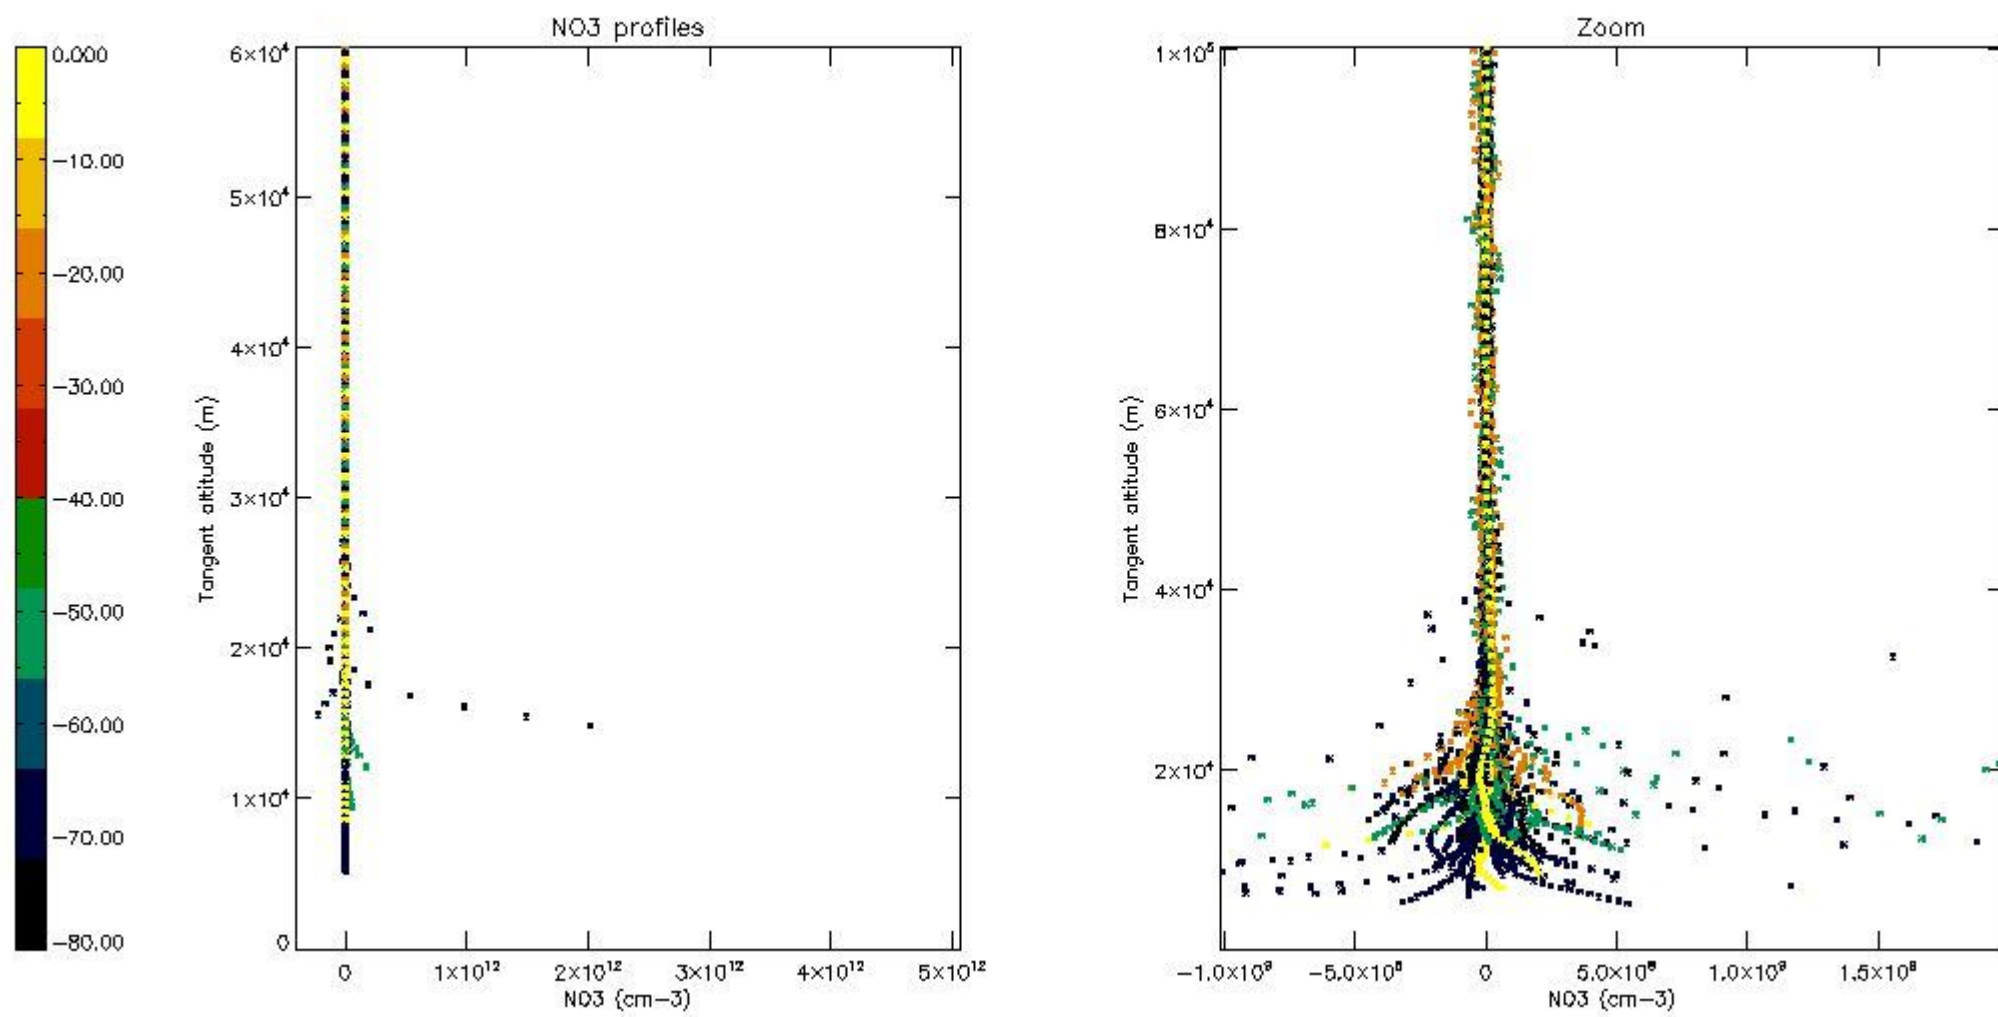

5.4 Plot ozone profiles where STD < 10% (dark without errors)

The colorbar represents the latitude.

5.5 Plot ozone profiles where $STD < 5\%$ (dark without errors)

The colorbar represents the latitude.

5.6 Plot NO₂ profiles for all STD (dark without errors)

The colorbar represents the latitude.

5.7 Plot NO3 profiles for all STD (dark without errors)

The colorbar represents the latitude.

5.8 Plot H2O profiles for all STD (only for occultations of stars 1,2,3,4,13,14,16,26,63 dark without errors)