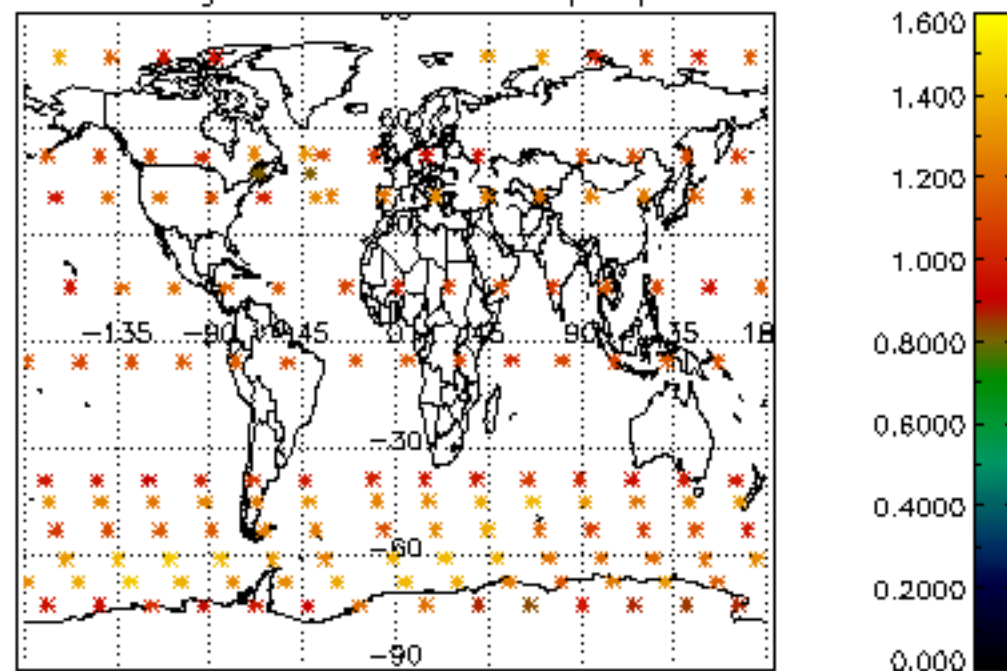

Percentage of flagged data per NO3 profile

Percentage of cosmic ray hits per profile

Percentage of datation errors per profile

Percentage of star falling outside central band per profile

Percentage of saturation errors per profile