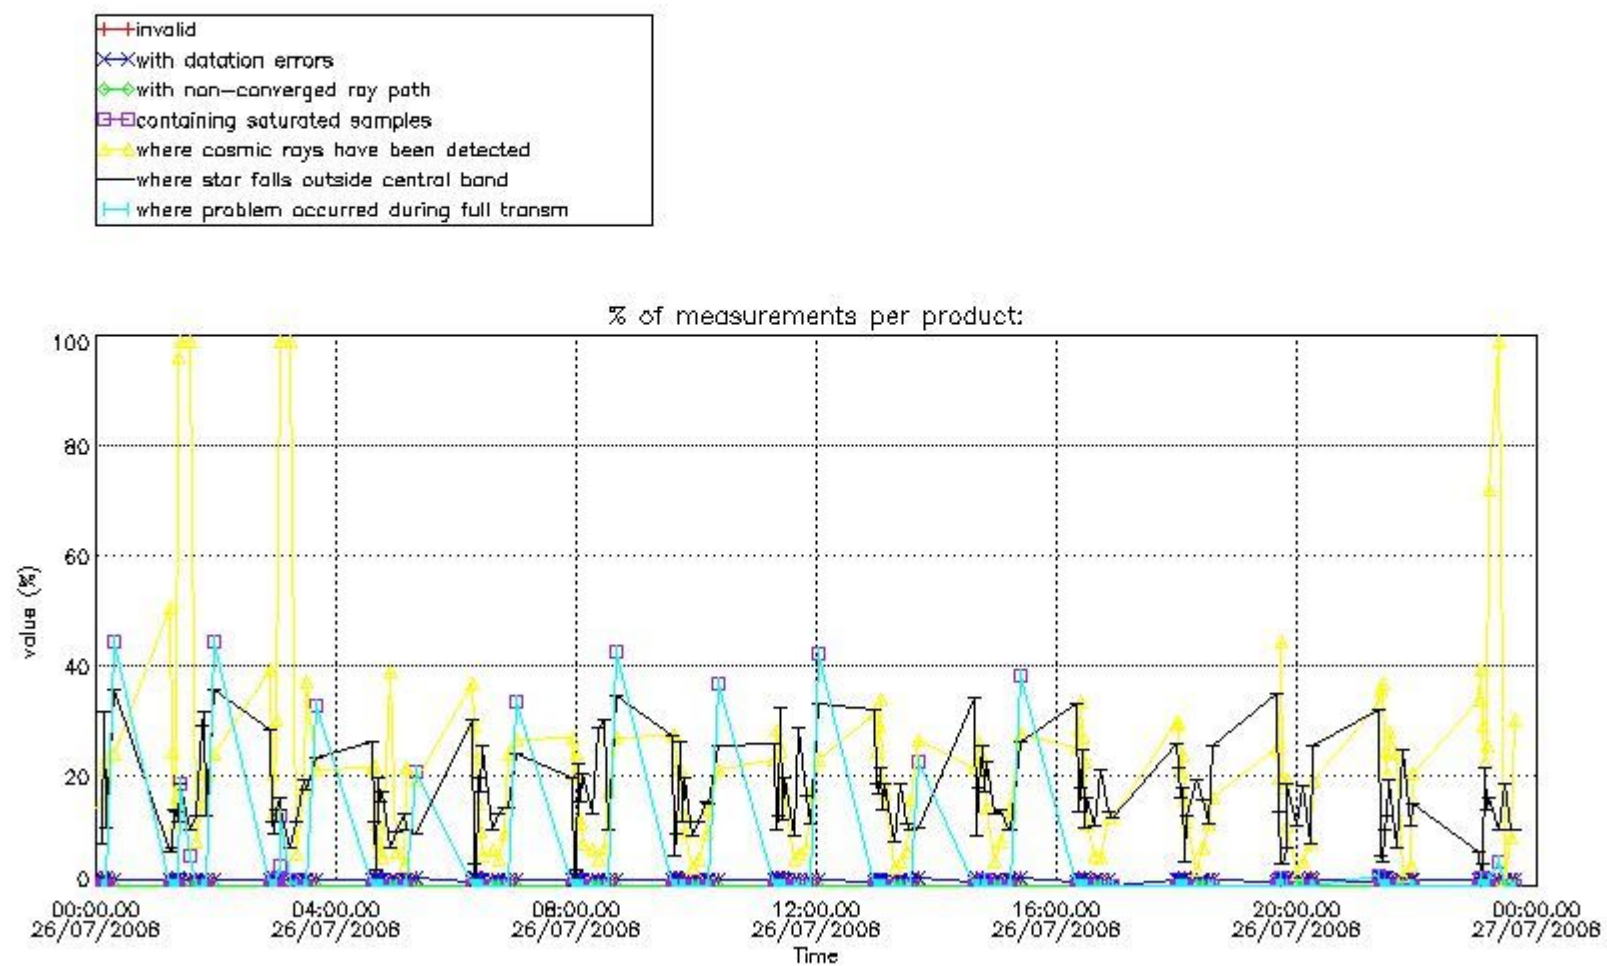

4.1.2 Plot level 1 quality information per product (time dependant): ENVI SAT DESCENDING passes