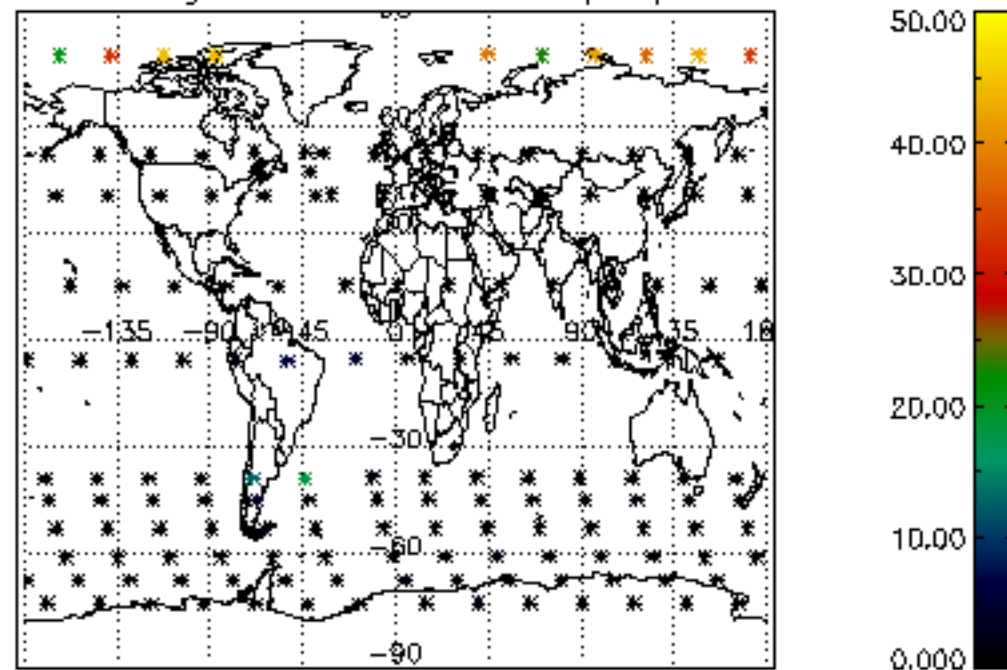

Percentage of datation errors per profile

Percentage of saturation errors per profile