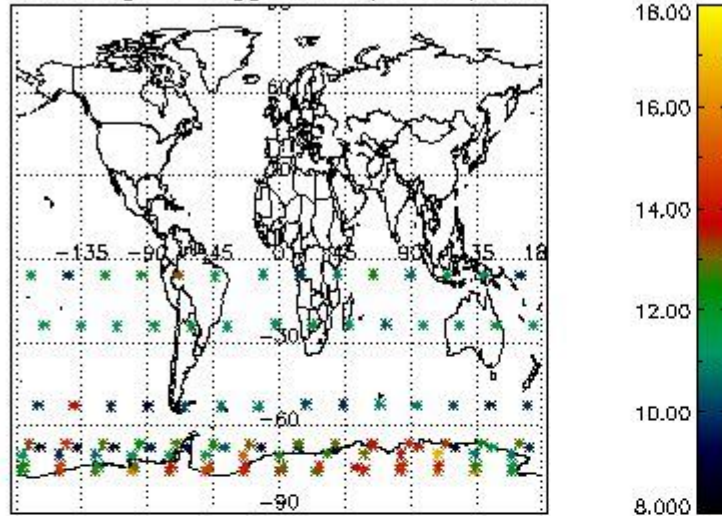

Percentage of flagged data per O3 profile