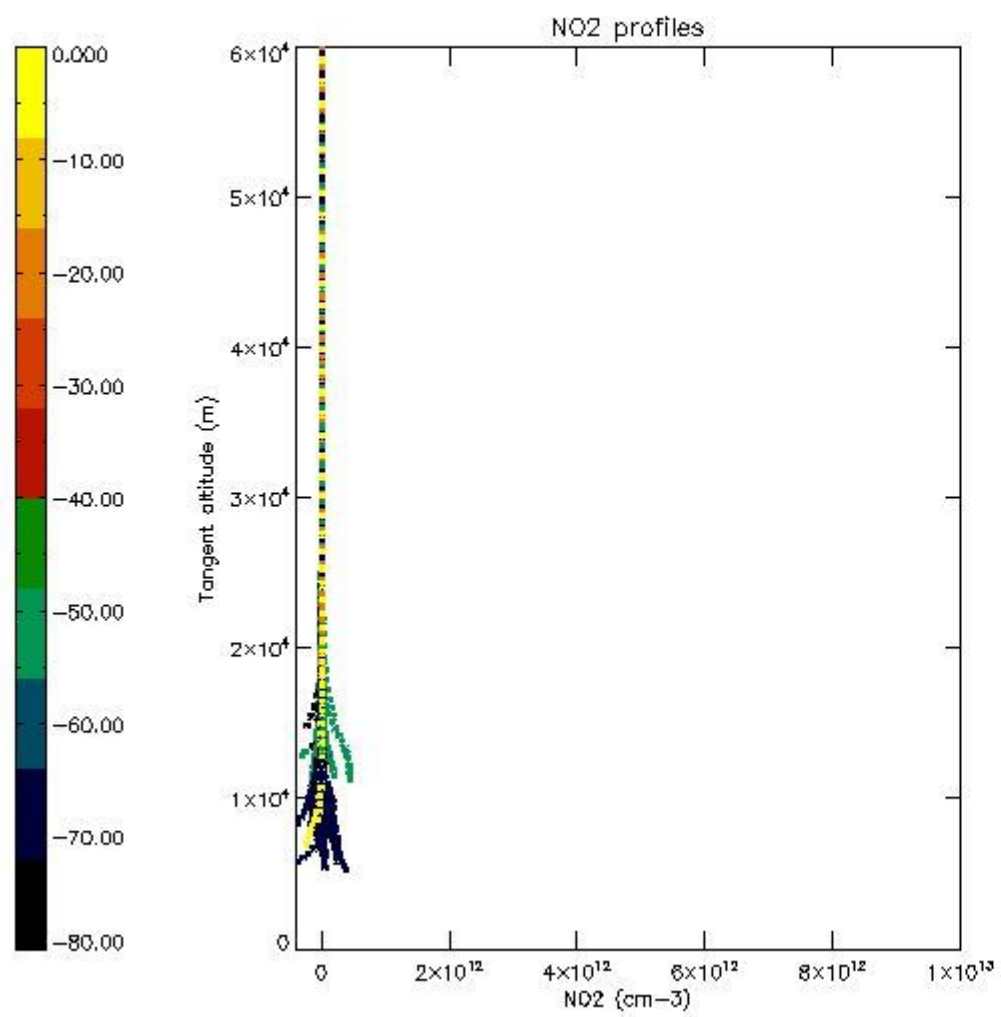

5.7 Plot NO3 profiles for all STD (dark without errors)

The colorbar represents the latitude.