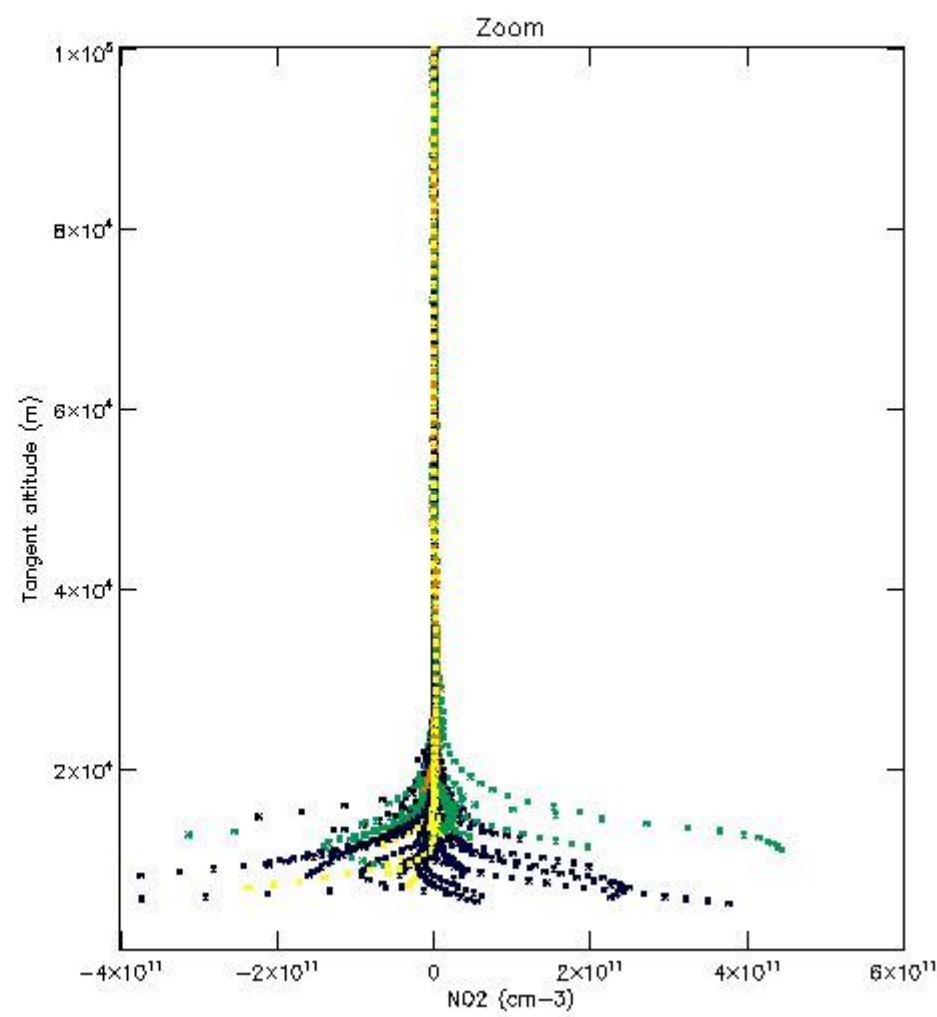

STD < 10	17
STD < 5	12

5.2 Plot ozone profiles for all STD (dark without errors)

The colorbar represents the latitude.

5.3 Plot ozone profiles where STD < 20% (dark without errors)

The colorbar represents the latitude.

5.4 Plot ozone profiles where STD < 10% (dark without errors)

The colorbar represents the latitude.

5.5 Plot ozone profiles where $STD < 5\%$ (dark without errors)

The colorbar represents the latitude.

5.6 Plot NO₂ profiles for all STD (dark without errors)

The colorbar represents the latitude.

5.7 Plot NO3 profiles for all STD (dark without errors)

The colorbar represents the latitude.

5.8 Plot H2O profiles for all STD (only for occultations of stars 1,2,3,4,13,14,16,26,63 dark without errors)