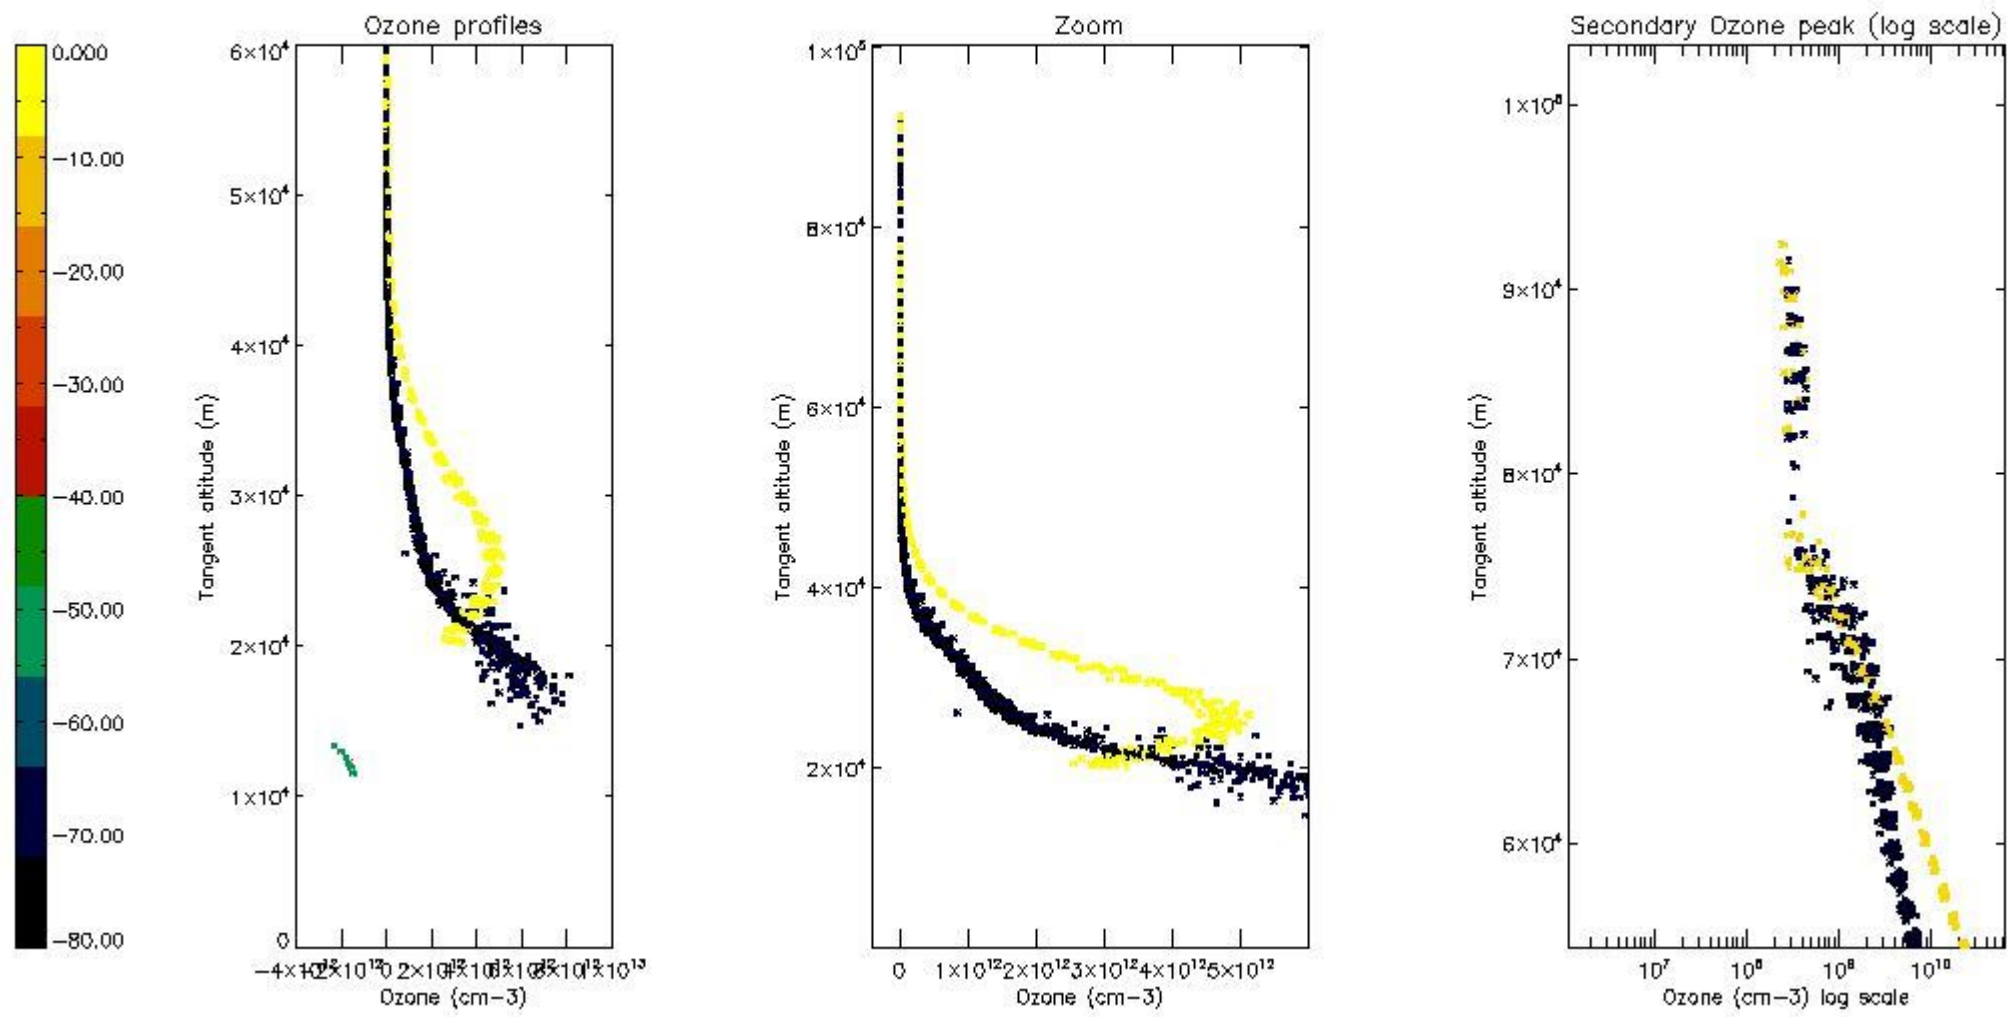

STD < 10	17
STD < 5	12

5.2 Plot ozone profiles for all STD (dark without errors)

The colorbar represents the latitude.

5.3 Plot ozone profiles where STD < 20% (dark without errors)

The colorbar represents the latitude.

5.4 Plot ozone profiles where STD < 10% (dark without errors)

The colorbar represents the latitude.

5.5 Plot ozone profiles where $STD < 5\%$ (dark without errors)

The colorbar represents the latitude.

5.6 Plot NO₂ profiles for all STD (dark without errors)