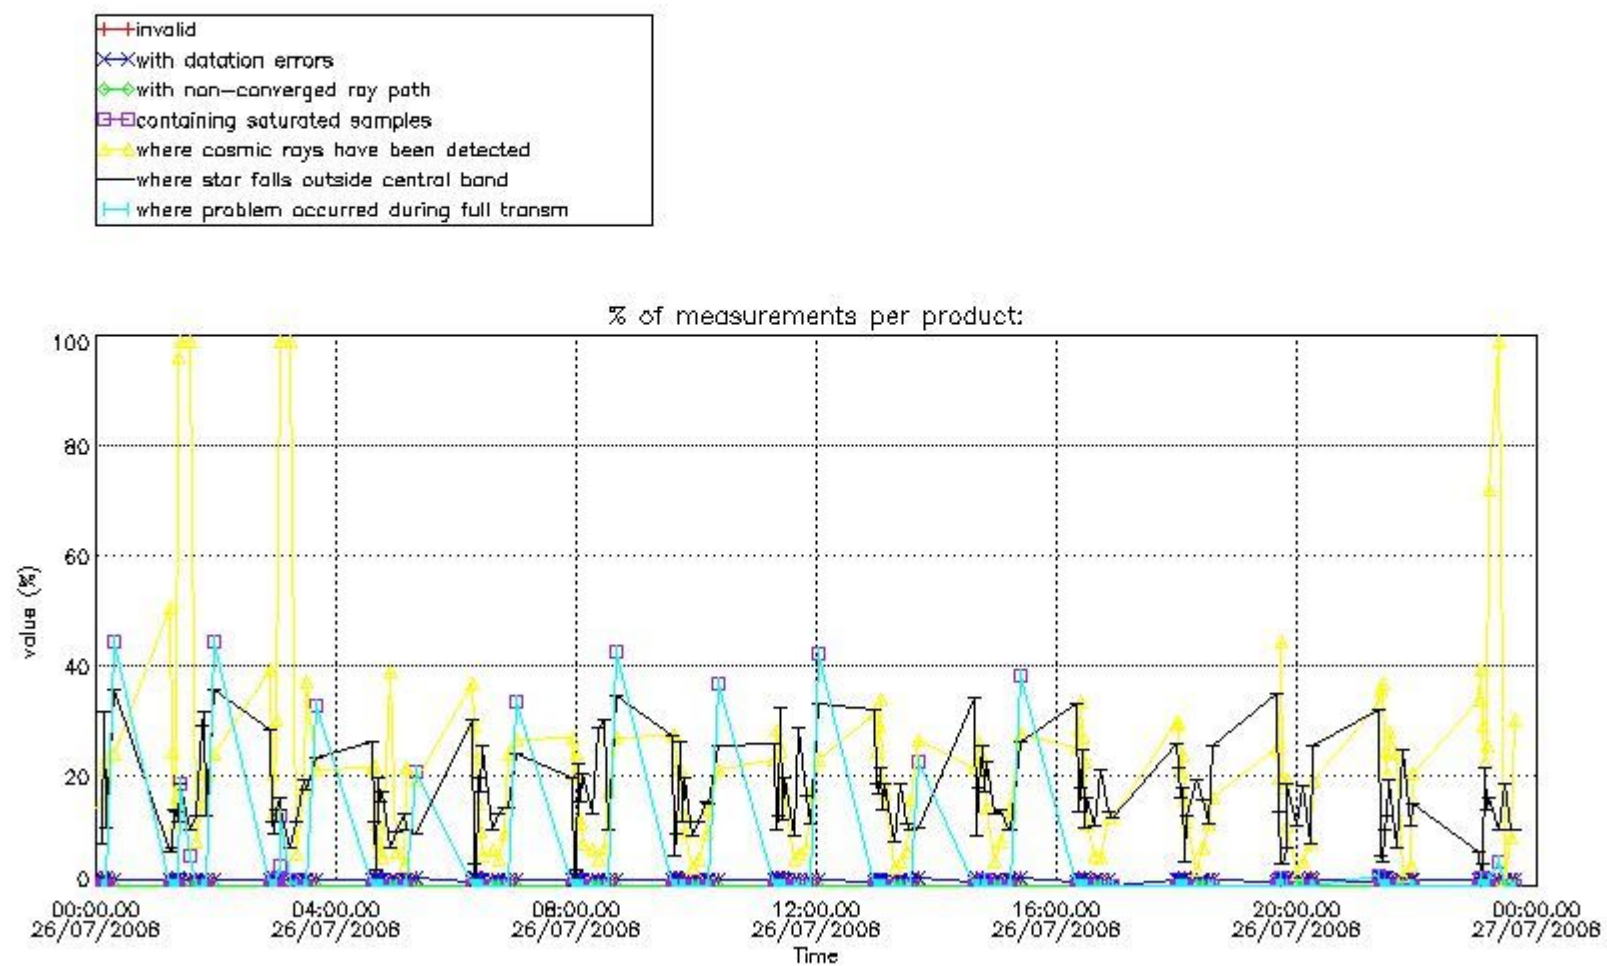

3.1 Plot quality information per product (time dependant)

3.2 Plot quality information per product (world map)

Percentage of flagged data per O3 profile

Percentage of flagged data per H2O profile

Percentage of flagged data per NO2 profile

Percentage of flagged data per NO3 profile

4. Level 1 quality information per product

In this section it is plotted some information contained in the Quality Summary data set of the level 2 products that comes from the level 1b processing. Products without errors (error flag in the MPH set to "0") are used.

4.1 Plot quality information per product (time dependant) coming from level 1b processing

4.1.1 Plot level 1 quality information per product (time dependant): ENVISAT ASCENDING passes

4.1.2 Plot level 1 quality information per product (time dependant): ENVI SAT DESCENDING passes