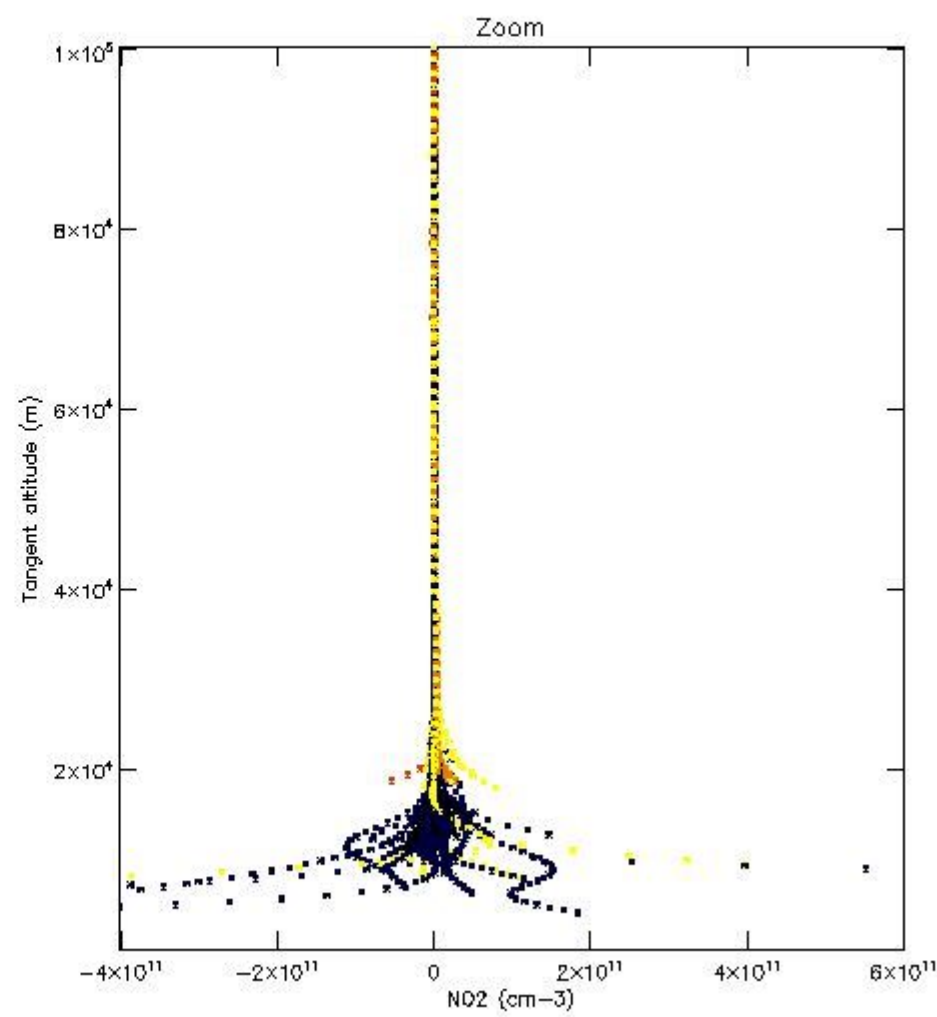

5.4 Plot ozone profiles where STD < 10% (dark without errors)

The colorbar represents the latitude.

5.5 Plot ozone profiles where $STD < 5\%$ (dark without errors)

The colorbar represents the latitude.

5.6 Plot NO₂ profiles for all STD (dark without errors)

The colorbar represents the latitude.

5.7 Plot NO3 profiles for all STD (dark without errors)

The colorbar represents the latitude.

5.8 Plot H2O profiles for all STD (only for occultations of stars 1,2,3,4,13,14,16,26,63 dark without errors)