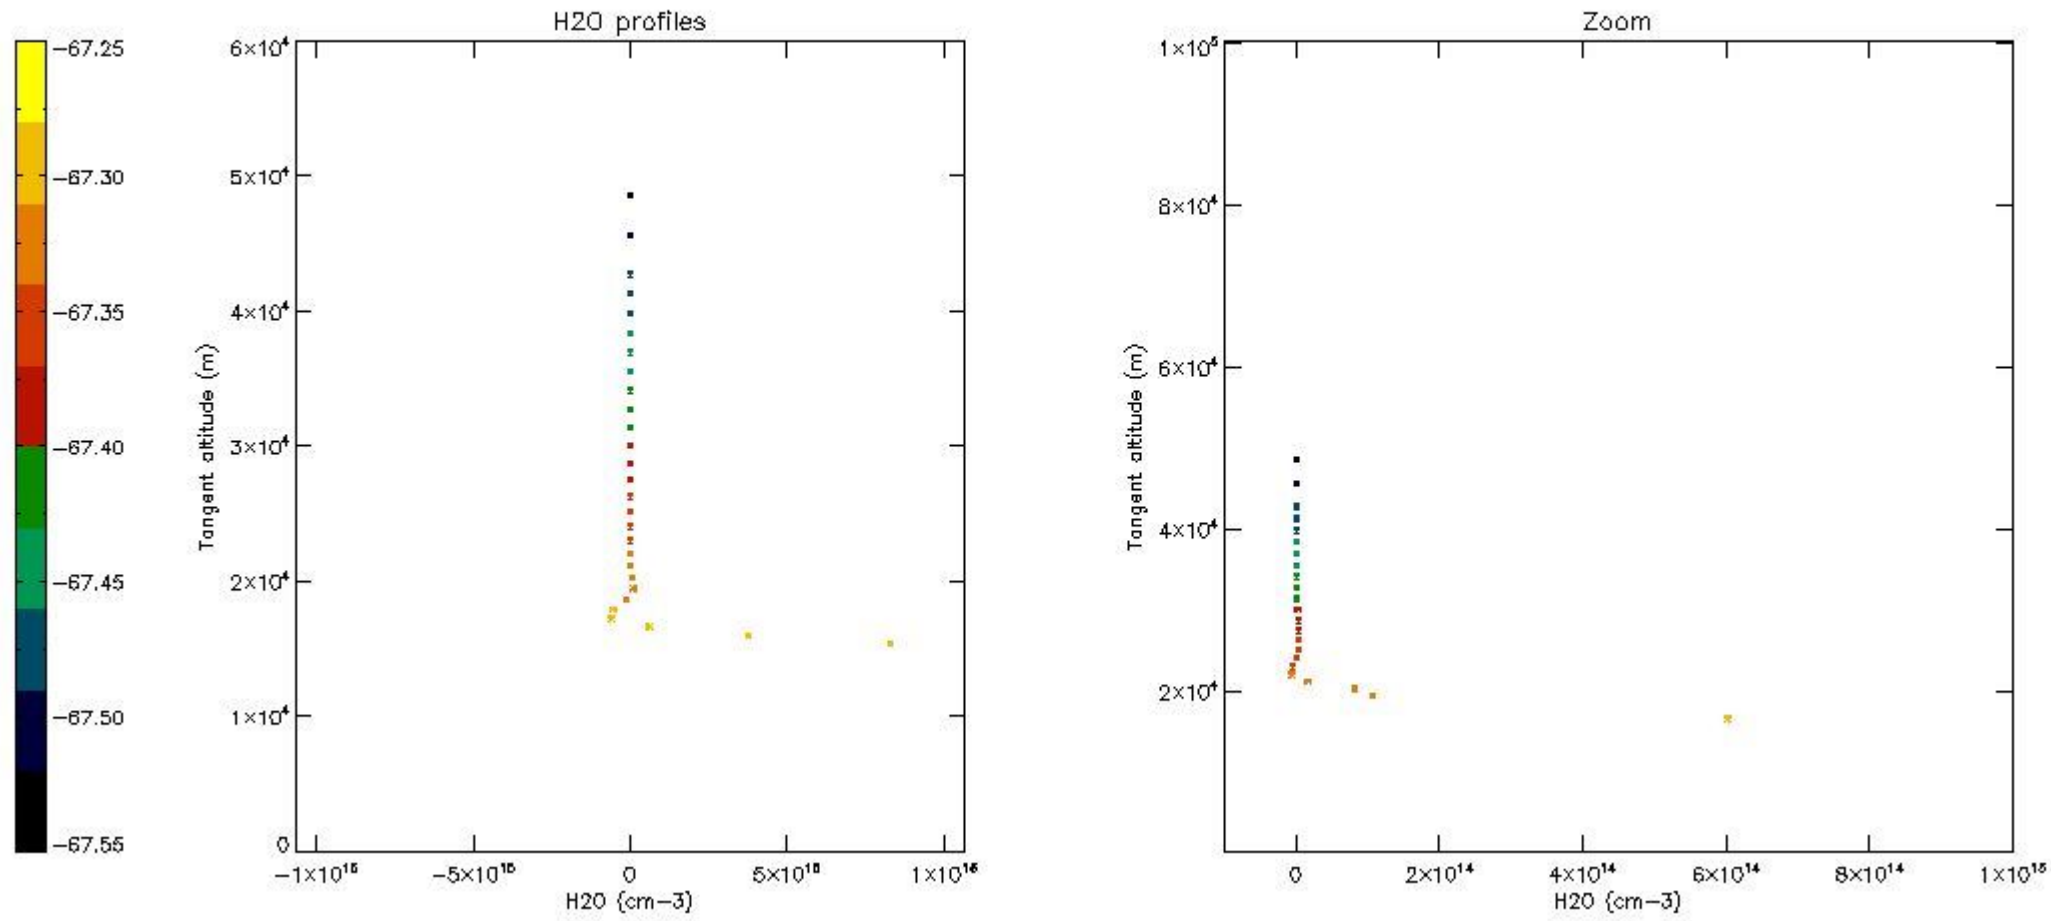

6. Auxiliary Data Files used for the production reported in section 2

The number reported in the third column indicates since which file (see list in section 2) the corresponding auxiliary file has been used. The fourth column is the date of those product files.

Type	Auxiliary Filename	Used since product	Used since product date
INST_PHYS_CHARACTERISTICS	GOM_INS_AXVIEC20091111_143220_20030716_120000_20500101_000000	1	25-JUL-2008 00:04:47
LEVEL-2_PROC_CONFIG	GOM_PR2_AXVIEC20091111_152718_20020301_000000_20500101_000000	1	25-JUL-2008 00:04:47
CROSS_SECTIONS_FILE	GOM_CRS_AXVIEC20091111_154832_20020301_000000_20500101_000000	1	25-JUL-2008 00:04:47