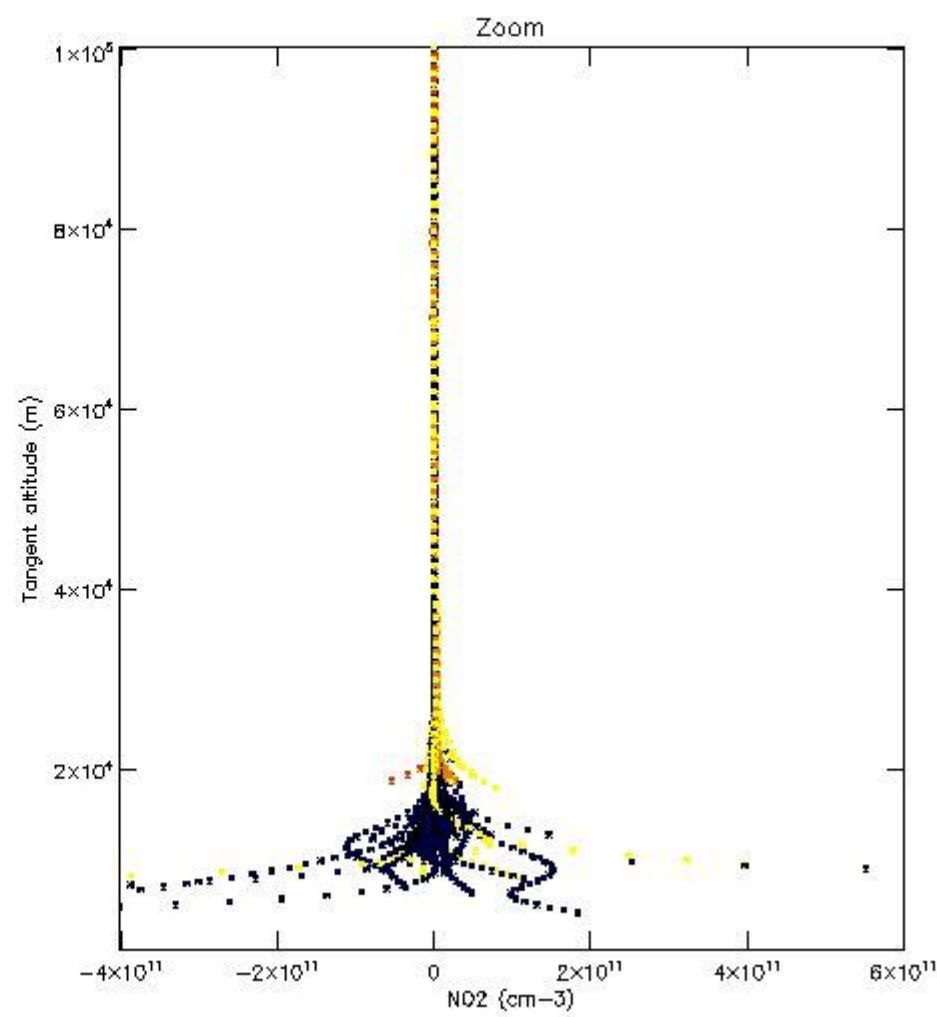

5.7 Plot NO3 profiles for all STD (dark without errors)

The colorbar represents the latitude.