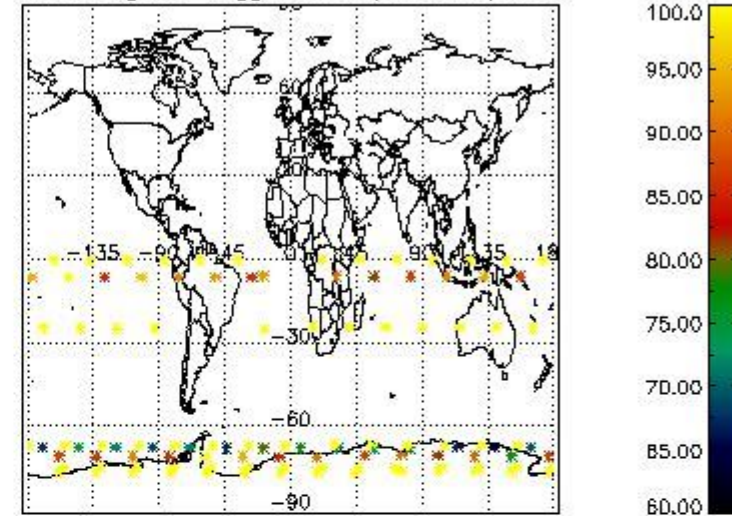

3.1 Plot quality information per product (time dependant)

3.2 Plot quality information per product (world map)

Percentage of flagged data per O3 profile

Percentage of flagged data per H2O profile

Percentage of flagged data per NO2 profile