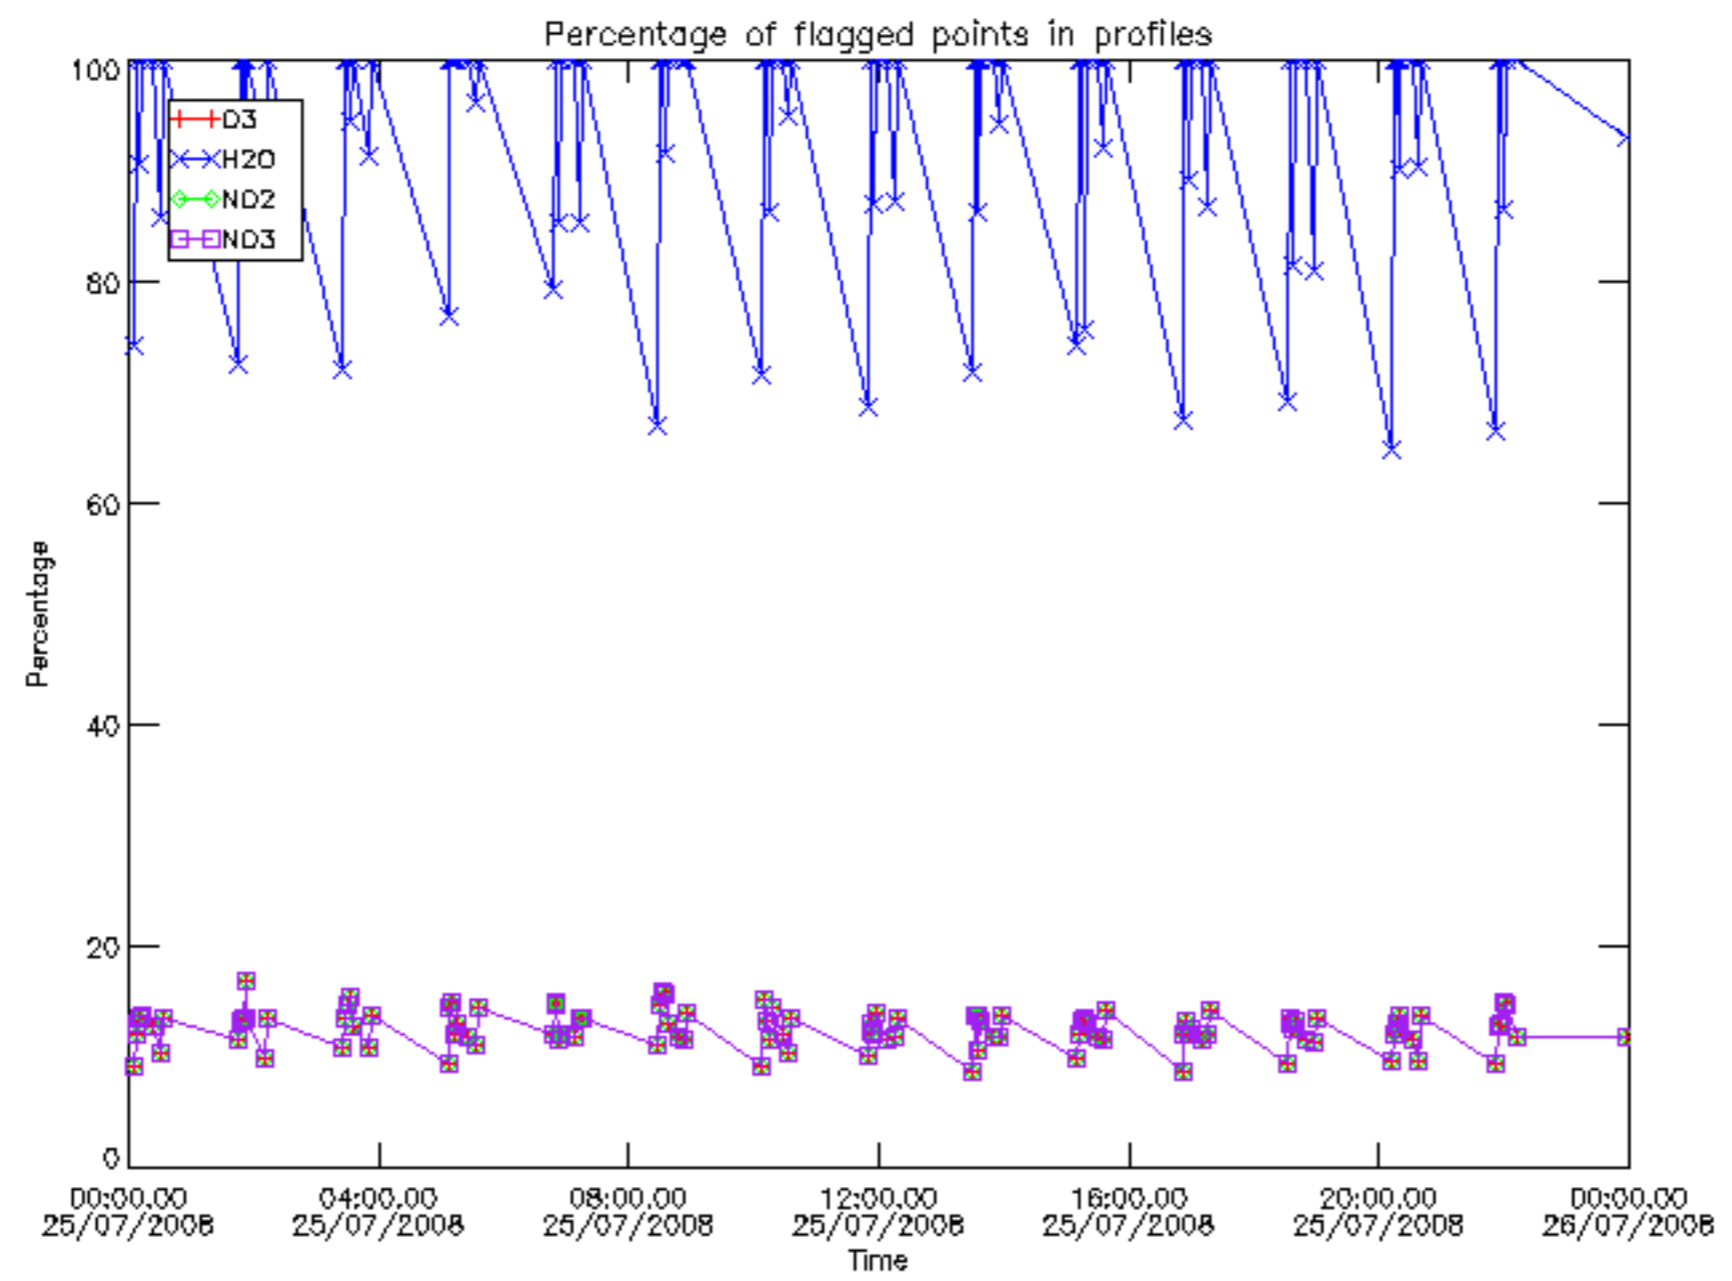

Percentage of flagged data per D3 profile

Percentage of flagged data per H2O profile