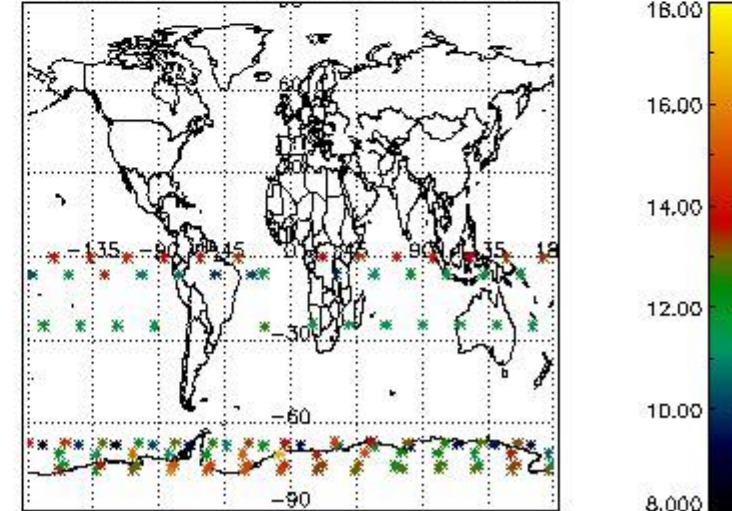

Percentage of flagged data per NO3 profile

4. Level 1 quality information per product

In this section it is plotted some information contained in the Quality Summary data set of the level 2 products that comes from the level 1b processing. Products without errors (error flag in the MPH set to "0") are used.

4.1 Plot quality information per product (time dependant) coming from level 1b processing

4.1.1 Plot level 1 quality information per product (time dependant): ENVISAT ASCENDING passes