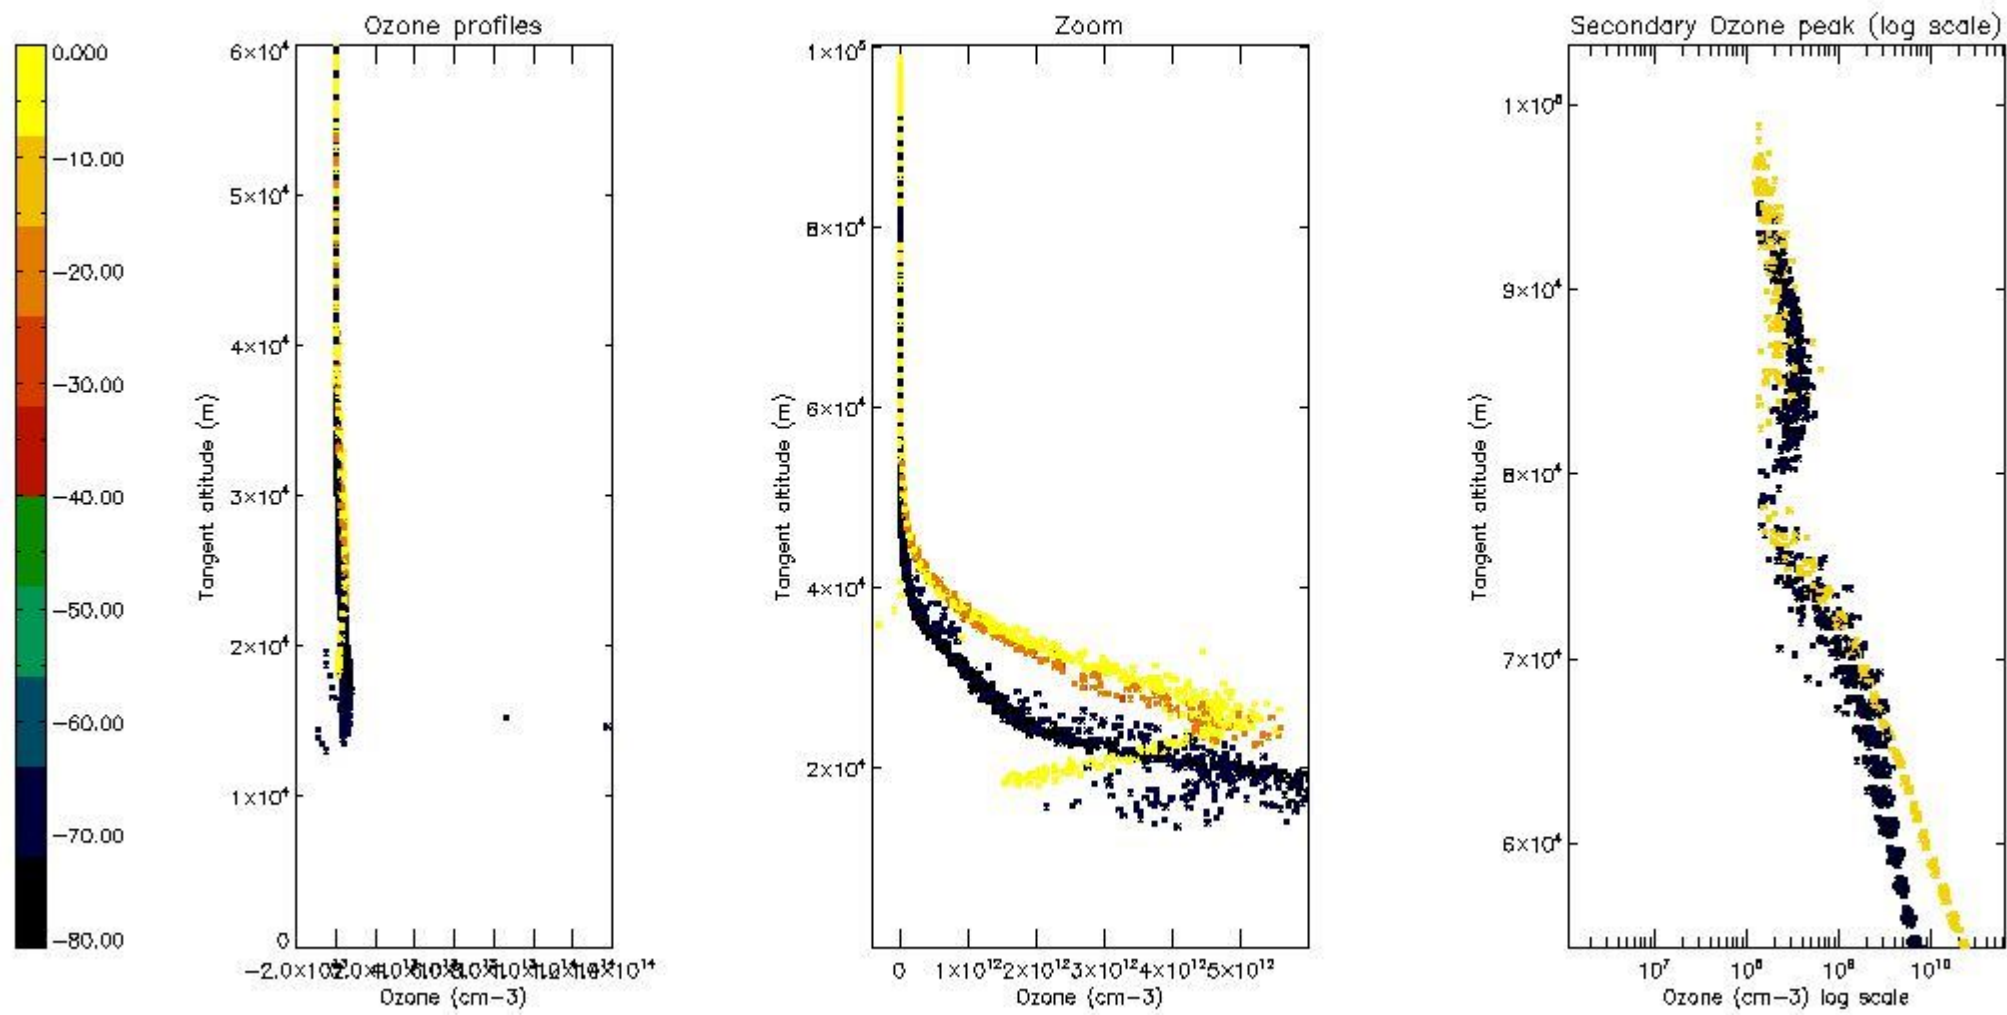

STD < 10	19
STD < 5	13

5.2 Plot ozone profiles for all STD (dark without errors)

The colorbar represents the latitude.

5.3 Plot ozone profiles where STD < 20% (dark without errors)

The colorbar represents the latitude.

5.4 Plot ozone profiles where STD < 10% (dark without errors)

The colorbar represents the latitude.

5.5 Plot ozone profiles where $STD < 5\%$ (dark without errors)

The colorbar represents the latitude.

5.6 Plot NO₂ profiles for all STD (dark without errors)