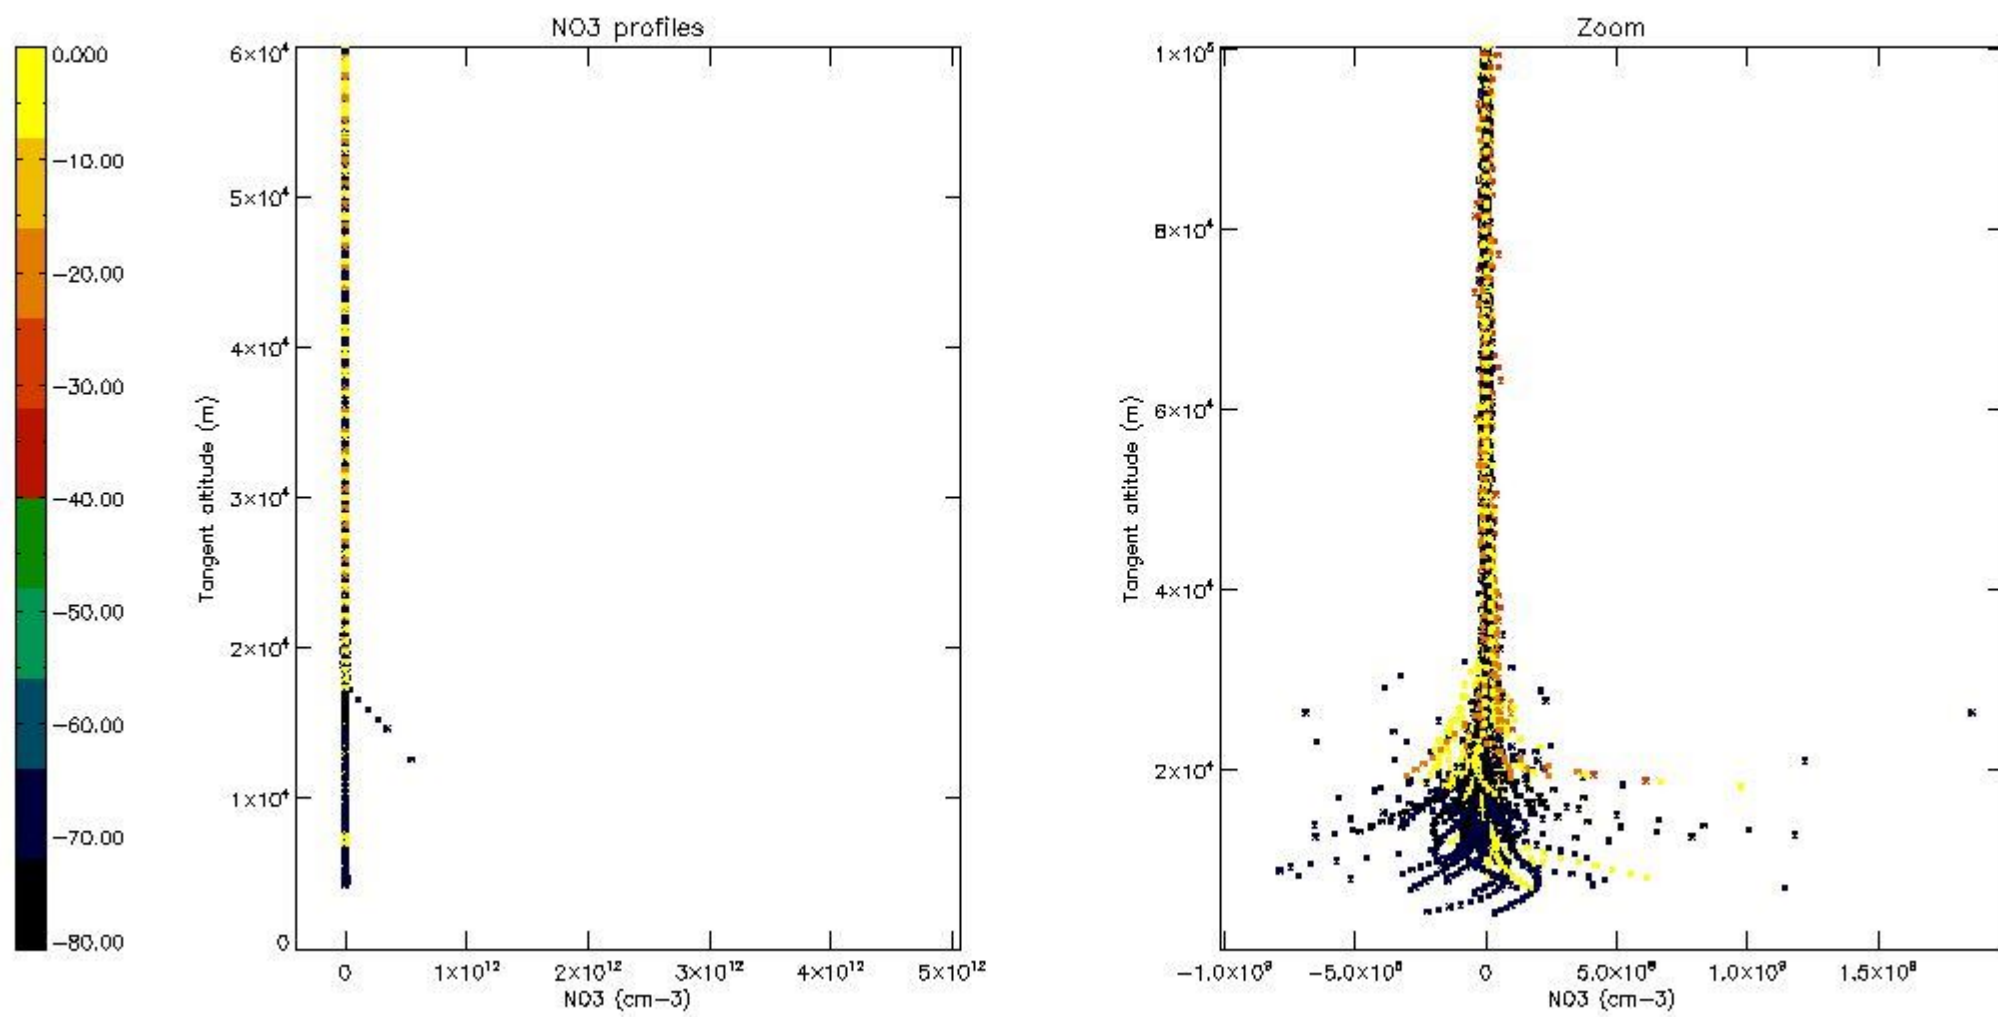

5.4 Plot ozone profiles where STD < 10% (dark without errors)

The colorbar represents the latitude.

5.5 Plot ozone profiles where $STD < 5\%$ (dark without errors)

The colorbar represents the latitude.

5.6 Plot NO₂ profiles for all STD (dark without errors)

The colorbar represents the latitude.

5.7 Plot NO3 profiles for all STD (dark without errors)

The colorbar represents the latitude.

5.8 Plot H2O profiles for all STD (only for occultations of stars 1,2,3,4,13,14,16,26,63 dark without errors)