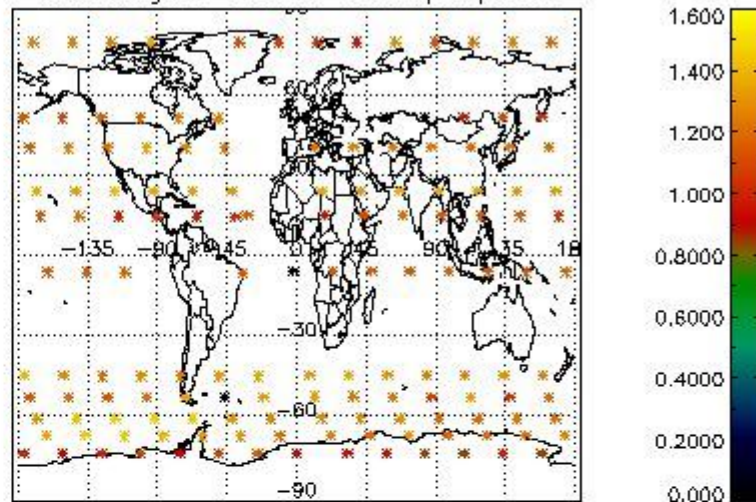

Percentage of datation errors per profile