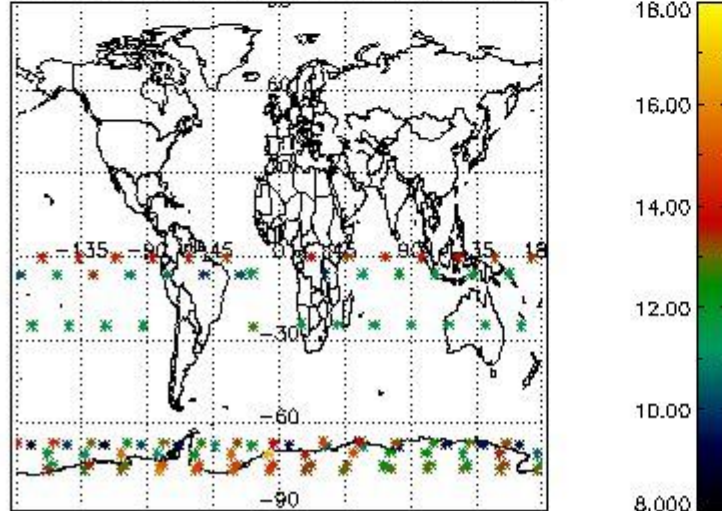

3.1 Plot quality information per product (time dependant)

3.2 Plot quality information per product (world map)

Percentage of flagged data per O3 profile

Percentage of flagged data per H2O profile

Percentage of flagged data per NO2 profile