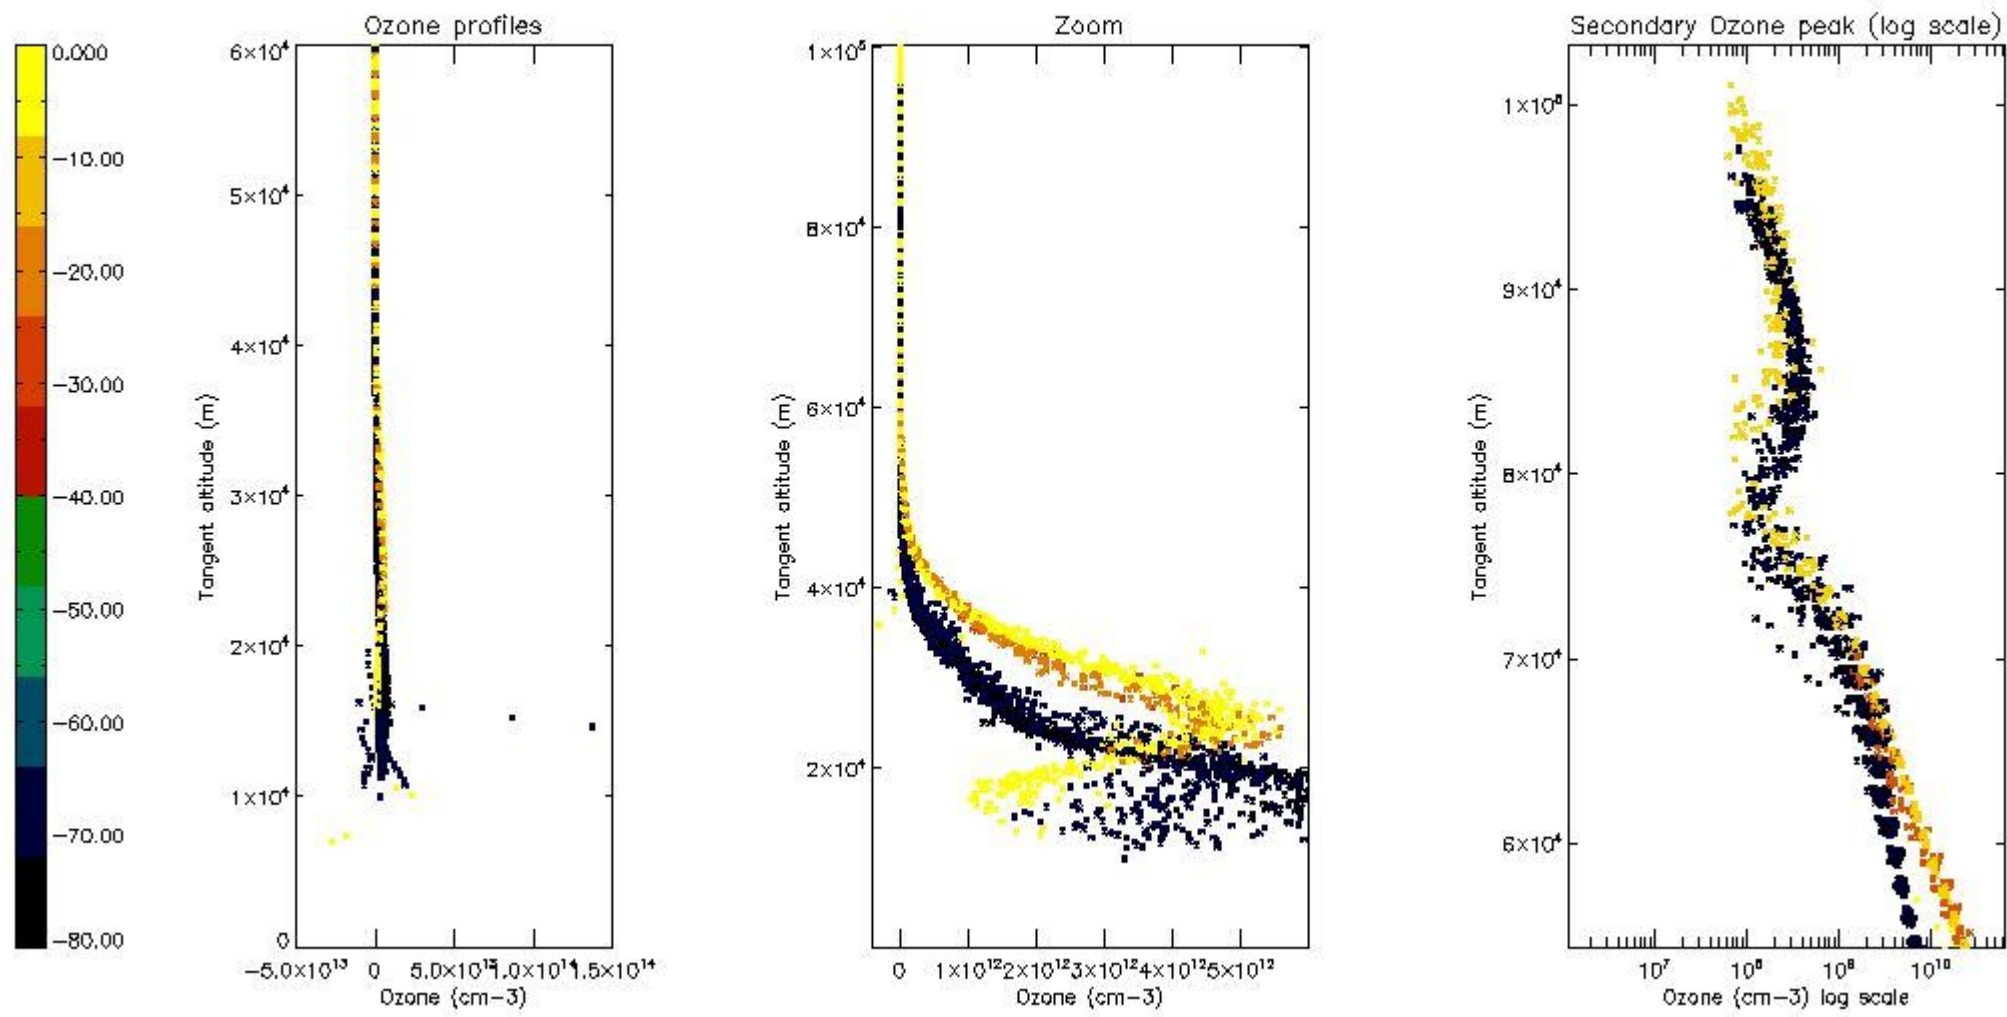

STD < 10	19
STD < 5	13

5.2 Plot ozone profiles for all STD (dark without errors)

The colorbar represents the latitude.

5.3 Plot ozone profiles where STD < 20% (dark without errors)

The colorbar represents the latitude.

5.4 Plot ozone profiles where STD < 10% (dark without errors)

The colorbar represents the latitude.

5.5 Plot ozone profiles where $STD < 5\%$ (dark without errors)

The colorbar represents the latitude.

5.6 Plot NO₂ profiles for all STD (dark without errors)