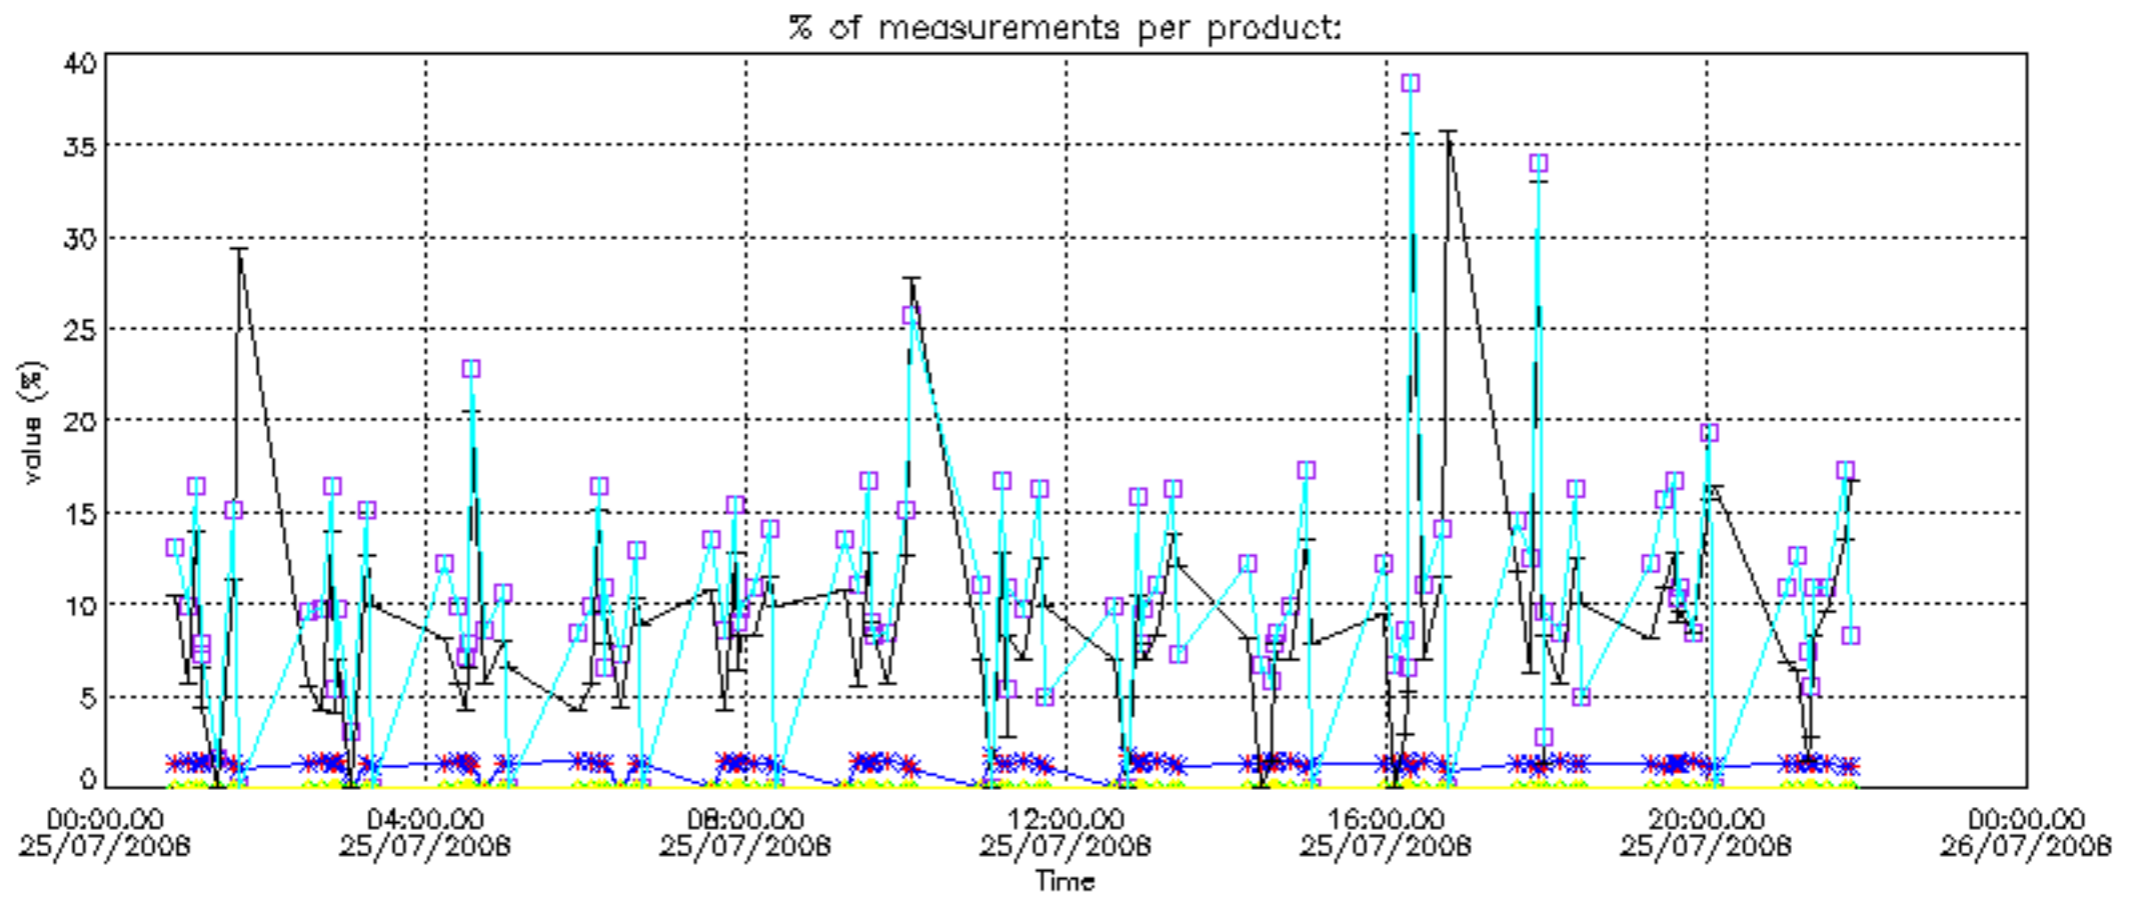

Percentage of cosmic ray hits per profile

Percentage of datation errors per profile