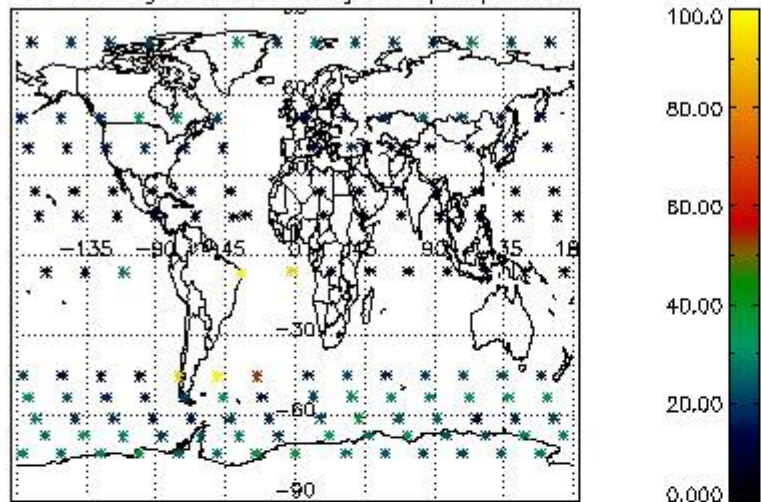

Percentage of cosmic ray hits per profile