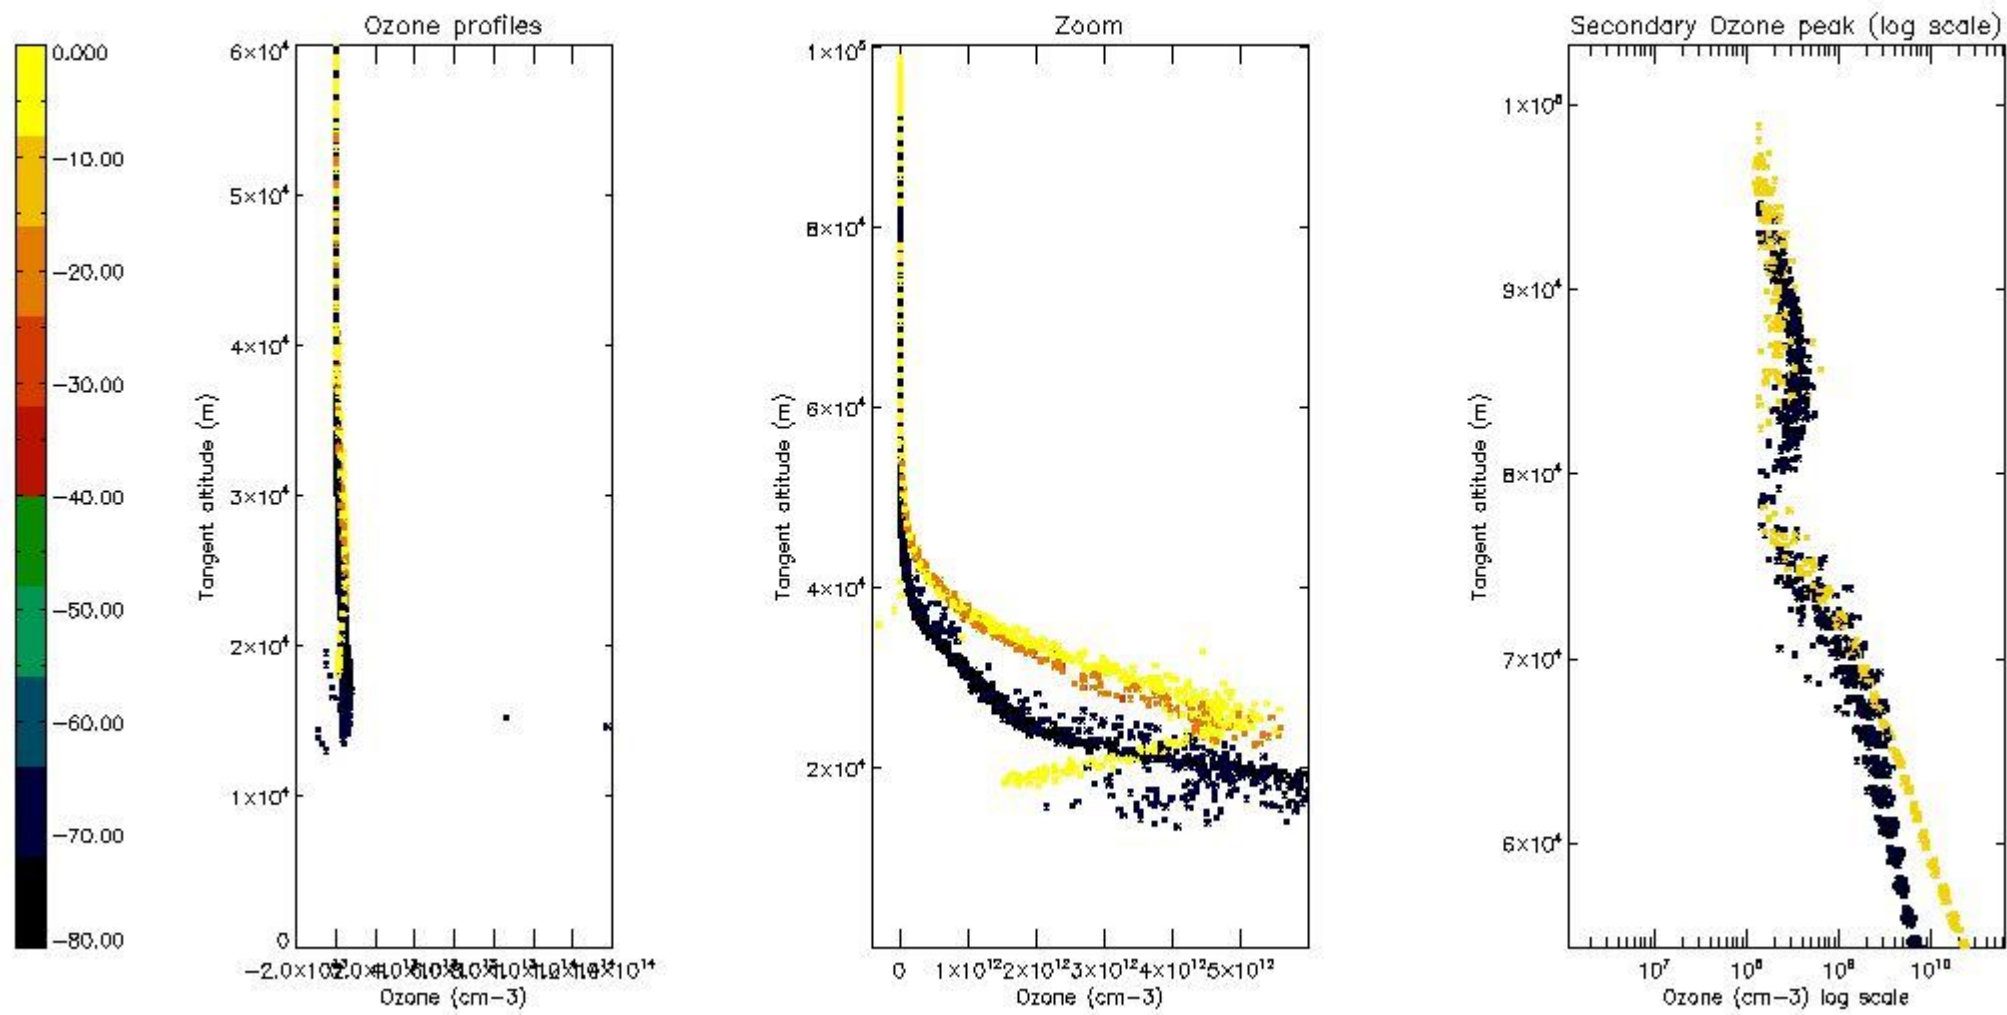

5.5 Plot ozone profiles where $STD < 5\%$ (dark without errors)

The colorbar represents the latitude.