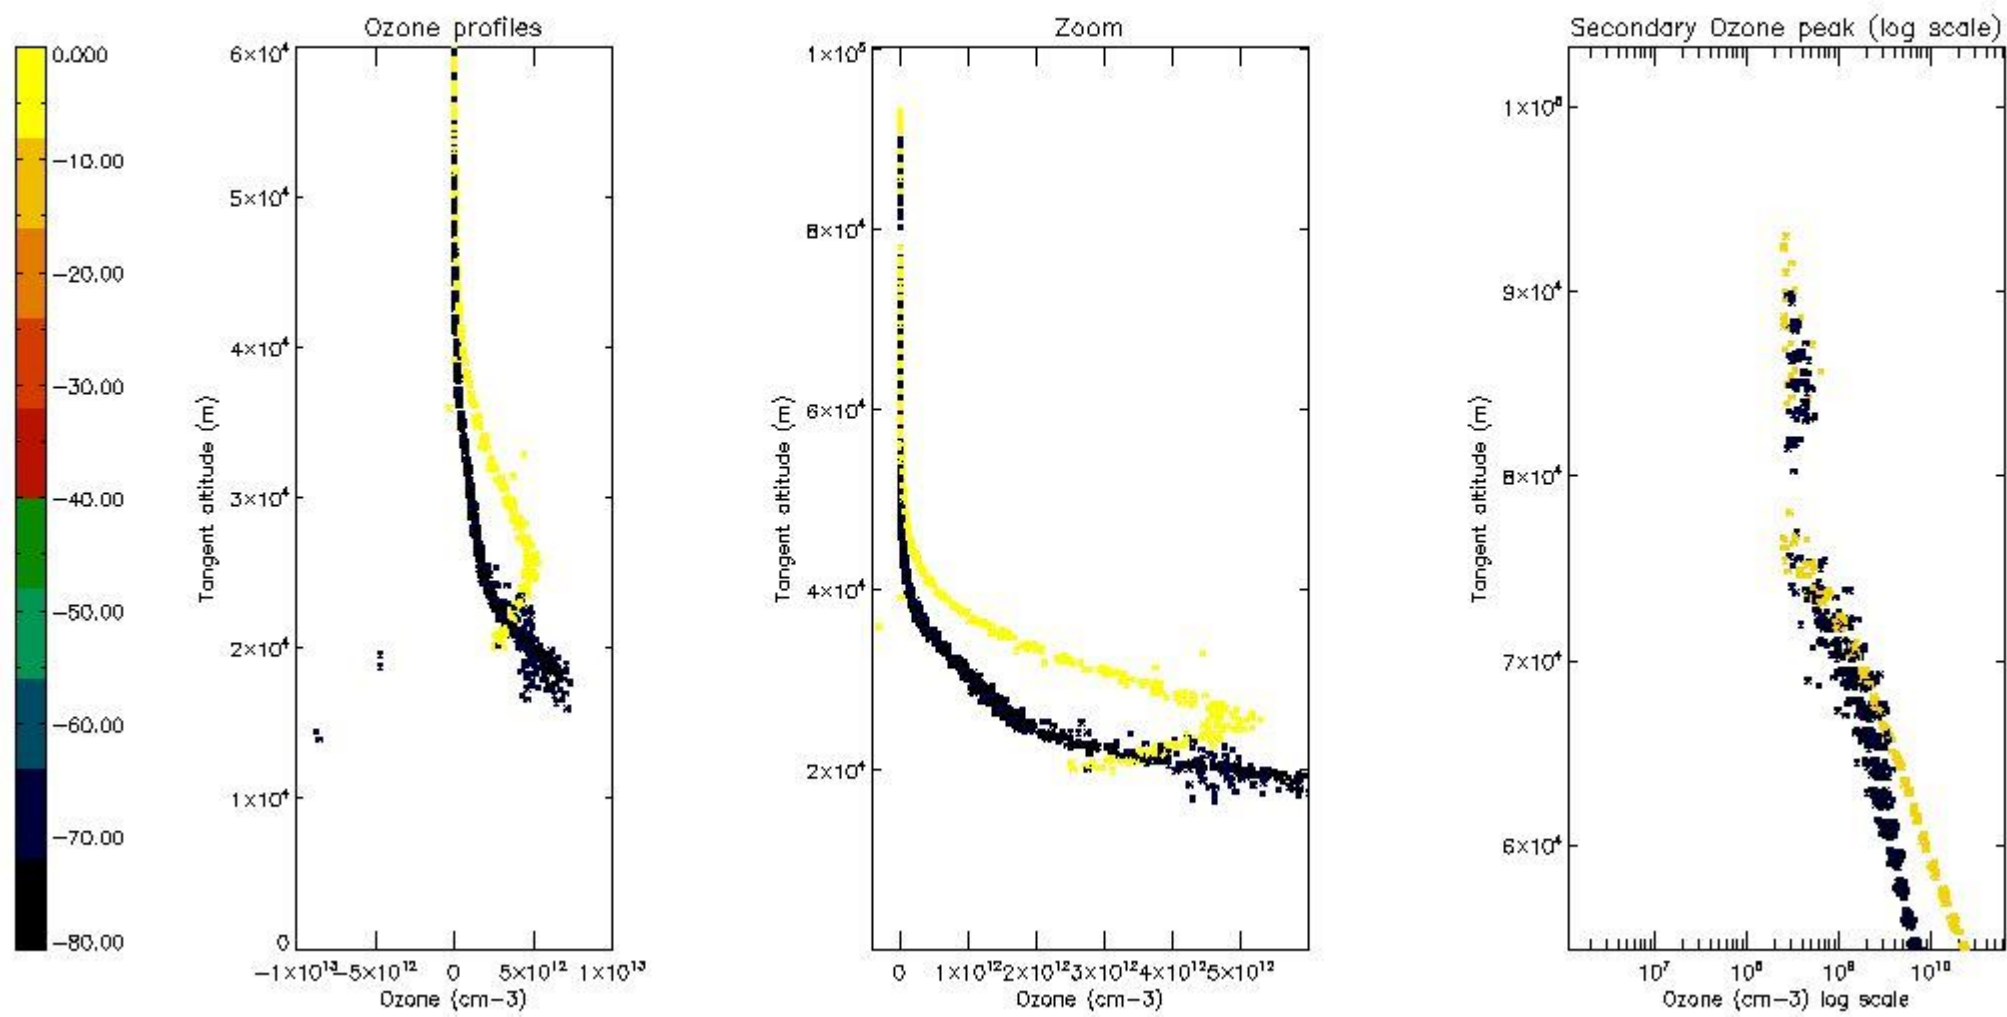

STD < 10	19
STD < 5	13

5.2 Plot ozone profiles for all STD (dark without errors)

The colorbar represents the latitude.

5.3 Plot ozone profiles where STD < 20% (dark without errors)

The colorbar represents the latitude.

5.4 Plot ozone profiles where STD < 10% (dark without errors)

The colorbar represents the latitude.

5.5 Plot ozone profiles where $STD < 5\%$ (dark without errors)

The colorbar represents the latitude.

5.6 Plot NO₂ profiles for all STD (dark without errors)