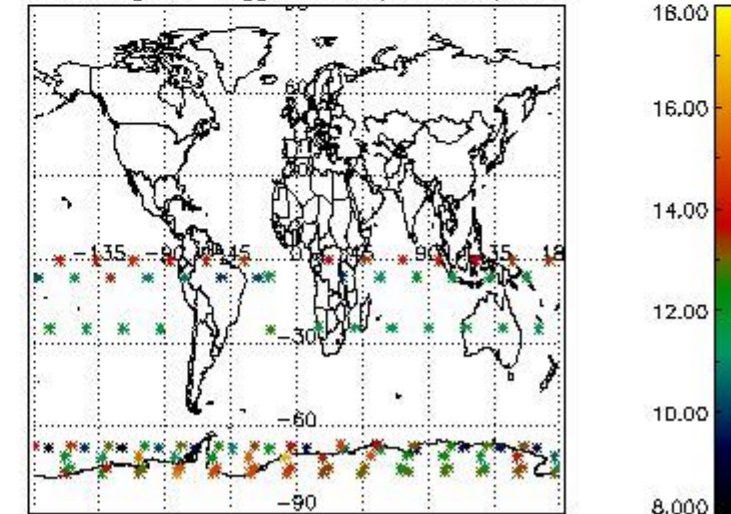

Percentage of flagged data per NO3 profile

4. Level 1 quality information per product

In this section it is plotted some information contained in the Quality Summary data set of the level 2 products that comes from the level 1b processing. Products without errors (error flag in the MPH set to "0") are used.

4.1 Plot quality information per product (time dependant) coming from level 1b processing

4.1.1 Plot level 1 quality information per product (time dependant): ENVISAT ASCENDING passes