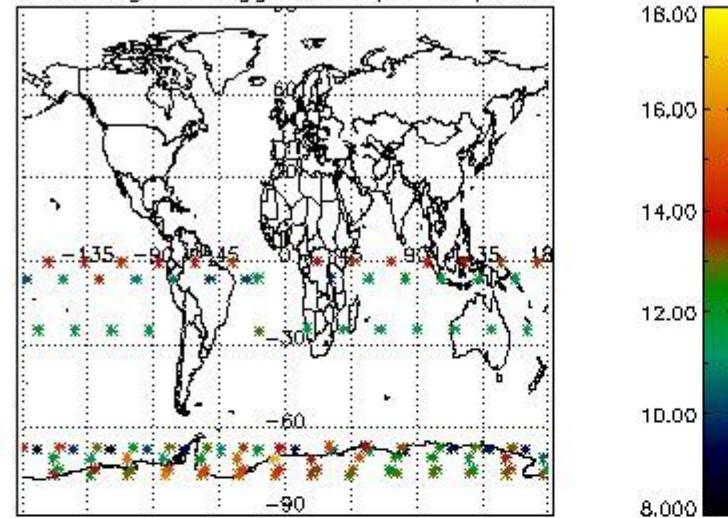

Percentage of flagged data per O3 profile