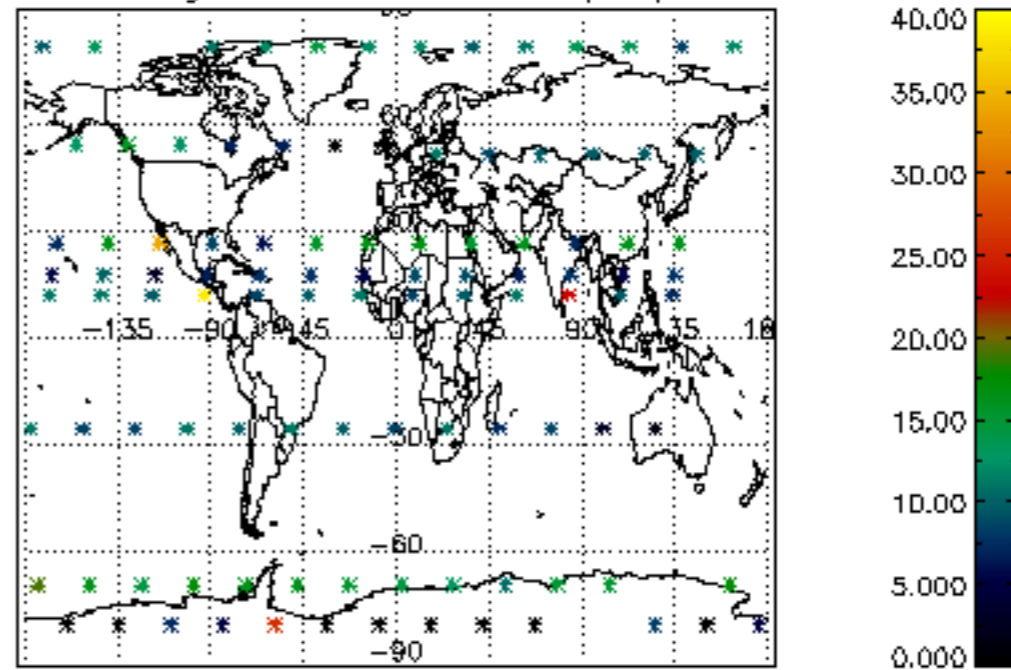

Percentage of saturation errors per profile