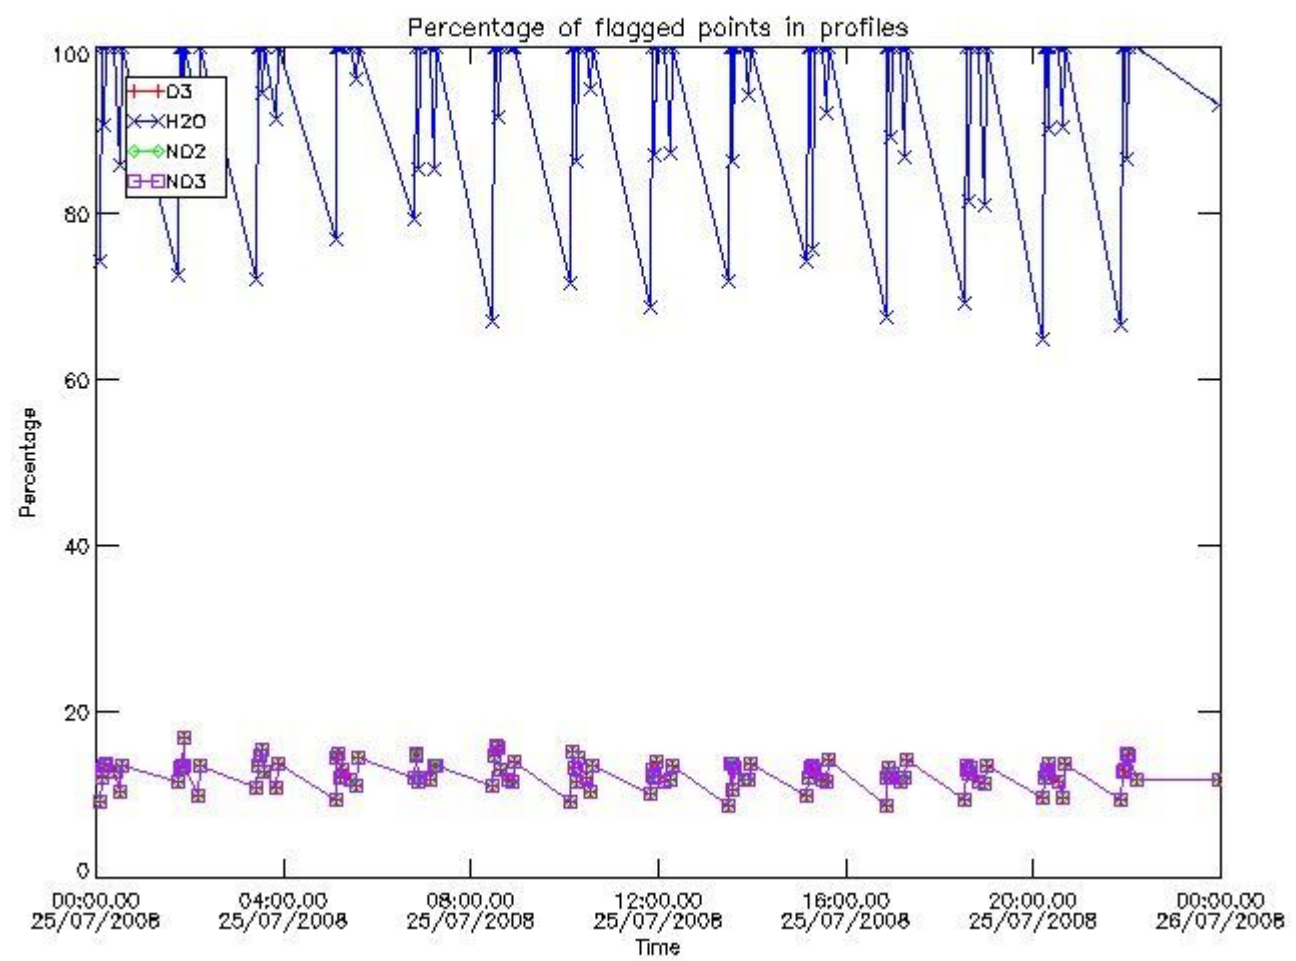

3. Quality information per product

In this section it is plotted some information contained in the Quality Summary data set of the level 2 products. Only products in dark limb conditions and without errors (error flag in the MPH set to "0") are used.

3.1 Plot quality information per product (time dependant)

3.2 Plot quality information per product (world map)