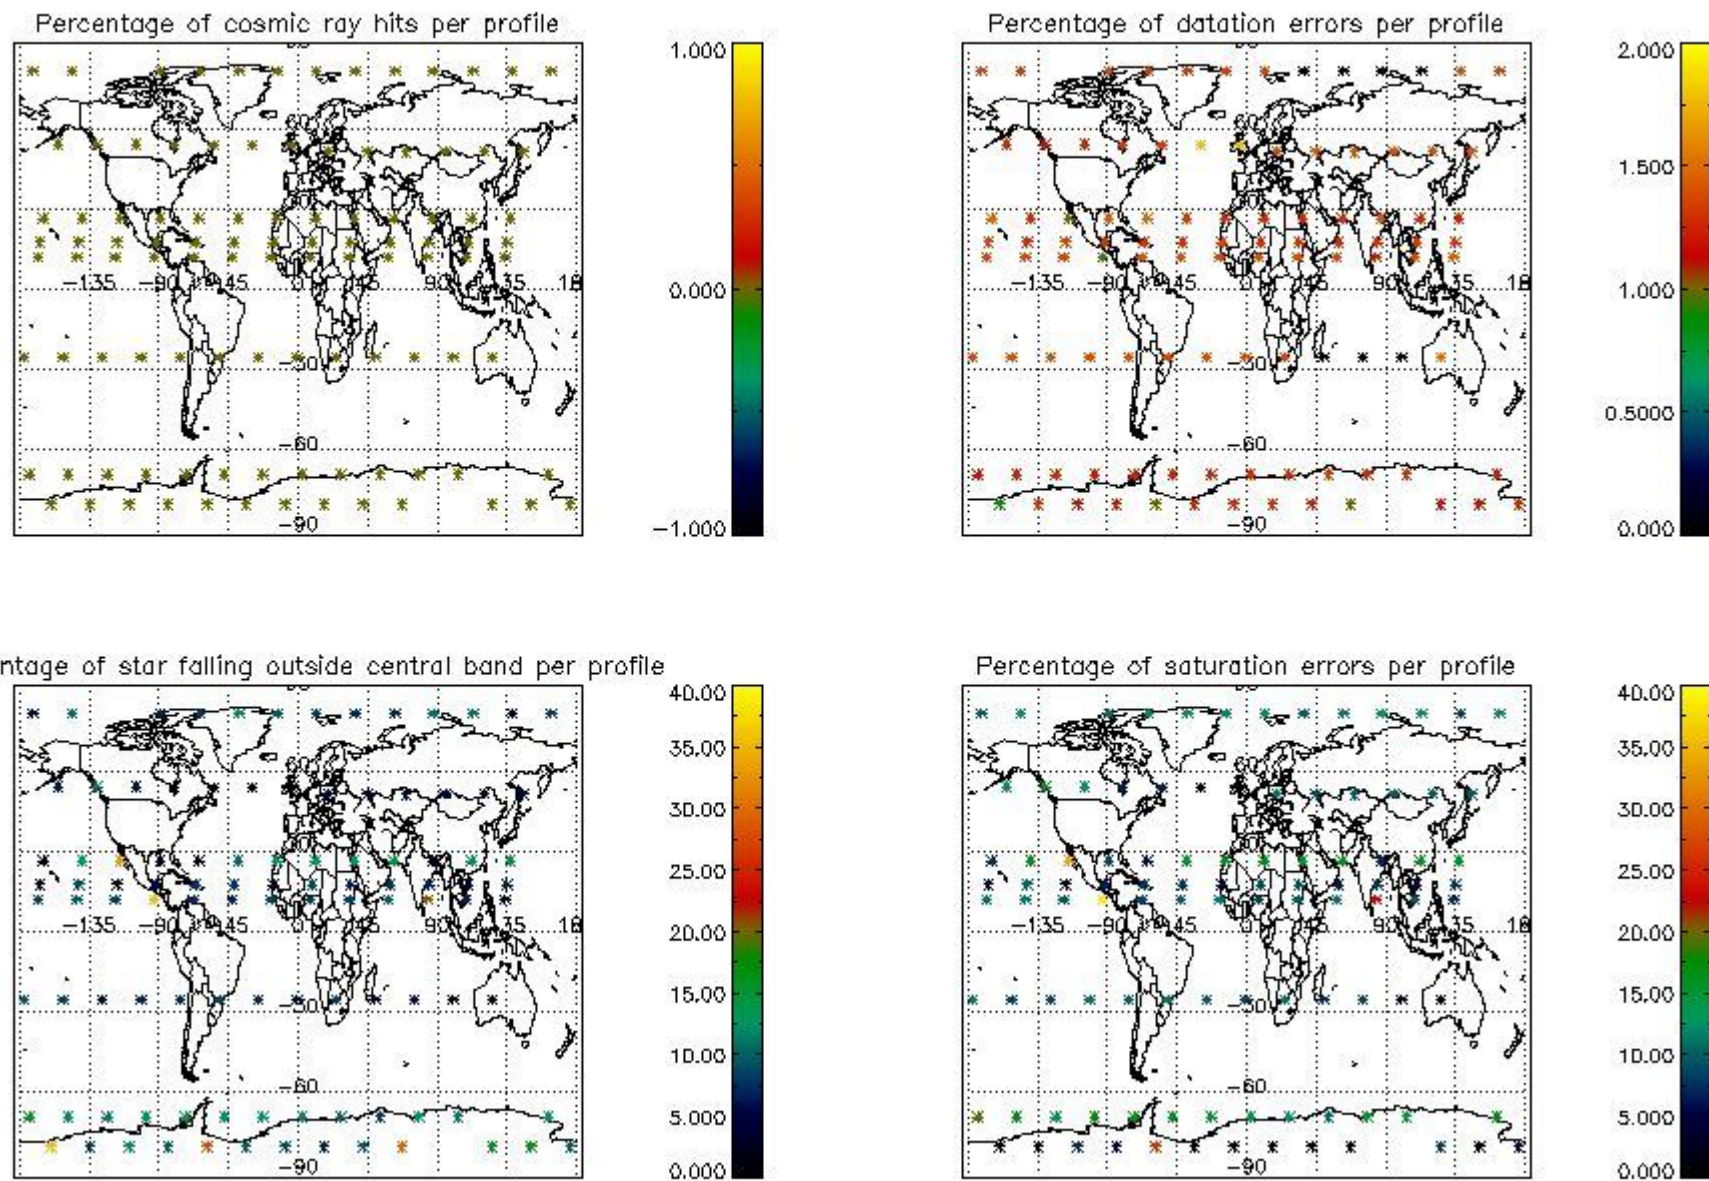

Percentage of datation errors per profile

Percentage of star falling outside central band per profile

Percentage of saturation errors per profile

4.2.2 Plot level 1 quality information per product (world map): ENVISAT DESCENDING passes