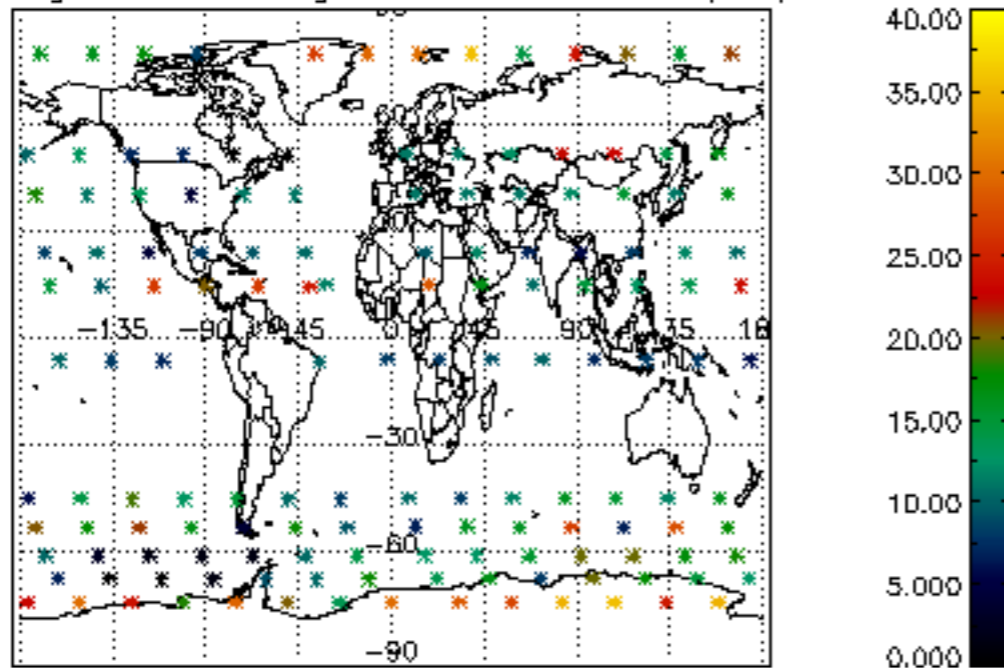

Percentage of cosmic ray hits per profile

Percentage of star falling outside central band per profile