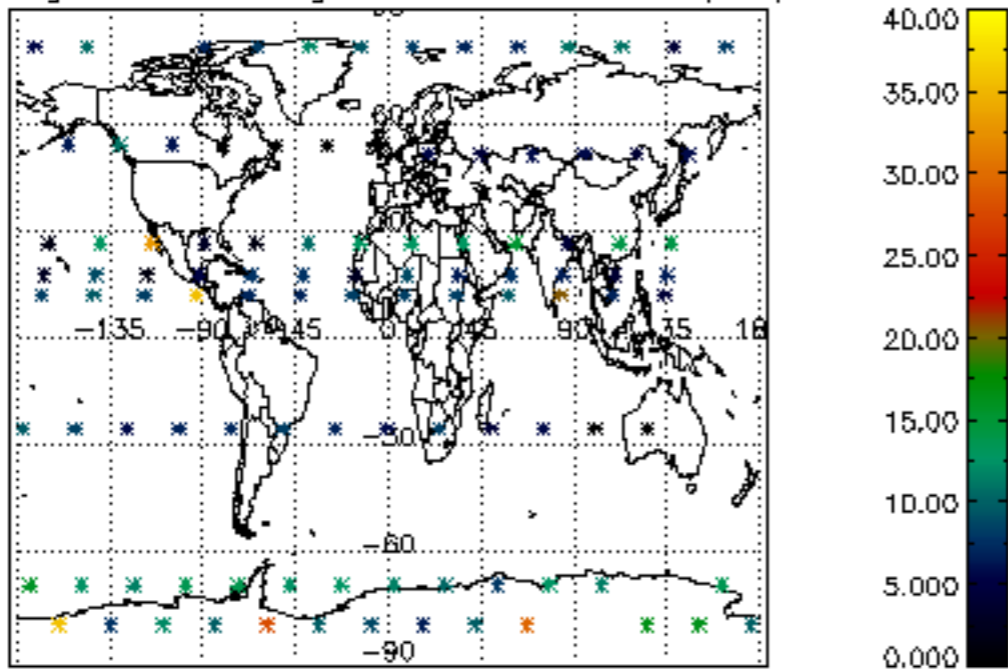

Percentage of star falling outside central band per profile