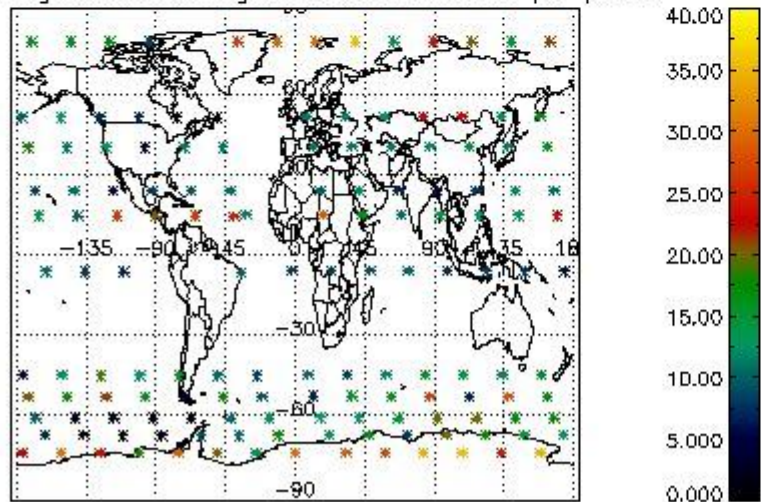

Percentage of star falling outside central band per profile