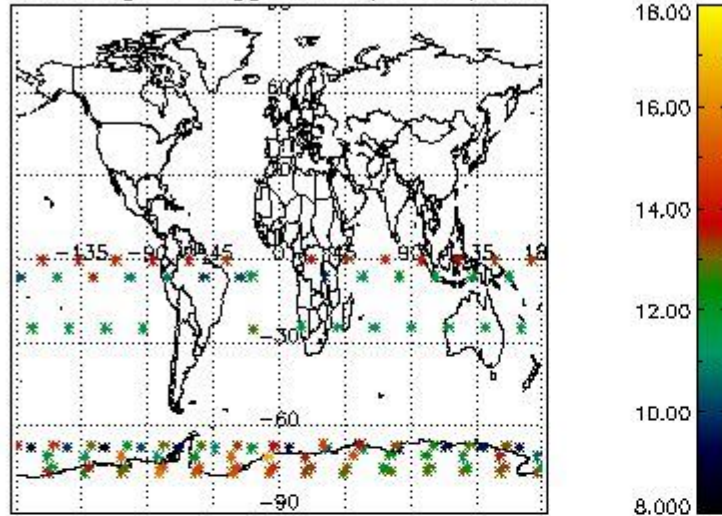

Percentage of flagged data per O3 profile