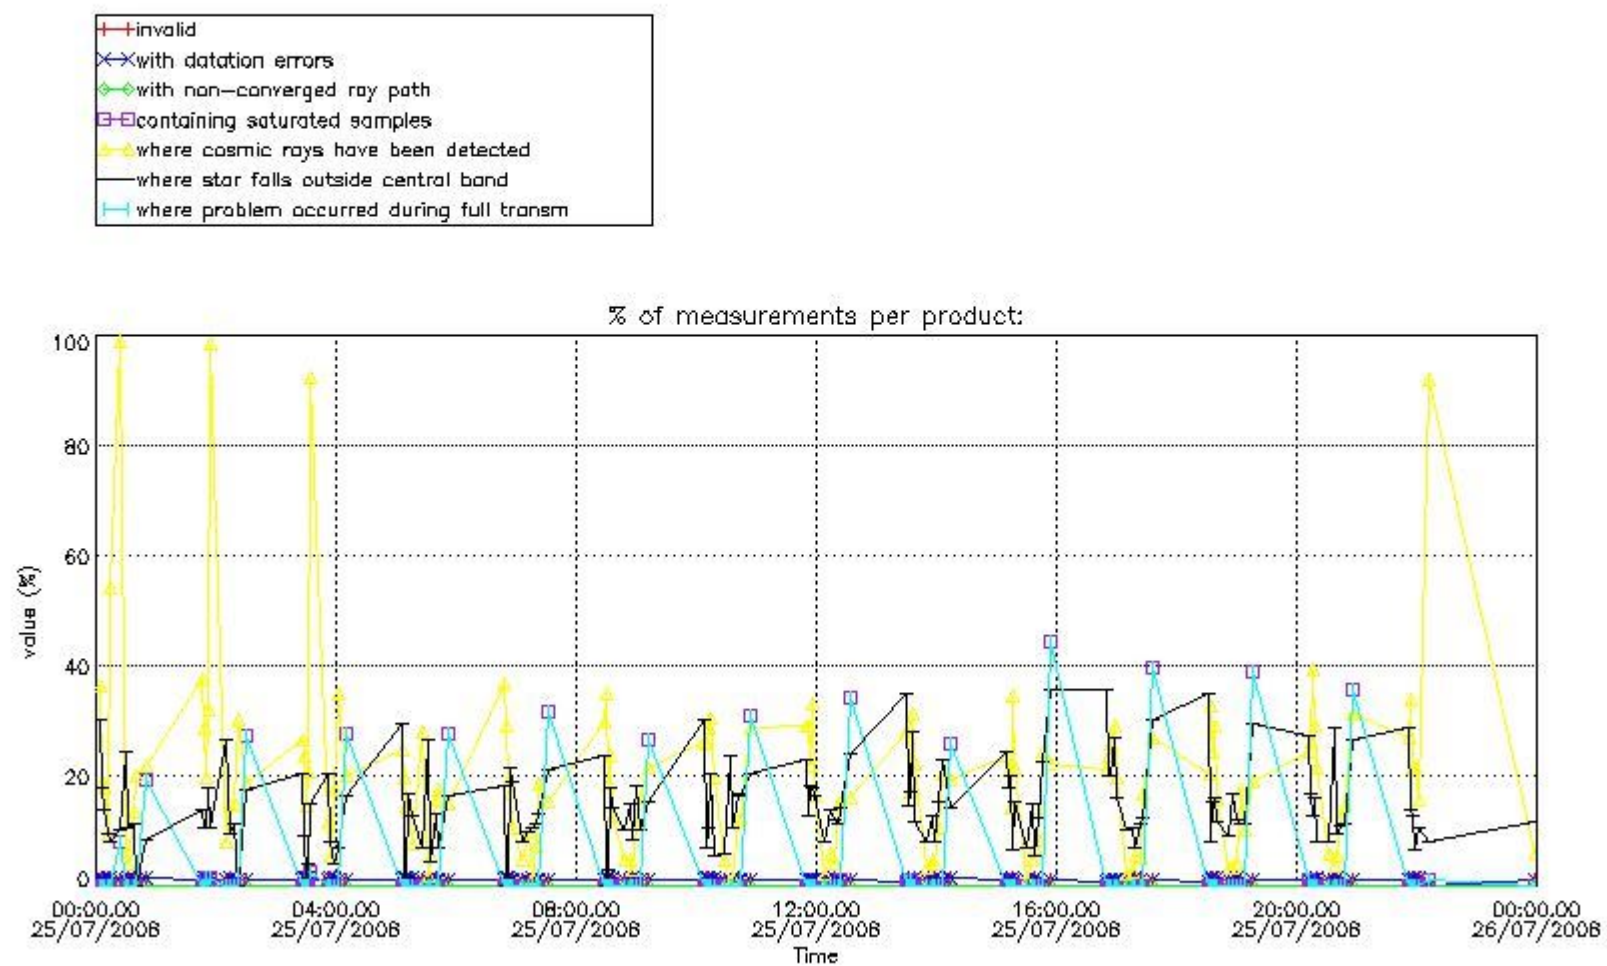

4.1.2 Plot level 1 quality information per product (time dependant): ENVISAT DESCENDING passes