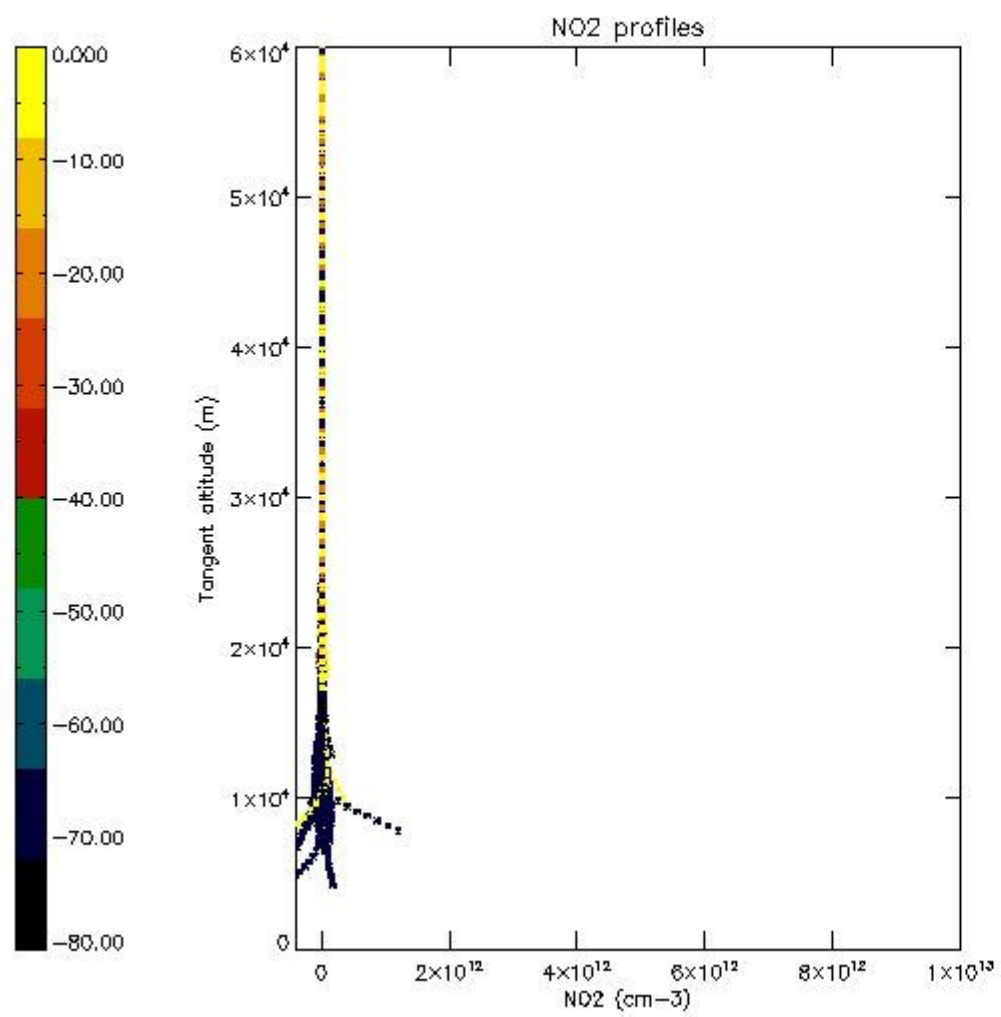

5.7 Plot NO3 profiles for all STD (dark without errors)

The colorbar represents the latitude.