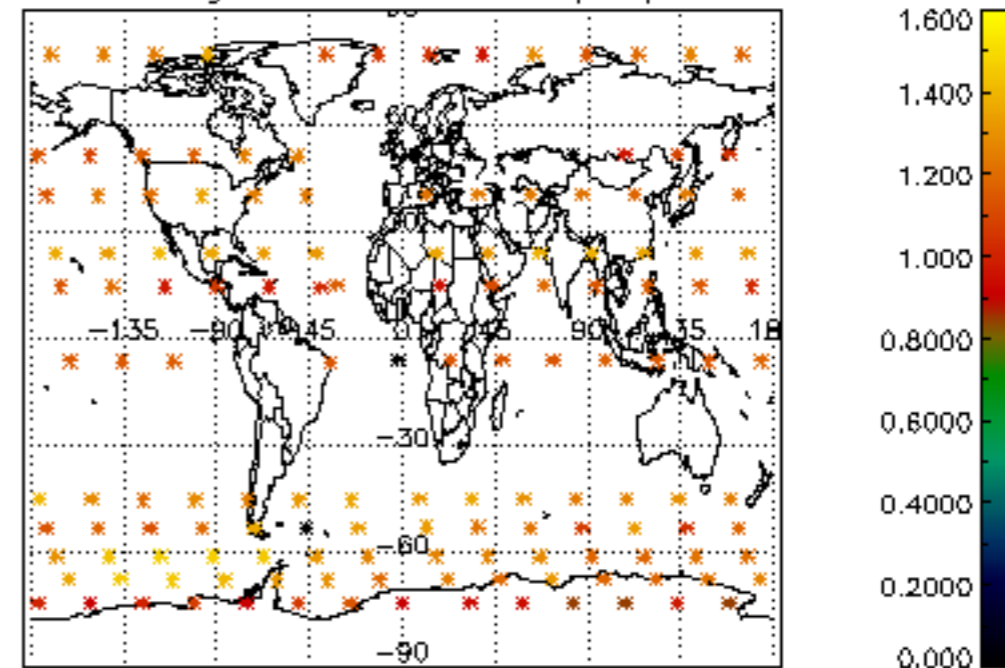

Percentage of flagged data per NO3 profile

Percentage of cosmic ray hits per profile

Percentage of datation errors per profile

Percentage of star falling outside central band per profile

Percentage of saturation errors per profile