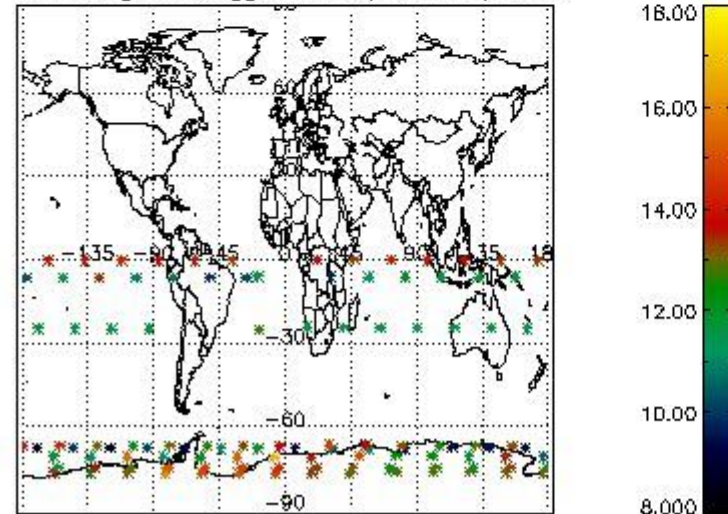

3.1 Plot quality information per product (time dependant)

3.2 Plot quality information per product (world map)

Percentage of flagged data per O3 profile

Percentage of flagged data per H2O profile

Percentage of flagged data per NO2 profile