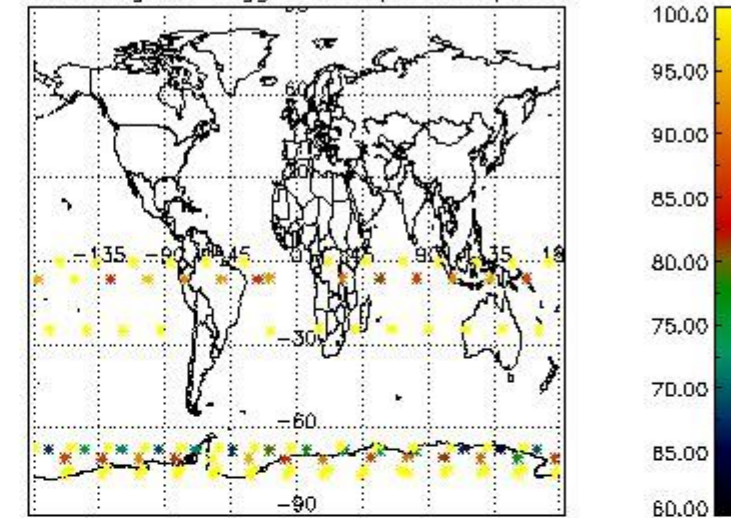

3.1 Plot quality information per product (time dependant)

3.2 Plot quality information per product (world map)

Percentage of flagged data per O3 profile

Percentage of flagged data per H2O profile

Percentage of flagged data per NO2 profile