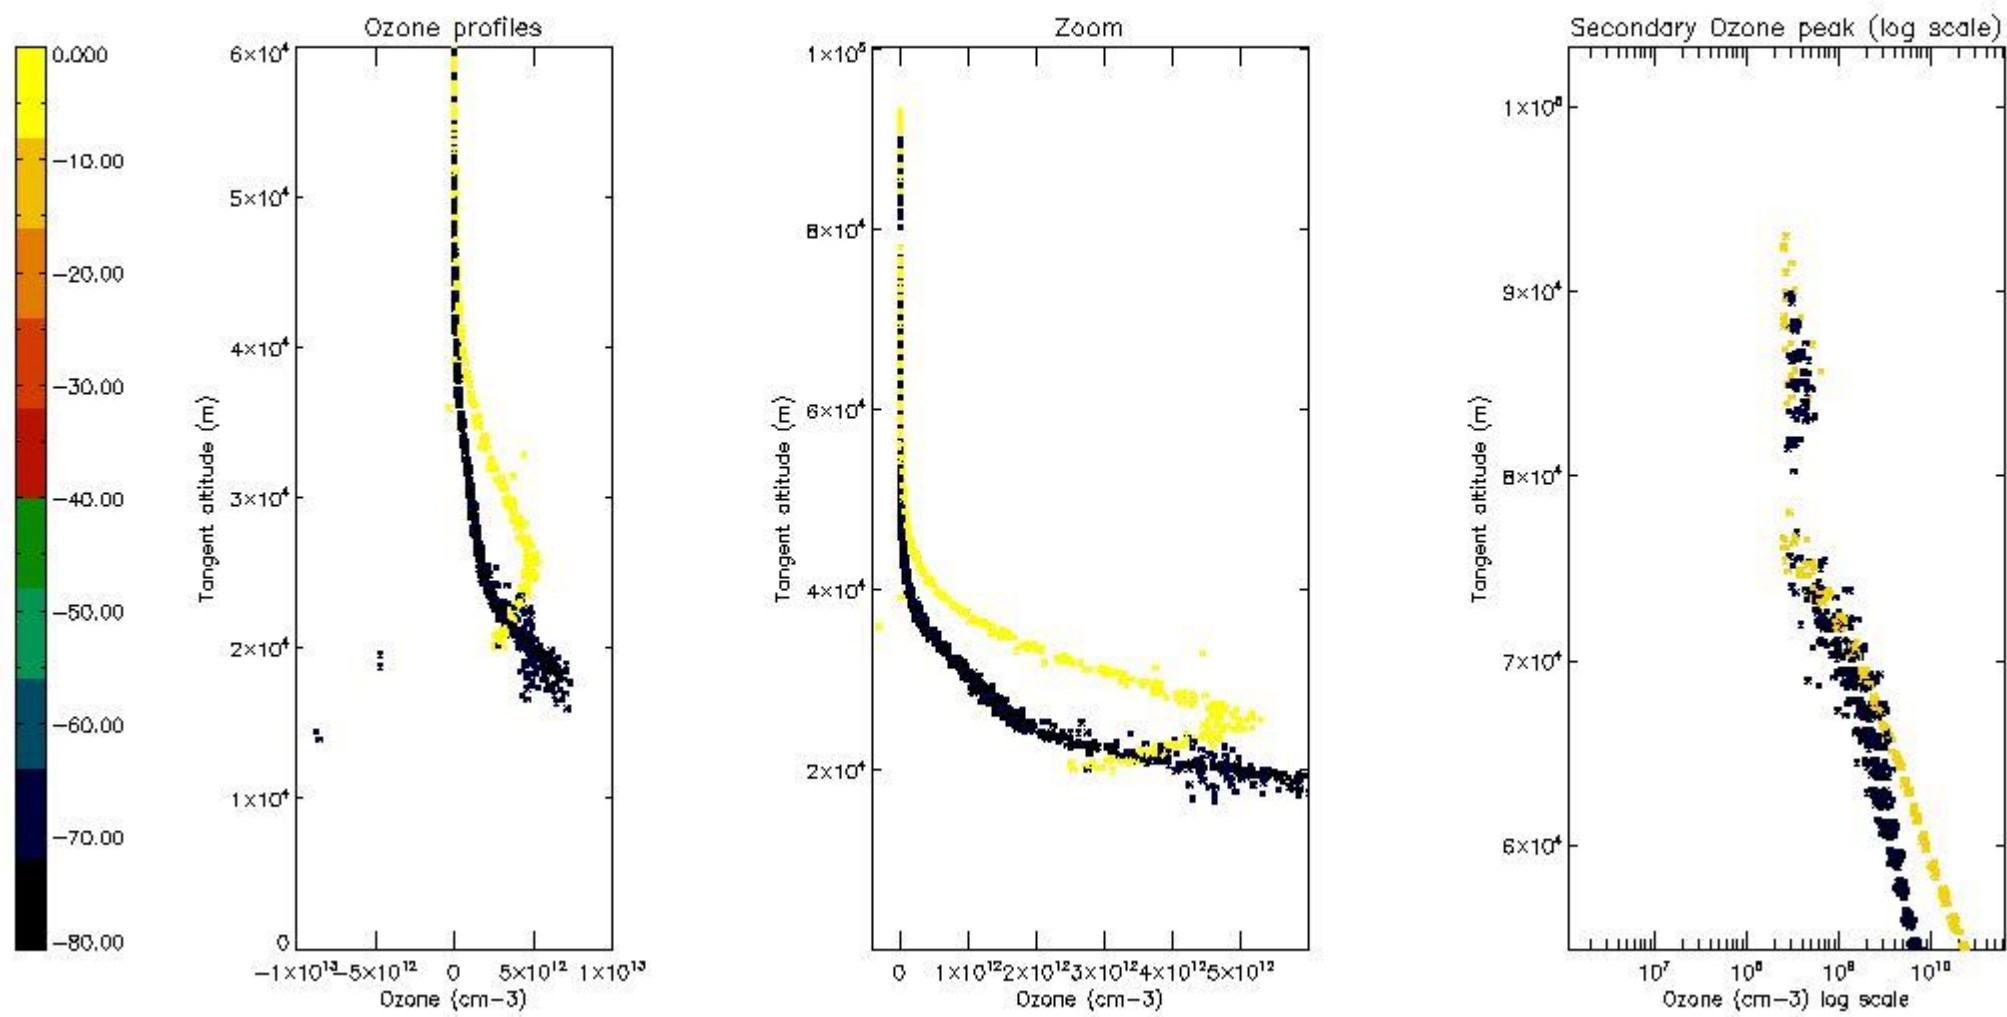

5.6 Plot NO₂ profiles for all STD (dark without errors)

The colorbar represents the latitude.