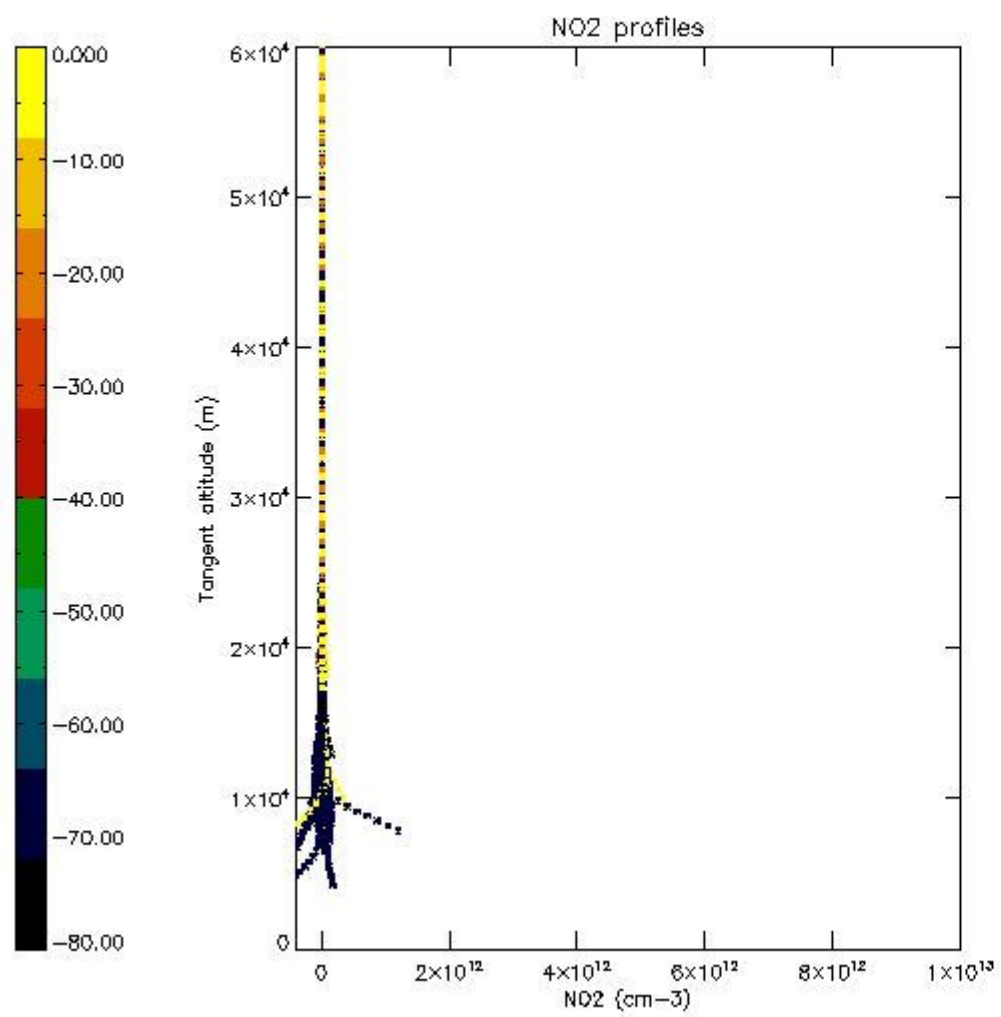

5.4 Plot ozone profiles where STD < 10% (dark without errors)

The colorbar represents the latitude.

5.5 Plot ozone profiles where $STD < 5\%$ (dark without errors)

The colorbar represents the latitude.

5.6 Plot NO₂ profiles for all STD (dark without errors)

The colorbar represents the latitude.

5.7 Plot NO3 profiles for all STD (dark without errors)

The colorbar represents the latitude.

5.8 Plot H2O profiles for all STD (only for occultations of stars 1,2,3,4,13,14,16,26,63 dark without errors)