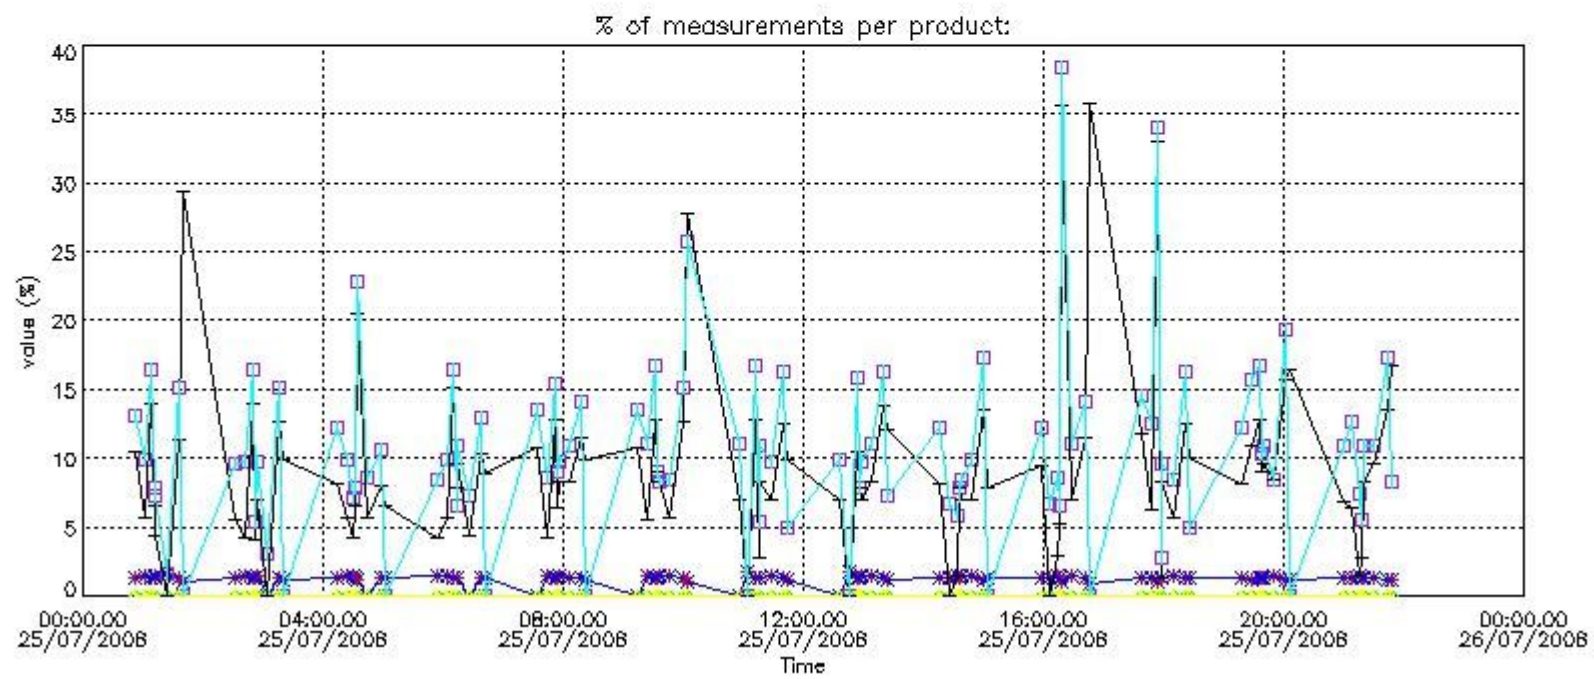

4.2 Plot quality information per product coming from level 1b processing (world map)

4.2.1 Plot level 1 quality information per product (world map): ENVISAT ASCENDING passes