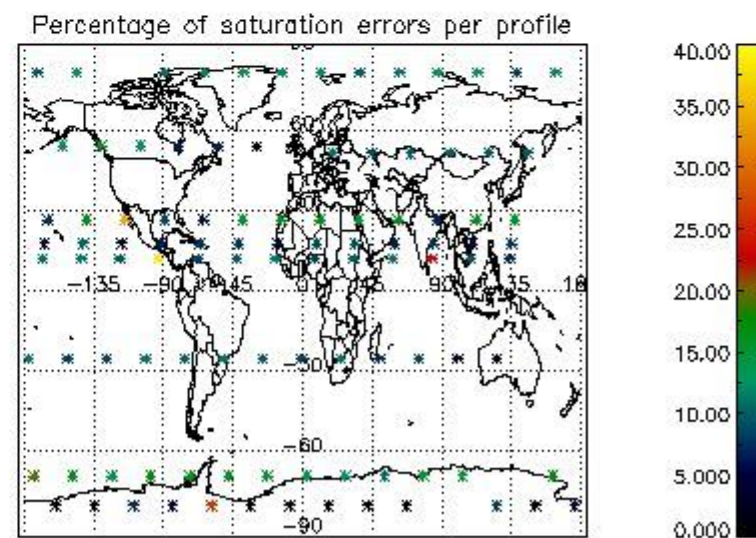

4.2 Plot quality information per product coming from level 1b processing (world map)

4.2.1 Plot level 1 quality information per product (world map): ENVISAT ASCENDING passes

Percentage of cosmic ray hits per profile

Percentage of datation errors per profile

Percentage of star falling outside central band per profile

Percentage of saturation errors per profile

4.2.2 Plot level 1 quality information per product (world map): ENVISAT DESCENDING passes