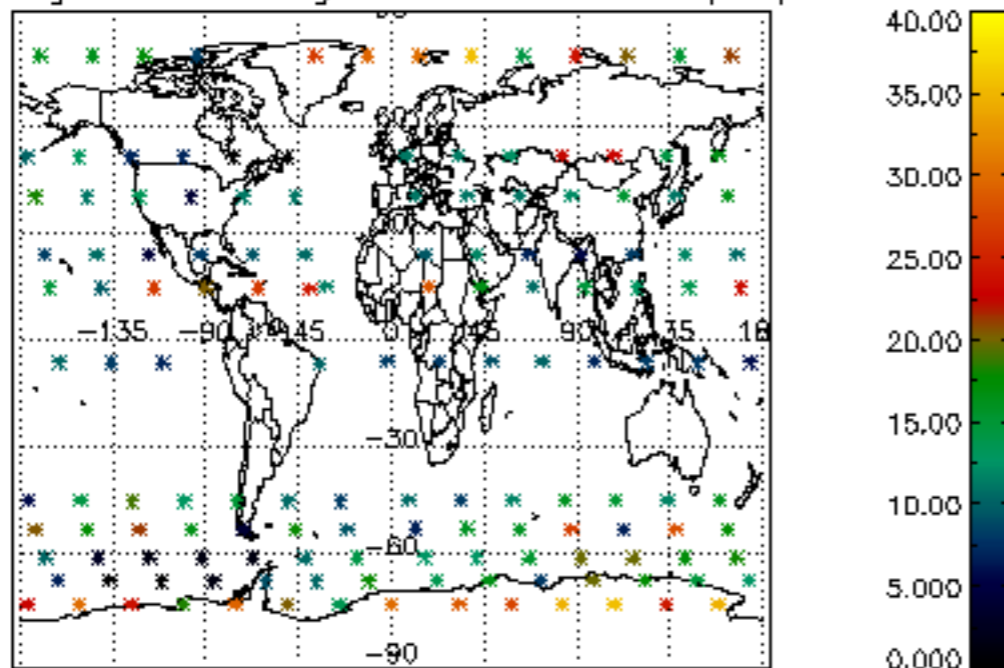

Percentage of cosmic ray hits per profile

Percentage of star falling outside central band per profile