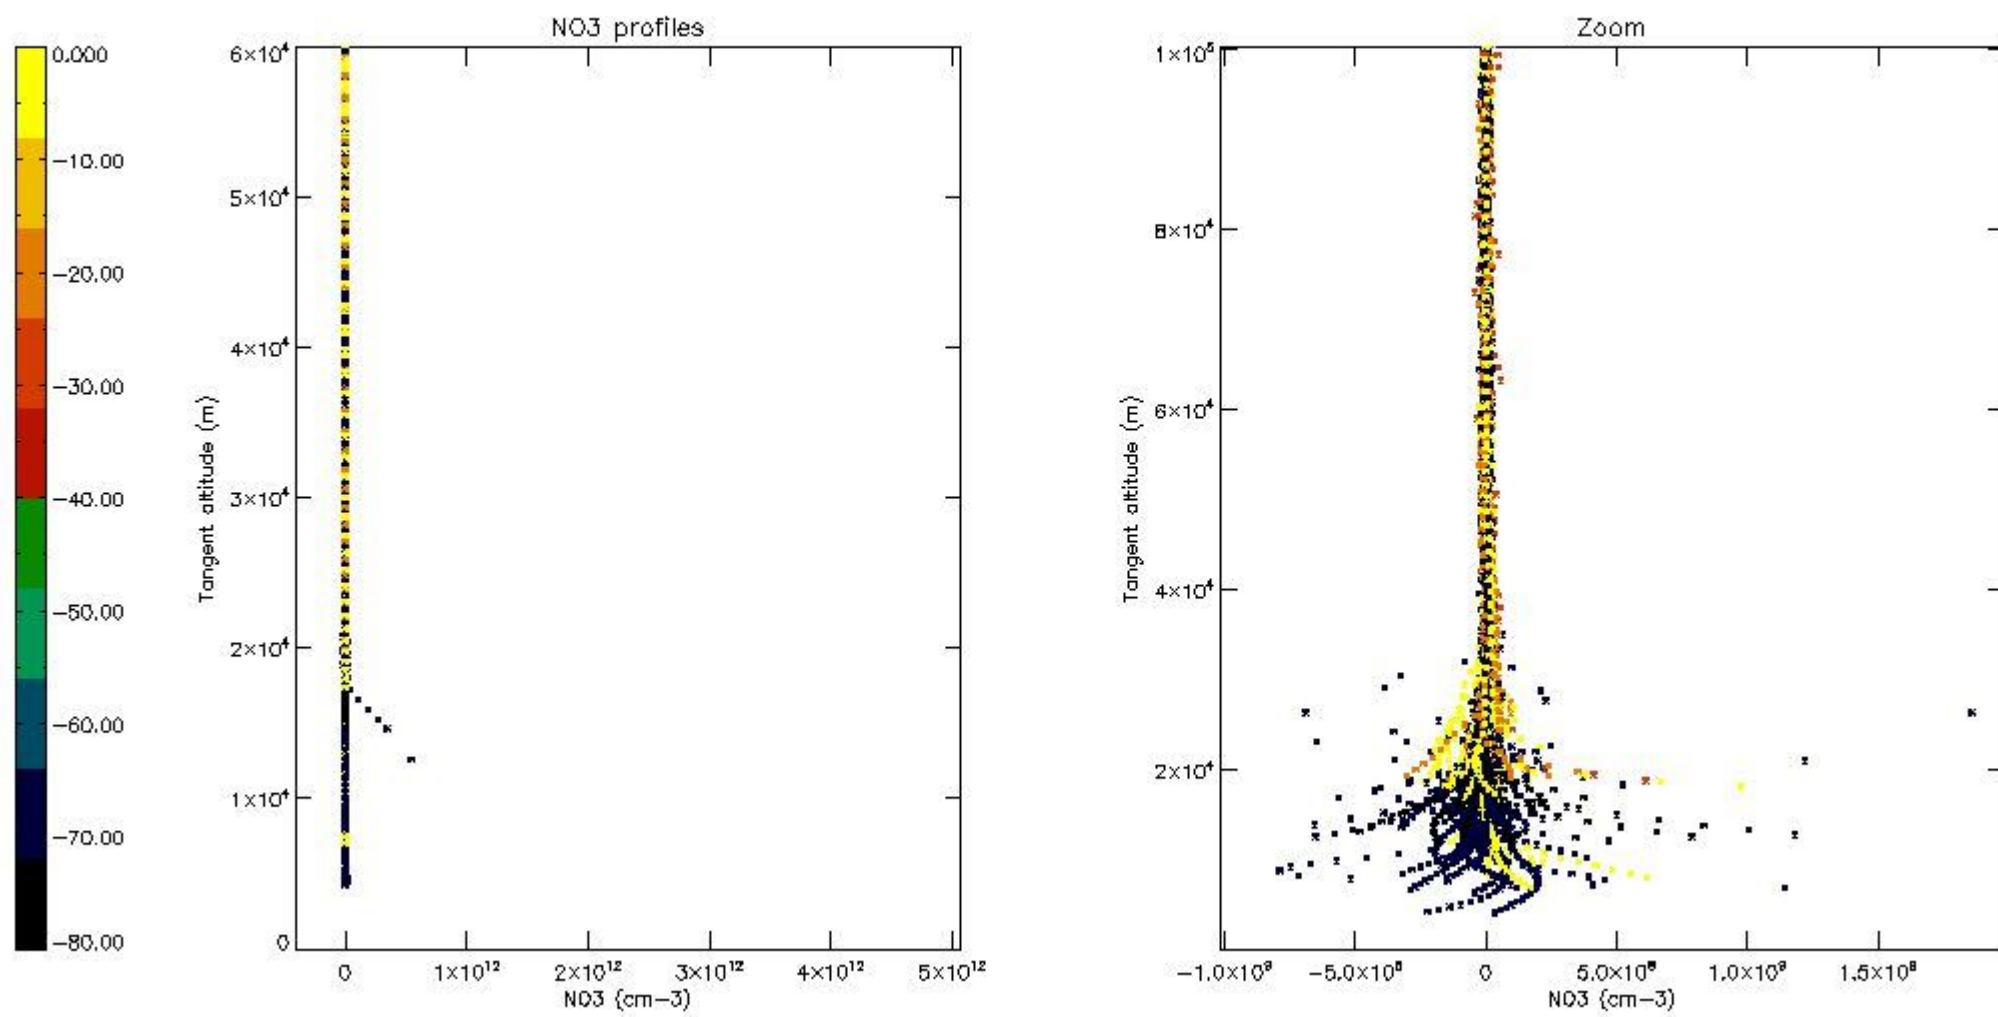

5.8 Plot H2O profiles for all STD (only for occultations of stars 1,2,3,4,13,14,16,26,63 dark without errors)

The colorbar represents the latitude.