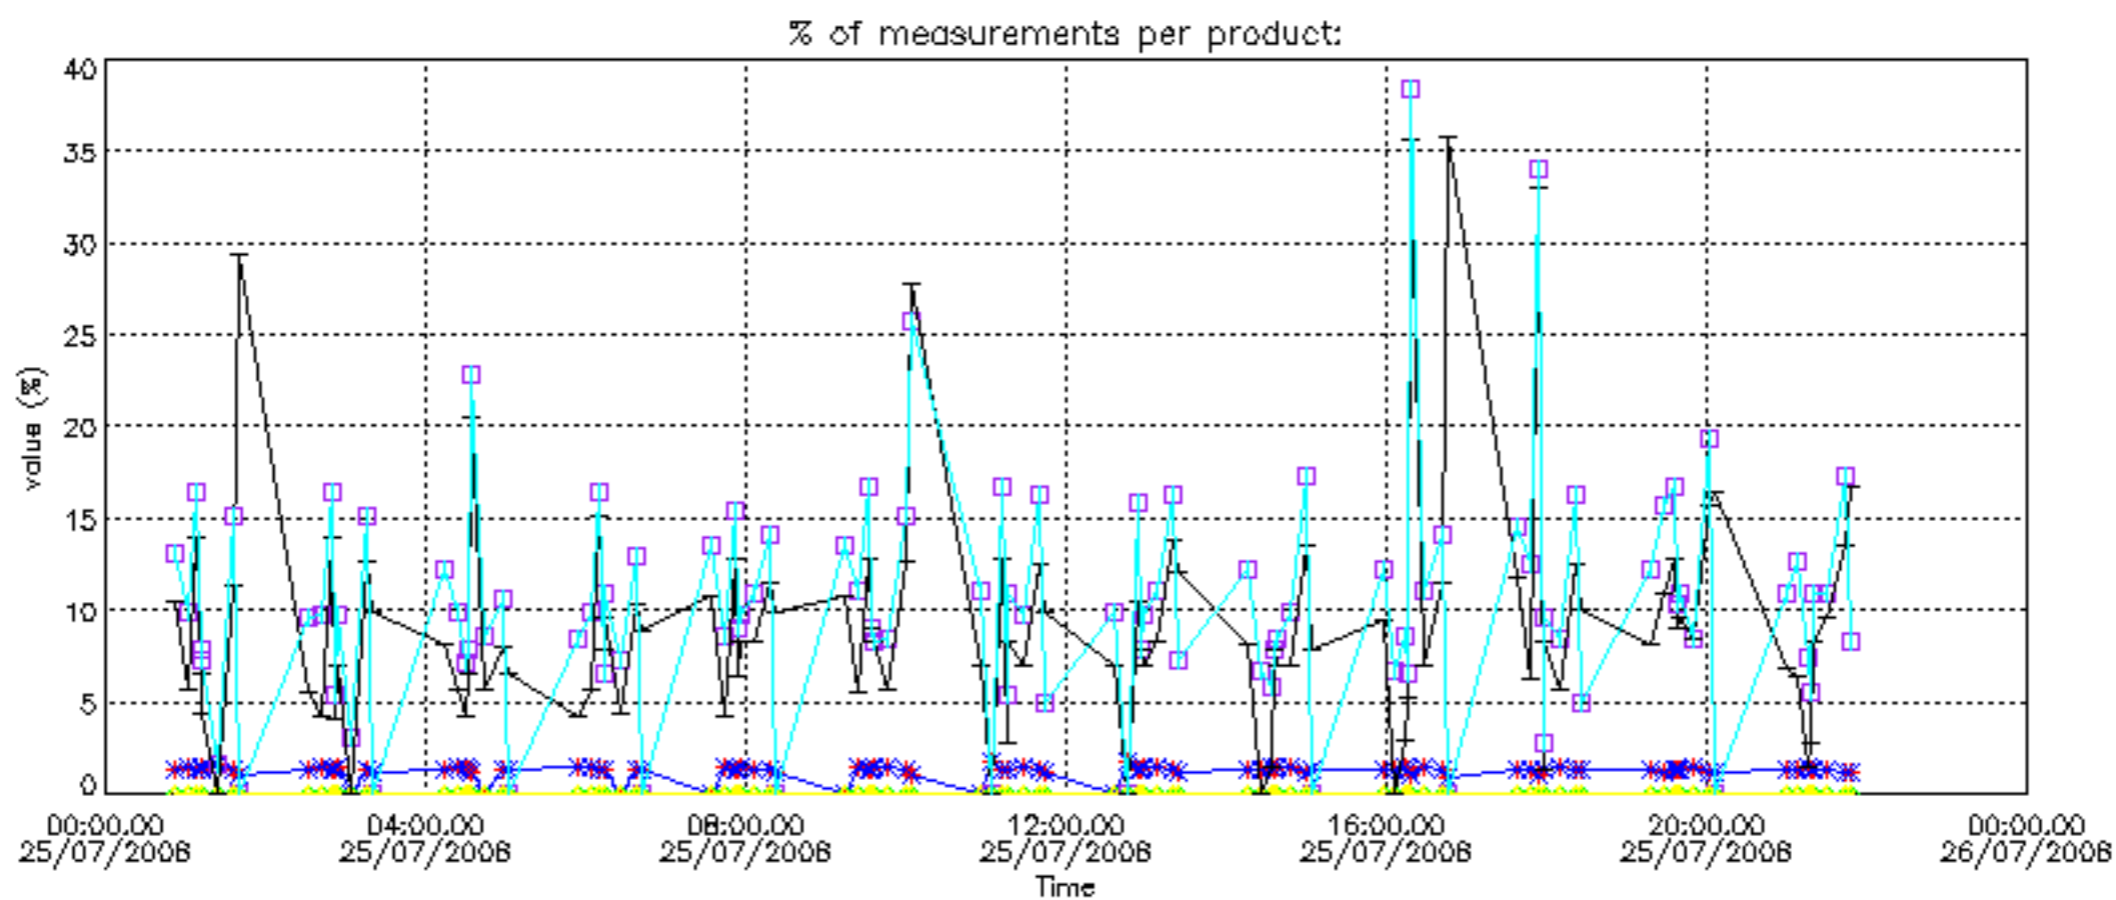

Percentage of cosmic ray hits per profile

Percentage of datation errors per profile