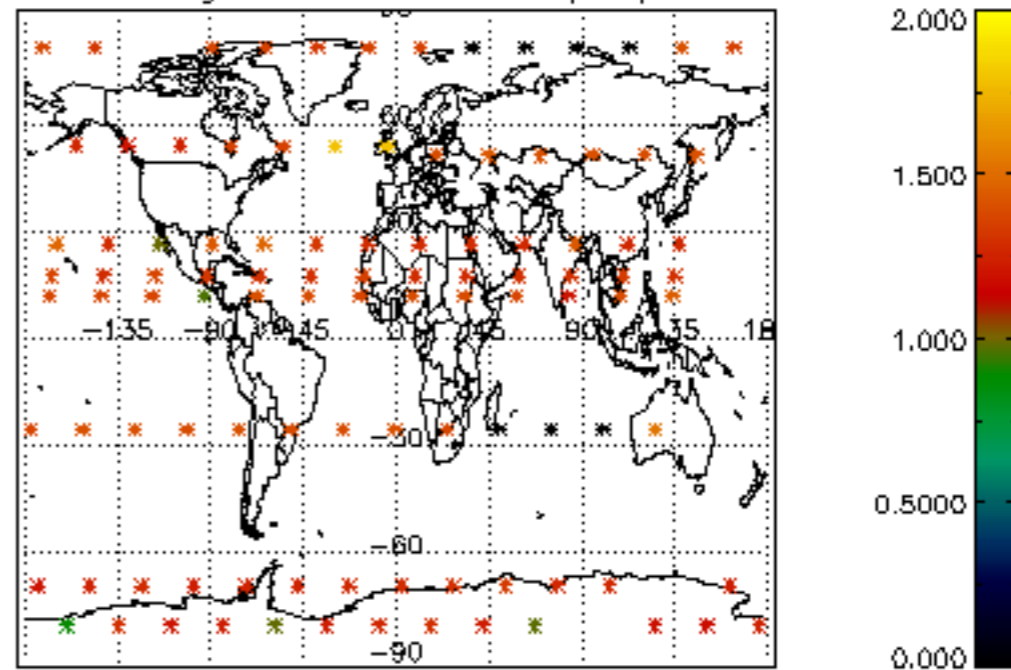

Percentage of datation errors per profile

Percentage of star falling outside central band per profile

Percentage of saturation errors per profile

Percentage of cosmic ray hits per profile

Percentage of datation errors per profile