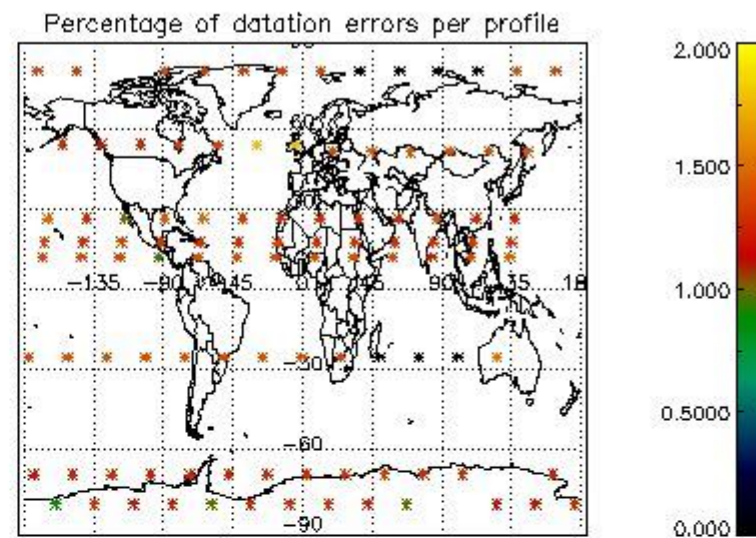

Percentage of datation errors per profile

Percentage of star falling outside central band per profile

Percentage of saturation errors per profile

4.2.2 Plot level 1 quality information per product (world map): ENVISAT DESCENDING passes