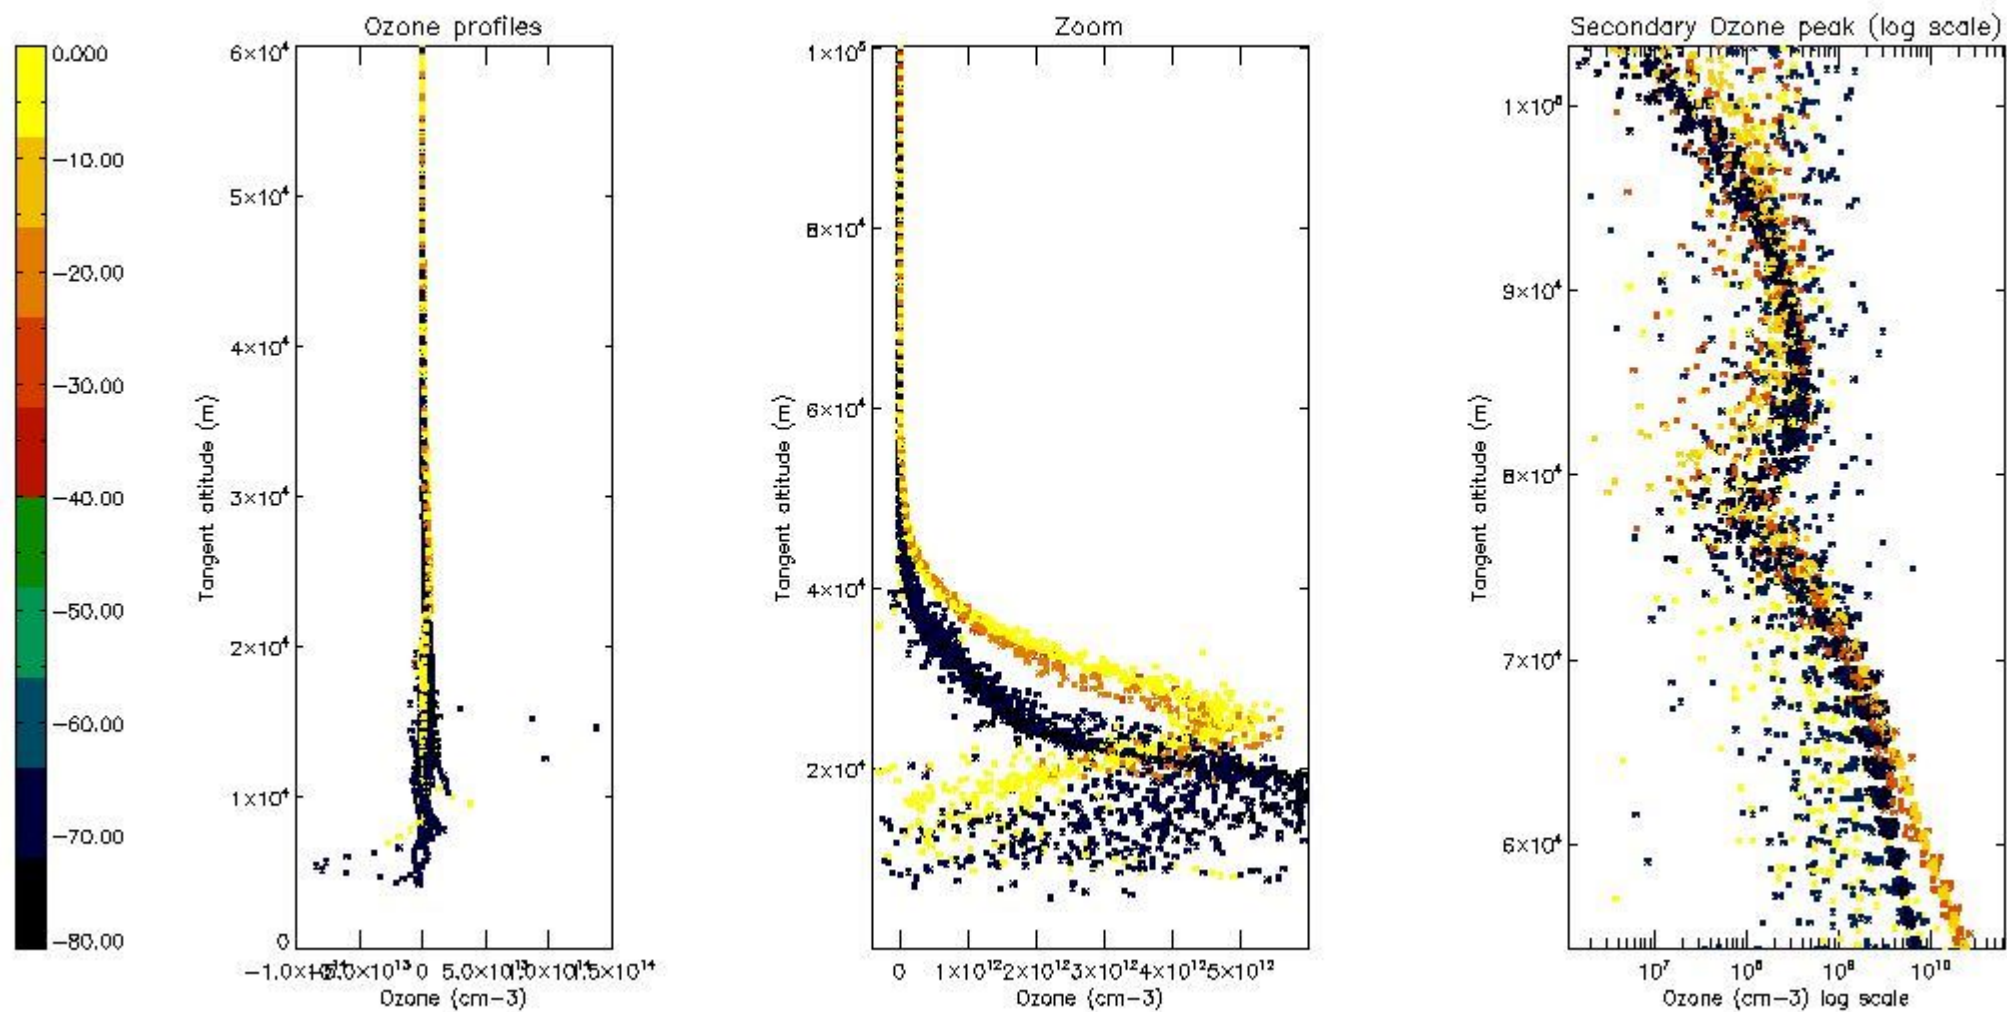

STD < 10	19
STD < 5	13

5.2 Plot ozone profiles for all STD (dark without errors)

The colorbar represents the latitude.

5.3 Plot ozone profiles where STD < 20% (dark without errors)

The colorbar represents the latitude.