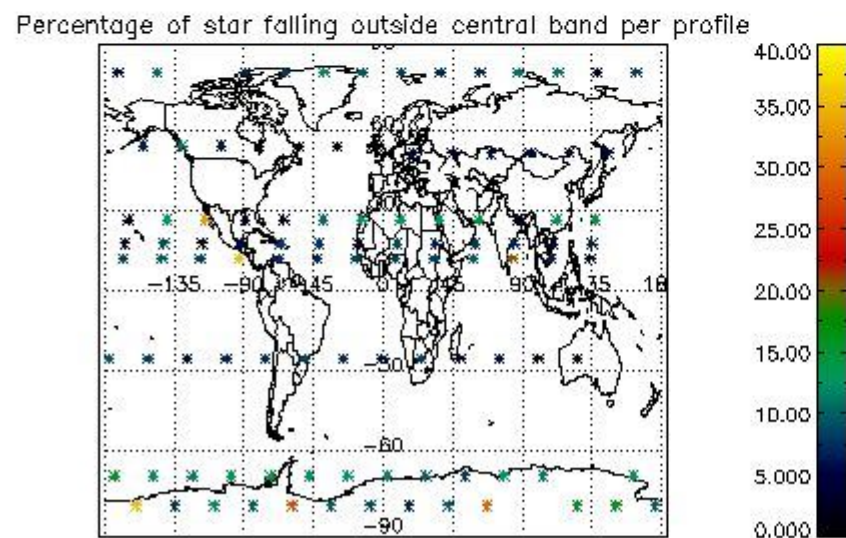

Percentage of datation errors per profile

Percentage of star falling outside central band per profile

Percentage of saturation errors per profile

4.2.2 Plot level 1 quality information per product (world map): ENVISAT DESCENDING passes