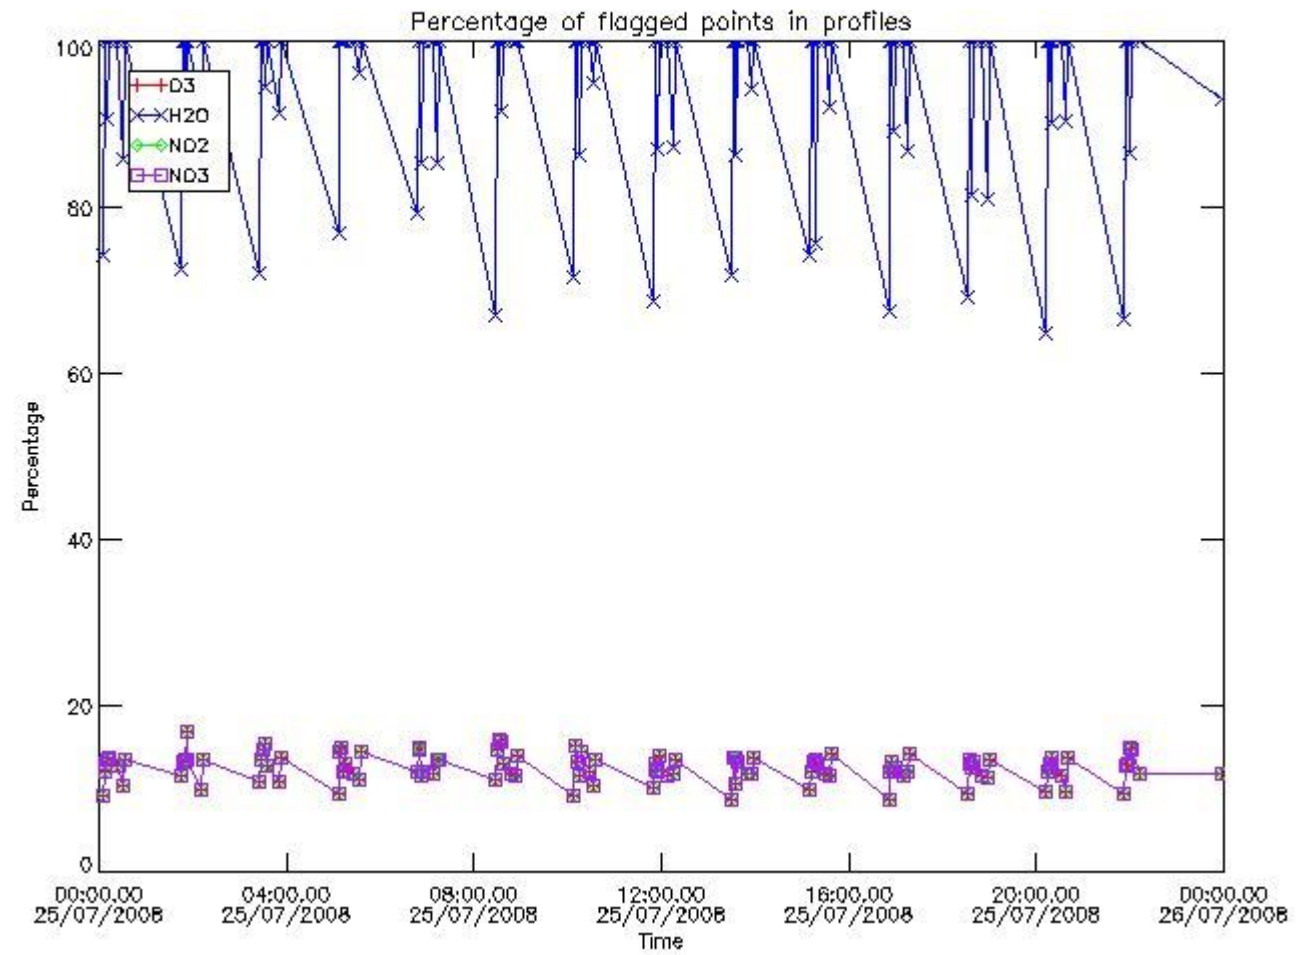

3. Quality information per product

In this section it is plotted some information contained in the Quality Summary data set of the level 2 products. Only products in dark limb conditions and without errors (error flag in the MPH set to "0") are used.

3.1 Plot quality information per product (time dependant)

3.2 Plot quality information per product (world map)