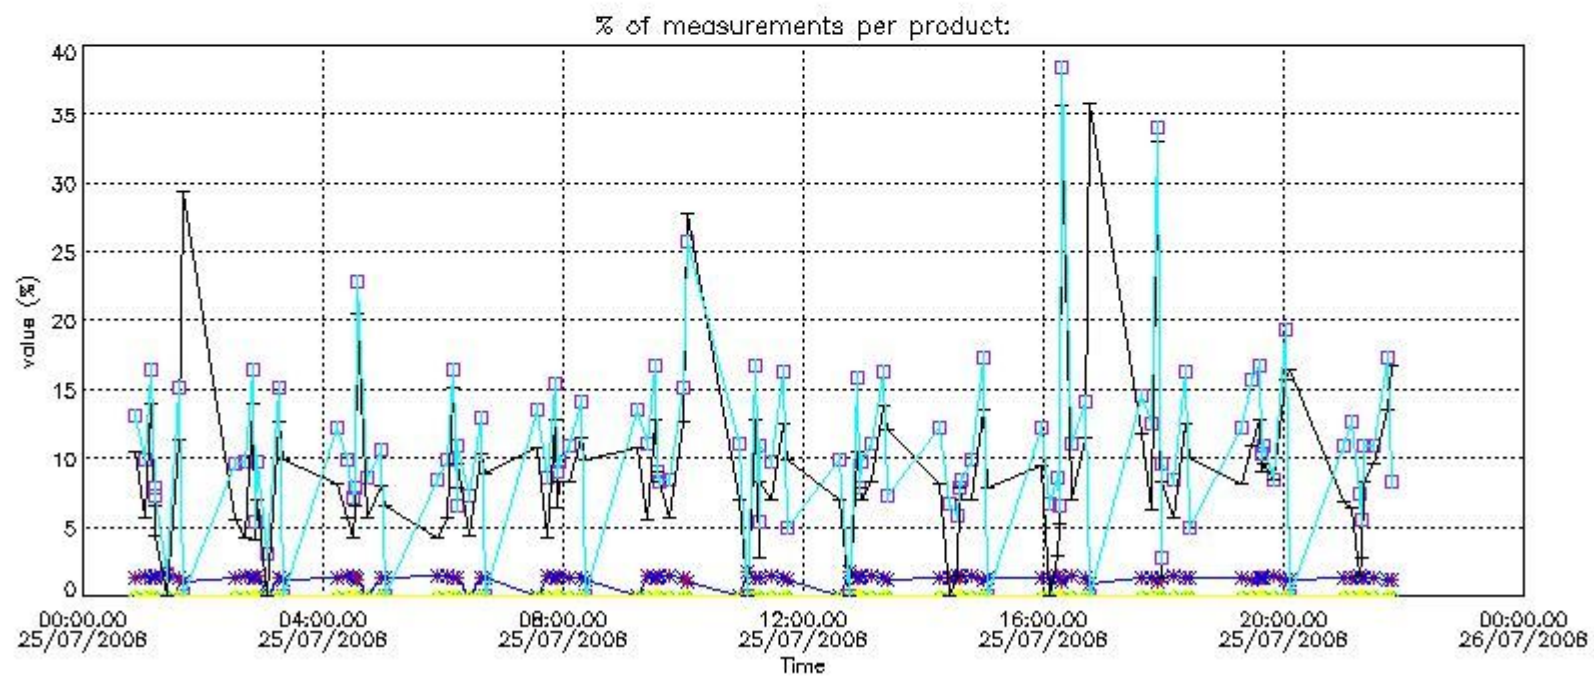

Percentage of flagged data per NO3 profile

4. Level 1 quality information per product

In this section it is plotted some information contained in the Quality Summary data set of the level 2 products that comes from the level 1b processing. Products without errors (error flag in the MPH set to "0") are used.

4.1 Plot quality information per product (time dependant) coming from level 1b processing

4.1.1 Plot level 1 quality information per product (time dependant): ENVISAT ASCENDING passes

4.1.2 Plot level 1 quality information per product (time dependant): ENVISAT DESCENDING passes