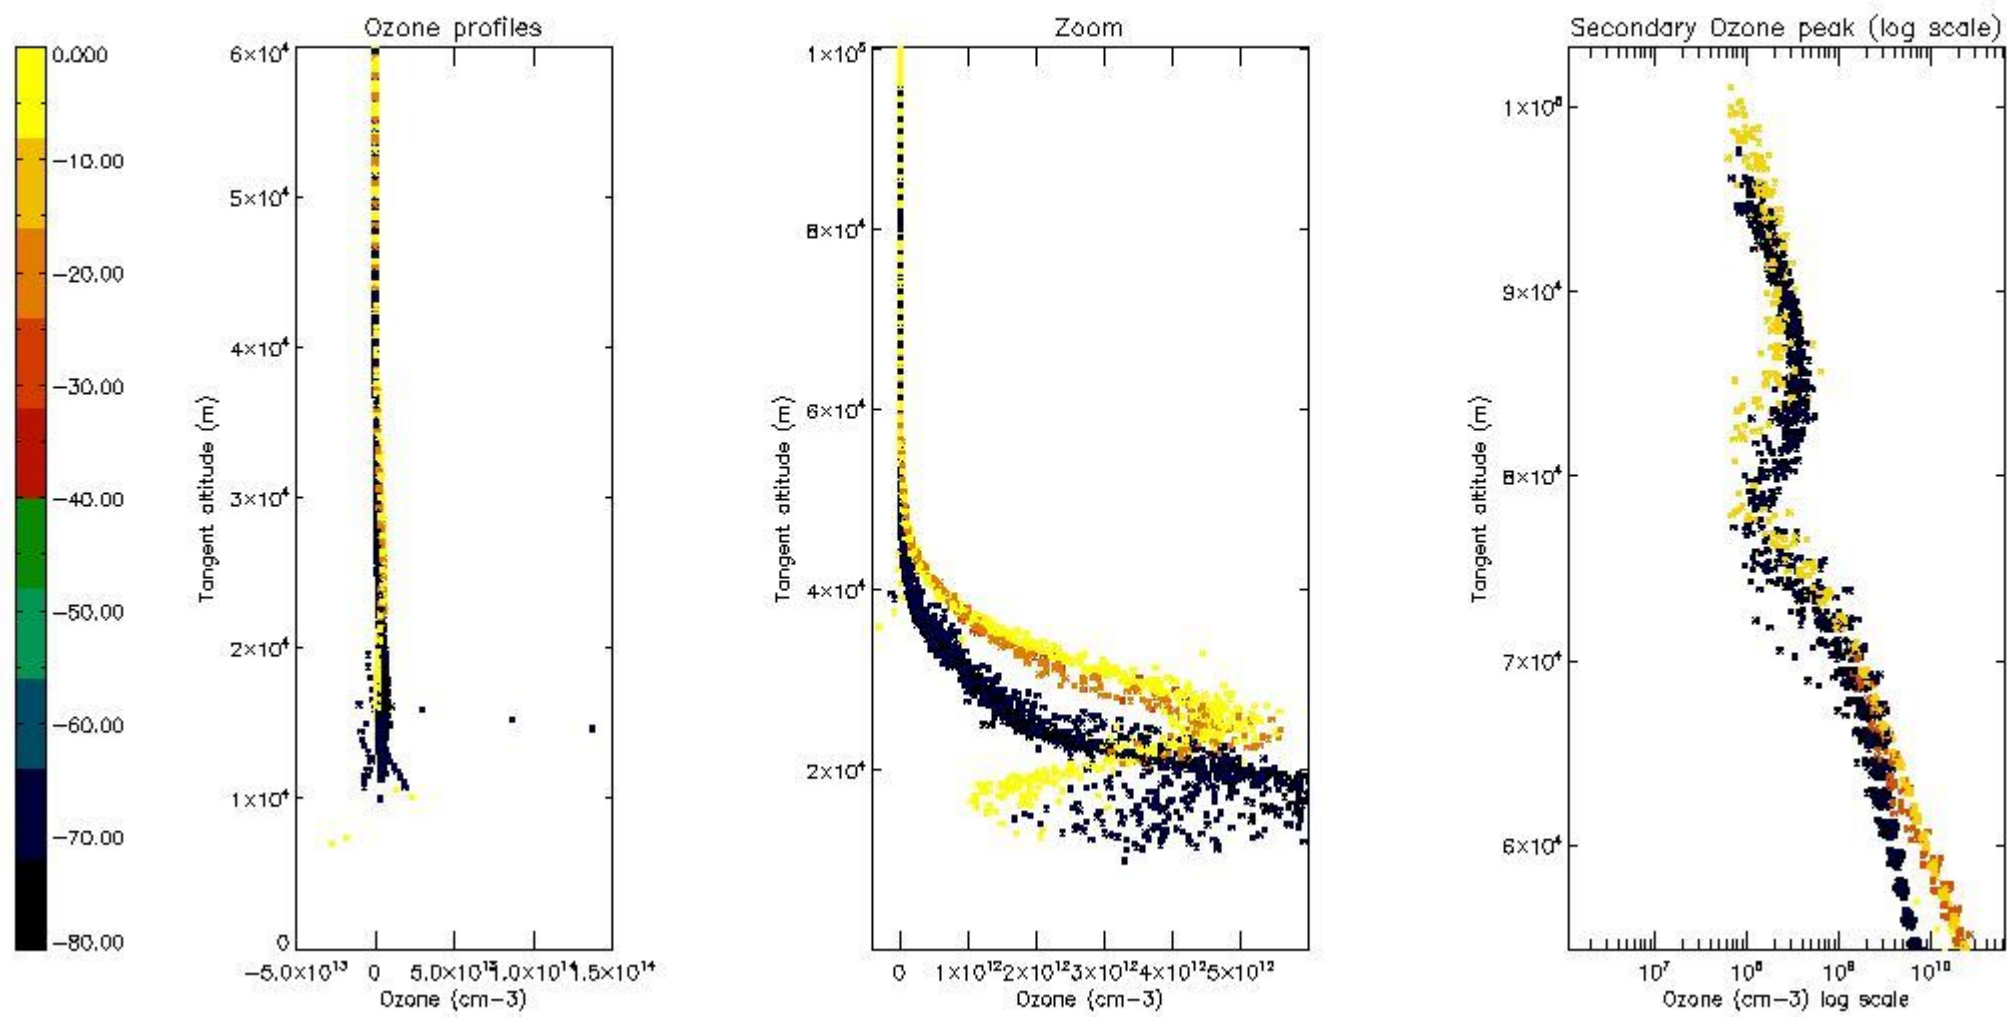

STD < 10	19
STD < 5	13

5.2 Plot ozone profiles for all STD (dark without errors)

The colorbar represents the latitude.

5.3 Plot ozone profiles where STD < 20% (dark without errors)

The colorbar represents the latitude.