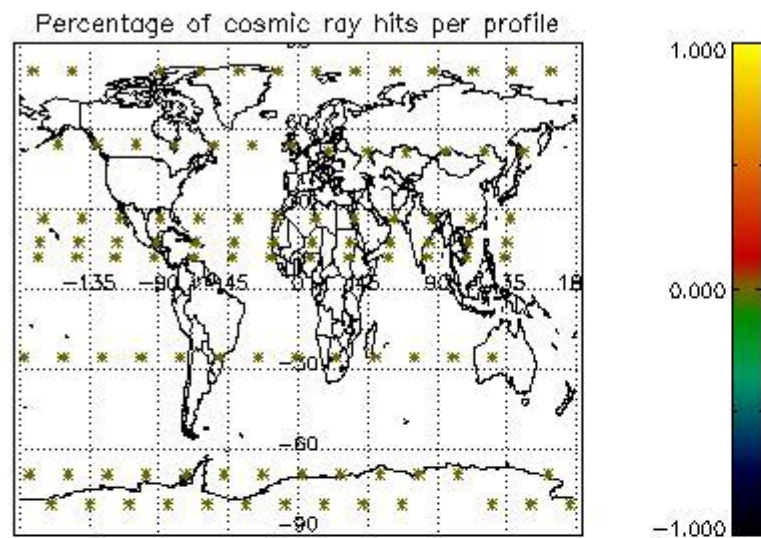

4.2 Plot quality information per product coming from level 1b processing (world map)

4.2.1 Plot level 1 quality information per product (world map): ENVISAT ASCENDING passes

Percentage of cosmic ray hits per profile

Percentage of datation errors per profile

Percentage of star falling outside central band per profile

Percentage of saturation errors per profile

4.2.2 Plot level 1 quality information per product (world map): ENVISAT DESCENDING passes