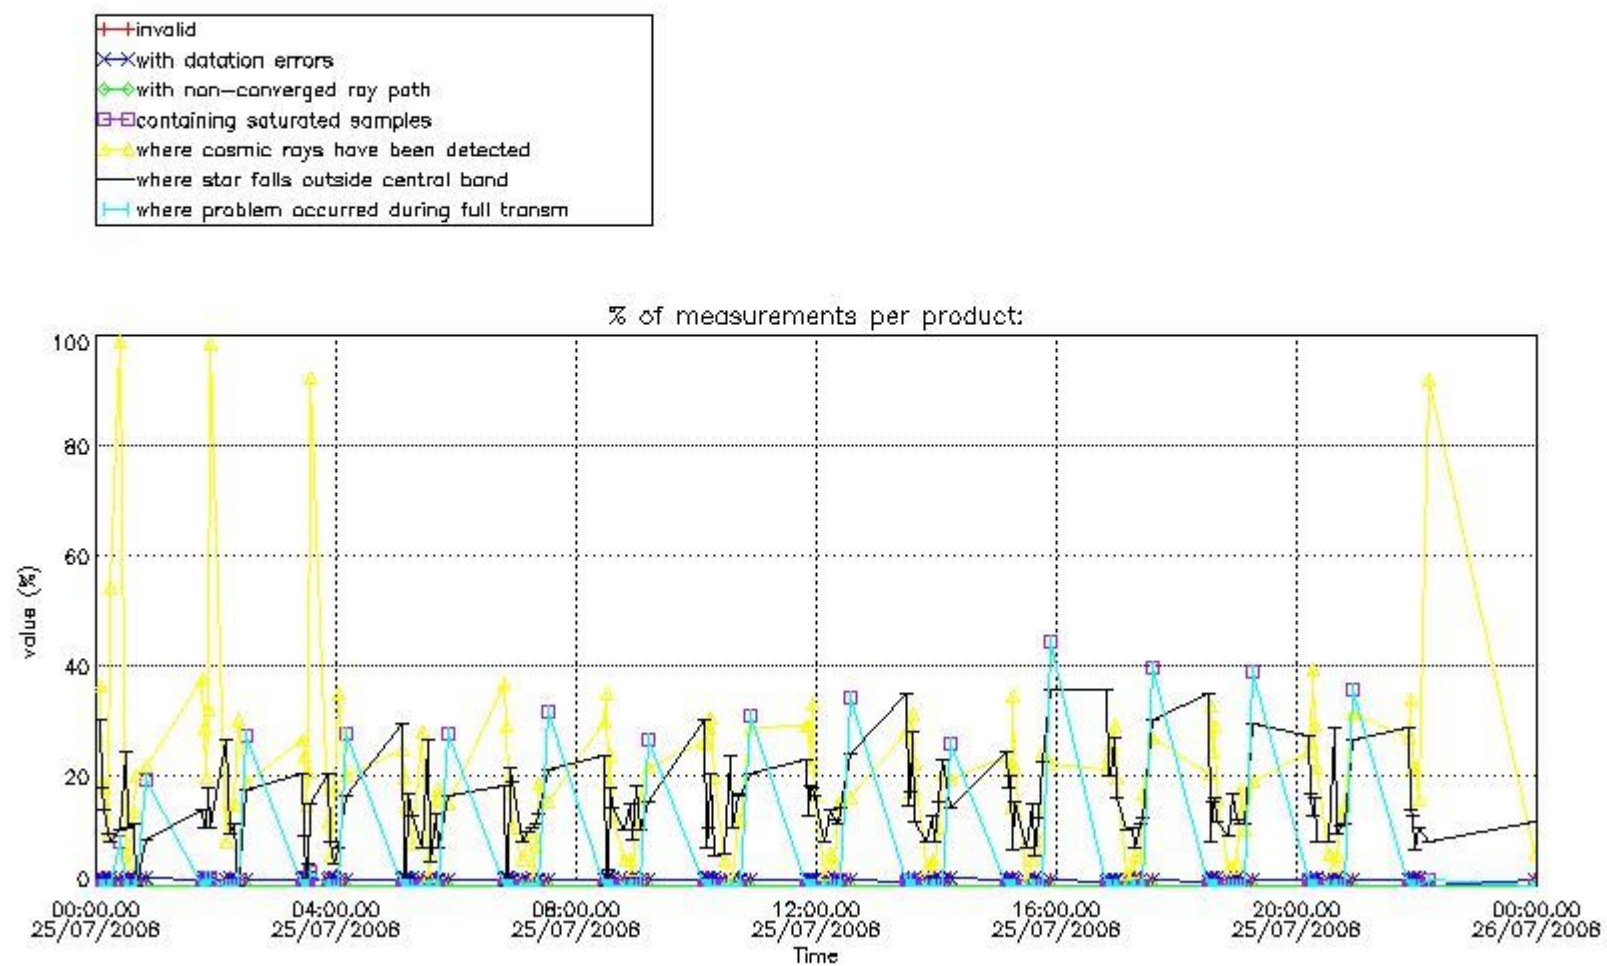

3.1 Plot quality information per product (time dependant)

3.2 Plot quality information per product (world map)

Percentage of flagged data per O3 profile

Percentage of flagged data per H2O profile

Percentage of flagged data per NO2 profile

Percentage of flagged data per NO3 profile

4. Level 1 quality information per product

In this section it is plotted some information contained in the Quality Summary data set of the level 2 products that comes from the level 1b processing. Products without errors (error flag in the MPH set to "0") are used.

4.1 Plot quality information per product (time dependant) coming from level 1b processing

4.1.1 Plot level 1 quality information per product (time dependant): ENVISAT ASCENDING passes

4.1.2 Plot level 1 quality information per product (time dependant): ENVISAT DESCENDING passes