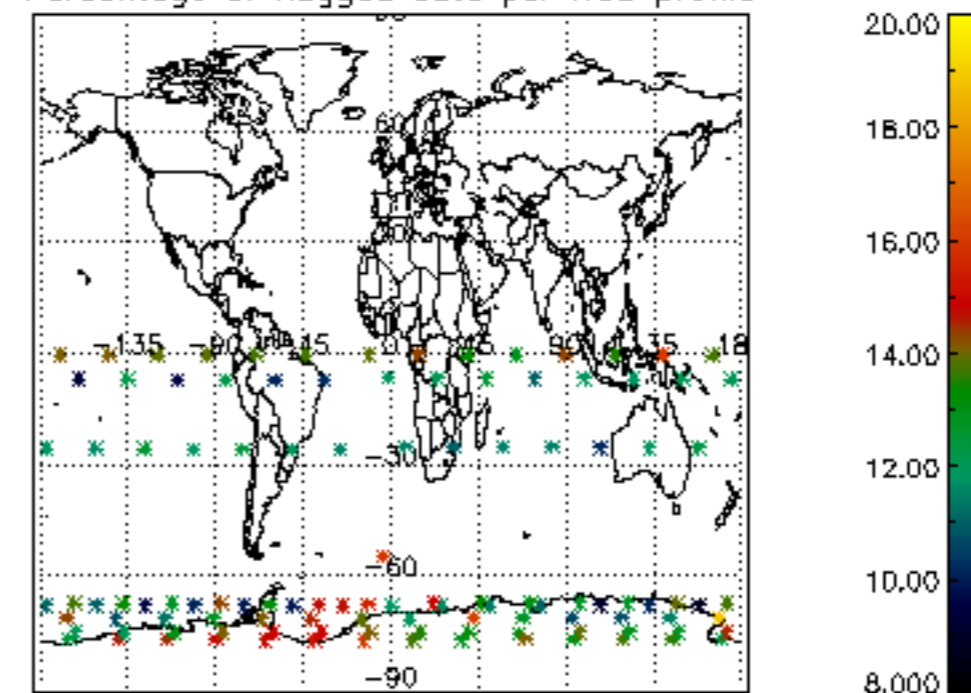

Percentage of flagged data per NO3 profile