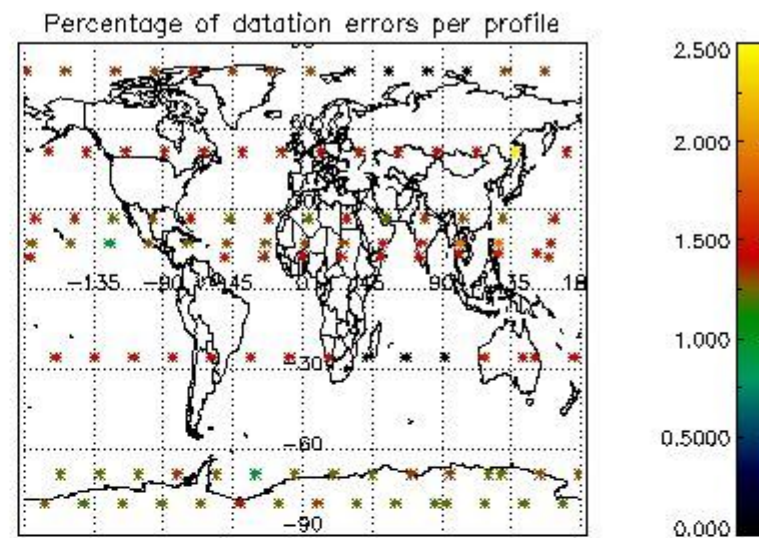

5. Trace gas profiles

5.1 Ozone statistics based on quality of products

The final quality of the products can be "measured" using the STD (Standard Deviation) attached to every point profile. This information is written to the parameter GOM_NL__2P/NL_LOCAL_SPECIES_DENSITY/o3_std of the level 2 products. The table below shows the statistics for given STD ranges.

The statistics are given with respect to the overall valid production:

- Products without fatal errors: GOM_NL__2P/MPH/PRODUCT_ERR=0
- Valid point profile: GOM_NL__2P/NL_LOCAL_SPECIES_DENSITY/pcd(0)=0

The 'Criteria' is applied to valid points of dark limb products:

- Products in dark limb illumination condition: GOM_NL__2P/NL_SUMMARY_QUALITY/obs_ill_cond=0
- Products without fatal errors: GOM_NL__2P/MPH/PRODUCT_ERR=0
- Valid point profile: GOM_NL__2P/NL_LOCAL_SPECIES_DENSITY/pcd(0)=0

So, the table below shows the percentage of dark limb and valid observations for each criteria with respect to the overall valid daily observations.

Criteria	% of total production
All STD	46
STD < 20	24