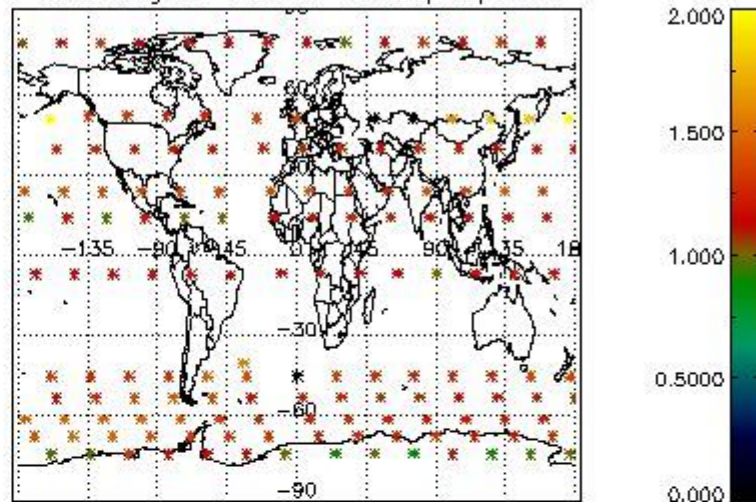

Percentage of datation errors per profile