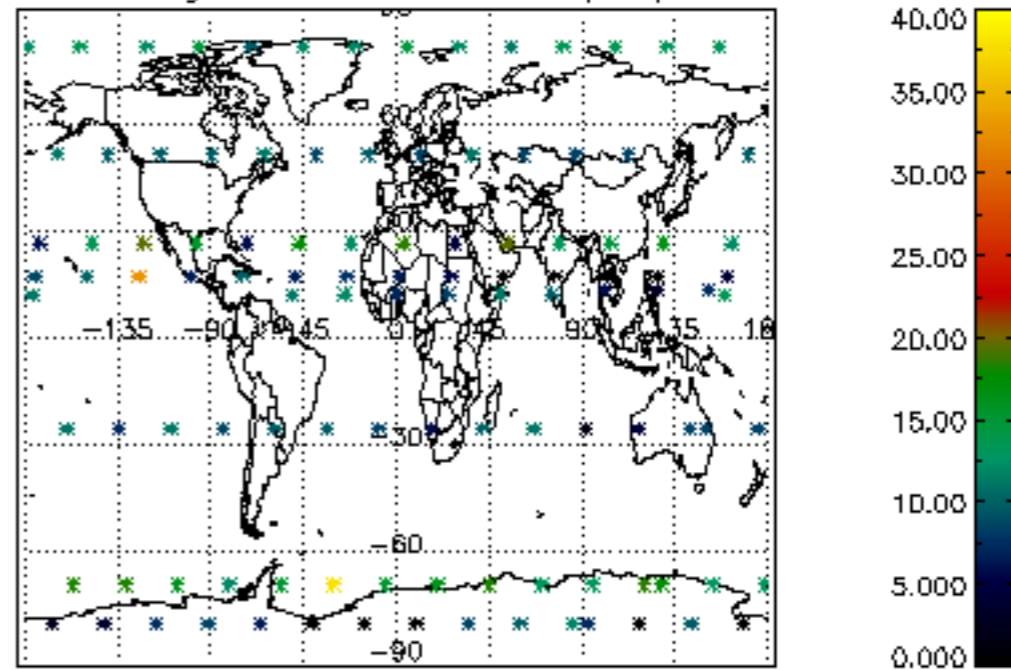

Percentage of saturation errors per profile