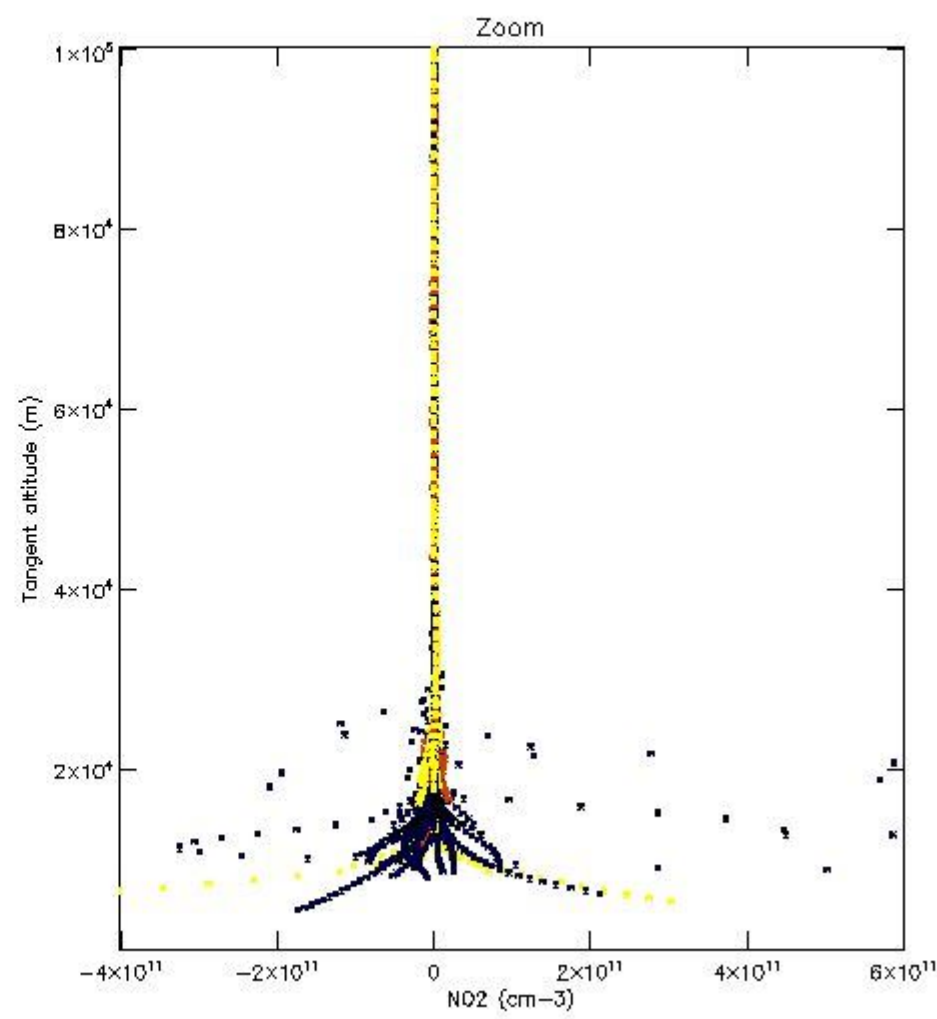

5.7 Plot NO3 profiles for all STD (dark without errors)

The colorbar represents the latitude.