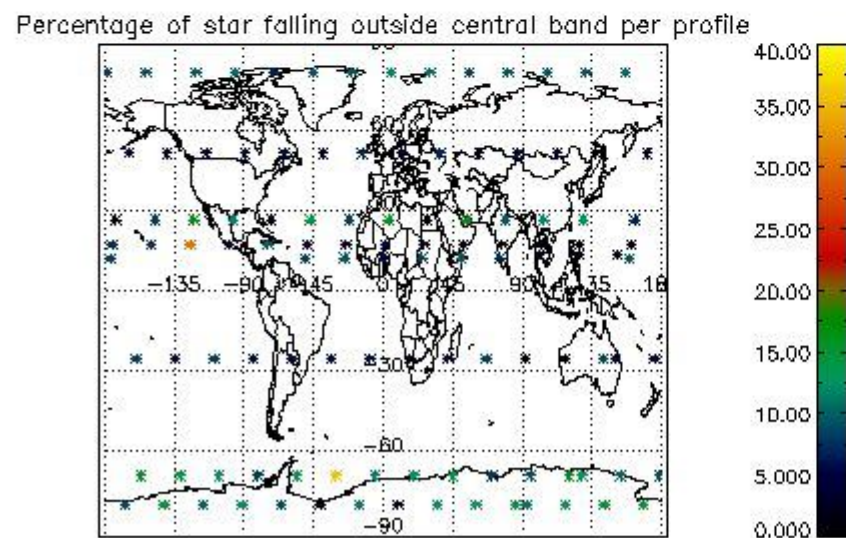

5. Trace gas profiles

5.1 Ozone statistics based on quality of products

The final quality of the products can be "measured" using the STD (Standard Deviation) attached to every point profile. This information is written to the parameter GOM_NL__2P/NL_LOCAL_SPECIES_DENSITY/o3_std of the level 2 products. The table below shows the statistics for given STD ranges.

The statistics are given with respect to the overall valid production:

- Products without fatal errors: GOM_NL__2P/MPH/PRODUCT_ERR=0
- Valid point profile: GOM_NL__2P/NL_LOCAL_SPECIES_DENSITY/pcd(0)=0

The 'Criteria' is applied to valid points of dark limb products:

- Products in dark limb illumination condition: GOM_NL__2P/NL_SUMMARY_QUALITY/obs_ill_cond=0
- Products without fatal errors: GOM_NL__2P/MPH/PRODUCT_ERR=0
- Valid point profile: GOM_NL__2P/NL_LOCAL_SPECIES_DENSITY/pcd(0)=0

So, the table below shows the percentage of dark limb and valid observations for each criteria with respect to the overall valid daily observations.

Criteria	% of total production
All STD	46
STD < 20	24