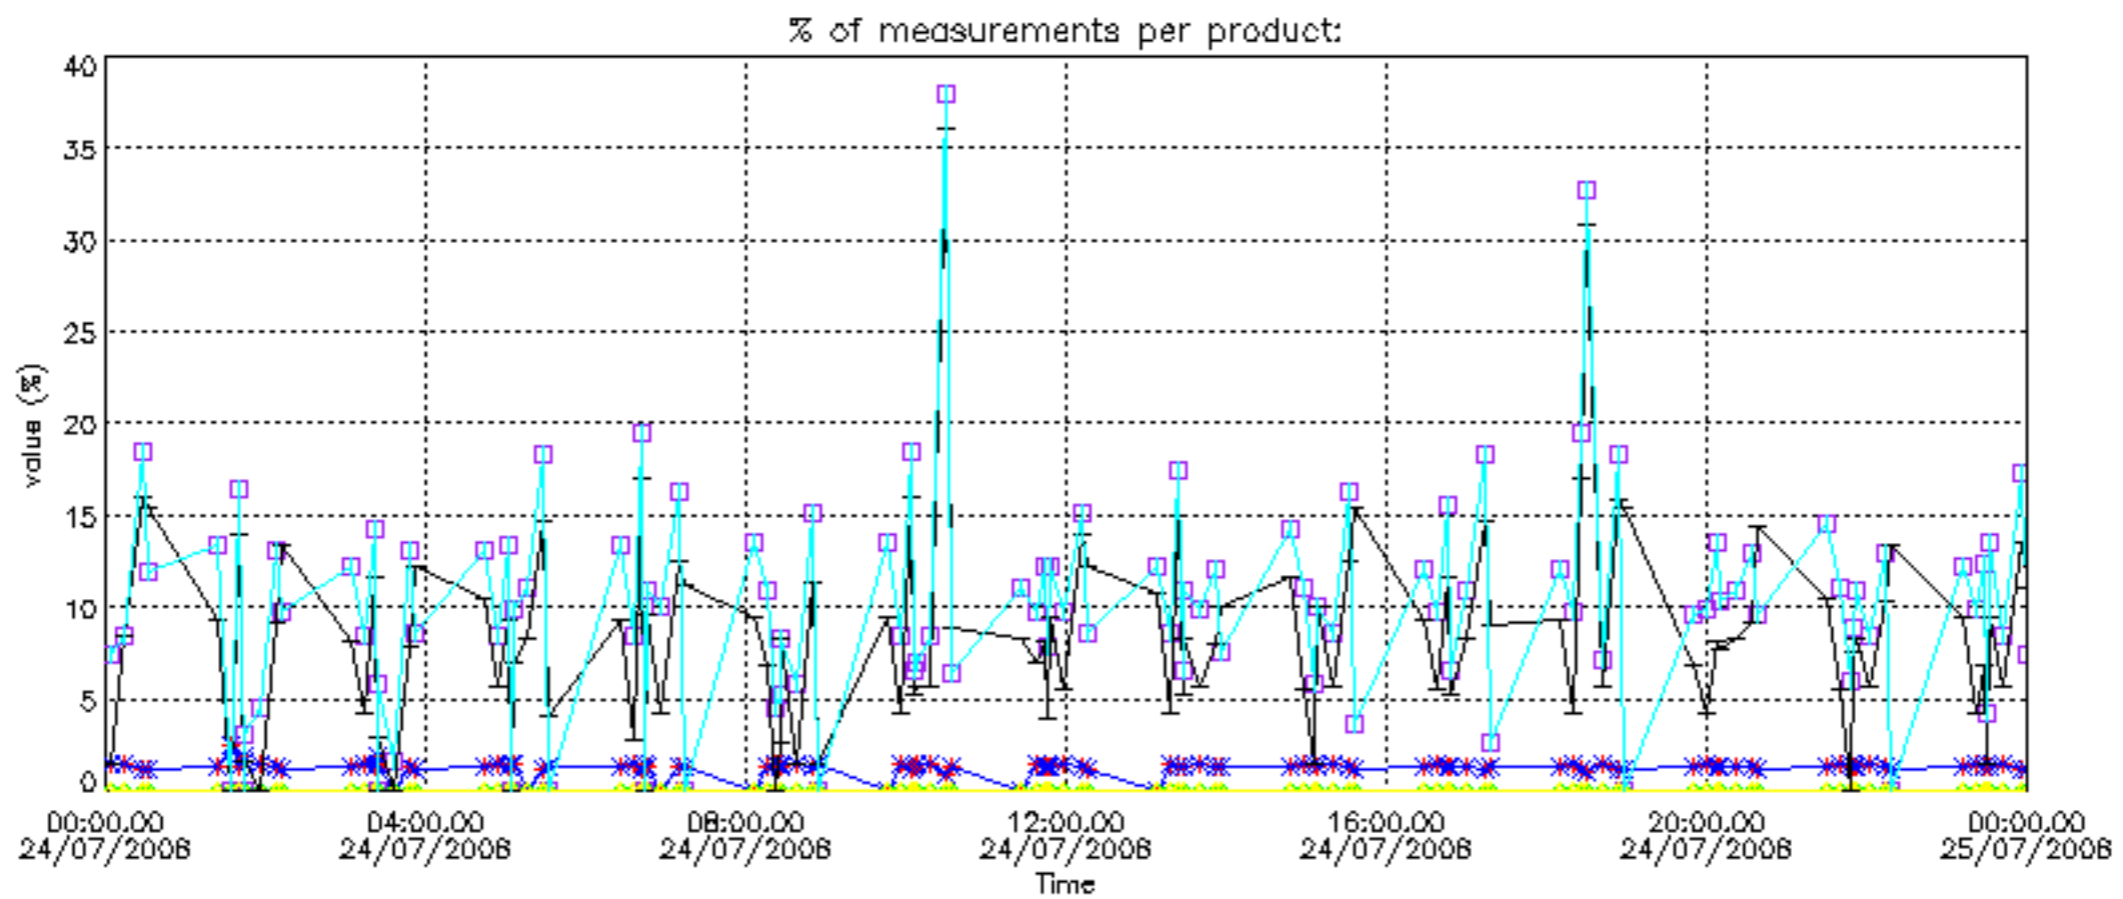

Percentage of cosmic ray hits per profile

Percentage of datation errors per profile