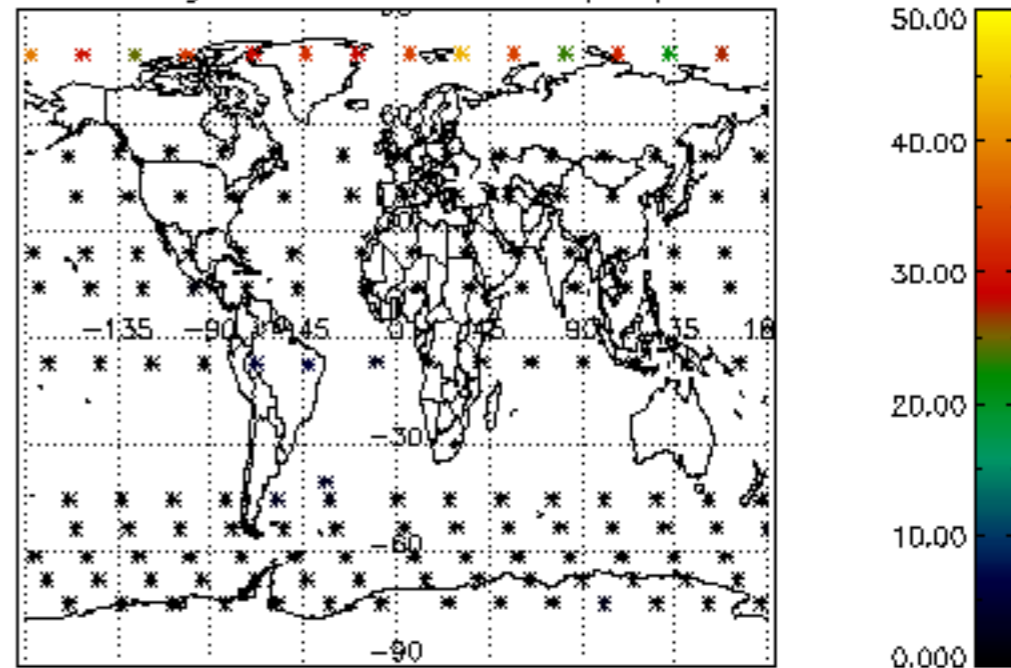

Percentage of datation errors per profile

Percentage of saturation errors per profile