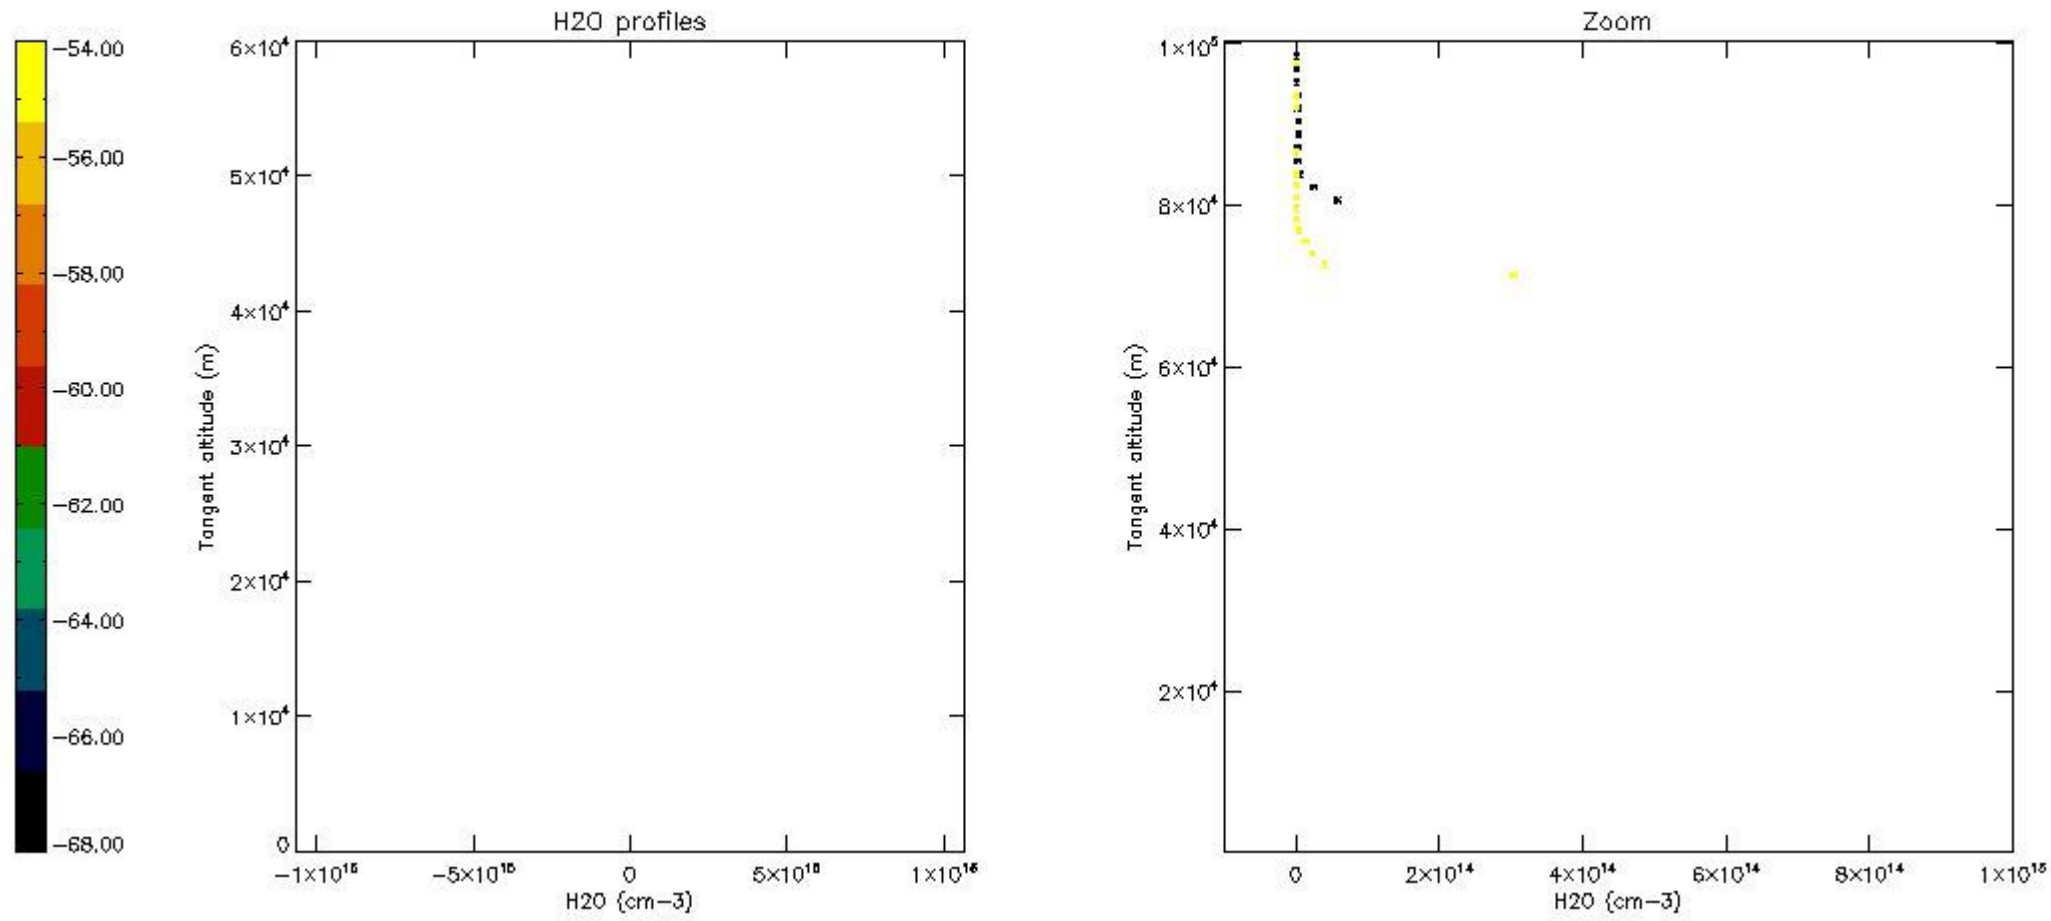

The colorbar represents the latitude.