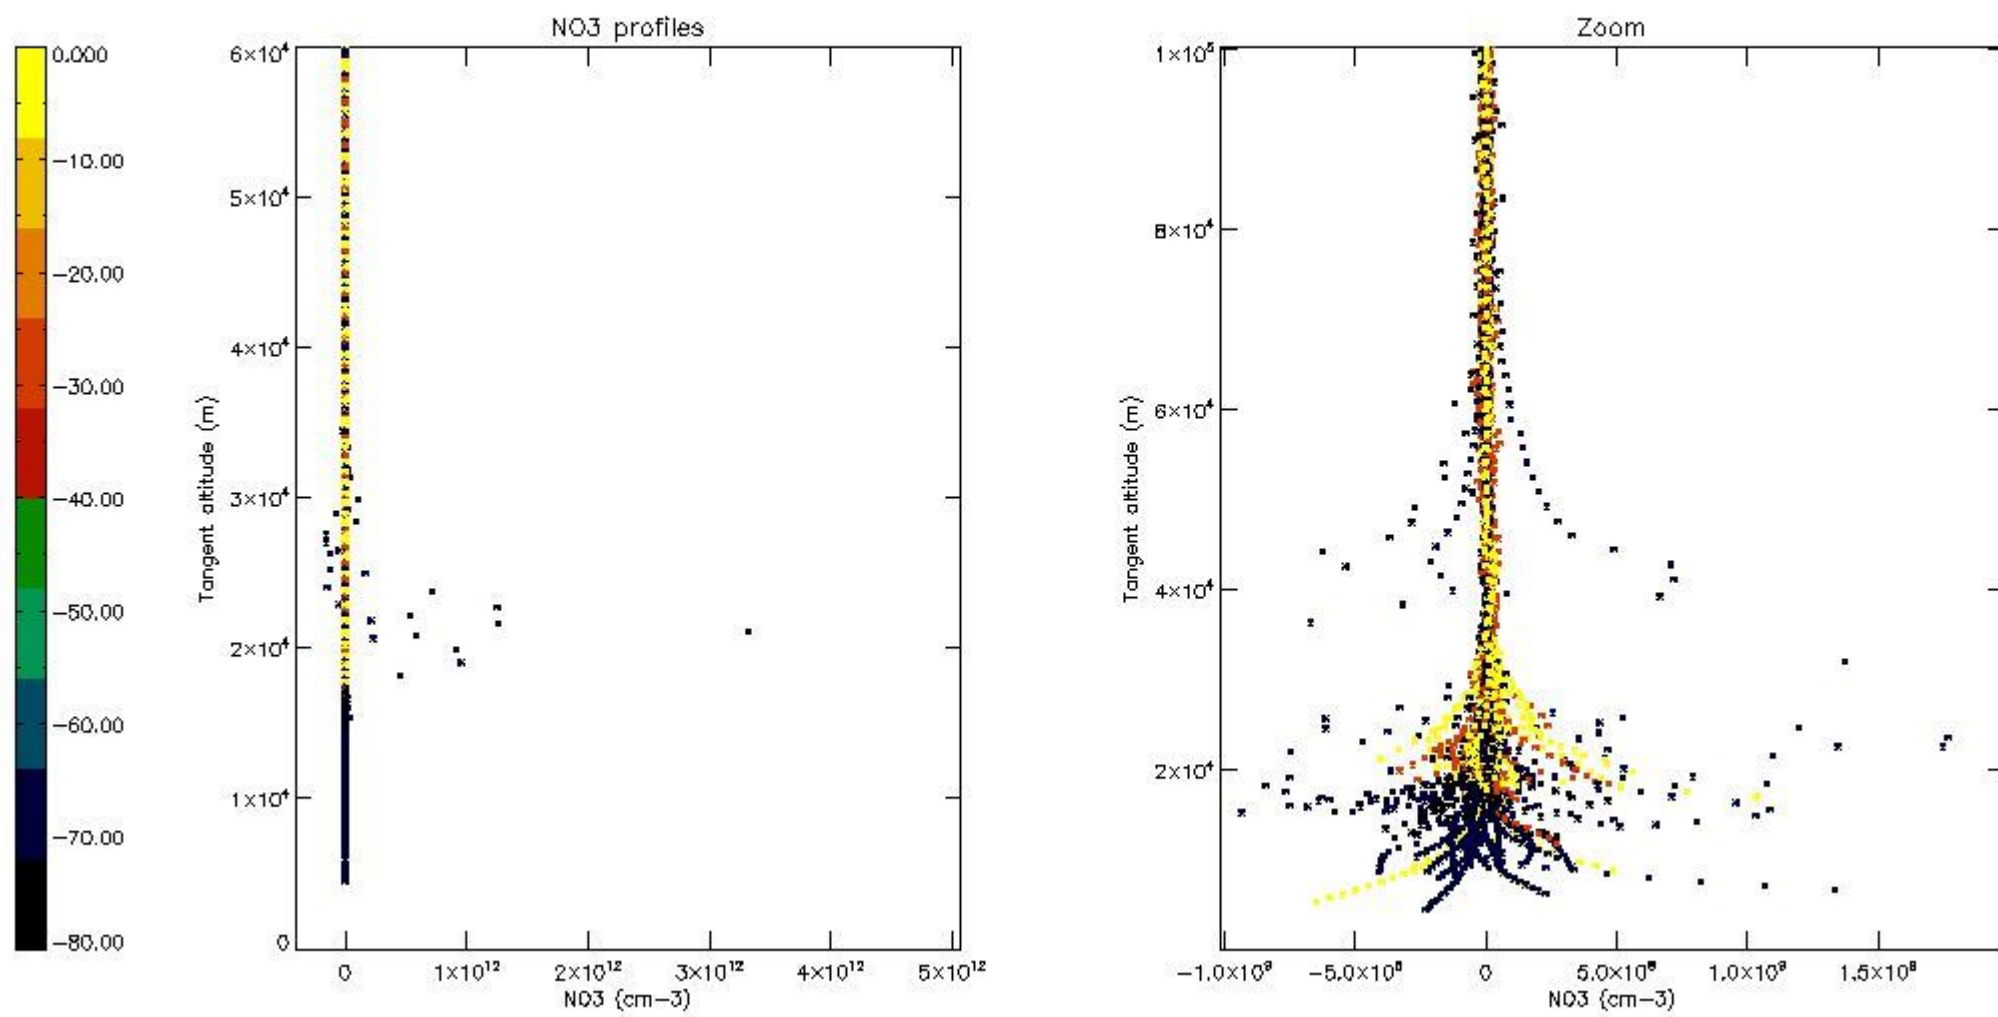

*5.6 Plot NO<sub>2</sub> profiles for all STD (dark without errors)*

The colorbar represents the latitude.

*5.7 Plot NO3 profiles for all STD (dark without errors)*

The colorbar represents the latitude.

*5.8 Plot H2O profiles for all STD (only for occultations of stars 1,2,3,4,13,14,16,26,63 dark without errors)*

The colorbar represents the latitude.