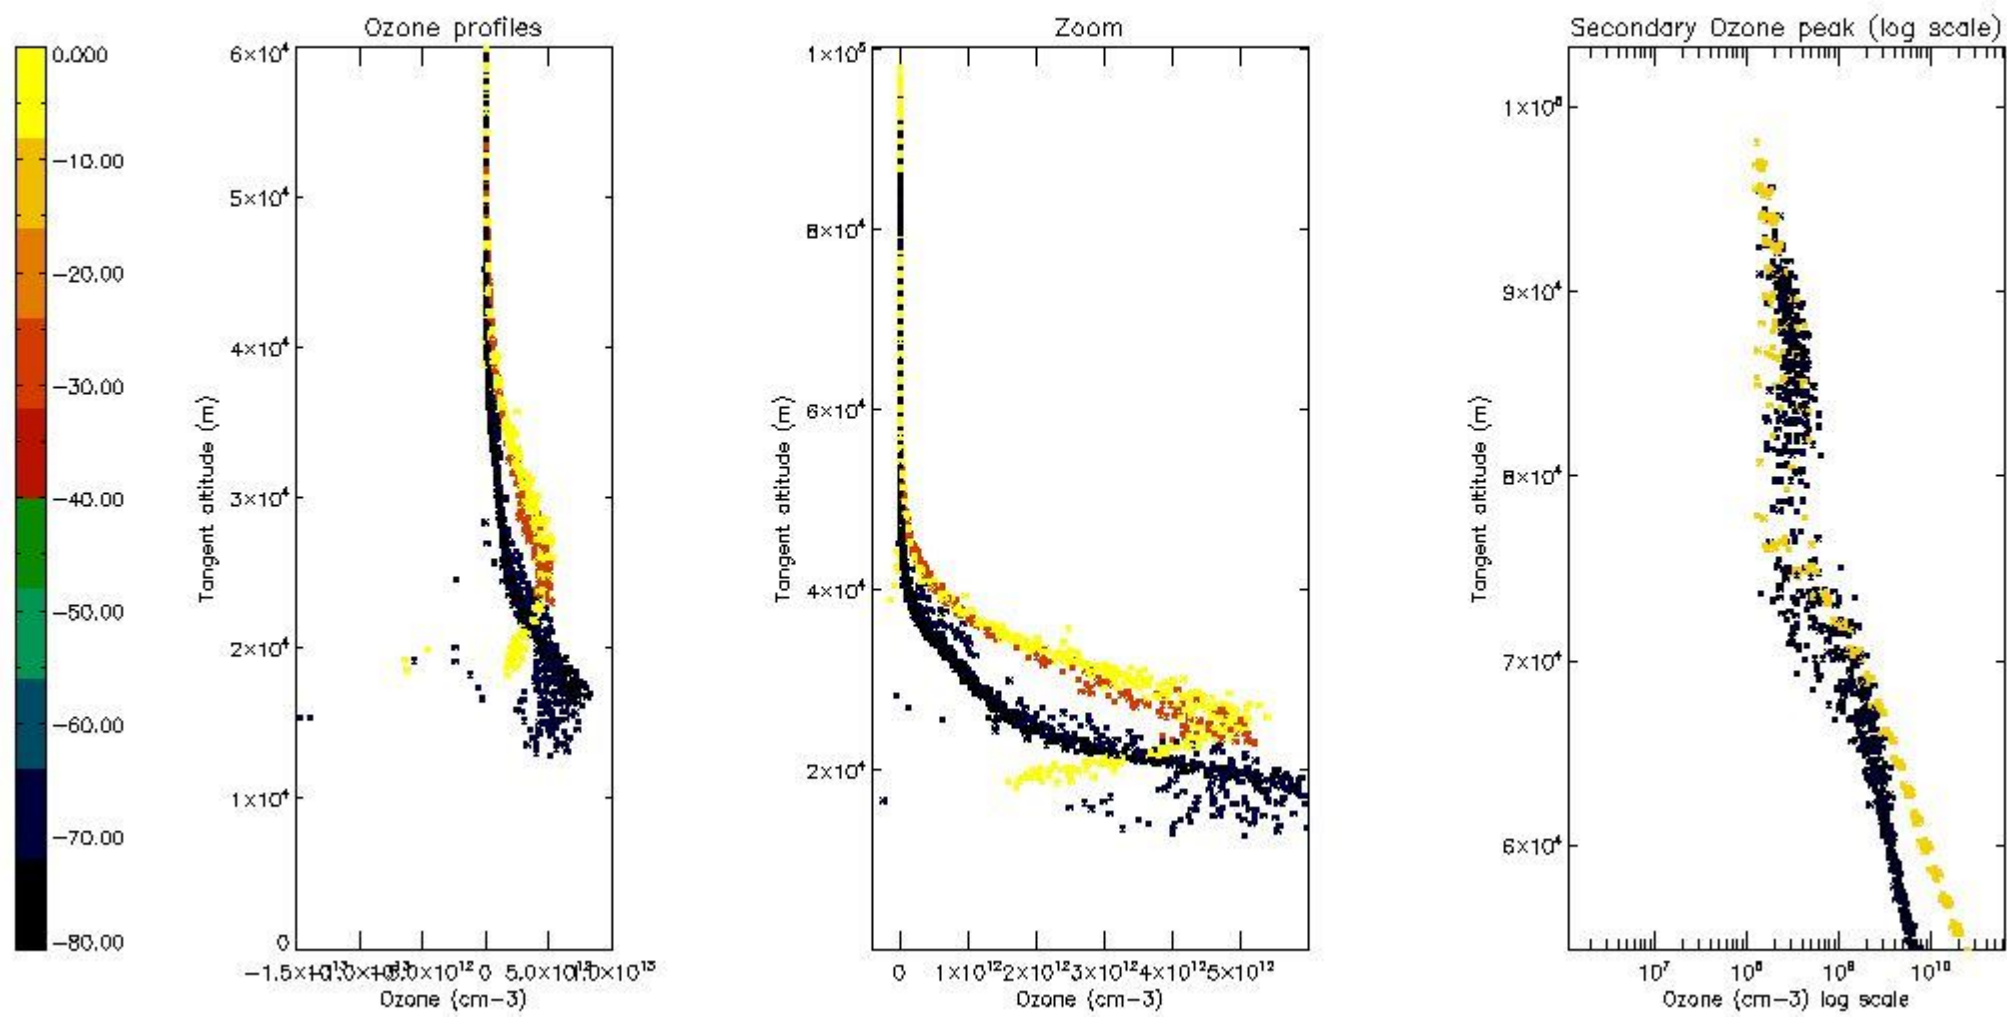

5.5 Plot ozone profiles where STD < 5% (dark without errors)

The colorbar represents the latitude.