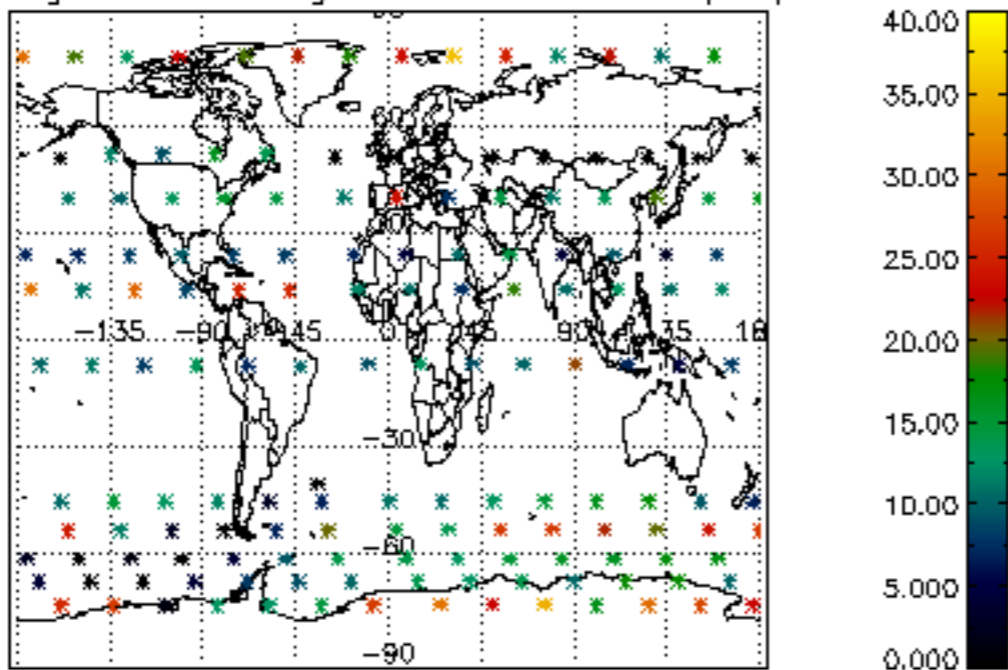

Percentage of cosmic ray hits per profile

Percentage of star falling outside central band per profile