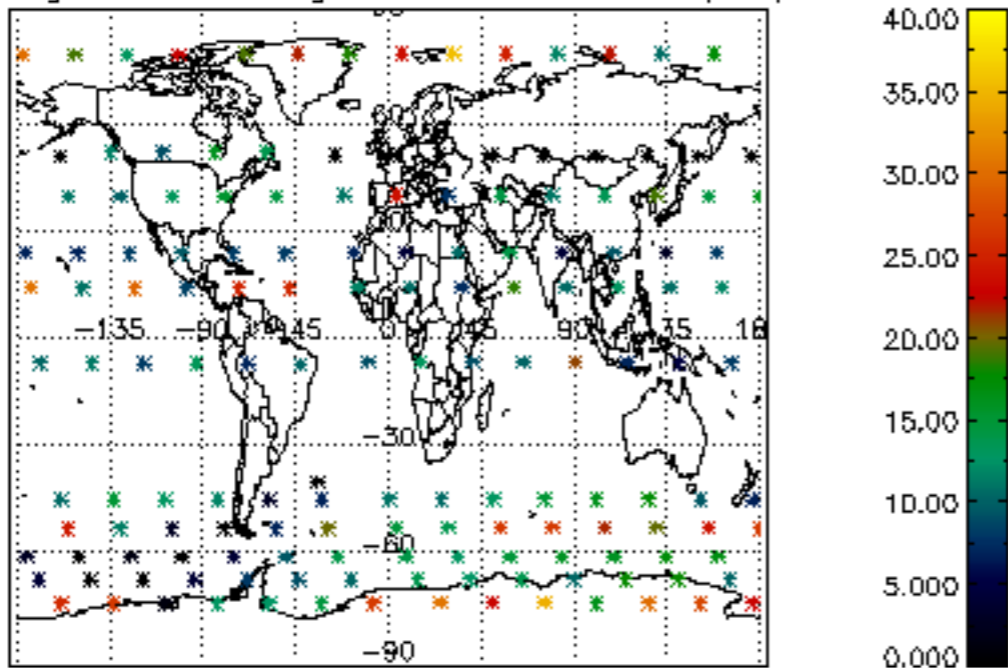

Percentage of cosmic ray hits per profile

Percentage of star falling outside central band per profile