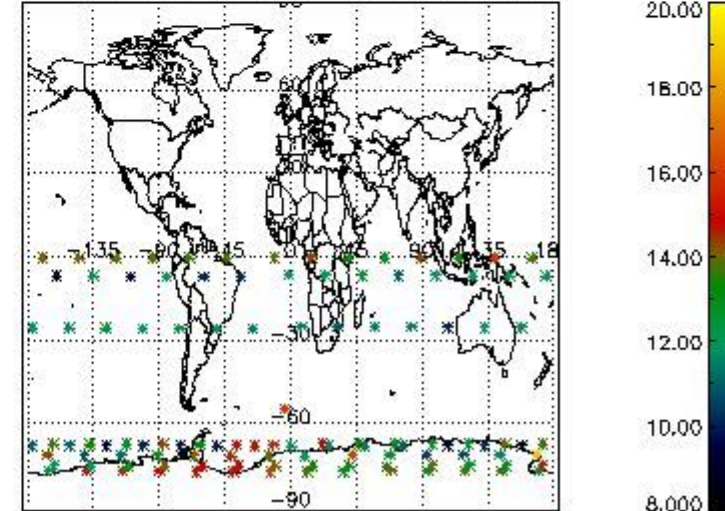

Percentage of flagged data per NO3 profile

4. Level 1 quality information per product

In this section it is plotted some information contained in the Quality Summary data set of the level 2 products that comes from the level 1b processing. Products without errors (error flag in the MPH set to "0") are used.

4.1 Plot quality information per product (time dependant) coming from level 1b processing

4.1.1 Plot level 1 quality information per product (time dependant): ENVISAT ASCENDING passes