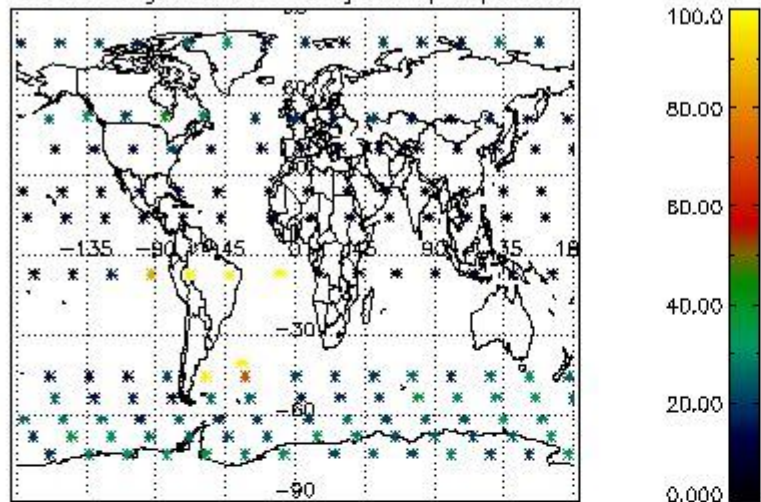

Percentage of cosmic ray hits per profile