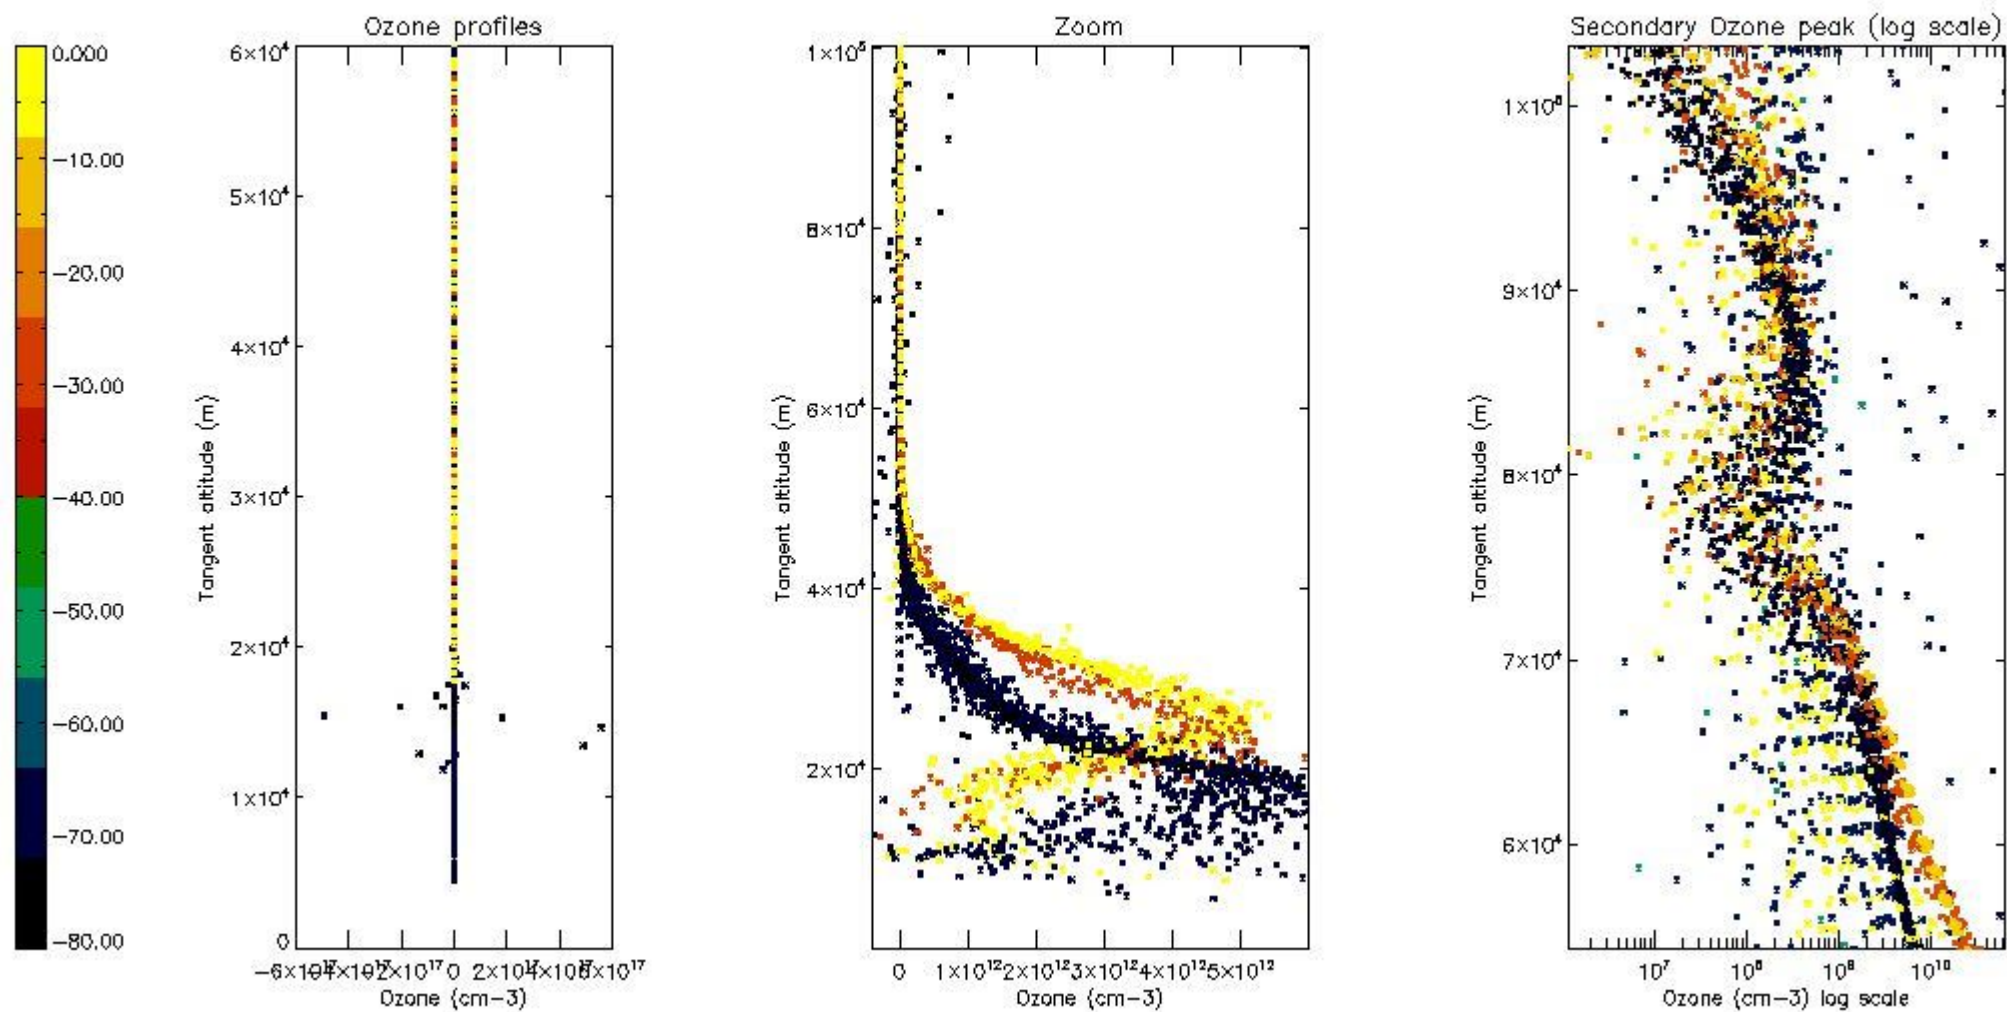

STD < 10	18
STD < 5	12

5.2 Plot ozone profiles for all STD (dark without errors)

The colorbar represents the latitude.

5.3 Plot ozone profiles where STD < 20% (dark without errors)

The colorbar represents the latitude.