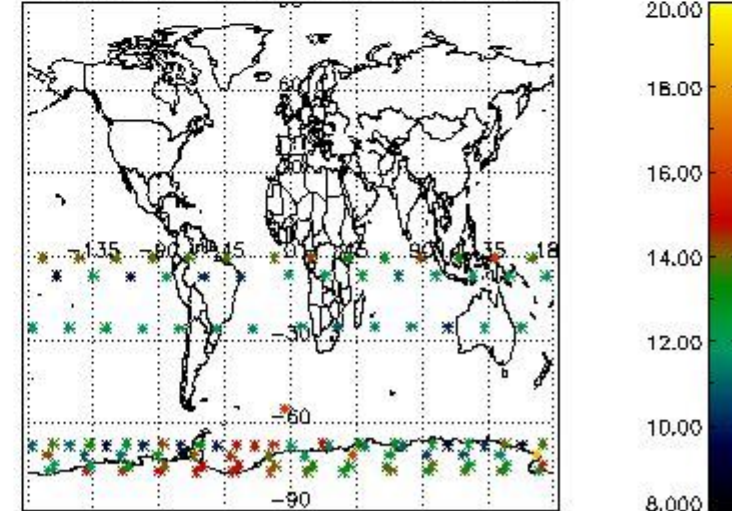

Percentage of flagged data per NO3 profile

4. Level 1 quality information per product

In this section it is plotted some information contained in the Quality Summary data set of the level 2 products that comes from the level 1b processing. Products without errors (error flag in the MPH set to "0") are used.

4.1 Plot quality information per product (time dependant) coming from level 1b processing

4.1.1 Plot level 1 quality information per product (time dependant): ENVISAT ASCENDING passes