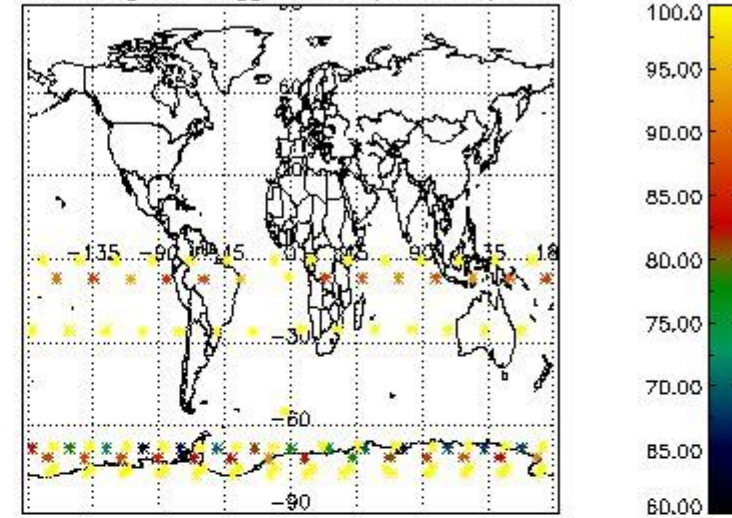

#### 3.1 Plot quality information per product (time dependant)

3.2 Plot quality information per product (world map)

Percentage of flagged data per O3 profile

Percentage of flagged data per H2O profile

Percentage of flagged data per NO2 profile