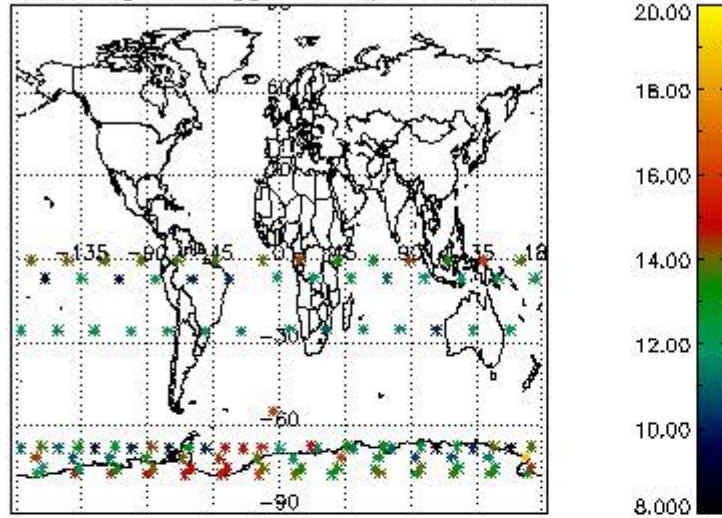

Percentage of flagged data per O3 profile