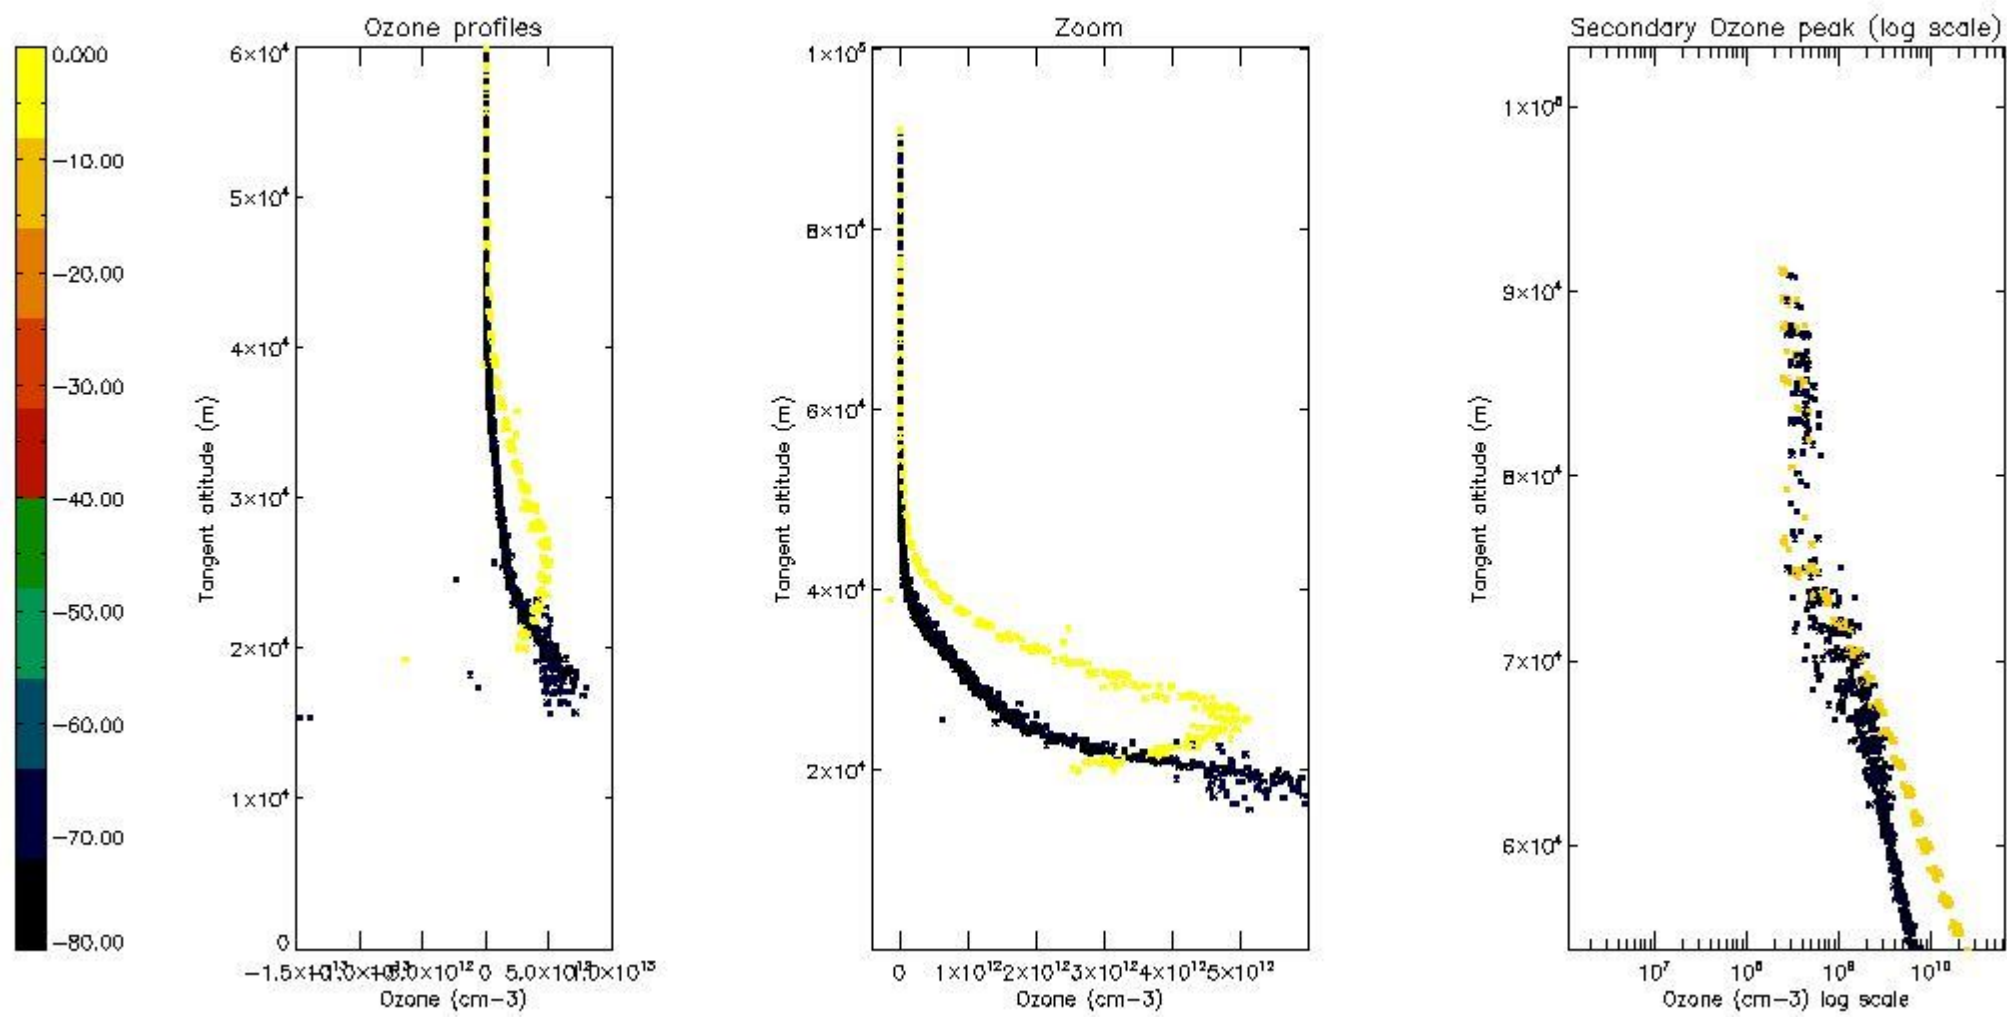

*5.4 Plot ozone profiles where  $STD < 10\%$  (dark without errors)*

The colorbar represents the latitude.

*5.5 Plot ozone profiles where STD < 5% (dark without errors)*

The colorbar represents the latitude.