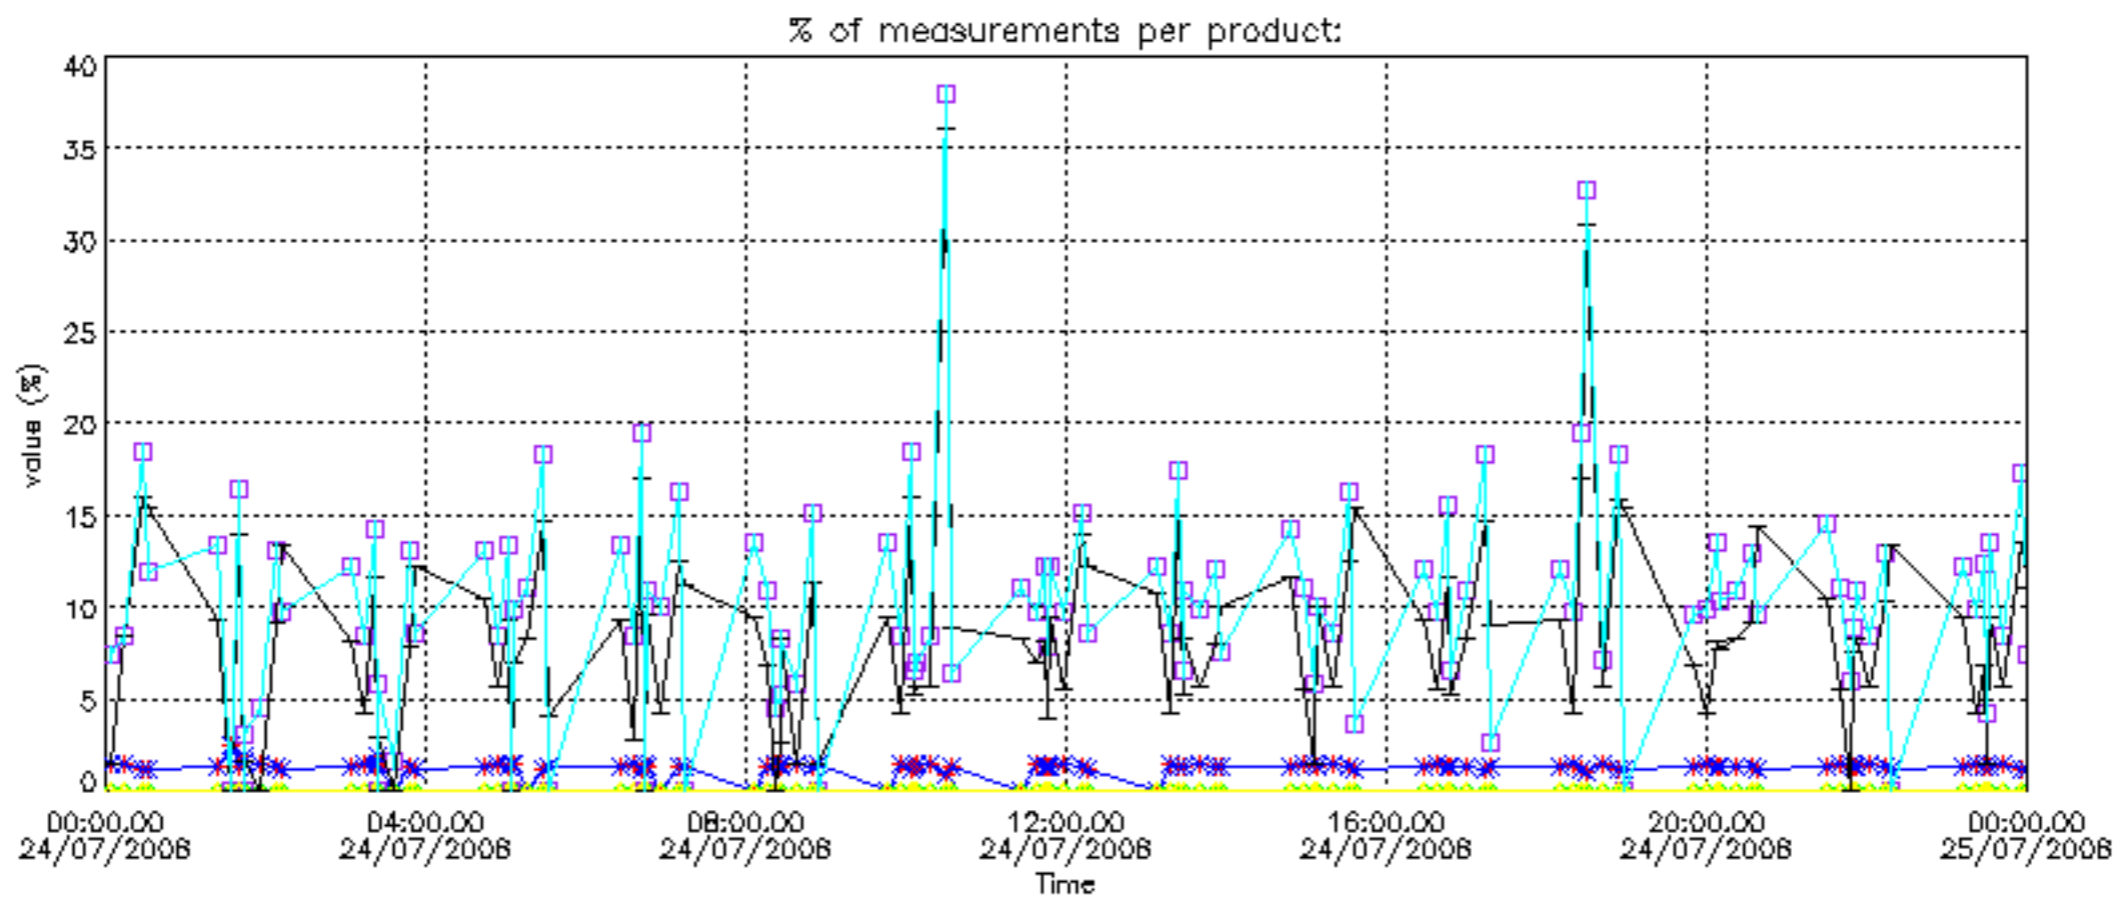

Percentage of cosmic ray hits per profile

Percentage of datation errors per profile