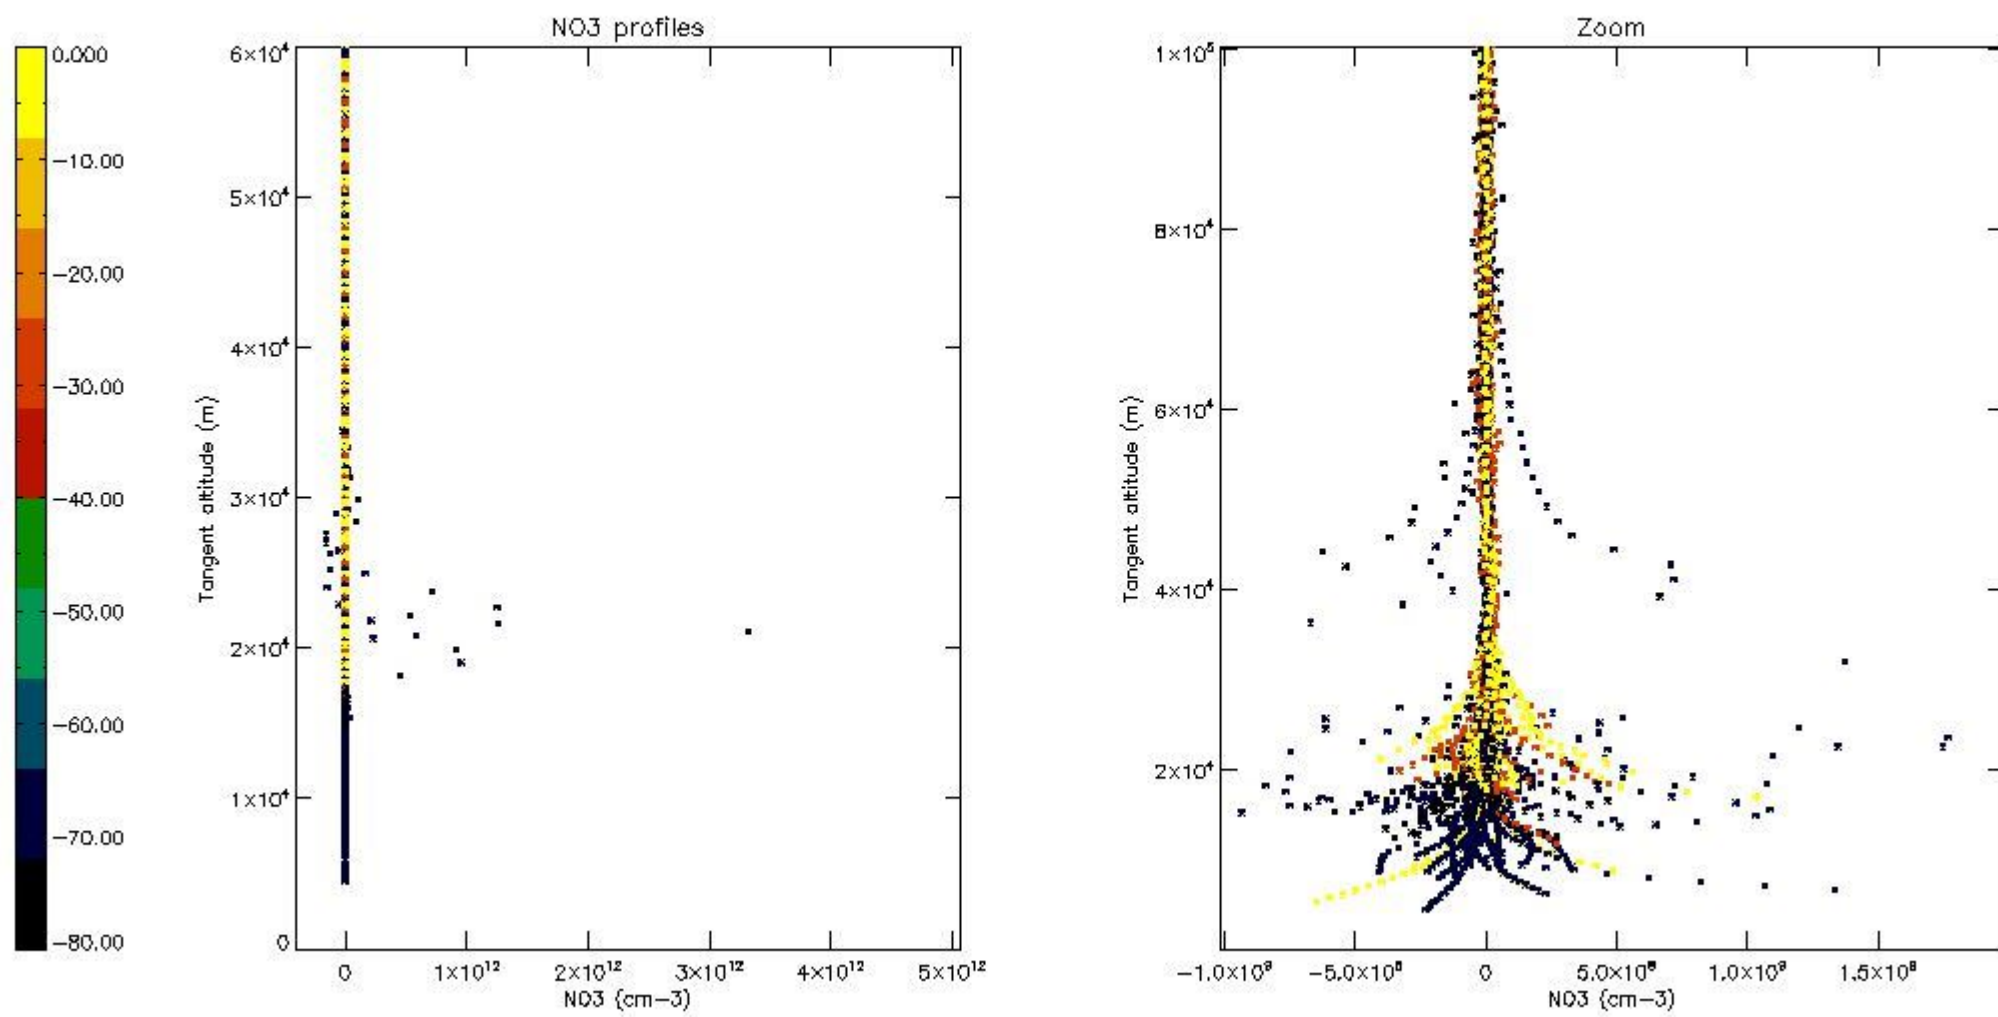

5.8 Plot H2O profiles for all STD (only for occultations of stars 1,2,3,4,13,14,16,26,63 dark without errors)

The colorbar represents the latitude.