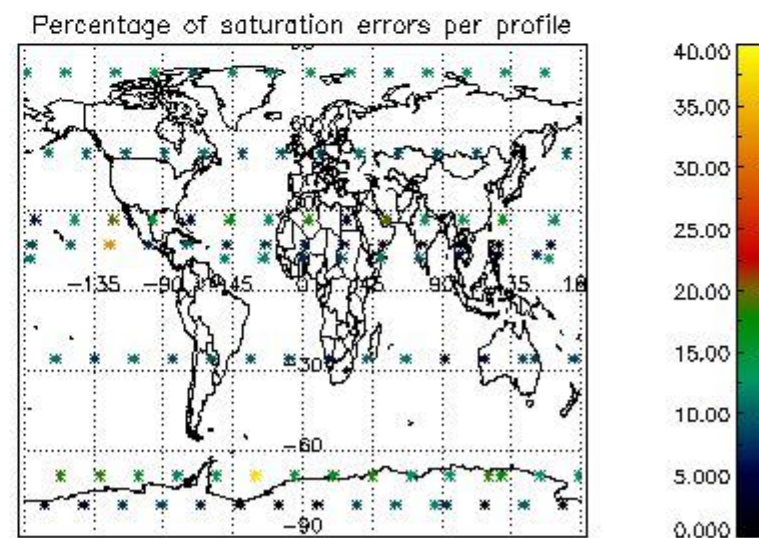

5. Trace gas profiles

5.1 Ozone statistics based on quality of products

The final quality of the products can be "measured" using the STD (Standard Deviation) attached to every point profile. This information is written to the parameter GOM_NL__2P/NL_LOCAL_SPECIES_DENSITY/o3_std of the level 2 products. The table below shows the statistics for given STD ranges.

The statistics are given with respect to the overall valid production:

- Products without fatal errors: GOM_NL__2P/MPH/PRODUCT_ERR=0
- Valid point profile: GOM_NL__2P/NL_LOCAL_SPECIES_DENSITY/pcd(0)=0

The 'Criteria' is applied to valid points of dark limb products:

- Products in dark limb illumination condition: GOM_NL__2P/NL_SUMMARY_QUALITY/obs_ill_cond=0
- Products without fatal errors: GOM_NL__2P/MPH/PRODUCT_ERR=0
- Valid point profile: GOM_NL__2P/NL_LOCAL_SPECIES_DENSITY/pcd(0)=0

So, the table below shows the percentage of dark limb and valid observations for each criteria with respect to the overall valid daily observations.

Criteria	% of total production
All STD	46
STD < 20	24