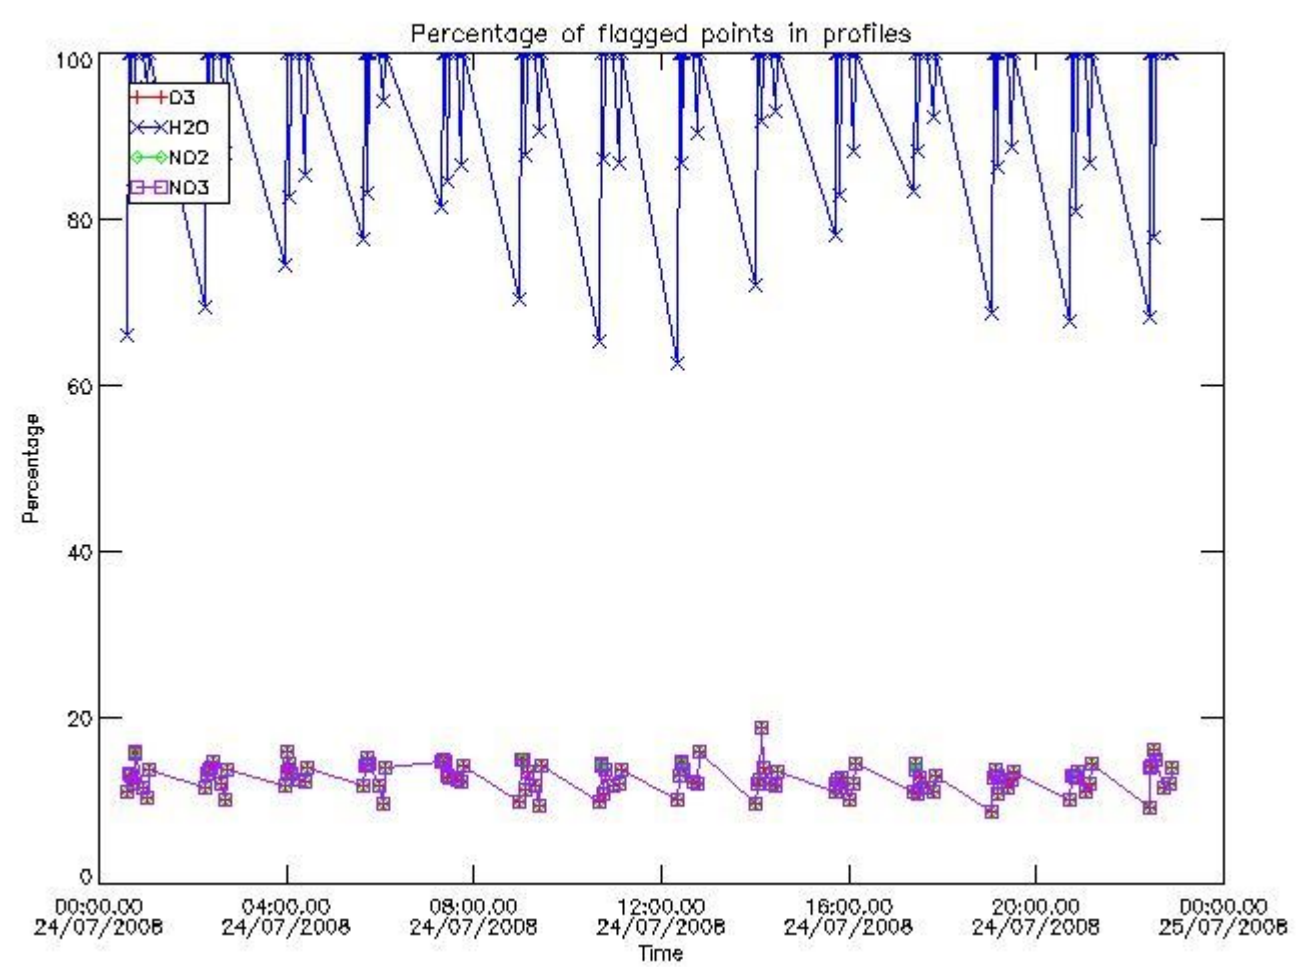

3. Quality information per product

In this section it is plotted some information contained in the Quality Summary data set of the level 2 products. Only products in dark limb conditions and without errors (error flag in the MPH set to "0") are used.

3.1 Plot quality information per product (time dependant)

3.2 Plot quality information per product (world map)