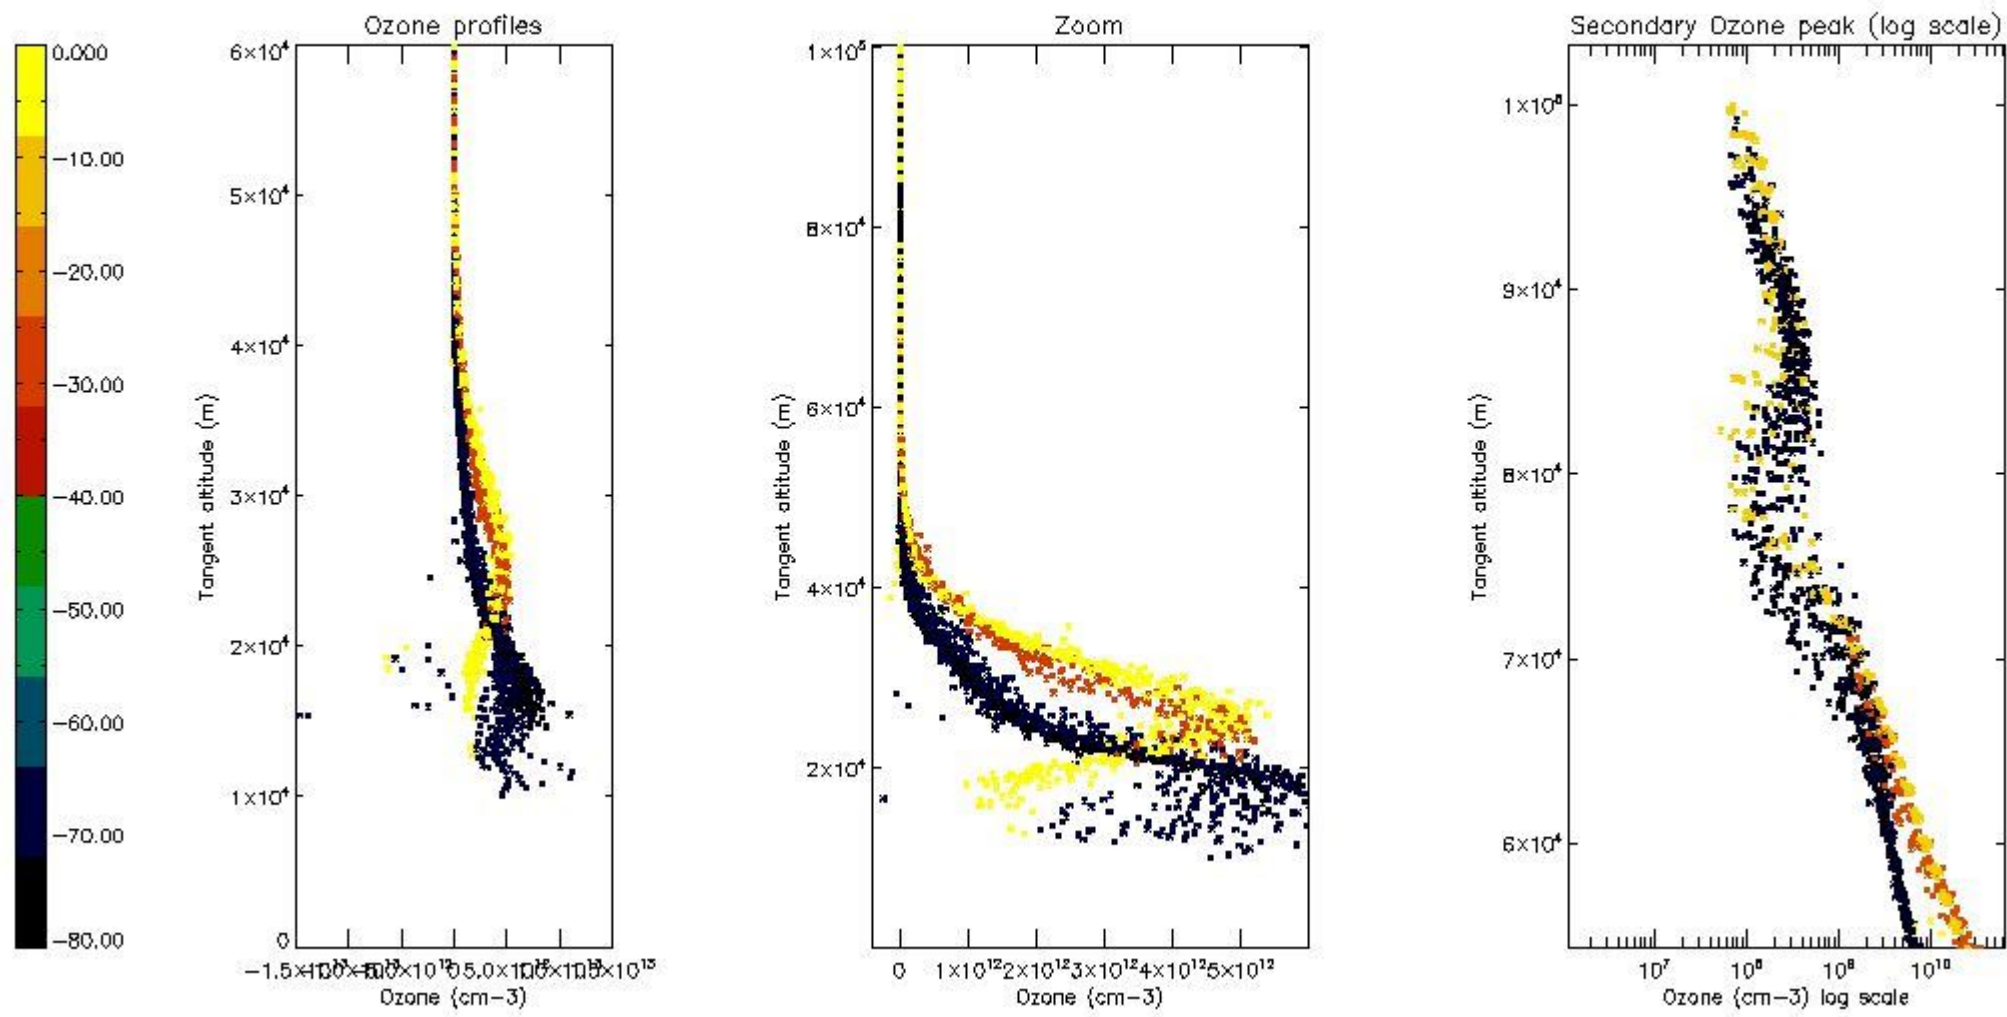

STD < 10	18
STD < 5	12

5.2 Plot ozone profiles for all STD (dark without errors)

The colorbar represents the latitude.

5.3 Plot ozone profiles where STD < 20% (dark without errors)

The colorbar represents the latitude.