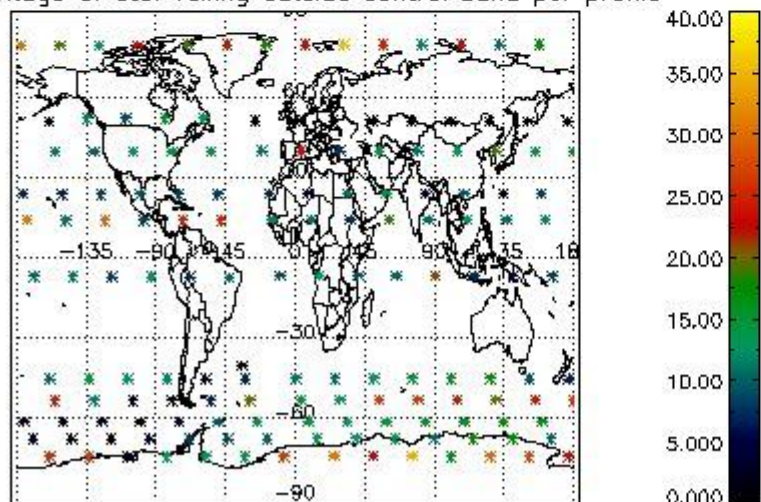

4.2.1 Plot level 1 quality information per product (world map): ENVISAT ASCENDING passes

Percentage of cosmic ray hits per profile

Percentage of datation errors per profile

Percentage of star falling outside central band per profile