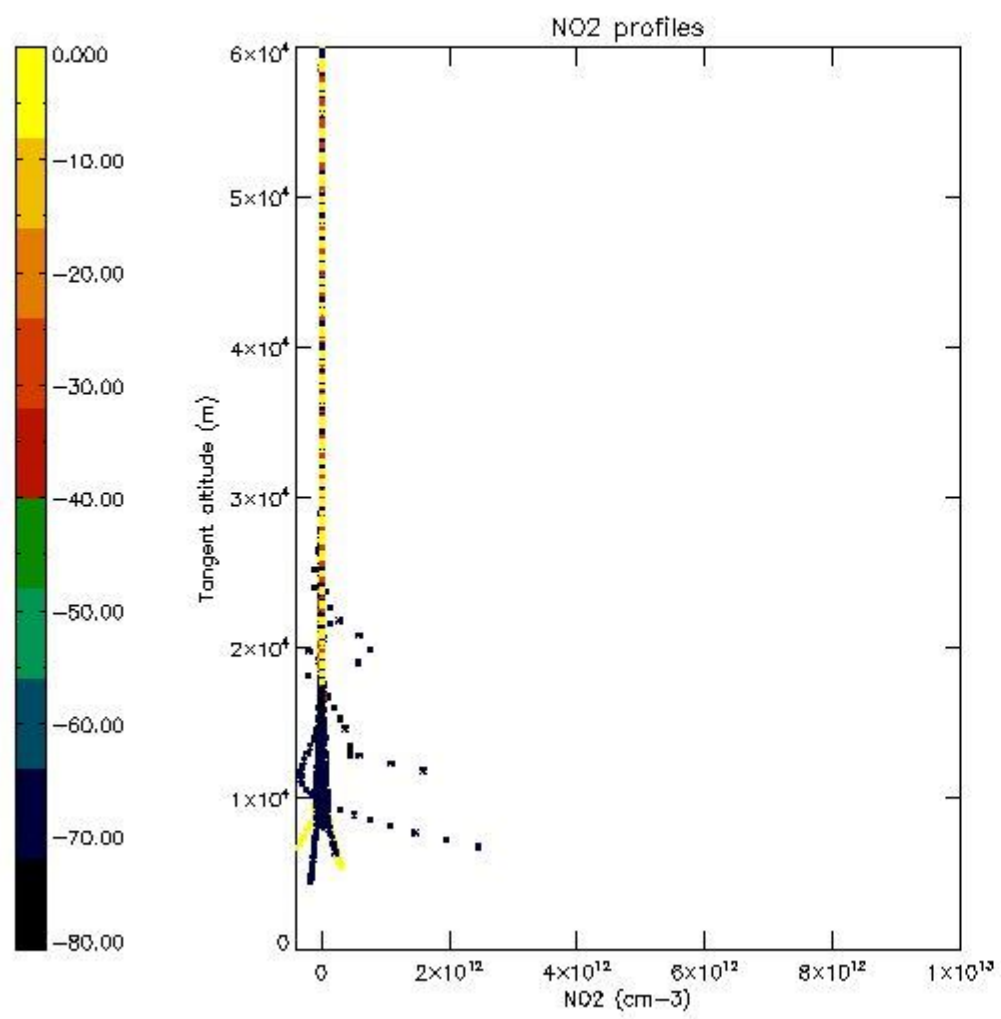

5.7 Plot NO3 profiles for all STD (dark without errors)

The colorbar represents the latitude.