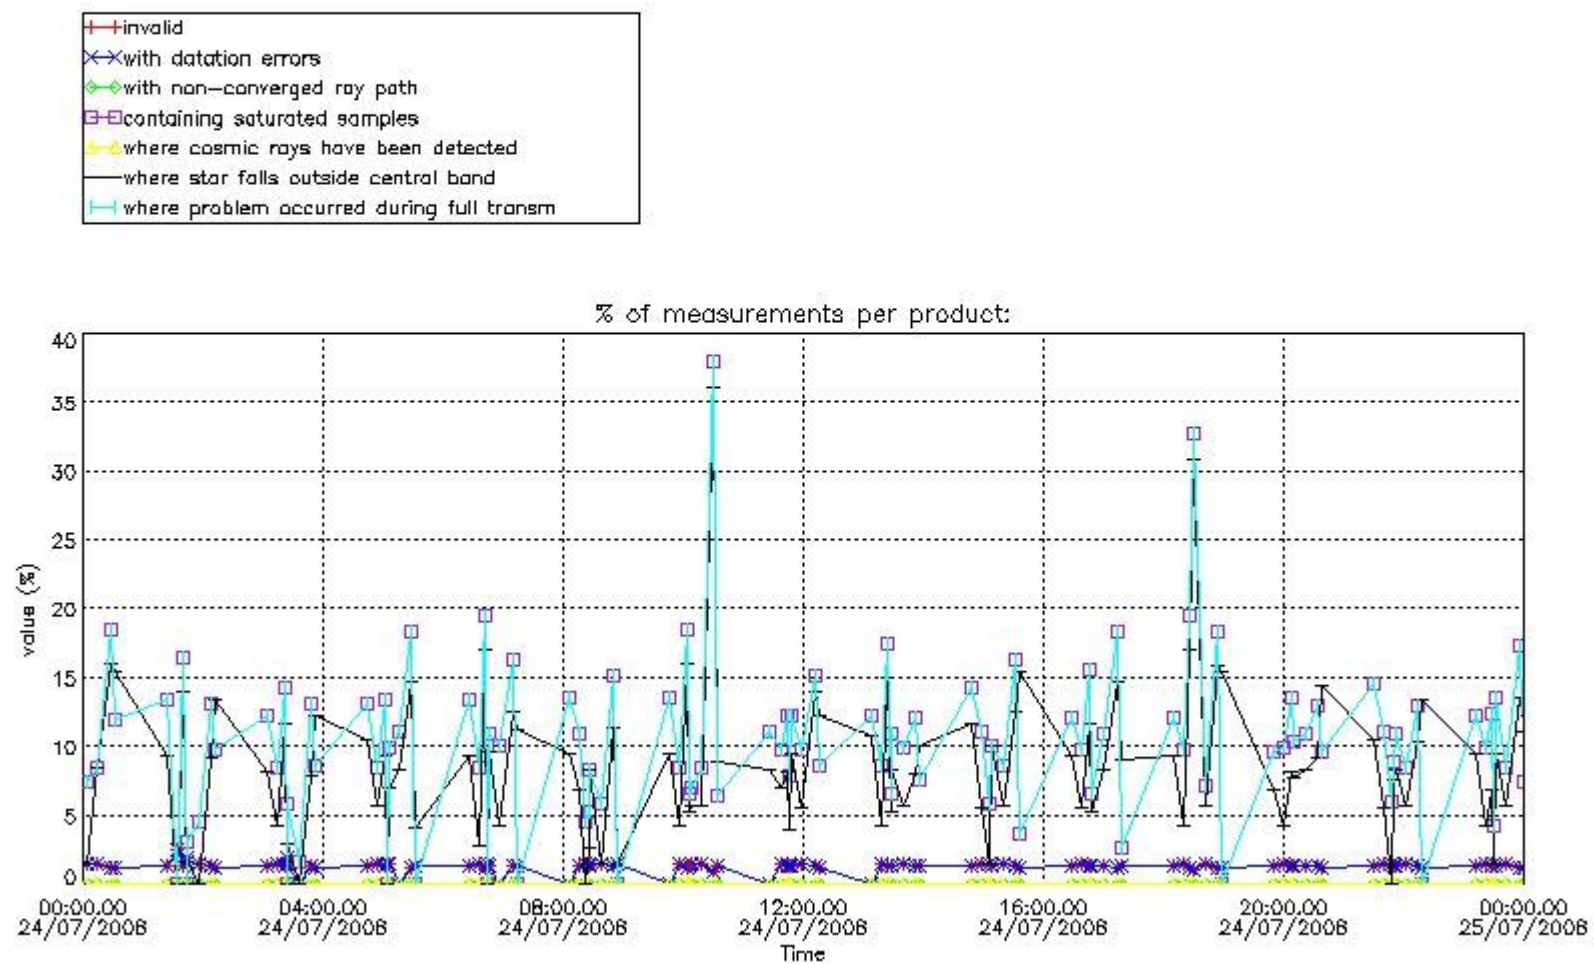

4.2 Plot quality information per product coming from level 1b processing (world map)

4.2.1 Plot level 1 quality information per product (world map): ENVISAT ASCENDING passes