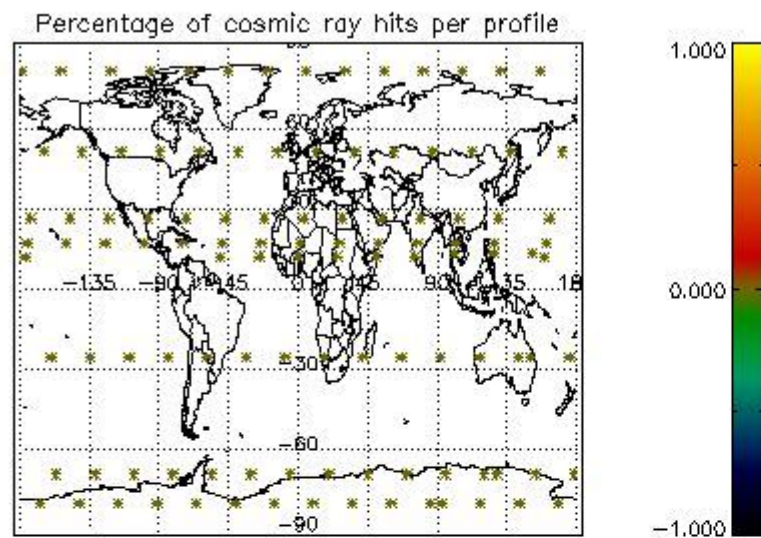

4.2.2 Plot level 1 quality information per product (world map): ENVISAT DESCENDING passes

5. Trace gas profiles

5.1 Ozone statistics based on quality of products

The final quality of the products can be "measured" using the STD (Standard Deviation) attached to every point profile. This information is written to the parameter GOM_NL__2P/NL_LOCAL_SPECIES_DENSITY/o3_std of the level 2 products. The table below shows the statistics for given STD ranges.

The statistics are given with respect to the overall valid production:

- Products without fatal errors: GOM_NL__2P/MPH/PRODUCT_ERR=0
- Valid point profile: GOM_NL__2P/NL_LOCAL_SPECIES_DENSITY/pcd(0)=0

The 'Criteria' is applied to valid points of dark limb products:

- Products in dark limb illumination condition: GOM_NL__2P/NL_SUMMARY_QUALITY/obs_ill_cond=0
- Products without fatal errors: GOM_NL__2P/MPH/PRODUCT_ERR=0
- Valid point profile: GOM_NL__2P/NL_LOCAL_SPECIES_DENSITY/pcd(0)=0

So, the table below shows the percentage of dark limb and valid observations for each criteria with respect to the overall valid daily observations.

Criteria	% of total production
All STD	46
STD < 20	24