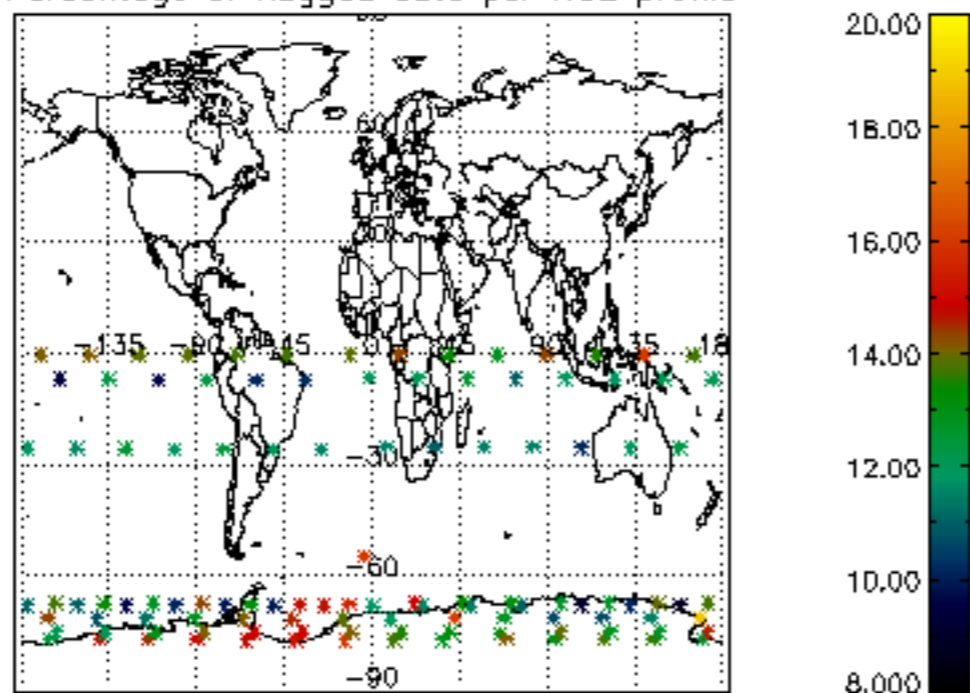

Percentage of flagged data per NO2 profile