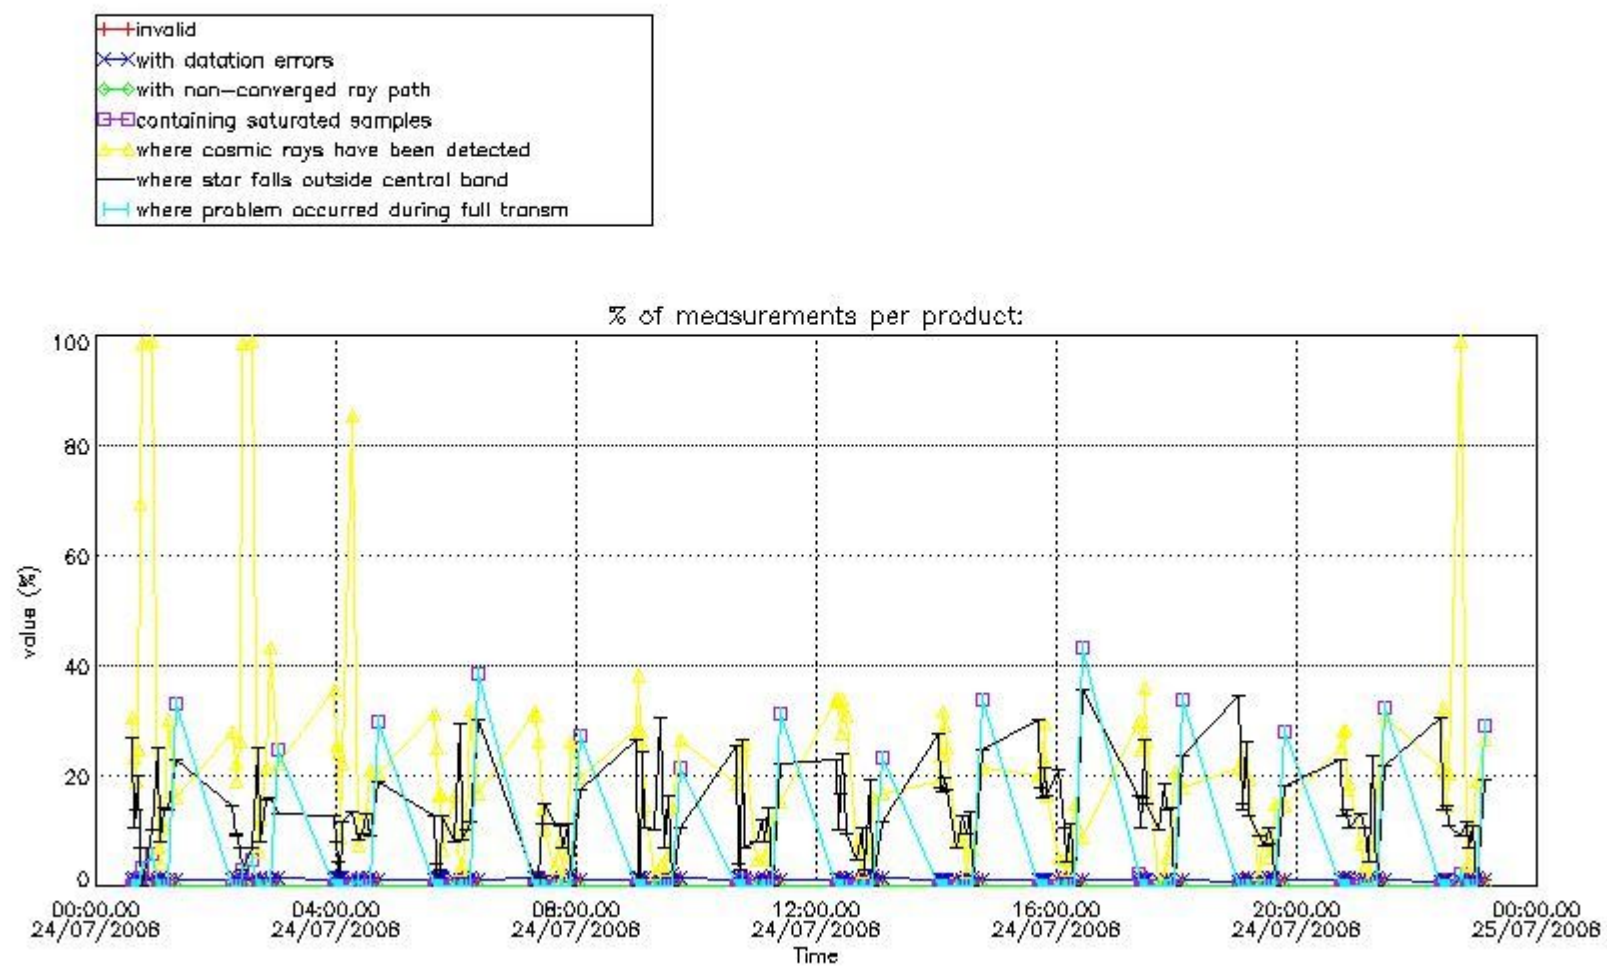

4.1.2 Plot level 1 quality information per product (time dependant): ENVI SAT DESCENDING passes