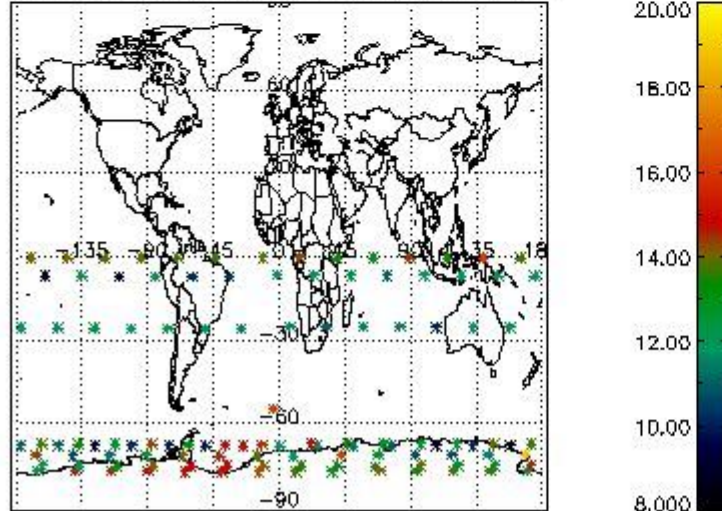

#### 3.1 Plot quality information per product (time dependant)

3.2 Plot quality information per product (world map)

Percentage of flagged data per O3 profile

Percentage of flagged data per H2O profile

Percentage of flagged data per NO2 profile