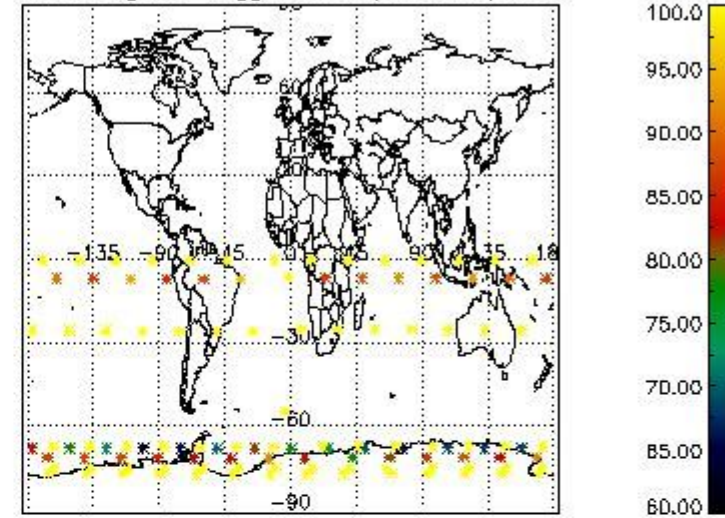

#### 3.1 Plot quality information per product (time dependant)

3.2 Plot quality information per product (world map)

Percentage of flagged data per O3 profile

Percentage of flagged data per H2O profile

Percentage of flagged data per NO2 profile