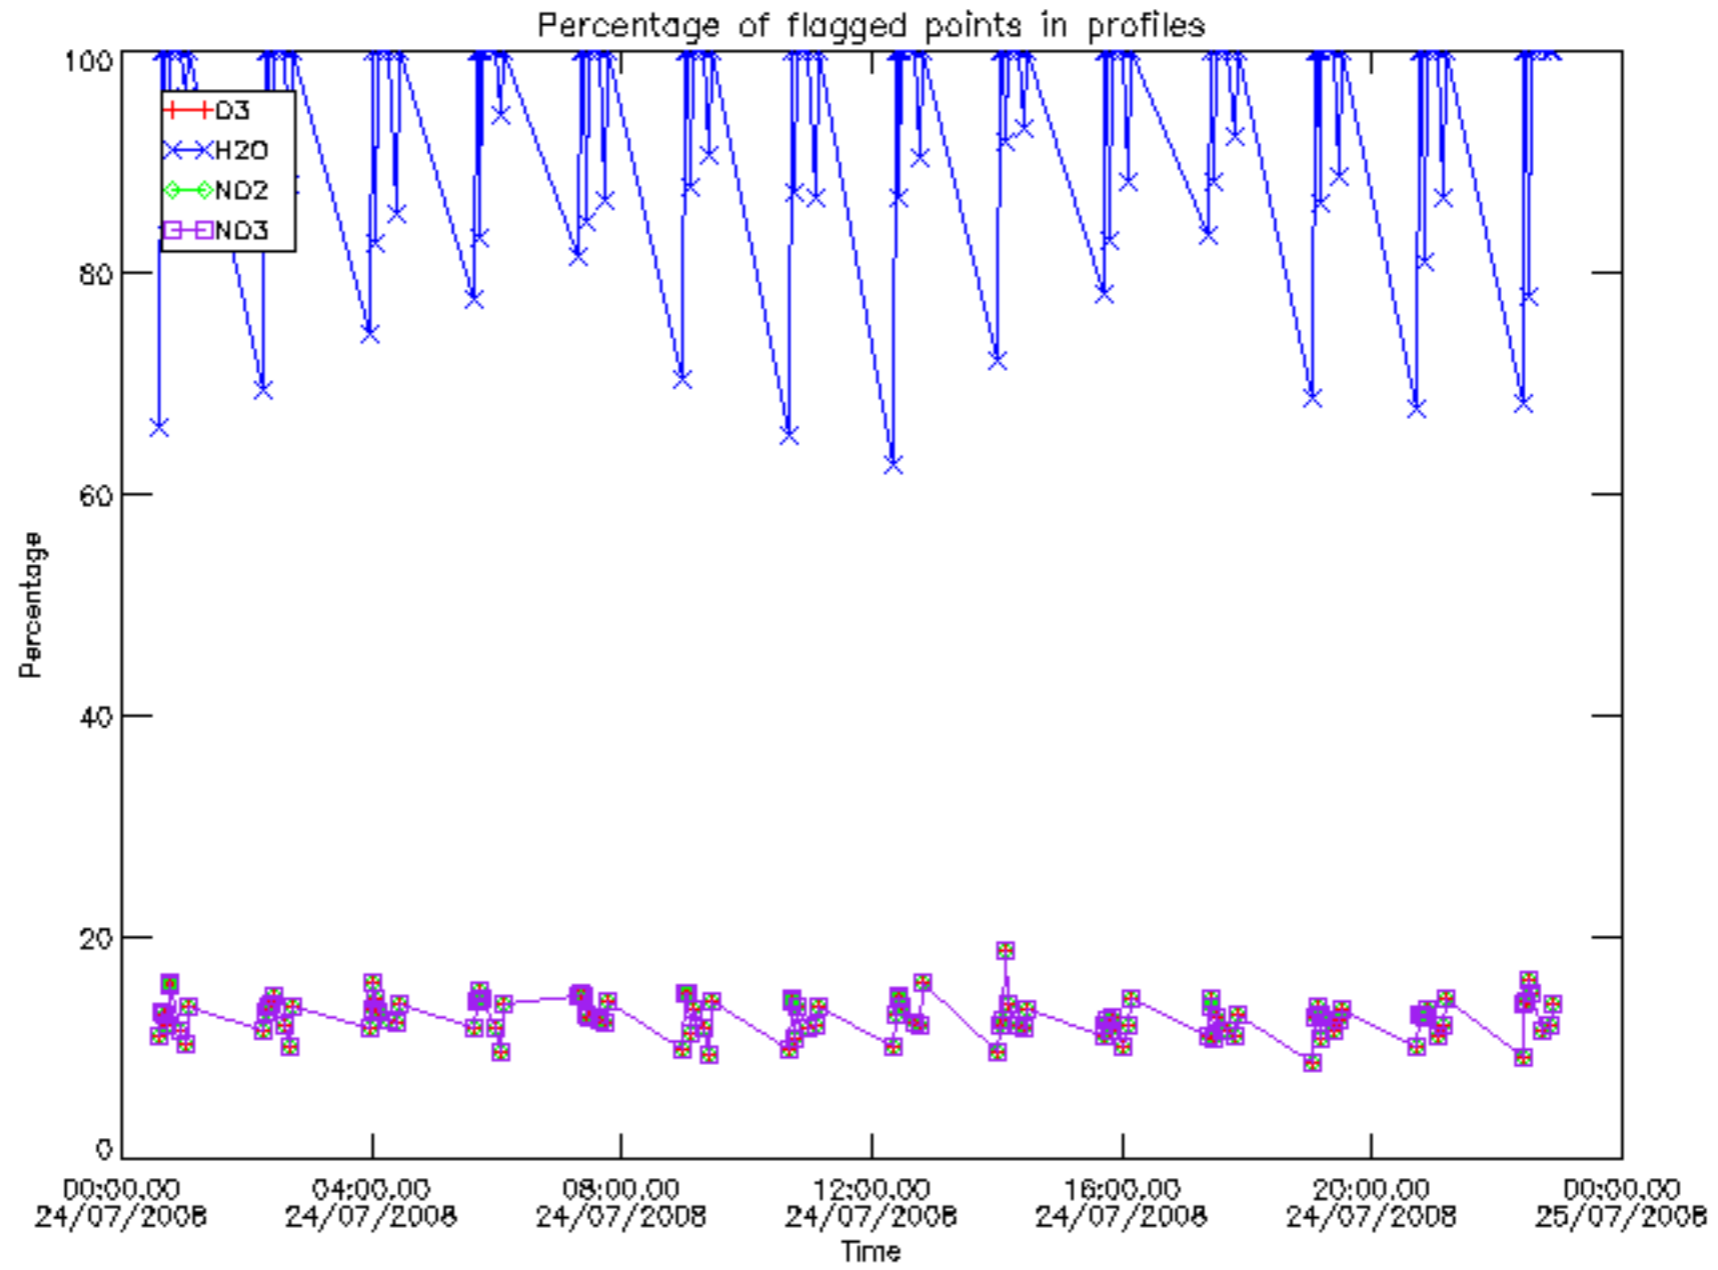

Percentage of flagged data per D3 profile

Percentage of flagged data per H2O profile