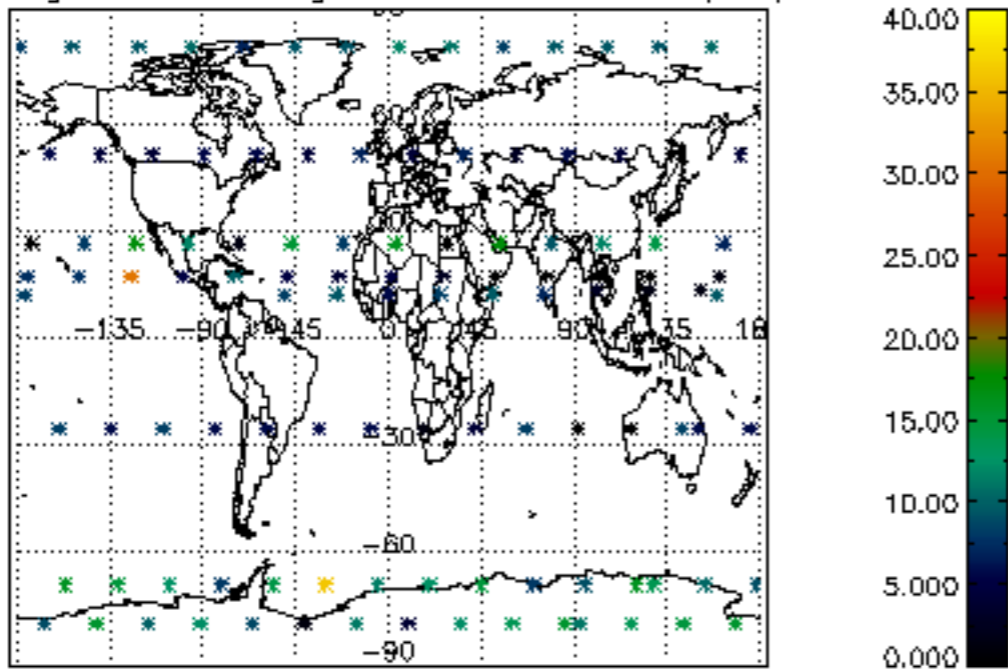

Percentage of star falling outside central band per profile