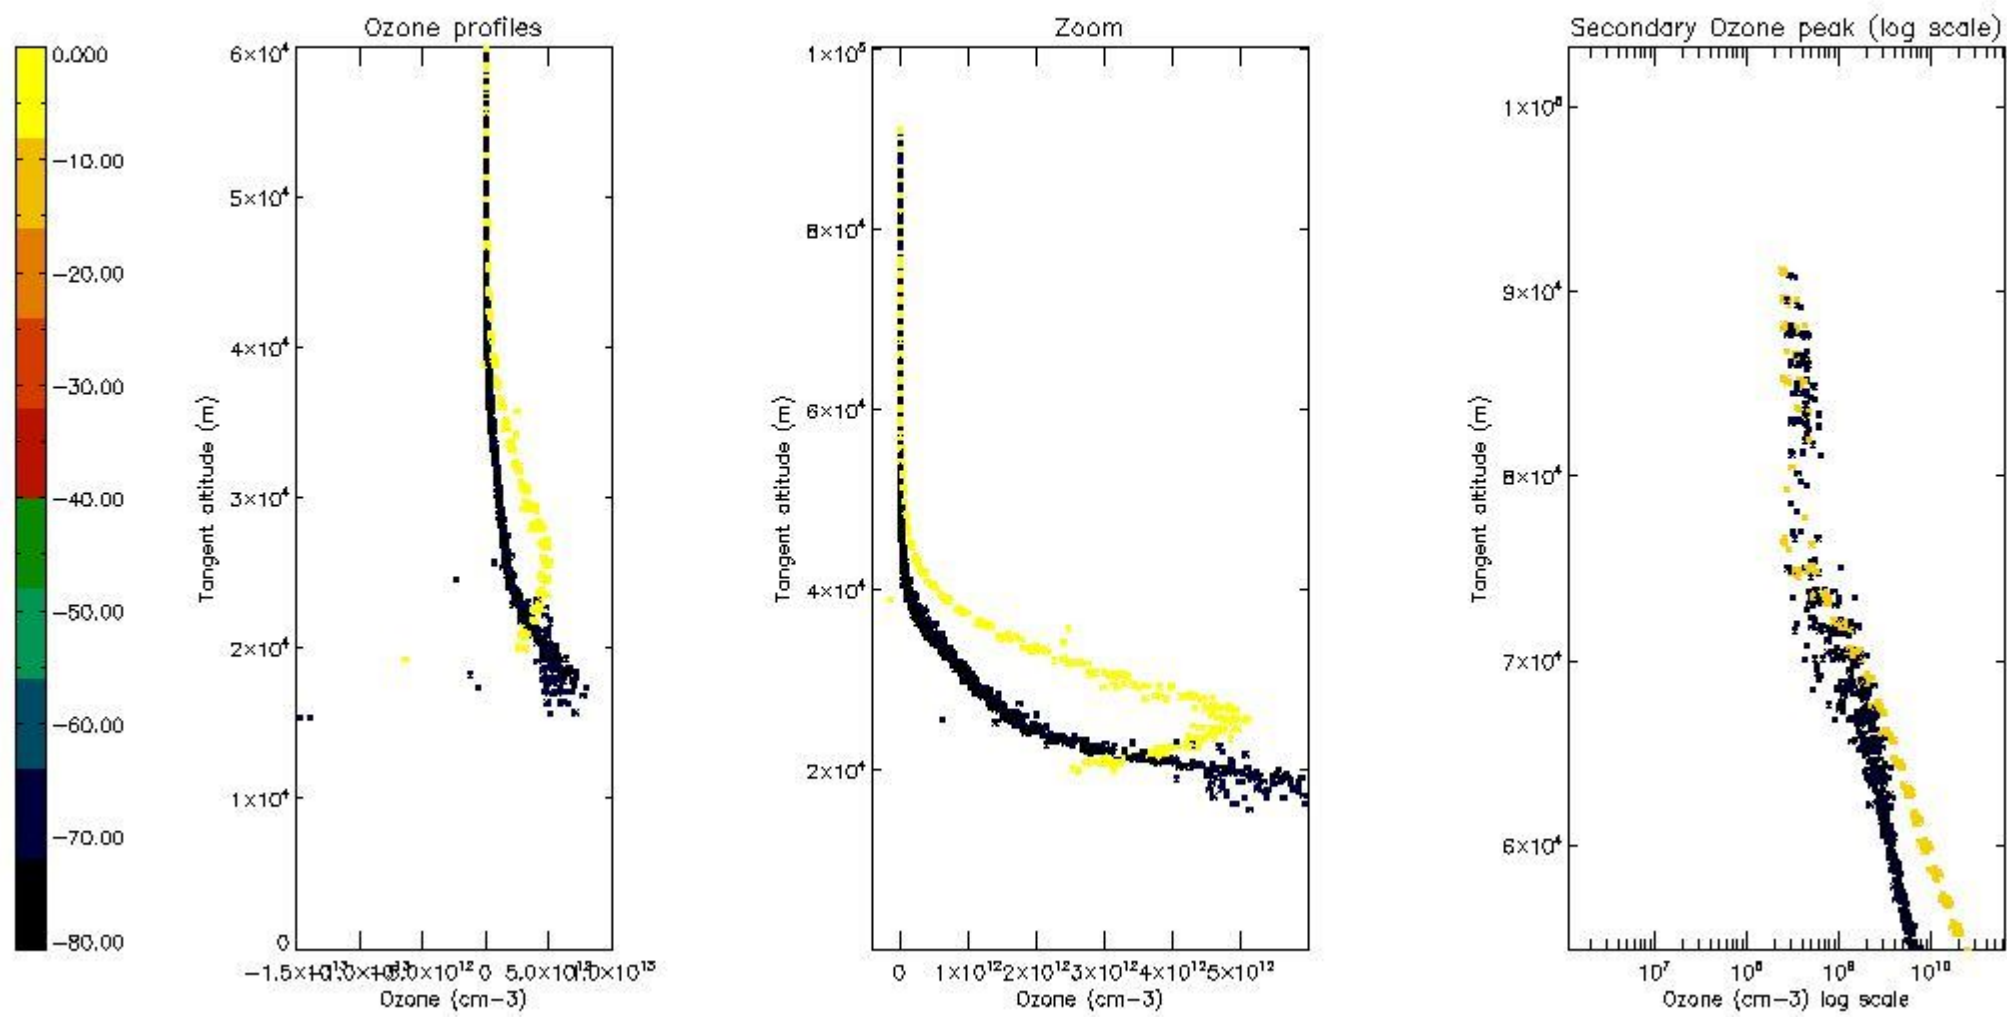

*5.4 Plot ozone profiles where STD < 10% (dark without errors)*

The colorbar represents the latitude.

*5.5 Plot ozone profiles where  $STD < 5\%$  (dark without errors)*

The colorbar represents the latitude.