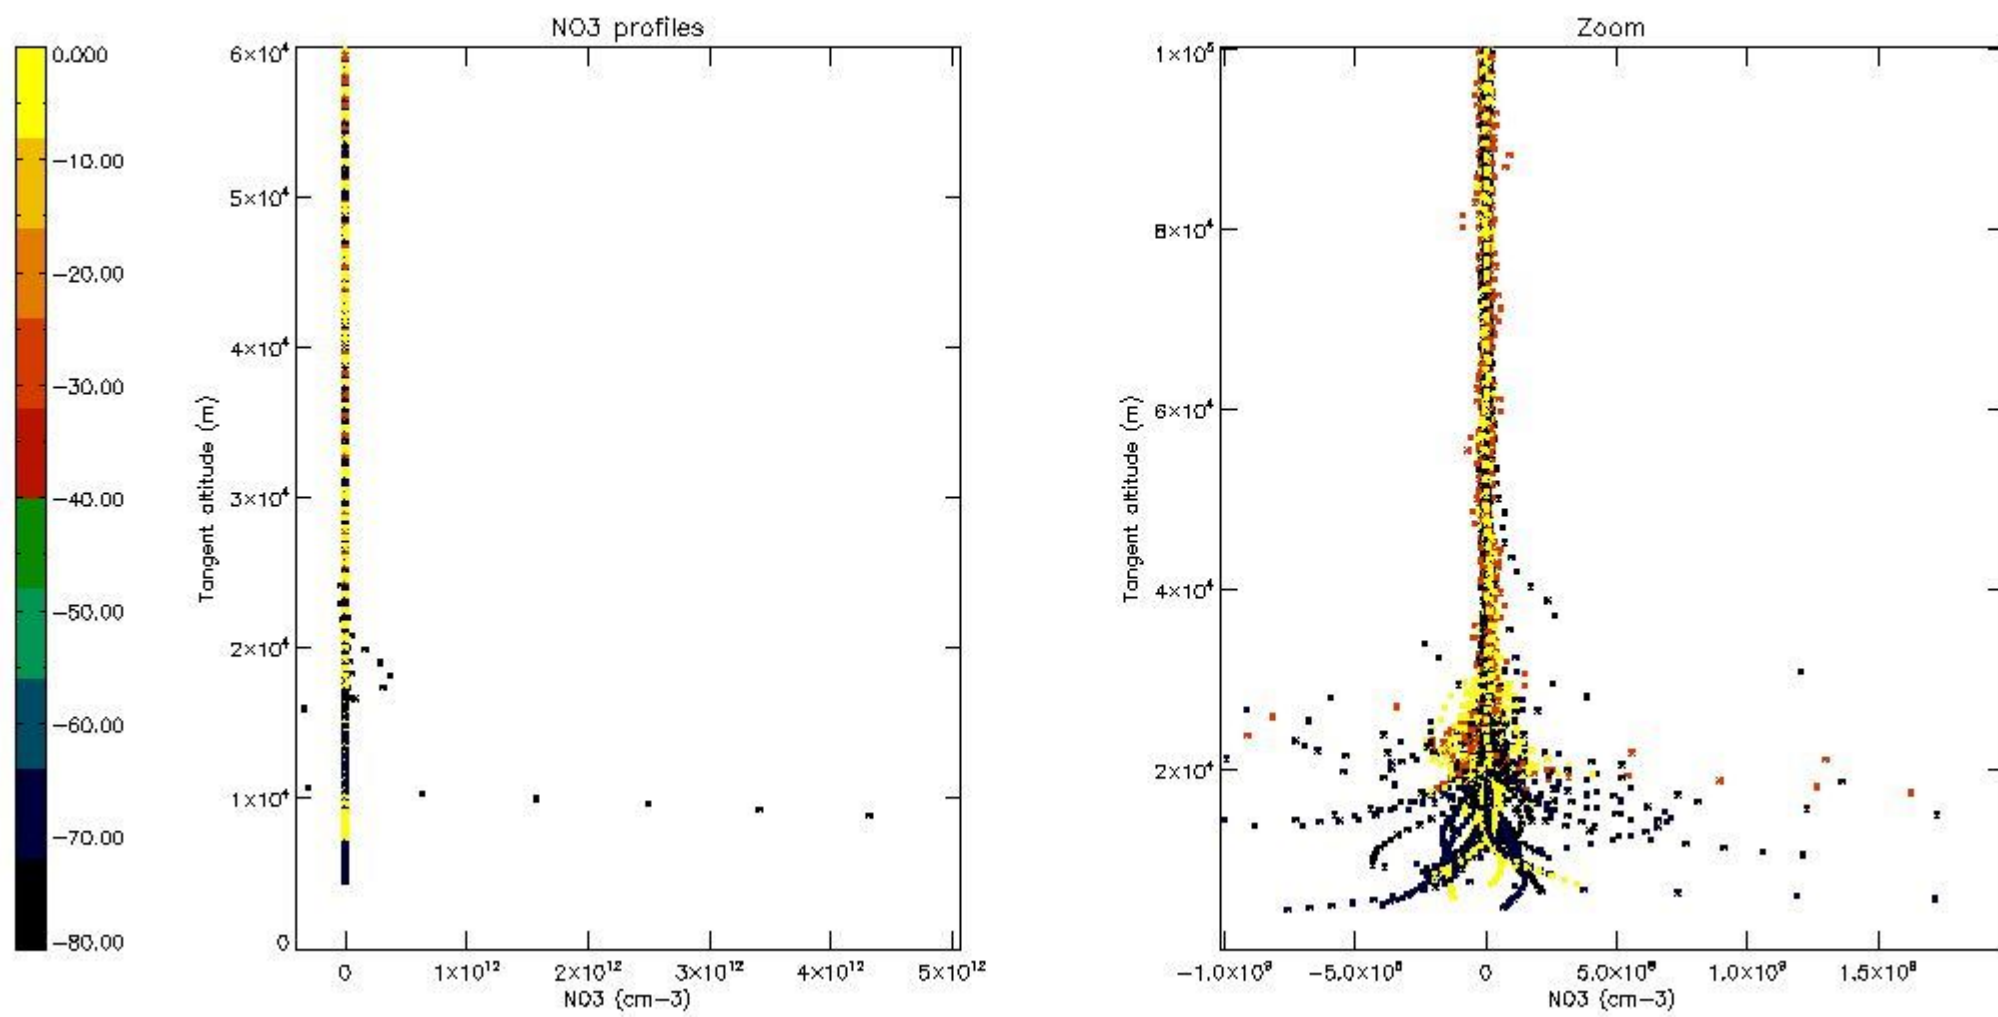

5.4 Plot ozone profiles where STD < 10% (dark without errors)

The colorbar represents the latitude.

5.5 Plot ozone profiles where STD < 5% (dark without errors)

The colorbar represents the latitude.

5.6 Plot NO₂ profiles for all STD (dark without errors)

The colorbar represents the latitude.

5.7 Plot NO3 profiles for all STD (dark without errors)

The colorbar represents the latitude.

5.8 Plot H2O profiles for all STD (only for occultations of stars 1,2,3,4,13,14,16,26,63 dark without errors)