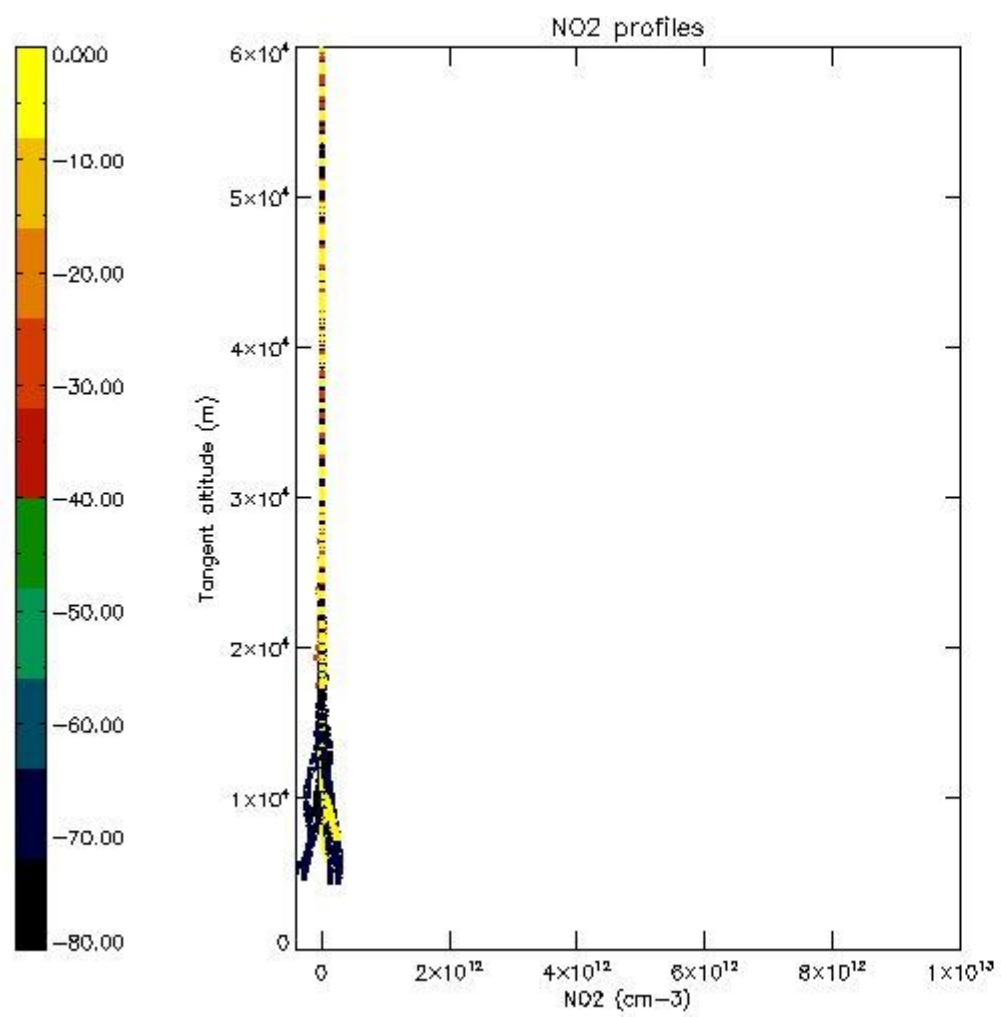

5.4 Plot ozone profiles where STD < 10% (dark without errors)

The colorbar represents the latitude.

5.5 Plot ozone profiles where STD < 5% (dark without errors)

The colorbar represents the latitude.

5.6 Plot NO₂ profiles for all STD (dark without errors)

The colorbar represents the latitude.

5.7 Plot NO3 profiles for all STD (dark without errors)

The colorbar represents the latitude.

5.8 Plot H2O profiles for all STD (only for occultations of stars 1,2,3,4,13,14,16,26,63 dark without errors)