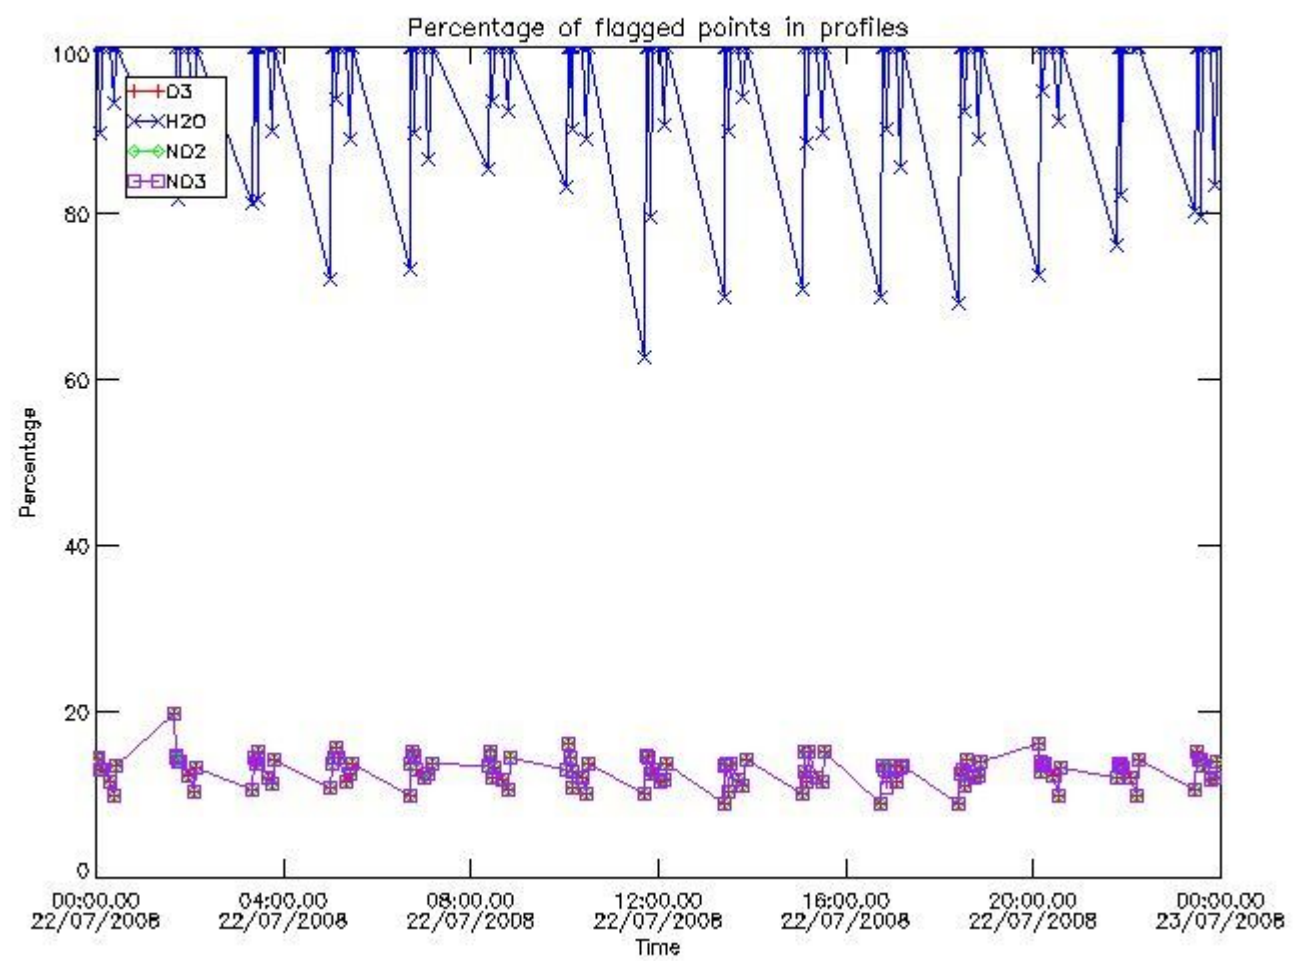

3. Quality information per product

In this section it is plotted some information contained in the Quality Summary data set of the level 2 products. Only products in dark limb conditions and without errors (error flag in the MPH set to "0") are used.

3.1 Plot quality information per product (time dependant)

3.2 Plot quality information per product (world map)