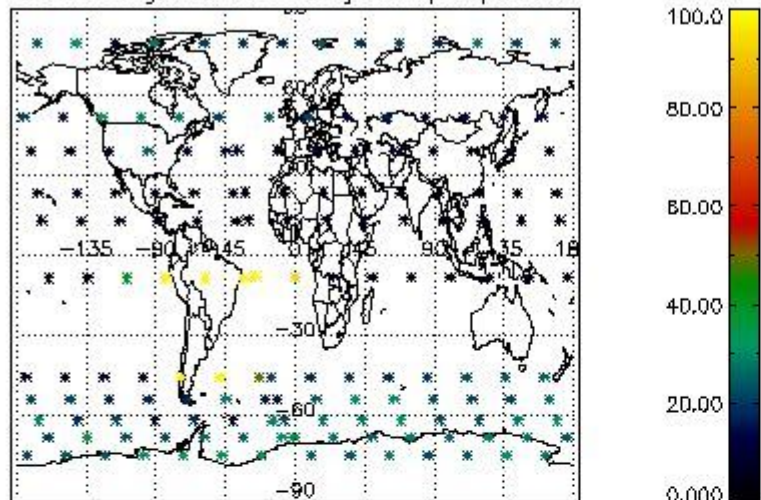

4.1 Plot quality information per product (time dependant) coming from level 1b processing

4.1.1 Plot level 1 quality information per product (time dependant): ENVISAT ASCENDING passes

4.1.2 Plot level 1 quality information per product (time dependant): ENVI SAT DESCENDING passes

4.2 Plot quality information per product coming from level 1b processing (world map)

4.2.1 Plot level 1 quality information per product (world map): ENVISAT ASCENDING passes

Percentage of cosmic ray hits per profile