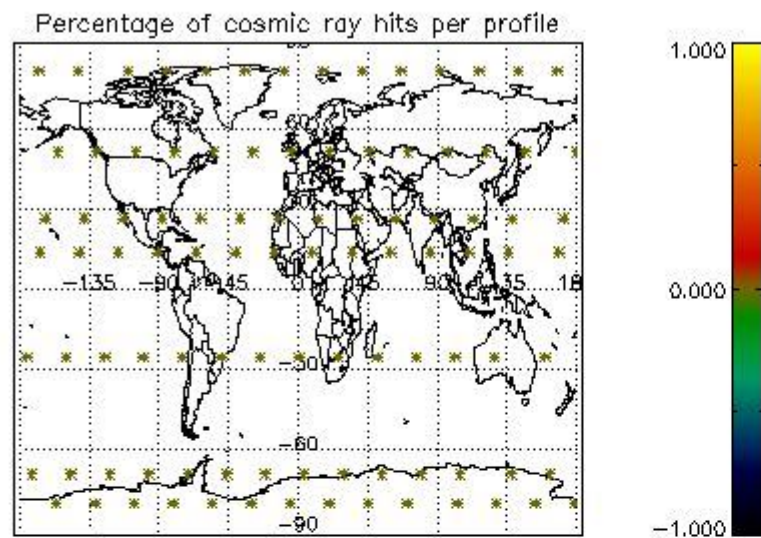

Percentage of datation errors per profile

Percentage of star falling outside central band per profile

Percentage of saturation errors per profile

4.2.2 Plot level 1 quality information per product (world map): ENVISAT DESCENDING passes