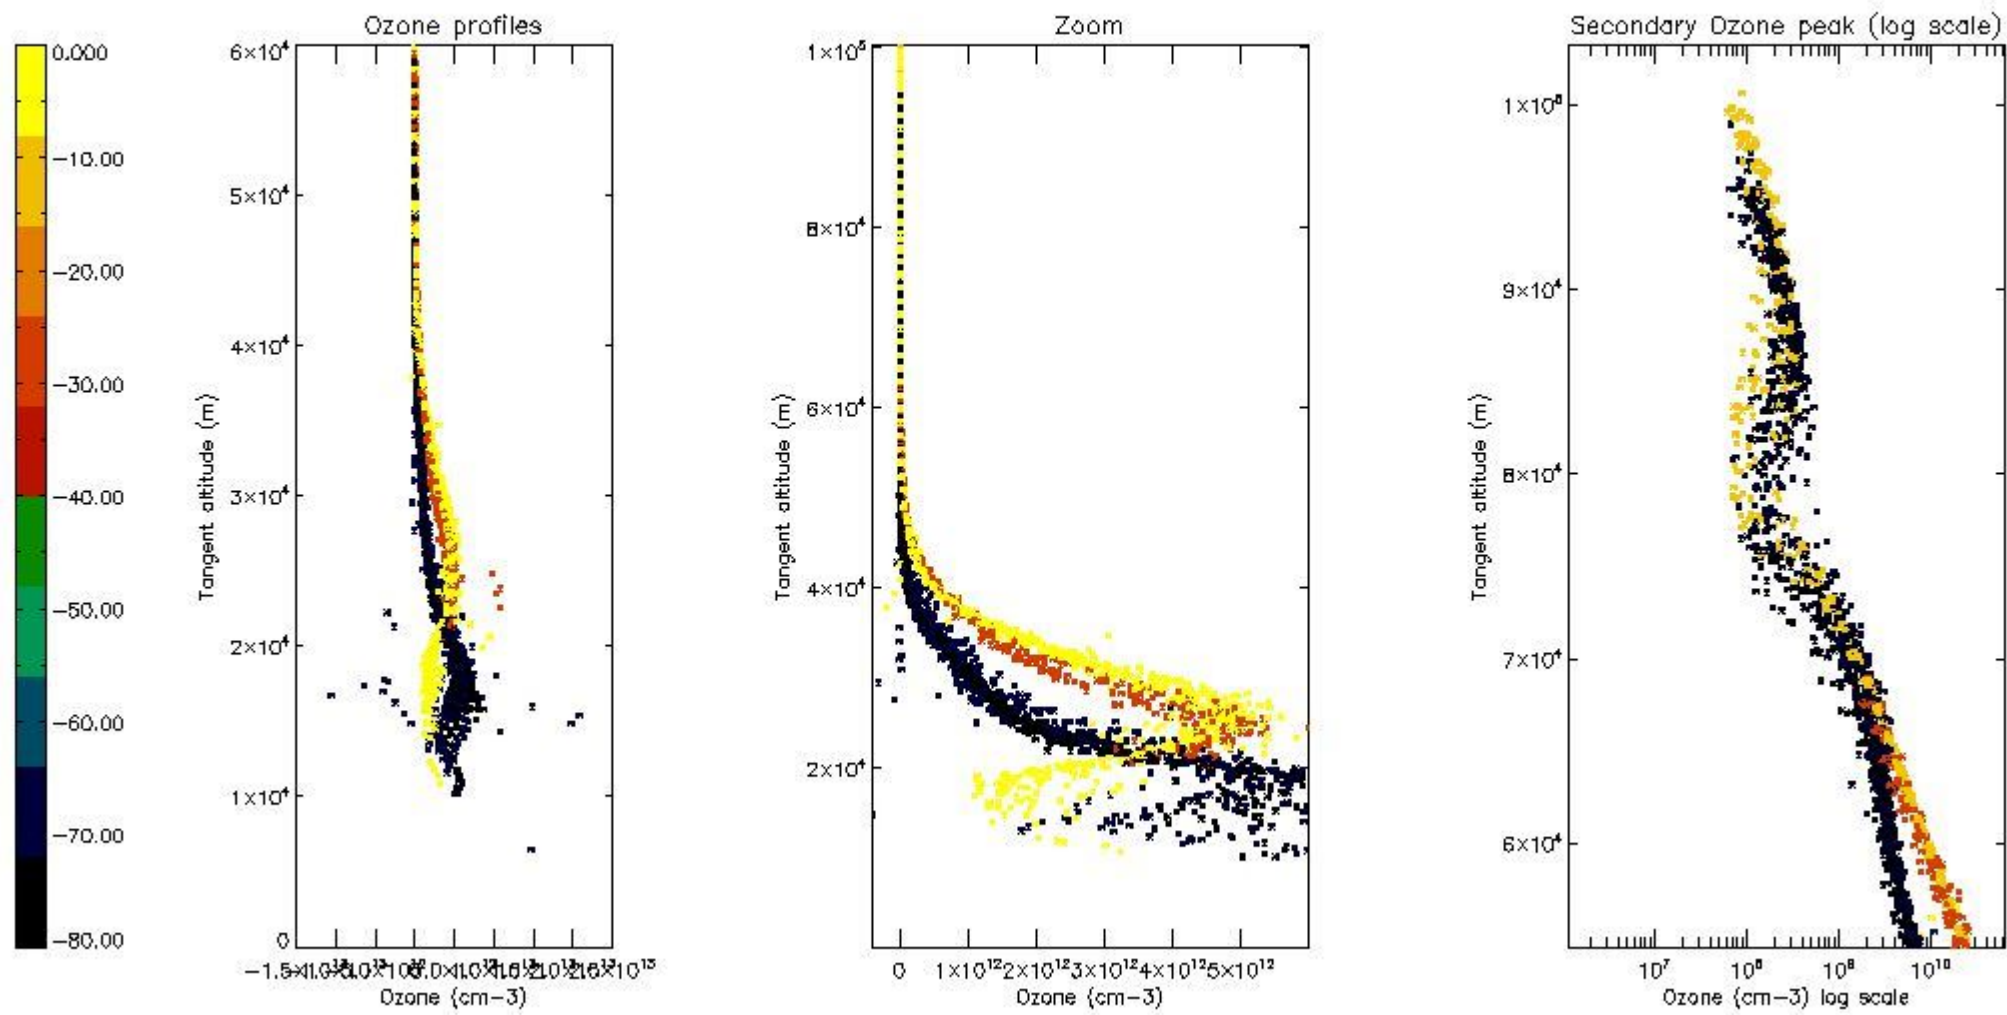

STD < 10	19
STD < 5	13

5.2 Plot ozone profiles for all STD (dark without errors)

The colorbar represents the latitude.

5.3 Plot ozone profiles where STD < 20% (dark without errors)

The colorbar represents the latitude.

5.4 Plot ozone profiles where STD < 10% (dark without errors)

The colorbar represents the latitude.

5.5 Plot ozone profiles where STD < 5% (dark without errors)

The colorbar represents the latitude.

5.6 Plot NO₂ profiles for all STD (dark without errors)