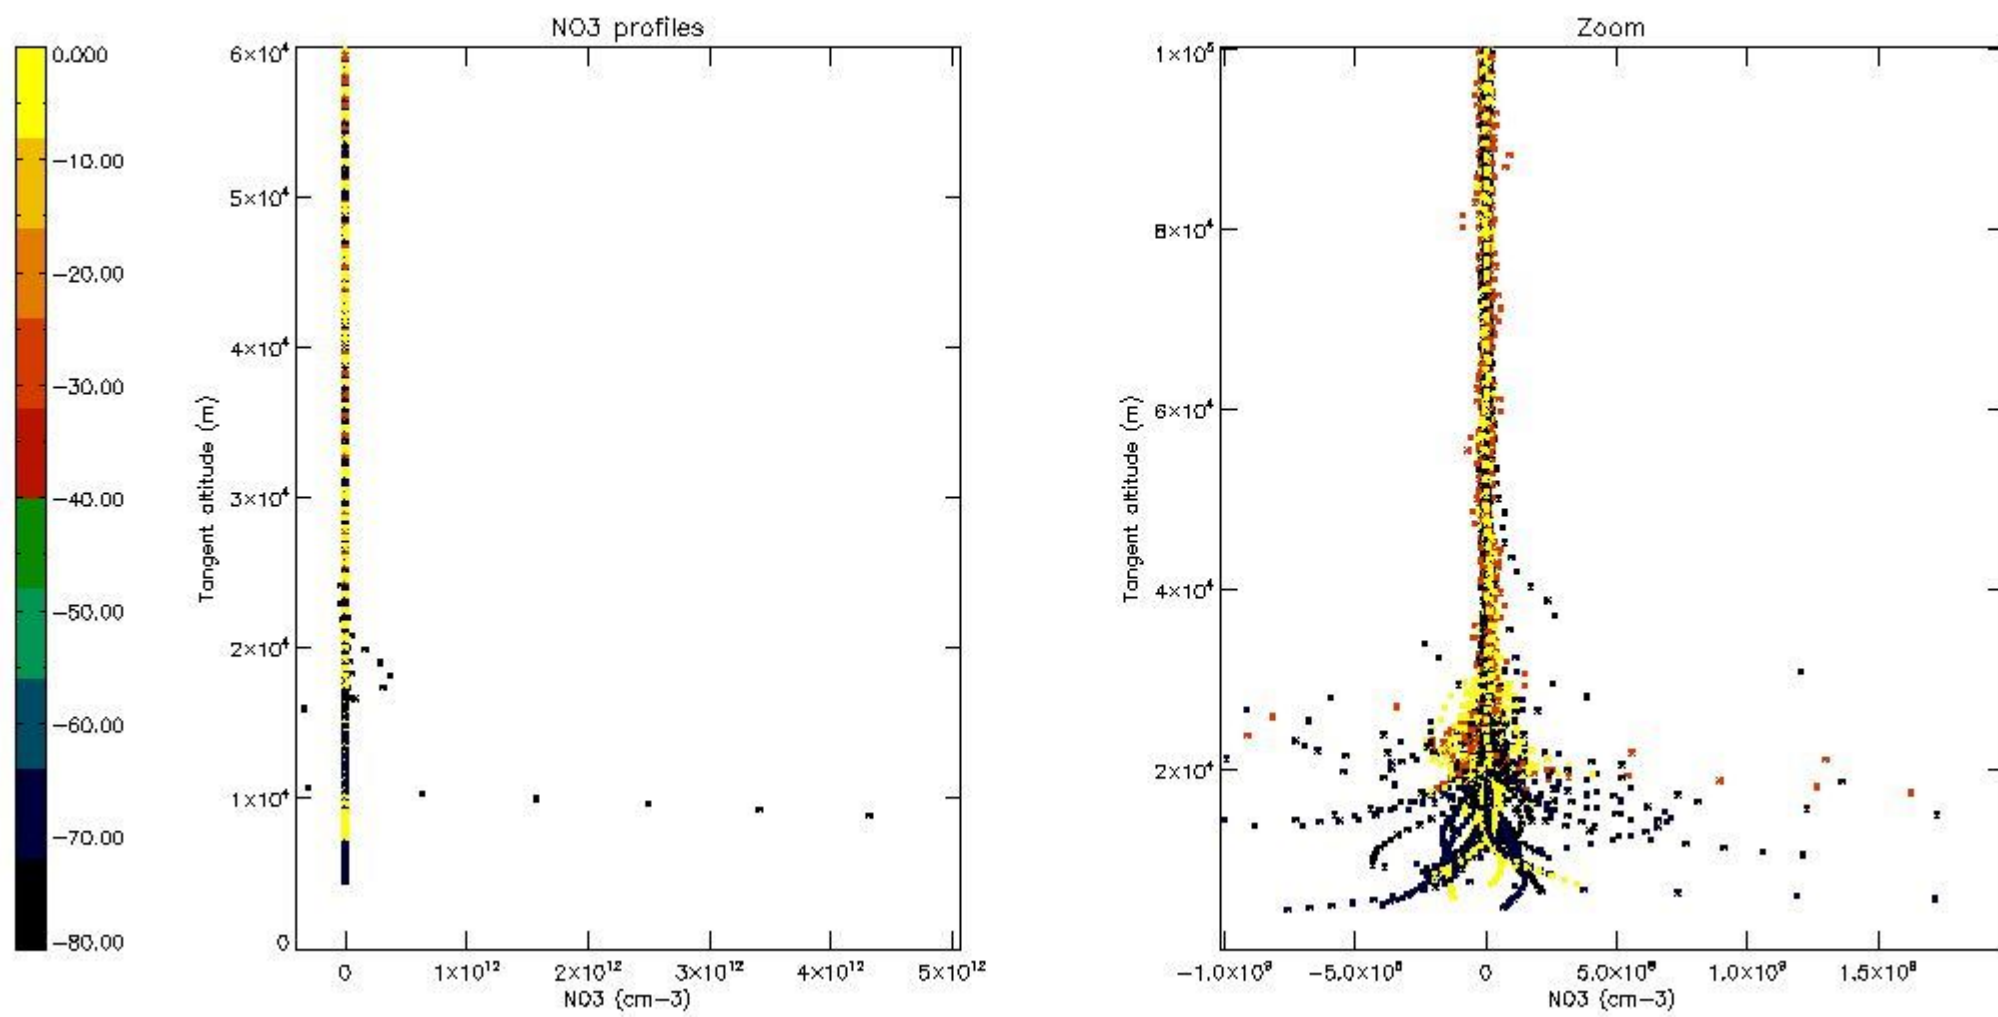

5.8 Plot H2O profiles for all STD (only for occultations of stars 1,2,3,4,13,14,16,26,63 dark without errors)

The colorbar represents the latitude.