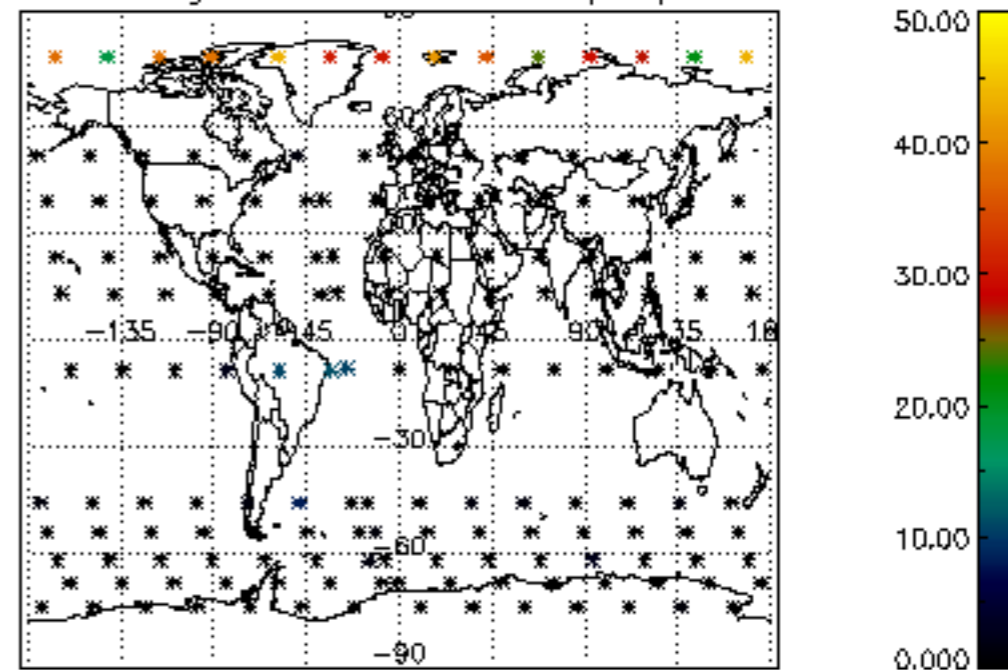

Percentage of flagged data per NO3 profile

Percentage of cosmic ray hits per profile

Percentage of datation errors per profile

Percentage of star falling outside central band per profile

Percentage of saturation errors per profile