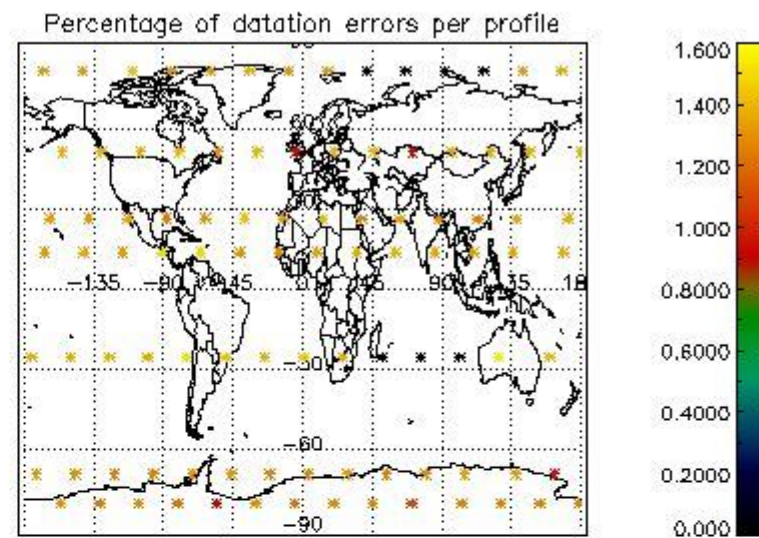

Percentage of datation errors per profile

Percentage of star falling outside central band per profile

Percentage of saturation errors per profile

4.2.2 Plot level 1 quality information per product (world map): ENVISAT DESCENDING passes