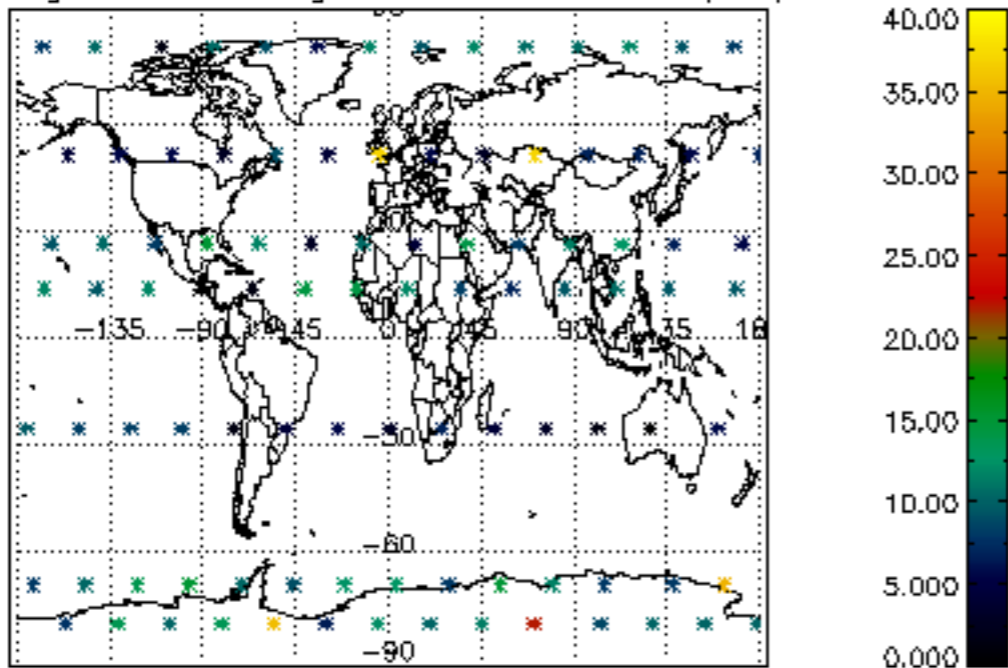

Percentage of star falling outside central band per profile