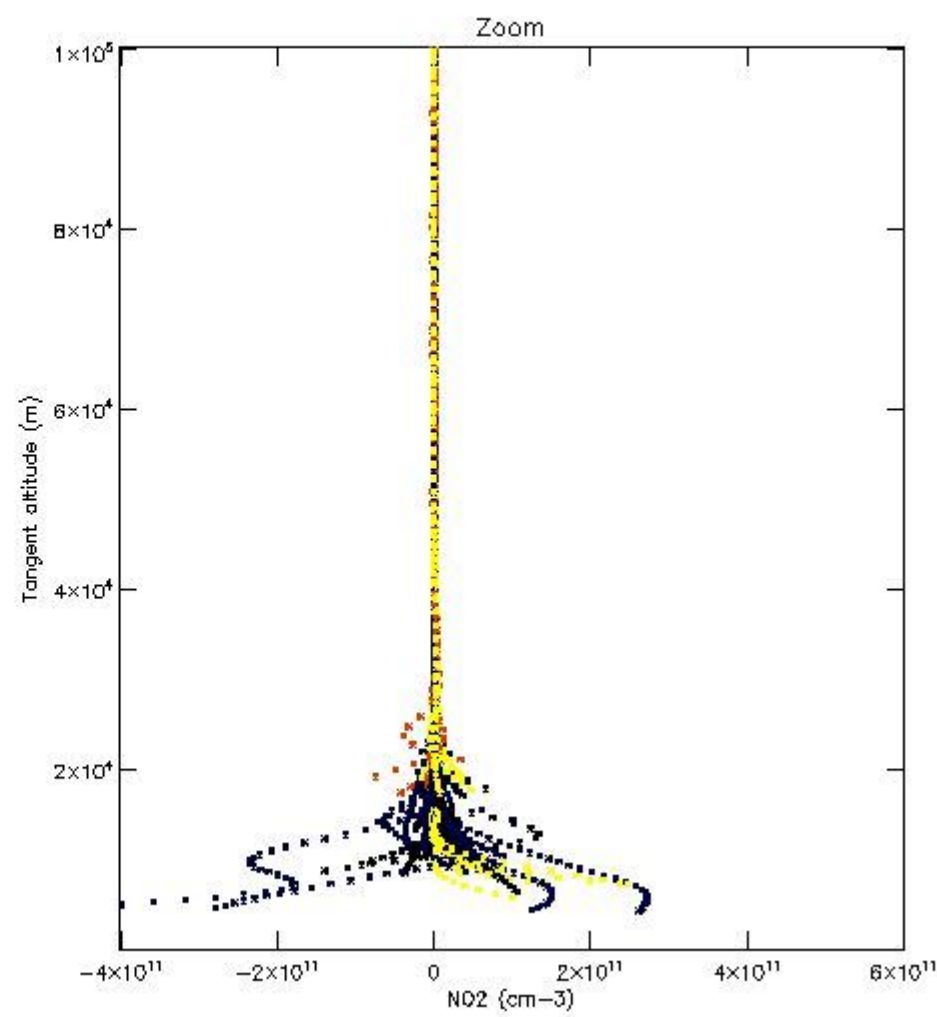

5.4 Plot ozone profiles where STD < 10% (dark without errors)

The colorbar represents the latitude.

5.5 Plot ozone profiles where STD < 5% (dark without errors)

The colorbar represents the latitude.

5.6 Plot NO₂ profiles for all STD (dark without errors)

The colorbar represents the latitude.

5.7 Plot NO3 profiles for all STD (dark without errors)

The colorbar represents the latitude.

5.8 Plot H2O profiles for all STD (only for occultations of stars 1,2,3,4,13,14,16,26,63 dark without errors)