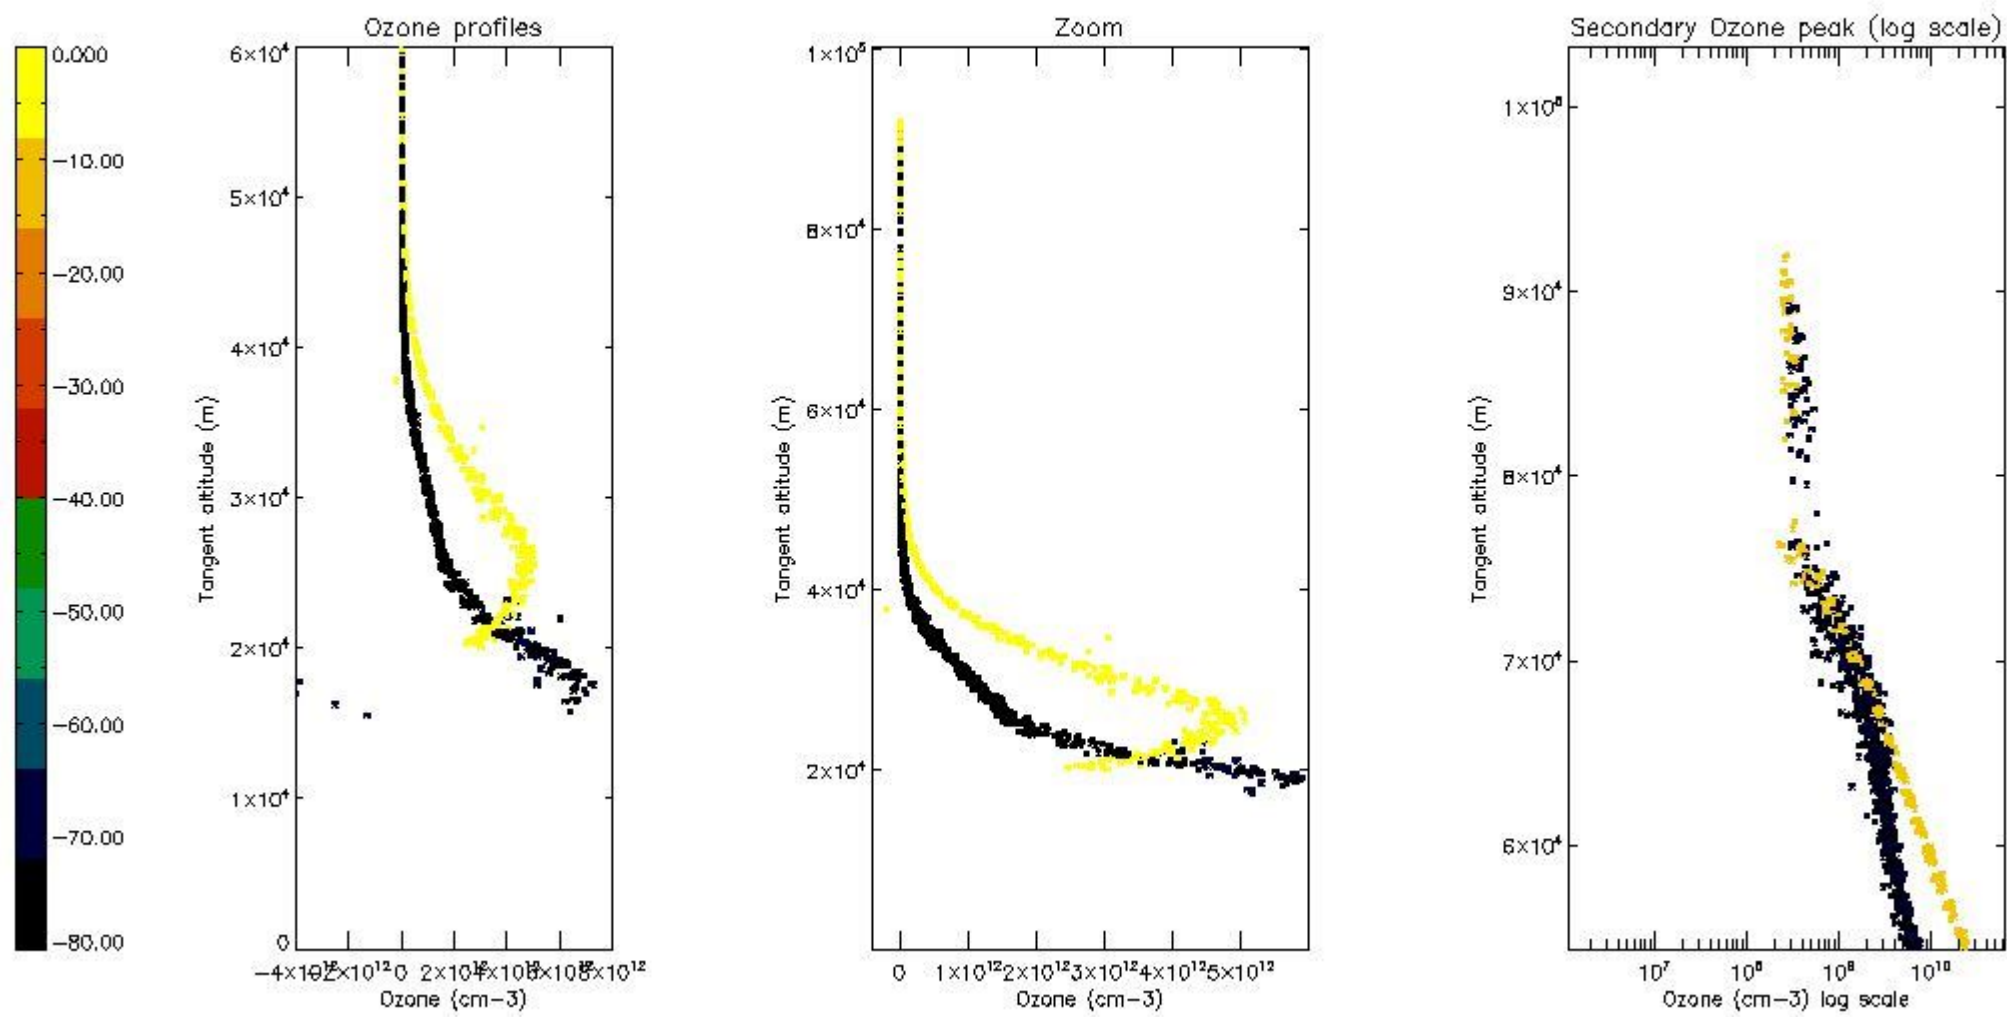

STD < 10	19
STD < 5	13

5.2 Plot ozone profiles for all STD (dark without errors)

The colorbar represents the latitude.

5.3 Plot ozone profiles where STD < 20% (dark without errors)

The colorbar represents the latitude.

5.4 Plot ozone profiles where STD < 10% (dark without errors)

The colorbar represents the latitude.

5.5 Plot ozone profiles where STD < 5% (dark without errors)

The colorbar represents the latitude.

5.6 Plot NO₂ profiles for all STD (dark without errors)