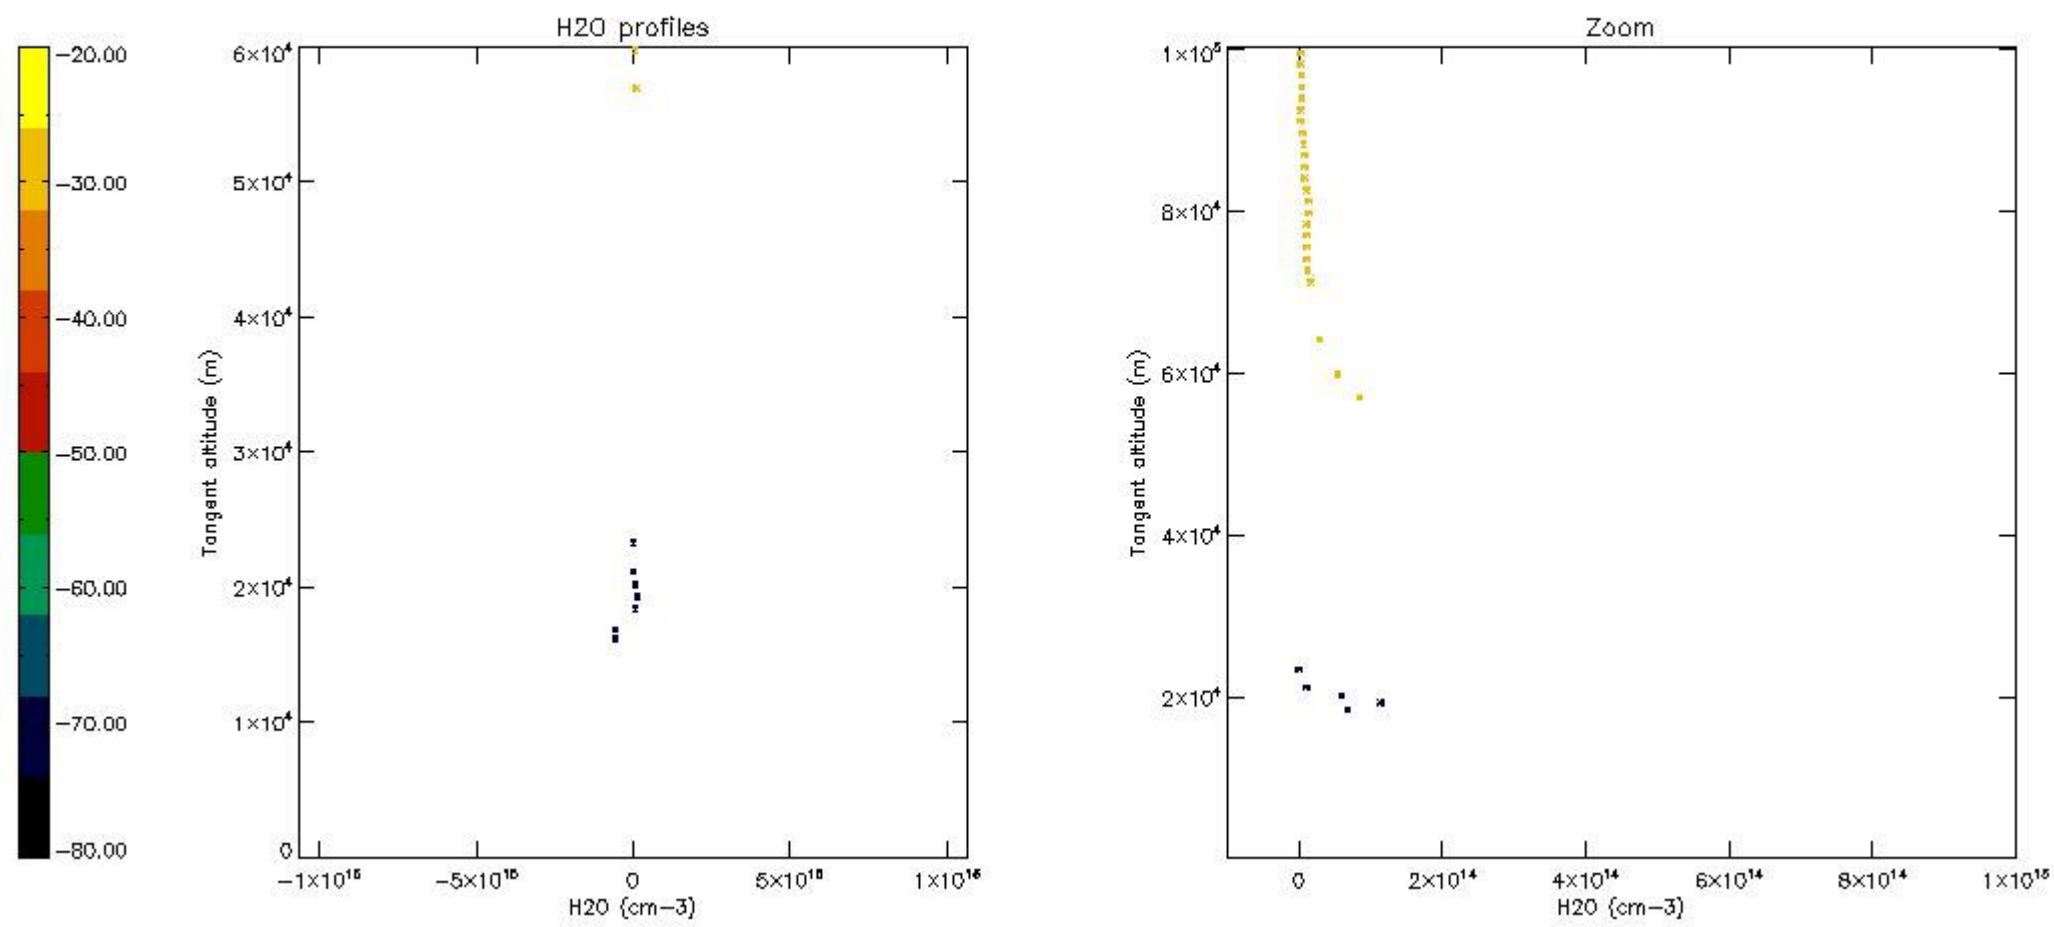

6. Auxiliary Data Files used for the production reported in section 2

The number reported in the third column indicates since which file (see list in section 2) the corresponding auxiliary file has been used. The fourth column is the date of those product files.

Type	Auxiliary Filename	Used since product	Used since product date
INST_PHYS_CHARACTERISTICS	GOM_INS_AXVIEC20091111_143220_20030716_120000_20500101_000000	1	22-JUL-2008 00:00:56
LEVEL-2_PROC_CONFIG	GOM_PR2_AXVIEC20091111_152718_20020301_000000_20500101_000000	1	22-JUL-2008 00:00:56
CROSS_SECTIONS_FILE	GOM_CRS_AXVIEC20091111_154832_20020301_000000_20500101_000000	1	22-JUL-2008 00:00:56