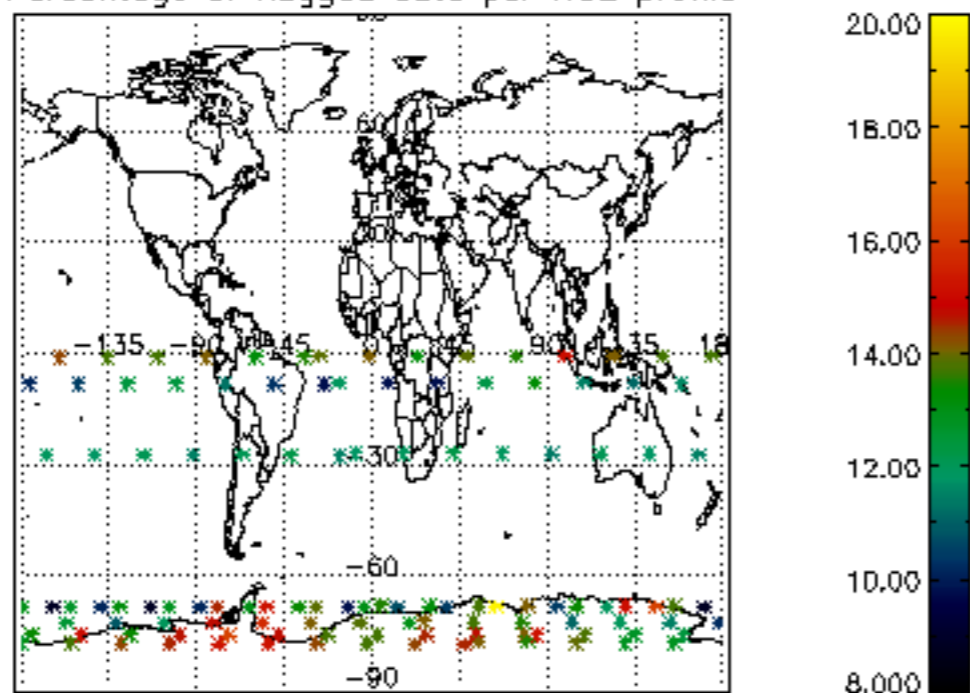

Percentage of flagged data per NO2 profile