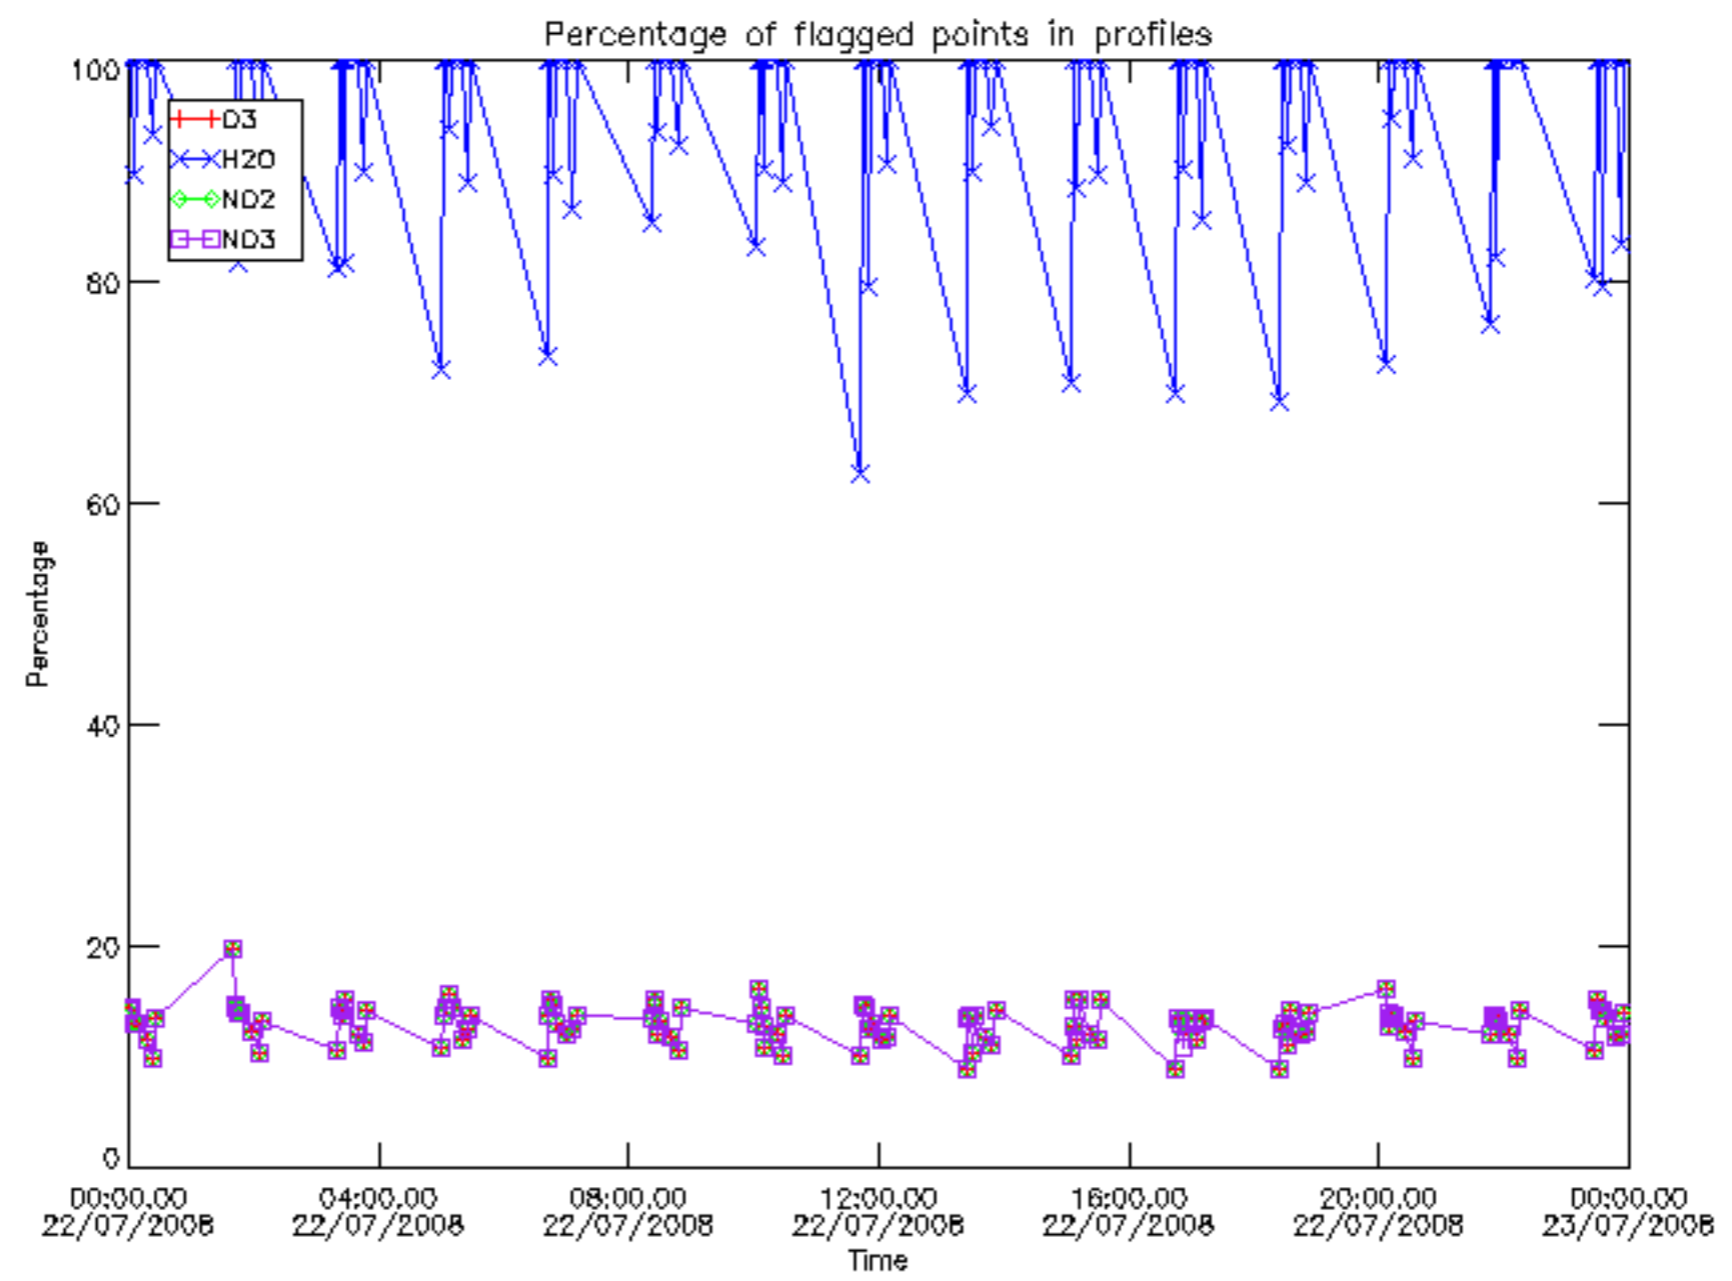

Percentage of flagged data per D3 profile

Percentage of flagged data per H2O profile