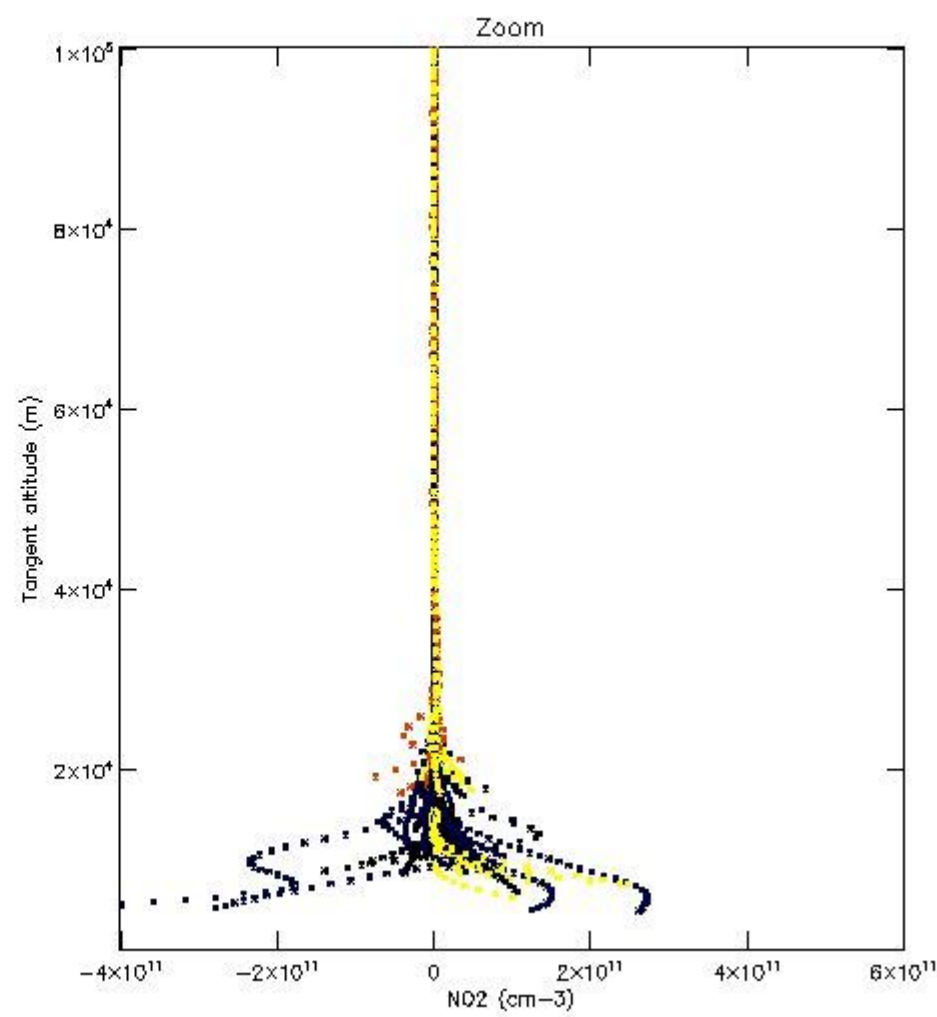

STD < 10	19
STD < 5	13

5.2 Plot ozone profiles for all STD (dark without errors)

The colorbar represents the latitude.

5.3 Plot ozone profiles where STD < 20% (dark without errors)

The colorbar represents the latitude.

5.4 Plot ozone profiles where STD < 10% (dark without errors)

The colorbar represents the latitude.

5.5 Plot ozone profiles where STD < 5% (dark without errors)

The colorbar represents the latitude.

5.6 Plot NO₂ profiles for all STD (dark without errors)

The colorbar represents the latitude.

5.7 Plot NO3 profiles for all STD (dark without errors)

The colorbar represents the latitude.

5.8 Plot H2O profiles for all STD (only for occultations of stars 1,2,3,4,13,14,16,26,63 dark without errors)