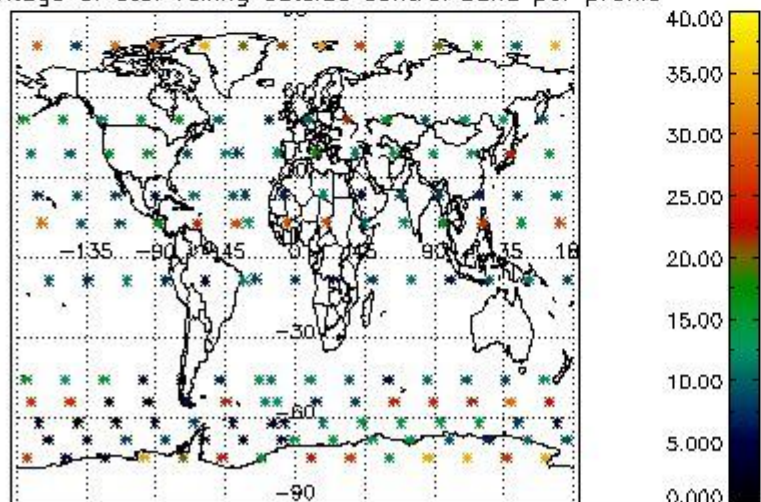

Percentage of star falling outside central band per profile