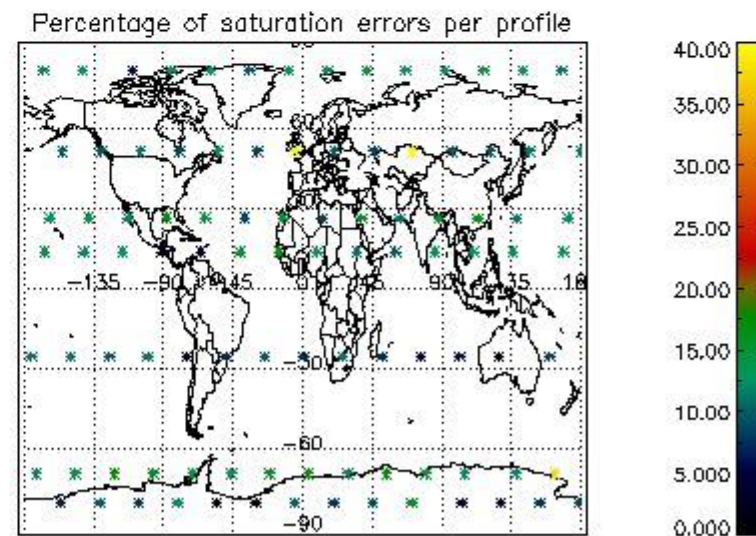

5. Trace gas profiles

5.1 Ozone statistics based on quality of products

The final quality of the products can be "measured" using the STD (Standard Deviation) attached to every point profile. This information is written to the parameter GOM_NL__2P/NL_LOCAL_SPECIES_DENSITY/o3_std of the level 2 products. The table below shows the statistics for given STD ranges.

The statistics are given with respect to the overall valid production:

- Products without fatal errors: GOM_NL__2P/MPH/PRODUCT_ERR=0
- Valid point profile: GOM_NL__2P/NL_LOCAL_SPECIES_DENSITY/pcd(0)=0

The 'Criteria' is applied to valid points of dark limb products:

- Products in dark limb illumination condition: GOM_NL__2P/NL_SUMMARY_QUALITY/obs_ill_cond=0
- Products without fatal errors: GOM_NL__2P/MPH/PRODUCT_ERR=0
- Valid point profile: GOM_NL__2P/NL_LOCAL_SPECIES_DENSITY/pcd(0)=0

So, the table below shows the percentage of dark limb and valid observations for each criteria with respect to the overall valid daily observations.

Criteria	% of total production
All STD	48
STD < 20	26