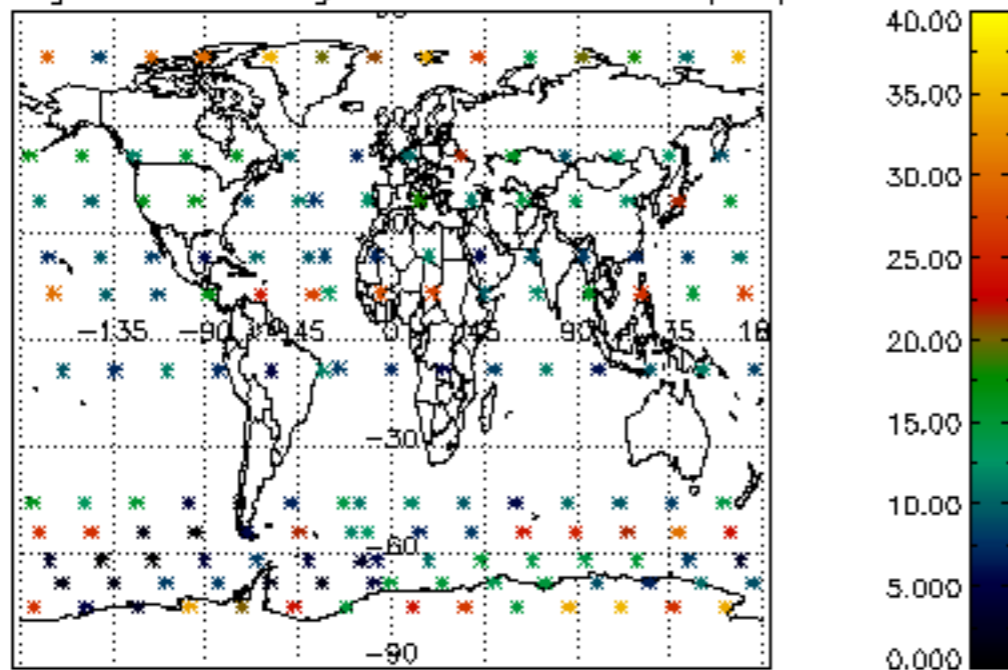

Percentage of flagged data per NO3 profile

Percentage of cosmic ray hits per profile

Percentage of datation errors per profile

Percentage of star falling outside central band per profile

Percentage of saturation errors per profile