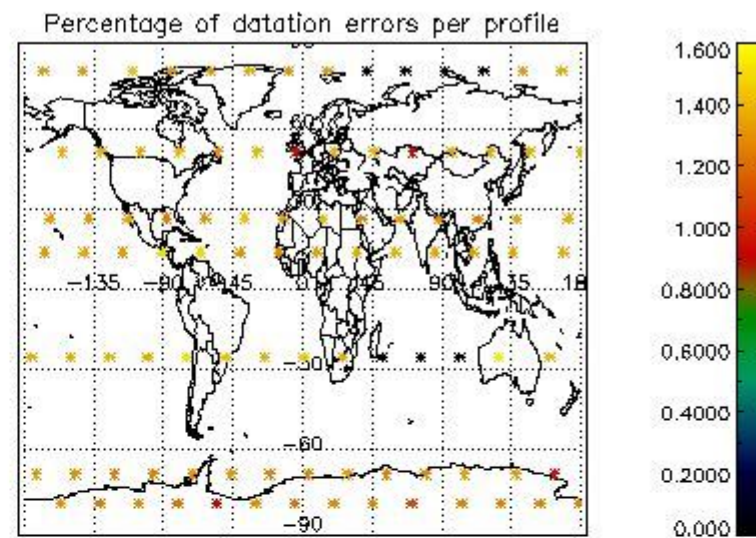

5. Trace gas profiles

5.1 Ozone statistics based on quality of products

The final quality of the products can be "measured" using the STD (Standard Deviation) attached to every point profile. This information is written to the parameter GOM_NL__2P/NL_LOCAL_SPECIES_DENSITY/o3_std of the level 2 products. The table below shows the statistics for given STD ranges.

The statistics are given with respect to the overall valid production:

- Products without fatal errors: GOM_NL__2P/MPH/PRODUCT_ERR=0
- Valid point profile: GOM_NL__2P/NL_LOCAL_SPECIES_DENSITY/pcd(0)=0

The 'Criteria' is applied to valid points of dark limb products:

- Products in dark limb illumination condition: GOM_NL__2P/NL_SUMMARY_QUALITY/obs_ill_cond=0
- Products without fatal errors: GOM_NL__2P/MPH/PRODUCT_ERR=0
- Valid point profile: GOM_NL__2P/NL_LOCAL_SPECIES_DENSITY/pcd(0)=0

So, the table below shows the percentage of dark limb and valid observations for each criteria with respect to the overall valid daily observations.

Criteria	% of total production
All STD	48
STD < 20	26