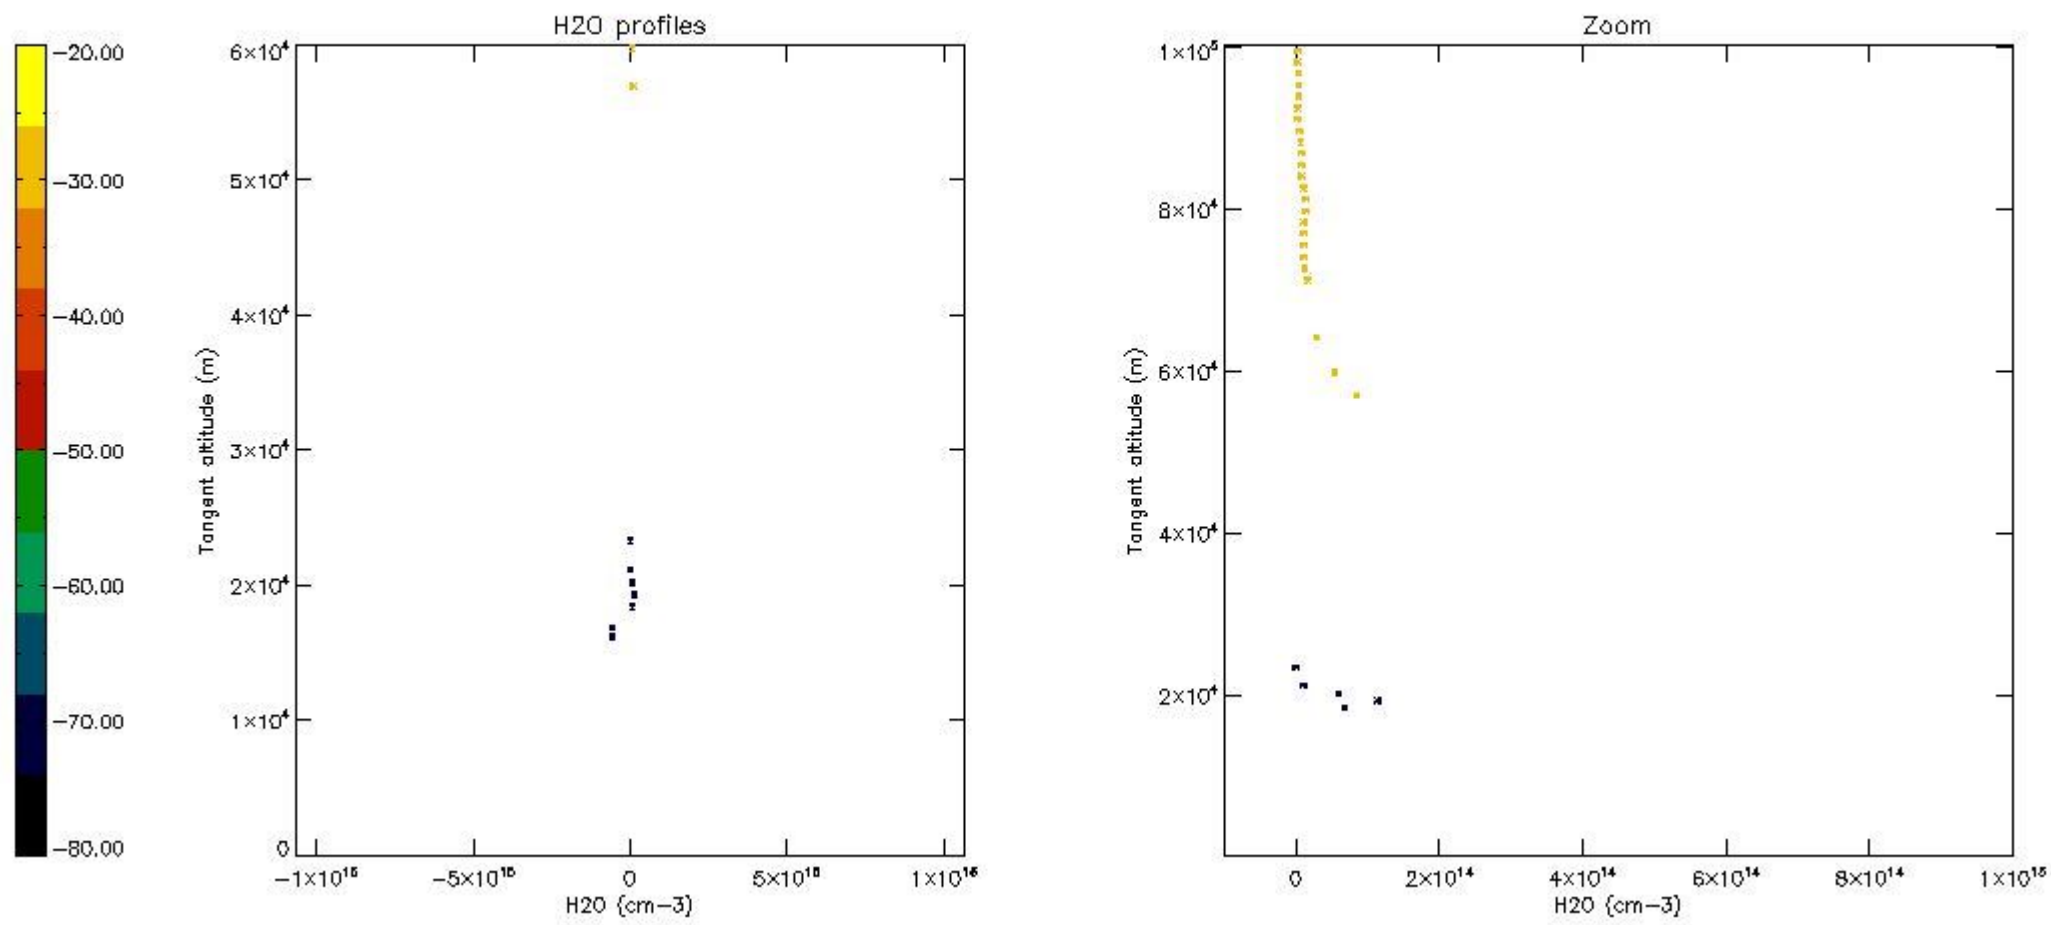

6. Auxiliary Data Files used for the production reported in section 2

The number reported in the third column indicates since which file (see list in section 2) the corresponding auxiliary file has been used. The fourth column is the date of those product files.

Type	Auxiliary Filename	Used since product	Used since product date
INST_PHYS_CHARACTERISTICS	GOM_INS_AXVIEC20091111_143220_20030716_120000_20500101_000000	1	22-JUL-2008 00:00:56
LEVEL-2_PROC_CONFIG	GOM_PR2_AXVIEC20091111_152718_20020301_000000_20500101_000000	1	22-JUL-2008 00:00:56
CROSS_SECTIONS_FILE	GOM_CRS_AXVIEC20091111_154832_20020301_000000_20500101_000000	1	22-JUL-2008 00:00:56