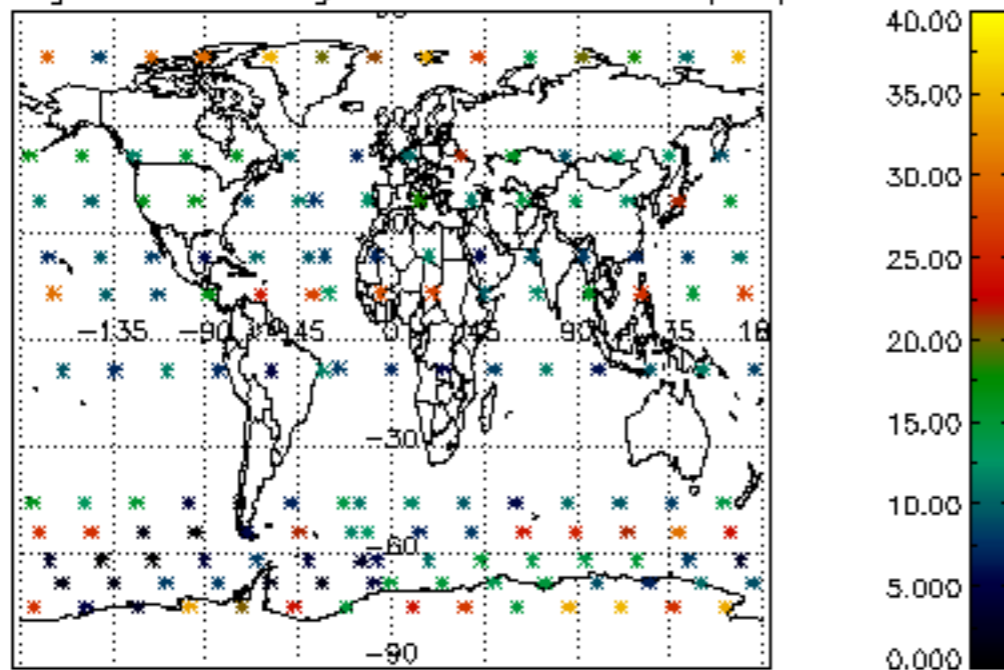

Percentage of cosmic ray hits per profile

Percentage of star falling outside central band per profile