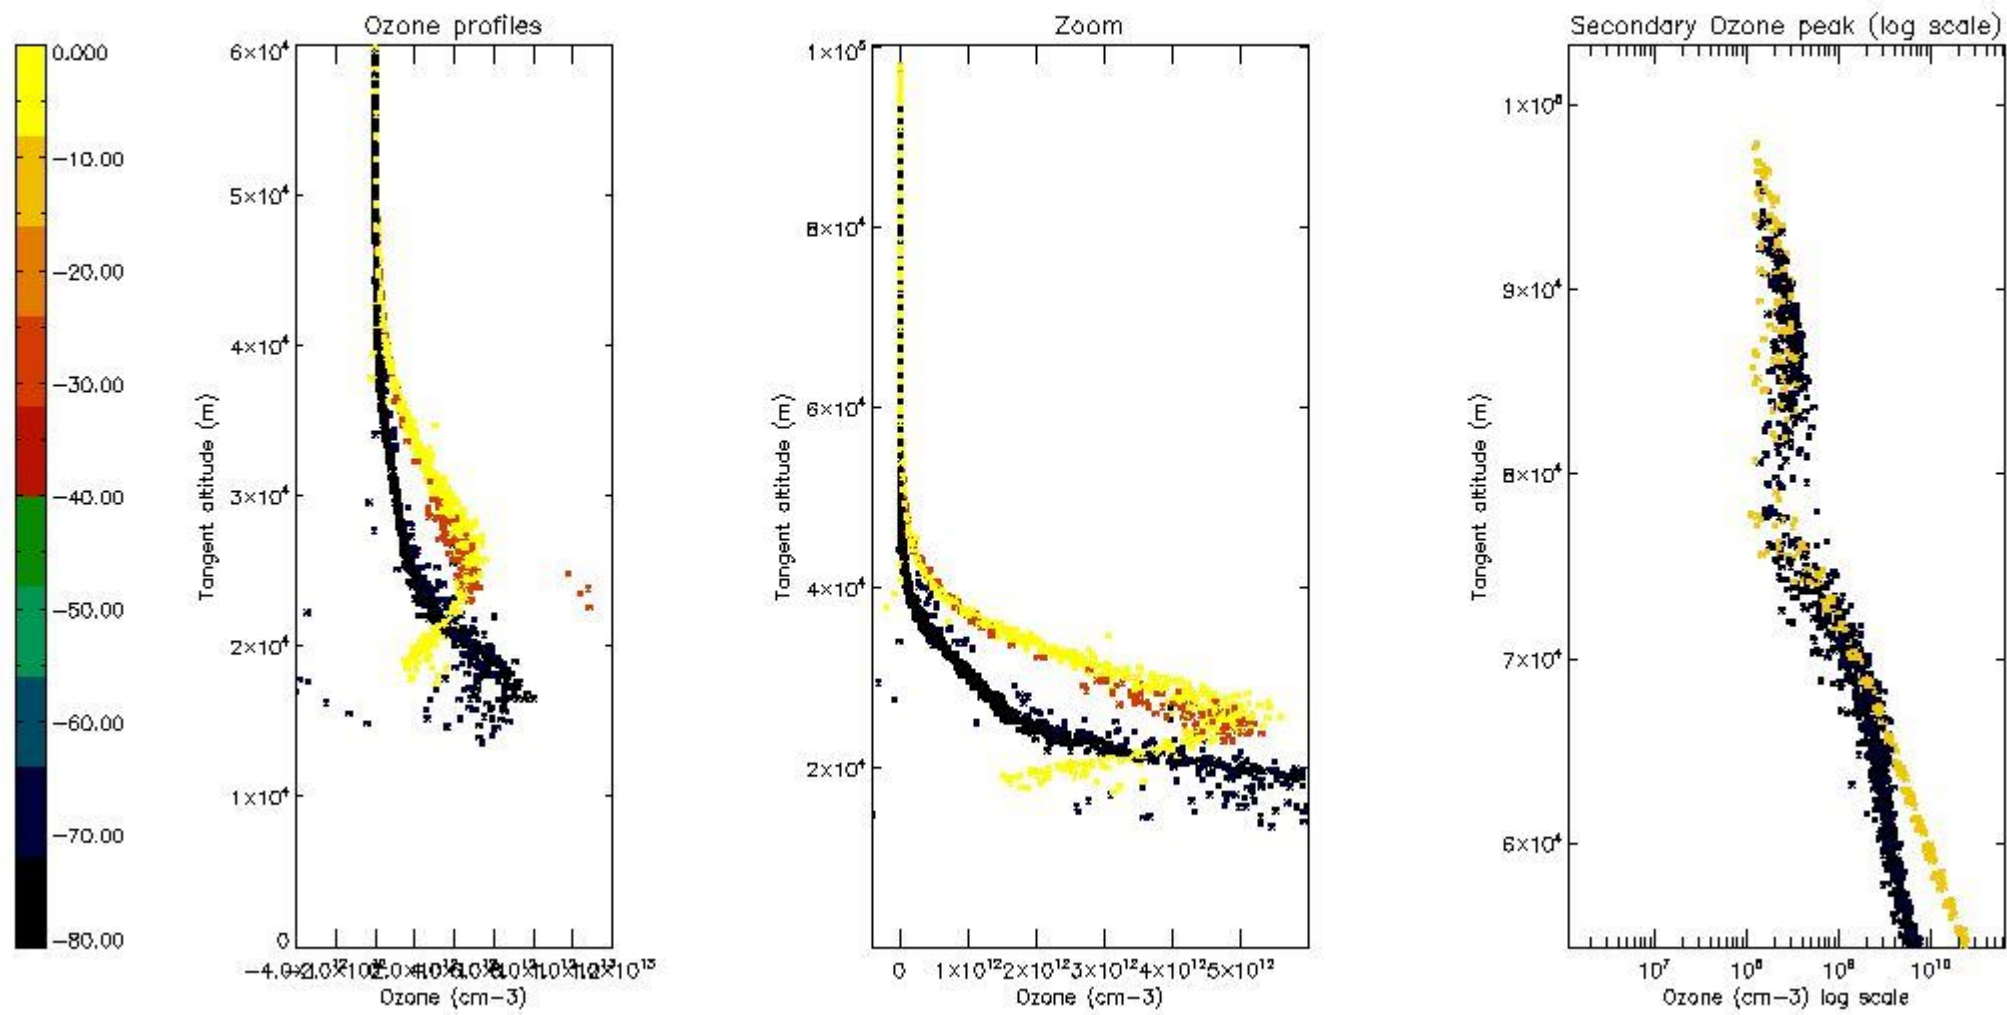

STD < 10	19
STD < 5	13

5.2 Plot ozone profiles for all STD (dark without errors)

The colorbar represents the latitude.

5.3 Plot ozone profiles where STD < 20% (dark without errors)

The colorbar represents the latitude.

5.4 Plot ozone profiles where STD < 10% (dark without errors)

The colorbar represents the latitude.

5.5 Plot ozone profiles where STD < 5% (dark without errors)

The colorbar represents the latitude.

5.6 Plot NO₂ profiles for all STD (dark without errors)

The colorbar represents the latitude.

5.7 Plot NO3 profiles for all STD (dark without errors)

The colorbar represents the latitude.

5.8 Plot H2O profiles for all STD (only for occultations of stars 1,2,3,4,13,14,16,26,63 dark without errors)