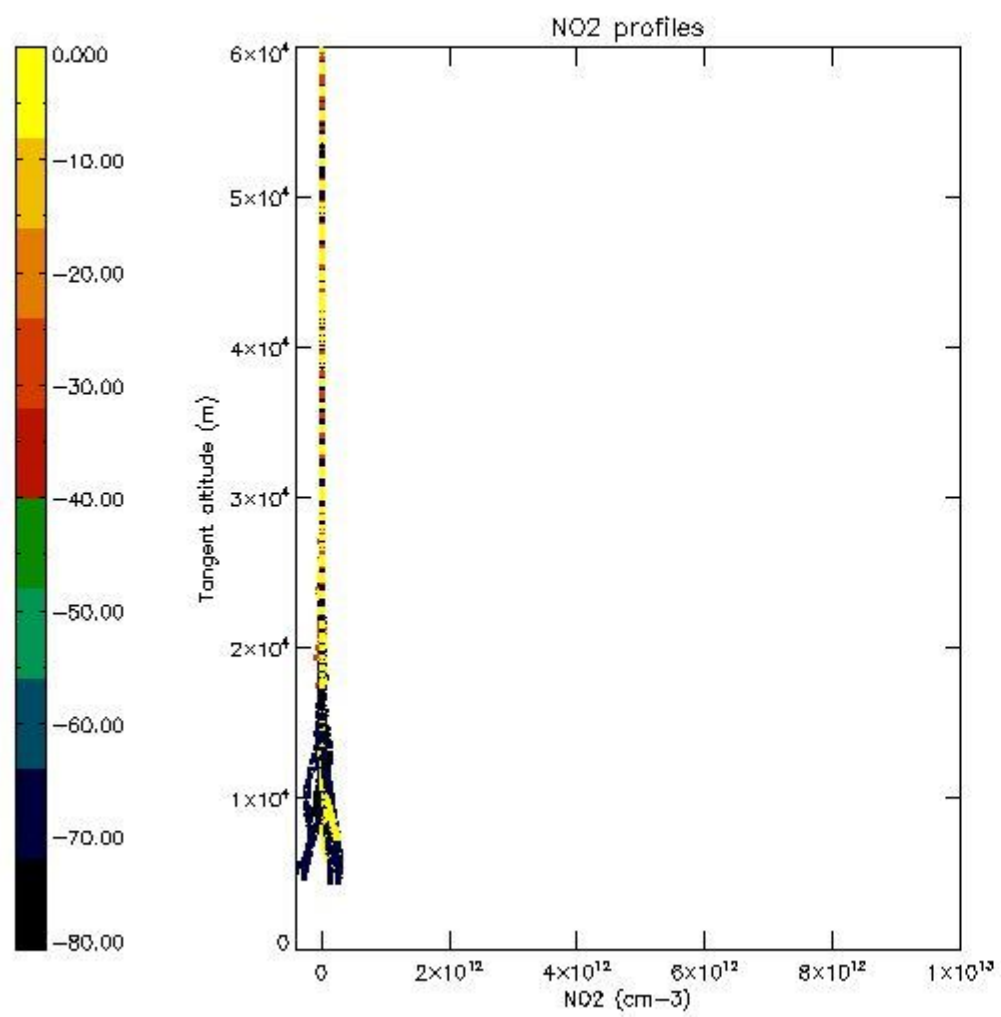

5.7 Plot NO3 profiles for all STD (dark without errors)

The colorbar represents the latitude.