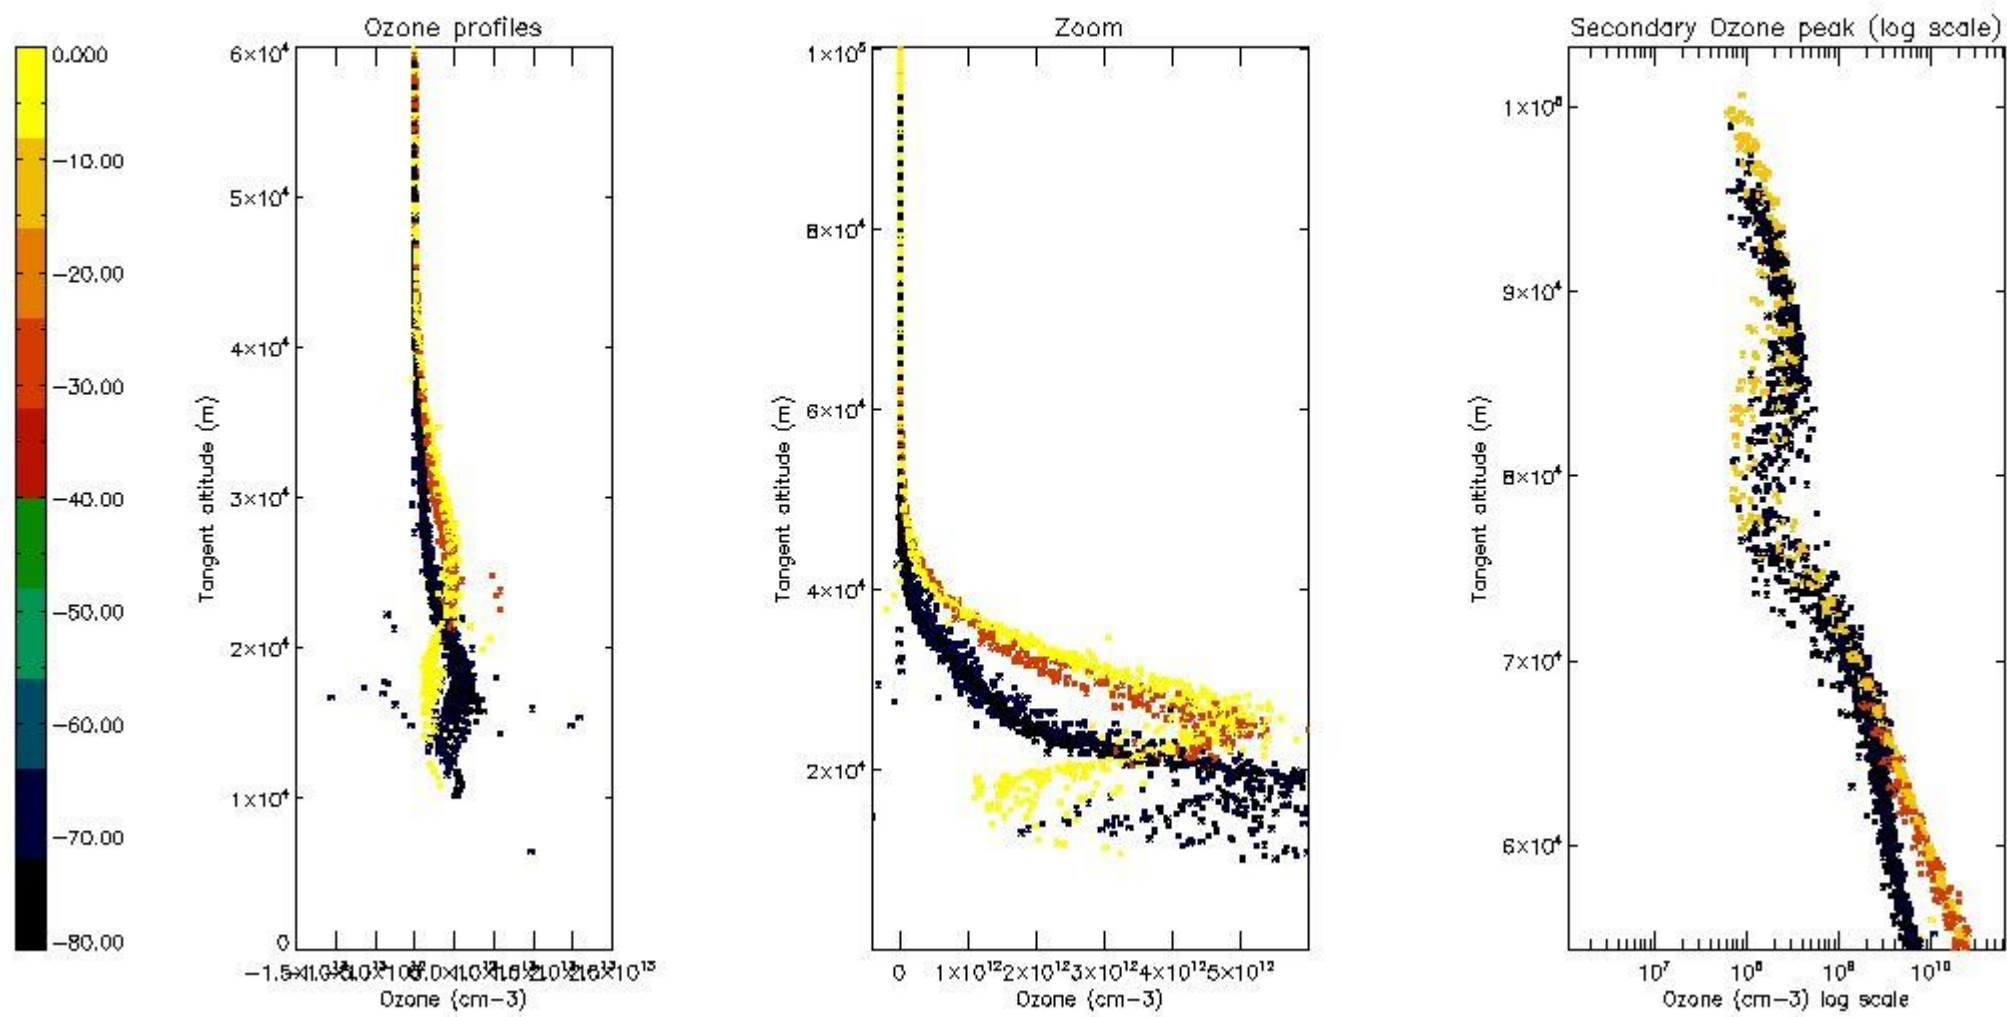

STD < 10	19
STD < 5	13

5.2 Plot ozone profiles for all STD (dark without errors)

The colorbar represents the latitude.

5.3 Plot ozone profiles where STD < 20% (dark without errors)

The colorbar represents the latitude.