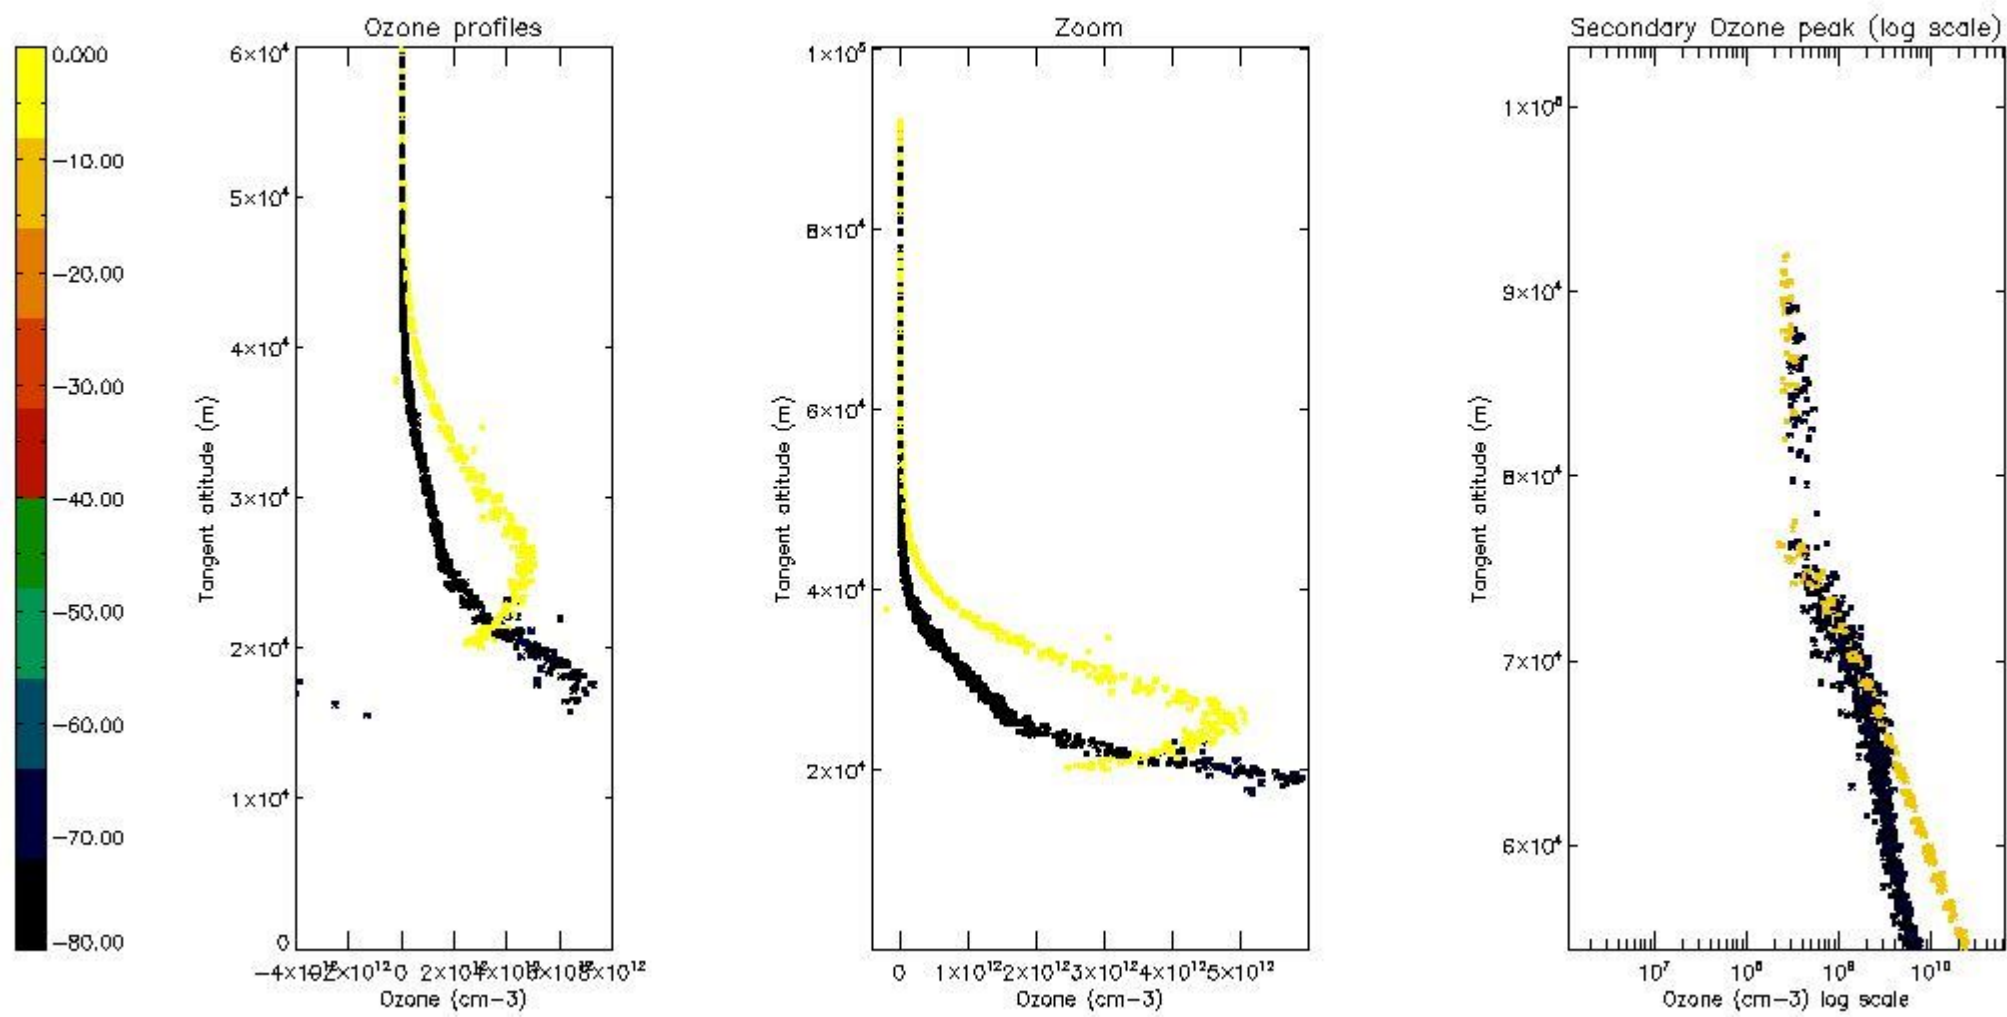

5.6 Plot NO₂ profiles for all STD (dark without errors)

The colorbar represents the latitude.