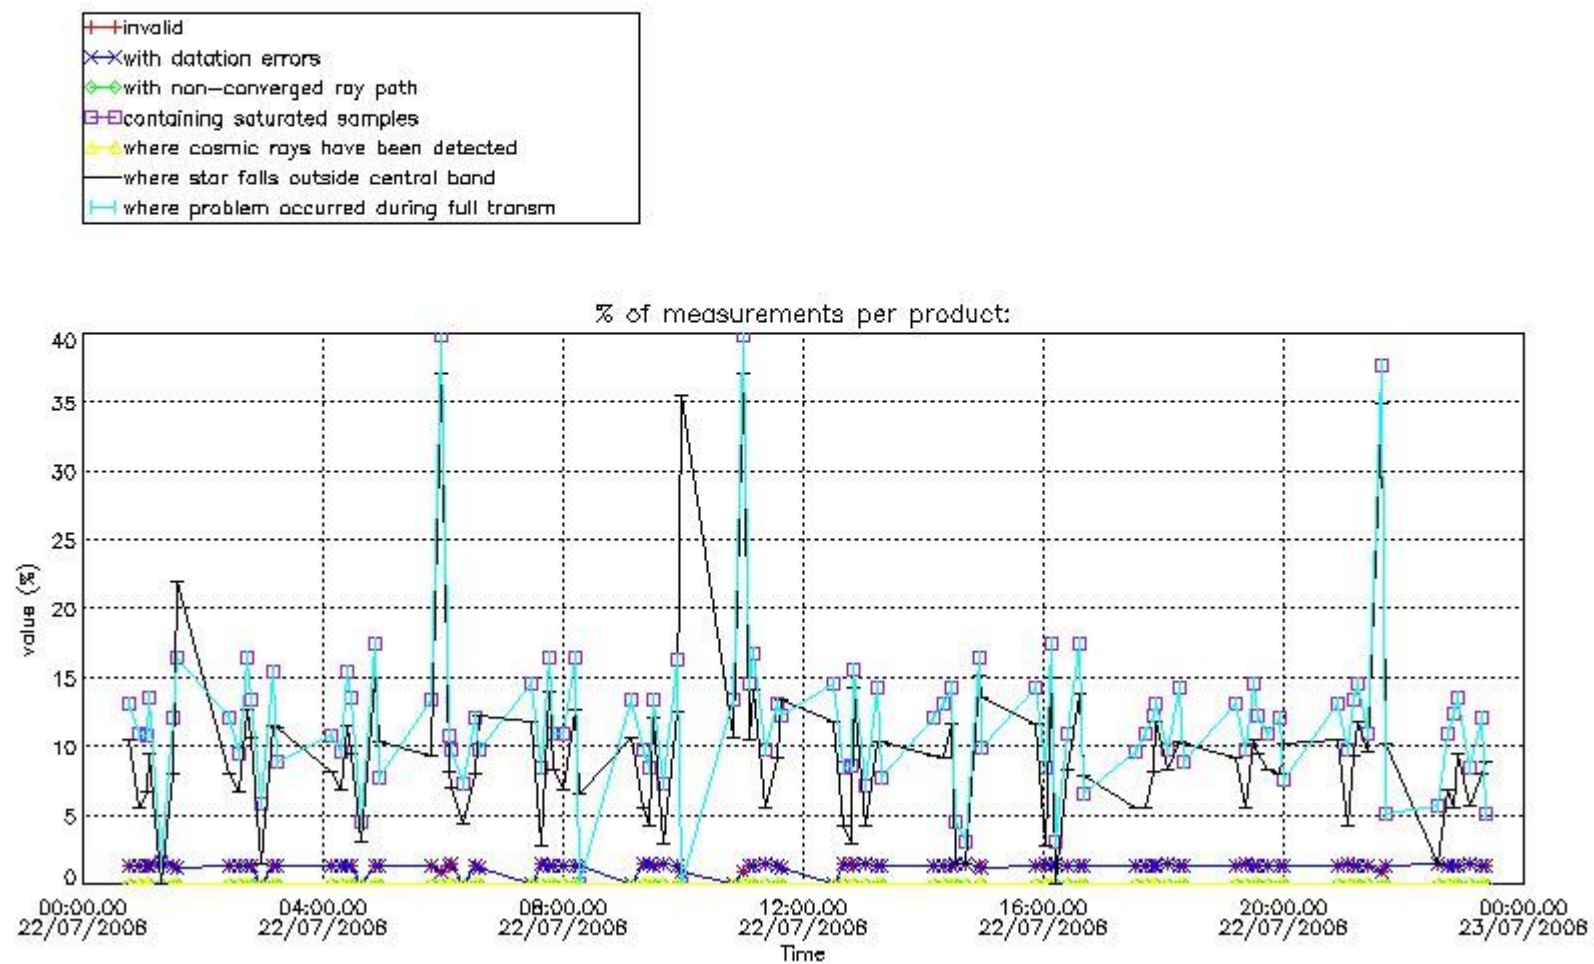

4.2 Plot quality information per product coming from level 1b processing (world map)

4.2.1 Plot level 1 quality information per product (world map): ENVISAT ASCENDING passes