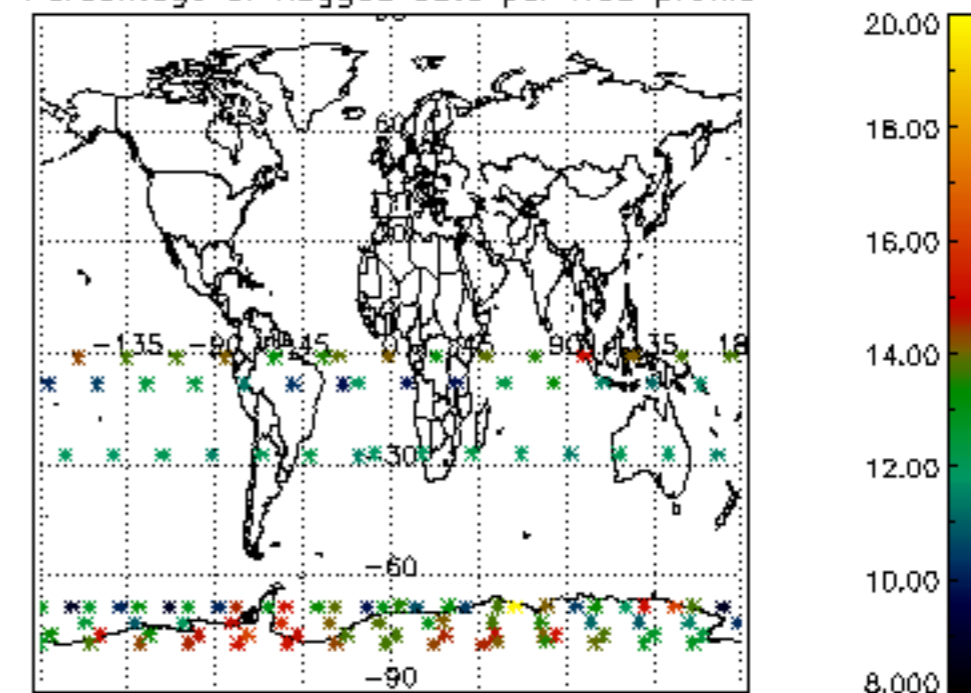

Percentage of flagged data per NO3 profile