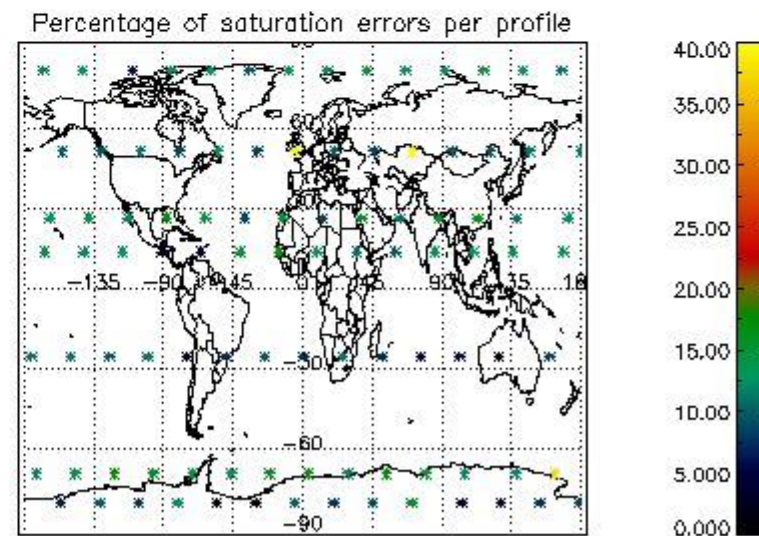

Percentage of datation errors per profile

Percentage of star falling outside central band per profile

Percentage of saturation errors per profile

4.2.2 Plot level 1 quality information per product (world map): ENVISAT DESCENDING passes