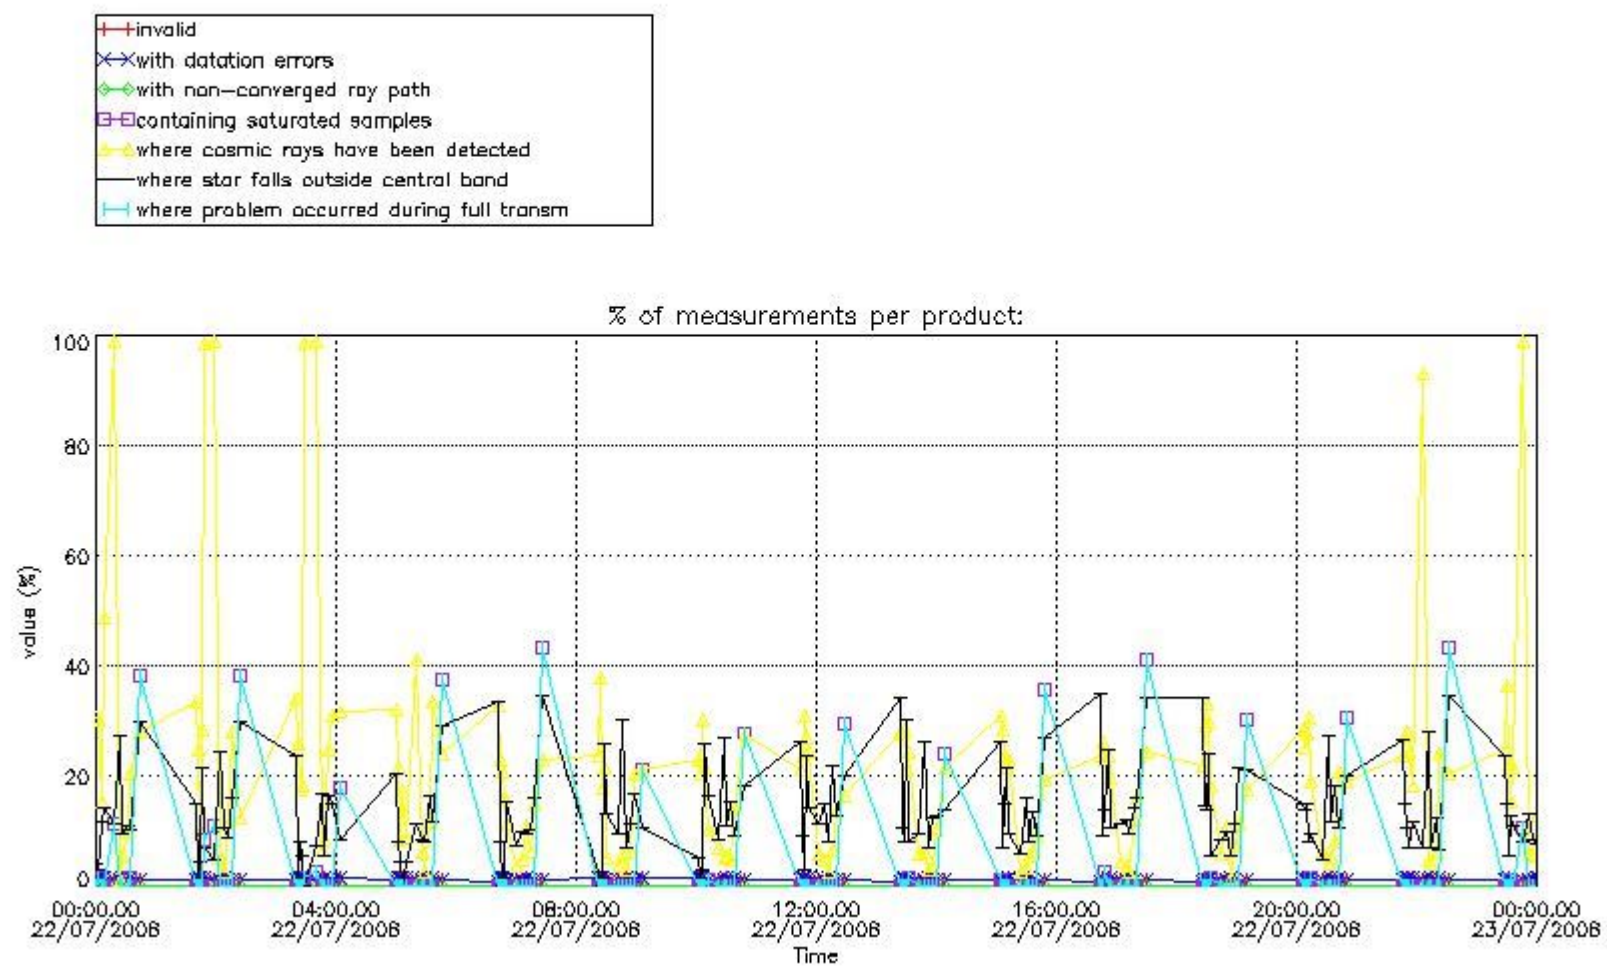

4.1.2 Plot level 1 quality information per product (time dependant): ENVI SAT DESCENDING passes