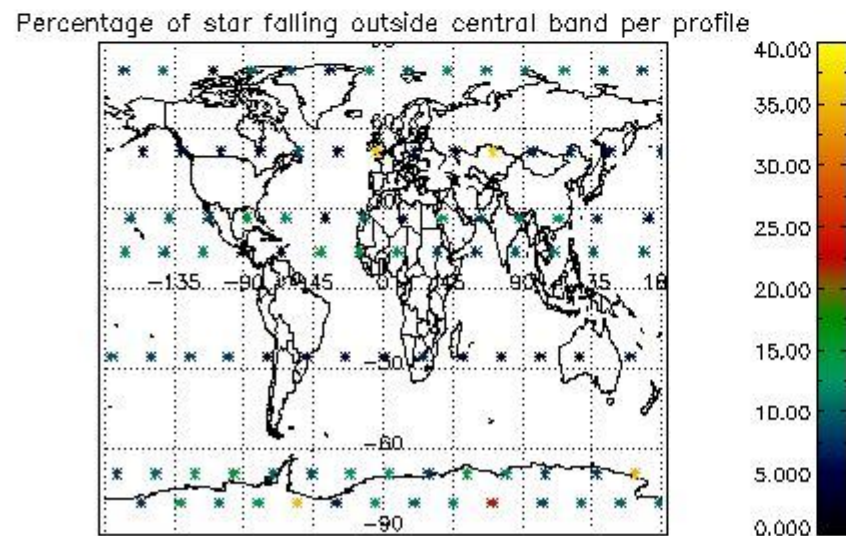

Percentage of datation errors per profile

Percentage of star falling outside central band per profile

Percentage of saturation errors per profile

4.2.2 Plot level 1 quality information per product (world map): ENVISAT DESCENDING passes