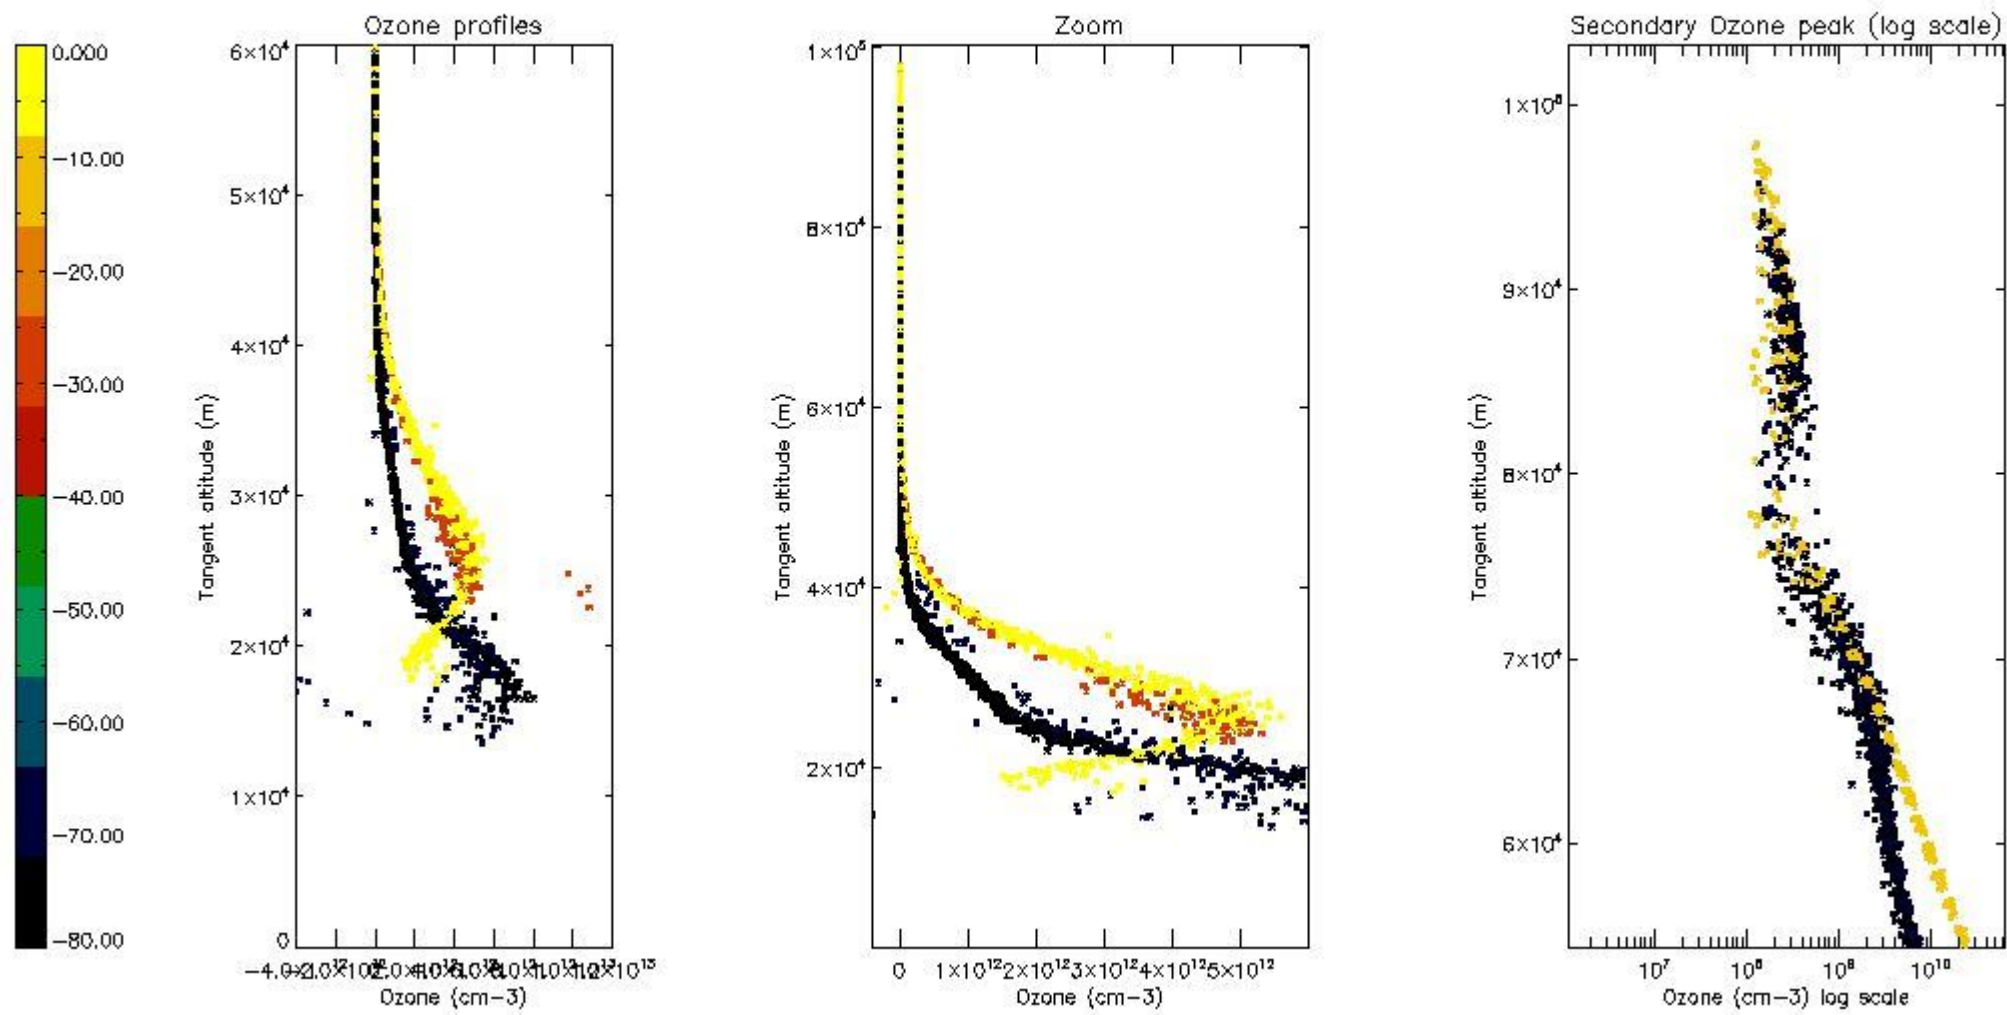

5.5 Plot ozone profiles where STD < 5% (dark without errors)

The colorbar represents the latitude.