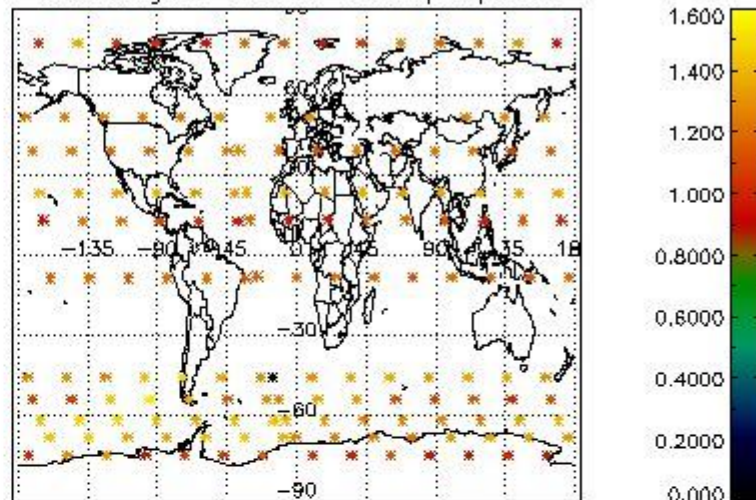

Percentage of datation errors per profile