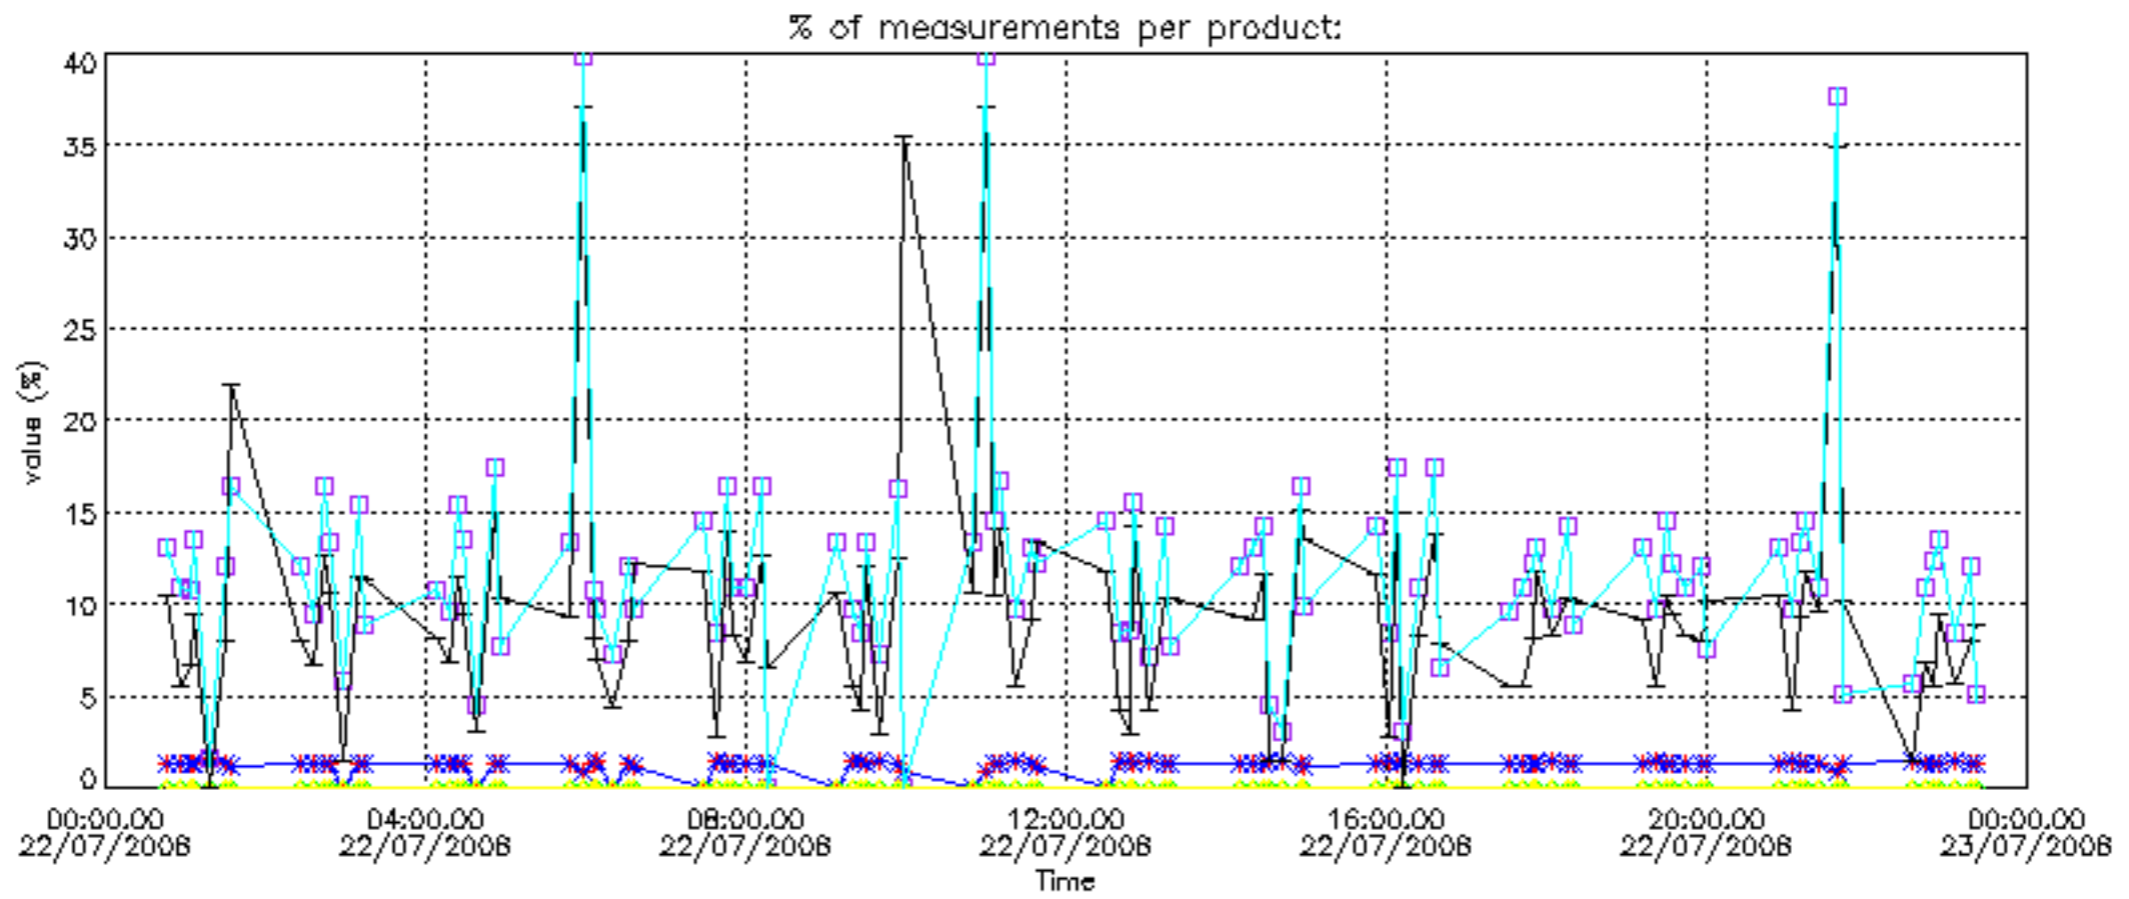

Percentage of cosmic ray hits per profile

Percentage of datation errors per profile