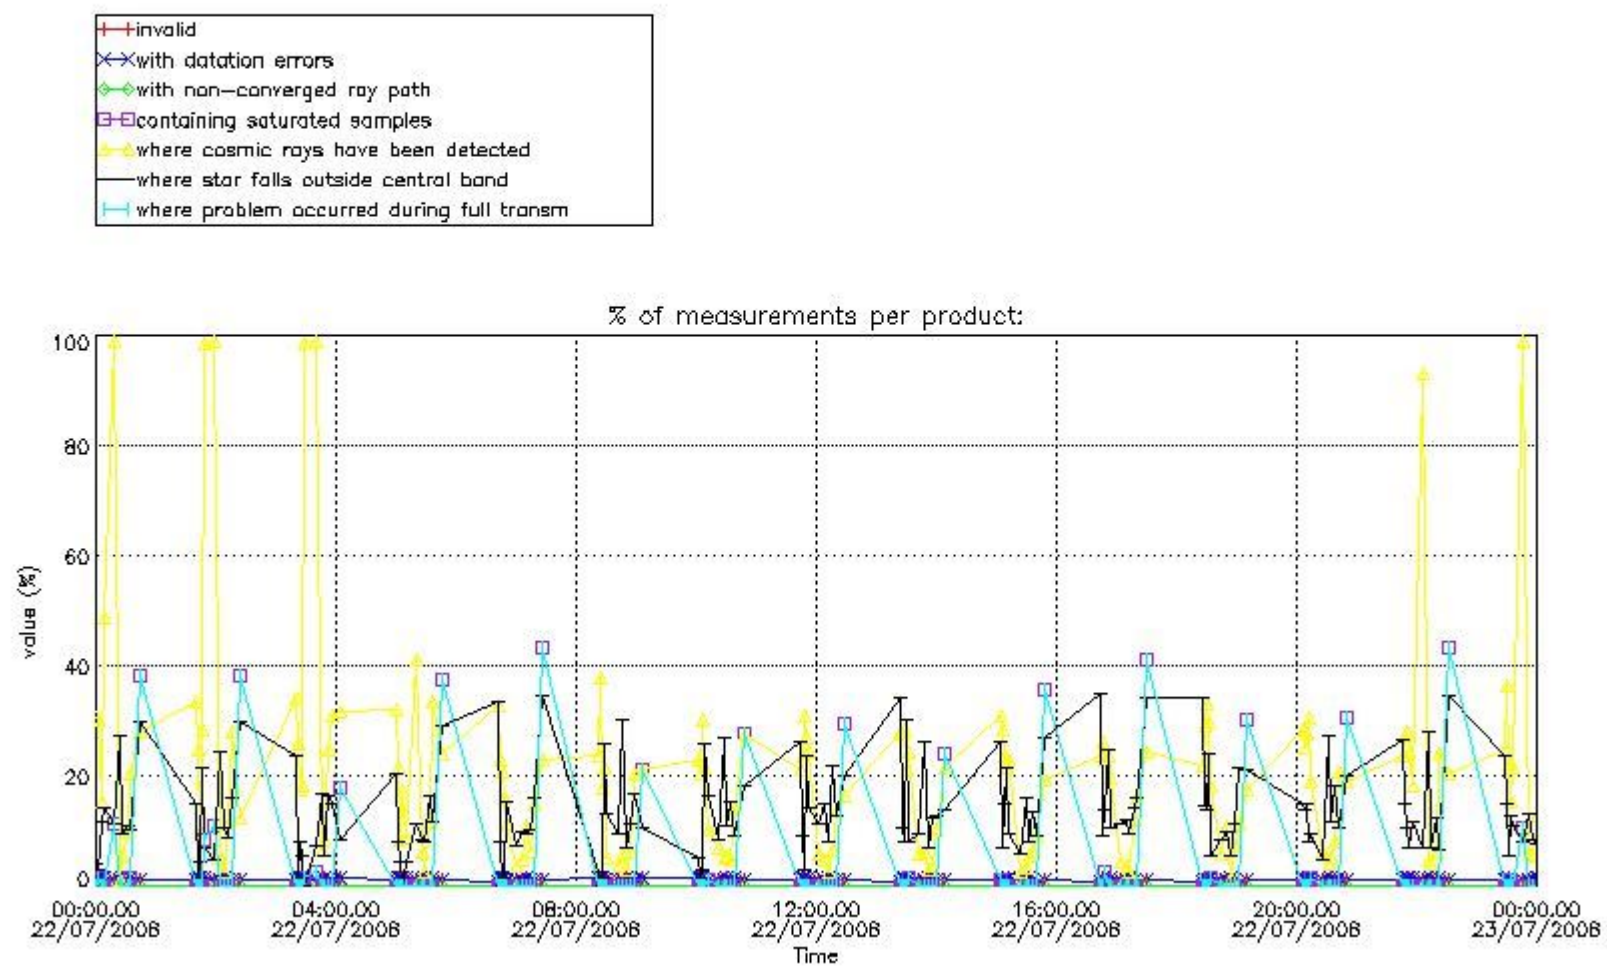

3.1 Plot quality information per product (time dependant)

3.2 Plot quality information per product (world map)

Percentage of flagged data per O3 profile

Percentage of flagged data per H2O profile

Percentage of flagged data per NO2 profile

Percentage of flagged data per NO3 profile

4. Level 1 quality information per product

In this section it is plotted some information contained in the Quality Summary data set of the level 2 products that comes from the level 1b processing. Products without errors (error flag in the MPH set to "0") are used.

4.1 Plot quality information per product (time dependant) coming from level 1b processing

4.1.1 Plot level 1 quality information per product (time dependant): ENVISAT ASCENDING passes

4.1.2 Plot level 1 quality information per product (time dependant): ENVI SAT DESCENDING passes