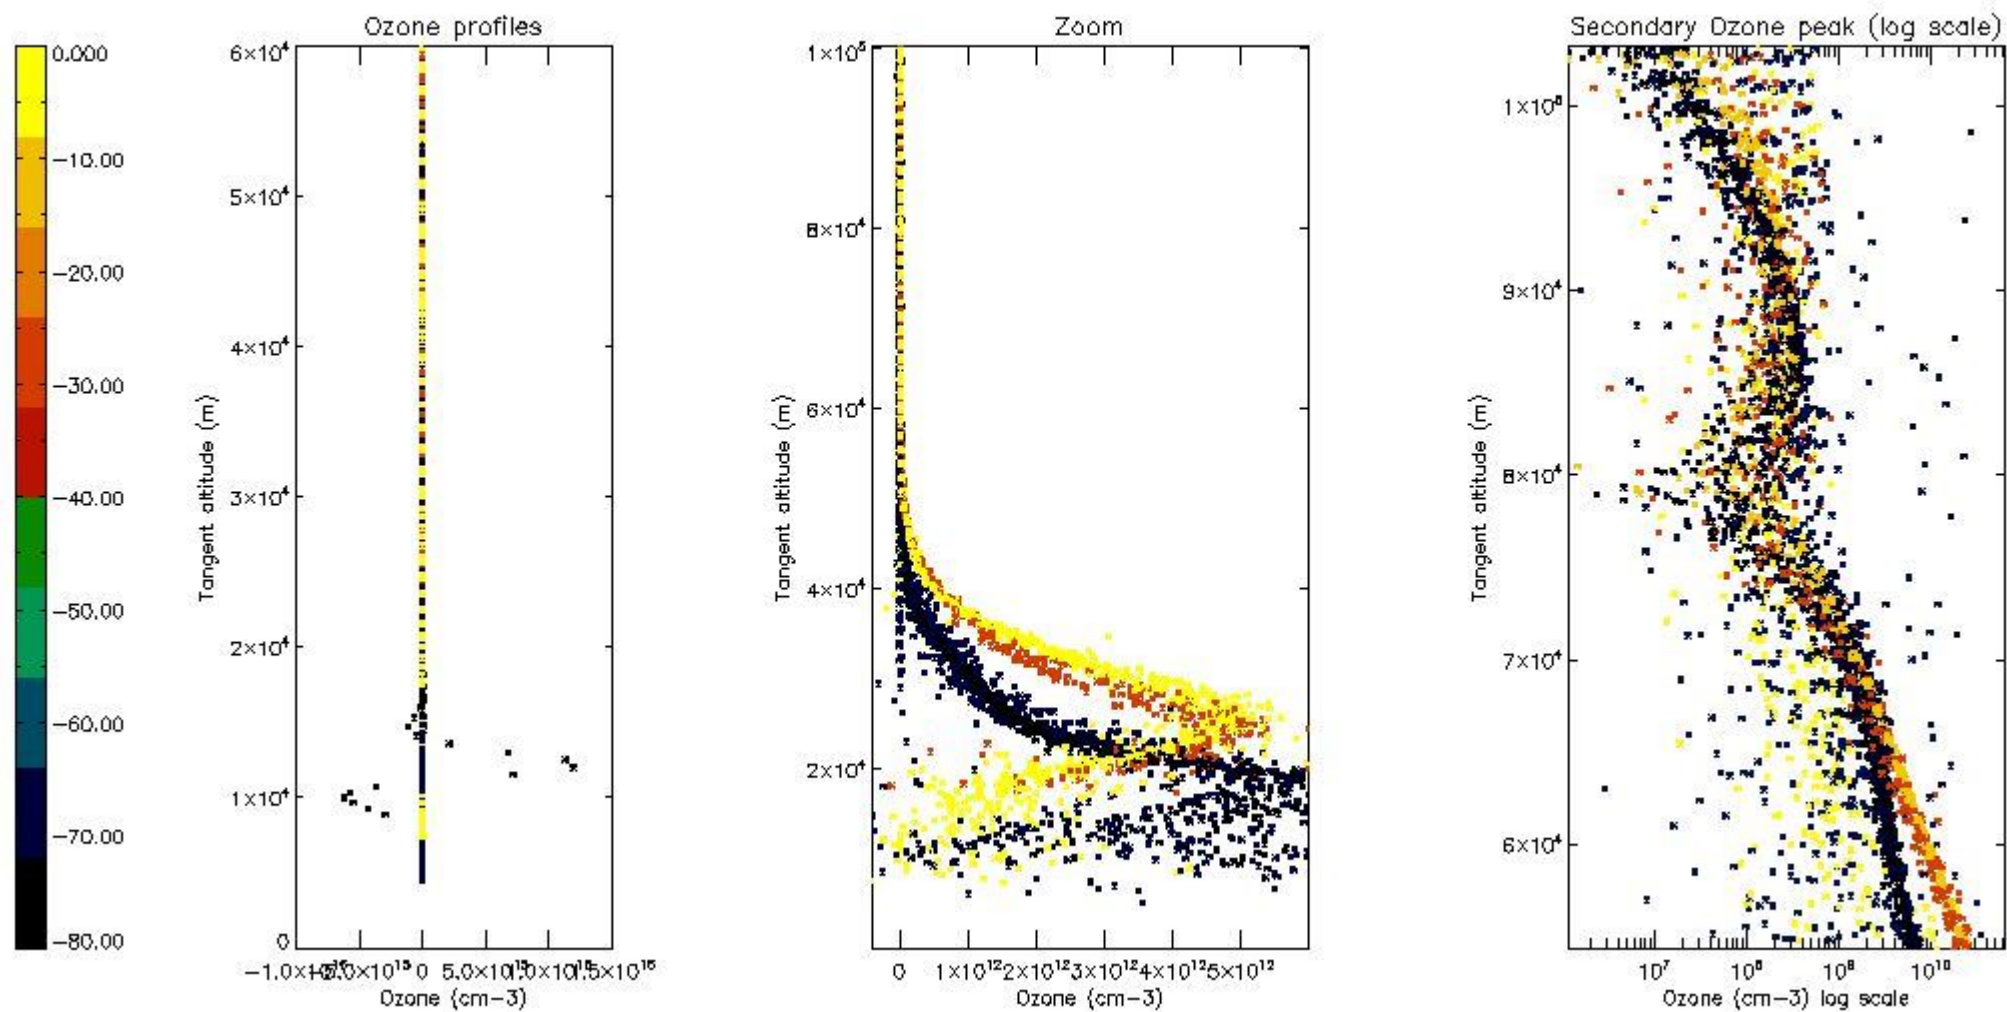

STD < 10	19
STD < 5	13

5.2 Plot ozone profiles for all STD (dark without errors)

The colorbar represents the latitude.

5.3 Plot ozone profiles where STD < 20% (dark without errors)

The colorbar represents the latitude.