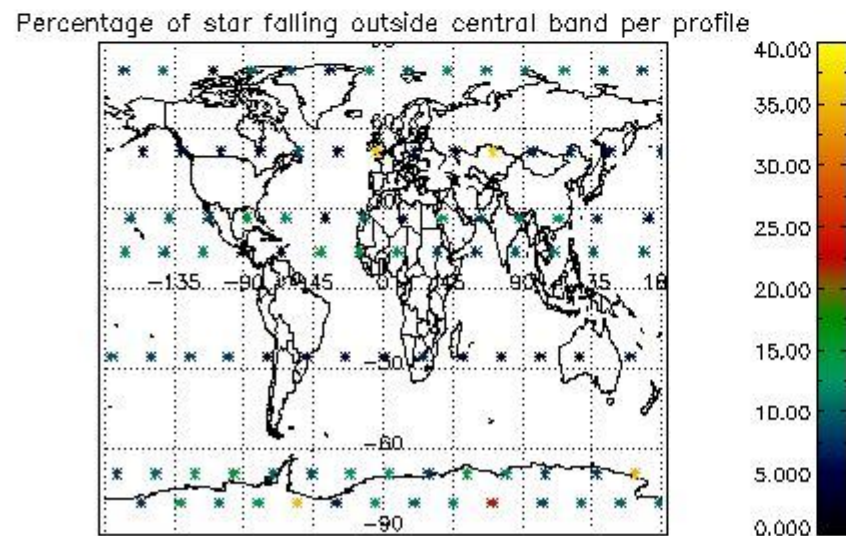

5. Trace gas profiles

5.1 Ozone statistics based on quality of products

The final quality of the products can be "measured" using the STD (Standard Deviation) attached to every point profile. This information is written to the parameter GOM_NL__2P/NL_LOCAL_SPECIES_DENSITY/o3_std of the level 2 products. The table below shows the statistics for given STD ranges.

The statistics are given with respect to the overall valid production:

- Products without fatal errors: GOM_NL__2P/MPH/PRODUCT_ERR=0
- Valid point profile: GOM_NL__2P/NL_LOCAL_SPECIES_DENSITY/pcd(0)=0

The 'Criteria' is applied to valid points of dark limb products:

- Products in dark limb illumination condition: GOM_NL__2P/NL_SUMMARY_QUALITY/obs_ill_cond=0
- Products without fatal errors: GOM_NL__2P/MPH/PRODUCT_ERR=0
- Valid point profile: GOM_NL__2P/NL_LOCAL_SPECIES_DENSITY/pcd(0)=0

So, the table below shows the percentage of dark limb and valid observations for each criteria with respect to the overall valid daily observations.

Criteria	% of total production
All STD	48
STD < 20	26