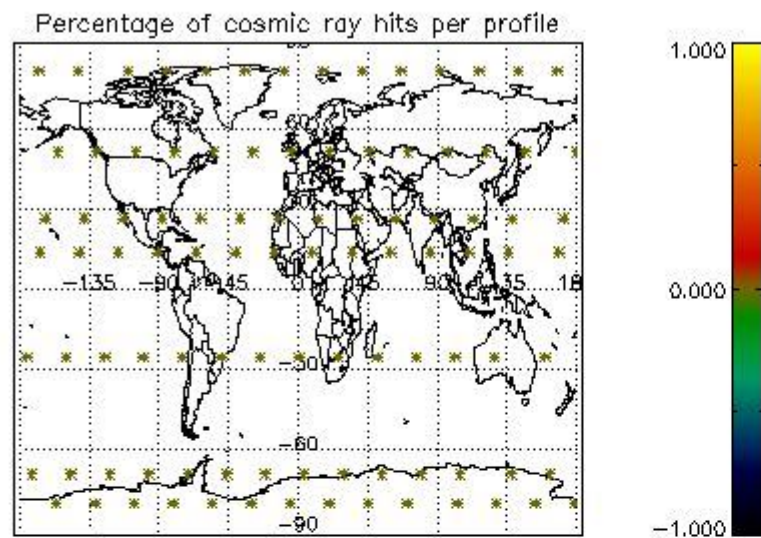

4.2.2 Plot level 1 quality information per product (world map): ENVISAT DESCENDING passes

5. Trace gas profiles

5.1 Ozone statistics based on quality of products

The final quality of the products can be "measured" using the STD (Standard Deviation) attached to every point profile. This information is written to the parameter GOM_NL__2P/NL_LOCAL_SPECIES_DENSITY/o3_std of the level 2 products. The table below shows the statistics for given STD ranges.

The statistics are given with respect to the overall valid production:

- Products without fatal errors: GOM_NL__2P/MPH/PRODUCT_ERR=0
- Valid point profile: GOM_NL__2P/NL_LOCAL_SPECIES_DENSITY/pcd(0)=0

The 'Criteria' is applied to valid points of dark limb products:

- Products in dark limb illumination condition: GOM_NL__2P/NL_SUMMARY_QUALITY/obs_ill_cond=0
- Products without fatal errors: GOM_NL__2P/MPH/PRODUCT_ERR=0
- Valid point profile: GOM_NL__2P/NL_LOCAL_SPECIES_DENSITY/pcd(0)=0

So, the table below shows the percentage of dark limb and valid observations for each criteria with respect to the overall valid daily observations.

Criteria	% of total production
All STD	48
STD < 20	26