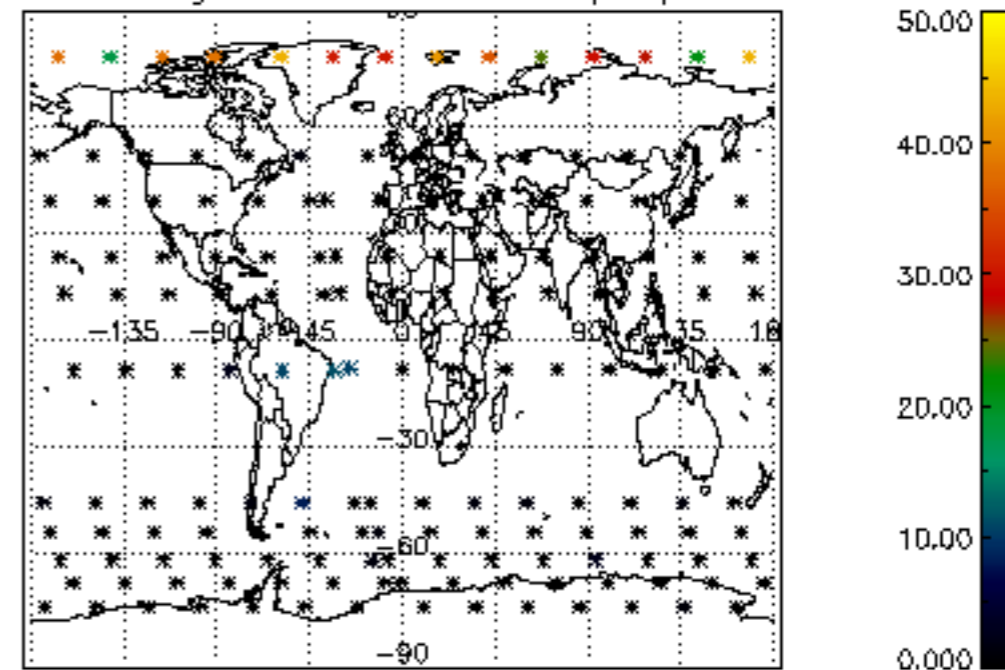

Percentage of datation errors per profile

Percentage of saturation errors per profile