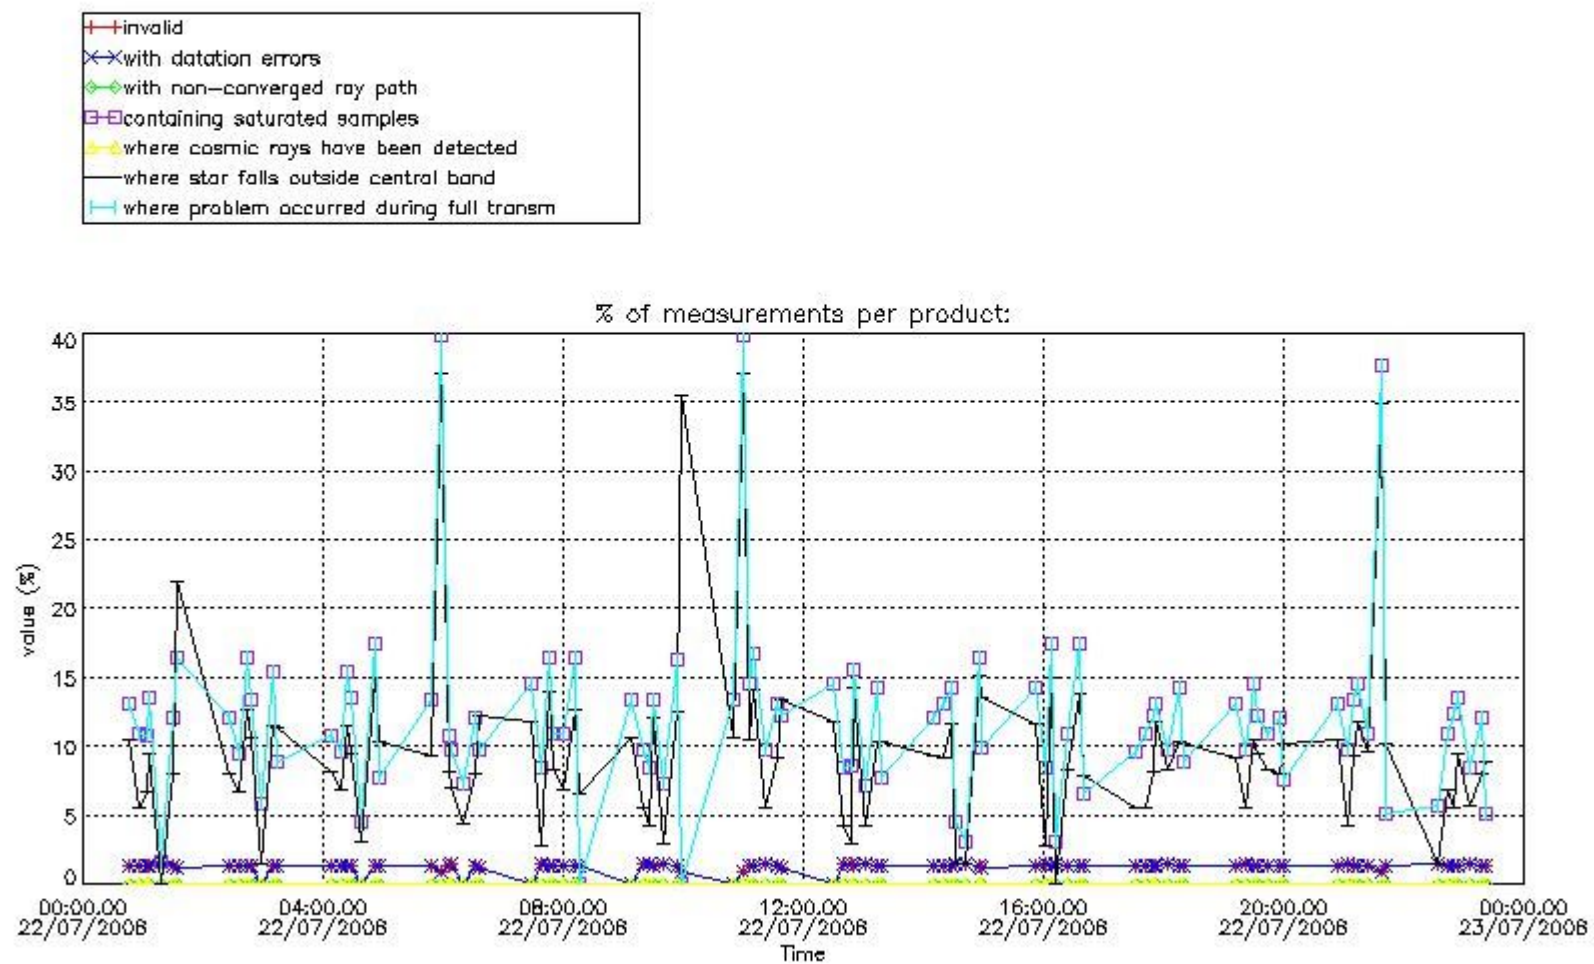

3.1 Plot quality information per product (time dependant)

3.2 Plot quality information per product (world map)

Percentage of flagged data per O3 profile

Percentage of flagged data per H2O profile

Percentage of flagged data per NO2 profile

Percentage of flagged data per NO3 profile

4. Level 1 quality information per product

In this section it is plotted some information contained in the Quality Summary data set of the level 2 products that comes from the level 1b processing. Products without errors (error flag in the MPH set to "0") are used.

4.1 Plot quality information per product (time dependant) coming from level 1b processing

4.1.1 Plot level 1 quality information per product (time dependant): ENVISAT ASCENDING passes

4.1.2 Plot level 1 quality information per product (time dependant): ENVI SAT DESCENDING passes