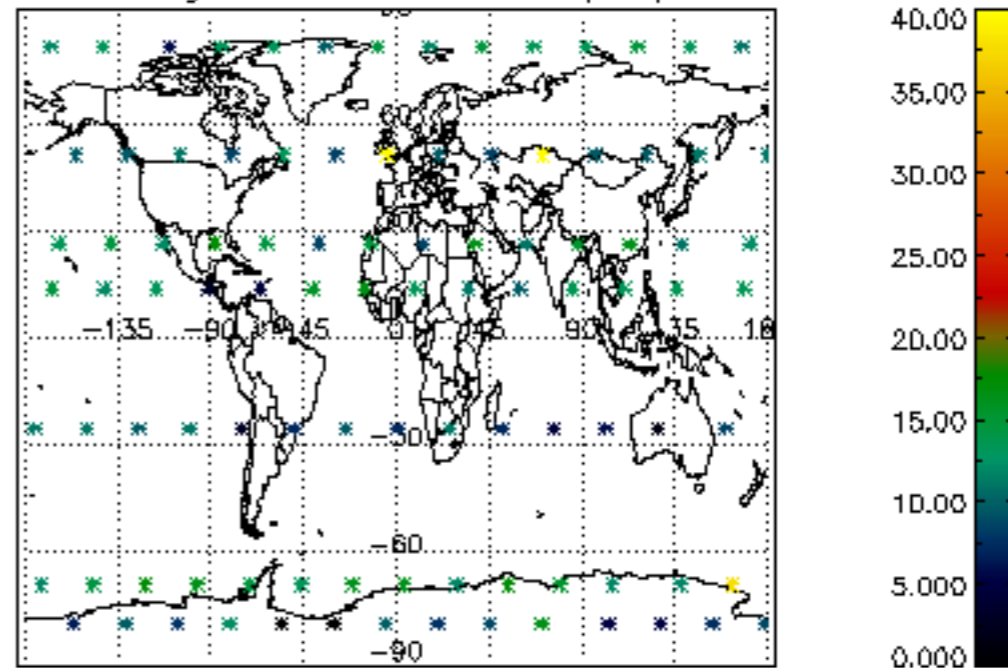

Percentage of saturation errors per profile