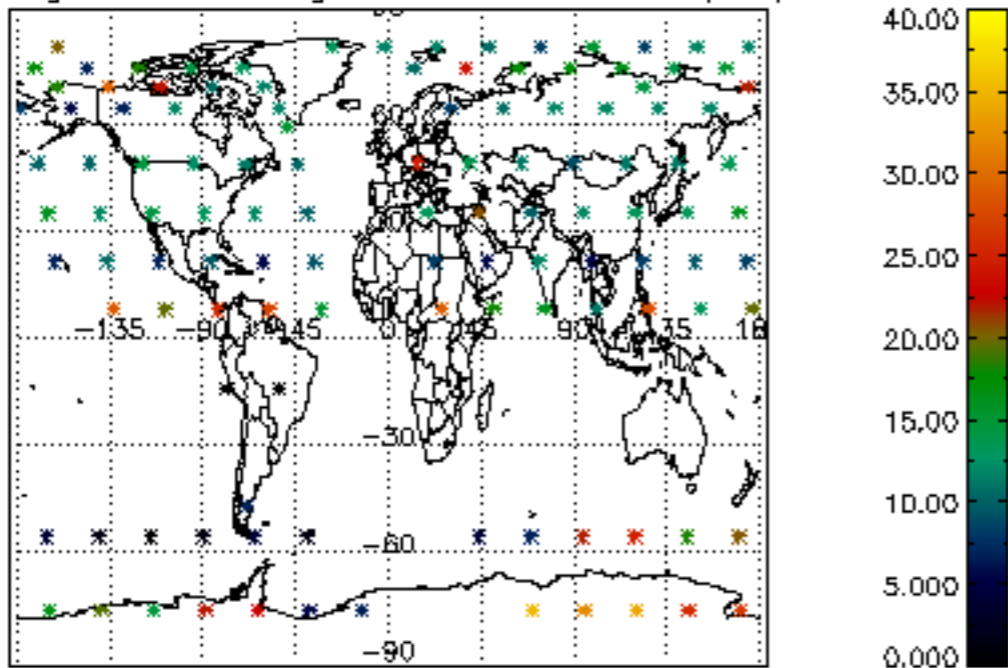

Percentage of cosmic ray hits per profile

Percentage of star falling outside central band per profile