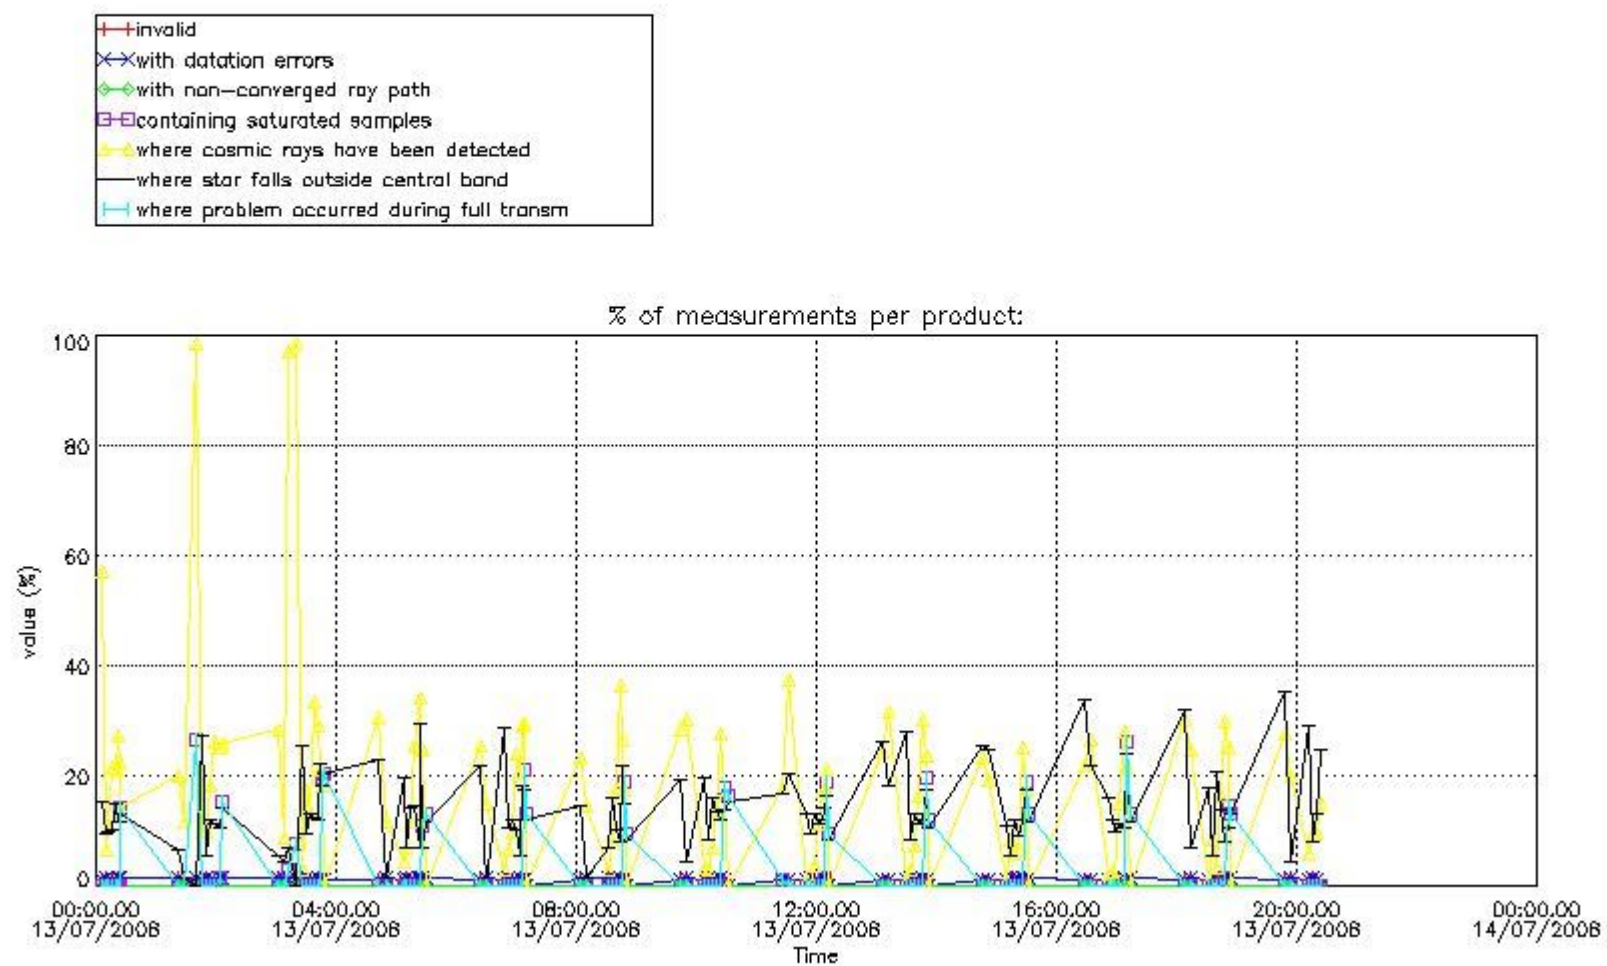

Percentage of flagged data per NO3 profile

4. Level 1 quality information per product

In this section it is plotted some information contained in the Quality Summary data set of the level 2 products that comes from the level 1b processing. Products without errors (error flag in the MPH set to "0") are used.

4.1 Plot quality information per product (time dependant) coming from level 1b processing

4.1.1 Plot level 1 quality information per product (time dependant): ENVISAT ASCENDING passes

4.1.2 Plot level 1 quality information per product (time dependant): ENVI SAT DESCENDING passes