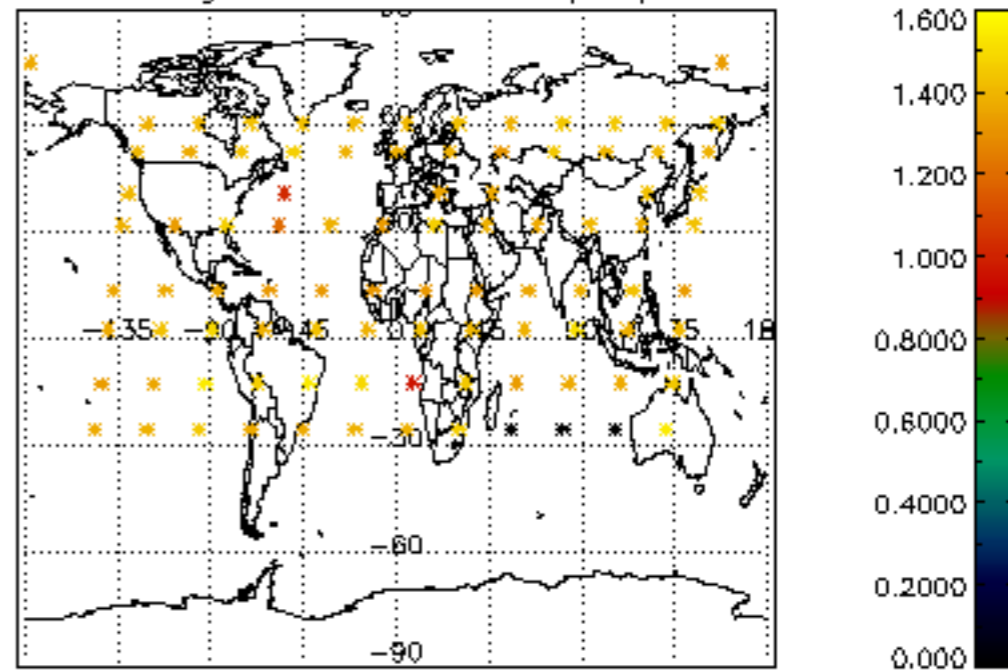

Percentage of datation errors per profile

Percentage of star falling outside central band per profile

Percentage of saturation errors per profile

Percentage of cosmic ray hits per profile

Percentage of datation errors per profile