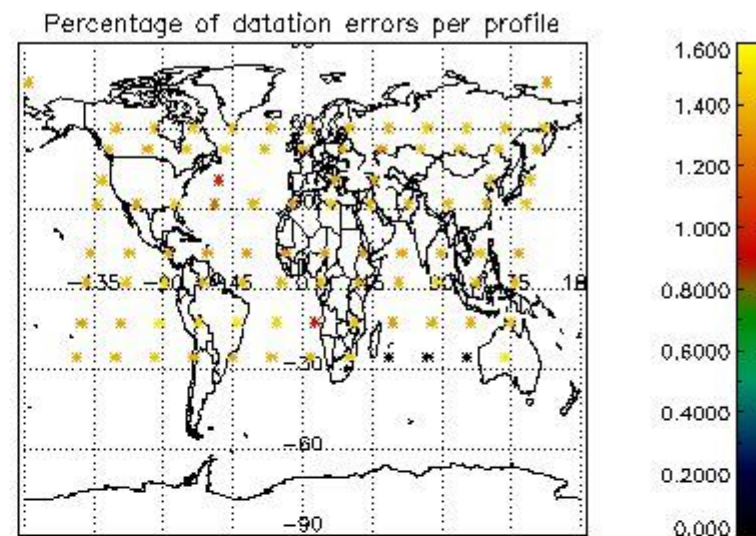

5. Trace gas profiles

5.1 Ozone statistics based on quality of products

The final quality of the products can be "measured" using the STD (Standard Deviation) attached to every point profile. This information is written to the parameter GOM_NL__2P/NL_LOCAL_SPECIES_DENSITY/o3_std of the level 2 products. The table below shows the statistics for given STD ranges.

The statistics are given with respect to the overall valid production:

- Products without fatal errors: GOM_NL__2P/MPH/PRODUCT_ERR=0
- Valid point profile: GOM_NL__2P/NL_LOCAL_SPECIES_DENSITY/pcd(0)=0

The 'Criteria' is applied to valid points of dark limb products:

- Products in dark limb illumination condition: GOM_NL__2P/NL_SUMMARY_QUALITY/obs_ill_cond=0
- Products without fatal errors: GOM_NL__2P/MPH/PRODUCT_ERR=0
- Valid point profile: GOM_NL__2P/NL_LOCAL_SPECIES_DENSITY/pcd(0)=0

So, the table below shows the percentage of dark limb and valid observations for each criteria with respect to the overall valid daily observations.

Criteria	% of total production
All STD	20
STD < 20	11