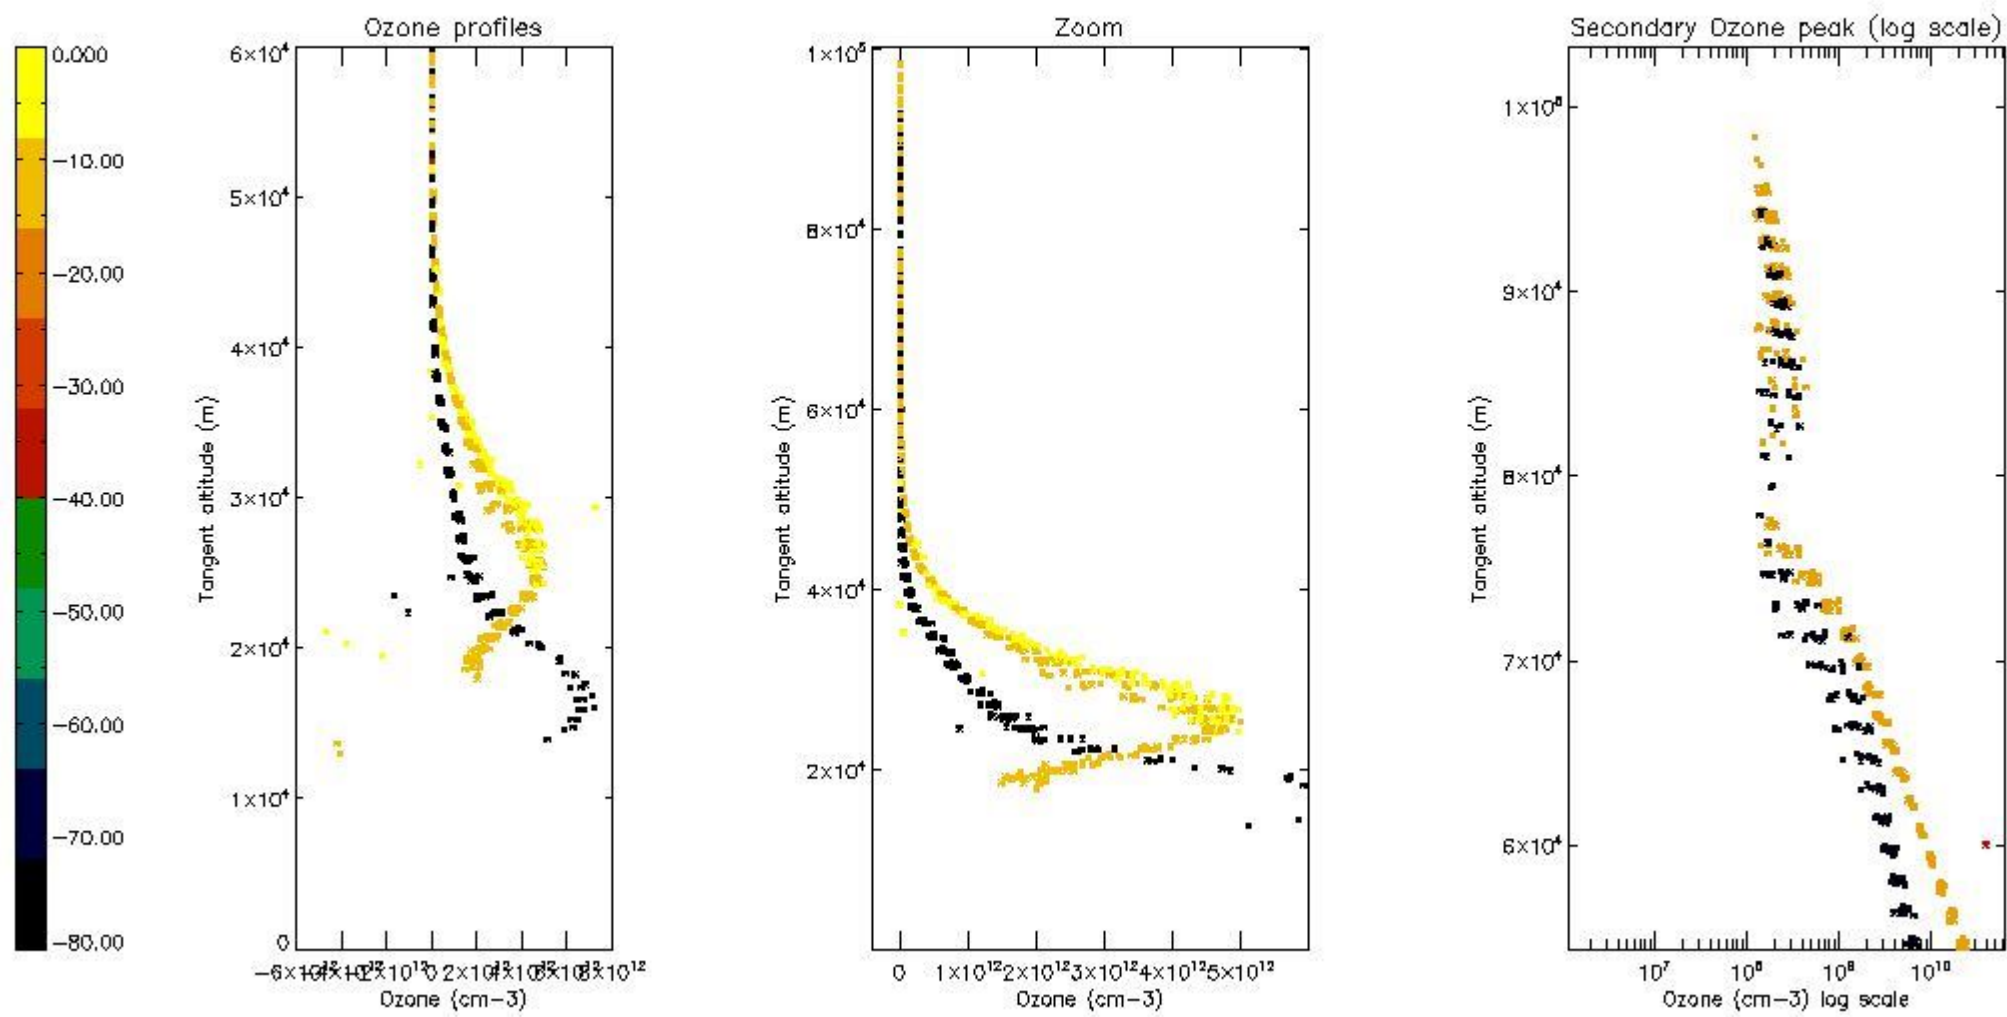

So, the table below shows the percentage of dark limb and valid observations for each criteria with respect to the overall valid daily observations.

Criteria	% of total production
All STD	20
STD < 20	11

STD < 10	9
STD < 5	6

5.2 Plot ozone profiles for all STD (dark without errors)

The colorbar represents the latitude.

5.3 Plot ozone profiles where STD < 20% (dark without errors)

The colorbar represents the latitude.

5.4 Plot ozone profiles where $STD < 10\%$ (dark without errors)

The colorbar represents the latitude.

5.5 Plot ozone profiles where STD < 5% (dark without errors)

The colorbar represents the latitude.

5.6 Plot NO₂ profiles for all STD (dark without errors)

The colorbar represents the latitude.

5.7 Plot NO3 profiles for all STD (dark without errors)

The colorbar represents the latitude.

5.8 Plot H2O profiles for all STD (only for occultations of stars 1,2,3,4,13,14,16,26,63 dark without errors)