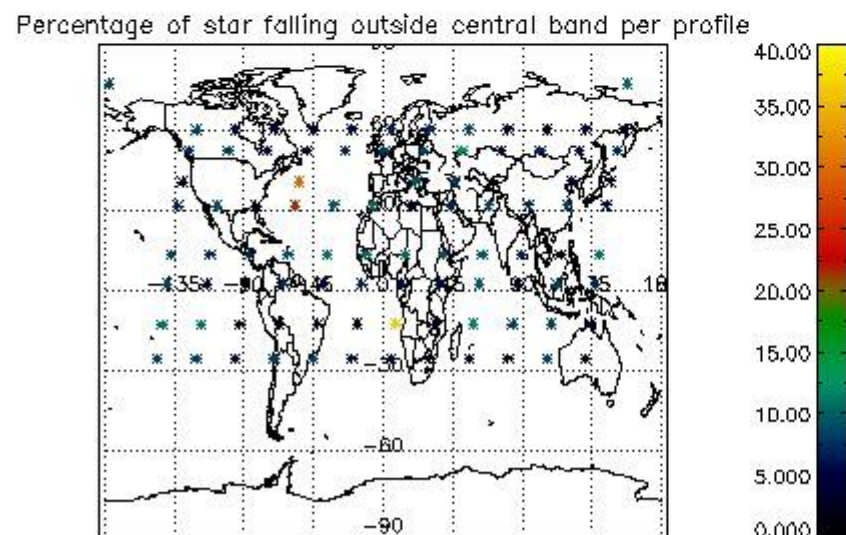

5. Trace gas profiles

5.1 Ozone statistics based on quality of products

The final quality of the products can be "measured" using the STD (Standard Deviation) attached to every point profile. This information is written to the parameter GOM_NL__2P/NL_LOCAL_SPECIES_DENSITY/o3_std of the level 2 products. The table below shows the statistics for given STD ranges.

The statistics are given with respect to the overall valid production:

- Products without fatal errors: GOM_NL__2P/MPH/PRODUCT_ERR=0
- Valid point profile: GOM_NL__2P/NL_LOCAL_SPECIES_DENSITY/pcd(0)=0

The 'Criteria' is applied to valid points of dark limb products:

- Products in dark limb illumination condition: GOM_NL__2P/NL_SUMMARY_QUALITY/obs_ill_cond=0
- Products without fatal errors: GOM_NL__2P/MPH/PRODUCT_ERR=0
- Valid point profile: GOM_NL__2P/NL_LOCAL_SPECIES_DENSITY/pcd(0)=0

So, the table below shows the percentage of dark limb and valid observations for each criteria with respect to the overall valid daily observations.

Criteria	% of total production
All STD	20
STD < 20	11