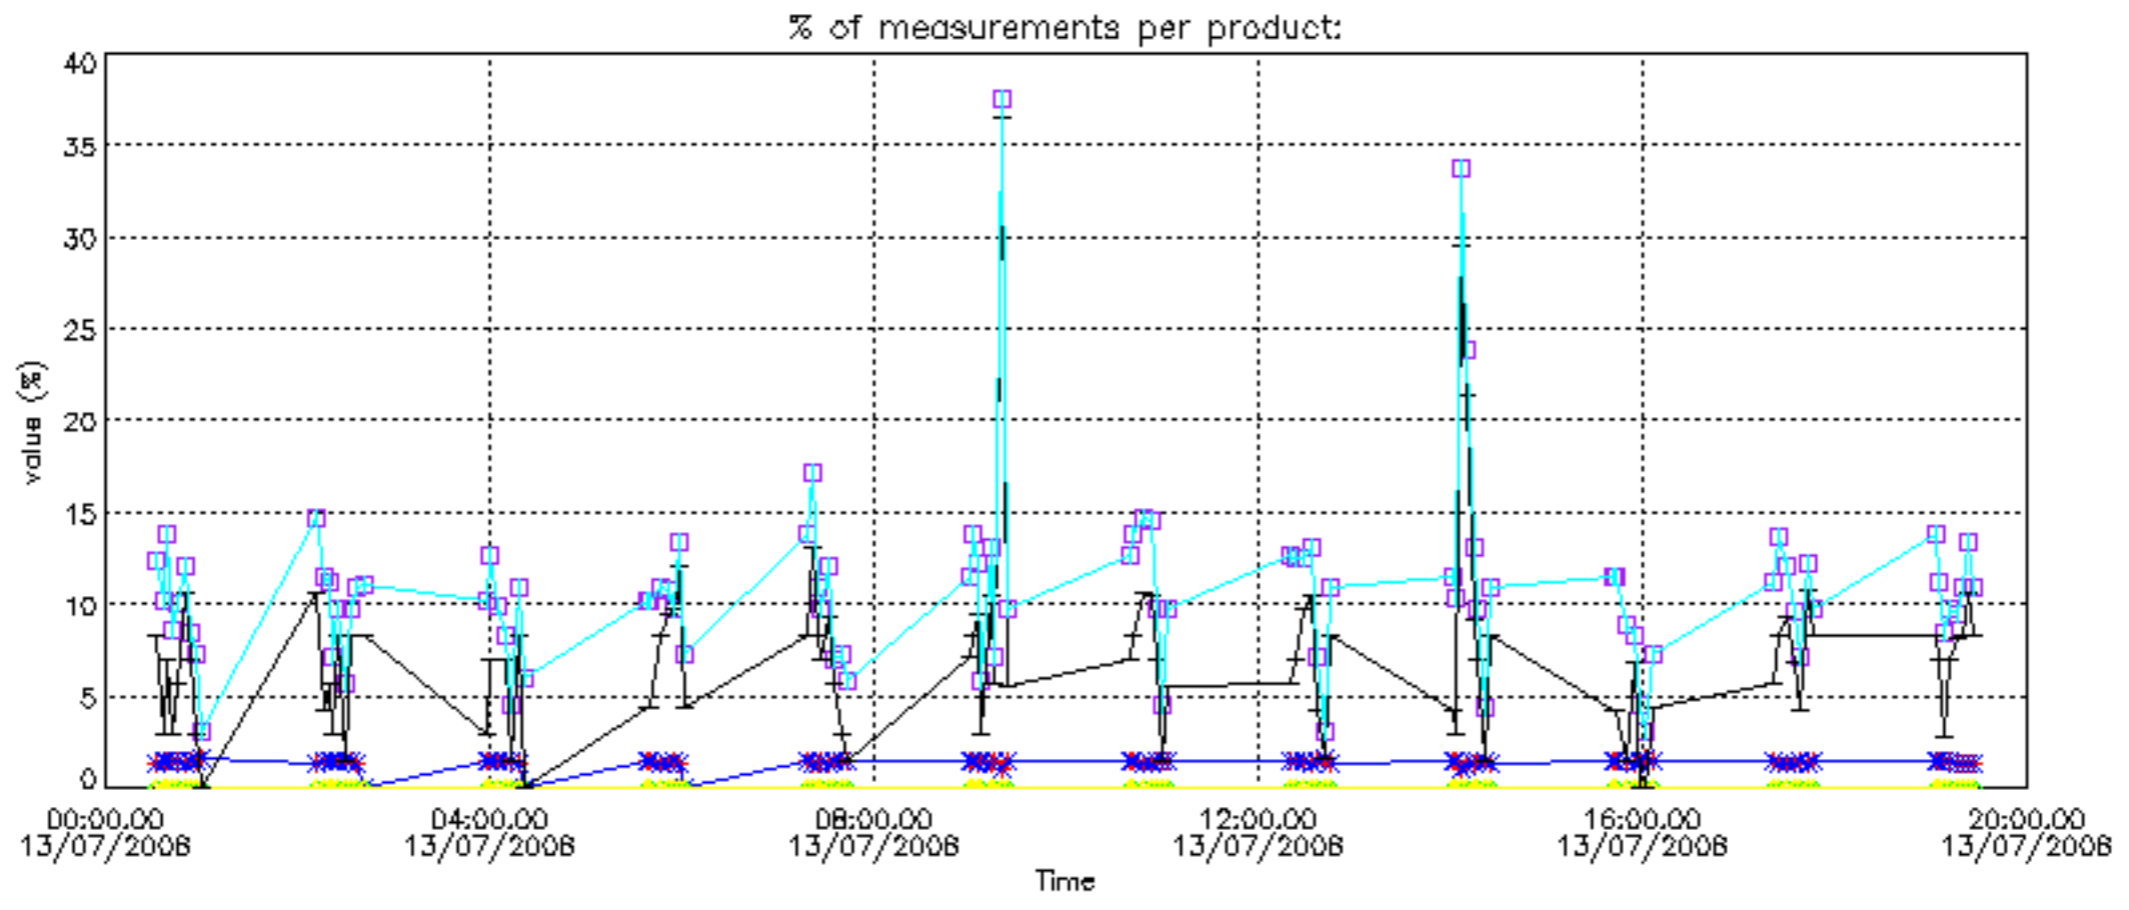

Percentage of cosmic ray hits per profile

Percentage of datation errors per profile