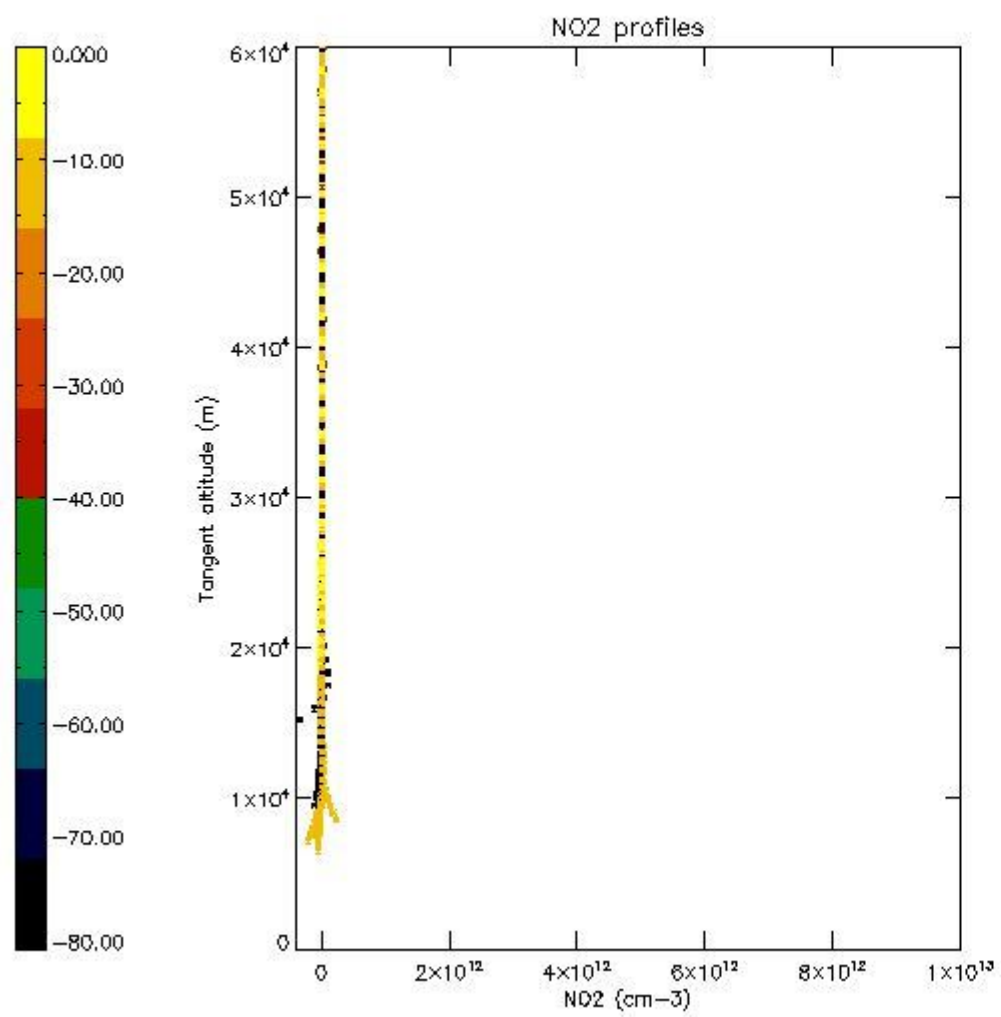

5.7 Plot NO3 profiles for all STD (dark without errors)

The colorbar represents the latitude.