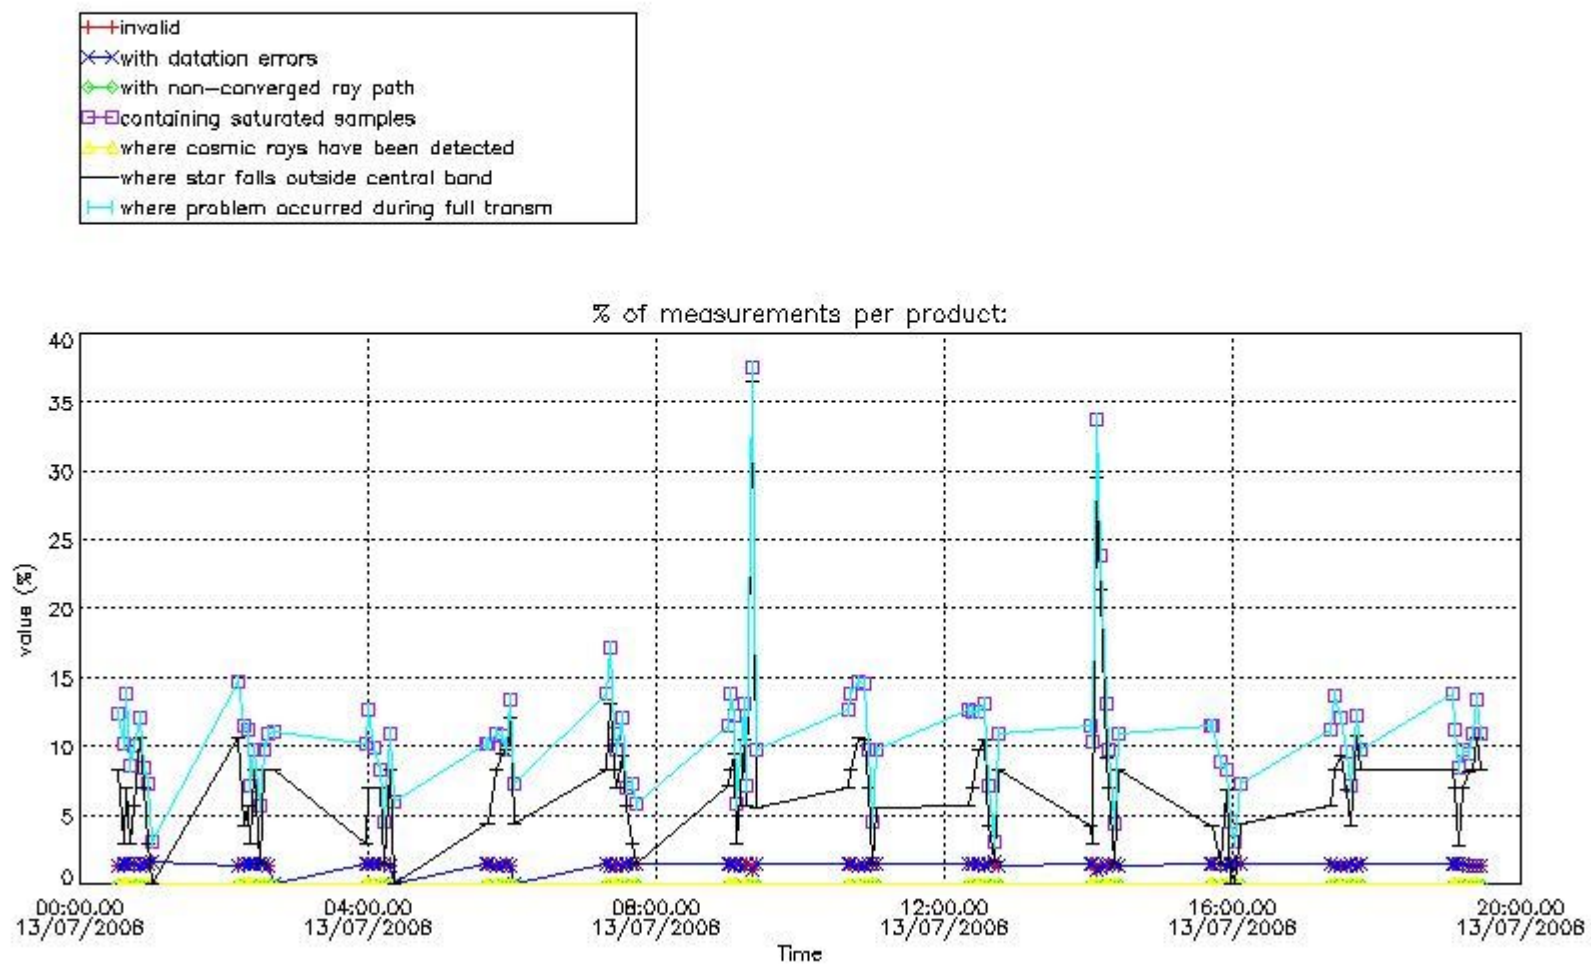

4.2 Plot quality information per product coming from level 1b processing (world map)

4.2.1 Plot level 1 quality information per product (world map): ENVISAT ASCENDING passes