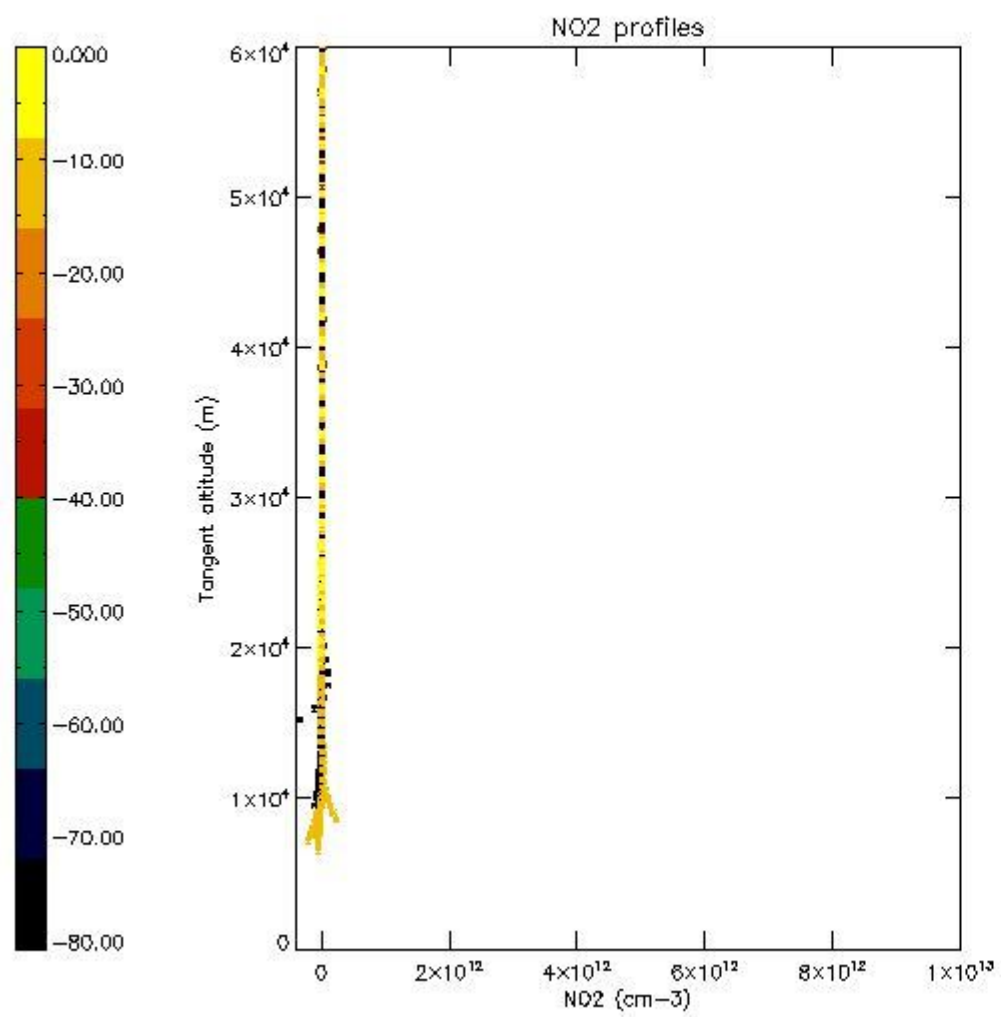

5.4 Plot ozone profiles where $STD < 10\%$ (dark without errors)

The colorbar represents the latitude.

5.5 Plot ozone profiles where STD < 5% (dark without errors)

The colorbar represents the latitude.

5.6 Plot NO₂ profiles for all STD (dark without errors)

The colorbar represents the latitude.

5.7 Plot NO3 profiles for all STD (dark without errors)

The colorbar represents the latitude.

5.8 Plot H2O profiles for all STD (only for occultations of stars 1,2,3,4,13,14,16,26,63 dark without errors)