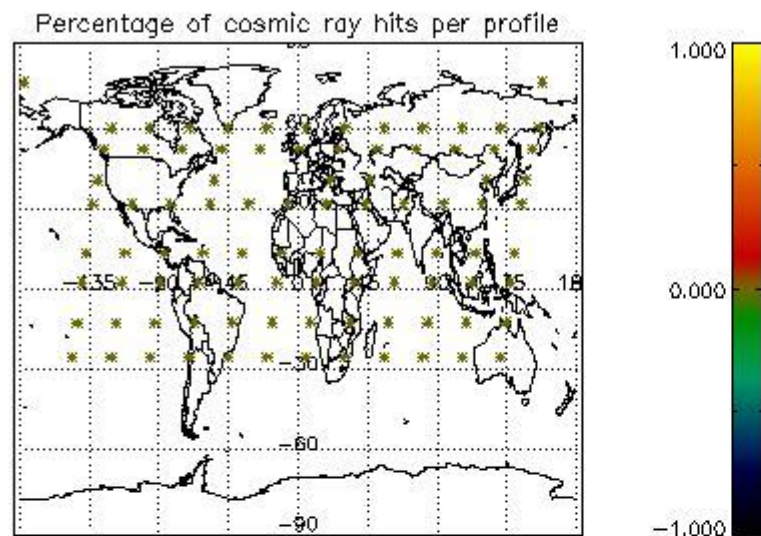

4.2.2 Plot level 1 quality information per product (world map): ENVISAT DESCENDING passes

5. Trace gas profiles

5.1 Ozone statistics based on quality of products

The final quality of the products can be "measured" using the STD (Standard Deviation) attached to every point profile. This information is written to the parameter GOM_NL__2P/NL_LOCAL_SPECIES_DENSITY/o3_std of the level 2 products. The table below shows the statistics for given STD ranges.

The statistics are given with respect to the overall valid production:

- Products without fatal errors: GOM_NL__2P/MPH/PRODUCT_ERR=0
- Valid point profile: GOM_NL__2P/NL_LOCAL_SPECIES_DENSITY/pcd(0)=0

The 'Criteria' is applied to valid points of dark limb products:

- Products in dark limb illumination condition: GOM_NL__2P/NL_SUMMARY_QUALITY/obs_ill_cond=0
- Products without fatal errors: GOM_NL__2P/MPH/PRODUCT_ERR=0
- Valid point profile: GOM_NL__2P/NL_LOCAL_SPECIES_DENSITY/pcd(0)=0

So, the table below shows the percentage of dark limb and valid observations for each criteria with respect to the overall valid daily observations.

Criteria	% of total production
All STD	20
STD < 20	11