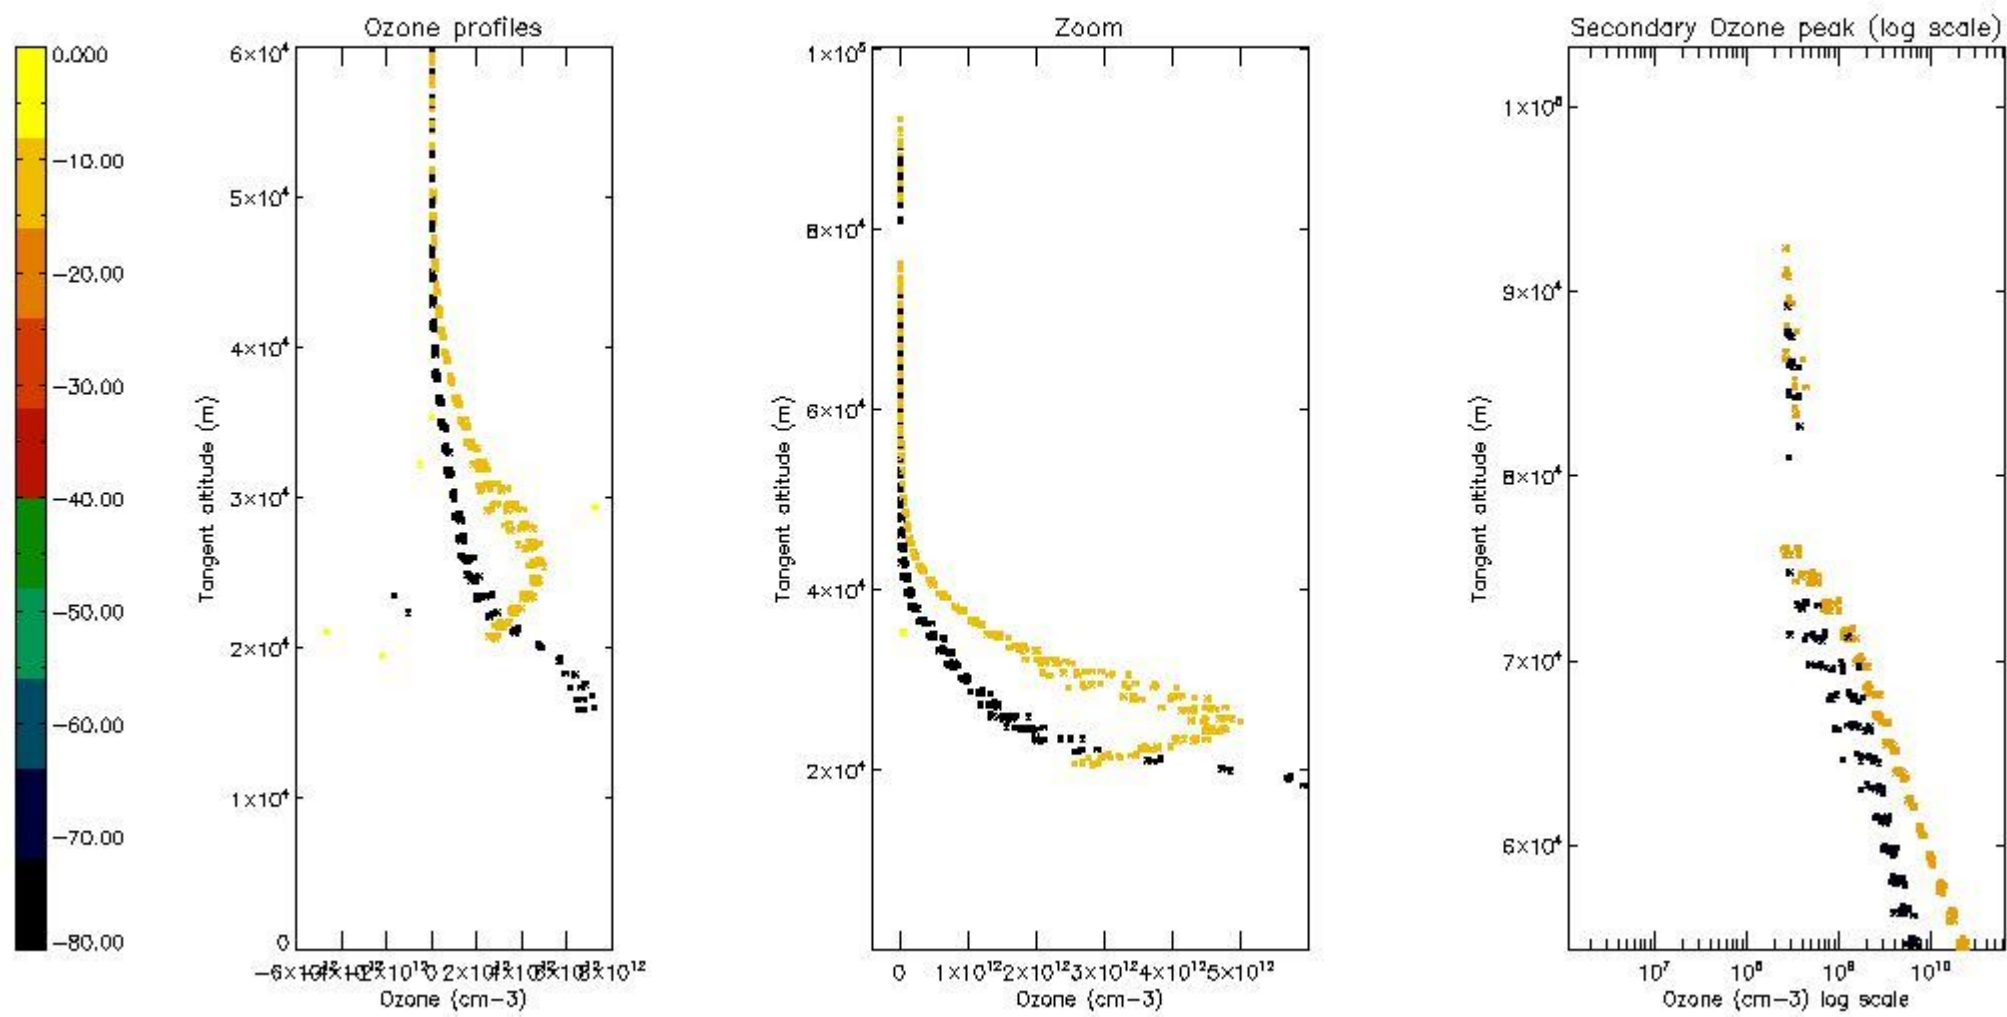

5.6 Plot NO₂ profiles for all STD (dark without errors)

The colorbar represents the latitude.