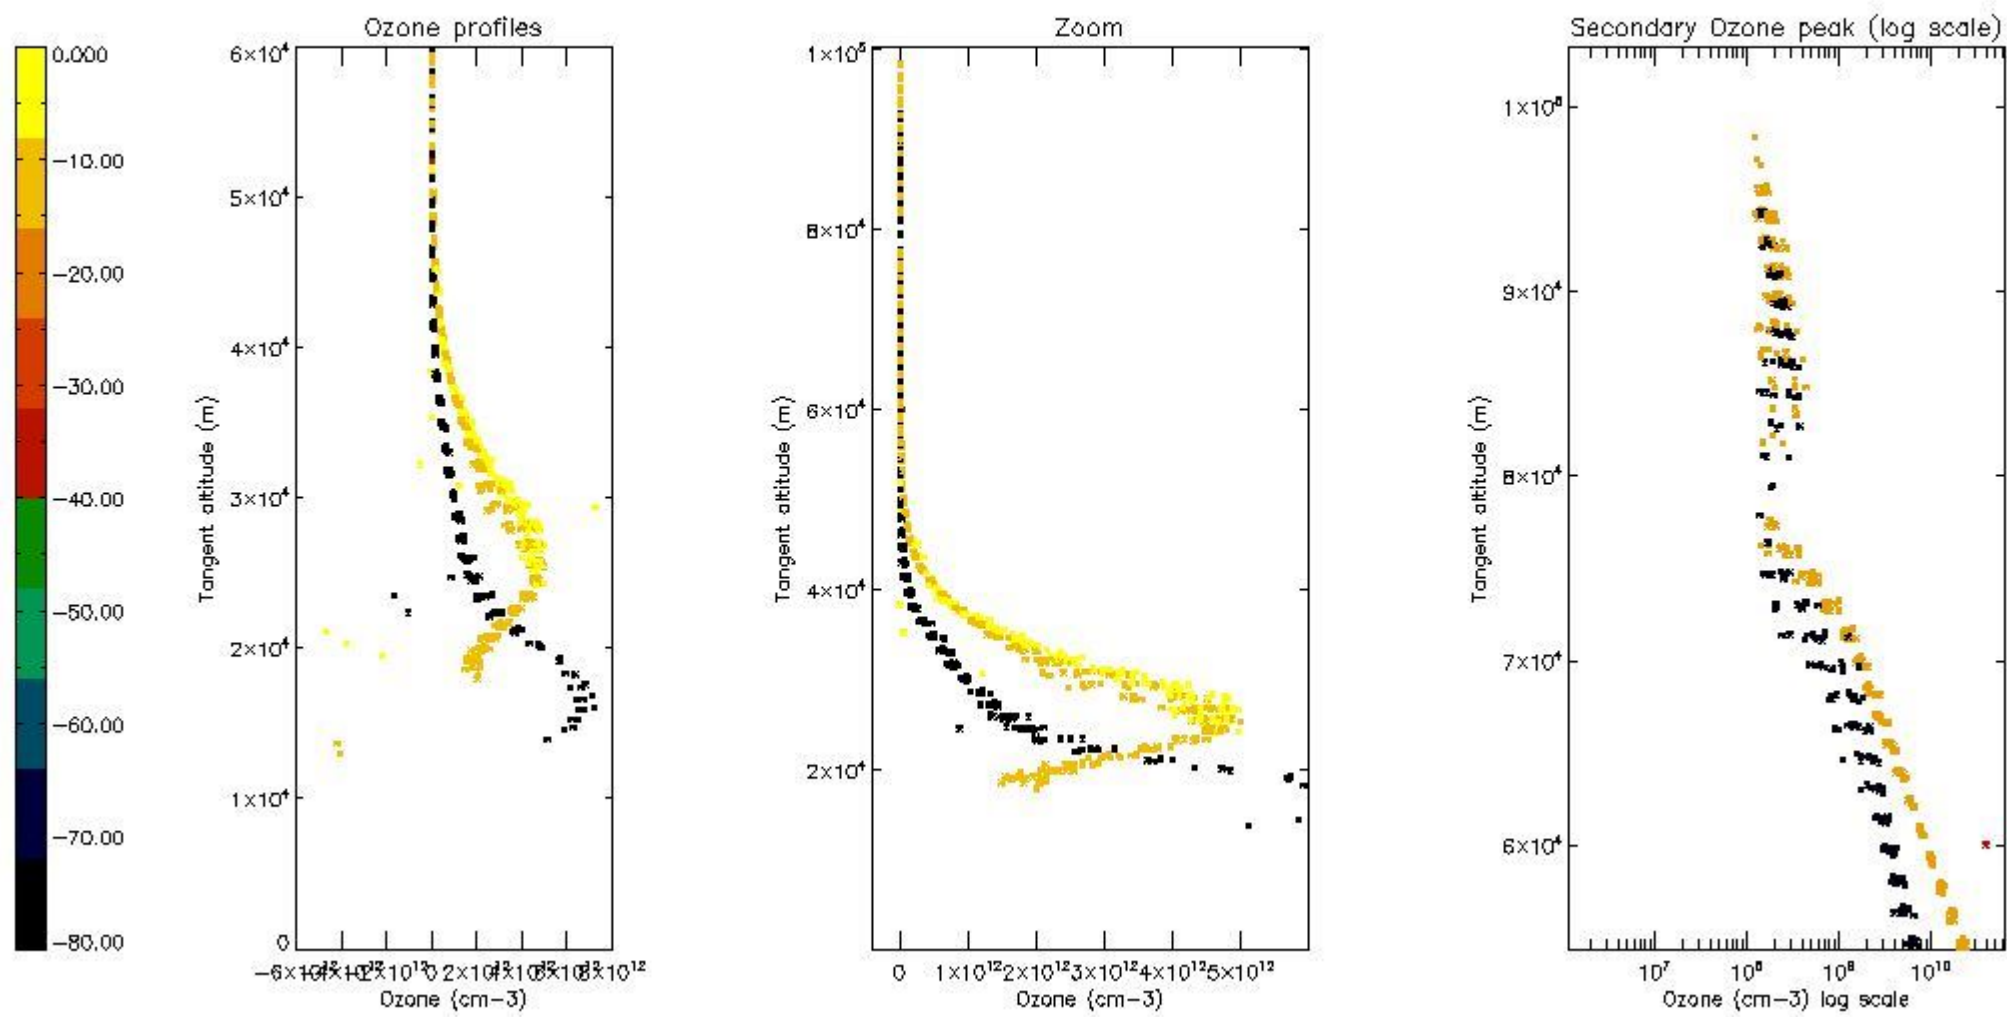

5.5 Plot ozone profiles where $STD < 5\%$ (dark without errors)

The colorbar represents the latitude.