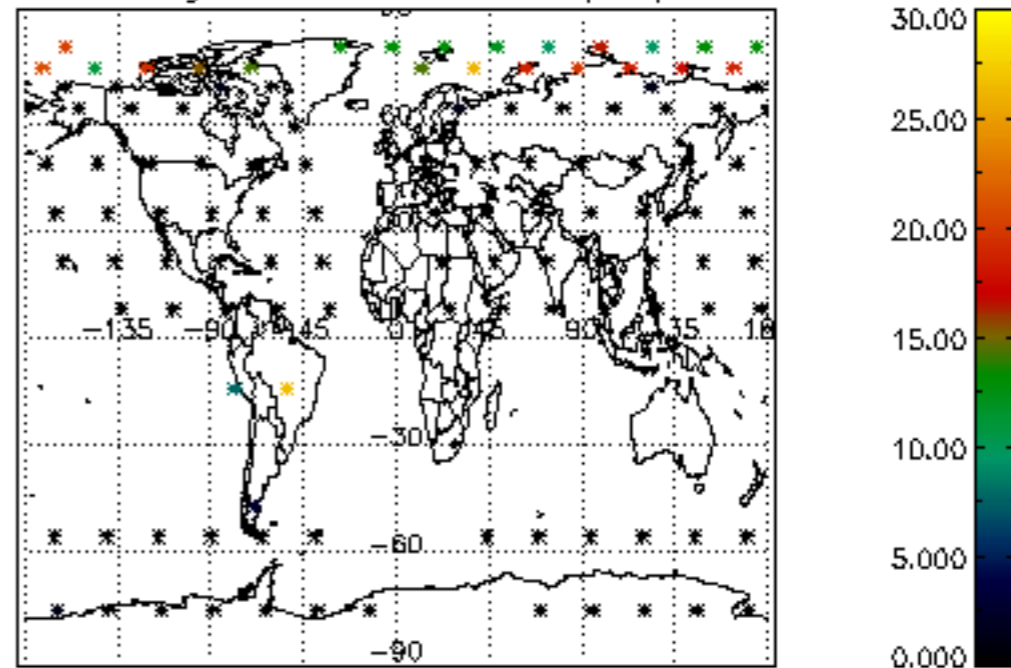

Percentage of datation errors per profile

Percentage of saturation errors per profile