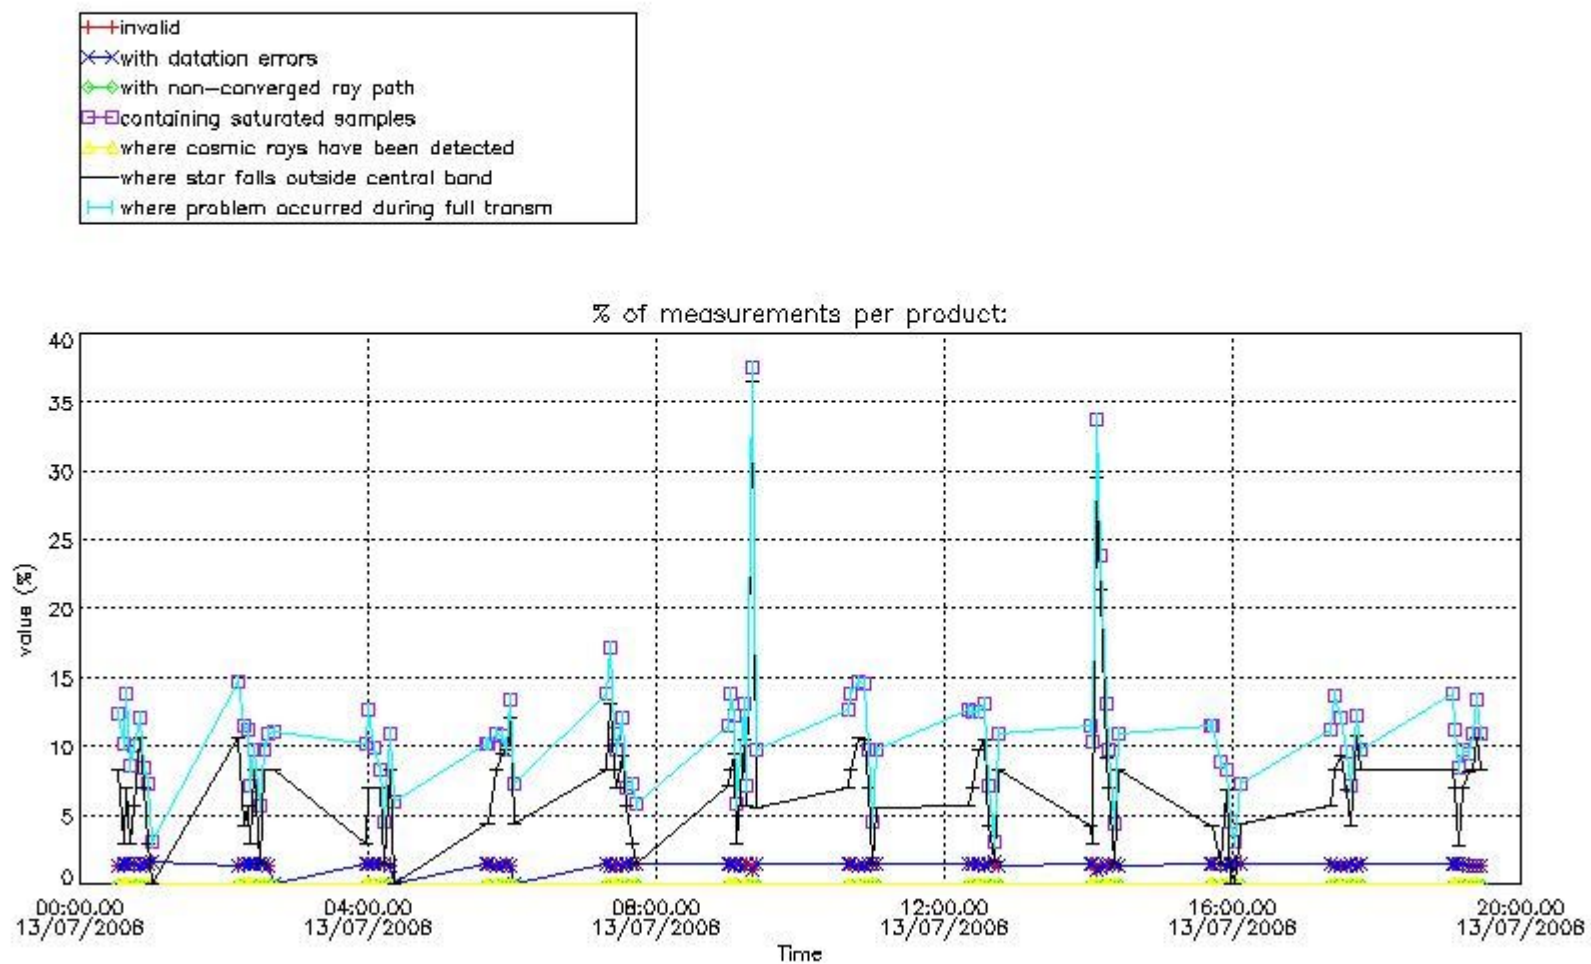

3.1 Plot quality information per product (time dependant)

3.2 Plot quality information per product (world map)

Percentage of flagged data per O3 profile

Percentage of flagged data per H2O profile

Percentage of flagged data per NO2 profile

Percentage of flagged data per NO3 profile

4. Level 1 quality information per product

In this section it is plotted some information contained in the Quality Summary data set of the level 2 products that comes from the level 1b processing. Products without errors (error flag in the MPH set to "0") are used.

4.1 Plot quality information per product (time dependant) coming from level 1b processing

4.1.1 Plot level 1 quality information per product (time dependant): ENVISAT ASCENDING passes

4.1.2 Plot level 1 quality information per product (time dependant): ENVI SAT DESCENDING passes

5. Trace gas profiles

5.1 Ozone statistics based on quality of products

The final quality of the products can be "measured" using the STD (Standard Deviation) attached to every point profile. This information is written to the parameter GOM_NL__2P/NL_LOCAL_SPECIES_DENSITY/o3_std of the level 2 products. The table below shows the statistics for given STD ranges.