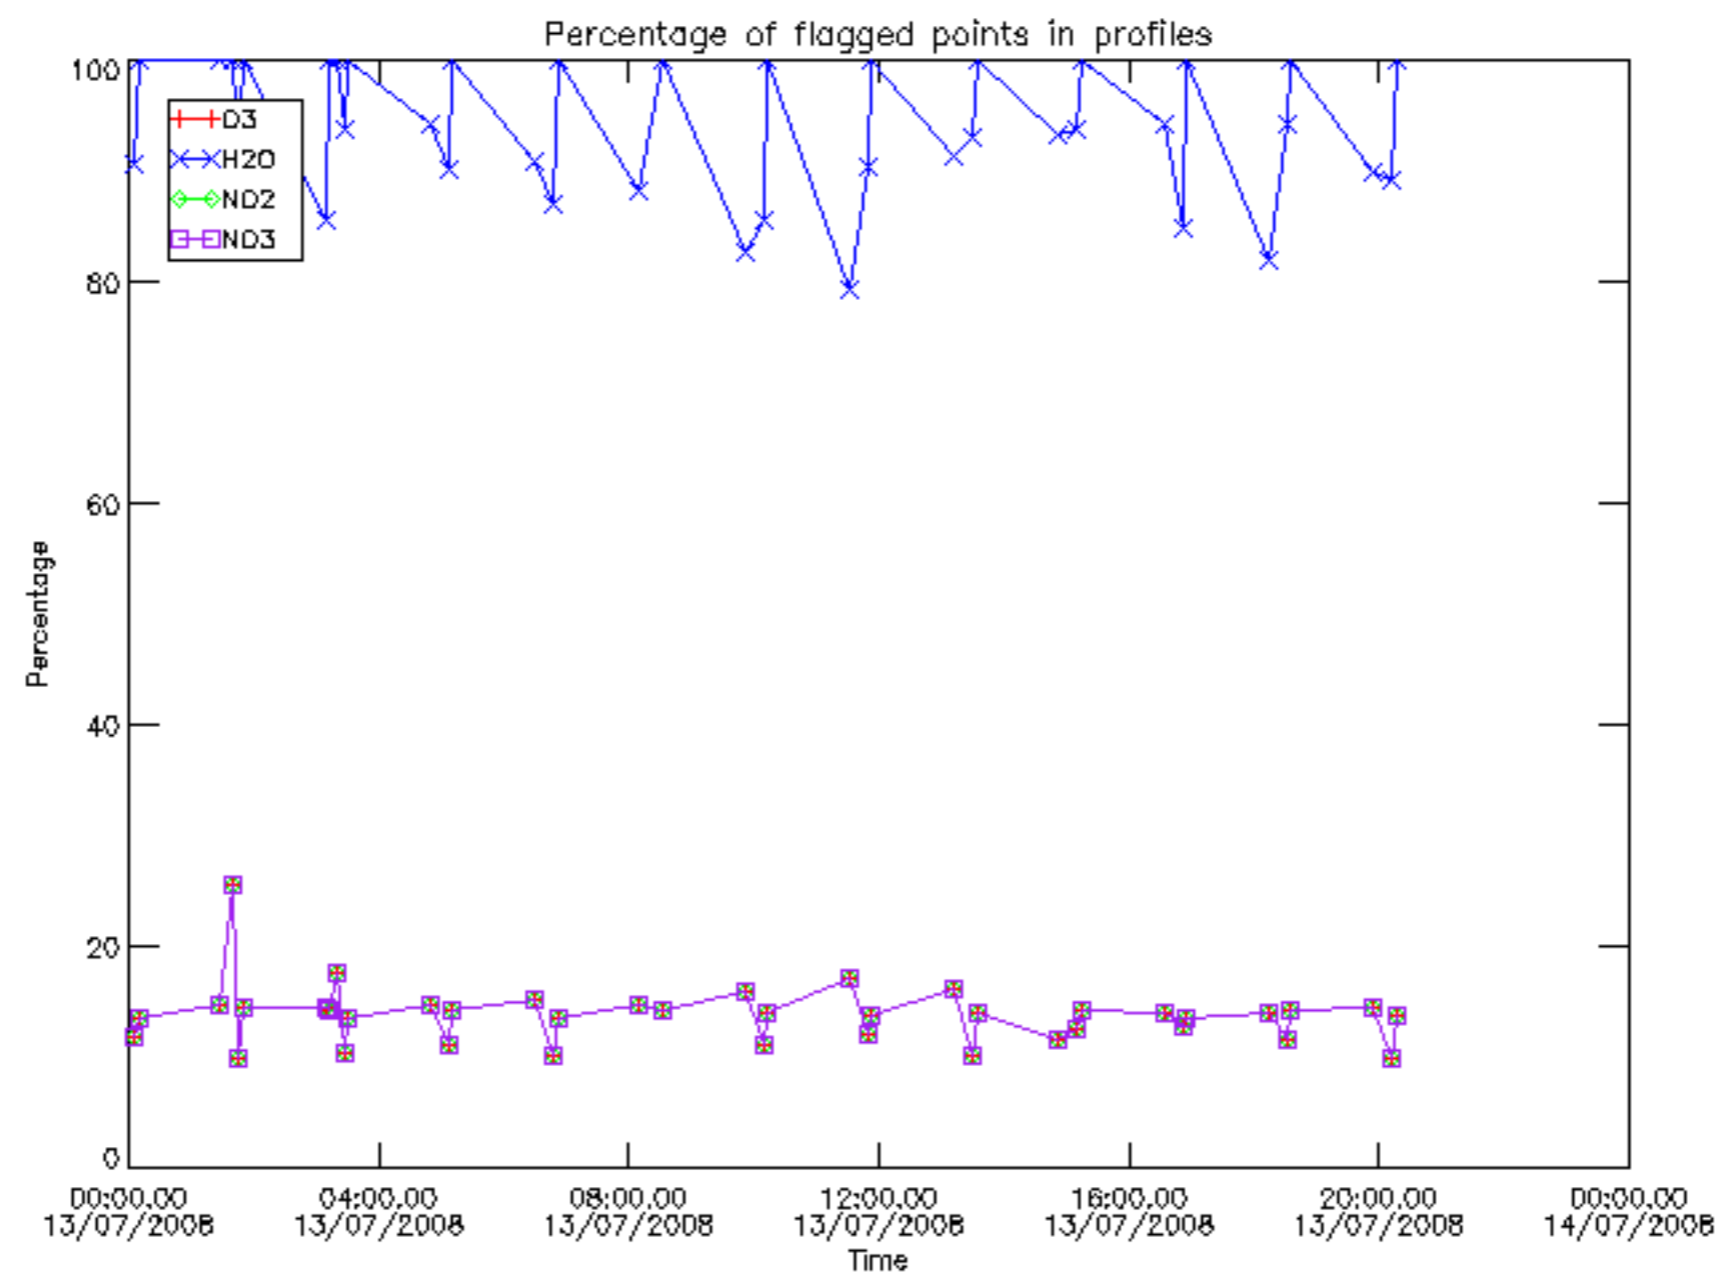

Percentage of flagged data per D3 profile

Percentage of flagged data per H2O profile