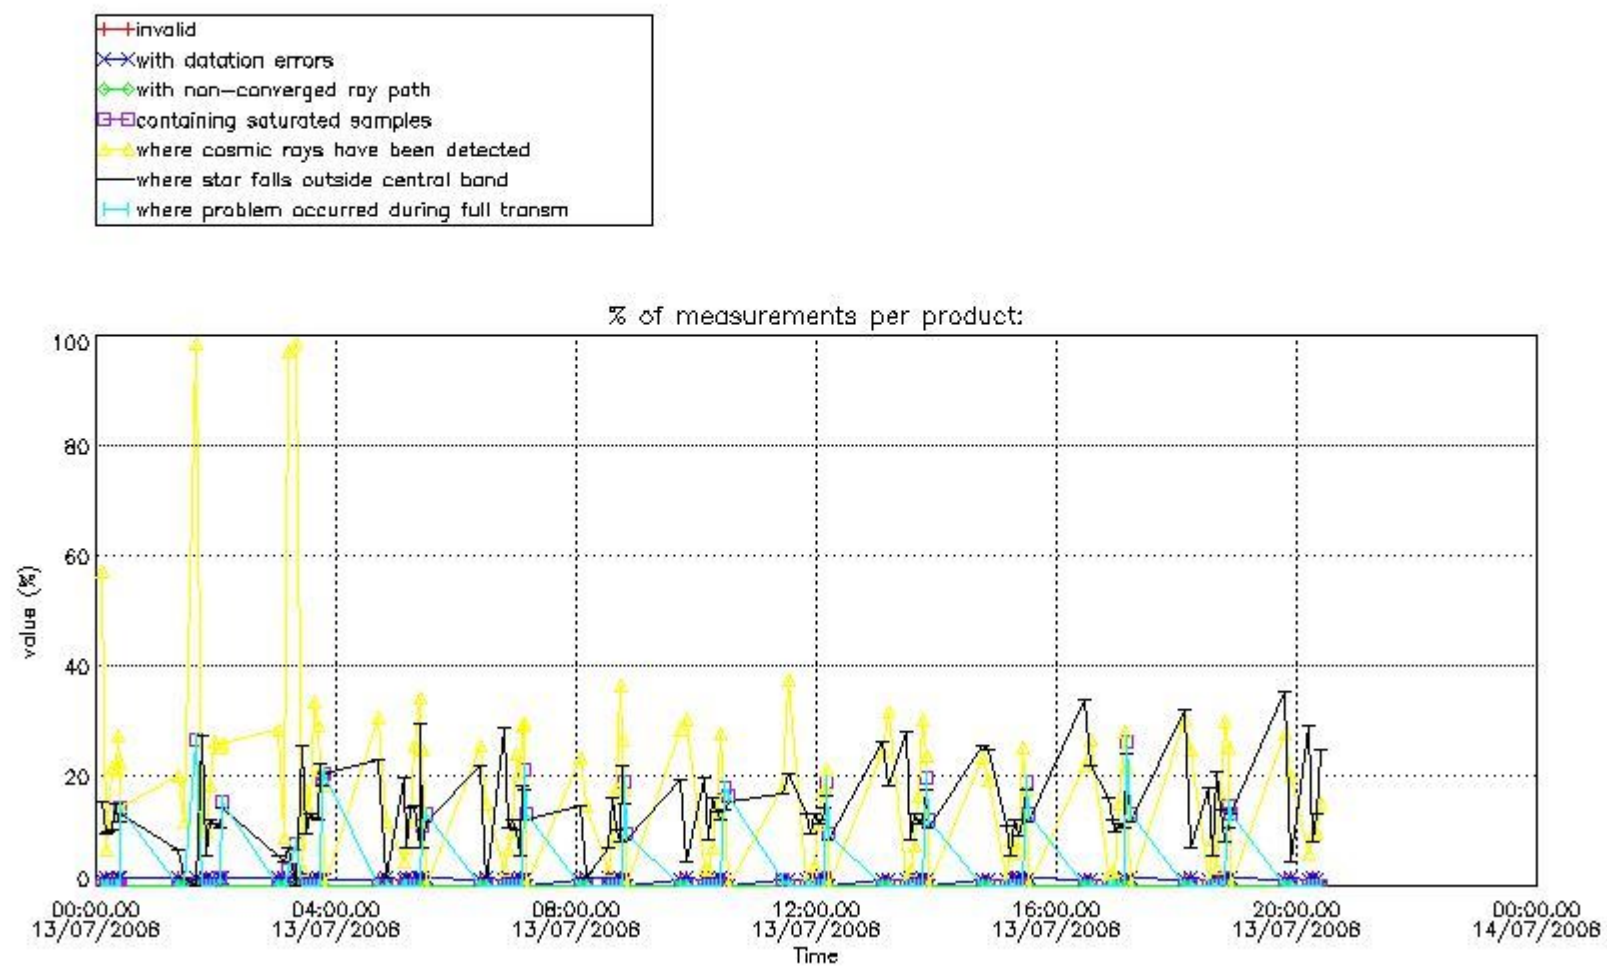

4.1.2 Plot level 1 quality information per product (time dependant): ENVI SAT DESCENDING passes