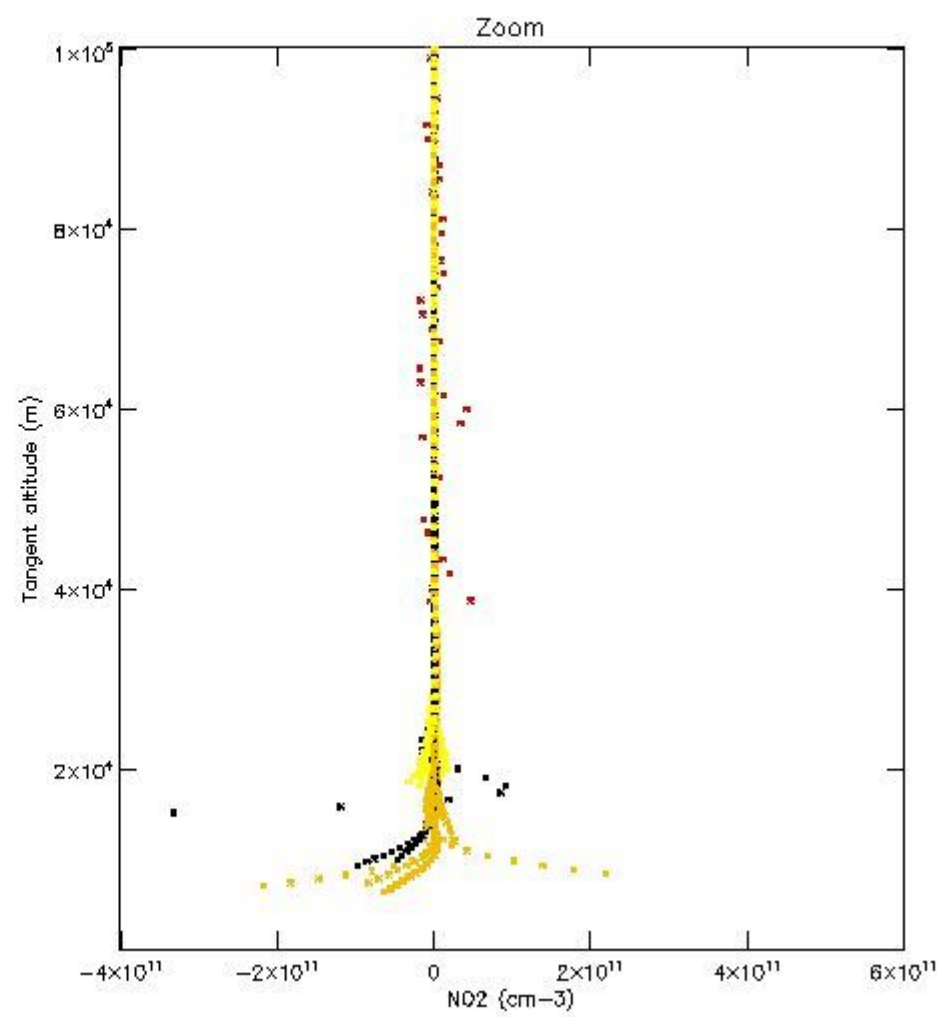

5.7 Plot NO3 profiles for all STD (dark without errors)

The colorbar represents the latitude.