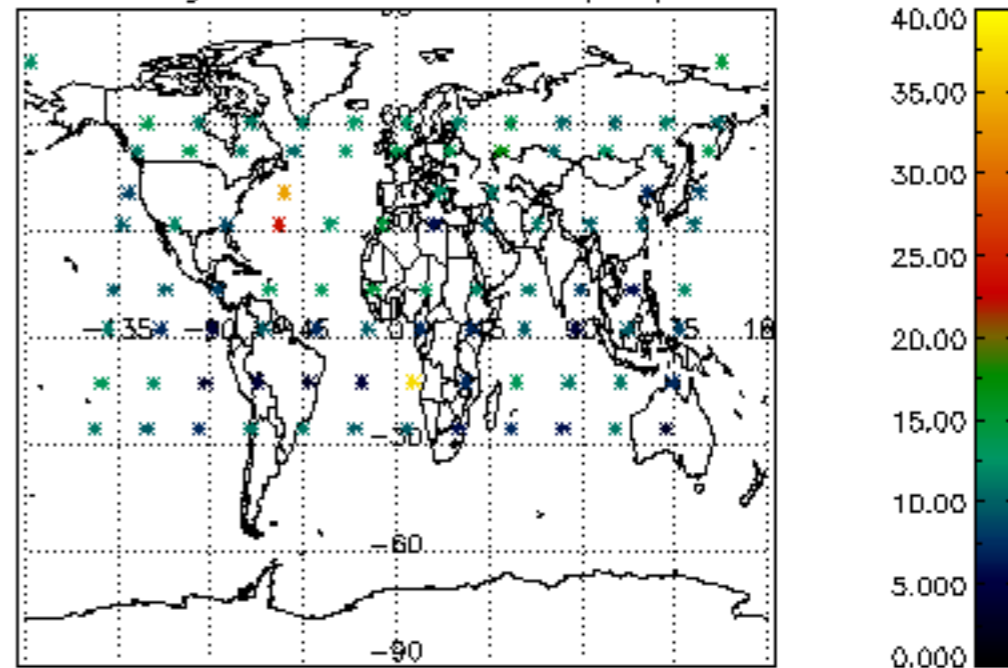

Percentage of saturation errors per profile