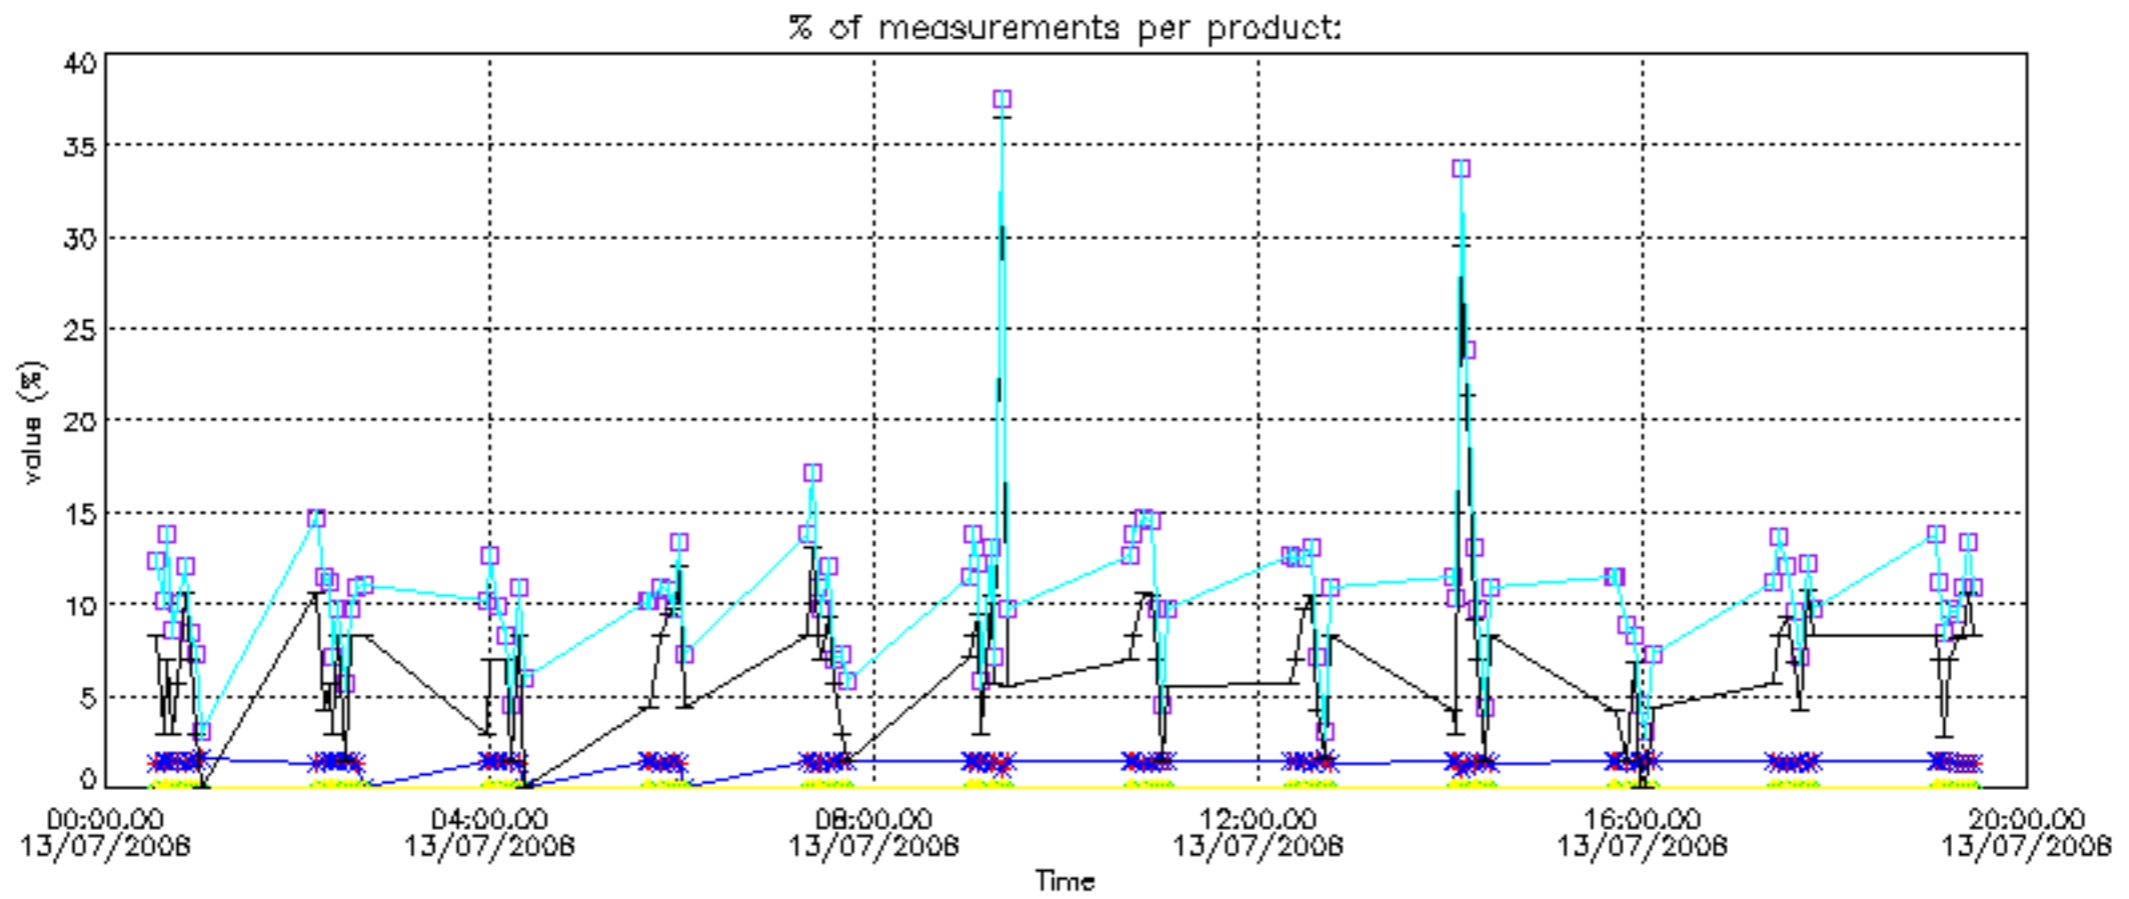

Percentage of cosmic ray hits per profile

Percentage of datation errors per profile