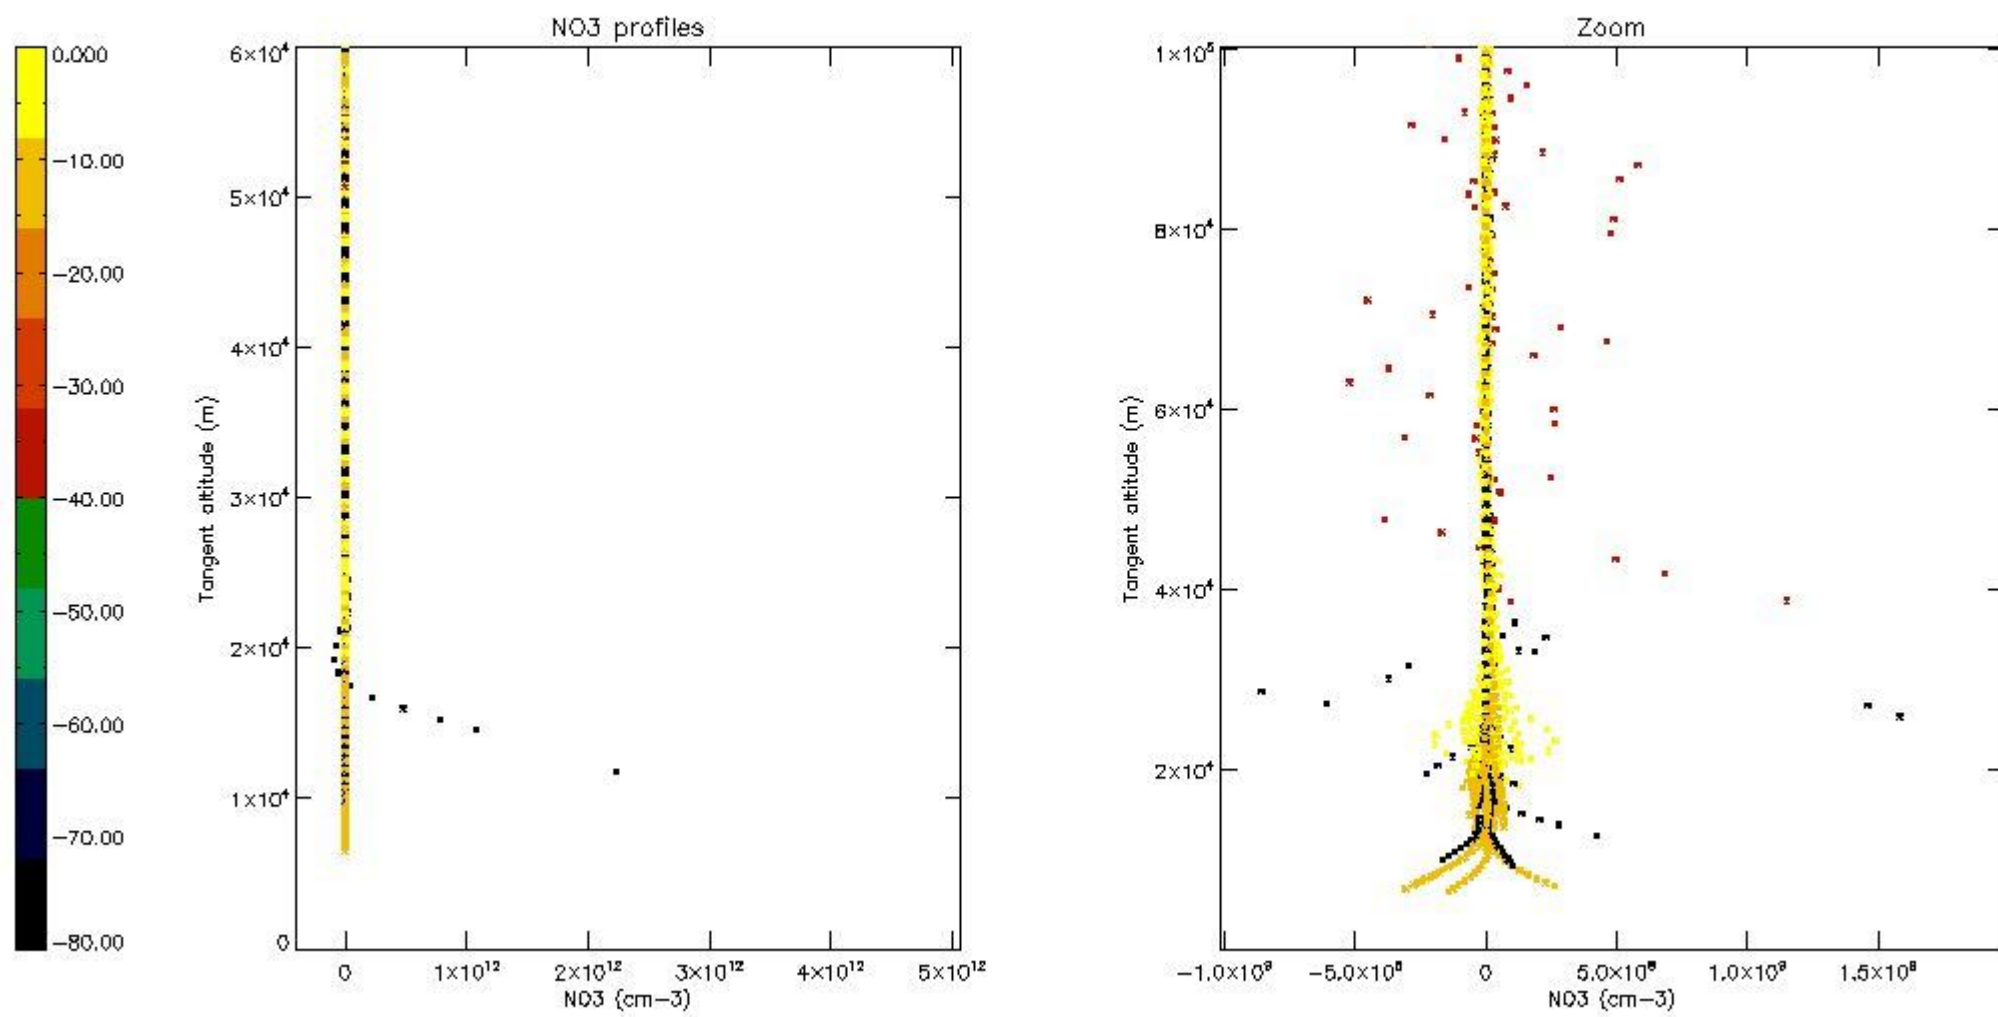

5.4 Plot ozone profiles where $STD < 10\%$ (dark without errors)

The colorbar represents the latitude.

5.5 Plot ozone profiles where STD < 5% (dark without errors)

The colorbar represents the latitude.

5.6 Plot NO₂ profiles for all STD (dark without errors)

The colorbar represents the latitude.

5.7 Plot NO3 profiles for all STD (dark without errors)

The colorbar represents the latitude.

5.8 Plot H2O profiles for all STD (only for occultations of stars 1,2,3,4,13,14,16,26,63 dark without errors)