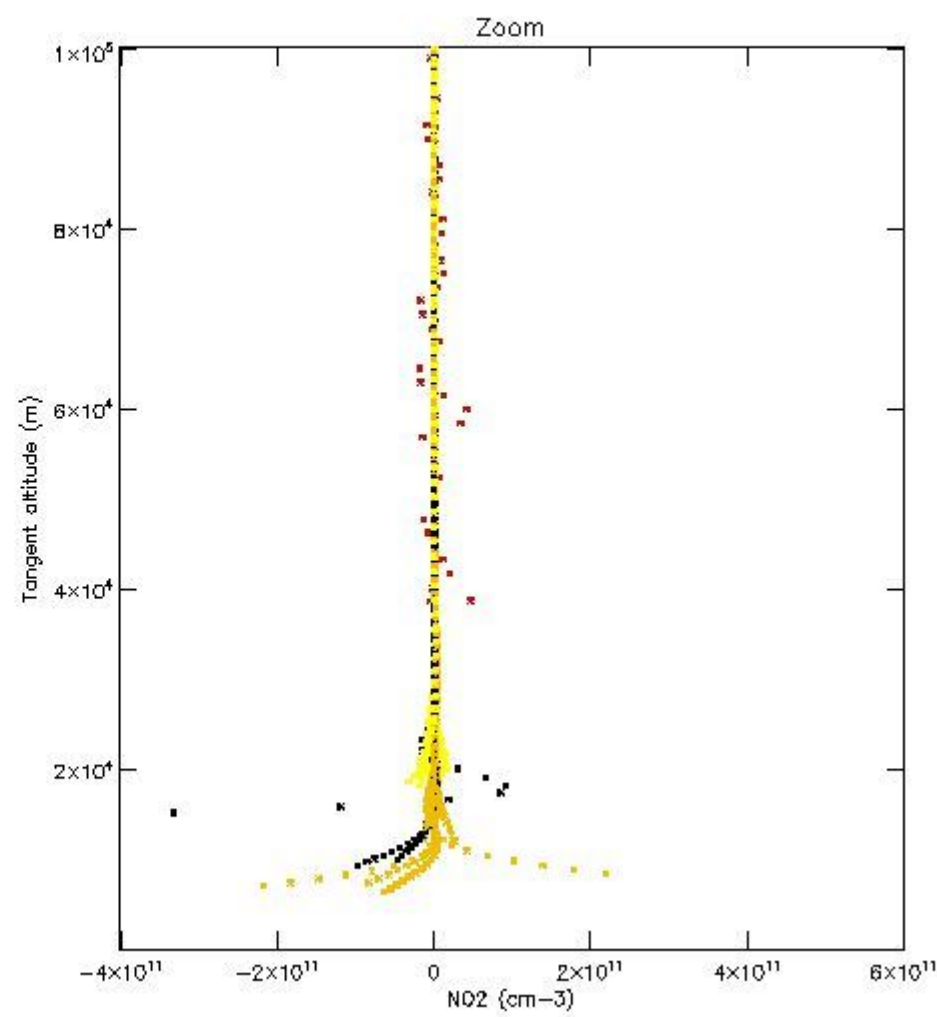

STD < 10	9
STD < 5	6

5.2 Plot ozone profiles for all STD (dark without errors)

The colorbar represents the latitude.

5.3 Plot ozone profiles where STD < 20% (dark without errors)

The colorbar represents the latitude.

5.4 Plot ozone profiles where $STD < 10\%$ (dark without errors)

The colorbar represents the latitude.

5.5 Plot ozone profiles where STD < 5% (dark without errors)

The colorbar represents the latitude.

5.6 Plot NO₂ profiles for all STD (dark without errors)

The colorbar represents the latitude.

5.7 Plot NO3 profiles for all STD (dark without errors)

The colorbar represents the latitude.

5.8 Plot H2O profiles for all STD (only for occultations of stars 1,2,3,4,13,14,16,26,63 dark without errors)