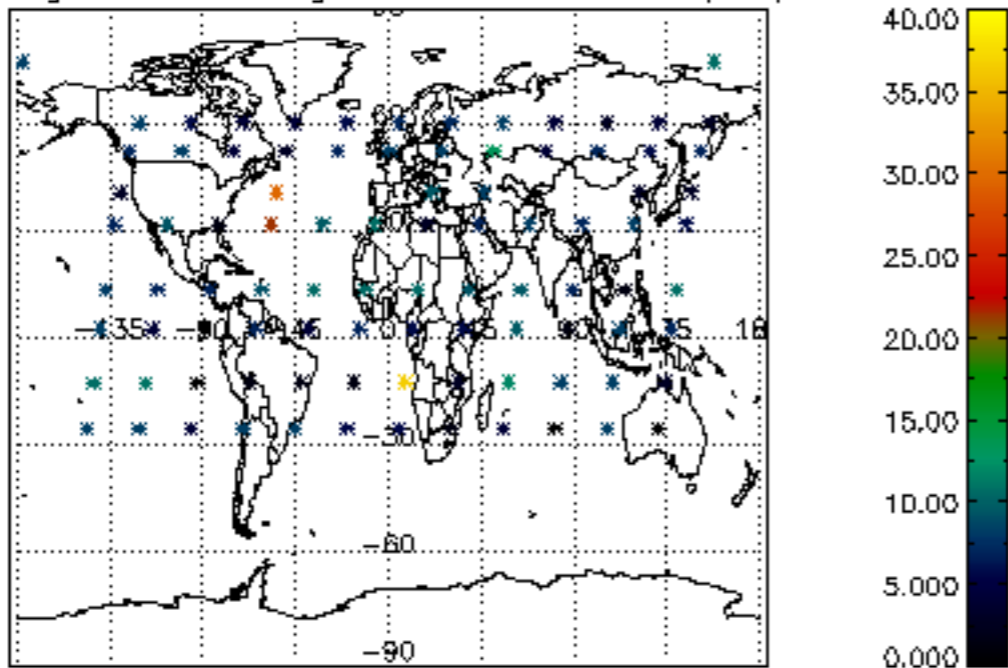

Percentage of star falling outside central band per profile