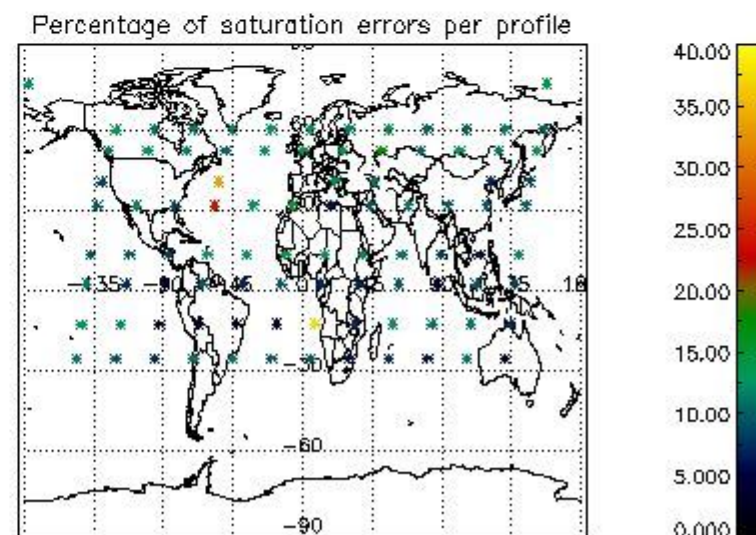

Percentage of flagged data per NO3 profile

4. Level 1 quality information per product

In this section it is plotted some information contained in the Quality Summary data set of the level 2 products that comes from the level 1b processing. Products without errors (error flag in the MPH set to "0") are used.

4.1 Plot quality information per product (time dependant) coming from level 1b processing

4.1.1 Plot level 1 quality information per product (time dependant): ENVISAT ASCENDING passes

4.1.2 Plot level 1 quality information per product (time dependant): ENVI SAT DESCENDING passes

4.2 Plot quality information per product coming from level 1b processing (world map)

4.2.1 Plot level 1 quality information per product (world map): ENVISAT ASCENDING passes

4.2.2 Plot level 1 quality information per product (world map): ENVISAT DESCENDING passes