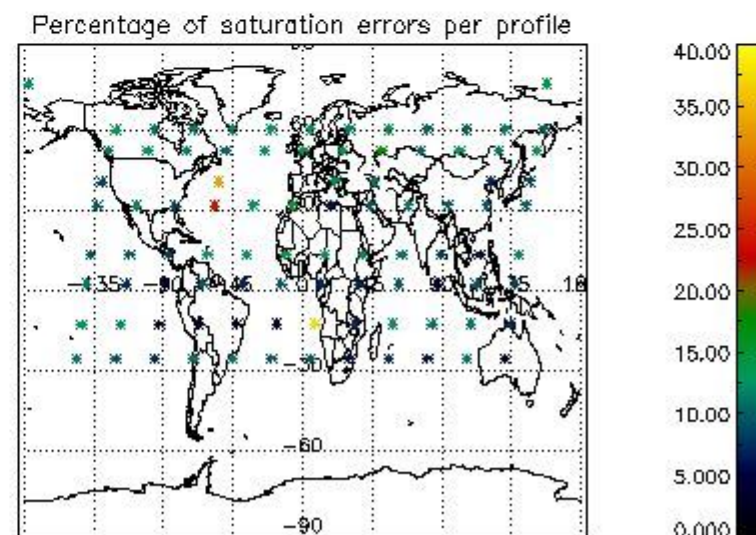

5. Trace gas profiles

5.1 Ozone statistics based on quality of products

The final quality of the products can be "measured" using the STD (Standard Deviation) attached to every point profile. This information is written to the parameter GOM_NL__2P/NL_LOCAL_SPECIES_DENSITY/o3_std of the level 2 products. The table below shows the statistics for given STD ranges.

The statistics are given with respect to the overall valid production:

- Products without fatal errors: GOM_NL__2P/MPH/PRODUCT_ERR=0
- Valid point profile: GOM_NL__2P/NL_LOCAL_SPECIES_DENSITY/pcd(0)=0

The 'Criteria' is applied to valid points of dark limb products:

- Products in dark limb illumination condition: GOM_NL__2P/NL_SUMMARY_QUALITY/obs_ill_cond=0
- Products without fatal errors: GOM_NL__2P/MPH/PRODUCT_ERR=0
- Valid point profile: GOM_NL__2P/NL_LOCAL_SPECIES_DENSITY/pcd(0)=0

So, the table below shows the percentage of dark limb and valid observations for each criteria with respect to the overall valid daily observations.

Criteria	% of total production
All STD	20
STD < 20	11