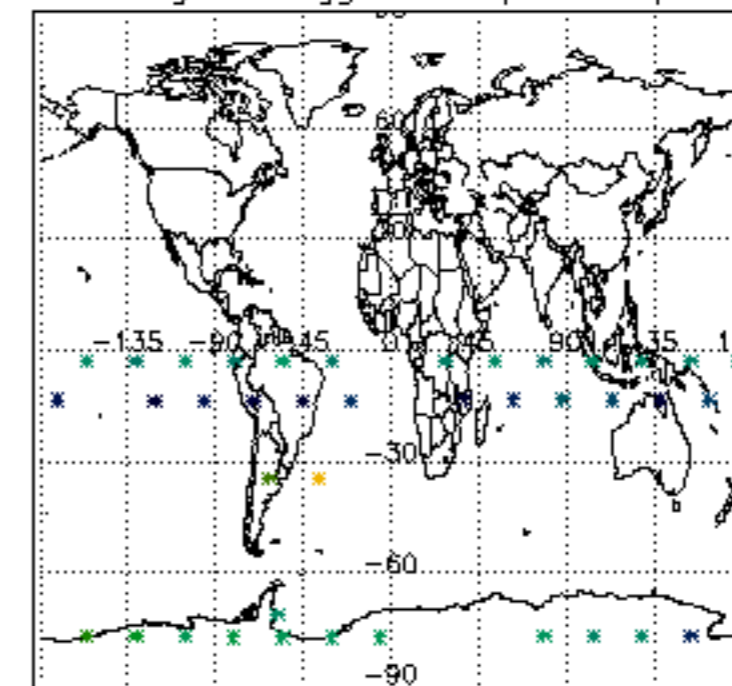

Percentage of flagged data per NO3 profile