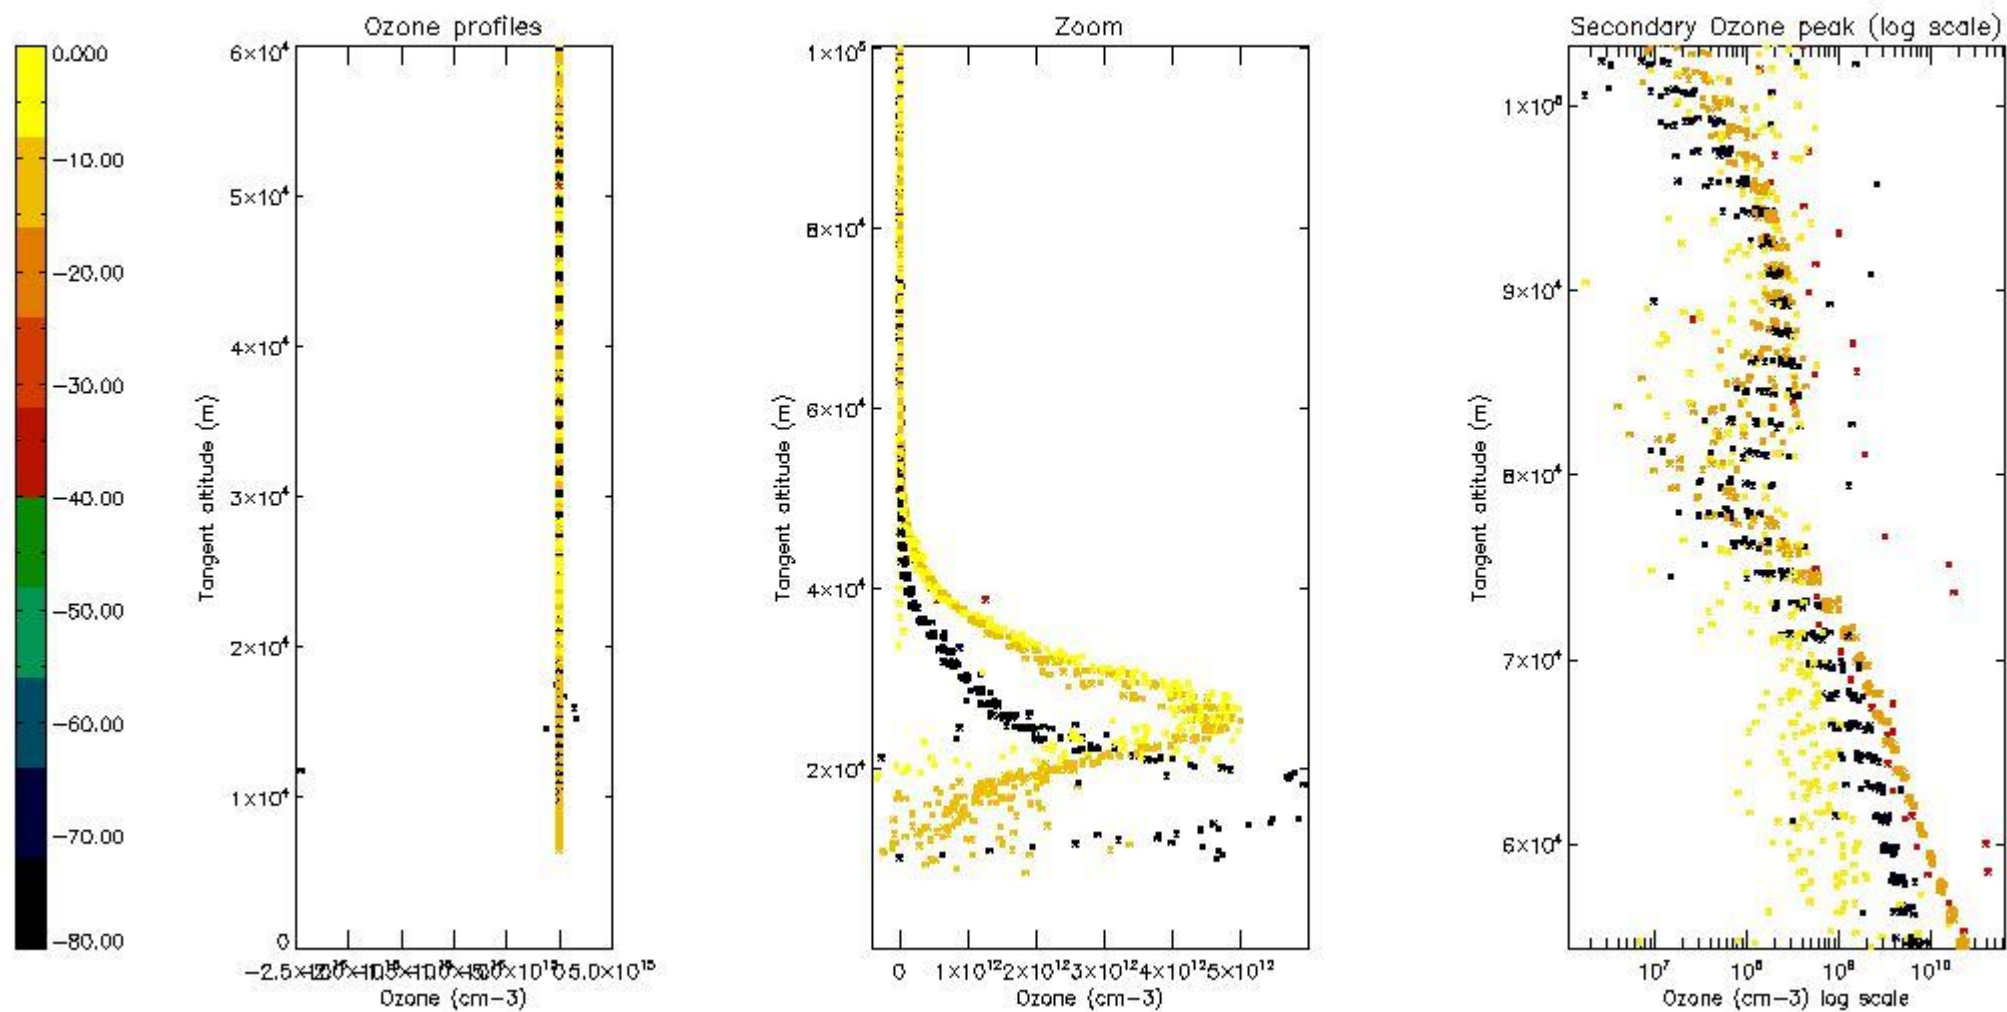

STD < 10	9
STD < 5	6

5.2 Plot ozone profiles for all STD (dark without errors)

The colorbar represents the latitude.

5.3 Plot ozone profiles where STD < 20% (dark without errors)

The colorbar represents the latitude.