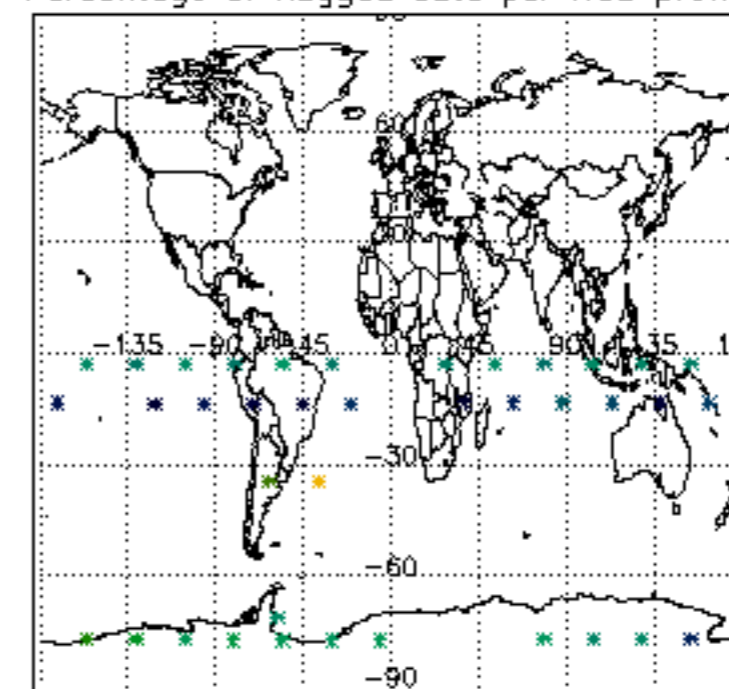

Percentage of flagged data per NO3 profile