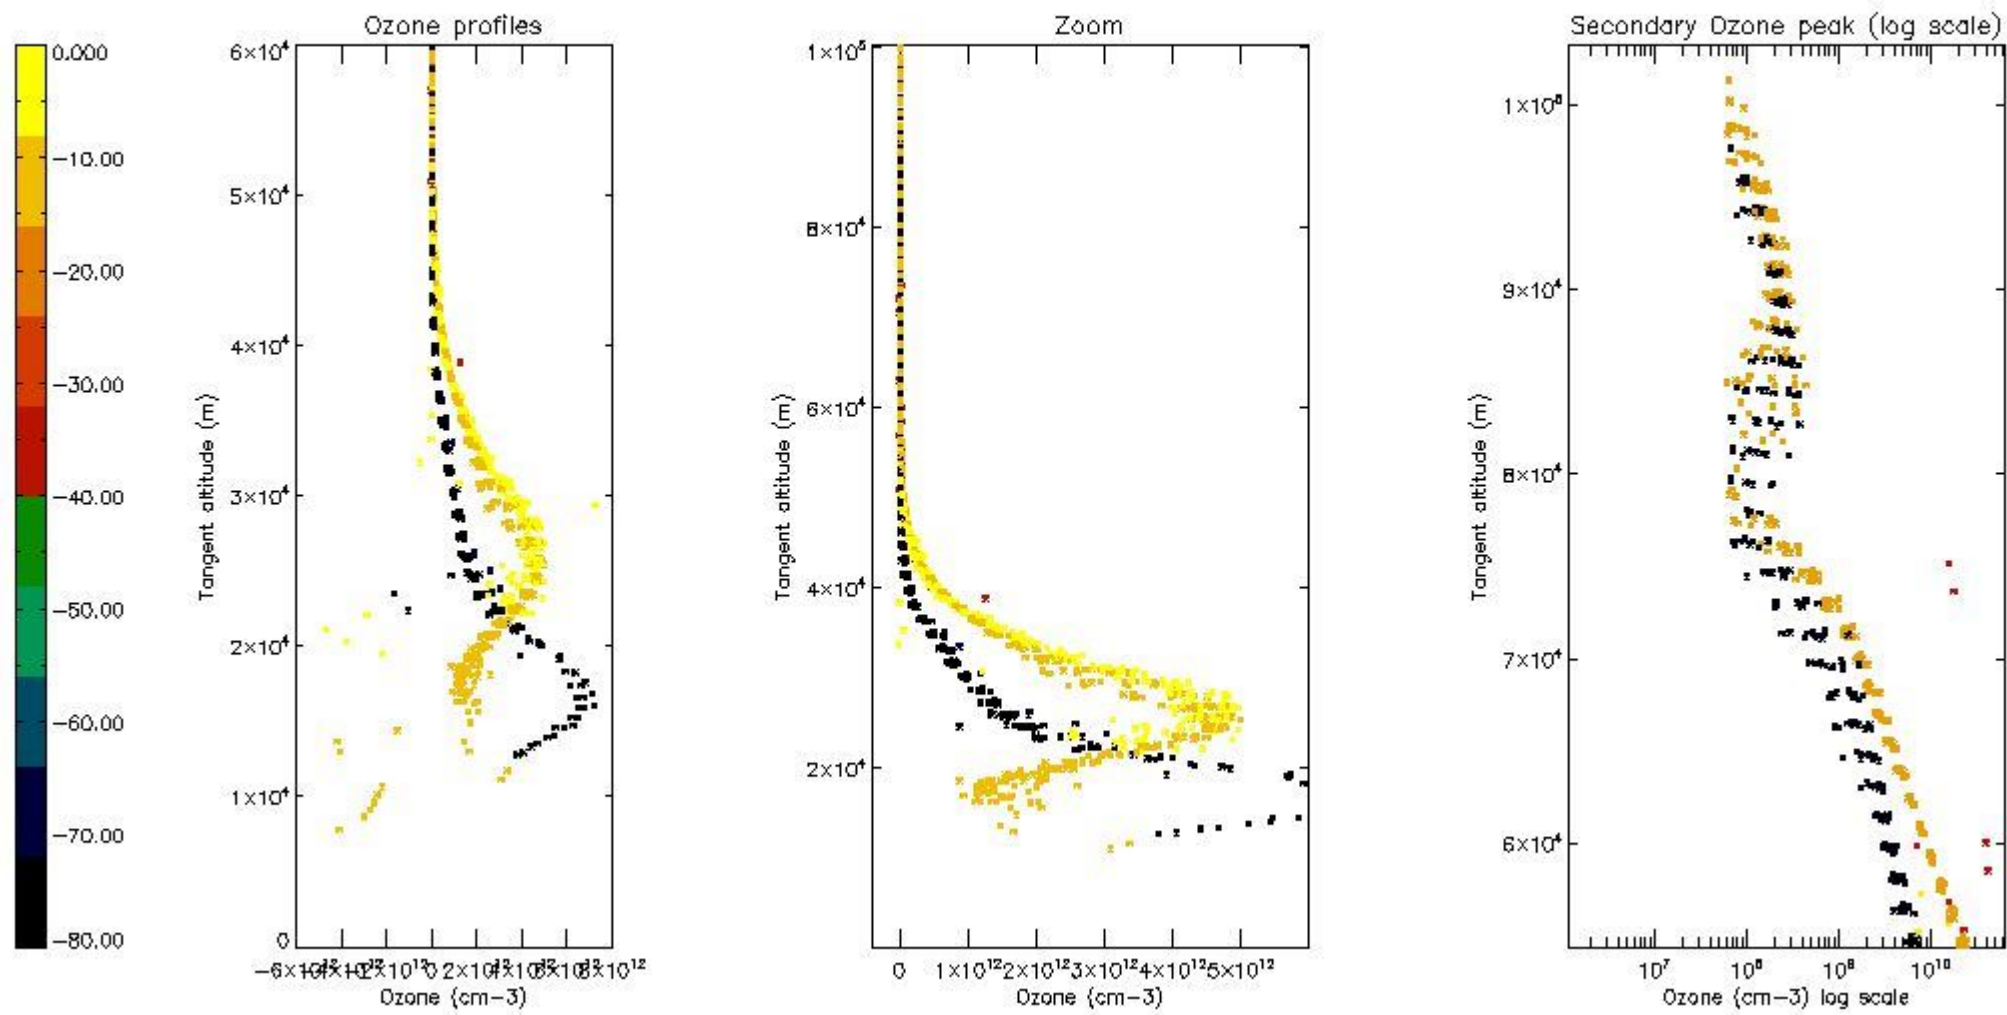

STD < 10	9
STD < 5	6

5.2 Plot ozone profiles for all STD (dark without errors)

The colorbar represents the latitude.

5.3 Plot ozone profiles where STD < 20% (dark without errors)

The colorbar represents the latitude.