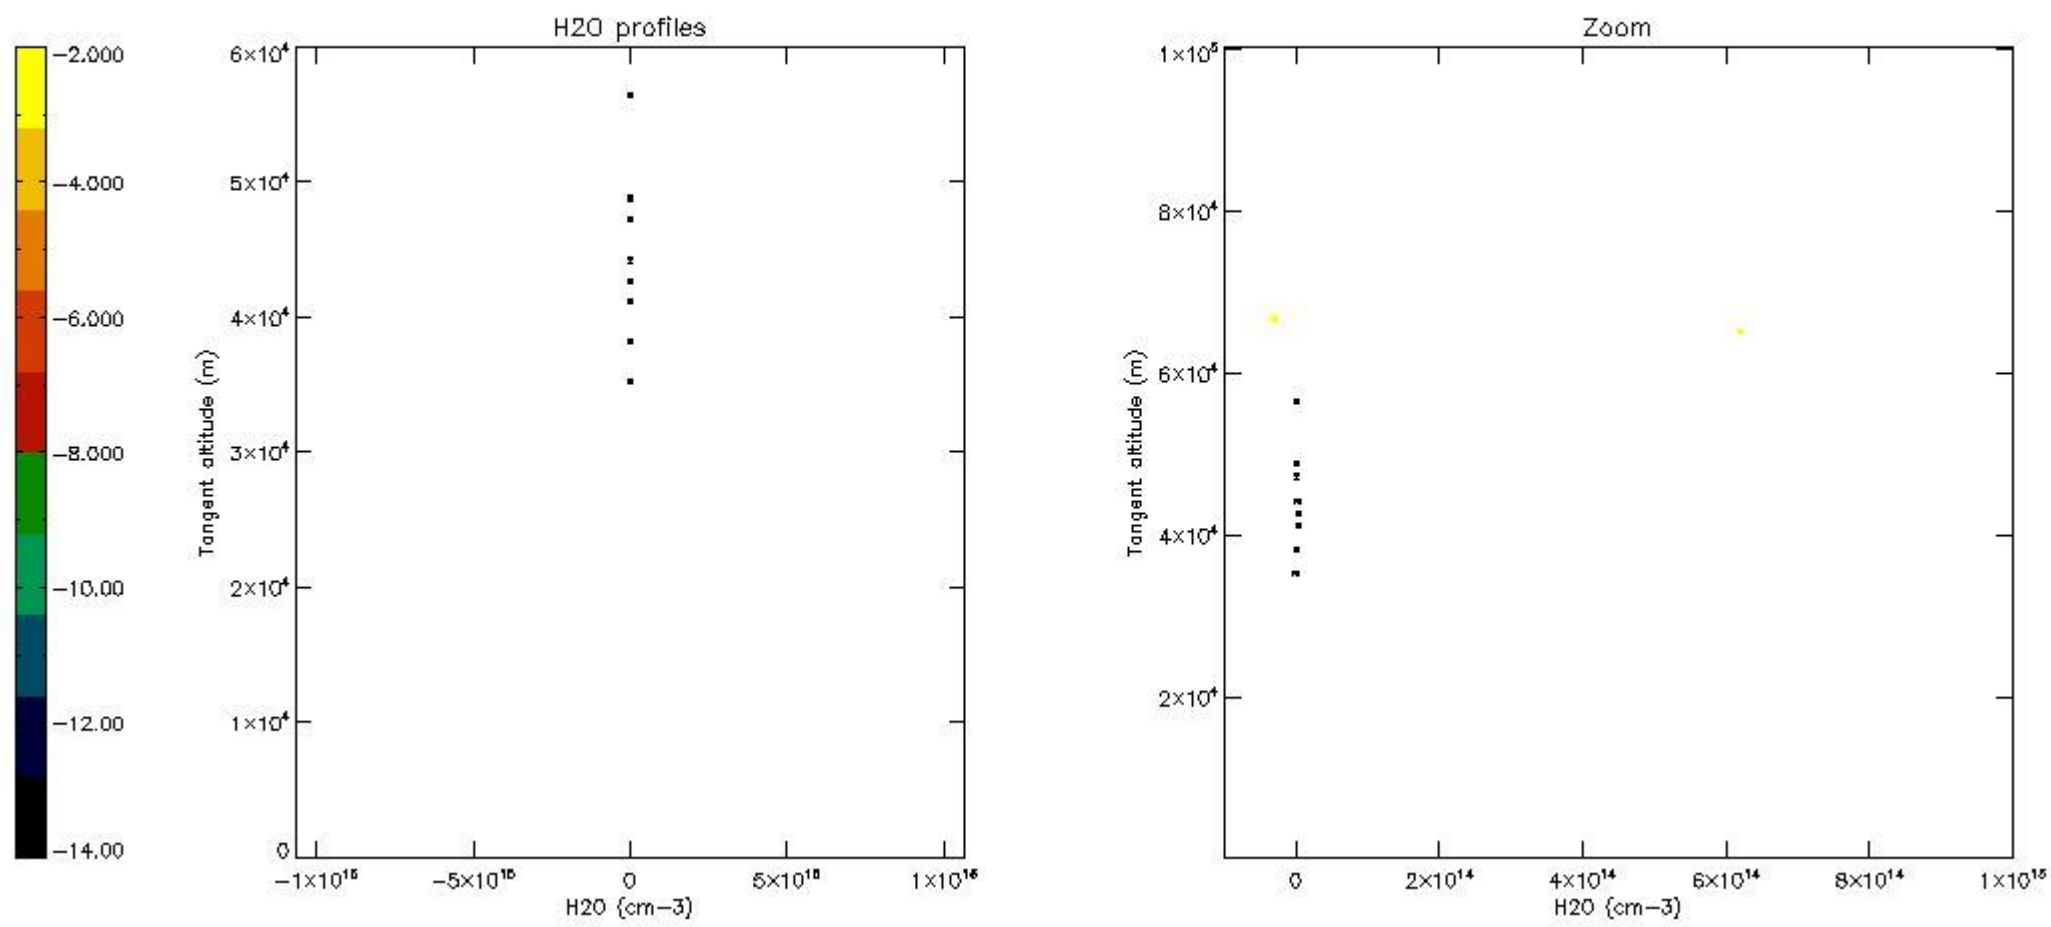

6. Auxiliary Data Files used for the production reported in section 2

The number reported in the third column indicates since which file (see list in section 2) the corresponding auxiliary file has been used. The fourth column is the date of those product files.

Type	Auxiliary Filename	Used since product	Used since product date
INST_PHYS_CHARACTERISTICS	GOM_INS_AXVIEC20091111_143220_20030716_120000_20500101_000000	1	13-JUL-2008 00:05:20
LEVEL-2_PROC_CONFIG	GOM_PR2_AXVIEC20091111_152718_20020301_000000_20500101_000000	1	13-JUL-2008 00:05:20
CROSS_SECTIONS_FILE	GOM_CRS_AXVIEC20091111_154832_20020301_000000_20500101_000000	1	13-JUL-2008 00:05:20