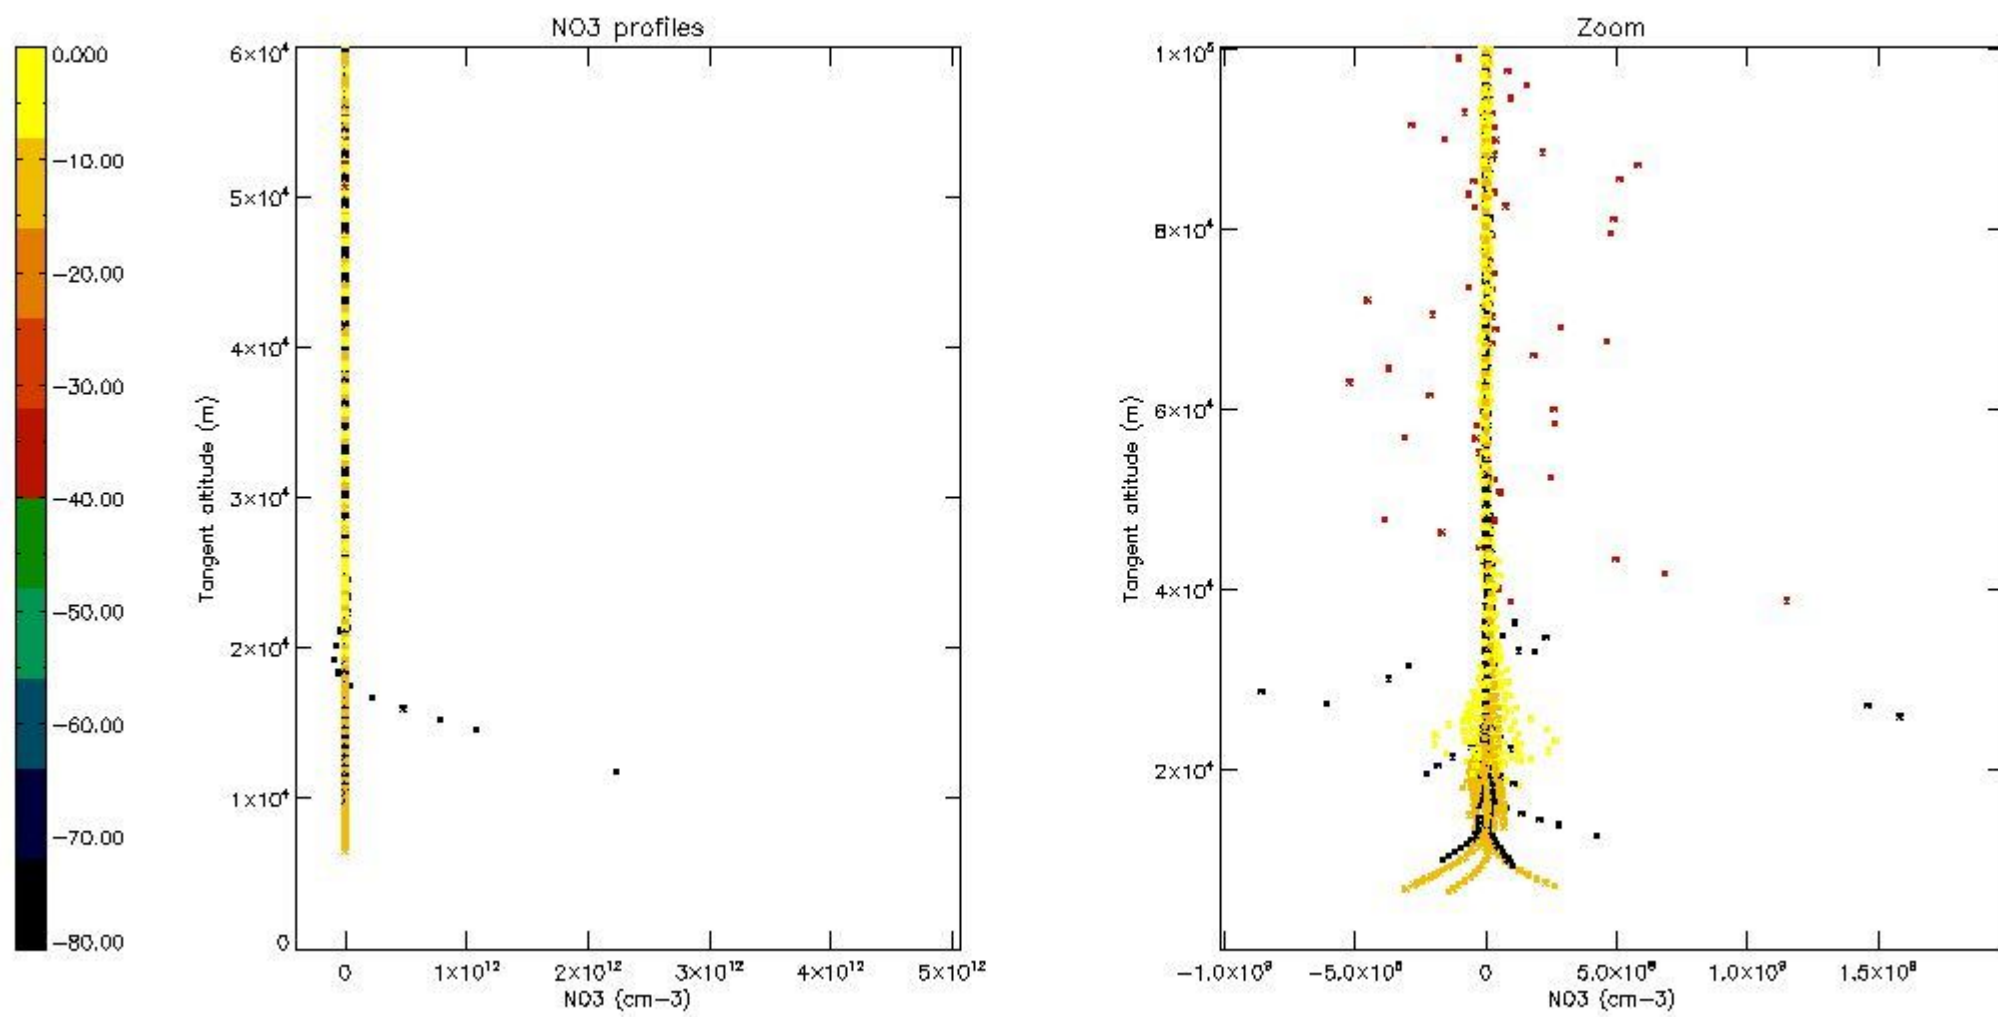

5.8 Plot H₂O profiles for all STD (only for occultations of stars 1,2,3,4,13,14,16,26,63 dark without errors)

The colorbar represents the latitude.