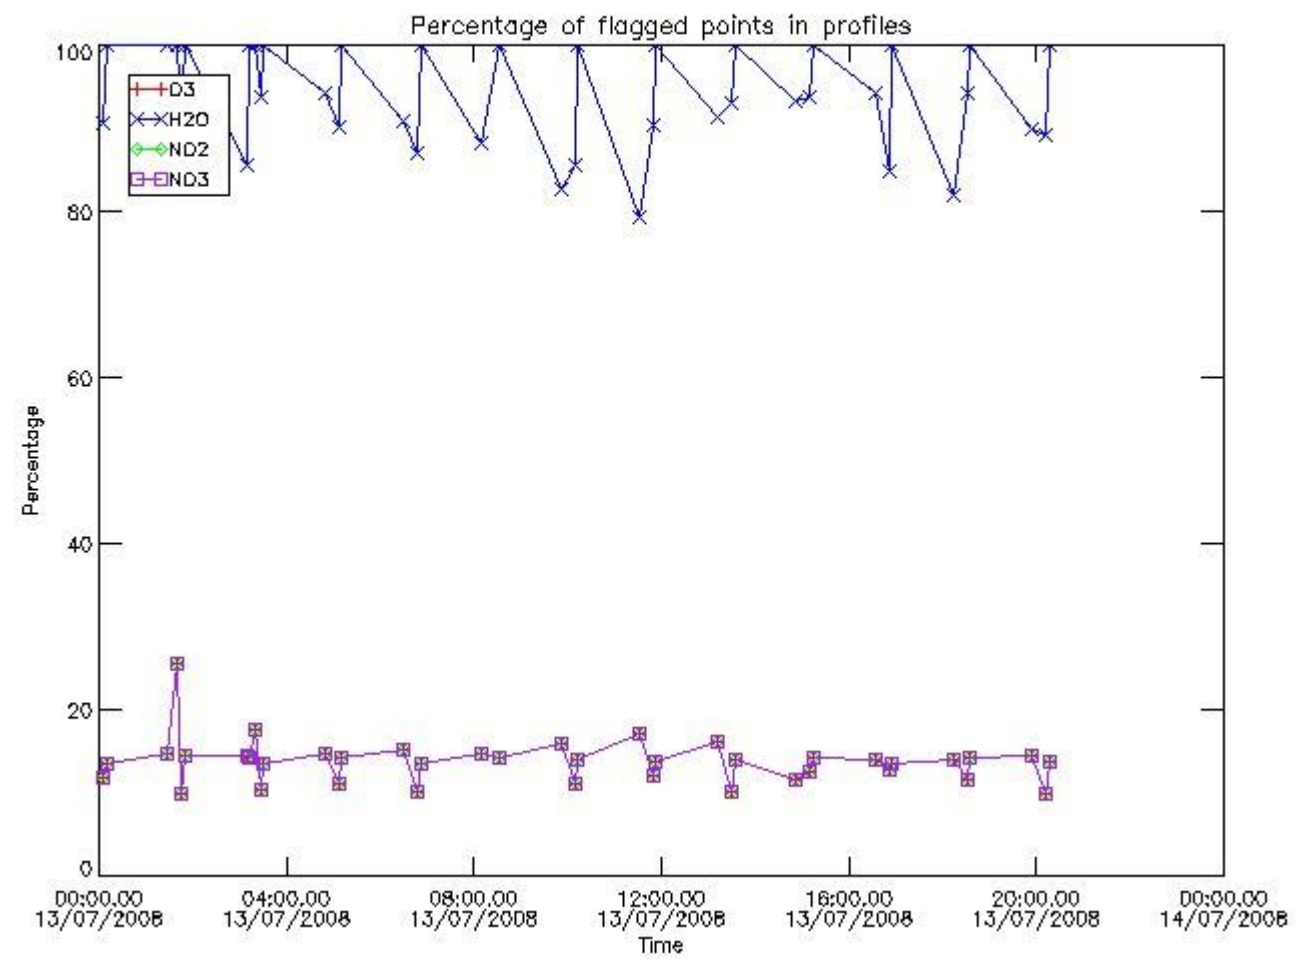

3. Quality information per product

In this section it is plotted some information contained in the Quality Summary data set of the level 2 products. Only products in dark limb conditions and without errors (error flag in the MPH set to "0") are used.

3.1 Plot quality information per product (time dependant)

3.2 Plot quality information per product (world map)