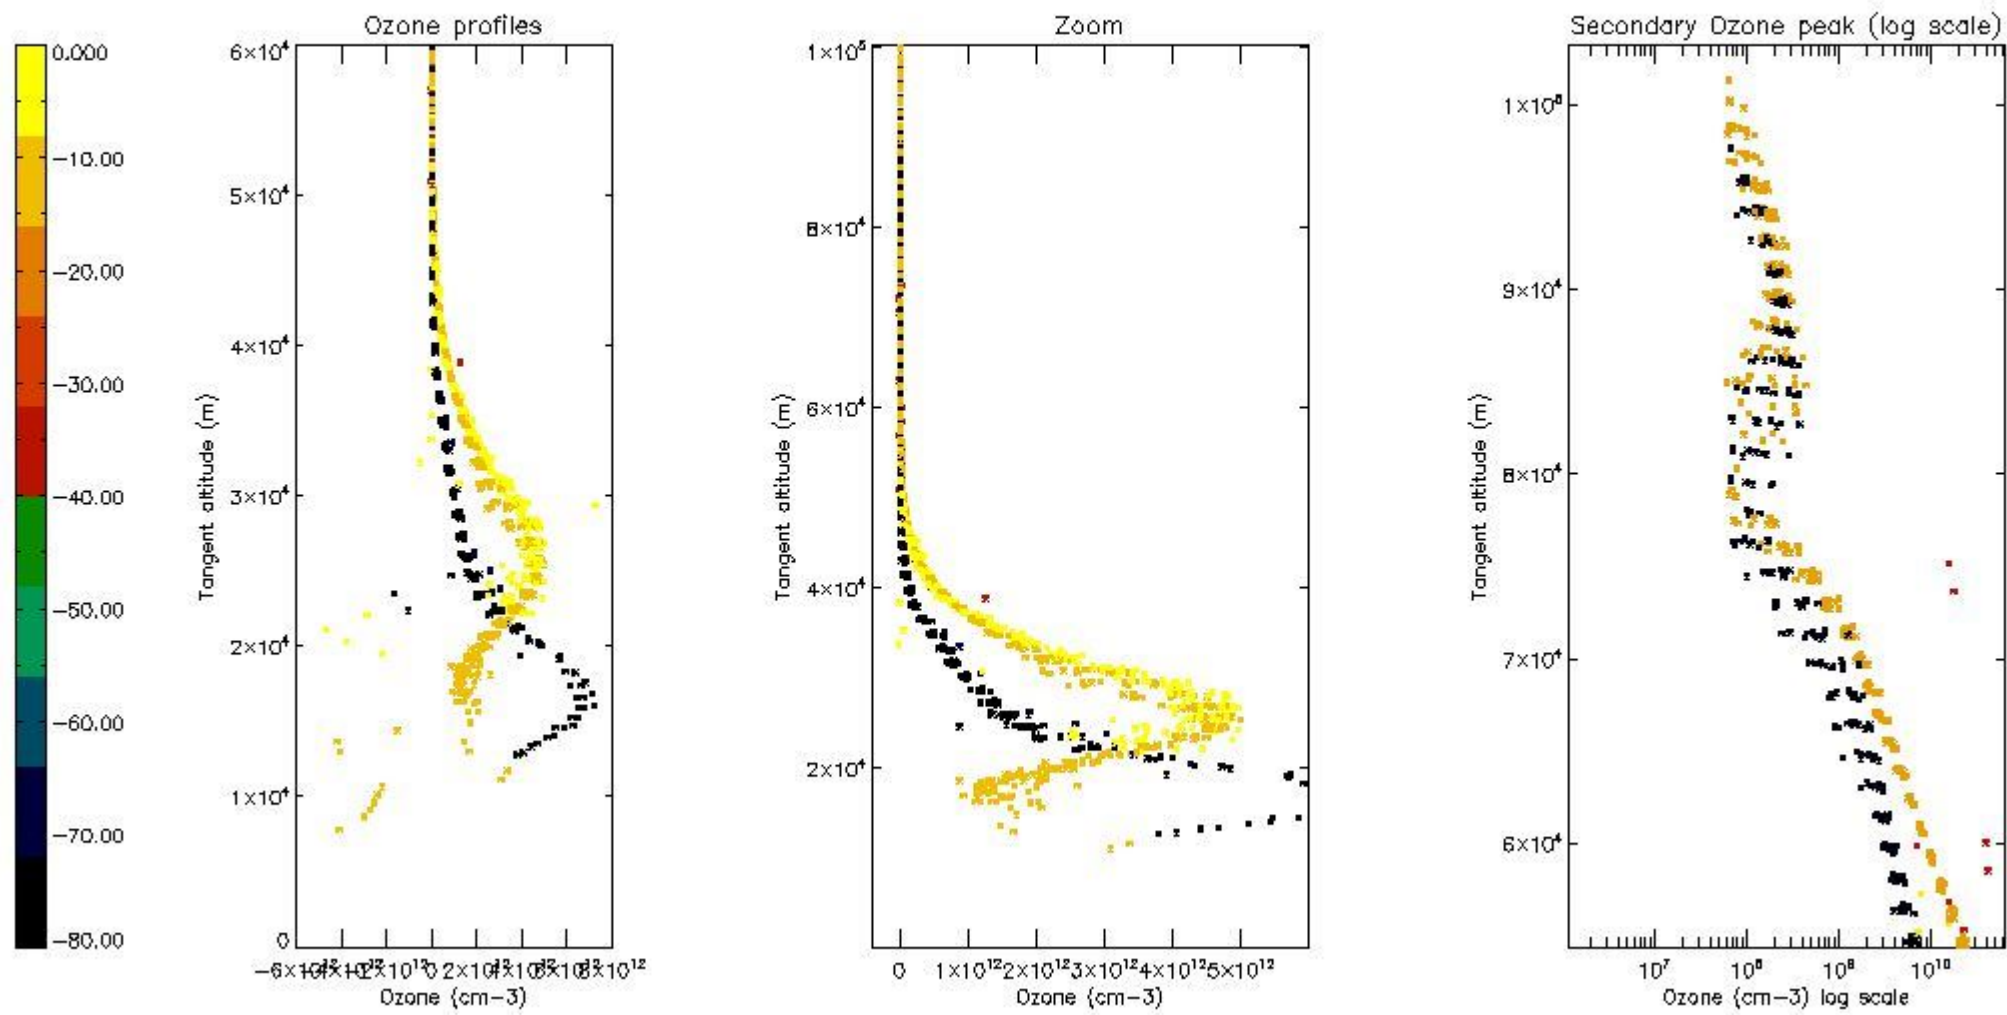

So, the table below shows the percentage of dark limb and valid observations for each criteria with respect to the overall valid daily observations.

Criteria	% of total production
All STD	20
STD < 20	11

STD < 10	9
STD < 5	6

5.2 Plot ozone profiles for all STD (dark without errors)

The colorbar represents the latitude.

5.3 Plot ozone profiles where STD < 20% (dark without errors)

The colorbar represents the latitude.

5.4 Plot ozone profiles where $STD < 10\%$ (dark without errors)

The colorbar represents the latitude.

5.5 Plot ozone profiles where STD < 5% (dark without errors)

The colorbar represents the latitude.

5.6 Plot NO₂ profiles for all STD (dark without errors)

The colorbar represents the latitude.

5.7 Plot NO3 profiles for all STD (dark without errors)

The colorbar represents the latitude.

5.8 Plot H2O profiles for all STD (only for occultations of stars 1,2,3,4,13,14,16,26,63 dark without errors)