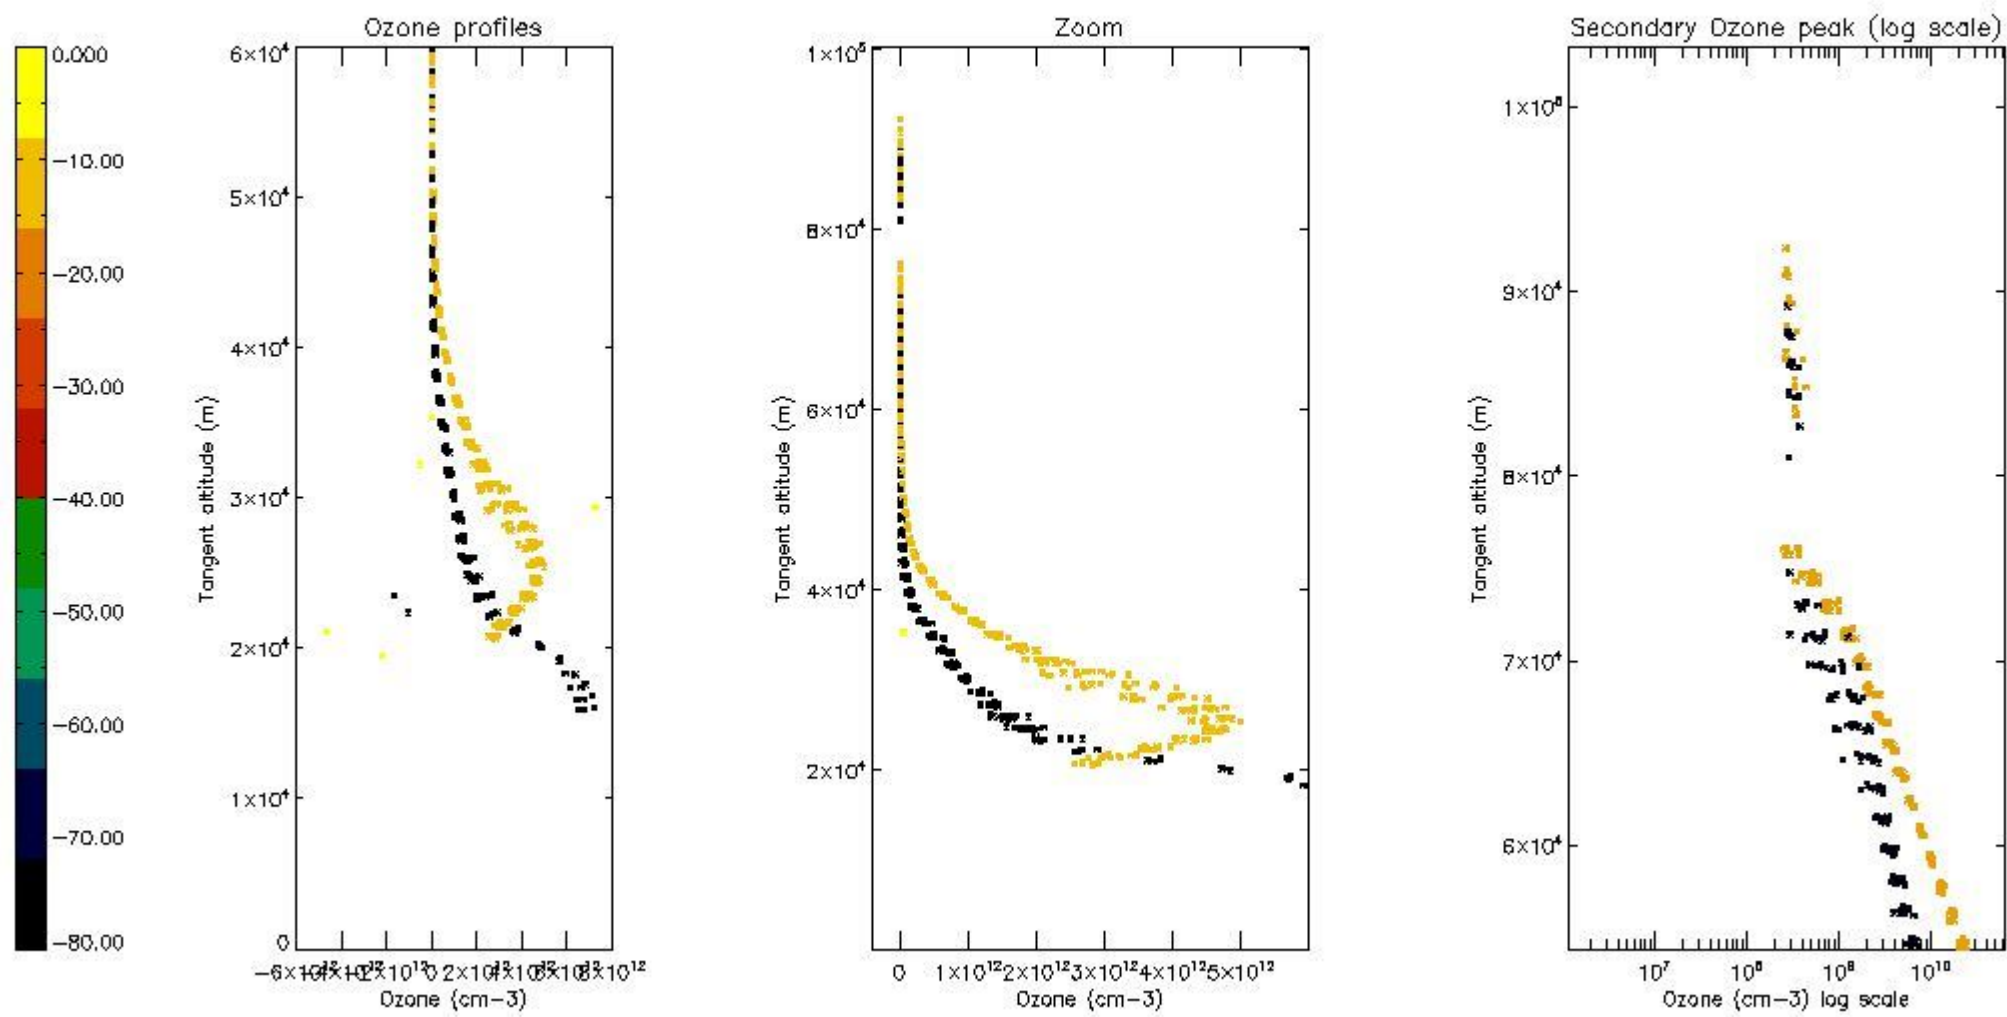

So, the table below shows the percentage of dark limb and valid observations for each criteria with respect to the overall valid daily observations.

Criteria	% of total production
All STD	20
STD < 20	11

STD < 10	9
STD < 5	6

5.2 Plot ozone profiles for all STD (dark without errors)

The colorbar represents the latitude.

5.3 Plot ozone profiles where STD < 20% (dark without errors)

The colorbar represents the latitude.

5.4 Plot ozone profiles where $STD < 10\%$ (dark without errors)

The colorbar represents the latitude.

5.5 Plot ozone profiles where STD < 5% (dark without errors)

The colorbar represents the latitude.

5.6 Plot NO₂ profiles for all STD (dark without errors)

The colorbar represents the latitude.

5.7 Plot NO3 profiles for all STD (dark without errors)

The colorbar represents the latitude.

5.8 Plot H2O profiles for all STD (only for occultations of stars 1,2,3,4,13,14,16,26,63 dark without errors)