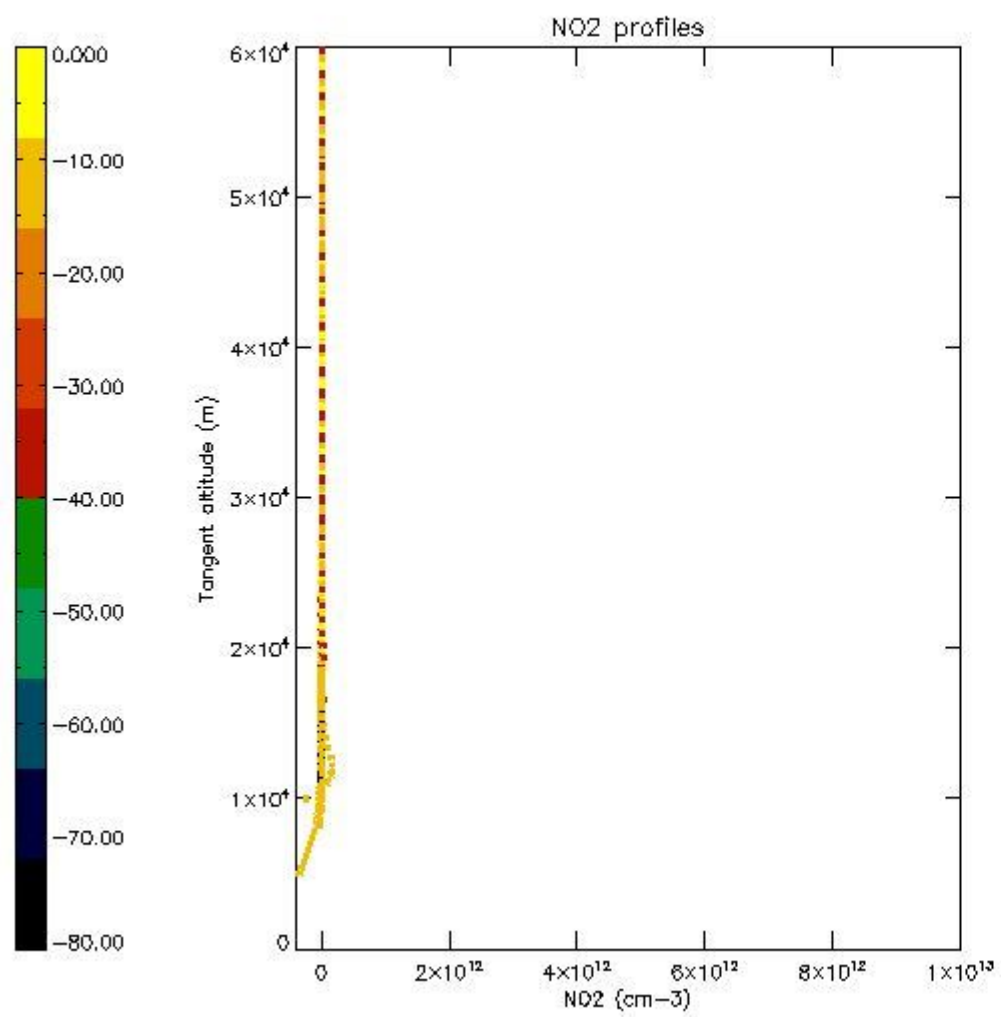

The colorbar represents the latitude.

*5.7 Plot NO3 profiles for all STD (dark without errors)*

The colorbar represents the latitude.