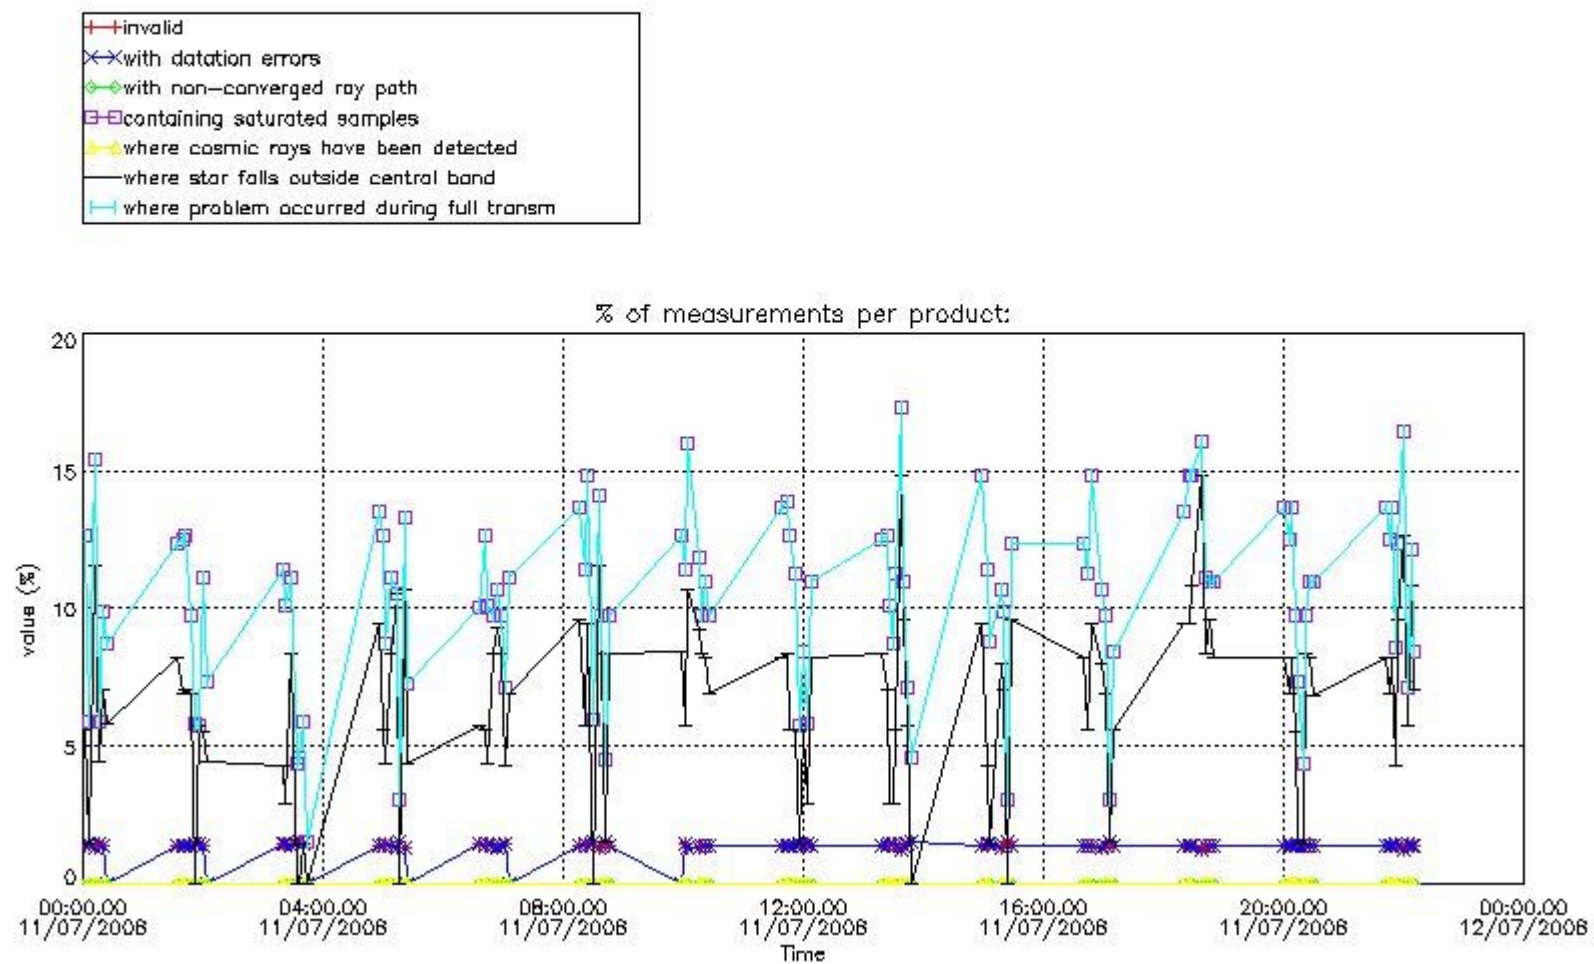

4.2 Plot quality information per product coming from level 1b processing (world map)

4.2.1 Plot level 1 quality information per product (world map): ENVISAT ASCENDING passes