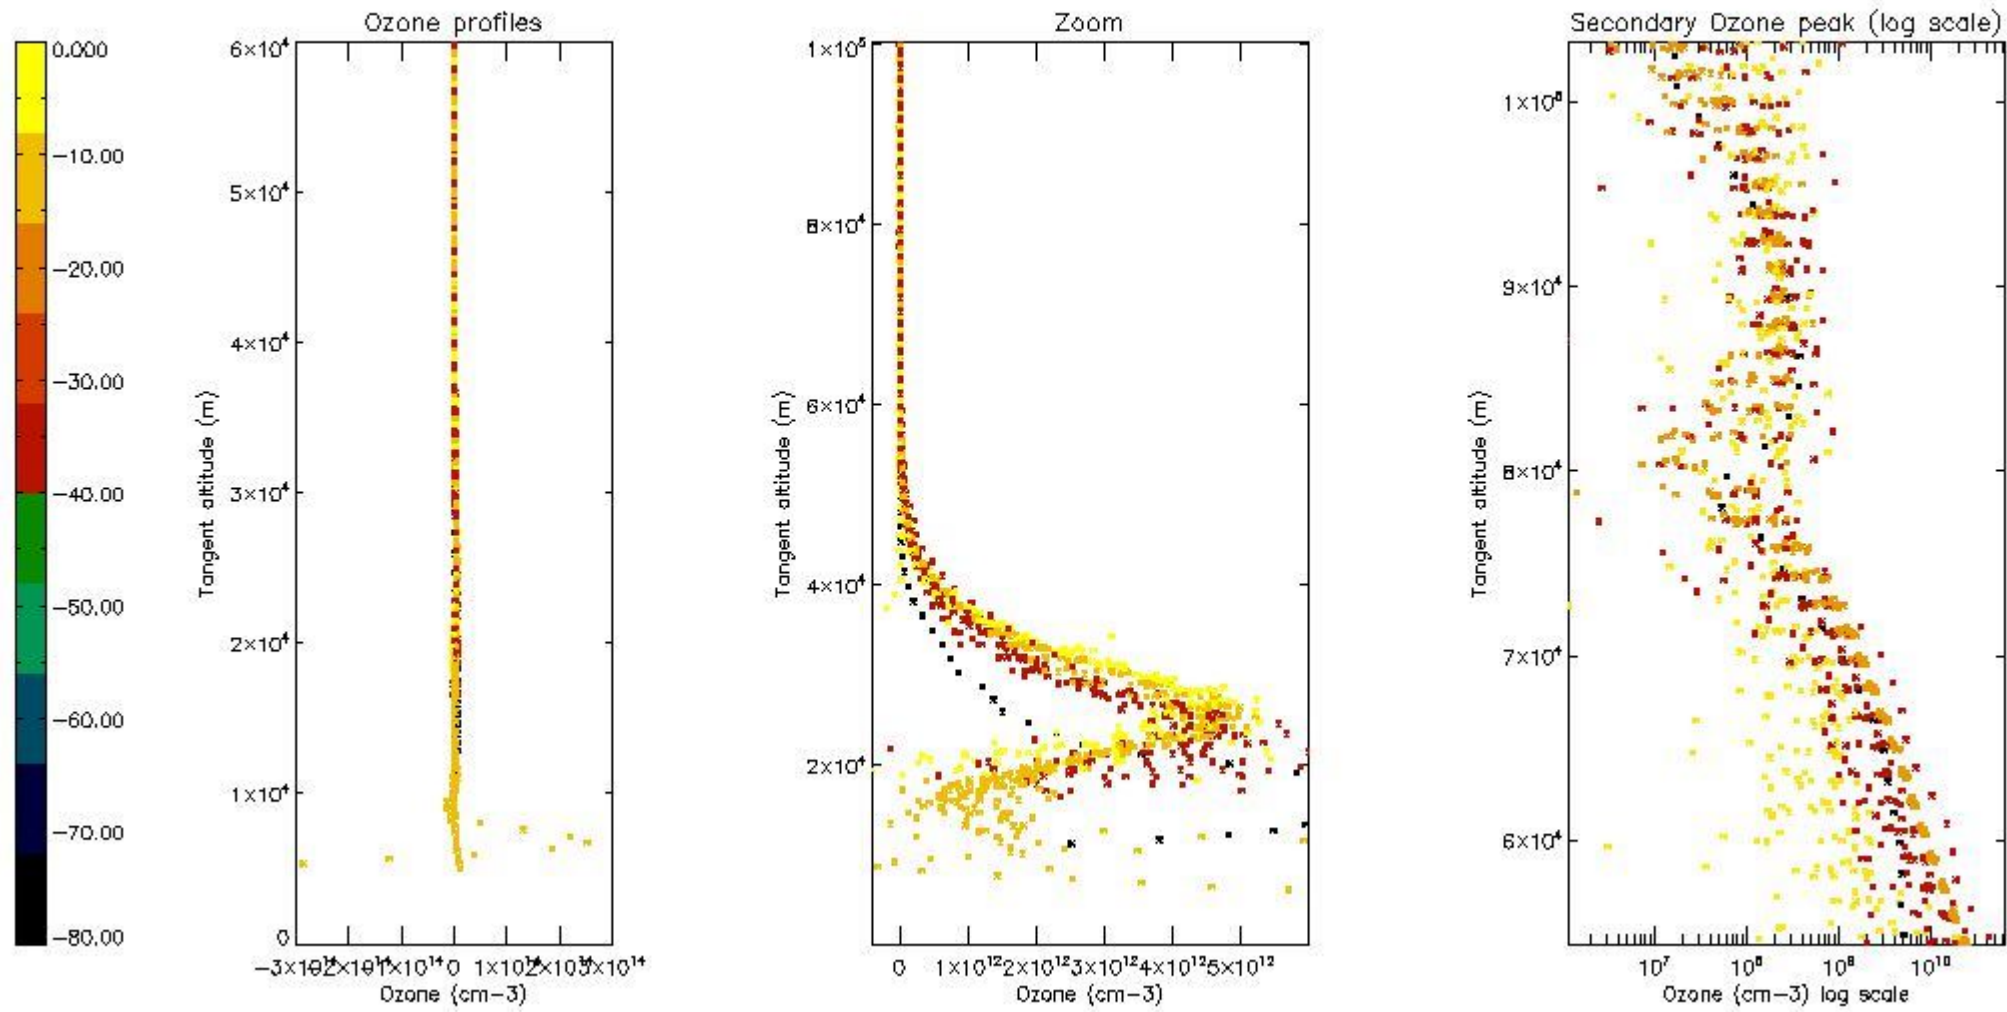

STD < 10	7
STD < 5	4

5.2 Plot ozone profiles for all STD (dark without errors)

The colorbar represents the latitude.

5.3 Plot ozone profiles where STD < 20% (dark without errors)

The colorbar represents the latitude.