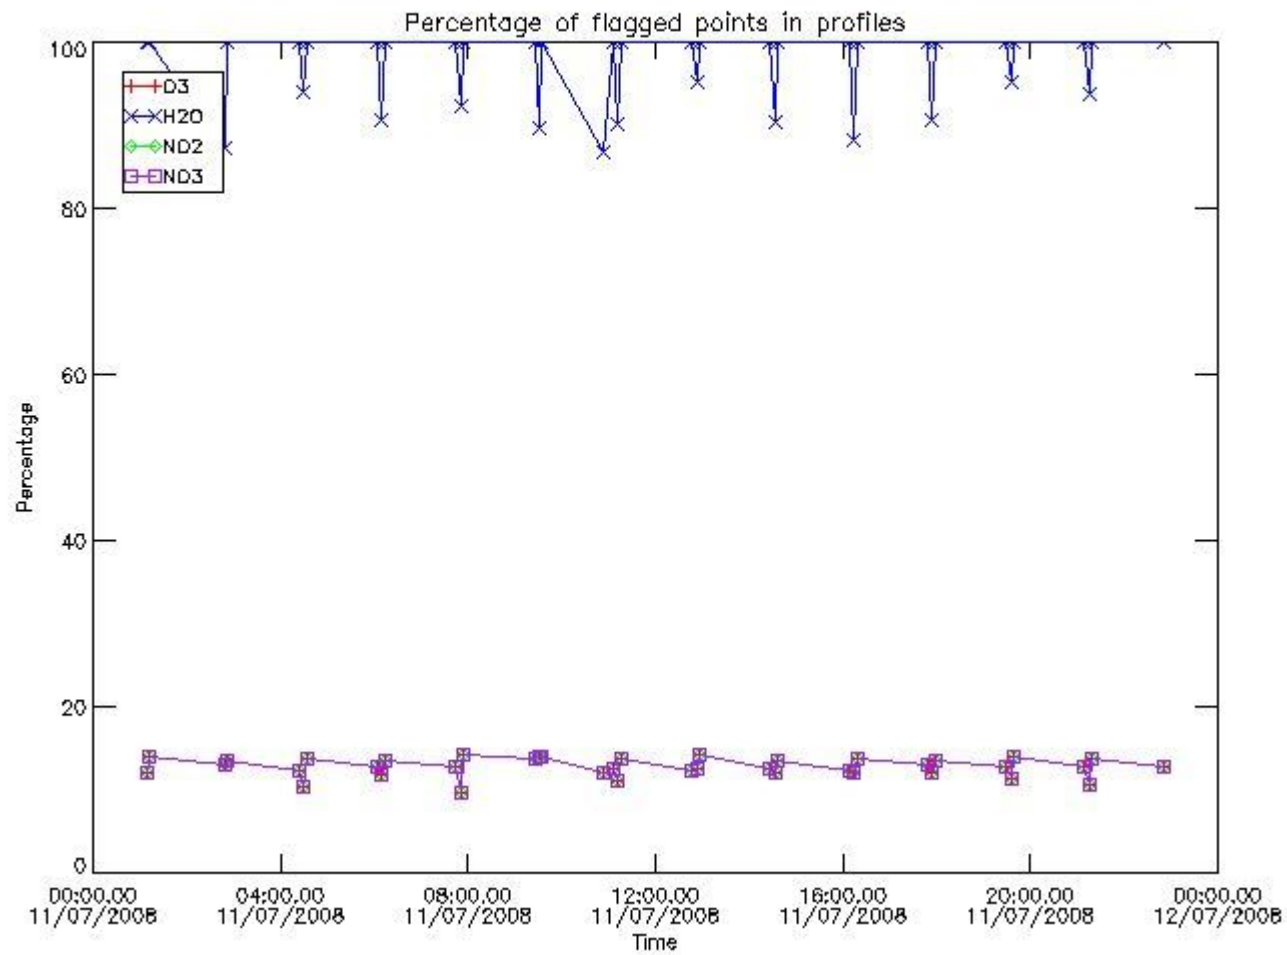

3. Quality information per product

In this section it is plotted some information contained in the Quality Summary data set of the level 2 products. Only products in dark limb conditions and without errors (error flag in the MPH set to "0") are used.

3.1 Plot quality information per product (time dependant)

3.2 Plot quality information per product (world map)