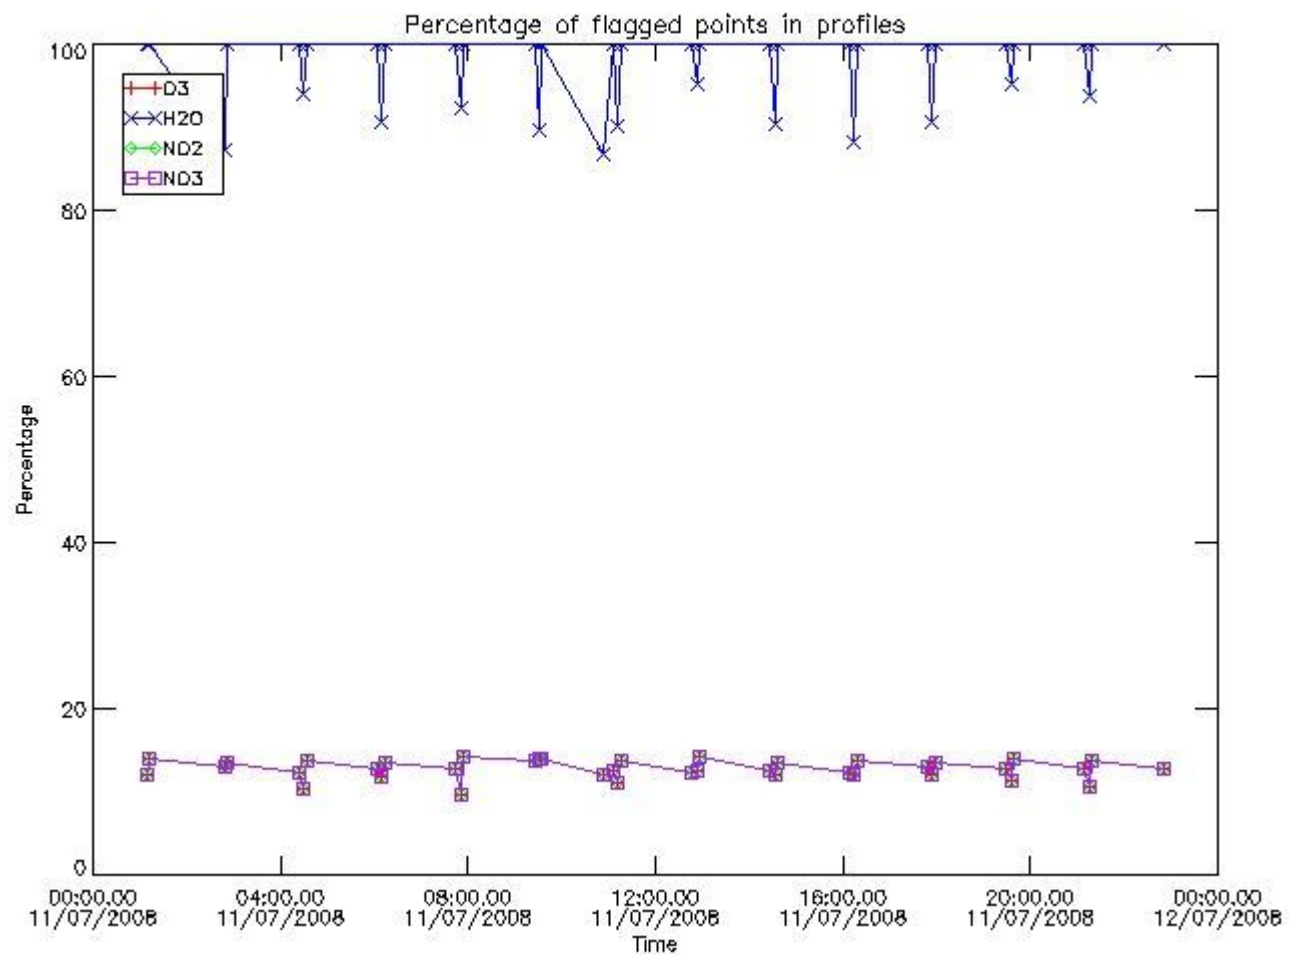

3. Quality information per product

In this section it is plotted some information contained in the Quality Summary data set of the level 2 products. Only products in dark limb conditions and without errors (error flag in the MPH set to "0") are used.

3.1 Plot quality information per product (time dependant)

3.2 Plot quality information per product (world map)