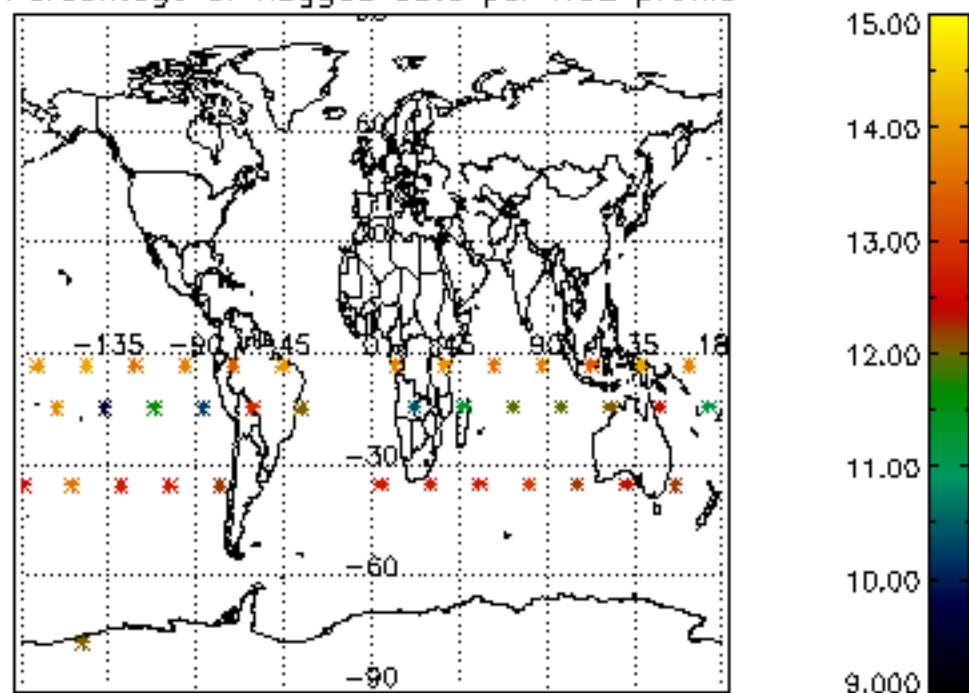

Percentage of flagged data per NO2 profile