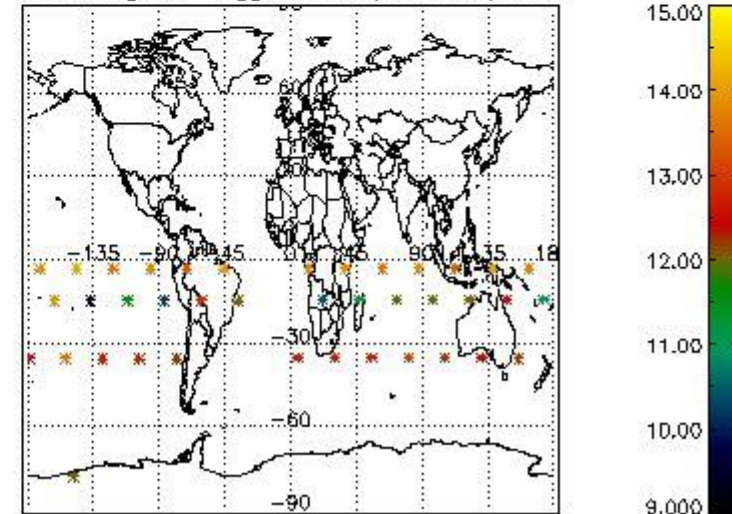

Percentage of flagged data per NO3 profile

4. Level 1 quality information per product

In this section it is plotted some information contained in the Quality Summary data set of the level 2 products that comes from the level 1b processing. Products without errors (error flag in the MPH set to "0") are used.

4.1 Plot quality information per product (time dependant) coming from level 1b processing

4.1.1 Plot level 1 quality information per product (time dependant): ENVISAT ASCENDING passes