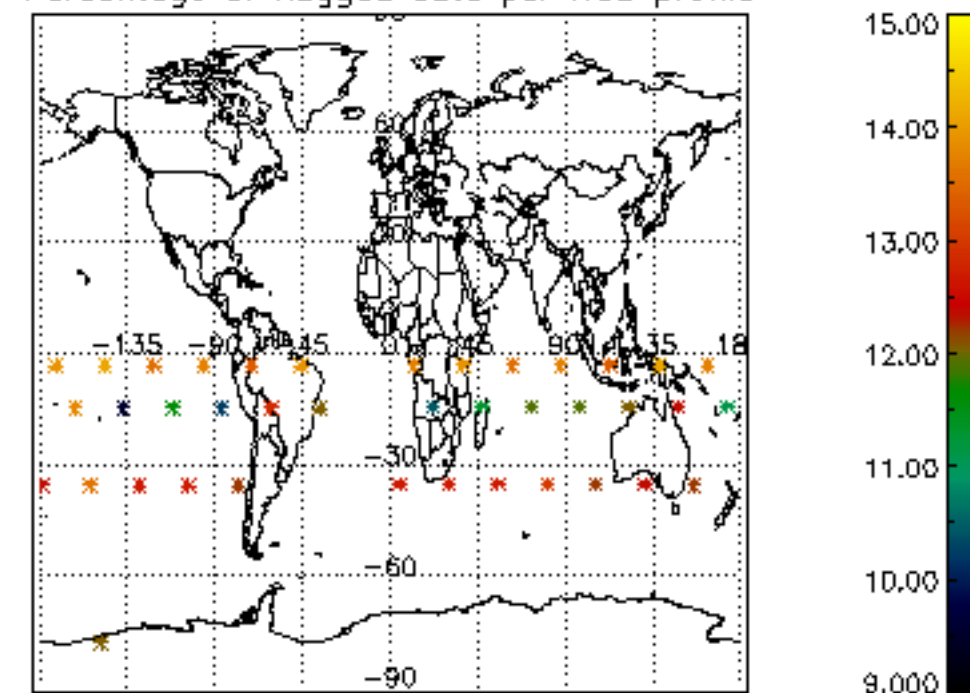

Percentage of flagged data per NO3 profile