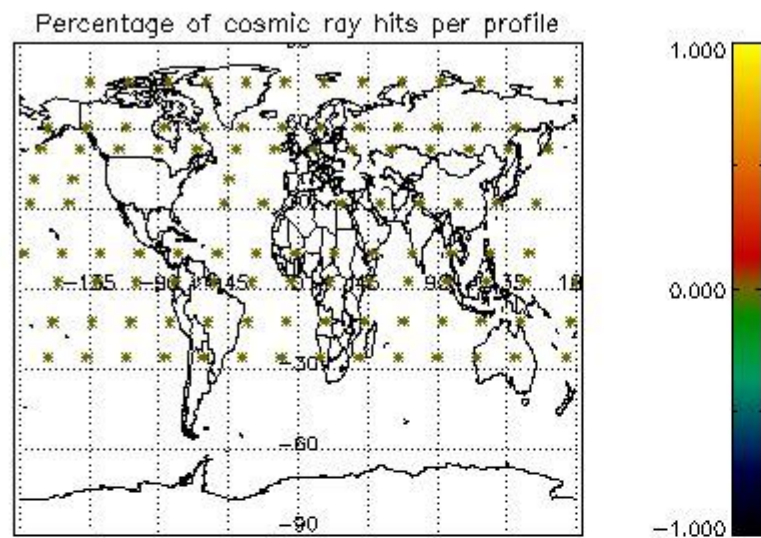

4.2.2 Plot level 1 quality information per product (world map): ENVISAT DESCENDING passes

5. Trace gas profiles

5.1 Ozone statistics based on quality of products

The final quality of the products can be "measured" using the STD (Standard Deviation) attached to every point profile. This information is written to the parameter GOM_NL__2P/NL_LOCAL_SPECIES_DENSITY/o3_std of the level 2 products. The table below shows the statistics for given STD ranges.

The statistics are given with respect to the overall valid production:

- Products without fatal errors: GOM_NL__2P/MPH/PRODUCT_ERR=0
- Valid point profile: GOM_NL__2P/NL_LOCAL_SPECIES_DENSITY/pcd(0)=0

The 'Criteria' is applied to valid points of dark limb products:

- Products in dark limb illumination condition: GOM_NL__2P/NL_SUMMARY_QUALITY/obs_ill_cond=0
- Products without fatal errors: GOM_NL__2P/MPH/PRODUCT_ERR=0
- Valid point profile: GOM_NL__2P/NL_LOCAL_SPECIES_DENSITY/pcd(0)=0

So, the table below shows the percentage of dark limb and valid observations for each criteria with respect to the overall valid daily observations.

Criteria	% of total production
All STD	19
STD < 20	10