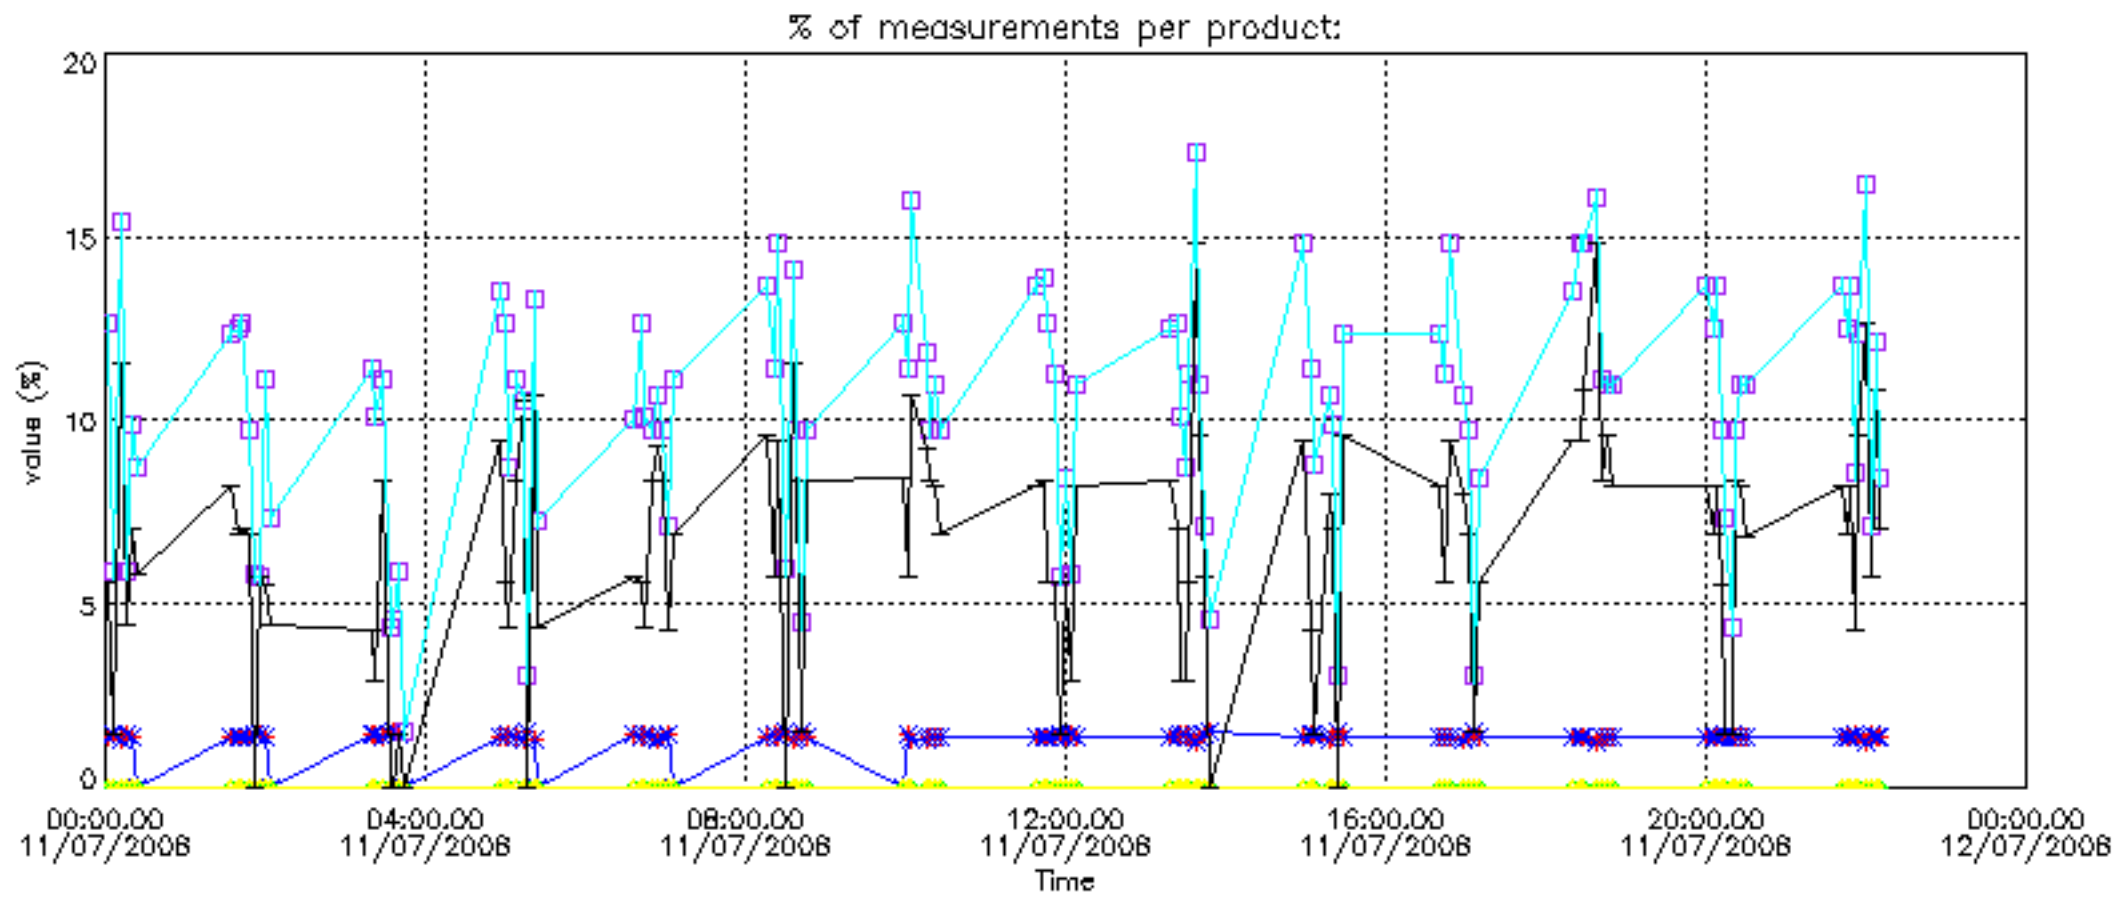

Percentage of cosmic ray hits per profile

Percentage of datation errors per profile