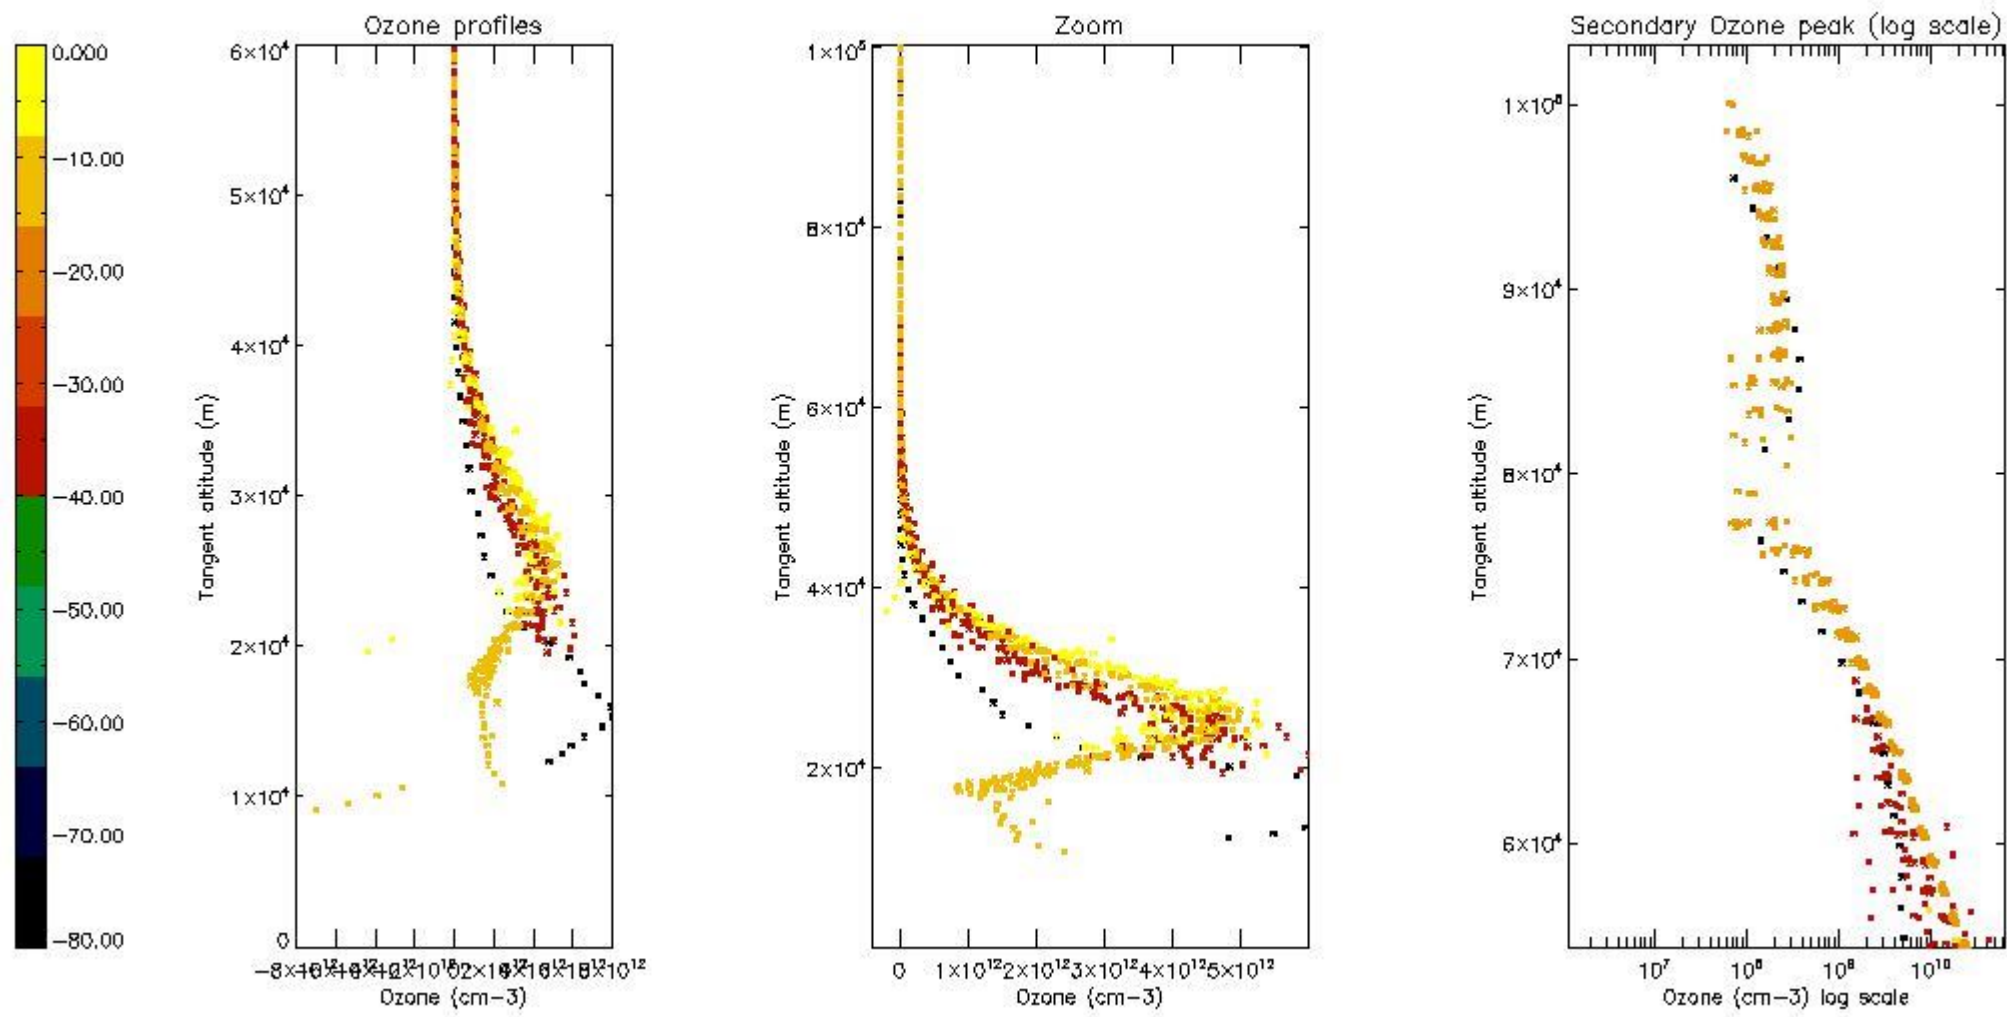

STD < 10	7
STD < 5	4

5.2 Plot ozone profiles for all STD (dark without errors)

The colorbar represents the latitude.

5.3 Plot ozone profiles where STD < 20% (dark without errors)

The colorbar represents the latitude.