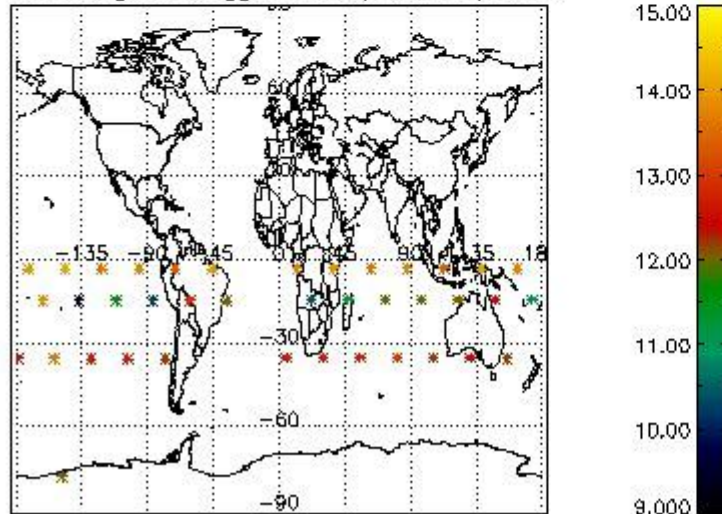

#### 3.2 Plot quality information per product (world map)

Percentage of flagged data per O3 profile

Percentage of flagged data per H2O profile

Percentage of flagged data per NO2 profile

Percentage of flagged data per NO3 profile