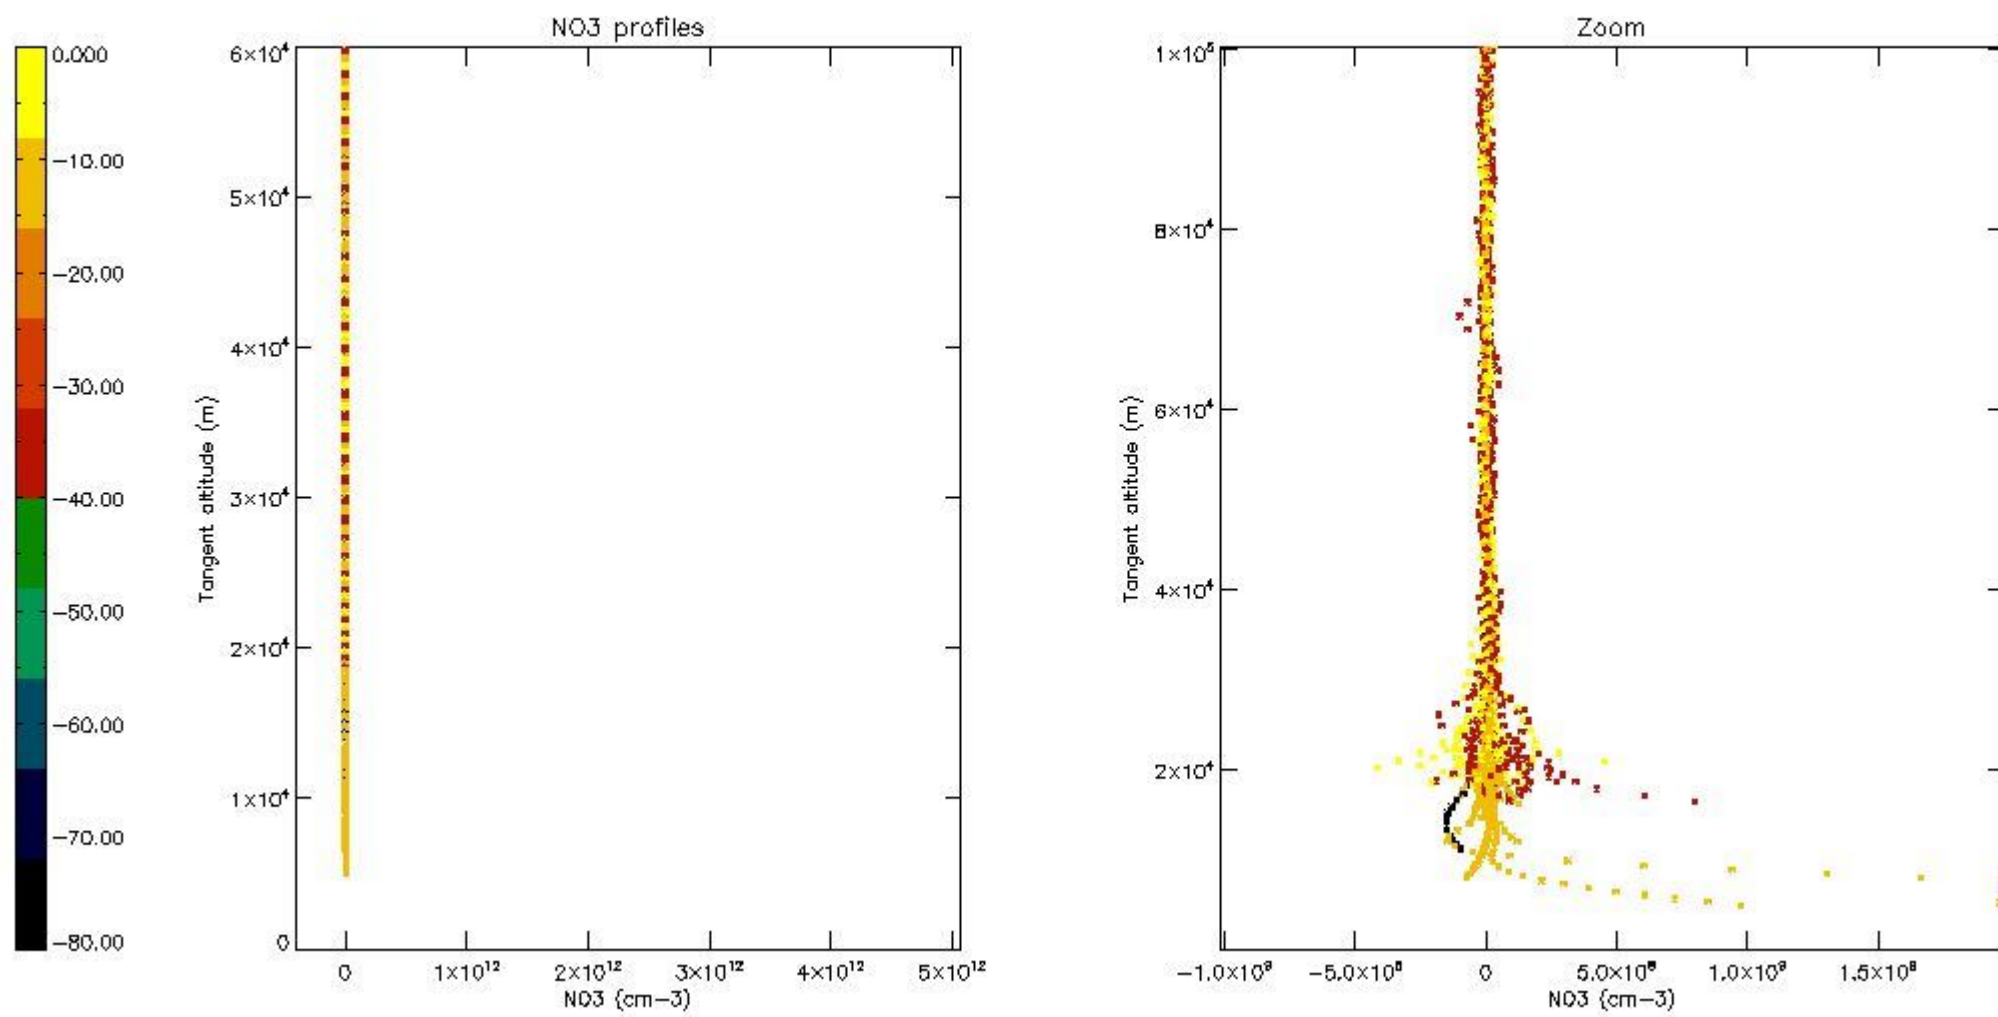

The colorbar represents the latitude.

*5.7 Plot NO3 profiles for all STD (dark without errors)*

The colorbar represents the latitude.