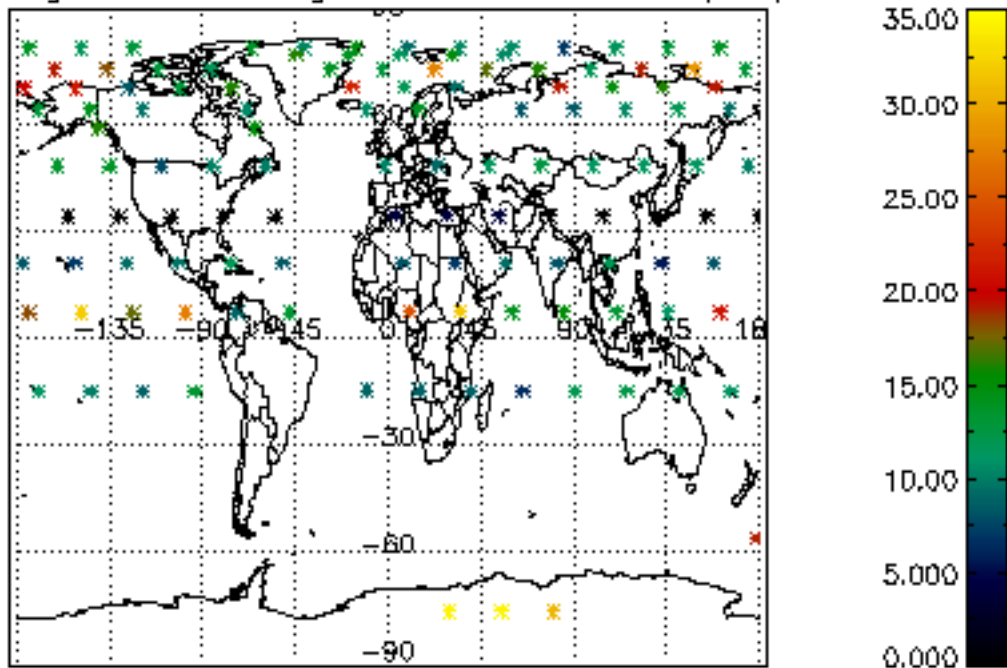

Percentage of cosmic ray hits per profile

Percentage of star falling outside central band per profile