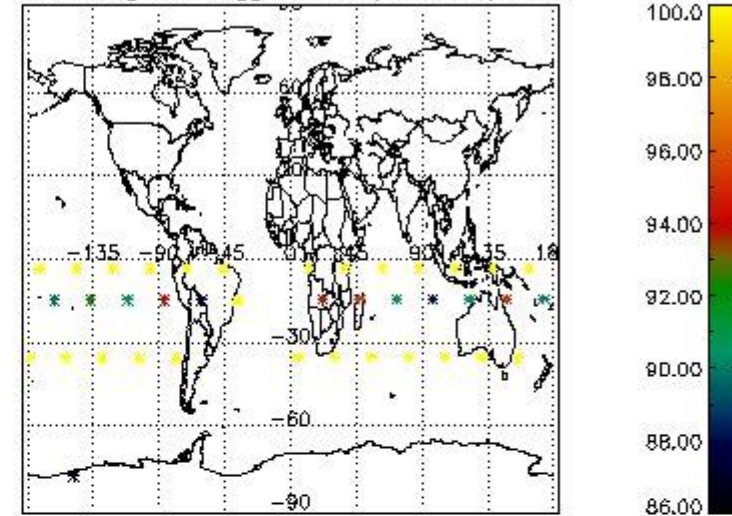

Percentage of flagged data per H2O profile