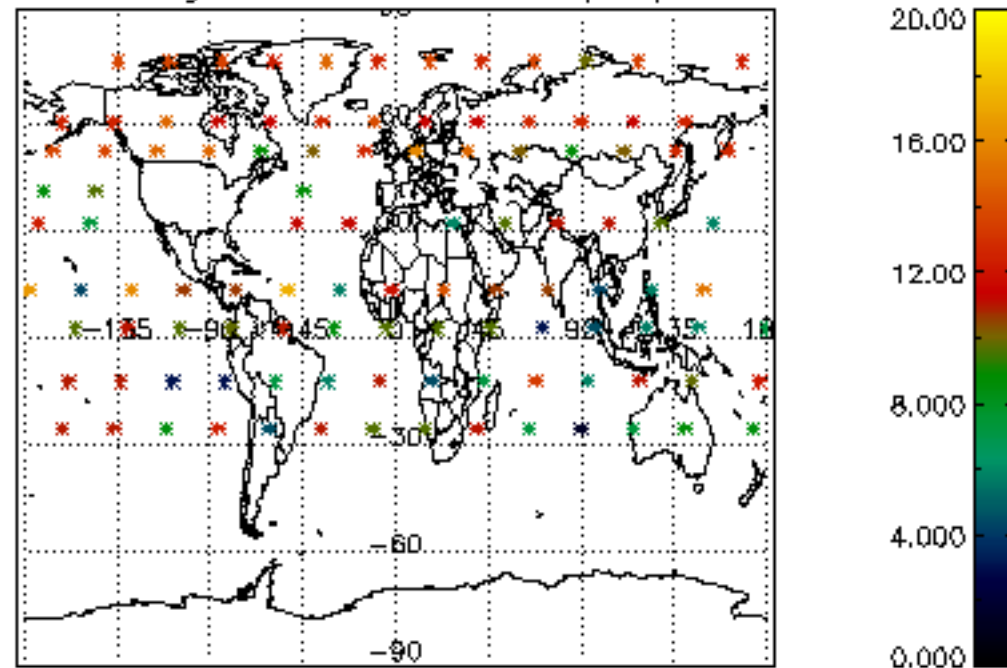

Percentage of saturation errors per profile