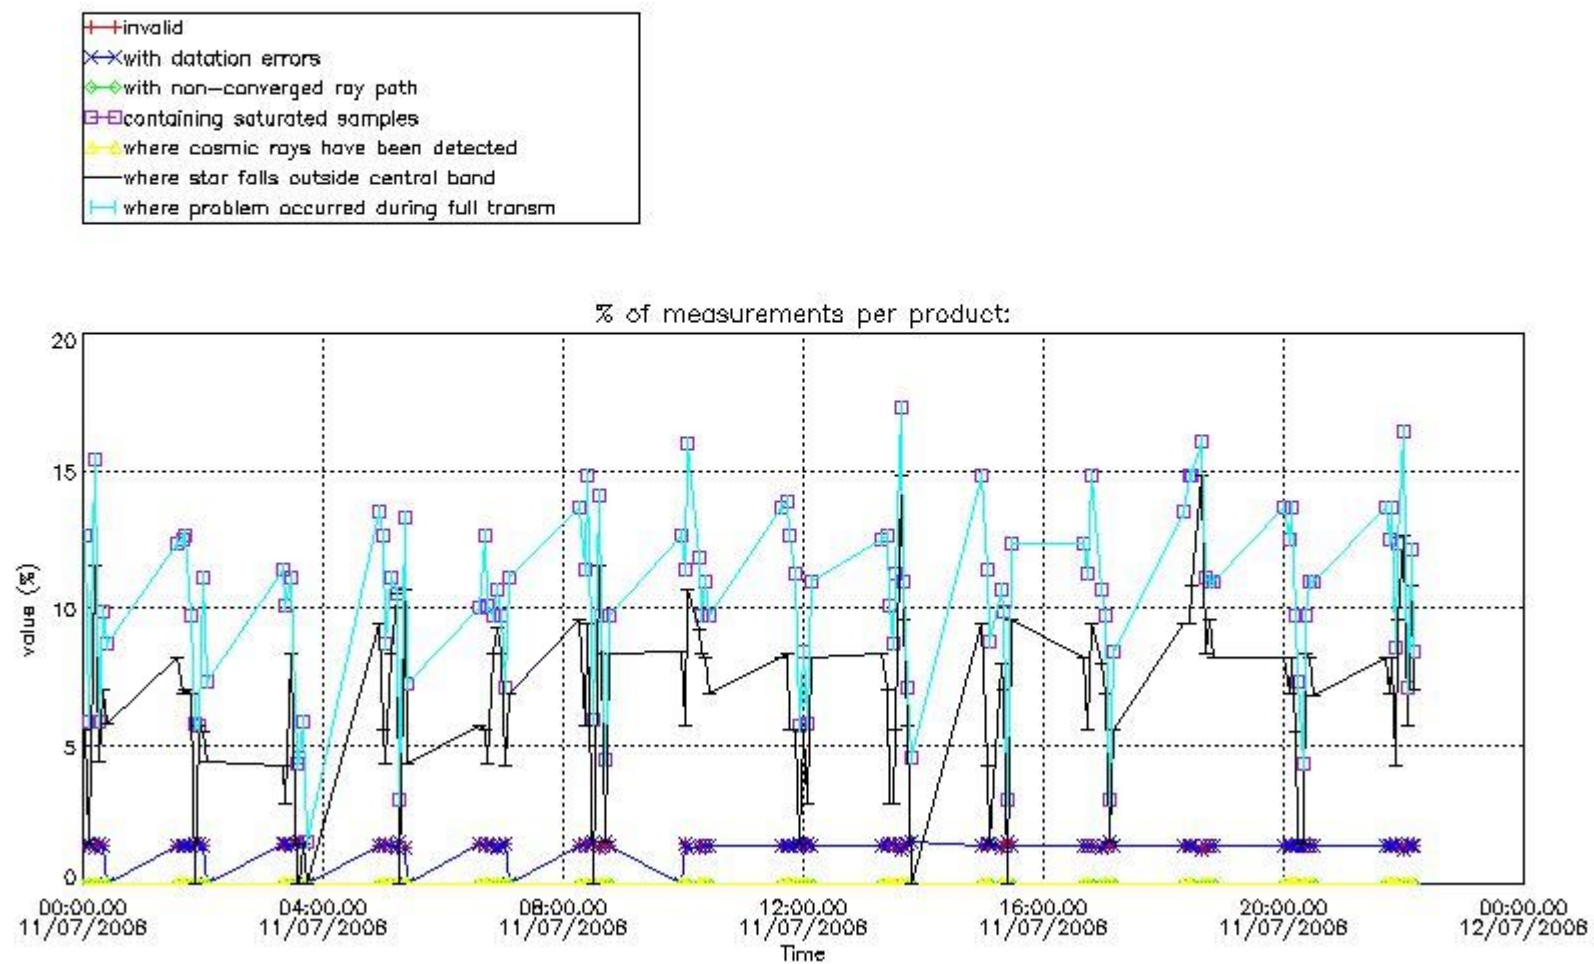

#### 3.1 Plot quality information per product (time dependant)

#### 4. Level 1 quality information per product

In this section it is plotted some information contained in the Quality Summary data set of the level 2 products that comes from the level 1b processing. Products without errors (error flag in the MPH set to "0") are used.

##### 4.1 Plot quality information per product (time dependant) coming from level 1b processing

###### 4.1.1 Plot level 1 quality information per product (time dependant): ENVISAT ASCENDING passes

4.1.2 Plot level 1 quality information per product (time dependant): ENVI SAT DESCENDING passes

4.2 Plot quality information per product coming from level 1b processing (world map)