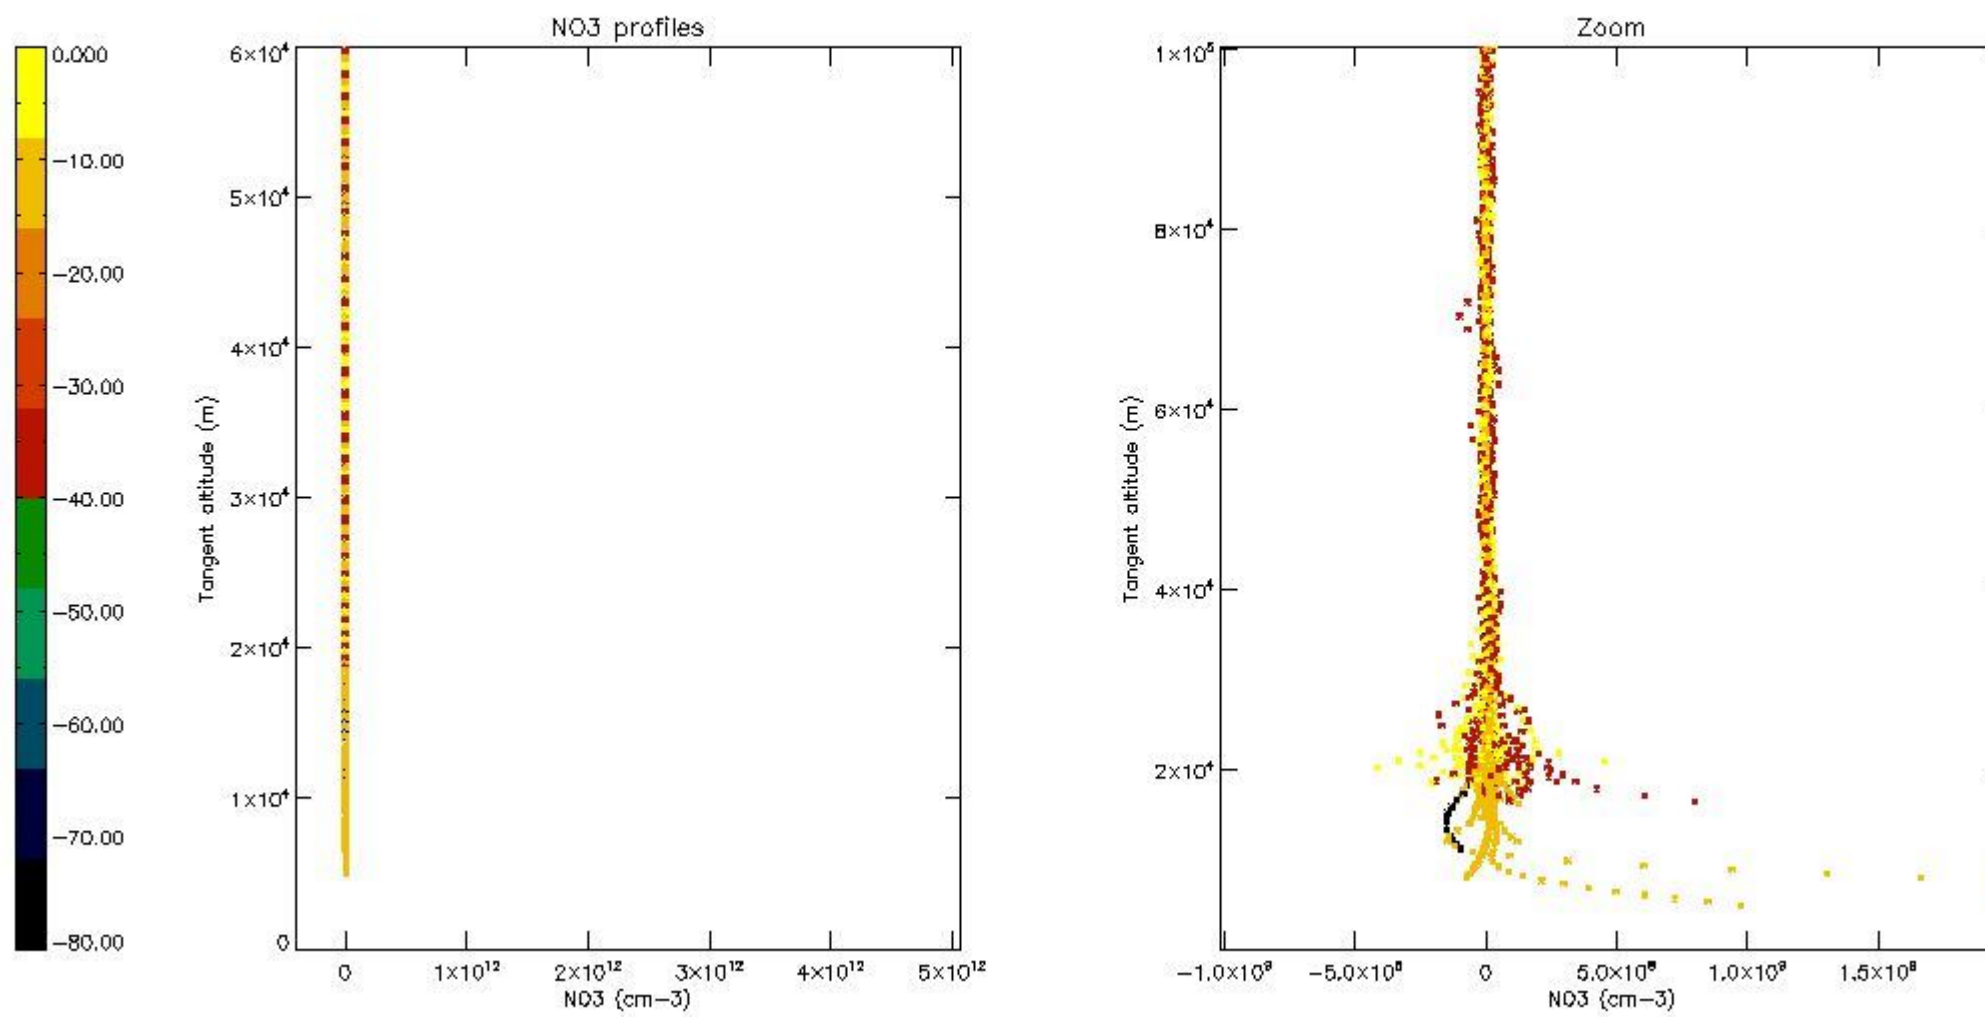

The colorbar represents the latitude.

*5.7 Plot NO3 profiles for all STD (dark without errors)*

The colorbar represents the latitude.