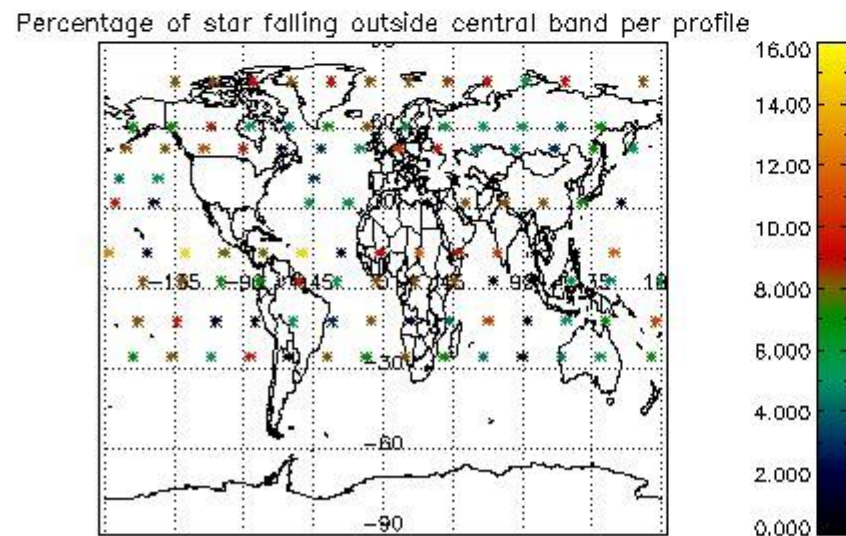

5. Trace gas profiles

5.1 Ozone statistics based on quality of products

The final quality of the products can be "measured" using the STD (Standard Deviation) attached to every point profile. This information is written to the parameter GOM_NL__2P/NL_LOCAL_SPECIES_DENSITY/o3_std of the level 2 products. The table below shows the statistics for given STD ranges.

The statistics are given with respect to the overall valid production:

- Products without fatal errors: GOM_NL__2P/MPH/PRODUCT_ERR=0
- Valid point profile: GOM_NL__2P/NL_LOCAL_SPECIES_DENSITY/pcd(0)=0

The 'Criteria' is applied to valid points of dark limb products:

- Products in dark limb illumination condition: GOM_NL__2P/NL_SUMMARY_QUALITY/obs_ill_cond=0
- Products without fatal errors: GOM_NL__2P/MPH/PRODUCT_ERR=0
- Valid point profile: GOM_NL__2P/NL_LOCAL_SPECIES_DENSITY/pcd(0)=0

So, the table below shows the percentage of dark limb and valid observations for each criteria with respect to the overall valid daily observations.

Criteria	% of total production
All STD	19
STD < 20	10