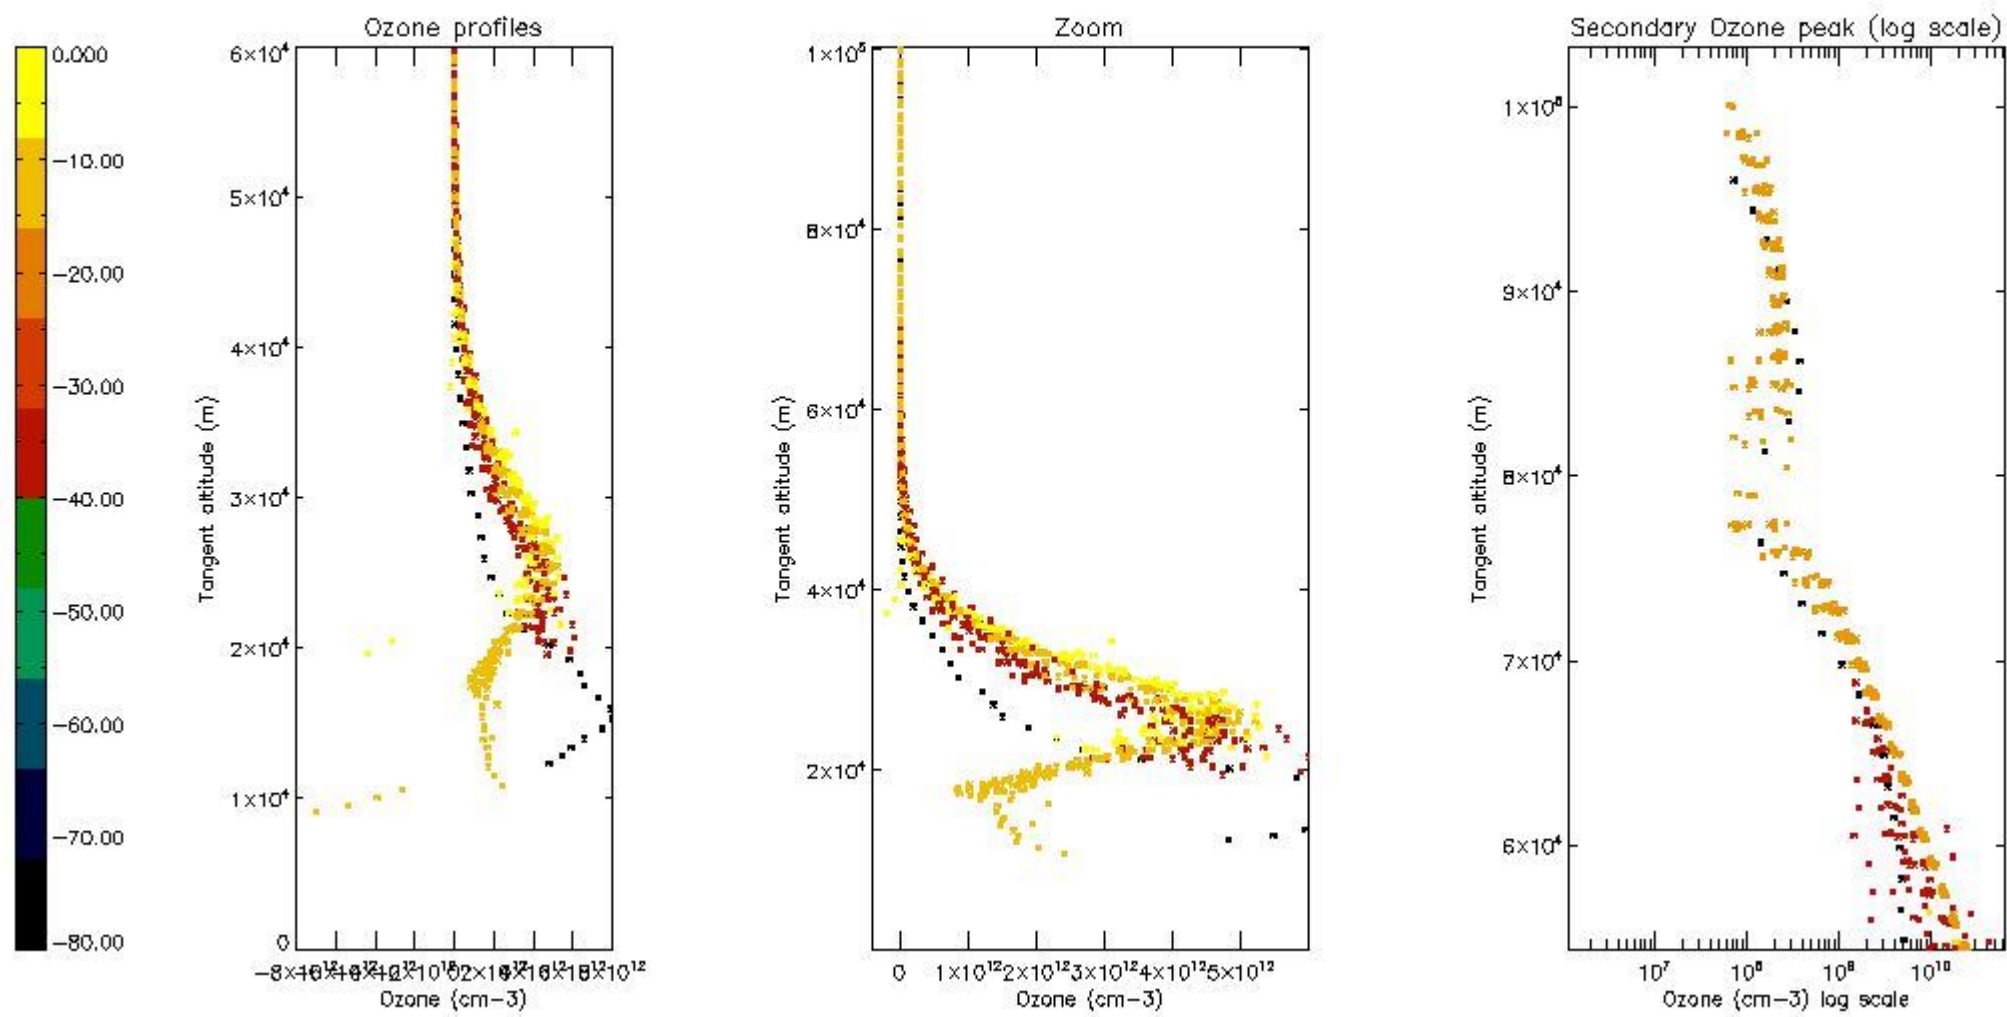

STD < 10	7
STD < 5	4

5.2 Plot ozone profiles for all STD (dark without errors)

The colorbar represents the latitude.

5.3 Plot ozone profiles where STD < 20% (dark without errors)

The colorbar represents the latitude.