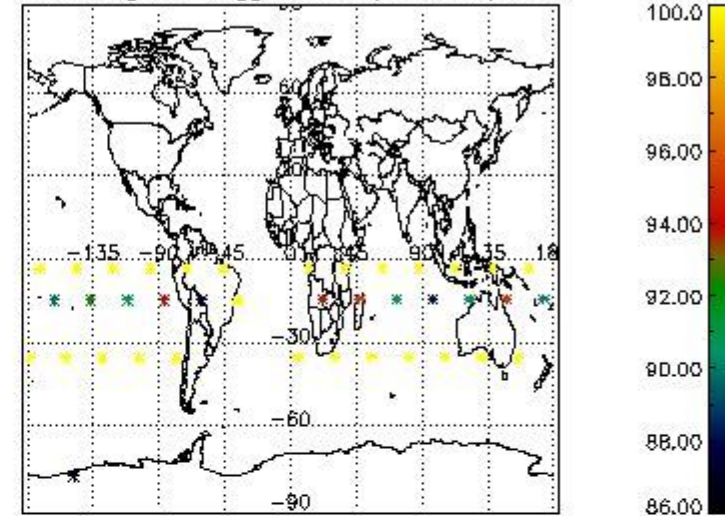

Percentage of flagged data per H2O profile