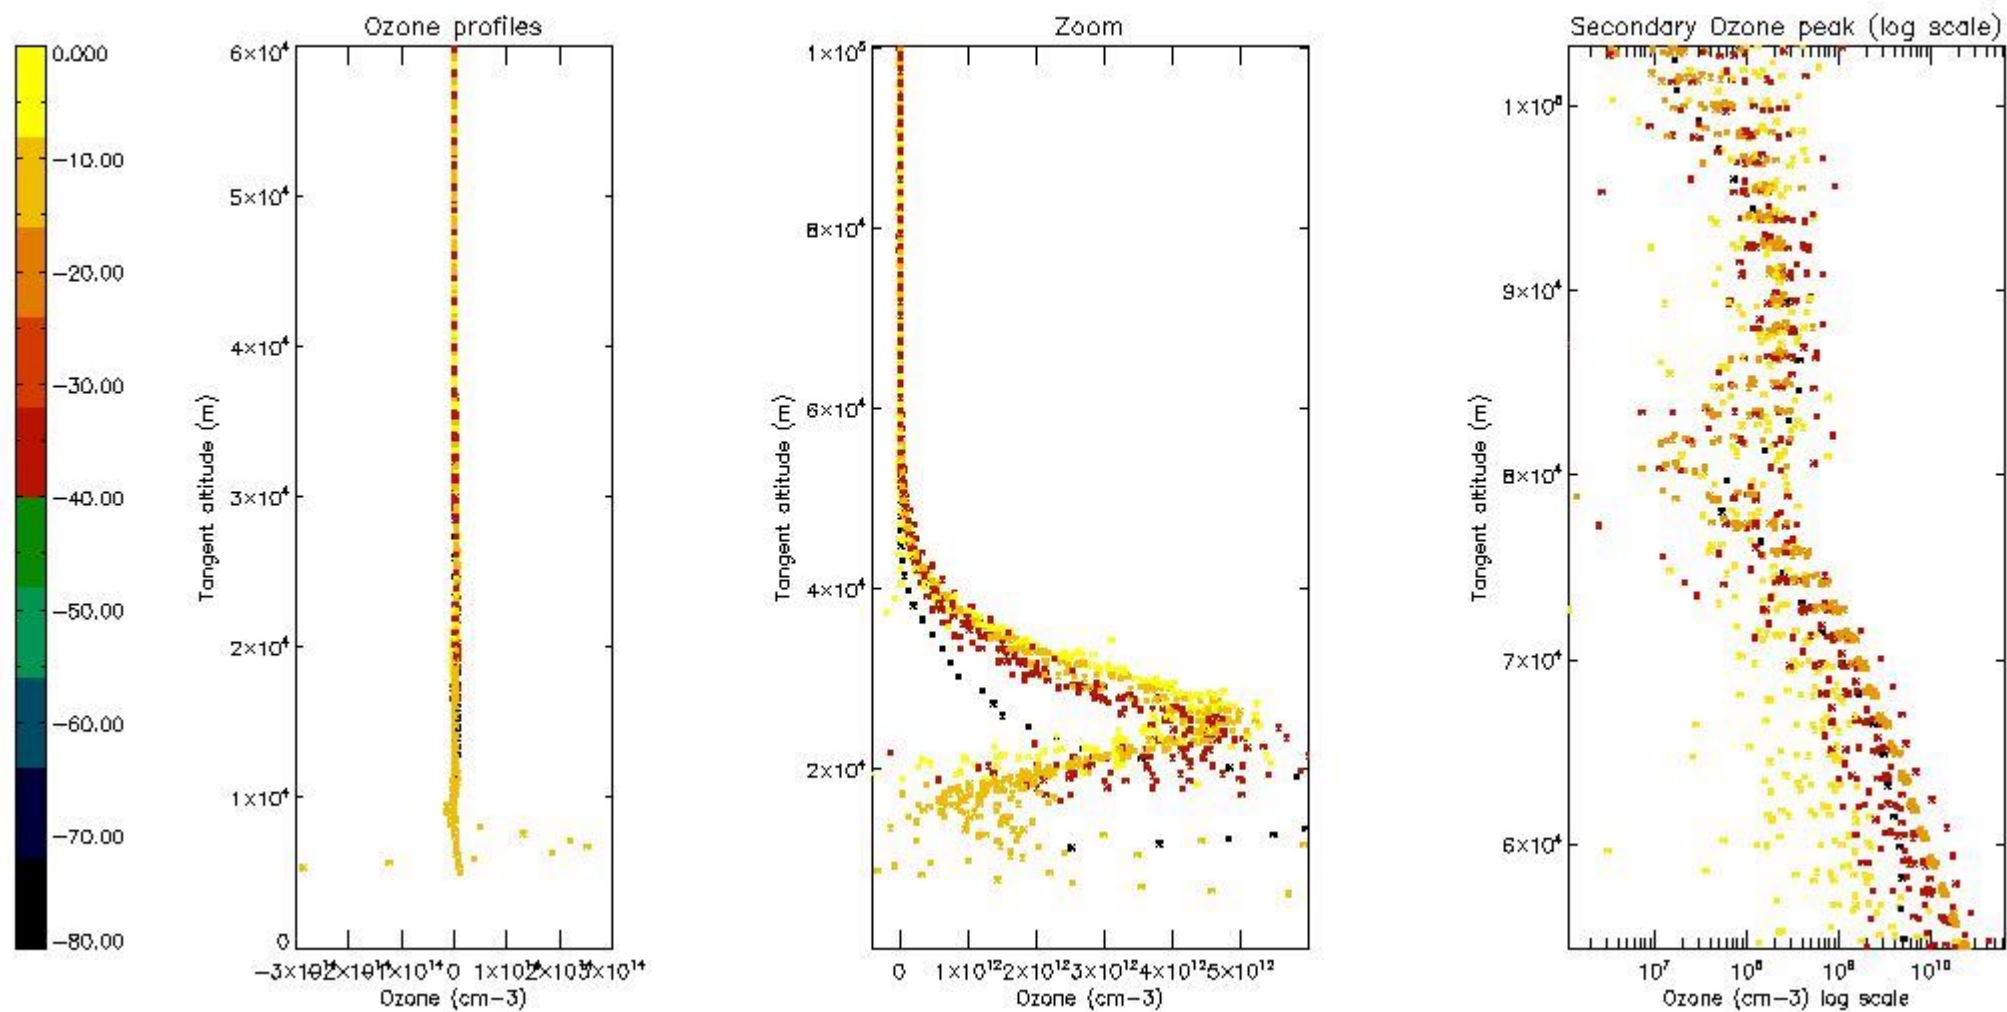

STD < 10	7
STD < 5	4

5.2 Plot ozone profiles for all STD (dark without errors)

The colorbar represents the latitude.

5.3 Plot ozone profiles where STD < 20% (dark without errors)

The colorbar represents the latitude.