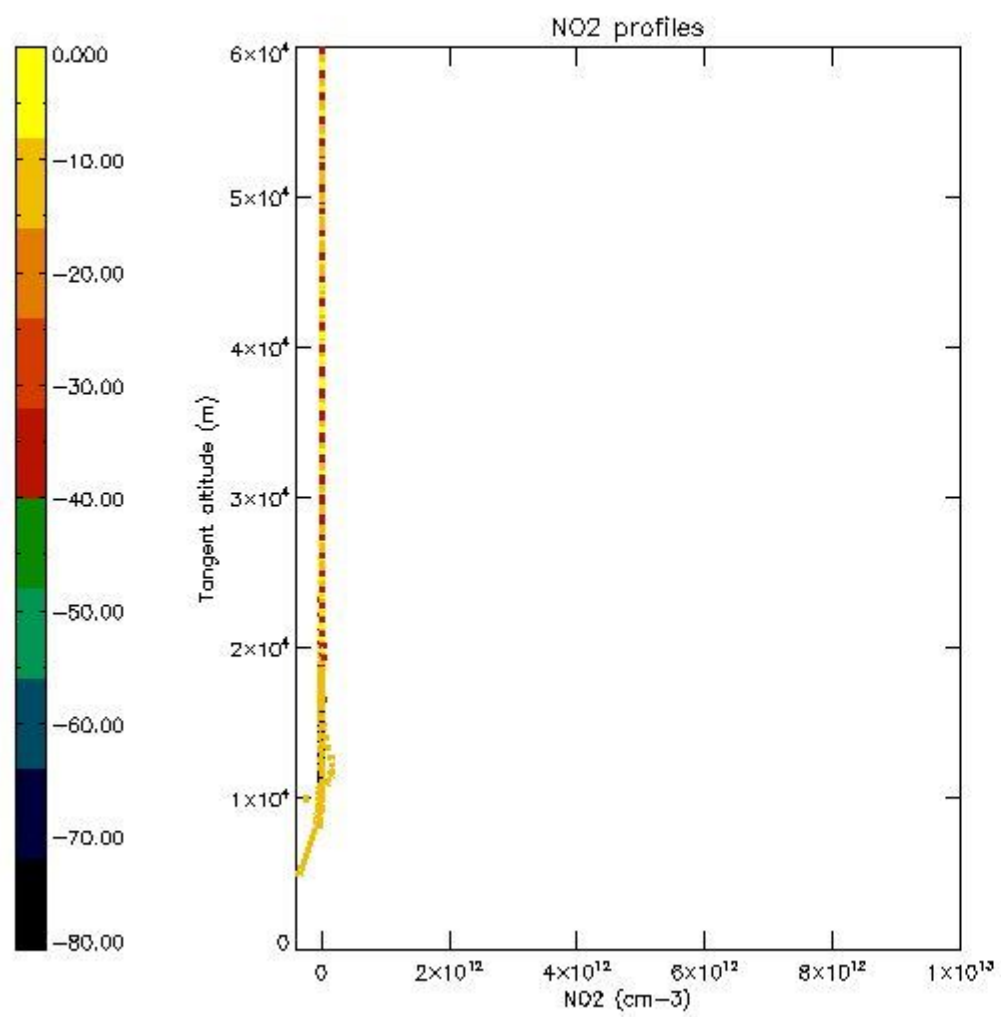

*5.4 Plot ozone profiles where STD < 10% (dark without errors)*

The colorbar represents the latitude.

*5.5 Plot ozone profiles where STD < 5% (dark without errors)*

The colorbar represents the latitude.

*5.6 Plot NO<sub>2</sub> profiles for all STD (dark without errors)*

The colorbar represents the latitude.

*5.7 Plot NO3 profiles for all STD (dark without errors)*

The colorbar represents the latitude.