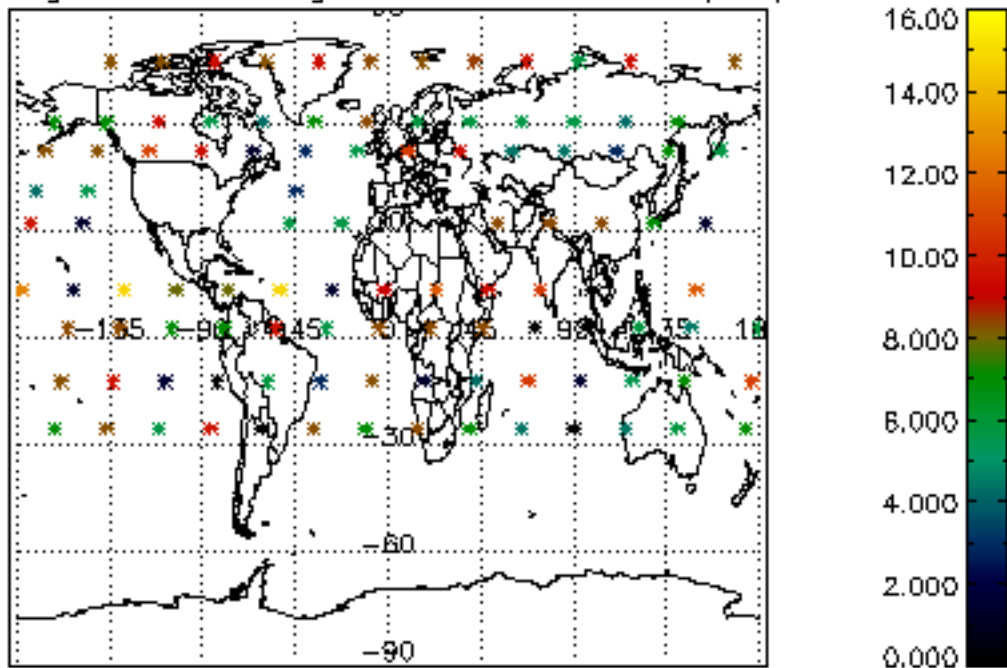

Percentage of star falling outside central band per profile