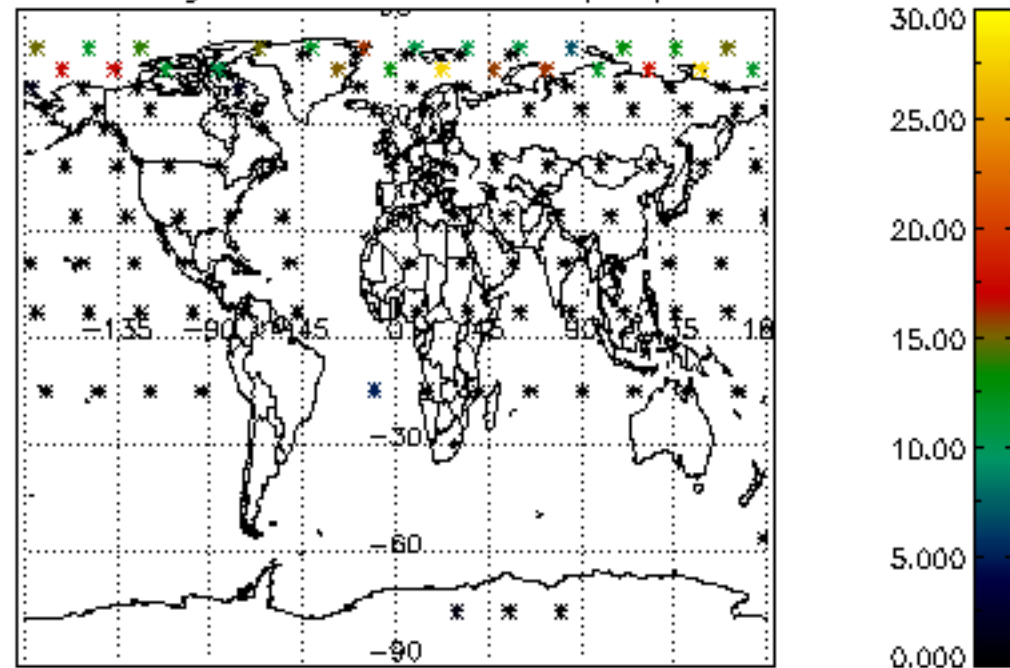

Percentage of datation errors per profile

Percentage of saturation errors per profile