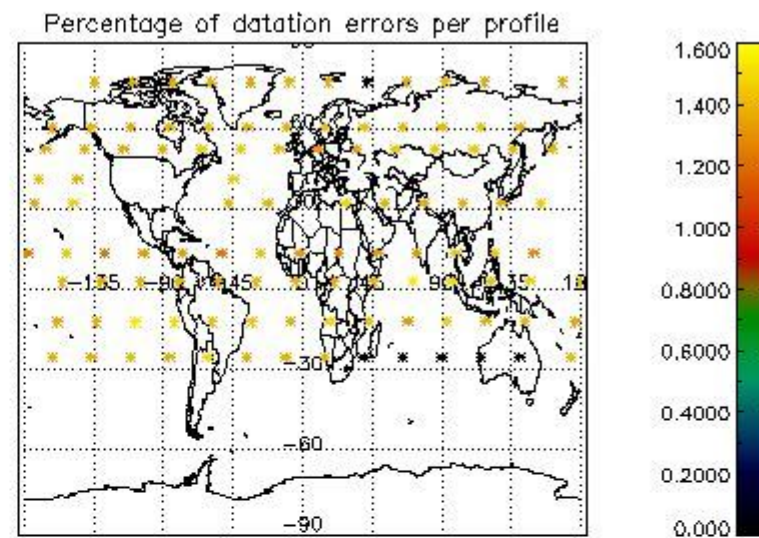

5. Trace gas profiles

5.1 Ozone statistics based on quality of products

The final quality of the products can be "measured" using the STD (Standard Deviation) attached to every point profile. This information is written to the parameter GOM_NL__2P/NL_LOCAL_SPECIES_DENSITY/o3_std of the level 2 products. The table below shows the statistics for given STD ranges.

The statistics are given with respect to the overall valid production:

- Products without fatal errors: GOM_NL__2P/MPH/PRODUCT_ERR=0
- Valid point profile: GOM_NL__2P/NL_LOCAL_SPECIES_DENSITY/pcd(0)=0

The 'Criteria' is applied to valid points of dark limb products:

- Products in dark limb illumination condition: GOM_NL__2P/NL_SUMMARY_QUALITY/obs_ill_cond=0
- Products without fatal errors: GOM_NL__2P/MPH/PRODUCT_ERR=0
- Valid point profile: GOM_NL__2P/NL_LOCAL_SPECIES_DENSITY/pcd(0)=0

So, the table below shows the percentage of dark limb and valid observations for each criteria with respect to the overall valid daily observations.

Criteria	% of total production
All STD	19
STD < 20	10