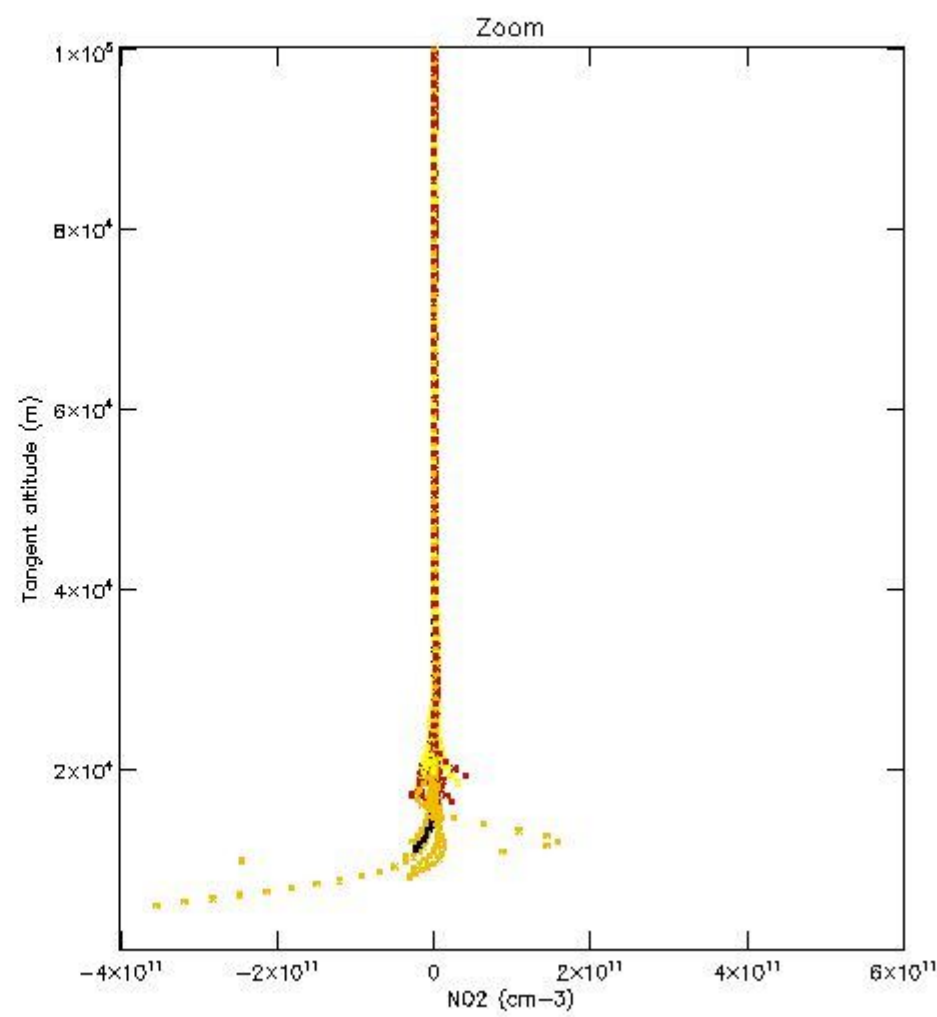

5.7 Plot NO3 profiles for all STD (dark without errors)

The colorbar represents the latitude.