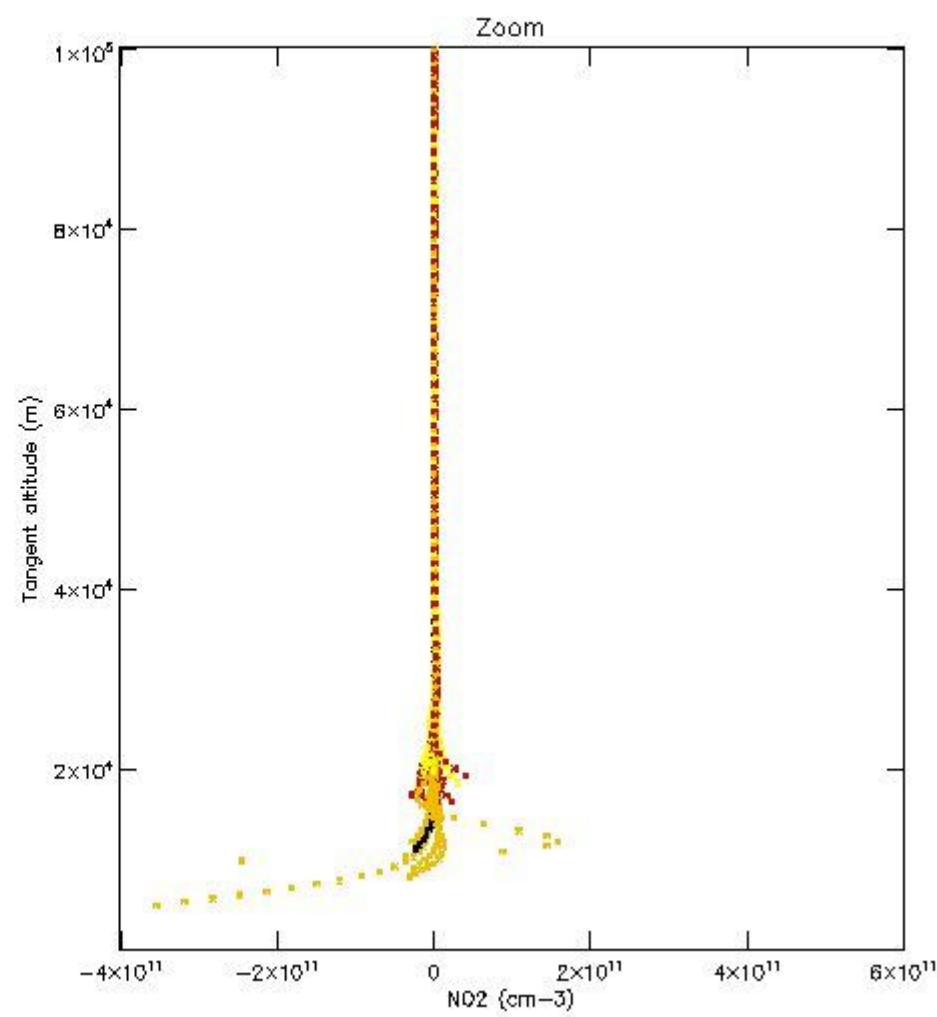

*5.4 Plot ozone profiles where STD < 10% (dark without errors)*

The colorbar represents the latitude.

*5.5 Plot ozone profiles where STD < 5% (dark without errors)*

The colorbar represents the latitude.

*5.6 Plot NO<sub>2</sub> profiles for all STD (dark without errors)*

The colorbar represents the latitude.

*5.7 Plot NO3 profiles for all STD (dark without errors)*

The colorbar represents the latitude.