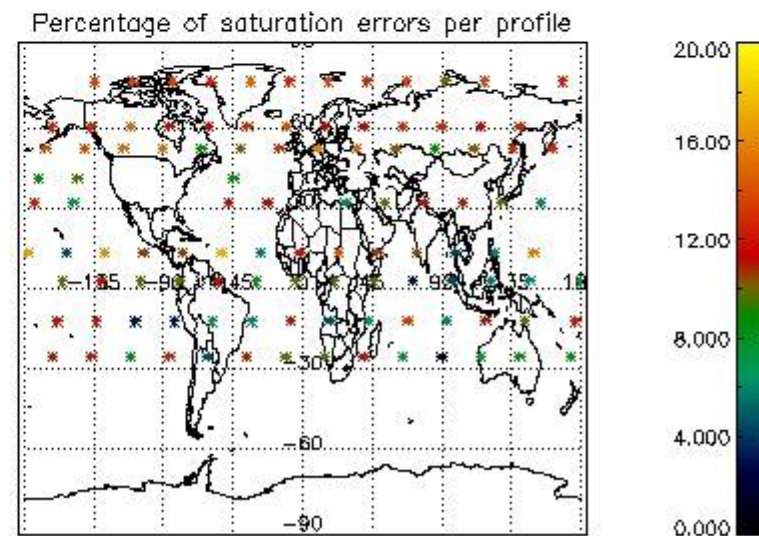

5. Trace gas profiles

5.1 Ozone statistics based on quality of products

The final quality of the products can be "measured" using the STD (Standard Deviation) attached to every point profile. This information is written to the parameter GOM_NL__2P/NL_LOCAL_SPECIES_DENSITY/o3_std of the level 2 products. The table below shows the statistics for given STD ranges.

The statistics are given with respect to the overall valid production:

- Products without fatal errors: GOM_NL__2P/MPH/PRODUCT_ERR=0
- Valid point profile: GOM_NL__2P/NL_LOCAL_SPECIES_DENSITY/pcd(0)=0

The 'Criteria' is applied to valid points of dark limb products:

- Products in dark limb illumination condition: GOM_NL__2P/NL_SUMMARY_QUALITY/obs_ill_cond=0
- Products without fatal errors: GOM_NL__2P/MPH/PRODUCT_ERR=0
- Valid point profile: GOM_NL__2P/NL_LOCAL_SPECIES_DENSITY/pcd(0)=0

So, the table below shows the percentage of dark limb and valid observations for each criteria with respect to the overall valid daily observations.

Criteria	% of total production
All STD	19
STD < 20	10