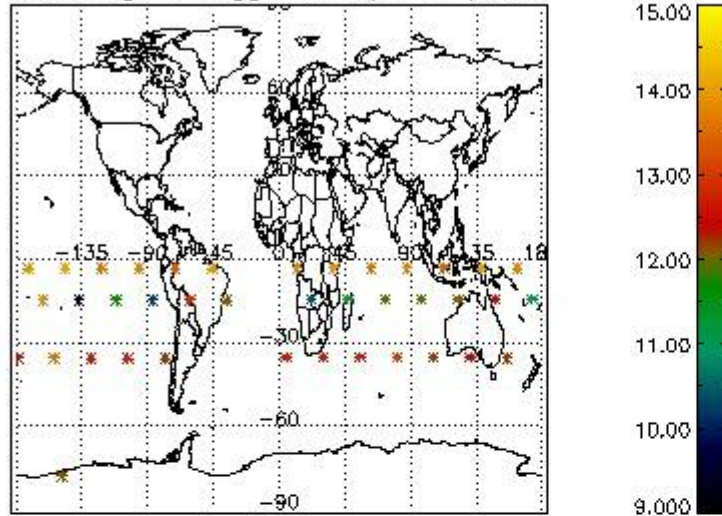

Percentage of flagged data per O3 profile