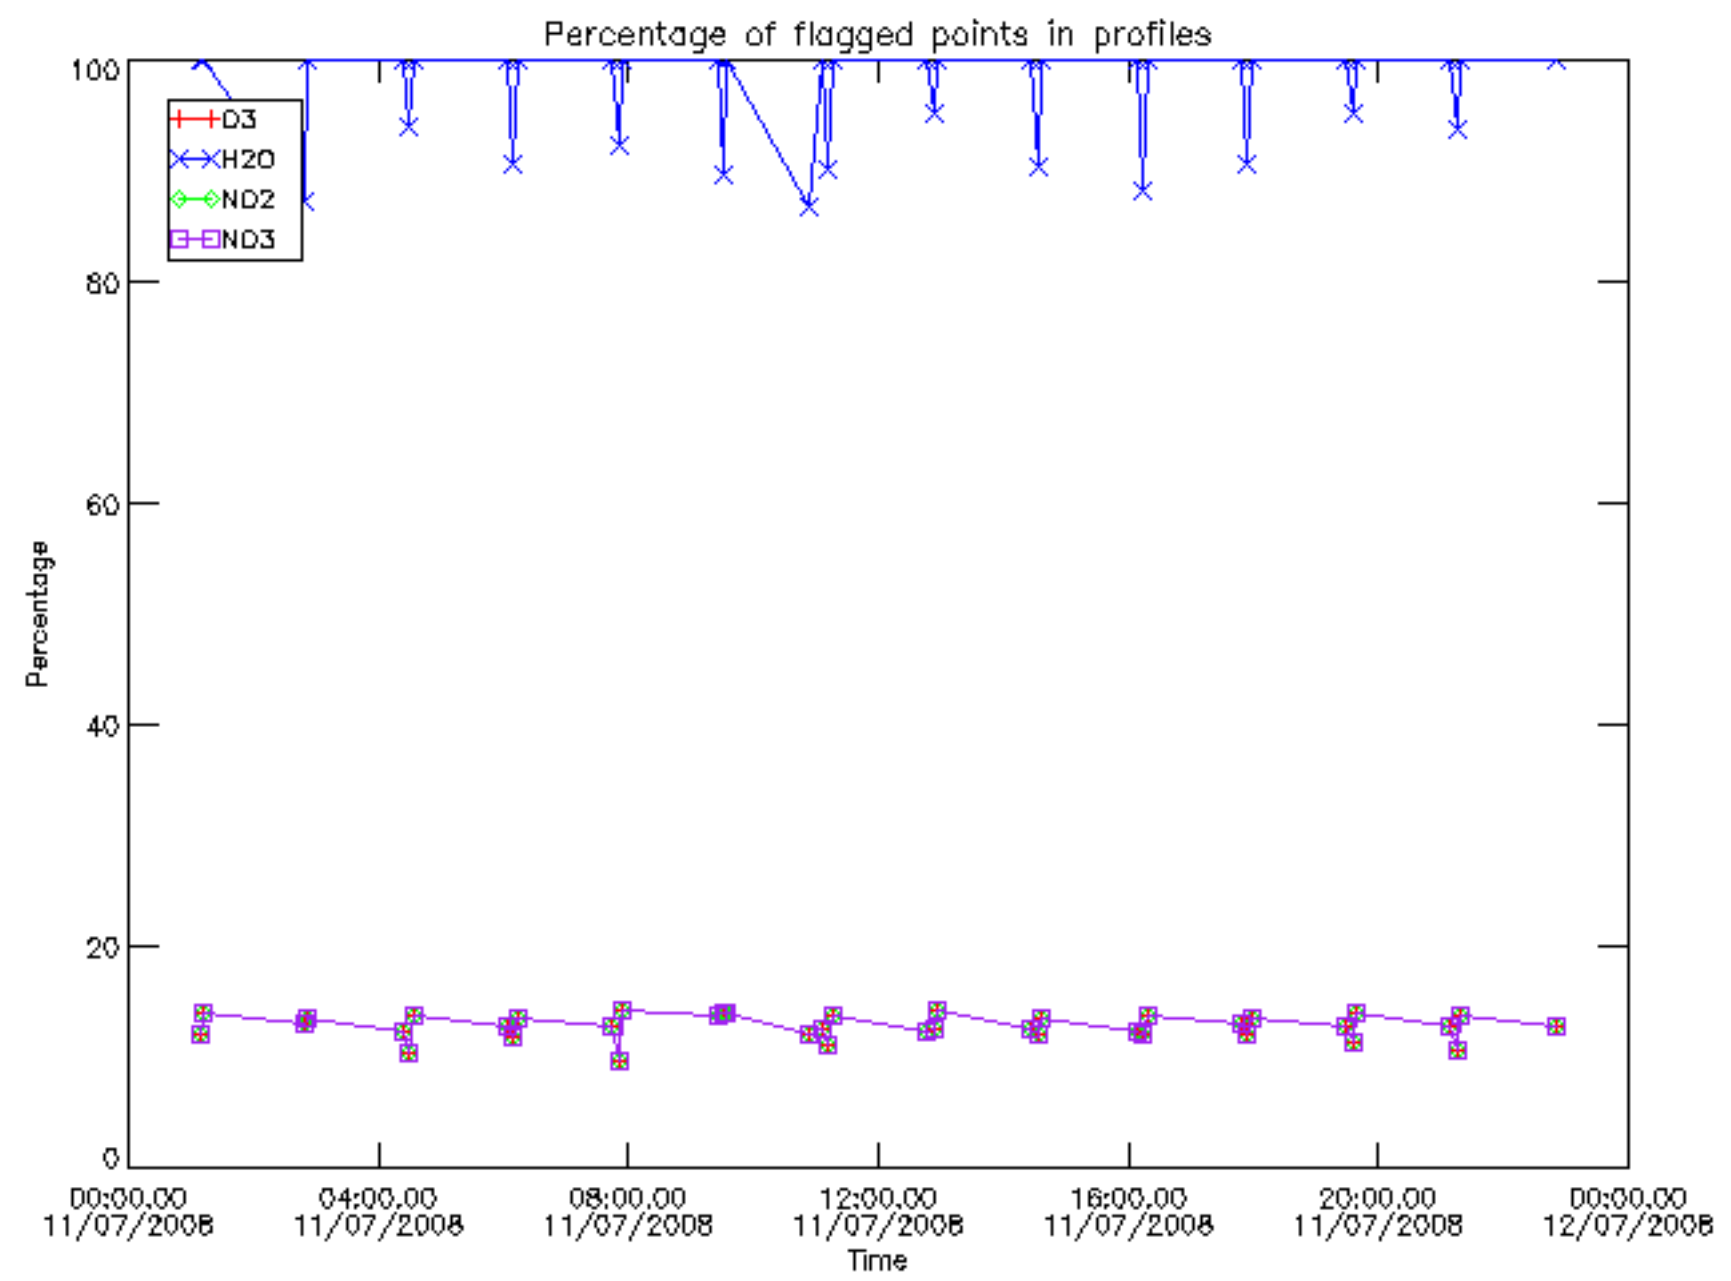

Percentage of flagged data per D3 profile

Percentage of flagged data per H2O profile