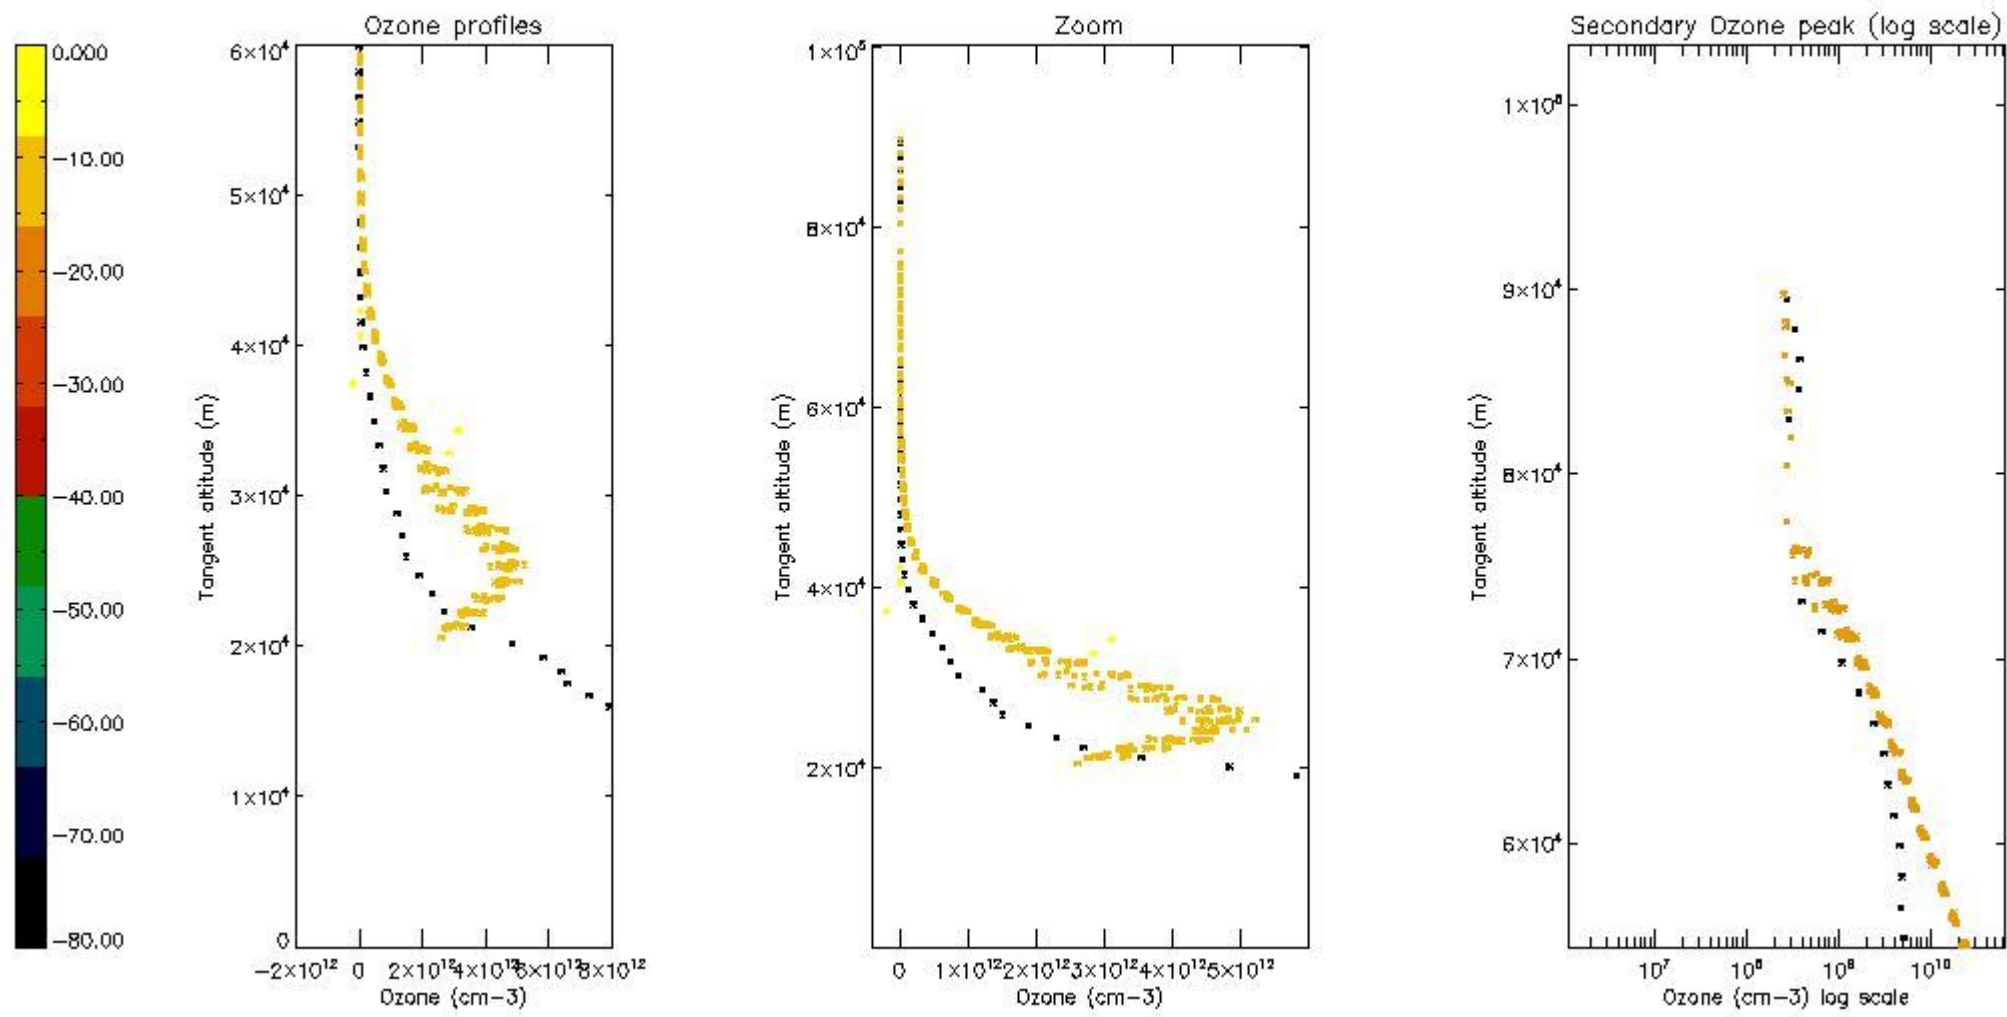

5.6 Plot NO₂ profiles for all STD (dark without errors)

The colorbar represents the latitude.