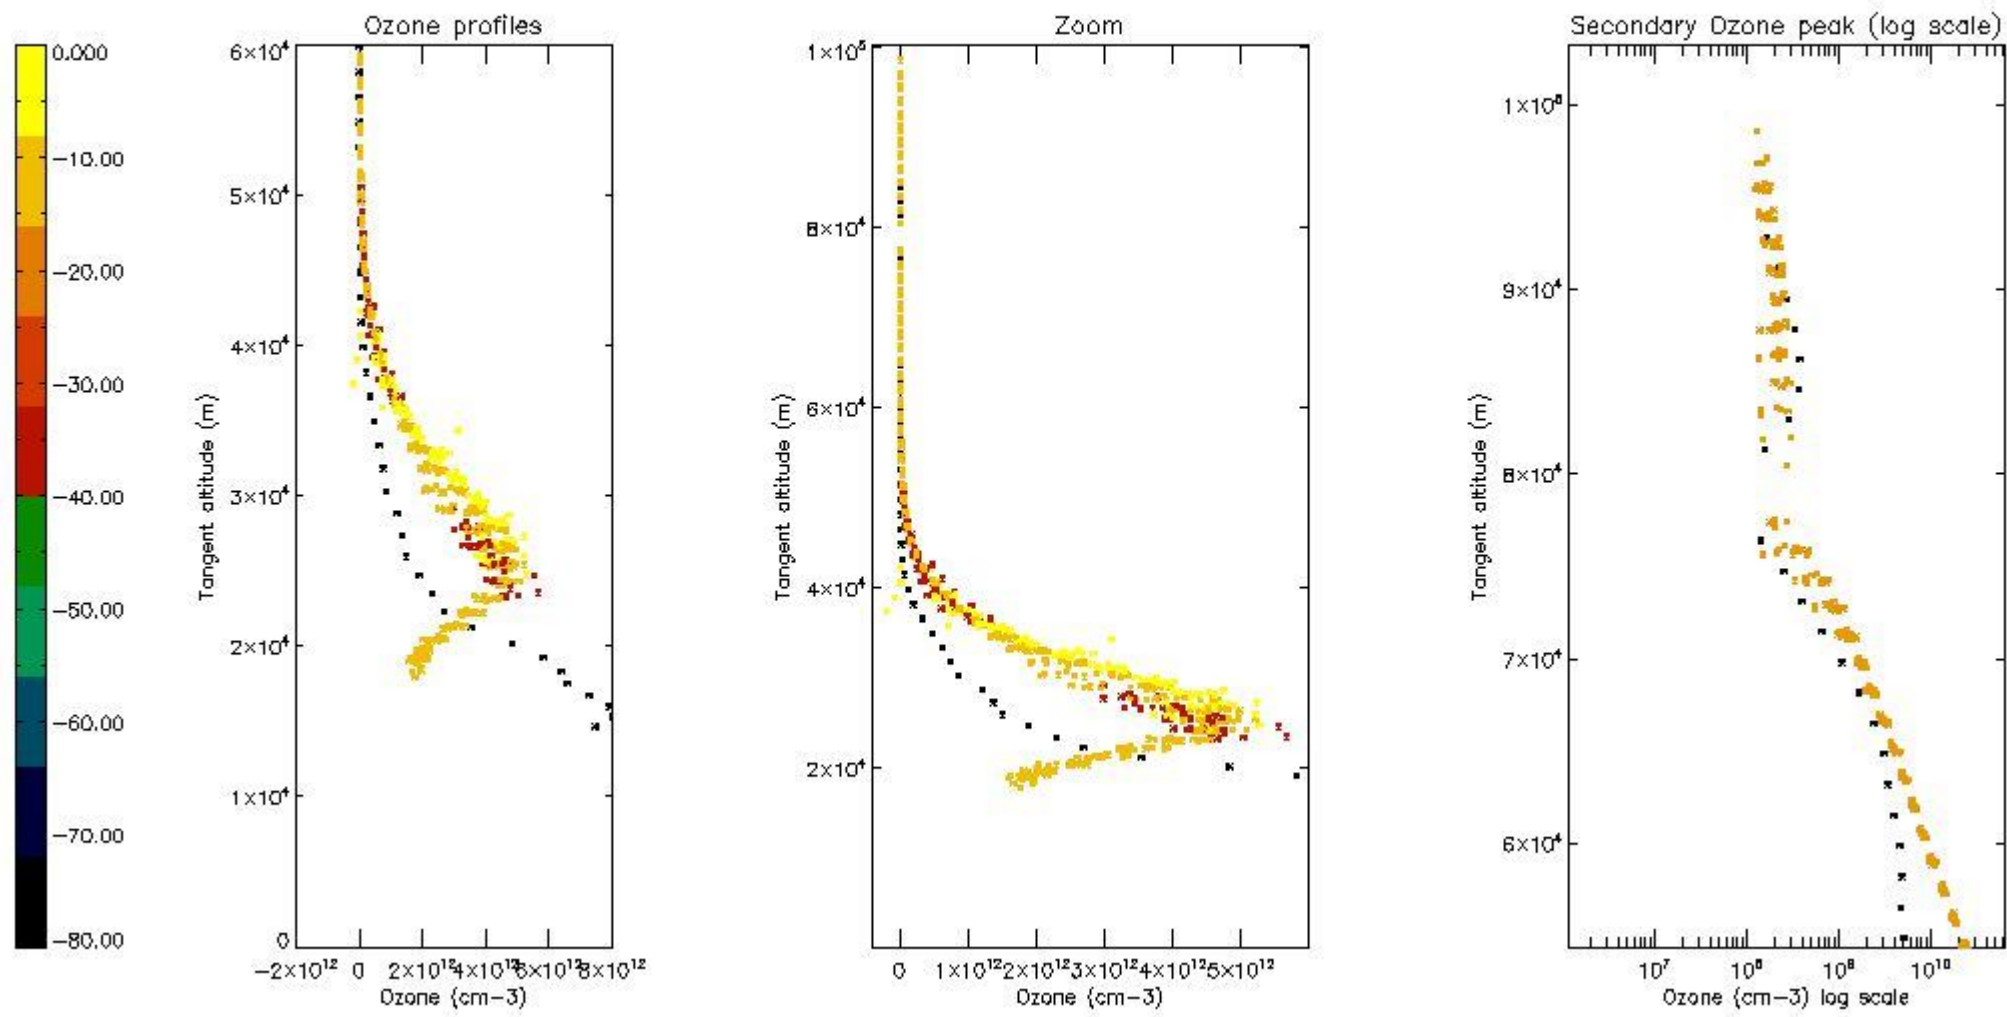

5.5 Plot ozone profiles where STD < 5% (dark without errors)

The colorbar represents the latitude.