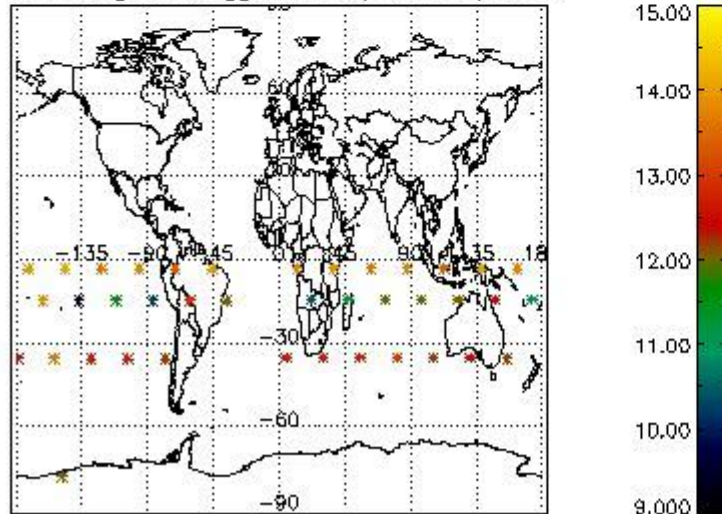

Percentage of flagged data per NO2 profile