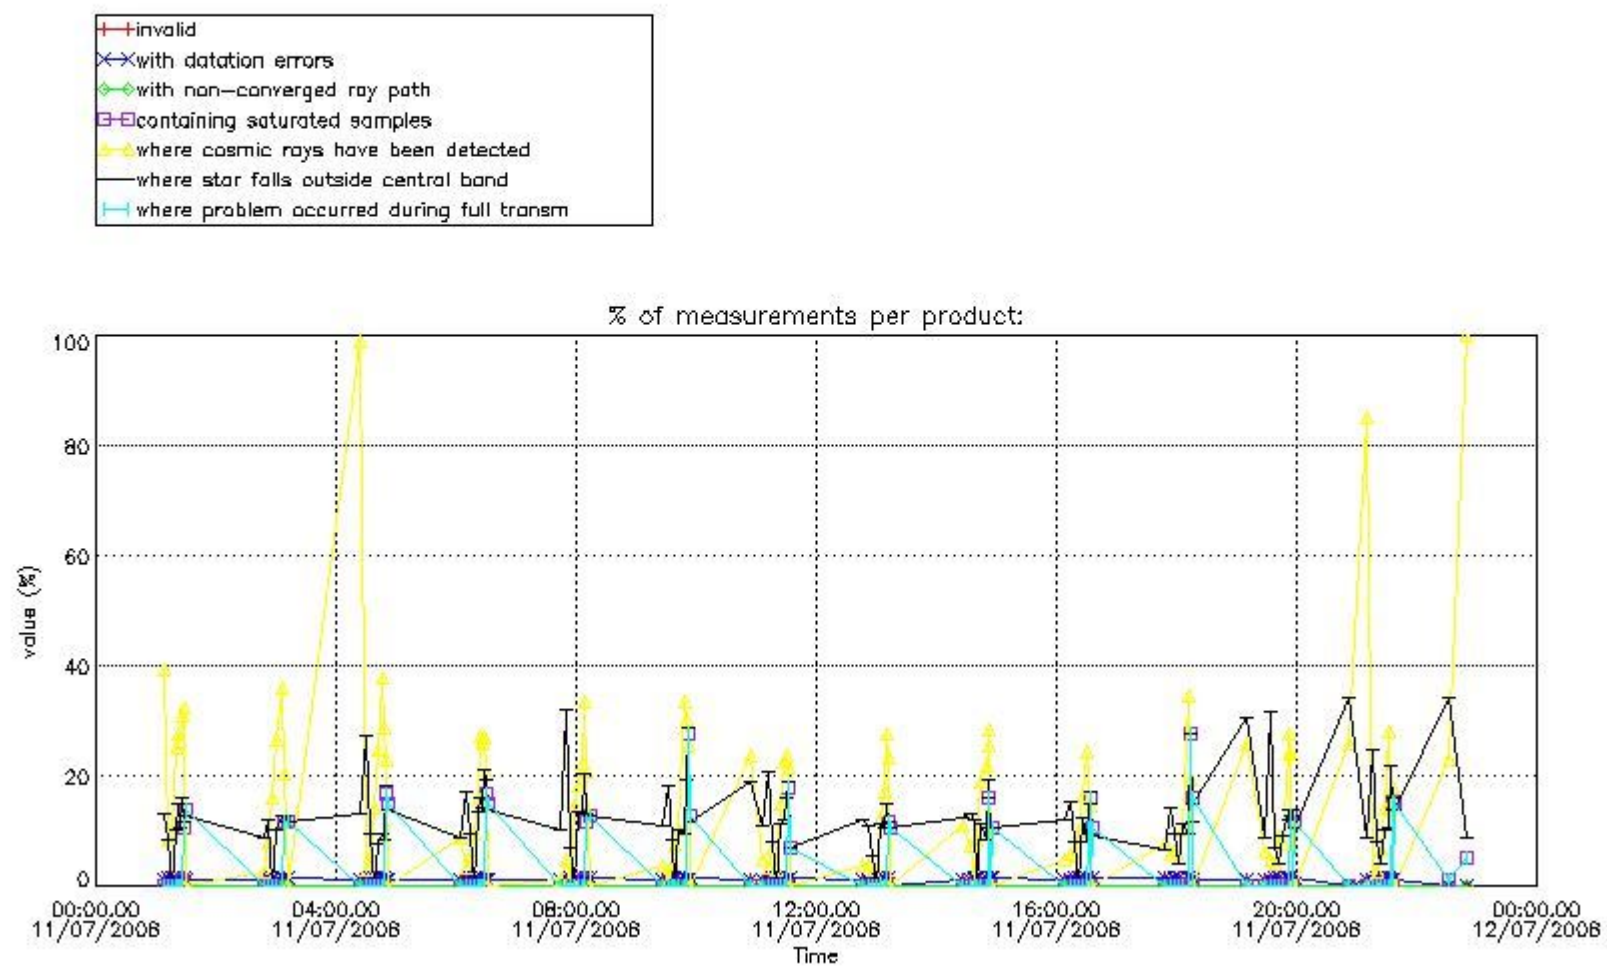

4.1.2 Plot level 1 quality information per product (time dependant): ENVI SAT DESCENDING passes