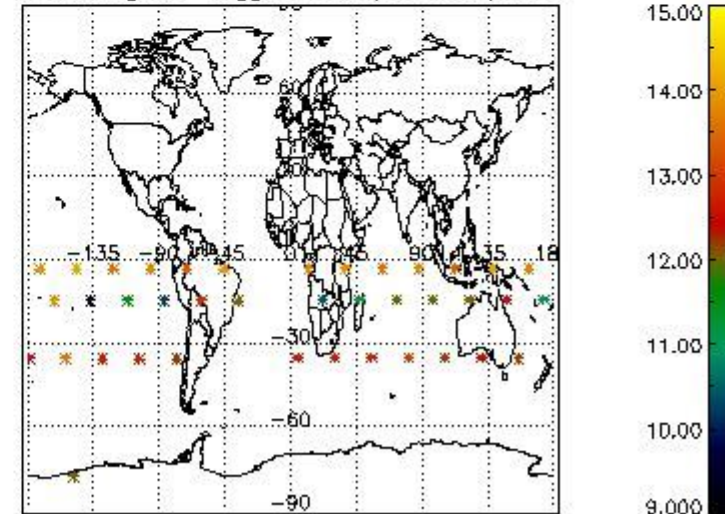

Percentage of flagged data per NO3 profile

4. Level 1 quality information per product

In this section it is plotted some information contained in the Quality Summary data set of the level 2 products that comes from the level 1b processing. Products without errors (error flag in the MPH set to "0") are used.

4.1 Plot quality information per product (time dependant) coming from level 1b processing

4.1.1 Plot level 1 quality information per product (time dependant): ENVISAT ASCENDING passes