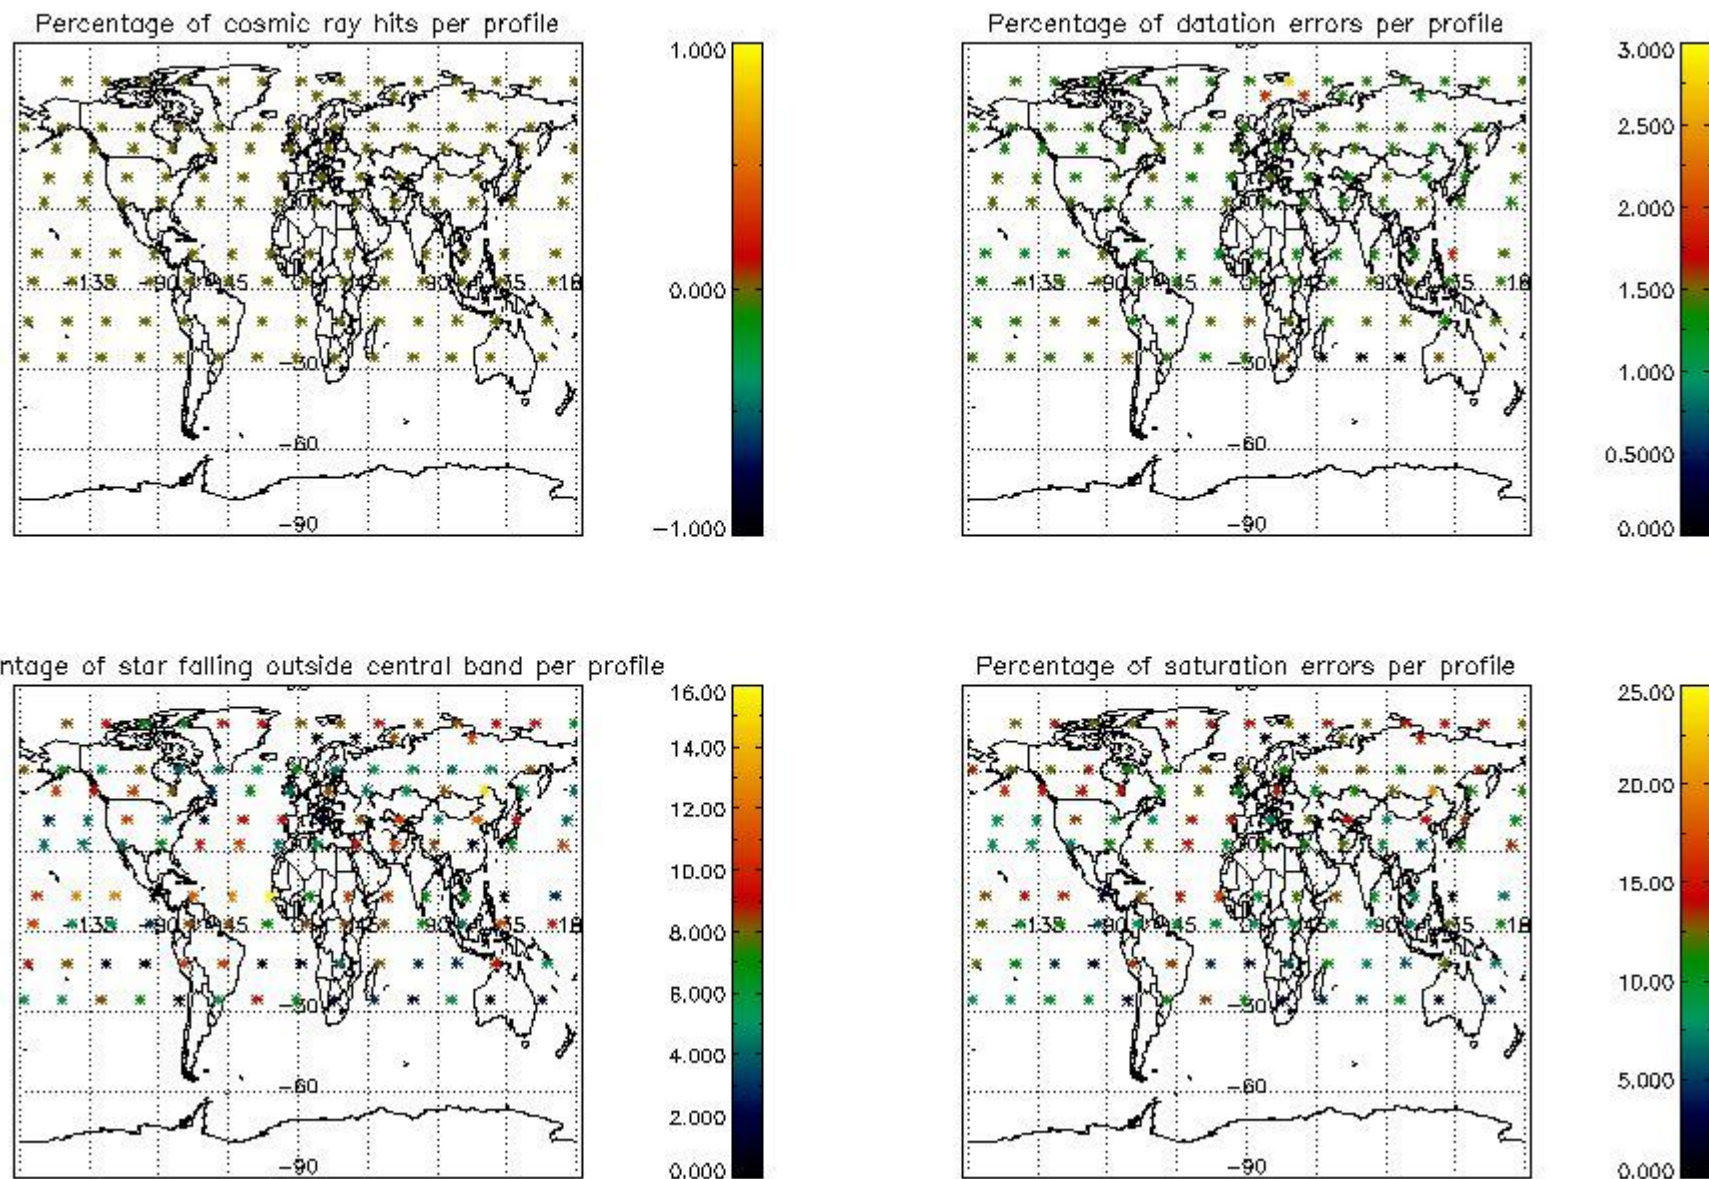

4.2.2 Plot level 1 quality information per product (world map): ENVISAT DESCENDING passes

5. Trace gas profiles

5.1 Ozone statistics based on quality of products

The final quality of the products can be "measured" using the STD (Standard Deviation) attached to every point profile. This information is written to the parameter GOM_NL__2P/NL_LOCAL_SPECIES_DENSITY/o3_std of the level 2 products. The table below shows the statistics for given STD ranges.

The statistics are given with respect to the overall valid production:

- Products without fatal errors: GOM_NL__2P/MPH/PRODUCT_ERR=0
- Valid point profile: GOM_NL__2P/NL_LOCAL_SPECIES_DENSITY/pcd(0)=0

The 'Criteria' is applied to valid points of dark limb products:

- Products in dark limb illumination condition: GOM_NL__2P/NL_SUMMARY_QUALITY/obs_ill_cond=0
- Products without fatal errors: GOM_NL__2P/MPH/PRODUCT_ERR=0
- Valid point profile: GOM_NL__2P/NL_LOCAL_SPECIES_DENSITY/pcd(0)=0

So, the table below shows the percentage of dark limb and valid observations for each criteria with respect to the overall valid daily observations.

Criteria	% of total production
All STD	28
STD < 20	13