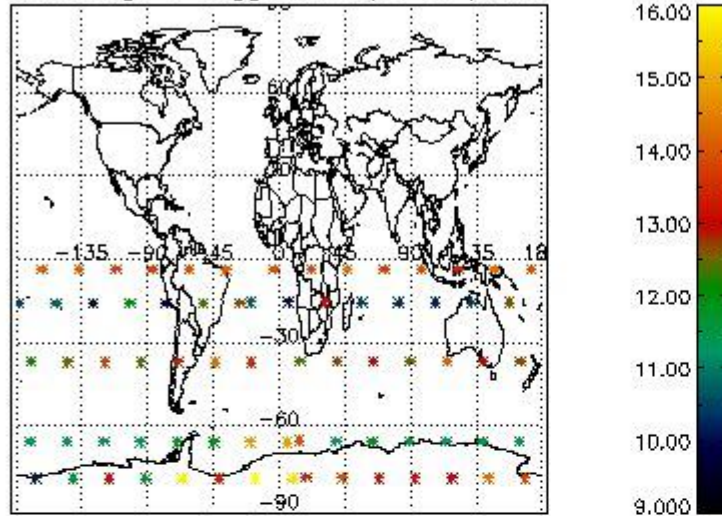

Percentage of flagged data per O3 profile