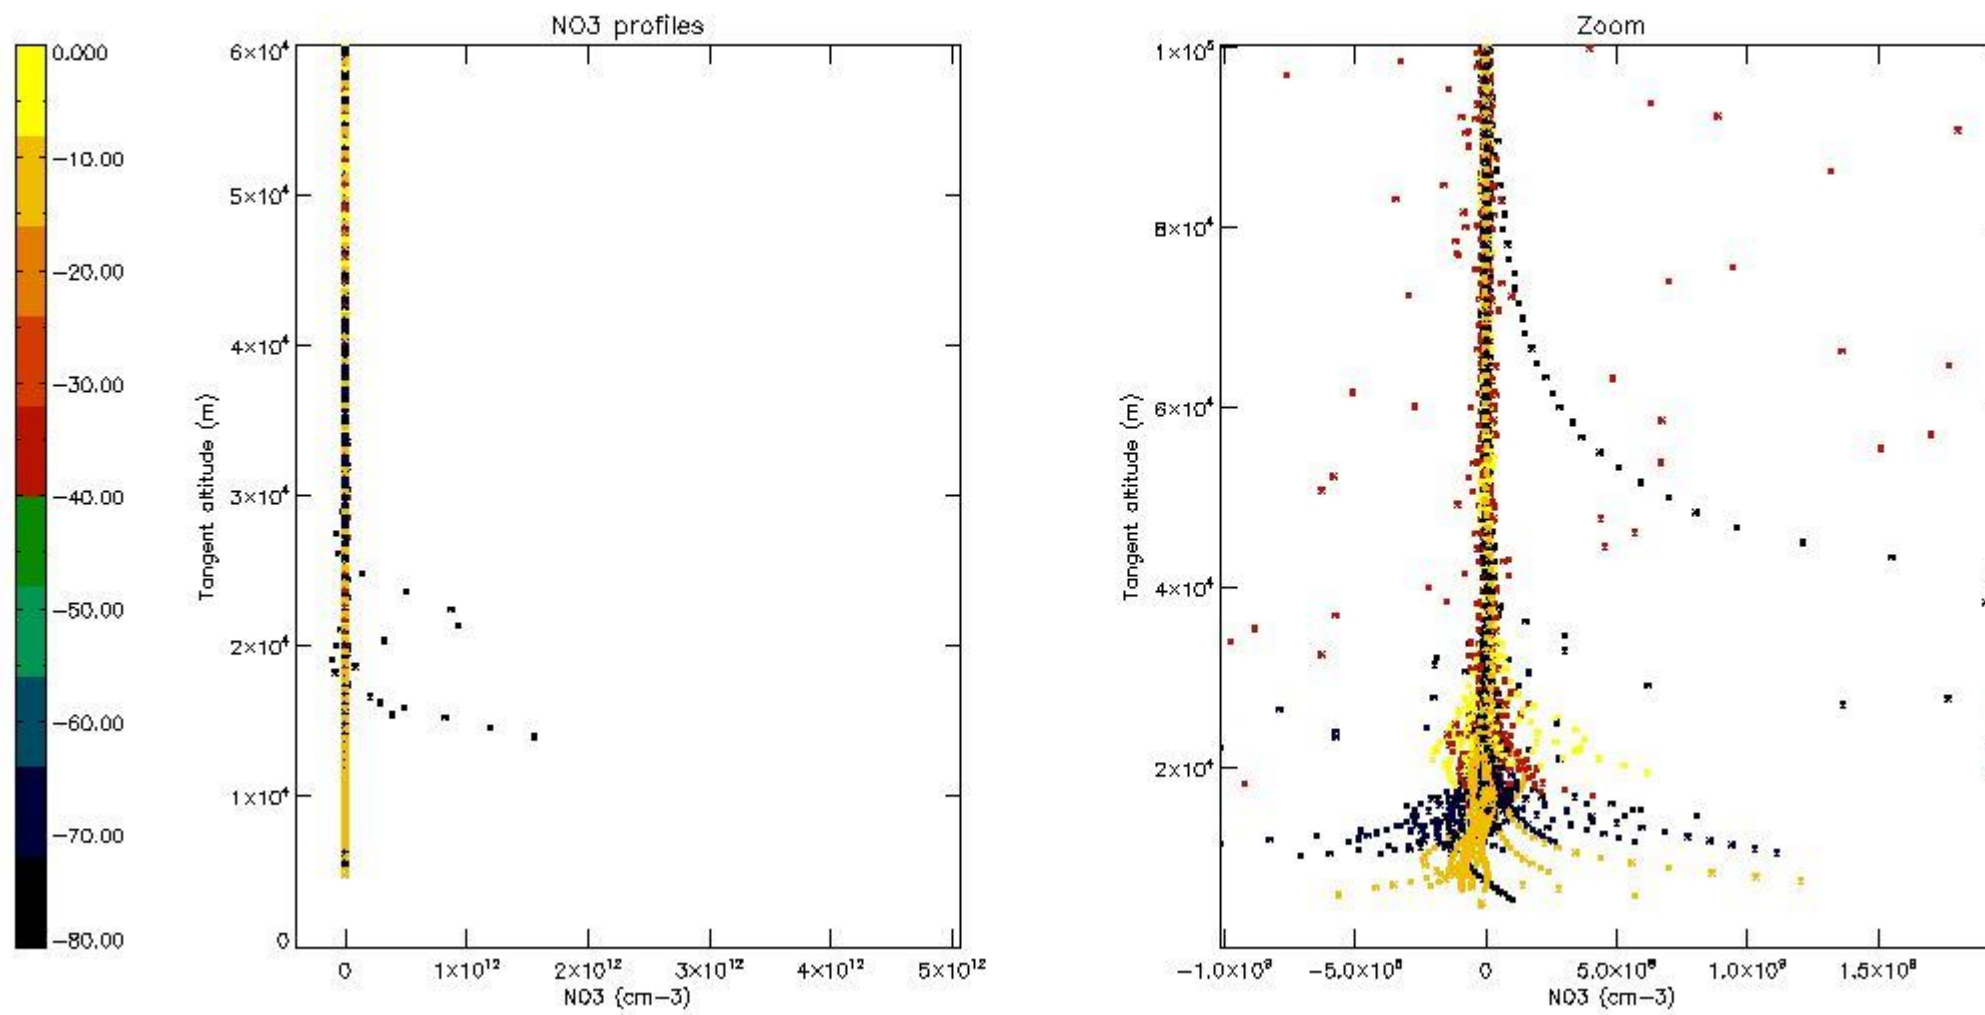

The colorbar represents the latitude.

*5.7 Plot NO3 profiles for all STD (dark without errors)*

The colorbar represents the latitude.