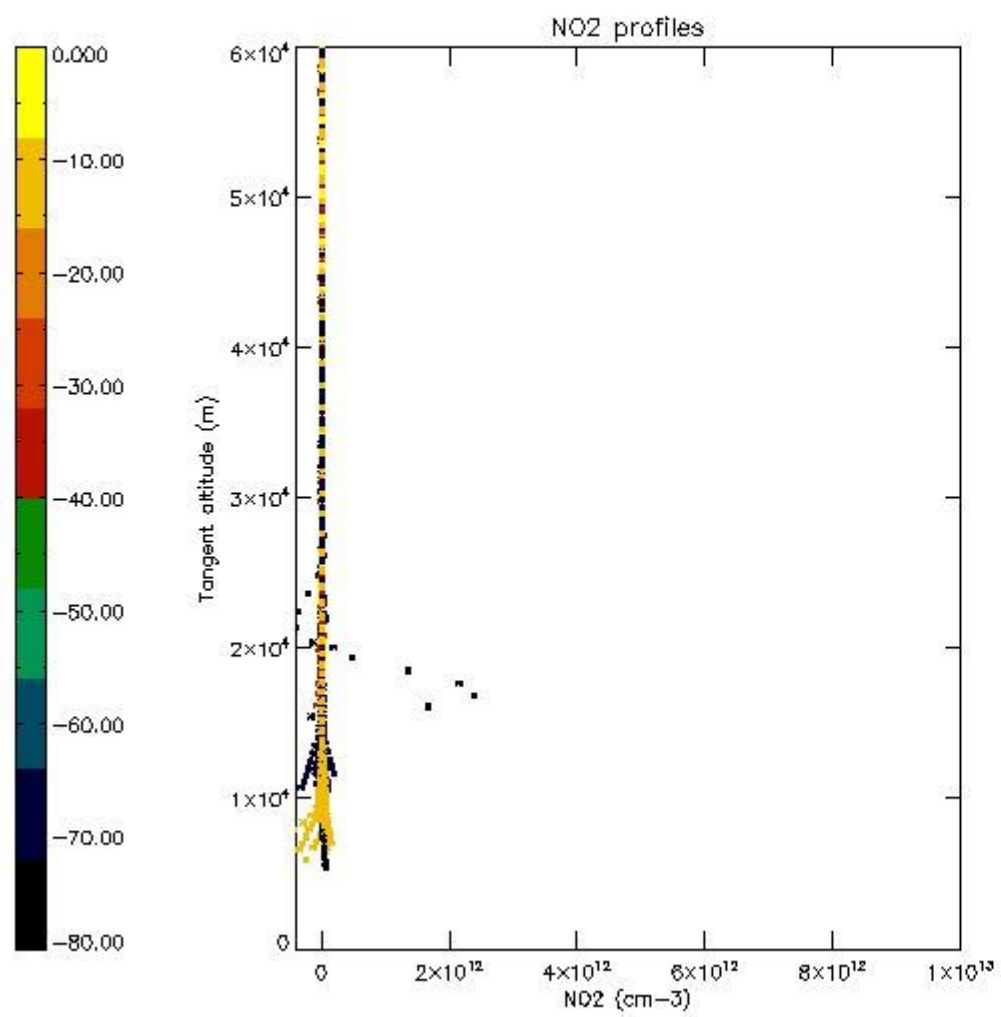

5.7 Plot NO3 profiles for all STD (dark without errors)

The colorbar represents the latitude.