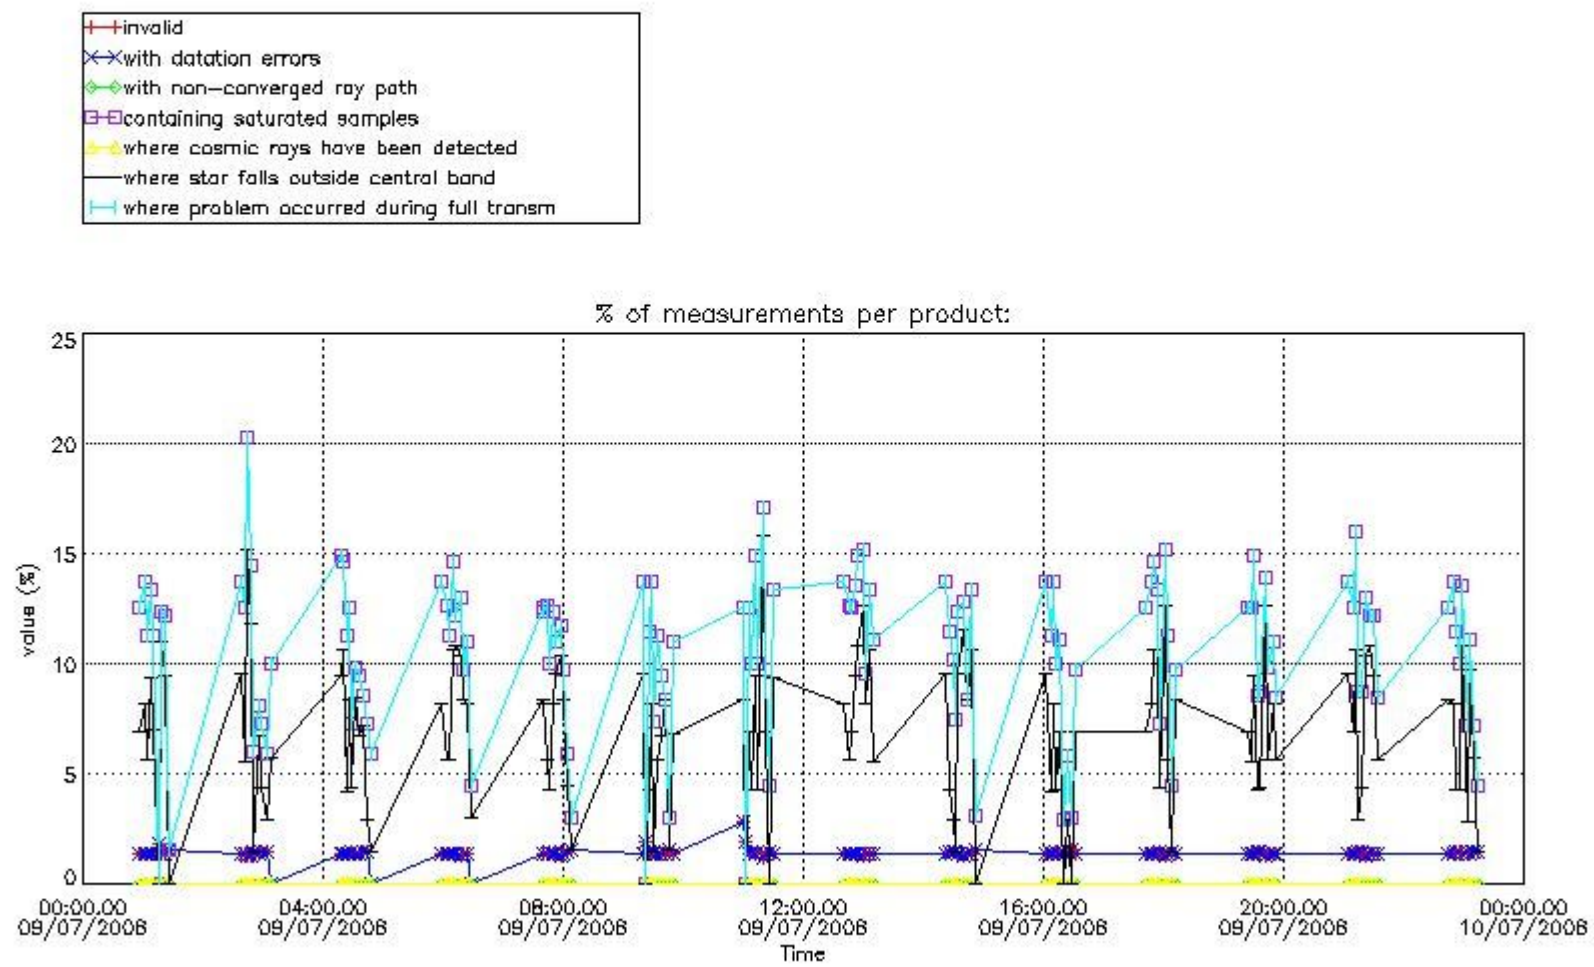

4.2 Plot quality information per product coming from level 1b processing (world map)

4.2.1 Plot level 1 quality information per product (world map): ENVISAT ASCENDING passes