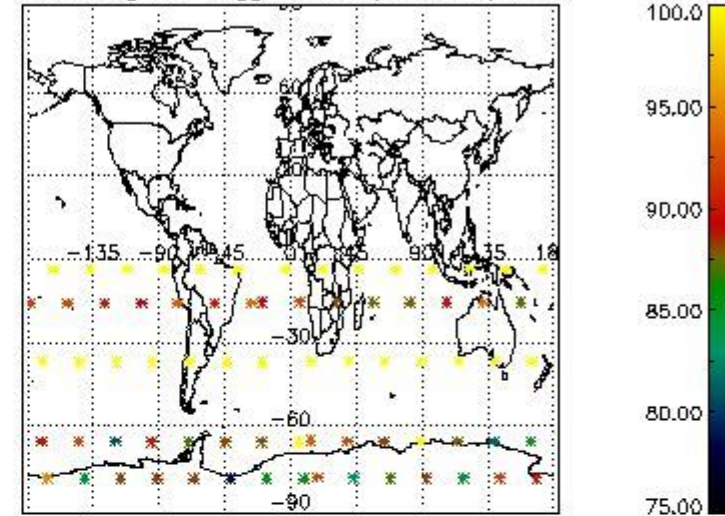

Percentage of flagged data per H2O profile