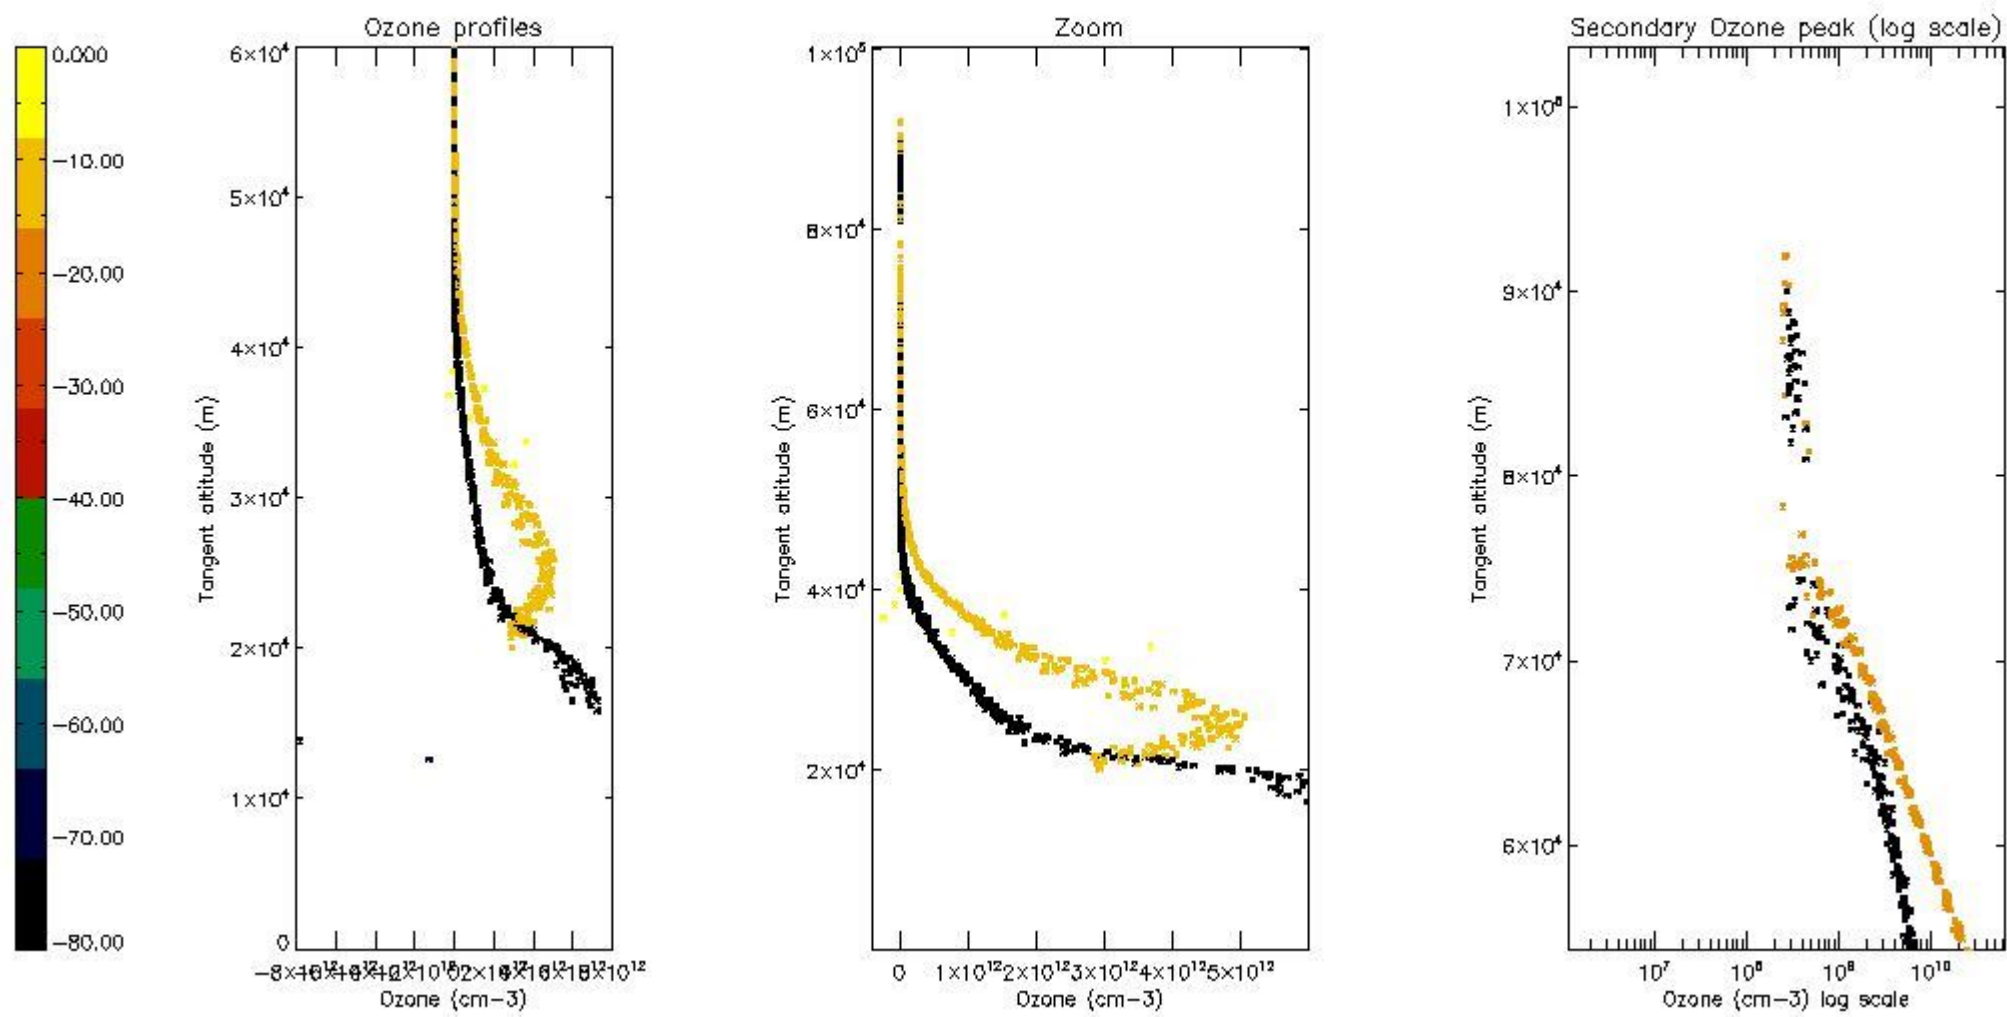

5.4 Plot ozone profiles where  $STD < 10\%$  (dark without errors)

The colorbar represents the latitude.

*5.5 Plot ozone profiles where STD < 5% (dark without errors)*

The colorbar represents the latitude.