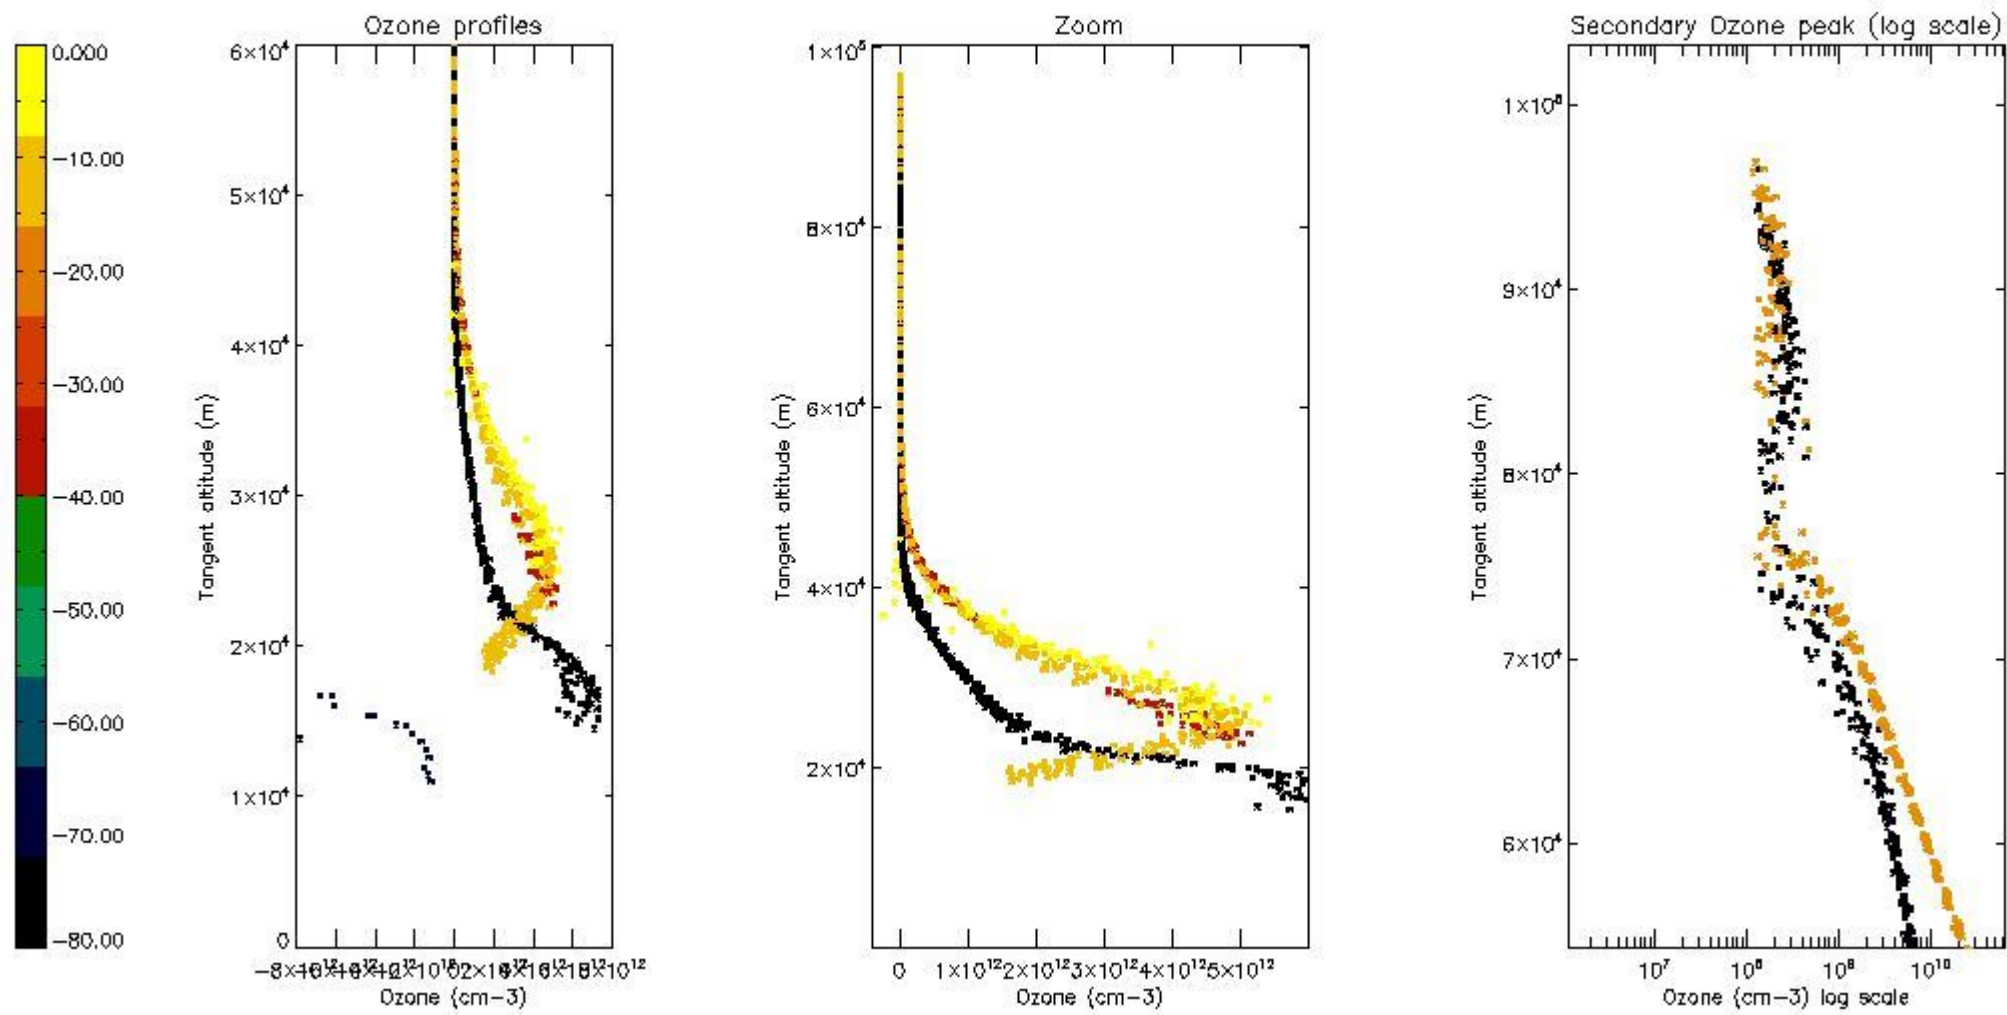

5.5 Plot ozone profiles where STD < 5% (dark without errors)

The colorbar represents the latitude.