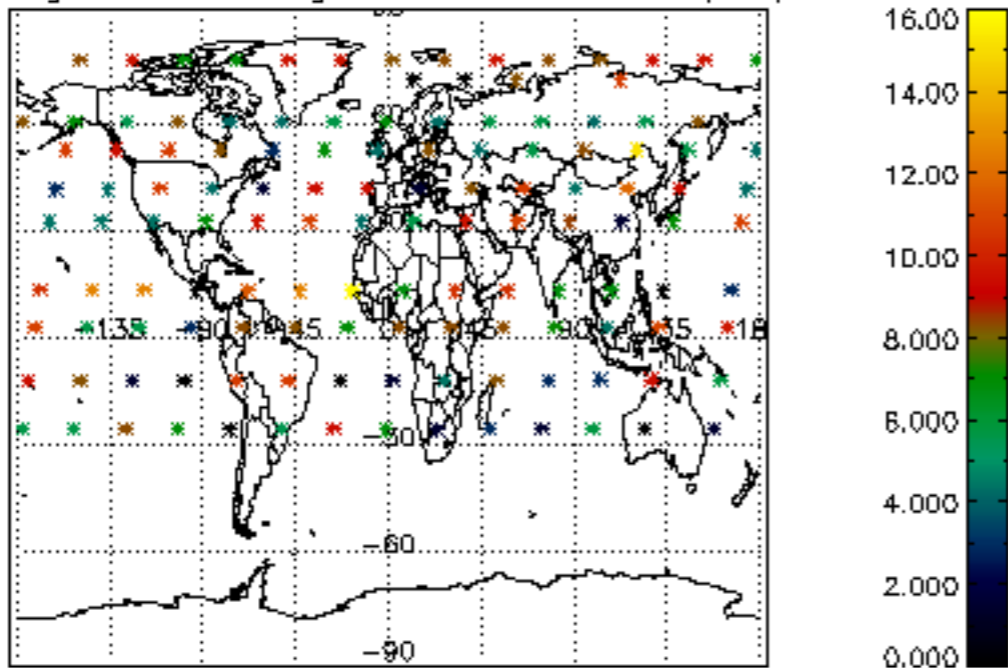

Percentage of star falling outside central band per profile