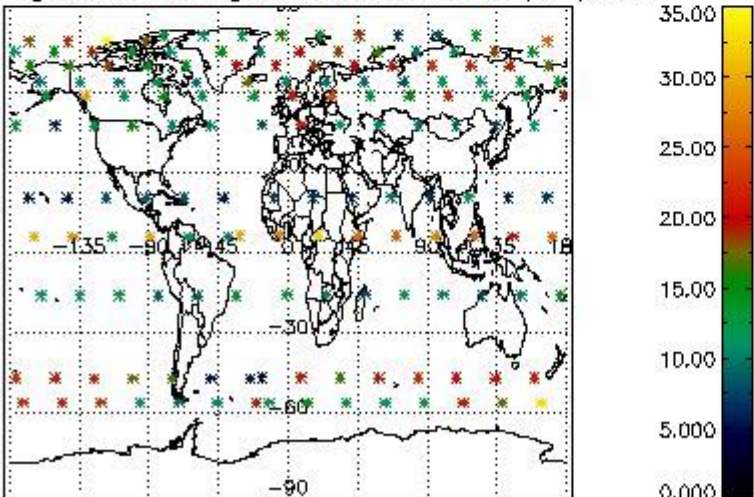

##### 4.2.1 Plot level 1 quality information per product (world map): ENVISAT ASCENDING passes

Percentage of cosmic ray hits per profile

Percentage of datation errors per profile

Percentage of star falling outside central band per profile