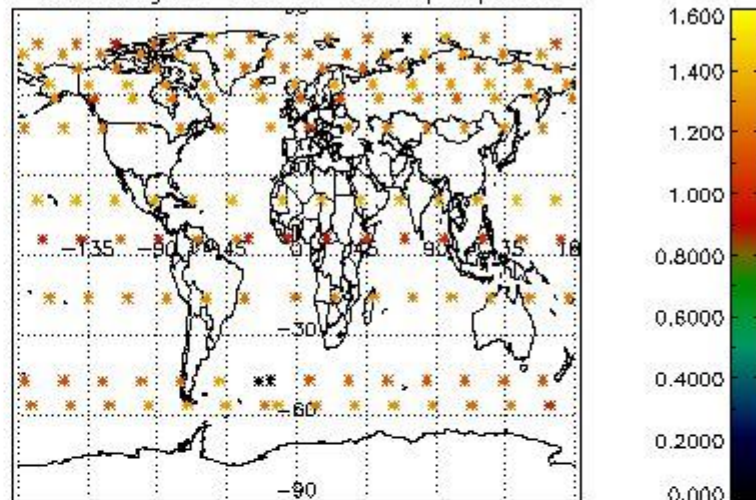

Percentage of datation errors per profile