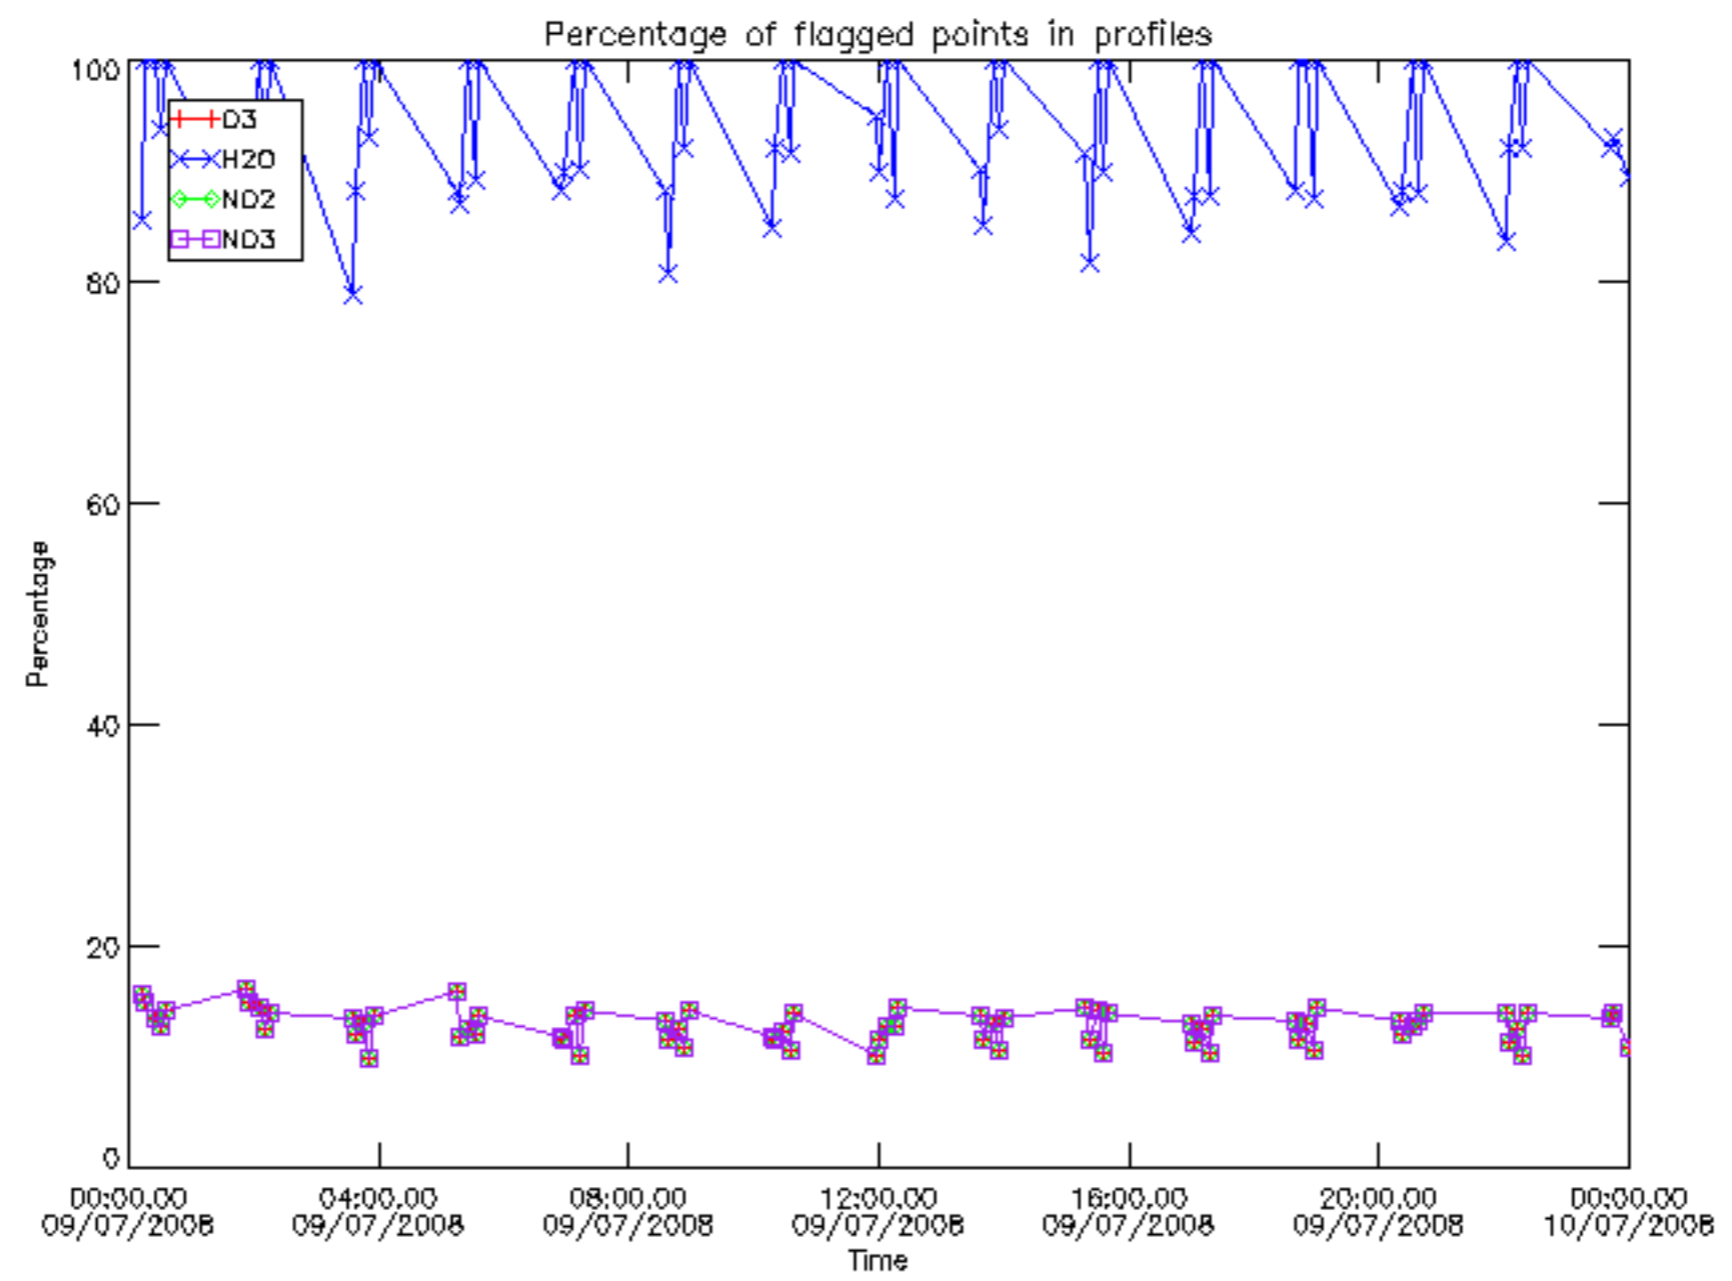

Percentage of flagged data per D3 profile

Percentage of flagged data per H2O profile