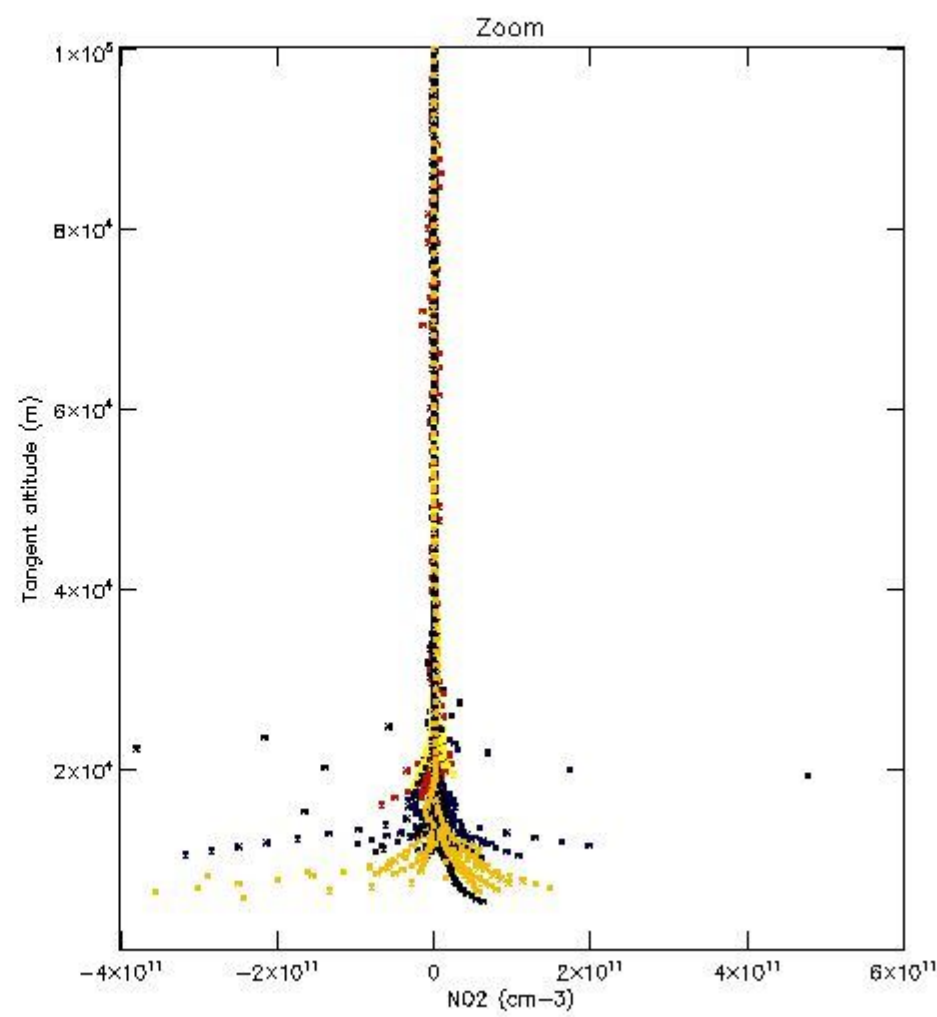

5.4 Plot ozone profiles where  $STD < 10\%$  (dark without errors)

The colorbar represents the latitude.

*5.5 Plot ozone profiles where STD < 5% (dark without errors)*

The colorbar represents the latitude.

*5.6 Plot NO<sub>2</sub> profiles for all STD (dark without errors)*

The colorbar represents the latitude.

*5.7 Plot NO3 profiles for all STD (dark without errors)*

The colorbar represents the latitude.