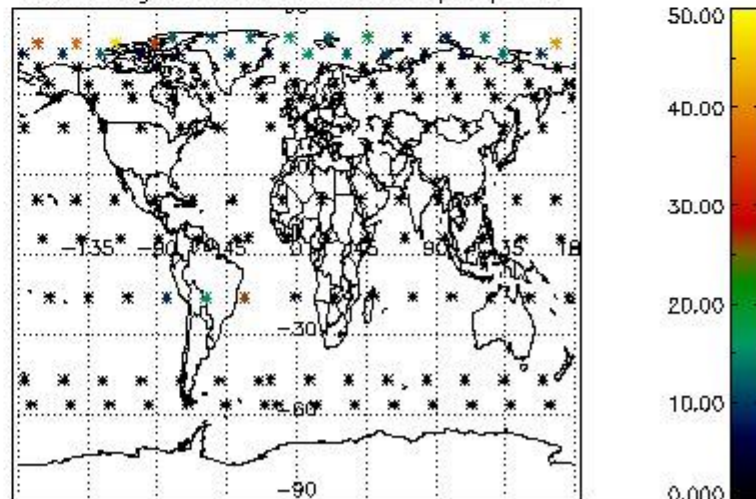

Percentage of saturation errors per profile