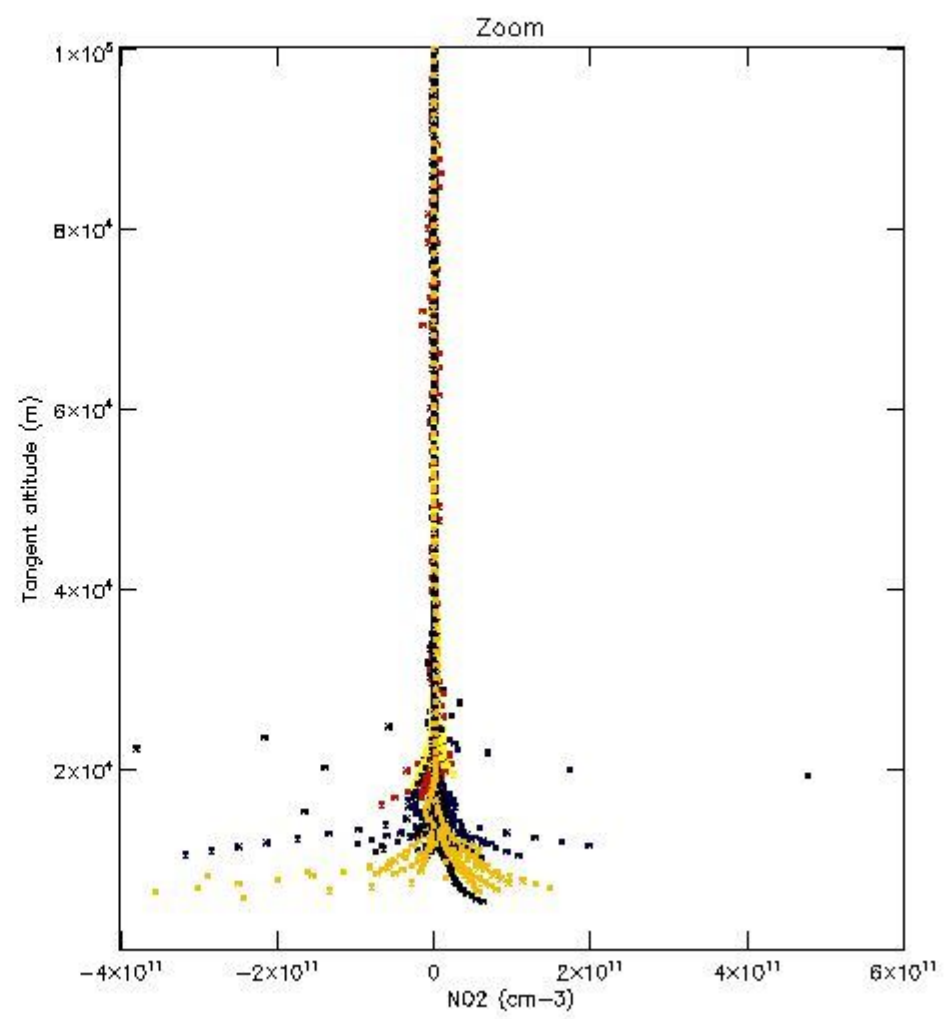

The colorbar represents the latitude.

*5.7 Plot NO3 profiles for all STD (dark without errors)*

The colorbar represents the latitude.