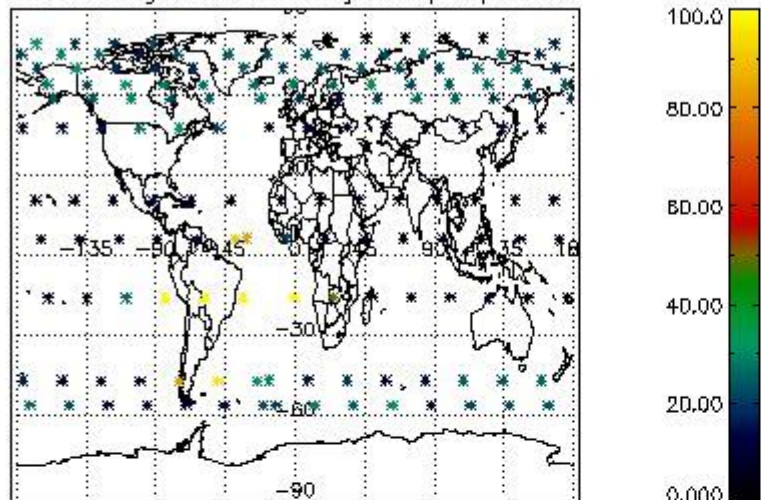

Percentage of cosmic ray hits per profile