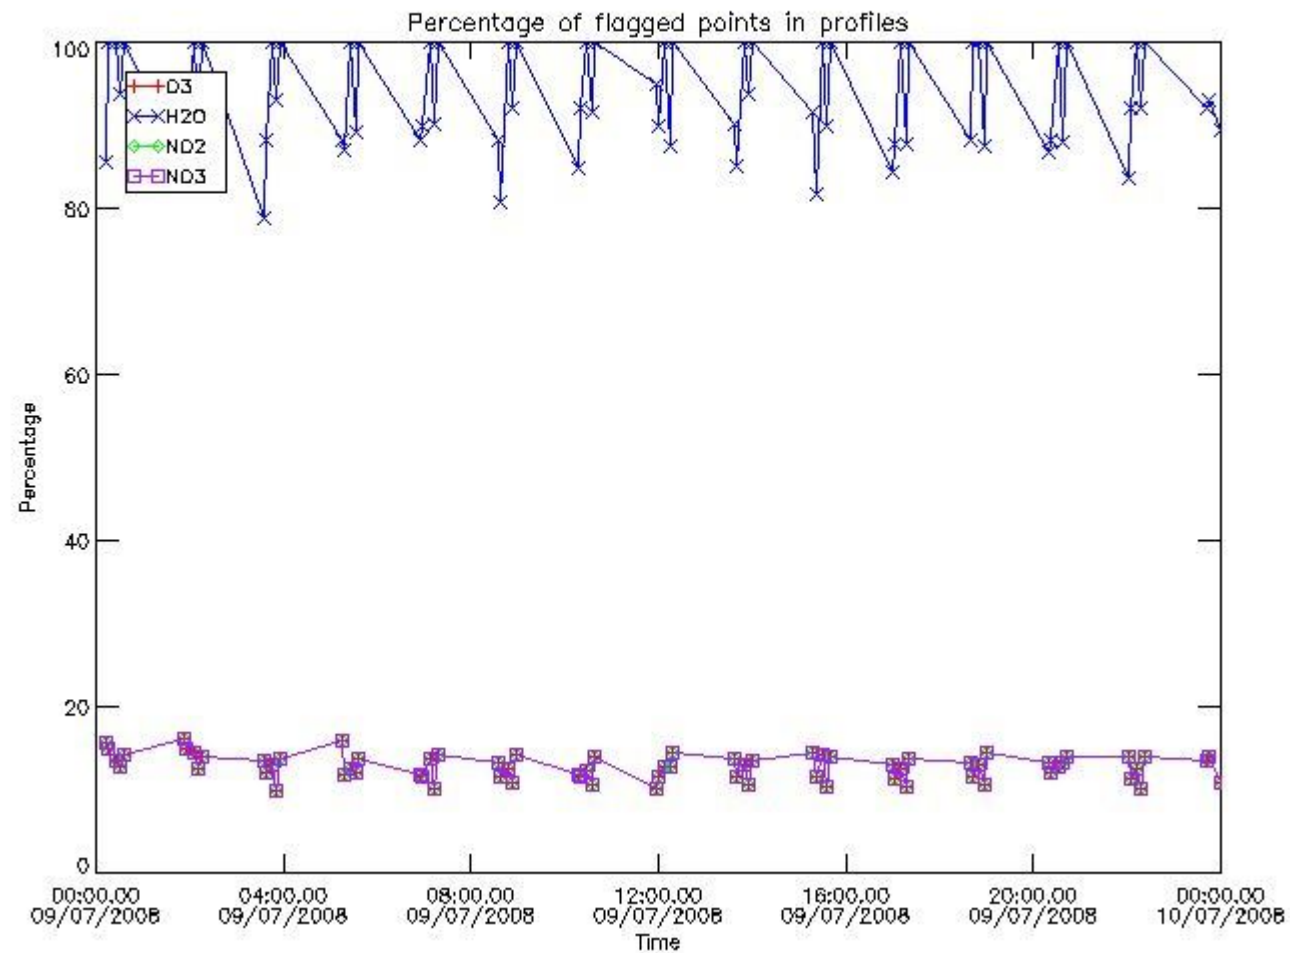

3. Quality information per product

In this section it is plotted some information contained in the Quality Summary data set of the level 2 products. Only products in dark limb conditions and without errors (error flag in the MPH set to "0") are used.

3.1 Plot quality information per product (time dependant)

3.2 Plot quality information per product (world map)