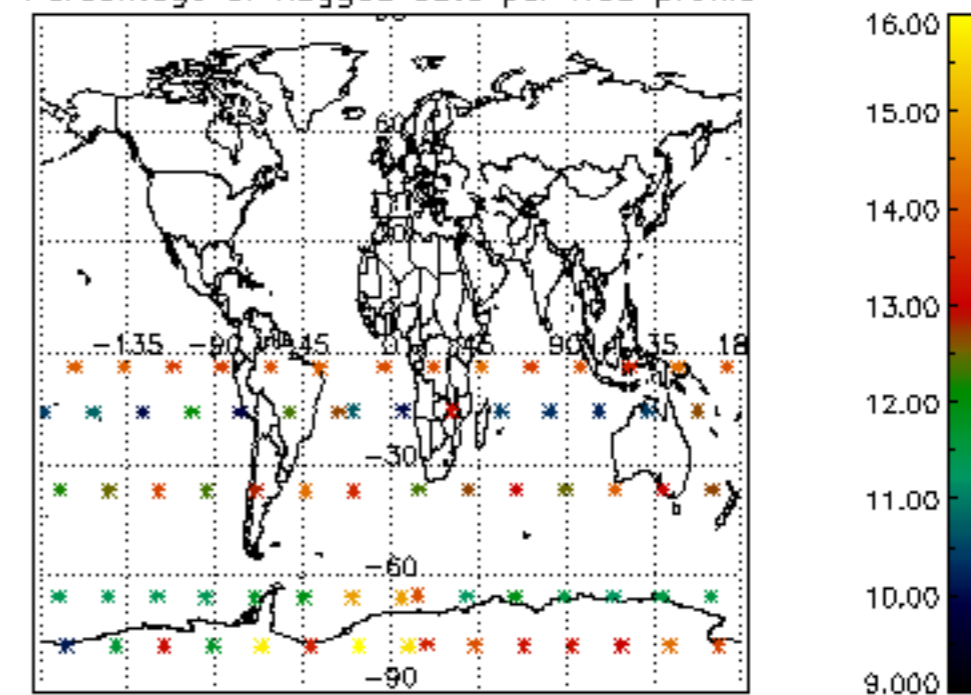

Percentage of flagged data per NO3 profile