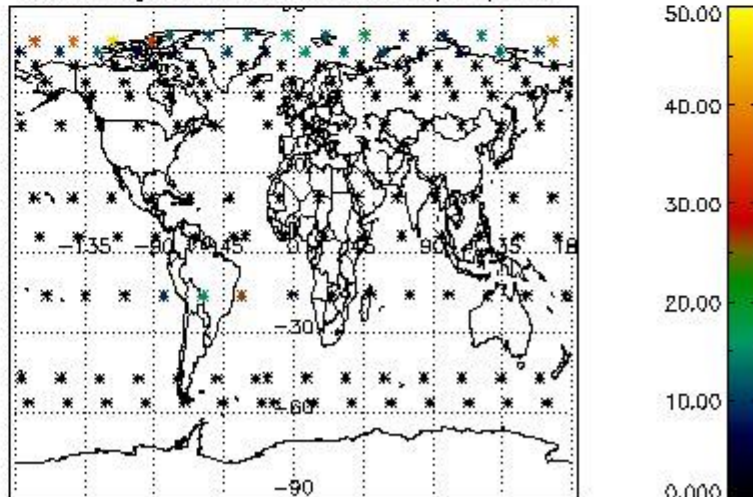

Percentage of saturation errors per profile