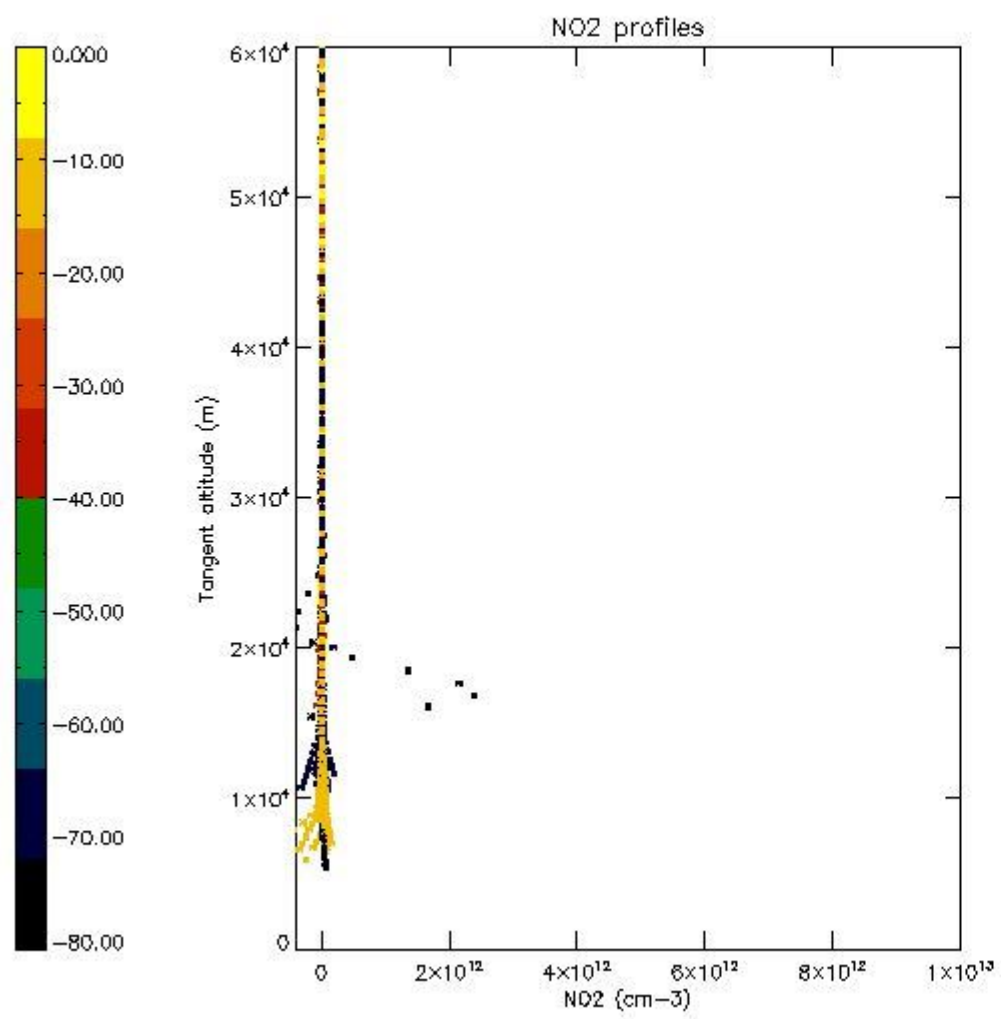

The colorbar represents the latitude.

*5.7 Plot NO3 profiles for all STD (dark without errors)*

The colorbar represents the latitude.