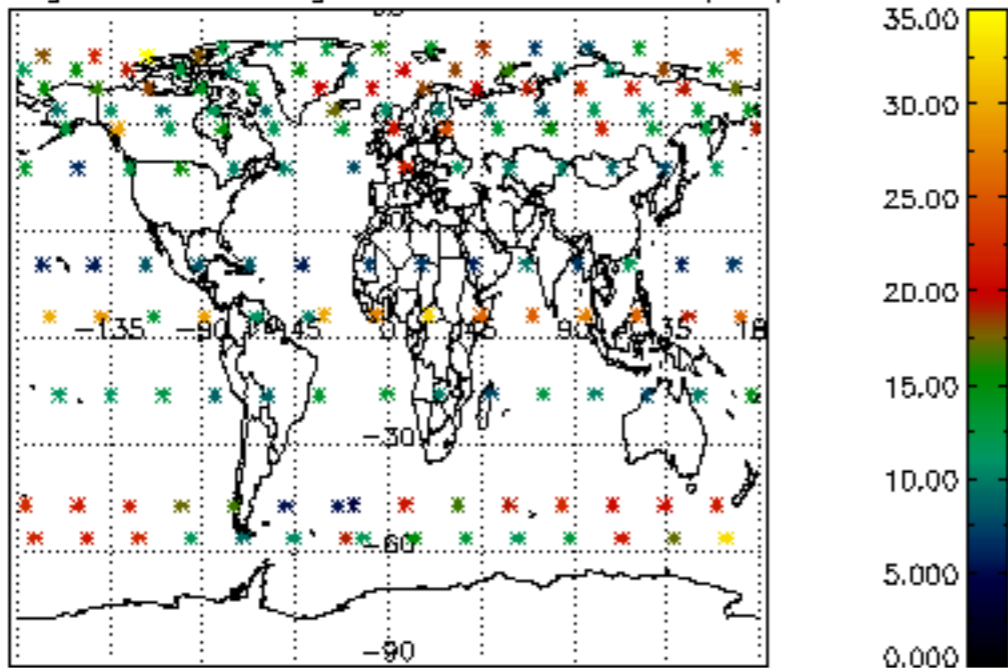

Percentage of cosmic ray hits per profile

Percentage of star falling outside central band per profile