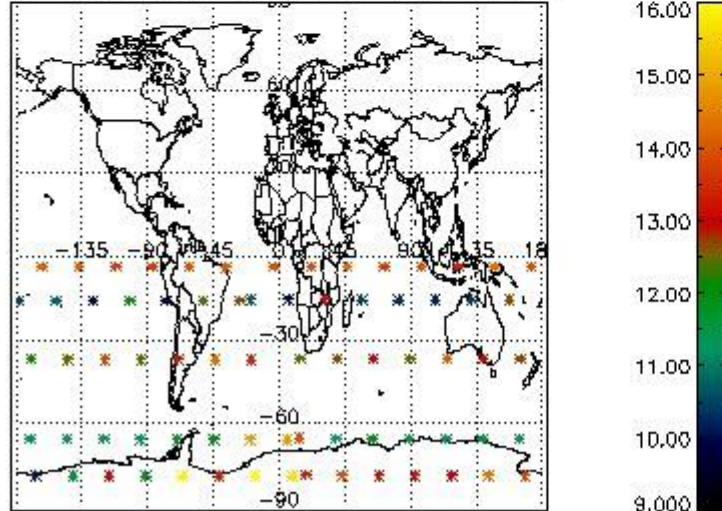

#### 3.2 Plot quality information per product (world map)

Percentage of flagged data per O3 profile

Percentage of flagged data per H2O profile

Percentage of flagged data per NO2 profile

Percentage of flagged data per NO3 profile