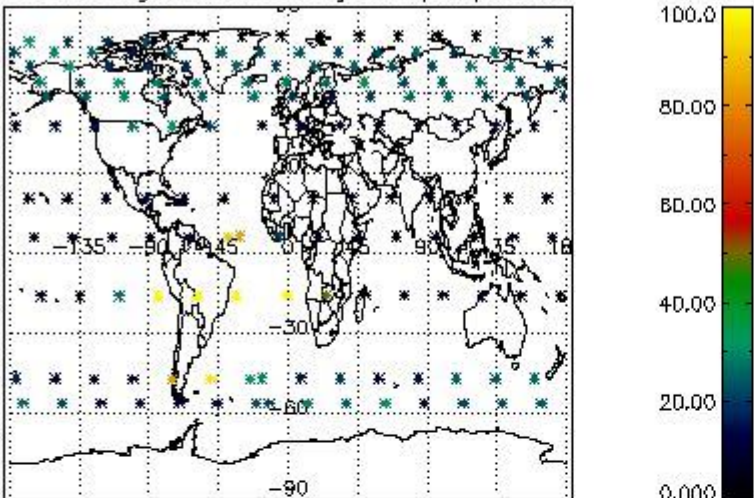

Percentage of cosmic ray hits per profile