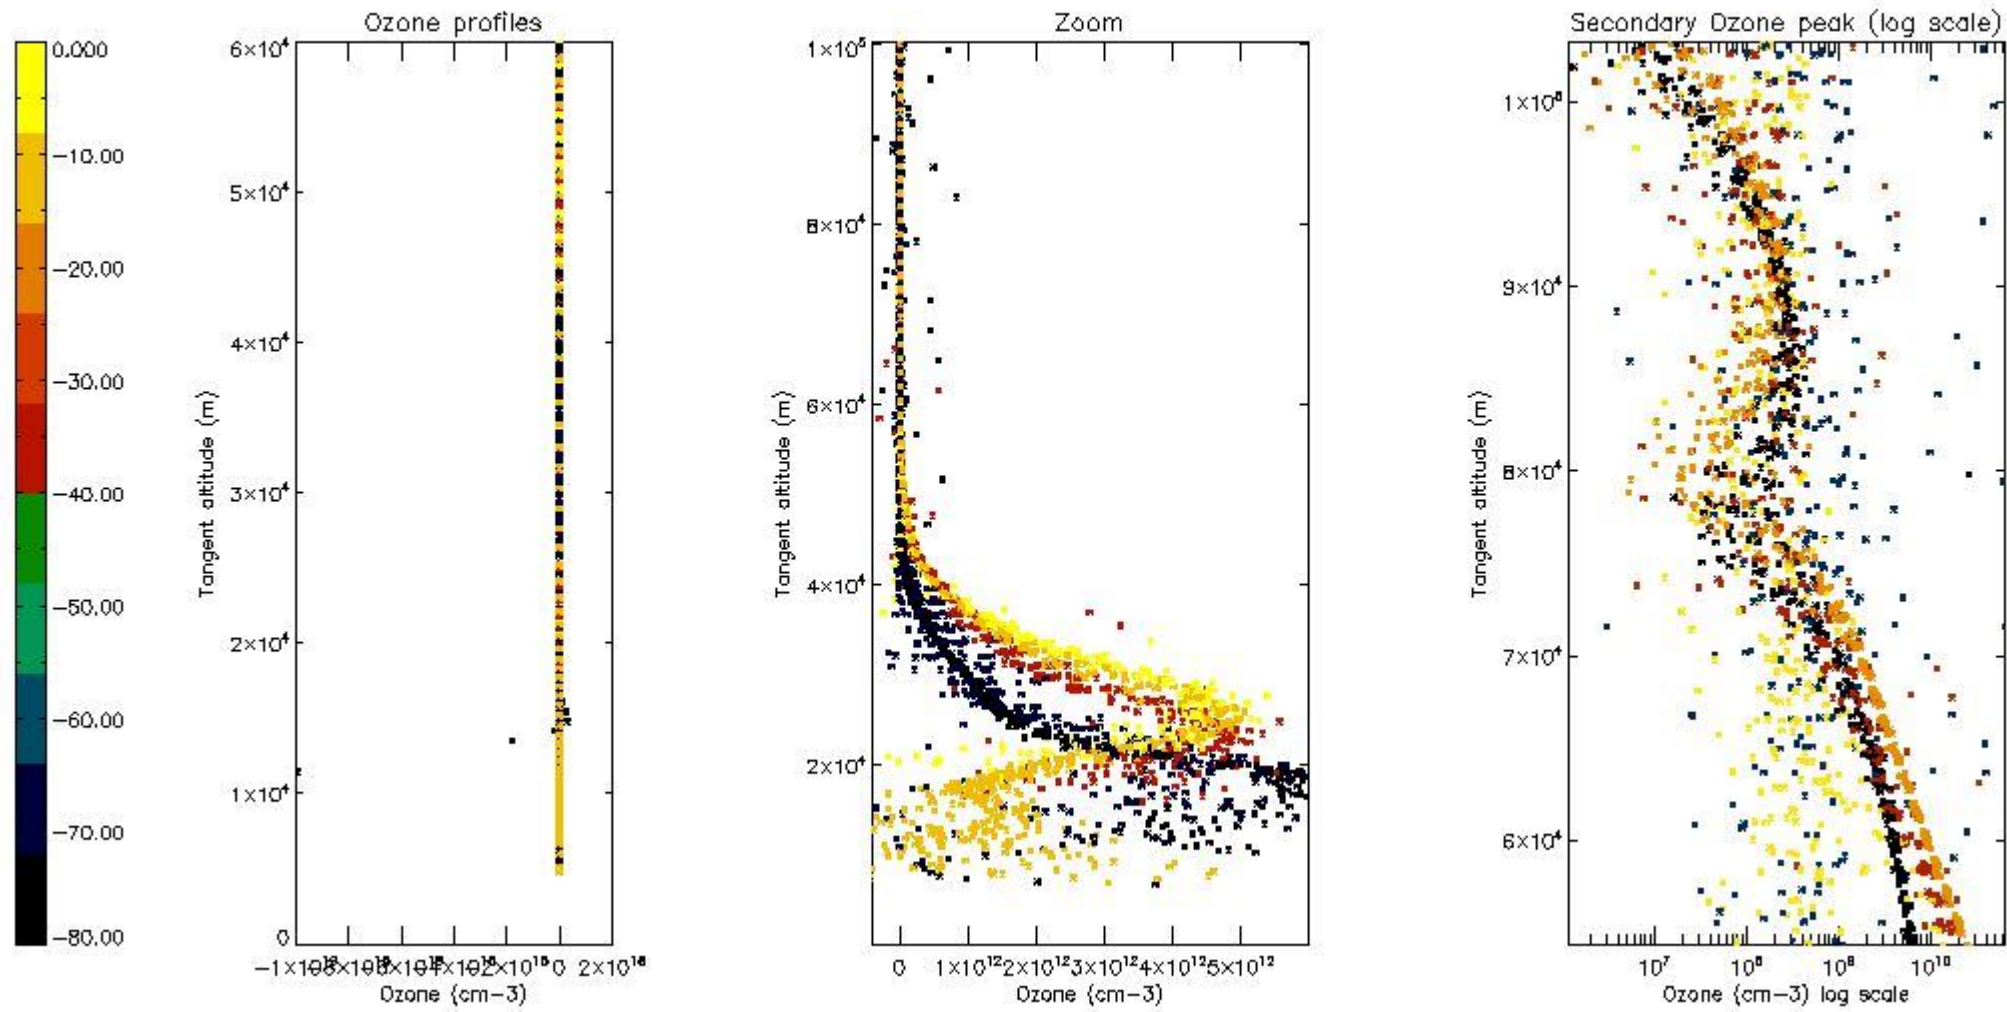

STD < 10	9
STD < 5	6

5.2 Plot ozone profiles for all STD (dark without errors)

The colorbar represents the latitude.

5.3 Plot ozone profiles where STD < 20% (dark without errors)

The colorbar represents the latitude.