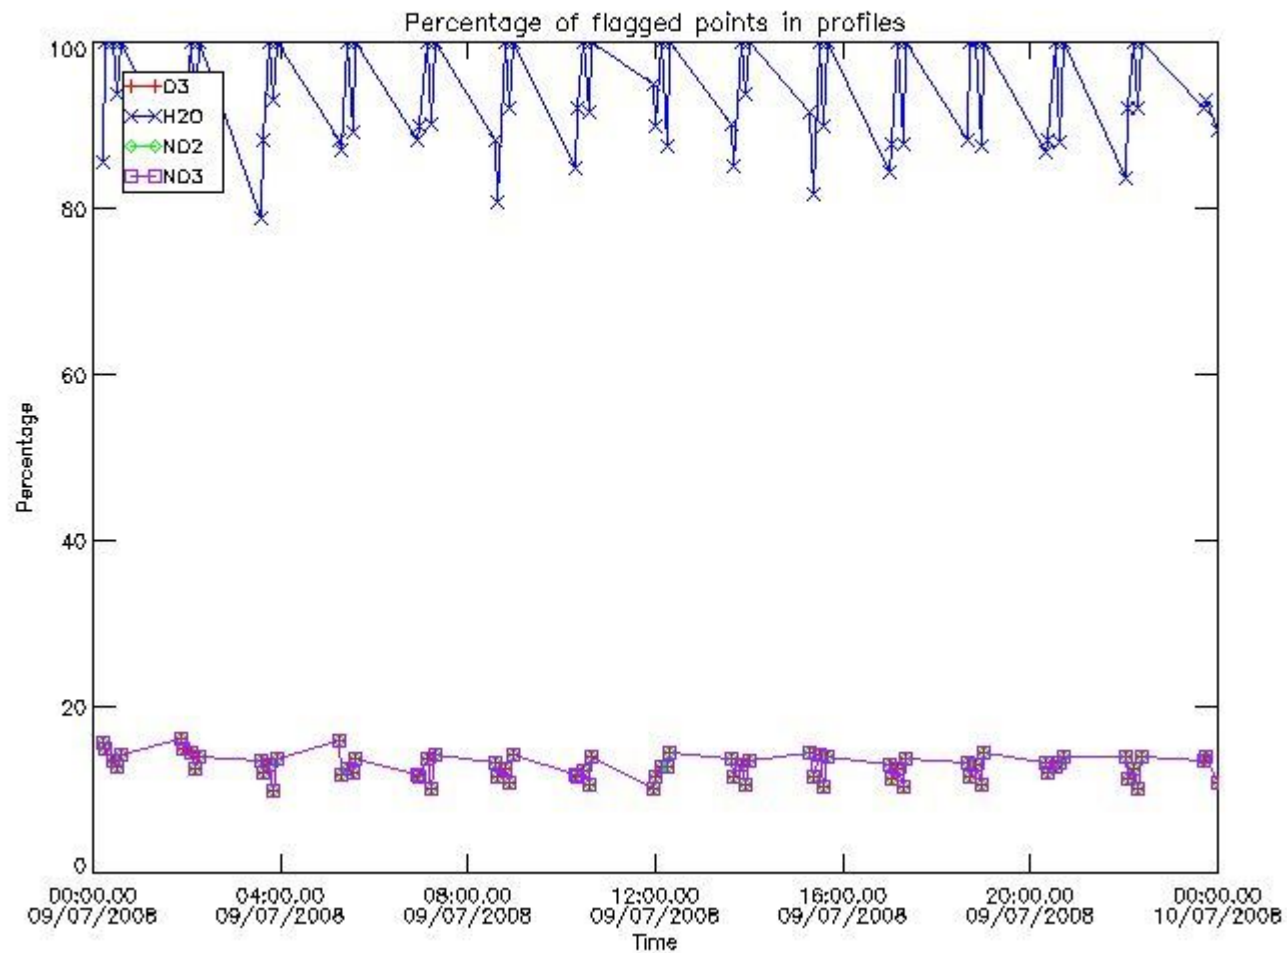

3. Quality information per product

In this section it is plotted some information contained in the Quality Summary data set of the level 2 products. Only products in dark limb conditions and without errors (error flag in the MPH set to "0") are used.

3.1 Plot quality information per product (time dependant)

3.2 Plot quality information per product (world map)