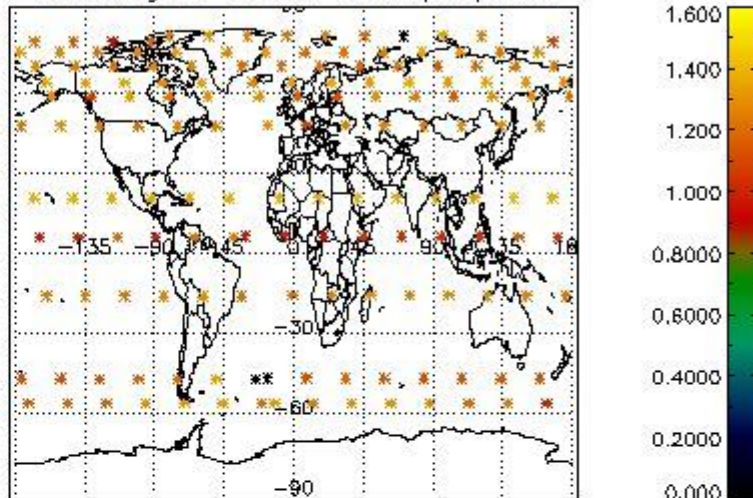

Percentage of datation errors per profile