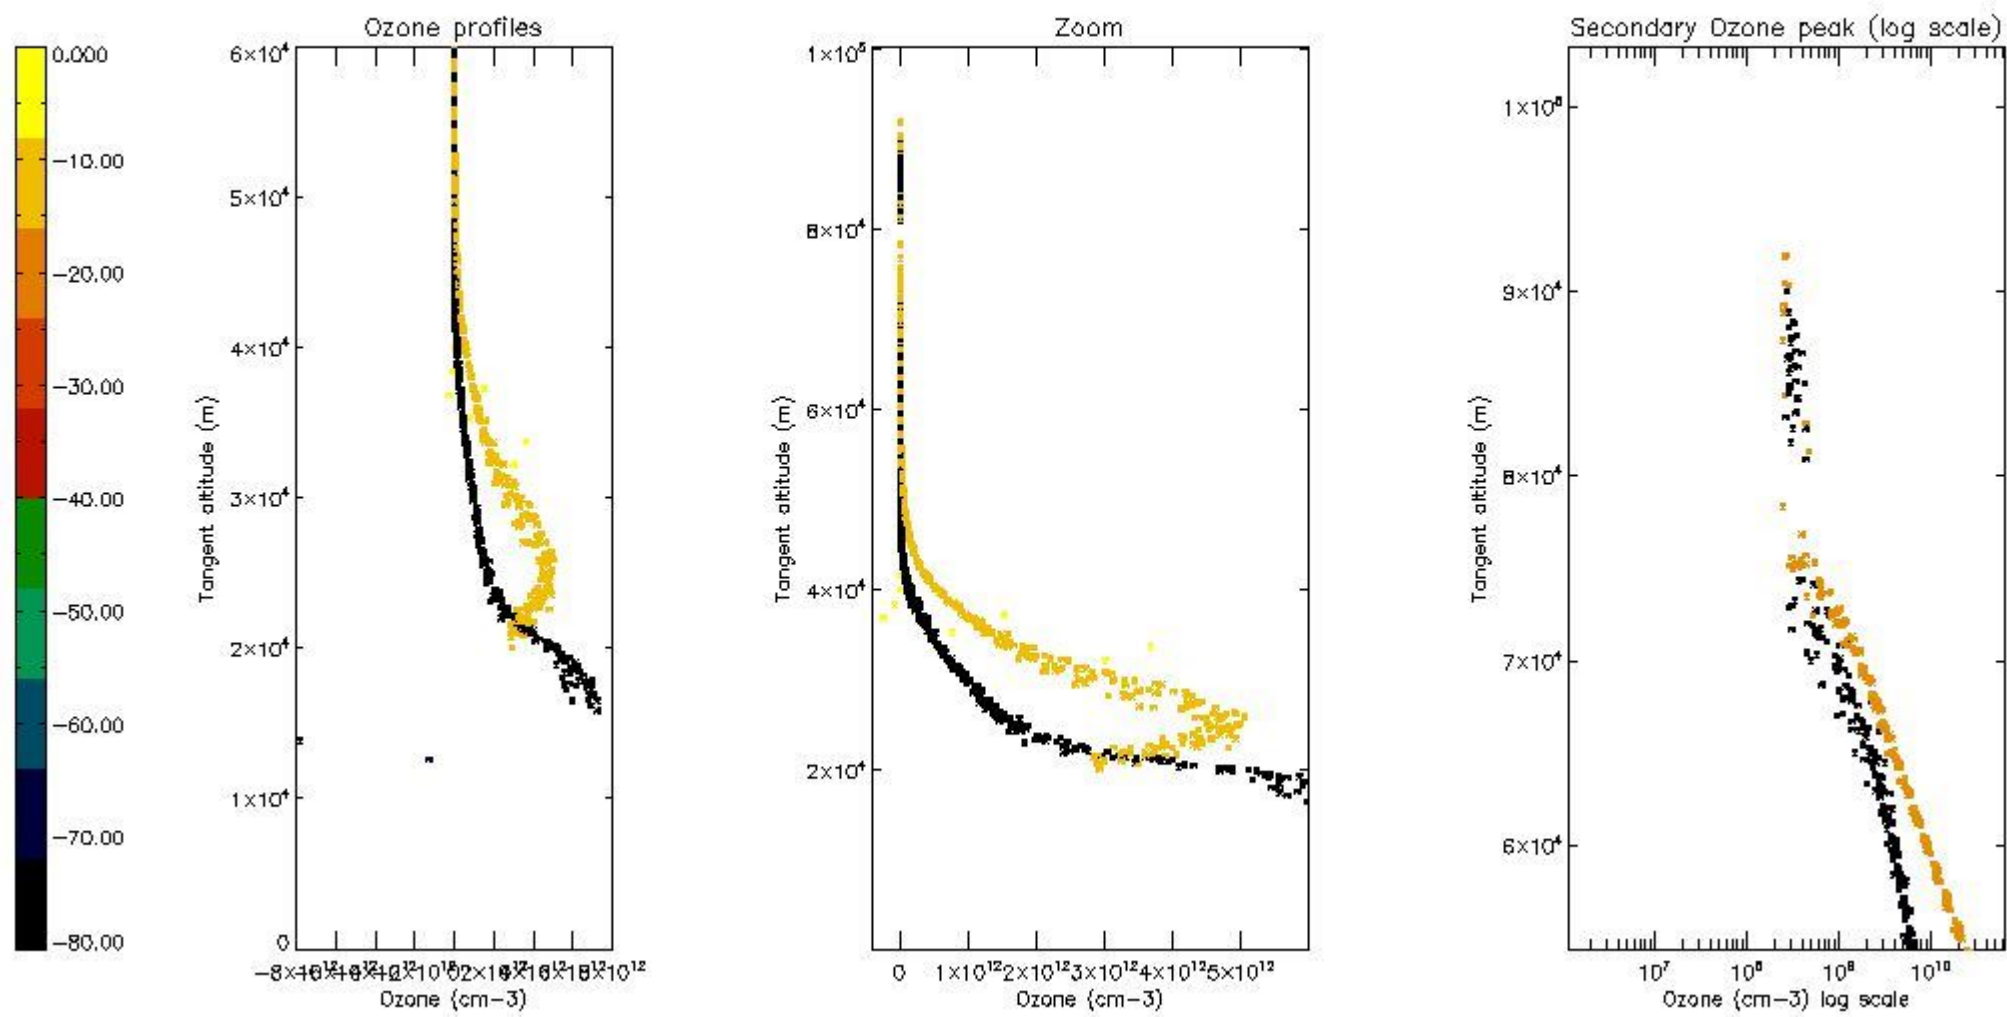

5.6 Plot NO₂ profiles for all STD (dark without errors)

The colorbar represents the latitude.