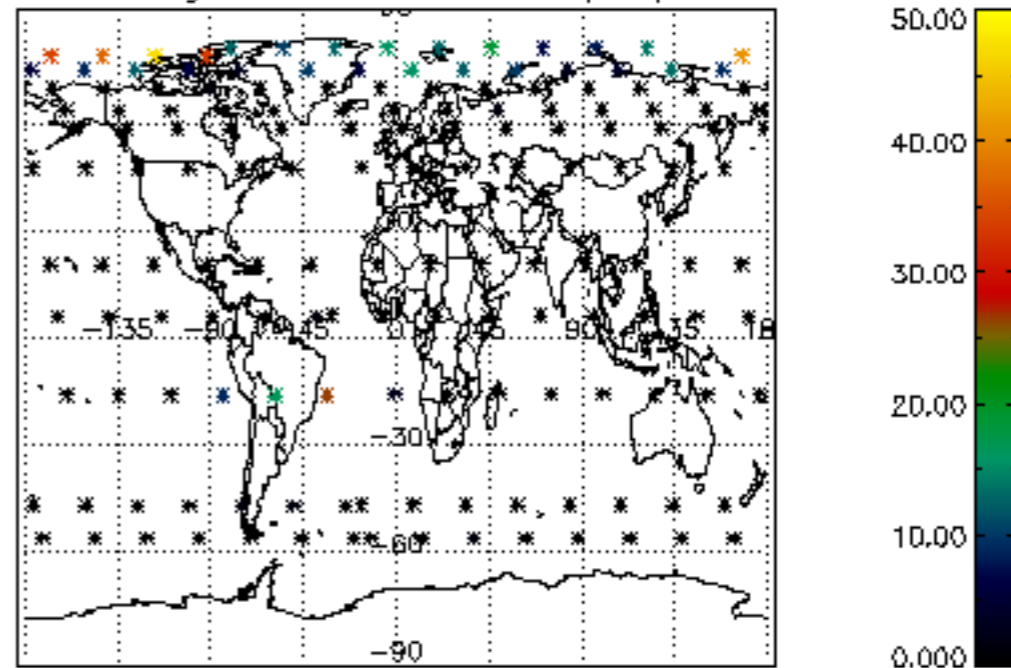

Percentage of datation errors per profile

Percentage of saturation errors per profile