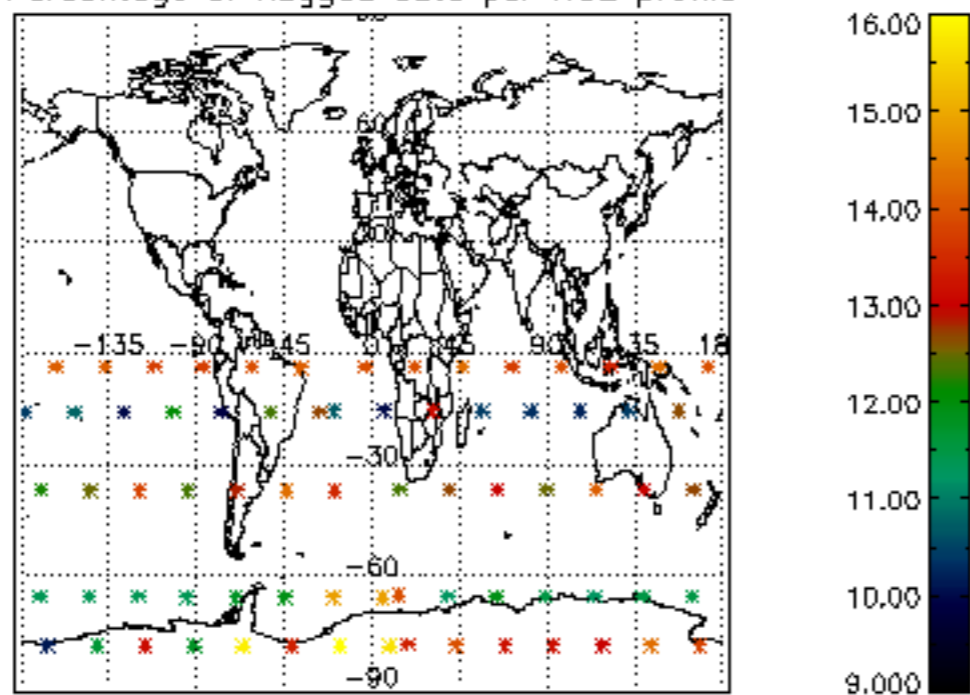

Percentage of flagged data per NO2 profile