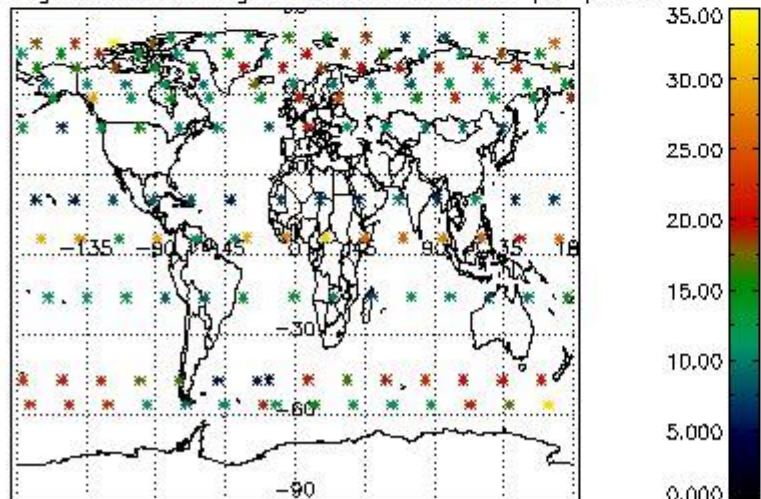

4.2.1 Plot level 1 quality information per product (world map): ENVISAT ASCENDING passes

Percentage of cosmic ray hits per profile

Percentage of datation errors per profile

Percentage of star falling outside central band per profile