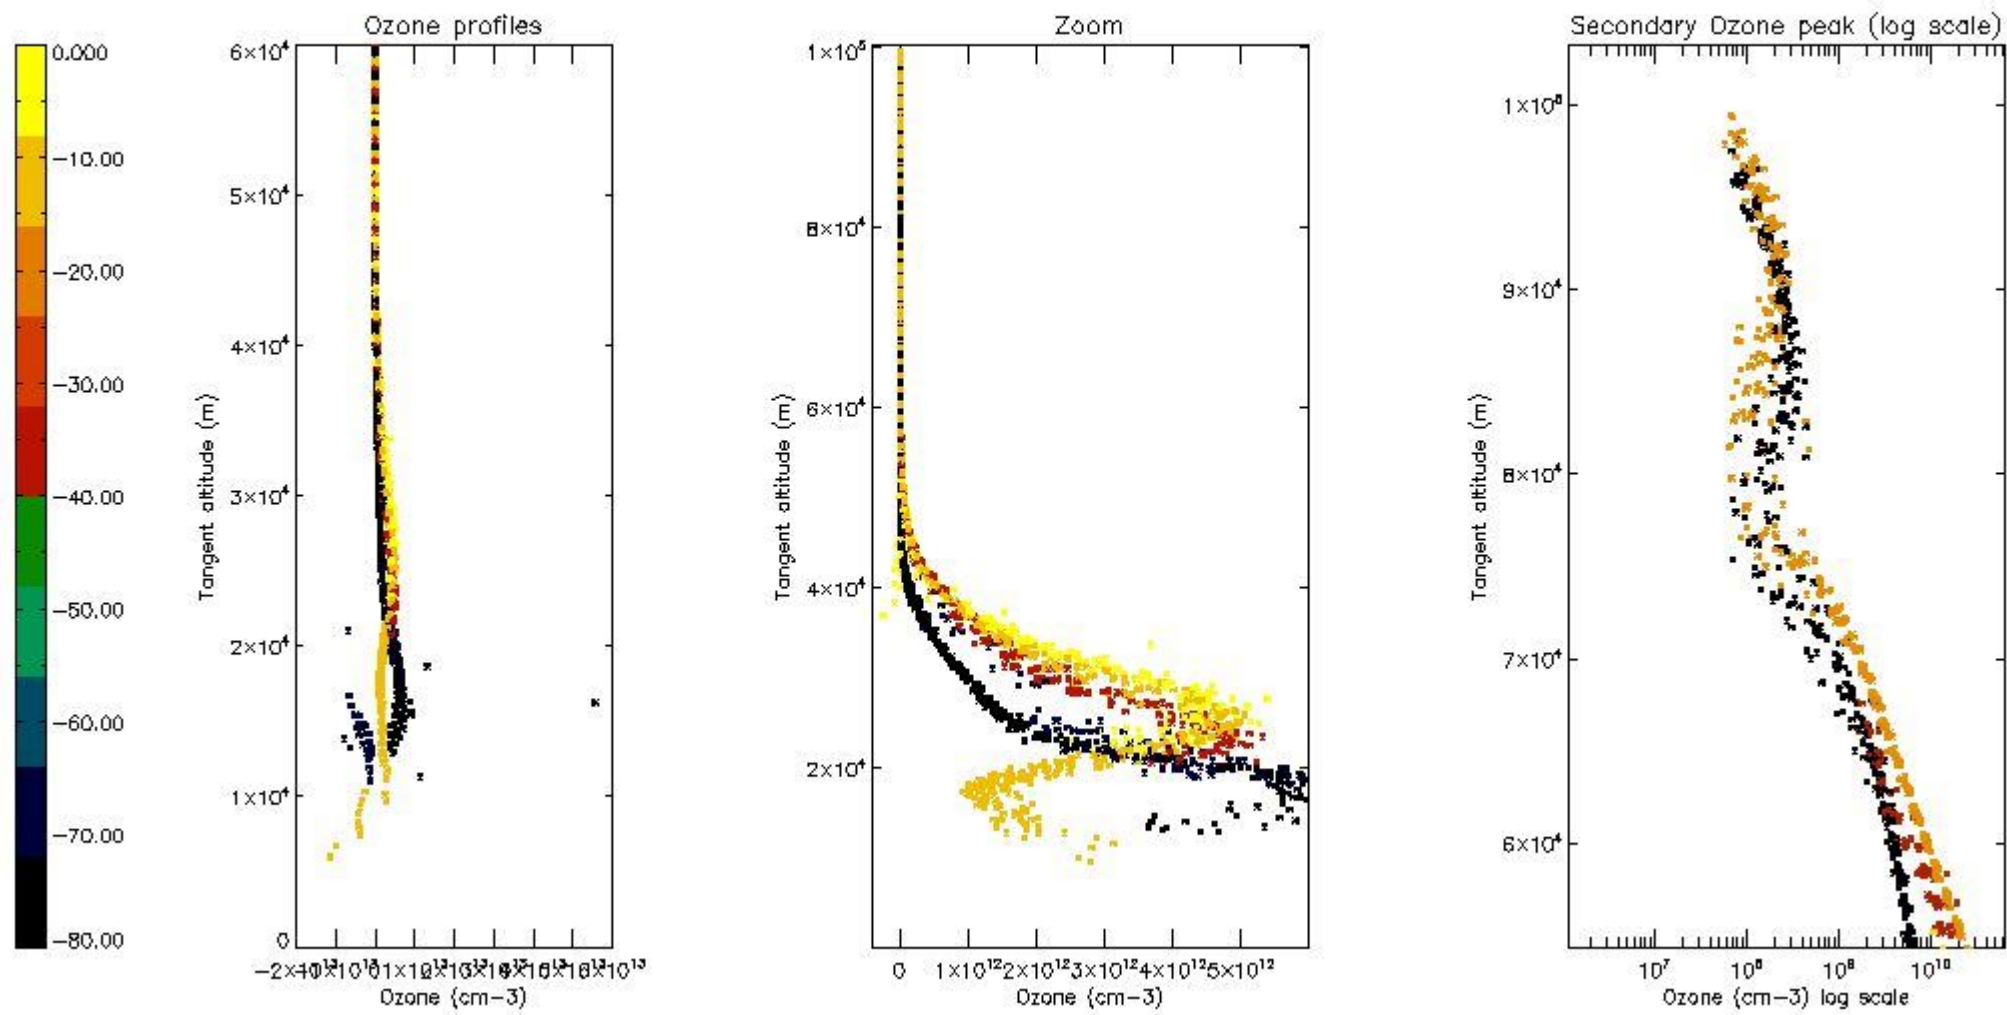

STD < 10	9
STD < 5	6

5.2 Plot ozone profiles for all STD (dark without errors)

The colorbar represents the latitude.

5.3 Plot ozone profiles where STD < 20% (dark without errors)

The colorbar represents the latitude.

5.4 Plot ozone profiles where  $STD < 10\%$  (dark without errors)

The colorbar represents the latitude.

*5.5 Plot ozone profiles where STD < 5% (dark without errors)*

The colorbar represents the latitude.