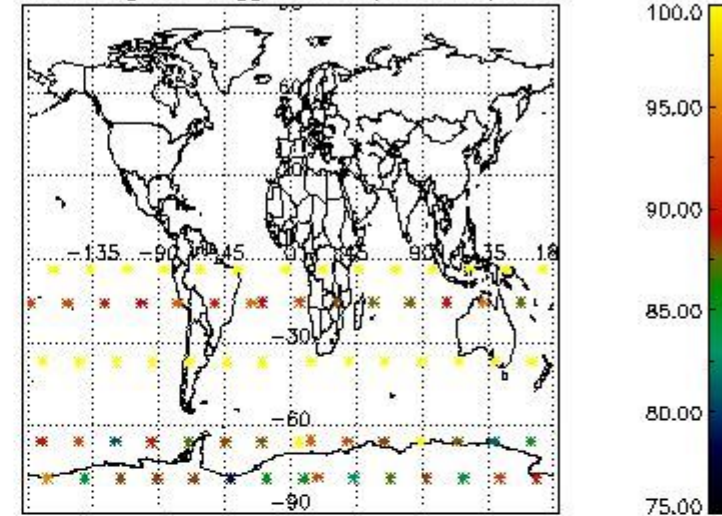

Percentage of flagged data per H2O profile