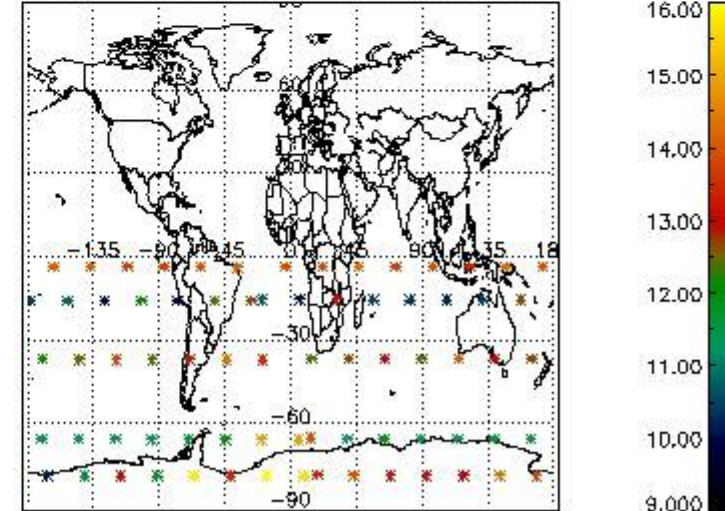

#### 3.2 Plot quality information per product (world map)

Percentage of flagged data per O3 profile

Percentage of flagged data per H2O profile

Percentage of flagged data per NO2 profile

Percentage of flagged data per NO3 profile