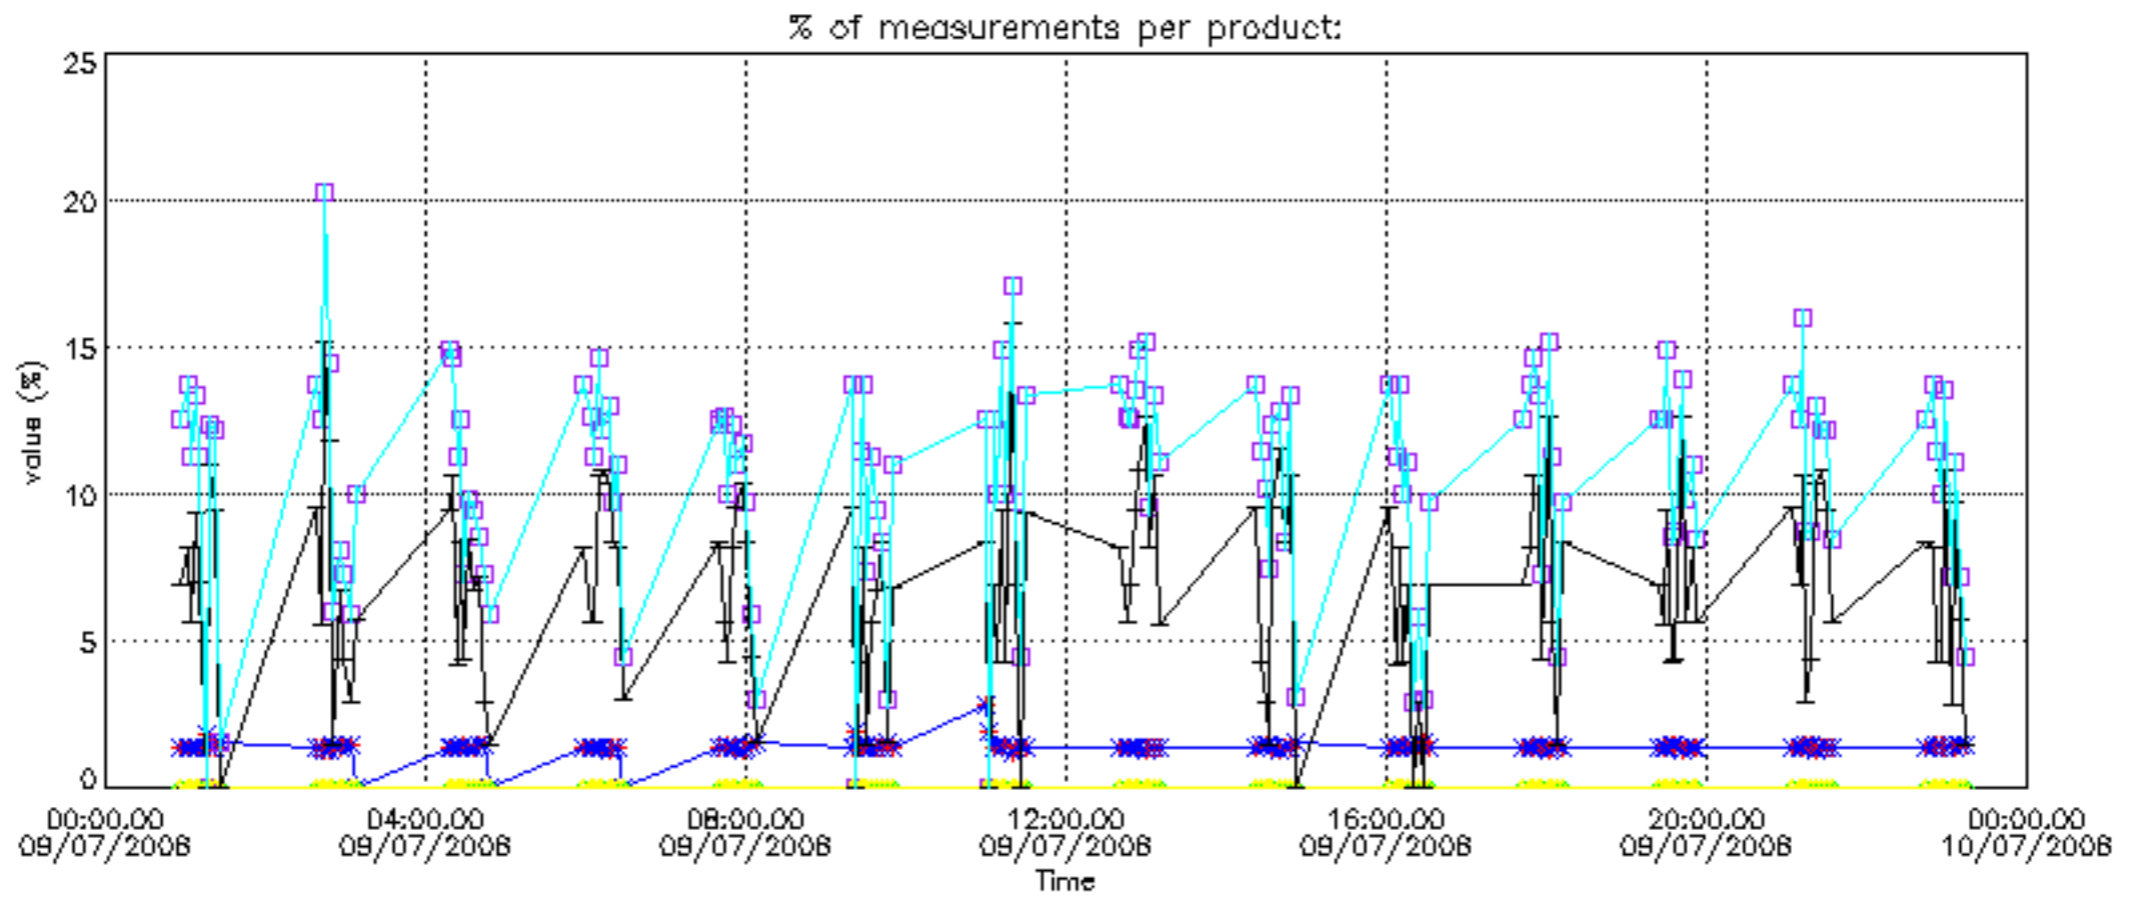

Percentage of cosmic ray hits per profile

Percentage of datation errors per profile