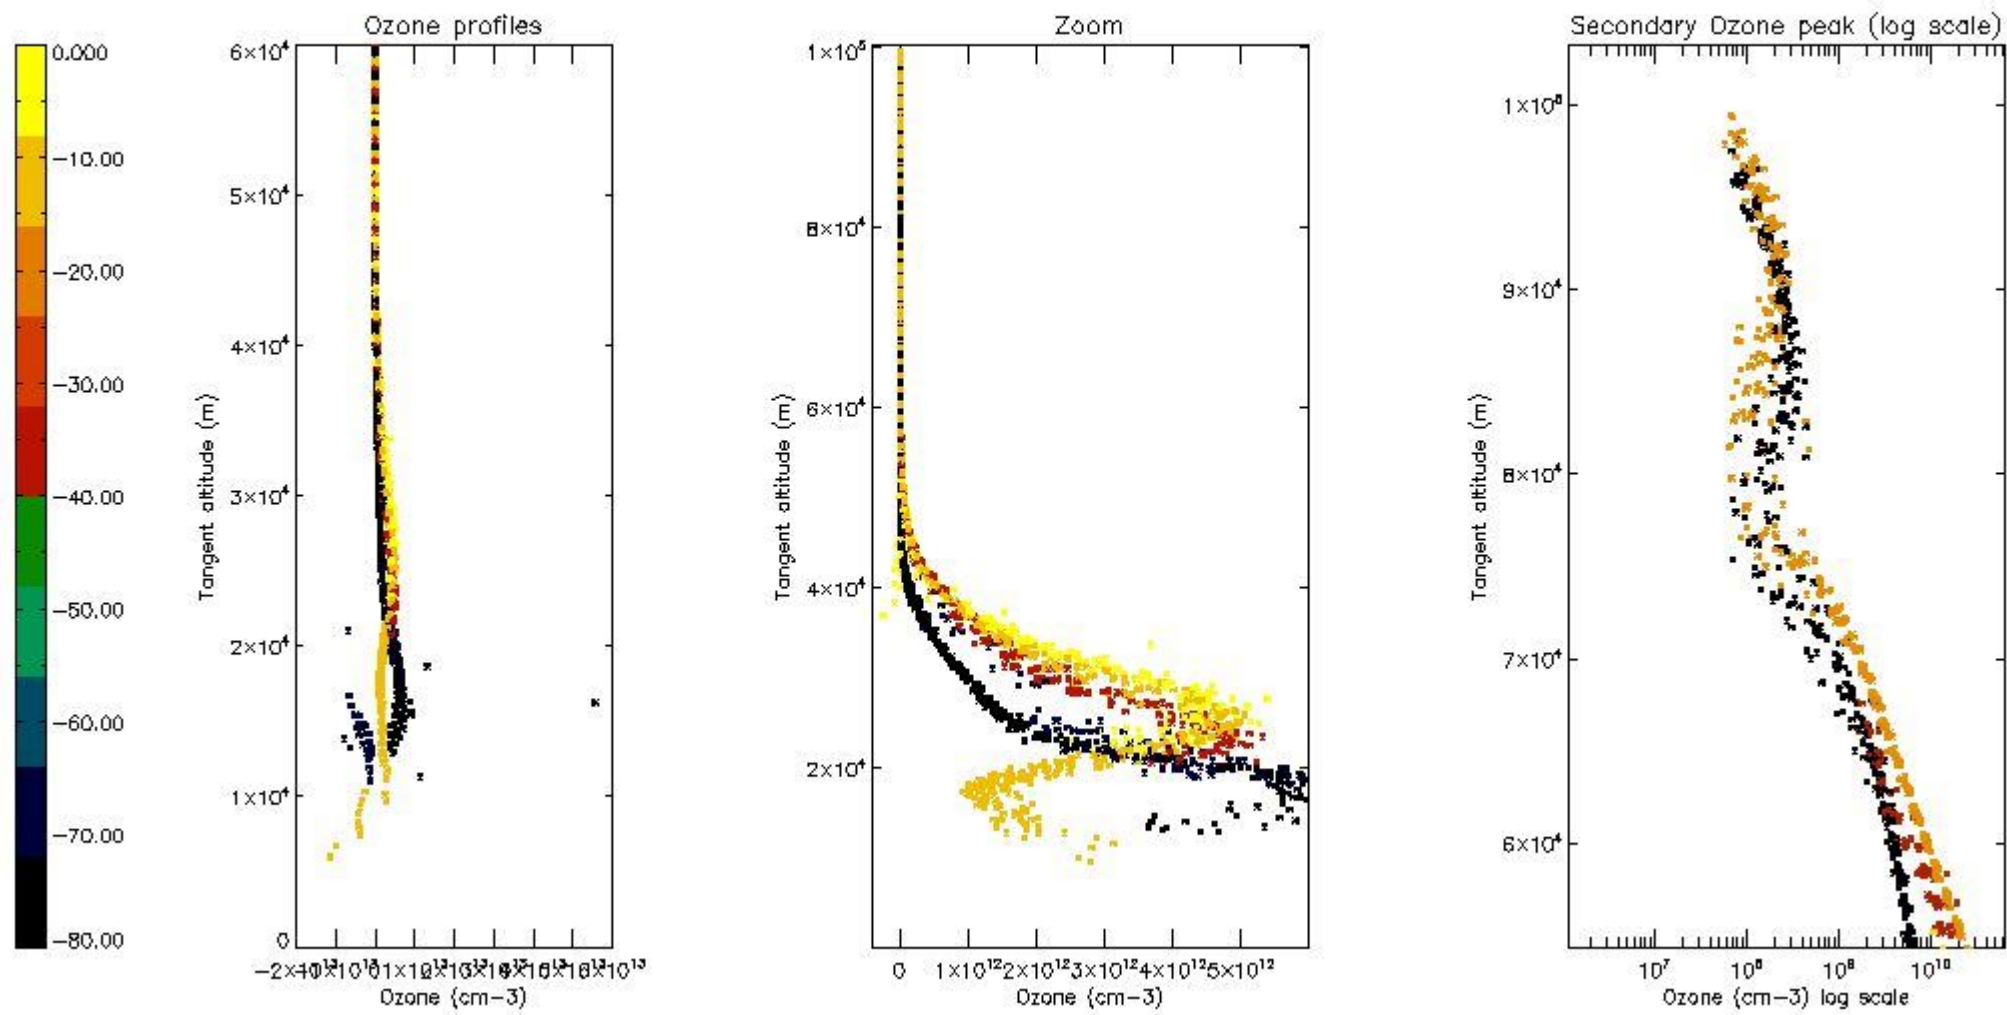

STD < 10	9
STD < 5	6

5.2 Plot ozone profiles for all STD (dark without errors)

The colorbar represents the latitude.

5.3 Plot ozone profiles where STD < 20% (dark without errors)

The colorbar represents the latitude.