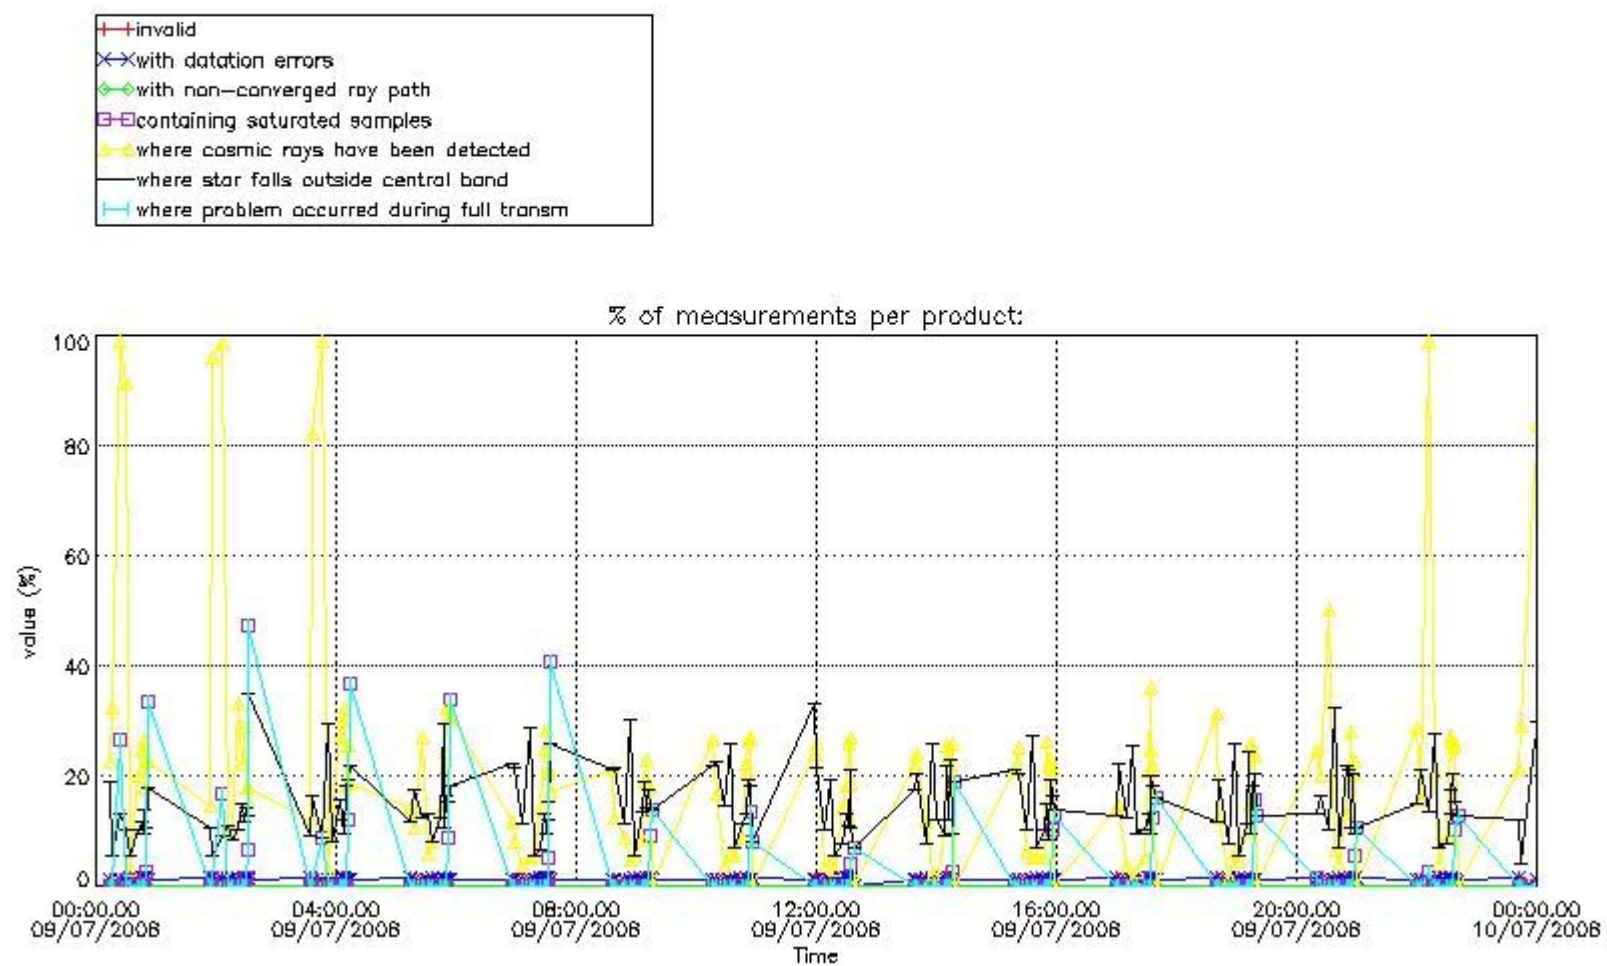

4.1.2 Plot level 1 quality information per product (time dependant): ENVI SAT DESCENDING passes