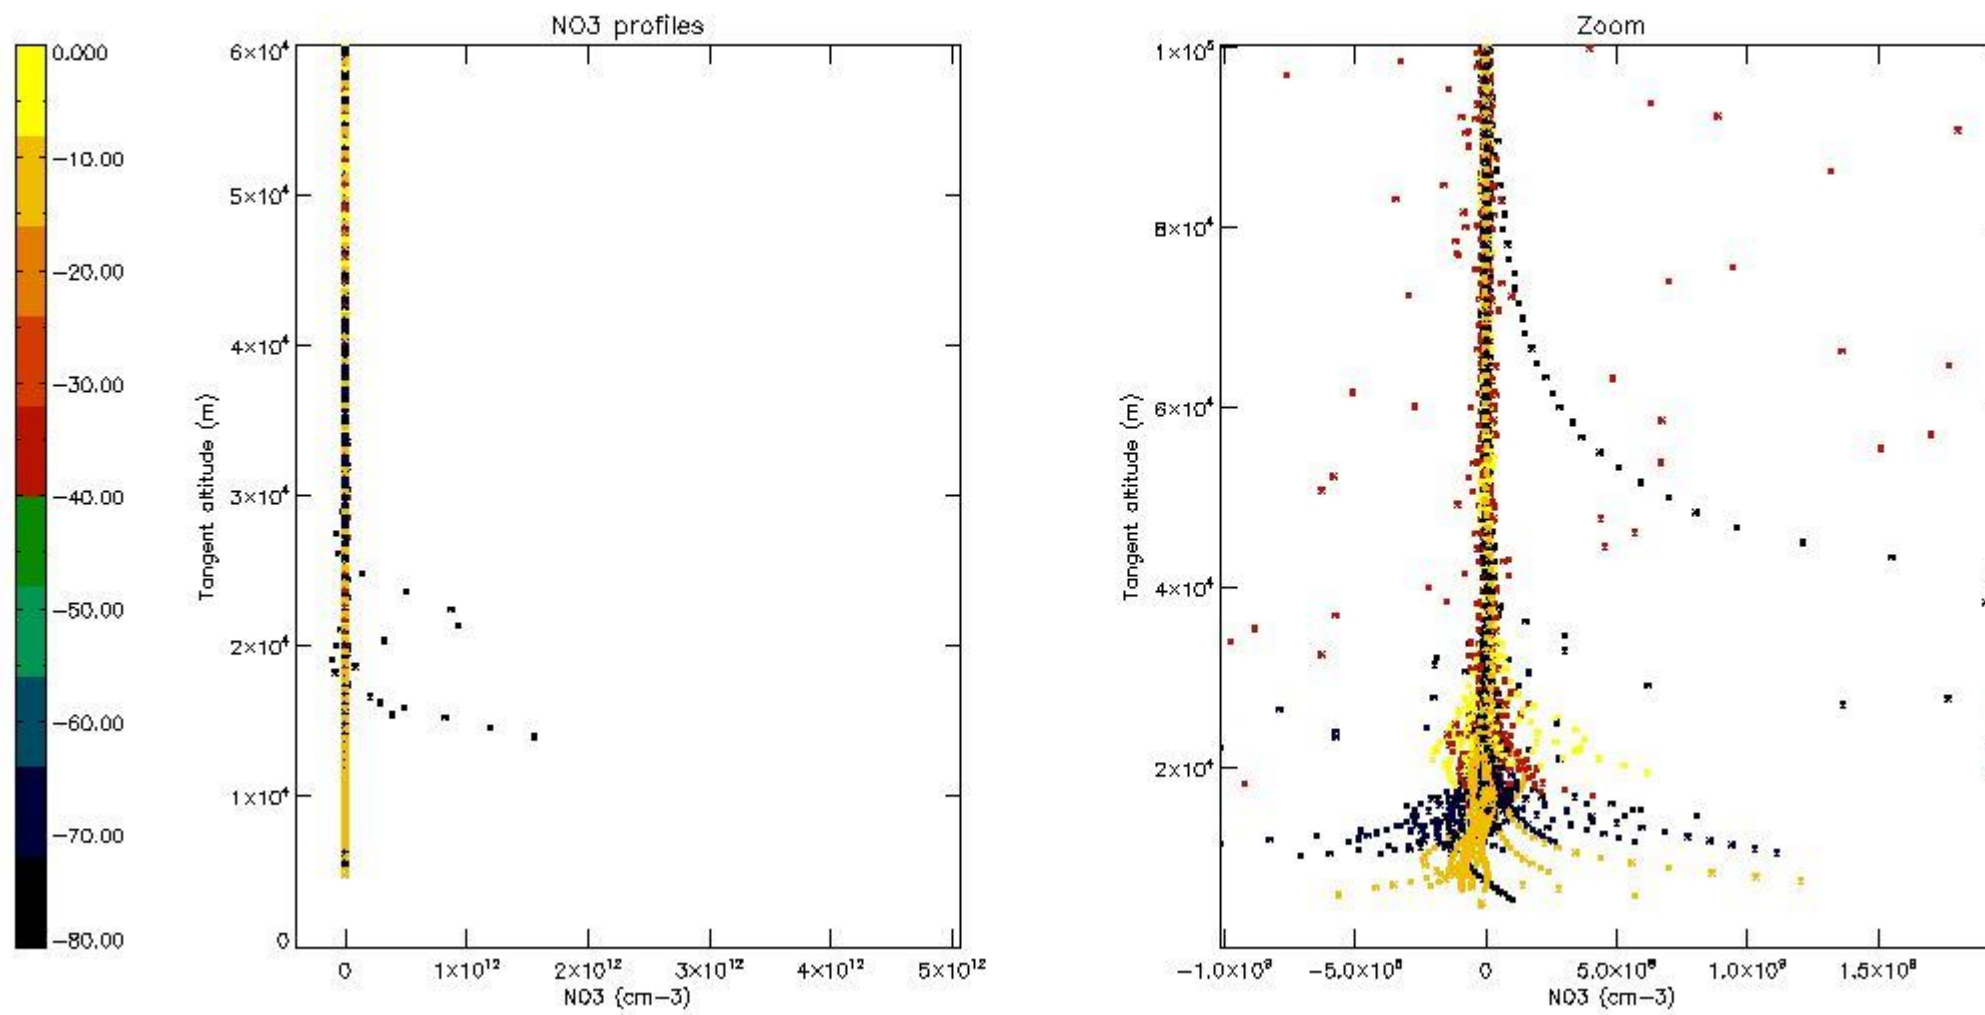

*5.6 Plot NO<sub>2</sub> profiles for all STD (dark without errors)*

The colorbar represents the latitude.

*5.7 Plot NO3 profiles for all STD (dark without errors)*

The colorbar represents the latitude.