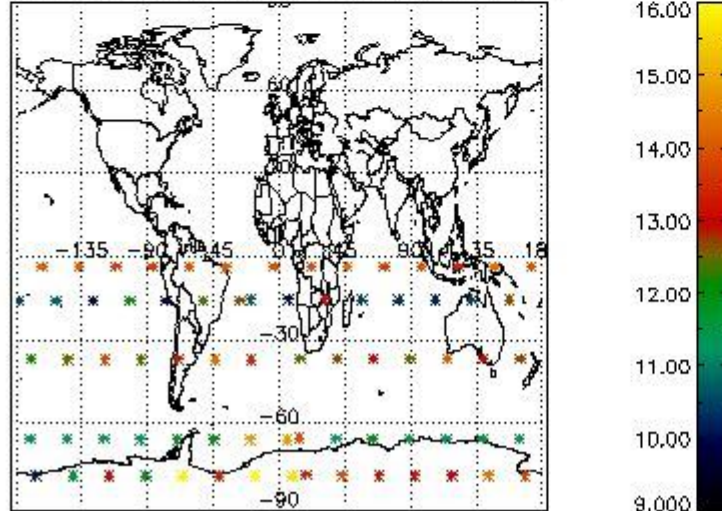

Percentage of flagged data per NO2 profile