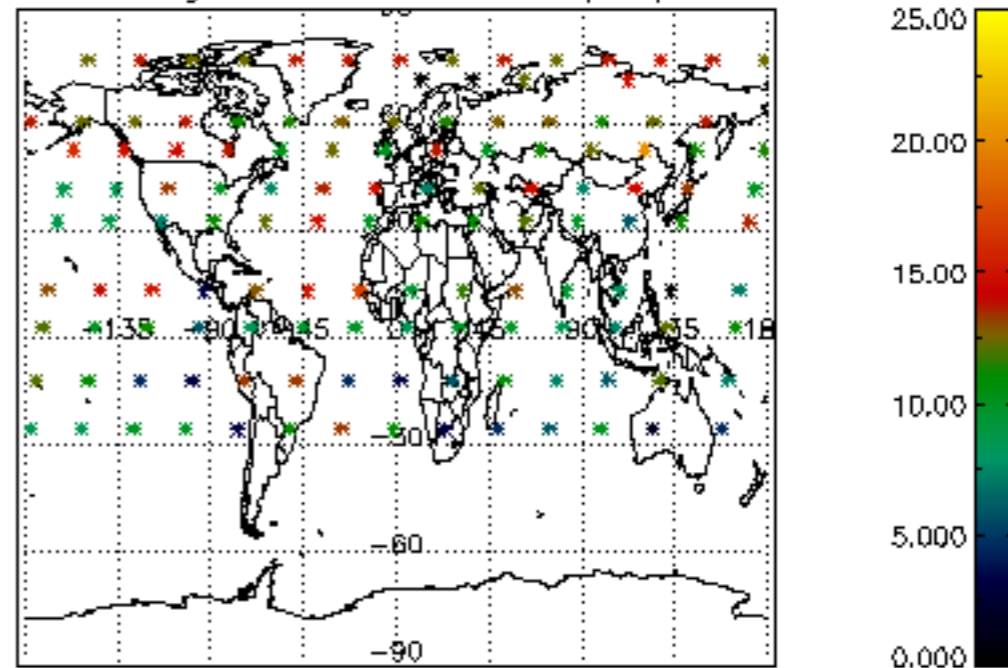

Percentage of saturation errors per profile