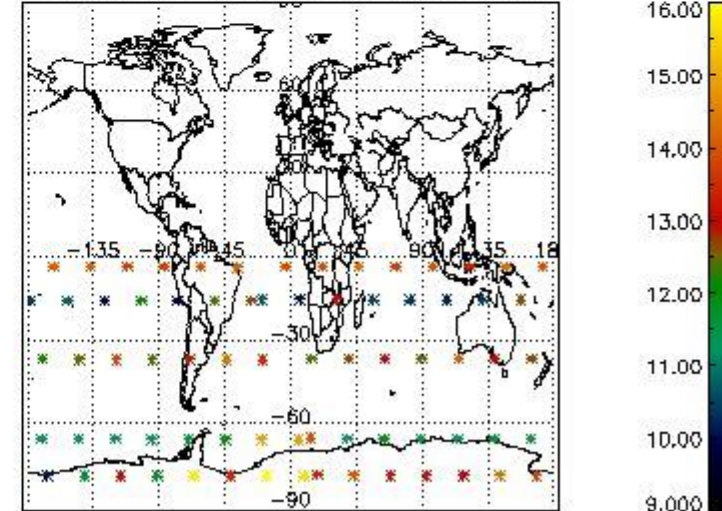

Percentage of flagged data per NO3 profile

4. Level 1 quality information per product

In this section it is plotted some information contained in the Quality Summary data set of the level 2 products that comes from the level 1b processing. Products without errors (error flag in the MPH set to "0") are used.

4.1 Plot quality information per product (time dependant) coming from level 1b processing

4.1.1 Plot level 1 quality information per product (time dependant): ENVISAT ASCENDING passes