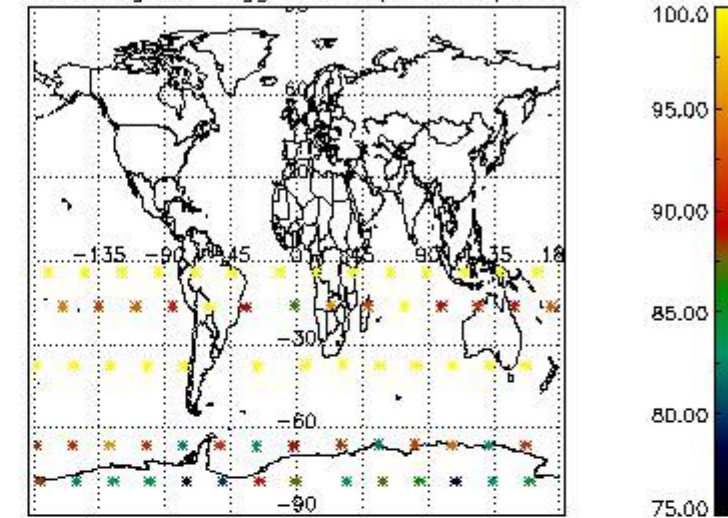

3.1 Plot quality information per product (time dependant)

3.2 Plot quality information per product (world map)

Percentage of flagged data per O3 profile

Percentage of flagged data per H2O profile

Percentage of flagged data per NO2 profile