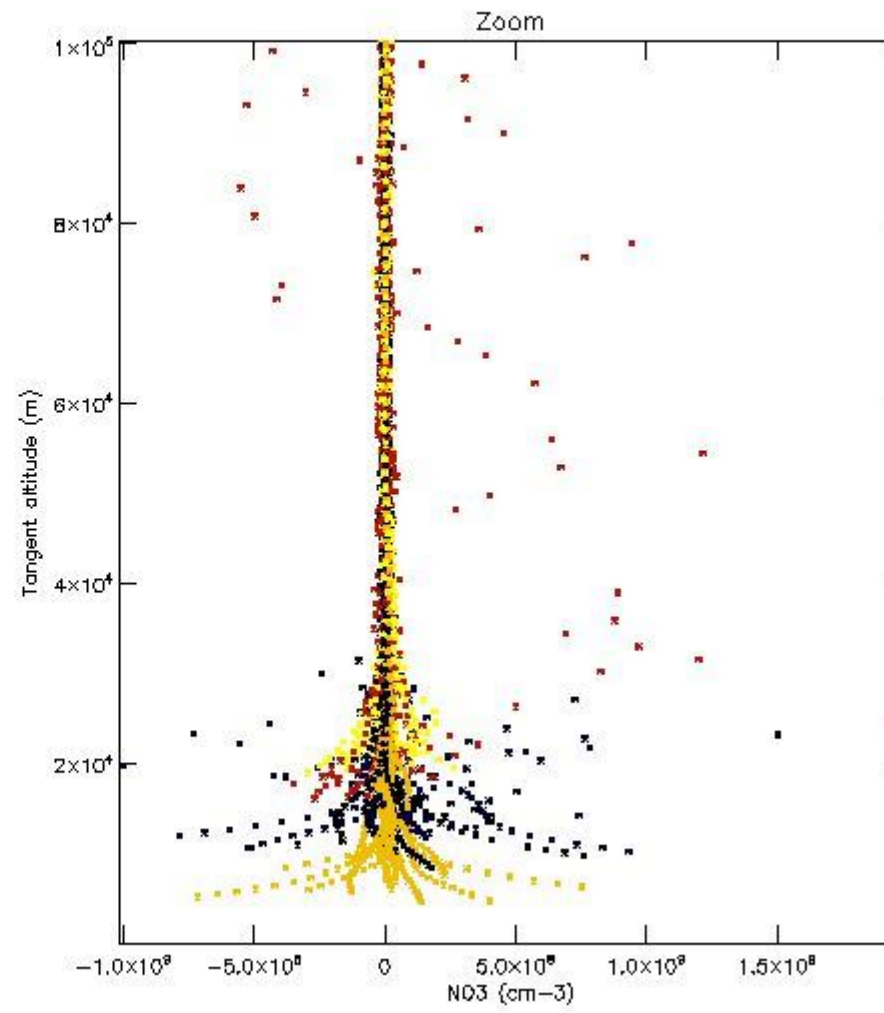

| | |
|----------|----|
| STD < 10 | 10 |
| STD < 5 | 7 |

5.2 Plot ozone profiles for all STD (dark without errors)

The colorbar represents the latitude.

5.3 Plot ozone profiles where STD < 20% (dark without errors)

The colorbar represents the latitude.

5.4 Plot ozone profiles where STD < 10% (dark without errors)

The colorbar represents the latitude.

5.5 Plot ozone profiles where STD < 5% (dark without errors)

The colorbar represents the latitude.

5.6 Plot NO₂ profiles for all STD (dark without errors)

The colorbar represents the latitude.

5.7 Plot NO3 profiles for all STD (dark without errors)

The colorbar represents the latitude.

6. Auxiliary Data Files used for the production reported in section 2