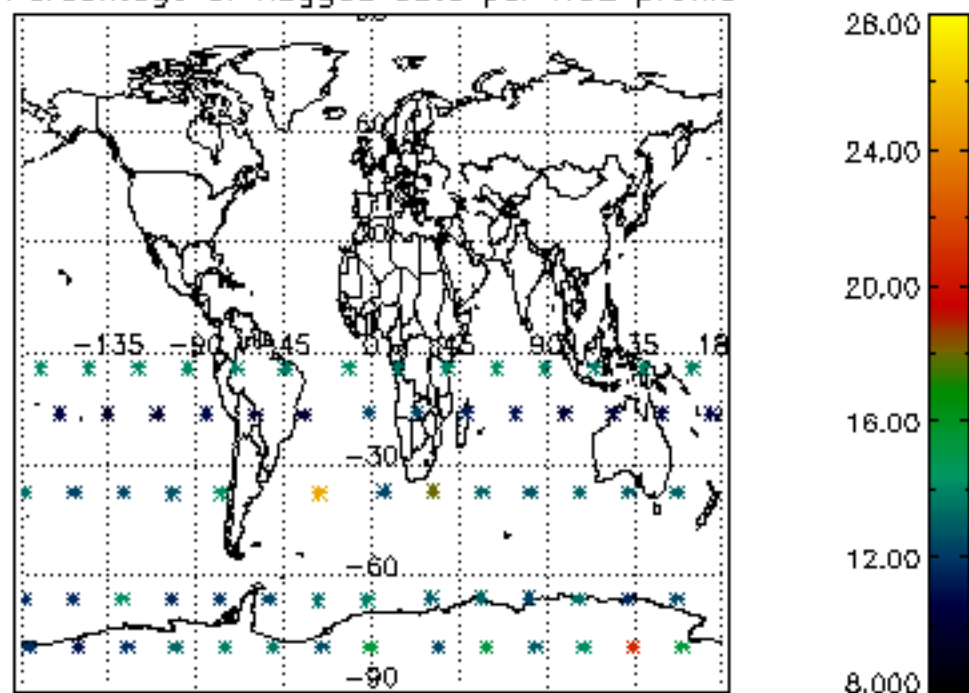

Percentage of flagged data per NO2 profile