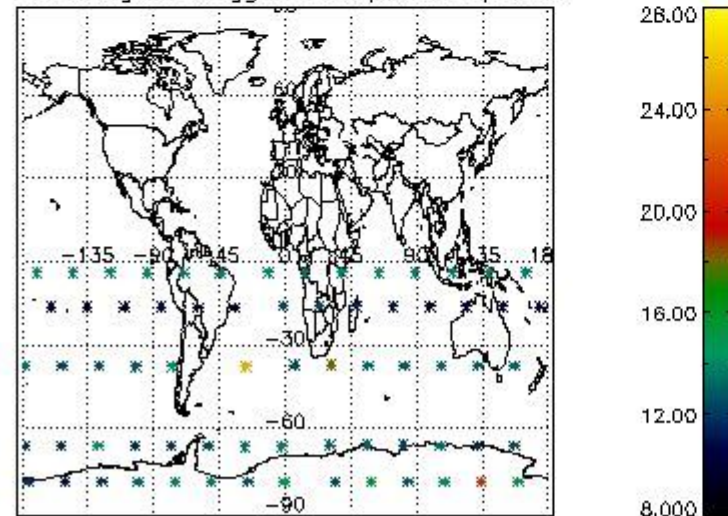

3.1 Plot quality information per product (time dependant)

3.2 Plot quality information per product (world map)

Percentage of flagged data per O3 profile

Percentage of flagged data per H2O profile

Percentage of flagged data per NO2 profile