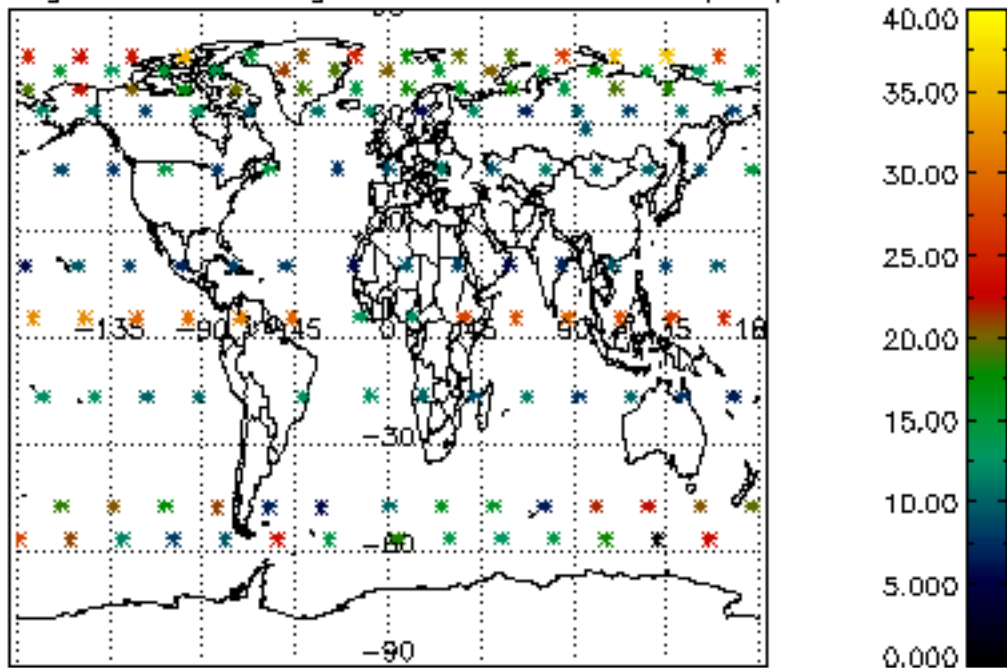

Percentage of cosmic ray hits per profile

Percentage of star falling outside central band per profile