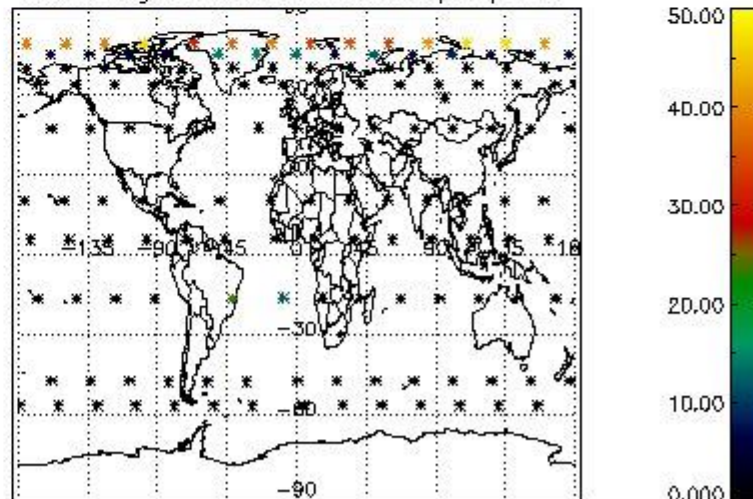

Percentage of saturation errors per profile