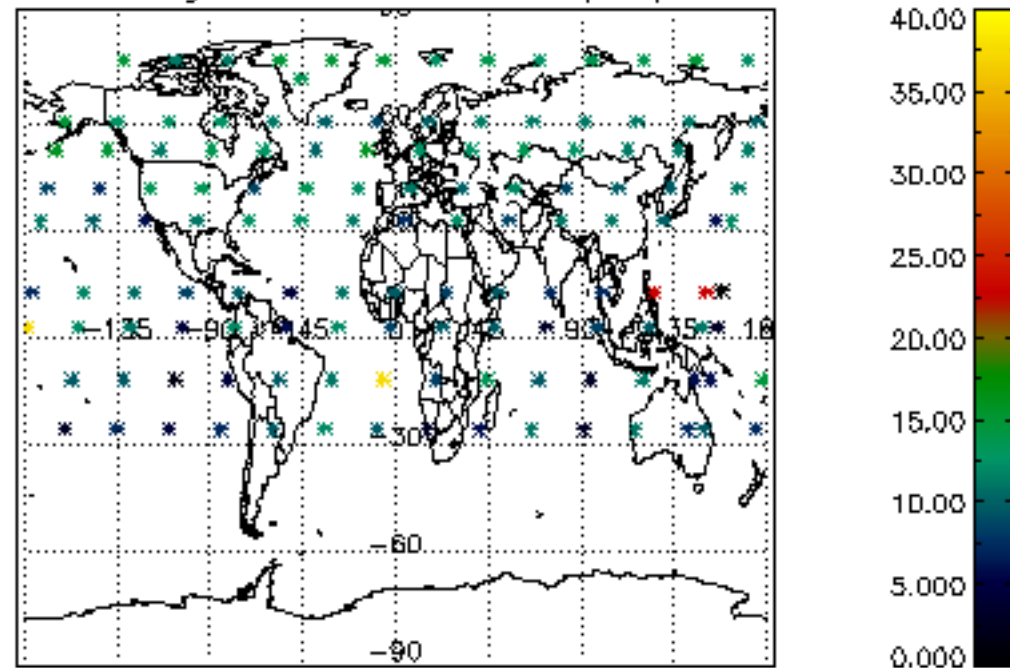

Percentage of saturation errors per profile