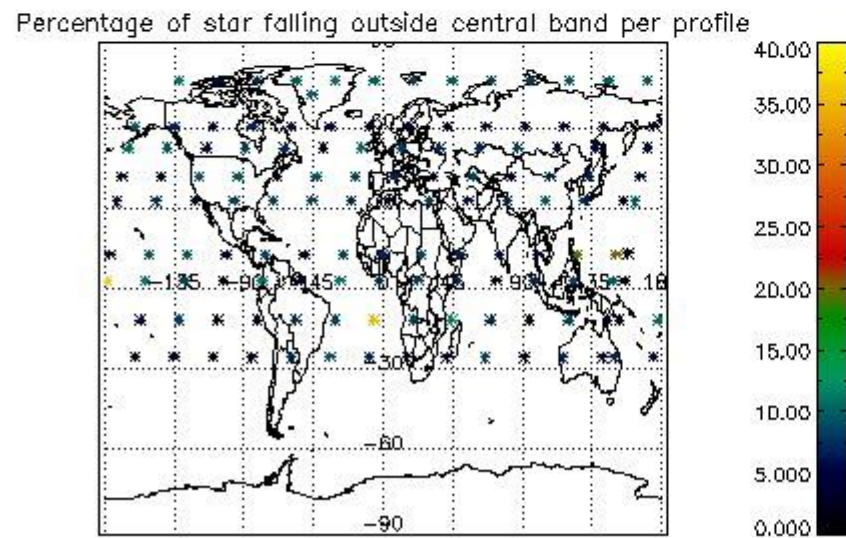

Percentage of datation errors per profile

Percentage of star falling outside central band per profile

Percentage of saturation errors per profile

4.2.2 Plot level 1 quality information per product (world map): ENVISAT DESCENDING passes