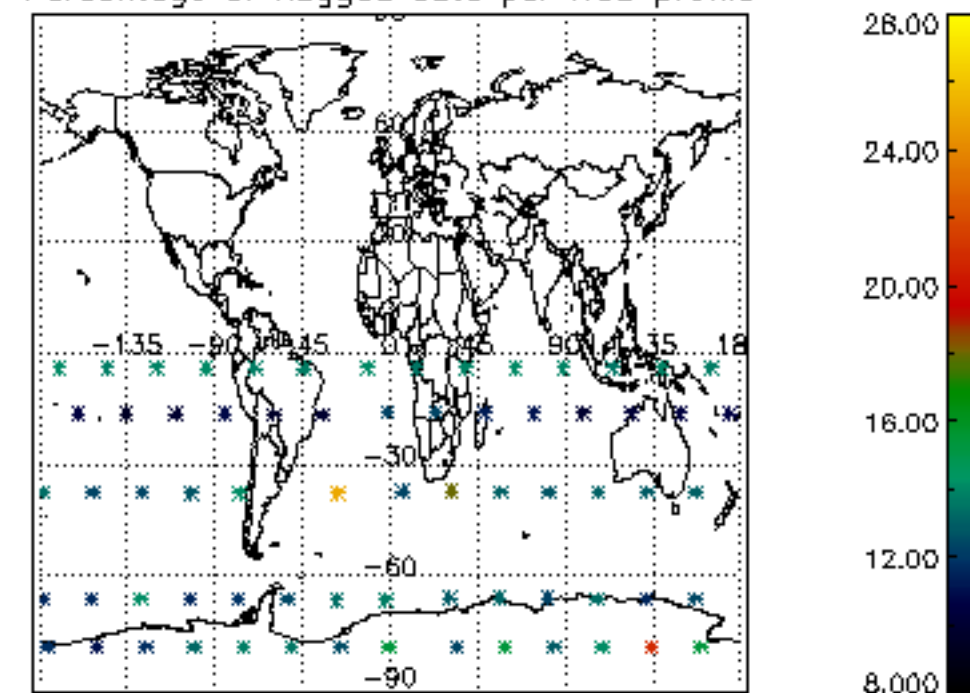

Percentage of flagged data per NO3 profile