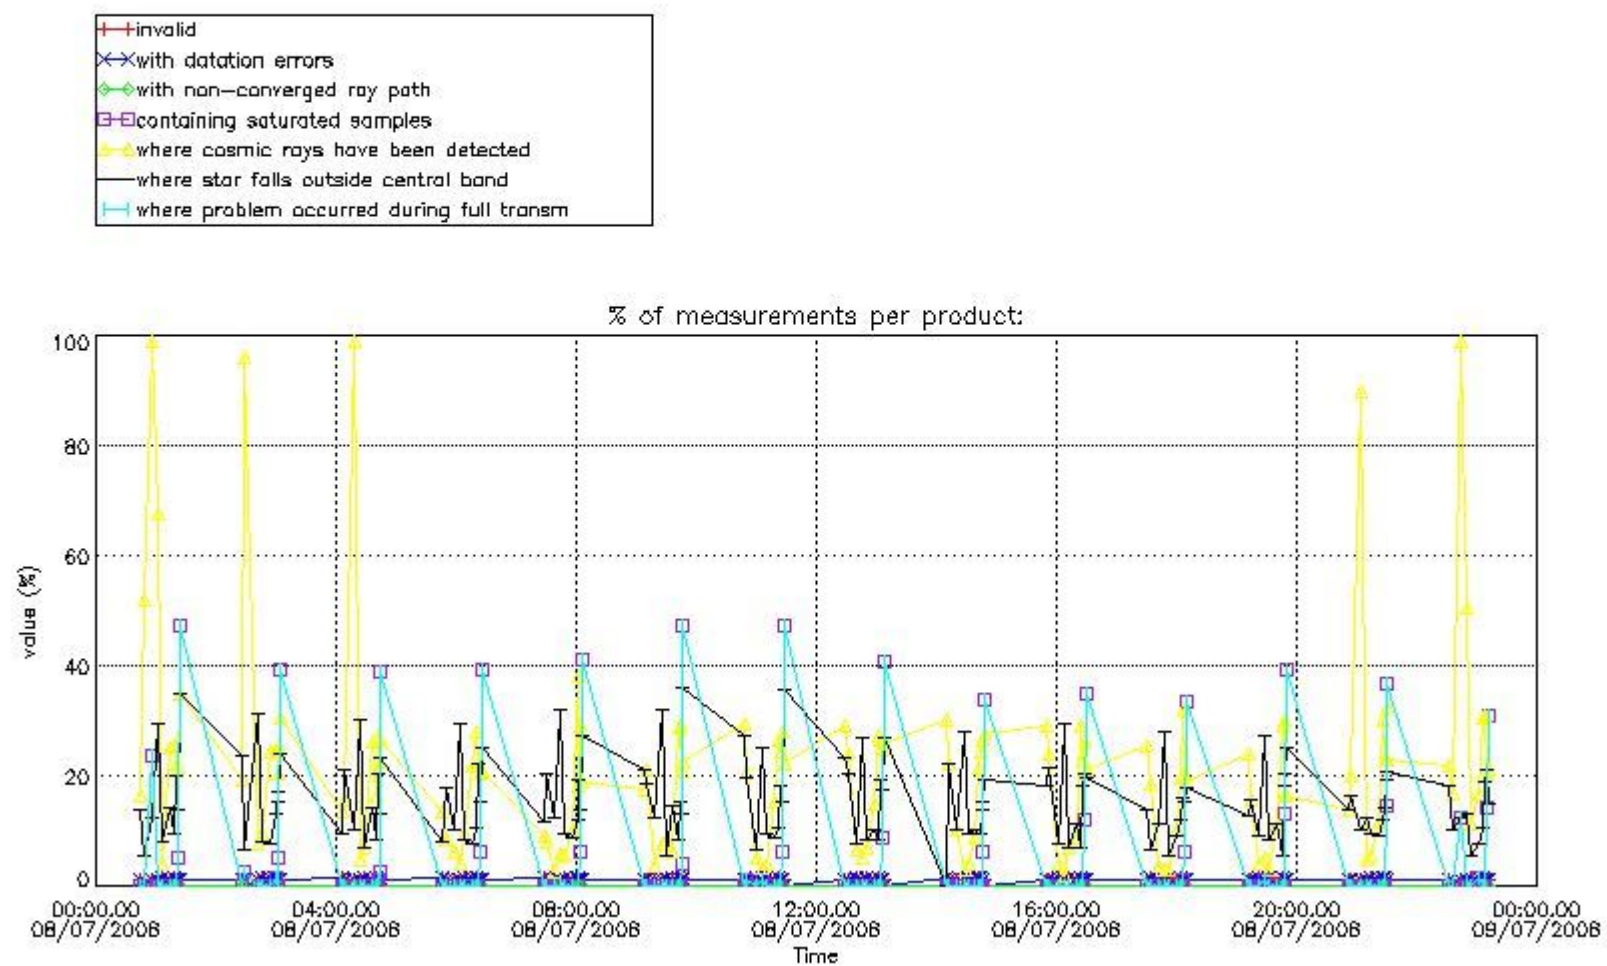

4.1.2 Plot level 1 quality information per product (time dependant): ENVI SAT DESCENDING passes