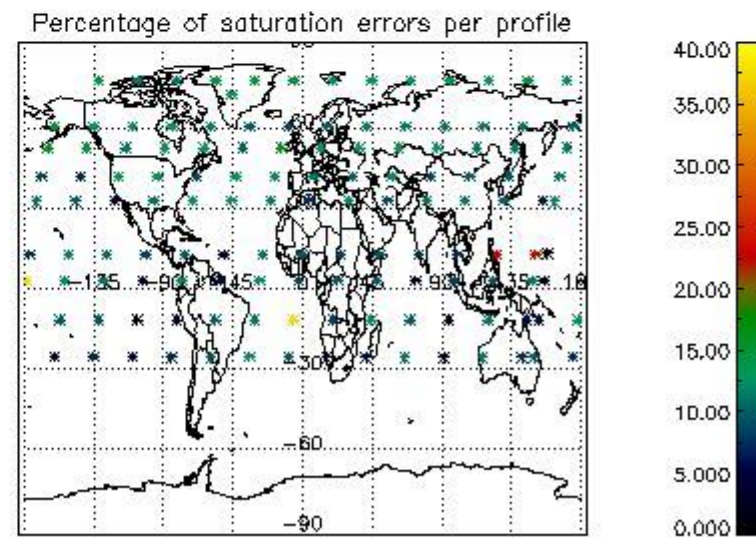

Percentage of datation errors per profile

Percentage of star falling outside central band per profile

Percentage of saturation errors per profile

4.2.2 Plot level 1 quality information per product (world map): ENVISAT DESCENDING passes