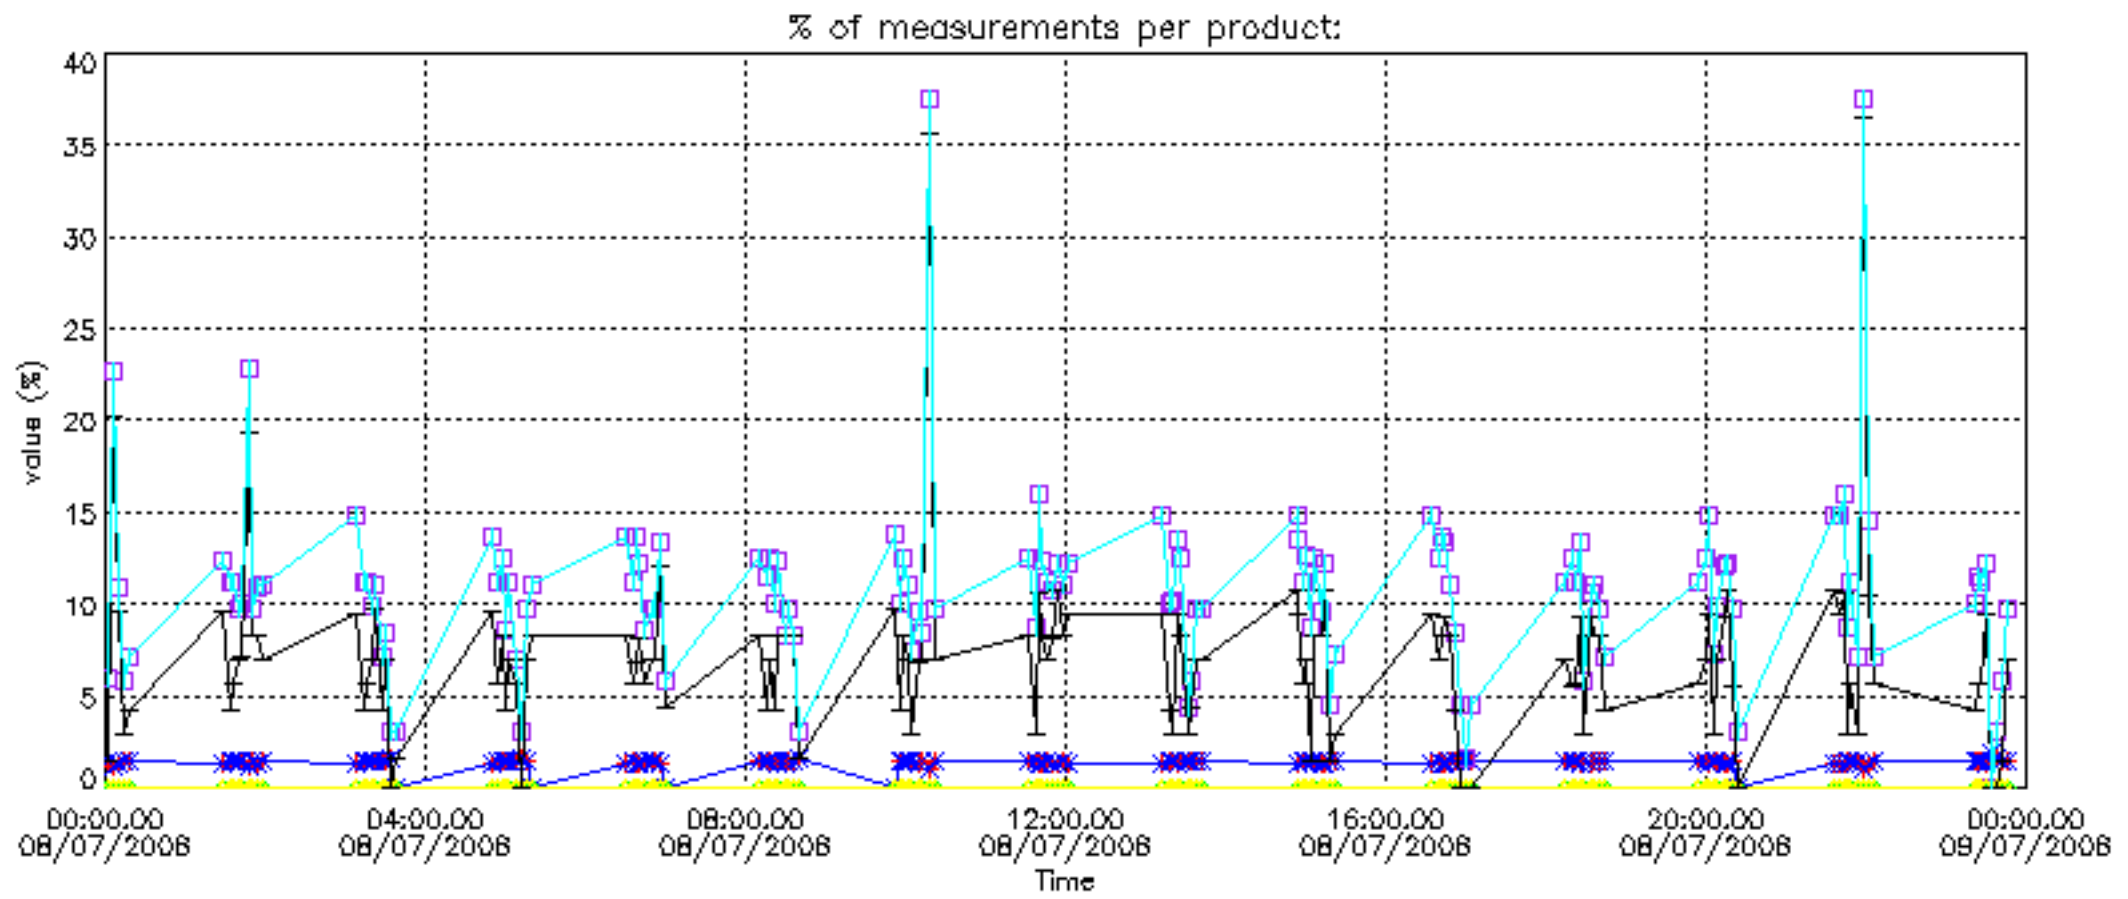

Percentage of cosmic ray hits per profile

Percentage of datation errors per profile