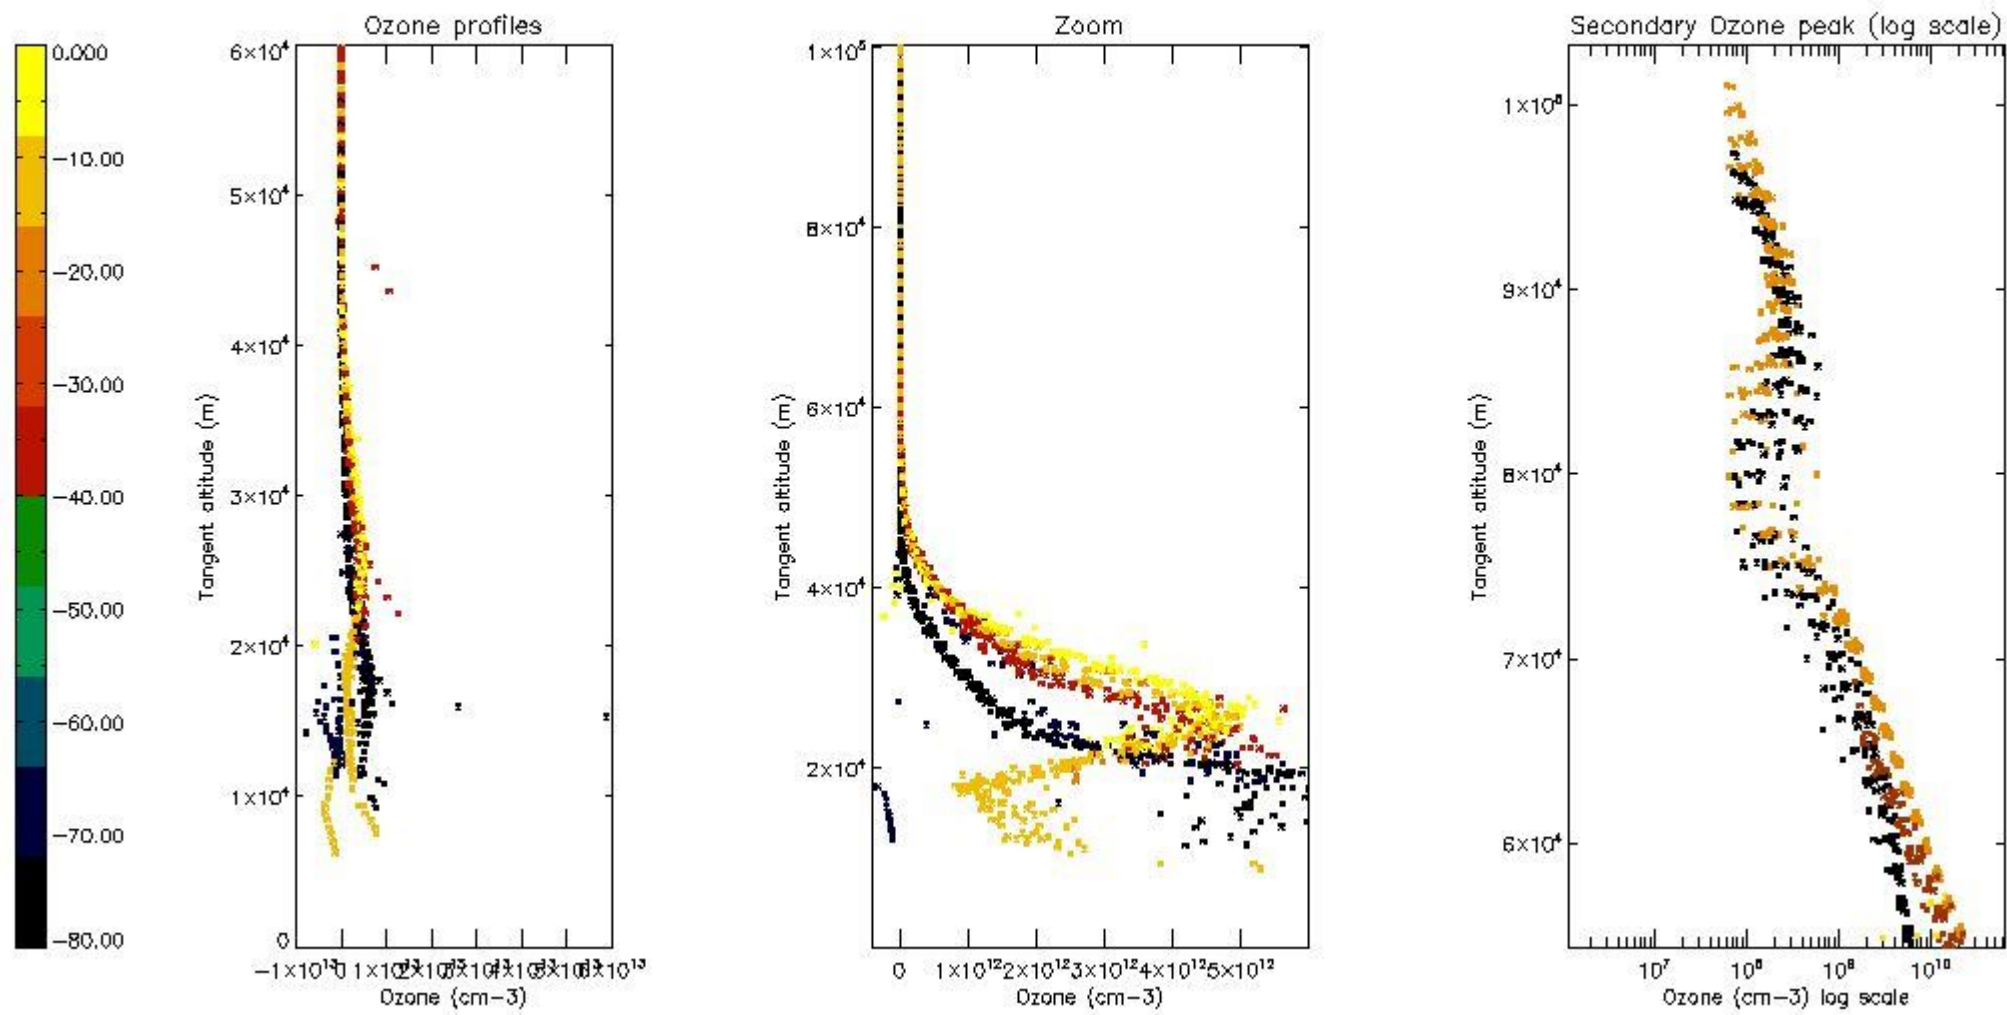

5.4 Plot ozone profiles where $STD < 10\%$ (dark without errors)

The colorbar represents the latitude.