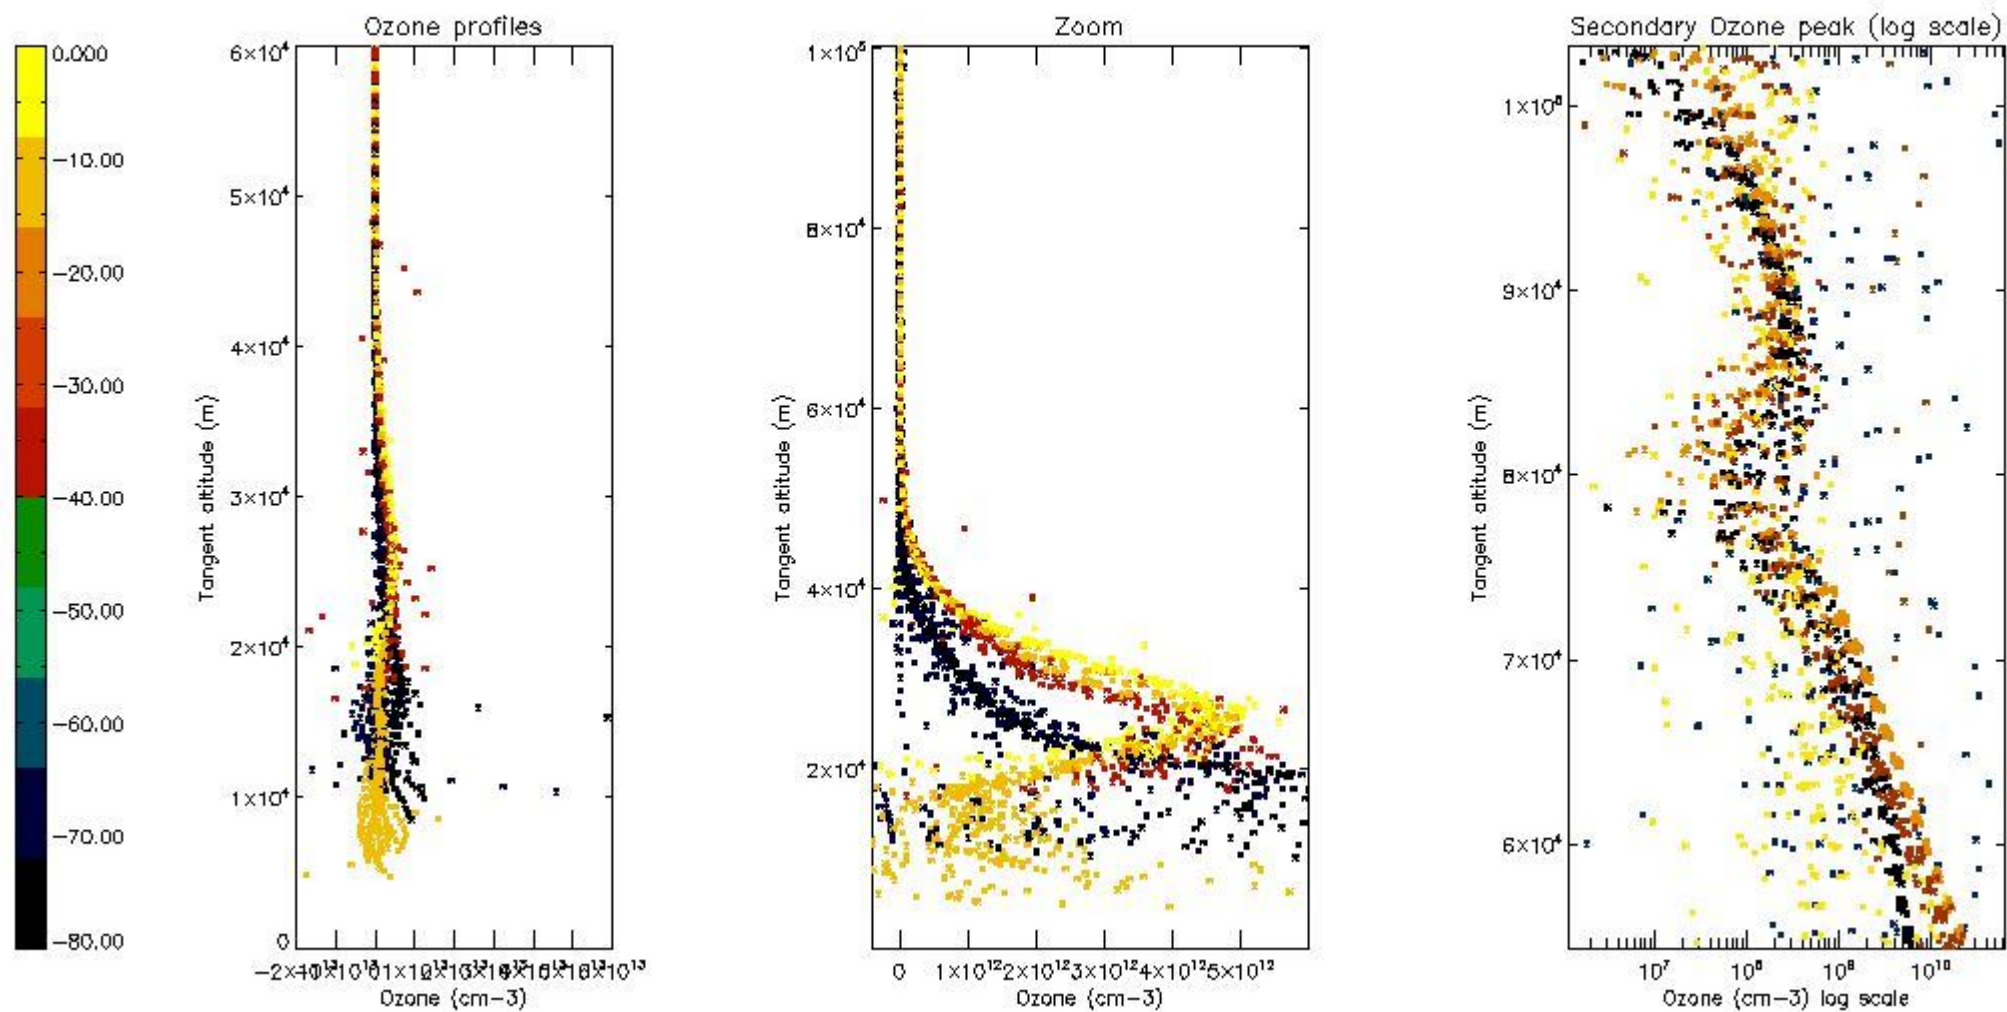

STD < 10	10
STD < 5	7

5.2 Plot ozone profiles for all STD (dark without errors)

The colorbar represents the latitude.

5.3 Plot ozone profiles where STD < 20% (dark without errors)

The colorbar represents the latitude.