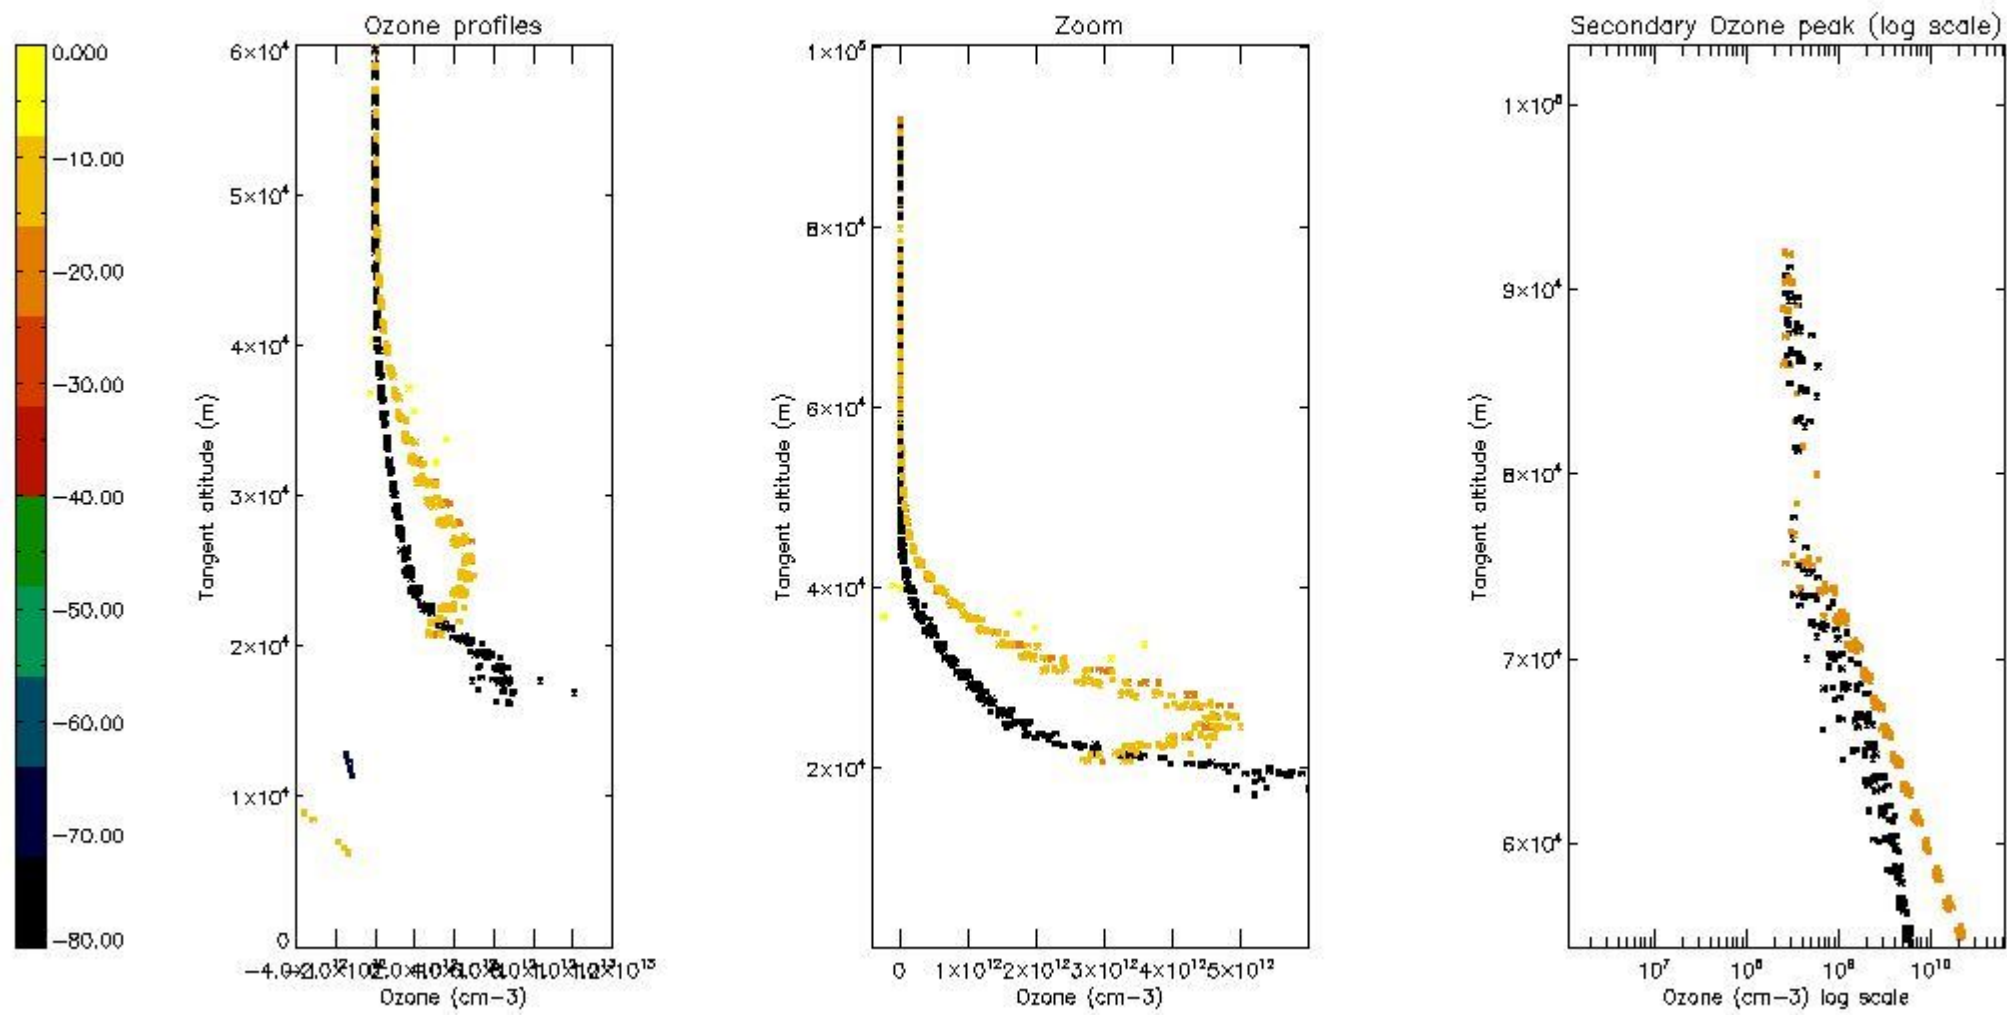

The colorbar represents the latitude.

5.4 Plot ozone profiles where $STD < 10\%$ (dark without errors)

The colorbar represents the latitude.

5.5 Plot ozone profiles where STD < 5% (dark without errors)

The colorbar represents the latitude.