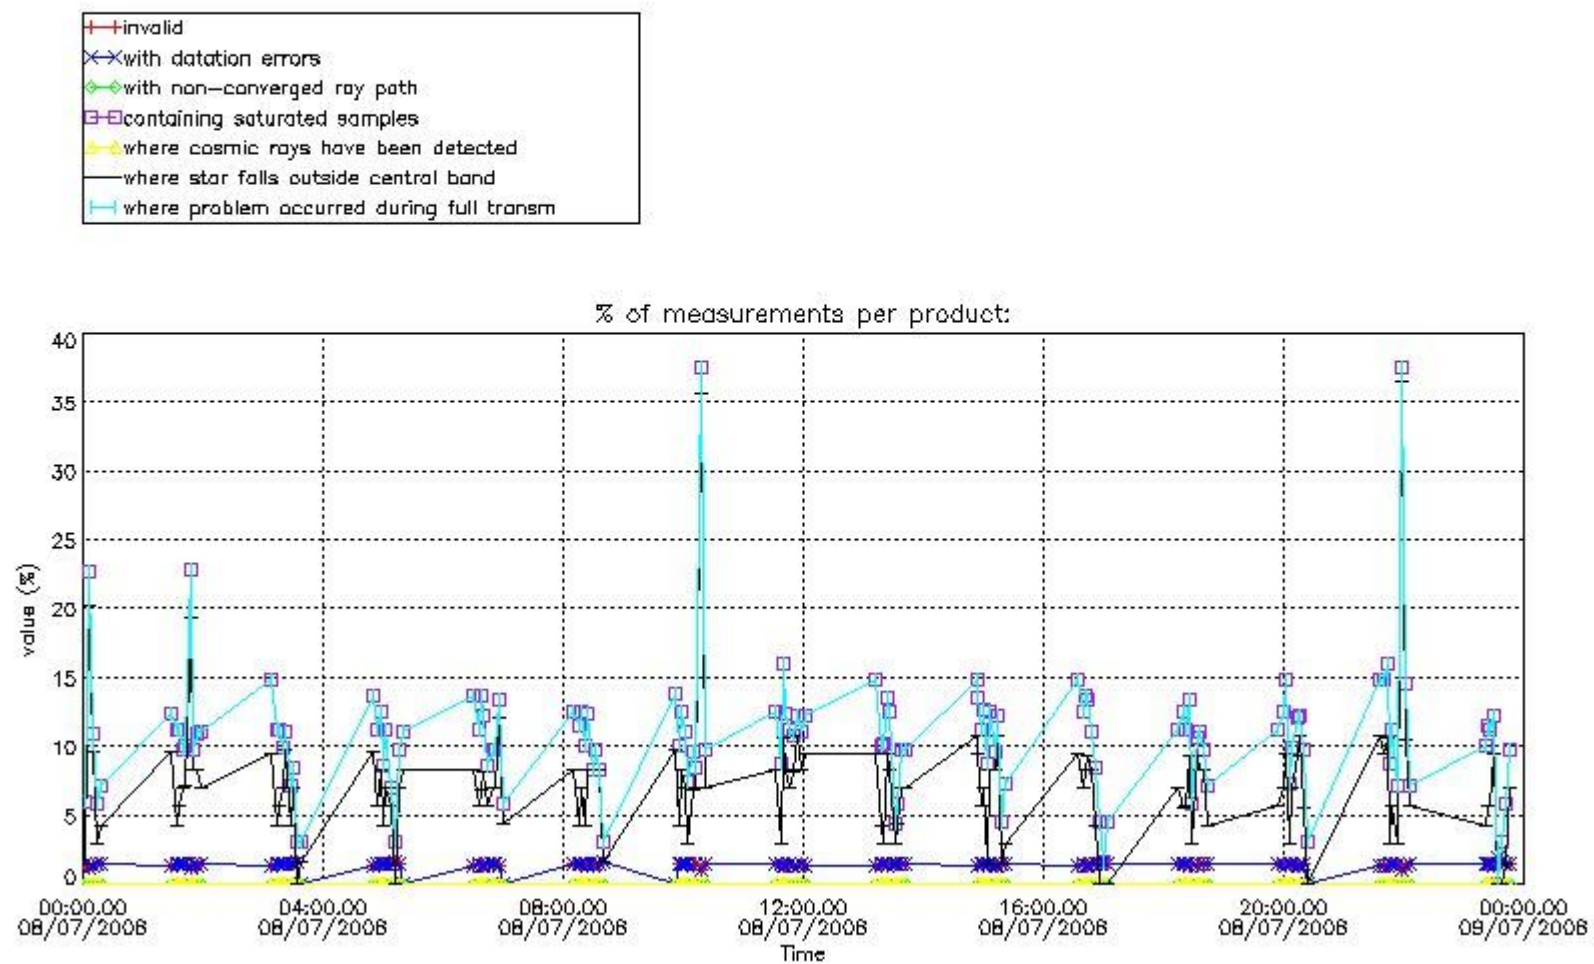

3.1 Plot quality information per product (time dependant)

3.2 Plot quality information per product (world map)

Percentage of flagged data per O3 profile

Percentage of flagged data per H2O profile

Percentage of flagged data per NO2 profile

Percentage of flagged data per NO3 profile

4. Level 1 quality information per product

In this section it is plotted some information contained in the Quality Summary data set of the level 2 products that comes from the level 1b processing. Products without errors (error flag in the MPH set to "0") are used.

4.1 Plot quality information per product (time dependant) coming from level 1b processing

4.1.1 Plot level 1 quality information per product (time dependant): ENVISAT ASCENDING passes

4.1.2 Plot level 1 quality information per product (time dependant): ENVI SAT DESCENDING passes