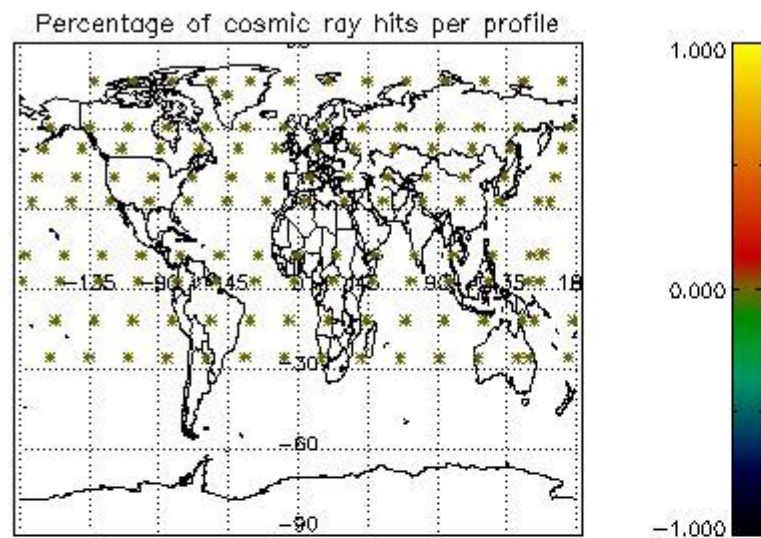

Percentage of datation errors per profile

Percentage of star falling outside central band per profile

Percentage of saturation errors per profile

4.2.2 Plot level 1 quality information per product (world map): ENVISAT DESCENDING passes