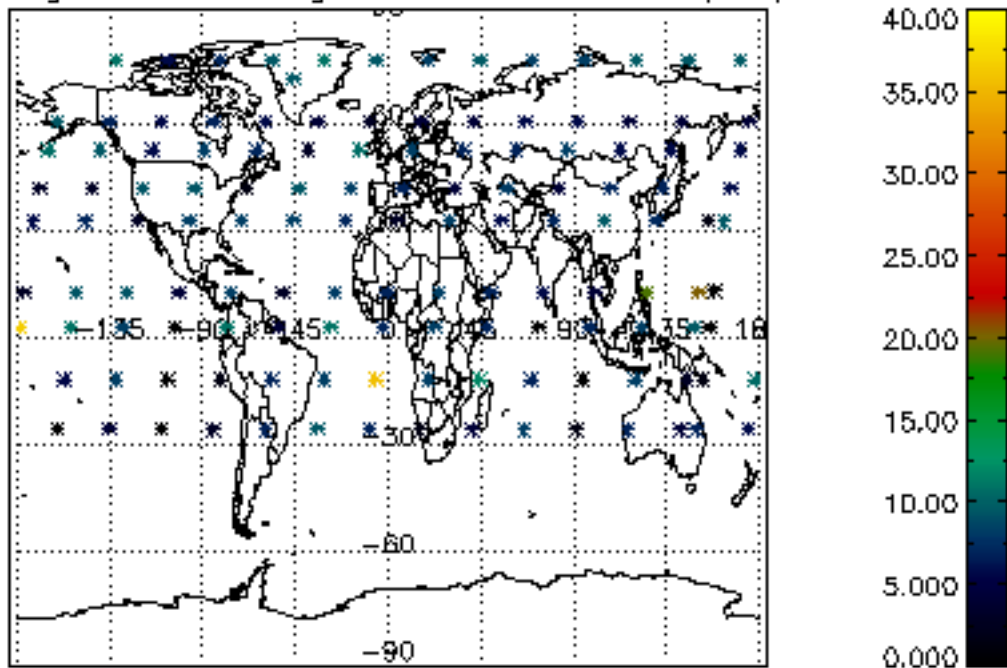

Percentage of star falling outside central band per profile