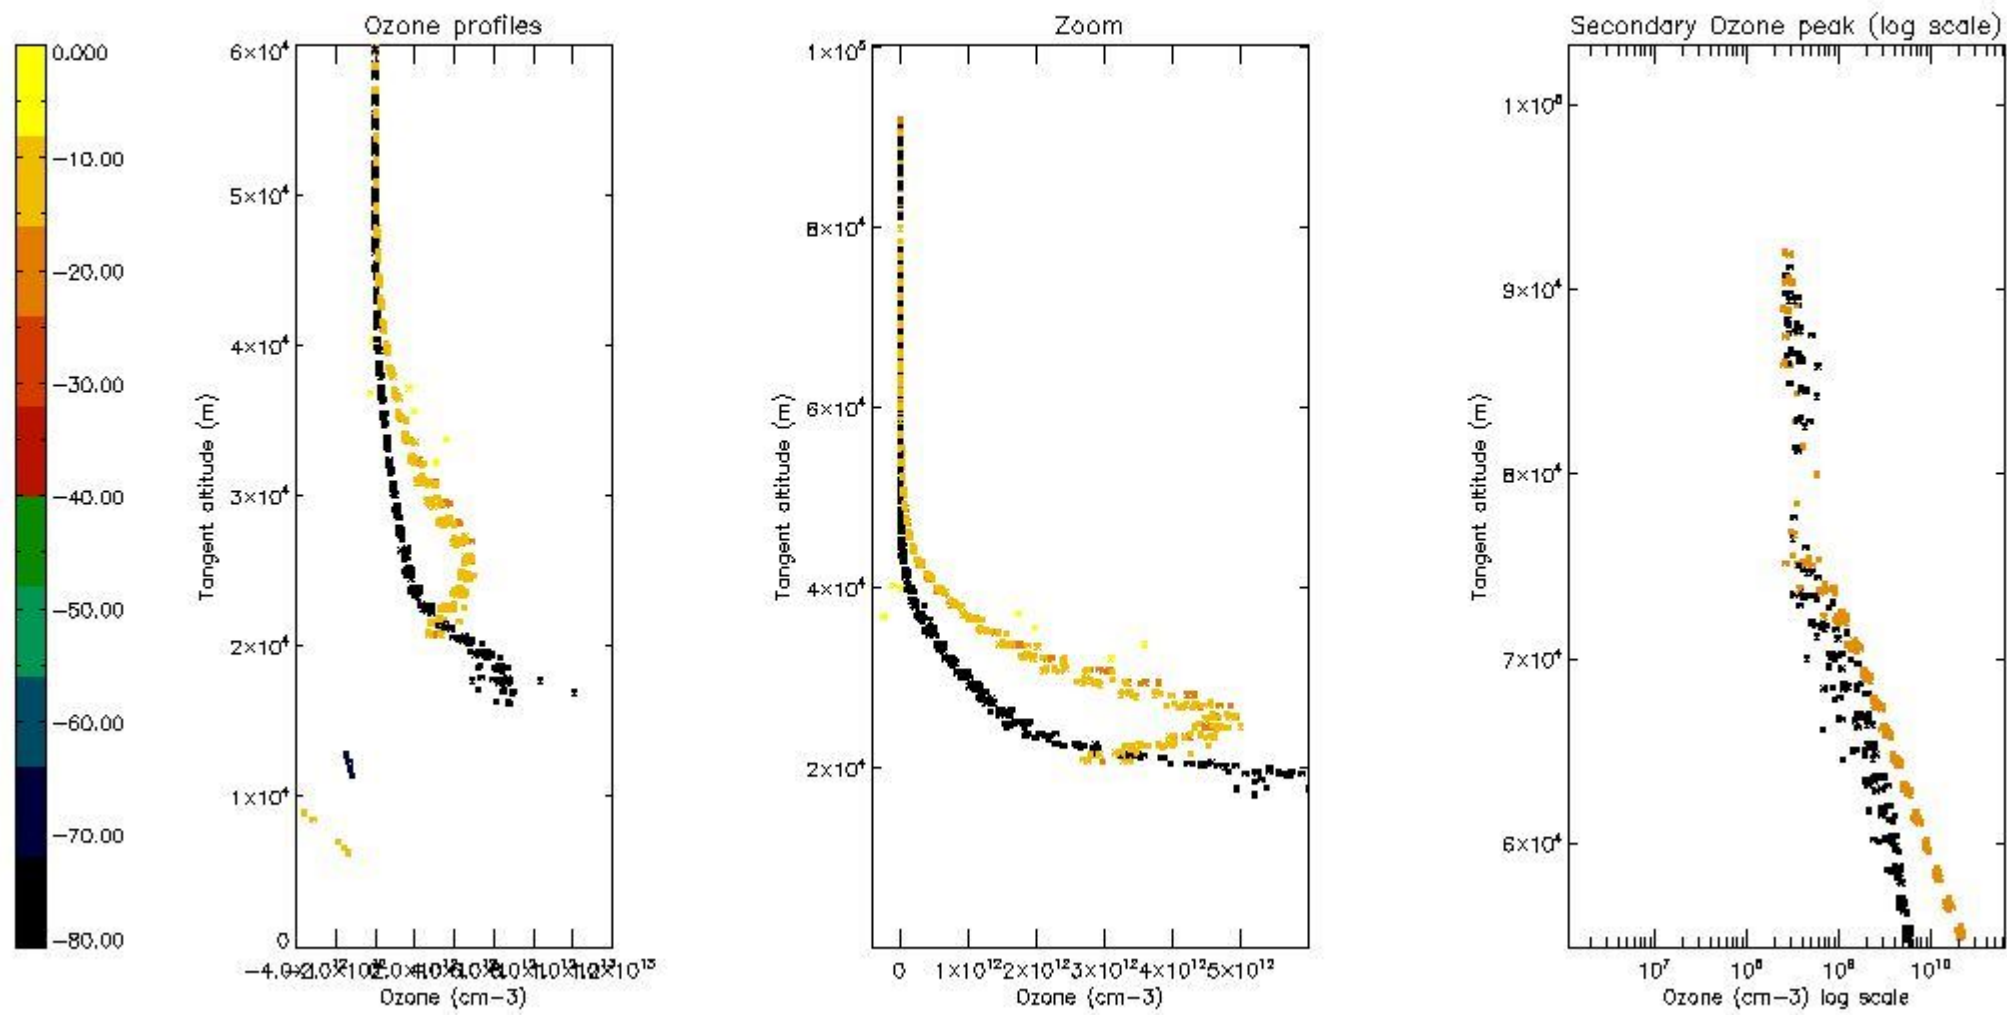

The colorbar represents the latitude.

5.4 Plot ozone profiles where STD < 10% (dark without errors)

The colorbar represents the latitude.

5.5 Plot ozone profiles where STD < 5% (dark without errors)

The colorbar represents the latitude.