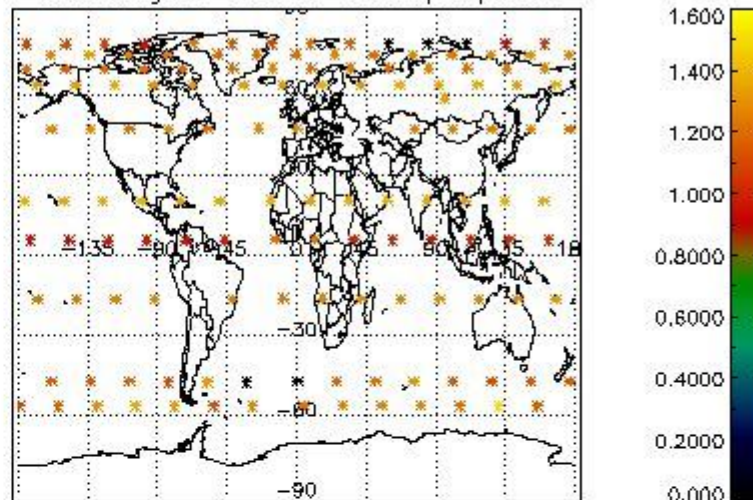

Percentage of datation errors per profile