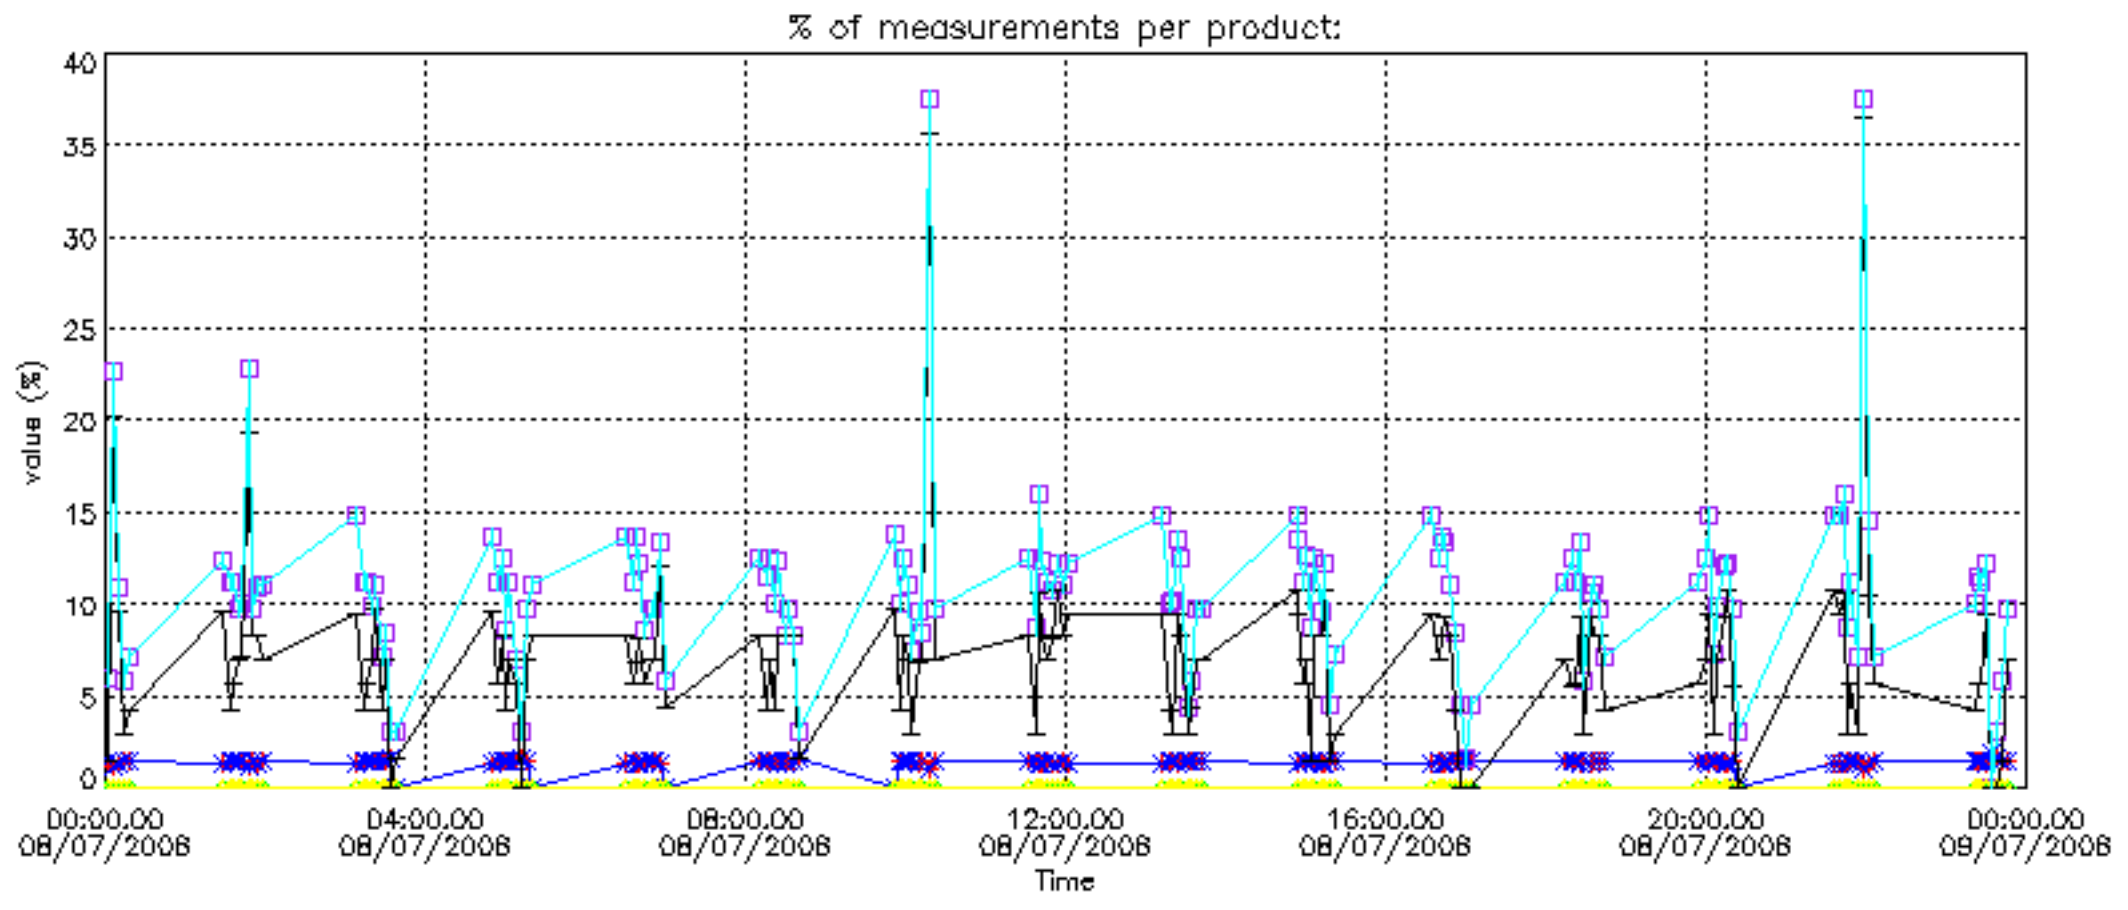

Percentage of cosmic ray hits per profile

Percentage of datation errors per profile