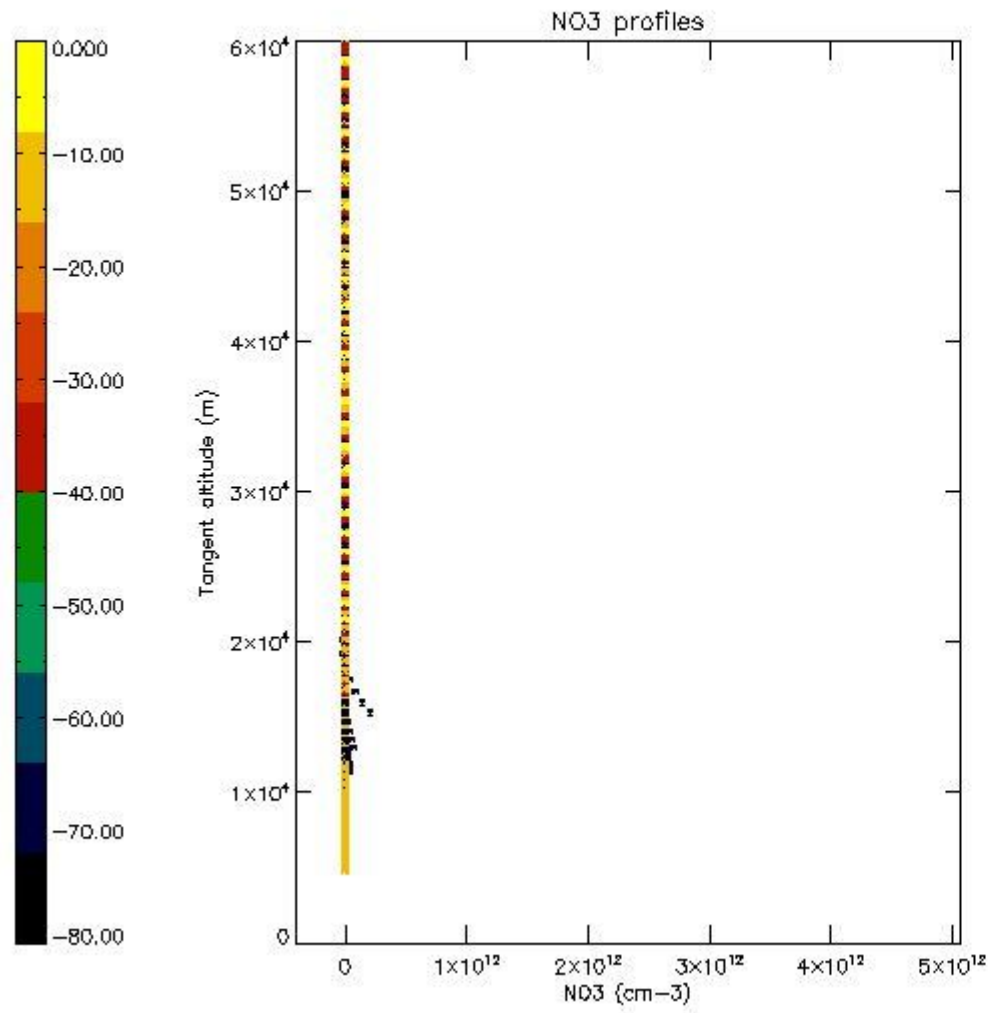

So, the table below shows the percentage of dark limb and valid observations for each criteria with respect to the overall valid daily observations.

| Criteria | % of total production |
|----------|-----------------------|
| All STD | 29 |
| STD < 20 | 14 |

| | |
|----------|----|
| STD < 10 | 10 |
| STD < 5 | 7 |

5.2 Plot ozone profiles for all STD (dark without errors)

The colorbar represents the latitude.

5.3 Plot ozone profiles where STD < 20% (dark without errors)

The colorbar represents the latitude.

5.4 Plot ozone profiles where STD < 10% (dark without errors)

The colorbar represents the latitude.

5.5 Plot ozone profiles where STD < 5% (dark without errors)

The colorbar represents the latitude.

5.6 Plot NO₂ profiles for all STD (dark without errors)

The colorbar represents the latitude.

5.7 Plot NO3 profiles for all STD (dark without errors)

The colorbar represents the latitude.

6. Auxiliary Data Files used for the production reported in section 2