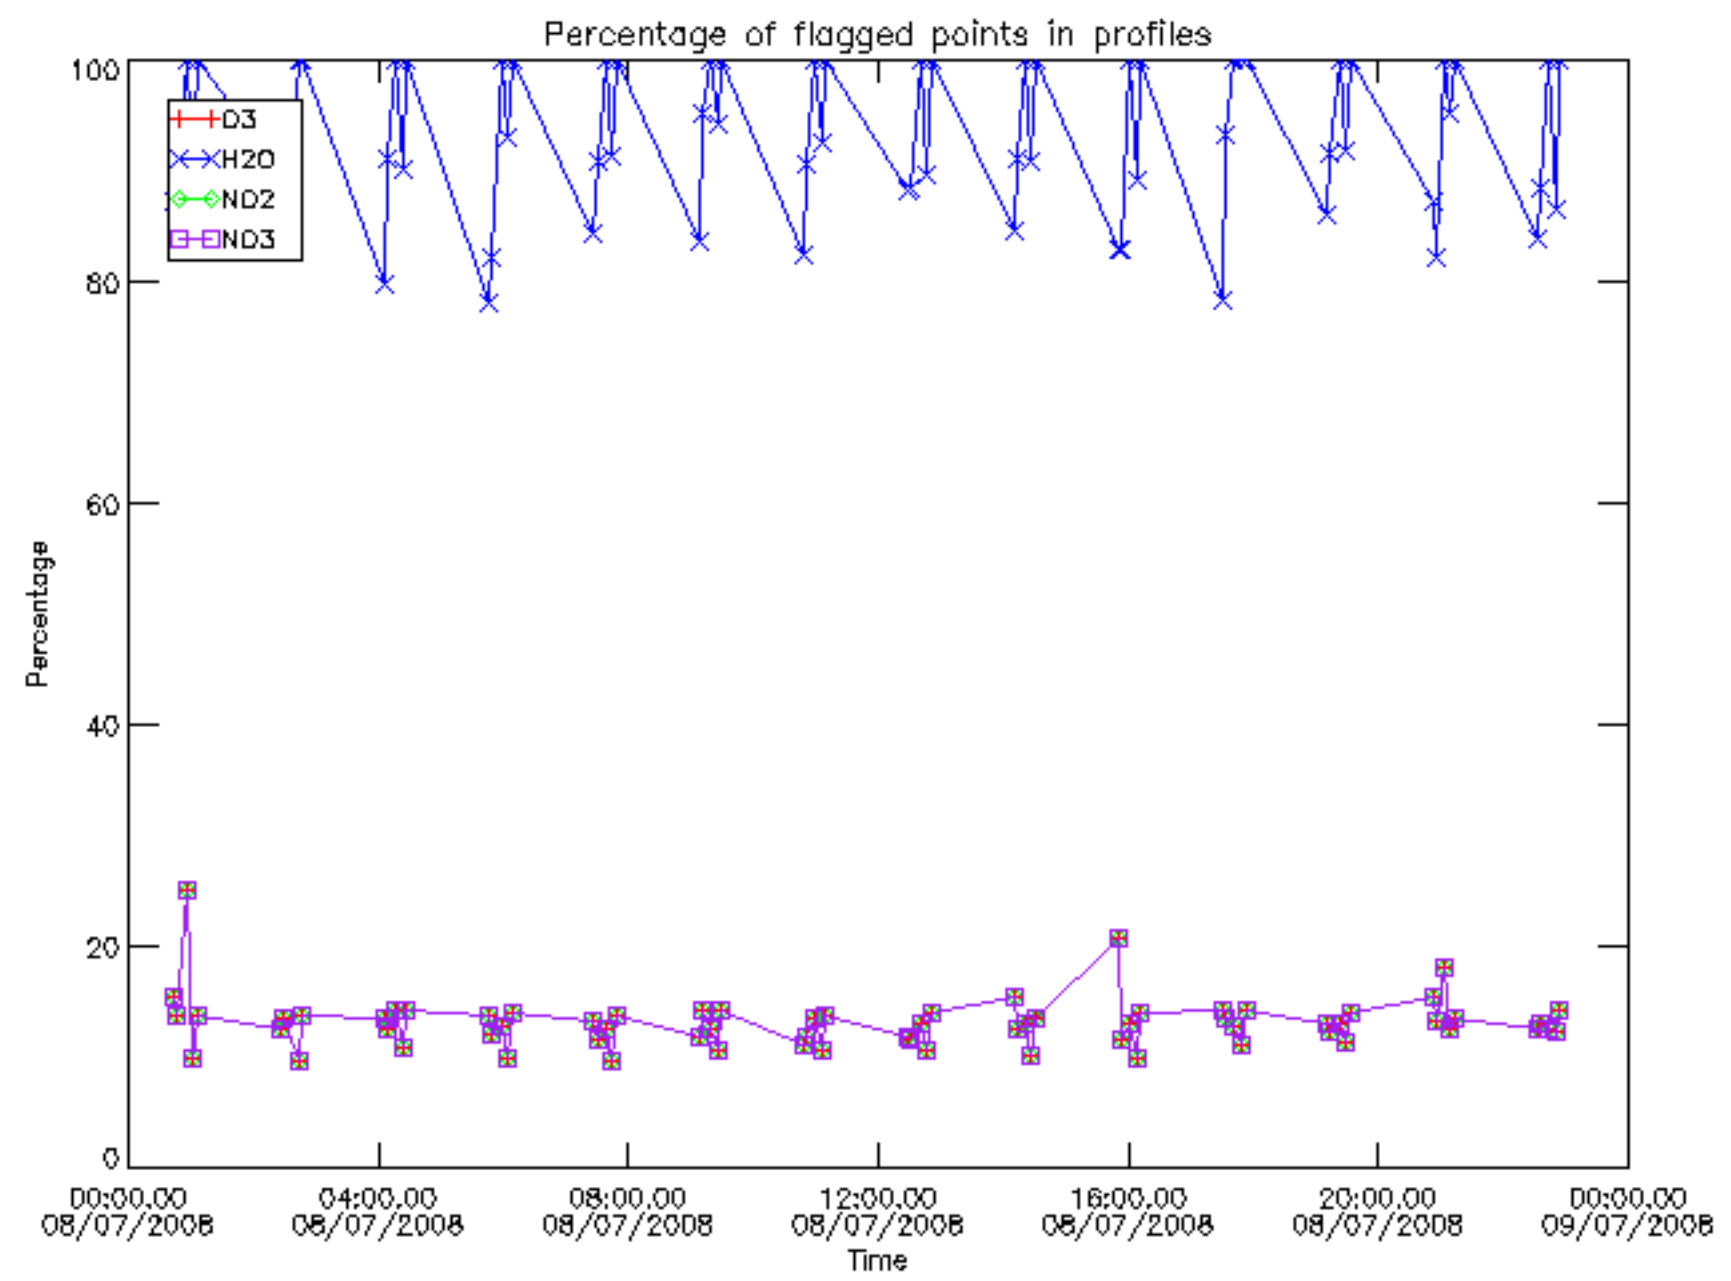

Percentage of flagged data per D3 profile

Percentage of flagged data per H2O profile