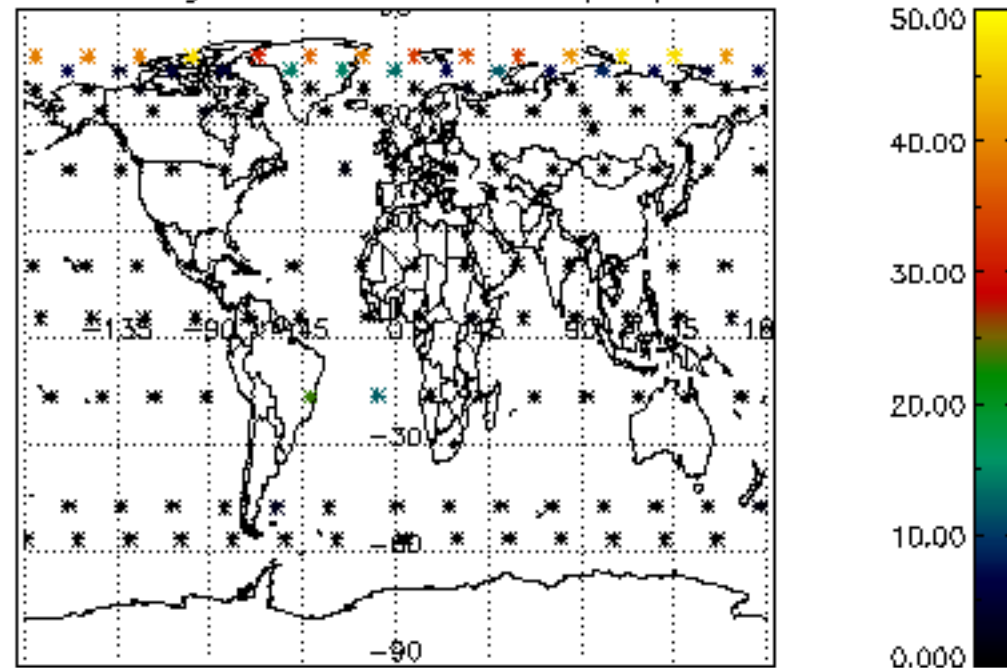

Percentage of datation errors per profile

Percentage of saturation errors per profile