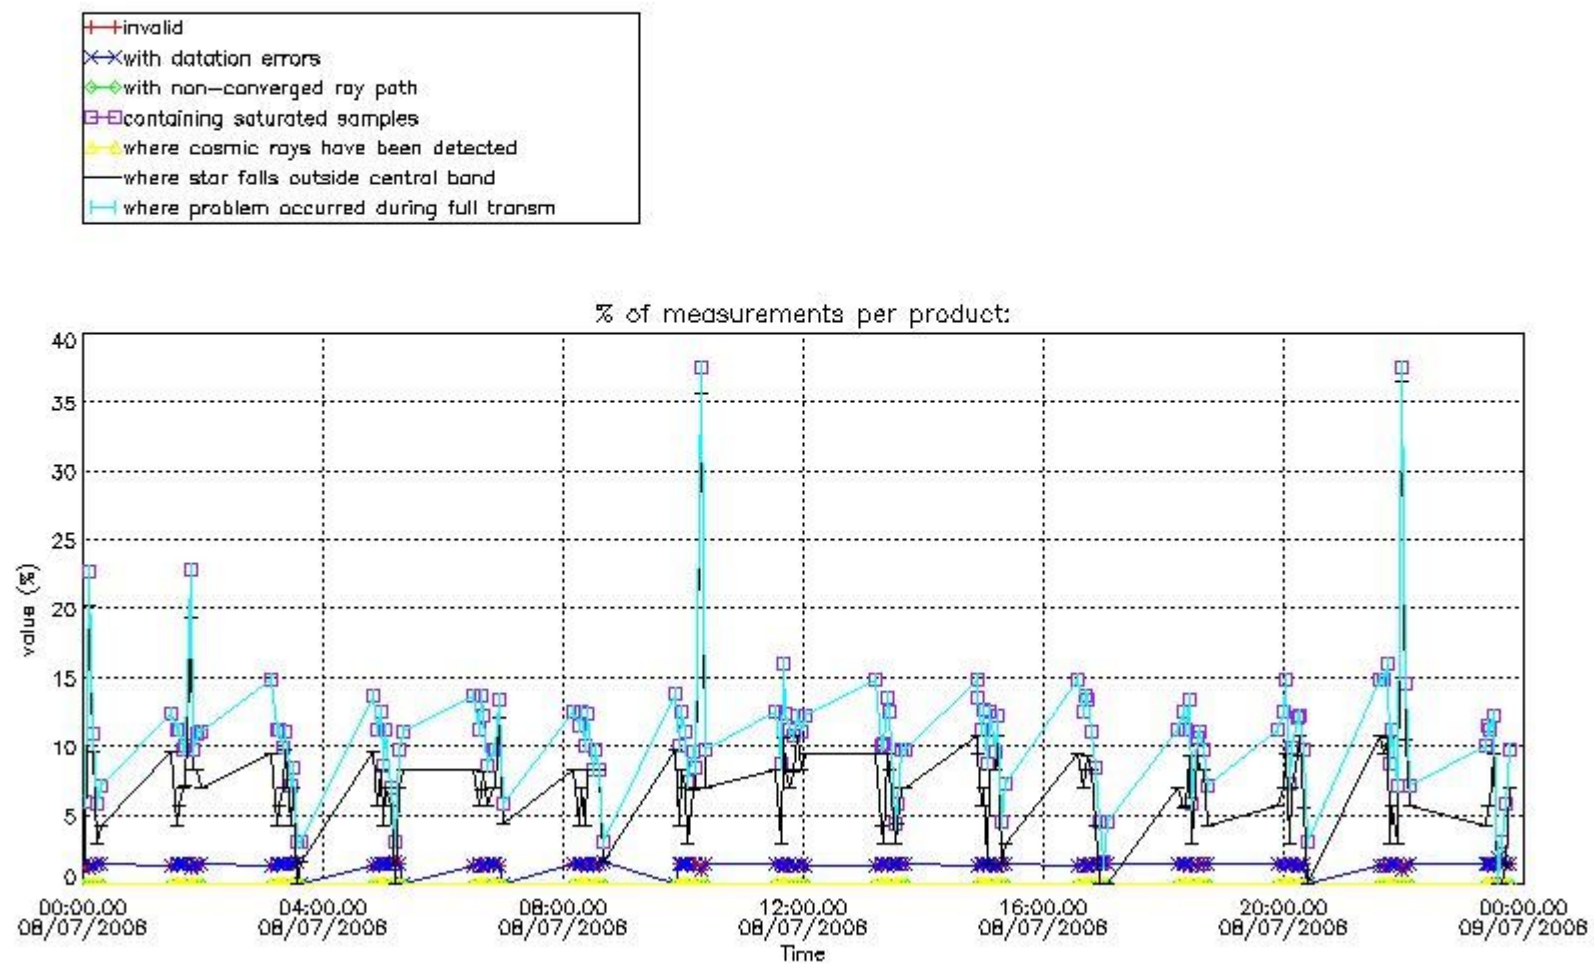

4.2 Plot quality information per product coming from level 1b processing (world map)

4.2.1 Plot level 1 quality information per product (world map): ENVISAT ASCENDING passes