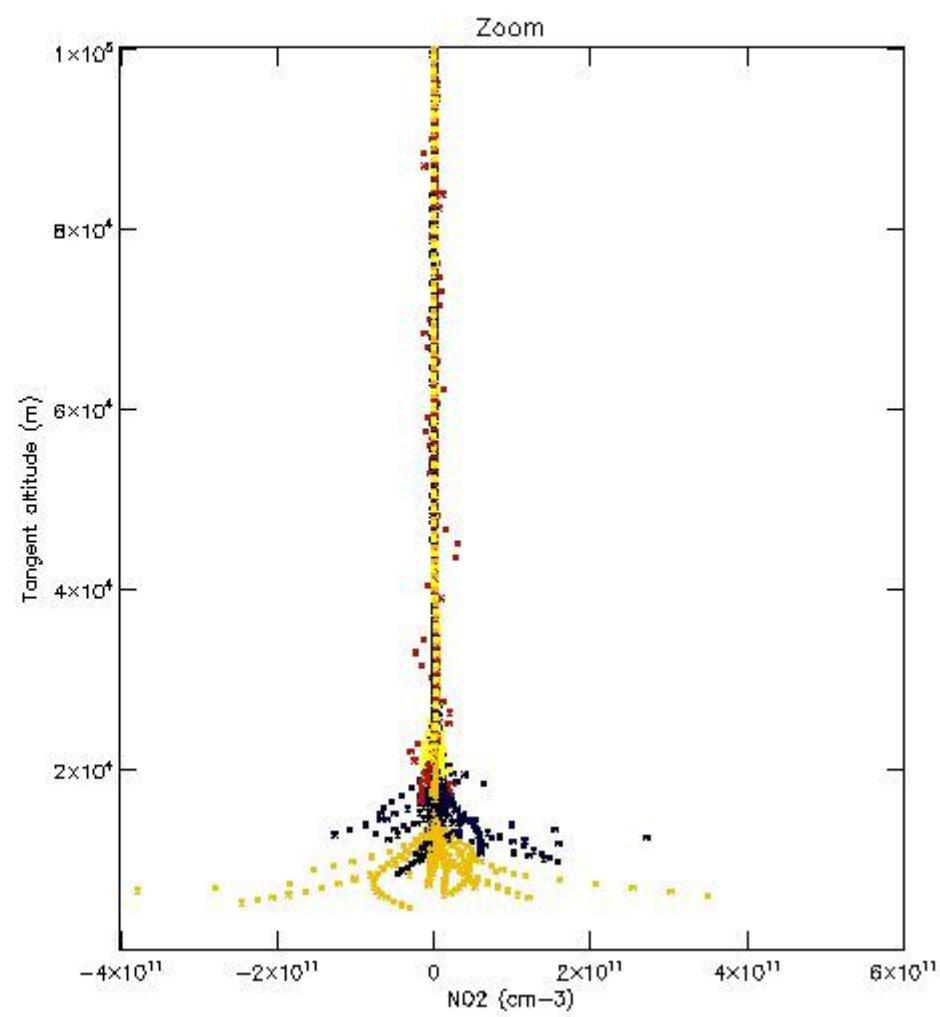

5.7 Plot NO3 profiles for all STD (dark without errors)

The colorbar represents the latitude.