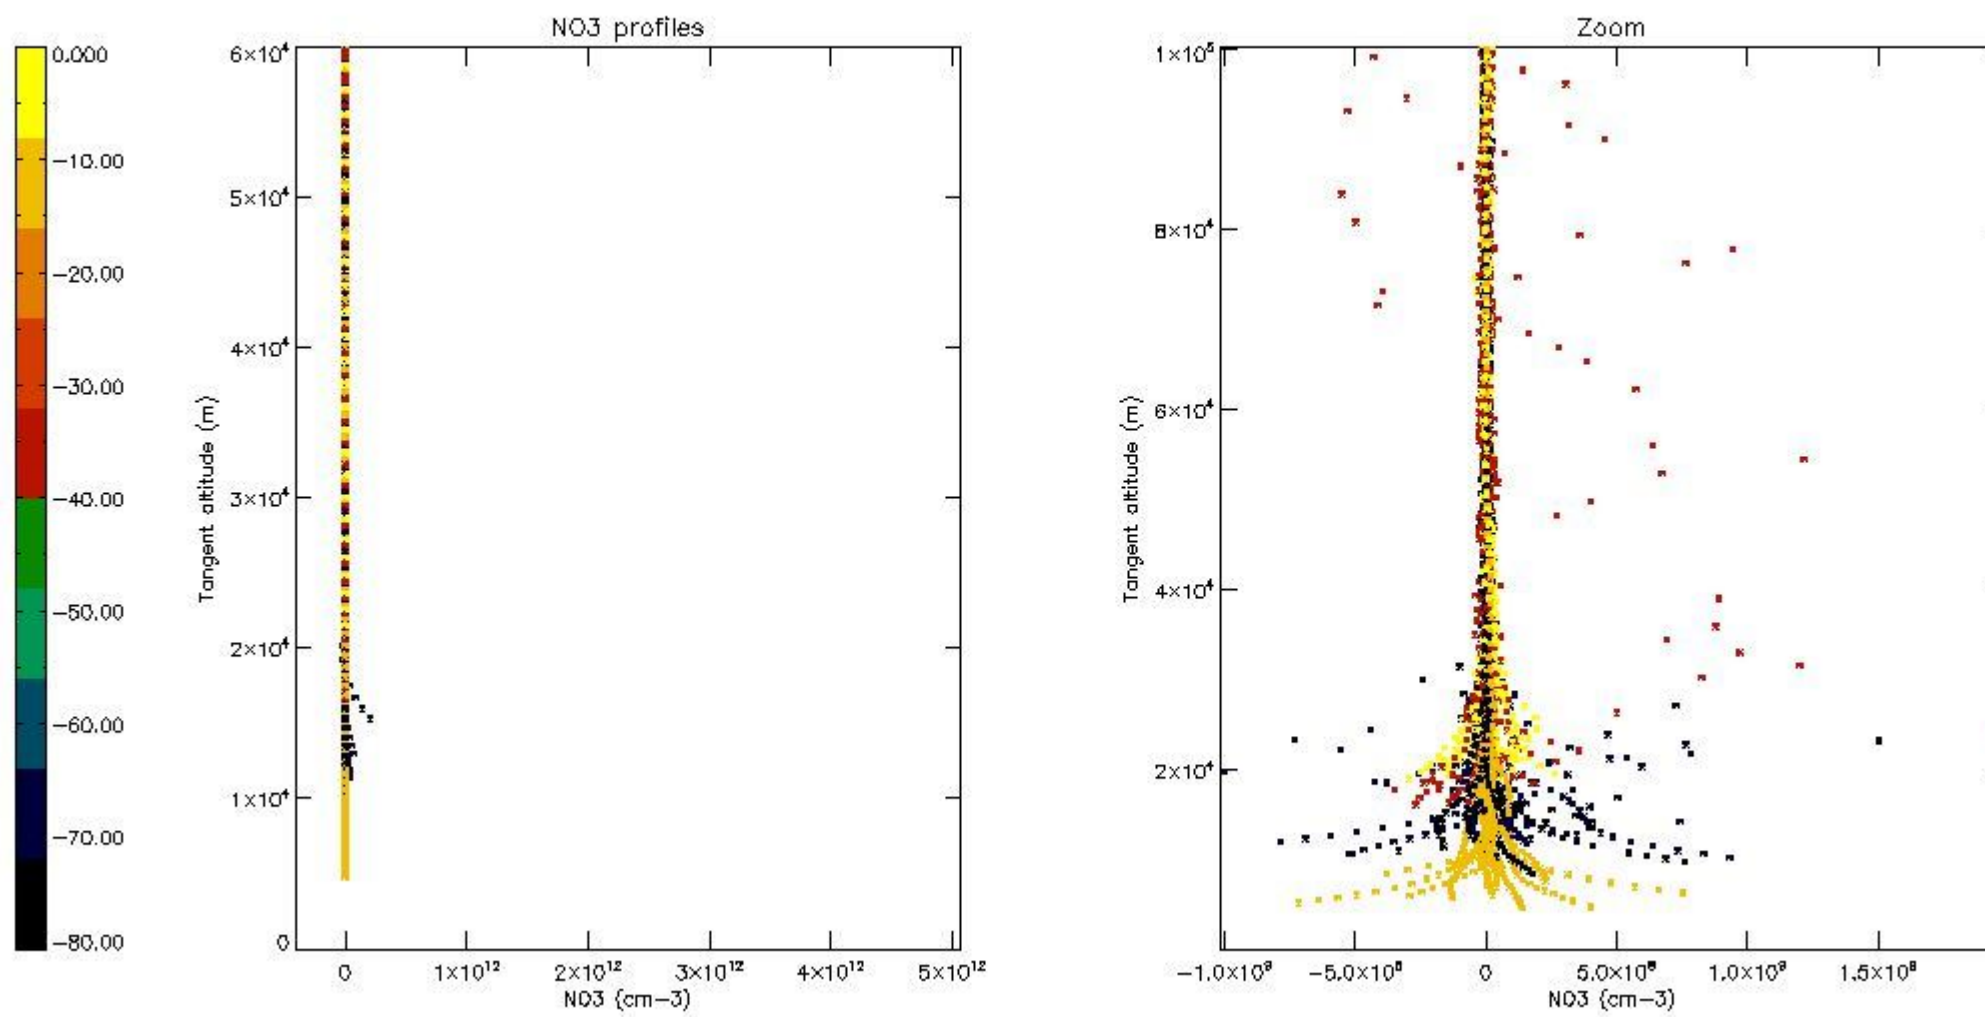

6. Auxiliary Data Files used for the production reported in section 2

The number reported in the third column indicates since which file (see list in section 2) the corresponding auxiliary file has been used. The fourth column is the date of those product files.

Type	Auxiliary Filename	Used since product	Used since product date
INST_PHYS_CHARACTERISTICS	GOM_INS_AXVIEC20091111_143220_20030716_120000_20500101_000000	1	08-JUL-2008 00:01:01
LEVEL-2_PROC_CONFIG	GOM_PR2_AXVIEC20091111_152718_20020301_000000_20500101_000000	1	08-JUL-2008 00:01:01
CROSS_SECTIONS_FILE	GOM_CRS_AXVIEC20091111_154832_20020301_000000_20500101_000000	1	08-JUL-2008 00:01:01