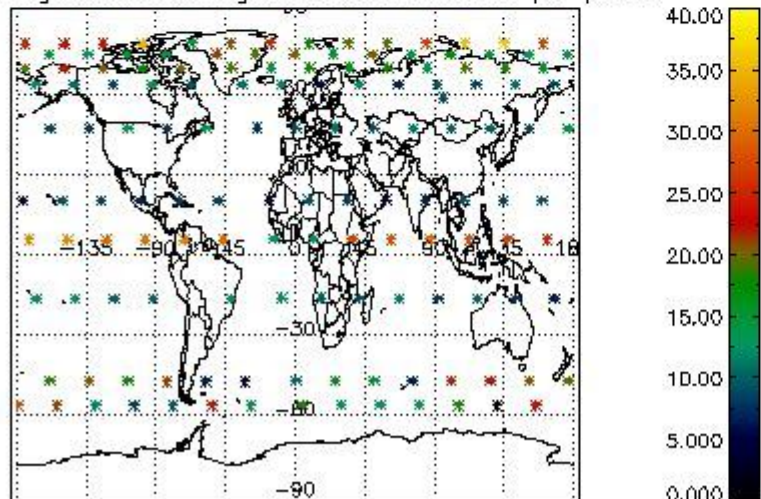

Percentage of star falling outside central band per profile