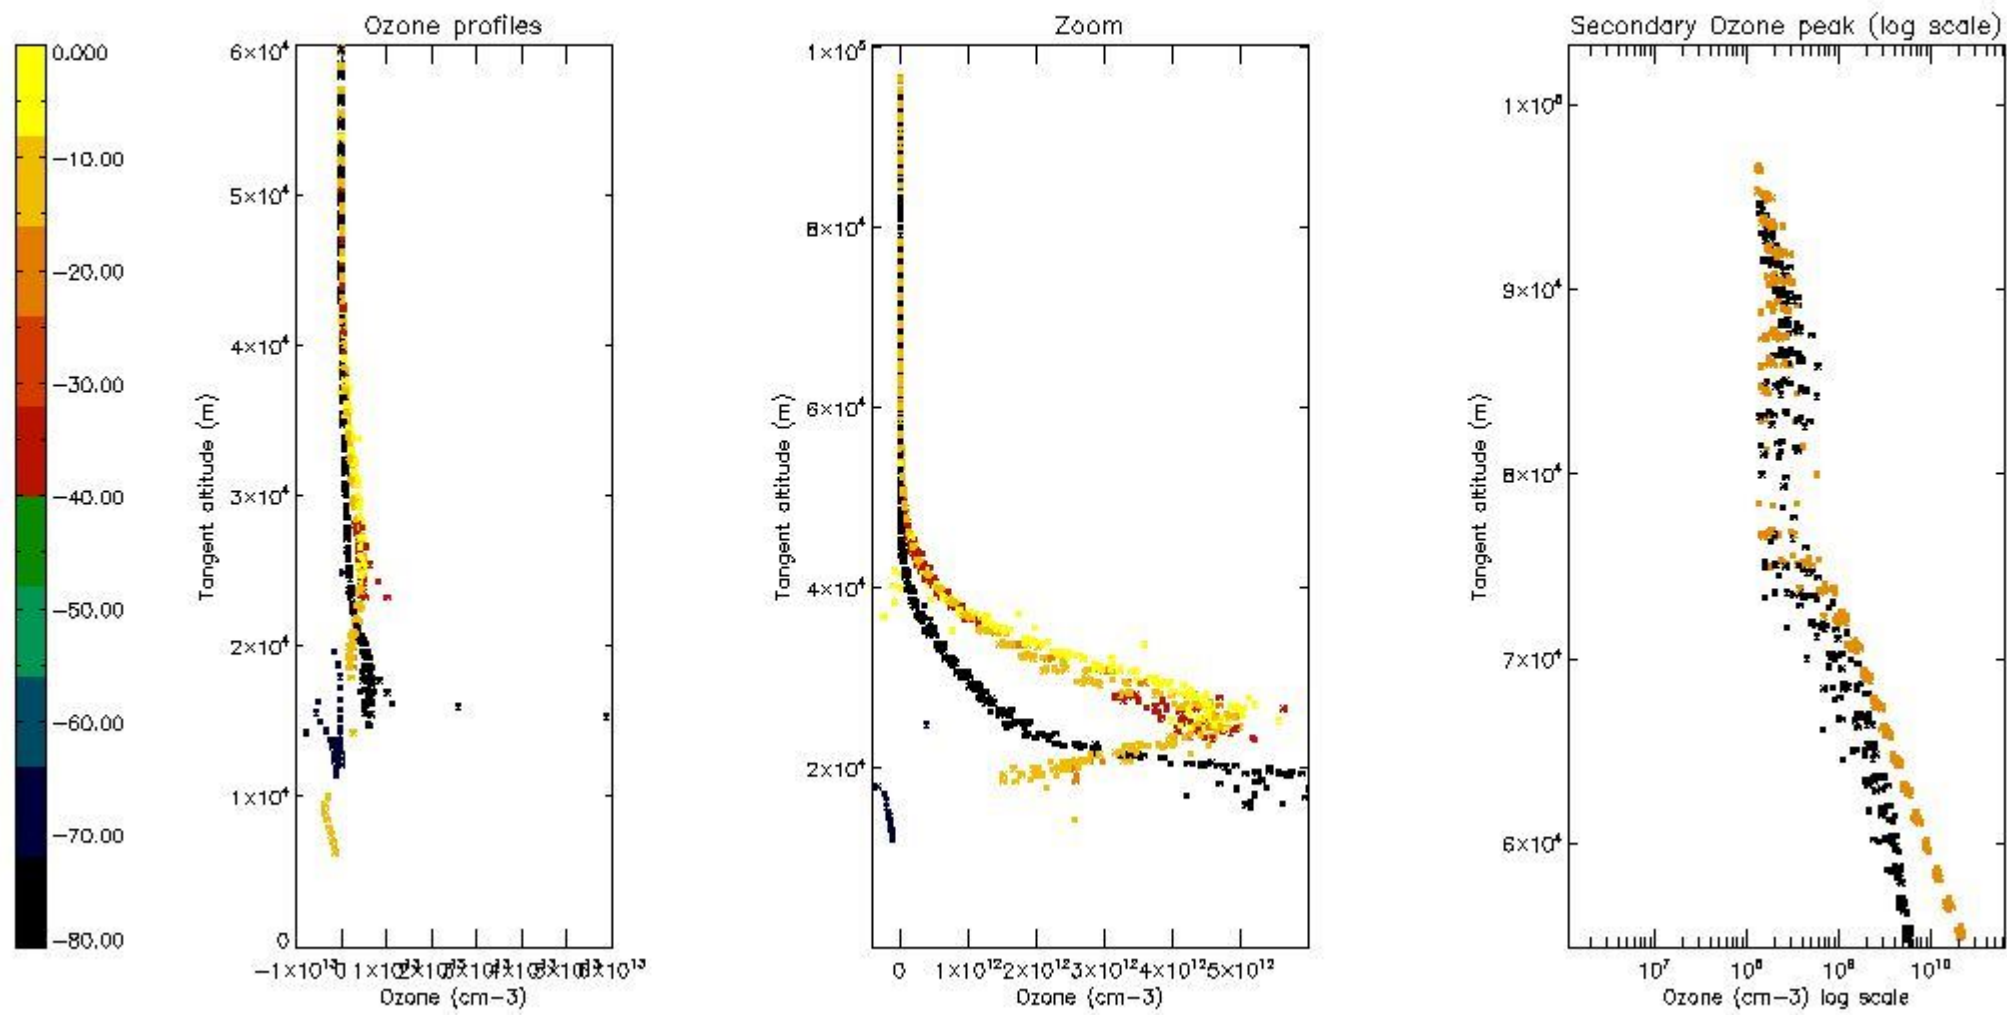

So, the table below shows the percentage of dark limb and valid observations for each criteria with respect to the overall valid daily observations.

| Criteria | % of total production |
|----------|-----------------------|
| All STD | 29 |
| STD < 20 | 14 |

| | |
|----------|----|
| STD < 10 | 10 |
| STD < 5 | 7 |

5.2 Plot ozone profiles for all STD (dark without errors)

The colorbar represents the latitude.

5.3 Plot ozone profiles where STD < 20% (dark without errors)

The colorbar represents the latitude.

5.4 Plot ozone profiles where STD < 10% (dark without errors)

The colorbar represents the latitude.

5.5 Plot ozone profiles where STD < 5% (dark without errors)

The colorbar represents the latitude.