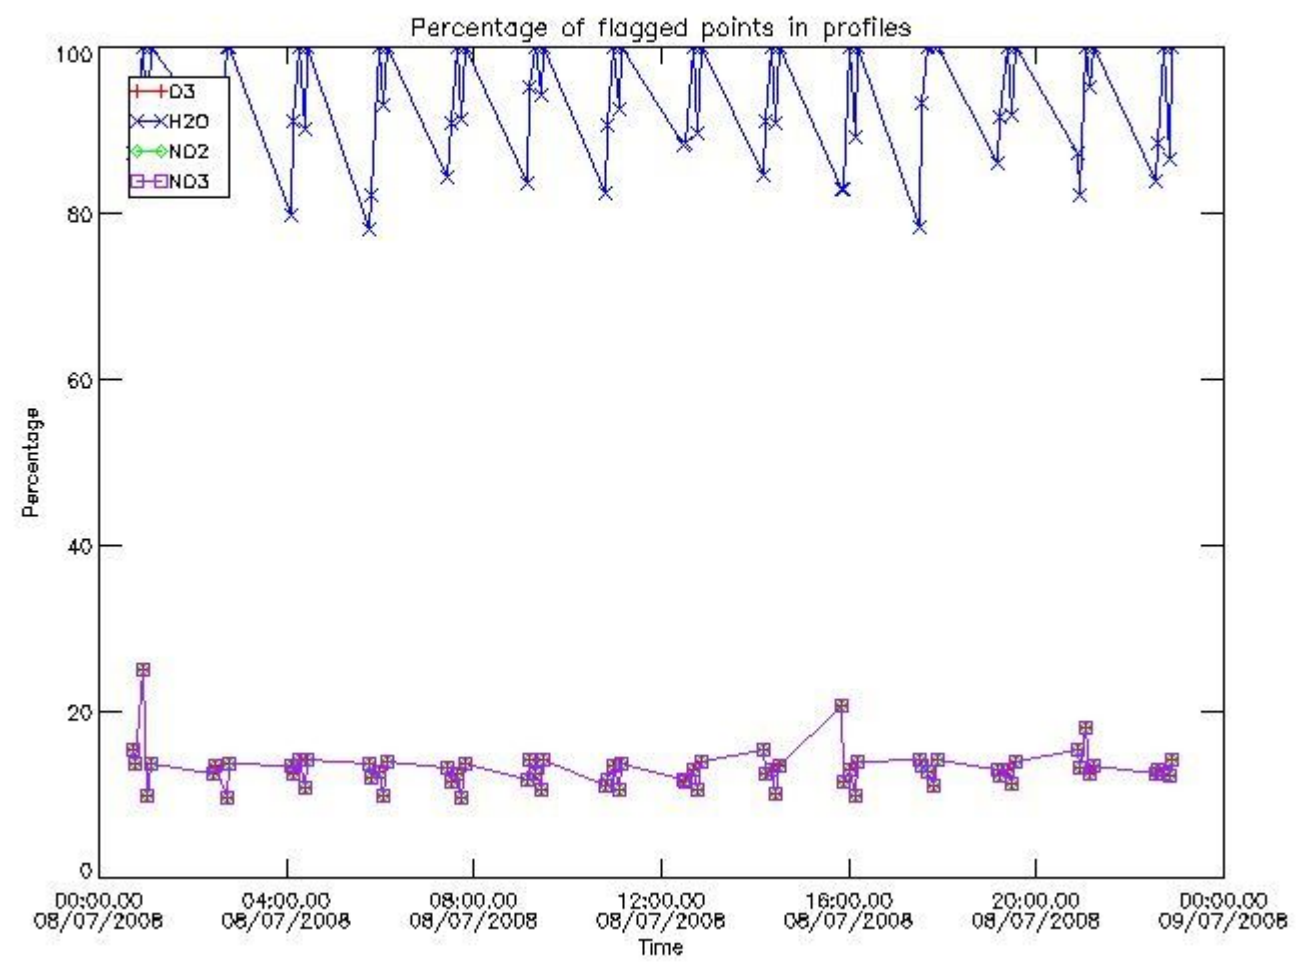

3. Quality information per product

In this section it is plotted some information contained in the Quality Summary data set of the level 2 products. Only products in dark limb conditions and without errors (error flag in the MPH set to "0") are used.

3.1 Plot quality information per product (time dependant)

3.2 Plot quality information per product (world map)