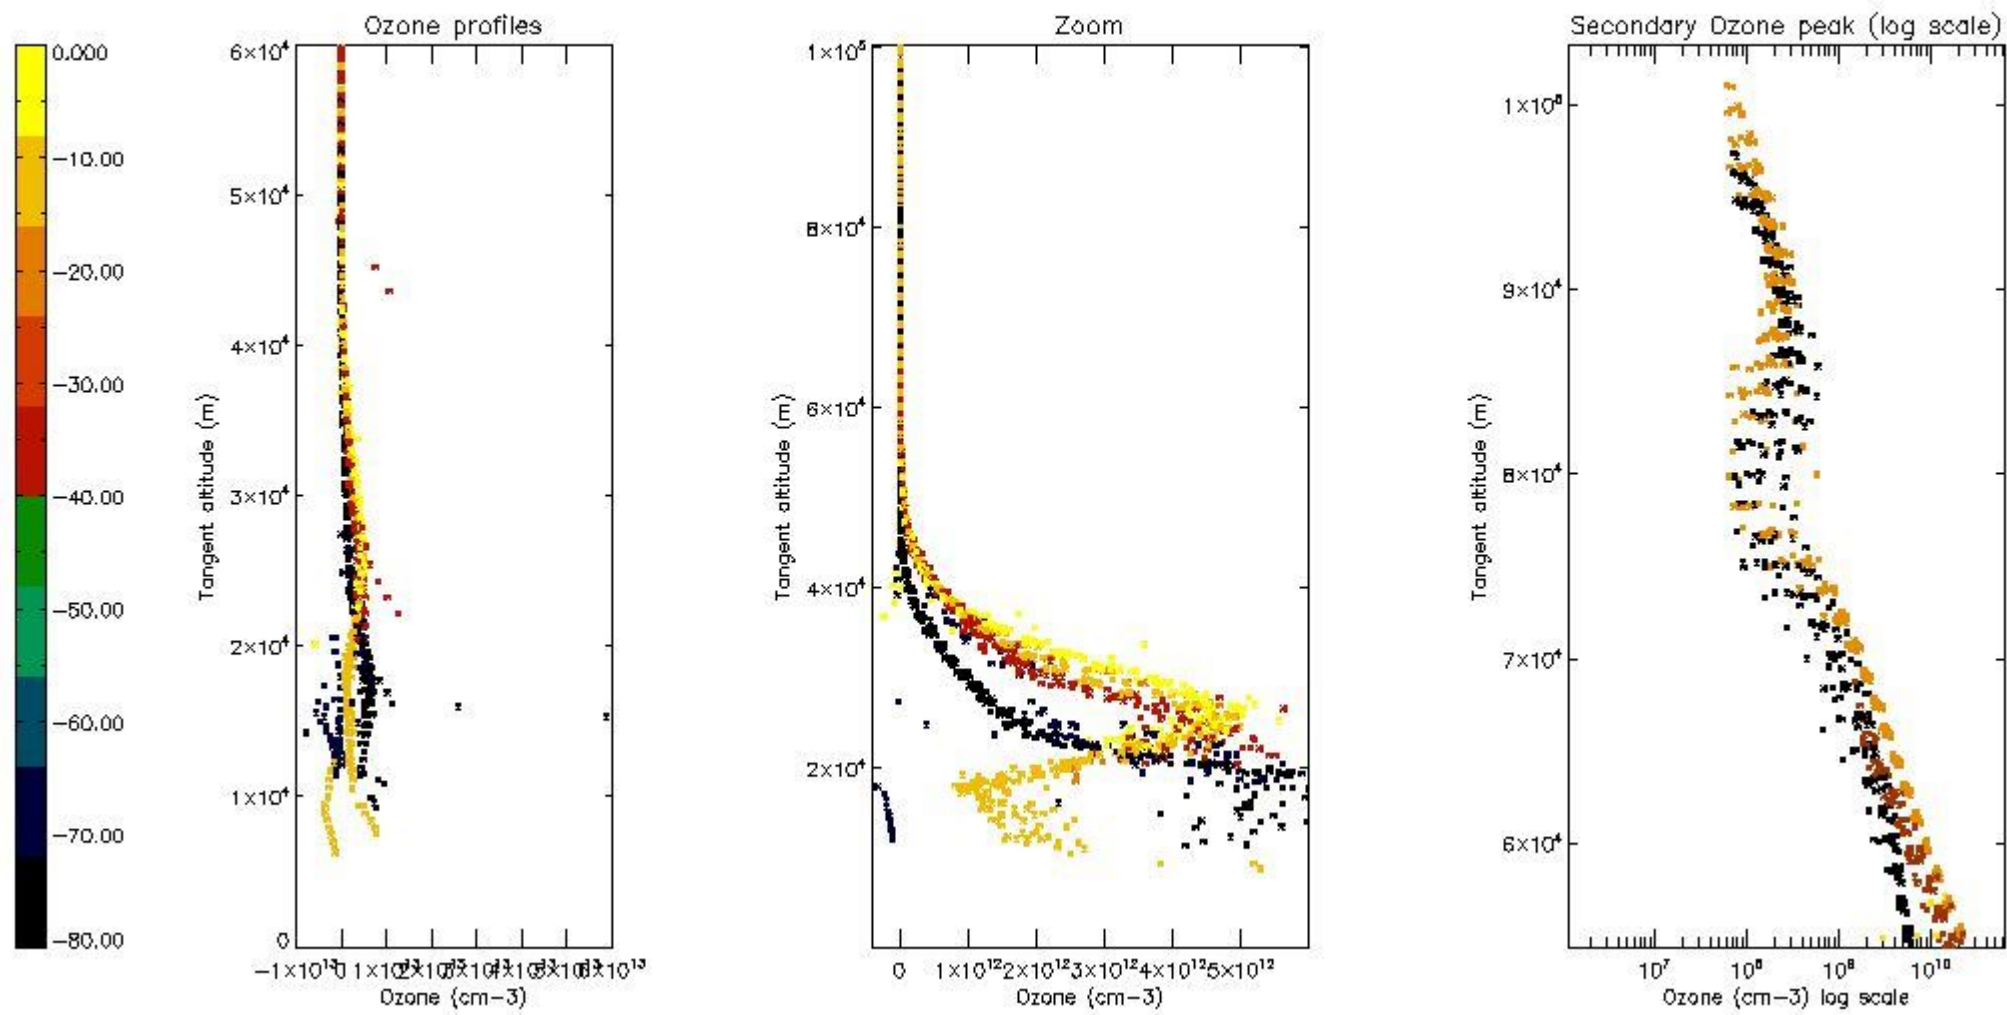

So, the table below shows the percentage of dark limb and valid observations for each criteria with respect to the overall valid daily observations.

| Criteria | % of total production |
|----------|-----------------------|
| All STD | 29 |
| STD < 20 | 14 |

| | |
|----------|----|
| STD < 10 | 10 |
| STD < 5 | 7 |

5.2 Plot ozone profiles for all STD (dark without errors)

The colorbar represents the latitude.

5.3 Plot ozone profiles where STD < 20% (dark without errors)

The colorbar represents the latitude.

5.4 Plot ozone profiles where STD < 10% (dark without errors)

The colorbar represents the latitude.

5.5 Plot ozone profiles where STD < 5% (dark without errors)

The colorbar represents the latitude.