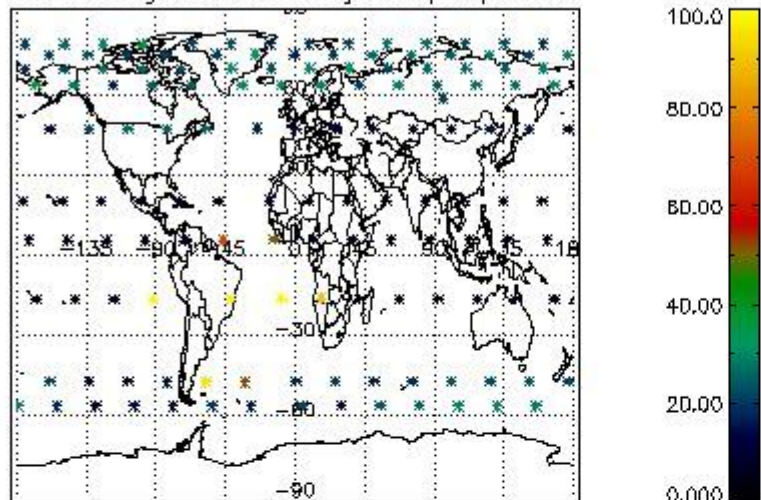

Percentage of cosmic ray hits per profile