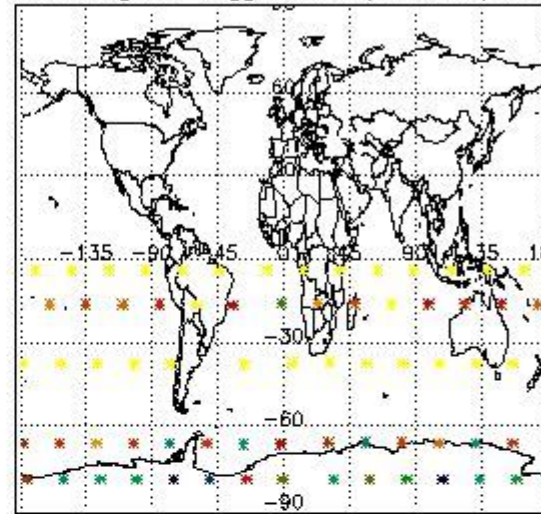

3.1 Plot quality information per product (time dependant)

3.2 Plot quality information per product (world map)

Percentage of flagged data per O3 profile

Percentage of flagged data per H2O profile

Percentage of flagged data per NO2 profile