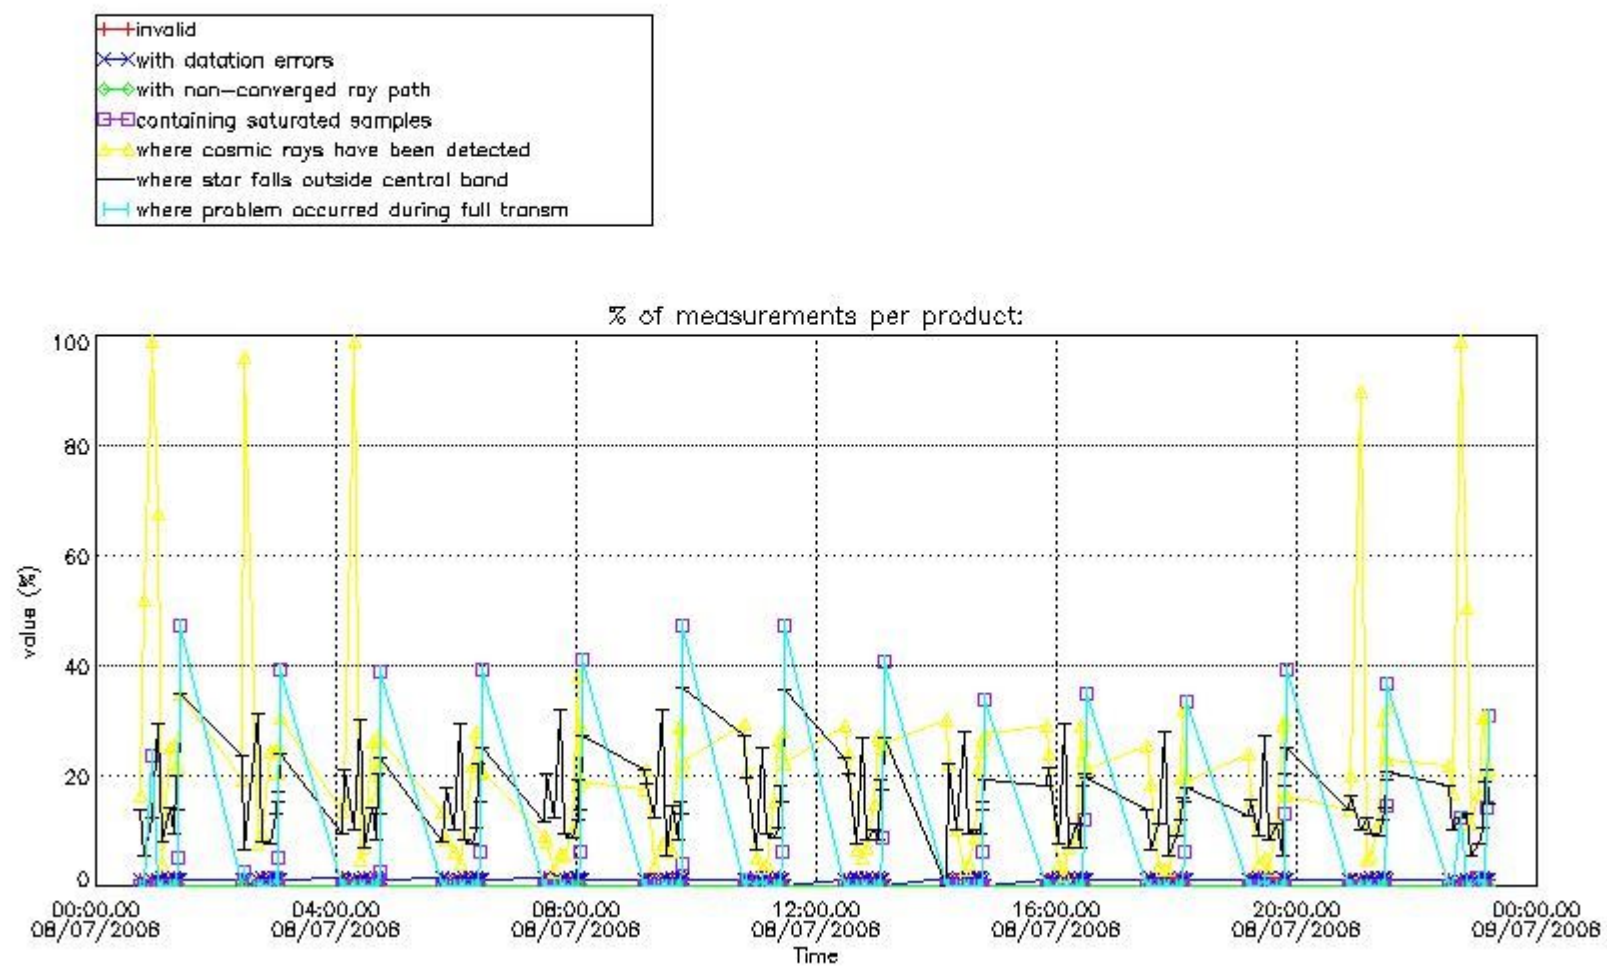

3.1 Plot quality information per product (time dependant)

3.2 Plot quality information per product (world map)

Percentage of flagged data per O3 profile

Percentage of flagged data per H2O profile

Percentage of flagged data per NO2 profile

Percentage of flagged data per NO3 profile

4. Level 1 quality information per product

In this section it is plotted some information contained in the Quality Summary data set of the level 2 products that comes from the level 1b processing. Products without errors (error flag in the MPH set to "0") are used.

4.1 Plot quality information per product (time dependant) coming from level 1b processing

4.1.1 Plot level 1 quality information per product (time dependant): ENVISAT ASCENDING passes

4.1.2 Plot level 1 quality information per product (time dependant): ENVI SAT DESCENDING passes