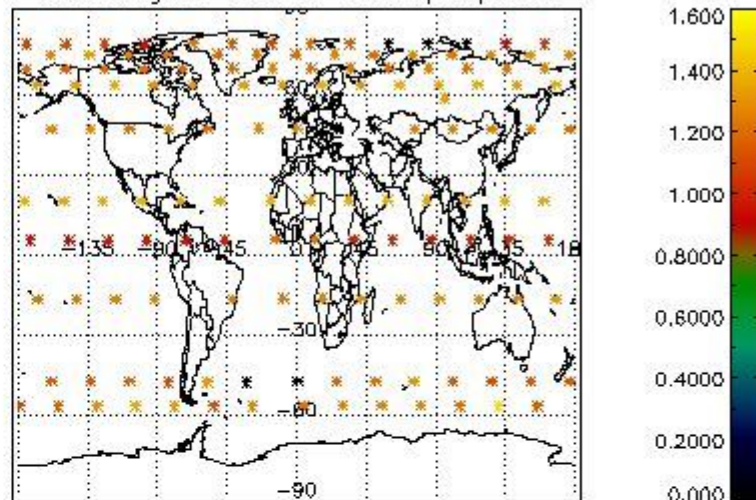

Percentage of datation errors per profile