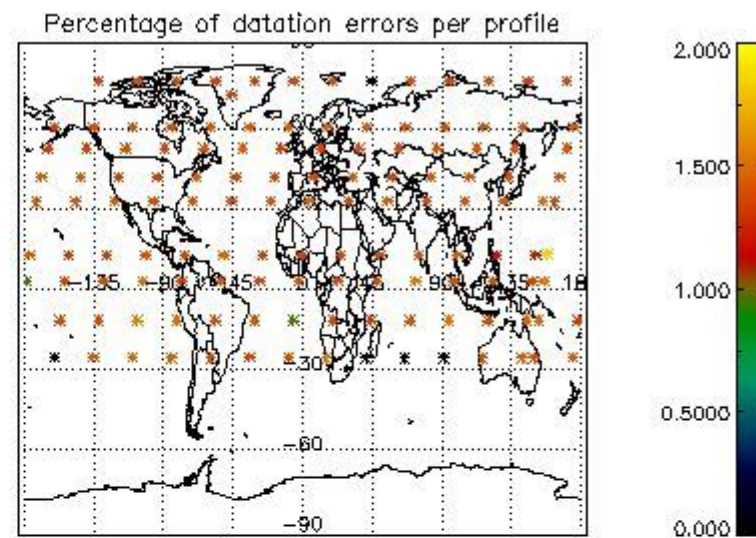

Percentage of datation errors per profile

Percentage of star falling outside central band per profile

Percentage of saturation errors per profile

4.2.2 Plot level 1 quality information per product (world map): ENVISAT DESCENDING passes