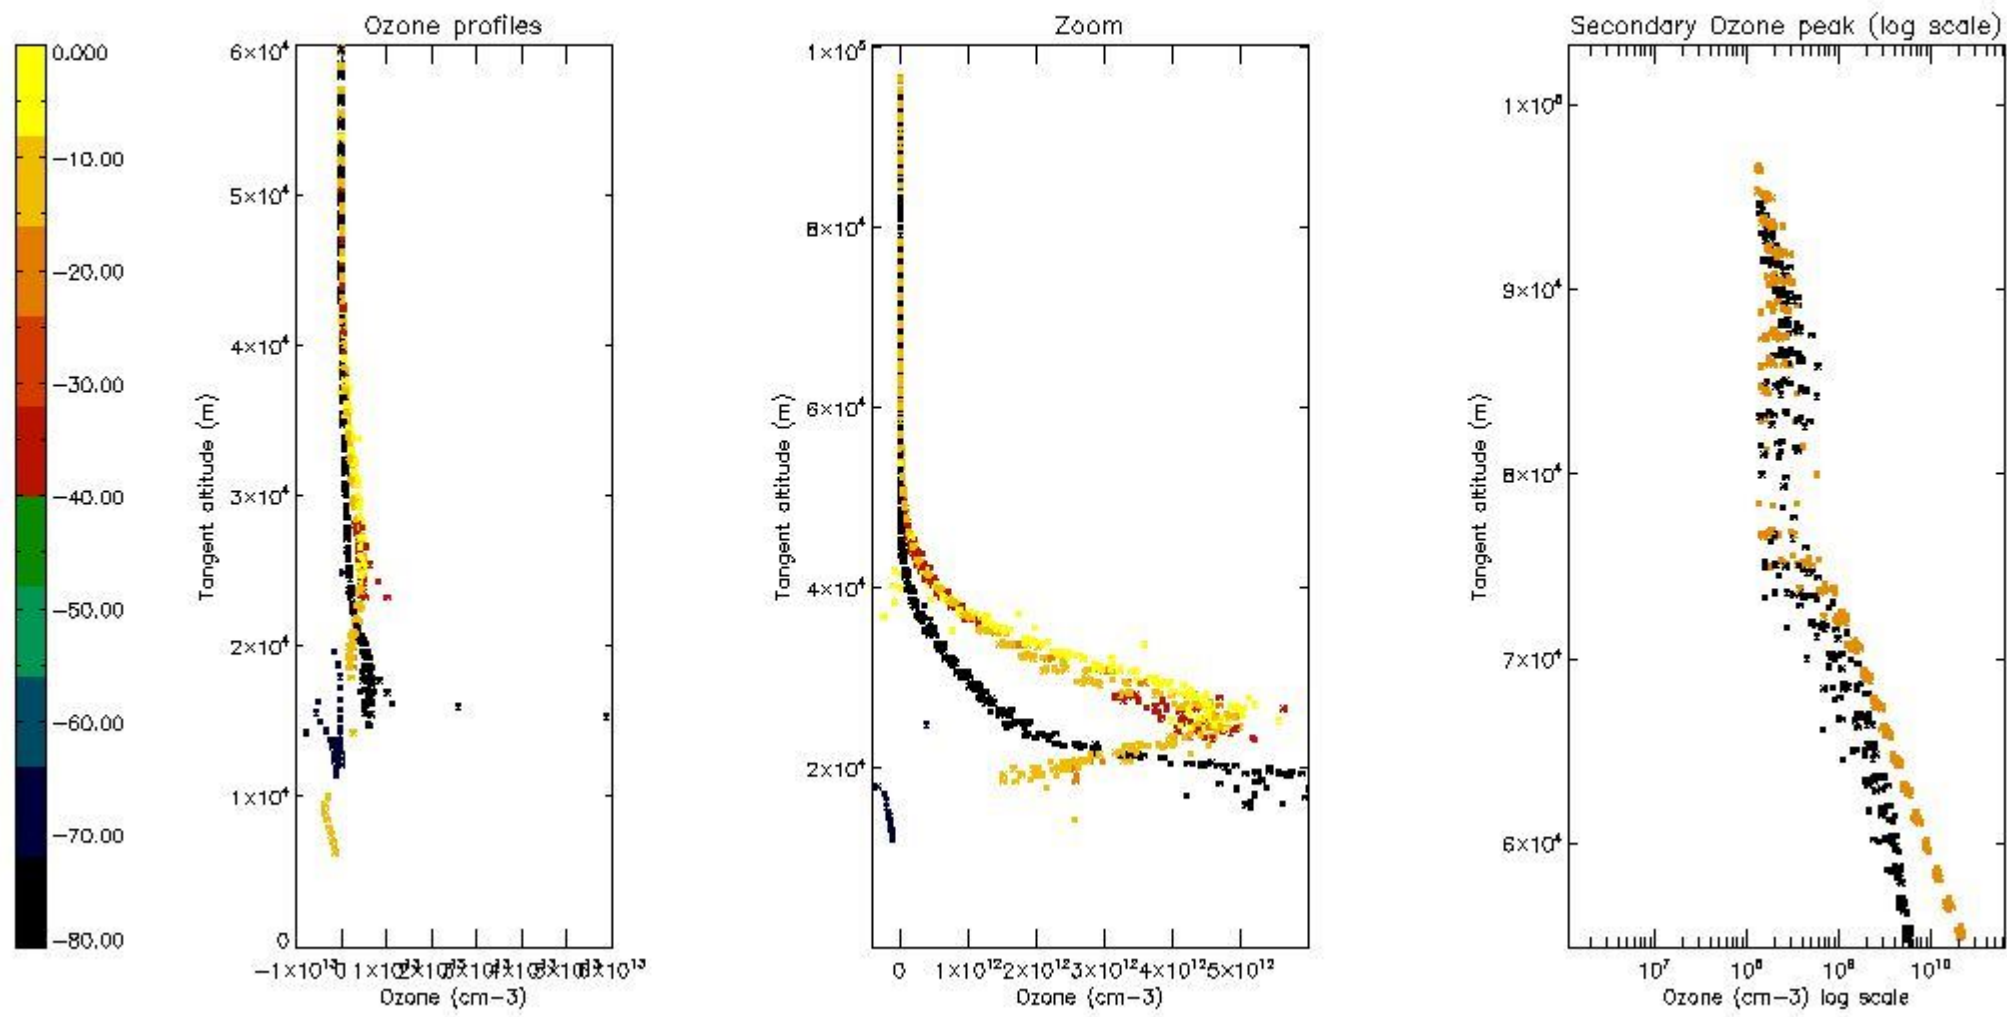

5.5 Plot ozone profiles where STD < 5% (dark without errors)

The colorbar represents the latitude.