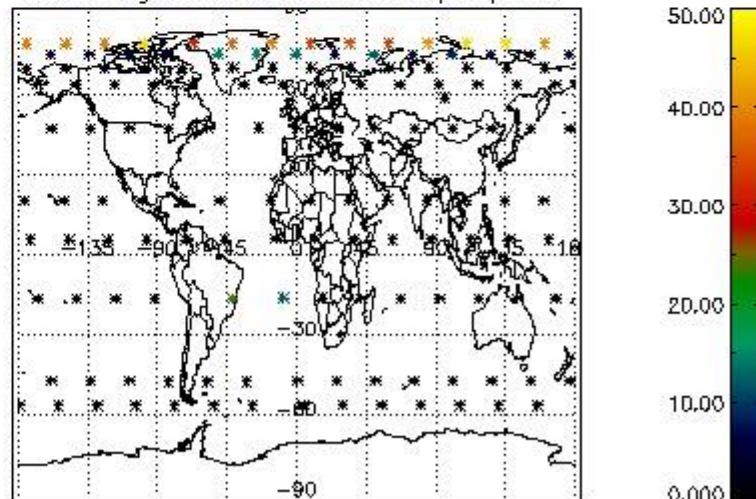

Percentage of saturation errors per profile