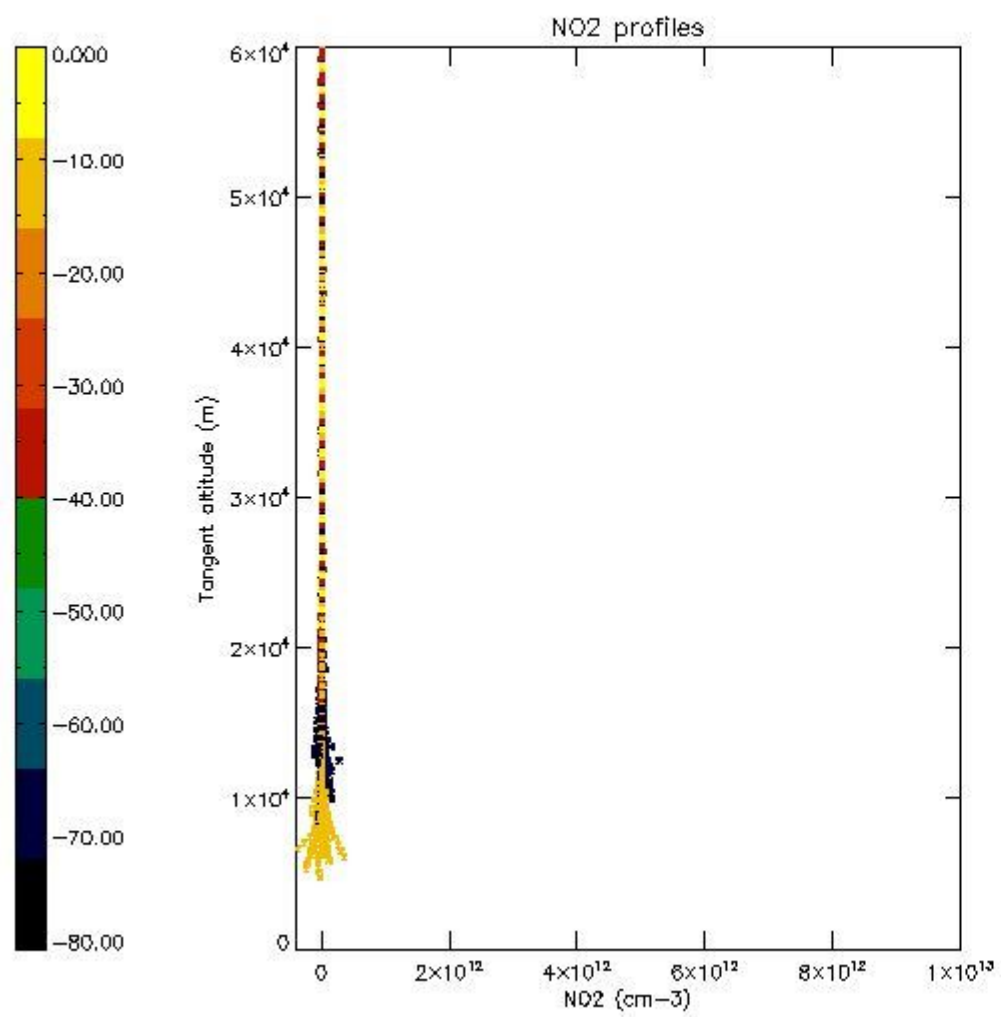

5.7 Plot NO3 profiles for all STD (dark without errors)

The colorbar represents the latitude.