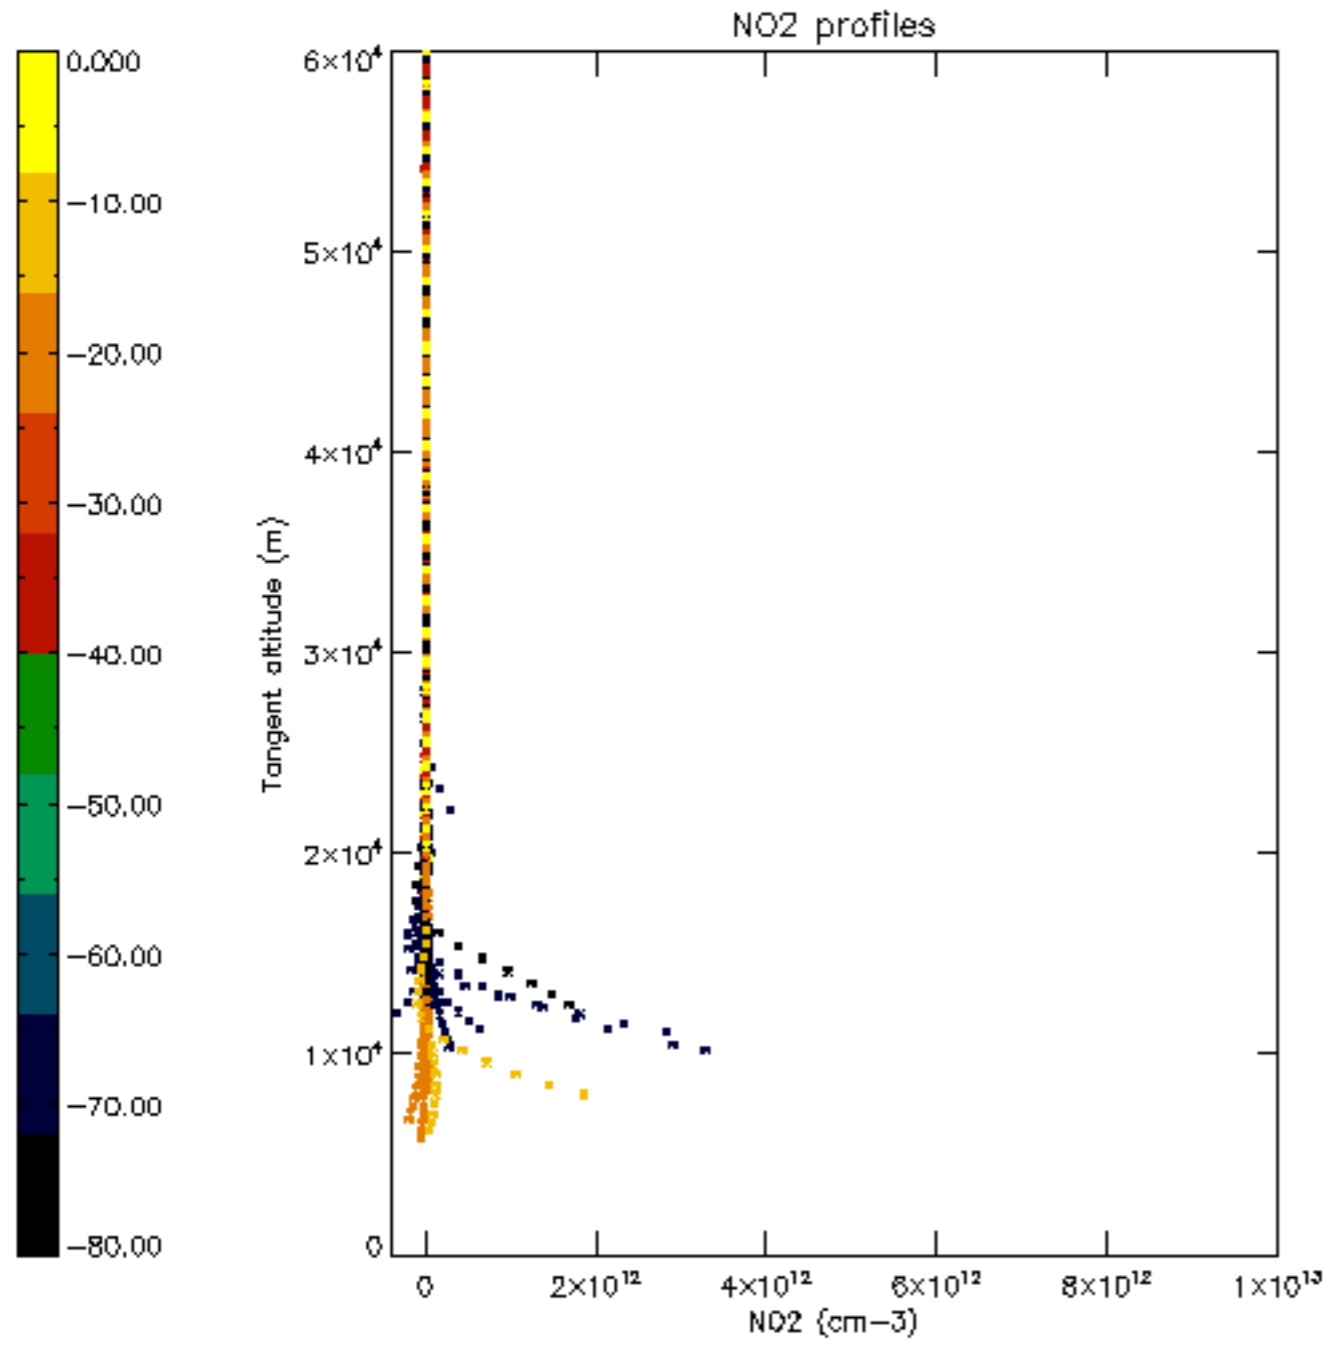

Percentage of star falling outside central band per profile

Percentage of saturation errors per profile

Percentage of flagged data per D3 profile

Percentage of flagged data per H2O profile

Percentage of flagged data per NO2 profile