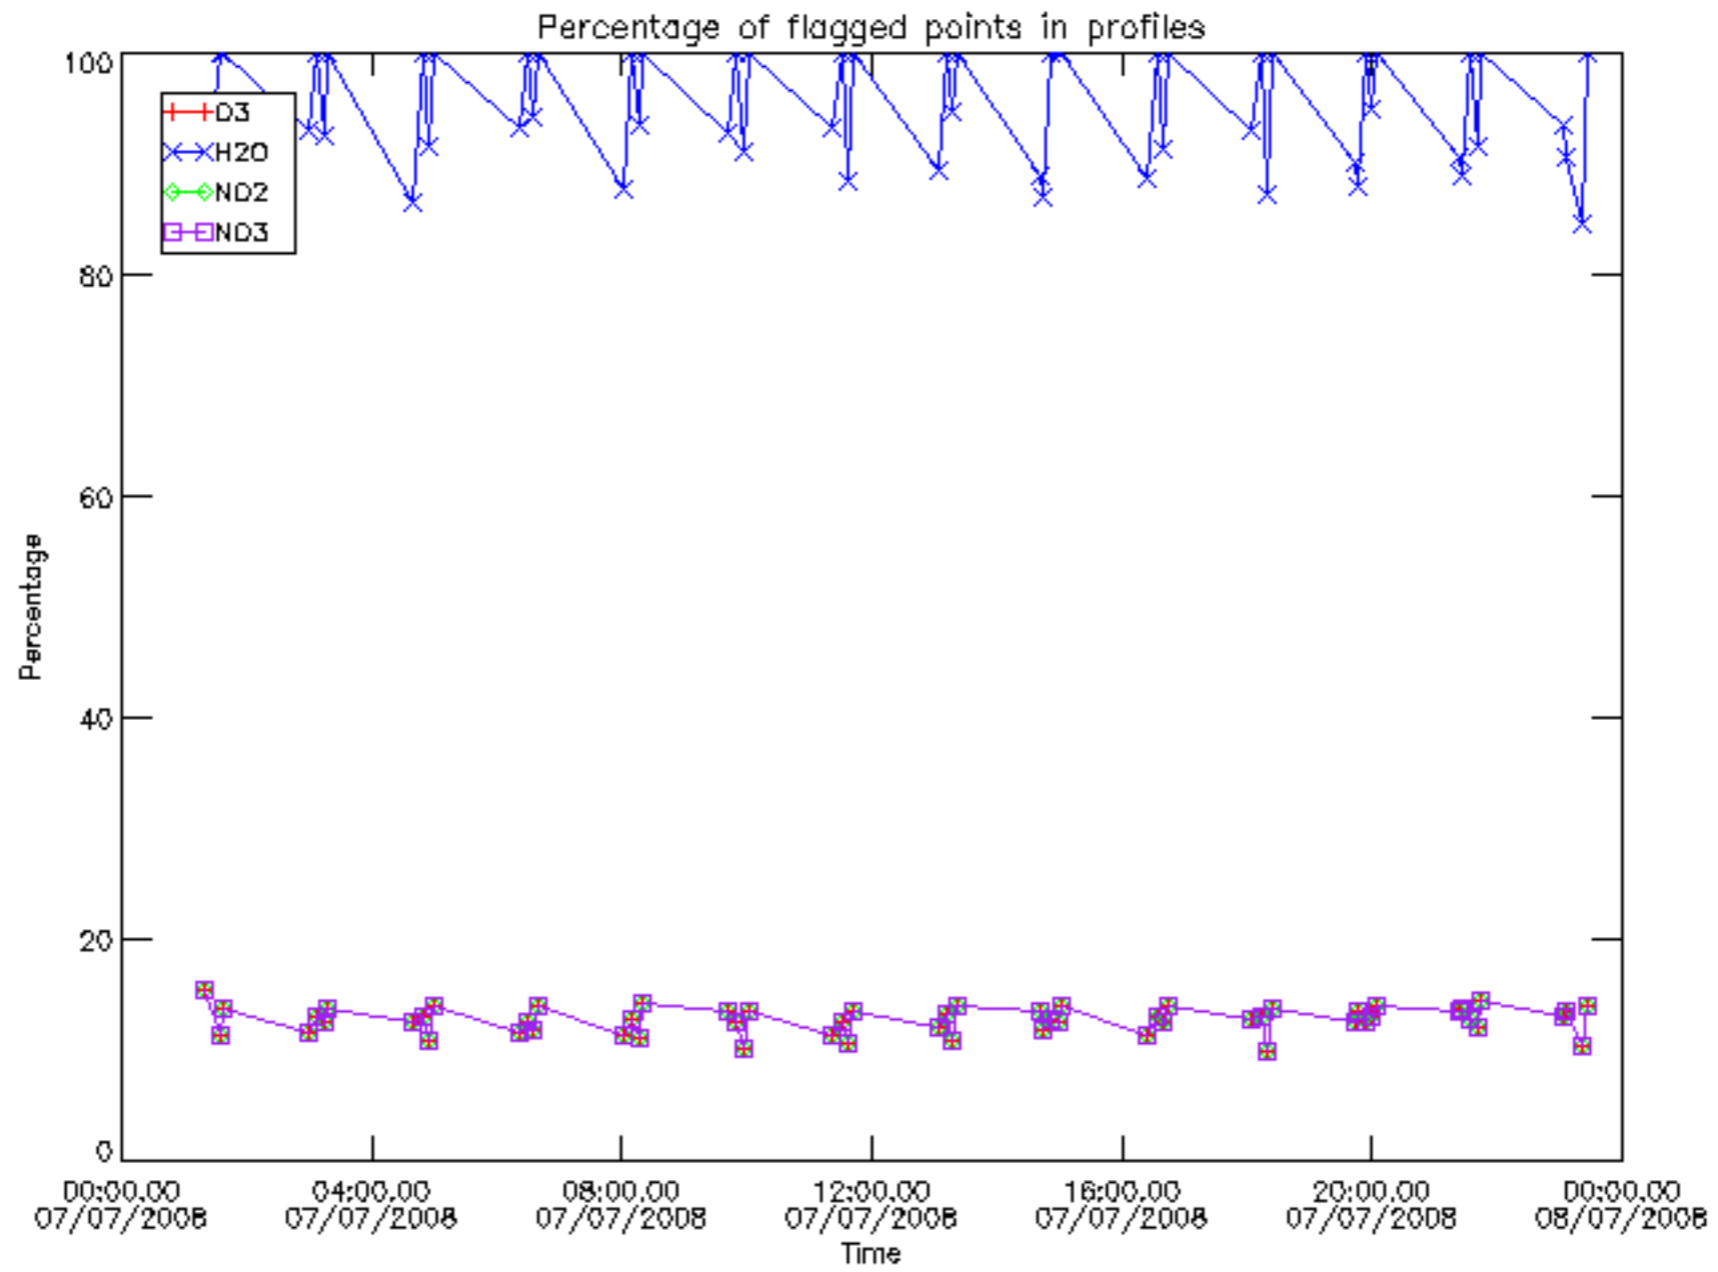

Percentage of flagged data per D3 profile

Percentage of flagged data per H2O profile