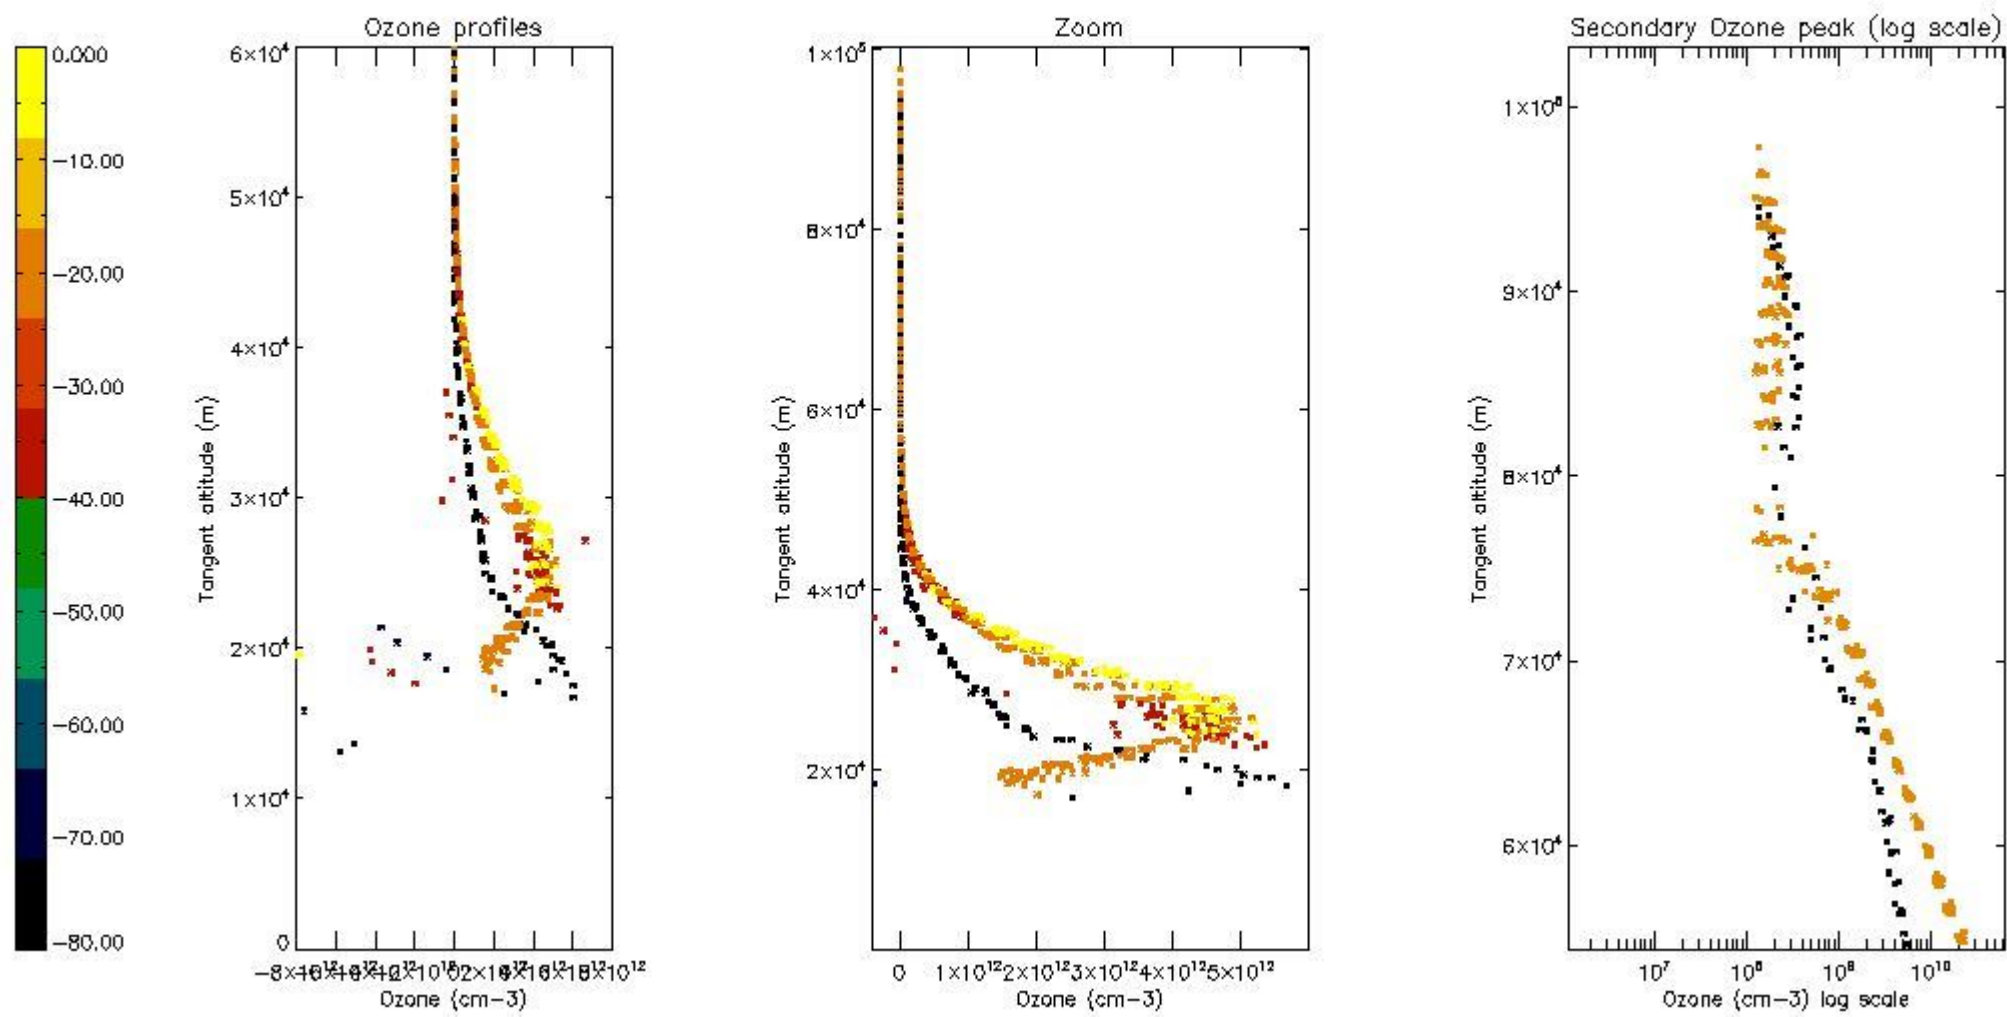

So, the table below shows the percentage of dark limb and valid observations for each criteria with respect to the overall valid daily observations.

Criteria	% of total production
All STD	23
STD < 20	10

STD < 10	7
STD < 5	4

5.2 Plot ozone profiles for all STD (dark without errors)

The colorbar represents the latitude.

5.3 Plot ozone profiles where STD < 20% (dark without errors)

The colorbar represents the latitude.

5.4 Plot ozone profiles where $STD < 10\%$ (dark without errors)

The colorbar represents the latitude.

5.5 Plot ozone profiles where STD < 5% (dark without errors)

The colorbar represents the latitude.

5.6 Plot NO₂ profiles for all STD (dark without errors)