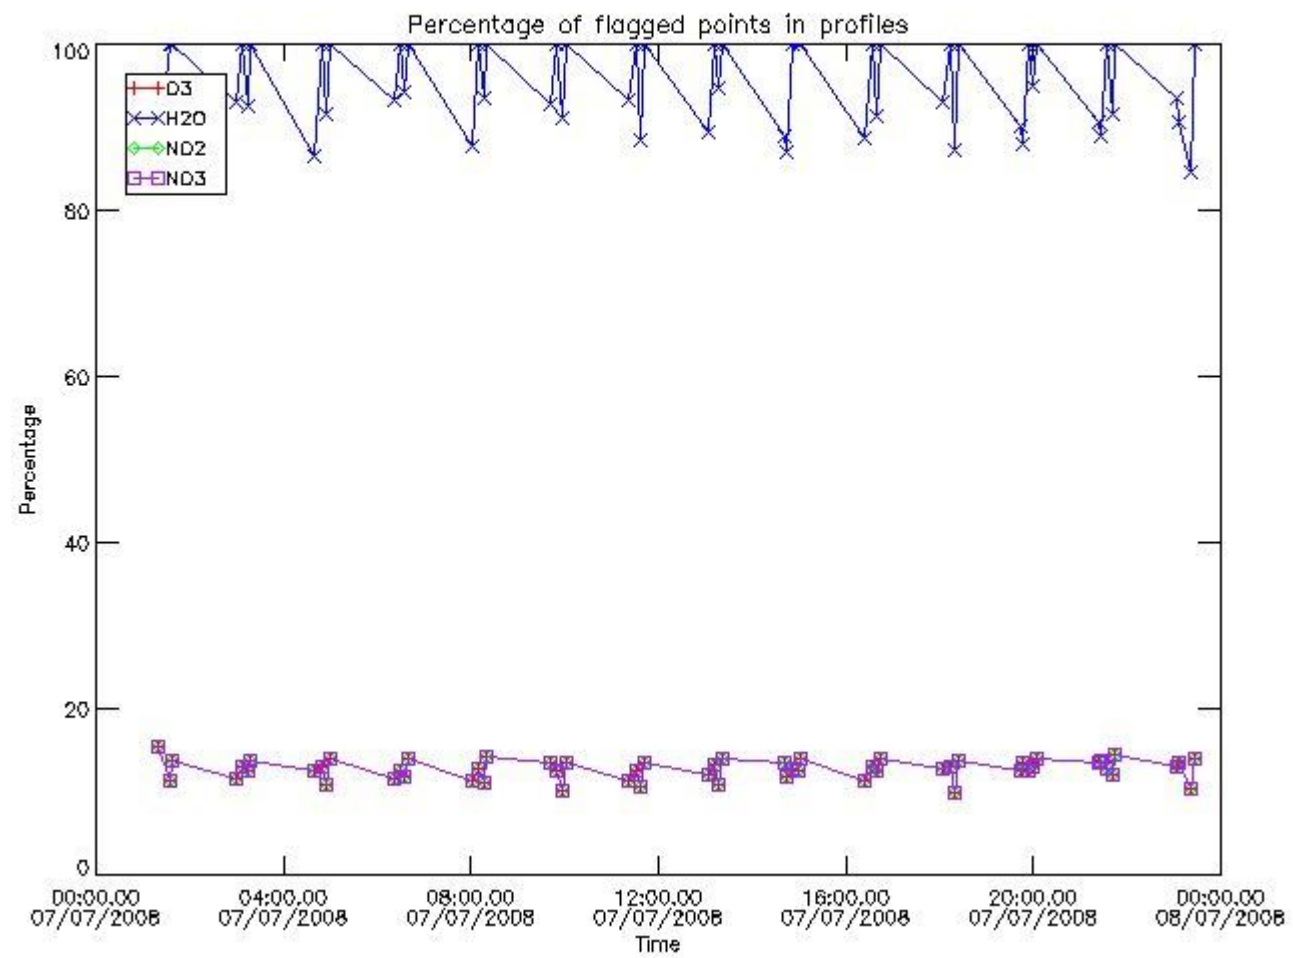

279	GOM_NL__2PRFIN20080707_234740_000000362070_00102_33222_5434.N1	07-JUL-2008 23:47:40	Bright	35.500	86	35Eta Oph	2.4300	10200.	71	33222	No
280	GOM_NL__2PRFIN20080707_235305_000000352070_00102_33222_5435.N1	07-JUL-2008 23:53:05	Bright	35.000	126	60Bet Oph	2.7700	4250.0	70	33222	No
281	GOM_NL__2PRFIN20080707_235522_000000352070_00102_33222_5436.N1	07-JUL-2008 23:55:22	Bright	35.000	59	55Alp Oph	2.0800	8900.0	70	33222	No
282	GOM_NL__2PRFIN20080707_235824_000000352070_00102_33222_5437.N1	07-JUL-2008 23:58:24	Bright	35.000	127	27Bet Her	2.7810	4700.0	70	33222	No

3. Quality information per product

In this section it is plotted some information contained in the Quality Summary data set of the level 2 products. Only products in dark limb conditions and without errors (error flag in the MPH set to "0") are used.

3.1 Plot quality information per product (time dependant)

3.2 Plot quality information per product (world map)