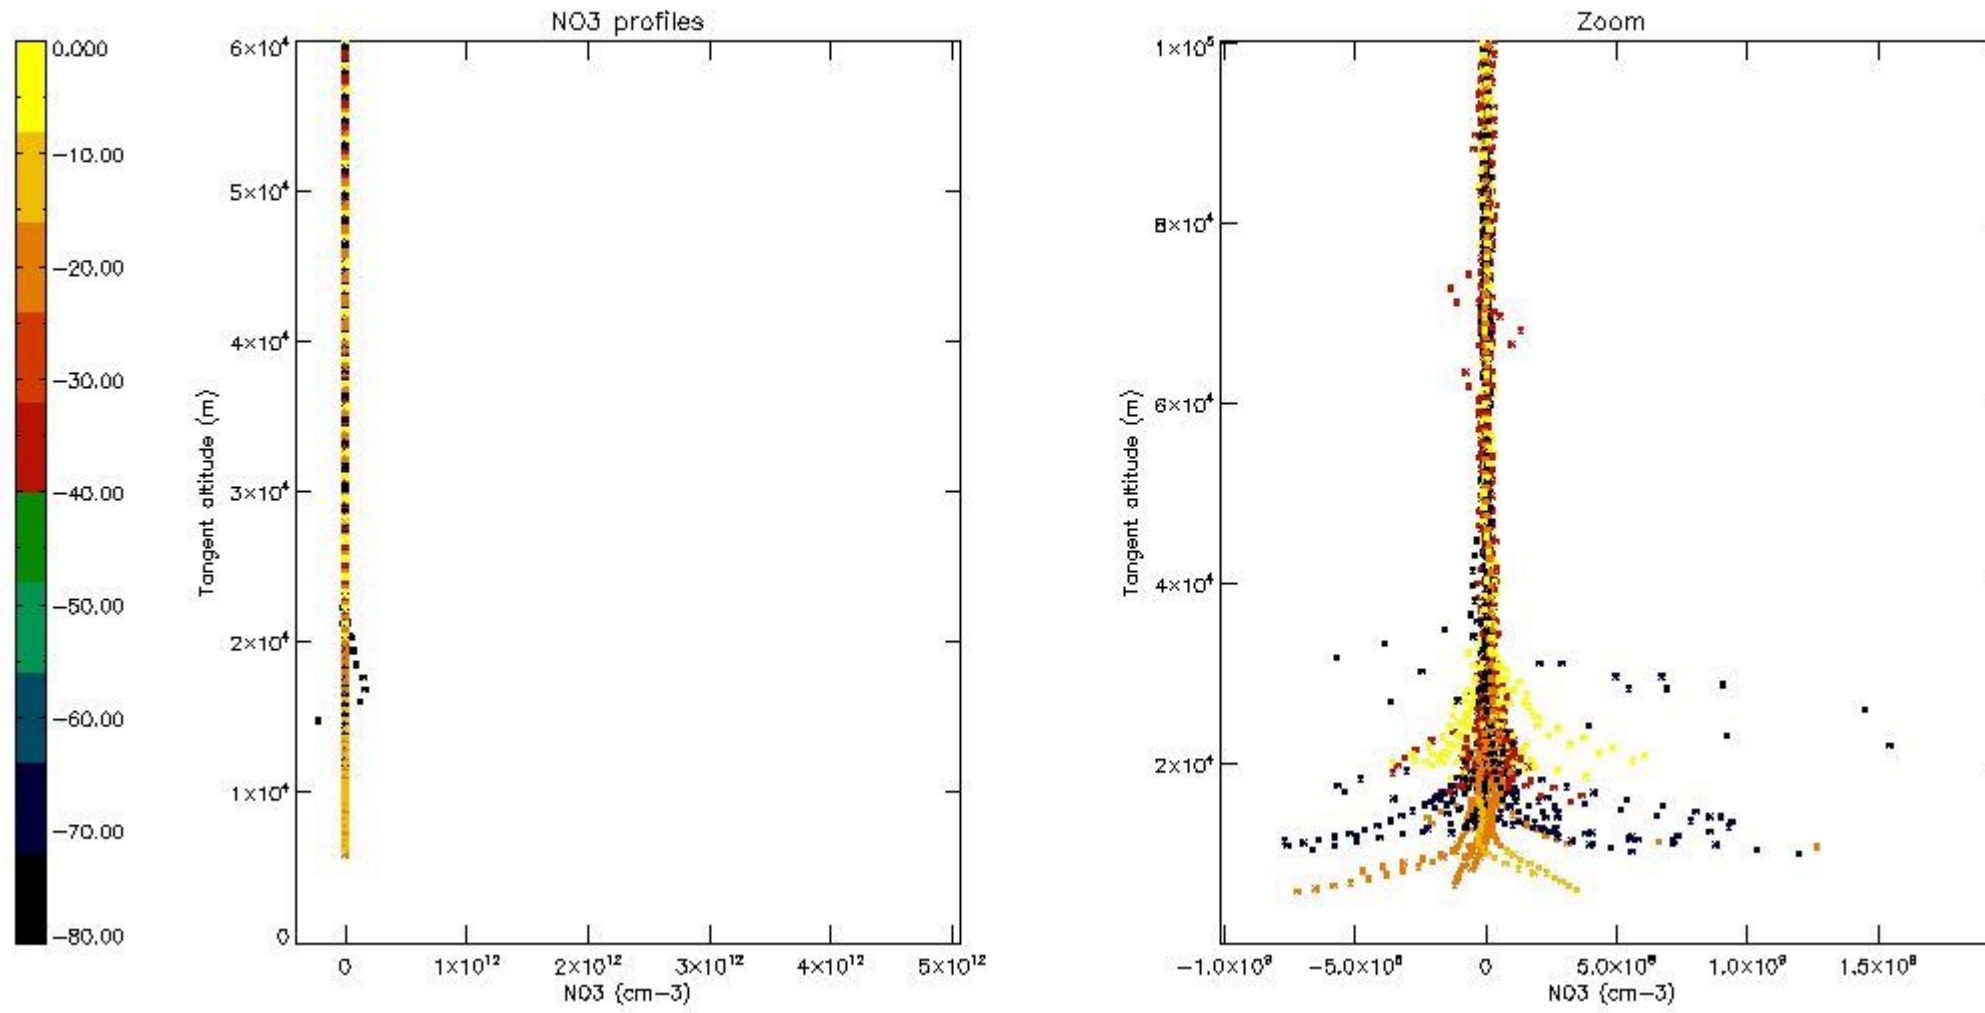

6. Auxiliary Data Files used for the production reported in section 2

The number reported in the third column indicates since which file (see list in section 2) the corresponding auxiliary file has been used. The fourth column is the date of those product files.

Type	Auxiliary Filename	Used since product	Used since product date
INST_PHYS_CHARACTERISTICS	GOM_INS_AXVIEC20091111_143220_20030716_120000_20500101_000000	1	07-JUL-2008 00:04:45
LEVEL-2_PROC_CONFIG	GOM_PR2_AXVIEC20091111_152718_20020301_000000_20500101_000000	1	07-JUL-2008 00:04:45
CROSS_SECTIONS_FILE	GOM_CRS_AXVIEC20091111_154832_20020301_000000_20500101_000000	1	07-JUL-2008 00:04:45