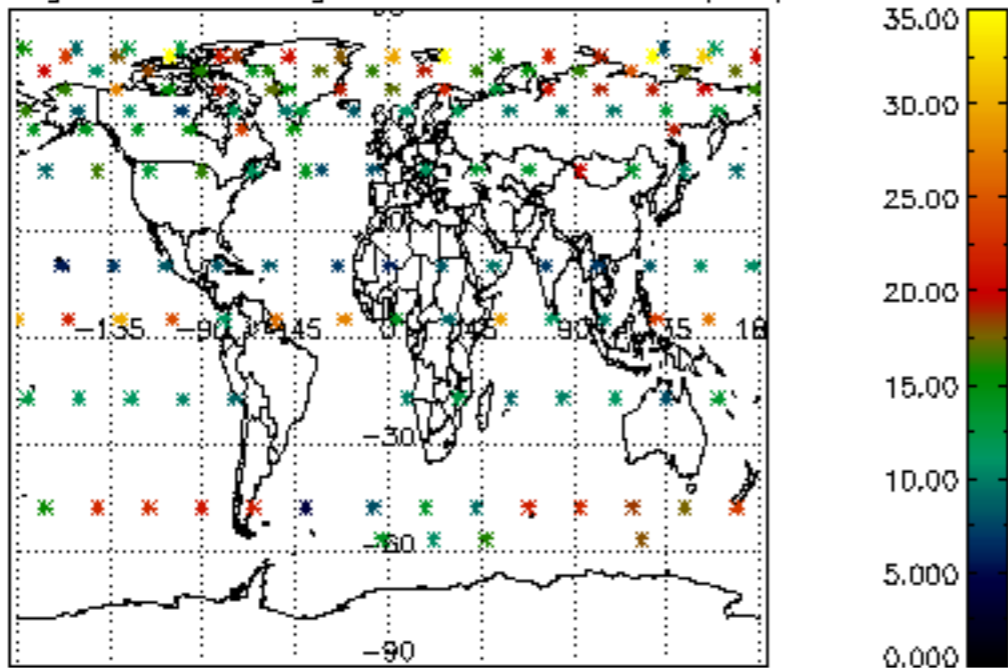

Percentage of cosmic ray hits per profile

Percentage of star falling outside central band per profile