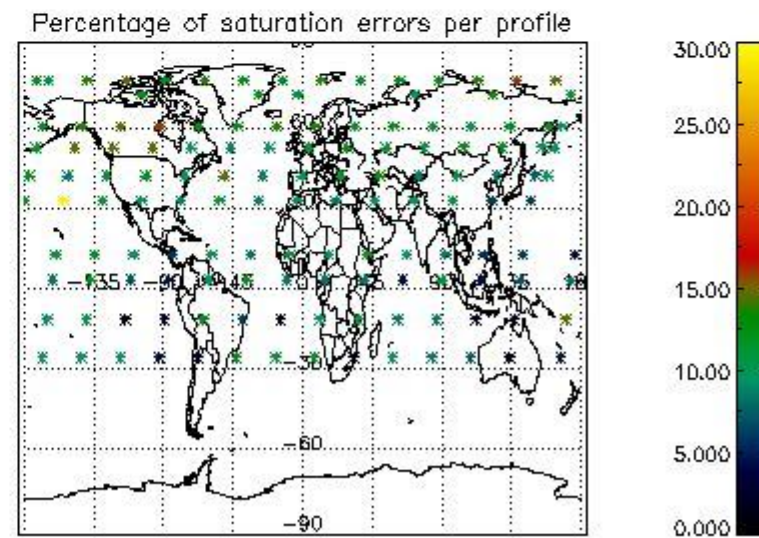

Percentage of flagged data per NO3 profile

4. Level 1 quality information per product

In this section it is plotted some information contained in the Quality Summary data set of the level 2 products that comes from the level 1b processing. Products without errors (error flag in the MPH set to "0") are used.

4.1 Plot quality information per product (time dependant) coming from level 1b processing

4.1.1 Plot level 1 quality information per product (time dependant): ENVISAT ASCENDING passes

4.1.2 Plot level 1 quality information per product (time dependant): ENVI SAT DESCENDING passes

4.2 Plot quality information per product coming from level 1b processing (world map)

4.2.1 Plot level 1 quality information per product (world map): ENVISAT ASCENDING passes

4.2.2 Plot level 1 quality information per product (world map): ENVISAT DESCENDING passes