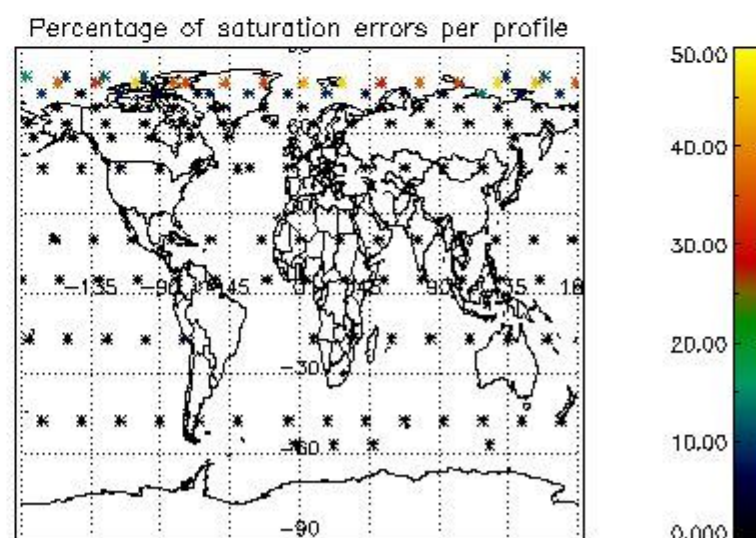

Percentage of flagged data per NO3 profile

4. Level 1 quality information per product

In this section it is plotted some information contained in the Quality Summary data set of the level 2 products that comes from the level 1b processing. Products without errors (error flag in the MPH set to "0") are used.

4.1 Plot quality information per product (time dependant) coming from level 1b processing

4.1.1 Plot level 1 quality information per product (time dependant): ENVISAT ASCENDING passes

4.1.2 Plot level 1 quality information per product (time dependant): ENVI SAT DESCENDING passes

4.2 Plot quality information per product coming from level 1b processing (world map)

4.2.1 Plot level 1 quality information per product (world map): ENVISAT ASCENDING passes

4.2.2 Plot level 1 quality information per product (world map): ENVISAT DESCENDING passes