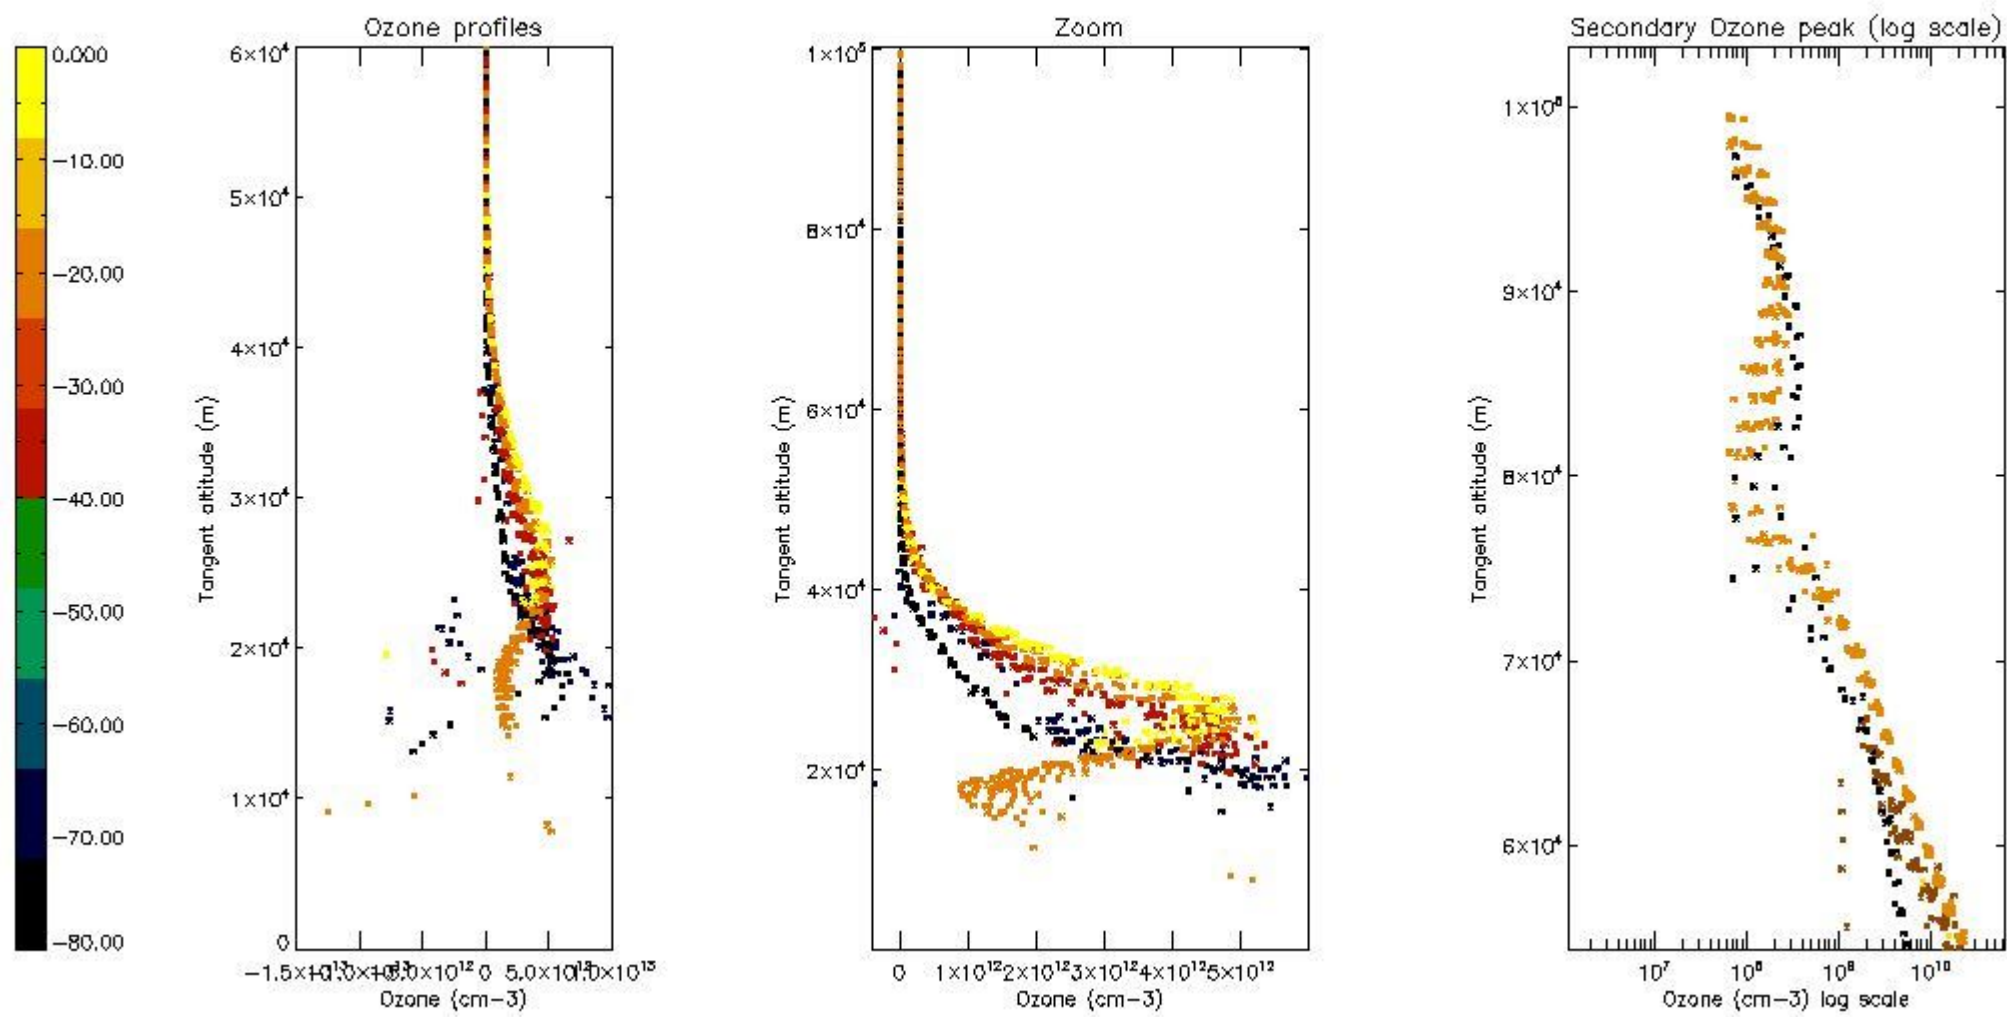

STD < 10	7
STD < 5	4

5.2 Plot ozone profiles for all STD (dark without errors)

The colorbar represents the latitude.

5.3 Plot ozone profiles where STD < 20% (dark without errors)

The colorbar represents the latitude.