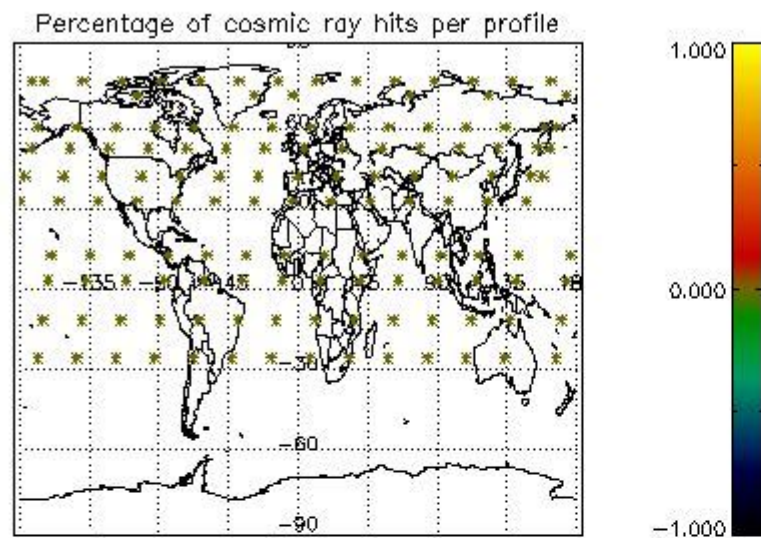

4.2.2 Plot level 1 quality information per product (world map): ENVISAT DESCENDING passes

5. Trace gas profiles

5.1 Ozone statistics based on quality of products

The final quality of the products can be "measured" using the STD (Standard Deviation) attached to every point profile. This information is written to the parameter GOM_NL__2P/NL_LOCAL_SPECIES_DENSITY/o3_std of the level 2 products. The table below shows the statistics for given STD ranges.

The statistics are given with respect to the overall valid production:

- Products without fatal errors: GOM_NL__2P/MPH/PRODUCT_ERR=0
- Valid point profile: GOM_NL__2P/NL_LOCAL_SPECIES_DENSITY/pcd(0)=0

The 'Criteria' is applied to valid points of dark limb products:

- Products in dark limb illumination condition: GOM_NL__2P/NL_SUMMARY_QUALITY/obs_ill_cond=0
- Products without fatal errors: GOM_NL__2P/MPH/PRODUCT_ERR=0
- Valid point profile: GOM_NL__2P/NL_LOCAL_SPECIES_DENSITY/pcd(0)=0

So, the table below shows the percentage of dark limb and valid observations for each criteria with respect to the overall valid daily observations.

Criteria	% of total production
All STD	23
STD < 20	10