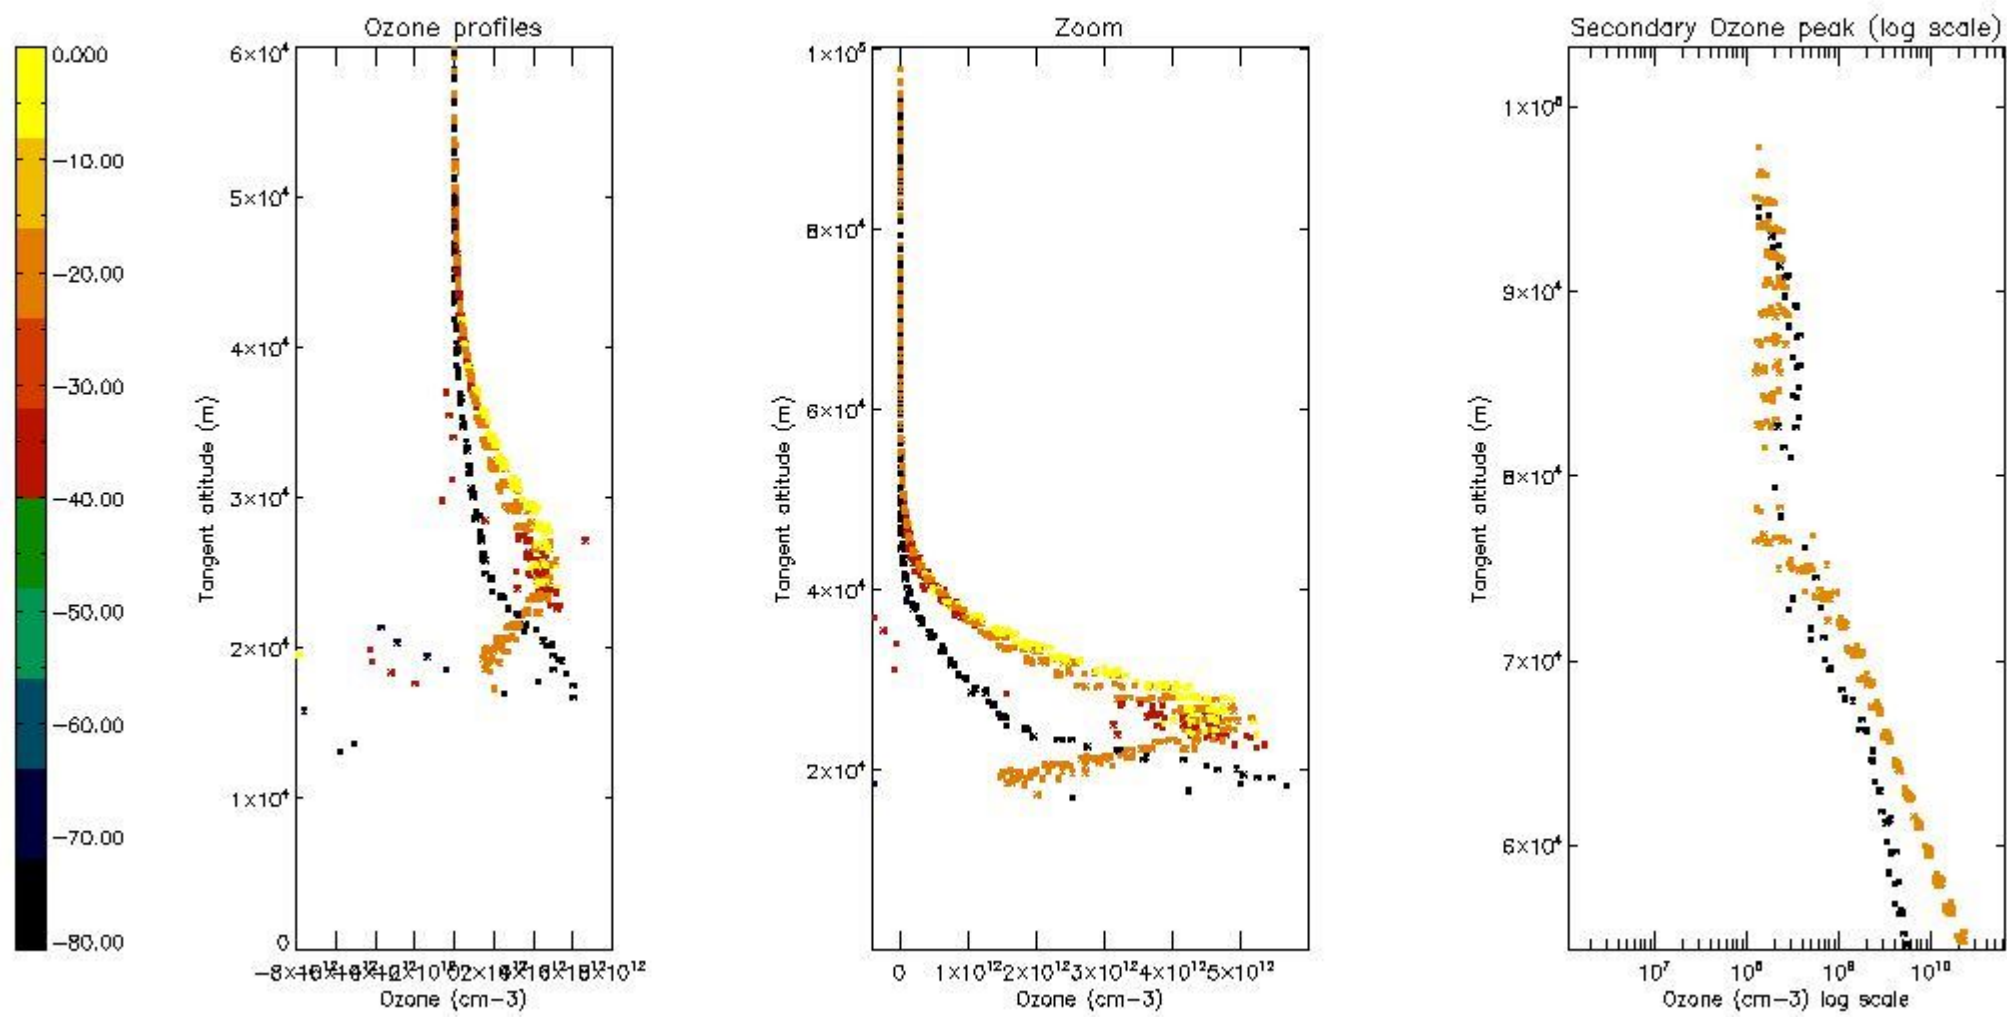

5.5 Plot ozone profiles where STD < 5% (dark without errors)

The colorbar represents the latitude.