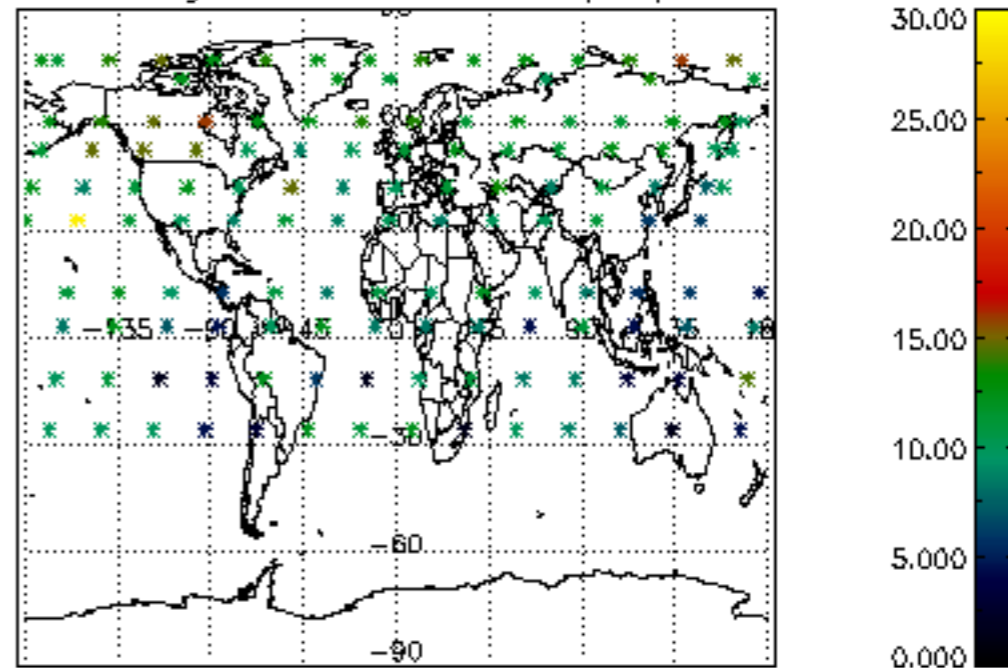

Percentage of saturation errors per profile