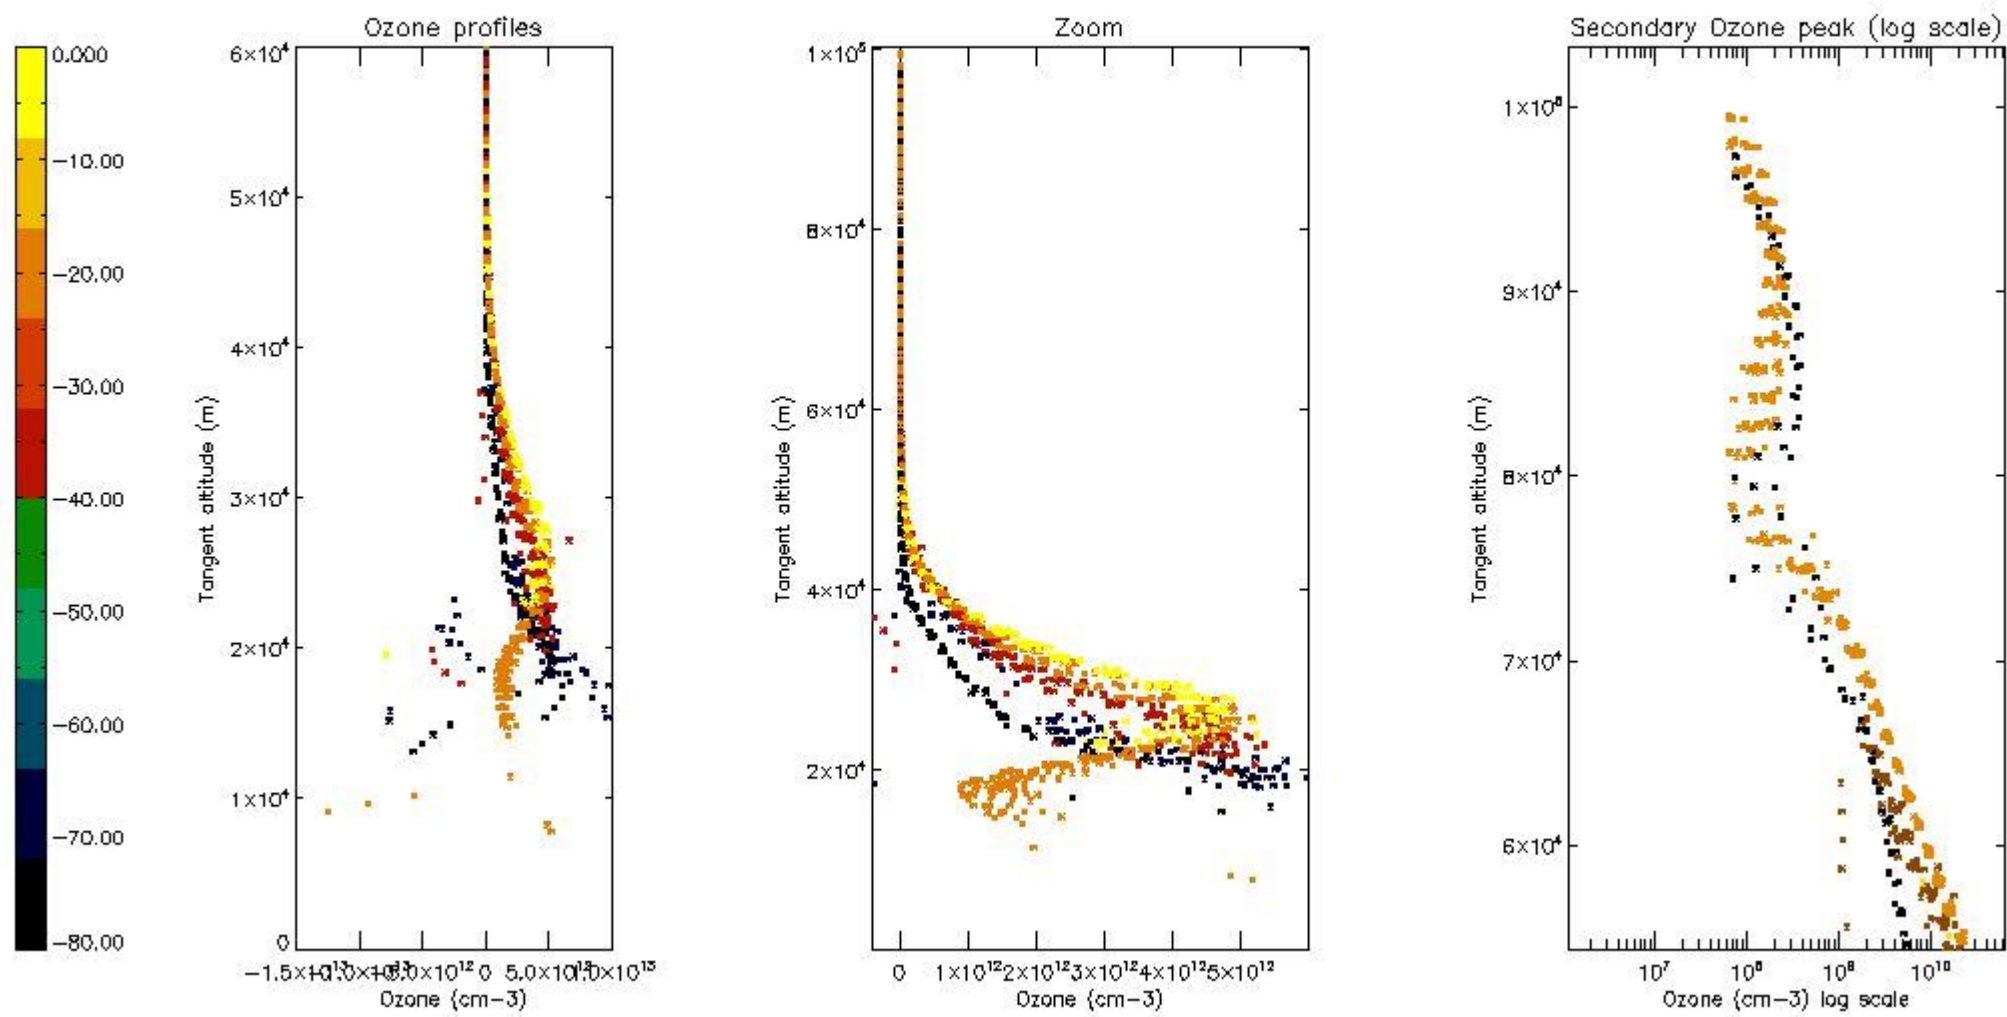

STD < 10	7
STD < 5	4

5.2 Plot ozone profiles for all STD (dark without errors)

The colorbar represents the latitude.

5.3 Plot ozone profiles where STD < 20% (dark without errors)

The colorbar represents the latitude.

5.4 Plot ozone profiles where $STD < 10\%$ (dark without errors)

The colorbar represents the latitude.

5.5 Plot ozone profiles where STD < 5% (dark without errors)

The colorbar represents the latitude.

5.6 Plot NO₂ profiles for all STD (dark without errors)