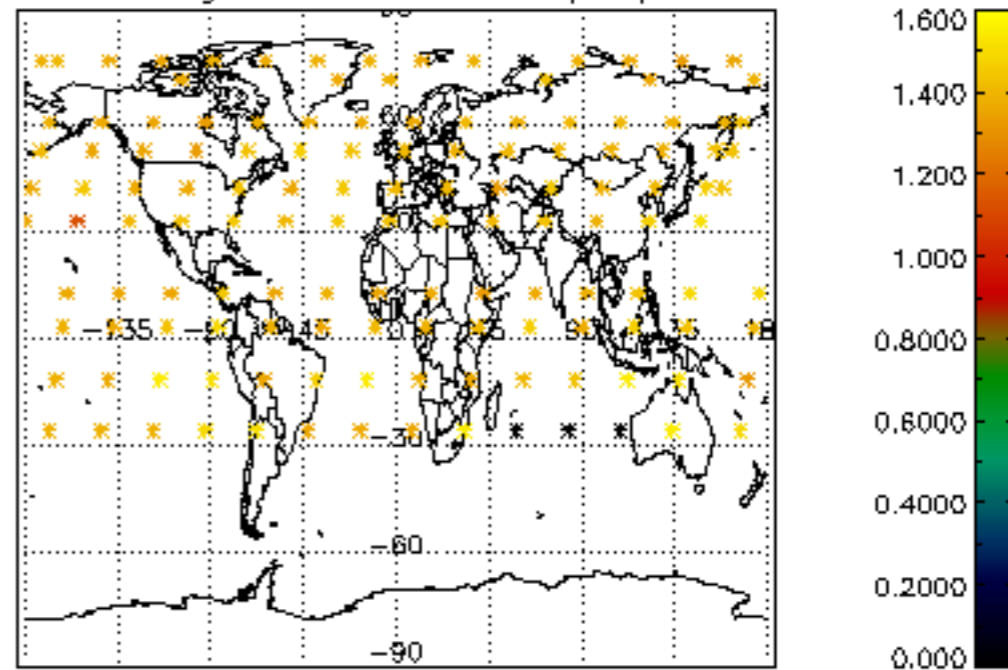

Percentage of datation errors per profile

Percentage of star falling outside central band per profile

Percentage of saturation errors per profile

Percentage of cosmic ray hits per profile

Percentage of datation errors per profile