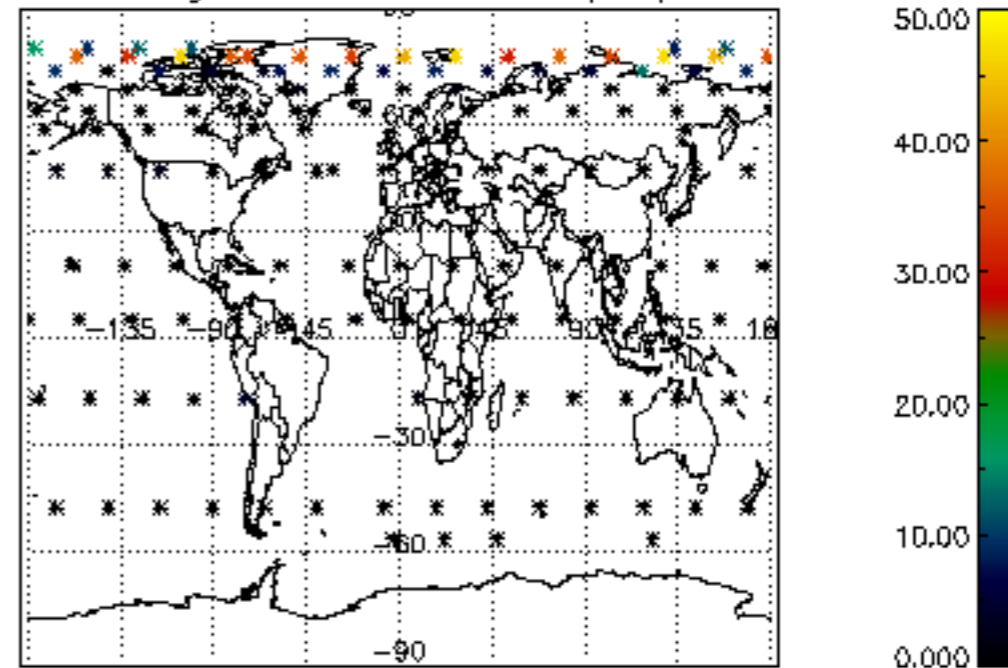

Percentage of datation errors per profile

Percentage of saturation errors per profile