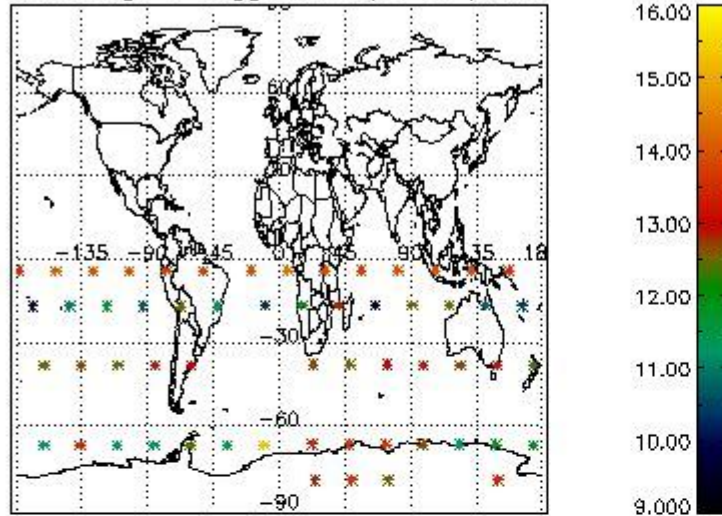

3. Quality information per product

In this section it is plotted some information contained in the Quality Summary data set of the level 2 products. Only products in dark limb conditions and without errors (error flag in the MPH set to "0") are used.

3.1 Plot quality information per product (time dependant)

3.2 Plot quality information per product (world map)

Percentage of flagged data per O3 profile

Percentage of flagged data per H2O profile

Percentage of flagged data per NO2 profile