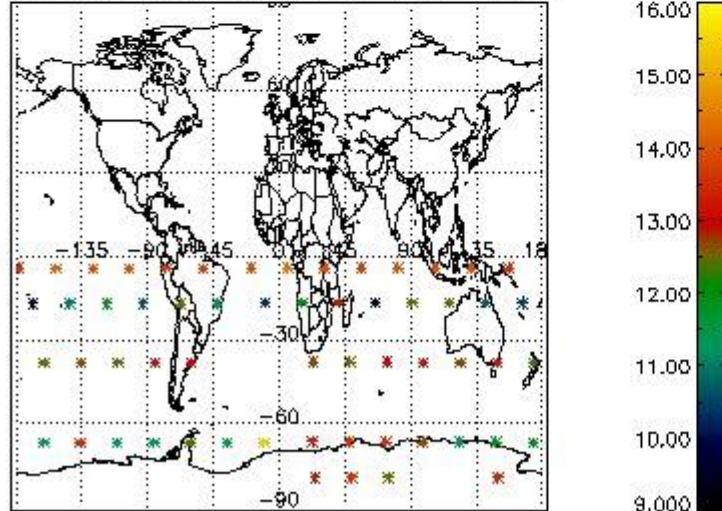

3.1 Plot quality information per product (time dependant)

3.2 Plot quality information per product (world map)

Percentage of flagged data per O3 profile

Percentage of flagged data per H2O profile

Percentage of flagged data per NO2 profile