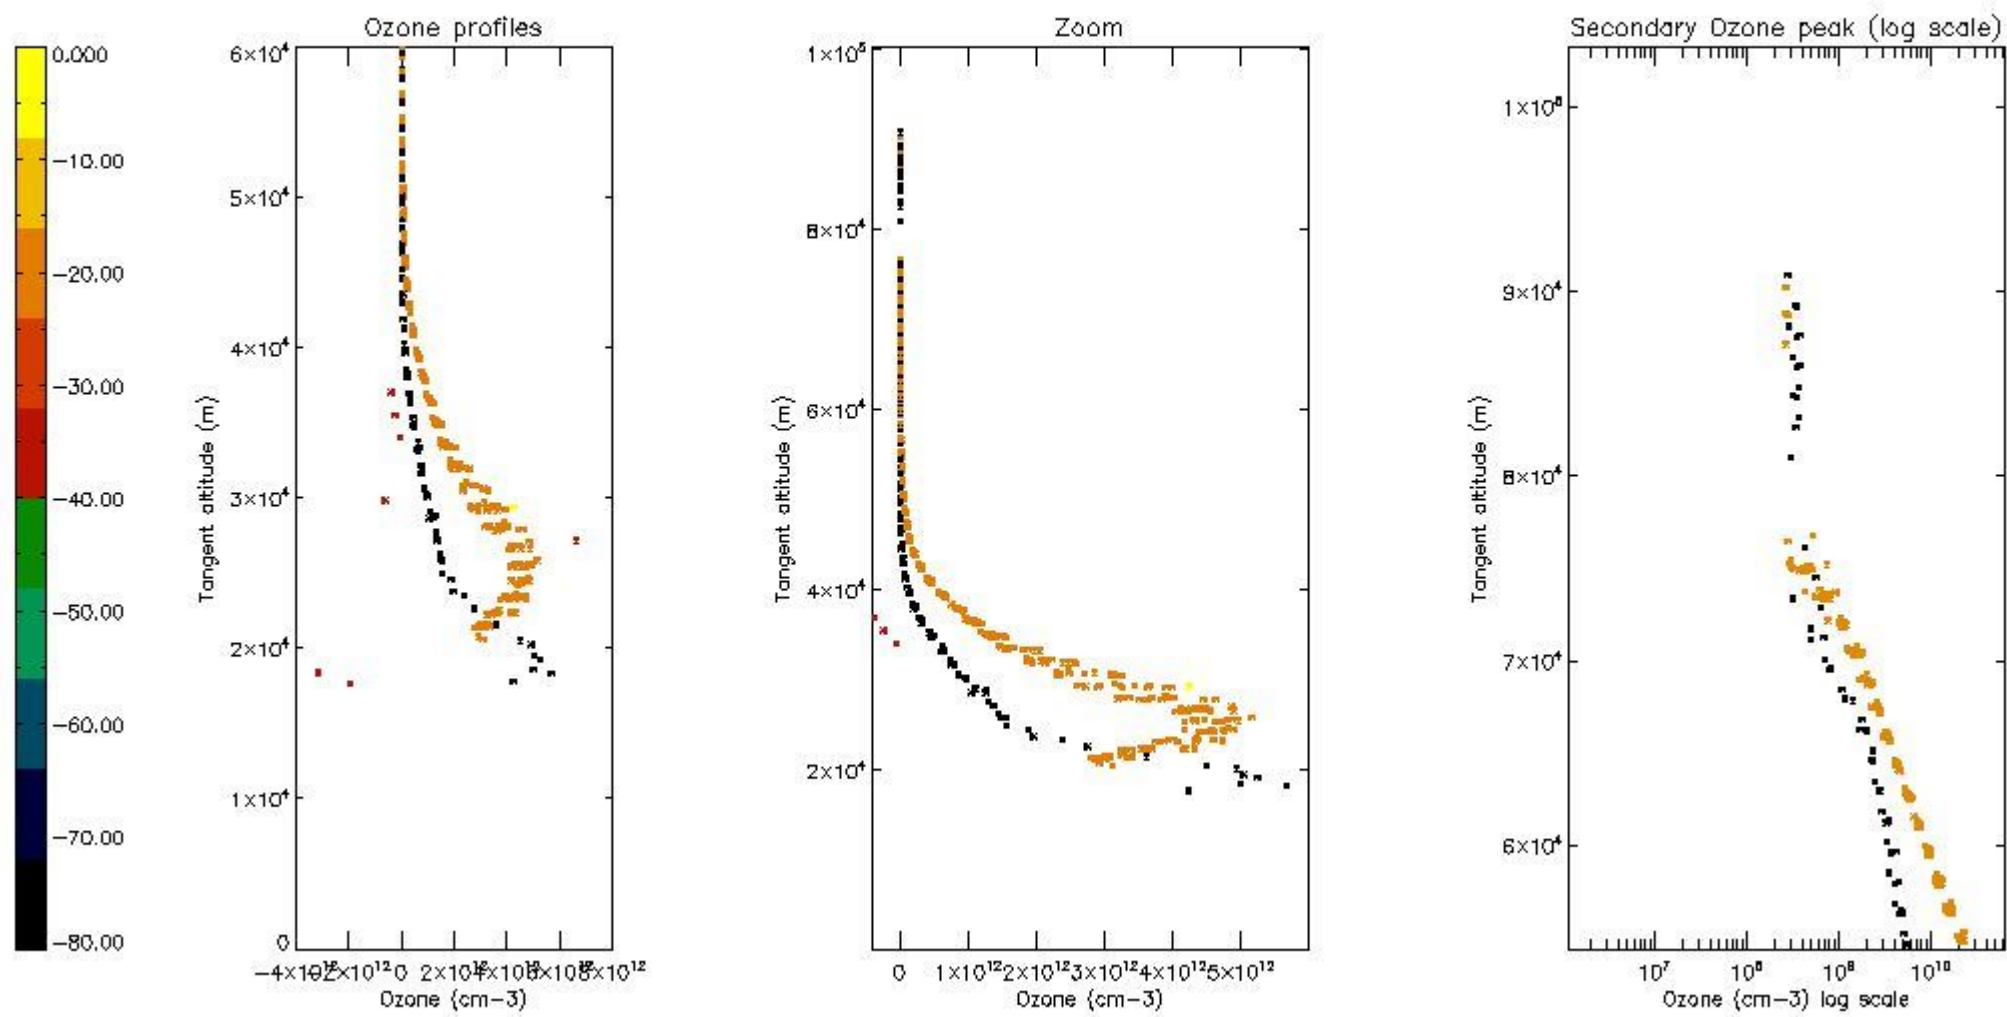

So, the table below shows the percentage of dark limb and valid observations for each criteria with respect to the overall valid daily observations.

Criteria	% of total production
All STD	23
STD < 20	10

STD < 10	7
STD < 5	4

5.2 Plot ozone profiles for all STD (dark without errors)

The colorbar represents the latitude.

5.3 Plot ozone profiles where STD < 20% (dark without errors)

The colorbar represents the latitude.

5.4 Plot ozone profiles where $STD < 10\%$ (dark without errors)

The colorbar represents the latitude.

5.5 Plot ozone profiles where STD < 5% (dark without errors)

The colorbar represents the latitude.

5.6 Plot NO₂ profiles for all STD (dark without errors)