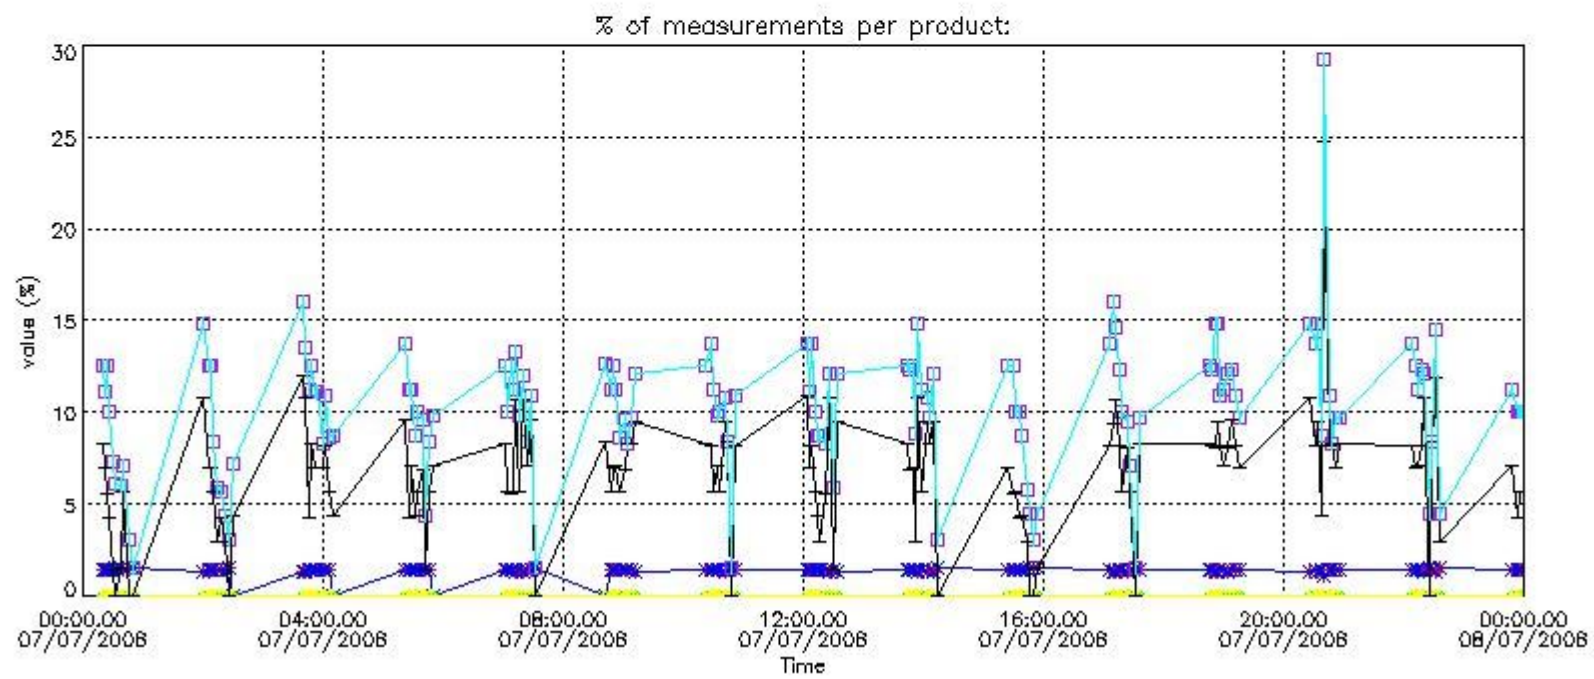

Percentage of flagged data per NO3 profile

4. Level 1 quality information per product

In this section it is plotted some information contained in the Quality Summary data set of the level 2 products that comes from the level 1b processing. Products without errors (error flag in the MPH set to "0") are used.

4.1 Plot quality information per product (time dependant) coming from level 1b processing

4.1.1 Plot level 1 quality information per product (time dependant): ENVISAT ASCENDING passes

4.1.2 Plot level 1 quality information per product (time dependant): ENVI SAT DESCENDING passes