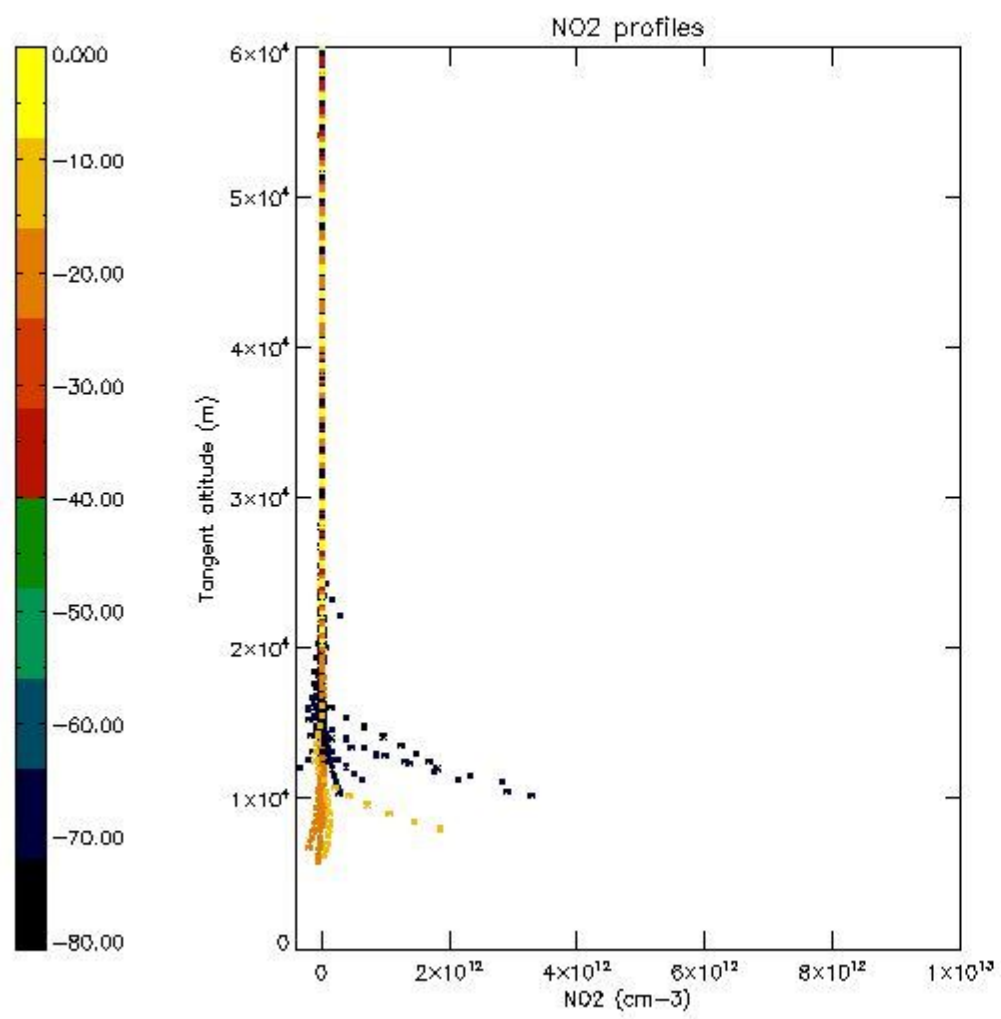

5.7 Plot NO3 profiles for all STD (dark without errors)

The colorbar represents the latitude.