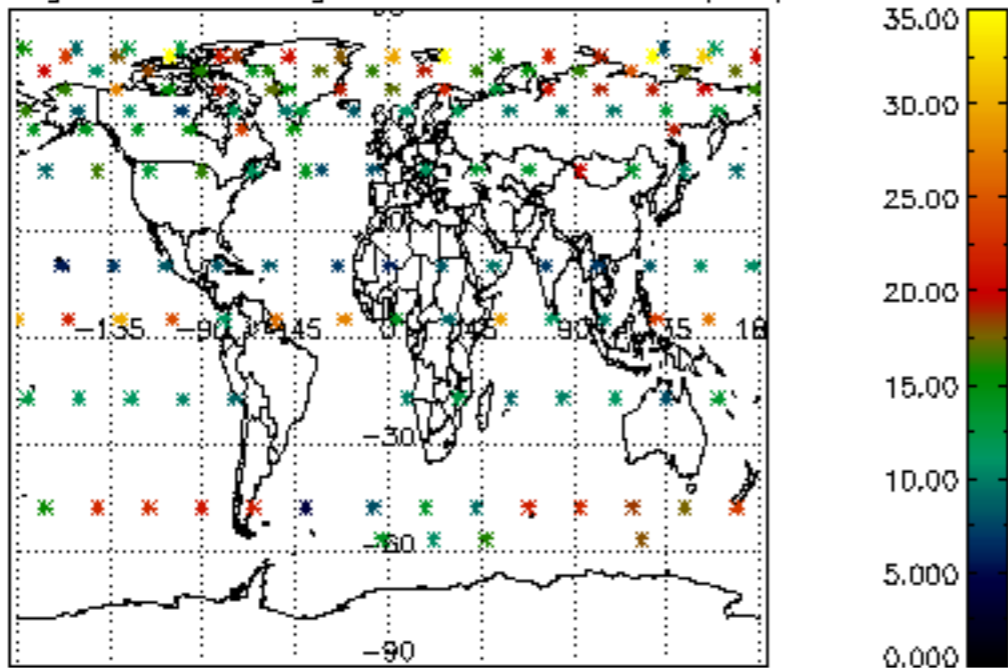

Percentage of flagged data per NO3 profile

Percentage of cosmic ray hits per profile

Percentage of datation errors per profile

Percentage of star falling outside central band per profile

Percentage of saturation errors per profile