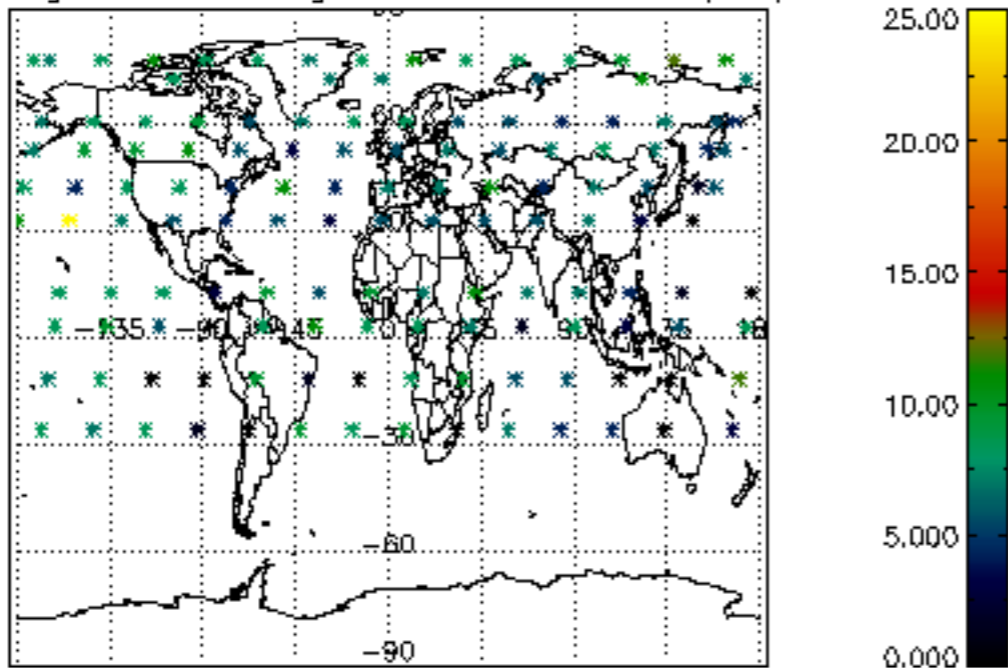

Percentage of star falling outside central band per profile