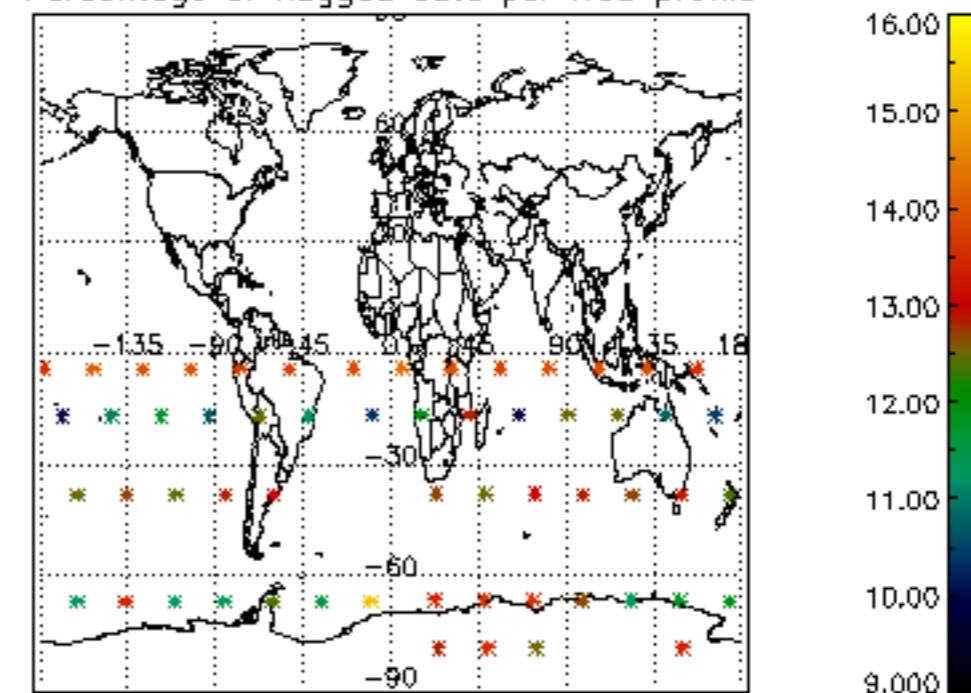

Percentage of flagged data per NO3 profile