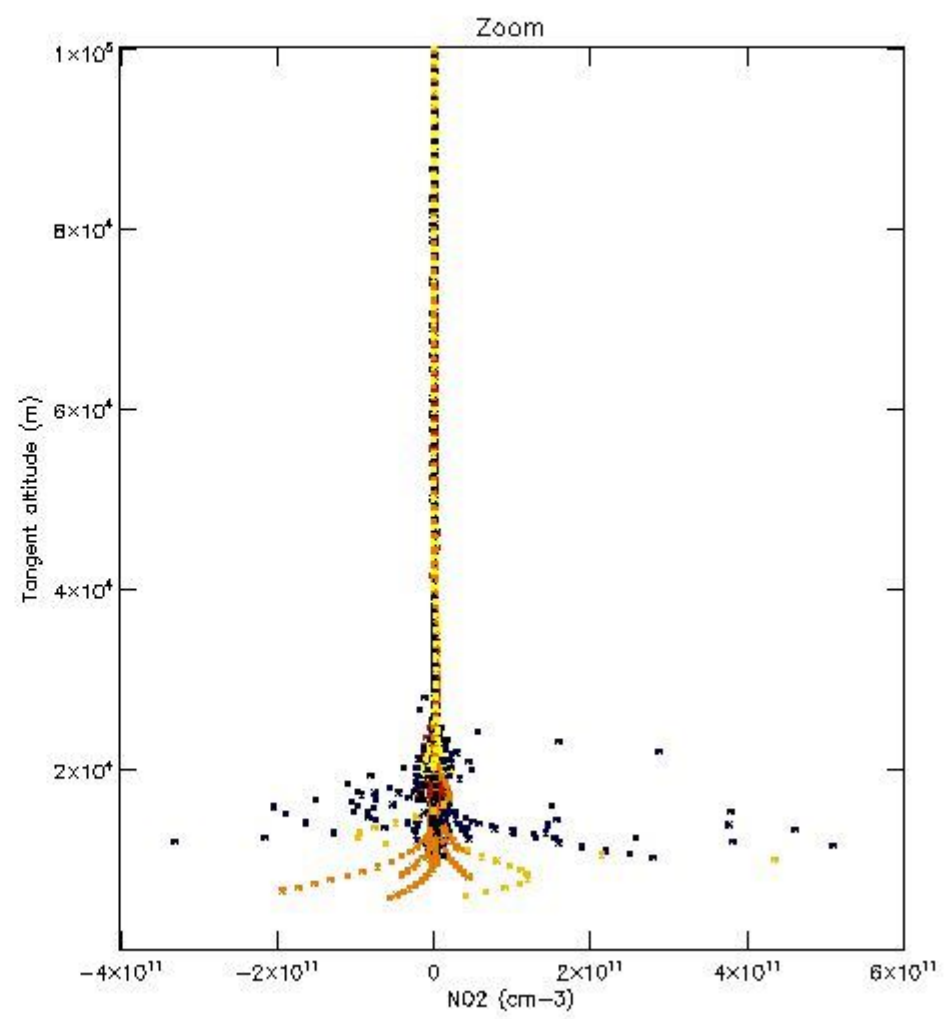

5.7 Plot NO3 profiles for all STD (dark without errors)

The colorbar represents the latitude.