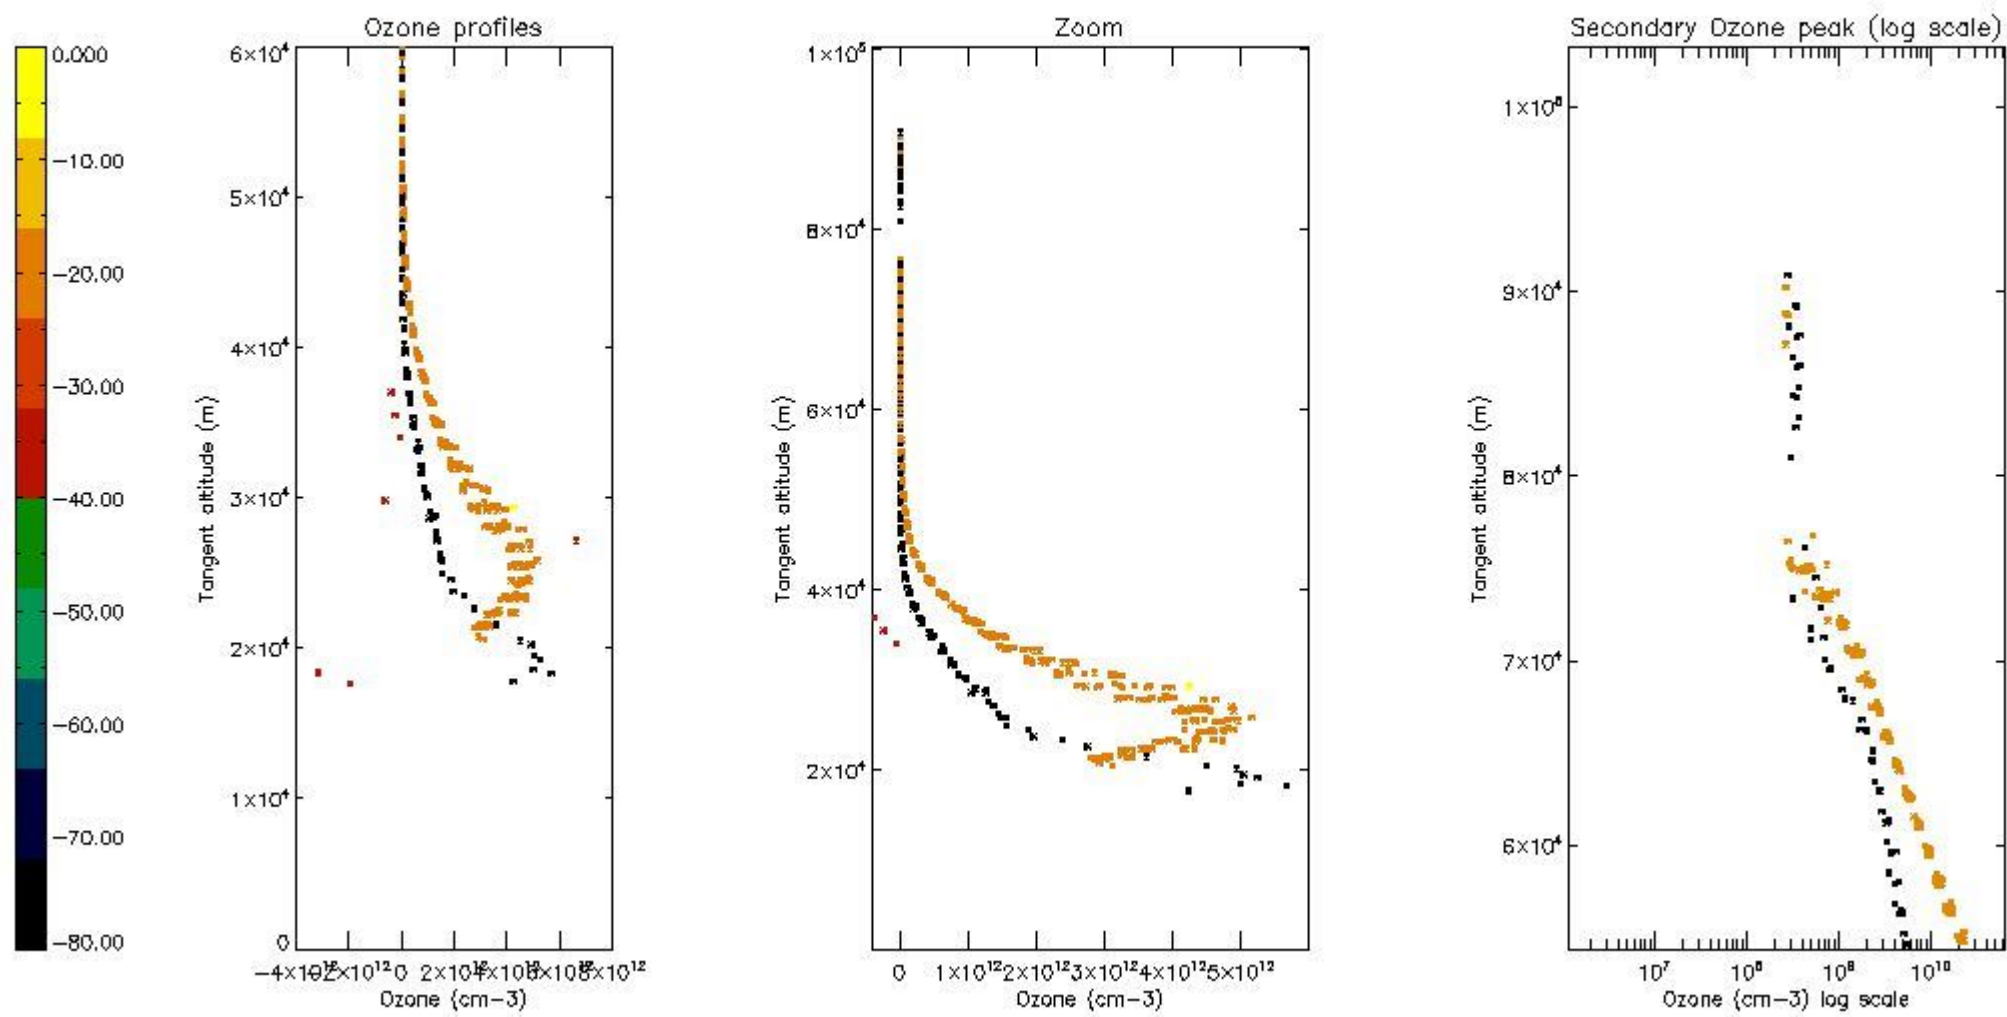

5.6 Plot NO₂ profiles for all STD (dark without errors)

The colorbar represents the latitude.