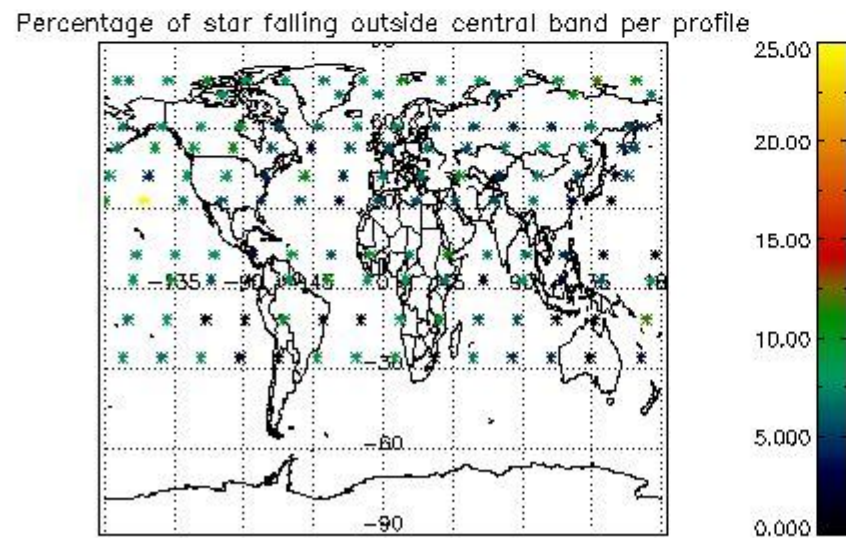

5. Trace gas profiles

5.1 Ozone statistics based on quality of products

The final quality of the products can be "measured" using the STD (Standard Deviation) attached to every point profile. This information is written to the parameter GOM_NL__2P/NL_LOCAL_SPECIES_DENSITY/o3_std of the level 2 products. The table below shows the statistics for given STD ranges.

The statistics are given with respect to the overall valid production:

- Products without fatal errors: GOM_NL__2P/MPH/PRODUCT_ERR=0
- Valid point profile: GOM_NL__2P/NL_LOCAL_SPECIES_DENSITY/pcd(0)=0

The 'Criteria' is applied to valid points of dark limb products:

- Products in dark limb illumination condition: GOM_NL__2P/NL_SUMMARY_QUALITY/obs_ill_cond=0
- Products without fatal errors: GOM_NL__2P/MPH/PRODUCT_ERR=0
- Valid point profile: GOM_NL__2P/NL_LOCAL_SPECIES_DENSITY/pcd(0)=0

So, the table below shows the percentage of dark limb and valid observations for each criteria with respect to the overall valid daily observations.

Criteria	% of total production
All STD	23
STD < 20	10