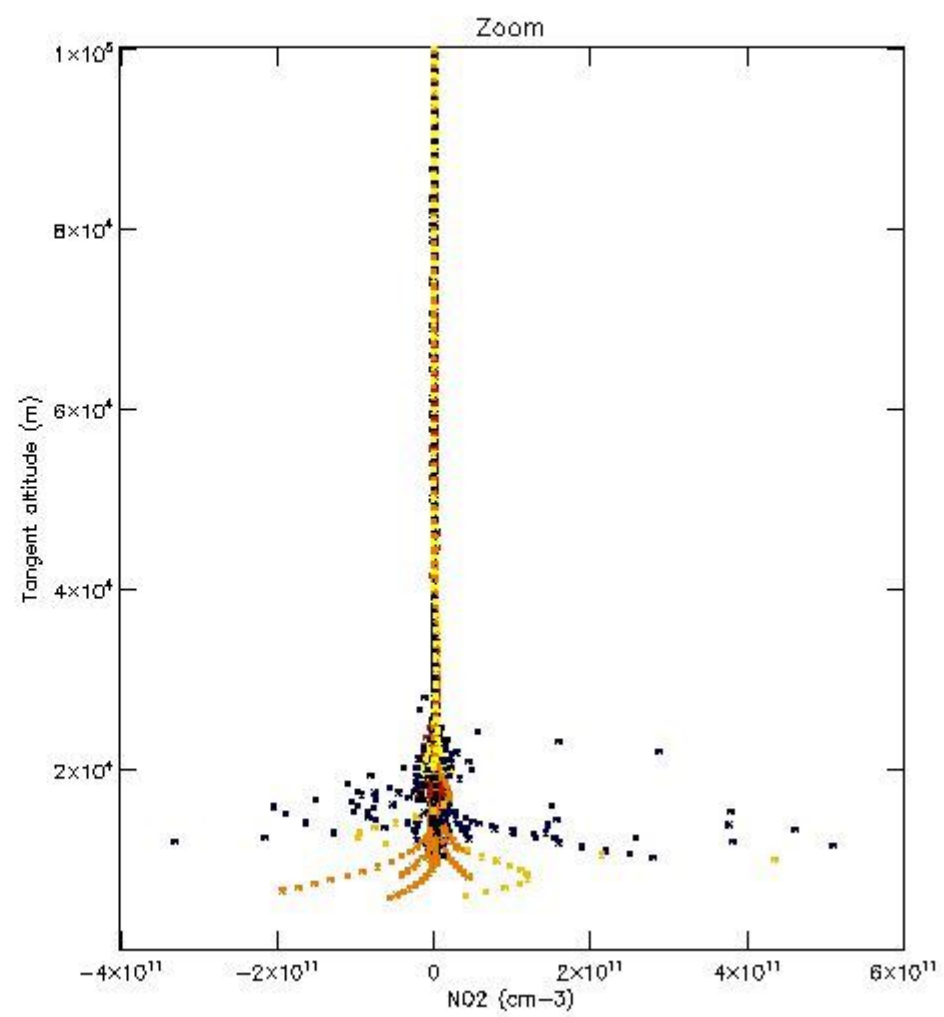

5.7 Plot NO3 profiles for all STD (dark without errors)

The colorbar represents the latitude.