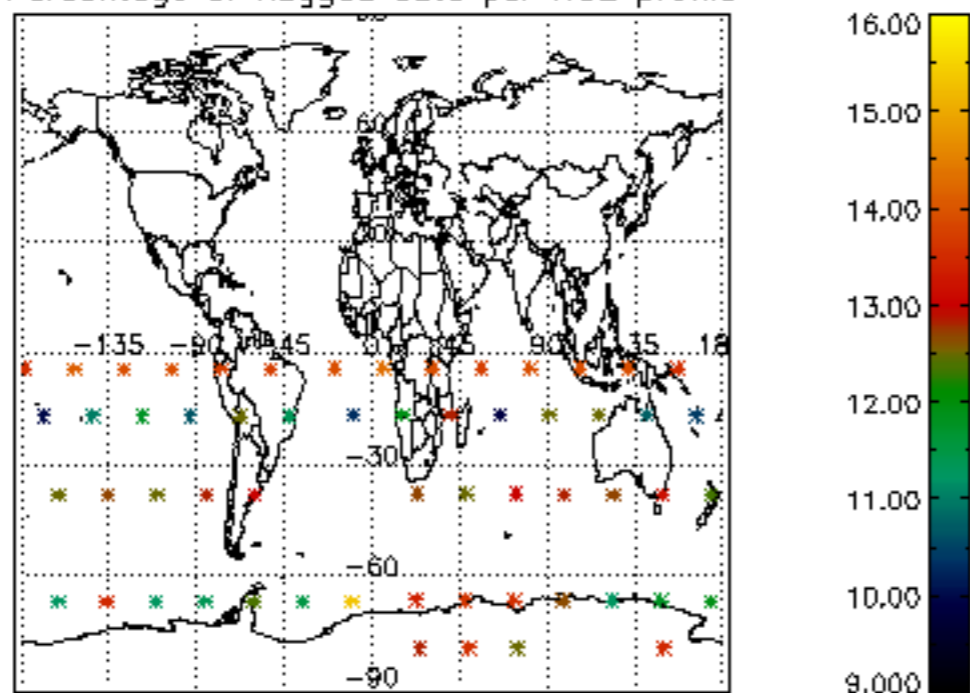

Percentage of flagged data per NO2 profile