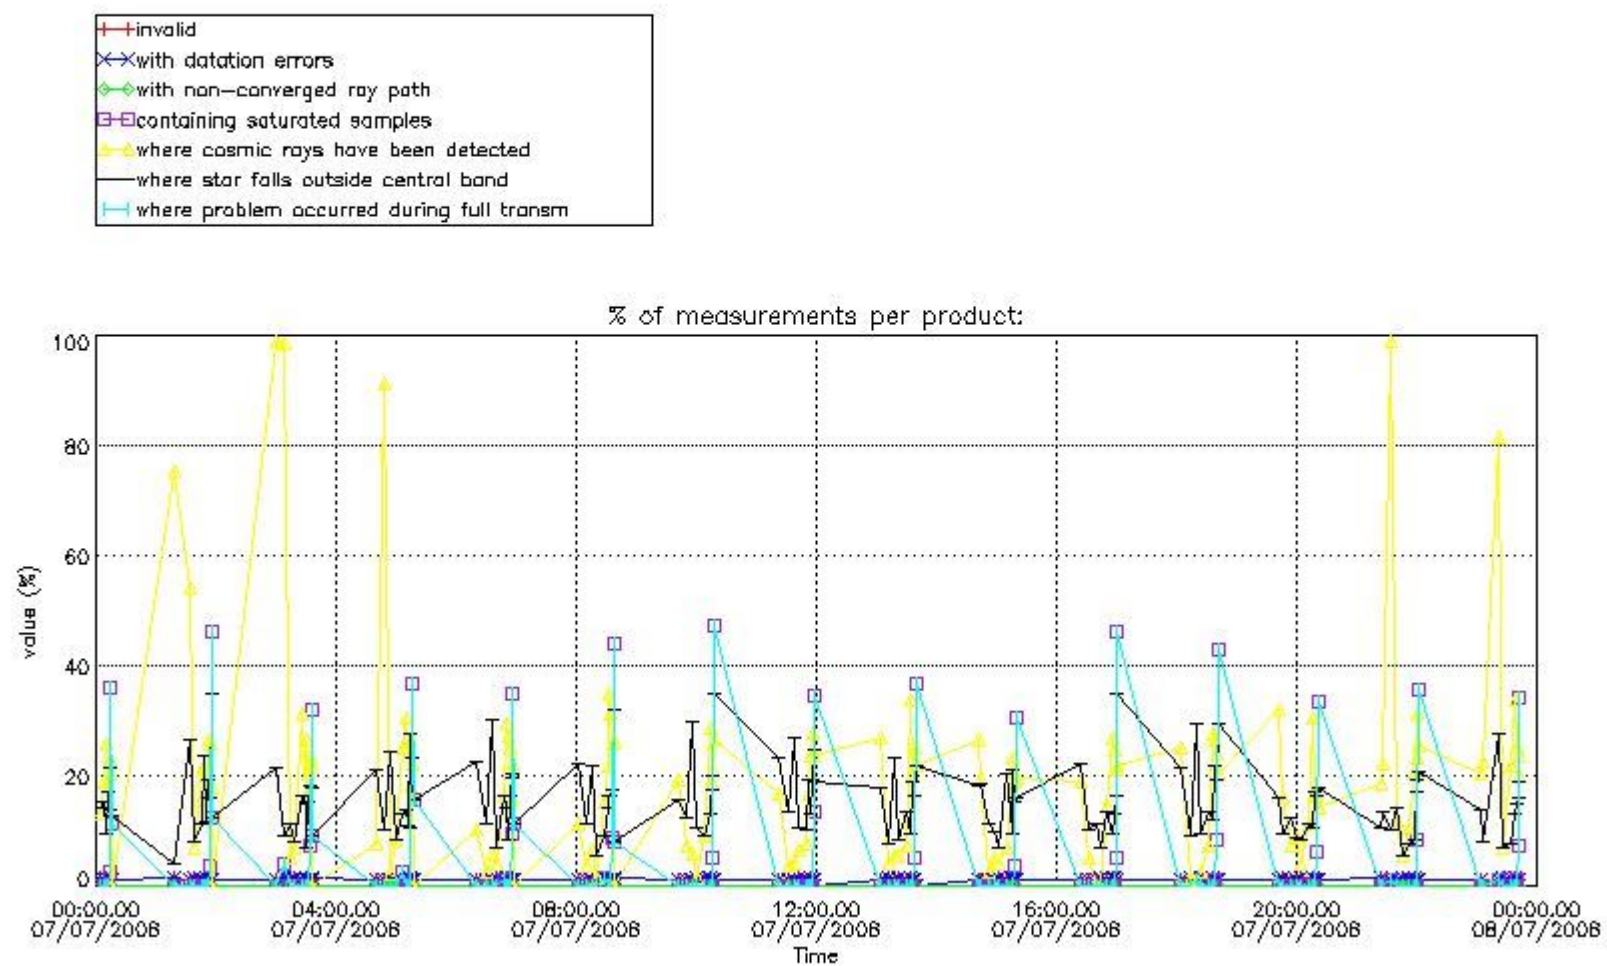

4.1.2 Plot level 1 quality information per product (time dependant): ENVI SAT DESCENDING passes