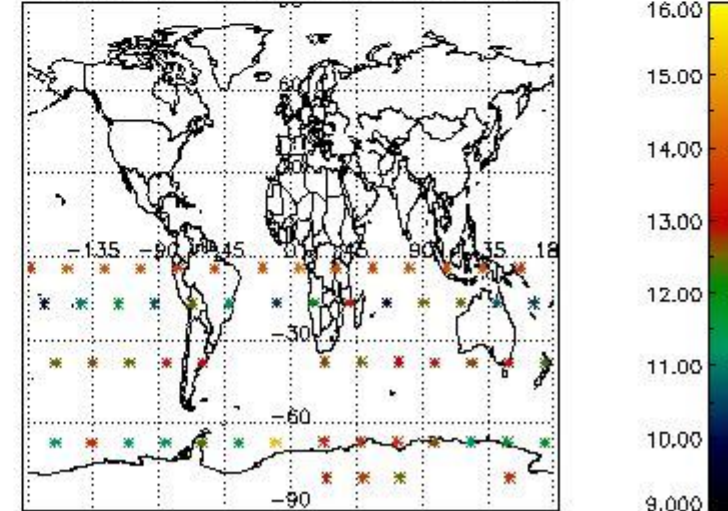

Percentage of flagged data per NO3 profile

4. Level 1 quality information per product

In this section it is plotted some information contained in the Quality Summary data set of the level 2 products that comes from the level 1b processing. Products without errors (error flag in the MPH set to "0") are used.

4.1 Plot quality information per product (time dependant) coming from level 1b processing

4.1.1 Plot level 1 quality information per product (time dependant): ENVISAT ASCENDING passes