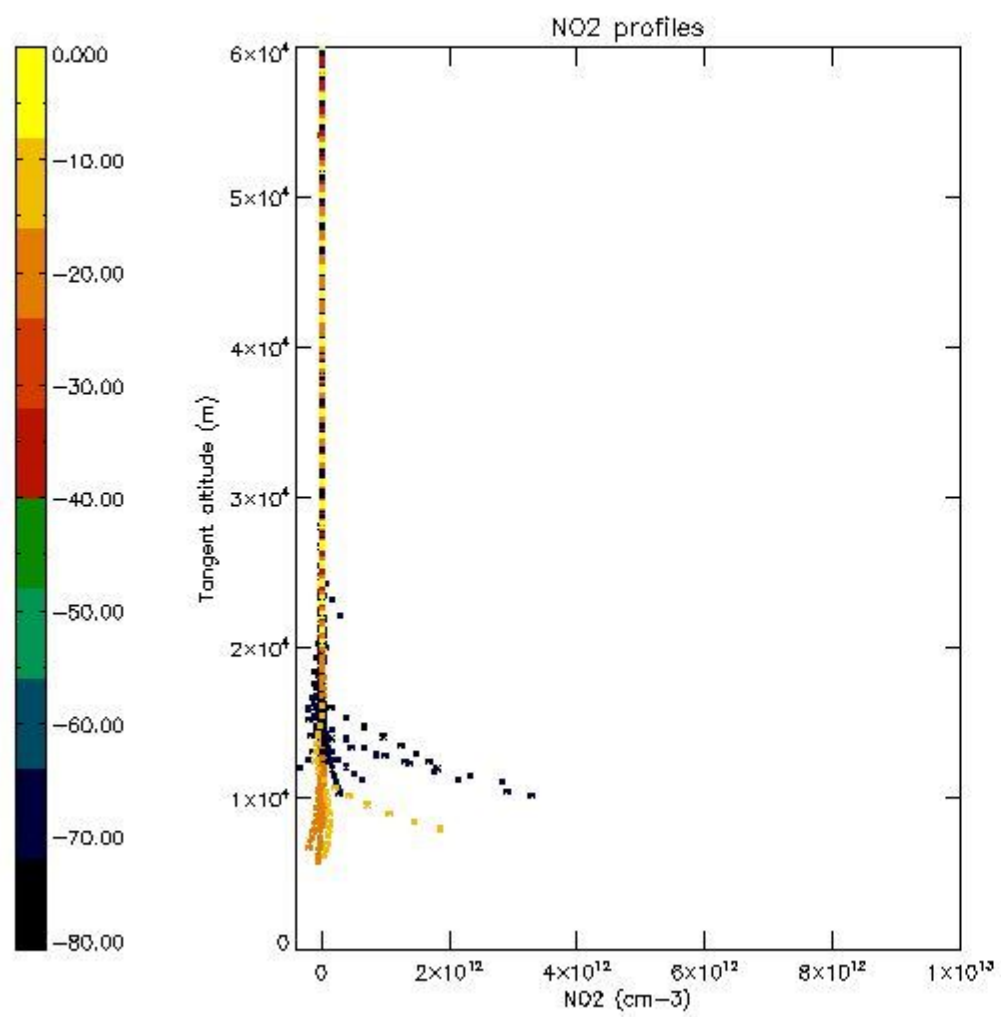

5.7 Plot NO3 profiles for all STD (dark without errors)

The colorbar represents the latitude.