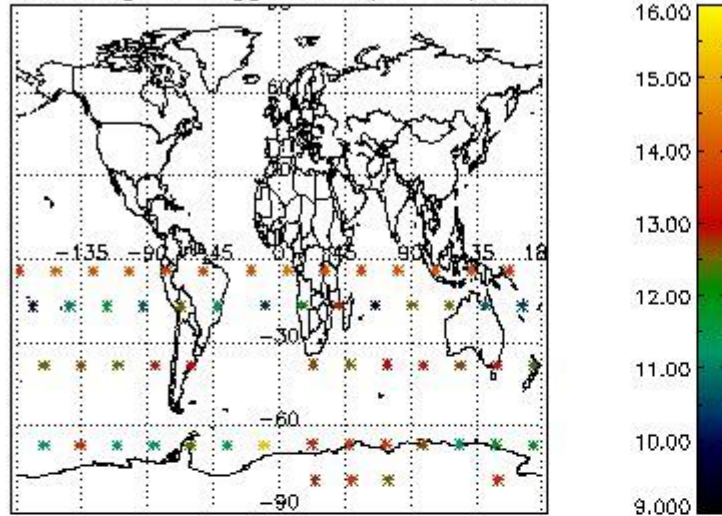

Percentage of flagged data per O3 profile