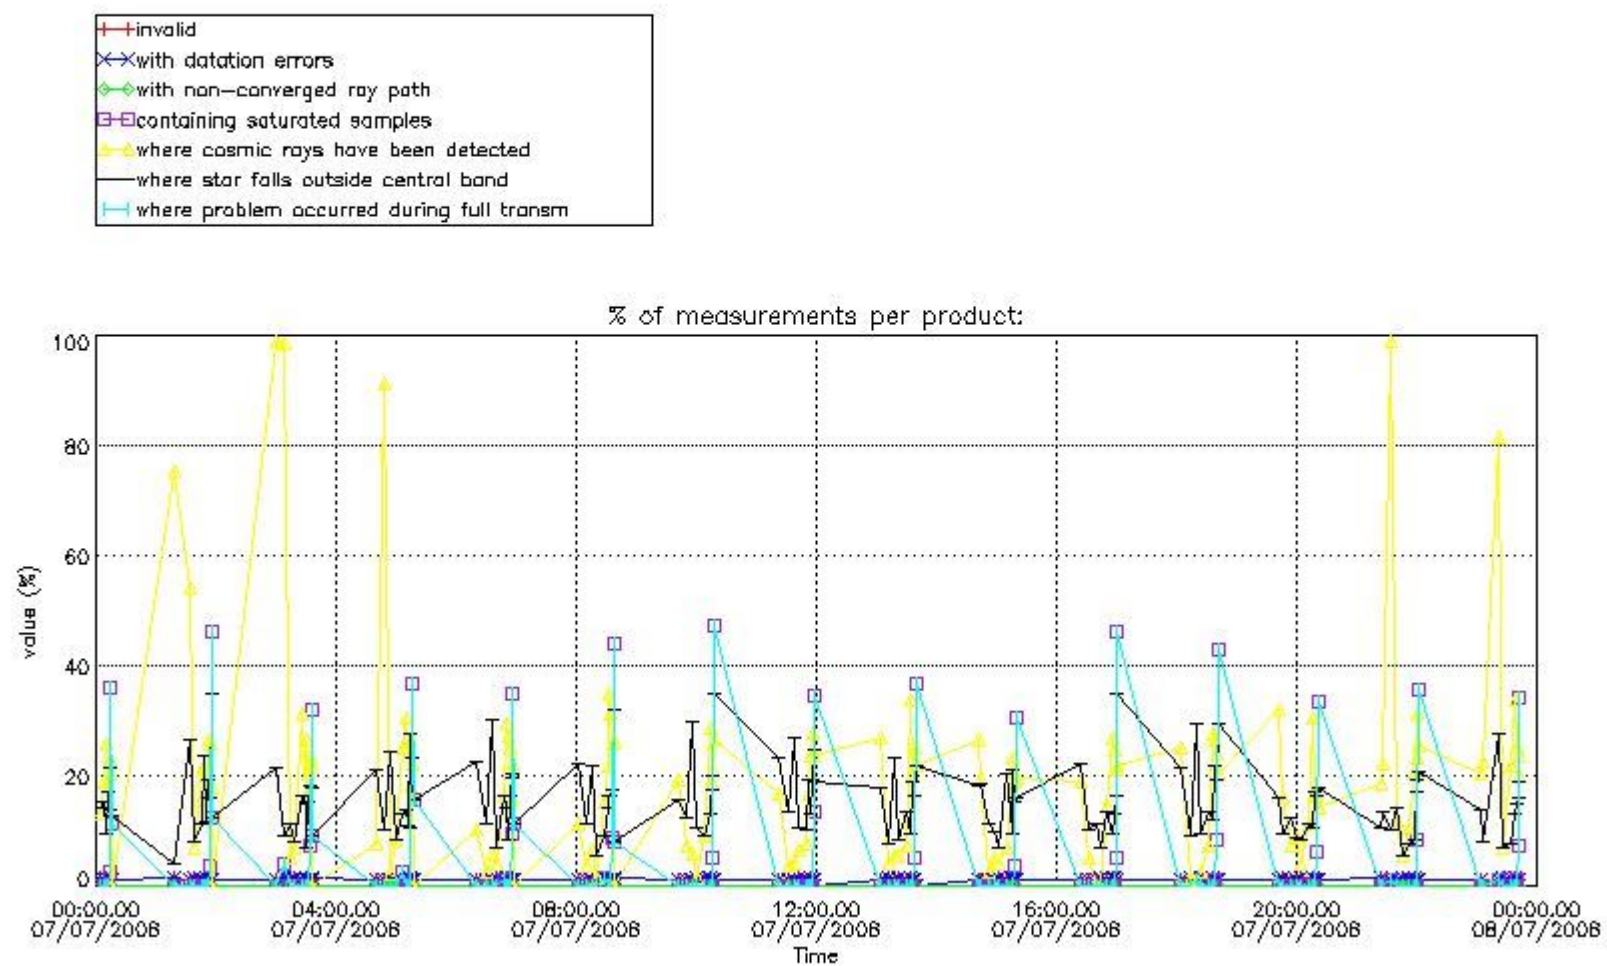

3.1 Plot quality information per product (time dependant)

3.2 Plot quality information per product (world map)

Percentage of flagged data per O3 profile

Percentage of flagged data per H2O profile

Percentage of flagged data per NO2 profile

Percentage of flagged data per NO3 profile

4. Level 1 quality information per product

In this section it is plotted some information contained in the Quality Summary data set of the level 2 products that comes from the level 1b processing. Products without errors (error flag in the MPH set to "0") are used.

4.1 Plot quality information per product (time dependant) coming from level 1b processing

4.1.1 Plot level 1 quality information per product (time dependant): ENVISAT ASCENDING passes

4.1.2 Plot level 1 quality information per product (time dependant): ENVI SAT DESCENDING passes