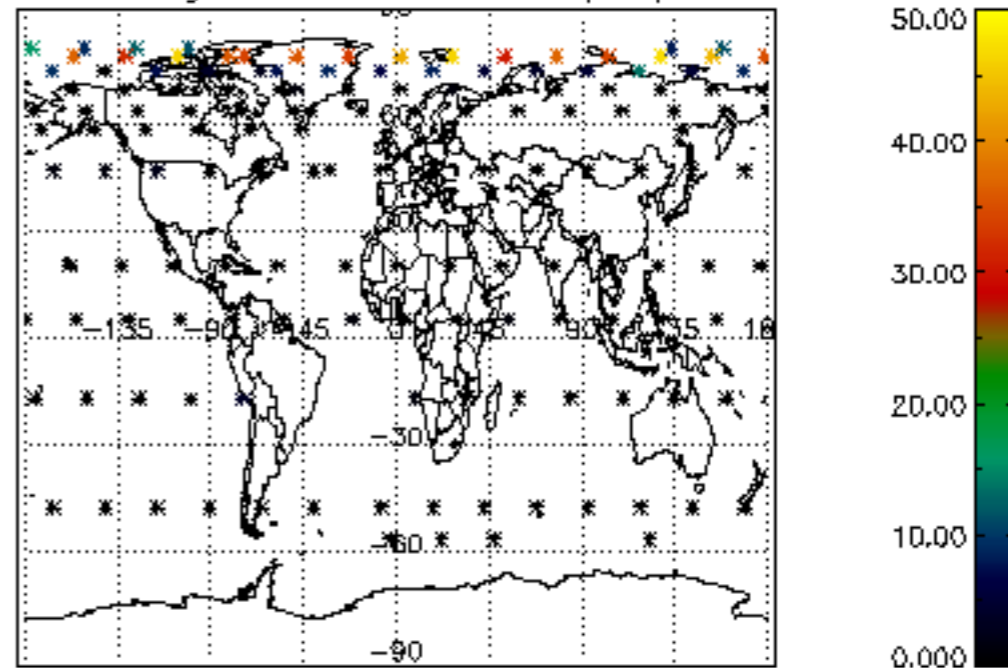

Percentage of datation errors per profile

Percentage of saturation errors per profile