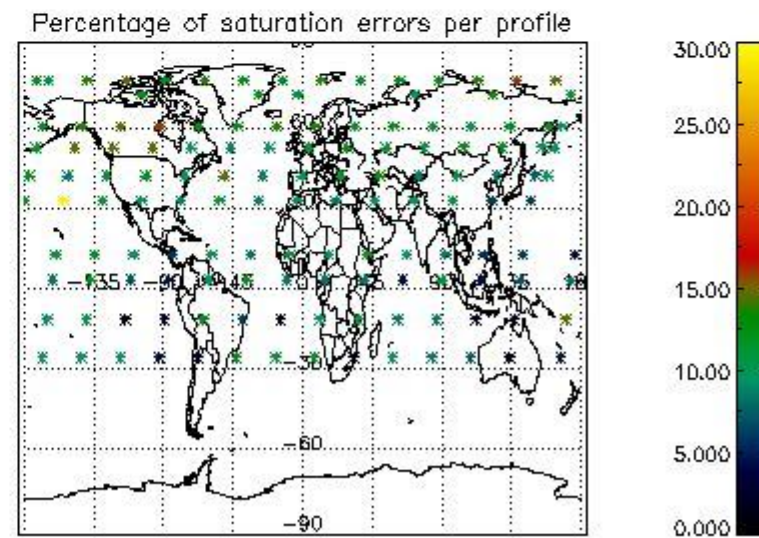

5. Trace gas profiles

5.1 Ozone statistics based on quality of products

The final quality of the products can be "measured" using the STD (Standard Deviation) attached to every point profile. This information is written to the parameter GOM_NL__2P/NL_LOCAL_SPECIES_DENSITY/o3_std of the level 2 products. The table below shows the statistics for given STD ranges.

The statistics are given with respect to the overall valid production:

- Products without fatal errors: GOM_NL__2P/MPH/PRODUCT_ERR=0
- Valid point profile: GOM_NL__2P/NL_LOCAL_SPECIES_DENSITY/pcd(0)=0

The 'Criteria' is applied to valid points of dark limb products:

- Products in dark limb illumination condition: GOM_NL__2P/NL_SUMMARY_QUALITY/obs_ill_cond=0
- Products without fatal errors: GOM_NL__2P/MPH/PRODUCT_ERR=0
- Valid point profile: GOM_NL__2P/NL_LOCAL_SPECIES_DENSITY/pcd(0)=0

So, the table below shows the percentage of dark limb and valid observations for each criteria with respect to the overall valid daily observations.

Criteria	% of total production
All STD	23
STD < 20	10