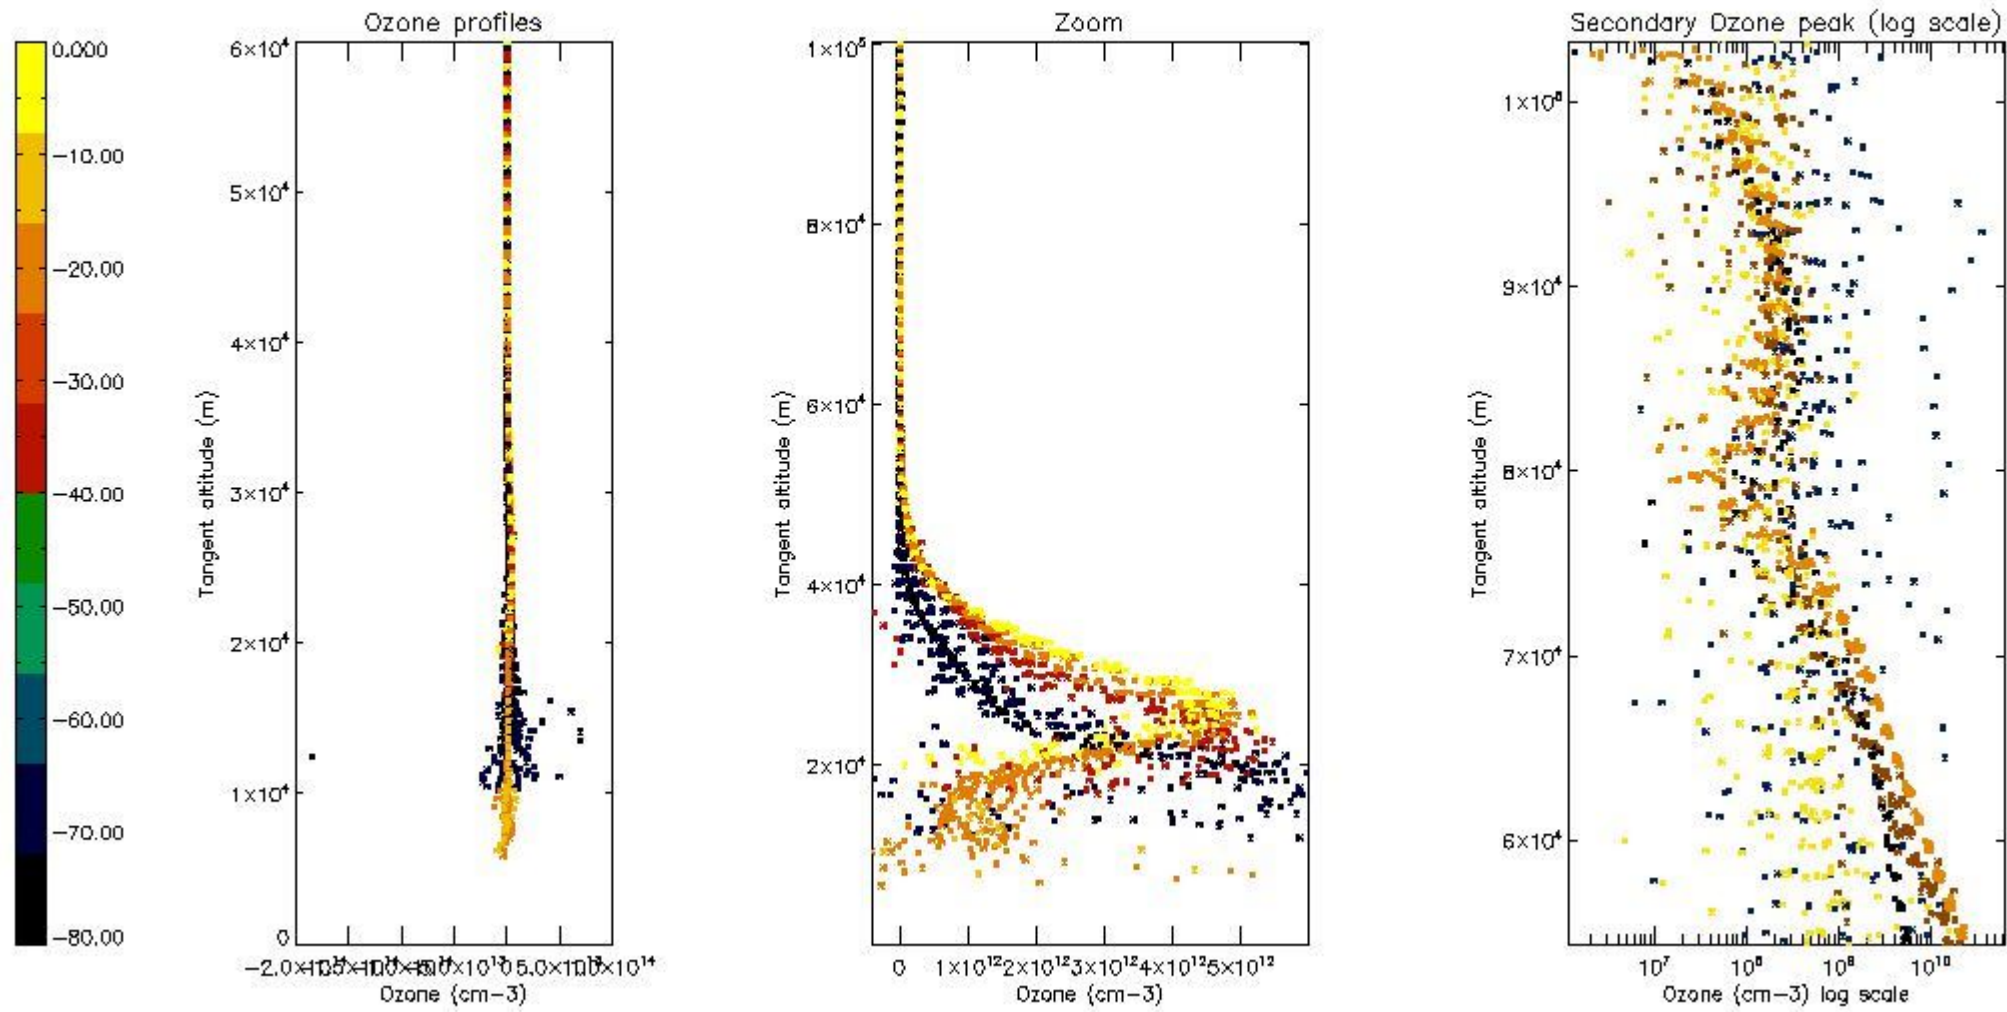

STD < 10	7
STD < 5	4

5.2 Plot ozone profiles for all STD (dark without errors)

The colorbar represents the latitude.

5.3 Plot ozone profiles where STD < 20% (dark without errors)

The colorbar represents the latitude.