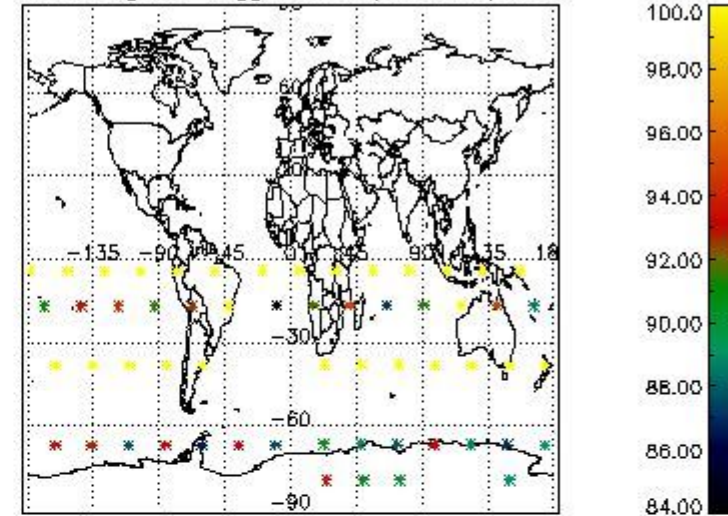

3.1 Plot quality information per product (time dependant)

3.2 Plot quality information per product (world map)

Percentage of flagged data per O3 profile

Percentage of flagged data per H2O profile

Percentage of flagged data per NO2 profile