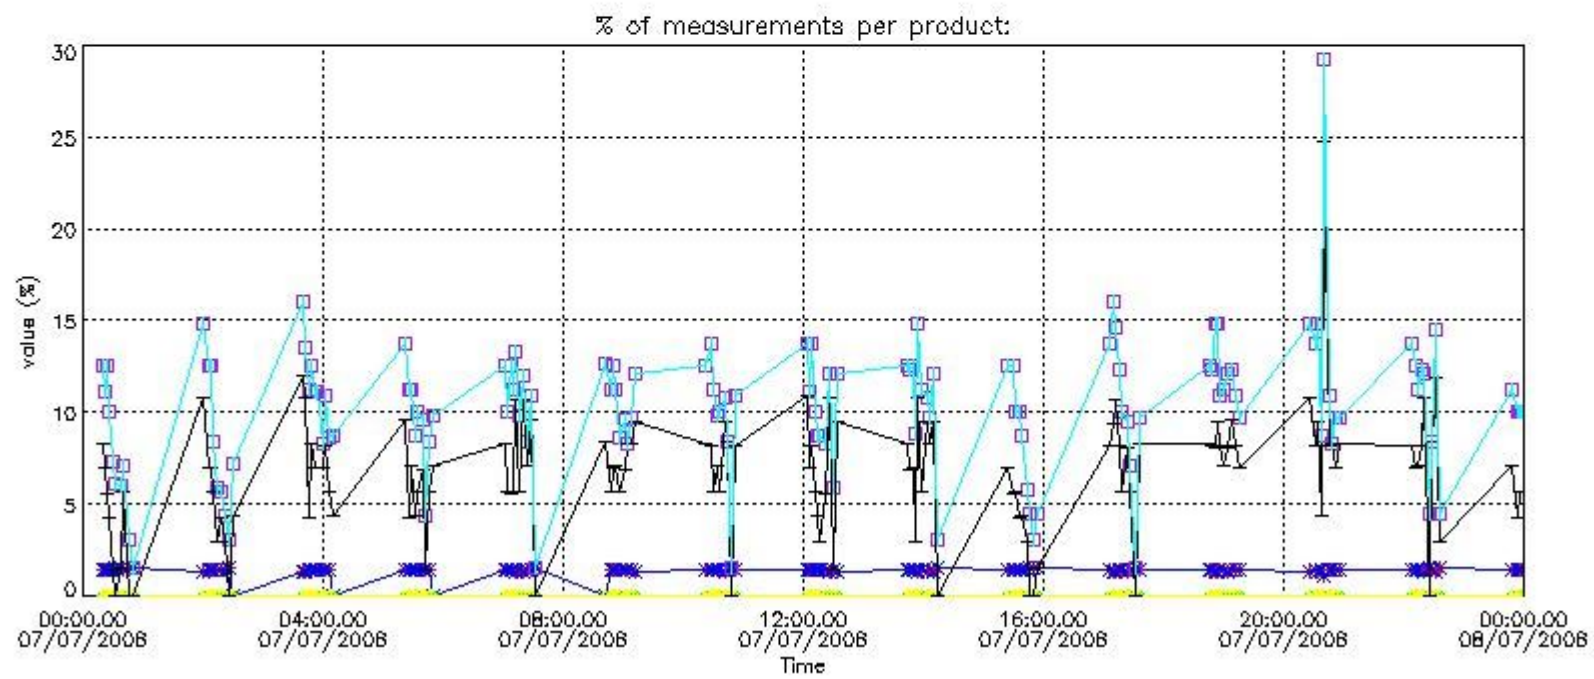

4.2 Plot quality information per product coming from level 1b processing (world map)

4.2.1 Plot level 1 quality information per product (world map): ENVISAT ASCENDING passes