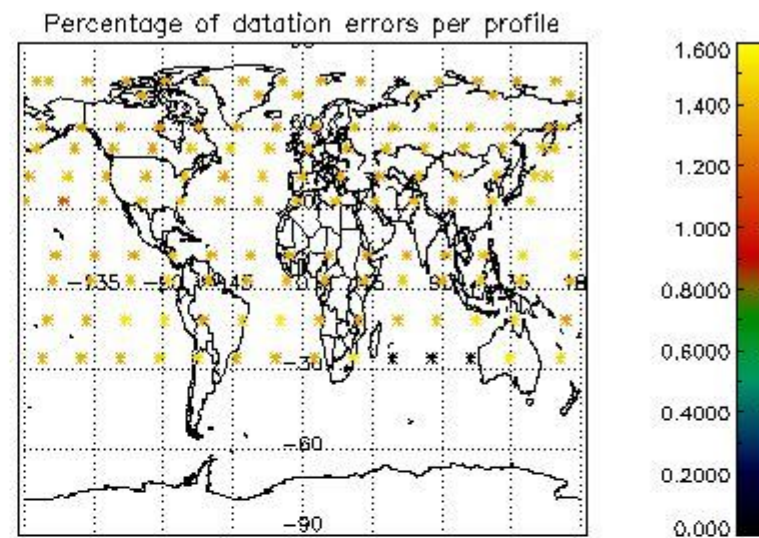

5. Trace gas profiles

5.1 Ozone statistics based on quality of products

The final quality of the products can be "measured" using the STD (Standard Deviation) attached to every point profile. This information is written to the parameter GOM_NL__2P/NL_LOCAL_SPECIES_DENSITY/o3_std of the level 2 products. The table below shows the statistics for given STD ranges.

The statistics are given with respect to the overall valid production:

- Products without fatal errors: GOM_NL__2P/MPH/PRODUCT_ERR=0
- Valid point profile: GOM_NL__2P/NL_LOCAL_SPECIES_DENSITY/pcd(0)=0

The 'Criteria' is applied to valid points of dark limb products:

- Products in dark limb illumination condition: GOM_NL__2P/NL_SUMMARY_QUALITY/obs_ill_cond=0
- Products without fatal errors: GOM_NL__2P/MPH/PRODUCT_ERR=0
- Valid point profile: GOM_NL__2P/NL_LOCAL_SPECIES_DENSITY/pcd(0)=0

So, the table below shows the percentage of dark limb and valid observations for each criteria with respect to the overall valid daily observations.

Criteria	% of total production
All STD	23
STD < 20	10