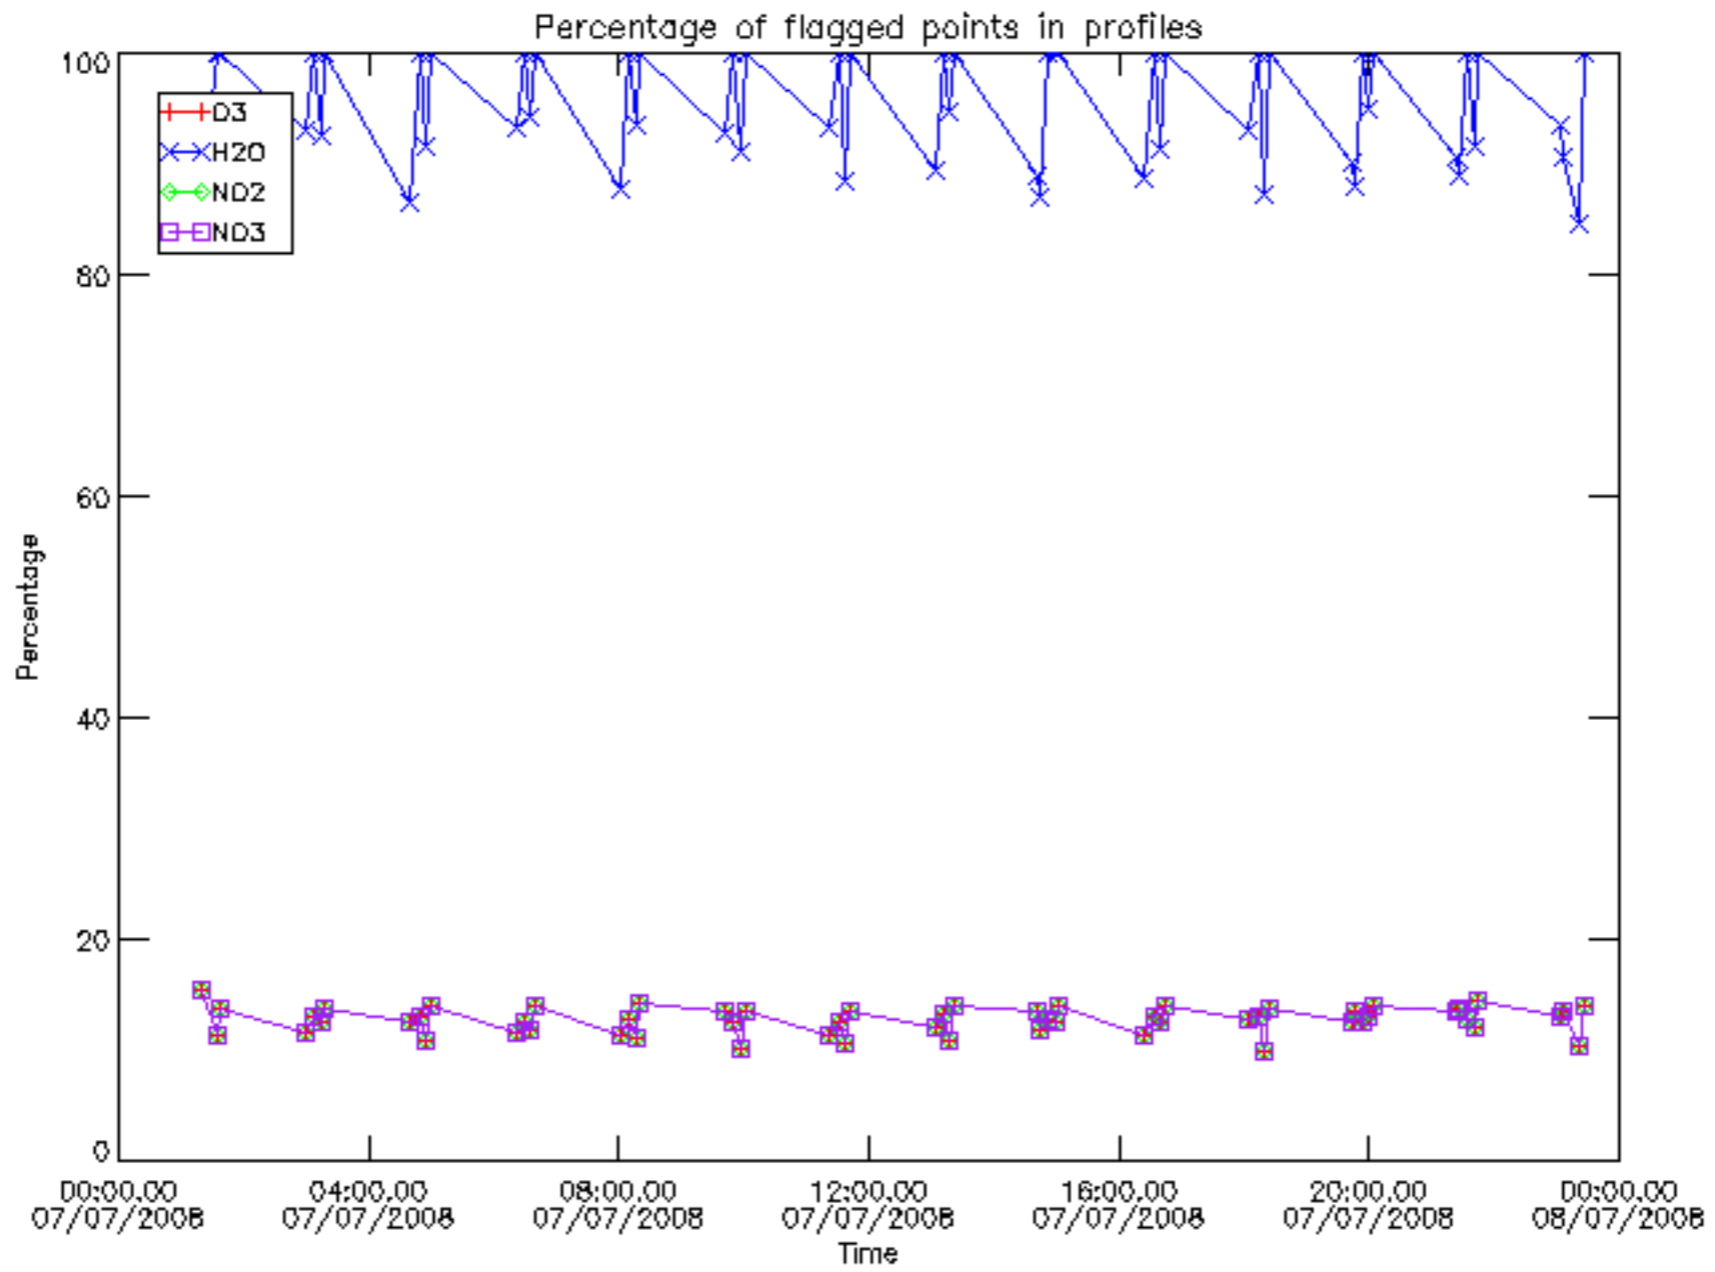

Percentage of flagged data per D3 profile

Percentage of flagged data per H2O profile