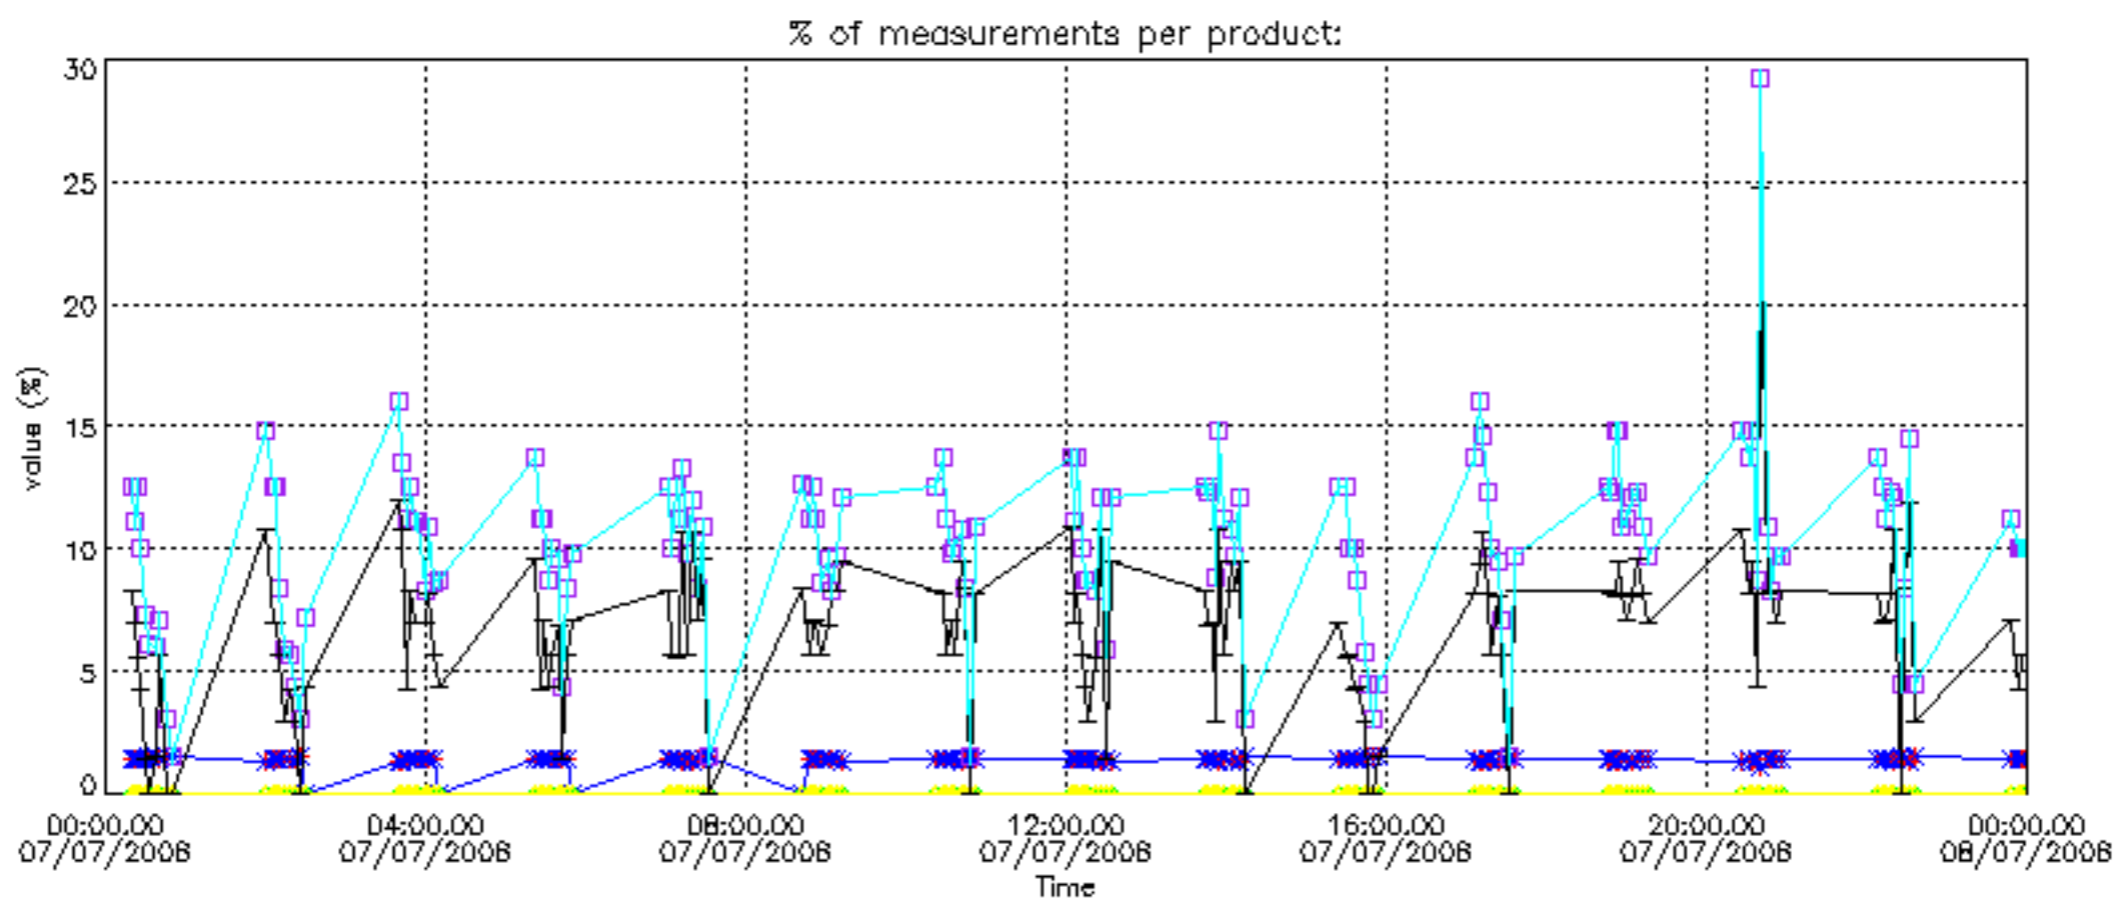

Percentage of cosmic ray hits per profile

Percentage of datation errors per profile