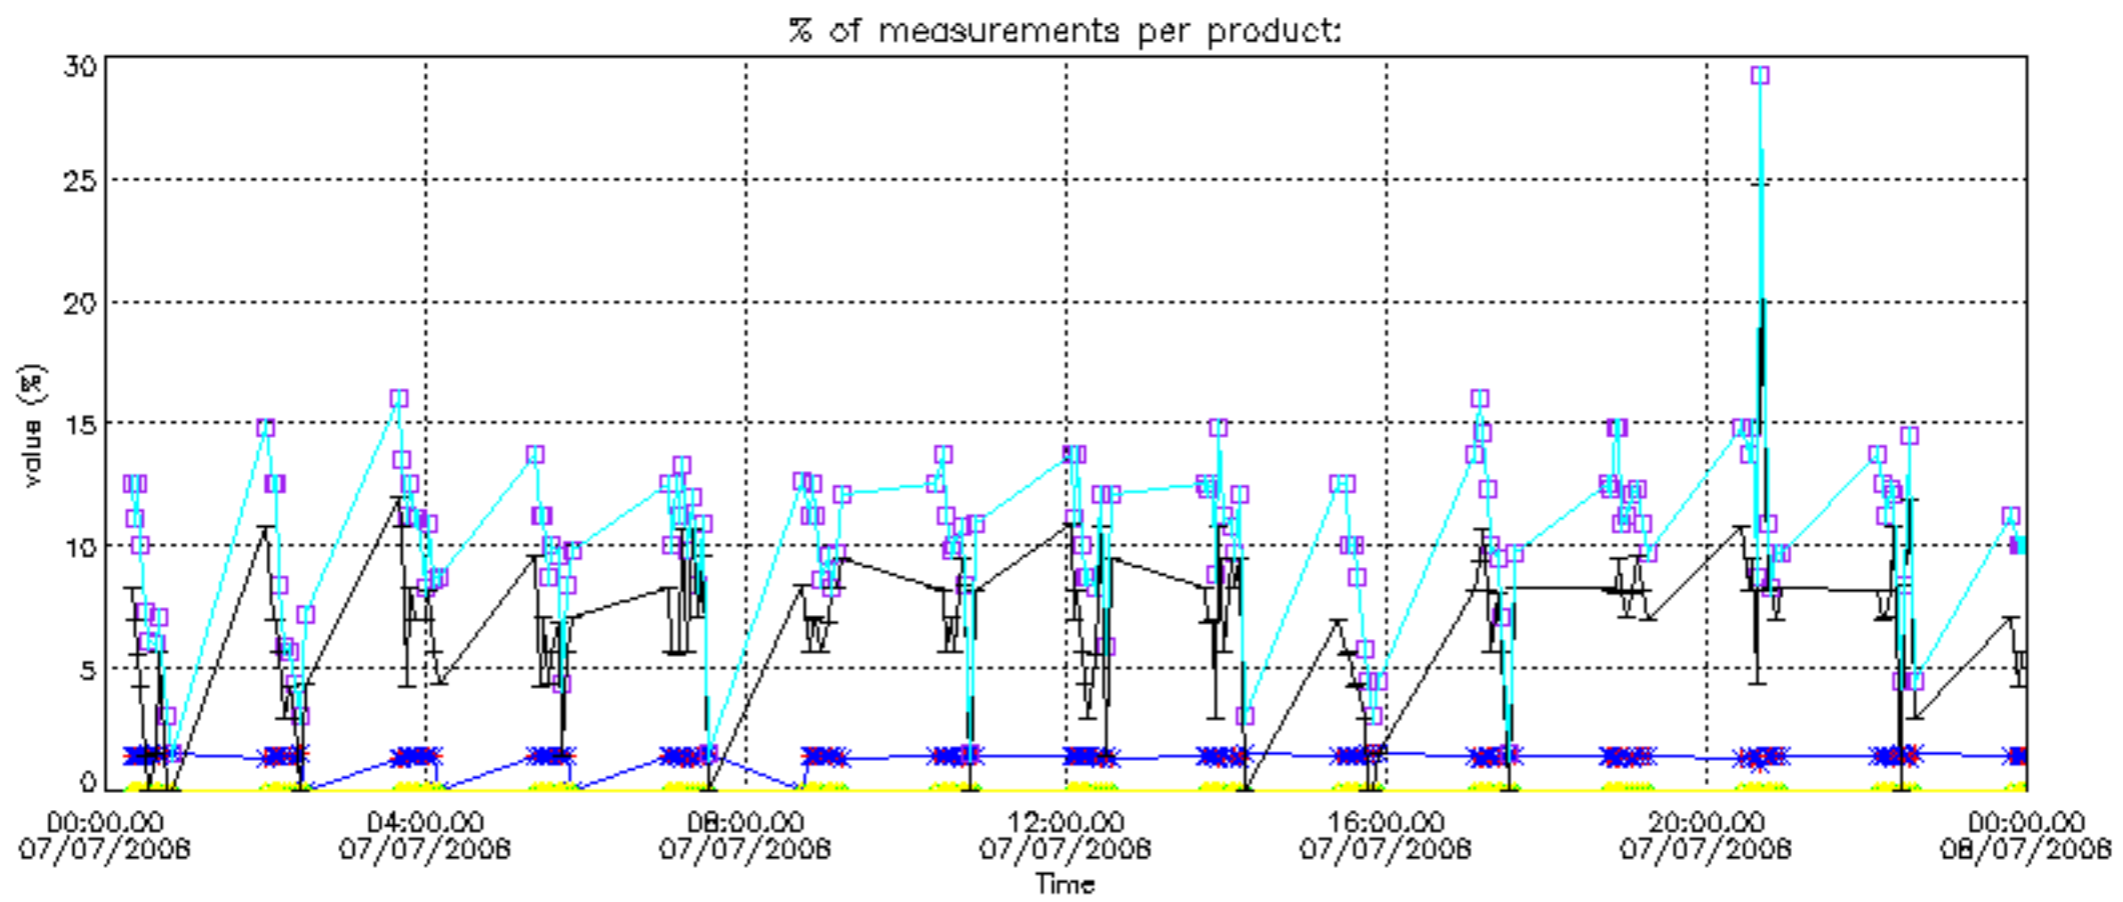

Percentage of cosmic ray hits per profile

Percentage of datation errors per profile