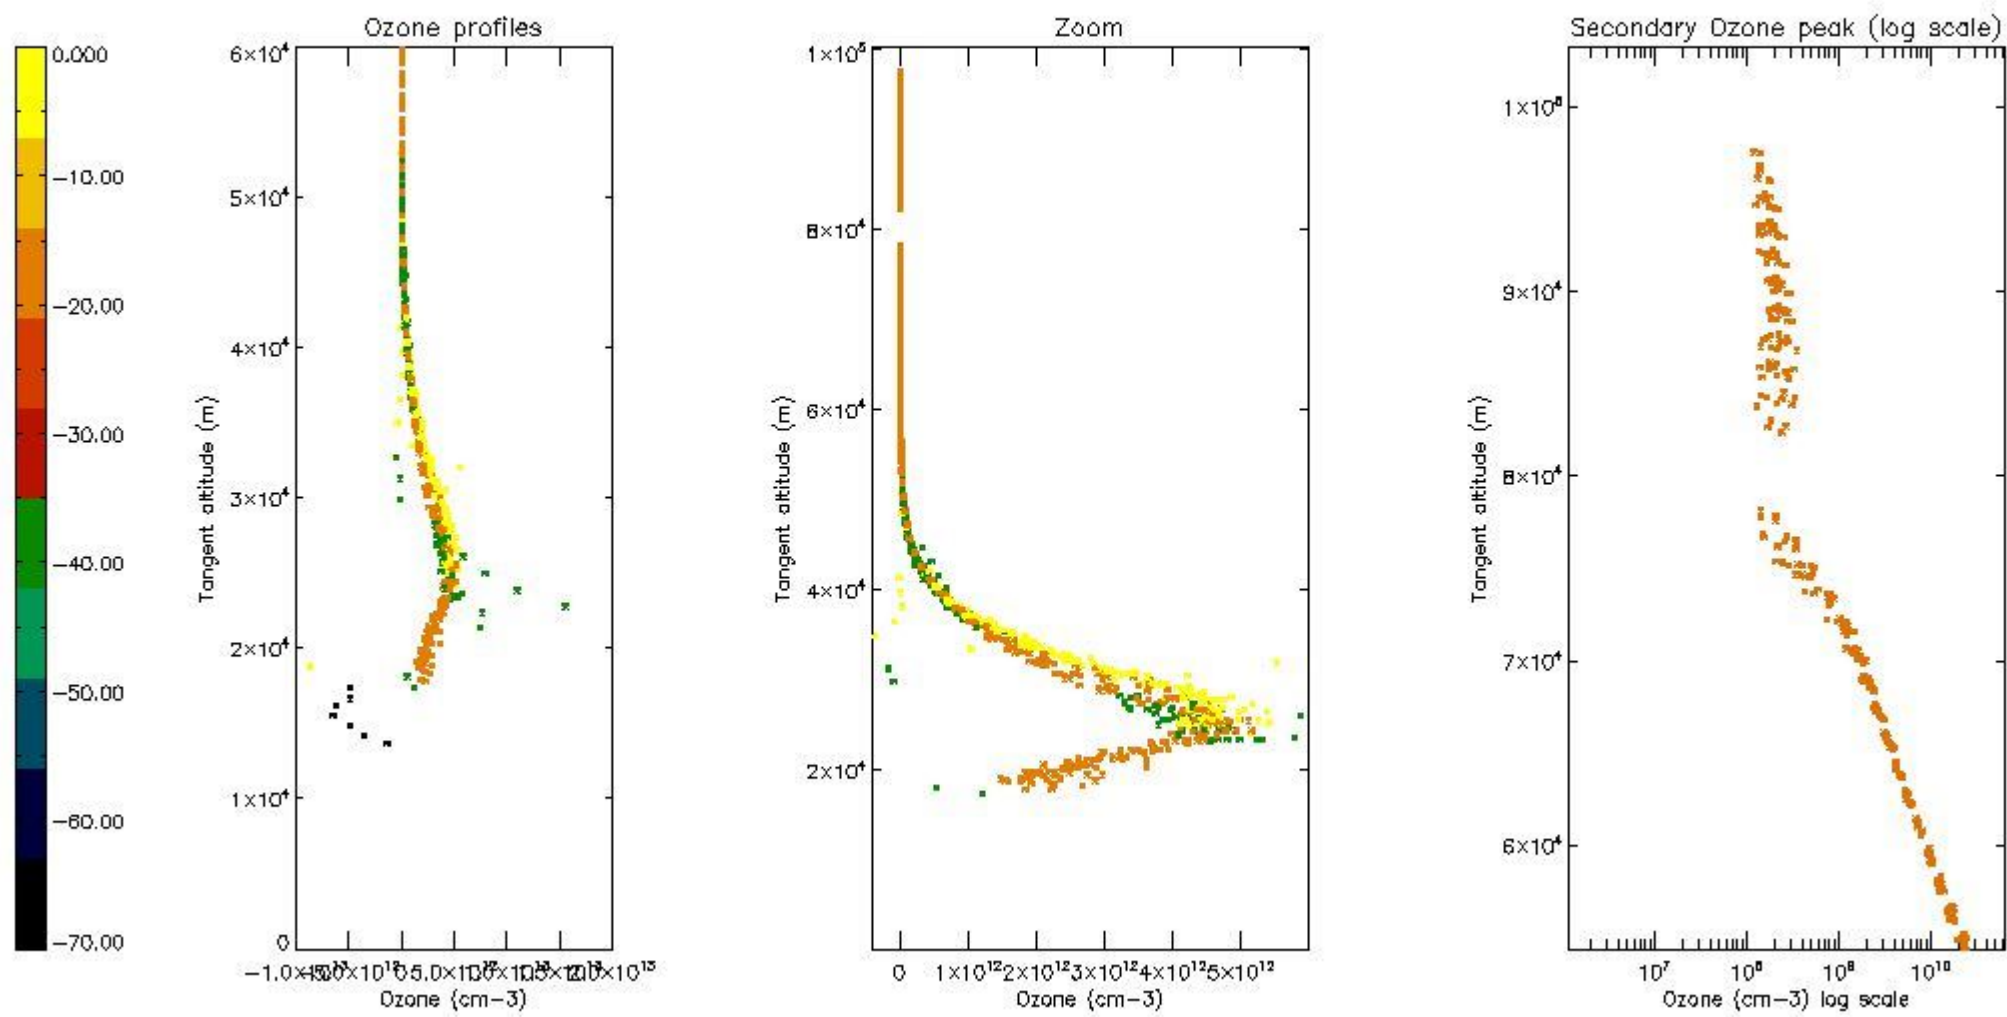

STD < 10	6
STD < 5	3

5.2 Plot ozone profiles for all STD (dark without errors)

The colorbar represents the latitude.

5.3 Plot ozone profiles where STD < 20% (dark without errors)

The colorbar represents the latitude.

5.4 Plot ozone profiles where $STD < 10\%$ (dark without errors)

The colorbar represents the latitude.

5.5 Plot ozone profiles where STD < 5% (dark without errors)

The colorbar represents the latitude.

5.6 Plot NO₂ profiles for all STD (dark without errors)