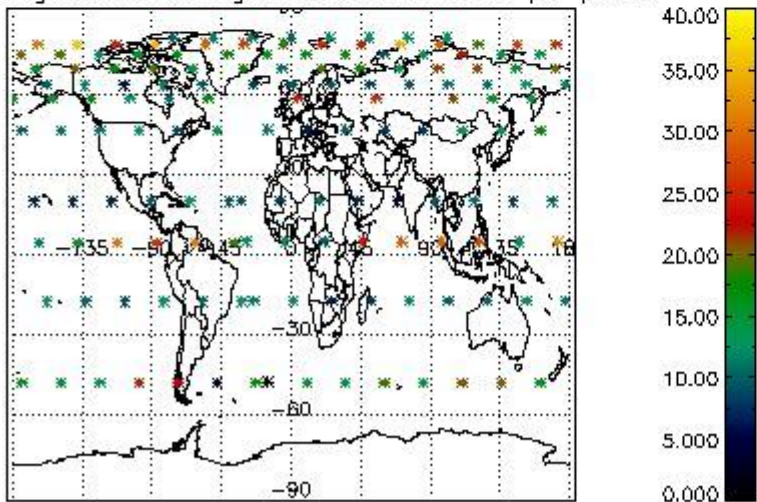

Percentage of star falling outside central band per profile