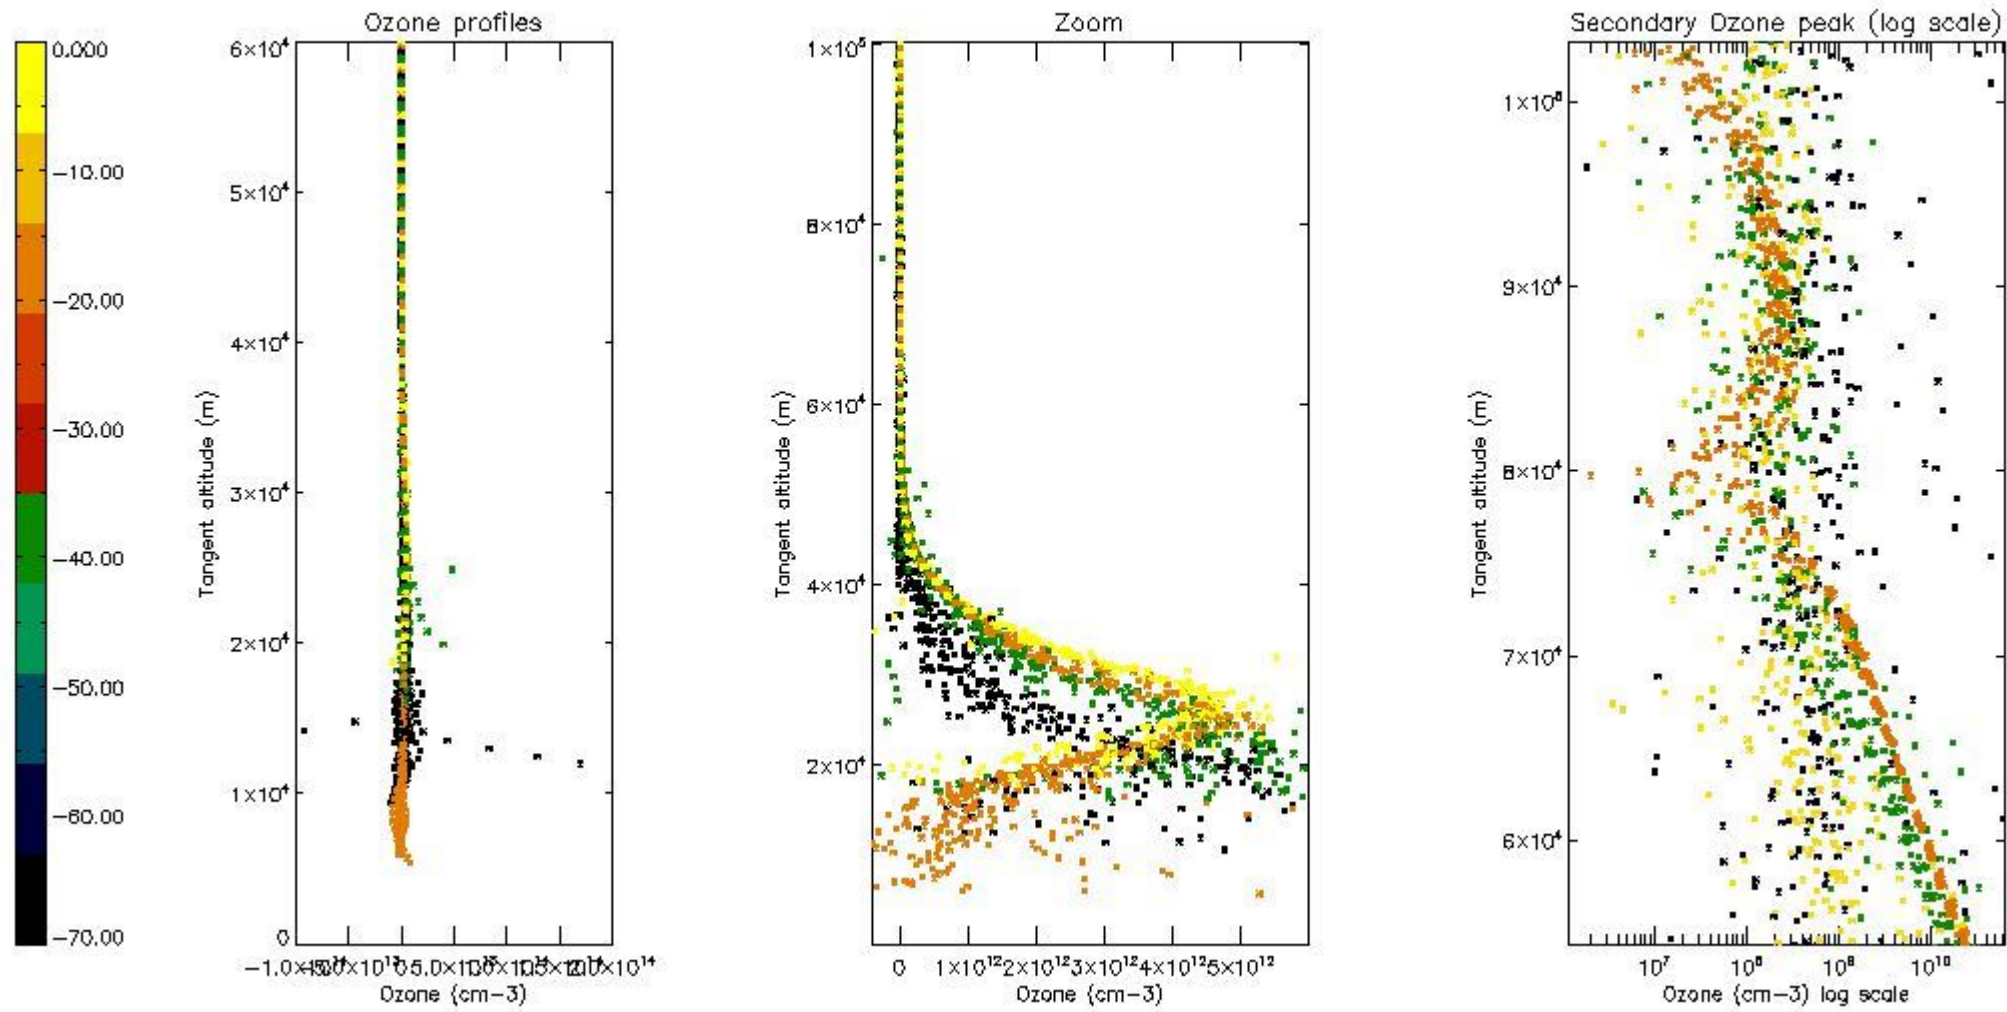

STD < 10	6
STD < 5	3

5.2 Plot ozone profiles for all STD (dark without errors)

The colorbar represents the latitude.

5.3 Plot ozone profiles where STD < 20% (dark without errors)

The colorbar represents the latitude.