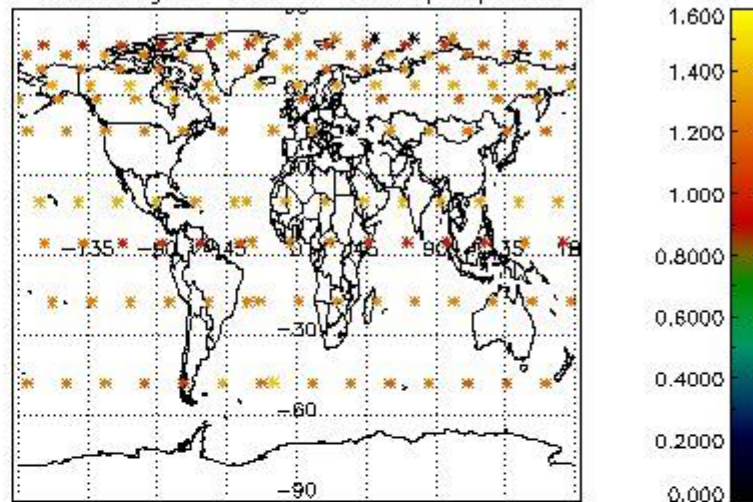

Percentage of datation errors per profile