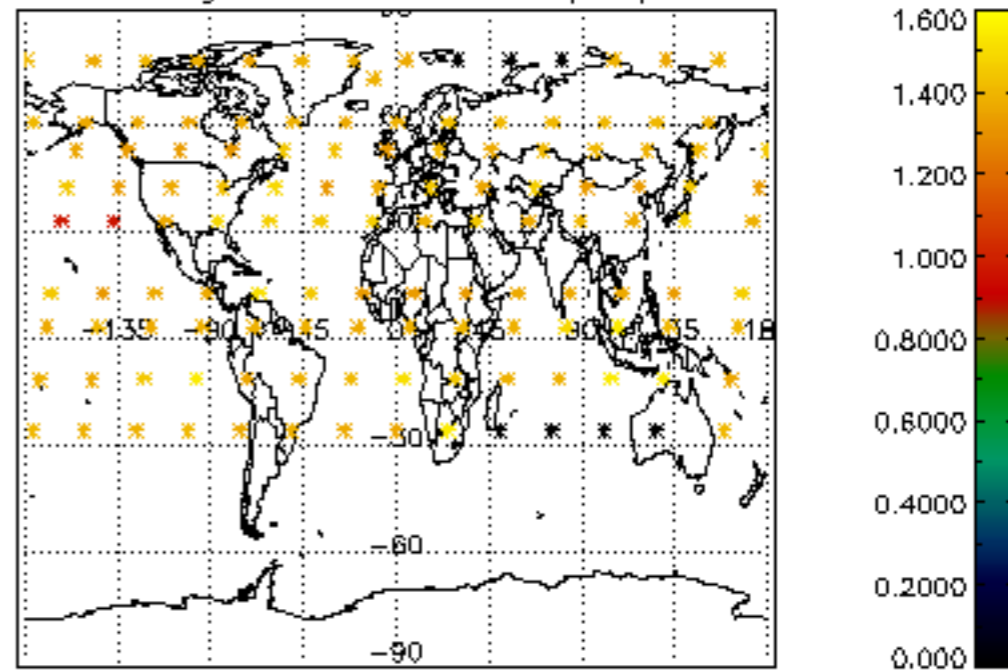

Percentage of datation errors per profile

Percentage of star falling outside central band per profile

Percentage of saturation errors per profile

Percentage of cosmic ray hits per profile

Percentage of datation errors per profile