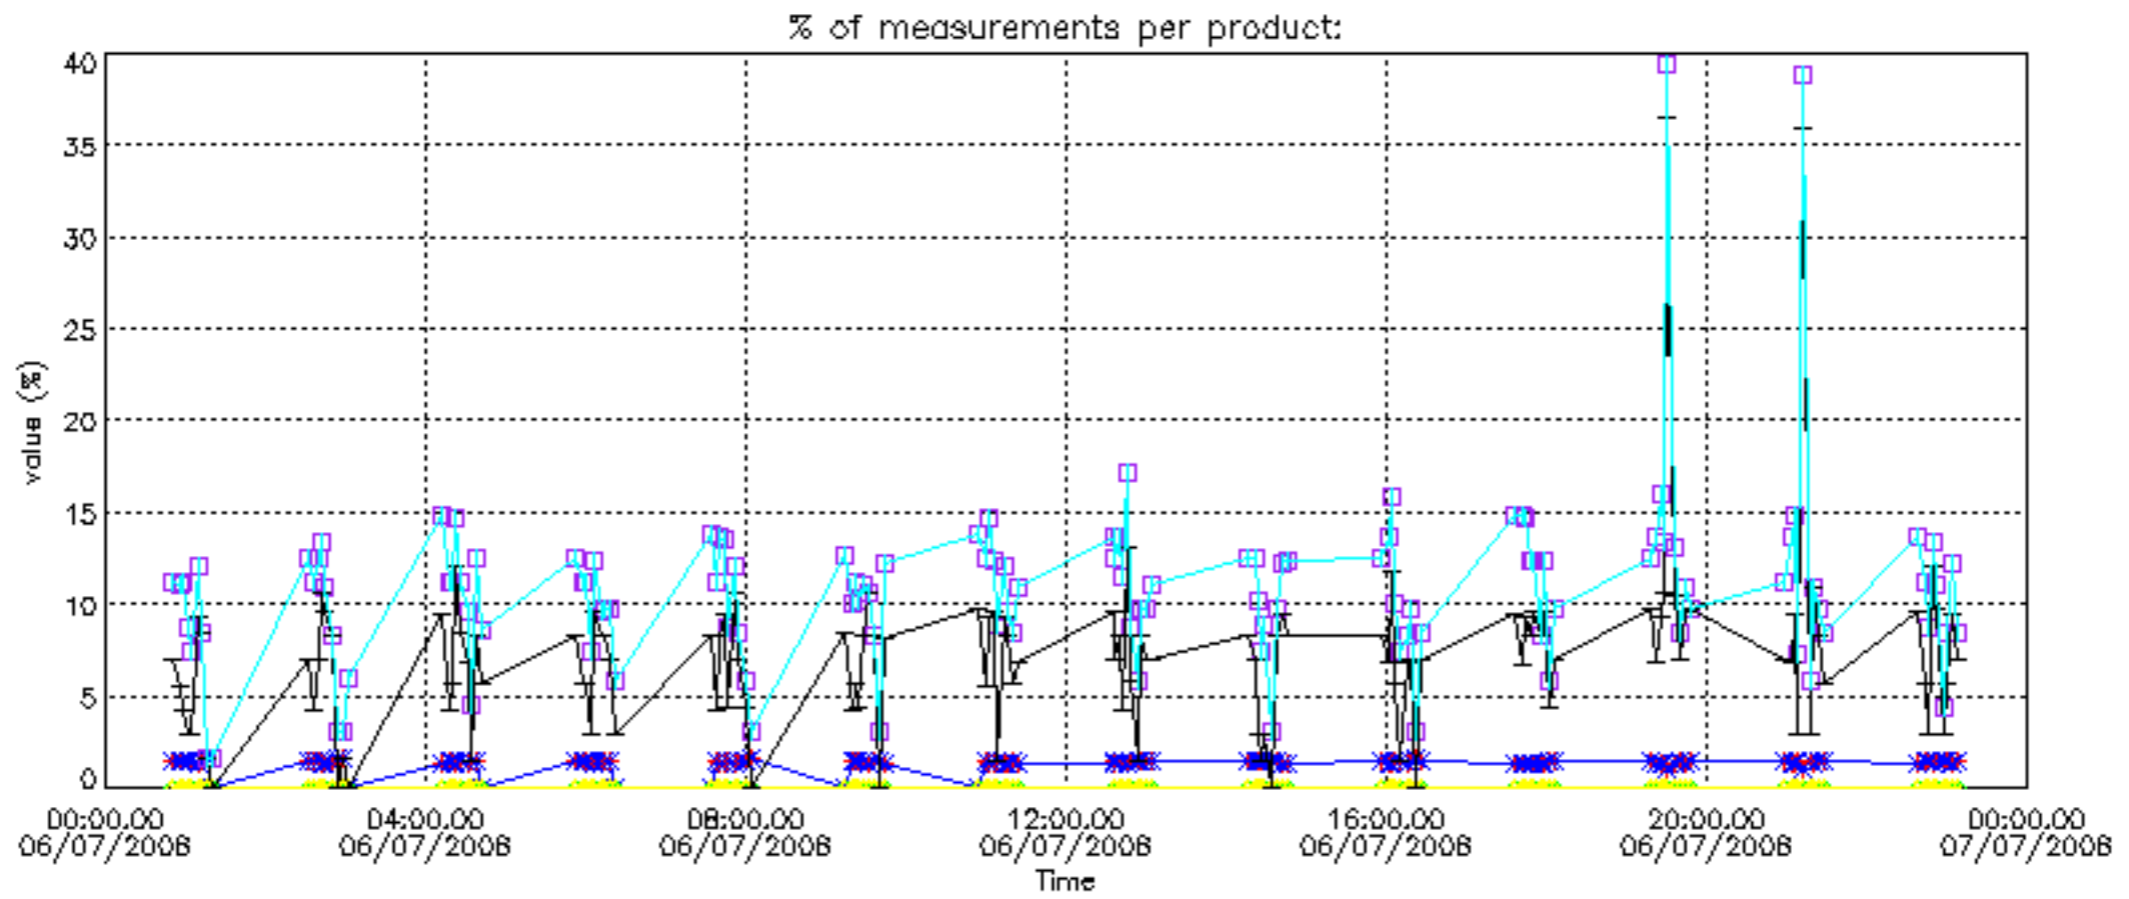

Percentage of cosmic ray hits per profile

Percentage of datation errors per profile