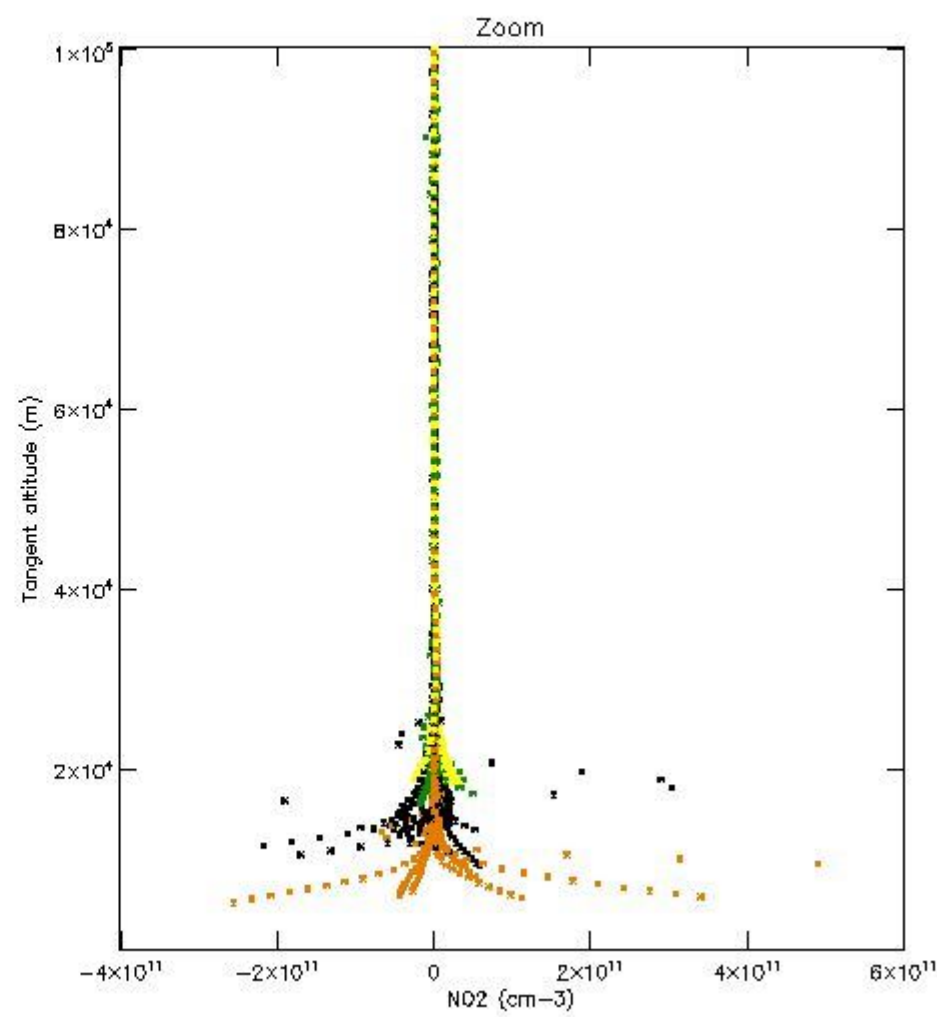

5.7 Plot NO3 profiles for all STD (dark without errors)

The colorbar represents the latitude.