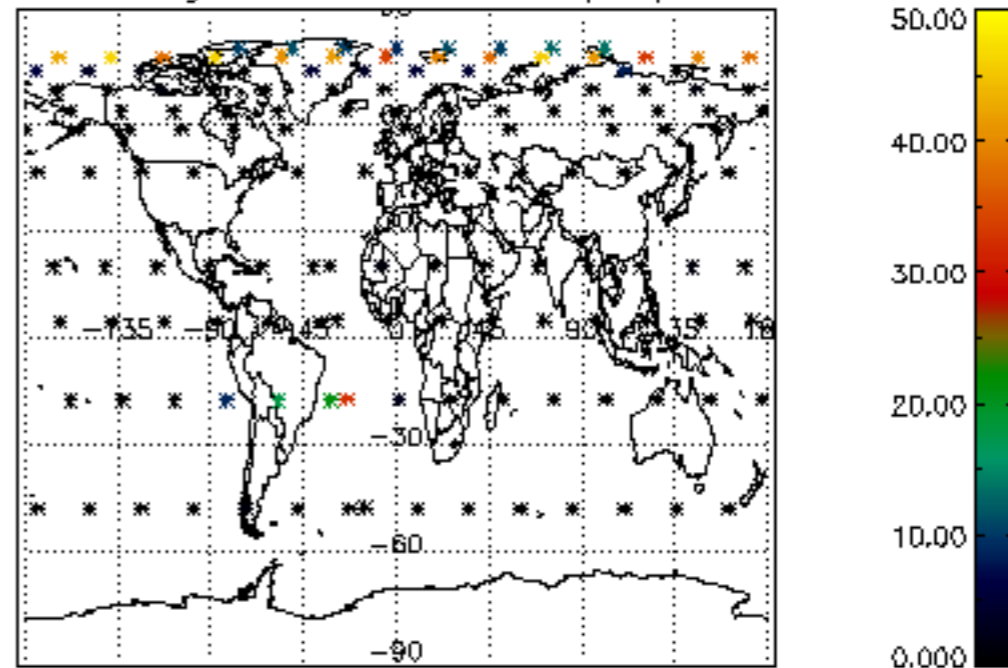

Percentage of datation errors per profile

Percentage of saturation errors per profile