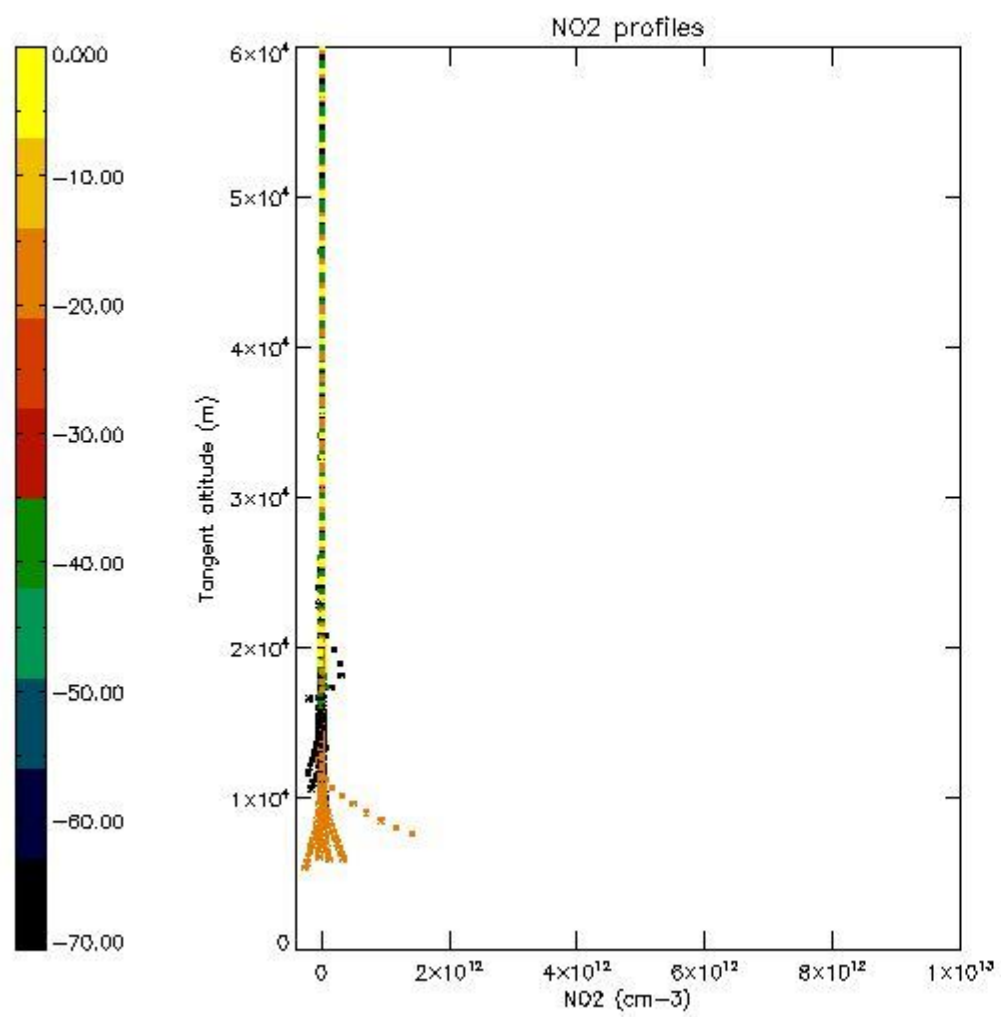

5.7 Plot NO3 profiles for all STD (dark without errors)

The colorbar represents the latitude.