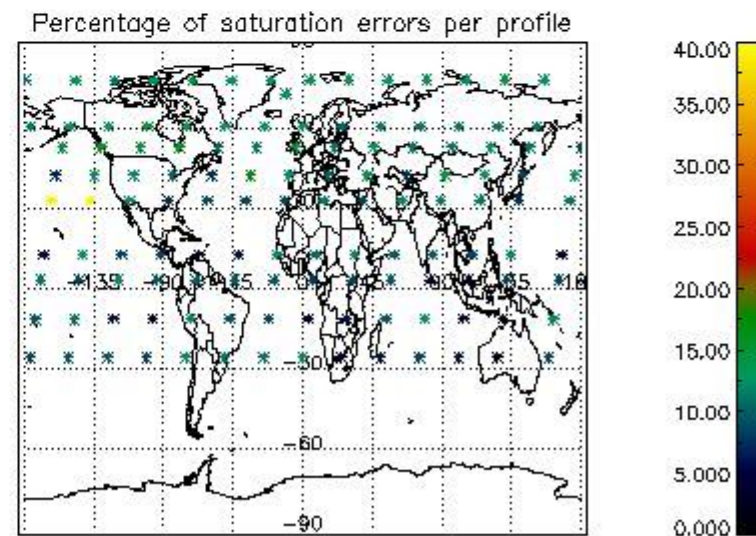

Percentage of datation errors per profile

Percentage of star falling outside central band per profile

Percentage of saturation errors per profile

4.2.2 Plot level 1 quality information per product (world map): ENVISAT DESCENDING passes