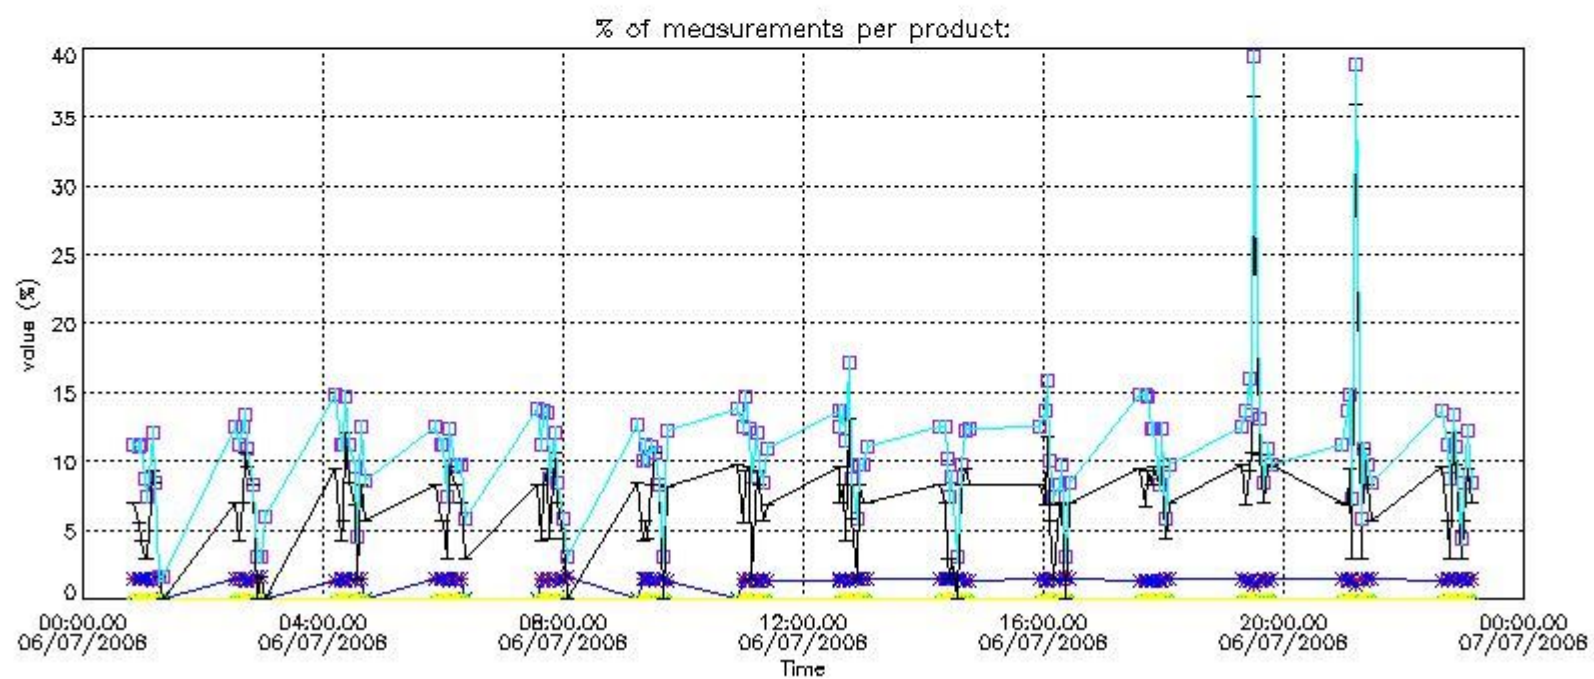

4.2 Plot quality information per product coming from level 1b processing (world map)

4.2.1 Plot level 1 quality information per product (world map): ENVISAT ASCENDING passes