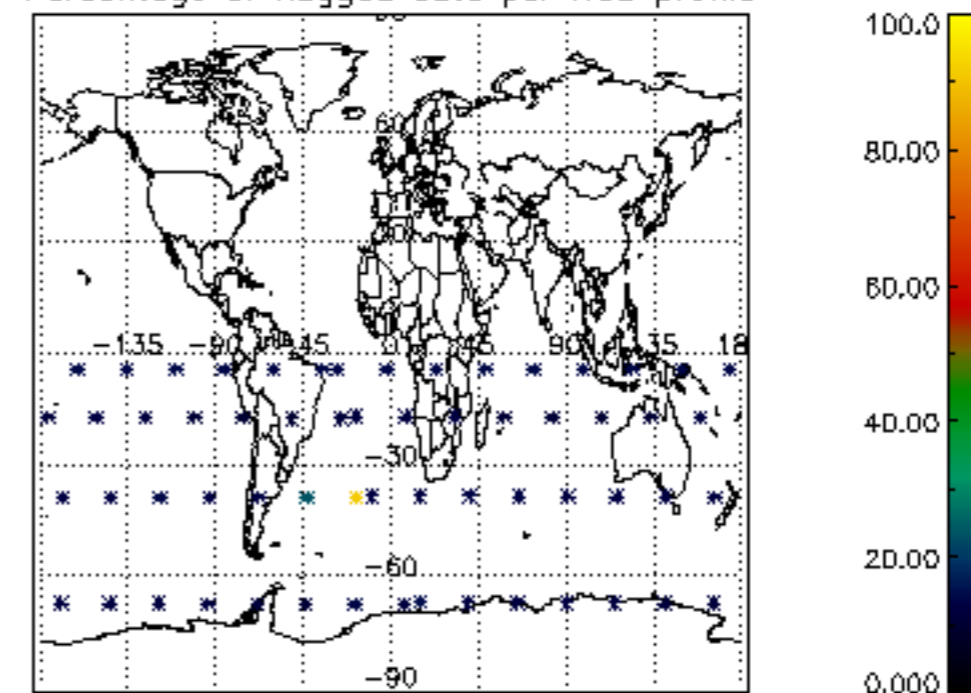

Percentage of flagged data per NO3 profile