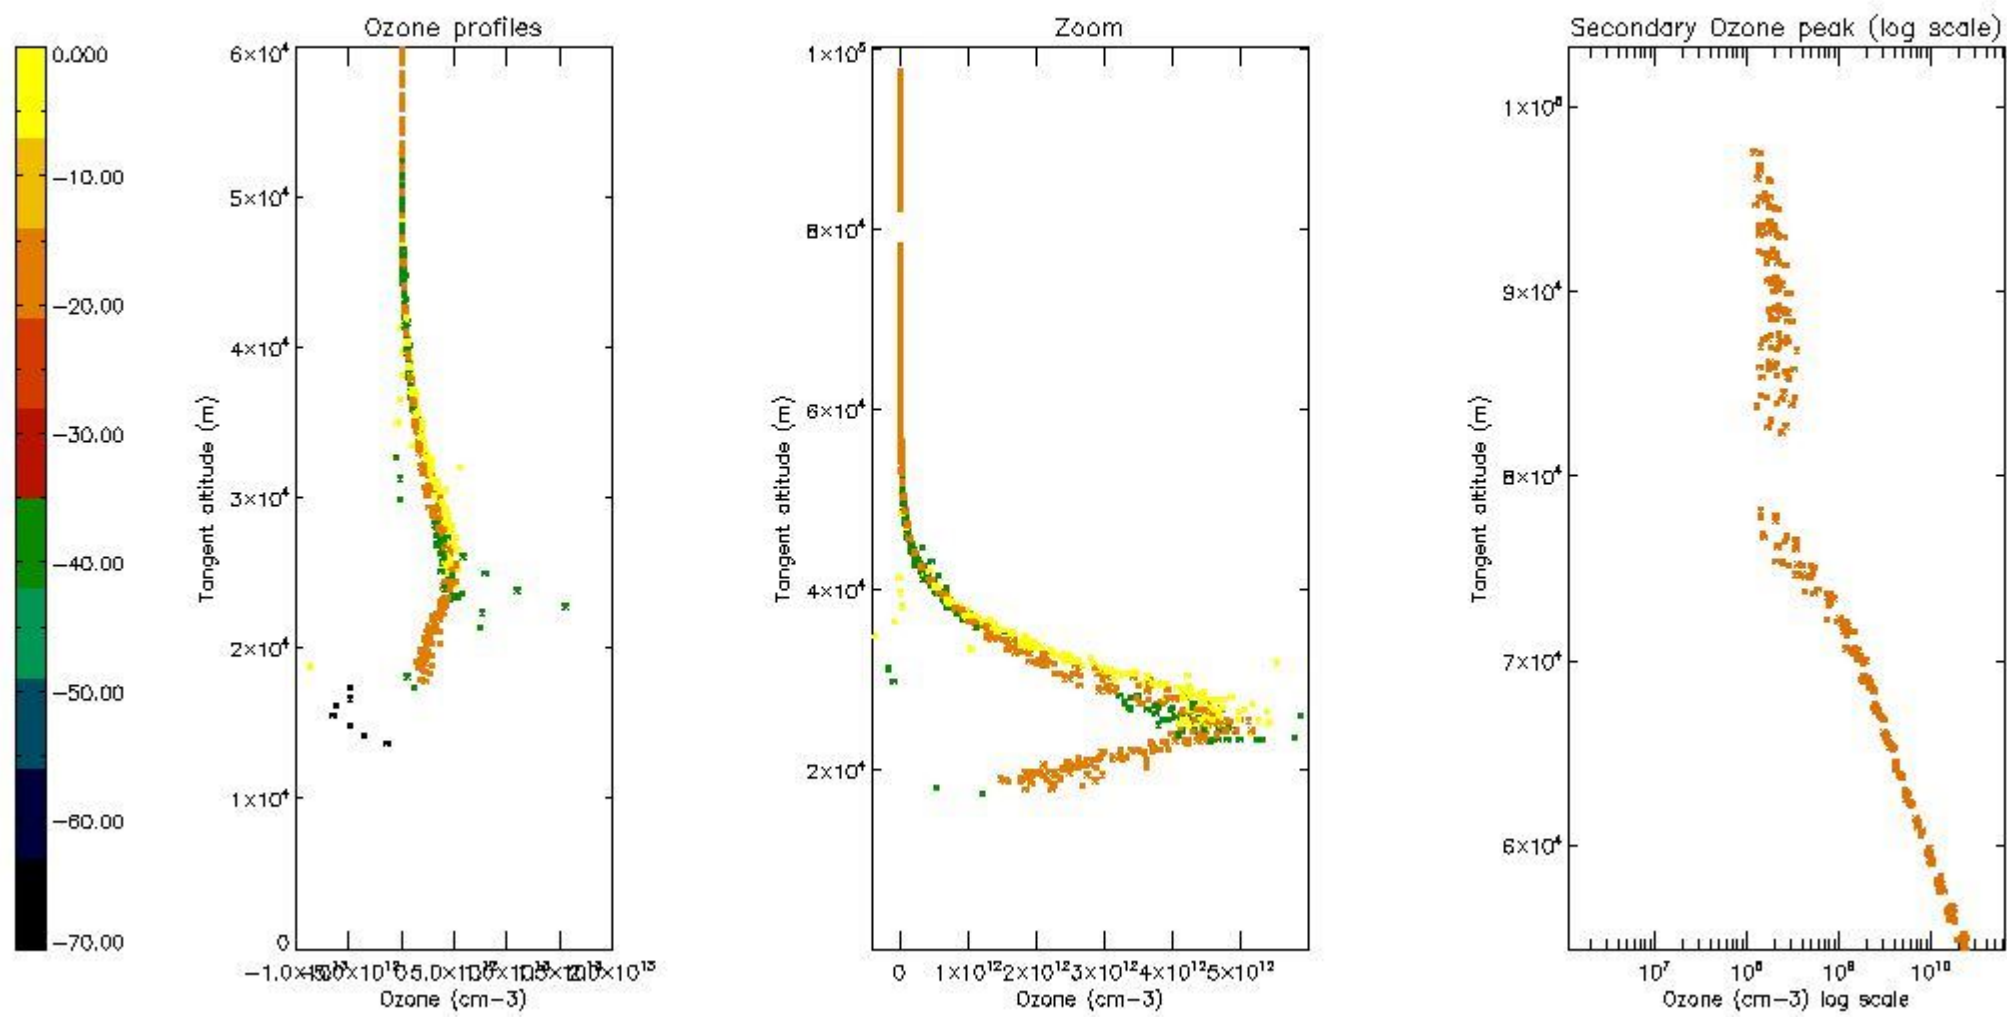

5.5 Plot ozone profiles where STD < 5% (dark without errors)

The colorbar represents the latitude.