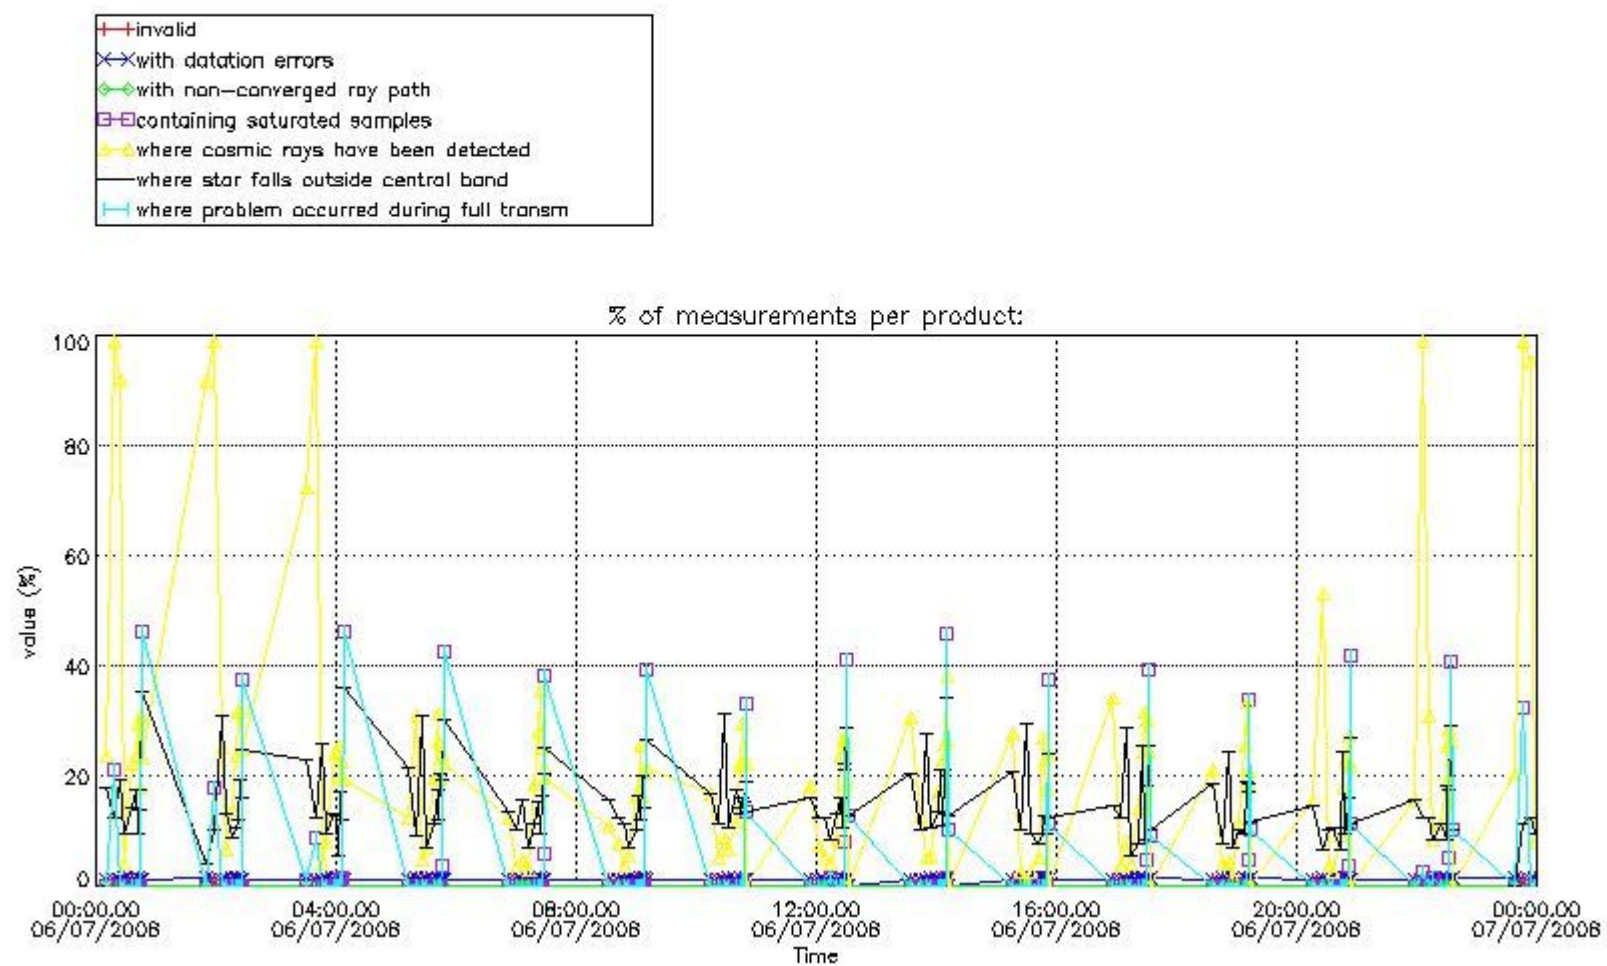

4.1.2 Plot level 1 quality information per product (time dependant): ENVI SAT DESCENDING passes