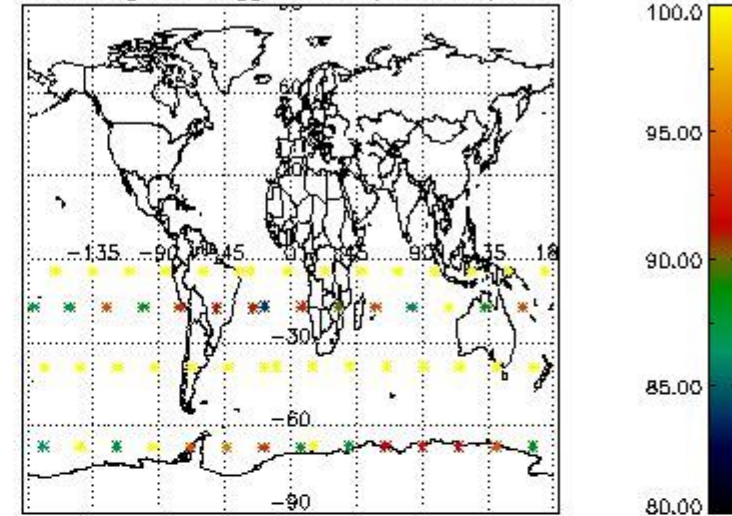

3.1 Plot quality information per product (time dependant)

3.2 Plot quality information per product (world map)

Percentage of flagged data per O3 profile

Percentage of flagged data per H2O profile

Percentage of flagged data per NO2 profile