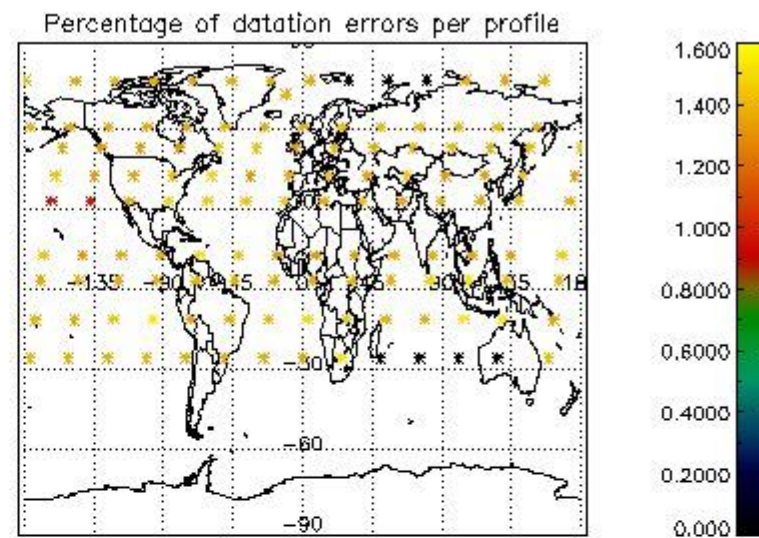

Percentage of datation errors per profile

Percentage of star falling outside central band per profile

Percentage of saturation errors per profile

4.2.2 Plot level 1 quality information per product (world map): ENVISAT DESCENDING passes