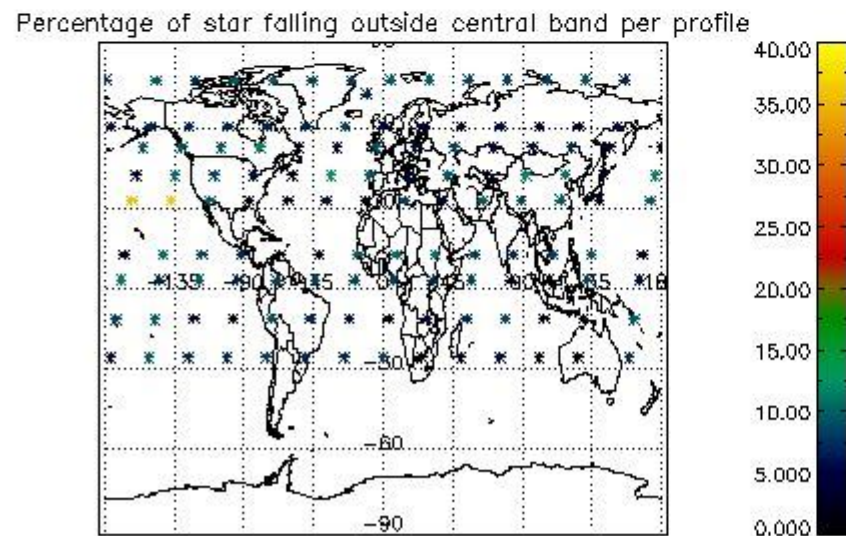

Percentage of datation errors per profile

Percentage of star falling outside central band per profile

Percentage of saturation errors per profile

4.2.2 Plot level 1 quality information per product (world map): ENVISAT DESCENDING passes