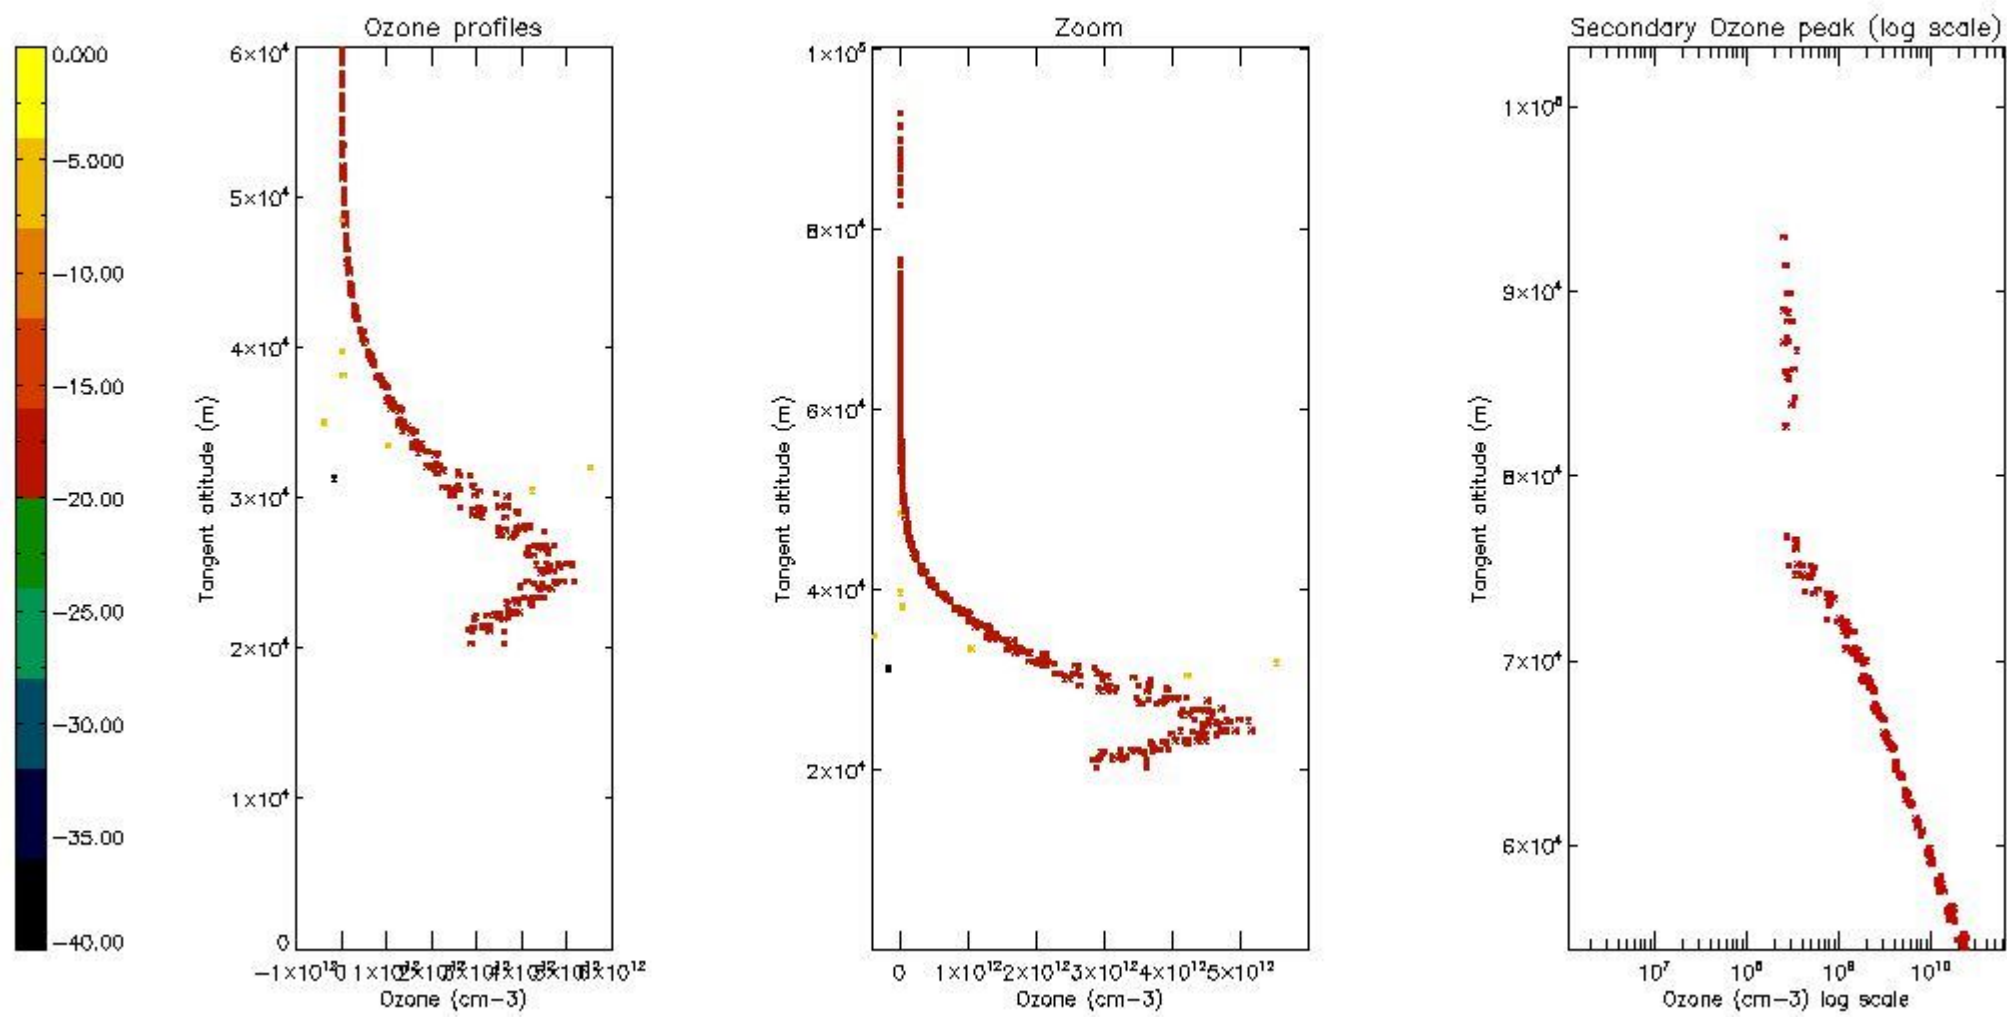

5.6 Plot NO₂ profiles for all STD (dark without errors)

The colorbar represents the latitude.