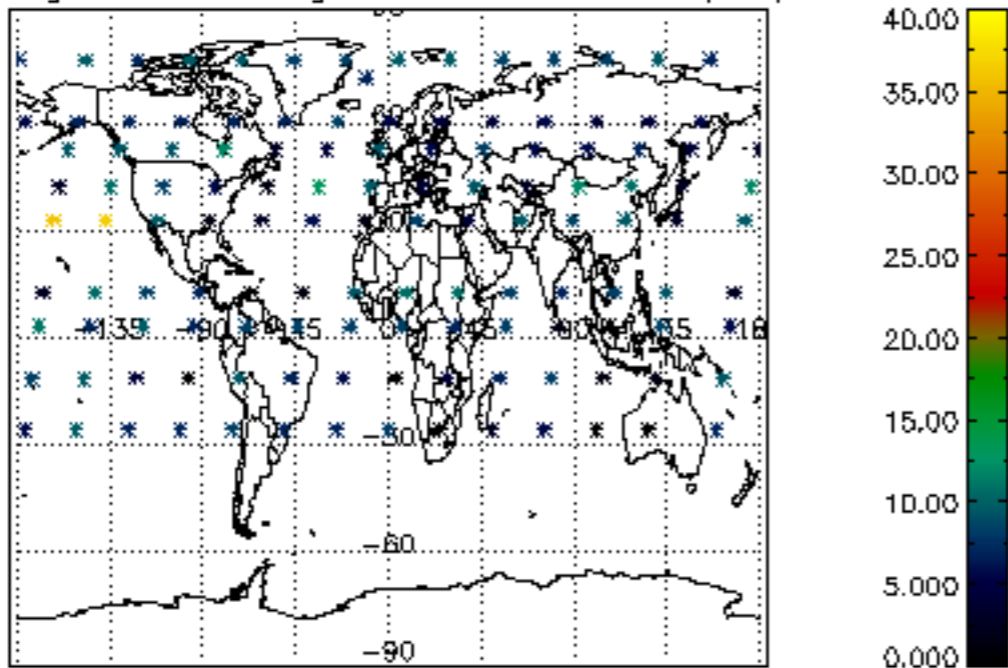

Percentage of star falling outside central band per profile