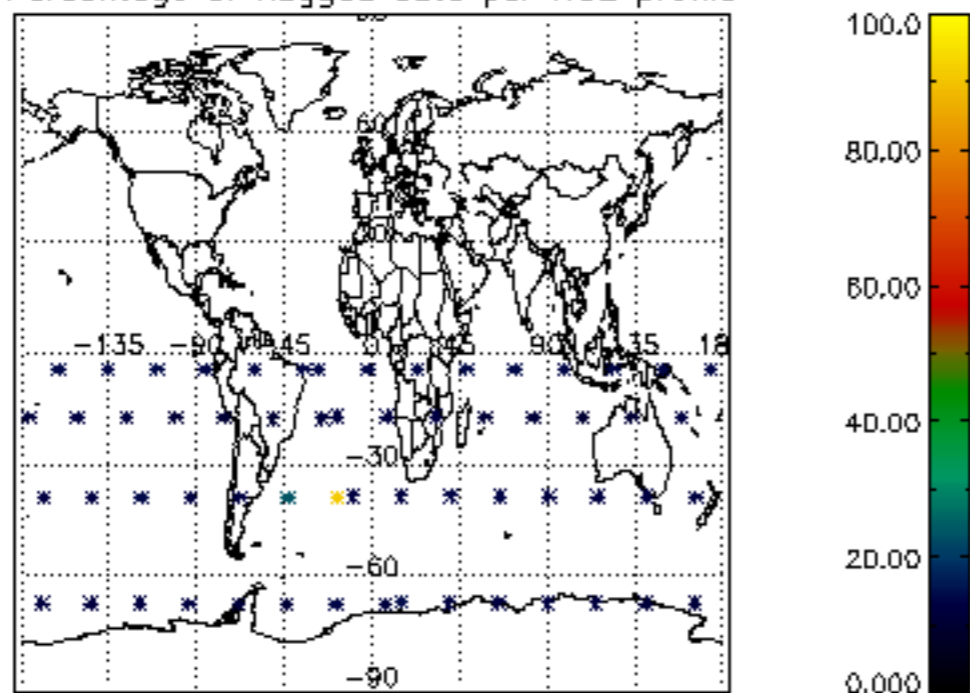

Percentage of flagged data per NO2 profile