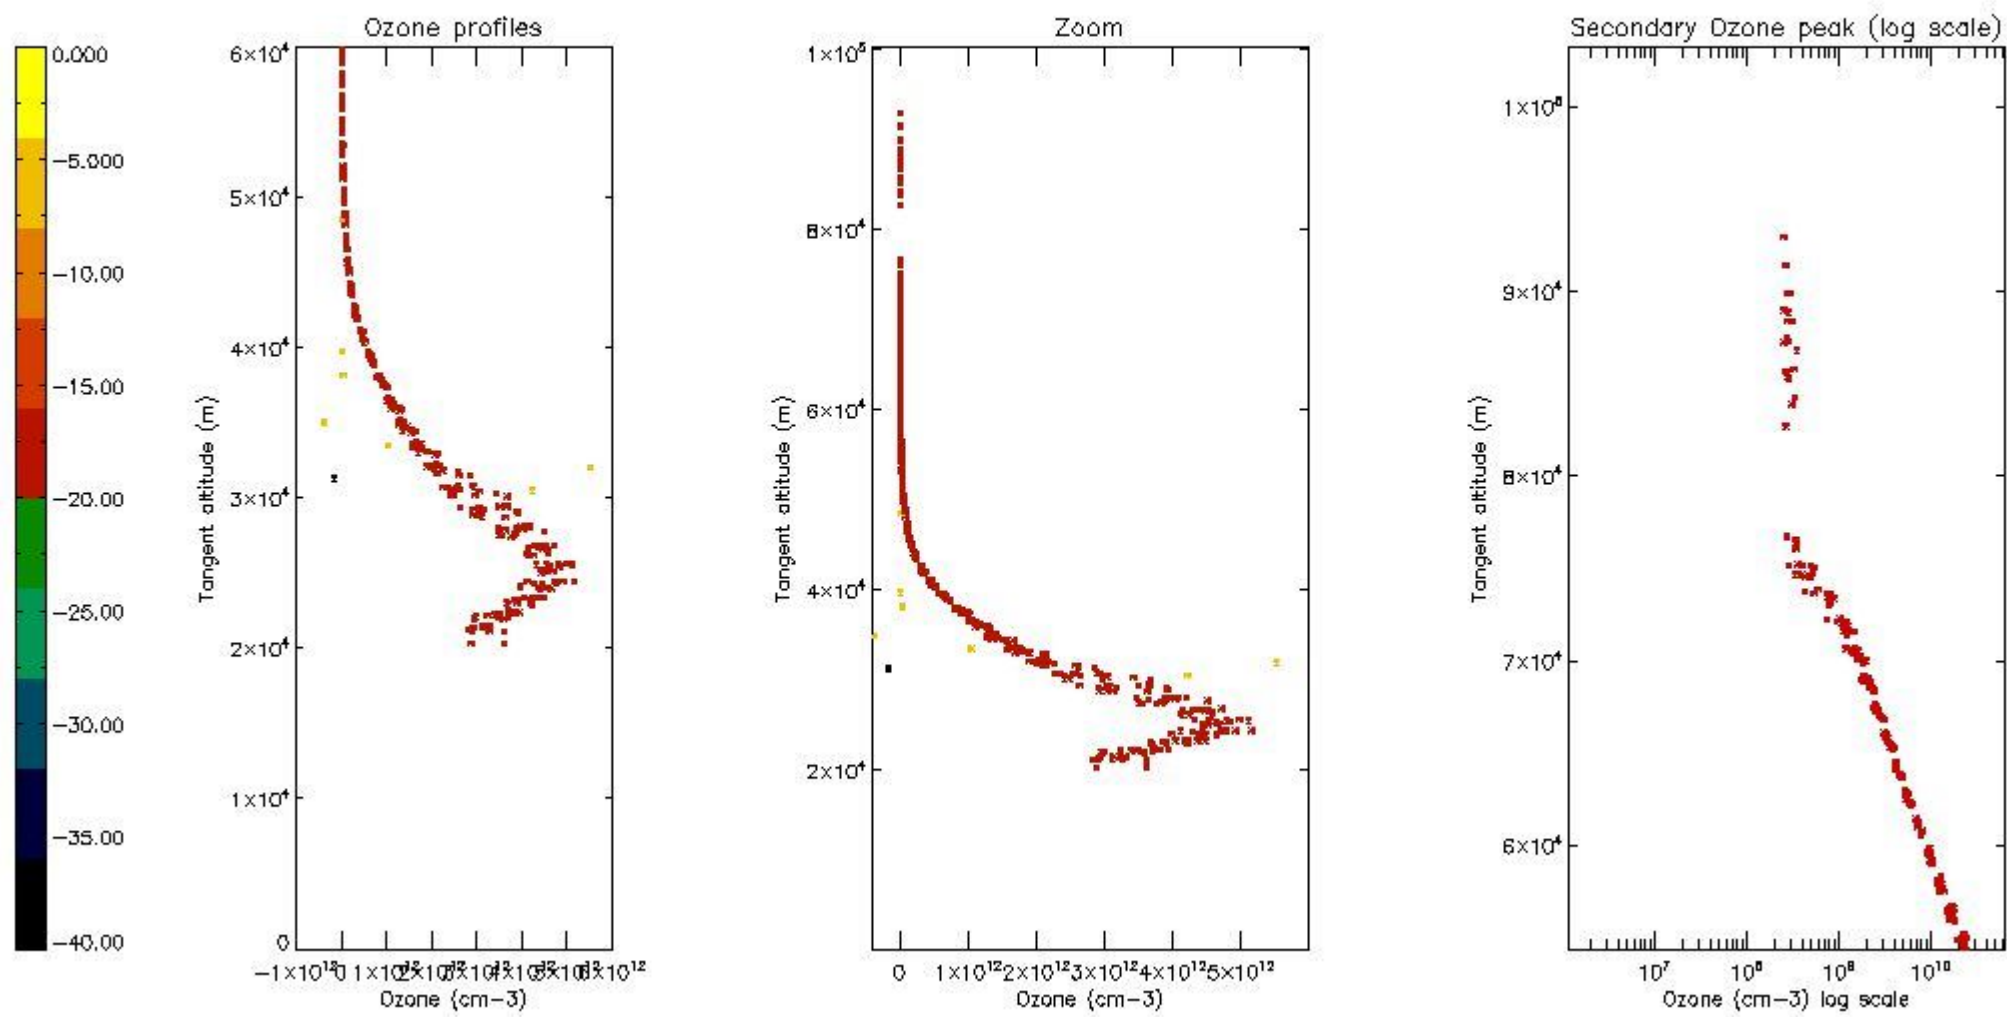

STD < 10	6
STD < 5	3

5.2 Plot ozone profiles for all STD (dark without errors)

The colorbar represents the latitude.

5.3 Plot ozone profiles where STD < 20% (dark without errors)

The colorbar represents the latitude.

5.4 Plot ozone profiles where $STD < 10\%$ (dark without errors)

The colorbar represents the latitude.

5.5 Plot ozone profiles where STD < 5% (dark without errors)

The colorbar represents the latitude.

5.6 Plot NO₂ profiles for all STD (dark without errors)