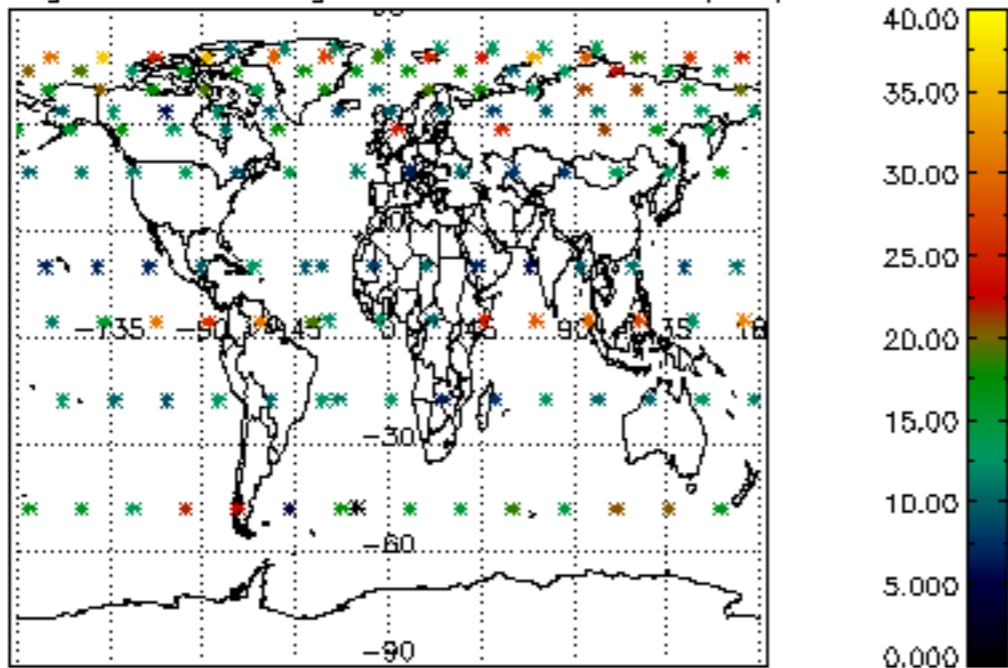

Percentage of cosmic ray hits per profile

Percentage of star falling outside central band per profile