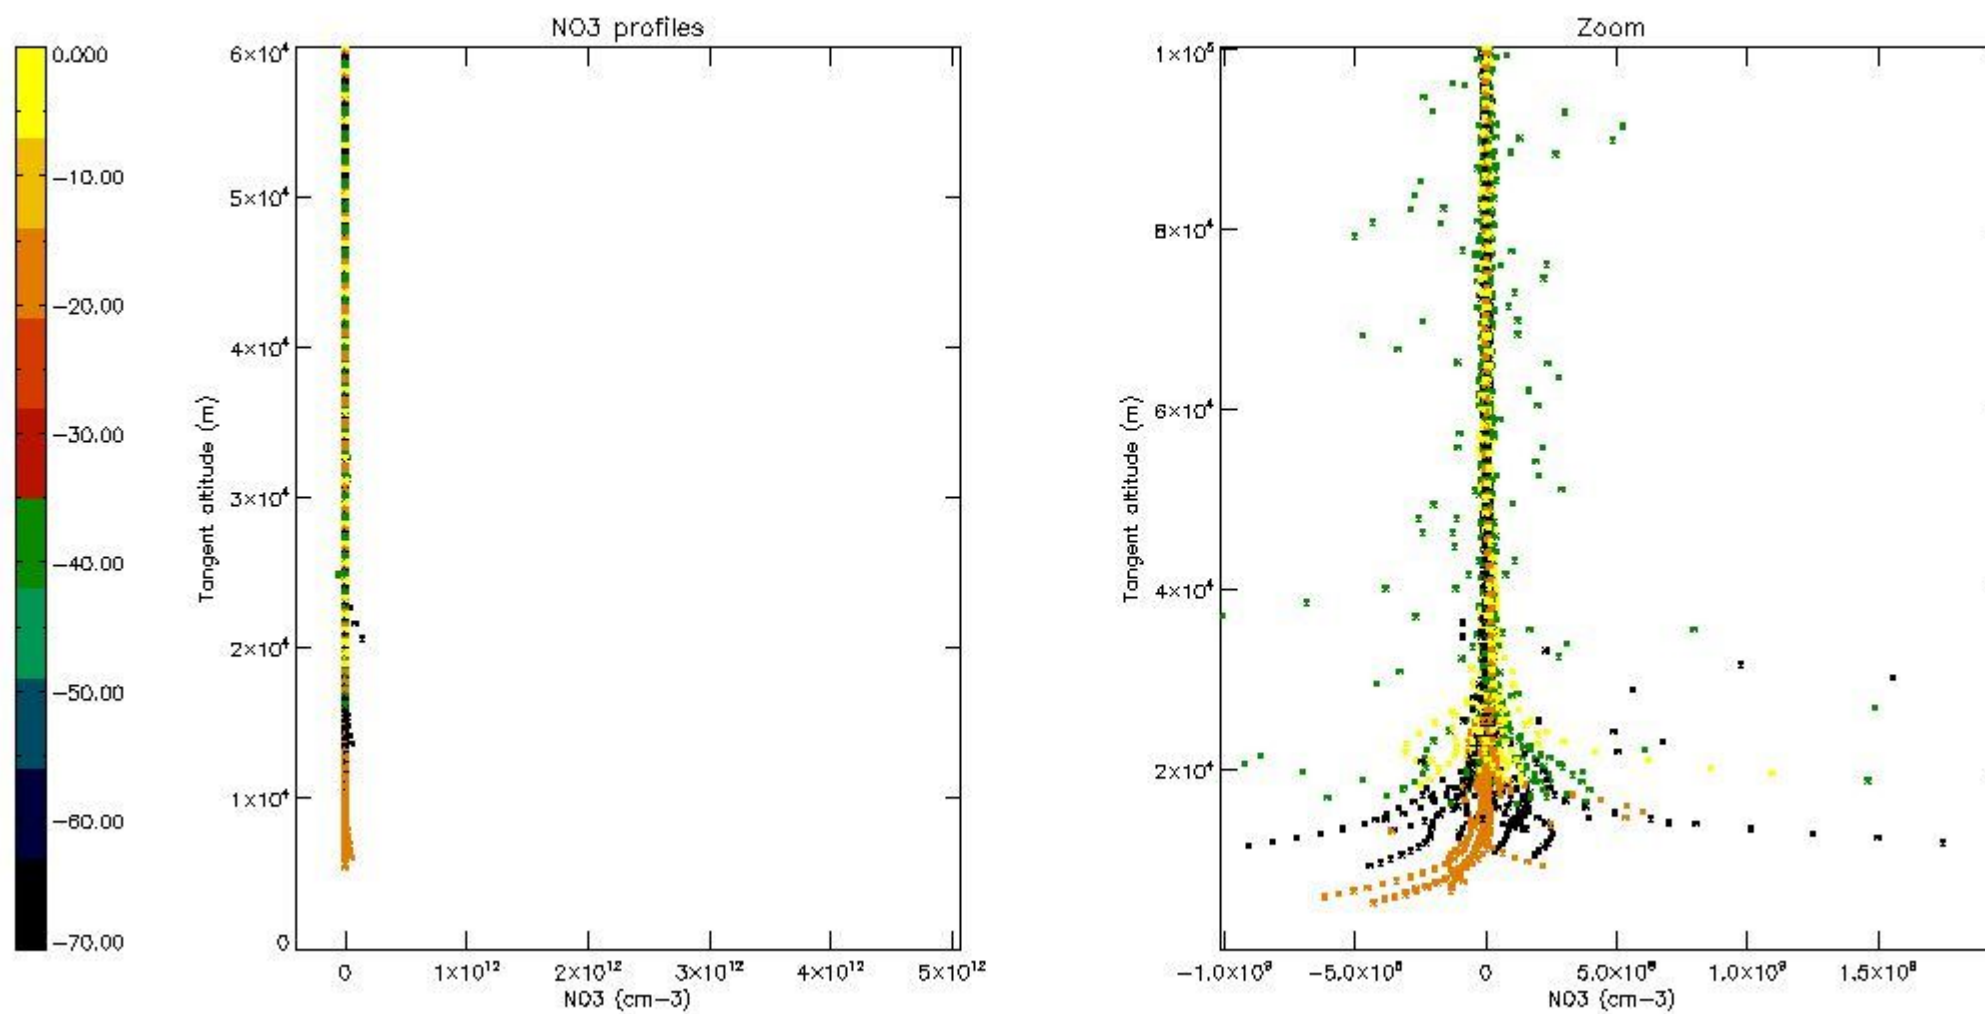

6. Auxiliary Data Files used for the production reported in section 2

The number reported in the third column indicates since which file (see list in section 2) the corresponding auxiliary file has been used. The fourth column is the date of those product files.

Type	Auxiliary Filename	Used since product	Used since product date
INST_PHYS_CHARACTERISTICS	GOM_INS_AXVIEC20091111_143220_20030716_120000_20500101_000000	1	06-JUL-2008 00:09:43
LEVEL-2_PROC_CONFIG	GOM_PR2_AXVIEC20091111_152718_20020301_000000_20500101_000000	1	06-JUL-2008 00:09:43
CROSS_SECTIONS_FILE	GOM_CRS_AXVIEC20091111_154832_20020301_000000_20500101_000000	1	06-JUL-2008 00:09:43