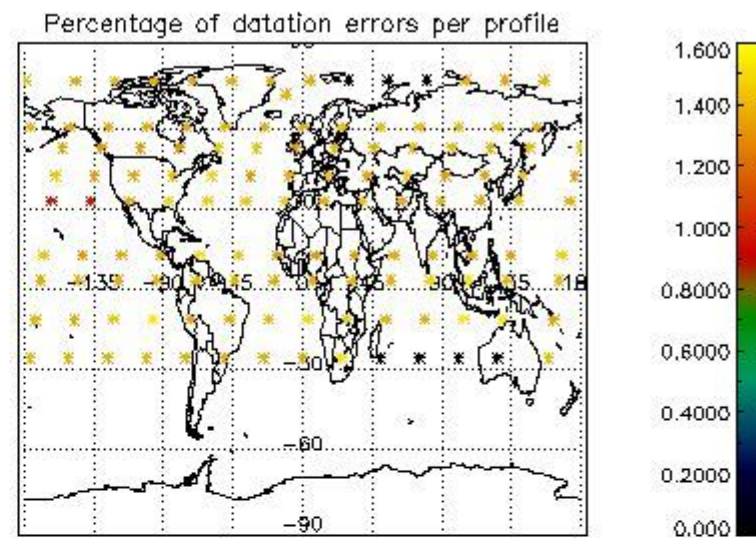

Percentage of datation errors per profile

Percentage of star falling outside central band per profile

Percentage of saturation errors per profile

4.2.2 Plot level 1 quality information per product (world map): ENVISAT DESCENDING passes