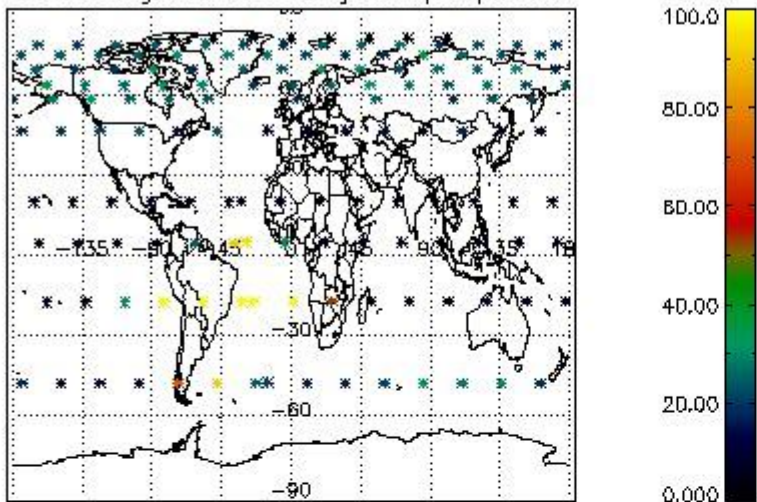

Percentage of cosmic ray hits per profile