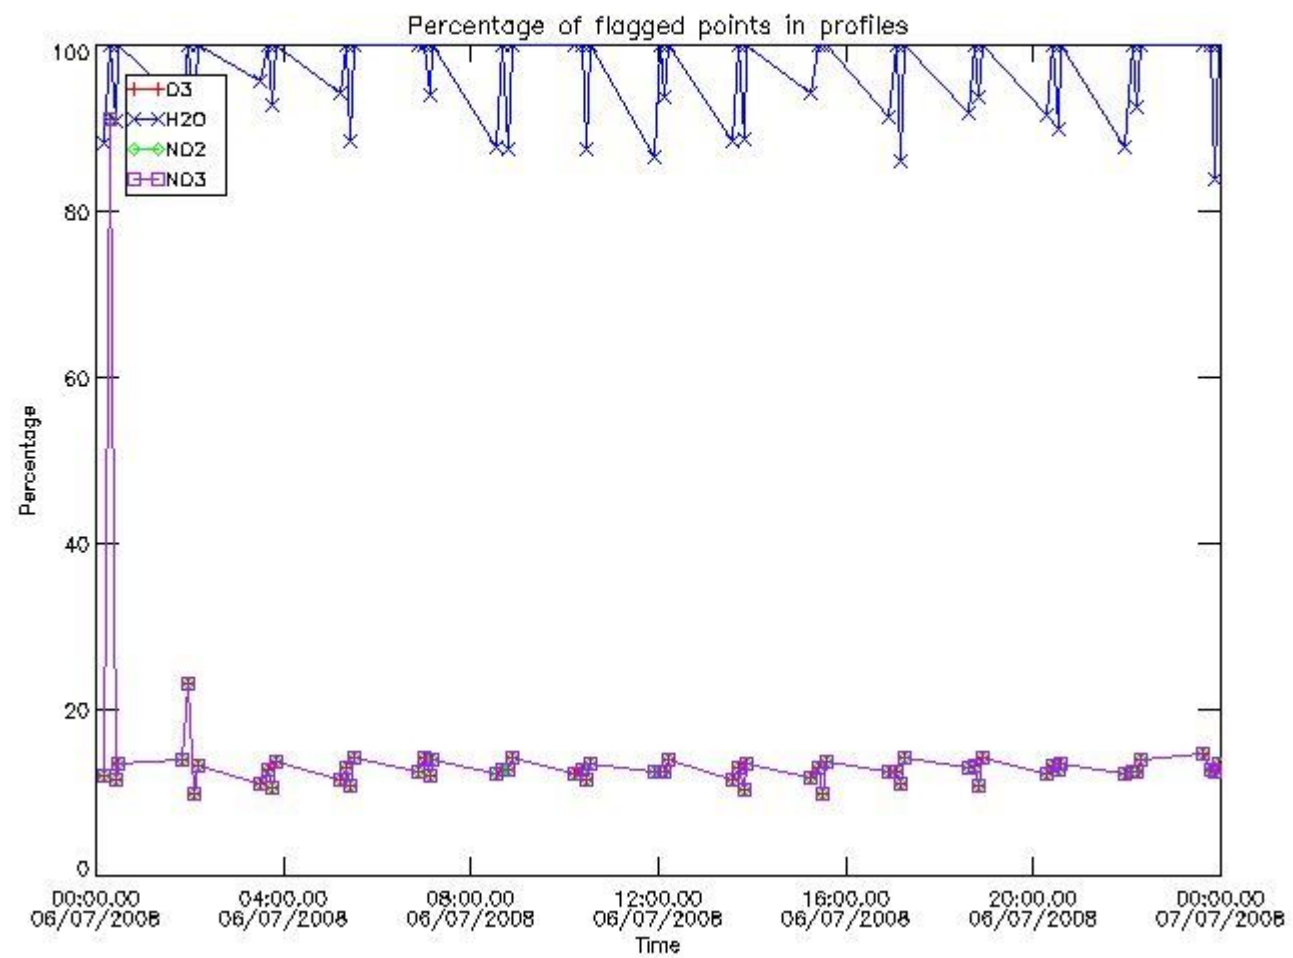

3. Quality information per product

In this section it is plotted some information contained in the Quality Summary data set of the level 2 products. Only products in dark limb conditions and without errors (error flag in the MPH set to "0") are used.

3.1 Plot quality information per product (time dependant)

3.2 Plot quality information per product (world map)