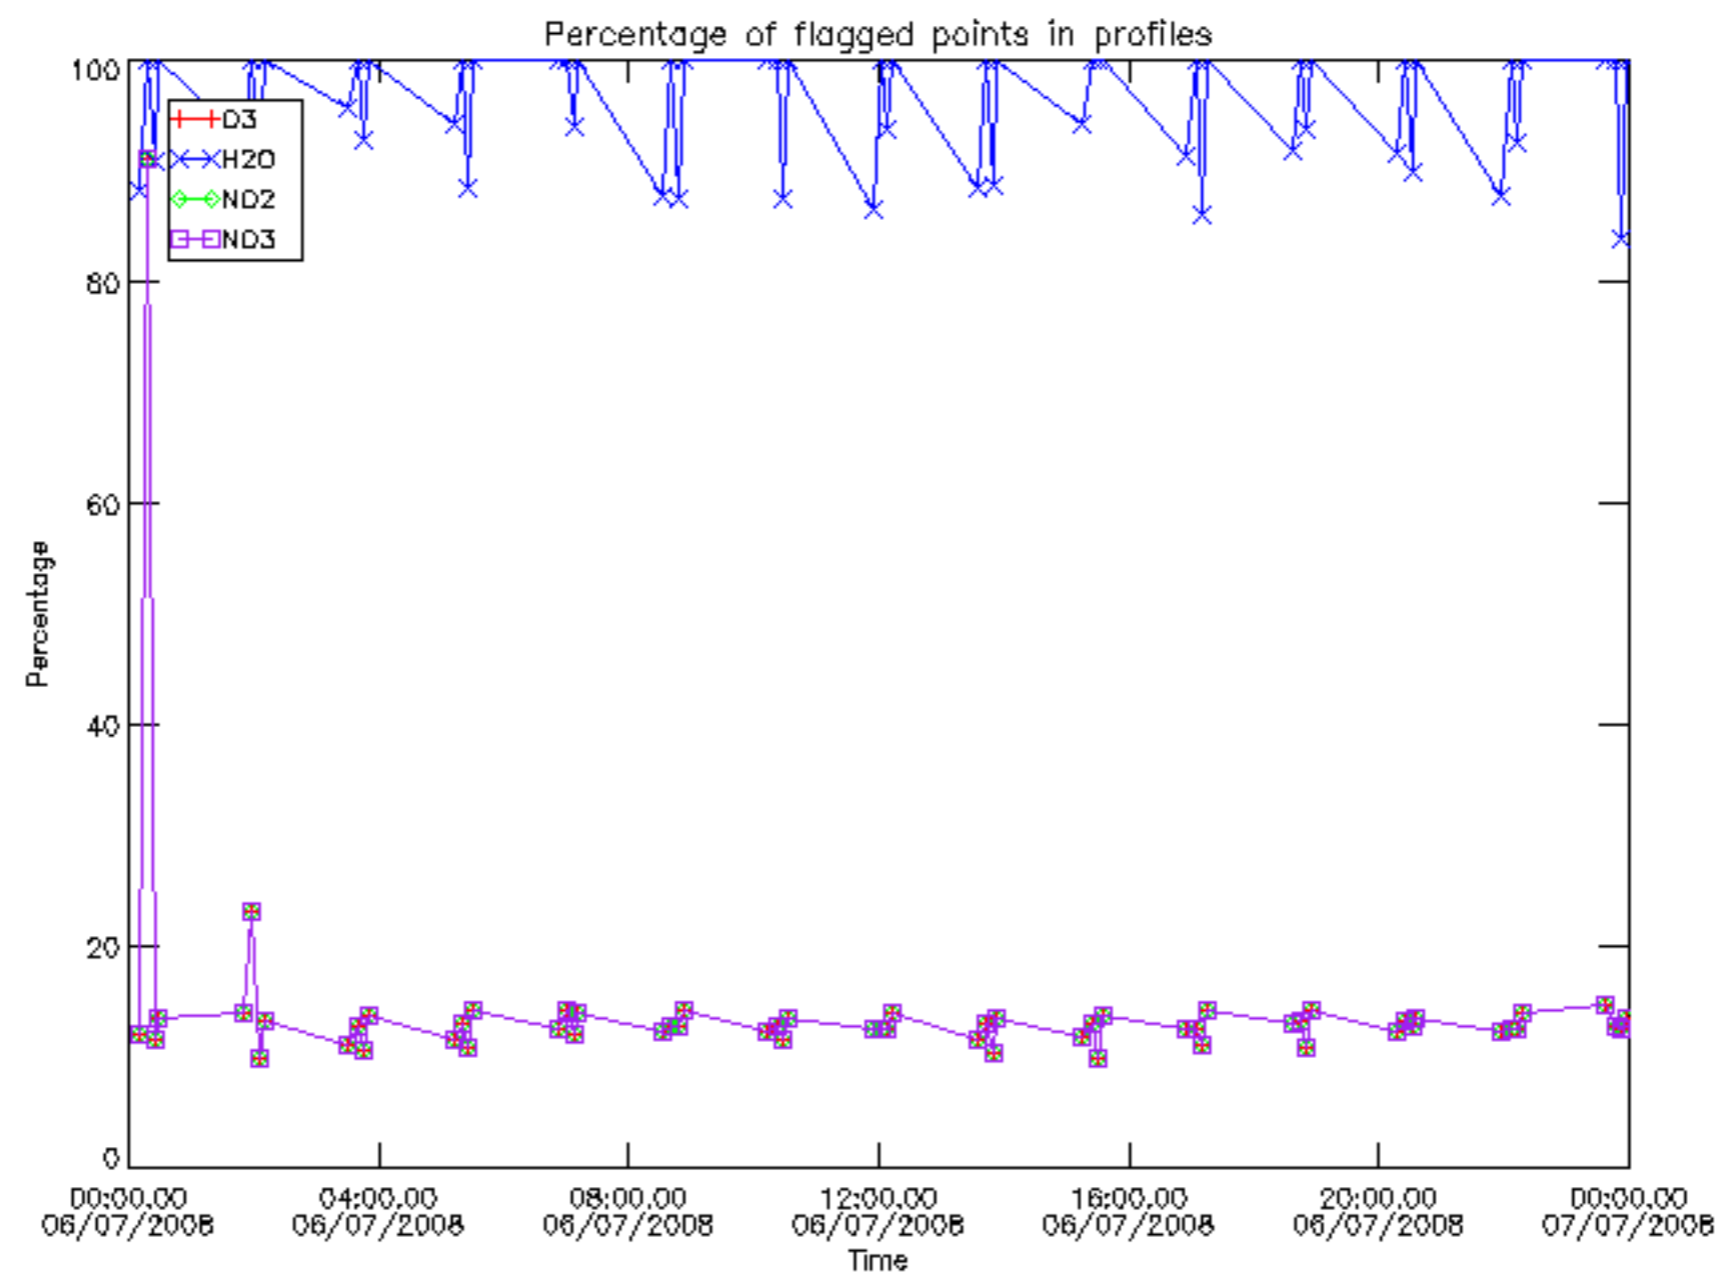

Percentage of flagged data per D3 profile

Percentage of flagged data per H2O profile