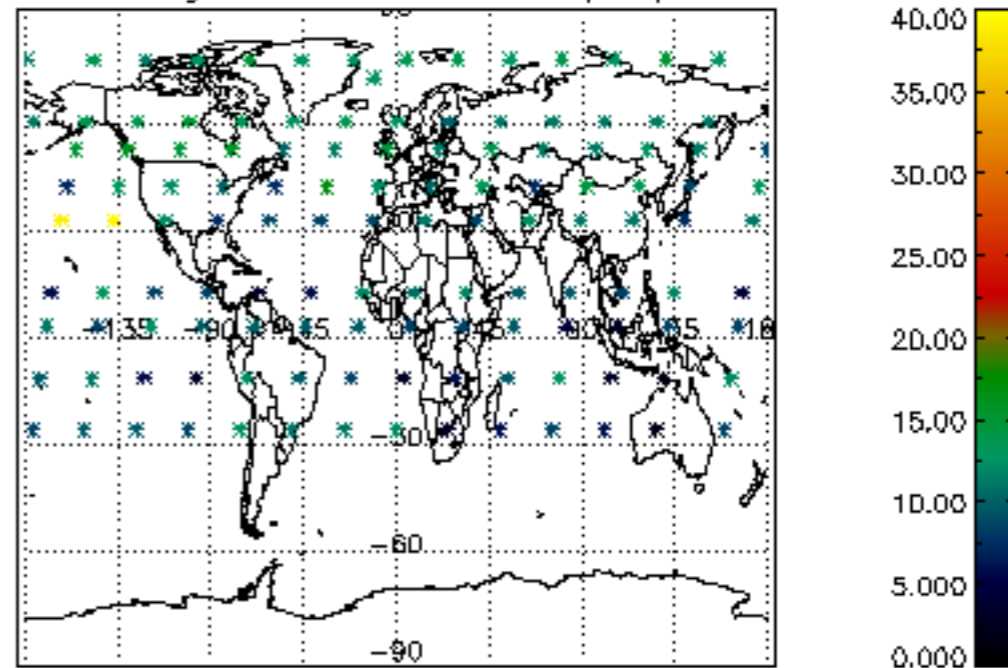

Percentage of saturation errors per profile