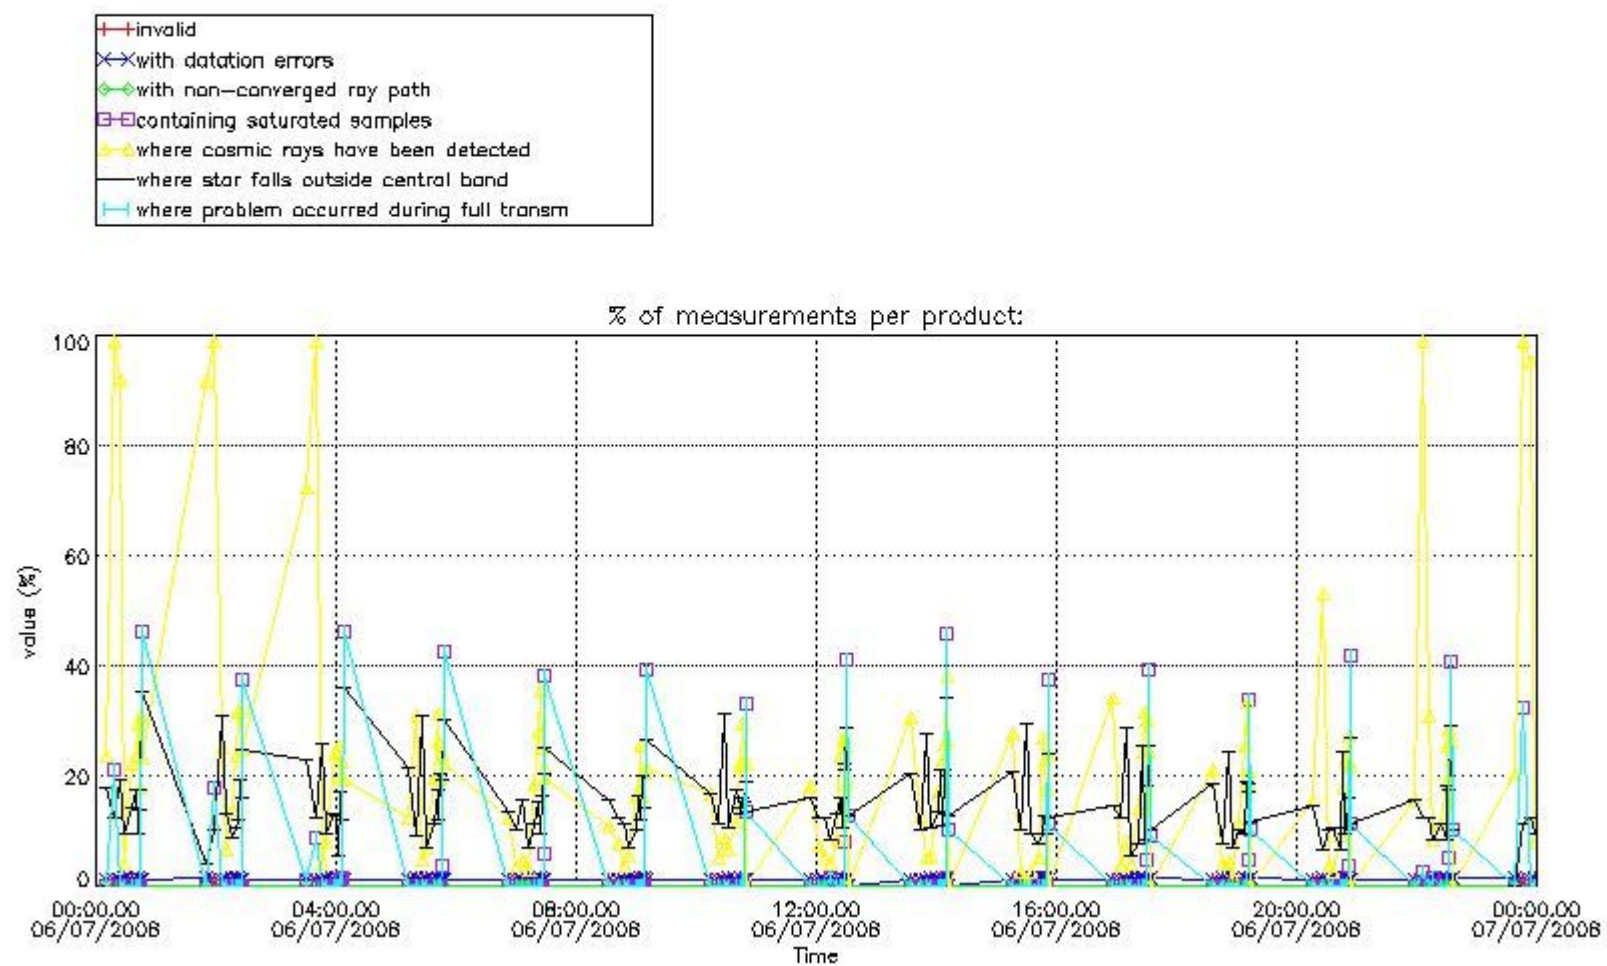

3.1 Plot quality information per product (time dependant)

3.2 Plot quality information per product (world map)

Percentage of flagged data per O3 profile

Percentage of flagged data per H2O profile

Percentage of flagged data per NO2 profile

Percentage of flagged data per NO3 profile

4. Level 1 quality information per product

In this section it is plotted some information contained in the Quality Summary data set of the level 2 products that comes from the level 1b processing. Products without errors (error flag in the MPH set to "0") are used.

4.1 Plot quality information per product (time dependant) coming from level 1b processing

4.1.1 Plot level 1 quality information per product (time dependant): ENVISAT ASCENDING passes

4.1.2 Plot level 1 quality information per product (time dependant): ENVISAT DESCENDING passes