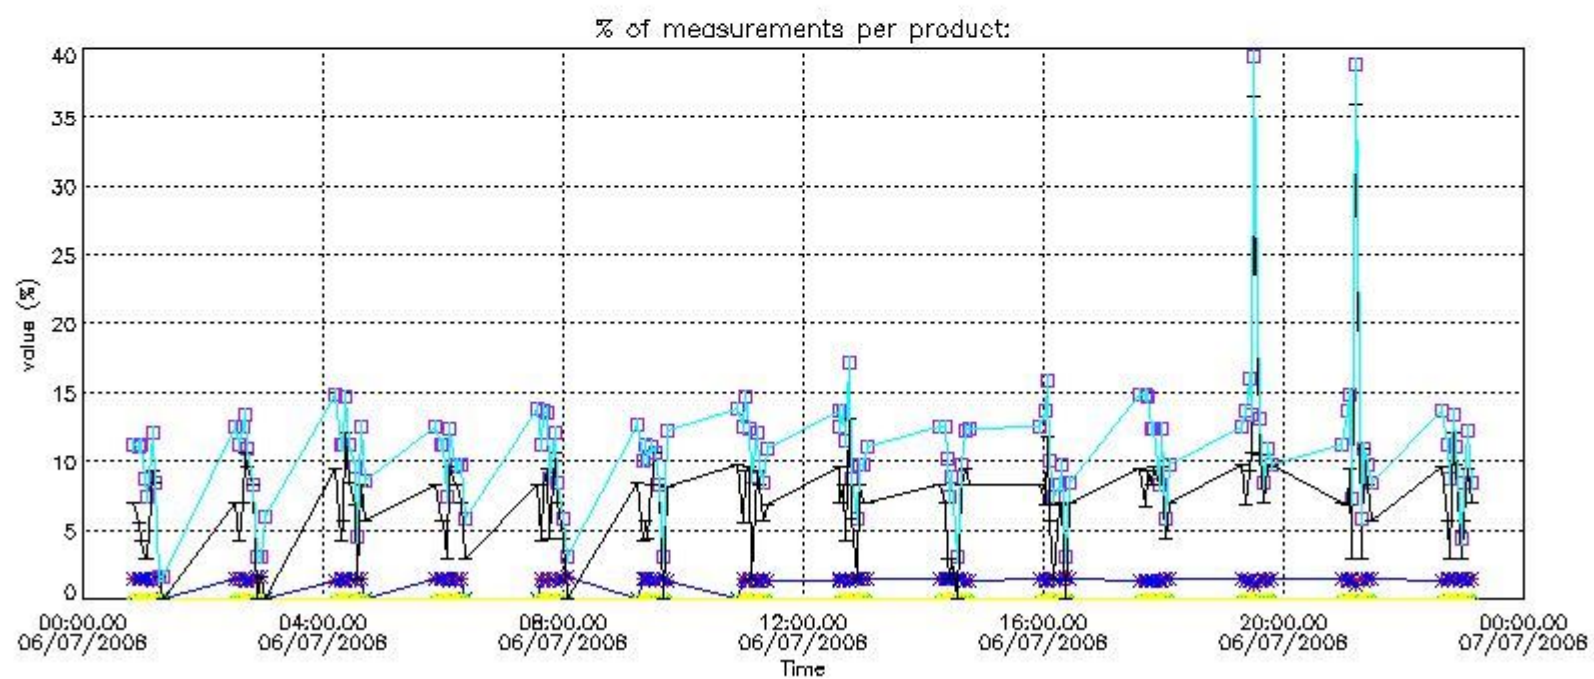

3. Quality information per product

In this section it is plotted some information contained in the Quality Summary data set of the level 2 products. Only products in dark limb conditions and without errors (error flag in the MPH set to "0") are used.

Percentage of flagged data per NO3 profile

4. Level 1 quality information per product

In this section it is plotted some information contained in the Quality Summary data set of the level 2 products that comes from the level 1b processing. Products without errors (error flag in the MPH set to "0") are used.

4.1 Plot quality information per product (time dependant) coming from level 1b processing

4.1.1 Plot level 1 quality information per product (time dependant): ENVISAT ASCENDING passes

4.1.2 Plot level 1 quality information per product (time dependant): ENVISAT DESCENDING passes