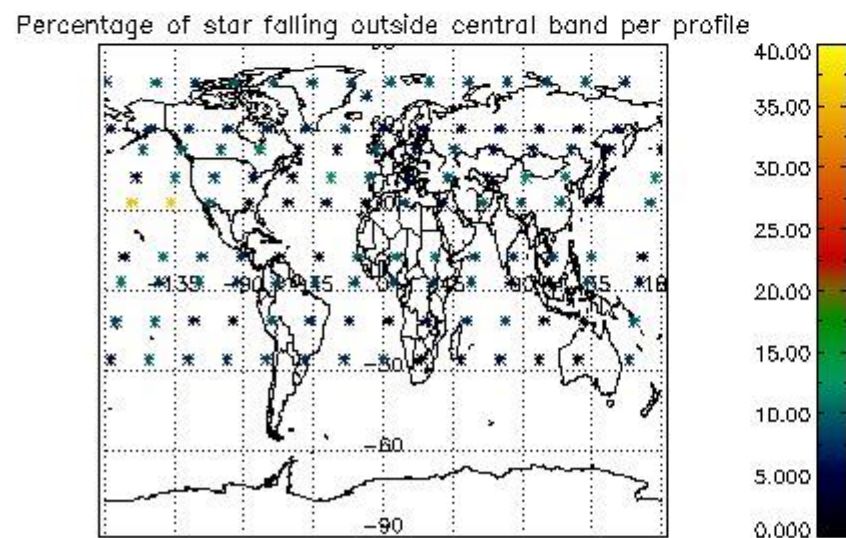

Percentage of datation errors per profile

Percentage of star falling outside central band per profile

Percentage of saturation errors per profile

4.2.2 Plot level 1 quality information per product (world map): ENVISAT DESCENDING passes