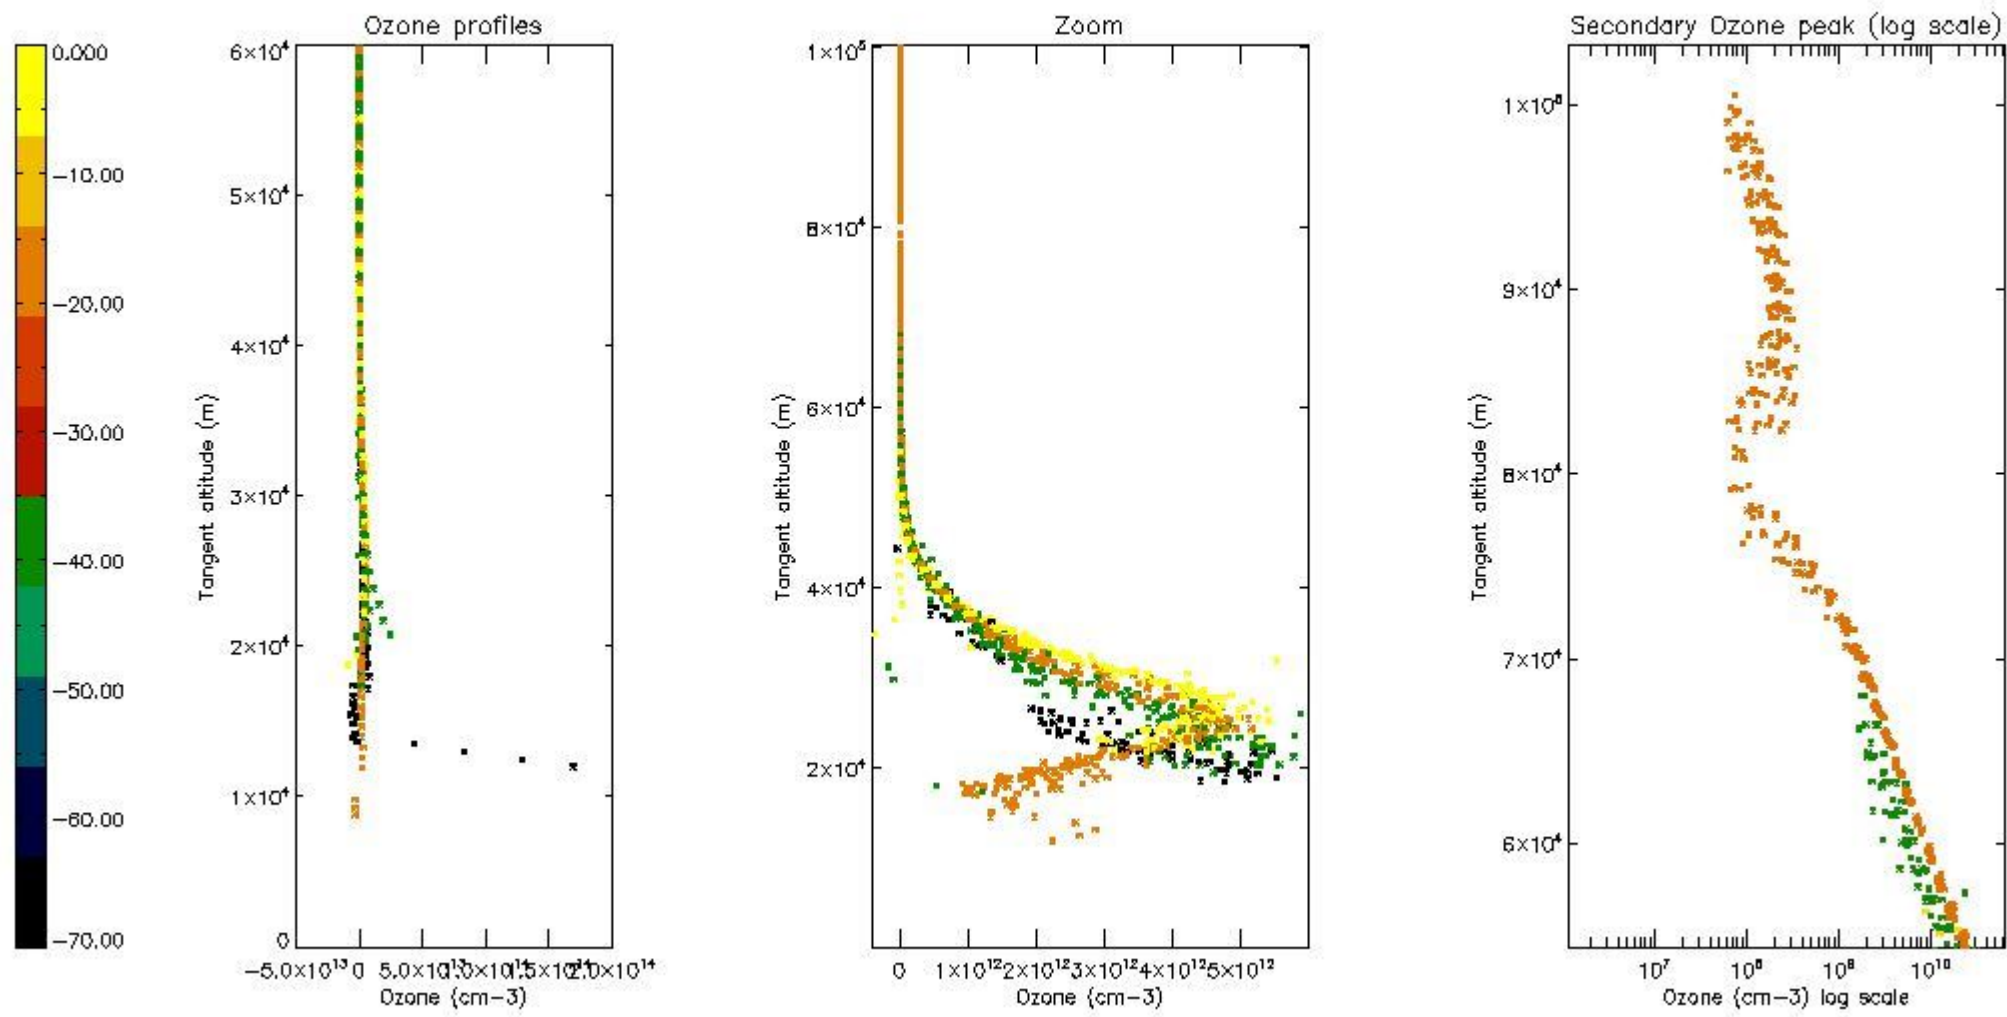

STD < 10	6
STD < 5	3

5.2 Plot ozone profiles for all STD (dark without errors)

The colorbar represents the latitude.

5.3 Plot ozone profiles where STD < 20% (dark without errors)

The colorbar represents the latitude.

5.4 Plot ozone profiles where $STD < 10\%$ (dark without errors)

The colorbar represents the latitude.

5.5 Plot ozone profiles where STD < 5% (dark without errors)

The colorbar represents the latitude.

5.6 Plot NO₂ profiles for all STD (dark without errors)