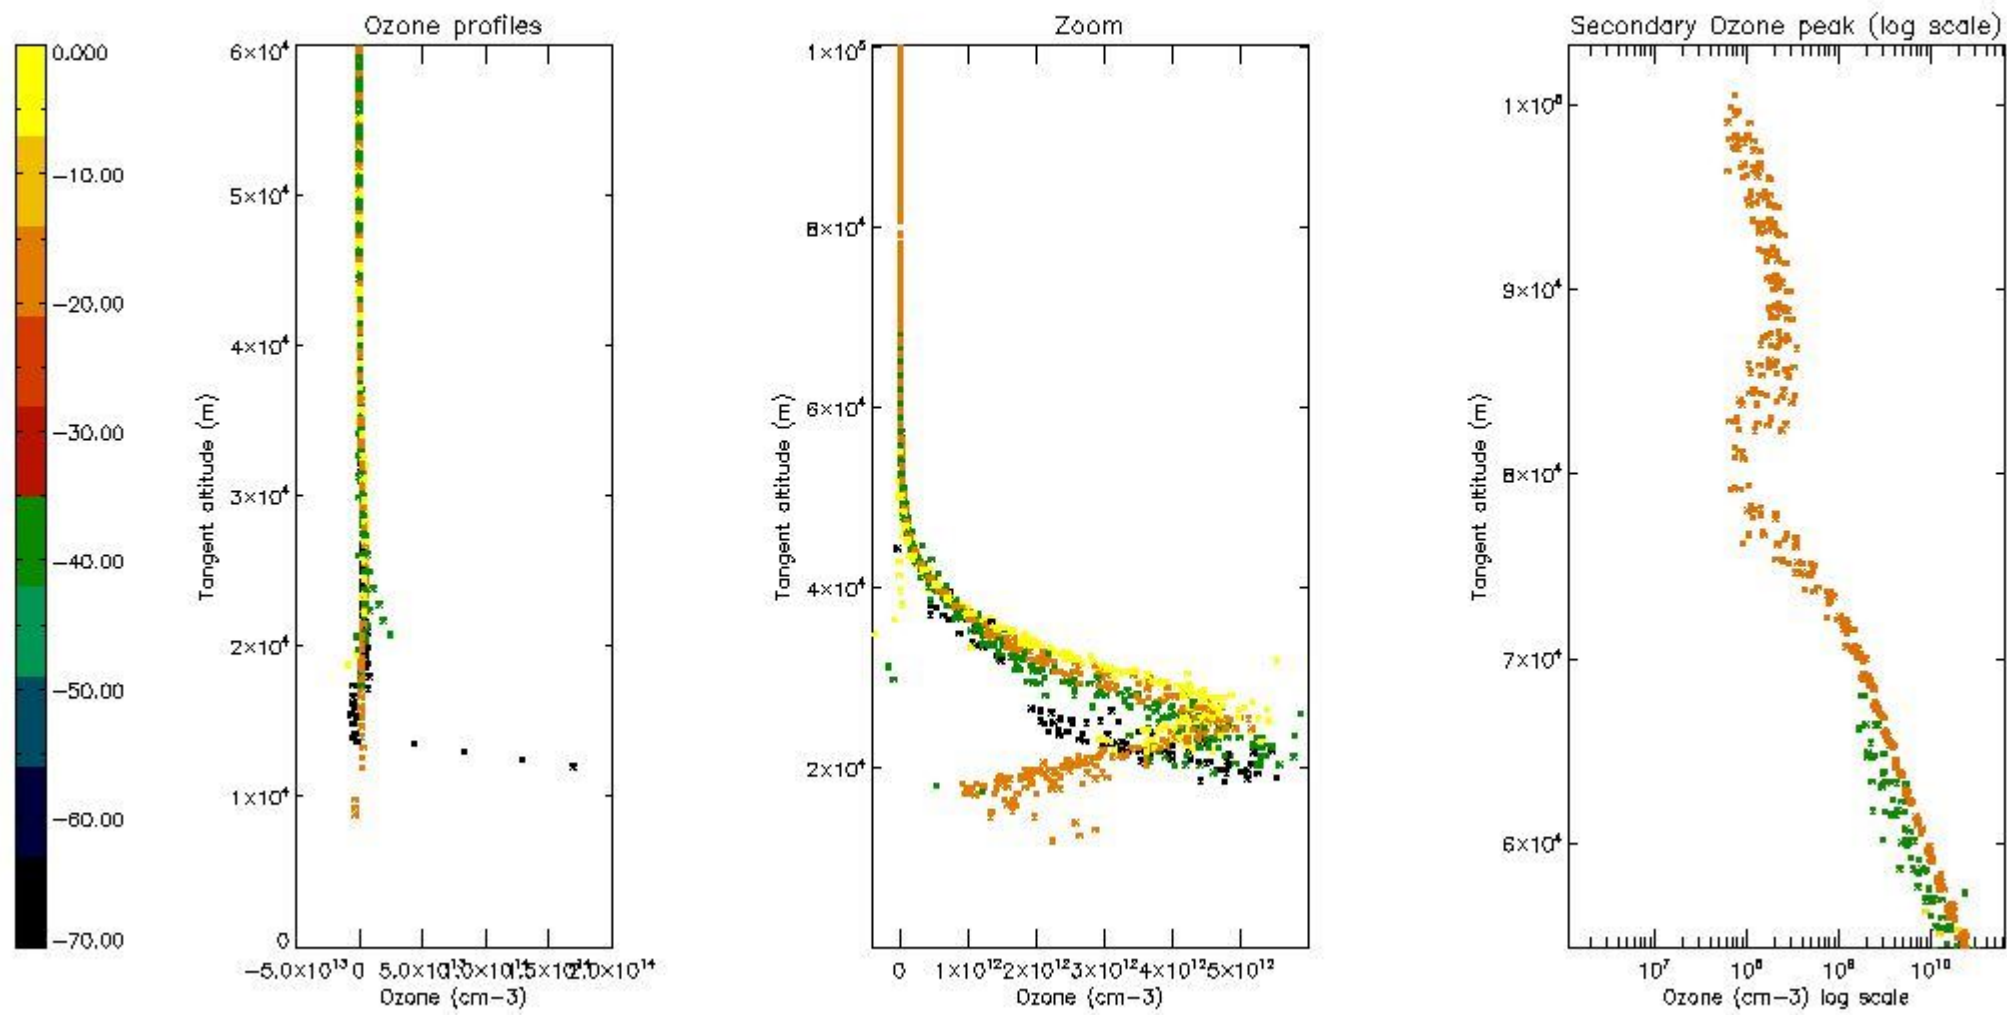

STD < 10	6
STD < 5	3

5.2 Plot ozone profiles for all STD (dark without errors)

The colorbar represents the latitude.

5.3 Plot ozone profiles where STD < 20% (dark without errors)

The colorbar represents the latitude.