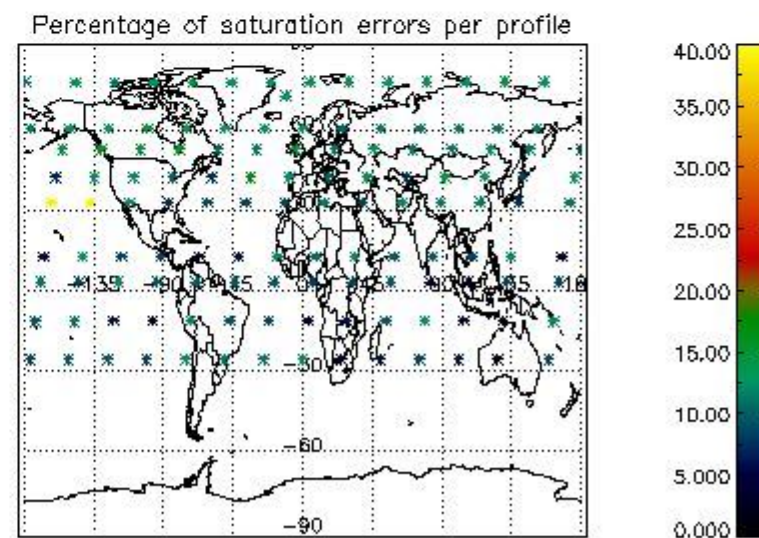

Percentage of datation errors per profile

Percentage of star falling outside central band per profile

Percentage of saturation errors per profile

4.2.2 Plot level 1 quality information per product (world map): ENVISAT DESCENDING passes