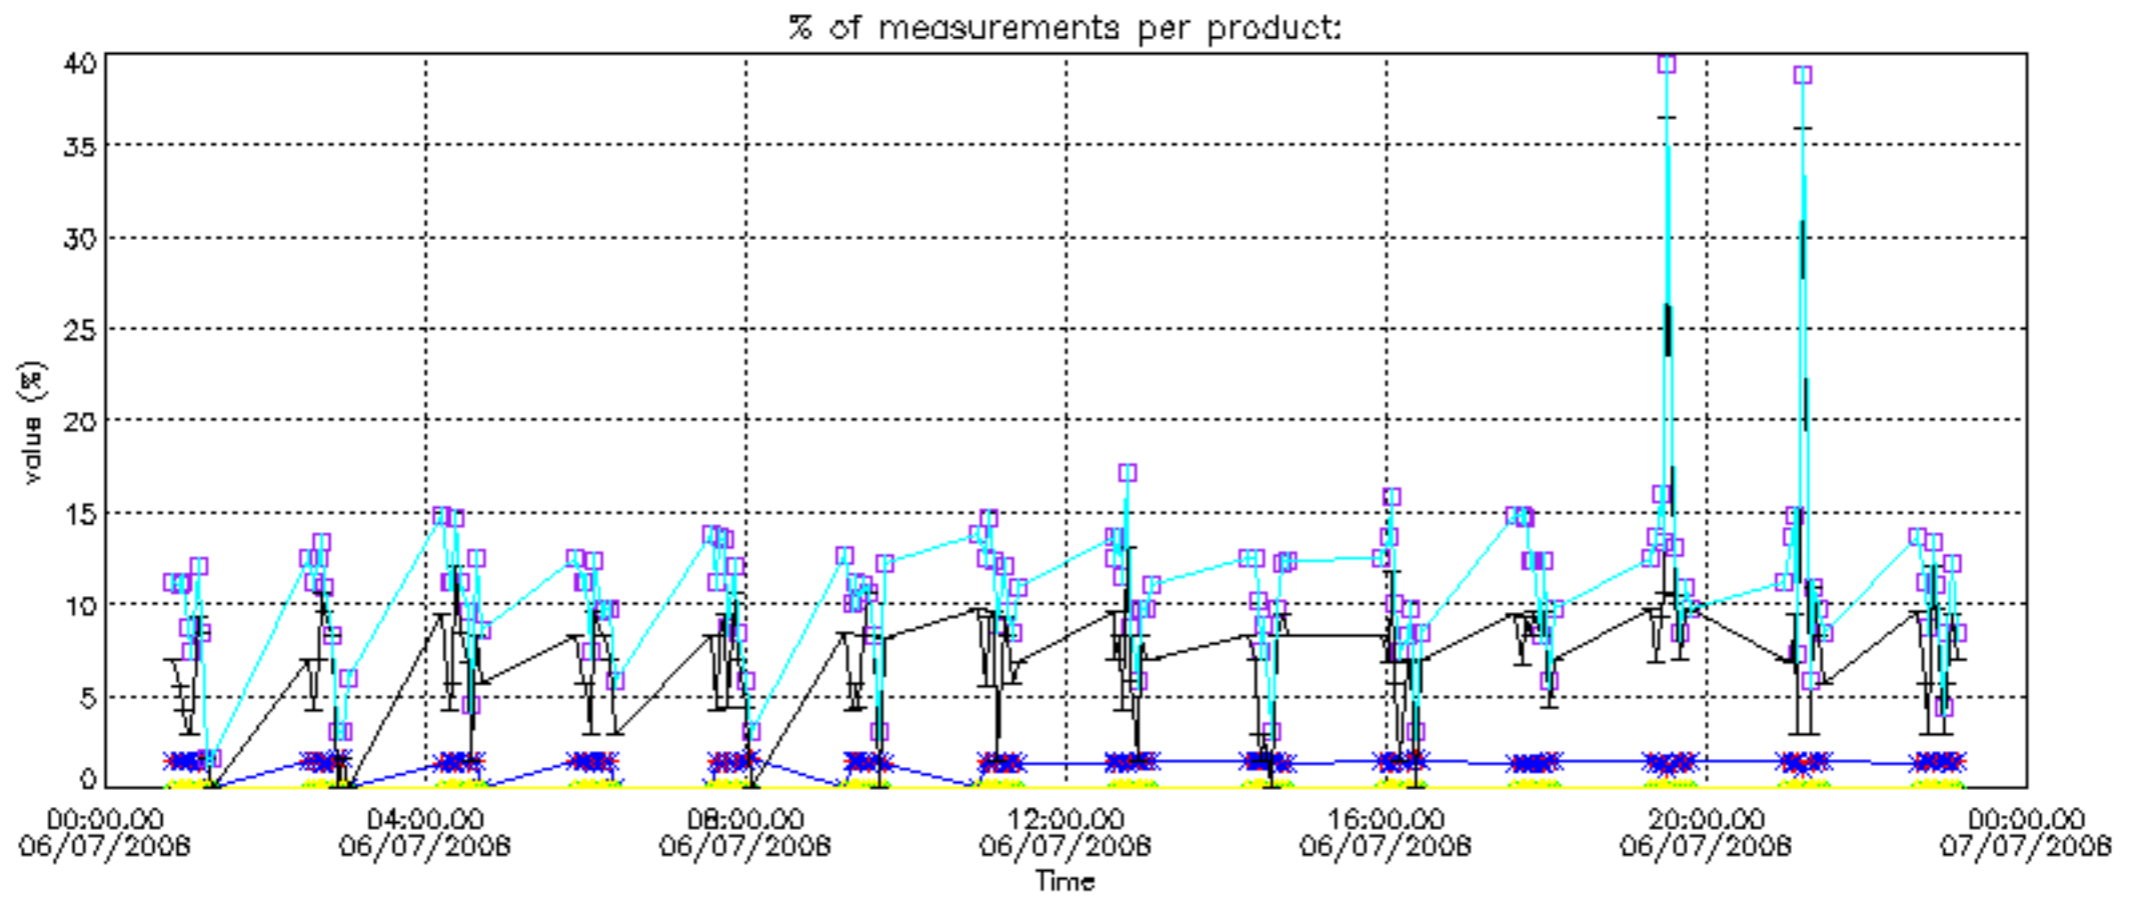

Percentage of cosmic ray hits per profile

Percentage of datation errors per profile