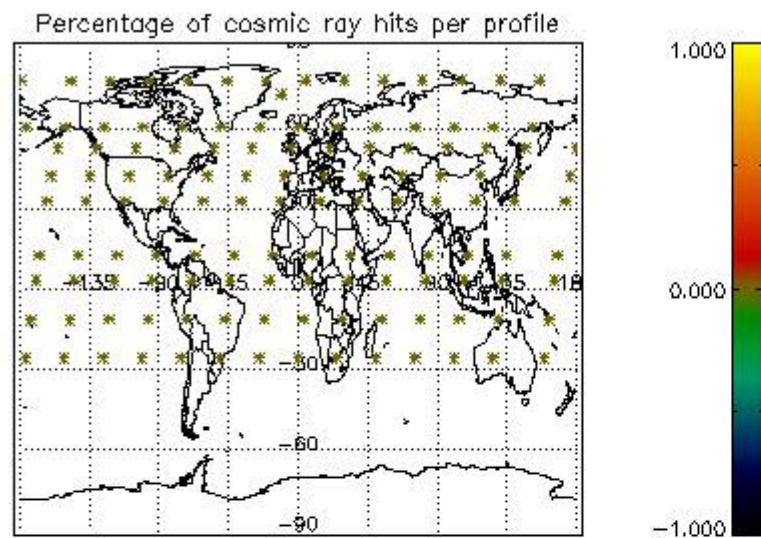

Percentage of datation errors per profile

Percentage of star falling outside central band per profile

Percentage of saturation errors per profile

4.2.2 Plot level 1 quality information per product (world map): ENVISAT DESCENDING passes