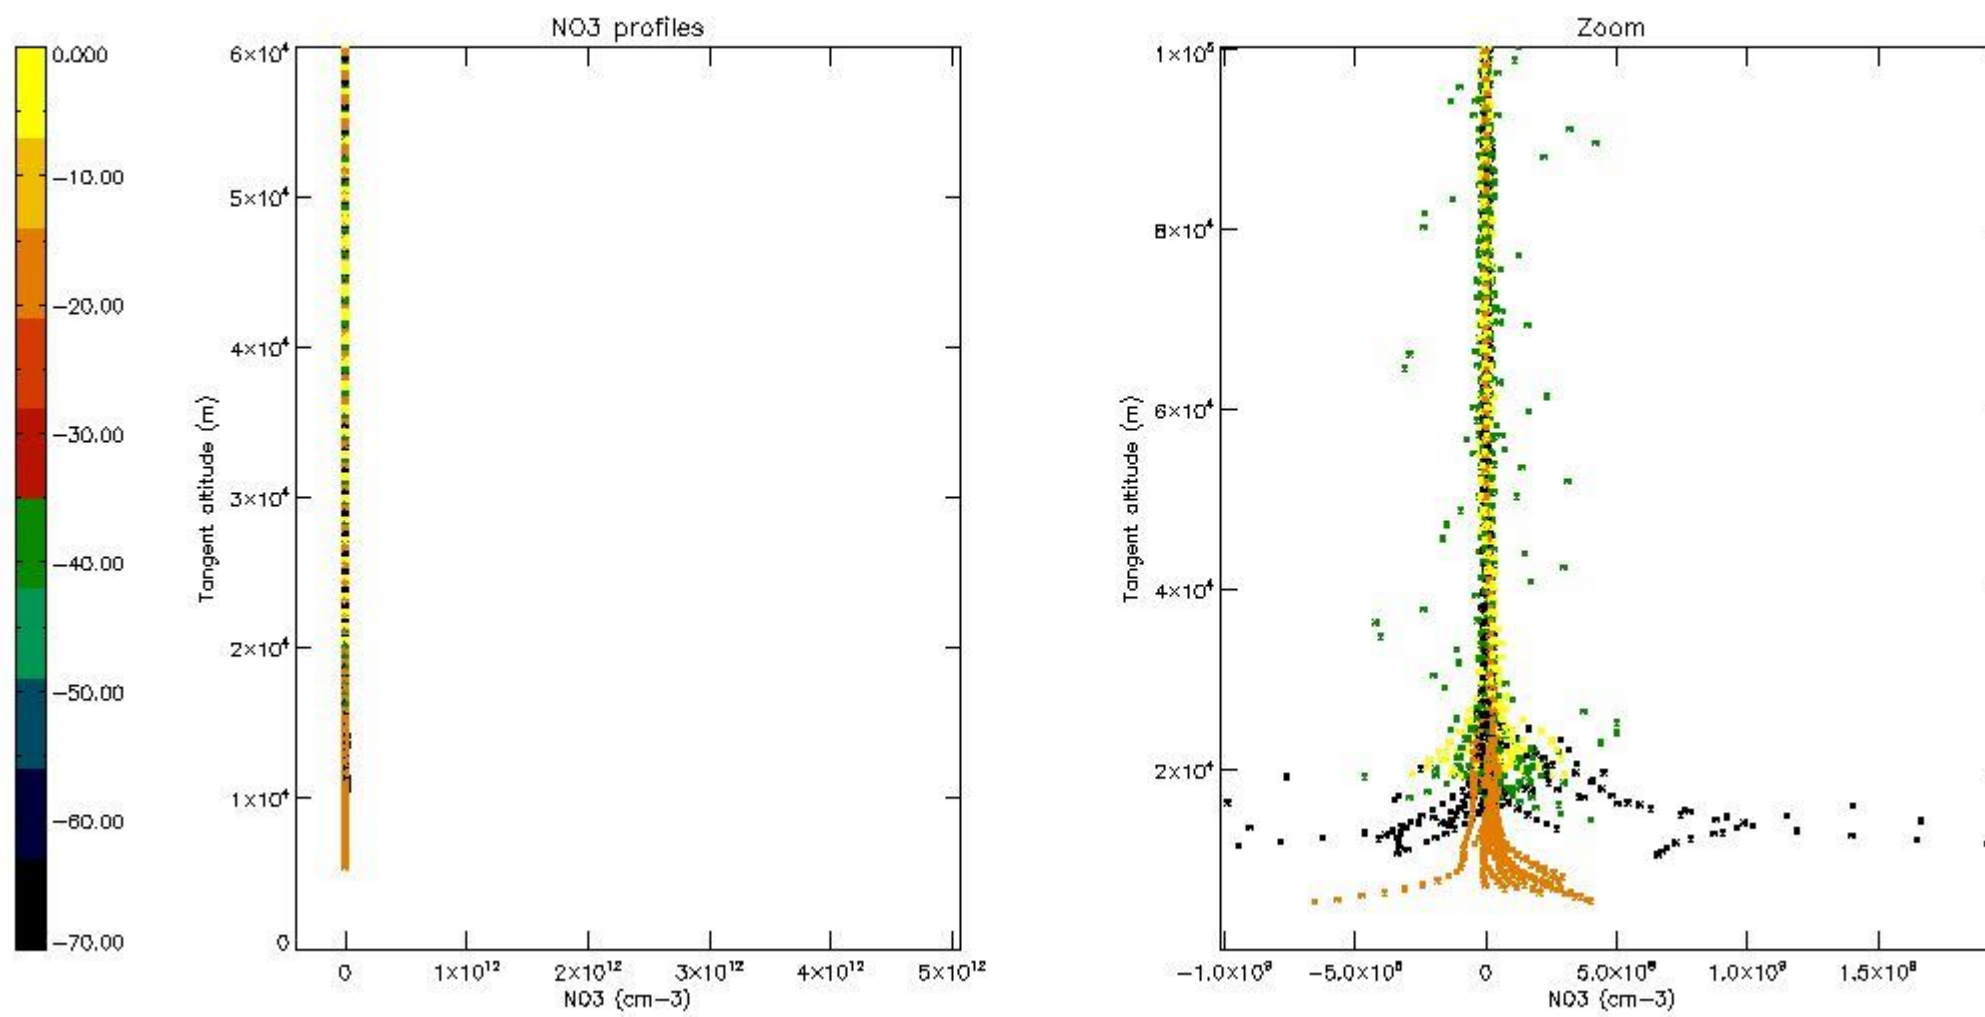

6. Auxiliary Data Files used for the production reported in section 2

The number reported in the third column indicates since which file (see list in section 2) the corresponding auxiliary file has been used. The fourth column is the date of those product files.

Type	Auxiliary Filename	Used since product	Used since product date
INST_PHYS_CHARACTERISTICS	GOM_INS_AXVIEC20091111_143220_20030716_120000_20500101_000000	1	05-JUL-2008 00:55:59
LEVEL-2_PROC_CONFIG	GOM_PR2_AXVIEC20091111_152718_20020301_000000_20500101_000000	1	05-JUL-2008 00:55:59
CROSS_SECTIONS_FILE	GOM_CRS_AXVIEC20091111_154832_20020301_000000_20500101_000000	1	05-JUL-2008 00:55:59