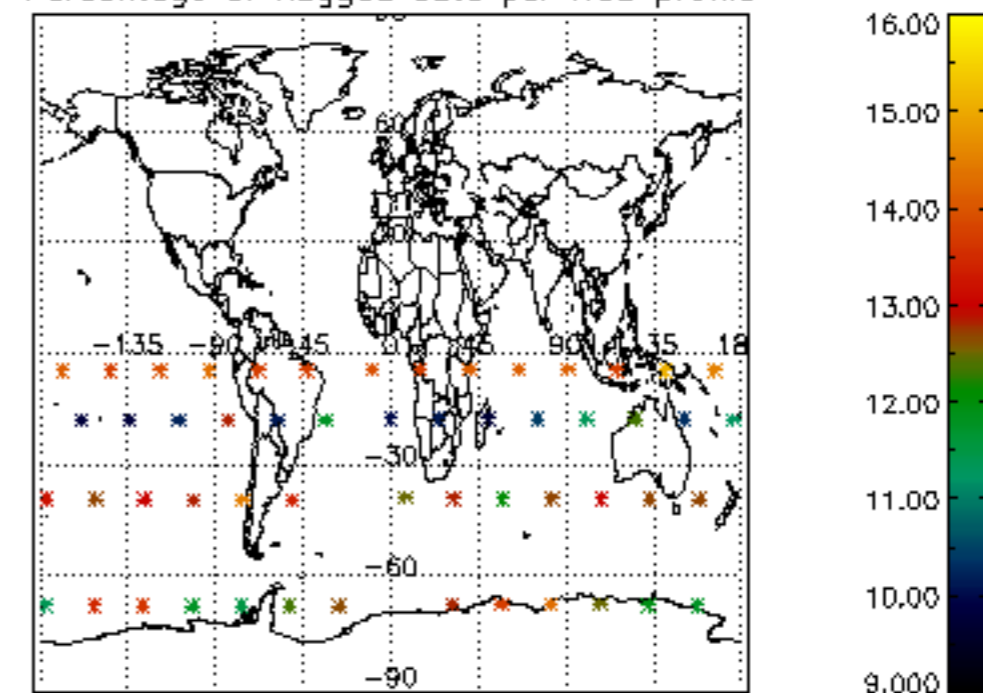

Percentage of flagged data per NO3 profile