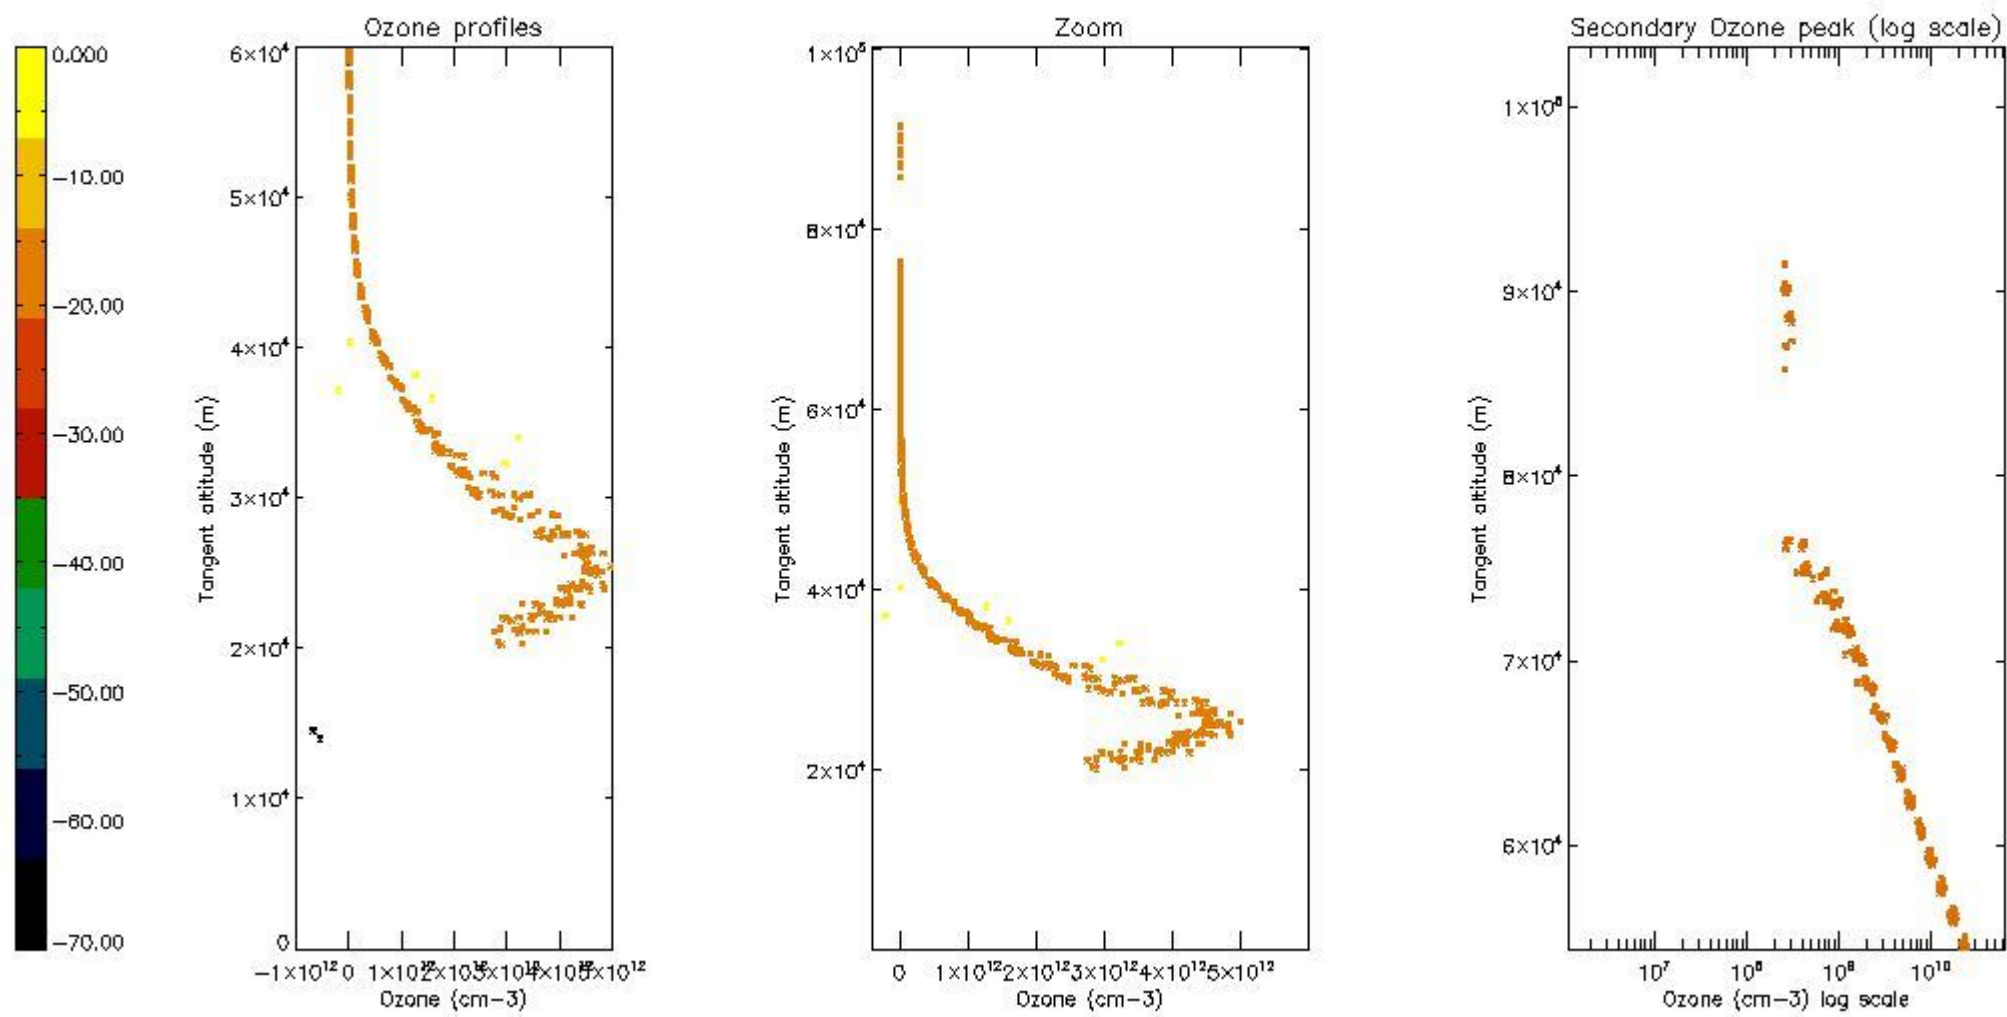

5.6 Plot NO₂ profiles for all STD (dark without errors)

The colorbar represents the latitude.