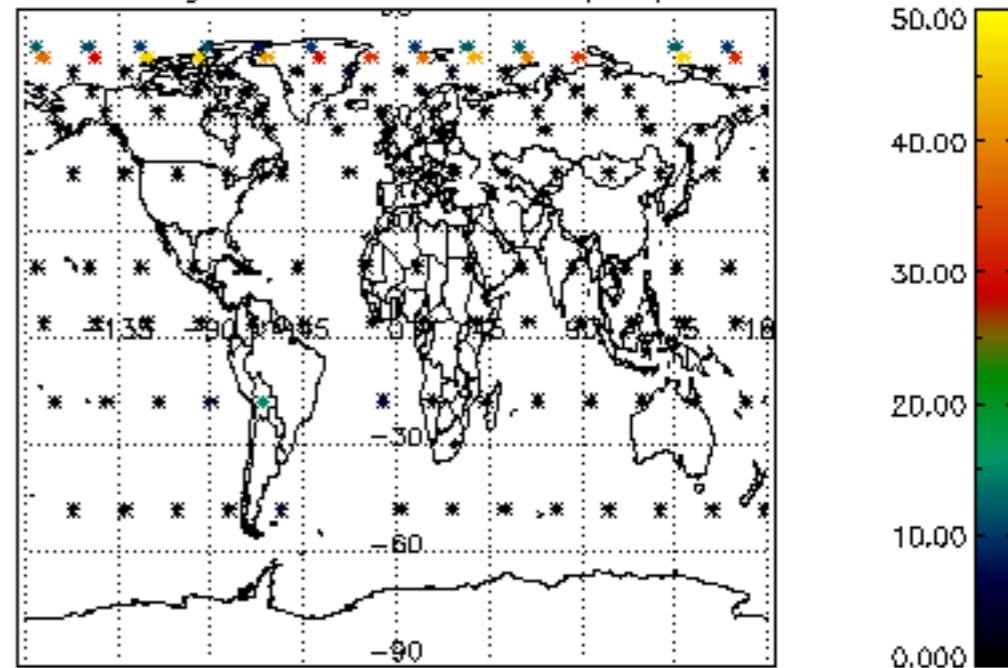

Percentage of datation errors per profile

Percentage of saturation errors per profile