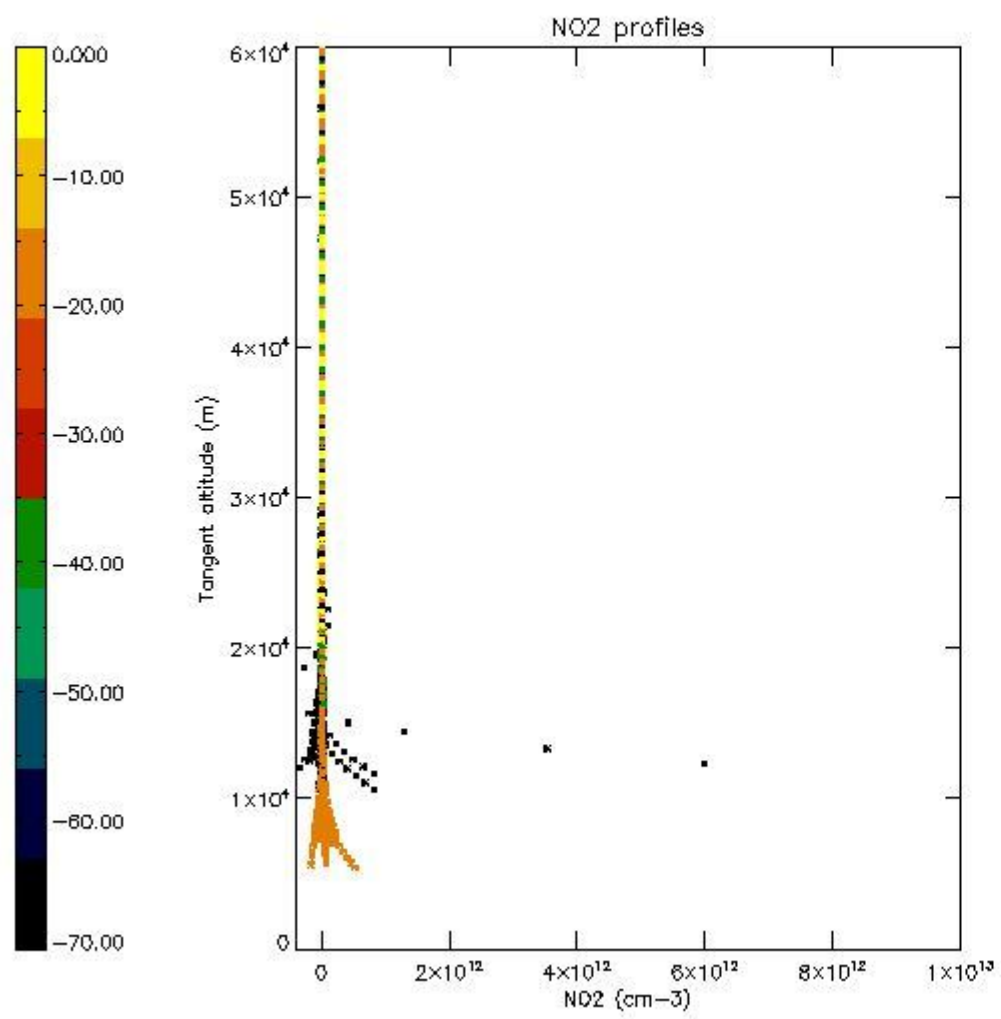

5.7 Plot NO3 profiles for all STD (dark without errors)

The colorbar represents the latitude.