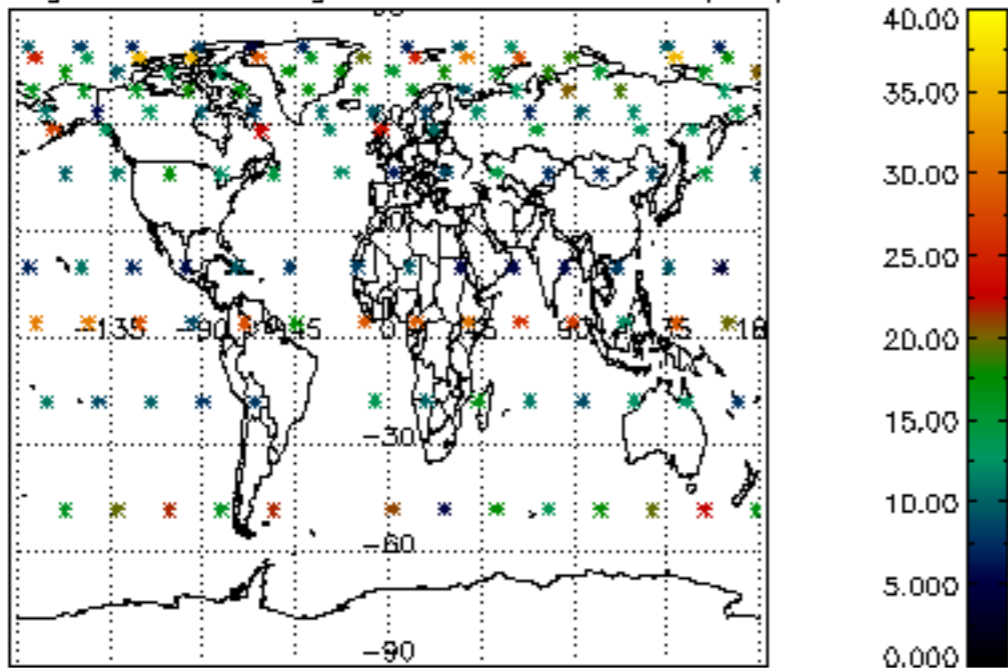

Percentage of cosmic ray hits per profile

Percentage of star falling outside central band per profile