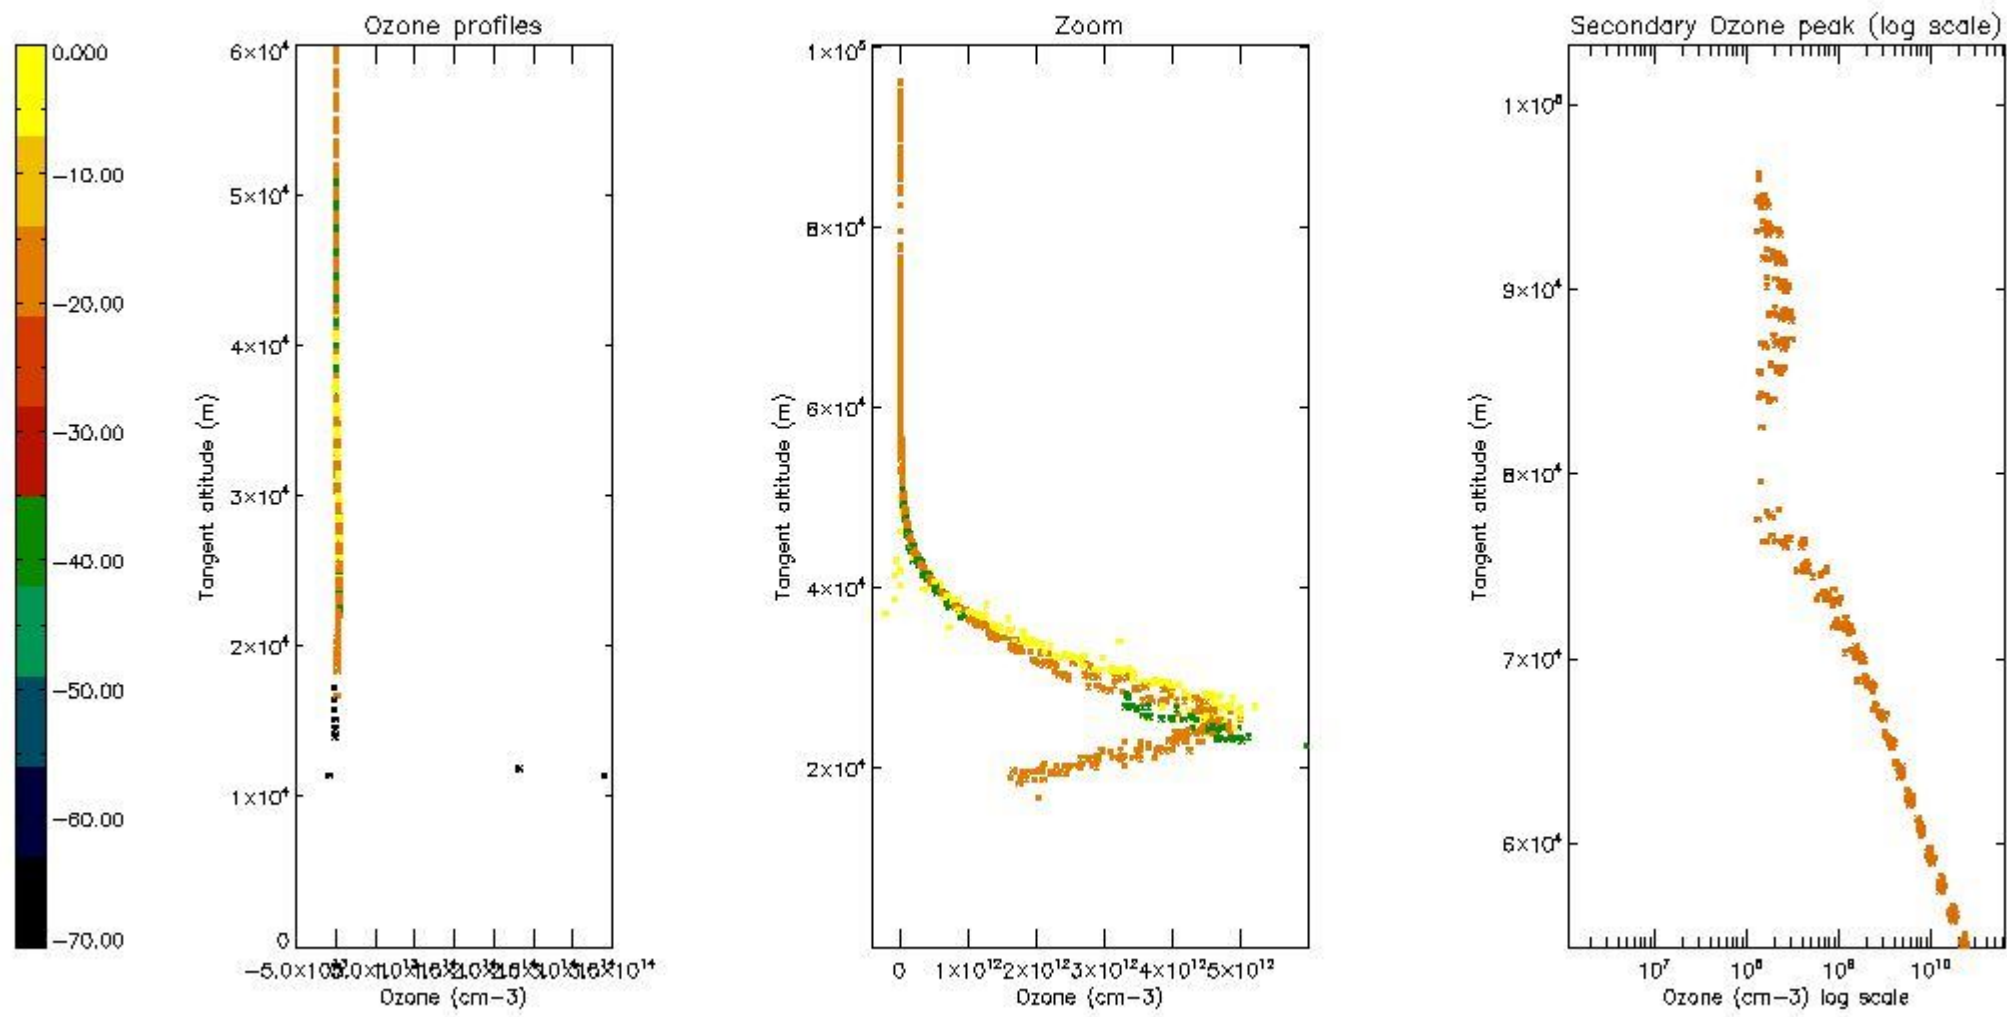

STD < 10	5
STD < 5	3

5.2 Plot ozone profiles for all STD (dark without errors)

The colorbar represents the latitude.

5.3 Plot ozone profiles where STD < 20% (dark without errors)

The colorbar represents the latitude.

5.4 Plot ozone profiles where $STD < 10\%$ (dark without errors)

The colorbar represents the latitude.

5.5 Plot ozone profiles where STD < 5% (dark without errors)

The colorbar represents the latitude.

5.6 Plot NO₂ profiles for all STD (dark without errors)