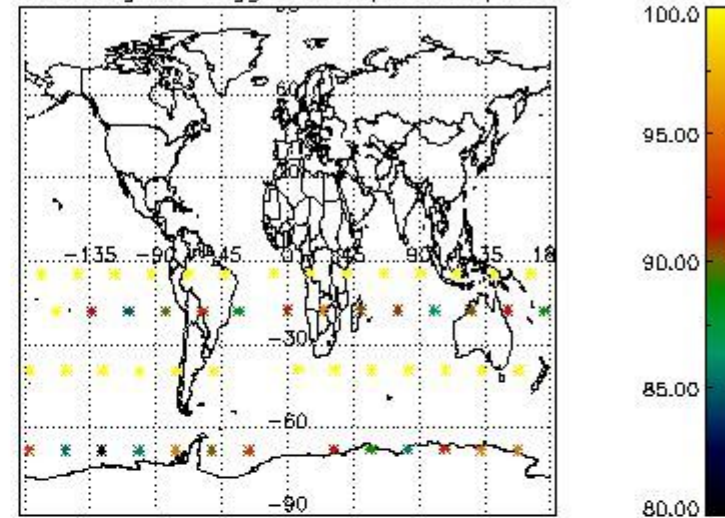

3.1 Plot quality information per product (time dependant)

3.2 Plot quality information per product (world map)

Percentage of flagged data per O3 profile

Percentage of flagged data per H2O profile

Percentage of flagged data per NO2 profile