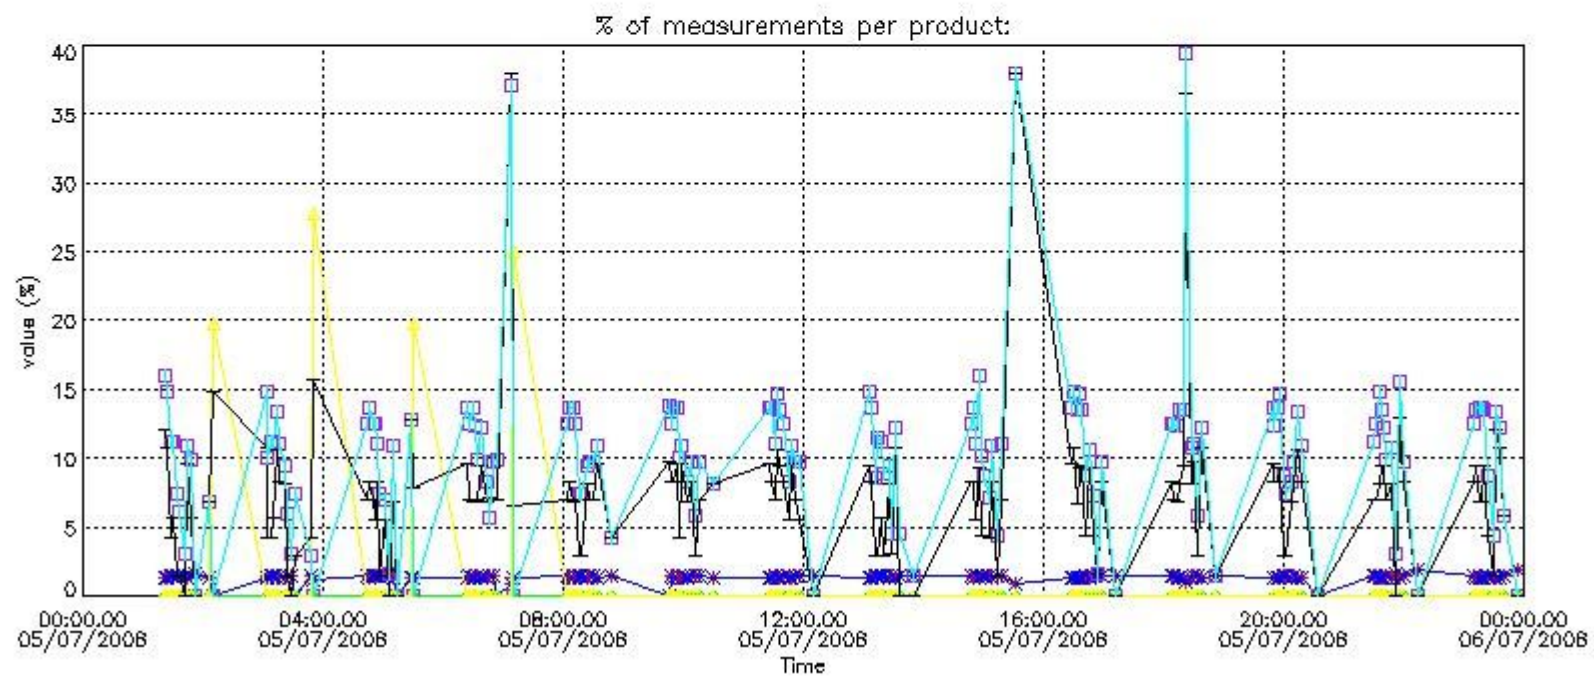

Percentage of flagged data per NO3 profile

4. Level 1 quality information per product

In this section it is plotted some information contained in the Quality Summary data set of the level 2 products that comes from the level 1b processing. Products without errors (error flag in the MPH set to "0") are used.

4.1 Plot quality information per product (time dependant) coming from level 1b processing

4.1.1 Plot level 1 quality information per product (time dependant): ENVISAT ASCENDING passes

4.1.2 Plot level 1 quality information per product (time dependant): ENVI SAT DESCENDING passes