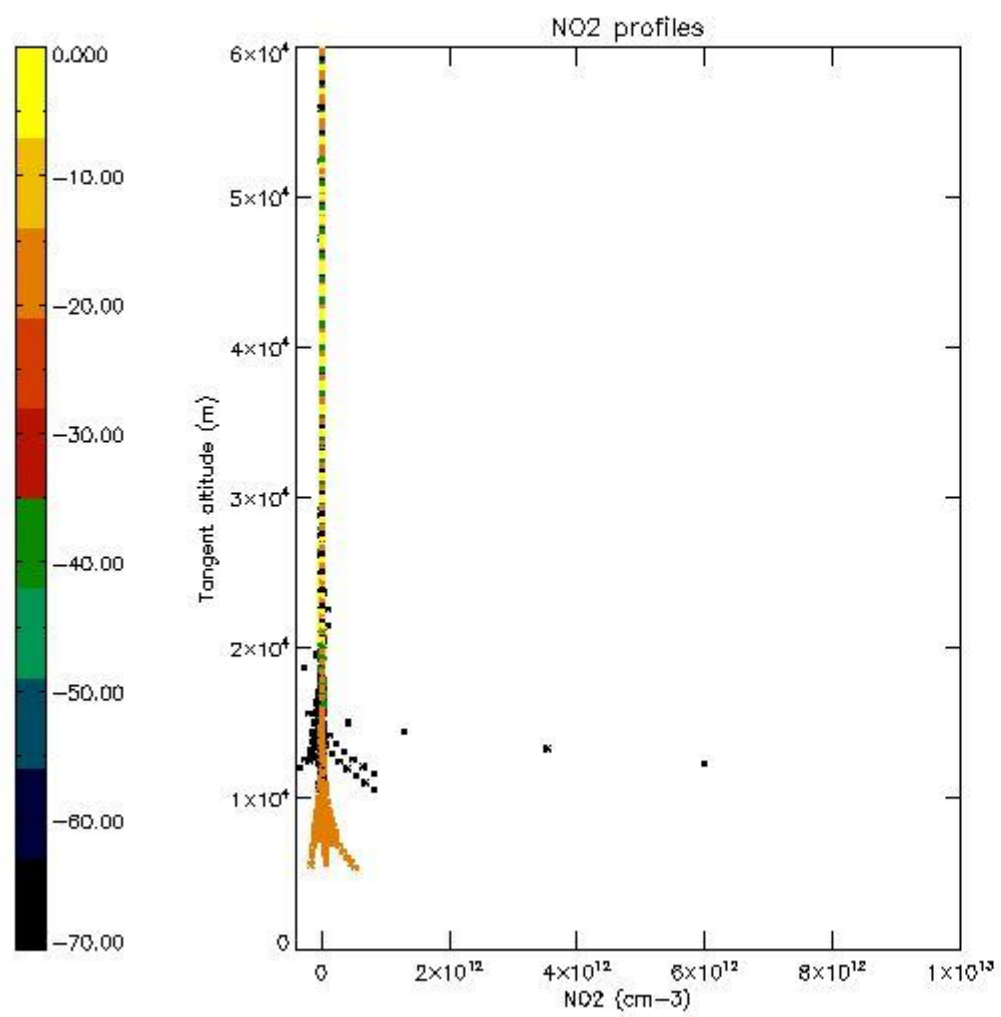

5.7 Plot NO3 profiles for all STD (dark without errors)

The colorbar represents the latitude.