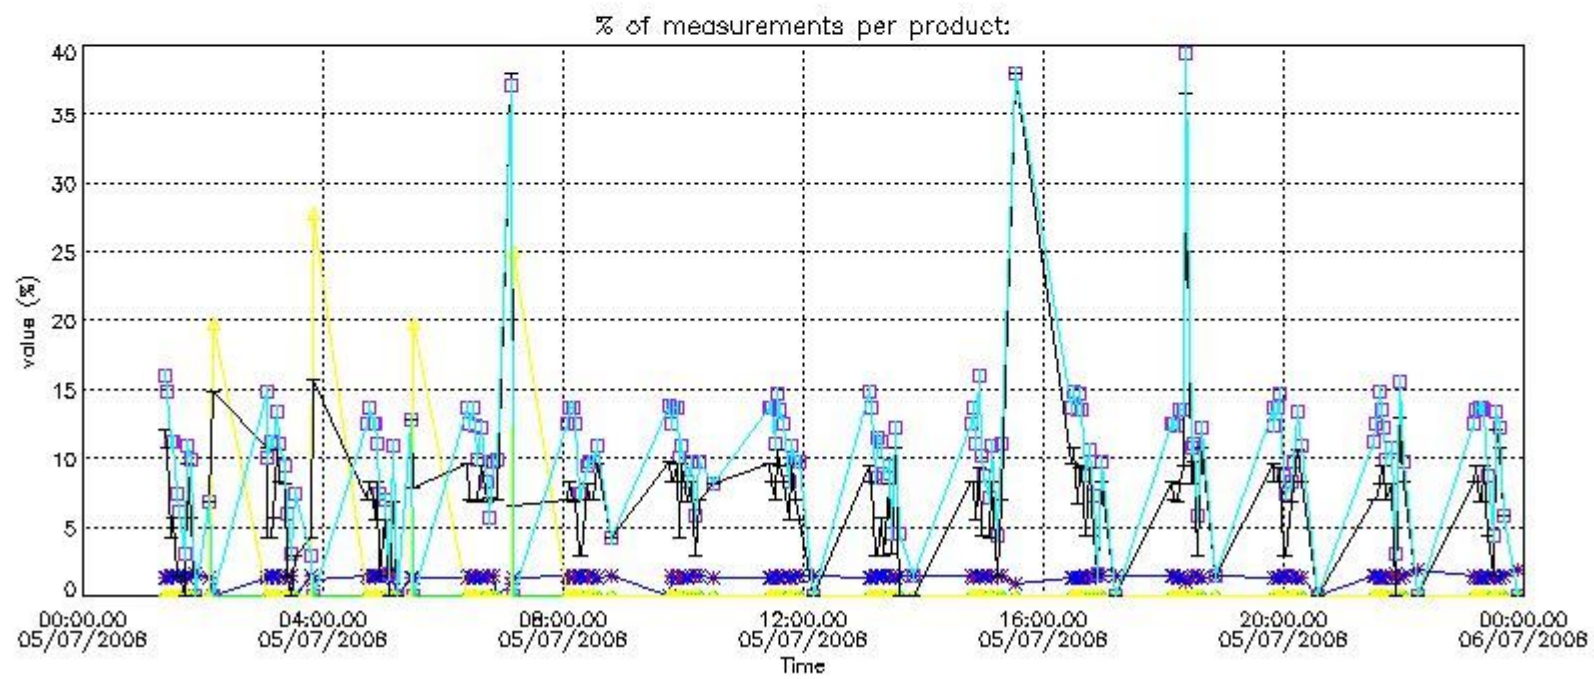

4.2 Plot quality information per product coming from level 1b processing (world map)

4.2.1 Plot level 1 quality information per product (world map): ENVISAT ASCENDING passes