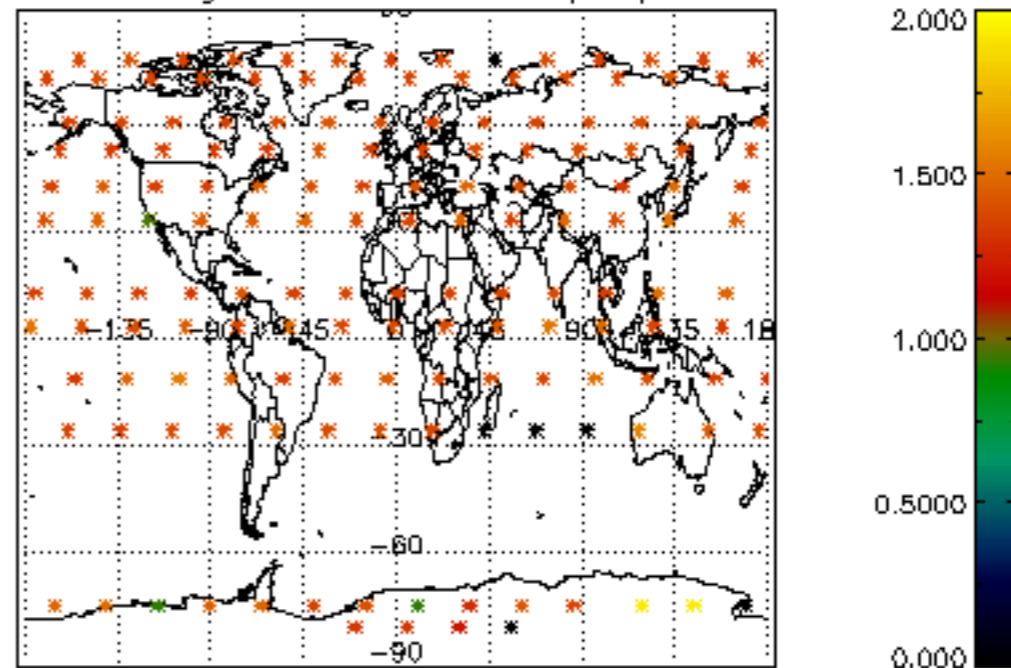

Percentage of datation errors per profile

Percentage of star falling outside central band per profile

Percentage of saturation errors per profile

Percentage of cosmic ray hits per profile

Percentage of datation errors per profile