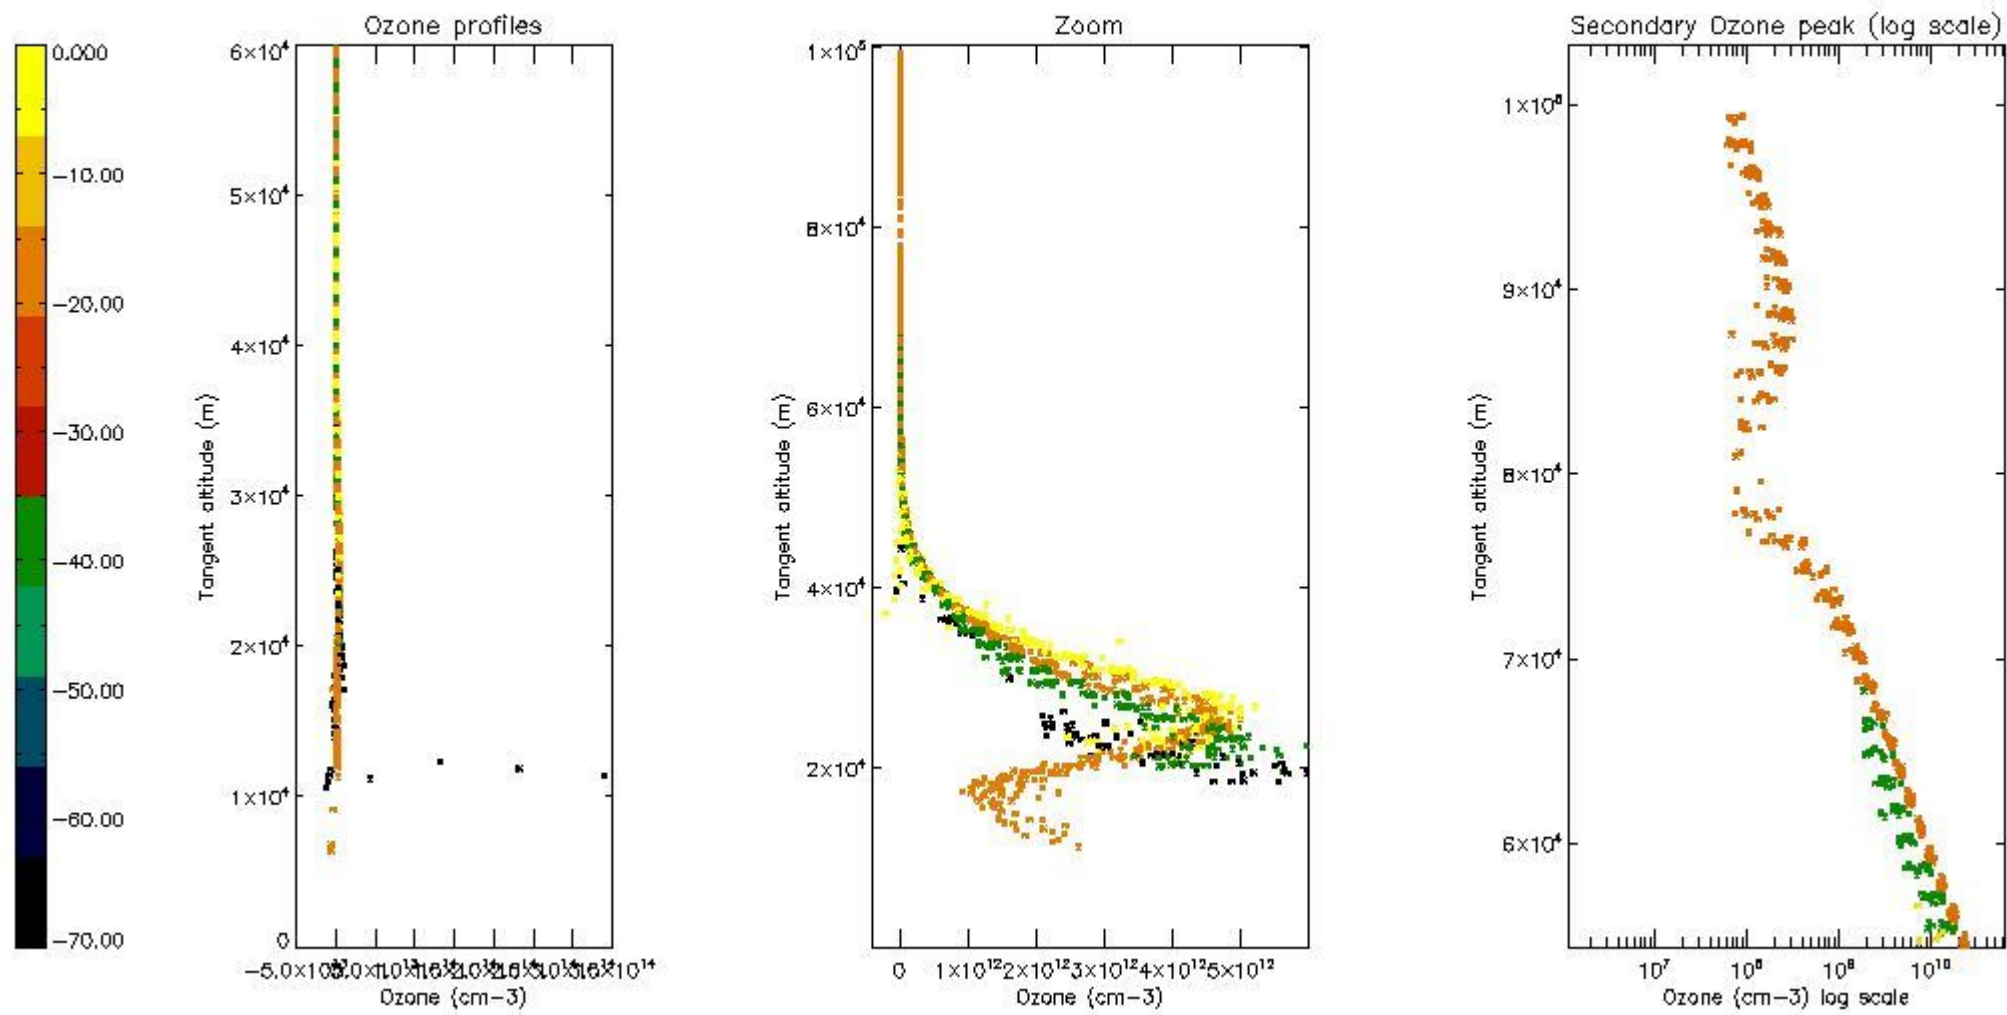

STD < 10	5
STD < 5	3

5.2 Plot ozone profiles for all STD (dark without errors)

The colorbar represents the latitude.

5.3 Plot ozone profiles where STD < 20% (dark without errors)

The colorbar represents the latitude.

5.4 Plot ozone profiles where $STD < 10\%$ (dark without errors)

The colorbar represents the latitude.

5.5 Plot ozone profiles where STD < 5% (dark without errors)

The colorbar represents the latitude.

5.6 Plot NO₂ profiles for all STD (dark without errors)