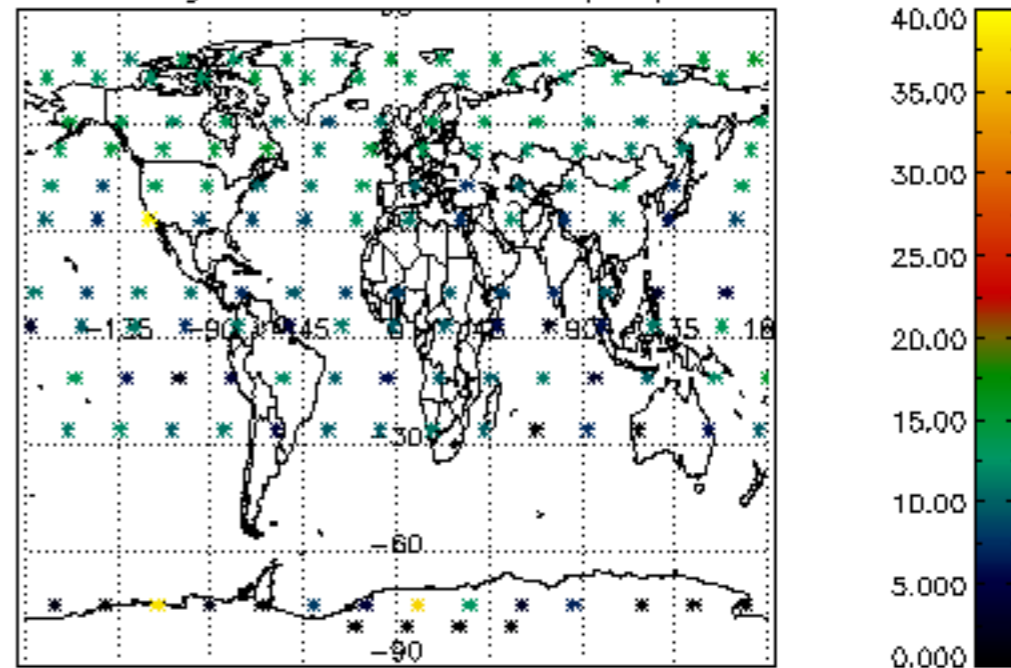

Percentage of saturation errors per profile