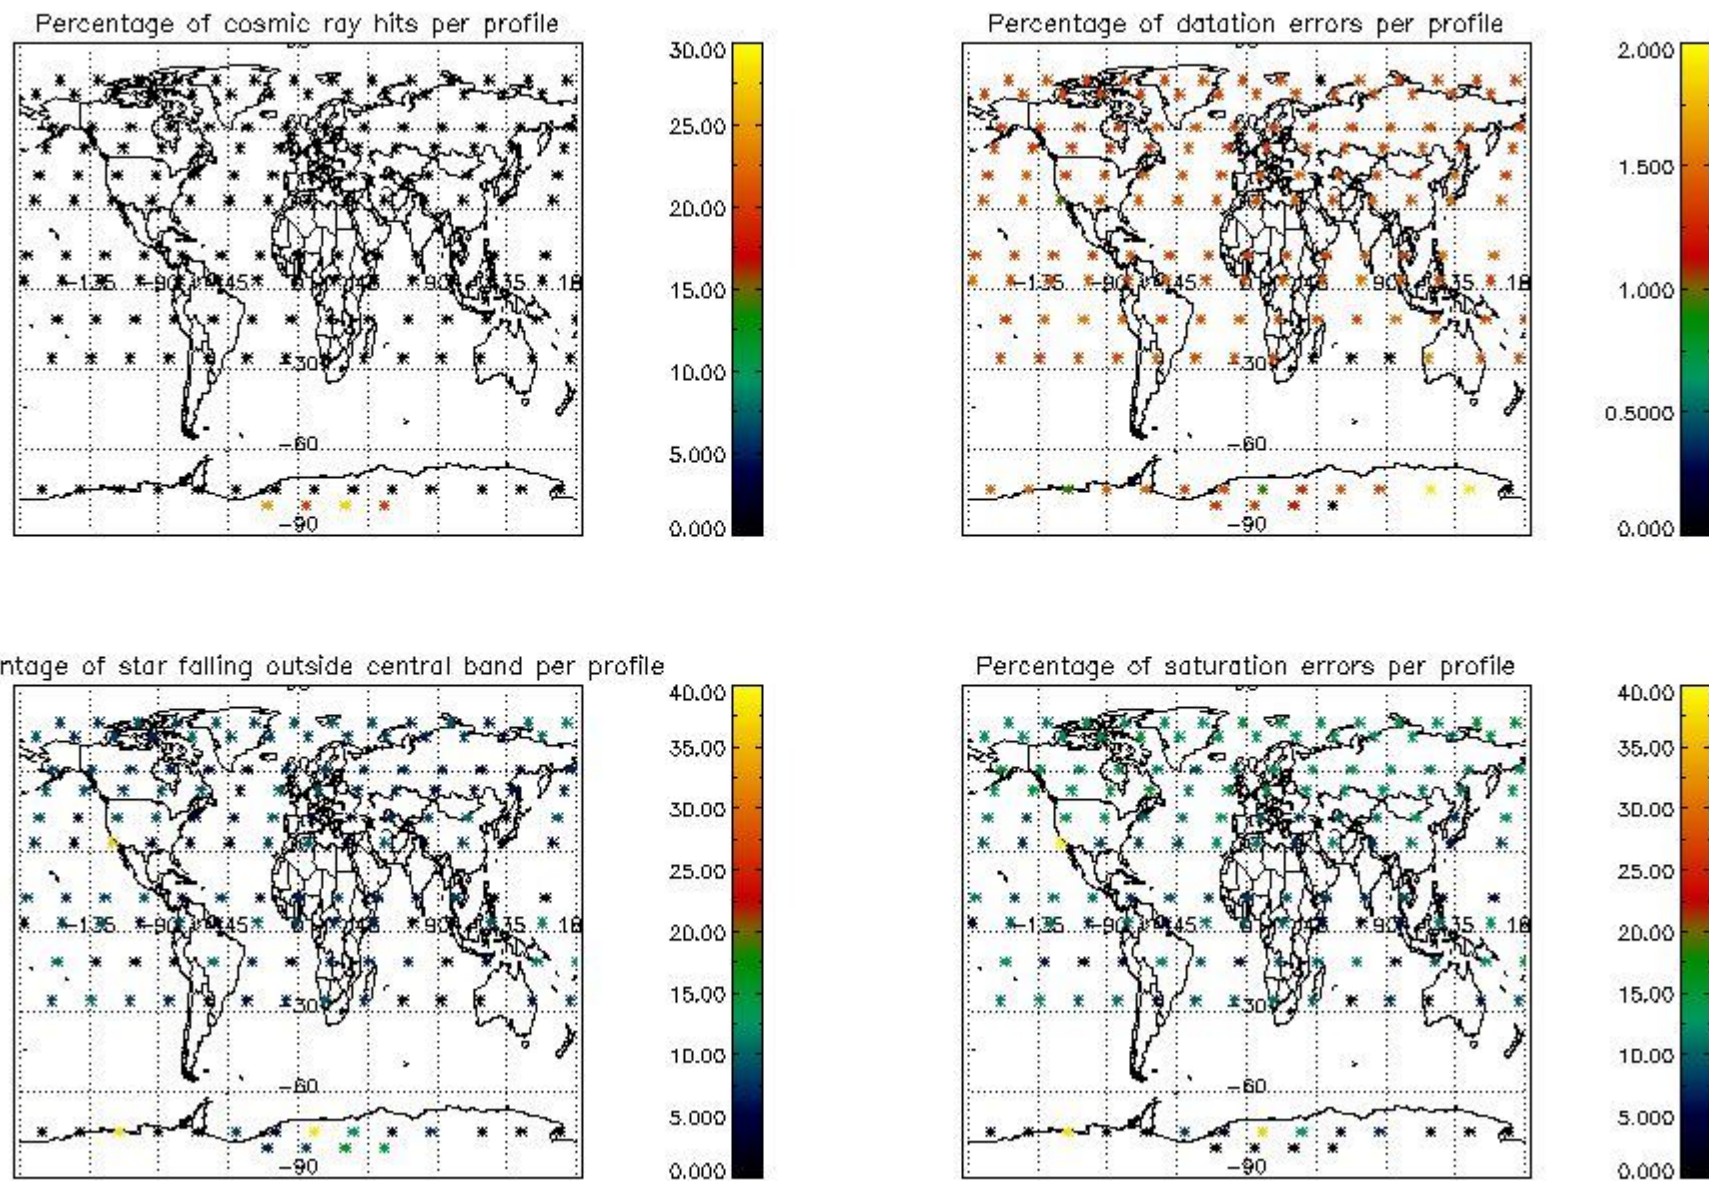

4.2.2 Plot level 1 quality information per product (world map): ENVISAT DESCENDING passes

5. Trace gas profiles

5.1 Ozone statistics based on quality of products

The final quality of the products can be "measured" using the STD (Standard Deviation) attached to every point profile. This information is written to the parameter GOM_NL__2P/NL_LOCAL_SPECIES_DENSITY/o3_std of the level 2 products. The table below shows the statistics for given STD ranges.

The statistics are given with respect to the overall valid production:

- Products without fatal errors: GOM_NL__2P/MPH/PRODUCT_ERR=0
- Valid point profile: GOM_NL__2P/NL_LOCAL_SPECIES_DENSITY/pcd(0)=0

The 'Criteria' is applied to valid points of dark limb products:

- Products in dark limb illumination condition: GOM_NL__2P/NL_SUMMARY_QUALITY/obs_ill_cond=0
- Products without fatal errors: GOM_NL__2P/MPH/PRODUCT_ERR=0
- Valid point profile: GOM_NL__2P/NL_LOCAL_SPECIES_DENSITY/pcd(0)=0

So, the table below shows the percentage of dark limb and valid observations for each criteria with respect to the overall valid daily observations.

Criteria	% of total production
All STD	21
STD < 20	8