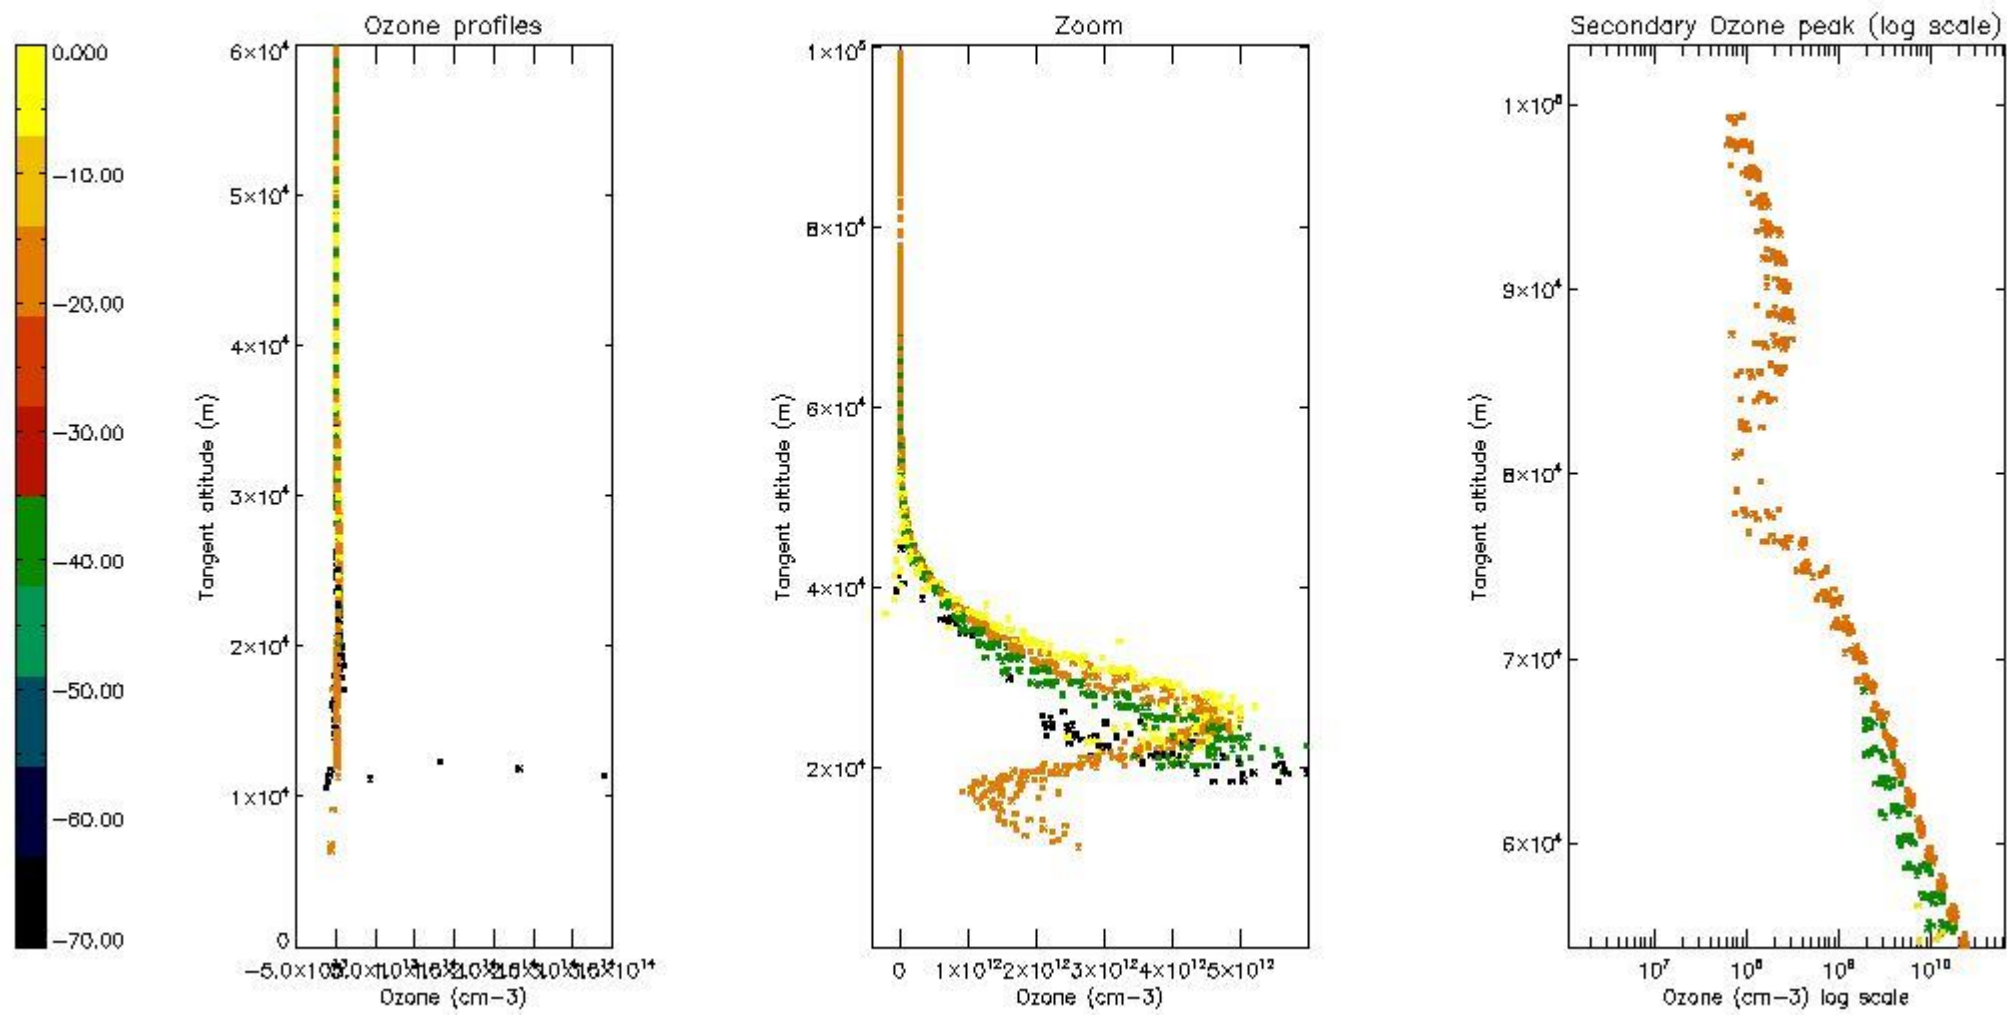

STD < 10	5
STD < 5	3

5.2 Plot ozone profiles for all STD (dark without errors)

The colorbar represents the latitude.

5.3 Plot ozone profiles where STD < 20% (dark without errors)

The colorbar represents the latitude.