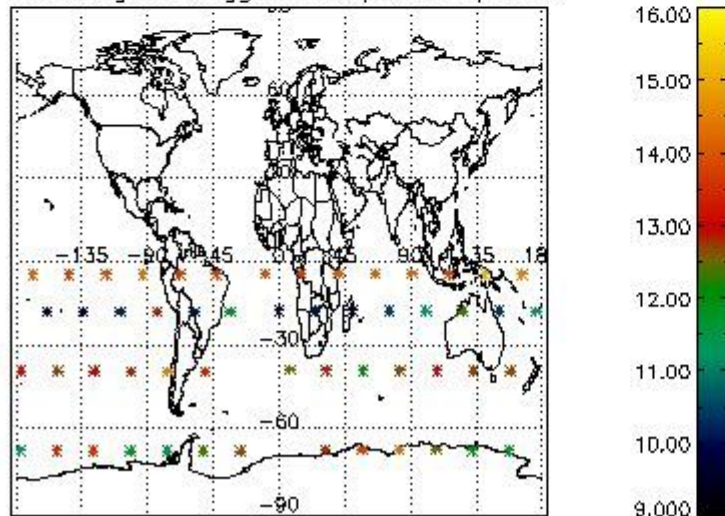

3.1 Plot quality information per product (time dependant)

3.2 Plot quality information per product (world map)

Percentage of flagged data per O3 profile

Percentage of flagged data per H2O profile

Percentage of flagged data per NO2 profile

Percentage of flagged data per NO3 profile

4. Level 1 quality information per product

In this section it is plotted some information contained in the Quality Summary data set of the level 2 products that comes from the level 1b processing. Products without errors (error flag in the MPH set to "0") are used.