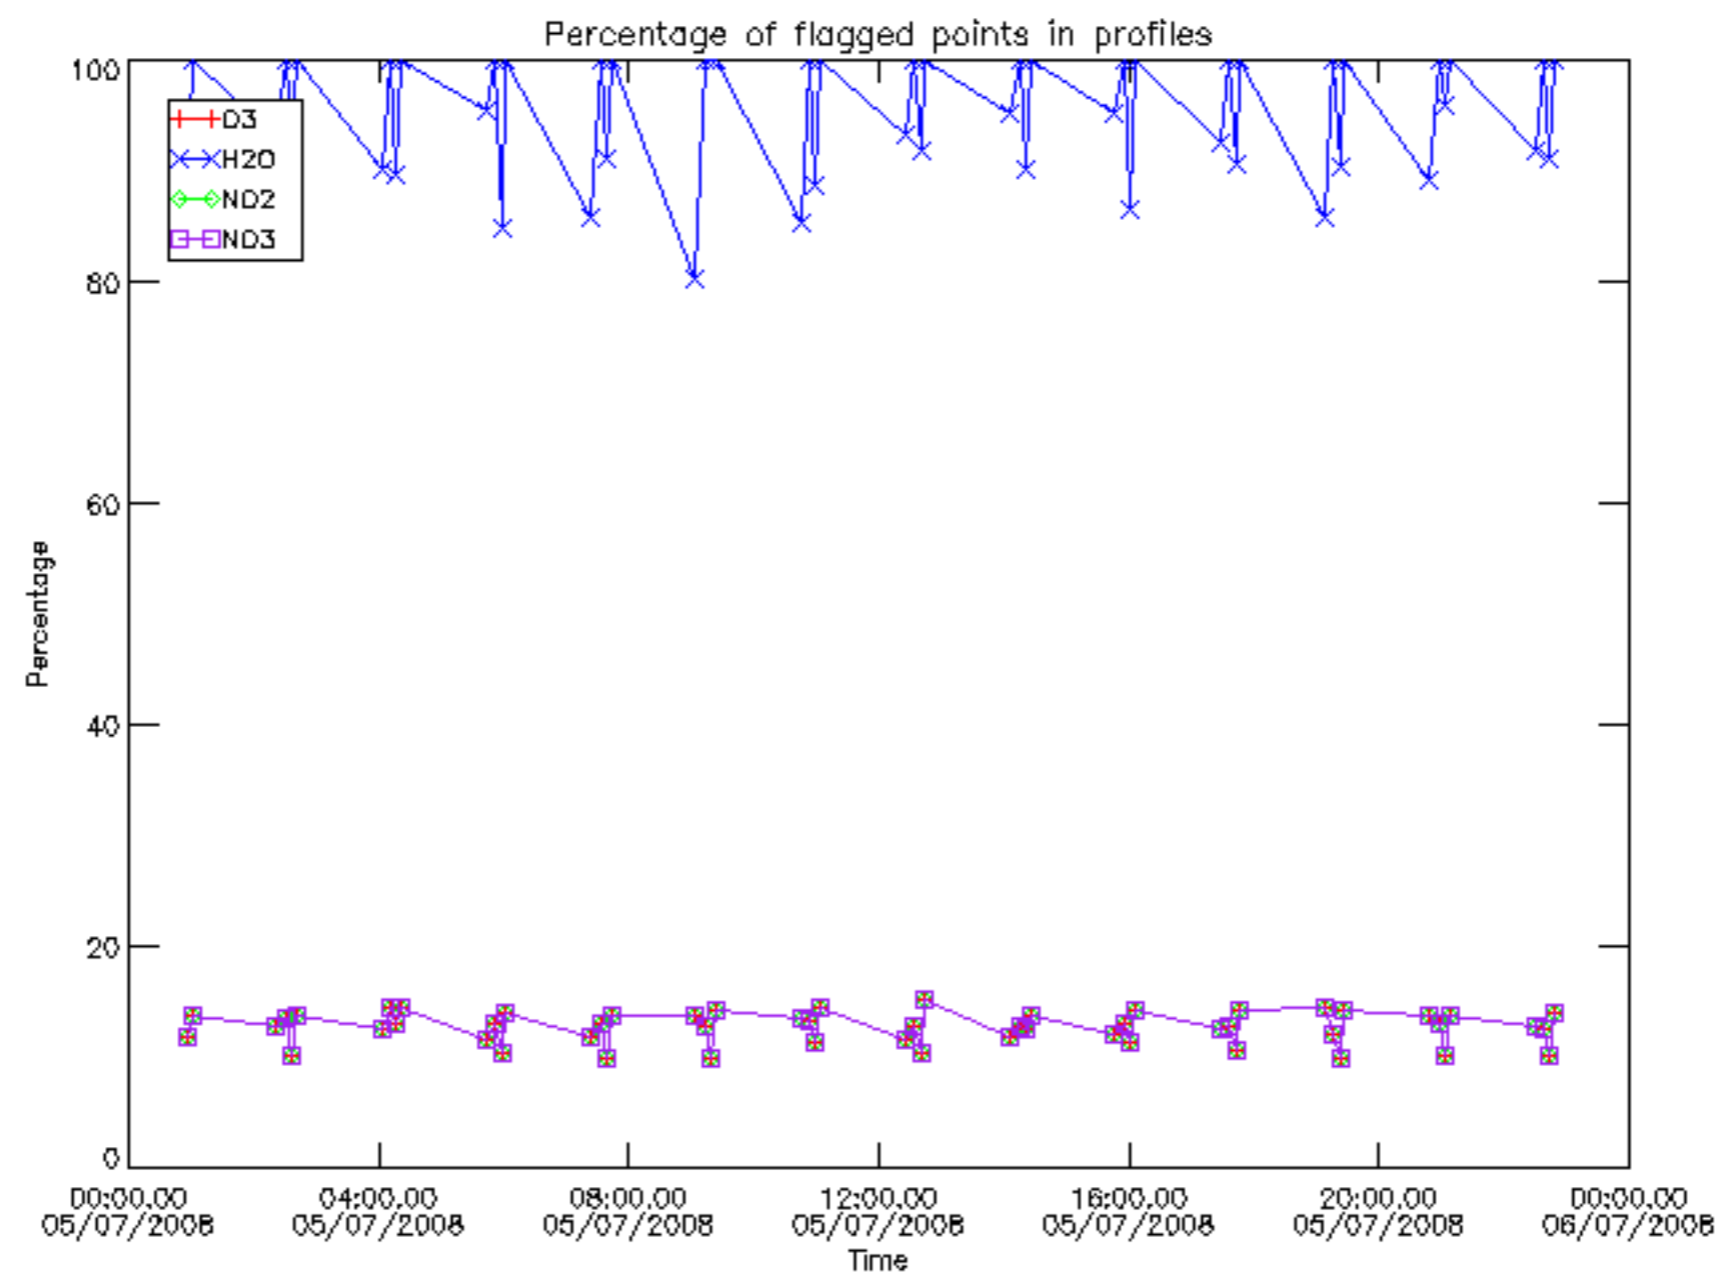

Percentage of flagged data per D3 profile

Percentage of flagged data per H2O profile