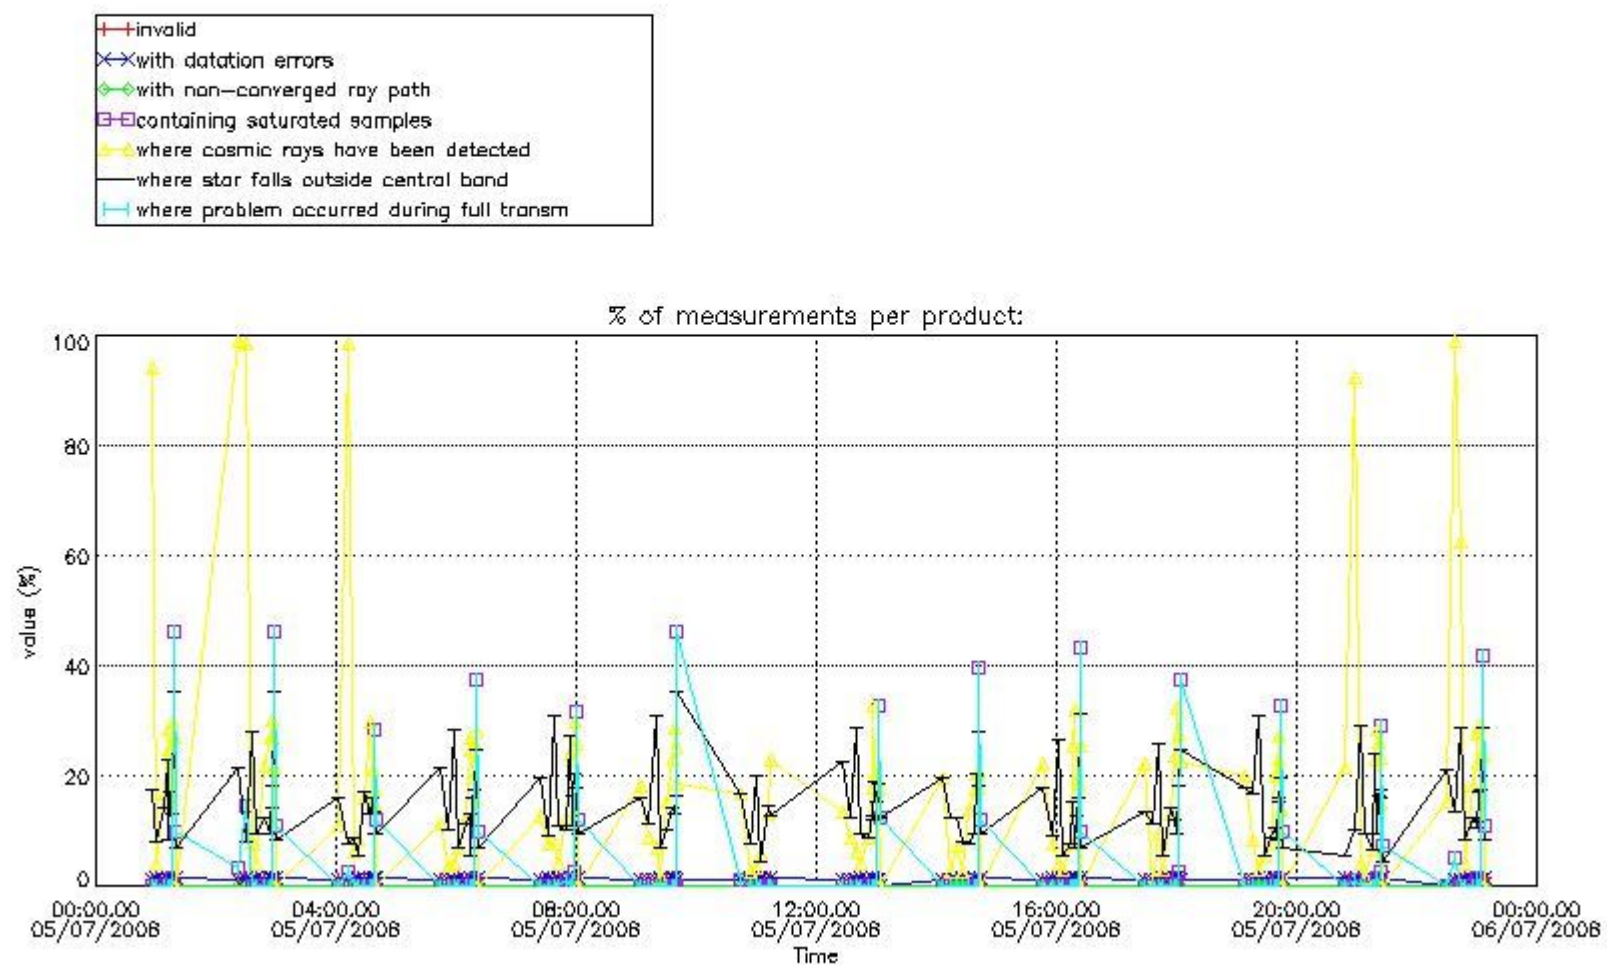

3.1 Plot quality information per product (time dependant)

3.2 Plot quality information per product (world map)

Percentage of flagged data per O3 profile

Percentage of flagged data per H2O profile

Percentage of flagged data per NO2 profile

Percentage of flagged data per NO3 profile

4. Level 1 quality information per product

In this section it is plotted some information contained in the Quality Summary data set of the level 2 products that comes from the level 1b processing. Products without errors (error flag in the MPH set to "0") are used.

4.1 Plot quality information per product (time dependant) coming from level 1b processing

4.1.1 Plot level 1 quality information per product (time dependant): ENVISAT ASCENDING passes

4.1.2 Plot level 1 quality information per product (time dependant): ENVI SAT DESCENDING passes