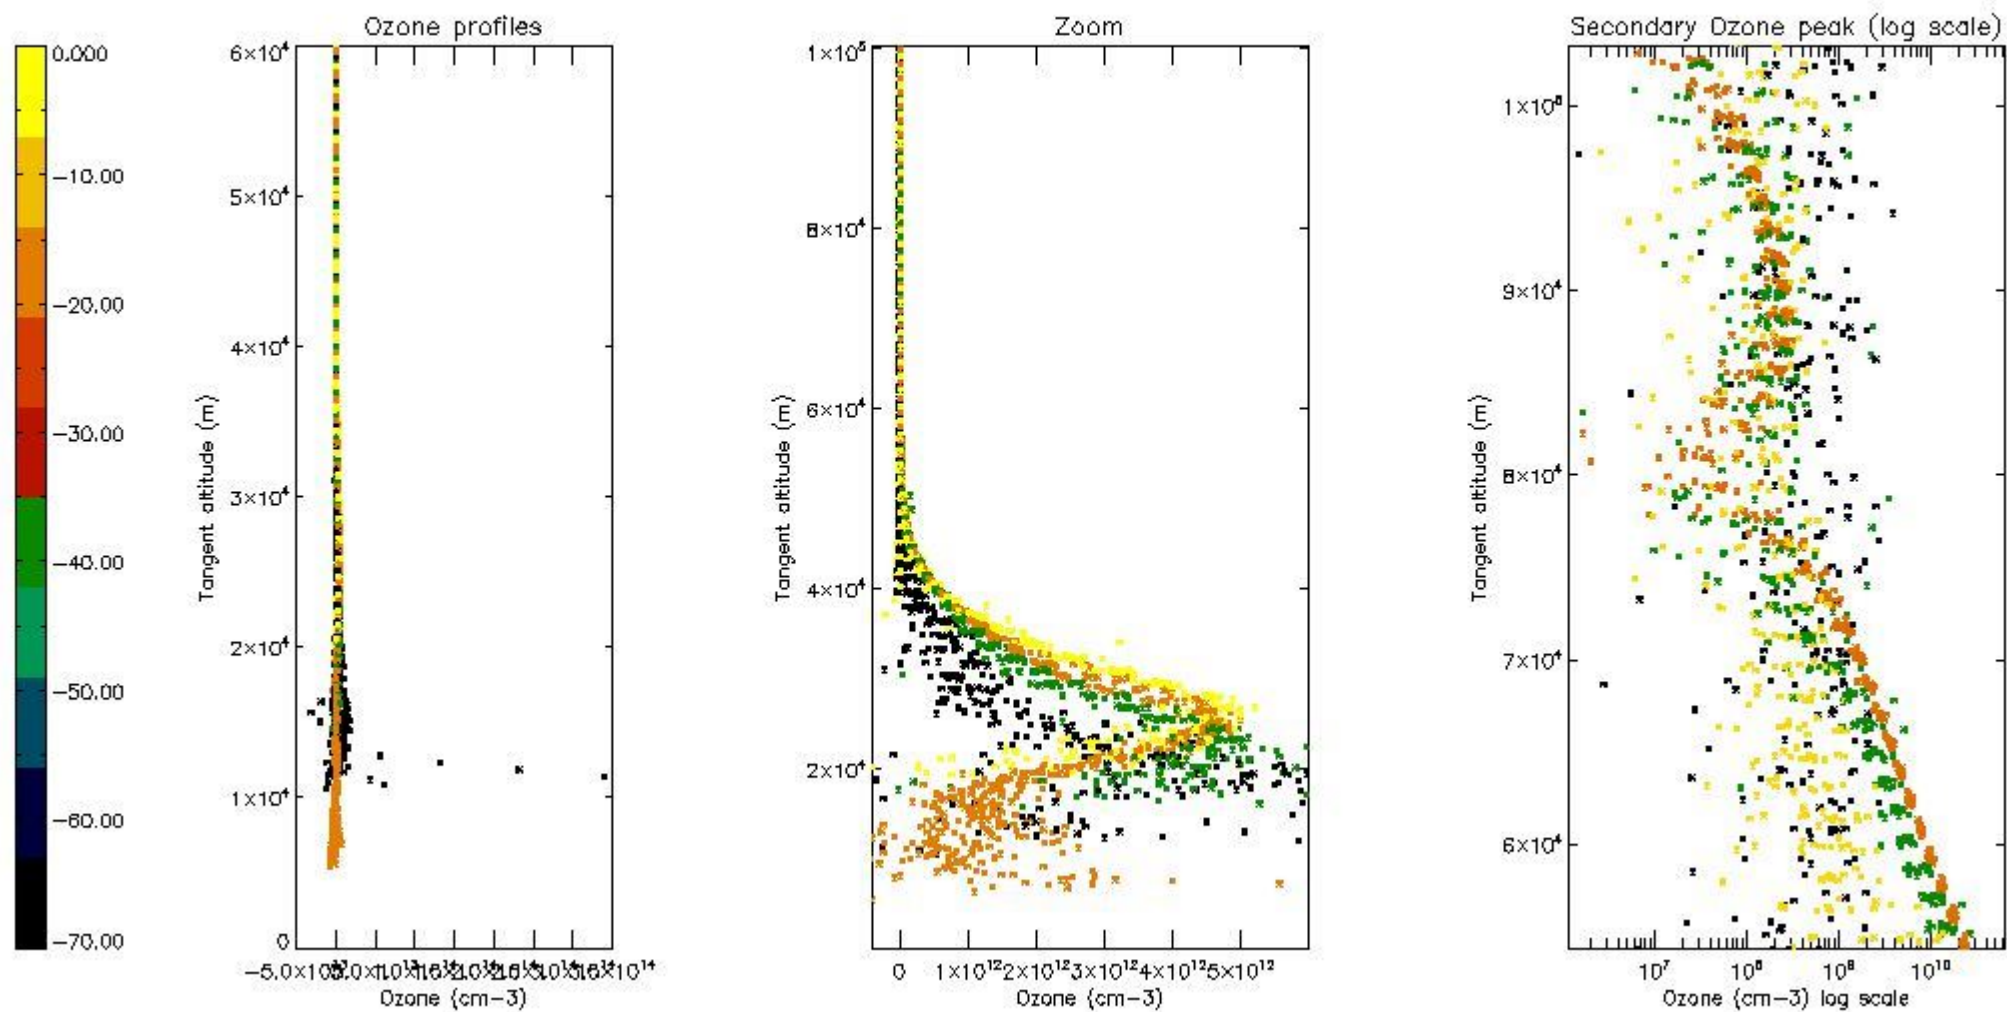

STD < 10	5
STD < 5	3

5.2 Plot ozone profiles for all STD (dark without errors)

The colorbar represents the latitude.

5.3 Plot ozone profiles where STD < 20% (dark without errors)

The colorbar represents the latitude.