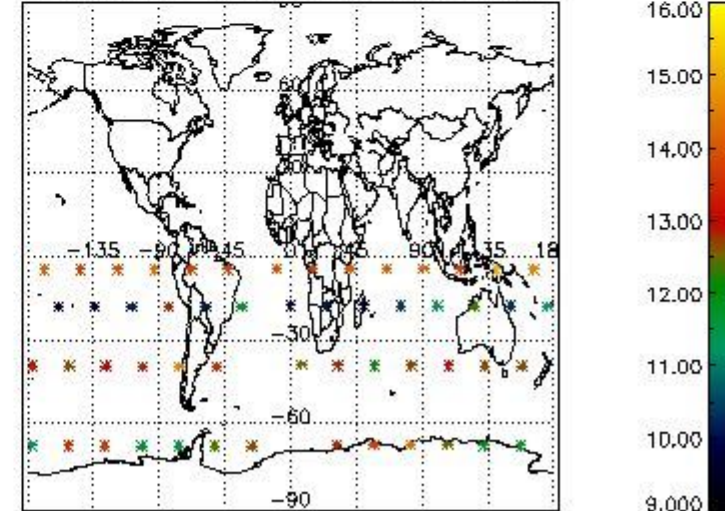

Percentage of flagged data per NO3 profile

4. Level 1 quality information per product

In this section it is plotted some information contained in the Quality Summary data set of the level 2 products that comes from the level 1b processing. Products without errors (error flag in the MPH set to "0") are used.

4.1 Plot quality information per product (time dependant) coming from level 1b processing

4.1.1 Plot level 1 quality information per product (time dependant): ENVISAT ASCENDING passes