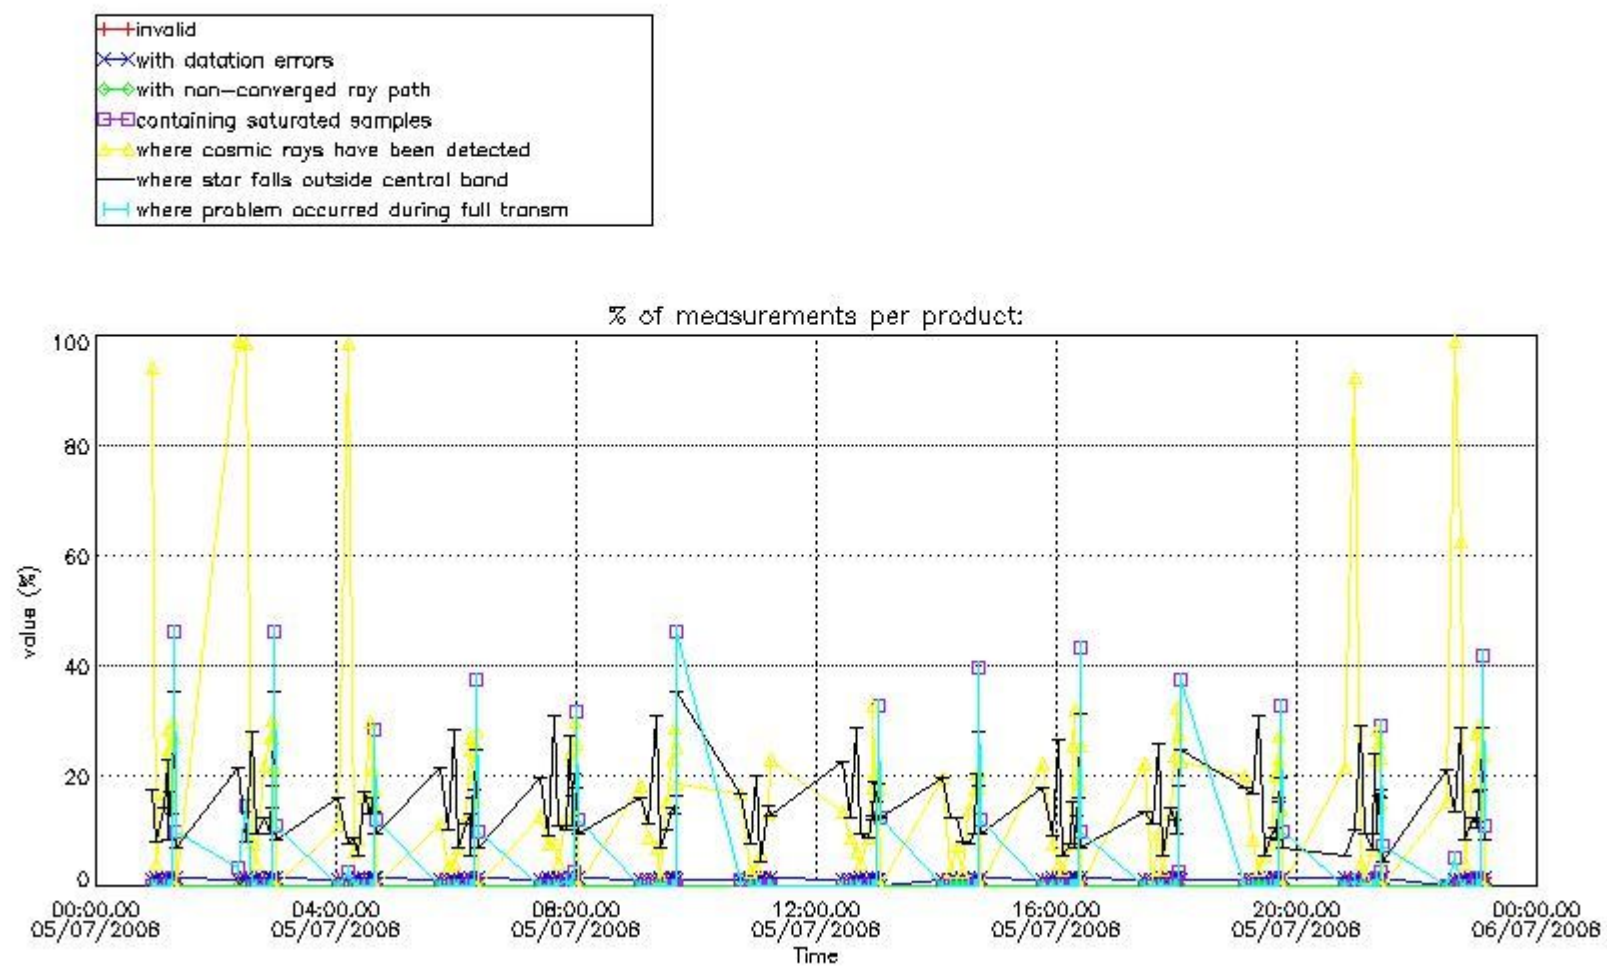

4.1.2 Plot level 1 quality information per product (time dependant): ENVI SAT DESCENDING passes