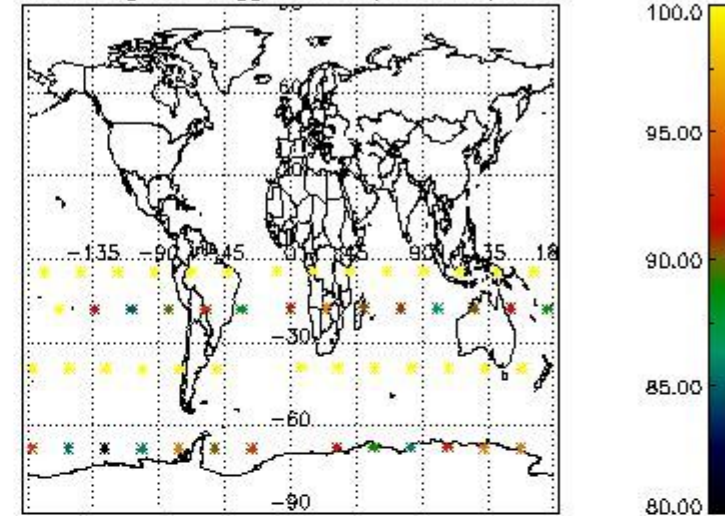

3.1 Plot quality information per product (time dependant)

3.2 Plot quality information per product (world map)

Percentage of flagged data per O3 profile

Percentage of flagged data per H2O profile

Percentage of flagged data per NO2 profile