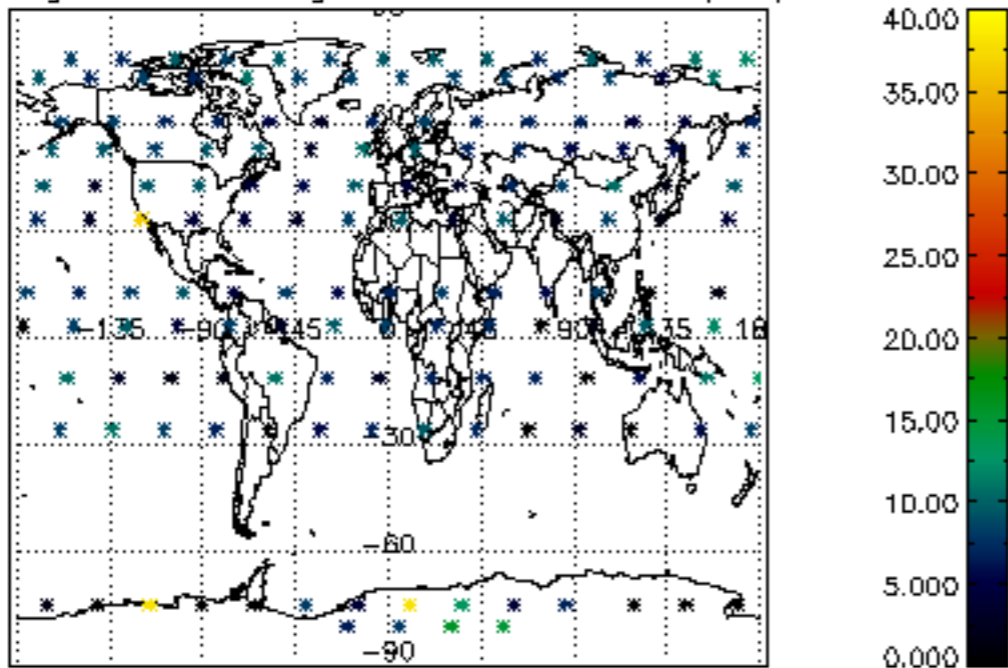

Percentage of star falling outside central band per profile