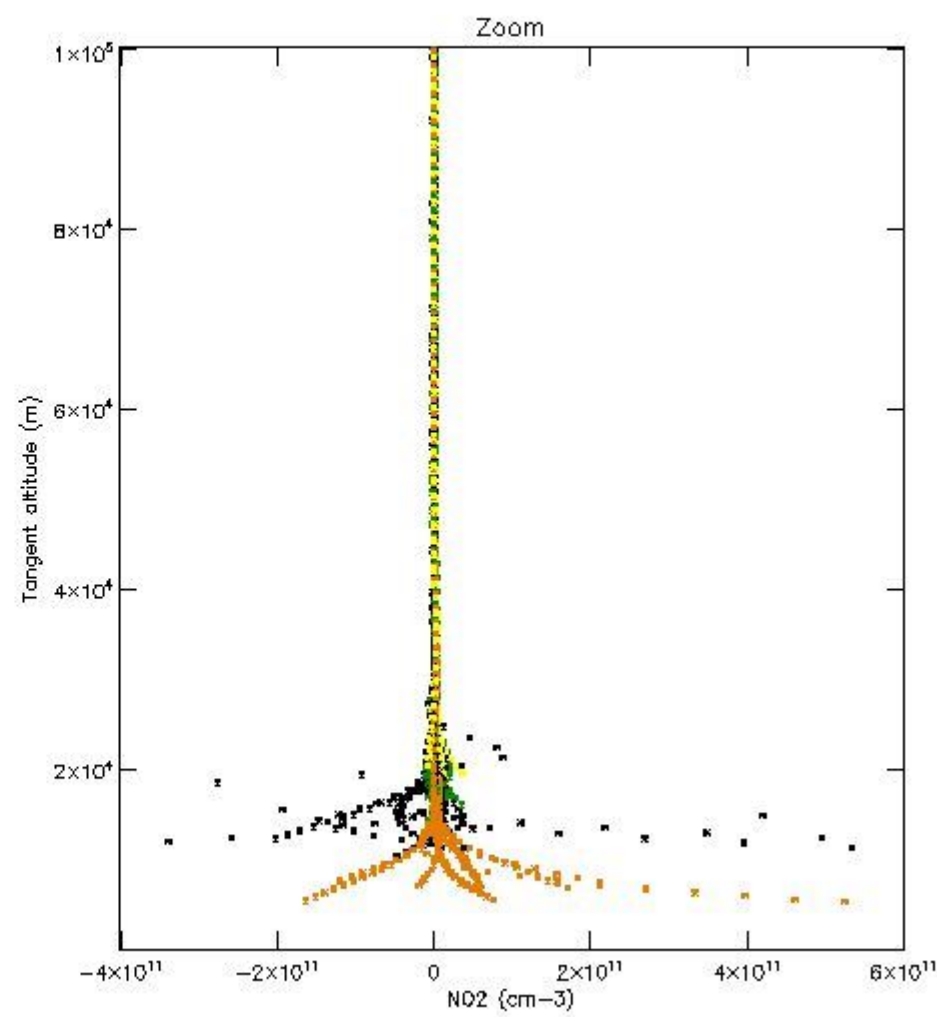

5.7 Plot NO3 profiles for all STD (dark without errors)

The colorbar represents the latitude.