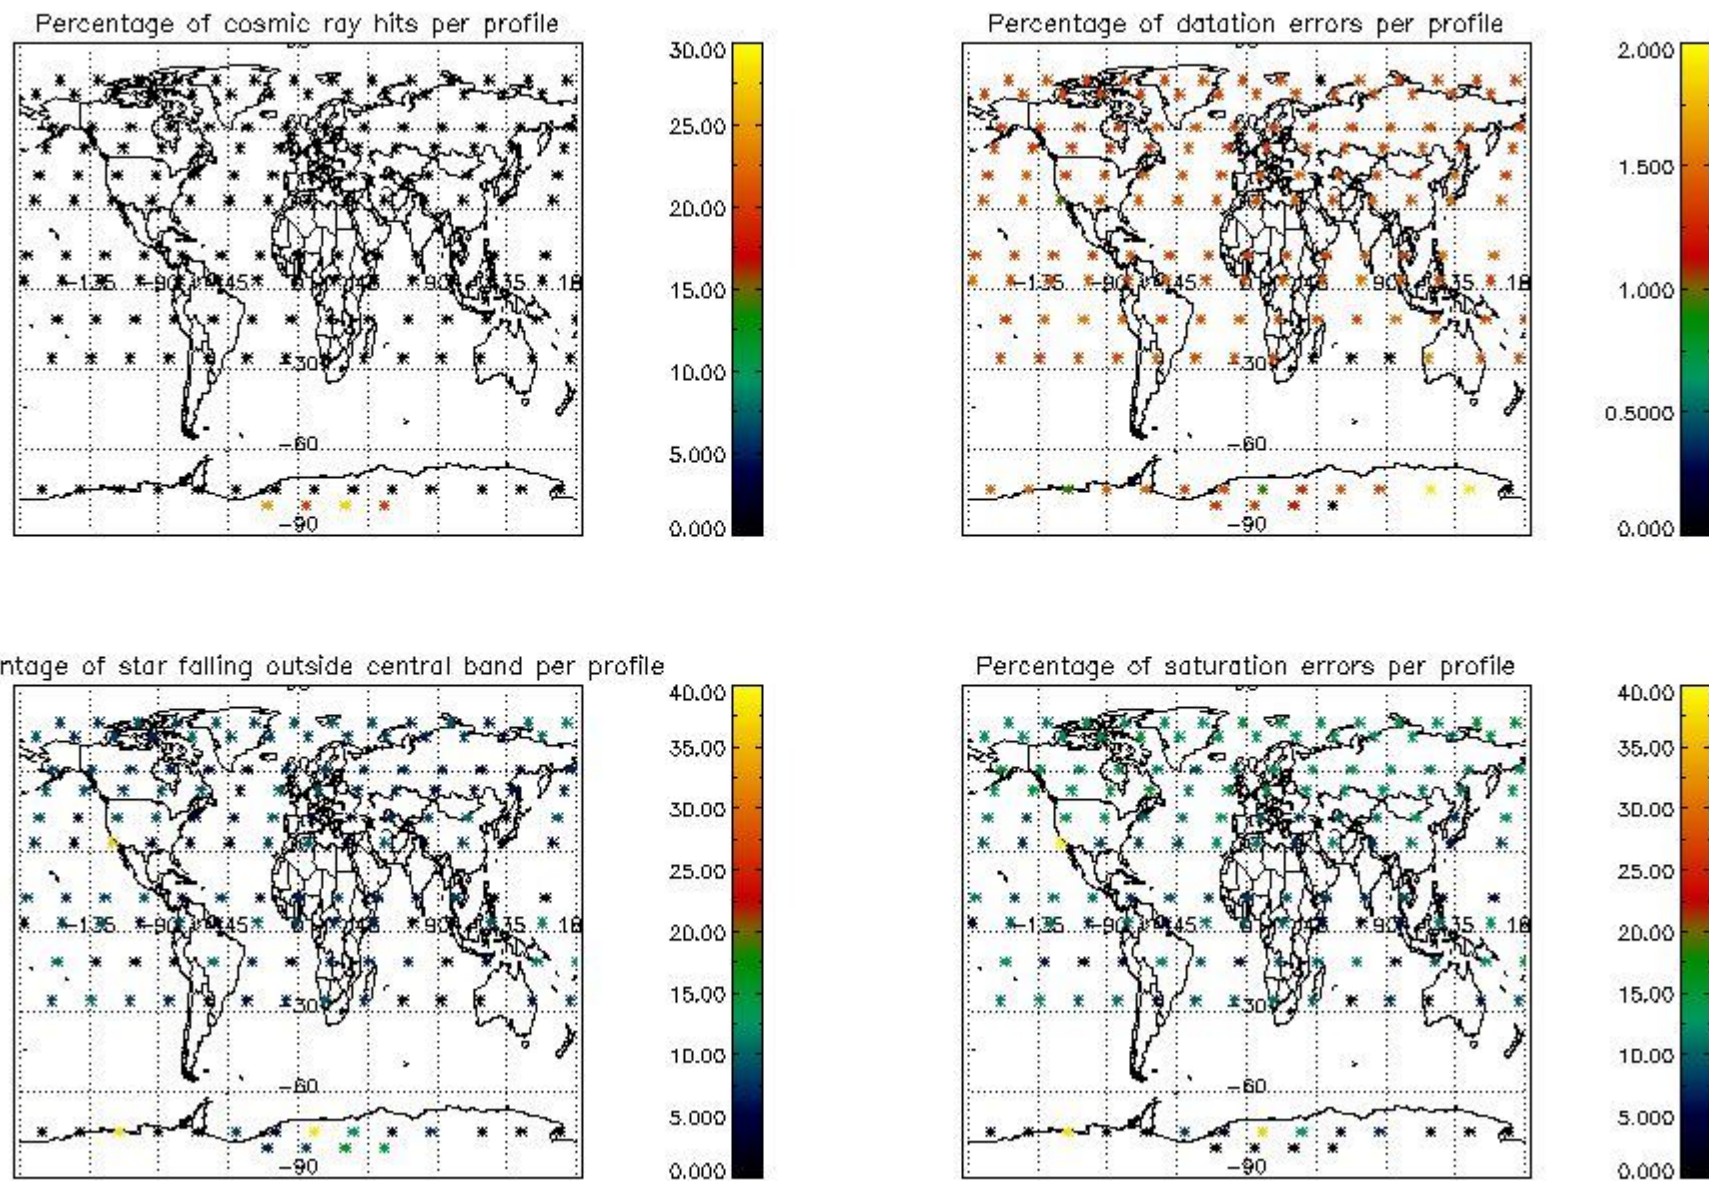

Percentage of flagged data per NO3 profile

4. Level 1 quality information per product

In this section it is plotted some information contained in the Quality Summary data set of the level 2 products that comes from the level 1b processing. Products without errors (error flag in the MPH set to "0") are used.

4.1 Plot quality information per product (time dependant) coming from level 1b processing

4.1.1 Plot level 1 quality information per product (time dependant): ENVISAT ASCENDING passes

4.1.2 Plot level 1 quality information per product (time dependant): ENVI SAT DESCENDING passes

4.2 Plot quality information per product coming from level 1b processing (world map)

4.2.1 Plot level 1 quality information per product (world map): ENVISAT ASCENDING passes

4.2.2 Plot level 1 quality information per product (world map): ENVISAT DESCENDING passes