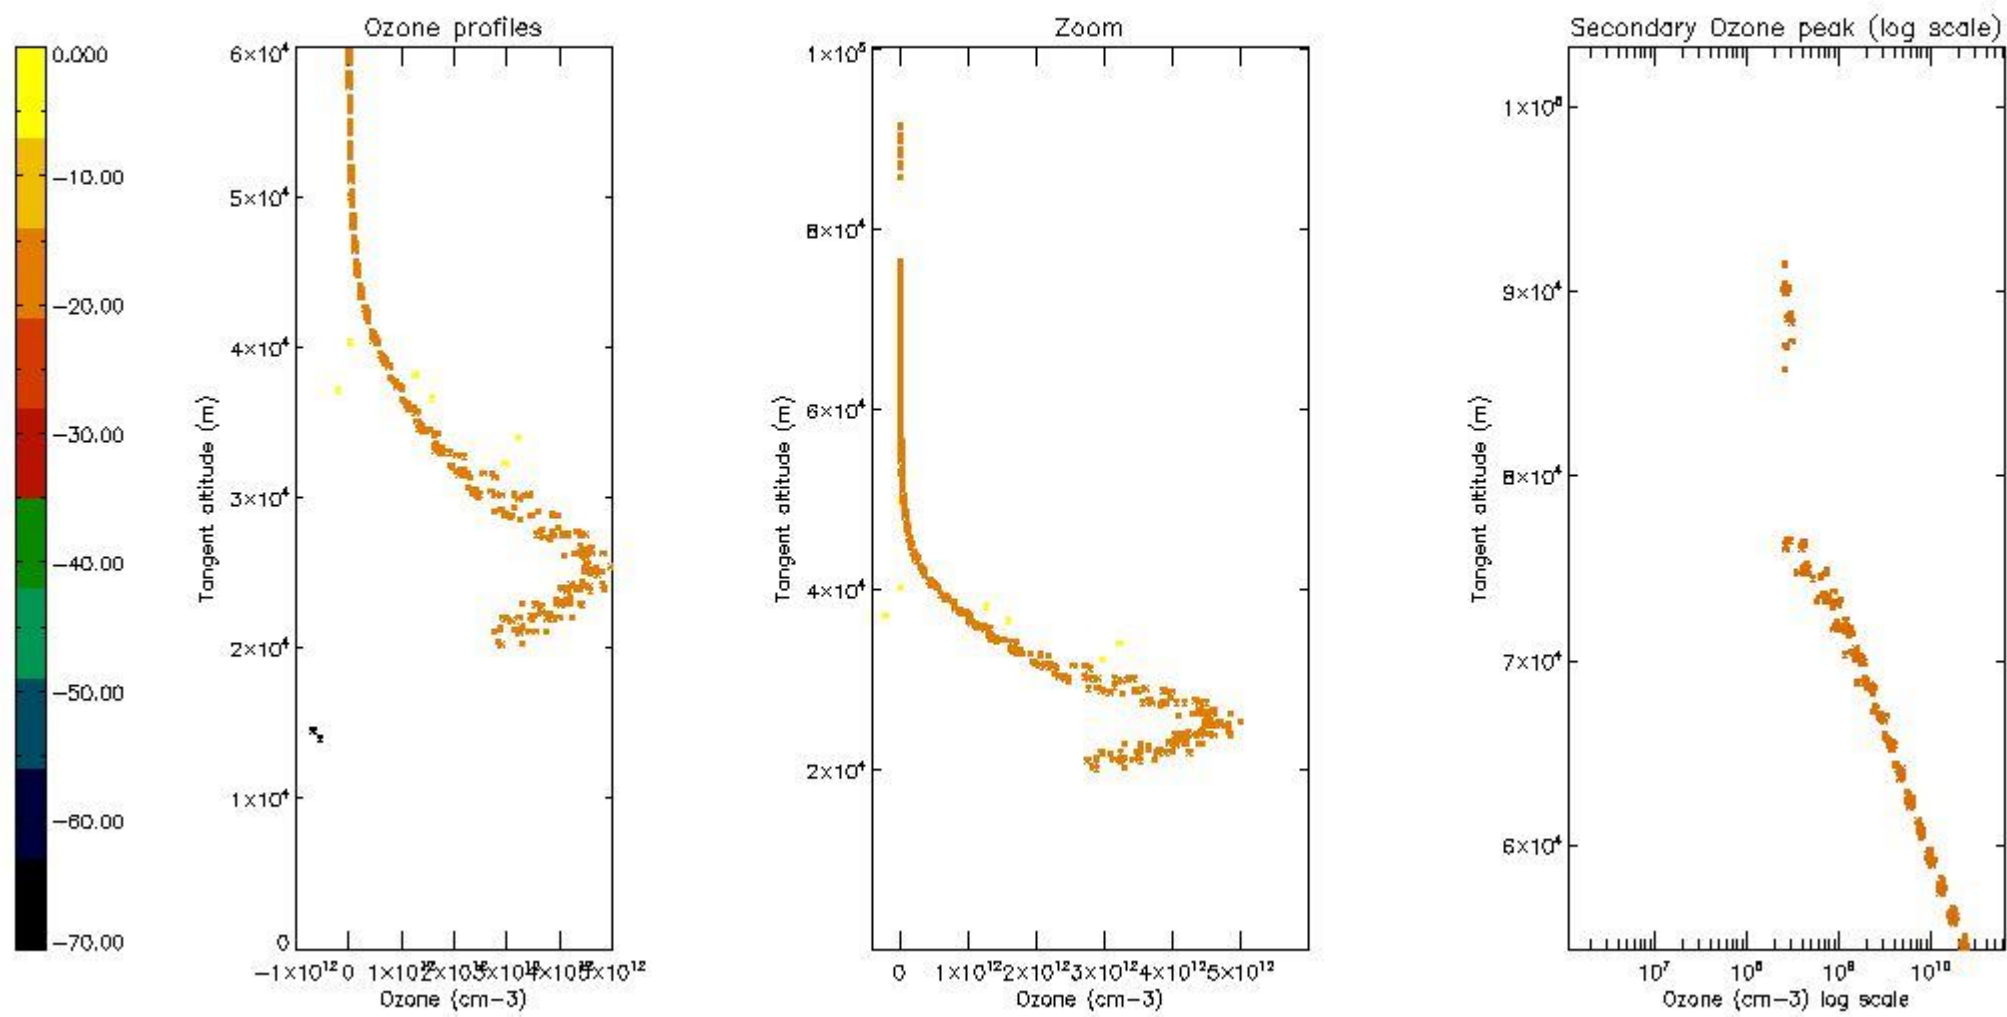

STD < 10	5
STD < 5	3

5.2 Plot ozone profiles for all STD (dark without errors)

The colorbar represents the latitude.

5.3 Plot ozone profiles where STD < 20% (dark without errors)

The colorbar represents the latitude.

5.4 Plot ozone profiles where $STD < 10\%$ (dark without errors)

The colorbar represents the latitude.

5.5 Plot ozone profiles where STD < 5% (dark without errors)

The colorbar represents the latitude.

5.6 Plot NO₂ profiles for all STD (dark without errors)