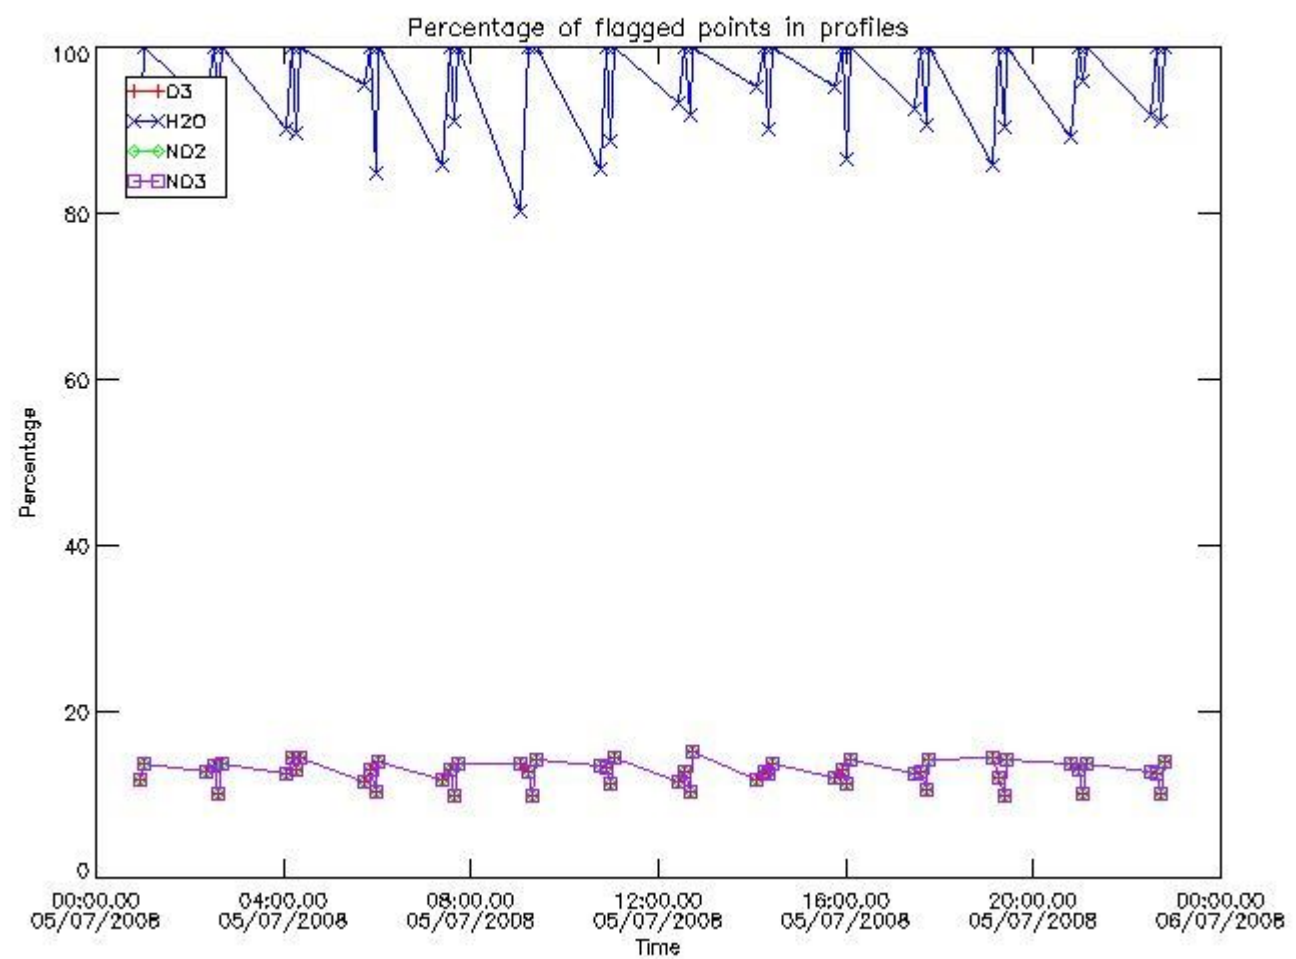

279	GOM_NL__2PRFIN20080705_224353_000000512070_00073_33193_5000.N1	05-JUL-2008 22:43:53	Dark	50.500	9	Alp Eri	0.45300	24000.	101	33193	No
280	GOM_NL__2PRFIN20080705_224812_000000372070_00073_33193_5001.N1	05-JUL-2008 22:48:12	Dark	36.500	135	Bet Hyi	2.8200	5800.0	73	33193	No
281	GOM_NL__2PRFIN20080705_225539_000000412070_00073_33193_5002.N1	05-JUL-2008 22:55:39	Straylight	41.000	45	Alp Pav	1.9400	26000.	82	33193	No
282	GOM_NL__2PRFIN20080705_225905_000000392070_00073_33193_5003.N1	05-JUL-2008 22:59:05	Straylight	38.500	141	Bet Ara	2.8400	4600.0	77	33193	No
283	GOM_NL__2PRFIN20080705_230035_000000382070_00073_33193_5004.N1	05-JUL-2008 23:00:35	Tw_i_and_stray	38.000	147	Alp Ara	2.8770	26000.	76	33193	No
284	GOM_NL__2PRFIN20080705_230224_000000412070_00073_33193_5005.N1	05-JUL-2008 23:02:24	Tw_i_and_stray	41.000	40	The Sco	1.8590	7100.0	82	33193	No
285	GOM_NL__2PRFIN20080705_230404_000000412070_00073_33193_5006.N1	05-JUL-2008 23:04:04	Tw_i_and_stray	40.500	25	35Lam Sco	1.6200	28000.	81	33193	No
286	GOM_NL__2PRFIN20080705_230531_000000492070_00073_33193_5007.N1	05-JUL-2008 23:05:31	Bright	49.000	116	19Del Sgr	2.7000	4100.0	98	33193	No
287	GOM_NL__2PRFIN20080705_230706_000000372070_00073_33193_5008.N1	05-JUL-2008 23:07:06	Bright	36.500	136	23Tau Sco	2.8220	30000.	73	33193	No
288	GOM_NL__2PRFIN20080705_231013_000000362070_00073_33193_5009.N1	05-JUL-2008 23:10:13	Bright	36.000	86	35Eta Oph	2.4300	10200.	72	33193	No
289	GOM_NL__2PRFIN20080705_231201_000000372070_00073_33193_5010.N1	05-JUL-2008 23:12:01	Bright	37.000	98	13Zet Oph	2.5710	30000.	74	33193	No
290	GOM_NL__2PRFIN20080705_231541_000000372070_00073_33193_5011.N1	05-JUL-2008 23:15:41	Bright	36.500	126	60Bet Oph	2.7700	4250.0	73	33193	No
291	GOM_NL__2PRFIN20080705_231759_000000372070_00073_33193_5012.N1	05-JUL-2008 23:17:59	Bright	36.500	59	55Alp Oph	2.0800	8900.0	73	33193	No
292	GOM_NL__2PRFIN20080705_232055_000000372070_00073_33193_5013.N1	05-JUL-2008 23:20:55	Bright	37.000	127	27Bet Her	2.7810	4700.0	74	33193	No
293	GOM_NL__2PRFIN20080705_232334_000000352070_00073_33193_5014.N1	05-JUL-2008 23:23:34	Bright	34.500	133	40Zet Her	2.8070	6000.0	69	33193	No
294	GOM_NL__2PRFIN20080705_232918_000000342070_00073_33193_5015.N1	05-JUL-2008 23:29:18	Bright	34.000	130	23Bet Dra	2.7990	5800.0	68	33193	No
295	GOM_NL__2PRFIN20080705_233156_000000382070_00073_33193_5016.N1	05-JUL-2008 23:31:56	Bright	37.500	119	14Eta Dra	2.7270	4700.0	75	33193	No
296	GOM_NL__2PRFIN20080705_233602_000000372070_00073_33193_5017.N1	05-JUL-2008 23:36:02	Bright	37.000	60	7Bet UMi	2.0810	3950.0	74	33193	No
297	GOM_NL__2PRFIN20080705_234003_000000352070_00073_33193_5018.N1	05-JUL-2008 23:40:03	Bright	34.500	49	1Alp UMi	1.9900	6300.0	69	33193	No
298	GOM_NL__2PRFIN20080705_235423_000000262070_00073_33193_5019.N1	05-JUL-2008 23:54:23	Tw_i_and_stray	26.000	149	45Eps Per	2.8880	30000.	52	33193	No

3. Quality information per product

In this section it is plotted some information contained in the Quality Summary data set of the level 2 products. Only products in dark limb conditions and without errors (error flag in the MPH set to "0") are used.

3.1 Plot quality information per product (time dependant)

3.2 Plot quality information per product (world map)