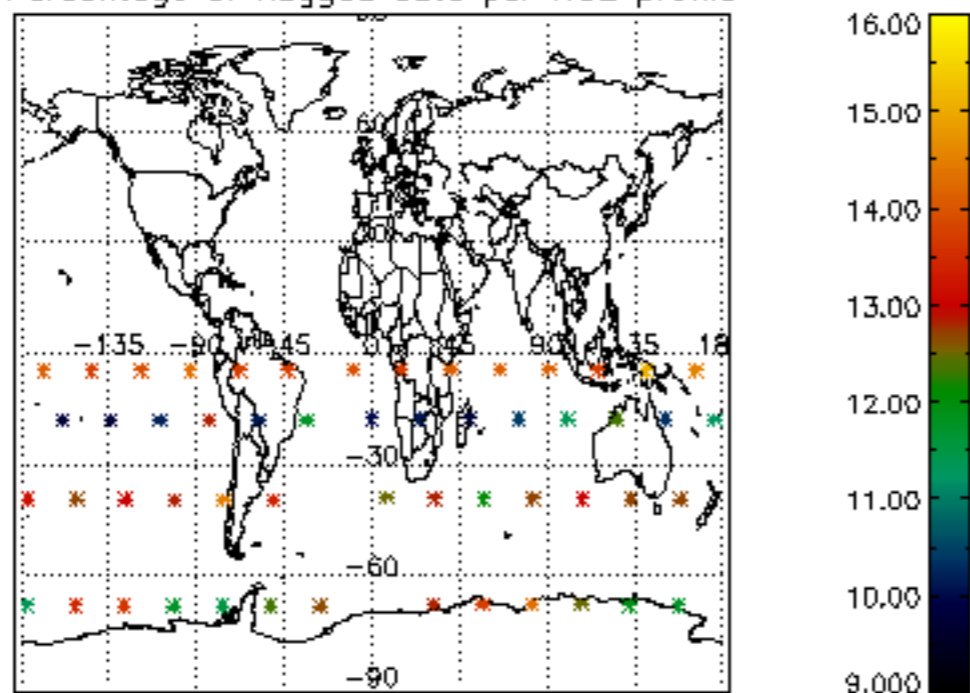

Percentage of flagged data per NO2 profile