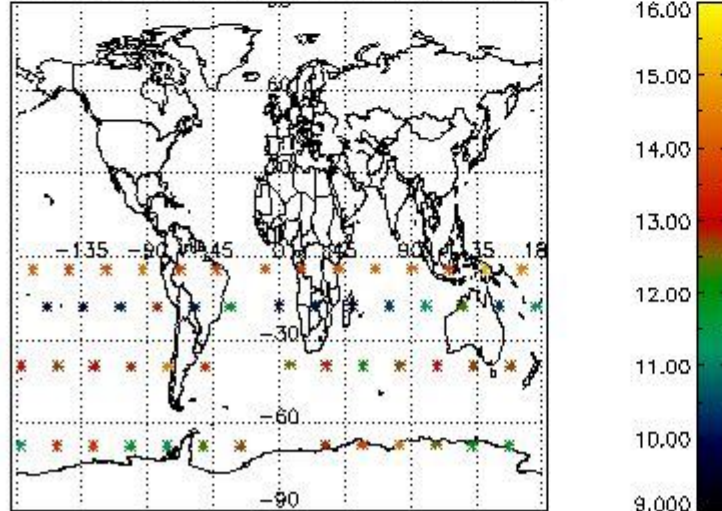

3.1 Plot quality information per product (time dependant)

3.2 Plot quality information per product (world map)

Percentage of flagged data per O3 profile

Percentage of flagged data per H2O profile

Percentage of flagged data per NO2 profile