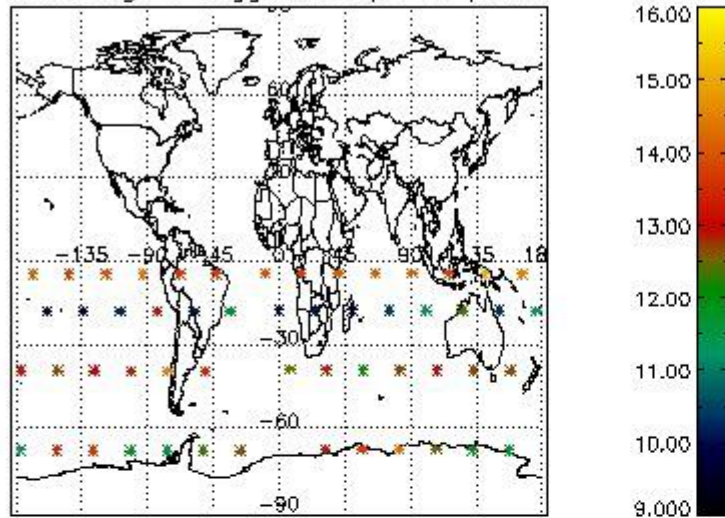

3. Quality information per product

In this section it is plotted some information contained in the Quality Summary data set of the level 2 products. Only products in dark limb conditions and without errors (error flag in the MPH set to "0") are used.

3.1 Plot quality information per product (time dependant)

3.2 Plot quality information per product (world map)

Percentage of flagged data per O3 profile

Percentage of flagged data per H2O profile

Percentage of flagged data per NO2 profile