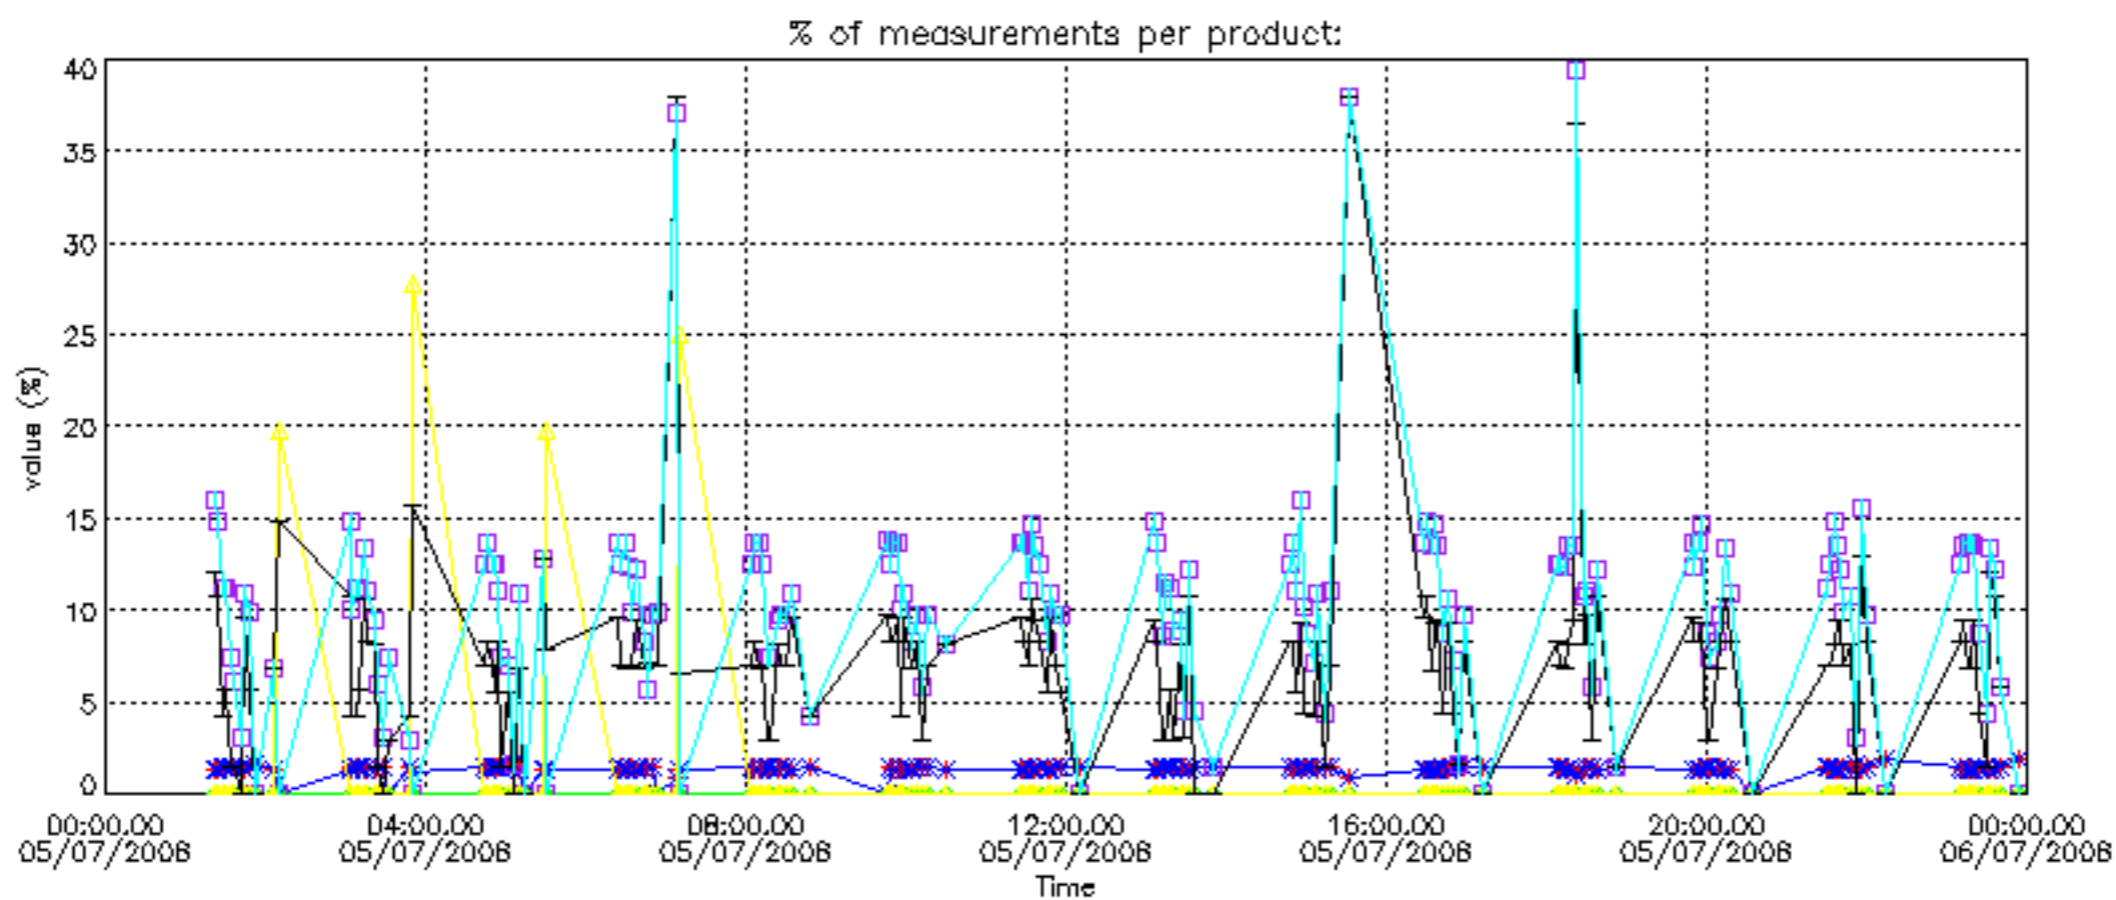

Percentage of cosmic ray hits per profile

Percentage of datation errors per profile