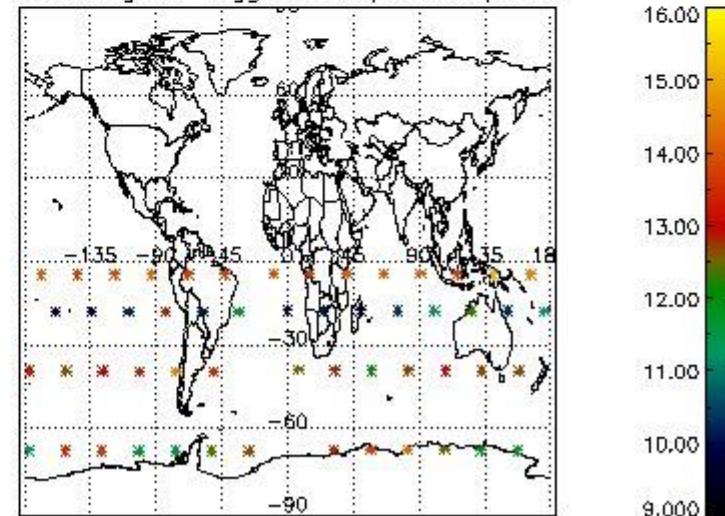

Percentage of flagged data per NO3 profile

4. Level 1 quality information per product

In this section it is plotted some information contained in the Quality Summary data set of the level 2 products that comes from the level 1b processing. Products without errors (error flag in the MPH set to "0") are used.

4.1 Plot quality information per product (time dependant) coming from level 1b processing

4.1.1 Plot level 1 quality information per product (time dependant): ENVISAT ASCENDING passes