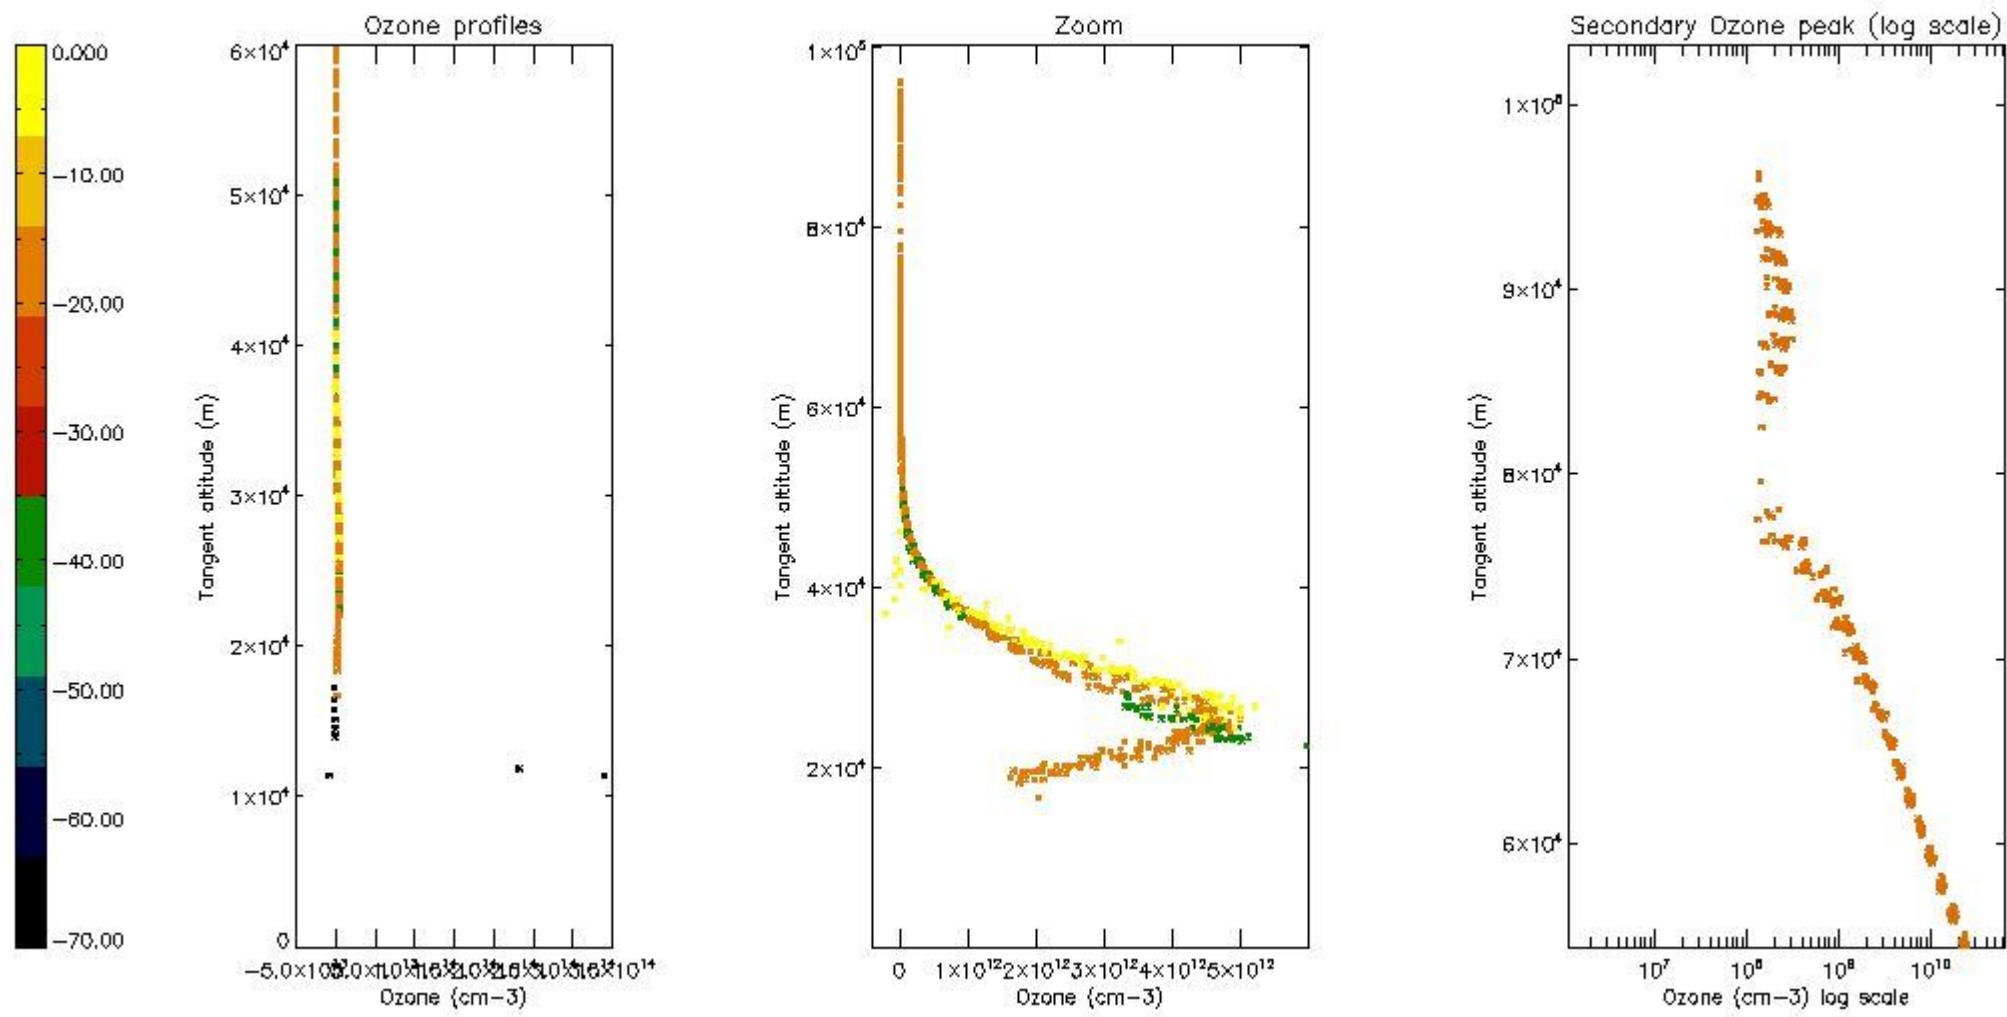

5.5 Plot ozone profiles where $STD < 5\%$ (dark without errors)

The colorbar represents the latitude.