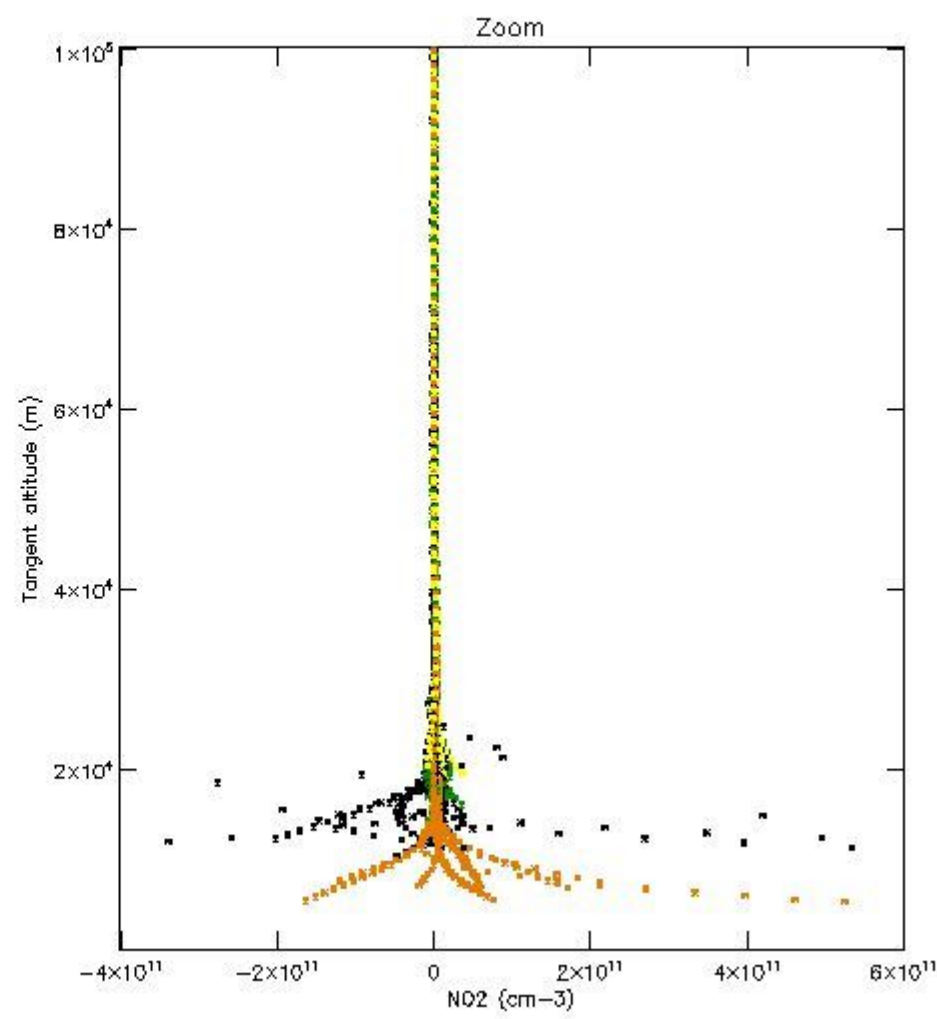

5.7 Plot NO3 profiles for all STD (dark without errors)

The colorbar represents the latitude.