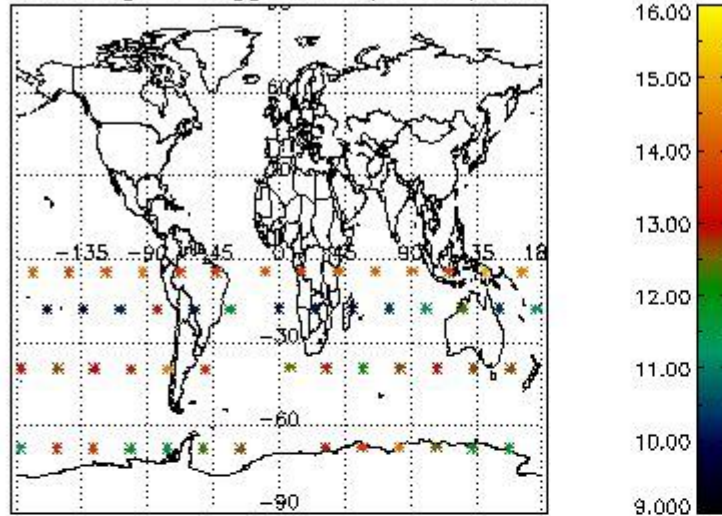

Percentage of flagged data per O3 profile