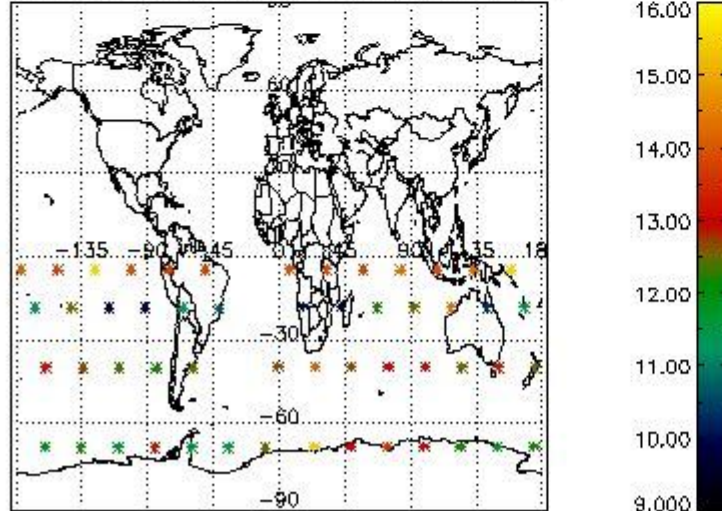

3.1 Plot quality information per product (time dependant)

3.2 Plot quality information per product (world map)

Percentage of flagged data per O3 profile

Percentage of flagged data per H2O profile

Percentage of flagged data per NO2 profile