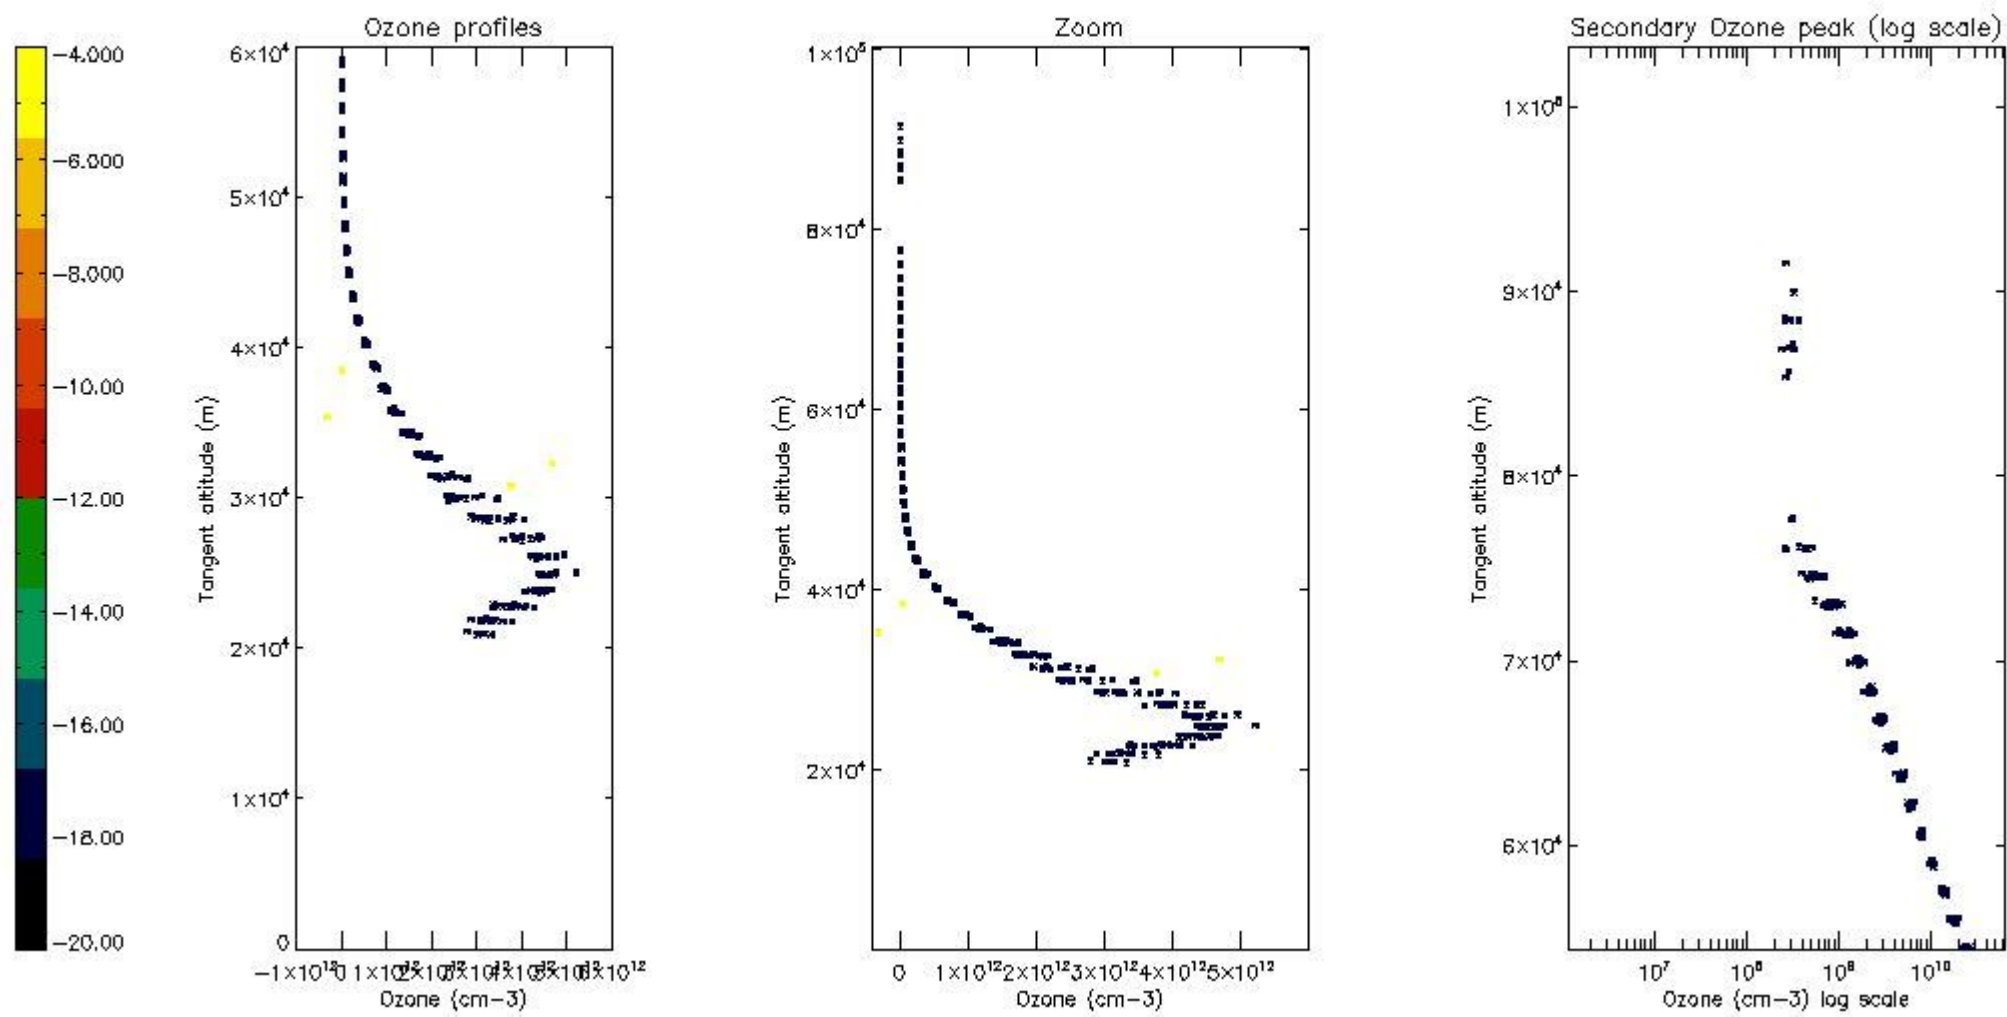

5.6 Plot NO₂ profiles for all STD (dark without errors)

The colorbar represents the latitude.