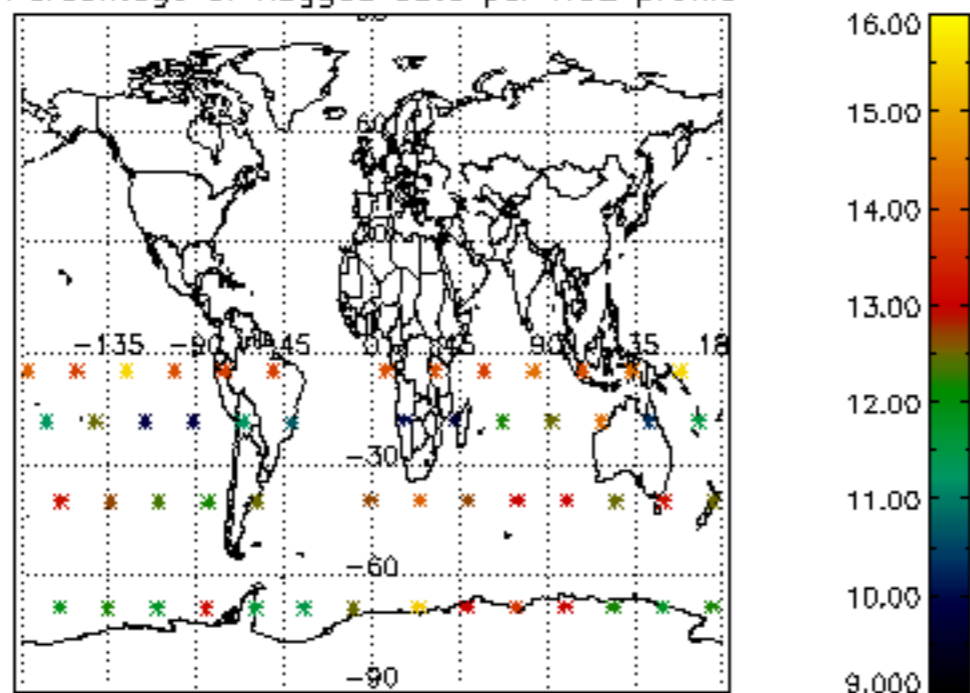

Percentage of flagged data per NO2 profile