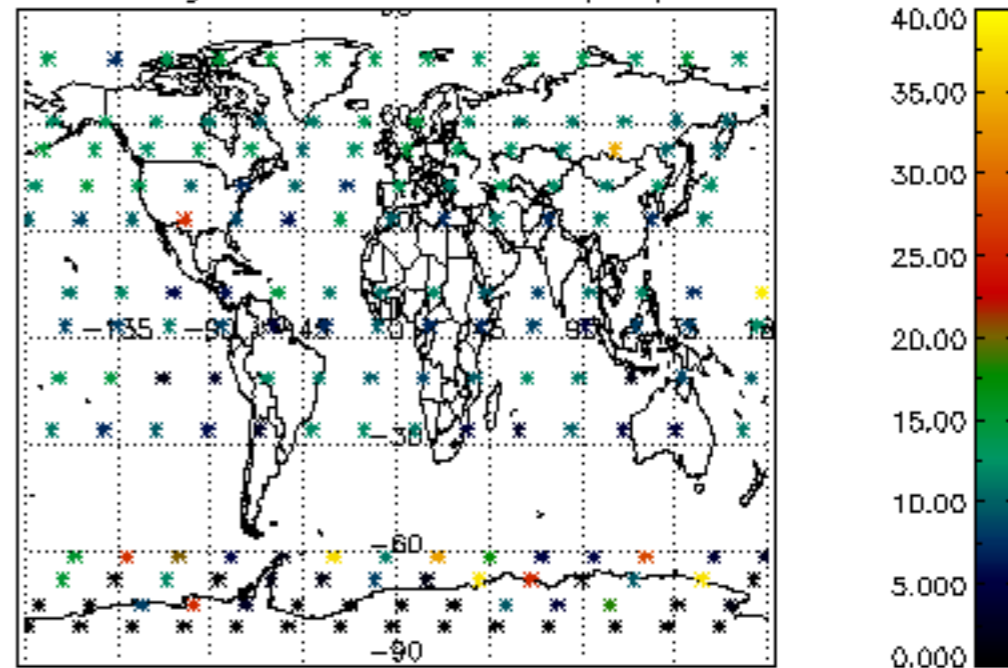

Percentage of saturation errors per profile