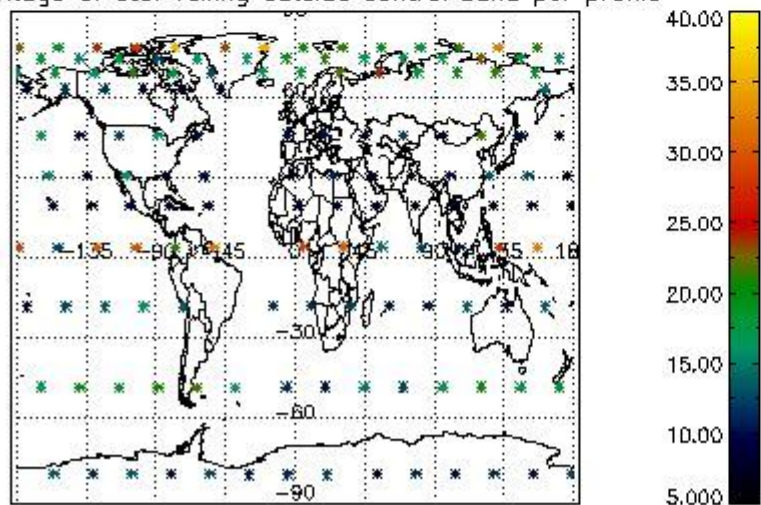

Percentage of star falling outside central band per profile