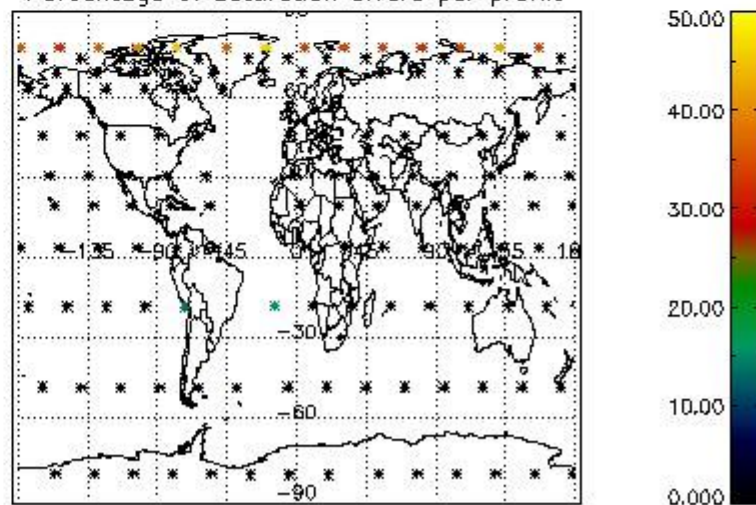

Percentage of saturation errors per profile