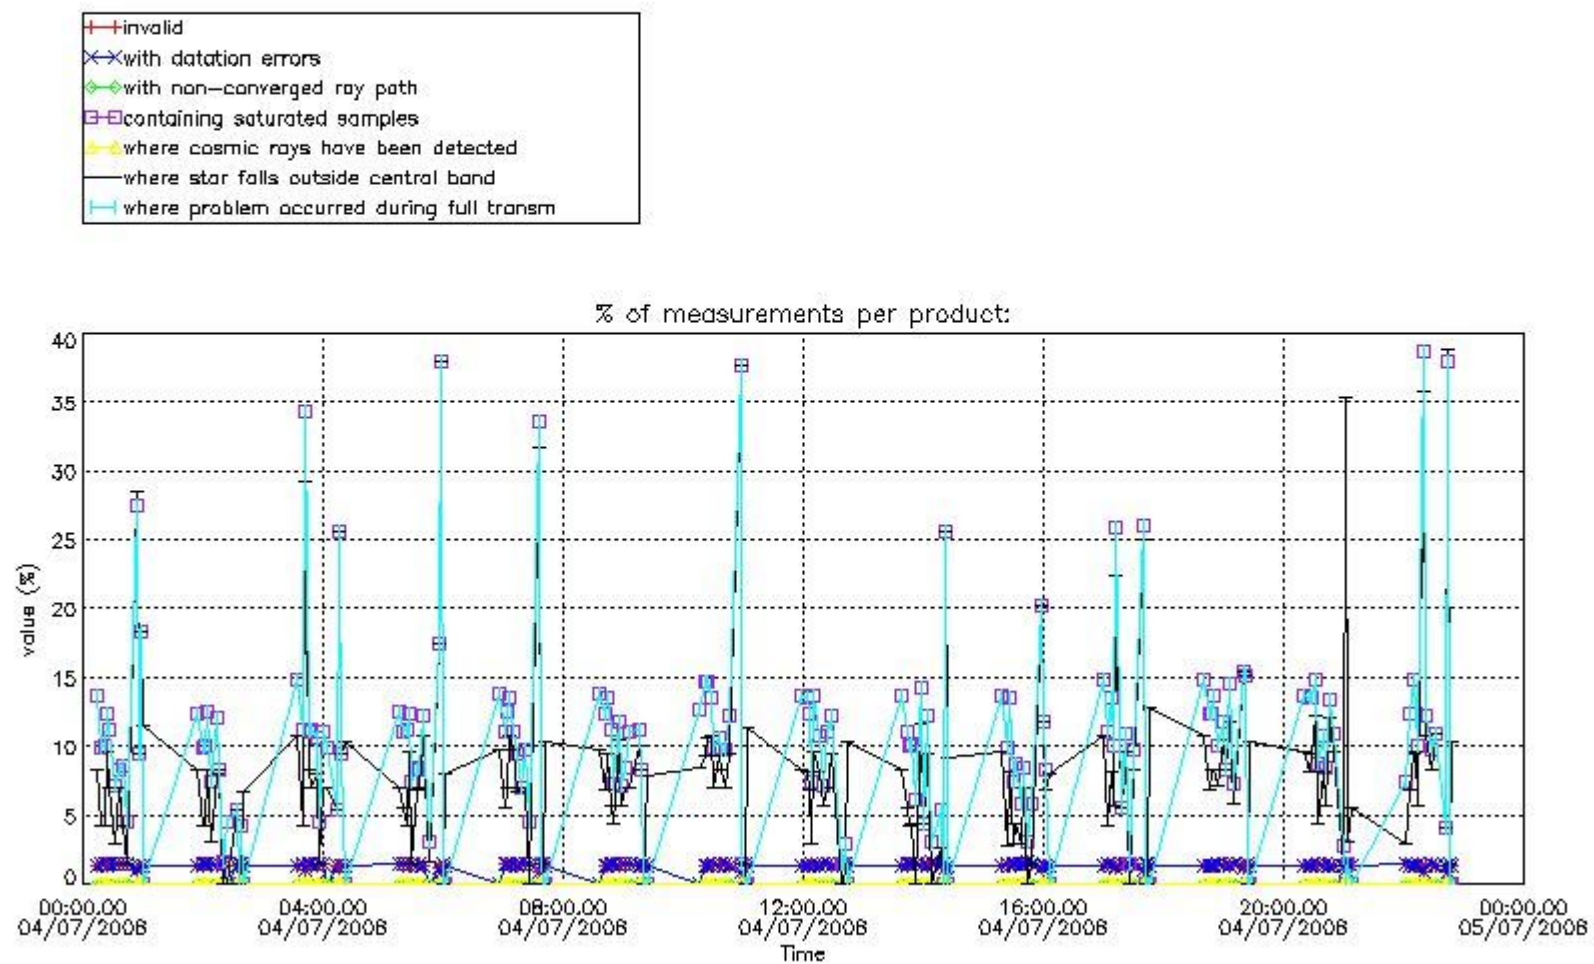

3.1 Plot quality information per product (time dependant)

3.2 Plot quality information per product (world map)

Percentage of flagged data per O3 profile

Percentage of flagged data per H2O profile

Percentage of flagged data per NO2 profile

Percentage of flagged data per NO3 profile

4. Level 1 quality information per product

In this section it is plotted some information contained in the Quality Summary data set of the level 2 products that comes from the level 1b processing. Products without errors (error flag in the MPH set to "0") are used.

4.1 Plot quality information per product (time dependant) coming from level 1b processing

4.1.1 Plot level 1 quality information per product (time dependant): ENVISAT ASCENDING passes

4.1.2 Plot level 1 quality information per product (time dependant): ENVI SAT DESCENDING passes