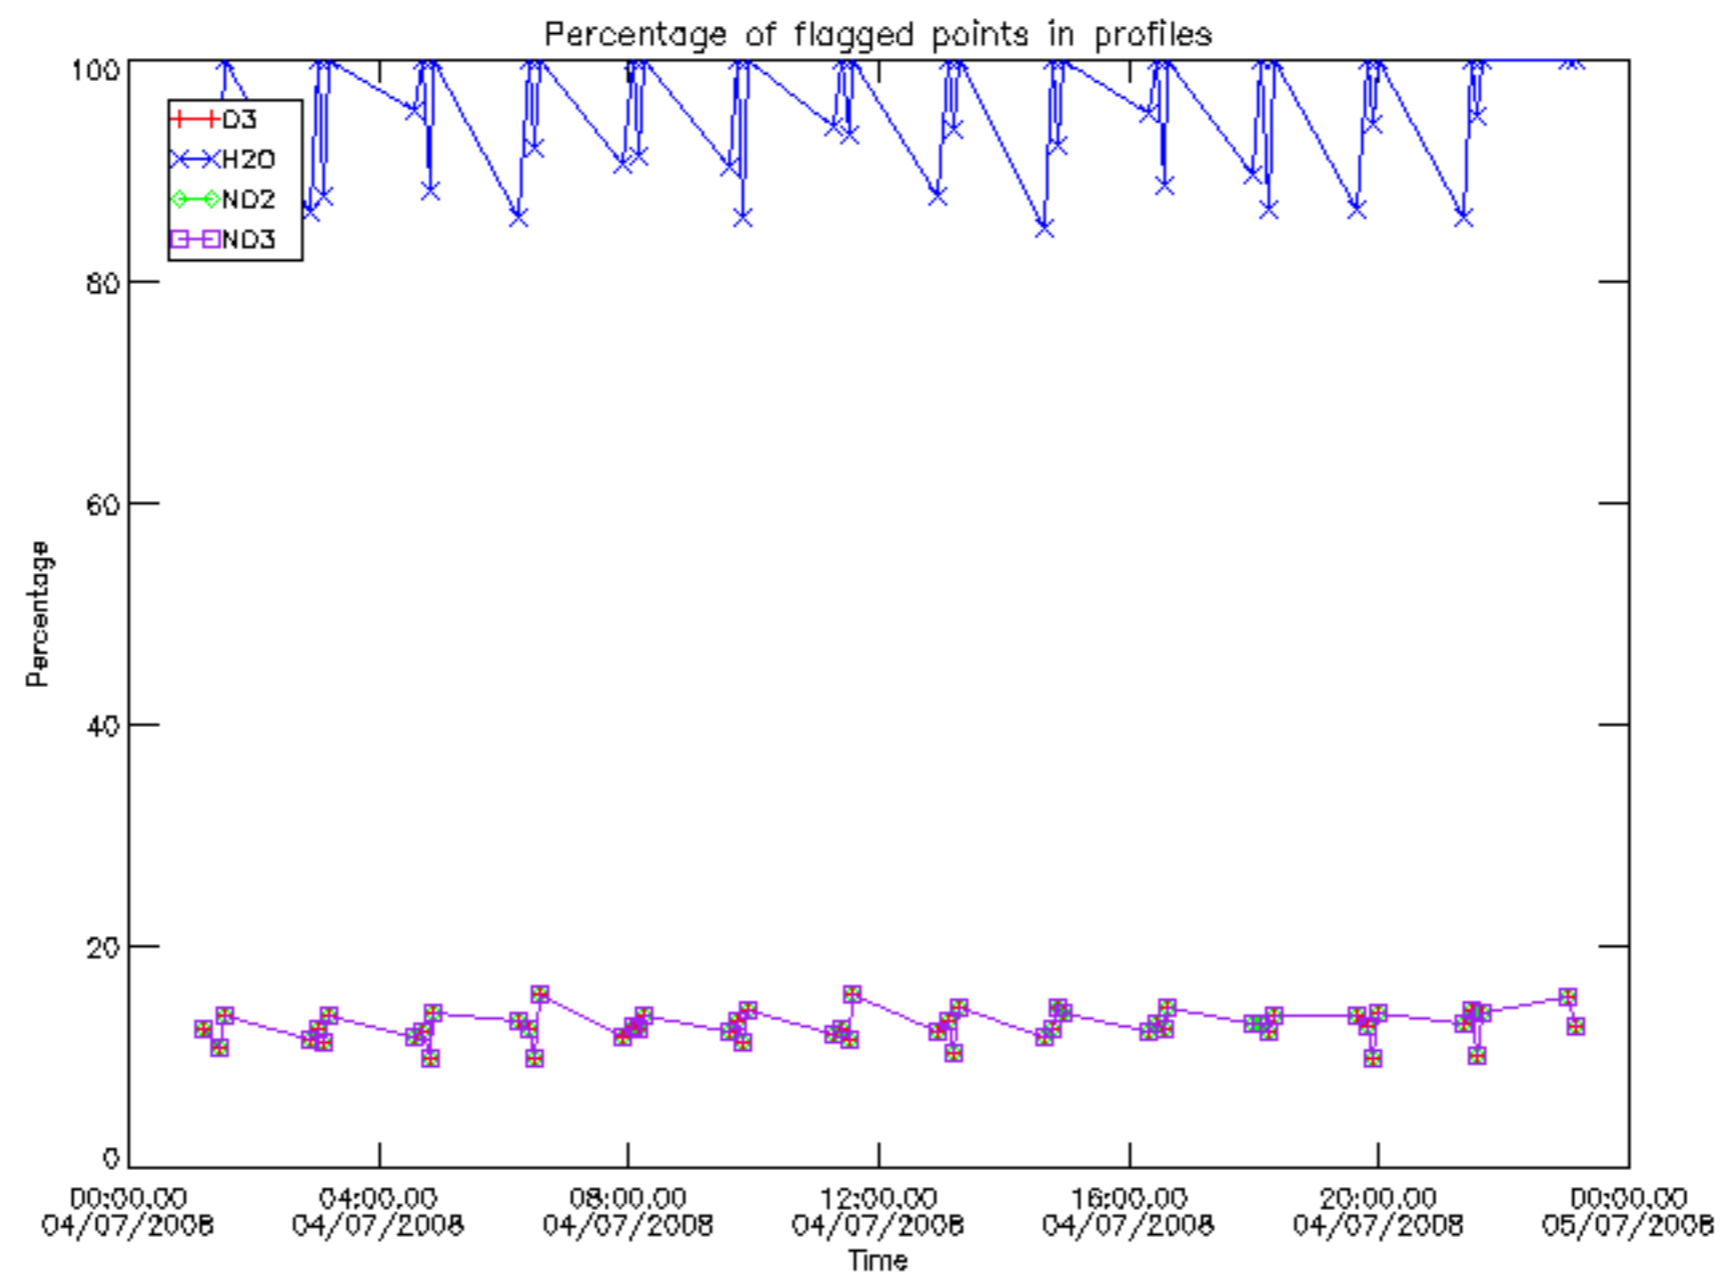

Percentage of flagged data per D3 profile

Percentage of flagged data per H2O profile