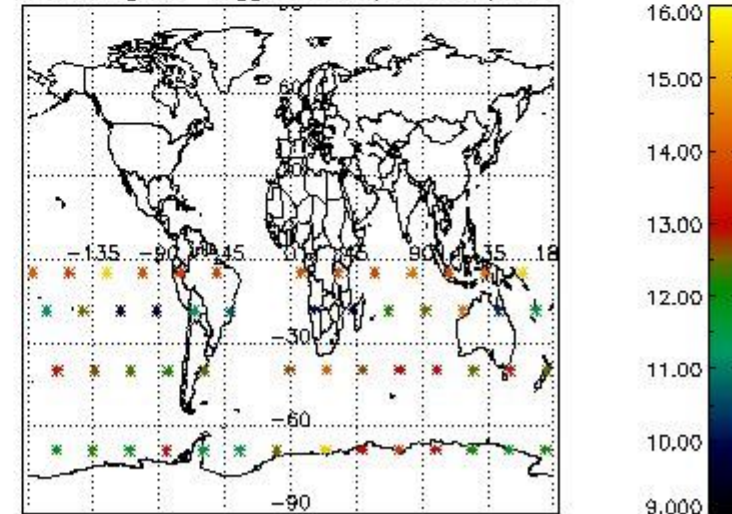

Percentage of flagged data per NO3 profile

4. Level 1 quality information per product

In this section it is plotted some information contained in the Quality Summary data set of the level 2 products that comes from the level 1b processing. Products without errors (error flag in the MPH set to "0") are used.

4.1 Plot quality information per product (time dependant) coming from level 1b processing

4.1.1 Plot level 1 quality information per product (time dependant): ENVISAT ASCENDING passes