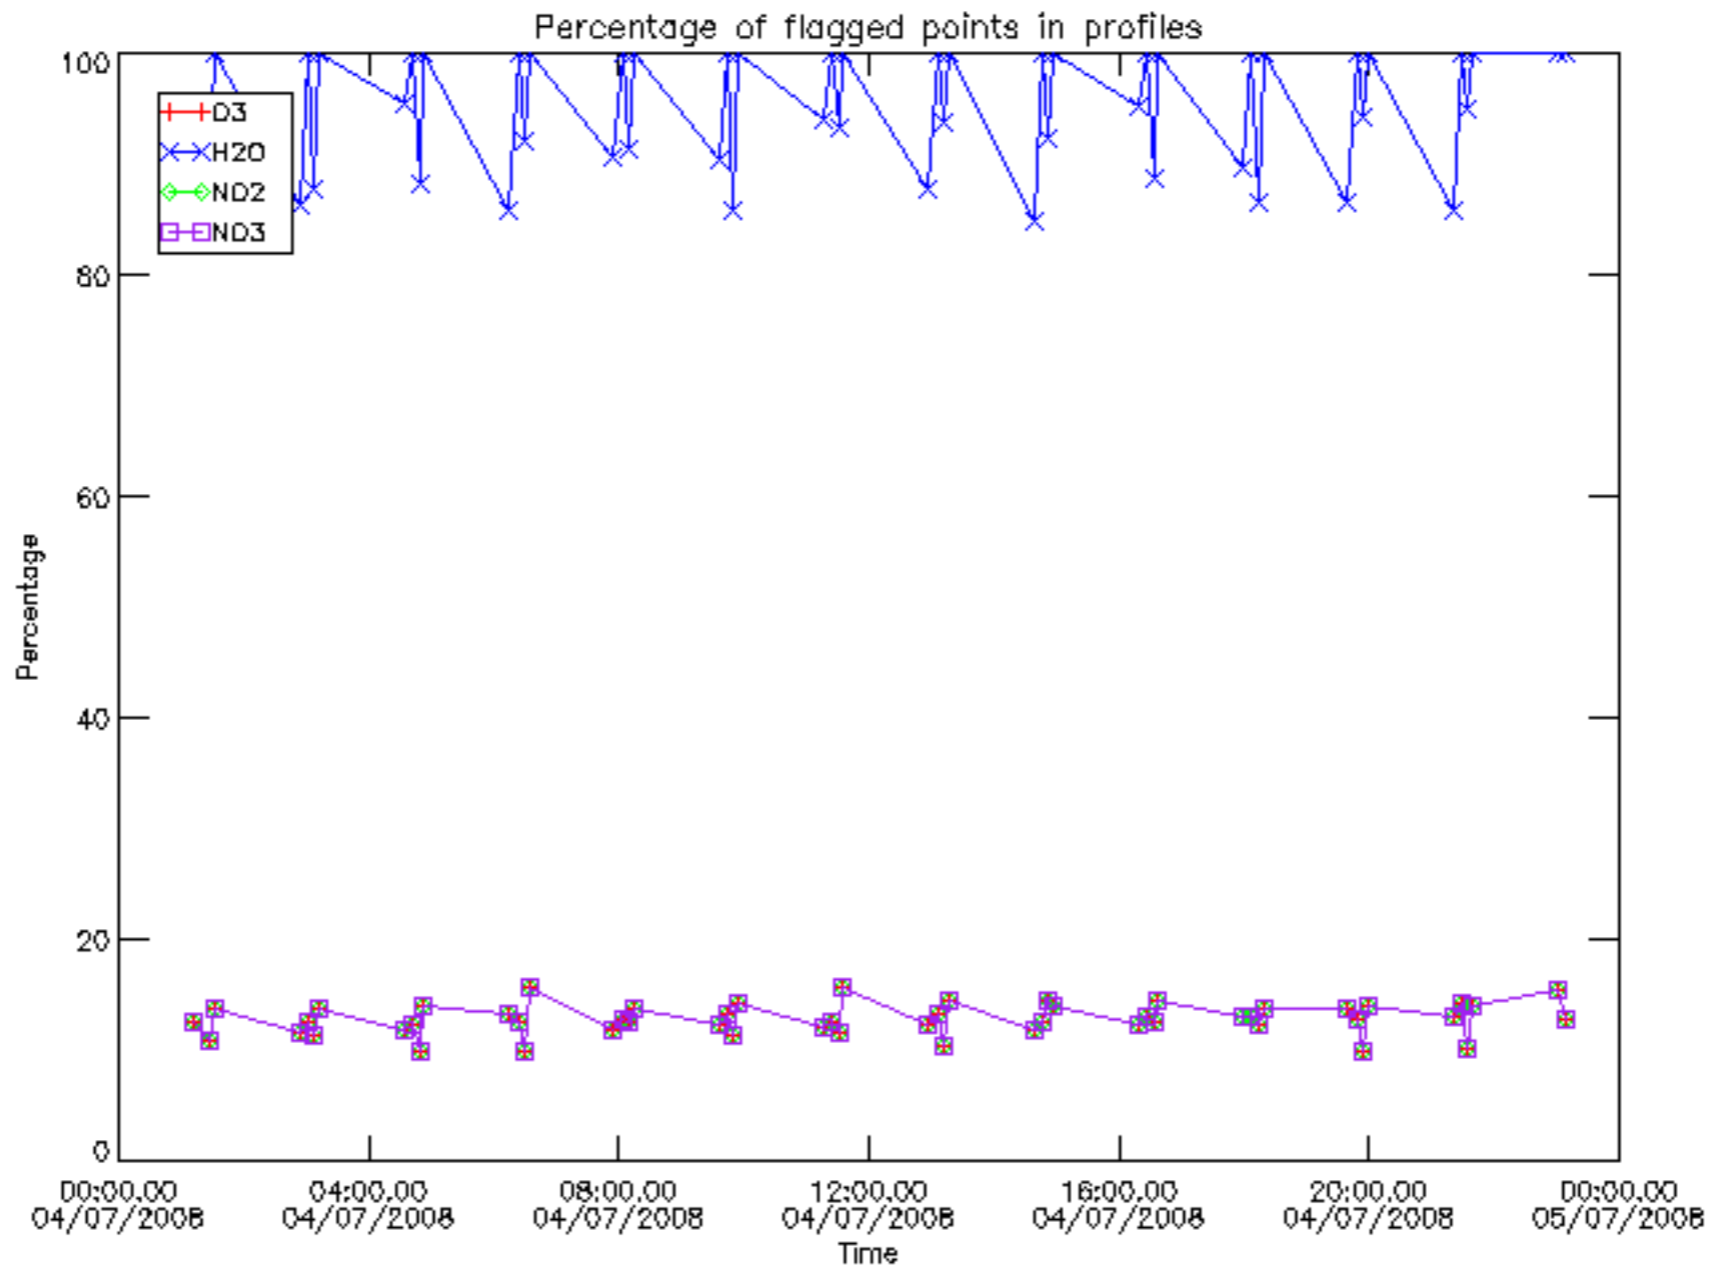

Percentage of flagged data per D3 profile

Percentage of flagged data per H2O profile