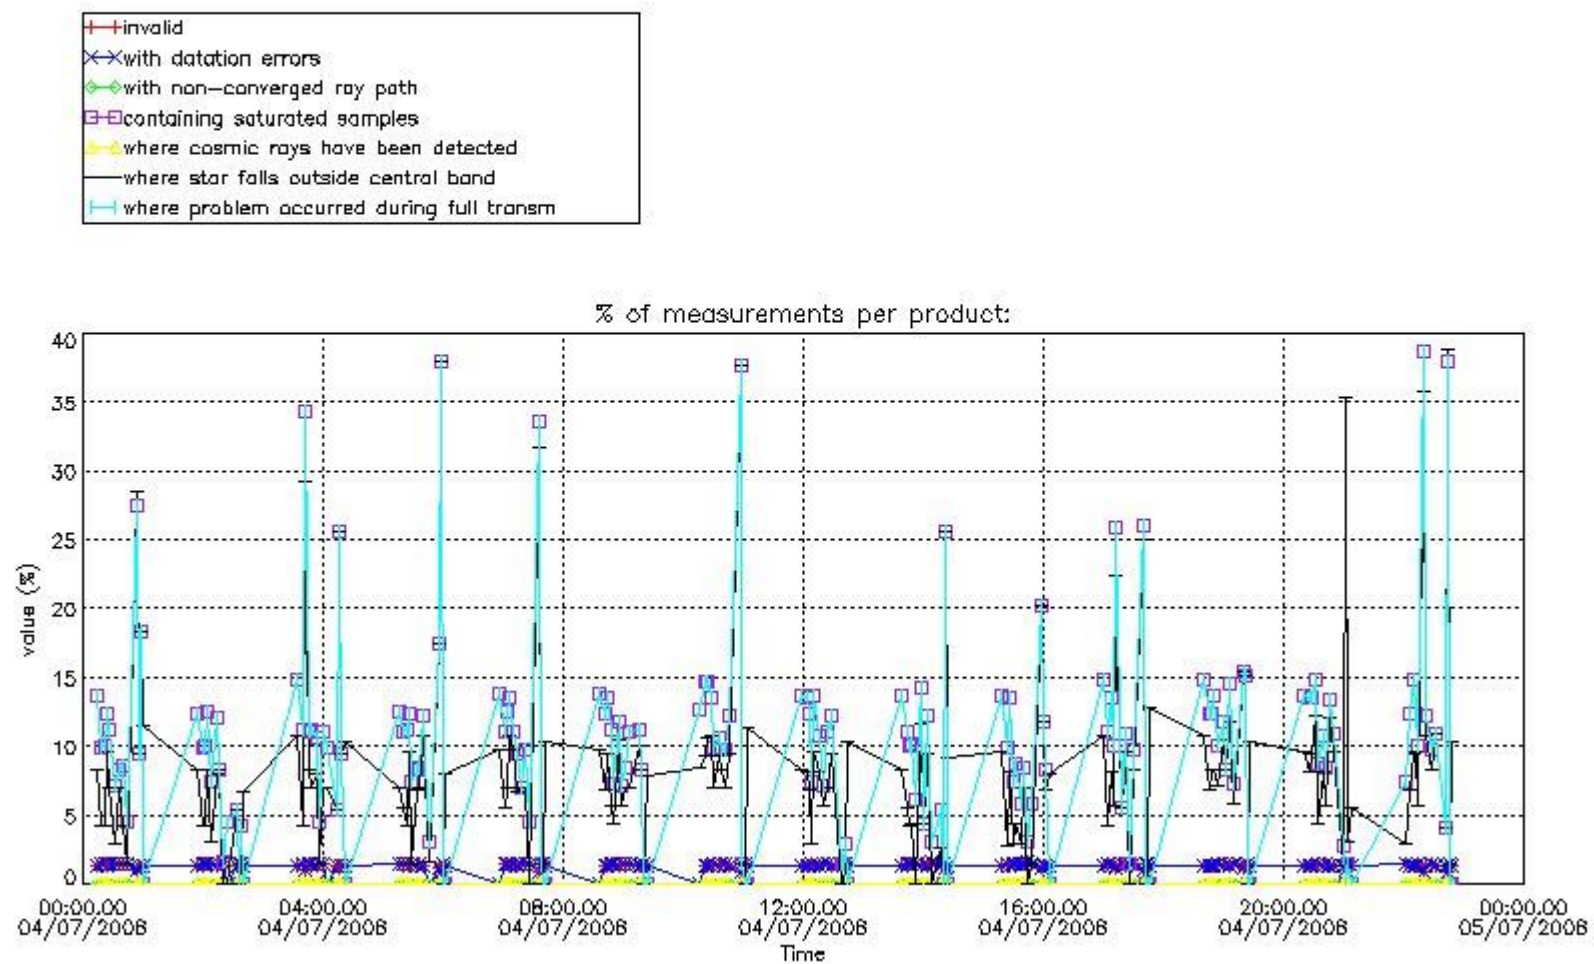

4.2 Plot quality information per product coming from level 1b processing (world map)

4.2.1 Plot level 1 quality information per product (world map): ENVISAT ASCENDING passes