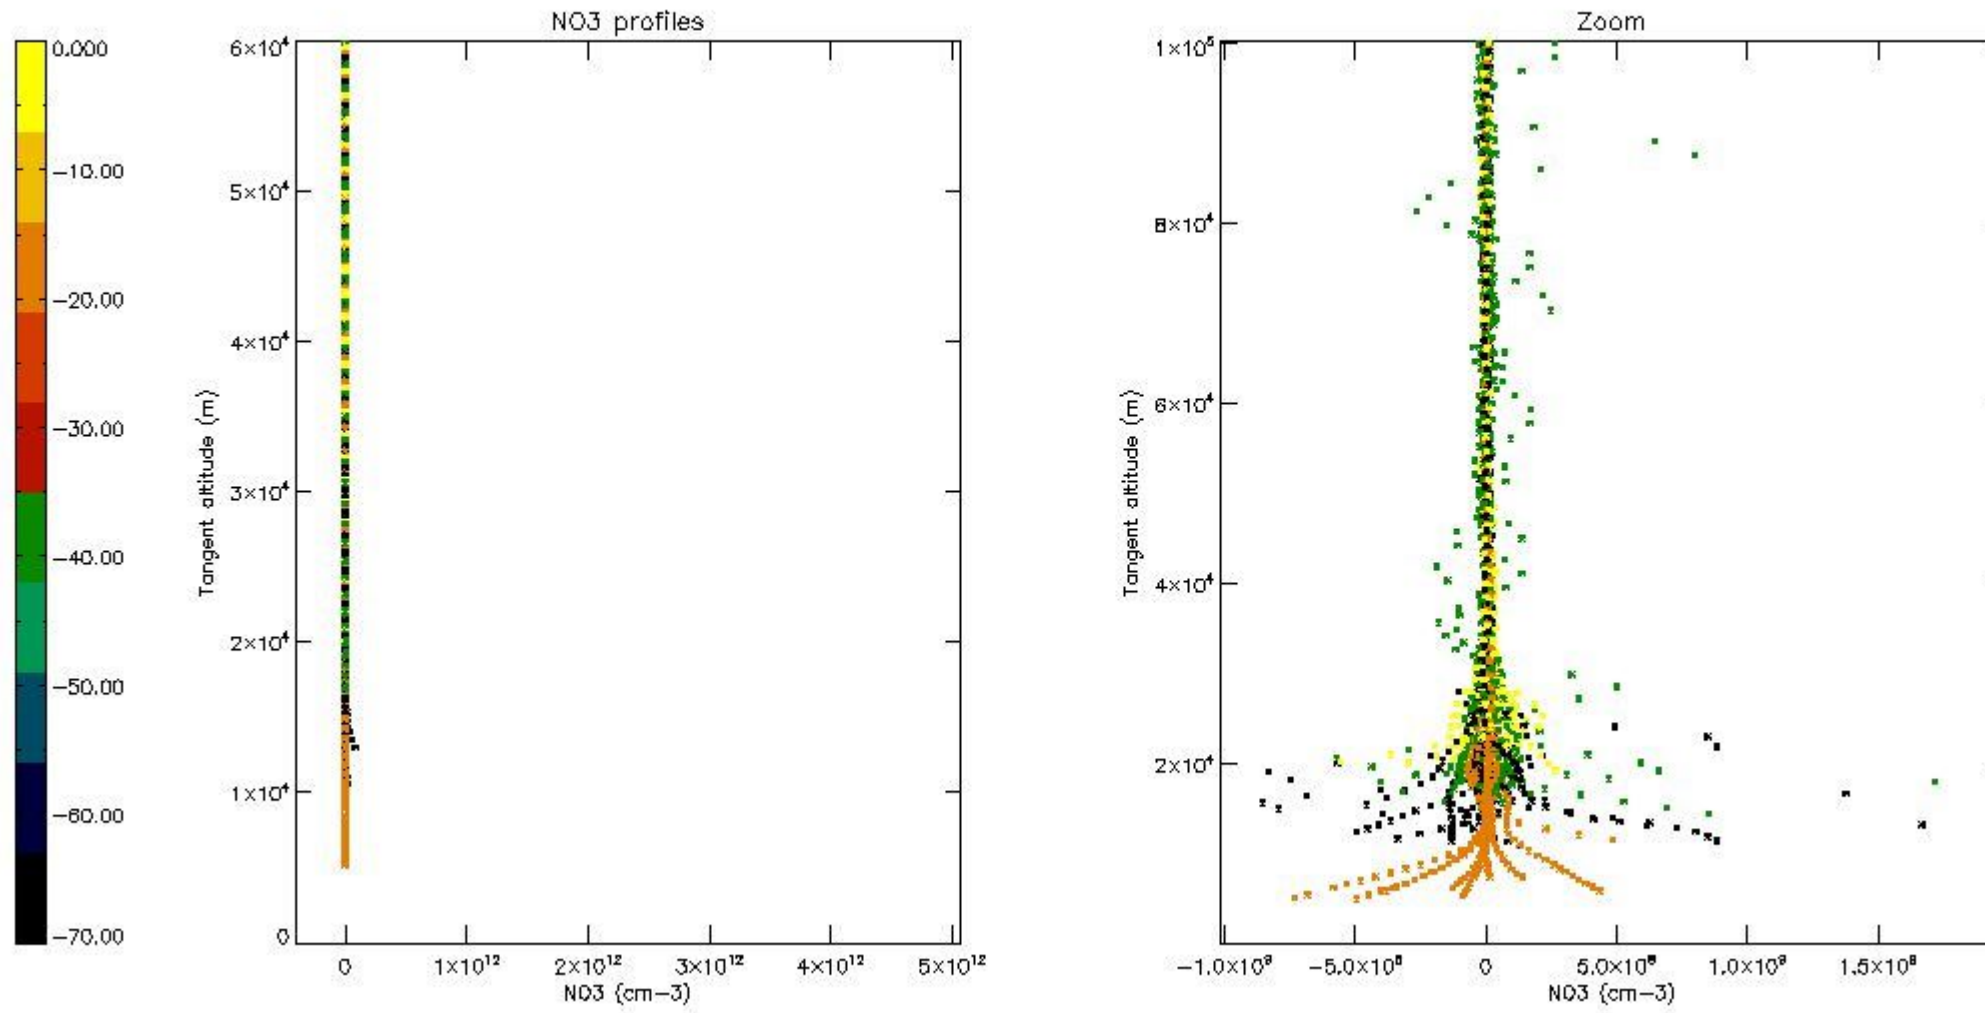

6. Auxiliary Data Files used for the production reported in section 2

The number reported in the third column indicates since which file (see list in section 2) the corresponding auxiliary file has been used. The fourth column is the date of those product files.

Type	Auxiliary Filename	Used since product	Used since product date
INST_PHYS_CHARACTERISTICS	GOM_INS_AXVIEC20091111_143220_20030716_120000_20500101_000000	1	04-JUL-2008 00:03:44
LEVEL-2_PROC_CONFIG	GOM_PR2_AXVIEC20091111_152718_20020301_000000_20500101_000000	1	04-JUL-2008 00:03:44
CROSS_SECTIONS_FILE	GOM_CRS_AXVIEC20091111_154832_20020301_000000_20500101_000000	1	04-JUL-2008 00:03:44