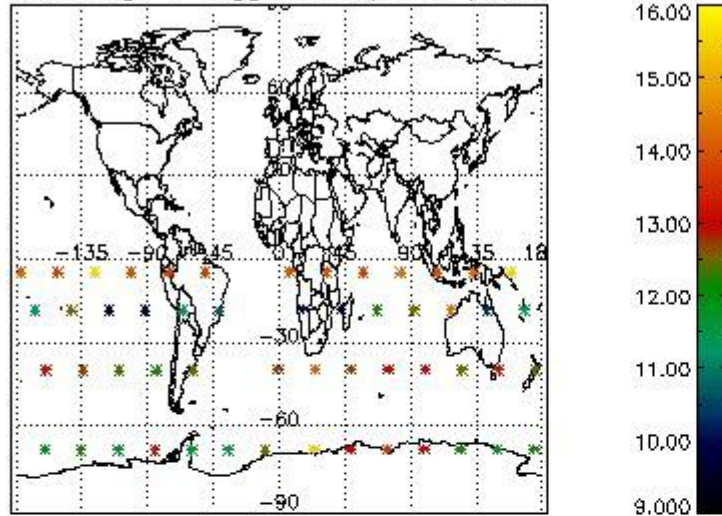

3. Quality information per product

In this section it is plotted some information contained in the Quality Summary data set of the level 2 products. Only products in dark limb conditions and without errors (error flag in the MPH set to "0") are used.

3.1 Plot quality information per product (time dependant)

3.2 Plot quality information per product (world map)

Percentage of flagged data per O3 profile

Percentage of flagged data per H2O profile

Percentage of flagged data per NO2 profile