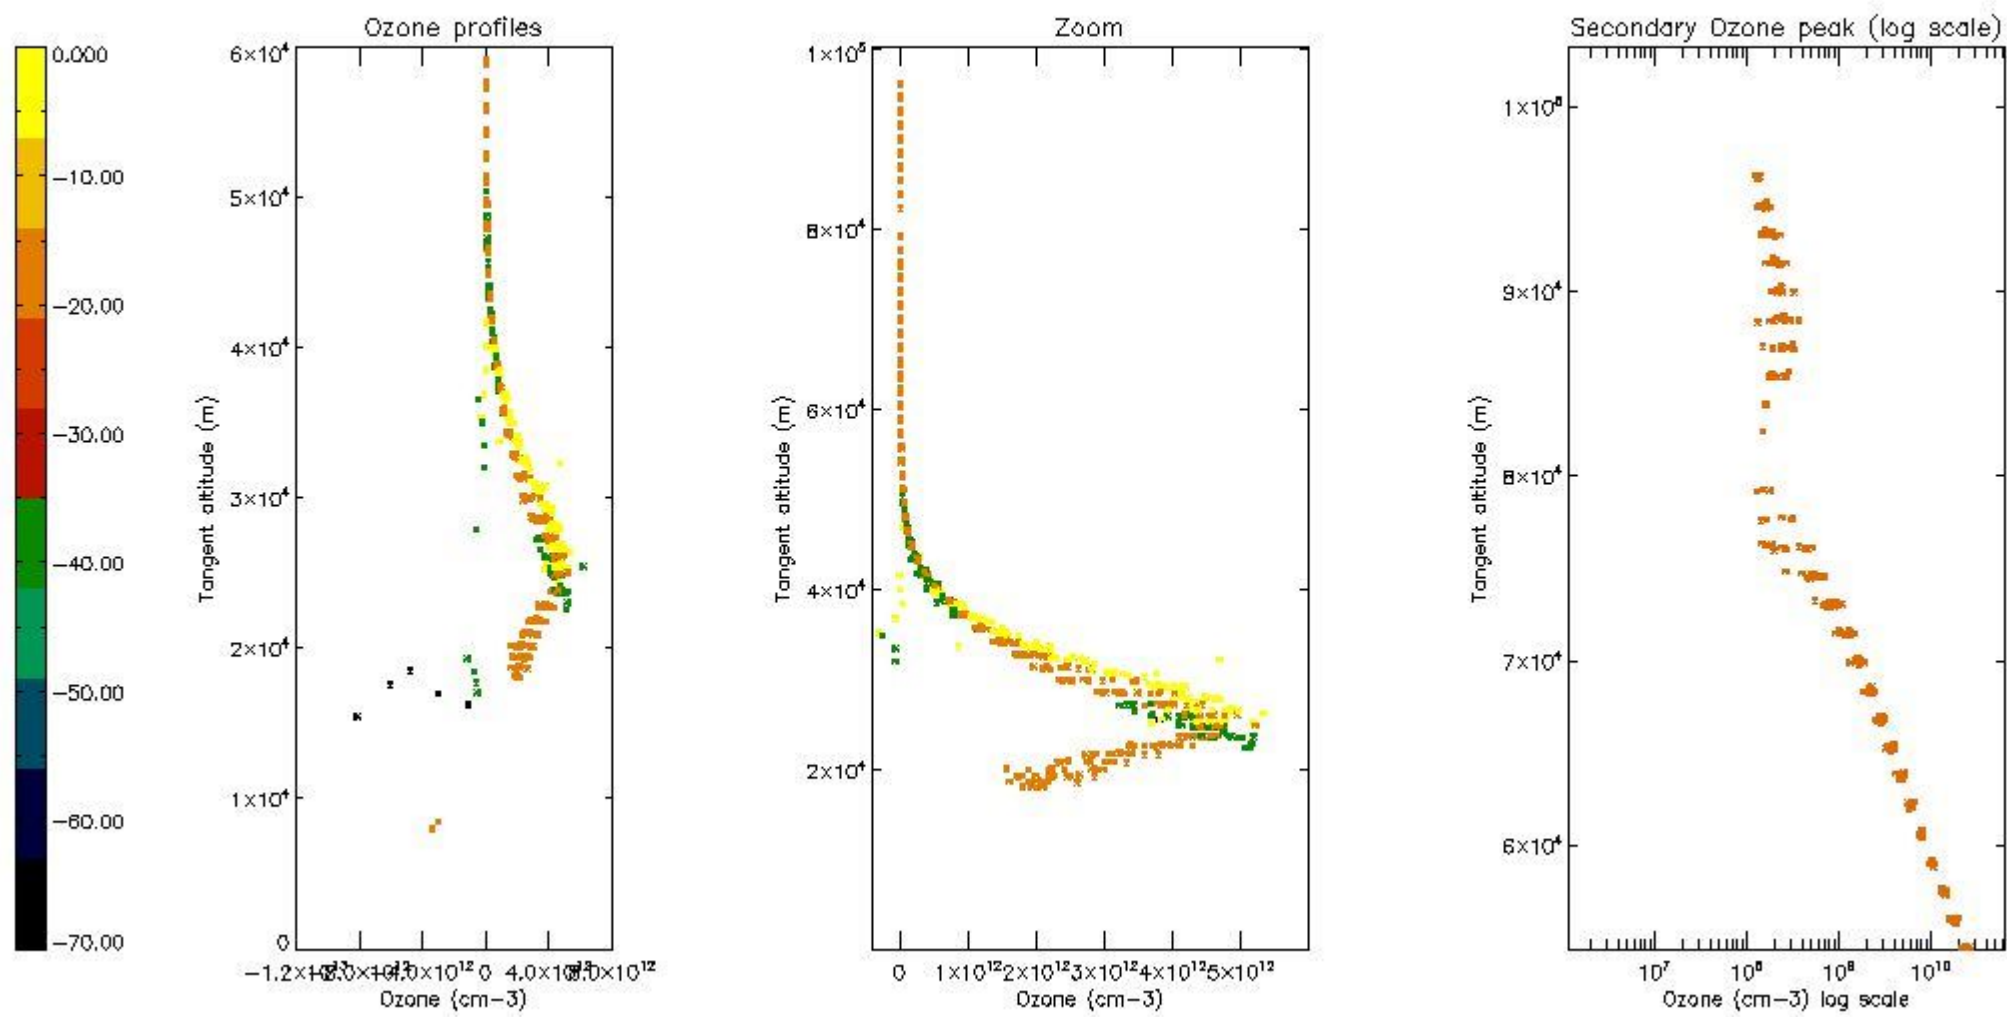

5.5 Plot ozone profiles where STD < 5% (dark without errors)

The colorbar represents the latitude.