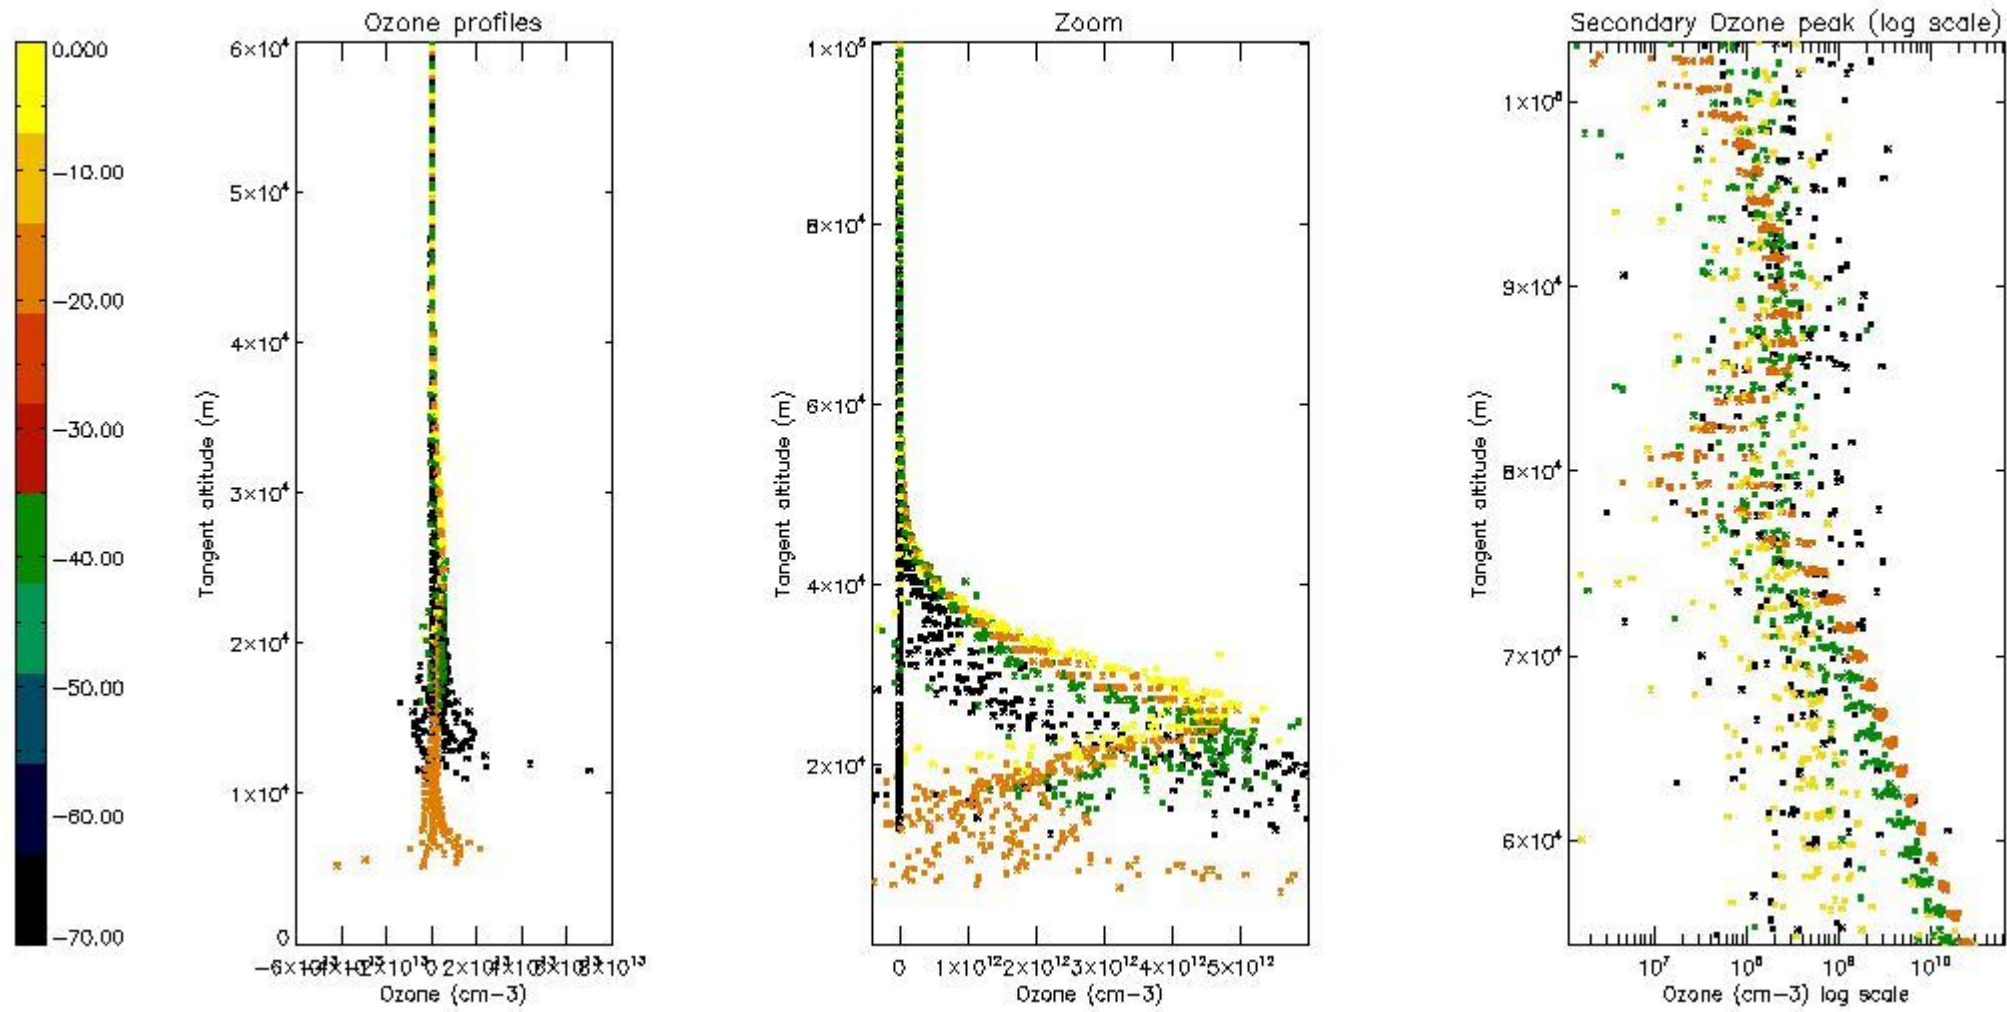

STD < 10	4
STD < 5	2

5.2 Plot ozone profiles for all STD (dark without errors)

The colorbar represents the latitude.

5.3 Plot ozone profiles where STD < 20% (dark without errors)

The colorbar represents the latitude.