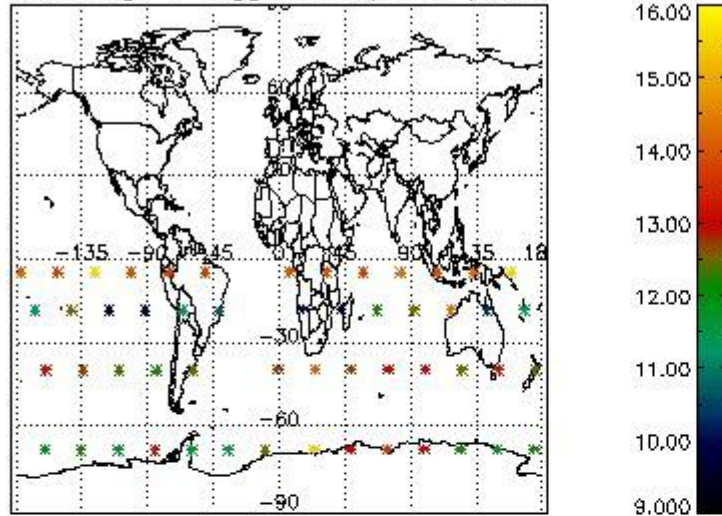

Percentage of flagged data per O3 profile