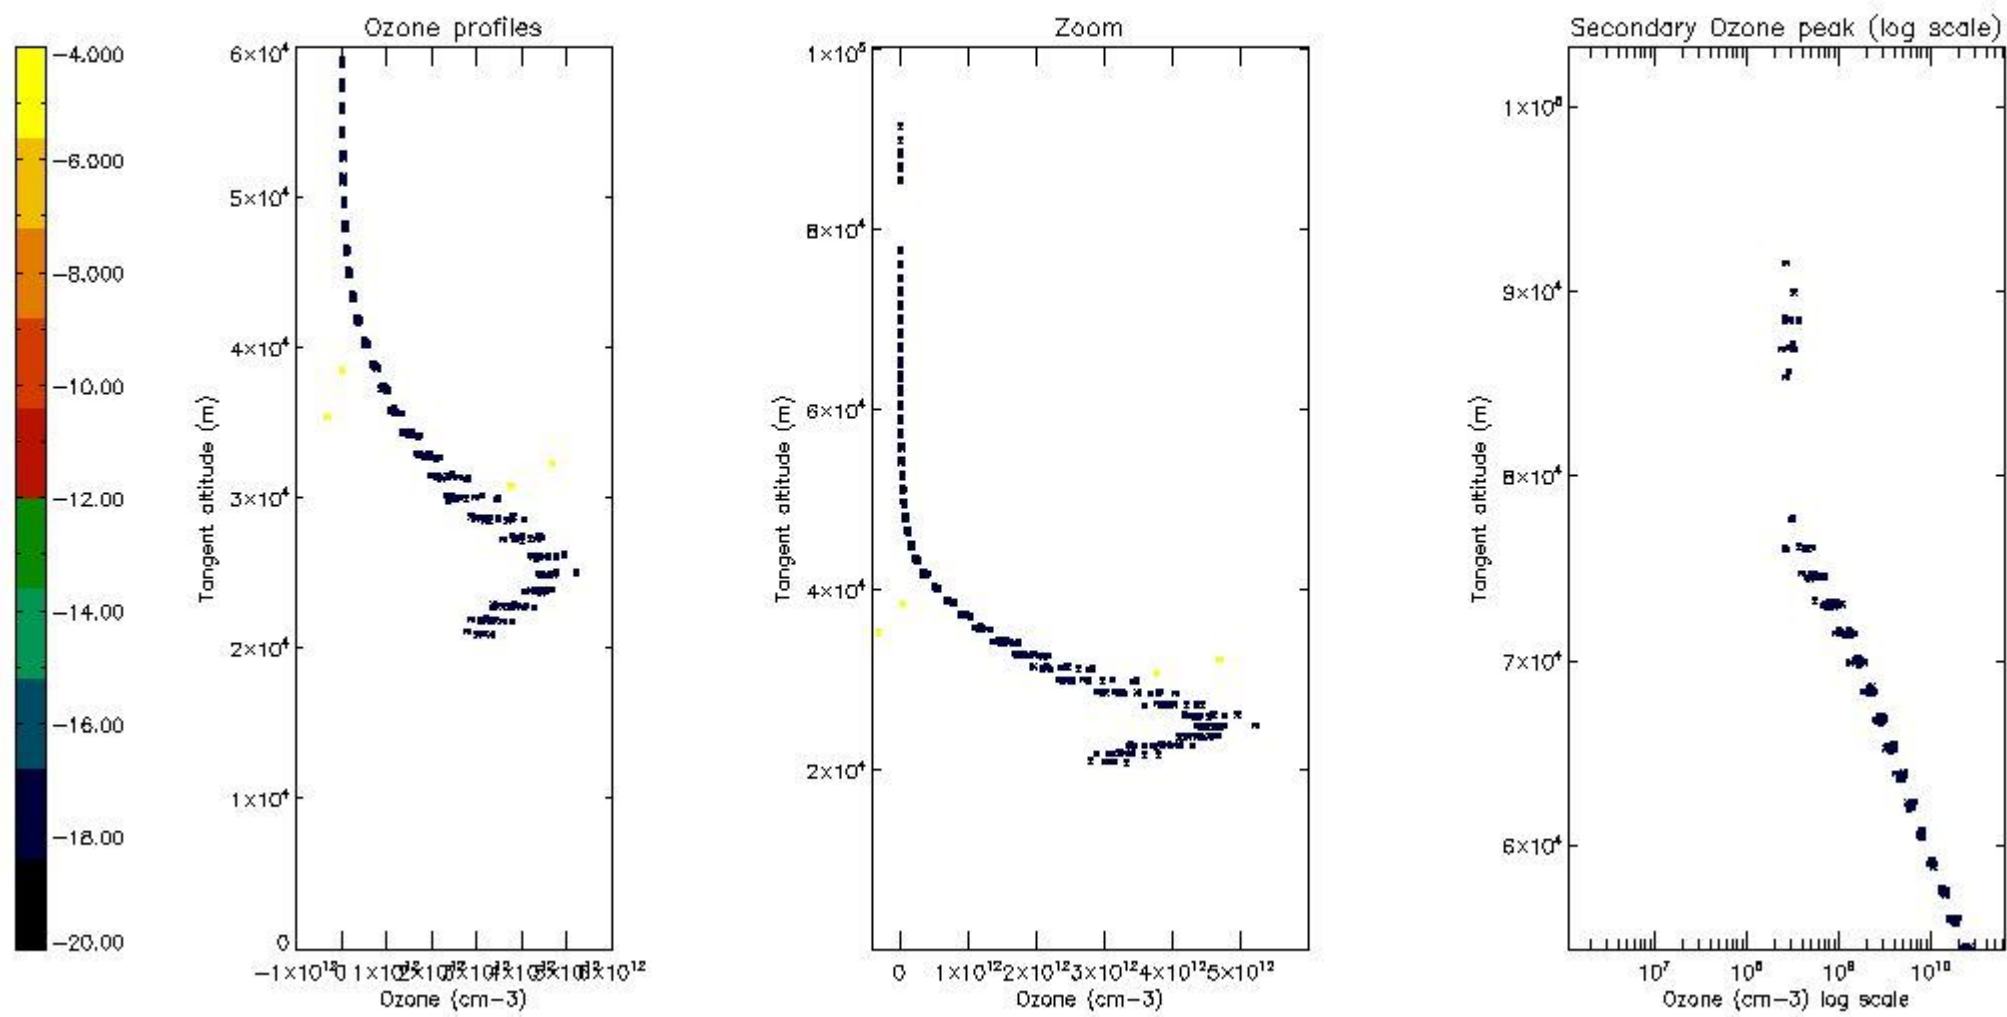

STD < 10	4
STD < 5	2

5.2 Plot ozone profiles for all STD (dark without errors)

The colorbar represents the latitude.

5.3 Plot ozone profiles where STD < 20% (dark without errors)

The colorbar represents the latitude.

5.4 Plot ozone profiles where STD < 10% (dark without errors)

The colorbar represents the latitude.

5.5 Plot ozone profiles where STD < 5% (dark without errors)

The colorbar represents the latitude.

5.6 Plot NO₂ profiles for all STD (dark without errors)