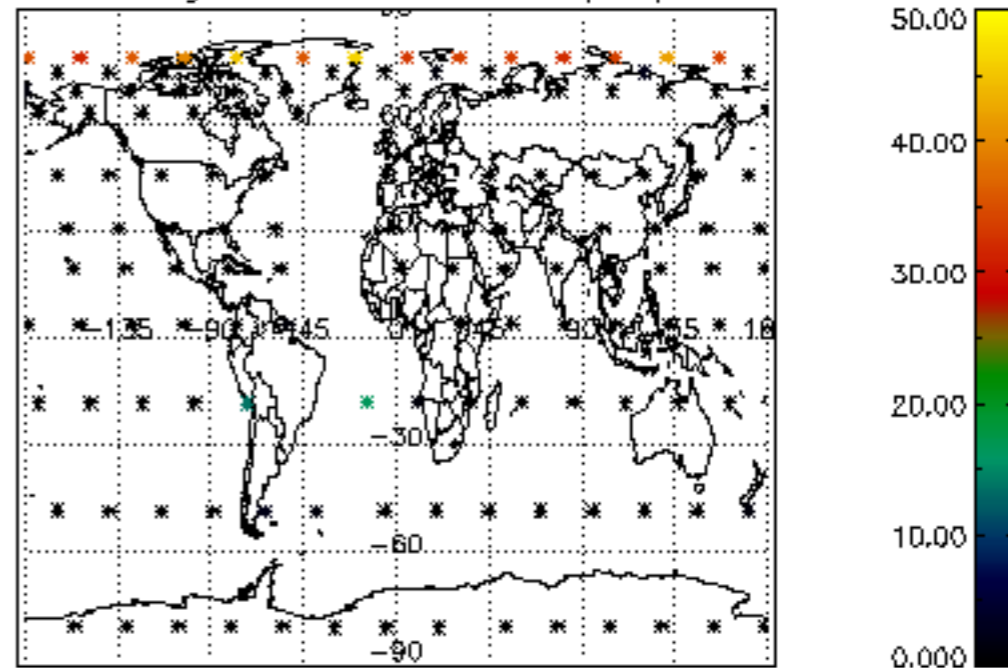

Percentage of datation errors per profile

Percentage of saturation errors per profile