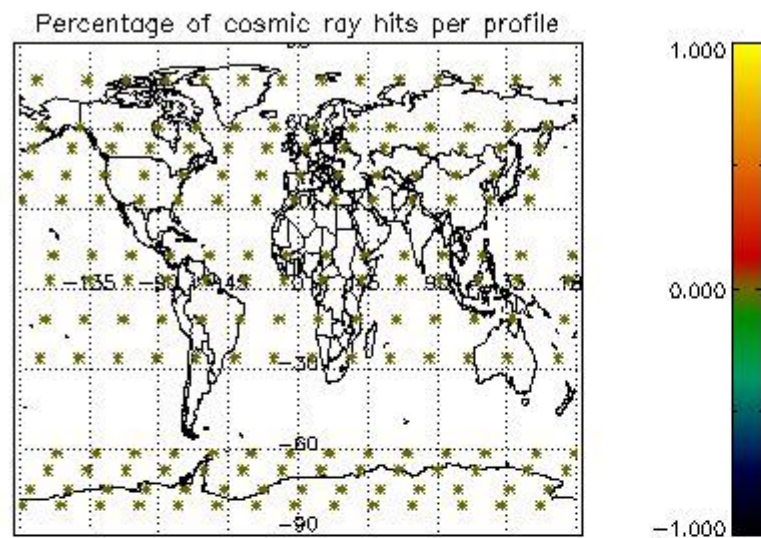

Percentage of datation errors per profile

Percentage of star falling outside central band per profile

Percentage of saturation errors per profile

4.2.2 Plot level 1 quality information per product (world map): ENVISAT DESCENDING passes