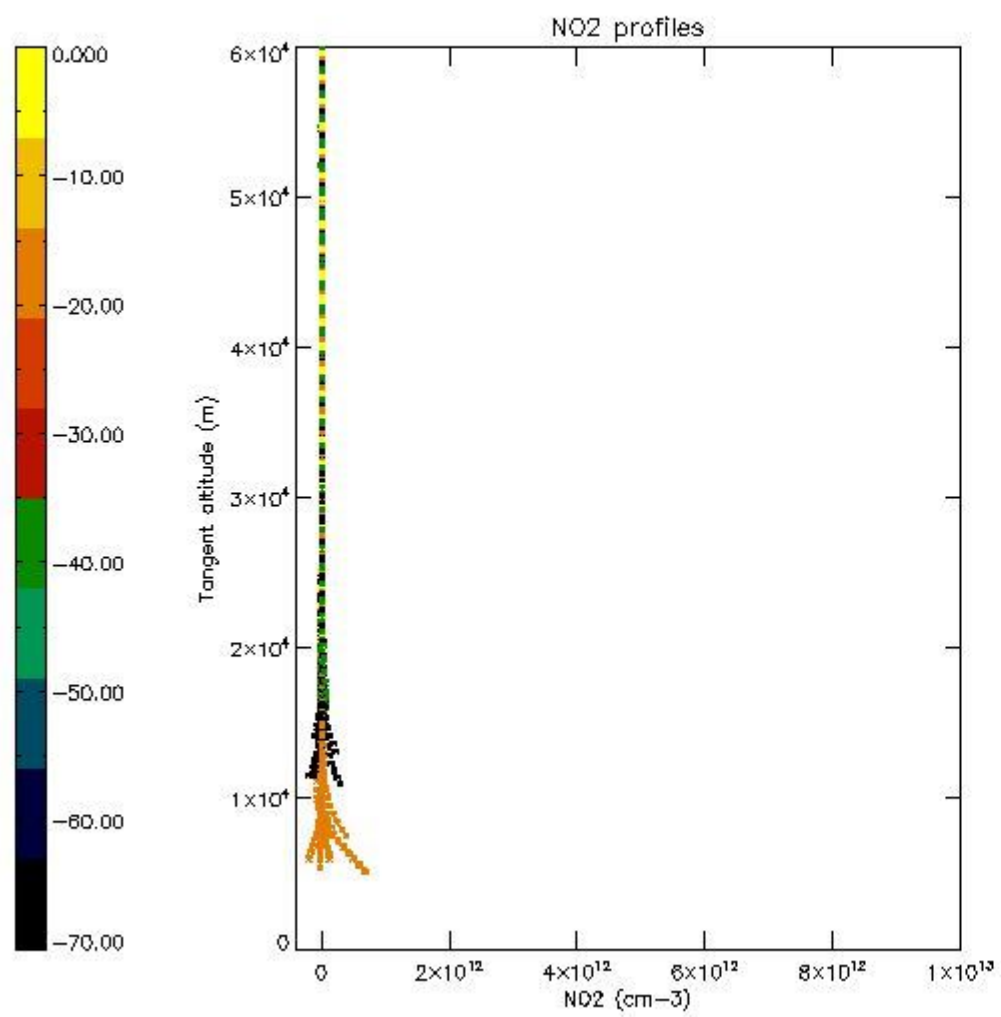

5.7 Plot NO3 profiles for all STD (dark without errors)

The colorbar represents the latitude.