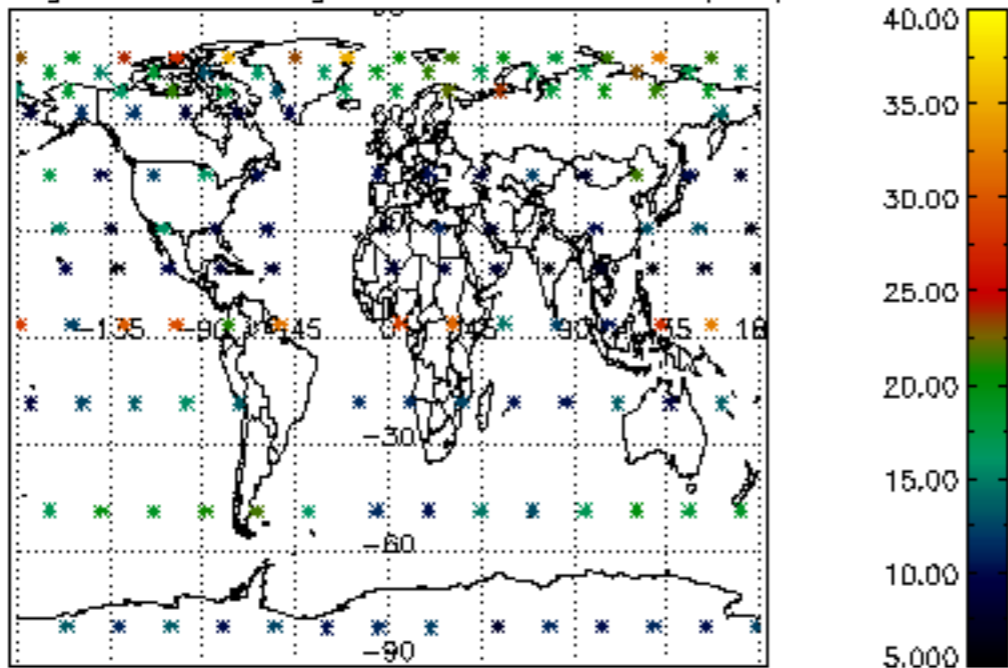

Percentage of cosmic ray hits per profile

Percentage of star falling outside central band per profile