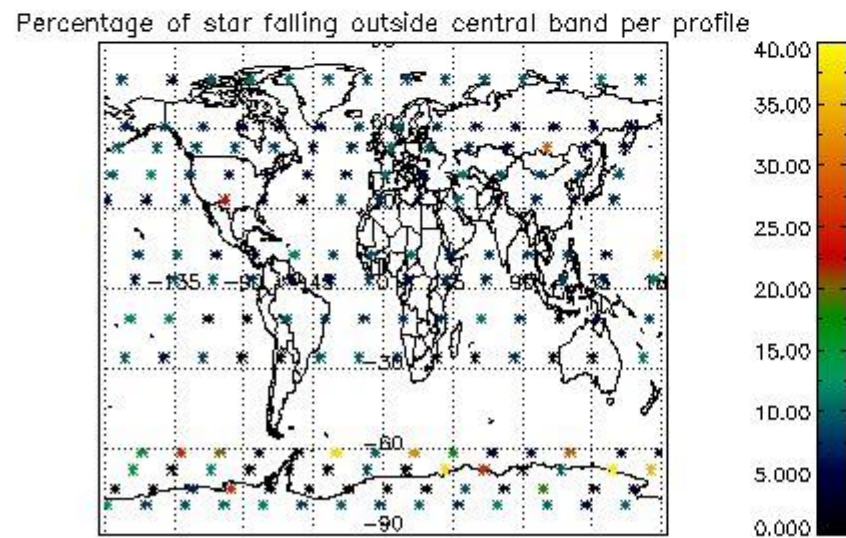

Percentage of datation errors per profile

Percentage of star falling outside central band per profile

Percentage of saturation errors per profile

4.2.2 Plot level 1 quality information per product (world map): ENVISAT DESCENDING passes