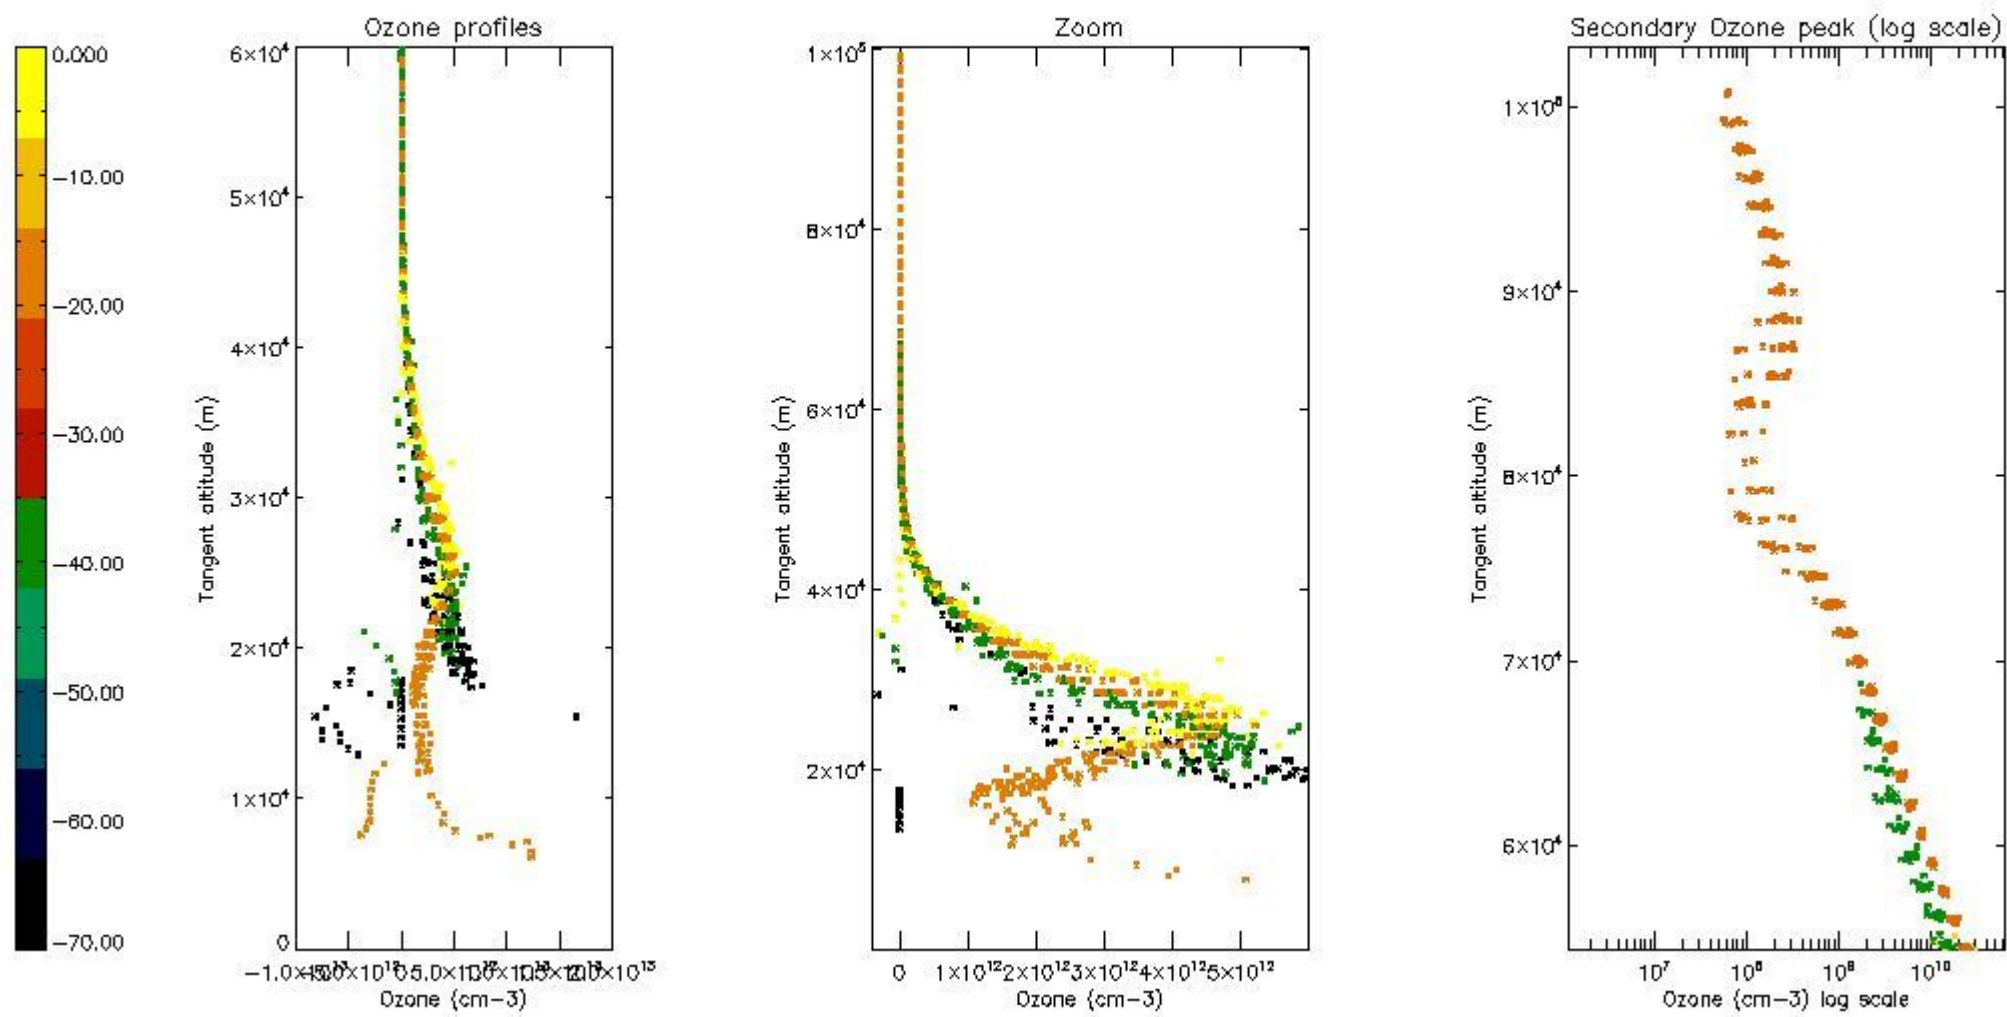

STD < 10	4
STD < 5	2

5.2 Plot ozone profiles for all STD (dark without errors)

The colorbar represents the latitude.

5.3 Plot ozone profiles where STD < 20% (dark without errors)

The colorbar represents the latitude.