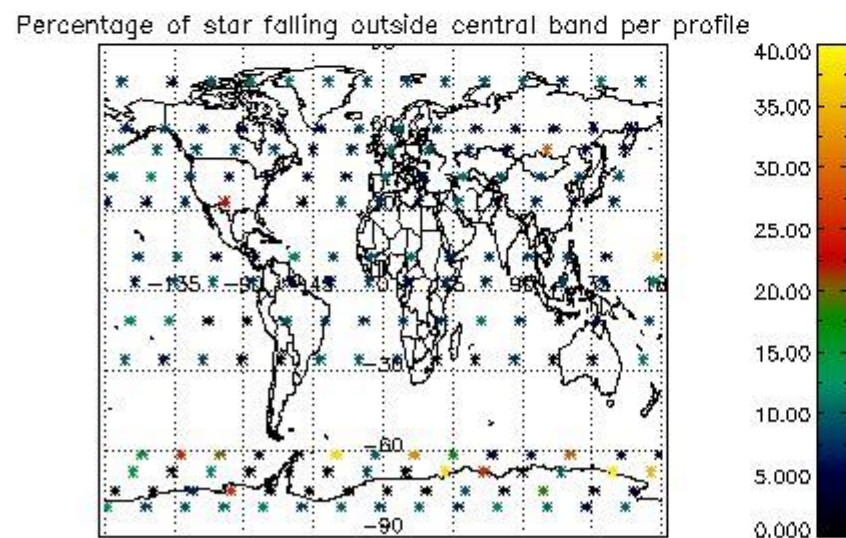

Percentage of datation errors per profile

Percentage of star falling outside central band per profile

Percentage of saturation errors per profile

4.2.2 Plot level 1 quality information per product (world map): ENVISAT DESCENDING passes