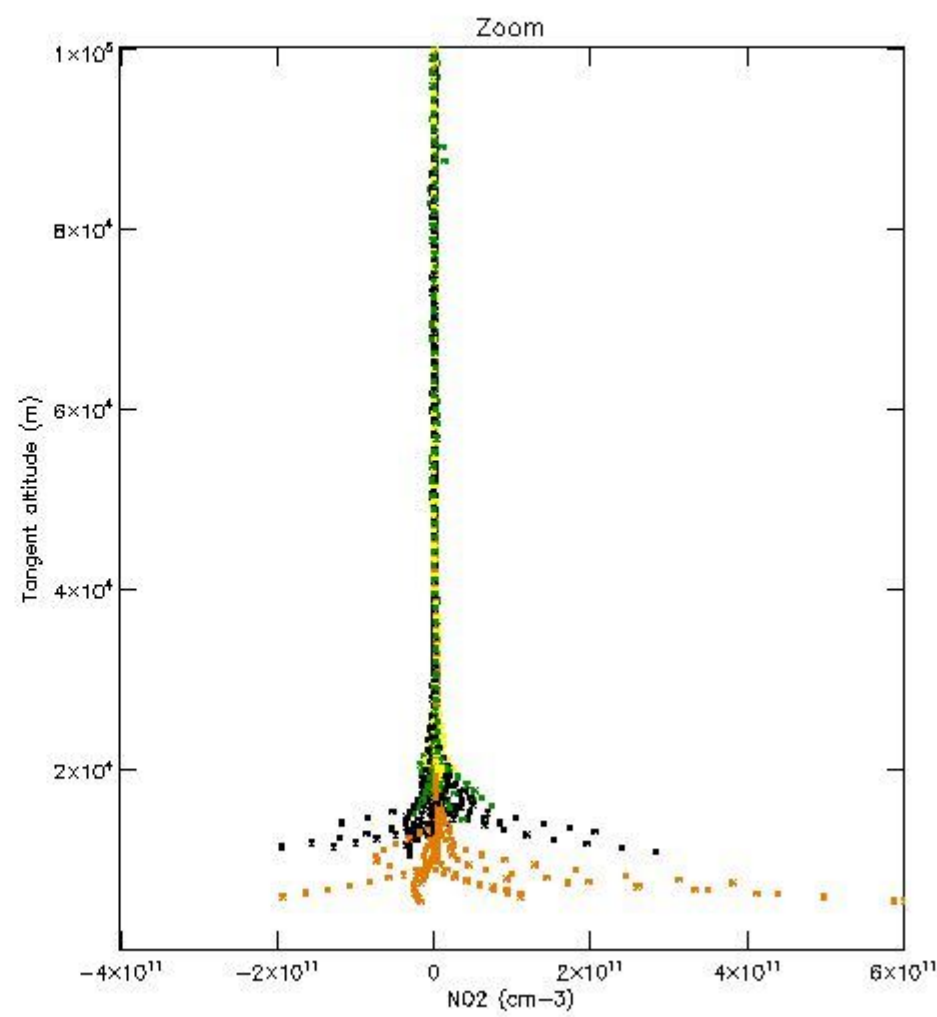

5.7 Plot NO3 profiles for all STD (dark without errors)

The colorbar represents the latitude.