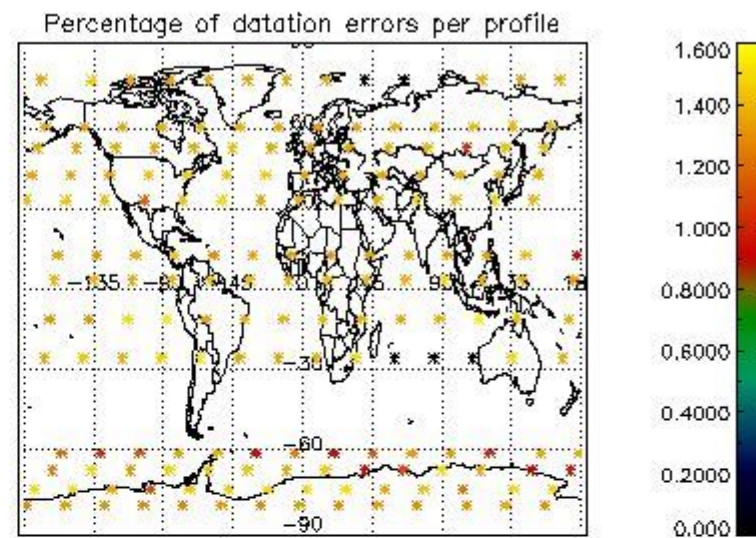

Percentage of datation errors per profile

Percentage of star falling outside central band per profile

Percentage of saturation errors per profile

4.2.2 Plot level 1 quality information per product (world map): ENVISAT DESCENDING passes