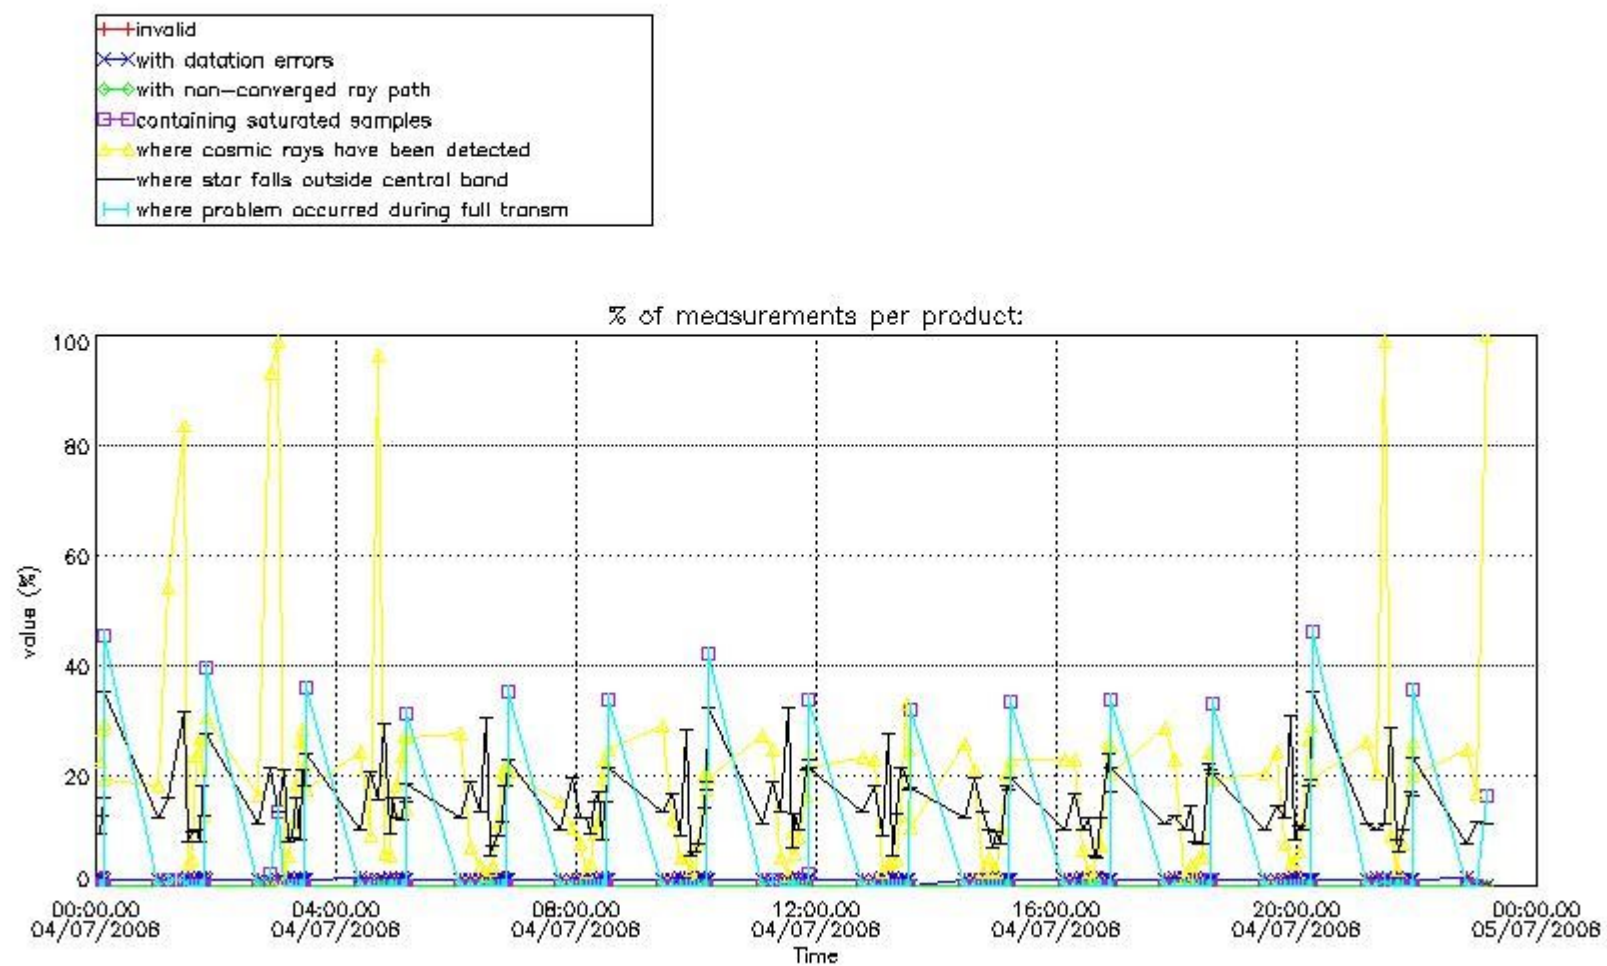

4.1.2 Plot level 1 quality information per product (time dependant): ENVI SAT DESCENDING passes