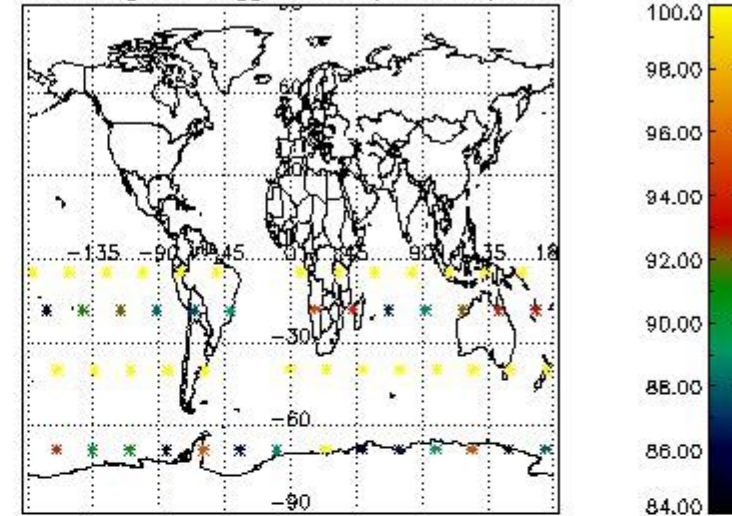

3.1 Plot quality information per product (time dependant)

3.2 Plot quality information per product (world map)

Percentage of flagged data per O3 profile

Percentage of flagged data per H2O profile

Percentage of flagged data per NO2 profile