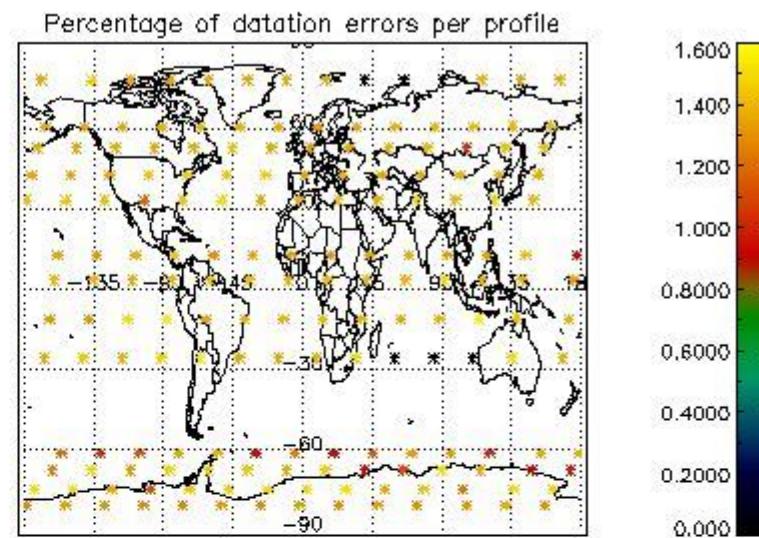

Percentage of datation errors per profile

Percentage of star falling outside central band per profile

Percentage of saturation errors per profile

4.2.2 Plot level 1 quality information per product (world map): ENVISAT DESCENDING passes