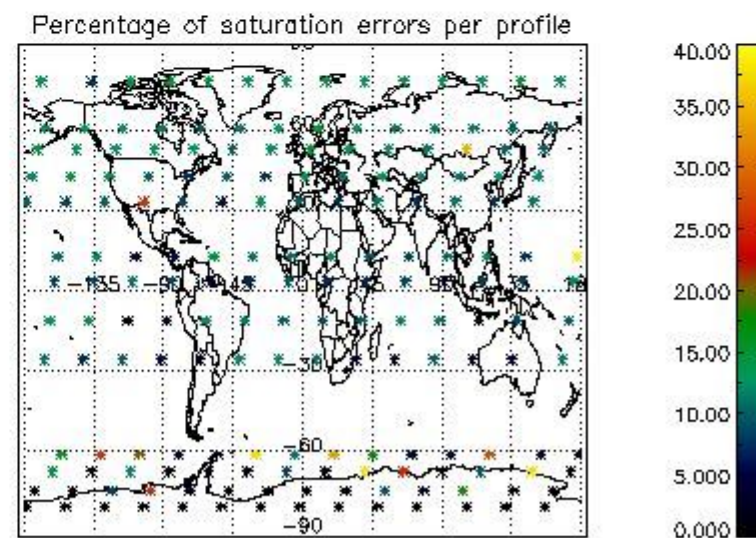

4.2 Plot quality information per product coming from level 1b processing (world map)

4.2.1 Plot level 1 quality information per product (world map): ENVISAT ASCENDING passes

Percentage of cosmic ray hits per profile

Percentage of datation errors per profile

Percentage of star falling outside central band per profile

Percentage of saturation errors per profile

4.2.2 Plot level 1 quality information per product (world map): ENVISAT DESCENDING passes

5. Trace gas profiles

5.1 Ozone statistics based on quality of products

The final quality of the products can be "measured" using the STD (Standard Deviation) attached to every point profile. This information is written to the parameter GOM_NL__2P/NL_LOCAL_SPECIES_DENSITY/o3_std of the level 2 products. The table below shows the statistics for given STD ranges.