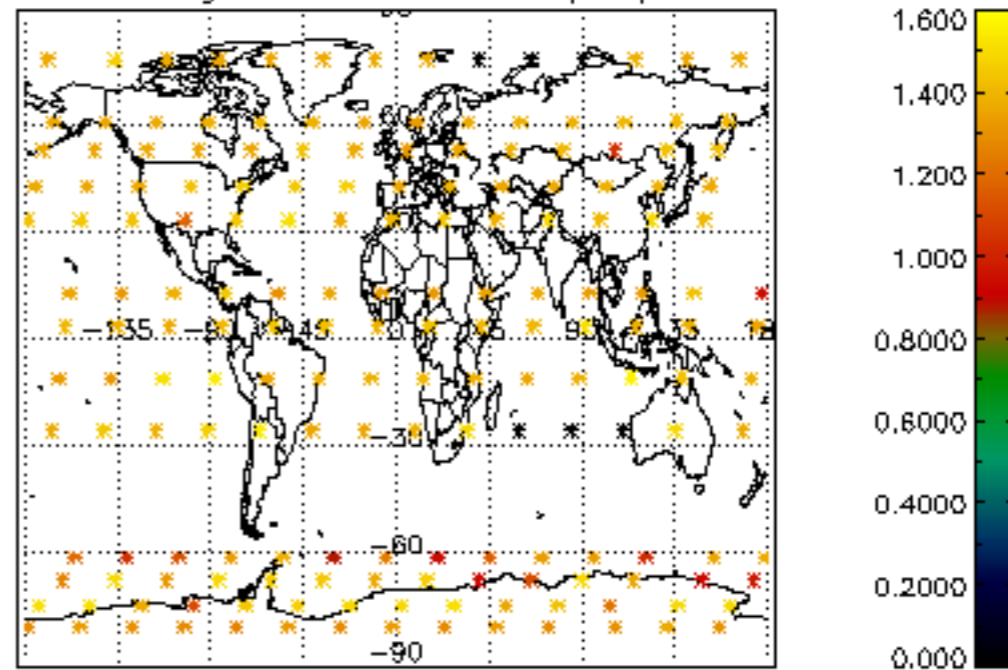

Percentage of datation errors per profile

Percentage of star falling outside central band per profile

Percentage of saturation errors per profile

Percentage of cosmic ray hits per profile

Percentage of datation errors per profile