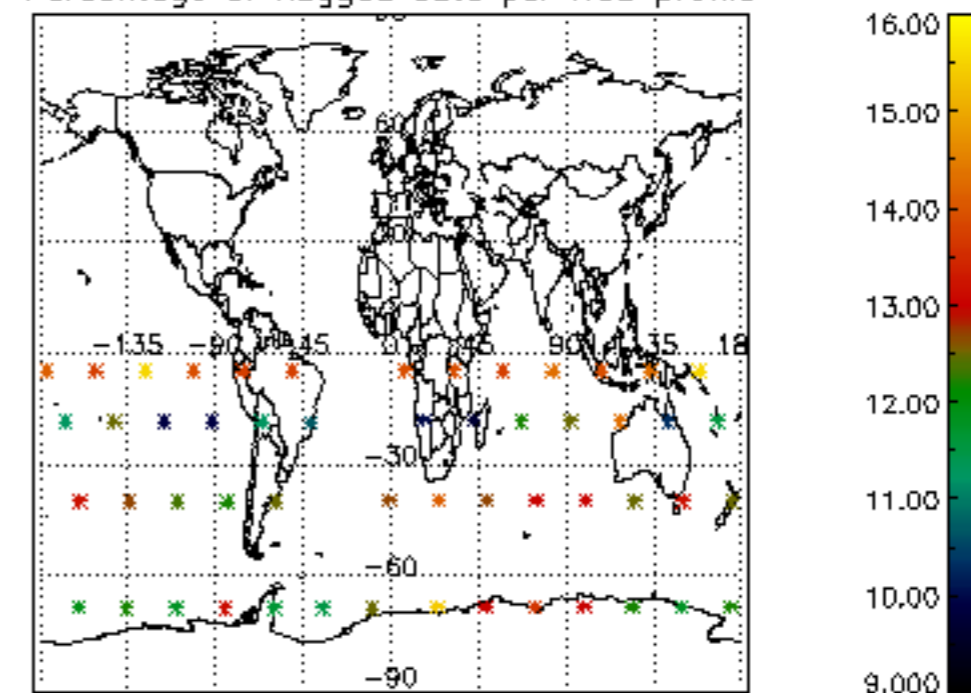

Percentage of flagged data per NO3 profile