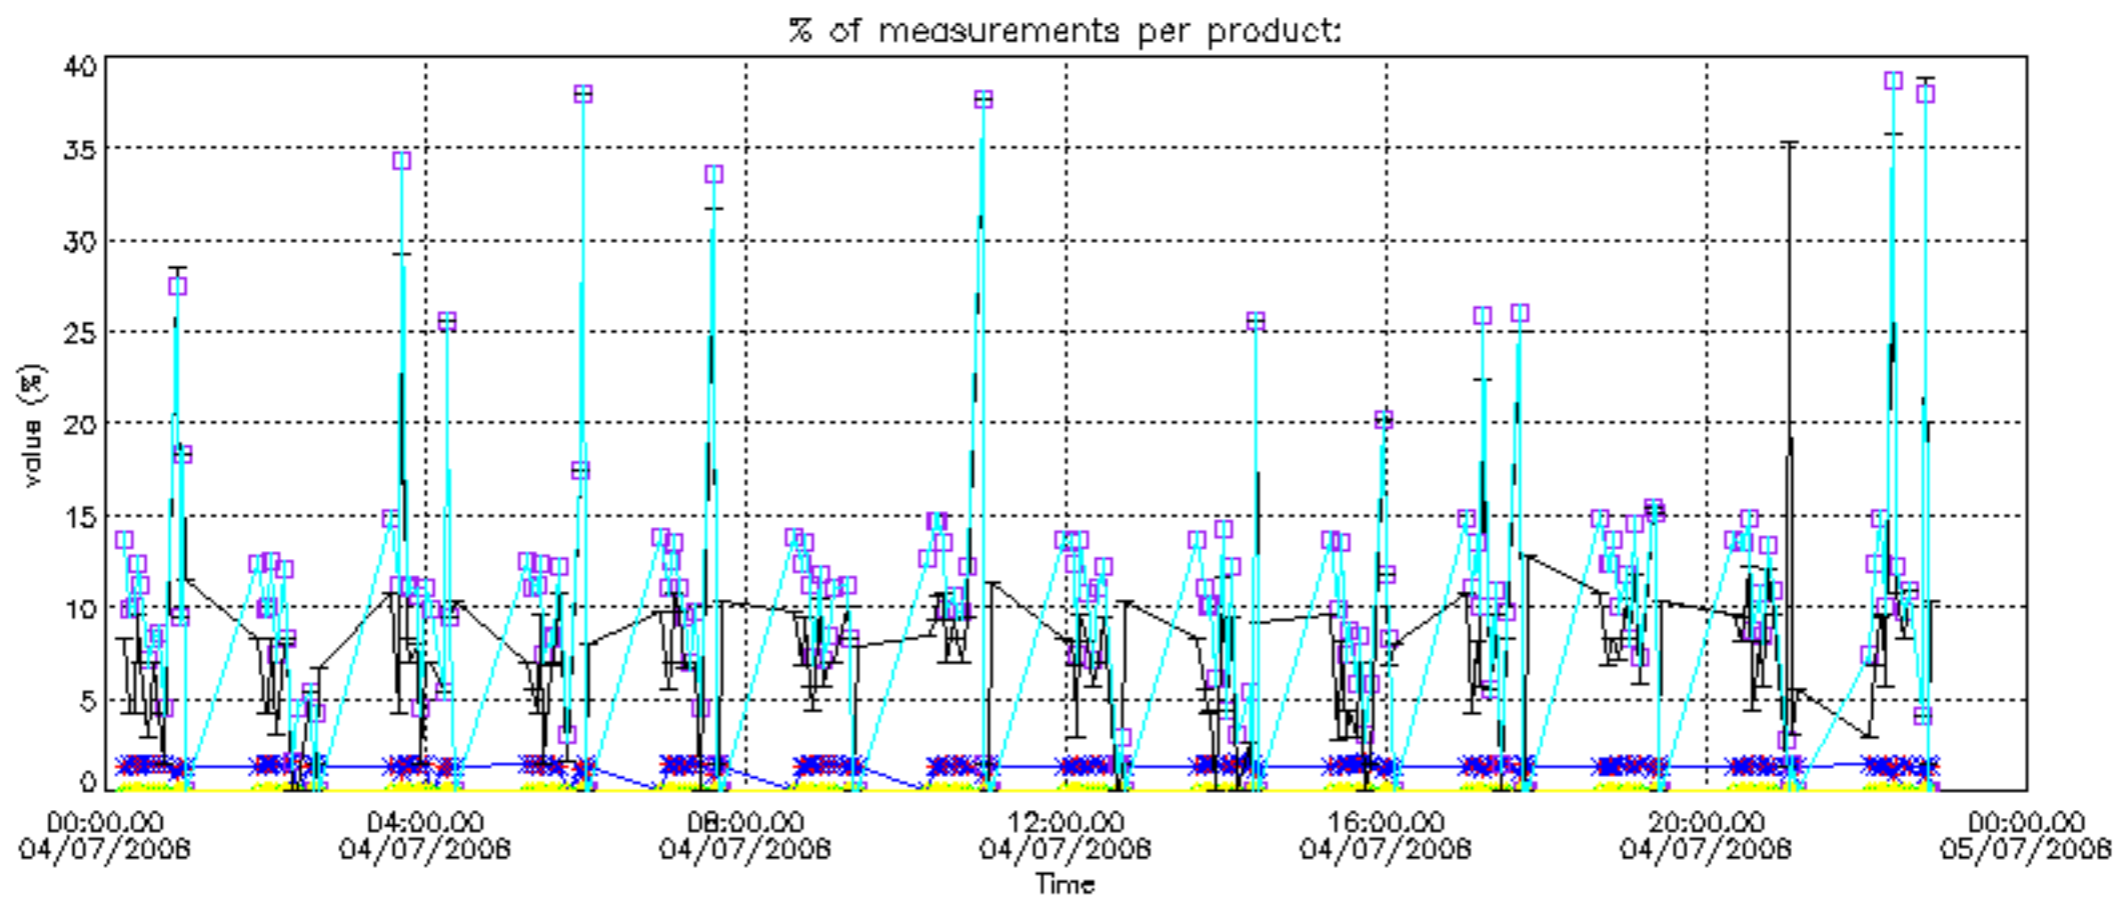

Percentage of cosmic ray hits per profile

Percentage of datation errors per profile