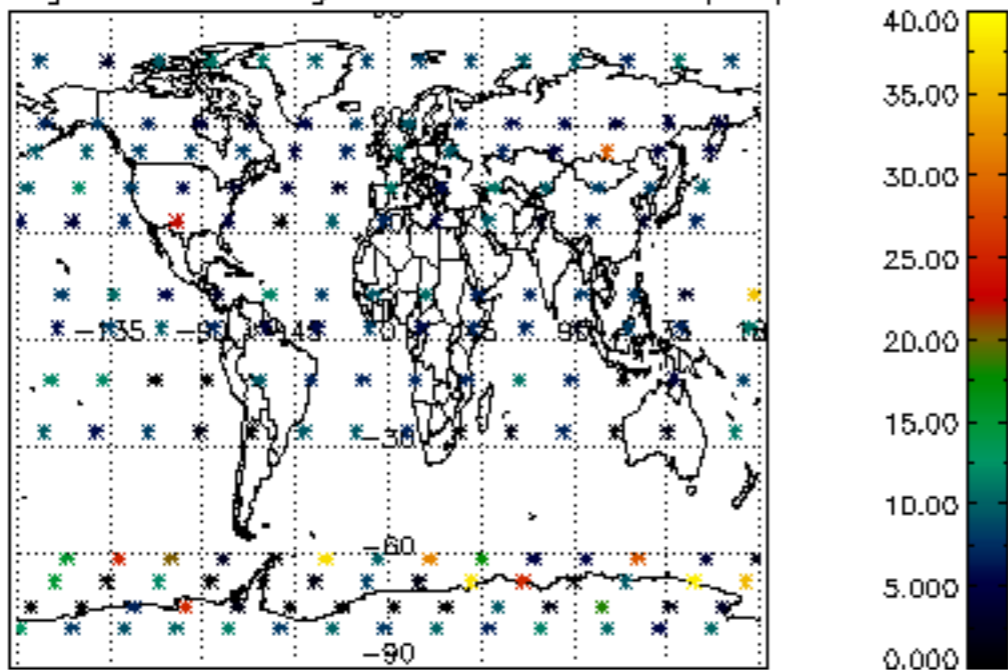

Percentage of star falling outside central band per profile