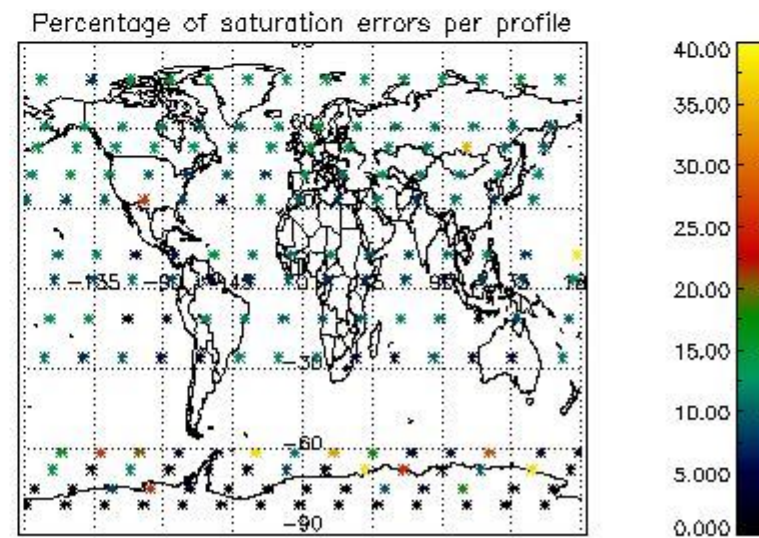

Percentage of datation errors per profile

Percentage of star falling outside central band per profile

Percentage of saturation errors per profile

4.2.2 Plot level 1 quality information per product (world map): ENVISAT DESCENDING passes