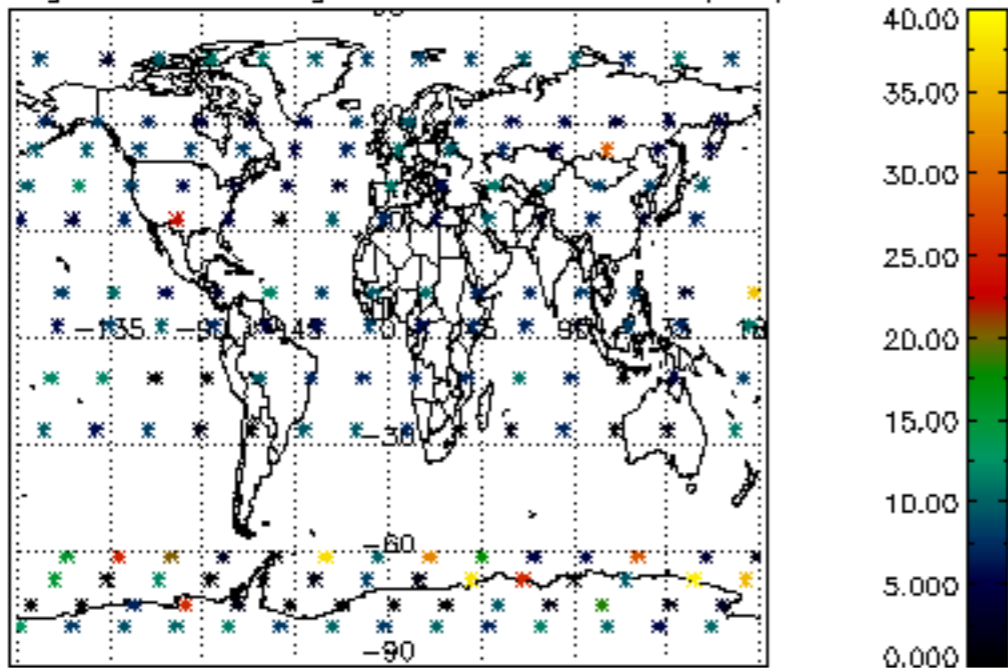

Percentage of star falling outside central band per profile