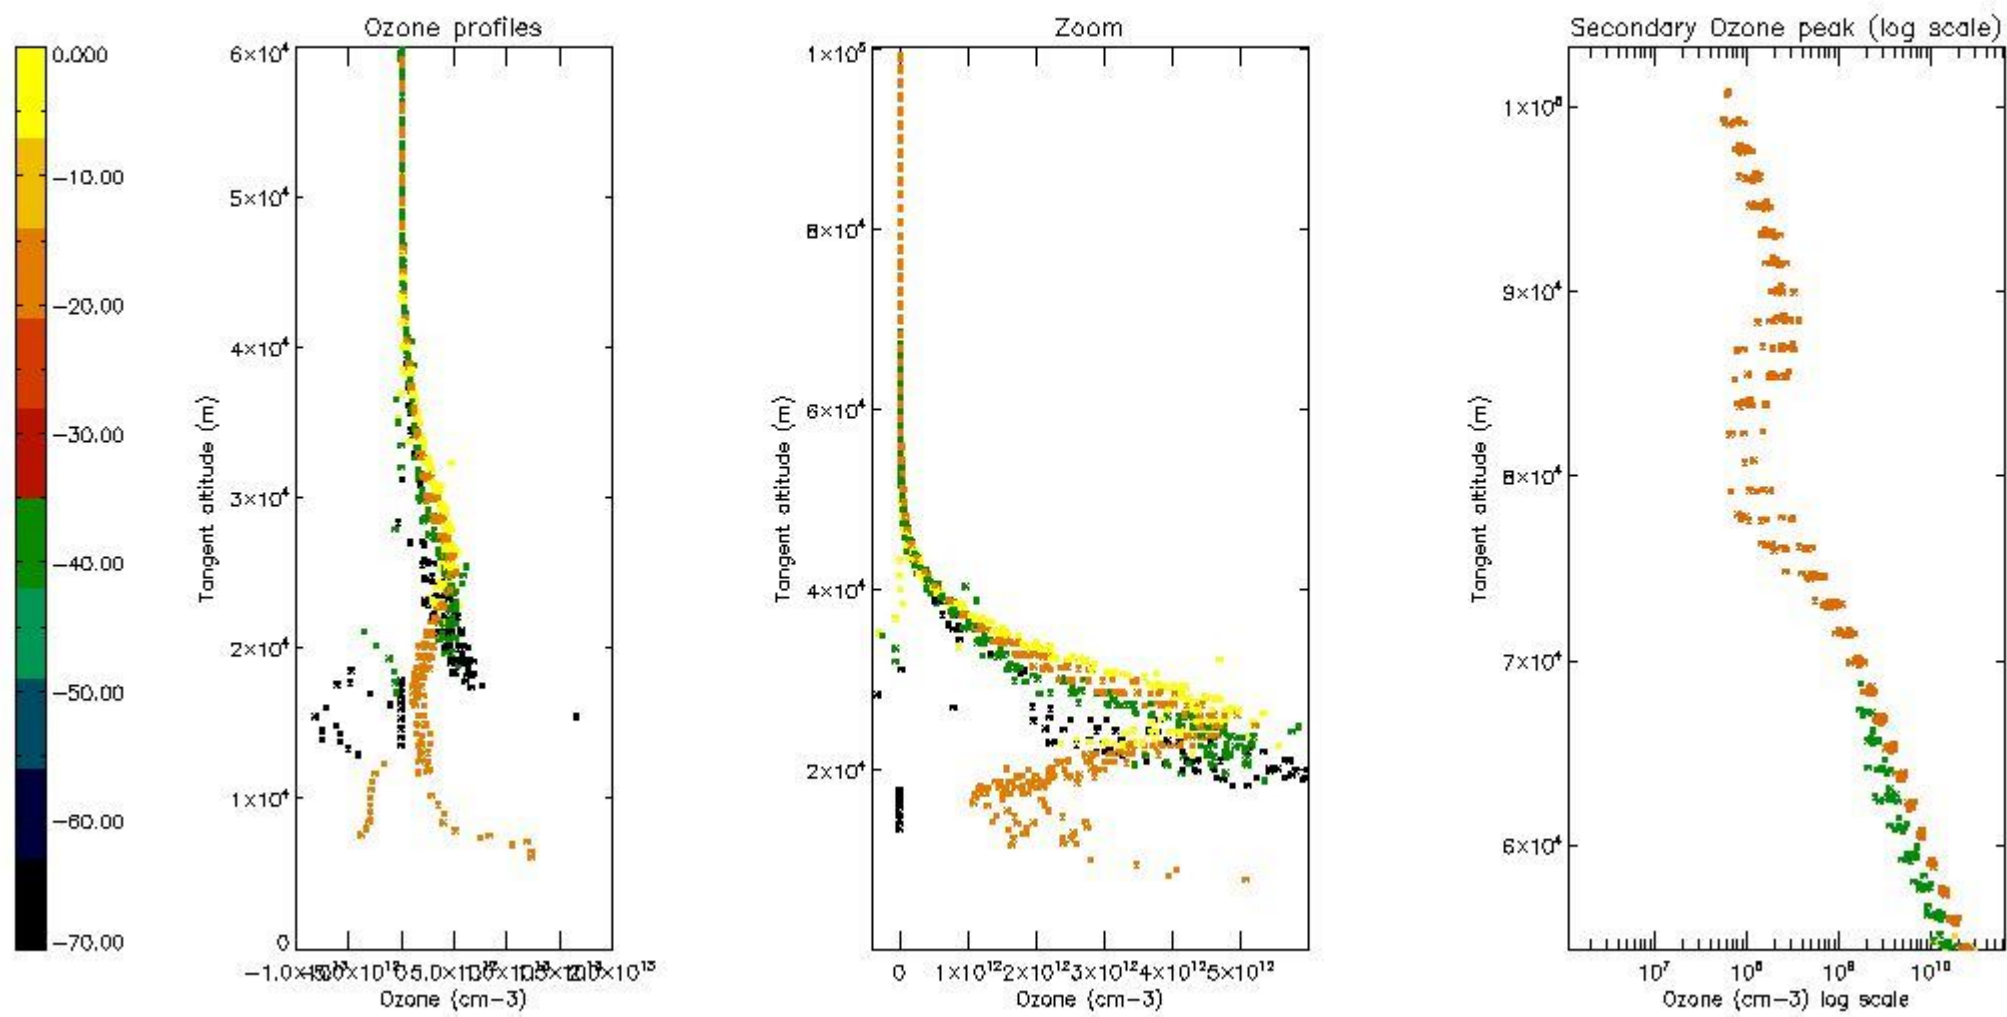

STD < 10	4
STD < 5	2

5.2 Plot ozone profiles for all STD (dark without errors)

The colorbar represents the latitude.

5.3 Plot ozone profiles where STD < 20% (dark without errors)

The colorbar represents the latitude.

5.4 Plot ozone profiles where STD < 10% (dark without errors)

The colorbar represents the latitude.

5.5 Plot ozone profiles where STD < 5% (dark without errors)

The colorbar represents the latitude.

5.6 Plot NO₂ profiles for all STD (dark without errors)