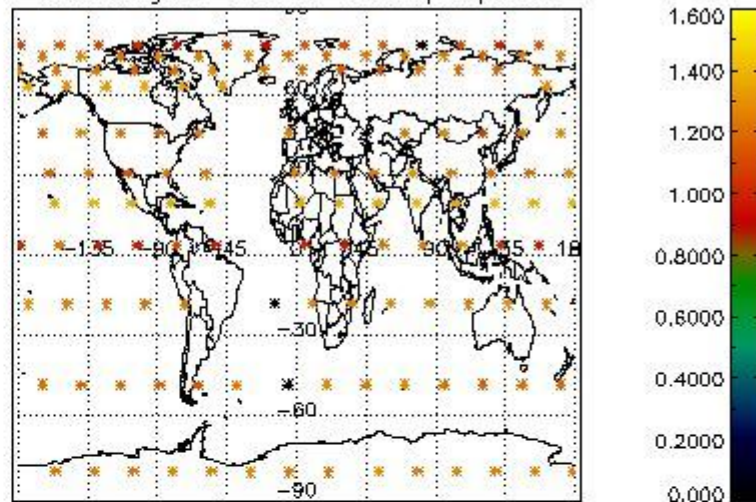

Percentage of datation errors per profile