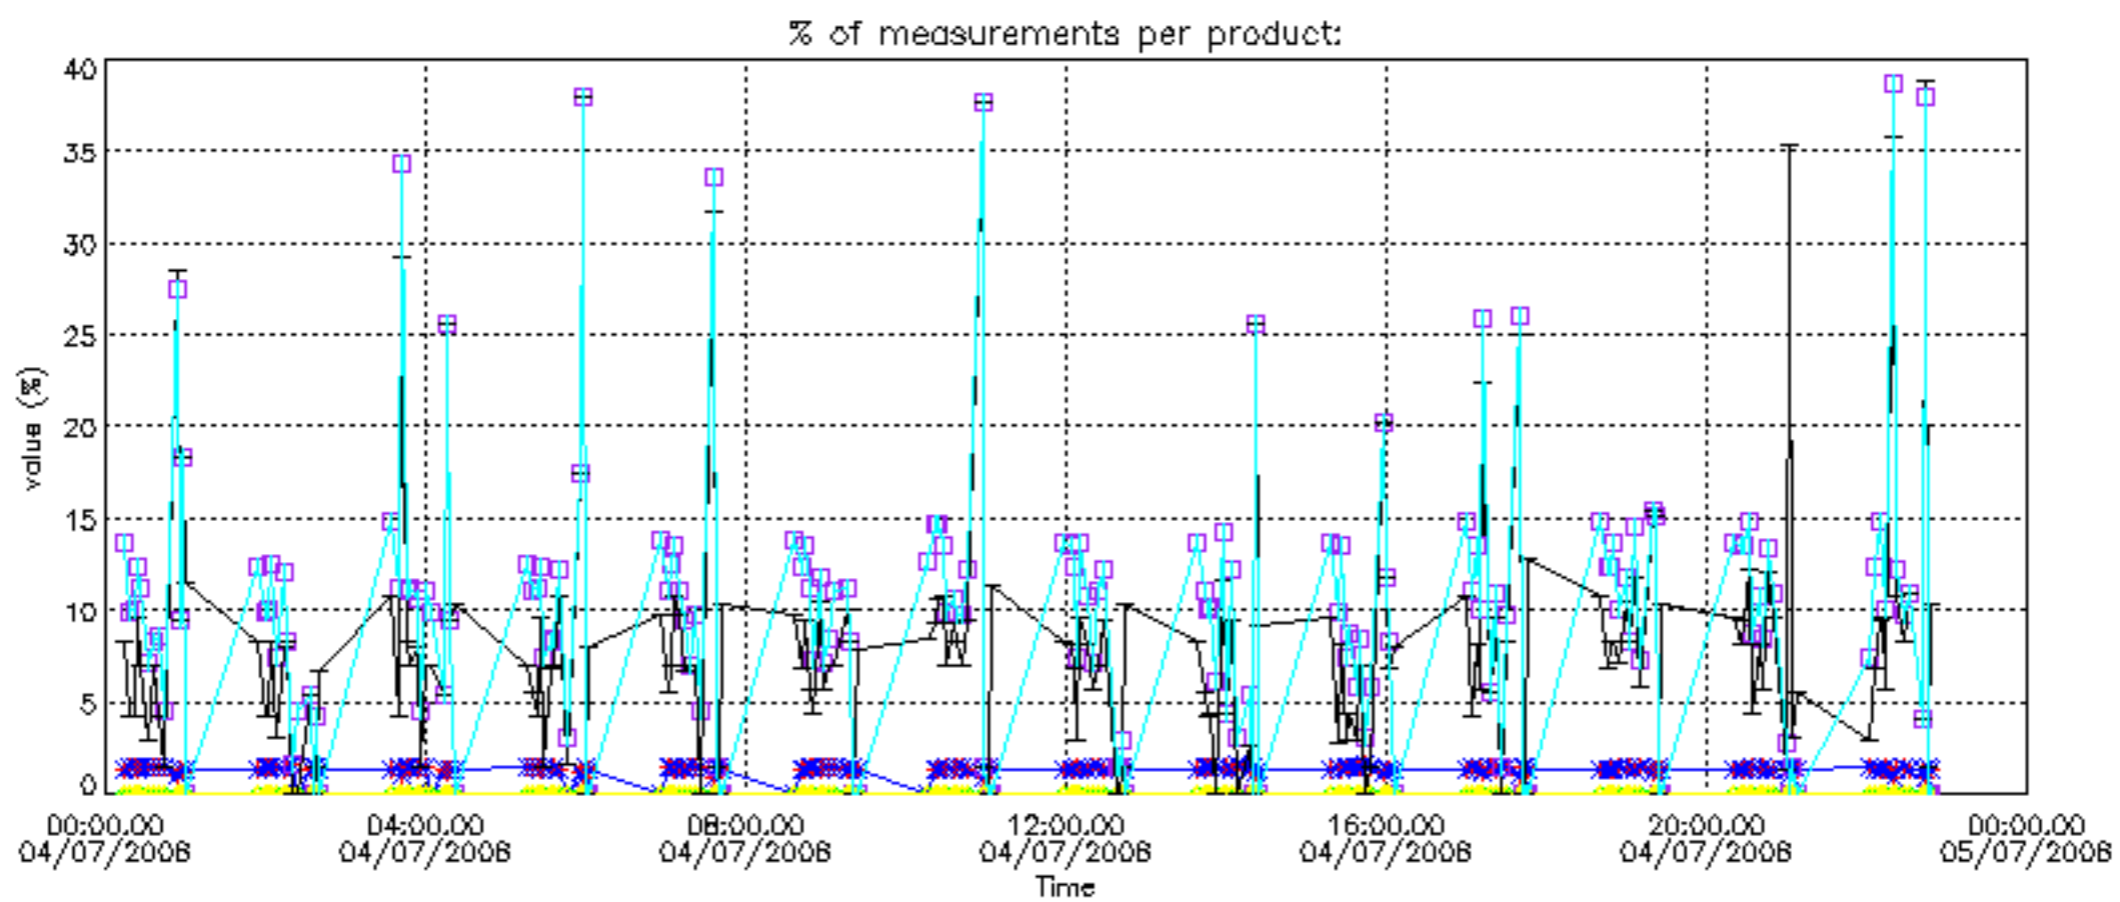

Percentage of cosmic ray hits per profile

Percentage of datation errors per profile