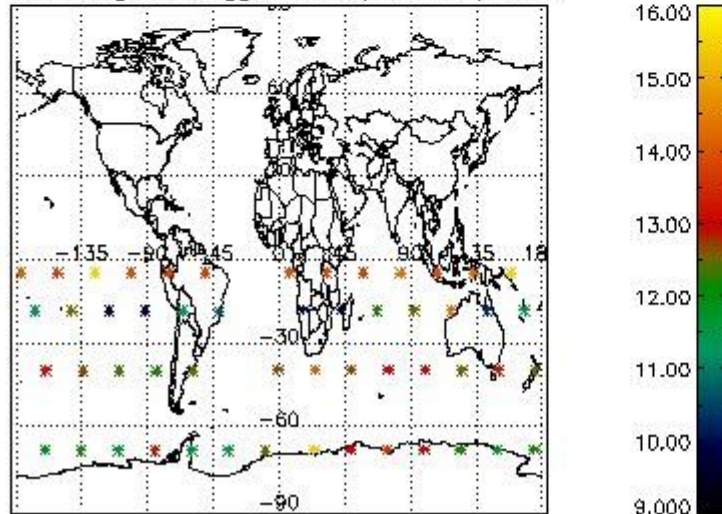

3.1 Plot quality information per product (time dependant)

3.2 Plot quality information per product (world map)

Percentage of flagged data per O3 profile

Percentage of flagged data per H2O profile

Percentage of flagged data per NO2 profile

Percentage of flagged data per NO3 profile

4. Level 1 quality information per product

In this section it is plotted some information contained in the Quality Summary data set of the level 2 products that comes from the level 1b processing. Products without errors (error flag in the MPH set to "0") are used.