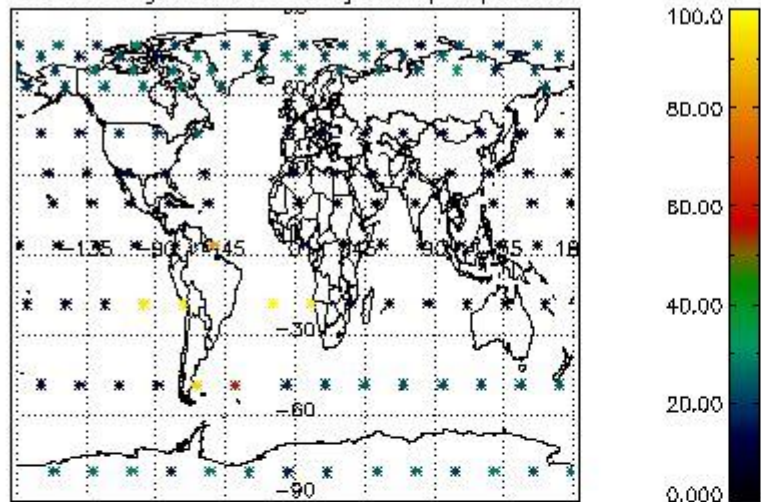

Percentage of cosmic ray hits per profile