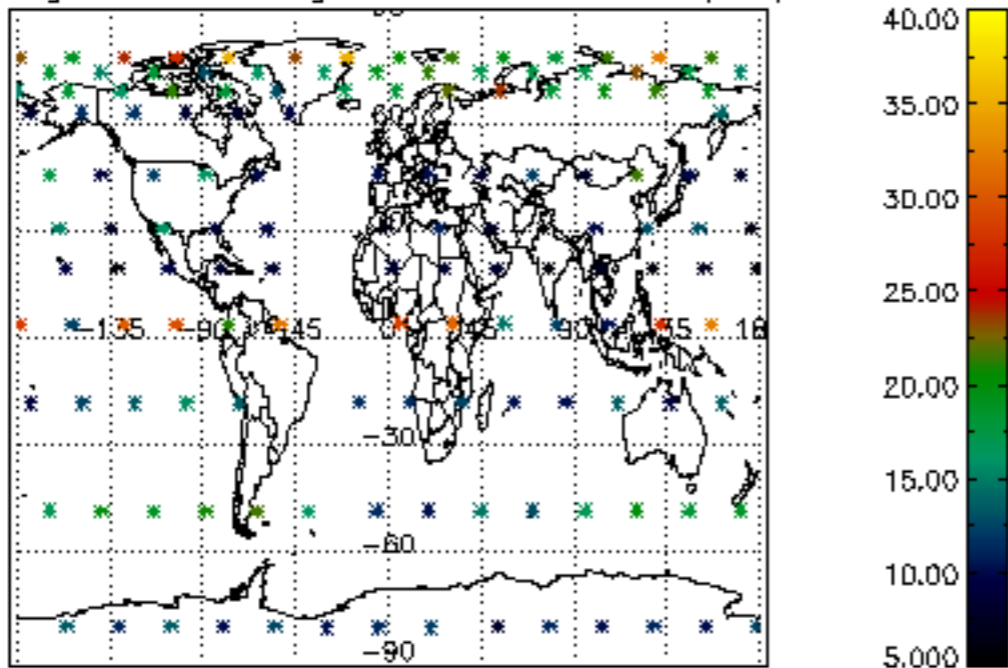

Percentage of flagged data per NO3 profile

Percentage of cosmic ray hits per profile

Percentage of datation errors per profile

Percentage of star falling outside central band per profile

Percentage of saturation errors per profile