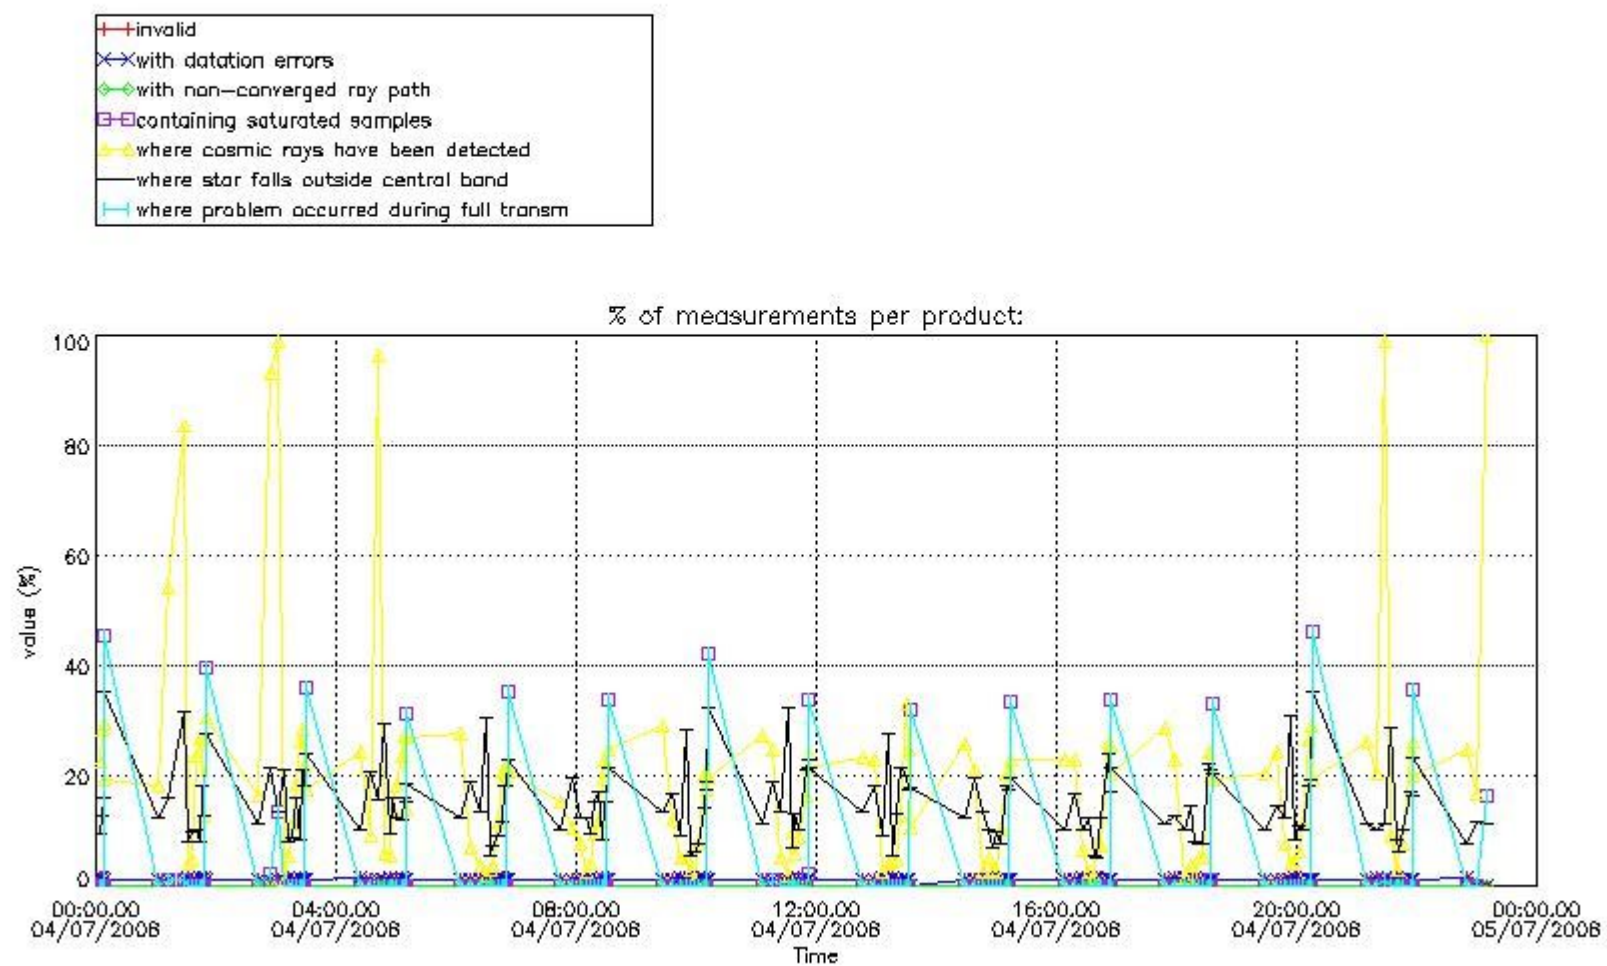

3.1 Plot quality information per product (time dependant)

3.2 Plot quality information per product (world map)

Percentage of flagged data per O3 profile

Percentage of flagged data per H2O profile

Percentage of flagged data per NO2 profile

Percentage of flagged data per NO3 profile

4. Level 1 quality information per product

In this section it is plotted some information contained in the Quality Summary data set of the level 2 products that comes from the level 1b processing. Products without errors (error flag in the MPH set to "0") are used.

4.1 Plot quality information per product (time dependant) coming from level 1b processing

4.1.1 Plot level 1 quality information per product (time dependant): ENVISAT ASCENDING passes

4.1.2 Plot level 1 quality information per product (time dependant): ENVI SAT DESCENDING passes