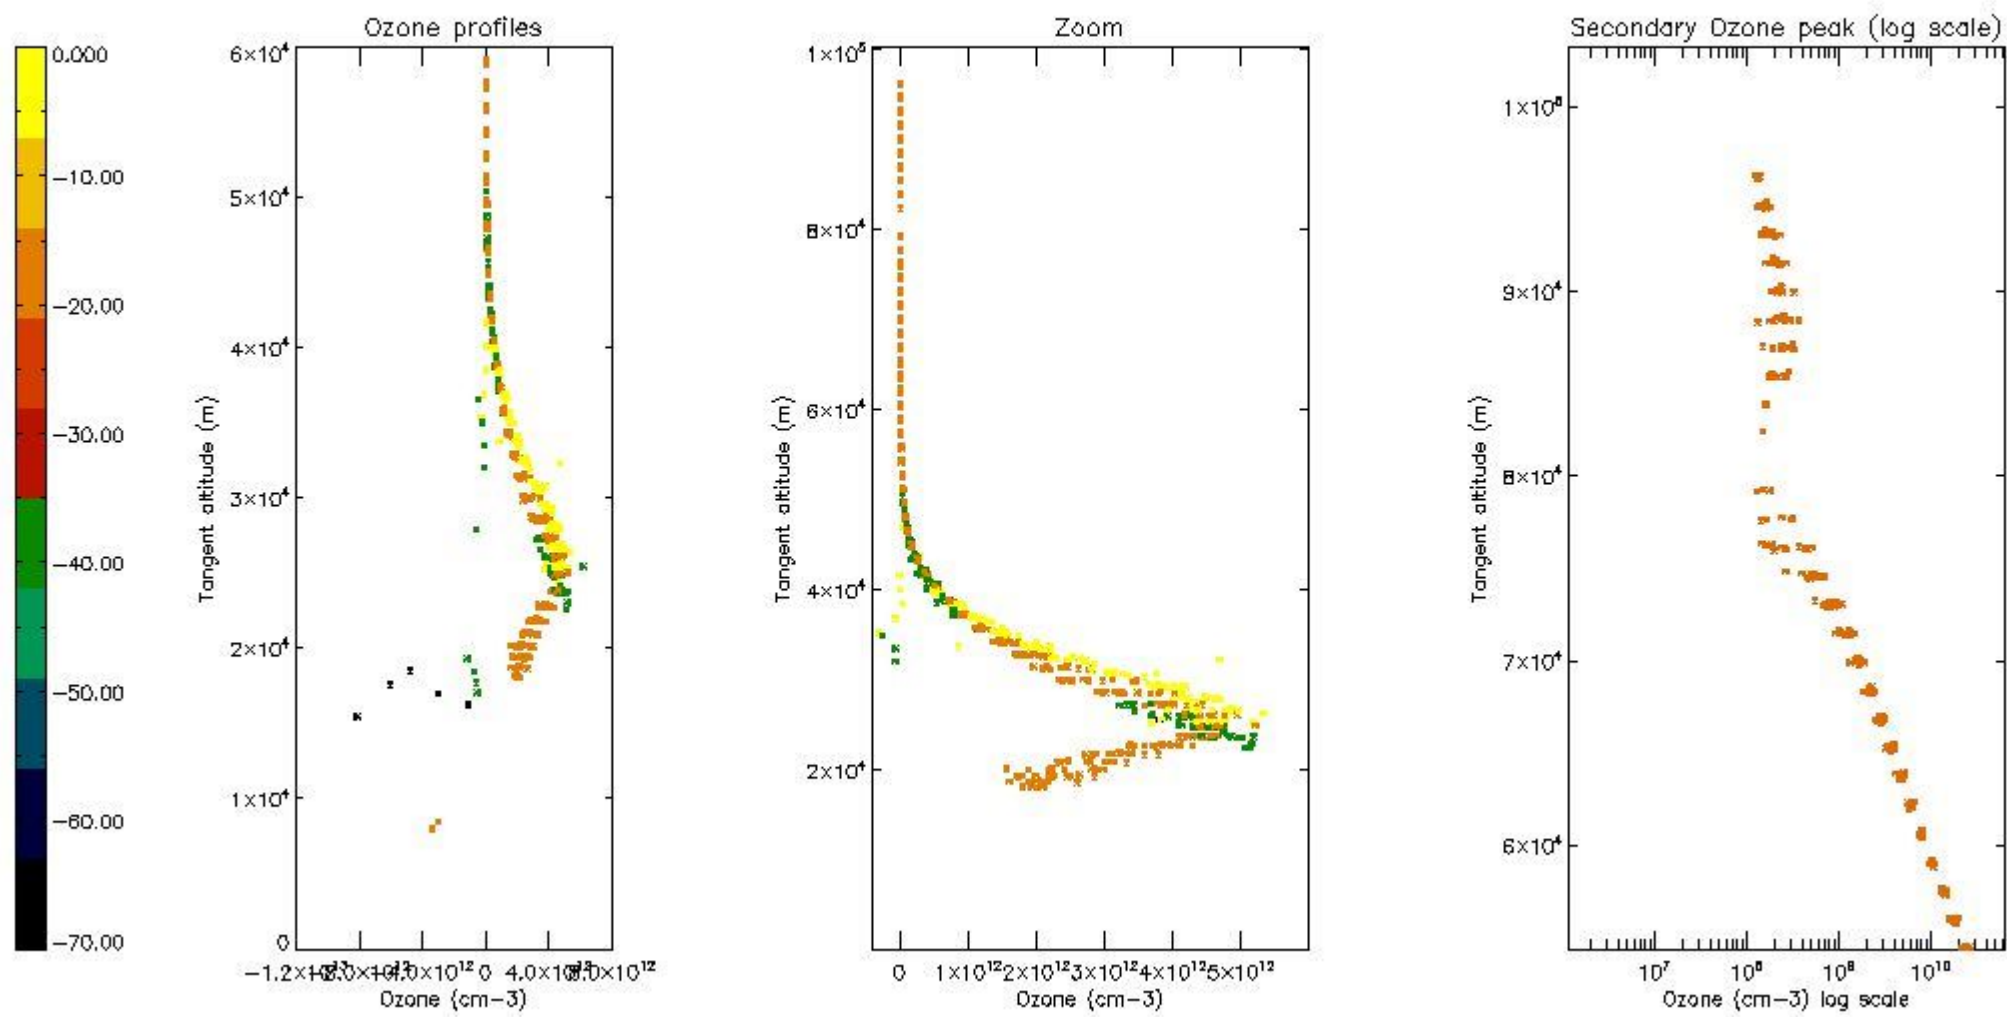

STD < 10	4
STD < 5	2

5.2 Plot ozone profiles for all STD (dark without errors)

The colorbar represents the latitude.

5.3 Plot ozone profiles where STD < 20% (dark without errors)

The colorbar represents the latitude.

5.4 Plot ozone profiles where STD < 10% (dark without errors)

The colorbar represents the latitude.

5.5 Plot ozone profiles where STD < 5% (dark without errors)

The colorbar represents the latitude.

5.6 Plot NO₂ profiles for all STD (dark without errors)