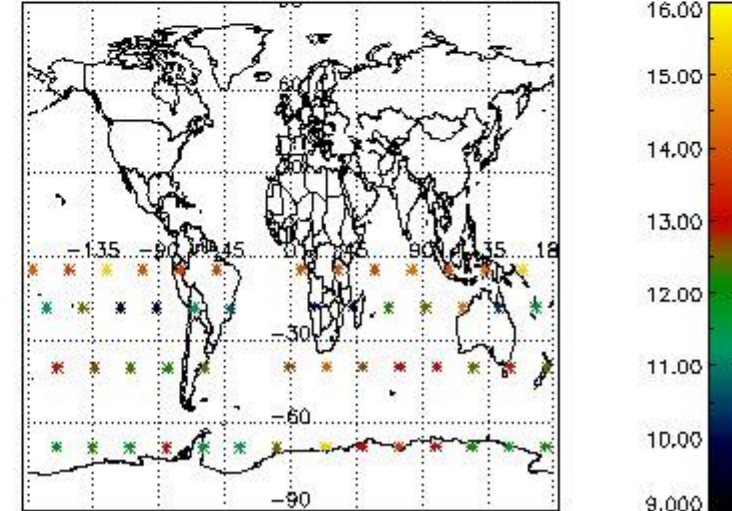

Percentage of flagged data per NO3 profile

4. Level 1 quality information per product

In this section it is plotted some information contained in the Quality Summary data set of the level 2 products that comes from the level 1b processing. Products without errors (error flag in the MPH set to "0") are used.

4.1 Plot quality information per product (time dependant) coming from level 1b processing

4.1.1 Plot level 1 quality information per product (time dependant): ENVISAT ASCENDING passes