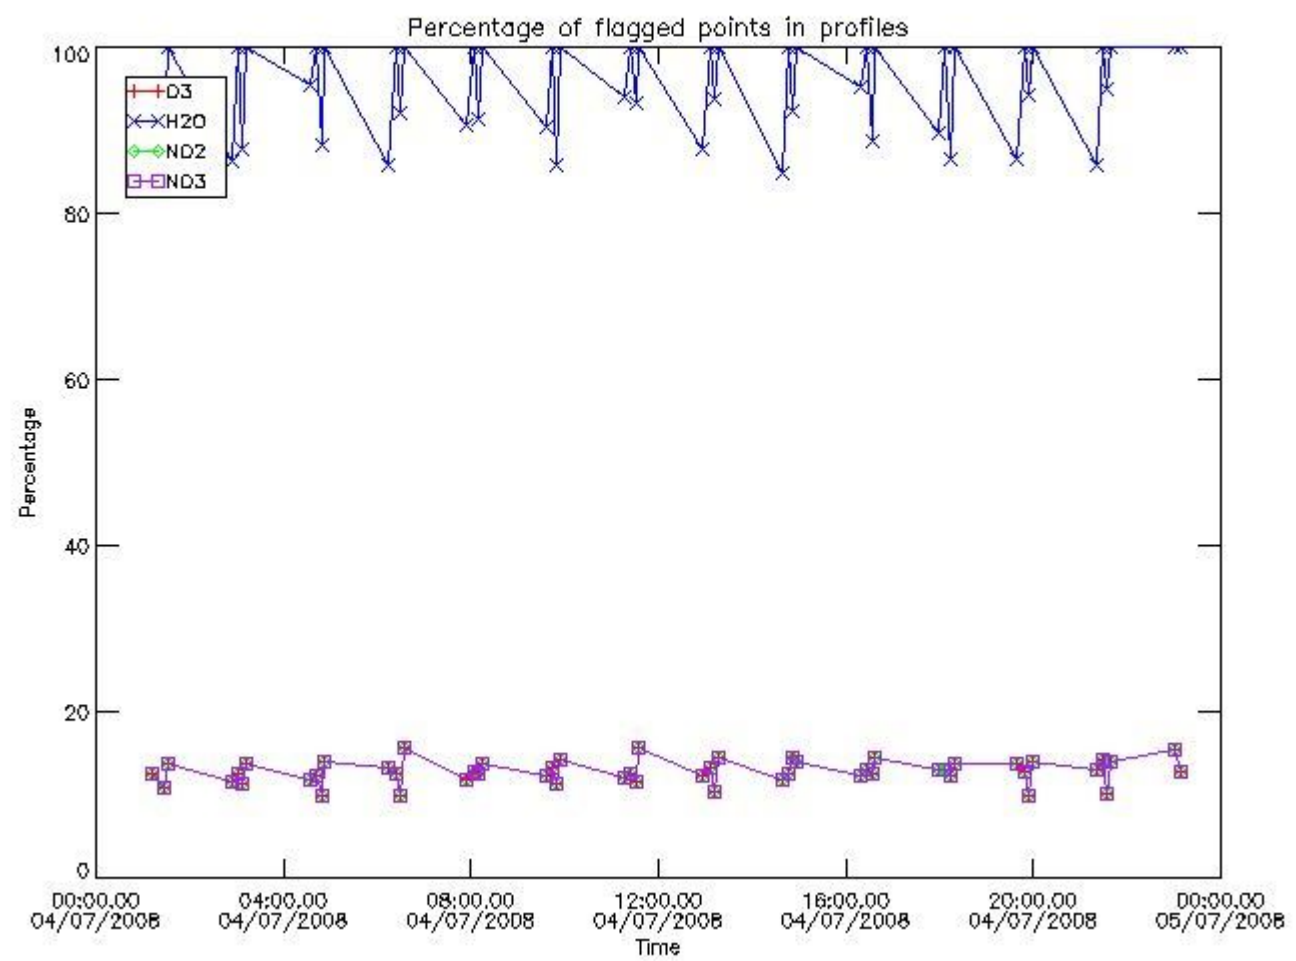

3. Quality information per product

In this section it is plotted some information contained in the Quality Summary data set of the level 2 products. Only products in dark limb conditions and without errors (error flag in the MPH set to "0") are used.

3.1 Plot quality information per product (time dependant)

3.2 Plot quality information per product (world map)