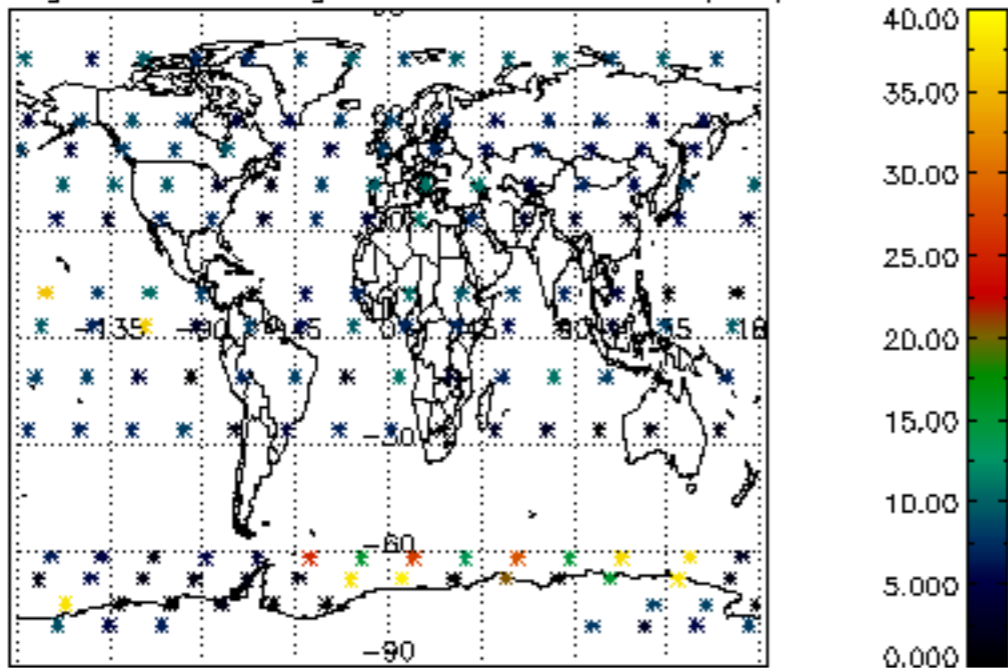

Percentage of star falling outside central band per profile