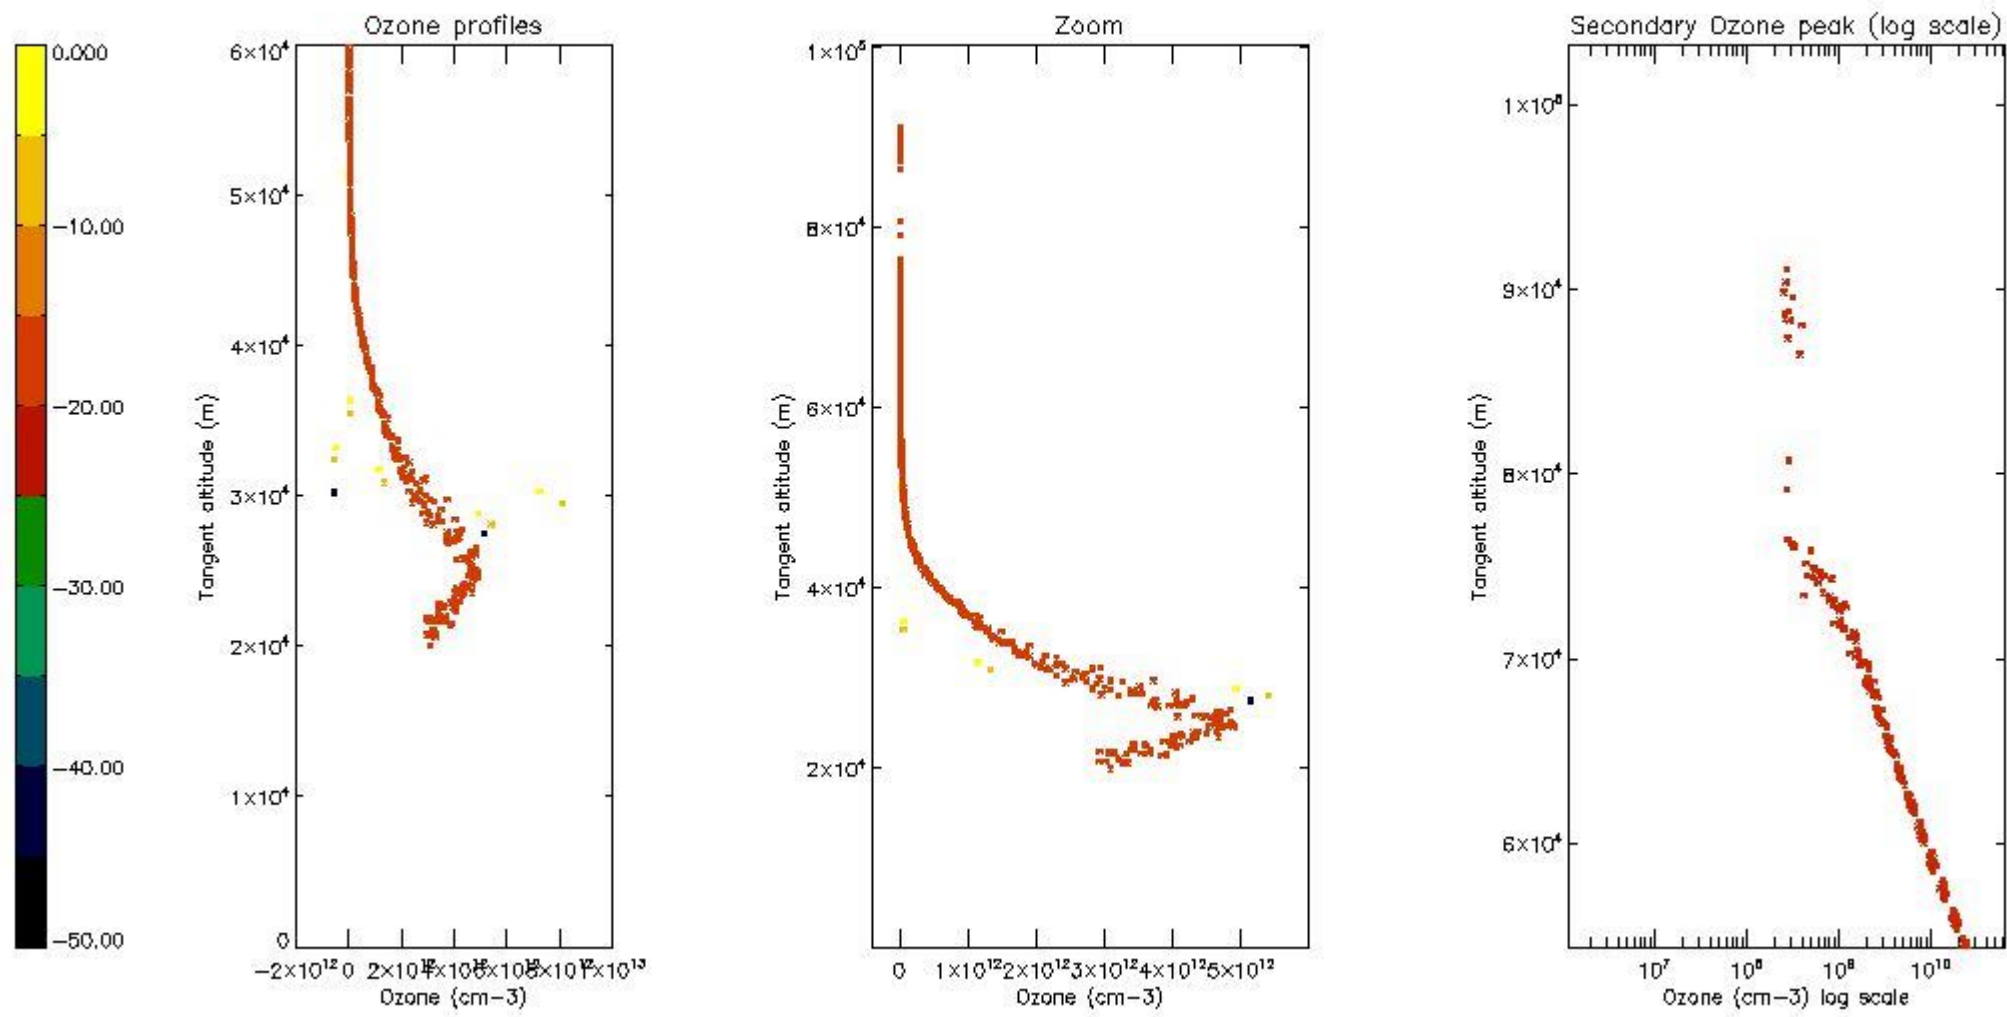

5.6 Plot NO₂ profiles for all STD (dark without errors)

The colorbar represents the latitude.