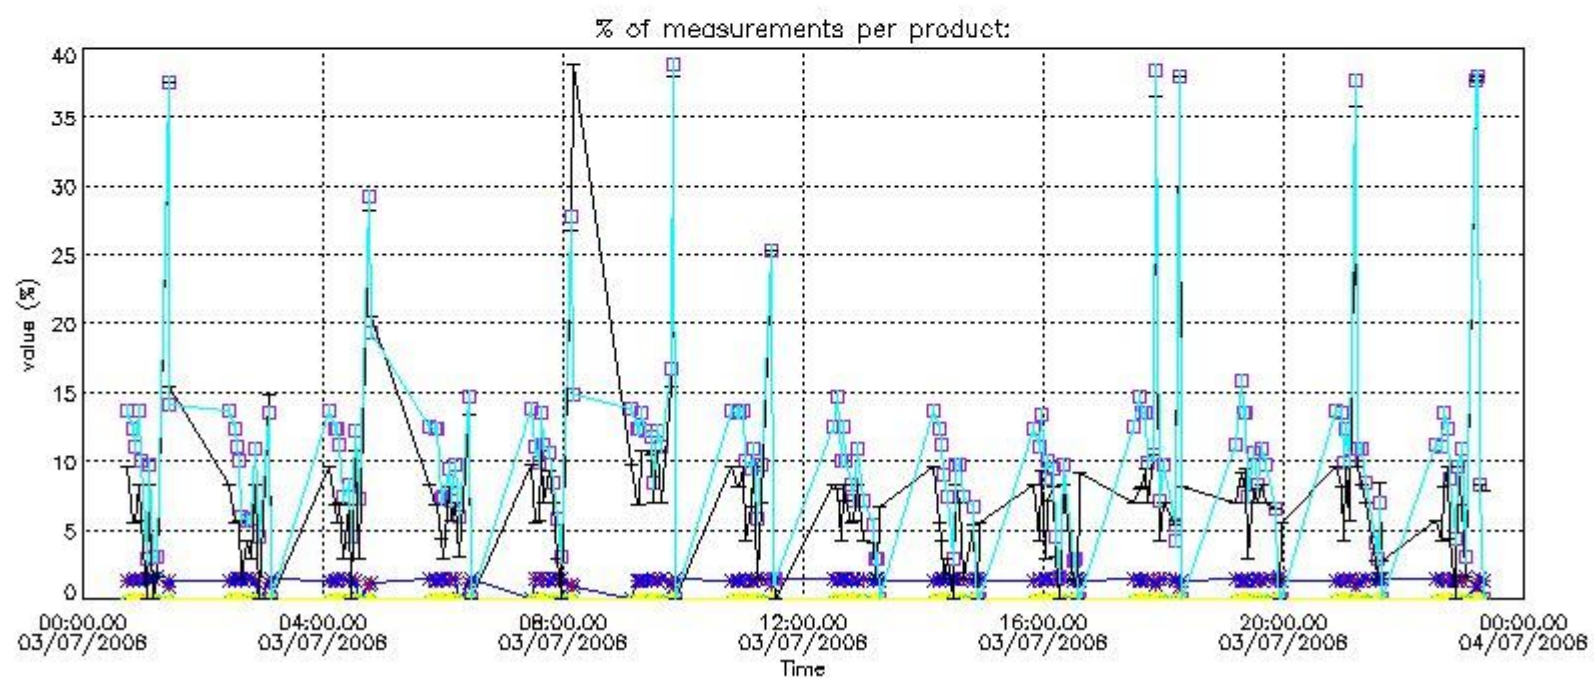

4.2 Plot quality information per product coming from level 1b processing (world map)

4.2.1 Plot level 1 quality information per product (world map): ENVISAT ASCENDING passes