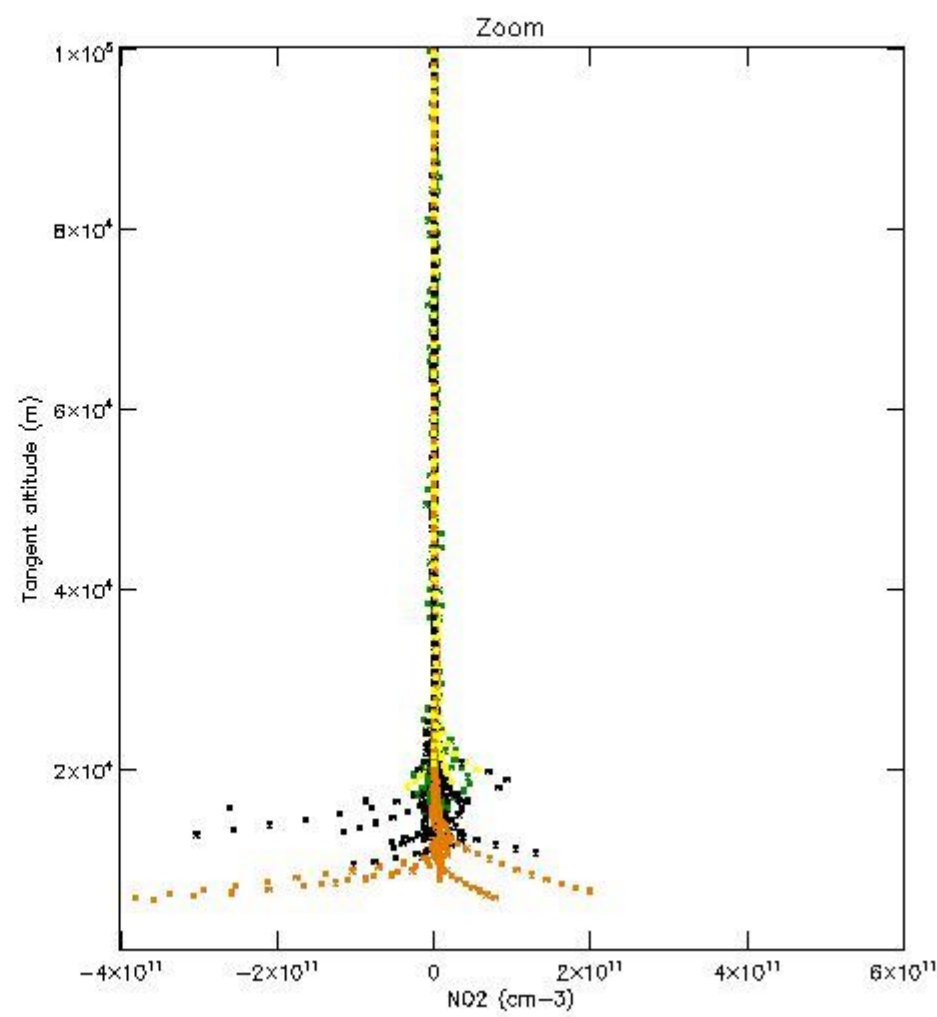

The colorbar represents the latitude.

*5.7 Plot NO3 profiles for all STD (dark without errors)*

The colorbar represents the latitude.