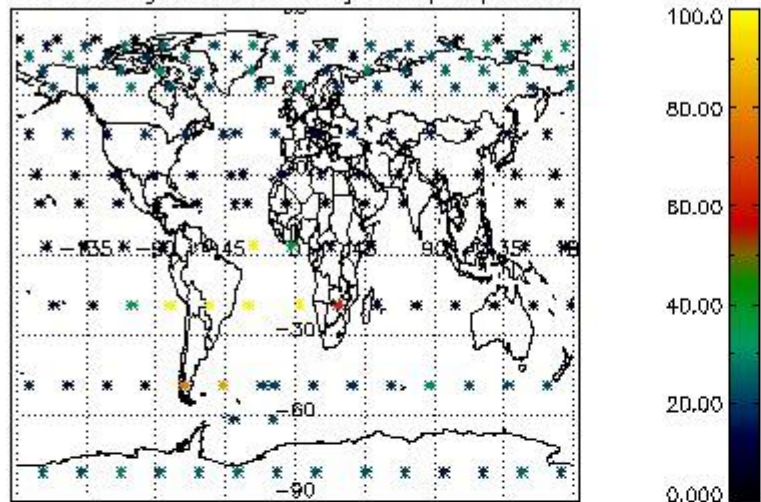

Percentage of cosmic ray hits per profile