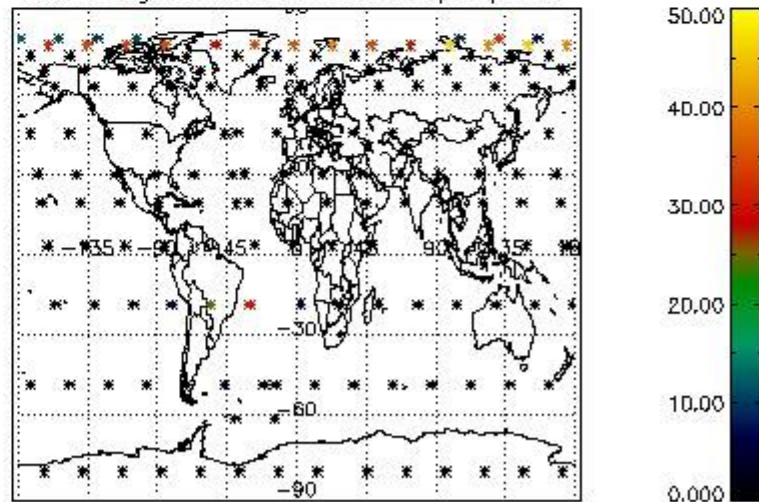

Percentage of saturation errors per profile