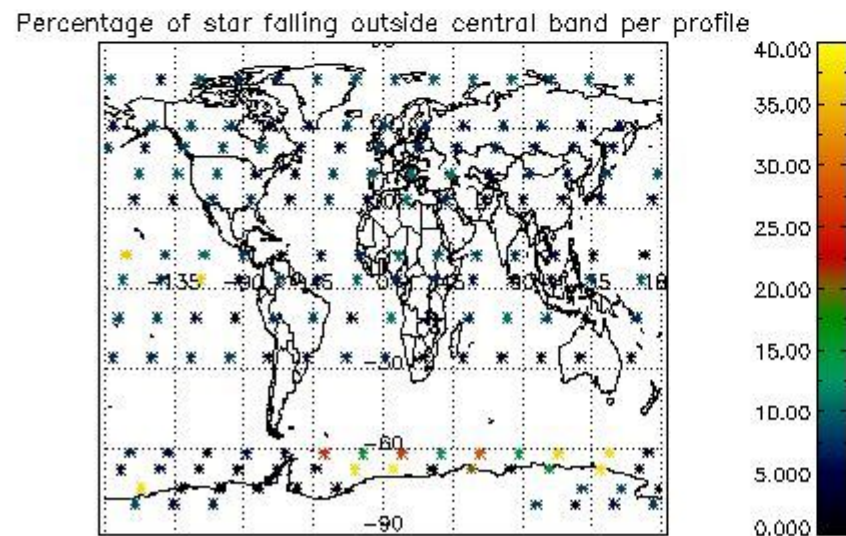

5. Trace gas profiles

5.1 Ozone statistics based on quality of products

The final quality of the products can be "measured" using the STD (Standard Deviation) attached to every point profile. This information is written to the parameter GOM_NL__2P/NL_LOCAL_SPECIES_DENSITY/o3_std of the level 2 products. The table below shows the statistics for given STD ranges.

The statistics are given with respect to the overall valid production:

- Products without fatal errors: GOM_NL__2P/MPH/PRODUCT_ERR=0
- Valid point profile: GOM_NL__2P/NL_LOCAL_SPECIES_DENSITY/pcd(0)=0

The 'Criteria' is applied to valid points of dark limb products:

- Products in dark limb illumination condition: GOM_NL__2P/NL_SUMMARY_QUALITY/obs_ill_cond=0
- Products without fatal errors: GOM_NL__2P/MPH/PRODUCT_ERR=0
- Valid point profile: GOM_NL__2P/NL_LOCAL_SPECIES_DENSITY/pcd(0)=0

So, the table below shows the percentage of dark limb and valid observations for each criteria with respect to the overall valid daily observations.

Criteria	% of total production
All STD	19
STD < 20	7