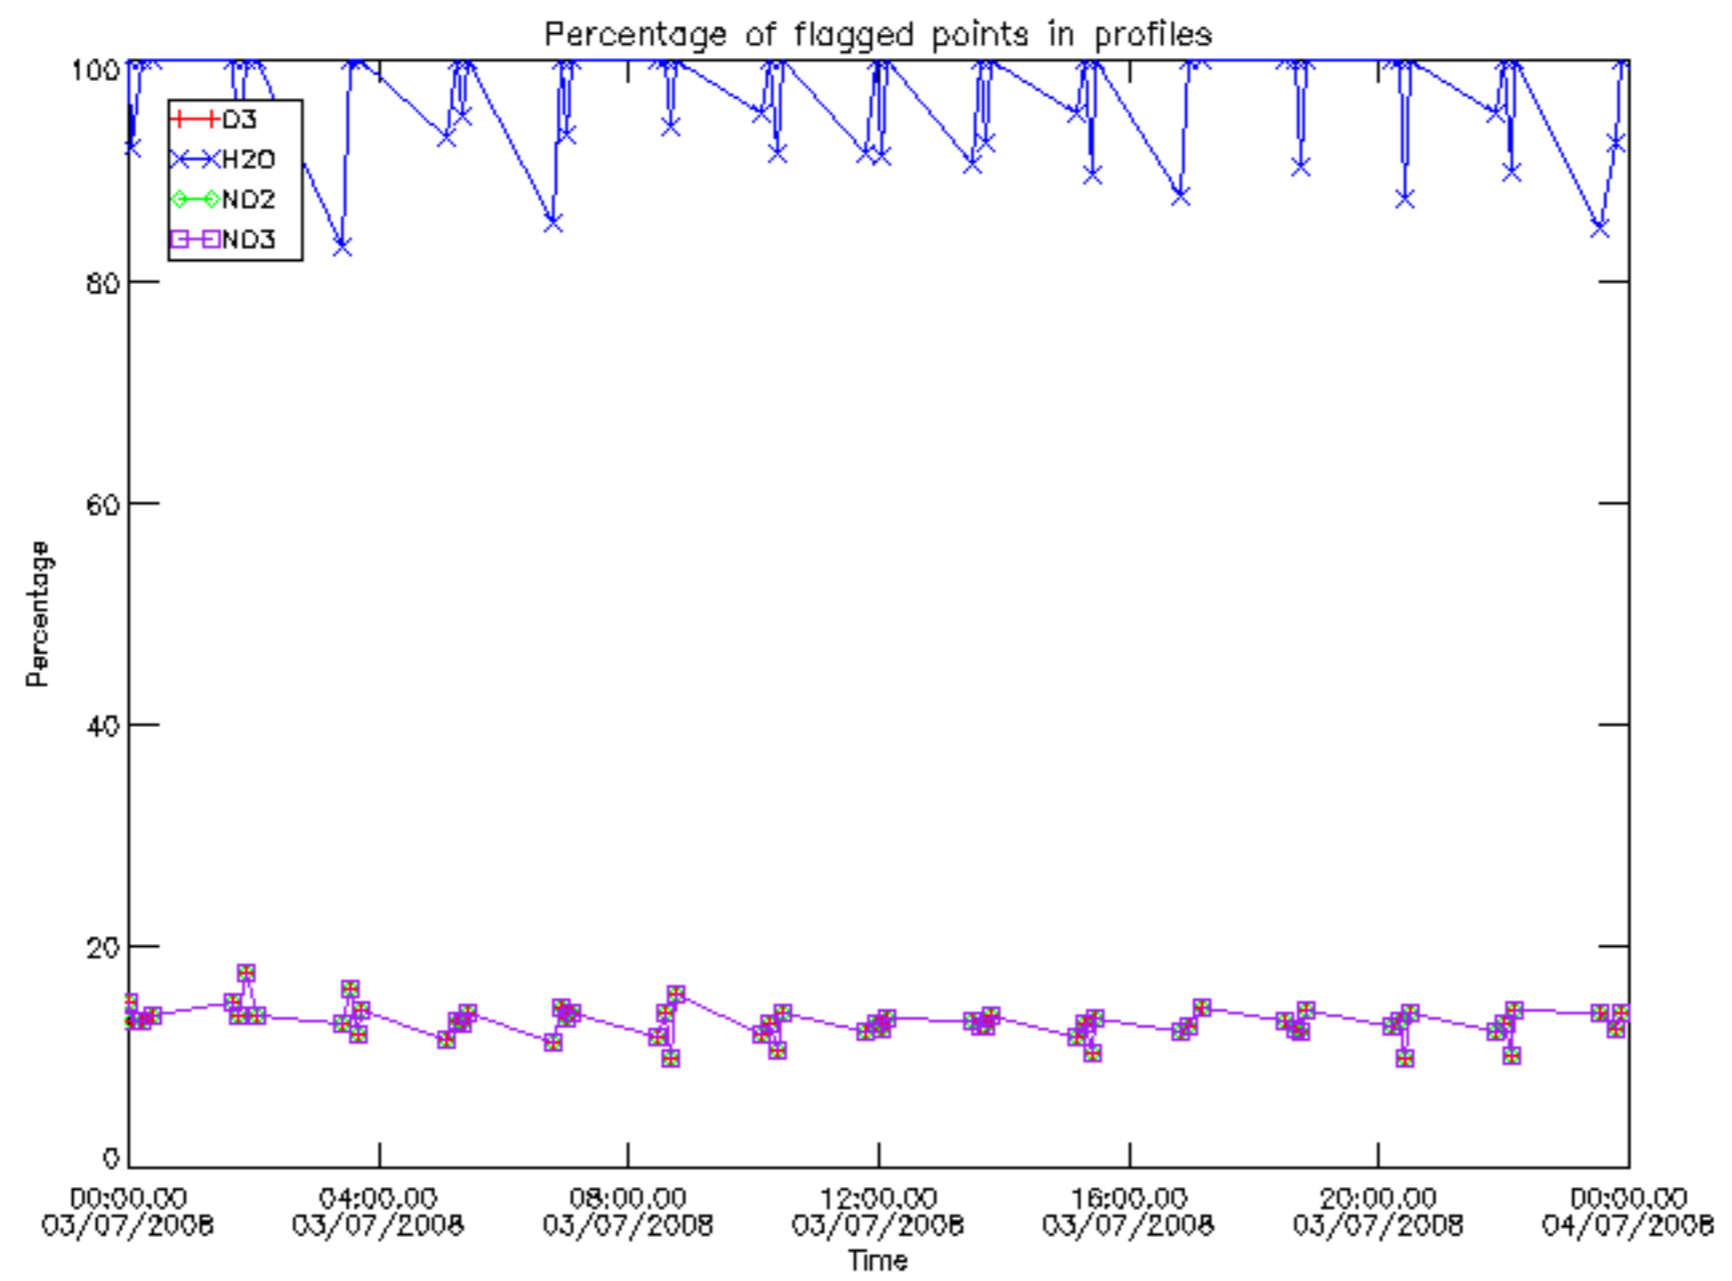

Percentage of flagged data per D3 profile

Percentage of flagged data per H2O profile