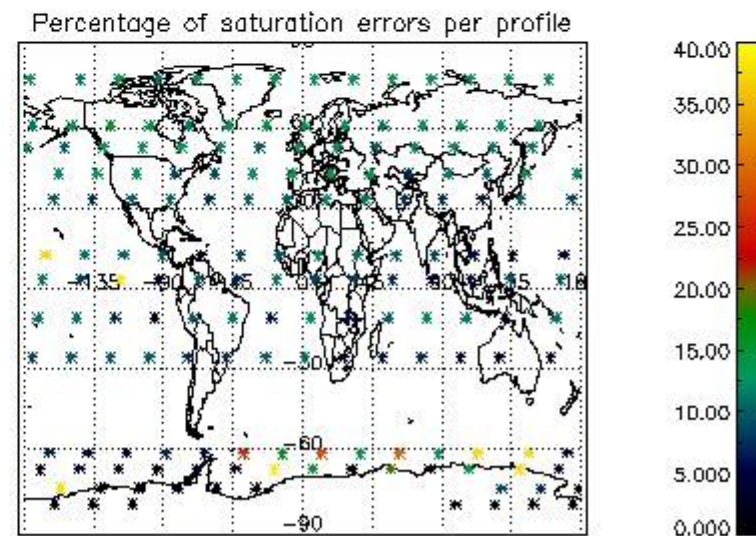

5. Trace gas profiles

5.1 Ozone statistics based on quality of products

The final quality of the products can be "measured" using the STD (Standard Deviation) attached to every point profile. This information is written to the parameter GOM_NL__2P/NL_LOCAL_SPECIES_DENSITY/o3_std of the level 2 products. The table below shows the statistics for given STD ranges.

The statistics are given with respect to the overall valid production:

- Products without fatal errors: GOM_NL__2P/MPH/PRODUCT_ERR=0
- Valid point profile: GOM_NL__2P/NL_LOCAL_SPECIES_DENSITY/pcd(0)=0

The 'Criteria' is applied to valid points of dark limb products:

- Products in dark limb illumination condition: GOM_NL__2P/NL_SUMMARY_QUALITY/obs_ill_cond=0
- Products without fatal errors: GOM_NL__2P/MPH/PRODUCT_ERR=0
- Valid point profile: GOM_NL__2P/NL_LOCAL_SPECIES_DENSITY/pcd(0)=0

So, the table below shows the percentage of dark limb and valid observations for each criteria with respect to the overall valid daily observations.

Criteria	% of total production
All STD	19
STD < 20	7