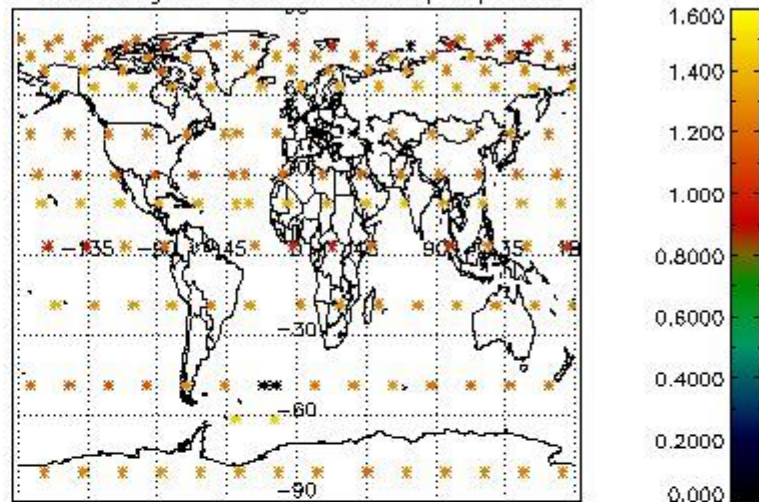

Percentage of datation errors per profile