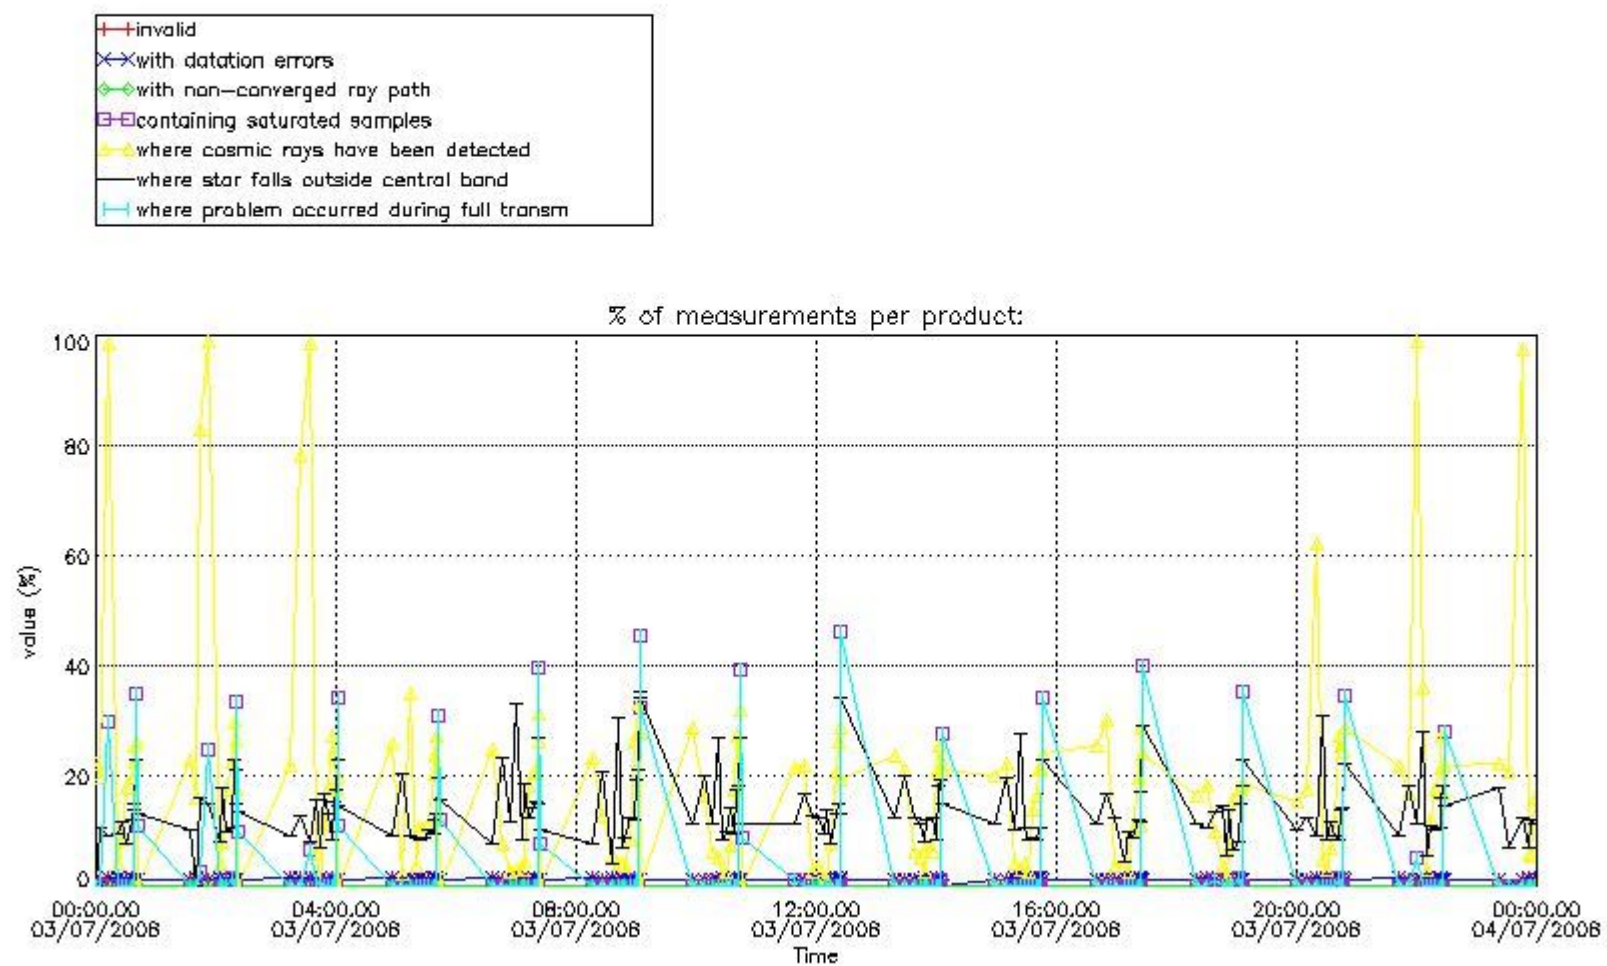

4.1.2 Plot level 1 quality information per product (time dependant): ENVISAT DESCENDING passes