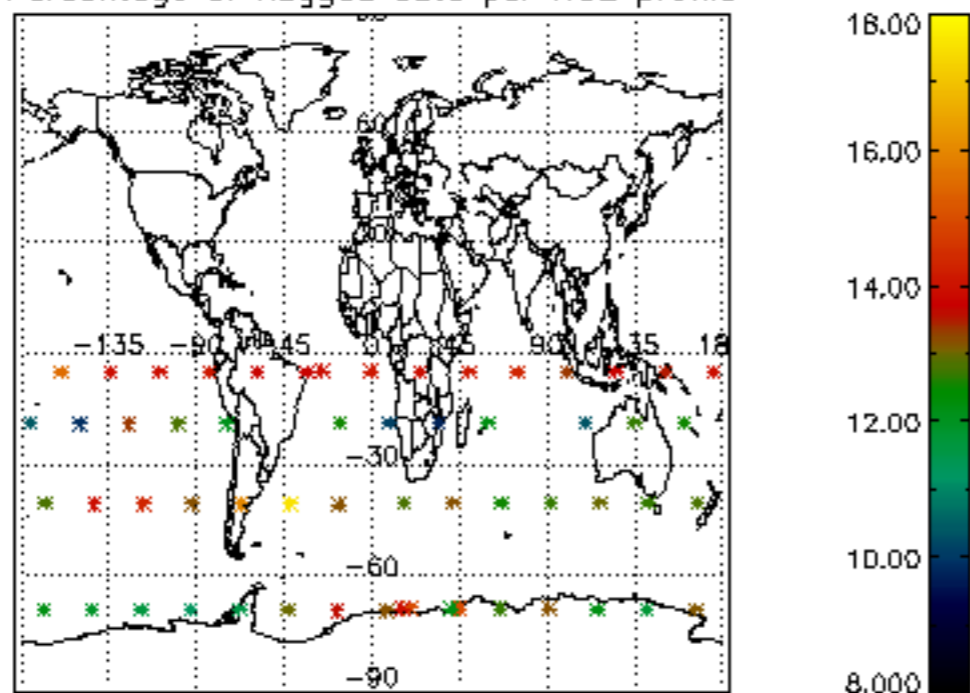

Percentage of flagged data per NO2 profile