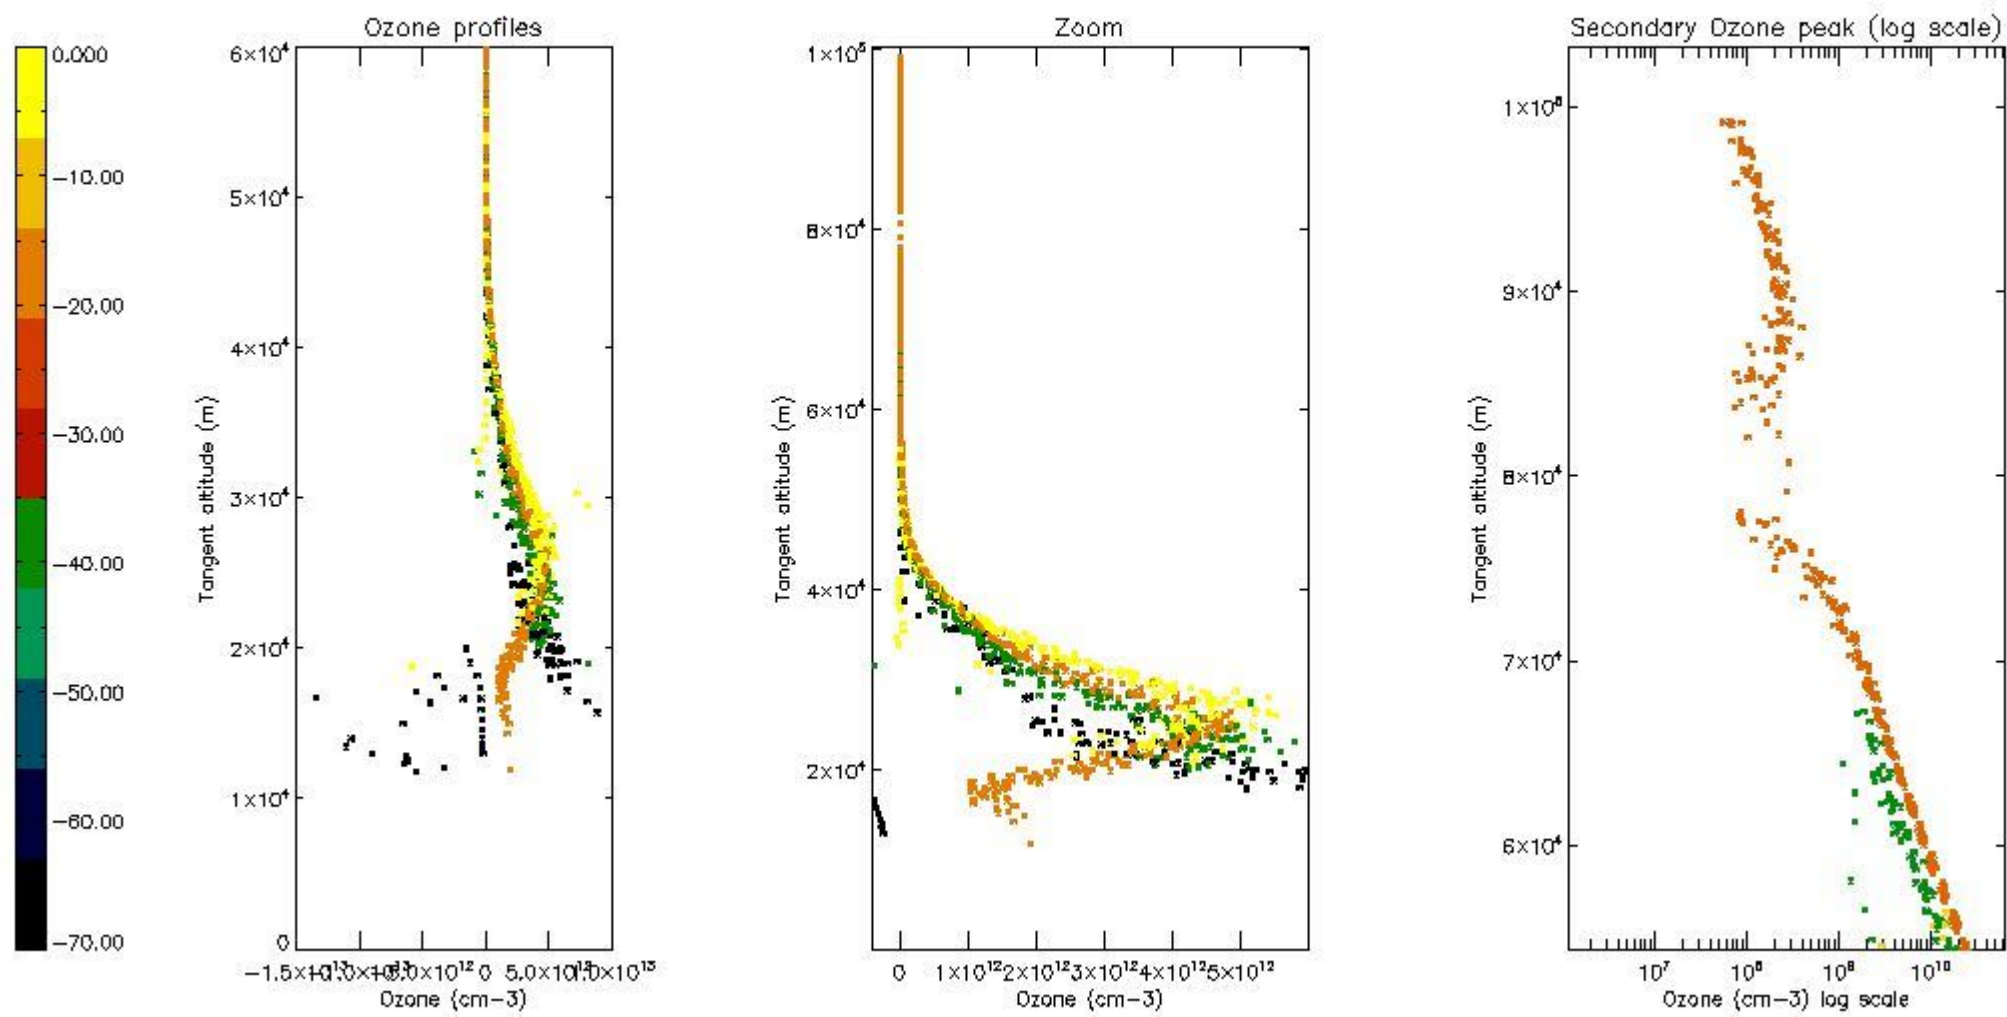

STD < 10	4
STD < 5	2

5.2 Plot ozone profiles for all STD (dark without errors)

The colorbar represents the latitude.

5.3 Plot ozone profiles where STD < 20% (dark without errors)

The colorbar represents the latitude.