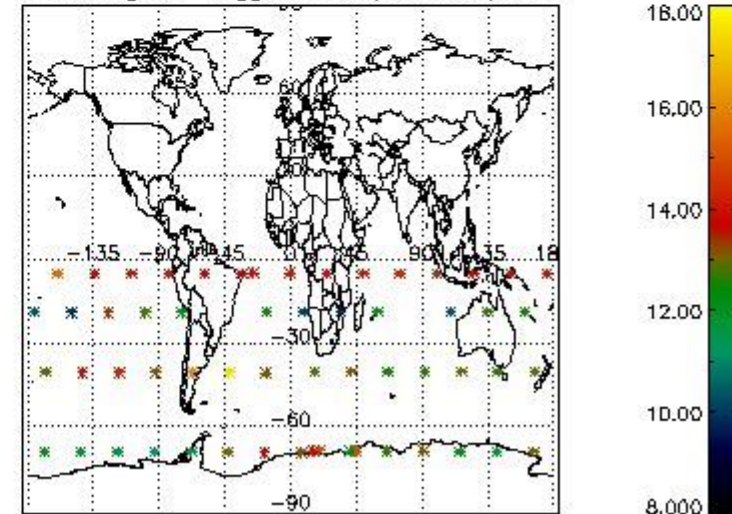

#### 3.2 Plot quality information per product (world map)

Percentage of flagged data per O3 profile

Percentage of flagged data per H2O profile

Percentage of flagged data per NO2 profile

Percentage of flagged data per NO3 profile