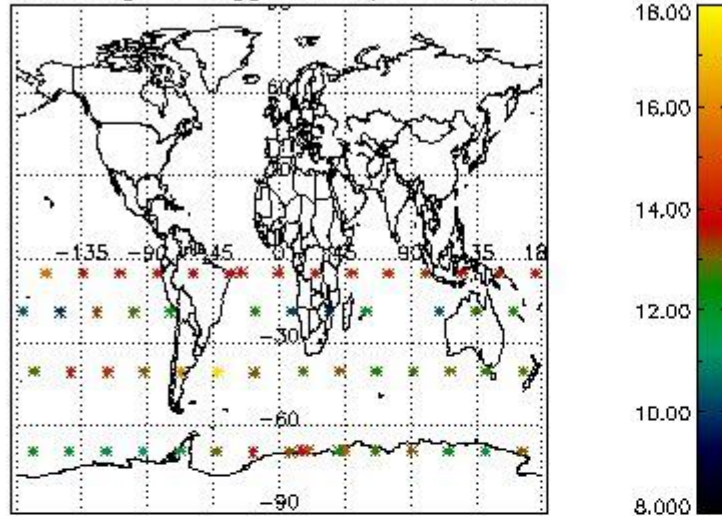

Percentage of flagged data per O3 profile