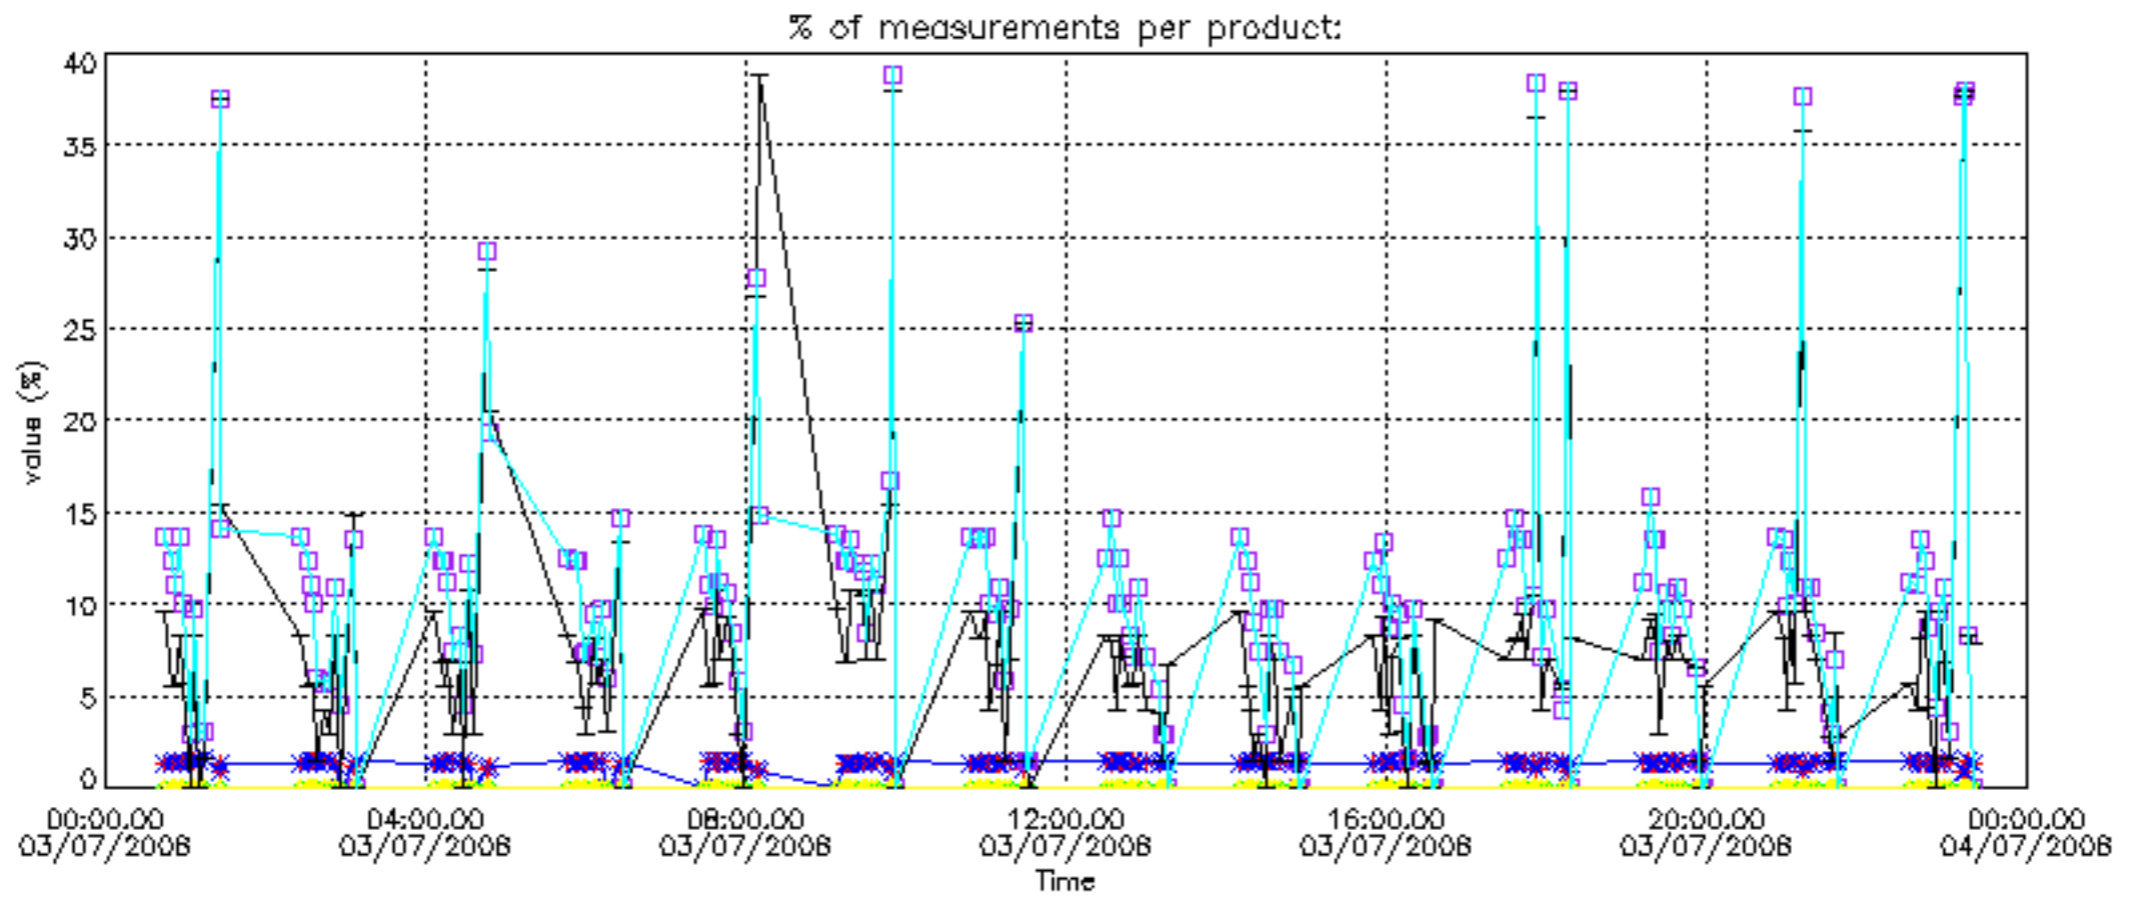

Percentage of cosmic ray hits per profile

Percentage of datation errors per profile