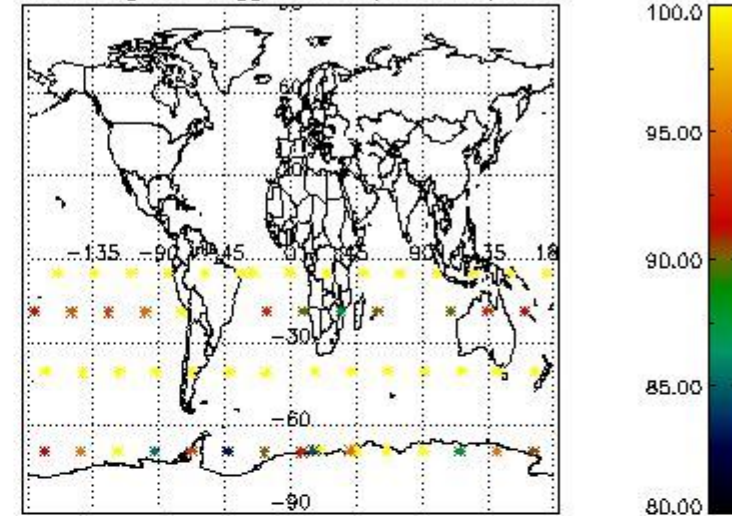

Percentage of flagged data per H2O profile