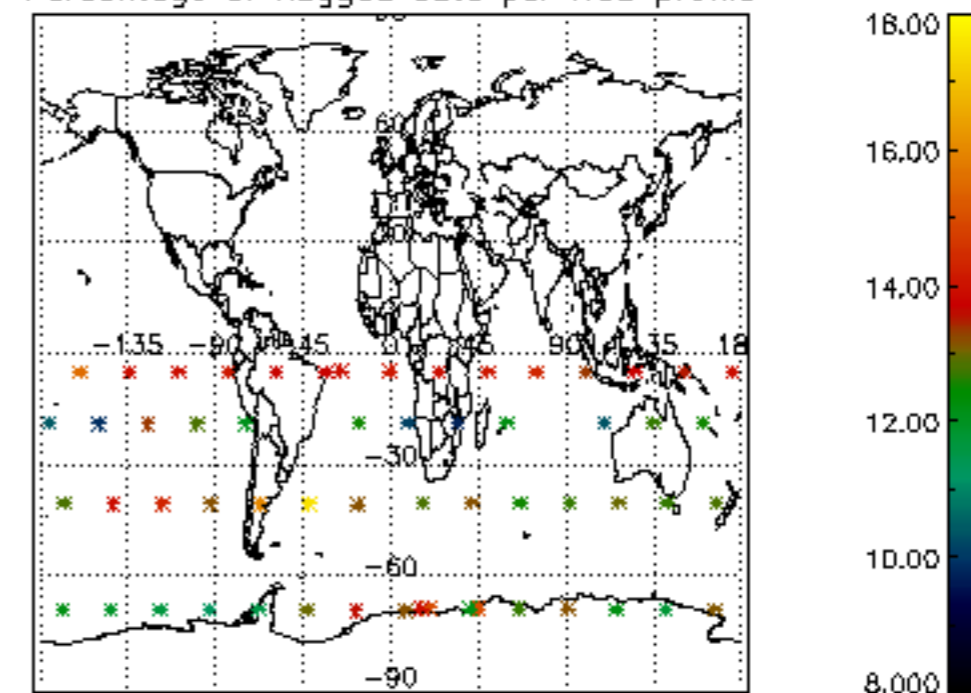

Percentage of flagged data per NO3 profile