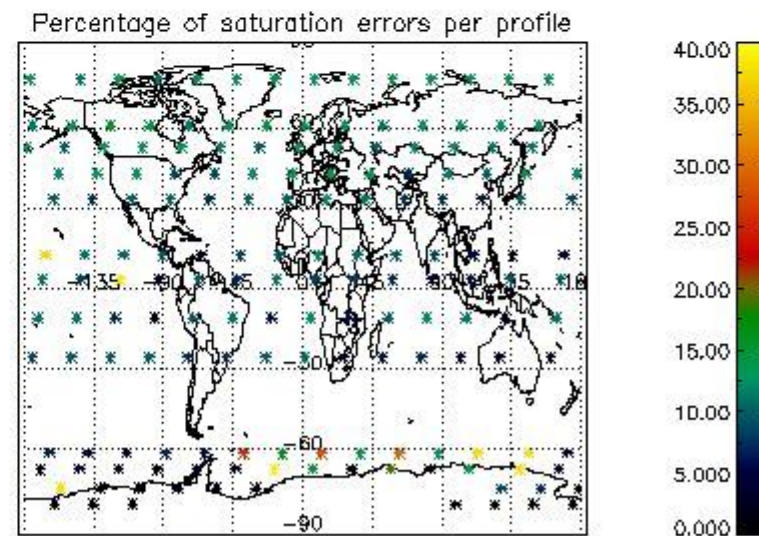

5. Trace gas profiles

5.1 Ozone statistics based on quality of products

The final quality of the products can be "measured" using the STD (Standard Deviation) attached to every point profile. This information is written to the parameter GOM_NL__2P/NL_LOCAL_SPECIES_DENSITY/o3_std of the level 2 products. The table below shows the statistics for given STD ranges.

The statistics are given with respect to the overall valid production:

- Products without fatal errors: GOM_NL__2P/MPH/PRODUCT_ERR=0
- Valid point profile: GOM_NL__2P/NL_LOCAL_SPECIES_DENSITY/pcd(0)=0

The 'Criteria' is applied to valid points of dark limb products:

- Products in dark limb illumination condition: GOM_NL__2P/NL_SUMMARY_QUALITY/obs_ill_cond=0
- Products without fatal errors: GOM_NL__2P/MPH/PRODUCT_ERR=0
- Valid point profile: GOM_NL__2P/NL_LOCAL_SPECIES_DENSITY/pcd(0)=0

So, the table below shows the percentage of dark limb and valid observations for each criteria with respect to the overall valid daily observations.

Criteria	% of total production
All STD	19
STD < 20	7