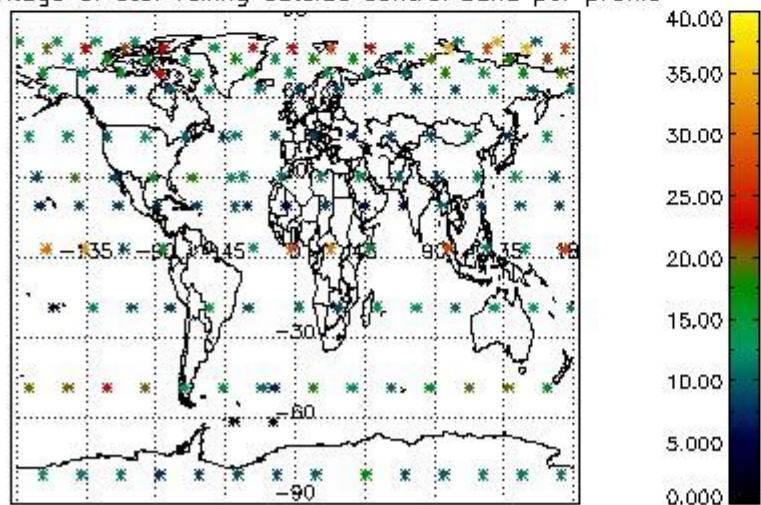

##### 4.2.1 Plot level 1 quality information per product (world map): ENVISAT ASCENDING passes

Percentage of cosmic ray hits per profile

Percentage of datation errors per profile

Percentage of star falling outside central band per profile