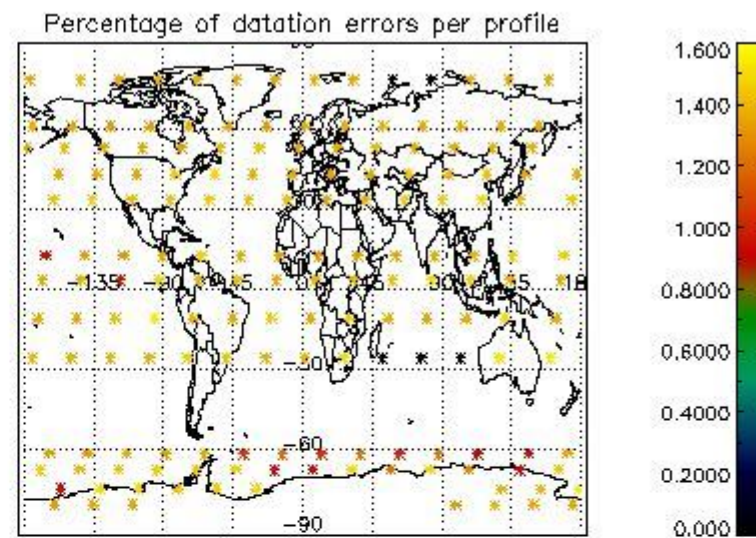

5. Trace gas profiles

5.1 Ozone statistics based on quality of products

The final quality of the products can be "measured" using the STD (Standard Deviation) attached to every point profile. This information is written to the parameter GOM_NL__2P/NL_LOCAL_SPECIES_DENSITY/o3_std of the level 2 products. The table below shows the statistics for given STD ranges.

The statistics are given with respect to the overall valid production:

- Products without fatal errors: GOM_NL__2P/MPH/PRODUCT_ERR=0
- Valid point profile: GOM_NL__2P/NL_LOCAL_SPECIES_DENSITY/pcd(0)=0

The 'Criteria' is applied to valid points of dark limb products:

- Products in dark limb illumination condition: GOM_NL__2P/NL_SUMMARY_QUALITY/obs_ill_cond=0
- Products without fatal errors: GOM_NL__2P/MPH/PRODUCT_ERR=0
- Valid point profile: GOM_NL__2P/NL_LOCAL_SPECIES_DENSITY/pcd(0)=0

So, the table below shows the percentage of dark limb and valid observations for each criteria with respect to the overall valid daily observations.

Criteria	% of total production
All STD	19
STD < 20	7