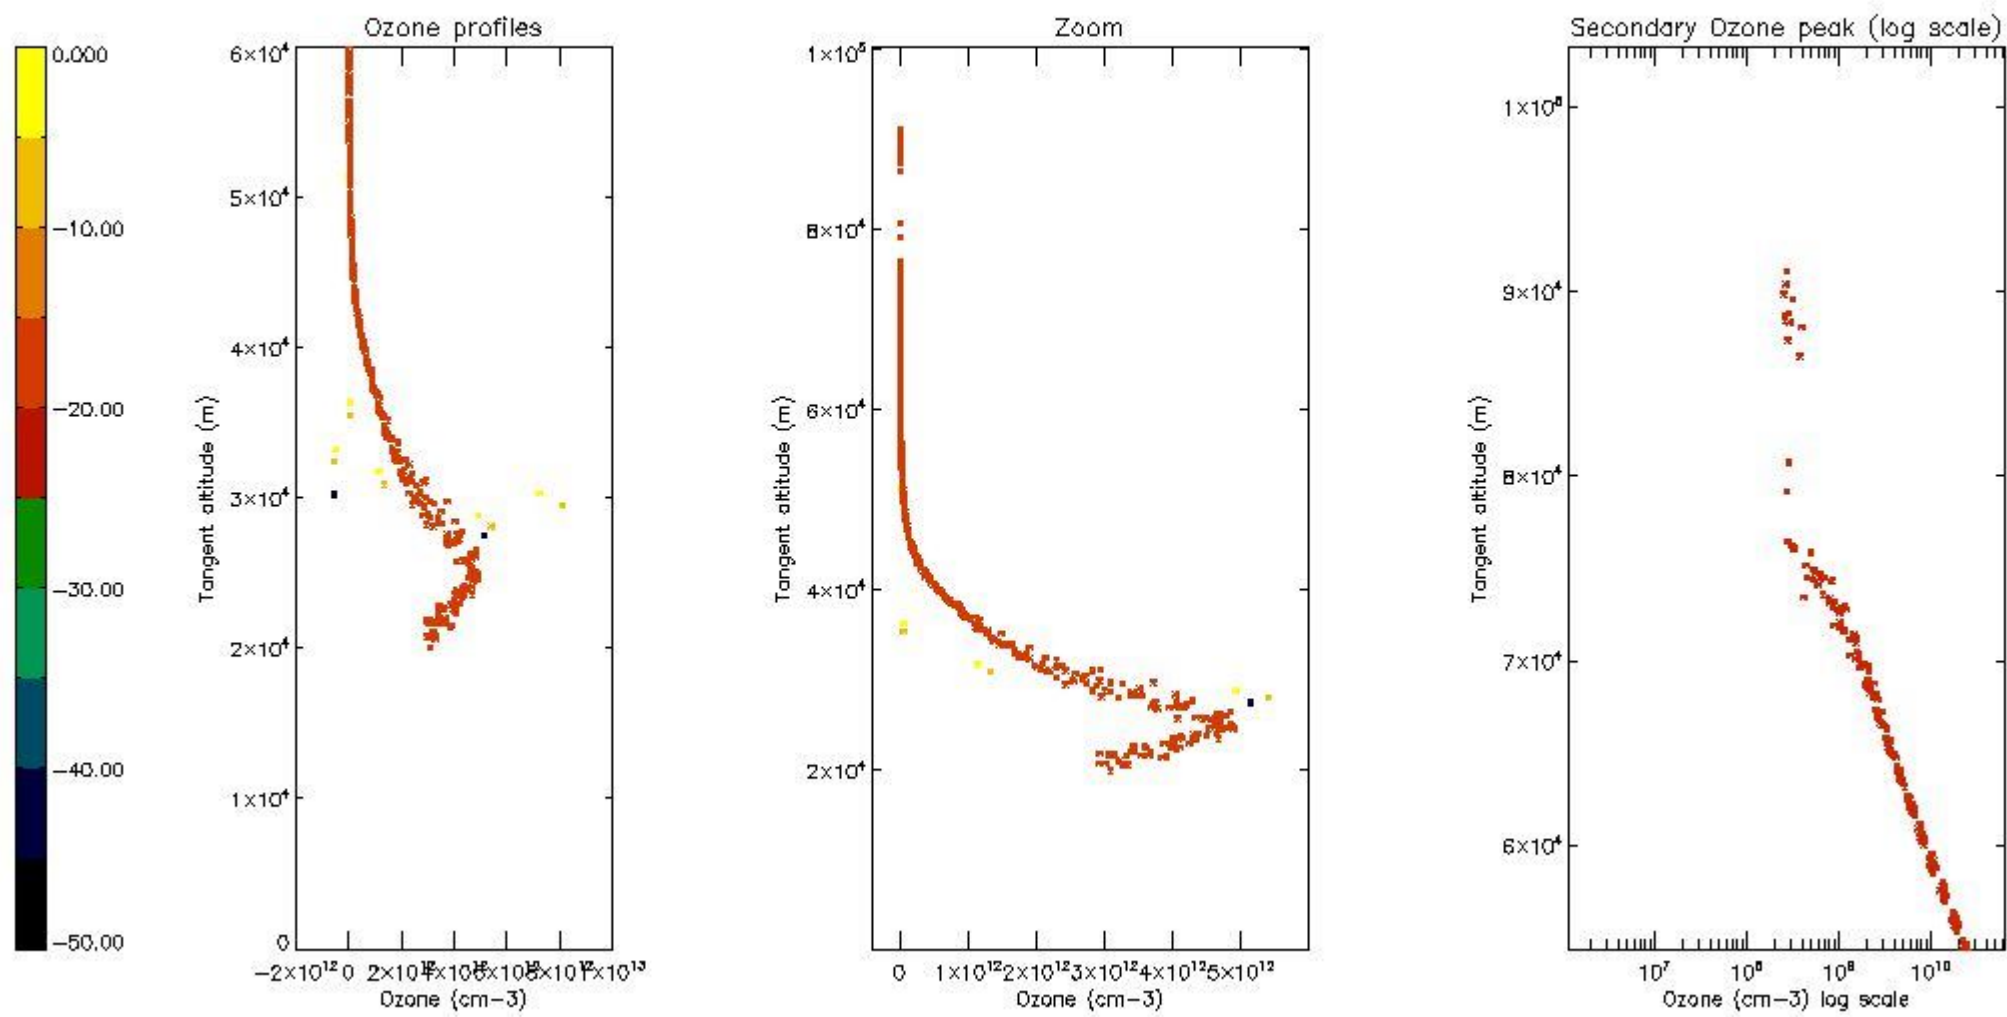

*5.4 Plot ozone profiles where STD < 10% (dark without errors)*

The colorbar represents the latitude.

*5.5 Plot ozone profiles where STD < 5% (dark without errors)*

The colorbar represents the latitude.

*5.6 Plot NO<sub>2</sub> profiles for all STD (dark without errors)*

The colorbar represents the latitude.

*5.7 Plot NO3 profiles for all STD (dark without errors)*

The colorbar represents the latitude.