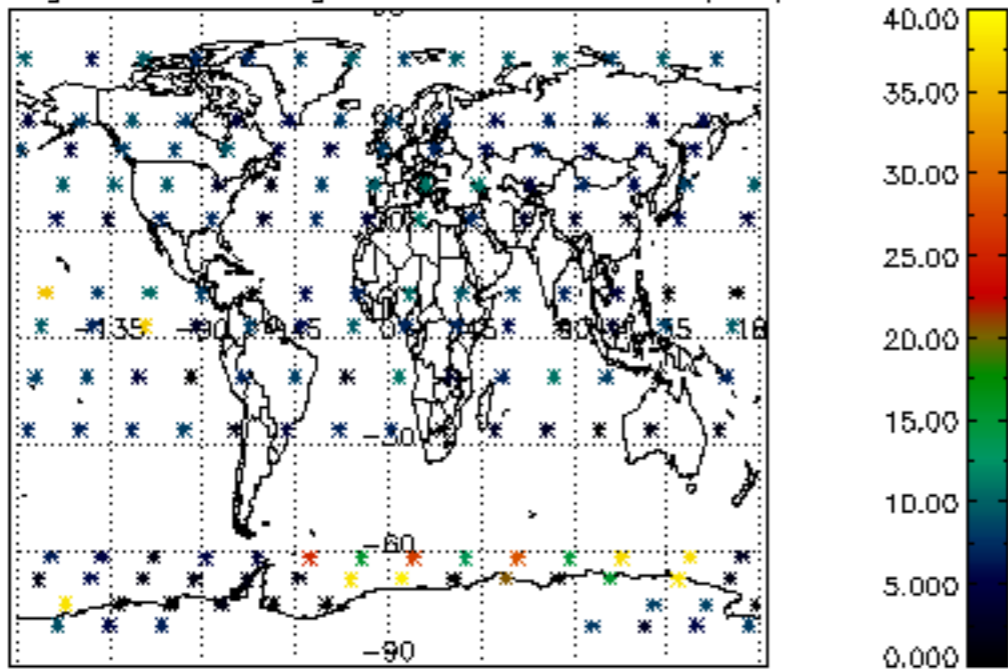

Percentage of star falling outside central band per profile