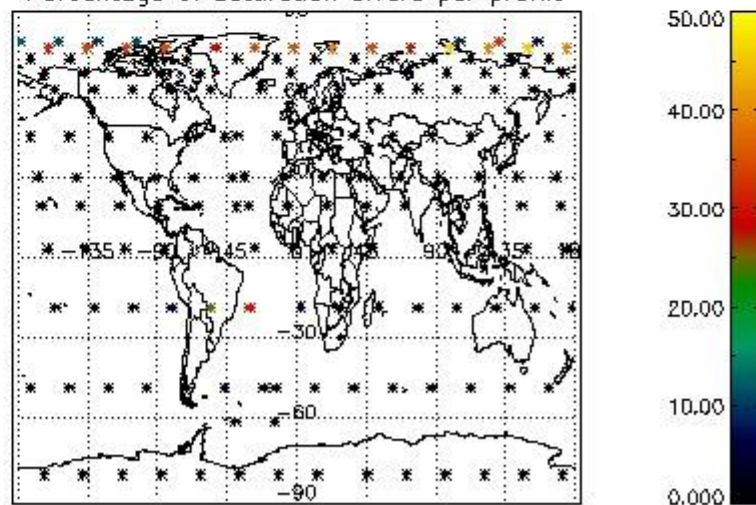

Percentage of saturation errors per profile