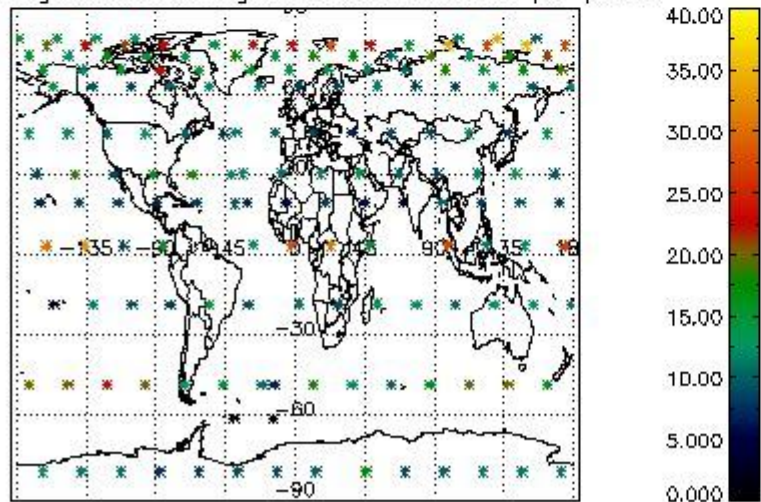

##### 4.2.1 Plot level 1 quality information per product (world map): ENVISAT ASCENDING passes

Percentage of cosmic ray hits per profile

Percentage of datation errors per profile

Percentage of star falling outside central band per profile