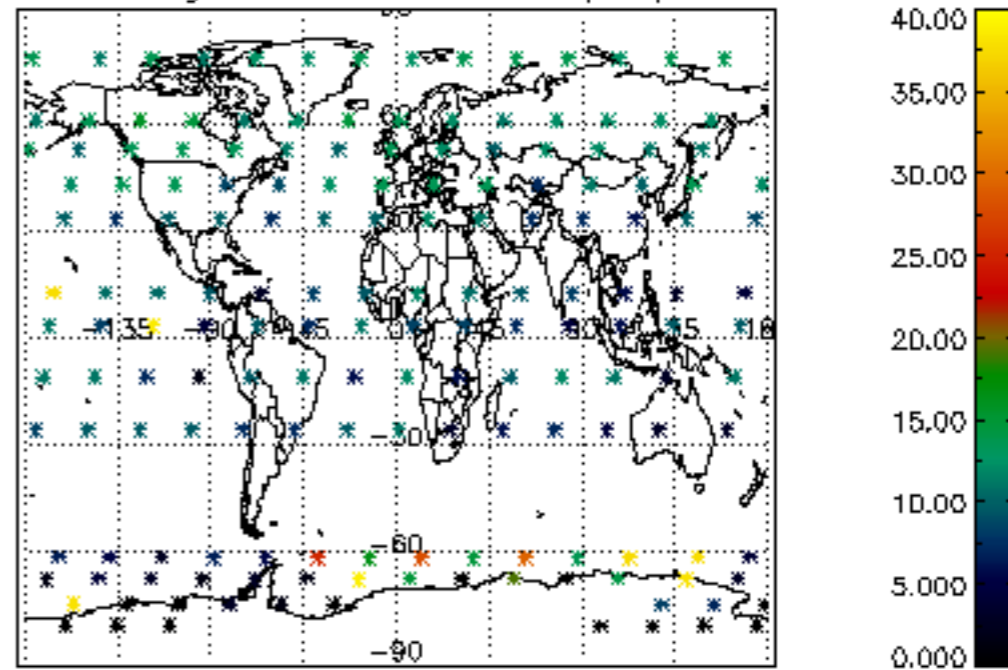

Percentage of saturation errors per profile