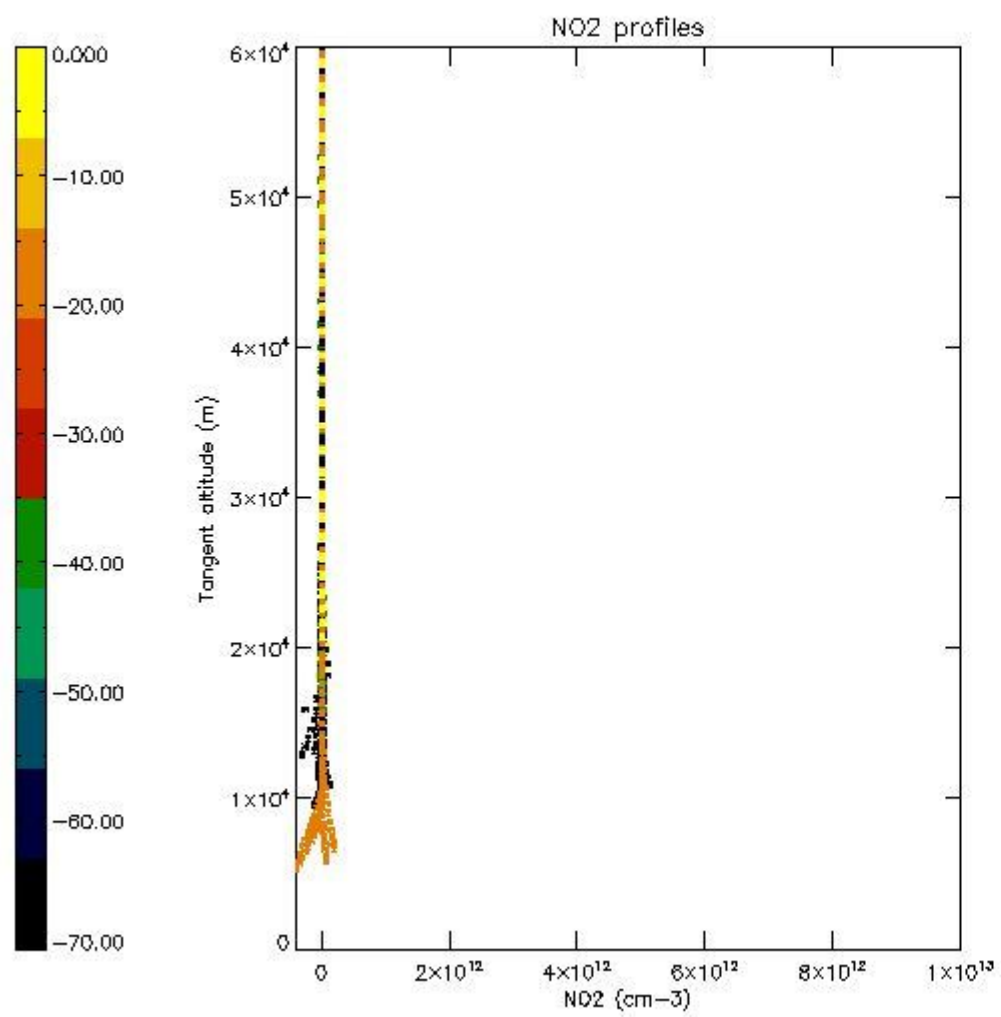

*5.4 Plot ozone profiles where STD < 10% (dark without errors)*

The colorbar represents the latitude.

*5.5 Plot ozone profiles where STD < 5% (dark without errors)*

The colorbar represents the latitude.

*5.6 Plot NO<sub>2</sub> profiles for all STD (dark without errors)*

The colorbar represents the latitude.

*5.7 Plot NO3 profiles for all STD (dark without errors)*

The colorbar represents the latitude.