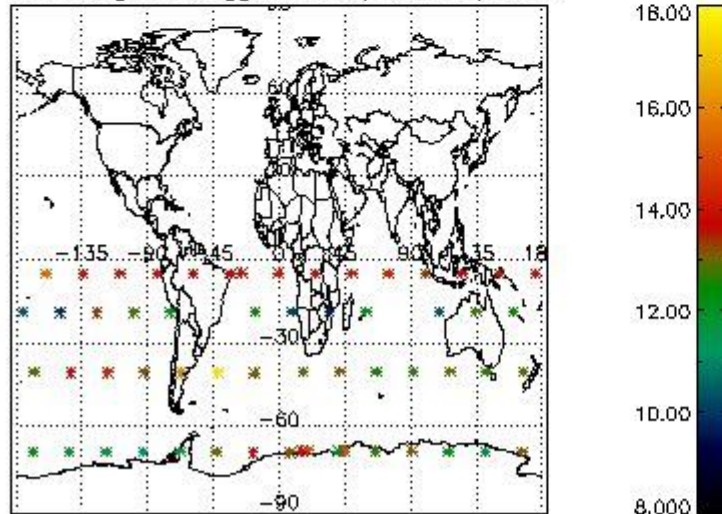

#### 3.2 Plot quality information per product (world map)

Percentage of flagged data per O3 profile

Percentage of flagged data per H2O profile

Percentage of flagged data per NO2 profile

Percentage of flagged data per NO3 profile