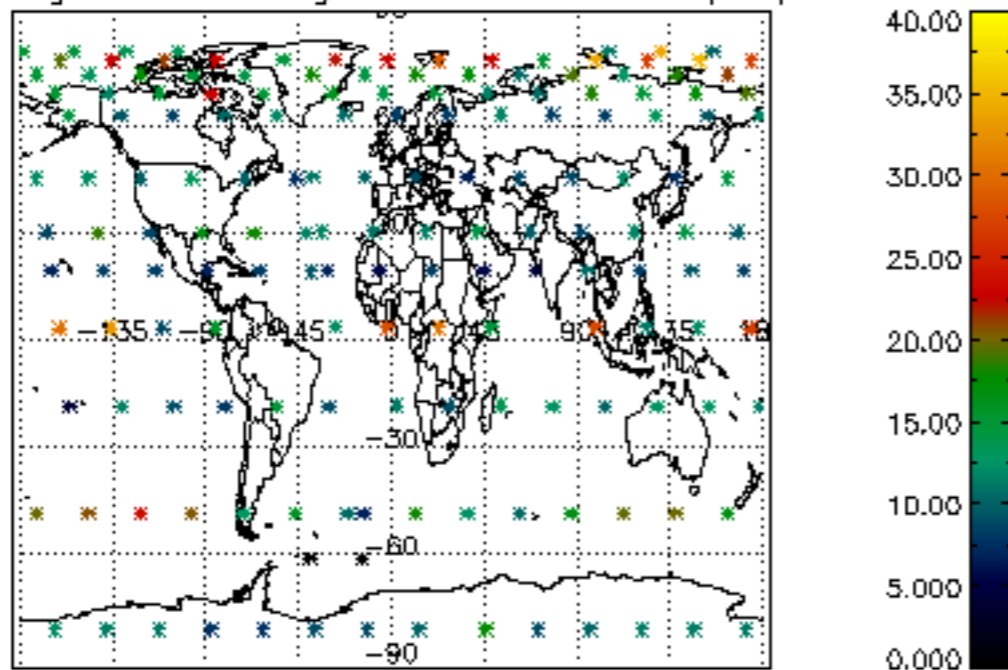

Percentage of cosmic ray hits per profile

Percentage of star falling outside central band per profile