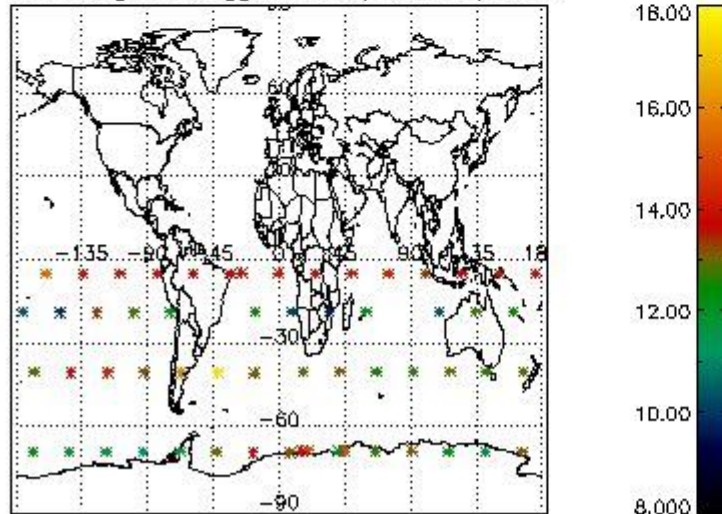

Percentage of flagged data per NO2 profile