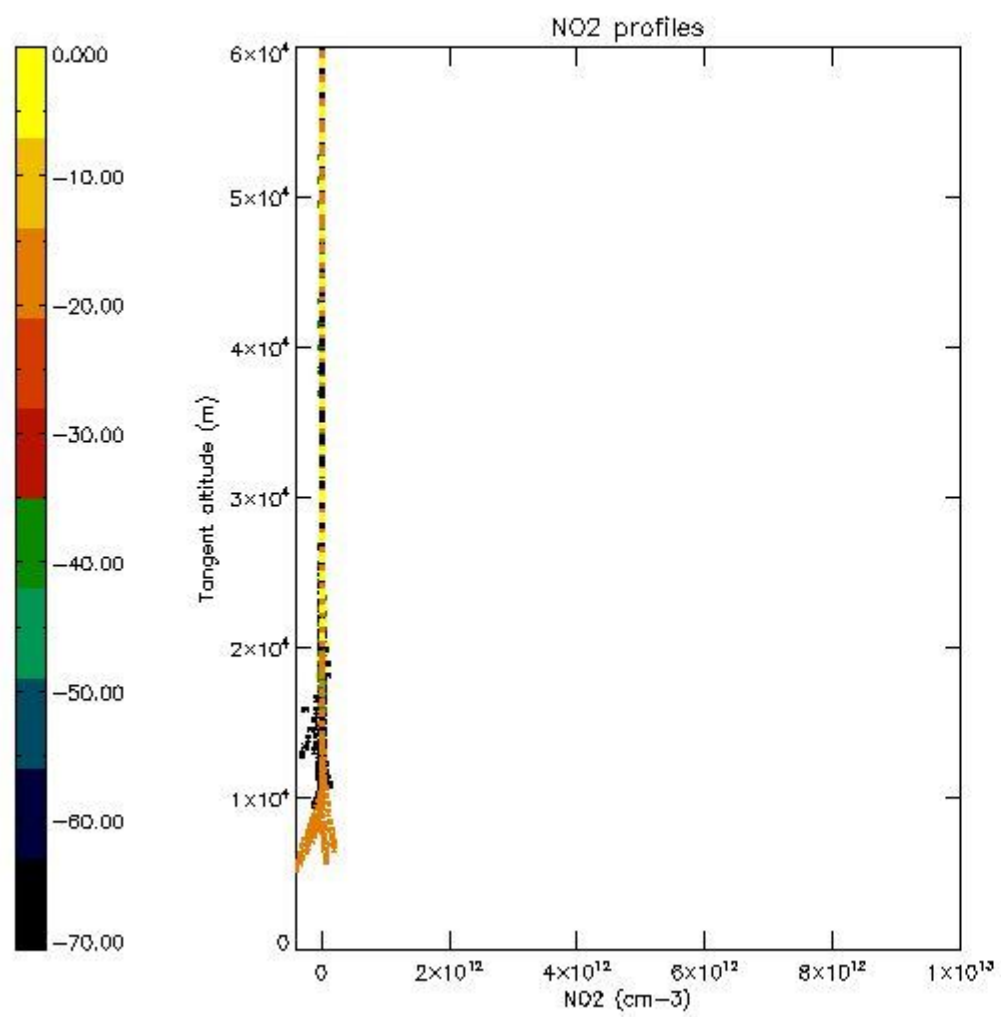

The colorbar represents the latitude.

*5.7 Plot NO3 profiles for all STD (dark without errors)*

The colorbar represents the latitude.