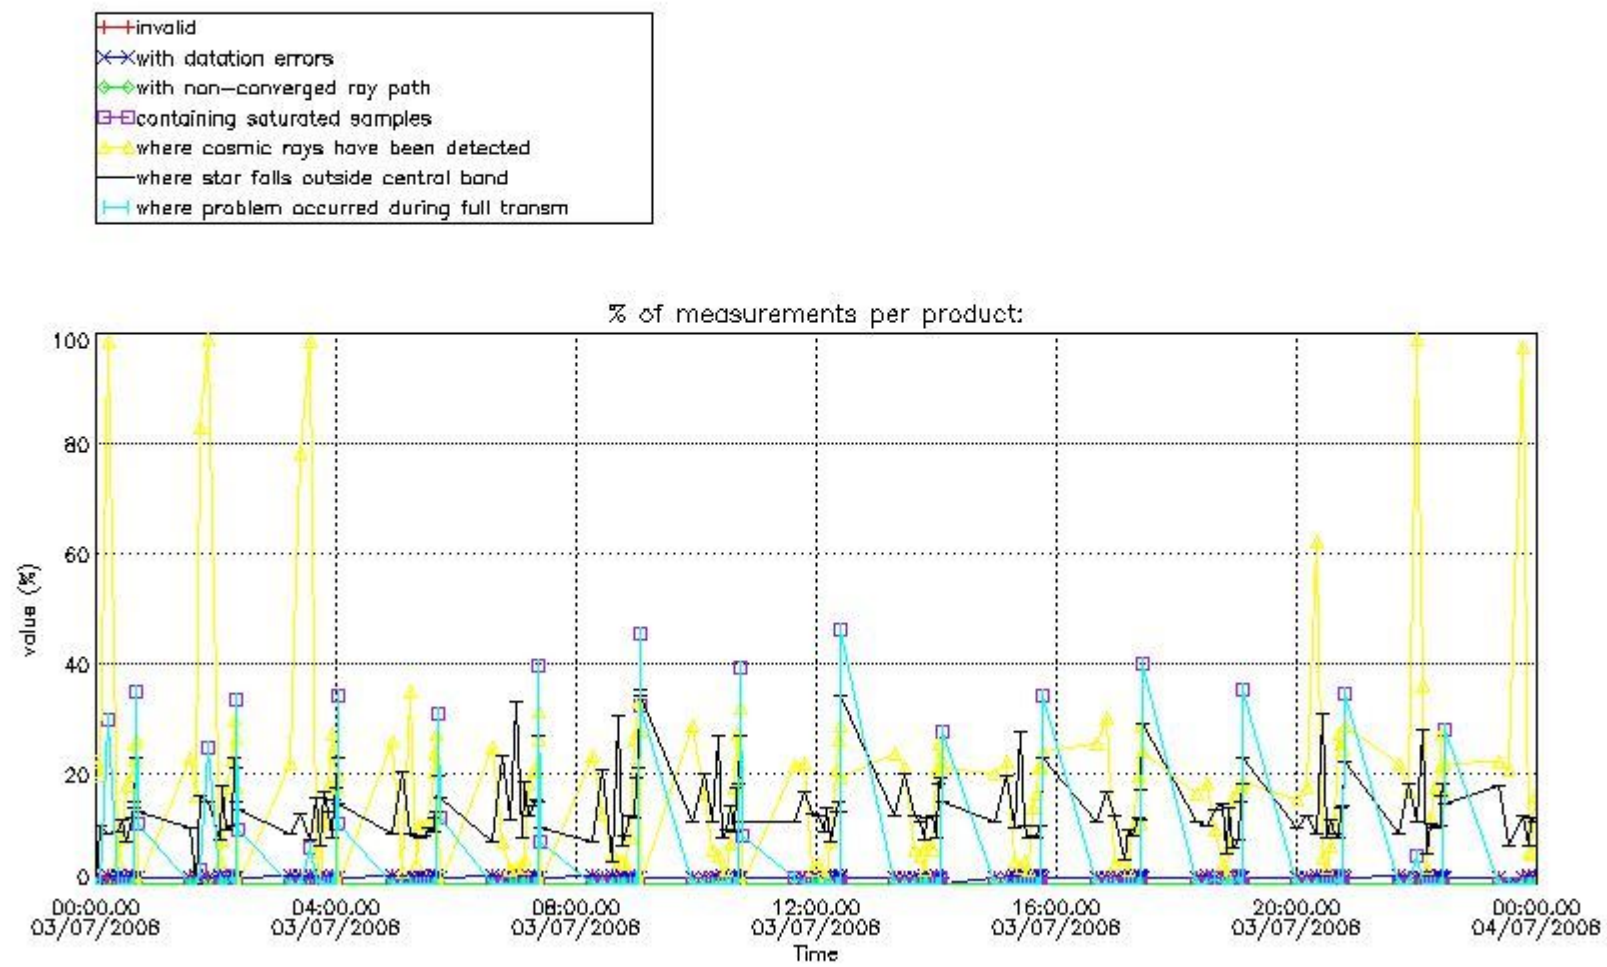

4.1.2 Plot level 1 quality information per product (time dependant): ENVISAT DESCENDING passes