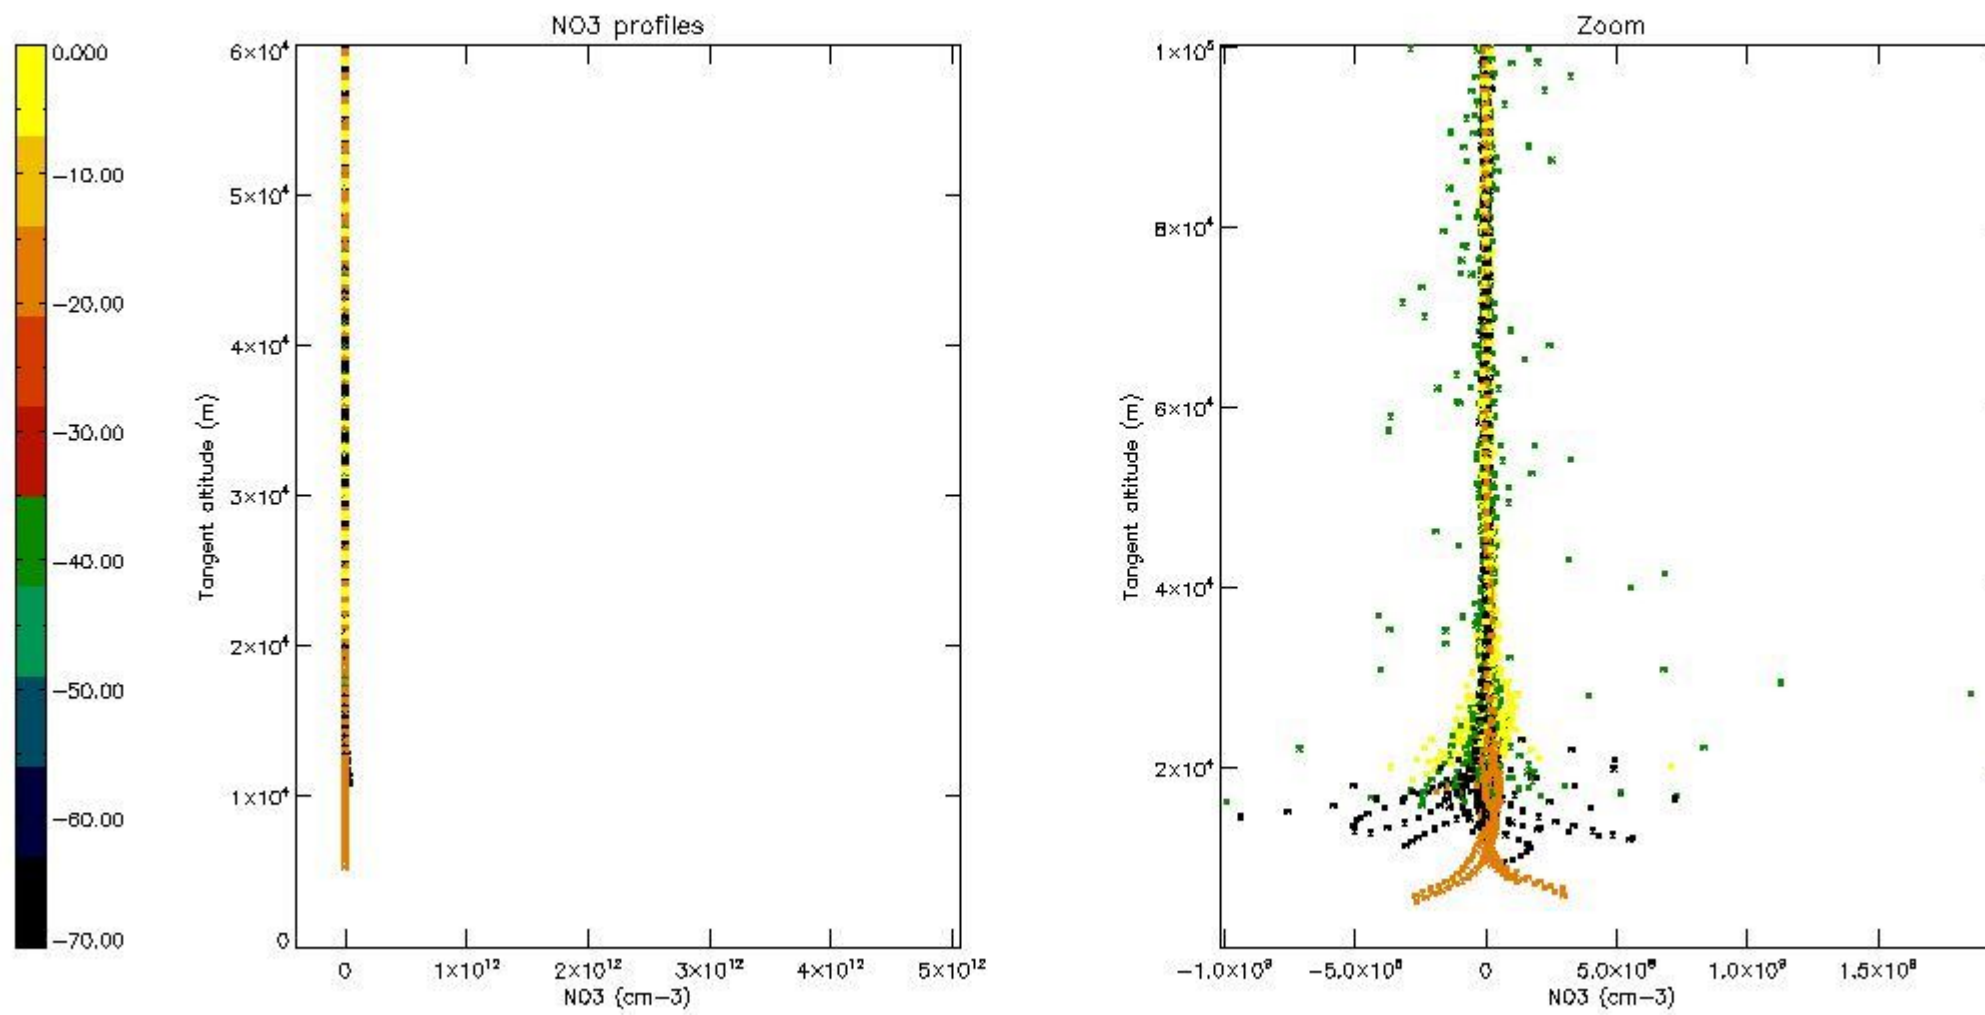

The colorbar represents the latitude.

*5.7 Plot NO3 profiles for all STD (dark without errors)*

The colorbar represents the latitude.