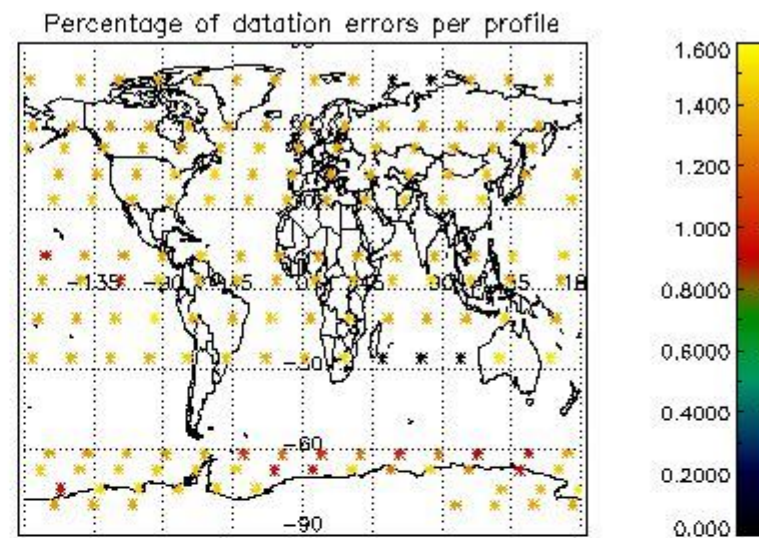

5. Trace gas profiles

5.1 Ozone statistics based on quality of products

The final quality of the products can be "measured" using the STD (Standard Deviation) attached to every point profile. This information is written to the parameter GOM_NL__2P/NL_LOCAL_SPECIES_DENSITY/o3_std of the level 2 products. The table below shows the statistics for given STD ranges.

The statistics are given with respect to the overall valid production:

- Products without fatal errors: GOM_NL__2P/MPH/PRODUCT_ERR=0
- Valid point profile: GOM_NL__2P/NL_LOCAL_SPECIES_DENSITY/pcd(0)=0

The 'Criteria' is applied to valid points of dark limb products:

- Products in dark limb illumination condition: GOM_NL__2P/NL_SUMMARY_QUALITY/obs_ill_cond=0
- Products without fatal errors: GOM_NL__2P/MPH/PRODUCT_ERR=0
- Valid point profile: GOM_NL__2P/NL_LOCAL_SPECIES_DENSITY/pcd(0)=0

So, the table below shows the percentage of dark limb and valid observations for each criteria with respect to the overall valid daily observations.

Criteria	% of total production
All STD	19
STD < 20	7