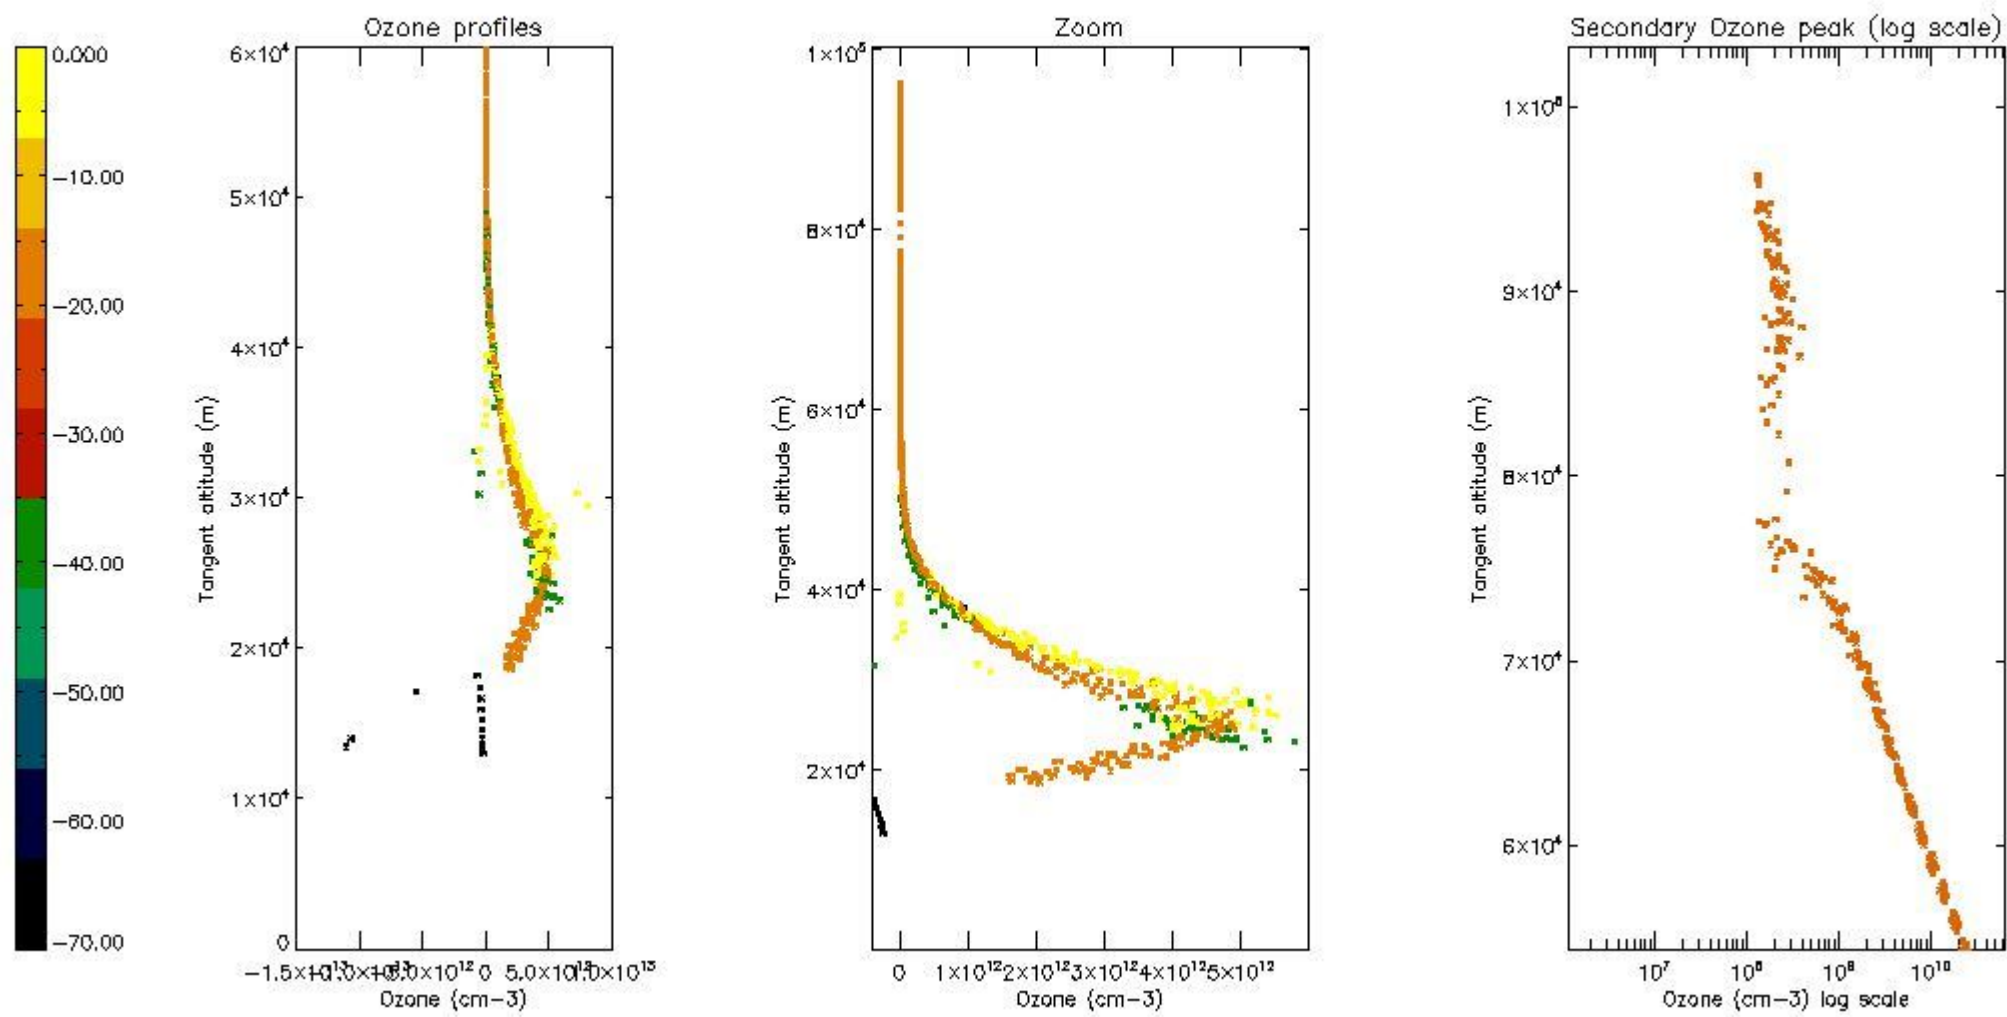

5.5 Plot ozone profiles where STD < 5% (dark without errors)

The colorbar represents the latitude.