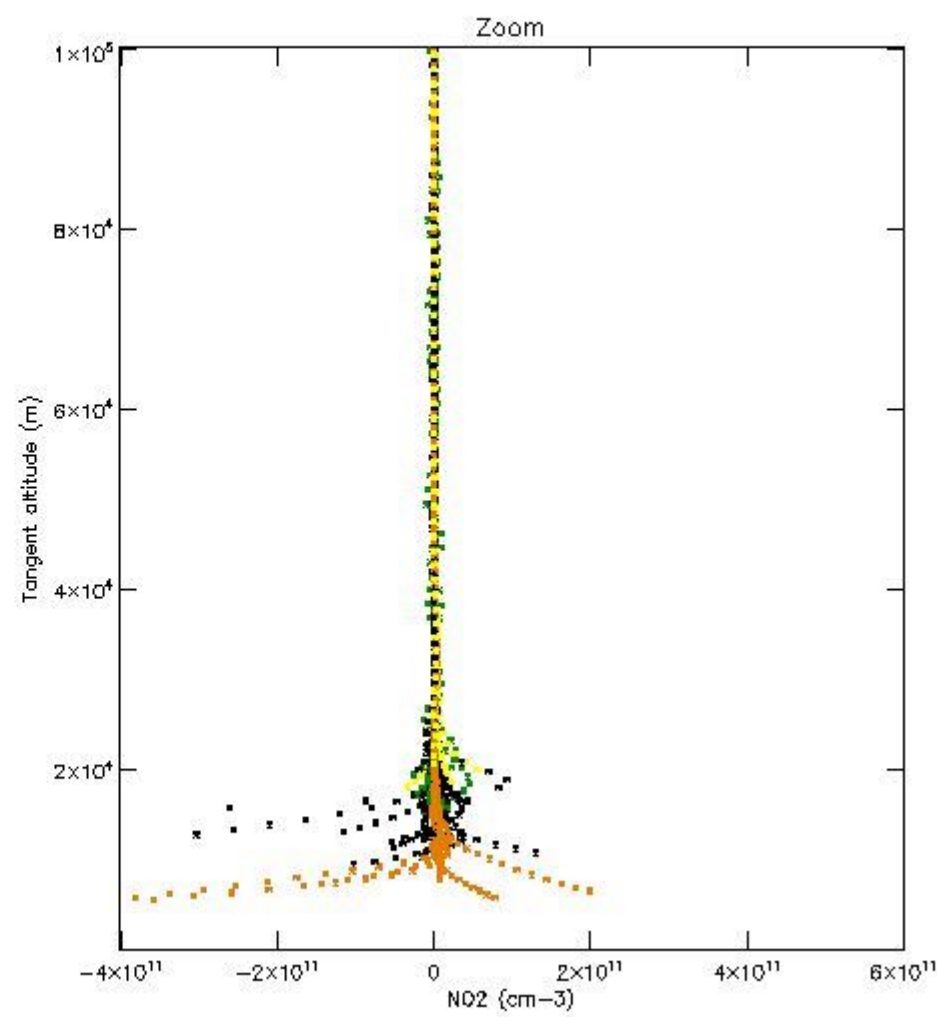

*5.4 Plot ozone profiles where STD < 10% (dark without errors)*

The colorbar represents the latitude.

*5.5 Plot ozone profiles where STD < 5% (dark without errors)*

The colorbar represents the latitude.

*5.6 Plot NO<sub>2</sub> profiles for all STD (dark without errors)*

The colorbar represents the latitude.

*5.7 Plot NO3 profiles for all STD (dark without errors)*

The colorbar represents the latitude.