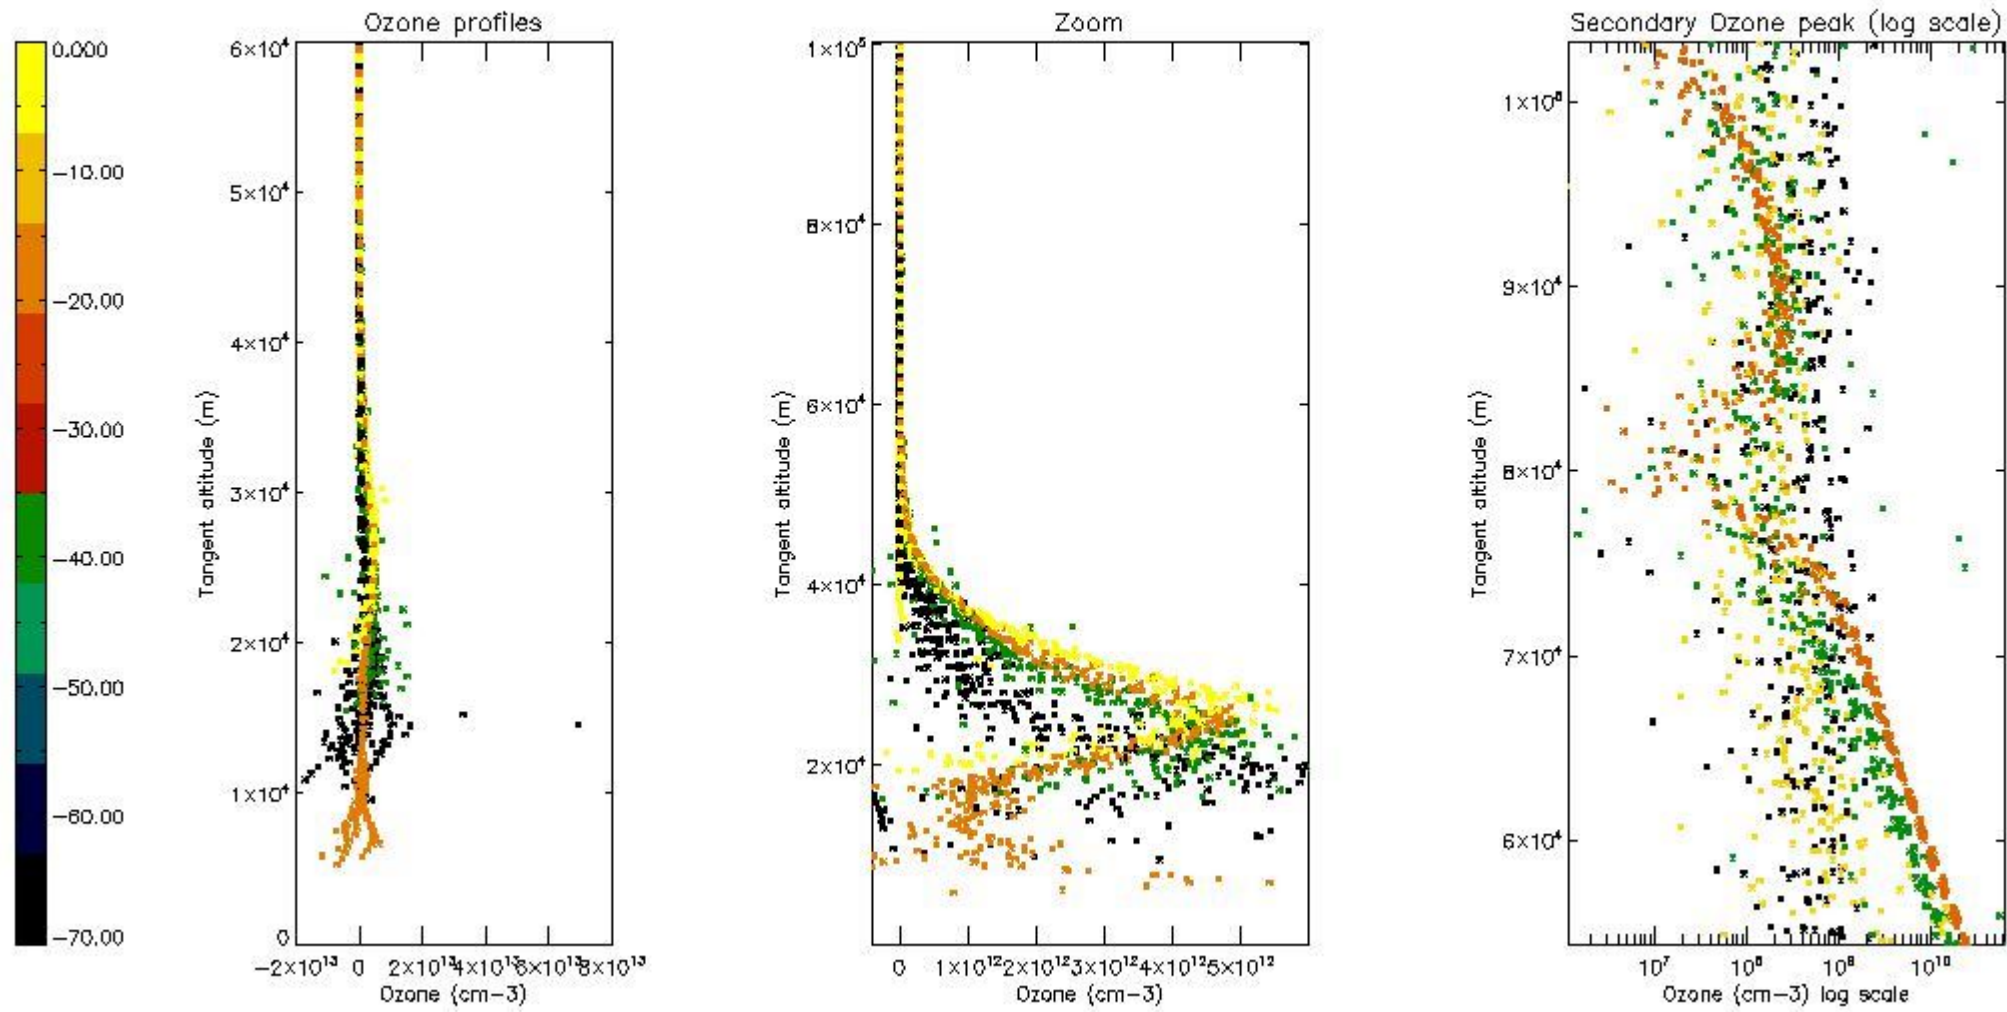

STD < 10	4
STD < 5	2

5.2 Plot ozone profiles for all STD (dark without errors)

The colorbar represents the latitude.

5.3 Plot ozone profiles where STD < 20% (dark without errors)

The colorbar represents the latitude.