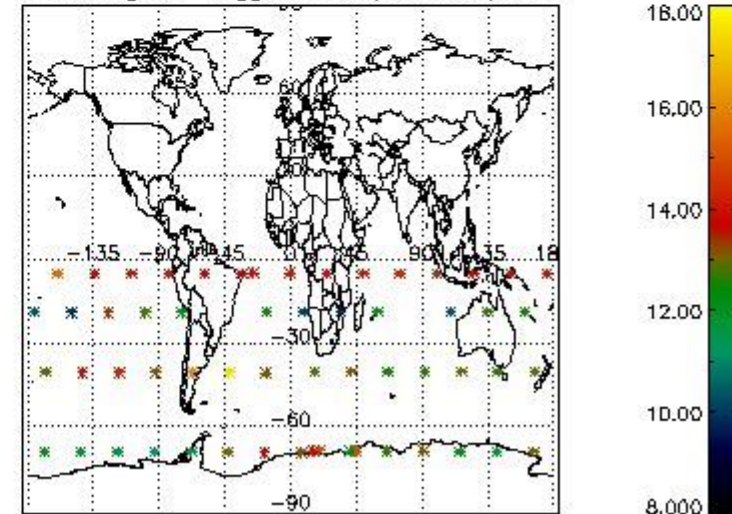

Percentage of flagged data per NO3 profile

4. Level 1 quality information per product

In this section it is plotted some information contained in the Quality Summary data set of the level 2 products that comes from the level 1b processing. Products without errors (error flag in the MPH set to "0") are used.

4.1 Plot quality information per product (time dependant) coming from level 1b processing

4.1.1 Plot level 1 quality information per product (time dependant): ENVISAT ASCENDING passes