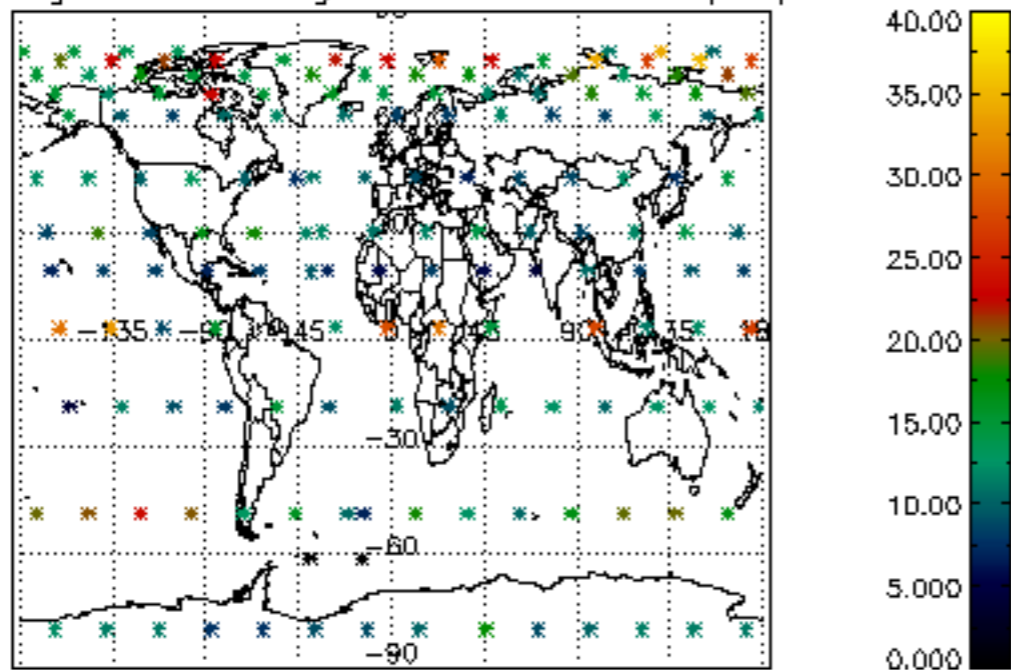

Percentage of cosmic ray hits per profile

Percentage of star falling outside central band per profile