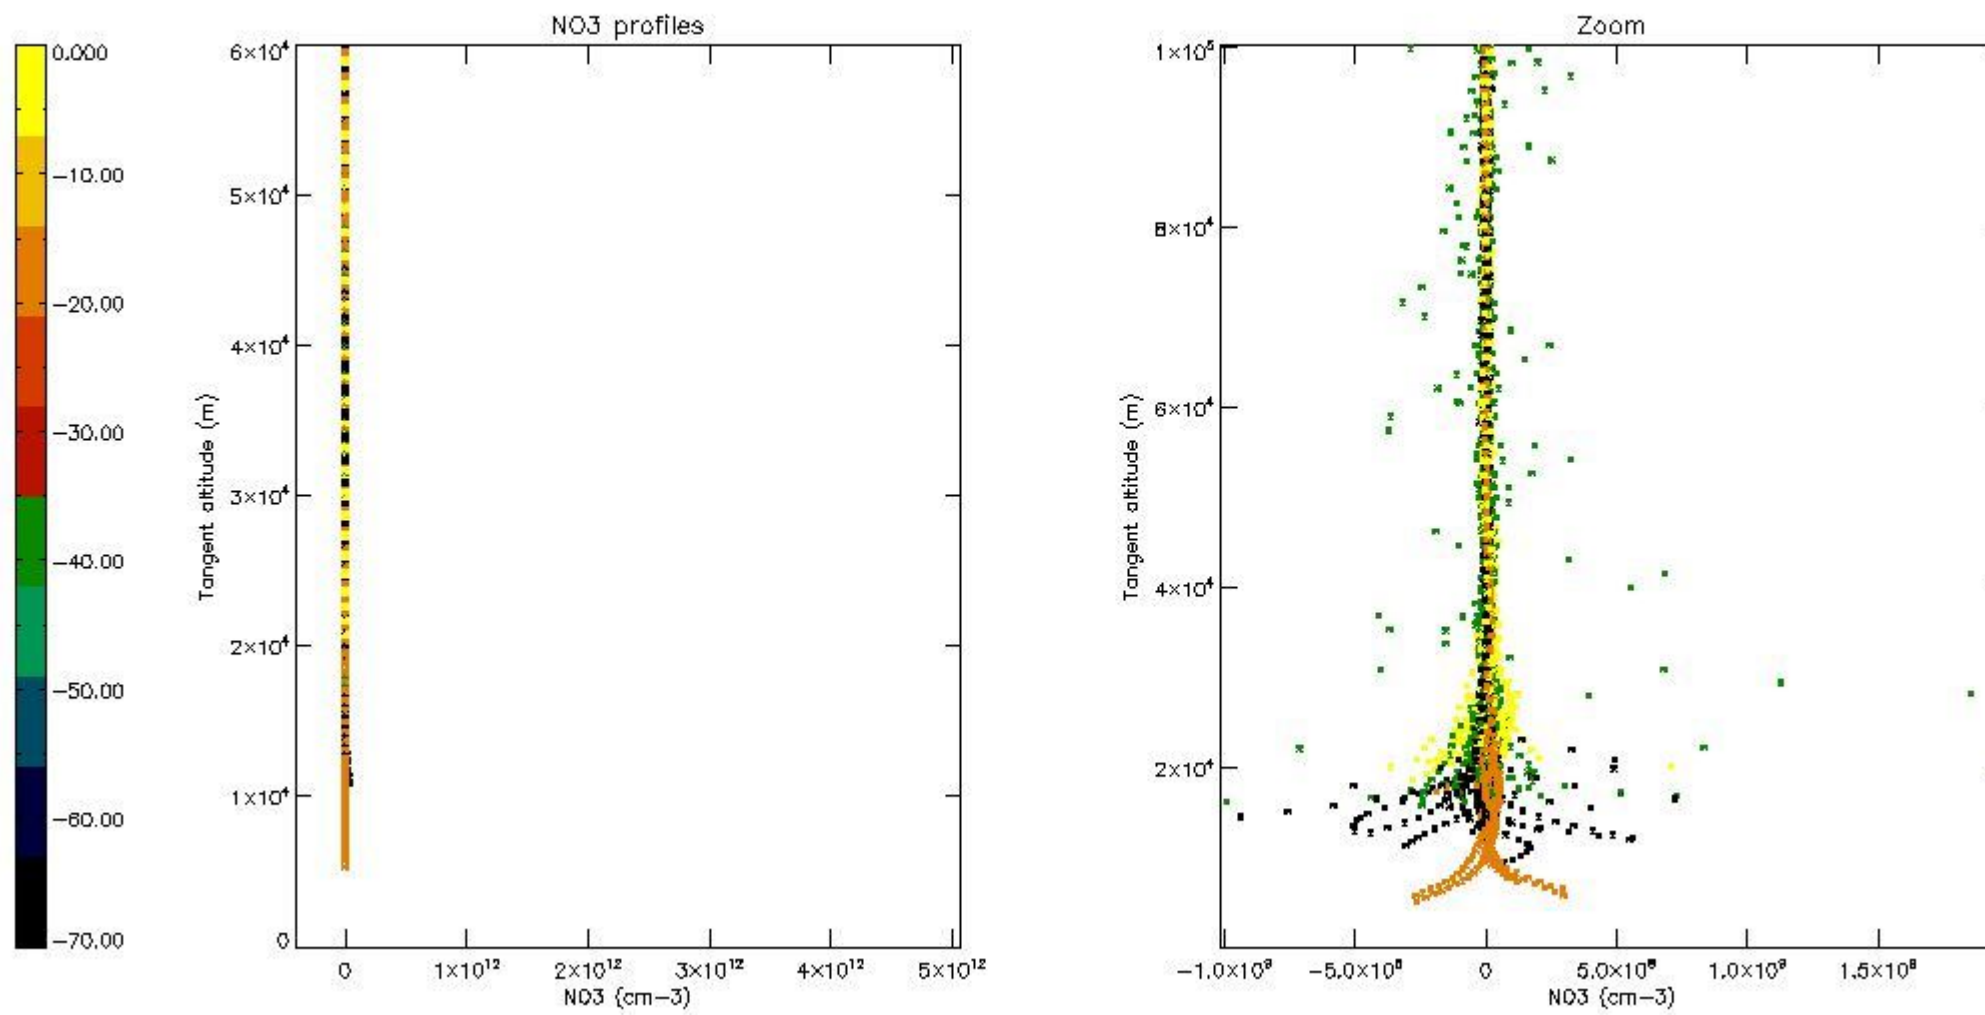

*5.4 Plot ozone profiles where STD < 10% (dark without errors)*

The colorbar represents the latitude.

*5.5 Plot ozone profiles where STD < 5% (dark without errors)*

The colorbar represents the latitude.

*5.6 Plot NO<sub>2</sub> profiles for all STD (dark without errors)*

The colorbar represents the latitude.

*5.7 Plot NO3 profiles for all STD (dark without errors)*

The colorbar represents the latitude.