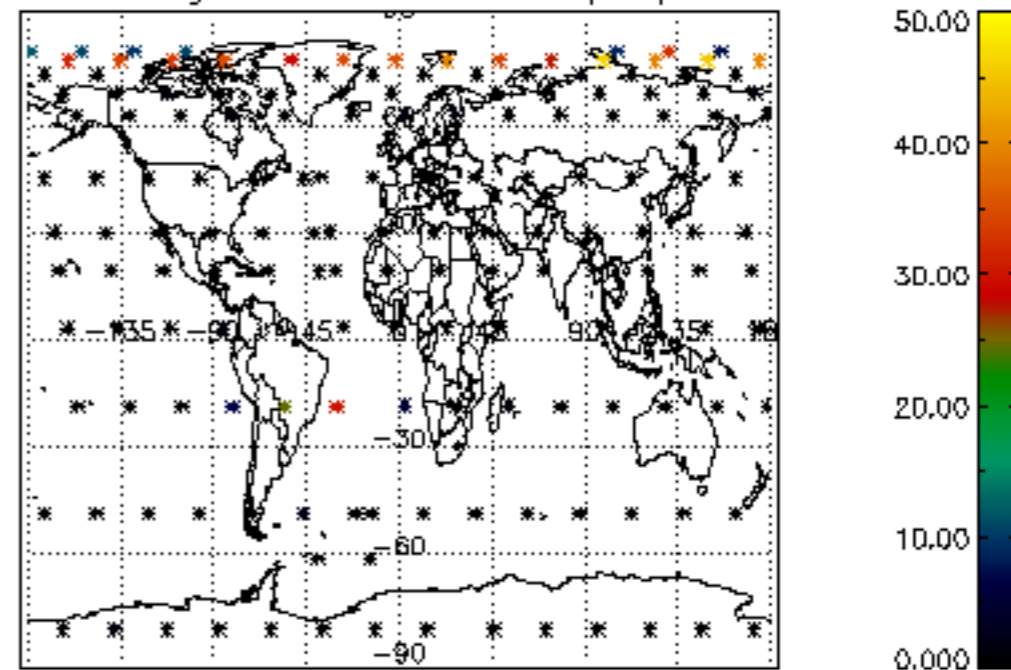

Percentage of datation errors per profile

Percentage of saturation errors per profile