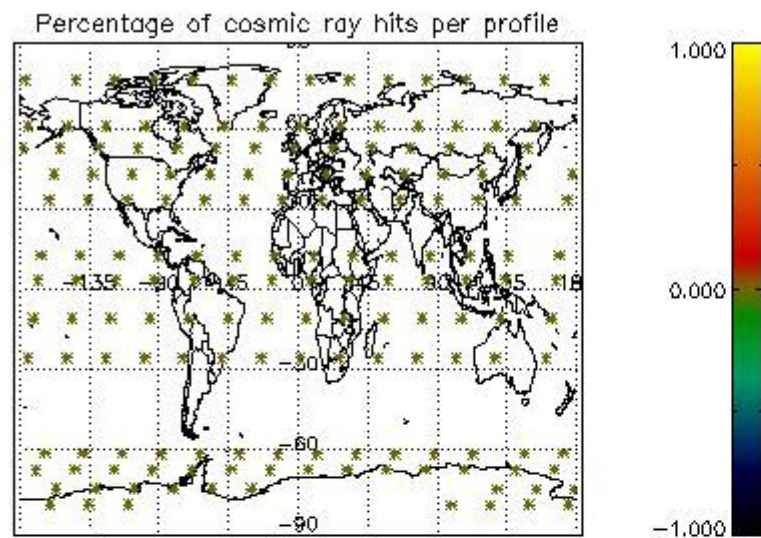

4.2.2 Plot level 1 quality information per product (world map): ENVISAT DESCENDING passes

5. Trace gas profiles

5.1 Ozone statistics based on quality of products

The final quality of the products can be "measured" using the STD (Standard Deviation) attached to every point profile. This information is written to the parameter GOM_NL__2P/NL_LOCAL_SPECIES_DENSITY/o3_std of the level 2 products. The table below shows the statistics for given STD ranges.

The statistics are given with respect to the overall valid production:

- Products without fatal errors: GOM_NL__2P/MPH/PRODUCT_ERR=0
- Valid point profile: GOM_NL__2P/NL_LOCAL_SPECIES_DENSITY/pcd(0)=0

The 'Criteria' is applied to valid points of dark limb products:

- Products in dark limb illumination condition: GOM_NL__2P/NL_SUMMARY_QUALITY/obs_ill_cond=0
- Products without fatal errors: GOM_NL__2P/MPH/PRODUCT_ERR=0
- Valid point profile: GOM_NL__2P/NL_LOCAL_SPECIES_DENSITY/pcd(0)=0

So, the table below shows the percentage of dark limb and valid observations for each criteria with respect to the overall valid daily observations.

Criteria	% of total production
All STD	19
STD < 20	7