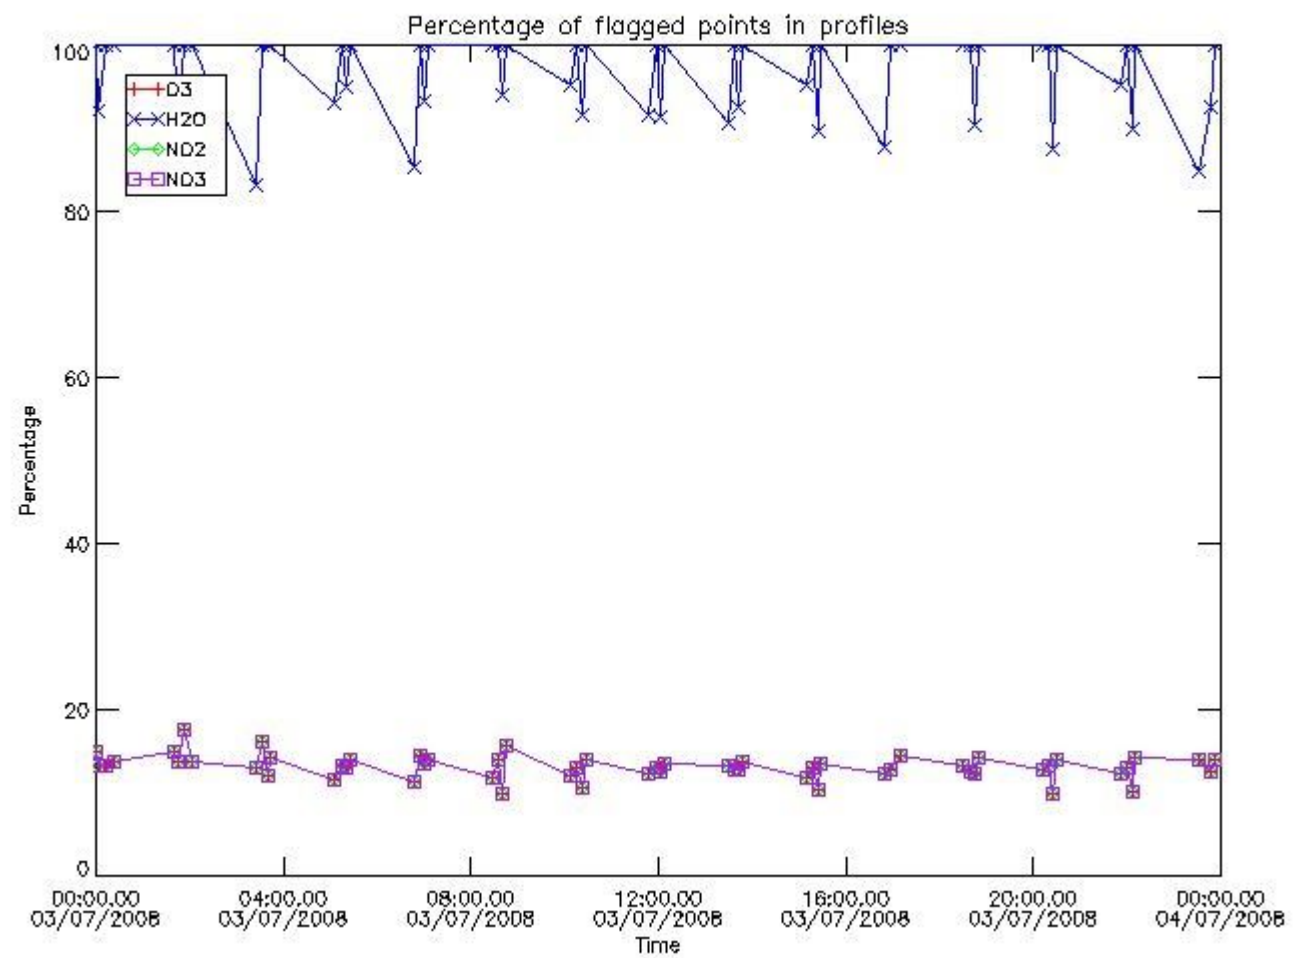

3. Quality information per product

In this section it is plotted some information contained in the Quality Summary data set of the level 2 products. Only products in dark limb conditions and without errors (error flag in the MPH set to "0") are used.

3.1 Plot quality information per product (time dependant)

3.2 Plot quality information per product (world map)