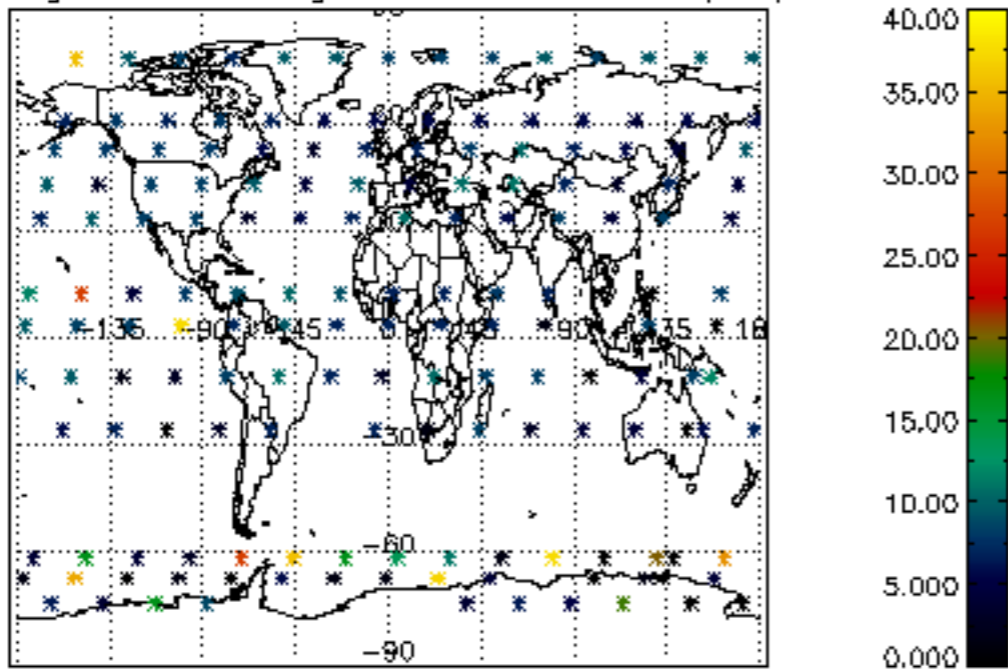

Percentage of star falling outside central band per profile