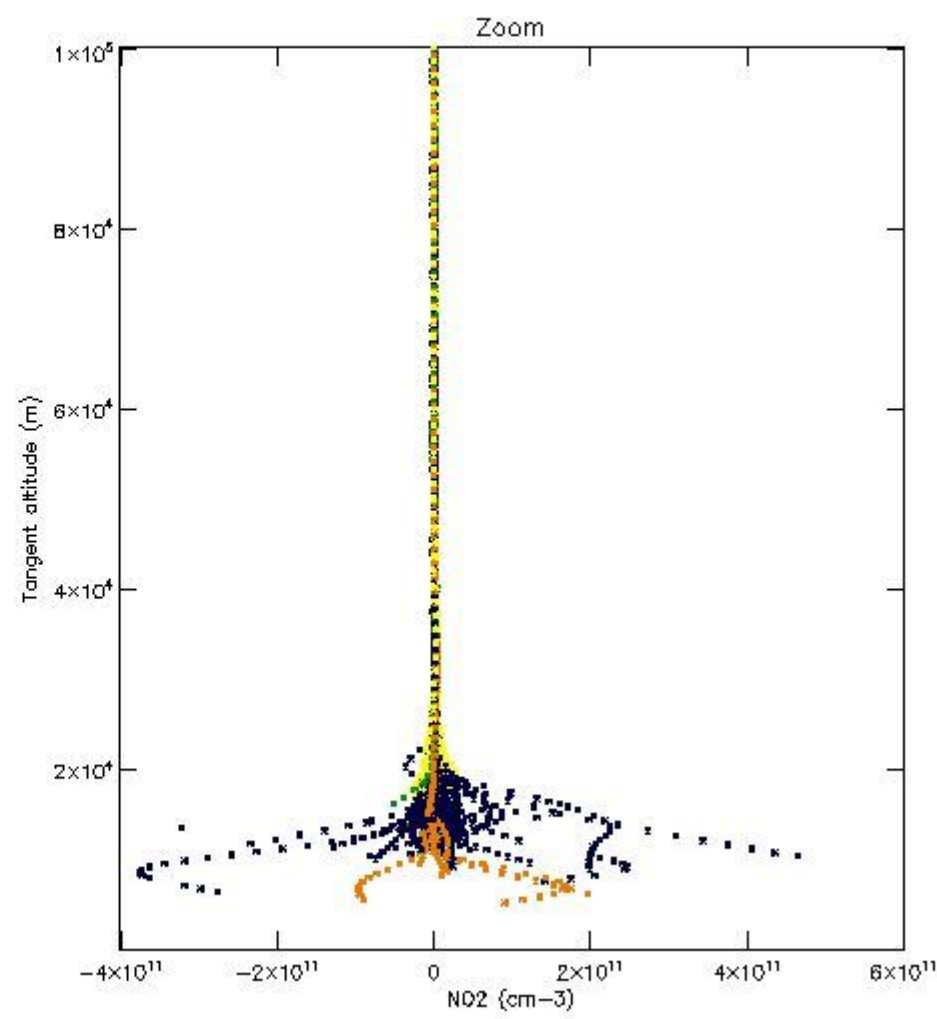

5.7 Plot NO3 profiles for all STD (dark without errors)

The colorbar represents the latitude.