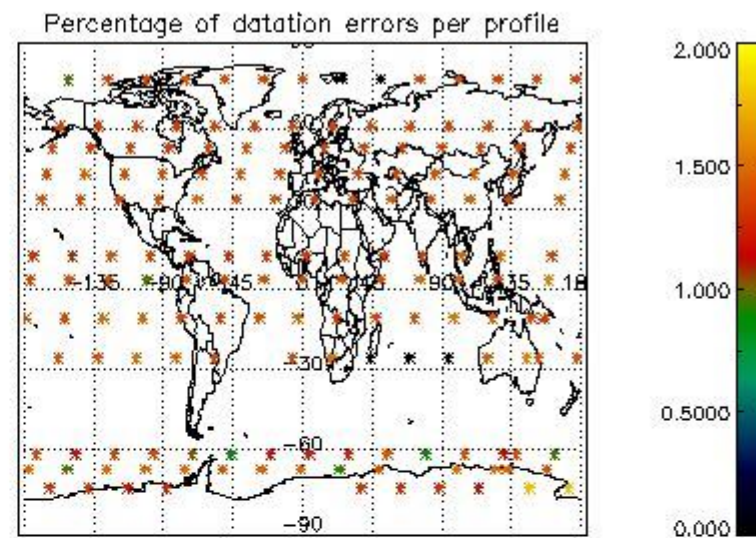

5. Trace gas profiles

5.1 Ozone statistics based on quality of products

The final quality of the products can be "measured" using the STD (Standard Deviation) attached to every point profile. This information is written to the parameter GOM_NL__2P/NL_LOCAL_SPECIES_DENSITY/o3_std of the level 2 products. The table below shows the statistics for given STD ranges.

The statistics are given with respect to the overall valid production:

- Products without fatal errors: GOM_NL__2P/MPH/PRODUCT_ERR=0
- Valid point profile: GOM_NL__2P/NL_LOCAL_SPECIES_DENSITY/pcd(0)=0

The 'Criteria' is applied to valid points of dark limb products:

- Products in dark limb illumination condition: GOM_NL__2P/NL_SUMMARY_QUALITY/obs_ill_cond=0
- Products without fatal errors: GOM_NL__2P/MPH/PRODUCT_ERR=0
- Valid point profile: GOM_NL__2P/NL_LOCAL_SPECIES_DENSITY/pcd(0)=0

So, the table below shows the percentage of dark limb and valid observations for each criteria with respect to the overall valid daily observations.

Criteria	% of total production
All STD	22
STD < 20	8