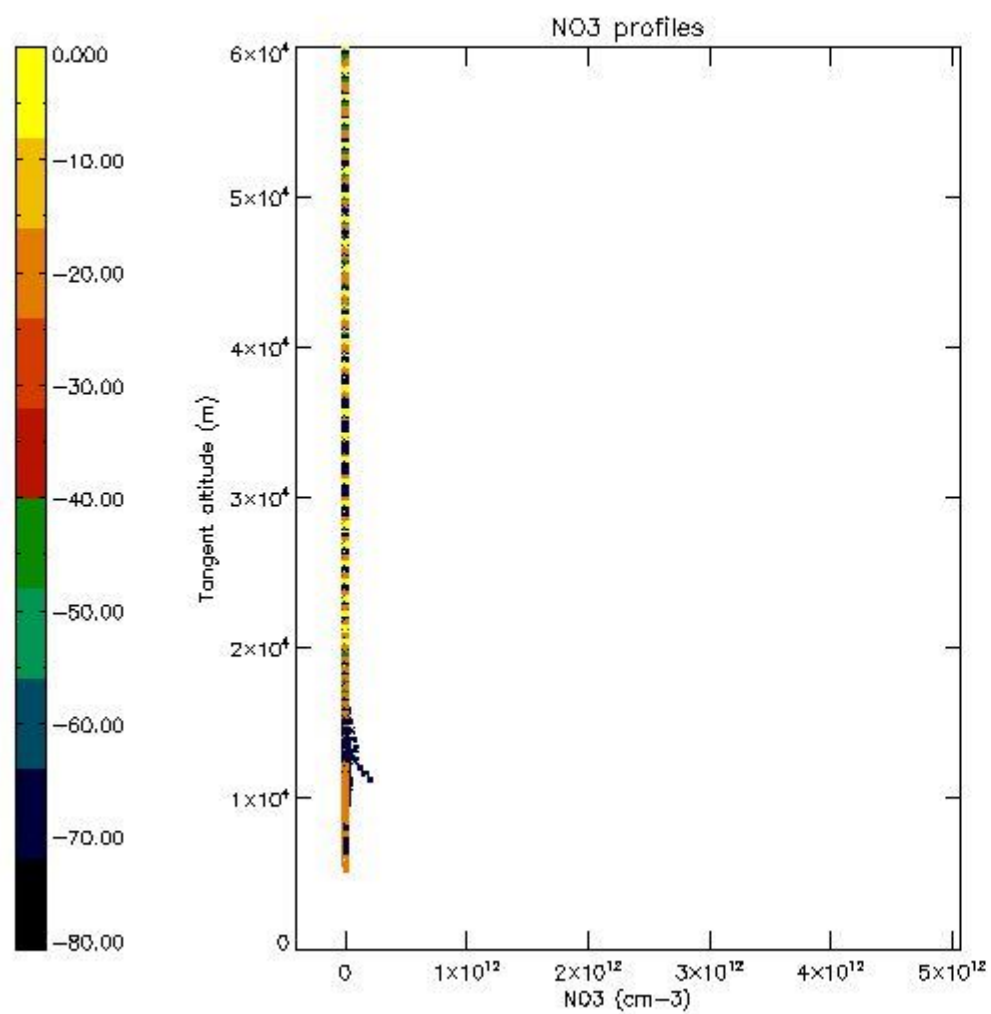

6. Auxiliary Data Files used for the production reported in section 2

The number reported in the third column indicates since which file (see list in section 2) the corresponding auxiliary file has been used. The fourth column is the date of those product files.

Type	Auxiliary Filename	Used since product	Used since product date
INST_PHYS_CHARACTERISTICS	GOM_INS_AXVIEC20091111_143220_20030716_120000_20500101_000000	1	02-JUL-2008 00:01:44
LEVEL-2_PROC_CONFIG	GOM_PR2_AXVIEC20091111_152718_20020301_000000_20500101_000000	1	02-JUL-2008 00:01:44
CROSS_SECTIONS_FILE	GOM_CRS_AXVIEC20091111_154832_20020301_000000_20500101_000000	1	02-JUL-2008 00:01:44