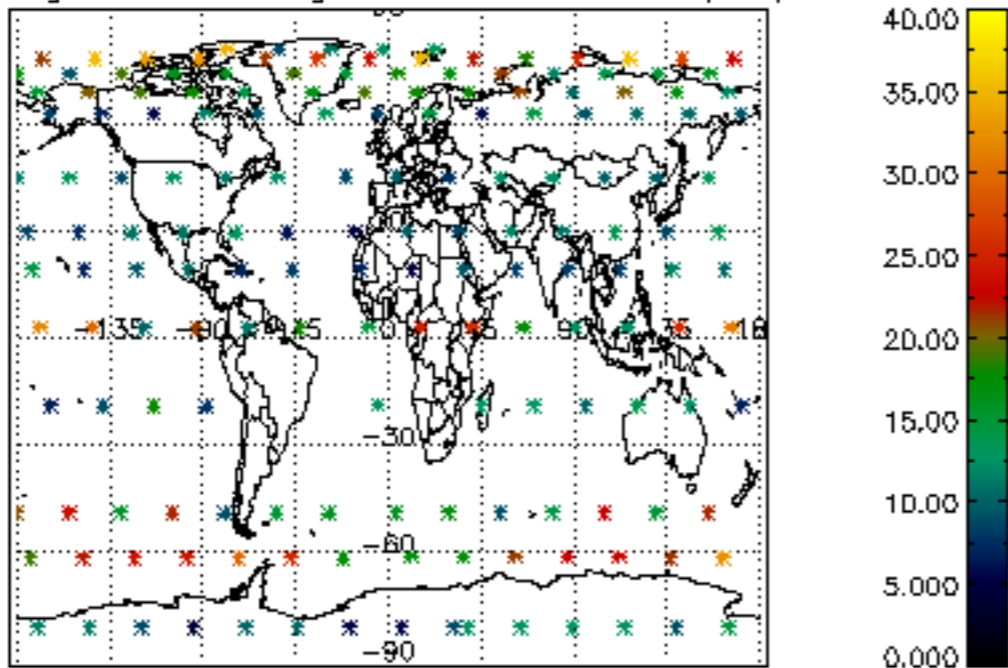

Percentage of cosmic ray hits per profile

Percentage of star falling outside central band per profile