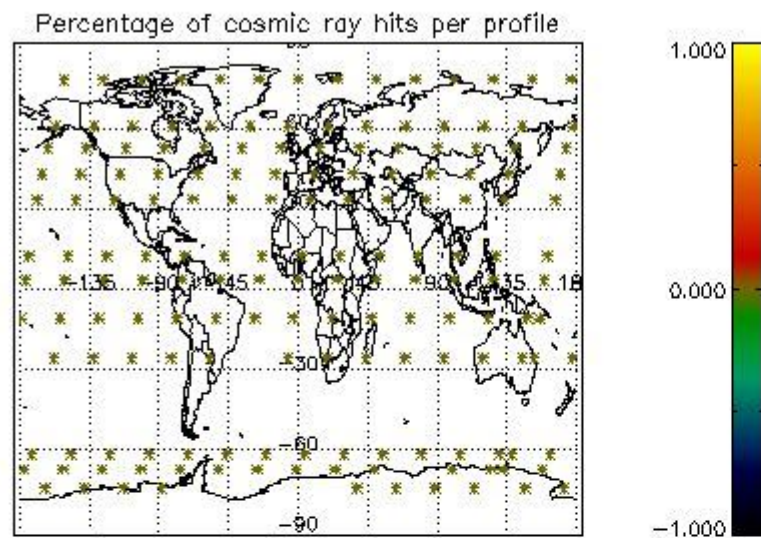

4.2.2 Plot level 1 quality information per product (world map): ENVISAT DESCENDING passes

5. Trace gas profiles

5.1 Ozone statistics based on quality of products

The final quality of the products can be "measured" using the STD (Standard Deviation) attached to every point profile. This information is written to the parameter GOM_NL__2P/NL_LOCAL_SPECIES_DENSITY/o3_std of the level 2 products. The table below shows the statistics for given STD ranges.

The statistics are given with respect to the overall valid production:

- Products without fatal errors: GOM_NL__2P/MPH/PRODUCT_ERR=0
- Valid point profile: GOM_NL__2P/NL_LOCAL_SPECIES_DENSITY/pcd(0)=0

The 'Criteria' is applied to valid points of dark limb products:

- Products in dark limb illumination condition: GOM_NL__2P/NL_SUMMARY_QUALITY/obs_ill_cond=0
- Products without fatal errors: GOM_NL__2P/MPH/PRODUCT_ERR=0
- Valid point profile: GOM_NL__2P/NL_LOCAL_SPECIES_DENSITY/pcd(0)=0

So, the table below shows the percentage of dark limb and valid observations for each criteria with respect to the overall valid daily observations.

Criteria	% of total production
All STD	22
STD < 20	8