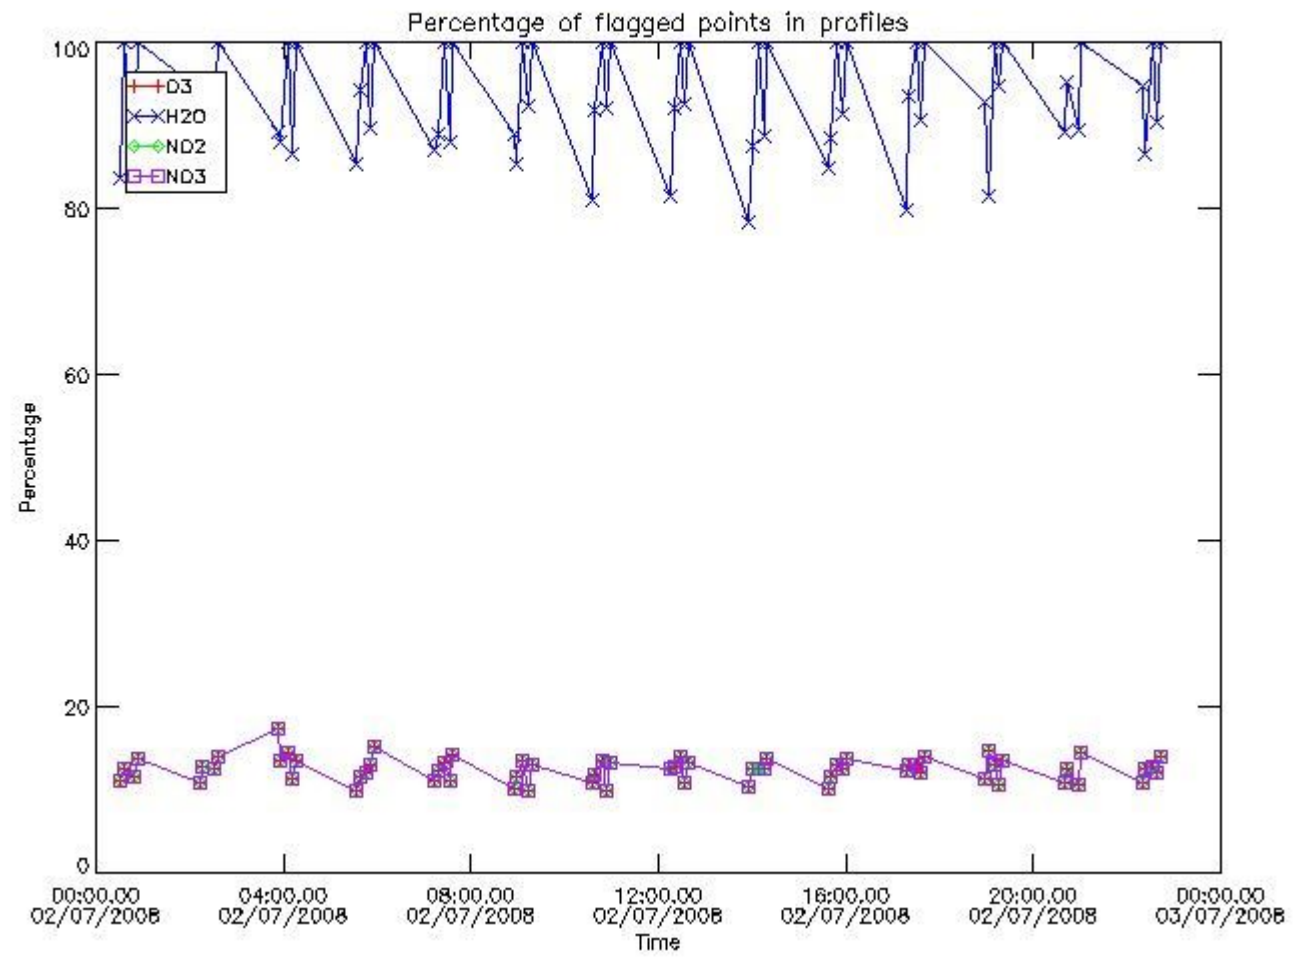

3. Quality information per product

In this section it is plotted some information contained in the Quality Summary data set of the level 2 products. Only products in dark limb conditions and without errors (error flag in the MPH set to "0") are used.

3.1 Plot quality information per product (time dependant)

3.2 Plot quality information per product (world map)