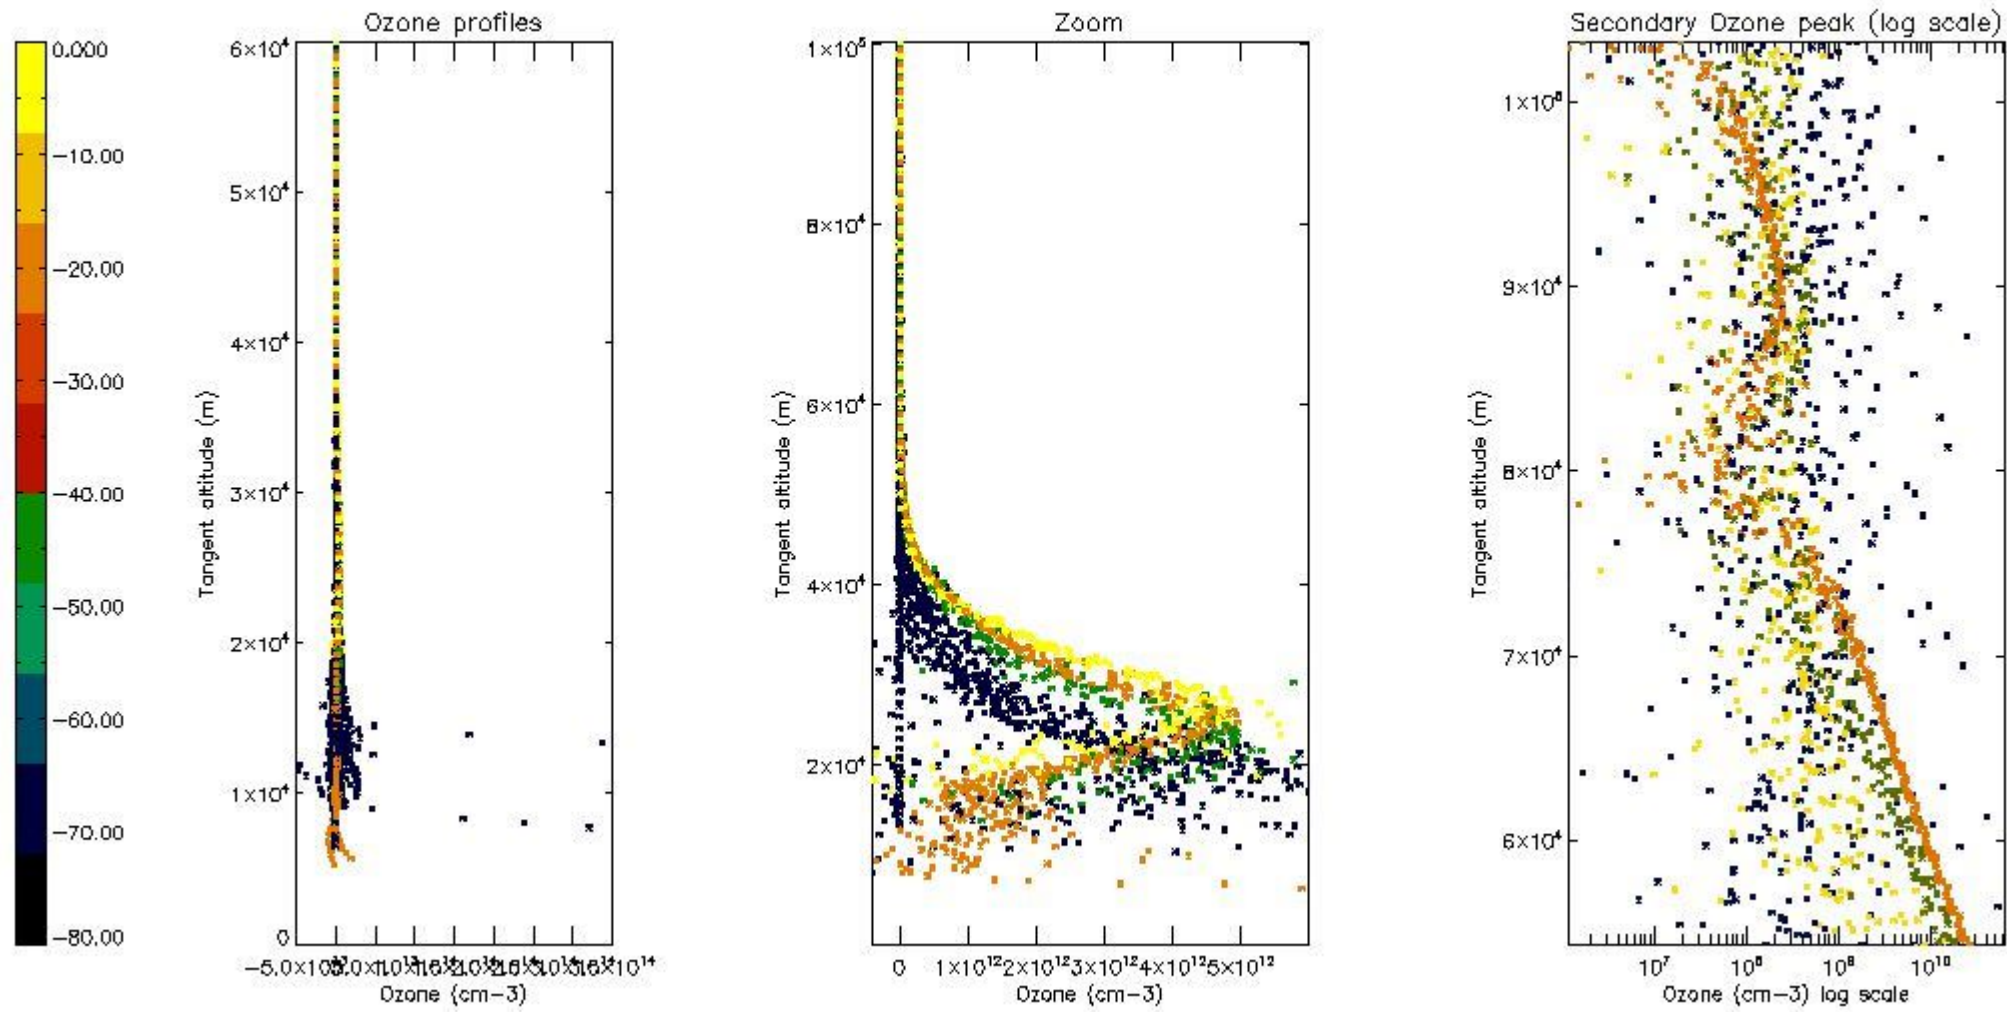

STD < 10	5
STD < 5	2

5.2 Plot ozone profiles for all STD (dark without errors)

The colorbar represents the latitude.

5.3 Plot ozone profiles where STD < 20% (dark without errors)

The colorbar represents the latitude.