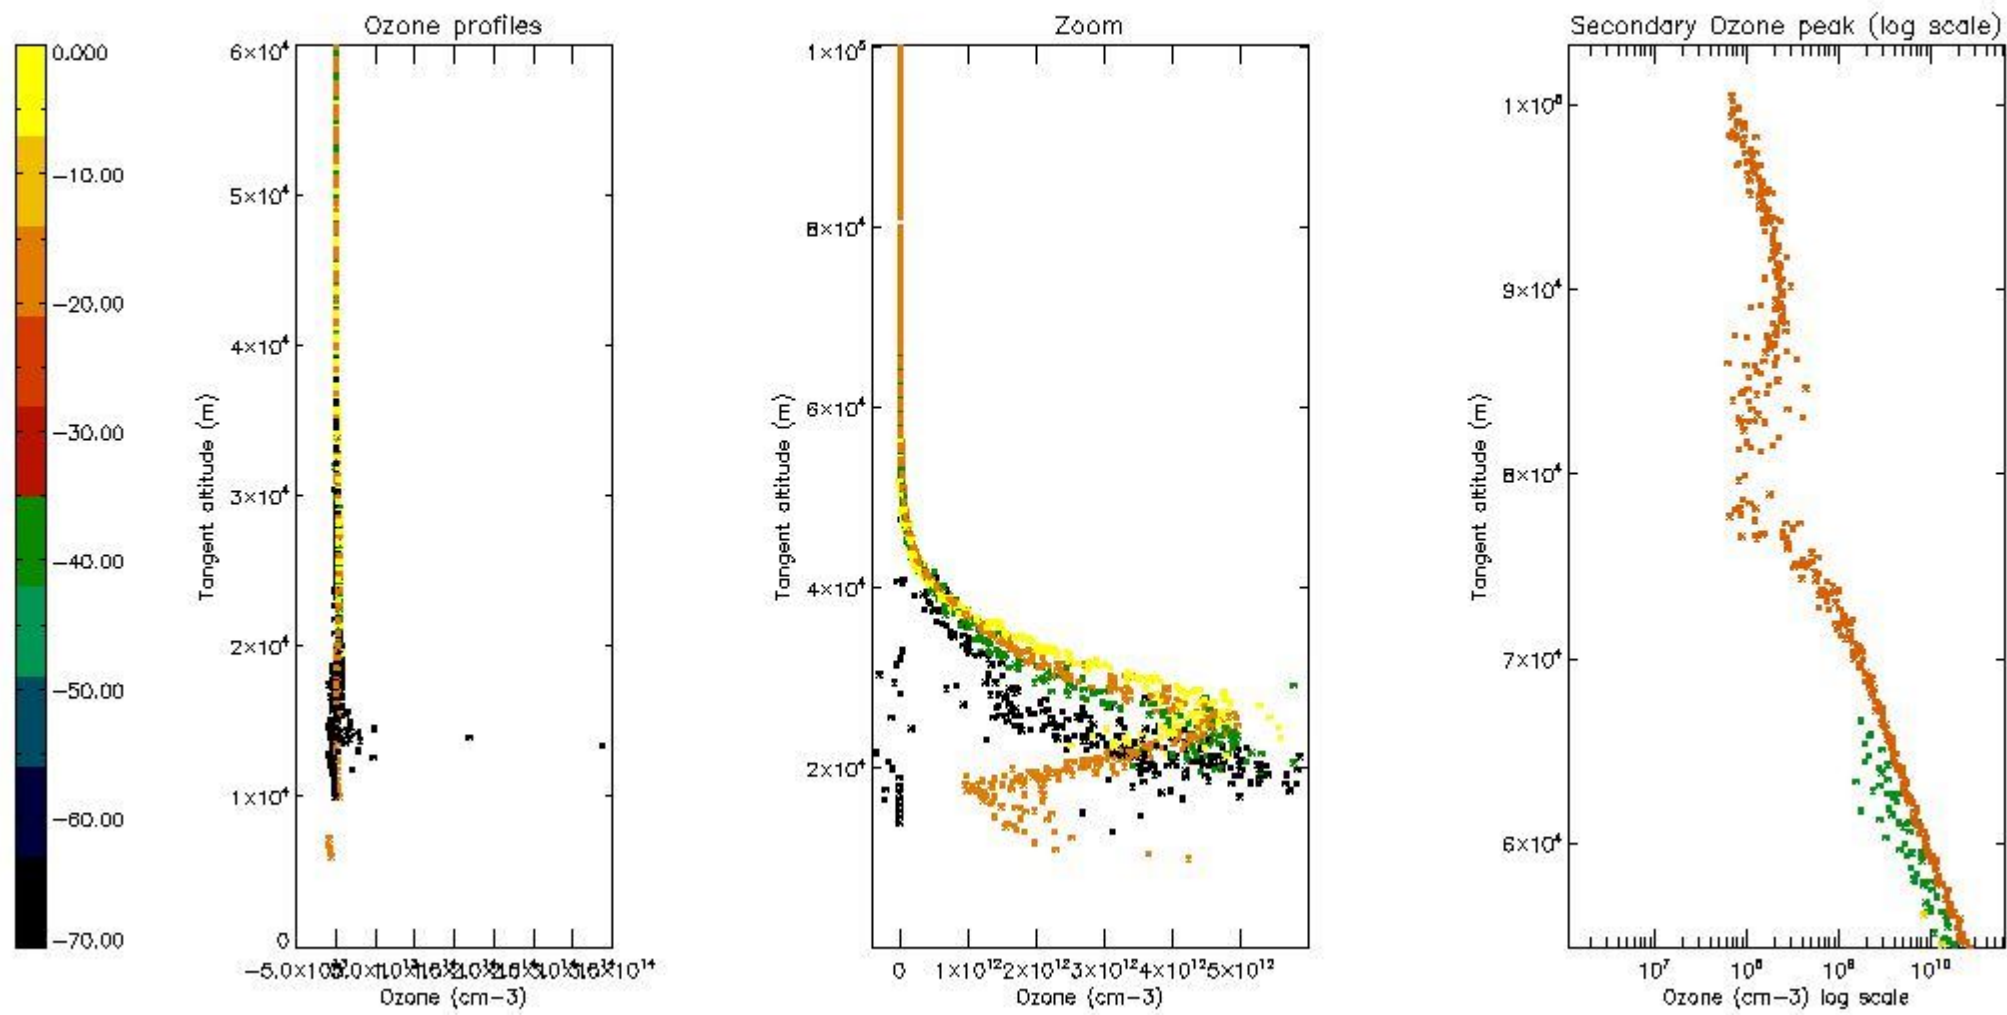

STD < 10	5
STD < 5	2

5.2 Plot ozone profiles for all STD (dark without errors)

The colorbar represents the latitude.

5.3 Plot ozone profiles where STD < 20% (dark without errors)

The colorbar represents the latitude.