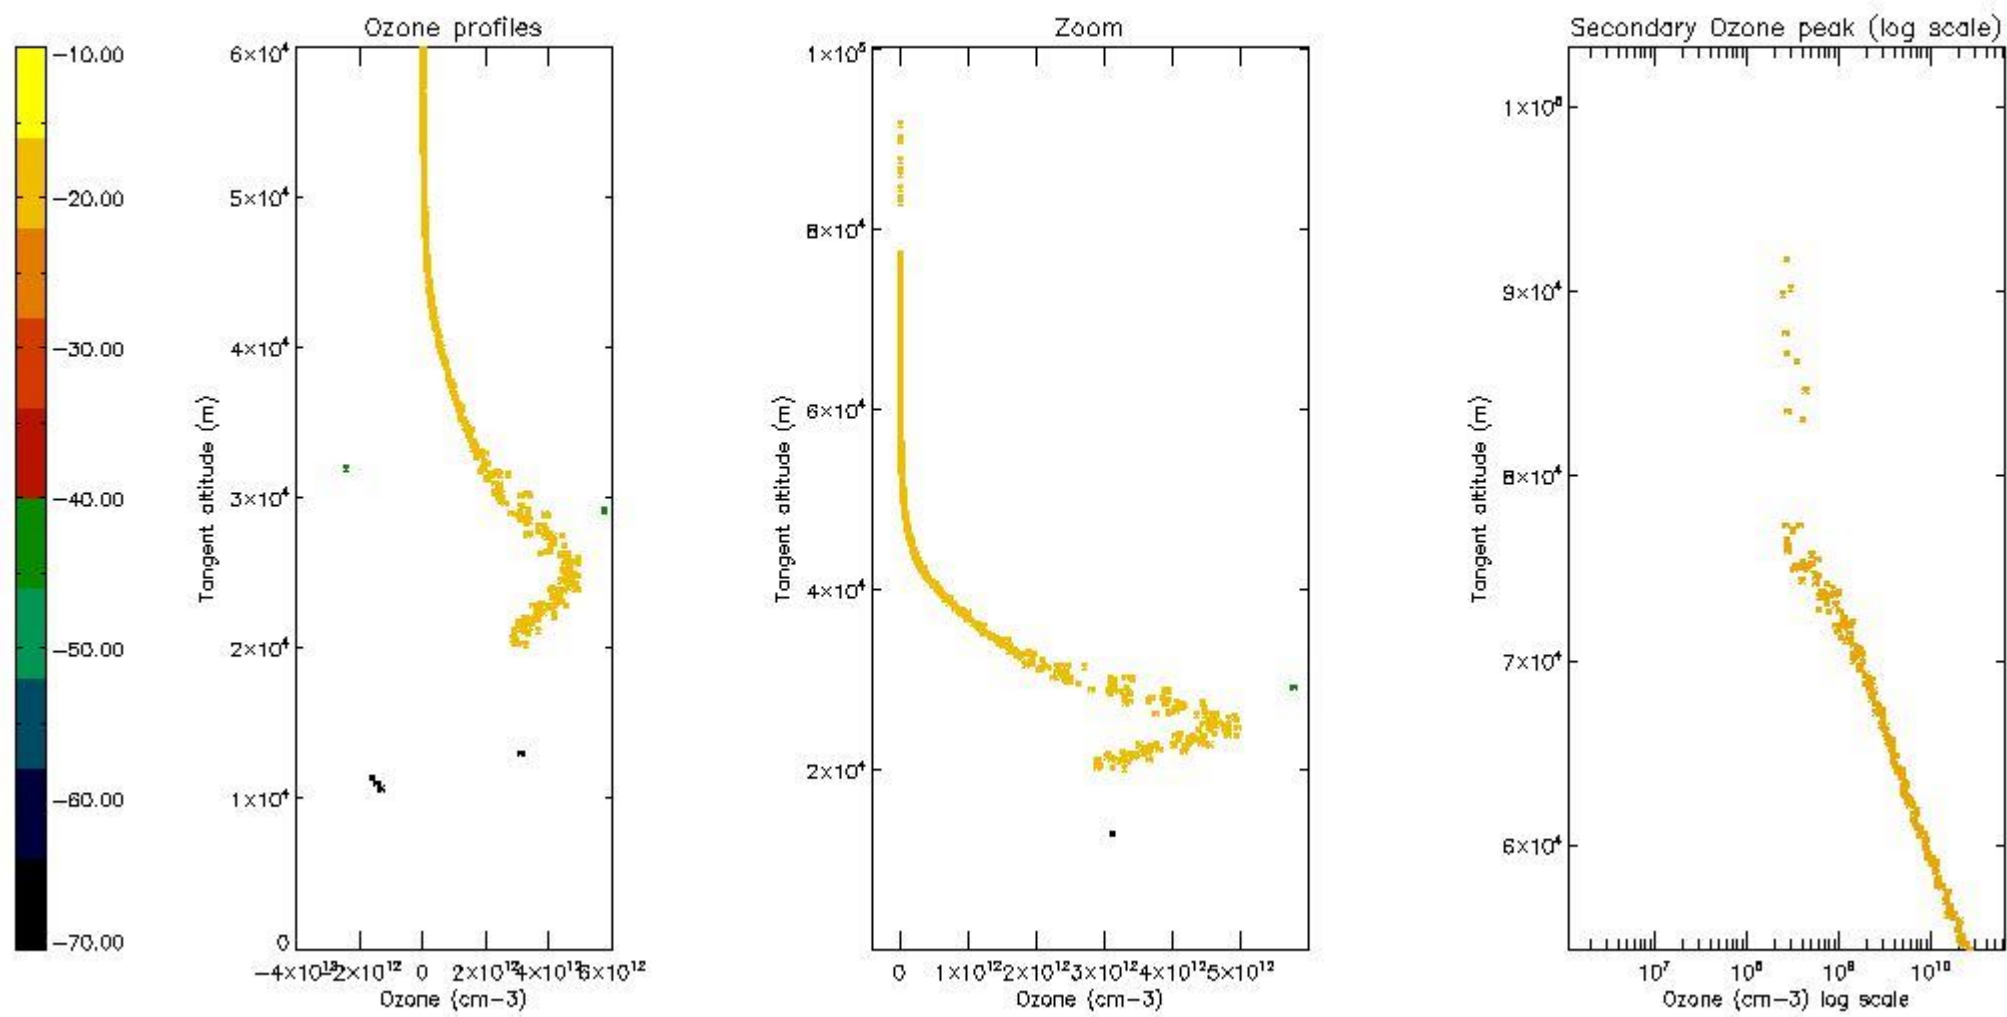

5.4 Plot ozone profiles where  $STD < 10\%$  (dark without errors)

The colorbar represents the latitude.

*5.5 Plot ozone profiles where STD < 5% (dark without errors)*

The colorbar represents the latitude.