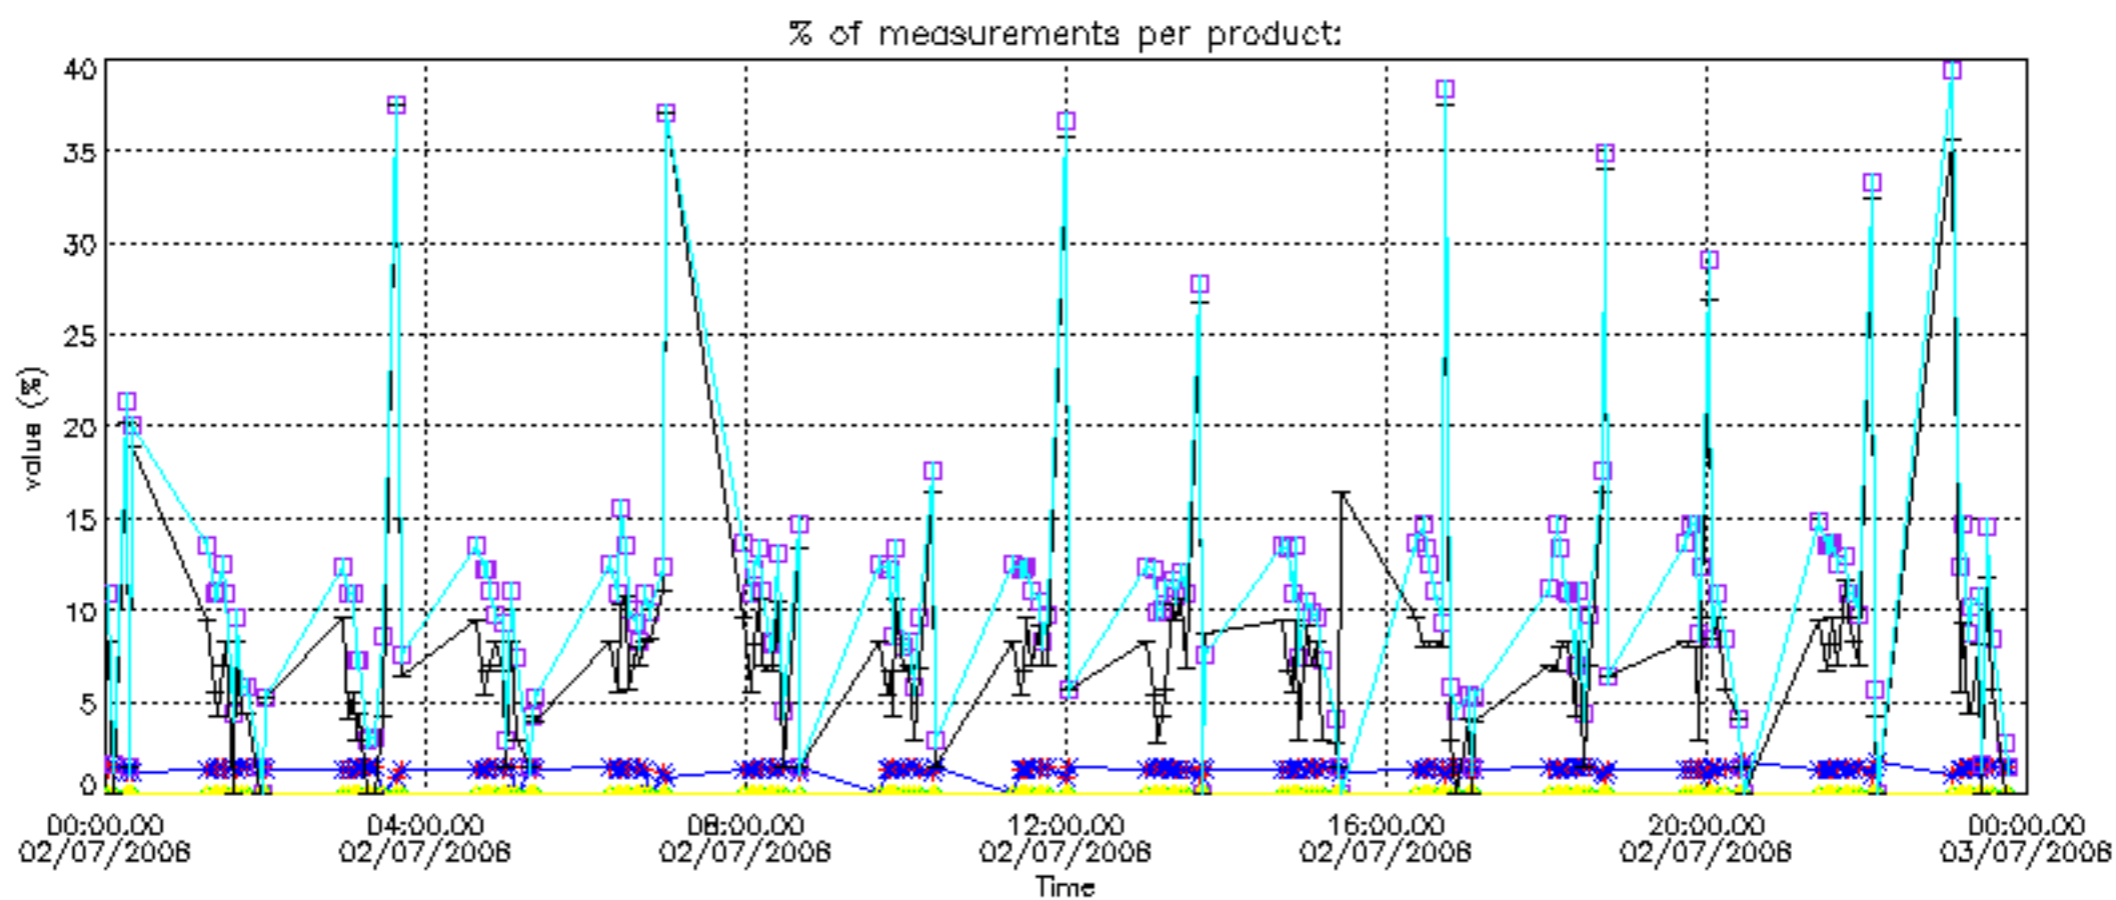

Percentage of cosmic ray hits per profile

Percentage of datation errors per profile