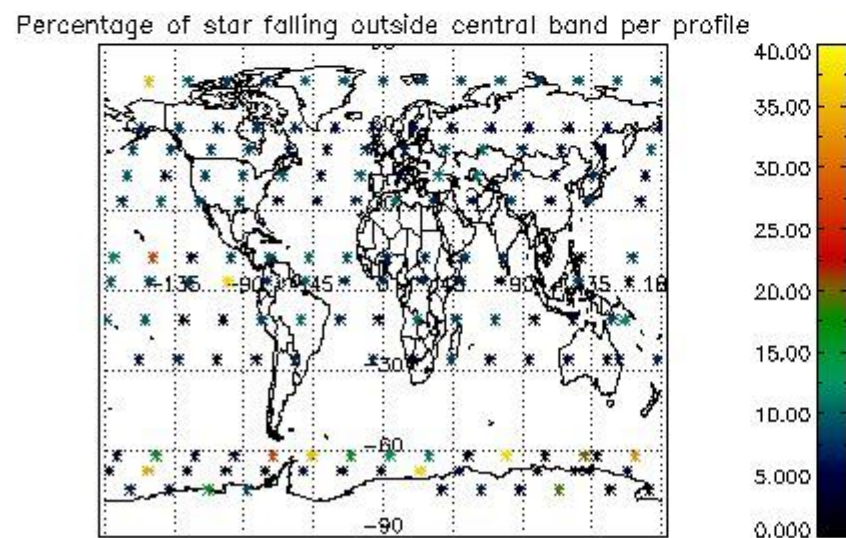

5. Trace gas profiles

5.1 Ozone statistics based on quality of products

The final quality of the products can be "measured" using the STD (Standard Deviation) attached to every point profile. This information is written to the parameter GOM_NL__2P/NL_LOCAL_SPECIES_DENSITY/o3_std of the level 2 products. The table below shows the statistics for given STD ranges.

The statistics are given with respect to the overall valid production:

- Products without fatal errors: GOM_NL__2P/MPH/PRODUCT_ERR=0
- Valid point profile: GOM_NL__2P/NL_LOCAL_SPECIES_DENSITY/pcd(0)=0

The 'Criteria' is applied to valid points of dark limb products:

- Products in dark limb illumination condition: GOM_NL__2P/NL_SUMMARY_QUALITY/obs_ill_cond=0
- Products without fatal errors: GOM_NL__2P/MPH/PRODUCT_ERR=0
- Valid point profile: GOM_NL__2P/NL_LOCAL_SPECIES_DENSITY/pcd(0)=0

So, the table below shows the percentage of dark limb and valid observations for each criteria with respect to the overall valid daily observations.

Criteria	% of total production
All STD	22
STD < 20	8