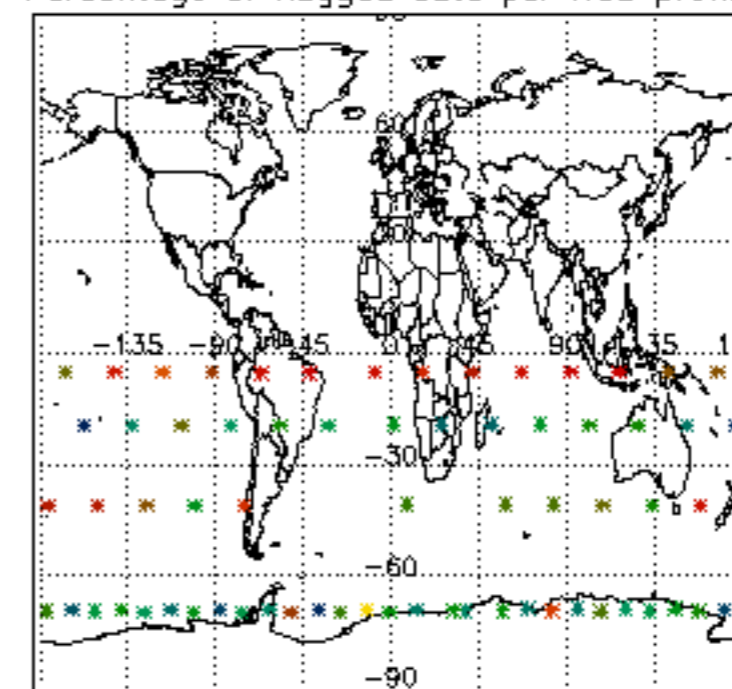

Percentage of flagged data per NO3 profile