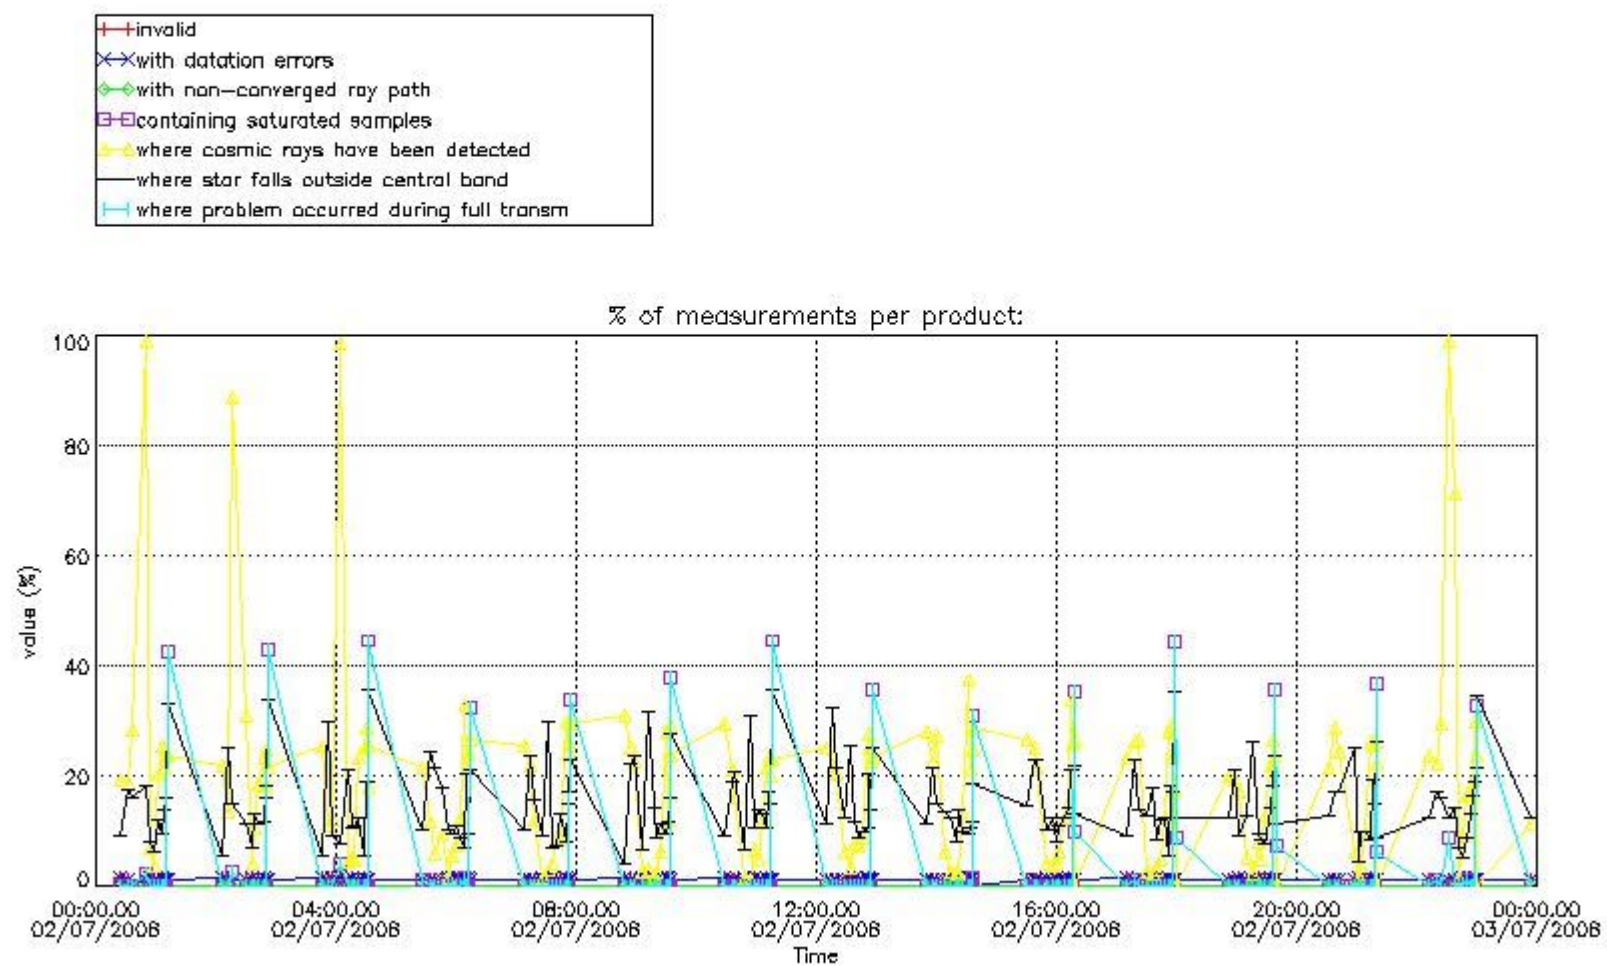

4.1.2 Plot level 1 quality information per product (time dependant): ENVISAT DESCENDING passes