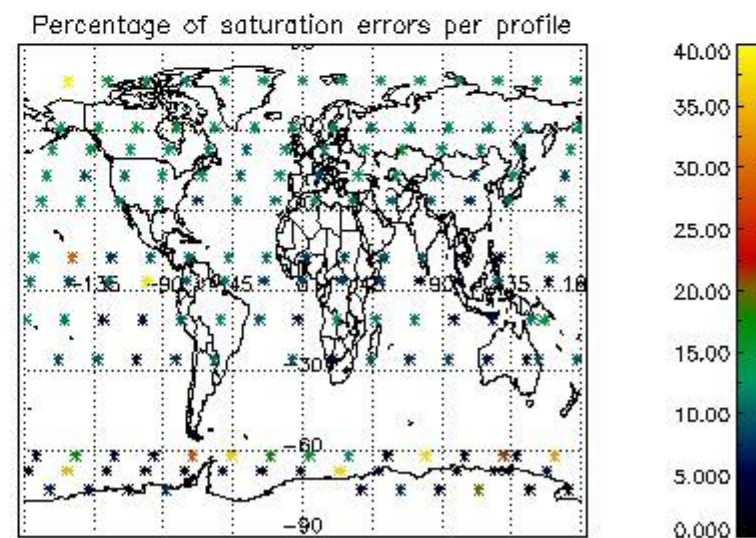

5. Trace gas profiles

5.1 Ozone statistics based on quality of products

The final quality of the products can be "measured" using the STD (Standard Deviation) attached to every point profile. This information is written to the parameter GOM_NL__2P/NL_LOCAL_SPECIES_DENSITY/o3_std of the level 2 products. The table below shows the statistics for given STD ranges.

The statistics are given with respect to the overall valid production:

- Products without fatal errors: GOM_NL__2P/MPH/PRODUCT_ERR=0
- Valid point profile: GOM_NL__2P/NL_LOCAL_SPECIES_DENSITY/pcd(0)=0

The 'Criteria' is applied to valid points of dark limb products:

- Products in dark limb illumination condition: GOM_NL__2P/NL_SUMMARY_QUALITY/obs_ill_cond=0
- Products without fatal errors: GOM_NL__2P/MPH/PRODUCT_ERR=0
- Valid point profile: GOM_NL__2P/NL_LOCAL_SPECIES_DENSITY/pcd(0)=0

So, the table below shows the percentage of dark limb and valid observations for each criteria with respect to the overall valid daily observations.

Criteria	% of total production
All STD	22
STD < 20	8