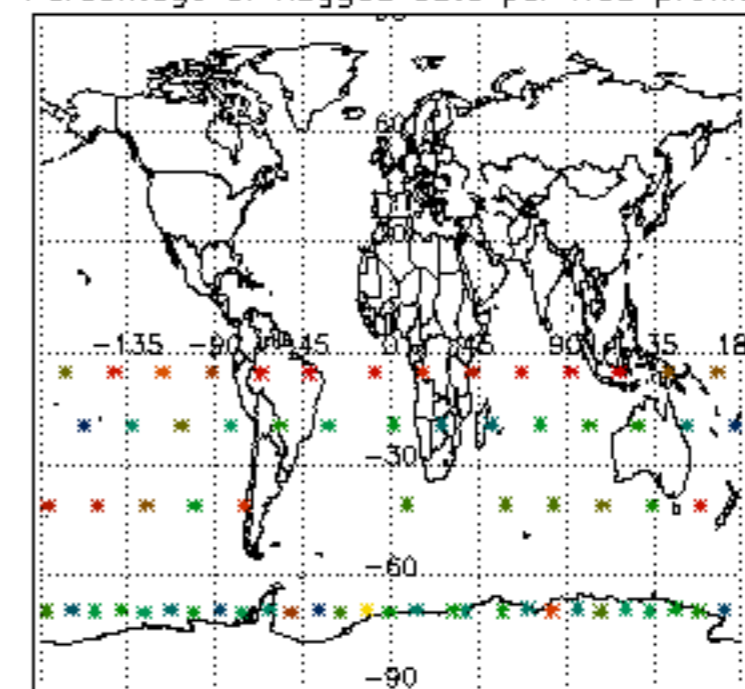

Percentage of flagged data per NO3 profile