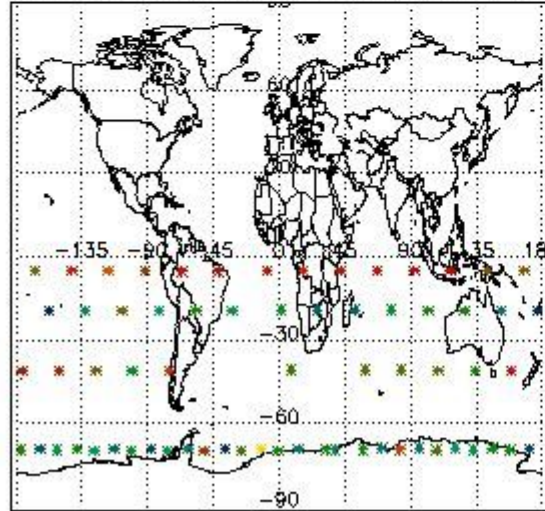

#### 3.2 Plot quality information per product (world map)

Percentage of flagged data per O3 profile

Percentage of flagged data per H2O profile

Percentage of flagged data per NO2 profile

Percentage of flagged data per NO3 profile