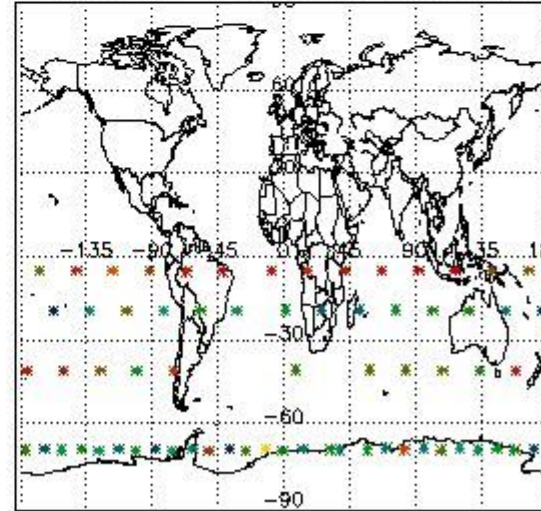

#### 3.2 Plot quality information per product (world map)

Percentage of flagged data per O3 profile

Percentage of flagged data per H2O profile

Percentage of flagged data per NO2 profile

Percentage of flagged data per NO3 profile