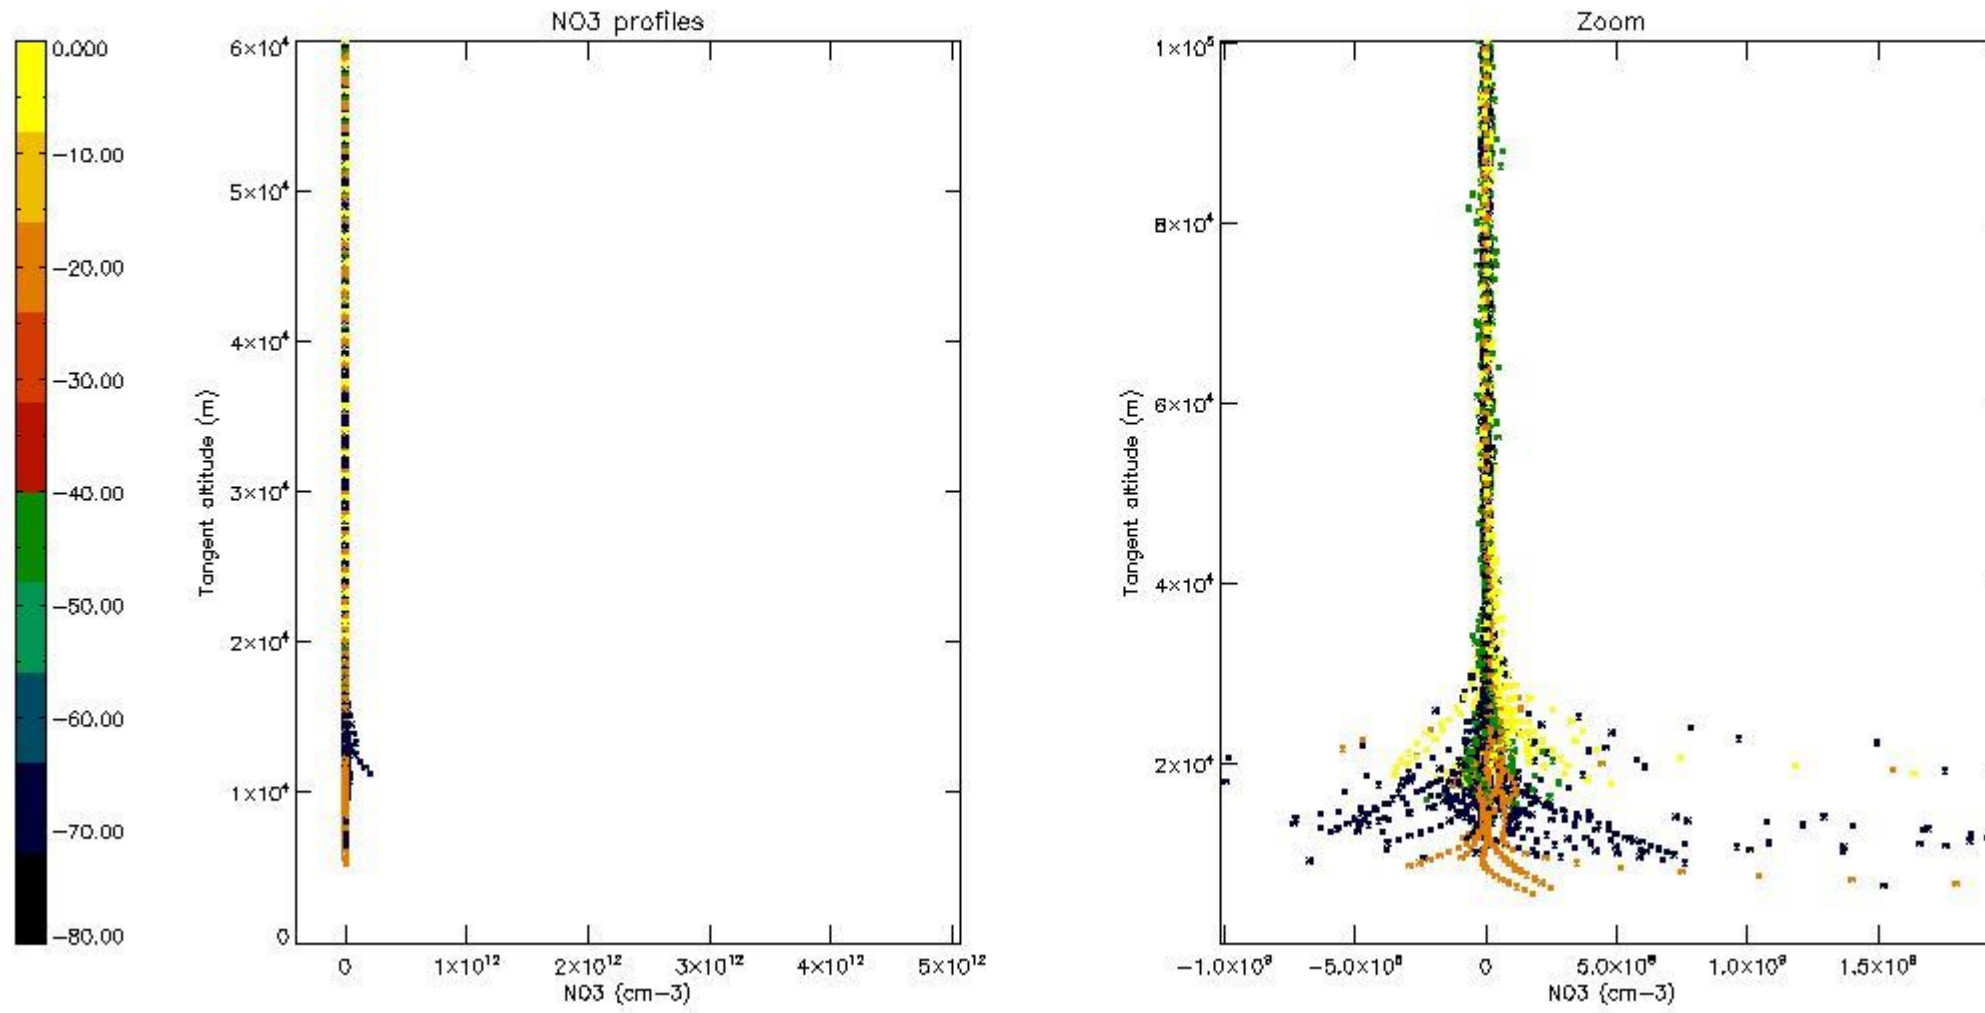

6. Auxiliary Data Files used for the production reported in section 2

The number reported in the third column indicates since which file (see list in section 2) the corresponding auxiliary file has been used. The fourth column is the date of those product files.

Type	Auxiliary Filename	Used since product	Used since product date
INST_PHYS_CHARACTERISTICS	GOM_INS_AXVIEC20091111_143220_20030716_120000_20500101_000000	1	02-JUL-2008 00:01:44
LEVEL-2_PROC_CONFIG	GOM_PR2_AXVIEC20091111_152718_20020301_000000_20500101_000000	1	02-JUL-2008 00:01:44
CROSS_SECTIONS_FILE	GOM_CRS_AXVIEC20091111_154832_20020301_000000_20500101_000000	1	02-JUL-2008 00:01:44