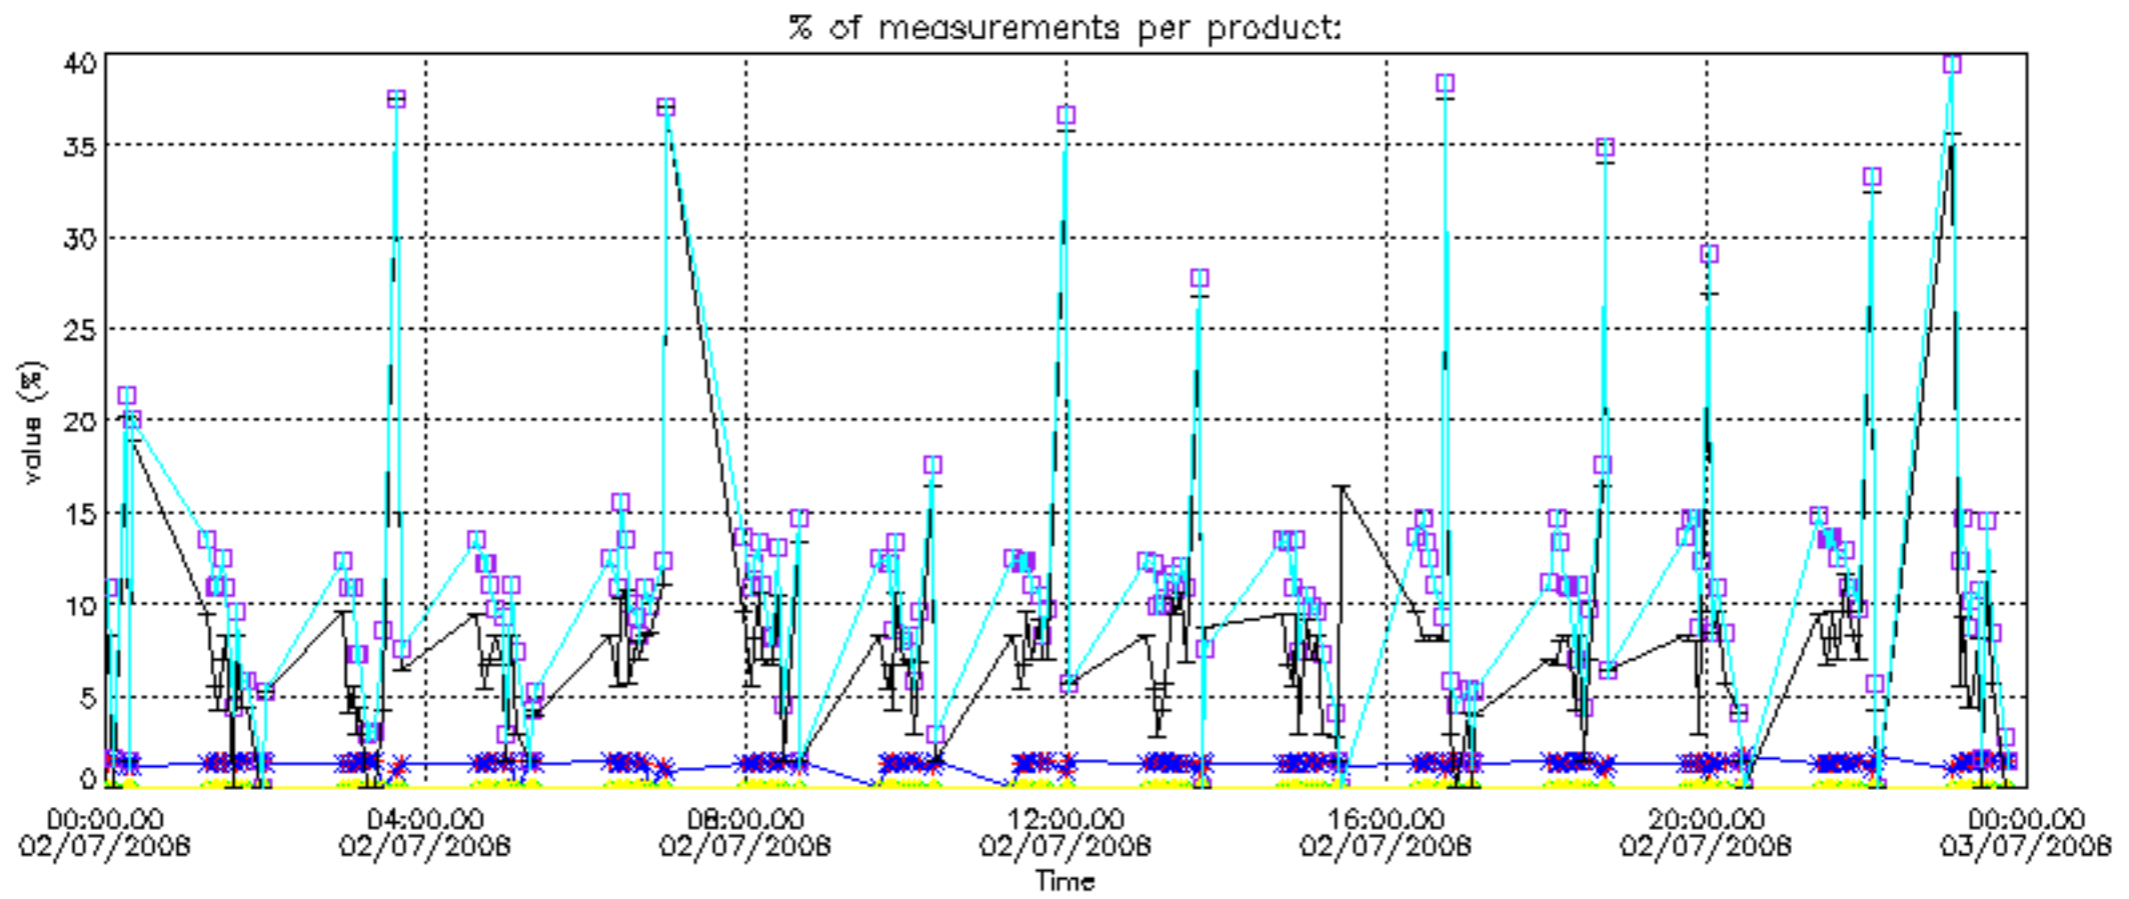

Percentage of cosmic ray hits per profile

Percentage of datation errors per profile