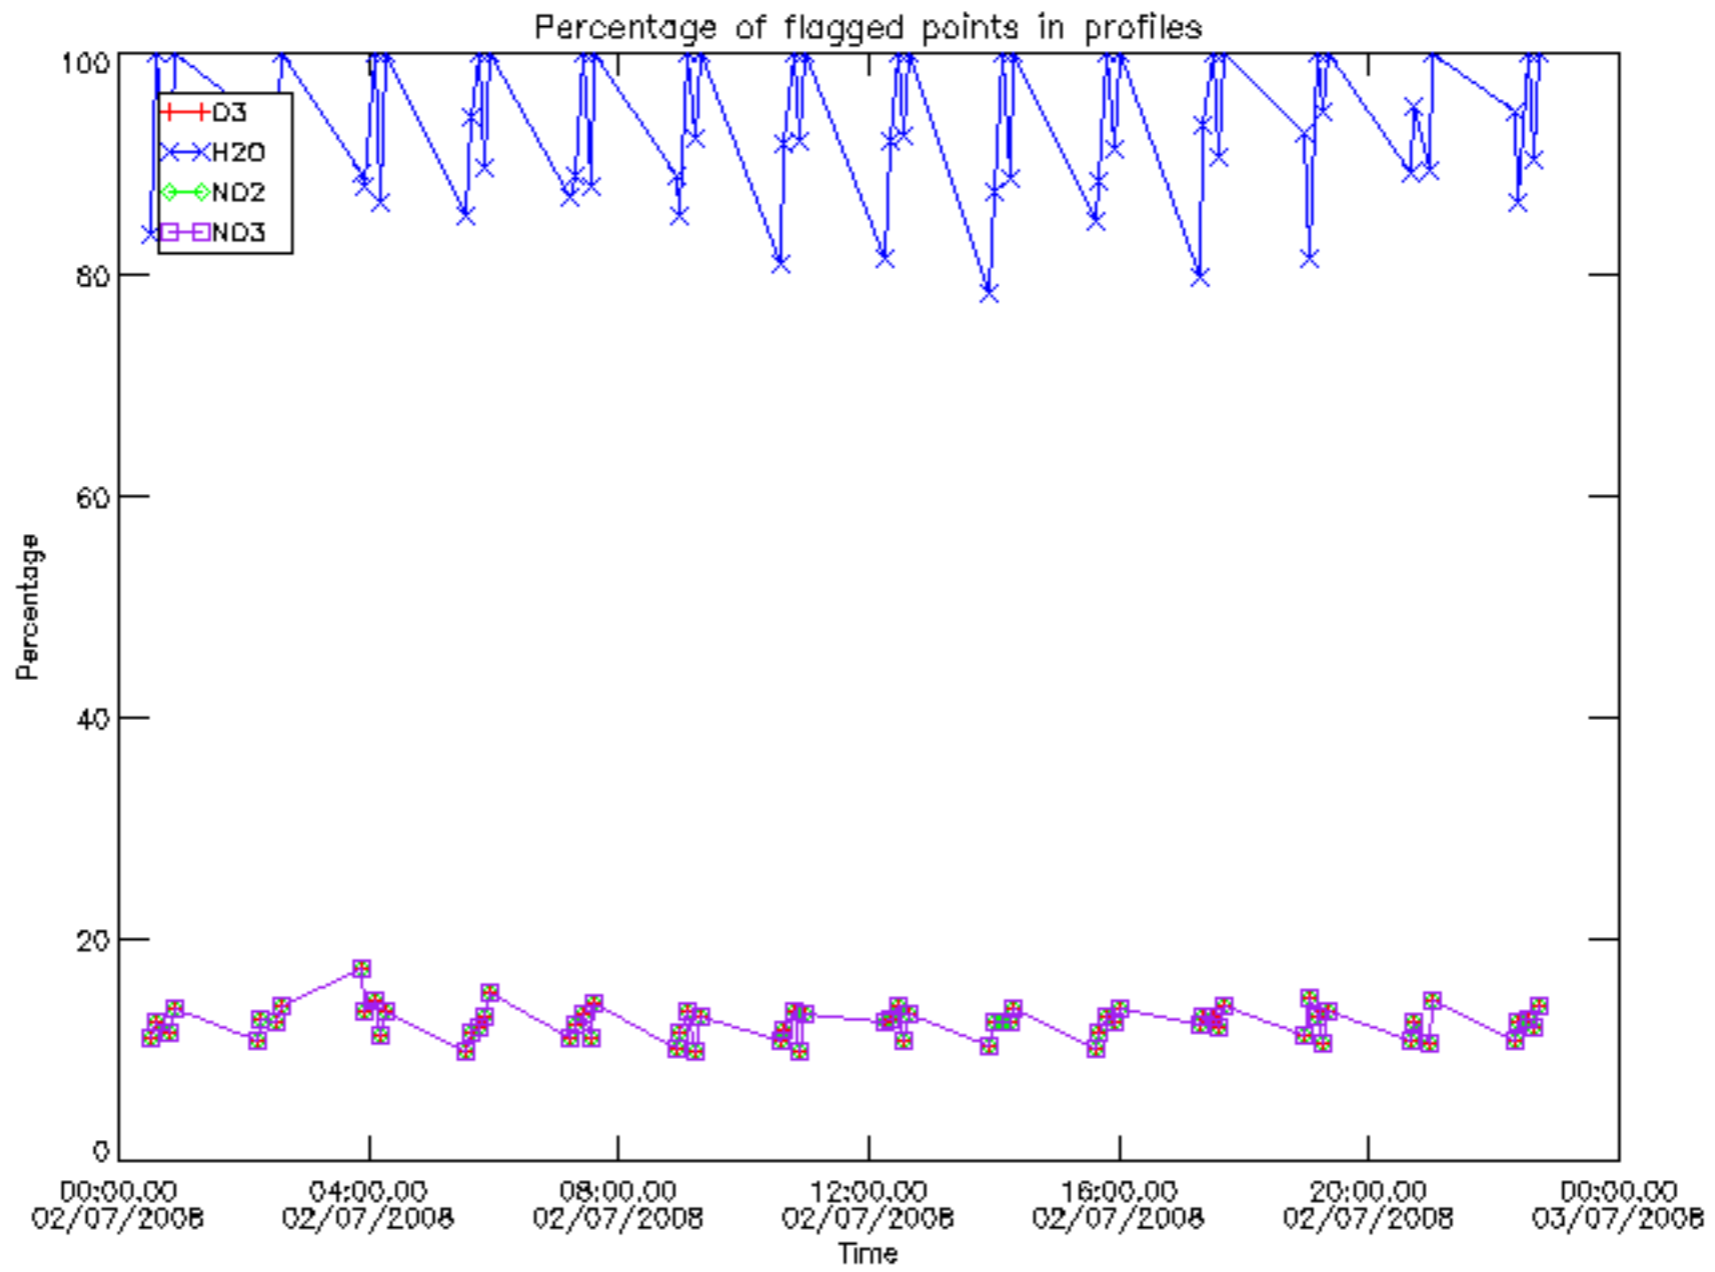

Percentage of flagged data per D3 profile

Percentage of flagged data per H2O profile