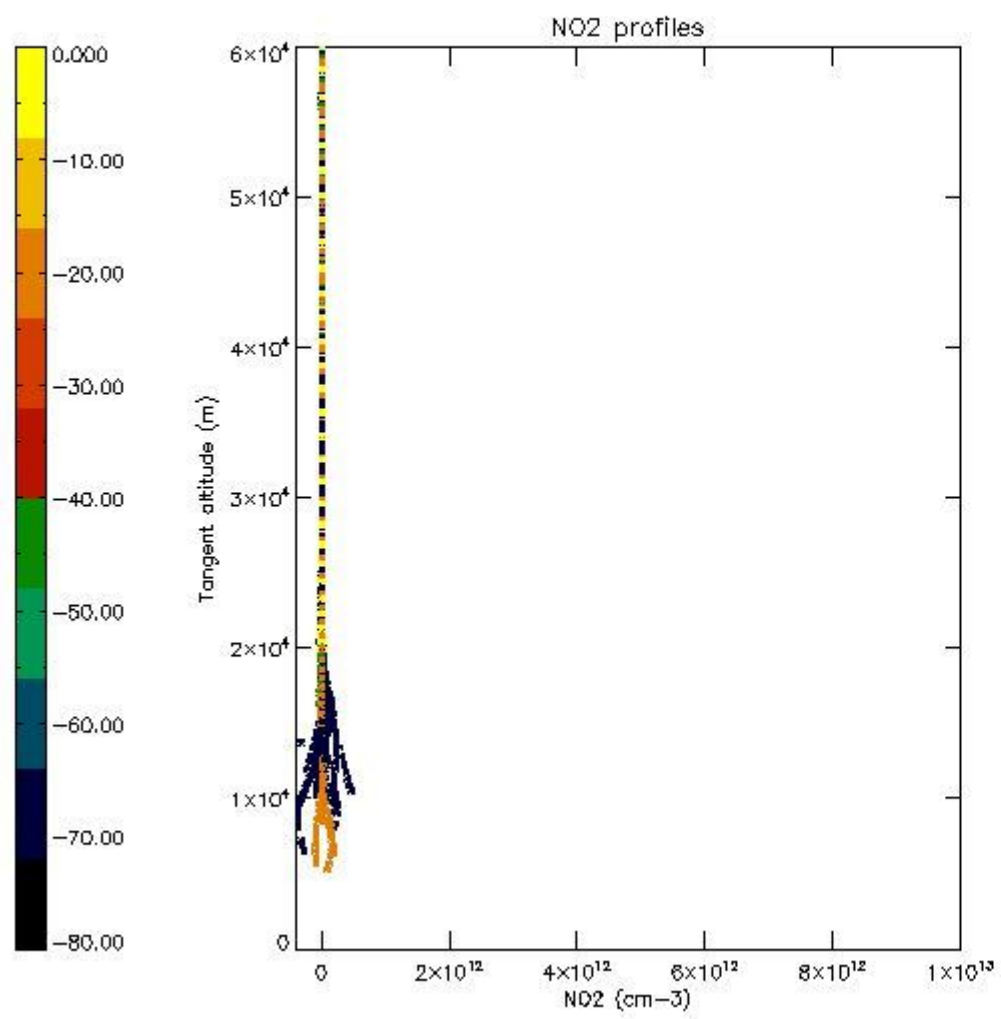

5.7 Plot NO3 profiles for all STD (dark without errors)

The colorbar represents the latitude.