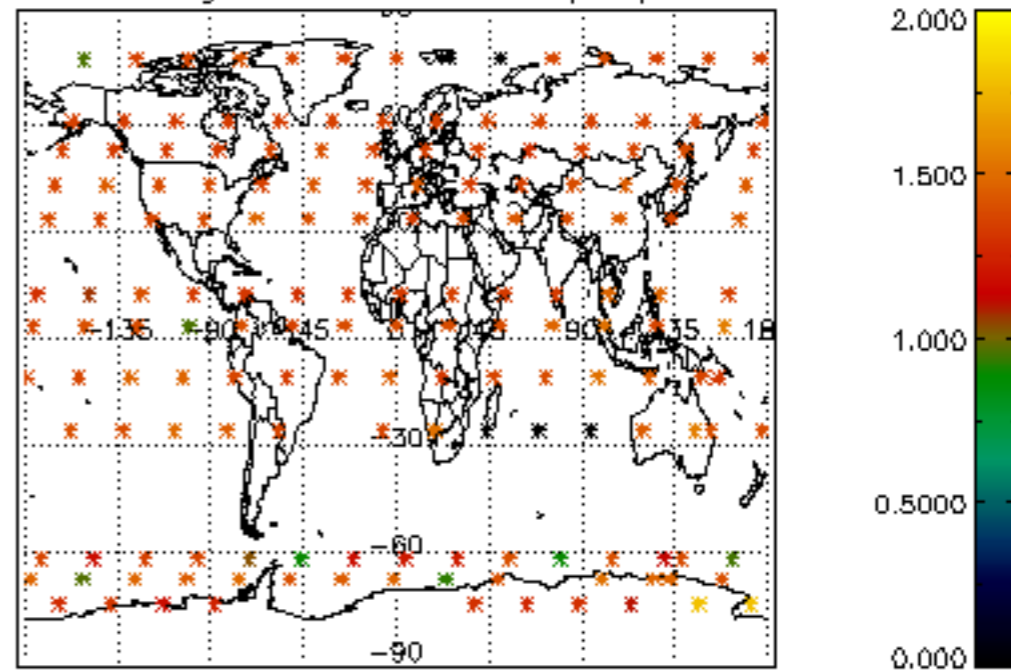

Percentage of datation errors per profile

Percentage of star falling outside central band per profile

Percentage of saturation errors per profile

Percentage of cosmic ray hits per profile

Percentage of datation errors per profile