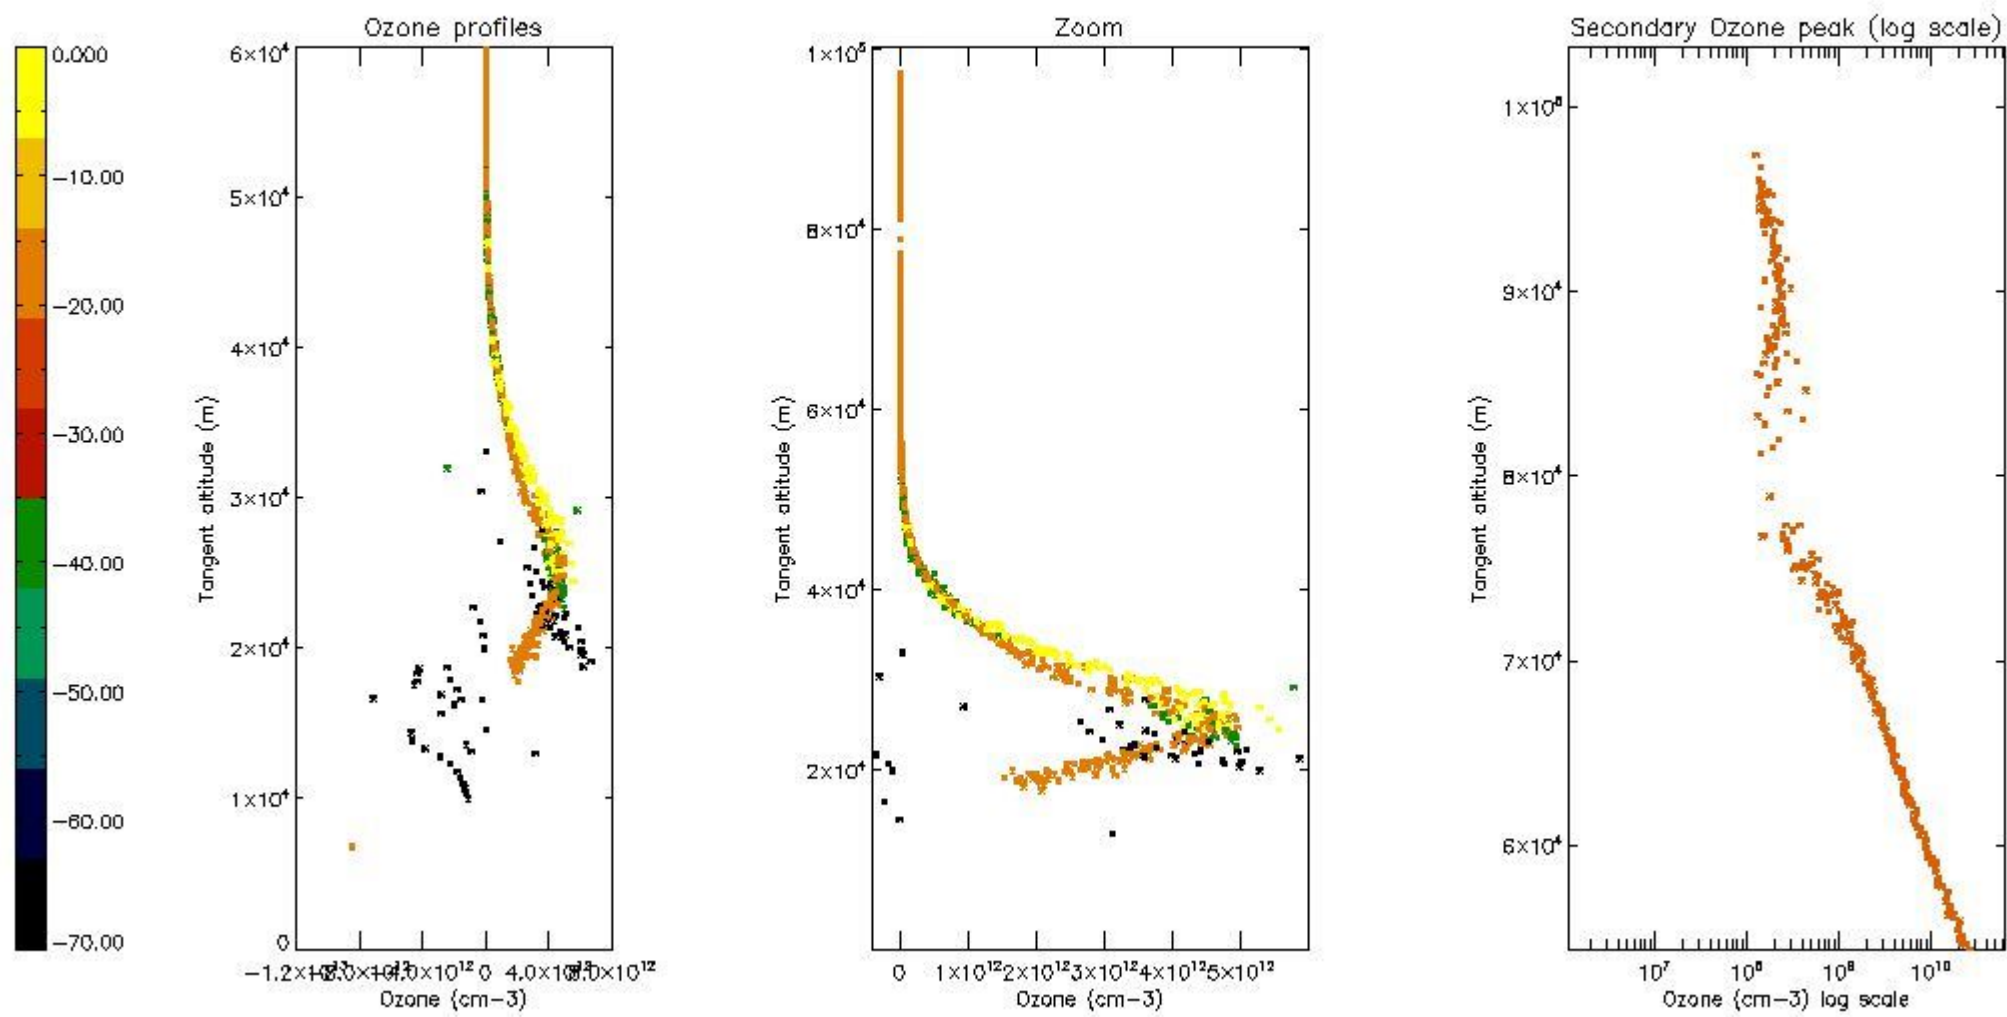

5.5 Plot ozone profiles where STD < 5% (dark without errors)

The colorbar represents the latitude.