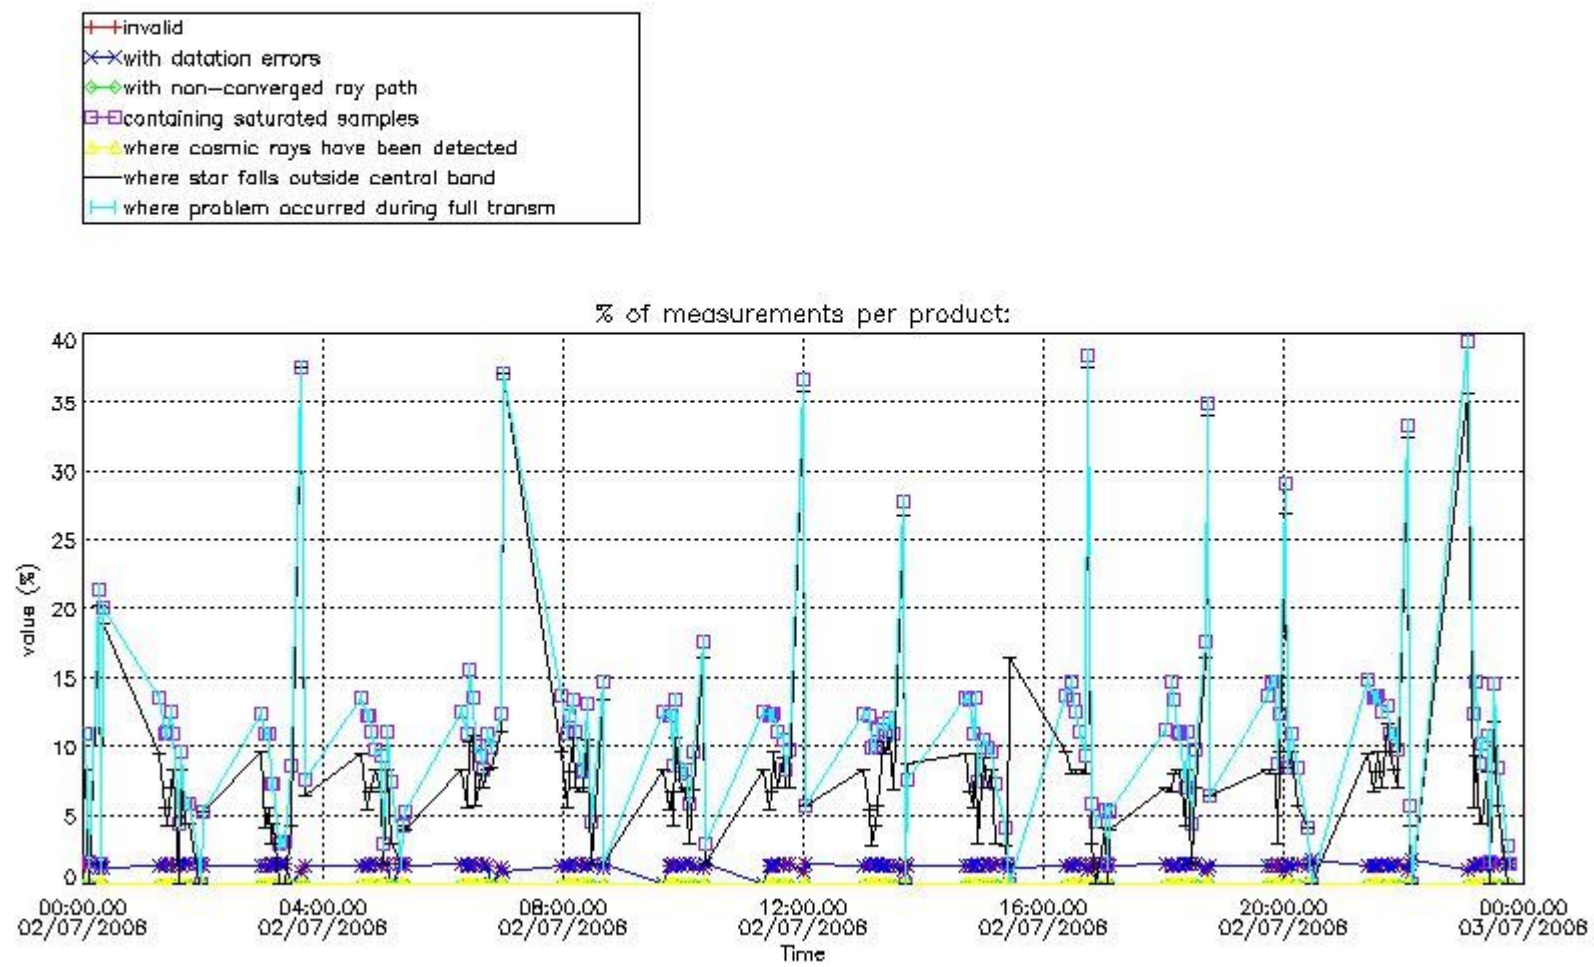

4.2 Plot quality information per product coming from level 1b processing (world map)

4.2.1 Plot level 1 quality information per product (world map): ENVISAT ASCENDING passes