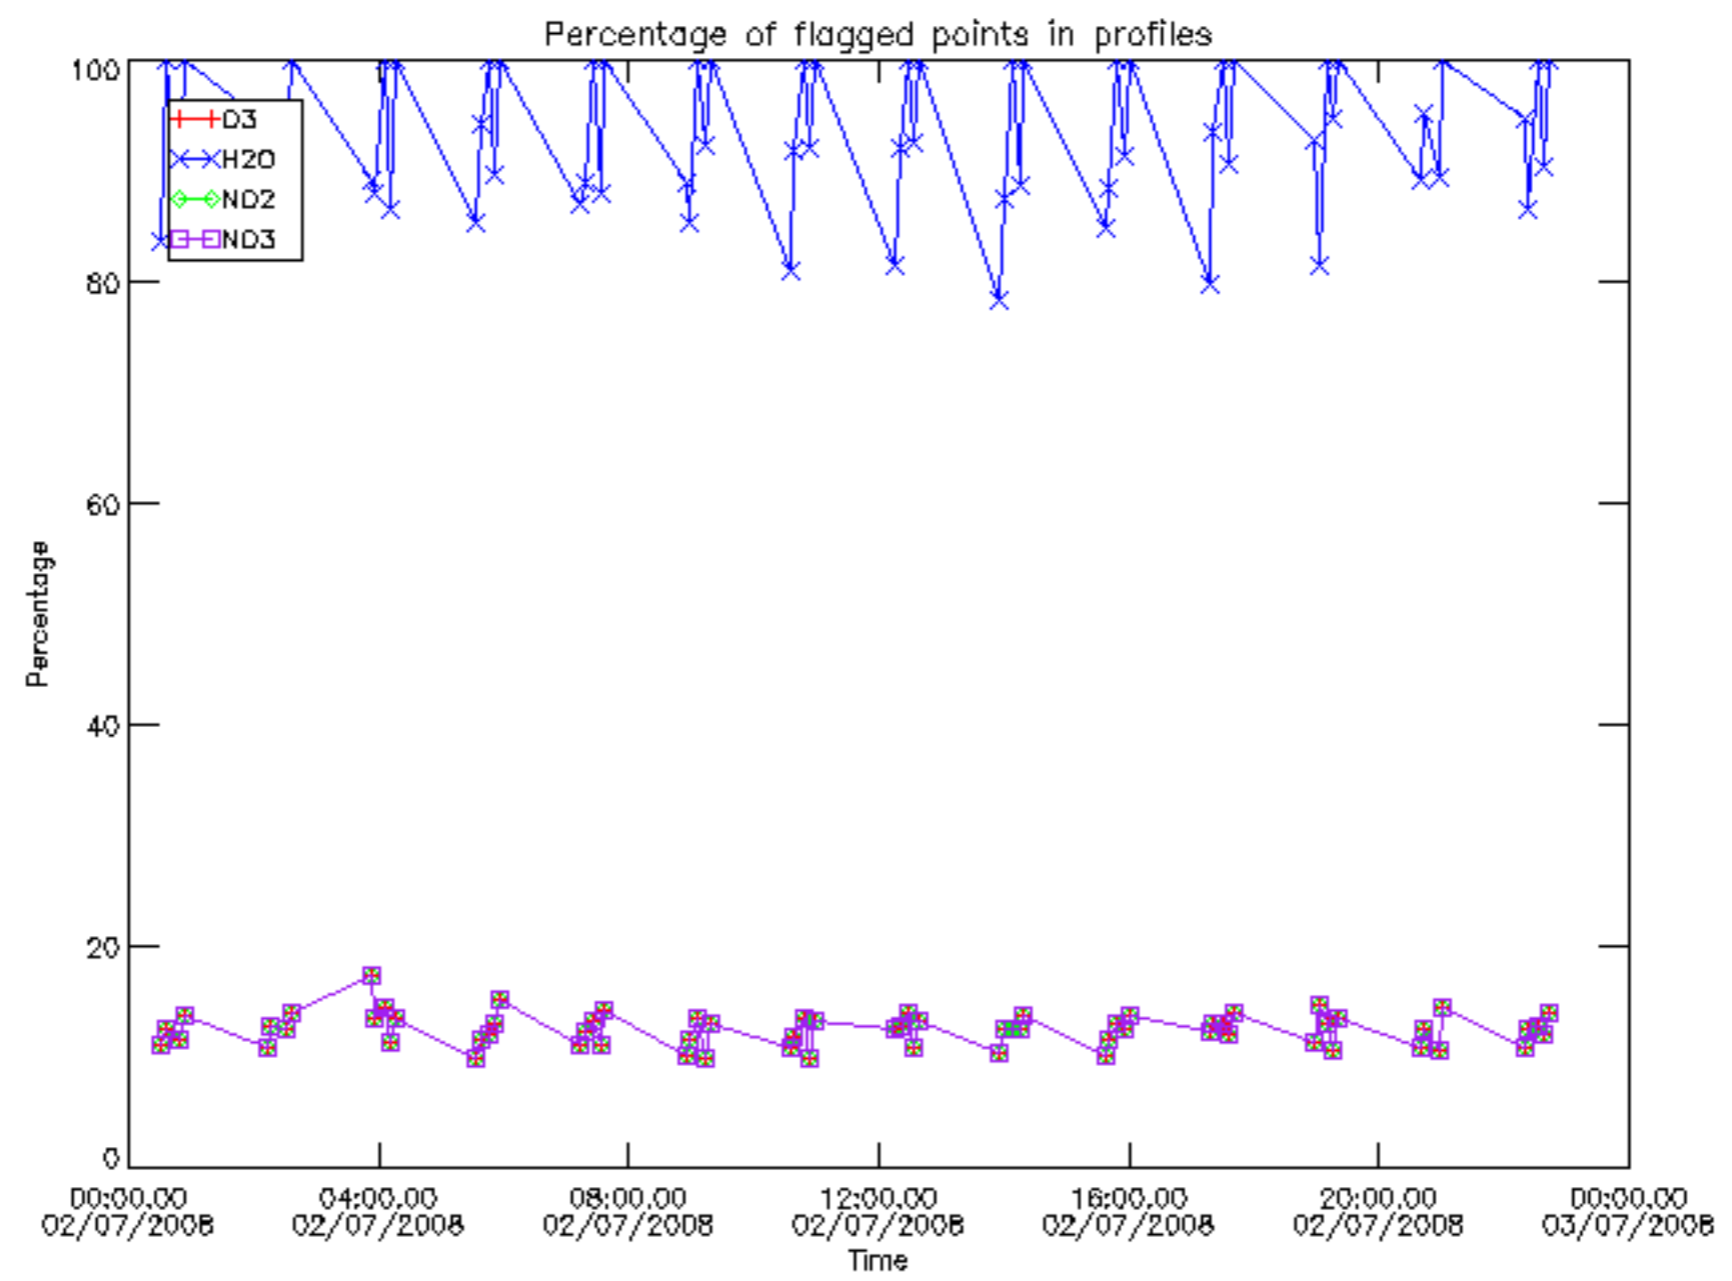

Percentage of flagged data per D3 profile

Percentage of flagged data per H2O profile