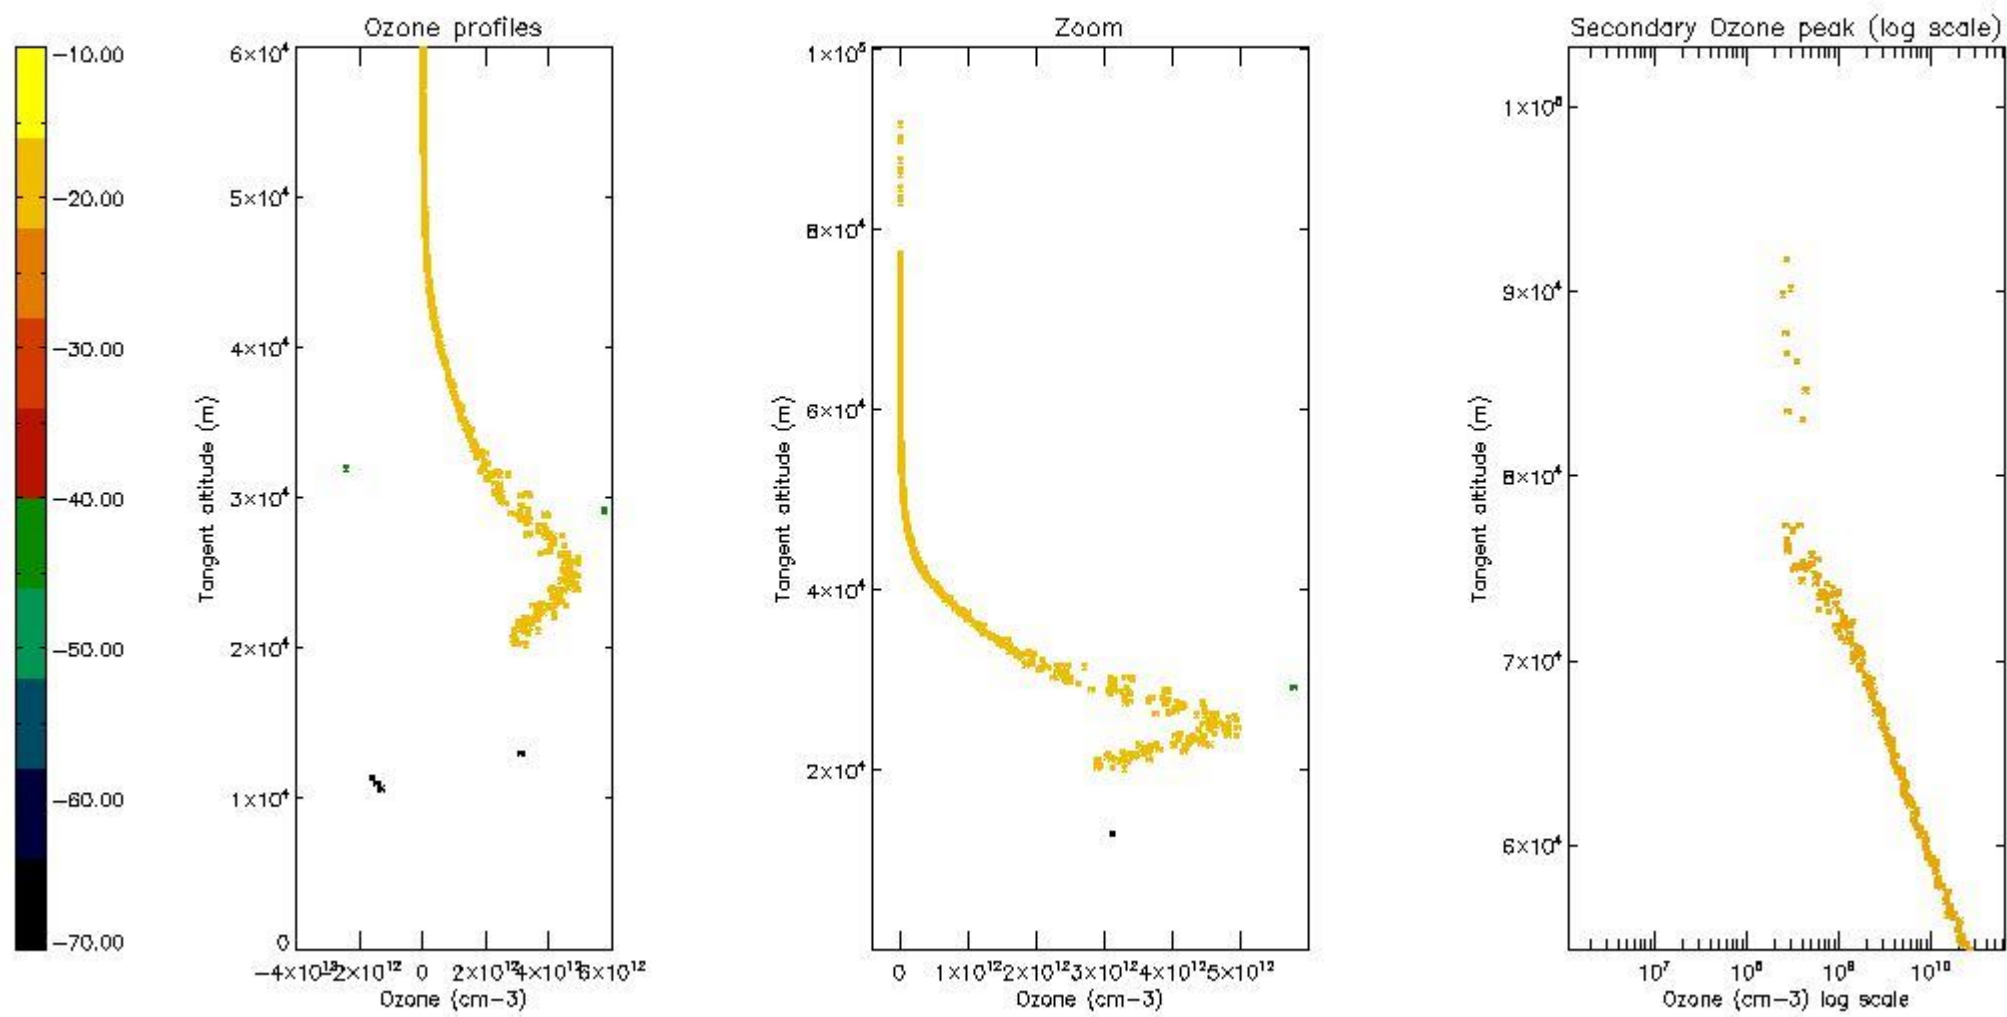

*5.4 Plot ozone profiles where  $STD < 10\%$  (dark without errors)*

The colorbar represents the latitude.

*5.5 Plot ozone profiles where STD < 5% (dark without errors)*

The colorbar represents the latitude.