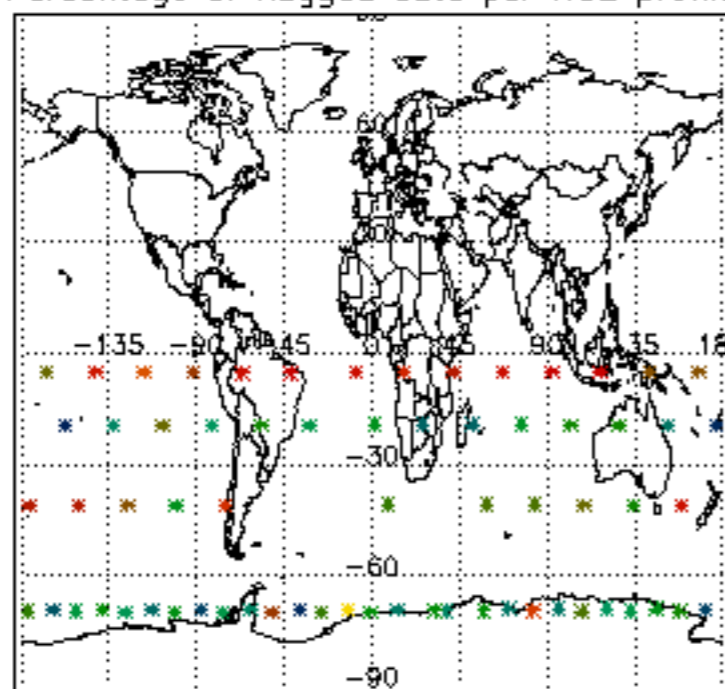

Percentage of flagged data per NO2 profile