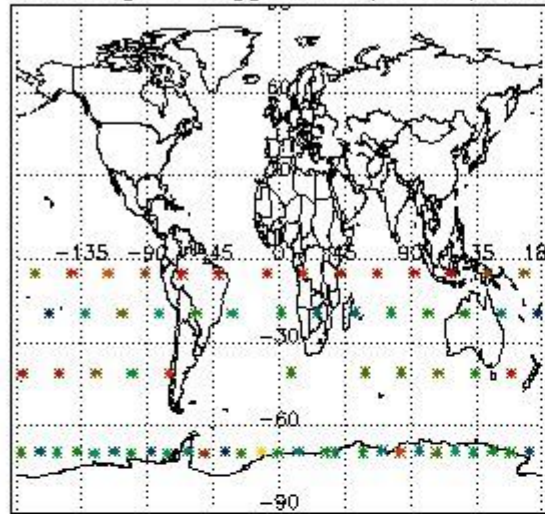

Percentage of flagged data per O3 profile