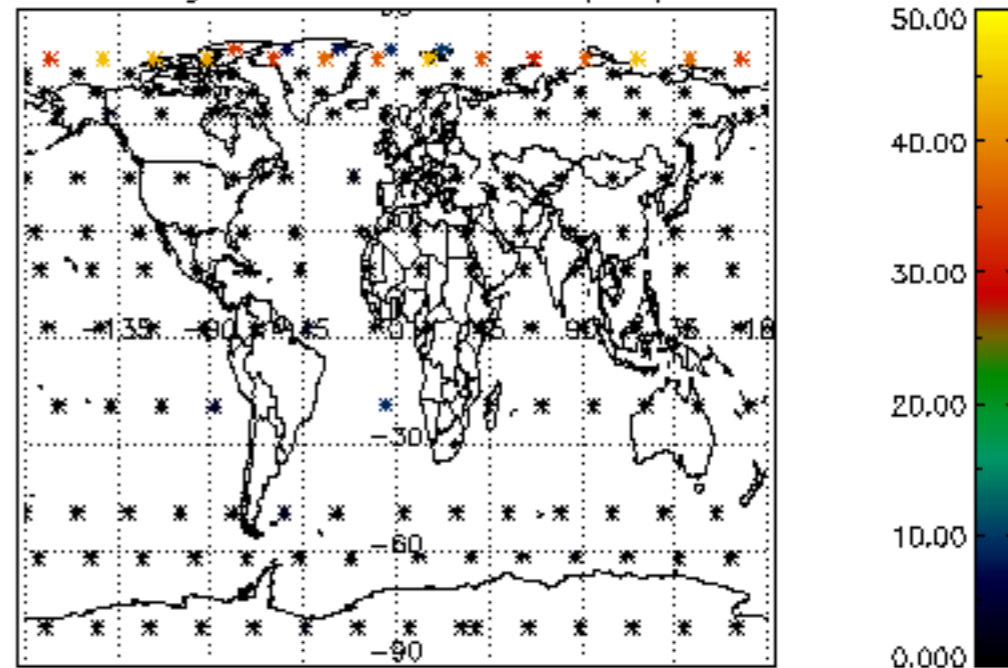

Percentage of datation errors per profile

Percentage of saturation errors per profile