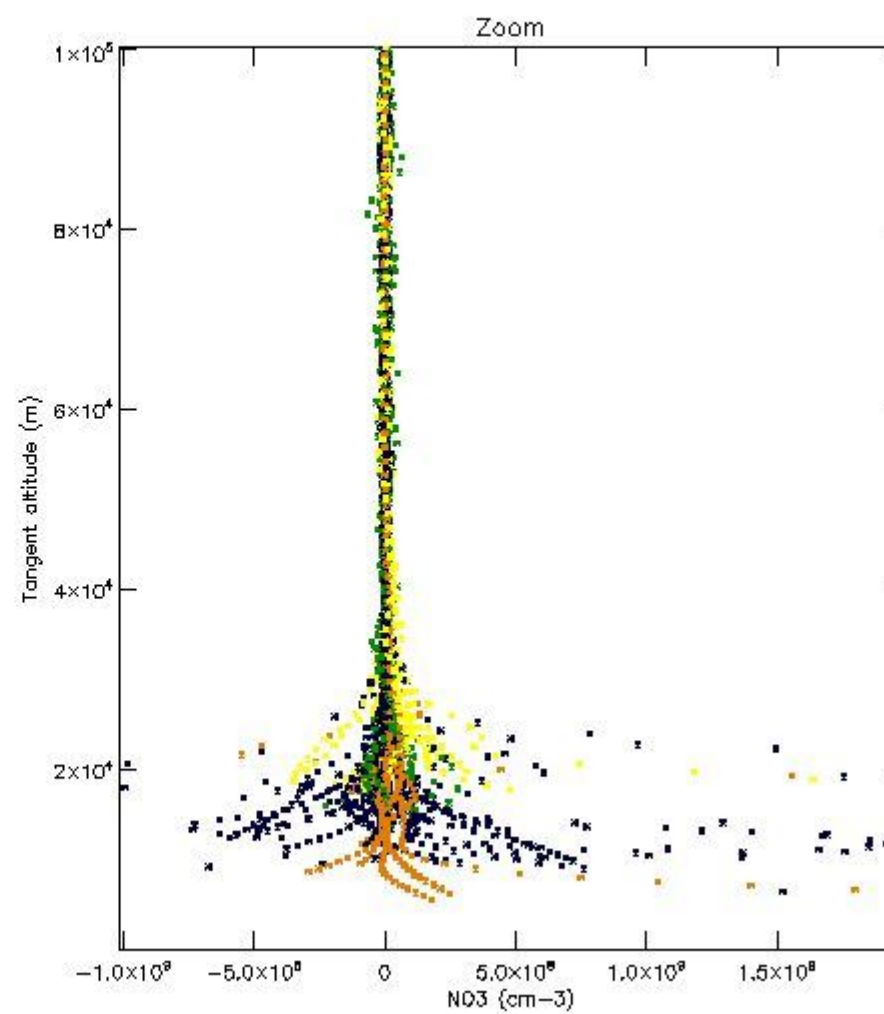

6. Auxiliary Data Files used for the production reported in section 2

The number reported in the third column indicates since which file (see list in section 2) the corresponding auxiliary file has been used. The fourth column is the date of those product files.

Type	Auxiliary Filename	Used since product	Used since product date
INST_PHYS_CHARACTERISTICS	GOM_INS_AXVIEC20091111_143220_20030716_120000_20500101_000000	1	02-JUL-2008 00:01:44
LEVEL-2_PROC_CONFIG	GOM_PR2_AXVIEC20091111_152718_20020301_000000_20500101_000000	1	02-JUL-2008 00:01:44
CROSS_SECTIONS_FILE	GOM_CRS_AXVIEC20091111_154832_20020301_000000_20500101_000000	1	02-JUL-2008 00:01:44