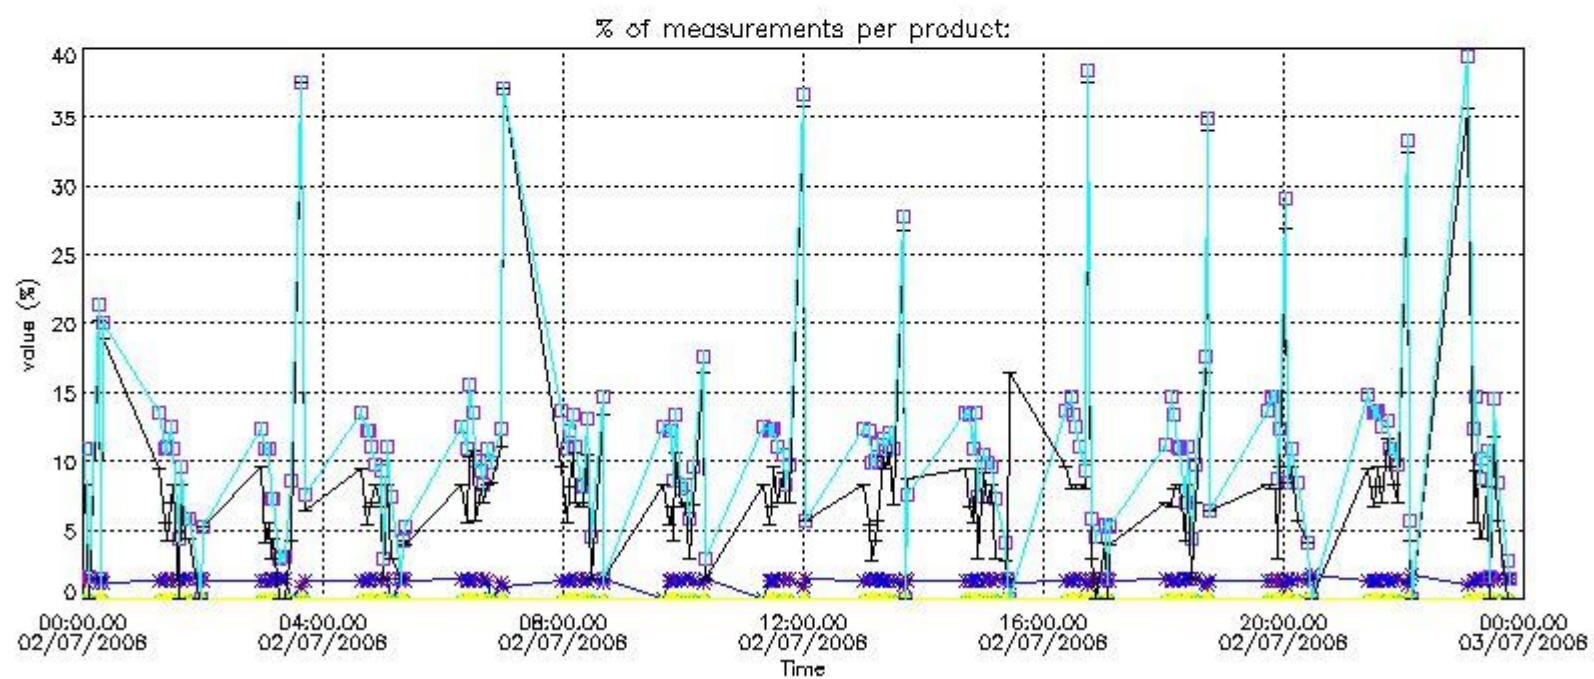

4.2 Plot quality information per product coming from level 1b processing (world map)

4.2.1 Plot level 1 quality information per product (world map): ENVISAT ASCENDING passes