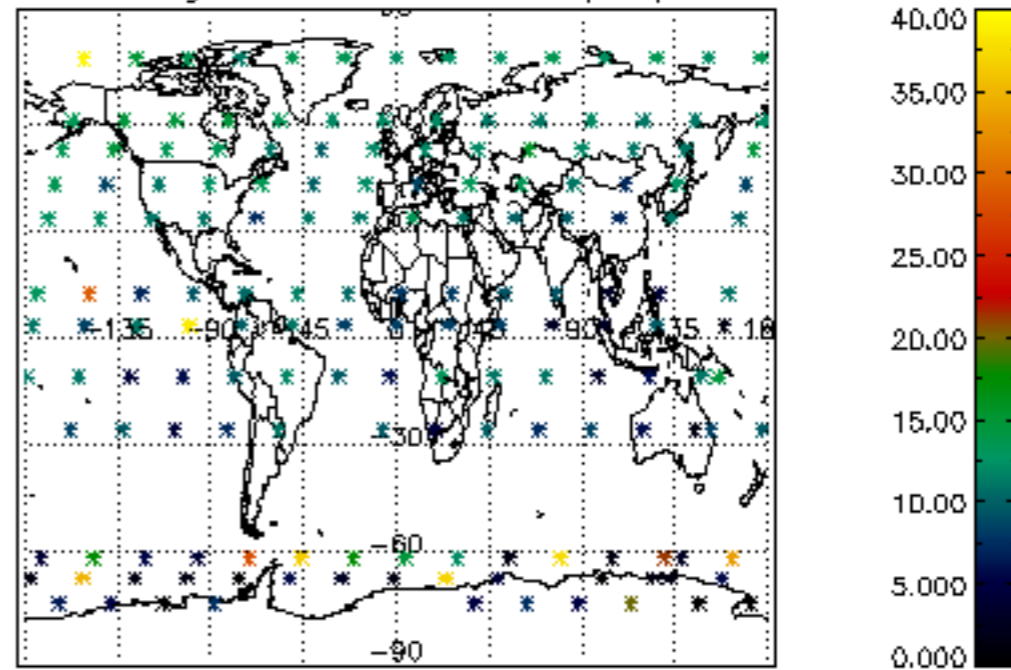

Percentage of saturation errors per profile