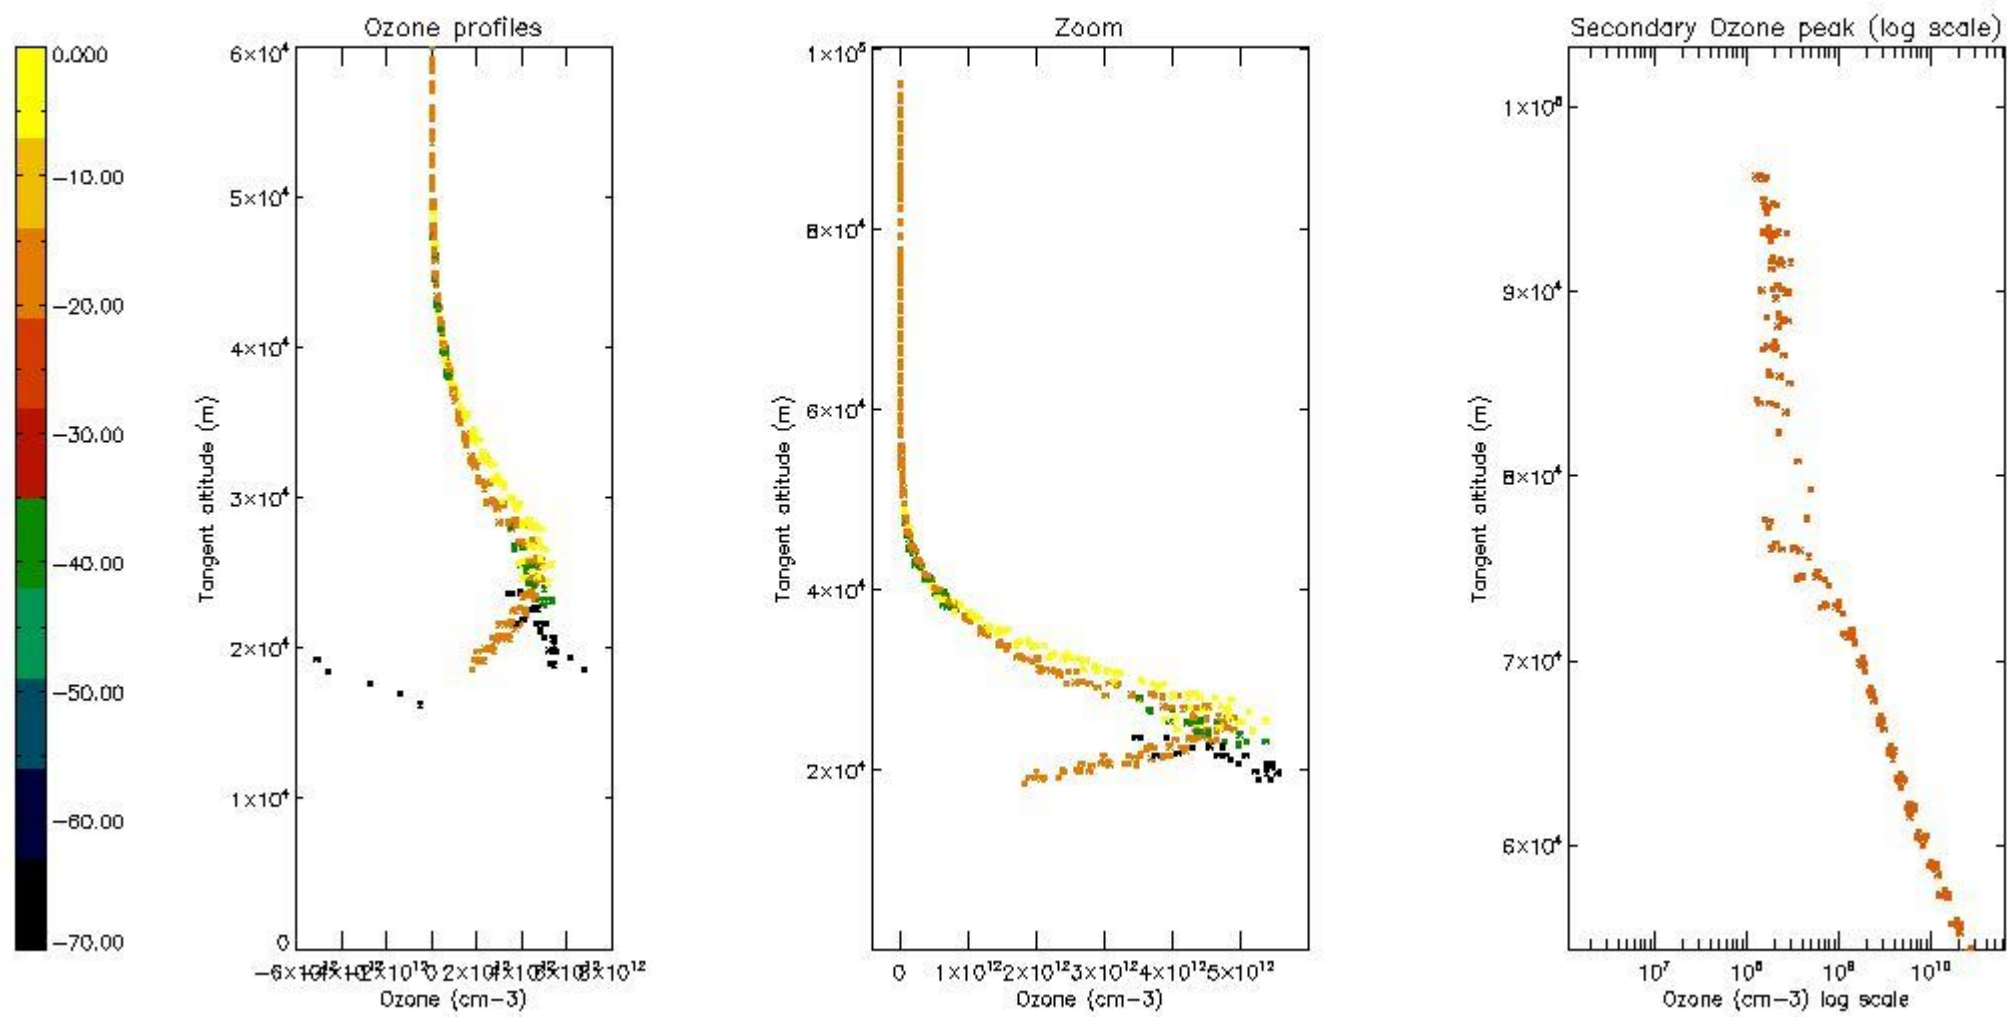

5.5 Plot ozone profiles where STD < 5% (dark without errors)

The colorbar represents the latitude.