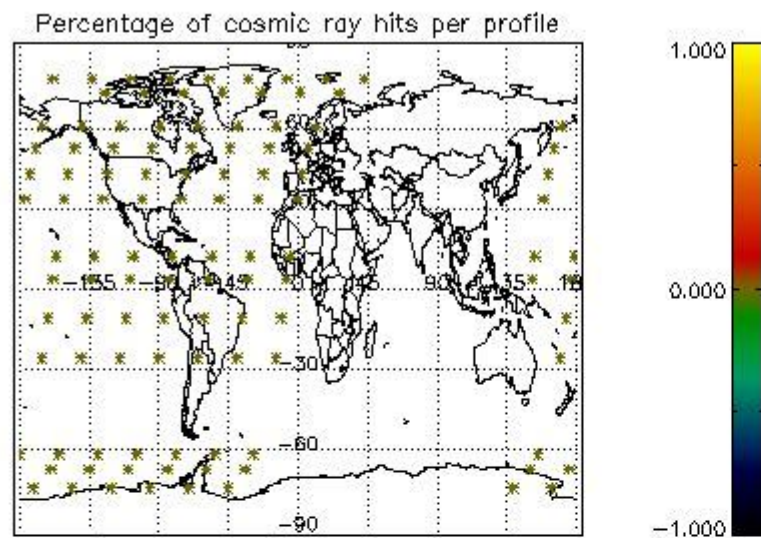

4.2.2 Plot level 1 quality information per product (world map): ENVISAT DESCENDING passes

5. Trace gas profiles

5.1 Ozone statistics based on quality of products

The final quality of the products can be "measured" using the STD (Standard Deviation) attached to every point profile. This information is written to the parameter GOM_NL__2P/NL_LOCAL_SPECIES_DENSITY/o3_std of the level 2 products. The table below shows the statistics for given STD ranges.

The statistics are given with respect to the overall valid production:

- Products without fatal errors: GOM_NL__2P/MPH/PRODUCT_ERR=0
- Valid point profile: GOM_NL__2P/NL_LOCAL_SPECIES_DENSITY/pcd(0)=0

The 'Criteria' is applied to valid points of dark limb products:

- Products in dark limb illumination condition: GOM_NL__2P/NL_SUMMARY_QUALITY/obs_ill_cond=0
- Products without fatal errors: GOM_NL__2P/MPH/PRODUCT_ERR=0
- Valid point profile: GOM_NL__2P/NL_LOCAL_SPECIES_DENSITY/pcd(0)=0

So, the table below shows the percentage of dark limb and valid observations for each criteria with respect to the overall valid daily observations.

Criteria	% of total production
All STD	22
STD < 20	8