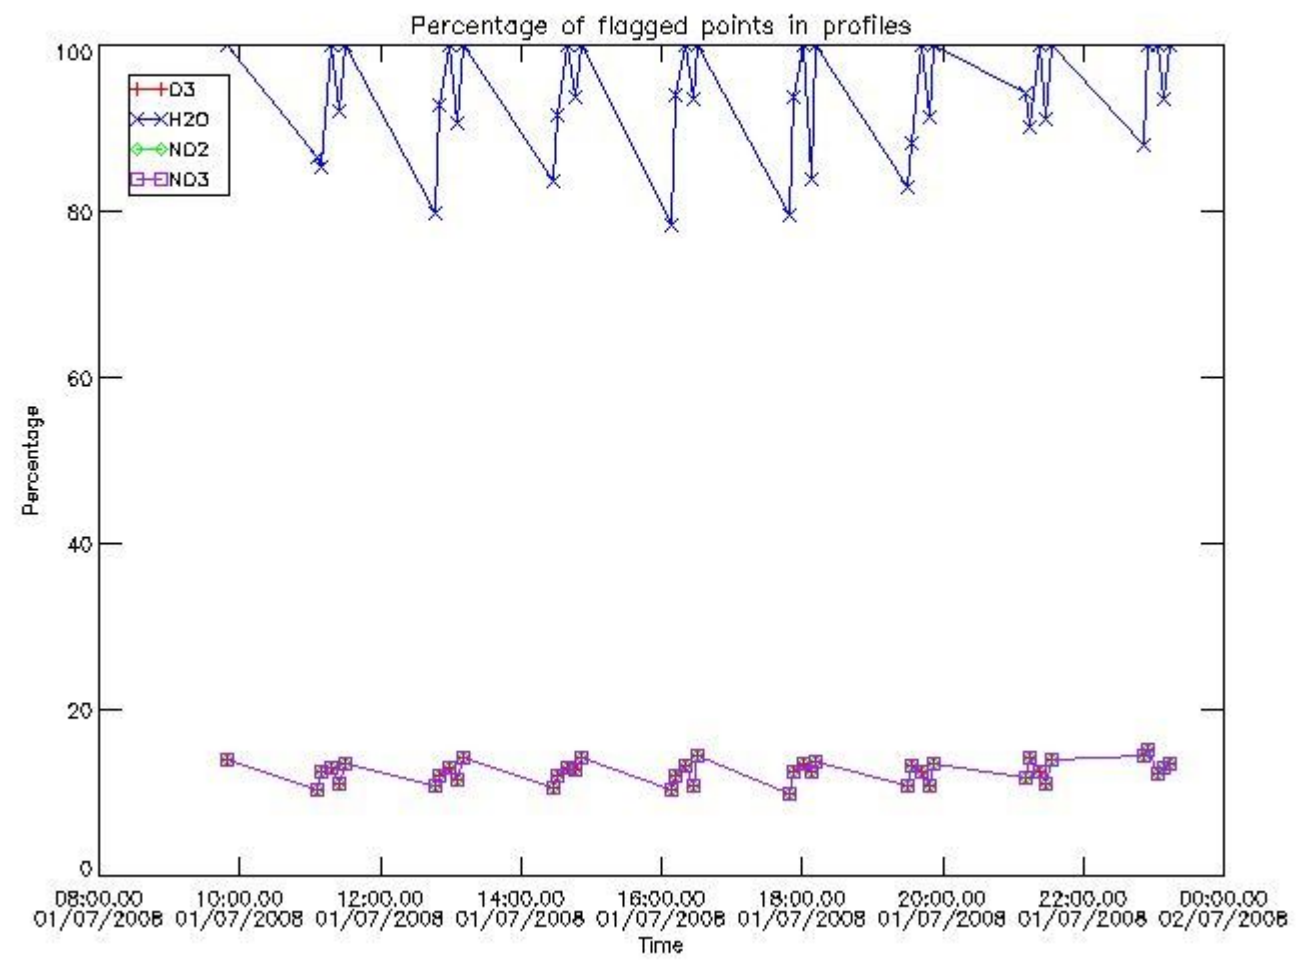

3. Quality information per product

In this section it is plotted some information contained in the Quality Summary data set of the level 2 products. Only products in dark limb conditions and without errors (error flag in the MPH set to "0") are used.

3.1 Plot quality information per product (time dependant)

3.2 Plot quality information per product (world map)