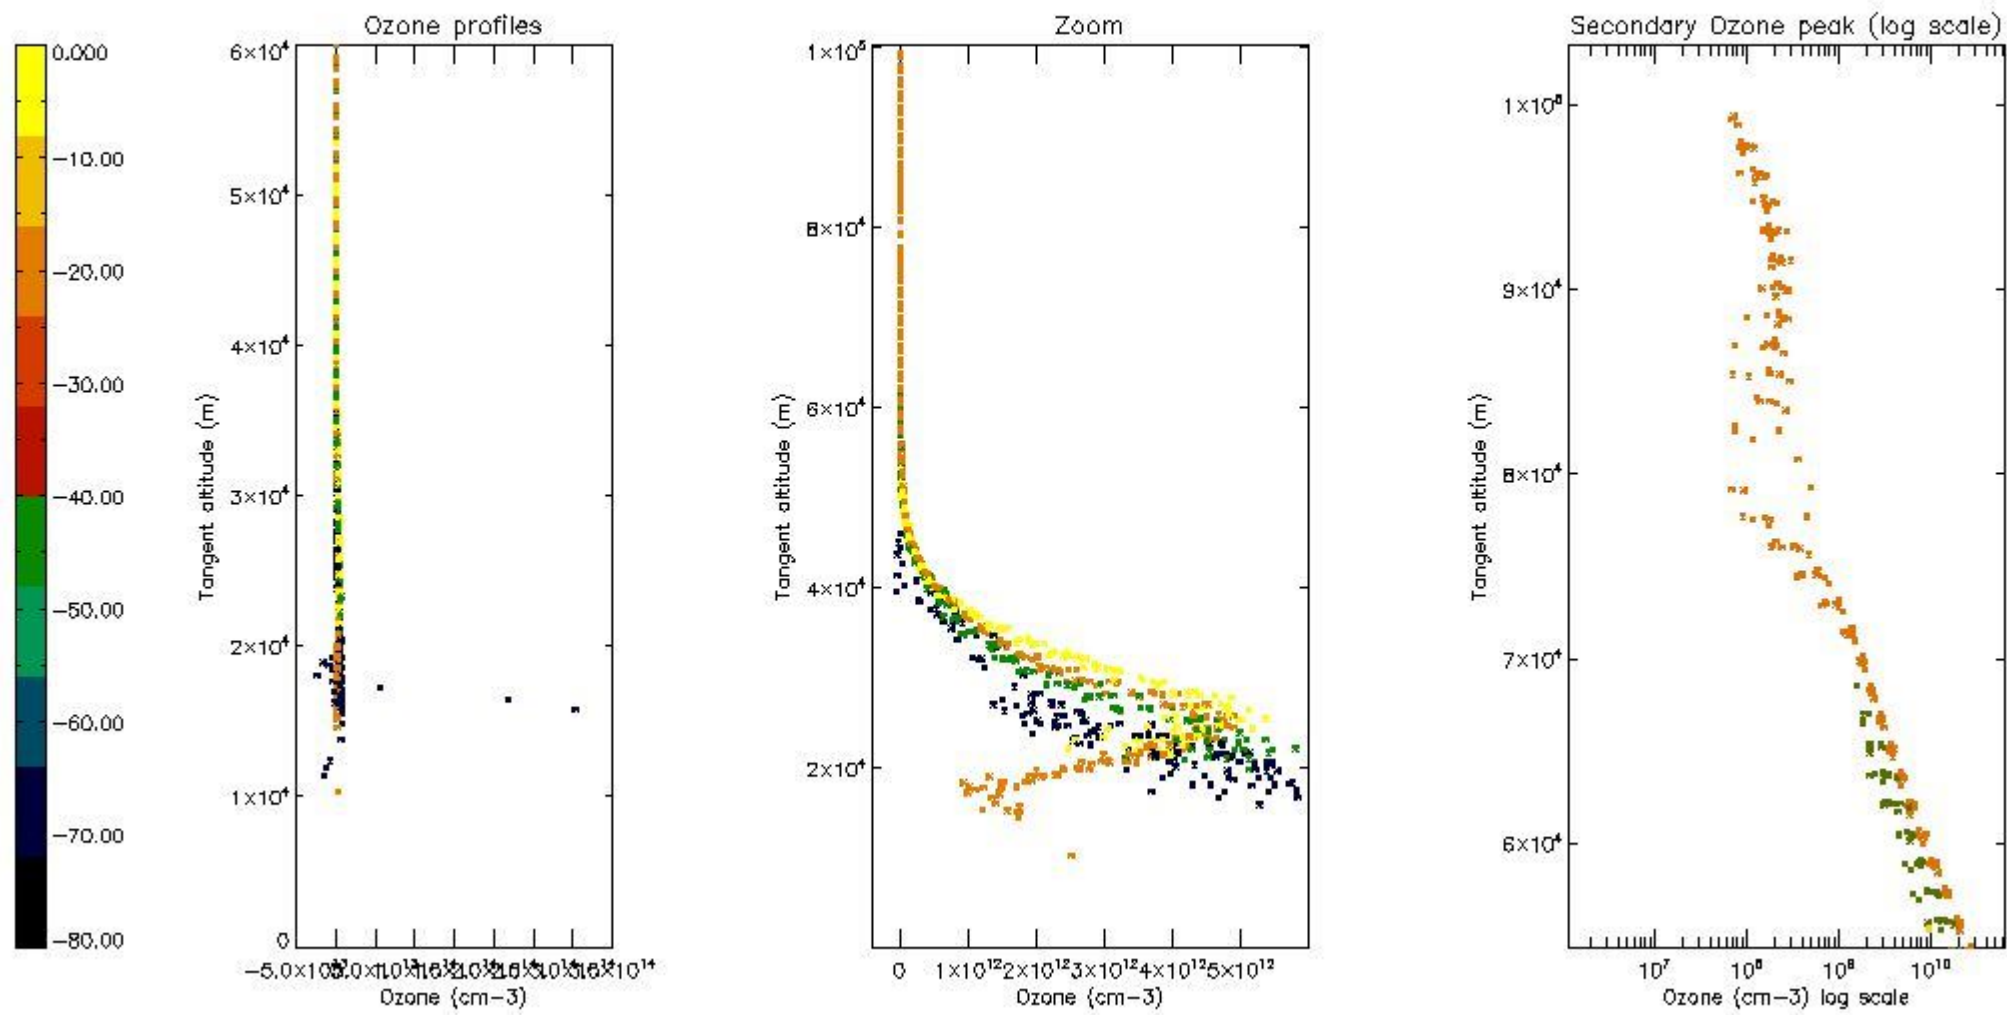

STD < 10	4
STD < 5	2

5.2 Plot ozone profiles for all STD (dark without errors)

The colorbar represents the latitude.

5.3 Plot ozone profiles where STD < 20% (dark without errors)

The colorbar represents the latitude.