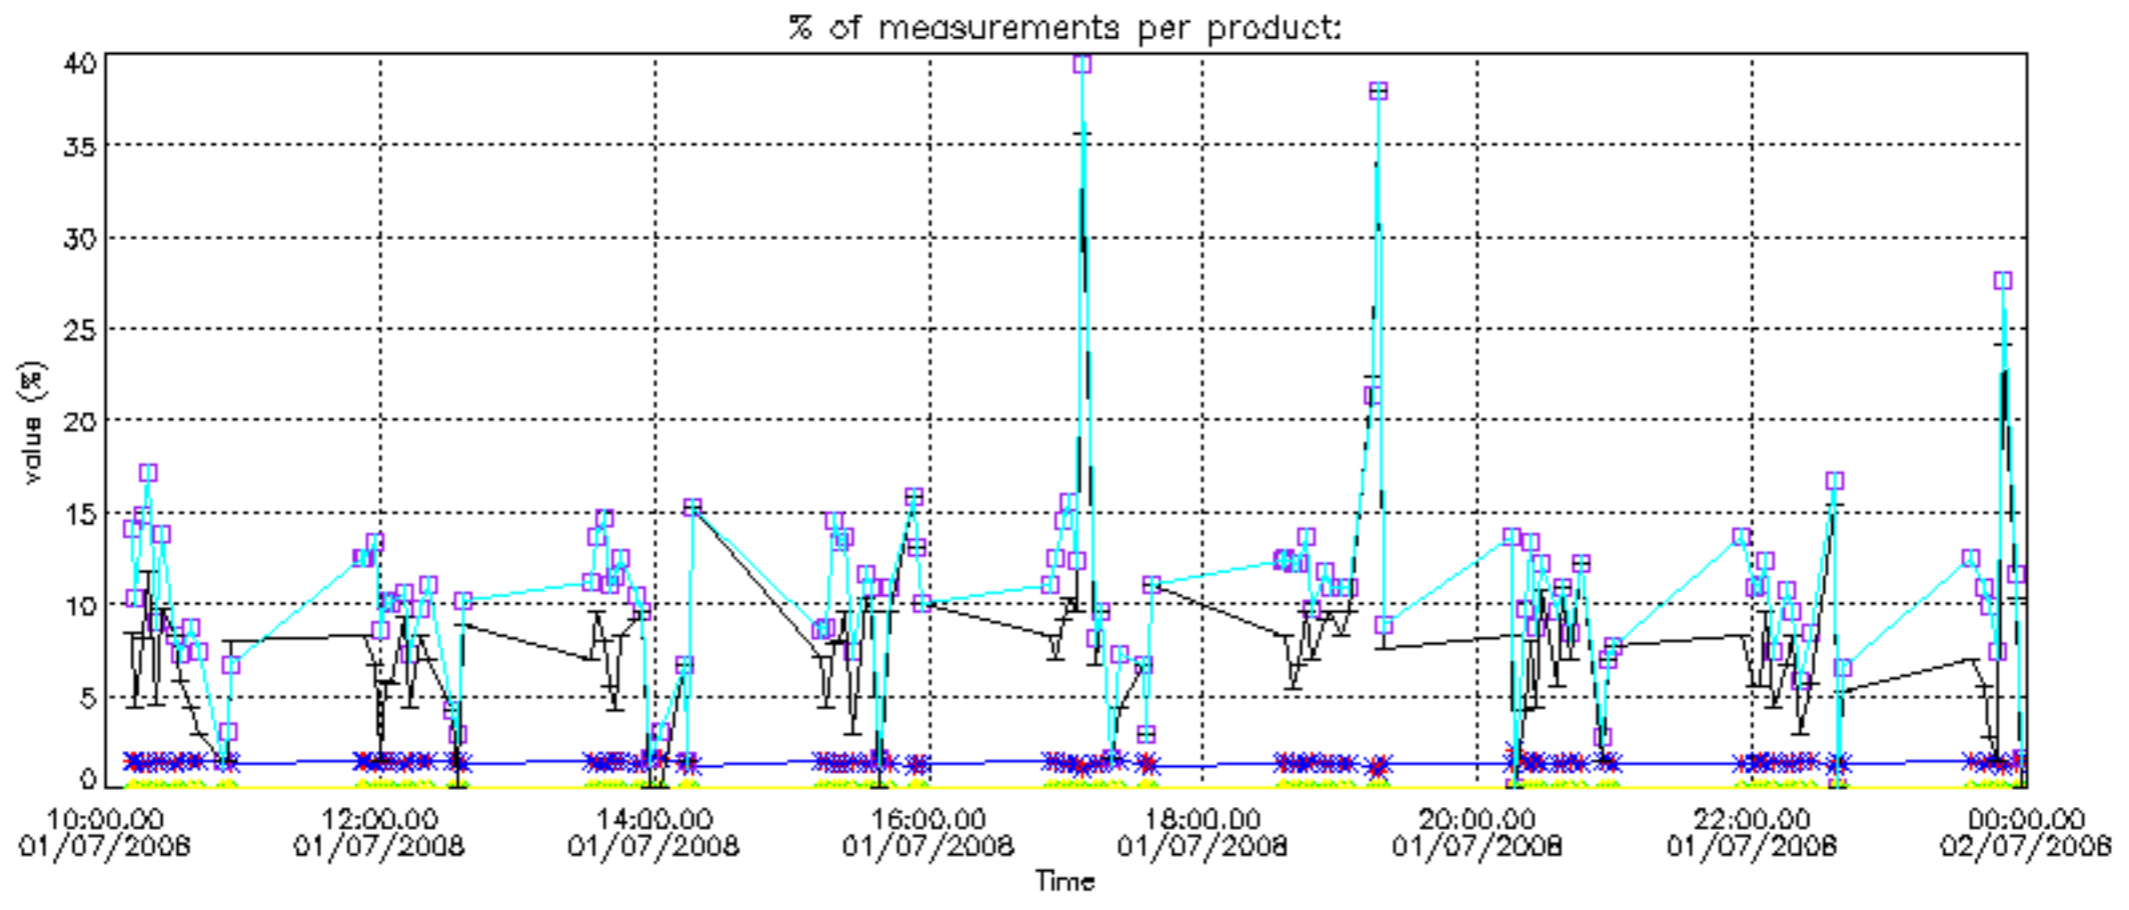

Percentage of cosmic ray hits per profile

Percentage of datation errors per profile