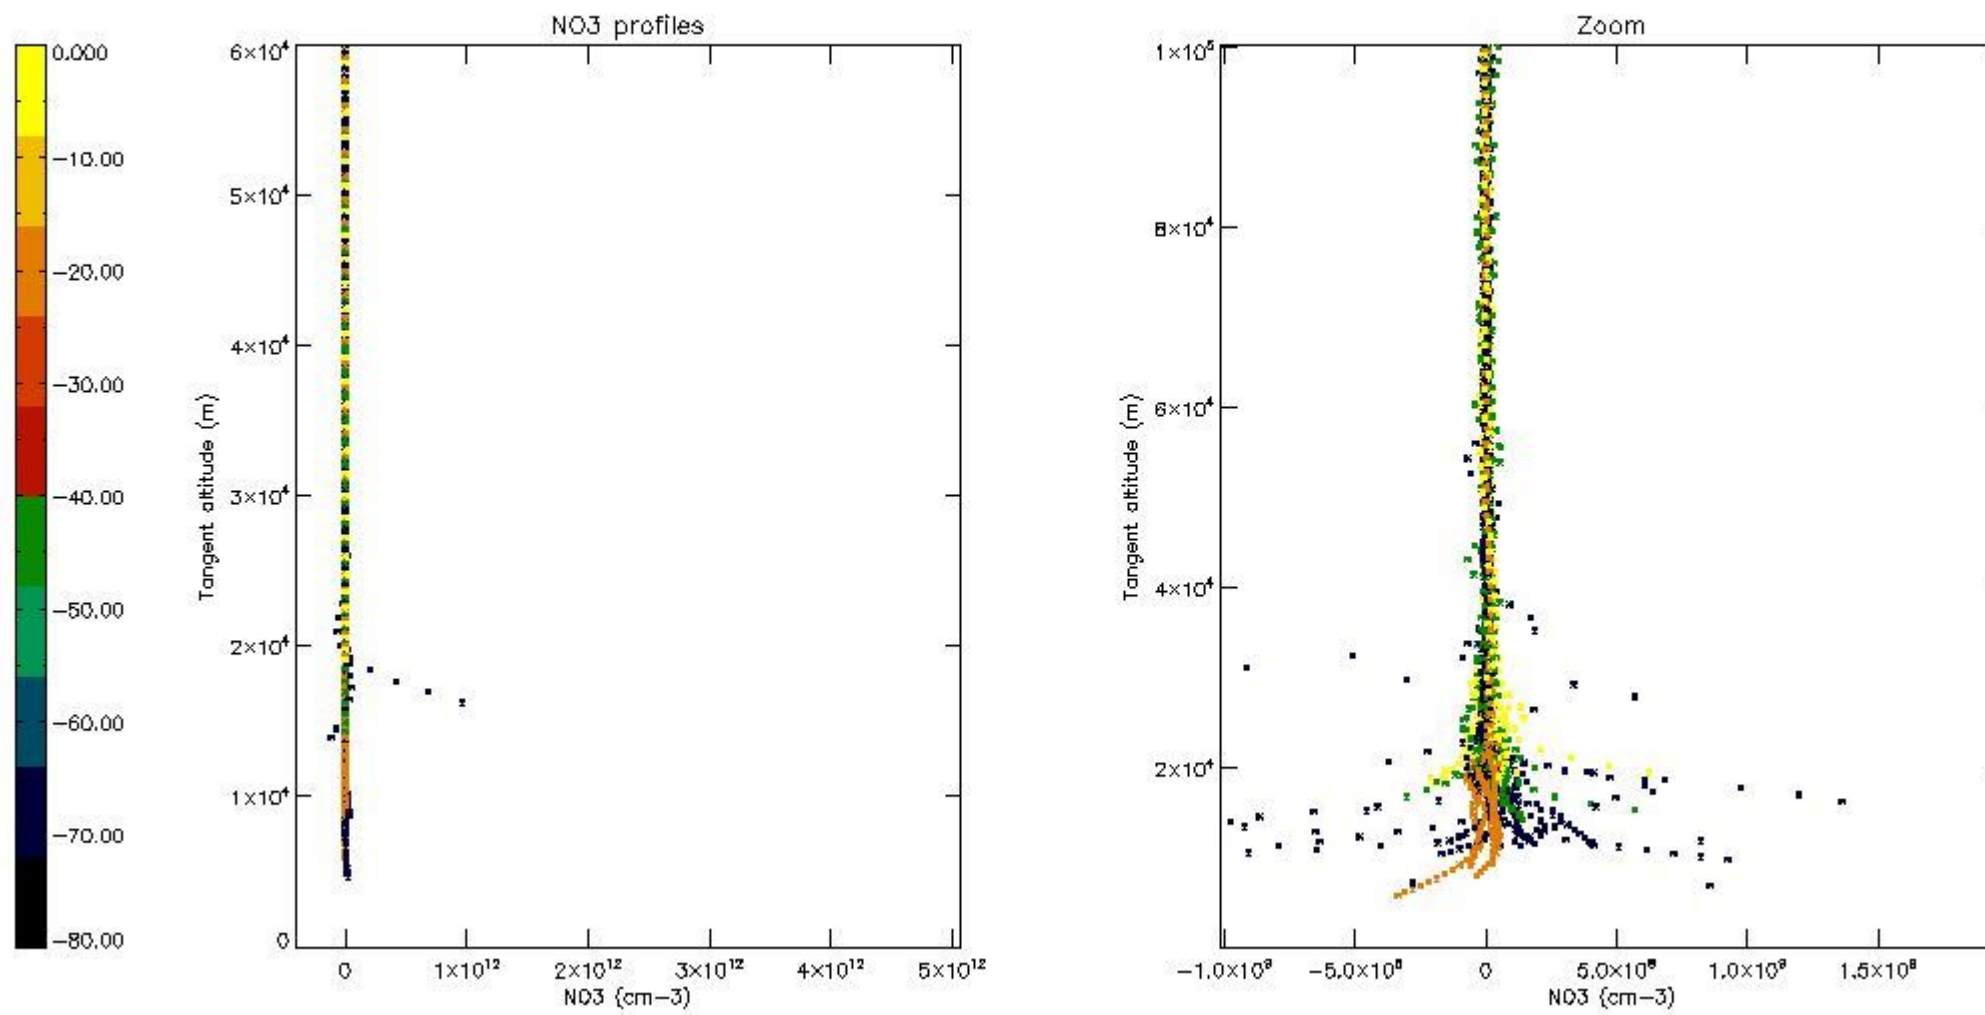

6. Auxiliary Data Files used for the production reported in section 2

The number reported in the third column indicates since which file (see list in section 2) the corresponding auxiliary file has been used. The fourth column is the date of those product files.

Type	Auxiliary Filename	Used since product	Used since product date
INST_PHYS_CHARACTERISTICS	GOM_INS_AXVIEC20091111_143220_20030716_120000_20500101_000000	1	01-JUL-2008 09:49:01
LEVEL-2_PROC_CONFIG	GOM_PR2_AXVIEC20091111_152718_20020301_000000_20500101_000000	1	01-JUL-2008 09:49:01
CROSS_SECTIONS_FILE	GOM_CRS_AXVIEC20091111_154832_20020301_000000_20500101_000000	1	01-JUL-2008 09:49:01