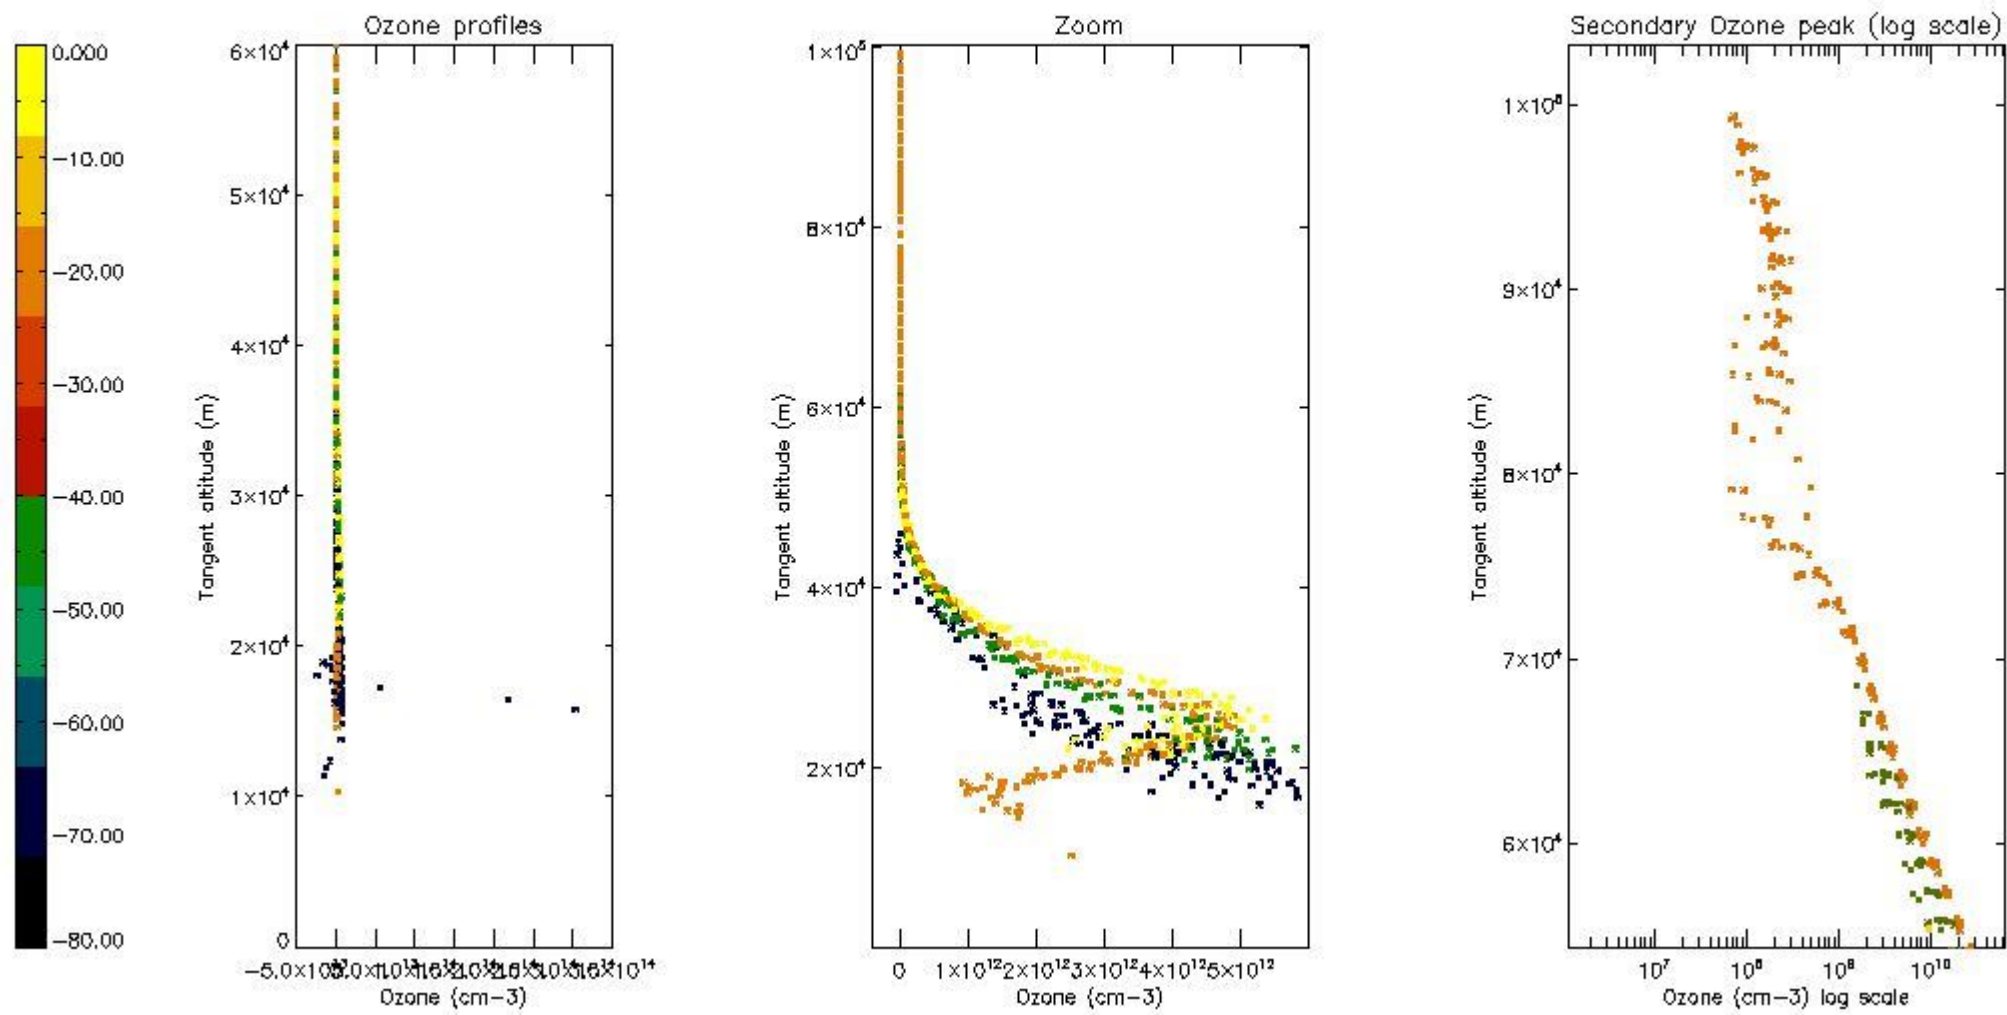

So, the table below shows the percentage of dark limb and valid observations for each criteria with respect to the overall valid daily observations.

Criteria	% of total production
All STD	22
STD < 20	8

STD < 10	4
STD < 5	2

5.2 Plot ozone profiles for all STD (dark without errors)

The colorbar represents the latitude.

5.3 Plot ozone profiles where STD < 20% (dark without errors)

The colorbar represents the latitude.

5.4 Plot ozone profiles where $STD < 10\%$ (dark without errors)

The colorbar represents the latitude.

5.5 Plot ozone profiles where STD < 5% (dark without errors)

The colorbar represents the latitude.

5.6 Plot NO₂ profiles for all STD (dark without errors)