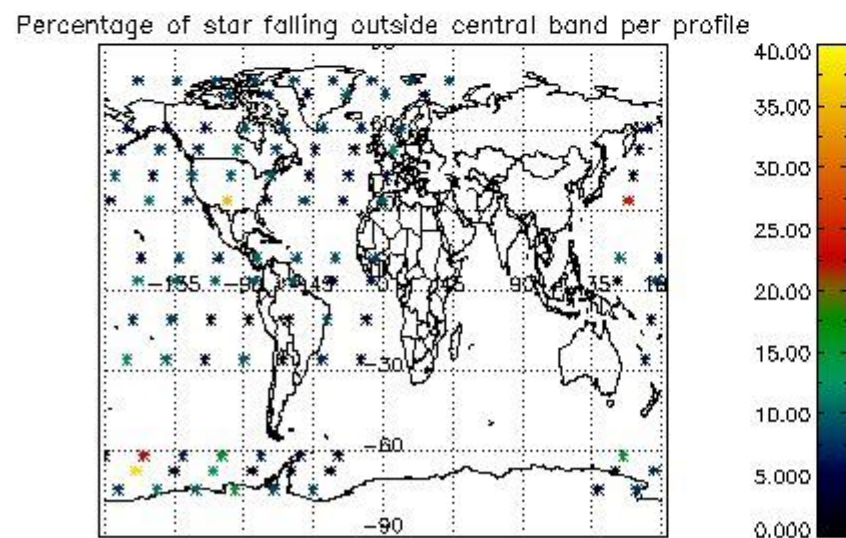

5. Trace gas profiles

5.1 Ozone statistics based on quality of products

The final quality of the products can be "measured" using the STD (Standard Deviation) attached to every point profile. This information is written to the parameter GOM_NL__2P/NL_LOCAL_SPECIES_DENSITY/o3_std of the level 2 products. The table below shows the statistics for given STD ranges.

The statistics are given with respect to the overall valid production:

- Products without fatal errors: GOM_NL__2P/MPH/PRODUCT_ERR=0
- Valid point profile: GOM_NL__2P/NL_LOCAL_SPECIES_DENSITY/pcd(0)=0

The 'Criteria' is applied to valid points of dark limb products:

- Products in dark limb illumination condition: GOM_NL__2P/NL_SUMMARY_QUALITY/obs_ill_cond=0
- Products without fatal errors: GOM_NL__2P/MPH/PRODUCT_ERR=0
- Valid point profile: GOM_NL__2P/NL_LOCAL_SPECIES_DENSITY/pcd(0)=0

So, the table below shows the percentage of dark limb and valid observations for each criteria with respect to the overall valid daily observations.

Criteria	% of total production
All STD	22
STD < 20	8