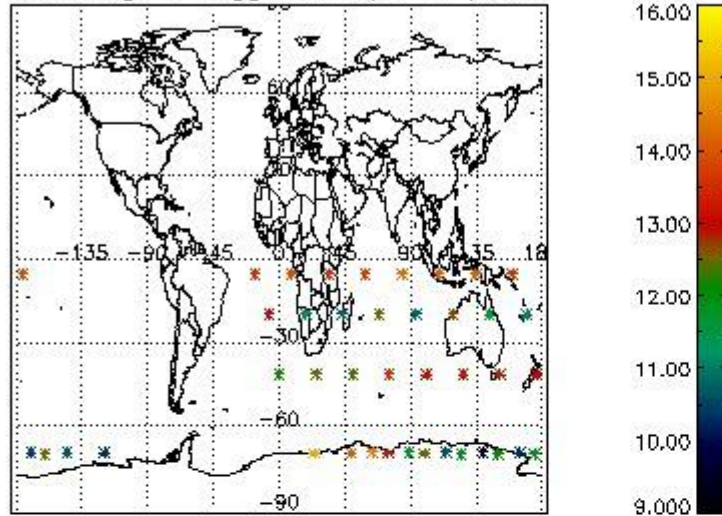

3.1 Plot quality information per product (time dependant)

3.2 Plot quality information per product (world map)

Percentage of flagged data per O3 profile

Percentage of flagged data per H2O profile

Percentage of flagged data per NO2 profile