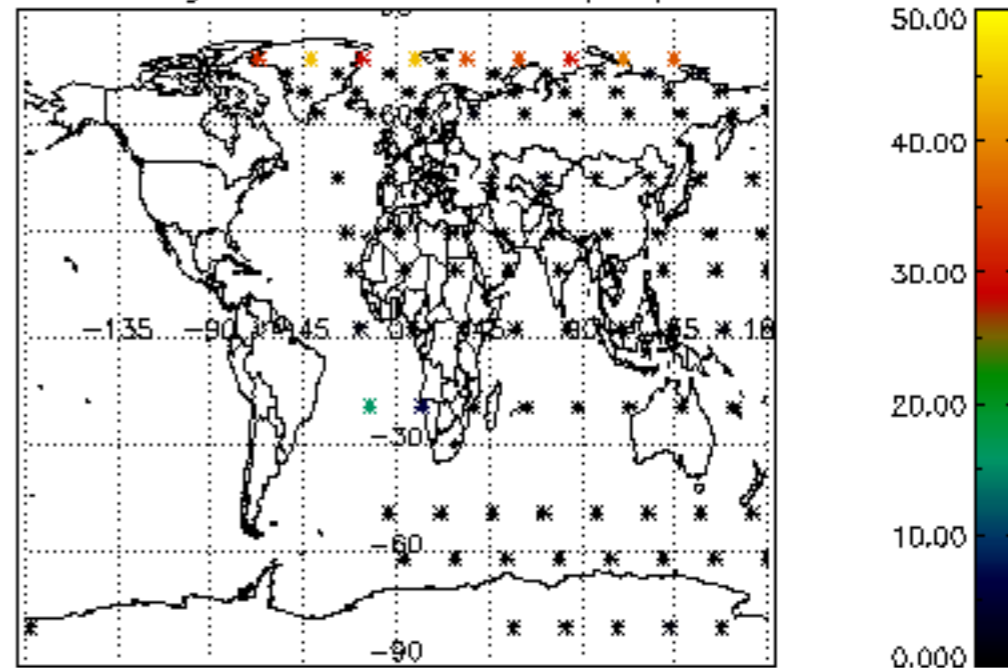

Percentage of datation errors per profile

Percentage of saturation errors per profile