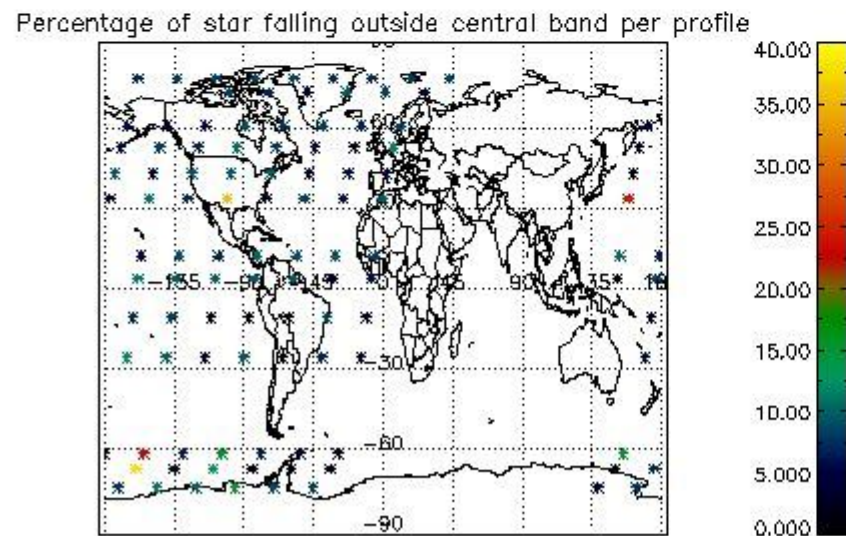

5. Trace gas profiles

5.1 Ozone statistics based on quality of products

The final quality of the products can be "measured" using the STD (Standard Deviation) attached to every point profile. This information is written to the parameter GOM_NL__2P/NL_LOCAL_SPECIES_DENSITY/o3_std of the level 2 products. The table below shows the statistics for given STD ranges.

The statistics are given with respect to the overall valid production:

- Products without fatal errors: GOM_NL__2P/MPH/PRODUCT_ERR=0
- Valid point profile: GOM_NL__2P/NL_LOCAL_SPECIES_DENSITY/pcd(0)=0

The 'Criteria' is applied to valid points of dark limb products:

- Products in dark limb illumination condition: GOM_NL__2P/NL_SUMMARY_QUALITY/obs_ill_cond=0
- Products without fatal errors: GOM_NL__2P/MPH/PRODUCT_ERR=0
- Valid point profile: GOM_NL__2P/NL_LOCAL_SPECIES_DENSITY/pcd(0)=0

So, the table below shows the percentage of dark limb and valid observations for each criteria with respect to the overall valid daily observations.

Criteria	% of total production
All STD	22
STD < 20	8