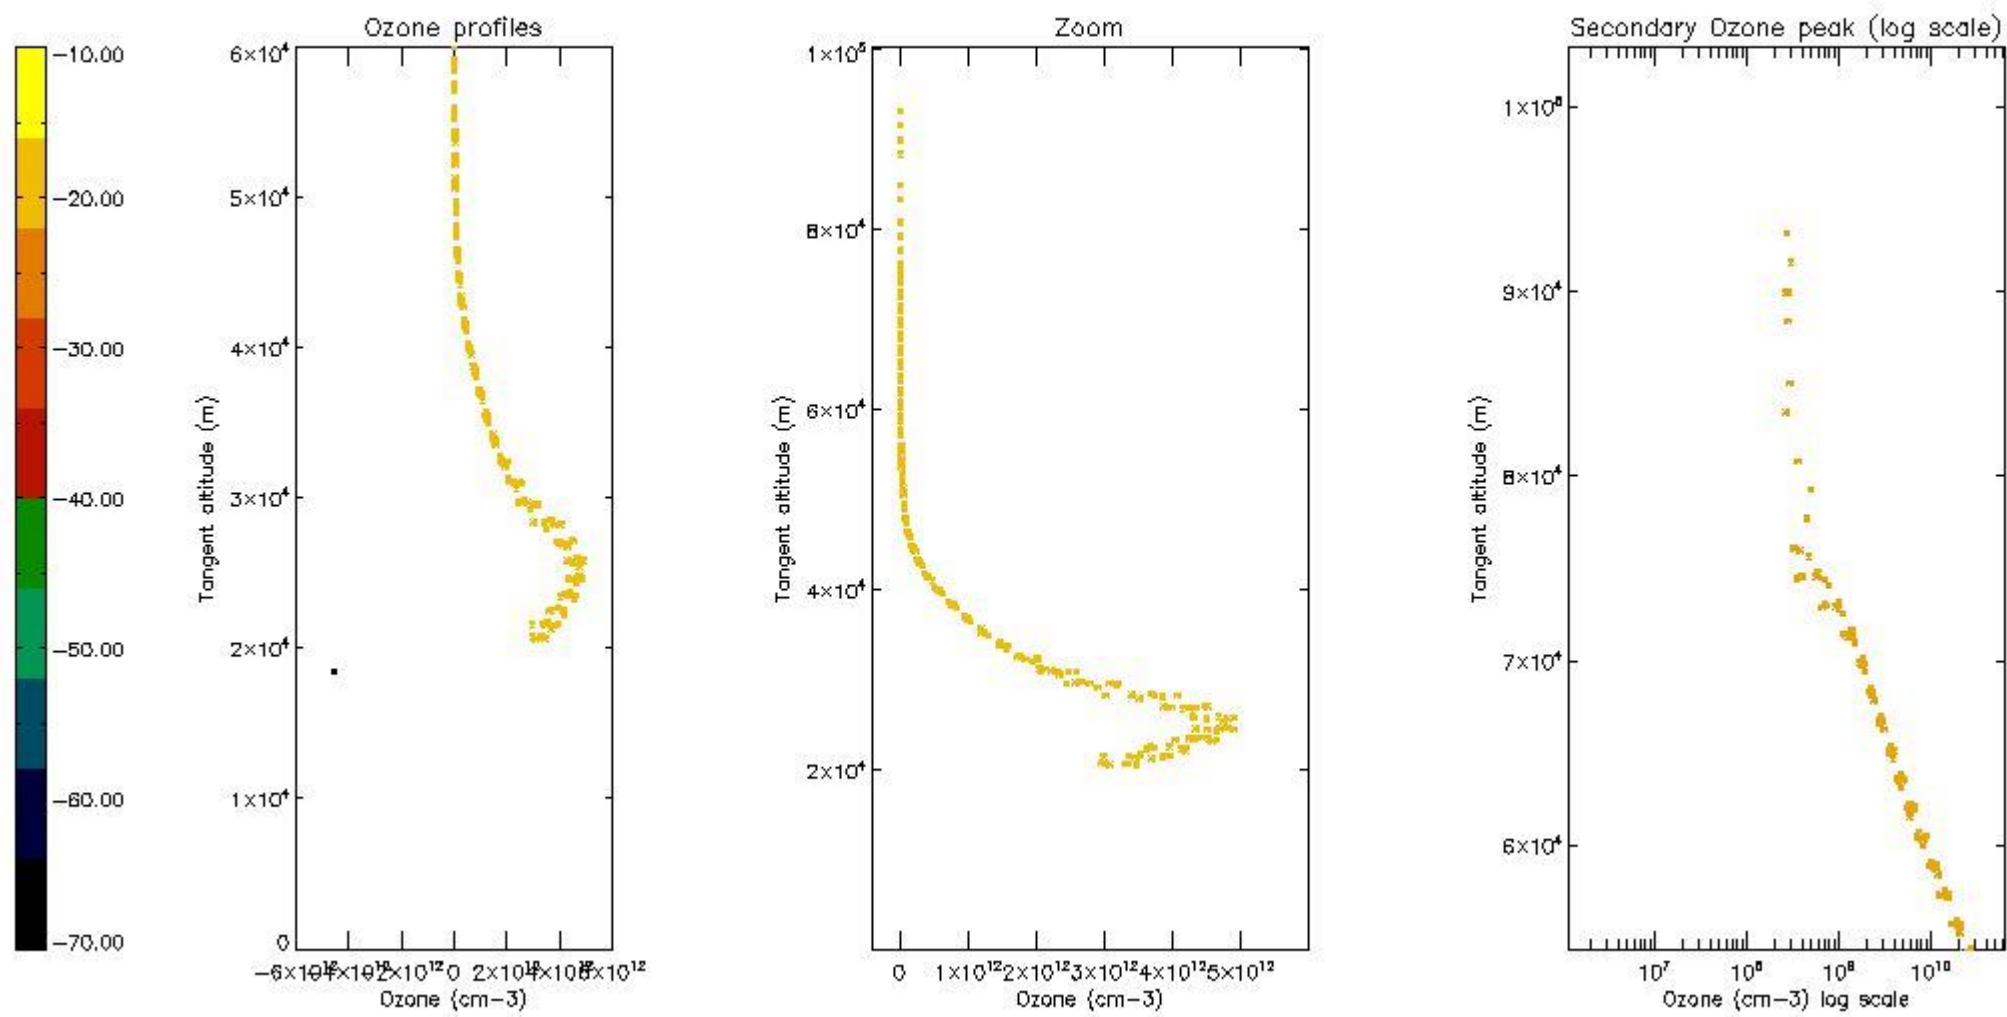

5.6 Plot NO₂ profiles for all STD (dark without errors)

The colorbar represents the latitude.