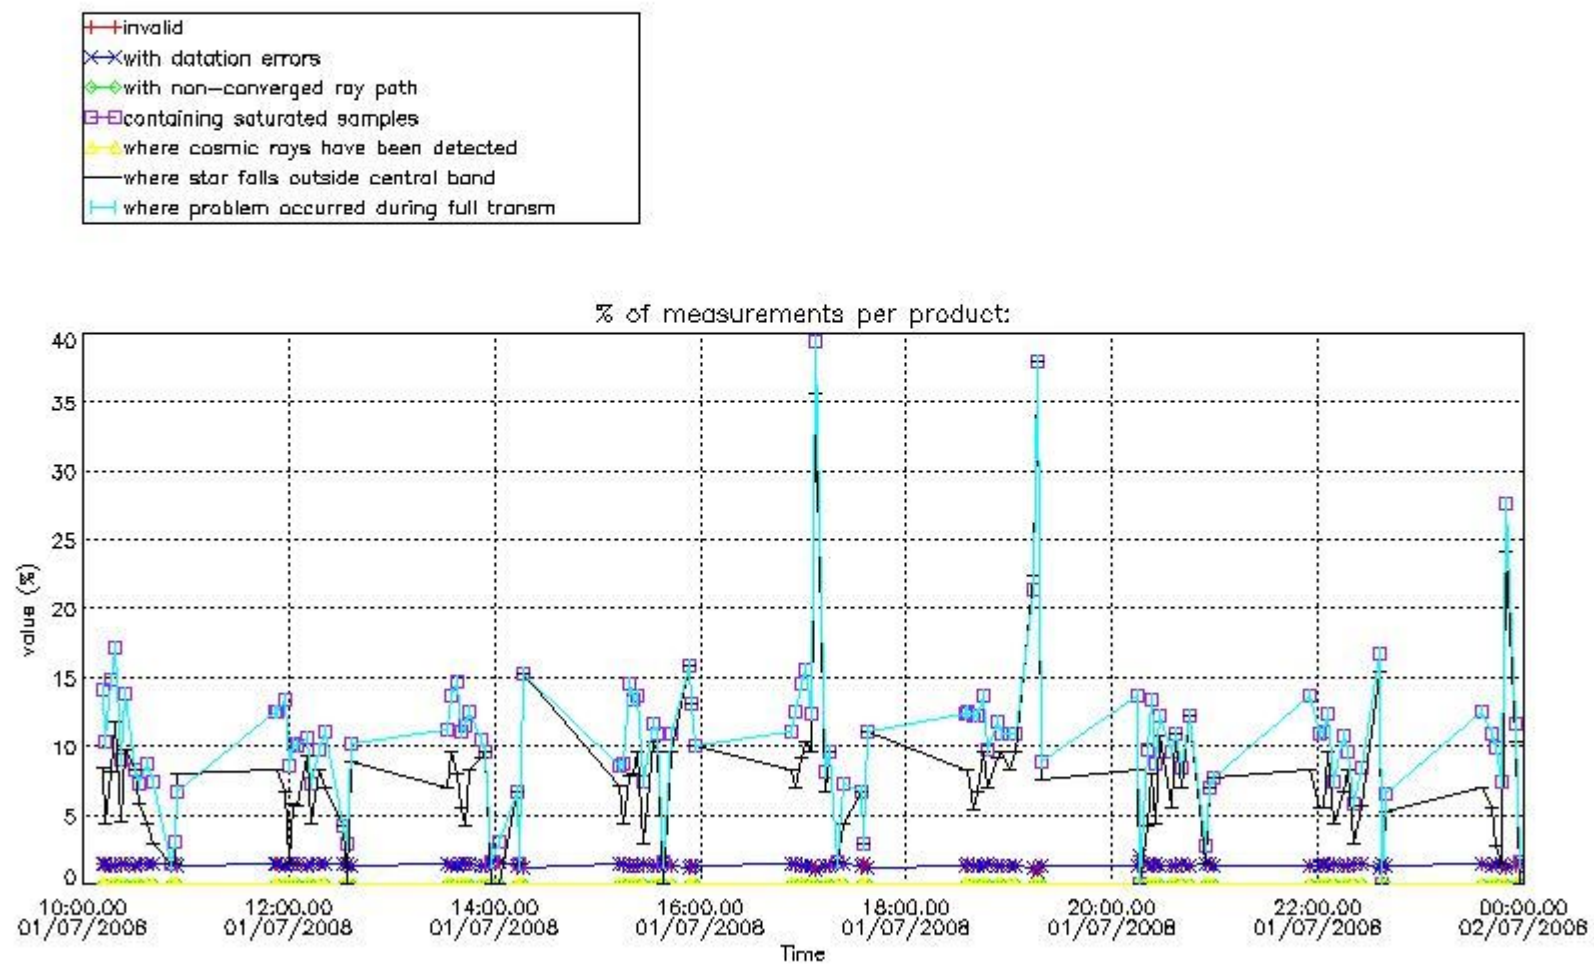

3.1 Plot quality information per product (time dependant)

3.2 Plot quality information per product (world map)

Percentage of flagged data per O3 profile

Percentage of flagged data per H2O profile

Percentage of flagged data per NO2 profile

Percentage of flagged data per NO3 profile

4. Level 1 quality information per product

In this section it is plotted some information contained in the Quality Summary data set of the level 2 products that comes from the level 1b processing. Products without errors (error flag in the MPH set to "0") are used.

4.1 Plot quality information per product (time dependant) coming from level 1b processing

4.1.1 Plot level 1 quality information per product (time dependant): ENVISAT ASCENDING passes

4.1.2 Plot level 1 quality information per product (time dependant): ENVI SAT DESCENDING passes