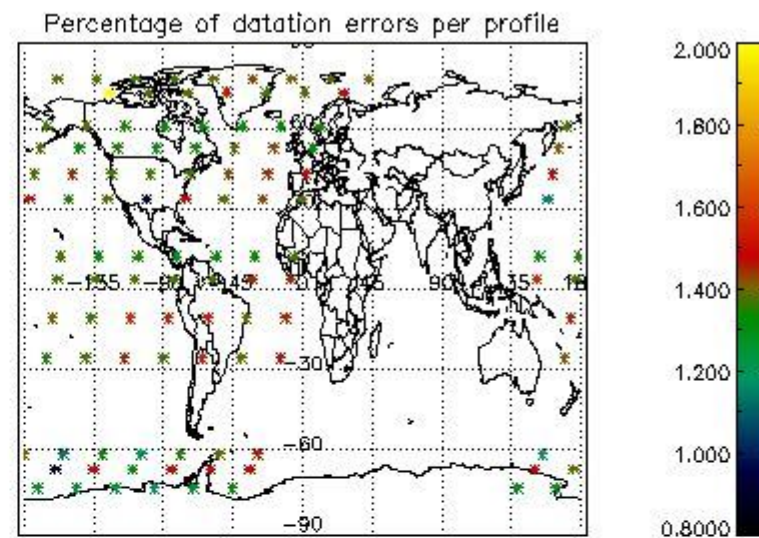

5. Trace gas profiles

5.1 Ozone statistics based on quality of products

The final quality of the products can be "measured" using the STD (Standard Deviation) attached to every point profile. This information is written to the parameter GOM_NL__2P/NL_LOCAL_SPECIES_DENSITY/o3_std of the level 2 products. The table below shows the statistics for given STD ranges.

The statistics are given with respect to the overall valid production:

- Products without fatal errors: GOM_NL__2P/MPH/PRODUCT_ERR=0
- Valid point profile: GOM_NL__2P/NL_LOCAL_SPECIES_DENSITY/pcd(0)=0

The 'Criteria' is applied to valid points of dark limb products:

- Products in dark limb illumination condition: GOM_NL__2P/NL_SUMMARY_QUALITY/obs_ill_cond=0
- Products without fatal errors: GOM_NL__2P/MPH/PRODUCT_ERR=0
- Valid point profile: GOM_NL__2P/NL_LOCAL_SPECIES_DENSITY/pcd(0)=0

So, the table below shows the percentage of dark limb and valid observations for each criteria with respect to the overall valid daily observations.

Criteria	% of total production
All STD	22
STD < 20	8