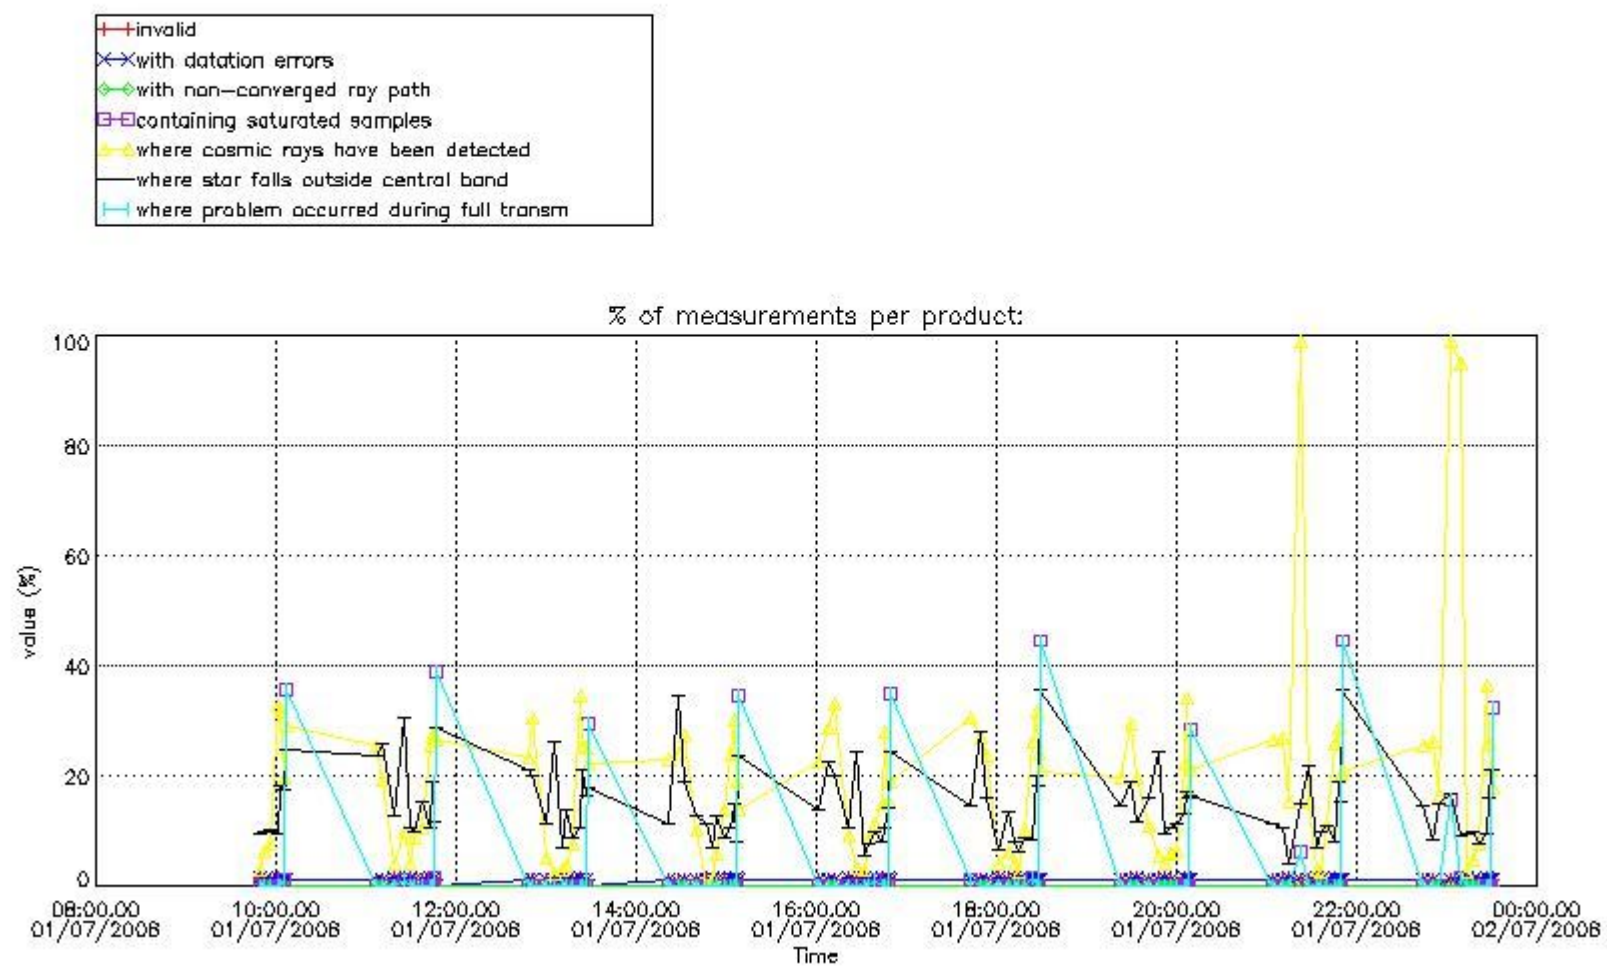

3.1 Plot quality information per product (time dependant)

3.2 Plot quality information per product (world map)

Percentage of flagged data per O3 profile

Percentage of flagged data per H2O profile

Percentage of flagged data per NO2 profile

Percentage of flagged data per NO3 profile

4. Level 1 quality information per product

In this section it is plotted some information contained in the Quality Summary data set of the level 2 products that comes from the level 1b processing. Products without errors (error flag in the MPH set to "0") are used.

4.1 Plot quality information per product (time dependant) coming from level 1b processing

4.1.1 Plot level 1 quality information per product (time dependant): ENVISAT ASCENDING passes

4.1.2 Plot level 1 quality information per product (time dependant): ENVI SAT DESCENDING passes