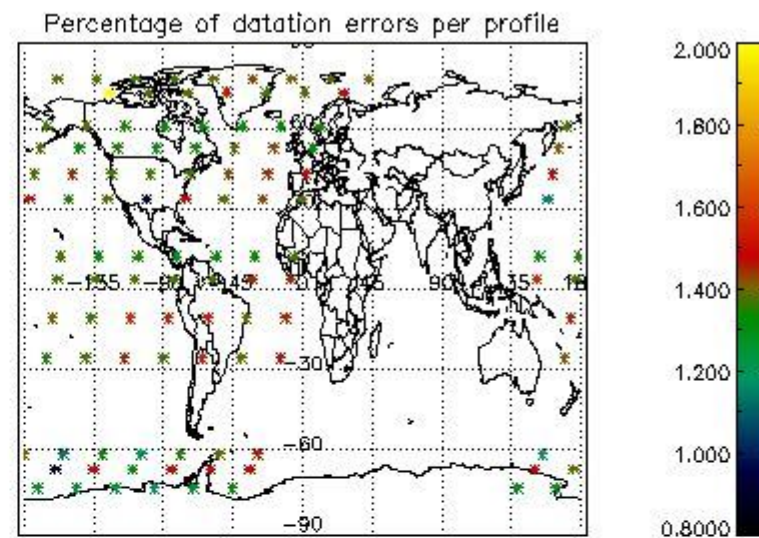

Percentage of flagged data per NO3 profile

4. Level 1 quality information per product

In this section it is plotted some information contained in the Quality Summary data set of the level 2 products that comes from the level 1b processing. Products without errors (error flag in the MPH set to "0") are used.

4.1 Plot quality information per product (time dependant) coming from level 1b processing

4.1.1 Plot level 1 quality information per product (time dependant): ENVISAT ASCENDING passes

4.1.2 Plot level 1 quality information per product (time dependant): ENVI SAT DESCENDING passes

4.2 Plot quality information per product coming from level 1b processing (world map)

4.2.1 Plot level 1 quality information per product (world map): ENVISAT ASCENDING passes

4.2.2 Plot level 1 quality information per product (world map): ENVISAT DESCENDING passes