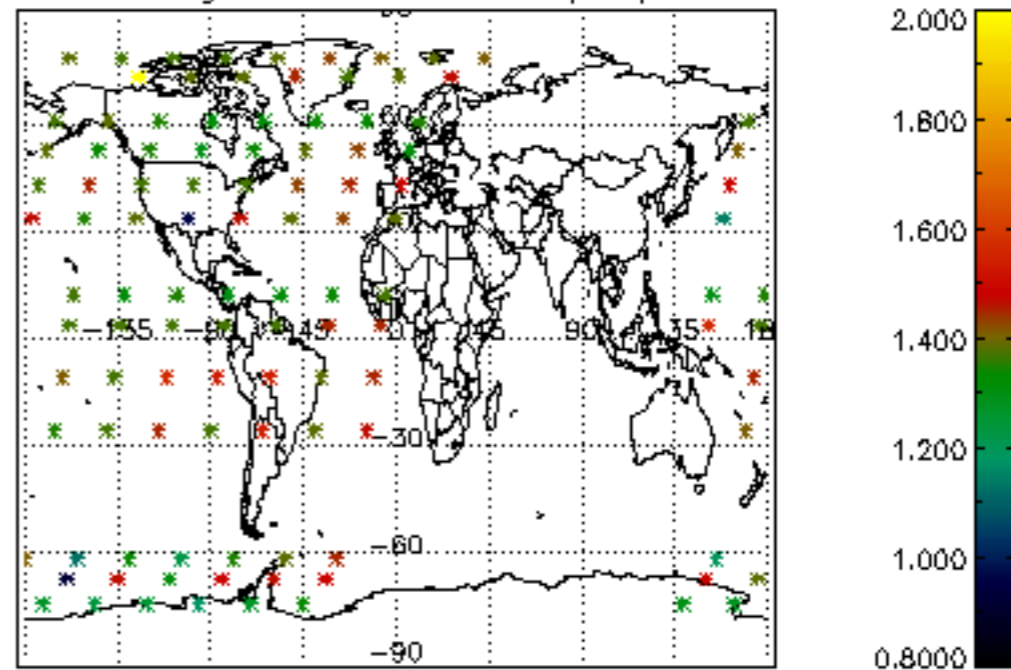

Percentage of datation errors per profile

Percentage of star falling outside central band per profile

Percentage of saturation errors per profile

Percentage of cosmic ray hits per profile

Percentage of datation errors per profile