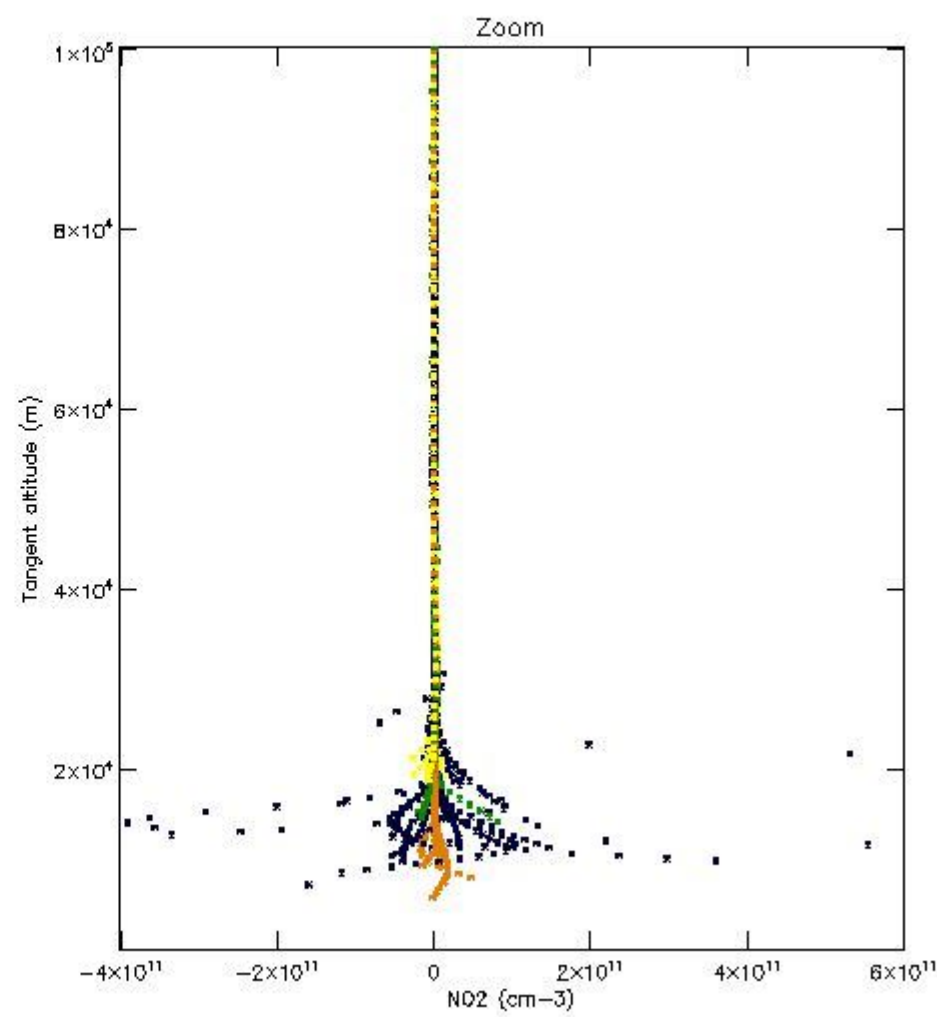

5.7 Plot NO3 profiles for all STD (dark without errors)

The colorbar represents the latitude.