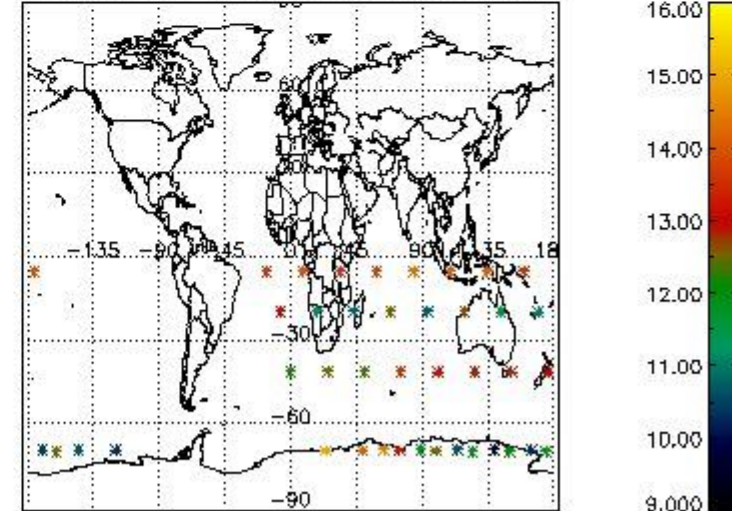

Percentage of flagged data per NO3 profile

4. Level 1 quality information per product

In this section it is plotted some information contained in the Quality Summary data set of the level 2 products that comes from the level 1b processing. Products without errors (error flag in the MPH set to "0") are used.

4.1 Plot quality information per product (time dependant) coming from level 1b processing

4.1.1 Plot level 1 quality information per product (time dependant): ENVISAT ASCENDING passes