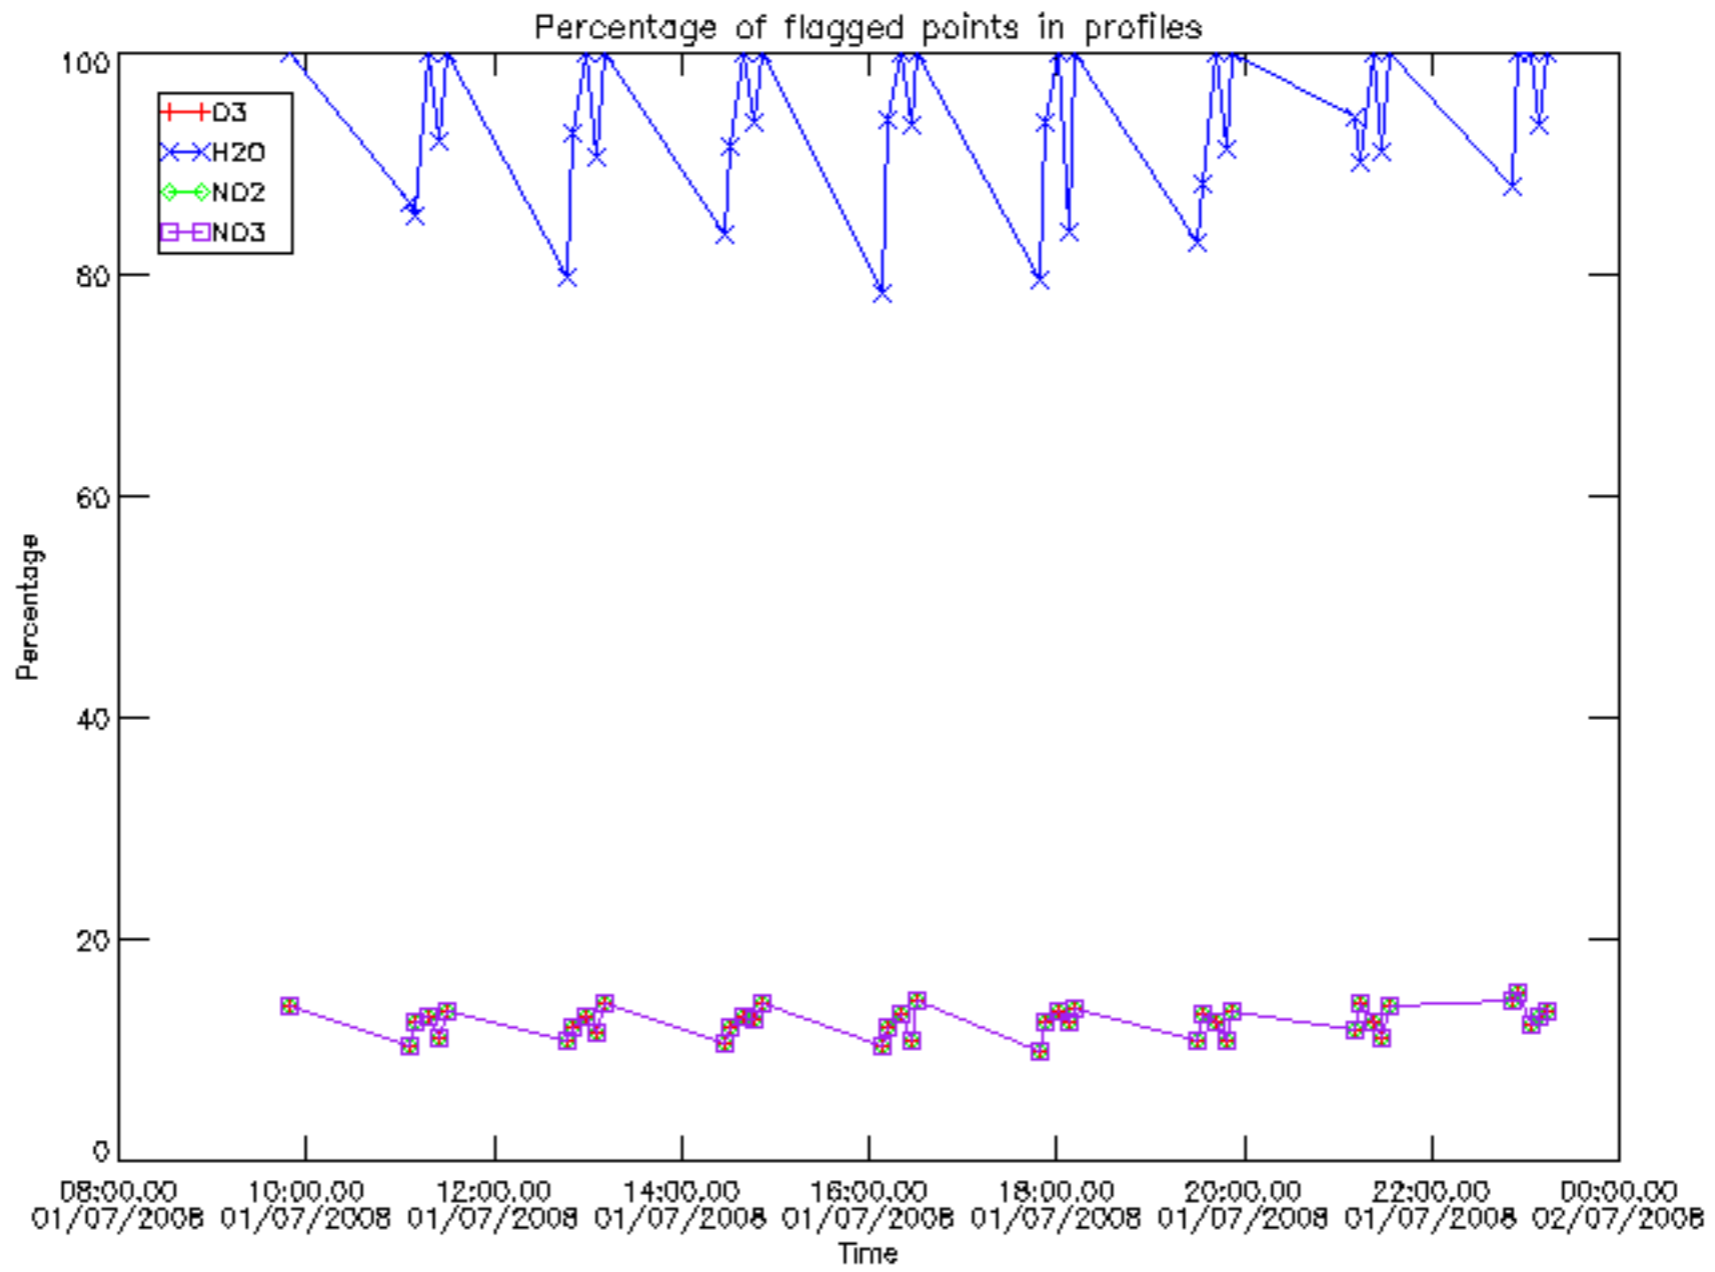

Percentage of flagged data per D3 profile

Percentage of flagged data per H2O profile