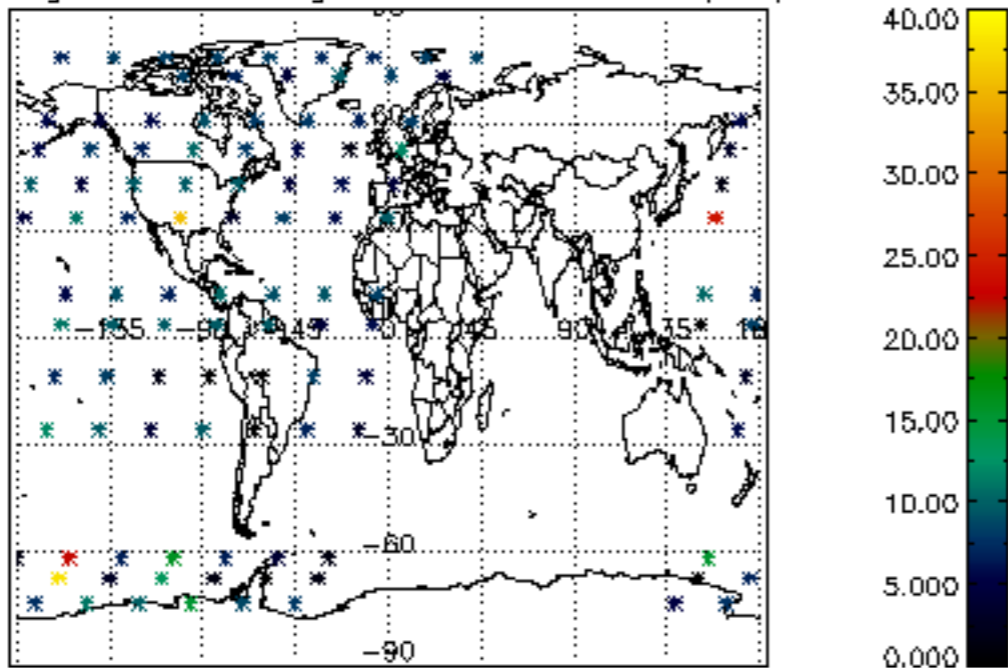

Percentage of star falling outside central band per profile