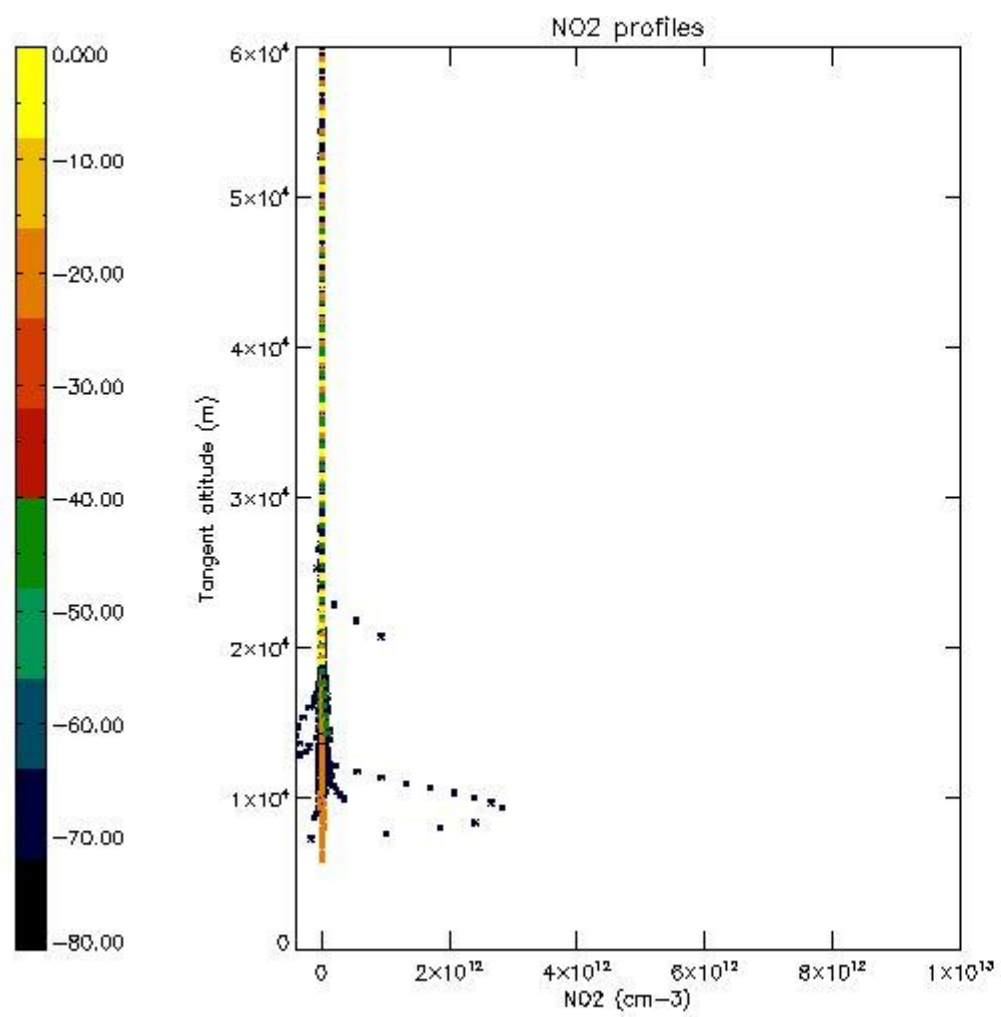

5.7 Plot NO3 profiles for all STD (dark without errors)

The colorbar represents the latitude.