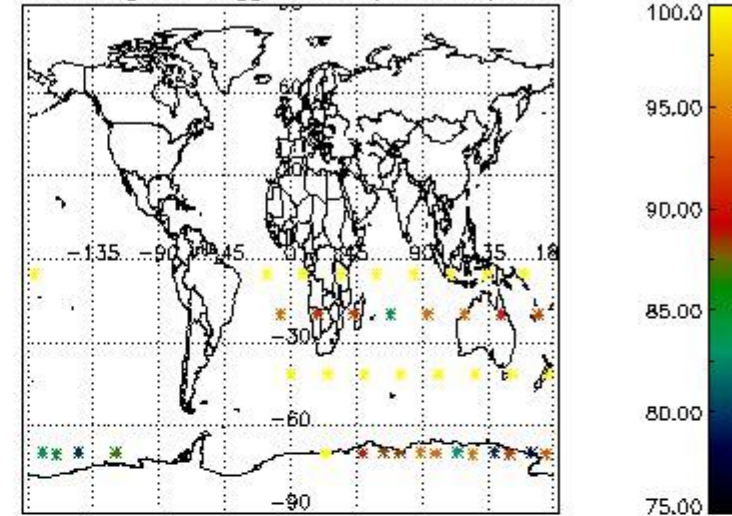

3.1 Plot quality information per product (time dependant)

3.2 Plot quality information per product (world map)

Percentage of flagged data per O3 profile

Percentage of flagged data per H2O profile

Percentage of flagged data per NO2 profile