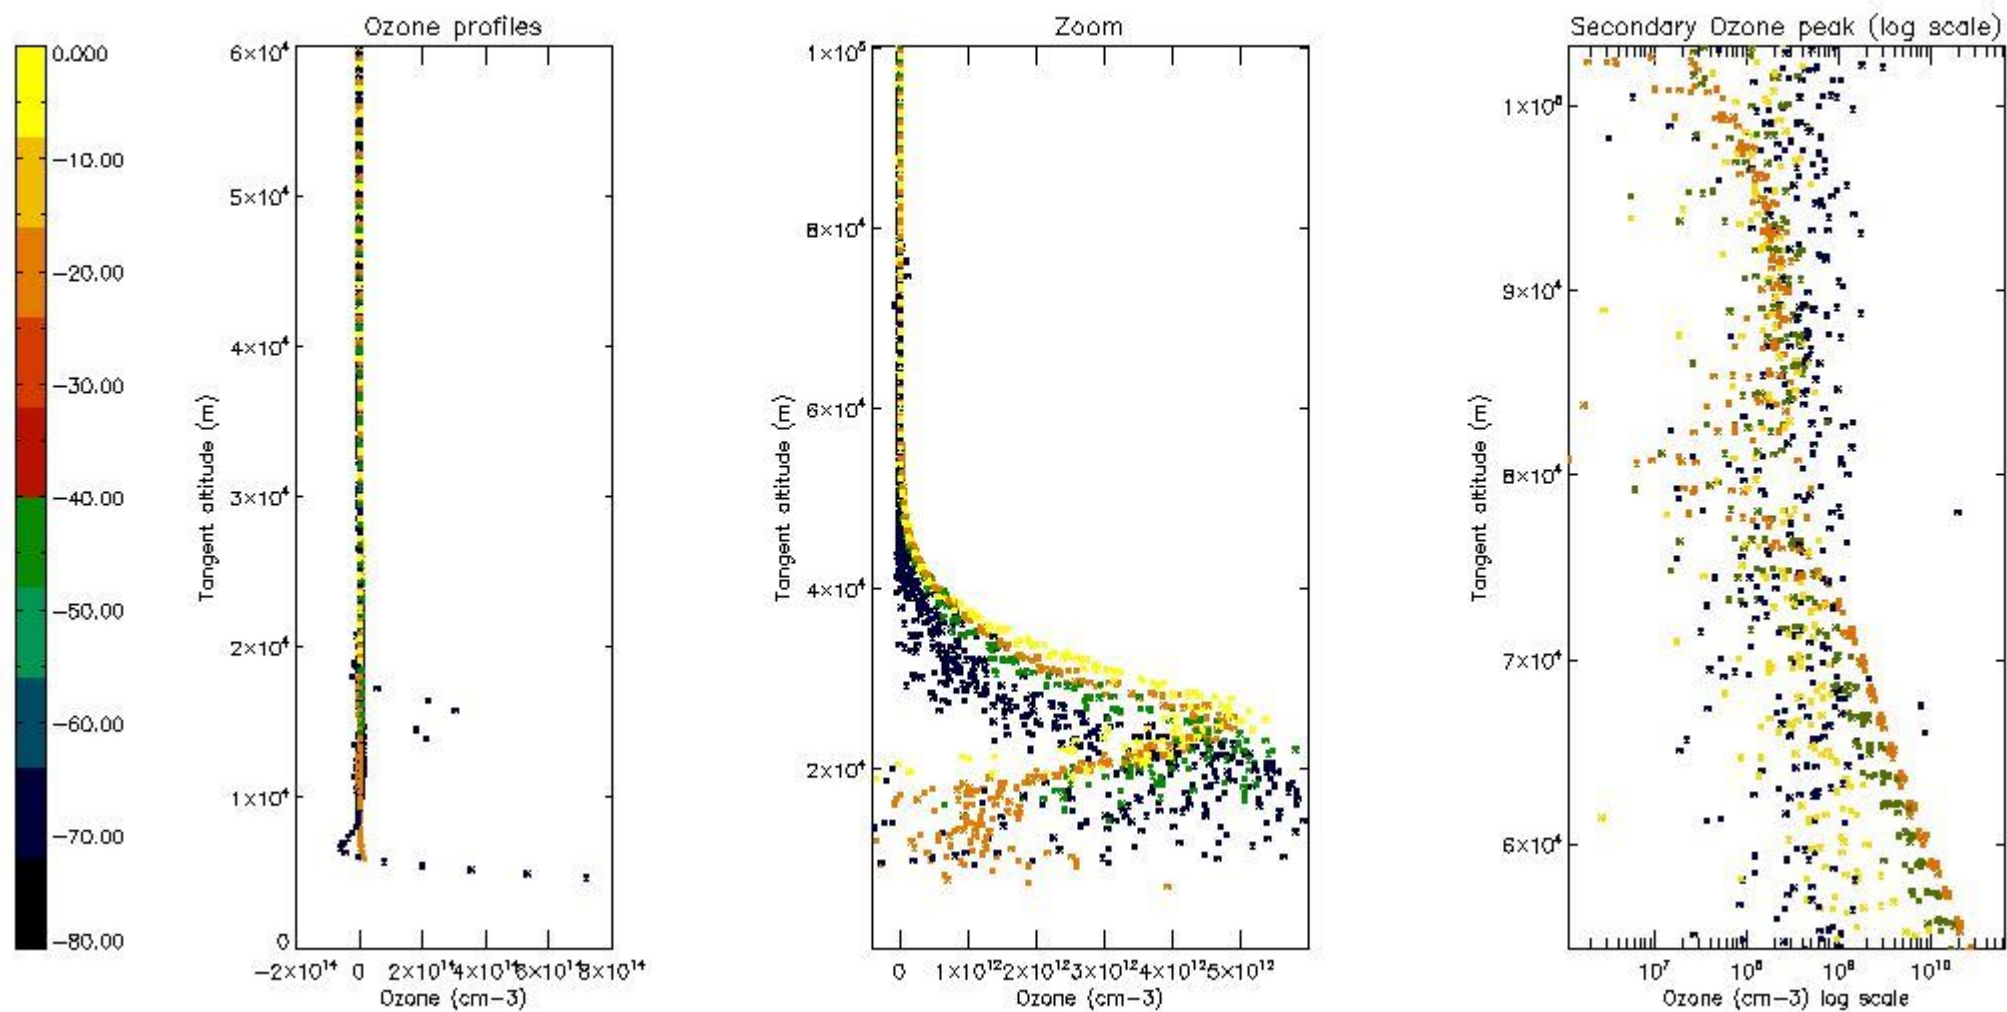

STD < 10	4
STD < 5	2

5.2 Plot ozone profiles for all STD (dark without errors)

The colorbar represents the latitude.

5.3 Plot ozone profiles where STD < 20% (dark without errors)

The colorbar represents the latitude.