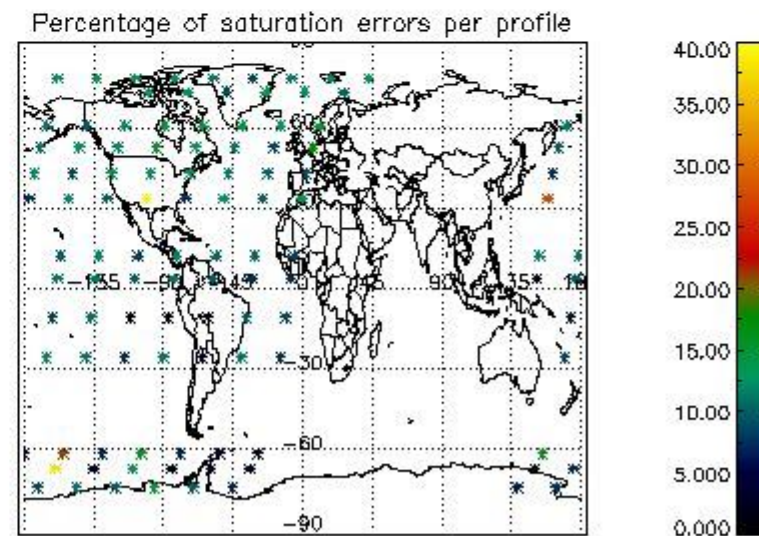

5. Trace gas profiles

5.1 Ozone statistics based on quality of products

The final quality of the products can be "measured" using the STD (Standard Deviation) attached to every point profile. This information is written to the parameter GOM_NL__2P/NL_LOCAL_SPECIES_DENSITY/o3_std of the level 2 products. The table below shows the statistics for given STD ranges.

The statistics are given with respect to the overall valid production:

- Products without fatal errors: GOM_NL__2P/MPH/PRODUCT_ERR=0
- Valid point profile: GOM_NL__2P/NL_LOCAL_SPECIES_DENSITY/pcd(0)=0

The 'Criteria' is applied to valid points of dark limb products:

- Products in dark limb illumination condition: GOM_NL__2P/NL_SUMMARY_QUALITY/obs_ill_cond=0
- Products without fatal errors: GOM_NL__2P/MPH/PRODUCT_ERR=0
- Valid point profile: GOM_NL__2P/NL_LOCAL_SPECIES_DENSITY/pcd(0)=0

So, the table below shows the percentage of dark limb and valid observations for each criteria with respect to the overall valid daily observations.

Criteria	% of total production
All STD	22
STD < 20	8