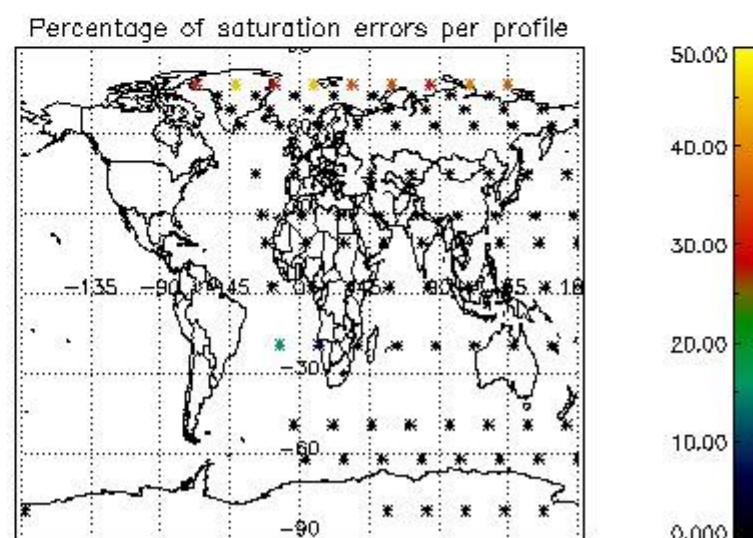

Percentage of flagged data per NO3 profile

4. Level 1 quality information per product

In this section it is plotted some information contained in the Quality Summary data set of the level 2 products that comes from the level 1b processing. Products without errors (error flag in the MPH set to "0") are used.

4.1 Plot quality information per product (time dependant) coming from level 1b processing

4.1.1 Plot level 1 quality information per product (time dependant): ENVISAT ASCENDING passes

4.1.2 Plot level 1 quality information per product (time dependant): ENVI SAT DESCENDING passes

4.2 Plot quality information per product coming from level 1b processing (world map)

4.2.1 Plot level 1 quality information per product (world map): ENVISAT ASCENDING passes

4.2.2 Plot level 1 quality information per product (world map): ENVISAT DESCENDING passes