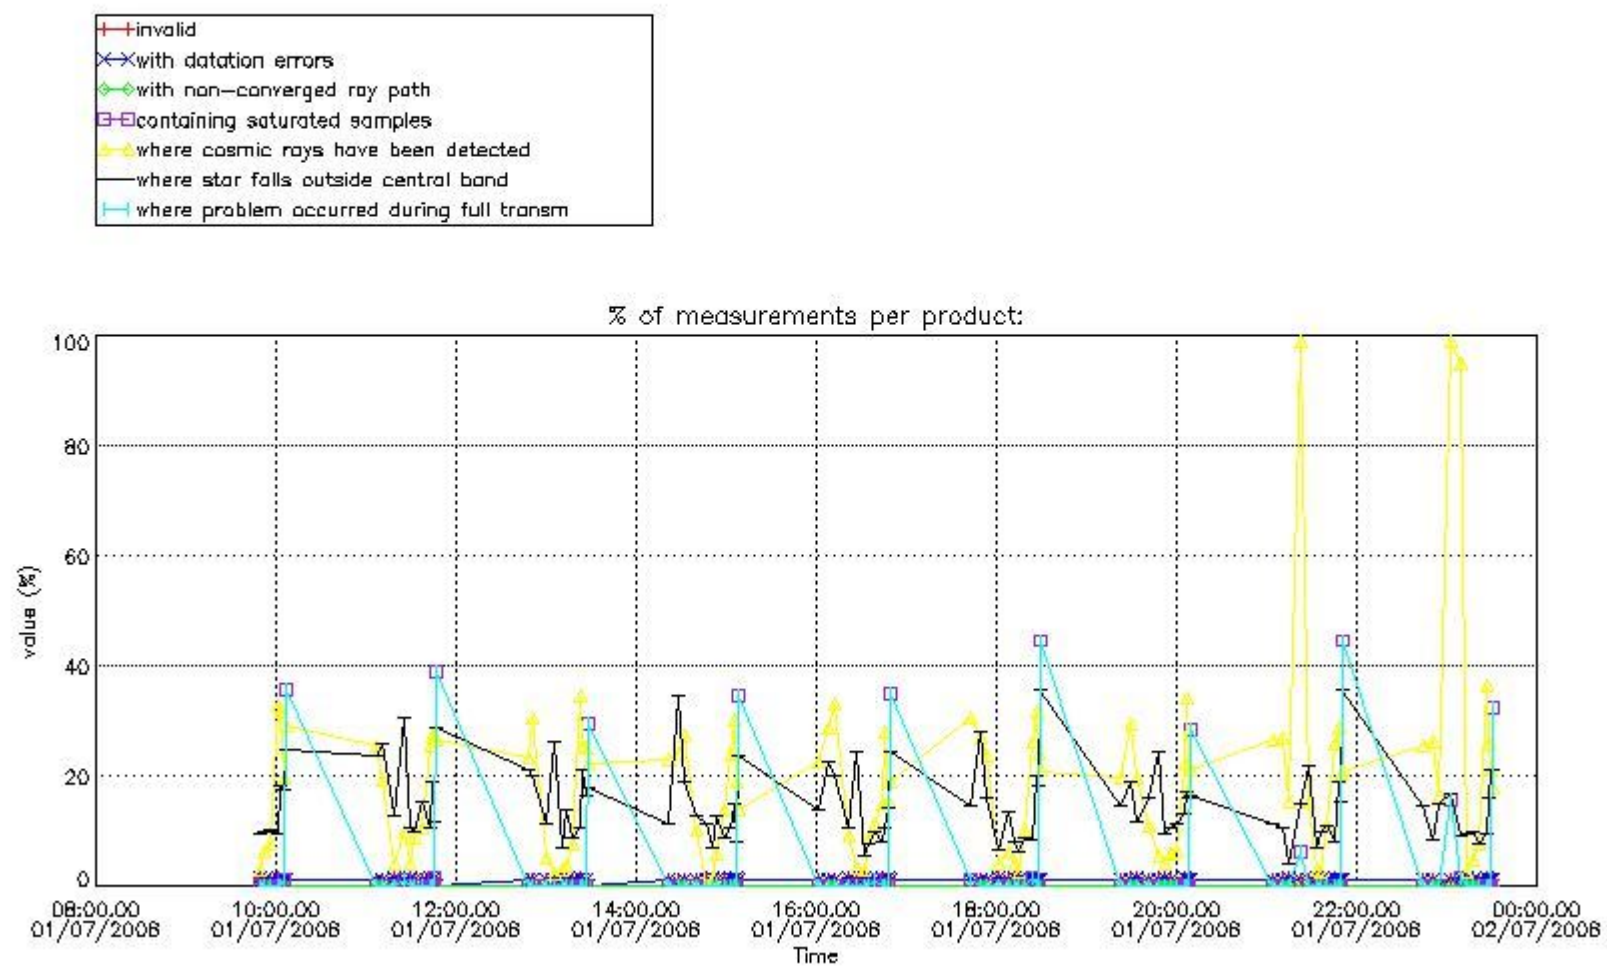

4.1.2 Plot level 1 quality information per product (time dependant): ENVI SAT DESCENDING passes