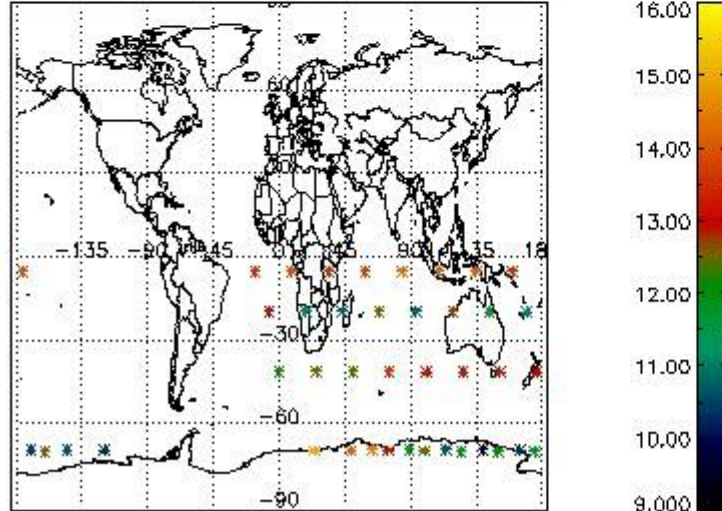

3.1 Plot quality information per product (time dependant)

3.2 Plot quality information per product (world map)

Percentage of flagged data per O3 profile

Percentage of flagged data per H2O profile

Percentage of flagged data per NO2 profile