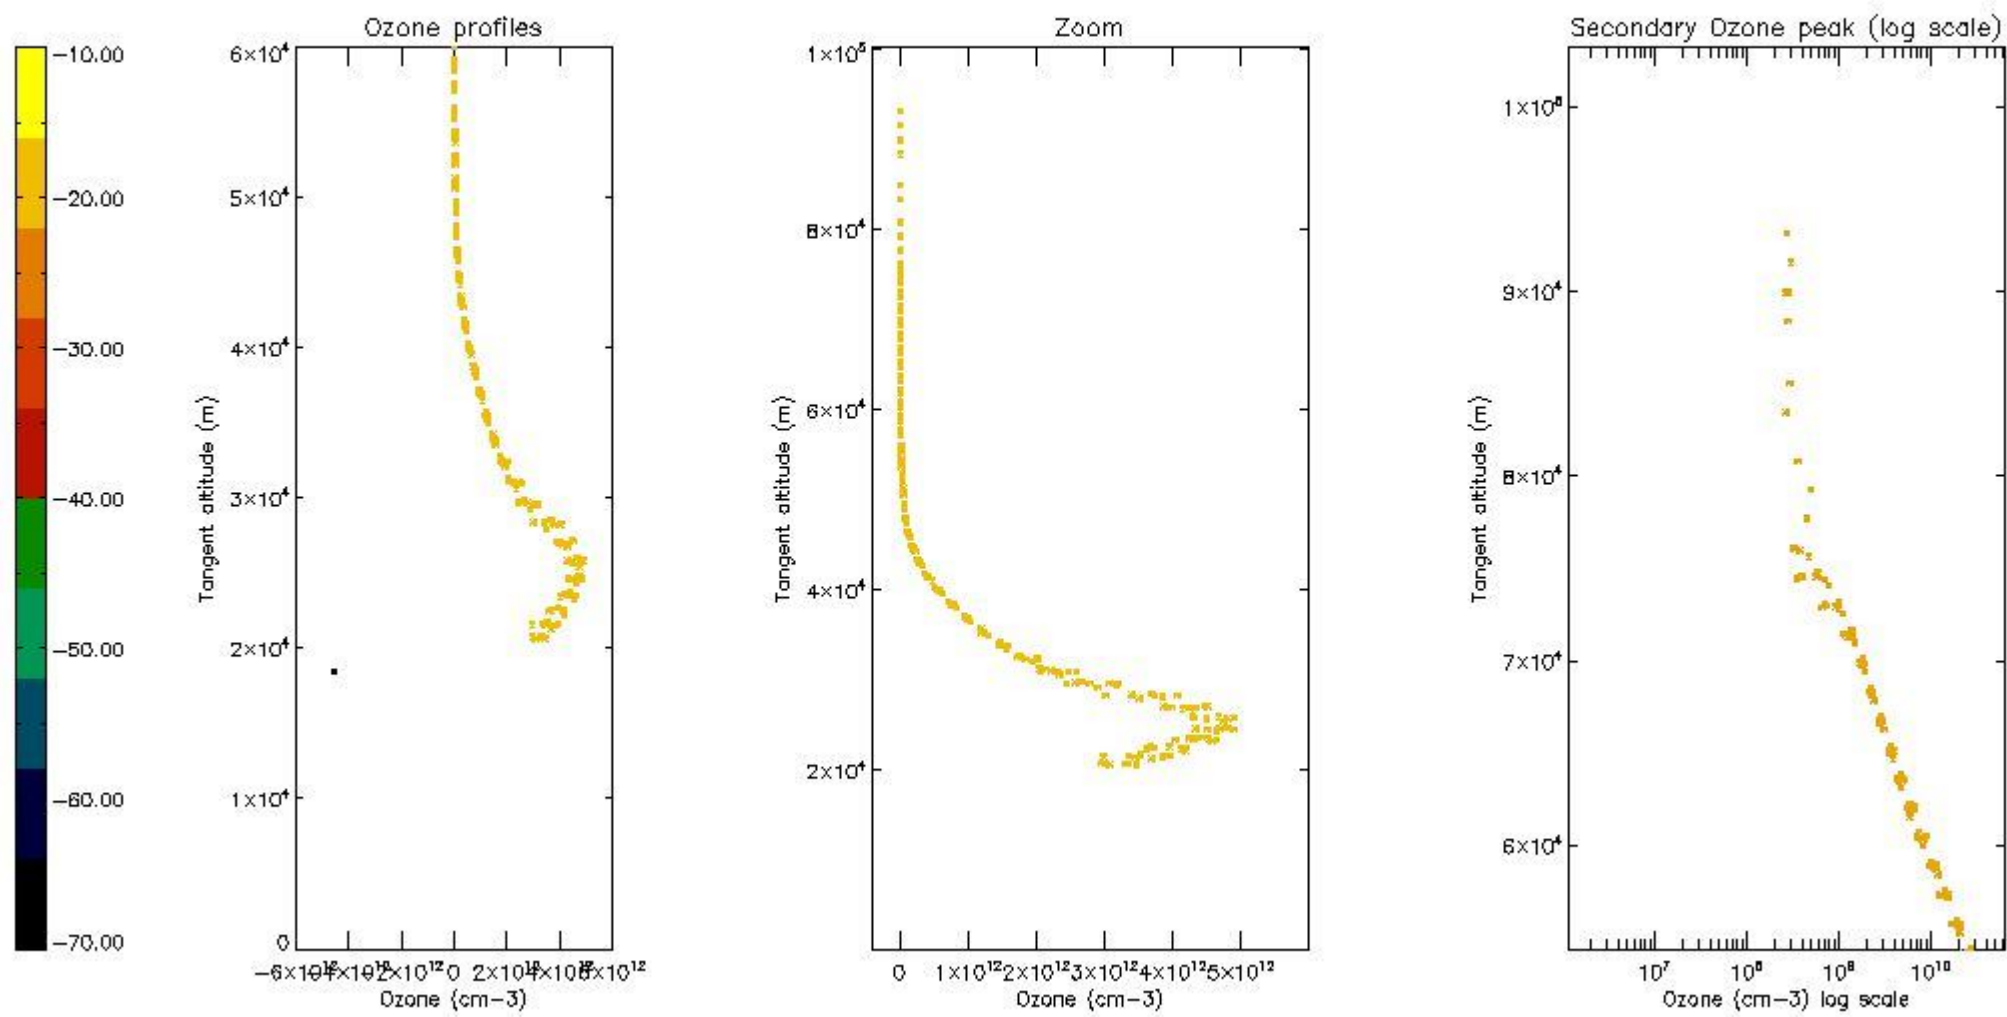

STD < 10	4
STD < 5	2

5.2 Plot ozone profiles for all STD (dark without errors)

The colorbar represents the latitude.

5.3 Plot ozone profiles where STD < 20% (dark without errors)

The colorbar represents the latitude.

5.4 Plot ozone profiles where $STD < 10\%$ (dark without errors)

The colorbar represents the latitude.

5.5 Plot ozone profiles where STD < 5% (dark without errors)

The colorbar represents the latitude.

5.6 Plot NO₂ profiles for all STD (dark without errors)