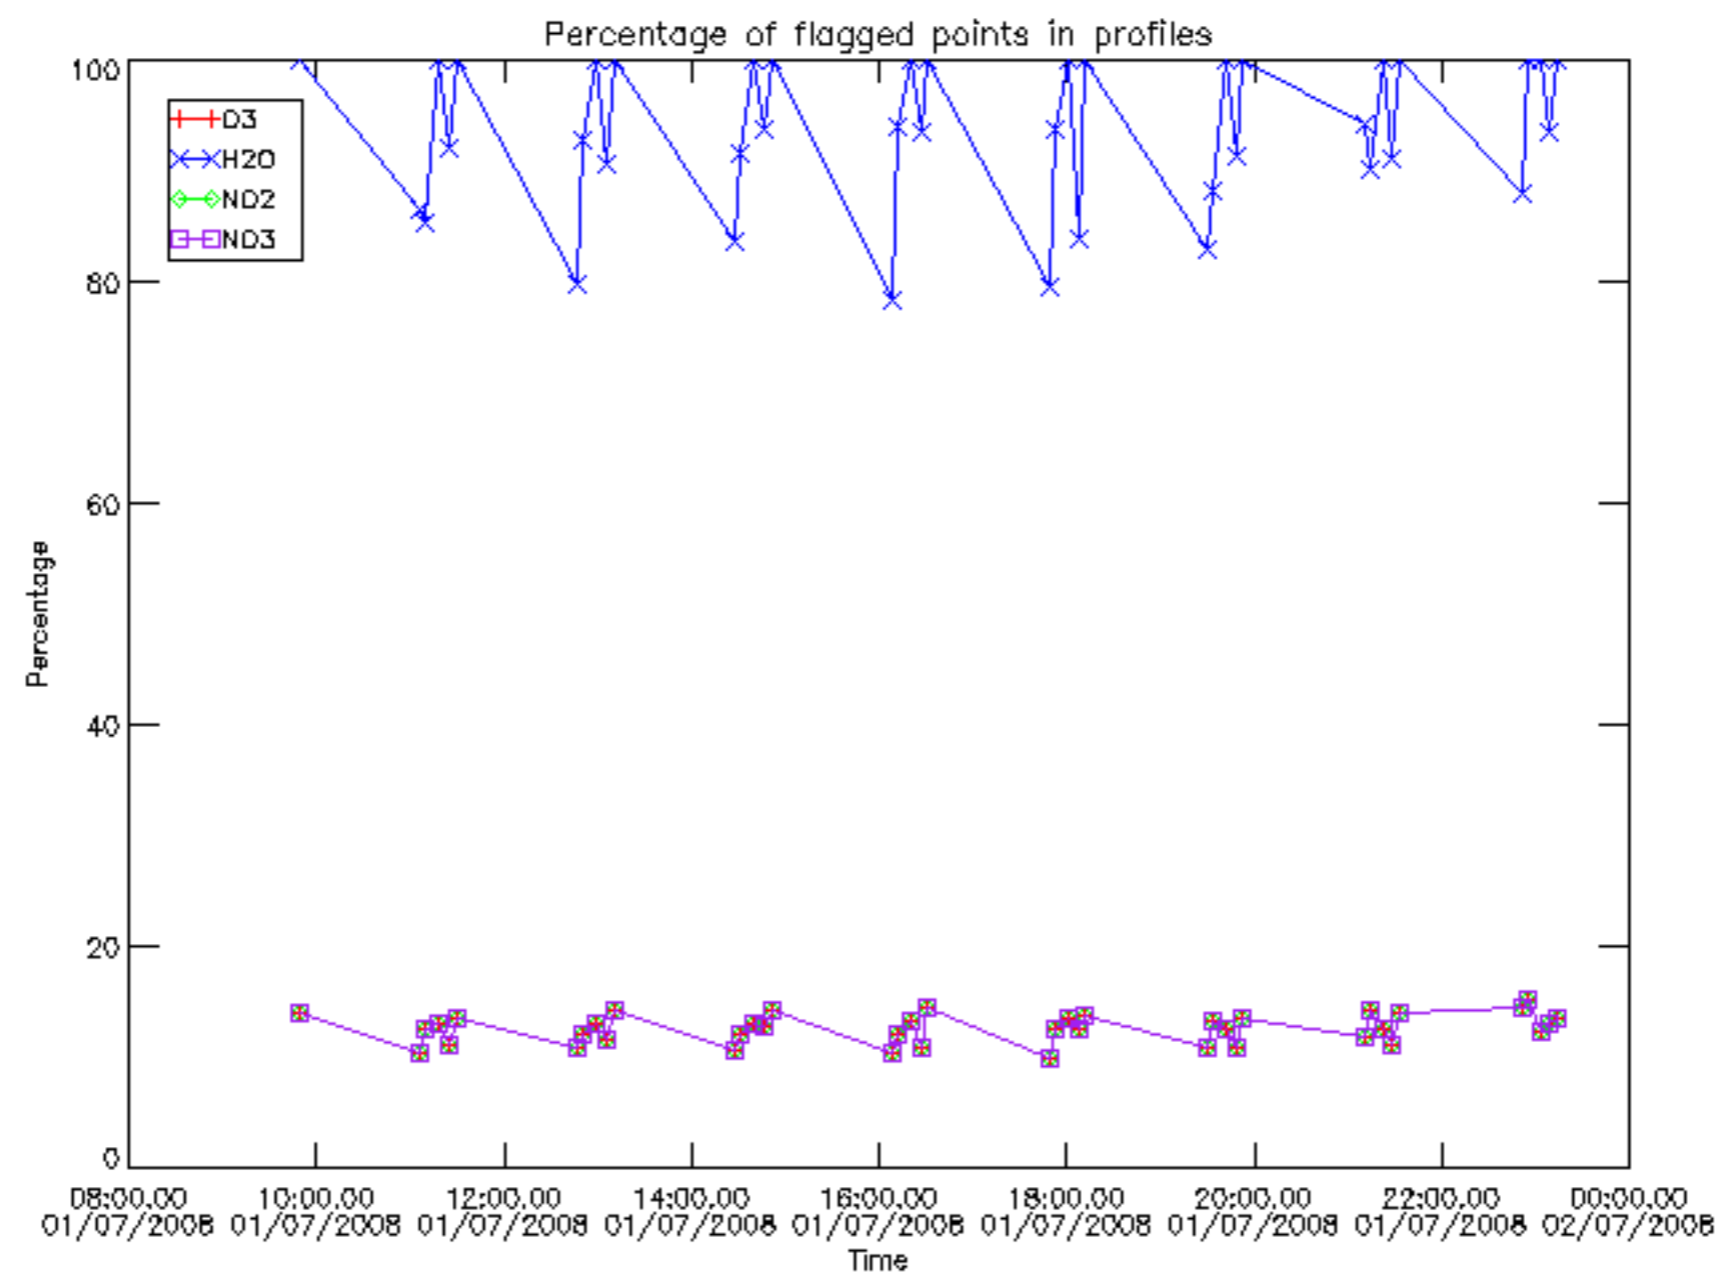

Percentage of flagged data per D3 profile

Percentage of flagged data per H2O profile