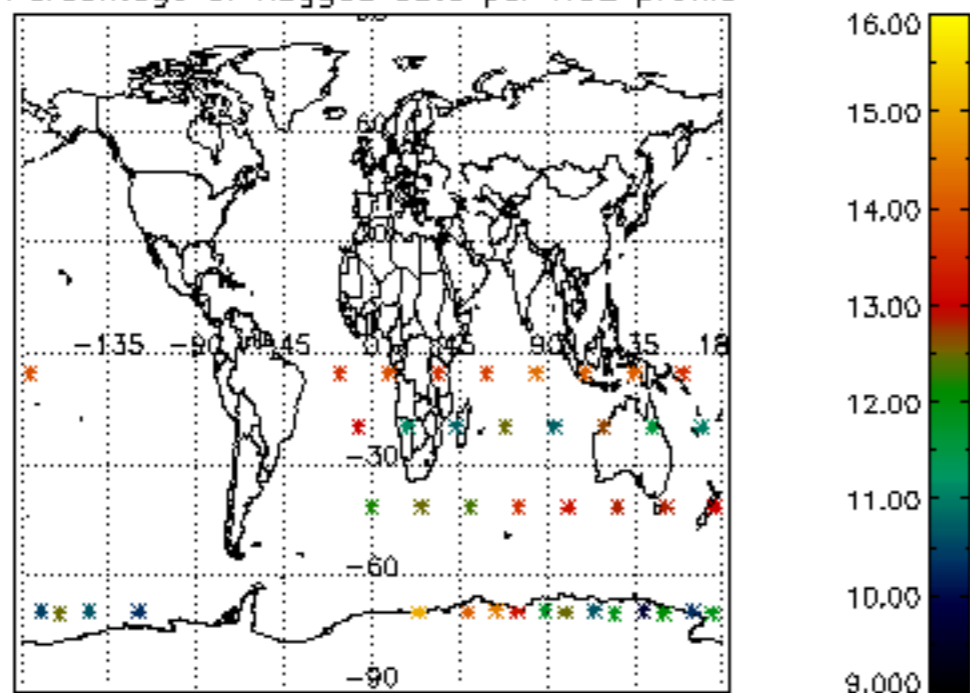

Percentage of flagged data per NO2 profile