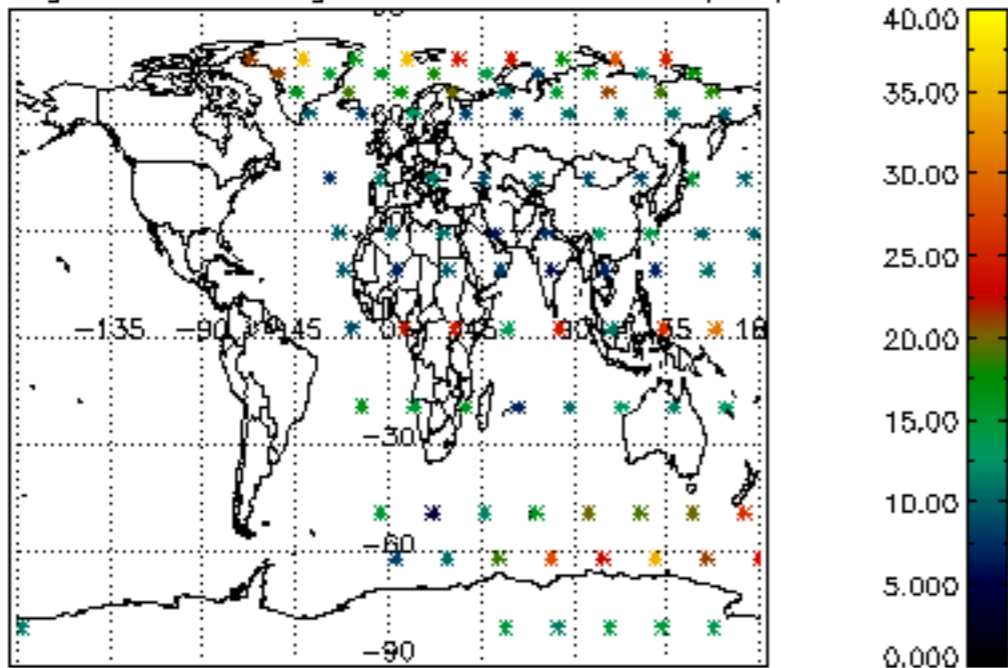

Percentage of cosmic ray hits per profile

Percentage of star falling outside central band per profile