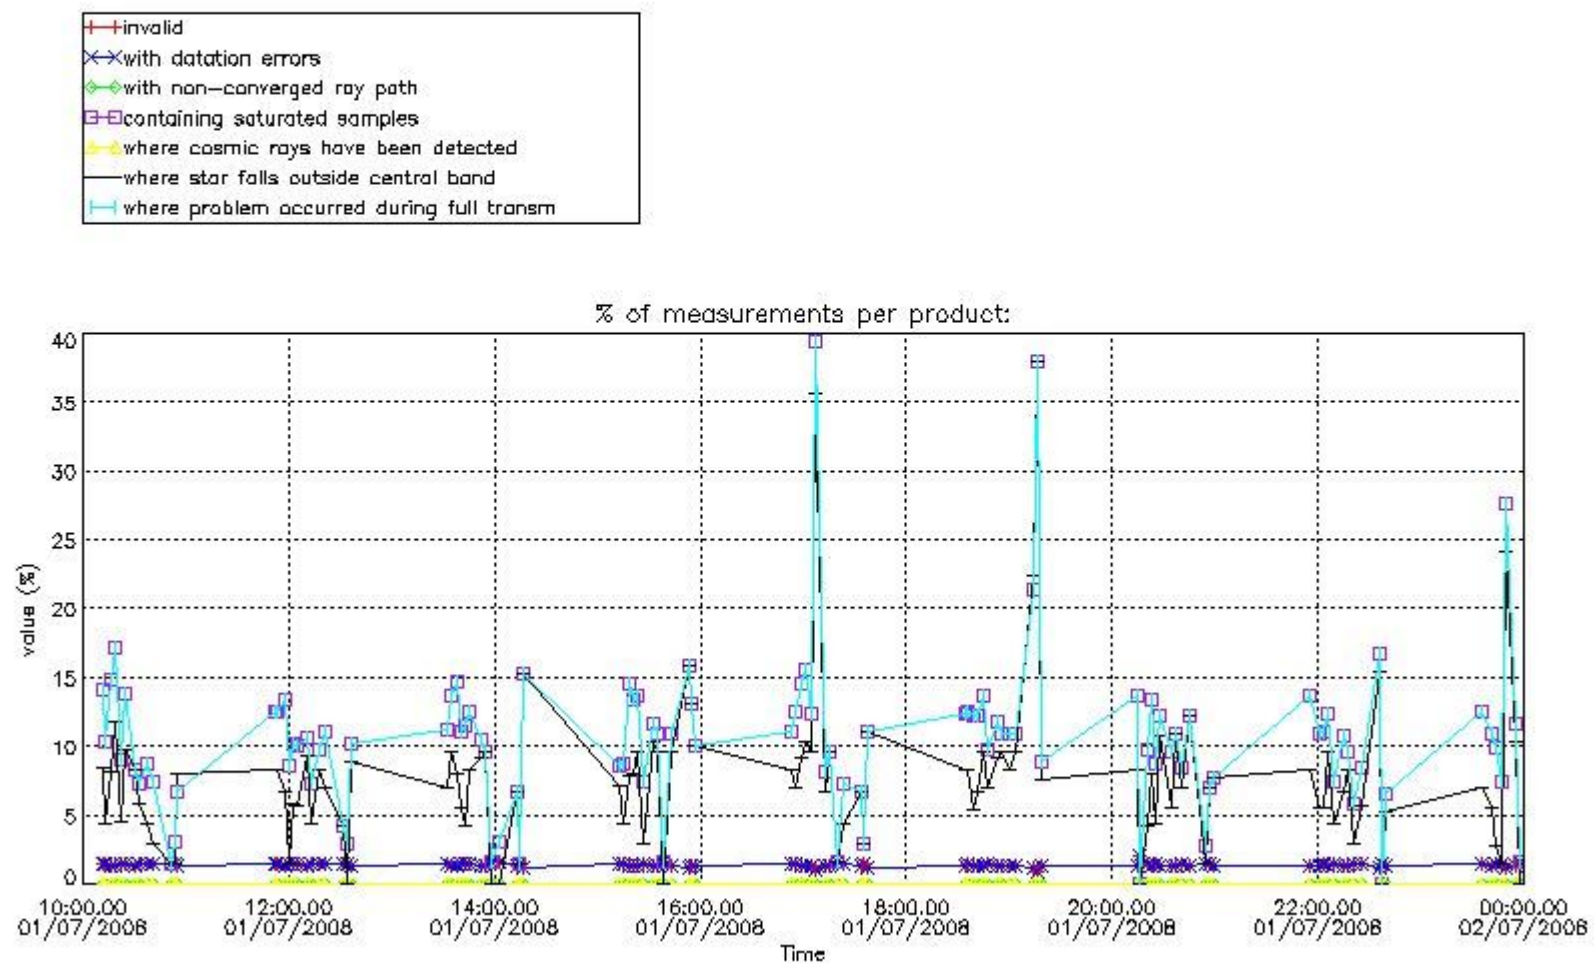

4.2 Plot quality information per product coming from level 1b processing (world map)

4.2.1 Plot level 1 quality information per product (world map): ENVISAT ASCENDING passes