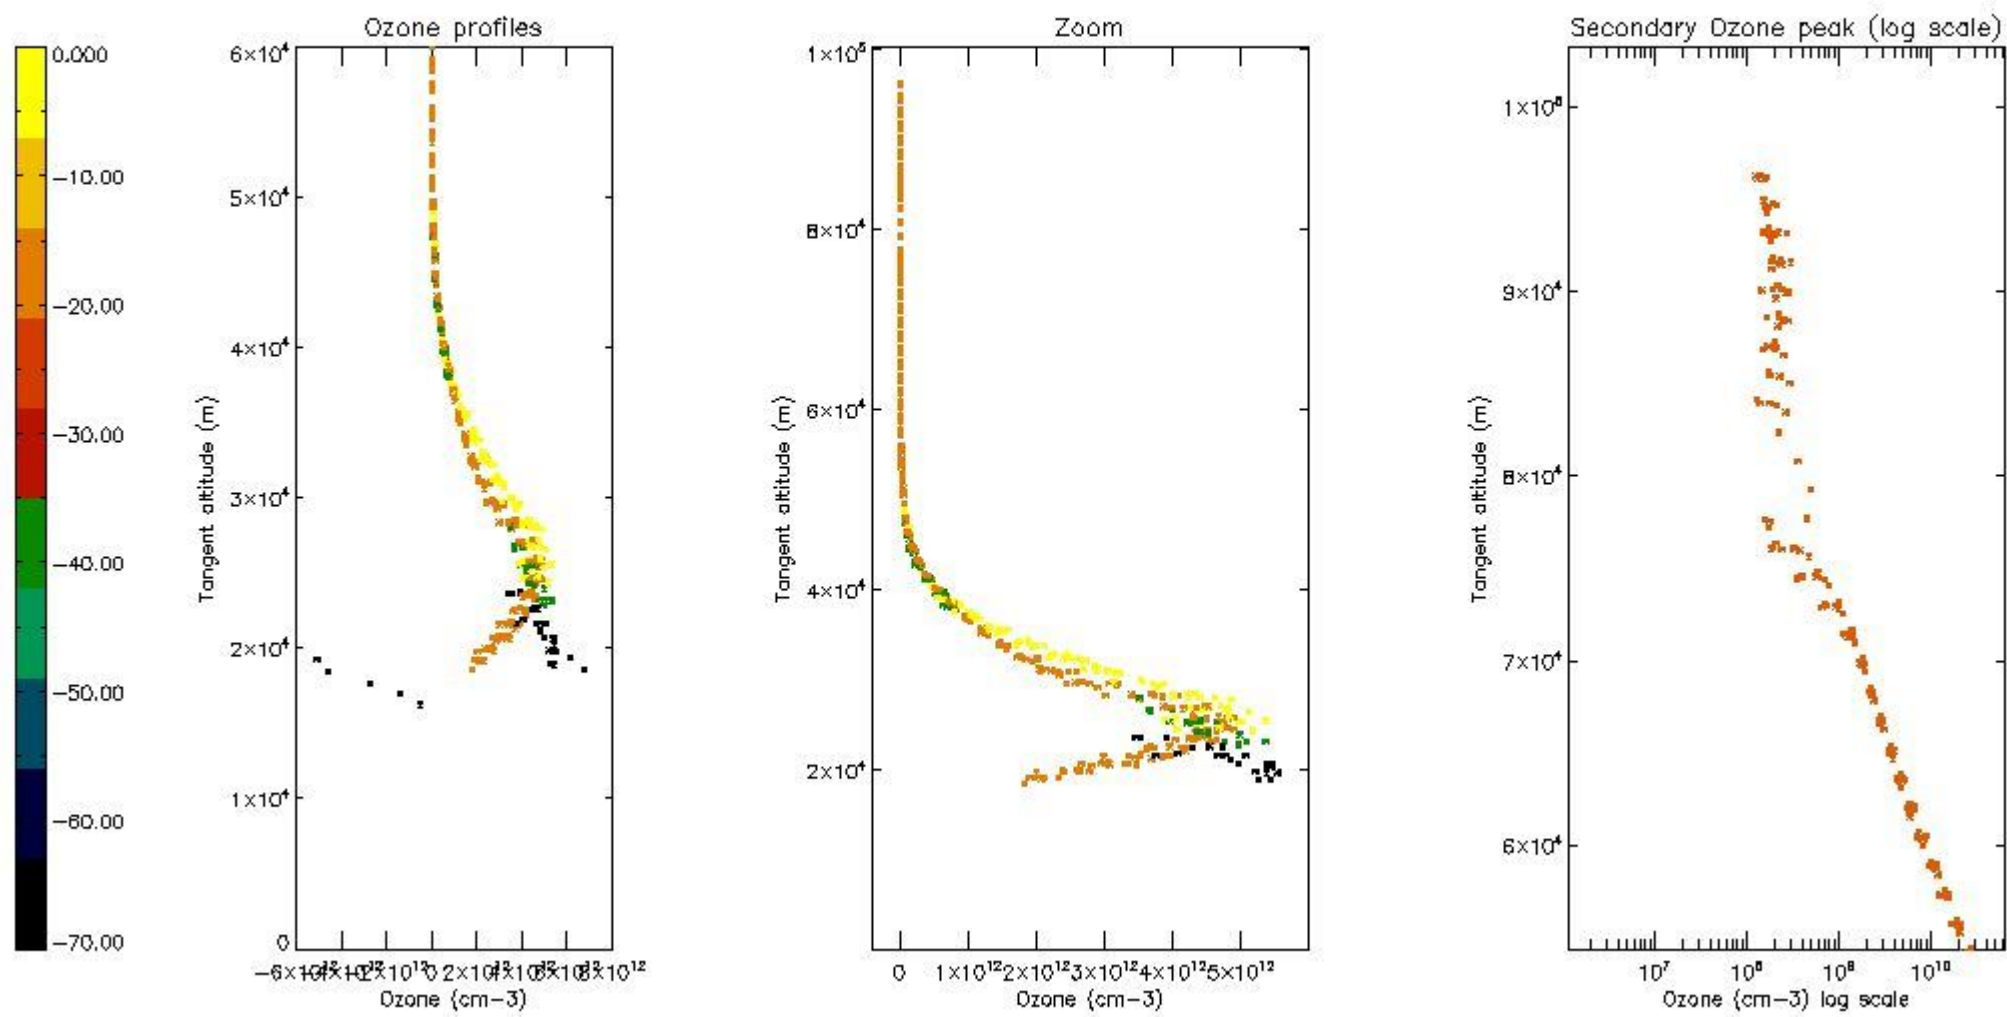

STD < 10	4
STD < 5	2

5.2 Plot ozone profiles for all STD (dark without errors)

The colorbar represents the latitude.

5.3 Plot ozone profiles where STD < 20% (dark without errors)

The colorbar represents the latitude.

5.4 Plot ozone profiles where $STD < 10\%$ (dark without errors)

The colorbar represents the latitude.

5.5 Plot ozone profiles where STD < 5% (dark without errors)

The colorbar represents the latitude.

5.6 Plot NO₂ profiles for all STD (dark without errors)