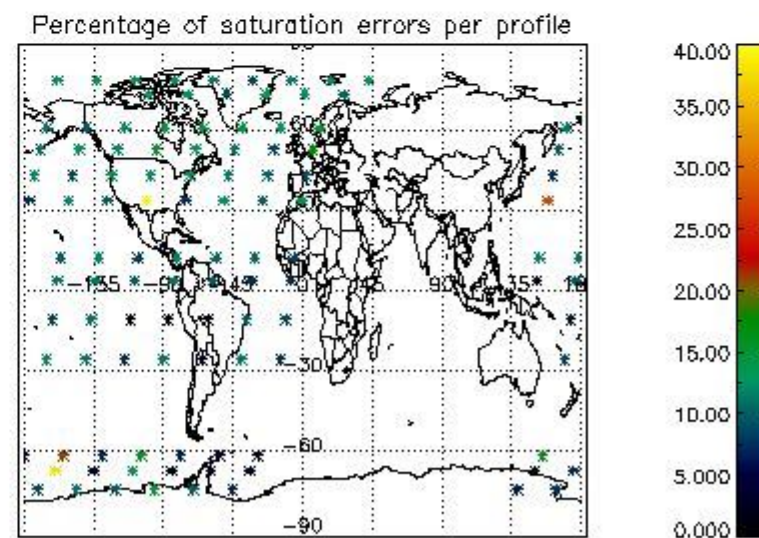

5. Trace gas profiles

5.1 Ozone statistics based on quality of products

The final quality of the products can be "measured" using the STD (Standard Deviation) attached to every point profile. This information is written to the parameter GOM_NL__2P/NL_LOCAL_SPECIES_DENSITY/o3_std of the level 2 products. The table below shows the statistics for given STD ranges.

The statistics are given with respect to the overall valid production:

- Products without fatal errors: GOM_NL__2P/MPH/PRODUCT_ERR=0
- Valid point profile: GOM_NL__2P/NL_LOCAL_SPECIES_DENSITY/pcd(0)=0

The 'Criteria' is applied to valid points of dark limb products:

- Products in dark limb illumination condition: GOM_NL__2P/NL_SUMMARY_QUALITY/obs_ill_cond=0
- Products without fatal errors: GOM_NL__2P/MPH/PRODUCT_ERR=0
- Valid point profile: GOM_NL__2P/NL_LOCAL_SPECIES_DENSITY/pcd(0)=0

So, the table below shows the percentage of dark limb and valid observations for each criteria with respect to the overall valid daily observations.

Criteria	% of total production
All STD	22
STD < 20	8