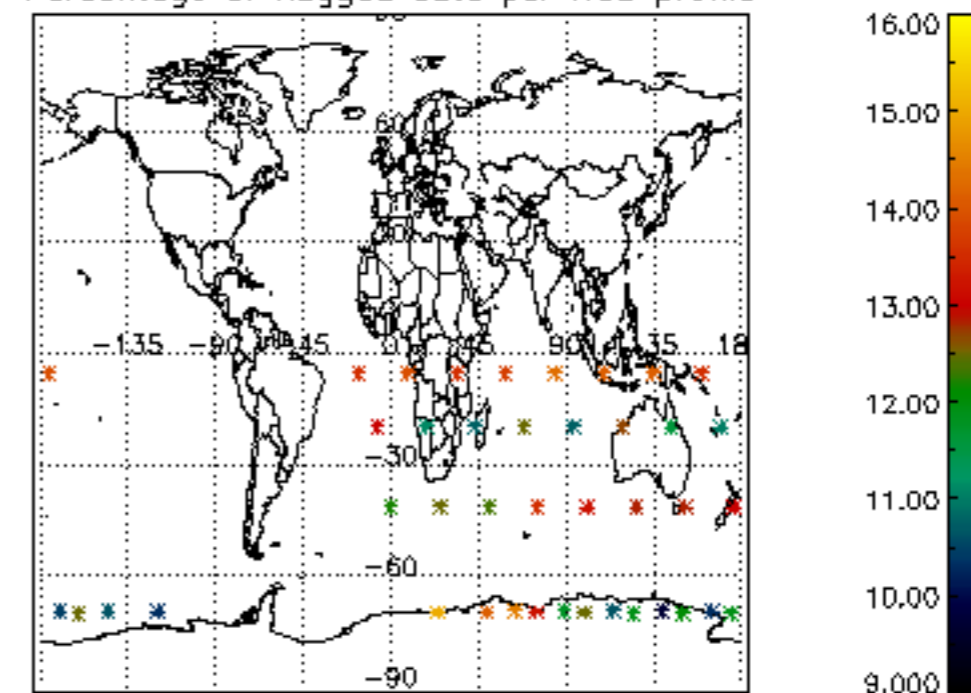

Percentage of flagged data per NO3 profile