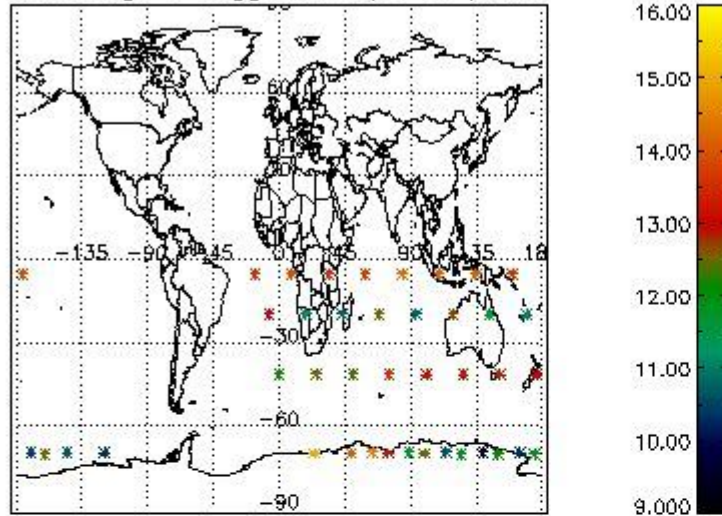

3. Quality information per product

In this section it is plotted some information contained in the Quality Summary data set of the level 2 products. Only products in dark limb conditions and without errors (error flag in the MPH set to "0") are used.

3.1 Plot quality information per product (time dependant)

3.2 Plot quality information per product (world map)

Percentage of flagged data per O3 profile

Percentage of flagged data per H2O profile

Percentage of flagged data per NO2 profile