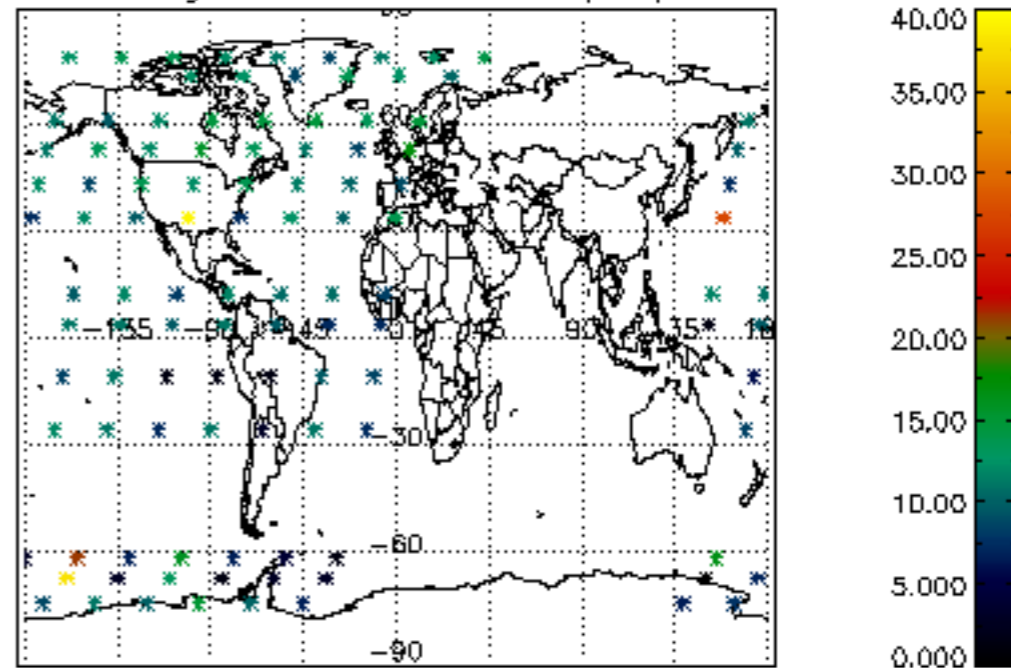

Percentage of saturation errors per profile