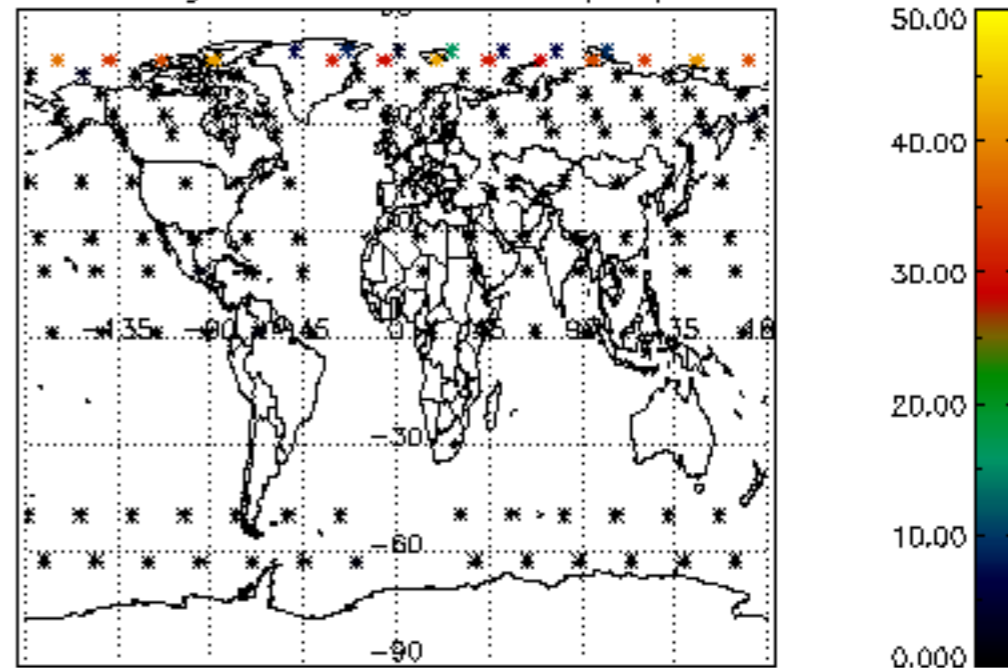

Percentage of datation errors per profile

Percentage of saturation errors per profile