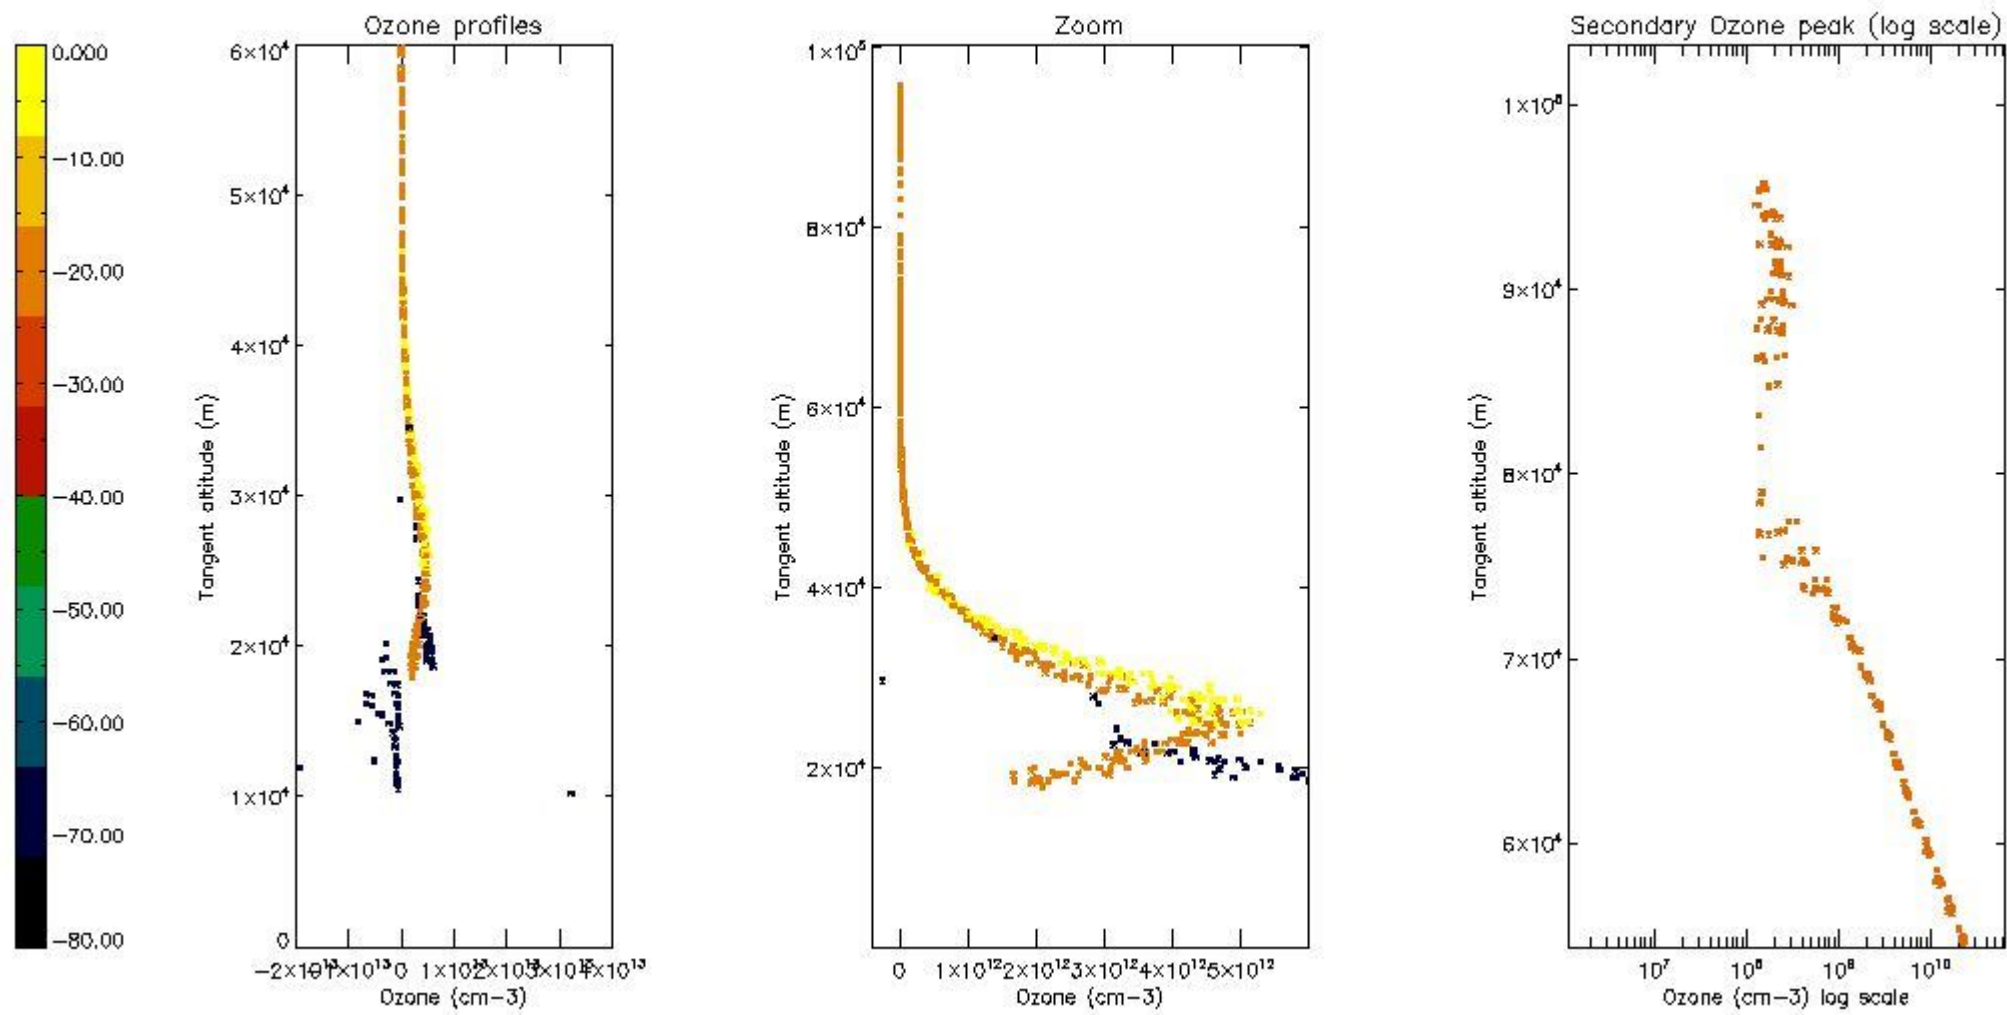

5.5 Plot ozone profiles where $STD < 5\%$ (dark without errors)

The colorbar represents the latitude.