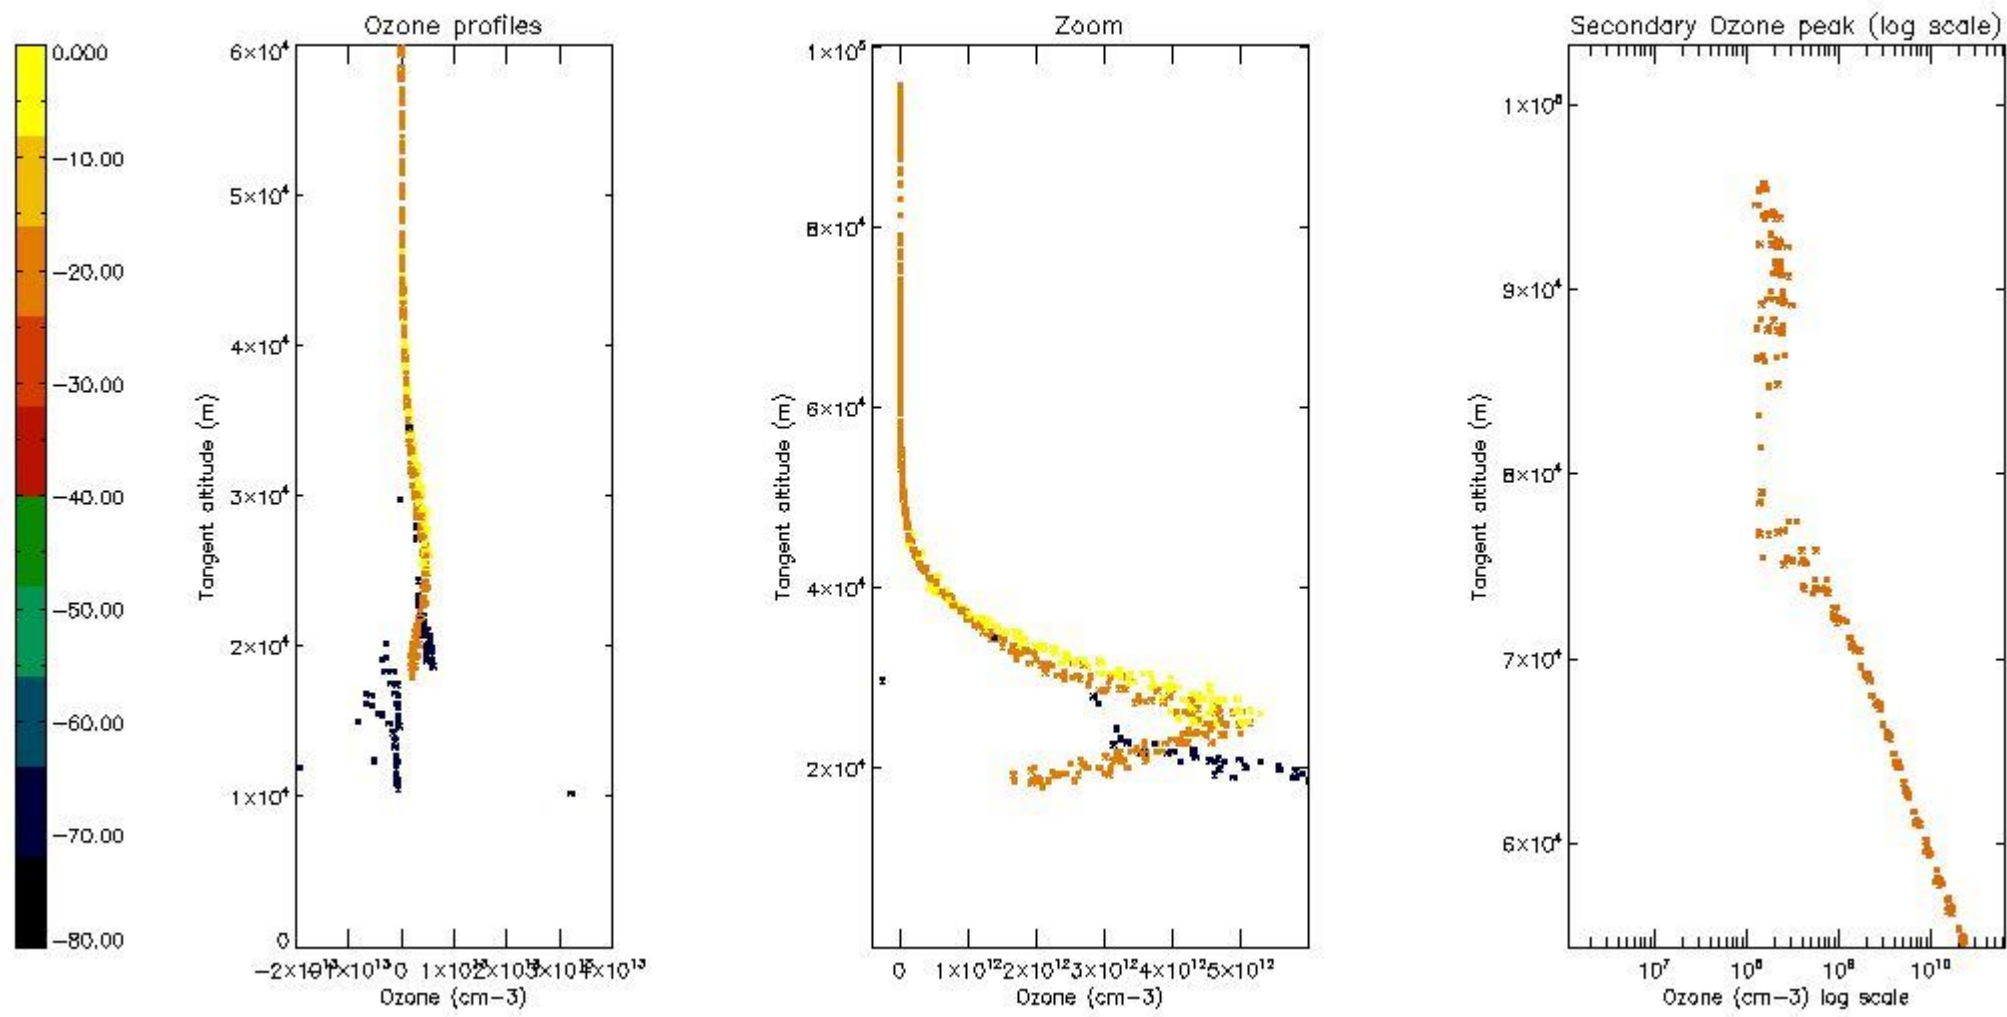

STD < 10	4
STD < 5	2

5.2 Plot ozone profiles for all STD (dark without errors)

The colorbar represents the latitude.

5.3 Plot ozone profiles where STD < 20% (dark without errors)

The colorbar represents the latitude.

5.4 Plot ozone profiles where $STD < 10\%$ (dark without errors)

The colorbar represents the latitude.

5.5 Plot ozone profiles where $STD < 5\%$ (dark without errors)

The colorbar represents the latitude.