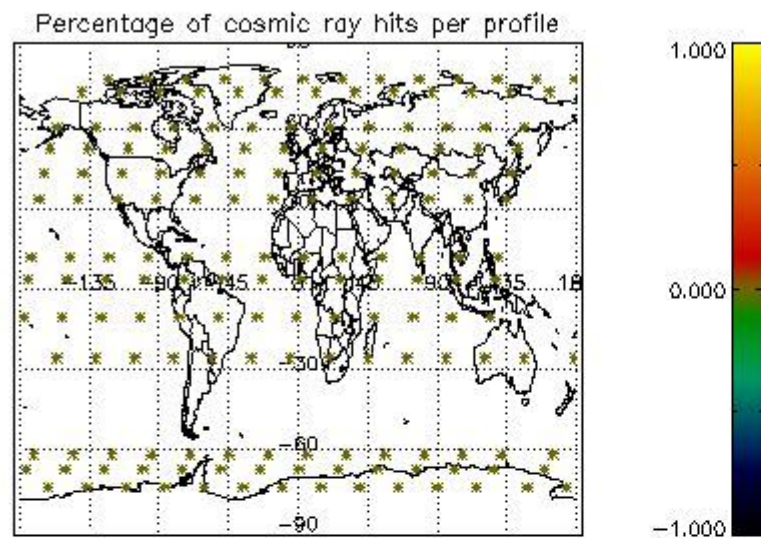

Percentage of datation errors per profile

Percentage of star falling outside central band per profile

Percentage of saturation errors per profile

4.2.2 Plot level 1 quality information per product (world map): ENVISAT DESCENDING passes