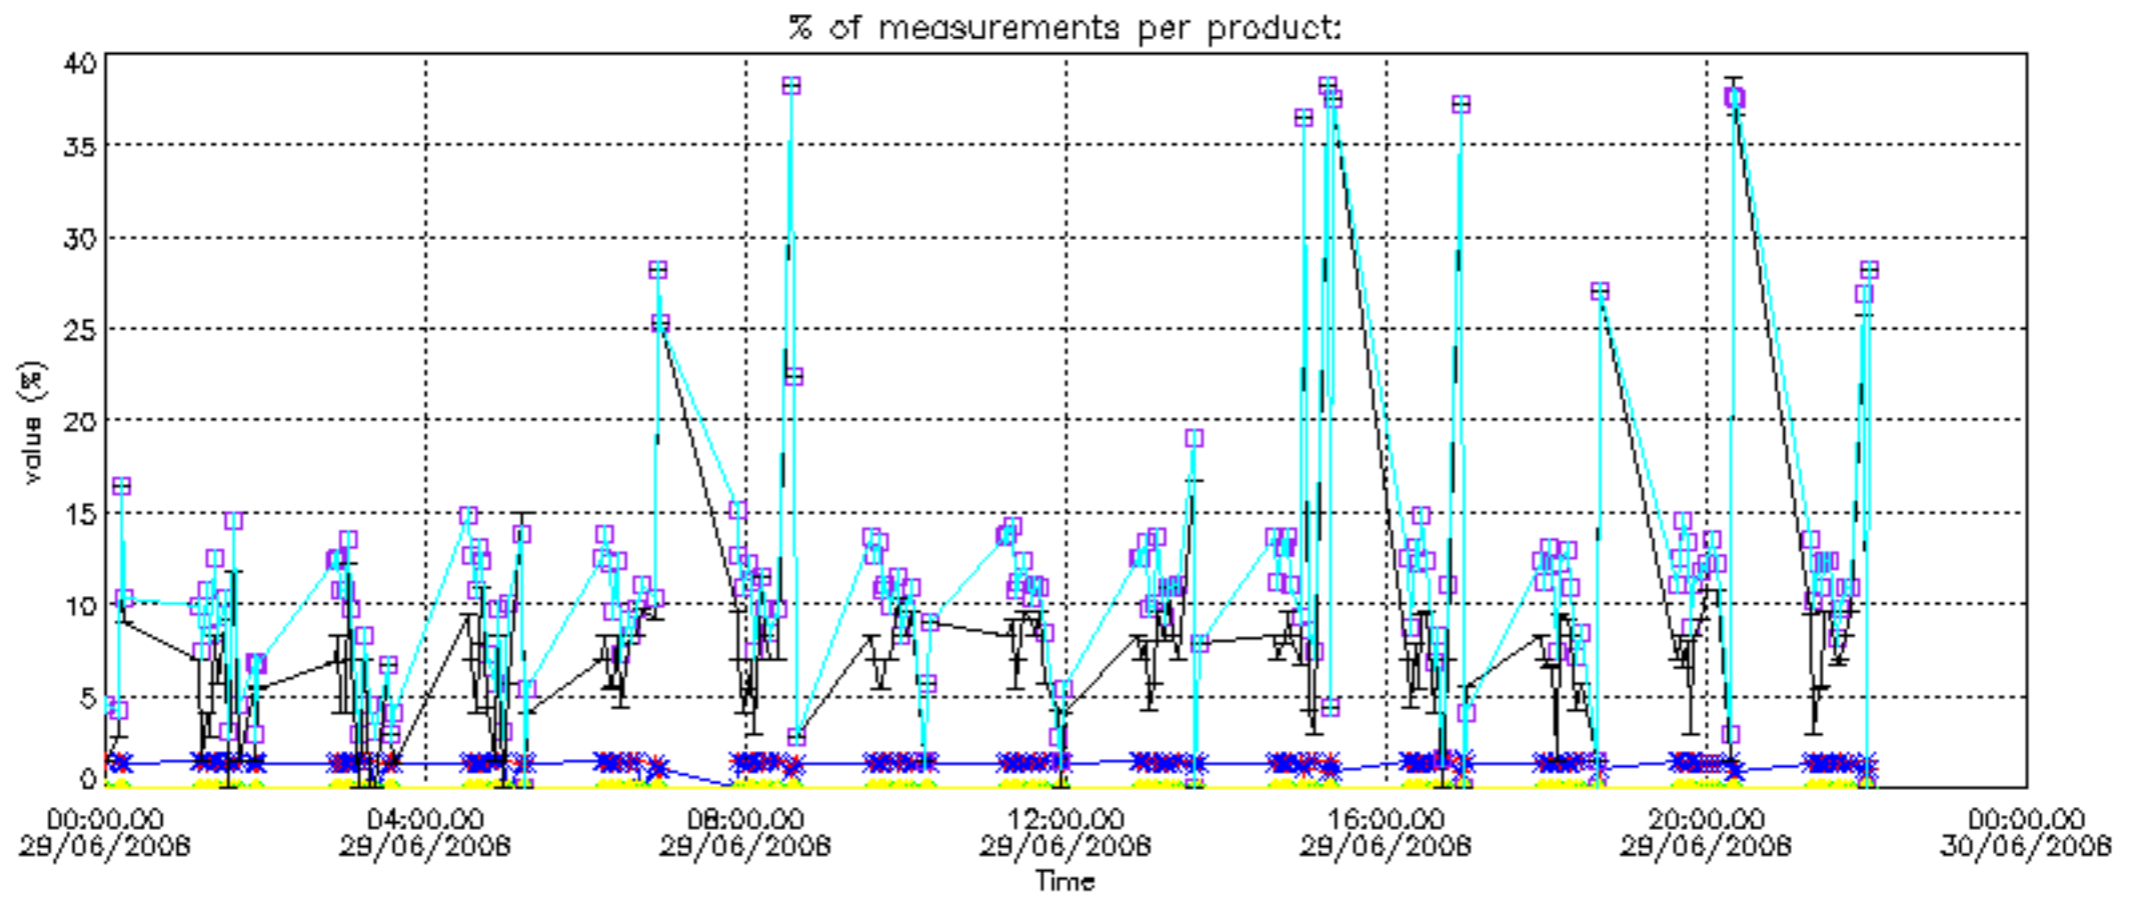

Percentage of cosmic ray hits per profile

Percentage of datation errors per profile