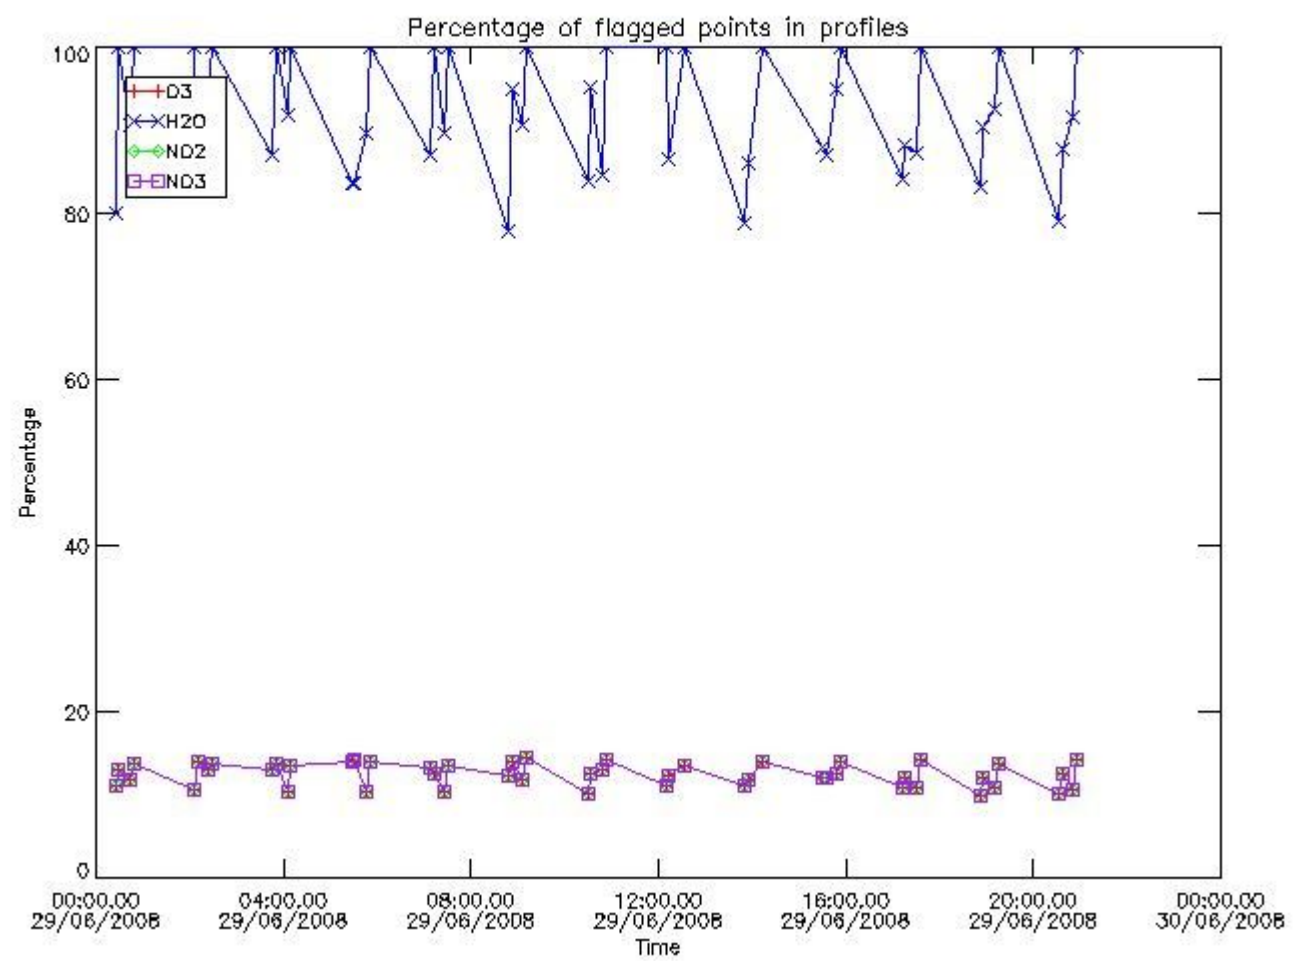

3. Quality information per product

In this section it is plotted some information contained in the Quality Summary data set of the level 2 products. Only products in dark limb conditions and without errors (error flag in the MPH set to "0") are used.

3.1 Plot quality information per product (time dependant)

3.2 Plot quality information per product (world map)