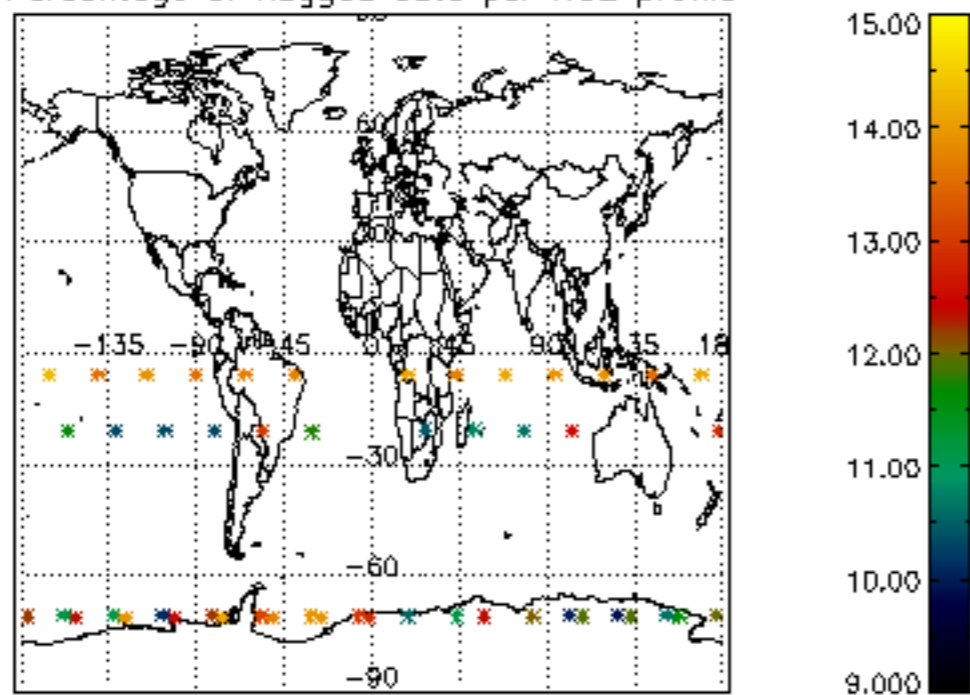

Percentage of flagged data per NO2 profile