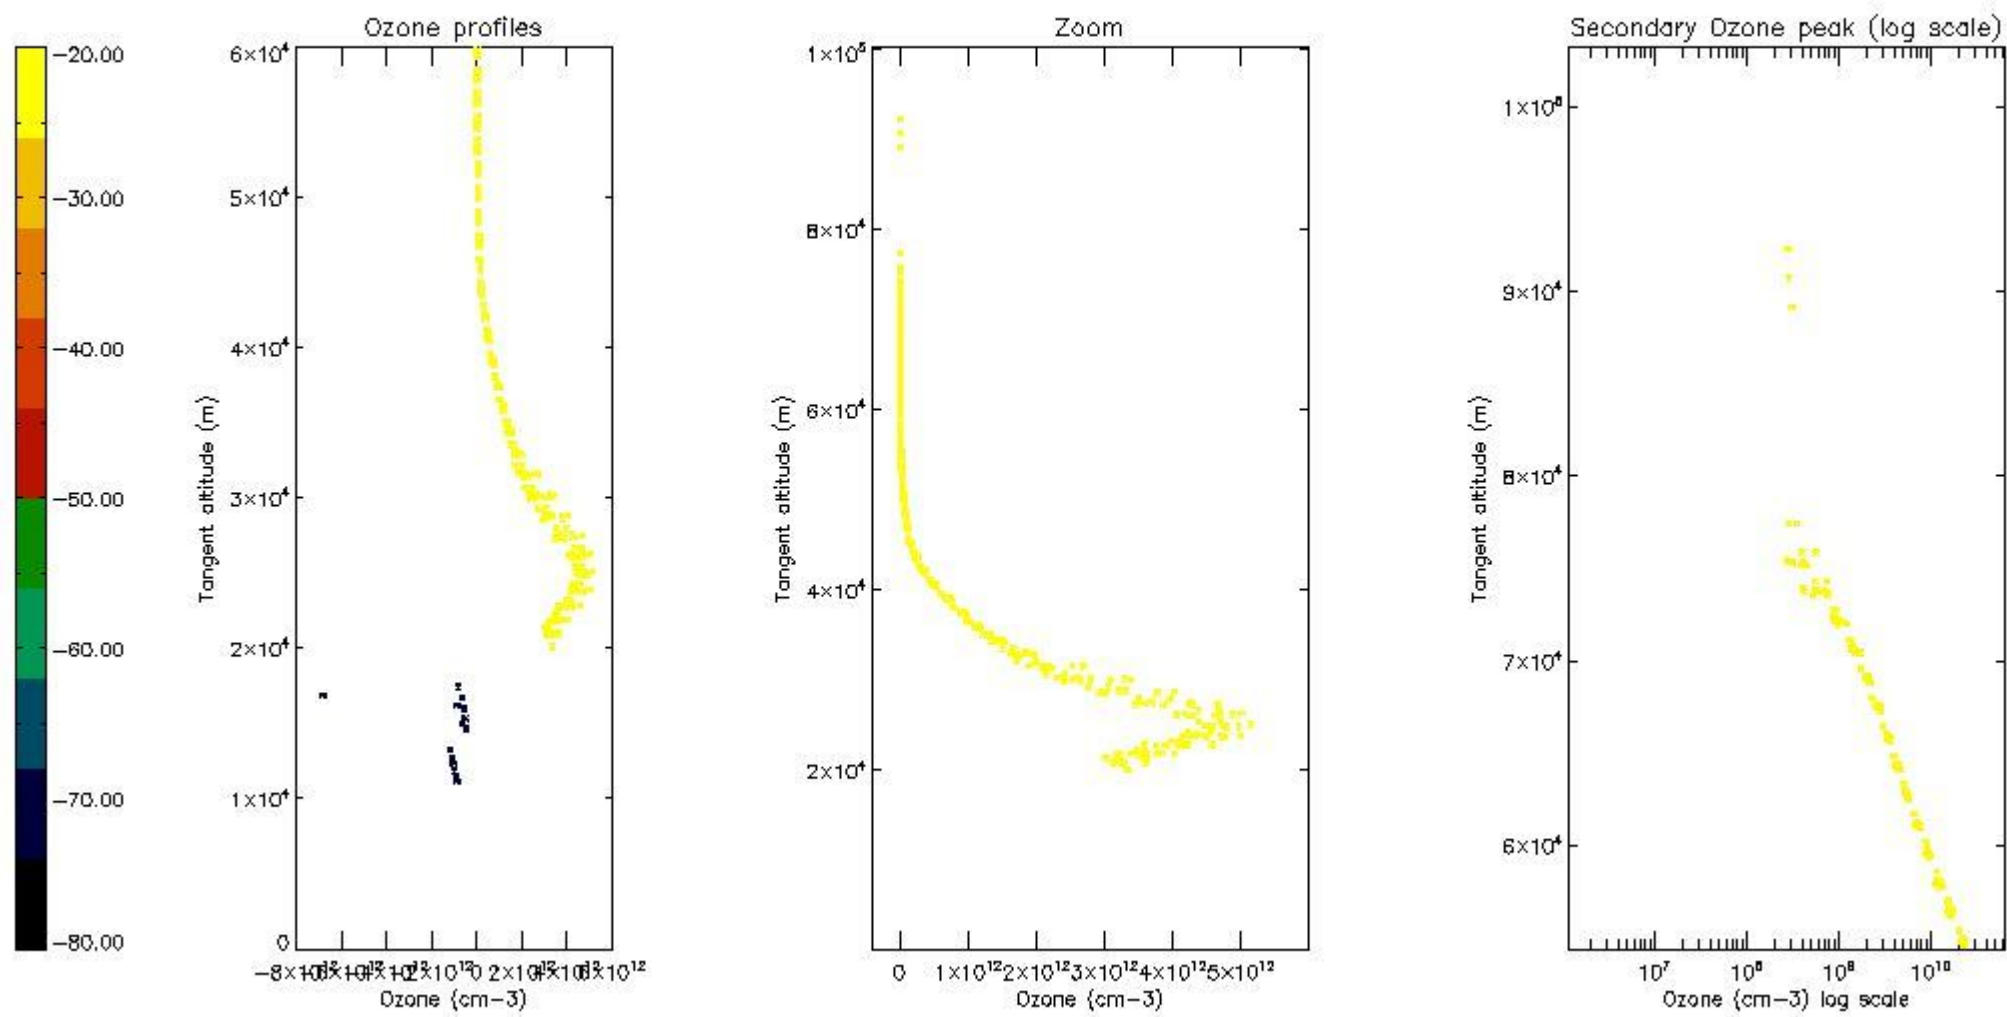

5.6 Plot NO₂ profiles for all STD (dark without errors)

The colorbar represents the latitude.