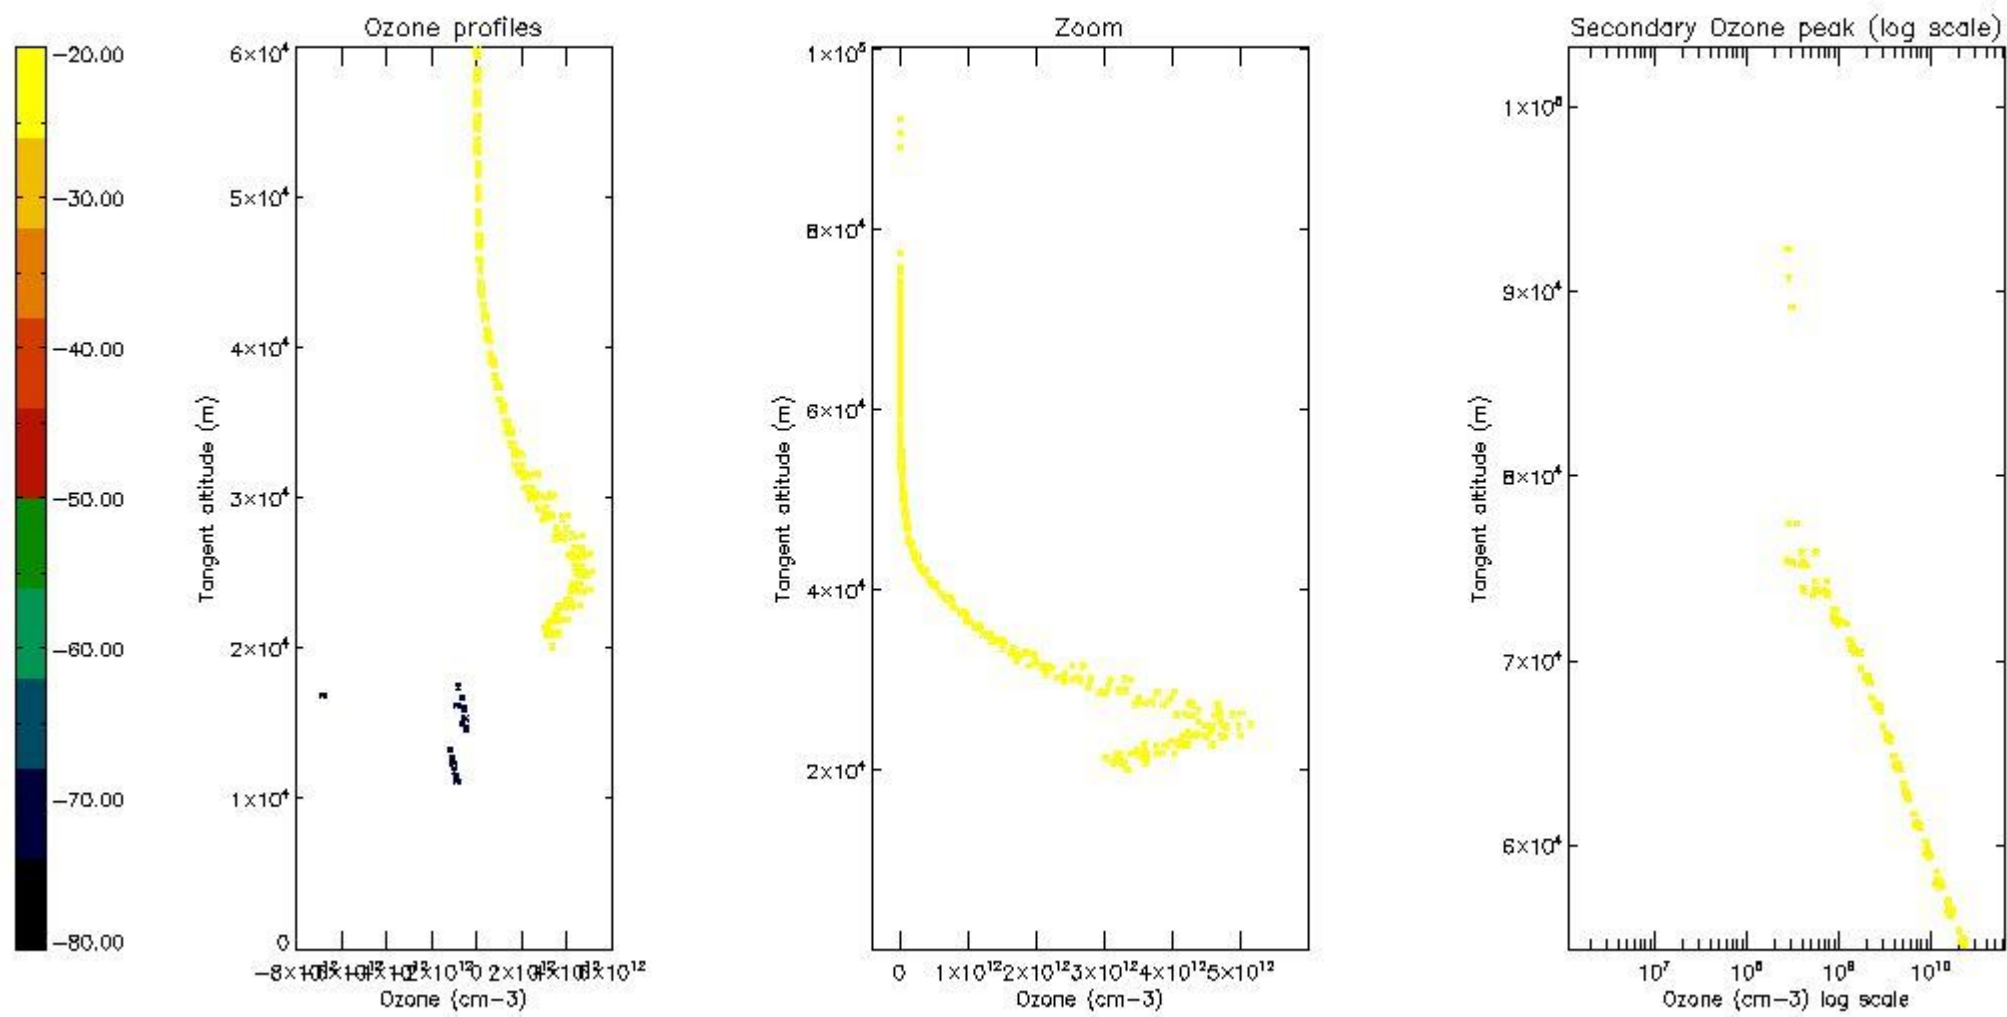

STD < 10	4
STD < 5	2

5.2 Plot ozone profiles for all STD (dark without errors)

The colorbar represents the latitude.

5.3 Plot ozone profiles where STD < 20% (dark without errors)

The colorbar represents the latitude.

5.4 Plot ozone profiles where $STD < 10\%$ (dark without errors)

The colorbar represents the latitude.

5.5 Plot ozone profiles where $STD < 5\%$ (dark without errors)

The colorbar represents the latitude.