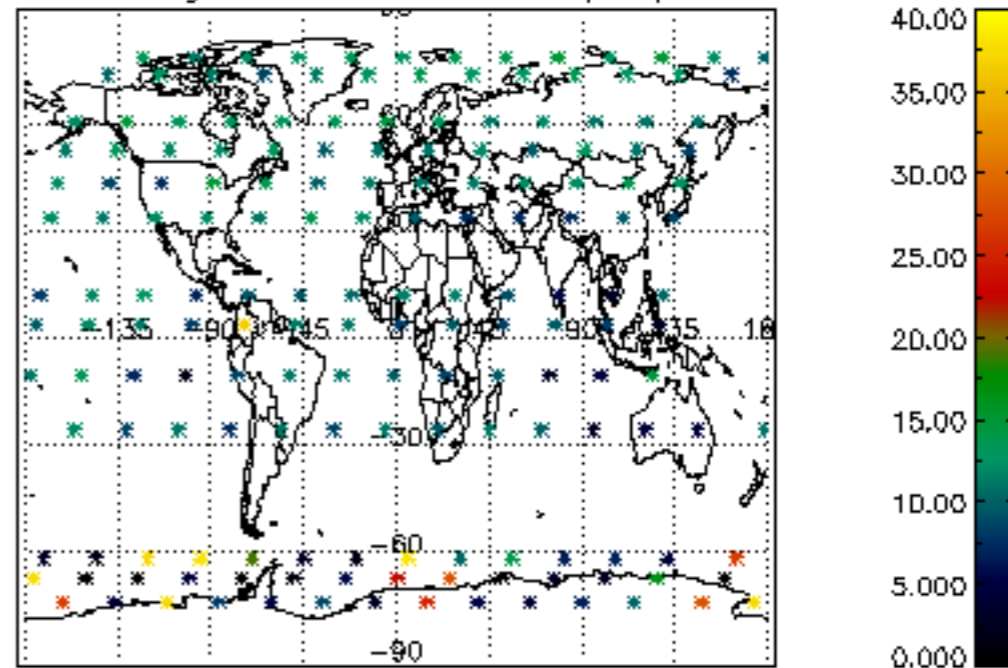

Percentage of saturation errors per profile