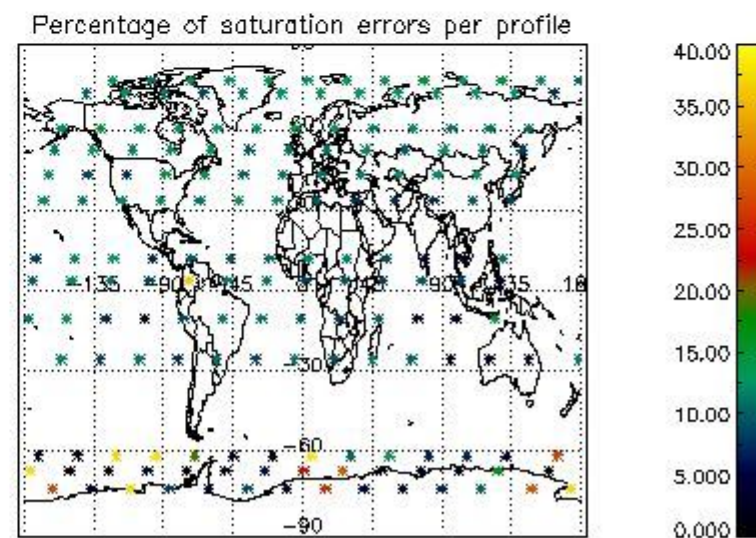

Percentage of datation errors per profile

Percentage of star falling outside central band per profile

Percentage of saturation errors per profile

4.2.2 Plot level 1 quality information per product (world map): ENVISAT DESCENDING passes