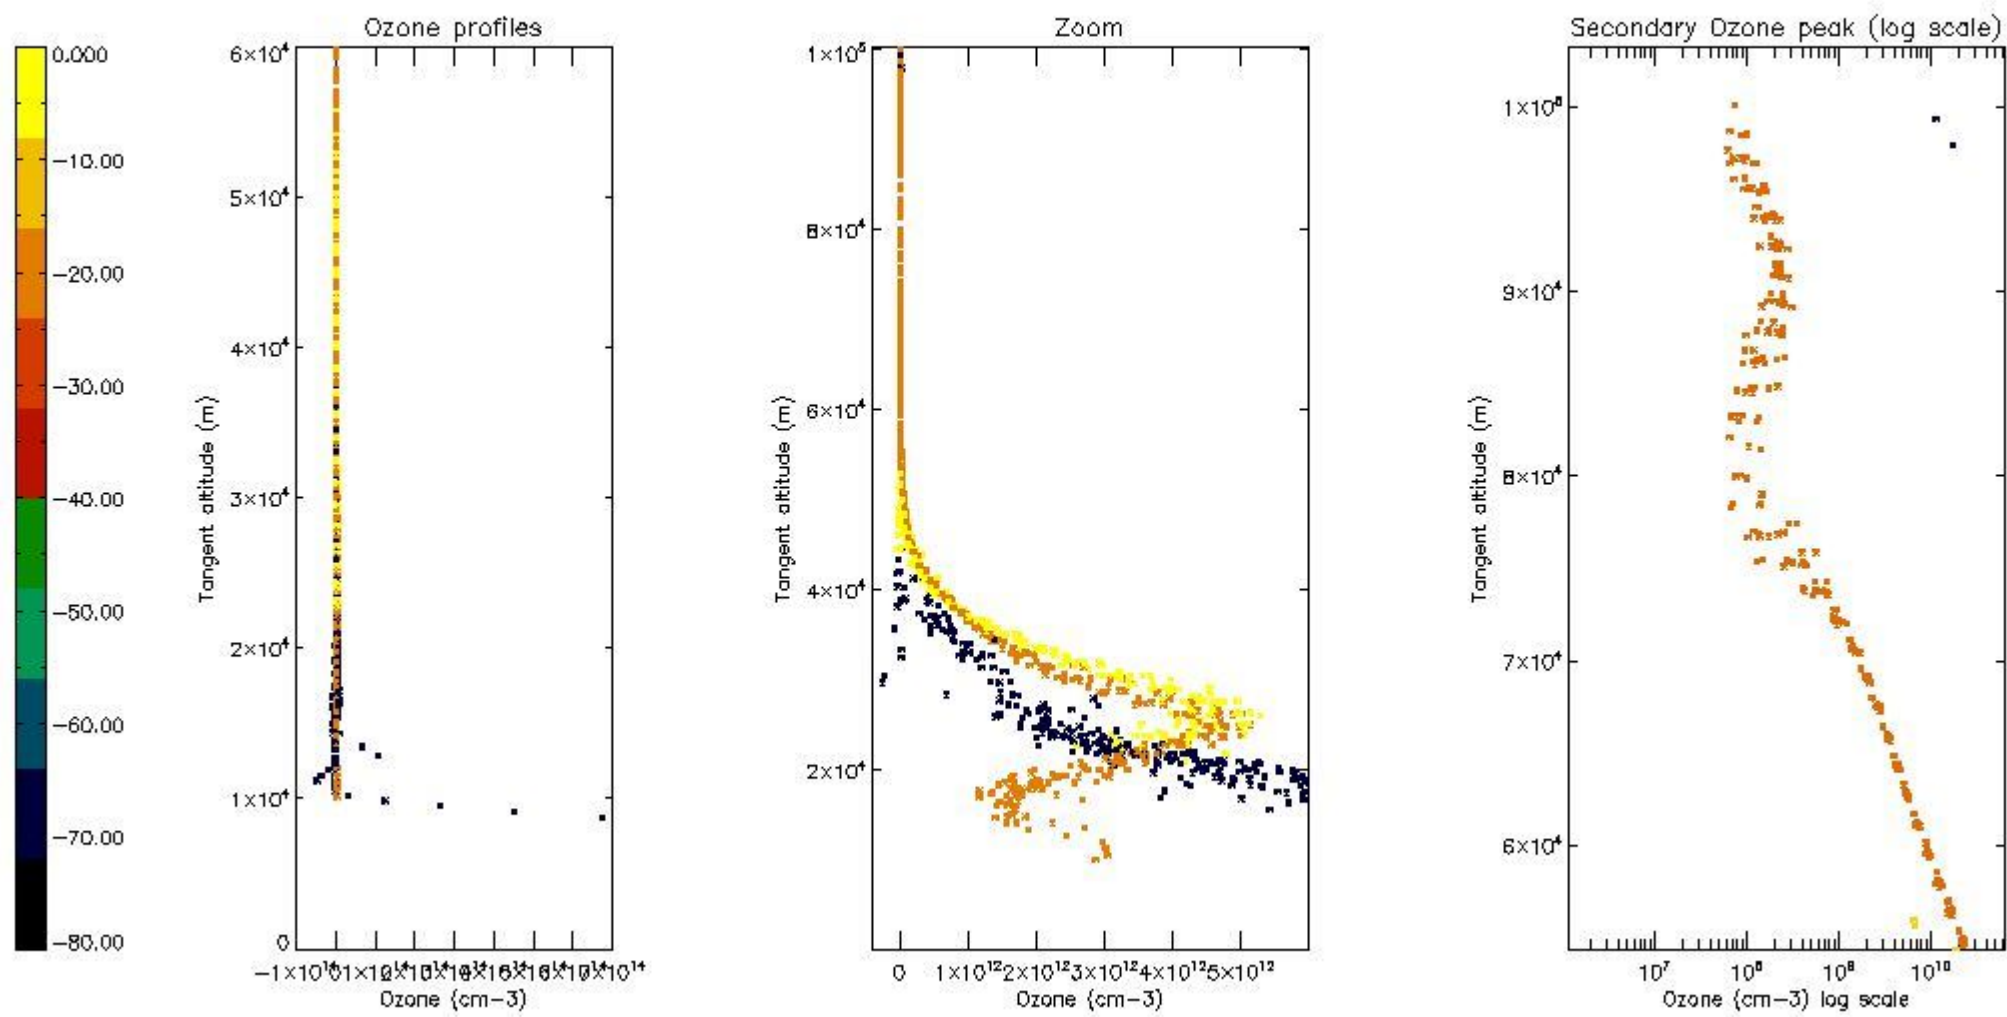

STD < 10	4
STD < 5	2

5.2 Plot ozone profiles for all STD (dark without errors)

The colorbar represents the latitude.

5.3 Plot ozone profiles where STD < 20% (dark without errors)

The colorbar represents the latitude.