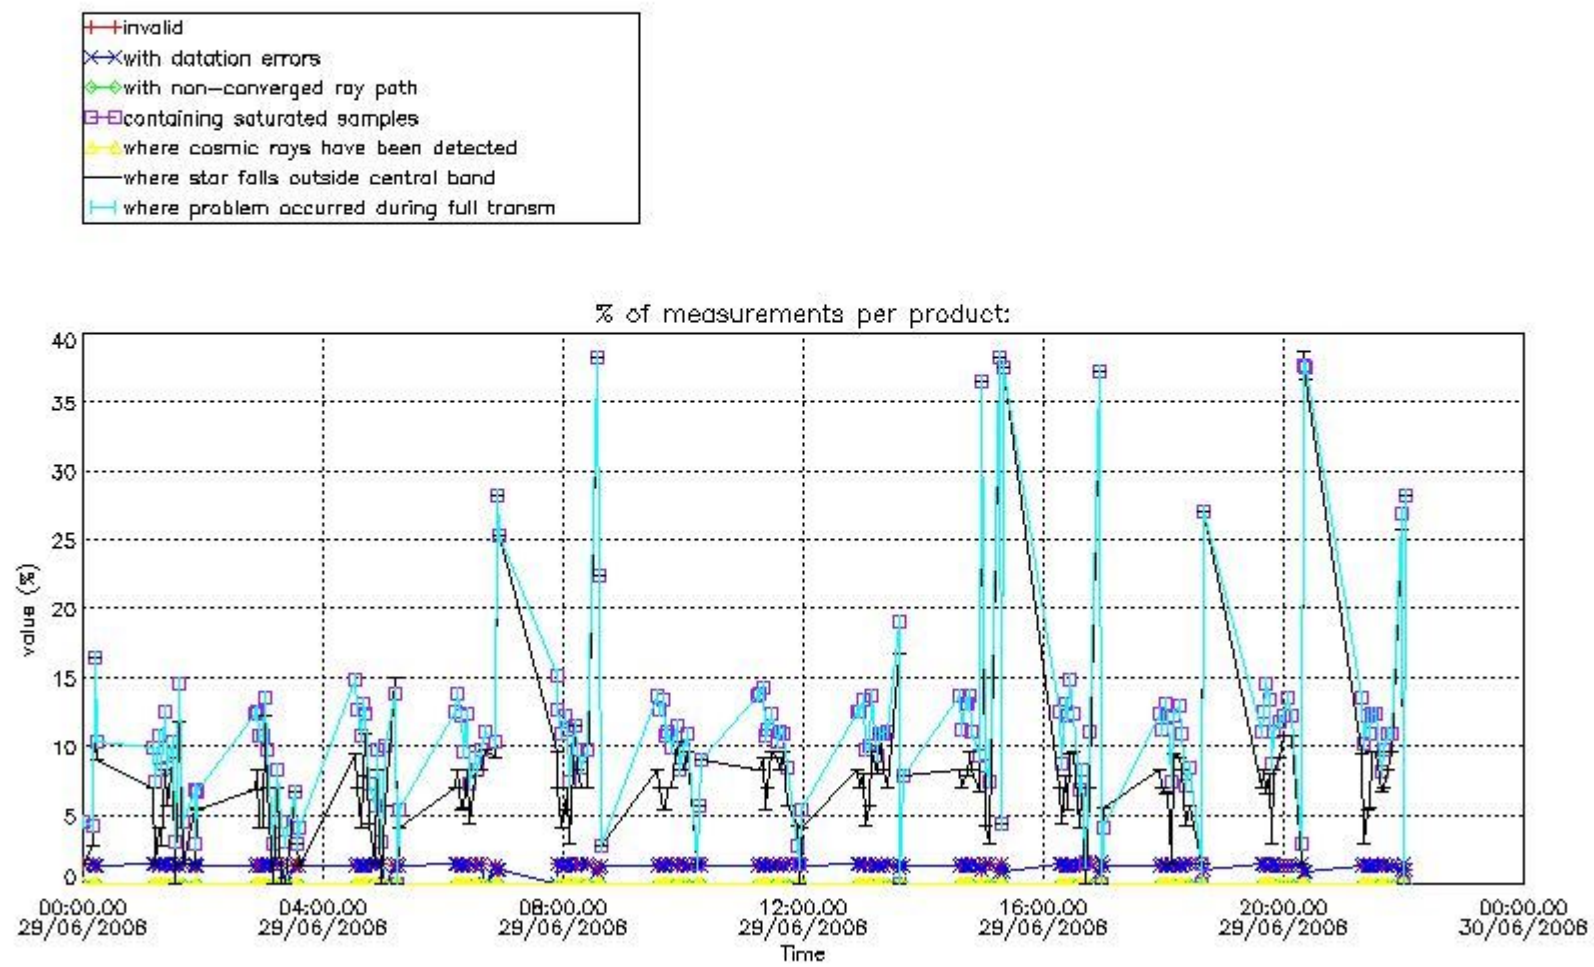

[6. Auxiliary Data Files used for the production reported in section 2](#)

This report presents the daily analysis on parameters extracted from GOMOS level 2 data (GOM_NL__2P). It is intended to monitor some important parameters that will impact the quality of these products. A list of level 2 products (and content) that have arrived during the reporting day to the PCF is also given.

3.1 Plot quality information per product (time dependant)

3.2 Plot quality information per product (world map)

Percentage of flagged data per O3 profile

Percentage of flagged data per H2O profile

Percentage of flagged data per NO2 profile

Percentage of flagged data per NO3 profile

4. Level 1 quality information per product

In this section it is plotted some information contained in the Quality Summary data set of the level 2 products that comes from the level 1b processing. Products without errors (error flag in the MPH set to "0") are used.

4.1 Plot quality information per product (time dependant) coming from level 1b processing

4.1.1 Plot level 1 quality information per product (time dependant): ENVISAT ASCENDING passes

4.1.2 Plot level 1 quality information per product (time dependant): ENVISAT DESCENDING passes