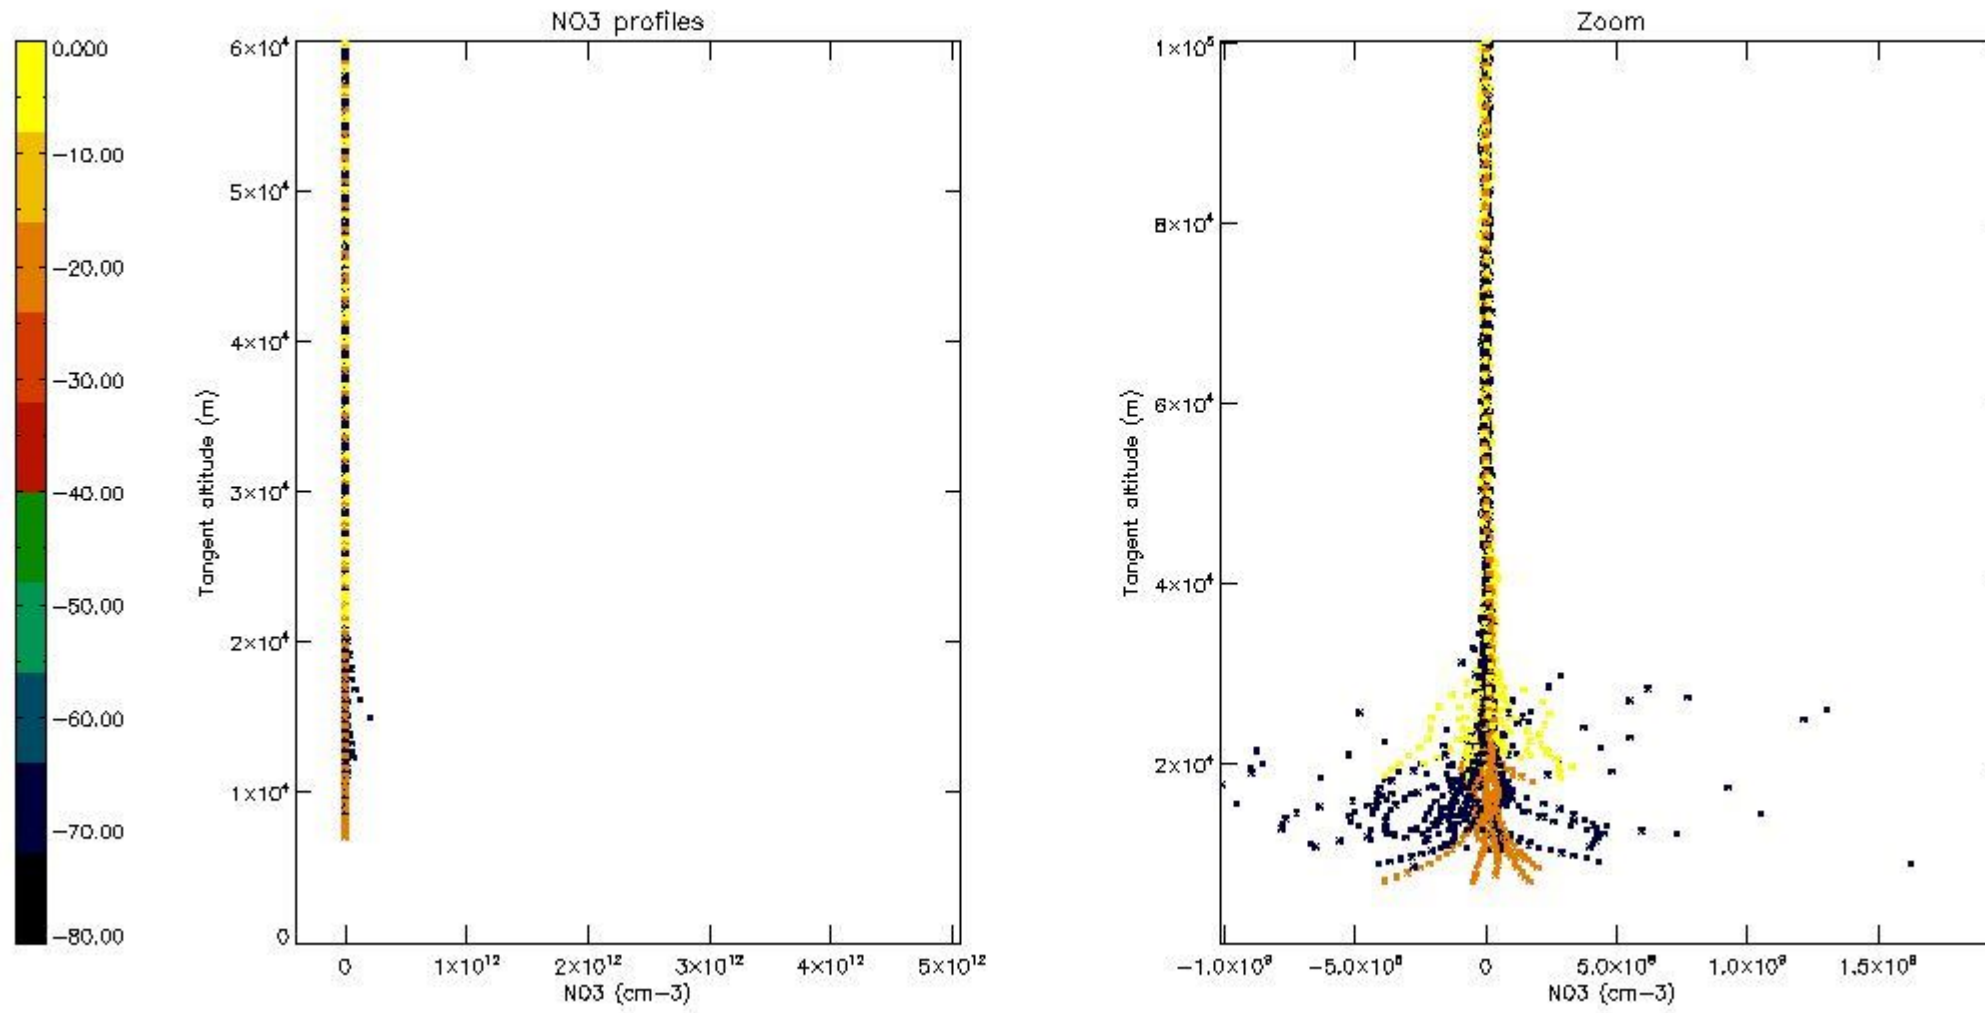

6. Auxiliary Data Files used for the production reported in section 2

The number reported in the third column indicates since which file (see list in section 2) the corresponding auxiliary file has been used. The fourth column is the date of those product files.

Type	Auxiliary Filename	Used since product	Used since product date
INST_PHYS_CHARACTERISTICS	GOM_INS_AXVIEC20091111_143220_20030716_120000_20500101_000000	1	29-JUN-2008 00:00:11
LEVEL-2_PROC_CONFIG	GOM_PR2_AXVIEC20091111_152718_20020301_000000_20500101_000000	1	29-JUN-2008 00:00:11
CROSS_SECTIONS_FILE	GOM_CRS_AXVIEC20091111_154832_20020301_000000_20500101_000000	1	29-JUN-2008 00:00:11