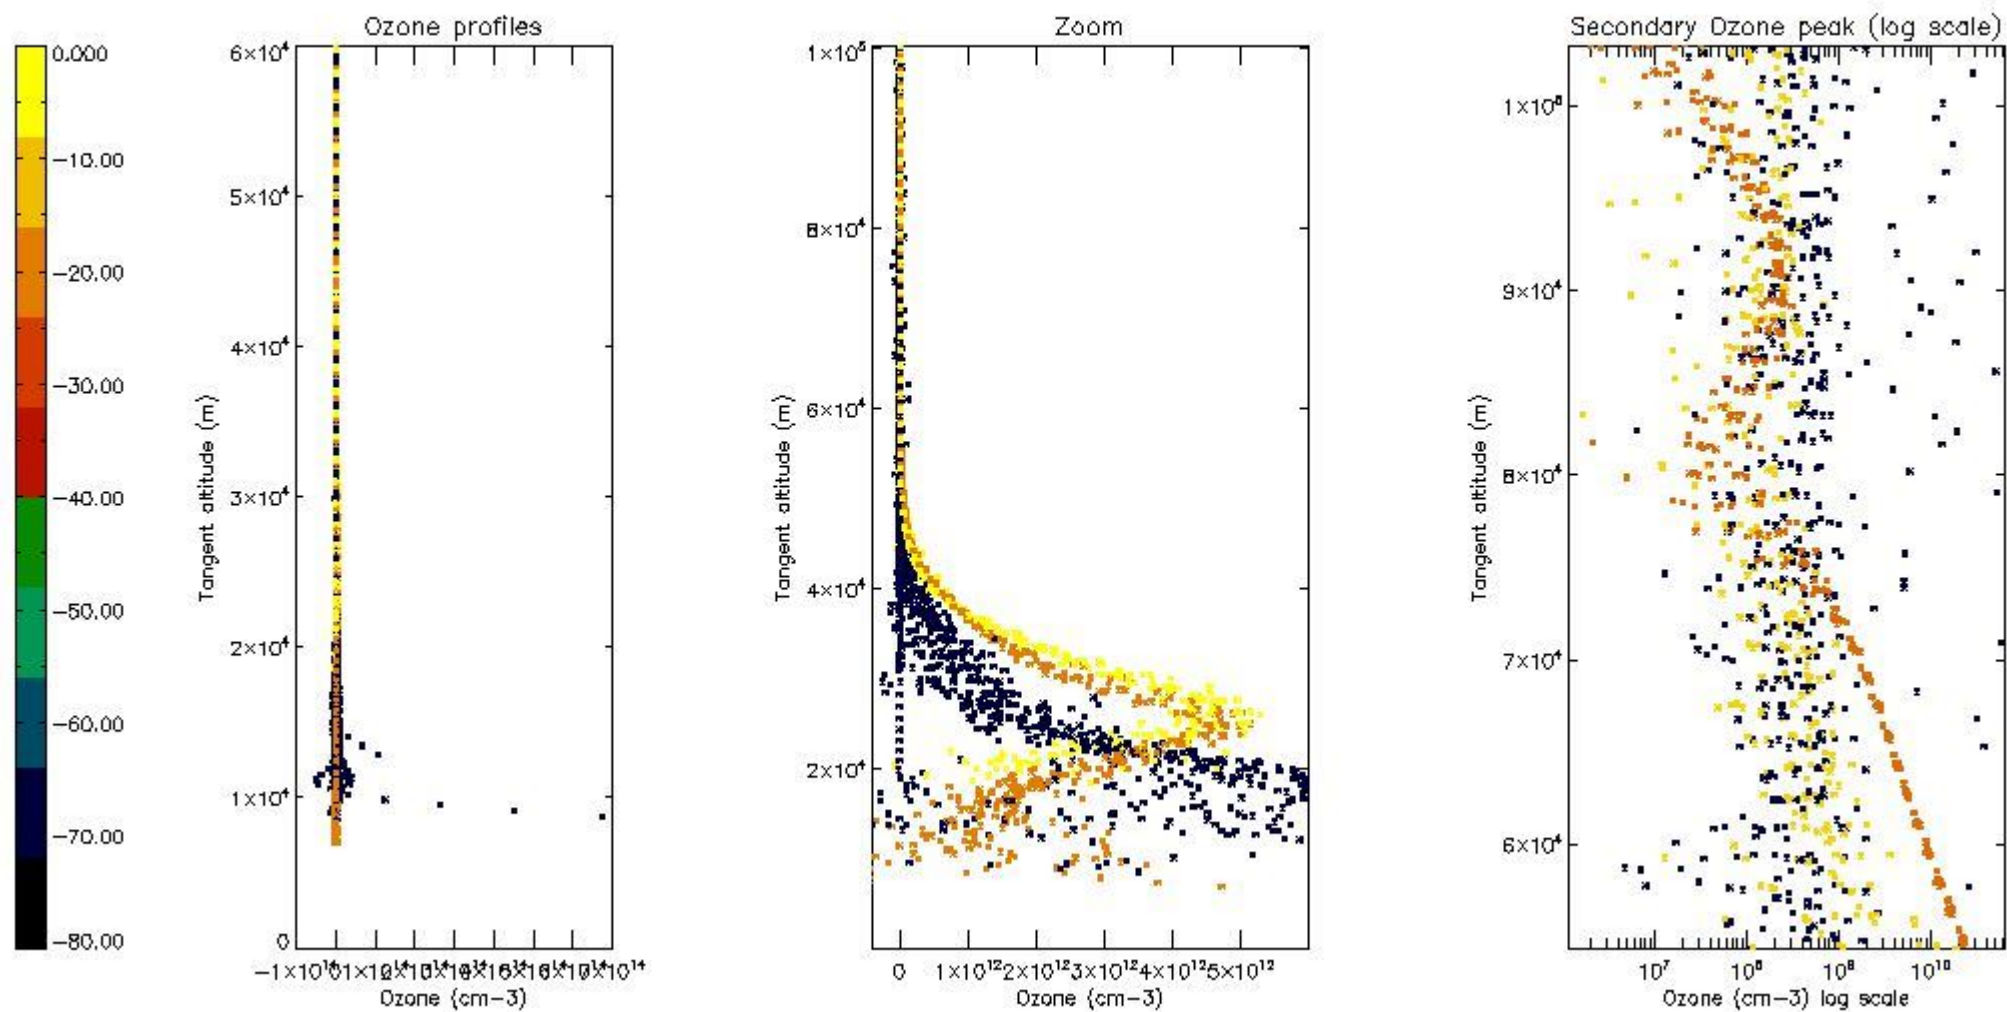

STD < 10	4
STD < 5	2

5.2 Plot ozone profiles for all STD (dark without errors)

The colorbar represents the latitude.

5.3 Plot ozone profiles where STD < 20% (dark without errors)

The colorbar represents the latitude.