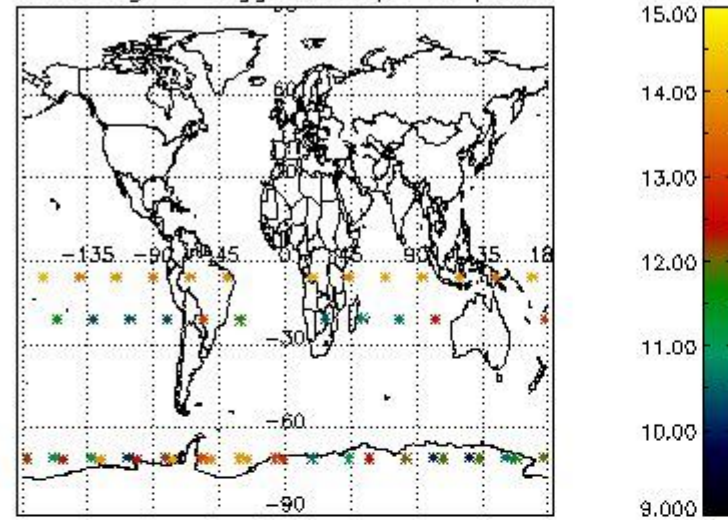

Percentage of flagged data per O3 profile