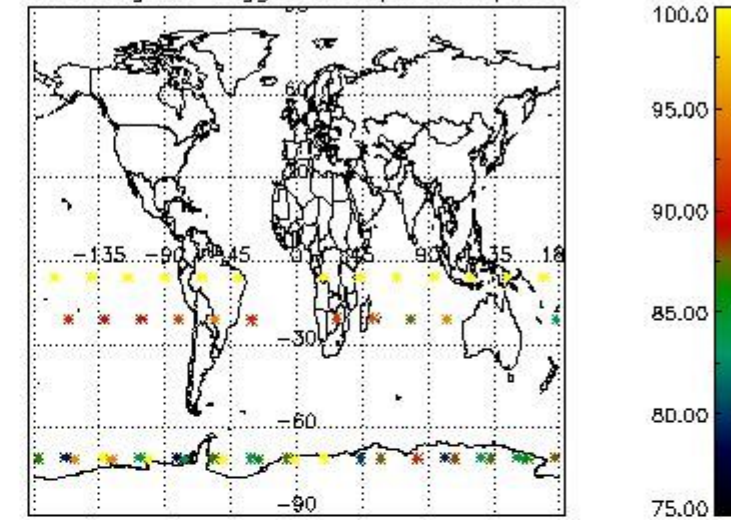

3.1 Plot quality information per product (time dependant)

3.2 Plot quality information per product (world map)

Percentage of flagged data per O3 profile

Percentage of flagged data per H2O profile

Percentage of flagged data per NO2 profile