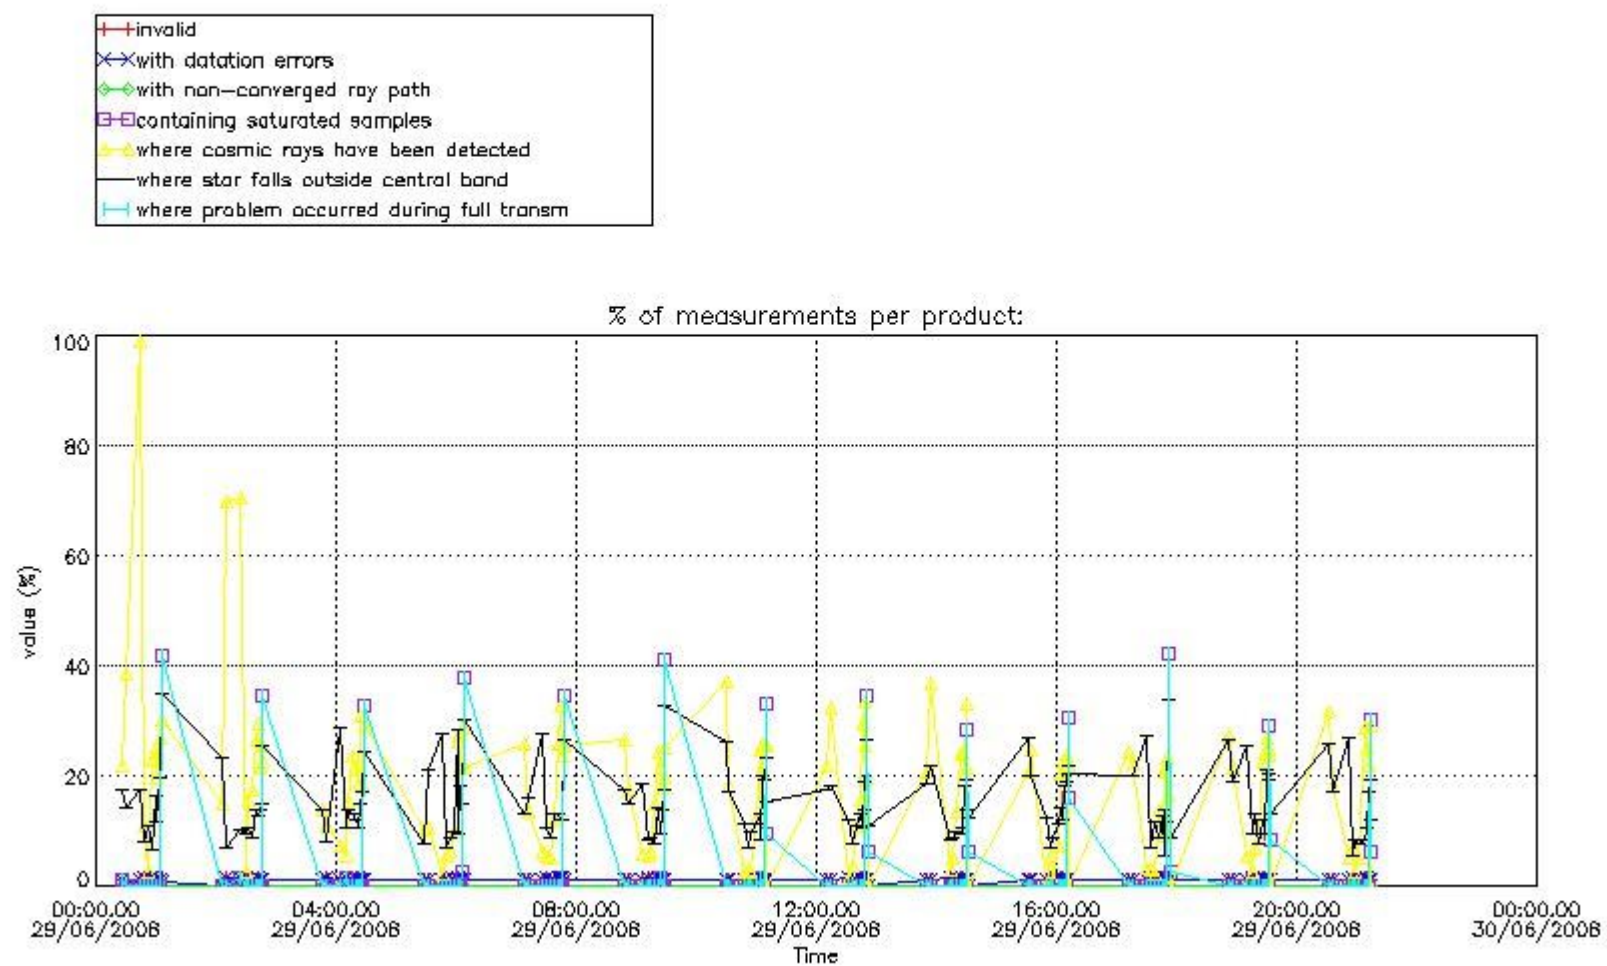

4.1.2 Plot level 1 quality information per product (time dependant): ENVISAT DESCENDING passes