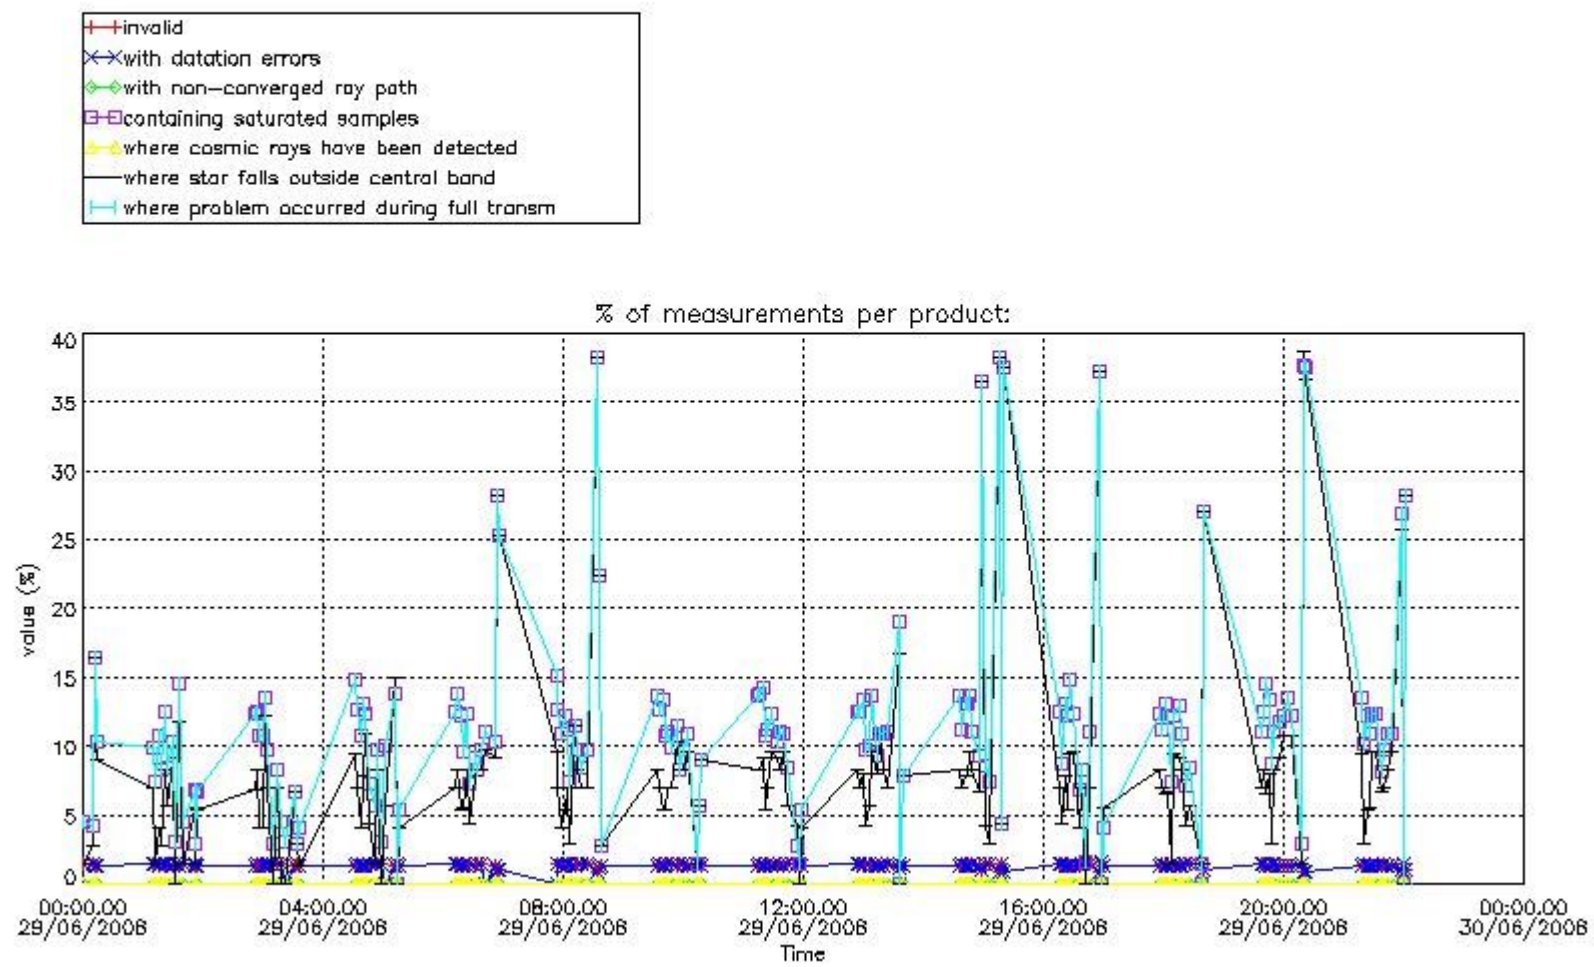

4.2 Plot quality information per product coming from level 1b processing (world map)

4.2.1 Plot level 1 quality information per product (world map): ENVISAT ASCENDING passes