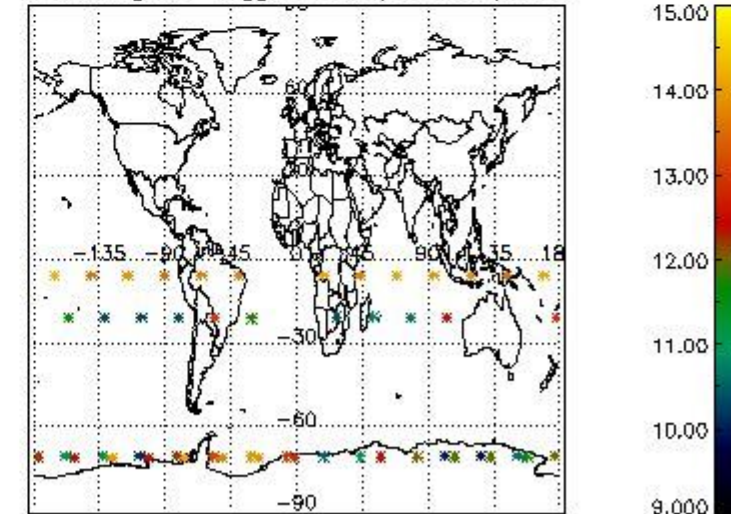

Percentage of flagged data per NO3 profile

4. Level 1 quality information per product

In this section it is plotted some information contained in the Quality Summary data set of the level 2 products that comes from the level 1b processing. Products without errors (error flag in the MPH set to "0") are used.

4.1 Plot quality information per product (time dependant) coming from level 1b processing

4.1.1 Plot level 1 quality information per product (time dependant): ENVISAT ASCENDING passes