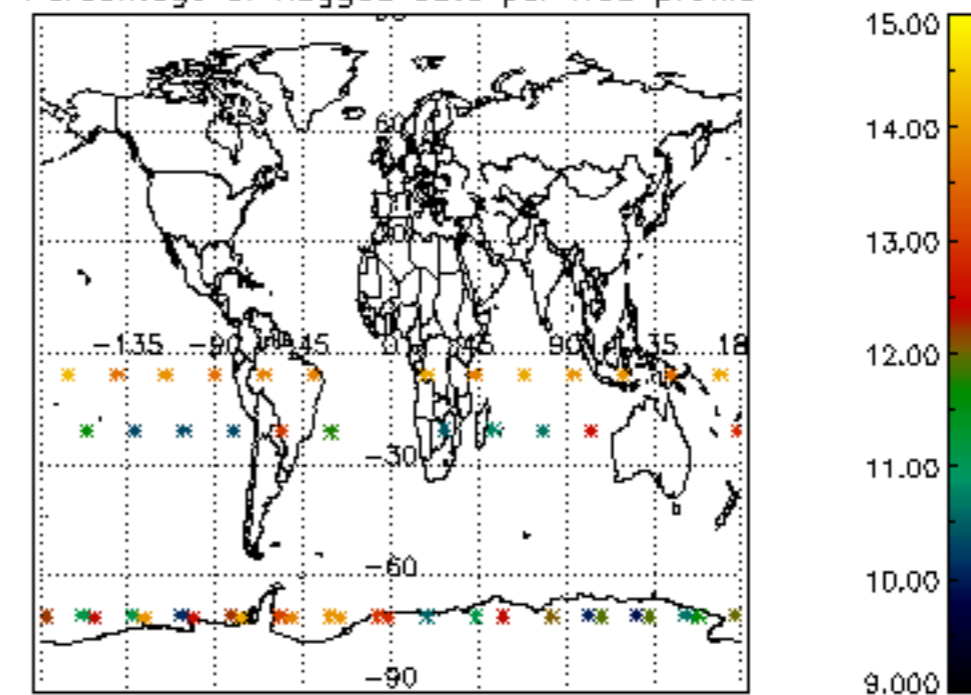

Percentage of flagged data per NO3 profile