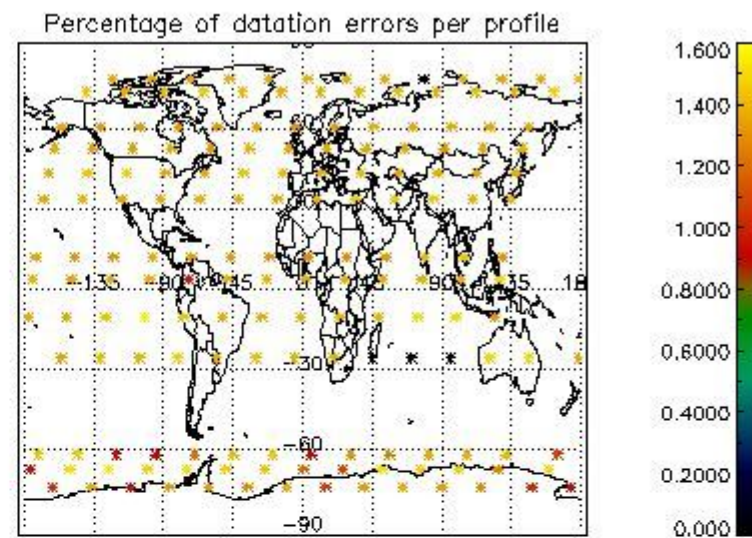

Percentage of datation errors per profile

Percentage of star falling outside central band per profile

Percentage of saturation errors per profile

4.2.2 Plot level 1 quality information per product (world map): ENVISAT DESCENDING passes