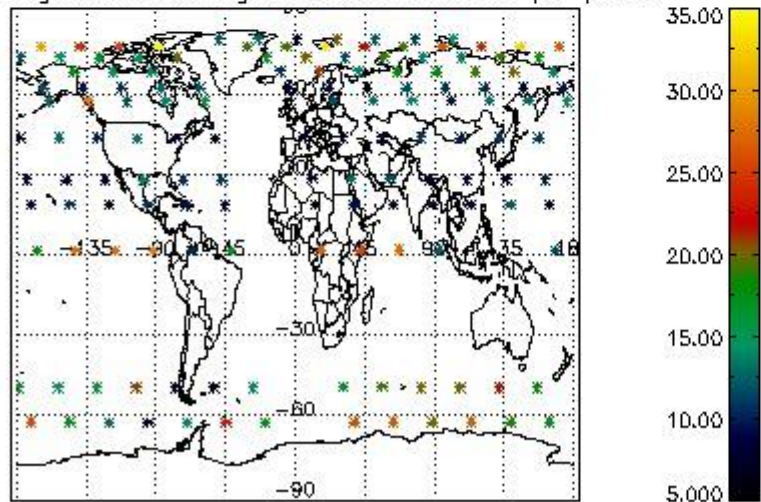

Percentage of star falling outside central band per profile