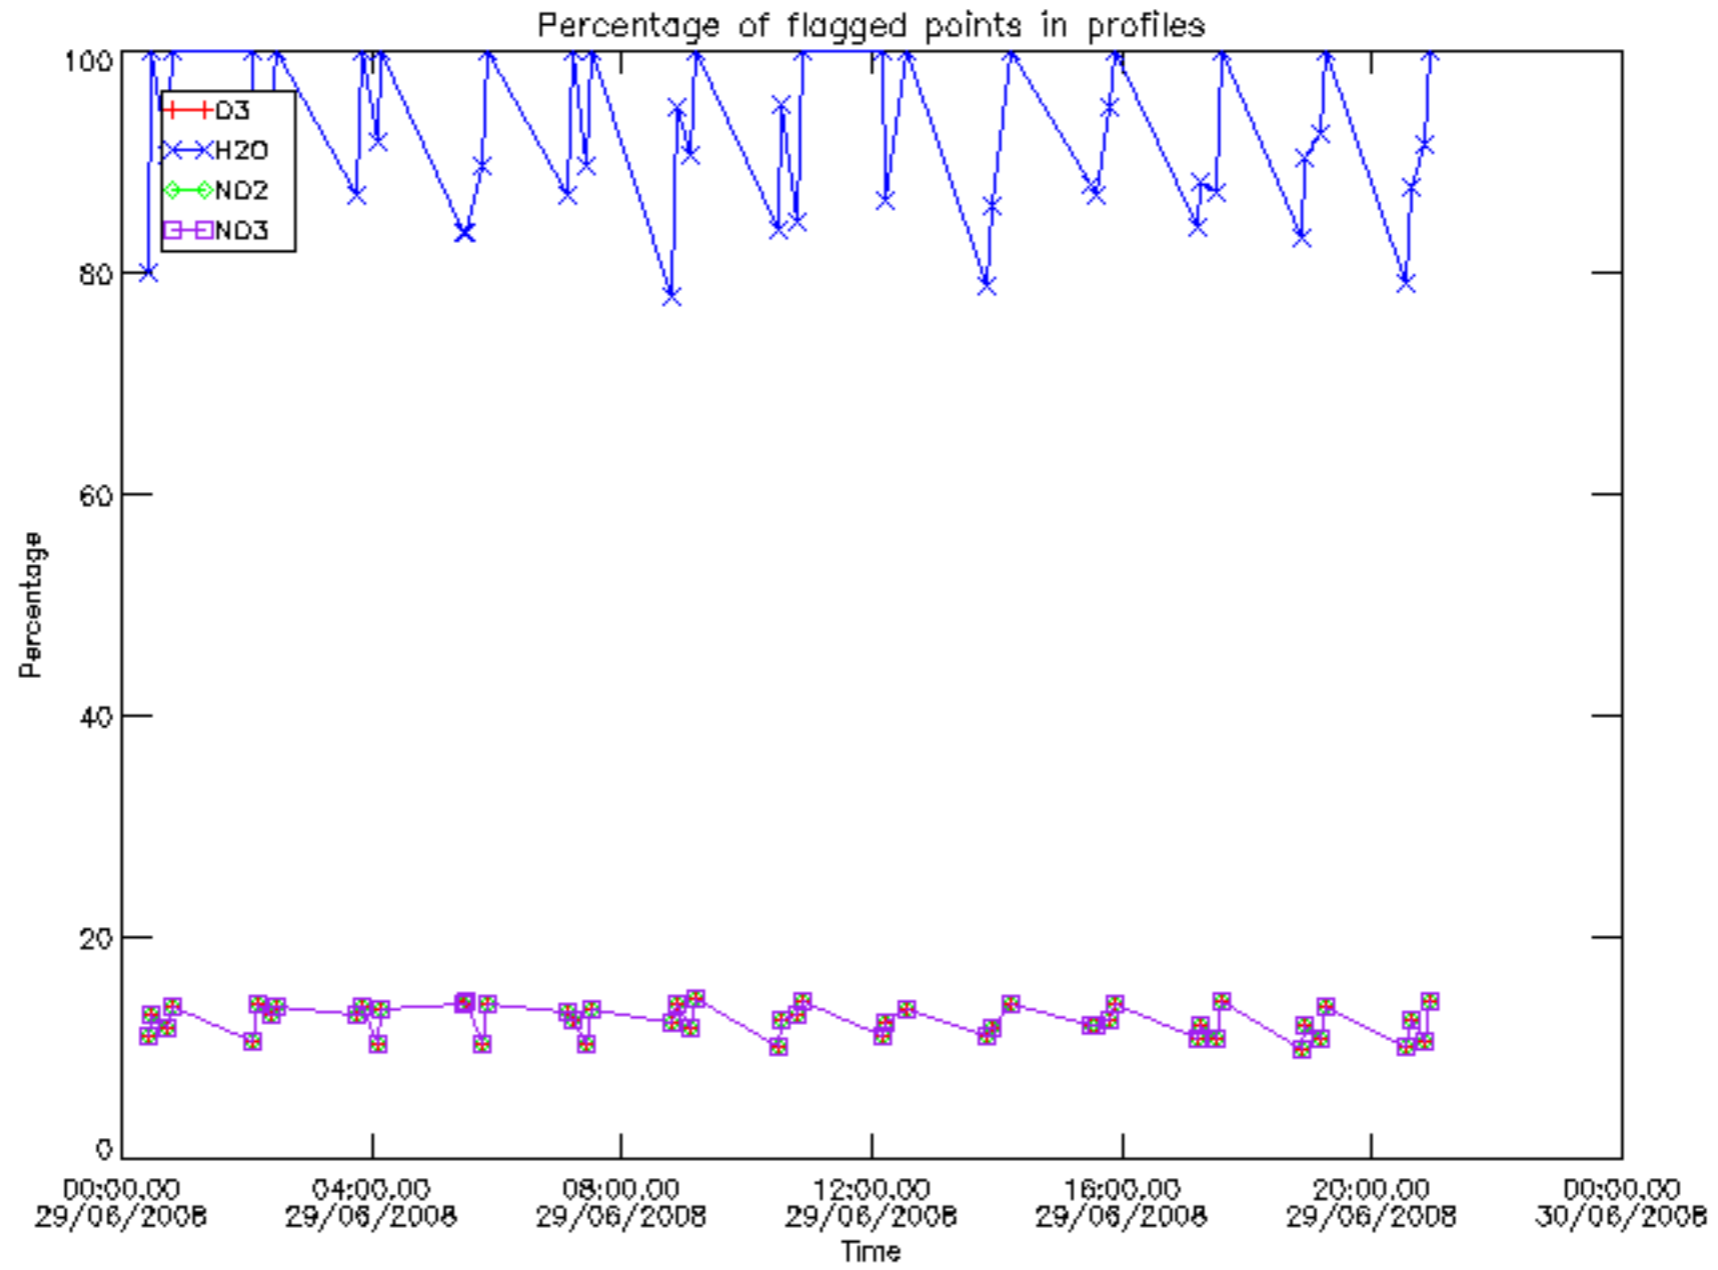

Percentage of flagged data per D3 profile

Percentage of flagged data per H2O profile