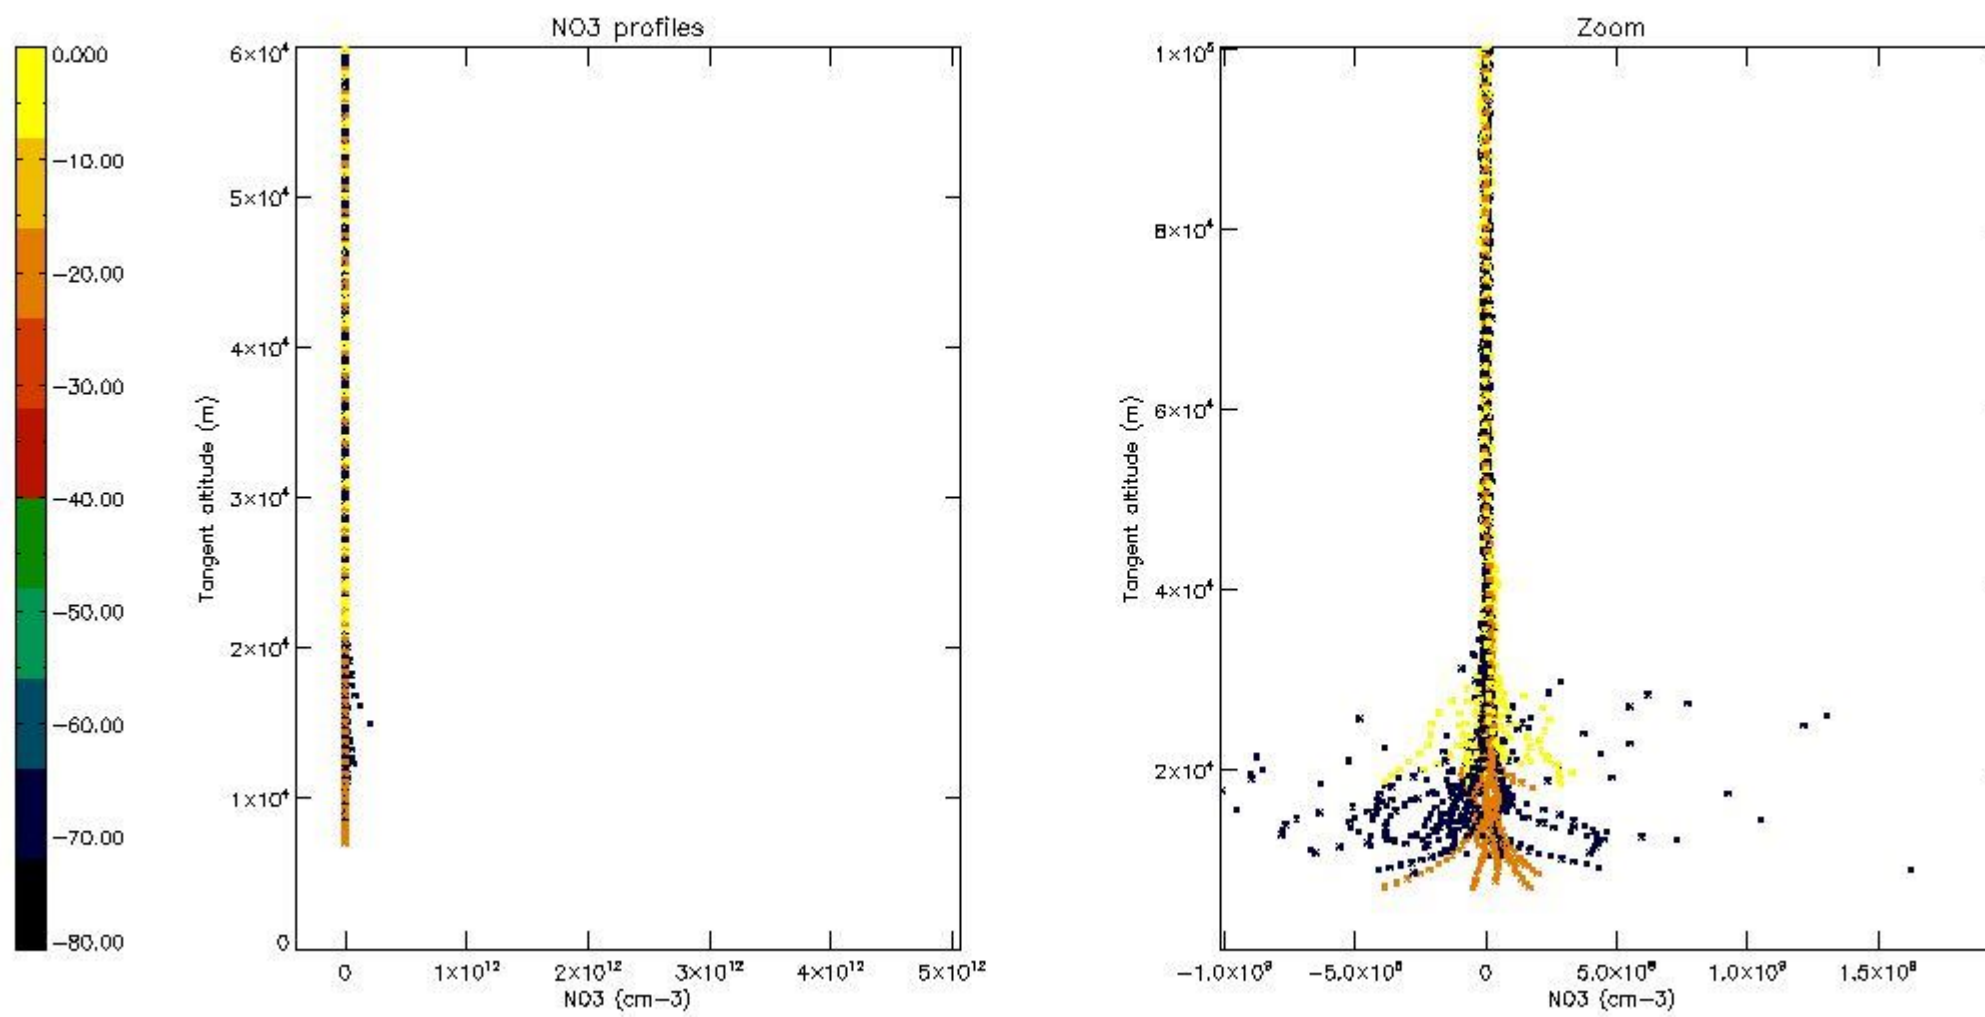

6. Auxiliary Data Files used for the production reported in section 2

The number reported in the third column indicates since which file (see list in section 2) the corresponding auxiliary file has been used. The fourth column is the date of those product files.

Type	Auxiliary Filename	Used since product	Used since product date
INST_PHYS_CHARACTERISTICS	GOM_INS_AXVIEC20091111_143220_20030716_120000_20500101_000000	1	29-JUN-2008 00:00:11
LEVEL-2_PROC_CONFIG	GOM_PR2_AXVIEC20091111_152718_20020301_000000_20500101_000000	1	29-JUN-2008 00:00:11
CROSS_SECTIONS_FILE	GOM_CRS_AXVIEC20091111_154832_20020301_000000_20500101_000000	1	29-JUN-2008 00:00:11