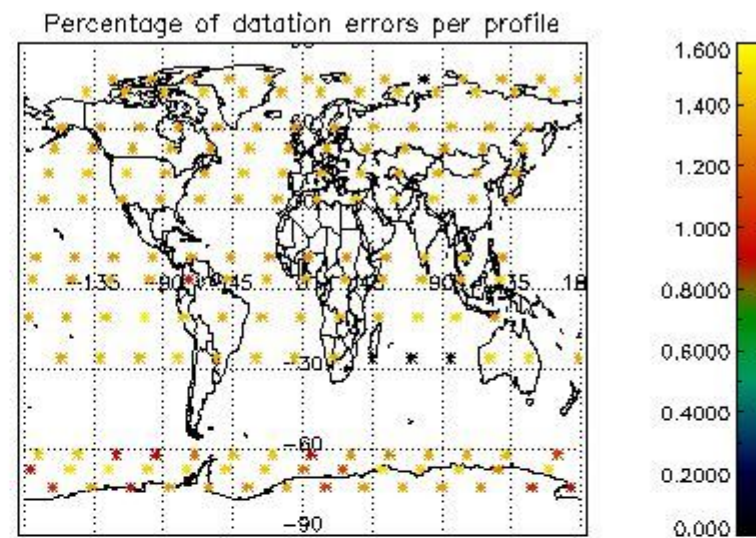

Percentage of datation errors per profile

Percentage of star falling outside central band per profile

Percentage of saturation errors per profile

4.2.2 Plot level 1 quality information per product (world map): ENVISAT DESCENDING passes