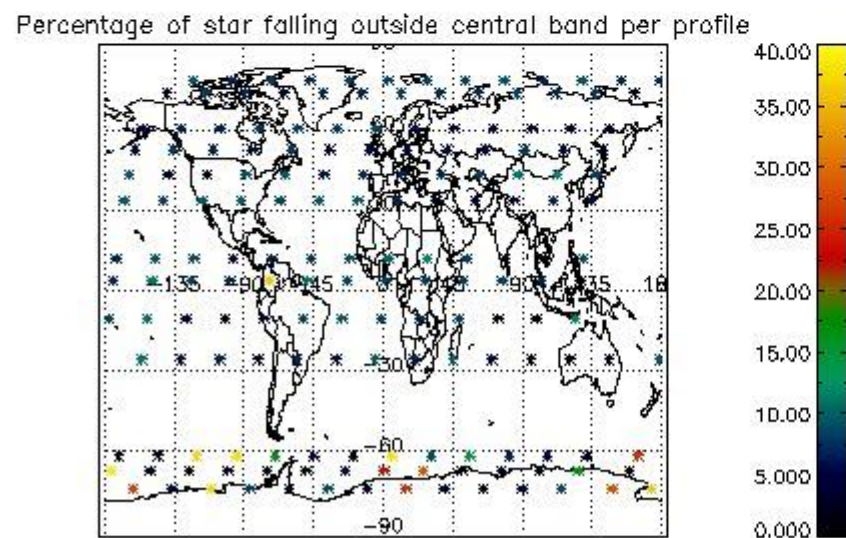

Percentage of datation errors per profile

Percentage of star falling outside central band per profile

Percentage of saturation errors per profile

4.2.2 Plot level 1 quality information per product (world map): ENVISAT DESCENDING passes