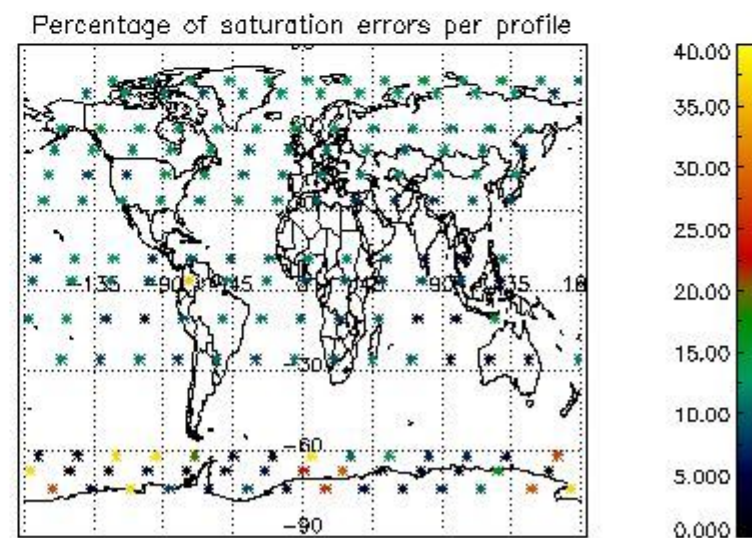

4.2 Plot quality information per product coming from level 1b processing (world map)

4.2.1 Plot level 1 quality information per product (world map): ENVISAT ASCENDING passes

Percentage of cosmic ray hits per profile

Percentage of datation errors per profile

Percentage of star falling outside central band per profile

Percentage of saturation errors per profile

4.2.2 Plot level 1 quality information per product (world map): ENVISAT DESCENDING passes

5. Trace gas profiles

5.1 Ozone statistics based on quality of products

The final quality of the products can be "measured" using the STD (Standard Deviation) attached to every point profile. This information is written to the parameter GOM_NL__2P/NL_LOCAL_SPECIES_DENSITY/o3_std of the level 2 products. The table below shows the statistics for given STD ranges.