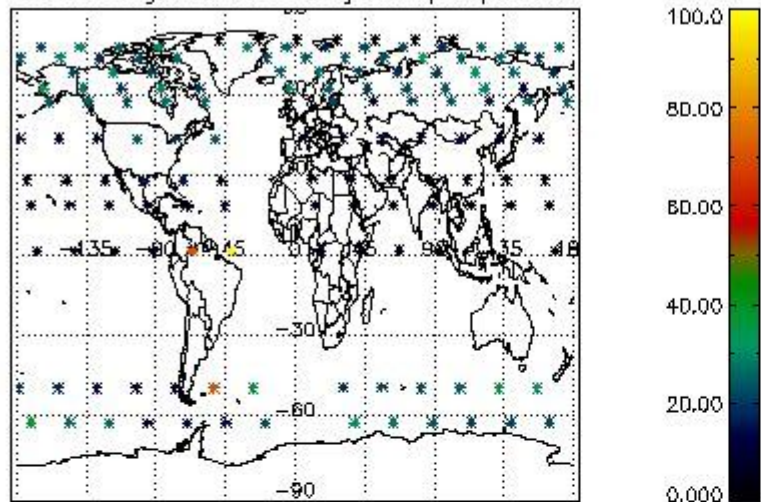

Percentage of cosmic ray hits per profile