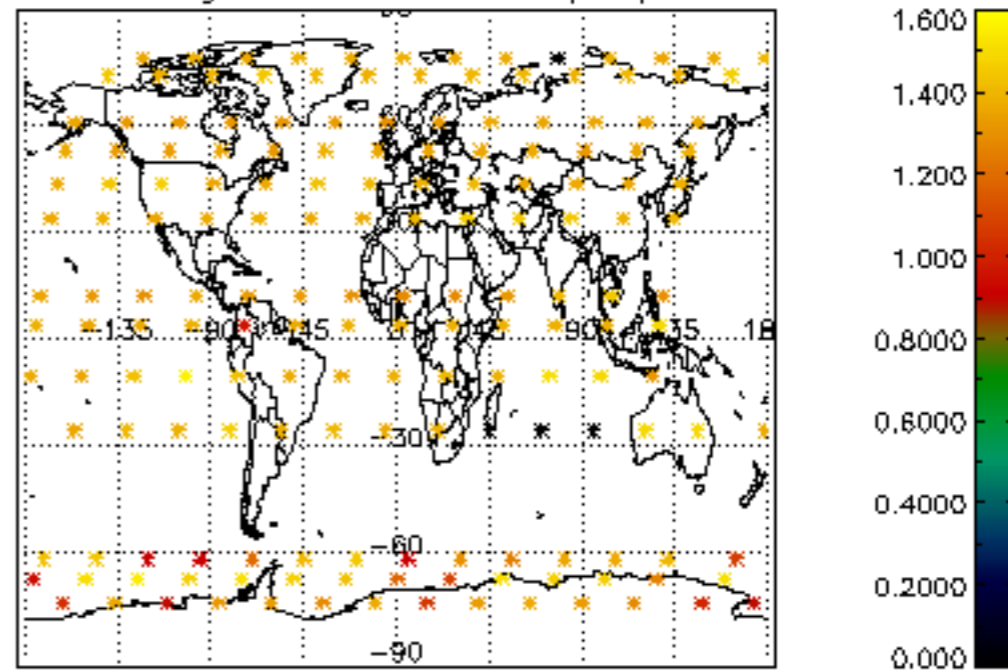

Percentage of datation errors per profile

Percentage of star falling outside central band per profile

Percentage of saturation errors per profile

Percentage of cosmic ray hits per profile

Percentage of datation errors per profile