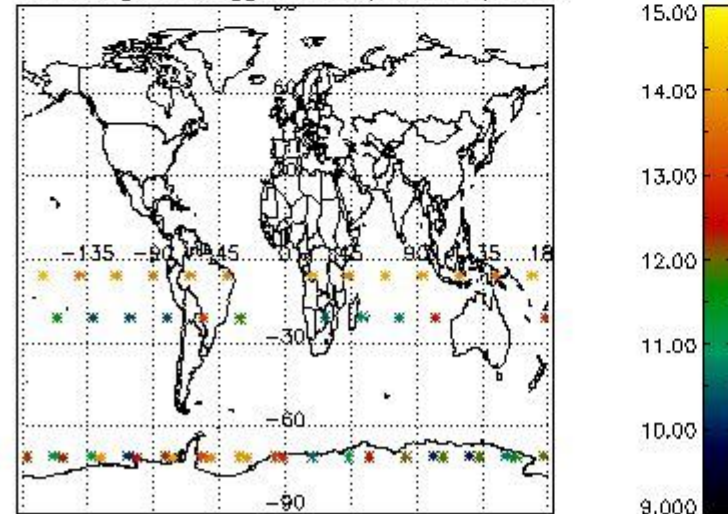

3.1 Plot quality information per product (time dependant)

3.2 Plot quality information per product (world map)

Percentage of flagged data per O3 profile

Percentage of flagged data per H2O profile

Percentage of flagged data per NO2 profile