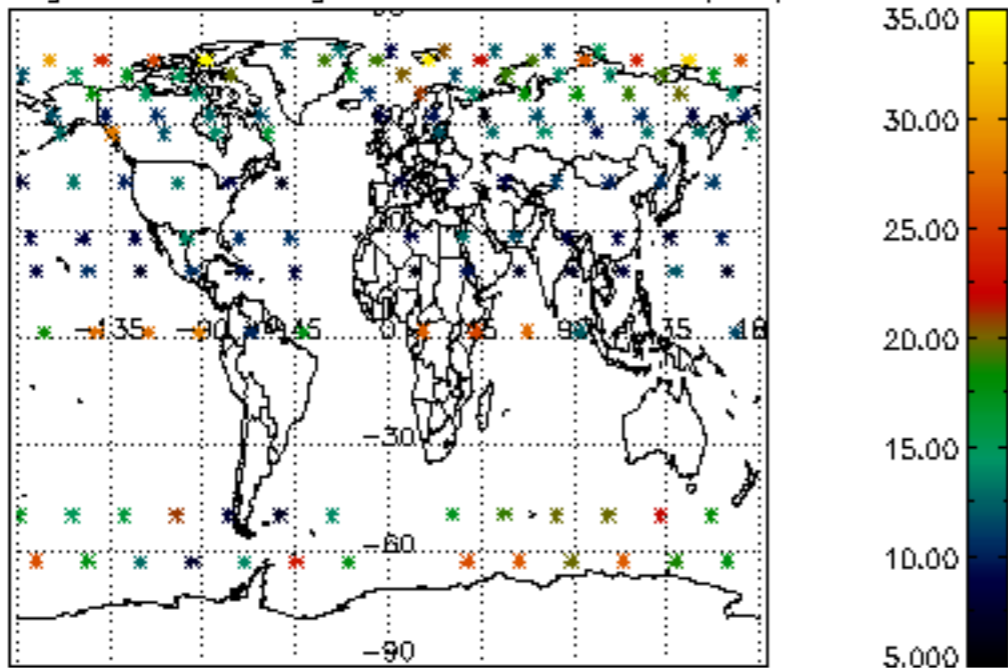

Percentage of cosmic ray hits per profile

Percentage of star falling outside central band per profile