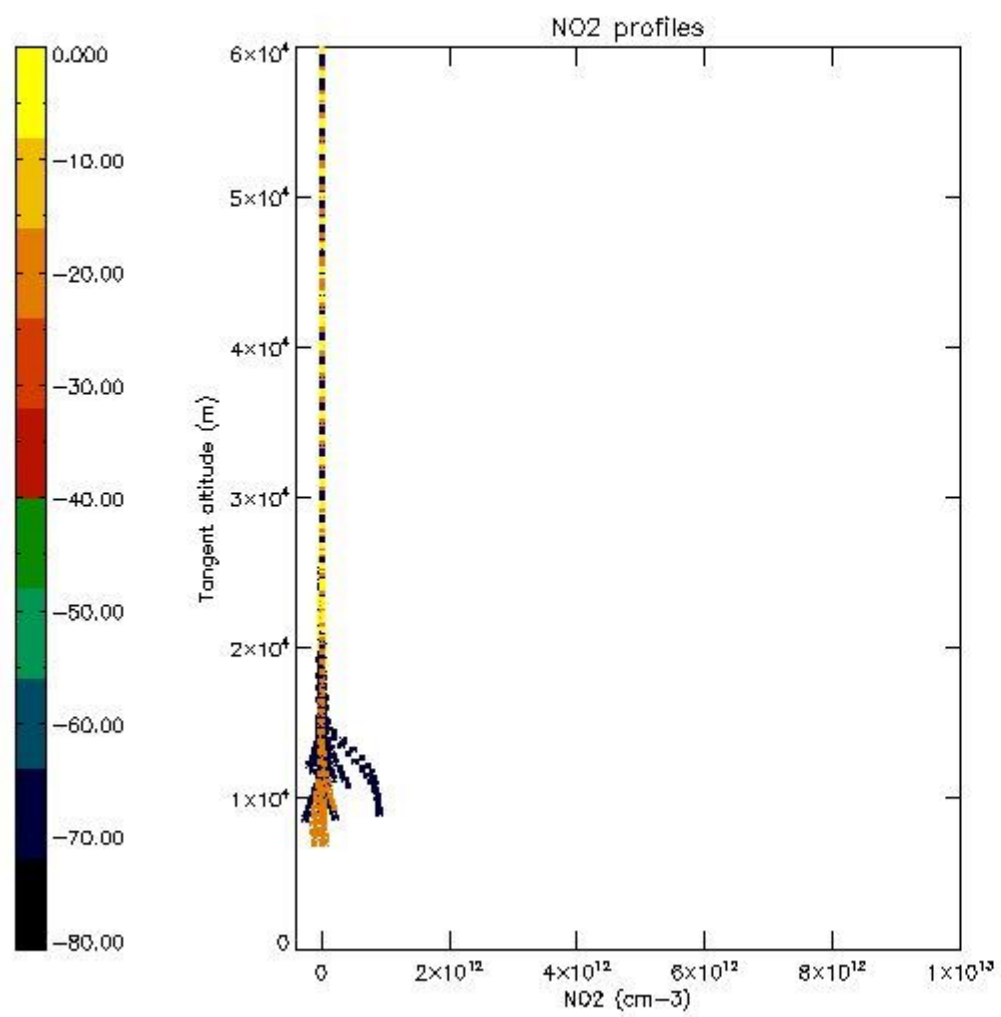

5.7 Plot NO3 profiles for all STD (dark without errors)

The colorbar represents the latitude.