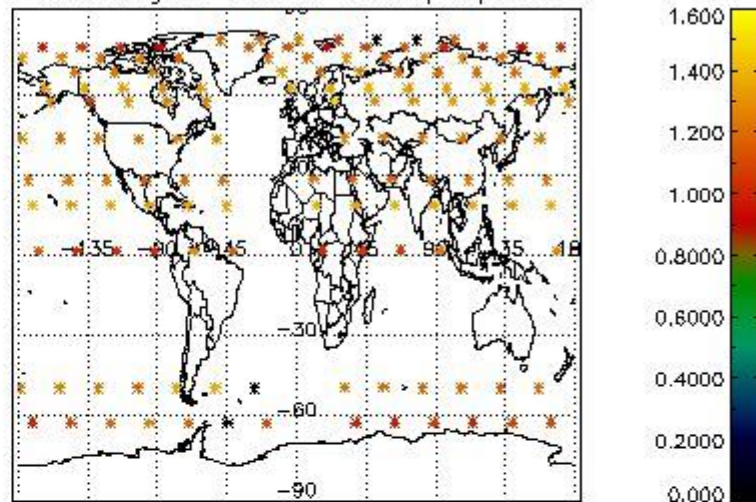

Percentage of datation errors per profile