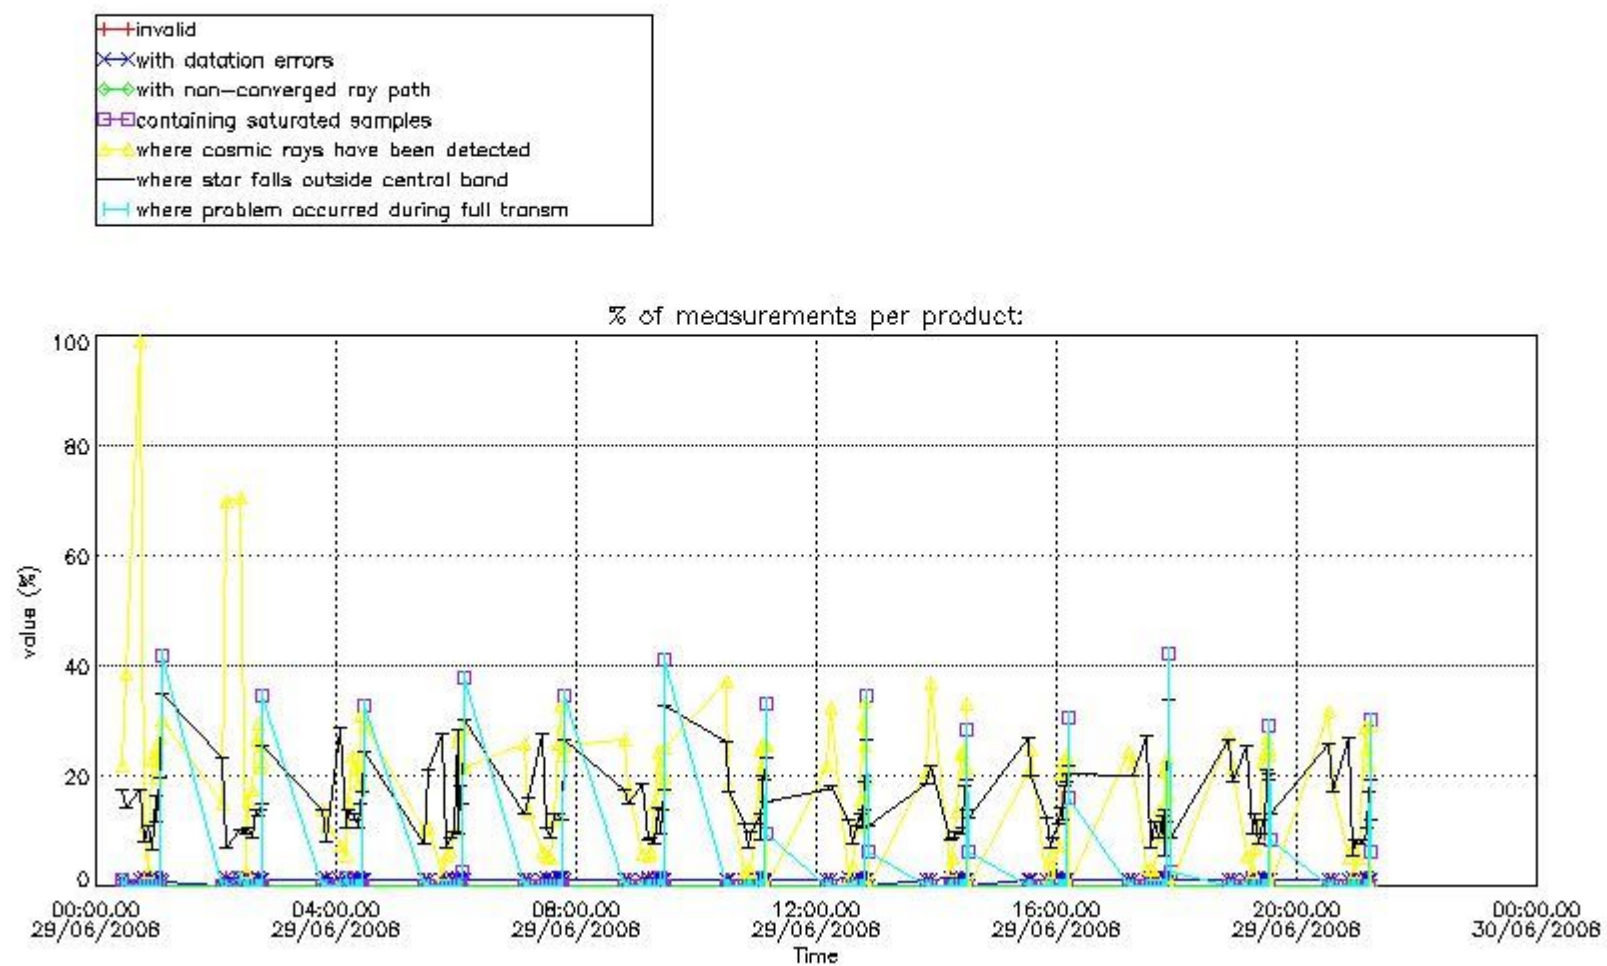

3.1 Plot quality information per product (time dependant)

3.2 Plot quality information per product (world map)

Percentage of flagged data per O3 profile

Percentage of flagged data per H2O profile

Percentage of flagged data per NO2 profile

Percentage of flagged data per NO3 profile

4. Level 1 quality information per product

In this section it is plotted some information contained in the Quality Summary data set of the level 2 products that comes from the level 1b processing. Products without errors (error flag in the MPH set to "0") are used.

4.1 Plot quality information per product (time dependant) coming from level 1b processing

4.1.1 Plot level 1 quality information per product (time dependant): ENVISAT ASCENDING passes

4.1.2 Plot level 1 quality information per product (time dependant): ENVISAT DESCENDING passes