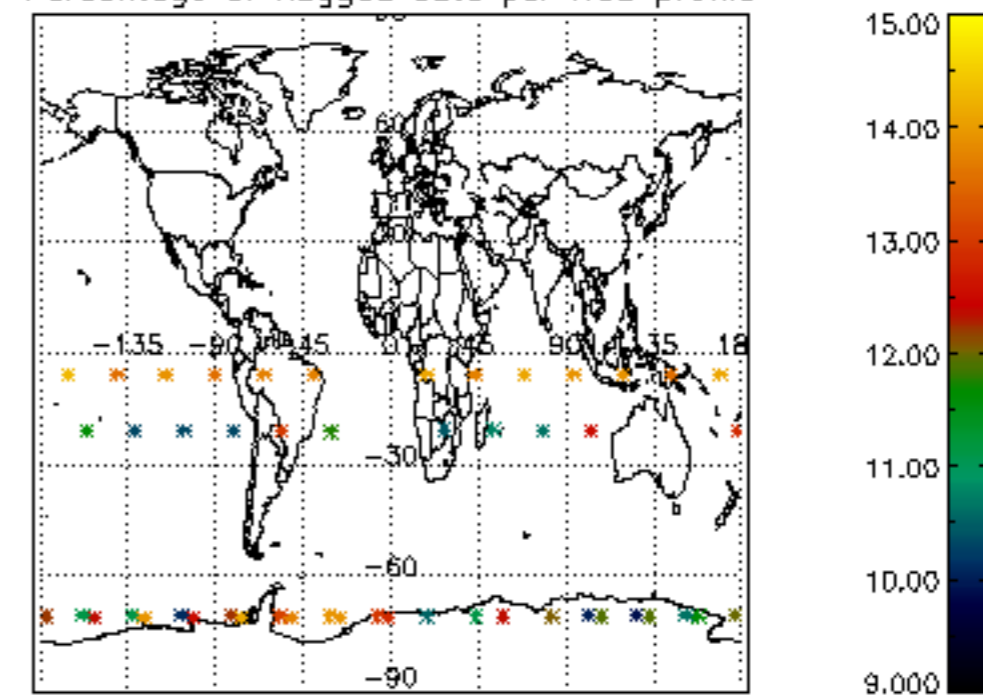

Percentage of flagged data per NO3 profile