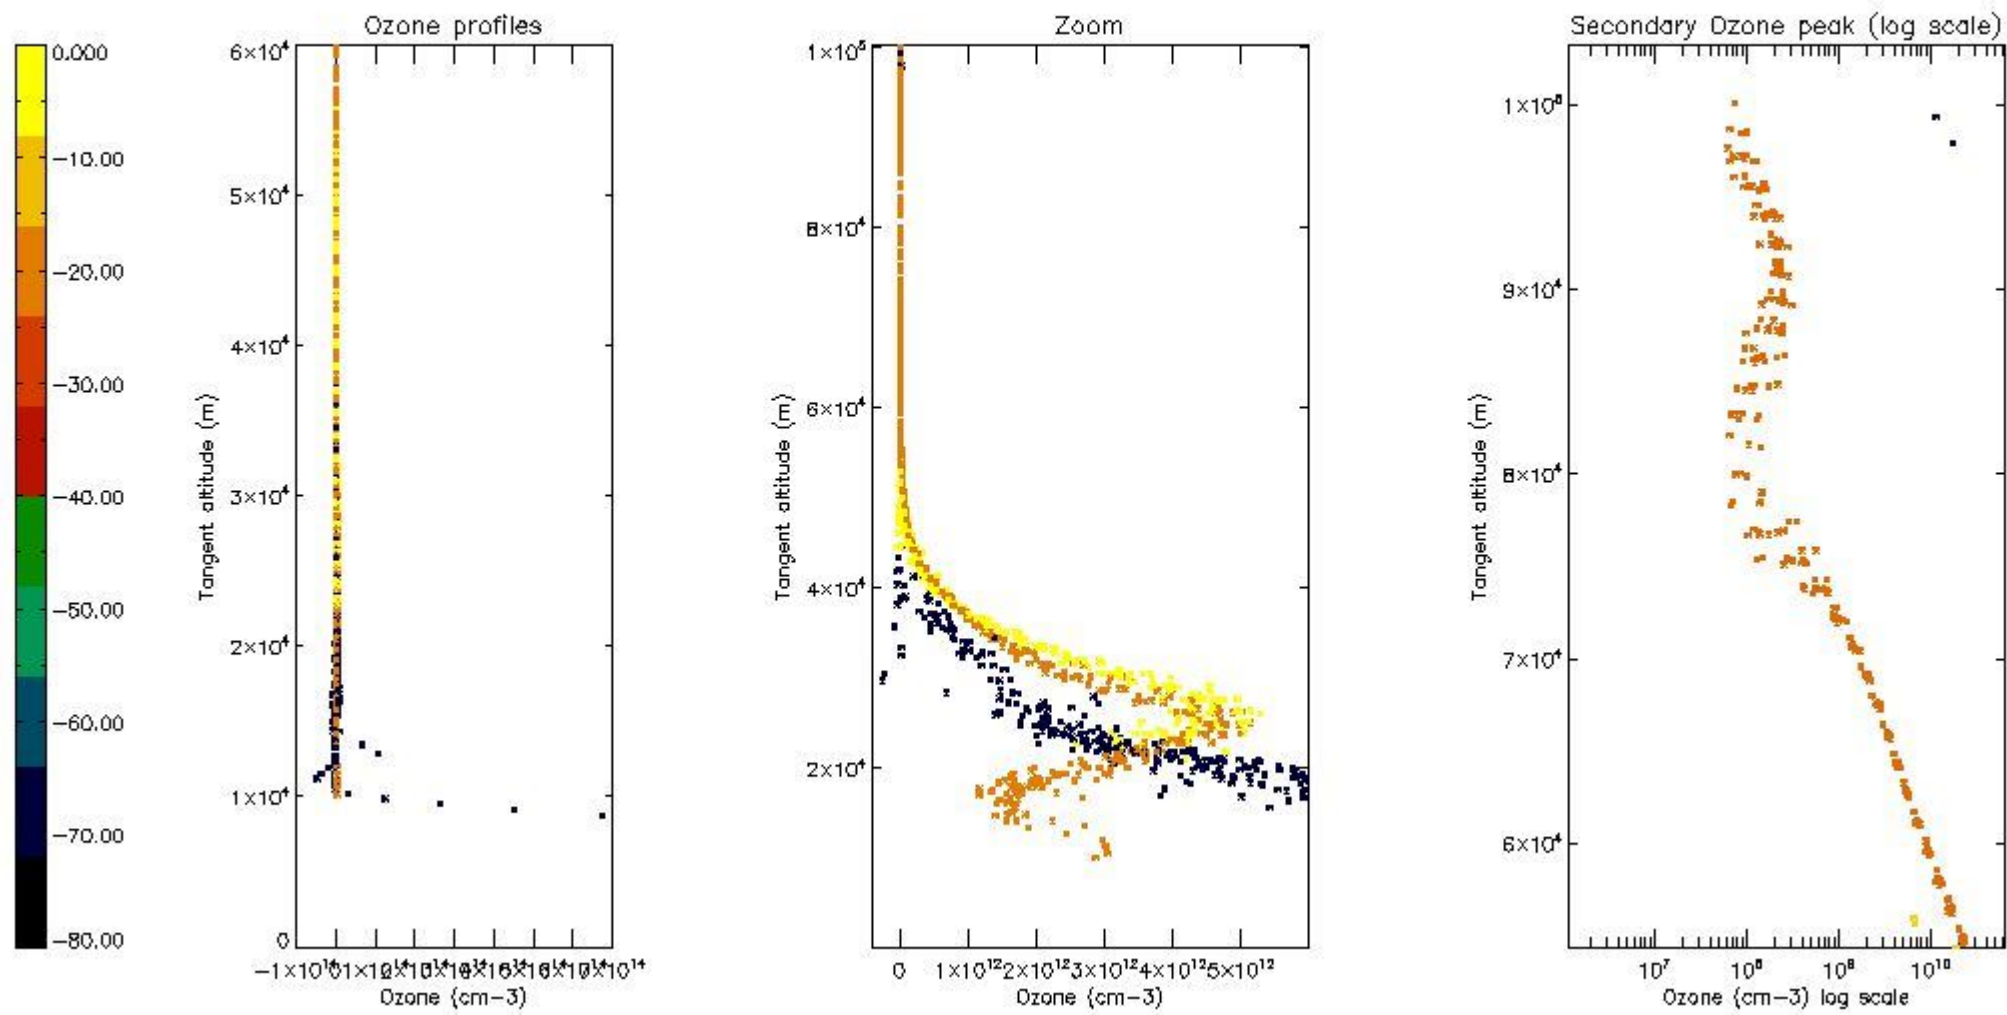

STD < 10	4
STD < 5	2

5.2 Plot ozone profiles for all STD (dark without errors)

The colorbar represents the latitude.

5.3 Plot ozone profiles where STD < 20% (dark without errors)

The colorbar represents the latitude.

5.4 Plot ozone profiles where $STD < 10\%$ (dark without errors)

The colorbar represents the latitude.

5.5 Plot ozone profiles where $STD < 5\%$ (dark without errors)

The colorbar represents the latitude.