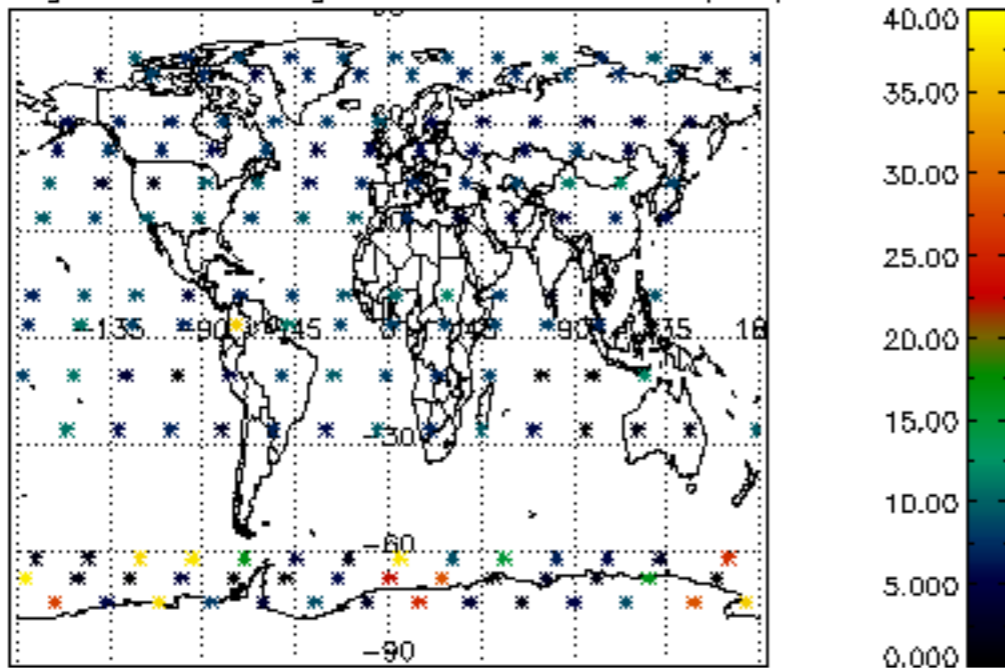

Percentage of star falling outside central band per profile