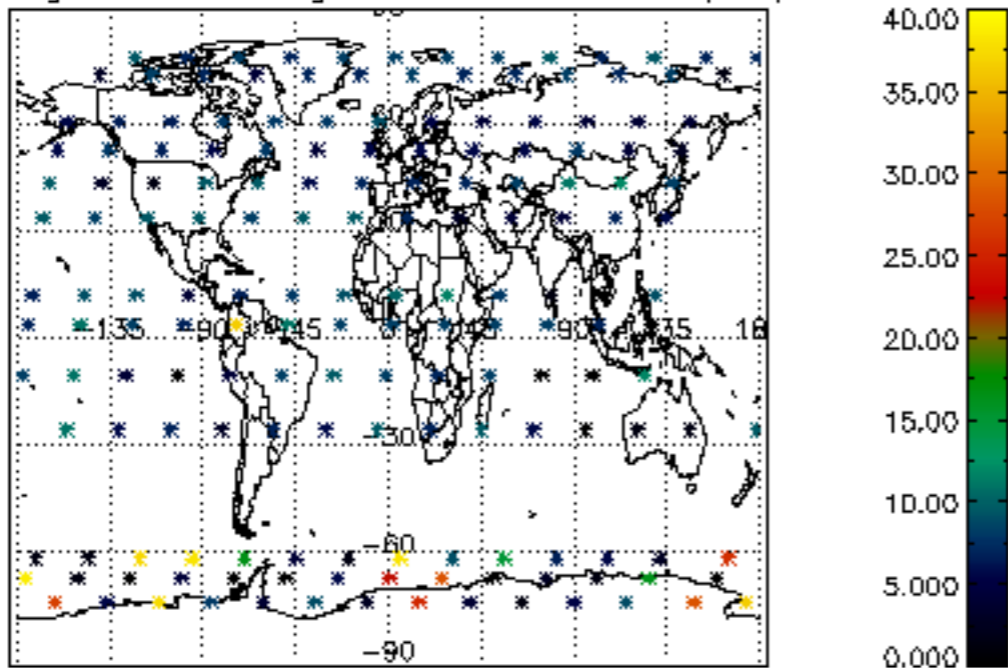

Percentage of star falling outside central band per profile