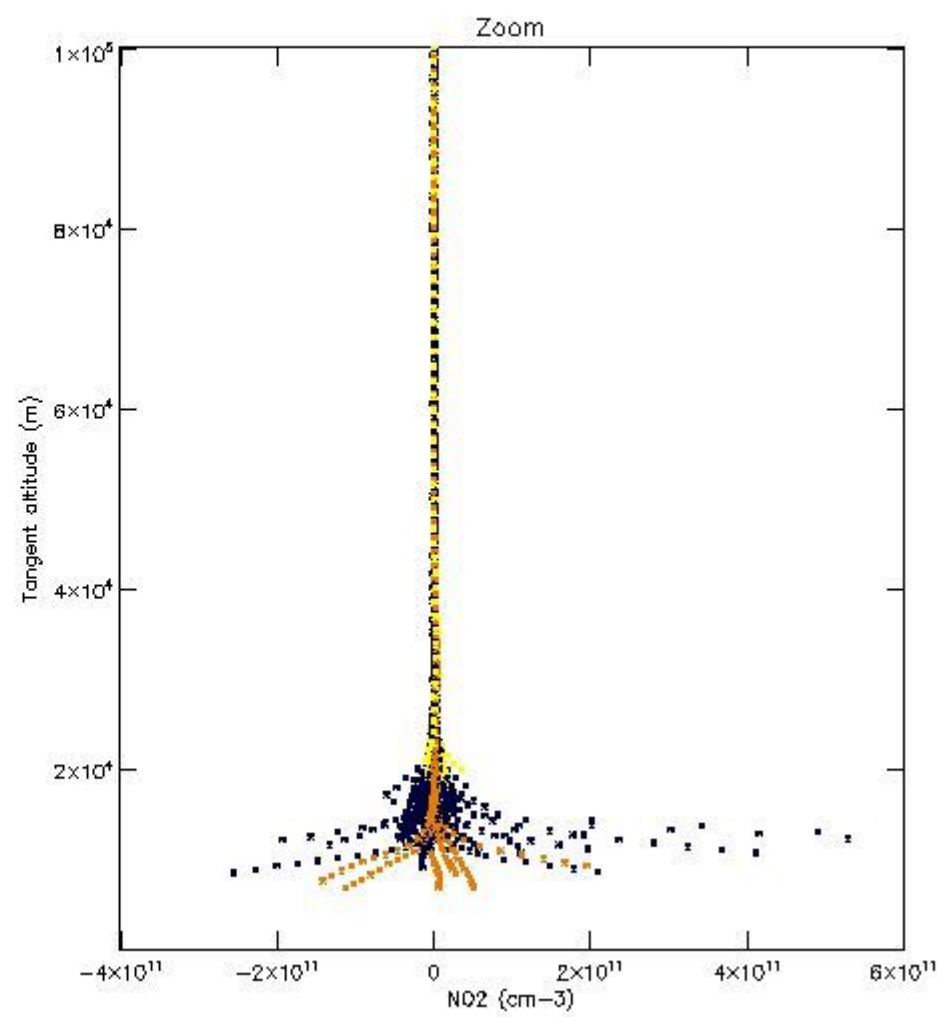

5.7 Plot NO3 profiles for all STD (dark without errors)

The colorbar represents the latitude.