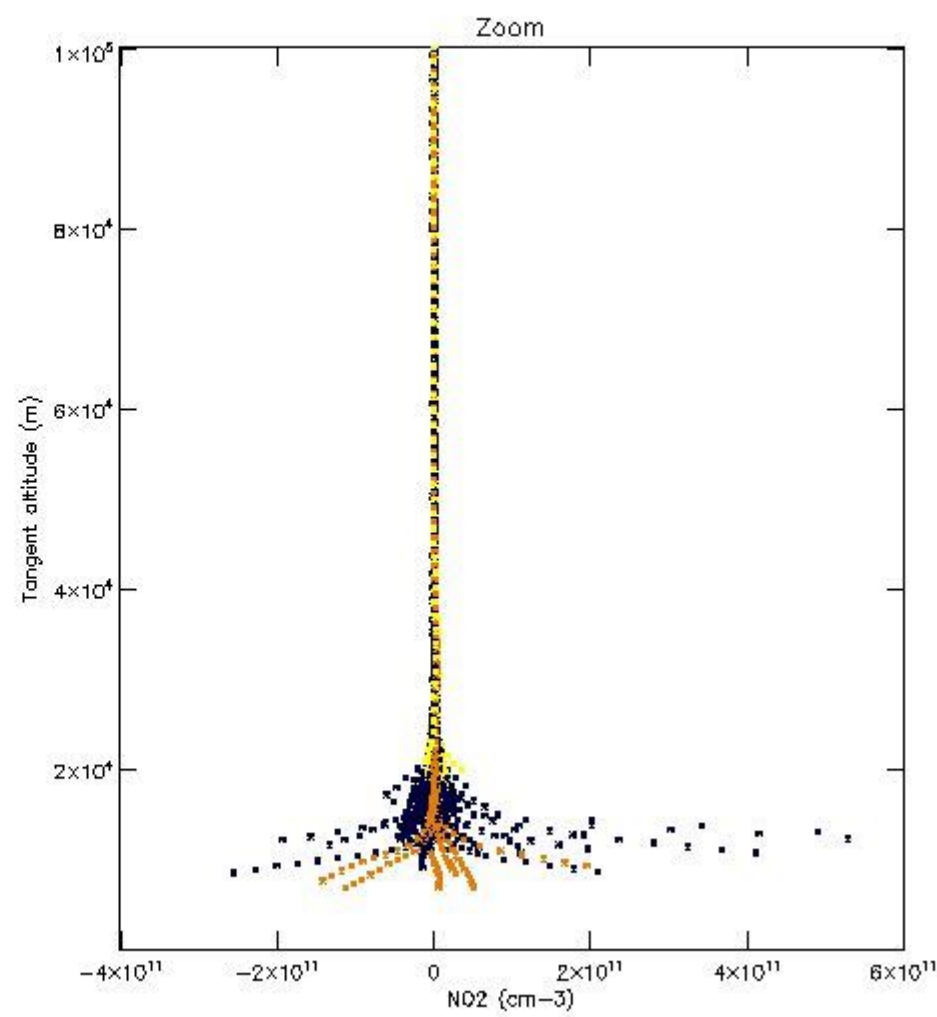

STD < 10	4
STD < 5	2

5.2 Plot ozone profiles for all STD (dark without errors)

The colorbar represents the latitude.

5.3 Plot ozone profiles where STD < 20% (dark without errors)

The colorbar represents the latitude.

5.4 Plot ozone profiles where $STD < 10\%$ (dark without errors)

The colorbar represents the latitude.

5.5 Plot ozone profiles where $STD < 5\%$ (dark without errors)

The colorbar represents the latitude.

5.6 Plot NO₂ profiles for all STD (dark without errors)

The colorbar represents the latitude.

5.7 Plot NO3 profiles for all STD (dark without errors)

The colorbar represents the latitude.

6. Auxiliary Data Files used for the production reported in section 2