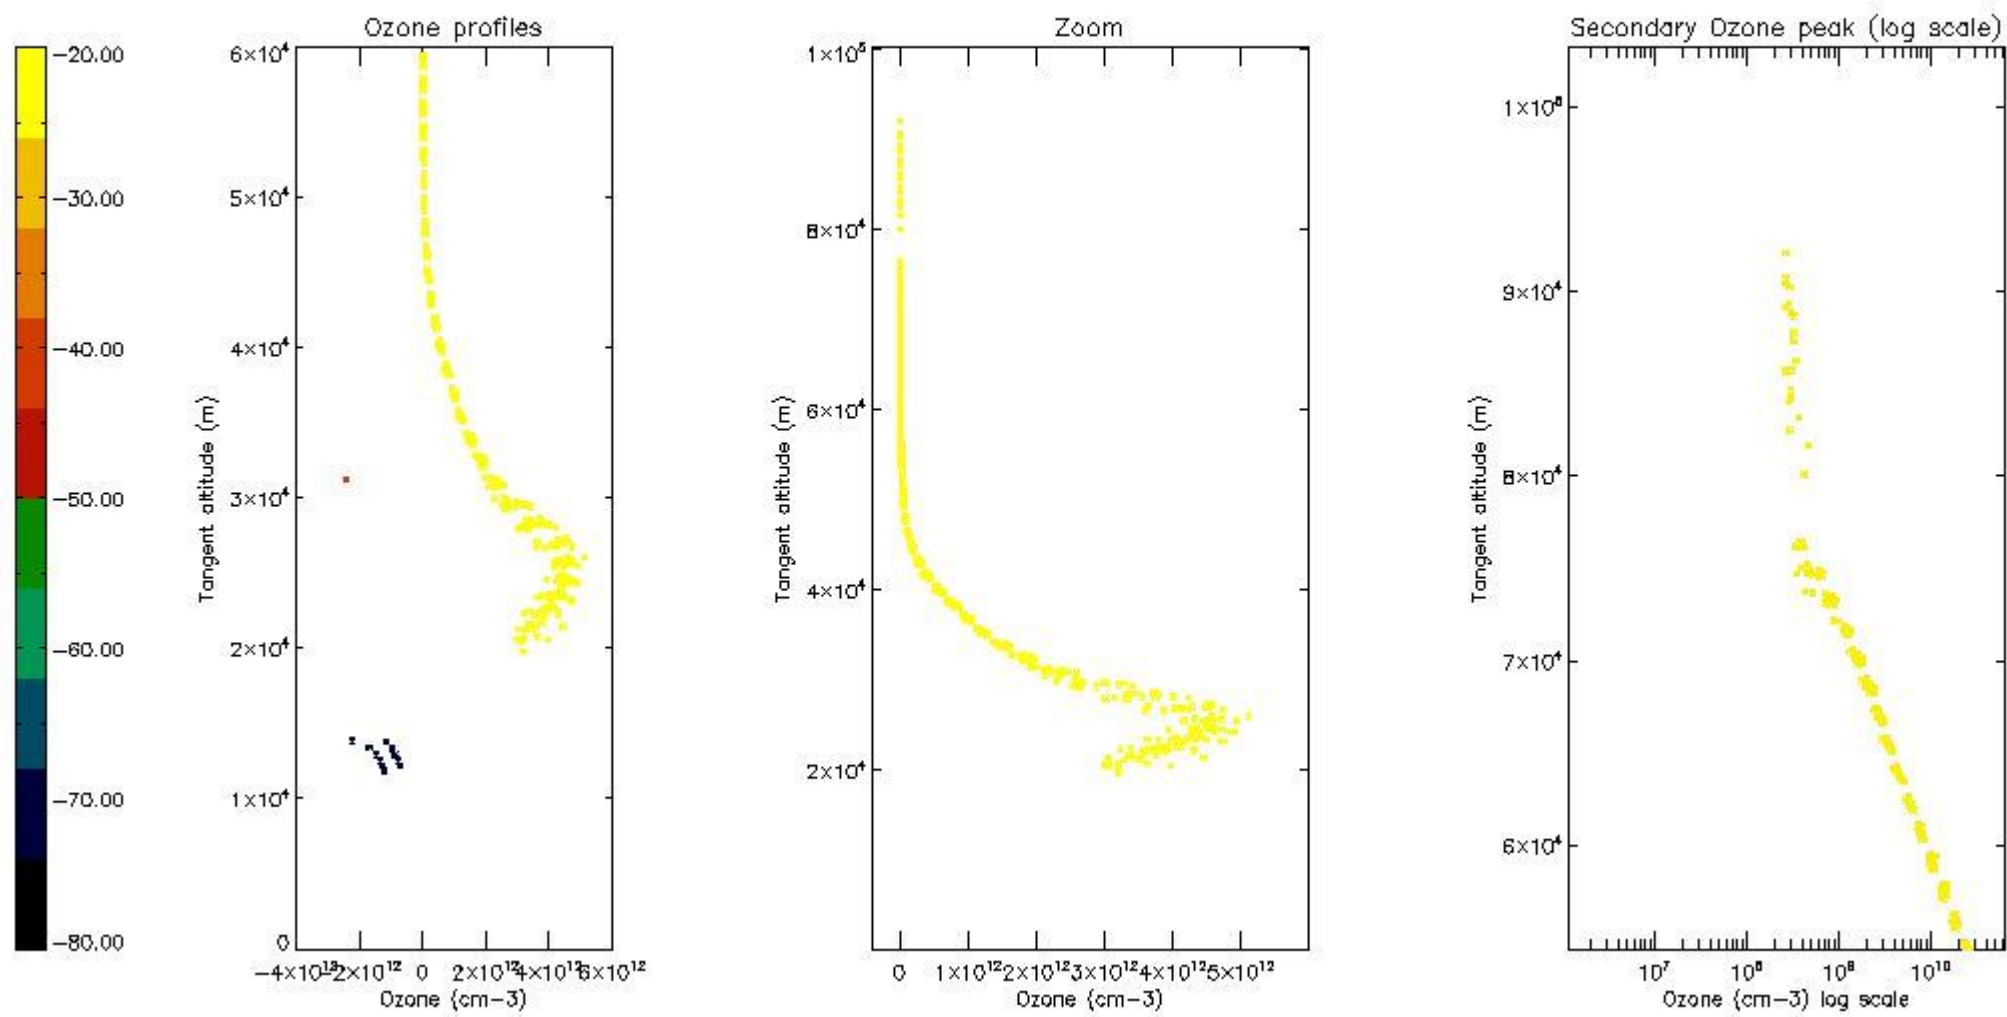

5.6 Plot NO₂ profiles for all STD (dark without errors)

The colorbar represents the latitude.