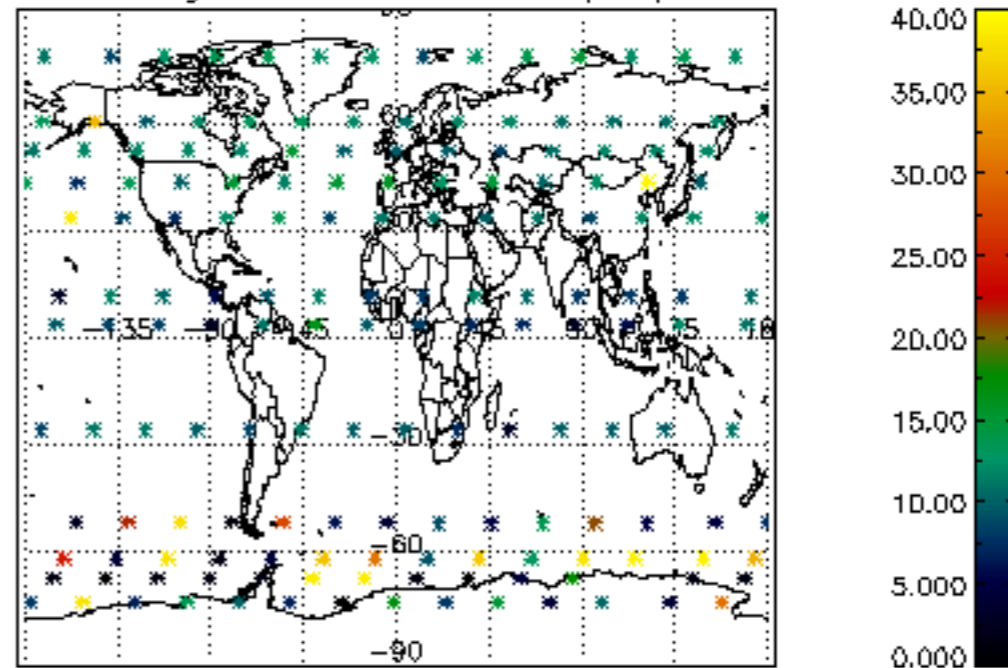

Percentage of saturation errors per profile