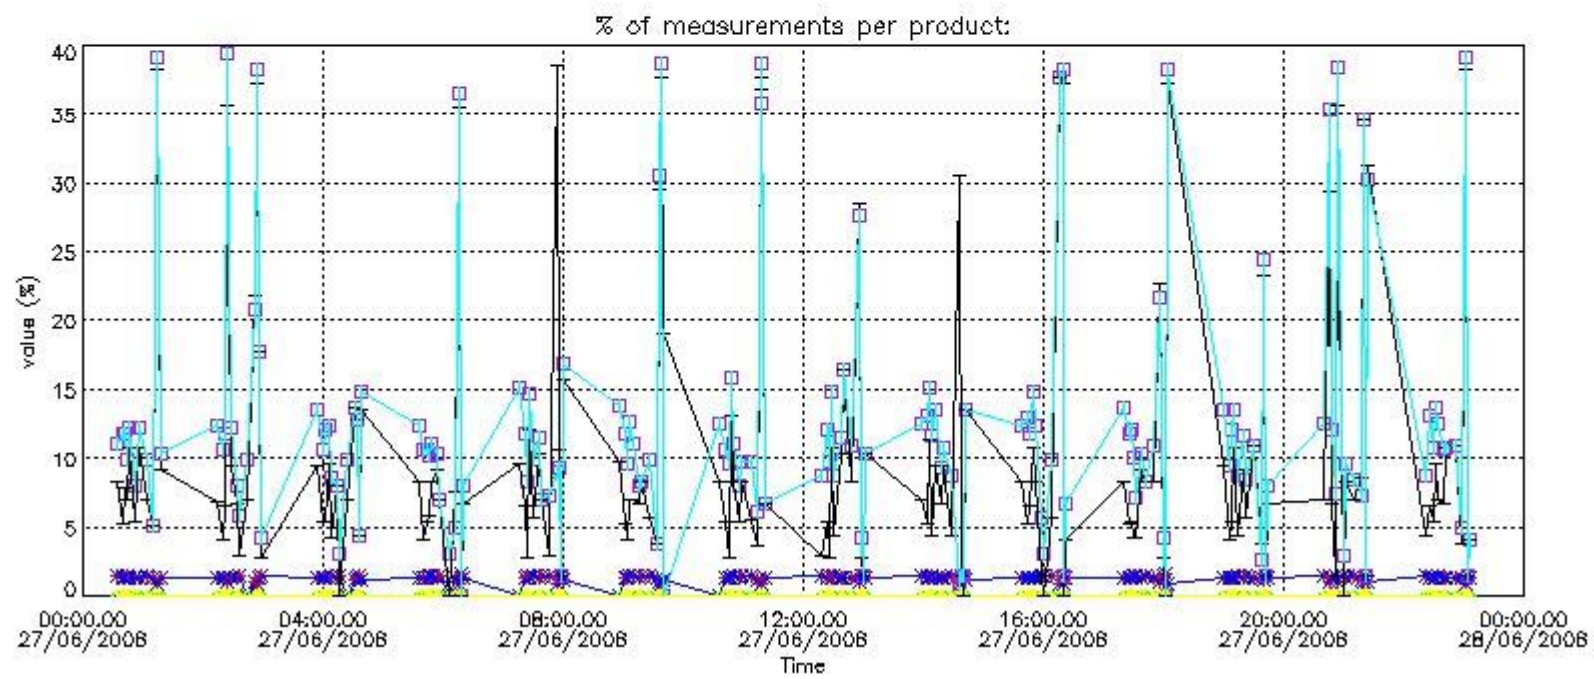

4.2 Plot quality information per product coming from level 1b processing (world map)

4.2.1 Plot level 1 quality information per product (world map): ENVISAT ASCENDING passes