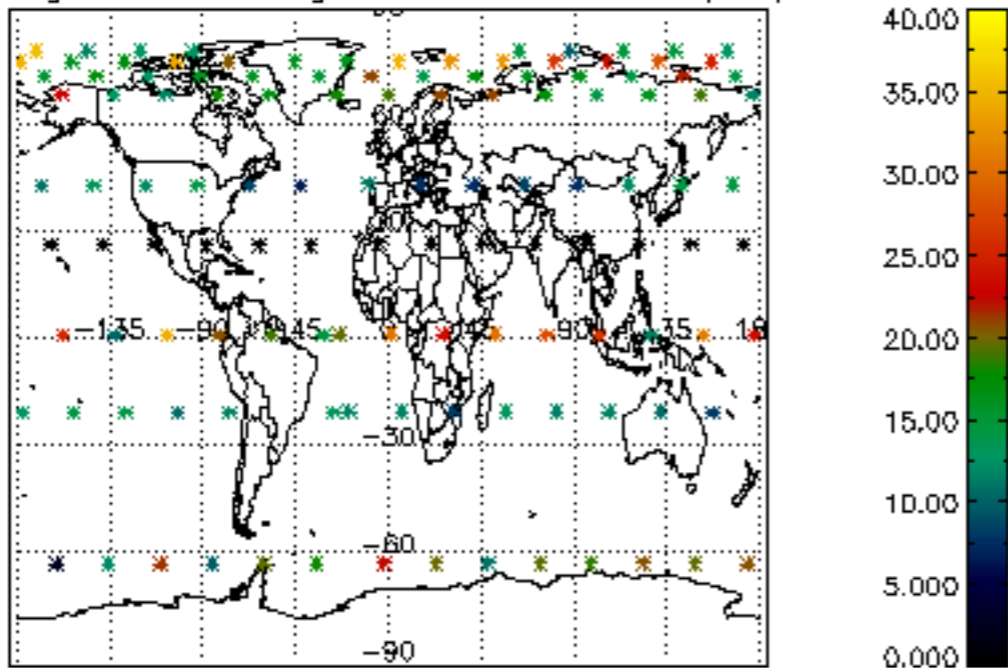

Percentage of cosmic ray hits per profile

Percentage of star falling outside central band per profile