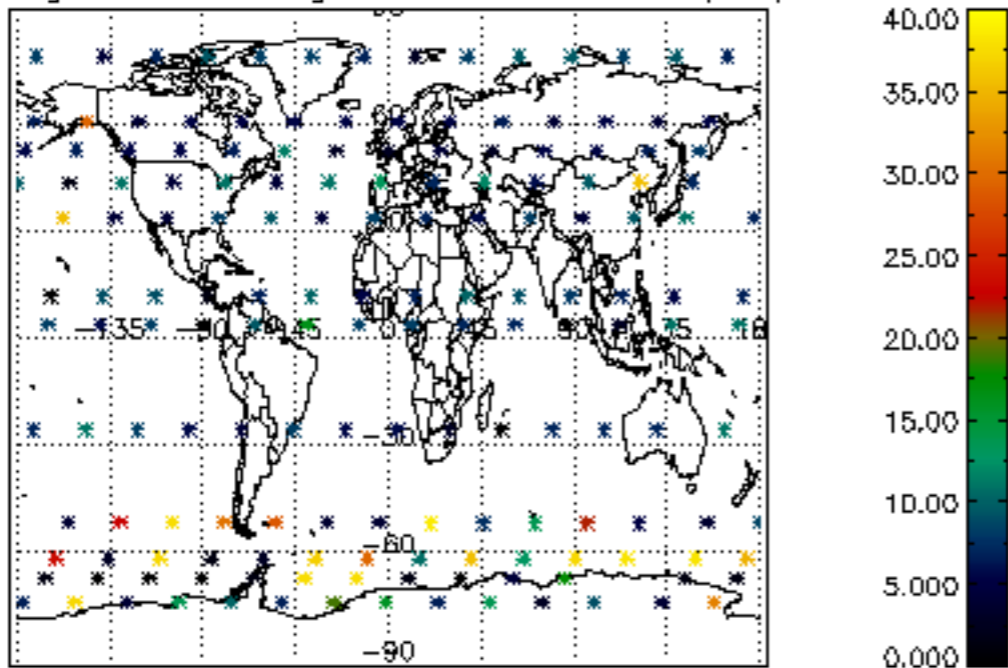

Percentage of star falling outside central band per profile