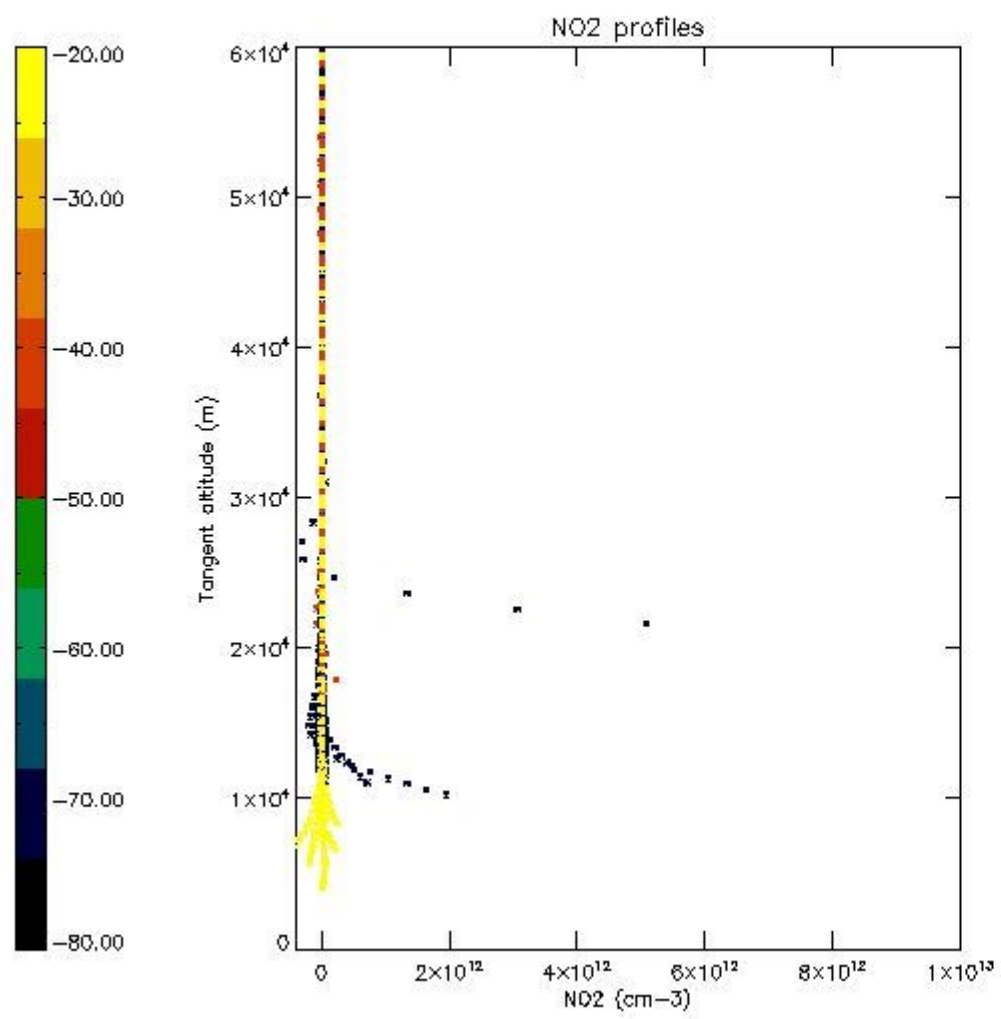

So, the table below shows the percentage of dark limb and valid observations for each criteria with respect to the overall valid daily observations.

Criteria	% of total production
All STD	17
STD < 20	7

STD < 10	5
STD < 5	3

5.2 Plot ozone profiles for all STD (dark without errors)

The colorbar represents the latitude.

5.3 Plot ozone profiles where STD < 20% (dark without errors)

The colorbar represents the latitude.

5.4 Plot ozone profiles where $STD < 10\%$ (dark without errors)

The colorbar represents the latitude.

5.5 Plot ozone profiles where $STD < 5\%$ (dark without errors)

The colorbar represents the latitude.

5.6 Plot NO₂ profiles for all STD (dark without errors)

The colorbar represents the latitude.

5.7 Plot NO3 profiles for all STD (dark without errors)

The colorbar represents the latitude.

5.8 Plot H₂O profiles for all STD (only for occultations of stars 1,2,3,4,13,14,16,26,63 dark without errors)