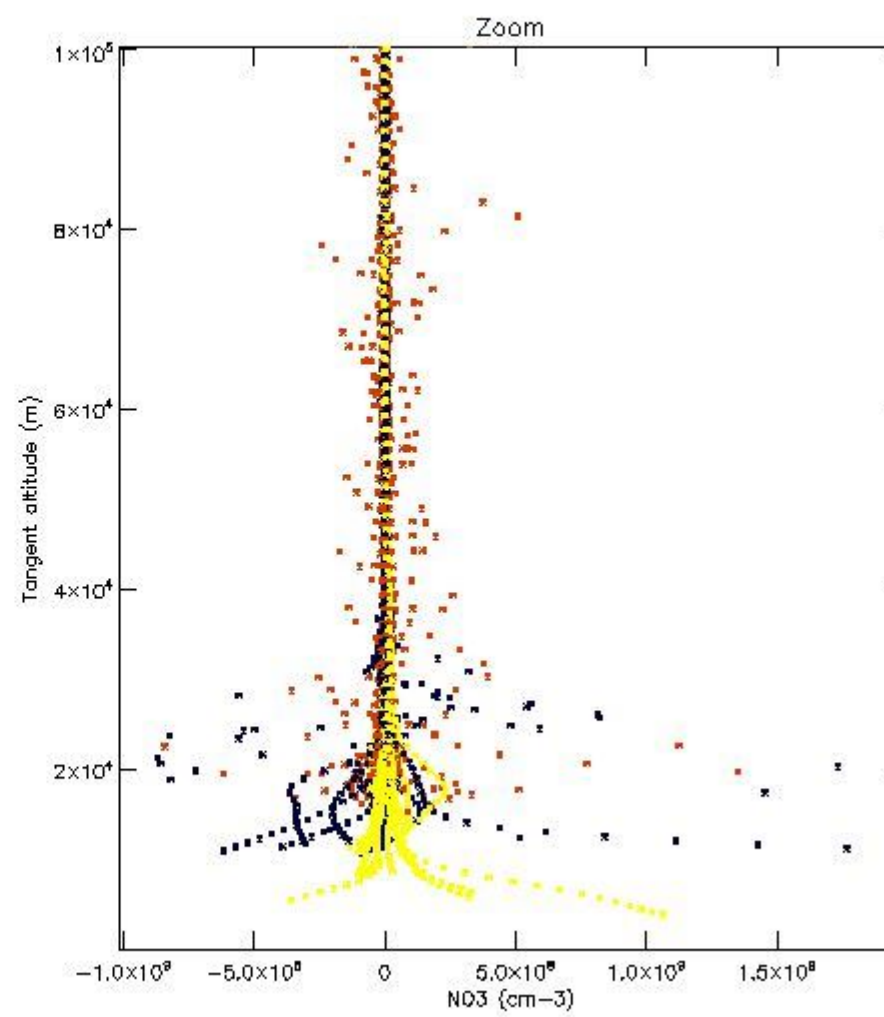

STD < 10	5
STD < 5	3

5.2 Plot ozone profiles for all STD (dark without errors)

The colorbar represents the latitude.

5.3 Plot ozone profiles where STD < 20% (dark without errors)

The colorbar represents the latitude.

5.4 Plot ozone profiles where $STD < 10\%$ (dark without errors)

The colorbar represents the latitude.

5.5 Plot ozone profiles where $STD < 5\%$ (dark without errors)

The colorbar represents the latitude.

5.6 Plot NO₂ profiles for all STD (dark without errors)

The colorbar represents the latitude.

5.7 Plot NO3 profiles for all STD (dark without errors)

The colorbar represents the latitude.

5.8 Plot H₂O profiles for all STD (only for occultations of stars 1,2,3,4,13,14,16,26,63 dark without errors)