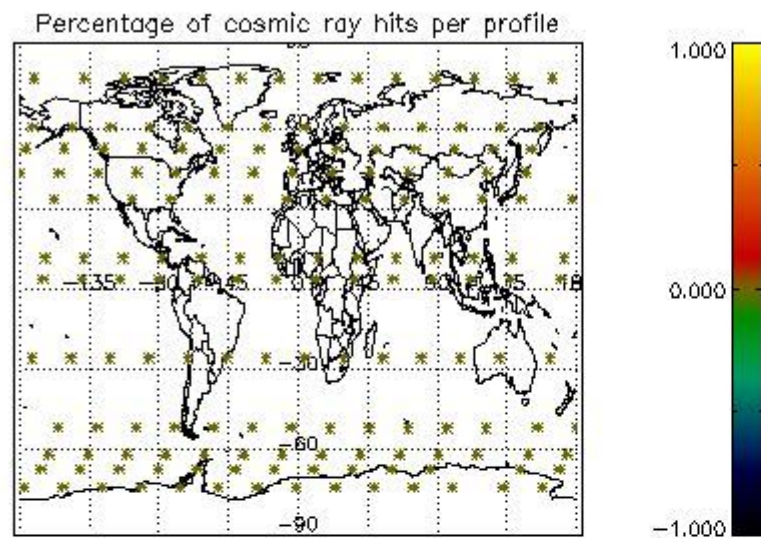

4.2.2 Plot level 1 quality information per product (world map): ENVISAT DESCENDING passes

5. Trace gas profiles

5.1 Ozone statistics based on quality of products

The final quality of the products can be "measured" using the STD (Standard Deviation) attached to every point profile. This information is written to the parameter GOM_NL__2P/NL_LOCAL_SPECIES_DENSITY/o3_std of the level 2 products. The table below shows the statistics for given STD ranges.

The statistics are given with respect to the overall valid production:

- Products without fatal errors: GOM_NL__2P/MPH/PRODUCT_ERR=0
- Valid point profile: GOM_NL__2P/NL_LOCAL_SPECIES_DENSITY/pcd(0)=0

The 'Criteria' is applied to valid points of dark limb products:

- Products in dark limb illumination condition: GOM_NL__2P/NL_SUMMARY_QUALITY/obs_ill_cond=0
- Products without fatal errors: GOM_NL__2P/MPH/PRODUCT_ERR=0
- Valid point profile: GOM_NL__2P/NL_LOCAL_SPECIES_DENSITY/pcd(0)=0

So, the table below shows the percentage of dark limb and valid observations for each criteria with respect to the overall valid daily observations.

Criteria	% of total production
All STD	17
STD < 20	7