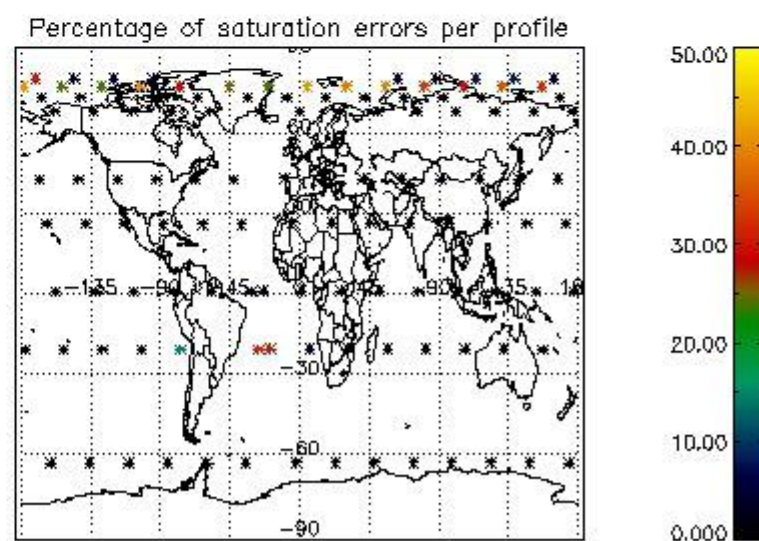

Percentage of flagged data per NO3 profile

4. Level 1 quality information per product

In this section it is plotted some information contained in the Quality Summary data set of the level 2 products that comes from the level 1b processing. Products without errors (error flag in the MPH set to "0") are used.

4.1 Plot quality information per product (time dependant) coming from level 1b processing

4.1.1 Plot level 1 quality information per product (time dependant): ENVISAT ASCENDING passes

4.1.2 Plot level 1 quality information per product (time dependant): ENVISAT DESCENDING passes

4.2 Plot quality information per product coming from level 1b processing (world map)

4.2.1 Plot level 1 quality information per product (world map): ENVISAT ASCENDING passes

4.2.2 Plot level 1 quality information per product (world map): ENVISAT DESCENDING passes