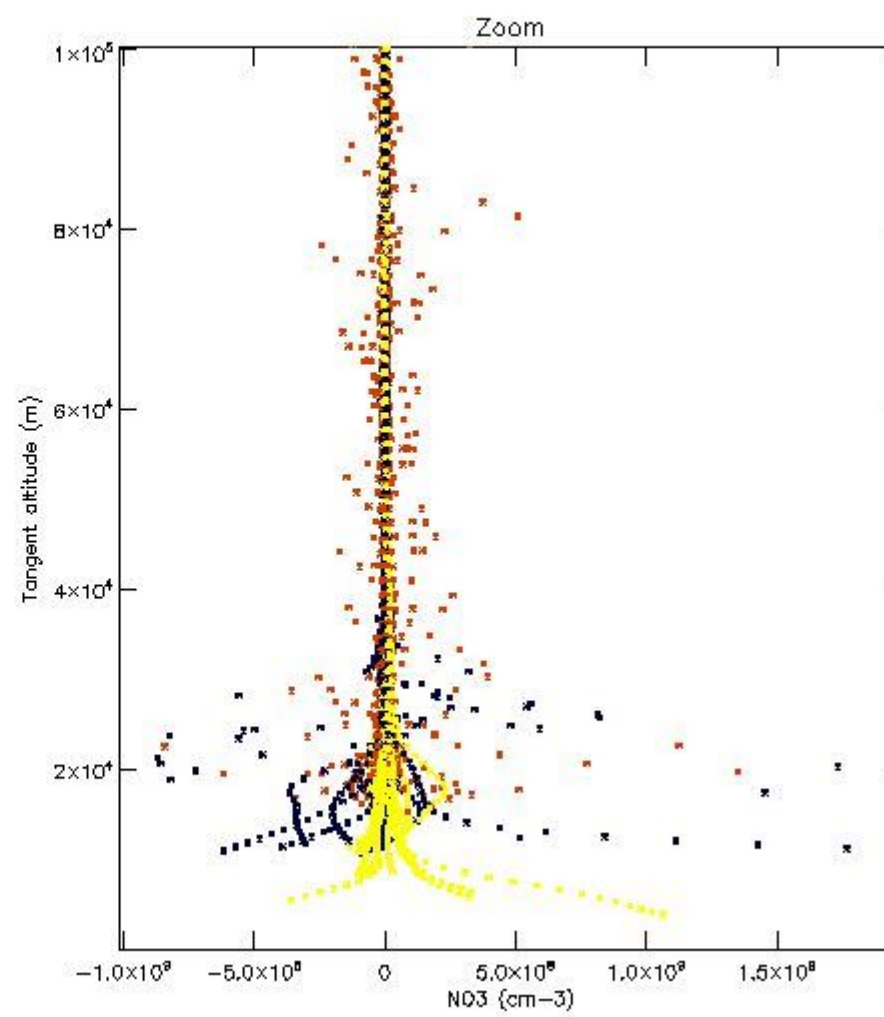

5.8 Plot H2O profiles for all STD (only for occultations of stars 1,2,3,4,13,14,16,26,63 dark without errors)

The colorbar represents the latitude.