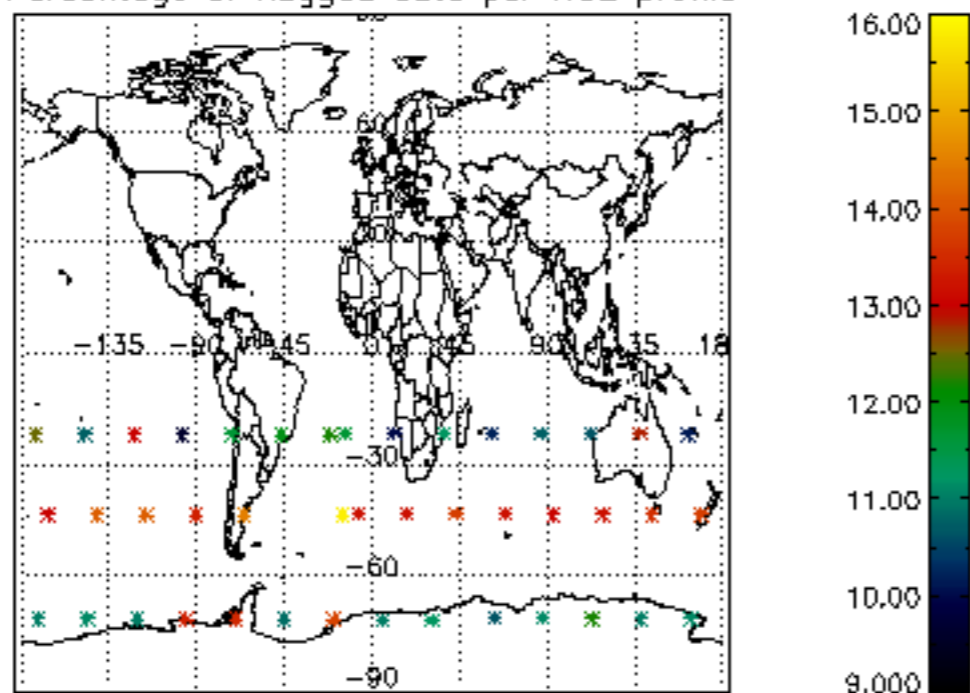

Percentage of flagged data per NO2 profile