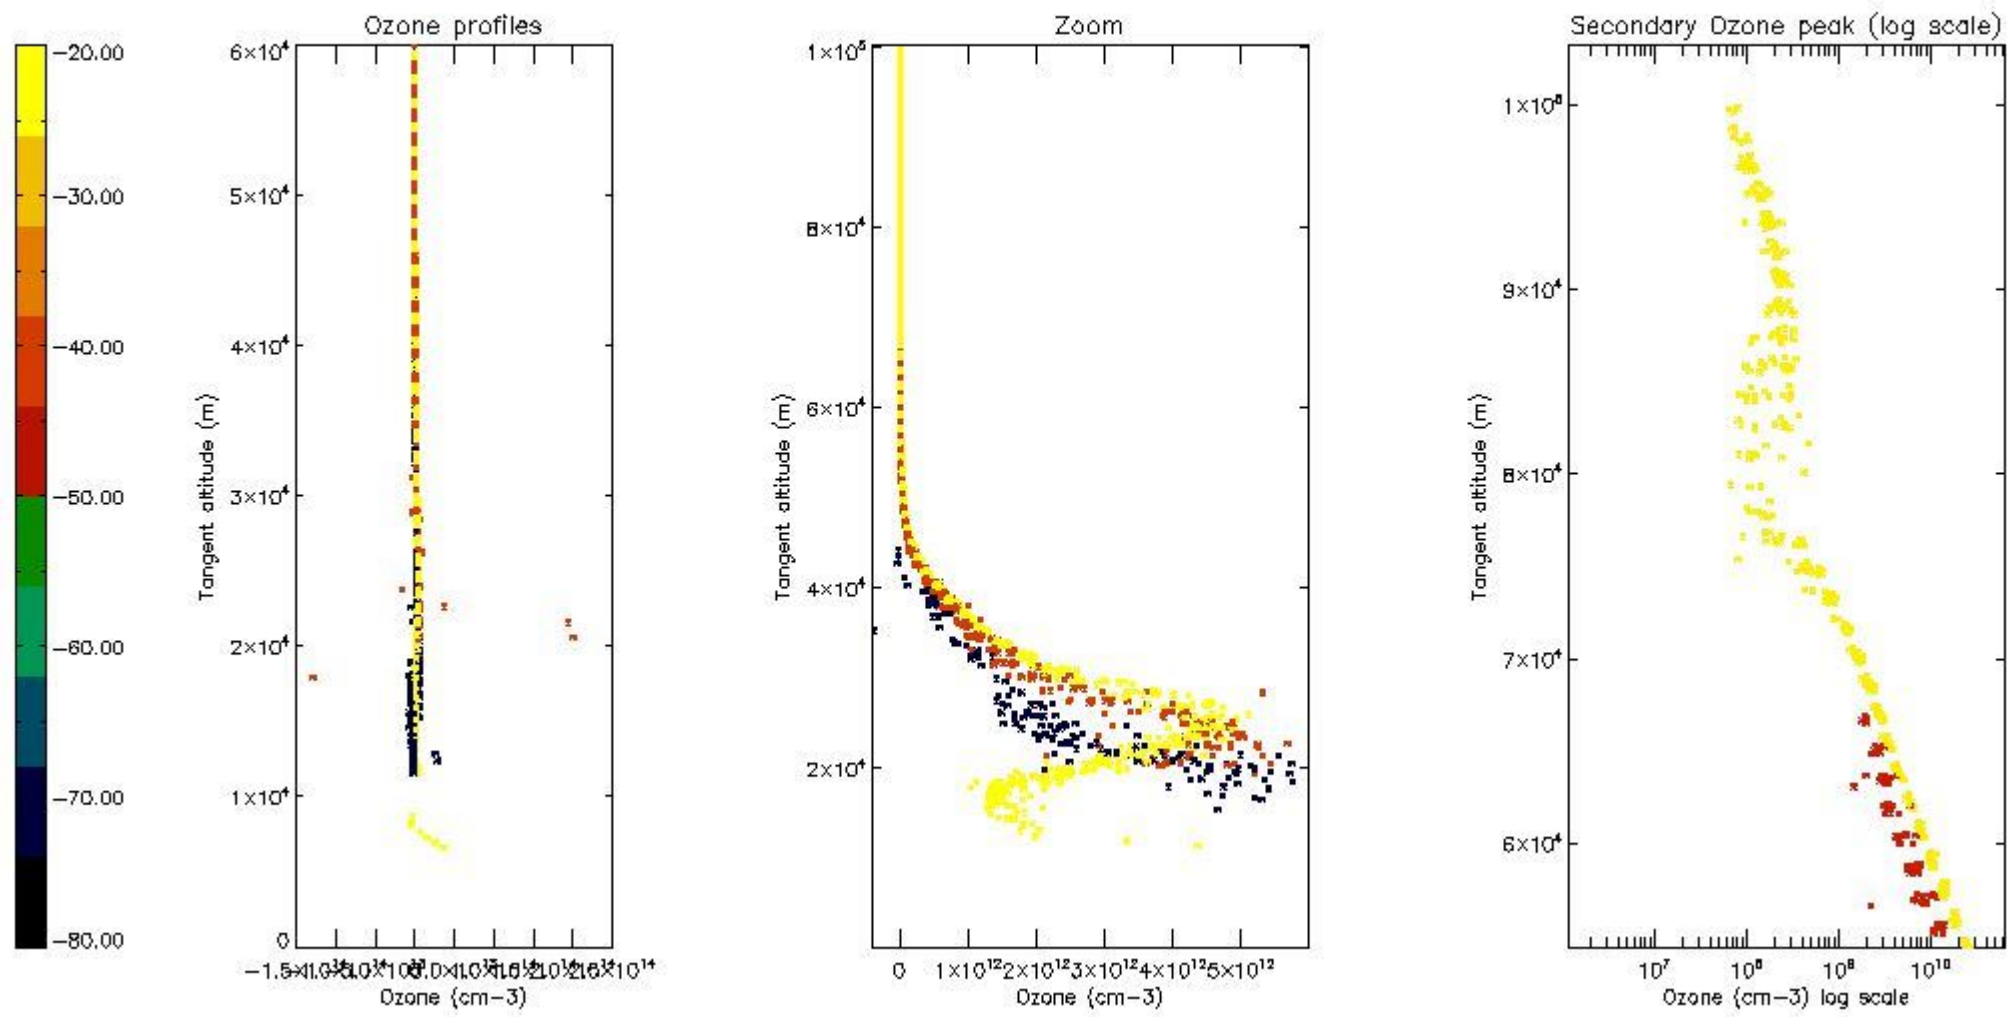

STD < 10	5
STD < 5	3

5.2 Plot ozone profiles for all STD (dark without errors)

The colorbar represents the latitude.

5.3 Plot ozone profiles where STD < 20% (dark without errors)

The colorbar represents the latitude.