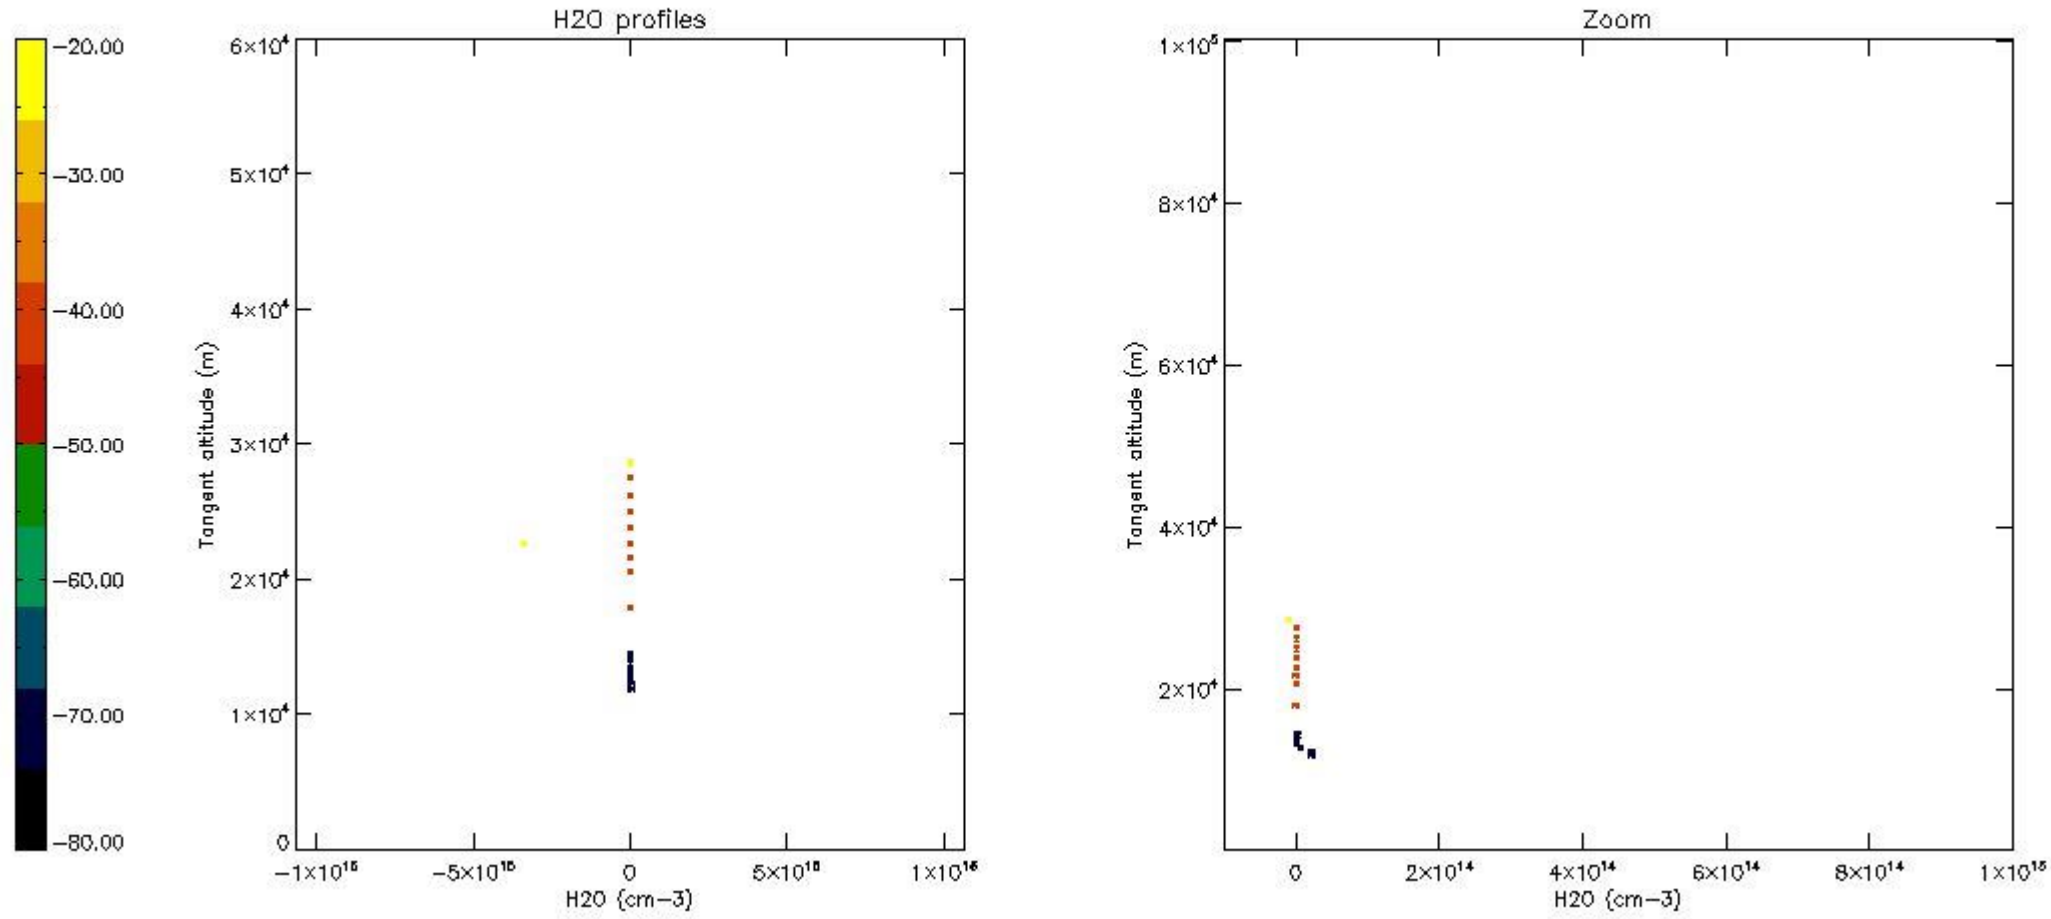

6. Auxiliary Data Files used for the production reported in section 2

The number reported in the third column indicates since which file (see list in section 2) the corresponding auxiliary file has been used. The fourth column is the date of those product files.

Type	Auxiliary Filename	Used since product	Used since product date
INST_PHYS_CHARACTERISTICS	GOM_INS_AXVIEC20091111_143220_20030716_120000_20500101_000000	1	27-JUN-2008 00:00:07
LEVEL-2_PROC_CONFIG	GOM_PR2_AXVIEC20091111_152718_20020301_000000_20500101_000000	1	27-JUN-2008 00:00:07
CROSS_SECTIONS_FILE	GOM_CRS_AXVIEC20091111_154832_20020301_000000_20500101_000000	1	27-JUN-2008 00:00:07