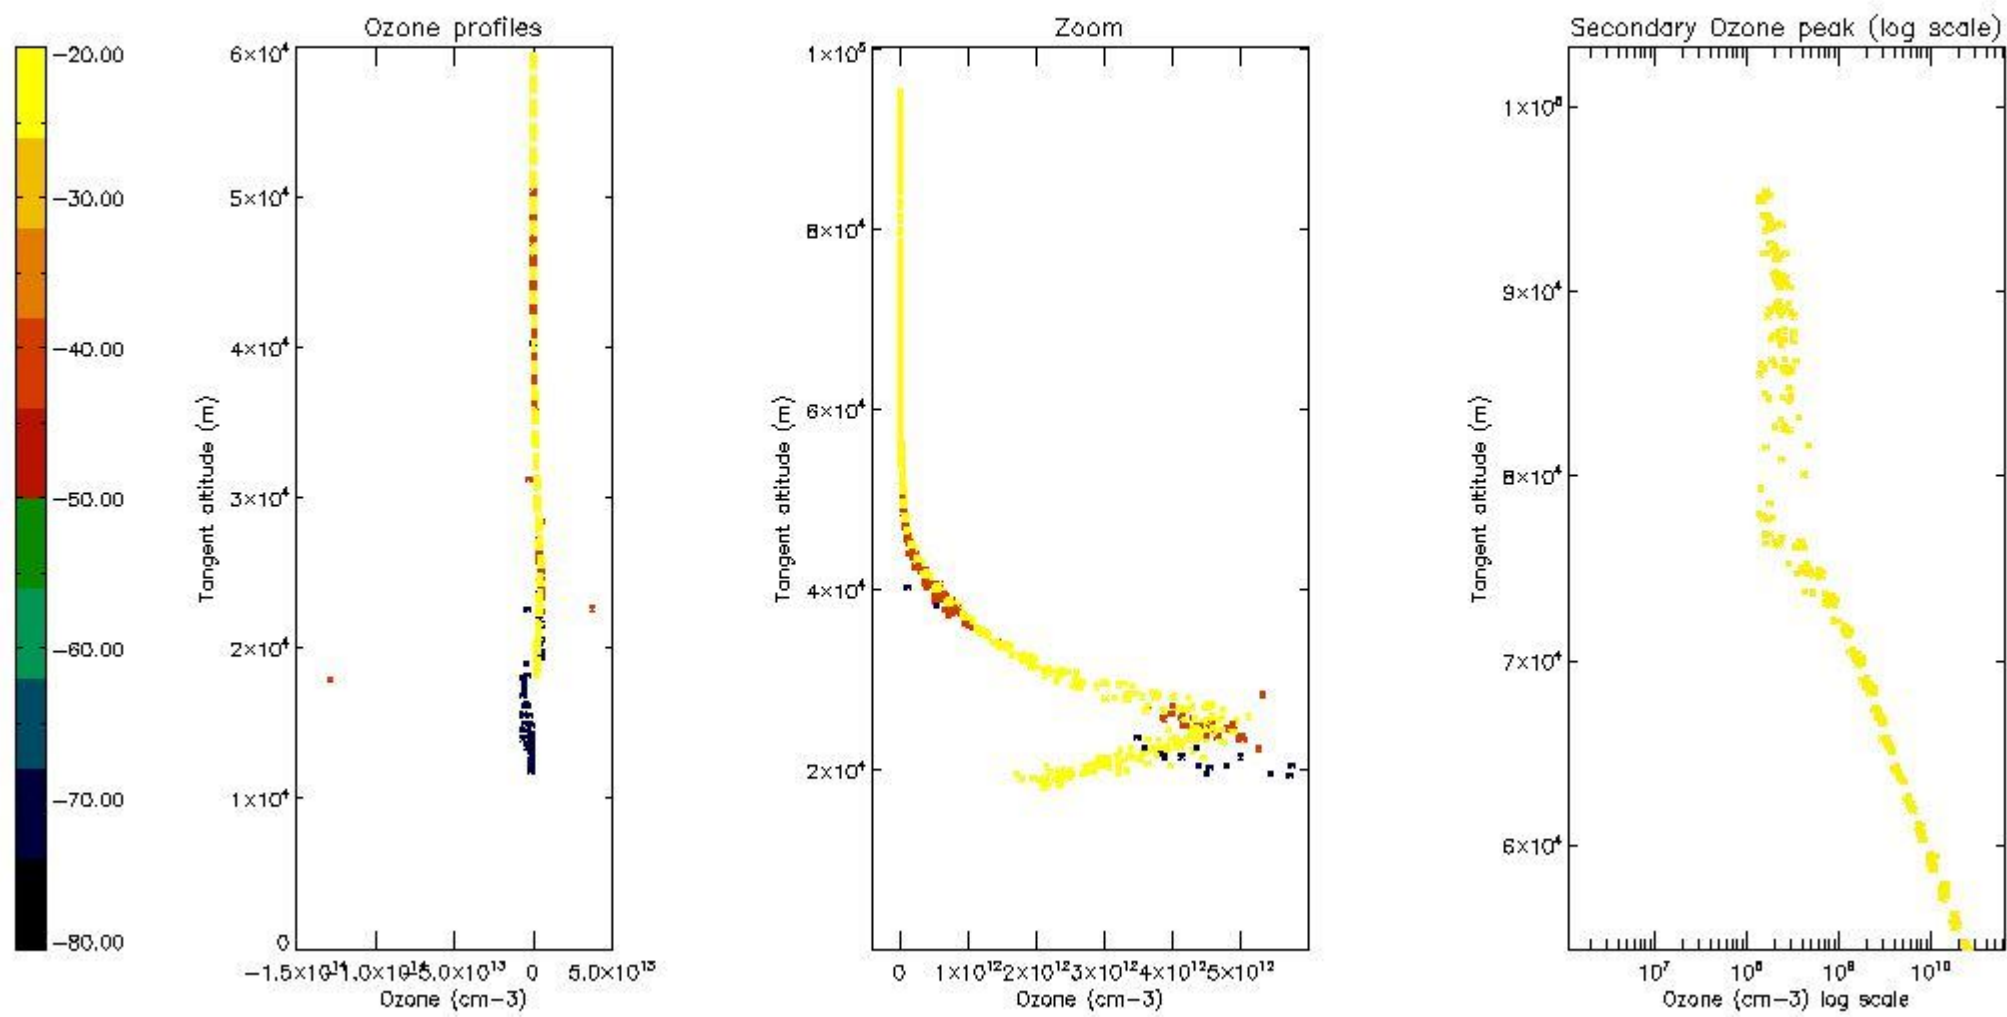

5.5 Plot ozone profiles where $STD < 5\%$ (dark without errors)

The colorbar represents the latitude.