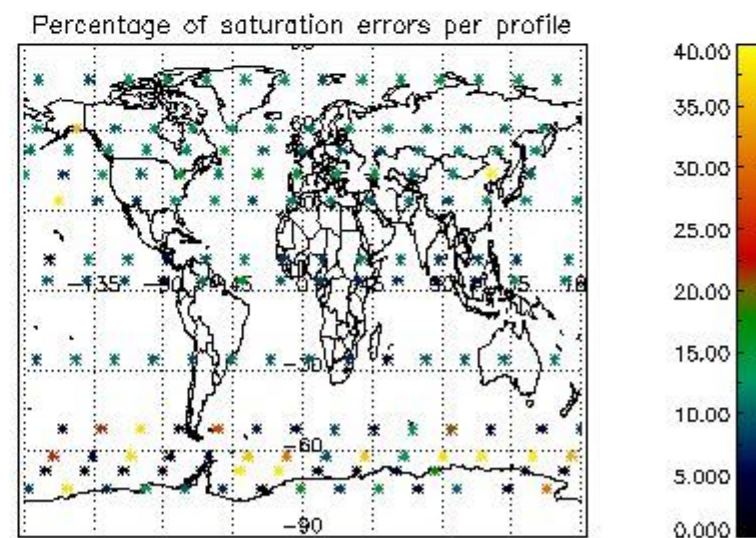

5. Trace gas profiles

5.1 Ozone statistics based on quality of products

The final quality of the products can be "measured" using the STD (Standard Deviation) attached to every point profile. This information is written to the parameter GOM_NL__2P/NL_LOCAL_SPECIES_DENSITY/o3_std of the level 2 products. The table below shows the statistics for given STD ranges.

The statistics are given with respect to the overall valid production:

- Products without fatal errors: GOM_NL__2P/MPH/PRODUCT_ERR=0
- Valid point profile: GOM_NL__2P/NL_LOCAL_SPECIES_DENSITY/pcd(0)=0

The 'Criteria' is applied to valid points of dark limb products:

- Products in dark limb illumination condition: GOM_NL__2P/NL_SUMMARY_QUALITY/obs_ill_cond=0
- Products without fatal errors: GOM_NL__2P/MPH/PRODUCT_ERR=0
- Valid point profile: GOM_NL__2P/NL_LOCAL_SPECIES_DENSITY/pcd(0)=0

So, the table below shows the percentage of dark limb and valid observations for each criteria with respect to the overall valid daily observations.

Criteria	% of total production
All STD	17
STD < 20	7