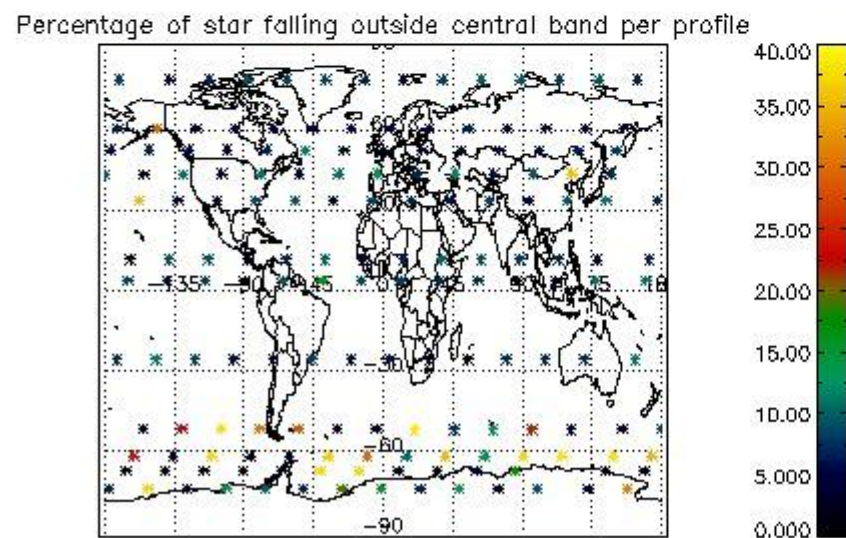

5. Trace gas profiles

5.1 Ozone statistics based on quality of products

The final quality of the products can be "measured" using the STD (Standard Deviation) attached to every point profile. This information is written to the parameter GOM_NL__2P/NL_LOCAL_SPECIES_DENSITY/o3_std of the level 2 products. The table below shows the statistics for given STD ranges.

The statistics are given with respect to the overall valid production:

- Products without fatal errors: GOM_NL__2P/MPH/PRODUCT_ERR=0
- Valid point profile: GOM_NL__2P/NL_LOCAL_SPECIES_DENSITY/pcd(0)=0

The 'Criteria' is applied to valid points of dark limb products:

- Products in dark limb illumination condition: GOM_NL__2P/NL_SUMMARY_QUALITY/obs_ill_cond=0
- Products without fatal errors: GOM_NL__2P/MPH/PRODUCT_ERR=0
- Valid point profile: GOM_NL__2P/NL_LOCAL_SPECIES_DENSITY/pcd(0)=0

So, the table below shows the percentage of dark limb and valid observations for each criteria with respect to the overall valid daily observations.

Criteria	% of total production
All STD	17
STD < 20	7