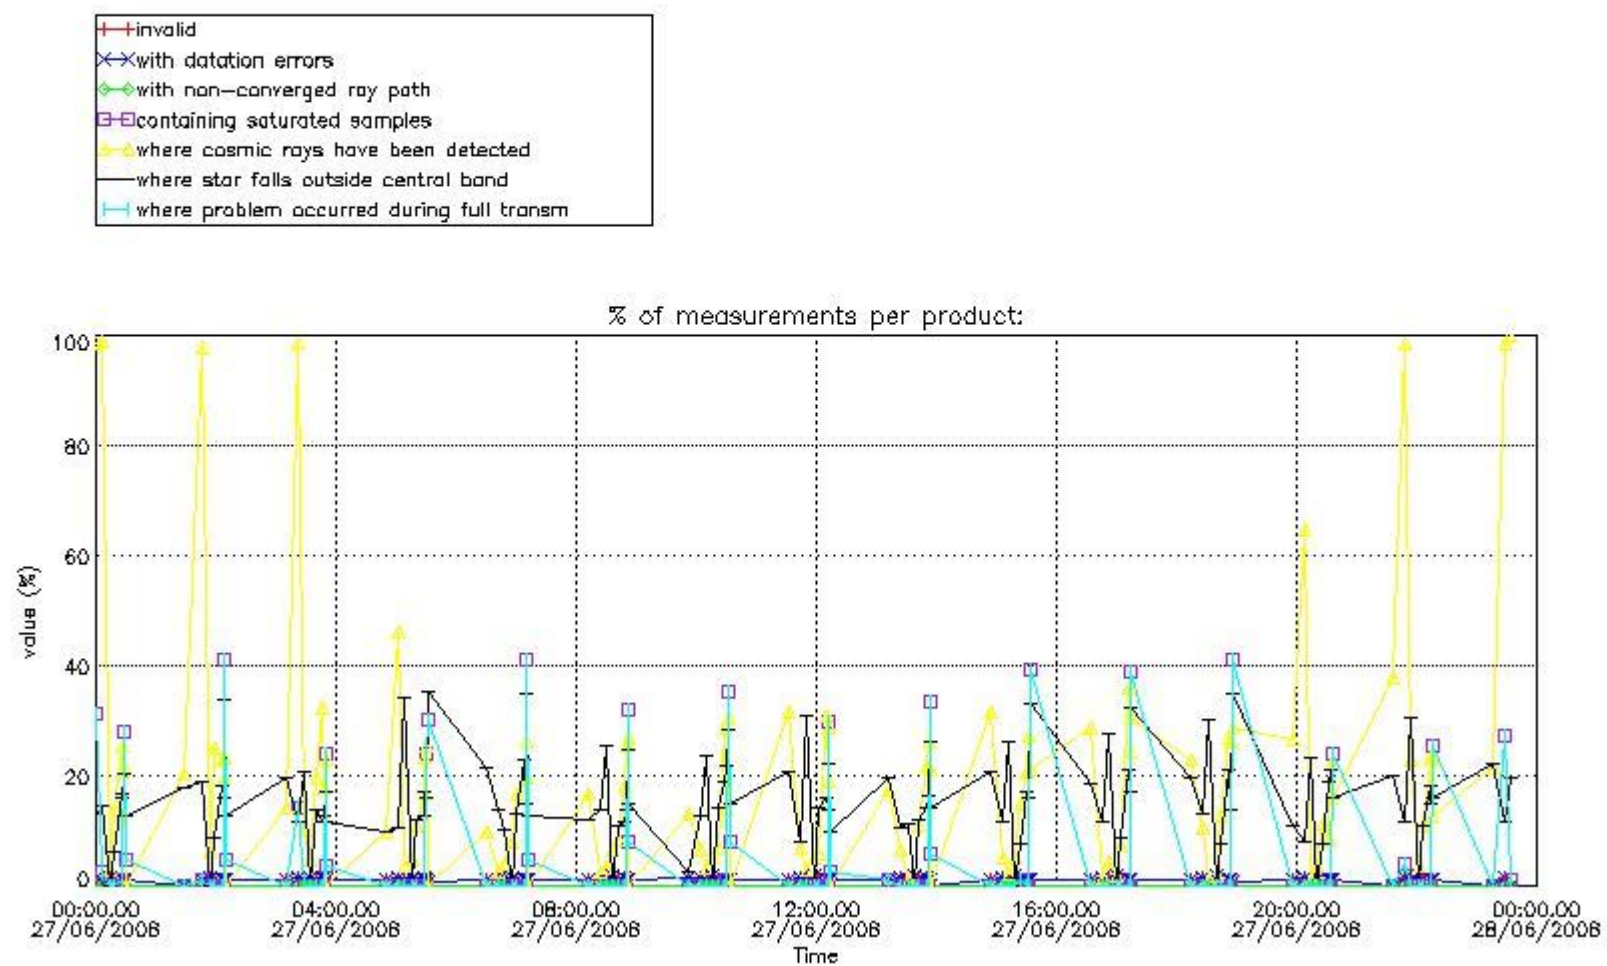

3.1 Plot quality information per product (time dependant)

3.2 Plot quality information per product (world map)

Percentage of flagged data per O3 profile

Percentage of flagged data per H2O profile

Percentage of flagged data per NO2 profile

Percentage of flagged data per NO3 profile

4. Level 1 quality information per product

In this section it is plotted some information contained in the Quality Summary data set of the level 2 products that comes from the level 1b processing. Products without errors (error flag in the MPH set to "0") are used.

4.1 Plot quality information per product (time dependant) coming from level 1b processing

4.1.1 Plot level 1 quality information per product (time dependant): ENVISAT ASCENDING passes

4.1.2 Plot level 1 quality information per product (time dependant): ENVISAT DESCENDING passes