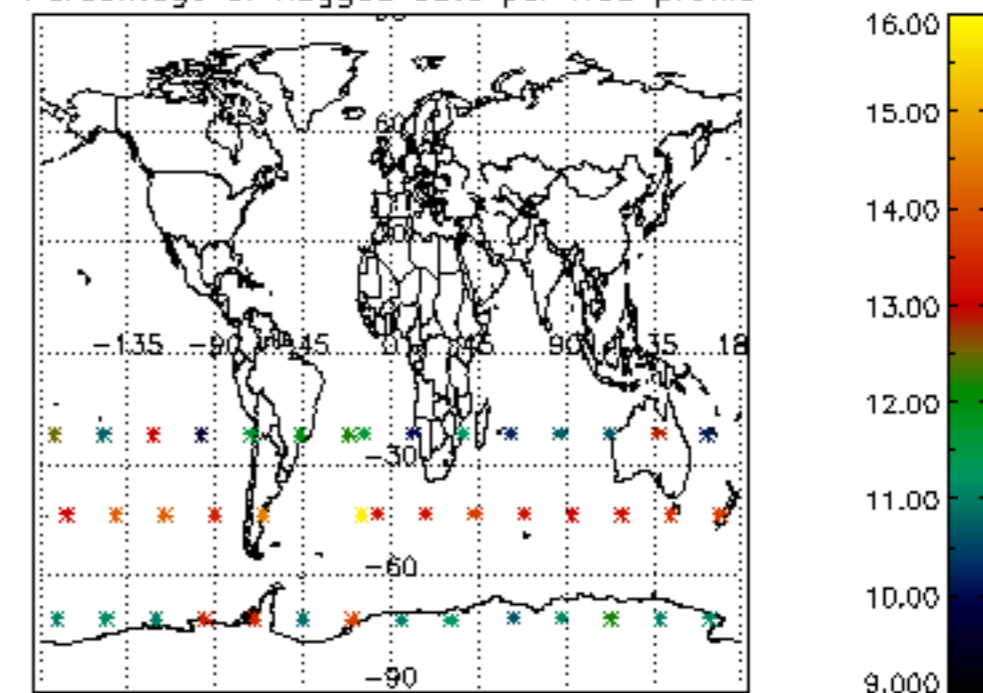

Percentage of flagged data per NO3 profile