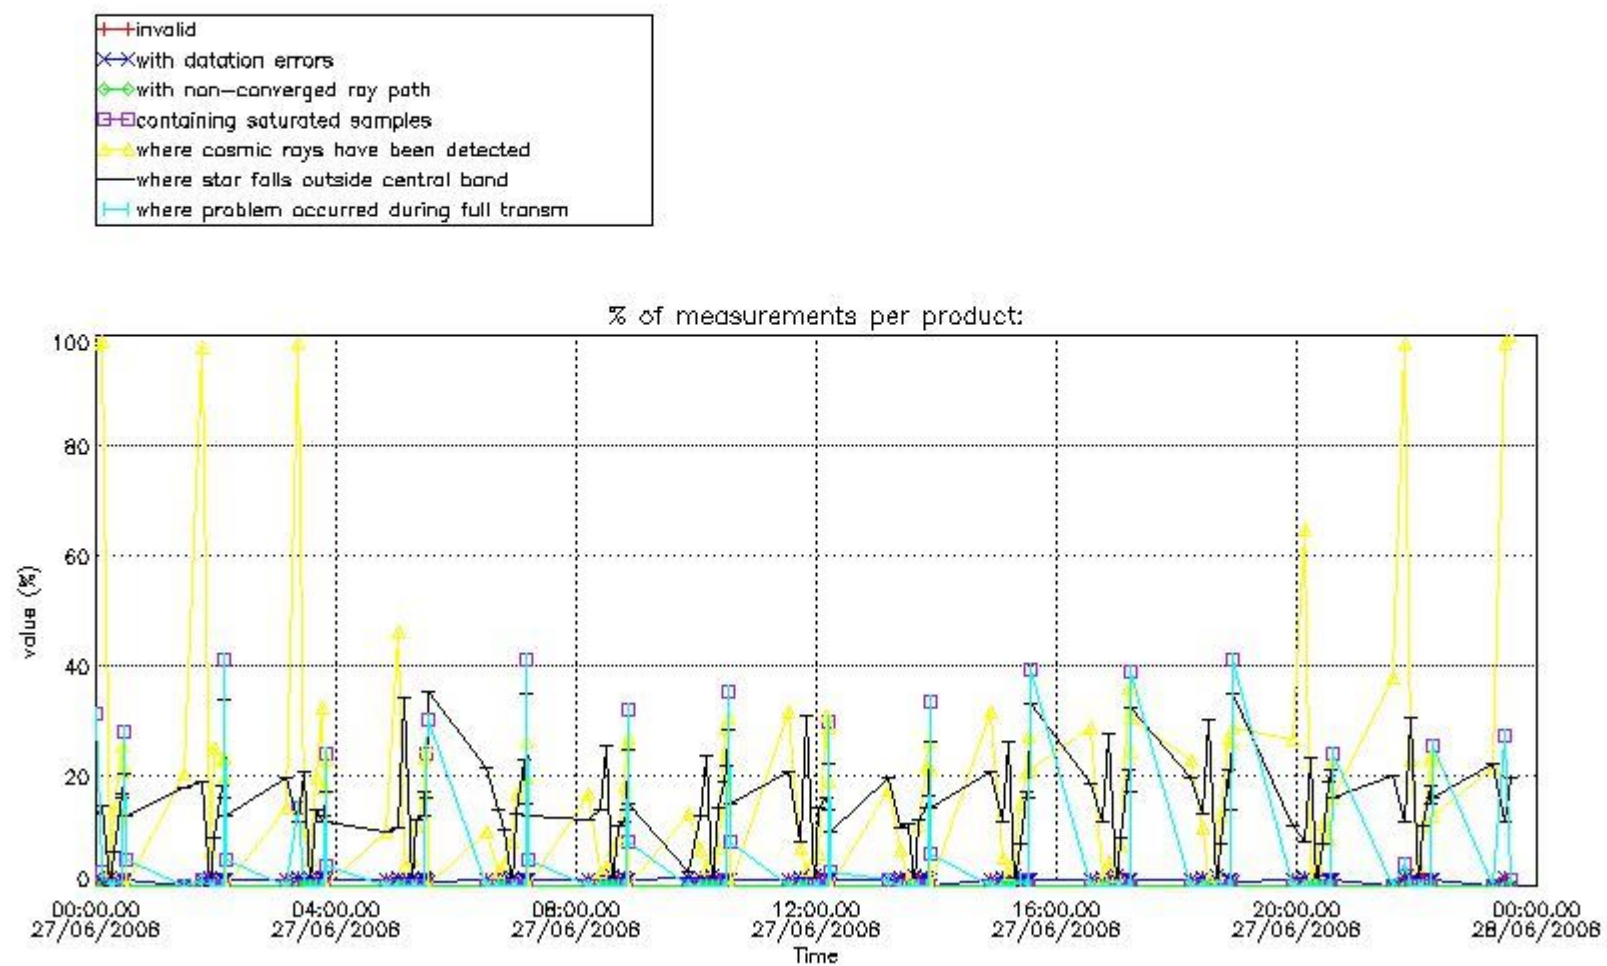

4.1.2 Plot level 1 quality information per product (time dependant): ENVI SAT DESCENDING passes