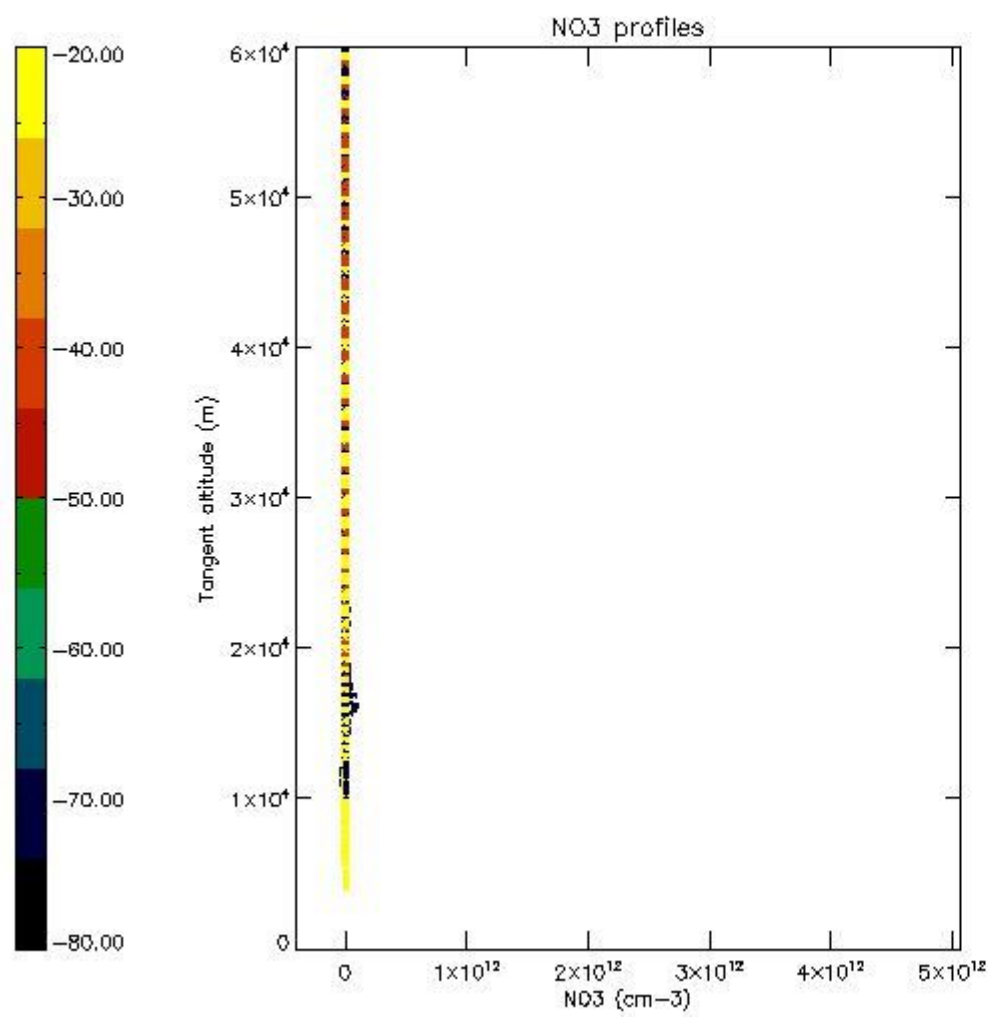

STD < 10	5
STD < 5	3

5.2 Plot ozone profiles for all STD (dark without errors)

The colorbar represents the latitude.

5.3 Plot ozone profiles where STD < 20% (dark without errors)

The colorbar represents the latitude.

5.4 Plot ozone profiles where $STD < 10\%$ (dark without errors)

The colorbar represents the latitude.

5.5 Plot ozone profiles where $STD < 5\%$ (dark without errors)

The colorbar represents the latitude.

5.6 Plot NO₂ profiles for all STD (dark without errors)

The colorbar represents the latitude.

5.7 Plot NO3 profiles for all STD (dark without errors)

The colorbar represents the latitude.

5.8 Plot H₂O profiles for all STD (only for occultations of stars 1,2,3,4,13,14,16,26,63 dark without errors)