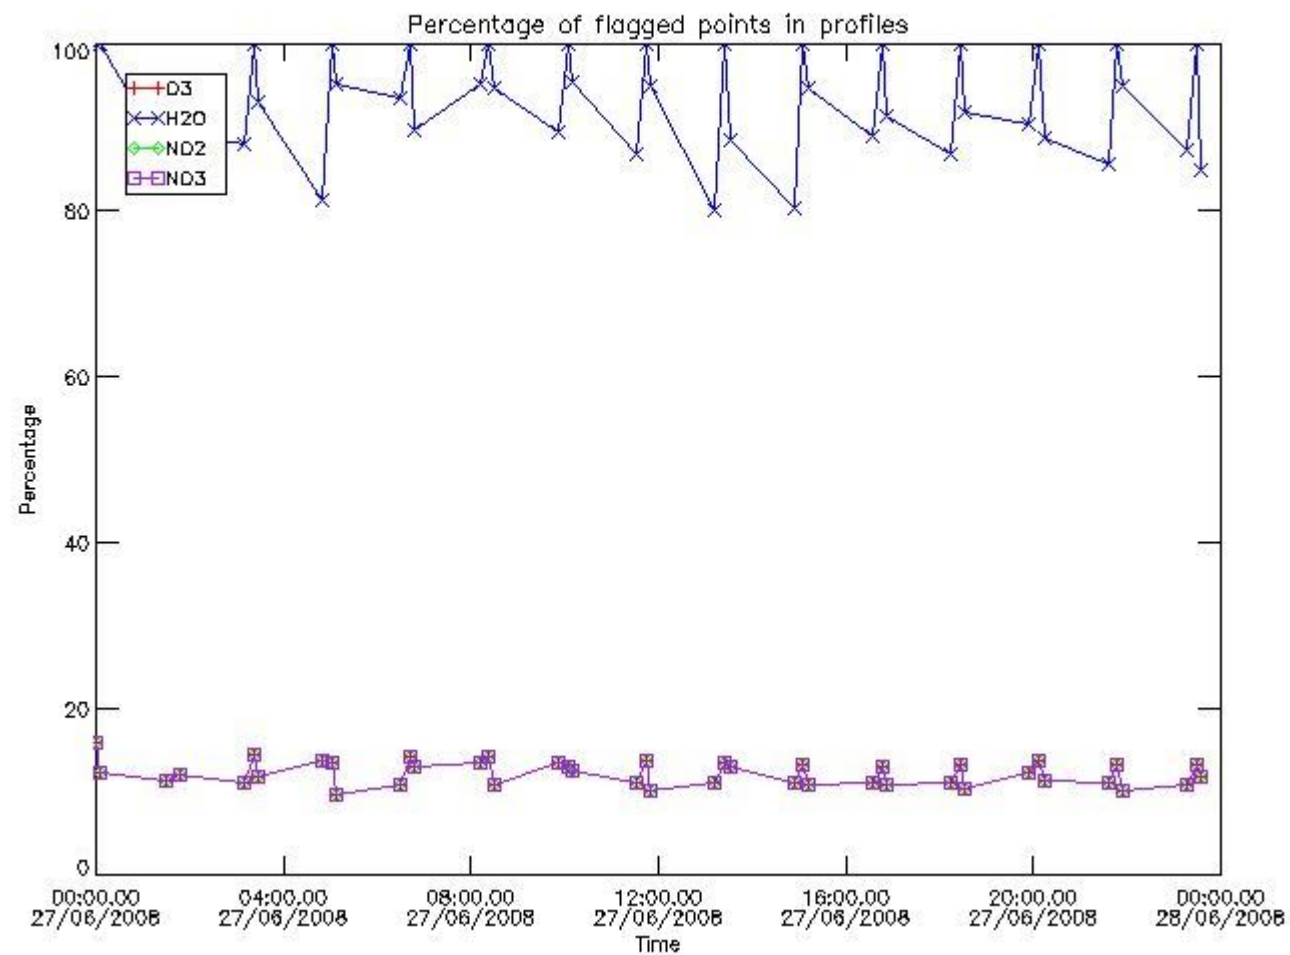

3. Quality information per product

In this section it is plotted some information contained in the Quality Summary data set of the level 2 products. Only products in dark limb conditions and without errors (error flag in the MPH set to "0") are used.

3.1 Plot quality information per product (time dependant)

3.2 Plot quality information per product (world map)