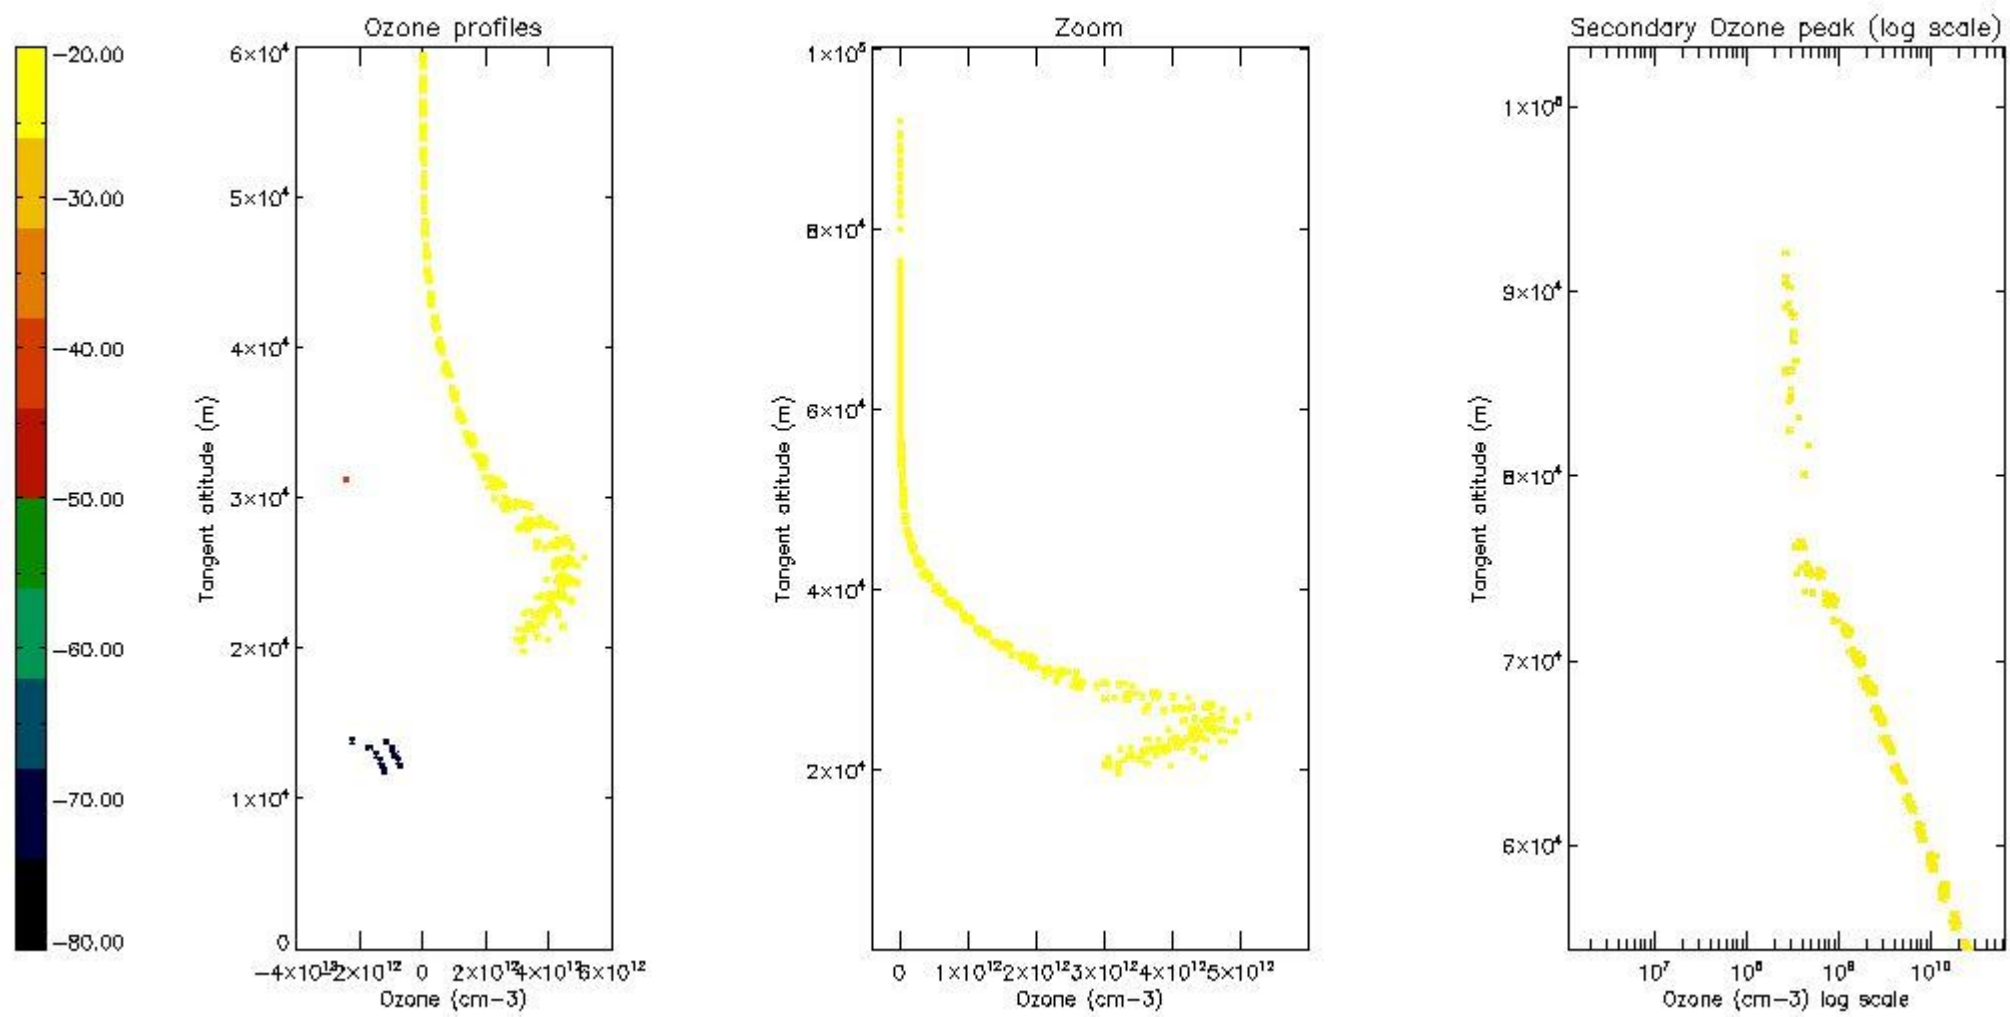

STD < 10	5
STD < 5	3

5.2 Plot ozone profiles for all STD (dark without errors)

The colorbar represents the latitude.

5.3 Plot ozone profiles where STD < 20% (dark without errors)

The colorbar represents the latitude.

5.4 Plot ozone profiles where $STD < 10\%$ (dark without errors)

The colorbar represents the latitude.

5.5 Plot ozone profiles where $STD < 5\%$ (dark without errors)

The colorbar represents the latitude.