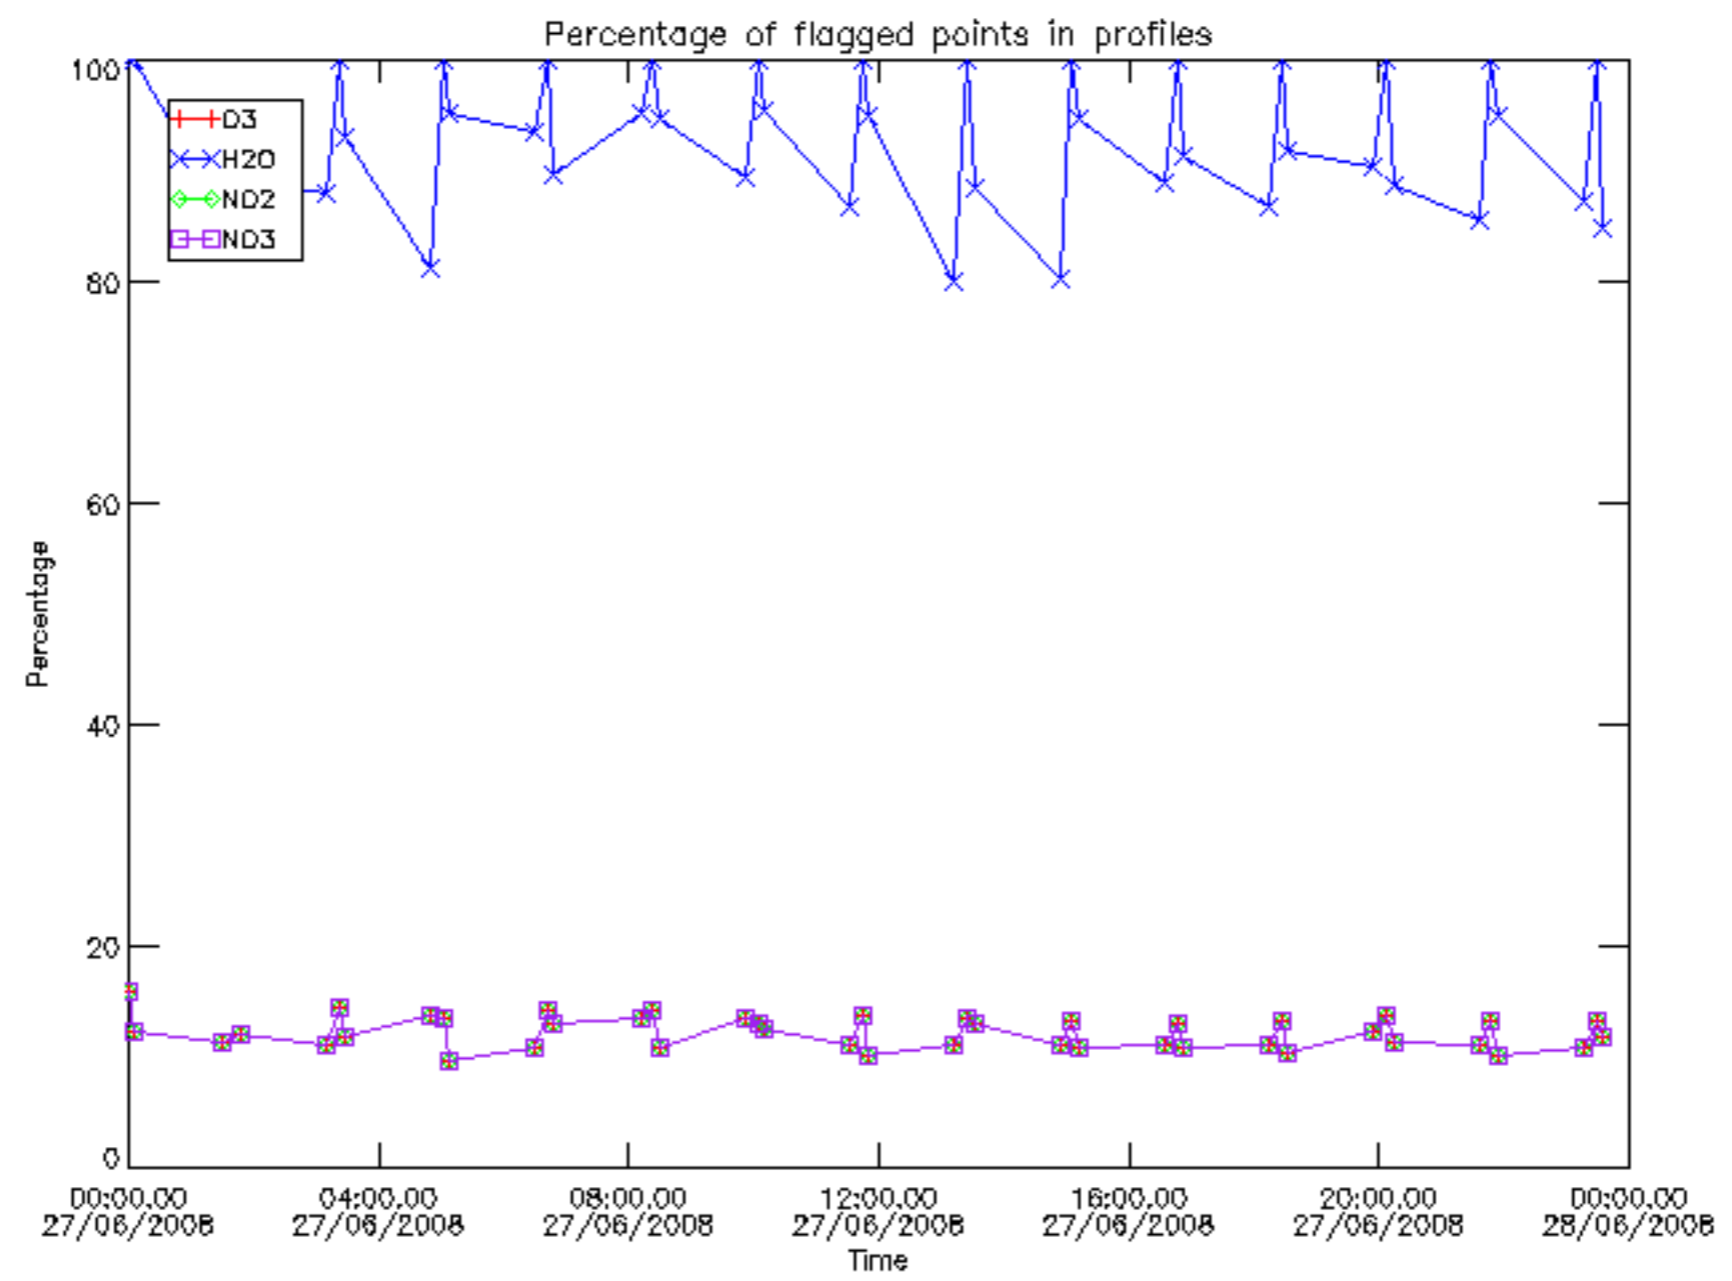

Percentage of flagged data per D3 profile

Percentage of flagged data per H2O profile