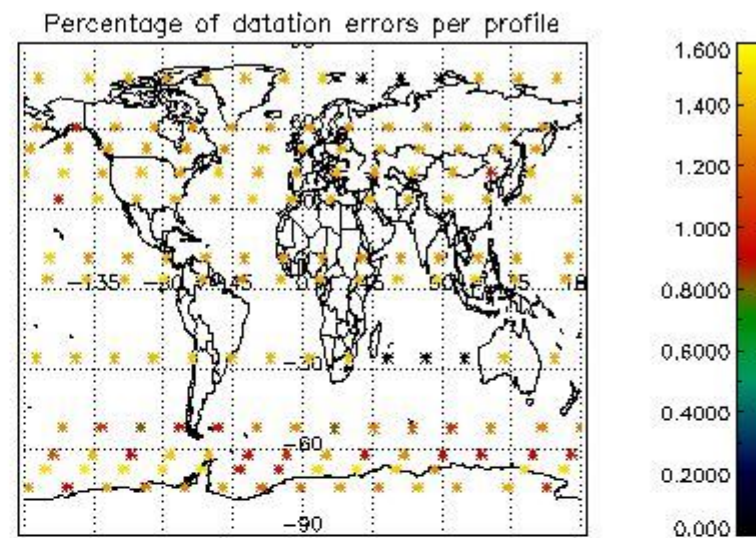

5. Trace gas profiles

5.1 Ozone statistics based on quality of products

The final quality of the products can be "measured" using the STD (Standard Deviation) attached to every point profile. This information is written to the parameter GOM_NL__2P/NL_LOCAL_SPECIES_DENSITY/o3_std of the level 2 products. The table below shows the statistics for given STD ranges.

The statistics are given with respect to the overall valid production:

- Products without fatal errors: GOM_NL__2P/MPH/PRODUCT_ERR=0
- Valid point profile: GOM_NL__2P/NL_LOCAL_SPECIES_DENSITY/pcd(0)=0

The 'Criteria' is applied to valid points of dark limb products:

- Products in dark limb illumination condition: GOM_NL__2P/NL_SUMMARY_QUALITY/obs_ill_cond=0
- Products without fatal errors: GOM_NL__2P/MPH/PRODUCT_ERR=0
- Valid point profile: GOM_NL__2P/NL_LOCAL_SPECIES_DENSITY/pcd(0)=0

So, the table below shows the percentage of dark limb and valid observations for each criteria with respect to the overall valid daily observations.

Criteria	% of total production
All STD	17
STD < 20	7