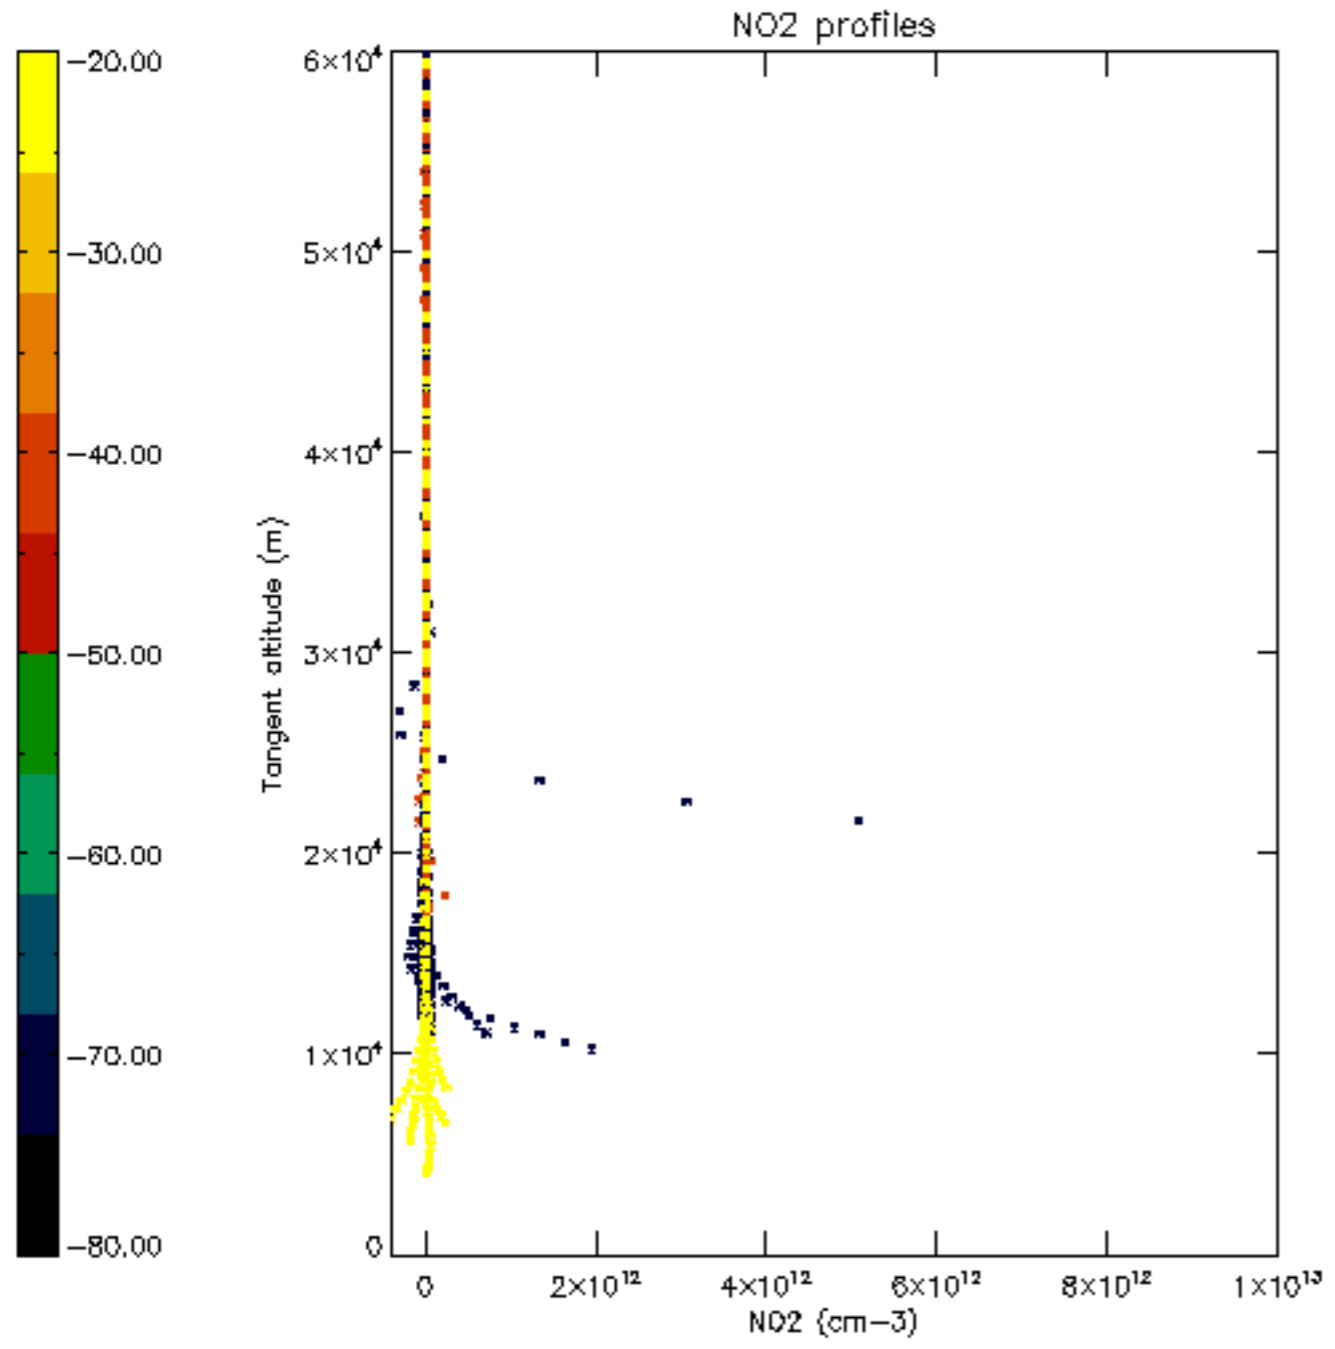

Percentage of star falling outside central band per profile

Percentage of saturation errors per profile

Percentage of flagged data per D3 profile

Percentage of flagged data per H2O profile

Percentage of flagged data per NO2 profile