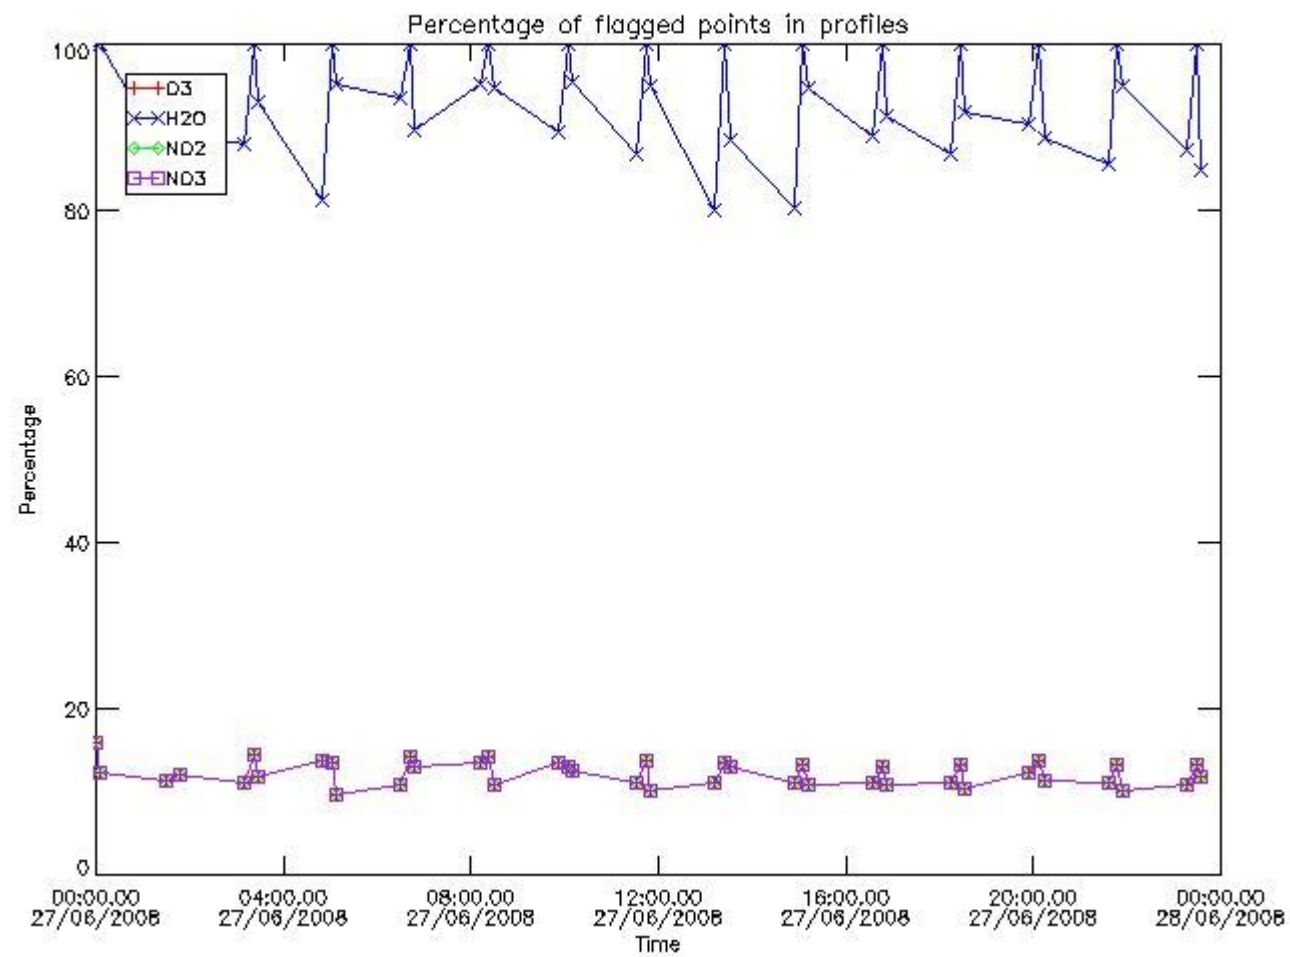

3. Quality information per product

In this section it is plotted some information contained in the Quality Summary data set of the level 2 products. Only products in dark limb conditions and without errors (error flag in the MPH set to "0") are used.

3.1 Plot quality information per product (time dependant)

3.2 Plot quality information per product (world map)