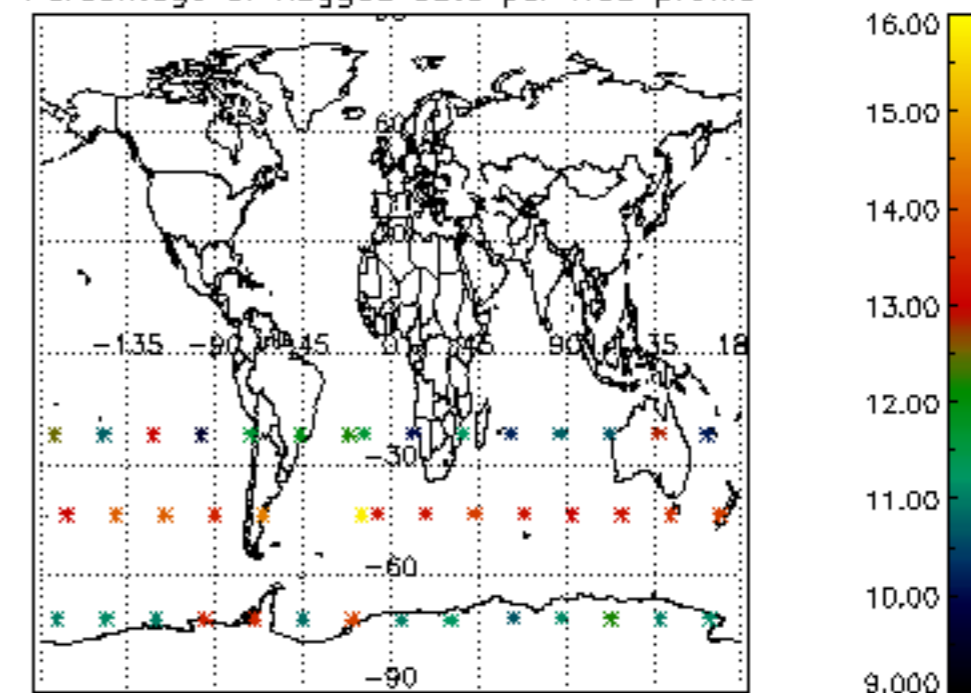

Percentage of flagged data per NO3 profile