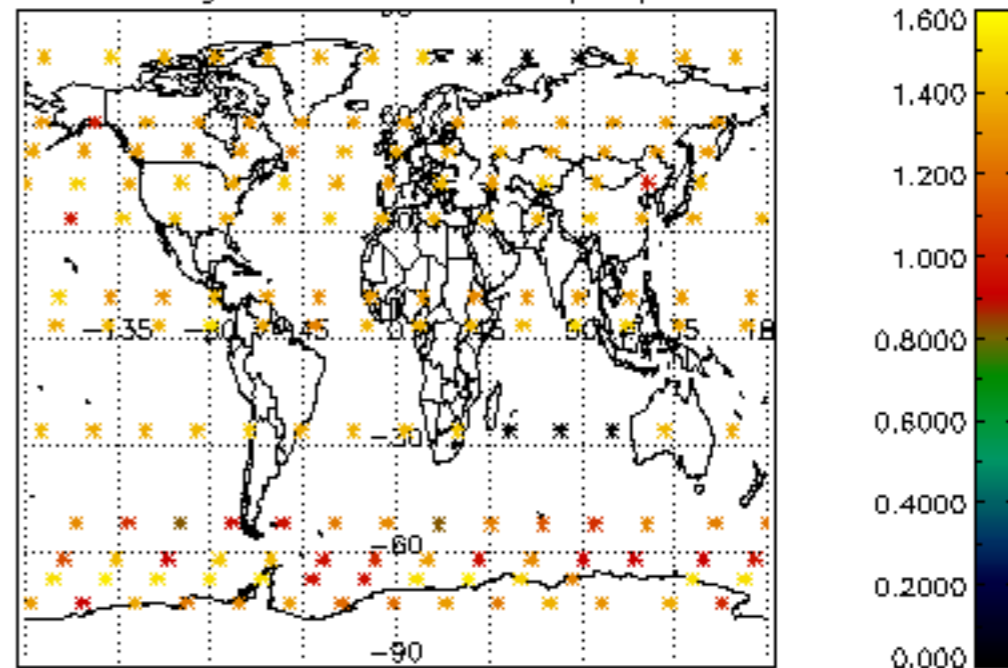

Percentage of datation errors per profile

Percentage of star falling outside central band per profile

Percentage of saturation errors per profile

Percentage of cosmic ray hits per profile

Percentage of datation errors per profile