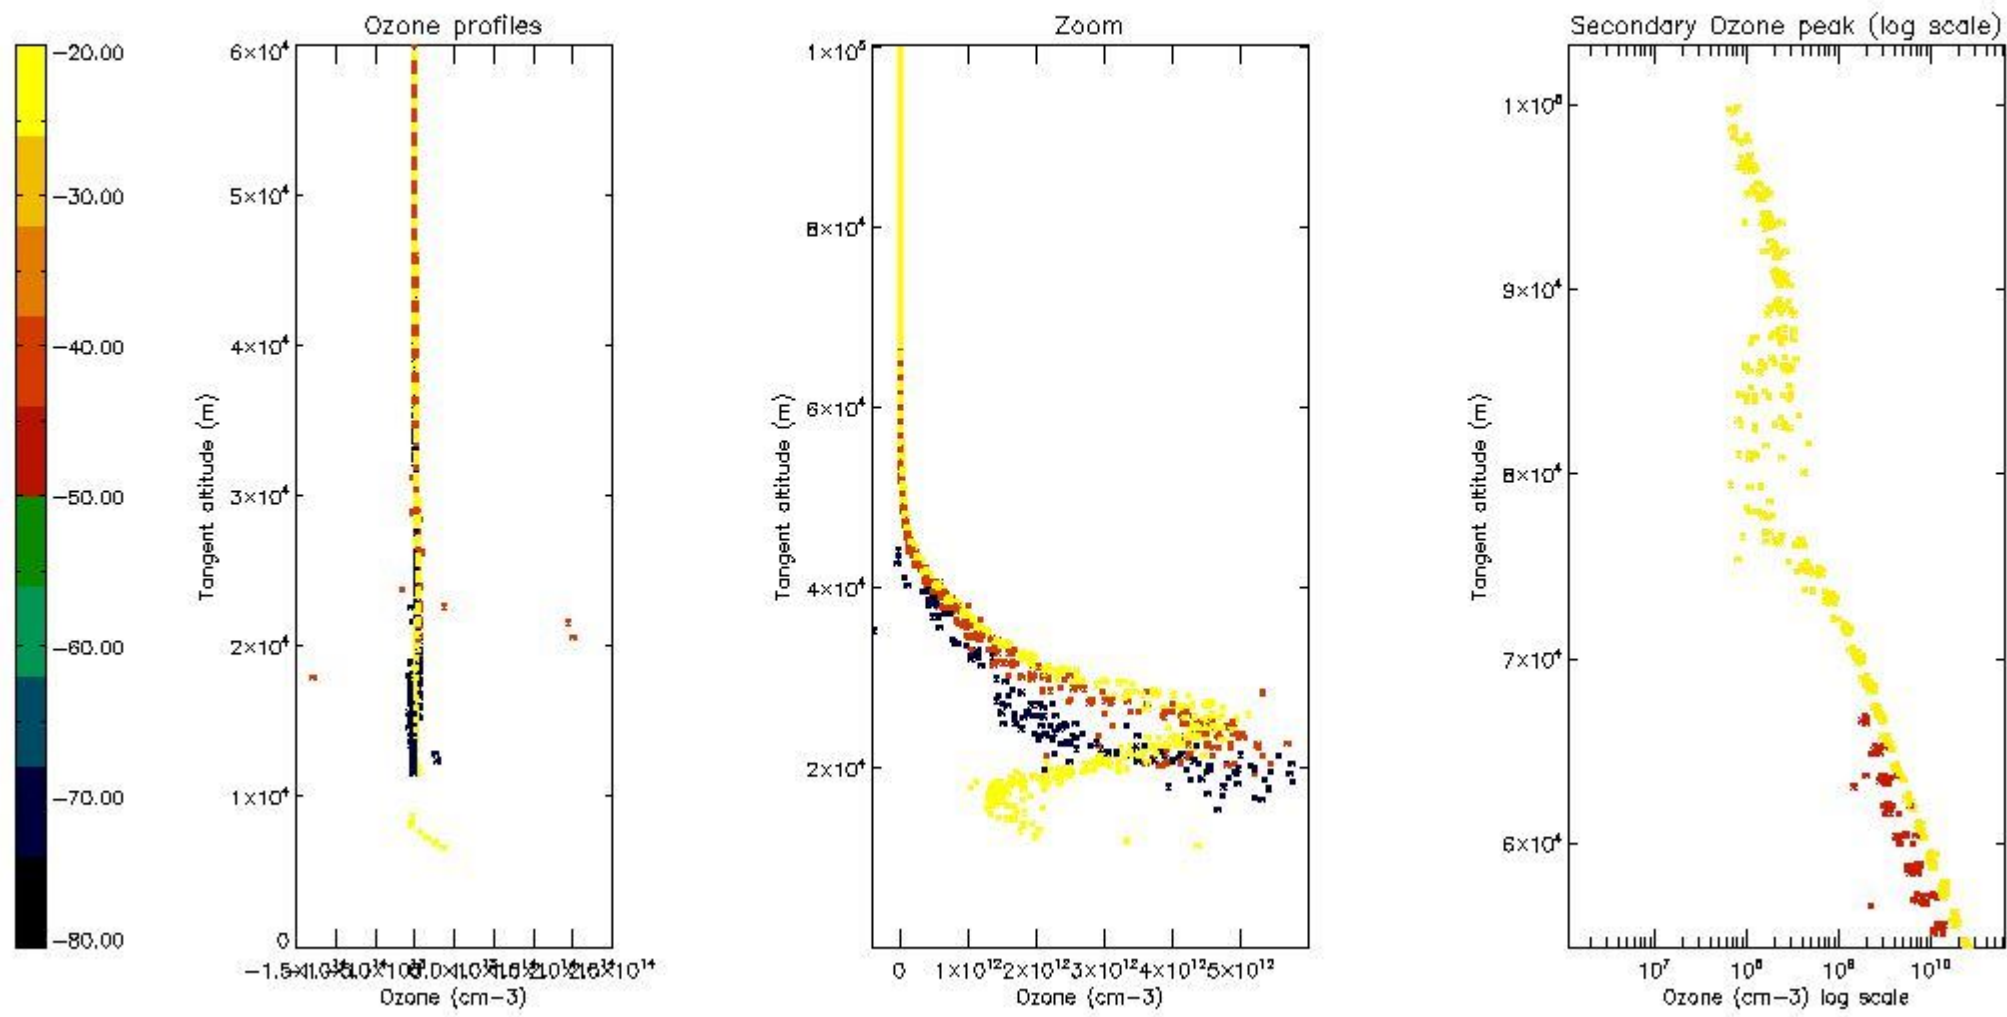

STD < 10	5
STD < 5	3

5.2 Plot ozone profiles for all STD (dark without errors)

The colorbar represents the latitude.

5.3 Plot ozone profiles where STD < 20% (dark without errors)

The colorbar represents the latitude.

5.4 Plot ozone profiles where $STD < 10\%$ (dark without errors)

The colorbar represents the latitude.

5.5 Plot ozone profiles where $STD < 5\%$ (dark without errors)

The colorbar represents the latitude.