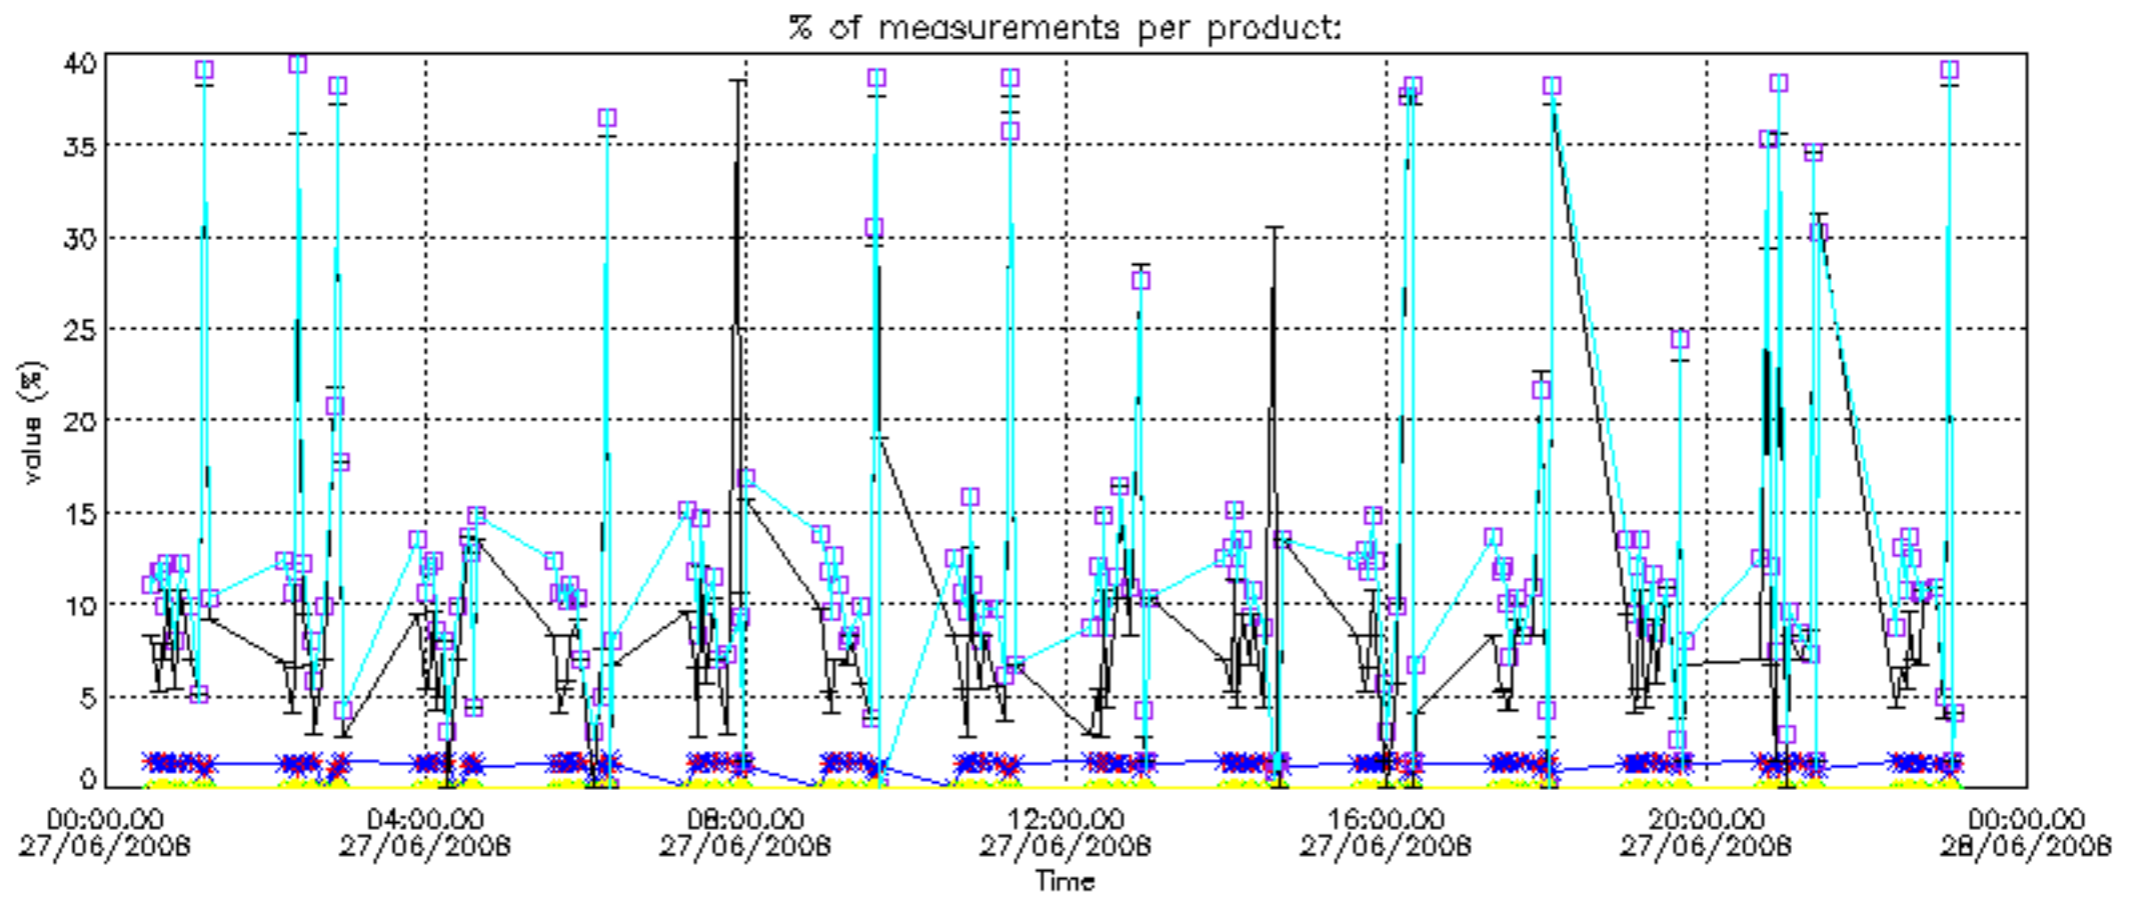

Percentage of cosmic ray hits per profile

Percentage of datation errors per profile