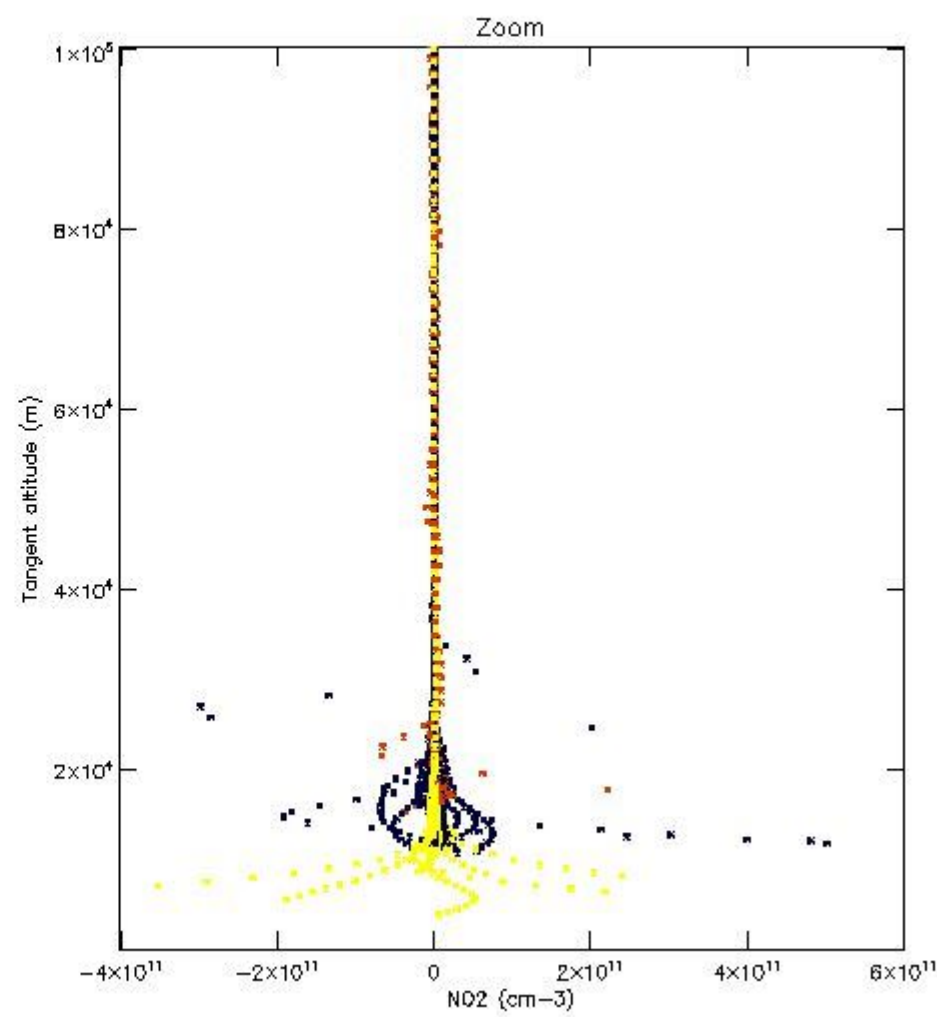

5.7 Plot NO3 profiles for all STD (dark without errors)

The colorbar represents the latitude.