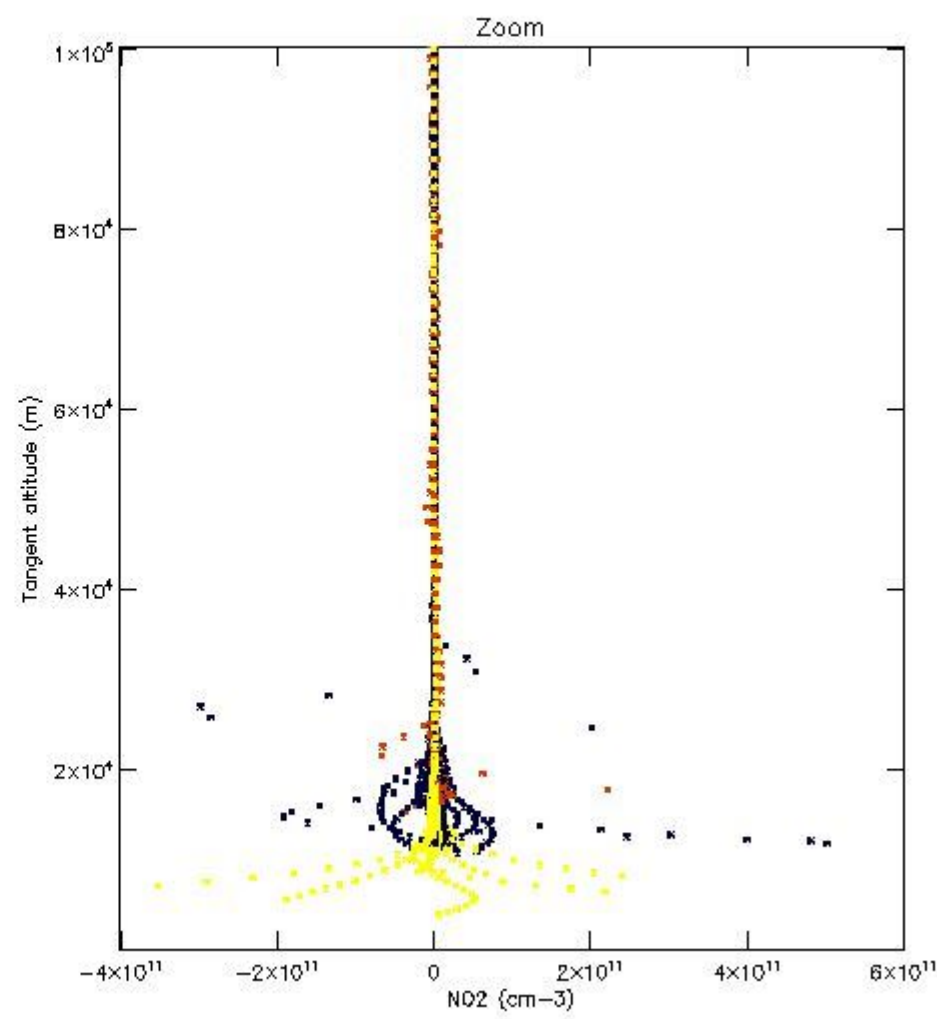

STD < 10	5
STD < 5	3

5.2 Plot ozone profiles for all STD (dark without errors)

The colorbar represents the latitude.

5.3 Plot ozone profiles where STD < 20% (dark without errors)

The colorbar represents the latitude.

5.4 Plot ozone profiles where $STD < 10\%$ (dark without errors)

The colorbar represents the latitude.

5.5 Plot ozone profiles where $STD < 5\%$ (dark without errors)

The colorbar represents the latitude.

5.6 Plot NO₂ profiles for all STD (dark without errors)

The colorbar represents the latitude.

5.7 Plot NO3 profiles for all STD (dark without errors)

The colorbar represents the latitude.

5.8 Plot H₂O profiles for all STD (only for occultations of stars 1,2,3,4,13,14,16,26,63 dark without errors)