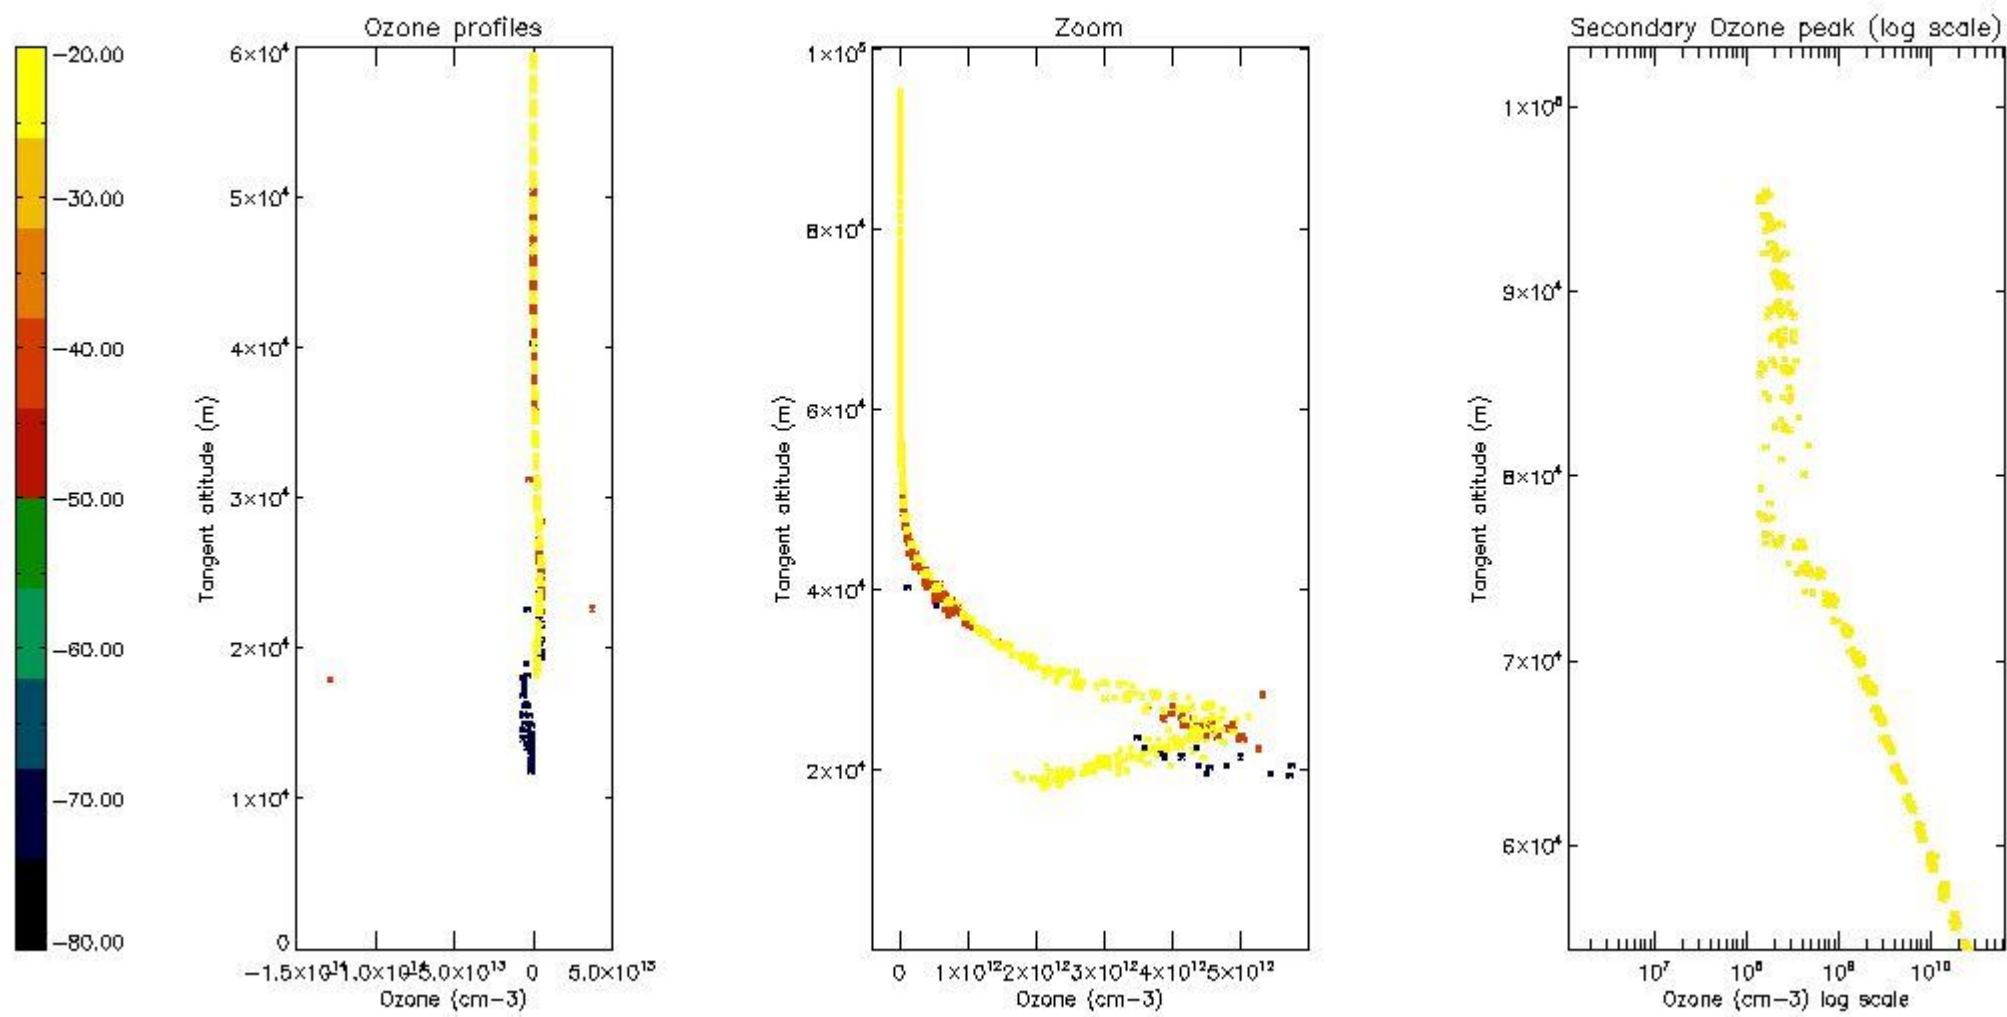

STD < 10	5
STD < 5	3

5.2 Plot ozone profiles for all STD (dark without errors)

The colorbar represents the latitude.

5.3 Plot ozone profiles where STD < 20% (dark without errors)

The colorbar represents the latitude.

5.4 Plot ozone profiles where $STD < 10\%$ (dark without errors)

The colorbar represents the latitude.

5.5 Plot ozone profiles where $STD < 5\%$ (dark without errors)

The colorbar represents the latitude.