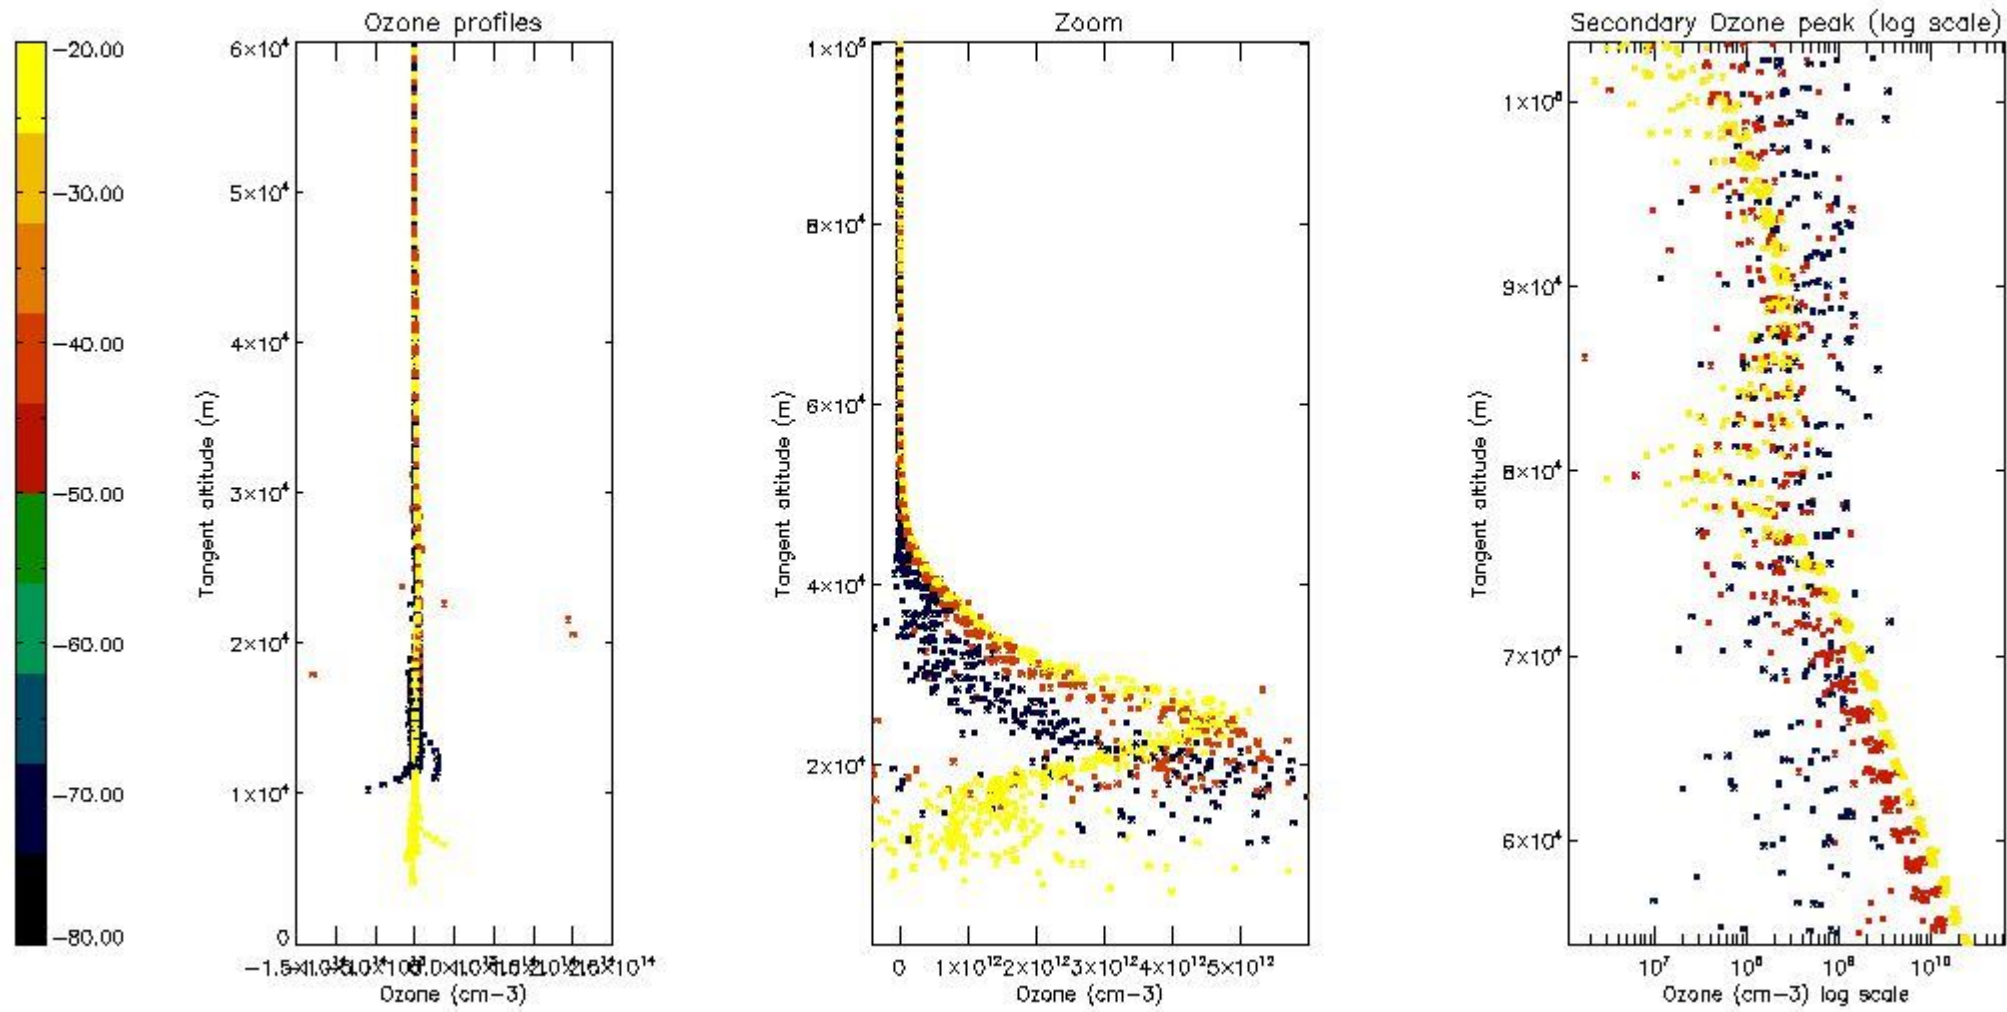

STD < 10	5
STD < 5	3

5.2 Plot ozone profiles for all STD (dark without errors)

The colorbar represents the latitude.

5.3 Plot ozone profiles where STD < 20% (dark without errors)

The colorbar represents the latitude.