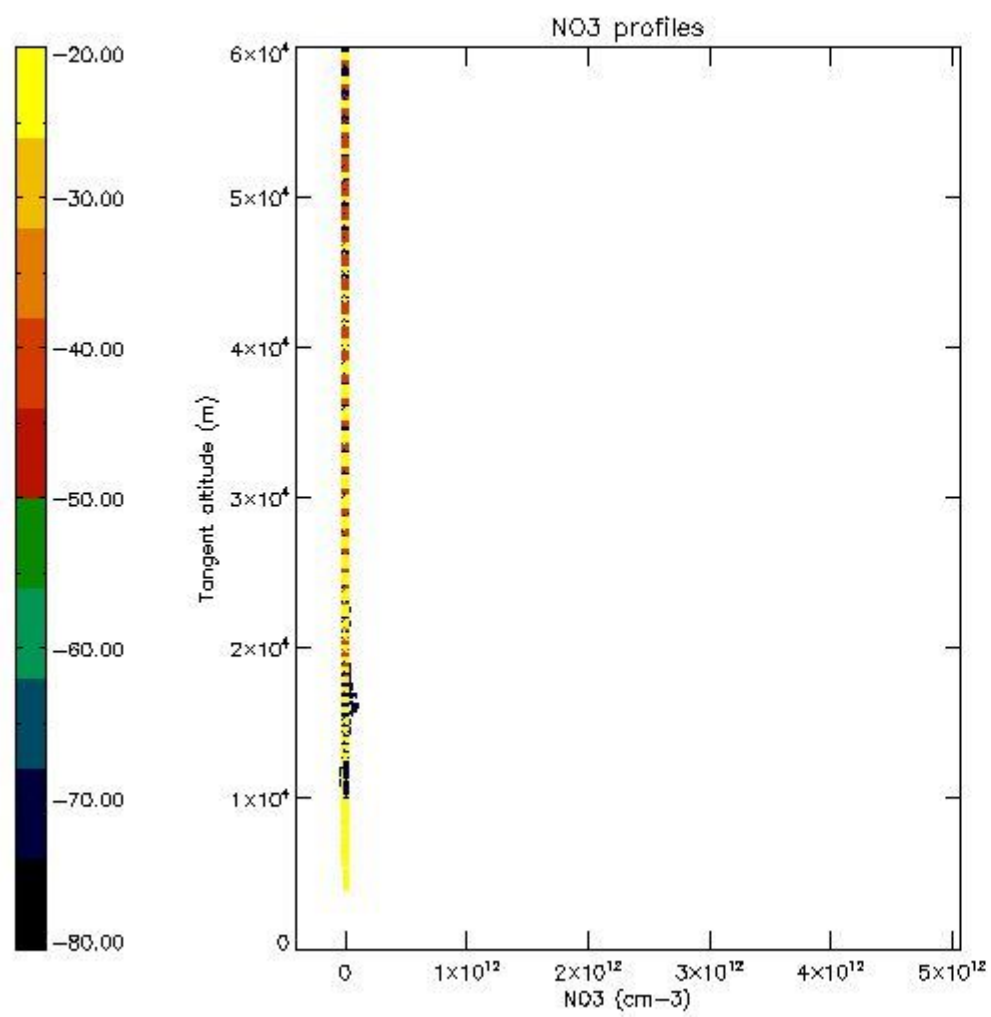

5.8 Plot H2O profiles for all STD (only for occultations of stars 1,2,3,4,13,14,16,26,63 dark without errors)

The colorbar represents the latitude.