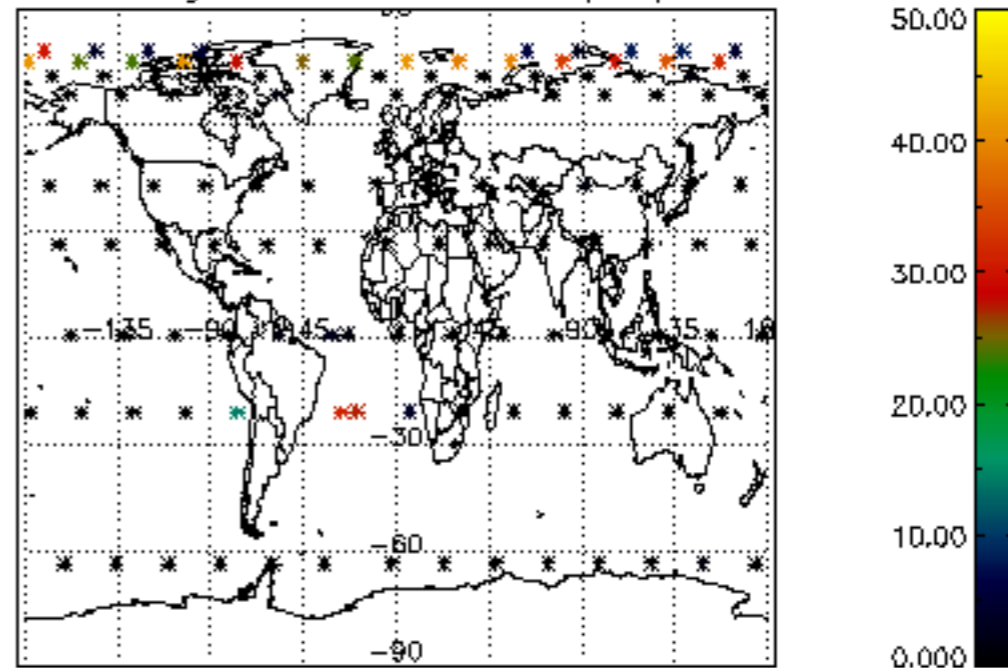

Percentage of datation errors per profile

Percentage of saturation errors per profile