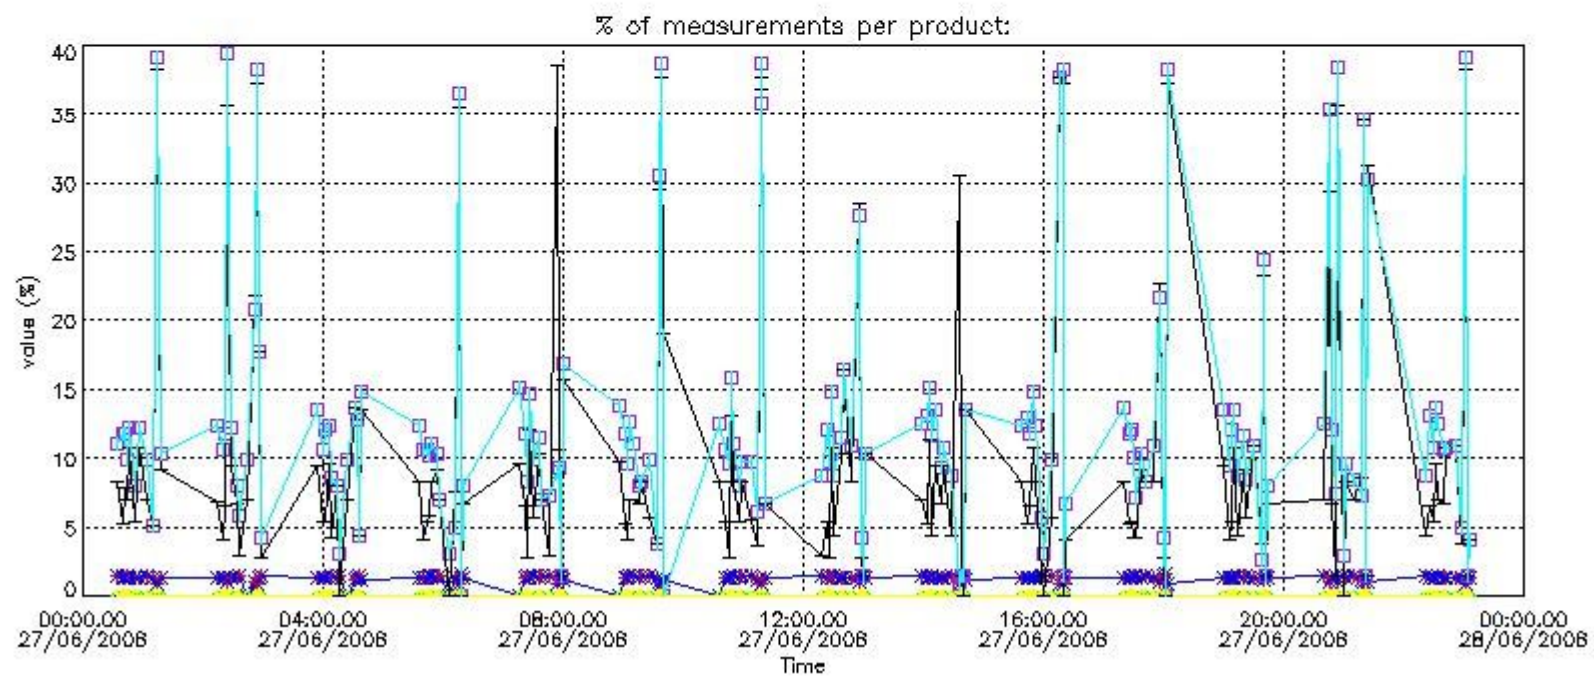

3. Quality information per product

In this section it is plotted some information contained in the Quality Summary data set of the level 2 products. Only products in dark limb conditions and without errors (error flag in the MPH set to "0") are used.

3.1 Plot quality information per product (time dependant)

3.2 Plot quality information per product (world map)

Percentage of flagged data per O3 profile

Percentage of flagged data per H2O profile

Percentage of flagged data per NO2 profile

Percentage of flagged data per NO3 profile

4. Level 1 quality information per product

In this section it is plotted some information contained in the Quality Summary data set of the level 2 products that comes from the level 1b processing. Products without errors (error flag in the MPH set to "0") are used.

4.1 Plot quality information per product (time dependant) coming from level 1b processing

4.1.1 Plot level 1 quality information per product (time dependant): ENVISAT ASCENDING passes

4.1.2 Plot level 1 quality information per product (time dependant): ENVISAT DESCENDING passes