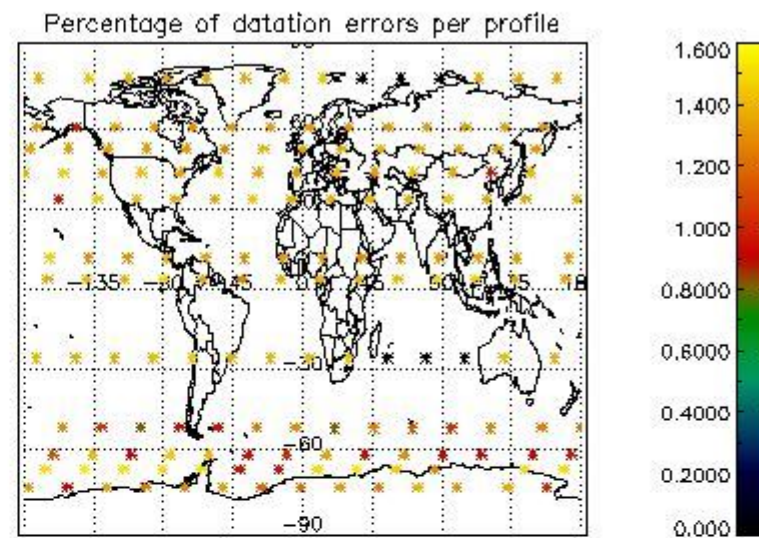

5. Trace gas profiles

5.1 Ozone statistics based on quality of products

The final quality of the products can be "measured" using the STD (Standard Deviation) attached to every point profile. This information is written to the parameter GOM_NL__2P/NL_LOCAL_SPECIES_DENSITY/o3_std of the level 2 products. The table below shows the statistics for given STD ranges.

The statistics are given with respect to the overall valid production:

- Products without fatal errors: GOM_NL__2P/MPH/PRODUCT_ERR=0
- Valid point profile: GOM_NL__2P/NL_LOCAL_SPECIES_DENSITY/pcd(0)=0

The 'Criteria' is applied to valid points of dark limb products:

- Products in dark limb illumination condition: GOM_NL__2P/NL_SUMMARY_QUALITY/obs_ill_cond=0
- Products without fatal errors: GOM_NL__2P/MPH/PRODUCT_ERR=0
- Valid point profile: GOM_NL__2P/NL_LOCAL_SPECIES_DENSITY/pcd(0)=0

So, the table below shows the percentage of dark limb and valid observations for each criteria with respect to the overall valid daily observations.

Criteria	% of total production
All STD	17
STD < 20	7