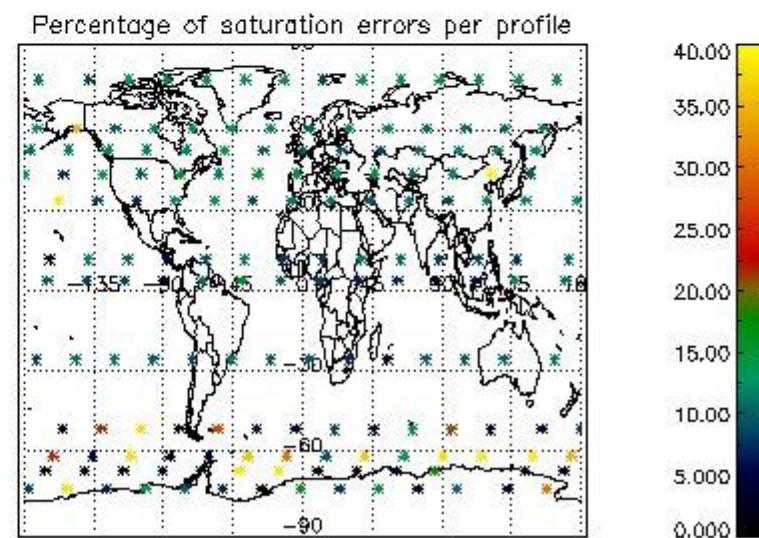

Percentage of flagged data per NO3 profile

4. Level 1 quality information per product

In this section it is plotted some information contained in the Quality Summary data set of the level 2 products that comes from the level 1b processing. Products without errors (error flag in the MPH set to "0") are used.

4.1 Plot quality information per product (time dependant) coming from level 1b processing

4.1.1 Plot level 1 quality information per product (time dependant): ENVISAT ASCENDING passes

4.1.2 Plot level 1 quality information per product (time dependant): ENVISAT DESCENDING passes

4.2 Plot quality information per product coming from level 1b processing (world map)

4.2.1 Plot level 1 quality information per product (world map): ENVISAT ASCENDING passes

4.2.2 Plot level 1 quality information per product (world map): ENVISAT DESCENDING passes