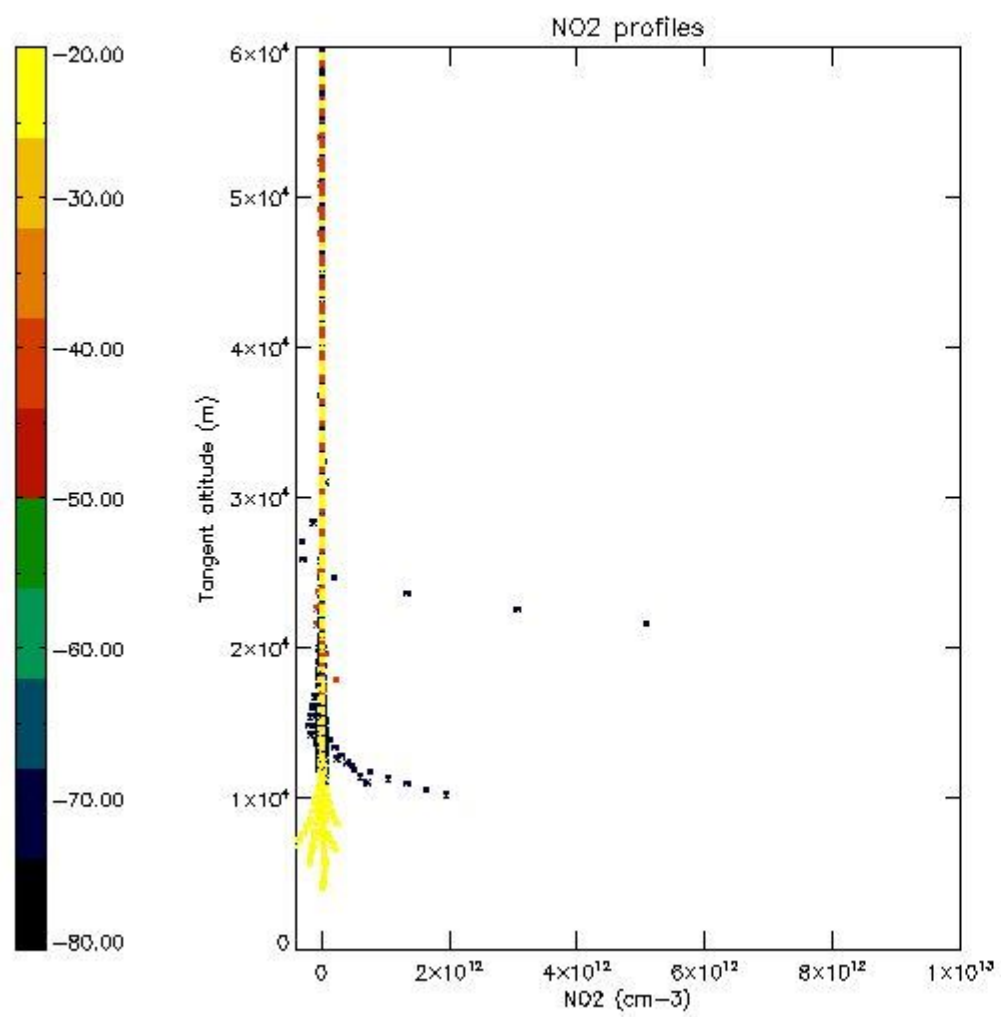

5.7 Plot NO3 profiles for all STD (dark without errors)

The colorbar represents the latitude.