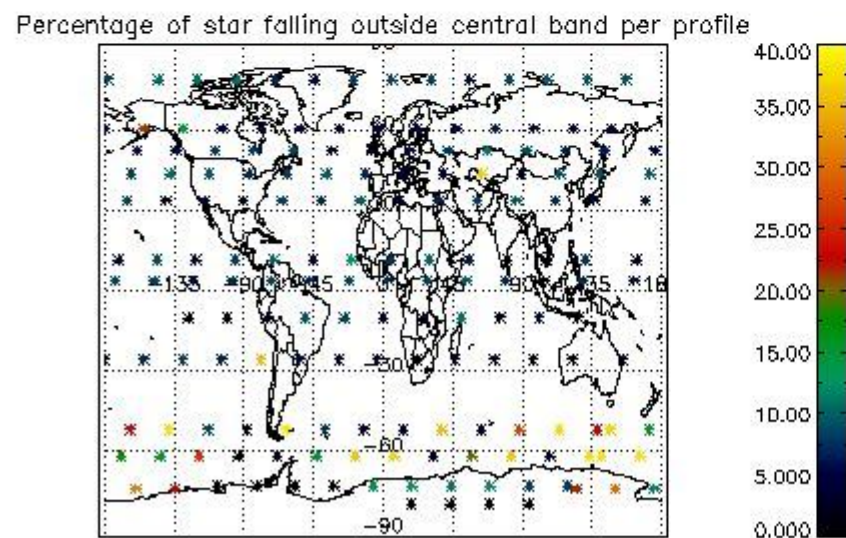

5. Trace gas profiles

5.1 Ozone statistics based on quality of products

The final quality of the products can be "measured" using the STD (Standard Deviation) attached to every point profile. This information is written to the parameter GOM_NL__2P/NL_LOCAL_SPECIES_DENSITY/o3_std of the level 2 products. The table below shows the statistics for given STD ranges.

The statistics are given with respect to the overall valid production:

- Products without fatal errors: GOM_NL__2P/MPH/PRODUCT_ERR=0
- Valid point profile: GOM_NL__2P/NL_LOCAL_SPECIES_DENSITY/pcd(0)=0

The 'Criteria' is applied to valid points of dark limb products:

- Products in dark limb illumination condition: GOM_NL__2P/NL_SUMMARY_QUALITY/obs_ill_cond=0
- Products without fatal errors: GOM_NL__2P/MPH/PRODUCT_ERR=0
- Valid point profile: GOM_NL__2P/NL_LOCAL_SPECIES_DENSITY/pcd(0)=0

So, the table below shows the percentage of dark limb and valid observations for each criteria with respect to the overall valid daily observations.

Criteria	% of total production
All STD	15
STD < 20	6