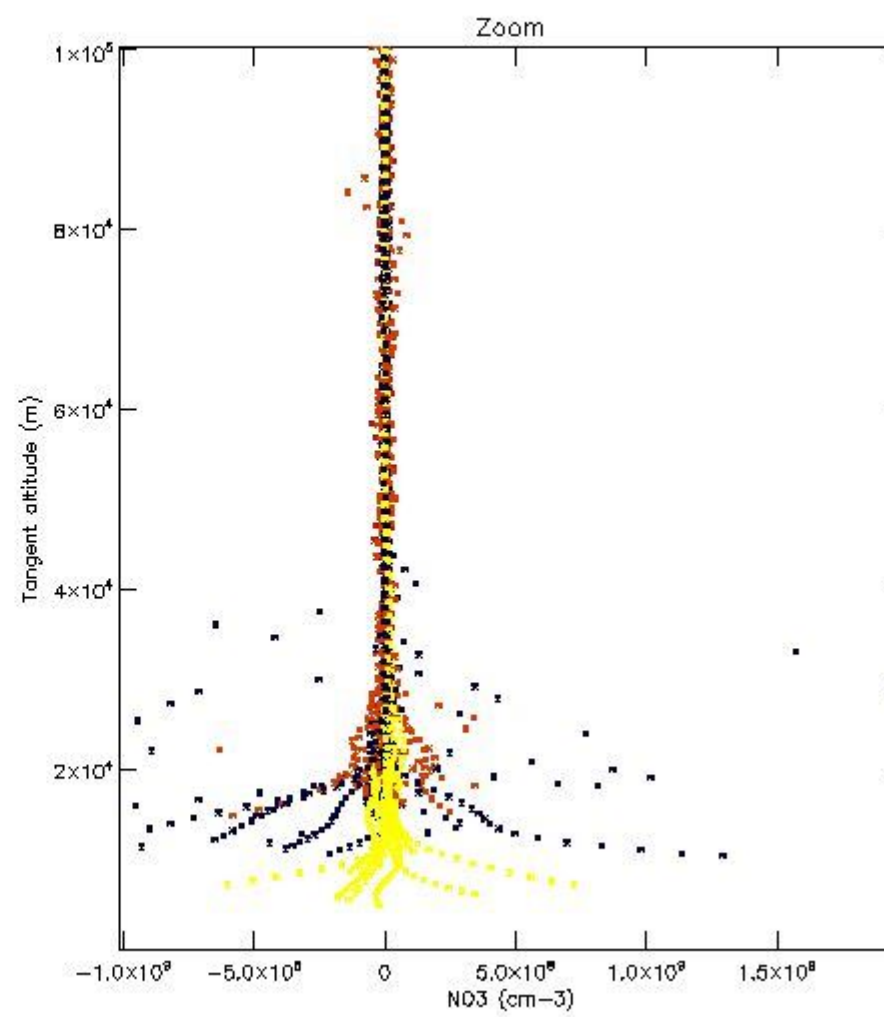

STD < 10	4
STD < 5	2

5.2 Plot ozone profiles for all STD (dark without errors)

The colorbar represents the latitude.

5.3 Plot ozone profiles where STD < 20% (dark without errors)

The colorbar represents the latitude.

5.4 Plot ozone profiles where $STD < 10\%$ (dark without errors)

The colorbar represents the latitude.

5.5 Plot ozone profiles where STD < 5% (dark without errors)

The colorbar represents the latitude.

5.6 Plot NO₂ profiles for all STD (dark without errors)

The colorbar represents the latitude.

5.7 Plot NO3 profiles for all STD (dark without errors)

The colorbar represents the latitude.

5.8 Plot H2O profiles for all STD (only for occultations of stars 1,2,3,4,13,14,16,26,63 dark without errors)