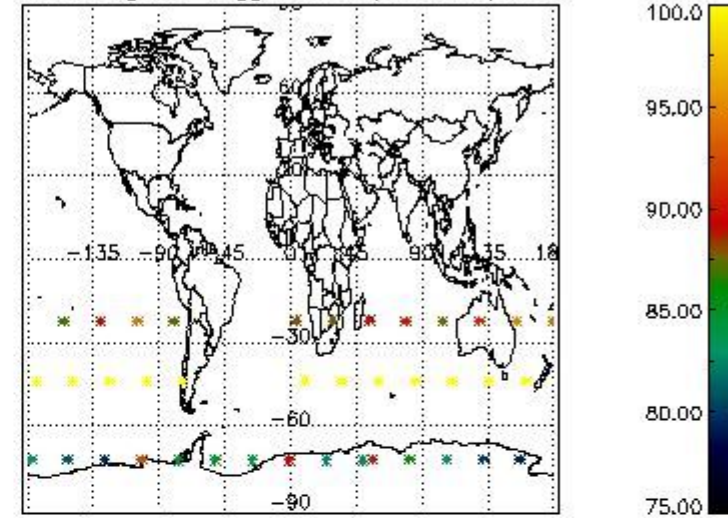

3.1 Plot quality information per product (time dependant)

3.2 Plot quality information per product (world map)

Percentage of flagged data per O3 profile

Percentage of flagged data per H2O profile

Percentage of flagged data per NO2 profile

Percentage of flagged data per NO3 profile

4. Level 1 quality information per product

In this section it is plotted some information contained in the Quality Summary data set of the level 2 products that comes from the level 1b processing. Products without errors (error flag in the MPH set to "0") are used.