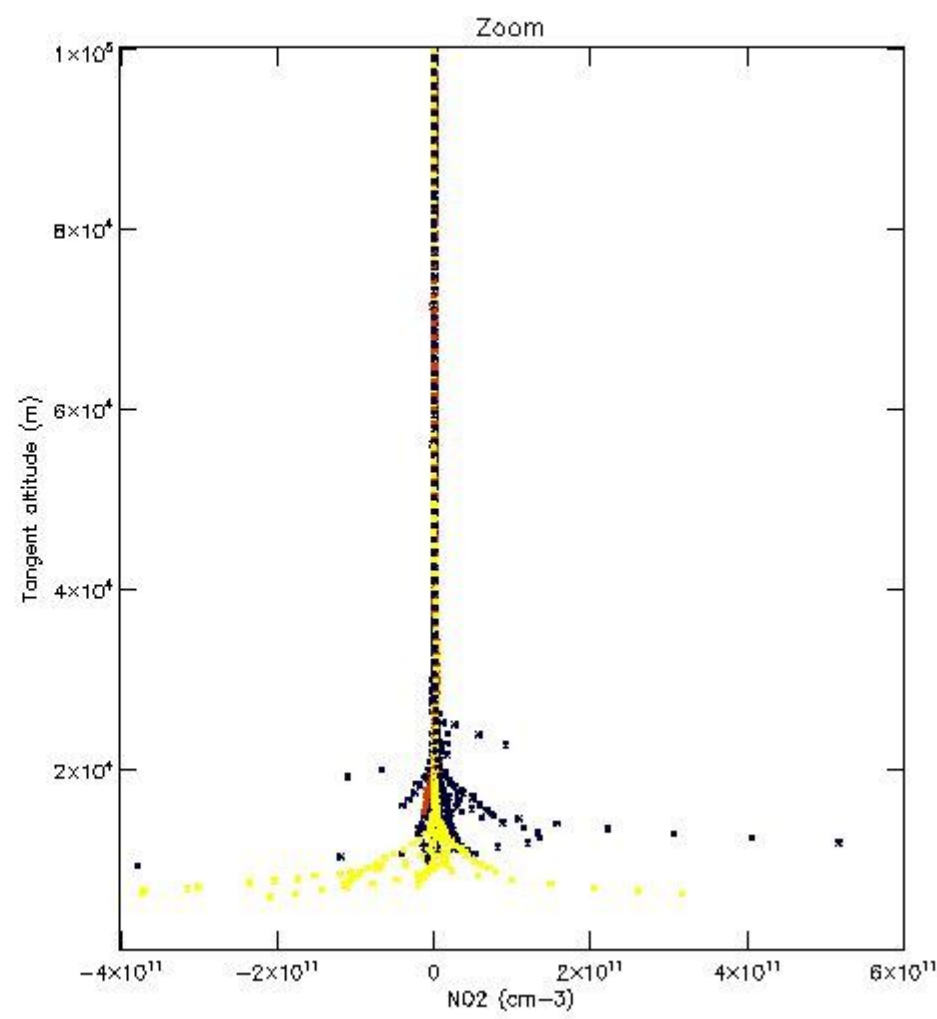

5.7 Plot NO3 profiles for all STD (dark without errors)

The colorbar represents the latitude.