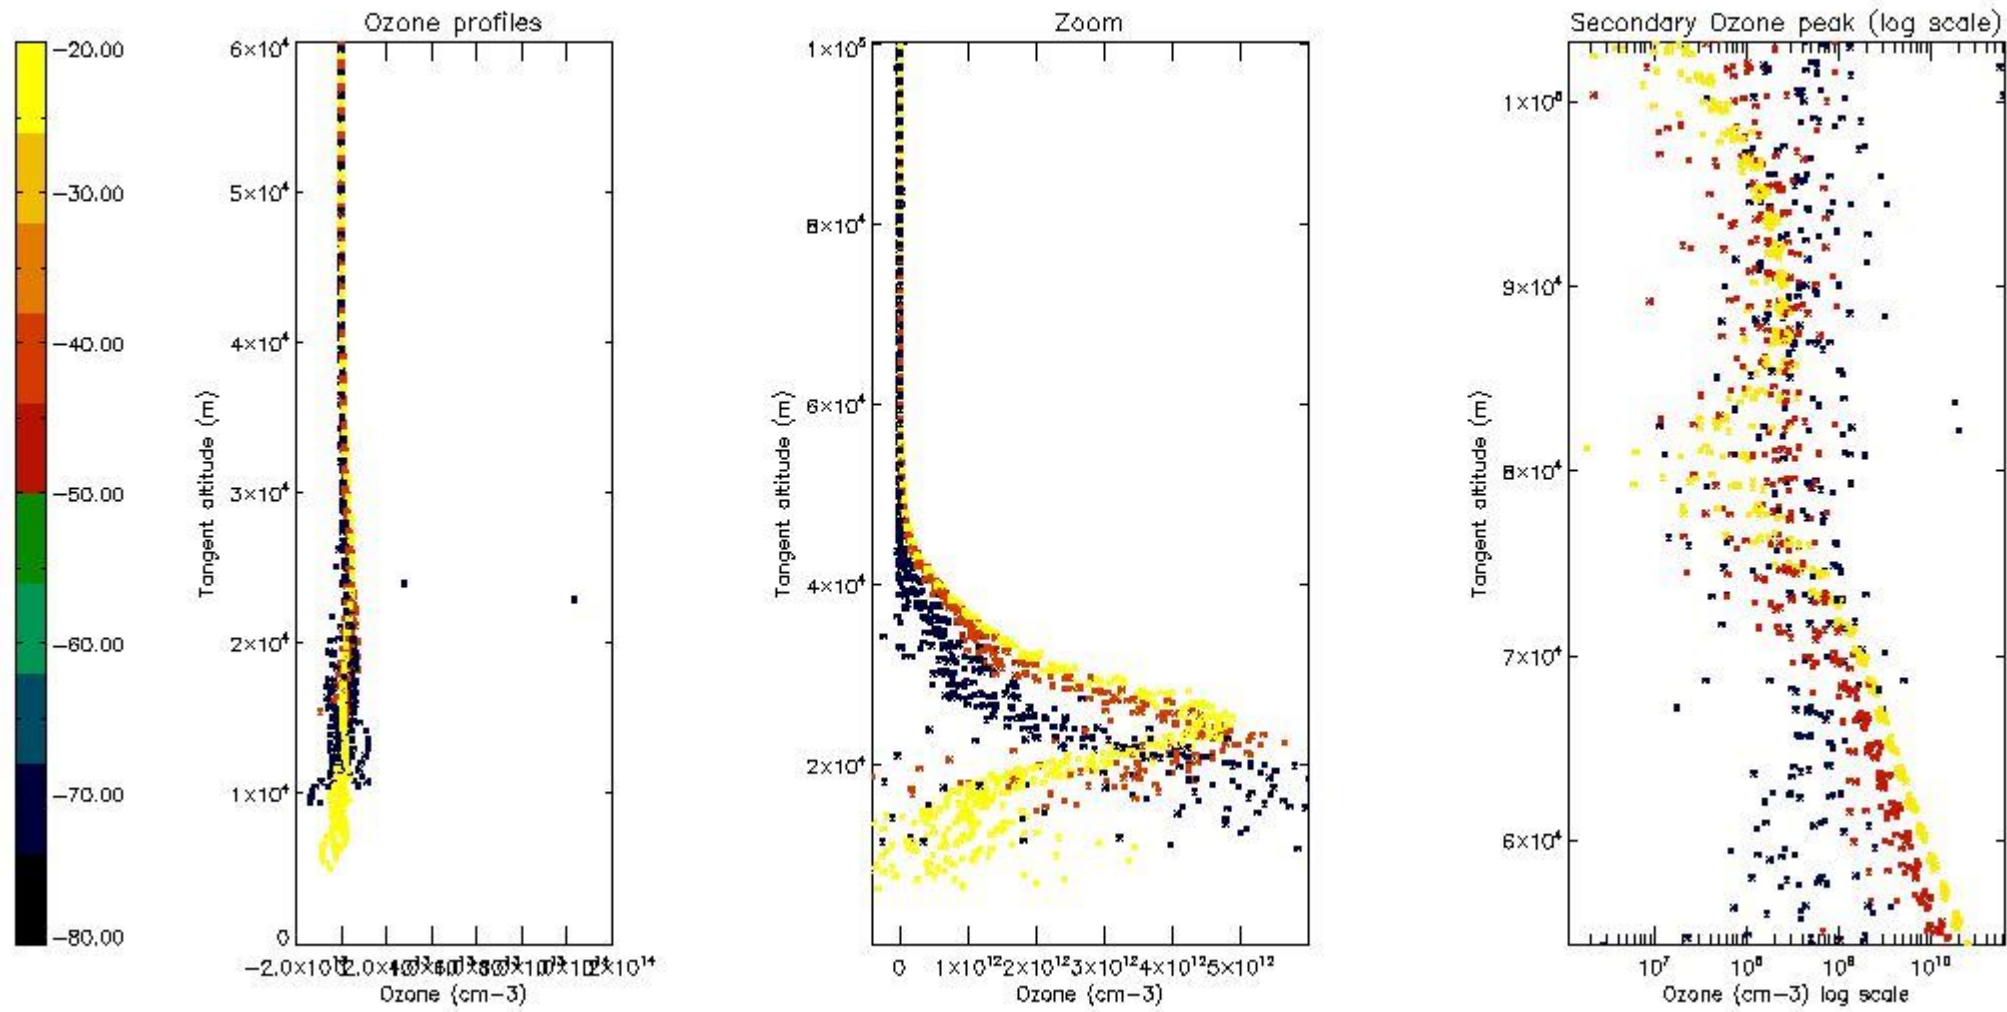

STD < 10	4
STD < 5	2

5.2 Plot ozone profiles for all STD (dark without errors)

The colorbar represents the latitude.

5.3 Plot ozone profiles where STD < 20% (dark without errors)

The colorbar represents the latitude.