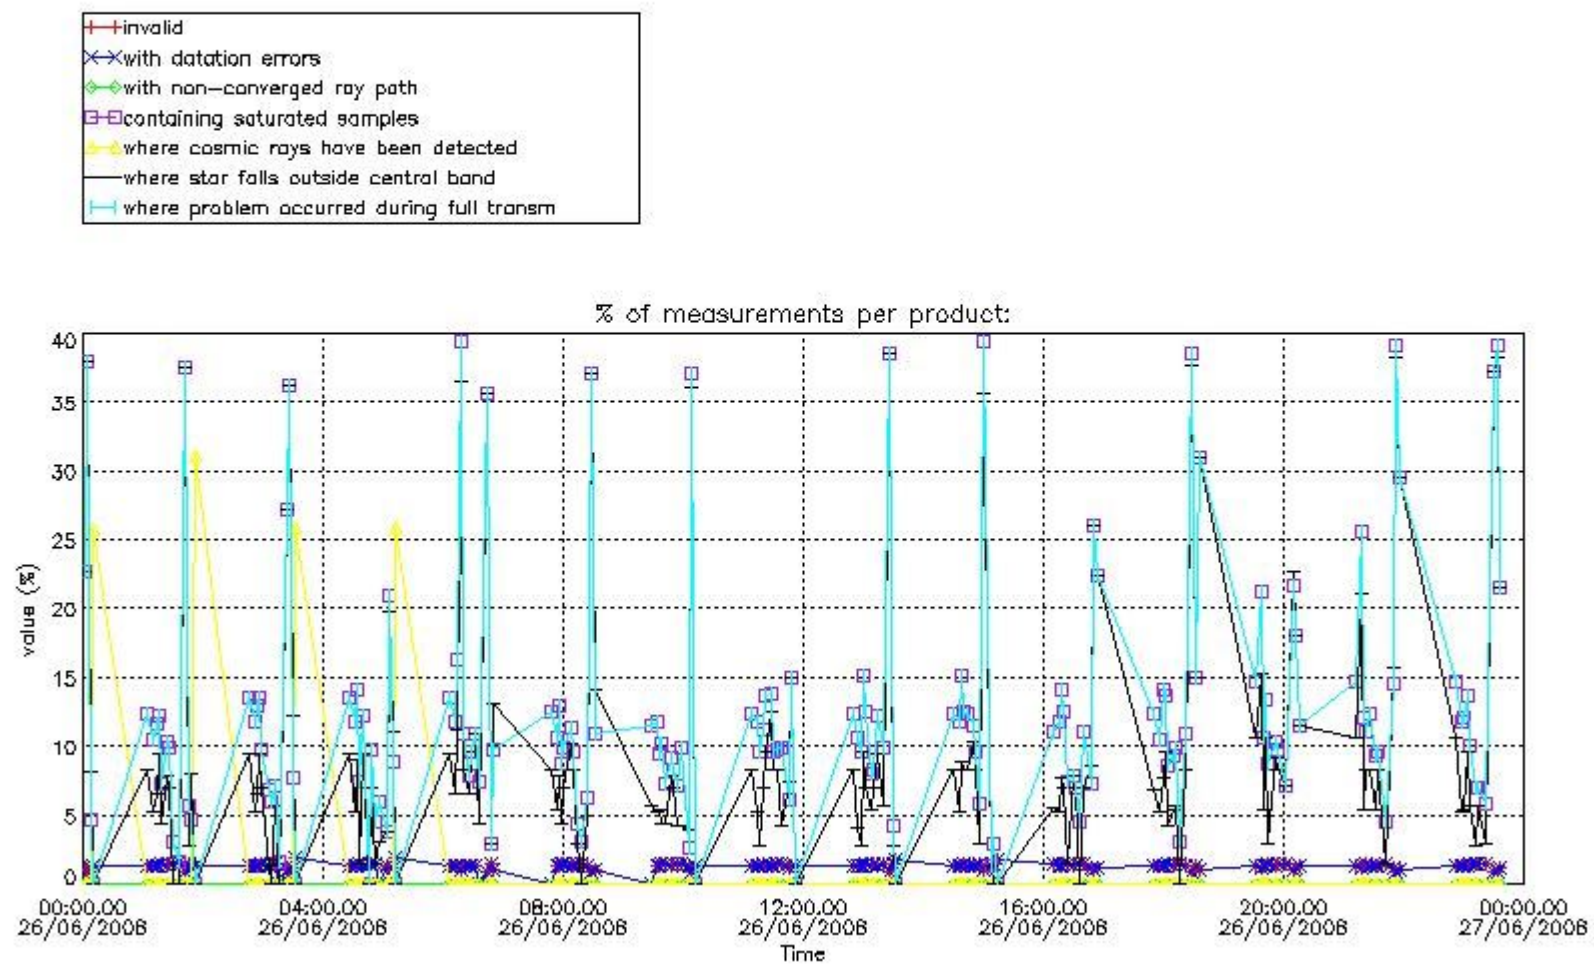

3.1 Plot quality information per product (time dependant)

3.2 Plot quality information per product (world map)

Percentage of flagged data per O3 profile

Percentage of flagged data per H2O profile

Percentage of flagged data per NO2 profile

Percentage of flagged data per NO3 profile

4. Level 1 quality information per product

In this section it is plotted some information contained in the Quality Summary data set of the level 2 products that comes from the level 1b processing. Products without errors (error flag in the MPH set to "0") are used.

4.1 Plot quality information per product (time dependant) coming from level 1b processing

4.1.1 Plot level 1 quality information per product (time dependant): ENVISAT ASCENDING passes

4.1.2 Plot level 1 quality information per product (time dependant): ENVI SAT DESCENDING passes

5. Trace gas profiles

5.1 Ozone statistics based on quality of products

The final quality of the products can be "measured" using the STD (Standard Deviation) attached to every point profile. This information is written to the parameter GOM_NL__2P/NL_LOCAL_SPECIES_DENSITY/o3_std of the level 2 products. The table below shows the statistics for given STD ranges.