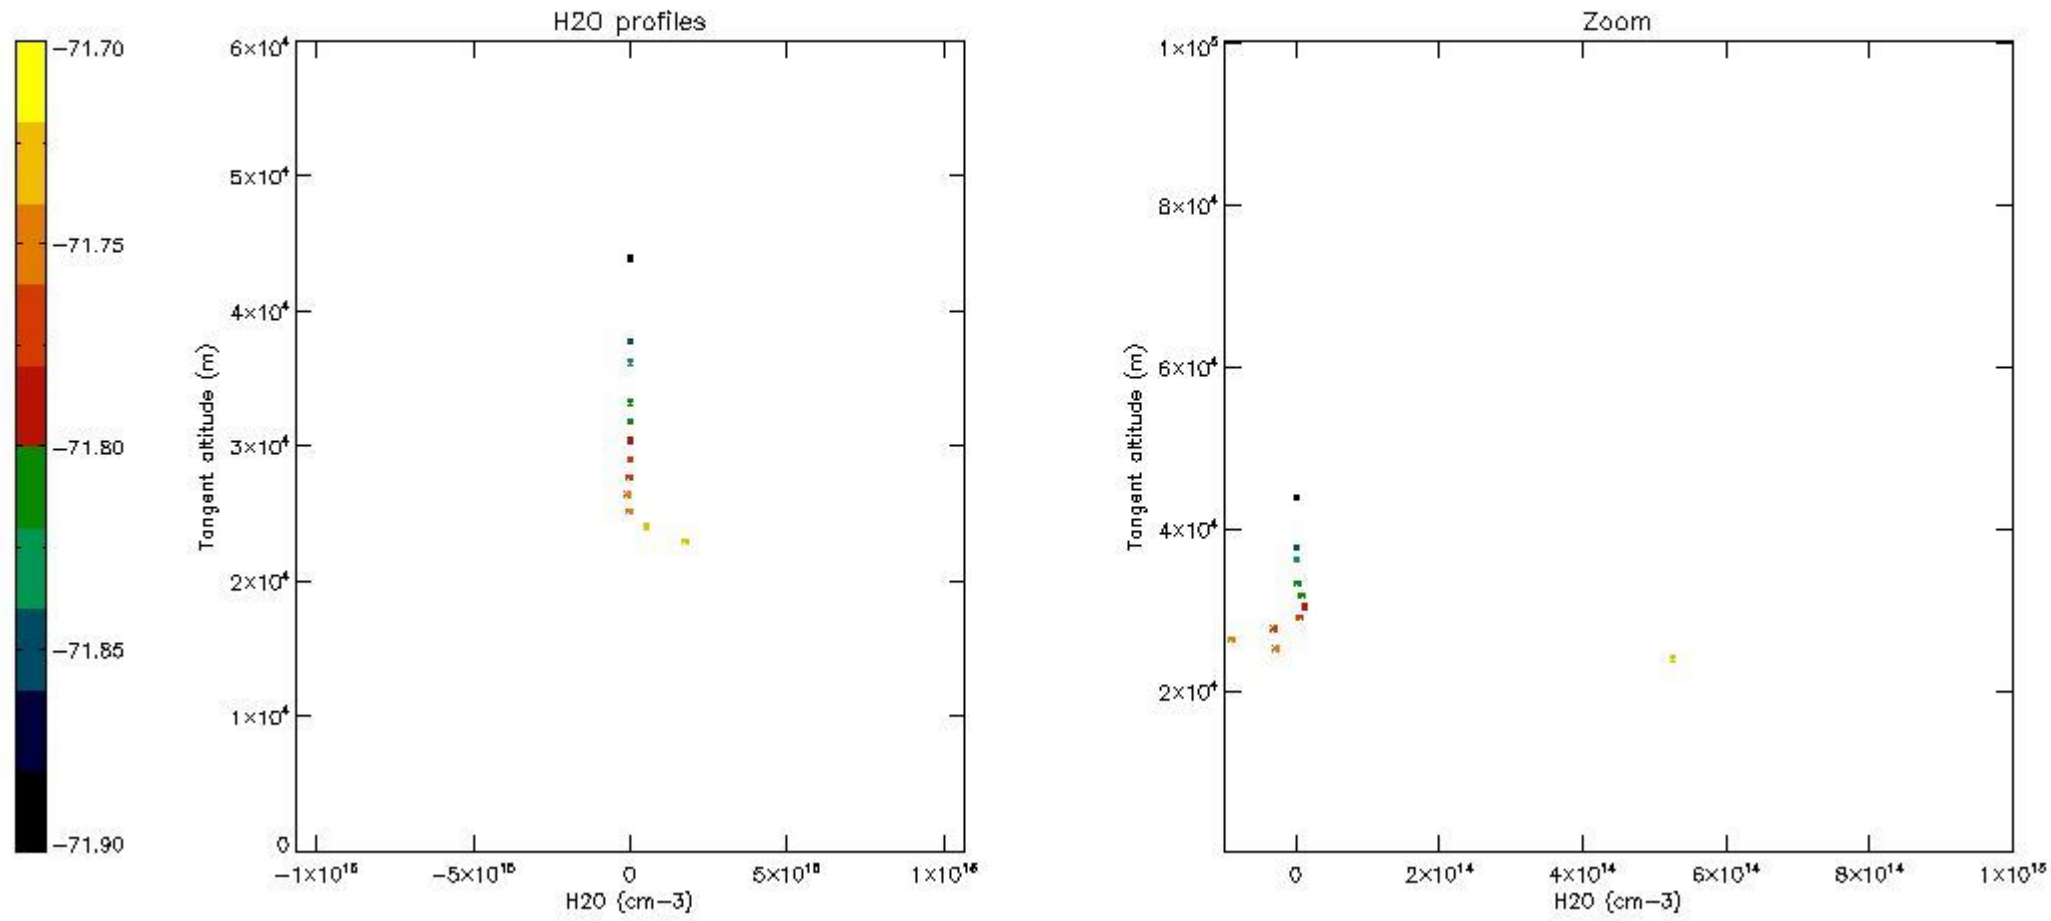

6. Auxiliary Data Files used for the production reported in section 2

The number reported in the third column indicates since which file (see list in section 2) the corresponding auxiliary file has been used. The fourth column is the date of those product files.

Type	Auxiliary Filename	Used since product	Used since product date
INST_PHYS_CHARACTERISTICS	GOM_INS_AXVIEC20091111_143220_20030716_120000_20500101_000000	1	26-JUN-2008 00:01:56
LEVEL-2_PROC_CONFIG	GOM_PR2_AXVIEC20091111_152718_20020301_000000_20500101_000000	1	26-JUN-2008 00:01:56
CROSS_SECTIONS_FILE	GOM_CRS_AXVIEC20091111_154832_20020301_000000_20500101_000000	1	26-JUN-2008 00:01:56