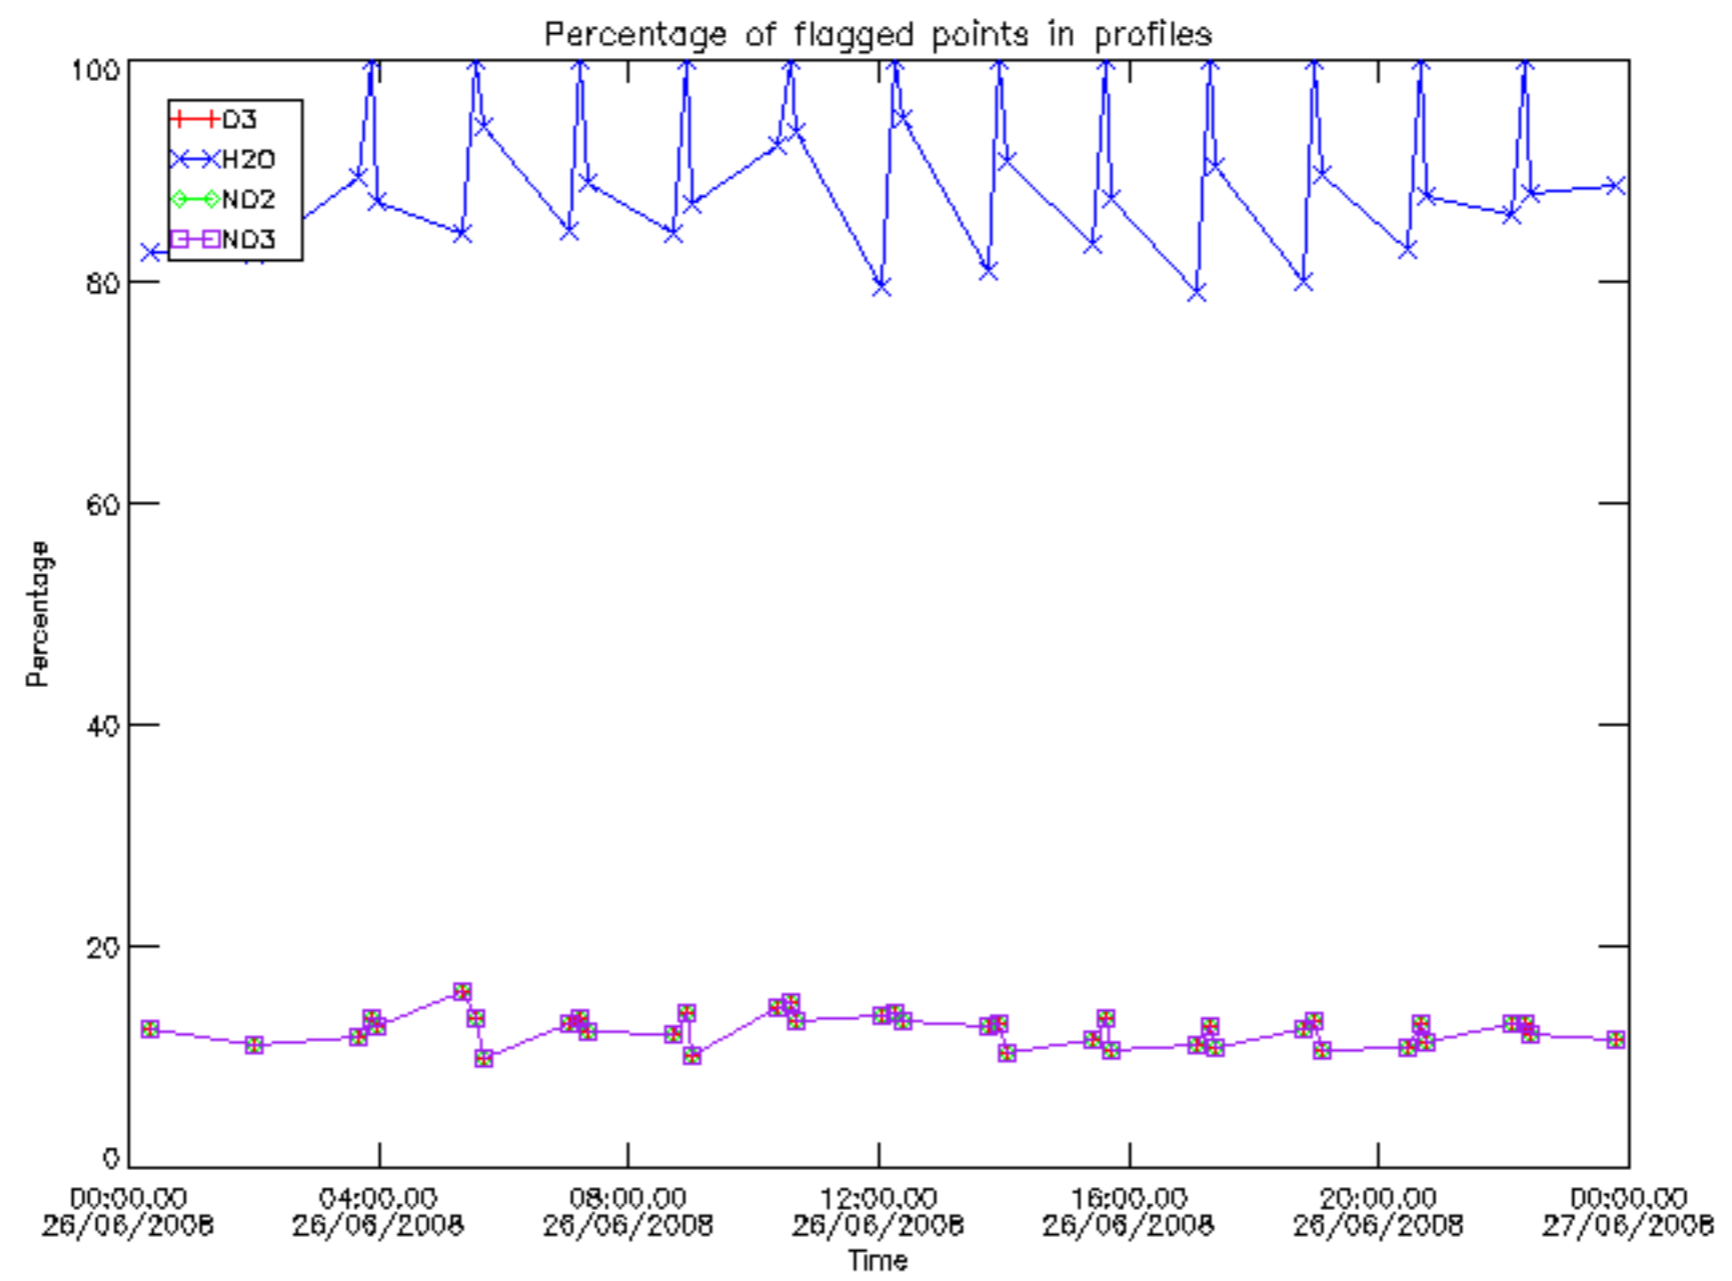

Percentage of flagged data per D3 profile

Percentage of flagged data per H2O profile