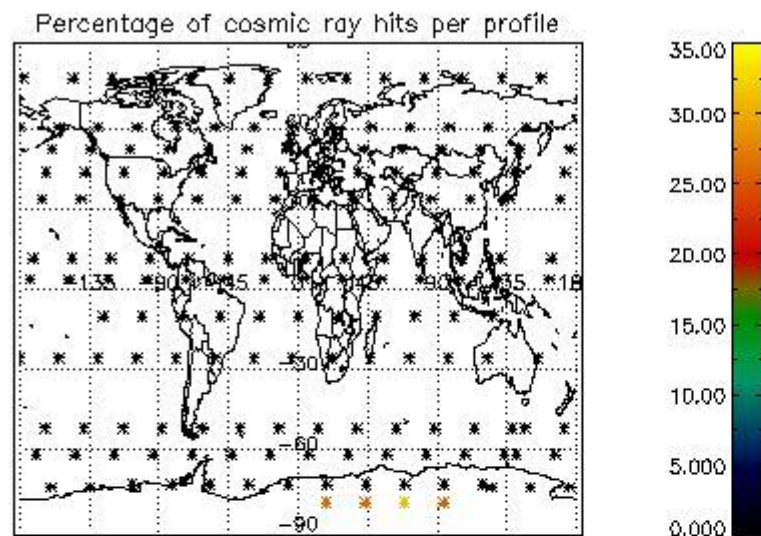

4.2.2 Plot level 1 quality information per product (world map): ENVISAT DESCENDING passes

5. Trace gas profiles

5.1 Ozone statistics based on quality of products

The final quality of the products can be "measured" using the STD (Standard Deviation) attached to every point profile. This information is written to the parameter GOM_NL__2P/NL_LOCAL_SPECIES_DENSITY/o3_std of the level 2 products. The table below shows the statistics for given STD ranges.

The statistics are given with respect to the overall valid production:

- Products without fatal errors: GOM_NL__2P/MPH/PRODUCT_ERR=0
- Valid point profile: GOM_NL__2P/NL_LOCAL_SPECIES_DENSITY/pcd(0)=0

The 'Criteria' is applied to valid points of dark limb products:

- Products in dark limb illumination condition: GOM_NL__2P/NL_SUMMARY_QUALITY/obs_ill_cond=0
- Products without fatal errors: GOM_NL__2P/MPH/PRODUCT_ERR=0
- Valid point profile: GOM_NL__2P/NL_LOCAL_SPECIES_DENSITY/pcd(0)=0

So, the table below shows the percentage of dark limb and valid observations for each criteria with respect to the overall valid daily observations.

Criteria	% of total production
All STD	15
STD < 20	6