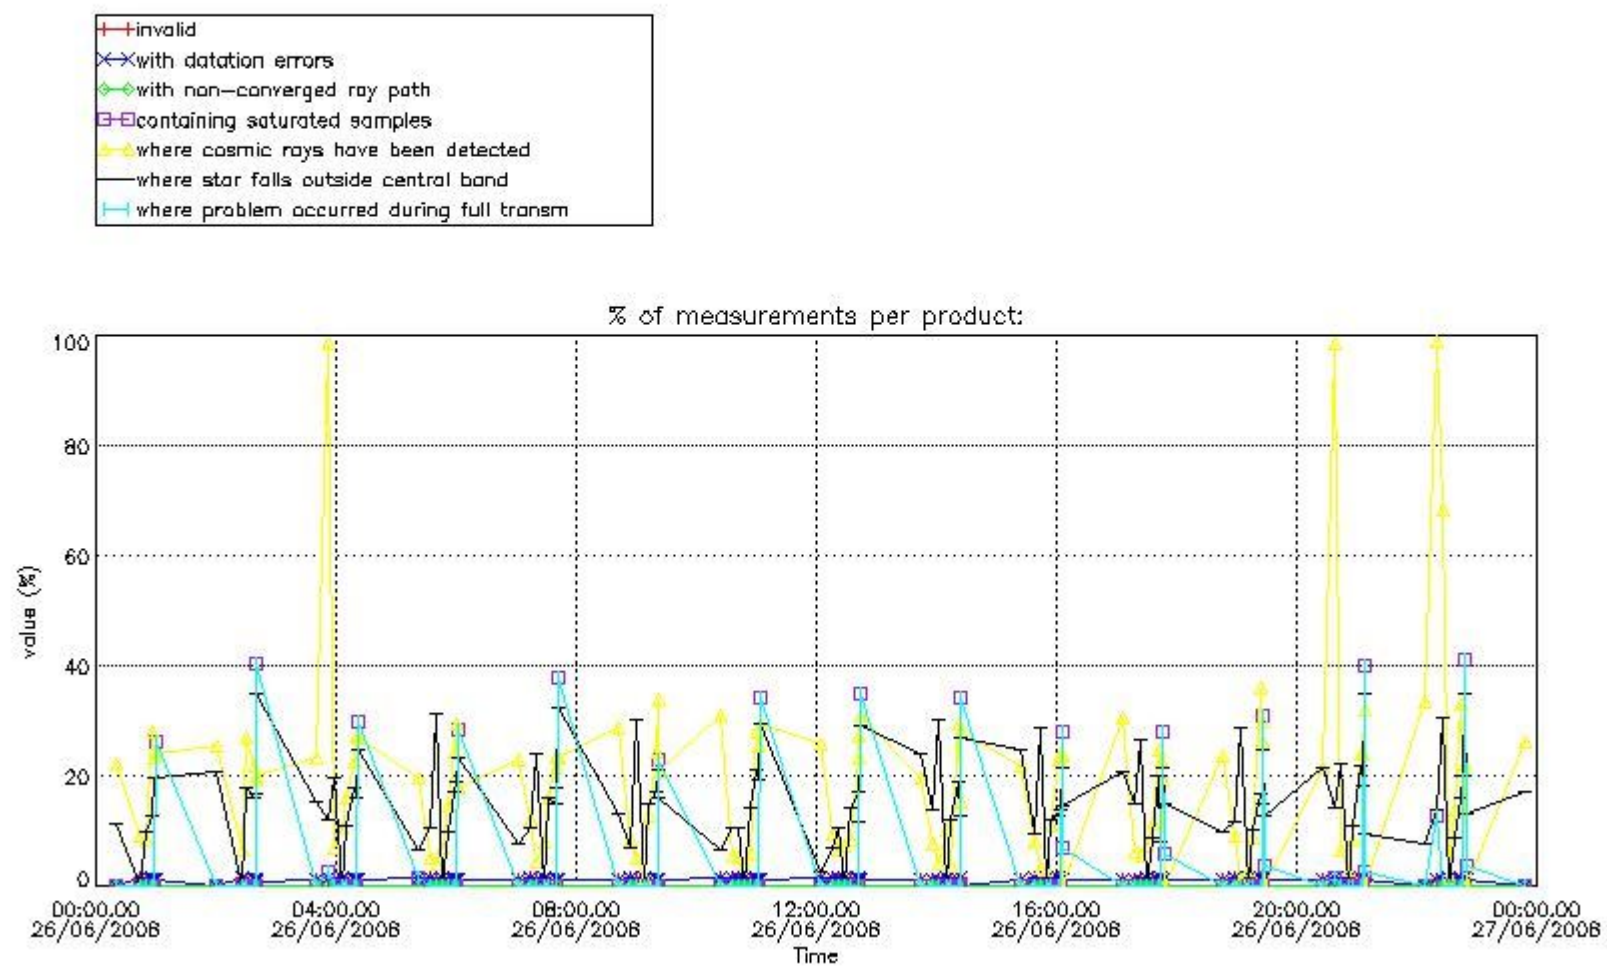

4.1.2 Plot level 1 quality information per product (time dependant): ENVI SAT DESCENDING passes