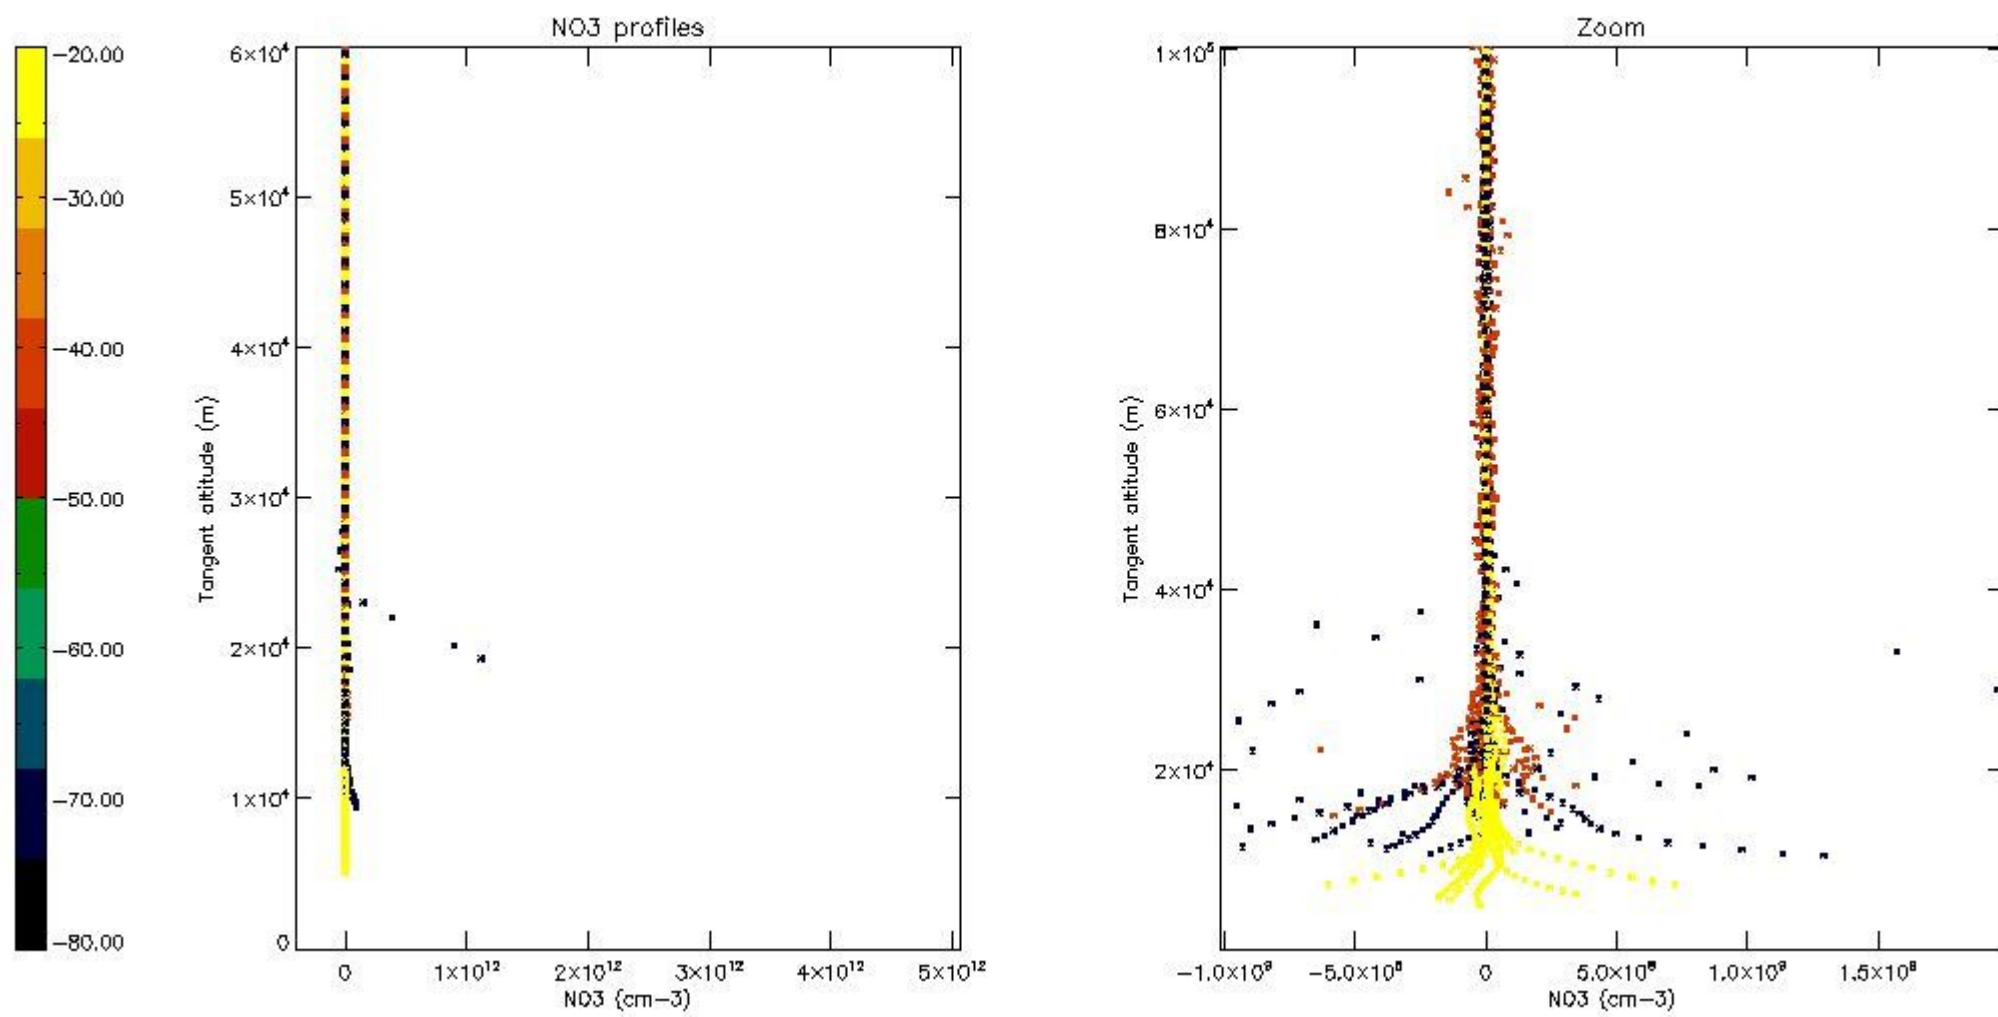

5.8 Plot H2O profiles for all STD (only for occultations of stars 1,2,3,4,13,14,16,26,63 dark without errors)

The colorbar represents the latitude.