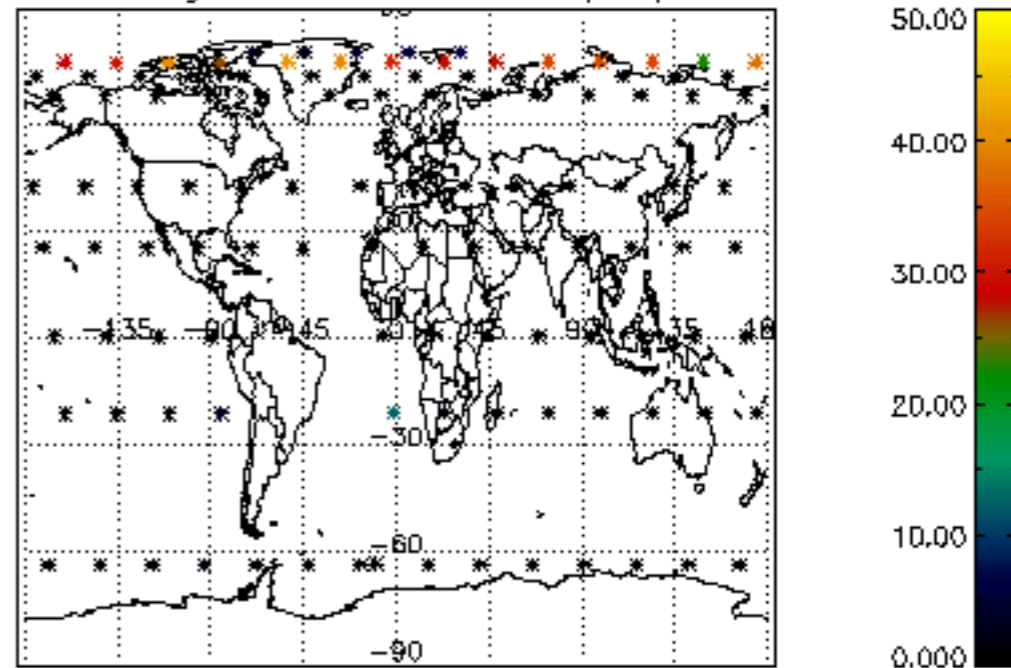

Percentage of datation errors per profile

Percentage of saturation errors per profile