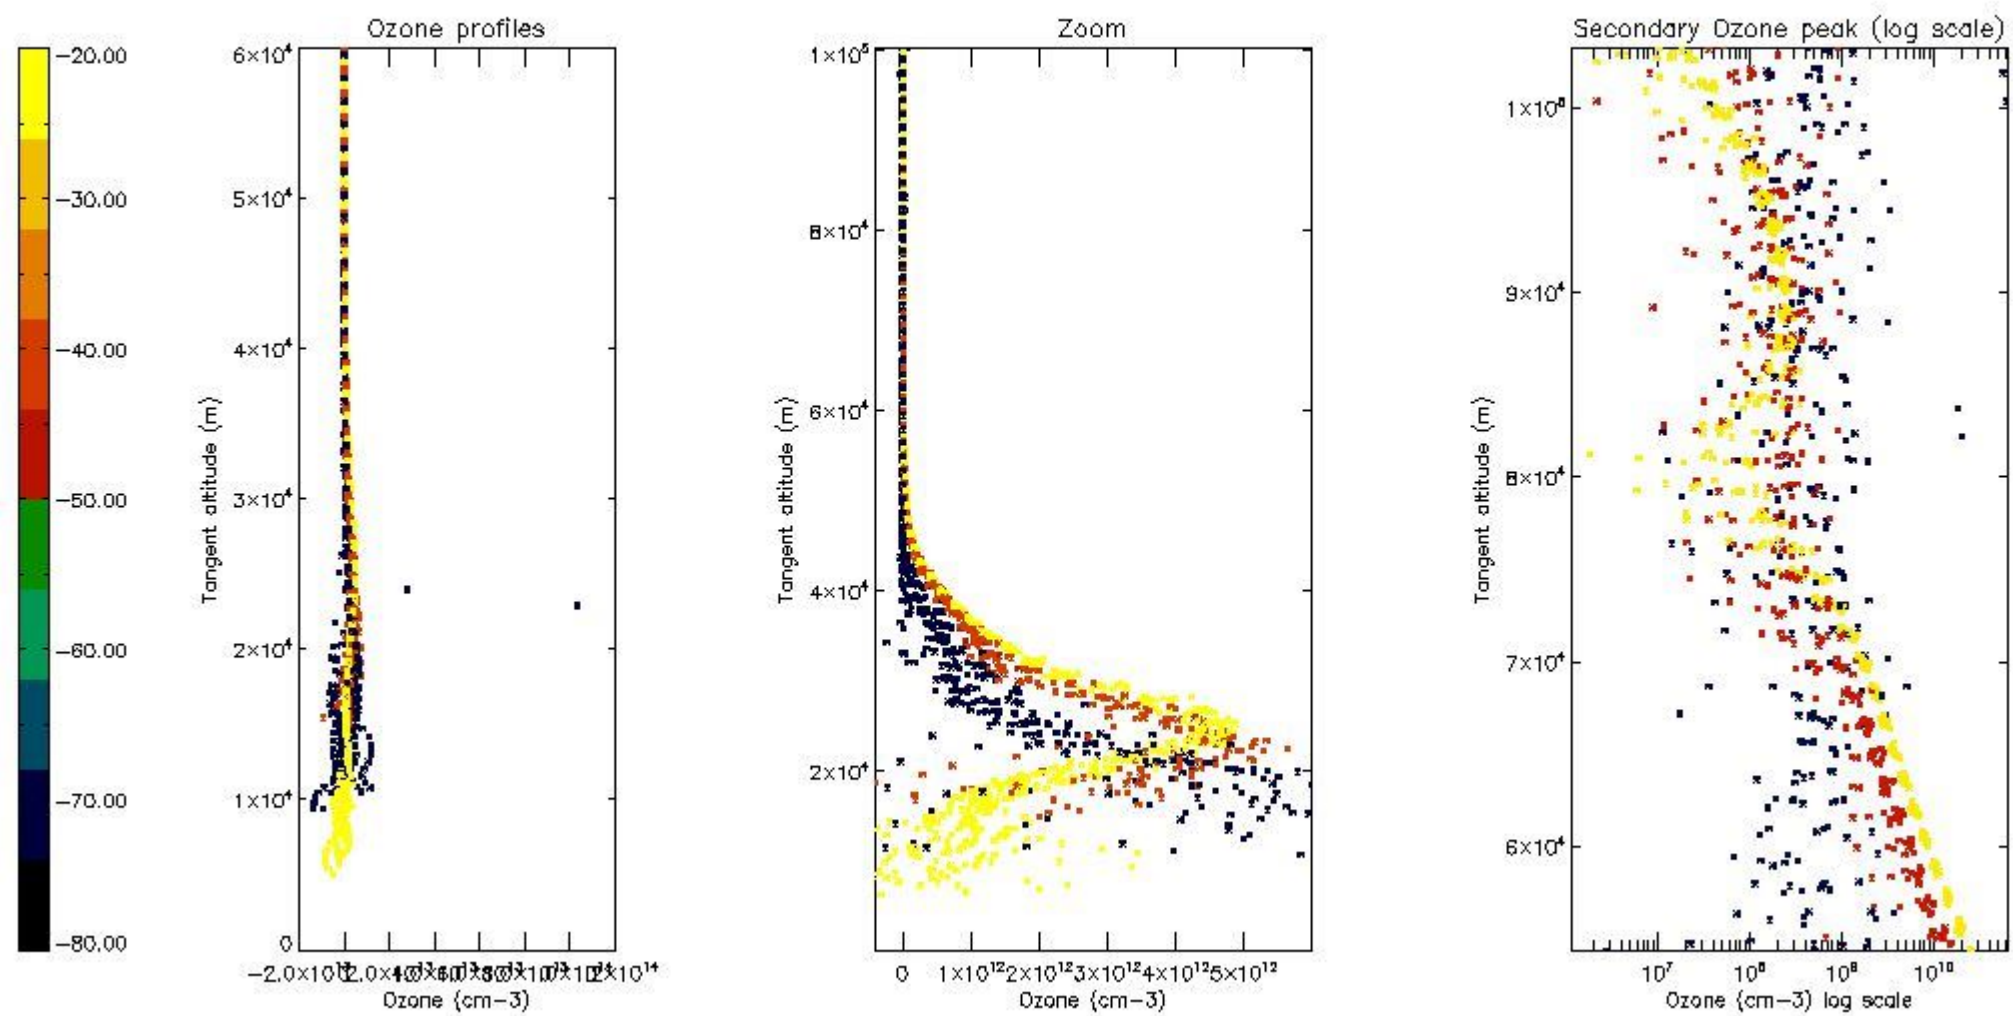

STD < 10	4
STD < 5	2

5.2 Plot ozone profiles for all STD (dark without errors)

The colorbar represents the latitude.

5.3 Plot ozone profiles where STD < 20% (dark without errors)

The colorbar represents the latitude.