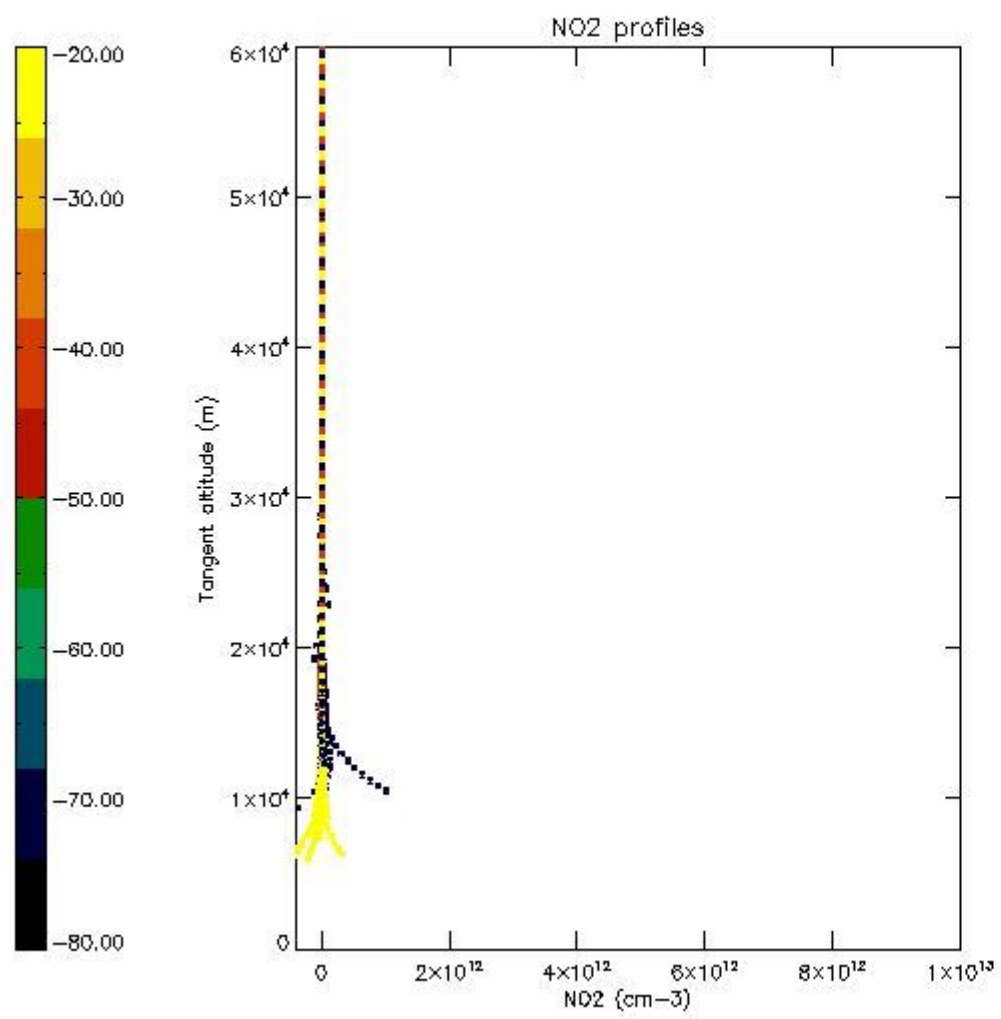

5.7 Plot NO3 profiles for all STD (dark without errors)

The colorbar represents the latitude.