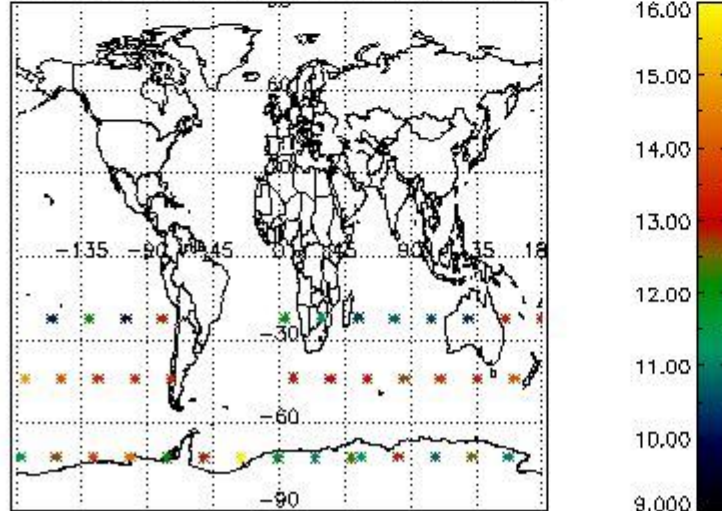

3.1 Plot quality information per product (time dependant)

3.2 Plot quality information per product (world map)

Percentage of flagged data per O3 profile

Percentage of flagged data per H2O profile

Percentage of flagged data per NO2 profile