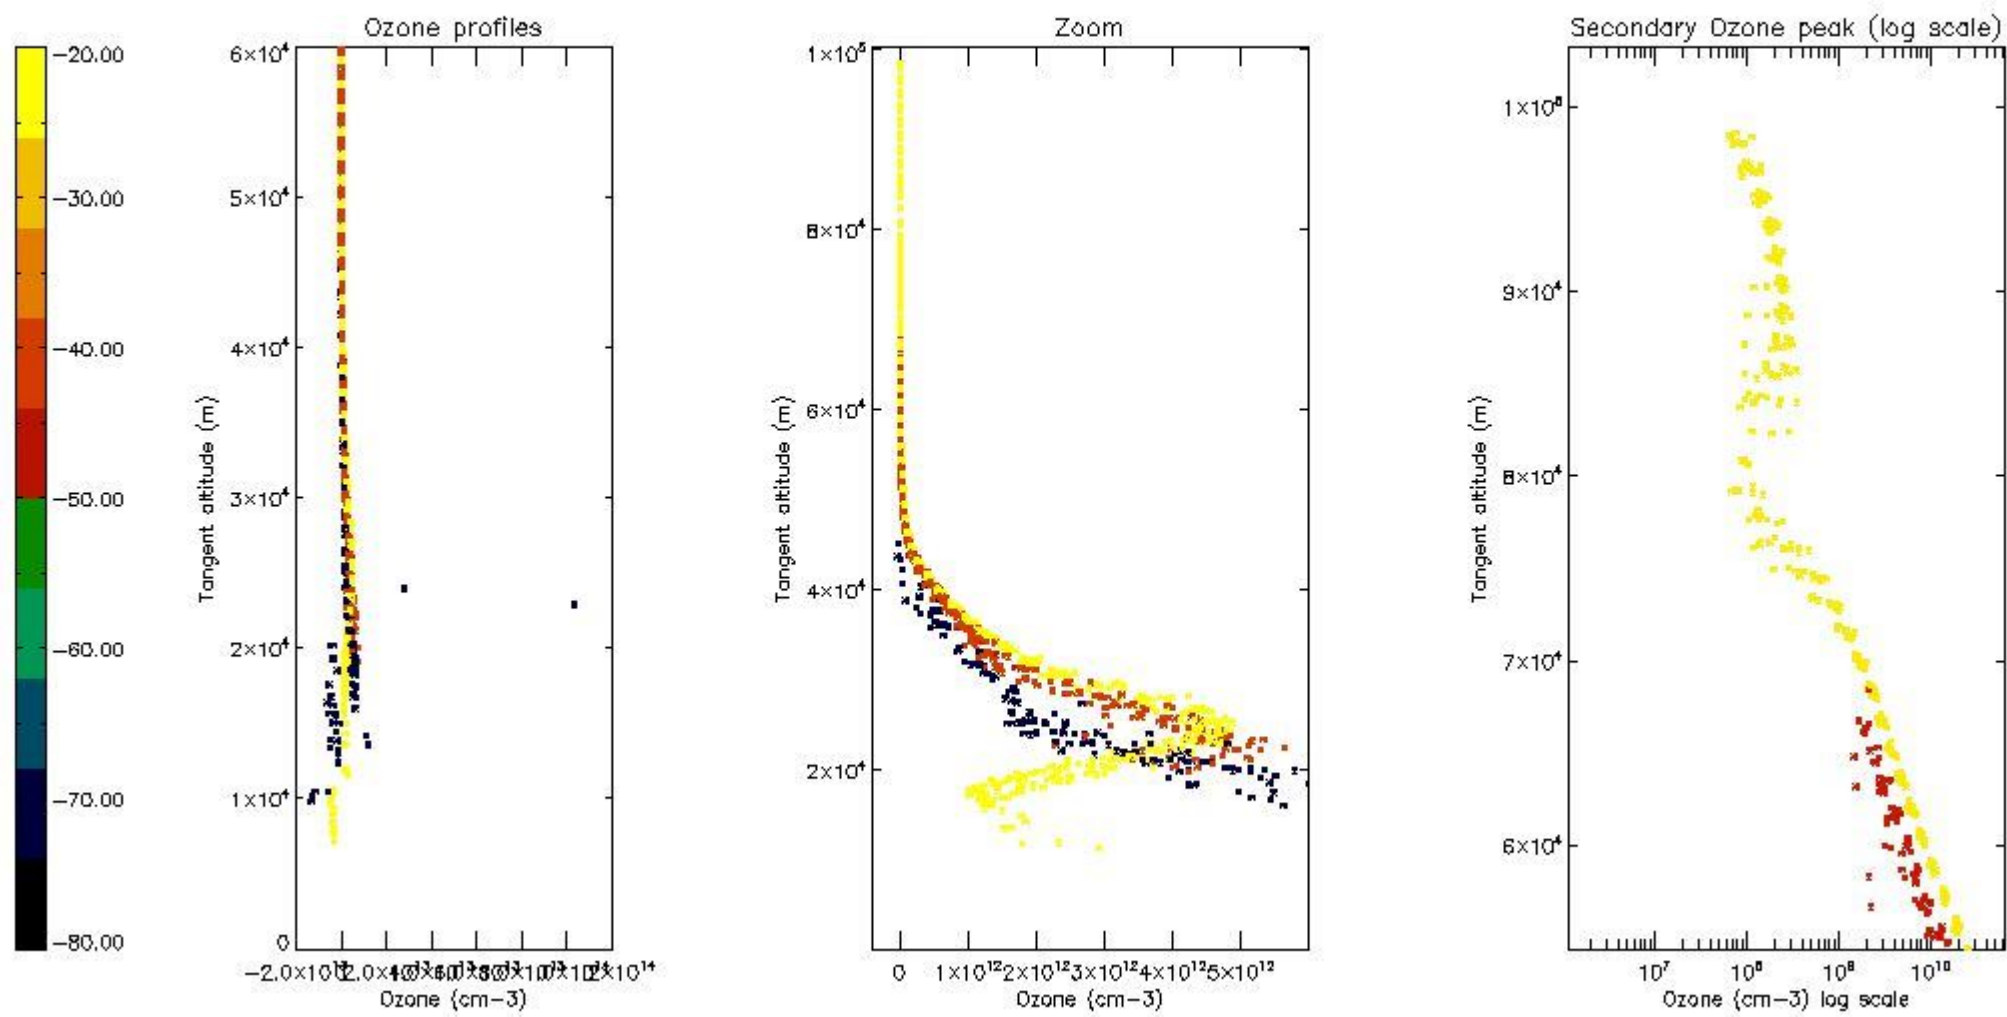

STD < 10	4
STD < 5	2

5.2 Plot ozone profiles for all STD (dark without errors)

The colorbar represents the latitude.

5.3 Plot ozone profiles where STD < 20% (dark without errors)

The colorbar represents the latitude.