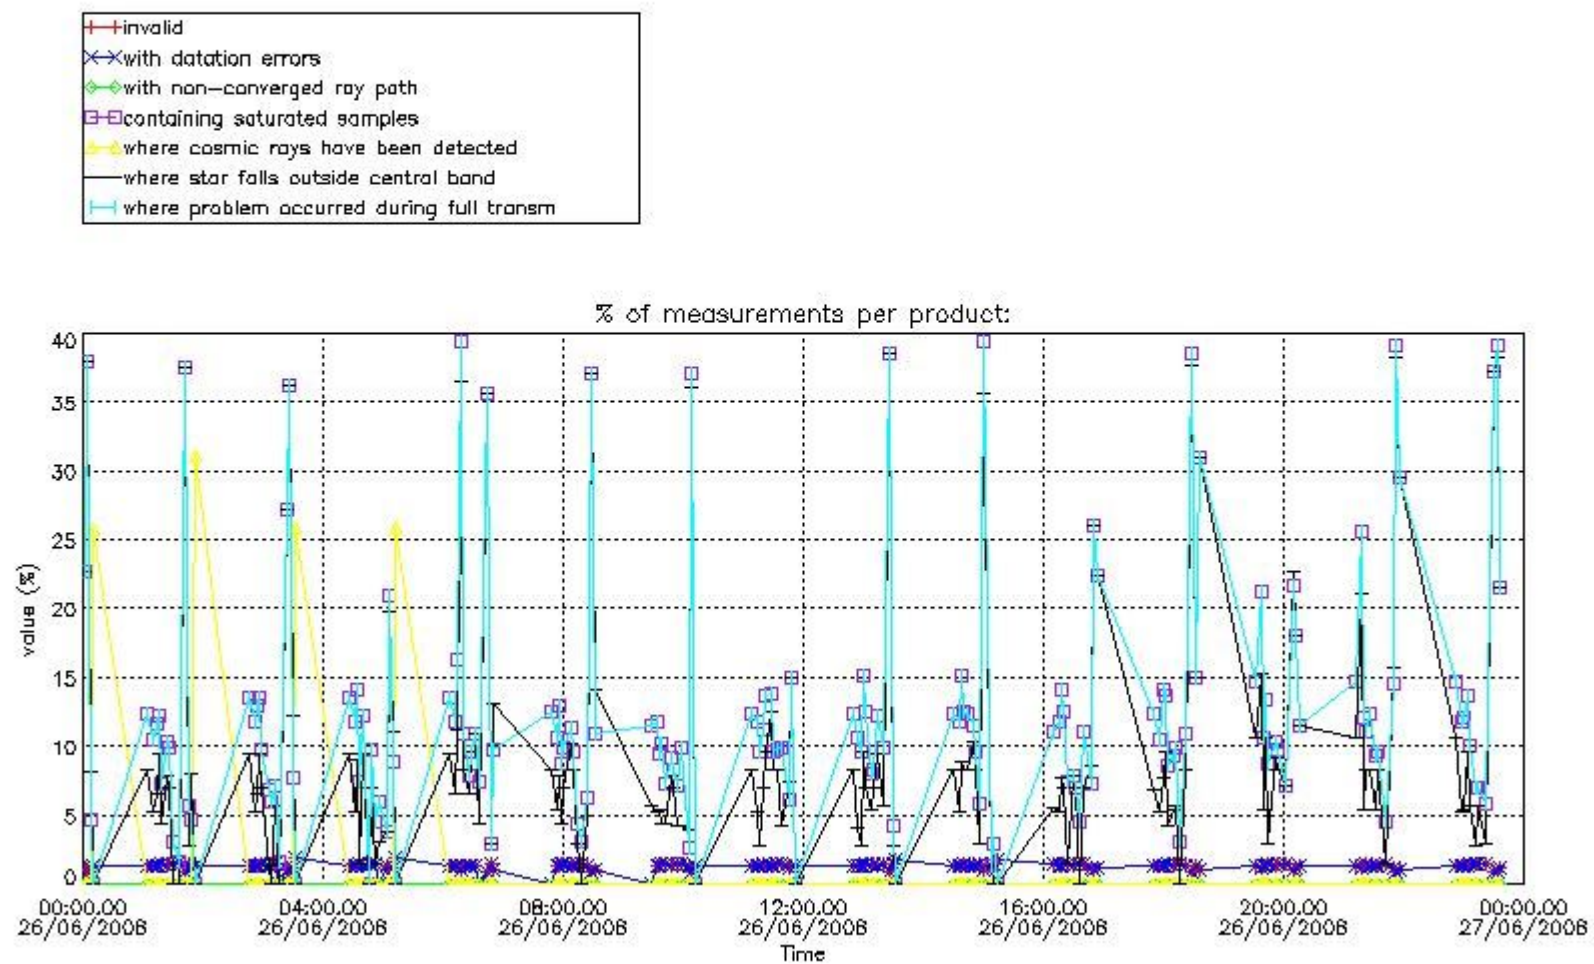

4.2 Plot quality information per product coming from level 1b processing (world map)

4.2.1 Plot level 1 quality information per product (world map): ENVISAT ASCENDING passes