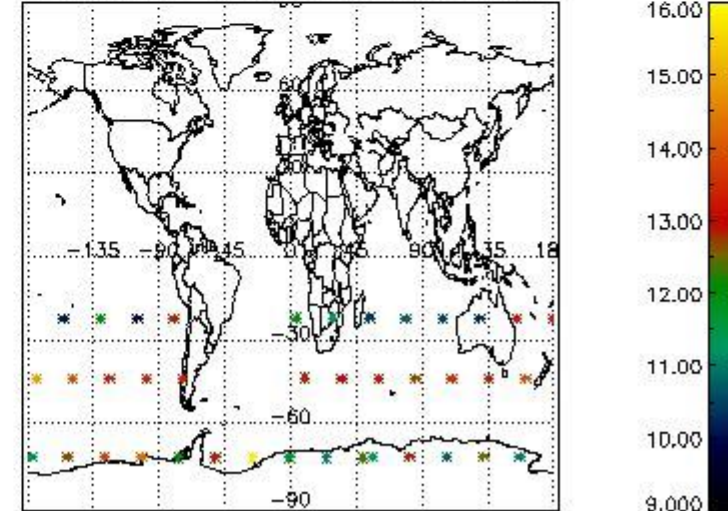

Percentage of flagged data per NO3 profile

4. Level 1 quality information per product

In this section it is plotted some information contained in the Quality Summary data set of the level 2 products that comes from the level 1b processing. Products without errors (error flag in the MPH set to "0") are used.

4.1 Plot quality information per product (time dependant) coming from level 1b processing

4.1.1 Plot level 1 quality information per product (time dependant): ENVISAT ASCENDING passes