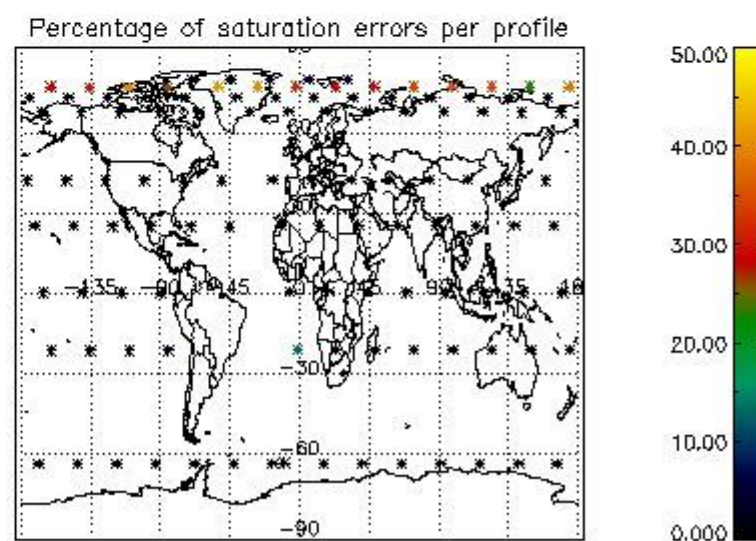

Percentage of flagged data per NO3 profile

4. Level 1 quality information per product

In this section it is plotted some information contained in the Quality Summary data set of the level 2 products that comes from the level 1b processing. Products without errors (error flag in the MPH set to "0") are used.

4.1 Plot quality information per product (time dependant) coming from level 1b processing

4.1.1 Plot level 1 quality information per product (time dependant): ENVISAT ASCENDING passes

4.1.2 Plot level 1 quality information per product (time dependant): ENVI SAT DESCENDING passes

4.2 Plot quality information per product coming from level 1b processing (world map)

4.2.1 Plot level 1 quality information per product (world map): ENVISAT ASCENDING passes

4.2.2 Plot level 1 quality information per product (world map): ENVISAT DESCENDING passes