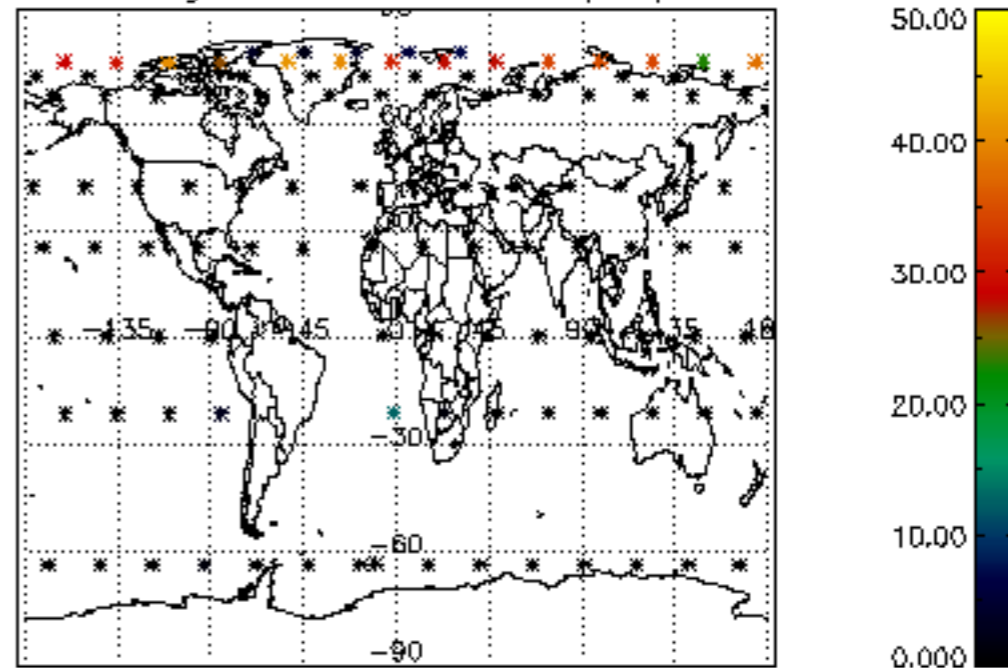

Percentage of datation errors per profile

Percentage of saturation errors per profile