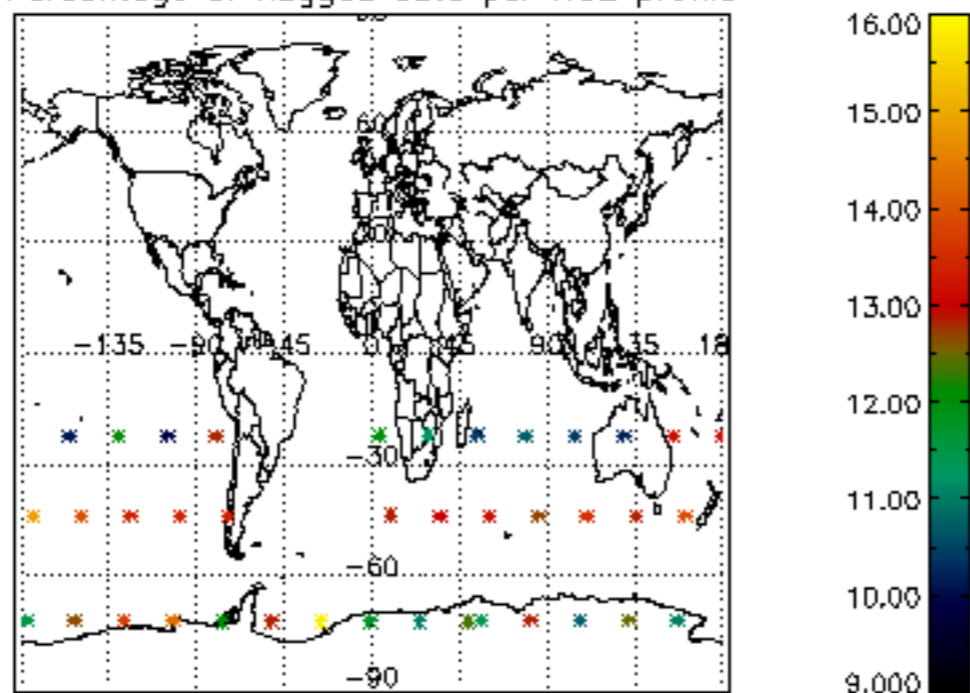

Percentage of flagged data per NO2 profile