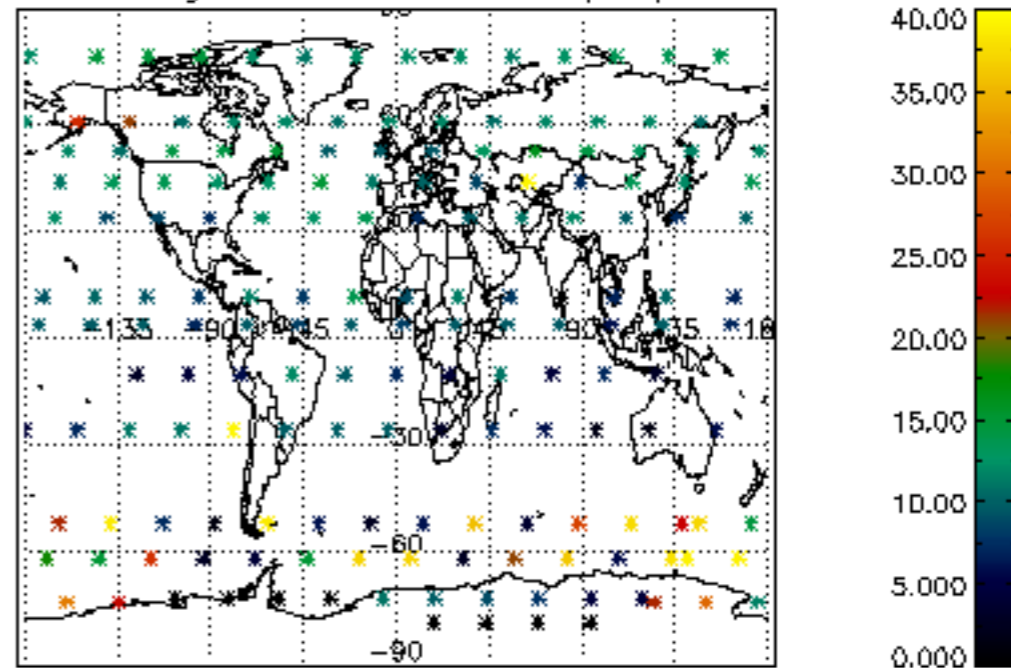

Percentage of saturation errors per profile