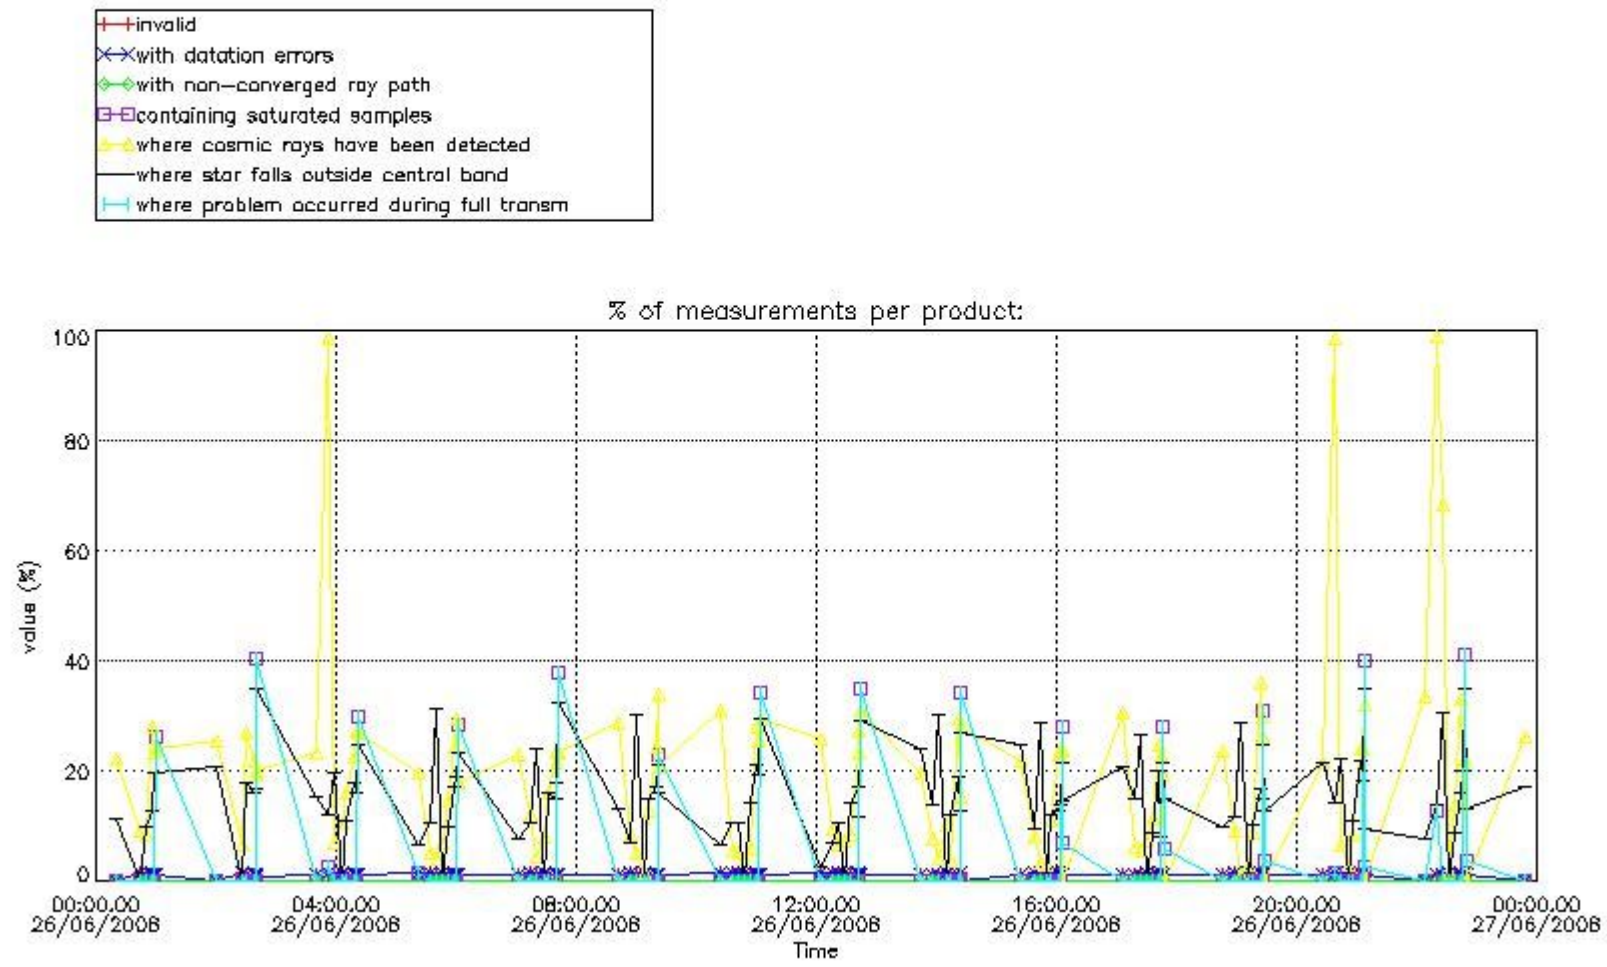

3.1 Plot quality information per product (time dependant)

3.2 Plot quality information per product (world map)

Percentage of flagged data per O3 profile

Percentage of flagged data per H2O profile

Percentage of flagged data per NO2 profile

Percentage of flagged data per NO3 profile

4. Level 1 quality information per product

In this section it is plotted some information contained in the Quality Summary data set of the level 2 products that comes from the level 1b processing. Products without errors (error flag in the MPH set to "0") are used.

4.1 Plot quality information per product (time dependant) coming from level 1b processing

4.1.1 Plot level 1 quality information per product (time dependant): ENVISAT ASCENDING passes

4.1.2 Plot level 1 quality information per product (time dependant): ENVI SAT DESCENDING passes