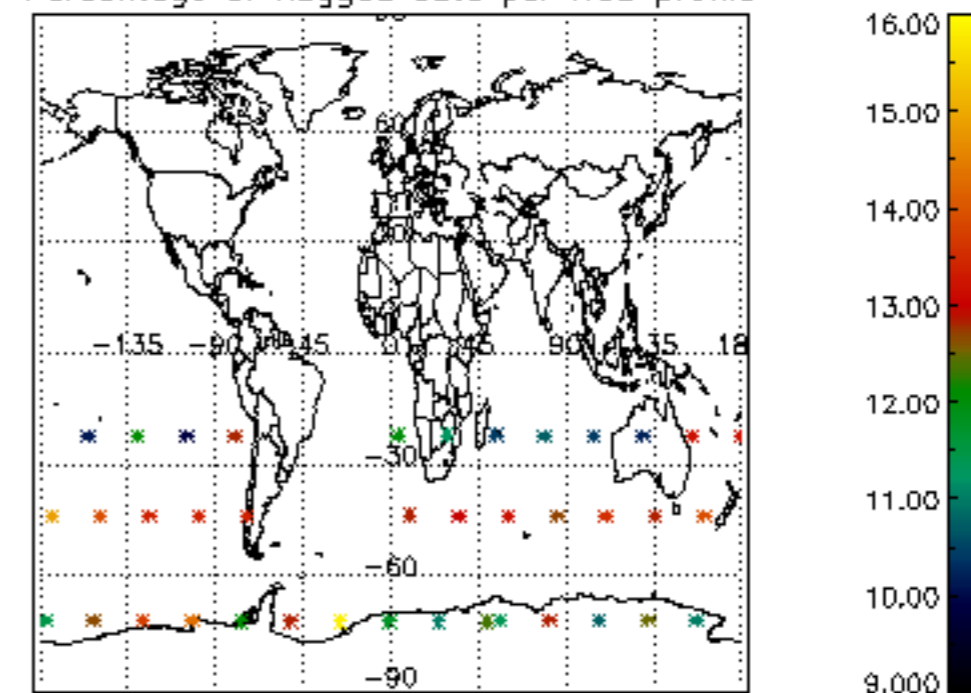

Percentage of flagged data per NO3 profile