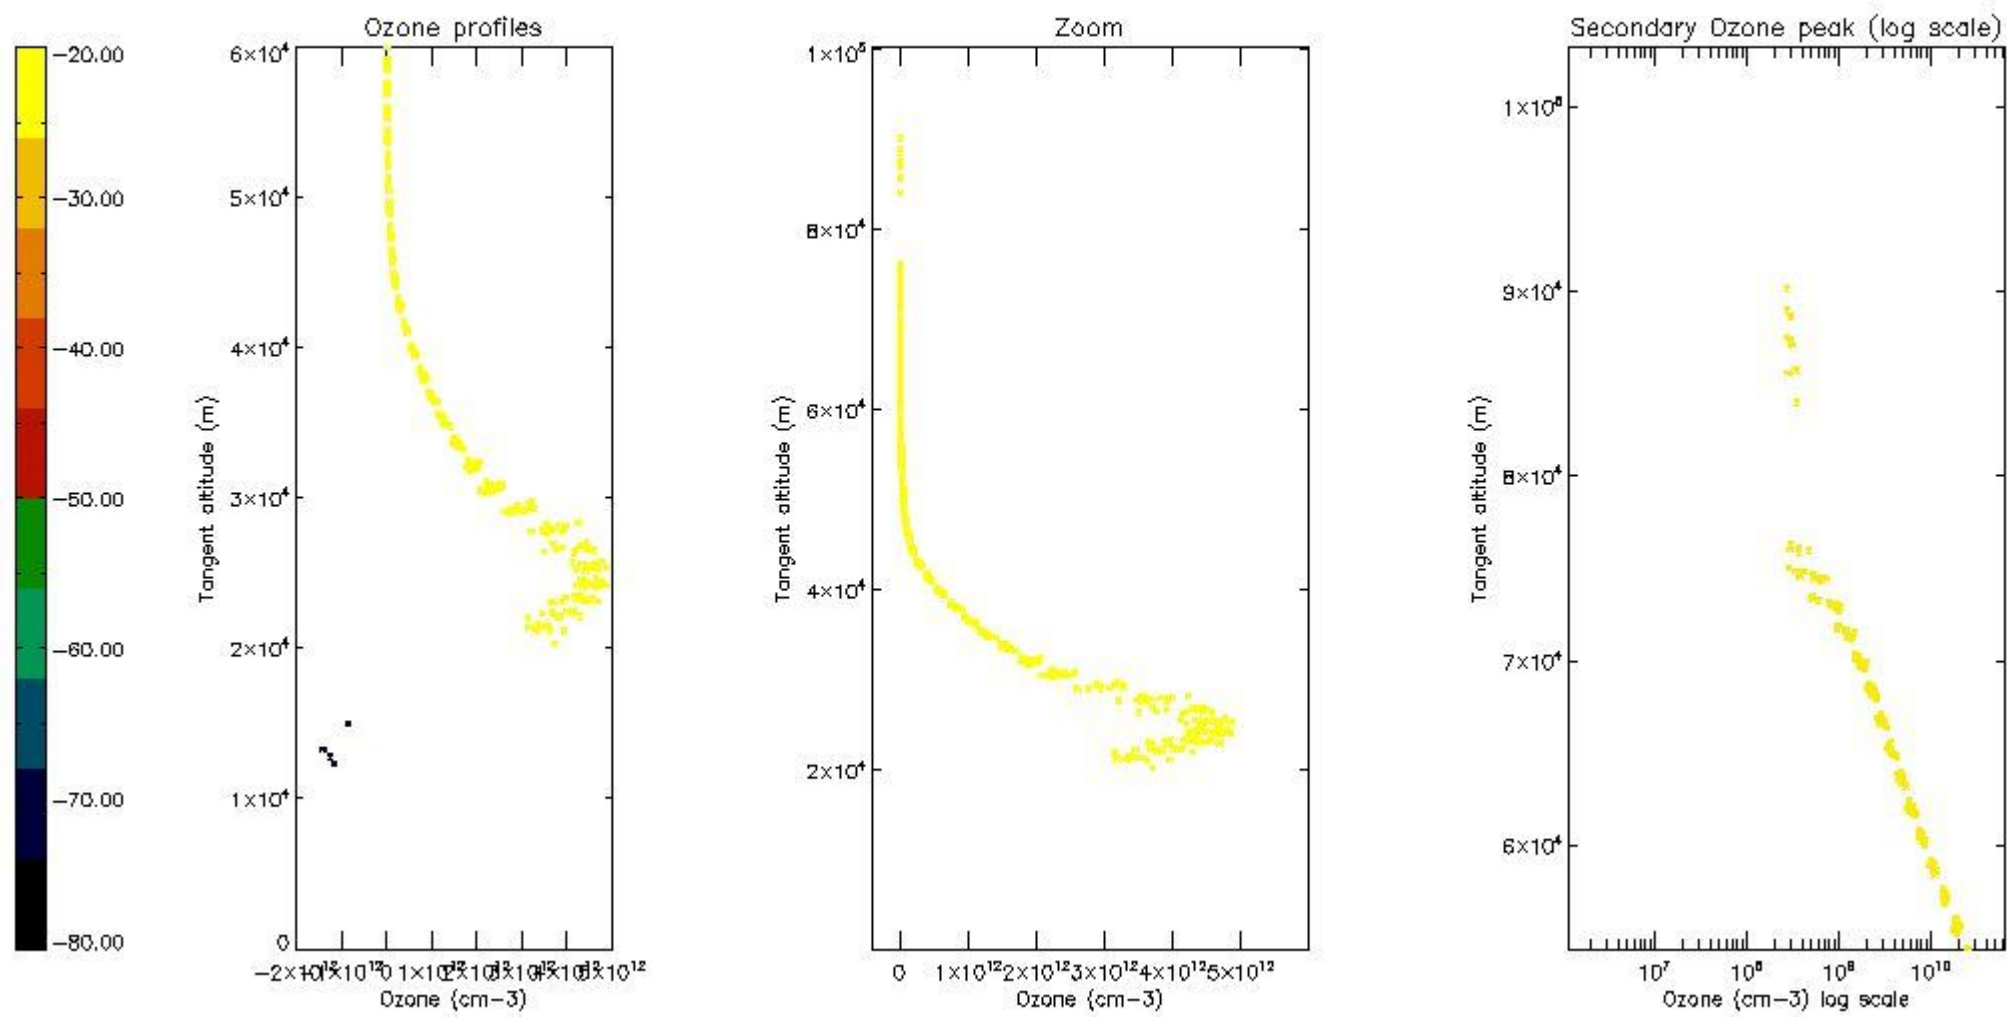

5.6 Plot NO₂ profiles for all STD (dark without errors)

The colorbar represents the latitude.