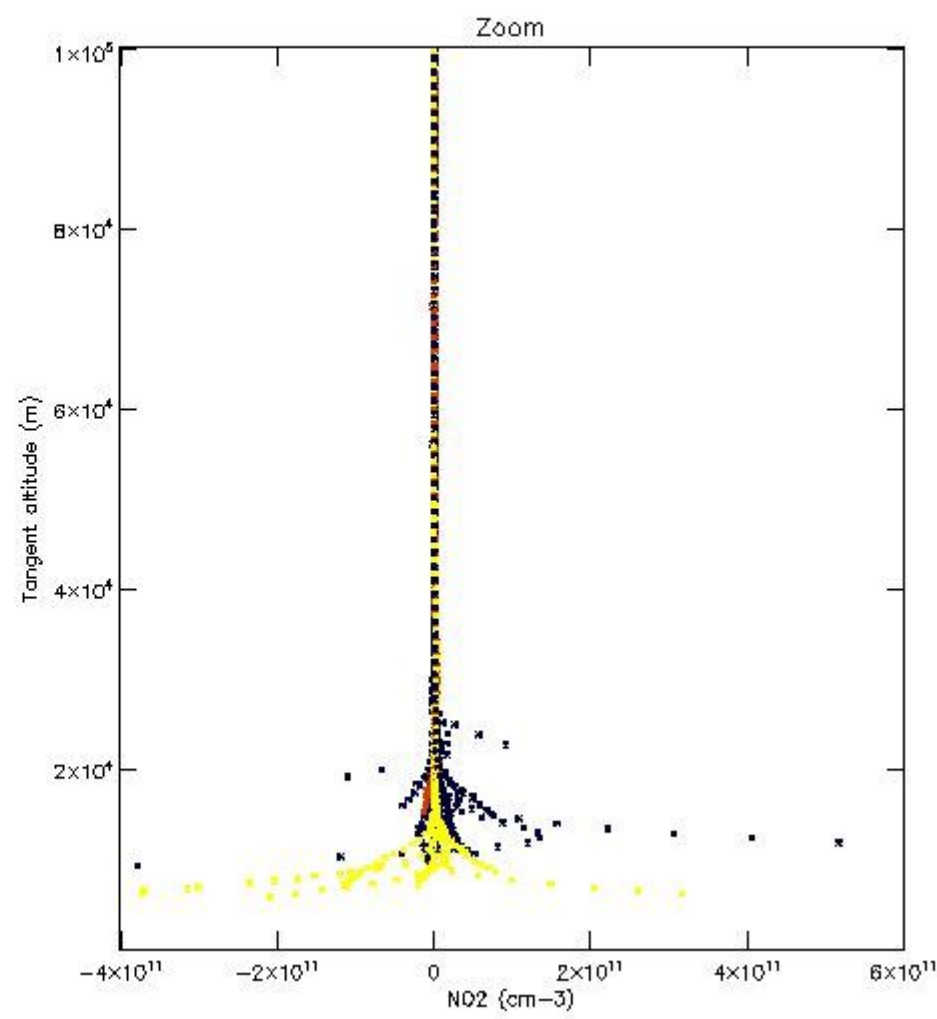

STD < 10	4
STD < 5	2

5.2 Plot ozone profiles for all STD (dark without errors)

The colorbar represents the latitude.

5.3 Plot ozone profiles where STD < 20% (dark without errors)

The colorbar represents the latitude.

5.4 Plot ozone profiles where $STD < 10\%$ (dark without errors)

The colorbar represents the latitude.

5.5 Plot ozone profiles where STD < 5% (dark without errors)

The colorbar represents the latitude.

5.6 Plot NO₂ profiles for all STD (dark without errors)

The colorbar represents the latitude.

5.7 Plot NO3 profiles for all STD (dark without errors)

The colorbar represents the latitude.

5.8 Plot H2O profiles for all STD (only for occultations of stars 1,2,3,4,13,14,16,26,63 dark without errors)