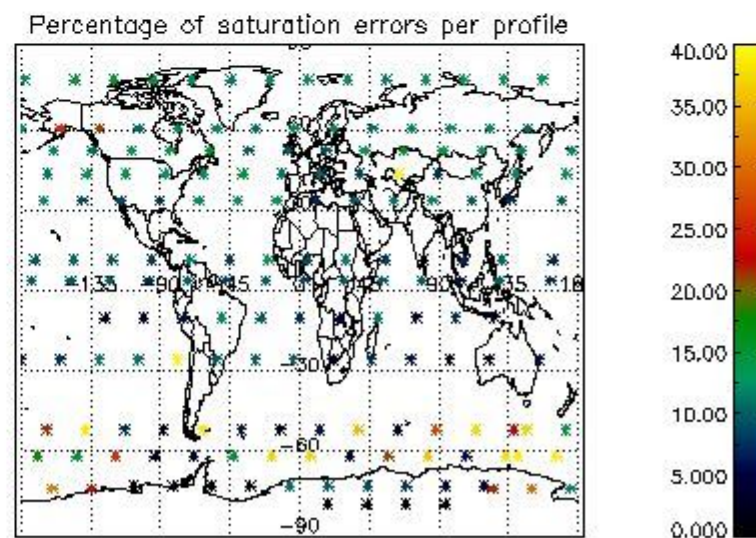

Percentage of flagged data per NO3 profile

4. Level 1 quality information per product

In this section it is plotted some information contained in the Quality Summary data set of the level 2 products that comes from the level 1b processing. Products without errors (error flag in the MPH set to "0") are used.

4.1 Plot quality information per product (time dependant) coming from level 1b processing

4.1.1 Plot level 1 quality information per product (time dependant): ENVISAT ASCENDING passes

4.1.2 Plot level 1 quality information per product (time dependant): ENVI SAT DESCENDING passes

4.2 Plot quality information per product coming from level 1b processing (world map)

4.2.1 Plot level 1 quality information per product (world map): ENVISAT ASCENDING passes

4.2.2 Plot level 1 quality information per product (world map): ENVISAT DESCENDING passes