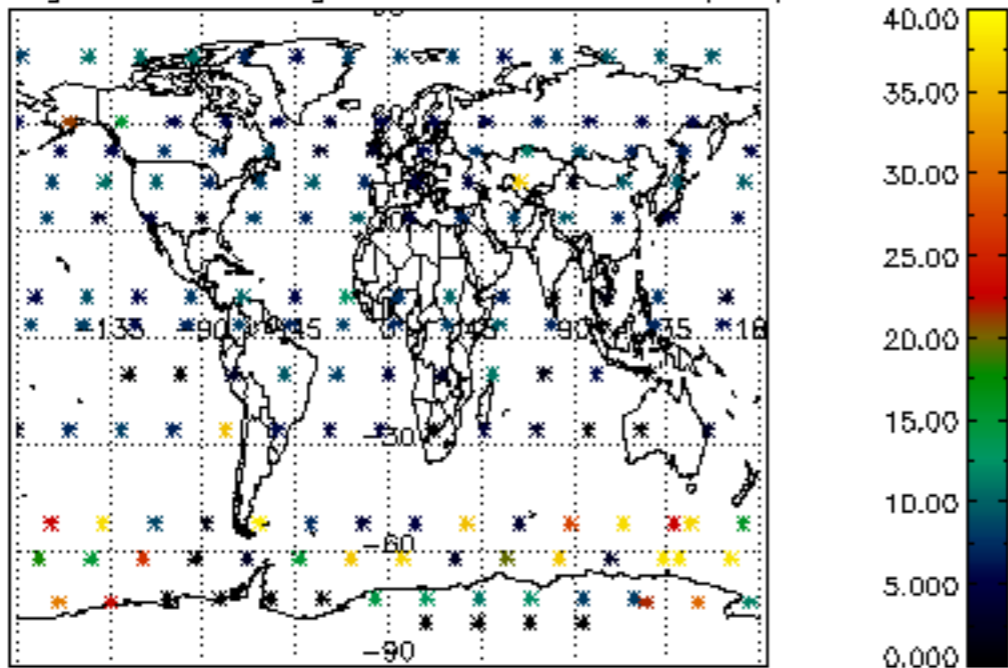

Percentage of star falling outside central band per profile