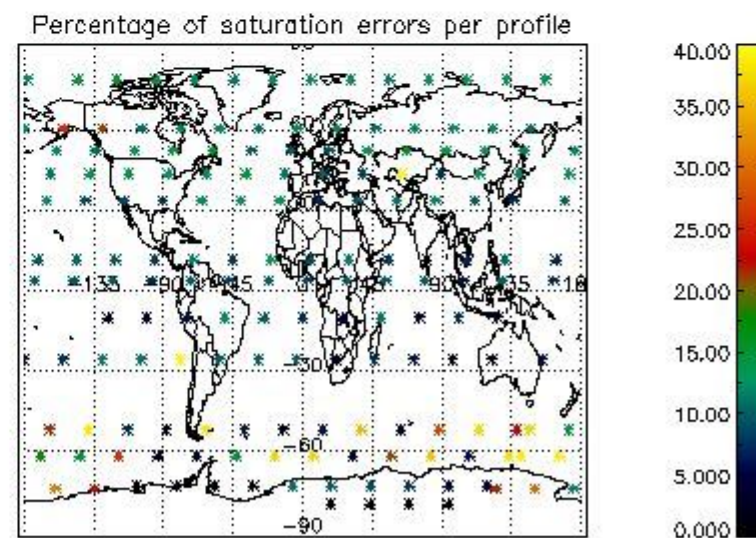

5. Trace gas profiles

5.1 Ozone statistics based on quality of products

The final quality of the products can be "measured" using the STD (Standard Deviation) attached to every point profile. This information is written to the parameter GOM_NL__2P/NL_LOCAL_SPECIES_DENSITY/o3_std of the level 2 products. The table below shows the statistics for given STD ranges.

The statistics are given with respect to the overall valid production:

- Products without fatal errors: GOM_NL__2P/MPH/PRODUCT_ERR=0
- Valid point profile: GOM_NL__2P/NL_LOCAL_SPECIES_DENSITY/pcd(0)=0

The 'Criteria' is applied to valid points of dark limb products:

- Products in dark limb illumination condition: GOM_NL__2P/NL_SUMMARY_QUALITY/obs_ill_cond=0
- Products without fatal errors: GOM_NL__2P/MPH/PRODUCT_ERR=0
- Valid point profile: GOM_NL__2P/NL_LOCAL_SPECIES_DENSITY/pcd(0)=0

So, the table below shows the percentage of dark limb and valid observations for each criteria with respect to the overall valid daily observations.

Criteria	% of total production
All STD	15
STD < 20	6