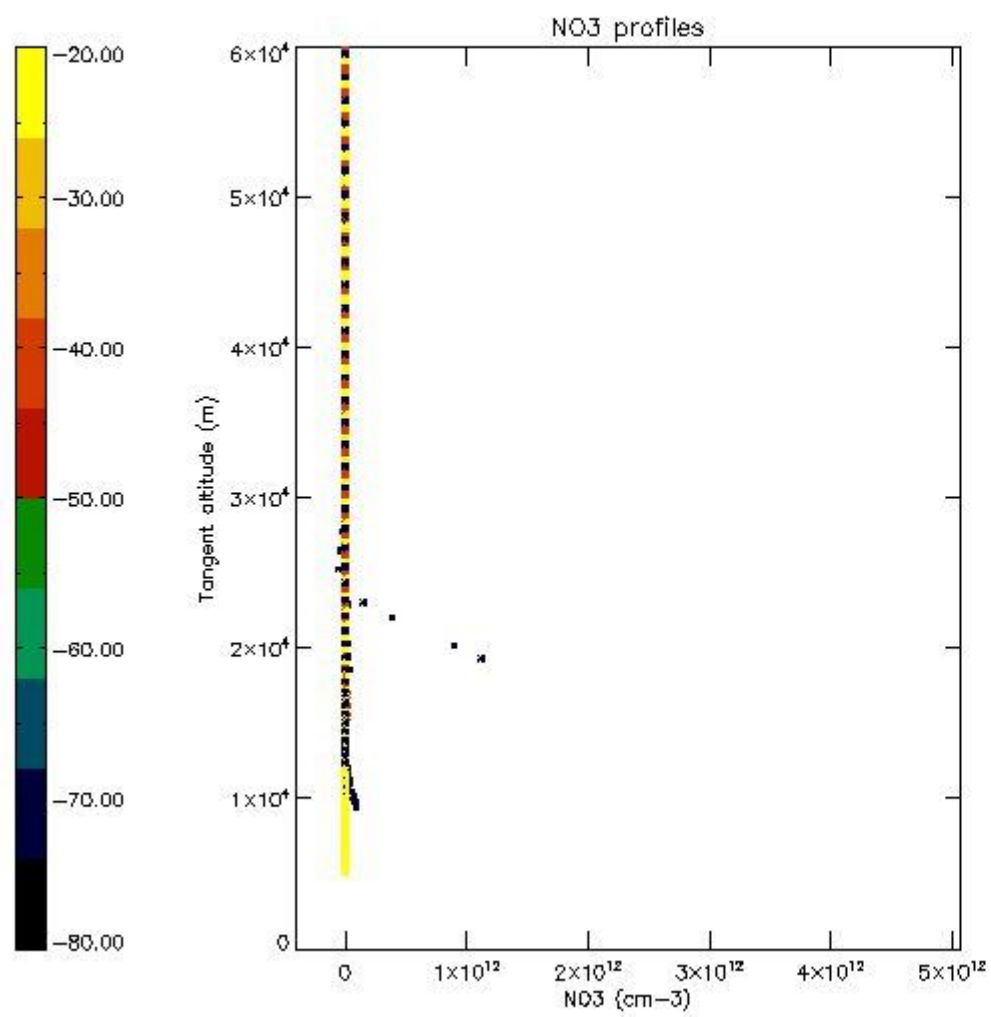

STD < 10	4
STD < 5	2

5.2 Plot ozone profiles for all STD (dark without errors)

The colorbar represents the latitude.

5.3 Plot ozone profiles where STD < 20% (dark without errors)

The colorbar represents the latitude.

5.4 Plot ozone profiles where $STD < 10\%$ (dark without errors)

The colorbar represents the latitude.

5.5 Plot ozone profiles where STD < 5% (dark without errors)

The colorbar represents the latitude.

5.6 Plot NO₂ profiles for all STD (dark without errors)

The colorbar represents the latitude.

5.7 Plot NO3 profiles for all STD (dark without errors)

The colorbar represents the latitude.

5.8 Plot H2O profiles for all STD (only for occultations of stars 1,2,3,4,13,14,16,26,63 dark without errors)