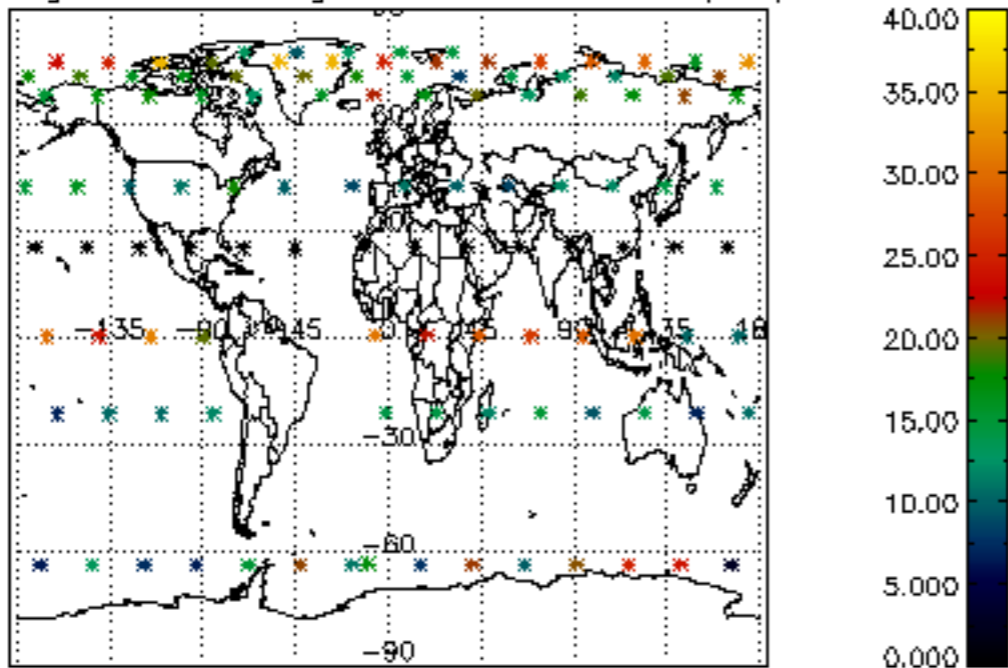

Percentage of cosmic ray hits per profile

Percentage of star falling outside central band per profile