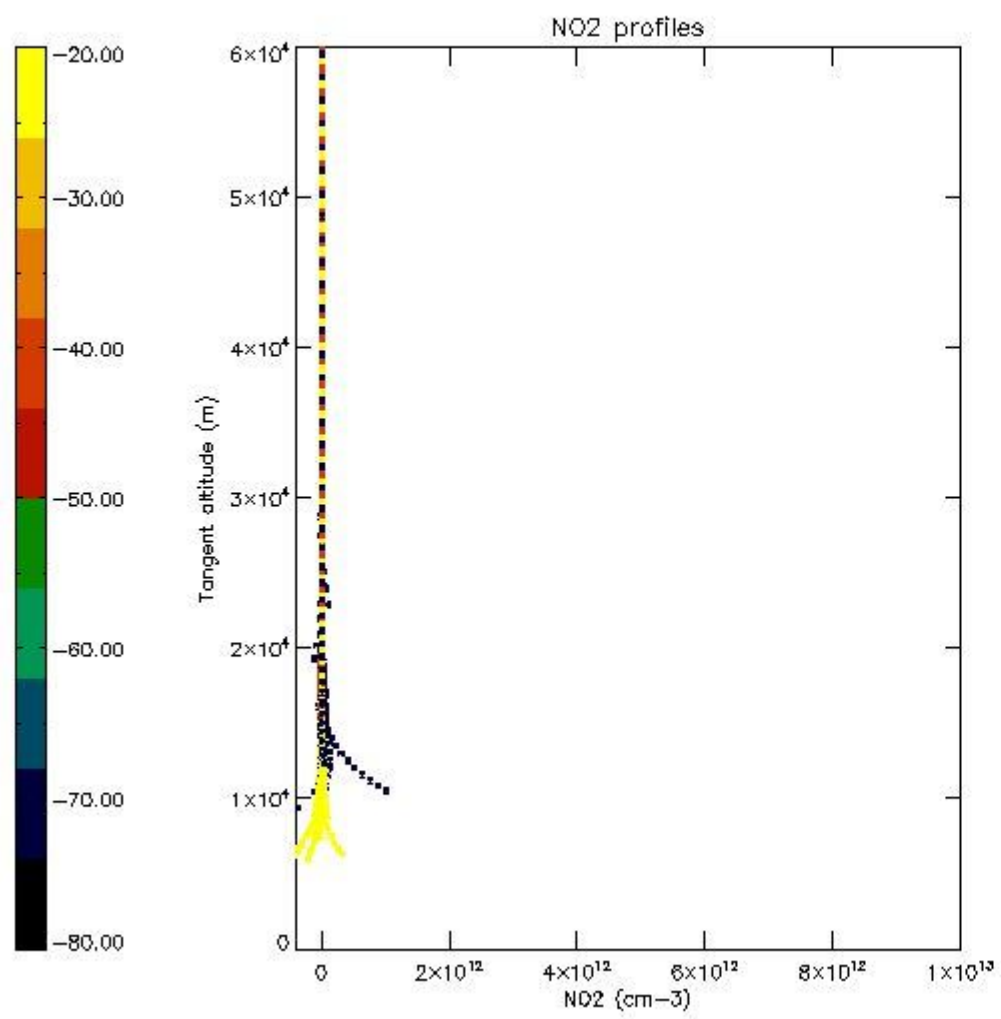

STD < 10	4
STD < 5	2

5.2 Plot ozone profiles for all STD (dark without errors)

The colorbar represents the latitude.

5.3 Plot ozone profiles where STD < 20% (dark without errors)

The colorbar represents the latitude.

5.4 Plot ozone profiles where $STD < 10\%$ (dark without errors)

The colorbar represents the latitude.

5.5 Plot ozone profiles where STD < 5% (dark without errors)

The colorbar represents the latitude.

5.6 Plot NO₂ profiles for all STD (dark without errors)

The colorbar represents the latitude.

5.7 Plot NO3 profiles for all STD (dark without errors)

The colorbar represents the latitude.

5.8 Plot H2O profiles for all STD (only for occultations of stars 1,2,3,4,13,14,16,26,63 dark without errors)