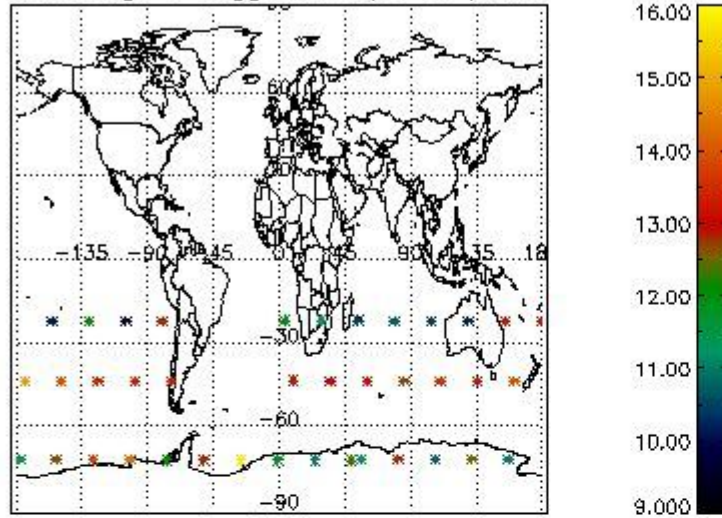

3. Quality information per product

In this section it is plotted some information contained in the Quality Summary data set of the level 2 products. Only products in dark limb conditions and without errors (error flag in the MPH set to "0") are used.

3.1 Plot quality information per product (time dependant)

3.2 Plot quality information per product (world map)

Percentage of flagged data per O3 profile

Percentage of flagged data per H2O profile

Percentage of flagged data per NO2 profile