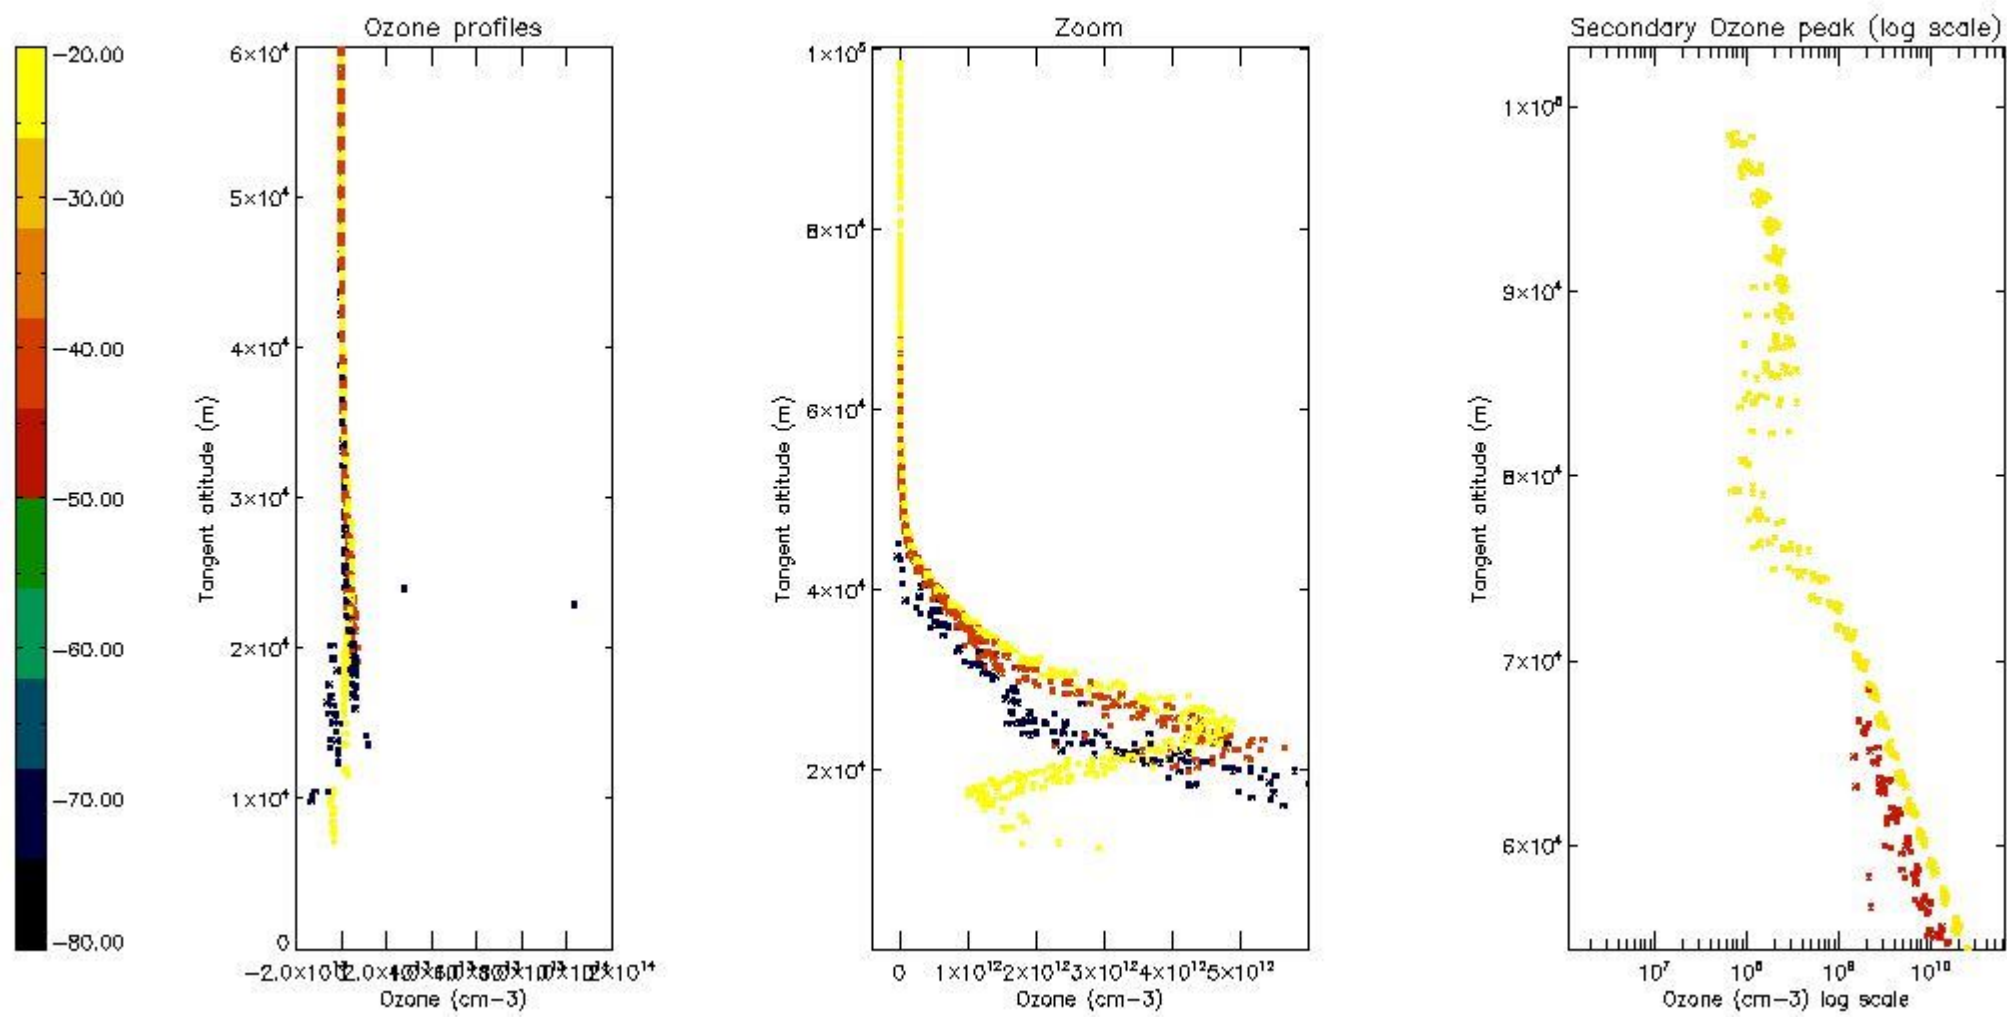

So, the table below shows the percentage of dark limb and valid observations for each criteria with respect to the overall valid daily observations.

Criteria	% of total production
All STD	15
STD < 20	6

STD < 10	4
STD < 5	2

5.2 Plot ozone profiles for all STD (dark without errors)

The colorbar represents the latitude.

5.3 Plot ozone profiles where STD < 20% (dark without errors)

The colorbar represents the latitude.

5.4 Plot ozone profiles where $STD < 10\%$ (dark without errors)

The colorbar represents the latitude.

5.5 Plot ozone profiles where STD < 5% (dark without errors)

The colorbar represents the latitude.

5.6 Plot NO₂ profiles for all STD (dark without errors)

The colorbar represents the latitude.

5.7 Plot NO3 profiles for all STD (dark without errors)

The colorbar represents the latitude.

5.8 Plot H2O profiles for all STD (only for occultations of stars 1,2,3,4,13,14,16,26,63 dark without errors)