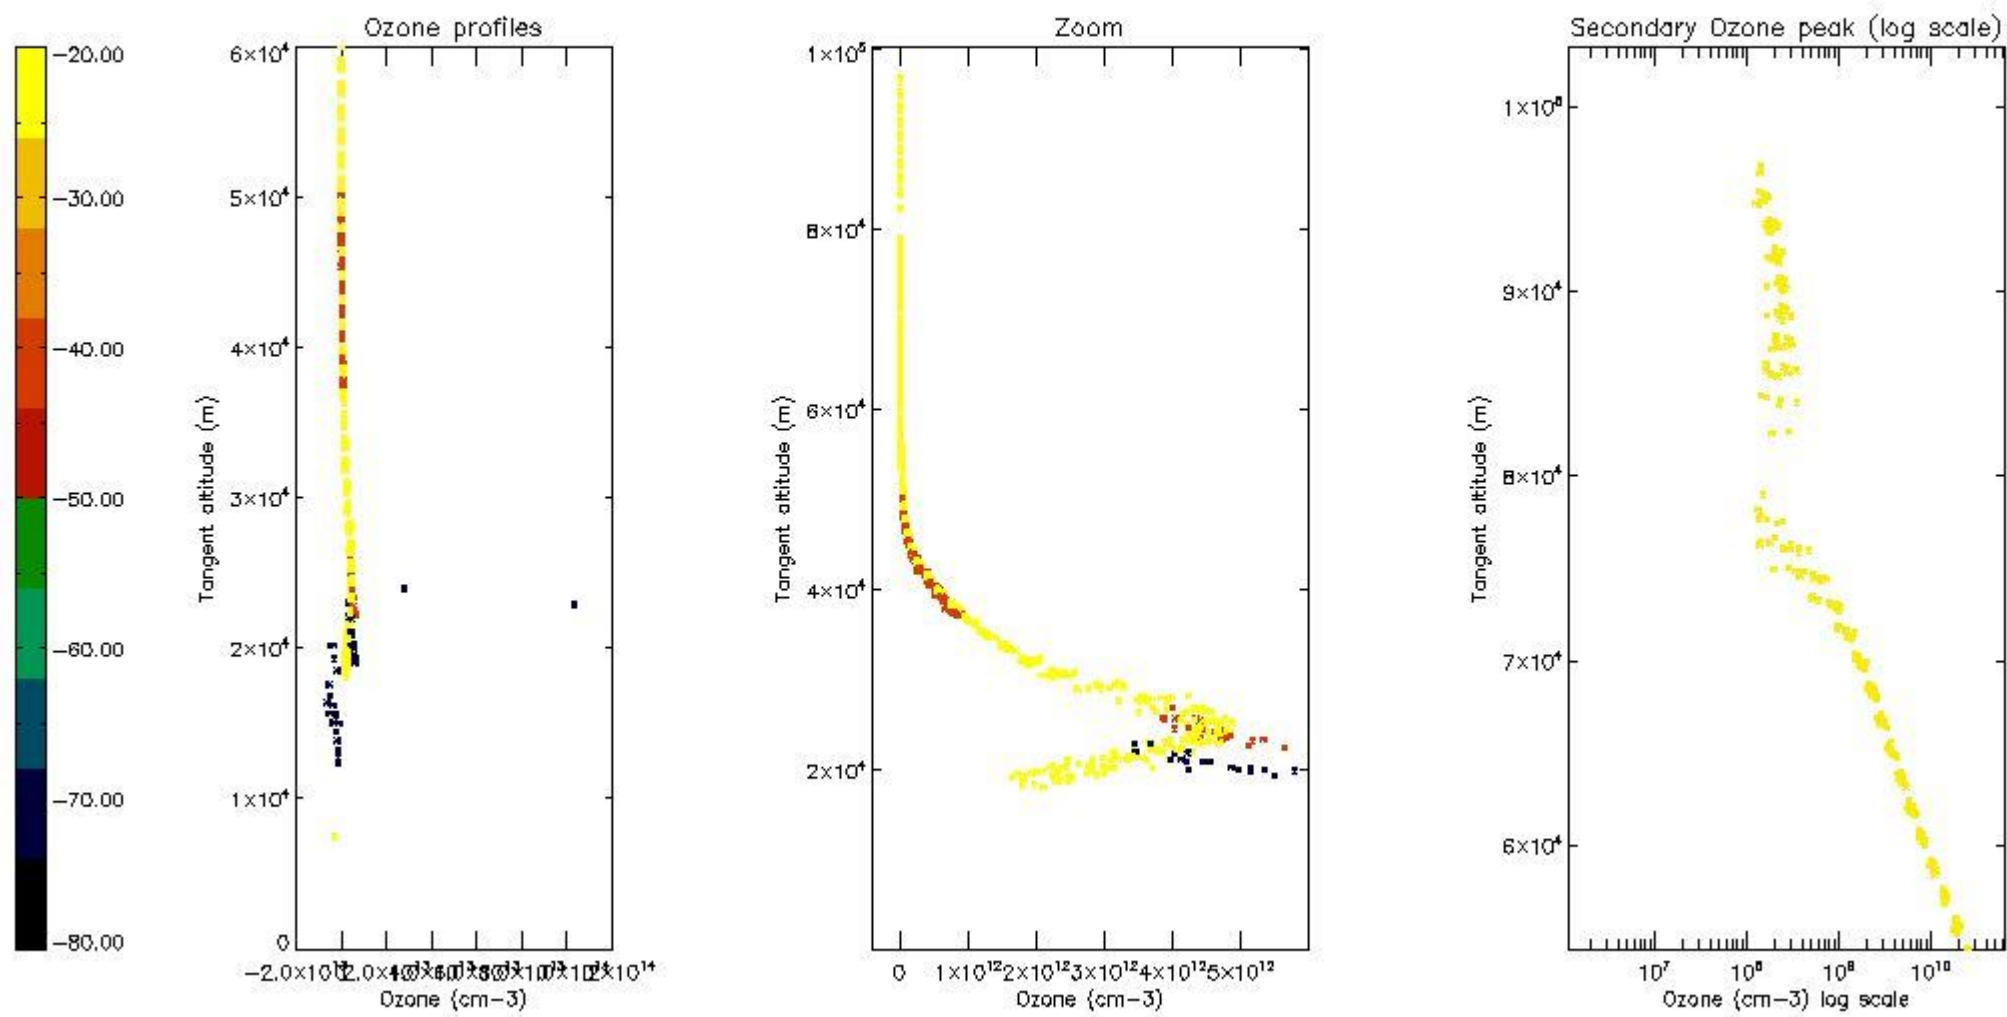

5.5 Plot ozone profiles where $STD < 5\%$ (dark without errors)

The colorbar represents the latitude.