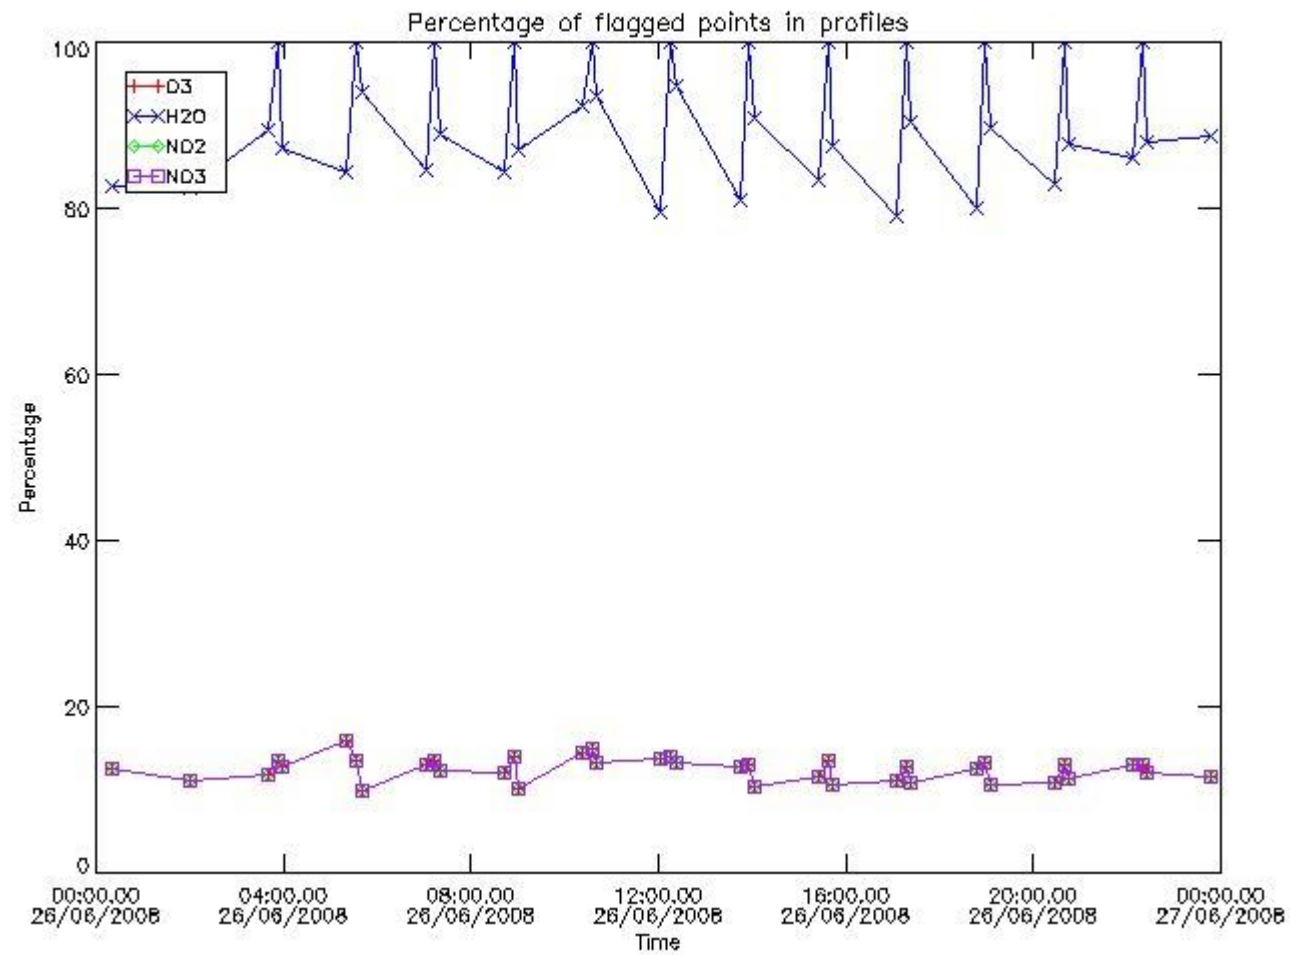

3. Quality information per product

In this section it is plotted some information contained in the Quality Summary data set of the level 2 products. Only products in dark limb conditions and without errors (error flag in the MPH set to "0") are used.

3.1 Plot quality information per product (time dependant)

3.2 Plot quality information per product (world map)