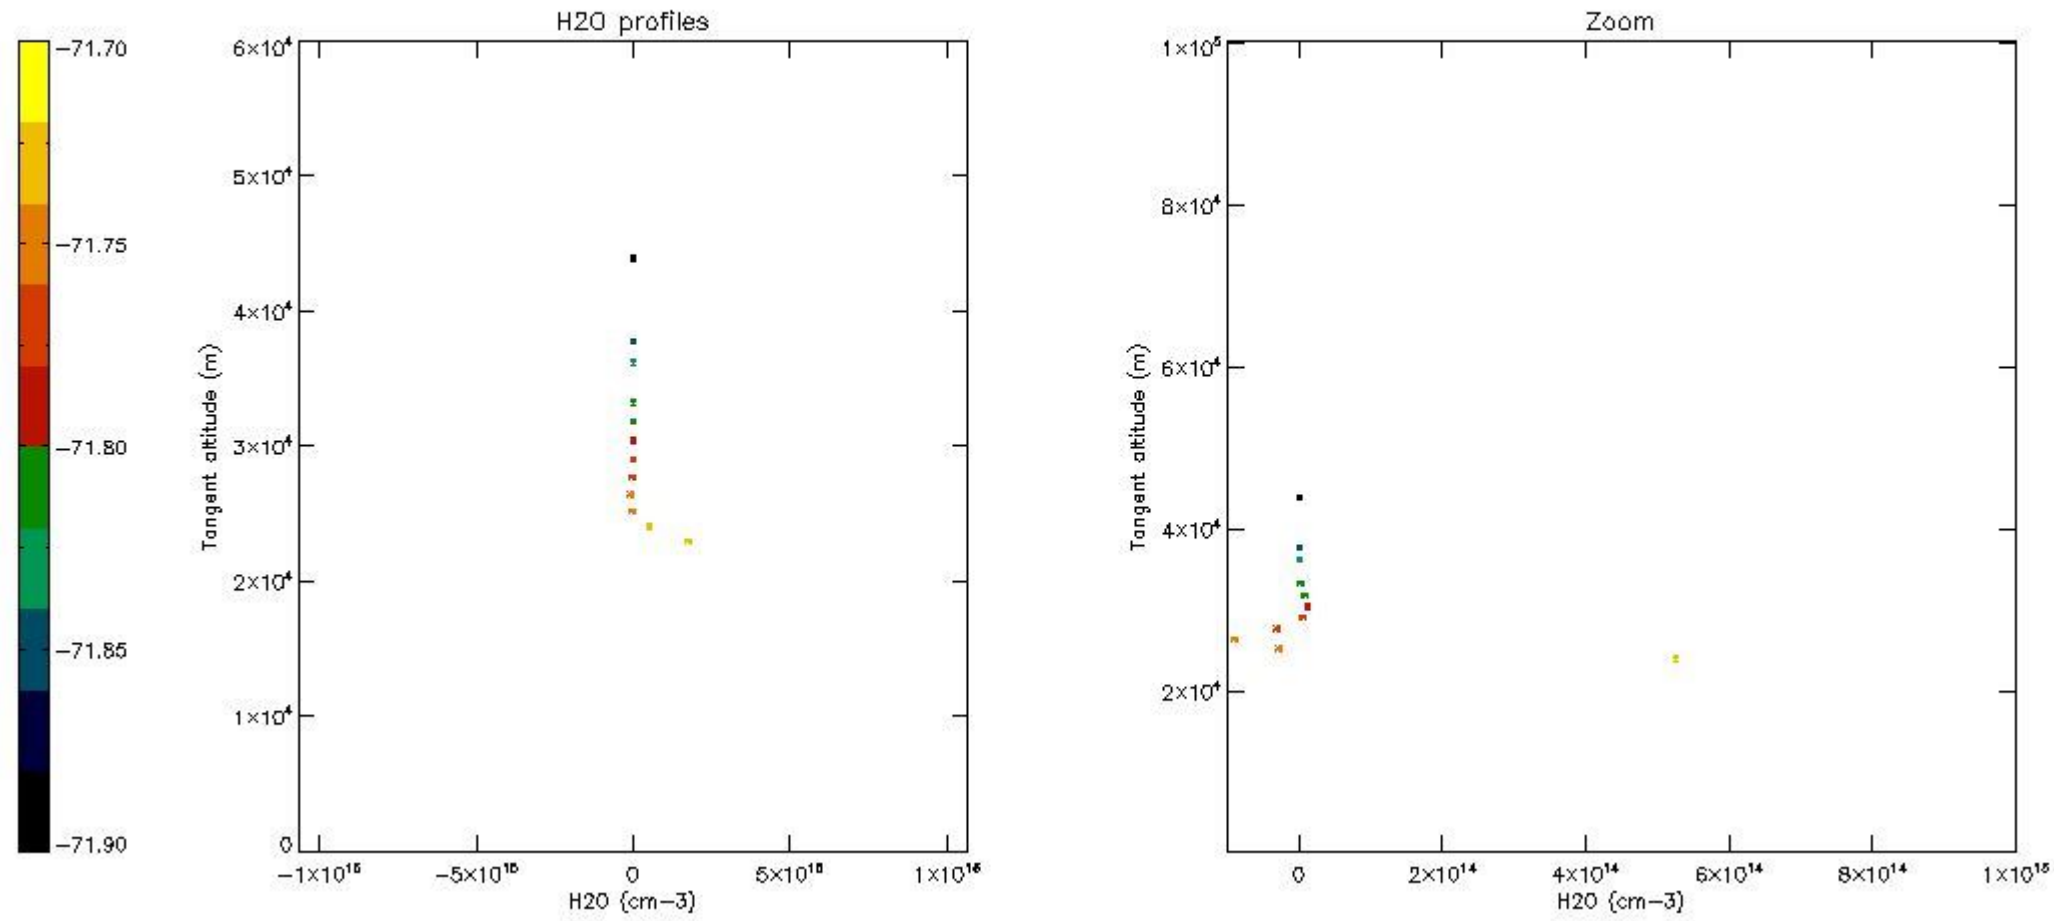

6. Auxiliary Data Files used for the production reported in section 2

The number reported in the third column indicates since which file (see list in section 2) the corresponding auxiliary file has been used. The fourth column is the date of those product files.

Type	Auxiliary Filename	Used since product	Used since product date
INST_PHYS_CHARACTERISTICS	GOM_INS_AXVIEC20091111_143220_20030716_120000_20500101_000000	1	26-JUN-2008 00:01:56
LEVEL-2_PROC_CONFIG	GOM_PR2_AXVIEC20091111_152718_20020301_000000_20500101_000000	1	26-JUN-2008 00:01:56
CROSS_SECTIONS_FILE	GOM_CRS_AXVIEC20091111_154832_20020301_000000_20500101_000000	1	26-JUN-2008 00:01:56