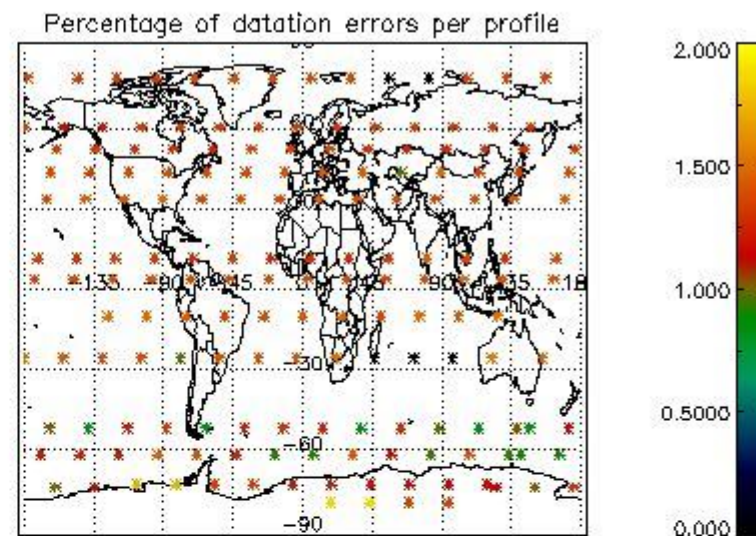

5. Trace gas profiles

5.1 Ozone statistics based on quality of products

The final quality of the products can be "measured" using the STD (Standard Deviation) attached to every point profile. This information is written to the parameter GOM_NL__2P/NL_LOCAL_SPECIES_DENSITY/o3_std of the level 2 products. The table below shows the statistics for given STD ranges.

The statistics are given with respect to the overall valid production:

- Products without fatal errors: GOM_NL__2P/MPH/PRODUCT_ERR=0
- Valid point profile: GOM_NL__2P/NL_LOCAL_SPECIES_DENSITY/pcd(0)=0

The 'Criteria' is applied to valid points of dark limb products:

- Products in dark limb illumination condition: GOM_NL__2P/NL_SUMMARY_QUALITY/obs_ill_cond=0
- Products without fatal errors: GOM_NL__2P/MPH/PRODUCT_ERR=0
- Valid point profile: GOM_NL__2P/NL_LOCAL_SPECIES_DENSITY/pcd(0)=0

So, the table below shows the percentage of dark limb and valid observations for each criteria with respect to the overall valid daily observations.

Criteria	% of total production
All STD	15
STD < 20	6