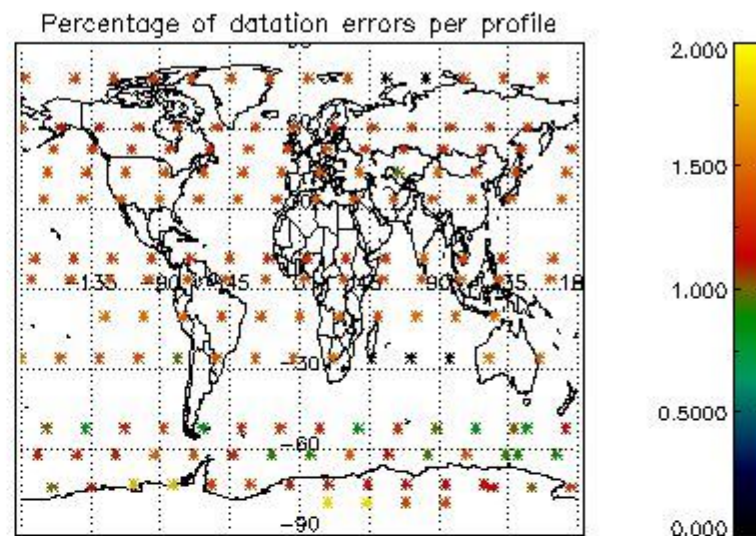

5. Trace gas profiles

5.1 Ozone statistics based on quality of products

The final quality of the products can be "measured" using the STD (Standard Deviation) attached to every point profile. This information is written to the parameter GOM_NL__2P/NL_LOCAL_SPECIES_DENSITY/o3_std of the level 2 products. The table below shows the statistics for given STD ranges.

The statistics are given with respect to the overall valid production:

- Products without fatal errors: GOM_NL__2P/MPH/PRODUCT_ERR=0
- Valid point profile: GOM_NL__2P/NL_LOCAL_SPECIES_DENSITY/pcd(0)=0

The 'Criteria' is applied to valid points of dark limb products:

- Products in dark limb illumination condition: GOM_NL__2P/NL_SUMMARY_QUALITY/obs_ill_cond=0
- Products without fatal errors: GOM_NL__2P/MPH/PRODUCT_ERR=0
- Valid point profile: GOM_NL__2P/NL_LOCAL_SPECIES_DENSITY/pcd(0)=0

So, the table below shows the percentage of dark limb and valid observations for each criteria with respect to the overall valid daily observations.

Criteria	% of total production
All STD	15
STD < 20	6