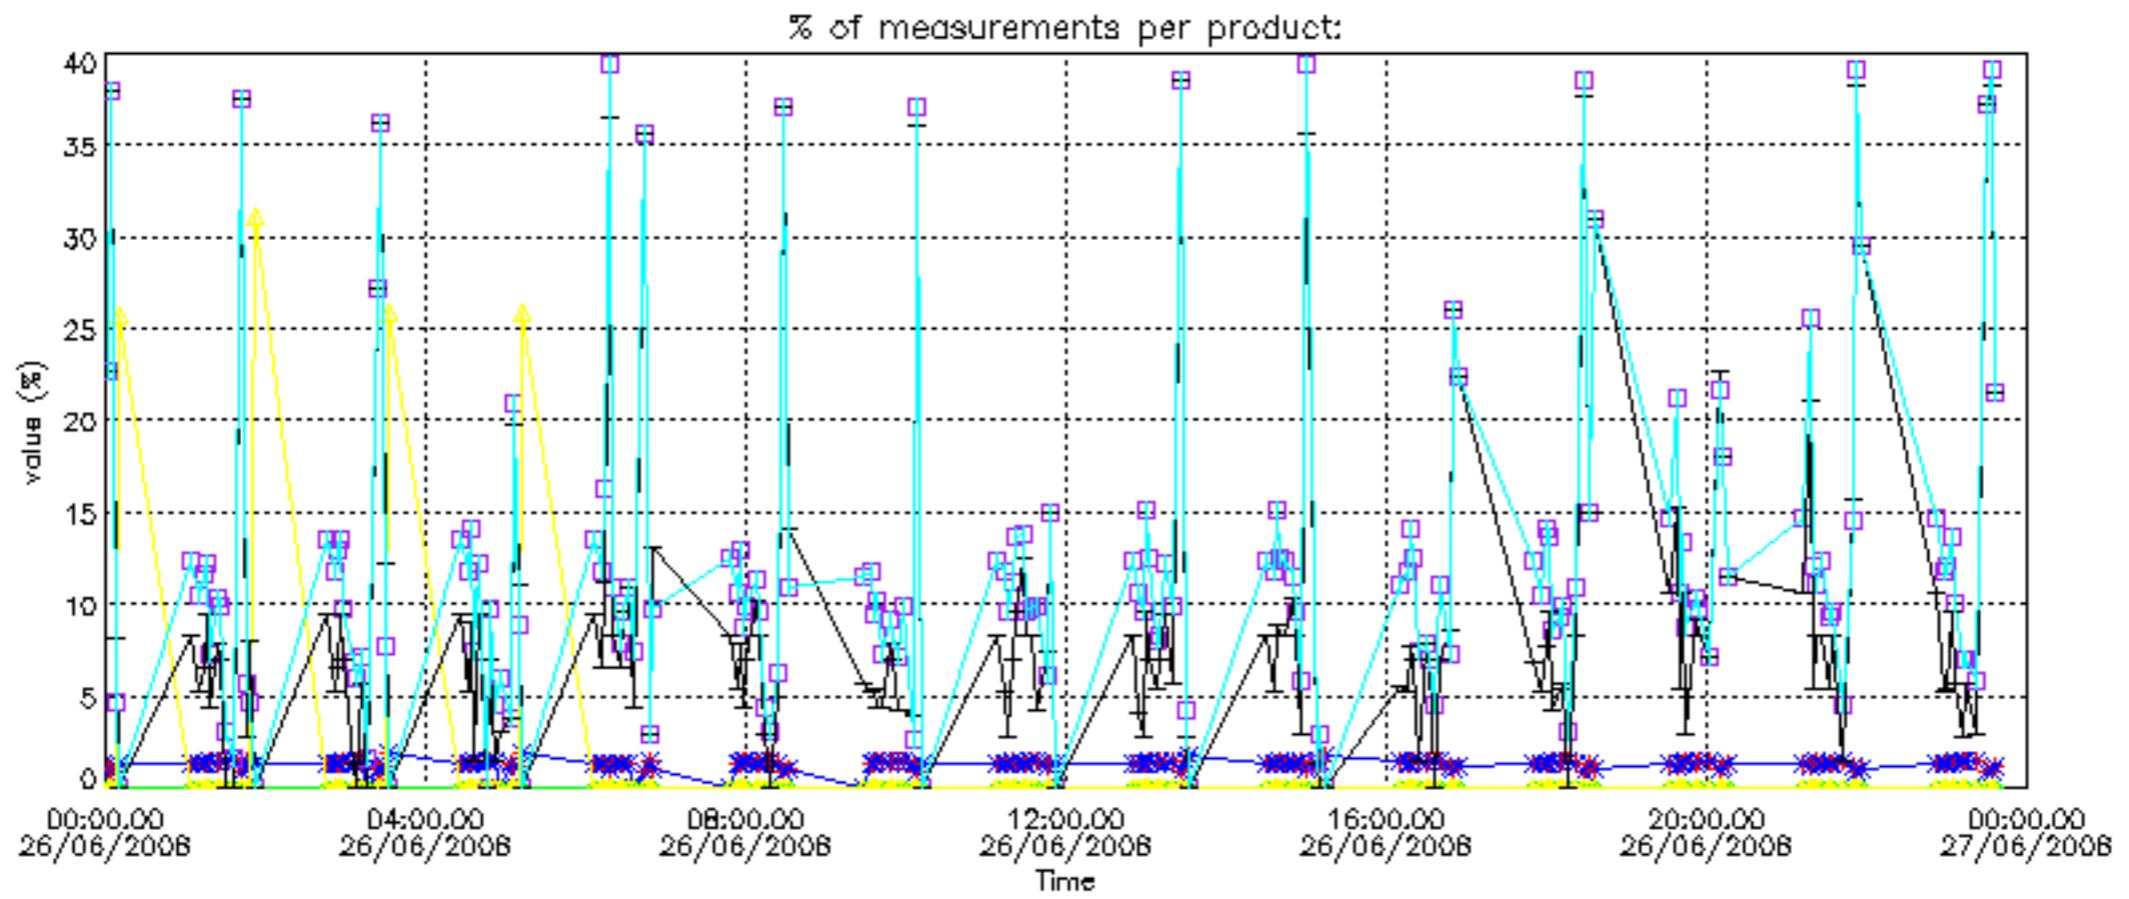

Percentage of cosmic ray hits per profile

Percentage of datation errors per profile