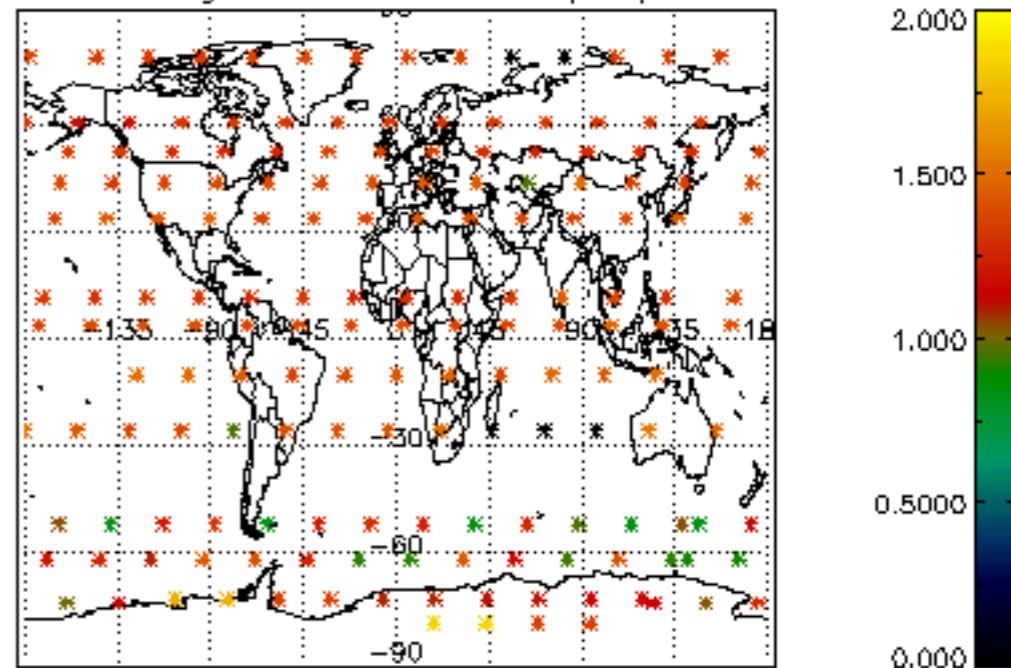

Percentage of datation errors per profile

Percentage of star falling outside central band per profile

Percentage of saturation errors per profile

Percentage of cosmic ray hits per profile

Percentage of datation errors per profile