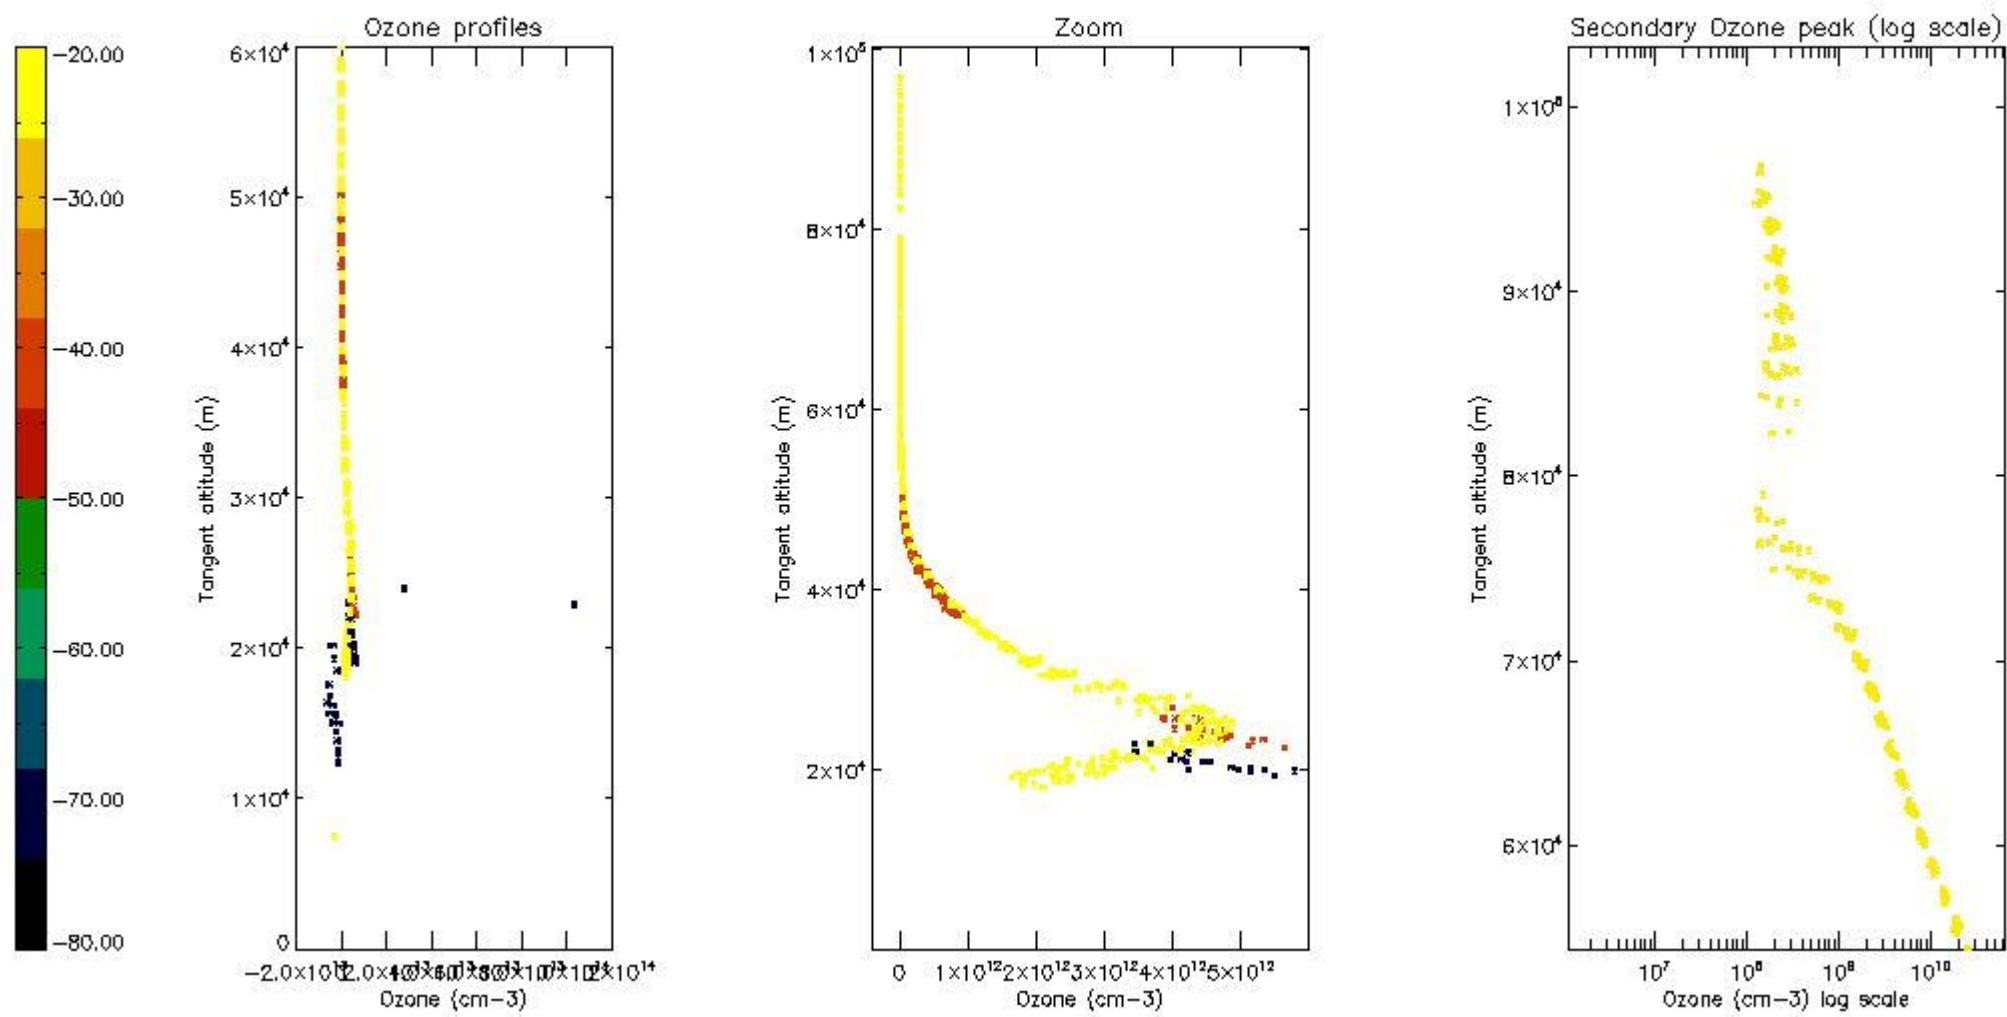

So, the table below shows the percentage of dark limb and valid observations for each criteria with respect to the overall valid daily observations.

Criteria	% of total production
All STD	15
STD < 20	6

STD < 10	4
STD < 5	2

5.2 Plot ozone profiles for all STD (dark without errors)

The colorbar represents the latitude.

5.3 Plot ozone profiles where STD < 20% (dark without errors)

The colorbar represents the latitude.

5.4 Plot ozone profiles where $STD < 10\%$ (dark without errors)

The colorbar represents the latitude.

5.5 Plot ozone profiles where STD < 5% (dark without errors)

The colorbar represents the latitude.

5.6 Plot NO₂ profiles for all STD (dark without errors)