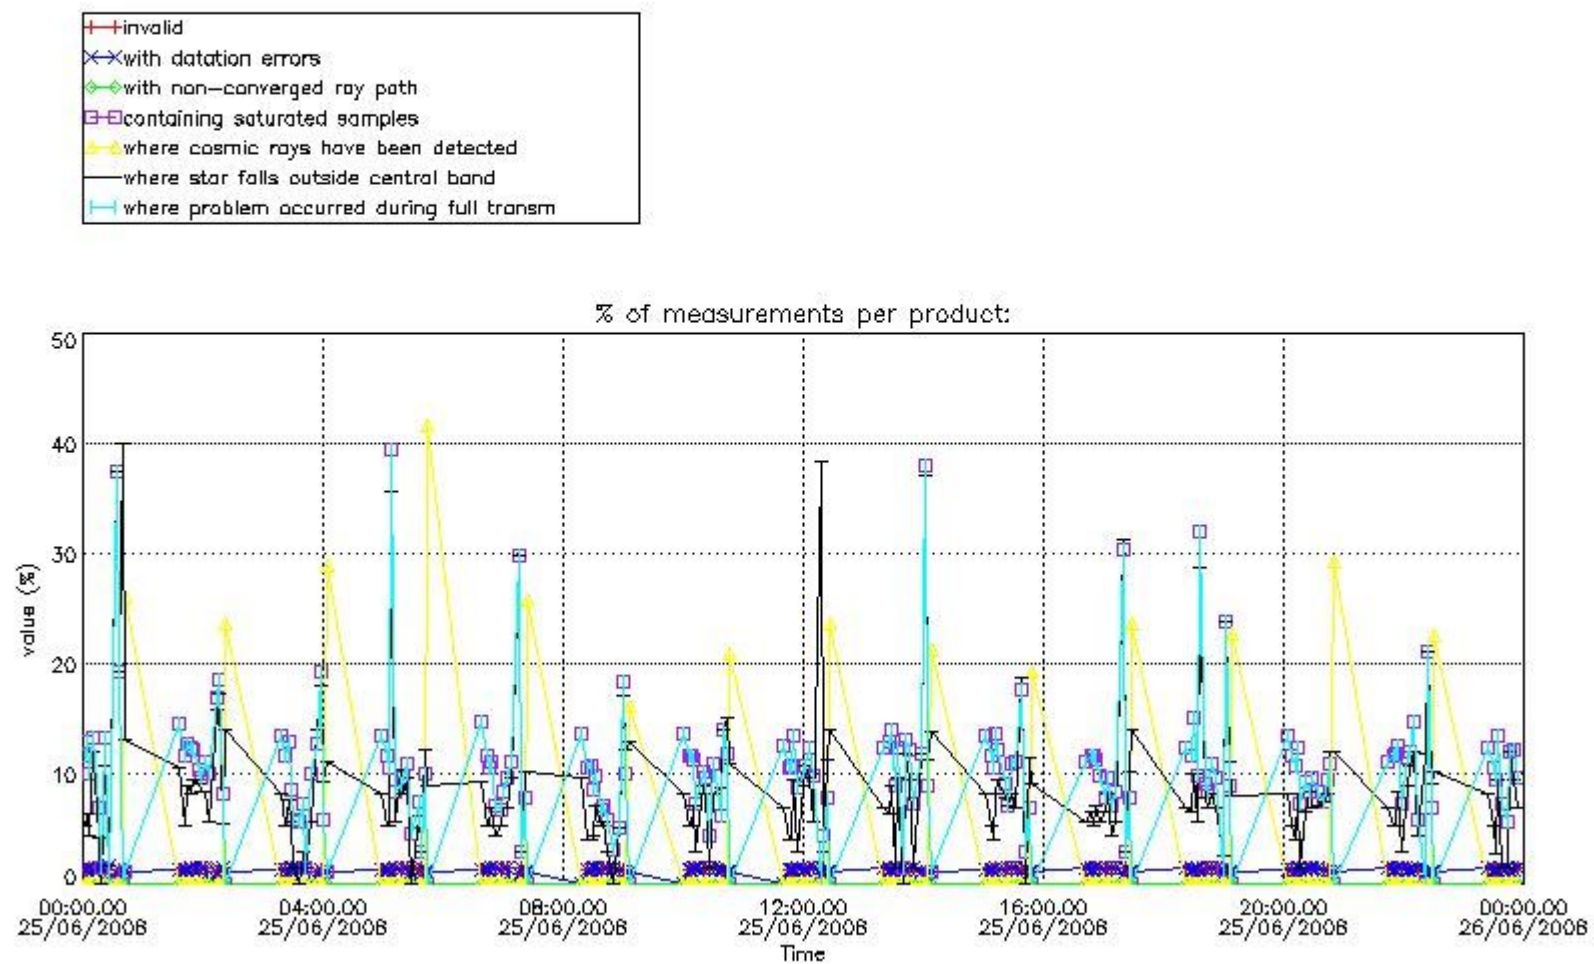

3.1 Plot quality information per product (time dependant)

3.2 Plot quality information per product (world map)

Percentage of flagged data per O3 profile

Percentage of flagged data per H2O profile

Percentage of flagged data per NO2 profile

Percentage of flagged data per NO3 profile

4. Level 1 quality information per product

In this section it is plotted some information contained in the Quality Summary data set of the level 2 products that comes from the level 1b processing. Products without errors (error flag in the MPH set to "0") are used.

4.1 Plot quality information per product (time dependant) coming from level 1b processing

4.1.1 Plot level 1 quality information per product (time dependant): ENVISAT ASCENDING passes

4.1.2 Plot level 1 quality information per product (time dependant): ENVI-SAT DESCENDING passes