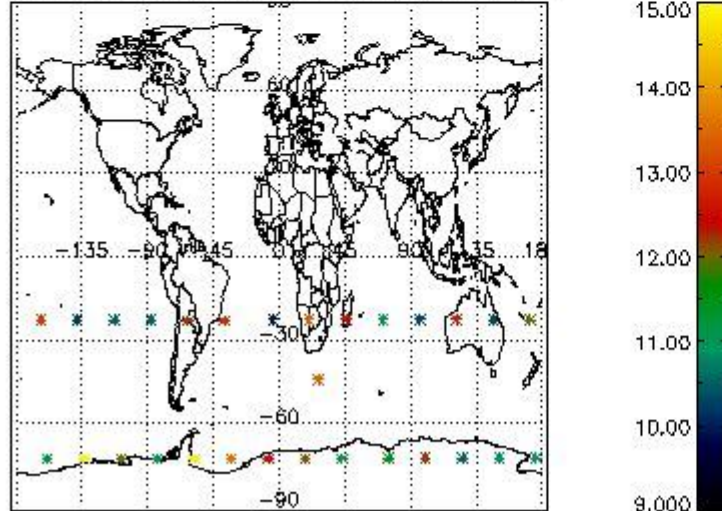

3.1 Plot quality information per product (time dependant)

3.2 Plot quality information per product (world map)

Percentage of flagged data per O3 profile

Percentage of flagged data per H2O profile

Percentage of flagged data per NO2 profile

Percentage of flagged data per NO3 profile

4. Level 1 quality information per product

In this section it is plotted some information contained in the Quality Summary data set of the level 2 products that comes from the level 1b processing. Products without errors (error flag in the MPH set to "0") are used.