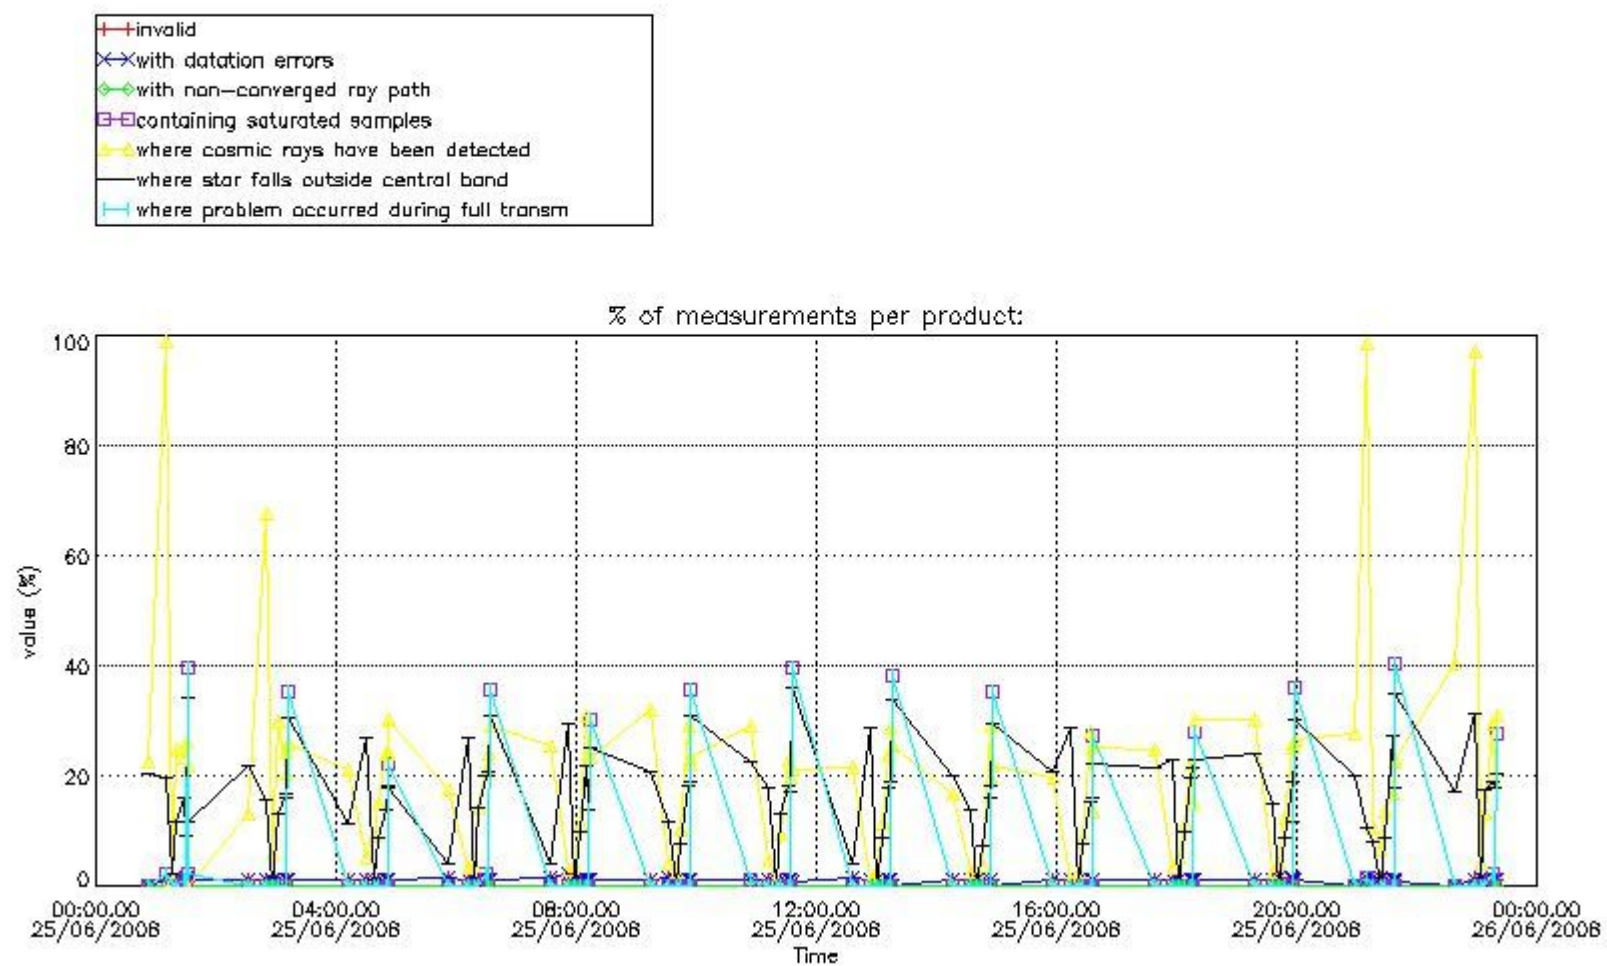

4.1.2 Plot level 1 quality information per product (time dependant): ENVI-SAT DESCENDING passes