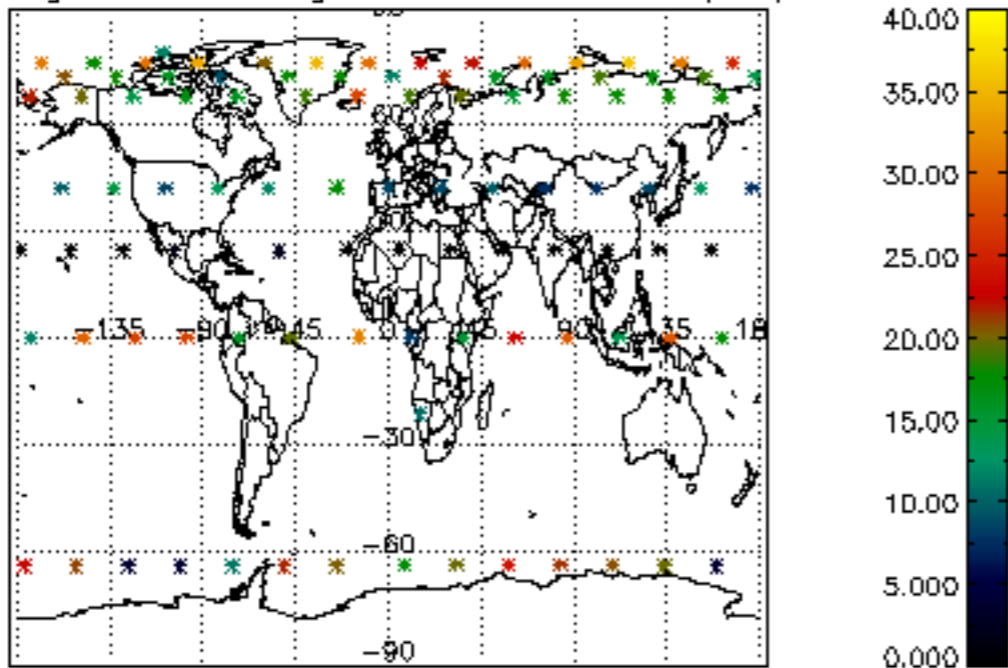

Percentage of cosmic ray hits per profile

Percentage of star falling outside central band per profile