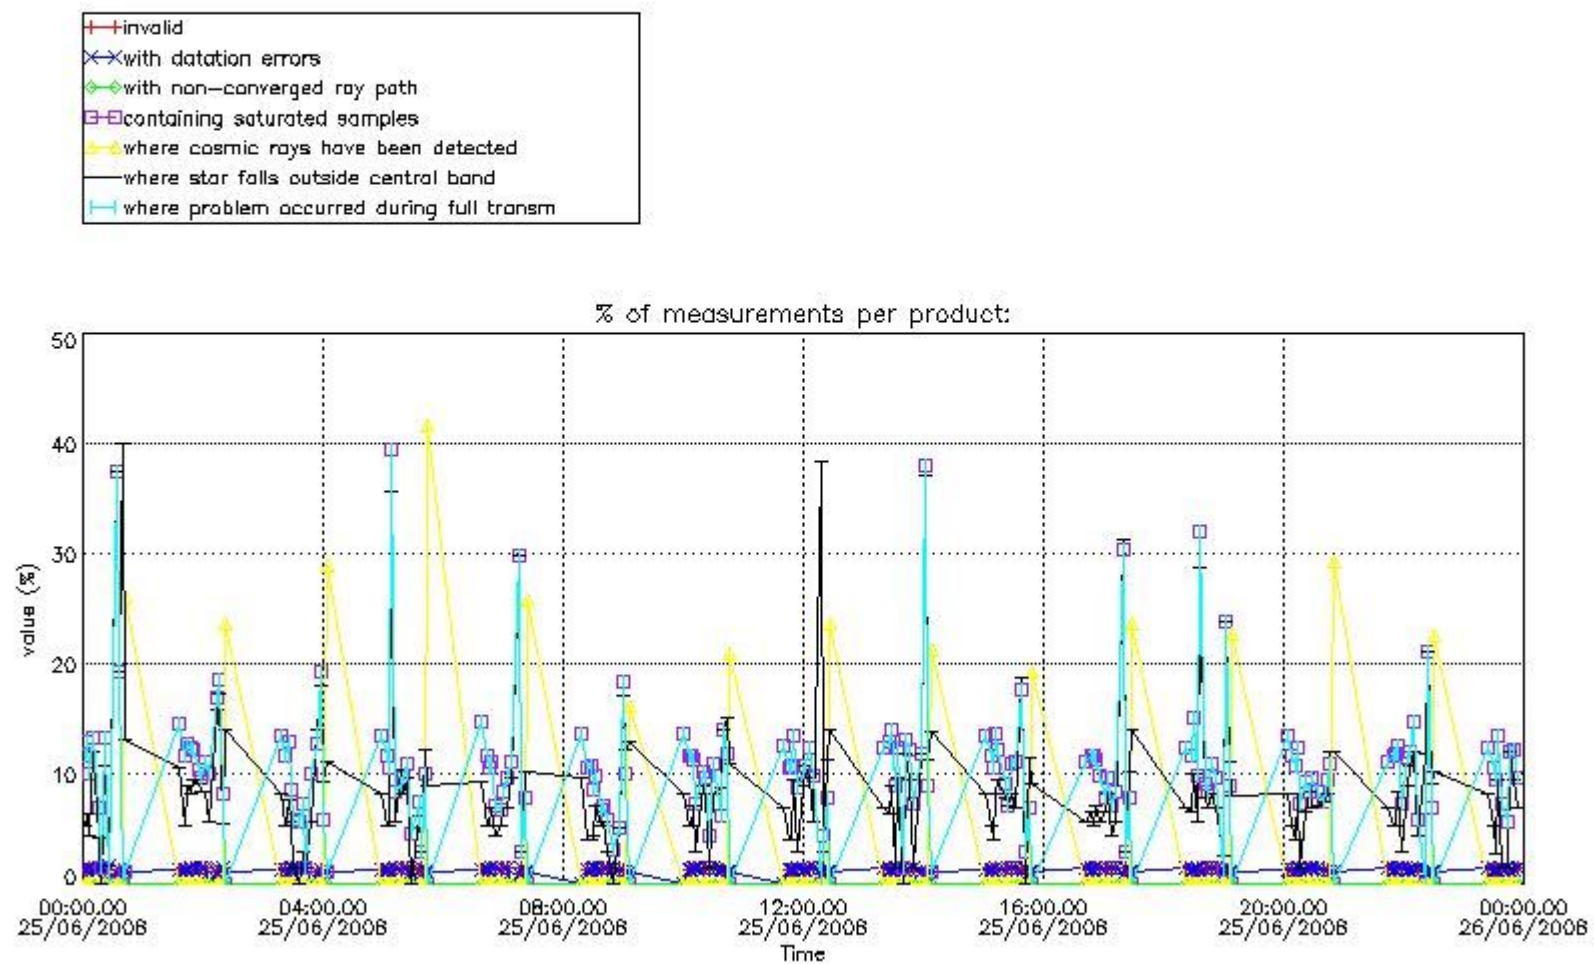

4.2 Plot quality information per product coming from level 1b processing (world map)

4.2.1 Plot level 1 quality information per product (world map): ENVISAT ASCENDING passes