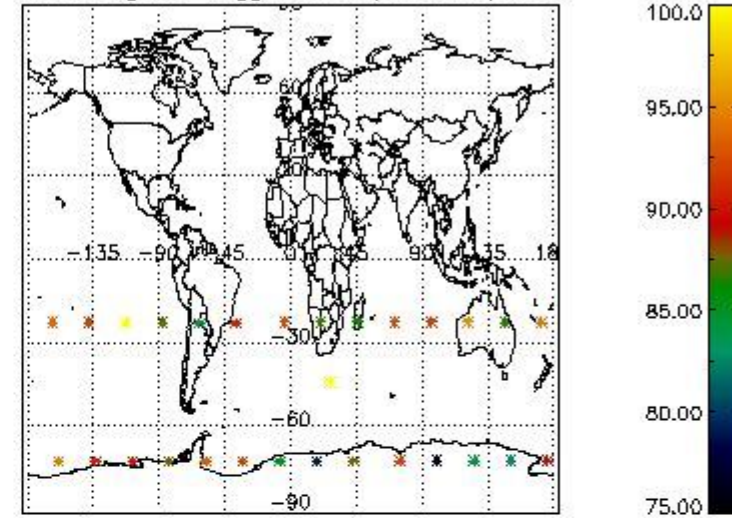

3.1 Plot quality information per product (time dependant)

3.2 Plot quality information per product (world map)

Percentage of flagged data per O3 profile

Percentage of flagged data per H2O profile

Percentage of flagged data per NO2 profile