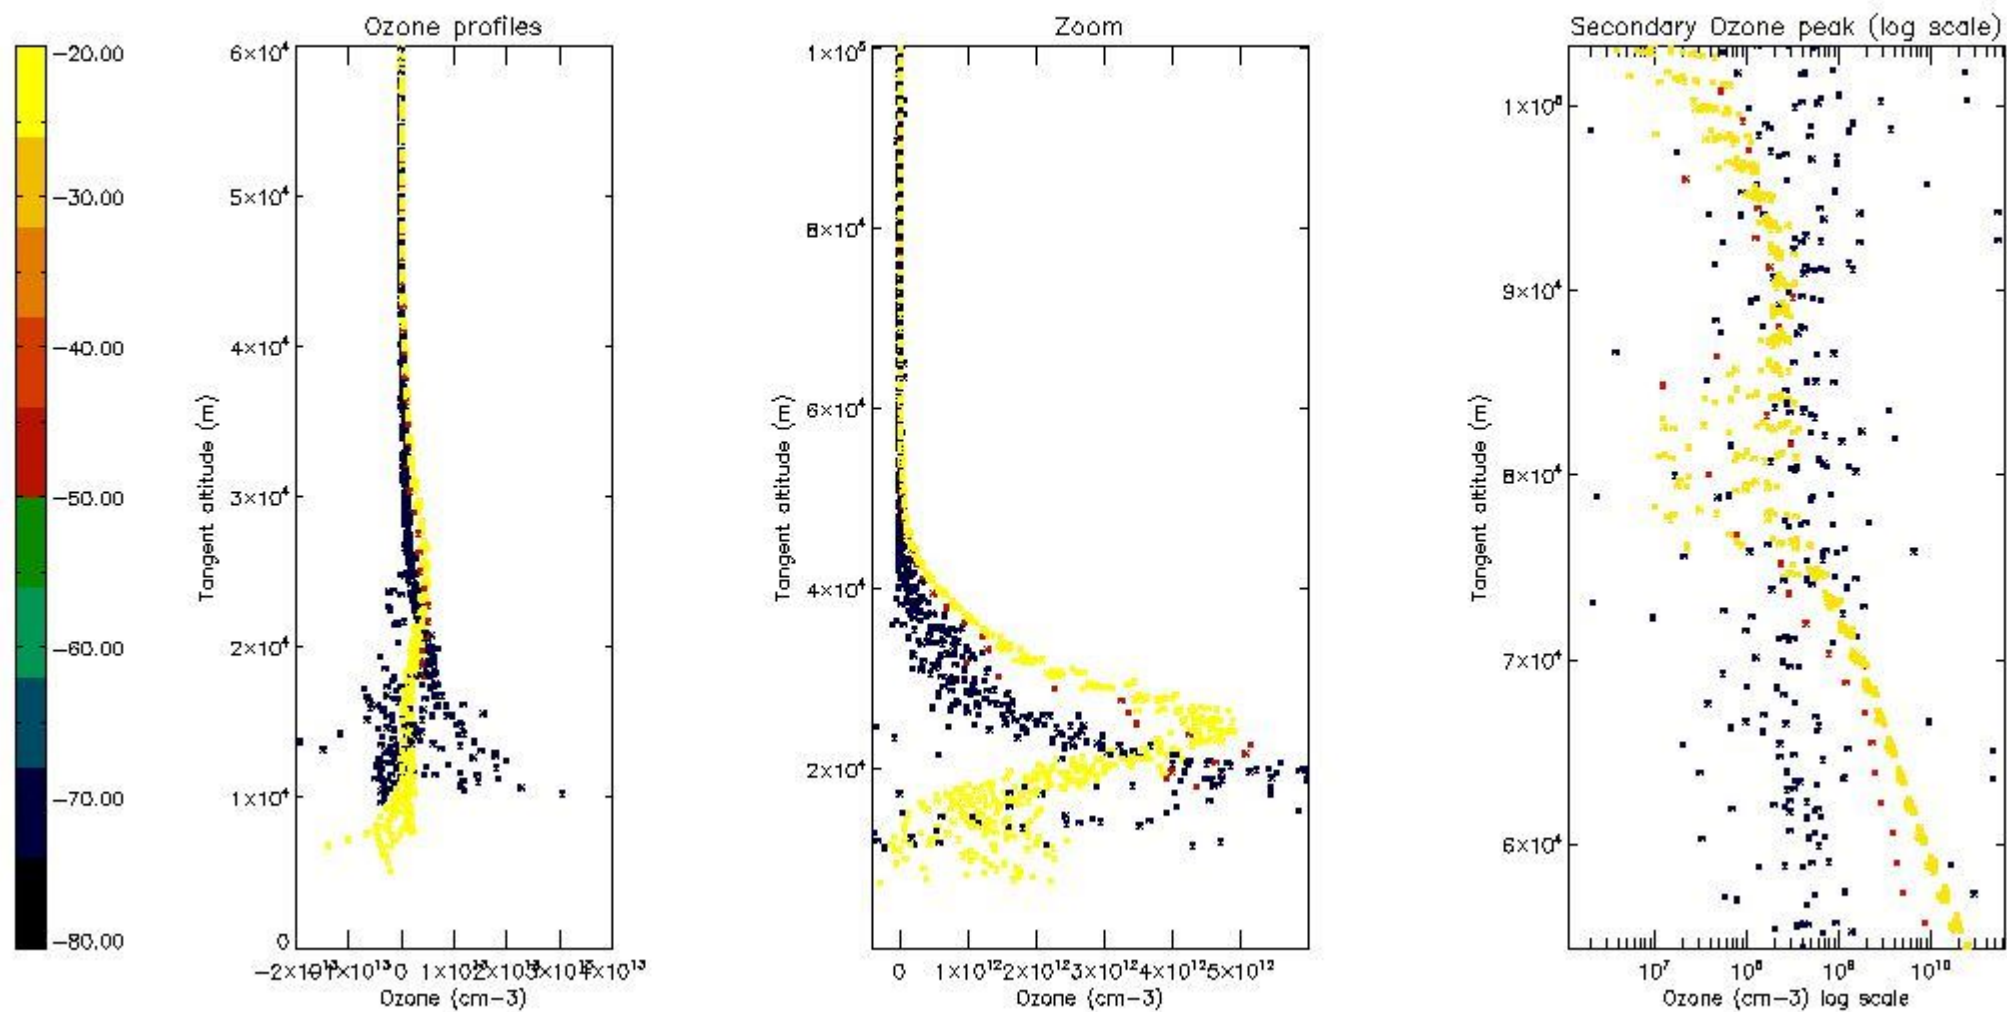

STD < 10	4
STD < 5	3

5.2 Plot ozone profiles for all STD (dark without errors)

The colorbar represents the latitude.

5.3 Plot ozone profiles where STD < 20% (dark without errors)

The colorbar represents the latitude.