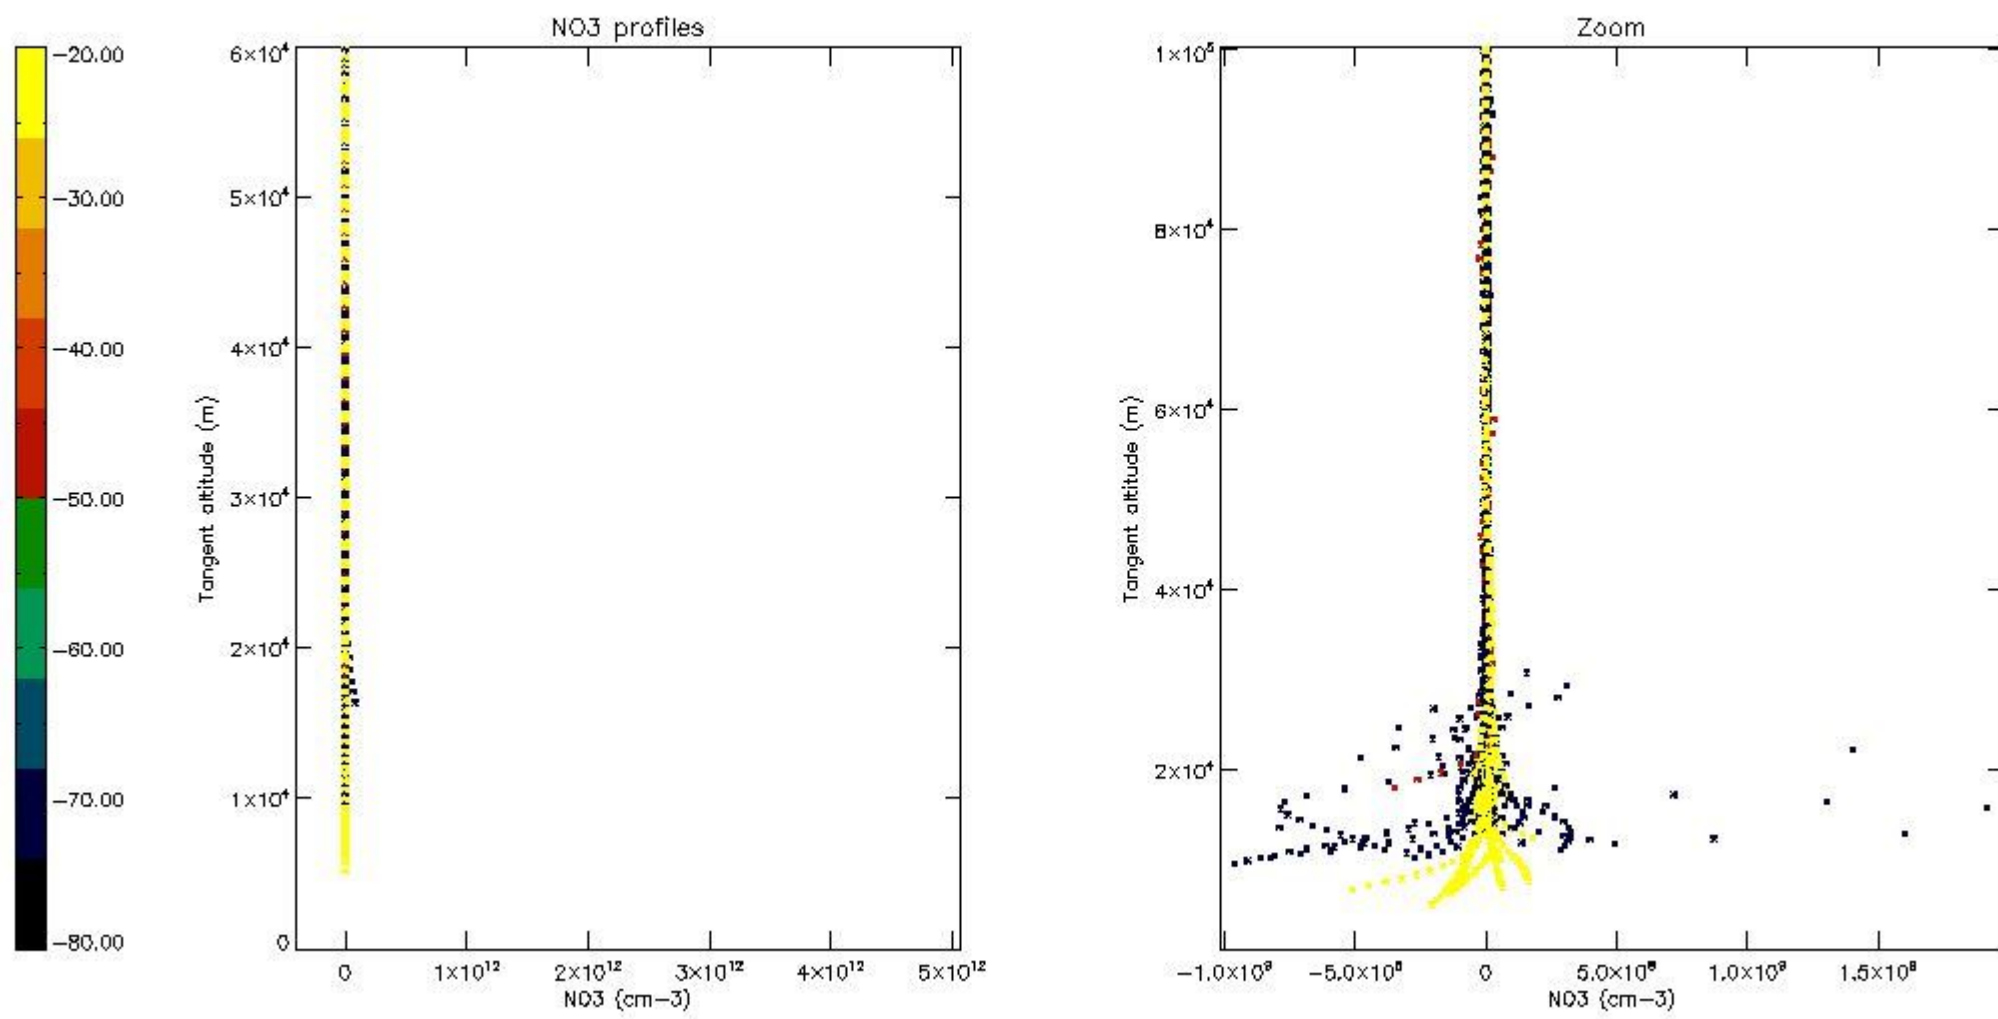

5.4 Plot ozone profiles where $STD < 10\%$ (dark without errors)

The colorbar represents the latitude.

5.5 Plot ozone profiles where STD < 5% (dark without errors)

The colorbar represents the latitude.

5.6 Plot NO₂ profiles for all STD (dark without errors)

The colorbar represents the latitude.

5.7 Plot NO3 profiles for all STD (dark without errors)

The colorbar represents the latitude.

5.8 Plot H₂O profiles for all STD (only for occultations of stars 1,2,3,4,13,14,16,26,63 dark without errors)