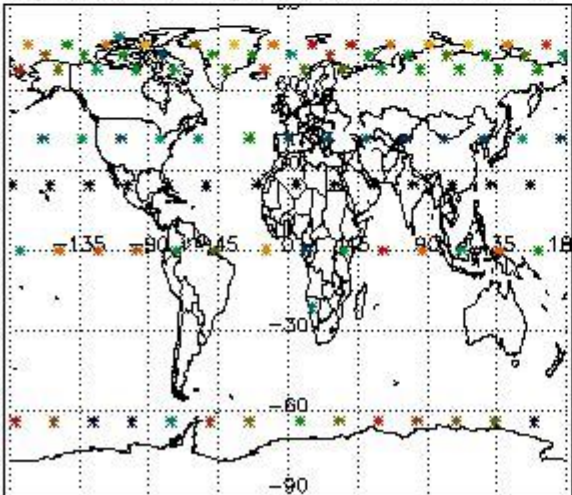

Percentage of star falling outside central band per profile