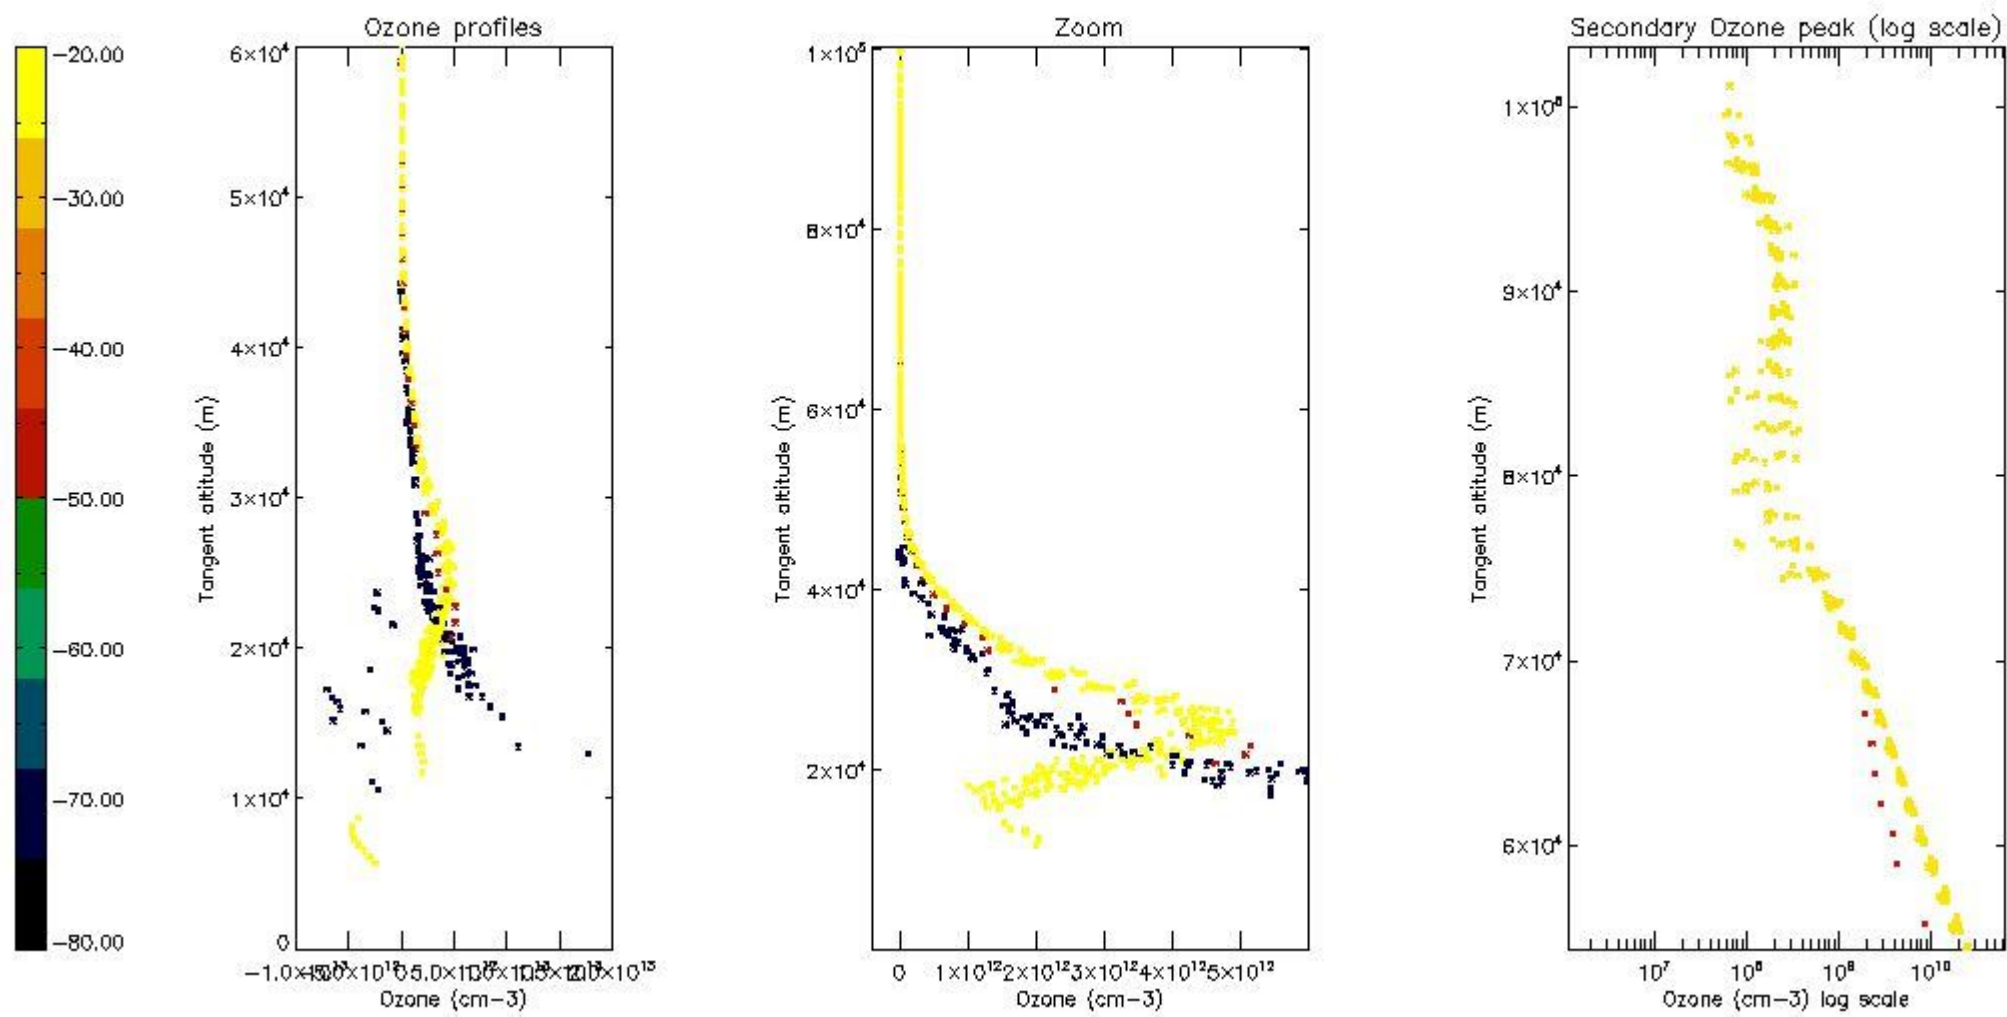

STD < 10	4
STD < 5	3

5.2 Plot ozone profiles for all STD (dark without errors)

The colorbar represents the latitude.

5.3 Plot ozone profiles where STD < 20% (dark without errors)

The colorbar represents the latitude.

5.4 Plot ozone profiles where $STD < 10\%$ (dark without errors)

The colorbar represents the latitude.

5.5 Plot ozone profiles where STD < 5% (dark without errors)

The colorbar represents the latitude.

5.6 Plot NO₂ profiles for all STD (dark without errors)