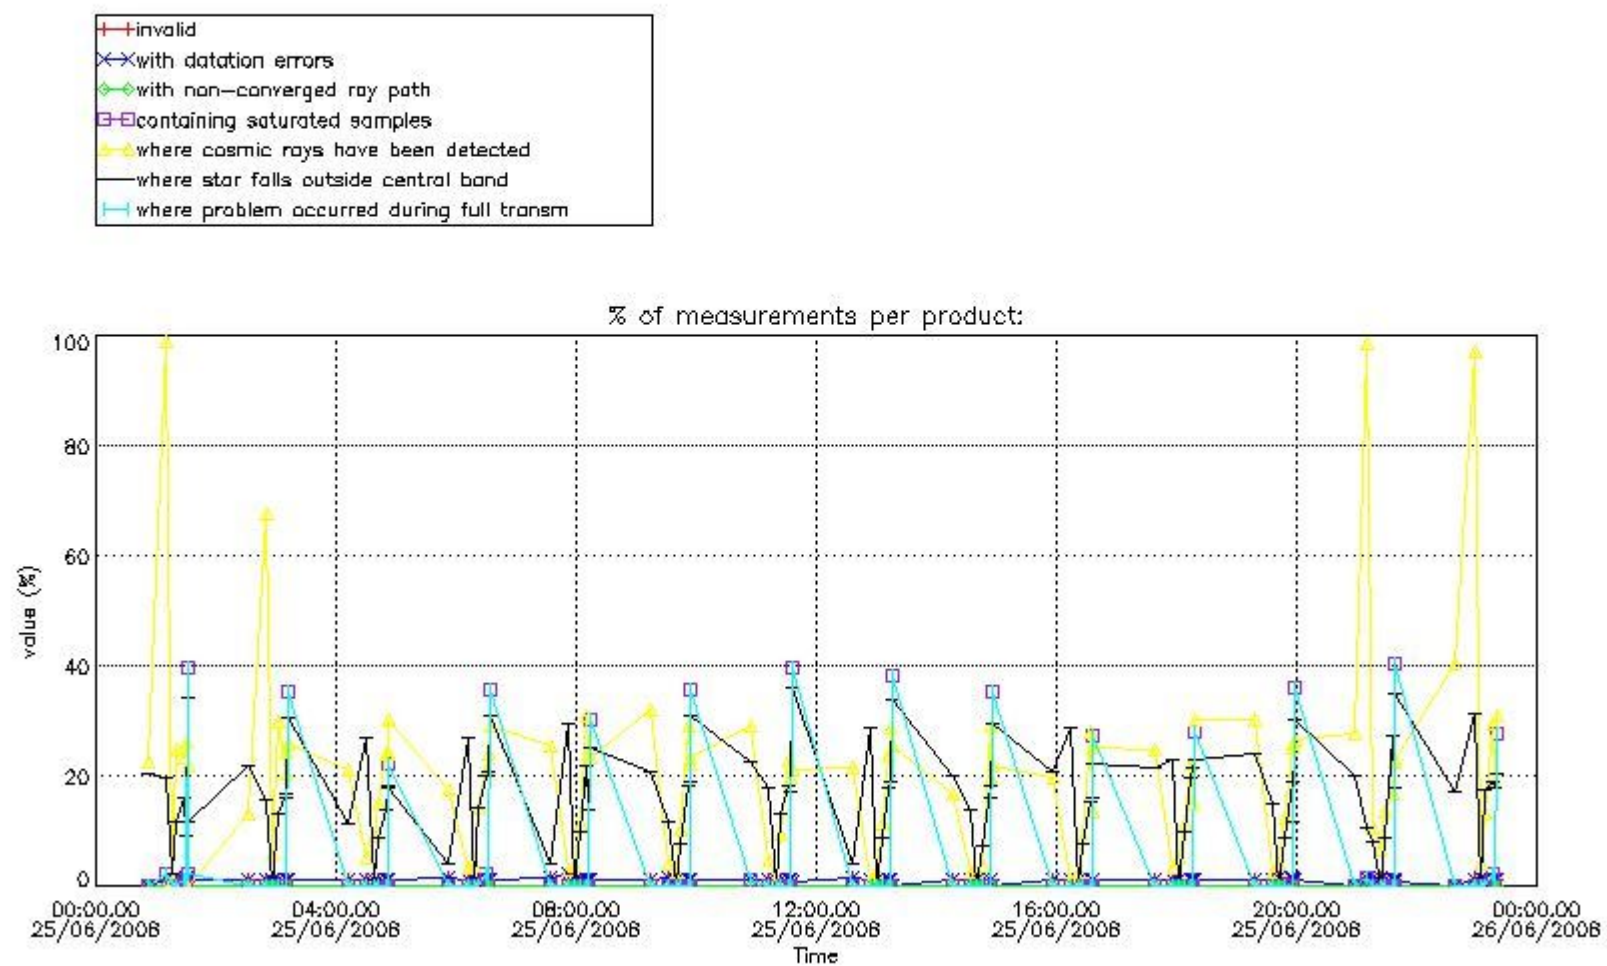

3.1 Plot quality information per product (time dependant)

3.2 Plot quality information per product (world map)

Percentage of flagged data per O3 profile

Percentage of flagged data per H2O profile

Percentage of flagged data per NO2 profile

Percentage of flagged data per NO3 profile

4. Level 1 quality information per product

In this section it is plotted some information contained in the Quality Summary data set of the level 2 products that comes from the level 1b processing. Products without errors (error flag in the MPH set to "0") are used.

4.1 Plot quality information per product (time dependant) coming from level 1b processing

4.1.1 Plot level 1 quality information per product (time dependant): ENVISAT ASCENDING passes

4.1.2 Plot level 1 quality information per product (time dependant): ENVI-SAT DESCENDING passes