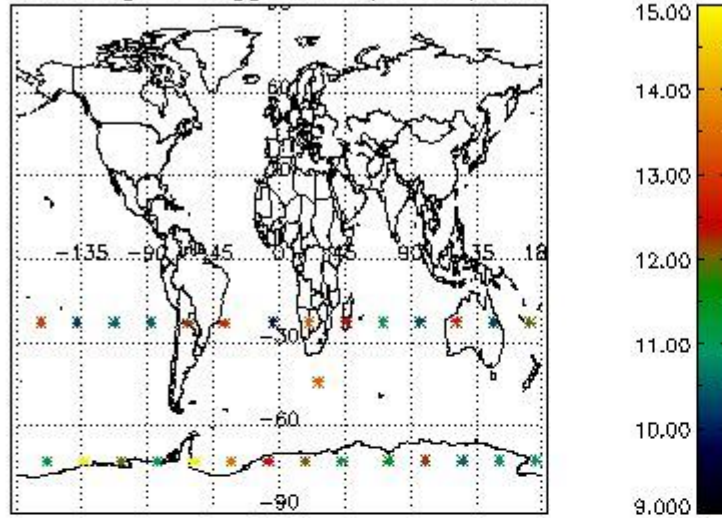

Percentage of flagged data per O3 profile