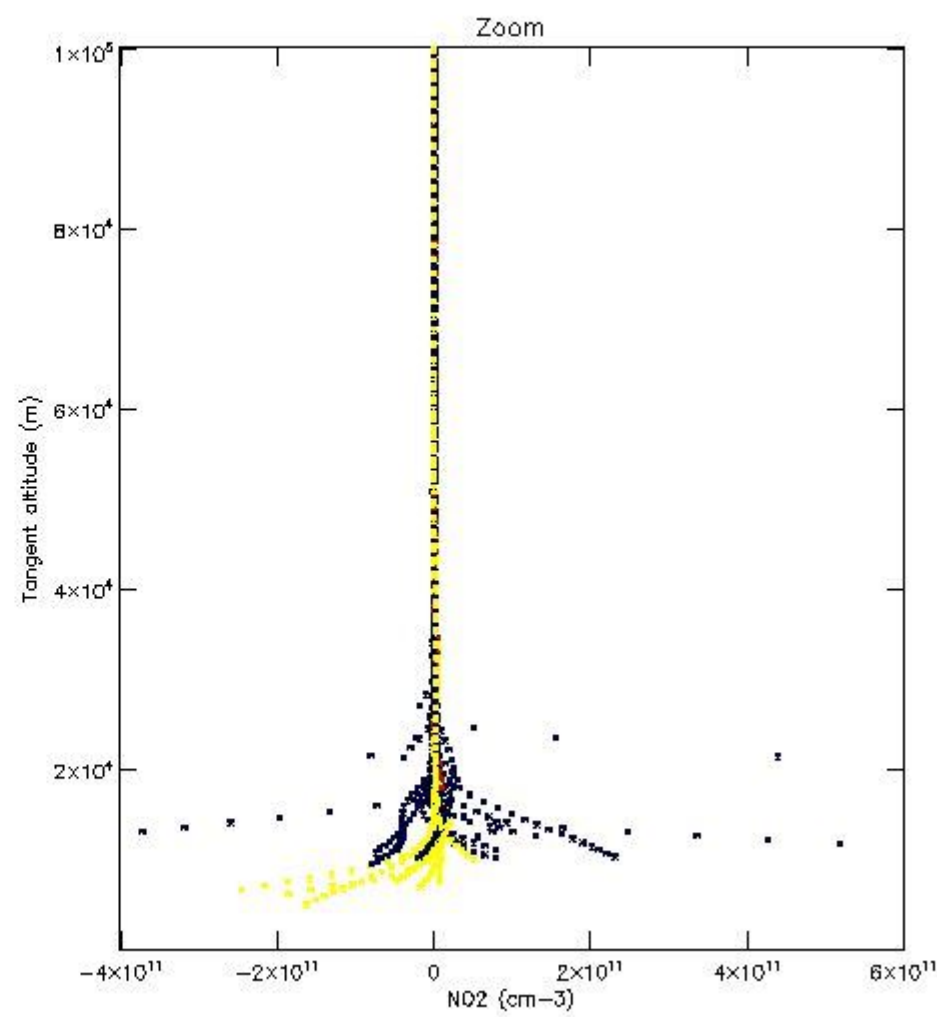

STD < 10	4
STD < 5	3

5.2 Plot ozone profiles for all STD (dark without errors)

The colorbar represents the latitude.

5.3 Plot ozone profiles where STD < 20% (dark without errors)

The colorbar represents the latitude.

5.4 Plot ozone profiles where $STD < 10\%$ (dark without errors)

The colorbar represents the latitude.

5.5 Plot ozone profiles where STD < 5% (dark without errors)

The colorbar represents the latitude.

5.6 Plot NO₂ profiles for all STD (dark without errors)

The colorbar represents the latitude.

5.7 Plot NO3 profiles for all STD (dark without errors)

The colorbar represents the latitude.

5.8 Plot H₂O profiles for all STD (only for occultations of stars 1,2,3,4,13,14,16,26,63 dark without errors)