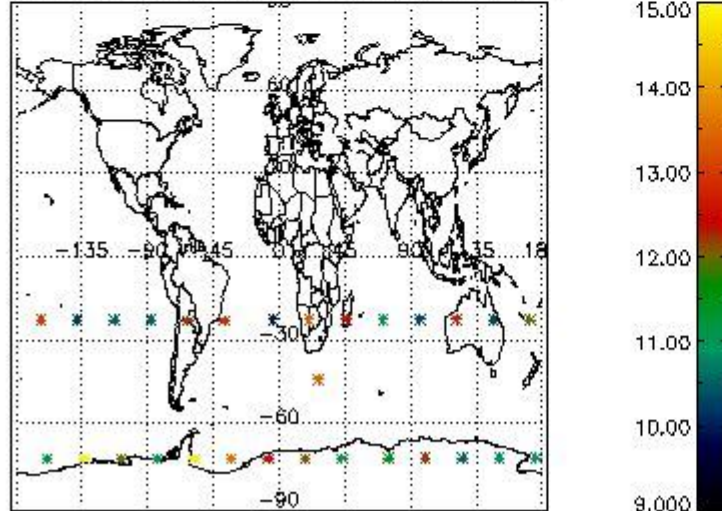

3.1 Plot quality information per product (time dependant)

3.2 Plot quality information per product (world map)

Percentage of flagged data per O3 profile

Percentage of flagged data per H2O profile

Percentage of flagged data per NO2 profile