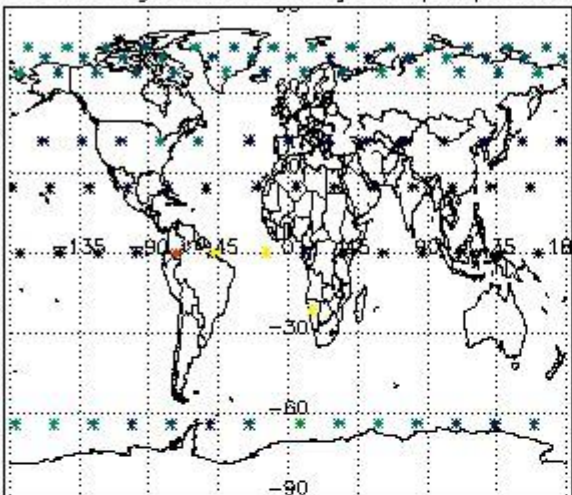

Percentage of cosmic ray hits per profile