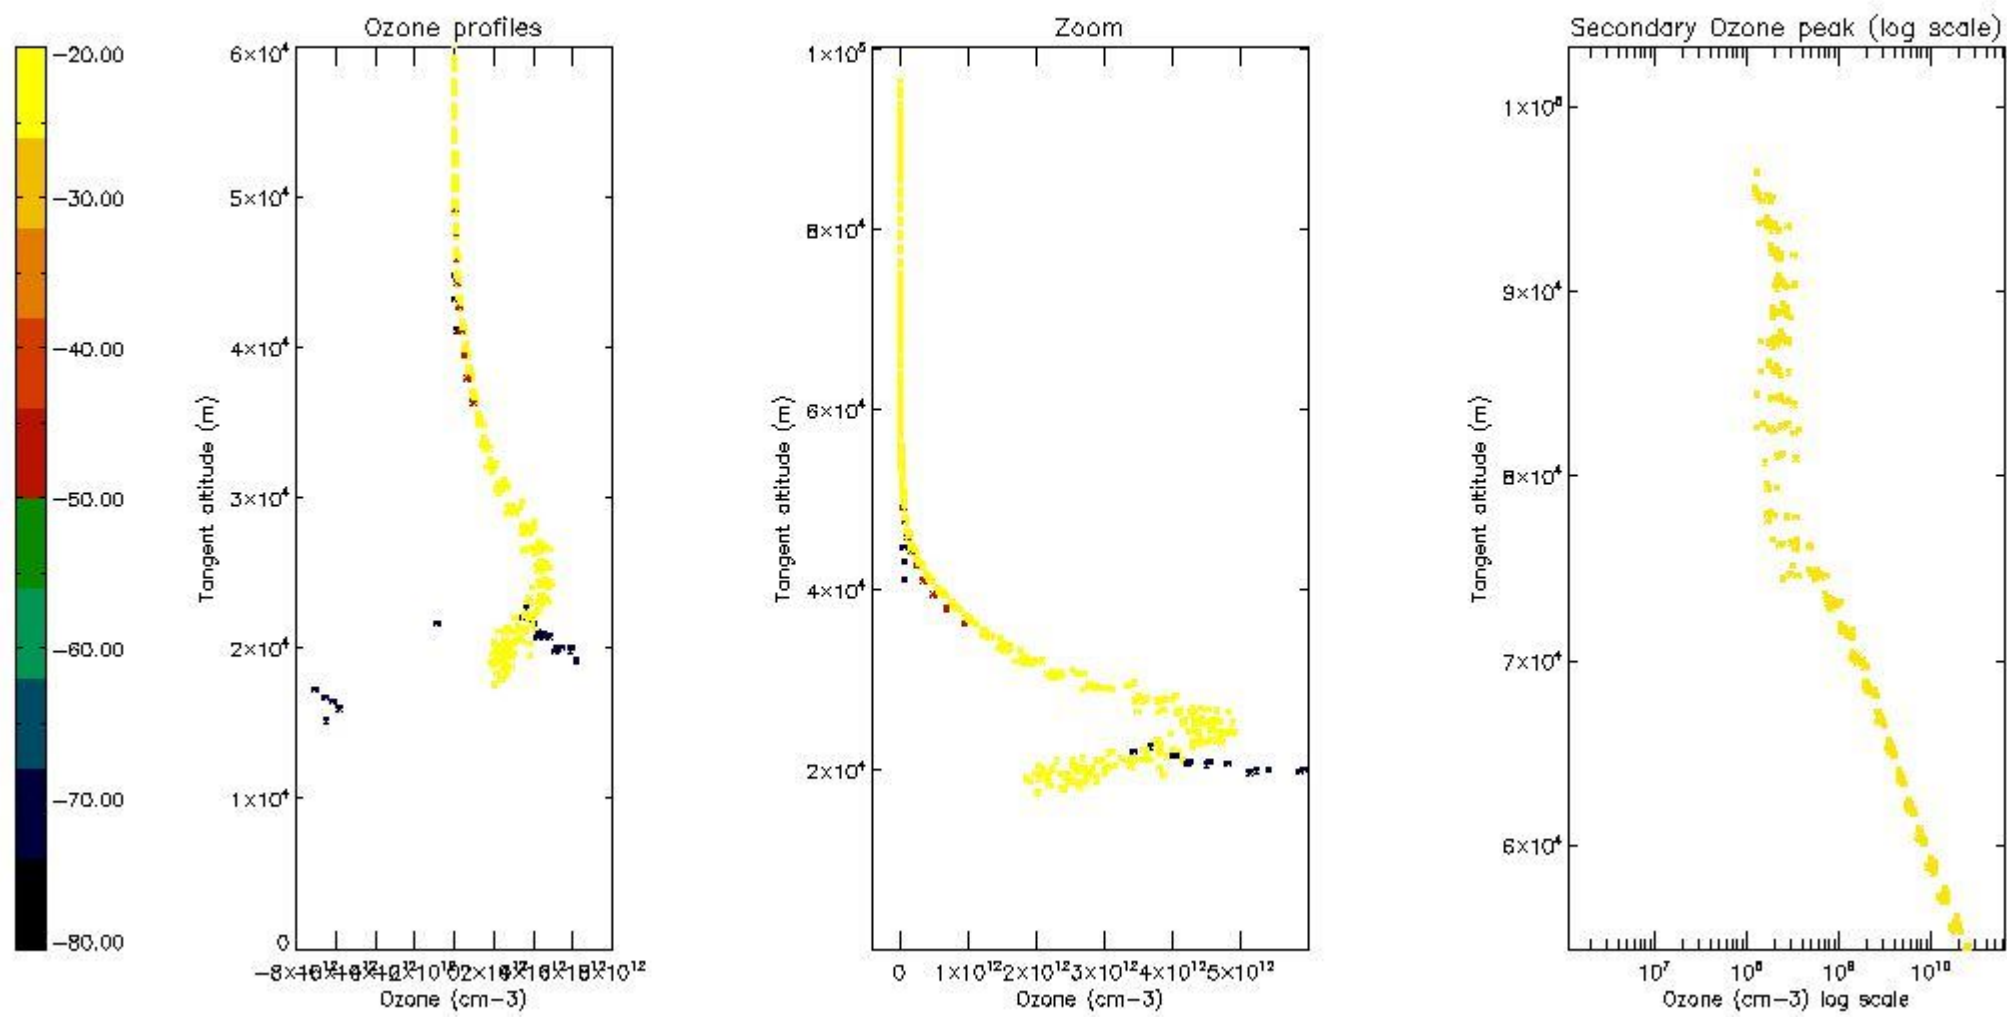

STD < 10	4
STD < 5	3

5.2 Plot ozone profiles for all STD (dark without errors)

The colorbar represents the latitude.

5.3 Plot ozone profiles where STD < 20% (dark without errors)

The colorbar represents the latitude.

5.4 Plot ozone profiles where $STD < 10\%$ (dark without errors)

The colorbar represents the latitude.

5.5 Plot ozone profiles where STD < 5% (dark without errors)

The colorbar represents the latitude.

5.6 Plot NO₂ profiles for all STD (dark without errors)

The colorbar represents the latitude.

5.7 Plot NO3 profiles for all STD (dark without errors)

The colorbar represents the latitude.

5.8 Plot H₂O profiles for all STD (only for occultations of stars 1,2,3,4,13,14,16,26,63 dark without errors)