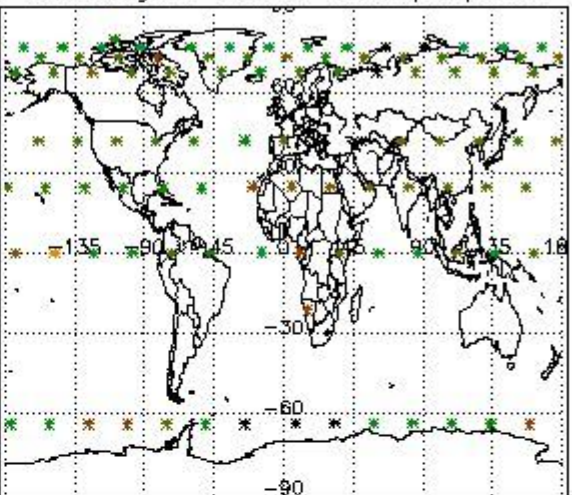

Percentage of datation errors per profile