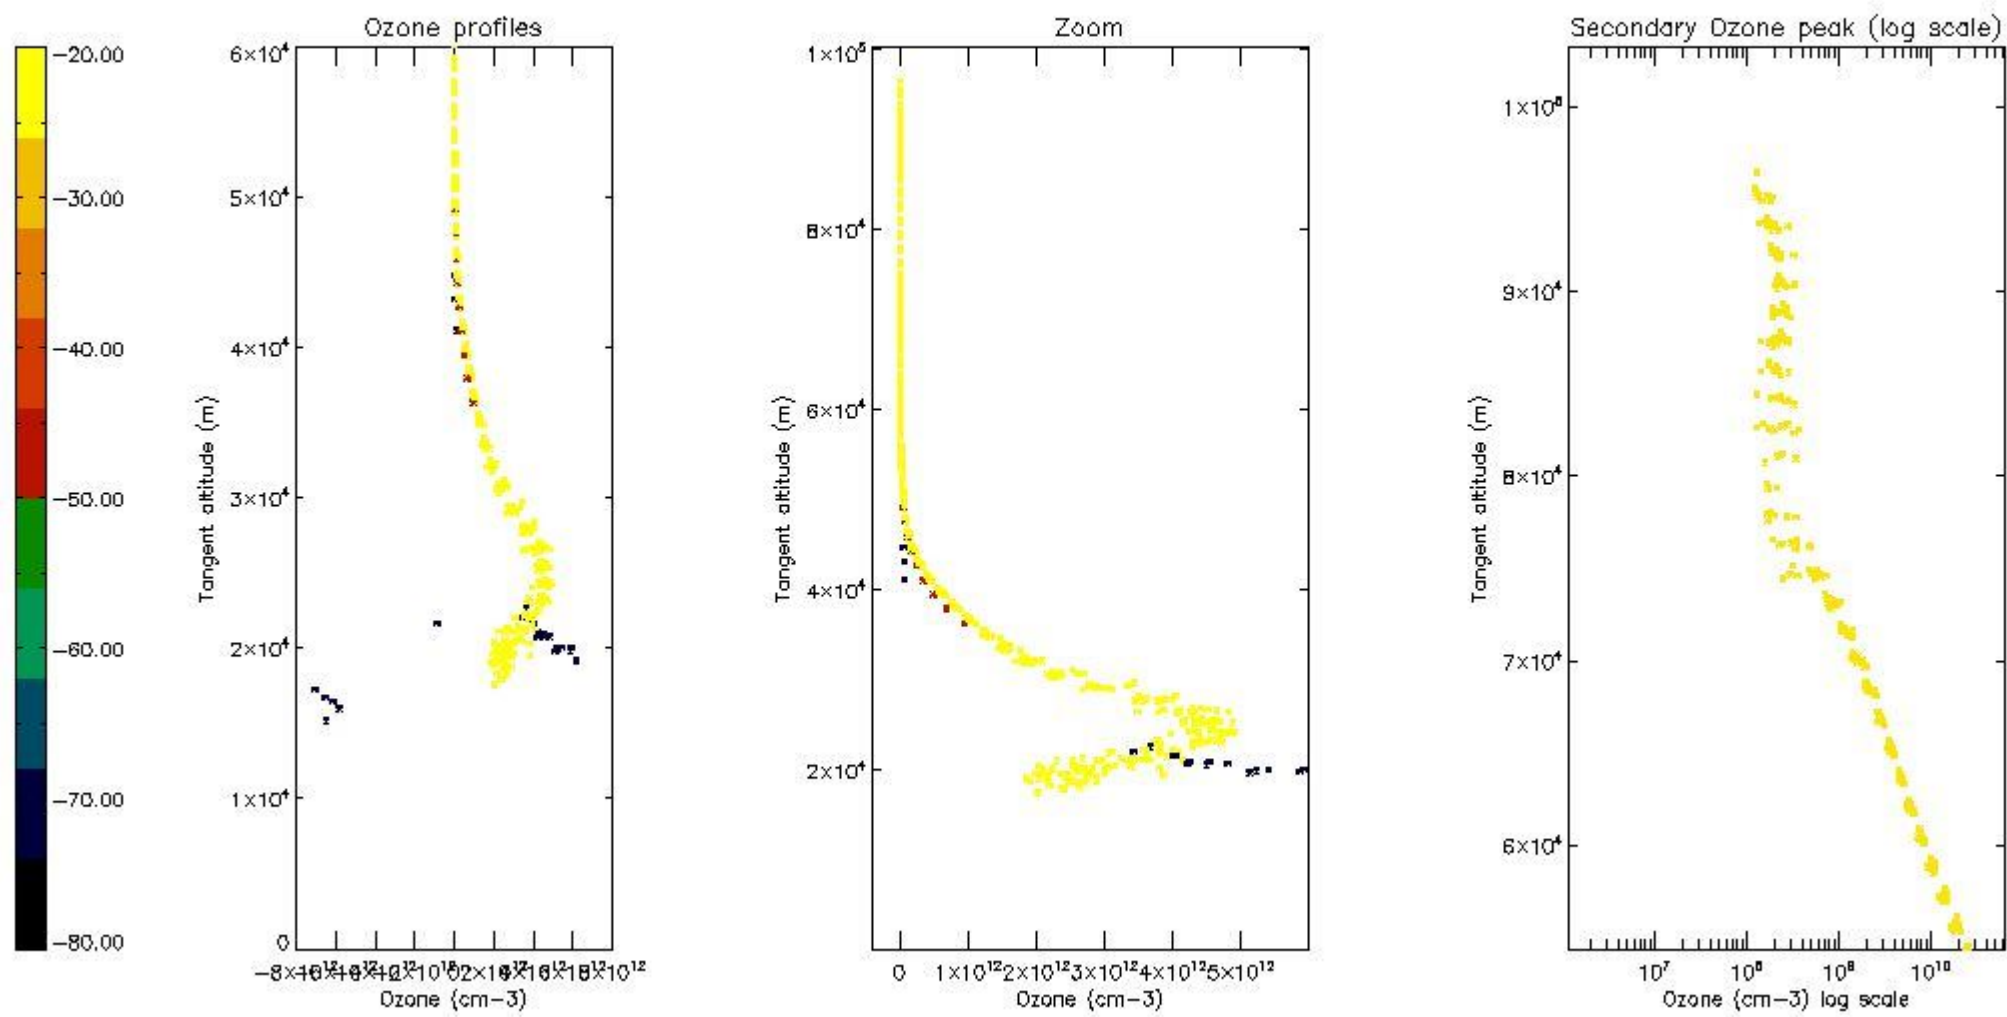

5.5 Plot ozone profiles where STD < 5% (dark without errors)

The colorbar represents the latitude.