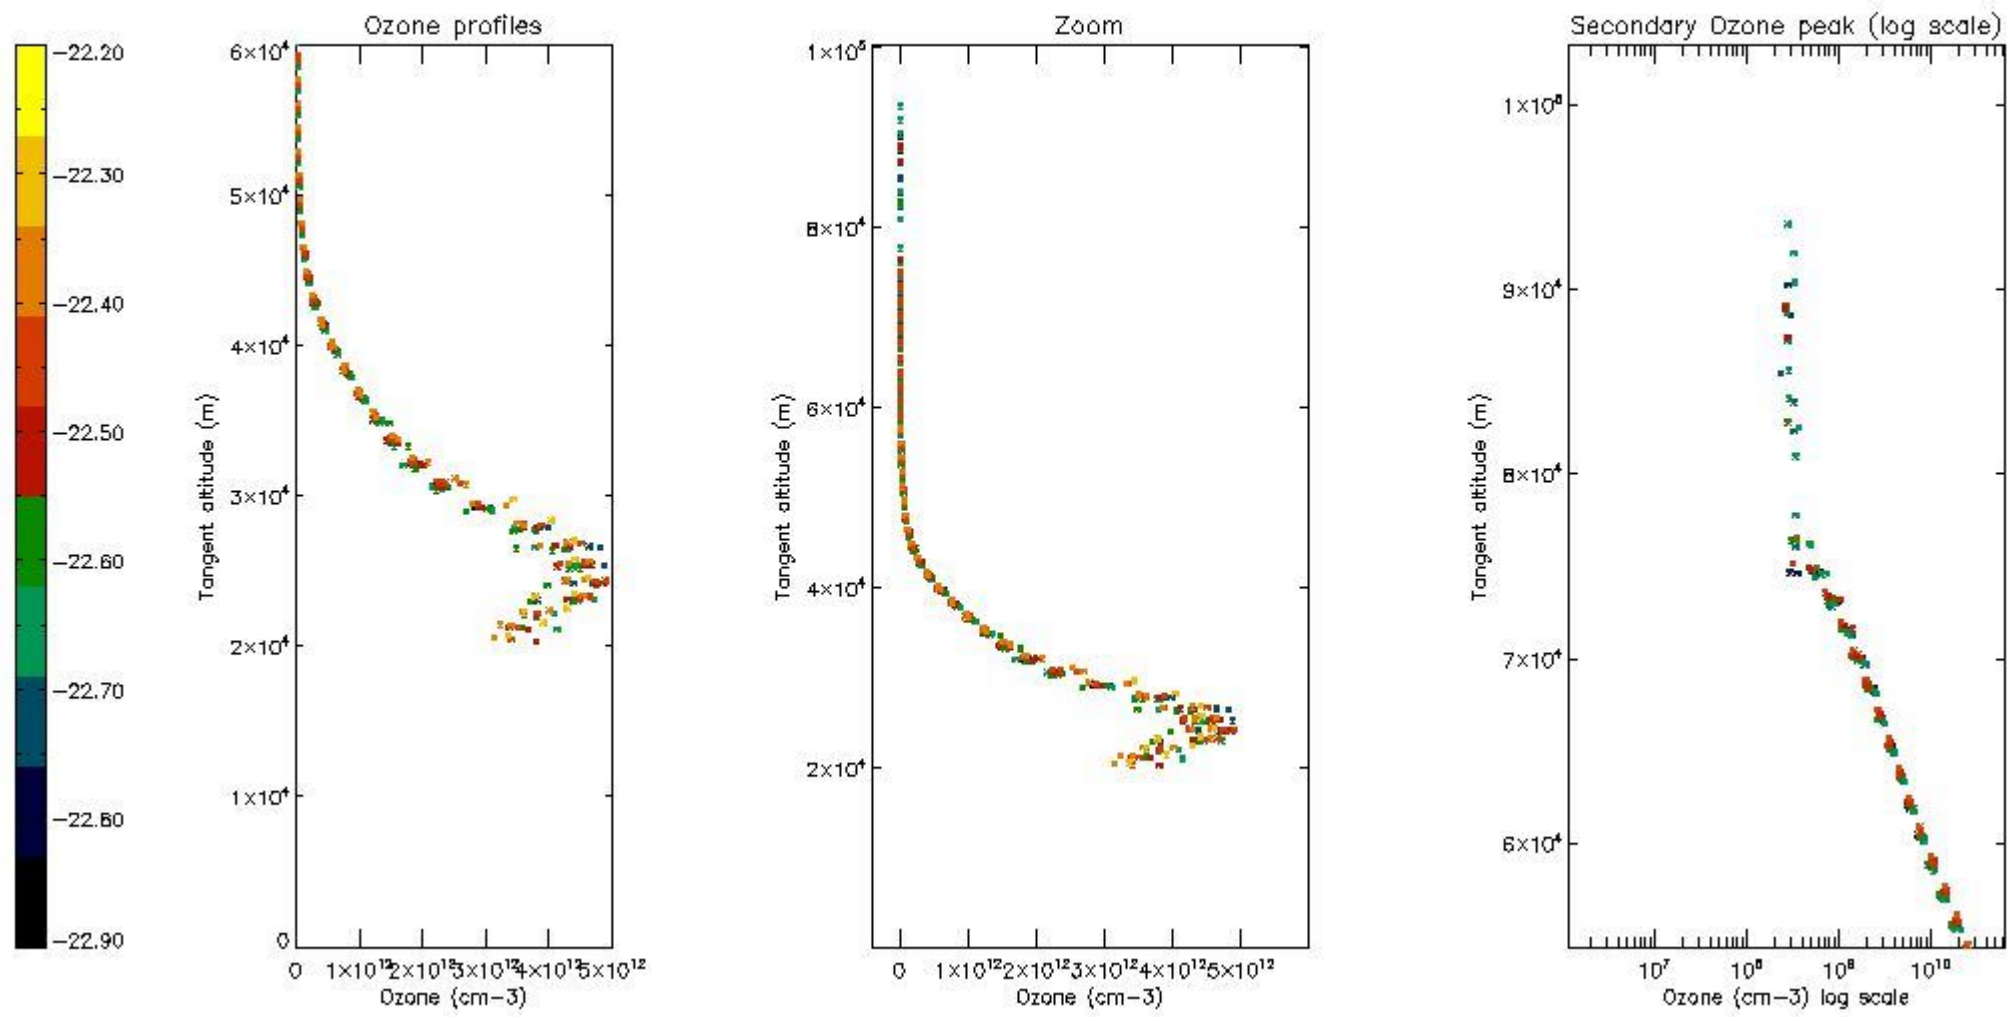

5.6 Plot NO₂ profiles for all STD (dark without errors)

The colorbar represents the latitude.