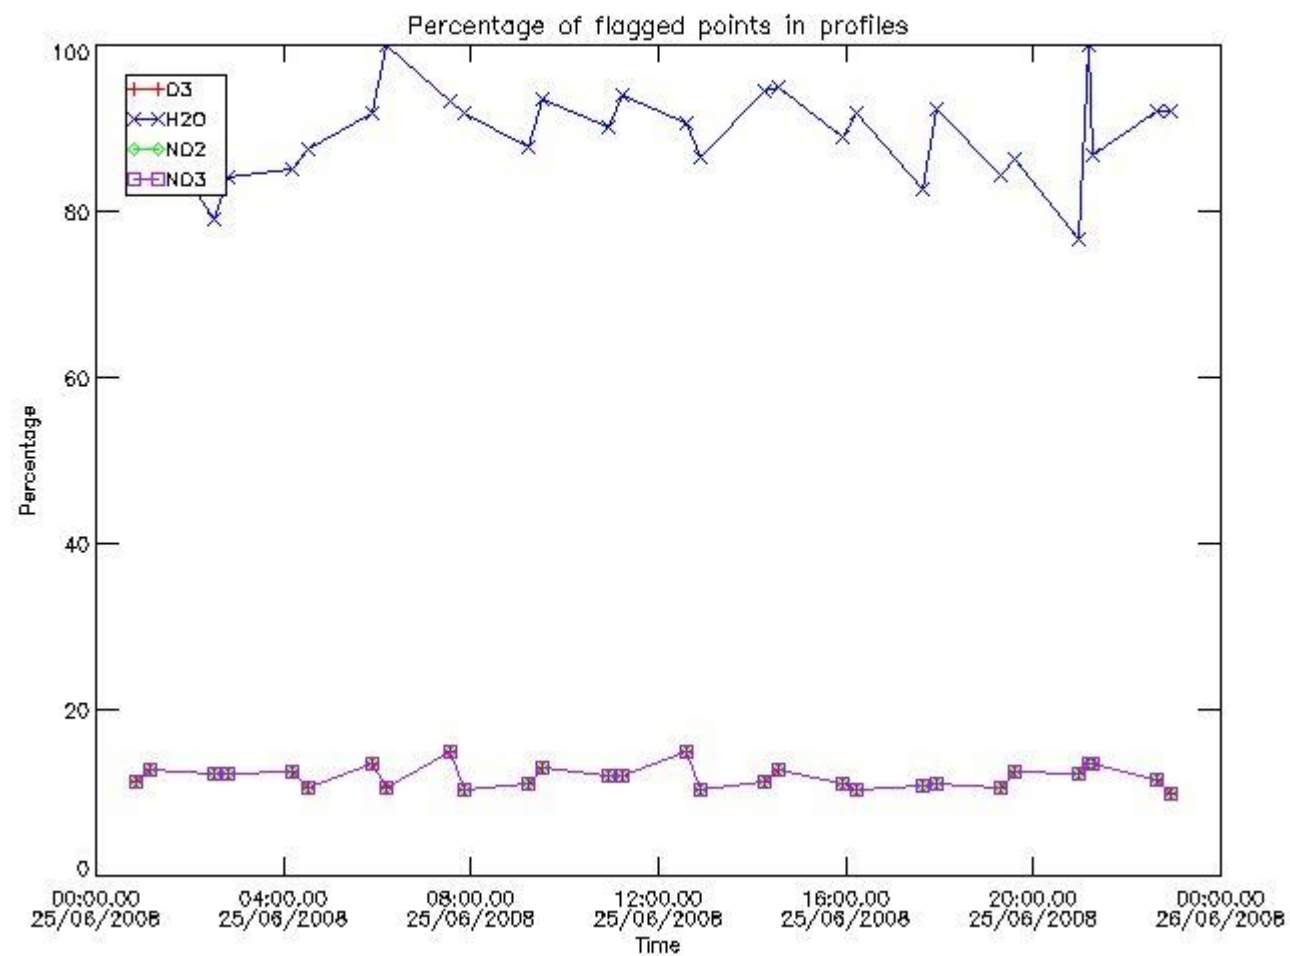

3. Quality information per product

In this section it is plotted some information contained in the Quality Summary data set of the level 2 products. Only products in dark limb conditions and without errors (error flag in the MPH set to "0") are used.

3.1 Plot quality information per product (time dependant)

3.2 Plot quality information per product (world map)