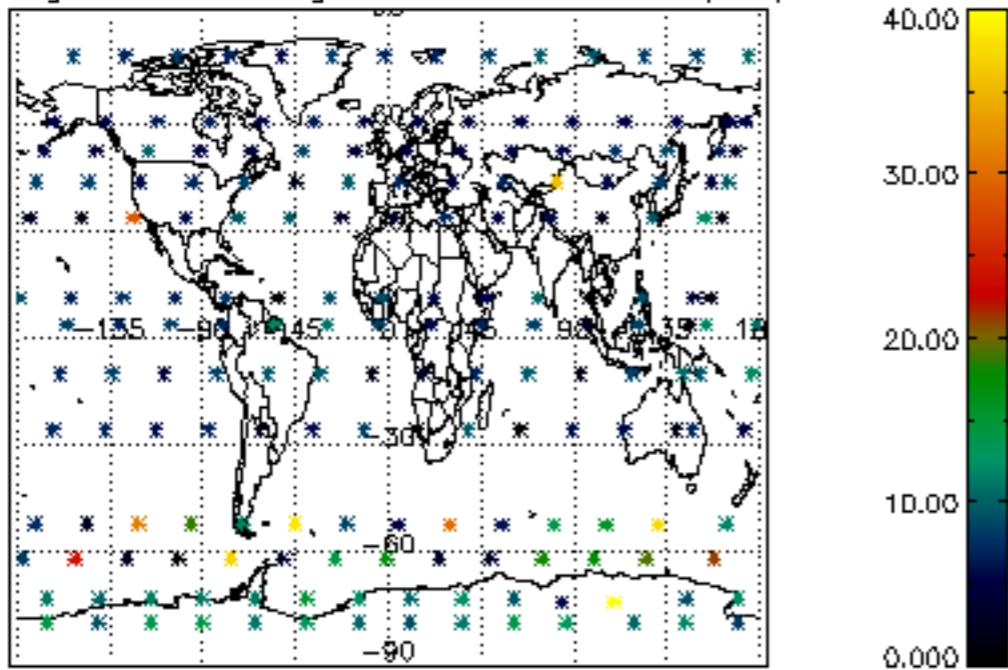

Percentage of star falling outside central band per profile