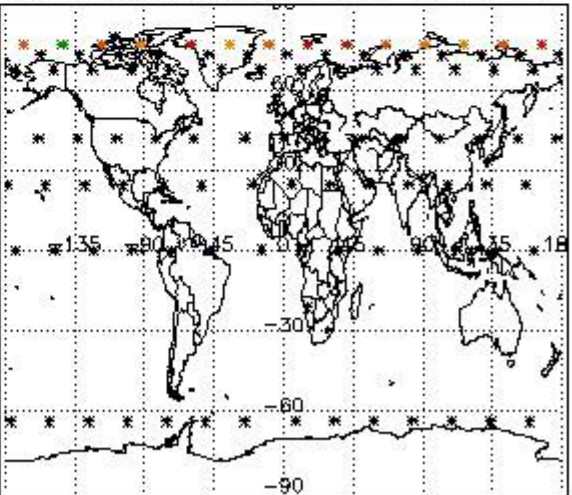

Percentage of saturation errors per profile