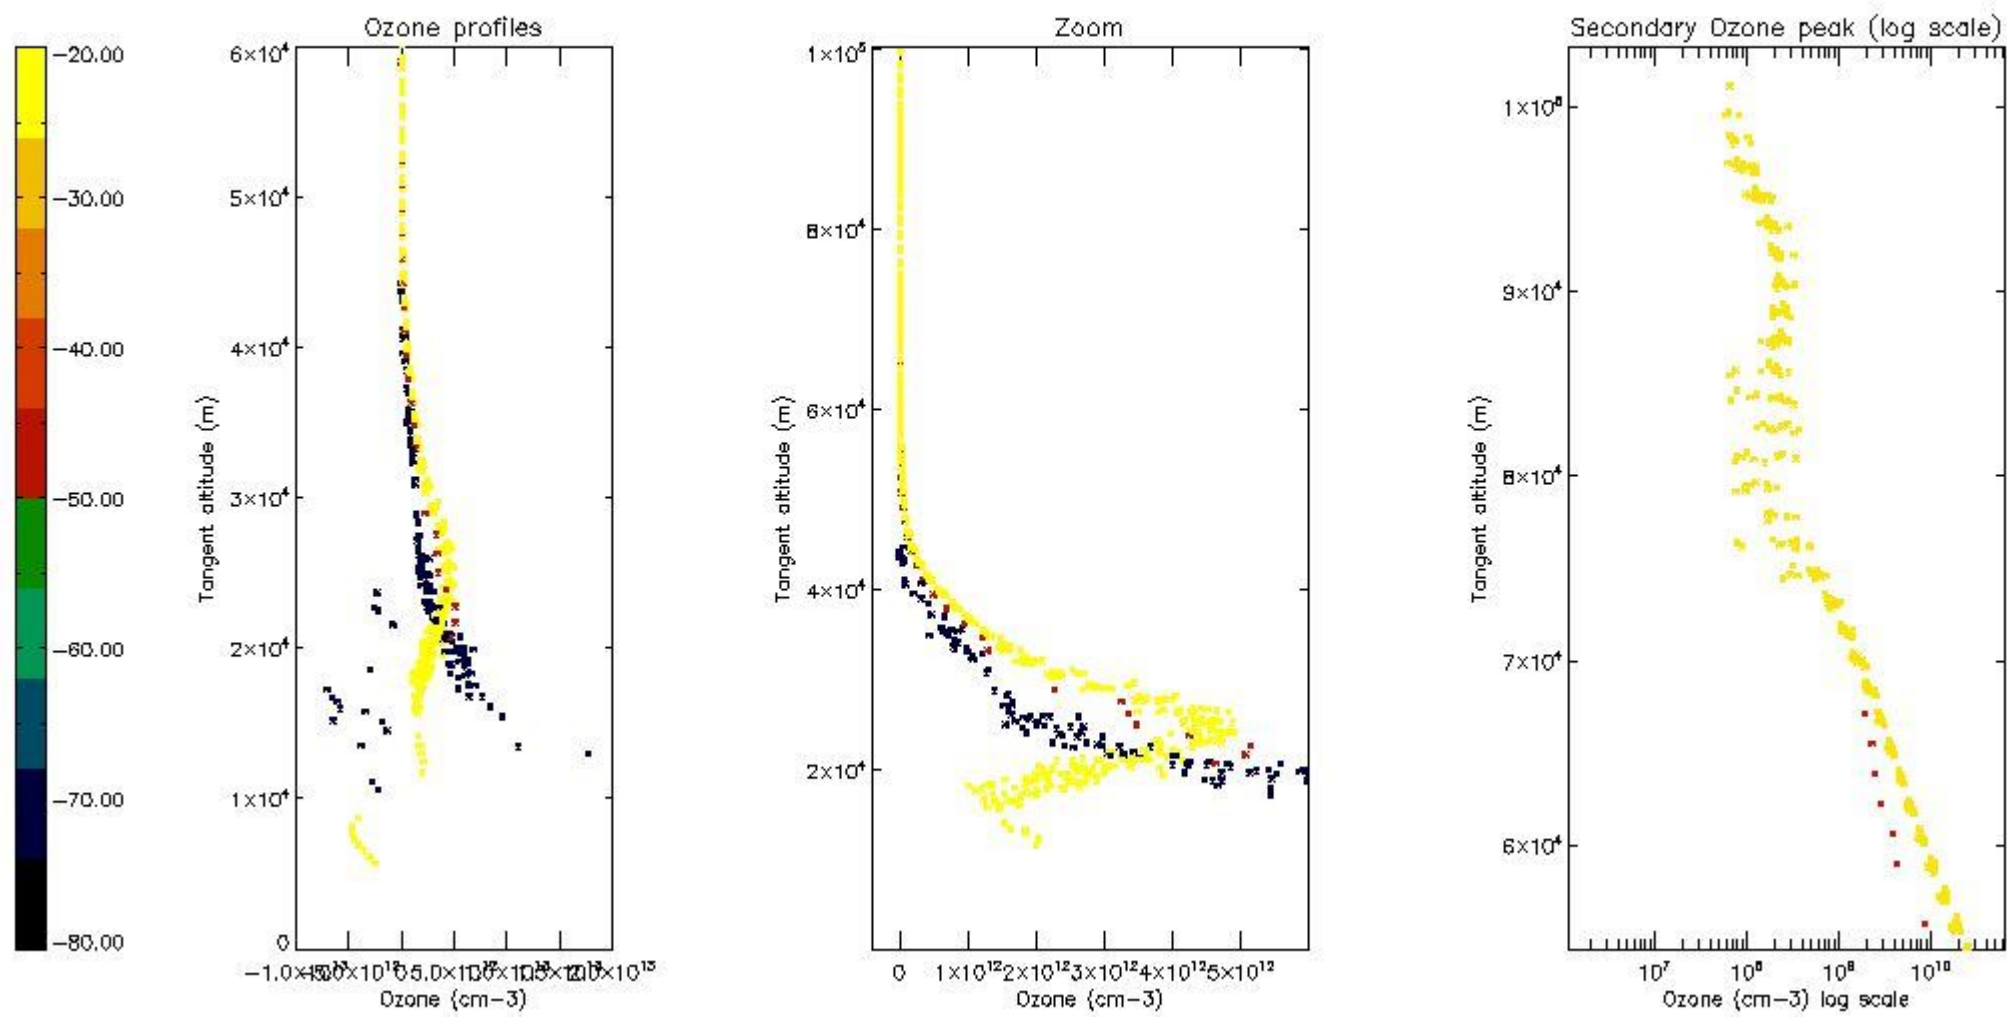

STD < 10	4
STD < 5	3

5.2 Plot ozone profiles for all STD (dark without errors)

The colorbar represents the latitude.

5.3 Plot ozone profiles where STD < 20% (dark without errors)

The colorbar represents the latitude.