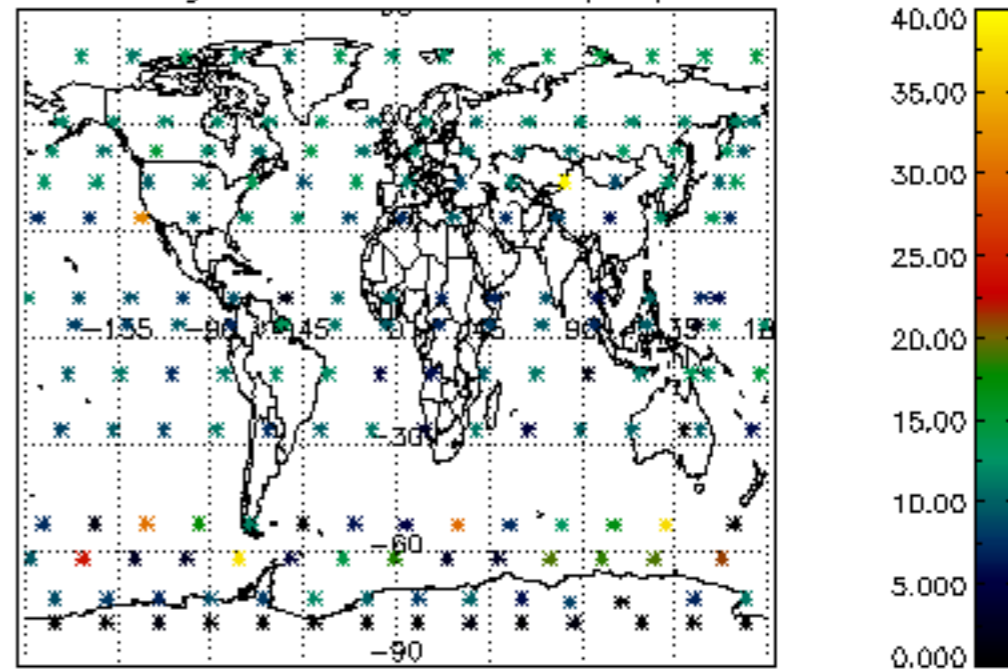

Percentage of saturation errors per profile