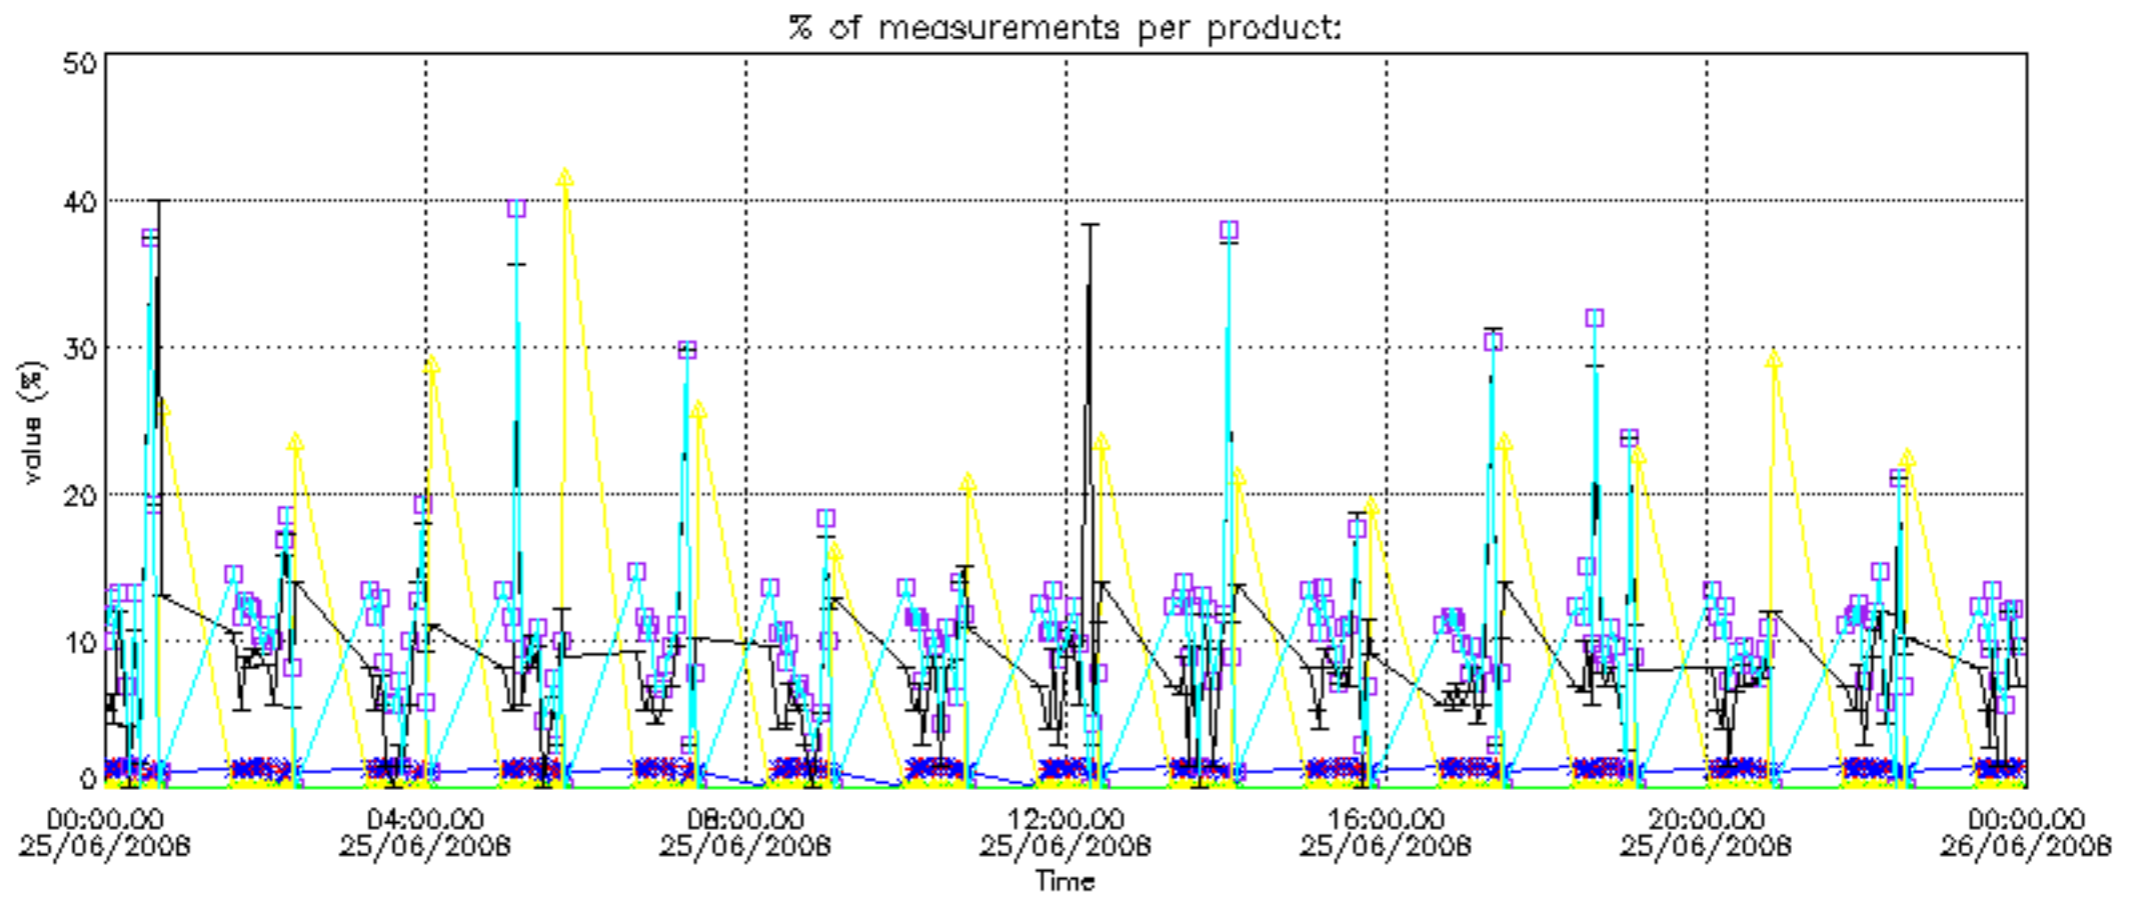

Percentage of cosmic ray hits per profile

Percentage of datation errors per profile