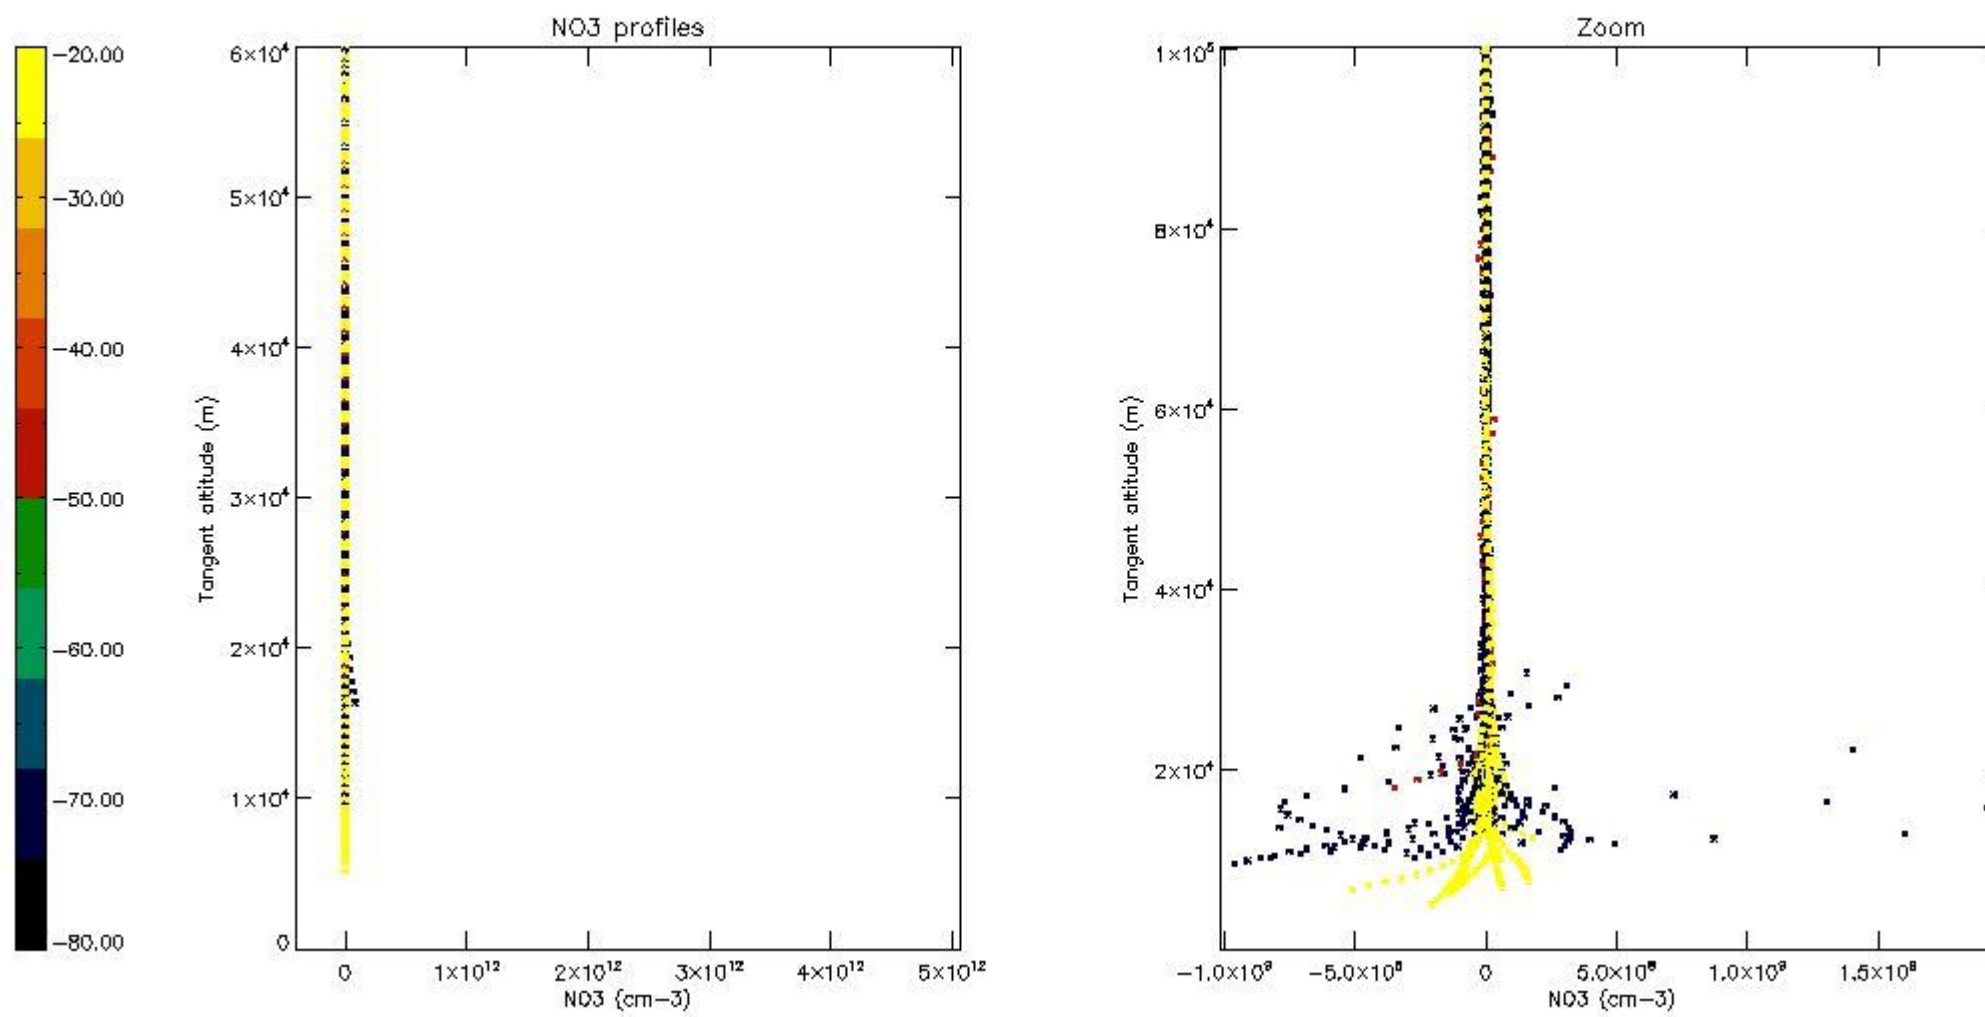

5.8 Plot H₂O profiles for all STD (only for occultations of stars 1,2,3,4,13,14,16,26,63 dark without errors)

The colorbar represents the latitude.