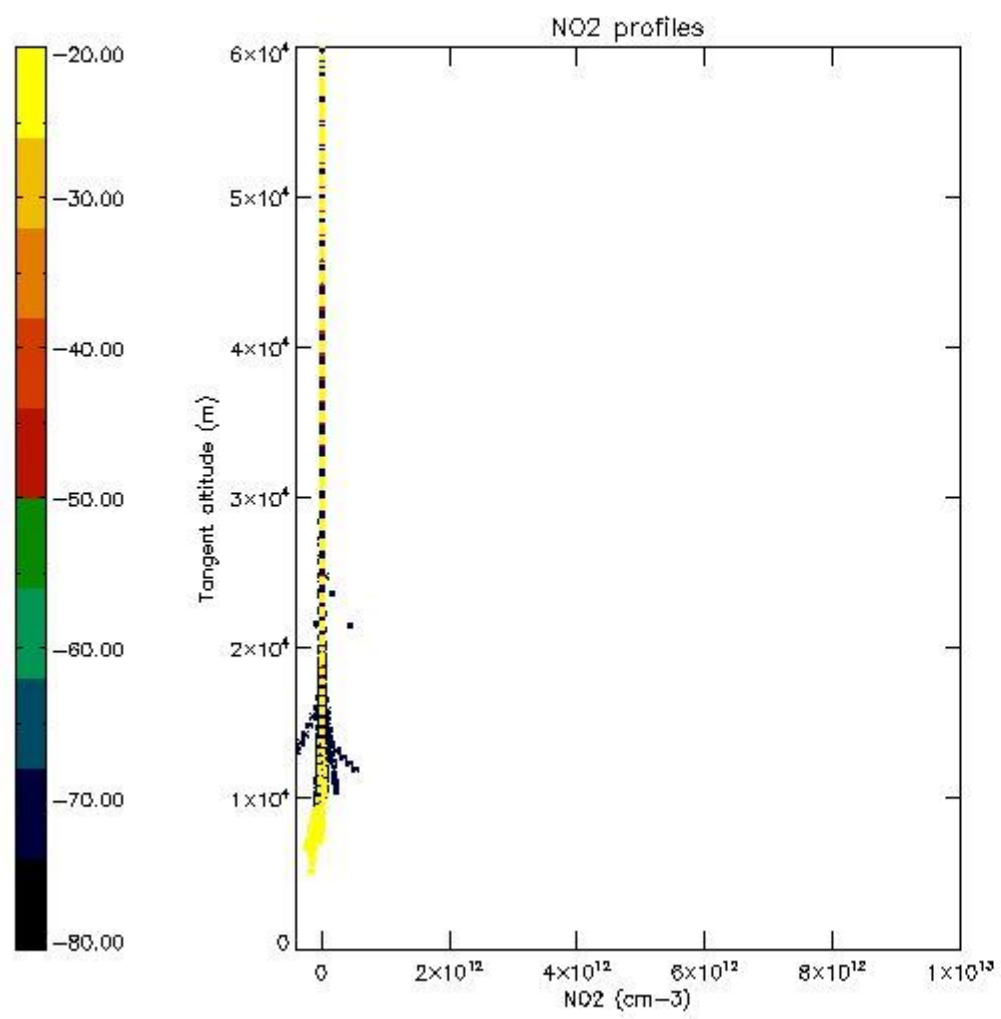

5.4 Plot ozone profiles where STD < 10% (dark without errors)

The colorbar represents the latitude.

5.5 Plot ozone profiles where STD < 5% (dark without errors)

The colorbar represents the latitude.

5.6 Plot NO₂ profiles for all STD (dark without errors)

The colorbar represents the latitude.

5.7 Plot NO3 profiles for all STD (dark without errors)

The colorbar represents the latitude.

5.8 Plot H₂O profiles for all STD (only for occultations of stars 1,2,3,4,13,14,16,26,63 dark without errors)