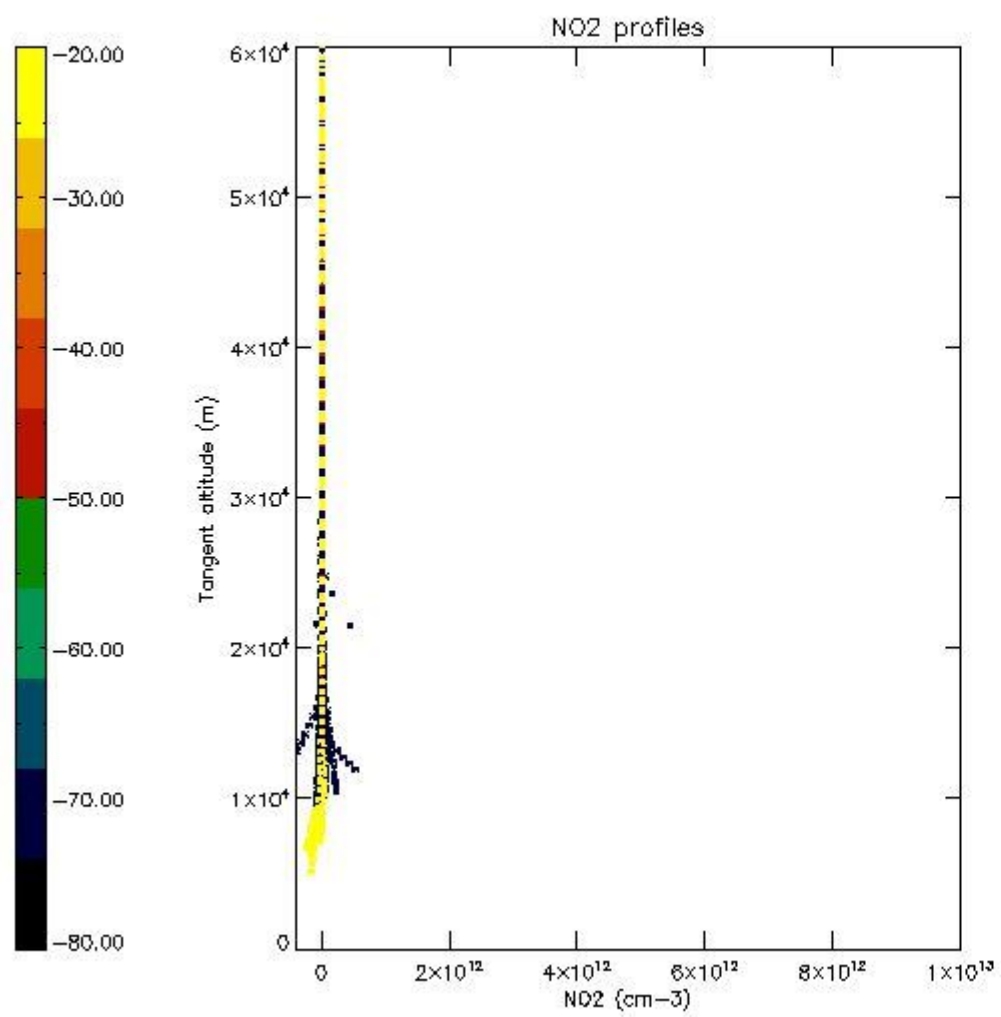

STD < 10	4
STD < 5	3

5.2 Plot ozone profiles for all STD (dark without errors)

The colorbar represents the latitude.

5.3 Plot ozone profiles where STD < 20% (dark without errors)

The colorbar represents the latitude.

5.4 Plot ozone profiles where $STD < 10\%$ (dark without errors)

The colorbar represents the latitude.

5.5 Plot ozone profiles where STD < 5% (dark without errors)

The colorbar represents the latitude.

5.6 Plot NO₂ profiles for all STD (dark without errors)

The colorbar represents the latitude.

5.7 Plot NO3 profiles for all STD (dark without errors)

The colorbar represents the latitude.

5.8 Plot H₂O profiles for all STD (only for occultations of stars 1,2,3,4,13,14,16,26,63 dark without errors)