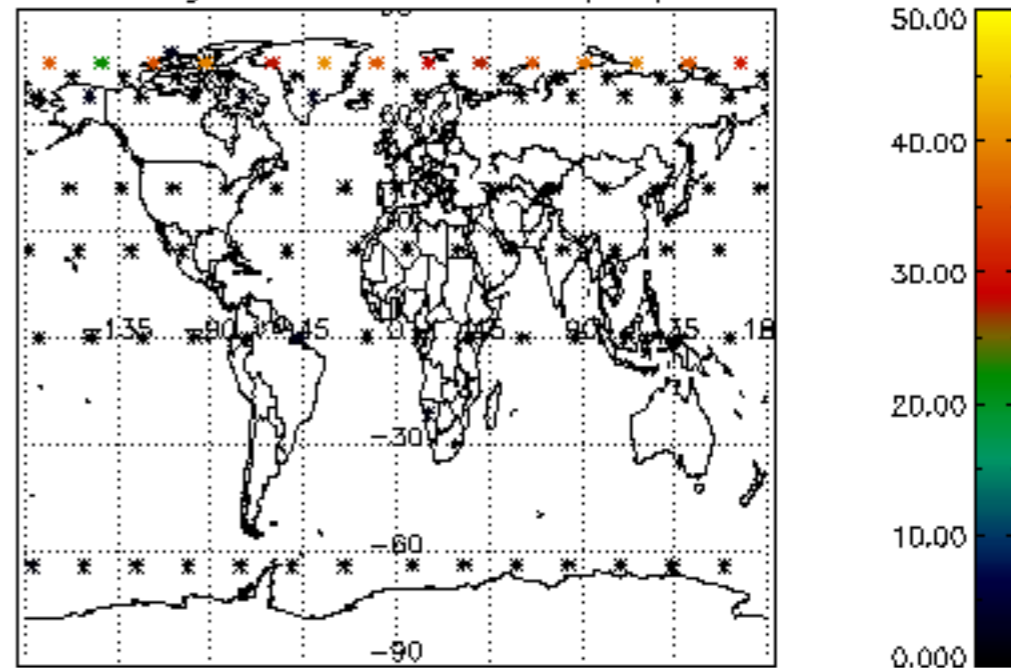

Percentage of datation errors per profile

Percentage of saturation errors per profile