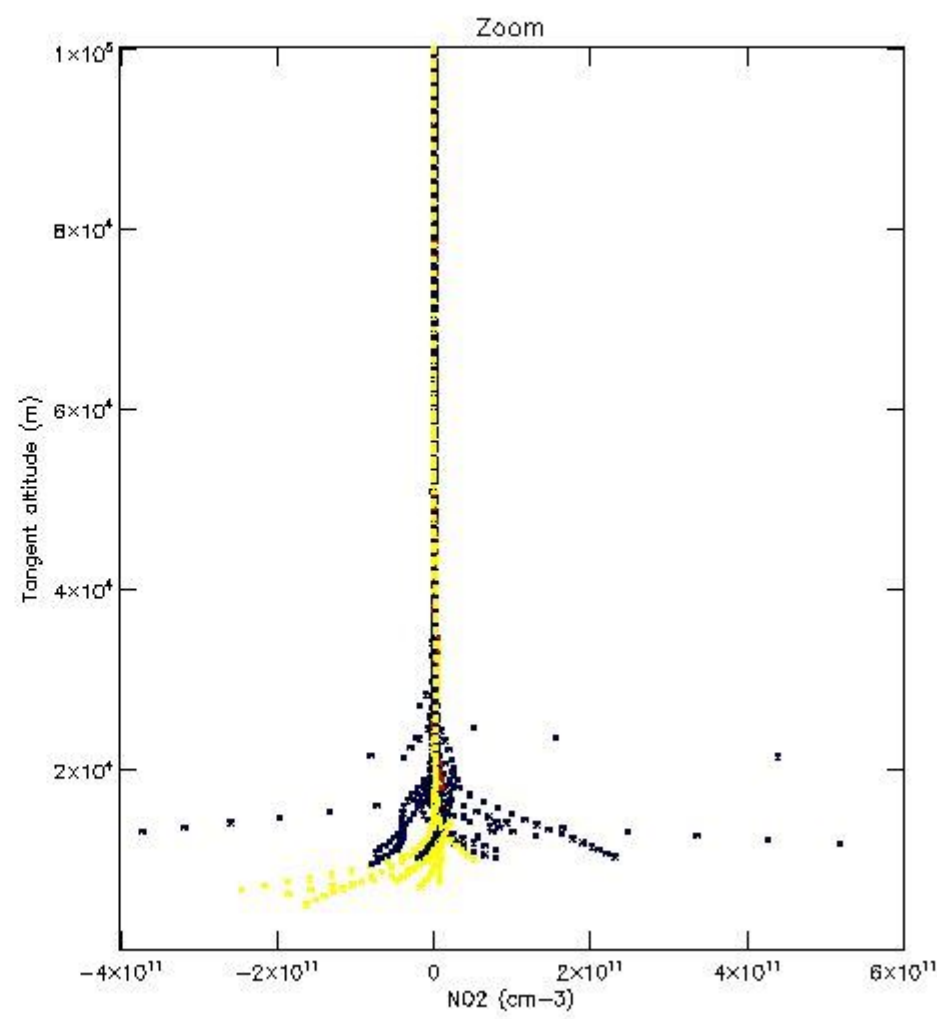

5.7 Plot NO3 profiles for all STD (dark without errors)

The colorbar represents the latitude.