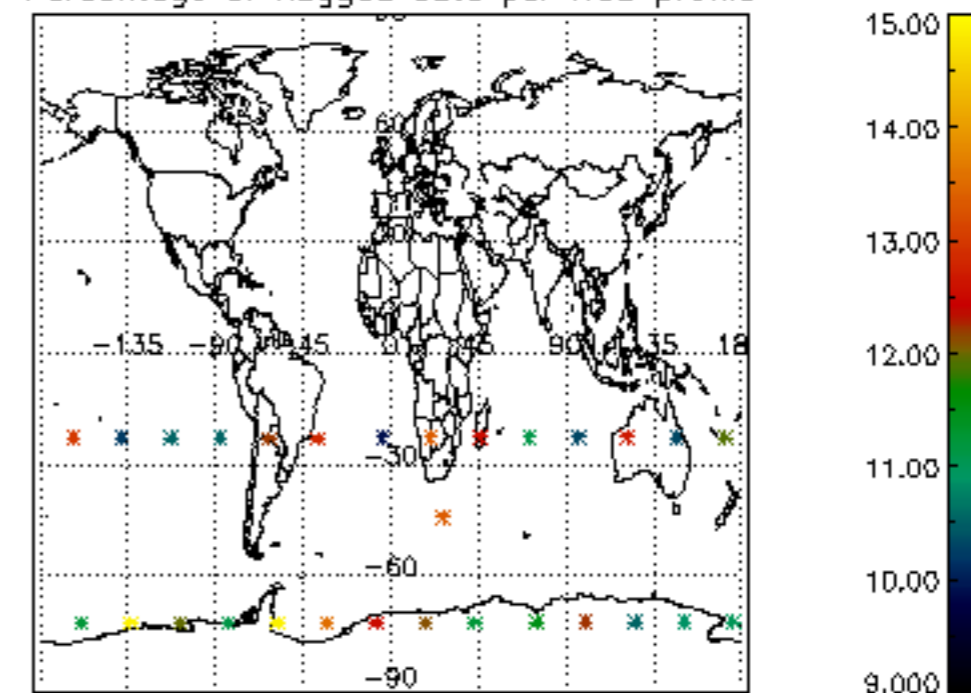

Percentage of flagged data per NO3 profile