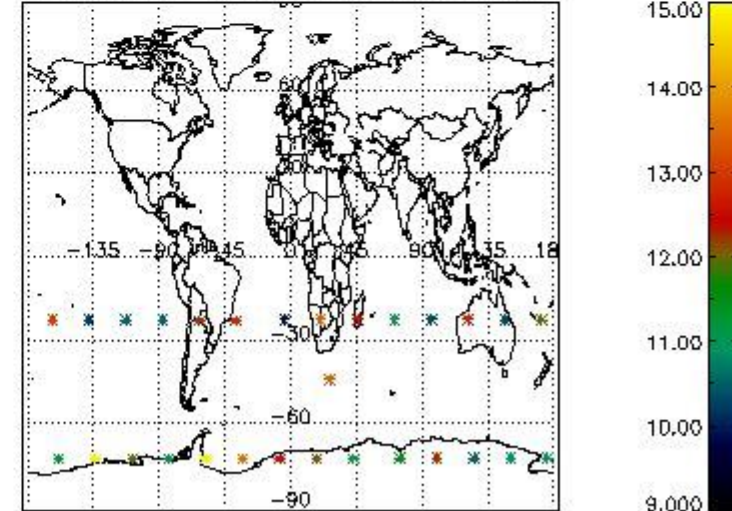

Percentage of flagged data per NO3 profile

4. Level 1 quality information per product

In this section it is plotted some information contained in the Quality Summary data set of the level 2 products that comes from the level 1b processing. Products without errors (error flag in the MPH set to "0") are used.

4.1 Plot quality information per product (time dependant) coming from level 1b processing

4.1.1 Plot level 1 quality information per product (time dependant): ENVISAT ASCENDING passes