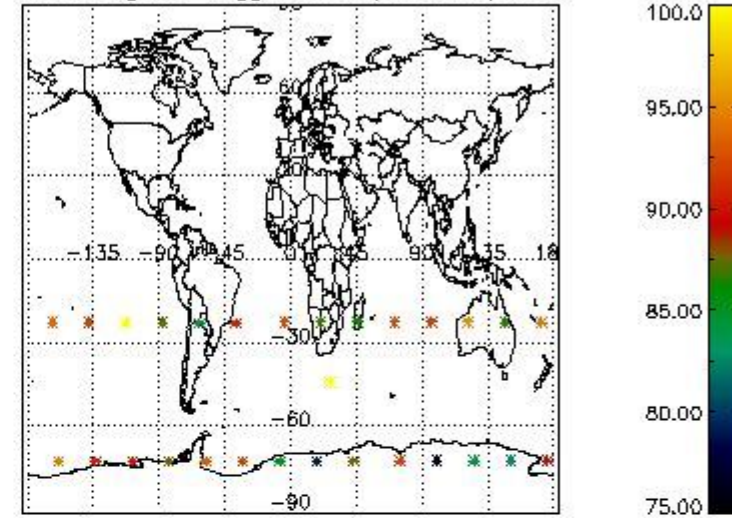

3.1 Plot quality information per product (time dependant)

3.2 Plot quality information per product (world map)

Percentage of flagged data per O3 profile

Percentage of flagged data per H2O profile

Percentage of flagged data per NO2 profile

Percentage of flagged data per NO3 profile

4. Level 1 quality information per product

In this section it is plotted some information contained in the Quality Summary data set of the level 2 products that comes from the level 1b processing. Products without errors (error flag in the MPH set to "0") are used.