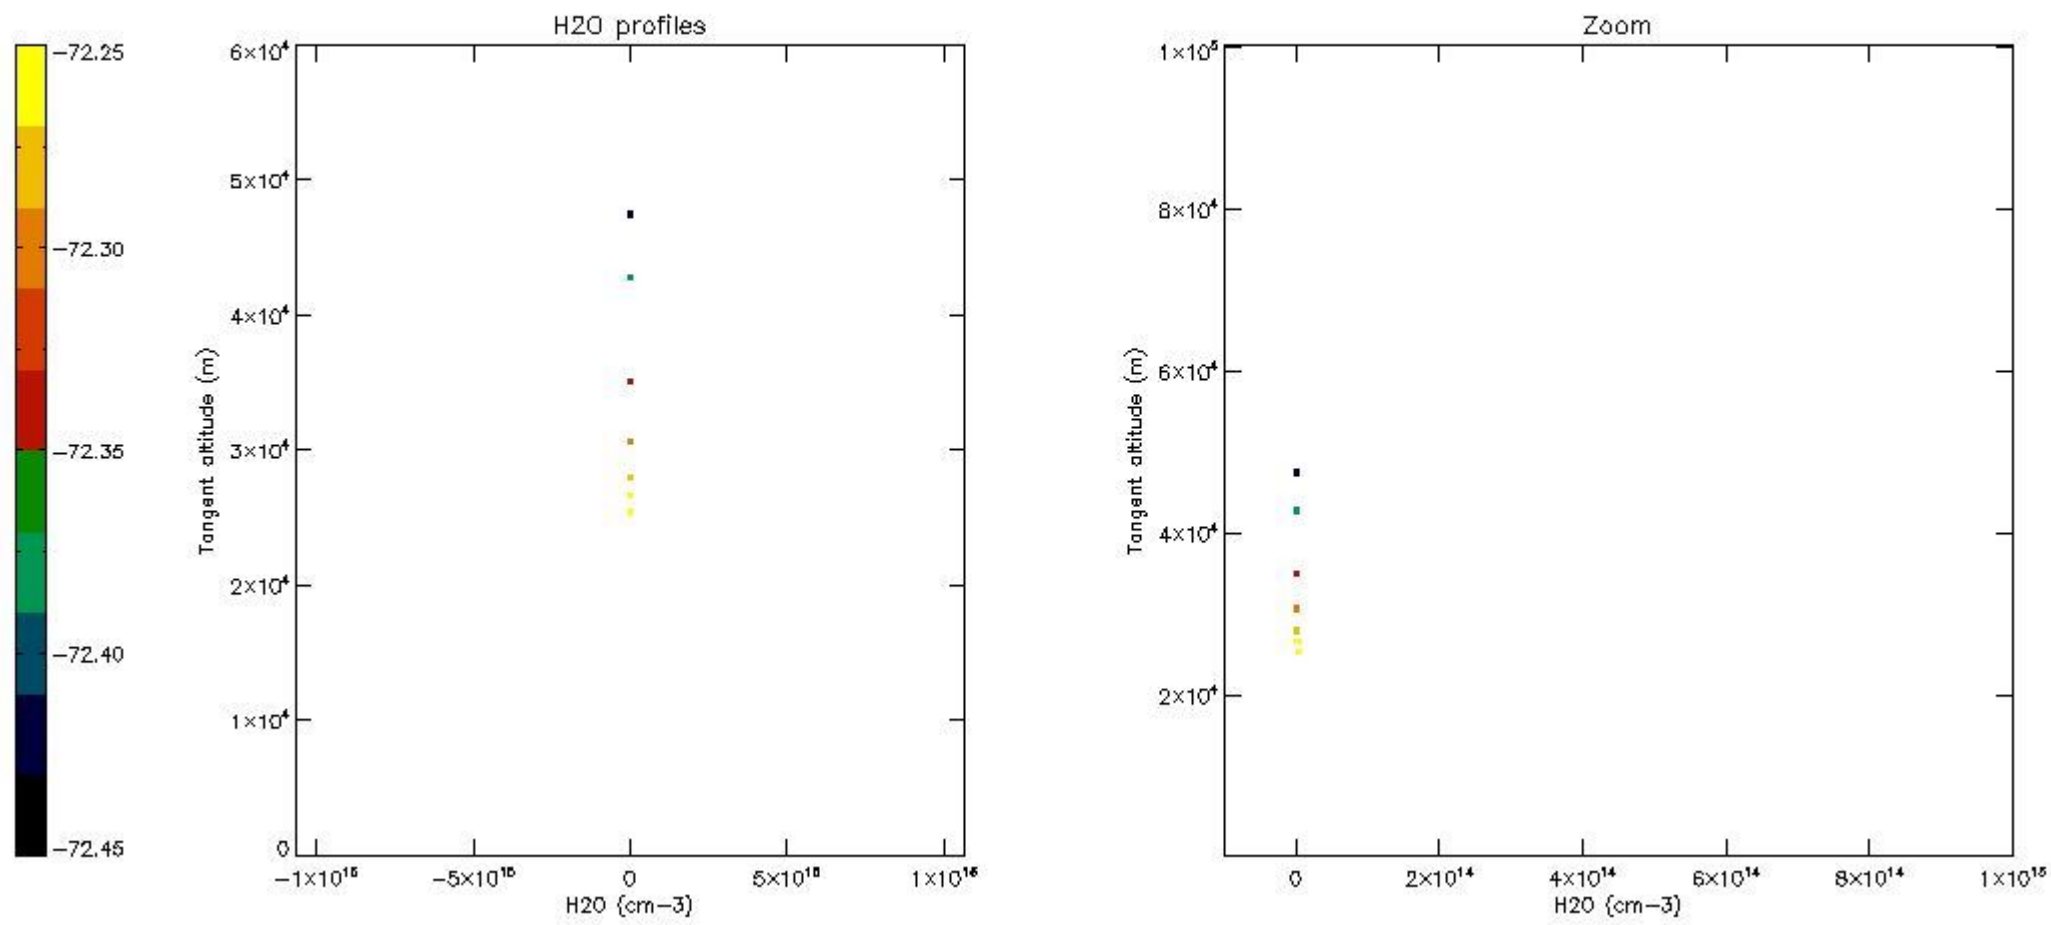

6. Auxiliary Data Files used for the production reported in section 2

The number reported in the third column indicates since which file (see list in section 2) the corresponding auxiliary file has been used. The fourth column is the date of those product files.

Type	Auxiliary Filename	Used since product	Used since product date
INST_PHYS_CHARACTERISTICS	GOM_INS_AXVIEC20091111_143220_20030716_120000_20500101_000000	1	25-JUN-2008 00:01:44
LEVEL-2_PROC_CONFIG	GOM_PR2_AXVIEC20091111_152718_20020301_000000_20500101_000000	1	25-JUN-2008 00:01:44
CROSS_SECTIONS_FILE	GOM_CRS_AXVIEC20091111_154832_20020301_000000_20500101_000000	1	25-JUN-2008 00:01:44