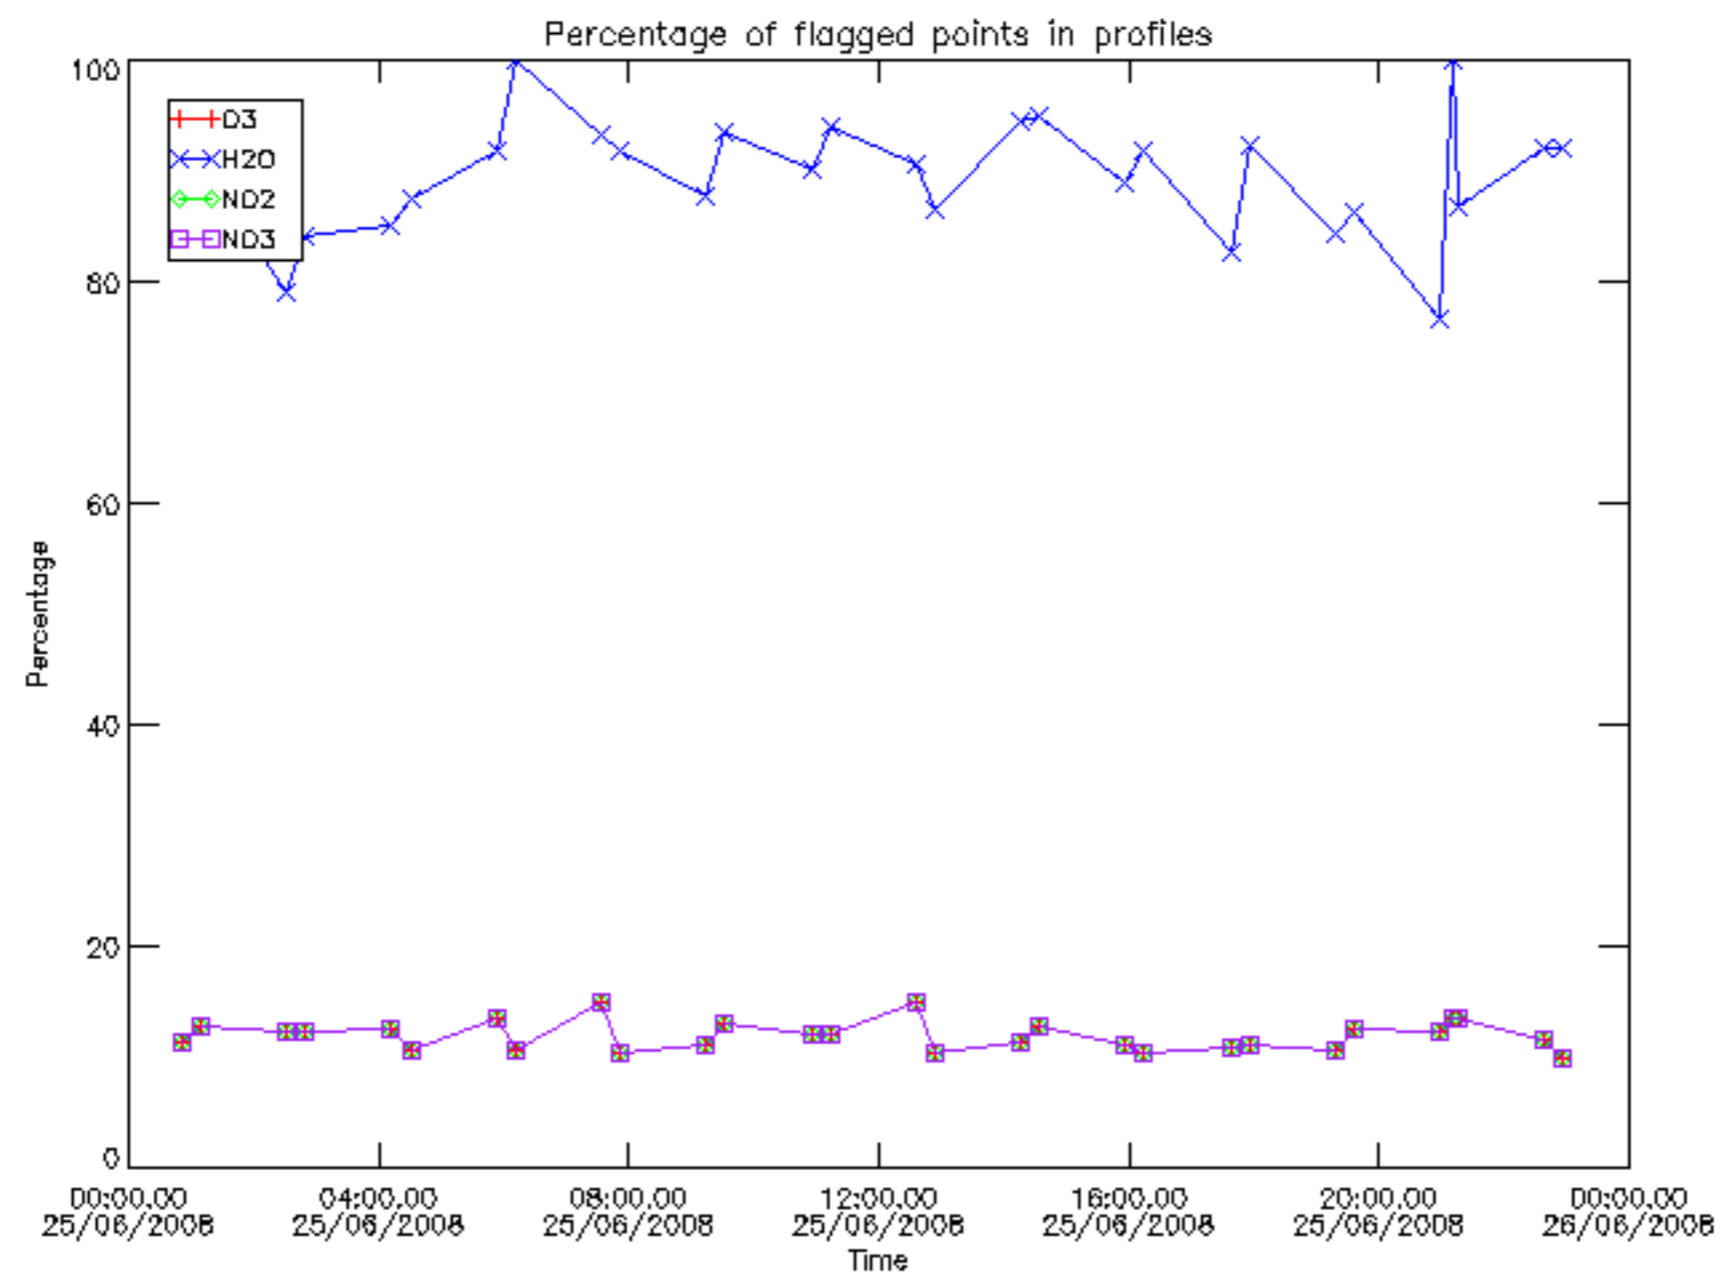

Percentage of flagged data per D3 profile

Percentage of flagged data per H2O profile