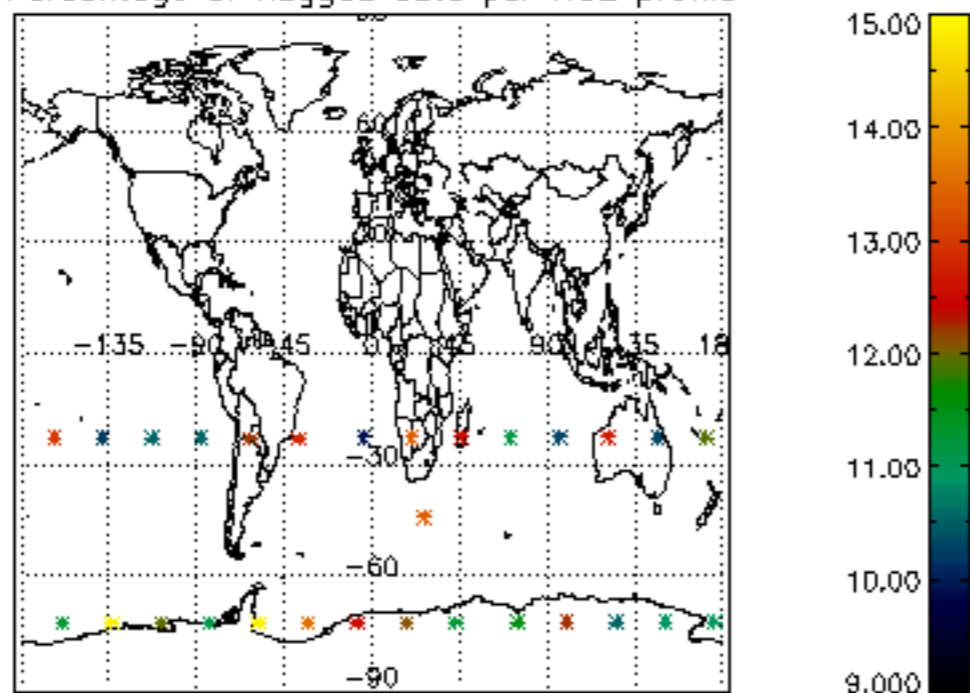

Percentage of flagged data per NO2 profile