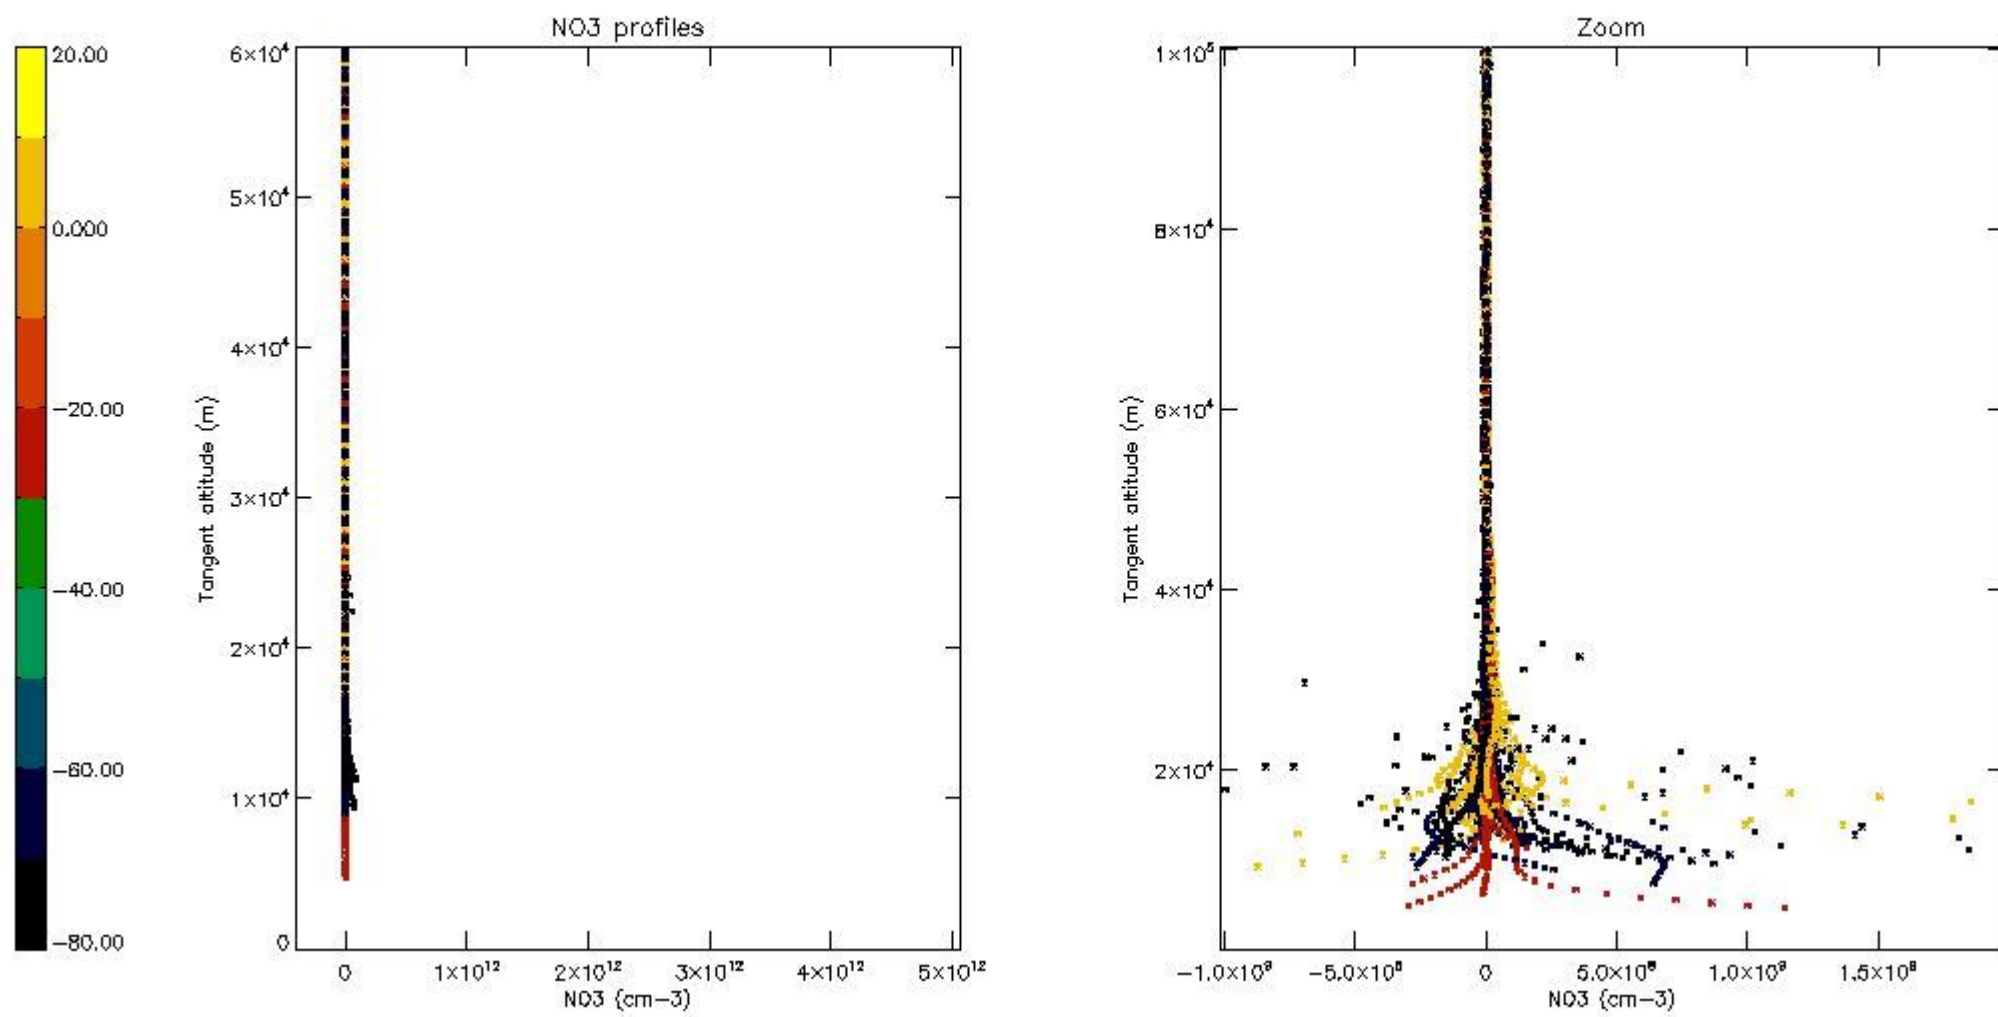

5.4 Plot ozone profiles where STD < 10% (dark without errors)

The colorbar represents the latitude.

5.5 Plot ozone profiles where STD < 5% (dark without errors)

The colorbar represents the latitude.

5.6 Plot NO₂ profiles for all STD (dark without errors)

The colorbar represents the latitude.

5.7 Plot NO3 profiles for all STD (dark without errors)

The colorbar represents the latitude.

5.8 Plot H₂O profiles for all STD (only for occultations of stars 1,2,3,4,13,14,16,26,63 dark without errors)