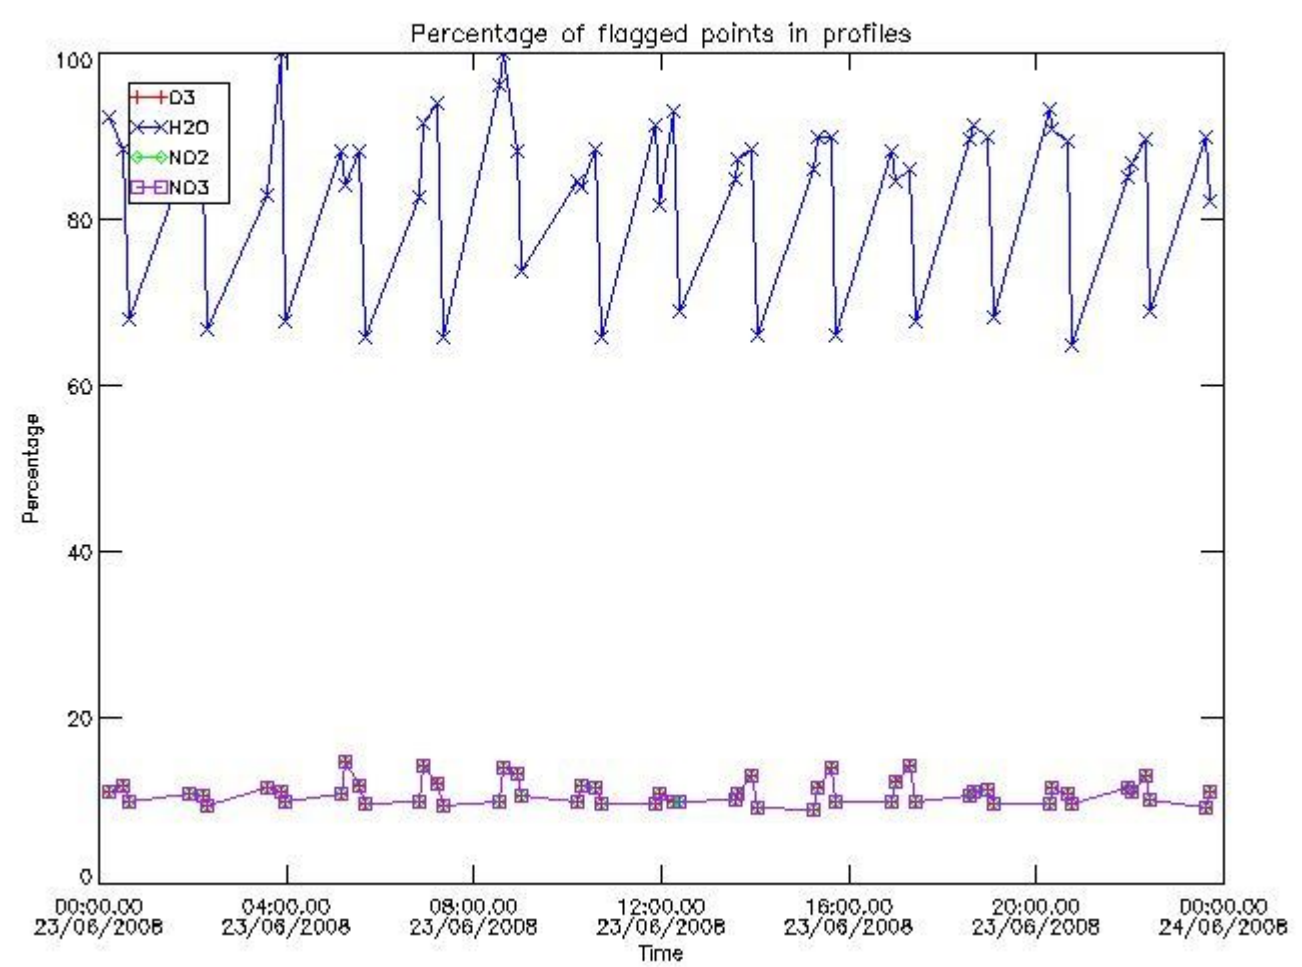

3. Quality information per product

In this section it is plotted some information contained in the Quality Summary data set of the level 2 products. Only products in dark limb conditions and without errors (error flag in the MPH set to "0") are used.

3.1 Plot quality information per product (time dependant)

3.2 Plot quality information per product (world map)