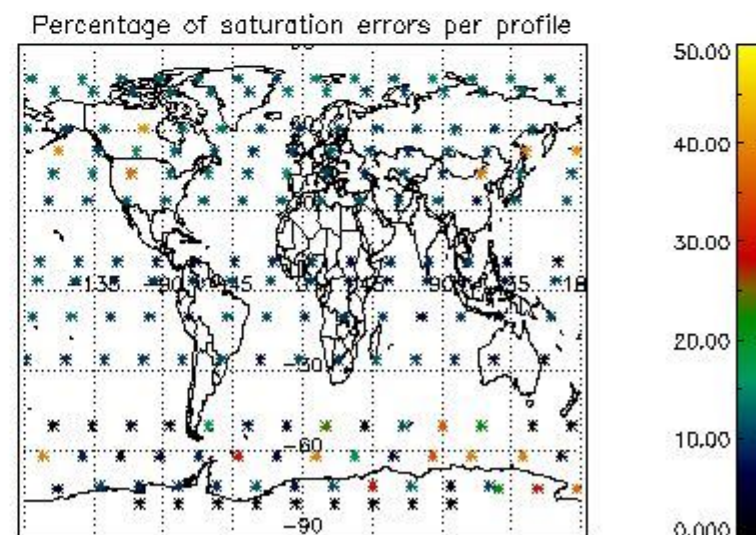

Percentage of flagged data per NO3 profile

4. Level 1 quality information per product

In this section it is plotted some information contained in the Quality Summary data set of the level 2 products that comes from the level 1b processing. Products without errors (error flag in the MPH set to "0") are used.

4.1 Plot quality information per product (time dependant) coming from level 1b processing

4.1.1 Plot level 1 quality information per product (time dependant): ENVISAT ASCENDING passes

4.1.2 Plot level 1 quality information per product (time dependant): ENVI SAT DESCENDING passes

4.2 Plot quality information per product coming from level 1b processing (world map)

4.2.1 Plot level 1 quality information per product (world map): ENVISAT ASCENDING passes

4.2.2 Plot level 1 quality information per product (world map): ENVISAT DESCENDING passes