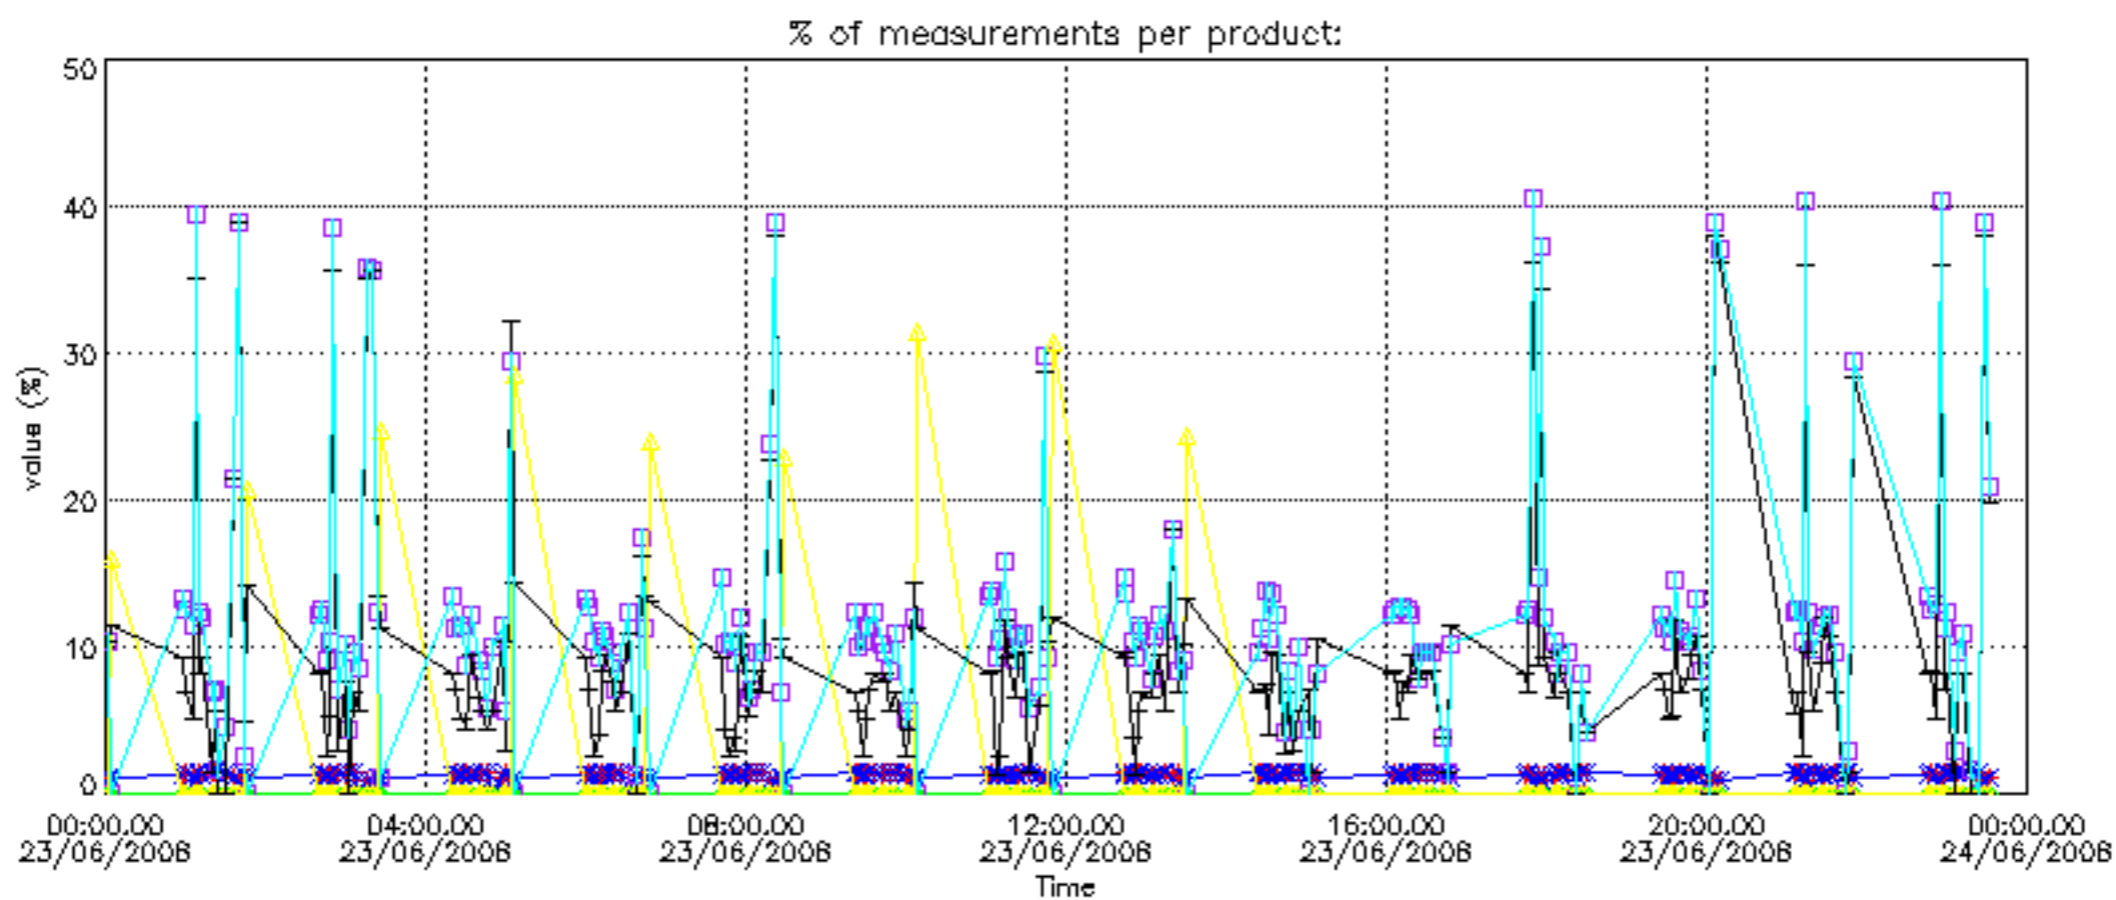

Percentage of cosmic ray hits per profile

Percentage of datation errors per profile