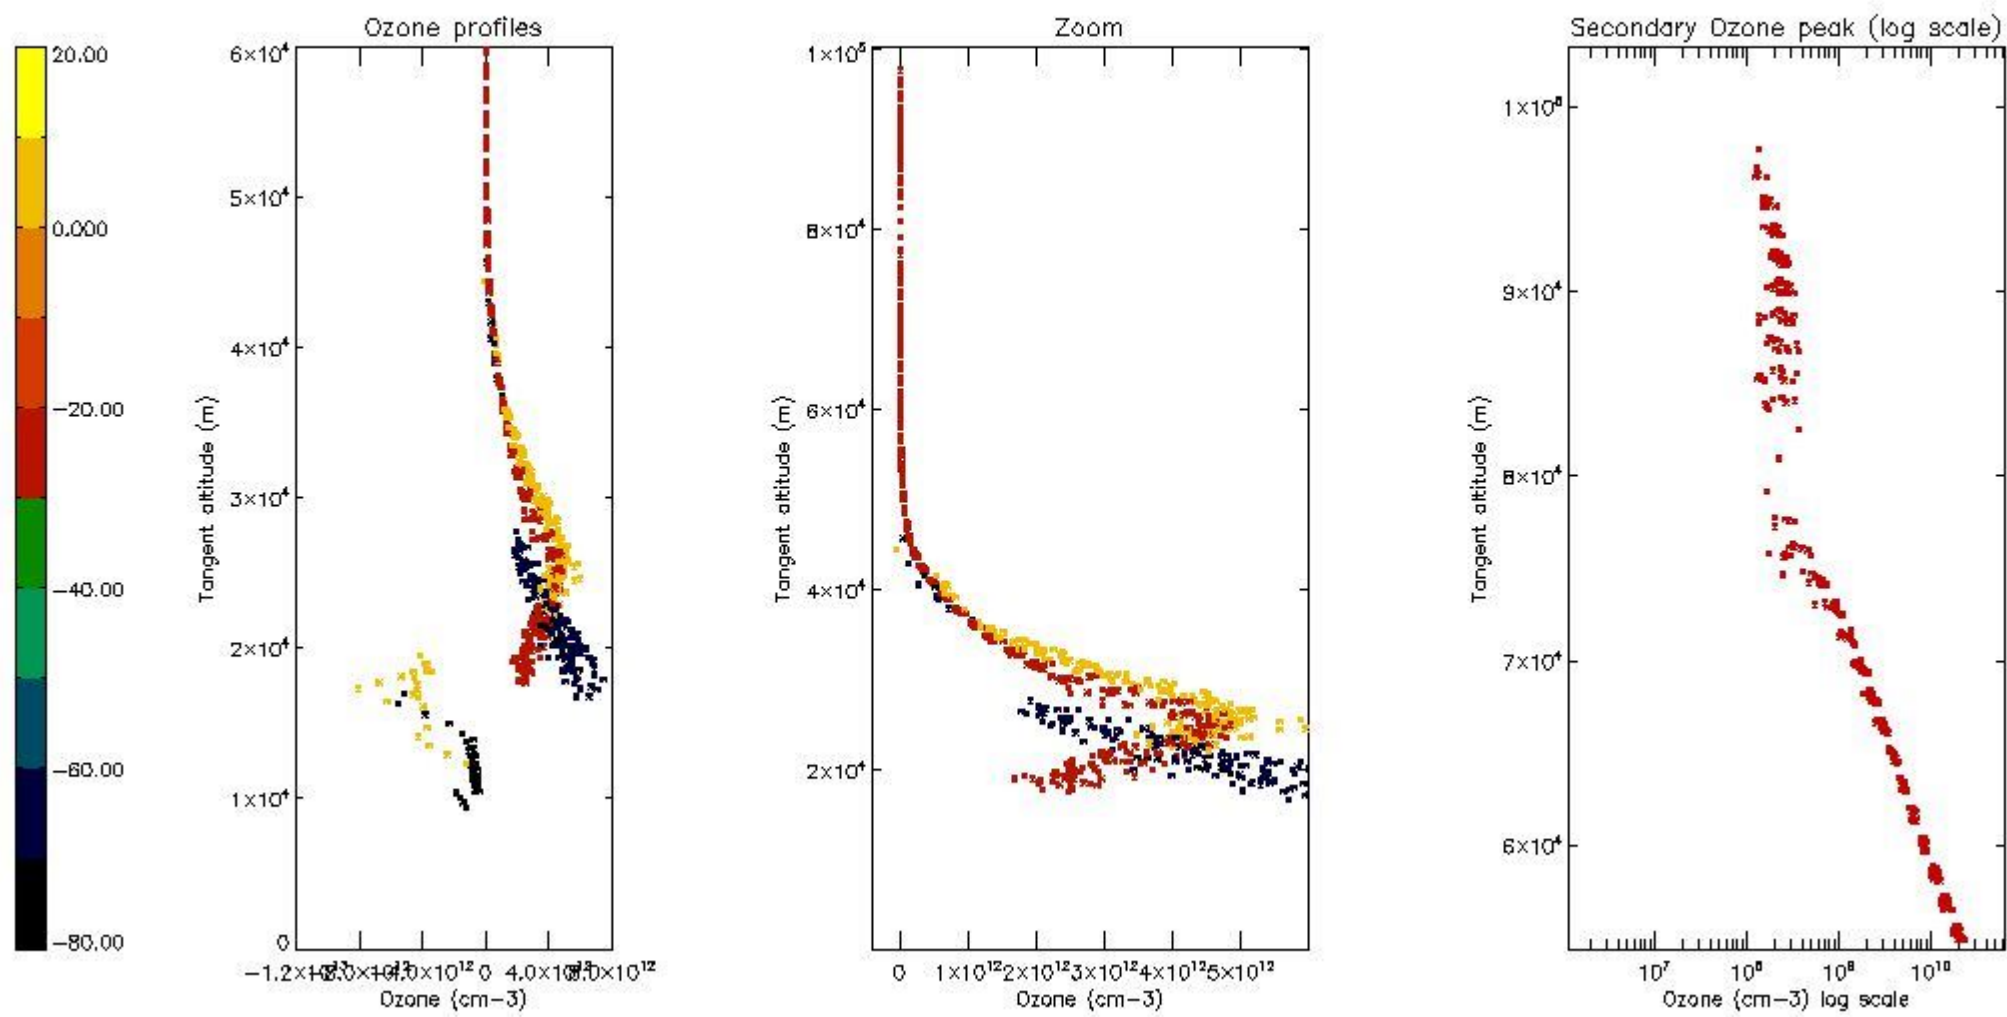

5.5 Plot ozone profiles where $STD < 5\%$ (dark without errors)

The colorbar represents the latitude.