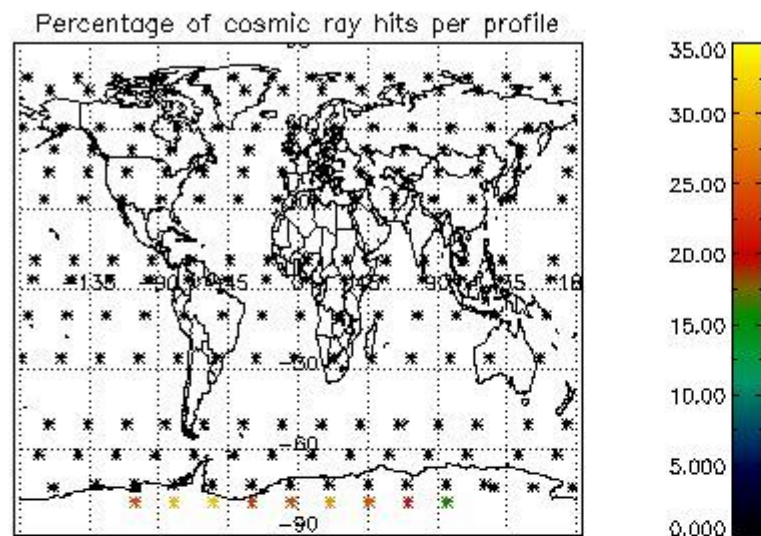

4.2.2 Plot level 1 quality information per product (world map): ENVISAT DESCENDING passes

5. Trace gas profiles

5.1 Ozone statistics based on quality of products

The final quality of the products can be "measured" using the STD (Standard Deviation) attached to every point profile. This information is written to the parameter GOM_NL__2P/NL_LOCAL_SPECIES_DENSITY/o3_std of the level 2 products. The table below shows the statistics for given STD ranges.

The statistics are given with respect to the overall valid production:

- Products without fatal errors: GOM_NL__2P/MPH/PRODUCT_ERR=0
- Valid point profile: GOM_NL__2P/NL_LOCAL_SPECIES_DENSITY/pcd(0)=0

The 'Criteria' is applied to valid points of dark limb products:

- Products in dark limb illumination condition: GOM_NL__2P/NL_SUMMARY_QUALITY/obs_ill_cond=0
- Products without fatal errors: GOM_NL__2P/MPH/PRODUCT_ERR=0
- Valid point profile: GOM_NL__2P/NL_LOCAL_SPECIES_DENSITY/pcd(0)=0

So, the table below shows the percentage of dark limb and valid observations for each criteria with respect to the overall valid daily observations.

Criteria	% of total production
All STD	22
STD < 20	8