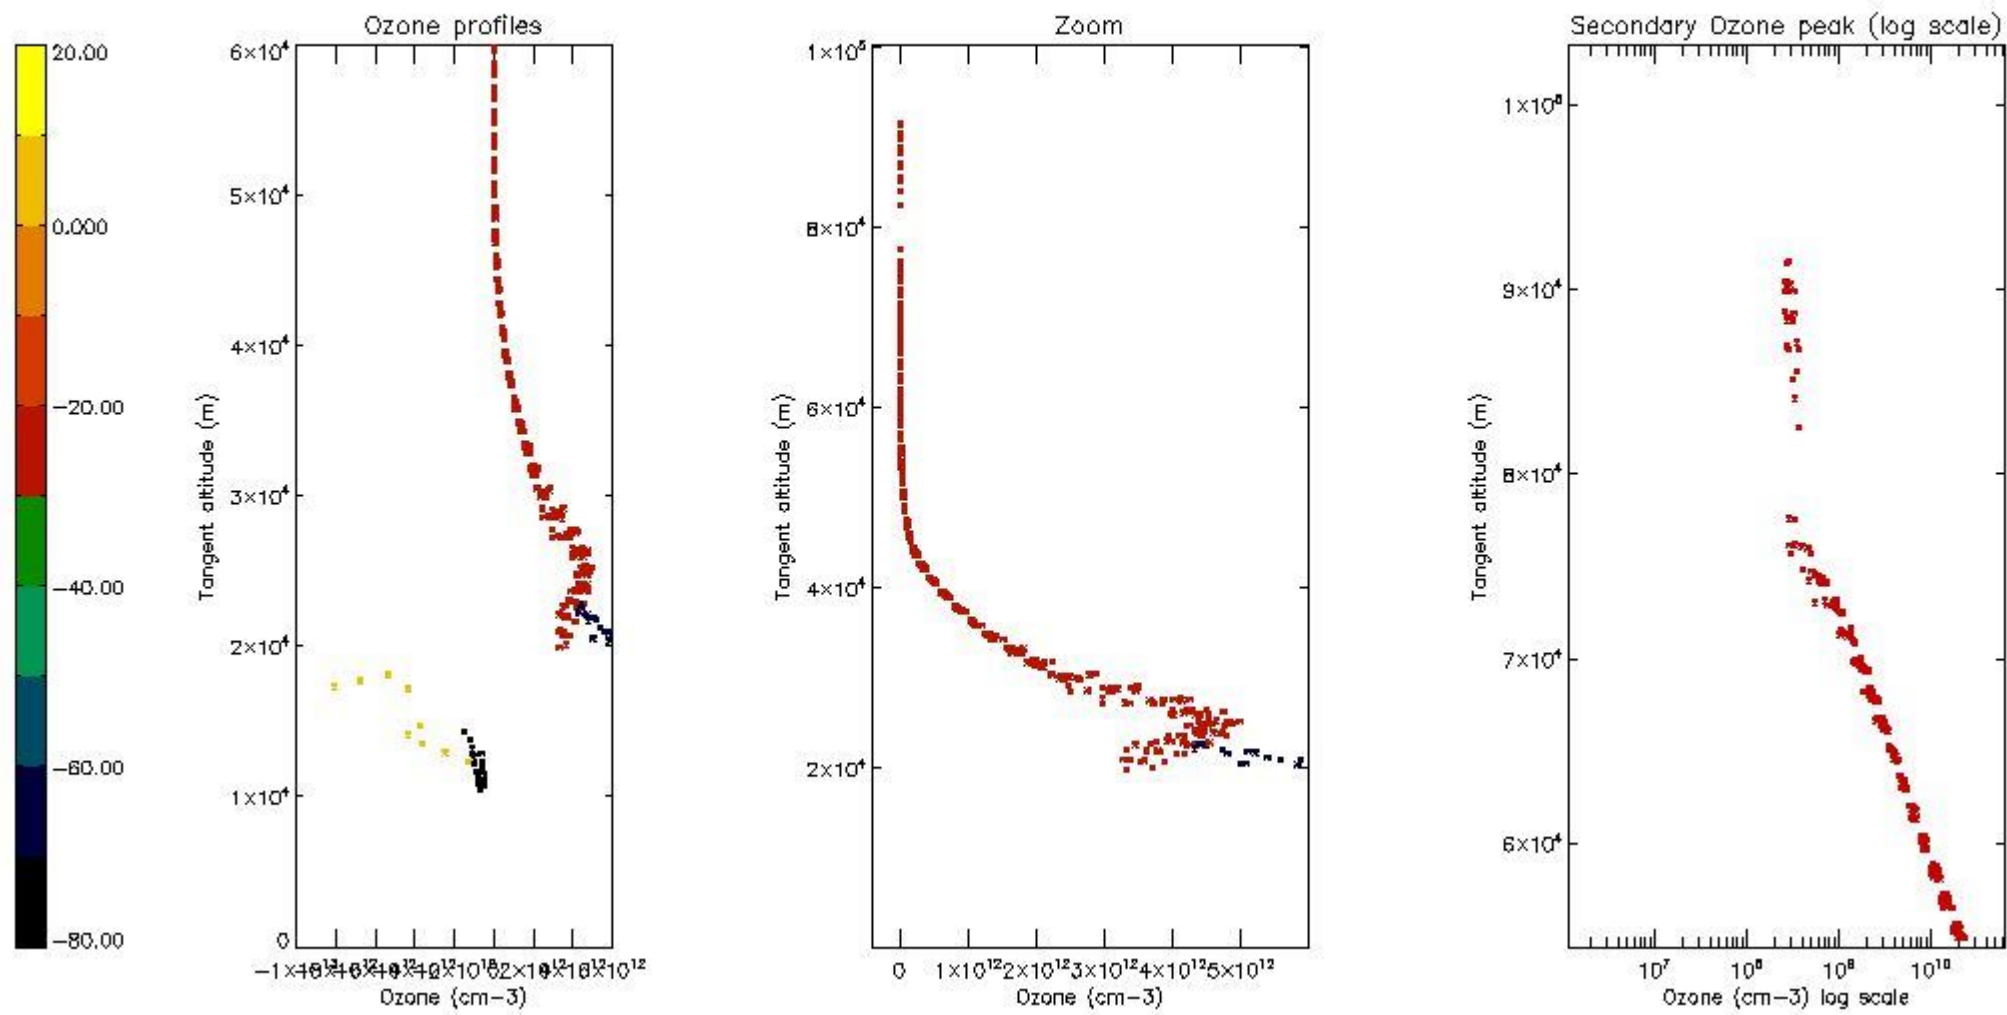

5.6 Plot NO₂ profiles for all STD (dark without errors)

The colorbar represents the latitude.