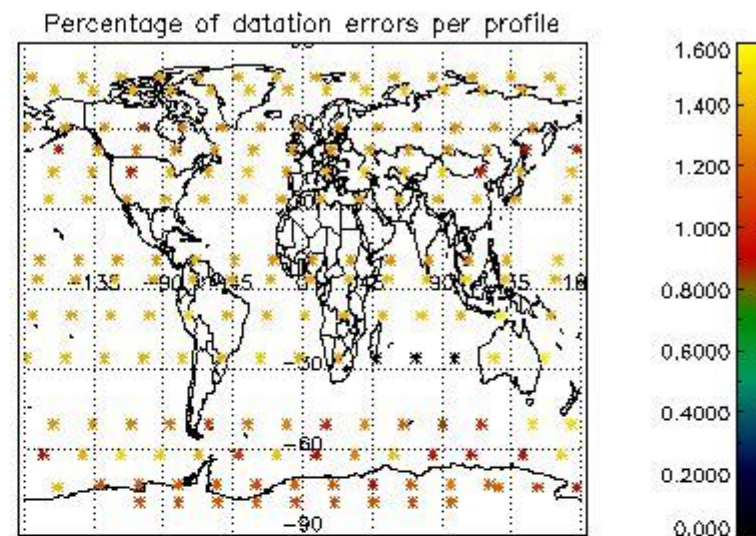

5. Trace gas profiles

5.1 Ozone statistics based on quality of products

The final quality of the products can be "measured" using the STD (Standard Deviation) attached to every point profile. This information is written to the parameter GOM_NL__2P/NL_LOCAL_SPECIES_DENSITY/o3_std of the level 2 products. The table below shows the statistics for given STD ranges.

The statistics are given with respect to the overall valid production:

- Products without fatal errors: GOM_NL__2P/MPH/PRODUCT_ERR=0
- Valid point profile: GOM_NL__2P/NL_LOCAL_SPECIES_DENSITY/pcd(0)=0

The 'Criteria' is applied to valid points of dark limb products:

- Products in dark limb illumination condition: GOM_NL__2P/NL_SUMMARY_QUALITY/obs_ill_cond=0
- Products without fatal errors: GOM_NL__2P/MPH/PRODUCT_ERR=0
- Valid point profile: GOM_NL__2P/NL_LOCAL_SPECIES_DENSITY/pcd(0)=0

So, the table below shows the percentage of dark limb and valid observations for each criteria with respect to the overall valid daily observations.

Criteria	% of total production
All STD	22
STD < 20	8