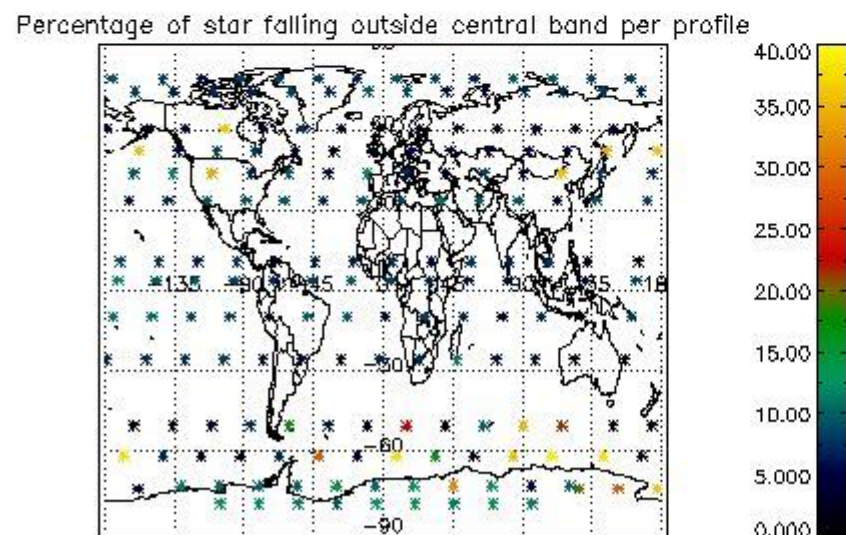

5. Trace gas profiles

5.1 Ozone statistics based on quality of products

The final quality of the products can be "measured" using the STD (Standard Deviation) attached to every point profile. This information is written to the parameter GOM_NL__2P/NL_LOCAL_SPECIES_DENSITY/o3_std of the level 2 products. The table below shows the statistics for given STD ranges.

The statistics are given with respect to the overall valid production:

- Products without fatal errors: GOM_NL__2P/MPH/PRODUCT_ERR=0
- Valid point profile: GOM_NL__2P/NL_LOCAL_SPECIES_DENSITY/pcd(0)=0

The 'Criteria' is applied to valid points of dark limb products:

- Products in dark limb illumination condition: GOM_NL__2P/NL_SUMMARY_QUALITY/obs_ill_cond=0
- Products without fatal errors: GOM_NL__2P/MPH/PRODUCT_ERR=0
- Valid point profile: GOM_NL__2P/NL_LOCAL_SPECIES_DENSITY/pcd(0)=0

So, the table below shows the percentage of dark limb and valid observations for each criteria with respect to the overall valid daily observations.

Criteria	% of total production
All STD	22
STD < 20	8