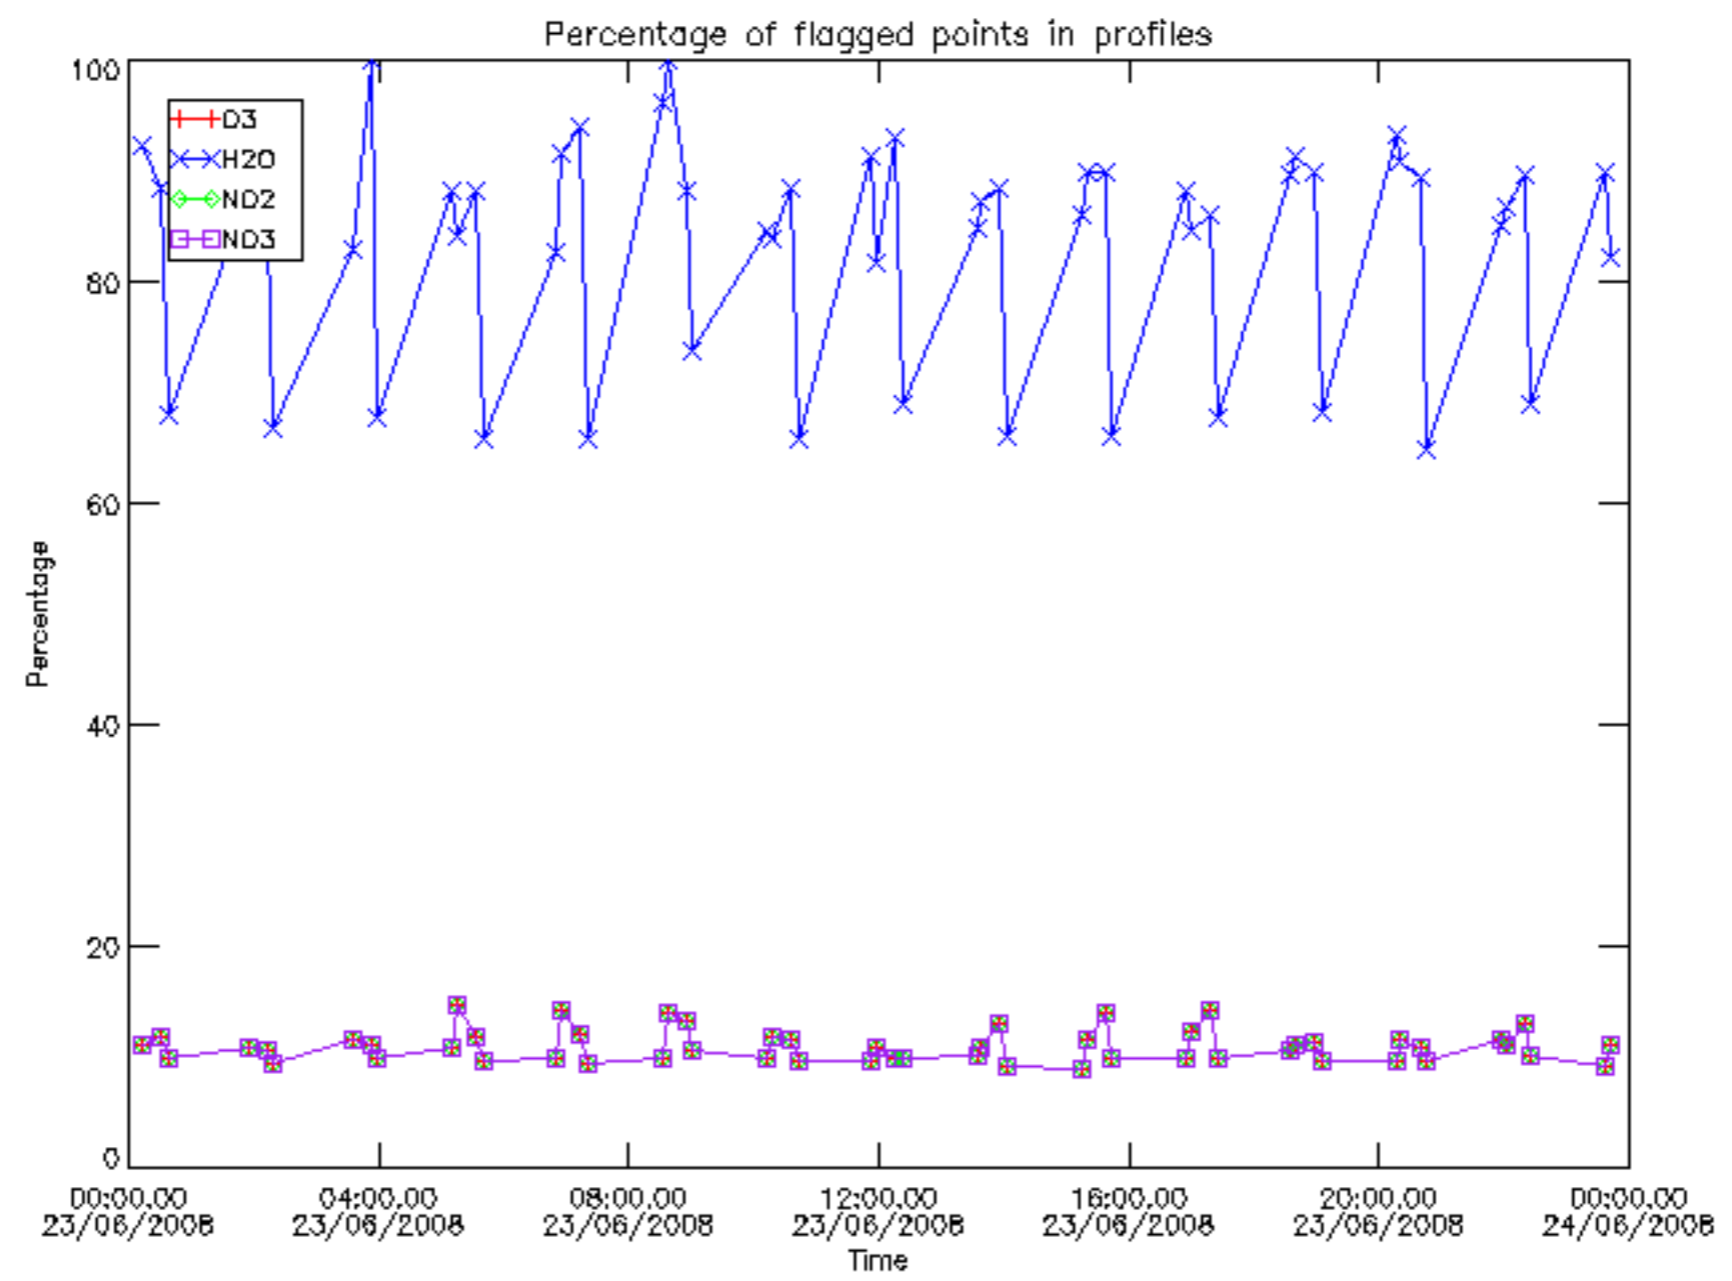

Percentage of flagged data per D3 profile

Percentage of flagged data per H2O profile