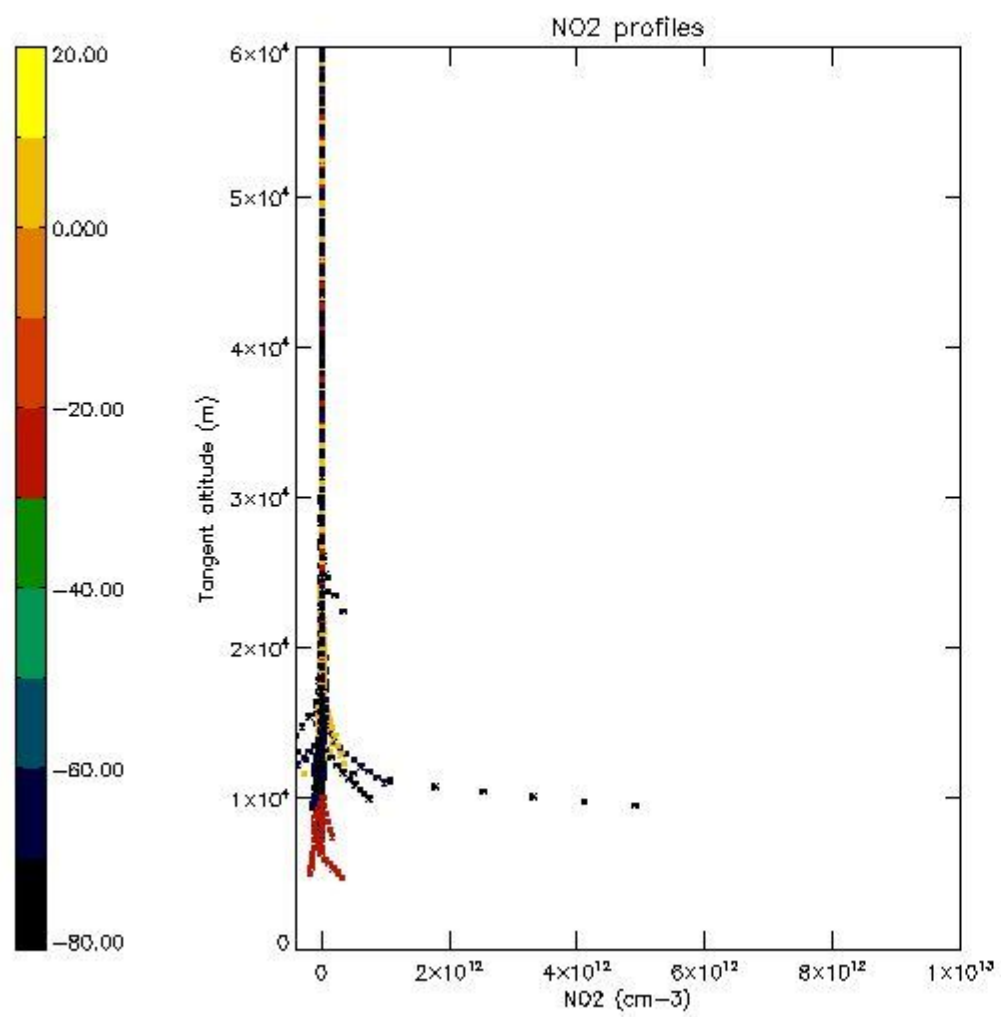

STD < 10	5
STD < 5	3

5.2 Plot ozone profiles for all STD (dark without errors)

The colorbar represents the latitude.

5.3 Plot ozone profiles where STD < 20% (dark without errors)

The colorbar represents the latitude.

5.4 Plot ozone profiles where STD < 10% (dark without errors)

The colorbar represents the latitude.

5.5 Plot ozone profiles where STD < 5% (dark without errors)

The colorbar represents the latitude.

5.6 Plot NO₂ profiles for all STD (dark without errors)

The colorbar represents the latitude.

5.7 Plot NO3 profiles for all STD (dark without errors)

The colorbar represents the latitude.

5.8 Plot H₂O profiles for all STD (only for occultations of stars 1,2,3,4,13,14,16,26,63 dark without errors)