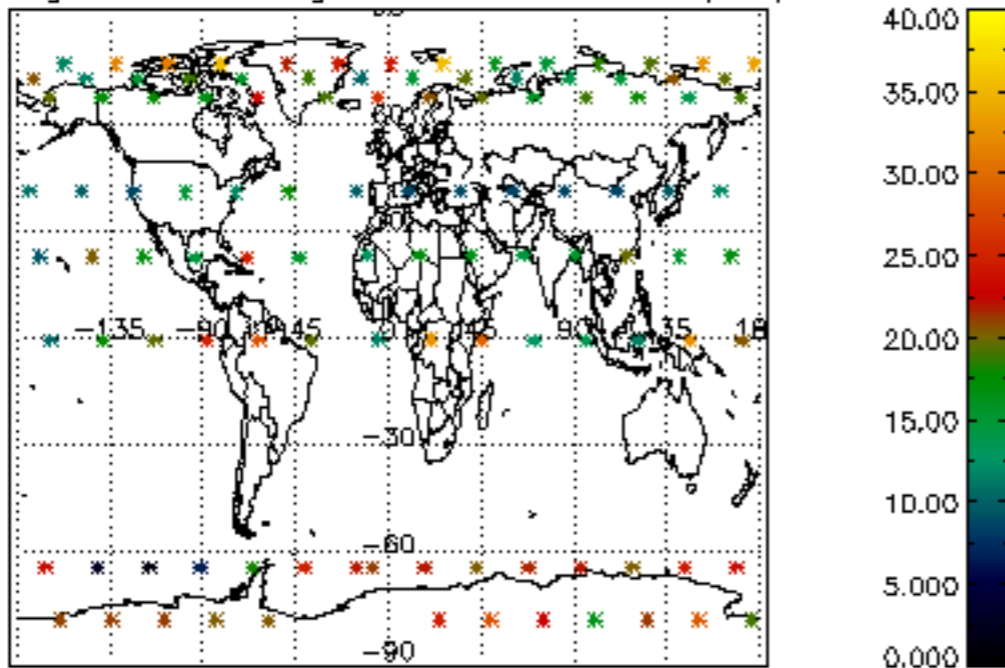

Percentage of cosmic ray hits per profile

Percentage of star falling outside central band per profile