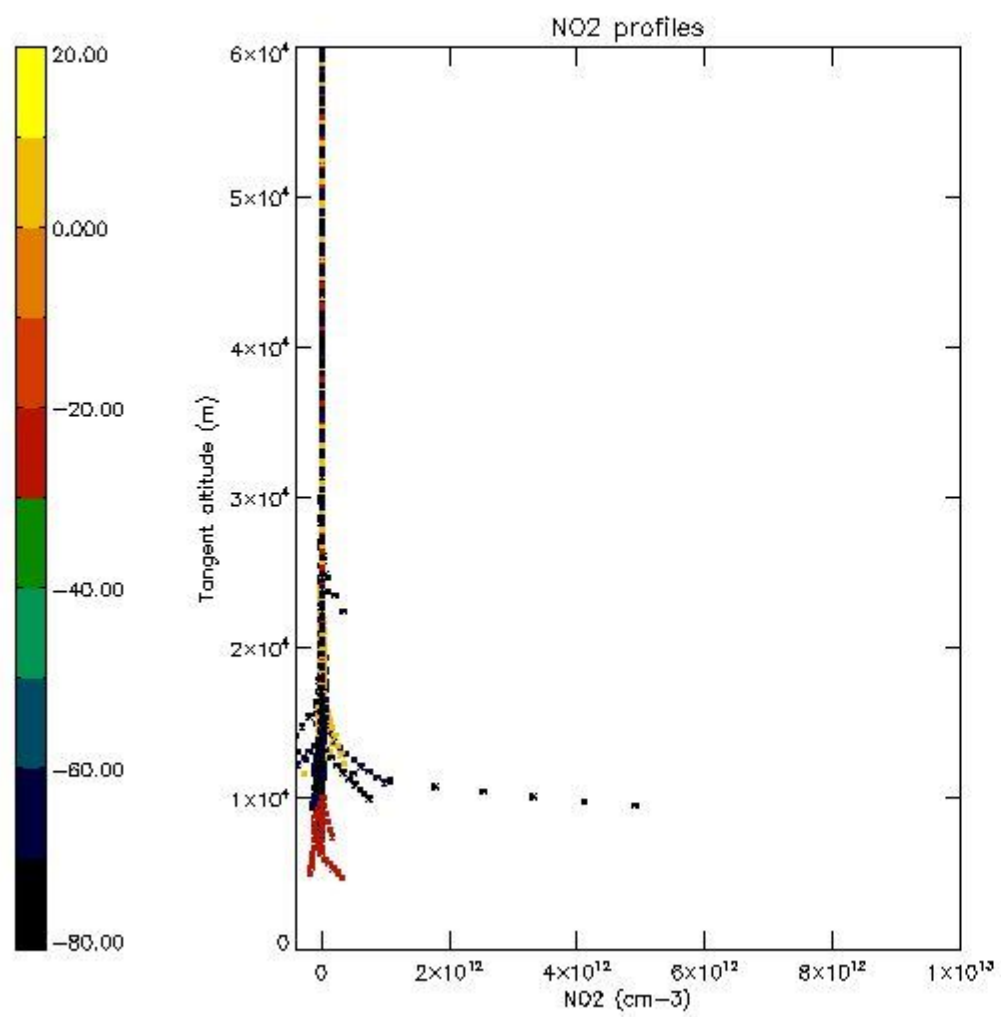

5.4 Plot ozone profiles where STD < 10% (dark without errors)

The colorbar represents the latitude.

5.5 Plot ozone profiles where $STD < 5\%$ (dark without errors)

The colorbar represents the latitude.

5.6 Plot NO₂ profiles for all STD (dark without errors)

The colorbar represents the latitude.

5.7 Plot NO3 profiles for all STD (dark without errors)

The colorbar represents the latitude.

5.8 Plot H2O profiles for all STD (only for occultations of stars 1,2,3,4,13,14,16,26,63 dark without errors)