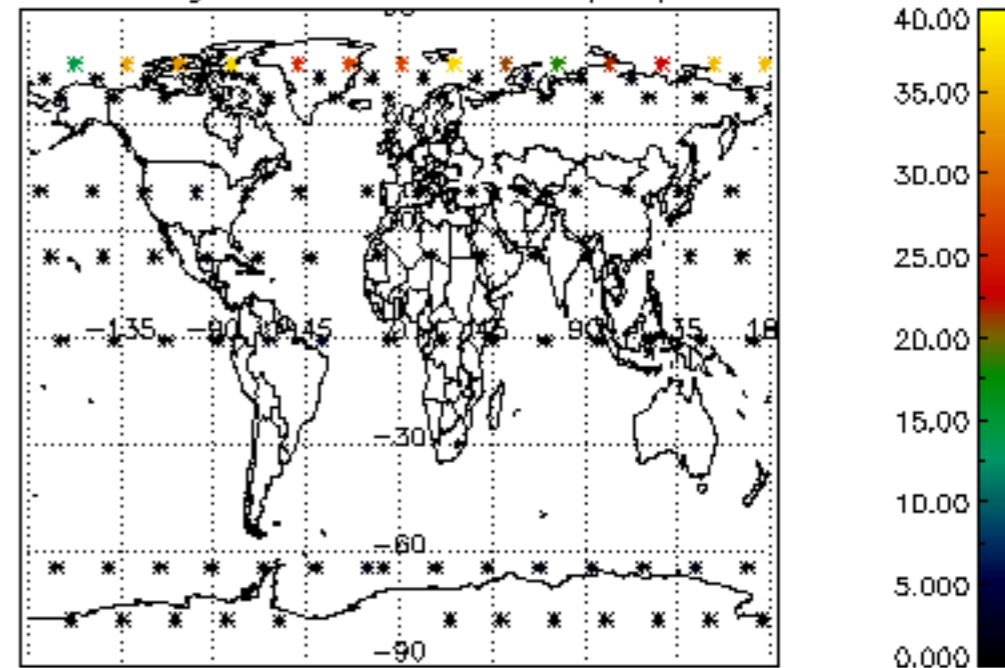

Percentage of datation errors per profile

Percentage of saturation errors per profile