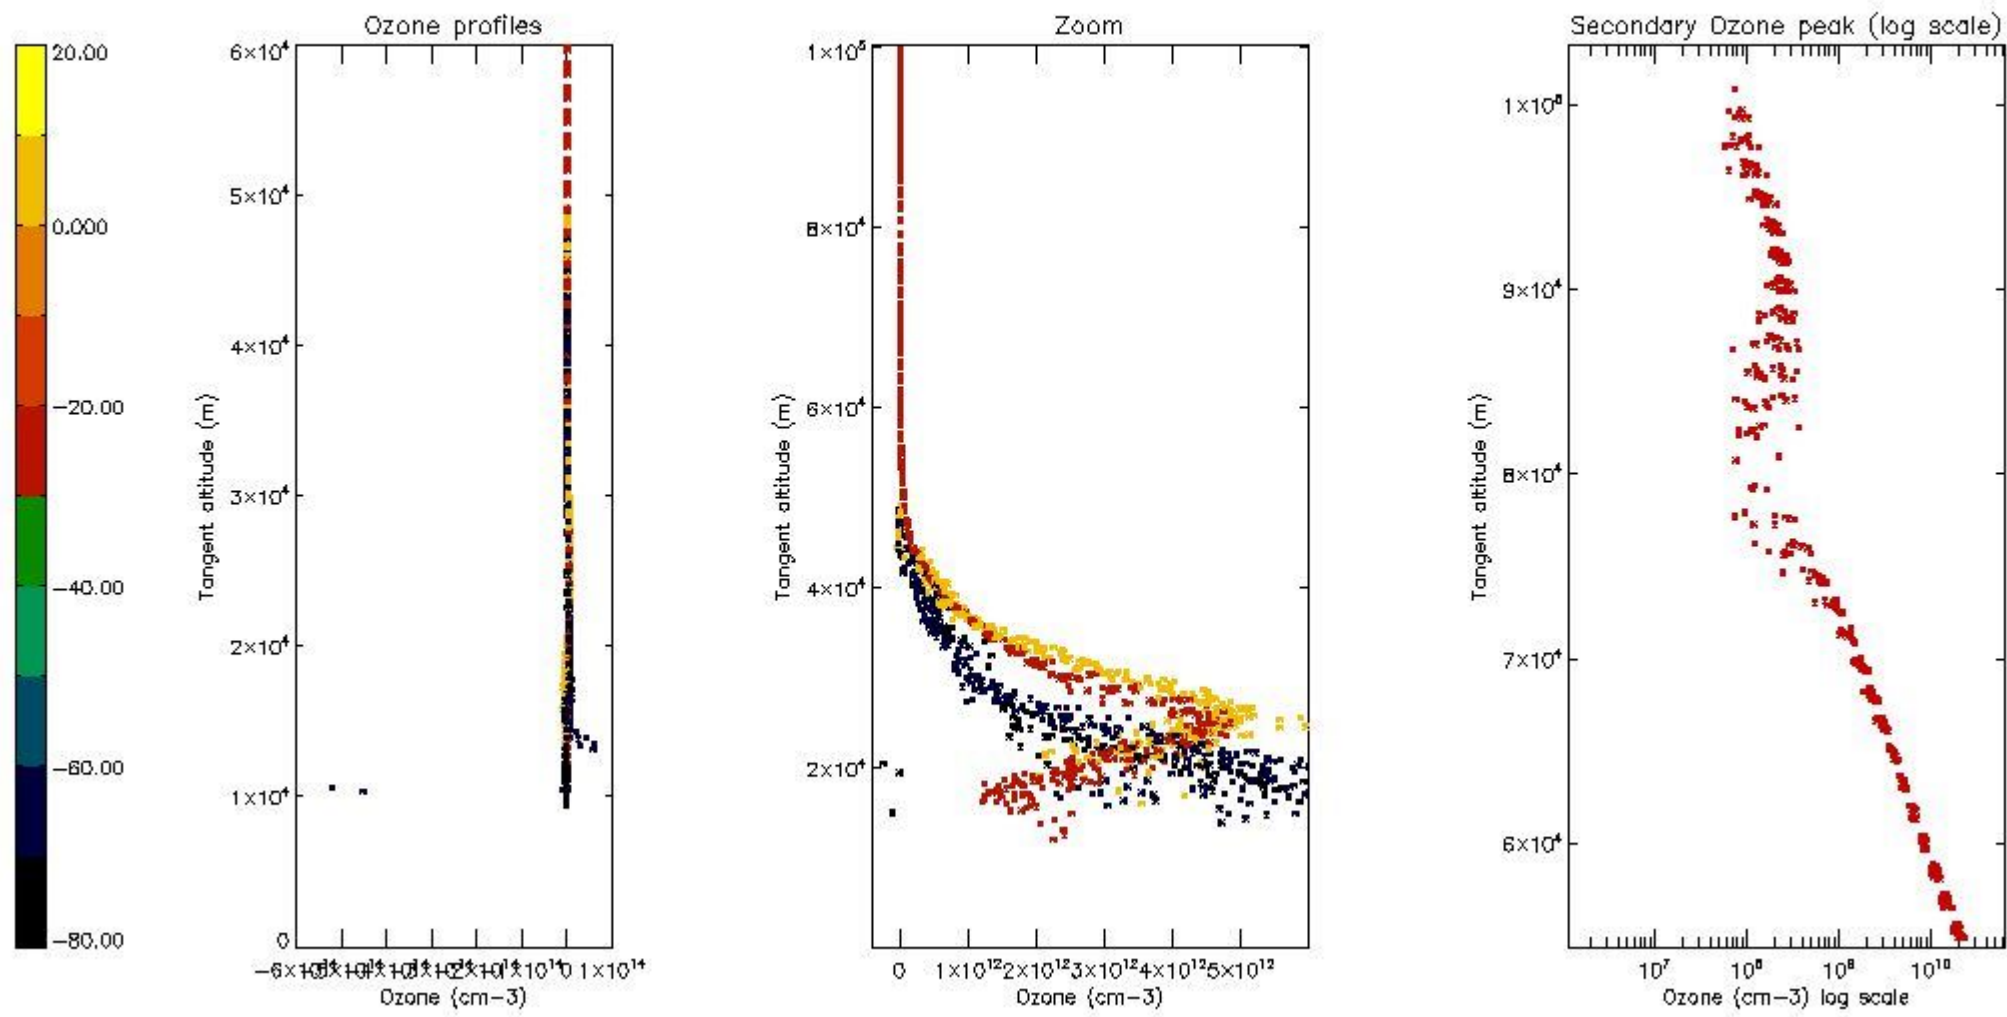

STD < 10	5
STD < 5	3

5.2 Plot ozone profiles for all STD (dark without errors)

The colorbar represents the latitude.

5.3 Plot ozone profiles where STD < 20% (dark without errors)

The colorbar represents the latitude.