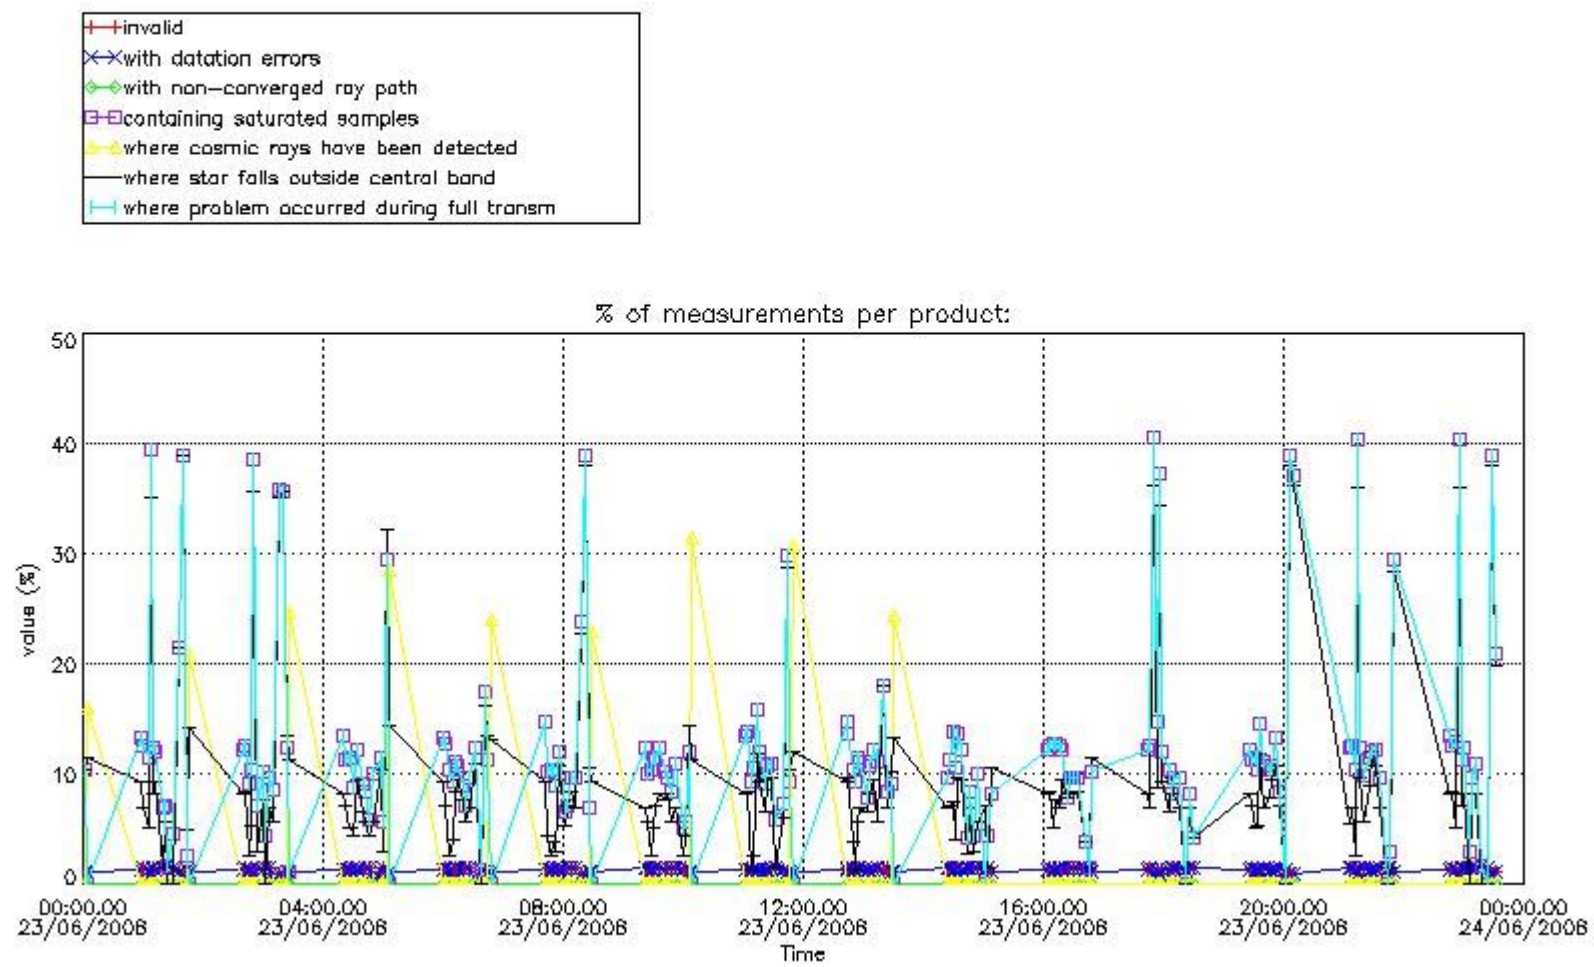

3.1 Plot quality information per product (time dependant)

3.2 Plot quality information per product (world map)

Percentage of flagged data per O3 profile

Percentage of flagged data per H2O profile

Percentage of flagged data per NO2 profile

Percentage of flagged data per NO3 profile

4. Level 1 quality information per product

In this section it is plotted some information contained in the Quality Summary data set of the level 2 products that comes from the level 1b processing. Products without errors (error flag in the MPH set to "0") are used.

4.1 Plot quality information per product (time dependant) coming from level 1b processing

4.1.1 Plot level 1 quality information per product (time dependant): ENVISAT ASCENDING passes

4.1.2 Plot level 1 quality information per product (time dependant): ENVI SAT DESCENDING passes