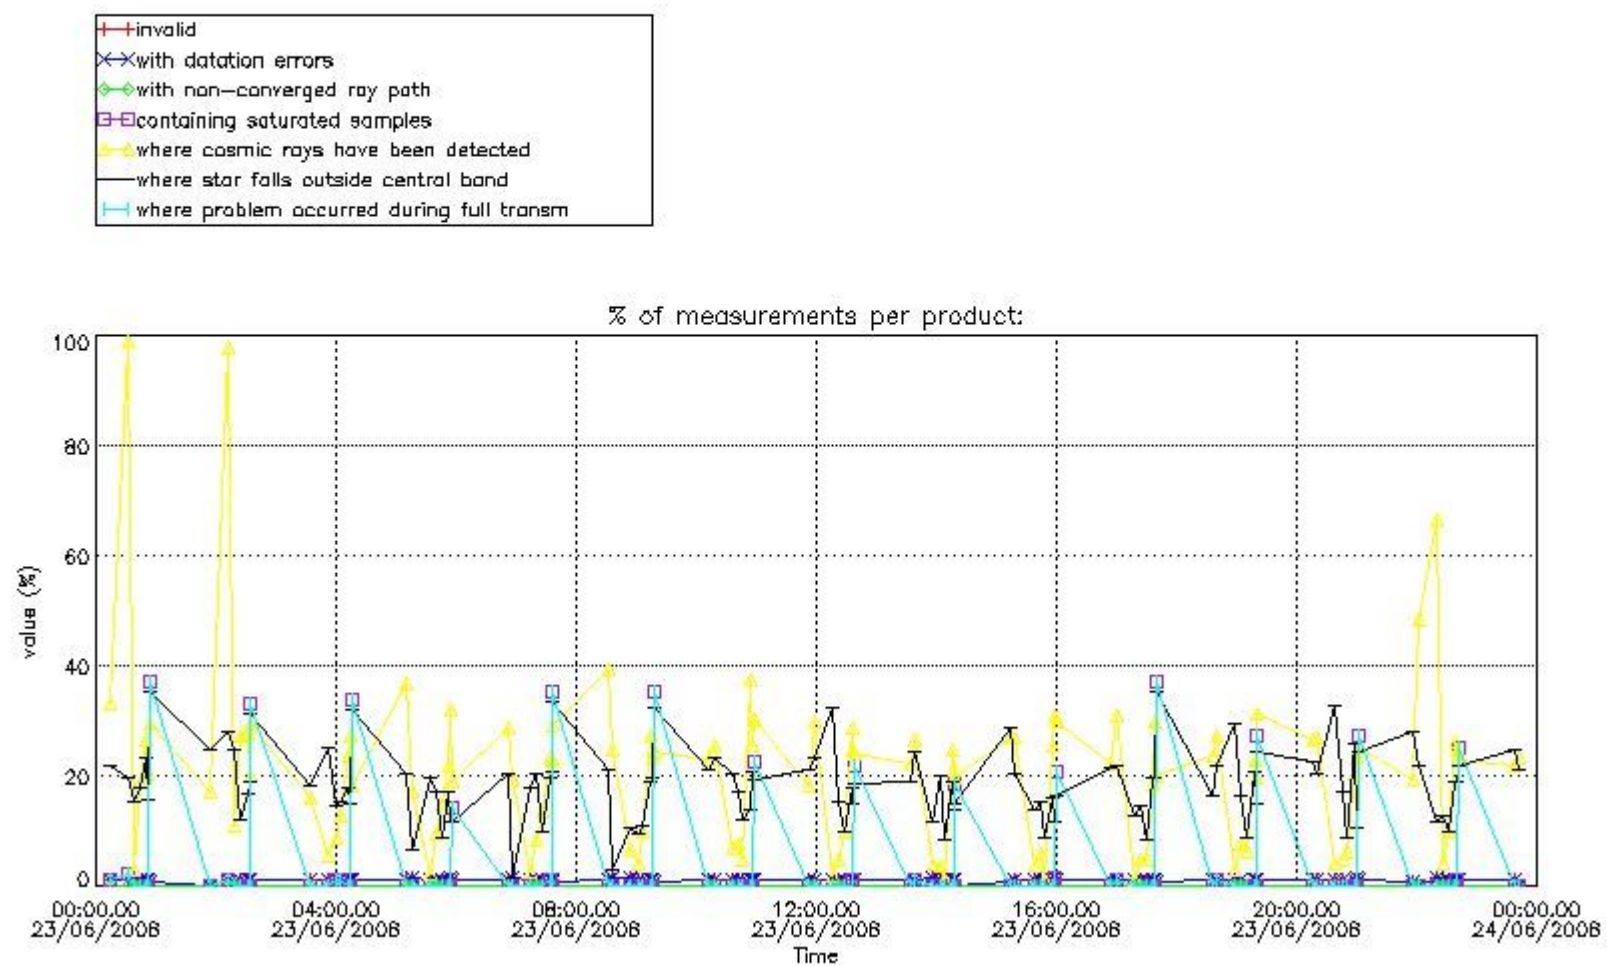

3.1 Plot quality information per product (time dependant)

3.2 Plot quality information per product (world map)

Percentage of flagged data per O3 profile

Percentage of flagged data per H2O profile

Percentage of flagged data per NO2 profile

Percentage of flagged data per NO3 profile

4. Level 1 quality information per product

In this section it is plotted some information contained in the Quality Summary data set of the level 2 products that comes from the level 1b processing. Products without errors (error flag in the MPH set to "0") are used.

4.1 Plot quality information per product (time dependant) coming from level 1b processing

4.1.1 Plot level 1 quality information per product (time dependant): ENVISAT ASCENDING passes

4.1.2 Plot level 1 quality information per product (time dependant): ENVI SAT DESCENDING passes