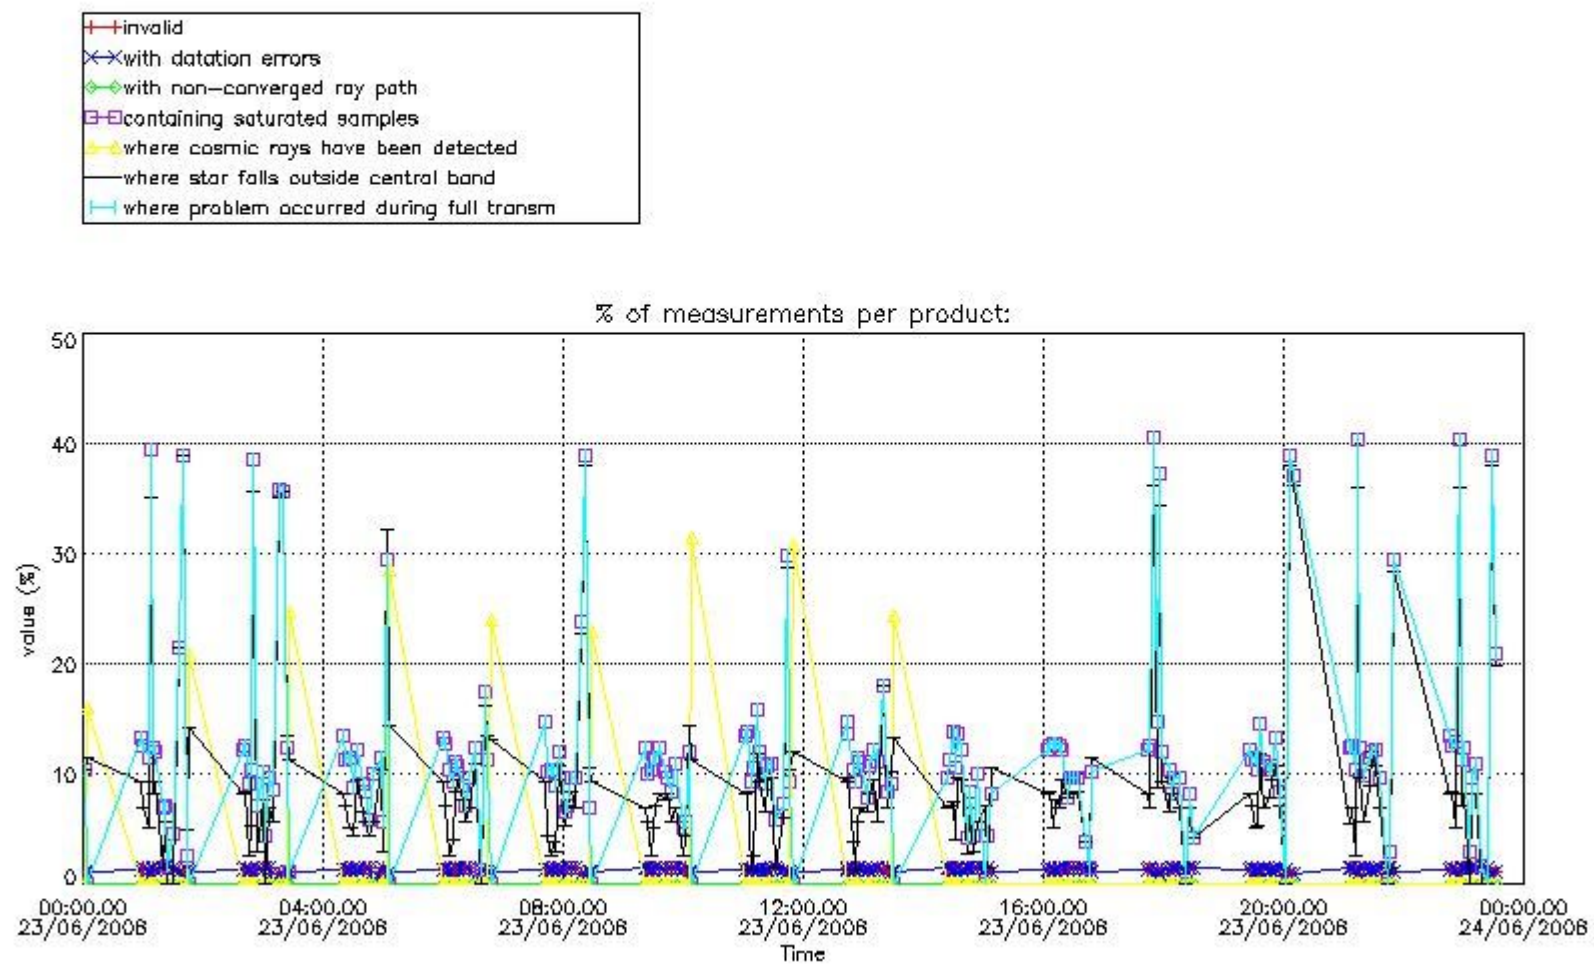

4.2 Plot quality information per product coming from level 1b processing (world map)

4.2.1 Plot level 1 quality information per product (world map): ENVISAT ASCENDING passes