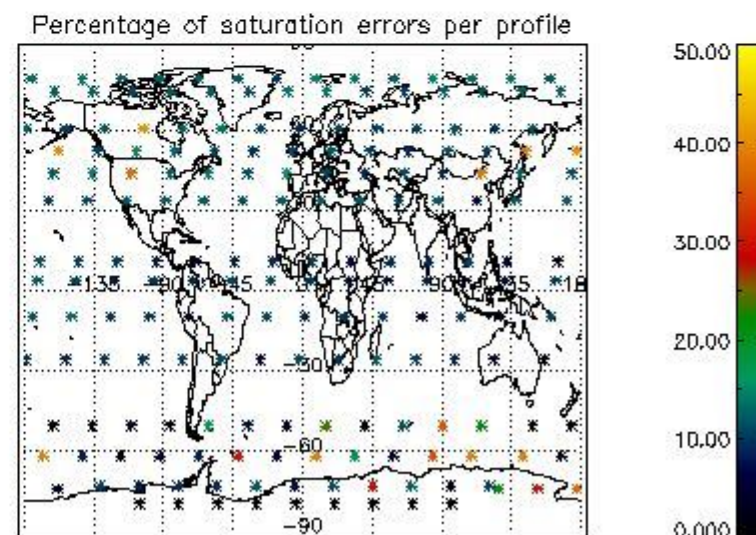

5. Trace gas profiles

5.1 Ozone statistics based on quality of products

The final quality of the products can be "measured" using the STD (Standard Deviation) attached to every point profile. This information is written to the parameter GOM_NL__2P/NL_LOCAL_SPECIES_DENSITY/o3_std of the level 2 products. The table below shows the statistics for given STD ranges.

The statistics are given with respect to the overall valid production:

- Products without fatal errors: GOM_NL__2P/MPH/PRODUCT_ERR=0
- Valid point profile: GOM_NL__2P/NL_LOCAL_SPECIES_DENSITY/pcd(0)=0

The 'Criteria' is applied to valid points of dark limb products:

- Products in dark limb illumination condition: GOM_NL__2P/NL_SUMMARY_QUALITY/obs_ill_cond=0
- Products without fatal errors: GOM_NL__2P/MPH/PRODUCT_ERR=0
- Valid point profile: GOM_NL__2P/NL_LOCAL_SPECIES_DENSITY/pcd(0)=0

So, the table below shows the percentage of dark limb and valid observations for each criteria with respect to the overall valid daily observations.

Criteria	% of total production
All STD	22
STD < 20	8