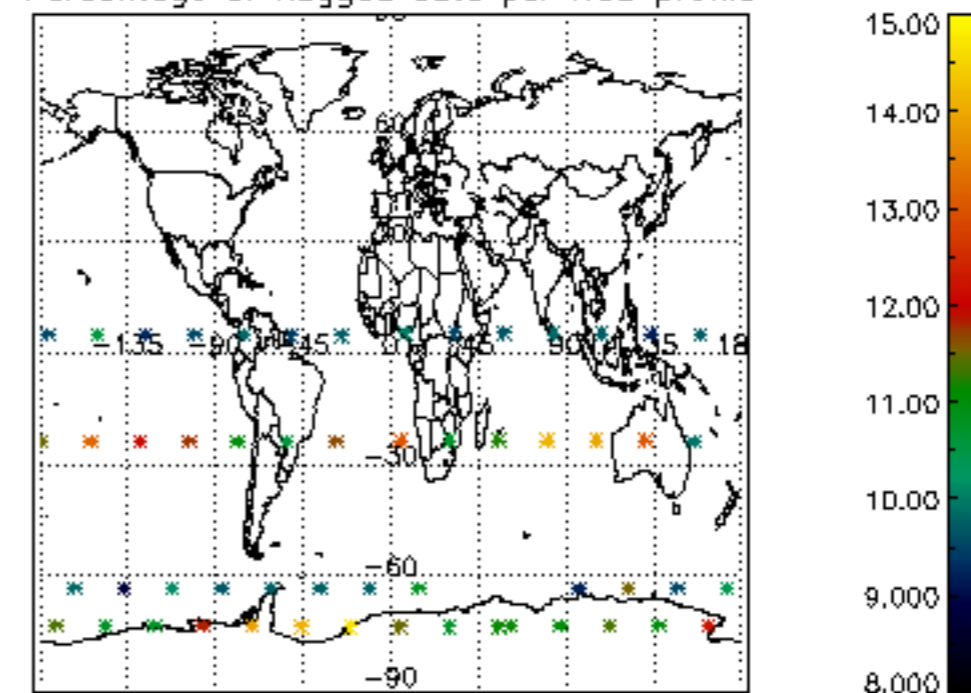

Percentage of flagged data per NO3 profile