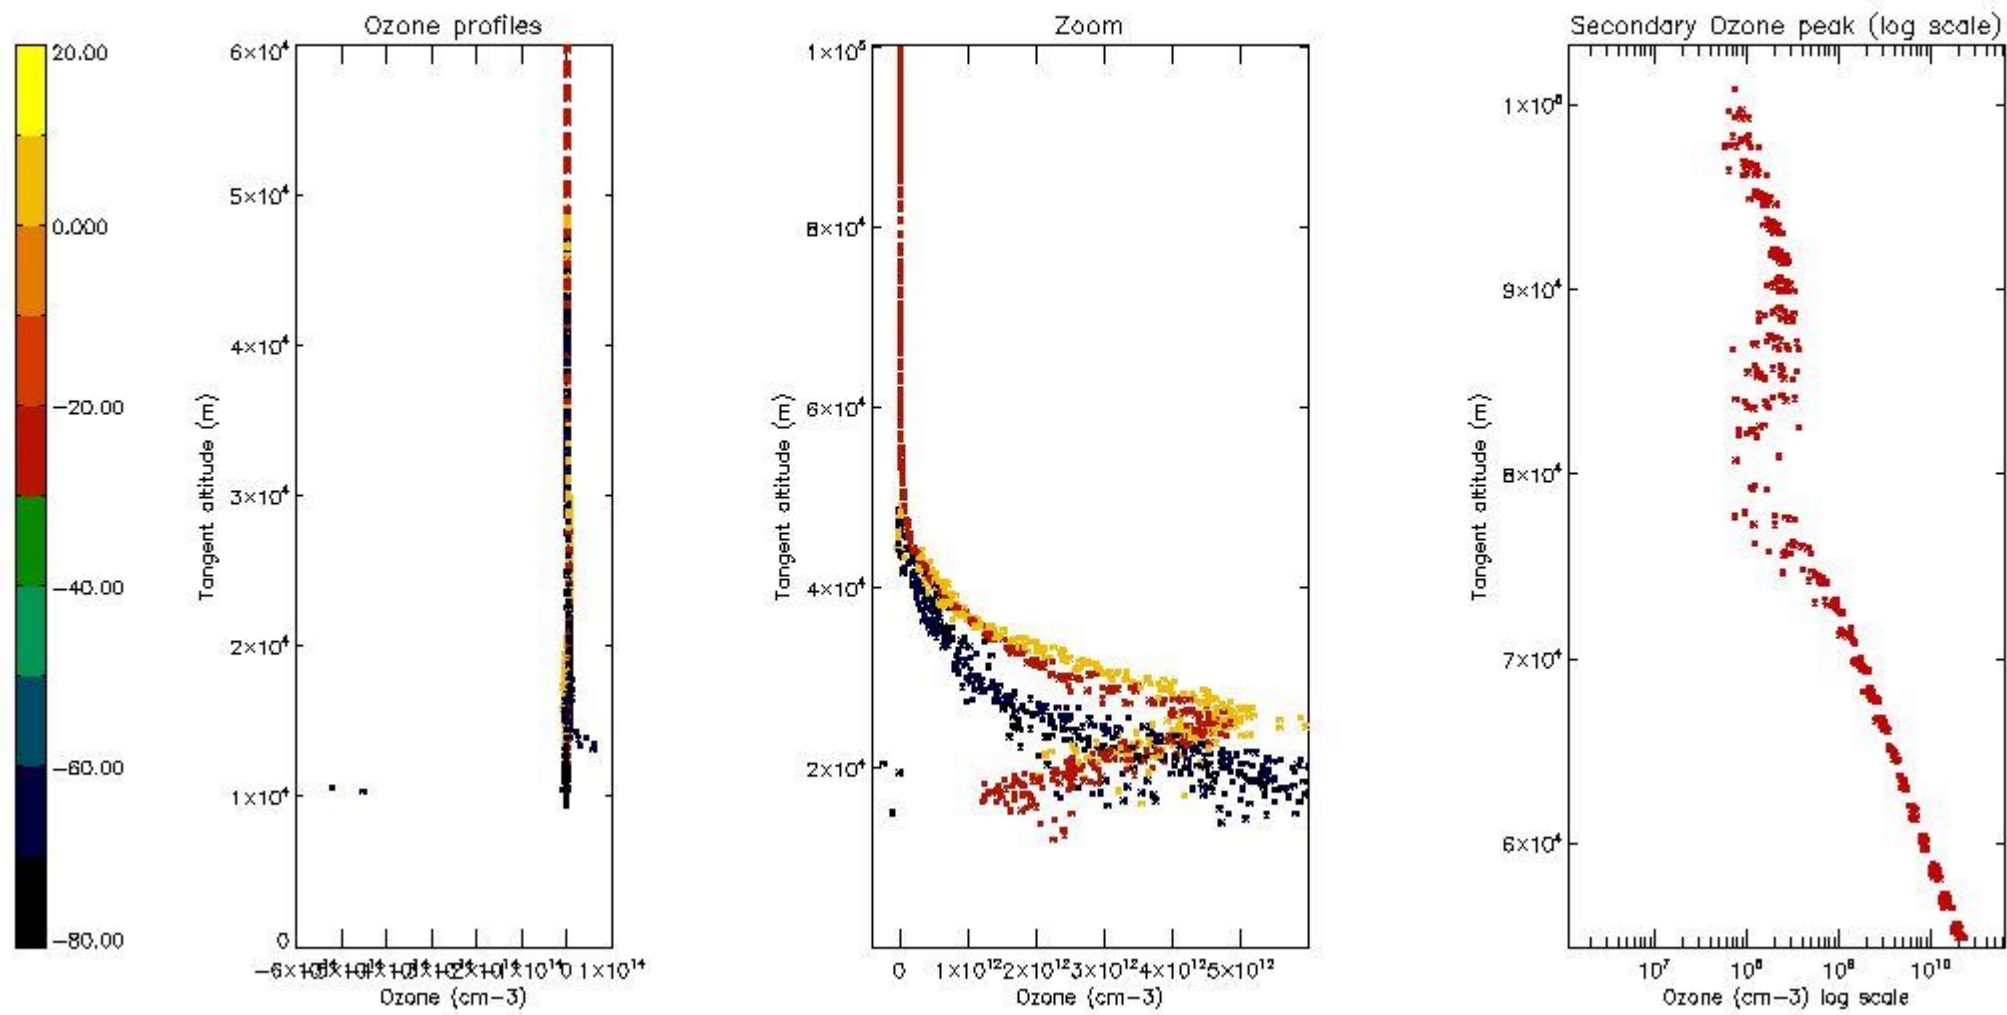

STD < 10	5
STD < 5	3

5.2 Plot ozone profiles for all STD (dark without errors)

The colorbar represents the latitude.

5.3 Plot ozone profiles where STD < 20% (dark without errors)

The colorbar represents the latitude.

5.4 Plot ozone profiles where STD < 10% (dark without errors)

The colorbar represents the latitude.

5.5 Plot ozone profiles where STD < 5% (dark without errors)

The colorbar represents the latitude.

5.6 Plot NO₂ profiles for all STD (dark without errors)