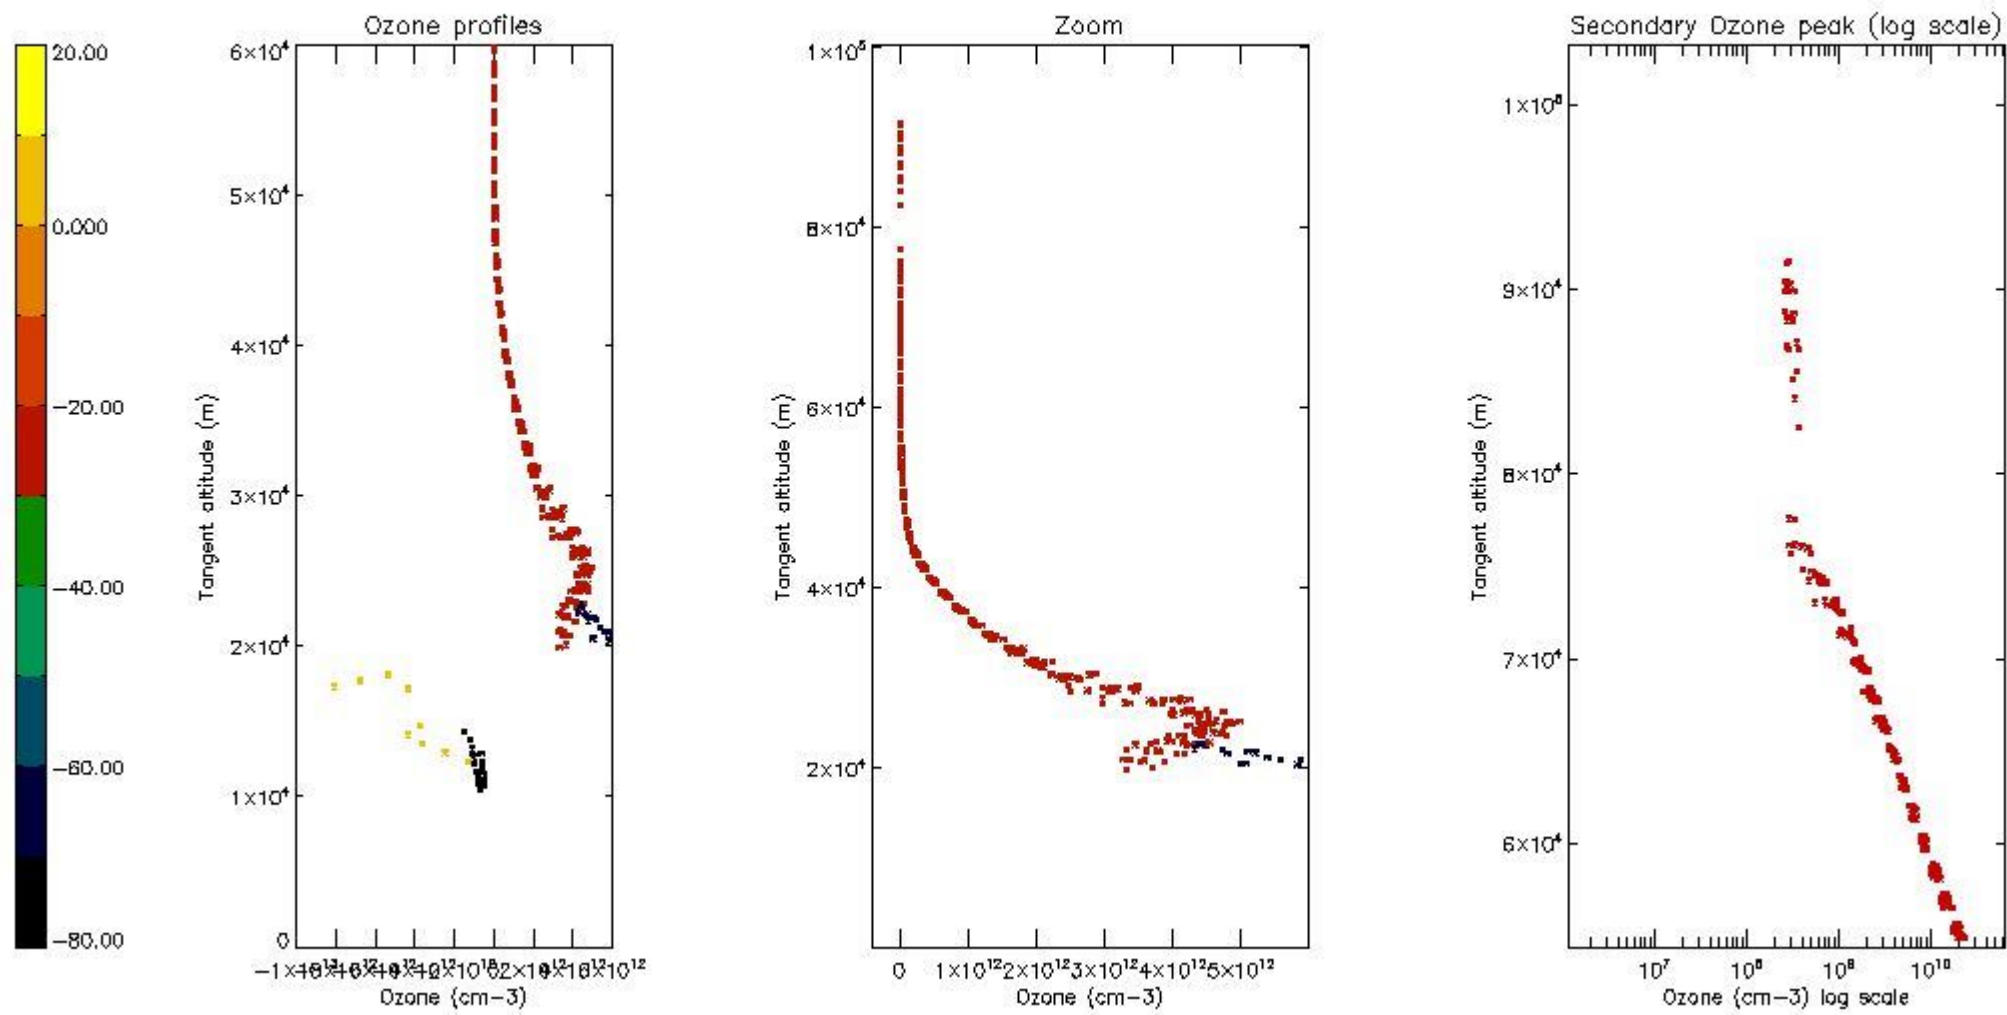

STD < 10	5
STD < 5	3

5.2 Plot ozone profiles for all STD (dark without errors)

The colorbar represents the latitude.

5.3 Plot ozone profiles where STD < 20% (dark without errors)

The colorbar represents the latitude.

5.4 Plot ozone profiles where STD < 10% (dark without errors)

The colorbar represents the latitude.

5.5 Plot ozone profiles where STD < 5% (dark without errors)

The colorbar represents the latitude.

5.6 Plot NO₂ profiles for all STD (dark without errors)