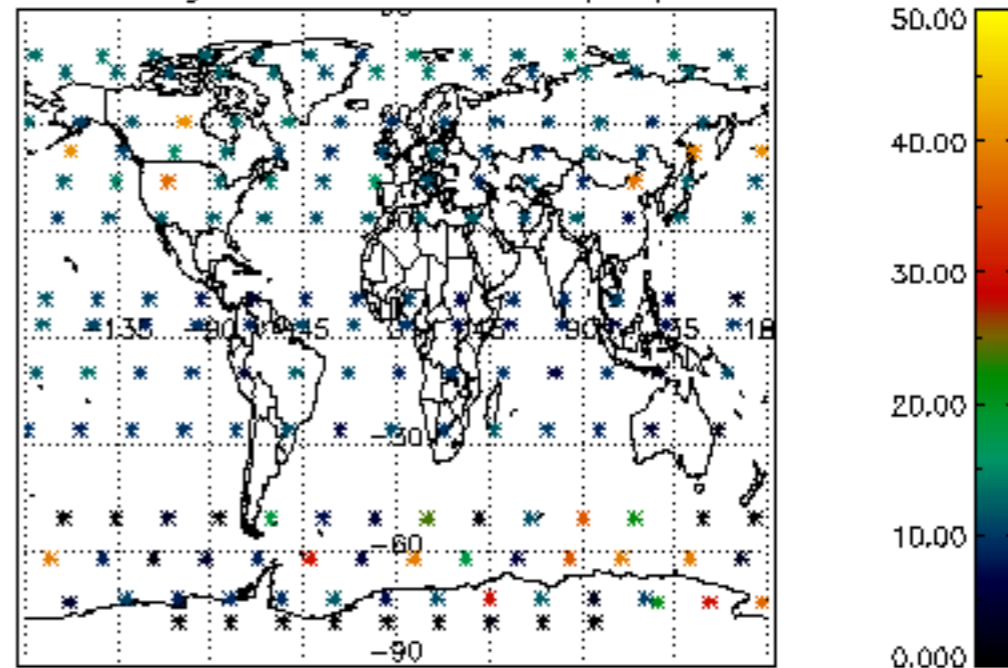

Percentage of saturation errors per profile