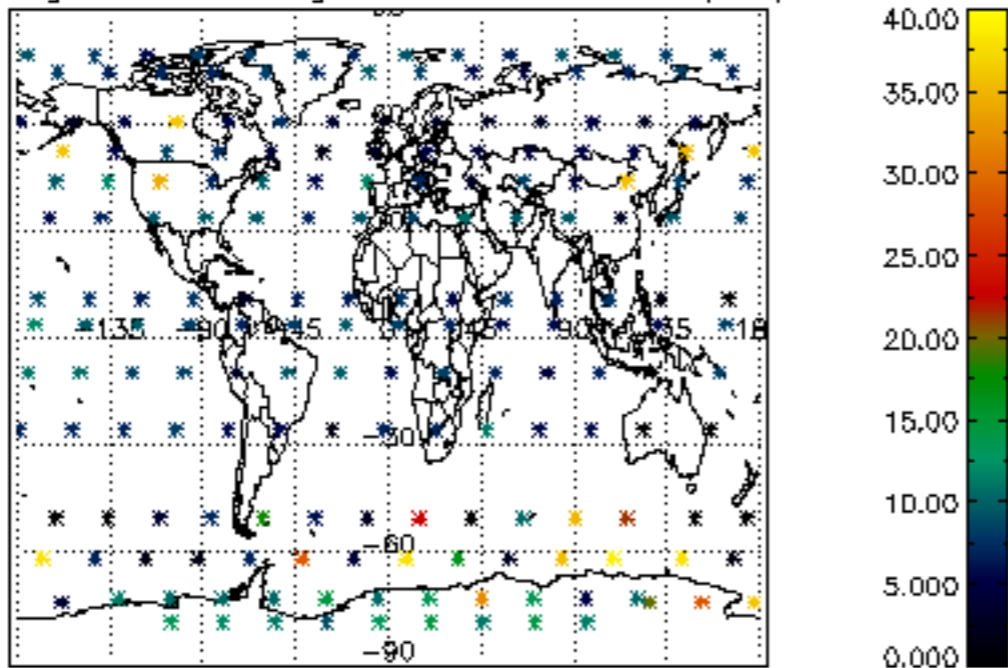

Percentage of star falling outside central band per profile