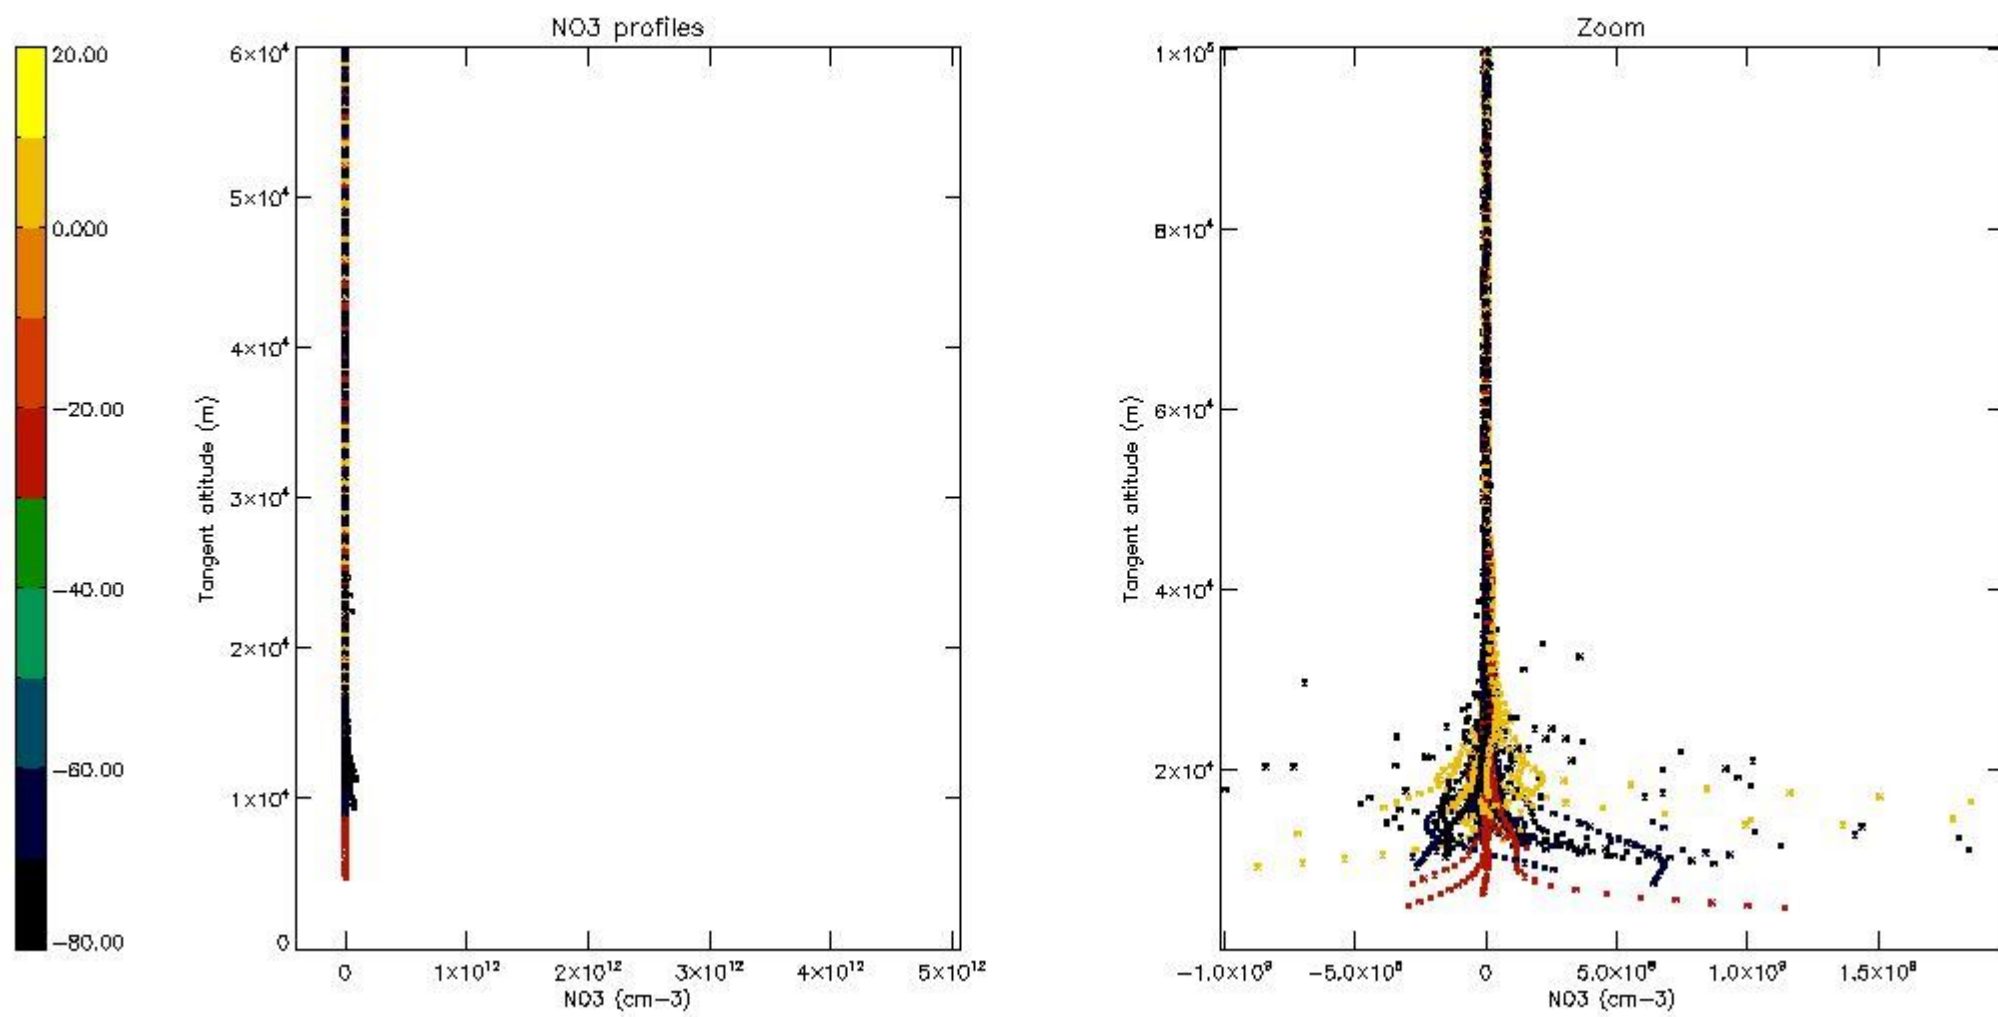

5.8 Plot H2O profiles for all STD (only for occultations of stars 1,2,3,4,13,14,16,26,63 dark without errors)

The colorbar represents the latitude.