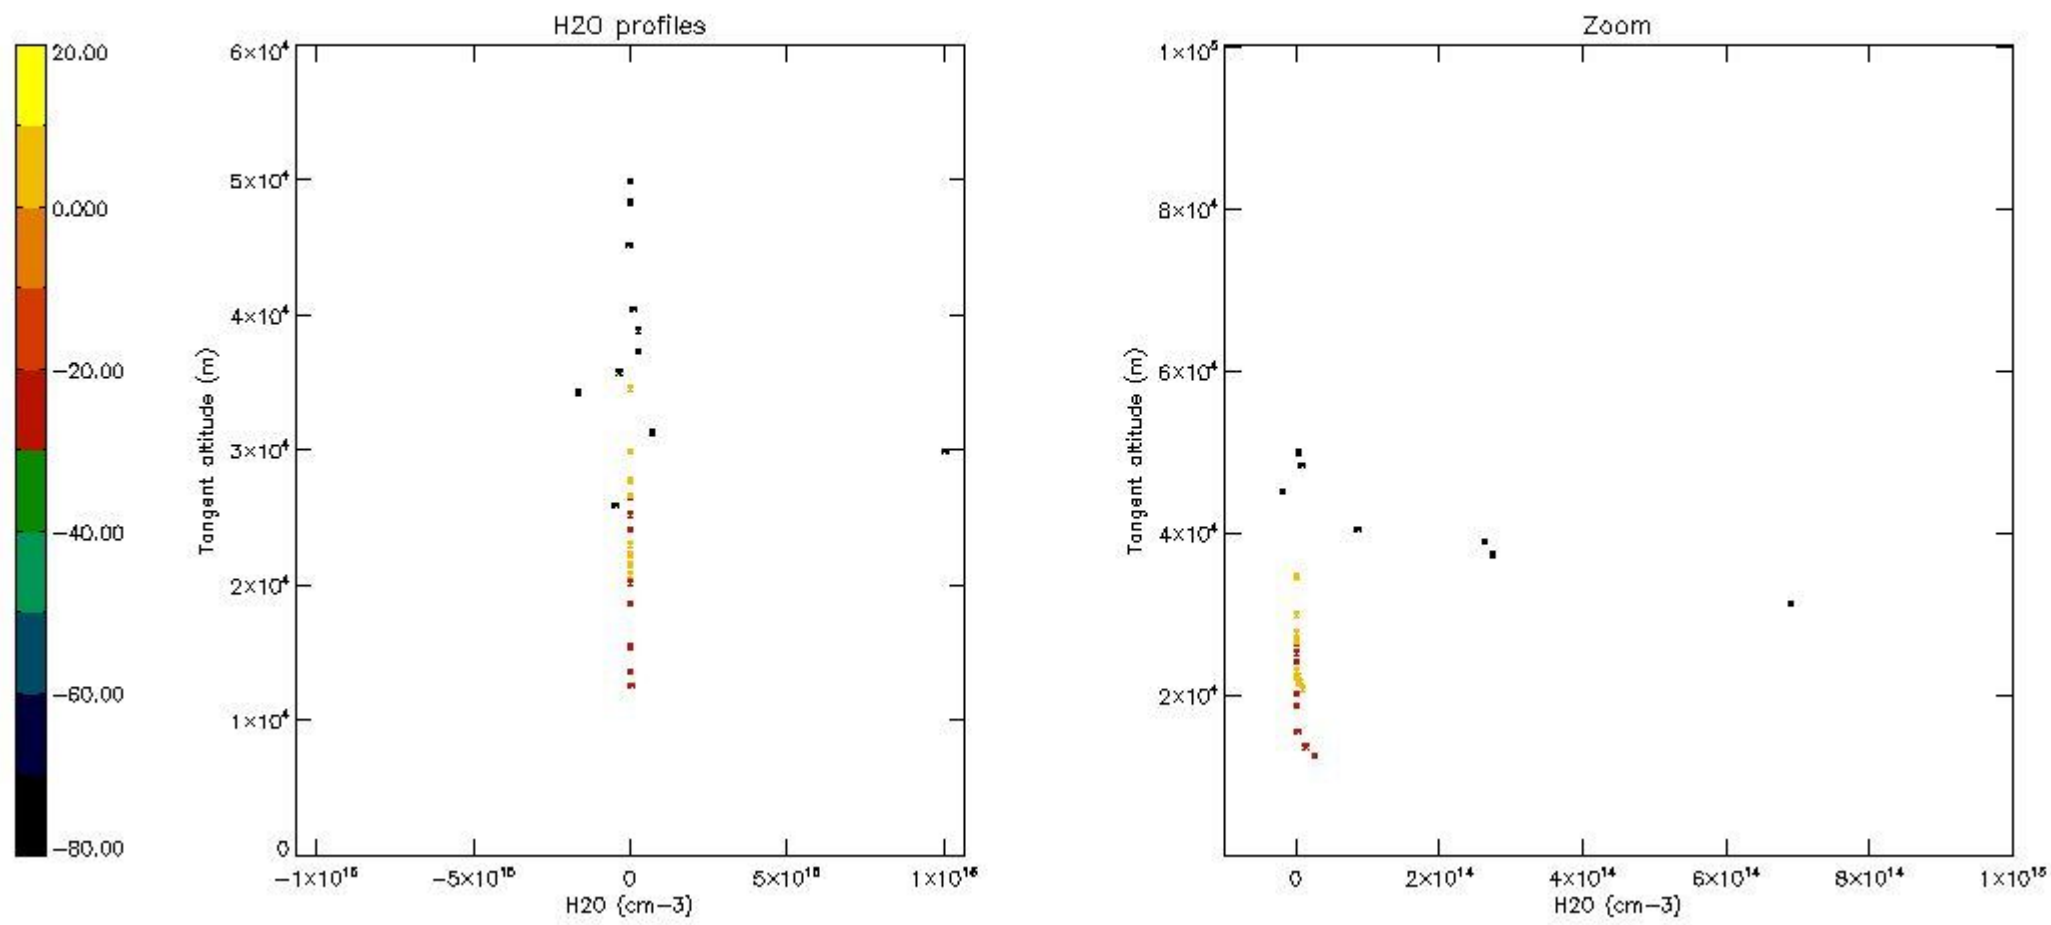

6. Auxiliary Data Files used for the production reported in section 2

The number reported in the third column indicates since which file (see list in section 2) the corresponding auxiliary file has been used. The fourth column is the date of those product files.

Type	Auxiliary Filename	Used since product	Used since product date
INST_PHYS_CHARACTERISTICS	GOM_INS_AXVIEC20091111_143220_20030716_120000_20500101_000000	1	23-JUN-2008 00:02:26
LEVEL-2_PROC_CONFIG	GOM_PR2_AXVIEC20091111_152718_20020301_000000_20500101_000000	1	23-JUN-2008 00:02:26
CROSS_SECTIONS_FILE	GOM_CRS_AXVIEC20091111_154832_20020301_000000_20500101_000000	1	23-JUN-2008 00:02:26