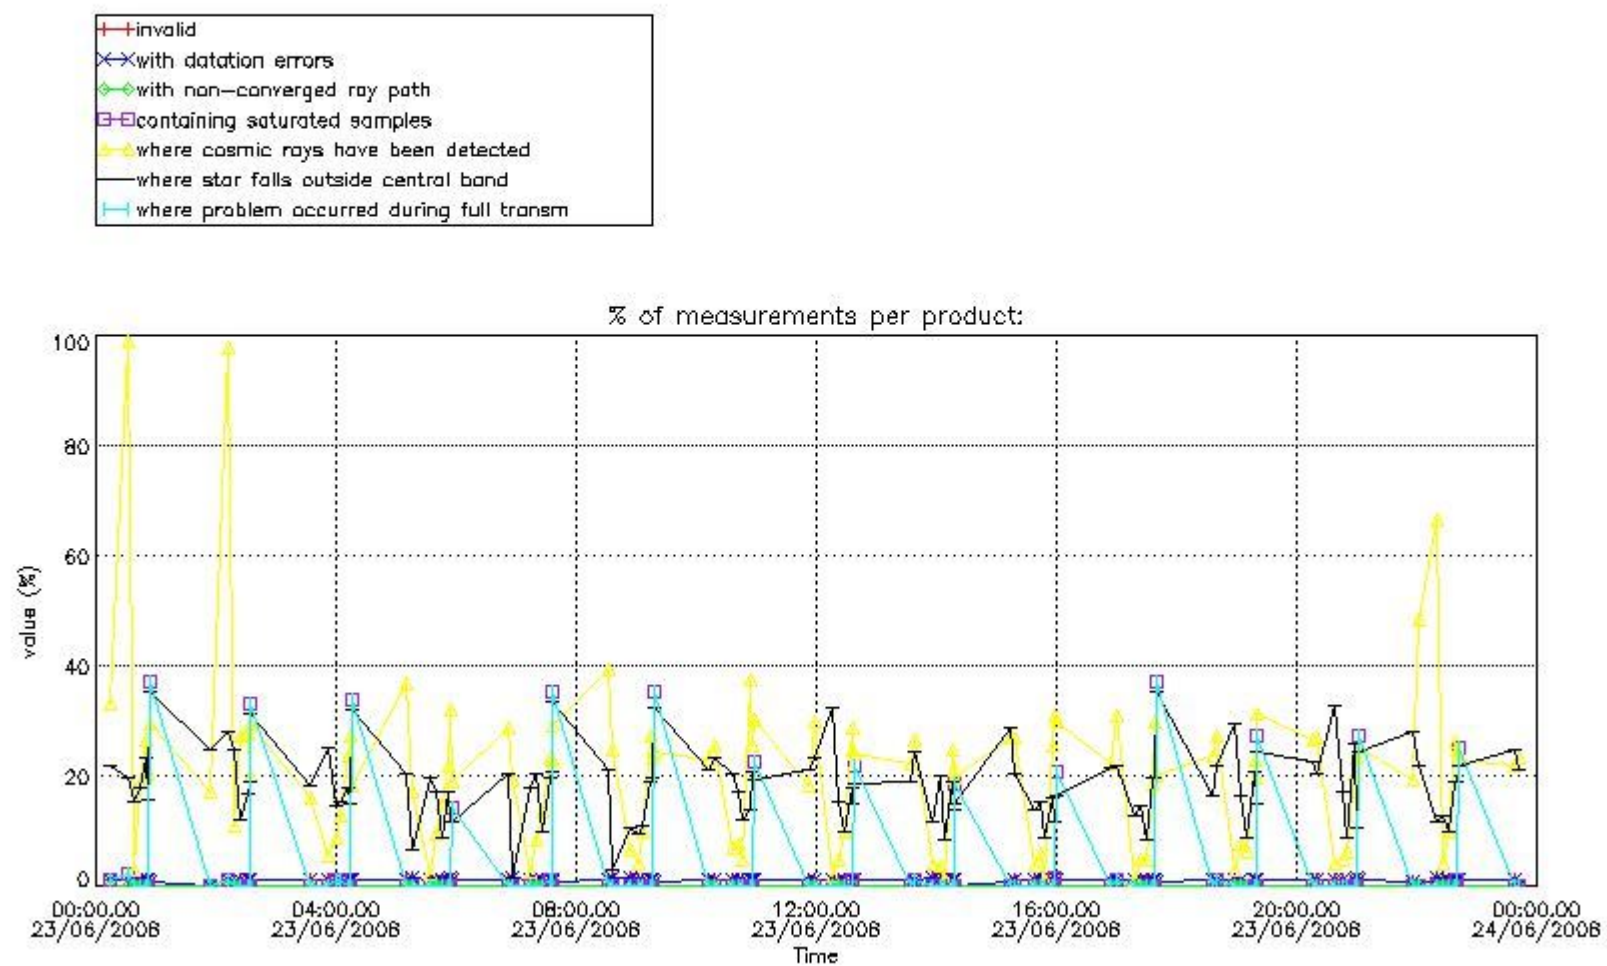

4.1.2 Plot level 1 quality information per product (time dependant): ENVI SAT DESCENDING passes