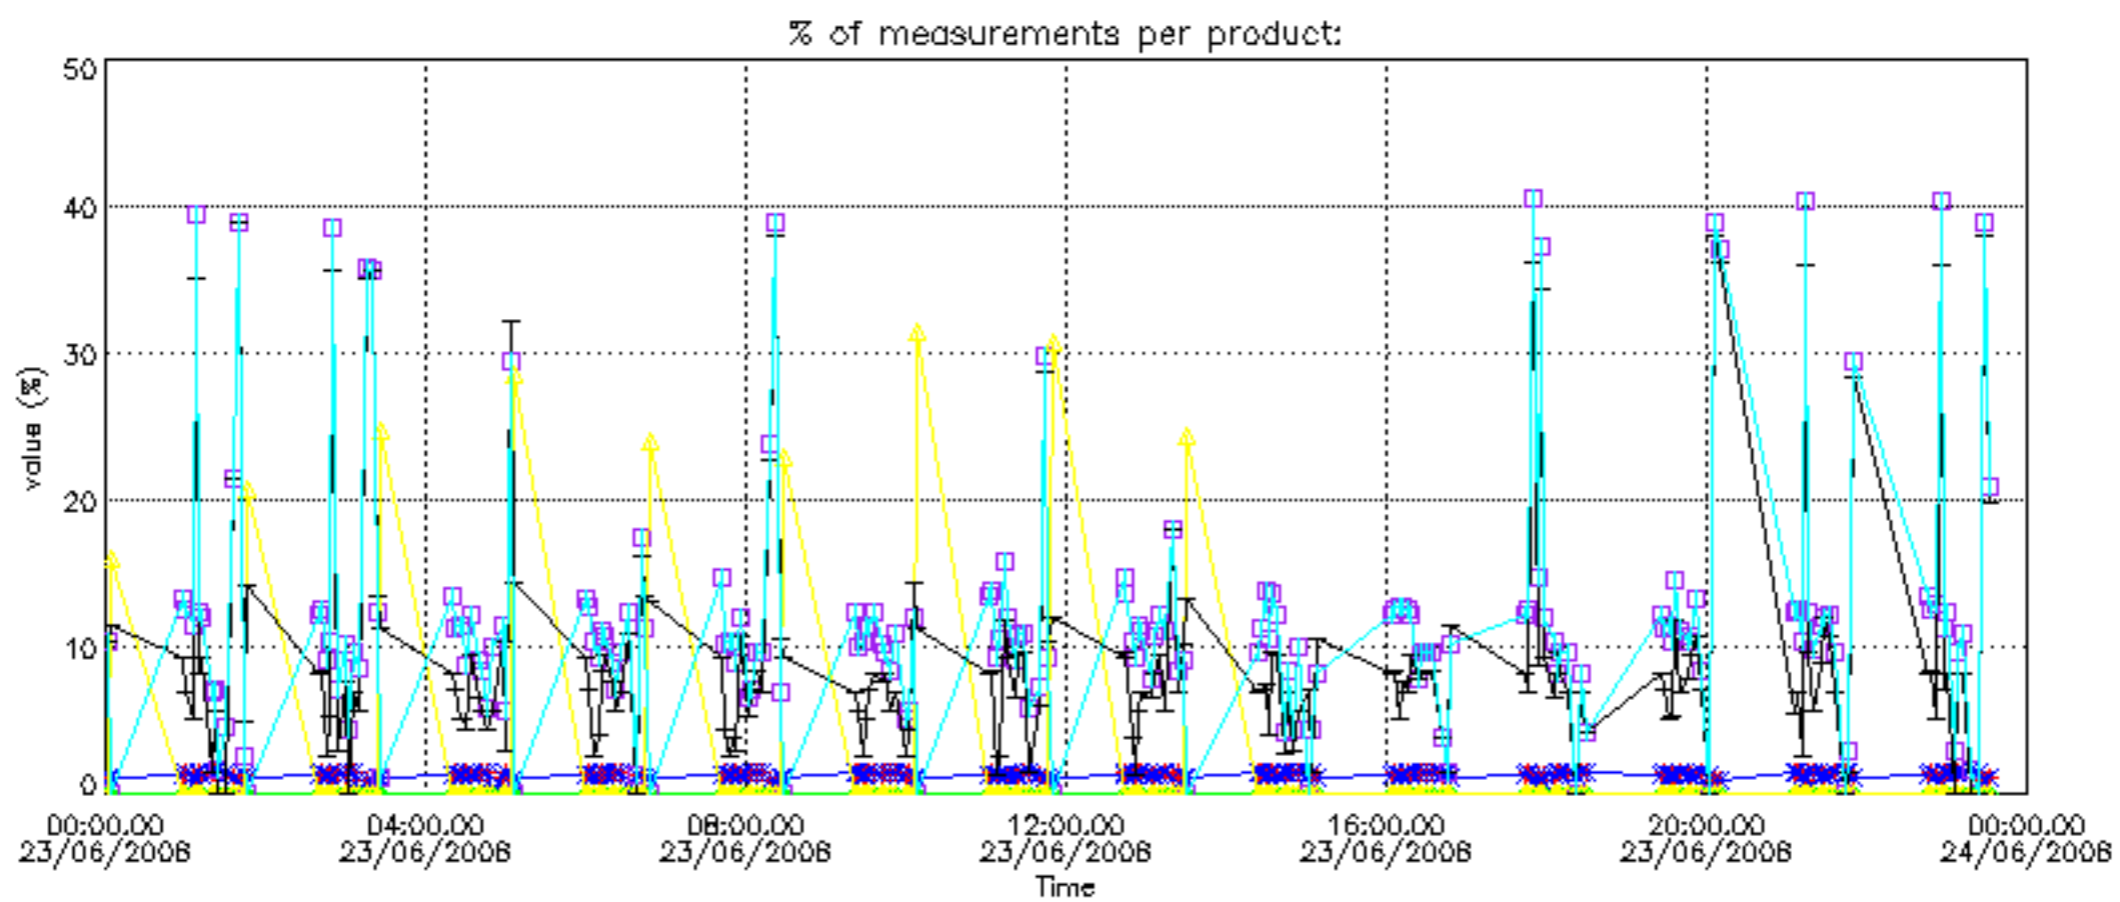

Percentage of cosmic ray hits per profile

Percentage of datation errors per profile