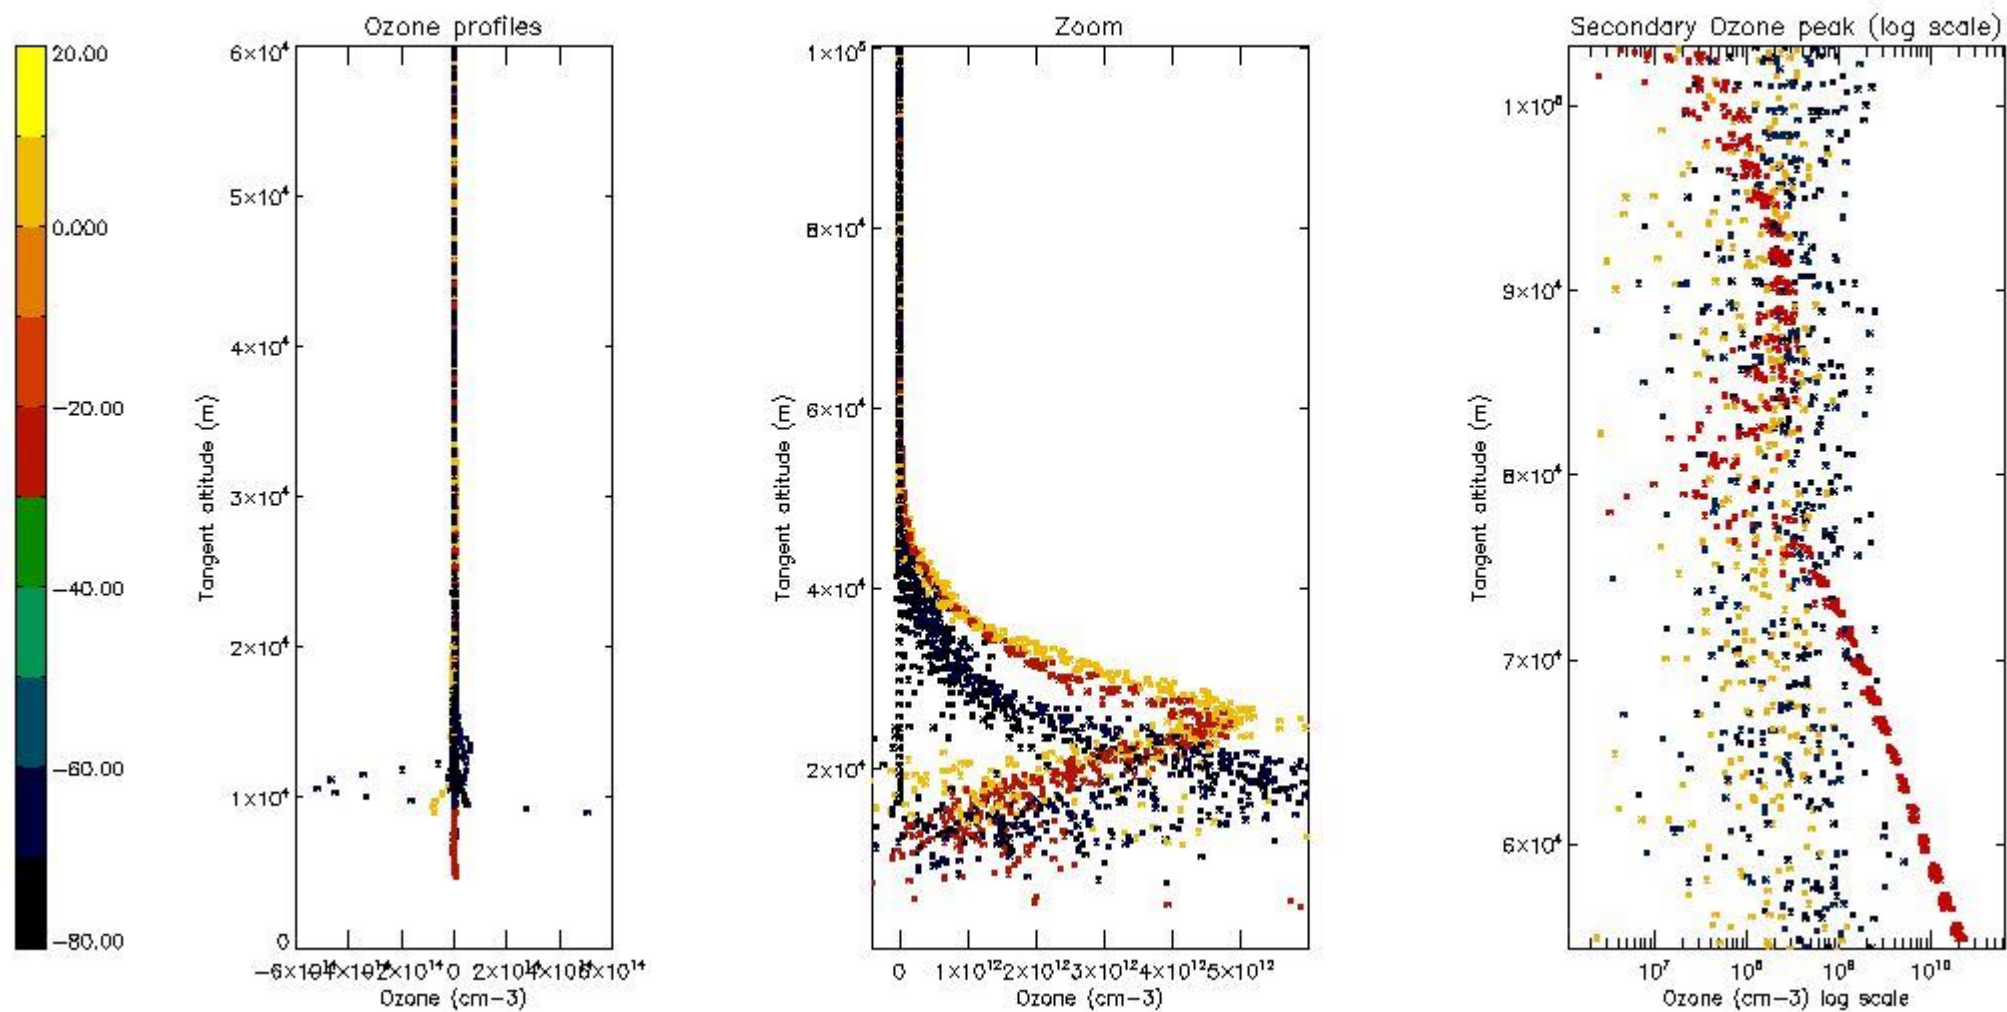

STD < 10	5
STD < 5	3

5.2 Plot ozone profiles for all STD (dark without errors)

The colorbar represents the latitude.

5.3 Plot ozone profiles where STD < 20% (dark without errors)

The colorbar represents the latitude.