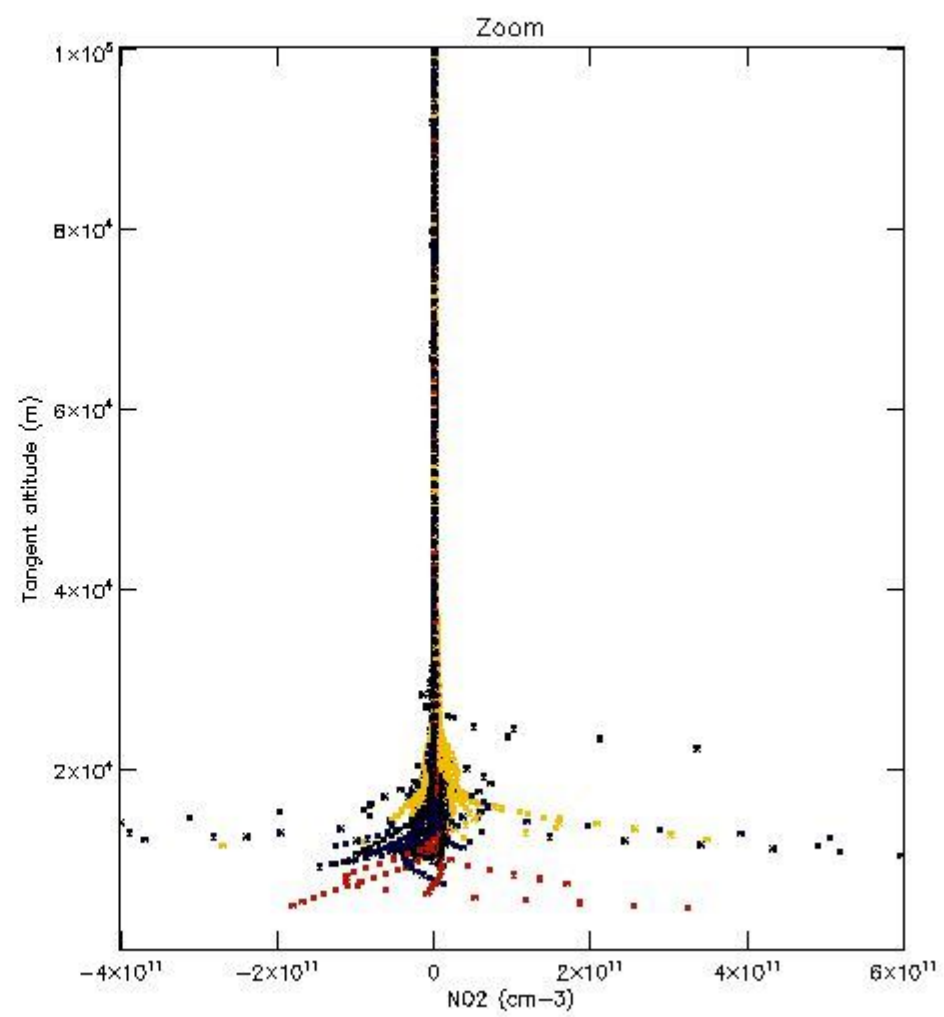

5.7 Plot NO3 profiles for all STD (dark without errors)

The colorbar represents the latitude.