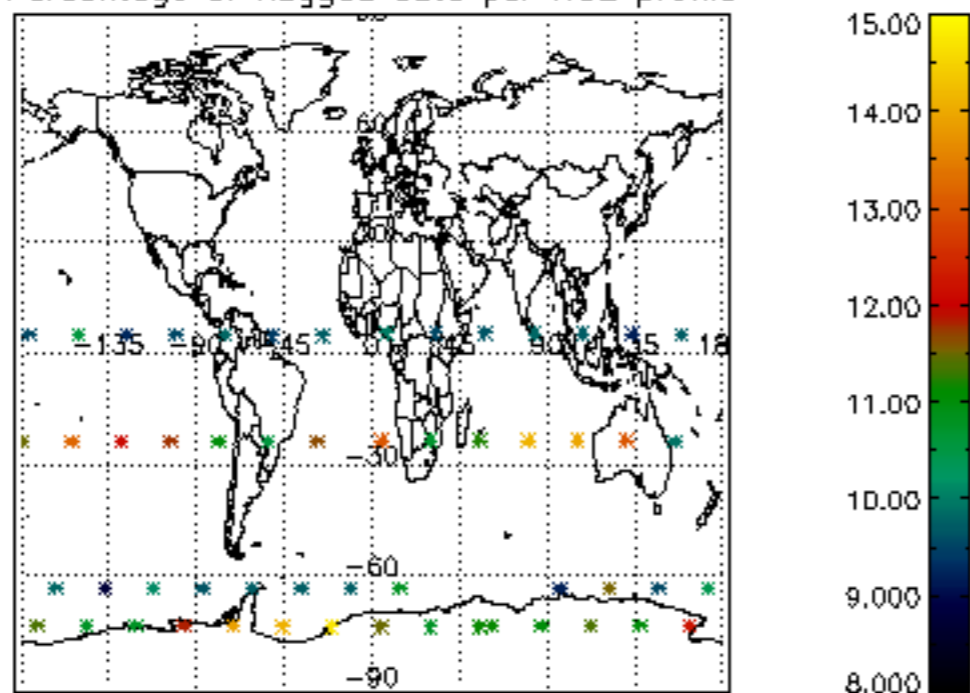

Percentage of flagged data per NO2 profile