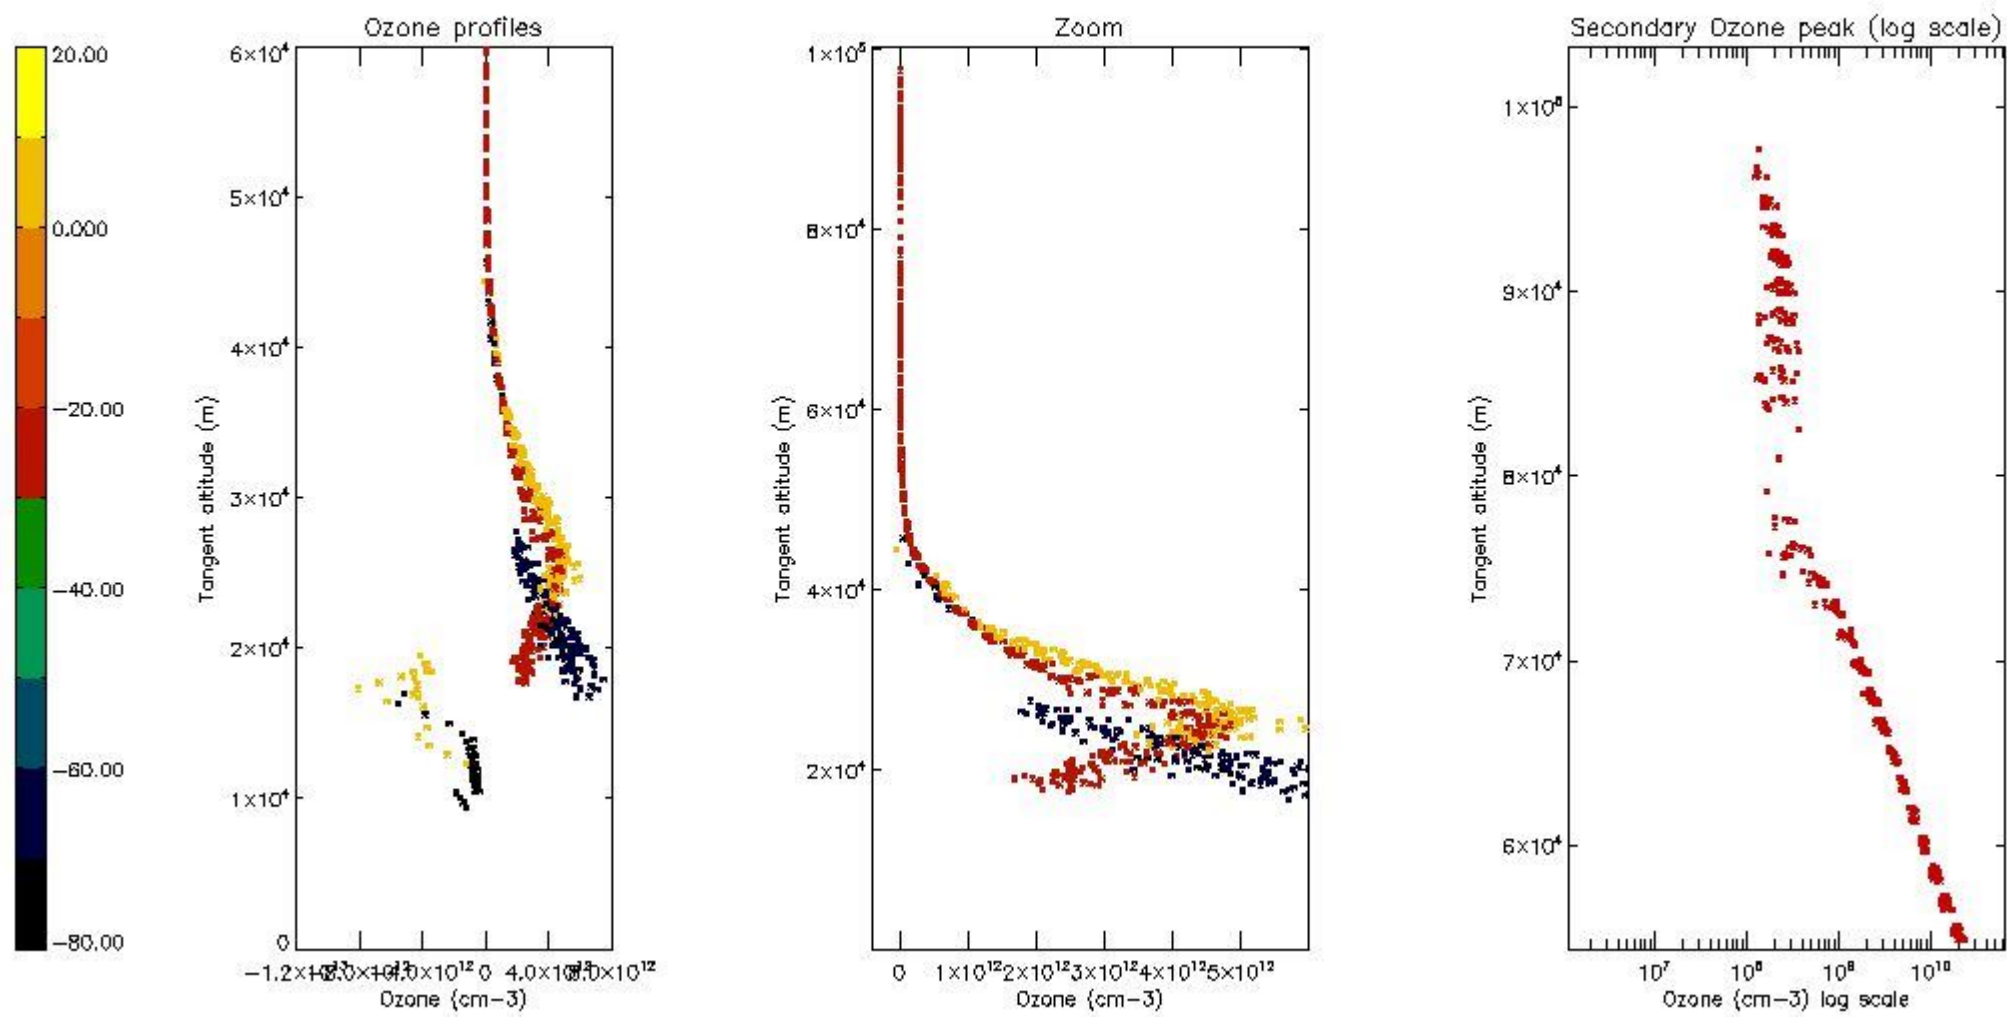

STD < 10	5
STD < 5	3

5.2 Plot ozone profiles for all STD (dark without errors)

The colorbar represents the latitude.

5.3 Plot ozone profiles where STD < 20% (dark without errors)

The colorbar represents the latitude.

5.4 Plot ozone profiles where STD < 10% (dark without errors)

The colorbar represents the latitude.

5.5 Plot ozone profiles where STD < 5% (dark without errors)

The colorbar represents the latitude.

5.6 Plot NO₂ profiles for all STD (dark without errors)