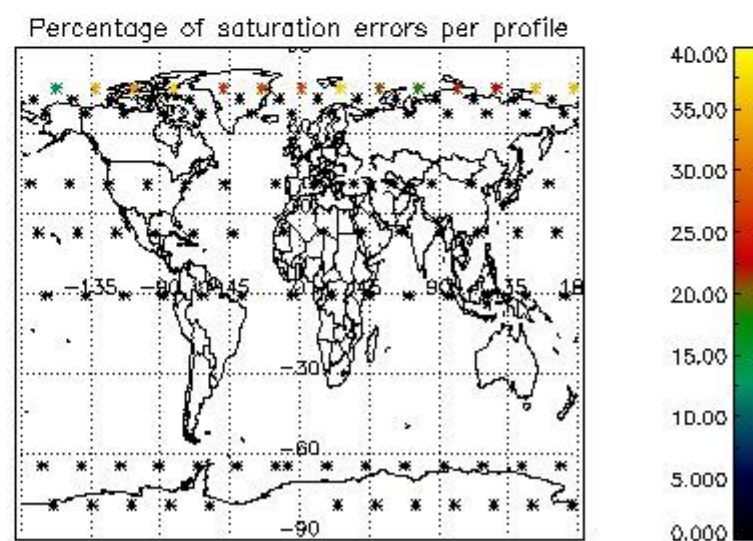

Percentage of flagged data per NO3 profile

4. Level 1 quality information per product

In this section it is plotted some information contained in the Quality Summary data set of the level 2 products that comes from the level 1b processing. Products without errors (error flag in the MPH set to "0") are used.

4.1 Plot quality information per product (time dependant) coming from level 1b processing

4.1.1 Plot level 1 quality information per product (time dependant): ENVISAT ASCENDING passes

4.1.2 Plot level 1 quality information per product (time dependant): ENVI SAT DESCENDING passes

4.2 Plot quality information per product coming from level 1b processing (world map)

4.2.1 Plot level 1 quality information per product (world map): ENVISAT ASCENDING passes

4.2.2 Plot level 1 quality information per product (world map): ENVISAT DESCENDING passes