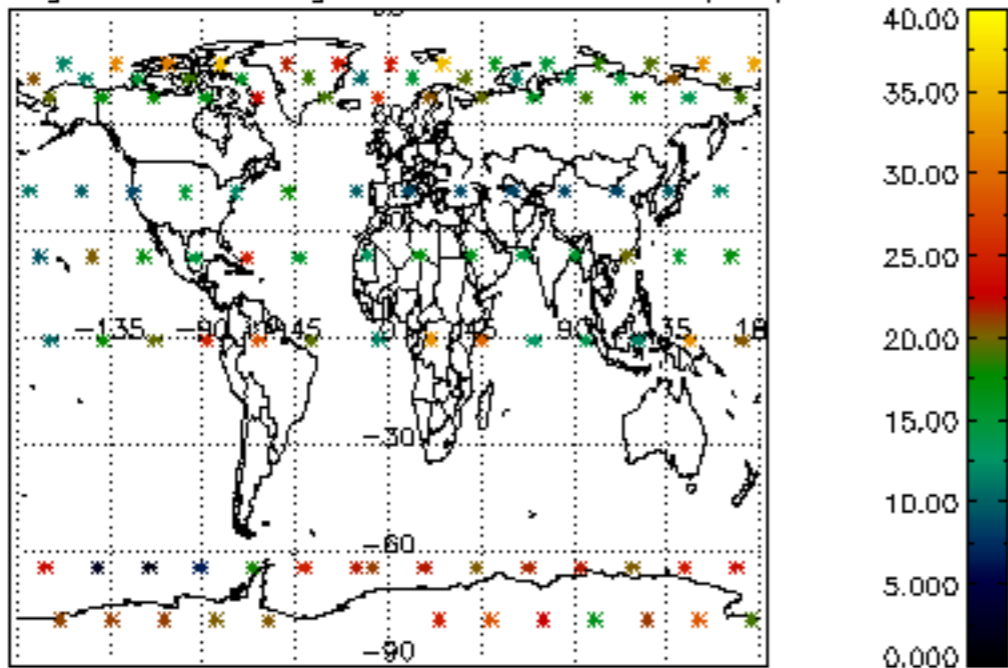

Percentage of cosmic ray hits per profile

Percentage of star falling outside central band per profile