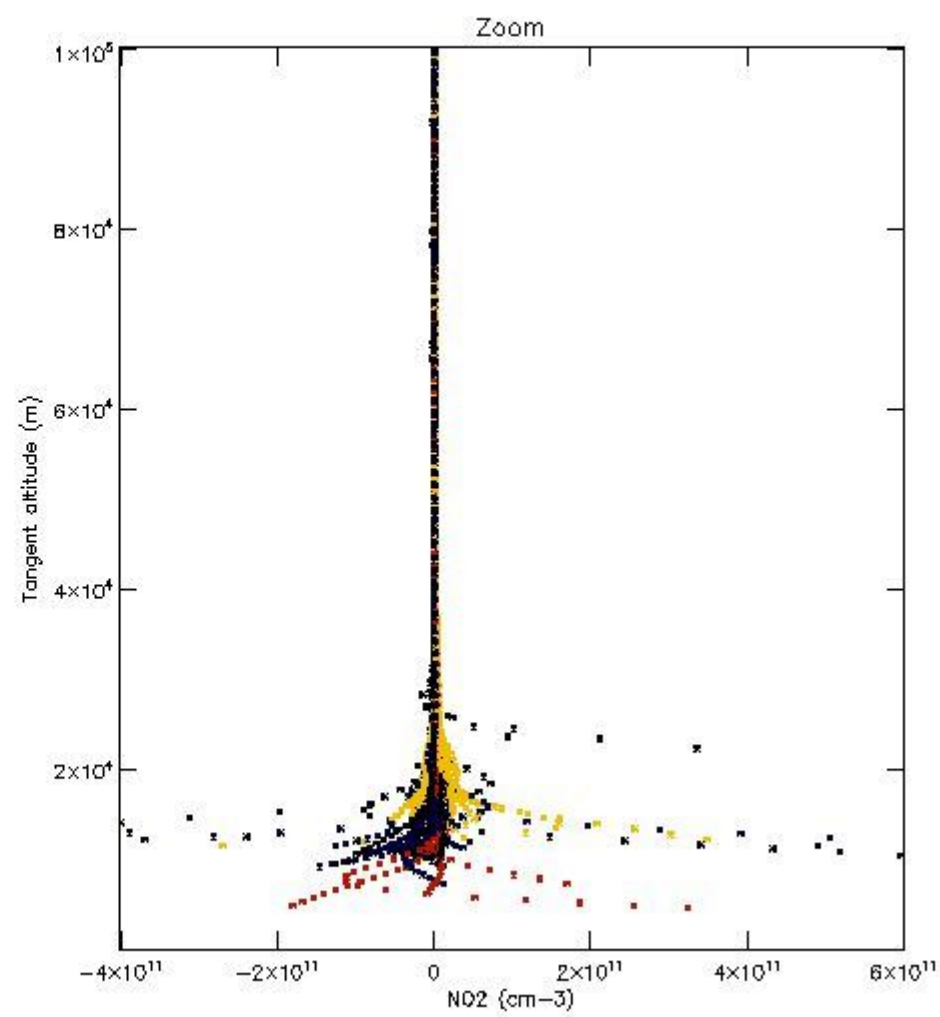

5.4 Plot ozone profiles where STD < 10% (dark without errors)

The colorbar represents the latitude.

5.5 Plot ozone profiles where STD < 5% (dark without errors)

The colorbar represents the latitude.

5.6 Plot NO₂ profiles for all STD (dark without errors)

The colorbar represents the latitude.

5.7 Plot NO3 profiles for all STD (dark without errors)

The colorbar represents the latitude.

5.8 Plot H₂O profiles for all STD (only for occultations of stars 1,2,3,4,13,14,16,26,63 dark without errors)