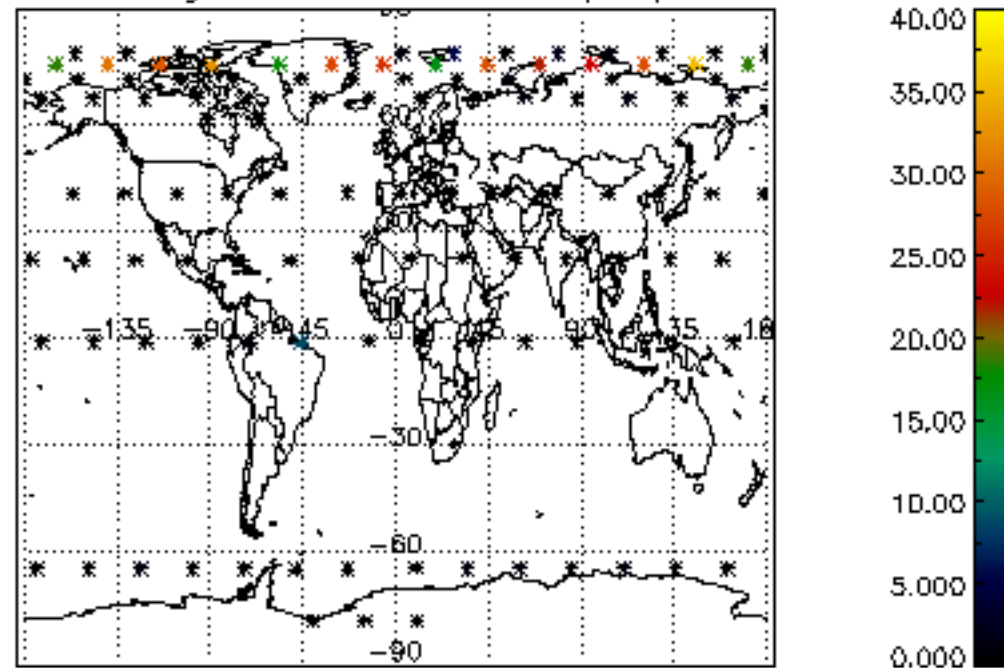

Percentage of datation errors per profile

Percentage of saturation errors per profile