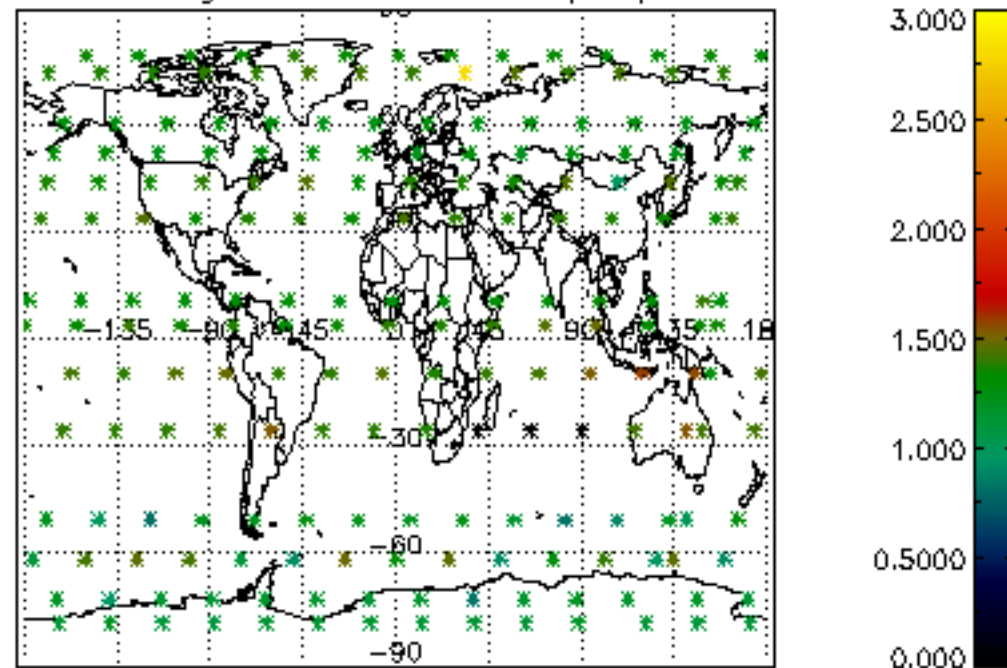

Percentage of datation errors per profile

Percentage of star falling outside central band per profile

Percentage of saturation errors per profile

Percentage of cosmic ray hits per profile

Percentage of datation errors per profile