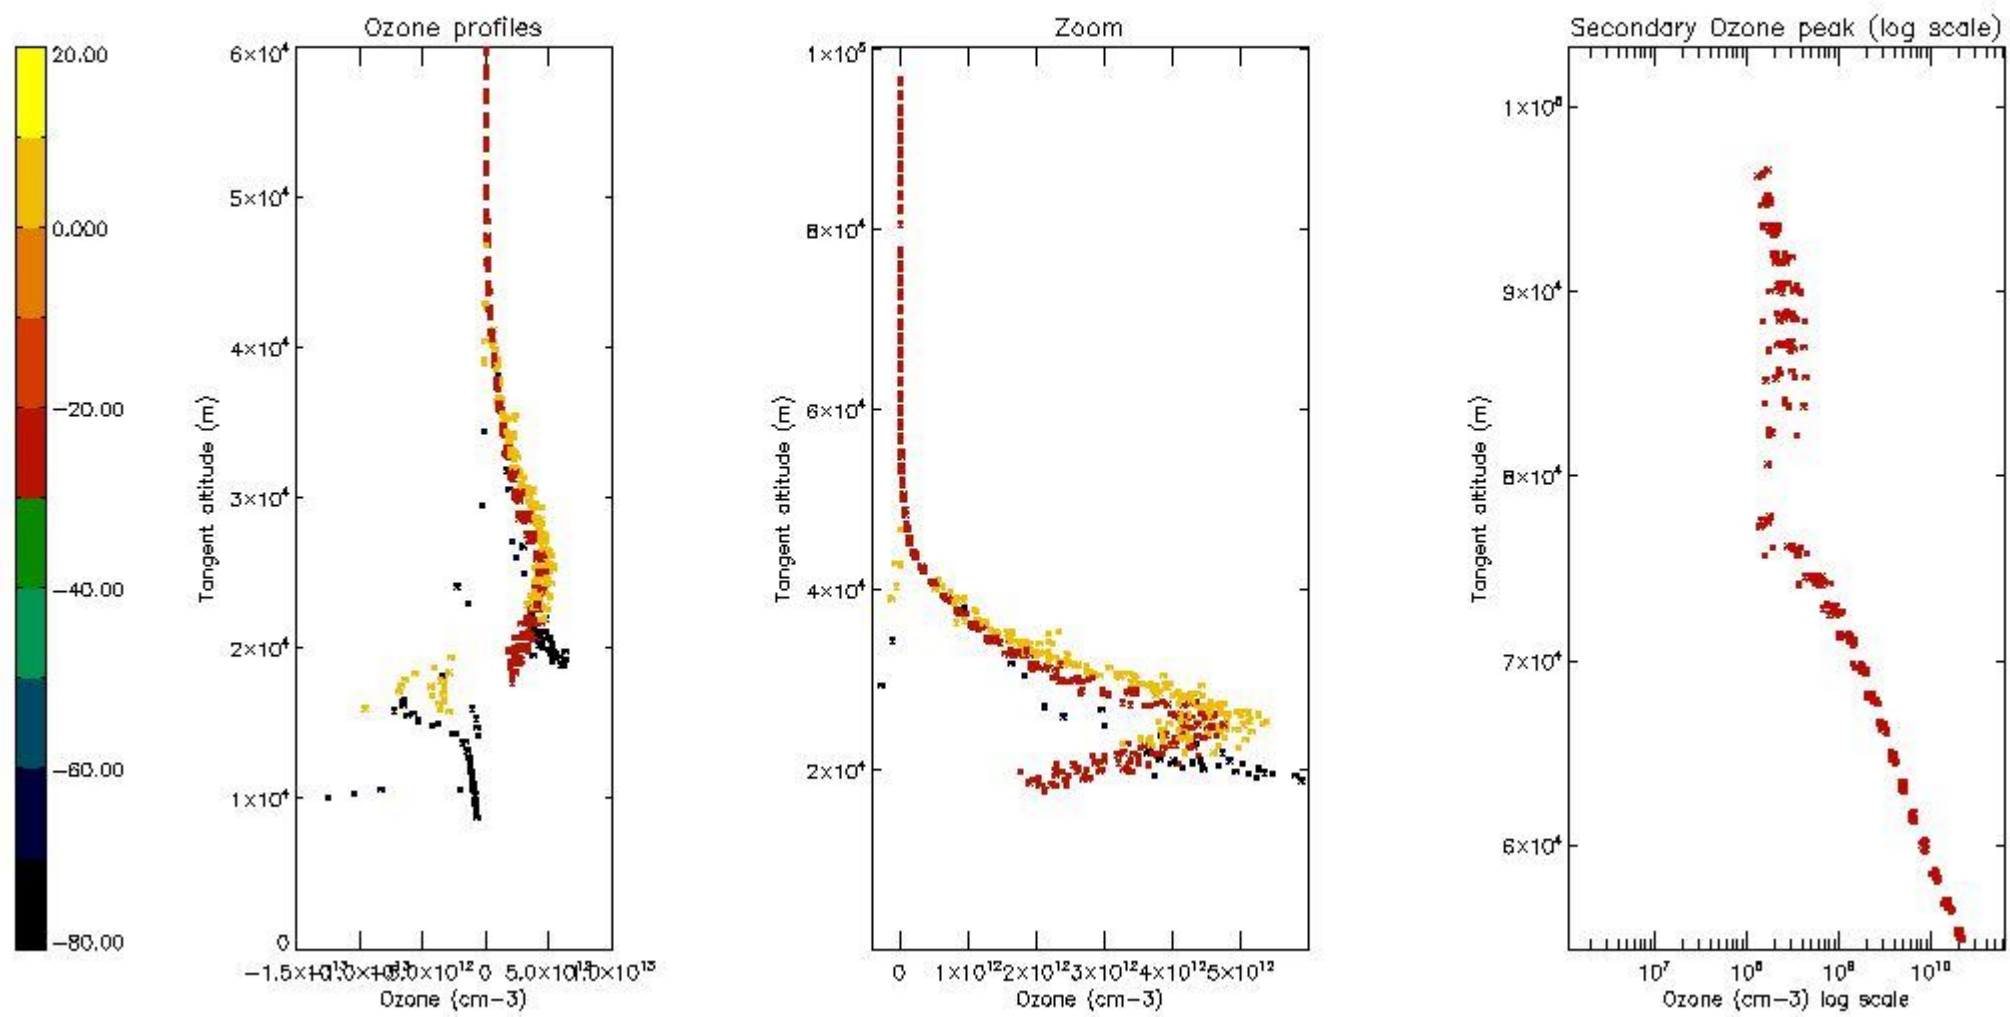

5.5 Plot ozone profiles where STD < 5% (dark without errors)

The colorbar represents the latitude.