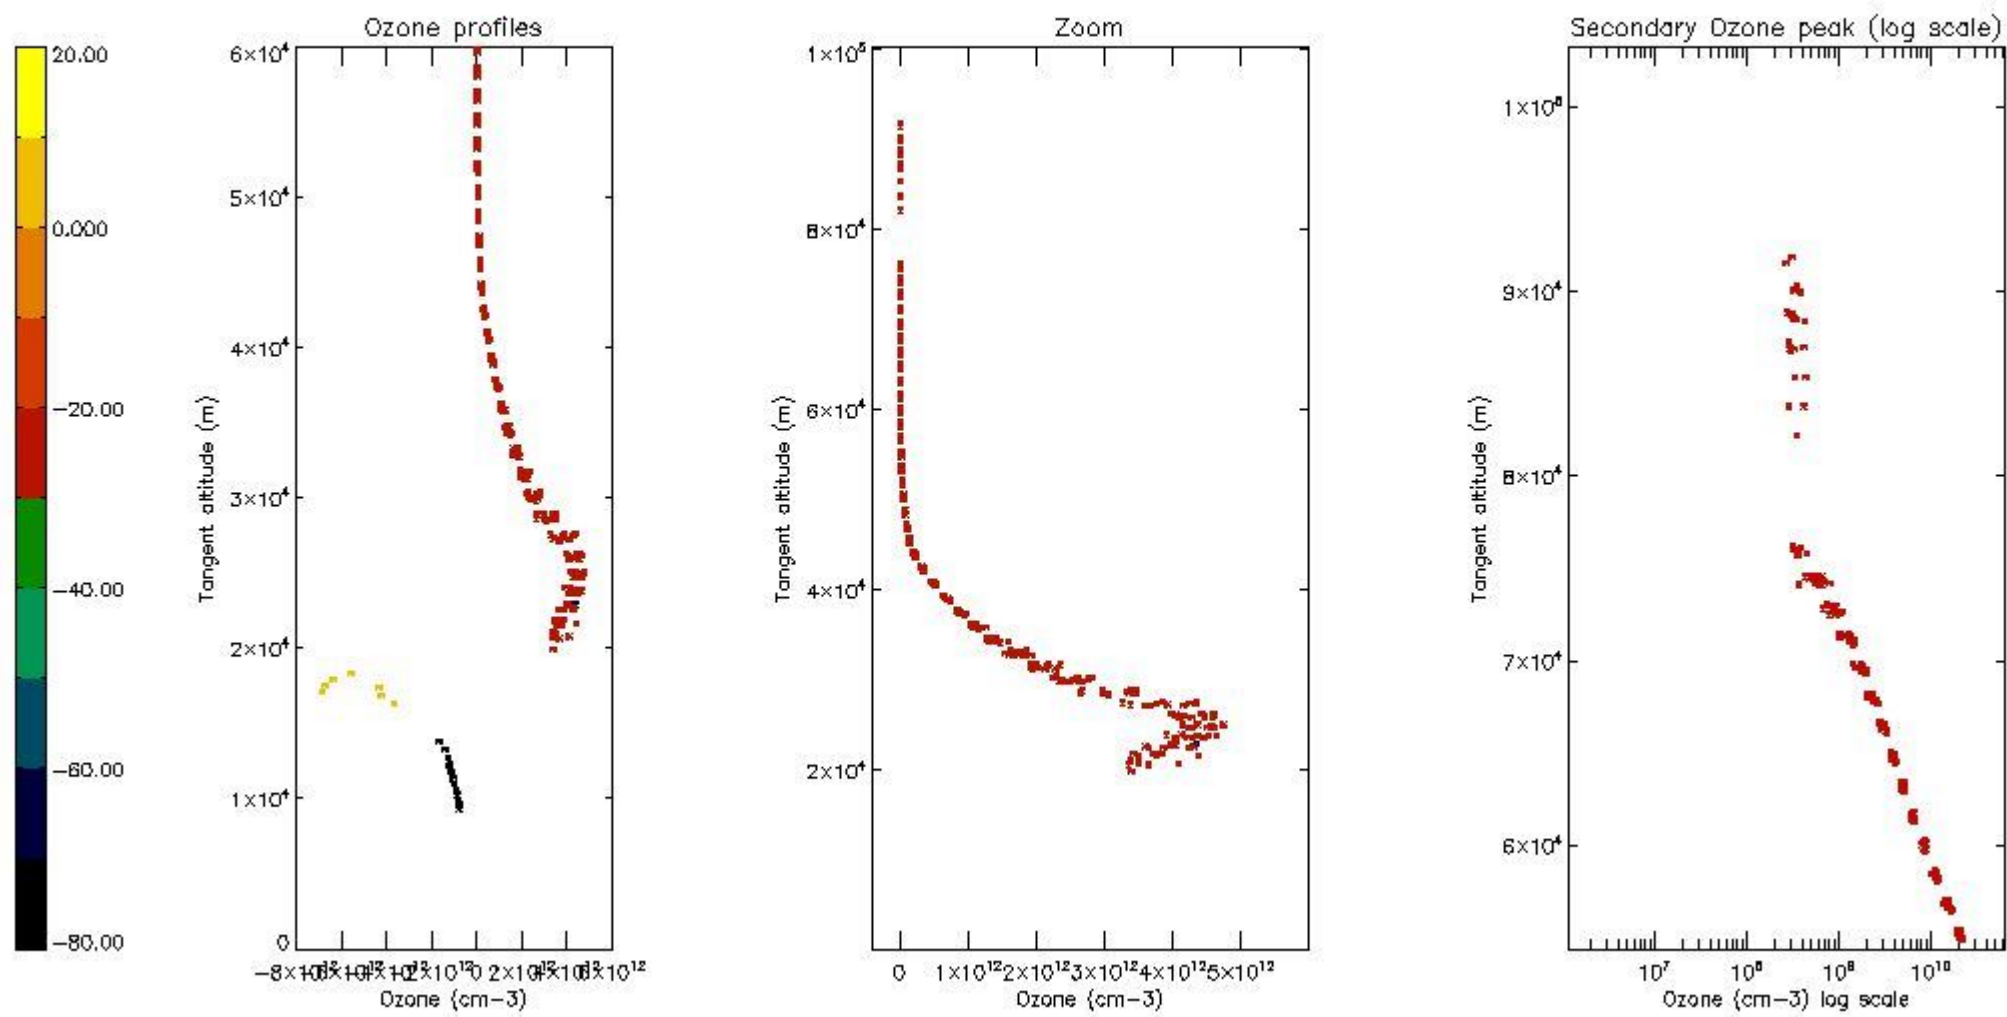

STD < 10	4
STD < 5	2

5.2 Plot ozone profiles for all STD (dark without errors)

The colorbar represents the latitude.

5.3 Plot ozone profiles where STD < 20% (dark without errors)

The colorbar represents the latitude.

5.4 Plot ozone profiles where $STD < 10\%$ (dark without errors)

The colorbar represents the latitude.

5.5 Plot ozone profiles where $STD < 5\%$ (dark without errors)

The colorbar represents the latitude.