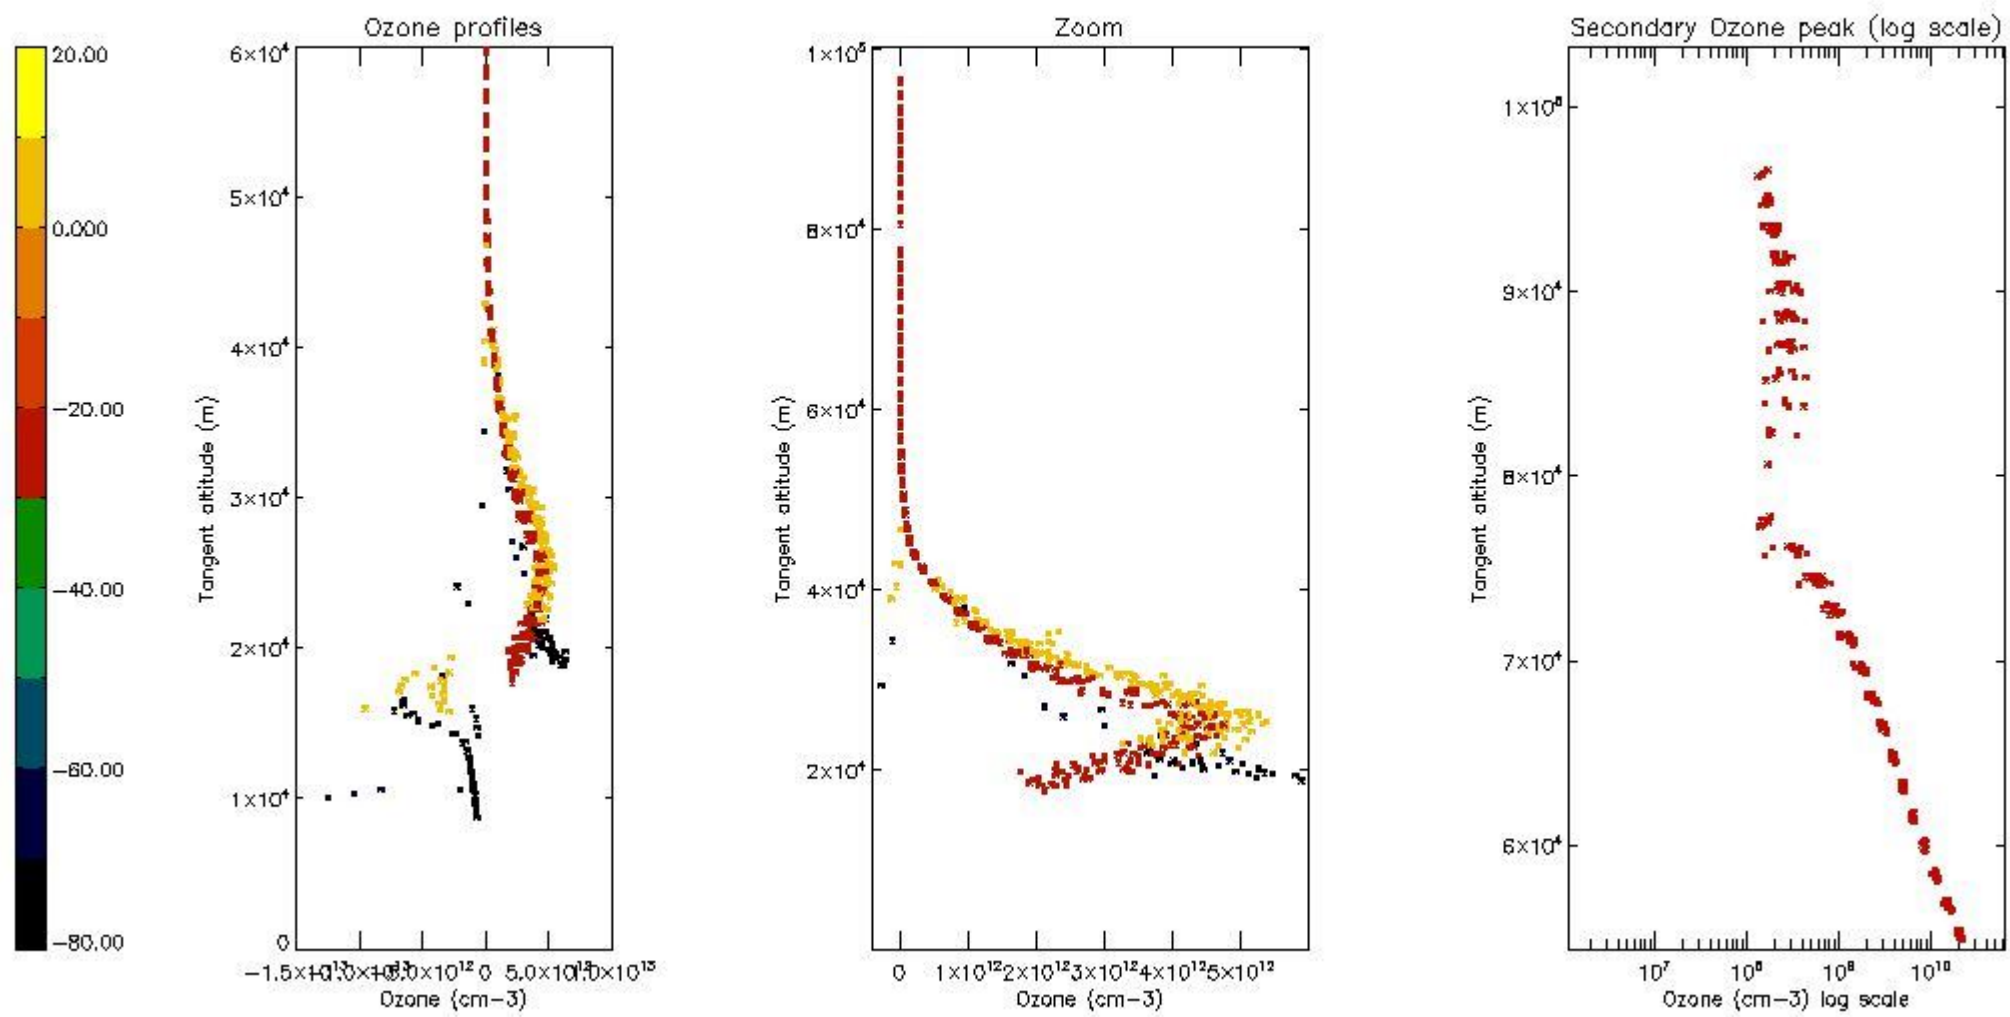

STD < 10	4
STD < 5	2

5.2 Plot ozone profiles for all STD (dark without errors)

The colorbar represents the latitude.

5.3 Plot ozone profiles where STD < 20% (dark without errors)

The colorbar represents the latitude.

5.4 Plot ozone profiles where $STD < 10\%$ (dark without errors)

The colorbar represents the latitude.

5.5 Plot ozone profiles where $STD < 5\%$ (dark without errors)

The colorbar represents the latitude.