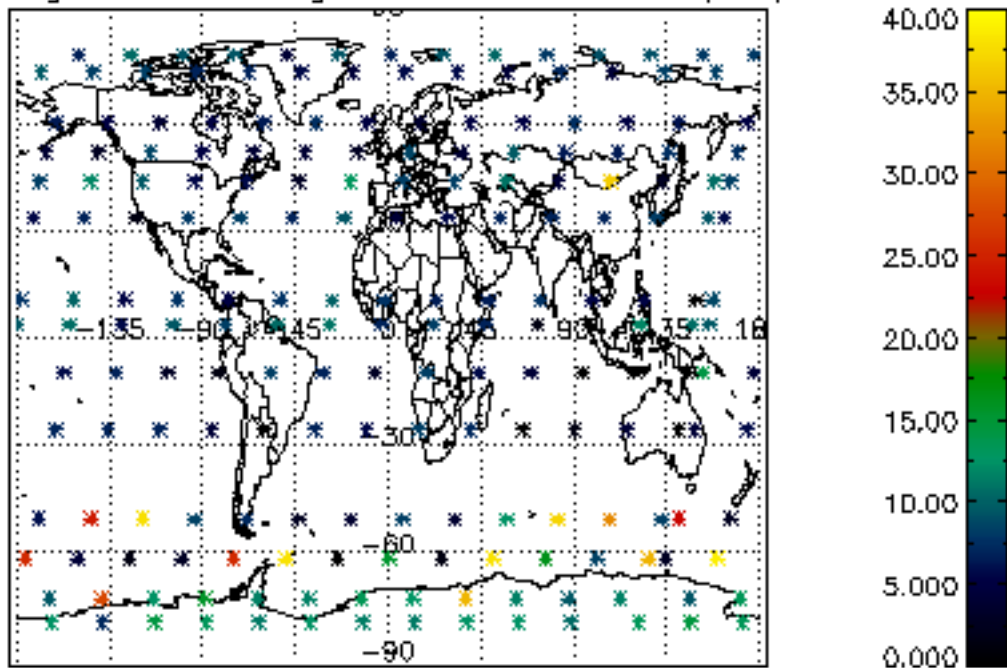

Percentage of star falling outside central band per profile