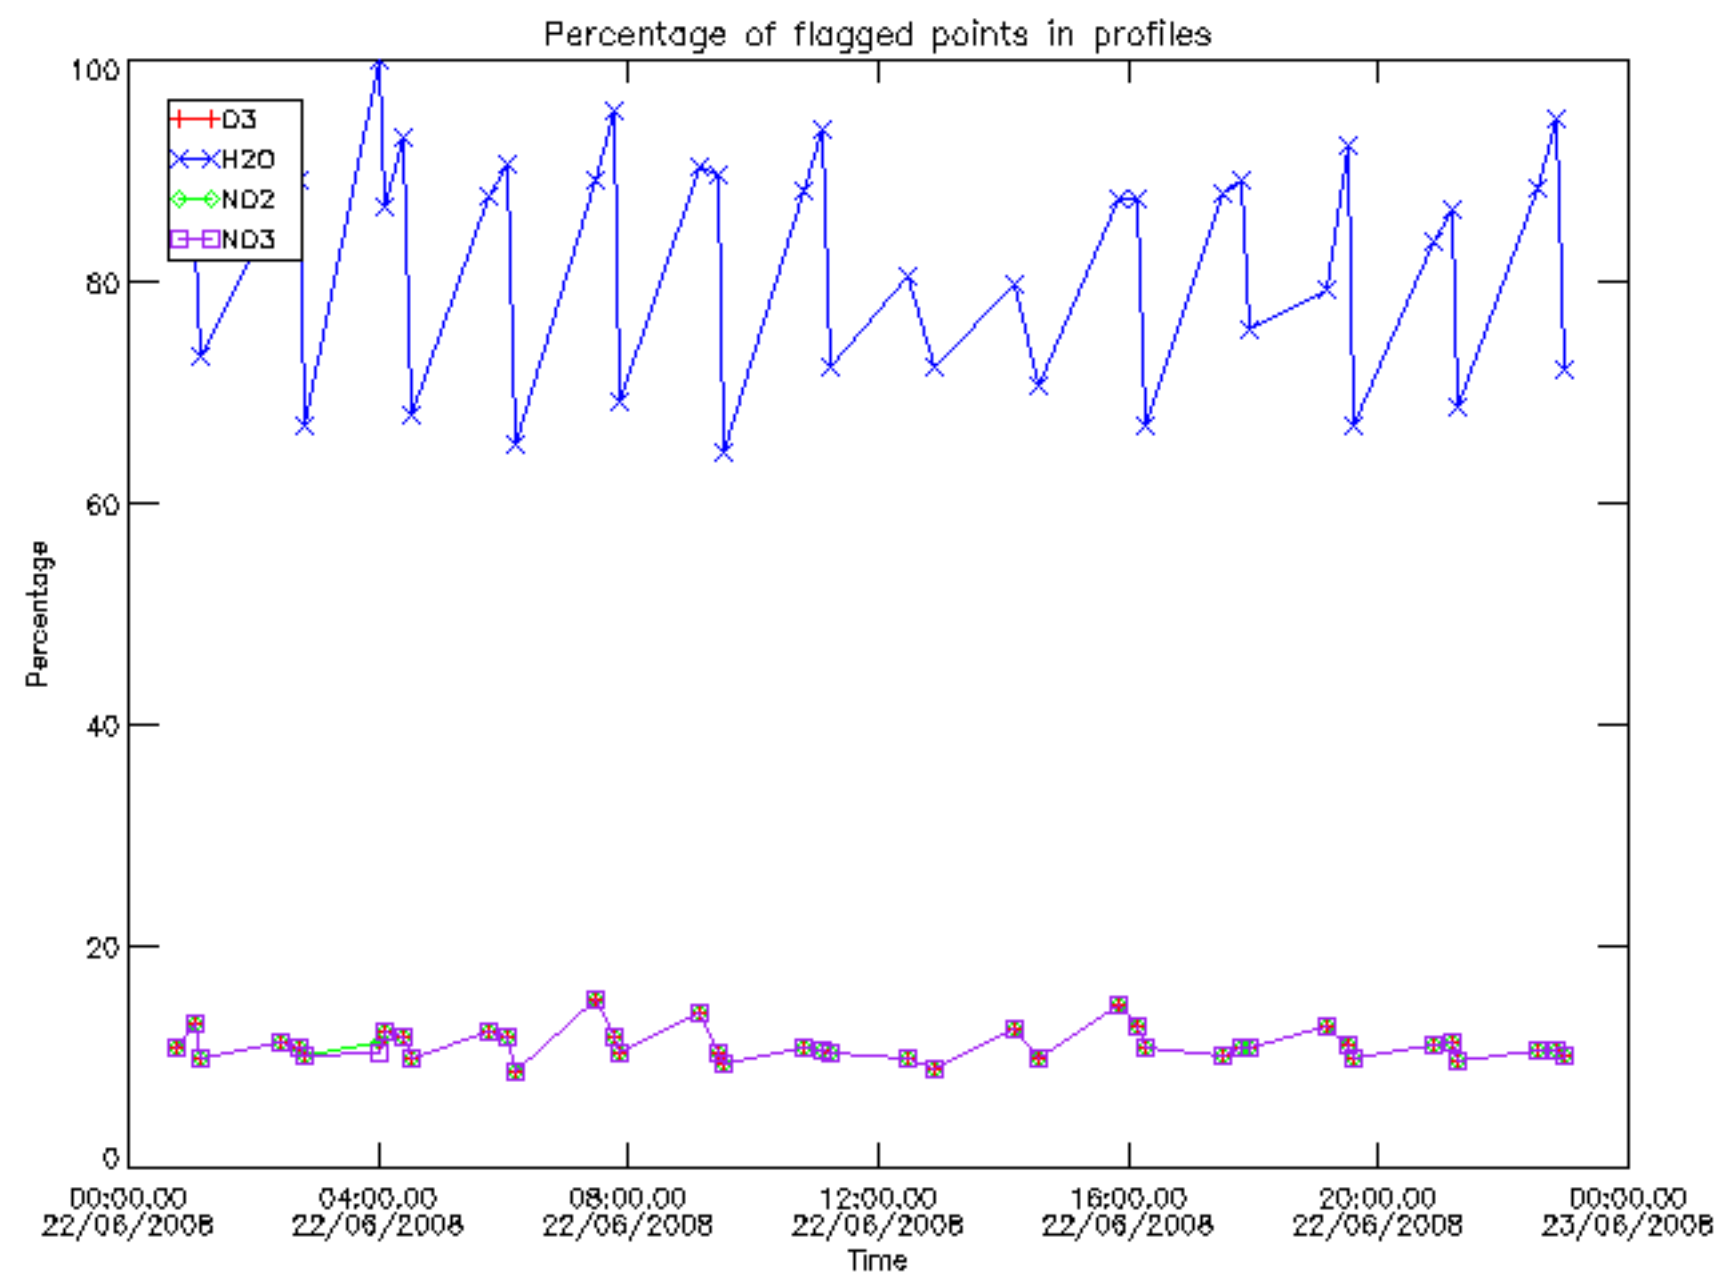

Percentage of flagged data per D3 profile

Percentage of flagged data per H2O profile