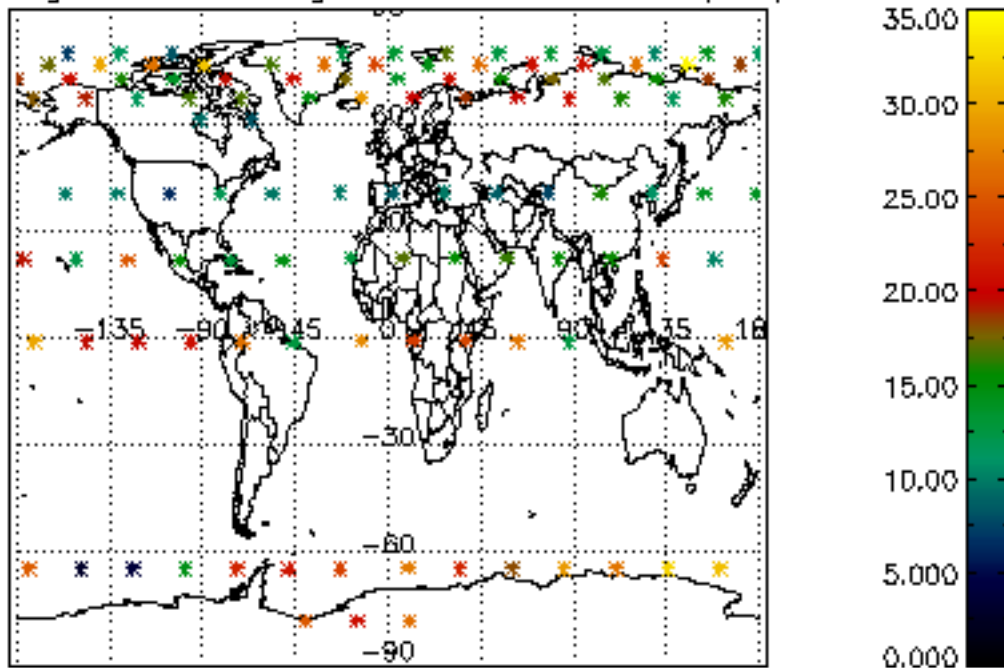

Percentage of cosmic ray hits per profile

Percentage of star falling outside central band per profile