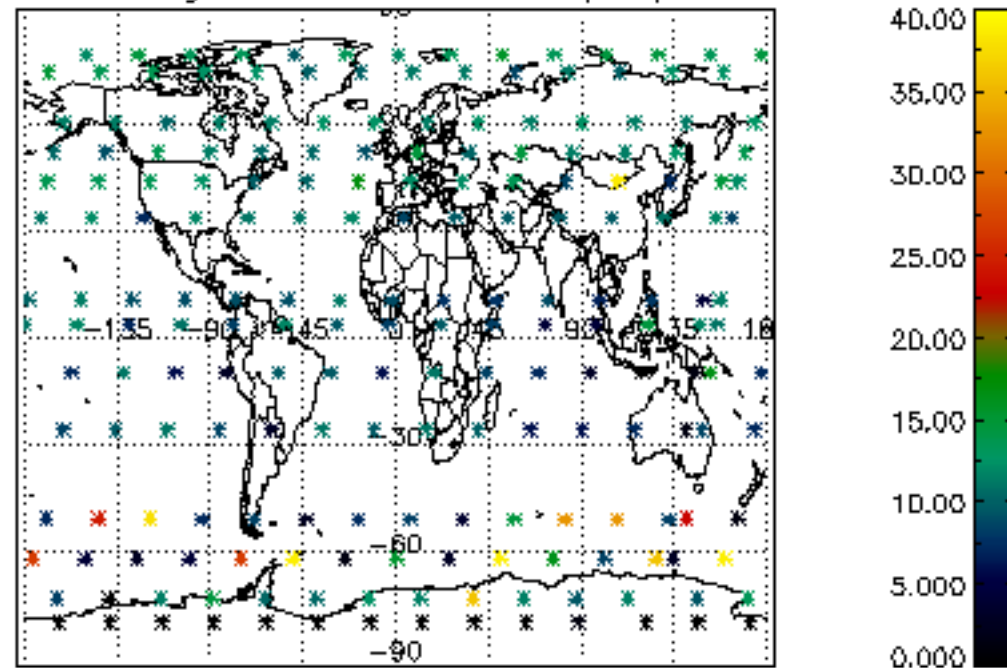

Percentage of saturation errors per profile