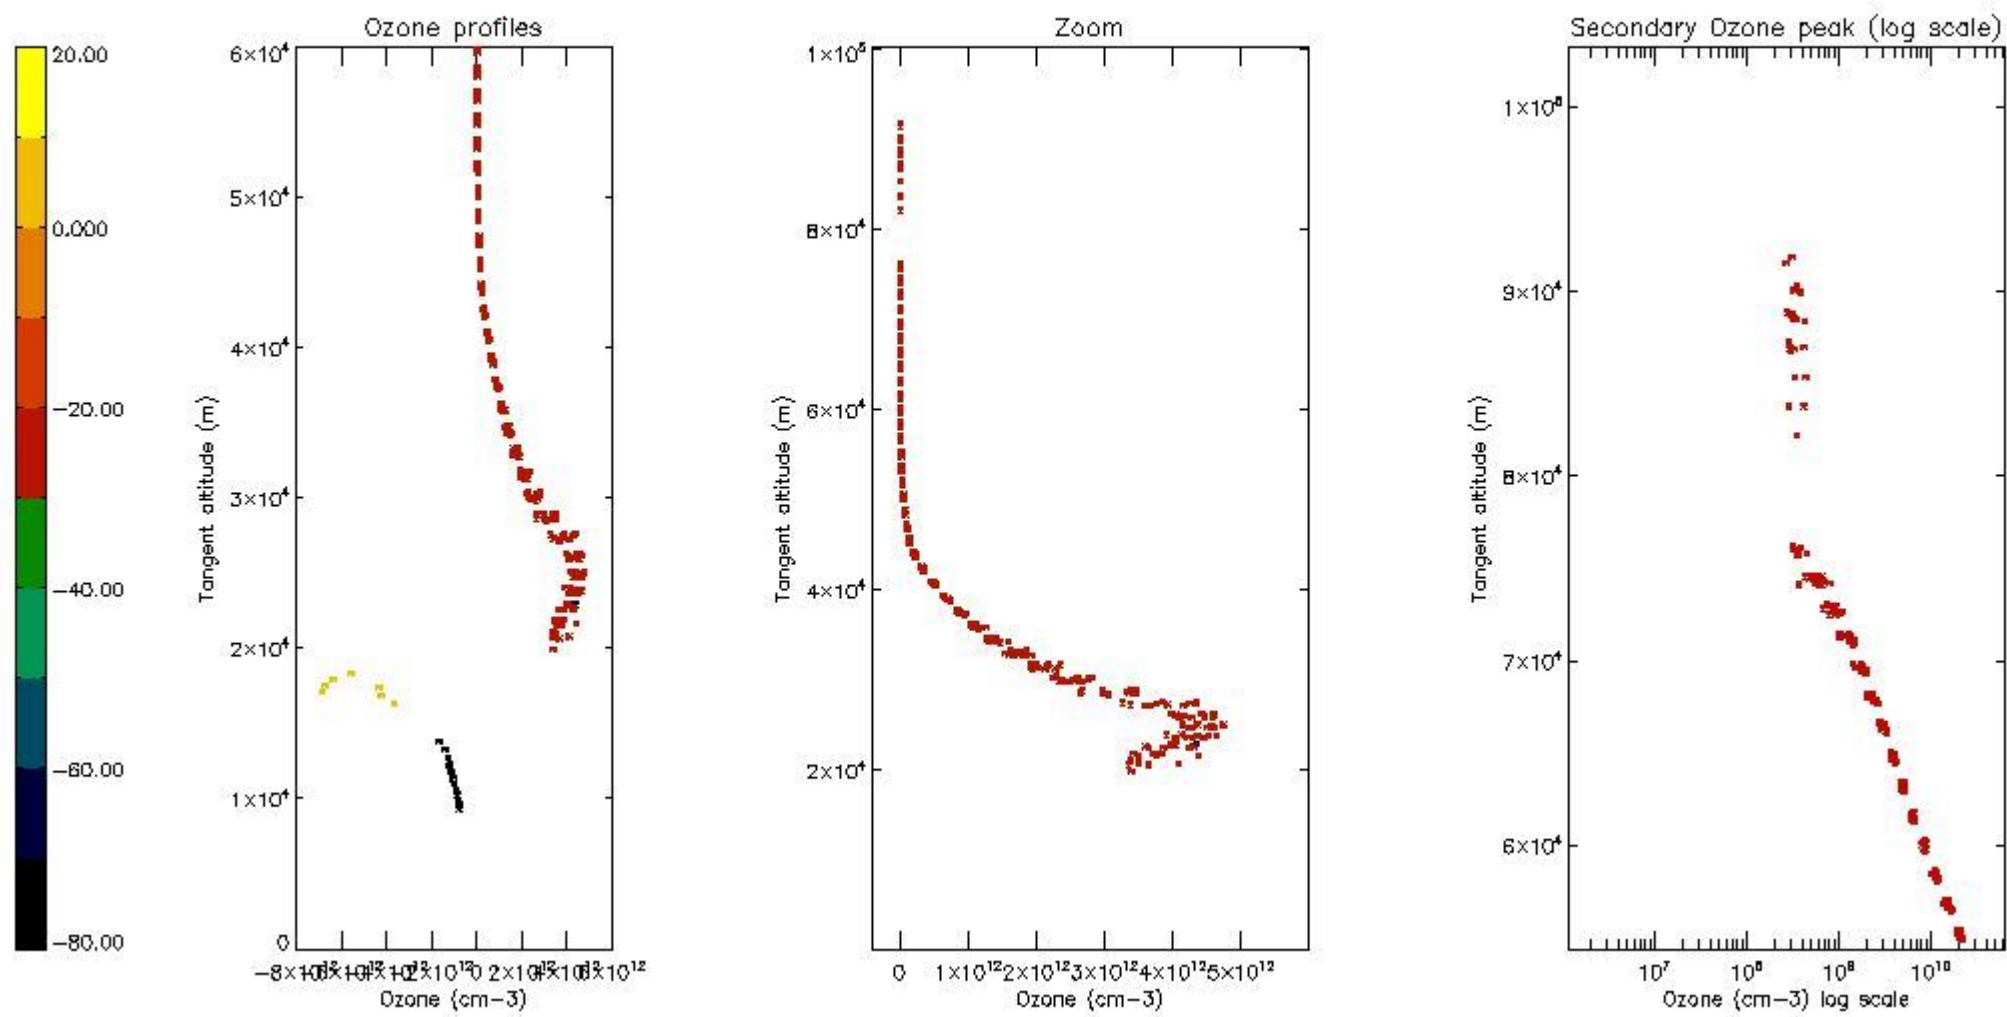

5.6 Plot NO₂ profiles for all STD (dark without errors)

The colorbar represents the latitude.