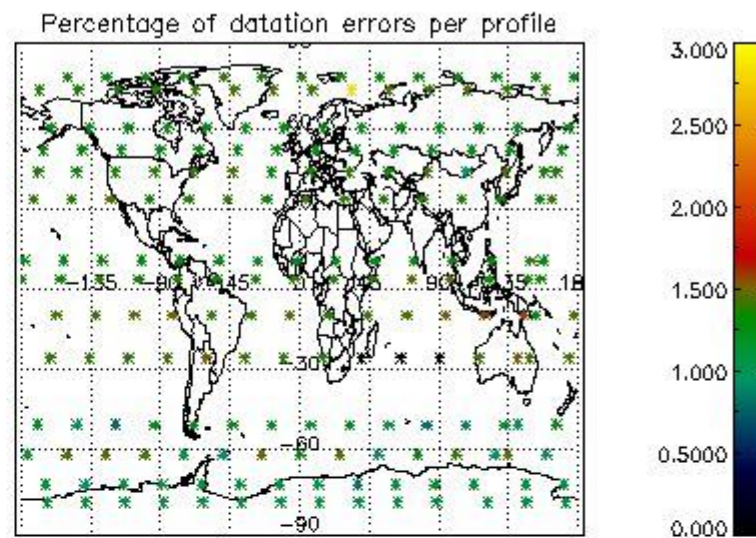

Percentage of datation errors per profile

Percentage of star falling outside central band per profile

Percentage of saturation errors per profile

4.2.2 Plot level 1 quality information per product (world map): ENVISAT DESCENDING passes