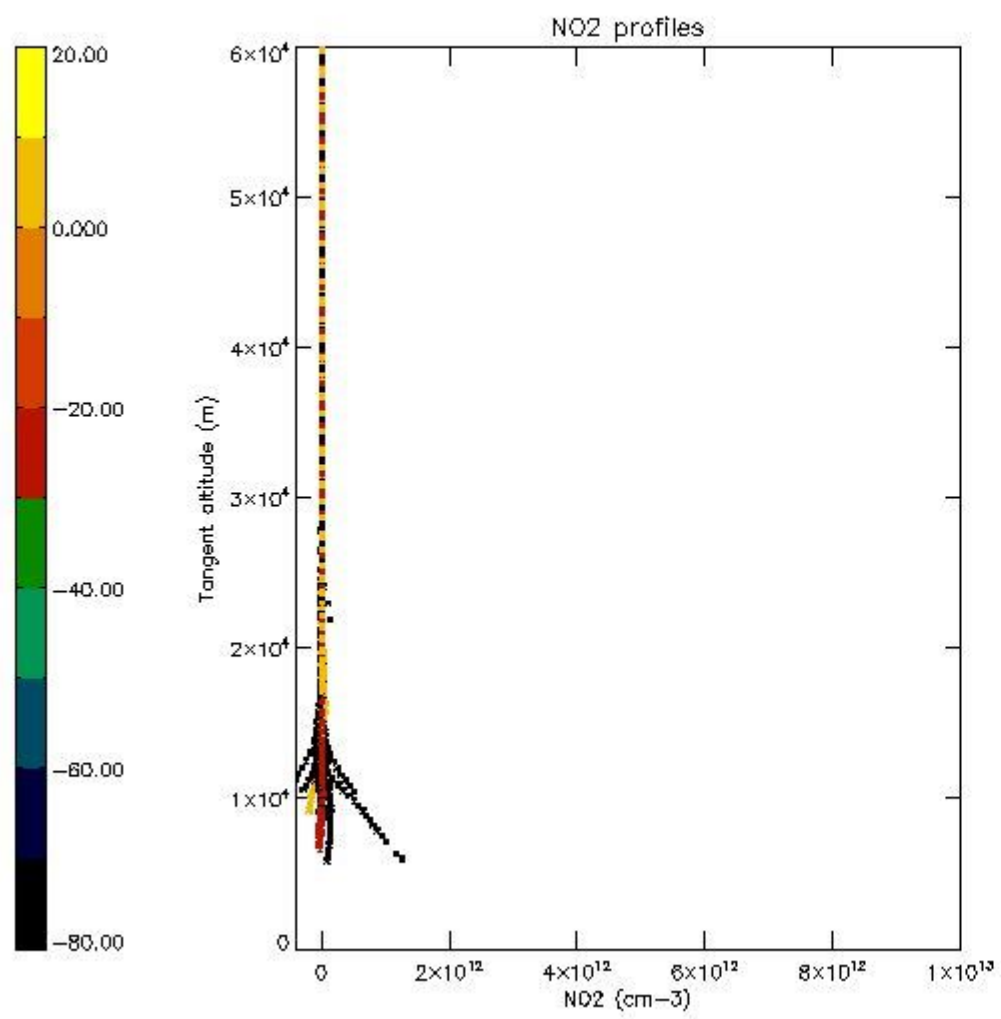

So, the table below shows the percentage of dark limb and valid observations for each criteria with respect to the overall valid daily observations.

Criteria	% of total production
All STD	16
STD < 20	6

STD < 10	4
STD < 5	2

5.2 Plot ozone profiles for all STD (dark without errors)

The colorbar represents the latitude.

5.3 Plot ozone profiles where STD < 20% (dark without errors)

The colorbar represents the latitude.

5.4 Plot ozone profiles where $STD < 10\%$ (dark without errors)

The colorbar represents the latitude.

5.5 Plot ozone profiles where $STD < 5\%$ (dark without errors)

The colorbar represents the latitude.

5.6 Plot NO₂ profiles for all STD (dark without errors)

The colorbar represents the latitude.

5.7 Plot NO3 profiles for all STD (dark without errors)

The colorbar represents the latitude.

5.8 Plot H2O profiles for all STD (only for occultations of stars 1,2,3,4,13,14,16,26,63 dark without errors)