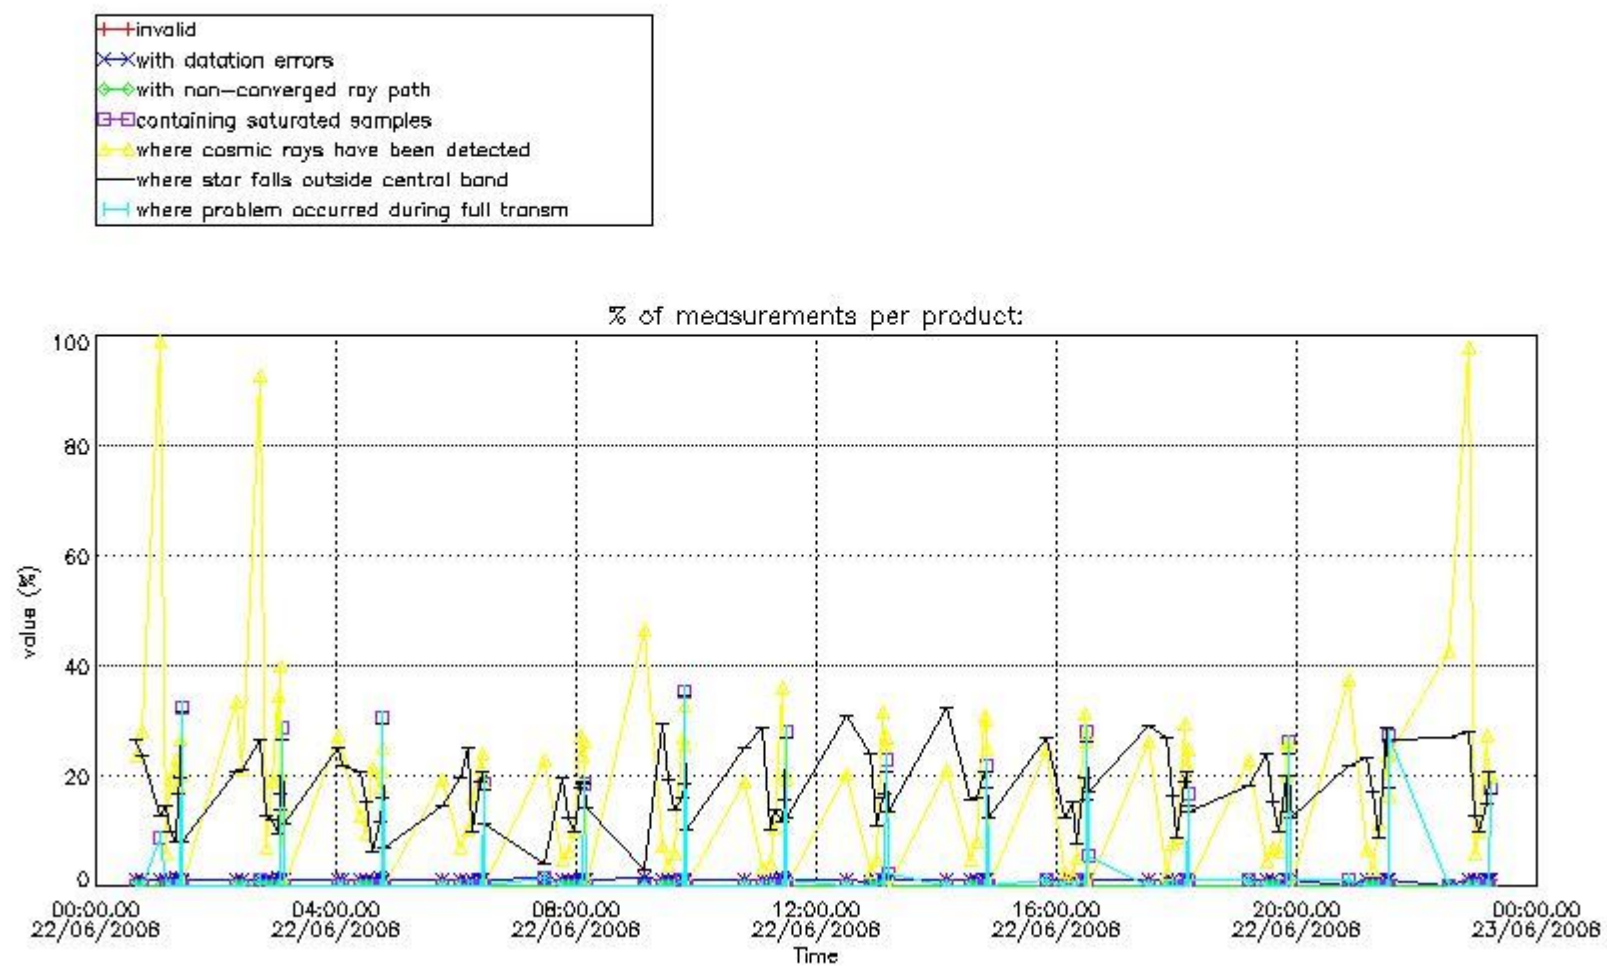

4.1.2 Plot level 1 quality information per product (time dependant): ENVI SAT DESCENDING passes