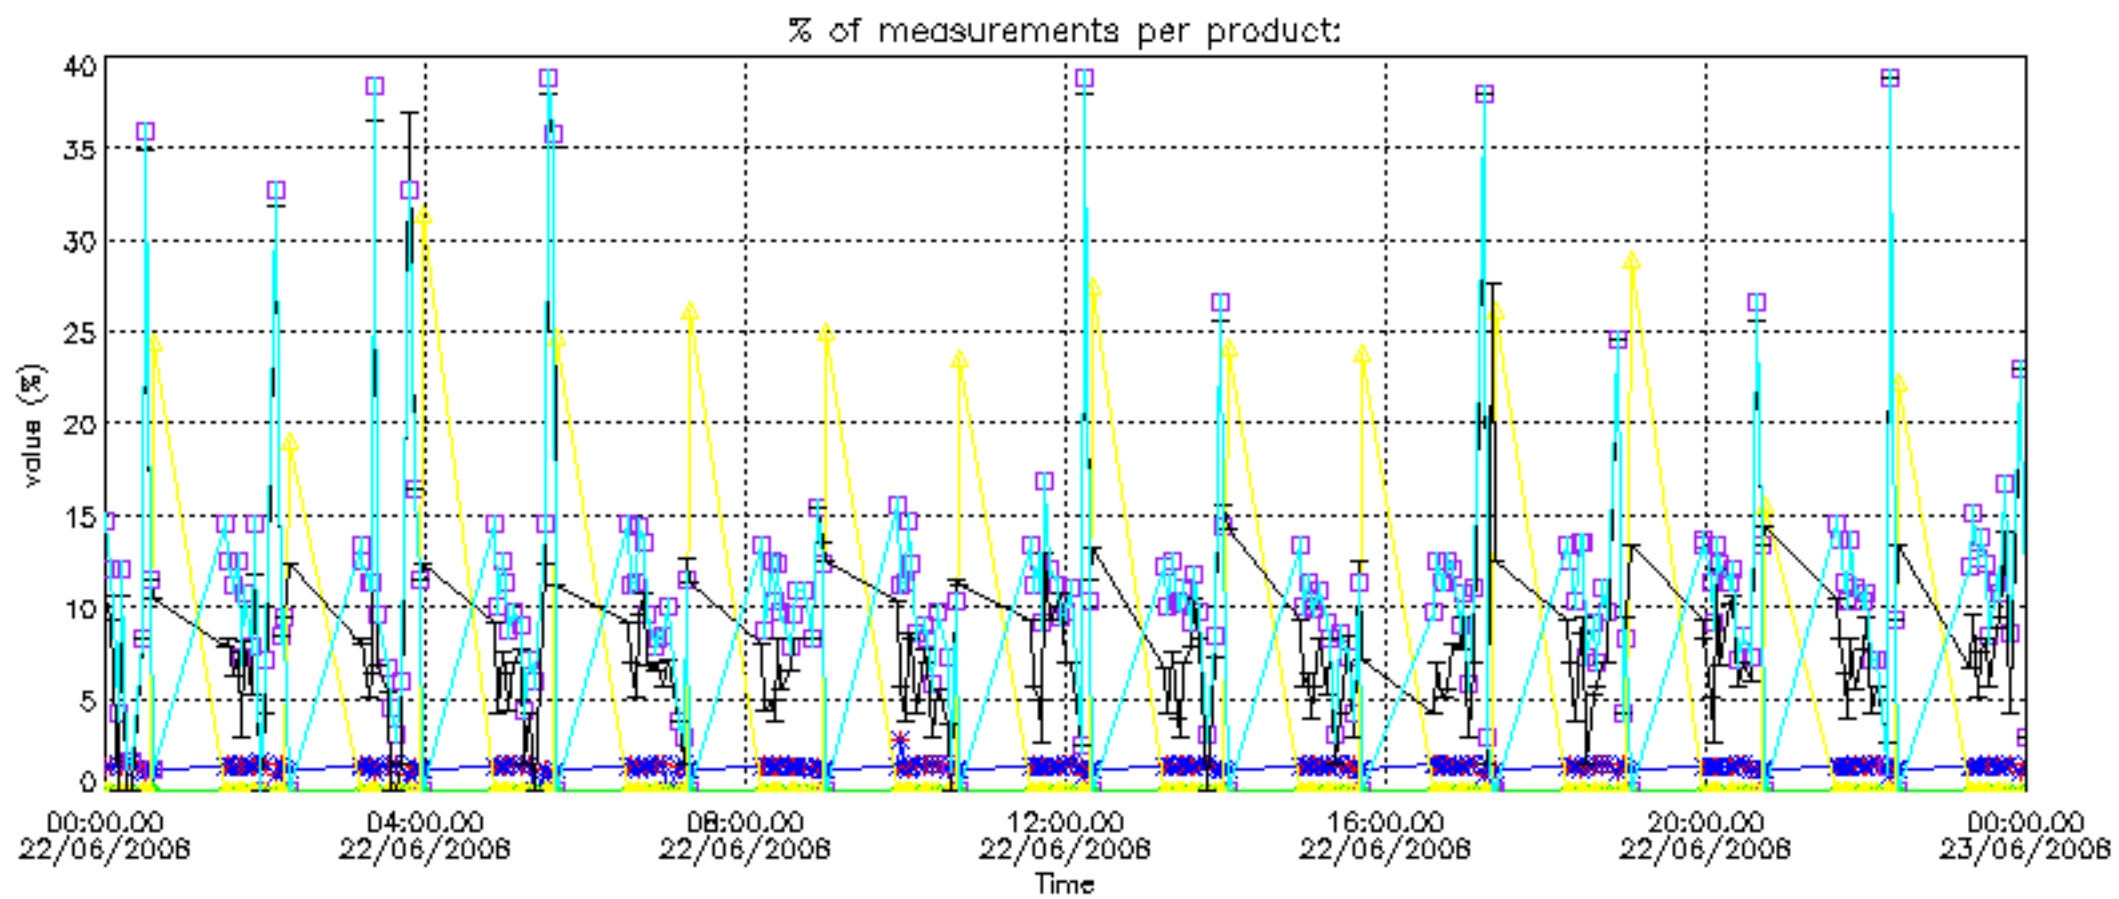

Percentage of cosmic ray hits per profile

Percentage of datation errors per profile