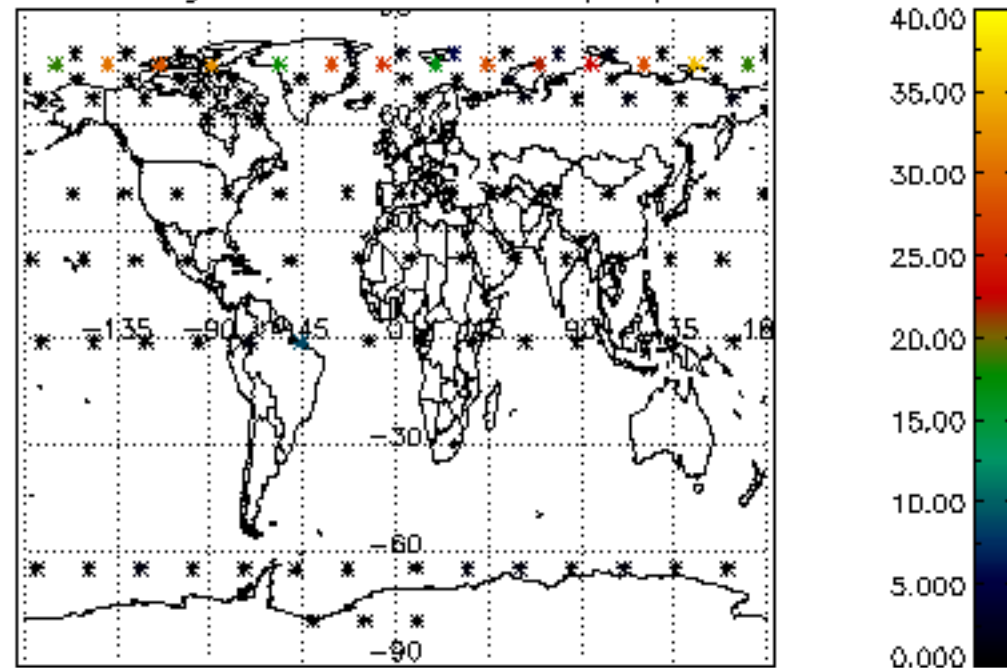

Percentage of datation errors per profile

Percentage of saturation errors per profile