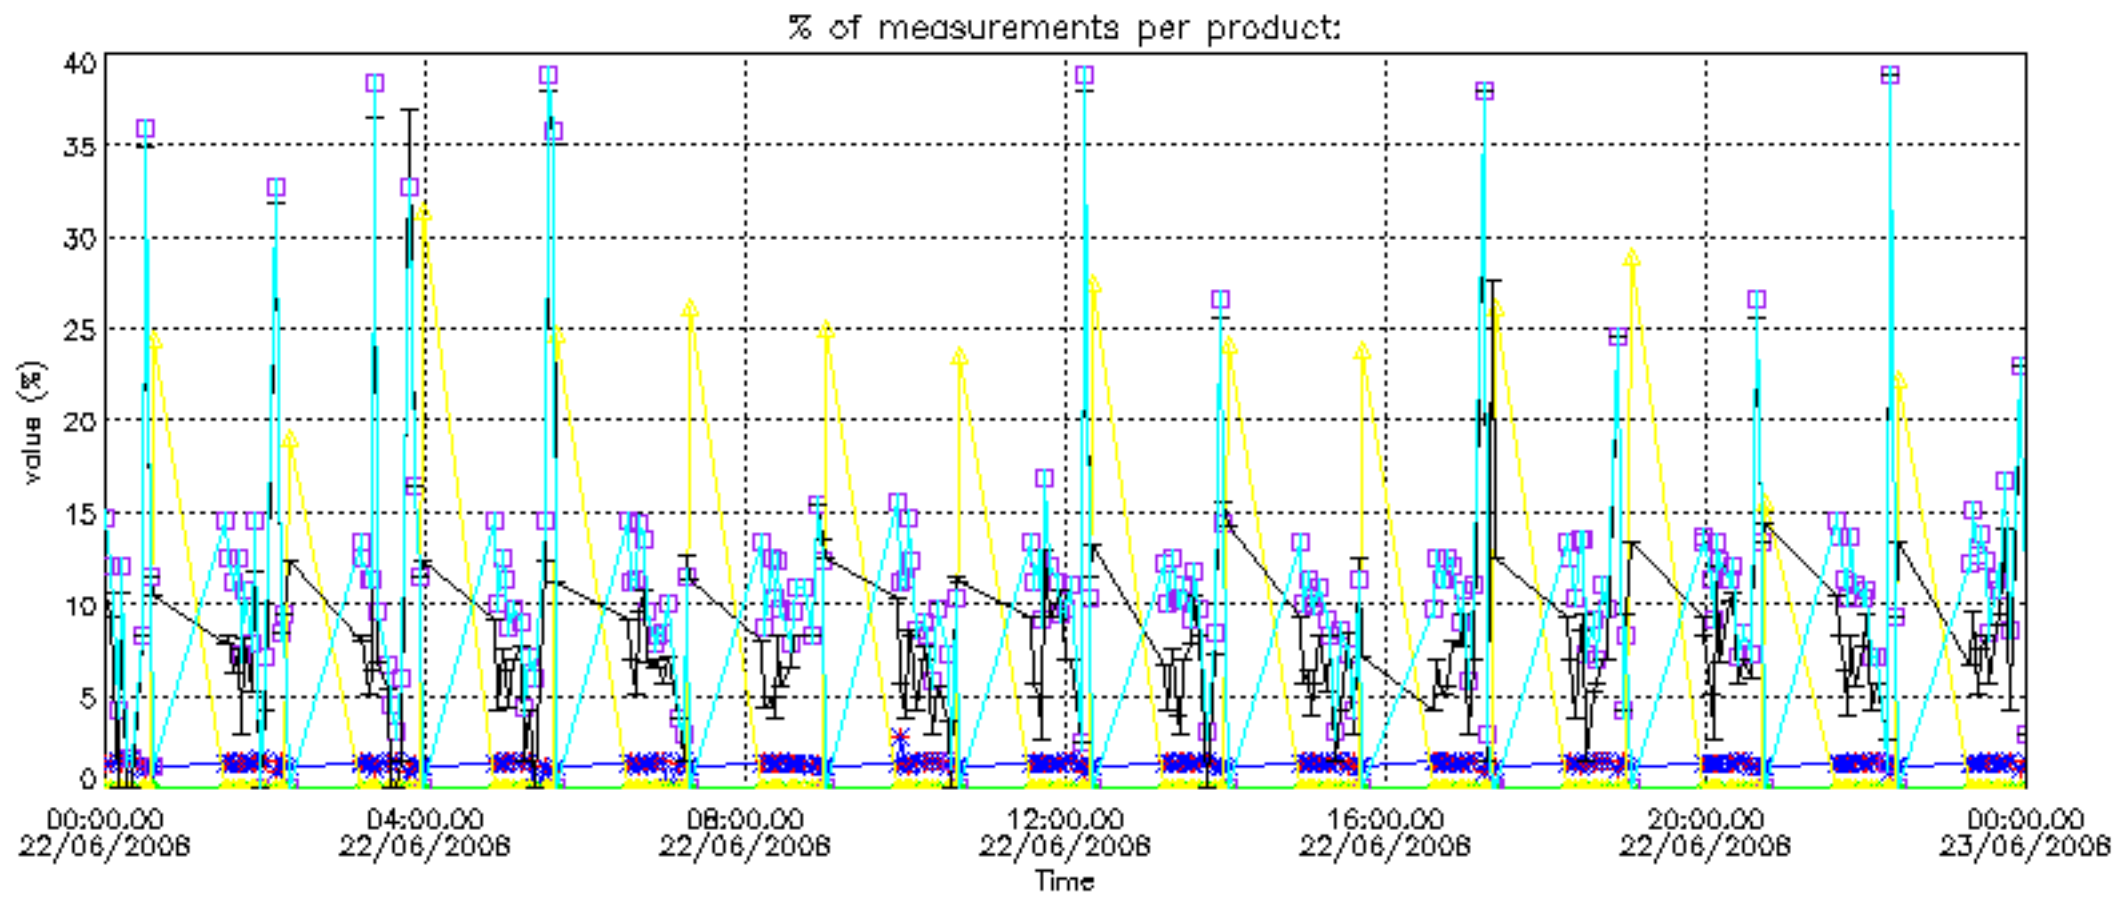

Percentage of cosmic ray hits per profile

Percentage of datation errors per profile