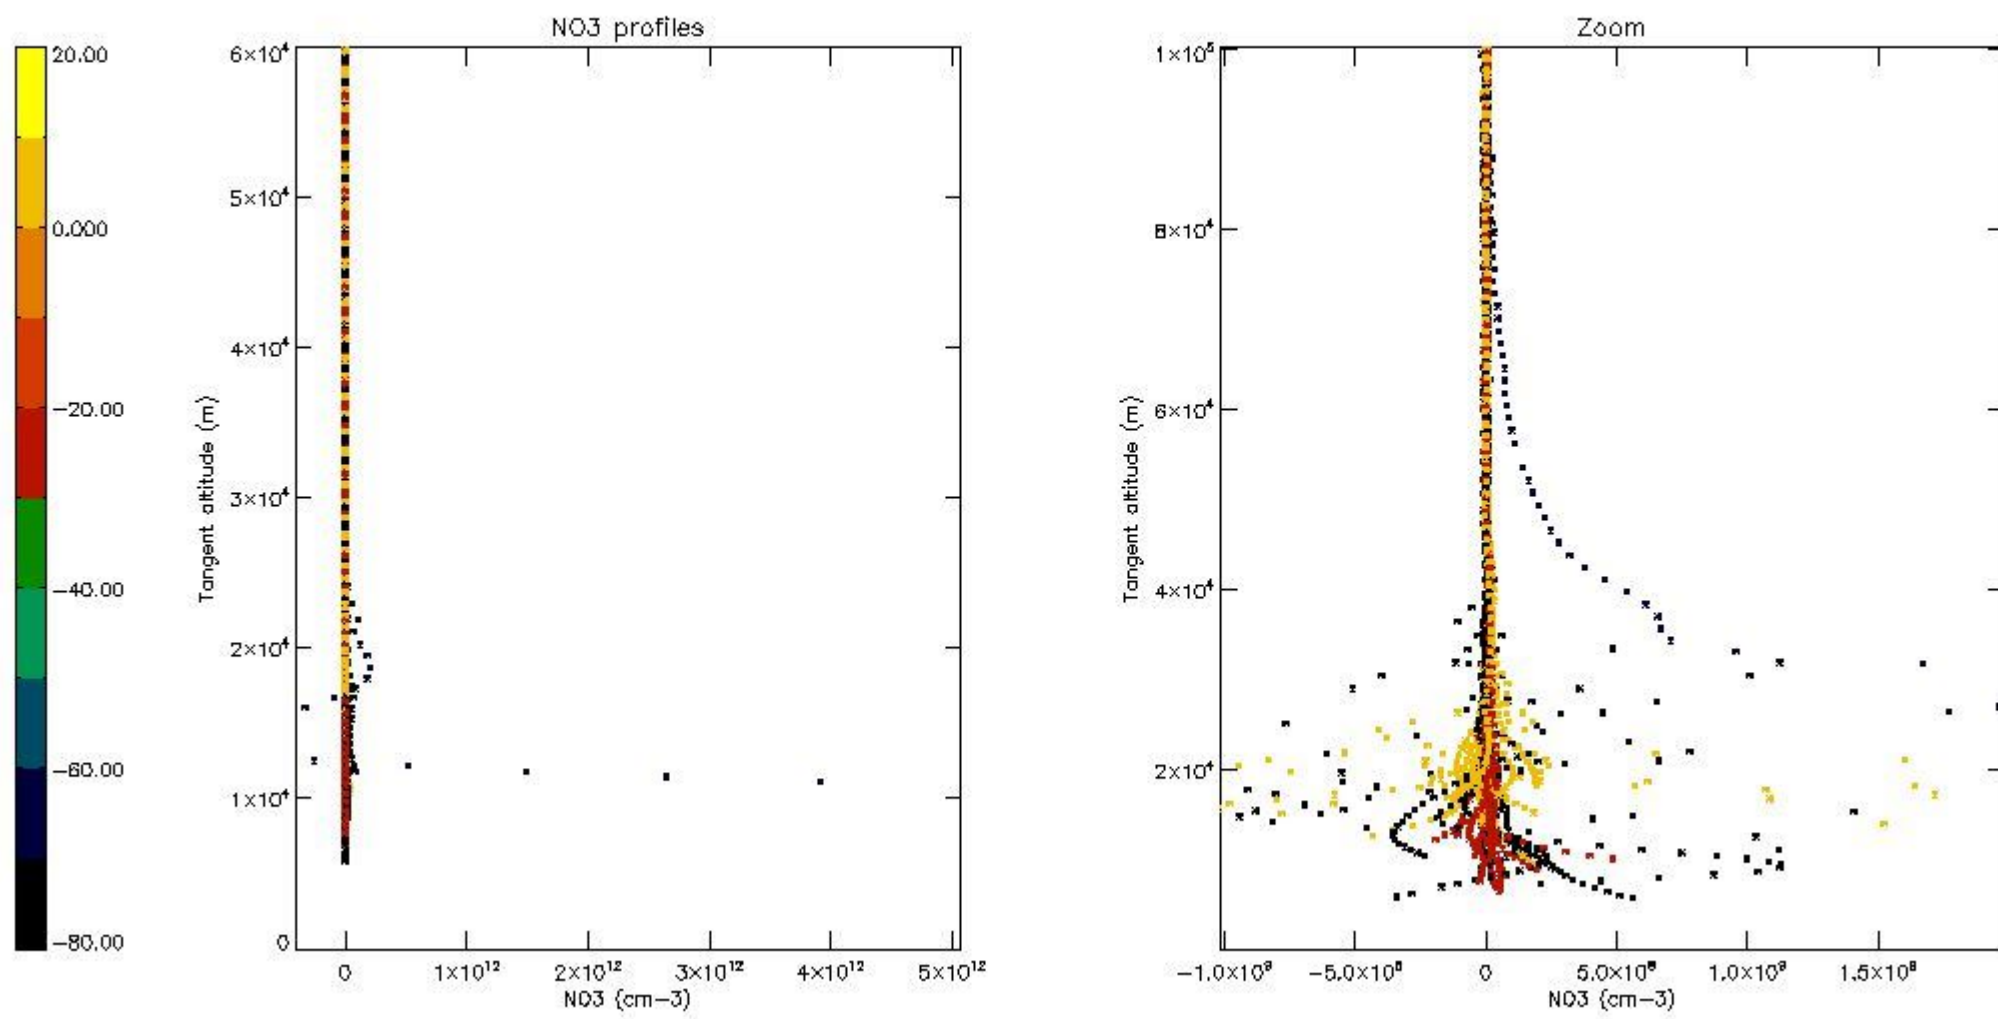

5.4 Plot ozone profiles where $STD < 10\%$ (dark without errors)

The colorbar represents the latitude.

5.5 Plot ozone profiles where $STD < 5\%$ (dark without errors)

The colorbar represents the latitude.

5.6 Plot NO₂ profiles for all STD (dark without errors)

The colorbar represents the latitude.

5.7 Plot NO3 profiles for all STD (dark without errors)

The colorbar represents the latitude.

5.8 Plot H2O profiles for all STD (only for occultations of stars 1,2,3,4,13,14,16,26,63 dark without errors)