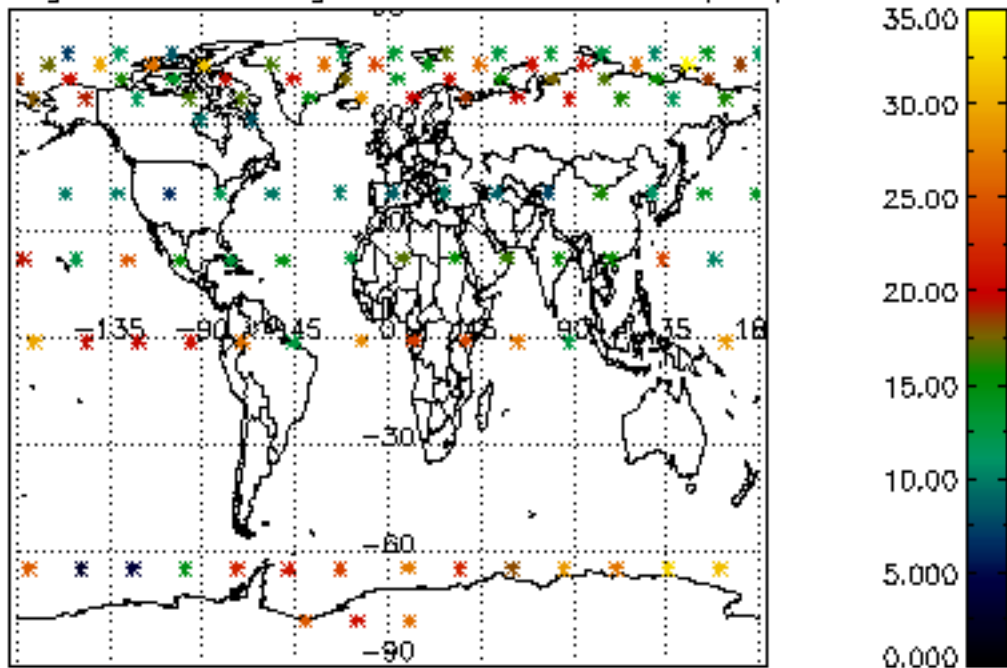

Percentage of cosmic ray hits per profile

Percentage of star falling outside central band per profile