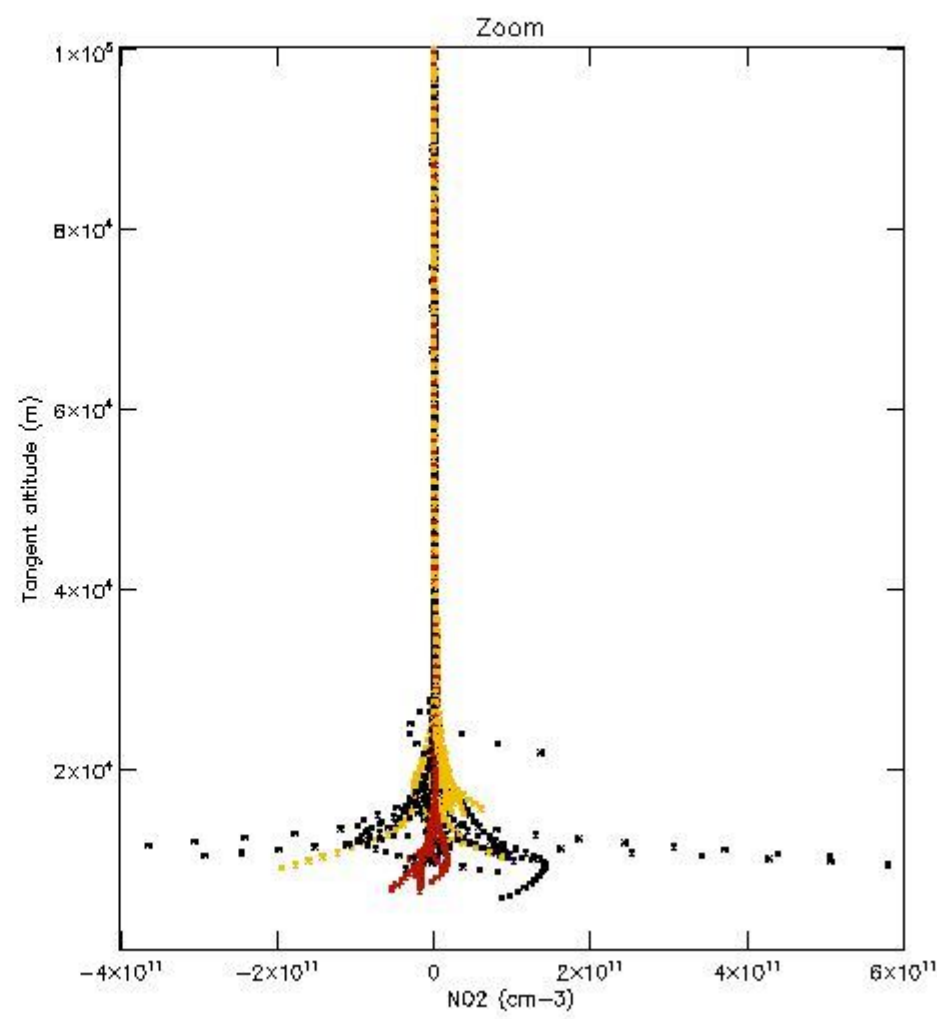

STD < 10	4
STD < 5	2

5.2 Plot ozone profiles for all STD (dark without errors)

The colorbar represents the latitude.

5.3 Plot ozone profiles where STD < 20% (dark without errors)

The colorbar represents the latitude.

5.4 Plot ozone profiles where $STD < 10\%$ (dark without errors)

The colorbar represents the latitude.

5.5 Plot ozone profiles where $STD < 5\%$ (dark without errors)

The colorbar represents the latitude.

5.6 Plot NO₂ profiles for all STD (dark without errors)

The colorbar represents the latitude.

5.7 Plot NO3 profiles for all STD (dark without errors)

The colorbar represents the latitude.

5.8 Plot H2O profiles for all STD (only for occultations of stars 1,2,3,4,13,14,16,26,63 dark without errors)