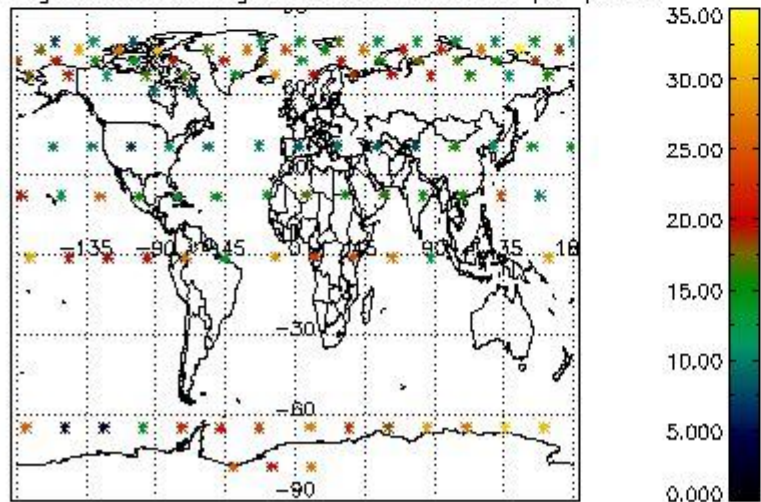

Percentage of star falling outside central band per profile