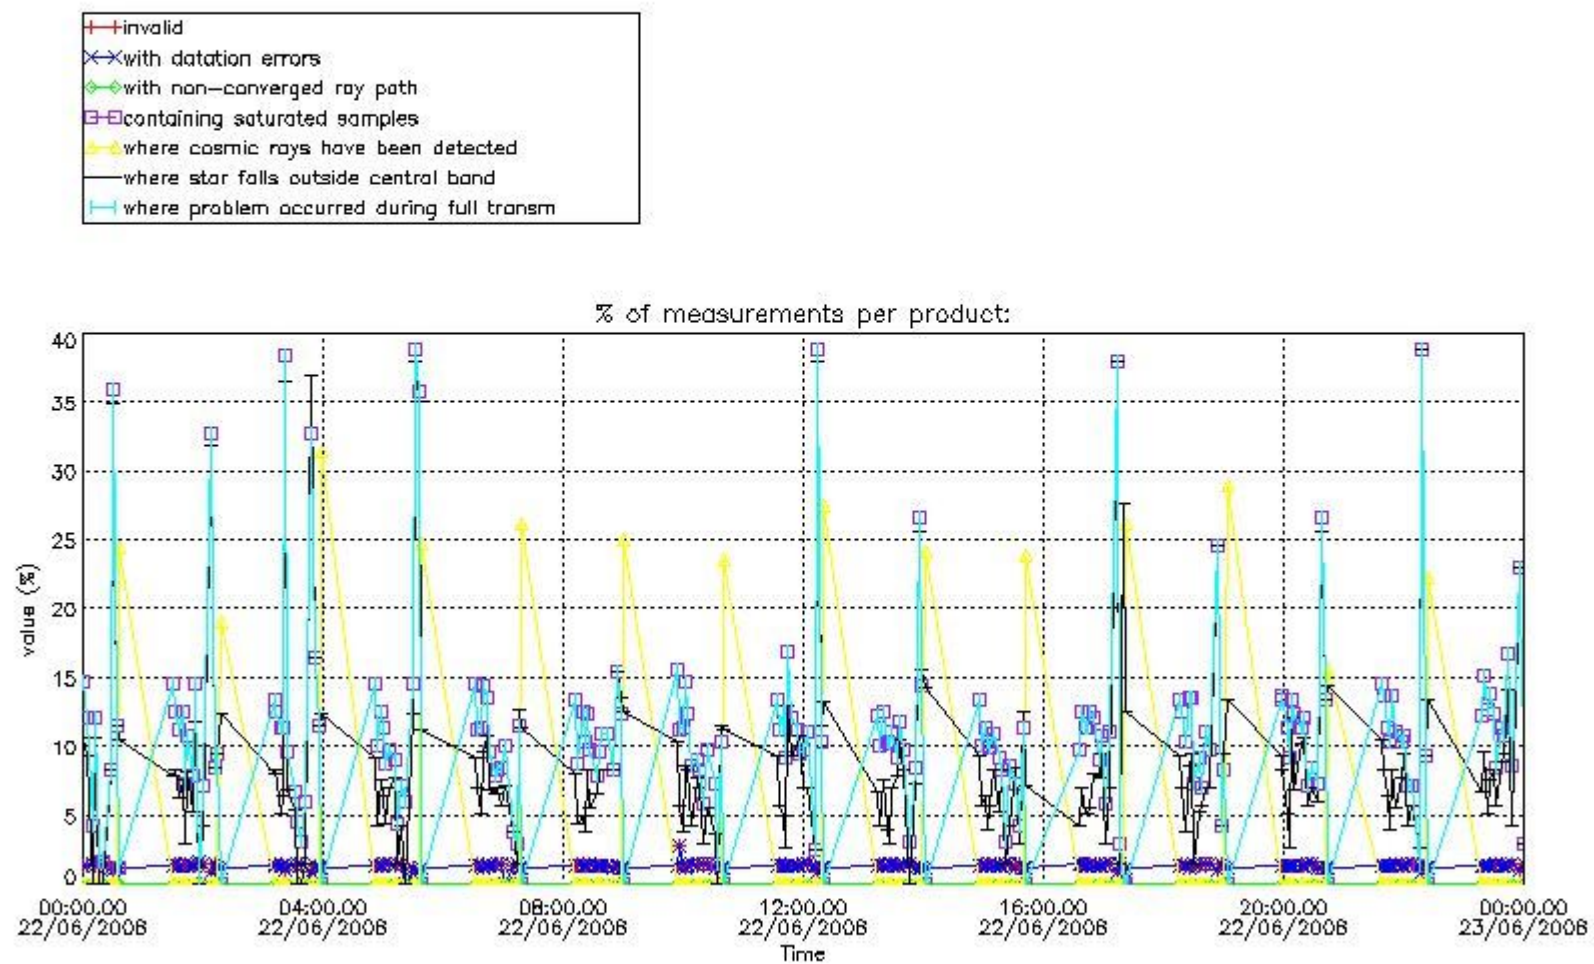

4.2 Plot quality information per product coming from level 1b processing (world map)

4.2.1 Plot level 1 quality information per product (world map): ENVISAT ASCENDING passes