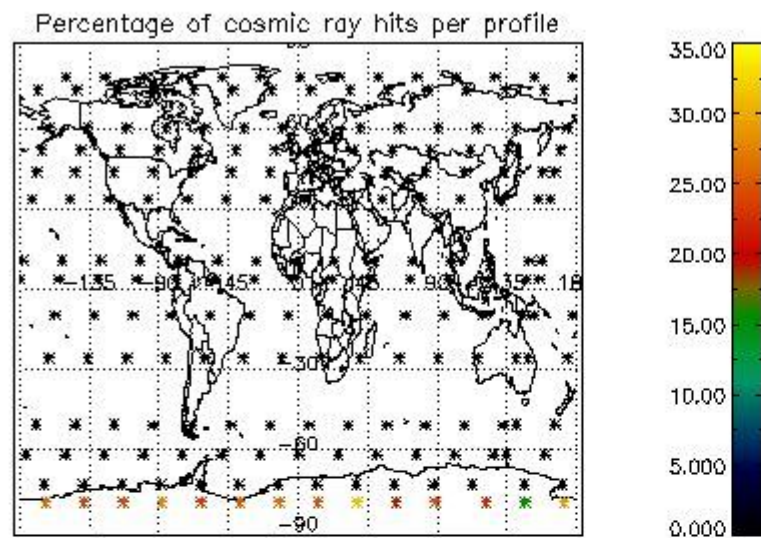

Percentage of datation errors per profile

Percentage of star falling outside central band per profile

Percentage of saturation errors per profile

4.2.2 Plot level 1 quality information per product (world map): ENVISAT DESCENDING passes