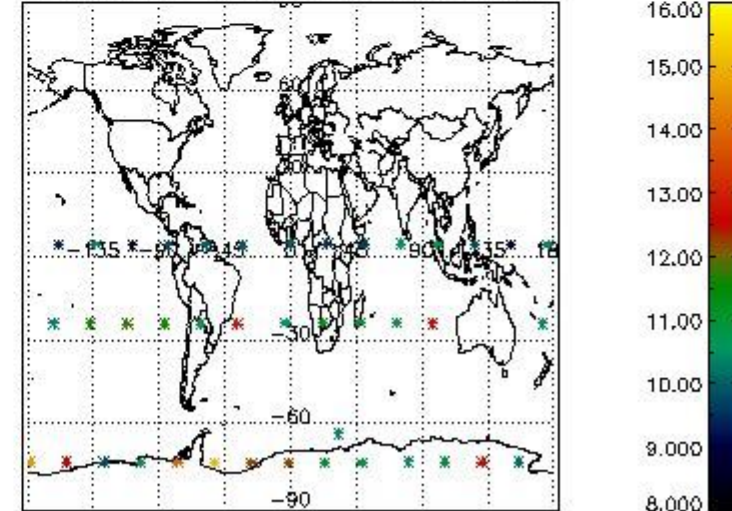

Percentage of flagged data per NO3 profile

4. Level 1 quality information per product

In this section it is plotted some information contained in the Quality Summary data set of the level 2 products that comes from the level 1b processing. Products without errors (error flag in the MPH set to "0") are used.

4.1 Plot quality information per product (time dependant) coming from level 1b processing

4.1.1 Plot level 1 quality information per product (time dependant): ENVISAT ASCENDING passes