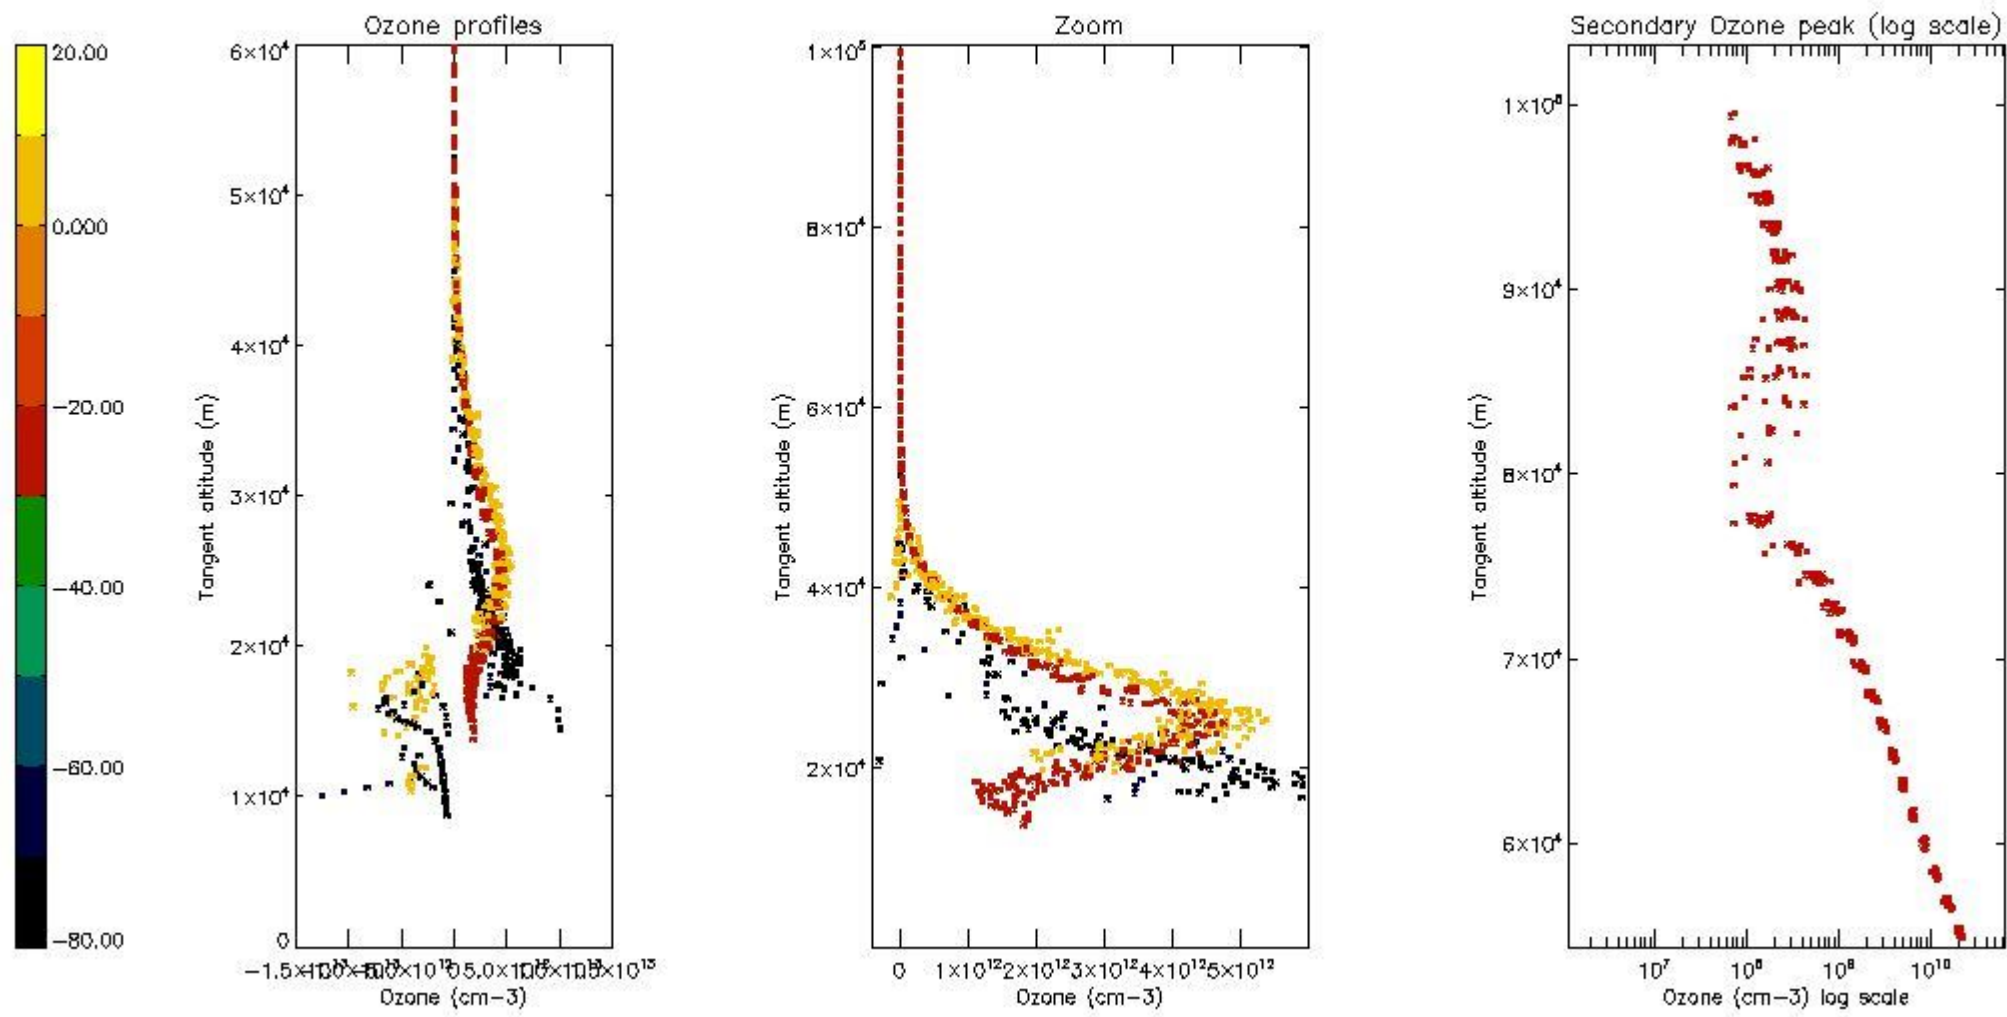

STD < 10	4
STD < 5	2

5.2 Plot ozone profiles for all STD (dark without errors)

The colorbar represents the latitude.

5.3 Plot ozone profiles where STD < 20% (dark without errors)

The colorbar represents the latitude.

5.4 Plot ozone profiles where $STD < 10\%$ (dark without errors)

The colorbar represents the latitude.

5.5 Plot ozone profiles where $STD < 5\%$ (dark without errors)

The colorbar represents the latitude.