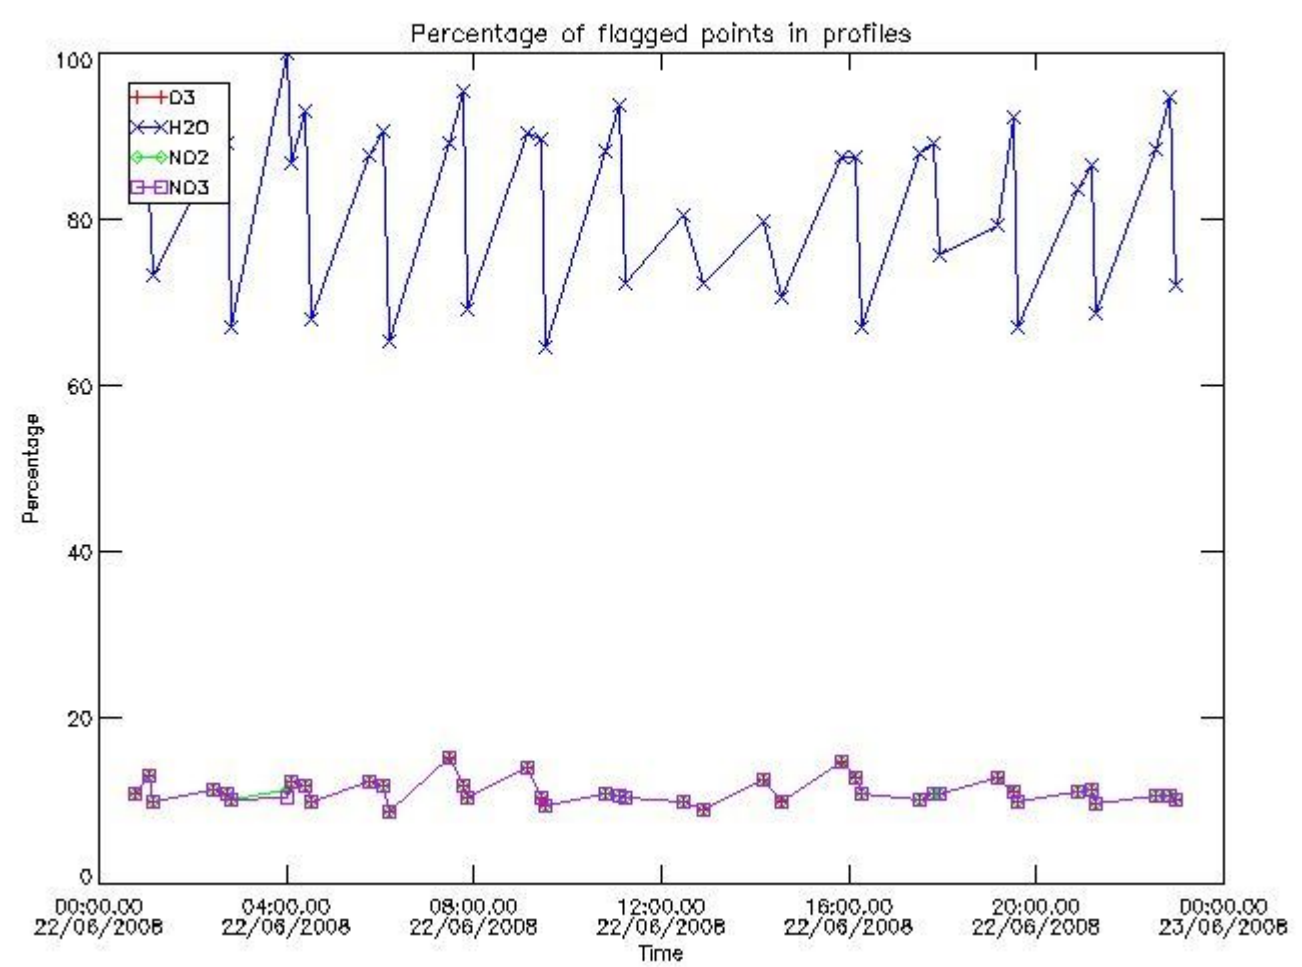

3. Quality information per product

In this section it is plotted some information contained in the Quality Summary data set of the level 2 products. Only products in dark limb conditions and without errors (error flag in the MPH set to "0") are used.

3.1 Plot quality information per product (time dependant)

3.2 Plot quality information per product (world map)