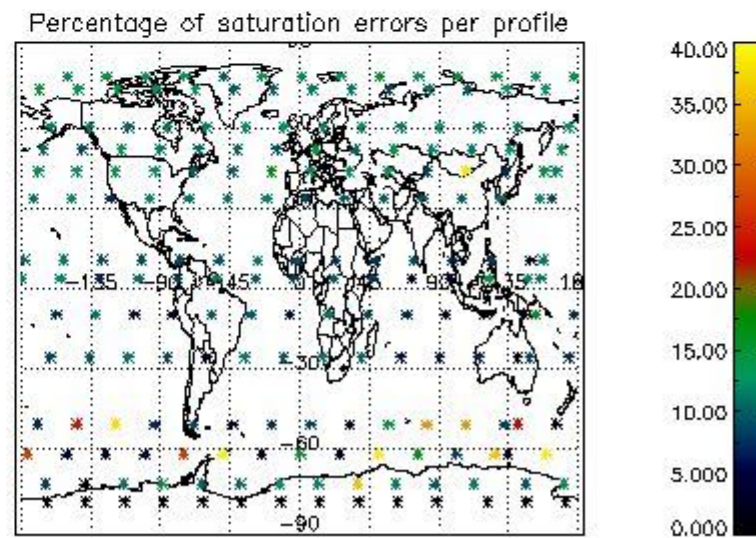

4.2 Plot quality information per product coming from level 1b processing (world map)

4.2.1 Plot level 1 quality information per product (world map): ENVISAT ASCENDING passes

Percentage of cosmic ray hits per profile

Percentage of datation errors per profile

Percentage of star falling outside central band per profile

Percentage of saturation errors per profile

4.2.2 Plot level 1 quality information per product (world map): ENVISAT DESCENDING passes

5. Trace gas profiles

5.1 Ozone statistics based on quality of products

The final quality of the products can be "measured" using the STD (Standard Deviation) attached to every point profile. This information is written to the parameter GOM_NL__2P/NL_LOCAL_SPECIES_DENSITY/o3_std of the level 2 products. The table below shows the statistics for given STD ranges.