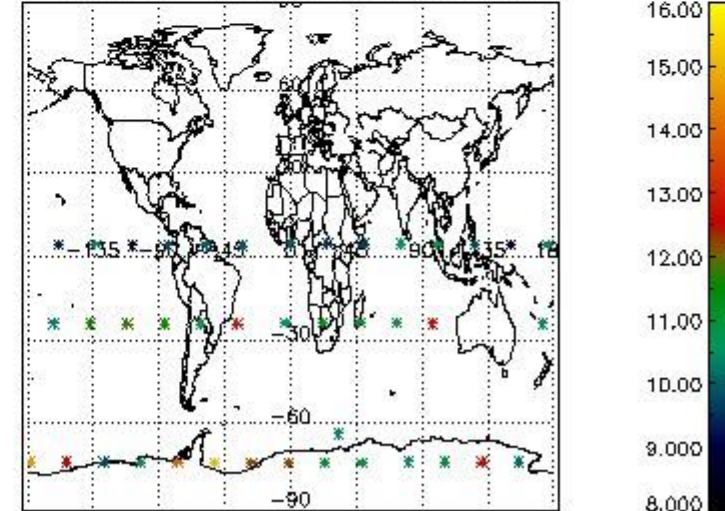

Percentage of flagged data per NO3 profile

4. Level 1 quality information per product

In this section it is plotted some information contained in the Quality Summary data set of the level 2 products that comes from the level 1b processing. Products without errors (error flag in the MPH set to "0") are used.

4.1 Plot quality information per product (time dependant) coming from level 1b processing

4.1.1 Plot level 1 quality information per product (time dependant): ENVISAT ASCENDING passes