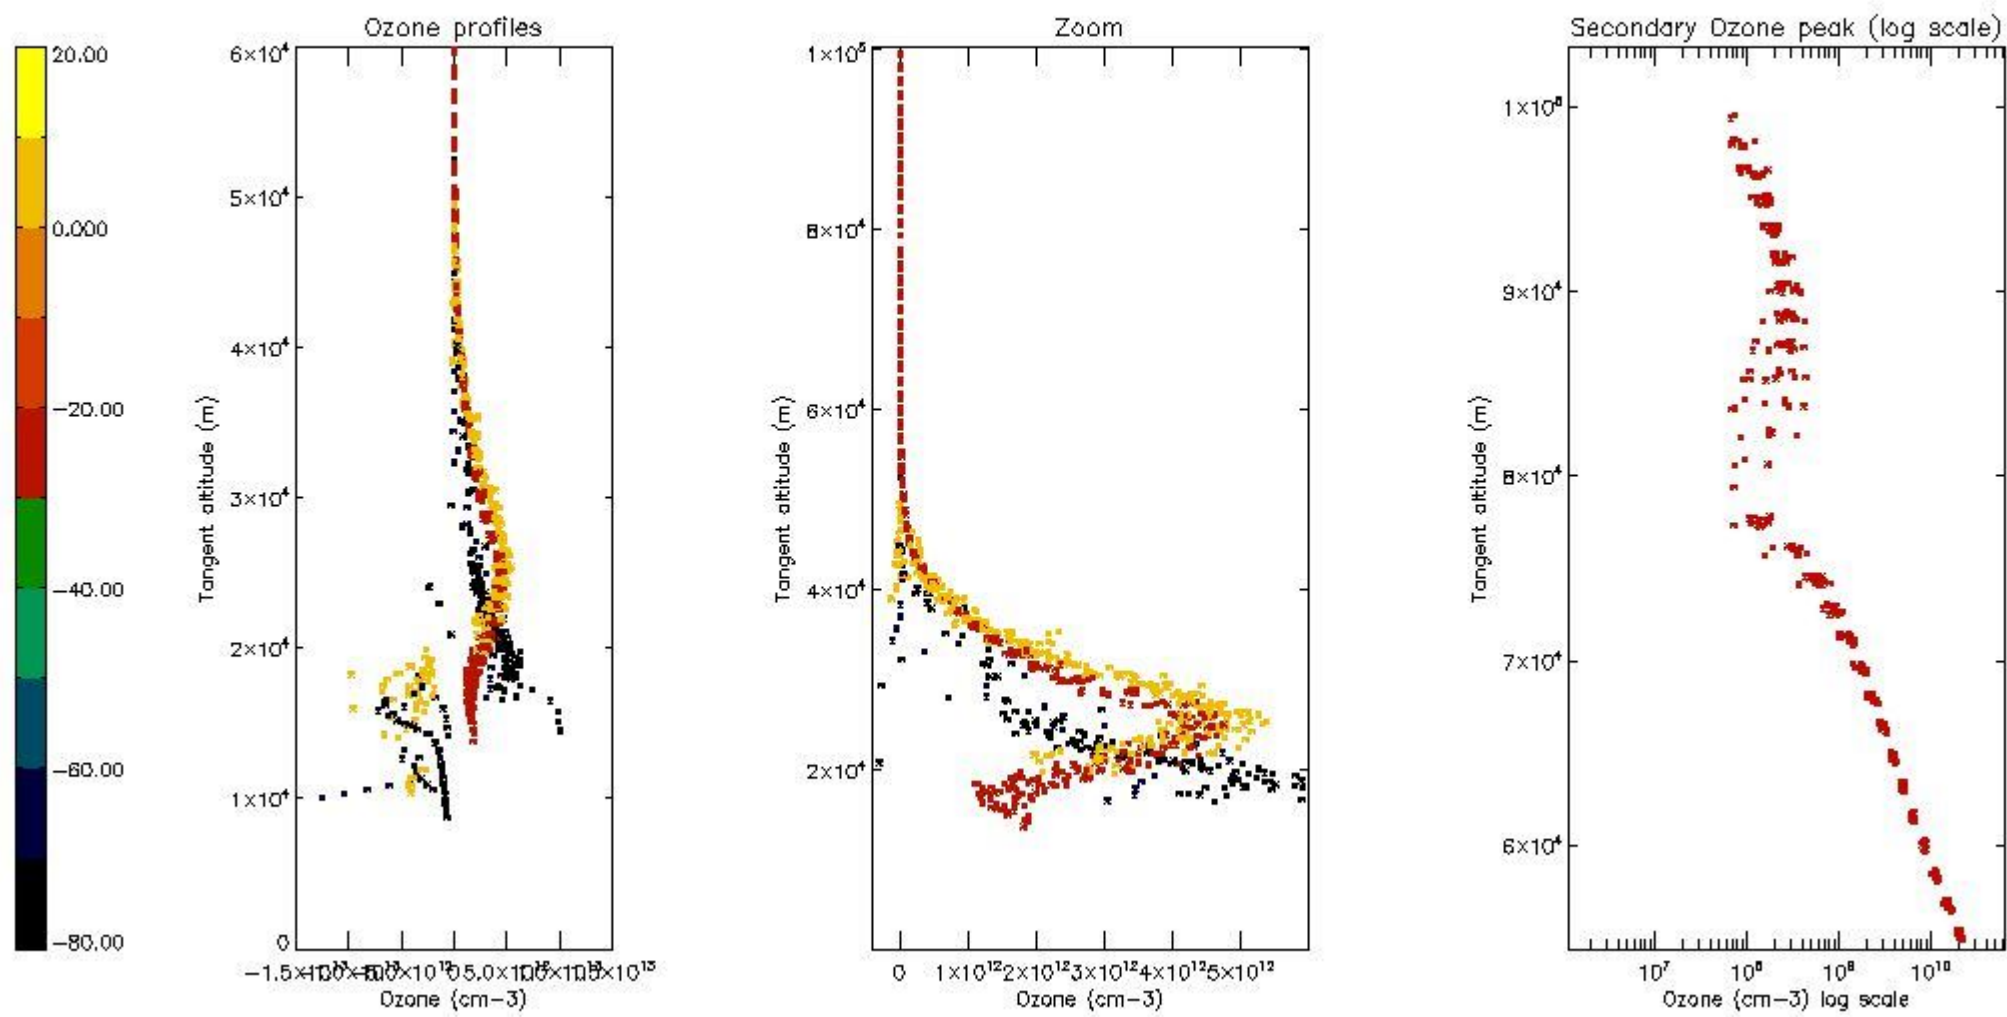

STD < 10	4
STD < 5	2

5.2 Plot ozone profiles for all STD (dark without errors)

The colorbar represents the latitude.

5.3 Plot ozone profiles where STD < 20% (dark without errors)

The colorbar represents the latitude.