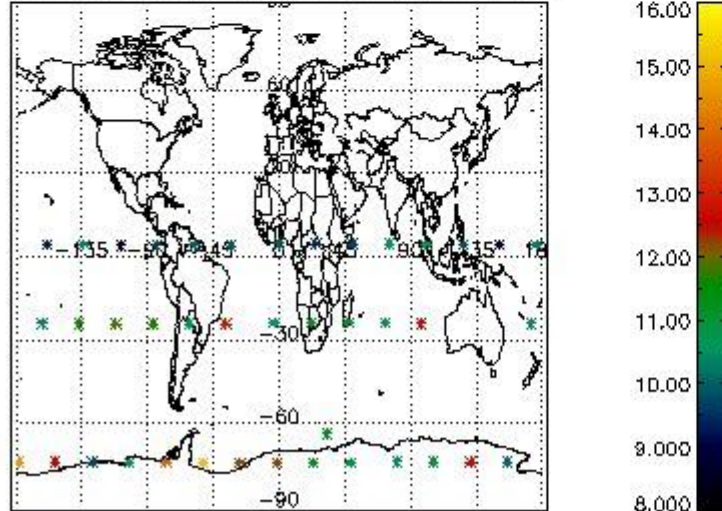

3.1 Plot quality information per product (time dependant)

3.2 Plot quality information per product (world map)

Percentage of flagged data per O3 profile

Percentage of flagged data per H2O profile

Percentage of flagged data per NO2 profile