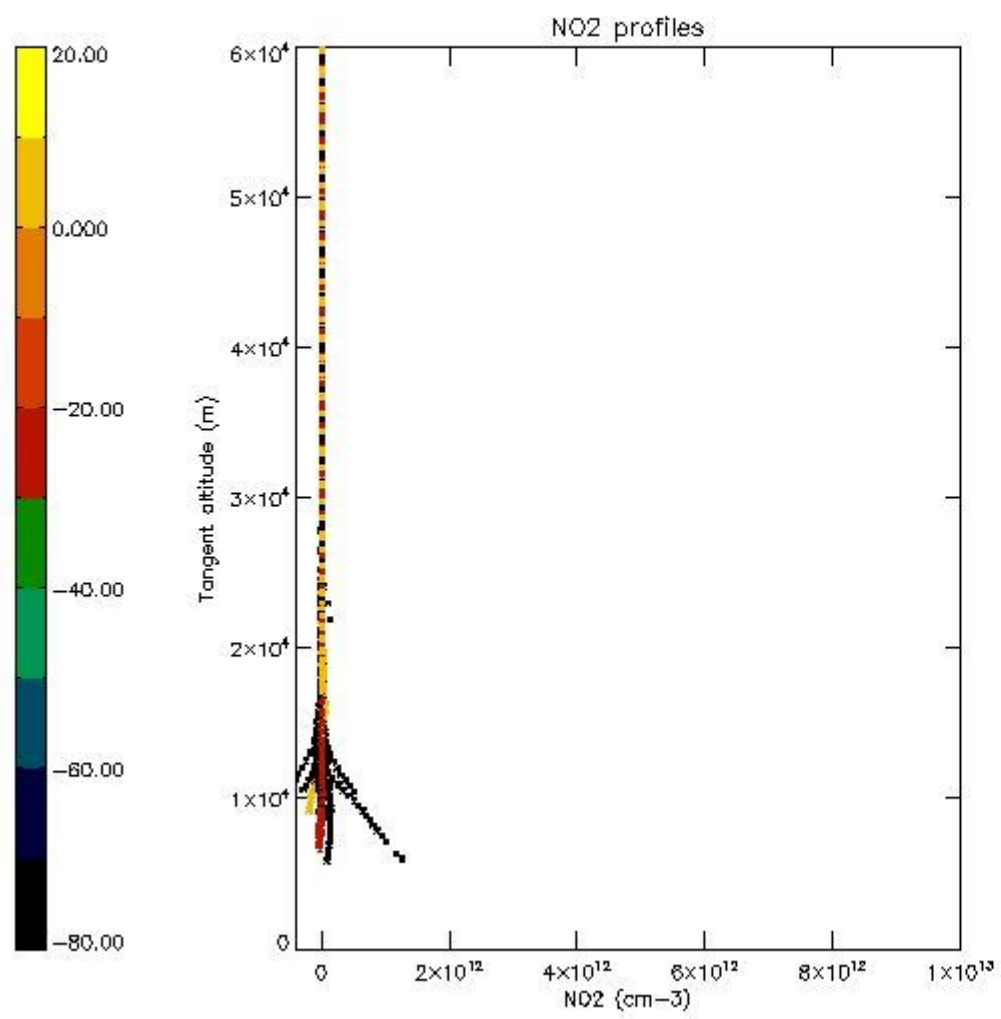

5.4 Plot ozone profiles where $STD < 10\%$ (dark without errors)

The colorbar represents the latitude.

5.5 Plot ozone profiles where STD < 5% (dark without errors)

The colorbar represents the latitude.

5.6 Plot NO₂ profiles for all STD (dark without errors)

The colorbar represents the latitude.

5.7 Plot NO3 profiles for all STD (dark without errors)

The colorbar represents the latitude.

5.8 Plot H2O profiles for all STD (only for occultations of stars 1,2,3,4,13,14,16,26,63 dark without errors)