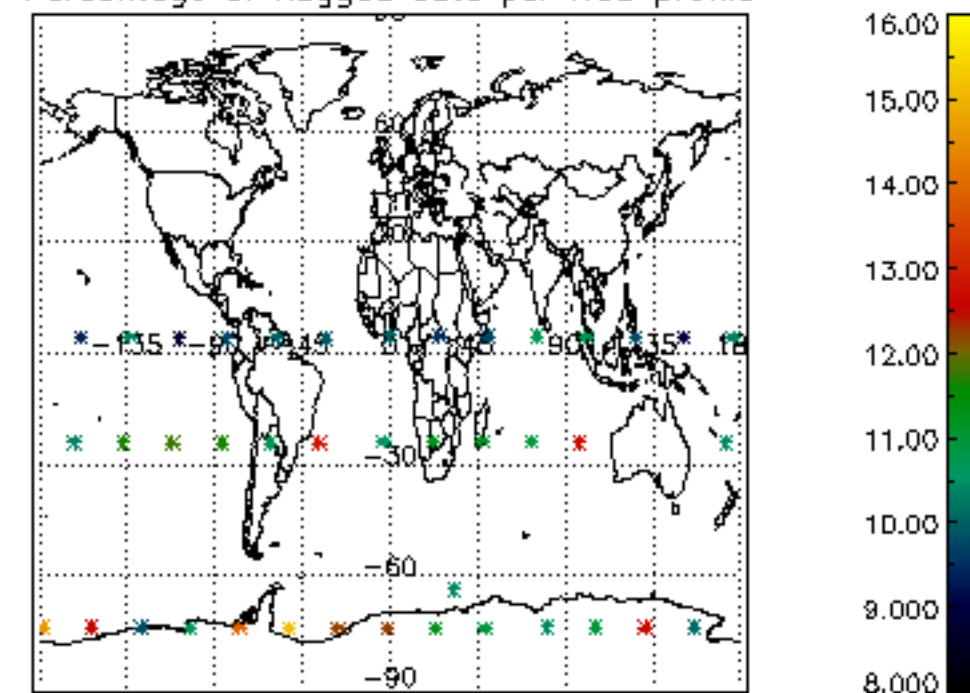

Percentage of flagged data per NO3 profile