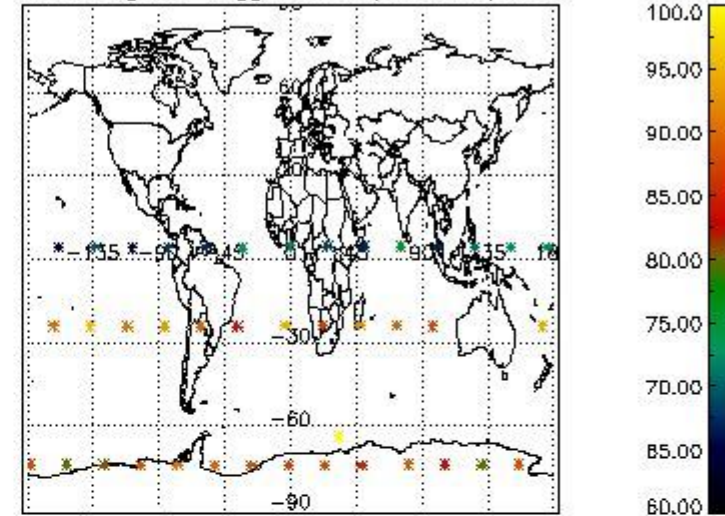

3.1 Plot quality information per product (time dependant)

3.2 Plot quality information per product (world map)

Percentage of flagged data per O3 profile

Percentage of flagged data per H2O profile

Percentage of flagged data per NO2 profile