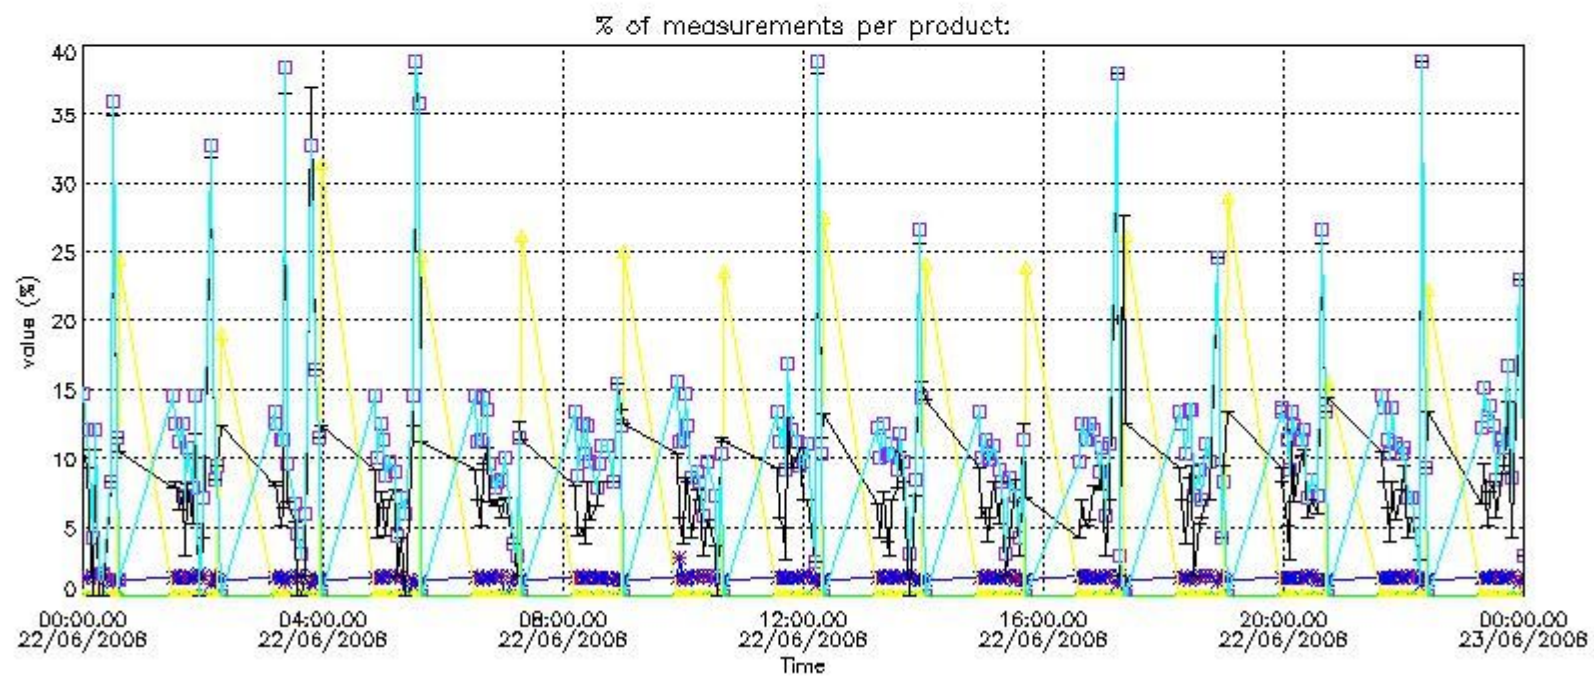

3. Quality information per product

In this section it is plotted some information contained in the Quality Summary data set of the level 2 products. Only products in dark limb conditions and without errors (error flag in the MPH set to "0") are used.

3.1 Plot quality information per product (time dependant)

3.2 Plot quality information per product (world map)

Percentage of flagged data per O3 profile

Percentage of flagged data per H2O profile

Percentage of flagged data per NO2 profile

Percentage of flagged data per NO3 profile

4. Level 1 quality information per product

In this section it is plotted some information contained in the Quality Summary data set of the level 2 products that comes from the level 1b processing. Products without errors (error flag in the MPH set to "0") are used.

4.1 Plot quality information per product (time dependant) coming from level 1b processing

4.1.1 Plot level 1 quality information per product (time dependant): ENVISAT ASCENDING passes

4.1.2 Plot level 1 quality information per product (time dependant): ENVI SAT DESCENDING passes