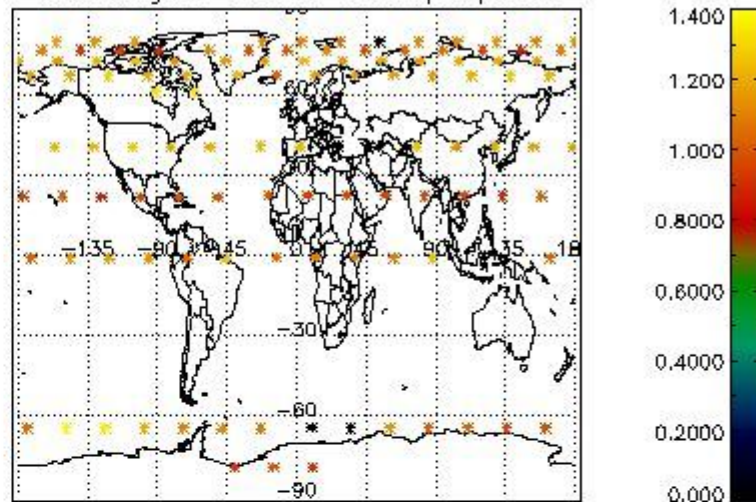

Percentage of datation errors per profile