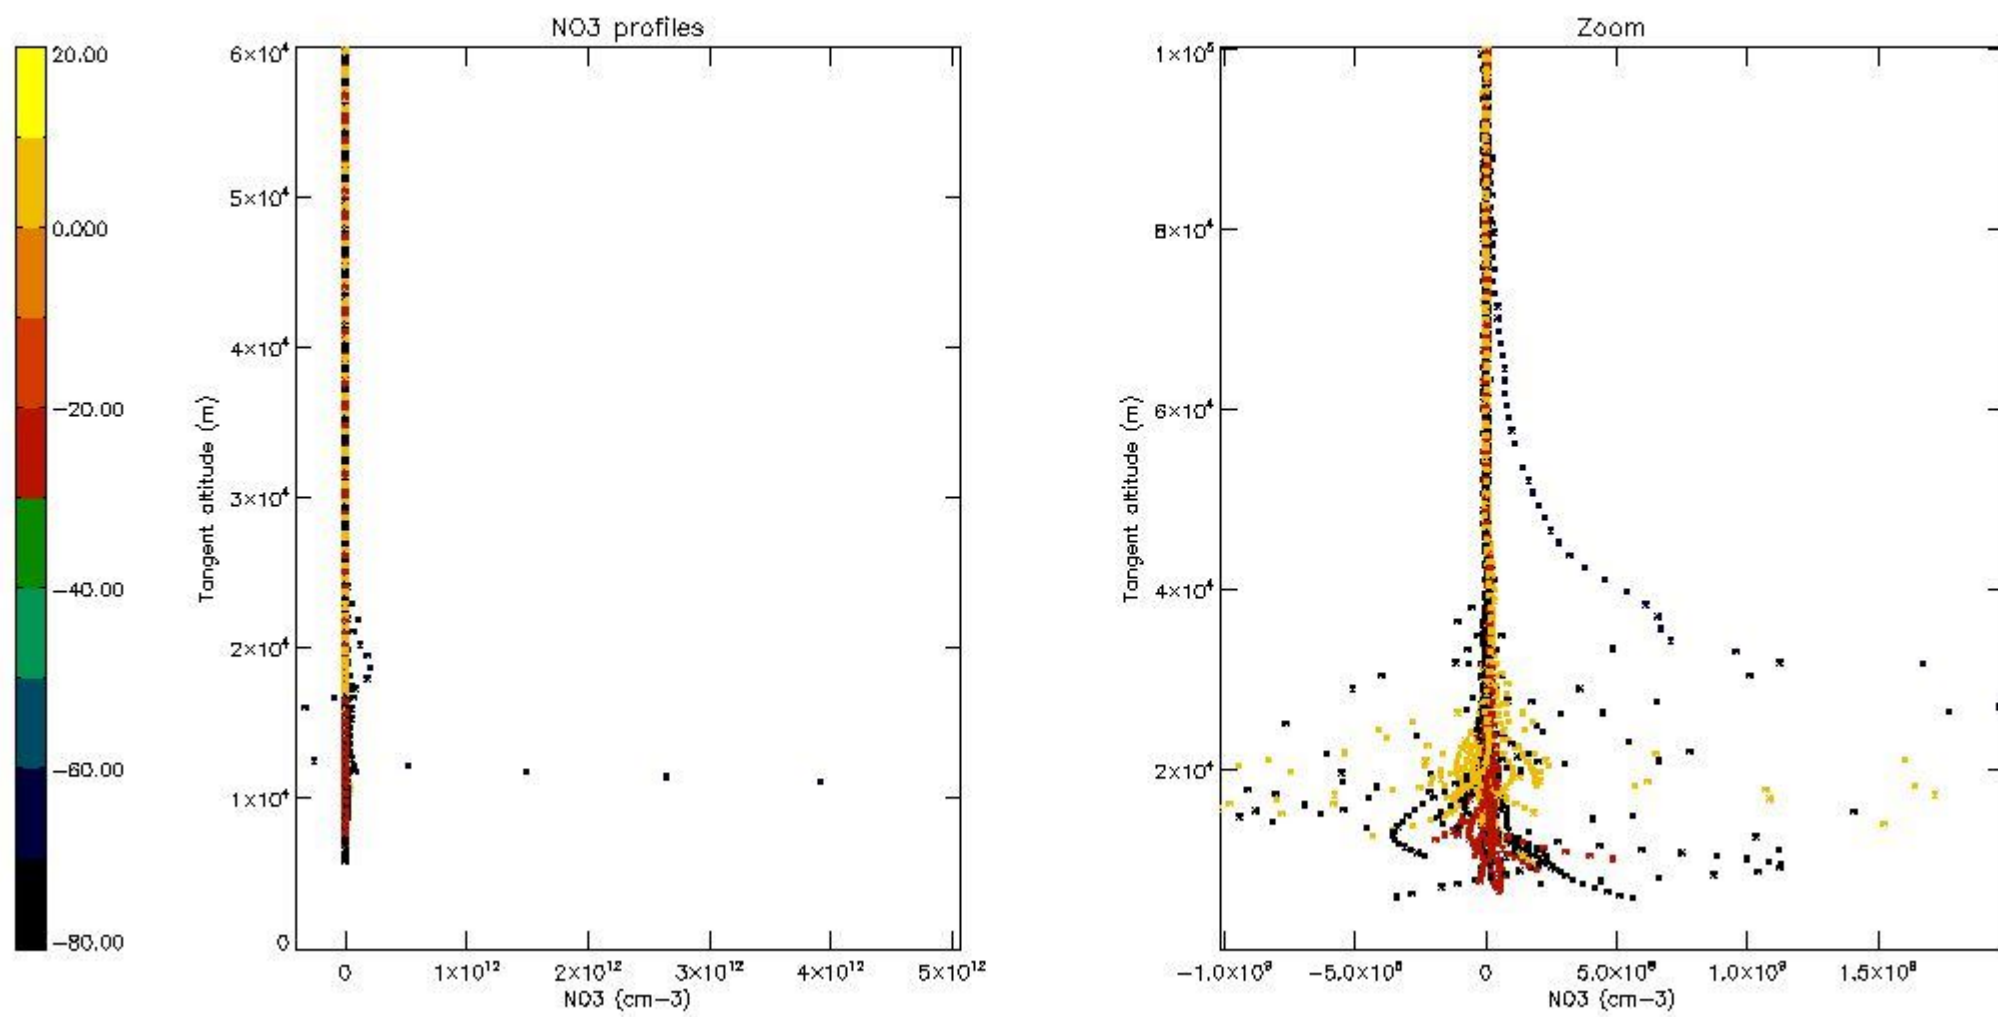

5.8 Plot H2O profiles for all STD (only for occultations of stars 1,2,3,4,13,14,16,26,63 dark without errors)

The colorbar represents the latitude.