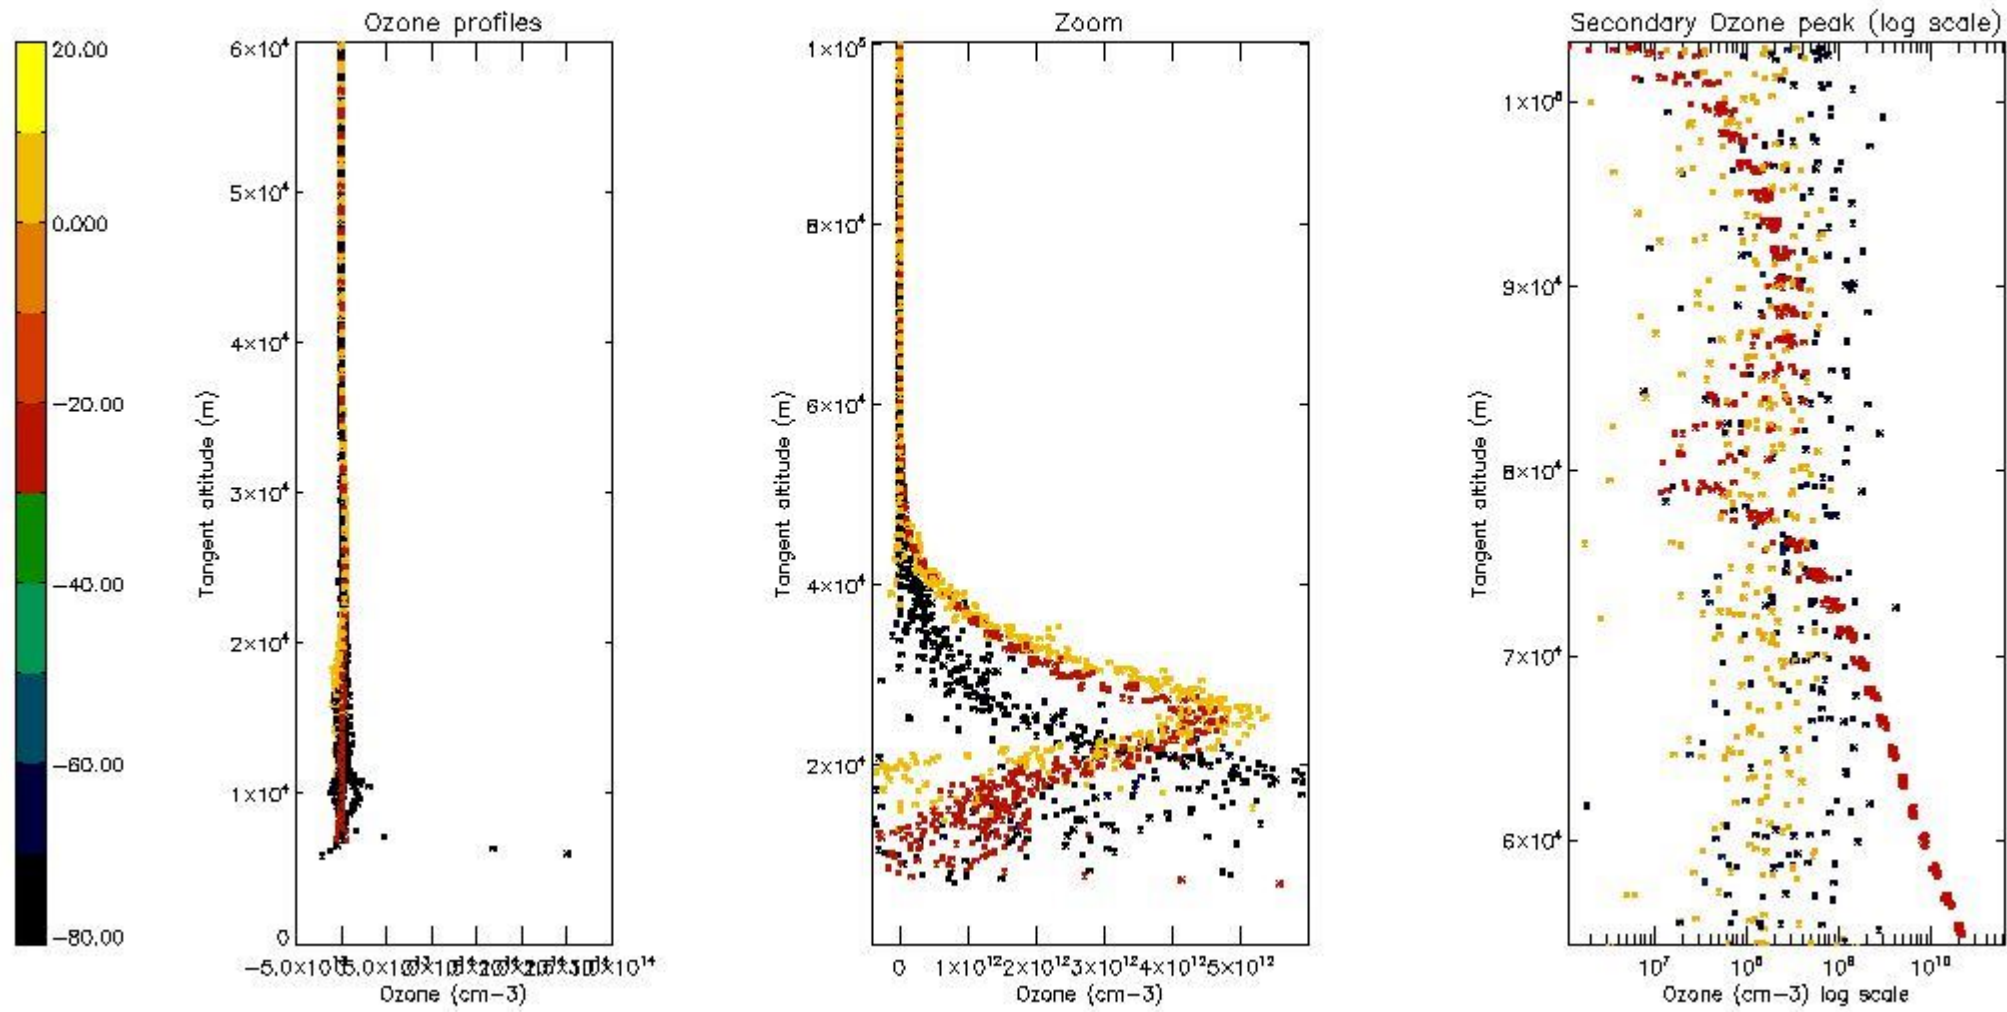

STD < 10	4
STD < 5	2

5.2 Plot ozone profiles for all STD (dark without errors)

The colorbar represents the latitude.

5.3 Plot ozone profiles where STD < 20% (dark without errors)

The colorbar represents the latitude.