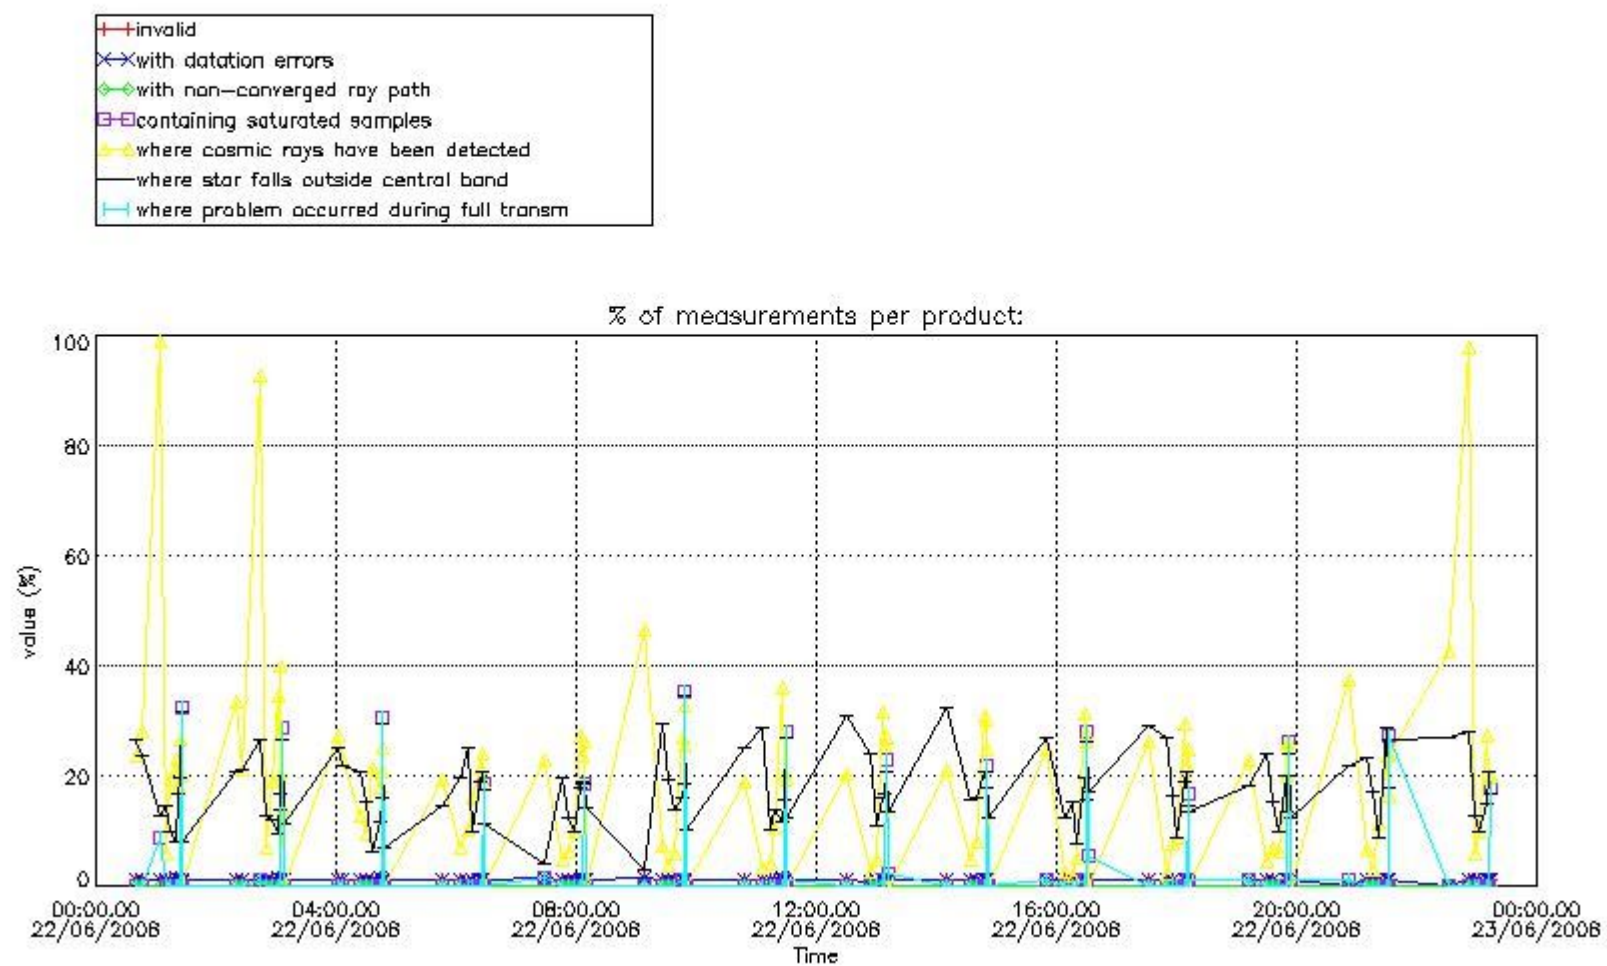

3.1 Plot quality information per product (time dependant)

3.2 Plot quality information per product (world map)

Percentage of flagged data per O3 profile

Percentage of flagged data per H2O profile

Percentage of flagged data per NO2 profile

Percentage of flagged data per NO3 profile

4. Level 1 quality information per product

In this section it is plotted some information contained in the Quality Summary data set of the level 2 products that comes from the level 1b processing. Products without errors (error flag in the MPH set to "0") are used.

4.1 Plot quality information per product (time dependant) coming from level 1b processing

4.1.1 Plot level 1 quality information per product (time dependant): ENVISAT ASCENDING passes

4.1.2 Plot level 1 quality information per product (time dependant): ENVI SAT DESCENDING passes