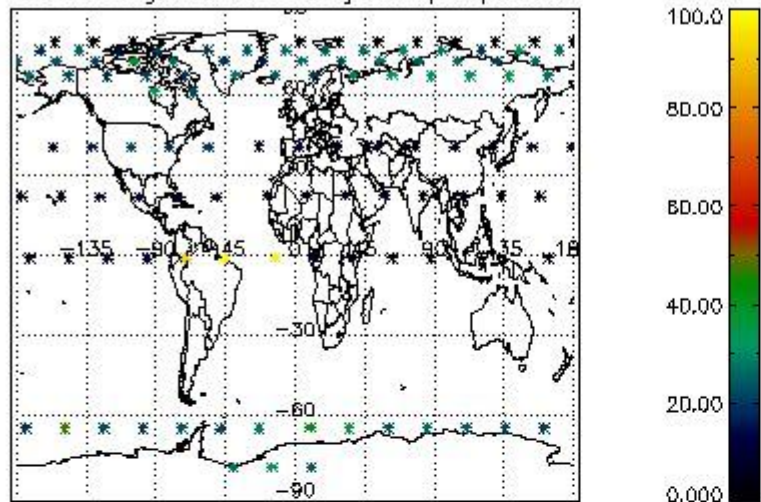

Percentage of cosmic ray hits per profile