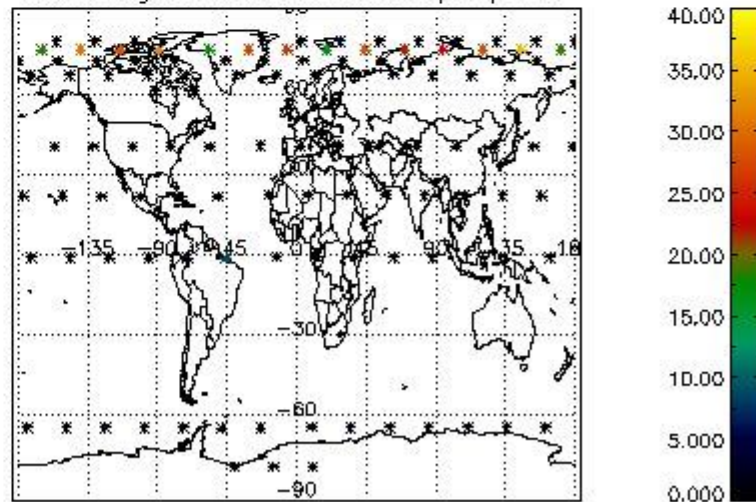

Percentage of saturation errors per profile