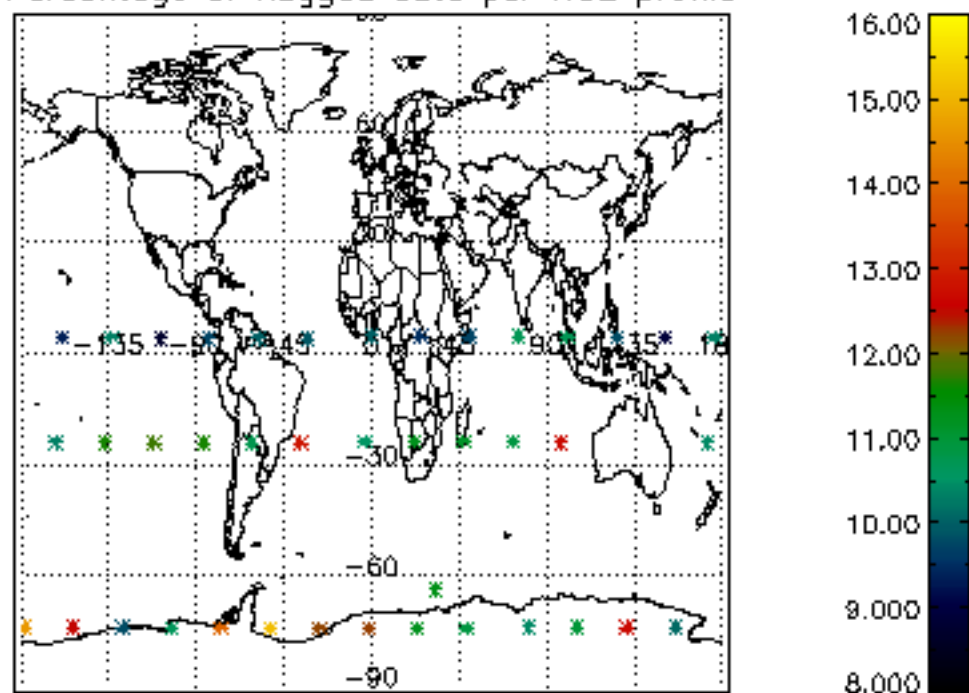

Percentage of flagged data per NO2 profile