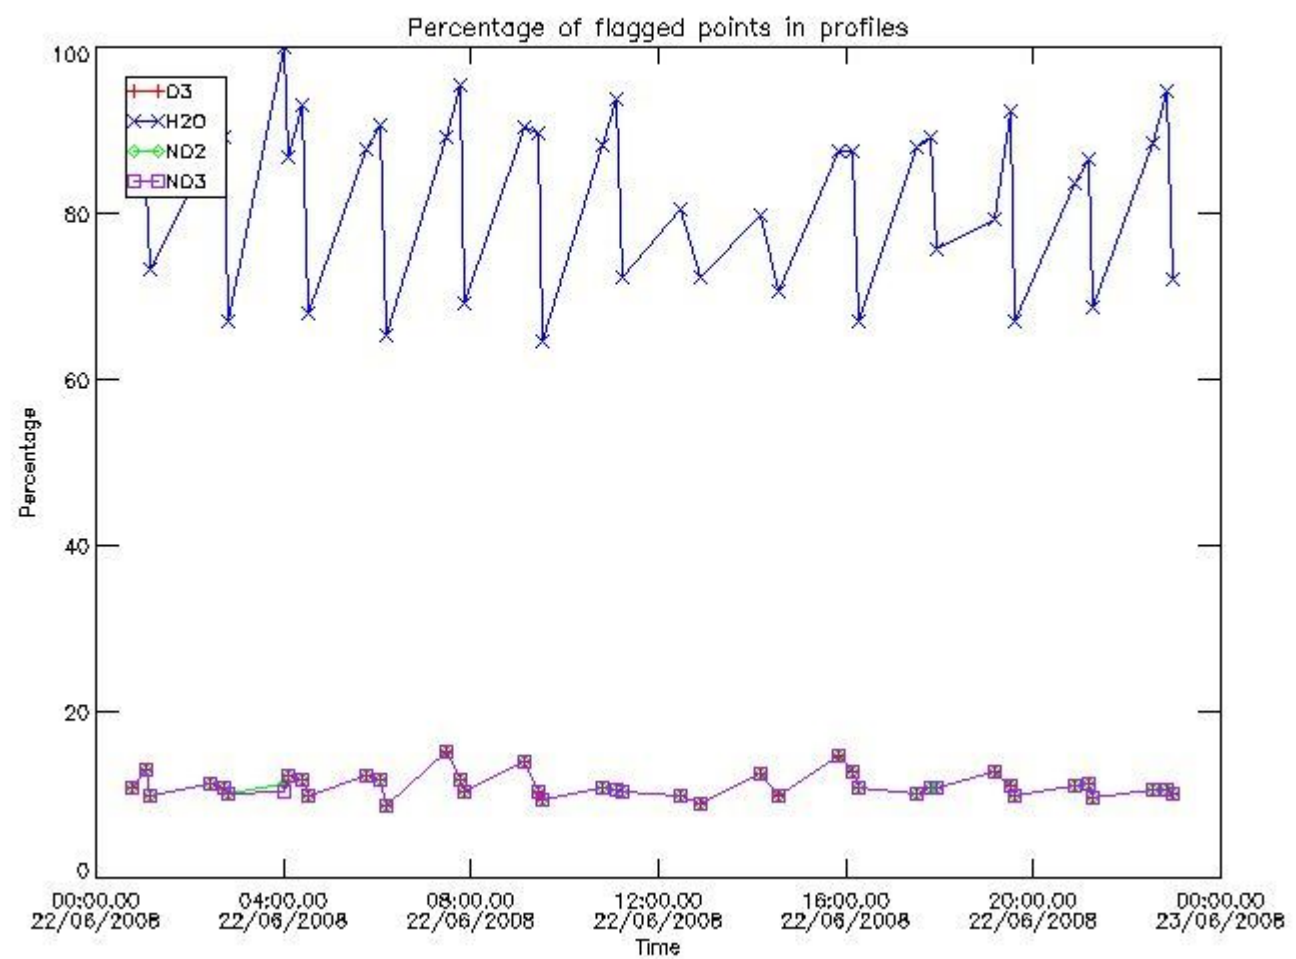

3. Quality information per product

In this section it is plotted some information contained in the Quality Summary data set of the level 2 products. Only products in dark limb conditions and without errors (error flag in the MPH set to "0") are used.

3.1 Plot quality information per product (time dependant)

3.2 Plot quality information per product (world map)