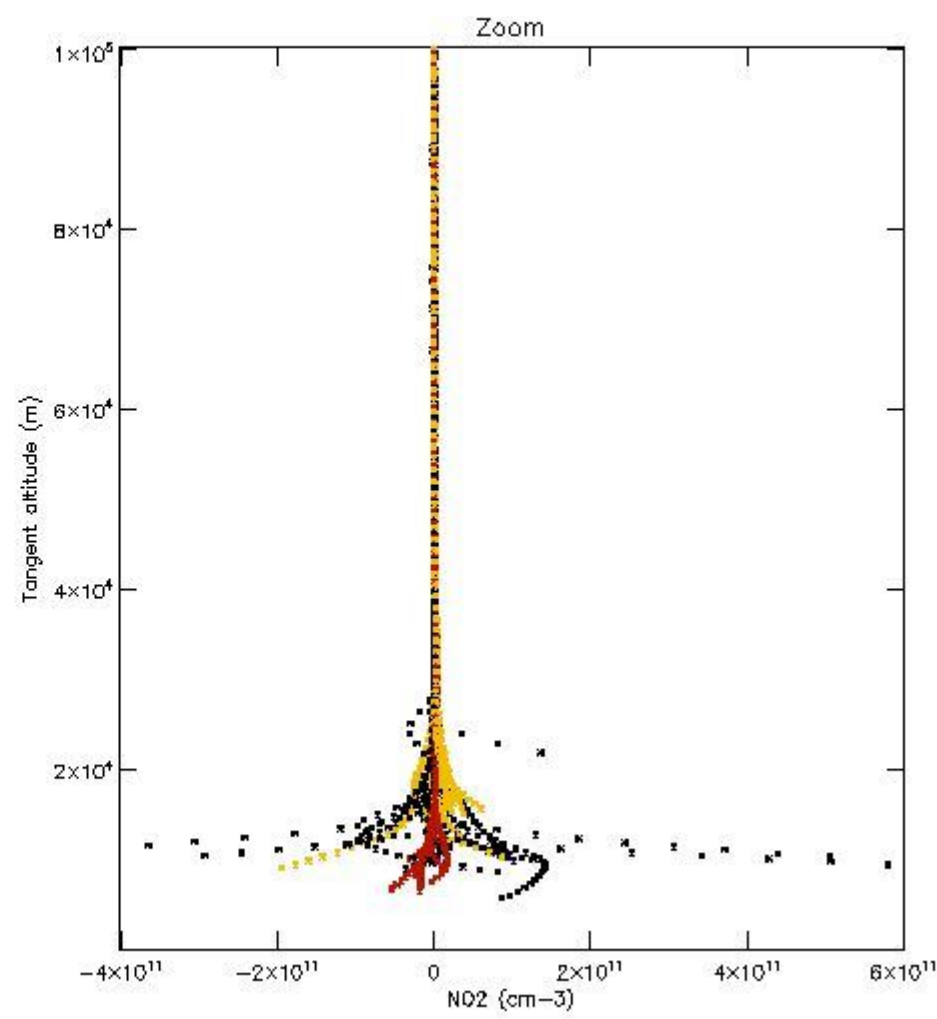

5.7 Plot NO3 profiles for all STD (dark without errors)

The colorbar represents the latitude.