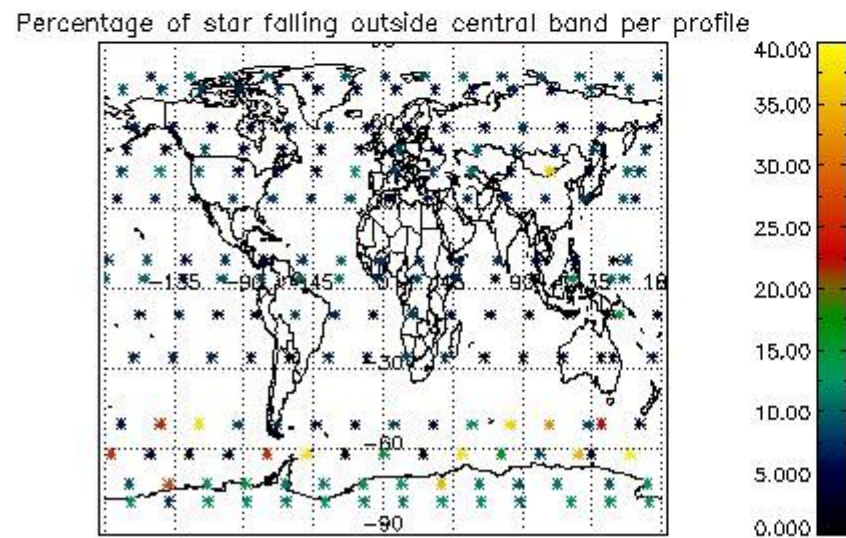

Percentage of datation errors per profile

Percentage of star falling outside central band per profile

Percentage of saturation errors per profile

4.2.2 Plot level 1 quality information per product (world map): ENVISAT DESCENDING passes