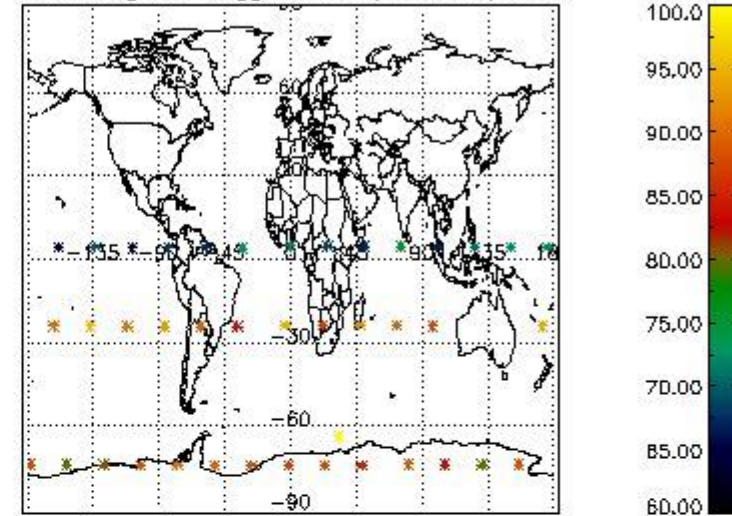

3.1 Plot quality information per product (time dependant)

3.2 Plot quality information per product (world map)

Percentage of flagged data per O3 profile

Percentage of flagged data per H2O profile

Percentage of flagged data per NO2 profile

Percentage of flagged data per NO3 profile

4. Level 1 quality information per product

In this section it is plotted some information contained in the Quality Summary data set of the level 2 products that comes from the level 1b processing. Products without errors (error flag in the MPH set to "0") are used.