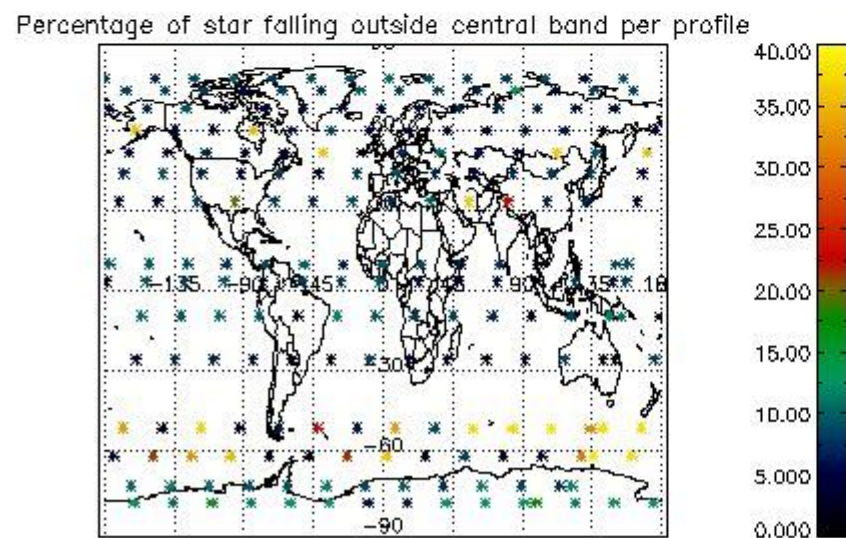

5. Trace gas profiles

5.1 Ozone statistics based on quality of products

The final quality of the products can be "measured" using the STD (Standard Deviation) attached to every point profile. This information is written to the parameter GOM_NL__2P/NL_LOCAL_SPECIES_DENSITY/o3_std of the level 2 products. The table below shows the statistics for given STD ranges.

The statistics are given with respect to the overall valid production:

- Products without fatal errors: GOM_NL__2P/MPH/PRODUCT_ERR=0
- Valid point profile: GOM_NL__2P/NL_LOCAL_SPECIES_DENSITY/pcd(0)=0

The 'Criteria' is applied to valid points of dark limb products:

- Products in dark limb illumination condition: GOM_NL__2P/NL_SUMMARY_QUALITY/obs_ill_cond=0
- Products without fatal errors: GOM_NL__2P/MPH/PRODUCT_ERR=0
- Valid point profile: GOM_NL__2P/NL_LOCAL_SPECIES_DENSITY/pcd(0)=0

So, the table below shows the percentage of dark limb and valid observations for each criteria with respect to the overall valid daily observations.

Criteria	% of total production
All STD	13
STD < 20	5