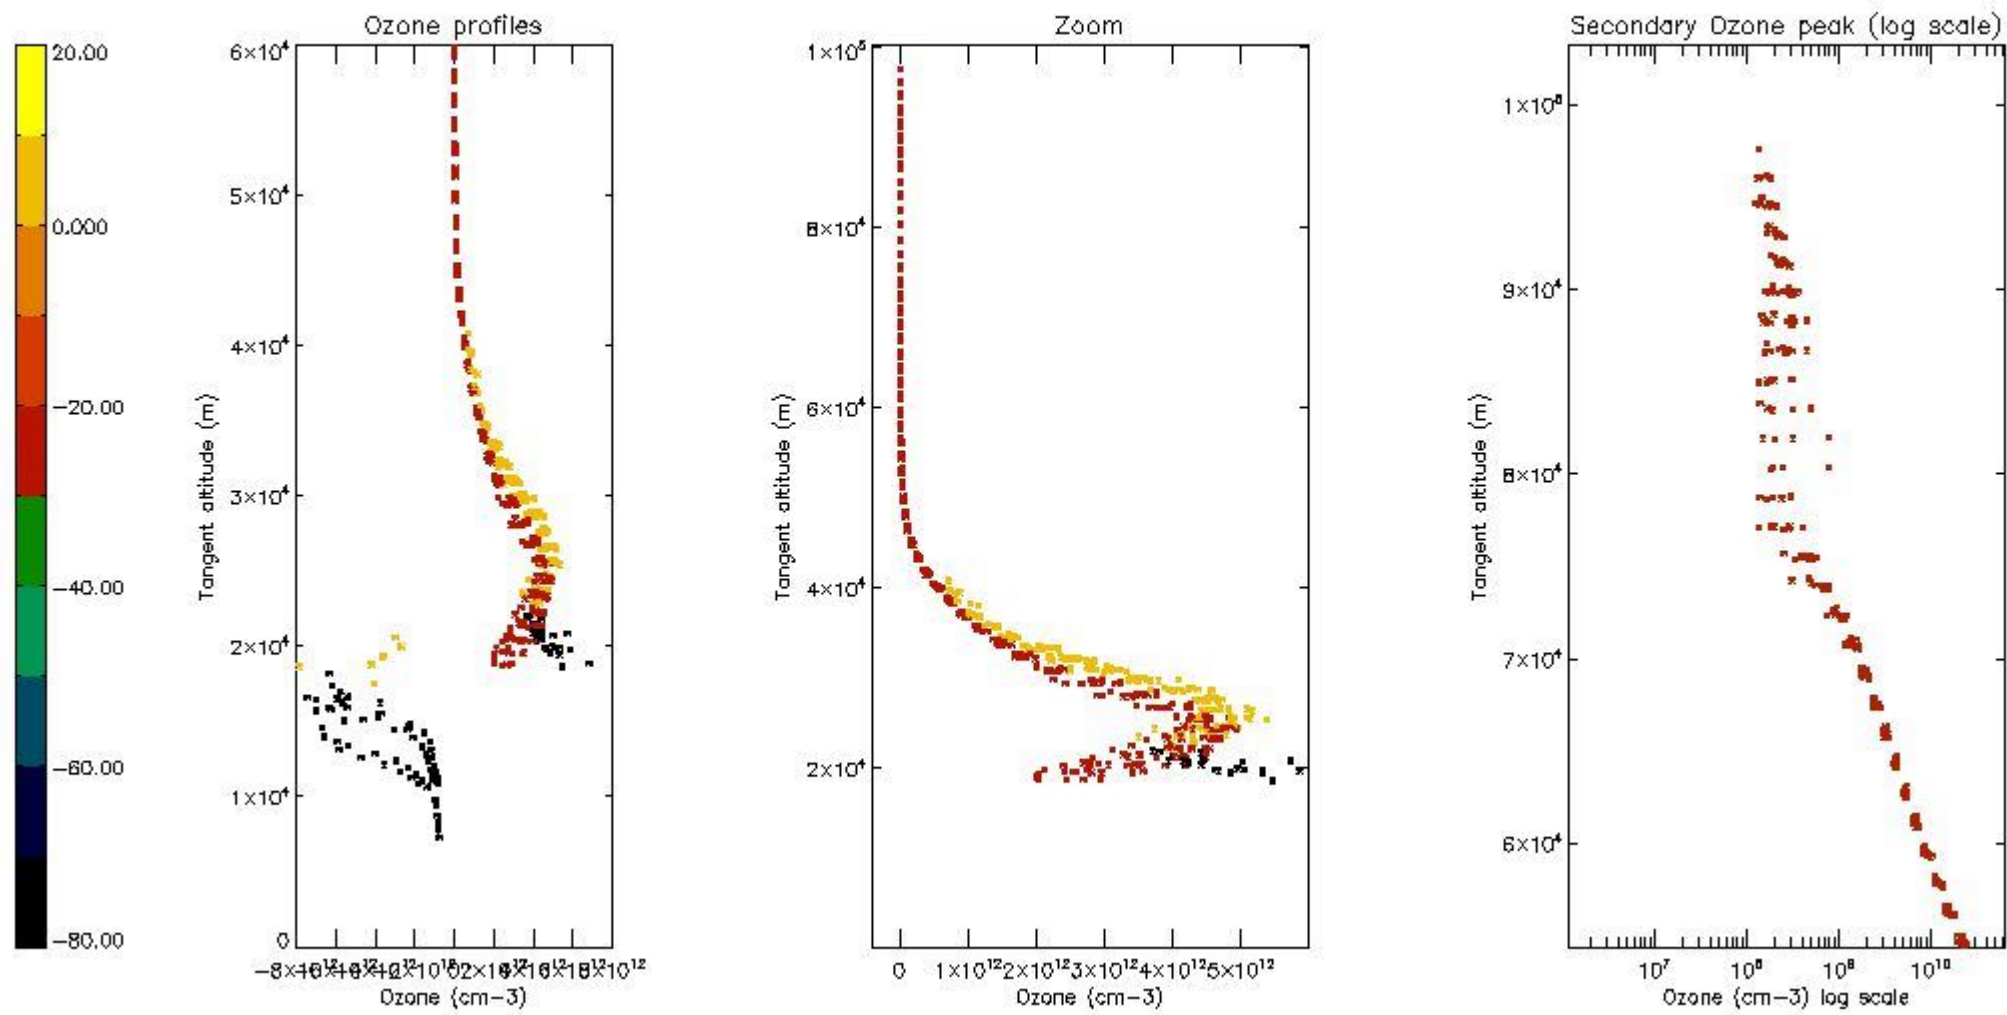

5.5 Plot ozone profiles where STD < 5% (dark without errors)

The colorbar represents the latitude.