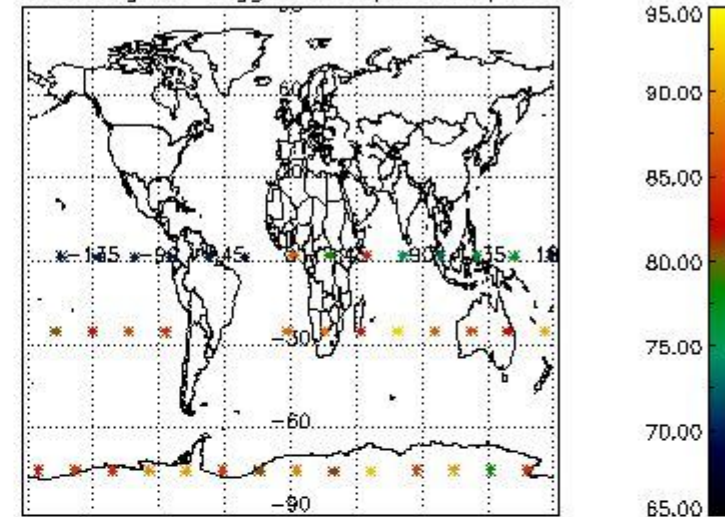

3.1 Plot quality information per product (time dependant)

3.2 Plot quality information per product (world map)

Percentage of flagged data per O3 profile

Percentage of flagged data per H2O profile

Percentage of flagged data per NO2 profile