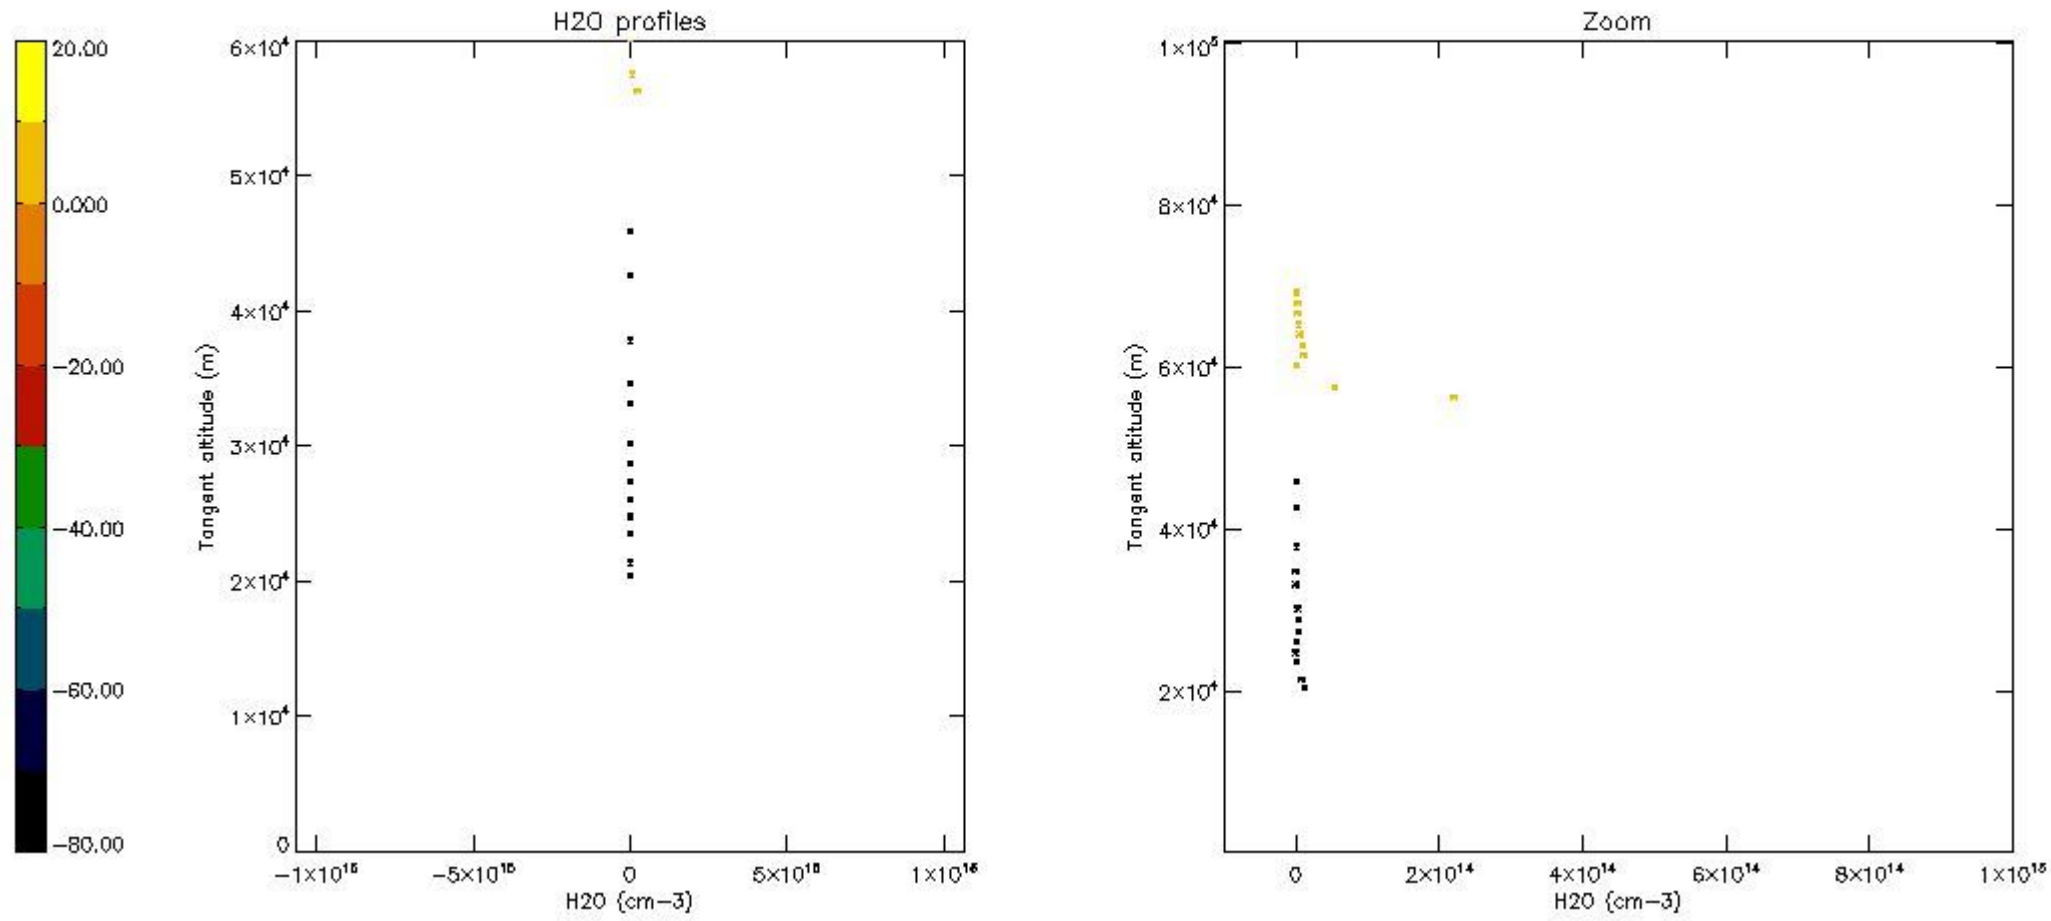

6. Auxiliary Data Files used for the production reported in section 2

The number reported in the third column indicates since which file (see list in section 2) the corresponding auxiliary file has been used. The fourth column is the date of those product files.

Type	Auxiliary Filename	Used since product	Used since product date
INST_PHYS_CHARACTERISTICS	GOM_INS_AXVIEC20091111_143220_20030716_120000_20500101_000000	1	19-JUN-2008 00:04:38
LEVEL-2_PROC_CONFIG	GOM_PR2_AXVIEC20091111_152718_20020301_000000_20500101_000000	1	19-JUN-2008 00:04:38
CROSS_SECTIONS_FILE	GOM_CRS_AXVIEC20091111_154832_20020301_000000_20500101_000000	1	19-JUN-2008 00:04:38