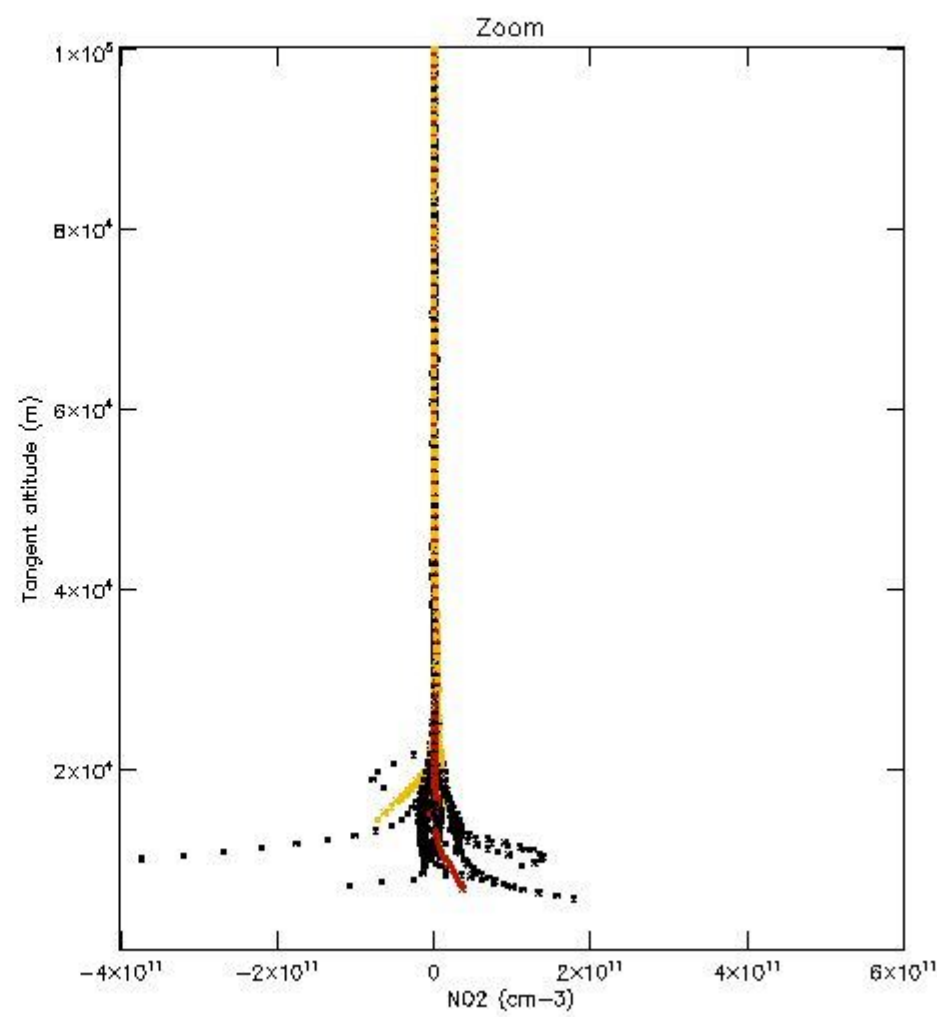

5.4 Plot ozone profiles where $STD < 10\%$ (dark without errors)

The colorbar represents the latitude.

5.5 Plot ozone profiles where STD < 5% (dark without errors)

The colorbar represents the latitude.

5.6 Plot NO₂ profiles for all STD (dark without errors)

The colorbar represents the latitude.

5.7 Plot NO3 profiles for all STD (dark without errors)

The colorbar represents the latitude.

5.8 Plot H2O profiles for all STD (only for occultations of stars 1,2,3,4,13,14,16,26,63 dark without errors)