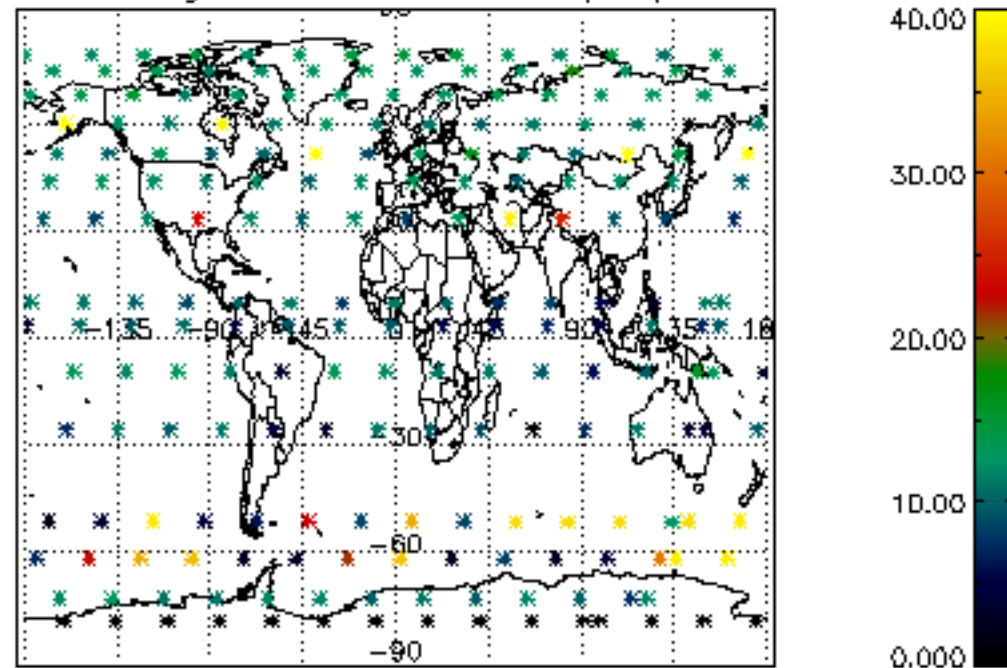

Percentage of saturation errors per profile