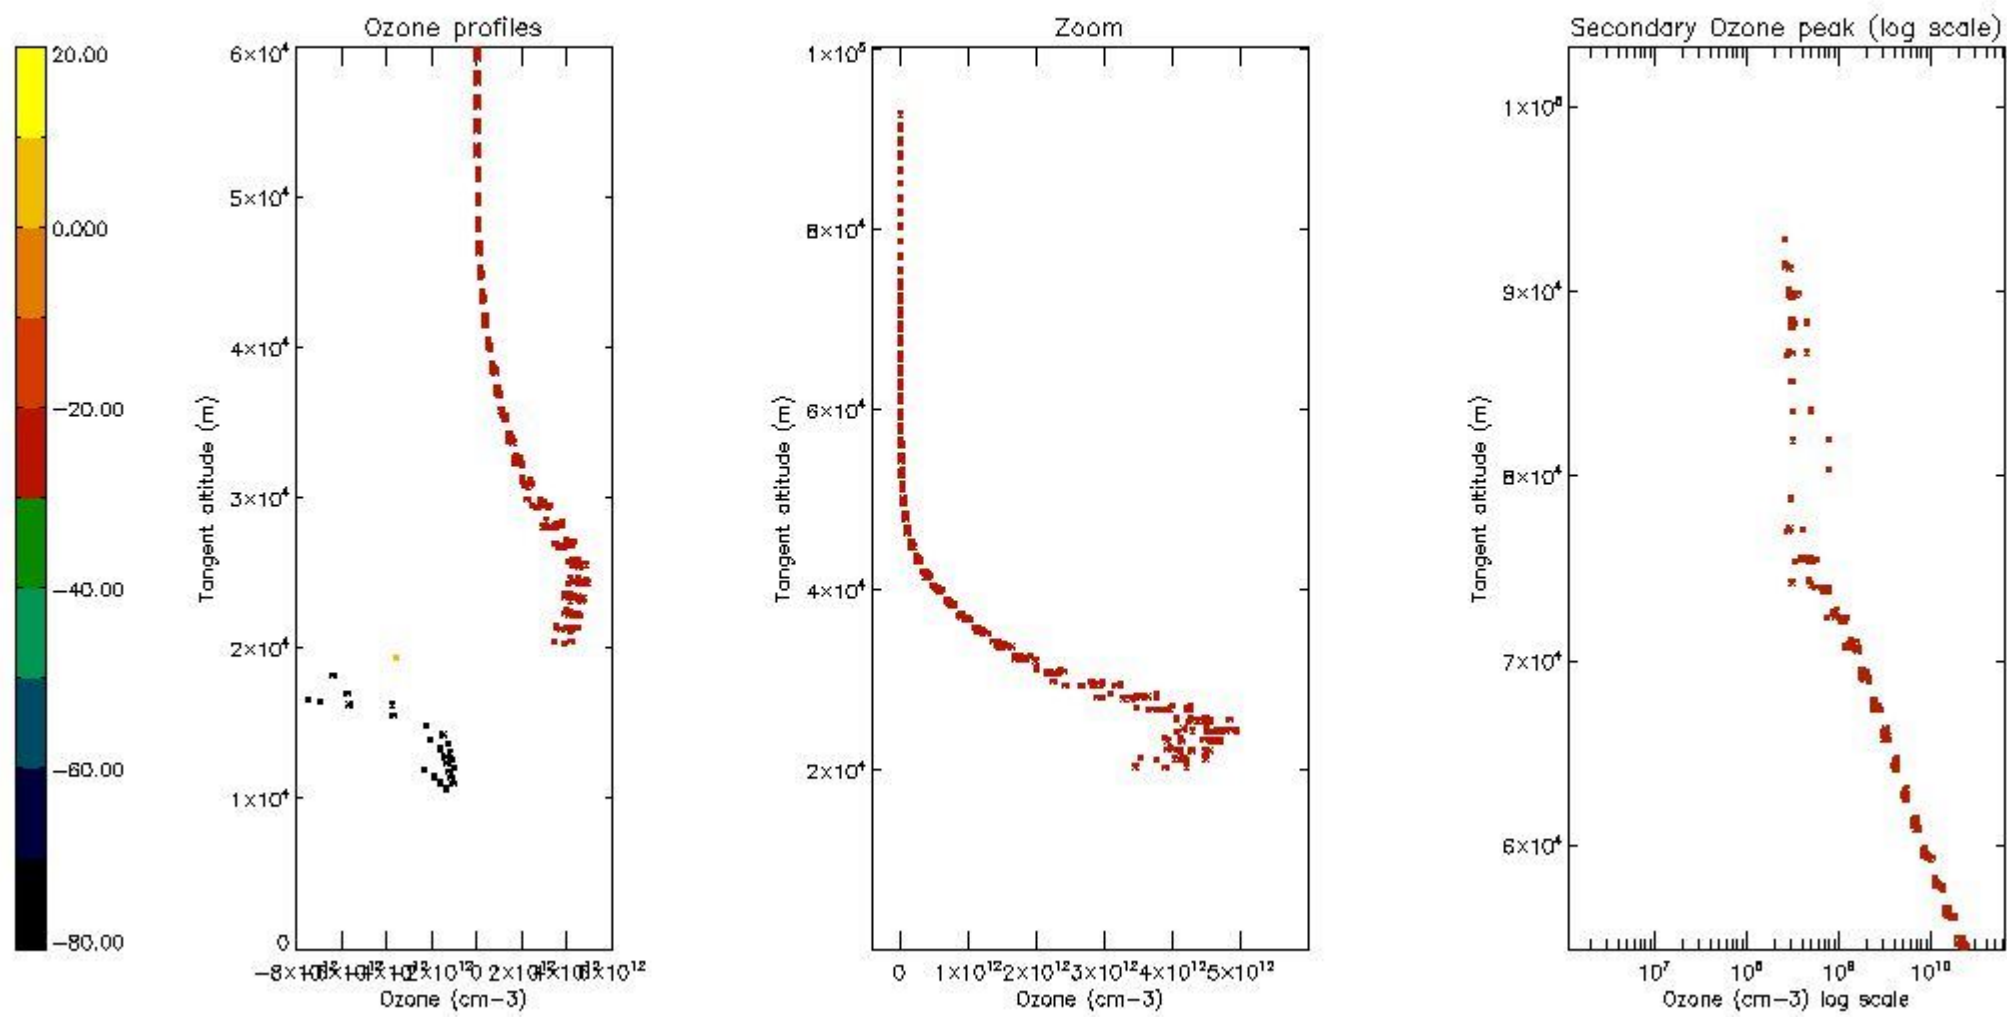

5.6 Plot NO₂ profiles for all STD (dark without errors)

The colorbar represents the latitude.