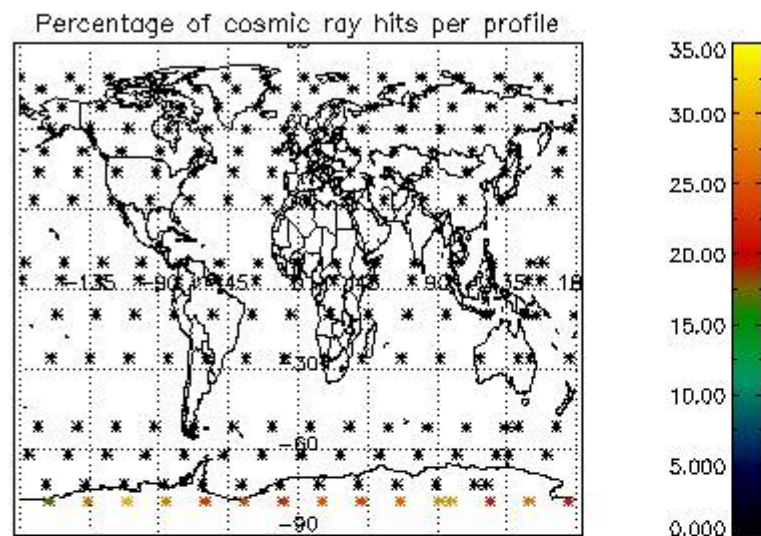

4.2.2 Plot level 1 quality information per product (world map): ENVISAT DESCENDING passes

5. Trace gas profiles

5.1 Ozone statistics based on quality of products

The final quality of the products can be "measured" using the STD (Standard Deviation) attached to every point profile. This information is written to the parameter GOM_NL__2P/NL_LOCAL_SPECIES_DENSITY/o3_std of the level 2 products. The table below shows the statistics for given STD ranges.

The statistics are given with respect to the overall valid production:

- Products without fatal errors: GOM_NL__2P/MPH/PRODUCT_ERR=0
- Valid point profile: GOM_NL__2P/NL_LOCAL_SPECIES_DENSITY/pcd(0)=0

The 'Criteria' is applied to valid points of dark limb products:

- Products in dark limb illumination condition: GOM_NL__2P/NL_SUMMARY_QUALITY/obs_ill_cond=0
- Products without fatal errors: GOM_NL__2P/MPH/PRODUCT_ERR=0
- Valid point profile: GOM_NL__2P/NL_LOCAL_SPECIES_DENSITY/pcd(0)=0

So, the table below shows the percentage of dark limb and valid observations for each criteria with respect to the overall valid daily observations.

Criteria	% of total production
All STD	13
STD < 20	5