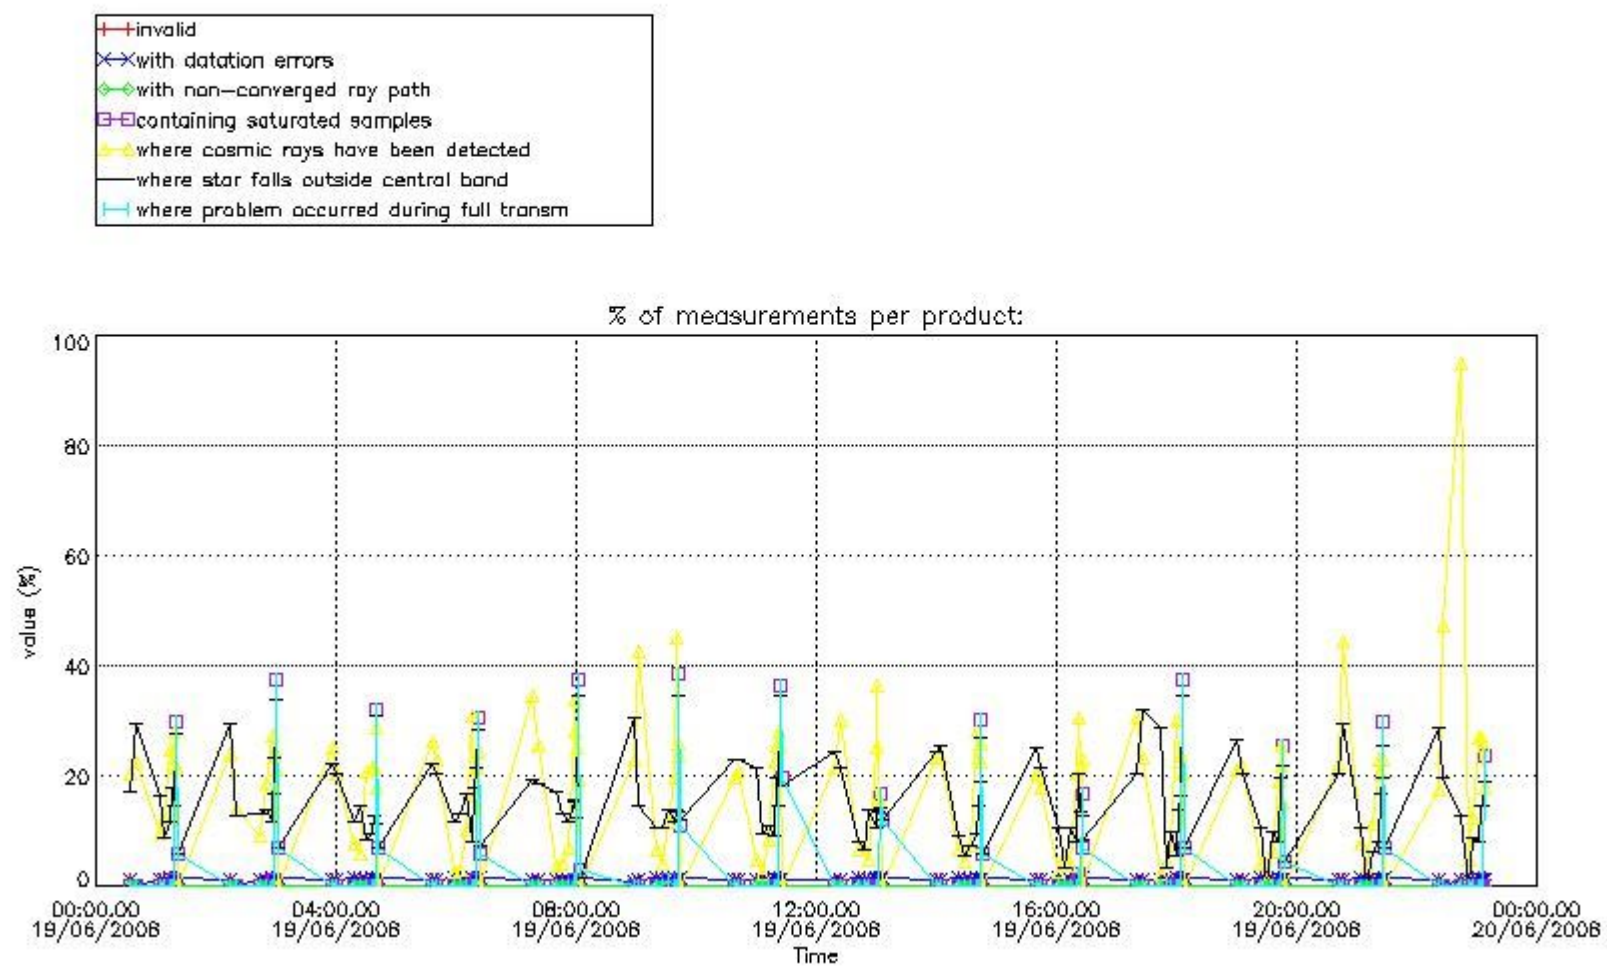

Percentage of flagged data per NO3 profile

4. Level 1 quality information per product

In this section it is plotted some information contained in the Quality Summary data set of the level 2 products that comes from the level 1b processing. Products without errors (error flag in the MPH set to "0") are used.

4.1 Plot quality information per product (time dependant) coming from level 1b processing

4.1.1 Plot level 1 quality information per product (time dependant): ENVISAT ASCENDING passes

4.1.2 Plot level 1 quality information per product (time dependant): ENVISAT DESCENDING passes