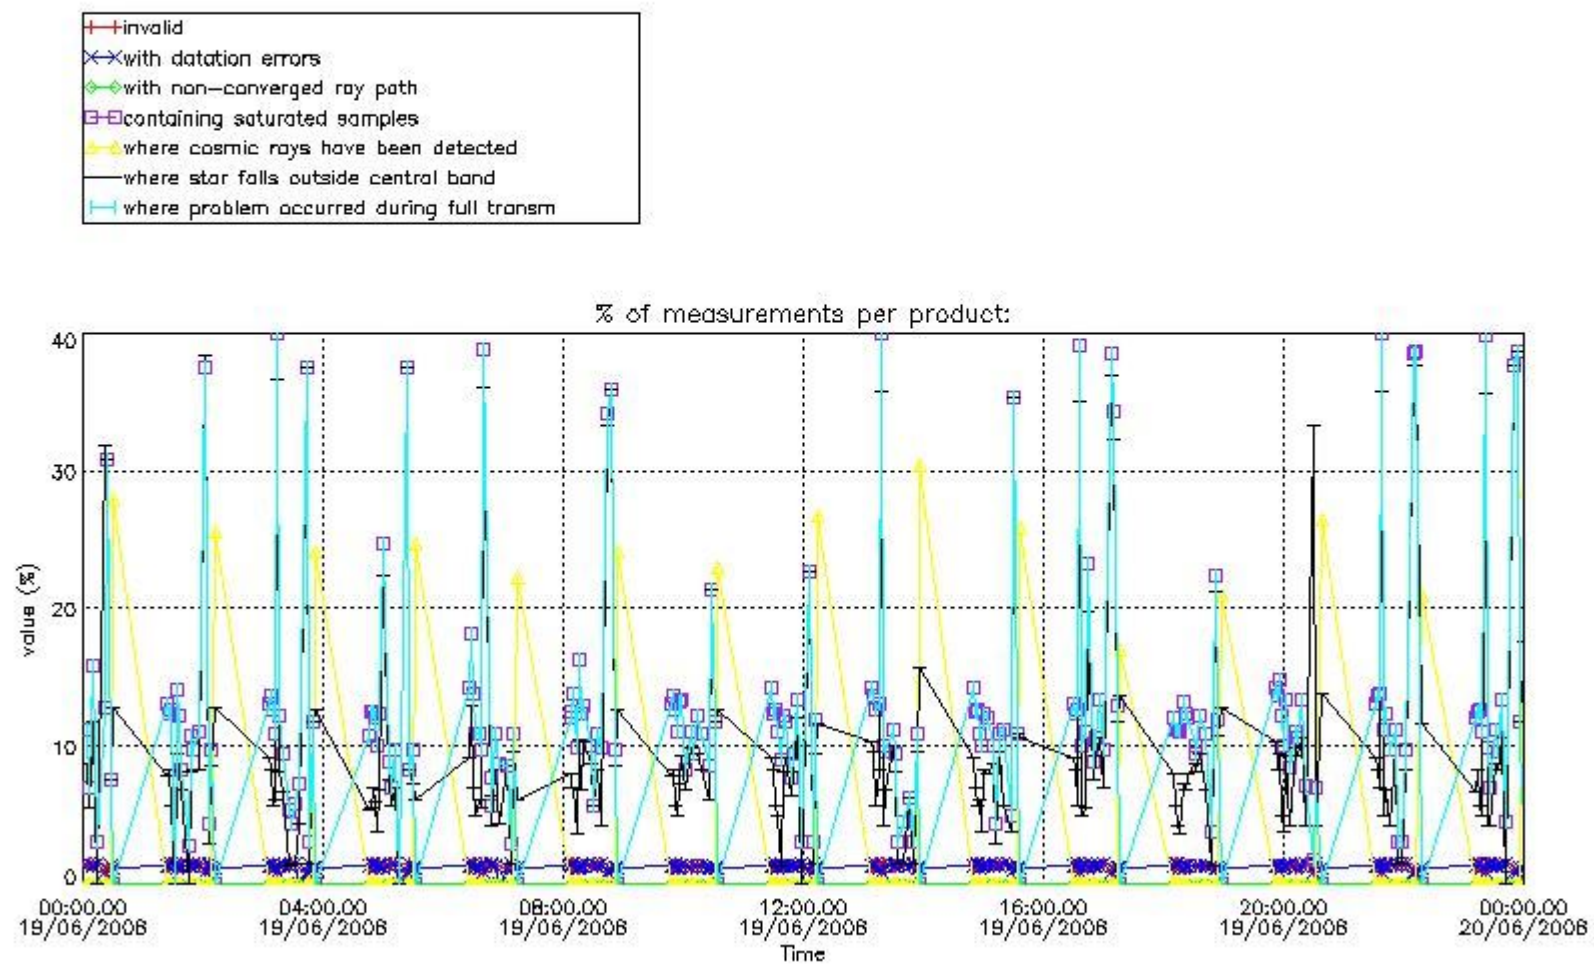

4.2 Plot quality information per product coming from level 1b processing (world map)

4.2.1 Plot level 1 quality information per product (world map): ENVISAT ASCENDING passes