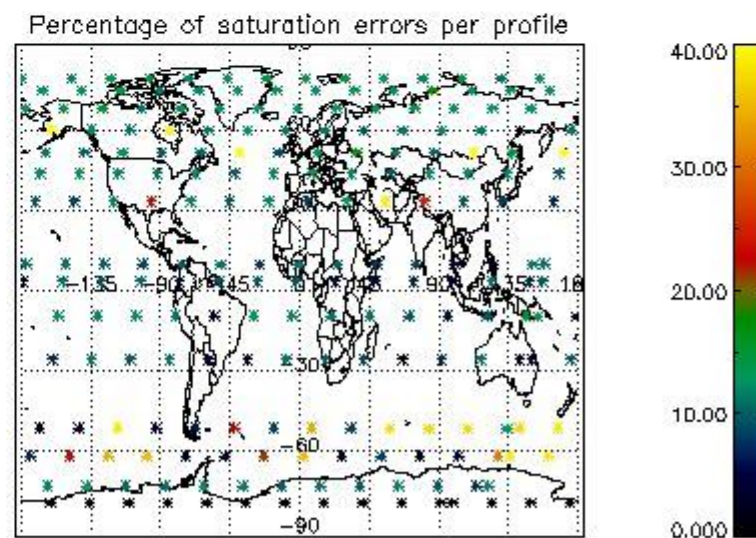

5. Trace gas profiles

5.1 Ozone statistics based on quality of products

The final quality of the products can be "measured" using the STD (Standard Deviation) attached to every point profile. This information is written to the parameter GOM_NL__2P/NL_LOCAL_SPECIES_DENSITY/o3_std of the level 2 products. The table below shows the statistics for given STD ranges.

The statistics are given with respect to the overall valid production:

- Products without fatal errors: GOM_NL__2P/MPH/PRODUCT_ERR=0
- Valid point profile: GOM_NL__2P/NL_LOCAL_SPECIES_DENSITY/pcd(0)=0

The 'Criteria' is applied to valid points of dark limb products:

- Products in dark limb illumination condition: GOM_NL__2P/NL_SUMMARY_QUALITY/obs_ill_cond=0
- Products without fatal errors: GOM_NL__2P/MPH/PRODUCT_ERR=0
- Valid point profile: GOM_NL__2P/NL_LOCAL_SPECIES_DENSITY/pcd(0)=0

So, the table below shows the percentage of dark limb and valid observations for each criteria with respect to the overall valid daily observations.

Criteria	% of total production
All STD	13
STD < 20	5