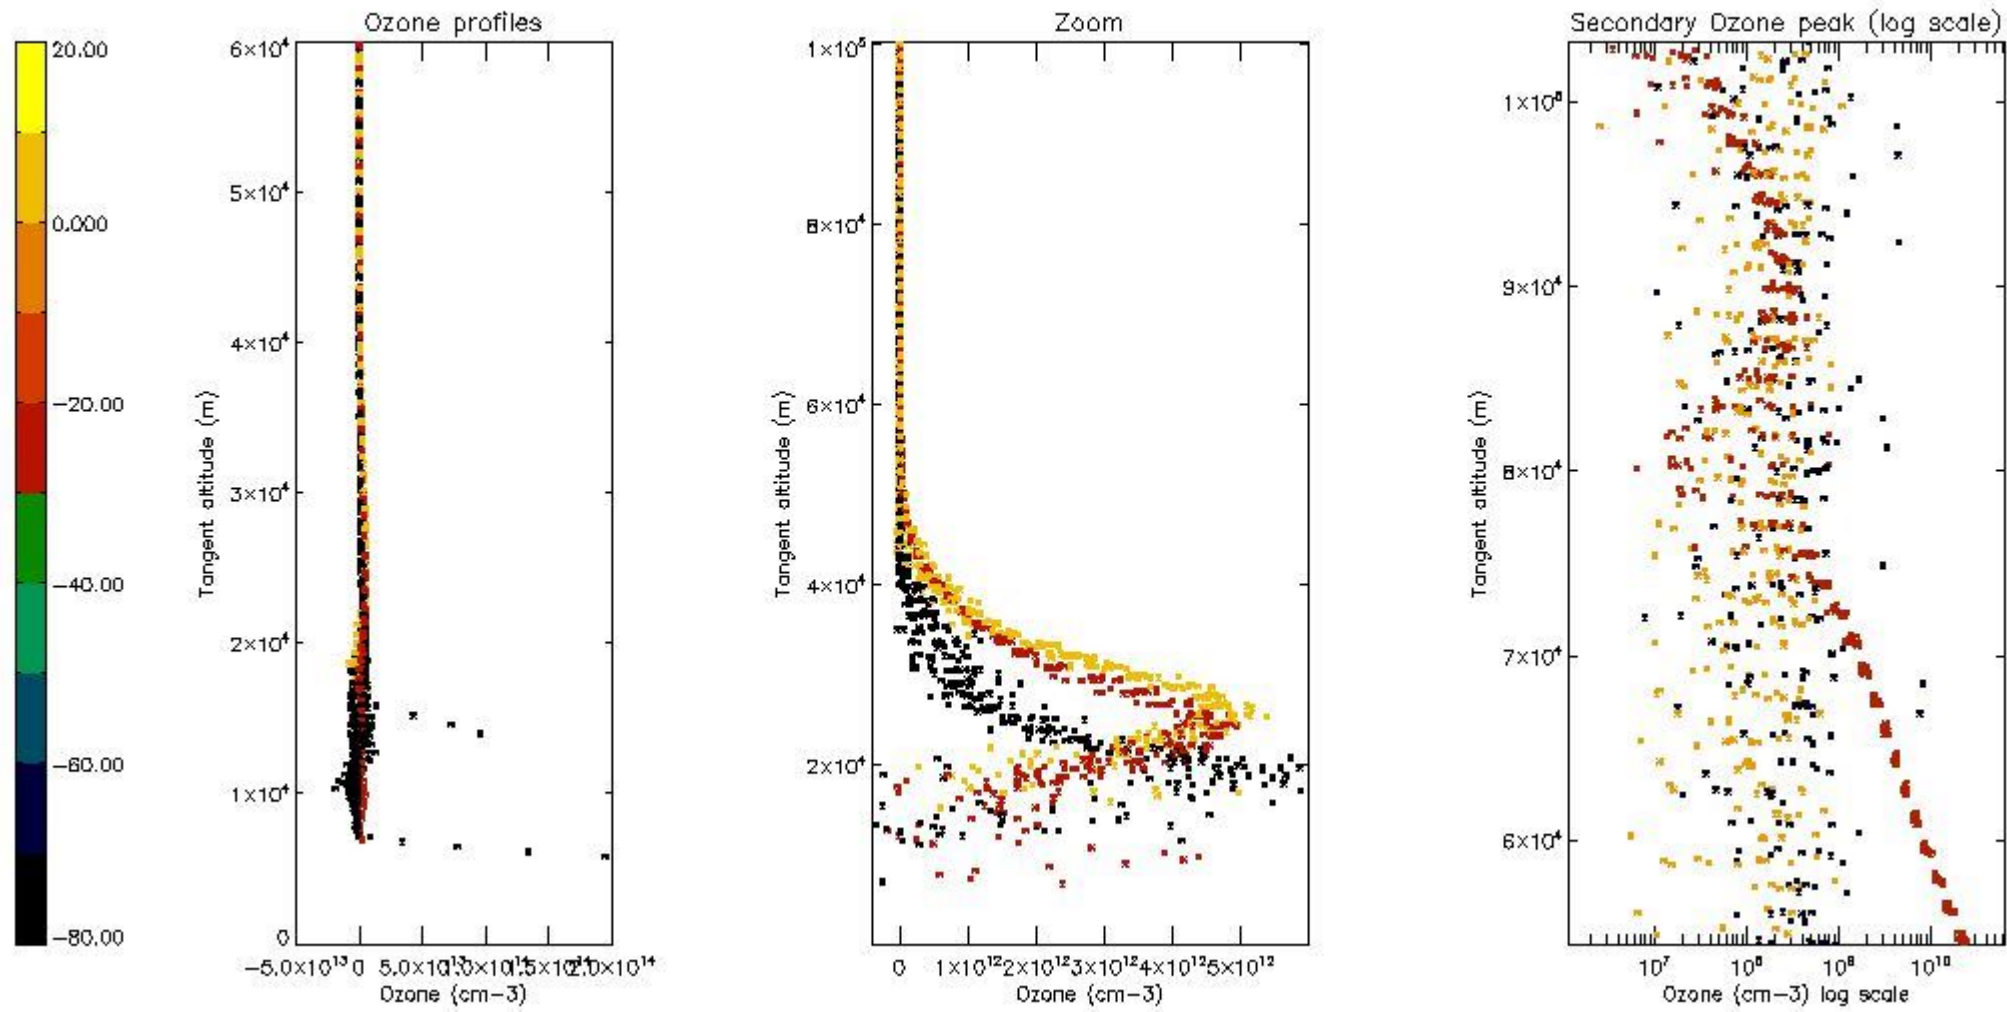

STD < 10	3
STD < 5	2

5.2 Plot ozone profiles for all STD (dark without errors)

The colorbar represents the latitude.

5.3 Plot ozone profiles where STD < 20% (dark without errors)

The colorbar represents the latitude.