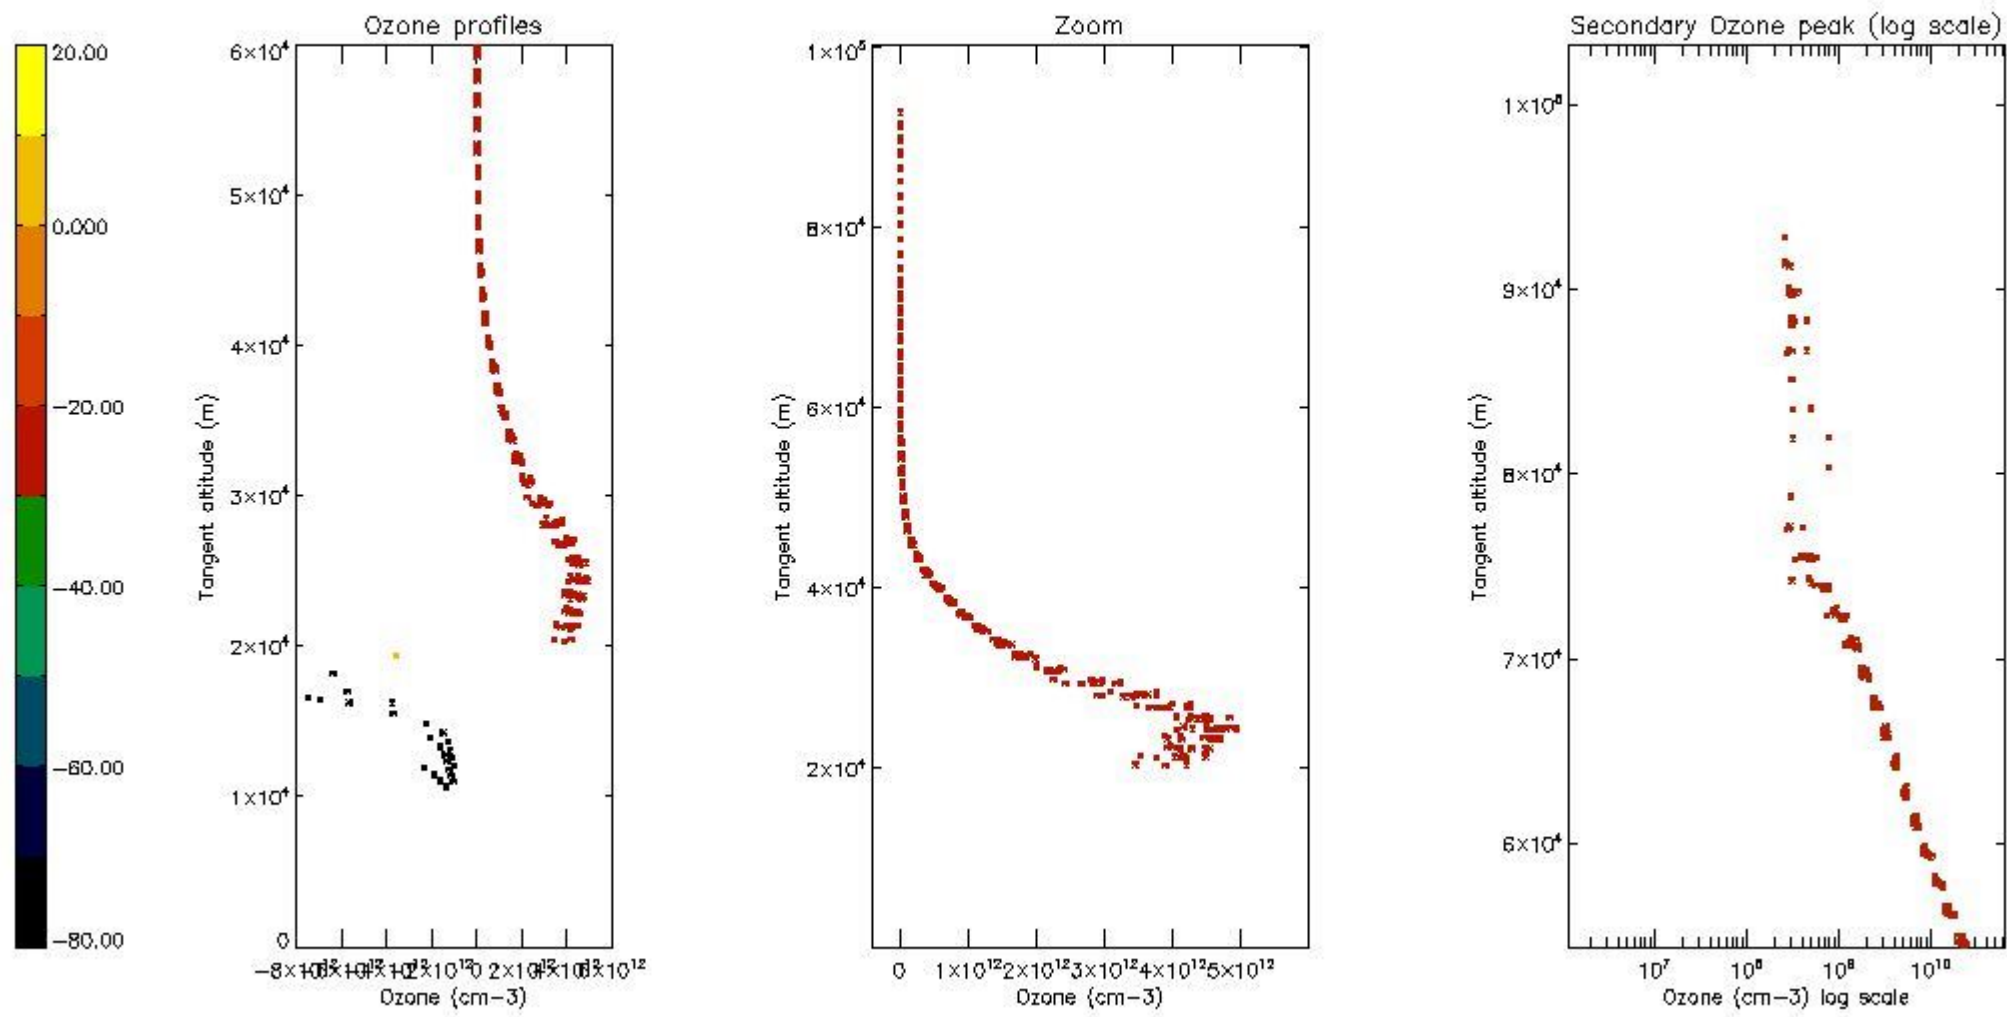

5.6 Plot NO₂ profiles for all STD (dark without errors)

The colorbar represents the latitude.