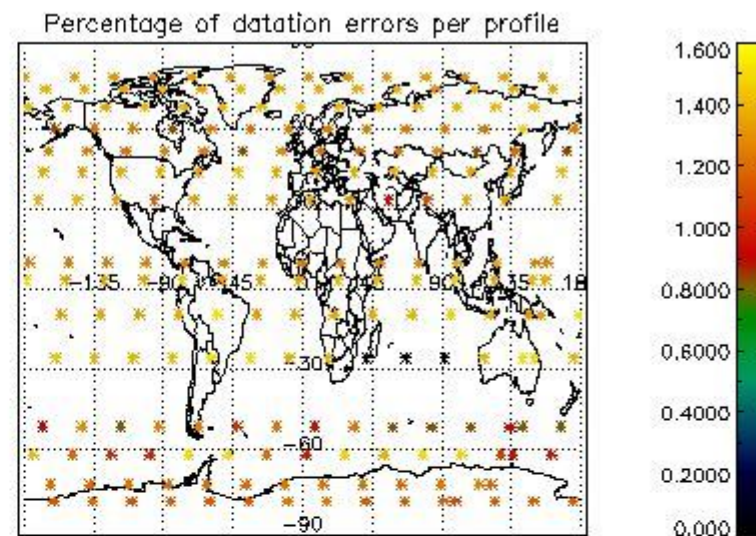

5. Trace gas profiles

5.1 Ozone statistics based on quality of products

The final quality of the products can be "measured" using the STD (Standard Deviation) attached to every point profile. This information is written to the parameter GOM_NL__2P/NL_LOCAL_SPECIES_DENSITY/o3_std of the level 2 products. The table below shows the statistics for given STD ranges.

The statistics are given with respect to the overall valid production:

- Products without fatal errors: GOM_NL__2P/MPH/PRODUCT_ERR=0
- Valid point profile: GOM_NL__2P/NL_LOCAL_SPECIES_DENSITY/pcd(0)=0

The 'Criteria' is applied to valid points of dark limb products:

- Products in dark limb illumination condition: GOM_NL__2P/NL_SUMMARY_QUALITY/obs_ill_cond=0
- Products without fatal errors: GOM_NL__2P/MPH/PRODUCT_ERR=0
- Valid point profile: GOM_NL__2P/NL_LOCAL_SPECIES_DENSITY/pcd(0)=0

So, the table below shows the percentage of dark limb and valid observations for each criteria with respect to the overall valid daily observations.

Criteria	% of total production
All STD	13
STD < 20	5