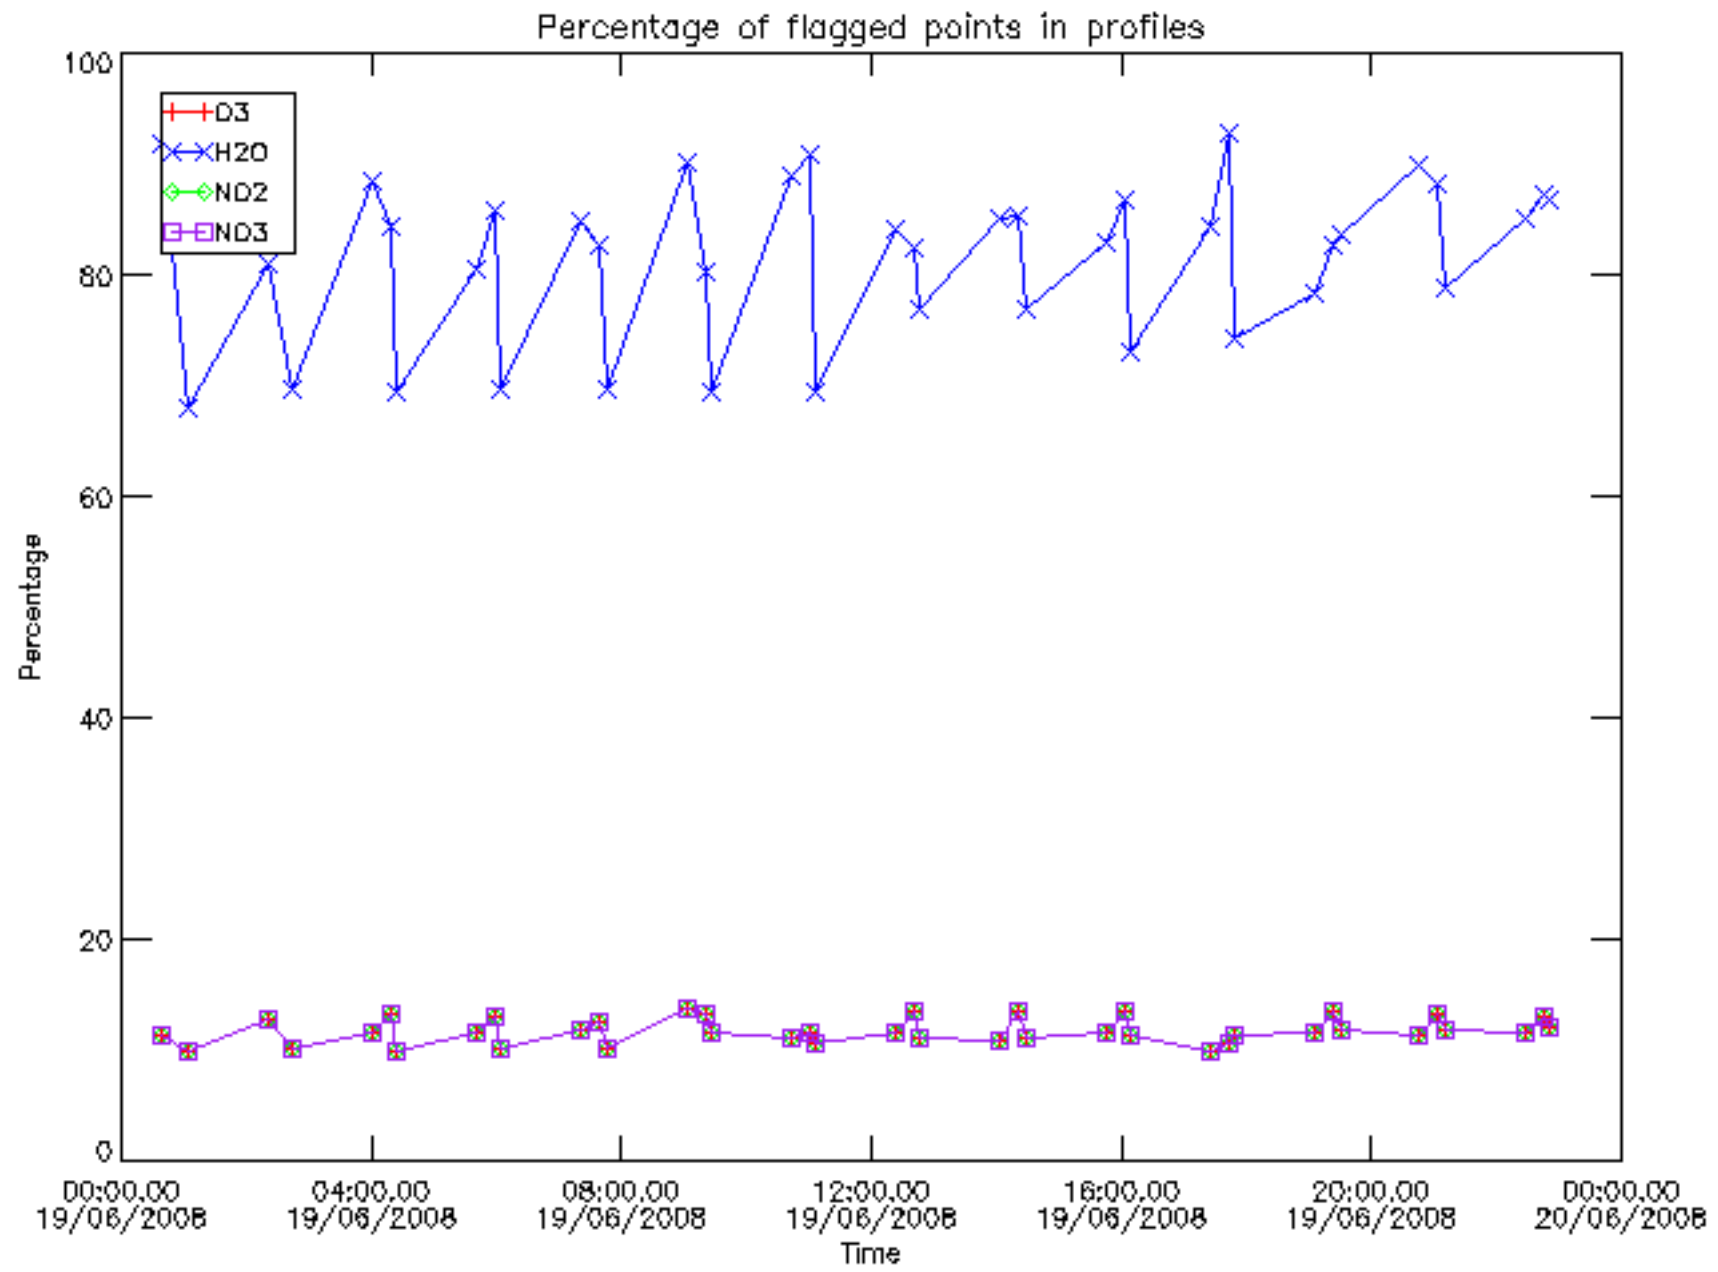

Percentage of flagged data per D3 profile

Percentage of flagged data per H2O profile