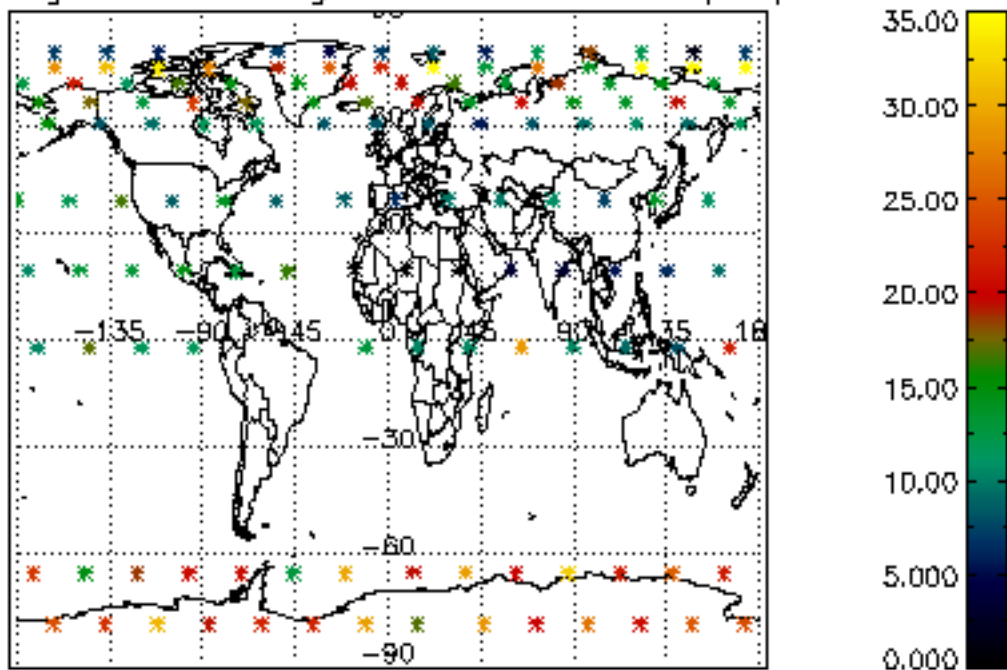

Percentage of cosmic ray hits per profile

Percentage of star falling outside central band per profile