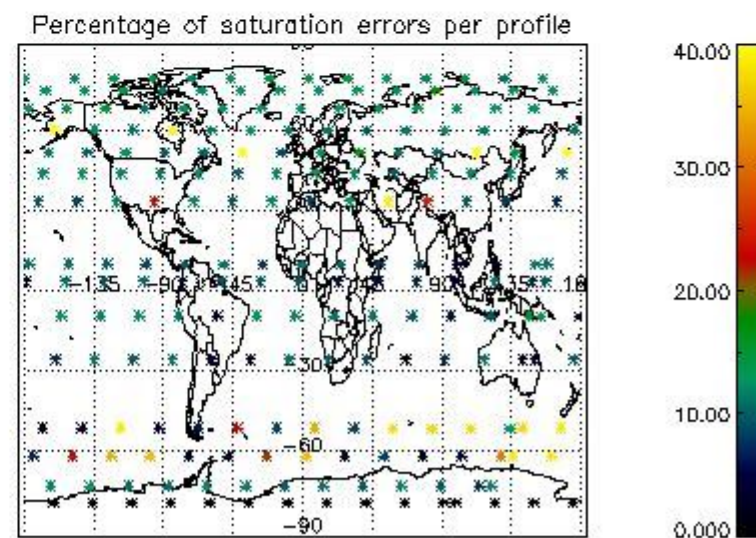

Percentage of flagged data per NO3 profile

4. Level 1 quality information per product

In this section it is plotted some information contained in the Quality Summary data set of the level 2 products that comes from the level 1b processing. Products without errors (error flag in the MPH set to "0") are used.

4.1 Plot quality information per product (time dependant) coming from level 1b processing

4.1.1 Plot level 1 quality information per product (time dependant): ENVISAT ASCENDING passes

4.1.2 Plot level 1 quality information per product (time dependant): ENVISAT DESCENDING passes

4.2 Plot quality information per product coming from level 1b processing (world map)

4.2.1 Plot level 1 quality information per product (world map): ENVISAT ASCENDING passes

4.2.2 Plot level 1 quality information per product (world map): ENVISAT DESCENDING passes