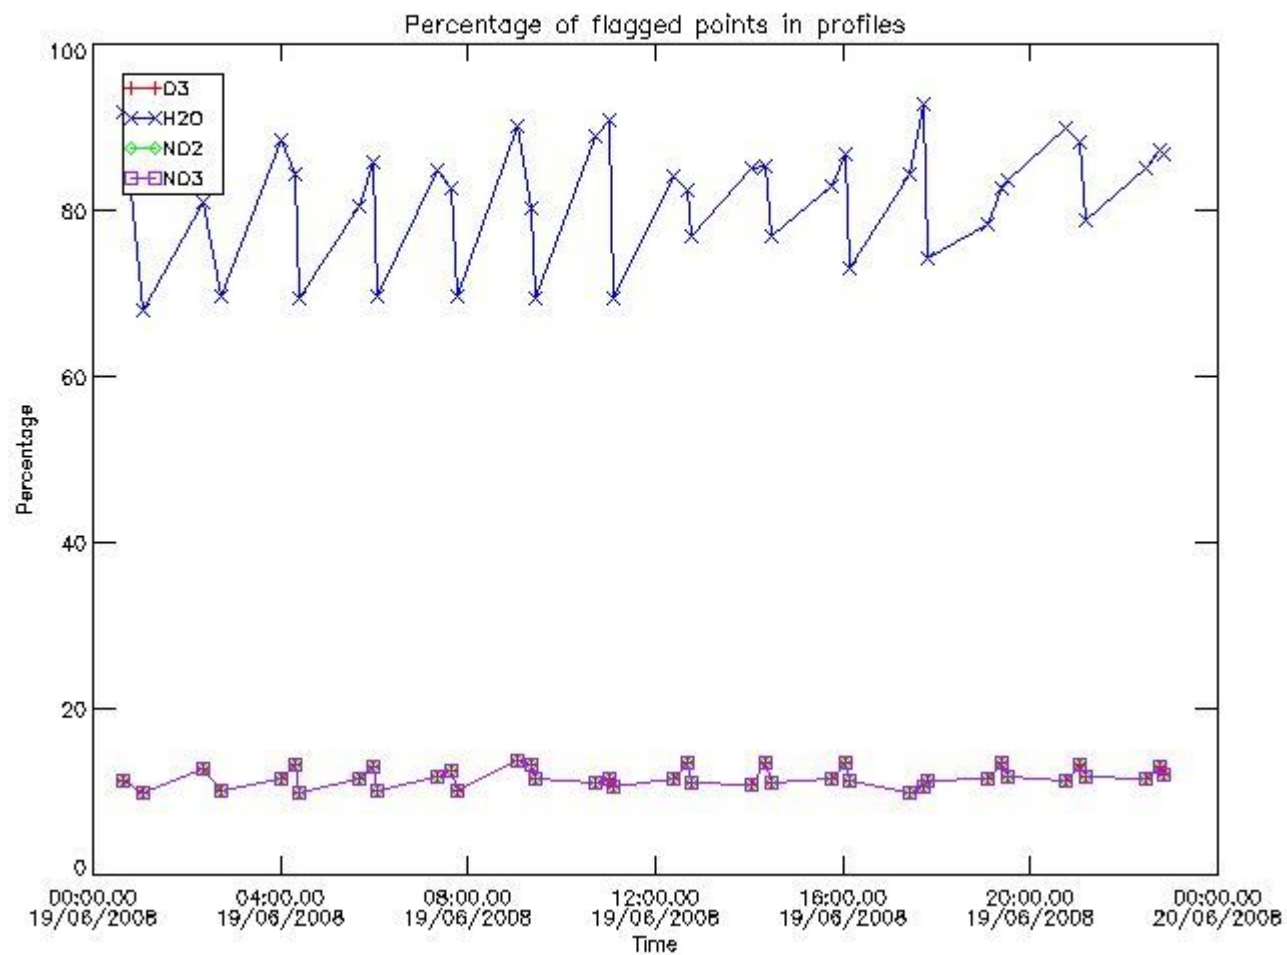

3. Quality information per product

In this section it is plotted some information contained in the Quality Summary data set of the level 2 products. Only products in dark limb conditions and without errors (error flag in the MPH set to "0") are used.

3.1 Plot quality information per product (time dependant)