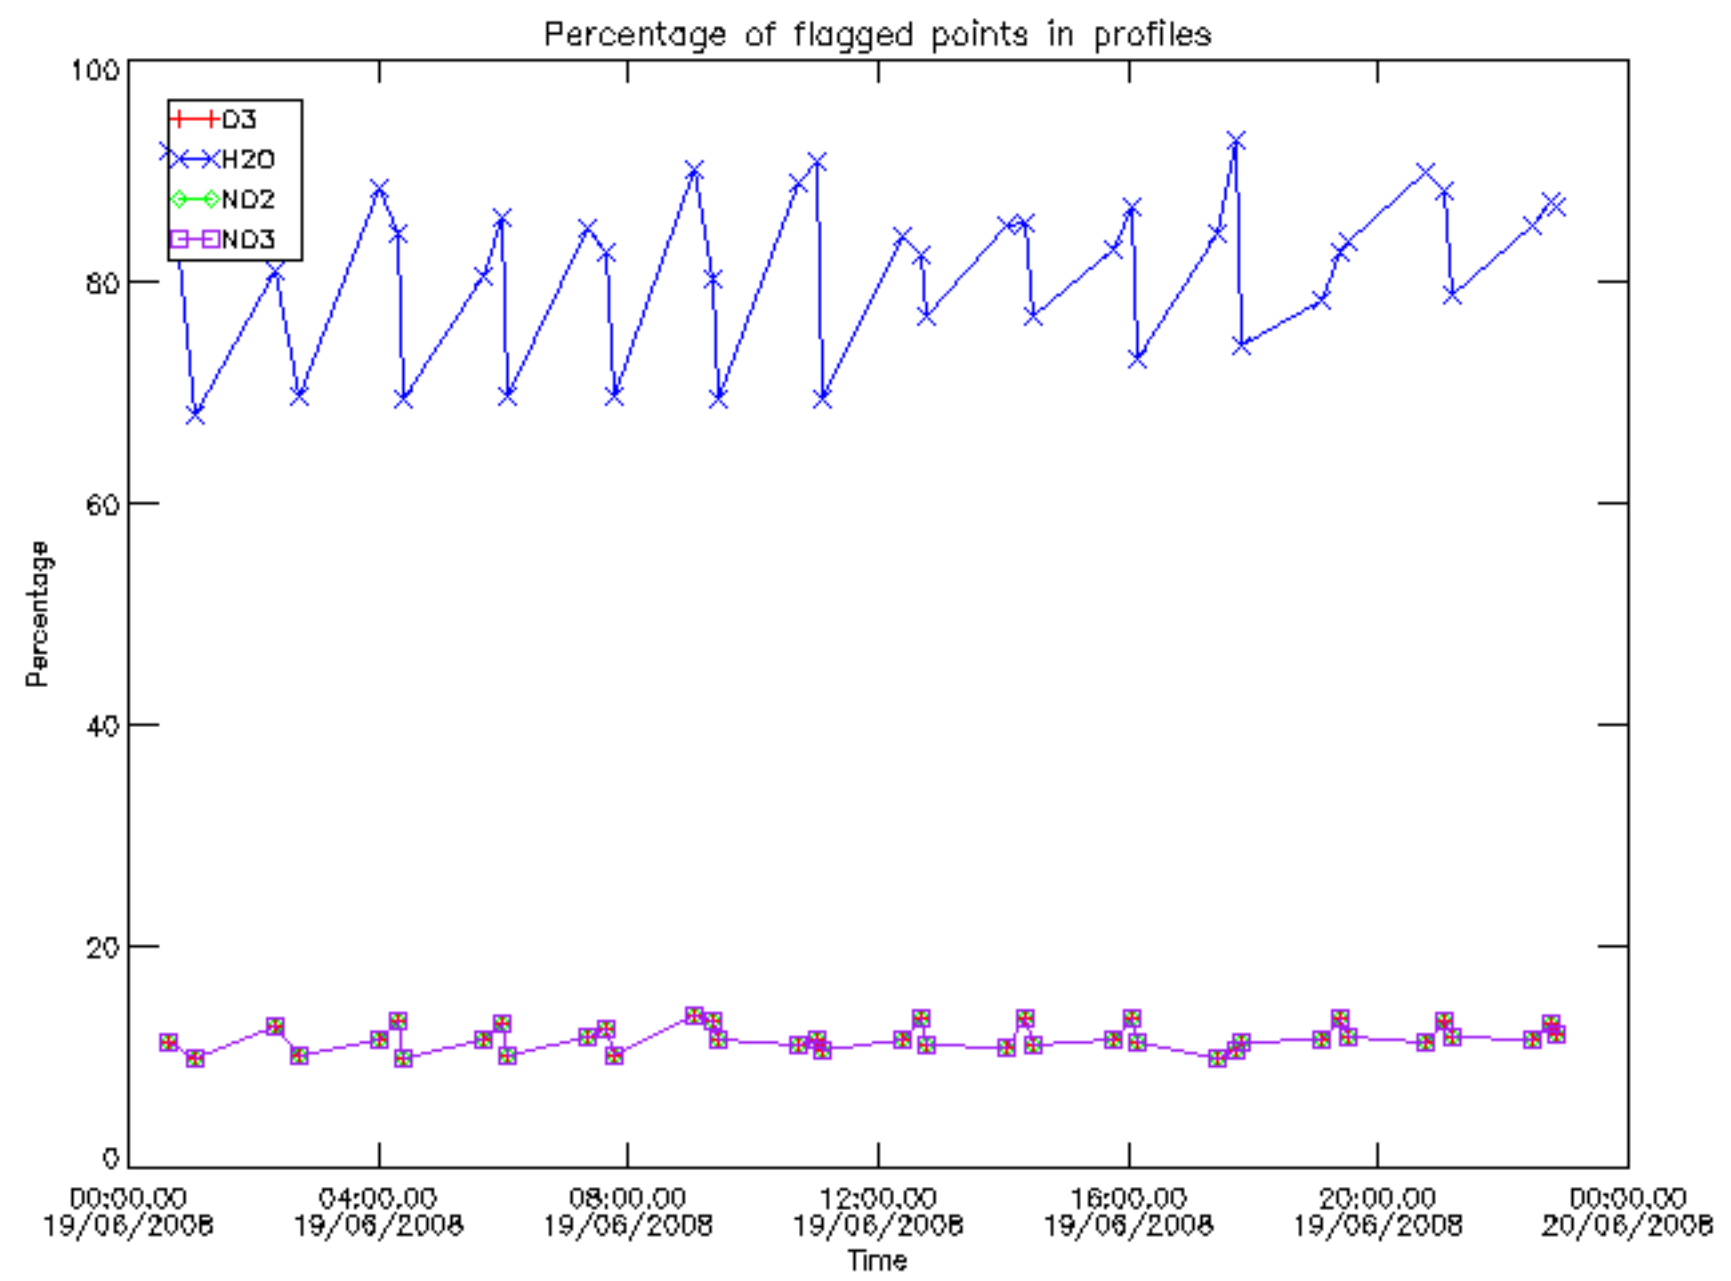

Percentage of flagged data per D3 profile

Percentage of flagged data per H2O profile