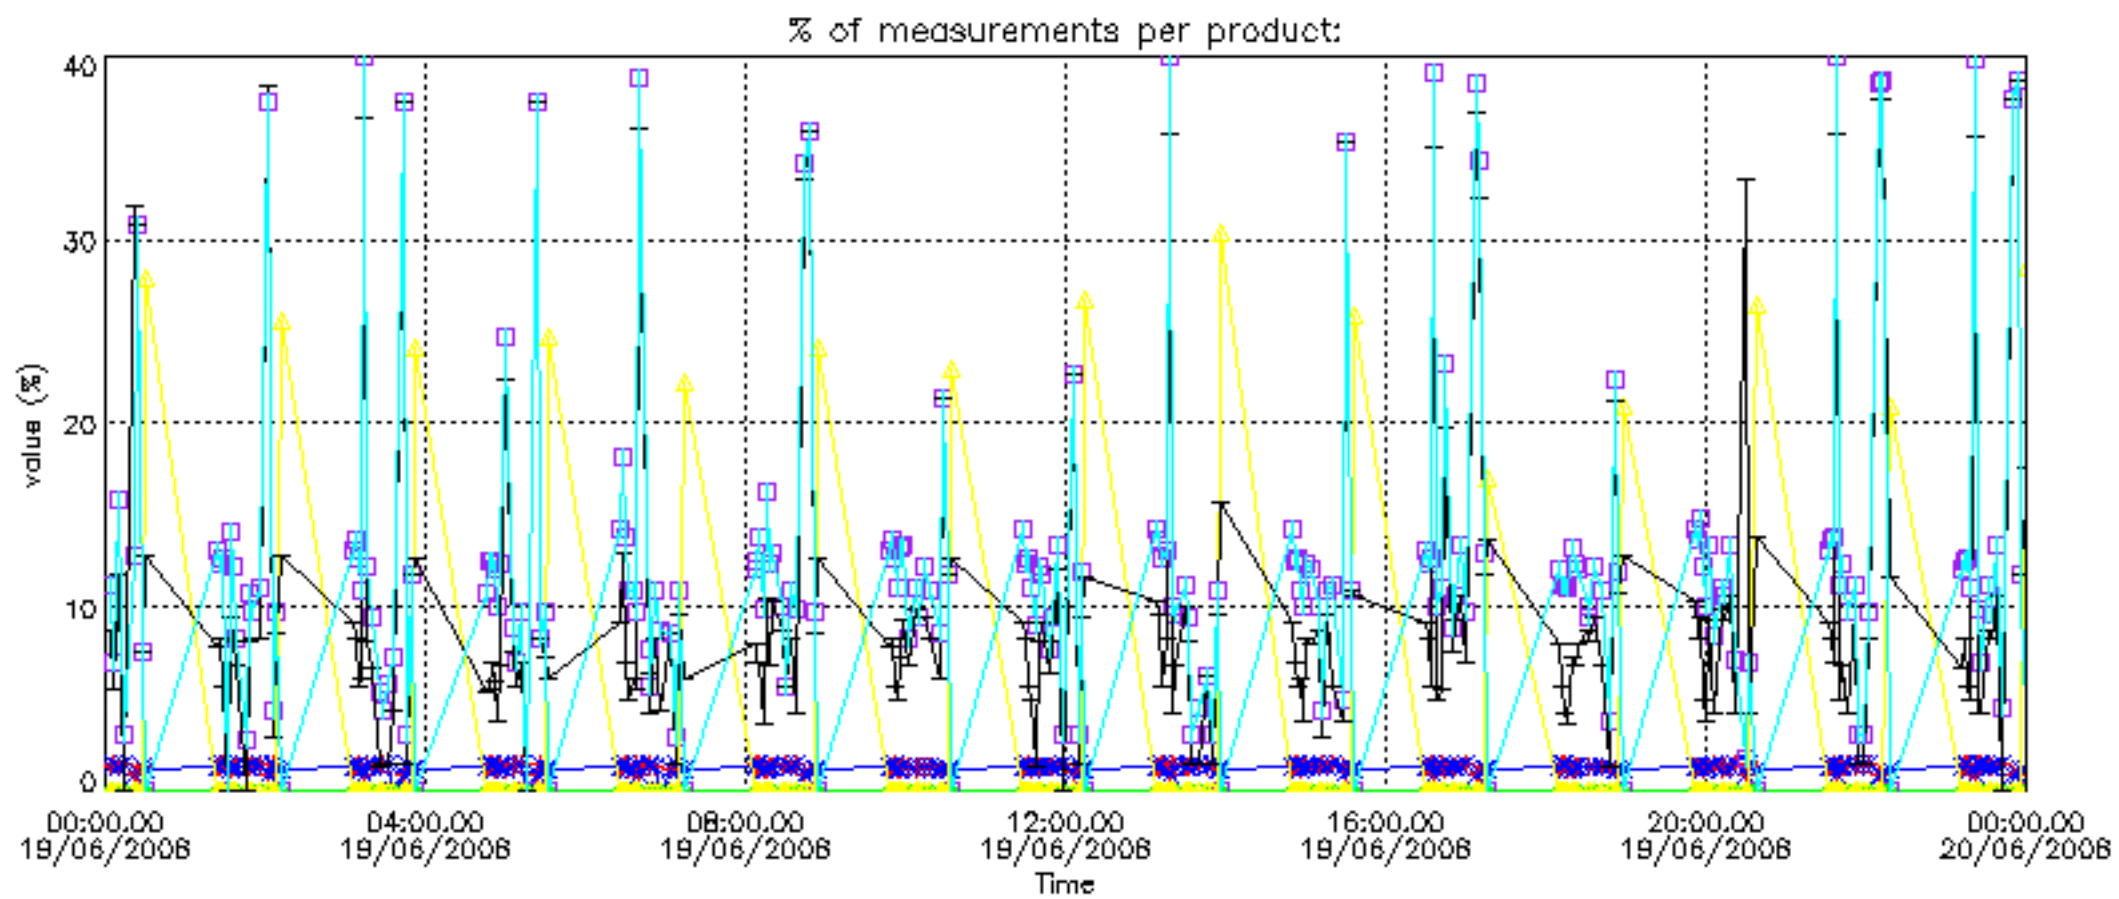

Percentage of cosmic ray hits per profile

Percentage of datation errors per profile