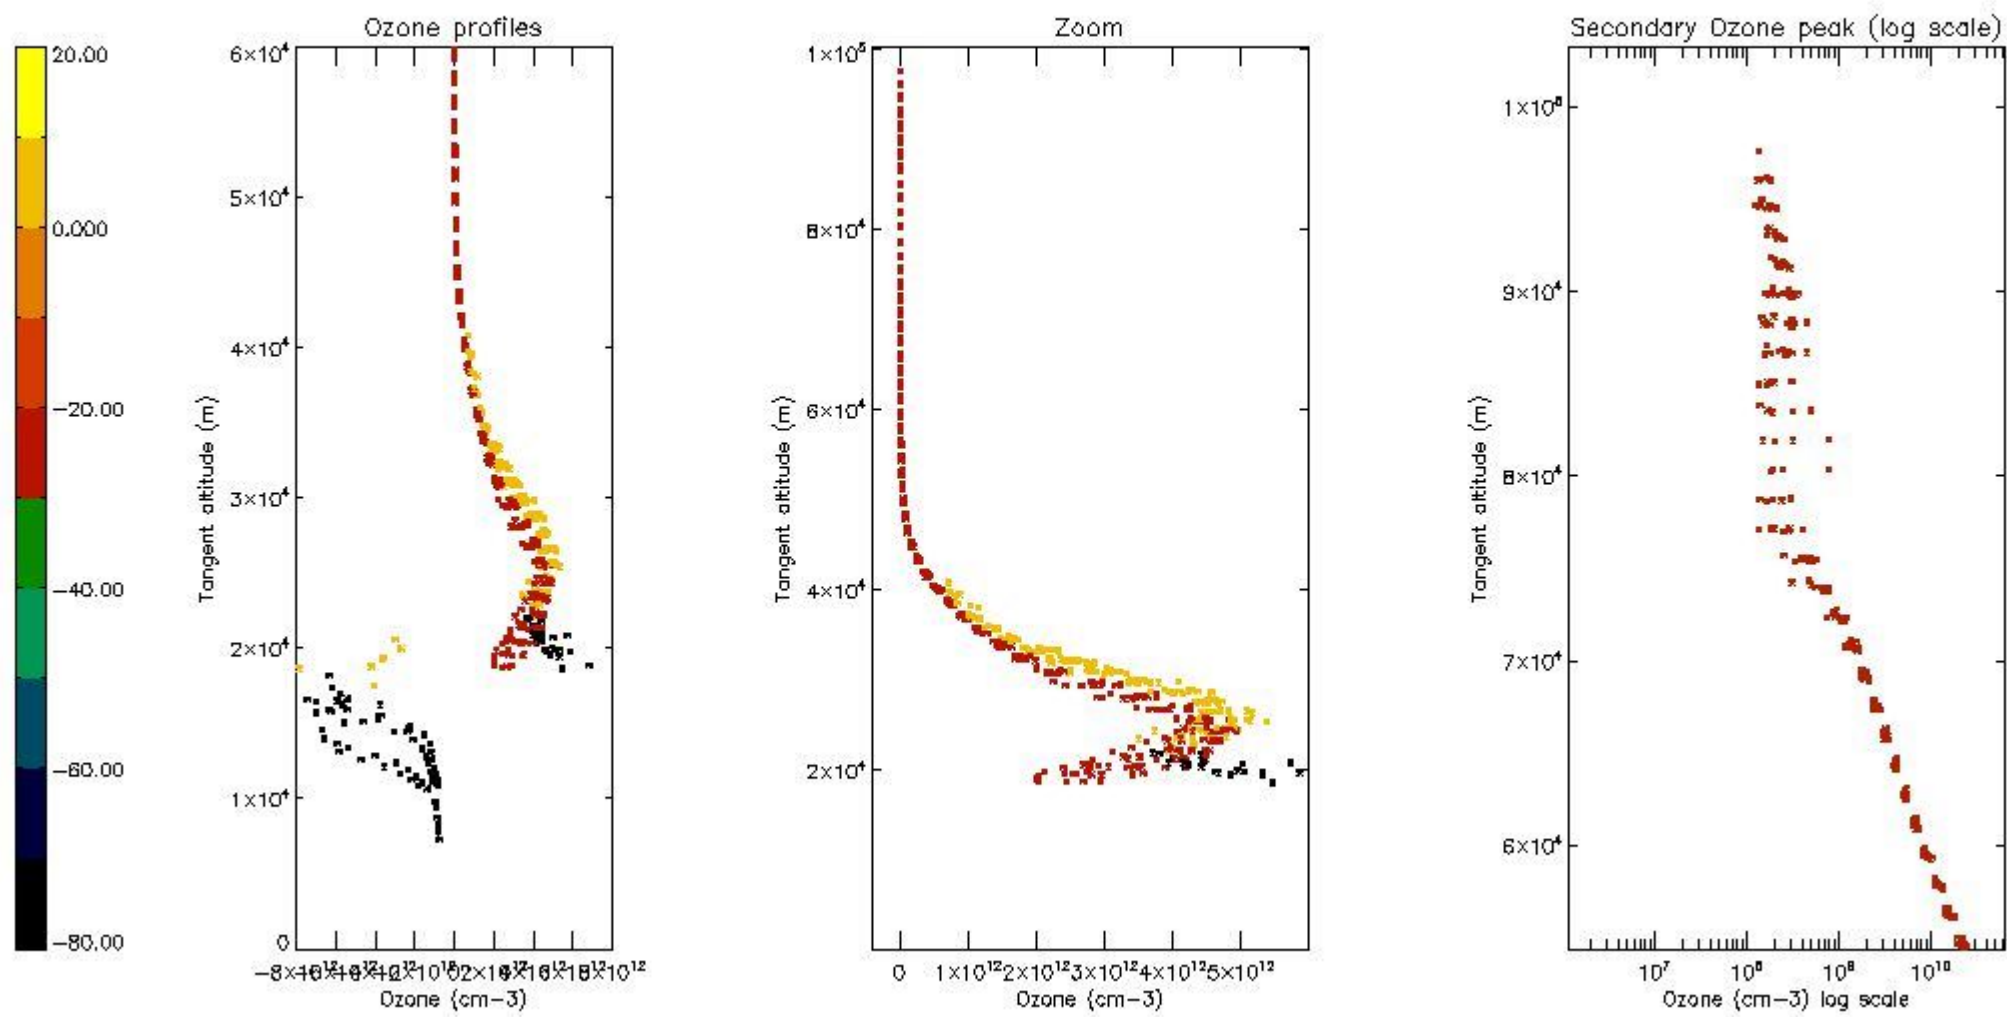

STD < 10	3
STD < 5	2

5.2 Plot ozone profiles for all STD (dark without errors)

The colorbar represents the latitude.

5.3 Plot ozone profiles where STD < 20% (dark without errors)

The colorbar represents the latitude.

5.4 Plot ozone profiles where $STD < 10\%$ (dark without errors)

The colorbar represents the latitude.

5.5 Plot ozone profiles where STD < 5% (dark without errors)

The colorbar represents the latitude.

5.6 Plot NO₂ profiles for all STD (dark without errors)

The colorbar represents the latitude.

5.7 Plot NO3 profiles for all STD (dark without errors)

The colorbar represents the latitude.

5.8 Plot H2O profiles for all STD (only for occultations of stars 1,2,3,4,13,14,16,26,63 dark without errors)