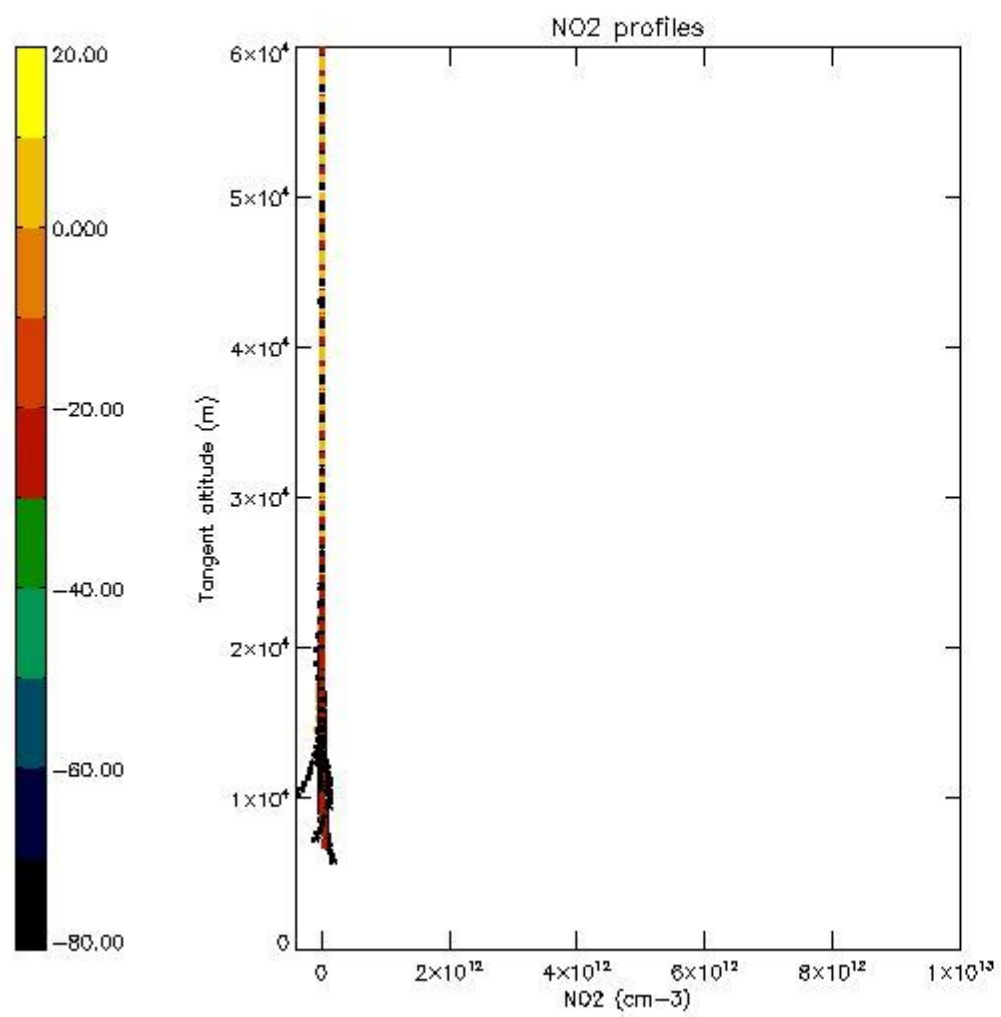

5.4 Plot ozone profiles where $STD < 10\%$ (dark without errors)

The colorbar represents the latitude.

5.5 Plot ozone profiles where STD < 5% (dark without errors)

The colorbar represents the latitude.

5.6 Plot NO₂ profiles for all STD (dark without errors)

The colorbar represents the latitude.

5.7 Plot NO3 profiles for all STD (dark without errors)

The colorbar represents the latitude.

5.8 Plot H2O profiles for all STD (only for occultations of stars 1,2,3,4,13,14,16,26,63 dark without errors)