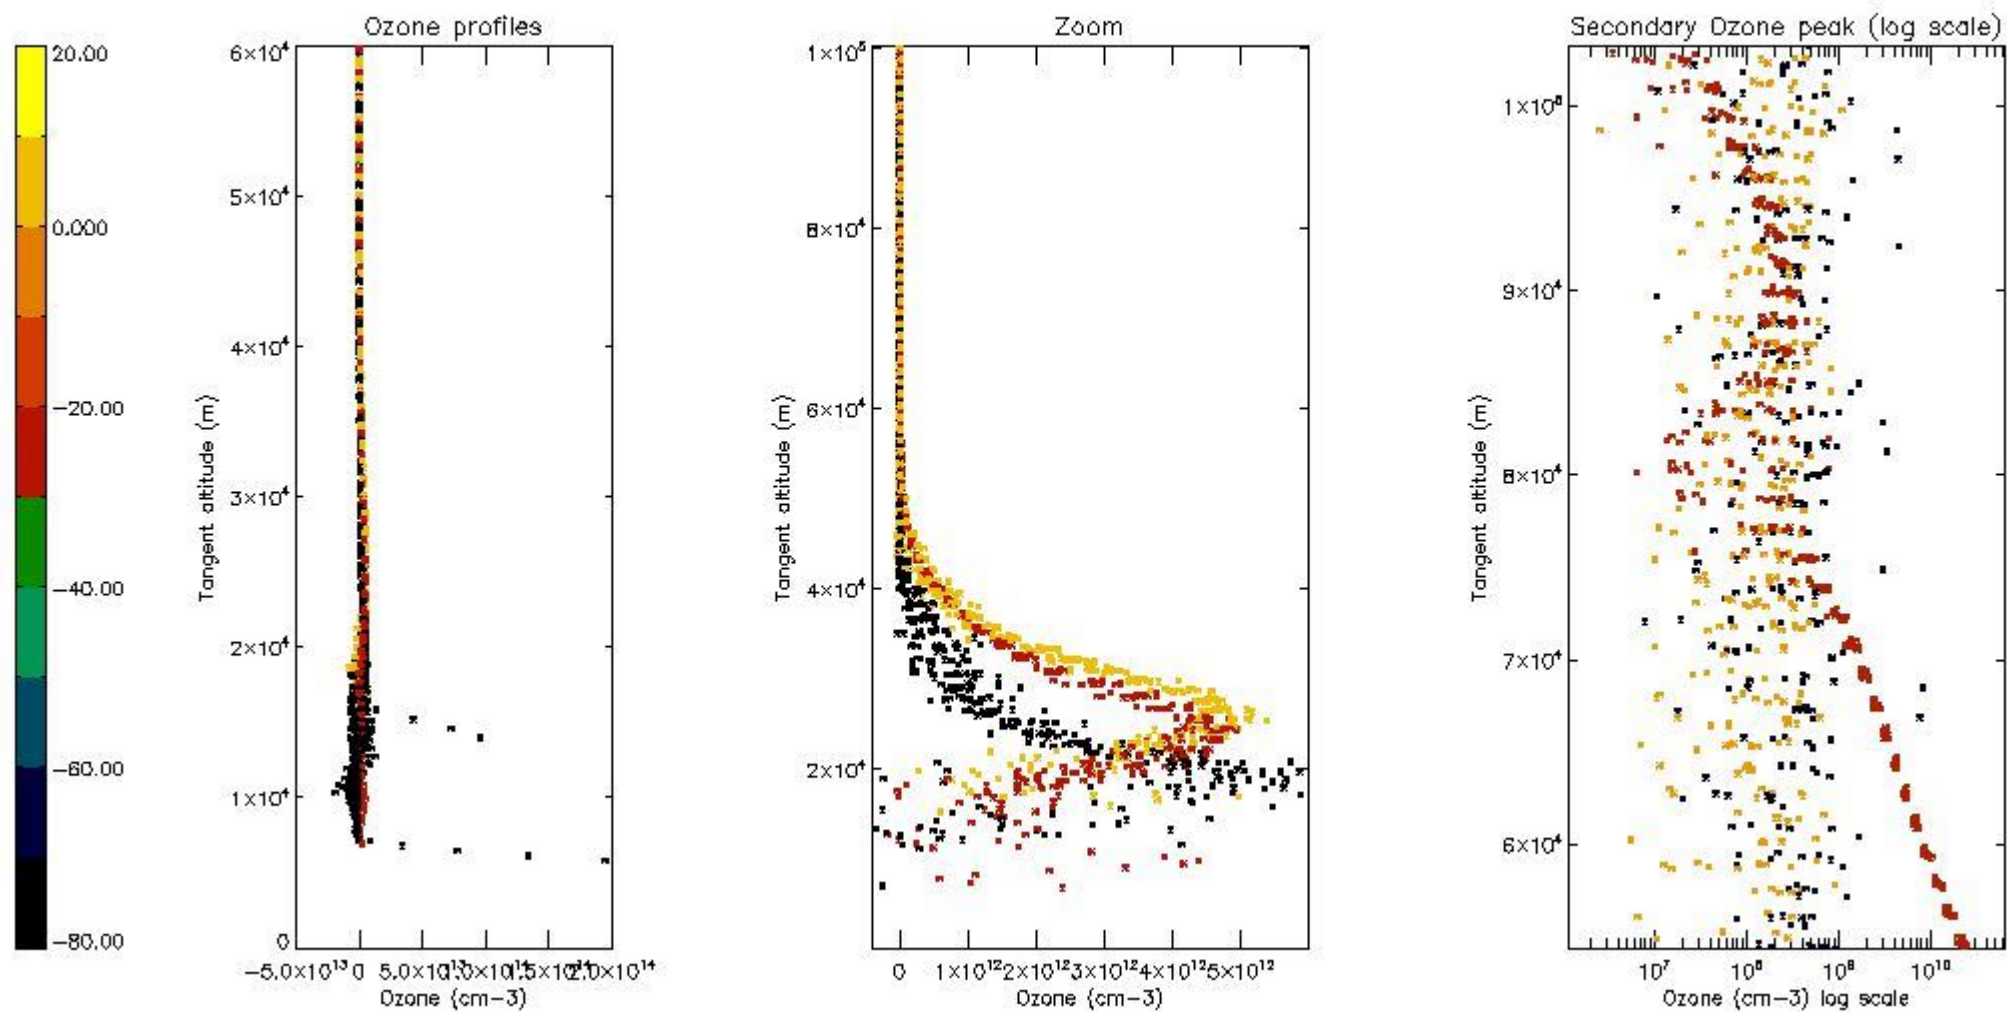

STD < 10	3
STD < 5	2

5.2 Plot ozone profiles for all STD (dark without errors)

The colorbar represents the latitude.

5.3 Plot ozone profiles where STD < 20% (dark without errors)

The colorbar represents the latitude.