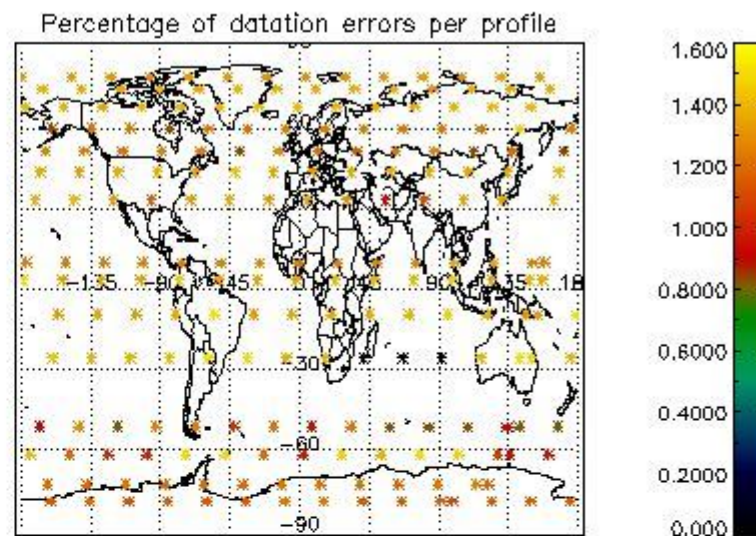

5. Trace gas profiles

5.1 Ozone statistics based on quality of products

The final quality of the products can be "measured" using the STD (Standard Deviation) attached to every point profile. This information is written to the parameter GOM_NL__2P/NL_LOCAL_SPECIES_DENSITY/o3_std of the level 2 products. The table below shows the statistics for given STD ranges.

The statistics are given with respect to the overall valid production:

- Products without fatal errors: GOM_NL__2P/MPH/PRODUCT_ERR=0
- Valid point profile: GOM_NL__2P/NL_LOCAL_SPECIES_DENSITY/pcd(0)=0

The 'Criteria' is applied to valid points of dark limb products:

- Products in dark limb illumination condition: GOM_NL__2P/NL_SUMMARY_QUALITY/obs_ill_cond=0
- Products without fatal errors: GOM_NL__2P/MPH/PRODUCT_ERR=0
- Valid point profile: GOM_NL__2P/NL_LOCAL_SPECIES_DENSITY/pcd(0)=0

So, the table below shows the percentage of dark limb and valid observations for each criteria with respect to the overall valid daily observations.

Criteria	% of total production
All STD	13
STD < 20	5