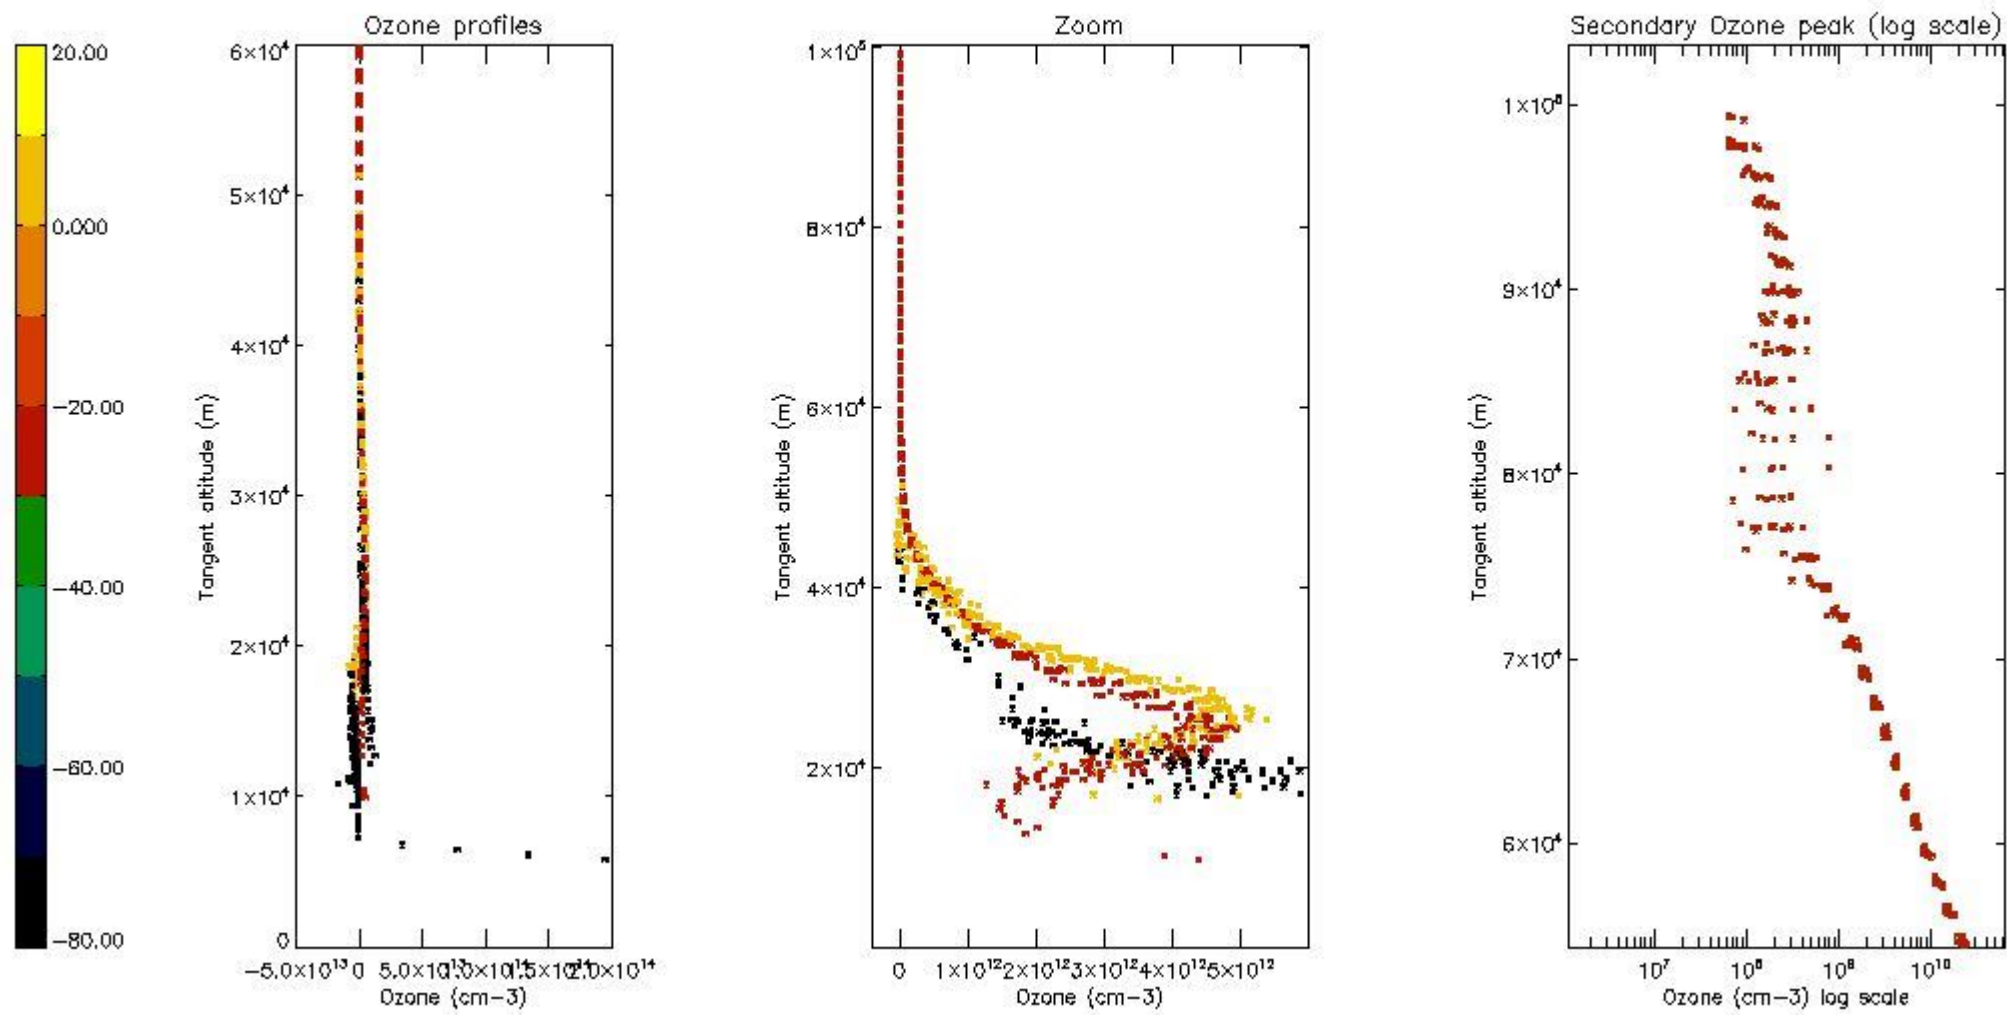

STD < 10	3
STD < 5	2

5.2 Plot ozone profiles for all STD (dark without errors)

The colorbar represents the latitude.

5.3 Plot ozone profiles where STD < 20% (dark without errors)

The colorbar represents the latitude.