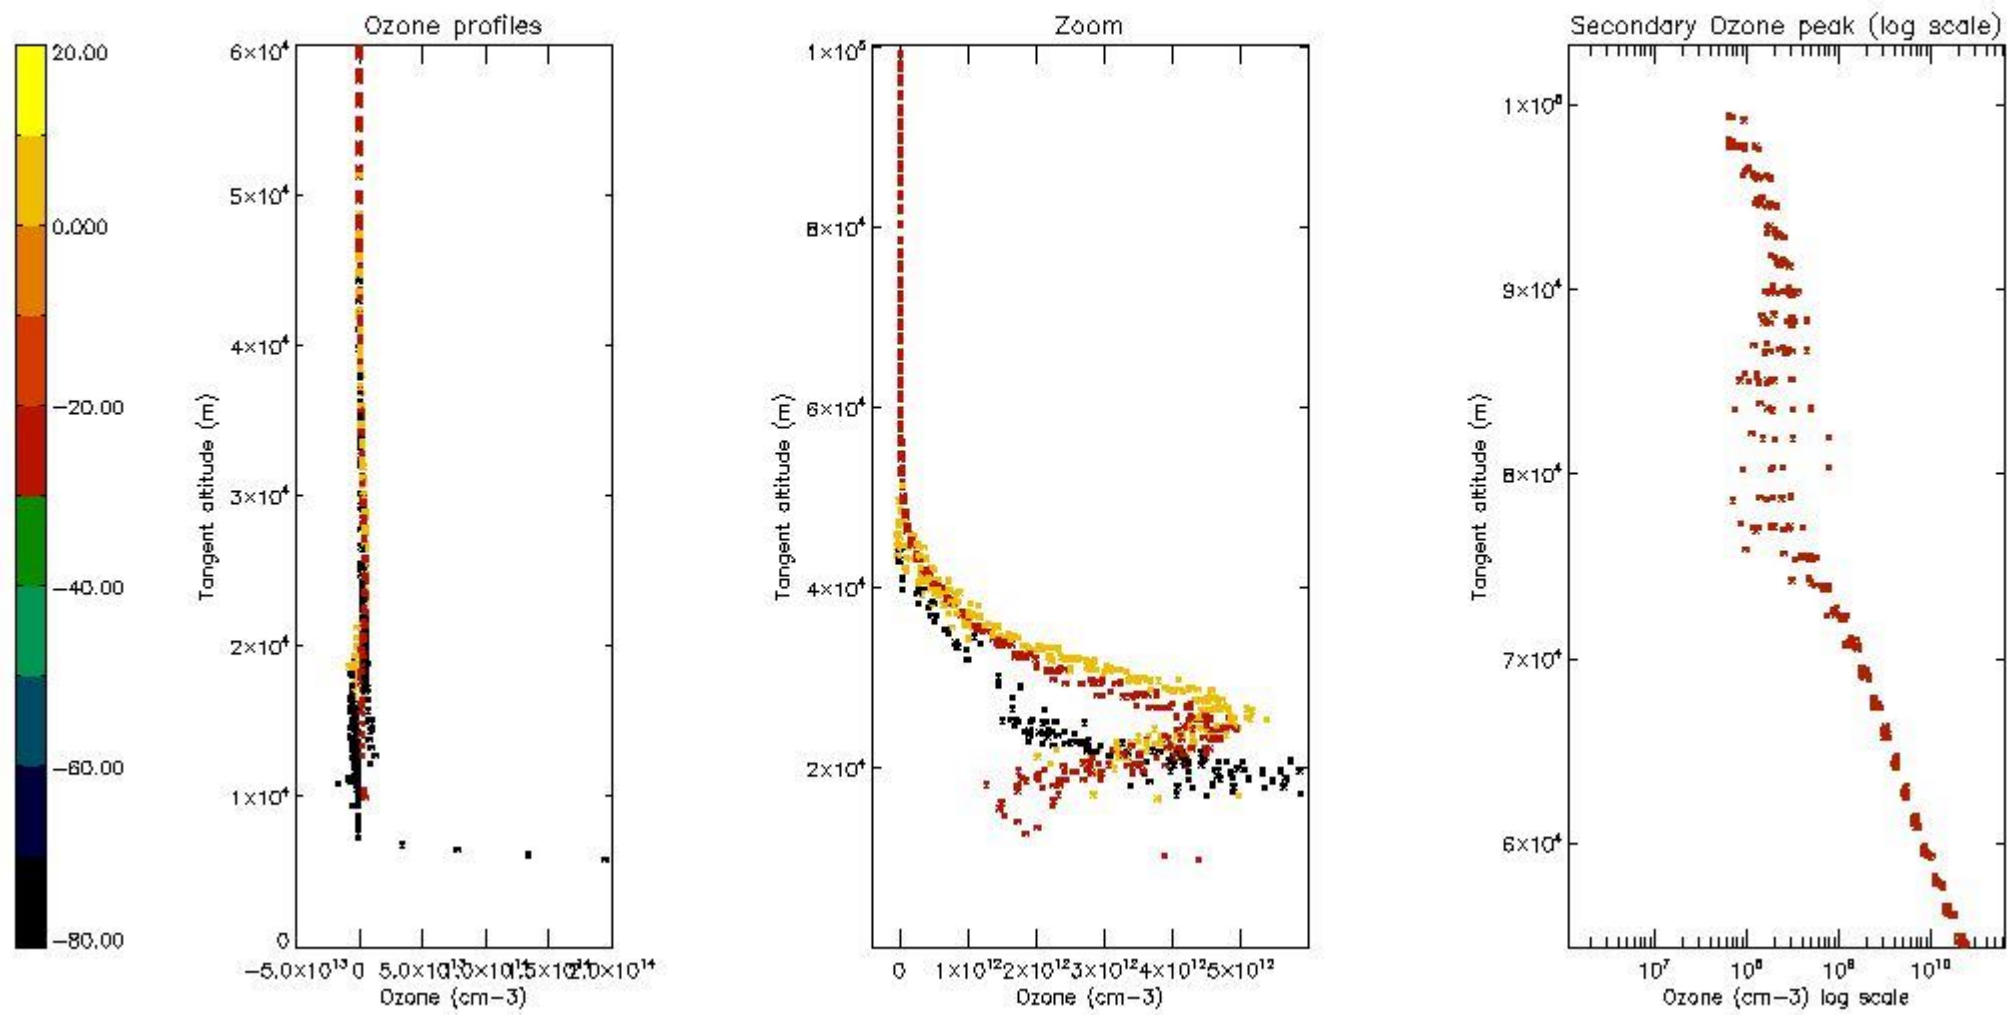

STD < 10	3
STD < 5	2

5.2 Plot ozone profiles for all STD (dark without errors)

The colorbar represents the latitude.

5.3 Plot ozone profiles where STD < 20% (dark without errors)

The colorbar represents the latitude.

5.4 Plot ozone profiles where $STD < 10\%$ (dark without errors)

The colorbar represents the latitude.

5.5 Plot ozone profiles where STD < 5% (dark without errors)

The colorbar represents the latitude.

5.6 Plot NO₂ profiles for all STD (dark without errors)