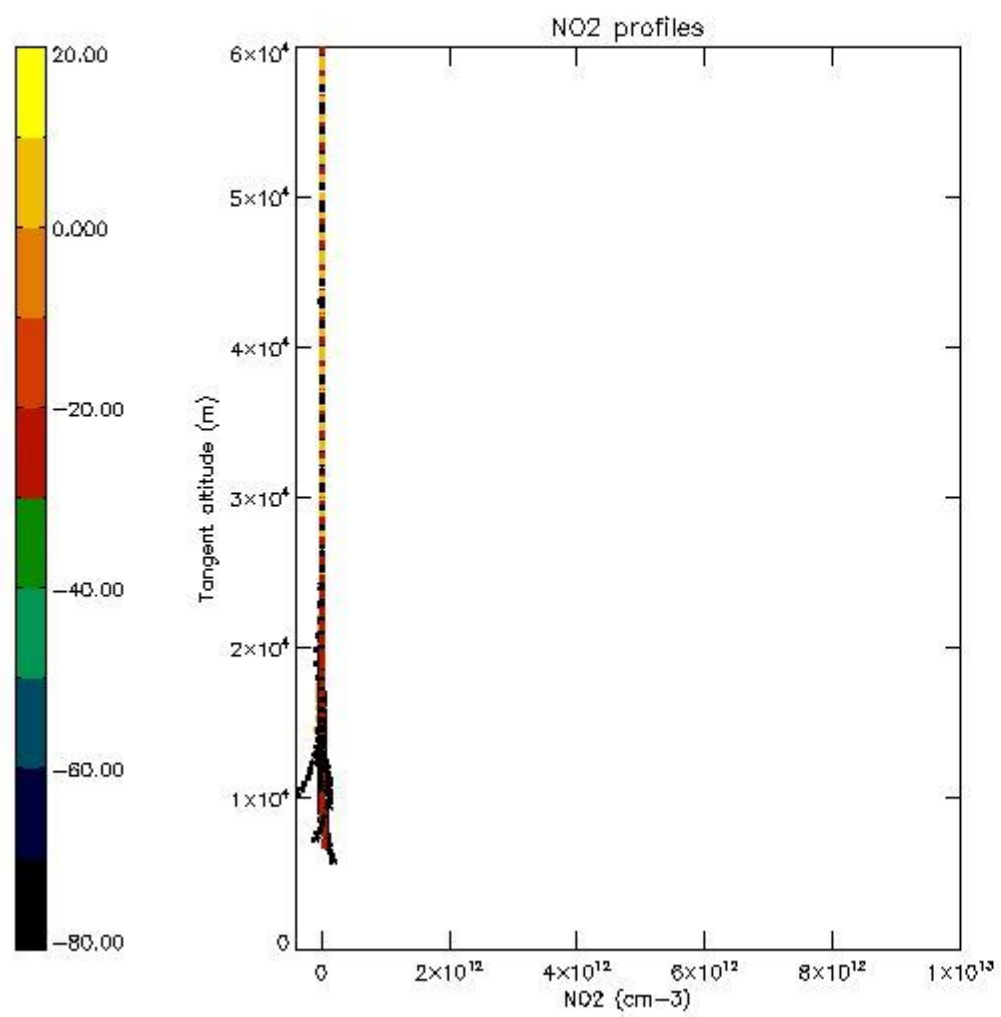

5.7 Plot NO3 profiles for all STD (dark without errors)

The colorbar represents the latitude.