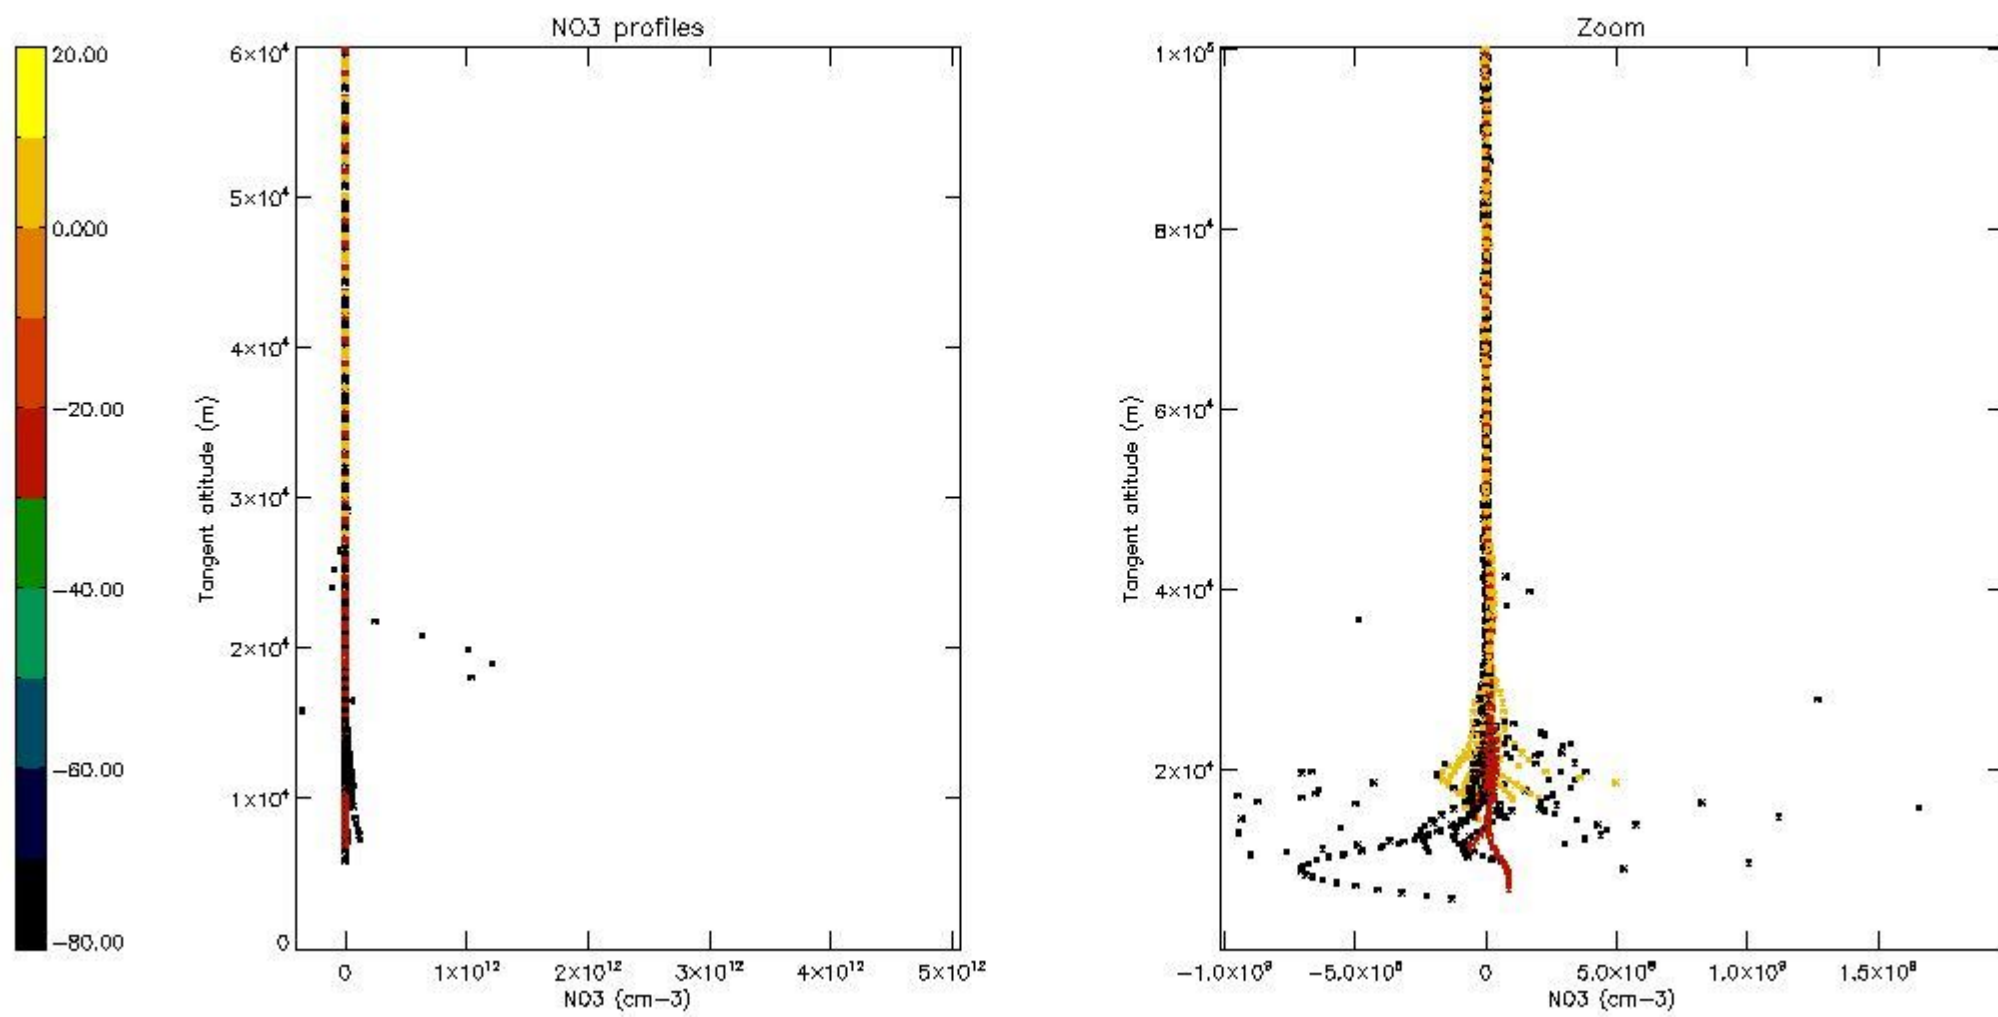

5.4 Plot ozone profiles where $STD < 10\%$ (dark without errors)

The colorbar represents the latitude.

5.5 Plot ozone profiles where STD < 5% (dark without errors)

The colorbar represents the latitude.

5.6 Plot NO₂ profiles for all STD (dark without errors)

The colorbar represents the latitude.

5.7 Plot NO3 profiles for all STD (dark without errors)

The colorbar represents the latitude.

5.8 Plot H2O profiles for all STD (only for occultations of stars 1,2,3,4,13,14,16,26,63 dark without errors)