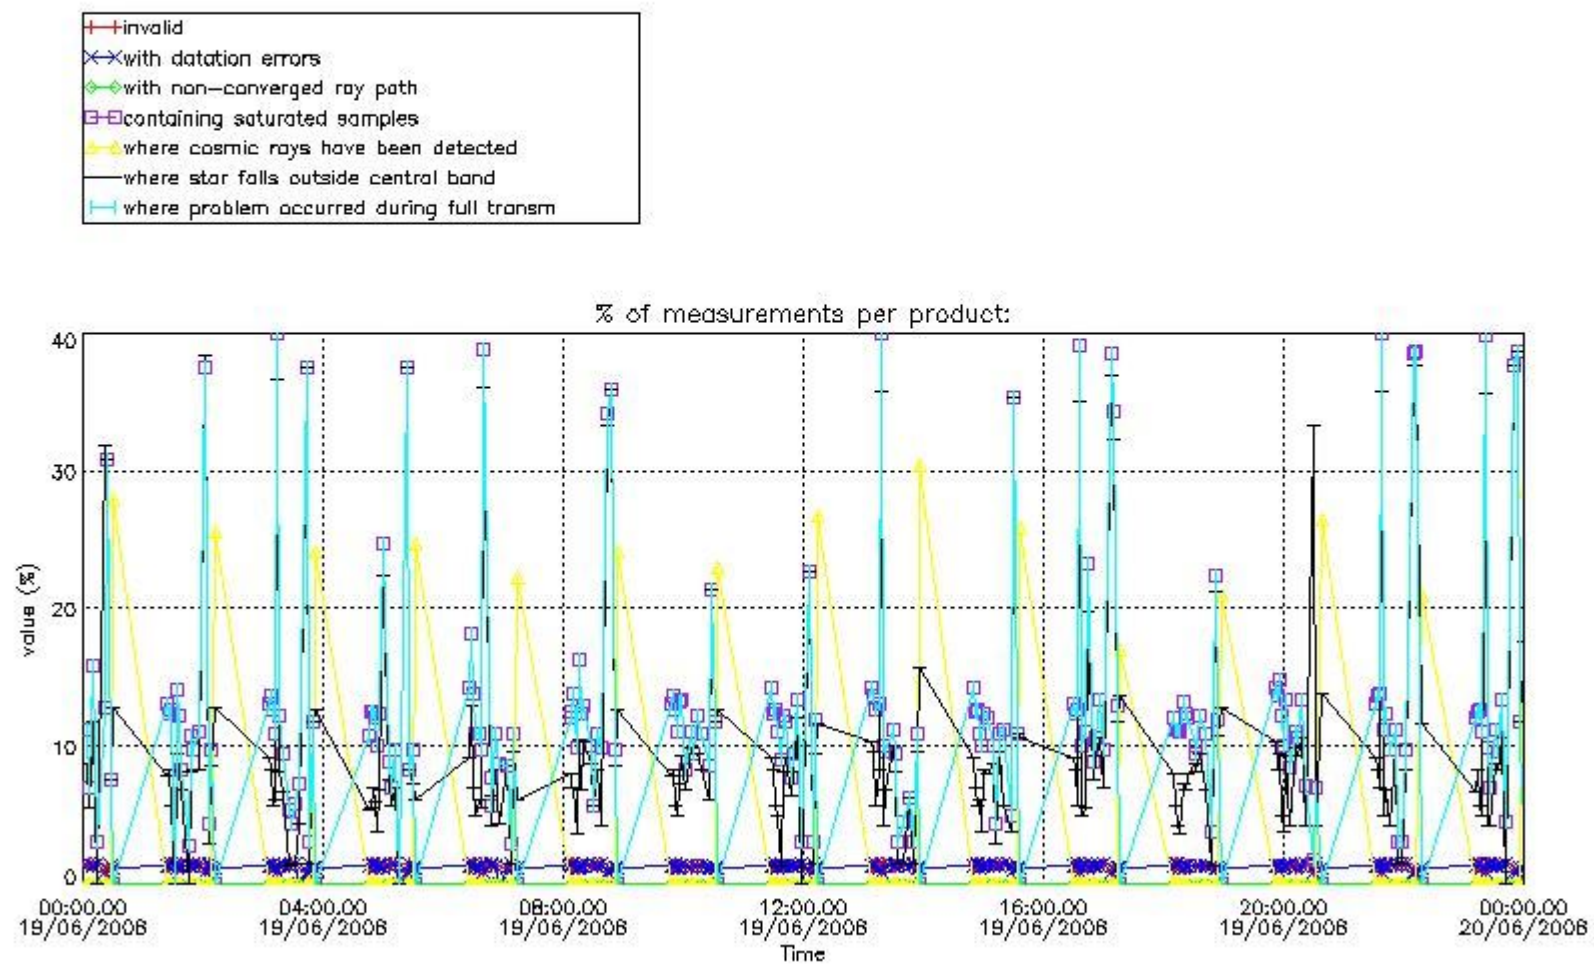

3.1 Plot quality information per product (time dependant)

3.2 Plot quality information per product (world map)

Percentage of flagged data per O3 profile

Percentage of flagged data per H2O profile

Percentage of flagged data per NO2 profile

Percentage of flagged data per NO3 profile

4. Level 1 quality information per product

In this section it is plotted some information contained in the Quality Summary data set of the level 2 products that comes from the level 1b processing. Products without errors (error flag in the MPH set to "0") are used.

4.1 Plot quality information per product (time dependant) coming from level 1b processing

4.1.1 Plot level 1 quality information per product (time dependant): ENVISAT ASCENDING passes

4.1.2 Plot level 1 quality information per product (time dependant): ENVISAT DESCENDING passes

5. Trace gas profiles

5.1 Ozone statistics based on quality of products

The final quality of the products can be "measured" using the STD (Standard Deviation) attached to every point profile. This information is written to the parameter GOM_NL__2P/NL_LOCAL_SPECIES_DENSITY/o3_std of the level 2 products. The table below shows the statistics for given STD ranges.