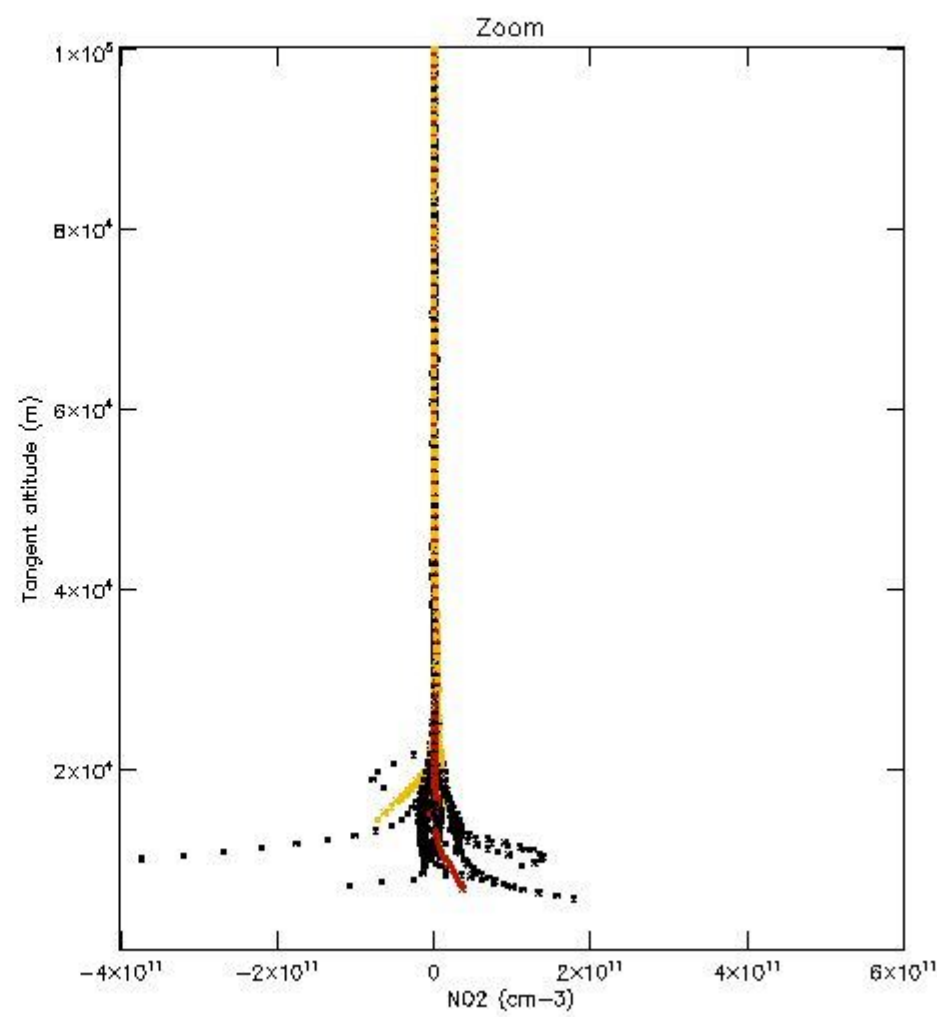

5.7 Plot NO3 profiles for all STD (dark without errors)

The colorbar represents the latitude.