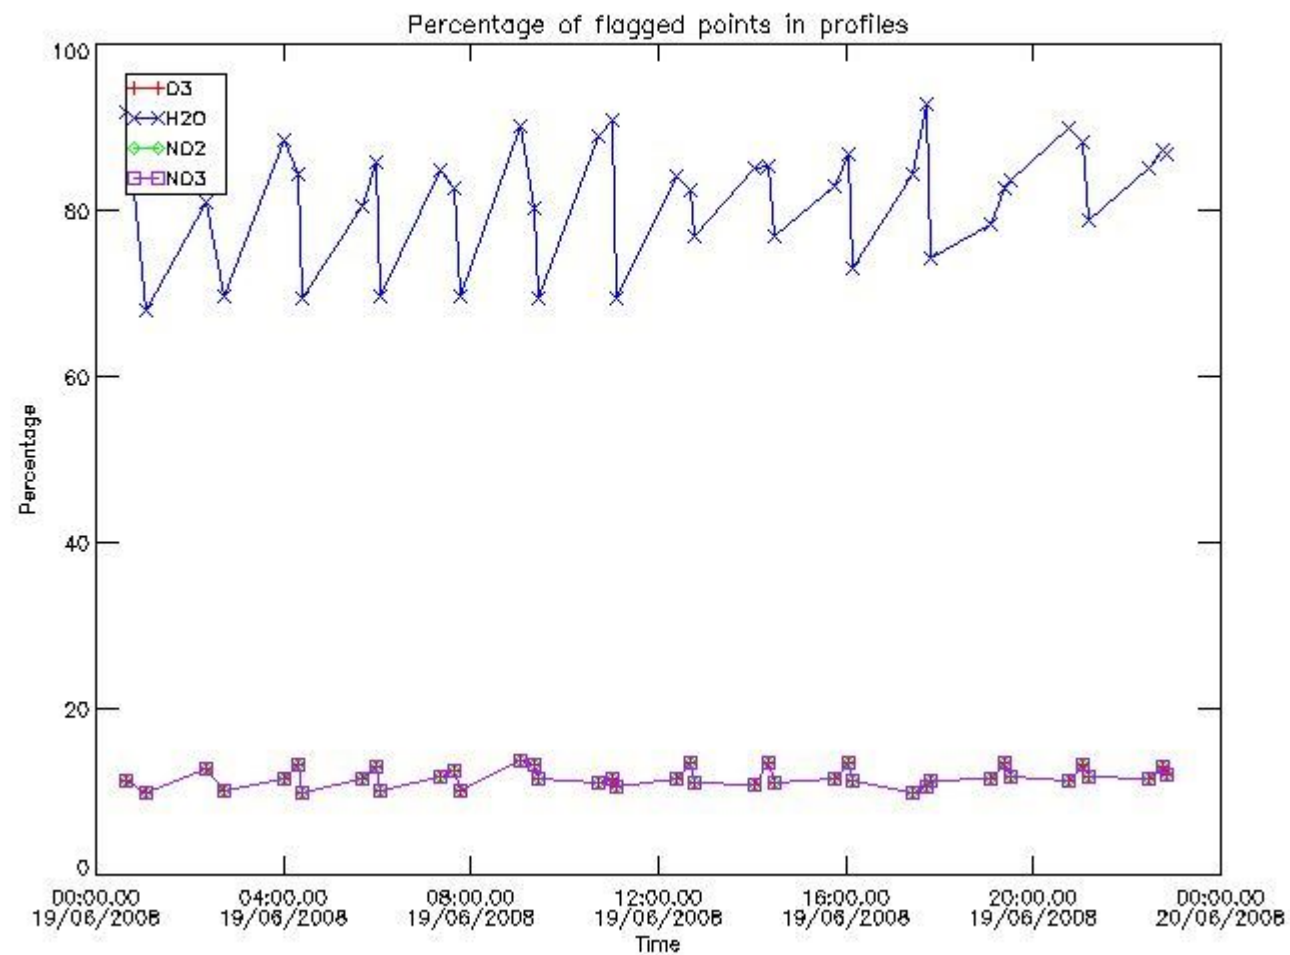

3. Quality information per product

In this section it is plotted some information contained in the Quality Summary data set of the level 2 products. Only products in dark limb conditions and without errors (error flag in the MPH set to "0") are used.

3.1 Plot quality information per product (time dependant)