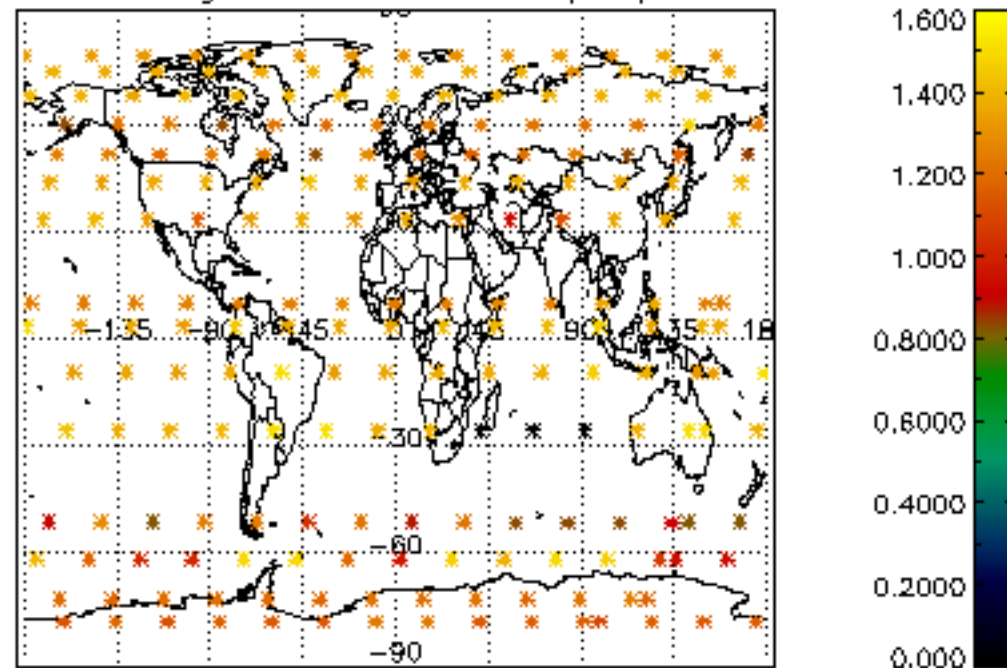

Percentage of datation errors per profile

Percentage of star falling outside central band per profile

Percentage of saturation errors per profile

Percentage of cosmic ray hits per profile

Percentage of datation errors per profile