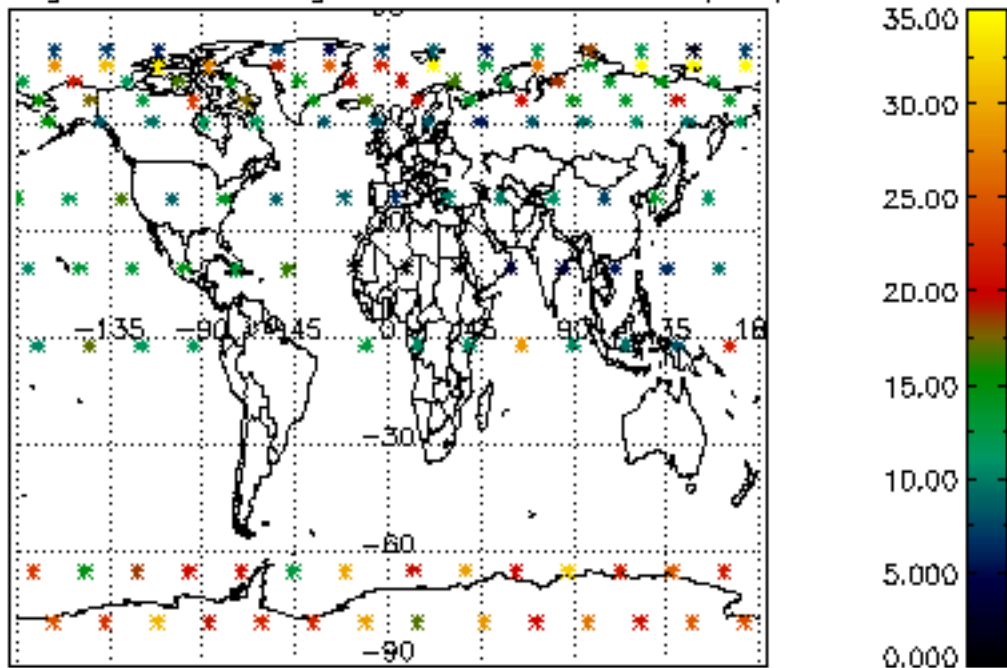

Percentage of cosmic ray hits per profile

Percentage of star falling outside central band per profile