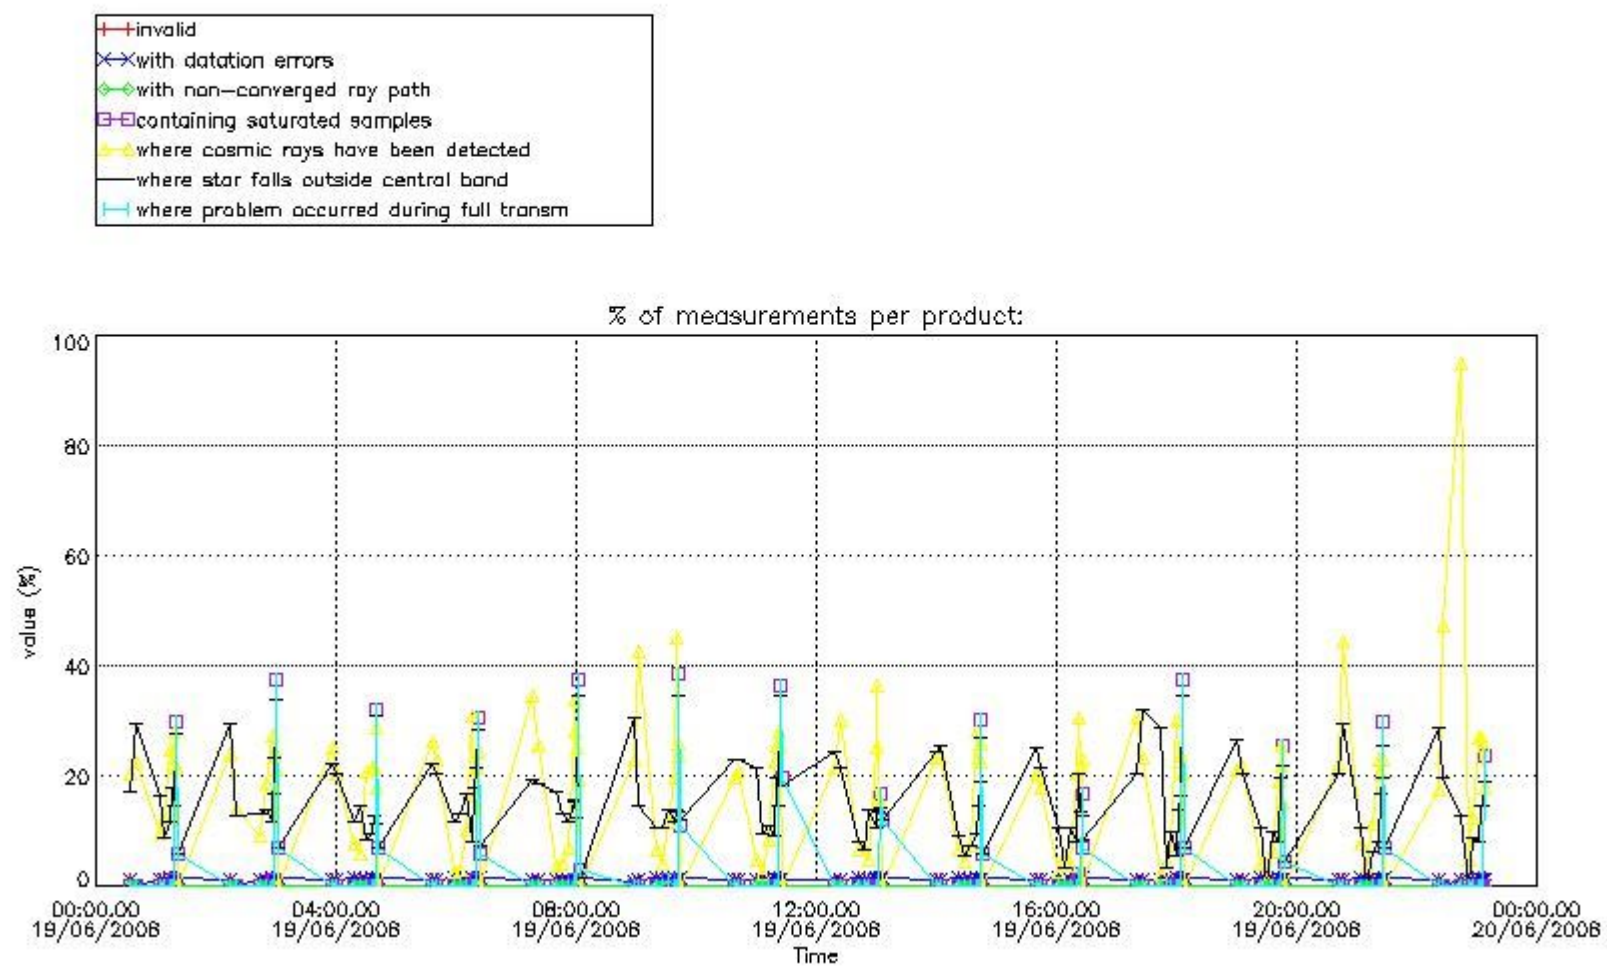

4.1.2 Plot level 1 quality information per product (time dependant): ENVISAT DESCENDING passes