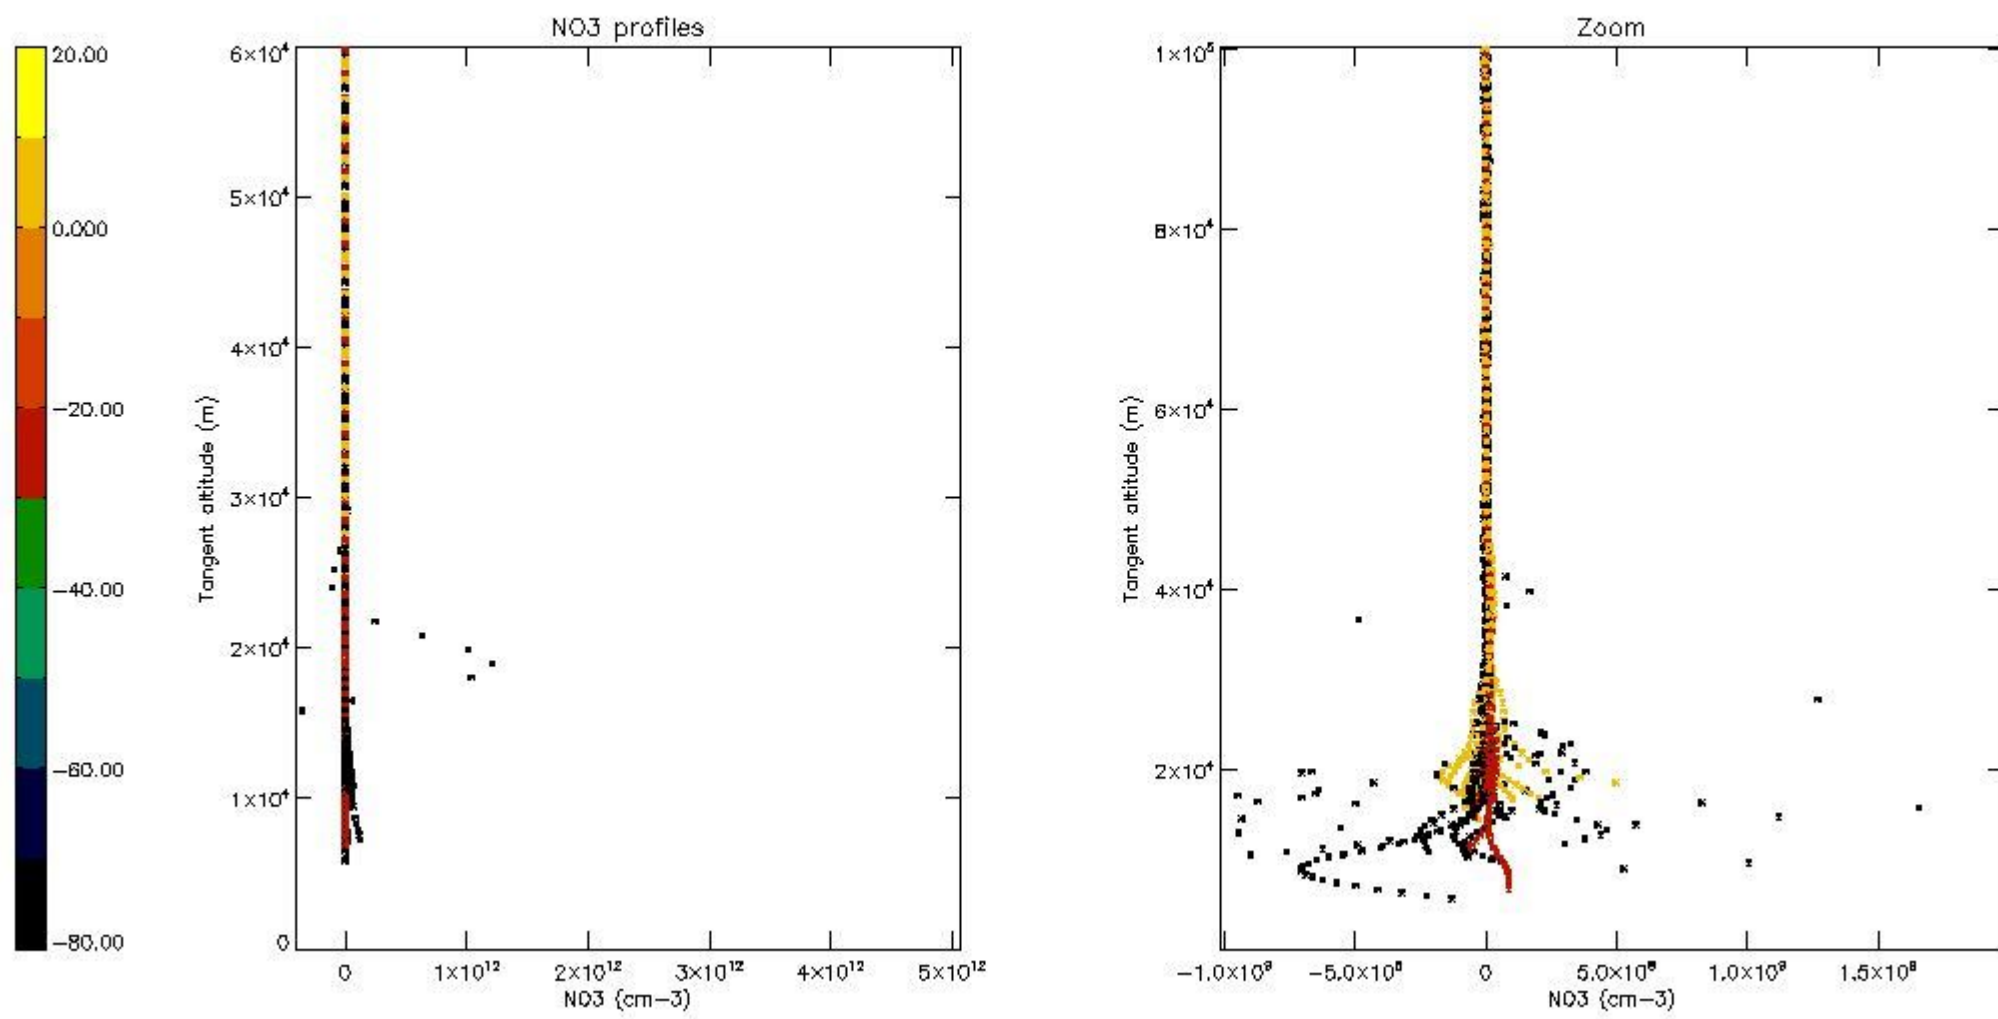

The colorbar represents the latitude.

5.7 Plot NO3 profiles for all STD (dark without errors)

The colorbar represents the latitude.

5.8 Plot H2O profiles for all STD (only for occultations of stars 1,2,3,4,13,14,16,26,63 dark without errors)