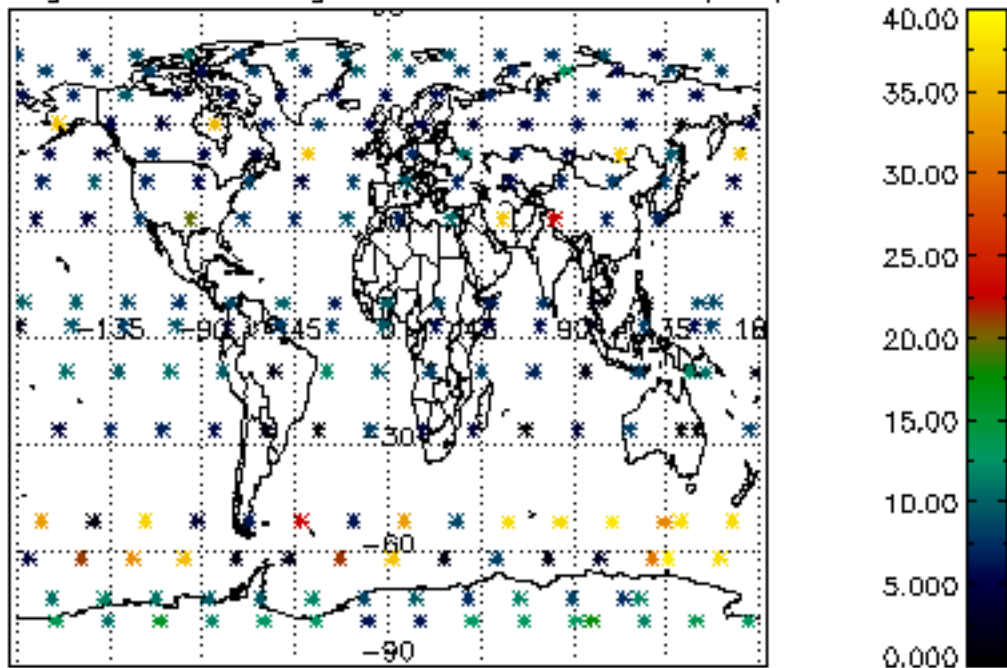

Percentage of star falling outside central band per profile