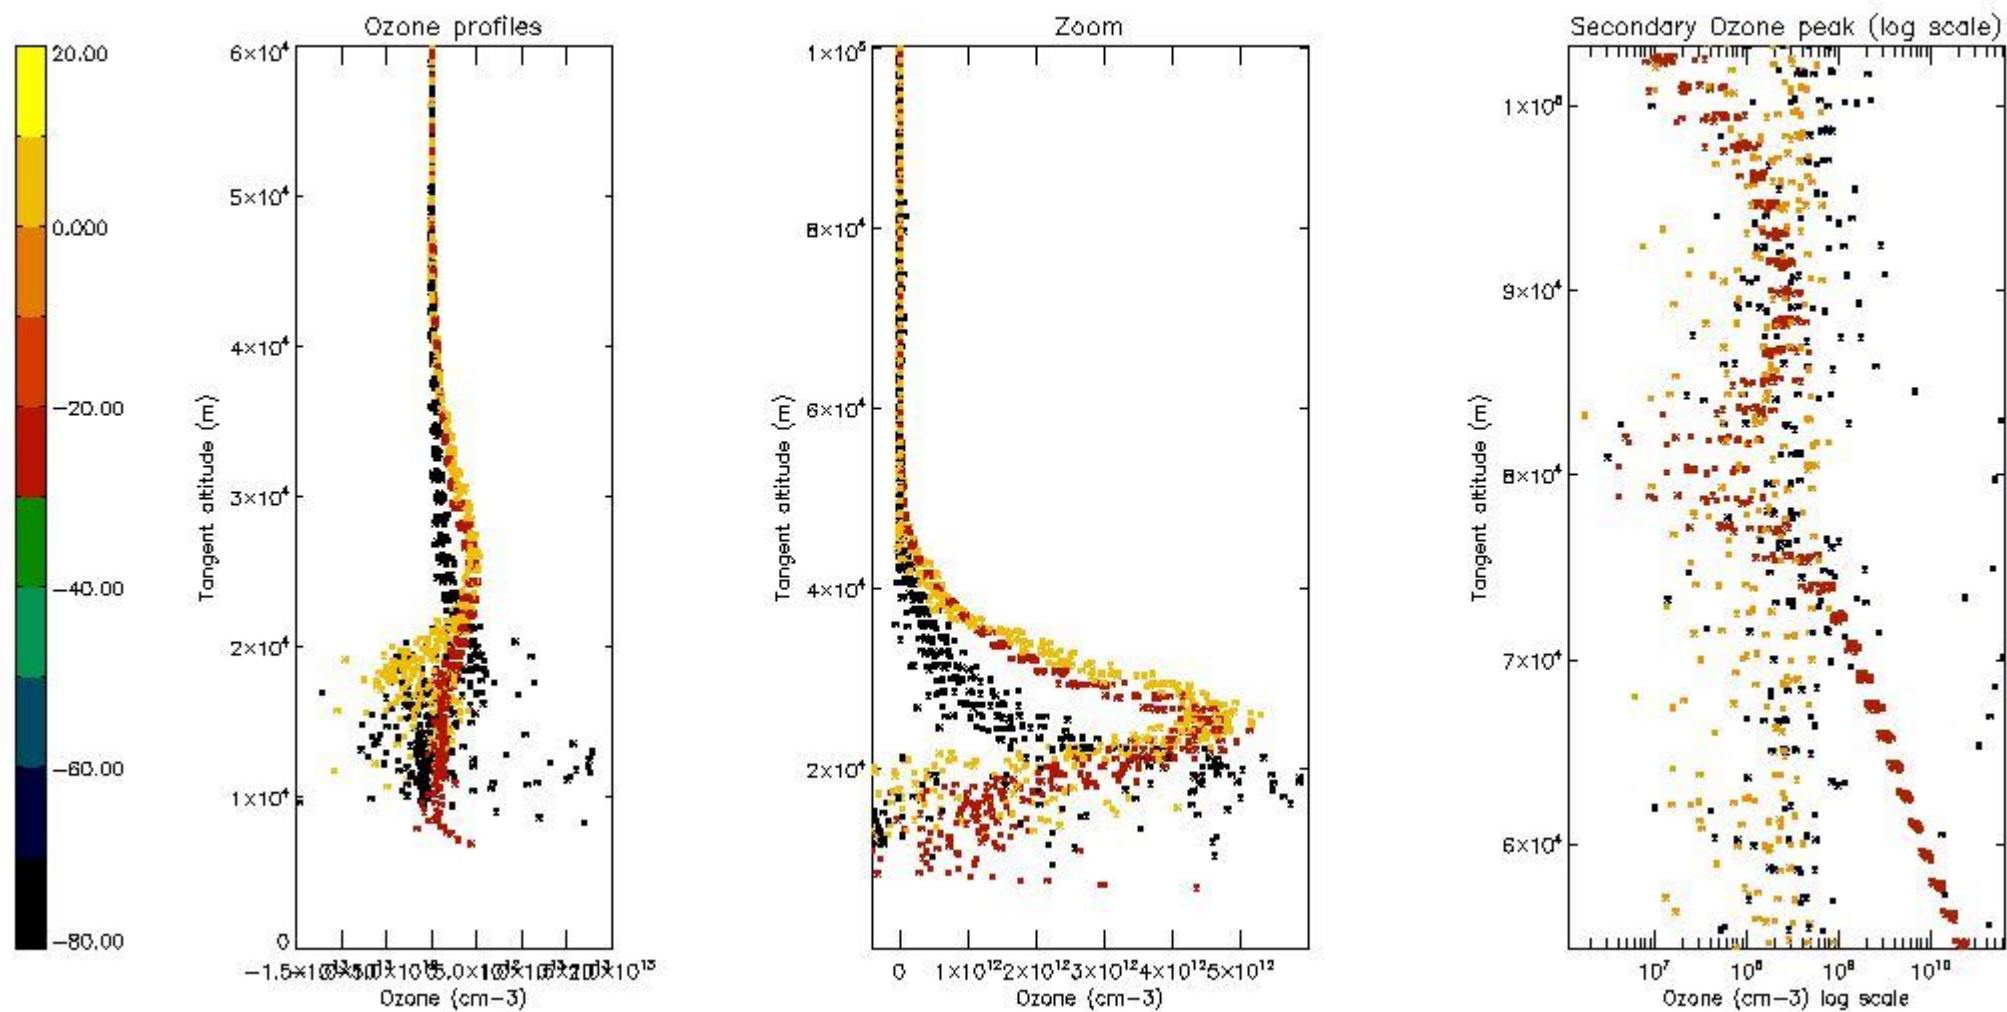

STD < 10	4
STD < 5	2

5.2 Plot ozone profiles for all STD (dark without errors)

The colorbar represents the latitude.

5.3 Plot ozone profiles where STD < 20% (dark without errors)

The colorbar represents the latitude.