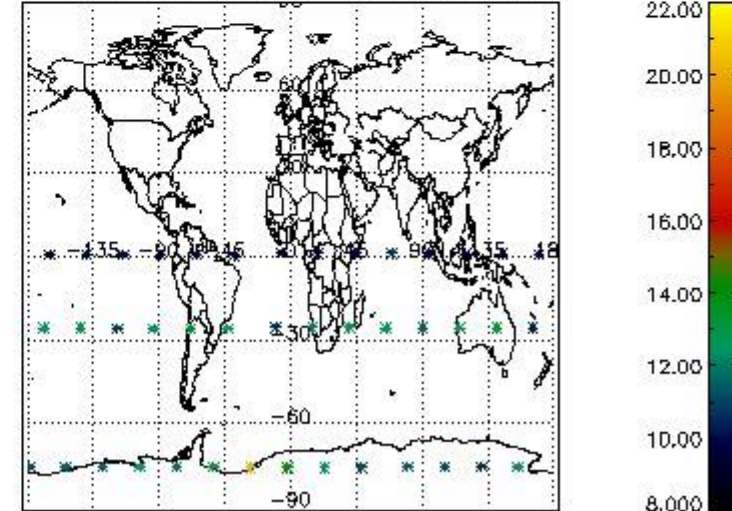

Percentage of flagged data per NO3 profile

4. Level 1 quality information per product

In this section it is plotted some information contained in the Quality Summary data set of the level 2 products that comes from the level 1b processing. Products without errors (error flag in the MPH set to "0") are used.

4.1 Plot quality information per product (time dependant) coming from level 1b processing

4.1.1 Plot level 1 quality information per product (time dependant): ENVISAT ASCENDING passes