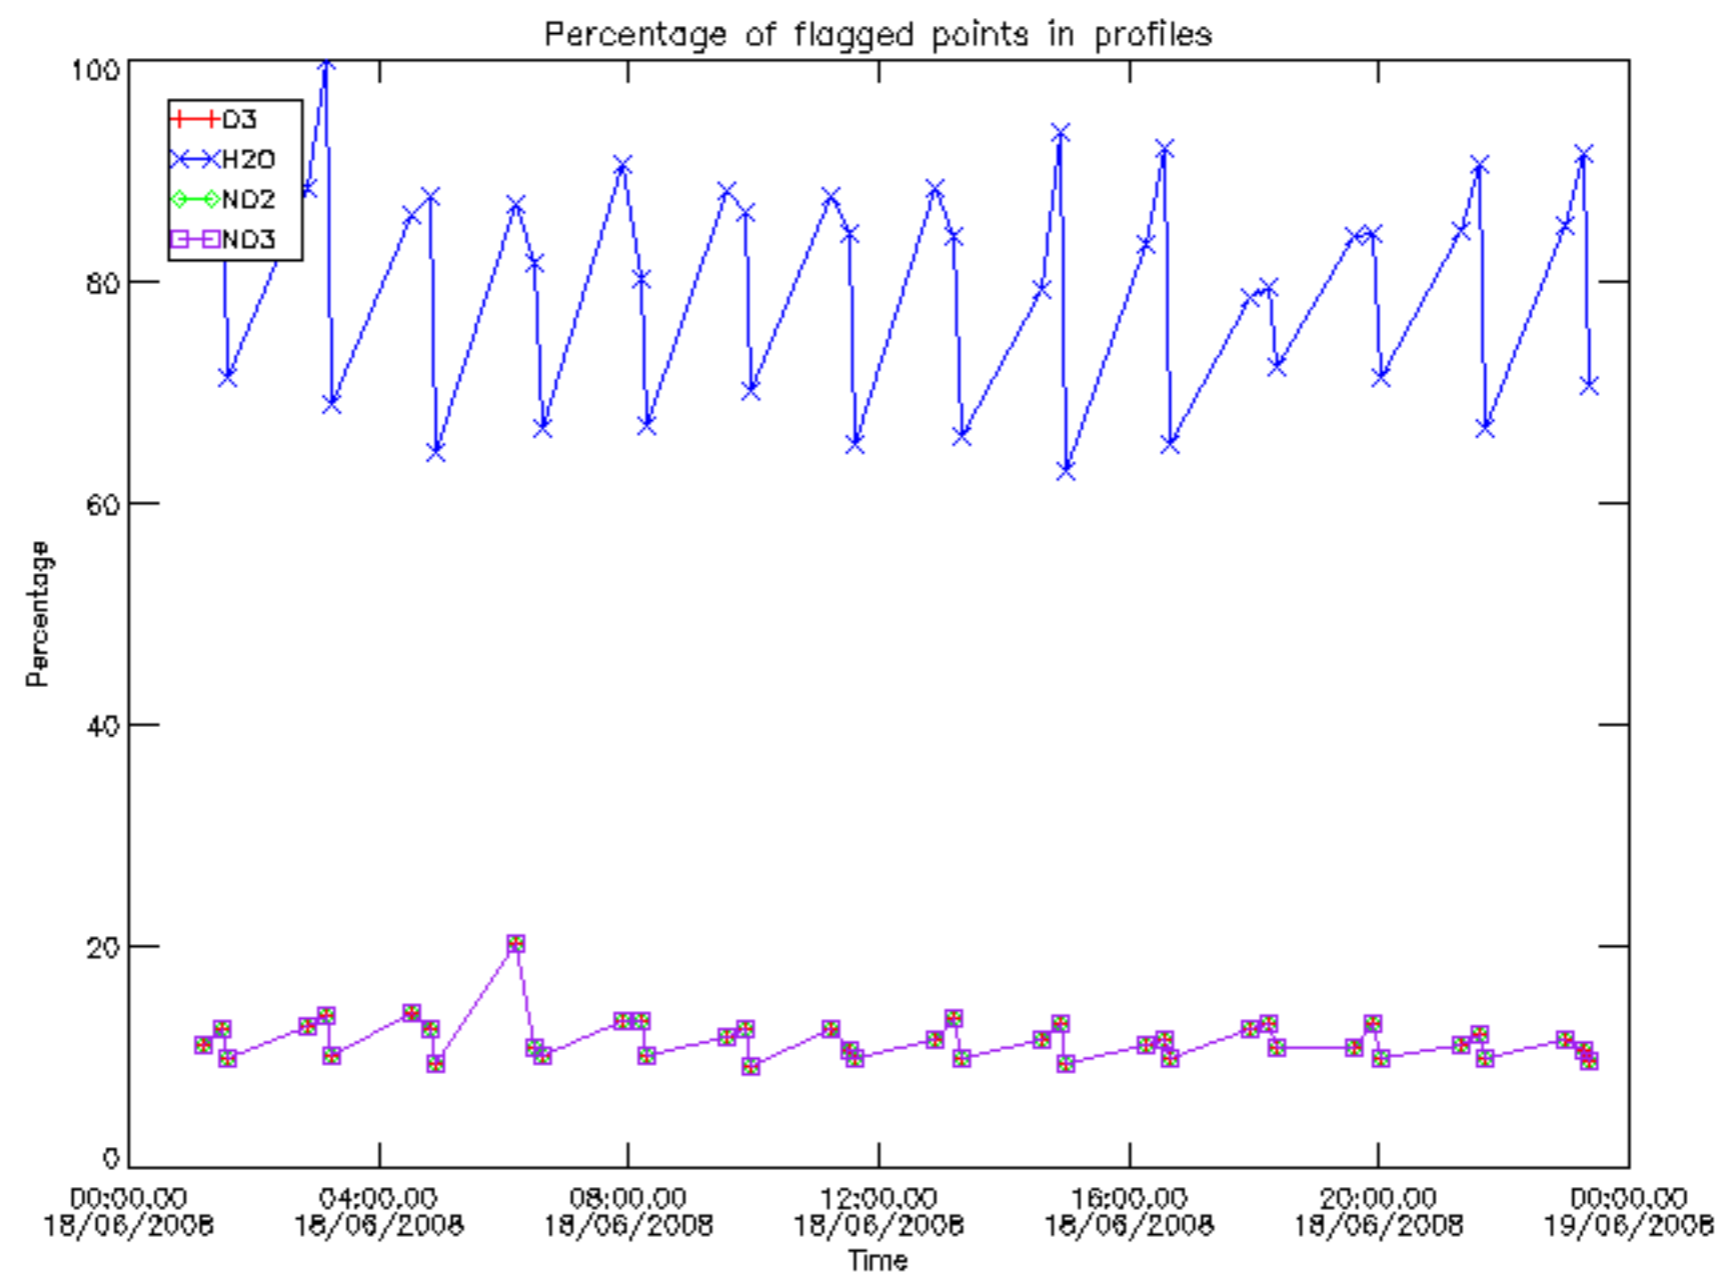

Percentage of flagged data per D3 profile

Percentage of flagged data per H2O profile