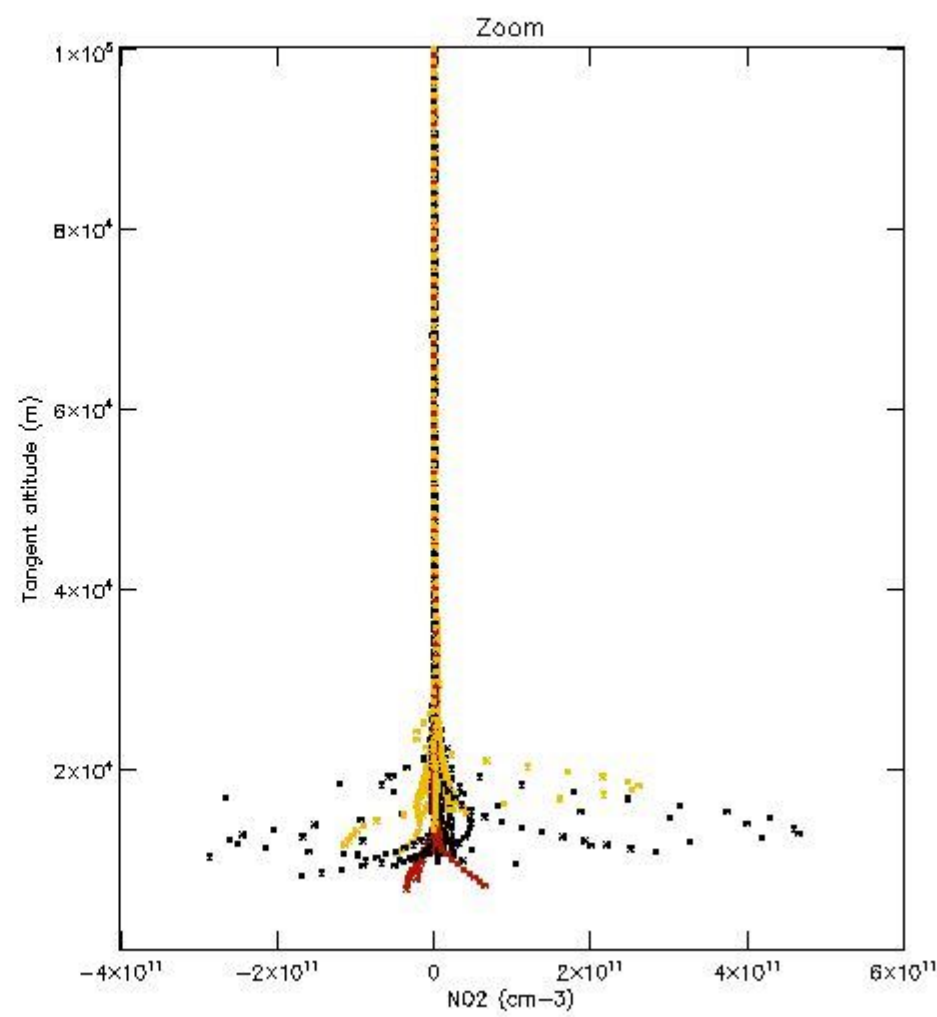

*5.4 Plot ozone profiles where STD < 10% (dark without errors)*

The colorbar represents the latitude.

*5.5 Plot ozone profiles where STD < 5% (dark without errors)*

The colorbar represents the latitude.

*5.6 Plot NO<sub>2</sub> profiles for all STD (dark without errors)*

The colorbar represents the latitude.

*5.7 Plot NO3 profiles for all STD (dark without errors)*

The colorbar represents the latitude.

5.8 Plot H<sub>2</sub>O profiles for all STD (only for occultations of stars 1,2,3,4,13,14,16,26,63 dark without errors)