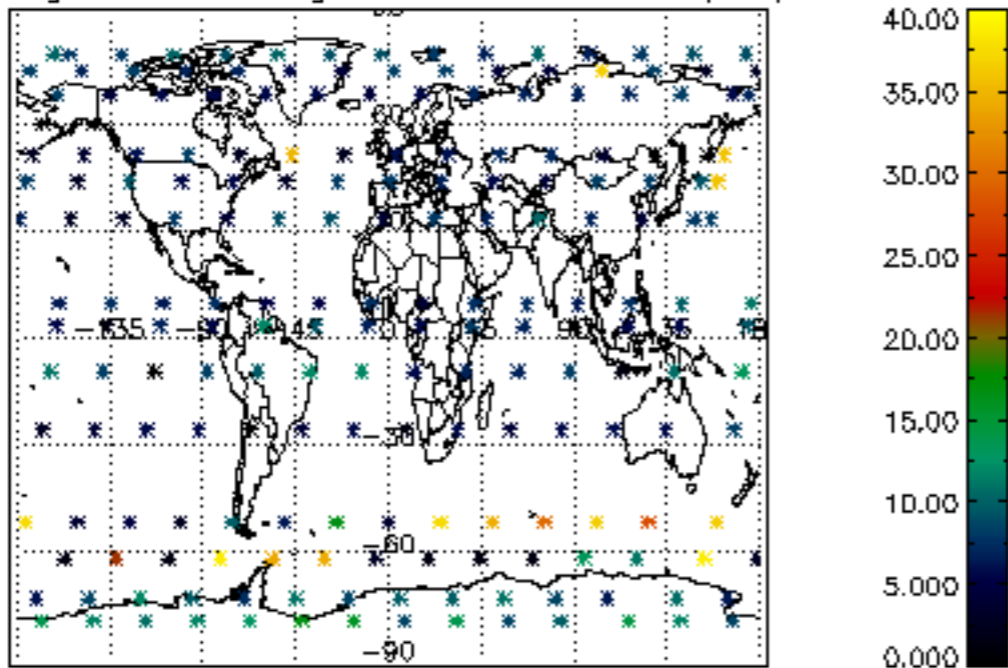

Percentage of star falling outside central band per profile