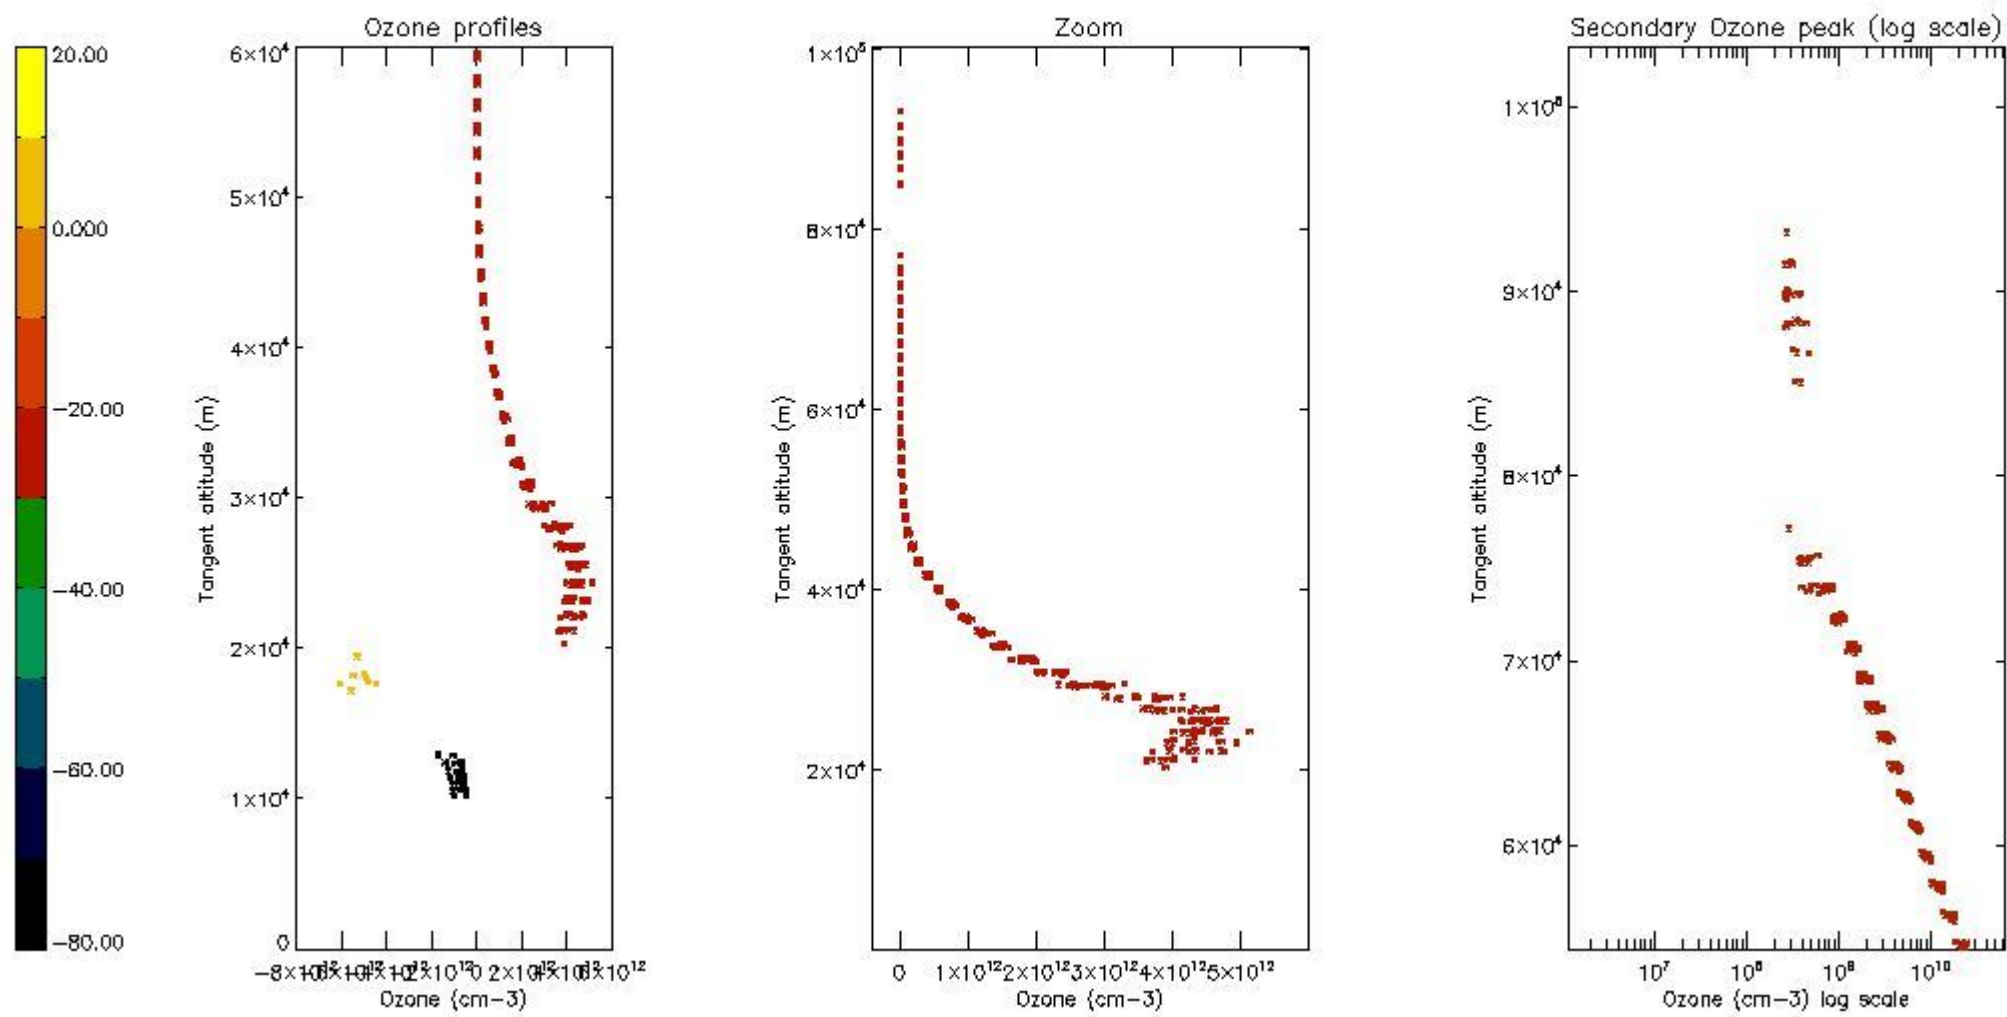

*5.4 Plot ozone profiles where STD < 10% (dark without errors)*

The colorbar represents the latitude.

*5.5 Plot ozone profiles where STD < 5% (dark without errors)*

The colorbar represents the latitude.

*5.6 Plot NO<sub>2</sub> profiles for all STD (dark without errors)*

The colorbar represents the latitude.

*5.7 Plot NO3 profiles for all STD (dark without errors)*

The colorbar represents the latitude.

5.8 Plot H<sub>2</sub>O profiles for all STD (only for occultations of stars 1,2,3,4,13,14,16,26,63 dark without errors)