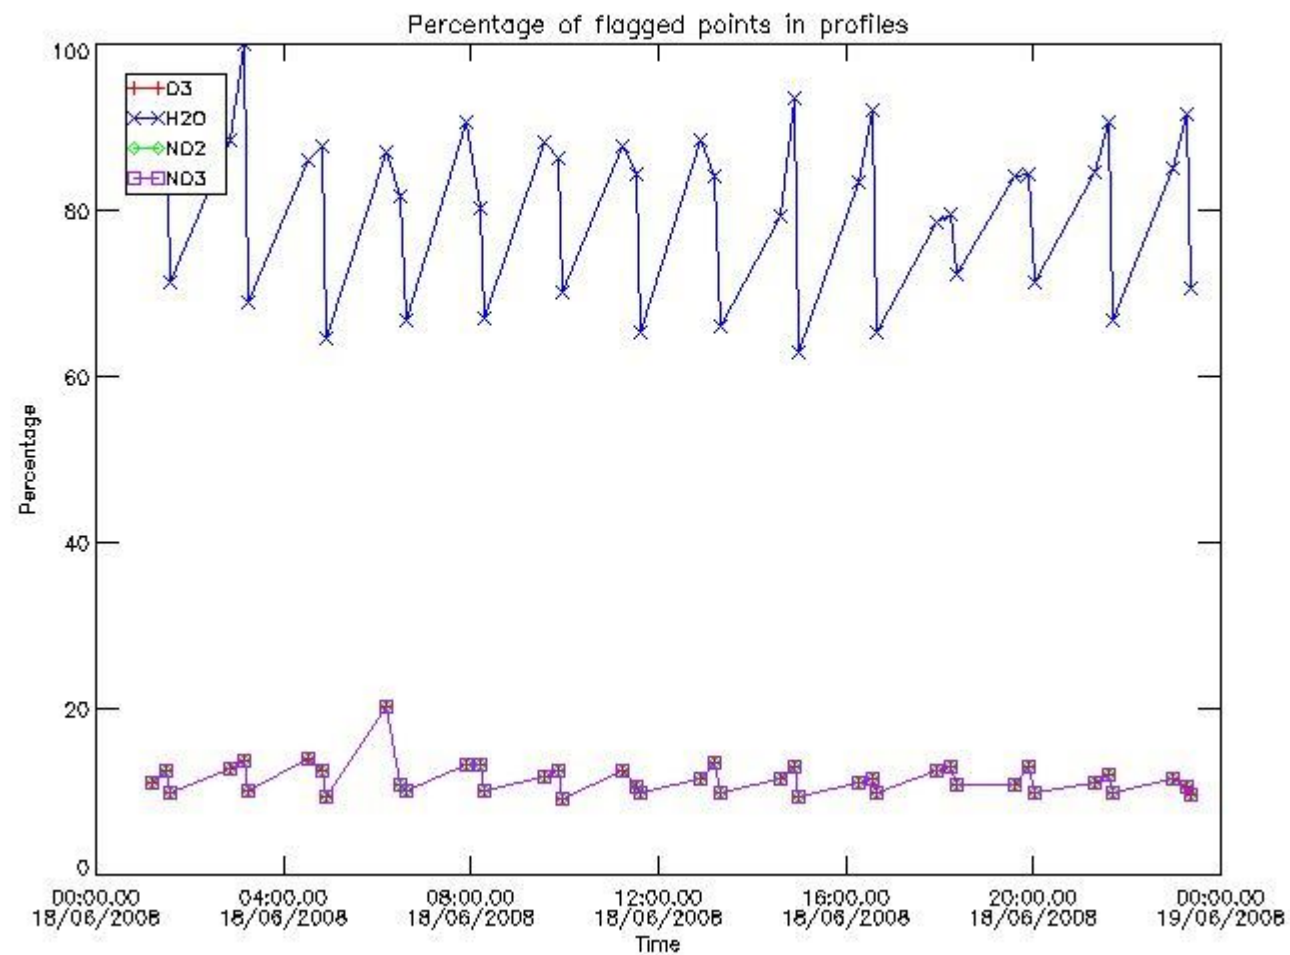

3. Quality information per product

In this section it is plotted some information contained in the Quality Summary data set of the level 2 products. Only products in dark limb conditions and without errors (error flag in the MPH set to "0") are used.

3.1 Plot quality information per product (time dependant)

3.2 Plot quality information per product (world map)