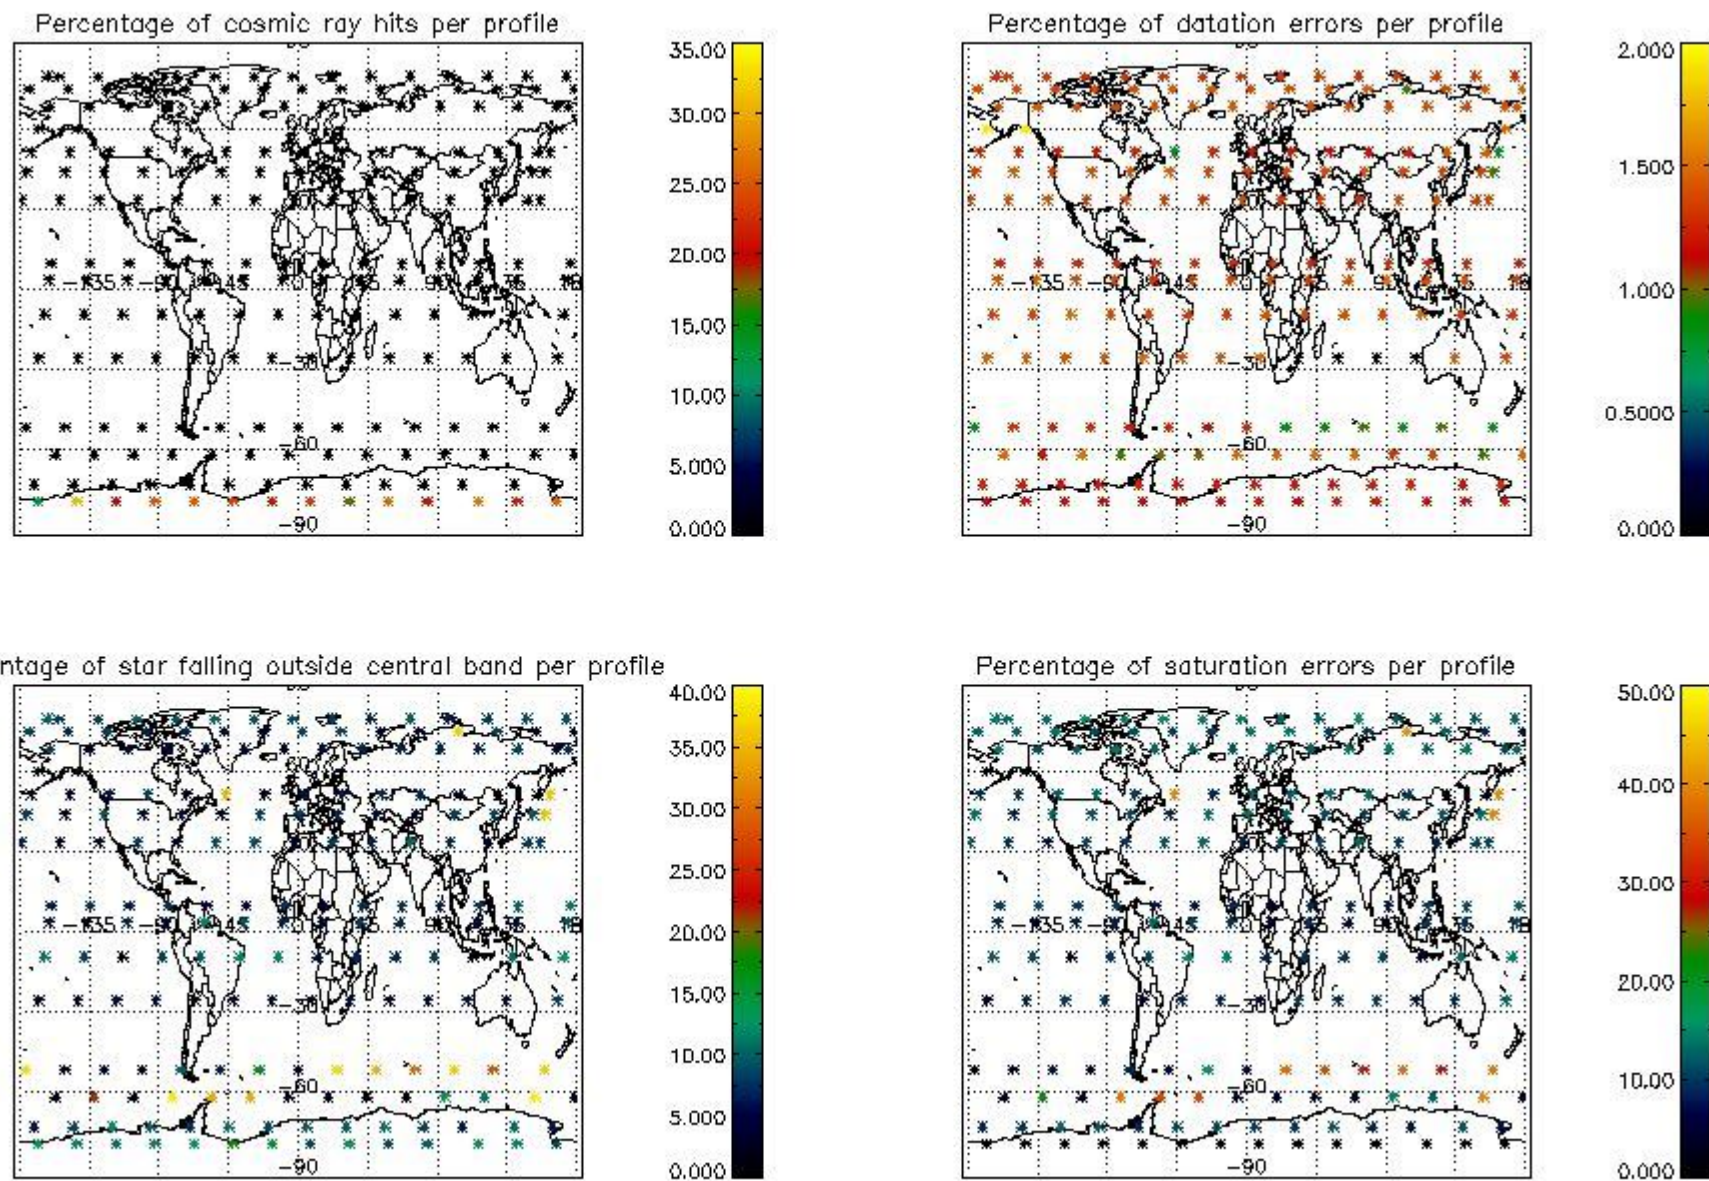

##### 4.1 Plot quality information per product (time dependant) coming from level 1b processing

###### 4.1.1 Plot level 1 quality information per product (time dependant): ENVISAT ASCENDING passes

4.1.2 Plot level 1 quality information per product (time dependant): ENVI SAT DESCENDING passes

*4.2 Plot quality information per product coming from level 1b processing (world map)*

*4.2.1 Plot level 1 quality information per product (world map): ENVISAT ASCENDING passes*

4.2.2 Plot level 1 quality information per product (world map): ENVISAT DESCENDING passes