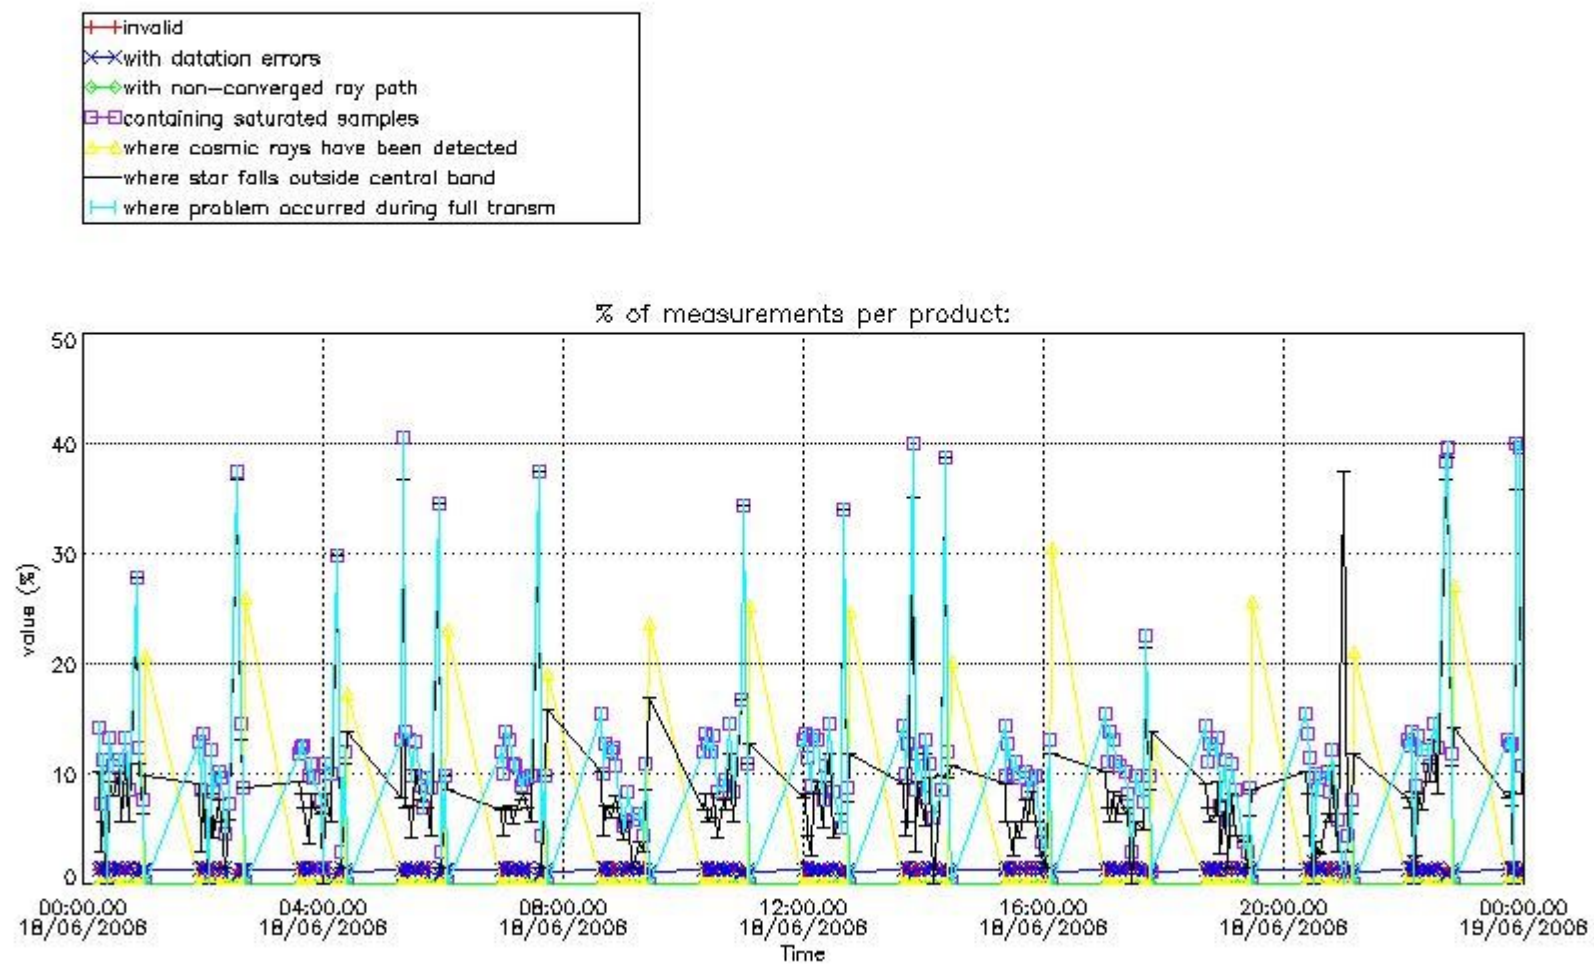

4.2 Plot quality information per product coming from level 1b processing (world map)

4.2.1 Plot level 1 quality information per product (world map): ENVISAT ASCENDING passes