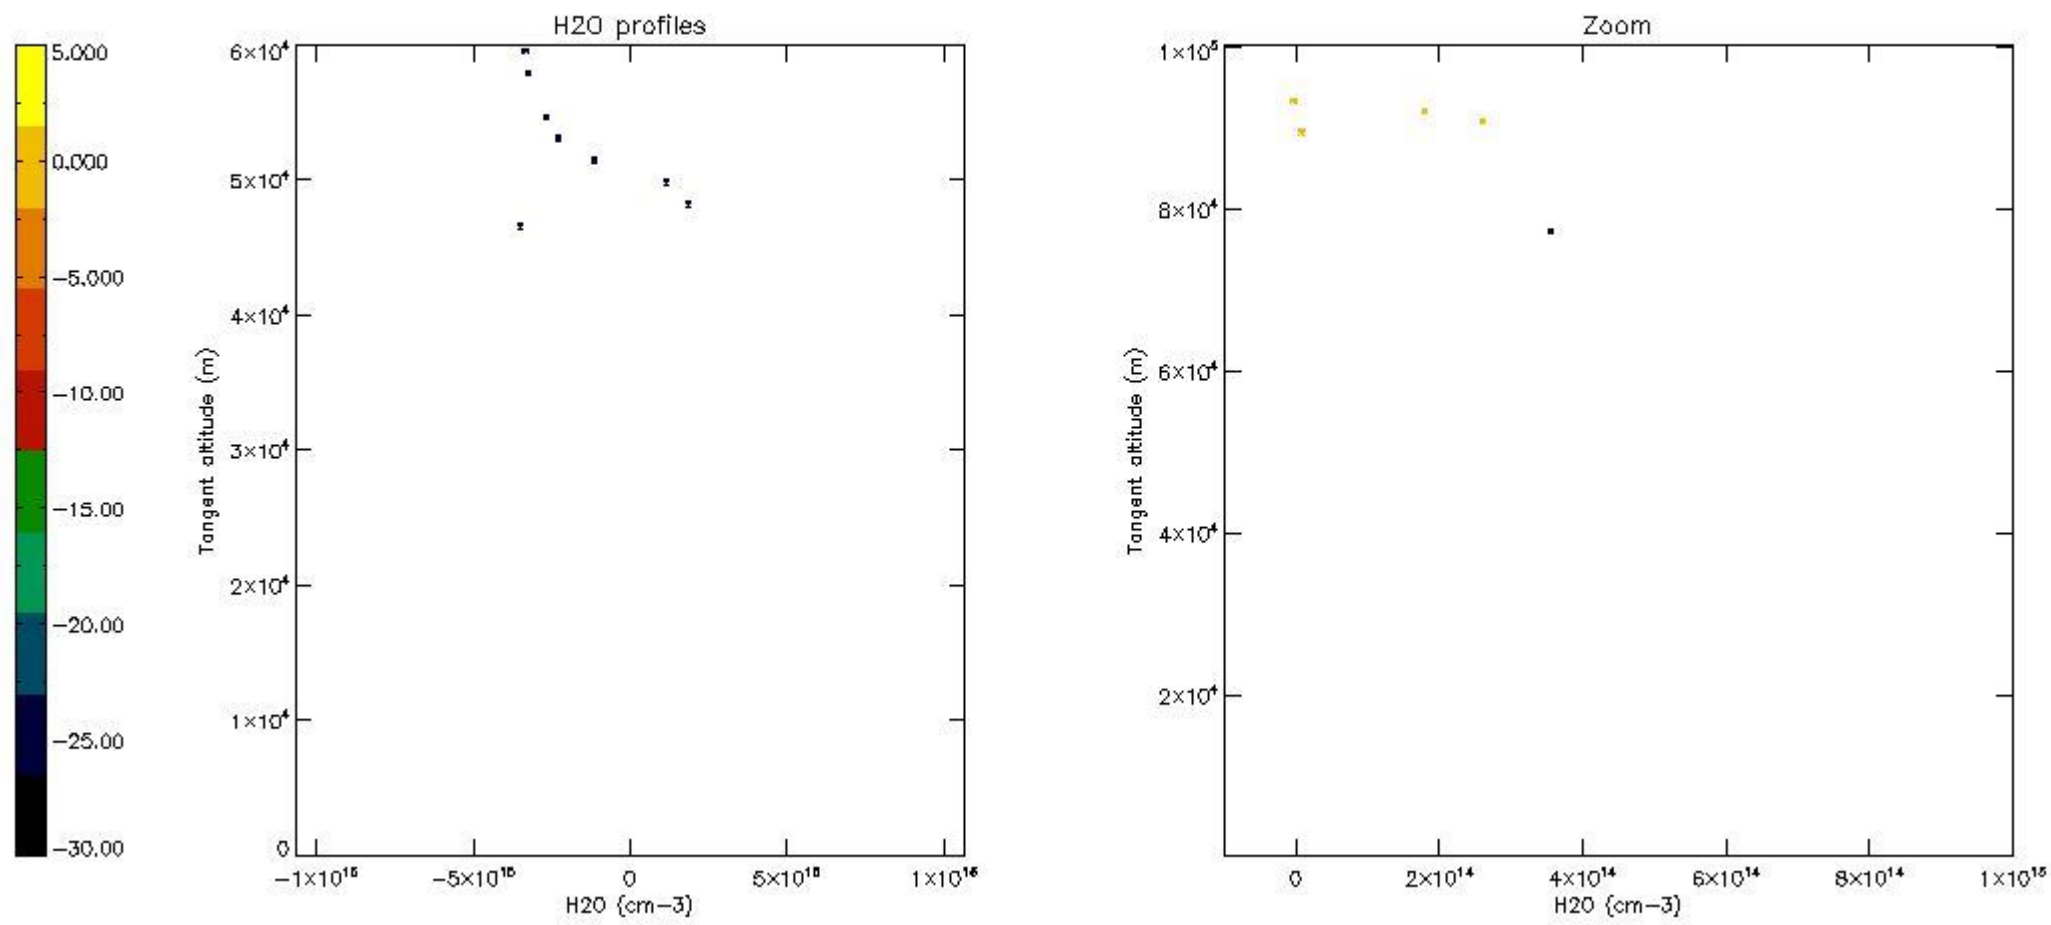

6. Auxiliary Data Files used for the production reported in section 2

The number reported in the third column indicates since which file (see list in section 2) the corresponding auxiliary file has been used. The fourth column is the date of those product files.

Type	Auxiliary Filename	Used since product	Used since product date
INST_PHYS_CHARACTERISTICS	GOM_INS_AXVIEC20091111_143220_20030716_120000_20500101_000000	1	18-JUN-2008 00:05:45
LEVEL-2_PROC_CONFIG	GOM_PR2_AXVIEC20091111_152718_20020301_000000_20500101_000000	1	18-JUN-2008 00:05:45
CROSS_SECTIONS_FILE	GOM_CRS_AXVIEC20091111_154832_20020301_000000_20500101_000000	1	18-JUN-2008 00:05:45