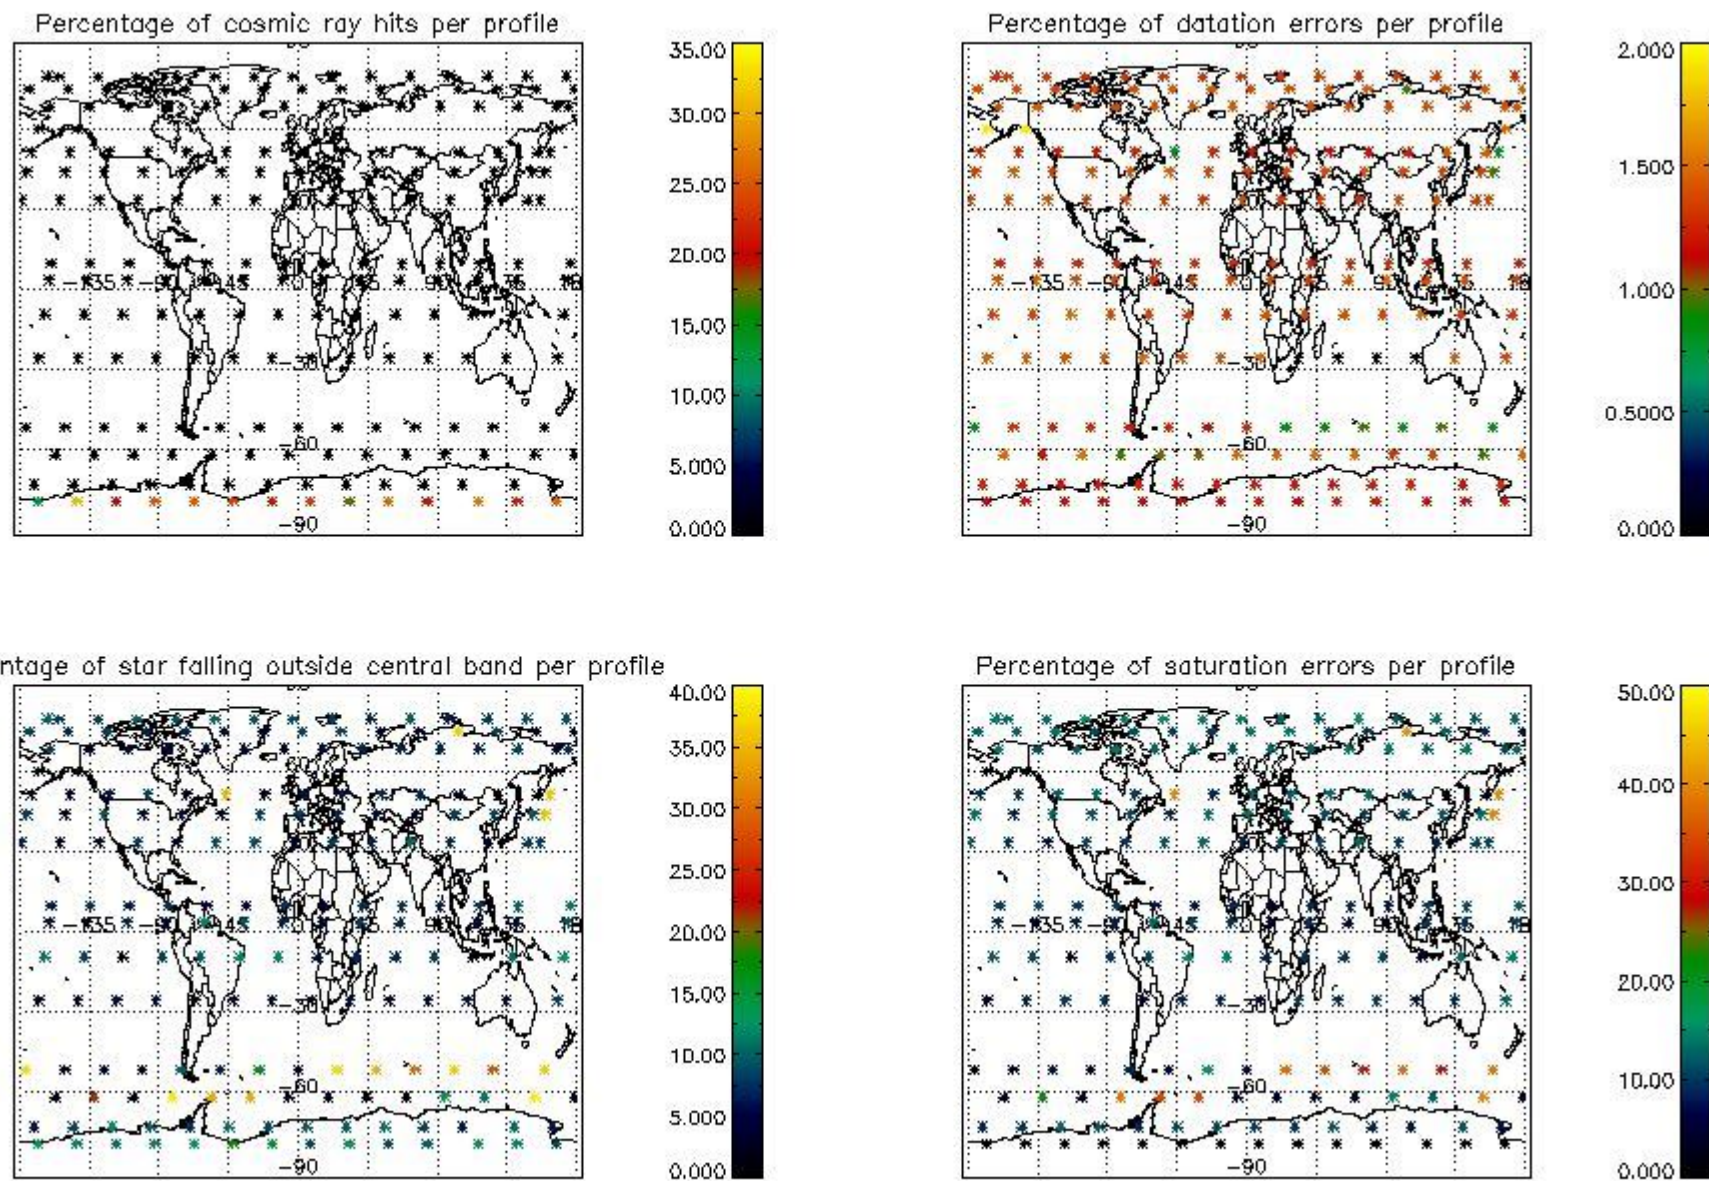

4.2.2 Plot level 1 quality information per product (world map): ENVISAT DESCENDING passes

5. Trace gas profiles

5.1 Ozone statistics based on quality of products

The final quality of the products can be "measured" using the STD (Standard Deviation) attached to every point profile. This information is written to the parameter GOM_NL__2P/NL_LOCAL_SPECIES_DENSITY/o3_std of the level 2 products. The table below shows the statistics for given STD ranges.

The statistics are given with respect to the overall valid production:

- Products without fatal errors: GOM_NL__2P/MPH/PRODUCT_ERR=0
- Valid point profile: GOM_NL__2P/NL_LOCAL_SPECIES_DENSITY/pcd(0)=0

The 'Criteria' is applied to valid points of dark limb products:

- Products in dark limb illumination condition: GOM_NL__2P/NL_SUMMARY_QUALITY/obs_ill_cond=0
- Products without fatal errors: GOM_NL__2P/MPH/PRODUCT_ERR=0
- Valid point profile: GOM_NL__2P/NL_LOCAL_SPECIES_DENSITY/pcd(0)=0

So, the table below shows the percentage of dark limb and valid observations for each criteria with respect to the overall valid daily observations.

Criteria	% of total production
All STD	14
STD < 20	5