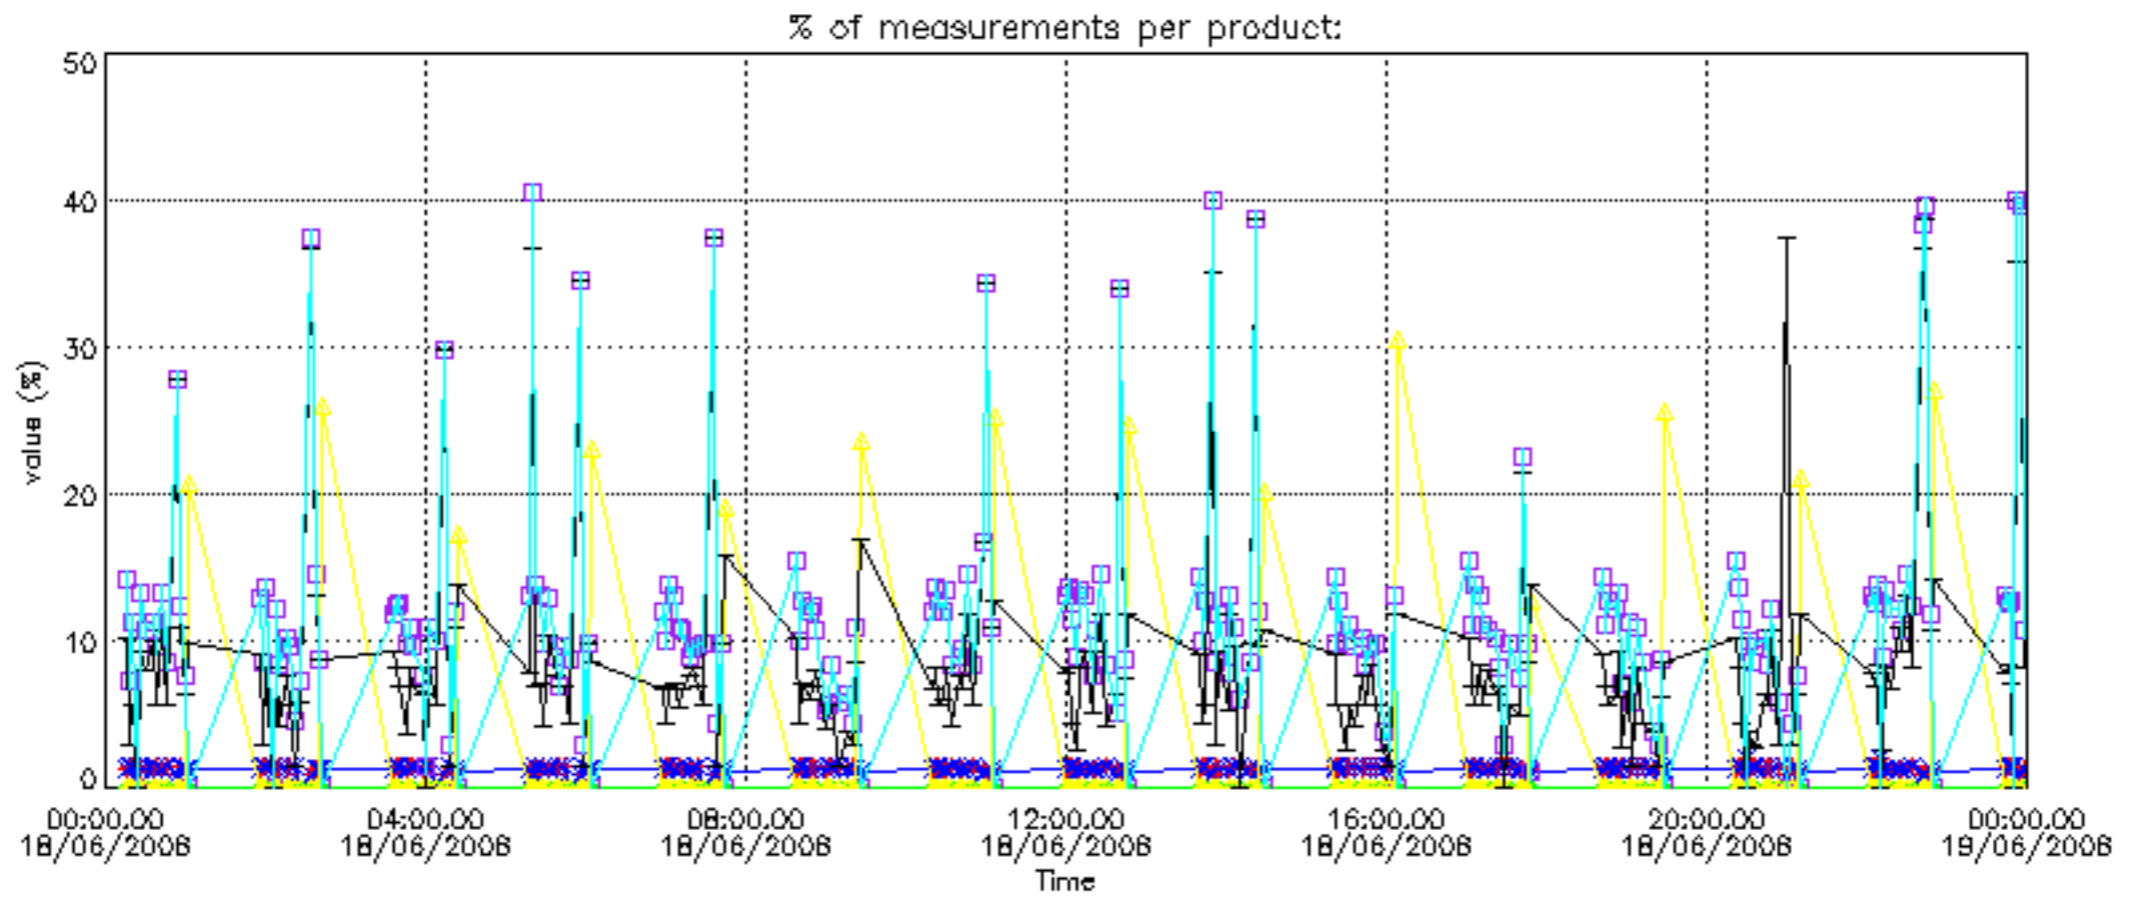

Percentage of cosmic ray hits per profile

Percentage of datation errors per profile