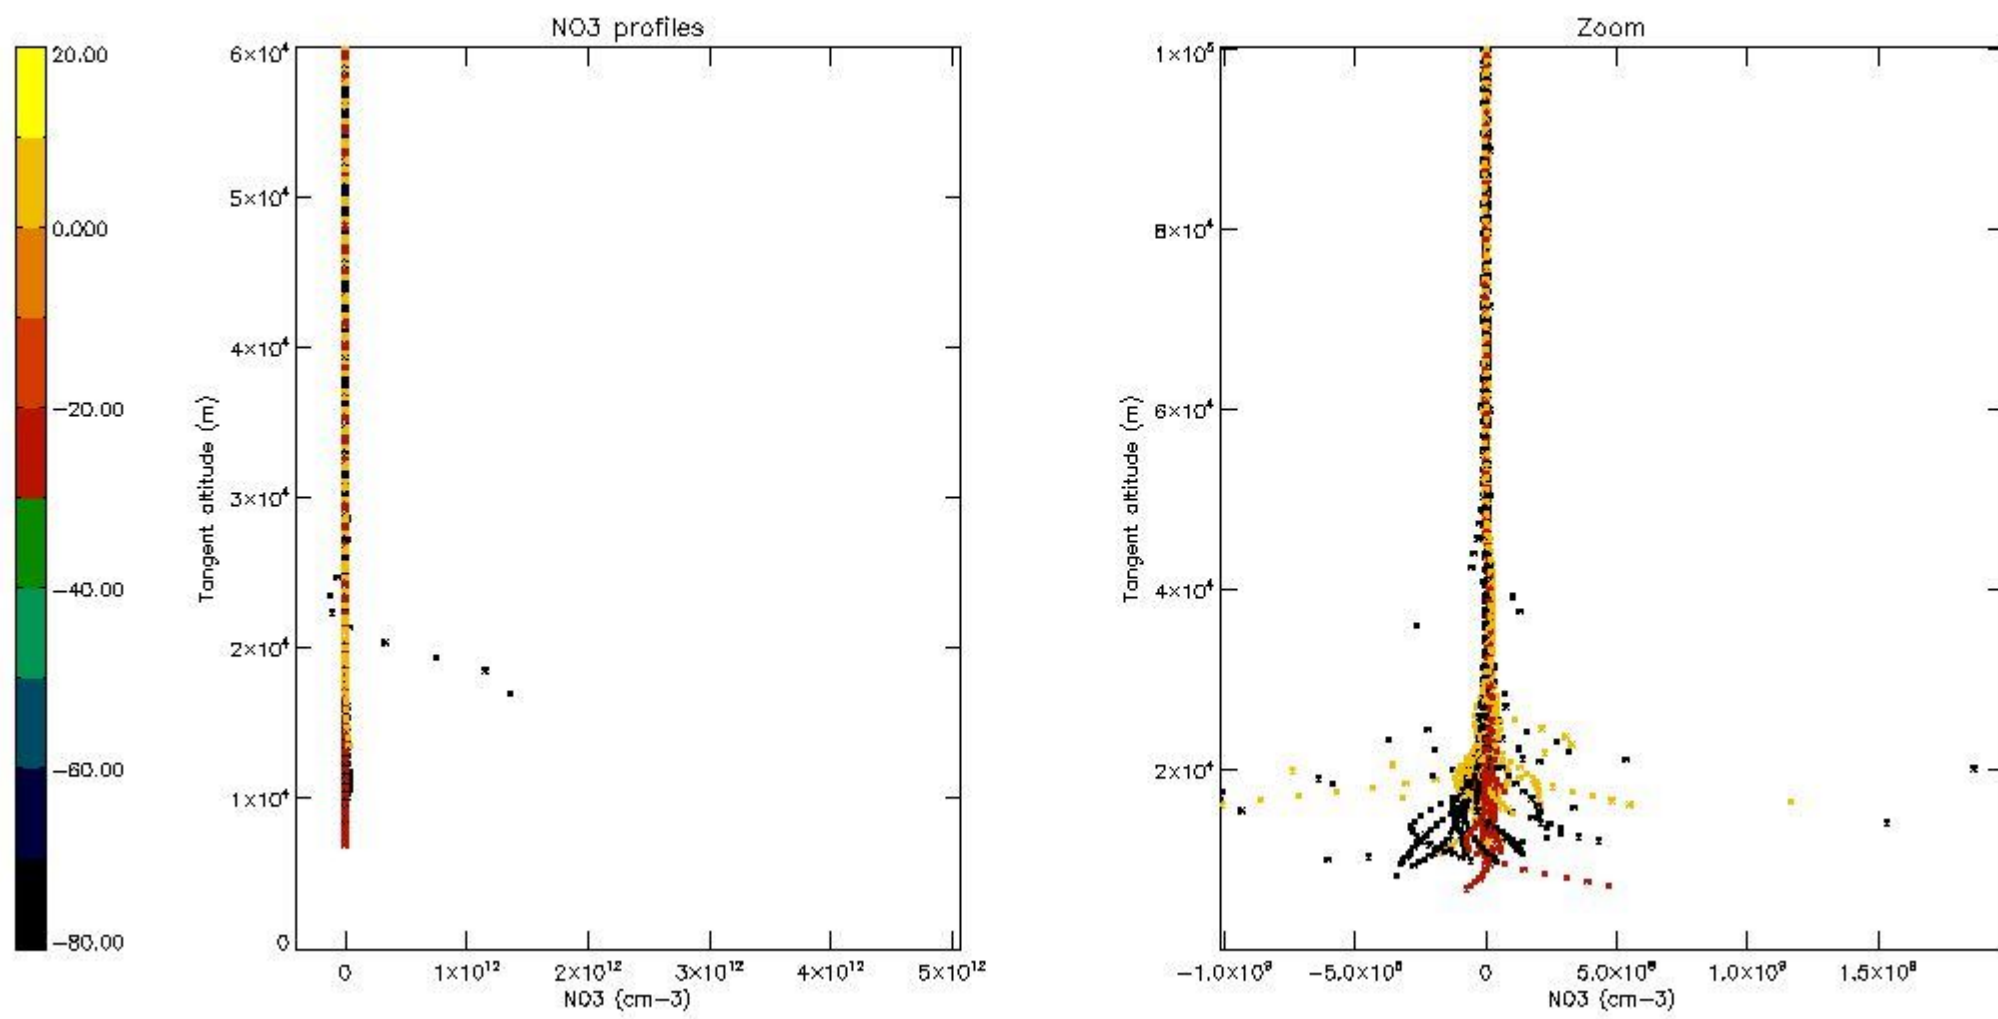

5.8 Plot H2O profiles for all STD (only for occultations of stars 1,2,3,4,13,14,16,26,63 dark without errors)

The colorbar represents the latitude.