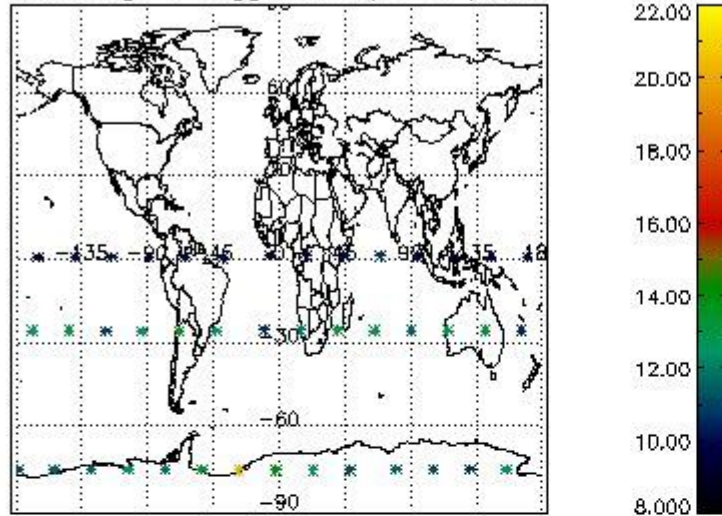

Percentage of flagged data per O3 profile