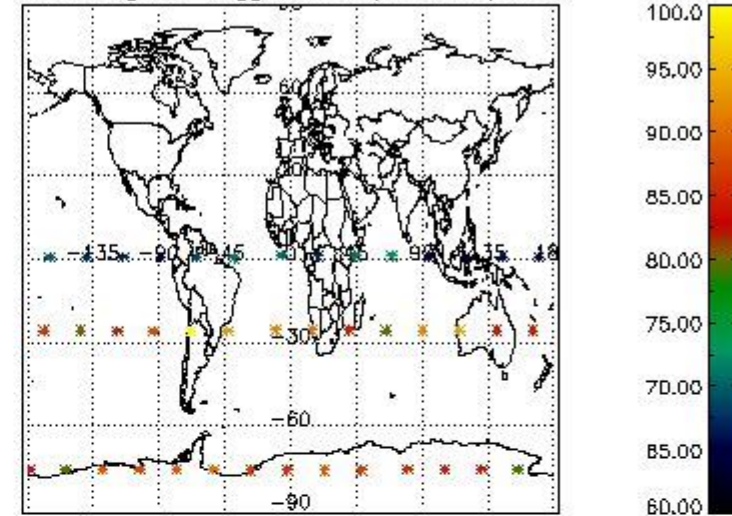

Percentage of flagged data per H2O profile