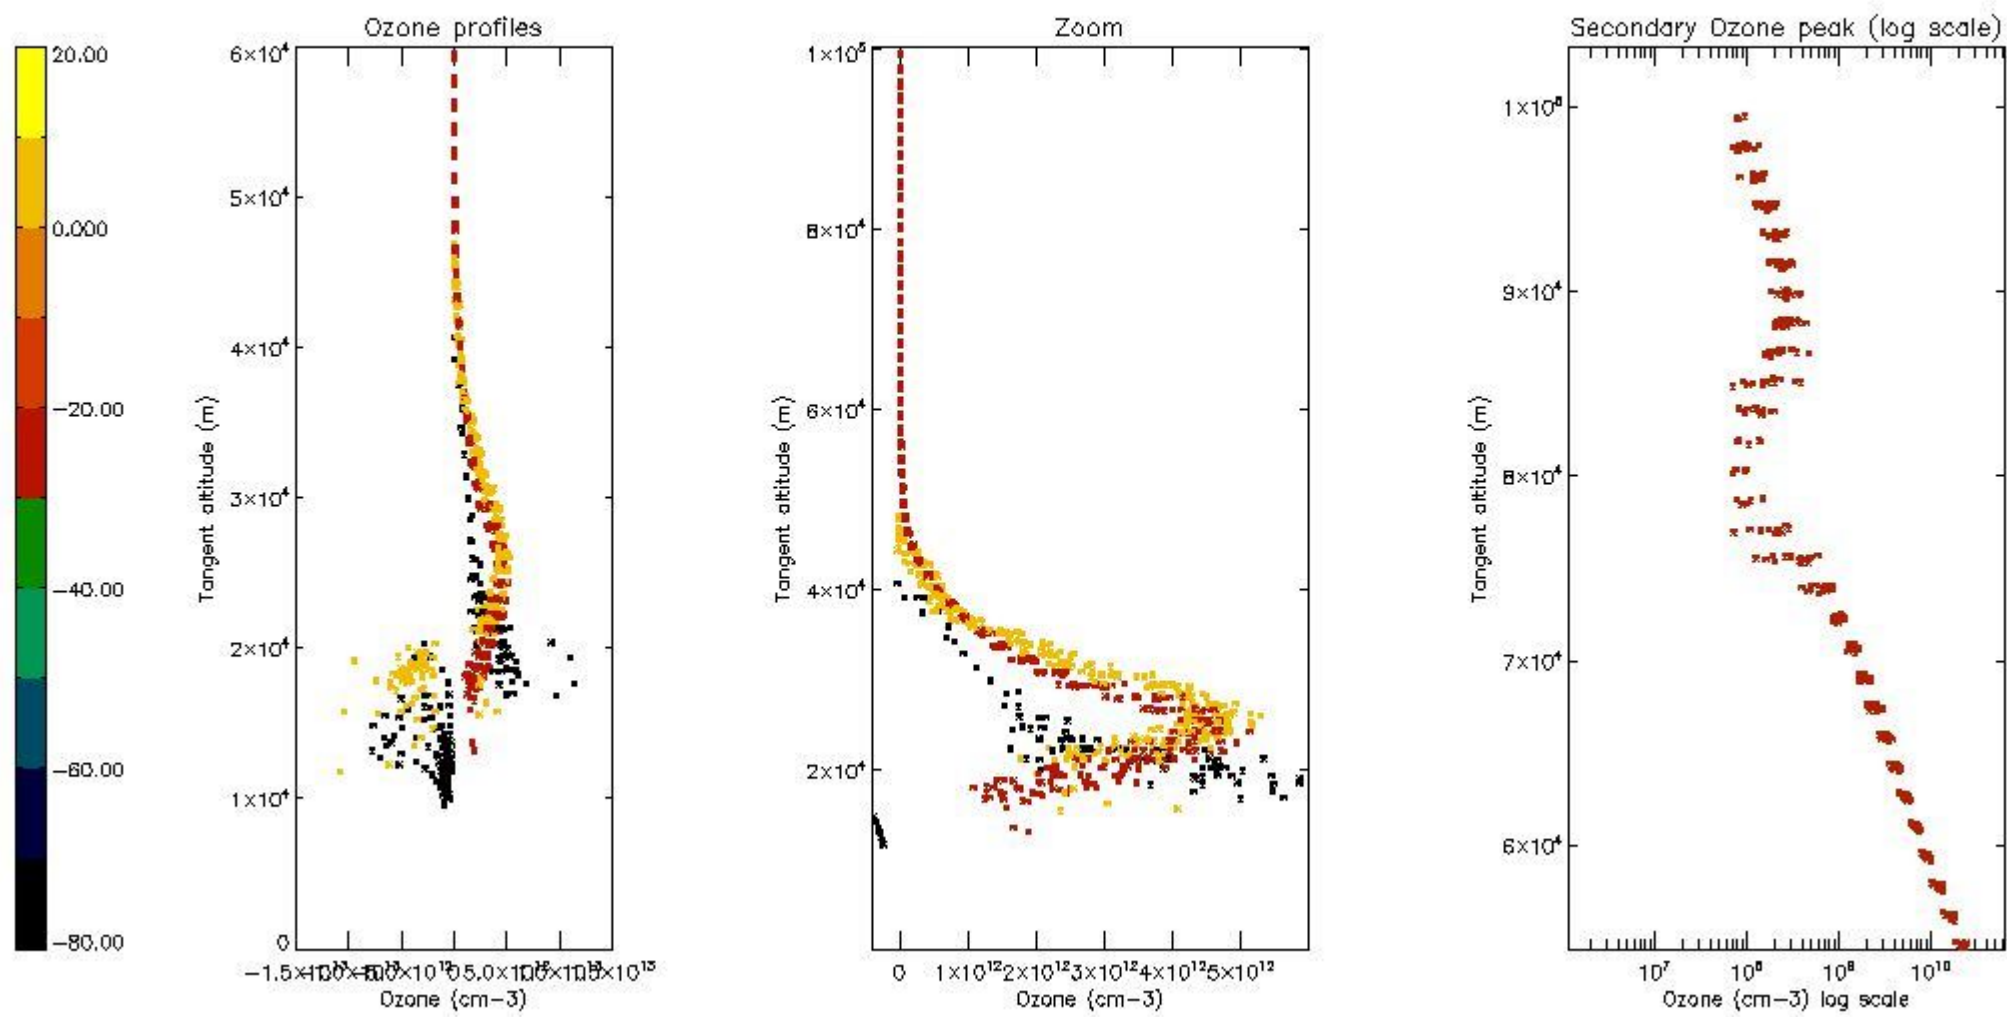

STD < 10	4
STD < 5	2

5.2 Plot ozone profiles for all STD (dark without errors)

The colorbar represents the latitude.

5.3 Plot ozone profiles where STD < 20% (dark without errors)

The colorbar represents the latitude.