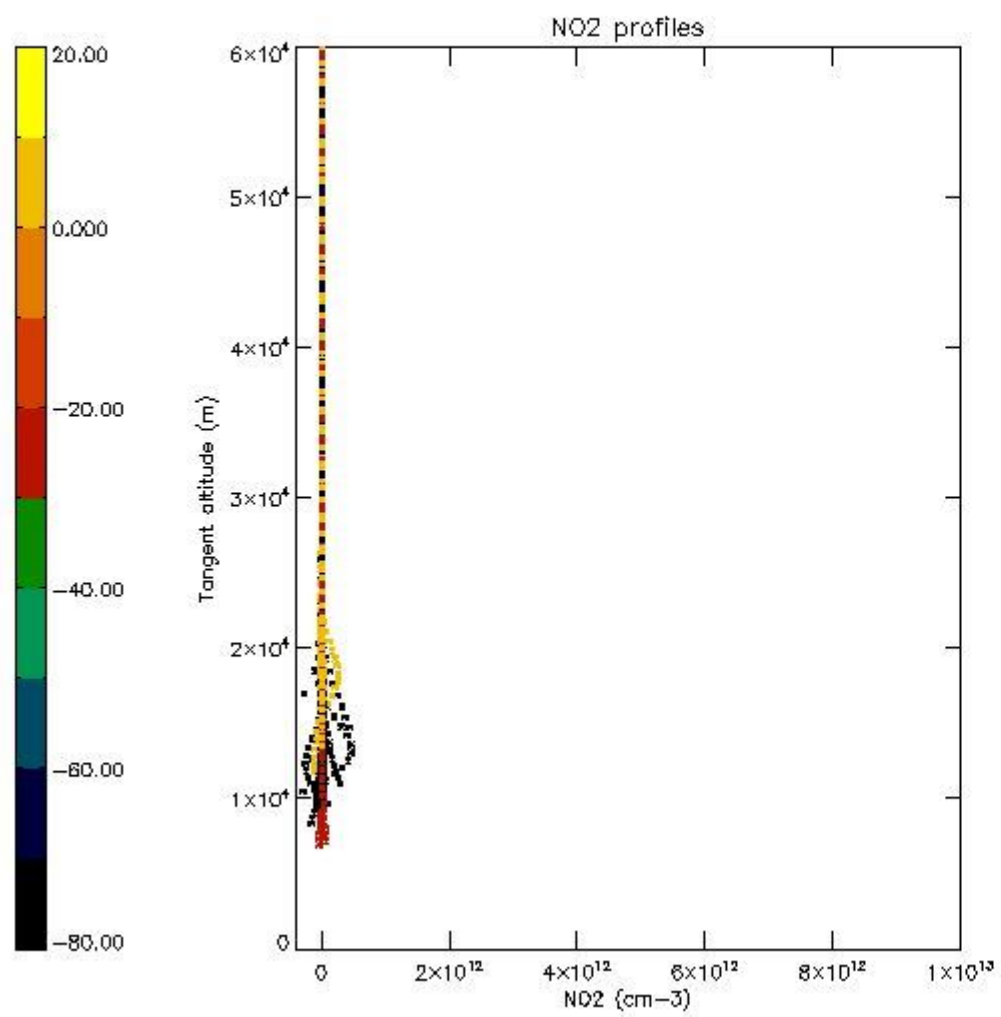

5.7 Plot NO3 profiles for all STD (dark without errors)

The colorbar represents the latitude.