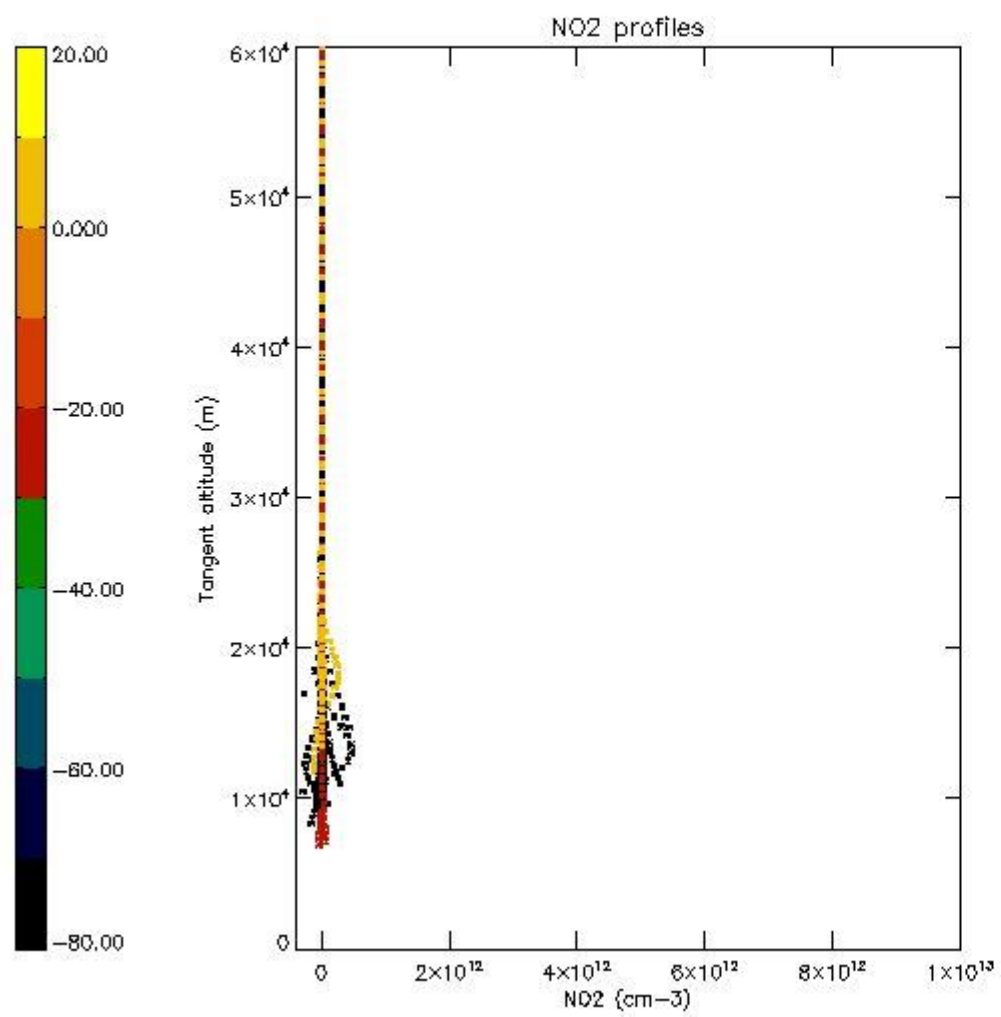

*5.4 Plot ozone profiles where STD < 10% (dark without errors)*

The colorbar represents the latitude.

*5.5 Plot ozone profiles where STD < 5% (dark without errors)*

The colorbar represents the latitude.

*5.6 Plot NO<sub>2</sub> profiles for all STD (dark without errors)*

The colorbar represents the latitude.

*5.7 Plot NO3 profiles for all STD (dark without errors)*

The colorbar represents the latitude.

5.8 Plot H<sub>2</sub>O profiles for all STD (only for occultations of stars 1,2,3,4,13,14,16,26,63 dark without errors)