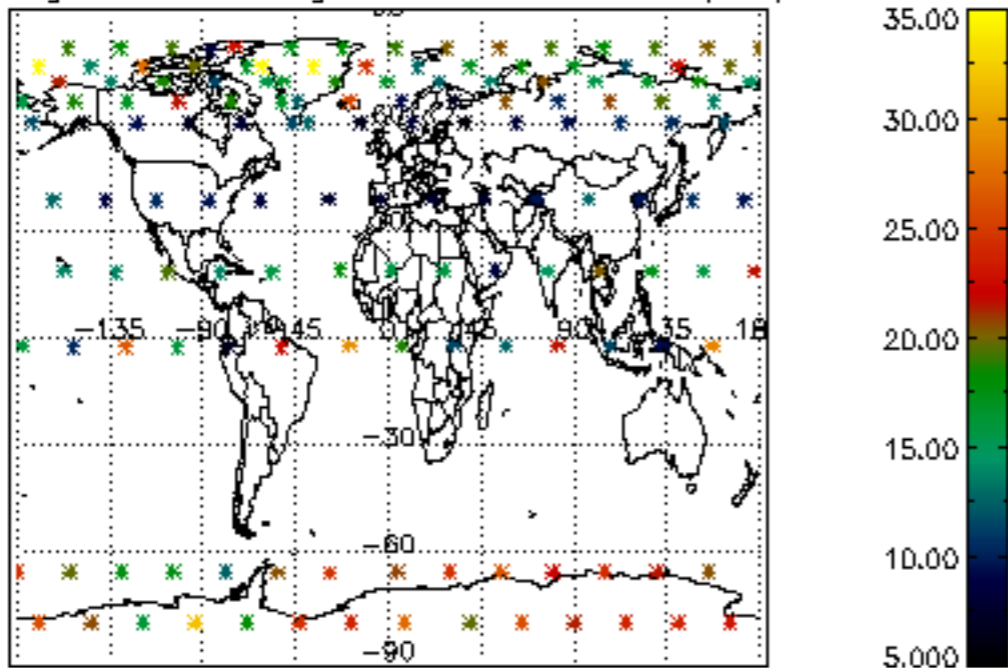

Percentage of cosmic ray hits per profile

Percentage of star falling outside central band per profile