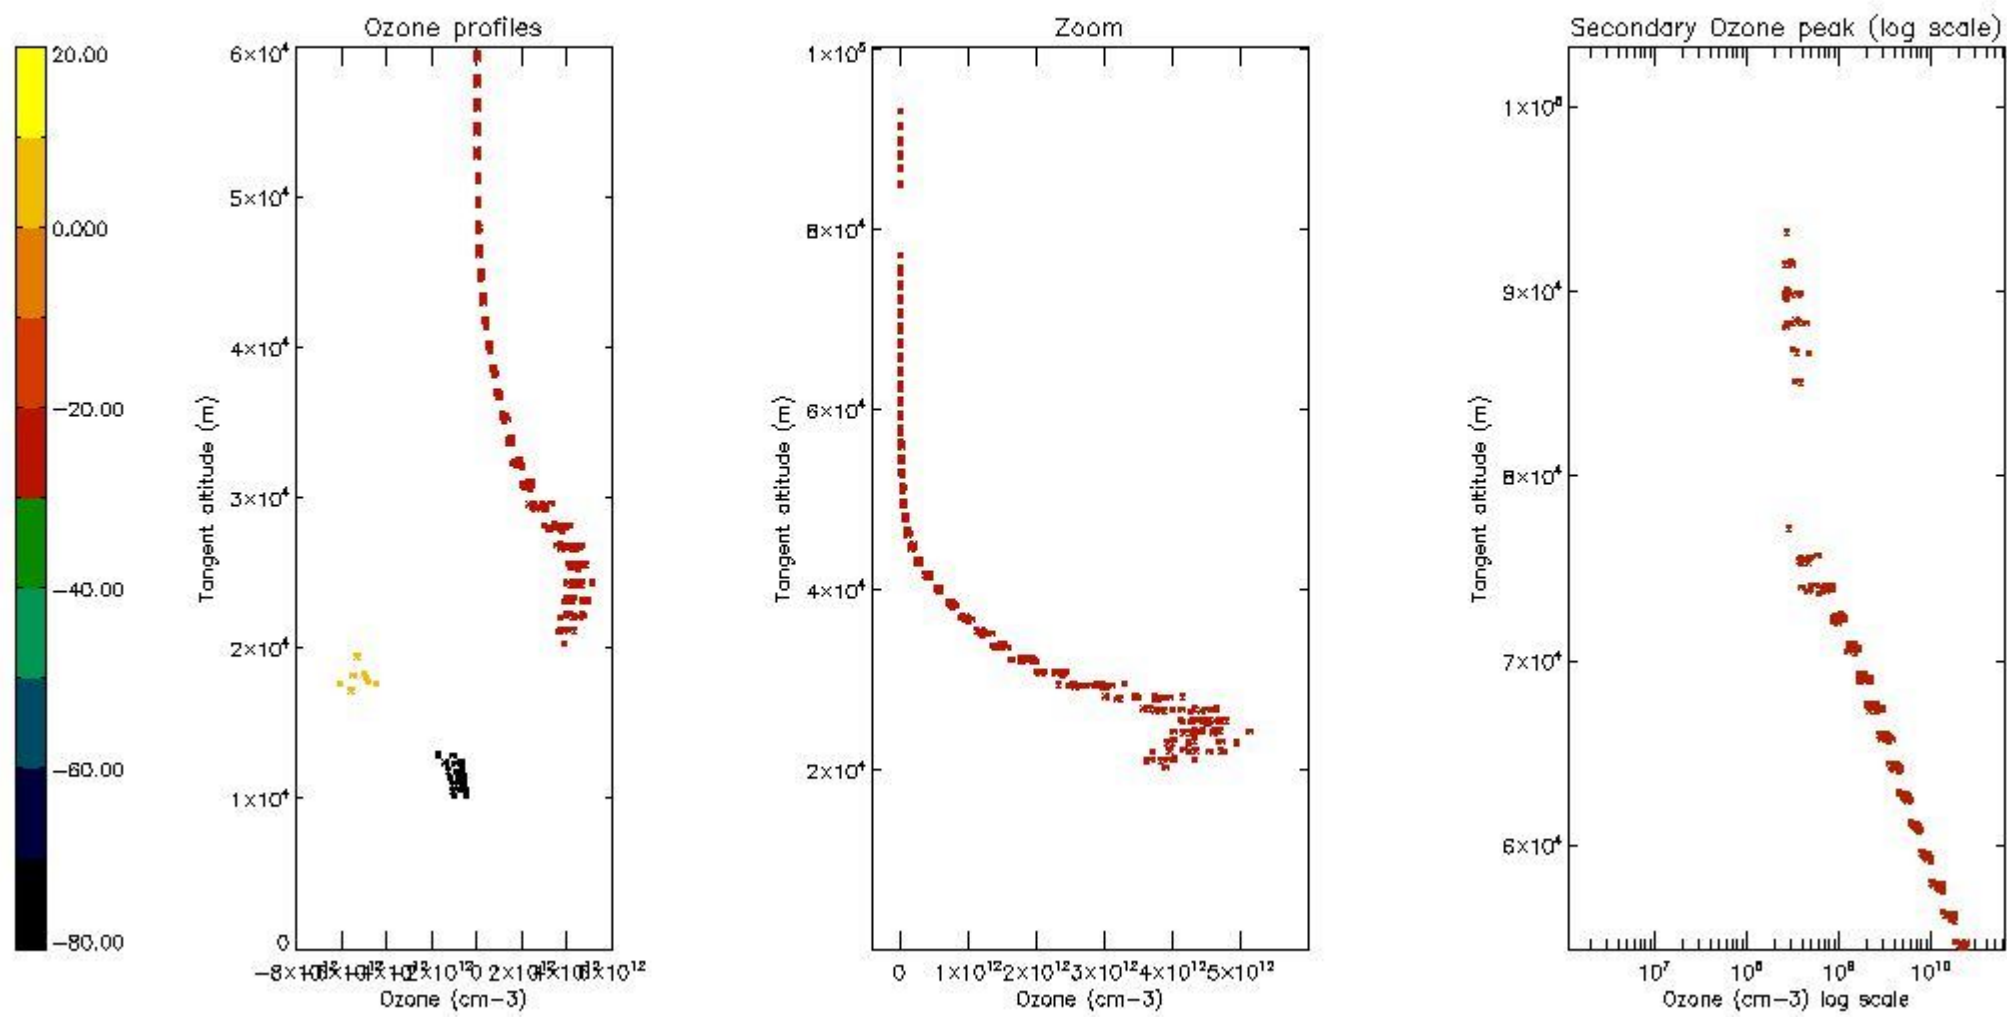

5.6 Plot NO₂ profiles for all STD (dark without errors)

The colorbar represents the latitude.