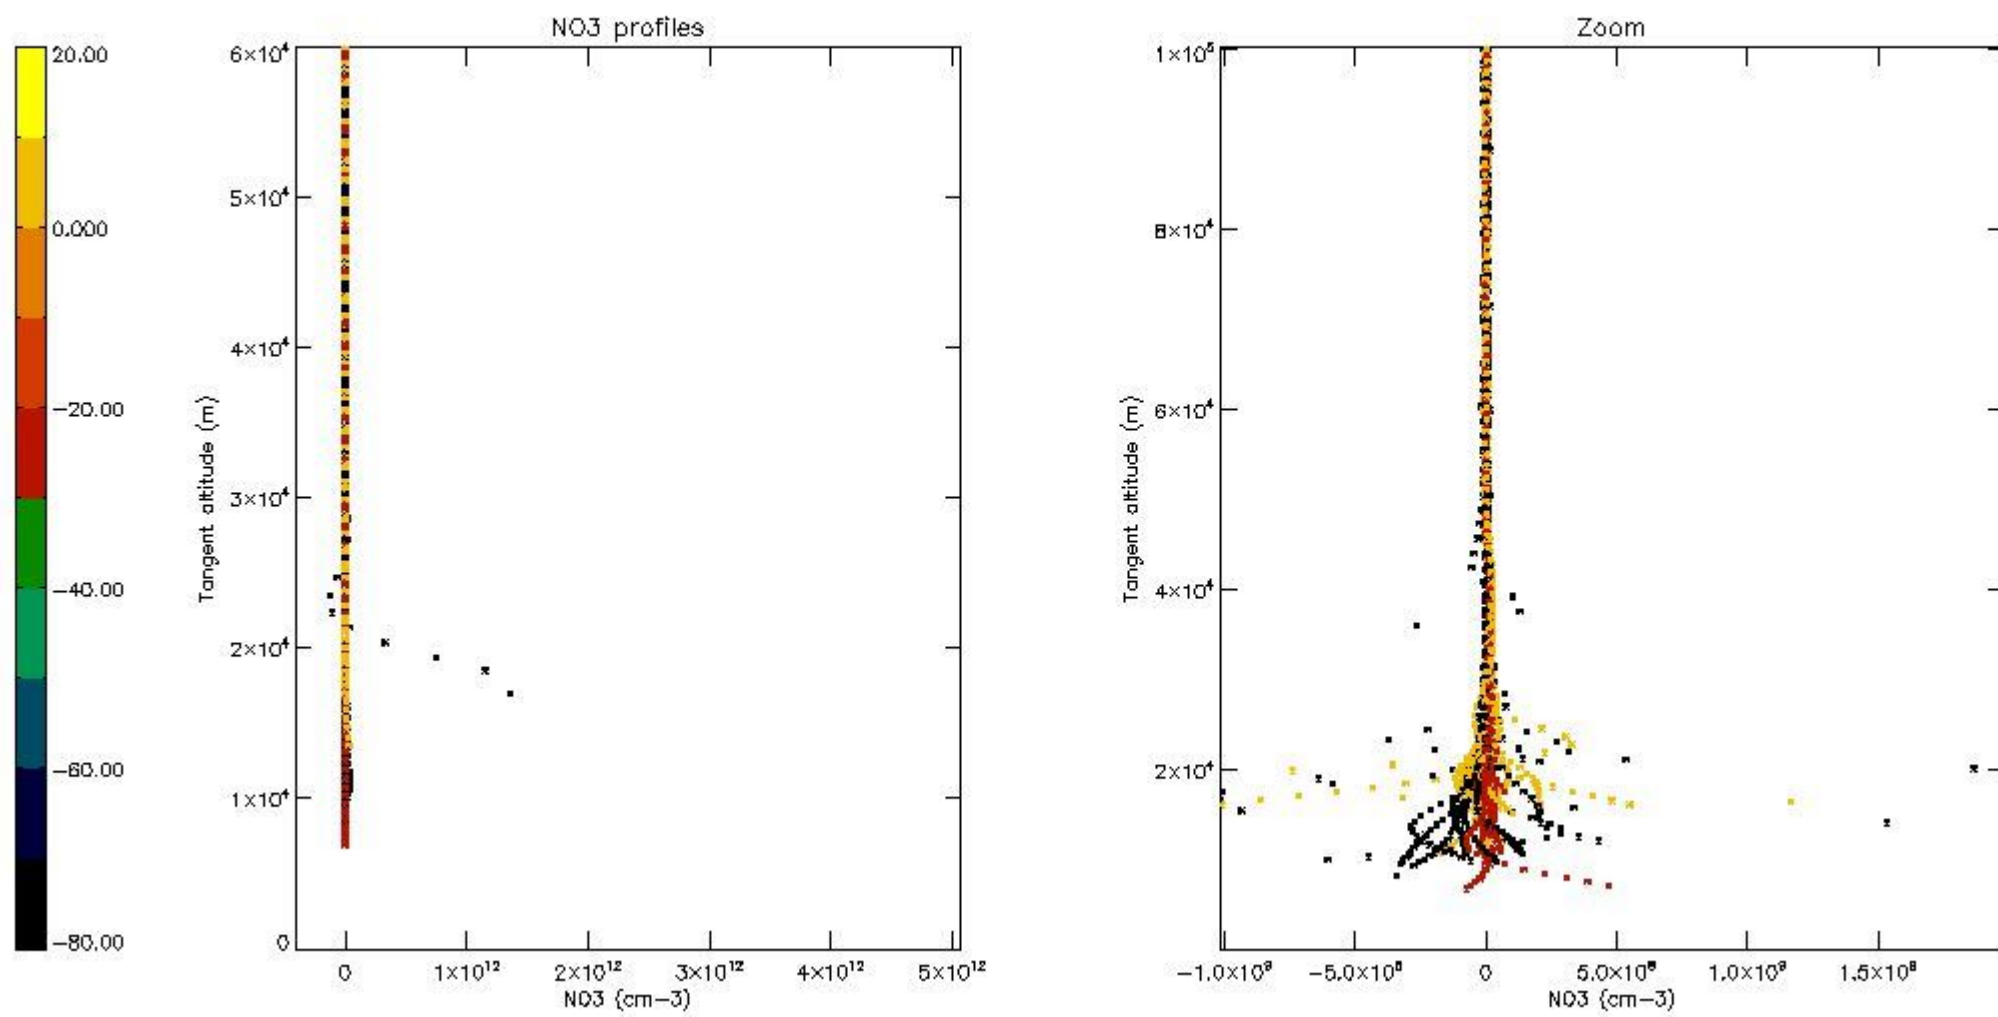

5.8 Plot H₂O profiles for all STD (only for occultations of stars 1,2,3,4,13,14,16,26,63 dark without errors)

The colorbar represents the latitude.