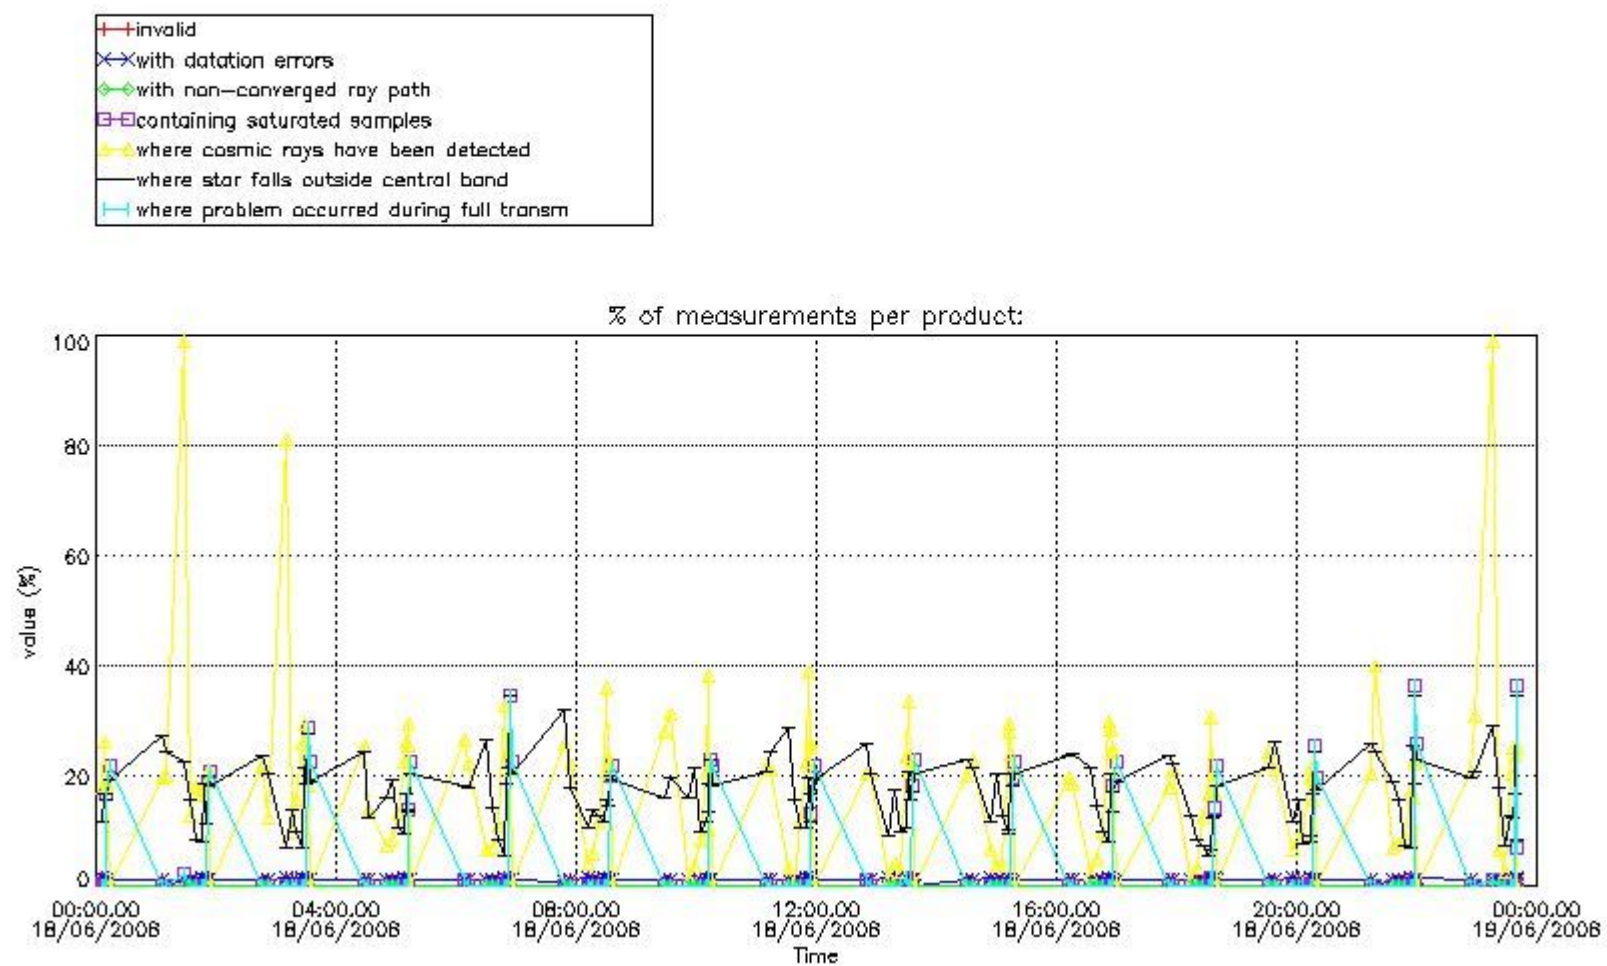

4.1.2 Plot level 1 quality information per product (time dependant): ENVI SAT DESCENDING passes