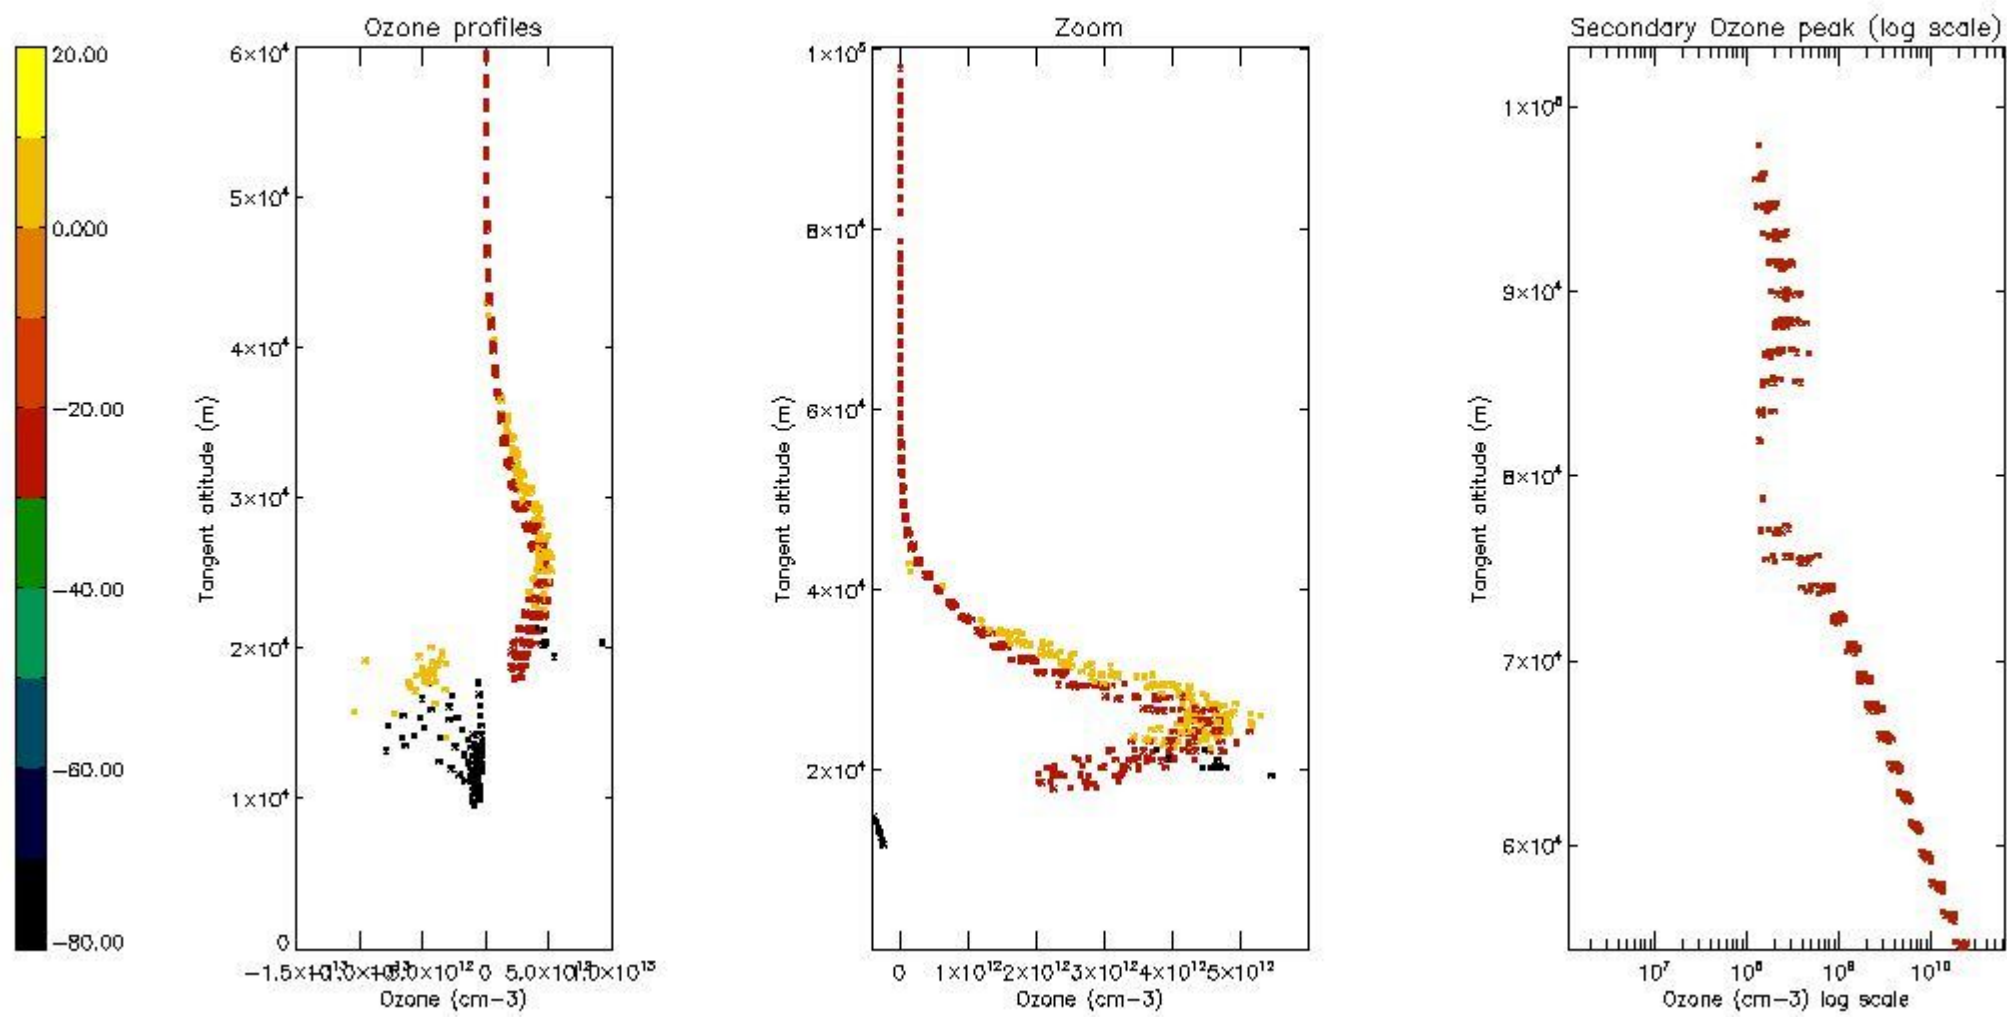

5.5 Plot ozone profiles where STD < 5% (dark without errors)

The colorbar represents the latitude.