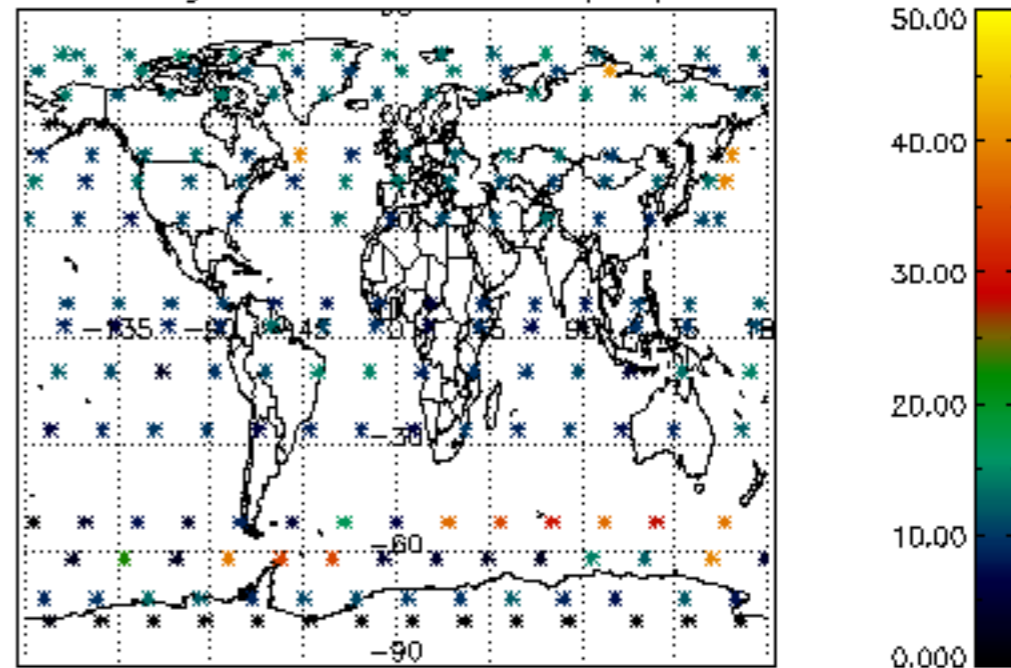

Percentage of saturation errors per profile