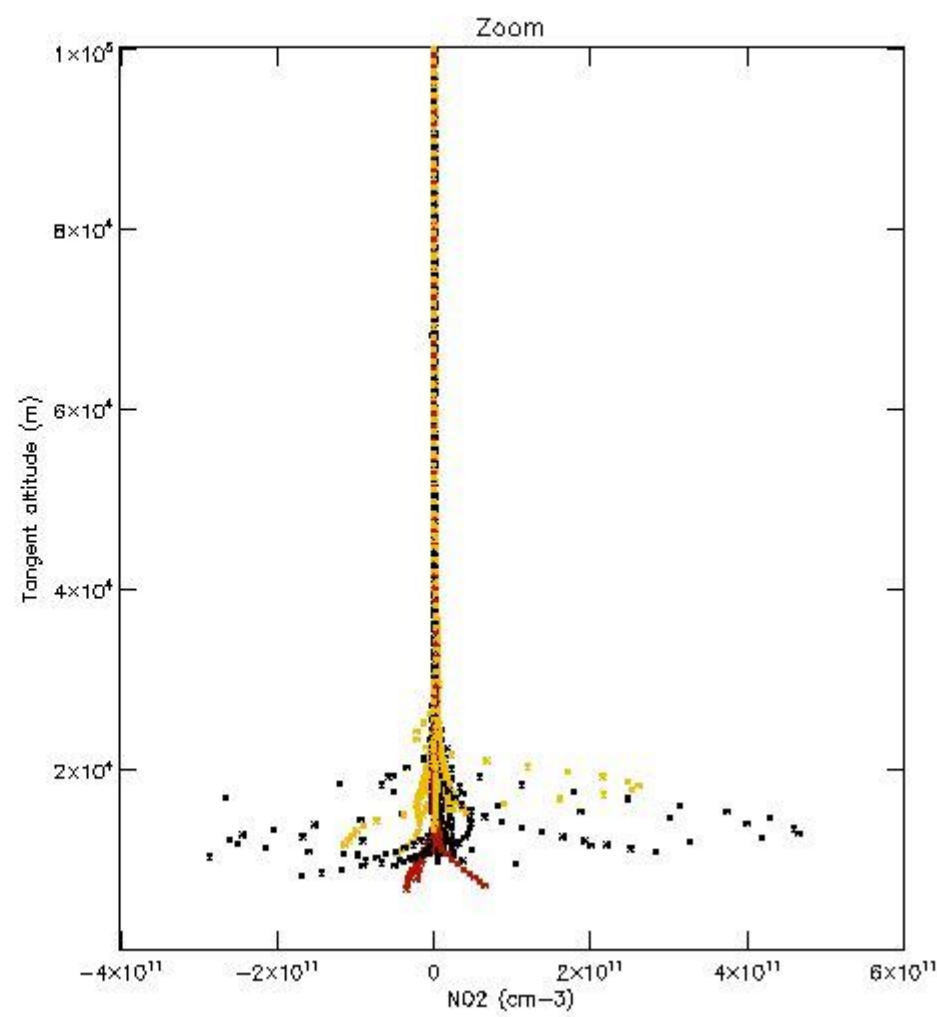

5.7 Plot NO3 profiles for all STD (dark without errors)

The colorbar represents the latitude.