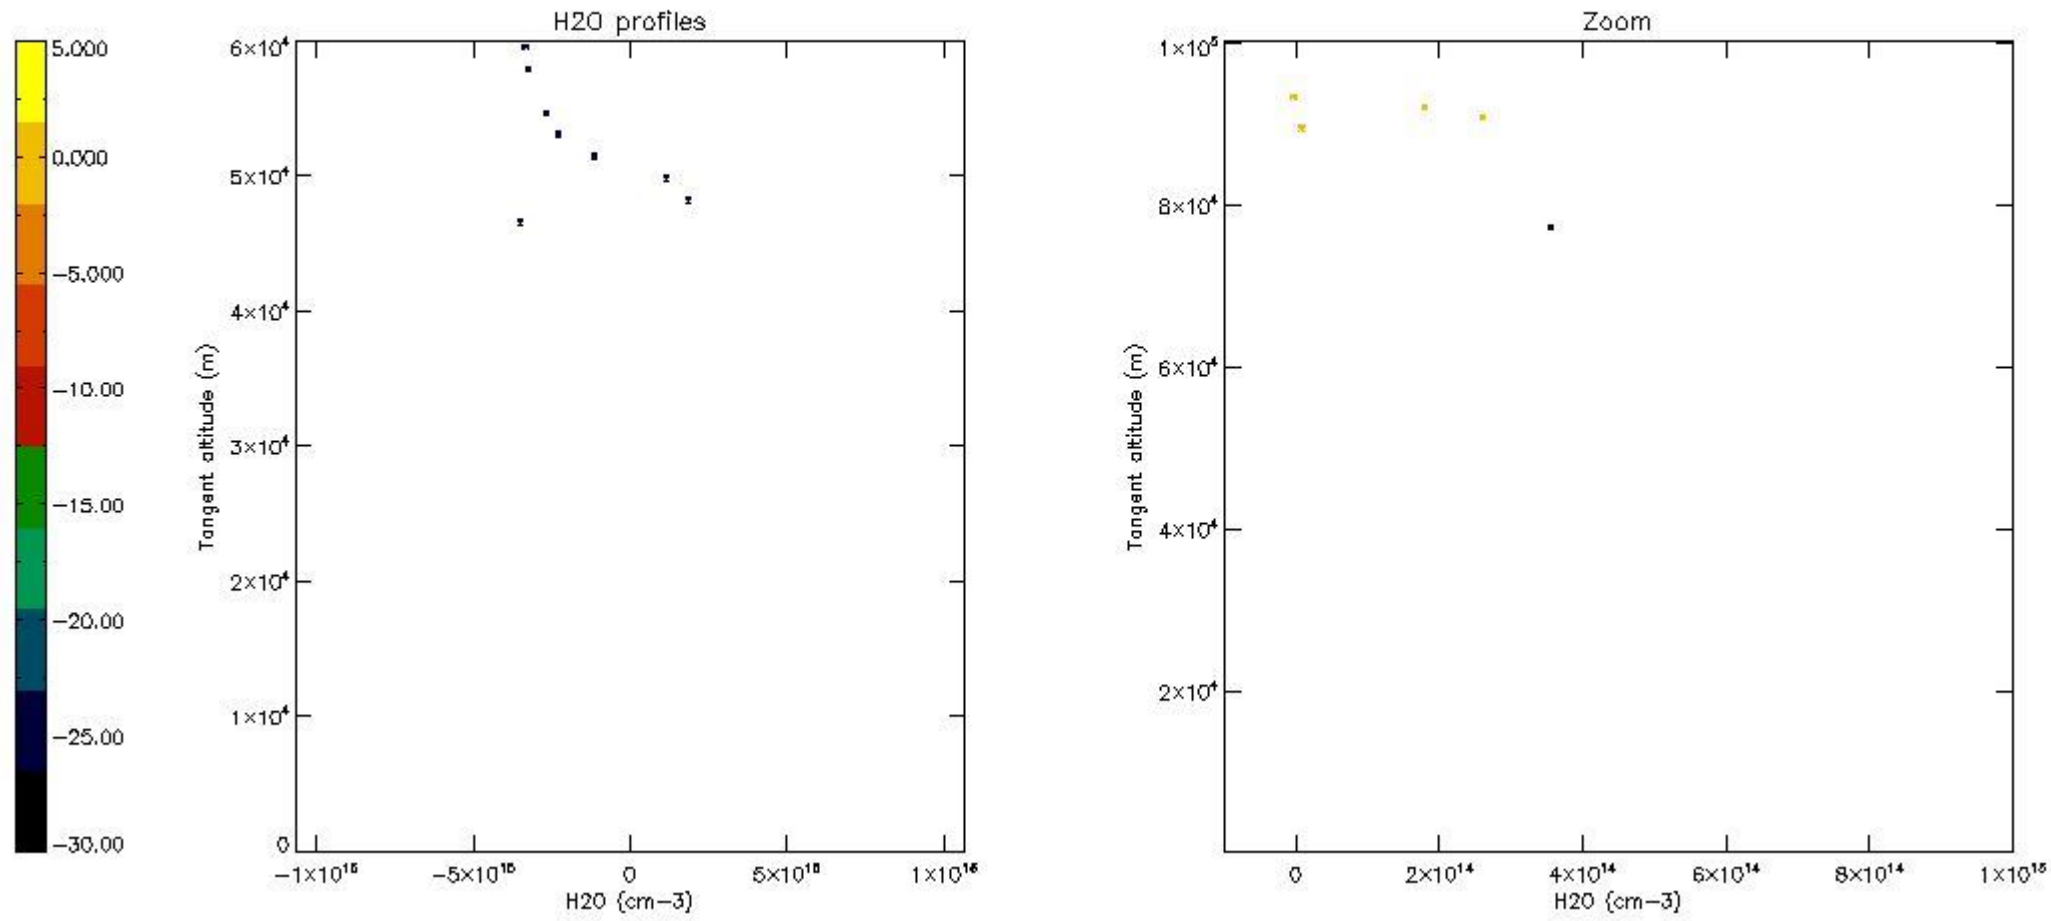

6. Auxiliary Data Files used for the production reported in section 2

The number reported in the third column indicates since which file (see list in section 2) the corresponding auxiliary file has been used. The fourth column is the date of those product files.

Type	Auxiliary Filename	Used since product	Used since product date
INST_PHYS_CHARACTERISTICS	GOM_INS_AXVIEC20091111_143220_20030716_120000_20500101_000000	1	18-JUN-2008 00:05:45
LEVEL-2_PROC_CONFIG	GOM_PR2_AXVIEC20091111_152718_20020301_000000_20500101_000000	1	18-JUN-2008 00:05:45
CROSS_SECTIONS_FILE	GOM_CRS_AXVIEC20091111_154832_20020301_000000_20500101_000000	1	18-JUN-2008 00:05:45