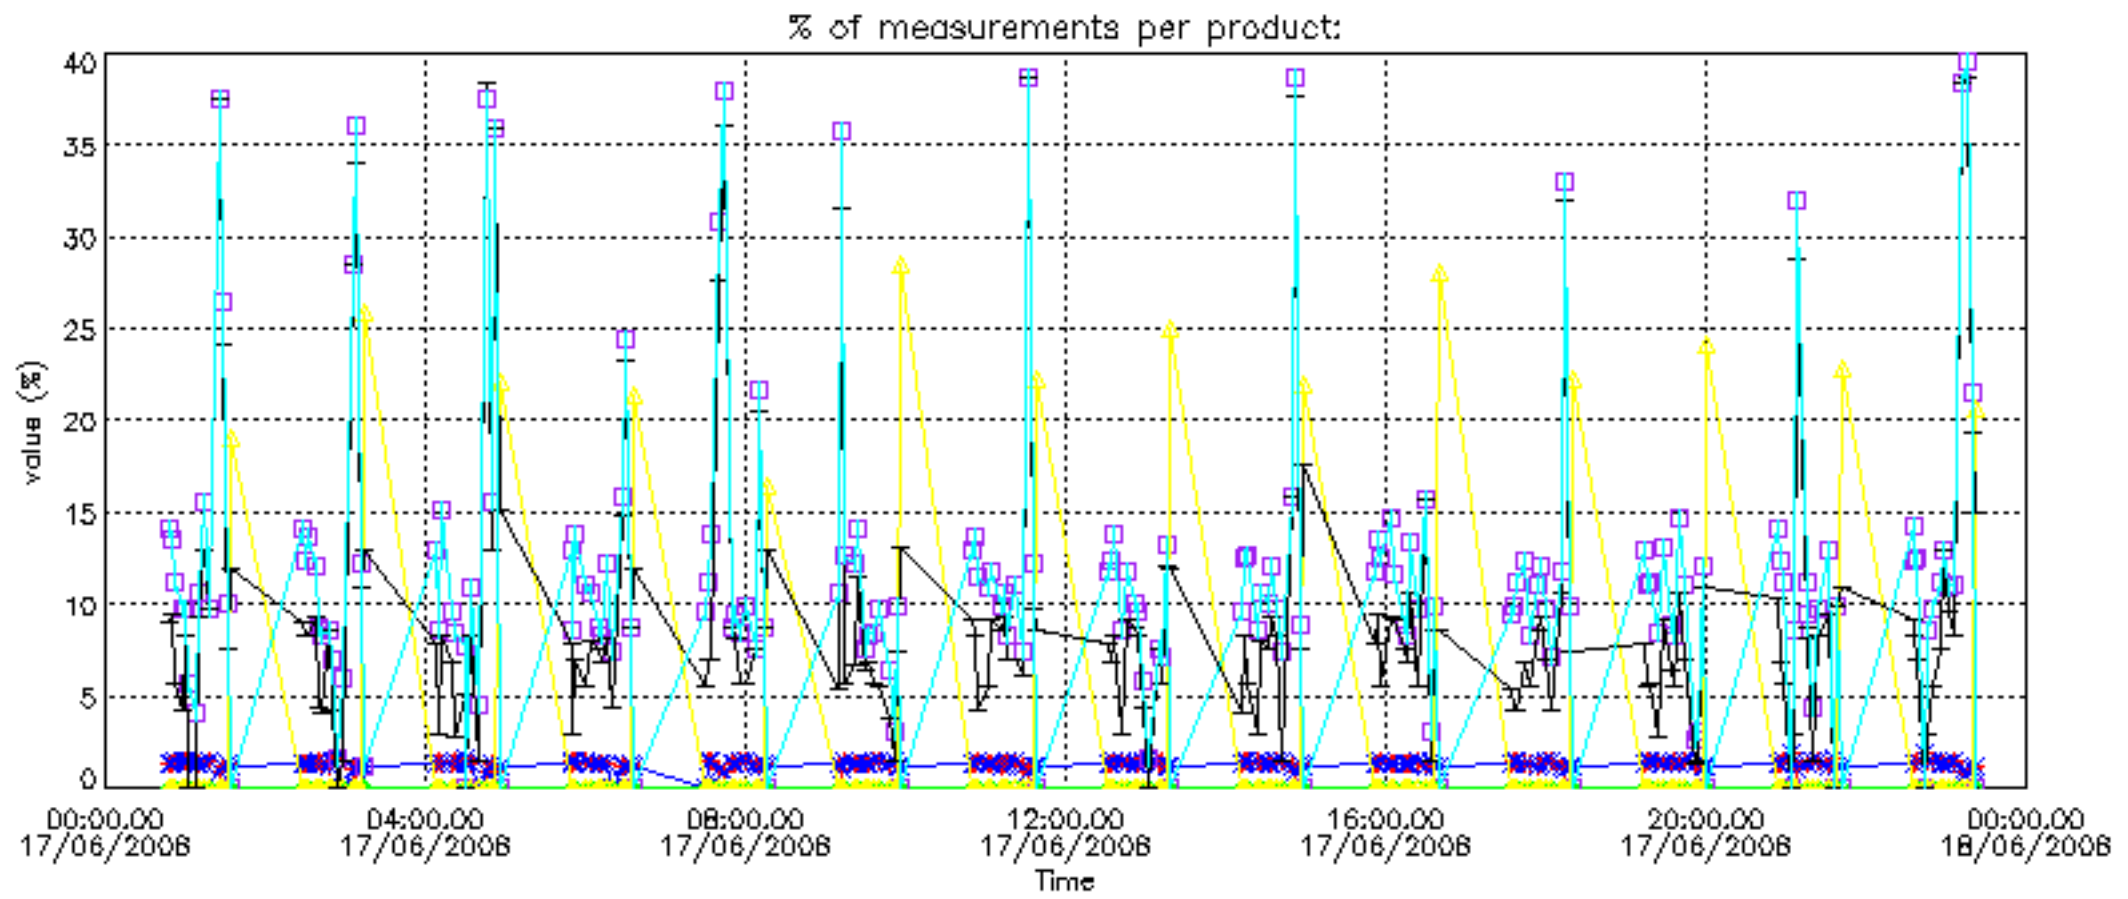

Percentage of cosmic ray hits per profile

Percentage of datation errors per profile