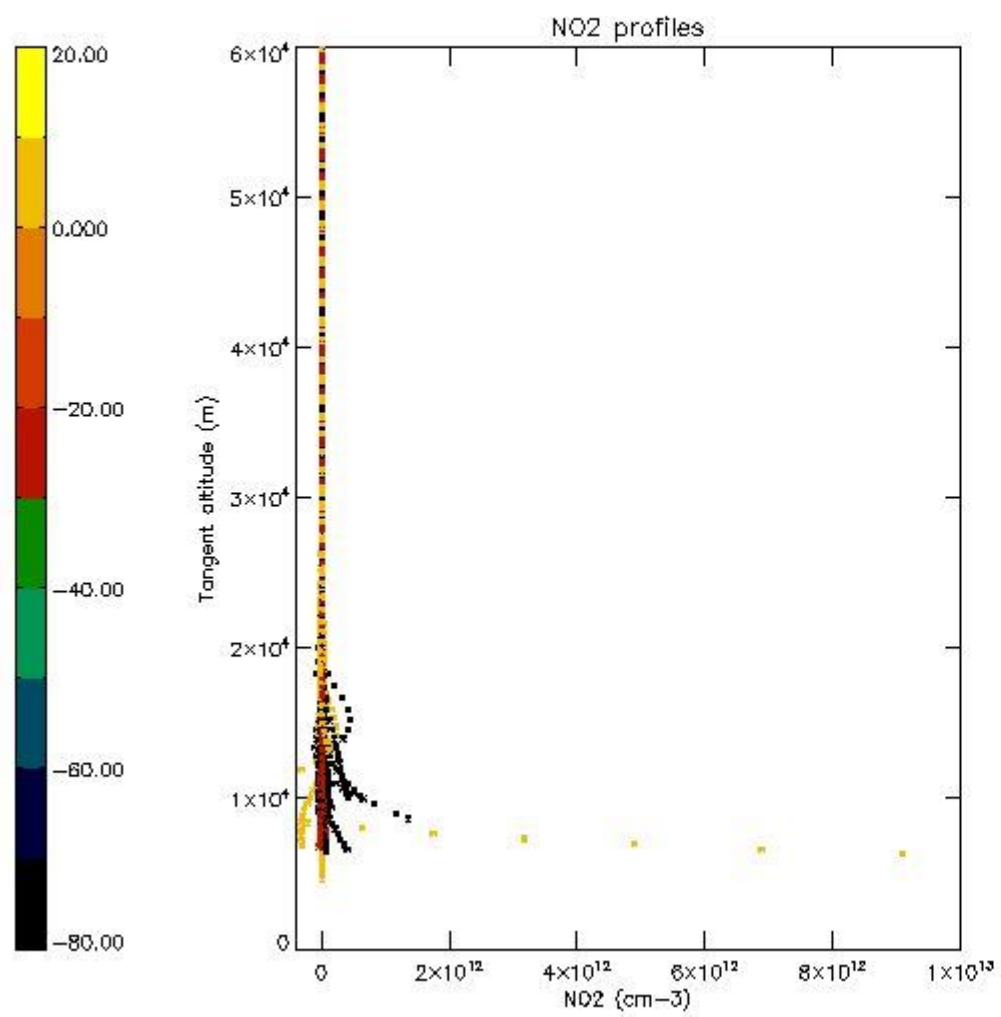

STD < 10	3
STD < 5	2

5.2 Plot ozone profiles for all STD (dark without errors)

The colorbar represents the latitude.

5.3 Plot ozone profiles where STD < 20% (dark without errors)

The colorbar represents the latitude.

5.4 Plot ozone profiles where $STD < 10\%$ (dark without errors)

The colorbar represents the latitude.

5.5 Plot ozone profiles where STD < 5% (dark without errors)

The colorbar represents the latitude.

5.6 Plot NO₂ profiles for all STD (dark without errors)

The colorbar represents the latitude.

5.7 Plot NO3 profiles for all STD (dark without errors)

The colorbar represents the latitude.

5.8 Plot H2O profiles for all STD (only for occultations of stars 1,2,3,4,13,14,16,26,63 dark without errors)