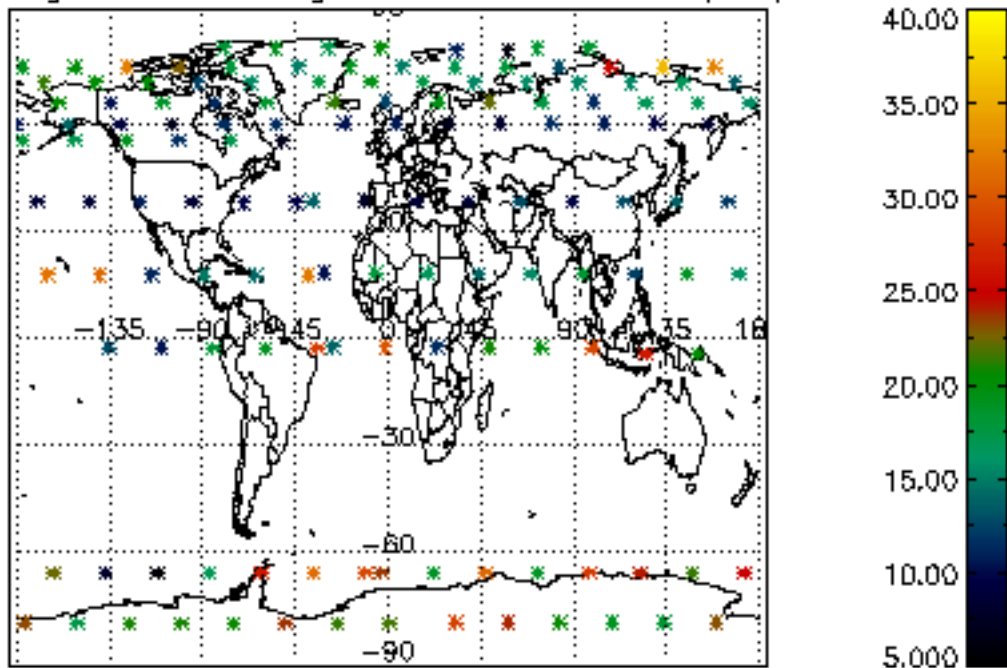

Percentage of cosmic ray hits per profile

Percentage of star falling outside central band per profile