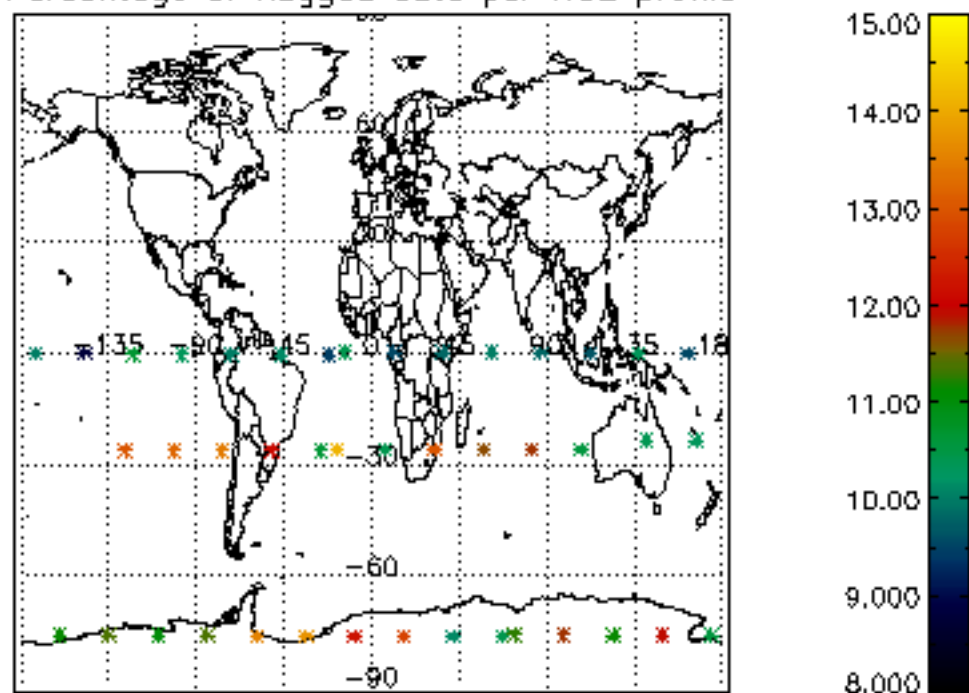

Percentage of flagged data per NO2 profile