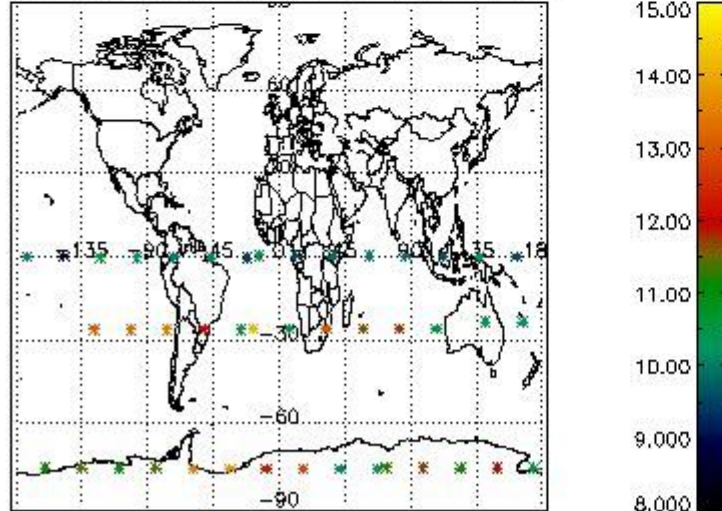

3.1 Plot quality information per product (time dependant)

3.2 Plot quality information per product (world map)

Percentage of flagged data per O3 profile

Percentage of flagged data per H2O profile

Percentage of flagged data per NO2 profile