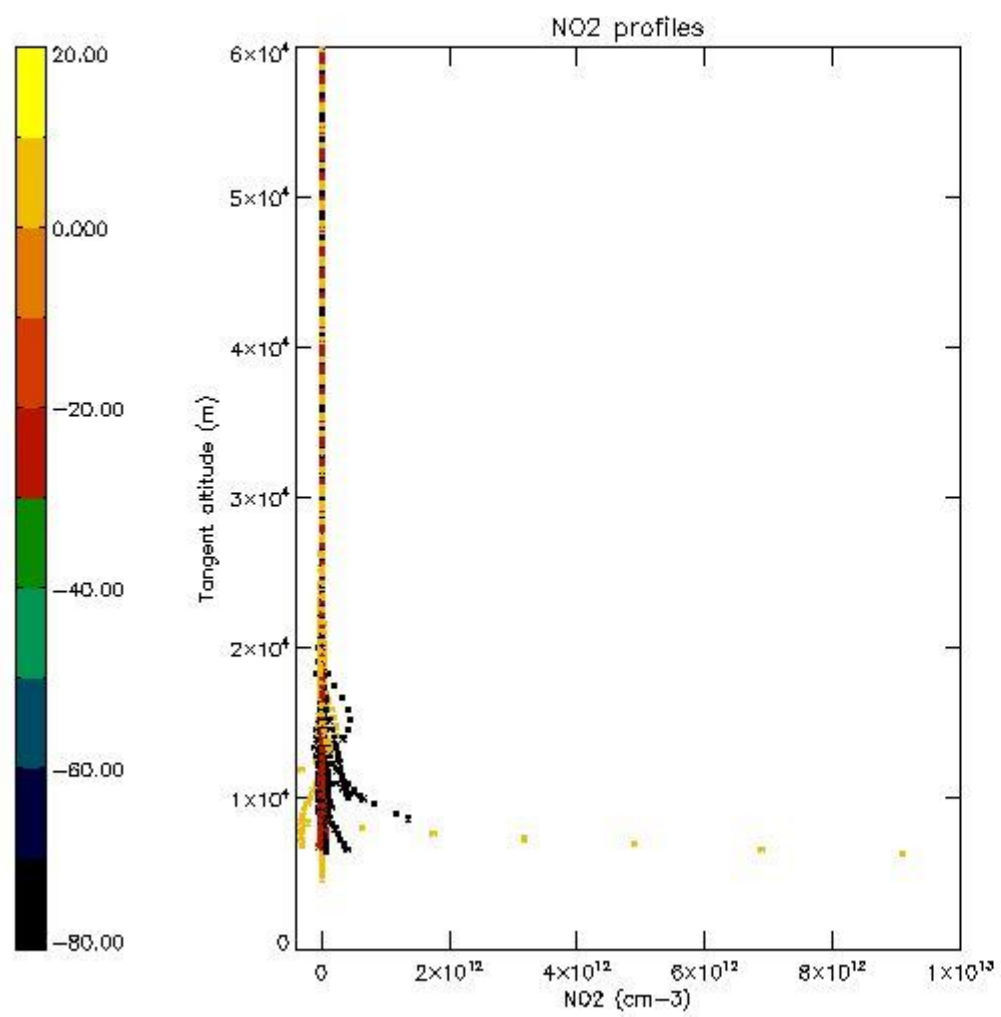

5.7 Plot NO3 profiles for all STD (dark without errors)

The colorbar represents the latitude.