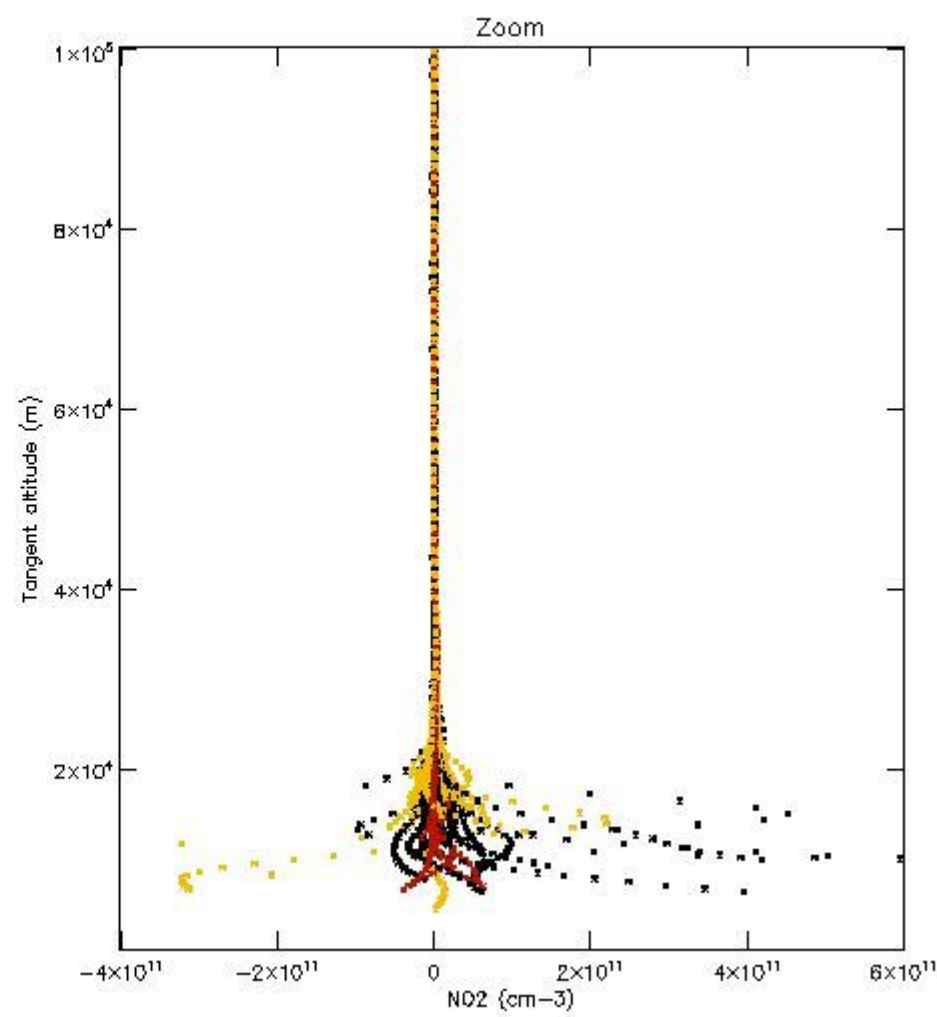

STD < 10	3
STD < 5	2

5.2 Plot ozone profiles for all STD (dark without errors)

The colorbar represents the latitude.

5.3 Plot ozone profiles where STD < 20% (dark without errors)

The colorbar represents the latitude.

5.4 Plot ozone profiles where $STD < 10\%$ (dark without errors)

The colorbar represents the latitude.

5.5 Plot ozone profiles where STD < 5% (dark without errors)

The colorbar represents the latitude.

5.6 Plot NO₂ profiles for all STD (dark without errors)

The colorbar represents the latitude.

5.7 Plot NO3 profiles for all STD (dark without errors)

The colorbar represents the latitude.

5.8 Plot H2O profiles for all STD (only for occultations of stars 1,2,3,4,13,14,16,26,63 dark without errors)