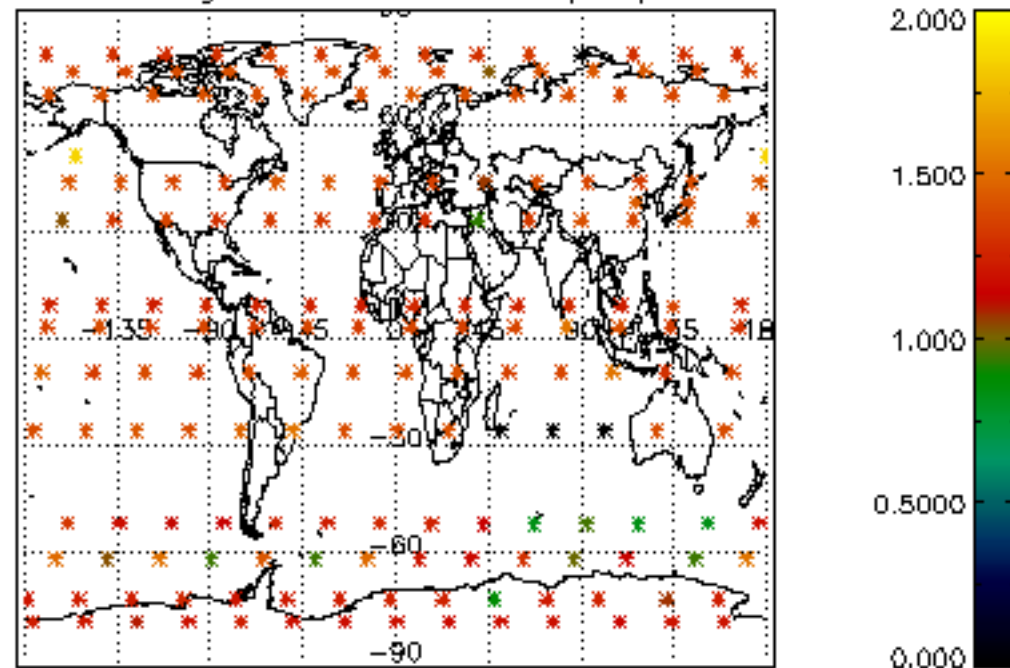

Percentage of datation errors per profile

Percentage of star falling outside central band per profile

Percentage of saturation errors per profile

Percentage of cosmic ray hits per profile

Percentage of datation errors per profile