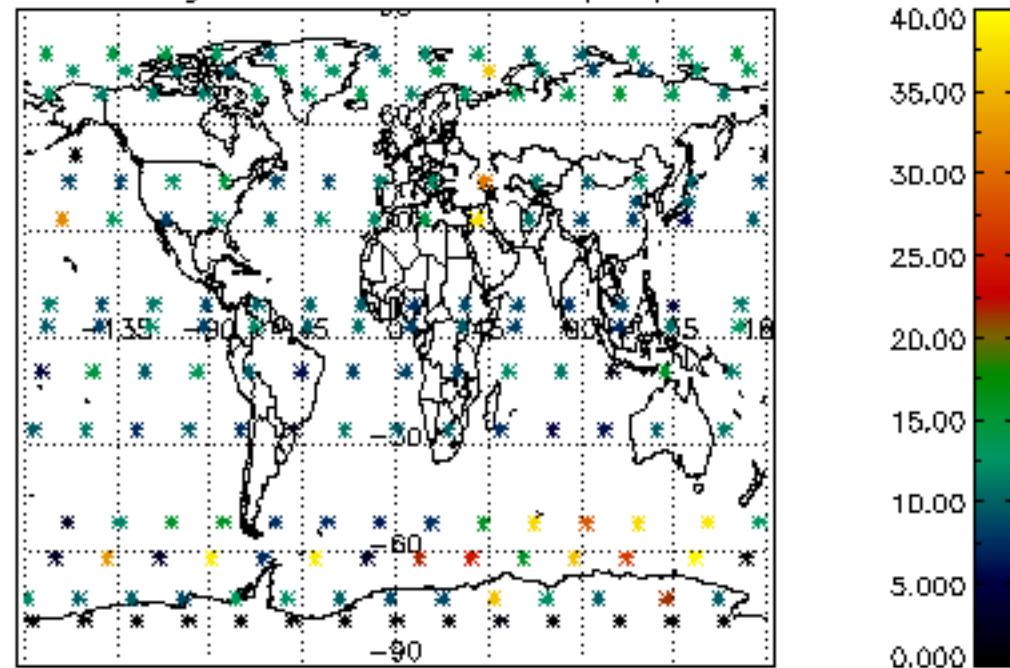

Percentage of saturation errors per profile