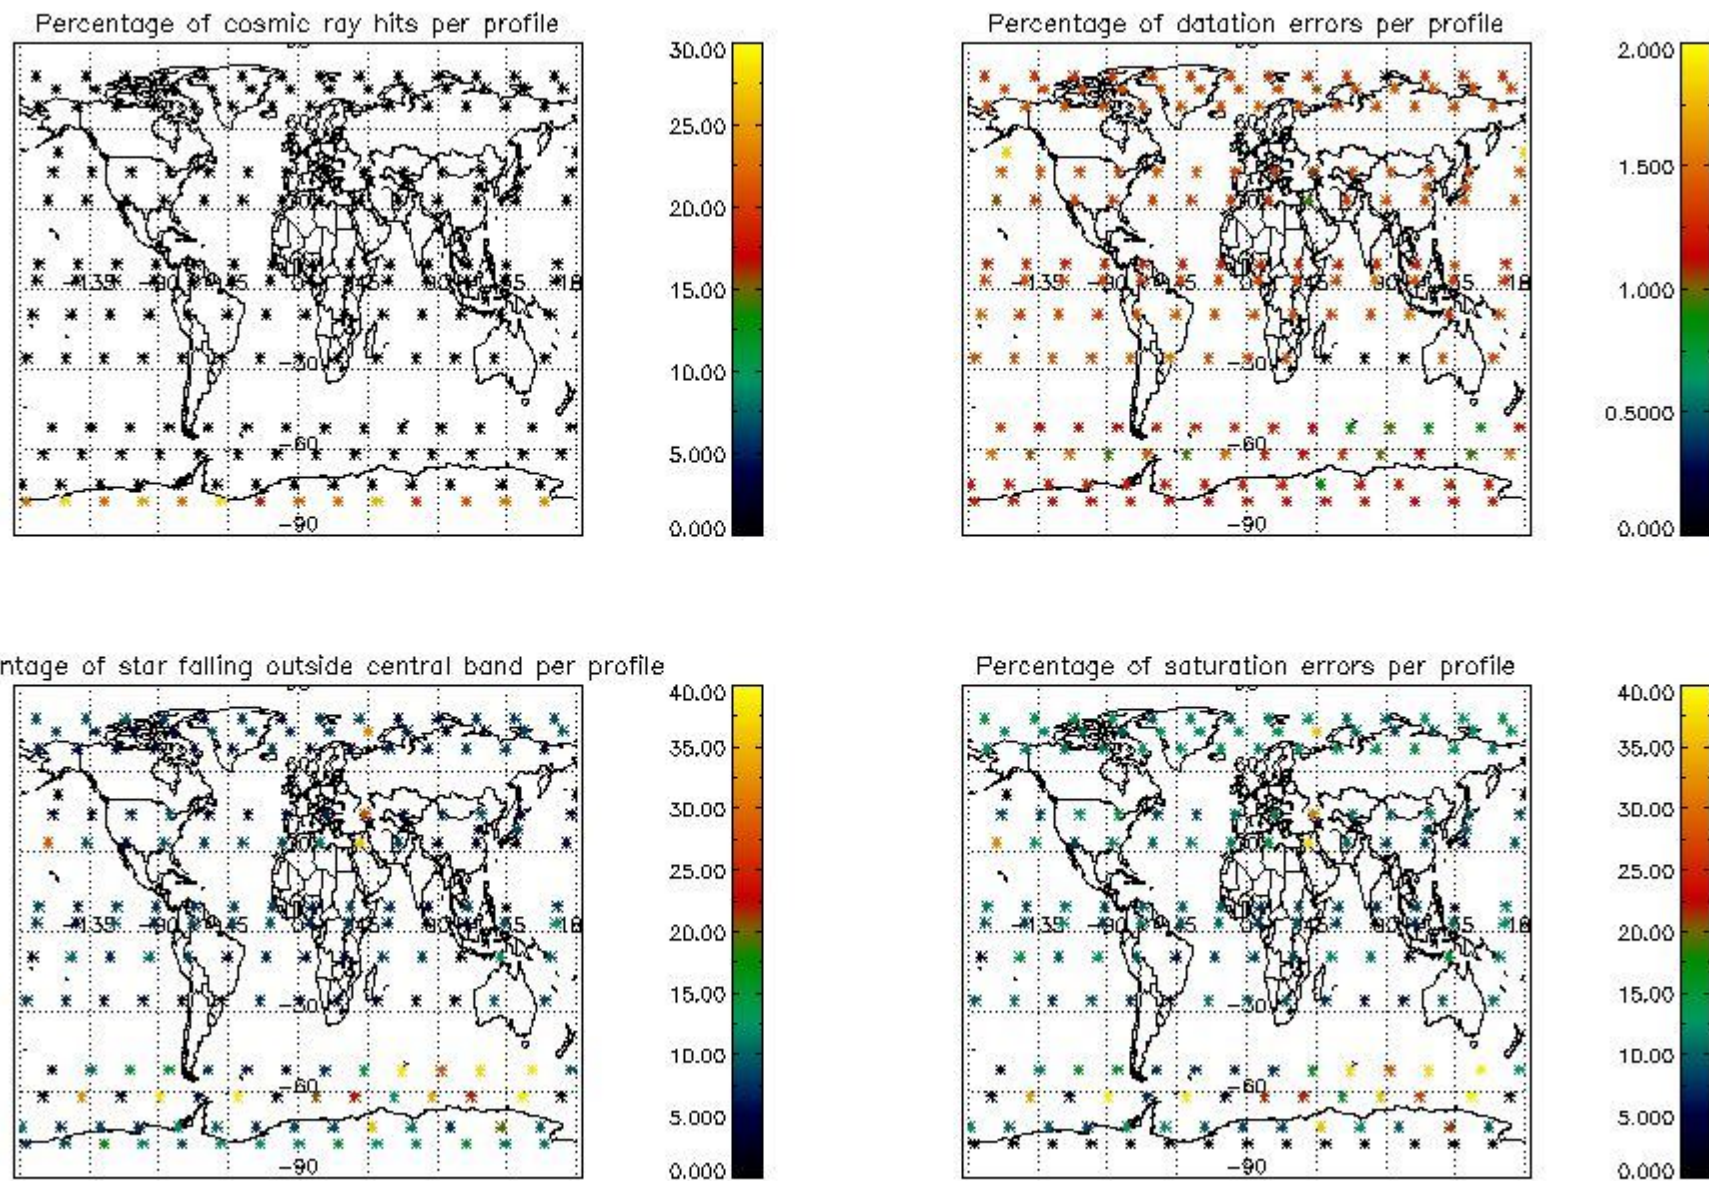

4.2.2 Plot level 1 quality information per product (world map): ENVISAT DESCENDING passes

5. Trace gas profiles

5.1 Ozone statistics based on quality of products

The final quality of the products can be "measured" using the STD (Standard Deviation) attached to every point profile. This information is written to the parameter GOM_NL__2P/NL_LOCAL_SPECIES_DENSITY/o3_std of the level 2 products. The table below shows the statistics for given STD ranges.

The statistics are given with respect to the overall valid production:

- Products without fatal errors: GOM_NL__2P/MPH/PRODUCT_ERR=0
- Valid point profile: GOM_NL__2P/NL_LOCAL_SPECIES_DENSITY/pcd(0)=0

The 'Criteria' is applied to valid points of dark limb products:

- Products in dark limb illumination condition: GOM_NL__2P/NL_SUMMARY_QUALITY/obs_ill_cond=0
- Products without fatal errors: GOM_NL__2P/MPH/PRODUCT_ERR=0
- Valid point profile: GOM_NL__2P/NL_LOCAL_SPECIES_DENSITY/pcd(0)=0

So, the table below shows the percentage of dark limb and valid observations for each criteria with respect to the overall valid daily observations.

Criteria	% of total production
All STD	16
STD < 20	5