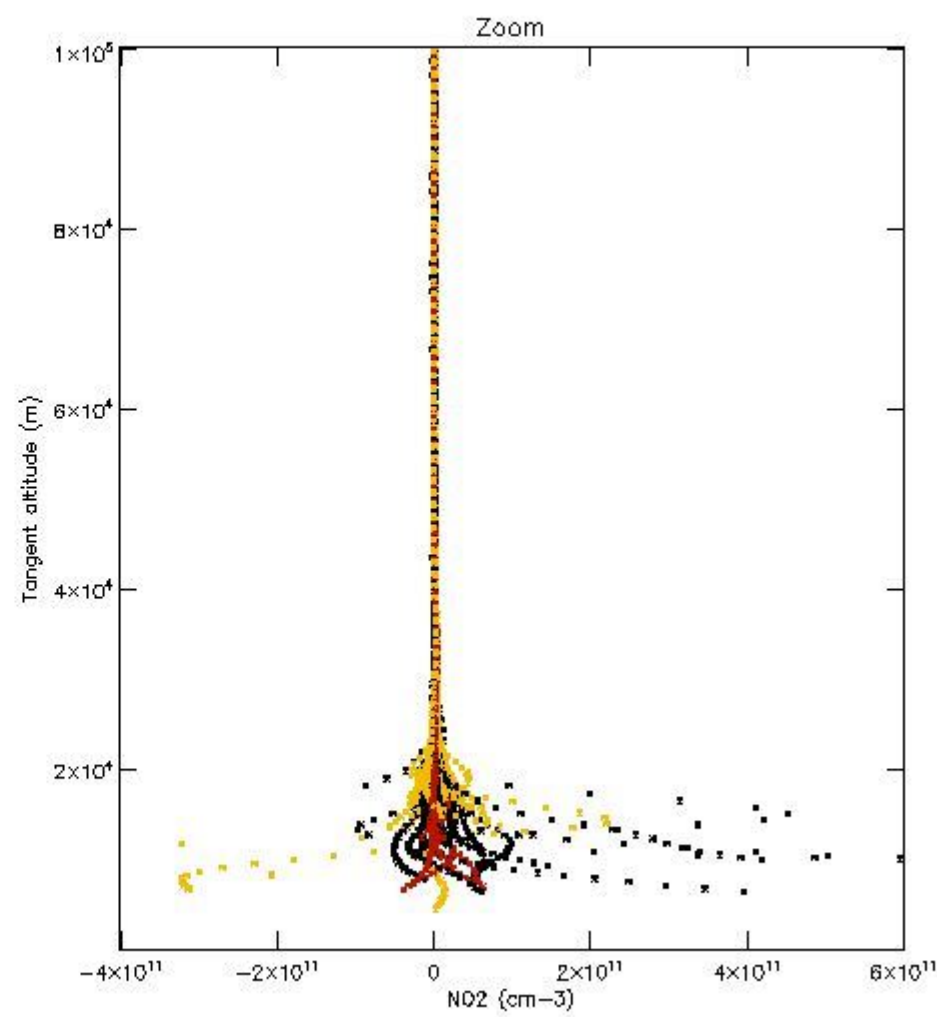

5.7 Plot NO3 profiles for all STD (dark without errors)

The colorbar represents the latitude.