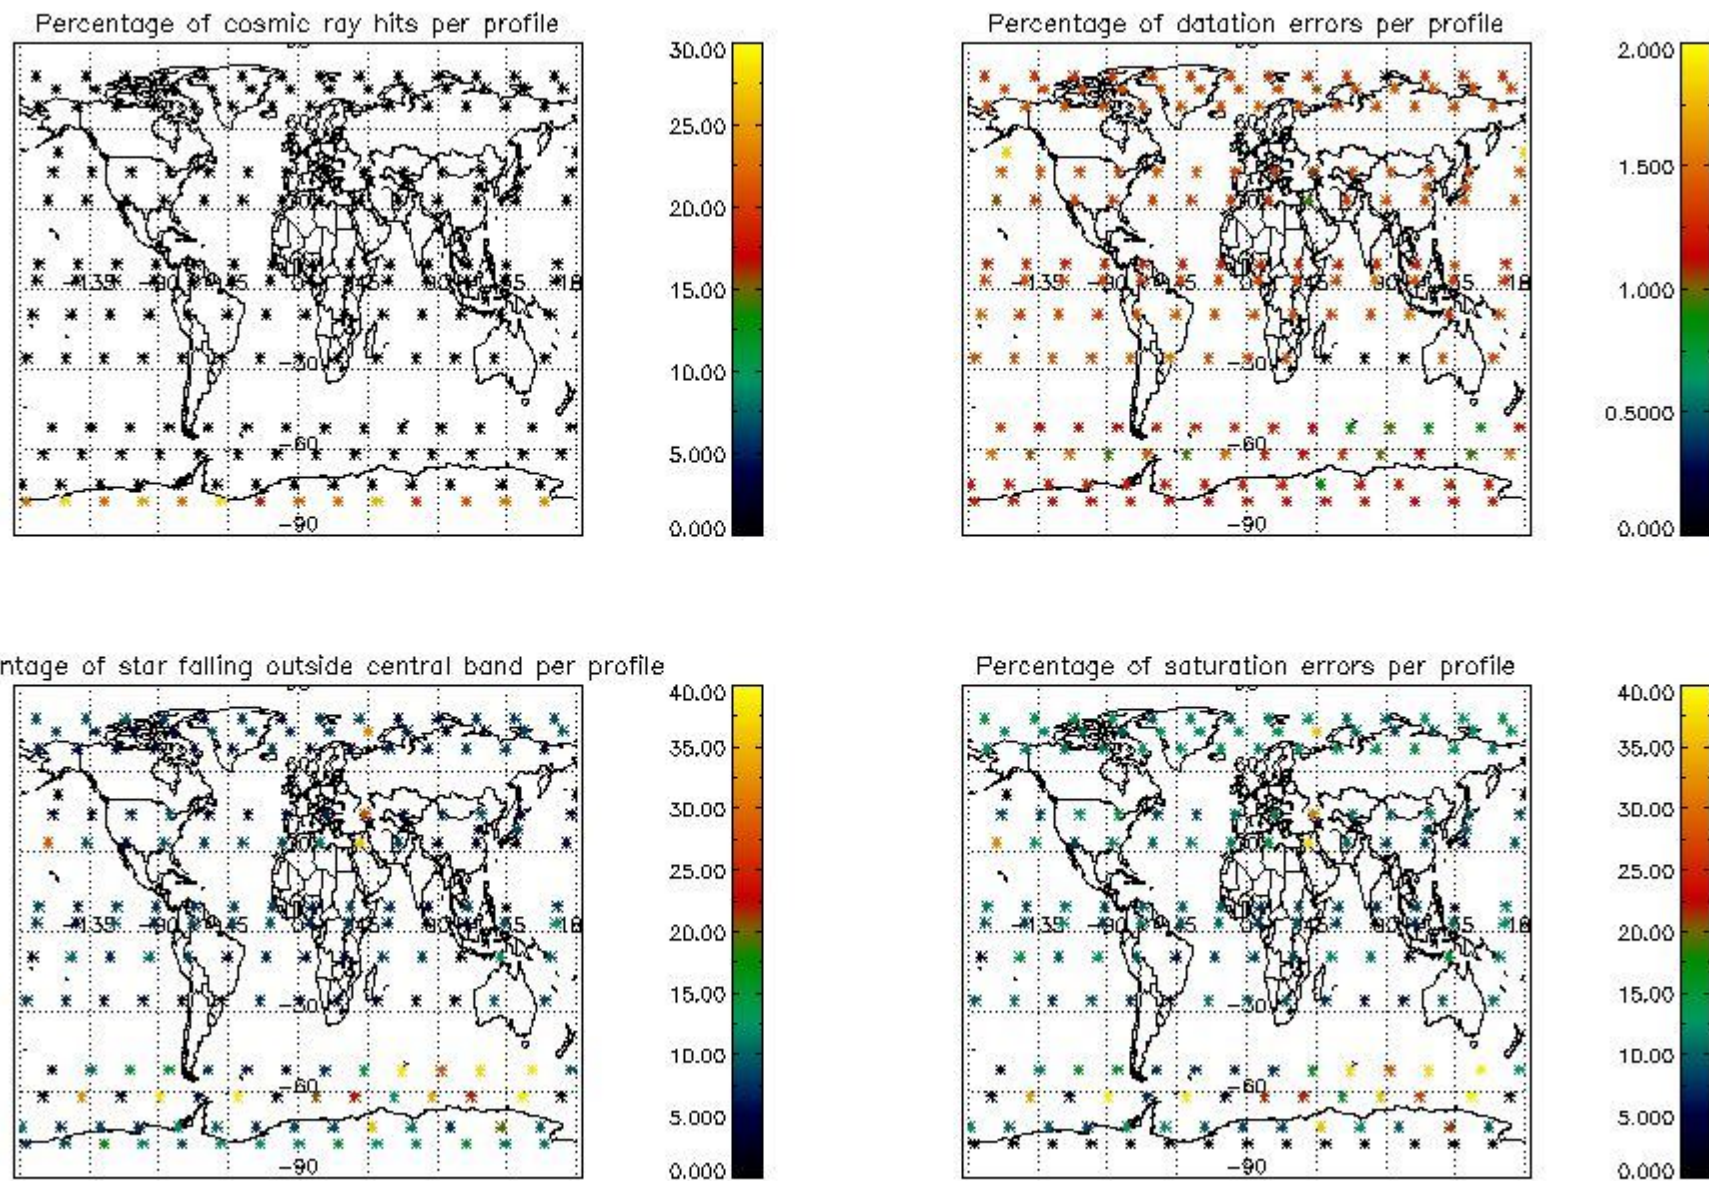

Percentage of flagged data per NO3 profile

4. Level 1 quality information per product

In this section it is plotted some information contained in the Quality Summary data set of the level 2 products that comes from the level 1b processing. Products without errors (error flag in the MPH set to "0") are used.

4.1 Plot quality information per product (time dependant) coming from level 1b processing

4.1.1 Plot level 1 quality information per product (time dependant): ENVISAT ASCENDING passes

4.1.2 Plot level 1 quality information per product (time dependant): ENVI SAT DESCENDING passes

4.2 Plot quality information per product coming from level 1b processing (world map)

4.2.1 Plot level 1 quality information per product (world map): ENVISAT ASCENDING passes

4.2.2 Plot level 1 quality information per product (world map): ENVISAT DESCENDING passes