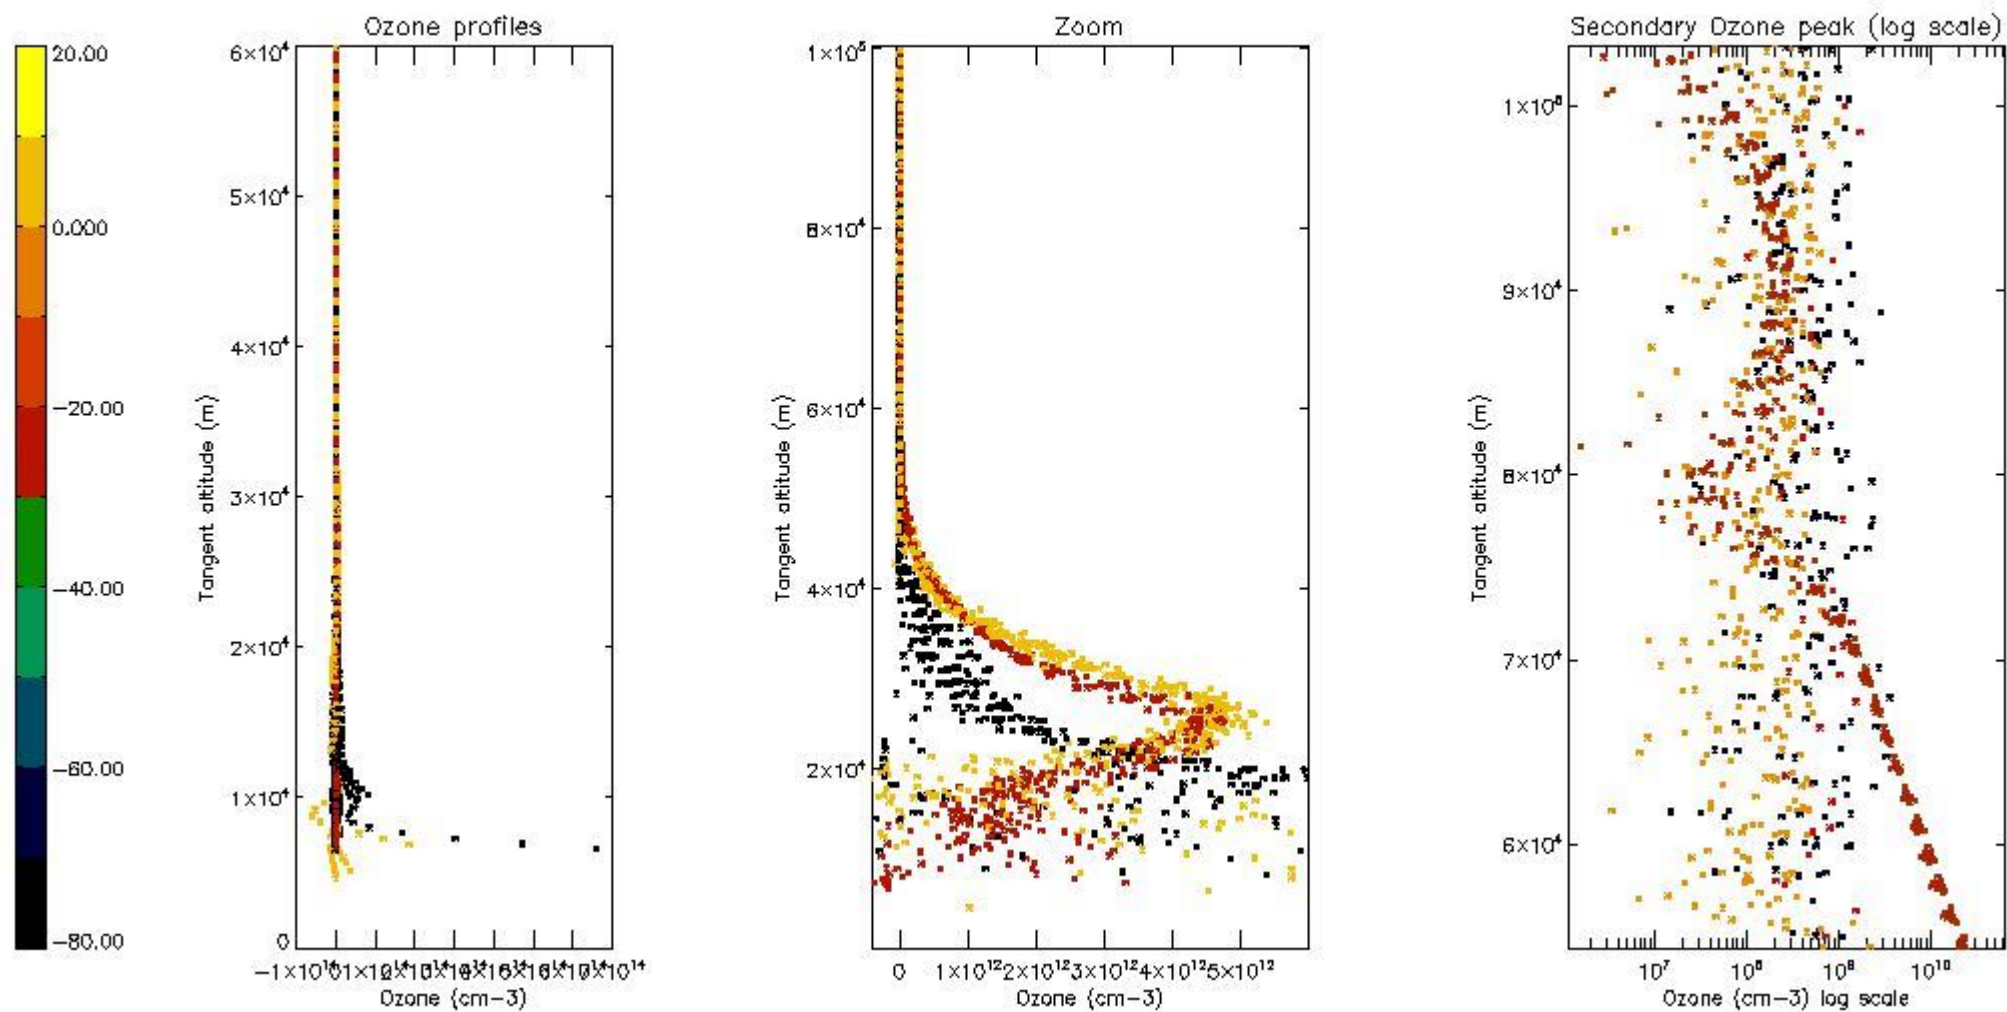

STD < 10	3
STD < 5	2

5.2 Plot ozone profiles for all STD (dark without errors)

The colorbar represents the latitude.

5.3 Plot ozone profiles where STD < 20% (dark without errors)

The colorbar represents the latitude.