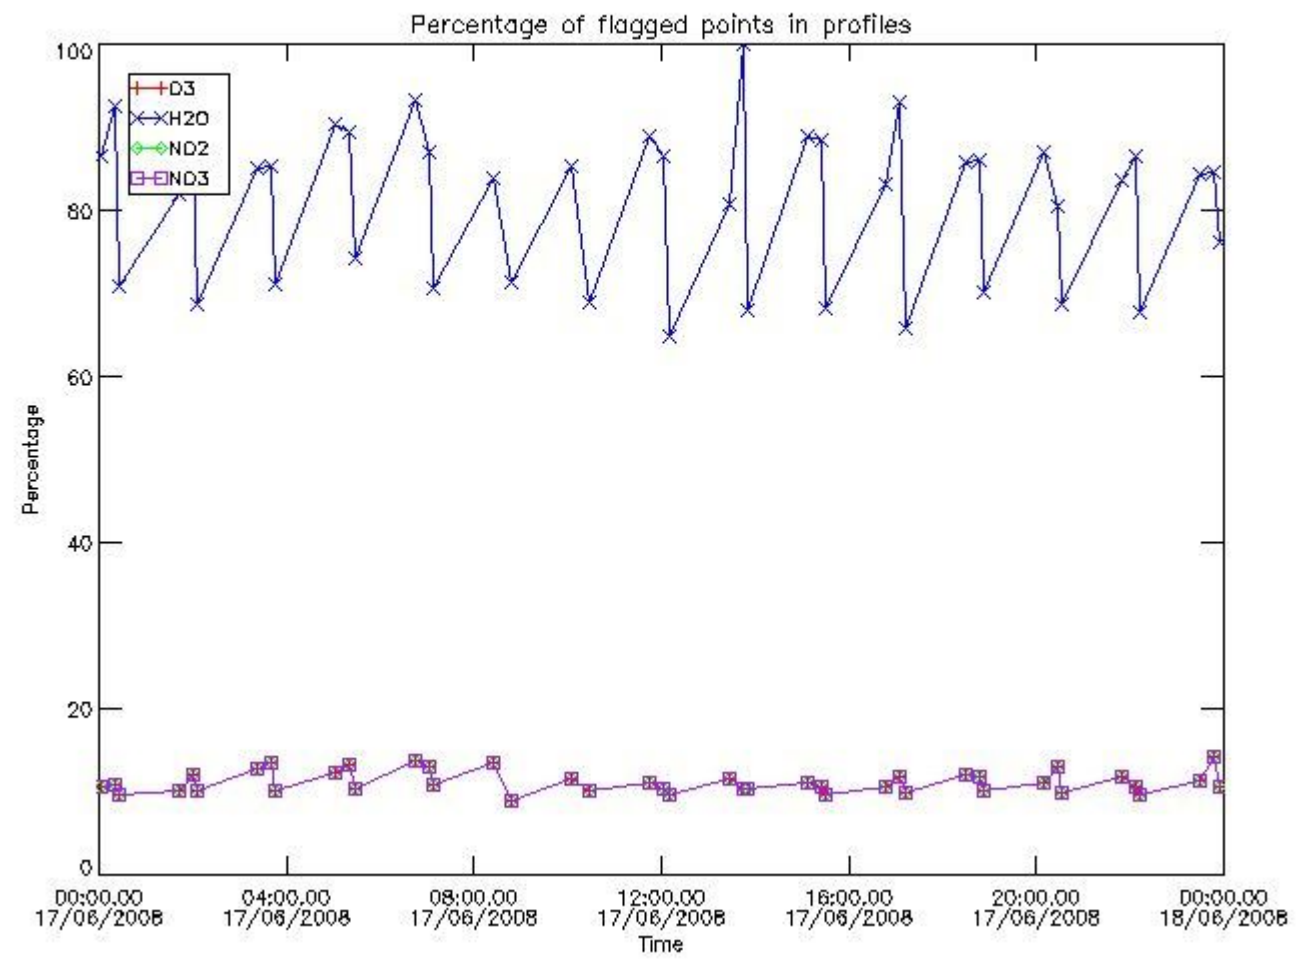

3. Quality information per product

In this section it is plotted some information contained in the Quality Summary data set of the level 2 products. Only products in dark limb conditions and without errors (error flag in the MPH set to "0") are used.

3.1 Plot quality information per product (time dependant)

3.2 Plot quality information per product (world map)