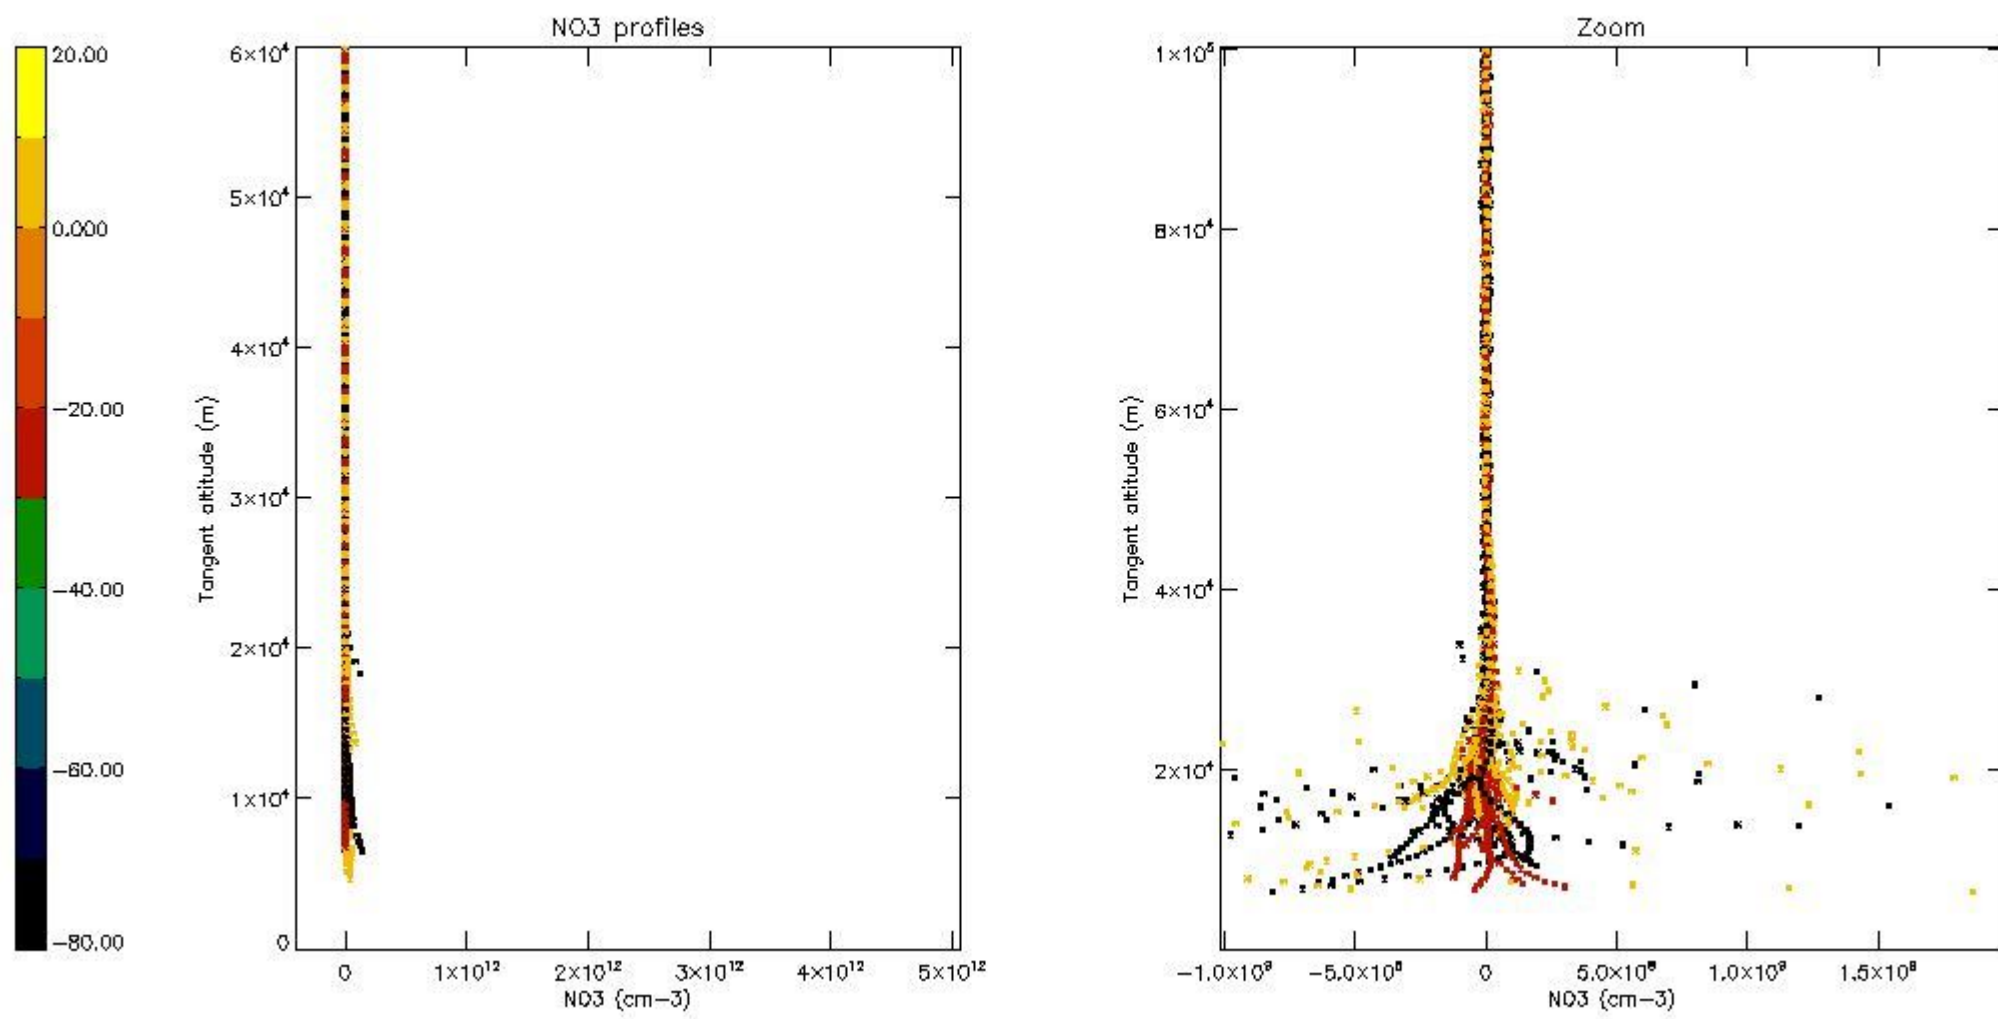

5.4 Plot ozone profiles where $STD < 10\%$ (dark without errors)

The colorbar represents the latitude.

5.5 Plot ozone profiles where STD < 5% (dark without errors)

The colorbar represents the latitude.

5.6 Plot NO₂ profiles for all STD (dark without errors)

The colorbar represents the latitude.

5.7 Plot NO3 profiles for all STD (dark without errors)

The colorbar represents the latitude.

5.8 Plot H2O profiles for all STD (only for occultations of stars 1,2,3,4,13,14,16,26,63 dark without errors)