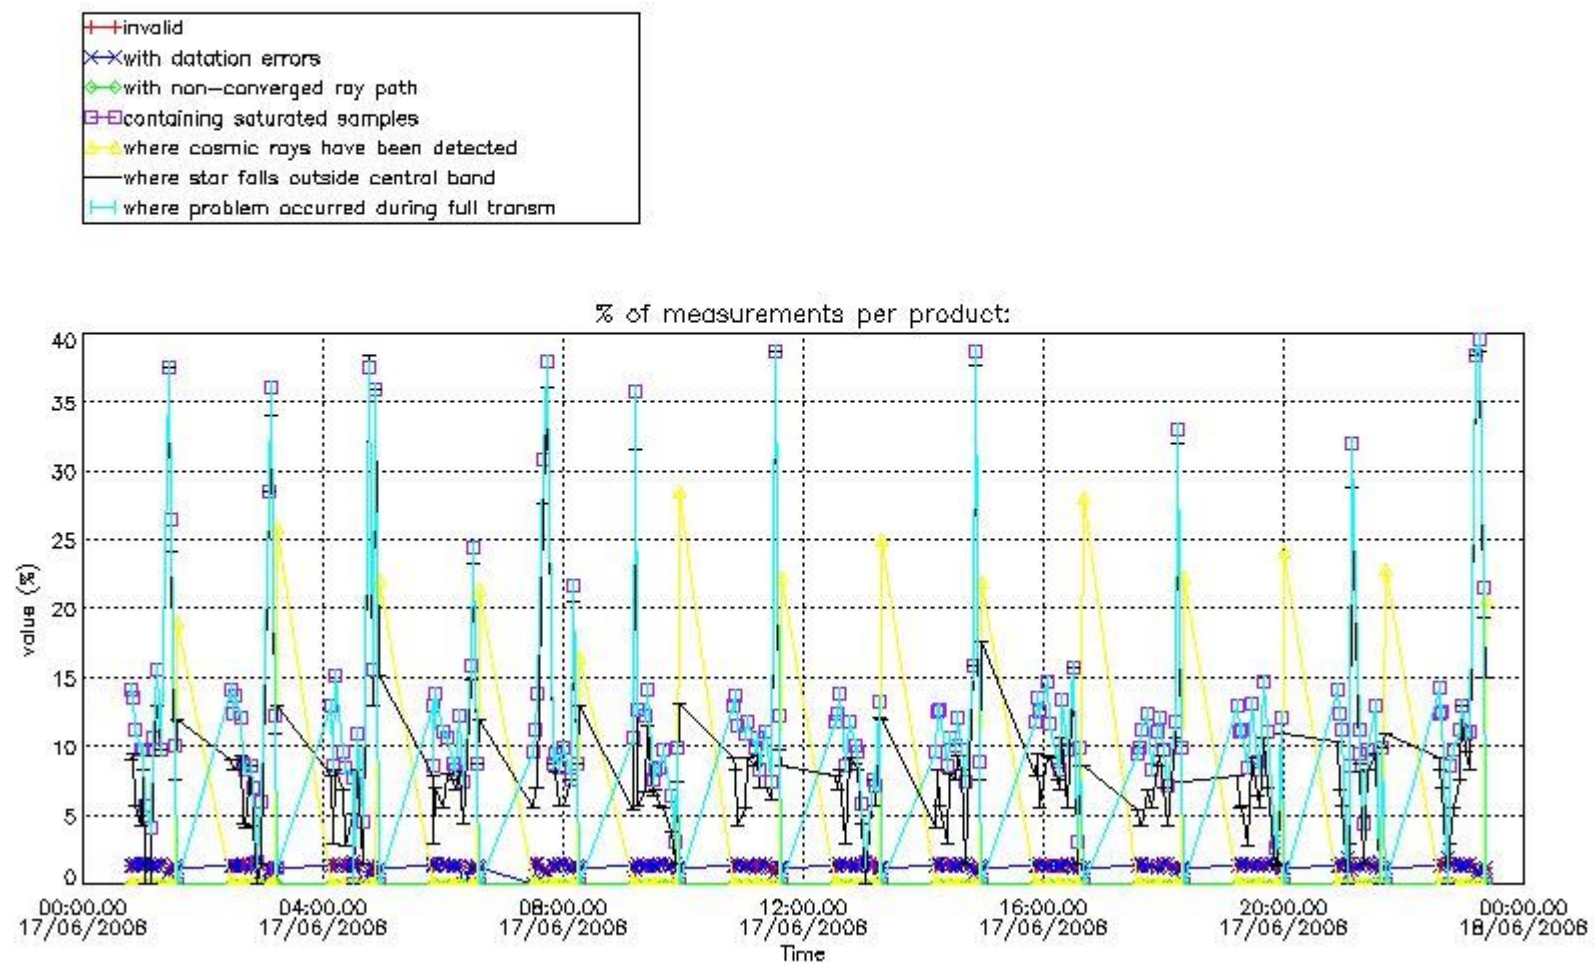

3.1 Plot quality information per product (time dependant)

3.2 Plot quality information per product (world map)

Percentage of flagged data per O3 profile

Percentage of flagged data per H2O profile

Percentage of flagged data per NO2 profile

Percentage of flagged data per NO3 profile

4. Level 1 quality information per product

In this section it is plotted some information contained in the Quality Summary data set of the level 2 products that comes from the level 1b processing. Products without errors (error flag in the MPH set to "0") are used.

4.1 Plot quality information per product (time dependant) coming from level 1b processing

4.1.1 Plot level 1 quality information per product (time dependant): ENVISAT ASCENDING passes

4.1.2 Plot level 1 quality information per product (time dependant): ENVI SAT DESCENDING passes

5. Trace gas profiles

5.1 Ozone statistics based on quality of products

The final quality of the products can be "measured" using the STD (Standard Deviation) attached to every point profile. This information is written to the parameter GOM_NL__2P/NL_LOCAL_SPECIES_DENSITY/o3_std of the level 2 products. The table below shows the statistics for given STD ranges.