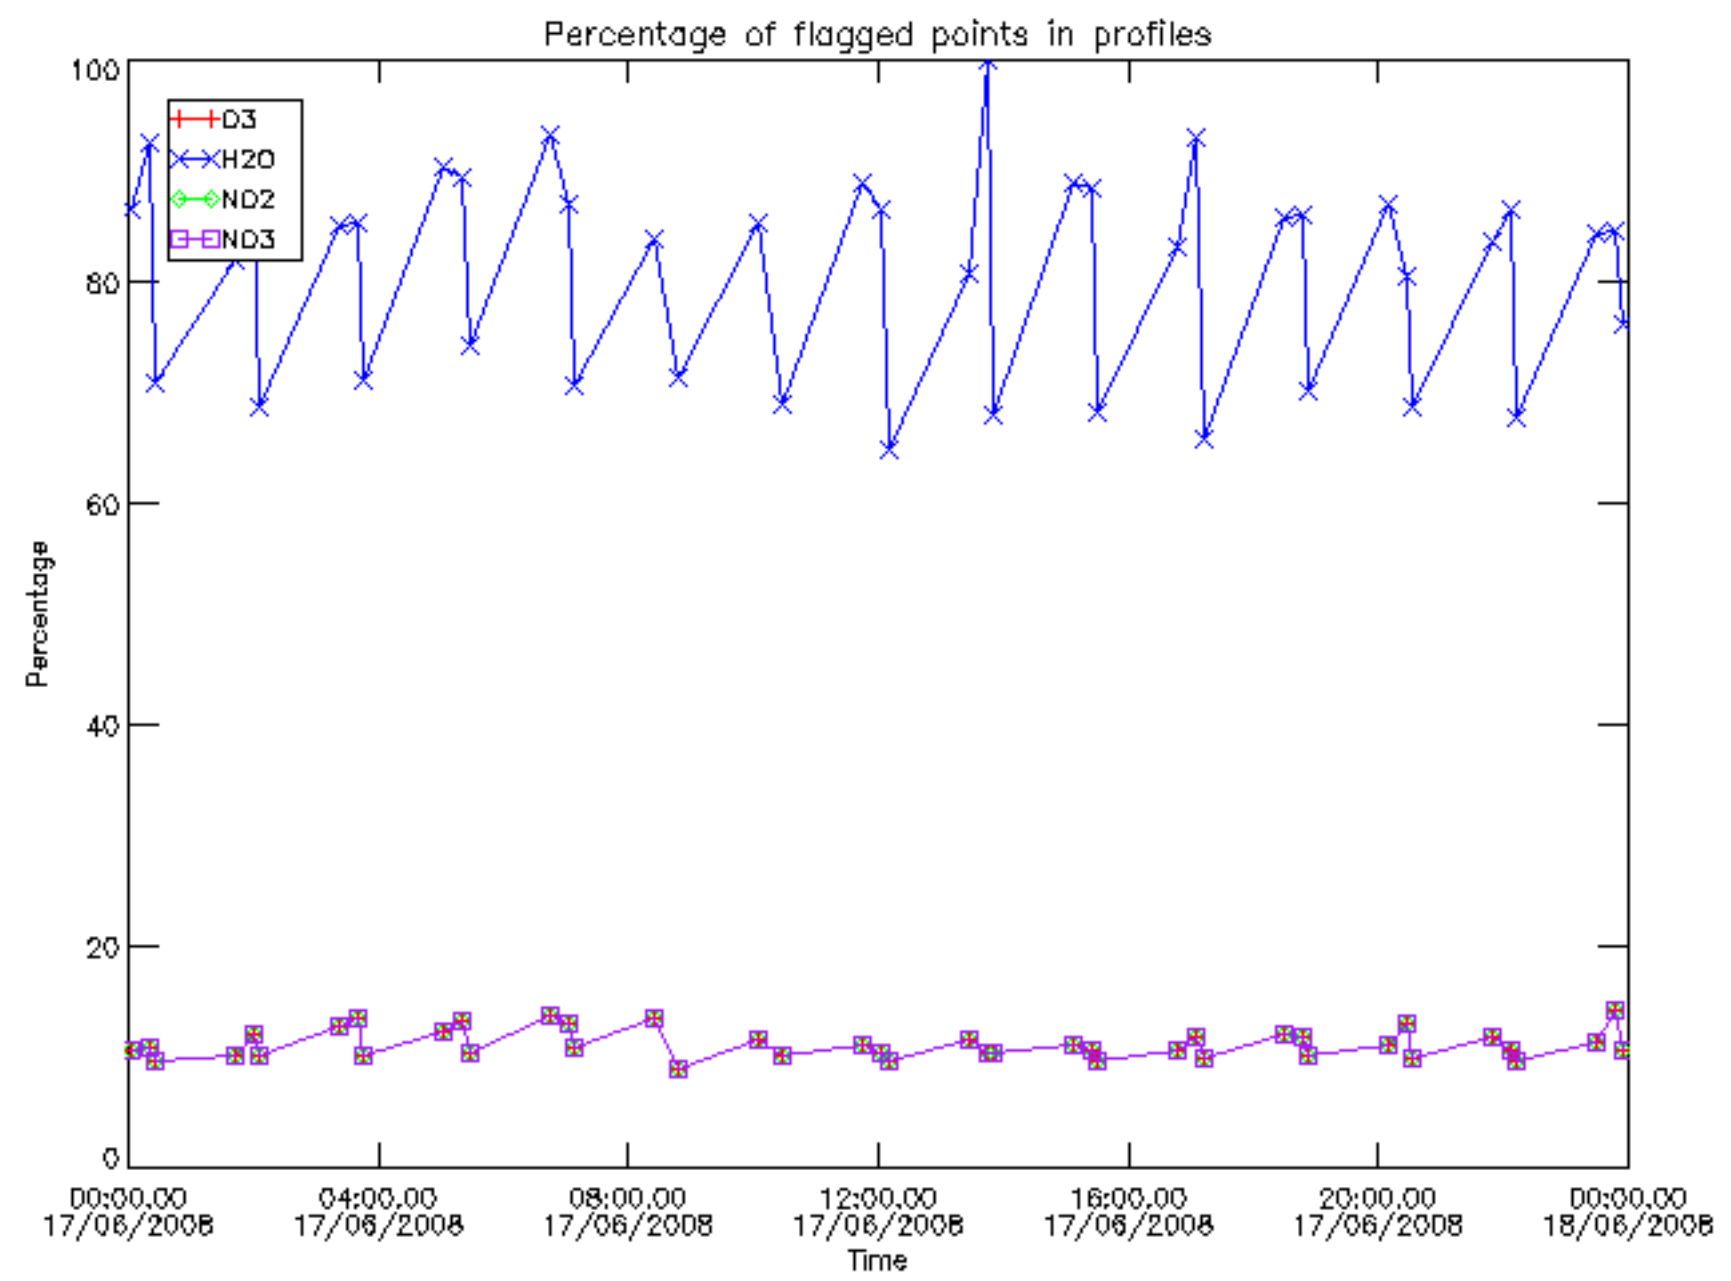

Percentage of flagged data per D3 profile

Percentage of flagged data per H2O profile