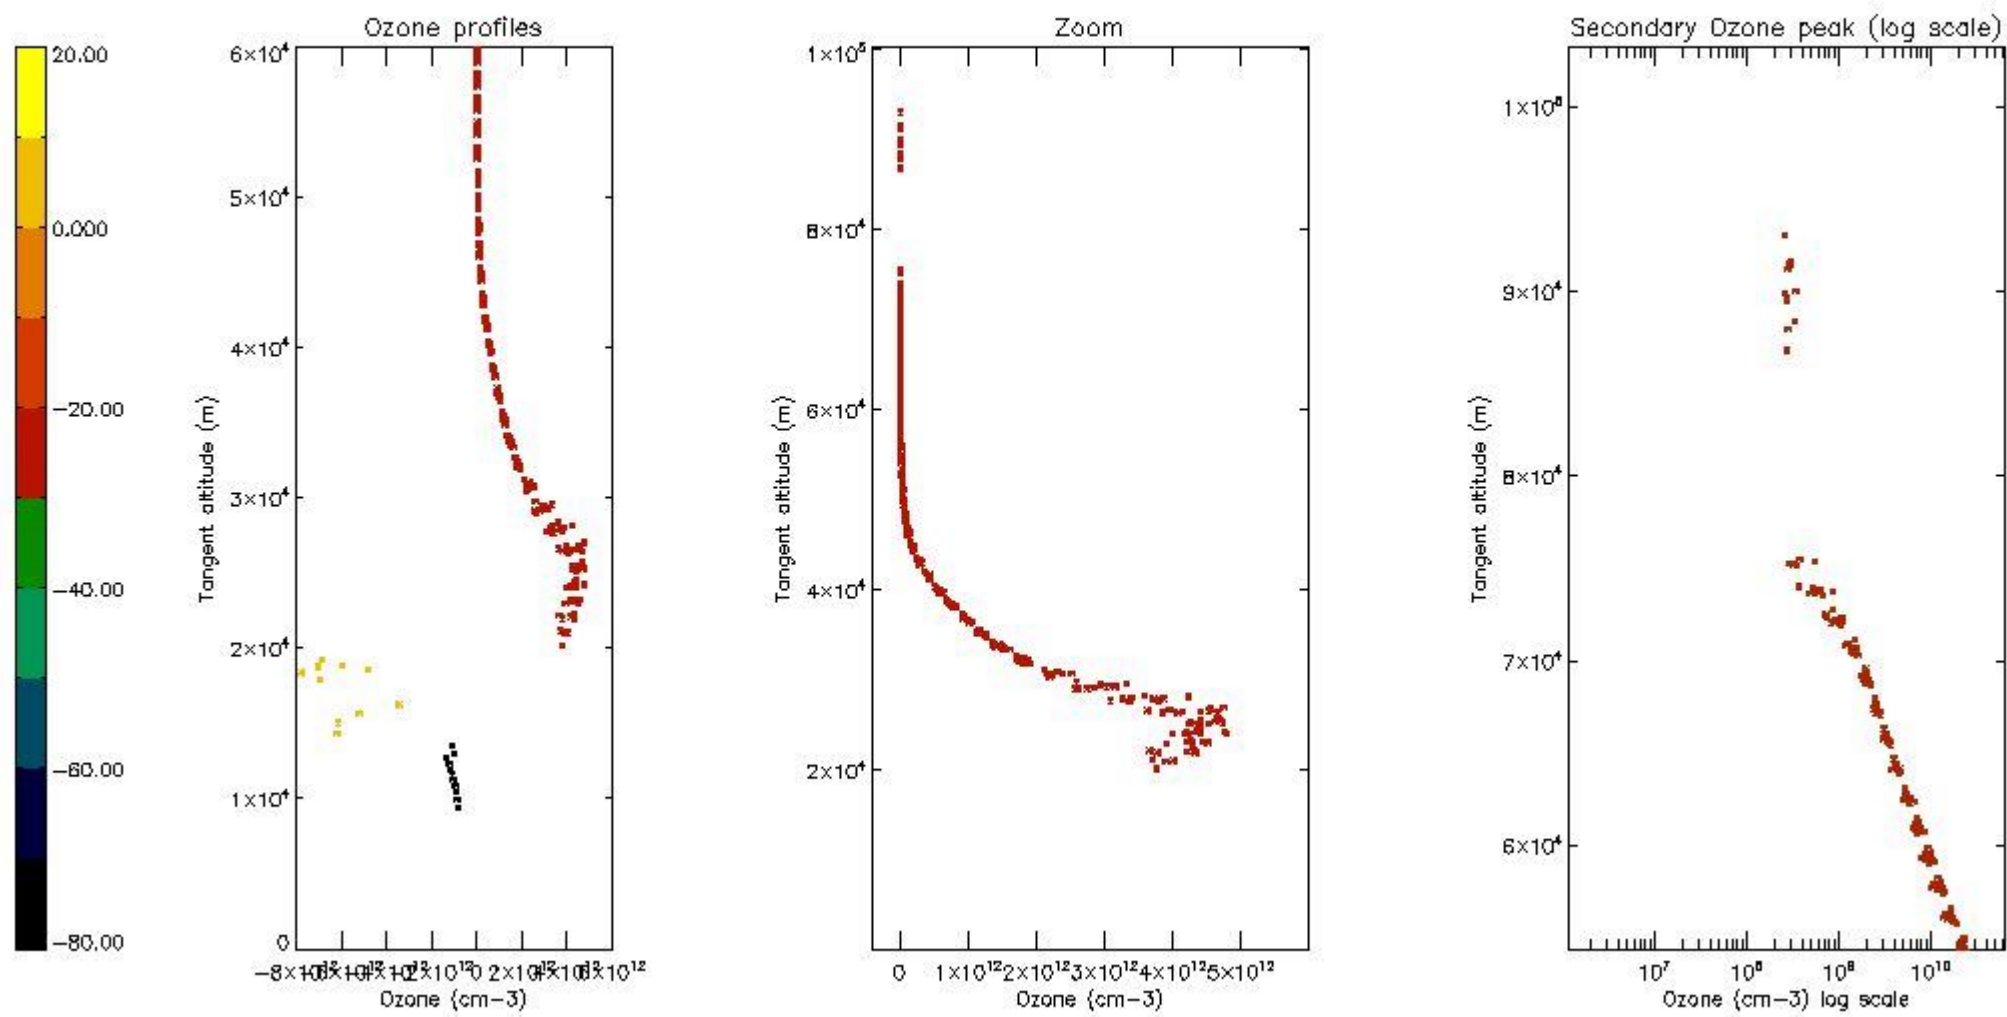

5.6 Plot NO₂ profiles for all STD (dark without errors)

The colorbar represents the latitude.