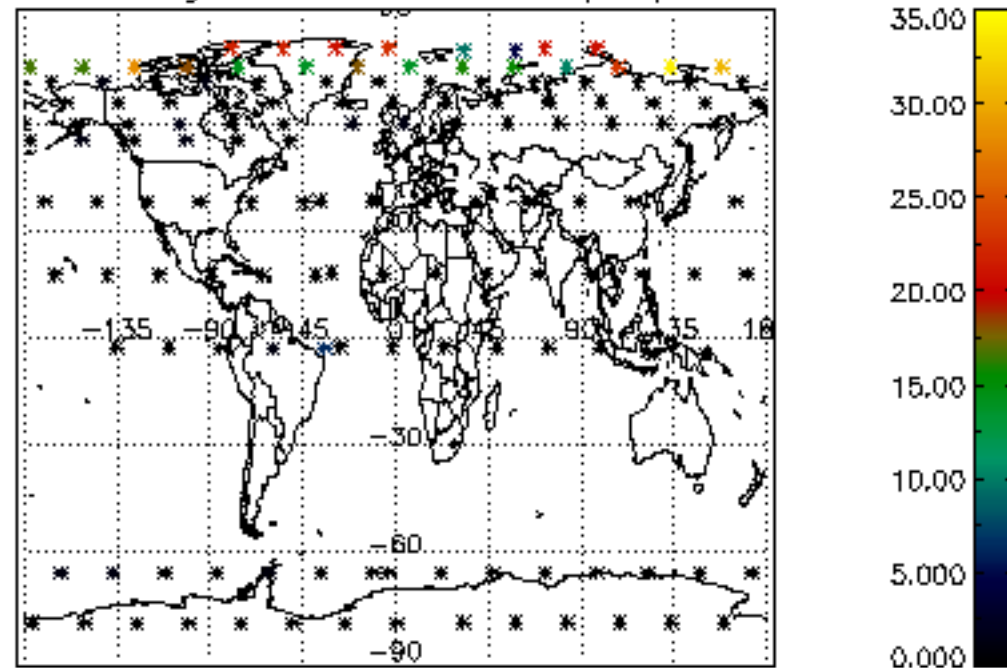

Percentage of datation errors per profile

Percentage of saturation errors per profile