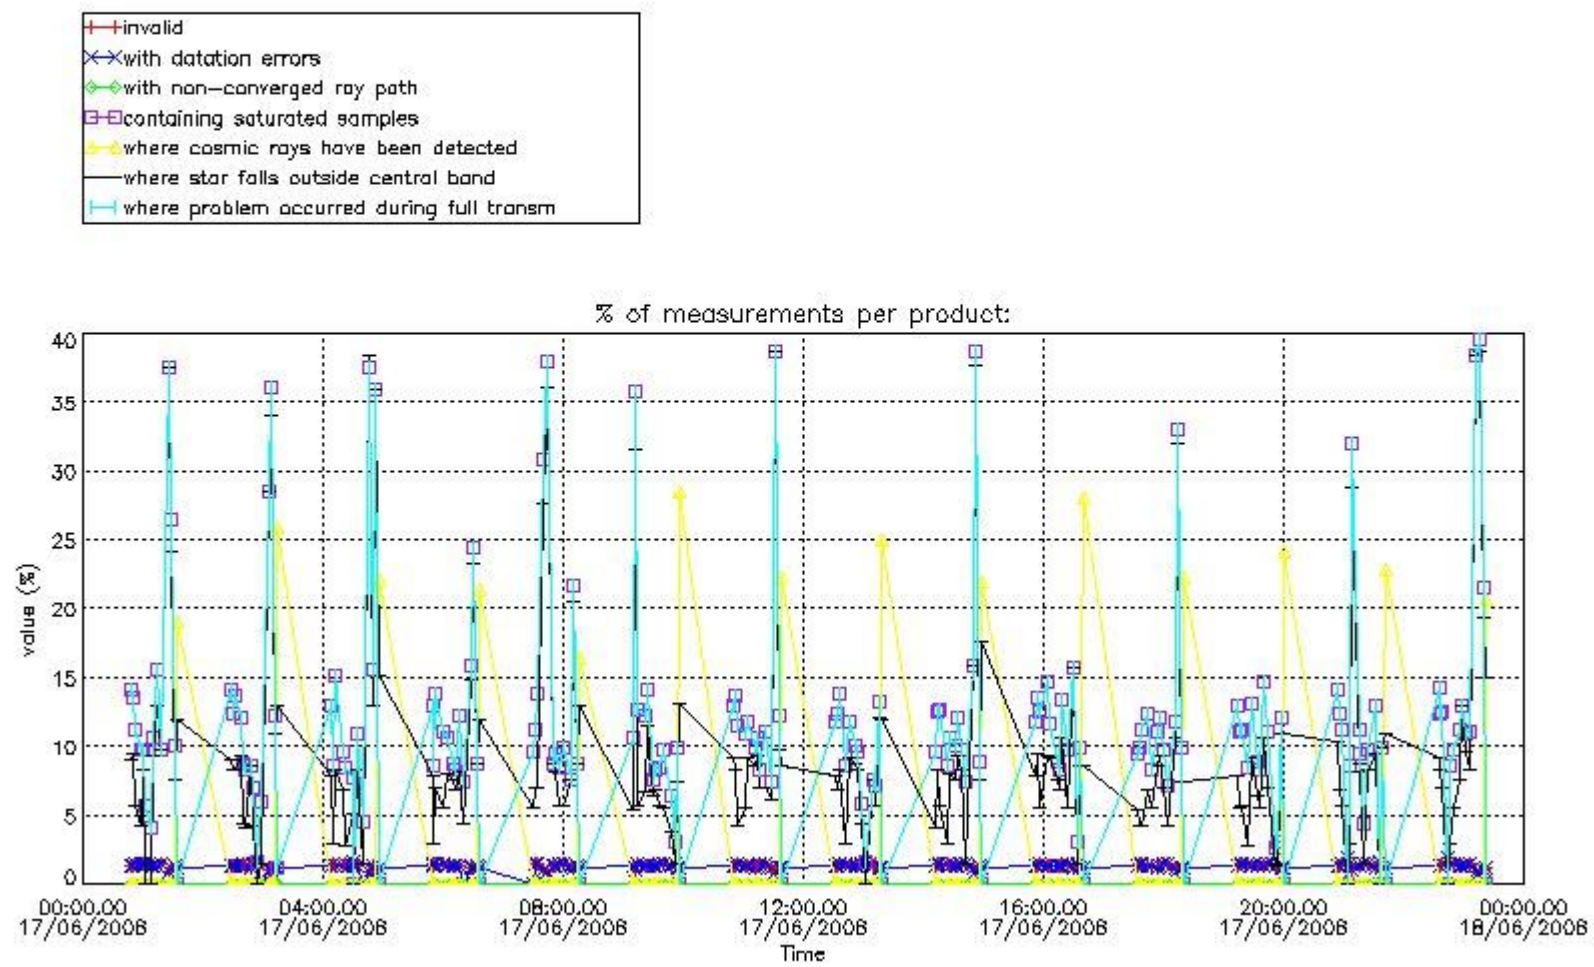

4.2 Plot quality information per product coming from level 1b processing (world map)

4.2.1 Plot level 1 quality information per product (world map): ENVISAT ASCENDING passes