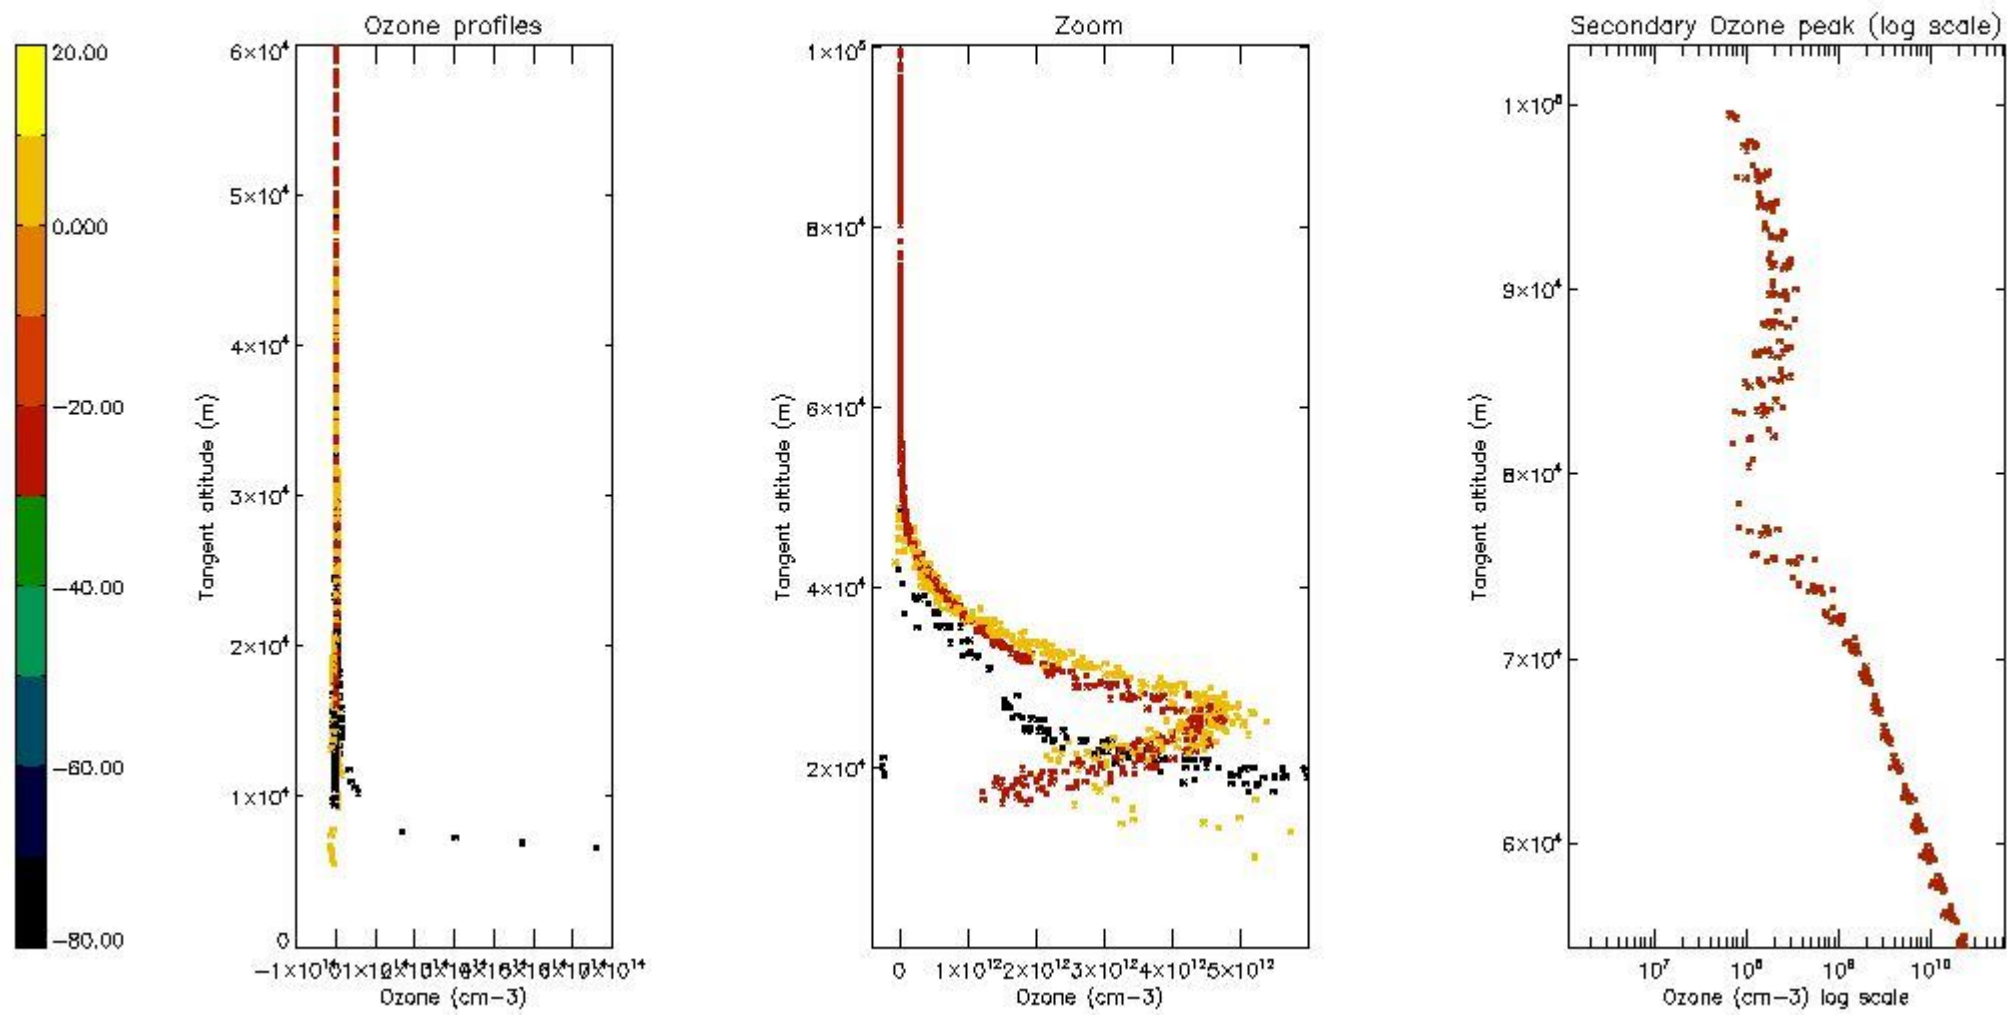

So, the table below shows the percentage of dark limb and valid observations for each criteria with respect to the overall valid daily observations.

Criteria	% of total production
All STD	16
STD < 20	5

STD < 10	3
STD < 5	2

5.2 Plot ozone profiles for all STD (dark without errors)

The colorbar represents the latitude.

5.3 Plot ozone profiles where STD < 20% (dark without errors)

The colorbar represents the latitude.

5.4 Plot ozone profiles where $STD < 10\%$ (dark without errors)

The colorbar represents the latitude.

5.5 Plot ozone profiles where STD < 5% (dark without errors)

The colorbar represents the latitude.

5.6 Plot NO₂ profiles for all STD (dark without errors)

The colorbar represents the latitude.

5.7 Plot NO3 profiles for all STD (dark without errors)

The colorbar represents the latitude.

5.8 Plot H2O profiles for all STD (only for occultations of stars 1,2,3,4,13,14,16,26,63 dark without errors)