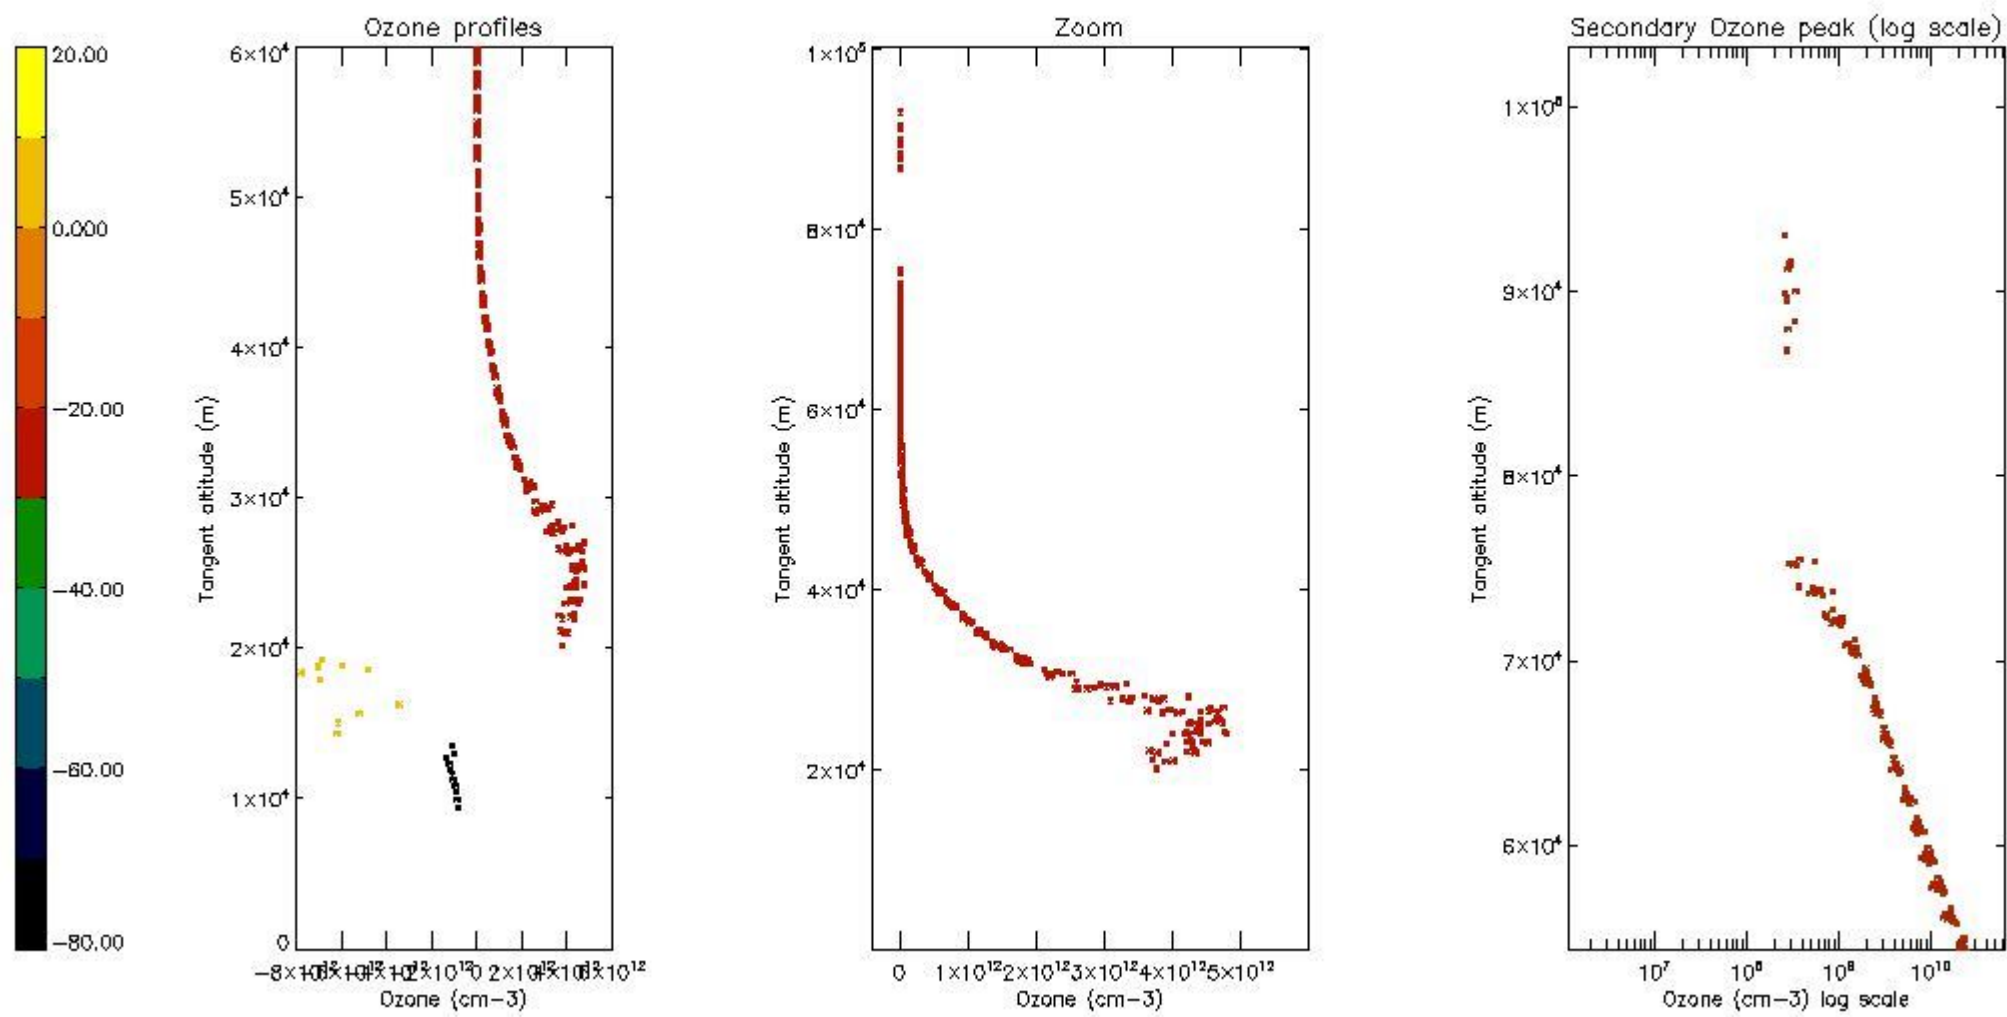

STD < 10	3
STD < 5	2

5.2 Plot ozone profiles for all STD (dark without errors)

The colorbar represents the latitude.

5.3 Plot ozone profiles where STD < 20% (dark without errors)

The colorbar represents the latitude.

5.4 Plot ozone profiles where $STD < 10\%$ (dark without errors)

The colorbar represents the latitude.

5.5 Plot ozone profiles where STD < 5% (dark without errors)

The colorbar represents the latitude.

5.6 Plot NO₂ profiles for all STD (dark without errors)