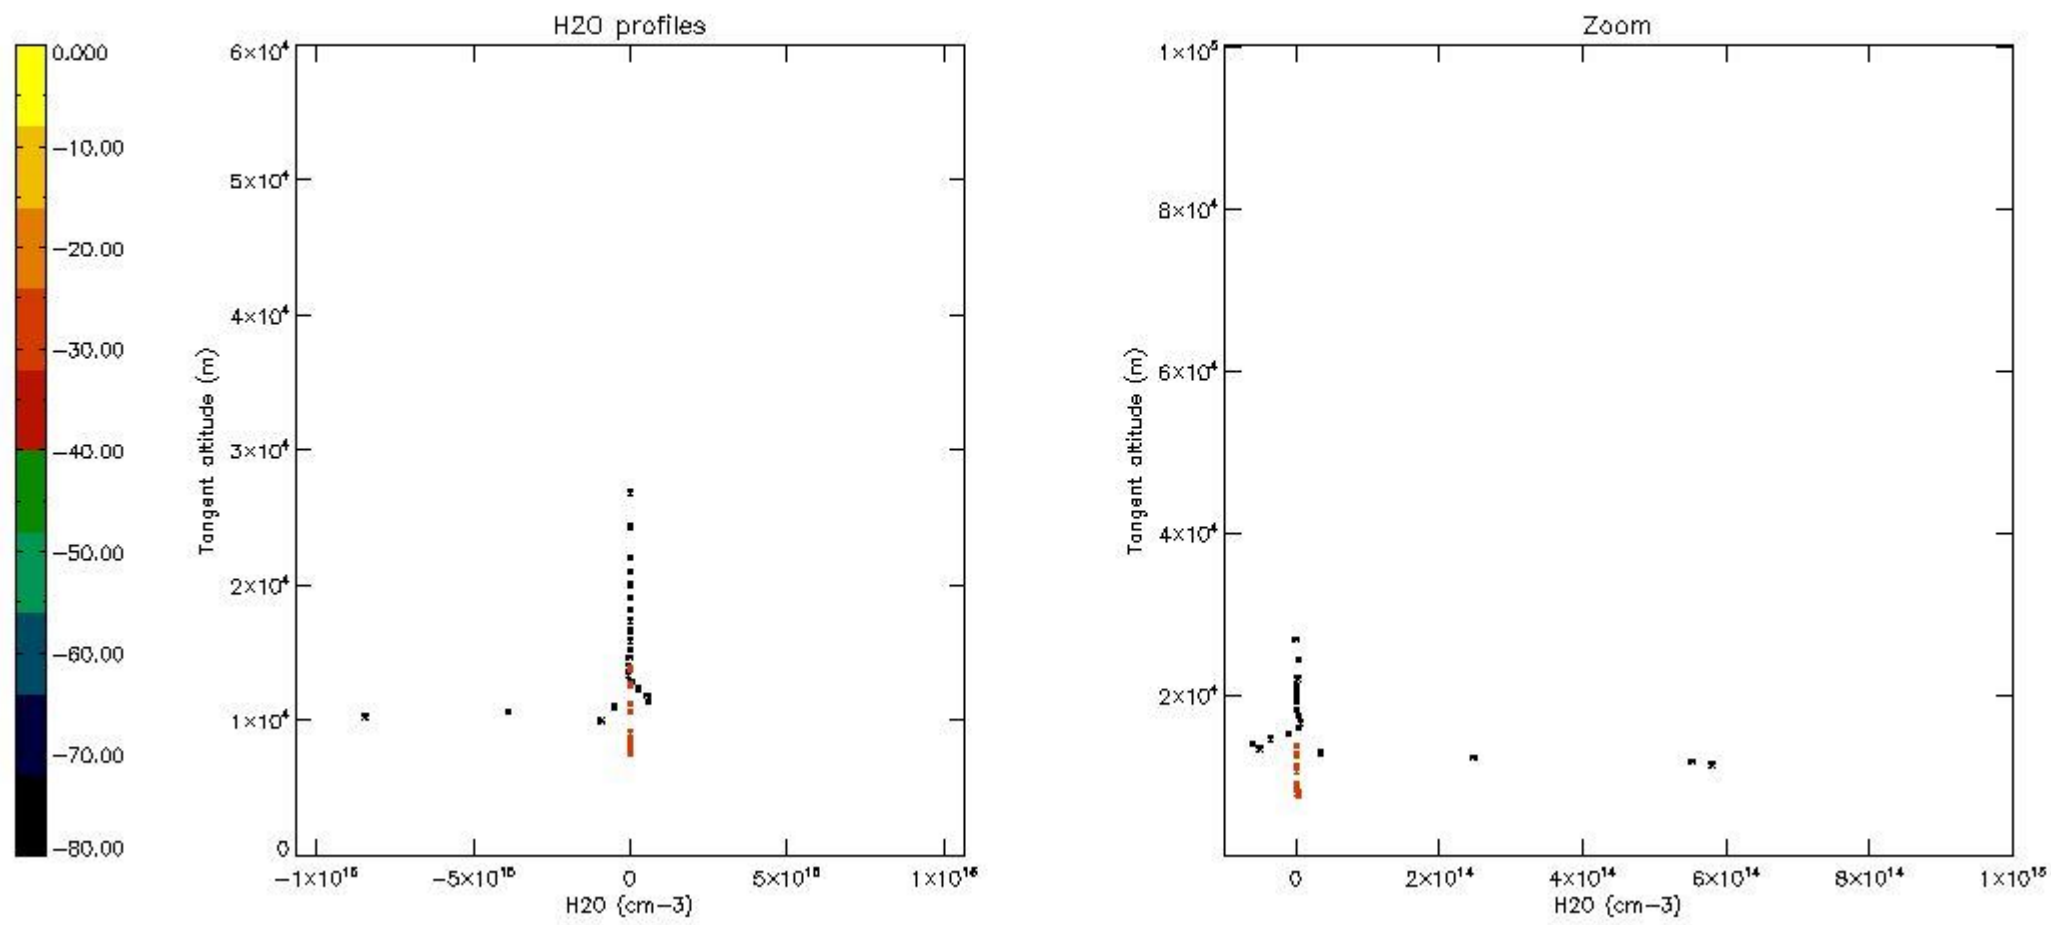

6. Auxiliary Data Files used for the production reported in section 2

The number reported in the third column indicates since which file (see list in section 2) the corresponding auxiliary file has been used. The fourth column is the date of those product files.

Type	Auxiliary Filename	Used since product	Used since product date
INST_PHYS_CHARACTERISTICS	GOM_INS_AXVIEC20091111_143220_20030716_120000_20500101_000000	1	17-JUN-2008 00:01:37
LEVEL-2_PROC_CONFIG	GOM_PR2_AXVIEC20091111_152718_20020301_000000_20500101_000000	1	17-JUN-2008 00:01:37
CROSS_SECTIONS_FILE	GOM_CRS_AXVIEC20091111_154832_20020301_000000_20500101_000000	1	17-JUN-2008 00:01:37