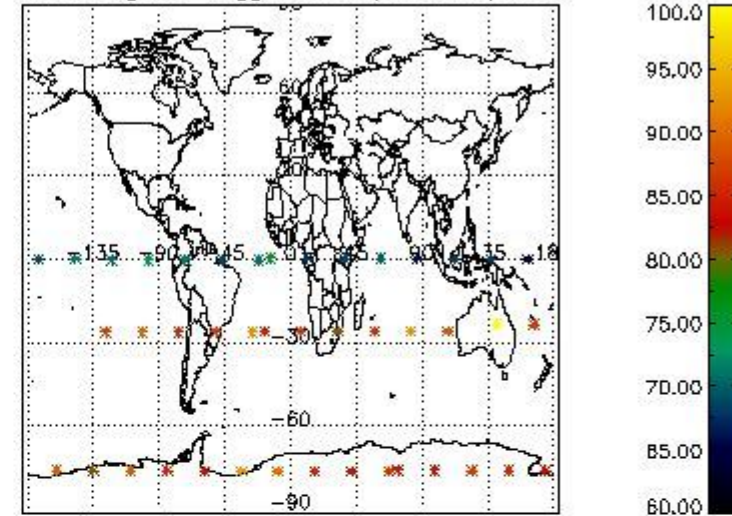

3.1 Plot quality information per product (time dependant)

3.2 Plot quality information per product (world map)

Percentage of flagged data per O3 profile

Percentage of flagged data per H2O profile

Percentage of flagged data per NO2 profile