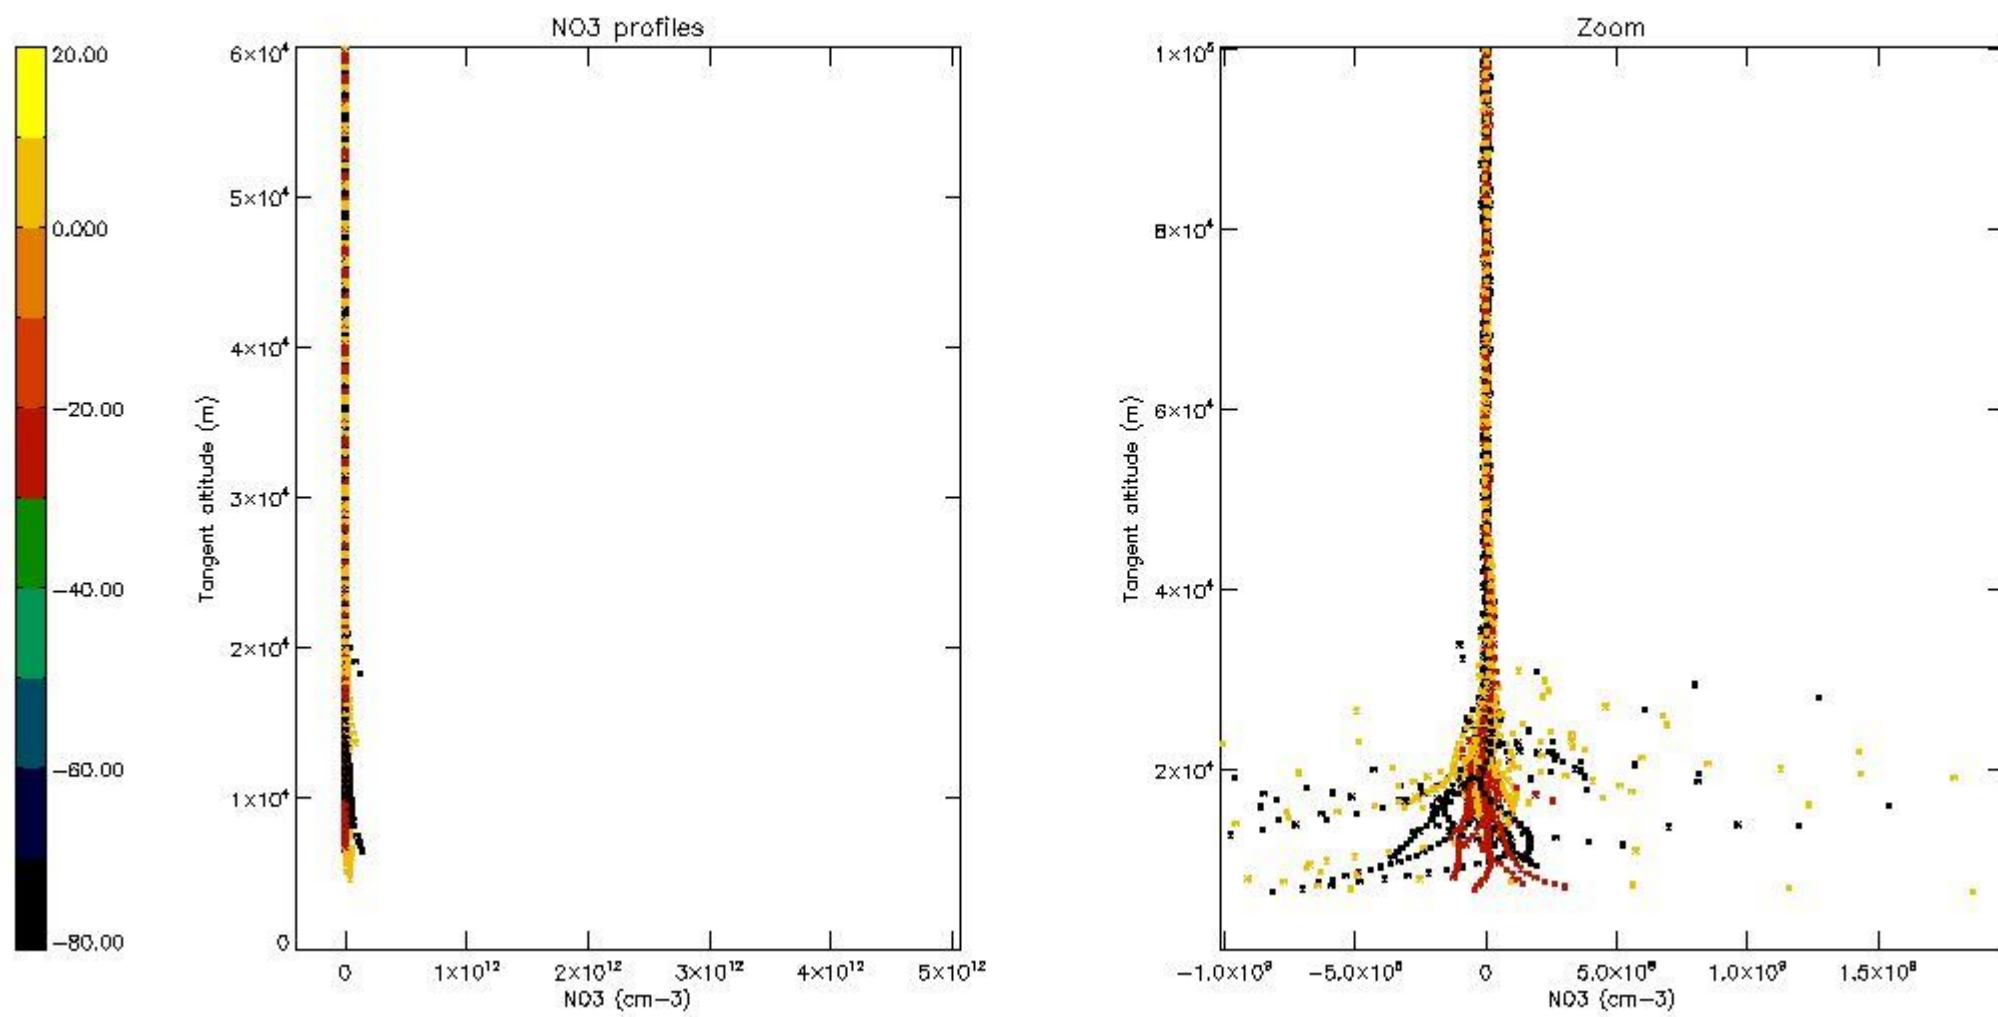

The colorbar represents the latitude.

5.7 Plot NO3 profiles for all STD (dark without errors)

The colorbar represents the latitude.

5.8 Plot H₂O profiles for all STD (only for occultations of stars 1,2,3,4,13,14,16,26,63 dark without errors)