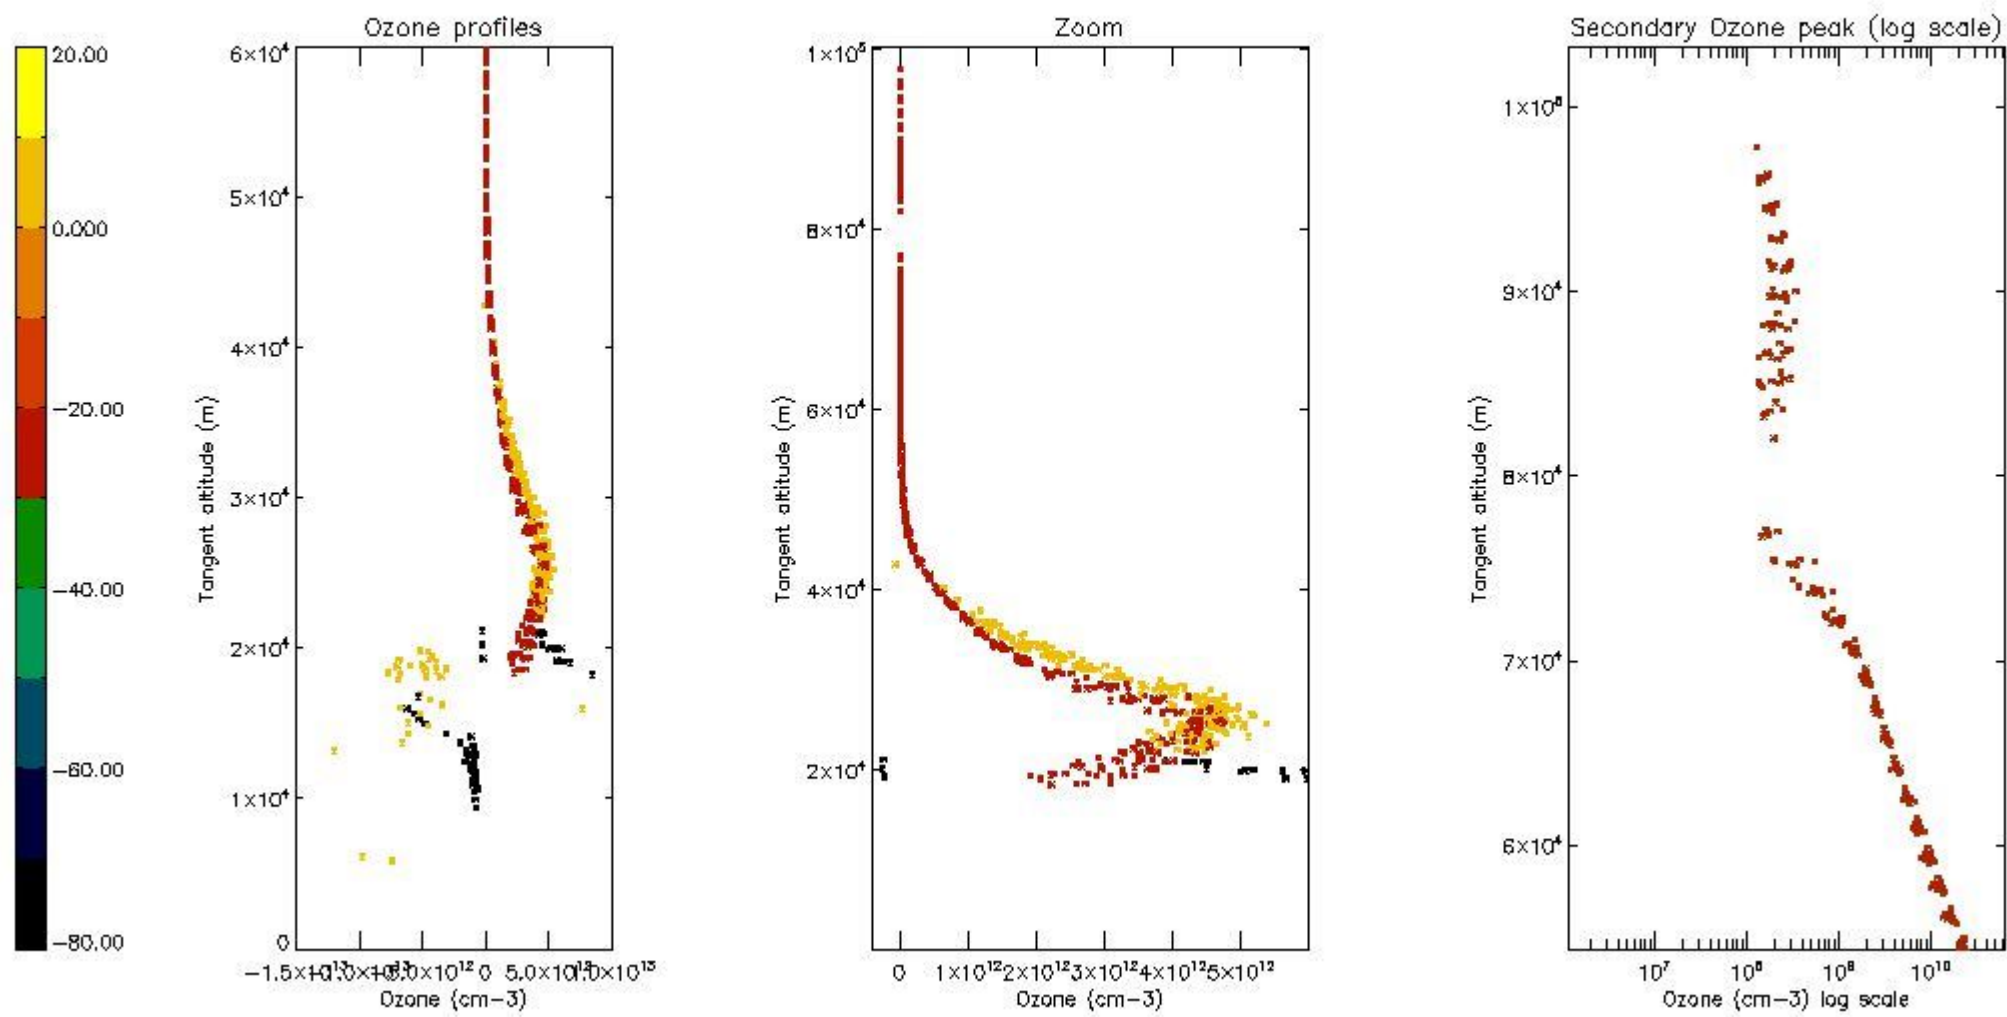

STD < 10	3
STD < 5	2

5.2 Plot ozone profiles for all STD (dark without errors)

The colorbar represents the latitude.

5.3 Plot ozone profiles where STD < 20% (dark without errors)

The colorbar represents the latitude.

5.4 Plot ozone profiles where $STD < 10\%$ (dark without errors)

The colorbar represents the latitude.

5.5 Plot ozone profiles where STD < 5% (dark without errors)

The colorbar represents the latitude.

5.6 Plot NO₂ profiles for all STD (dark without errors)

The colorbar represents the latitude.

5.7 Plot NO3 profiles for all STD (dark without errors)

The colorbar represents the latitude.

5.8 Plot H2O profiles for all STD (only for occultations of stars 1,2,3,4,13,14,16,26,63 dark without errors)