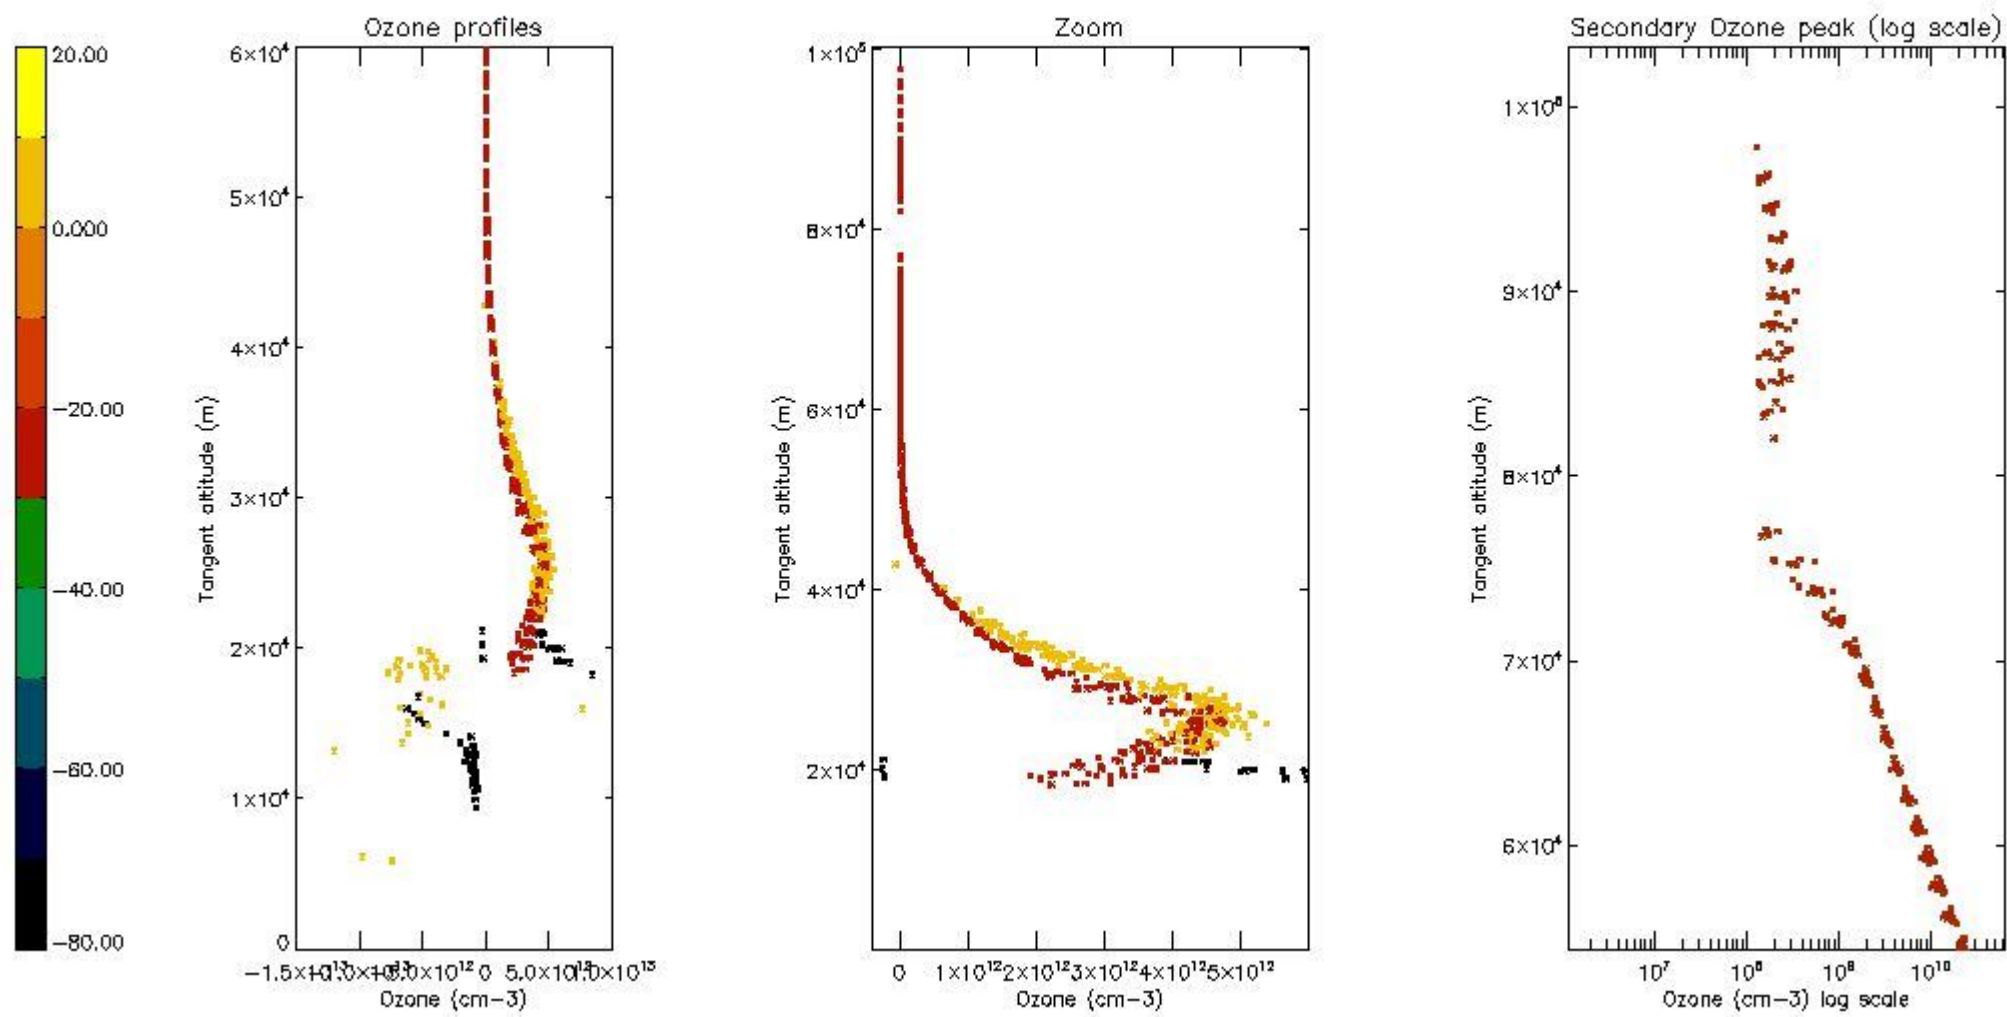

5.5 Plot ozone profiles where STD < 5% (dark without errors)

The colorbar represents the latitude.