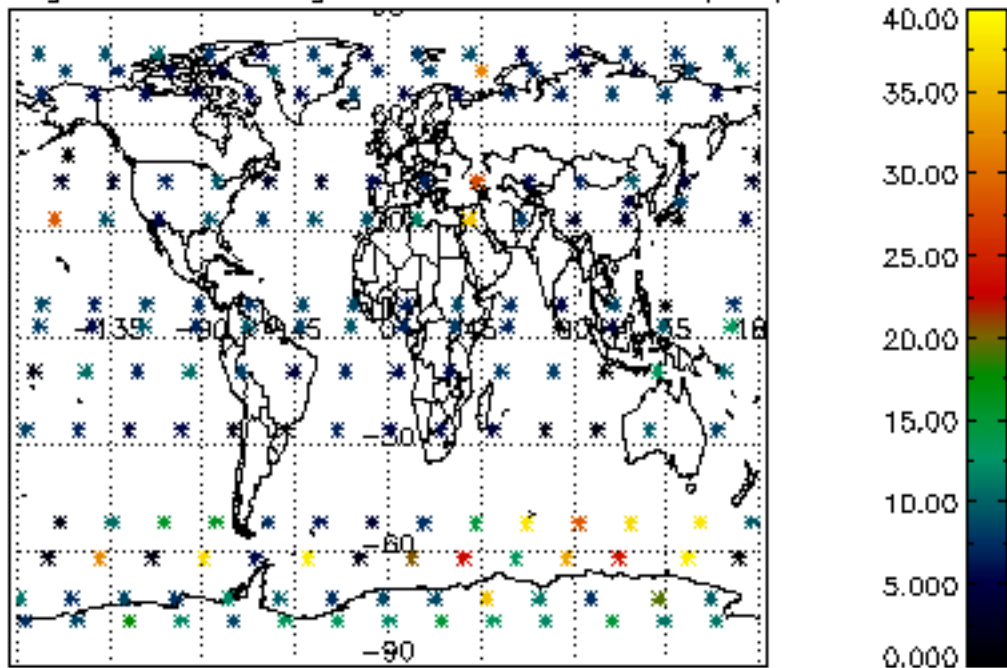

Percentage of star falling outside central band per profile