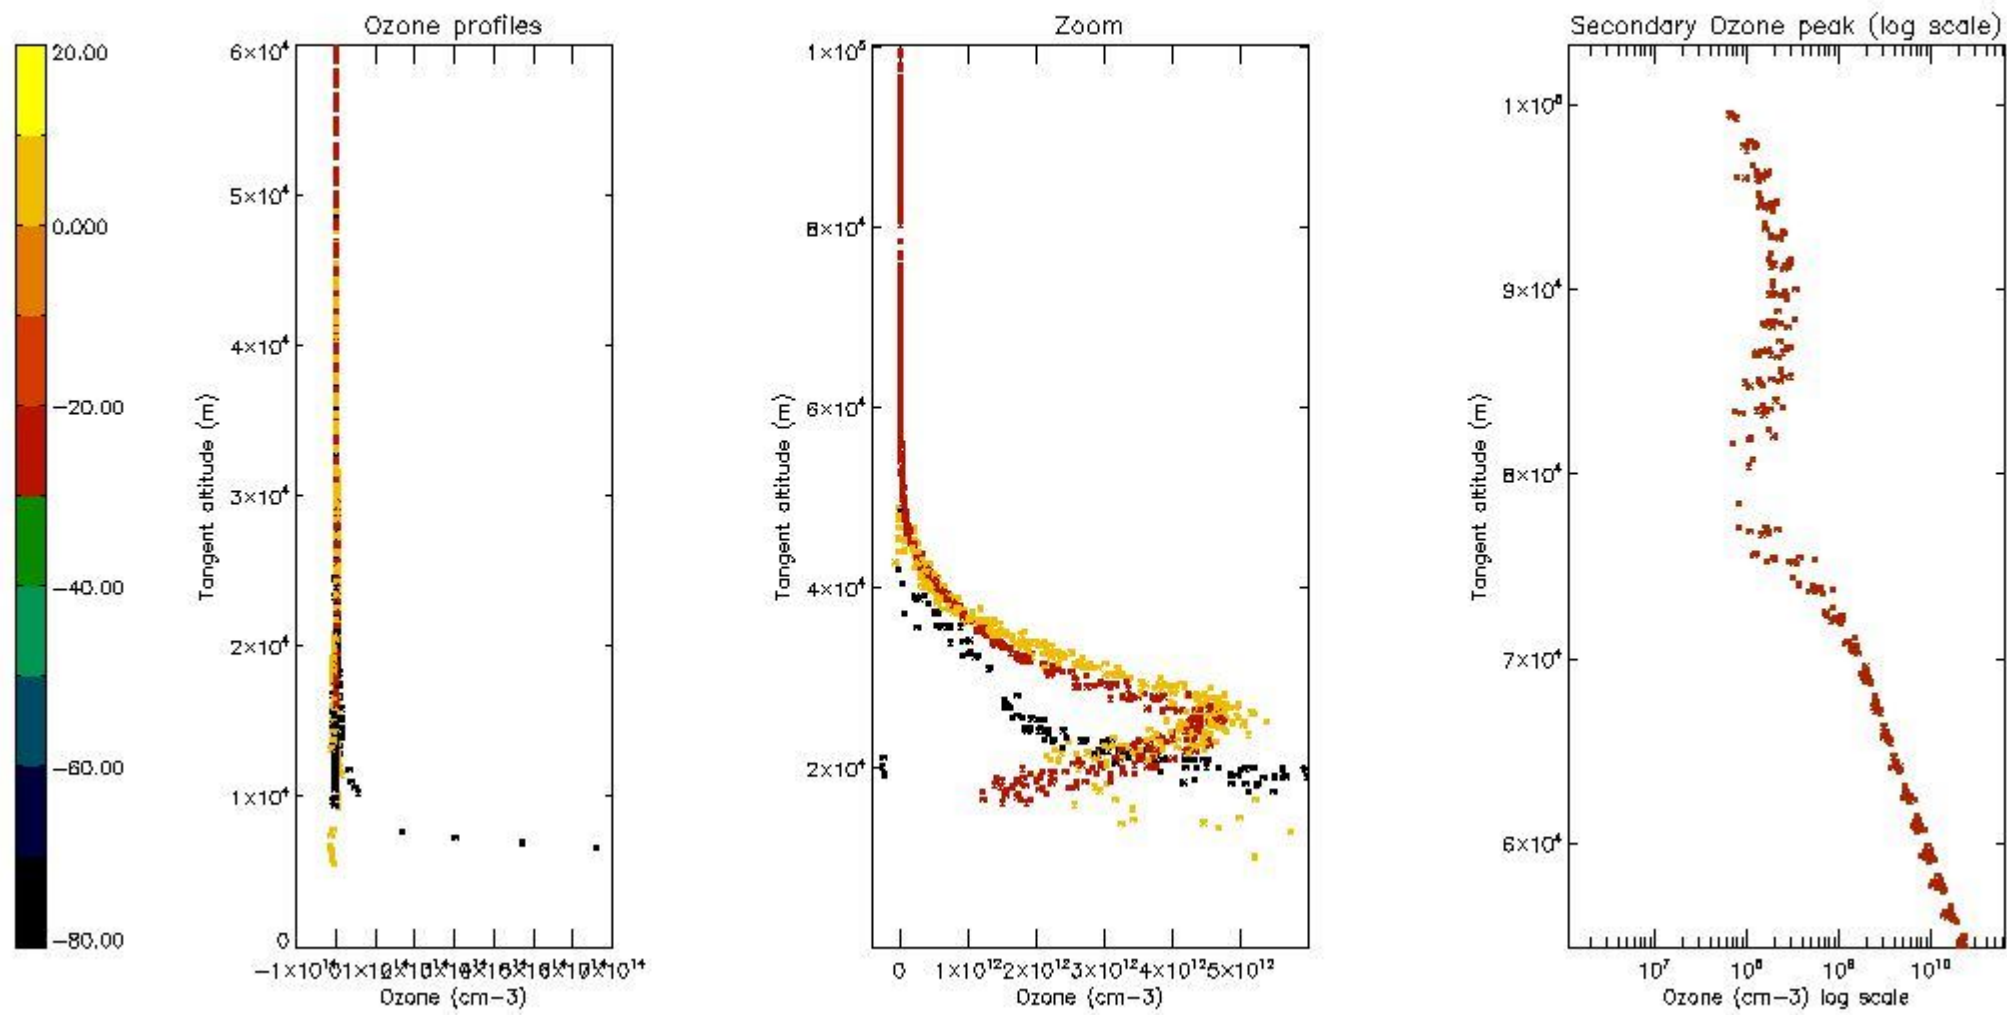

STD < 10	3
STD < 5	2

5.2 Plot ozone profiles for all STD (dark without errors)

The colorbar represents the latitude.

5.3 Plot ozone profiles where STD < 20% (dark without errors)

The colorbar represents the latitude.