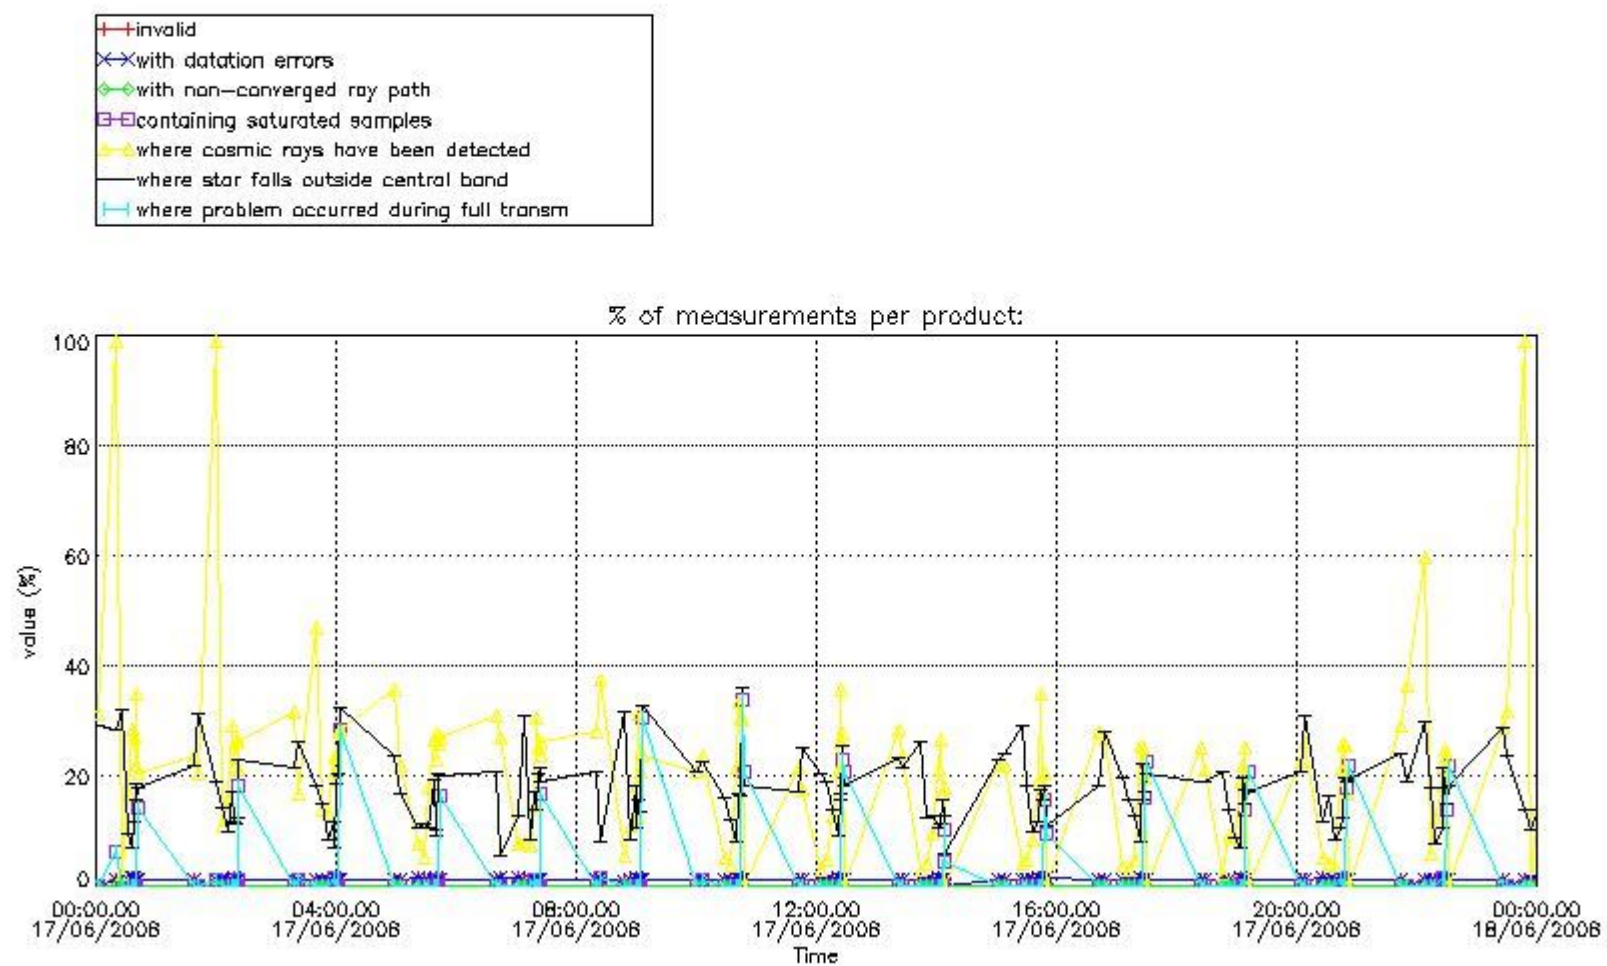

4.1.2 Plot level 1 quality information per product (time dependant): ENVI SAT DESCENDING passes