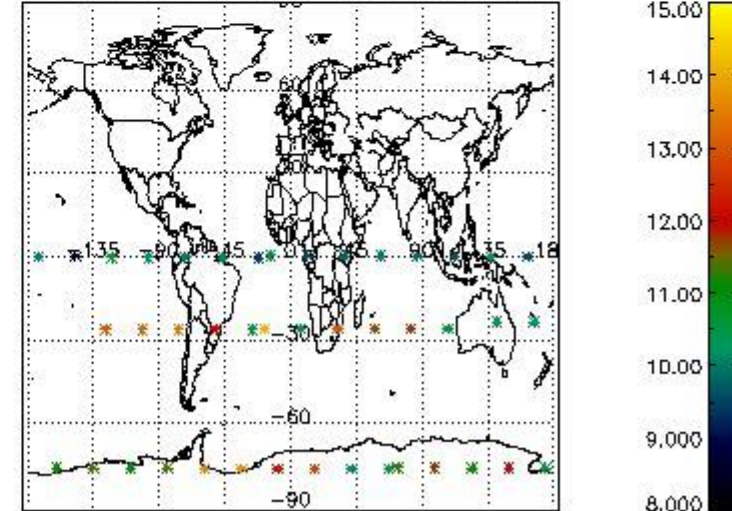

Percentage of flagged data per NO3 profile

4. Level 1 quality information per product

In this section it is plotted some information contained in the Quality Summary data set of the level 2 products that comes from the level 1b processing. Products without errors (error flag in the MPH set to "0") are used.

4.1 Plot quality information per product (time dependant) coming from level 1b processing

4.1.1 Plot level 1 quality information per product (time dependant): ENVISAT ASCENDING passes