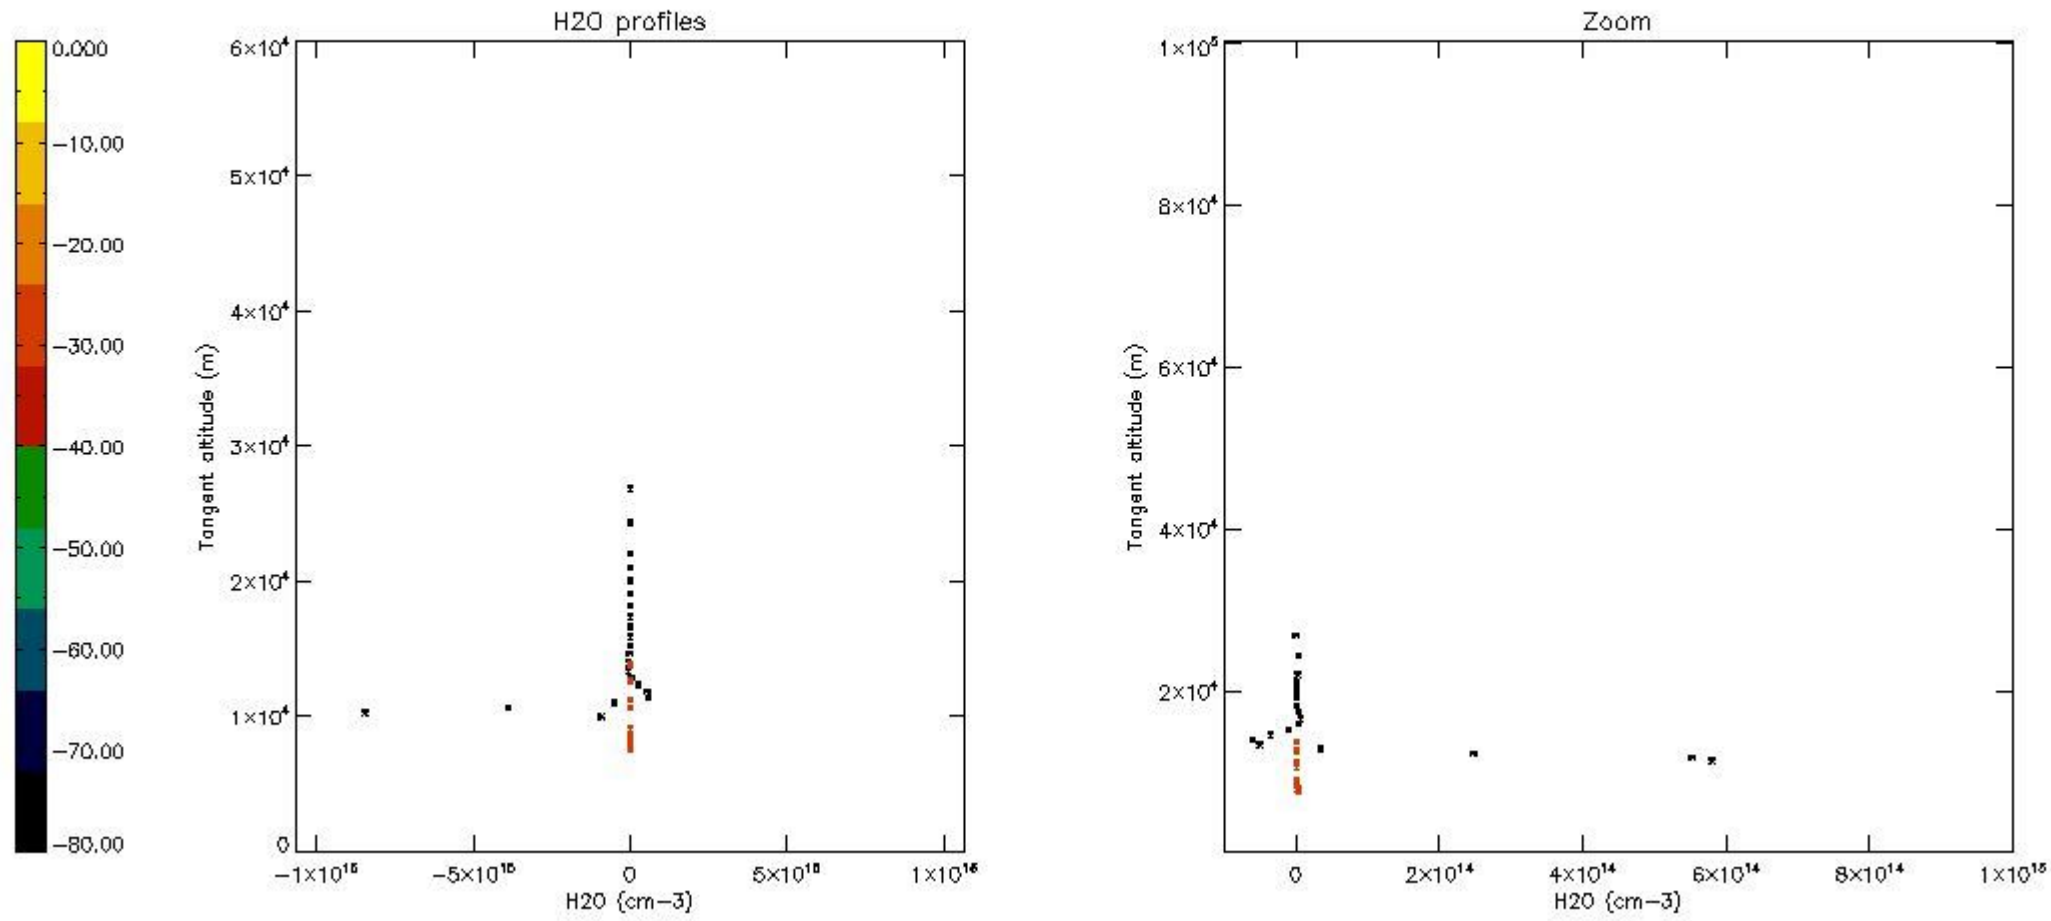

6. Auxiliary Data Files used for the production reported in section 2

The number reported in the third column indicates since which file (see list in section 2) the corresponding auxiliary file has been used. The fourth column is the date of those product files.

Type	Auxiliary Filename	Used since product	Used since product date
INST_PHYS_CHARACTERISTICS	GOM_INS_AXVIEC20091111_143220_20030716_120000_20500101_000000	1	17-JUN-2008 00:01:37
LEVEL-2_PROC_CONFIG	GOM_PR2_AXVIEC20091111_152718_20020301_000000_20500101_000000	1	17-JUN-2008 00:01:37
CROSS_SECTIONS_FILE	GOM_CRS_AXVIEC20091111_154832_20020301_000000_20500101_000000	1	17-JUN-2008 00:01:37