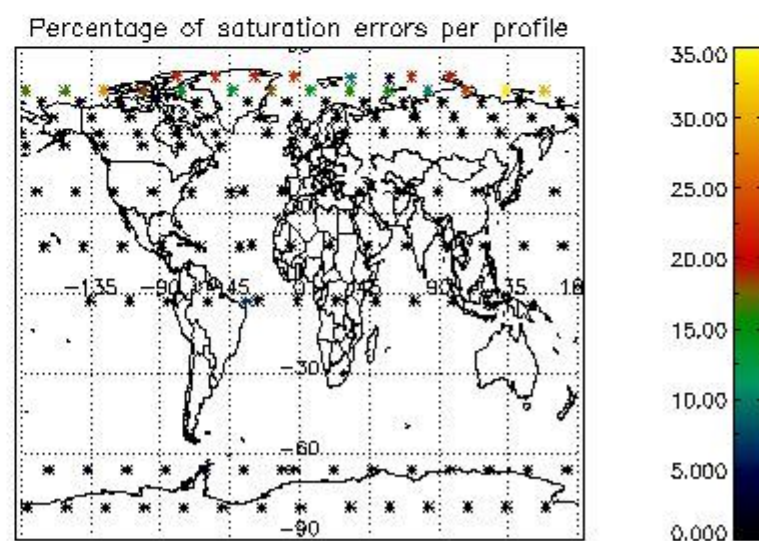

Percentage of flagged data per NO3 profile

4. Level 1 quality information per product

In this section it is plotted some information contained in the Quality Summary data set of the level 2 products that comes from the level 1b processing. Products without errors (error flag in the MPH set to "0") are used.

4.1 Plot quality information per product (time dependant) coming from level 1b processing

4.1.1 Plot level 1 quality information per product (time dependant): ENVISAT ASCENDING passes

4.1.2 Plot level 1 quality information per product (time dependant): ENVI SAT DESCENDING passes

4.2 Plot quality information per product coming from level 1b processing (world map)

4.2.1 Plot level 1 quality information per product (world map): ENVISAT ASCENDING passes

4.2.2 Plot level 1 quality information per product (world map): ENVISAT DESCENDING passes