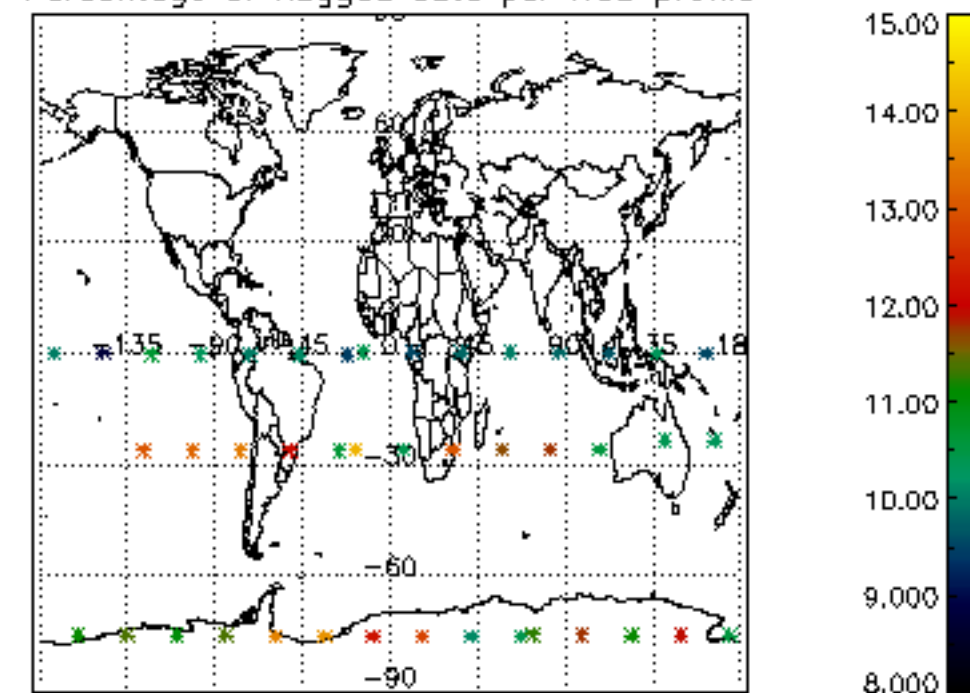

Percentage of flagged data per NO3 profile