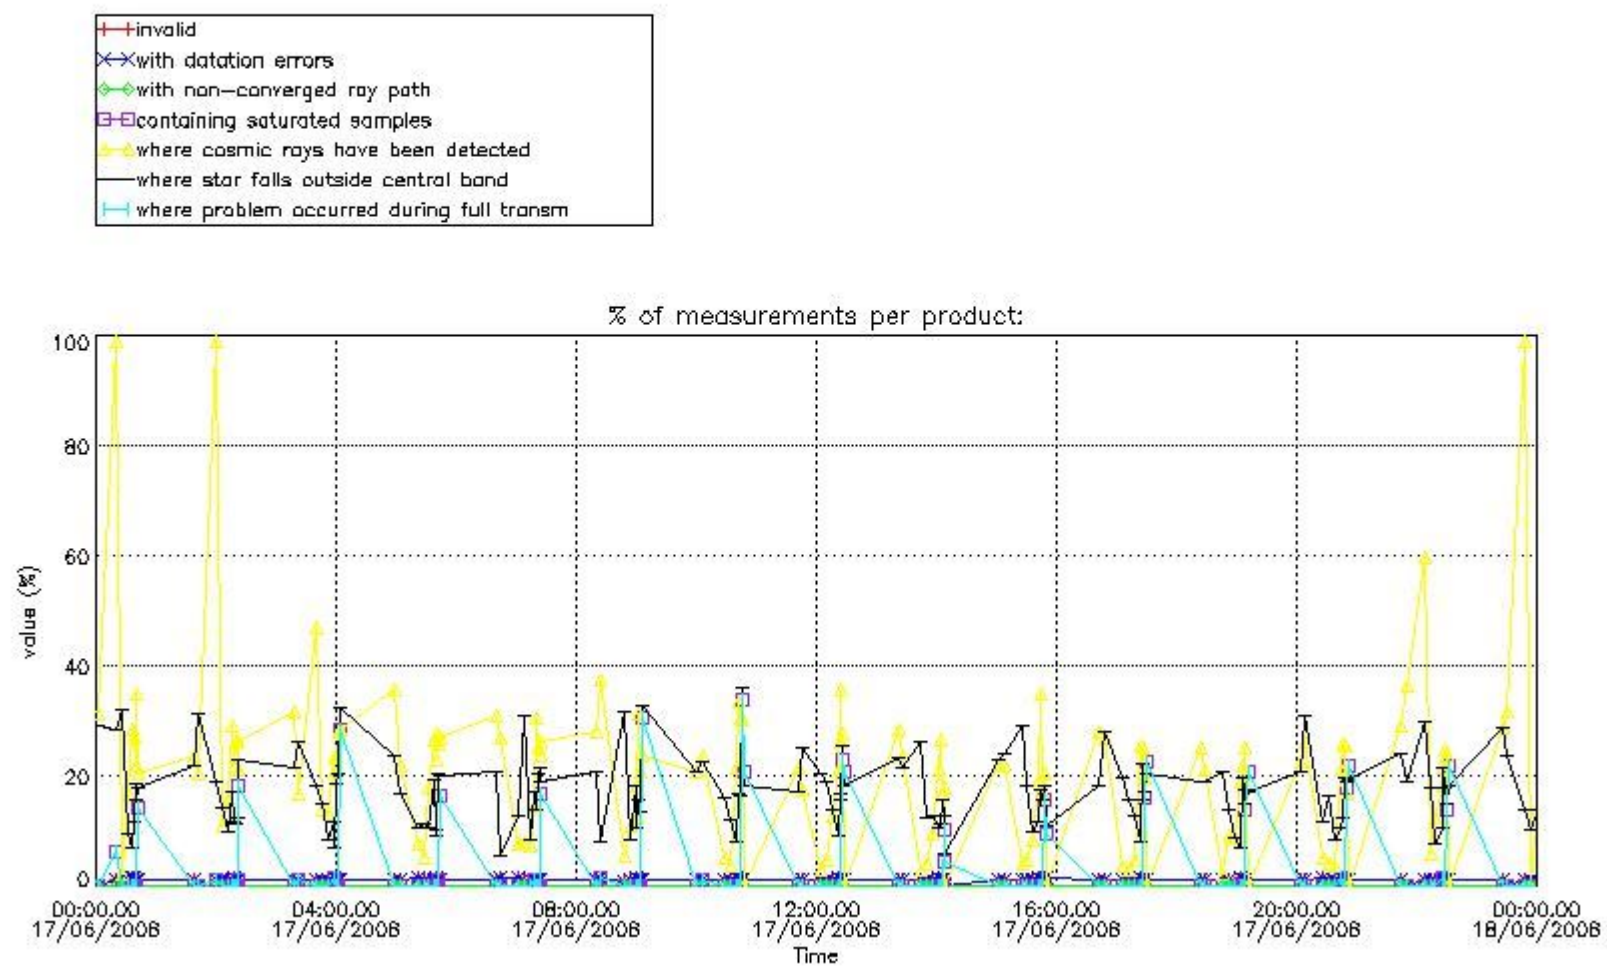

3.1 Plot quality information per product (time dependant)

3.2 Plot quality information per product (world map)

Percentage of flagged data per O3 profile

Percentage of flagged data per H2O profile

Percentage of flagged data per NO2 profile

Percentage of flagged data per NO3 profile

4. Level 1 quality information per product

In this section it is plotted some information contained in the Quality Summary data set of the level 2 products that comes from the level 1b processing. Products without errors (error flag in the MPH set to "0") are used.

4.1 Plot quality information per product (time dependant) coming from level 1b processing

4.1.1 Plot level 1 quality information per product (time dependant): ENVISAT ASCENDING passes

4.1.2 Plot level 1 quality information per product (time dependant): ENVI SAT DESCENDING passes