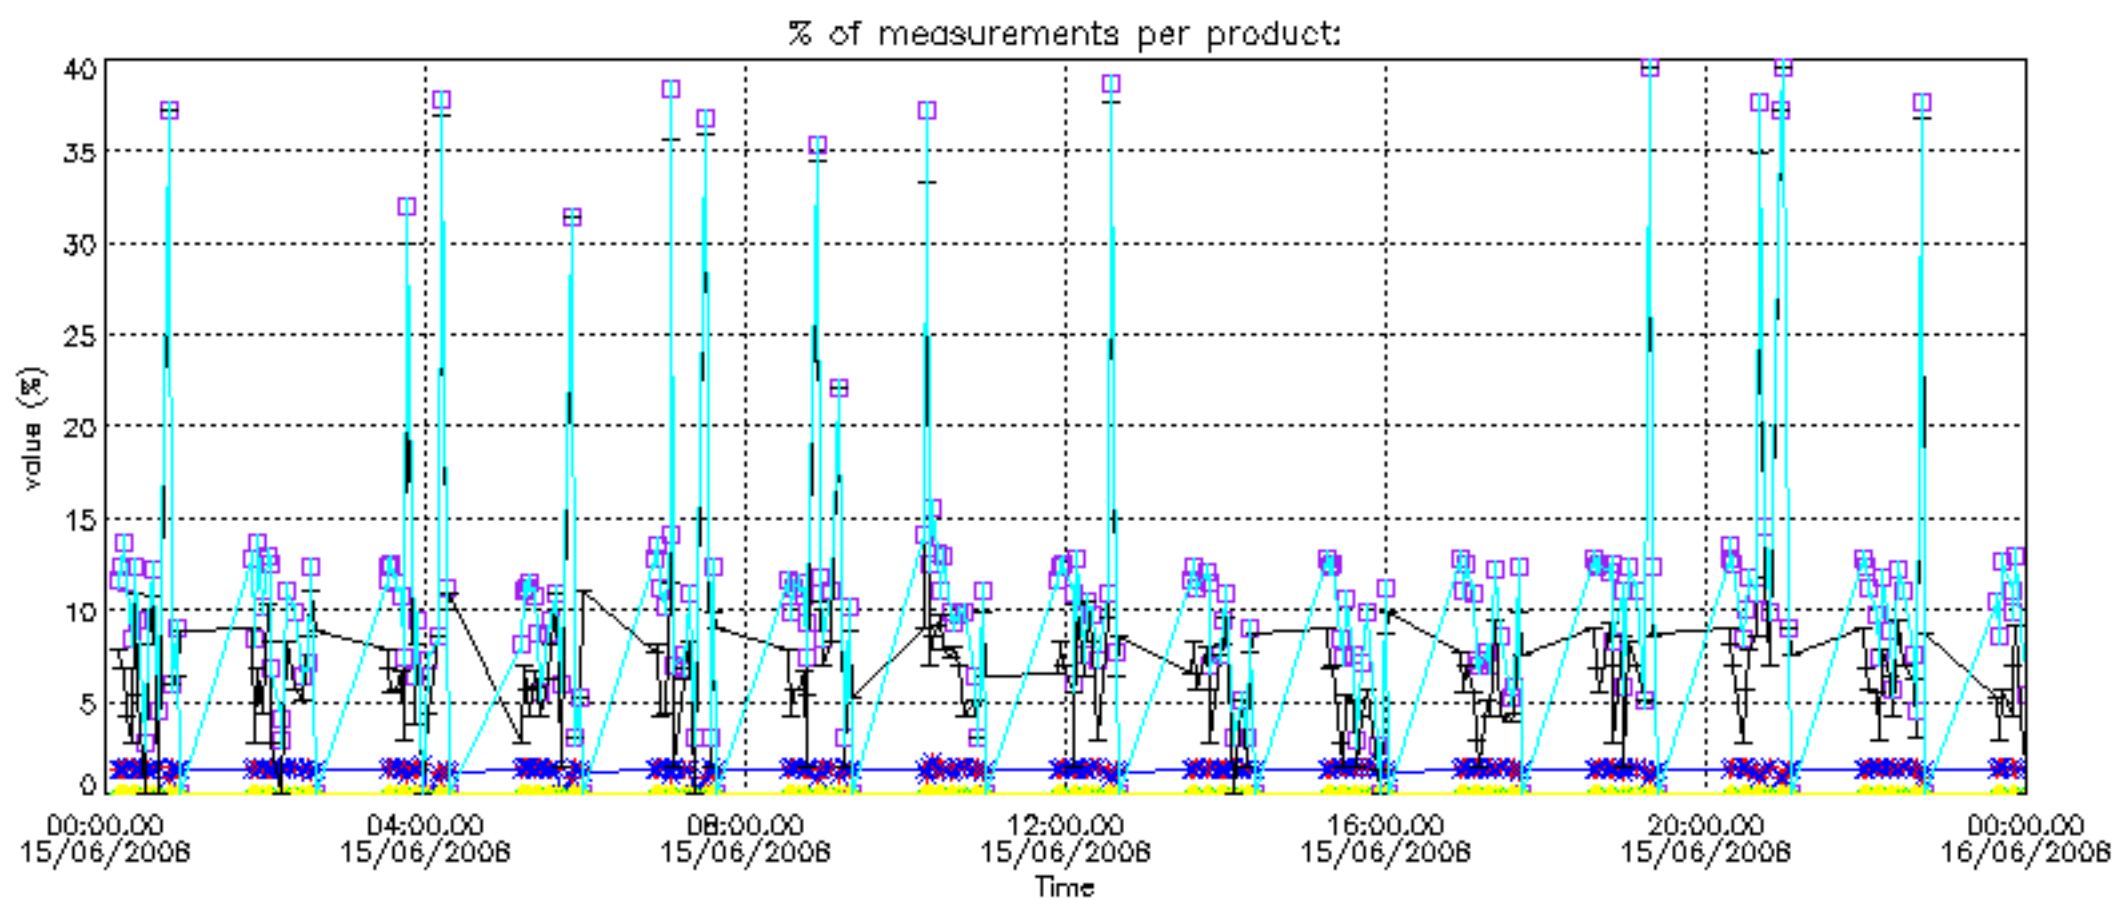

Percentage of cosmic ray hits per profile

Percentage of datation errors per profile