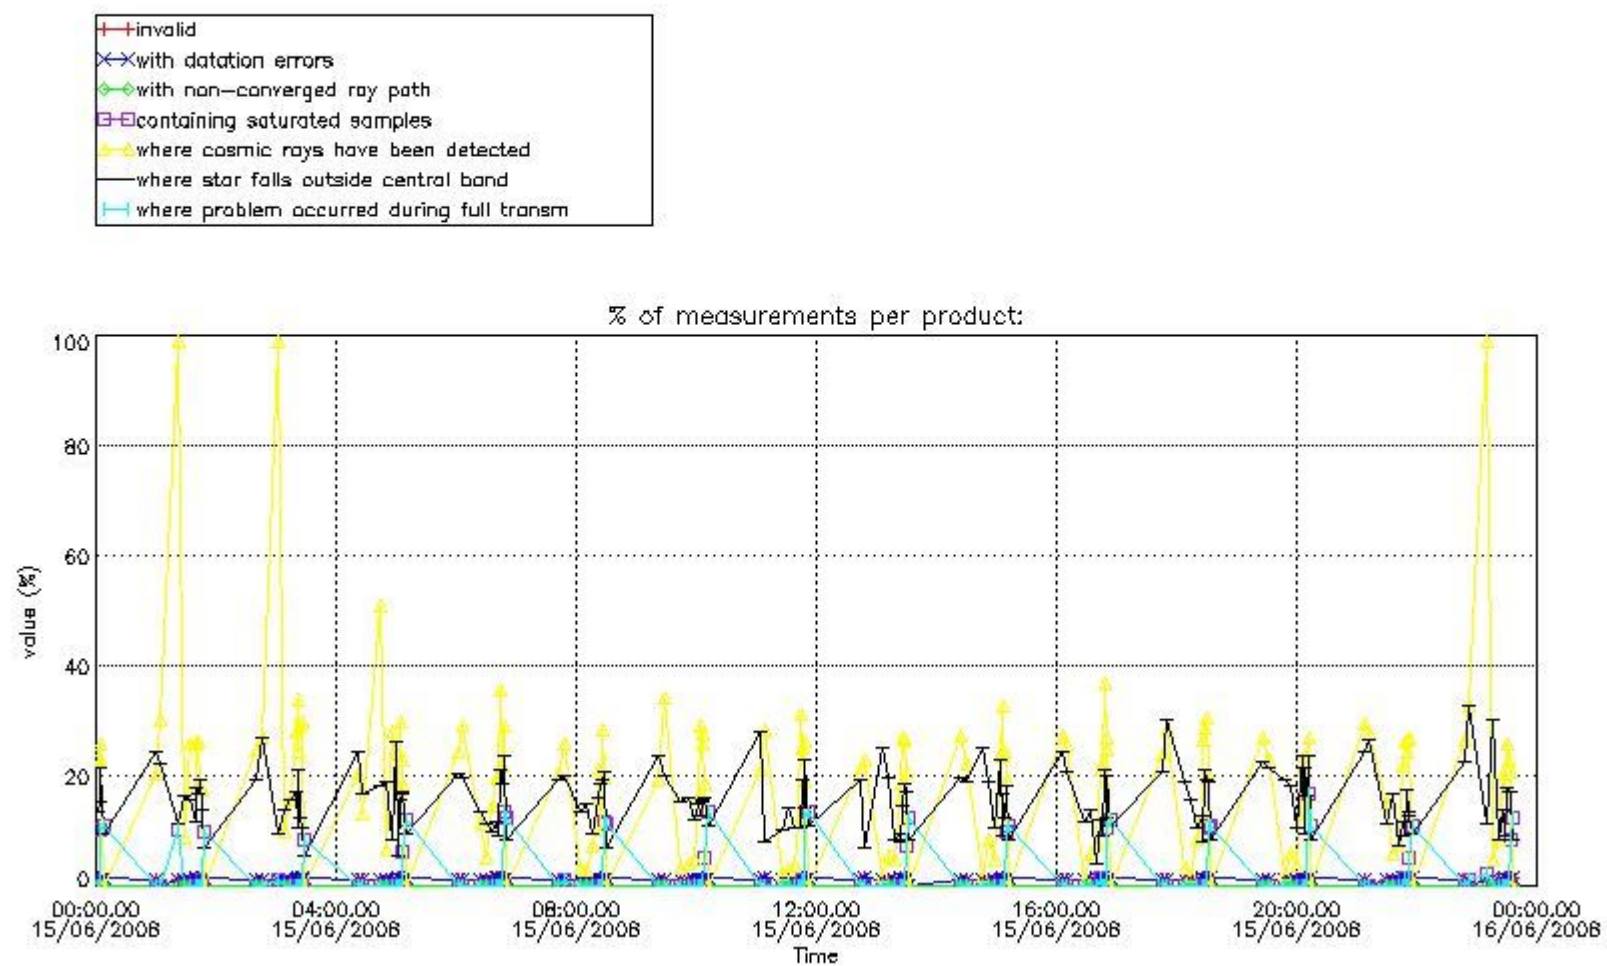

4.1.2 Plot level 1 quality information per product (time dependant): ENVI SAT DESCENDING passes