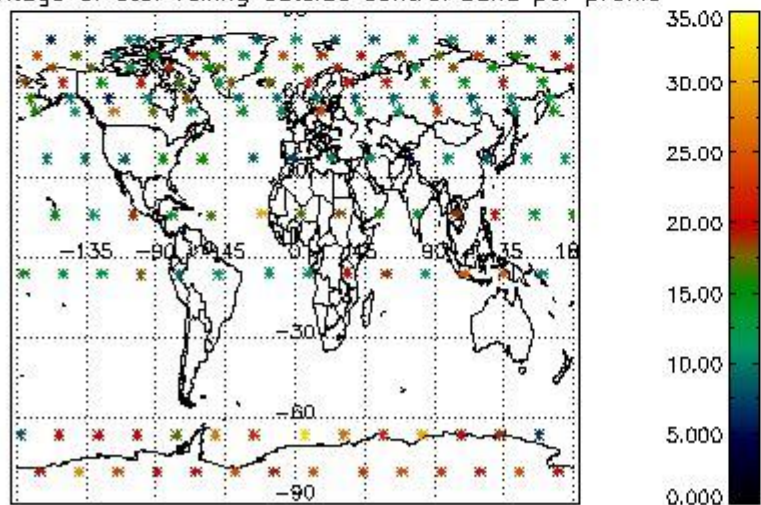

4.2.1 Plot level 1 quality information per product (world map): ENVISAT ASCENDING passes

Percentage of cosmic ray hits per profile

Percentage of datation errors per profile

Percentage of star falling outside central band per profile