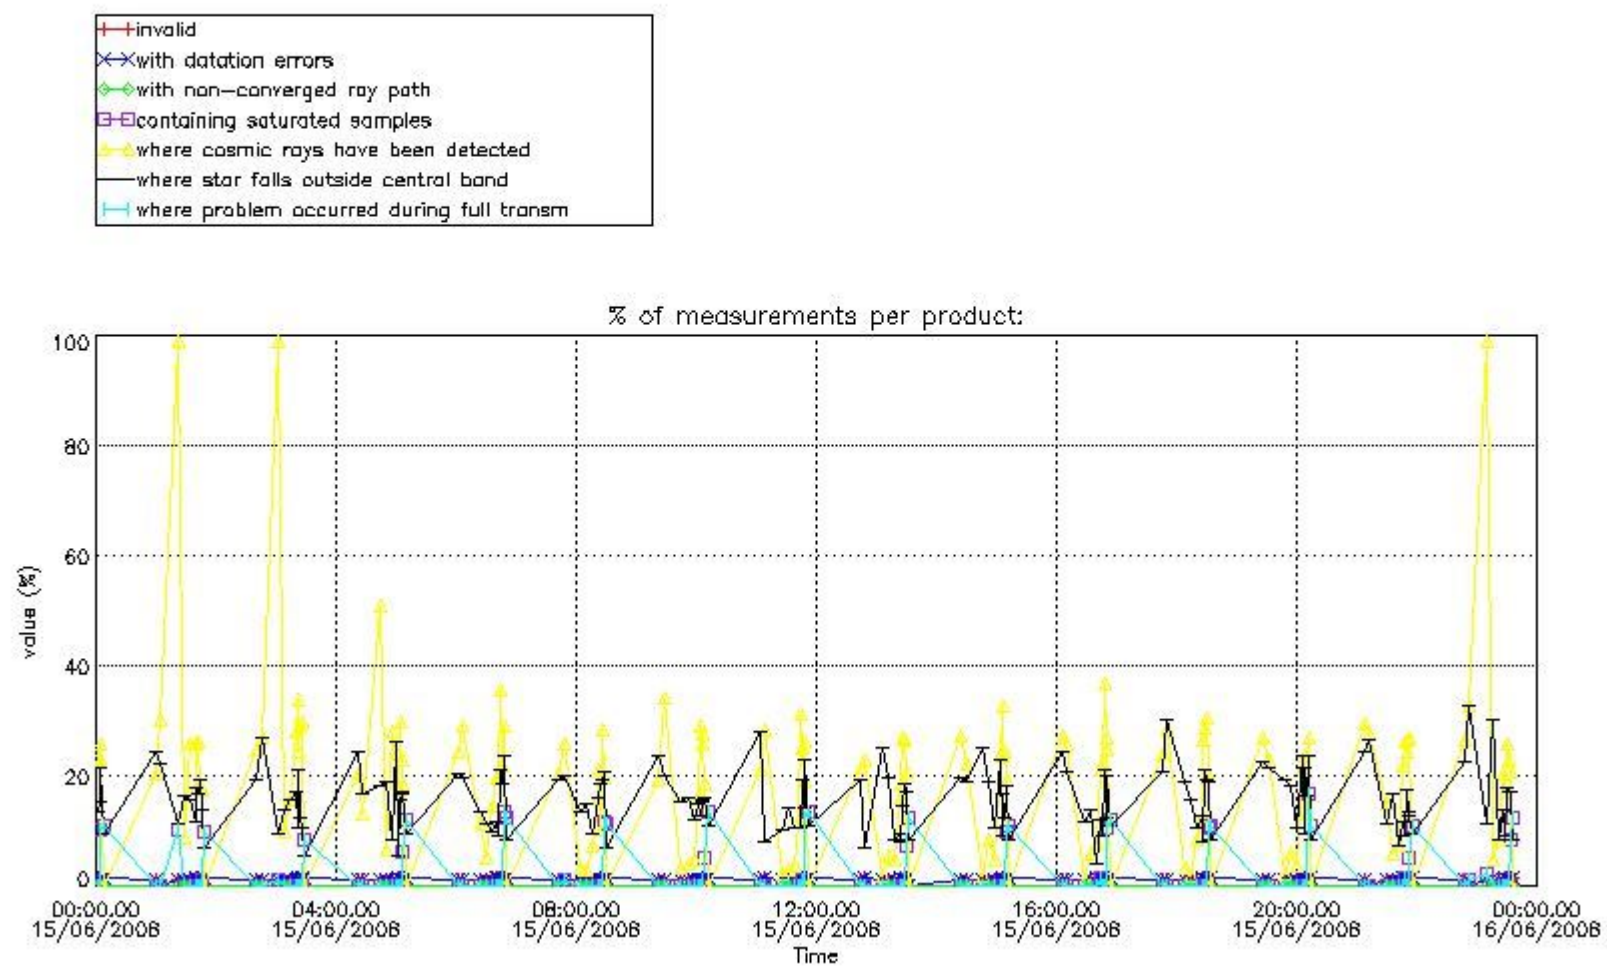

4.1.2 Plot level 1 quality information per product (time dependant): ENVISAT DESCENDING passes