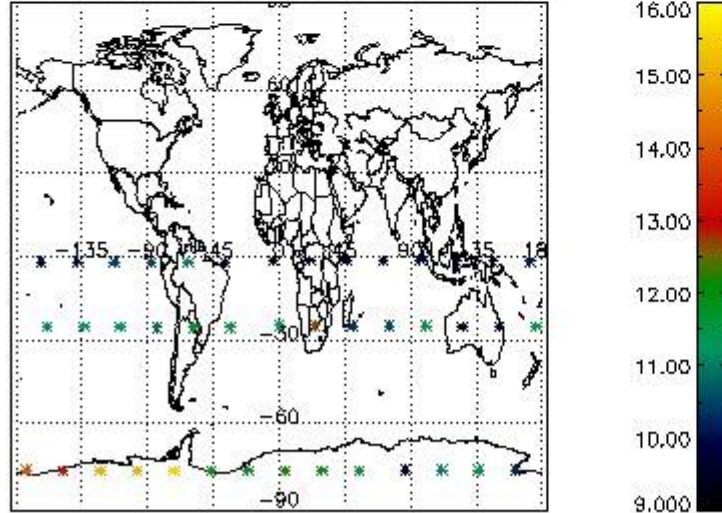

#### 3.1 Plot quality information per product (time dependant)

*3.2 Plot quality information per product (world map)*

Percentage of flagged data per O3 profile

Percentage of flagged data per H2O profile

Percentage of flagged data per NO2 profile