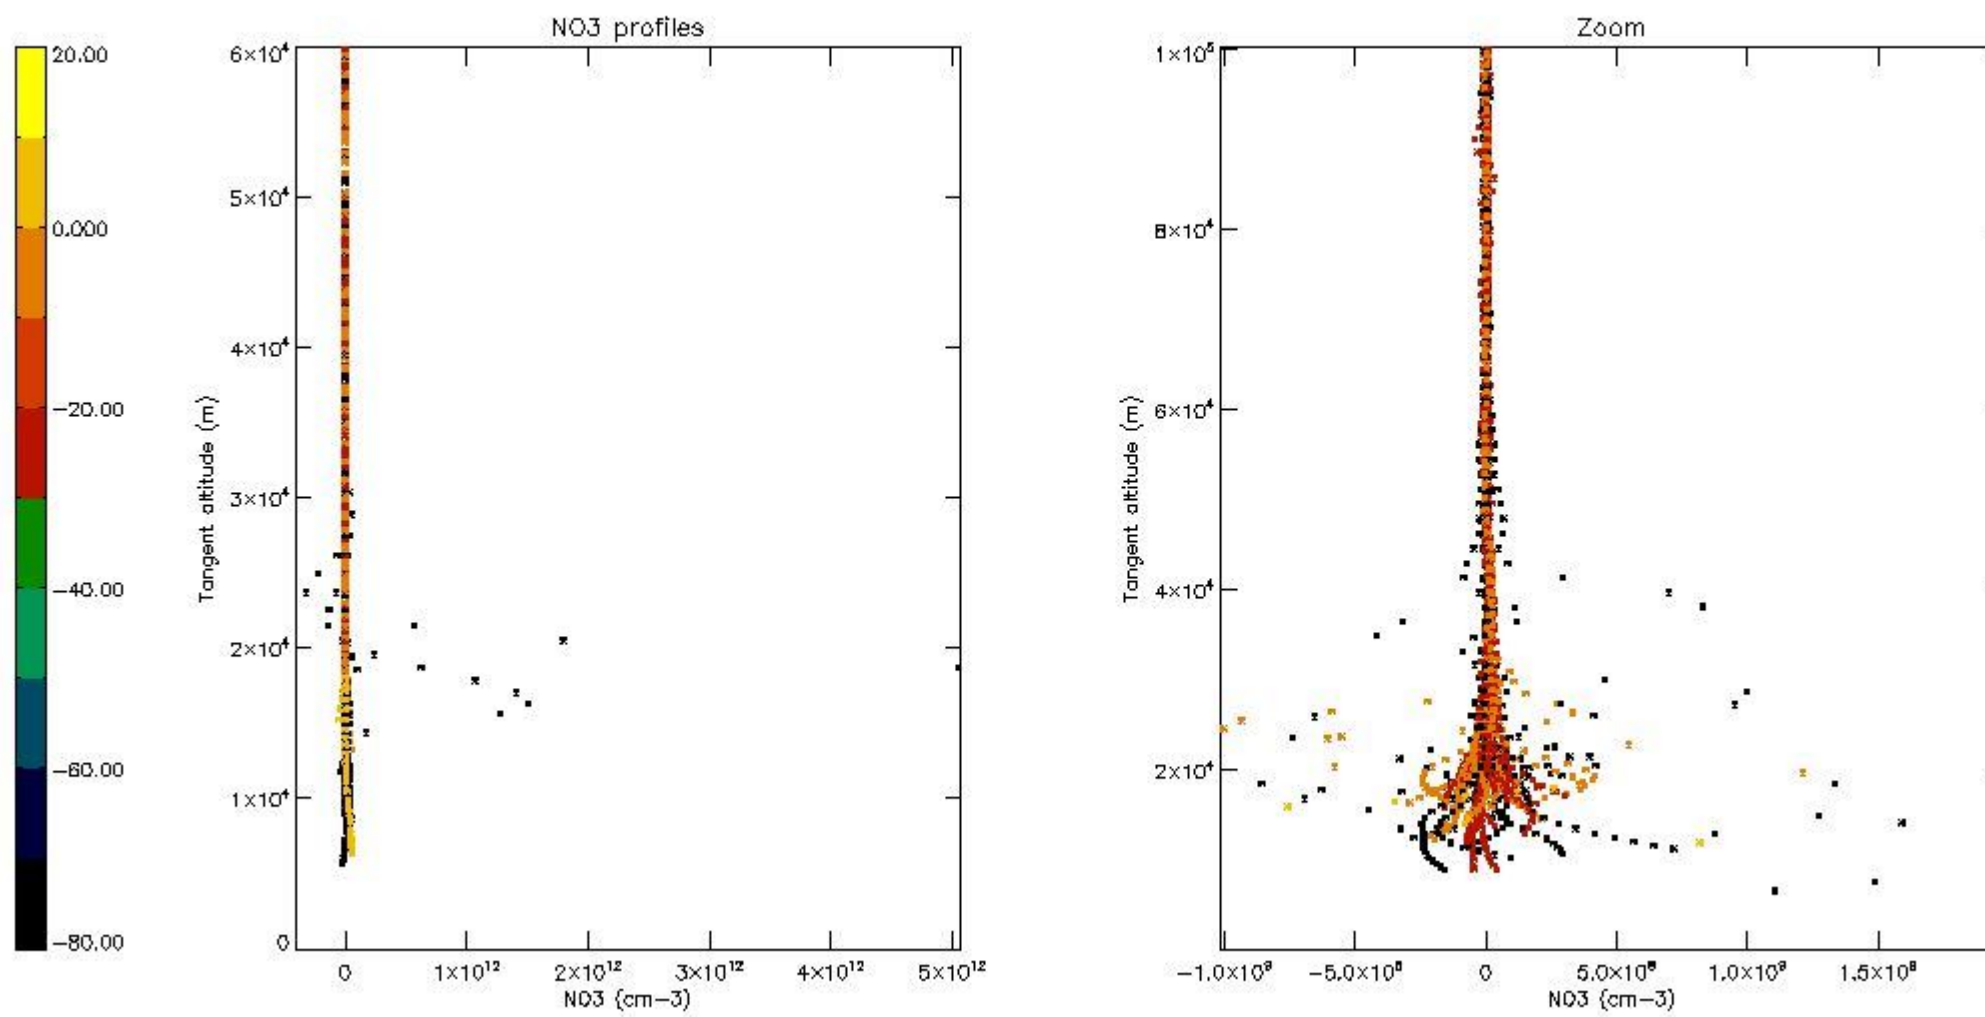

5.8 Plot H2O profiles for all STD (only for occultations of stars 1,2,3,4,13,14,16,26,63 dark without errors)

The colorbar represents the latitude.