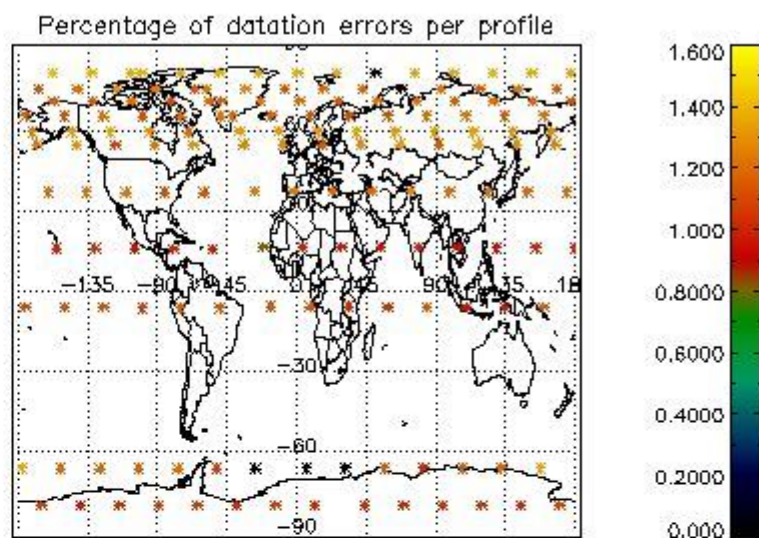

4.2.2 Plot level 1 quality information per product (world map): ENVISAT DESCENDING passes