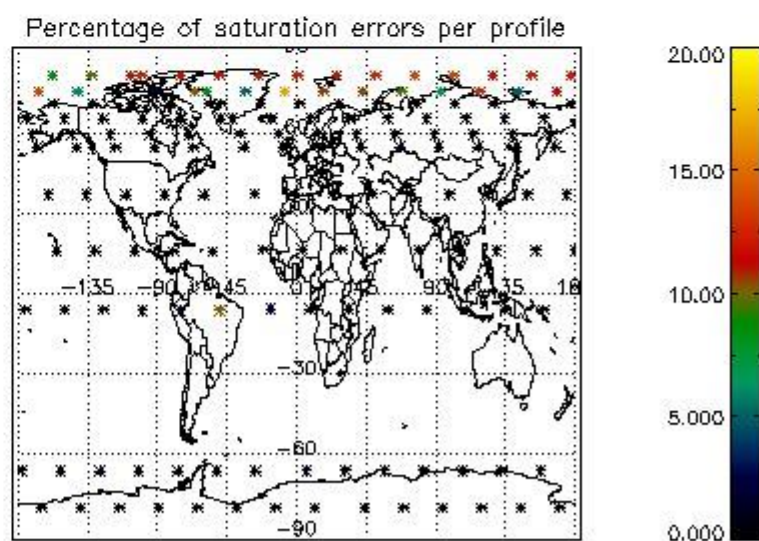

4.2.2 Plot level 1 quality information per product (world map): ENVISAT DESCENDING passes