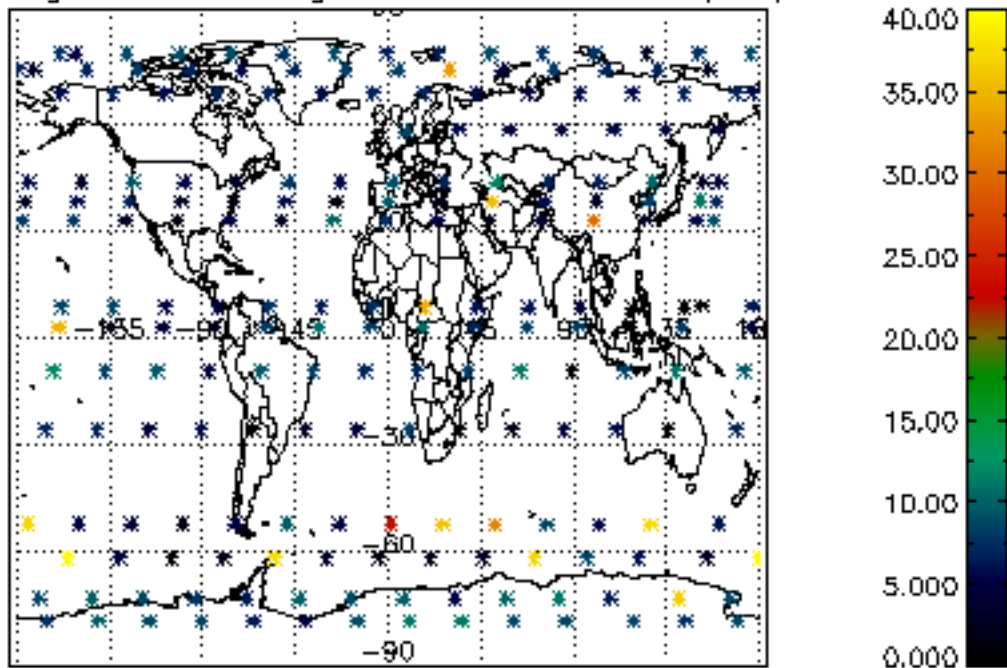

Percentage of star falling outside central band per profile