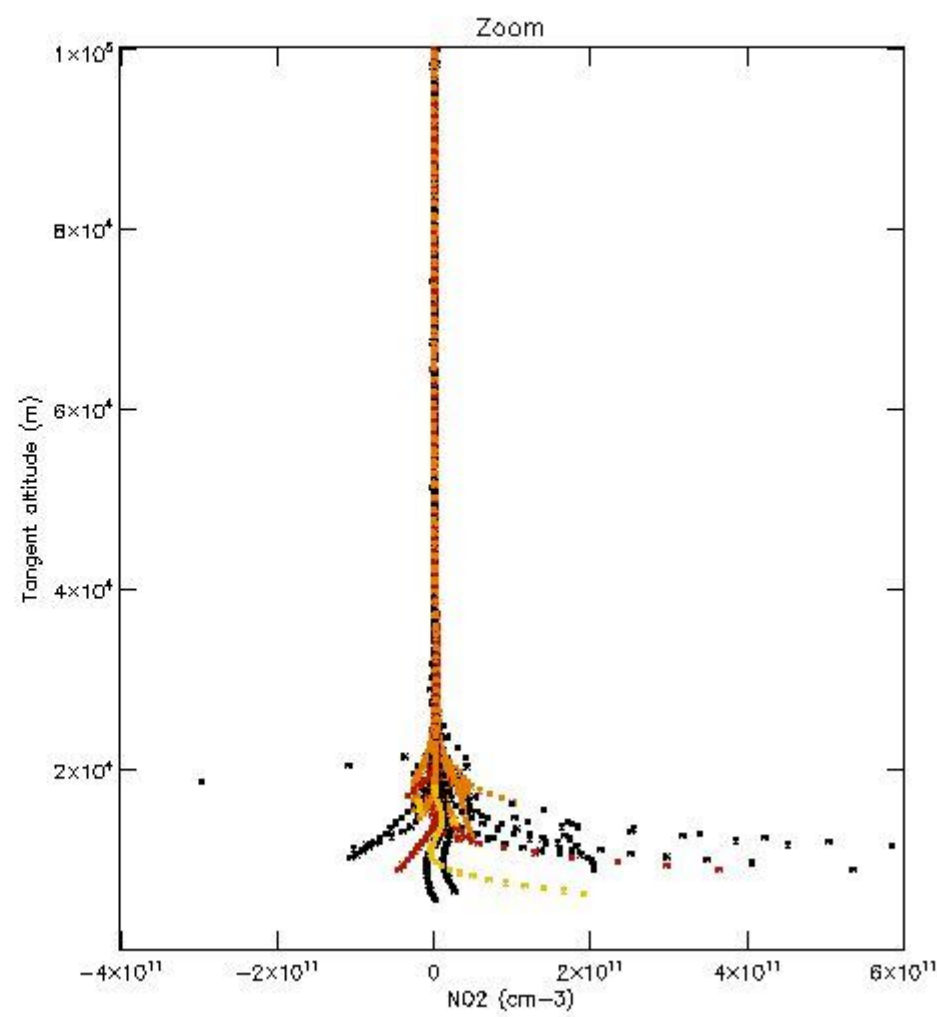

*5.4 Plot ozone profiles where STD < 10% (dark without errors)*

The colorbar represents the latitude.

*5.5 Plot ozone profiles where STD < 5% (dark without errors)*

The colorbar represents the latitude.

5.6 Plot NO<sub>2</sub> profiles for all STD (dark without errors)

The colorbar represents the latitude.

*5.7 Plot NO3 profiles for all STD (dark without errors)*

The colorbar represents the latitude.

5.8 Plot H2O profiles for all STD (only for occultations of stars 1,2,3,4,13,14,16,26,63 dark without errors)

The colorbar represents the latitude.