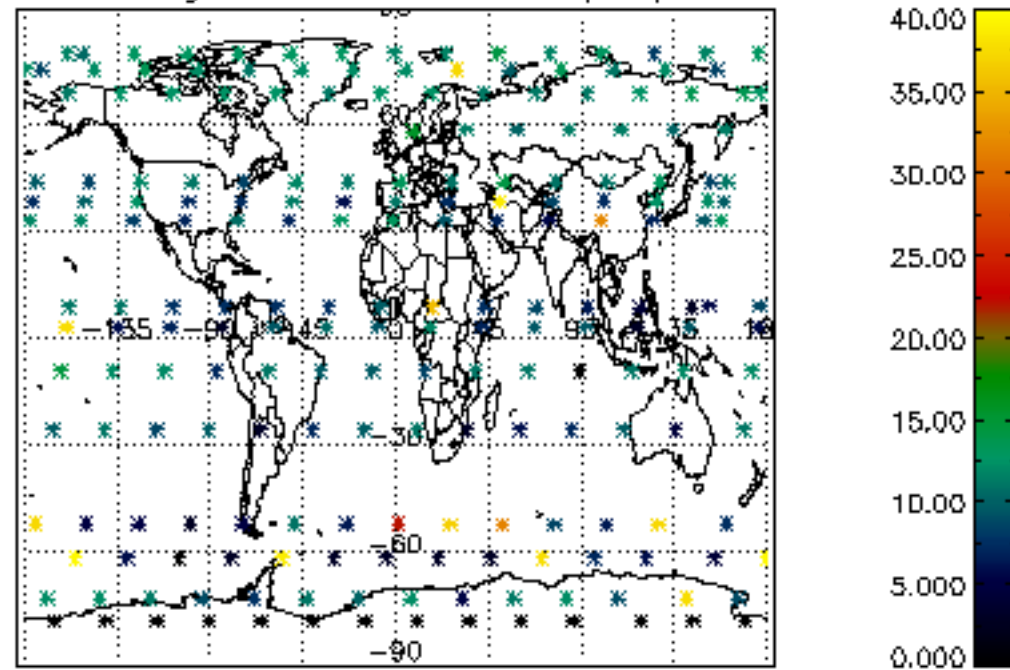

Percentage of saturation errors per profile