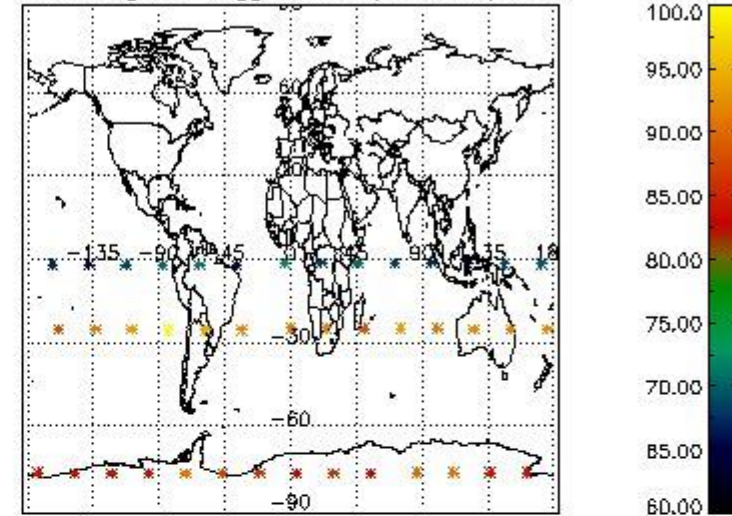

#### 3.1 Plot quality information per product (time dependant)

3.2 Plot quality information per product (world map)

Percentage of flagged data per O3 profile

Percentage of flagged data per H2O profile

Percentage of flagged data per NO2 profile