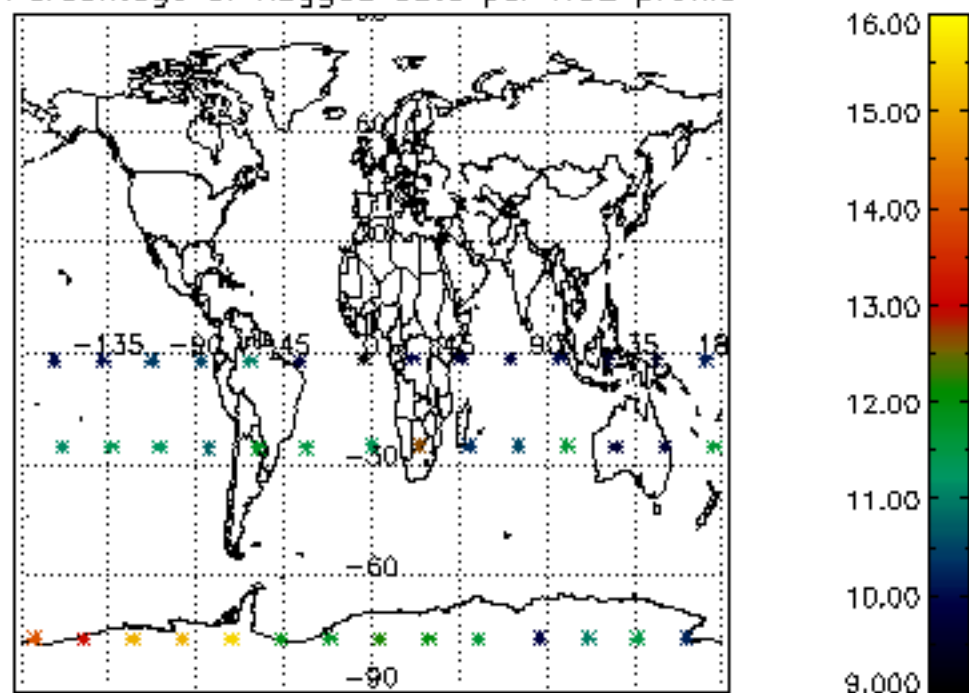

Percentage of flagged data per NO2 profile