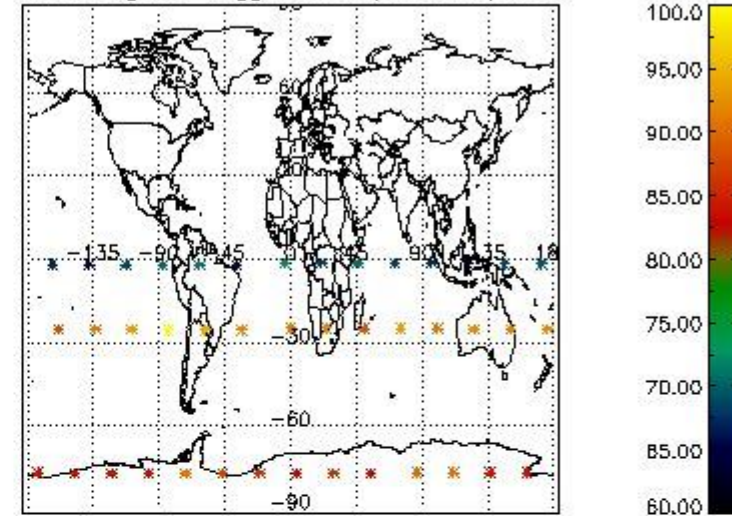

#### 3.1 Plot quality information per product (time dependant)

*3.2 Plot quality information per product (world map)*

Percentage of flagged data per O3 profile

Percentage of flagged data per H2O profile

Percentage of flagged data per NO2 profile