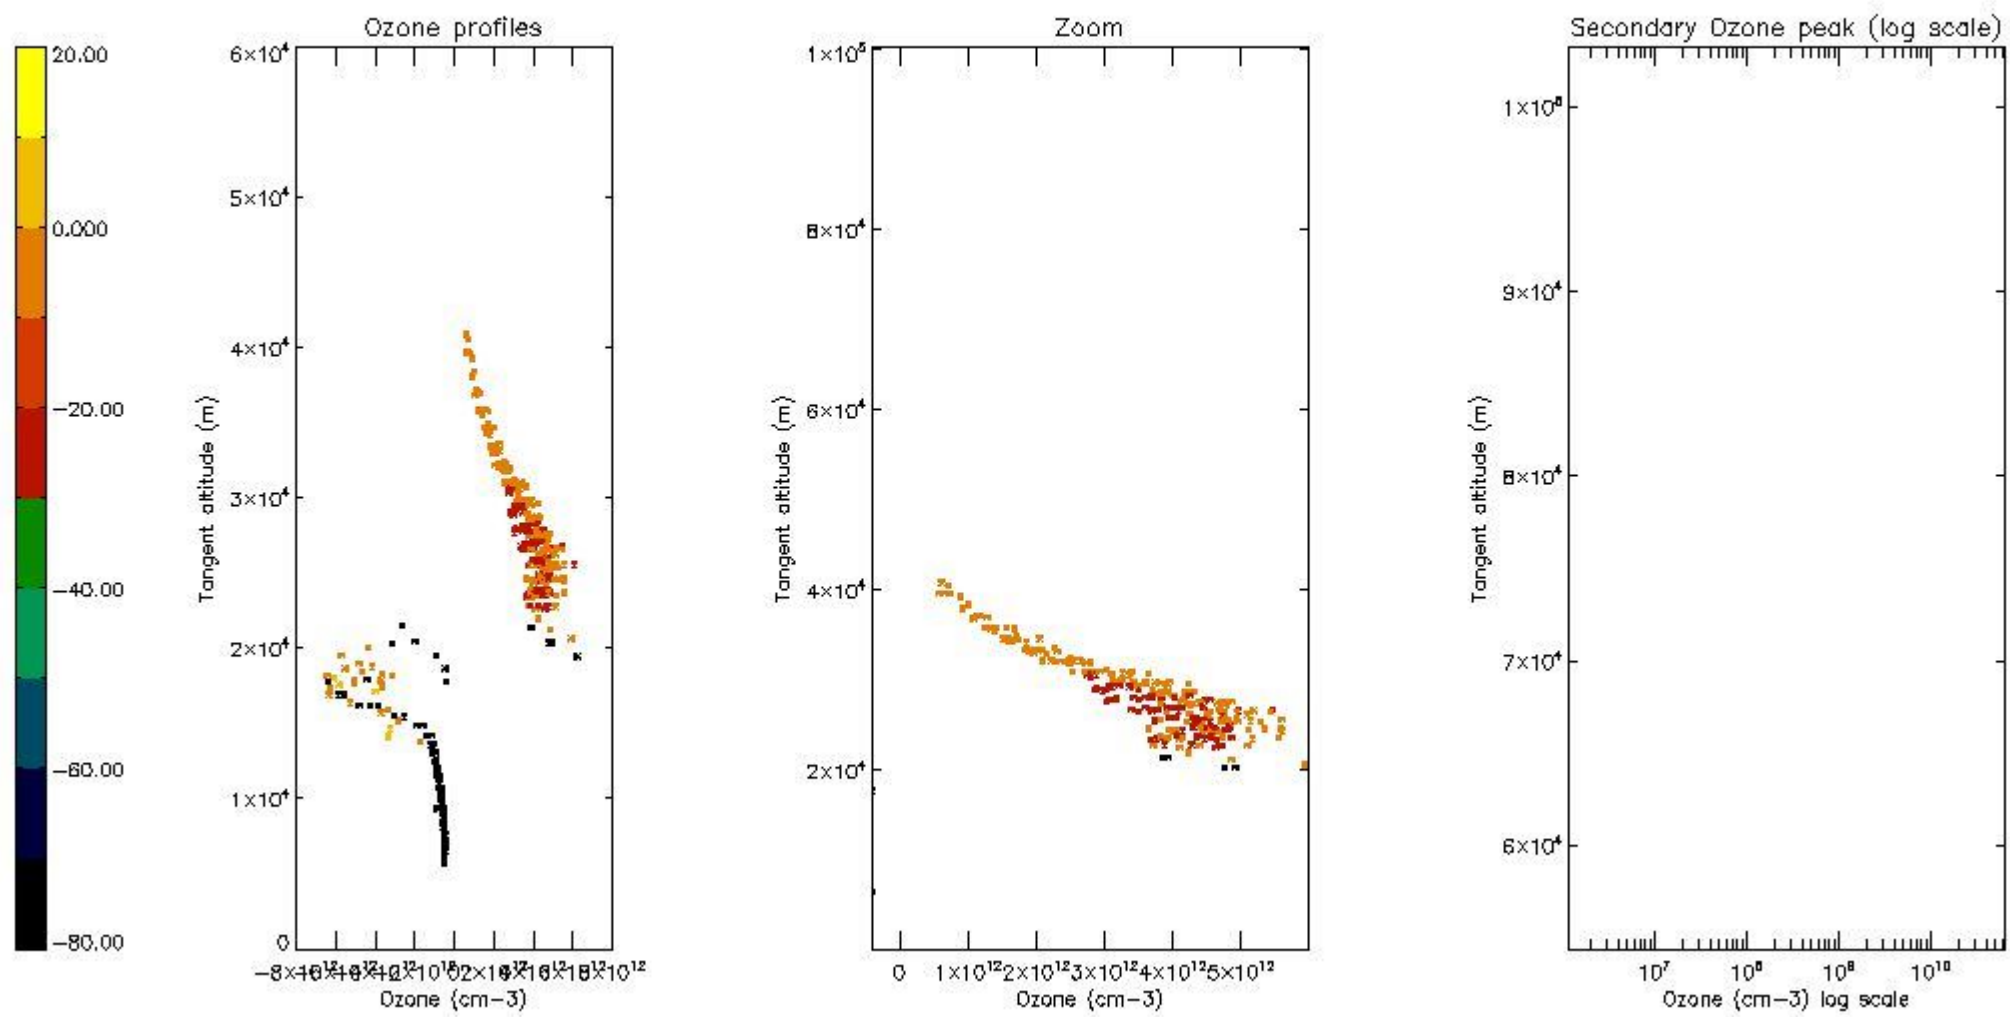

5.5 Plot ozone profiles where STD < 5% (dark without errors)

The colorbar represents the latitude.