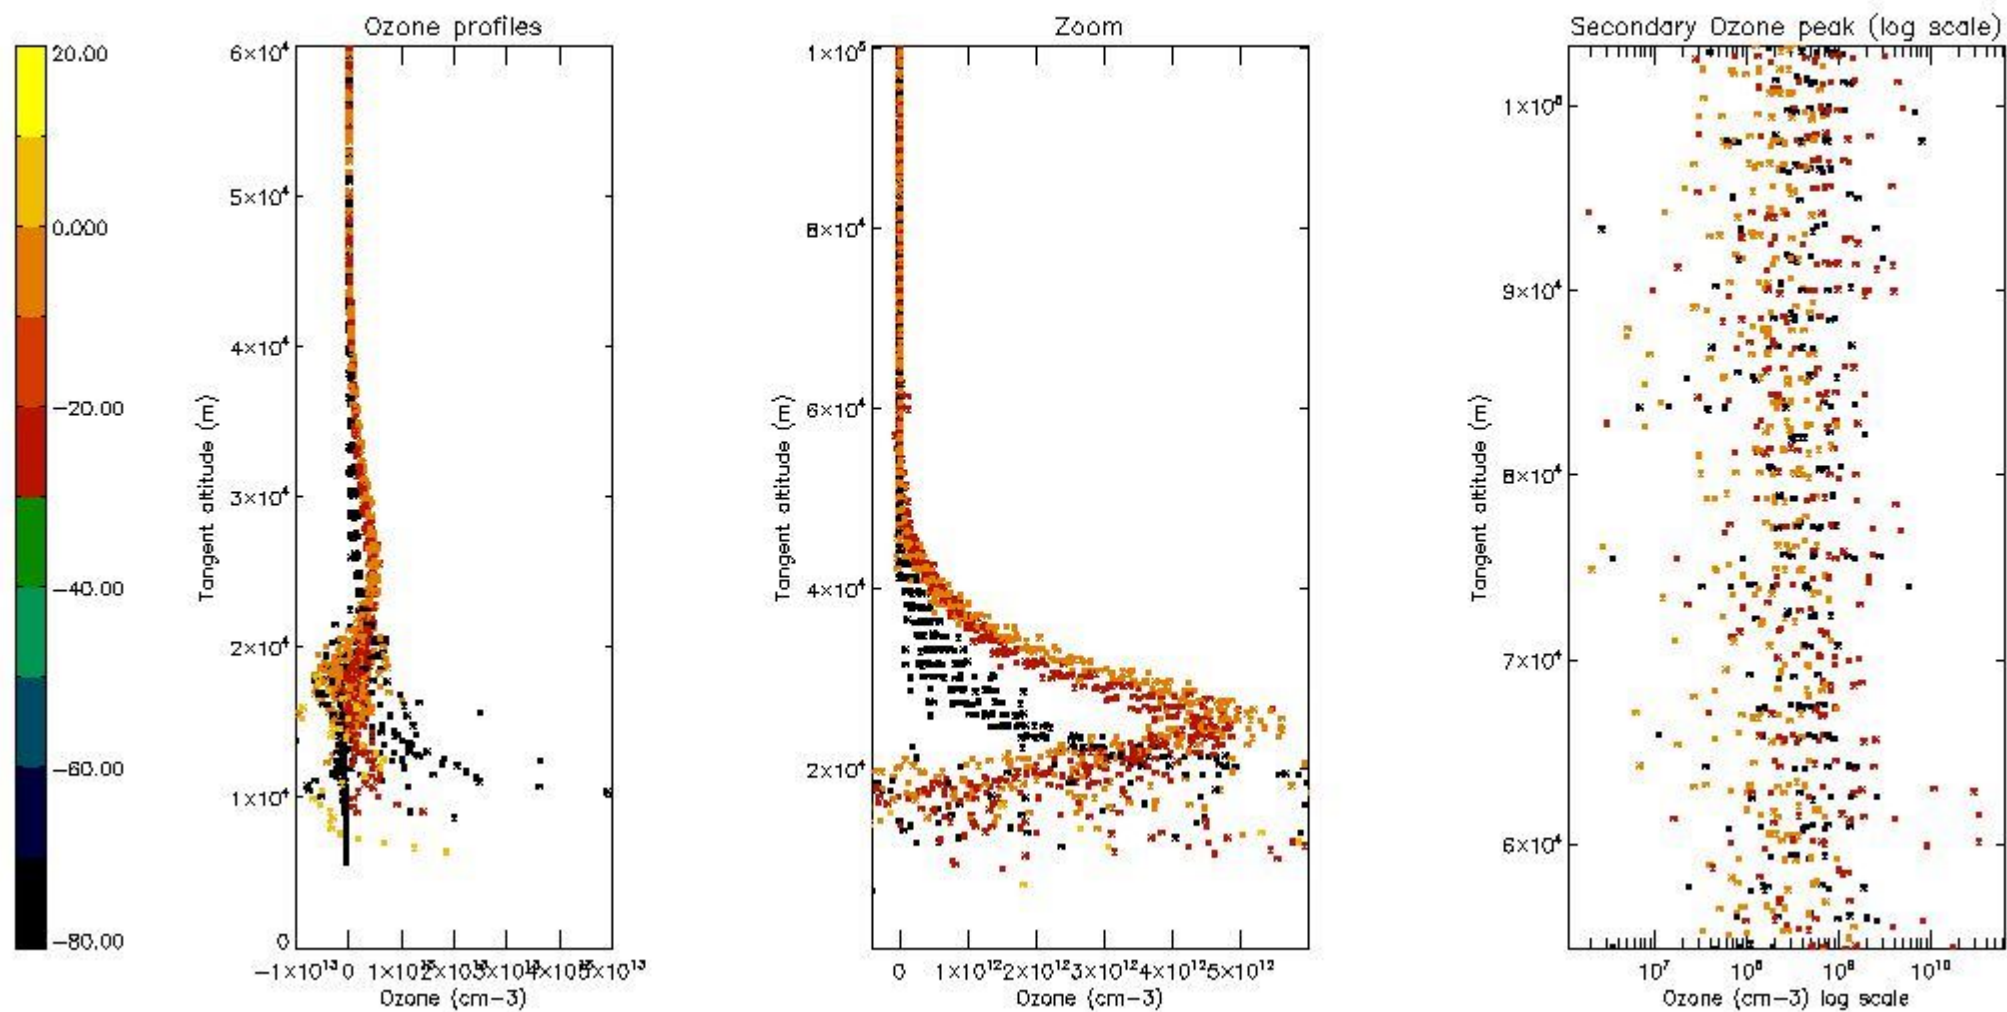

STD < 10	1
STD < 5	0

5.2 Plot ozone profiles for all STD (dark without errors)

The colorbar represents the latitude.

5.3 Plot ozone profiles where STD < 20% (dark without errors)

The colorbar represents the latitude.