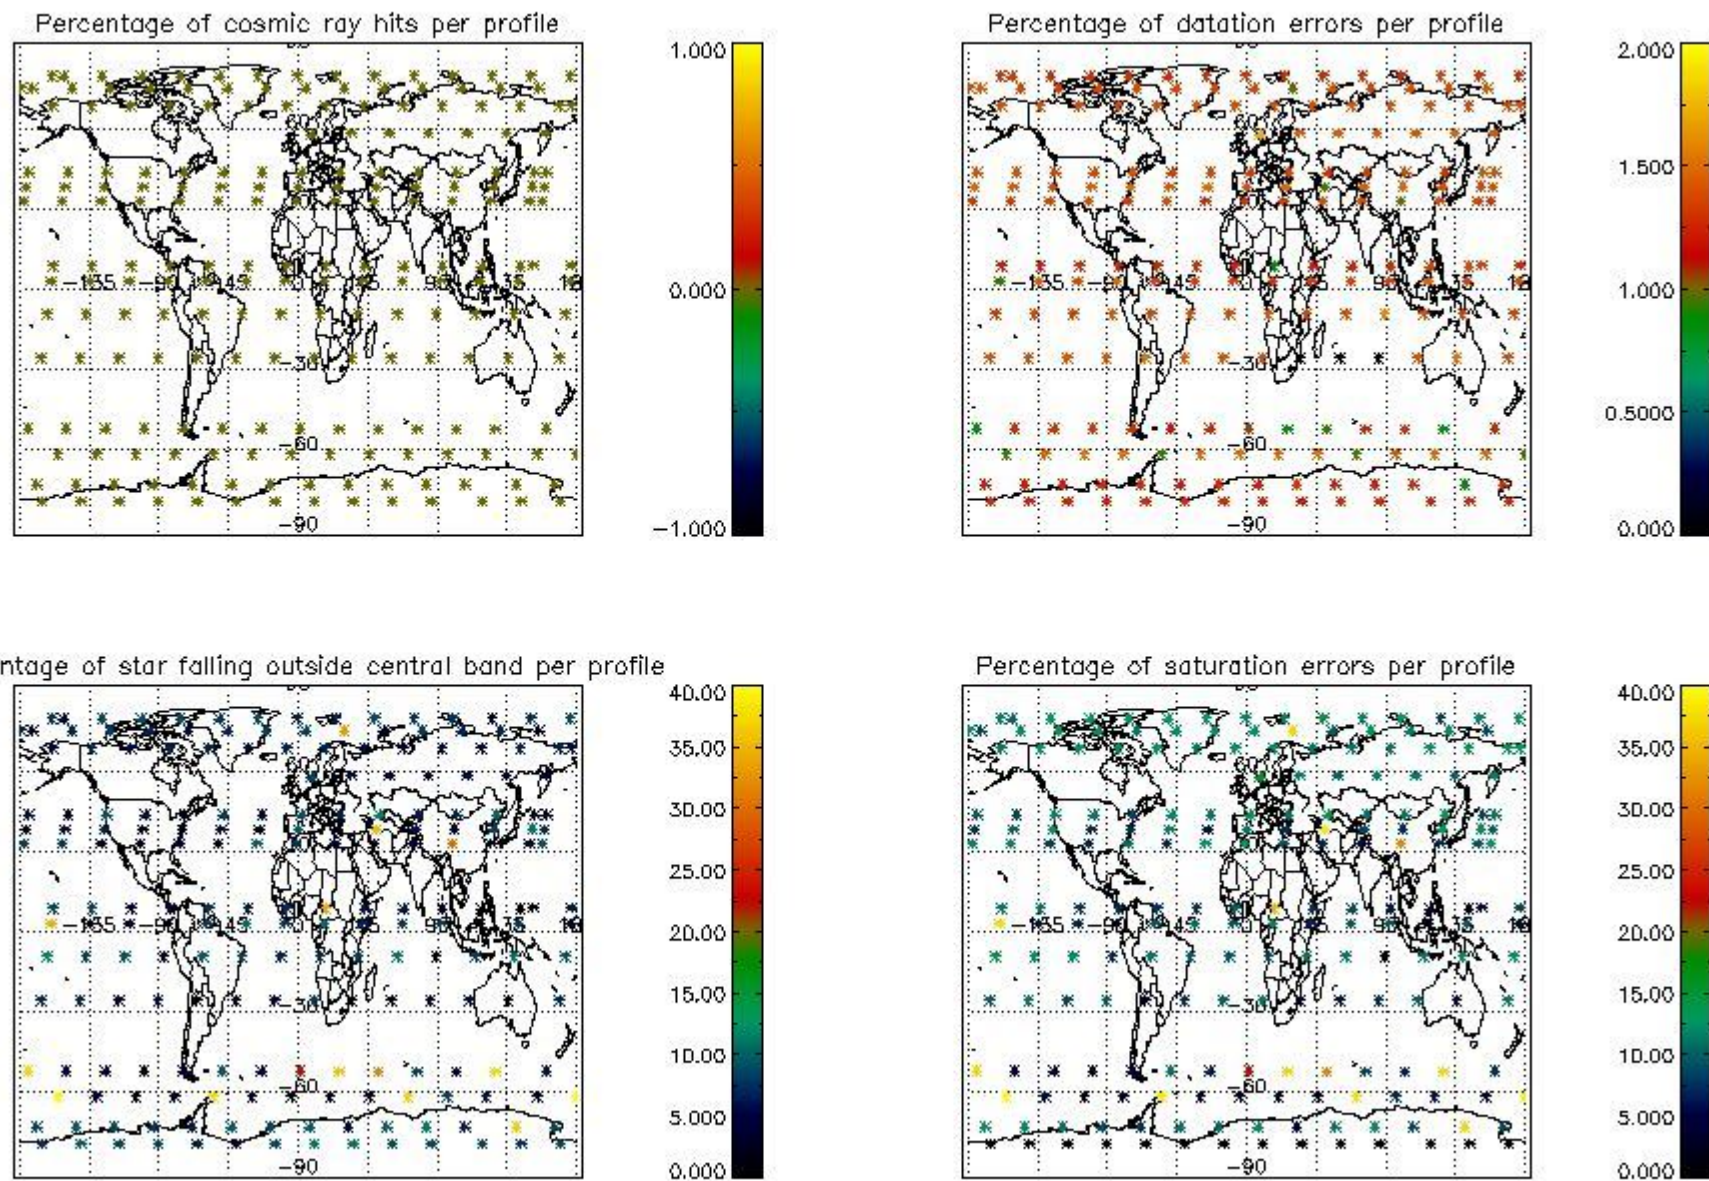

4.2.2 Plot level 1 quality information per product (world map): ENVISAT DESCENDING passes

5. Trace gas profiles

5.1 Ozone statistics based on quality of products

The final quality of the products can be "measured" using the STD (Standard Deviation) attached to every point profile. This information is written to the parameter GOM_NL__2P/NL_LOCAL_SPECIES_DENSITY/o3_std of the level 2 products. The table below shows the statistics for given STD ranges.

The statistics are given with respect to the overall valid production:

- Products without fatal errors: GOM_NL__2P/MPH/PRODUCT_ERR=0
- Valid point profile: GOM_NL__2P/NL_LOCAL_SPECIES_DENSITY/pcd(0)=0

The 'Criteria' is applied to valid points of dark limb products:

- Products in dark limb illumination condition: GOM_NL__2P/NL_SUMMARY_QUALITY/obs_ill_cond=0
- Products without fatal errors: GOM_NL__2P/MPH/PRODUCT_ERR=0
- Valid point profile: GOM_NL__2P/NL_LOCAL_SPECIES_DENSITY/pcd(0)=0

So, the table below shows the percentage of dark limb and valid observations for each criteria with respect to the overall valid daily observations.

Criteria	% of total production
All STD	14
STD < 20	3