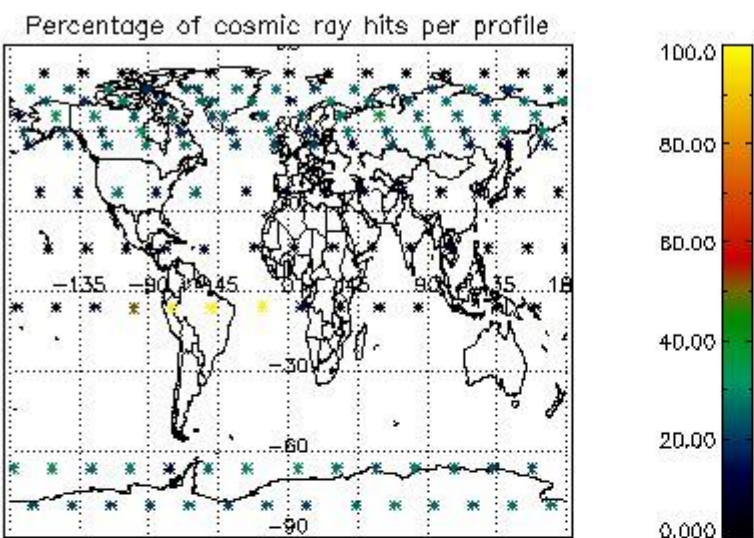

4.2.2 Plot level 1 quality information per product (world map): ENVISAT DESCENDING passes