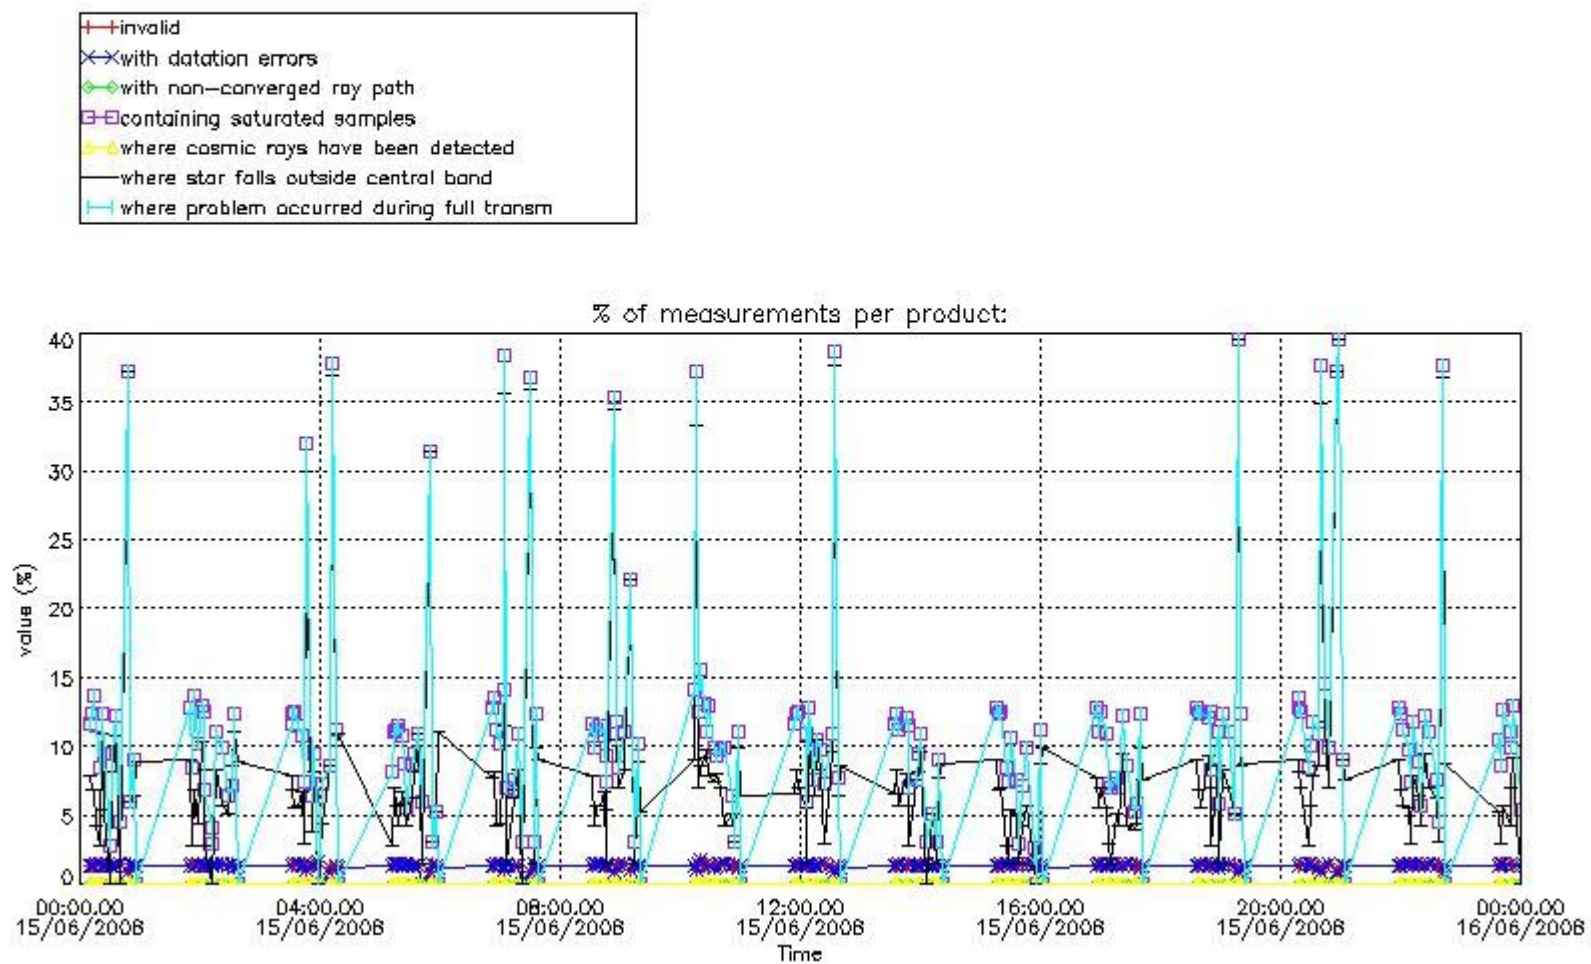

4.2 Plot quality information per product coming from level 1b processing (world map)

4.2.1 Plot level 1 quality information per product (world map): ENVISAT ASCENDING passes