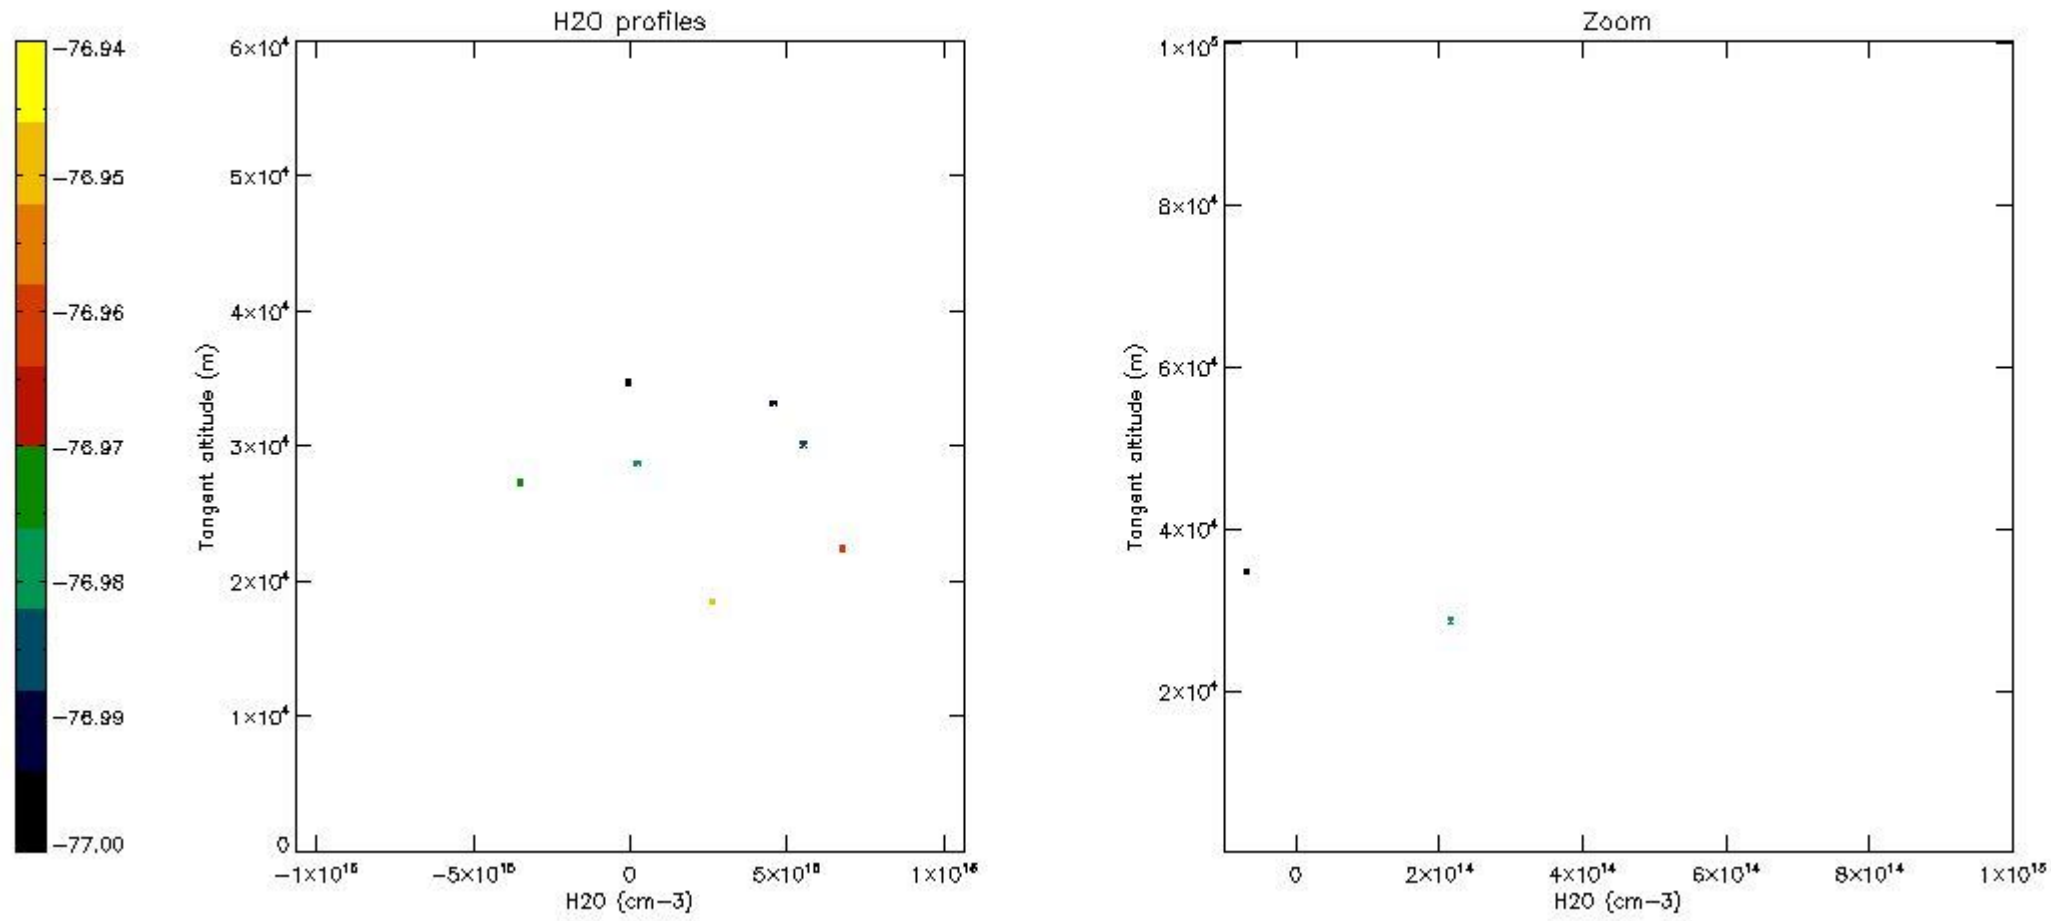

The colorbar represents the latitude.