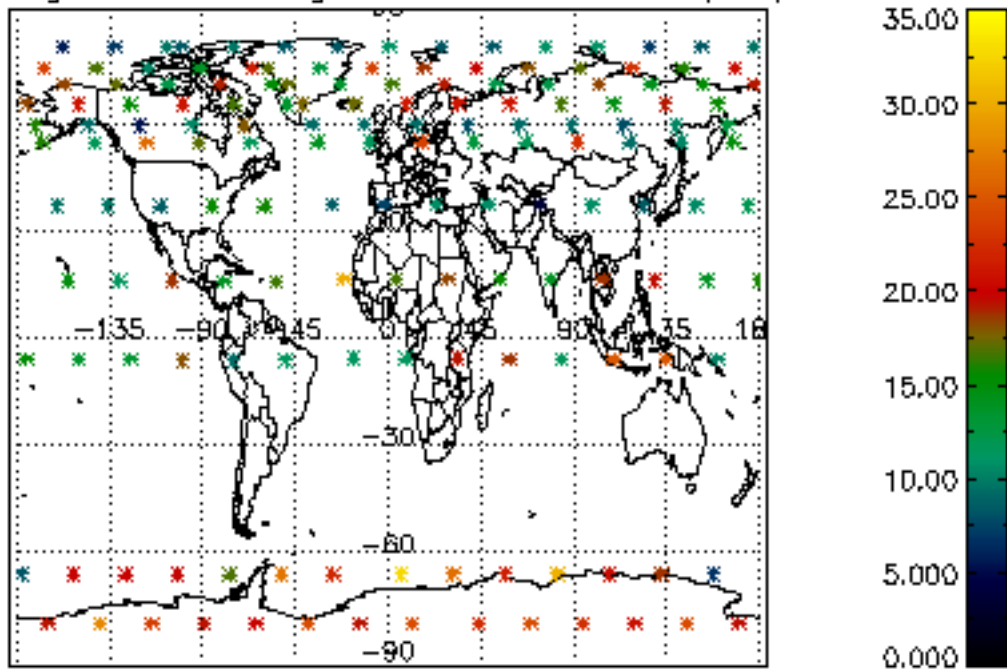

Percentage of cosmic ray hits per profile

Percentage of star falling outside central band per profile