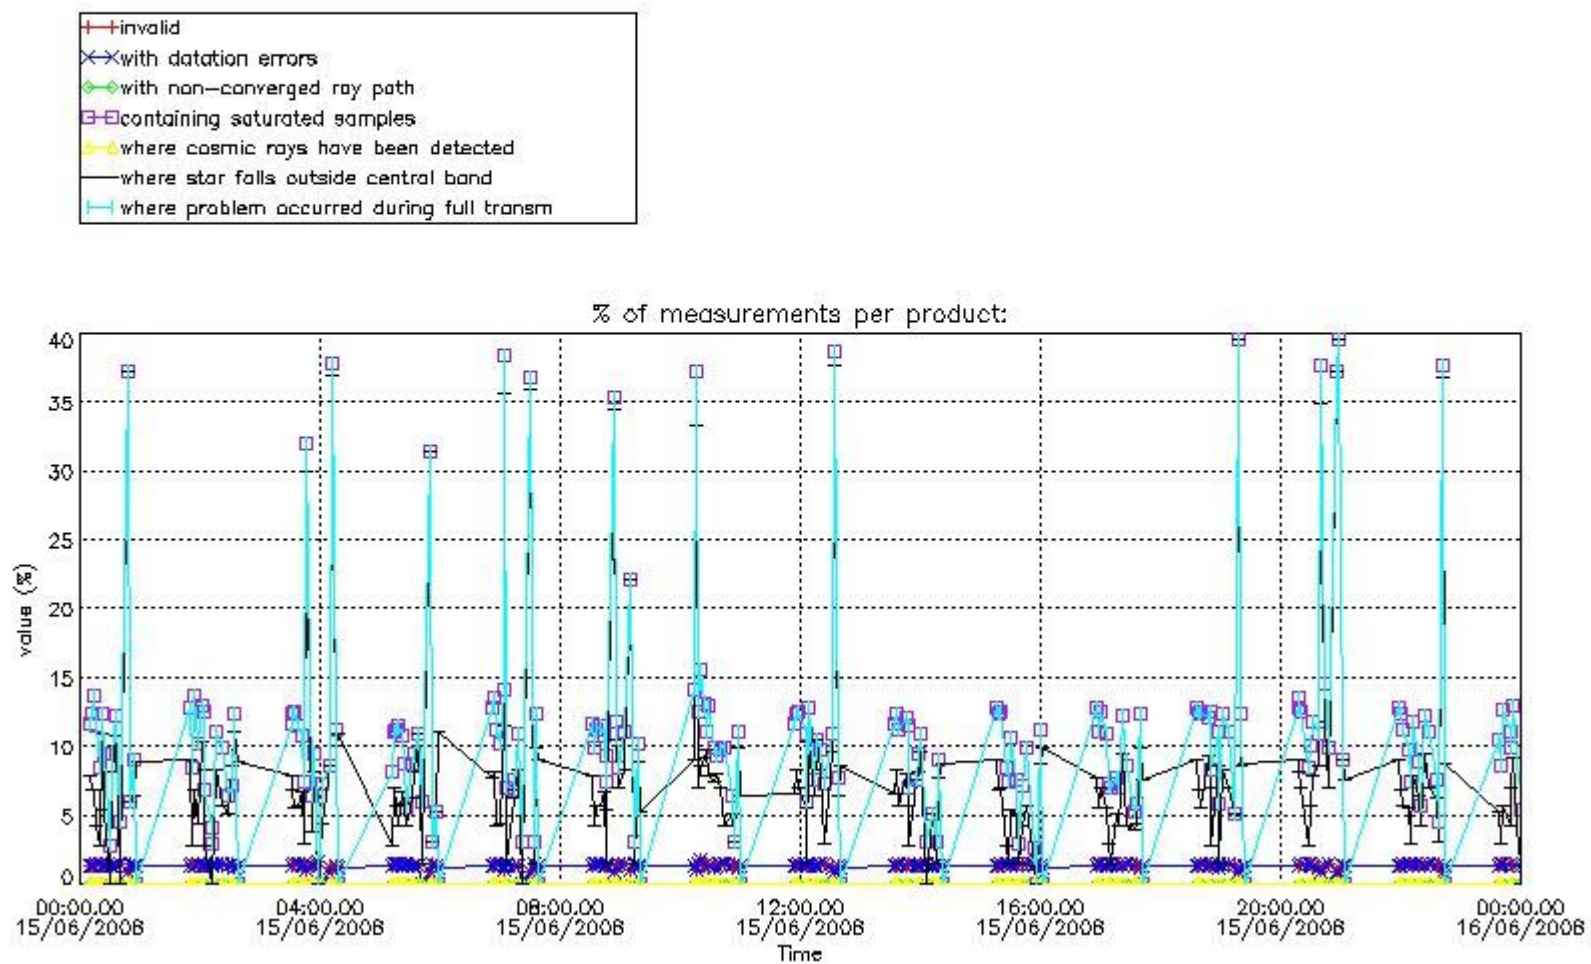

4.2 Plot quality information per product coming from level 1b processing (world map)
4.2.1 Plot level 1 quality information per product (world map): ENVISAT ASCENDING passes