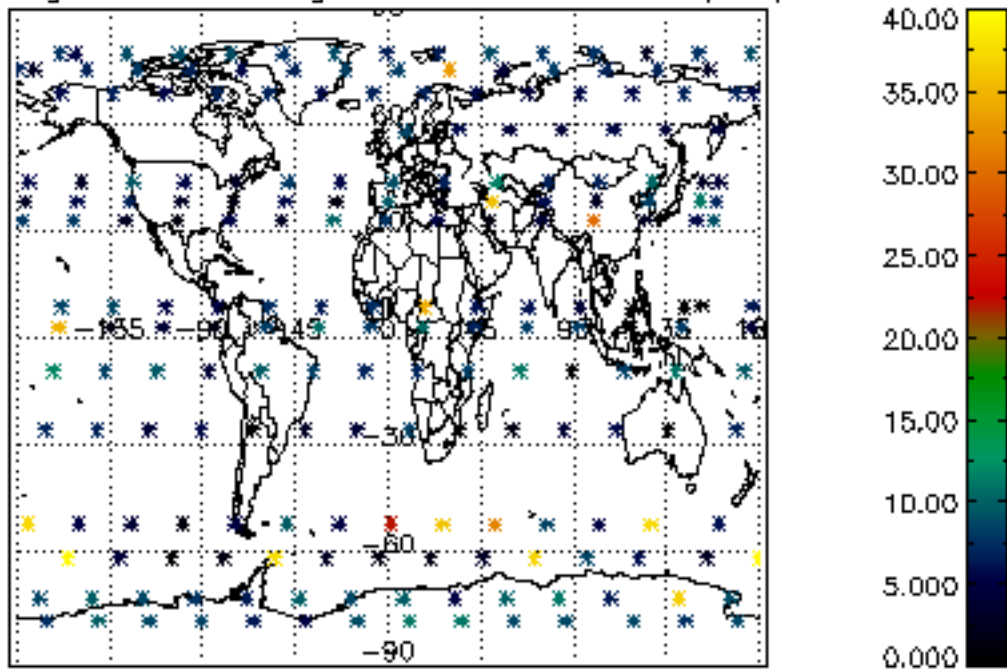

Percentage of star falling outside central band per profile