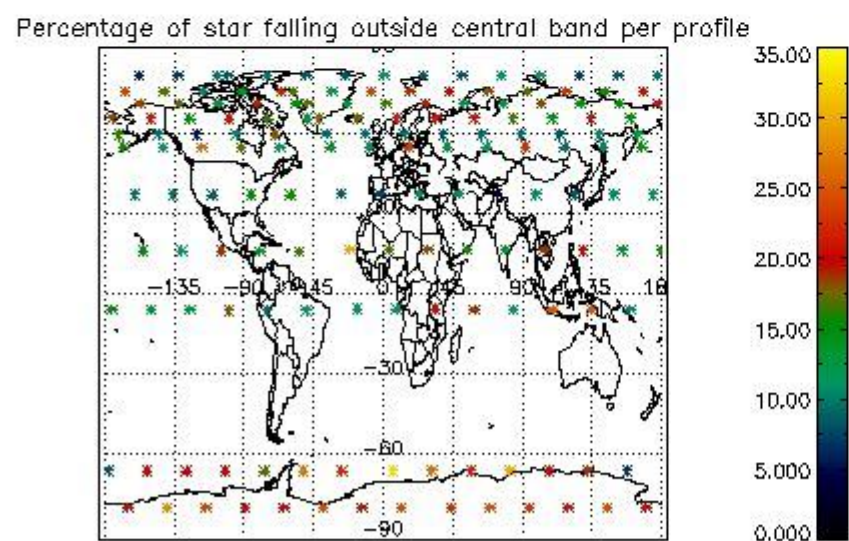

4.2.2 Plot level 1 quality information per product (world map): ENVISAT DESCENDING passes