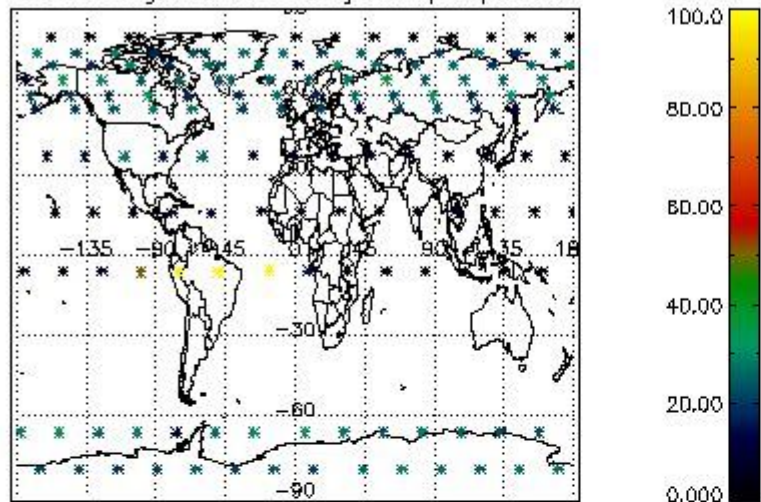

Percentage of cosmic ray hits per profile