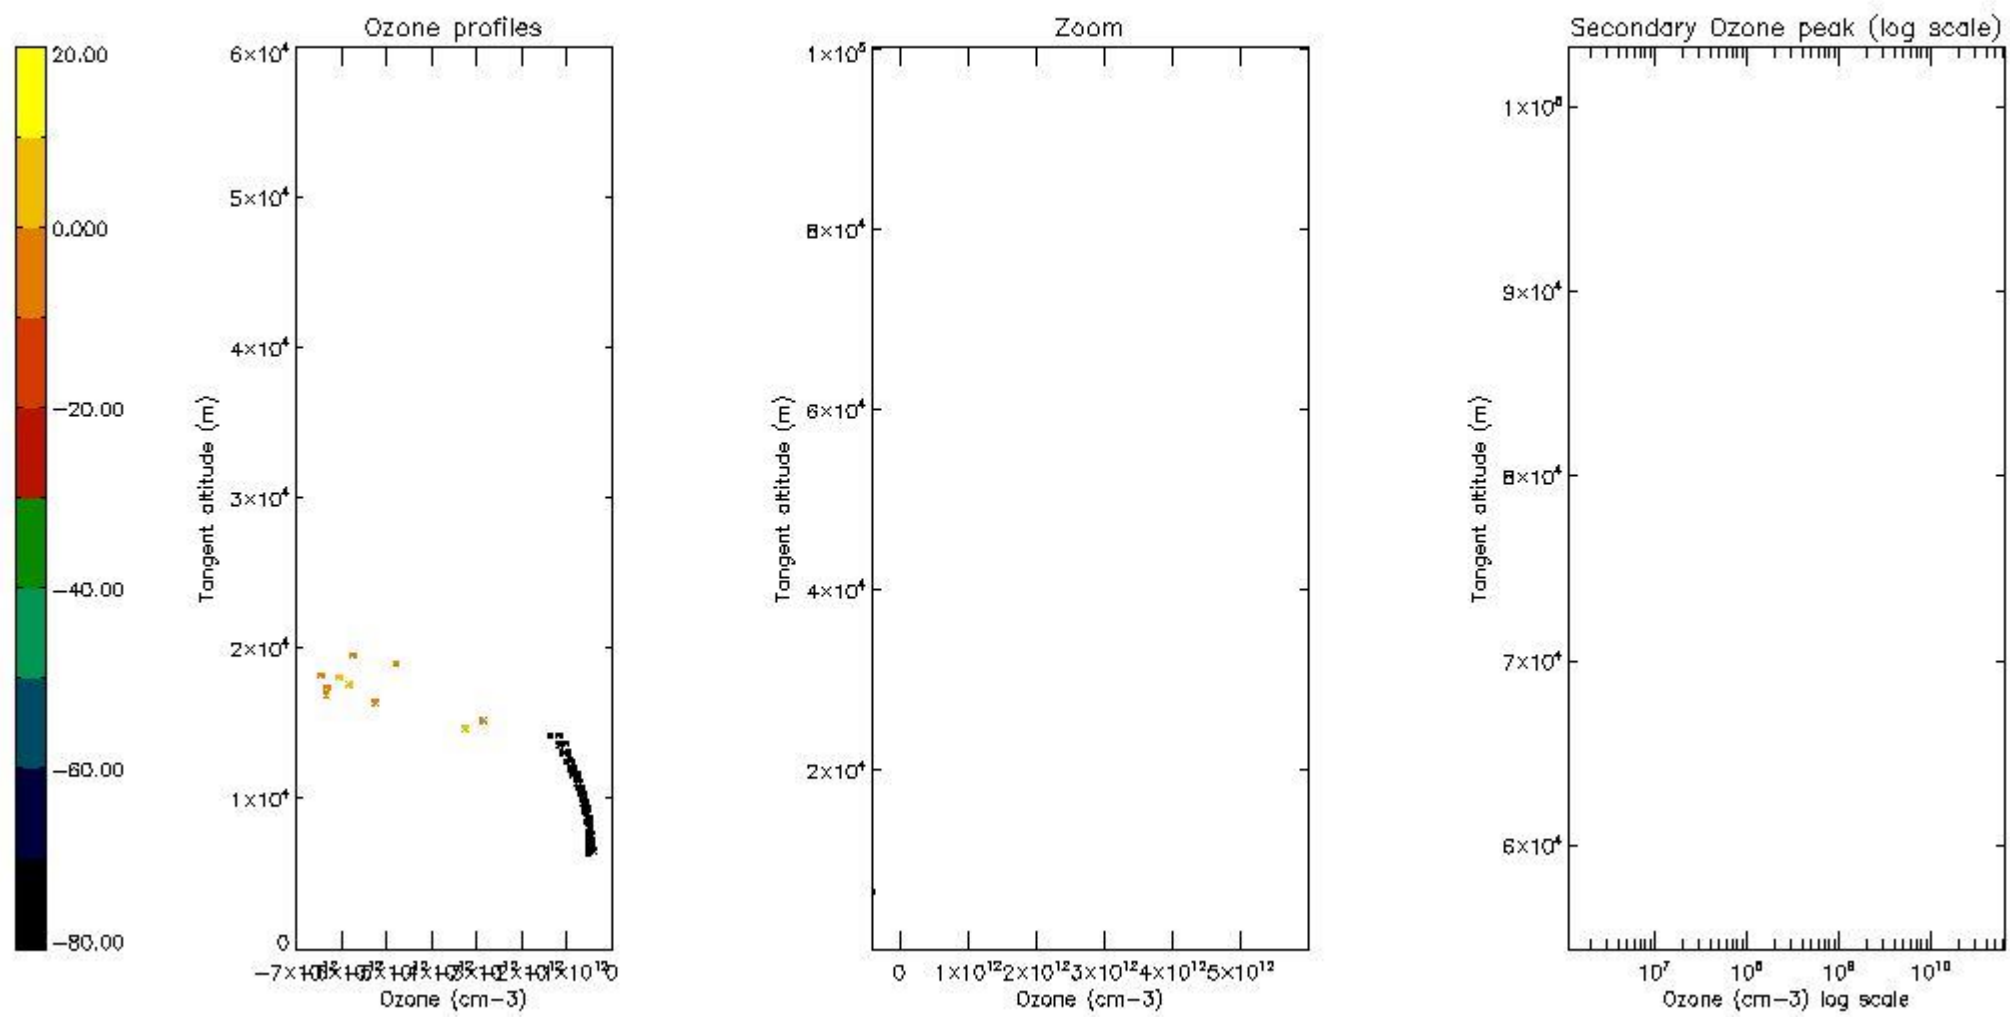

5.6 Plot NO₂ profiles for all STD (dark without errors)

The colorbar represents the latitude.