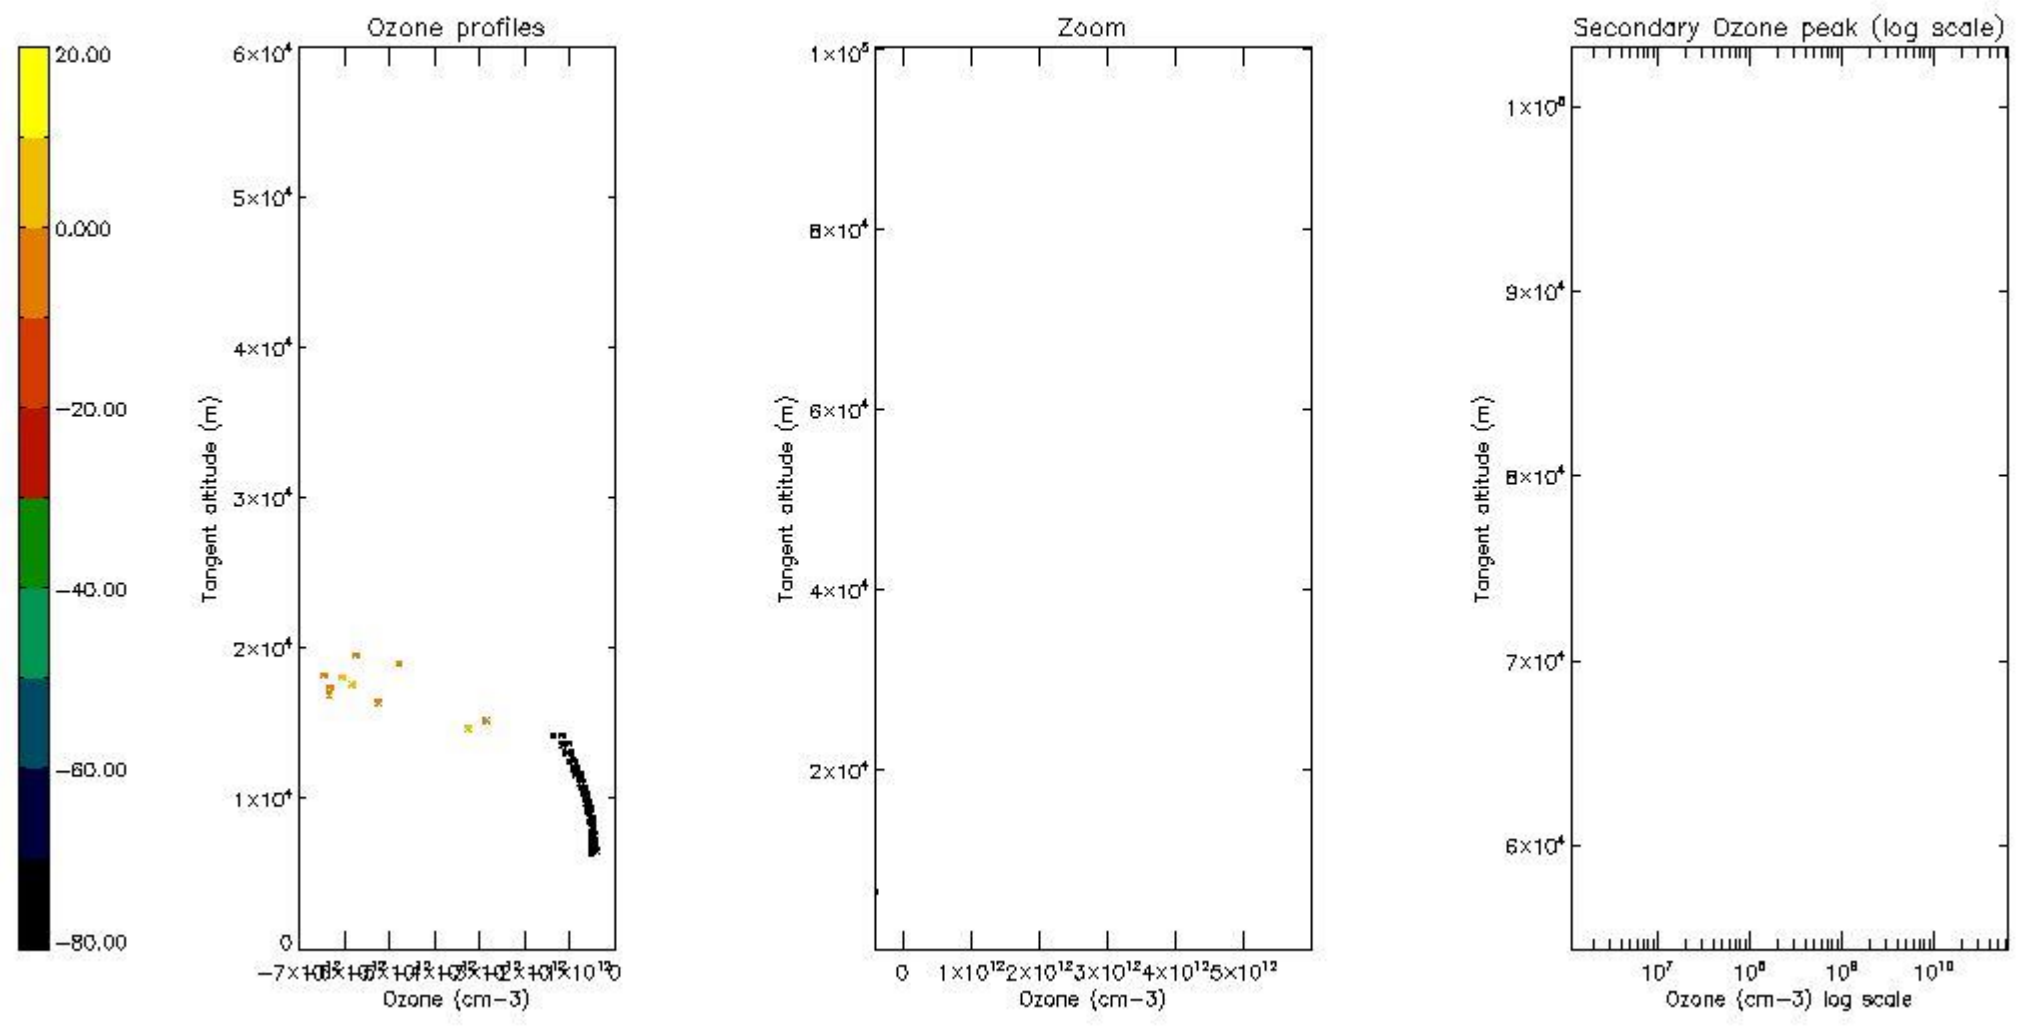

*5.4 Plot ozone profiles where STD < 10% (dark without errors)*

The colorbar represents the latitude.

*5.5 Plot ozone profiles where STD < 5% (dark without errors)*

The colorbar represents the latitude.

5.6 Plot NO<sub>2</sub> profiles for all STD (dark without errors)