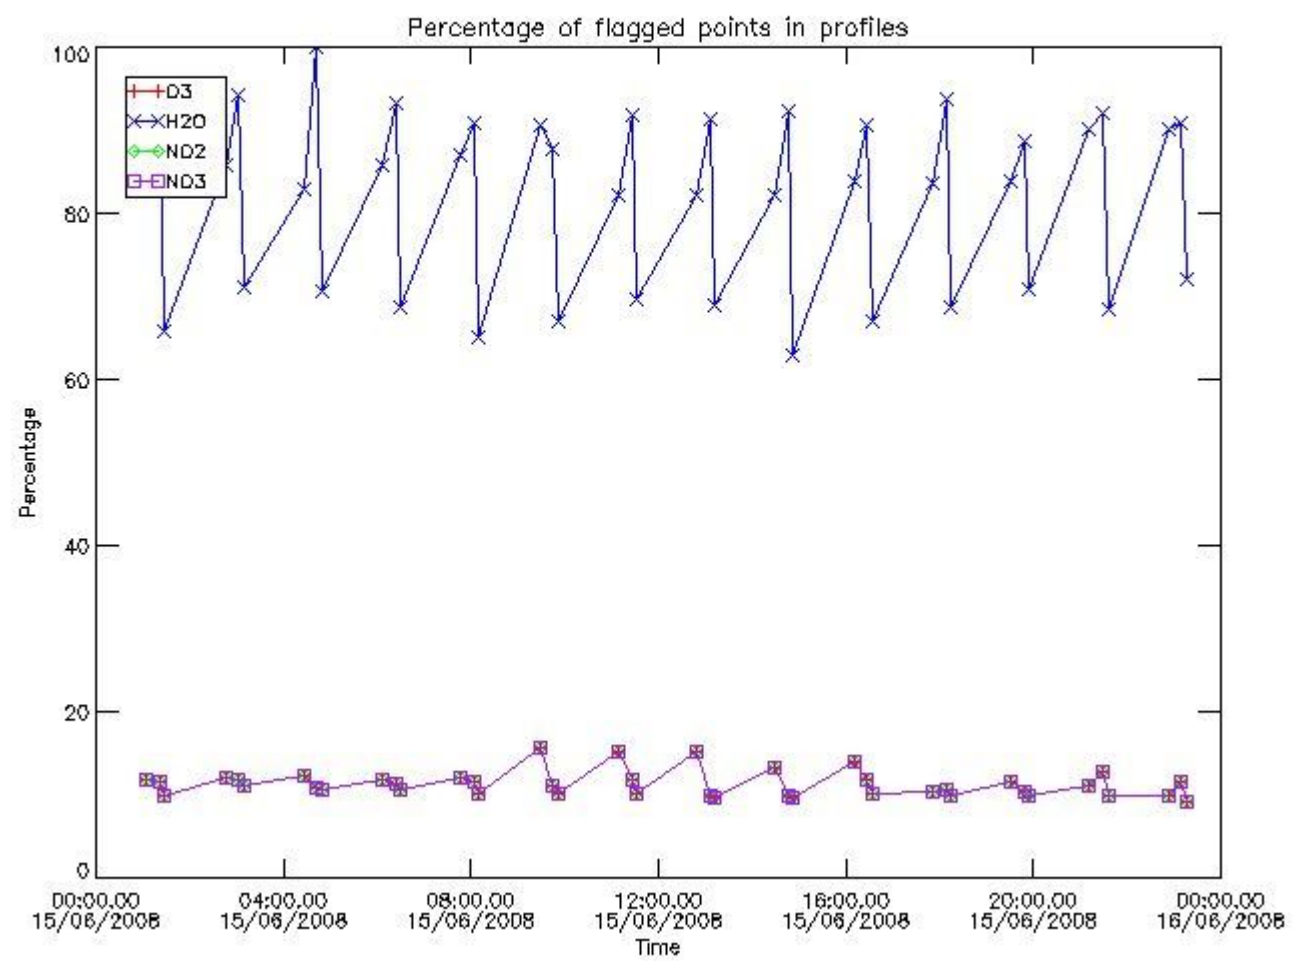

3. Quality information per product

In this section it is plotted some information contained in the Quality Summary data set of the level 2 products. Only products in dark limb conditions and without errors (error flag in the MPH set to "0") are used.

3.1 Plot quality information per product (time dependant)

3.2 Plot quality information per product (world map)