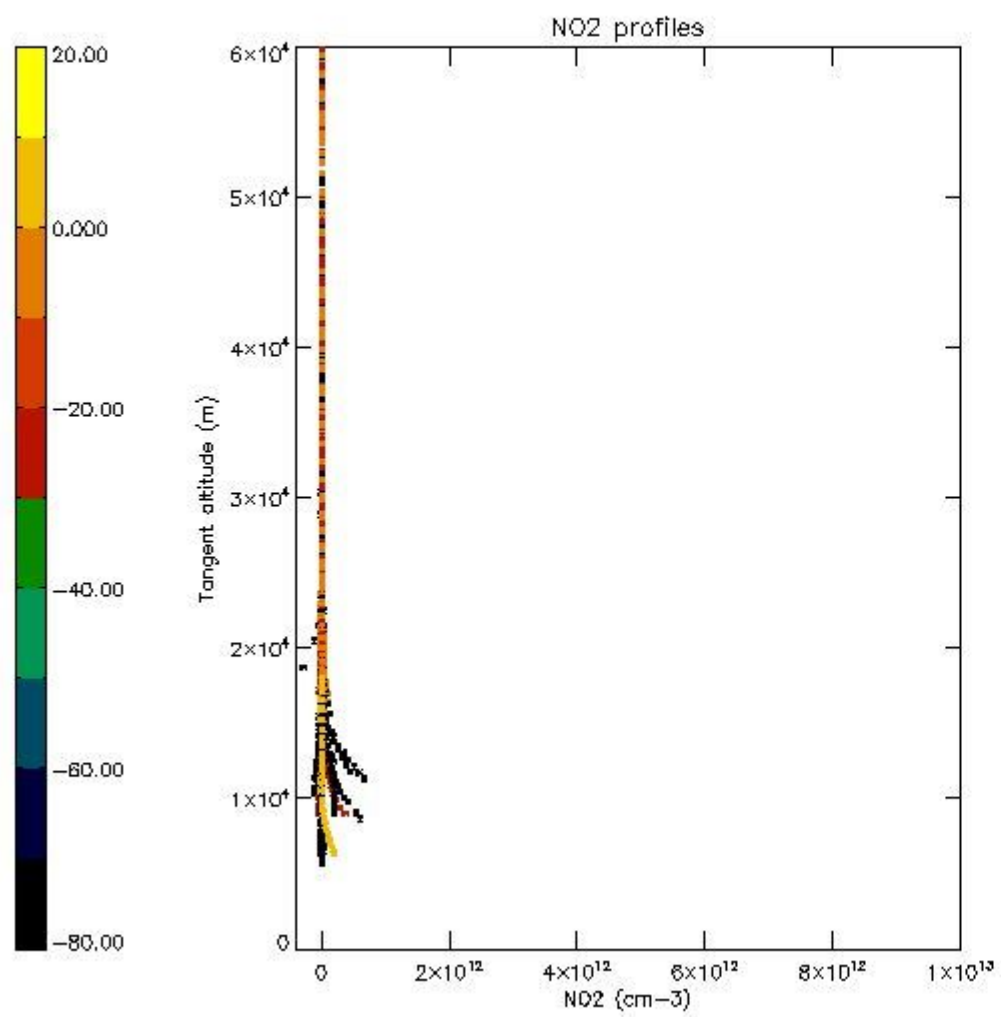

*5.4 Plot ozone profiles where STD < 10% (dark without errors)*

The colorbar represents the latitude.

*5.5 Plot ozone profiles where STD < 5% (dark without errors)*

The colorbar represents the latitude.

5.6 Plot NO<sub>2</sub> profiles for all STD (dark without errors)

The colorbar represents the latitude.

*5.7 Plot NO3 profiles for all STD (dark without errors)*

The colorbar represents the latitude.

5.8 Plot H2O profiles for all STD (only for occultations of stars 1,2,3,4,13,14,16,26,63 dark without errors)