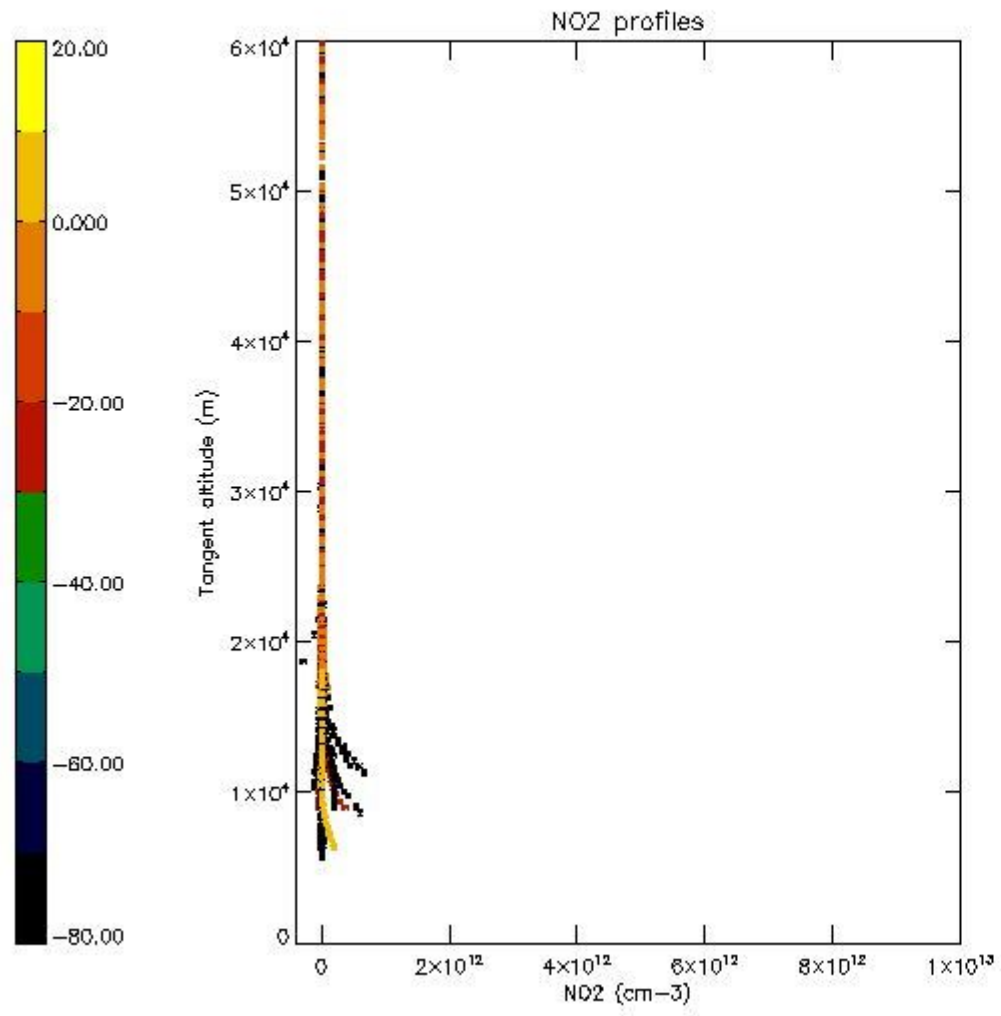

5.7 Plot NO3 profiles for all STD (dark without errors)

The colorbar represents the latitude.