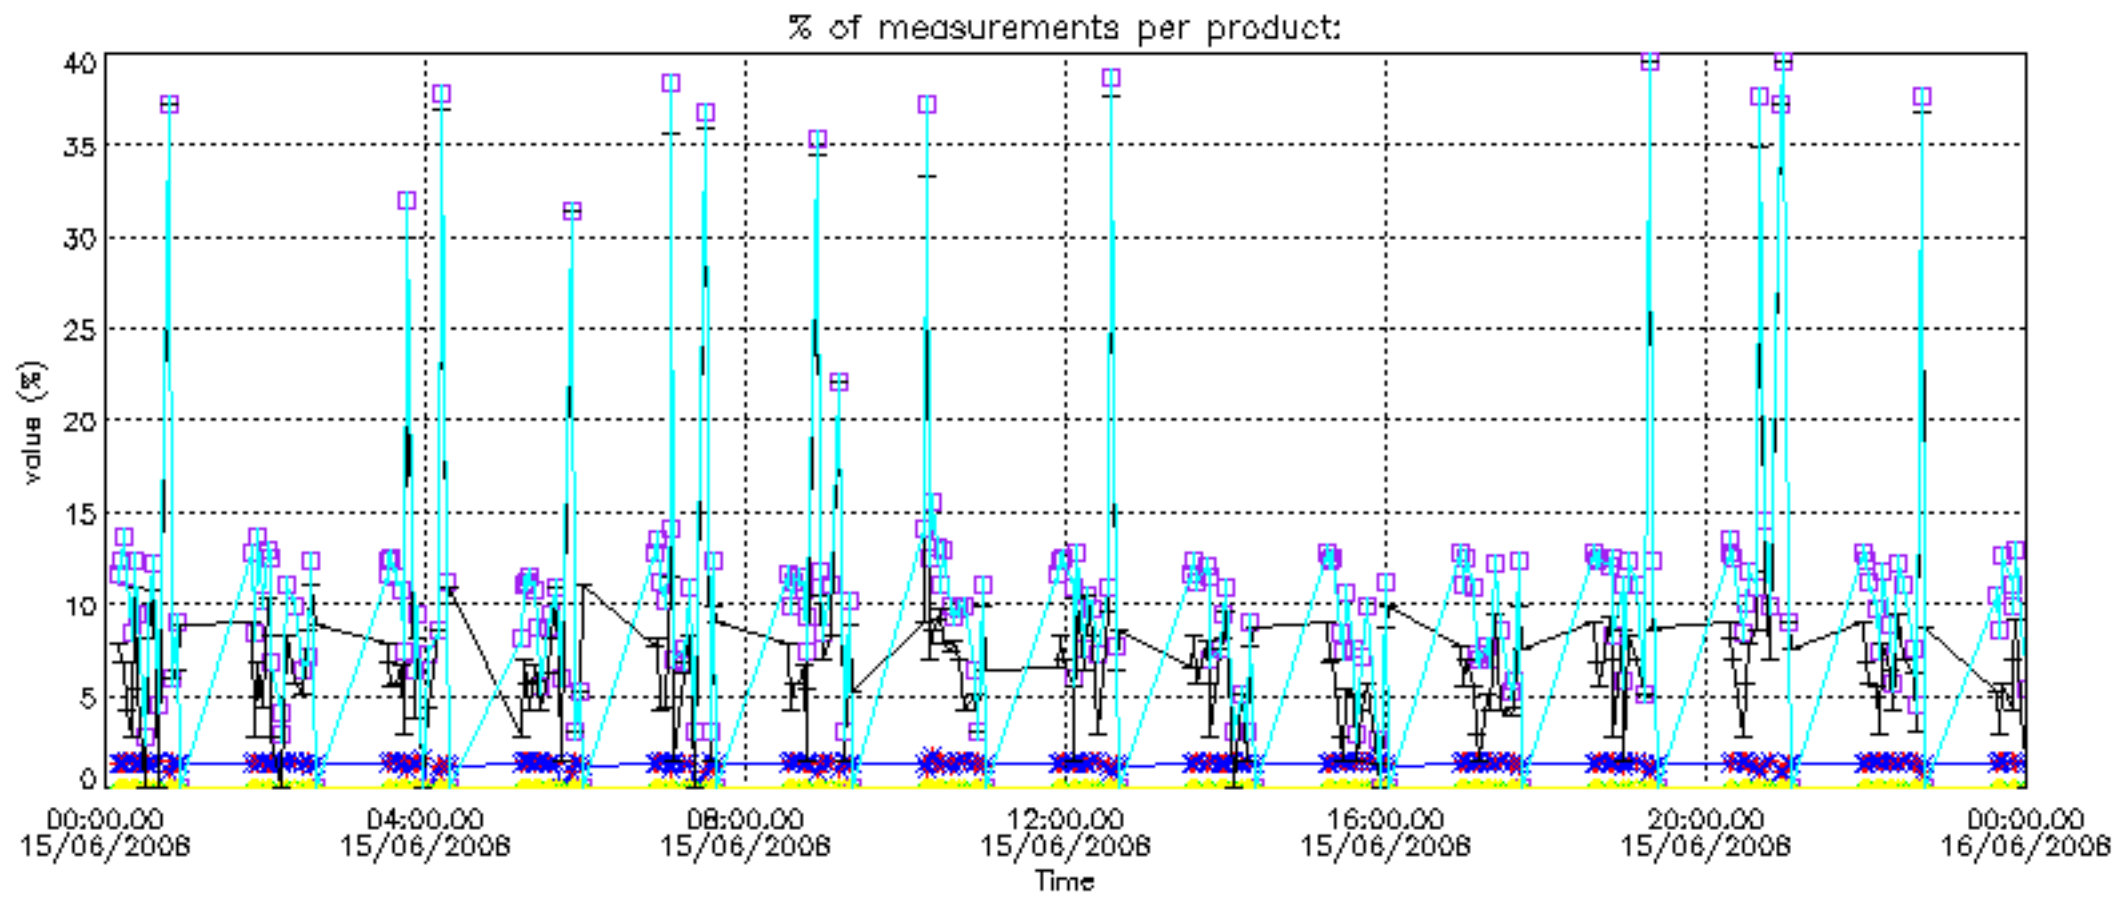

Percentage of cosmic ray hits per profile

Percentage of datation errors per profile