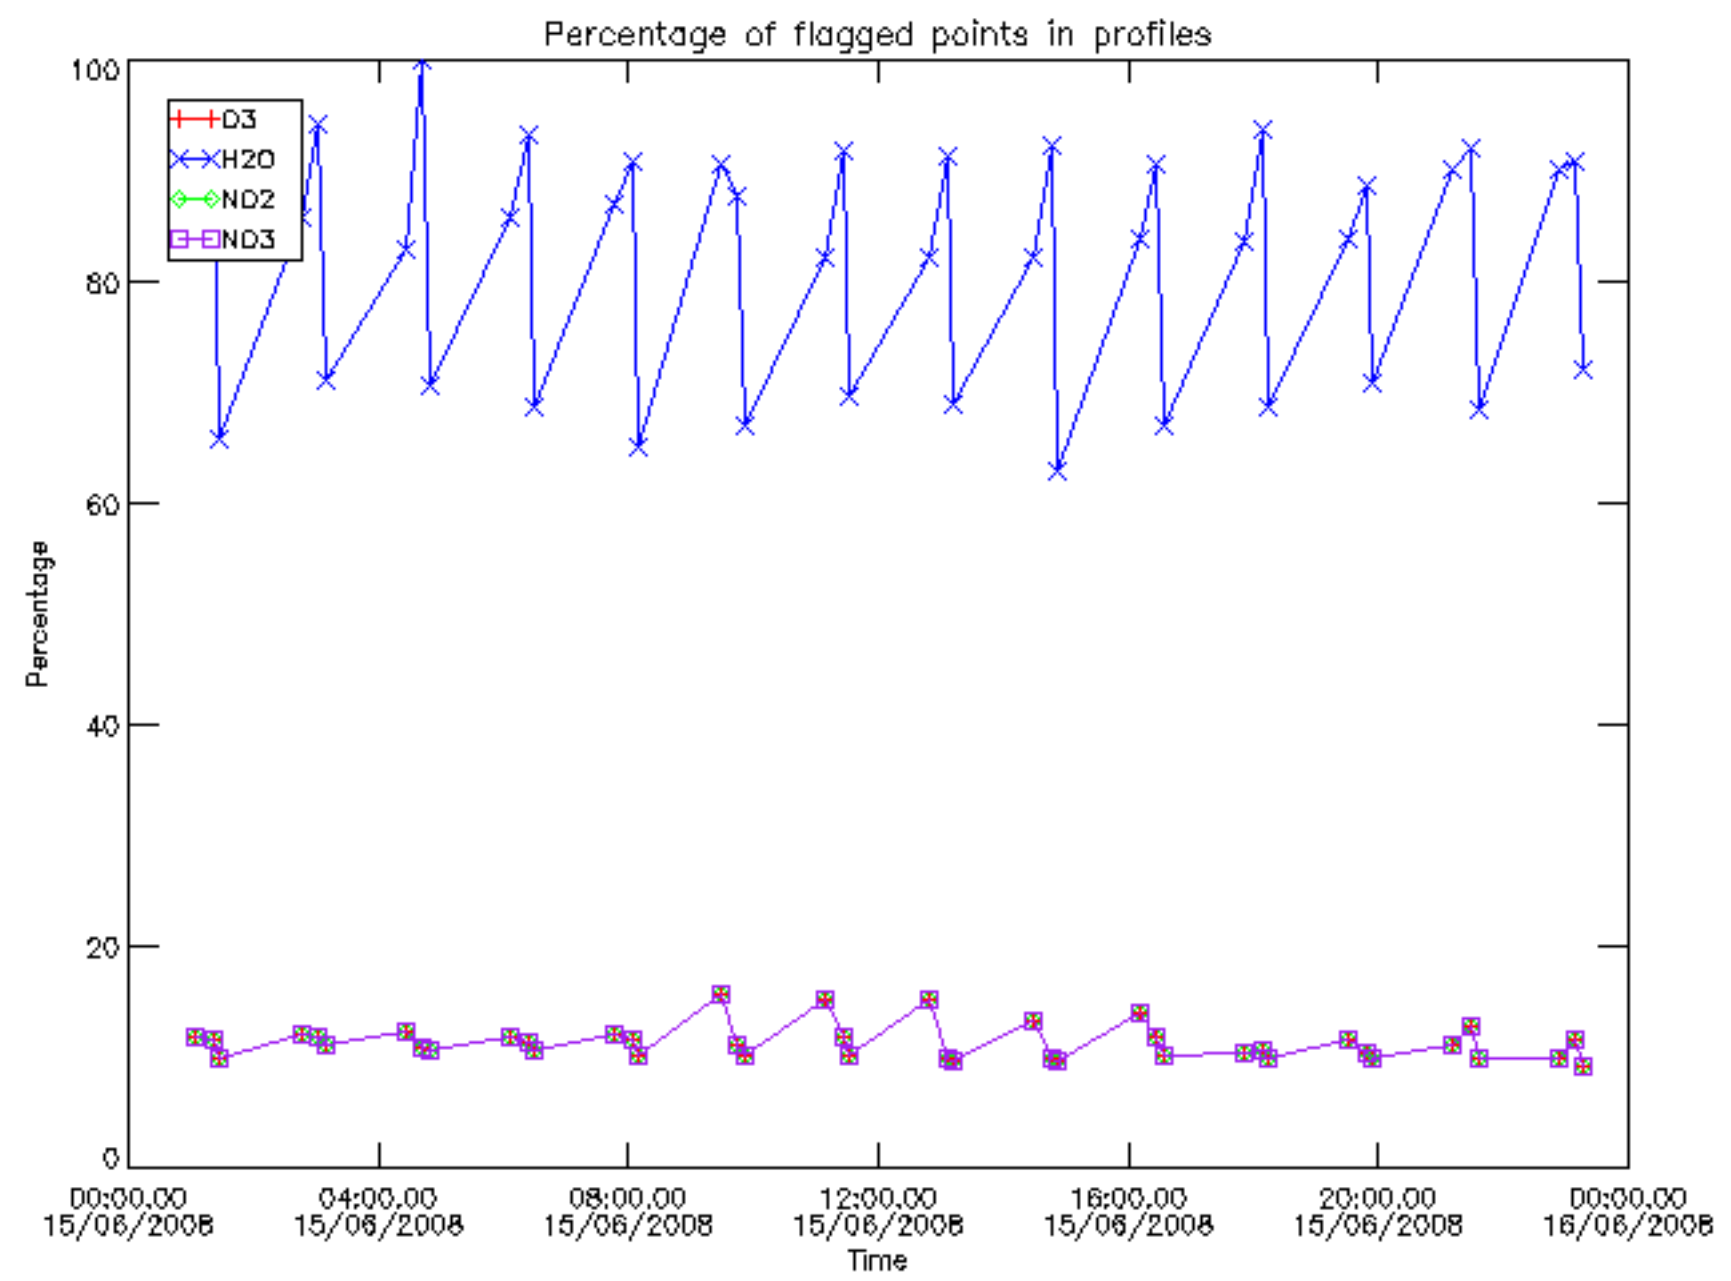

Percentage of flagged data per D3 profile

Percentage of flagged data per H2O profile