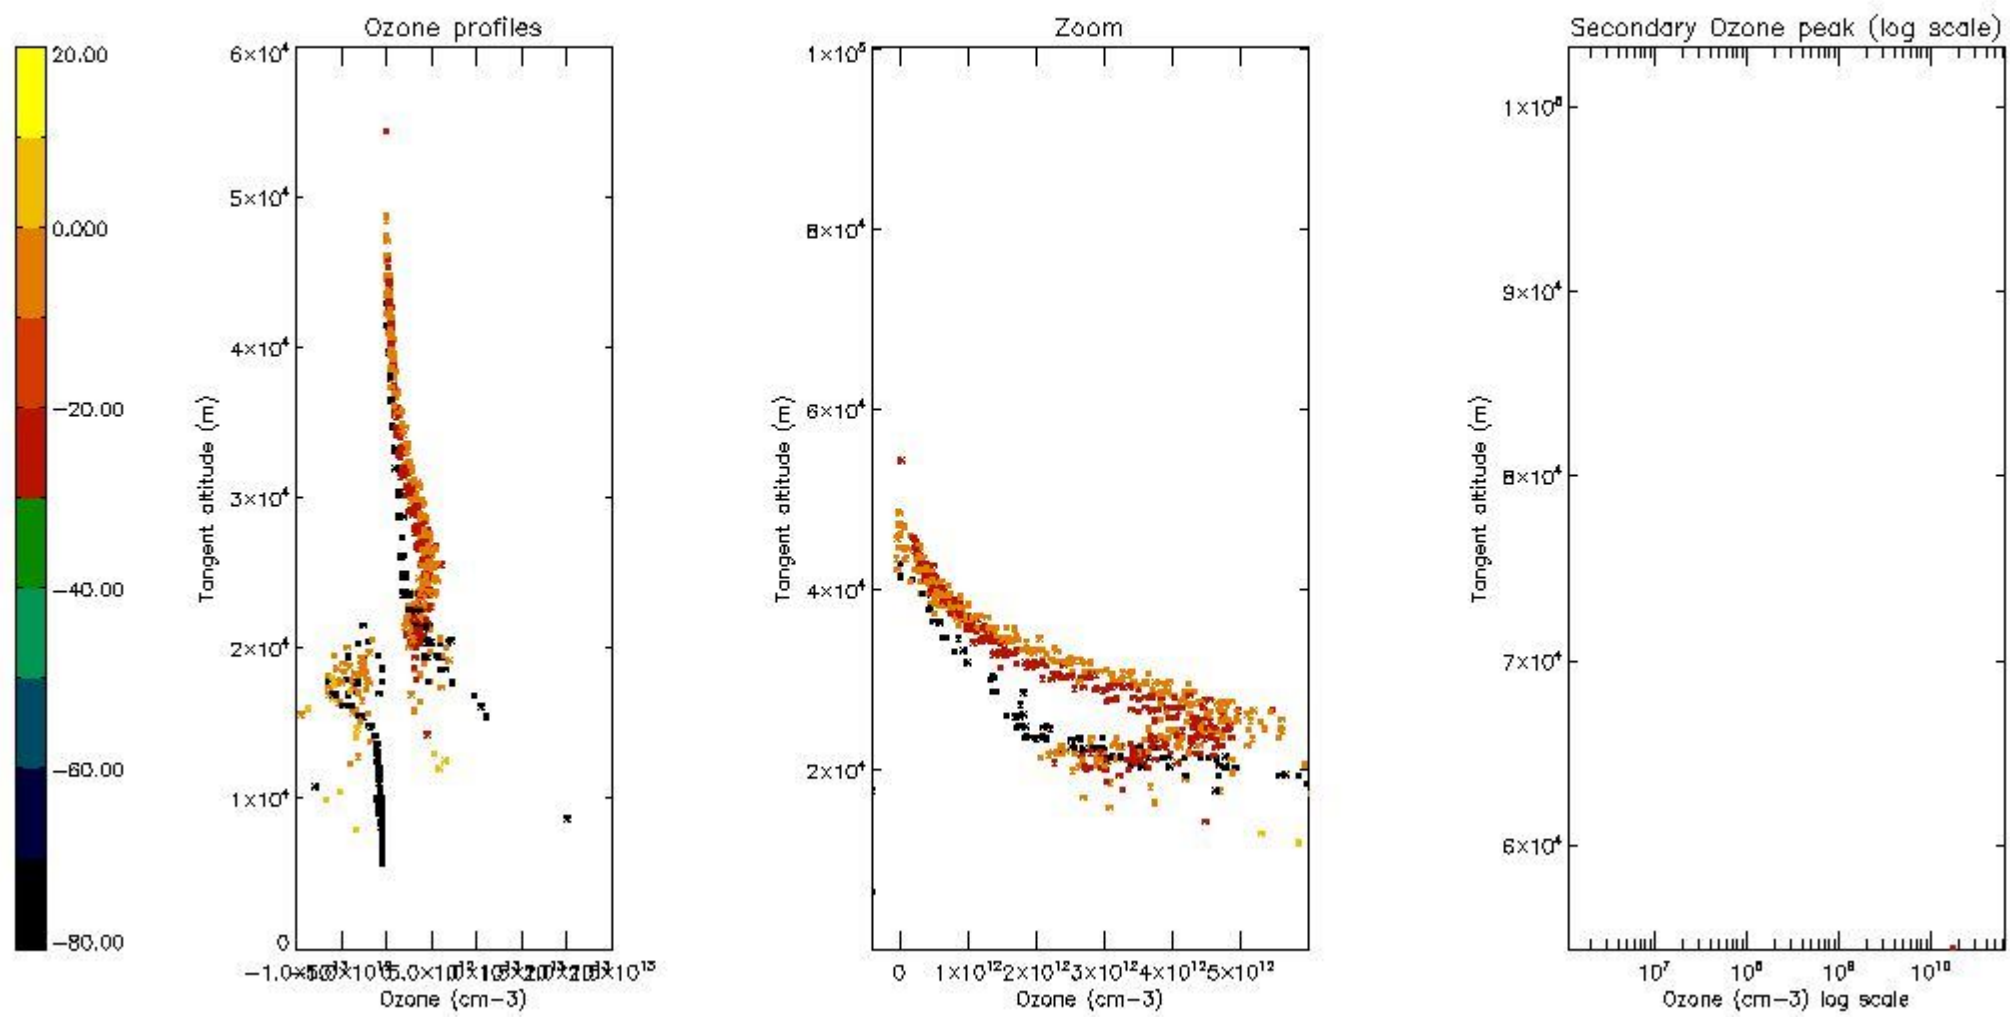

STD < 10	1
STD < 5	0

5.2 Plot ozone profiles for all STD (dark without errors)

The colorbar represents the latitude.

5.3 Plot ozone profiles where STD < 20% (dark without errors)

The colorbar represents the latitude.