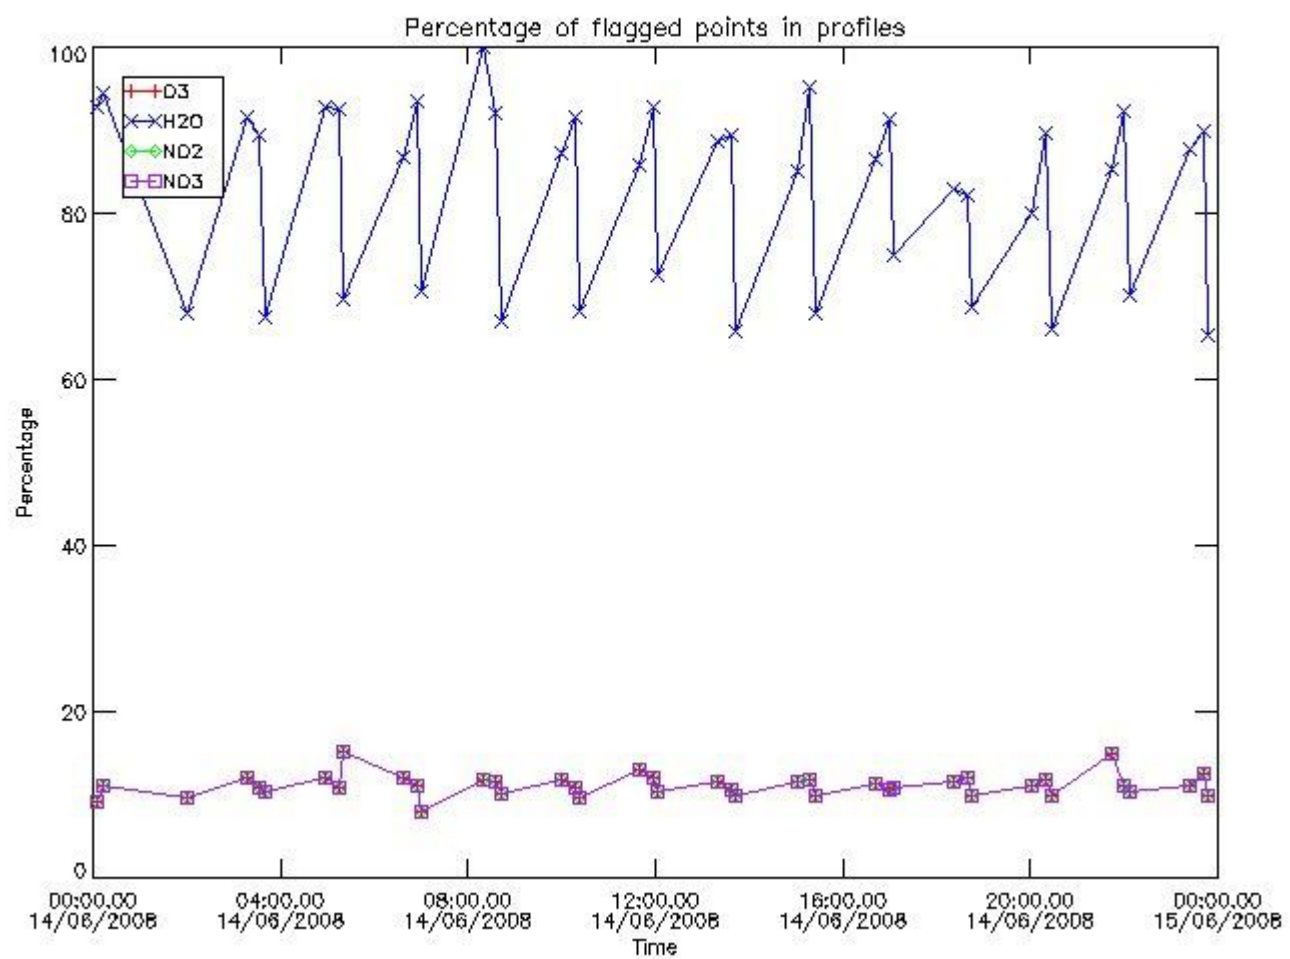

338	GOM_NL__2PRFIN20080614_231922_000000462069_00273_32892_8359.N1	14-JUN-2008 23:19:22	Twilight	46.000	50	13Alp Ari	2.0070	4250.0	92	32892	No
339	GOM_NL__2PRFIN20080614_232408_000000452069_00273_32892_8360.N1	14-JUN-2008 23:24:08	Dark	45.000	94	92Alp Cet	2.5260	3100.0	90	32892	No
340	GOM_NL__2PRFIN20080614_234113_000000452069_00273_32892_8361.N1	14-JUN-2008 23:41:13	Dark	45.000	84	Alp Phe	2.3970	4500.0	90	32892	No
341	GOM_NL__2PRFIN20080614_234724_000000512069_00274_32893_8351.N1	14-JUN-2008 23:47:24	Dark	51.000	63	Bet Gru	2.1500	2800.0	102	32893	No
342	GOM_NL__2PRFIN20080614_235321_000000412069_00274_32893_8352.N1	14-JUN-2008 23:53:21	Straylight	40.500	45	Alp Pav	1.9400	26000.	81	32893	No
343	GOM_NL__2PRFIN20080614_235825_000000432069_00274_32893_8353.N1	14-JUN-2008 23:58:25	Straylight	43.000	141	Bet Ara	2.8400	4600.0	86	32893	No
344	GOM_NL__2PRFIN20080614_235947_000000382069_00274_32893_8354.N1	14-JUN-2008 23:59:47	Straylight	38.000	147	Alp Ara	2.8770	26000.	76	32893	No

3. Quality information per product

In this section it is plotted some information contained in the Quality Summary data set of the level 2 products. Only products in dark limb conditions and without errors (error flag in the MPH set to "0") are used.

3.1 Plot quality information per product (time dependant)

3.2 Plot quality information per product (world map)