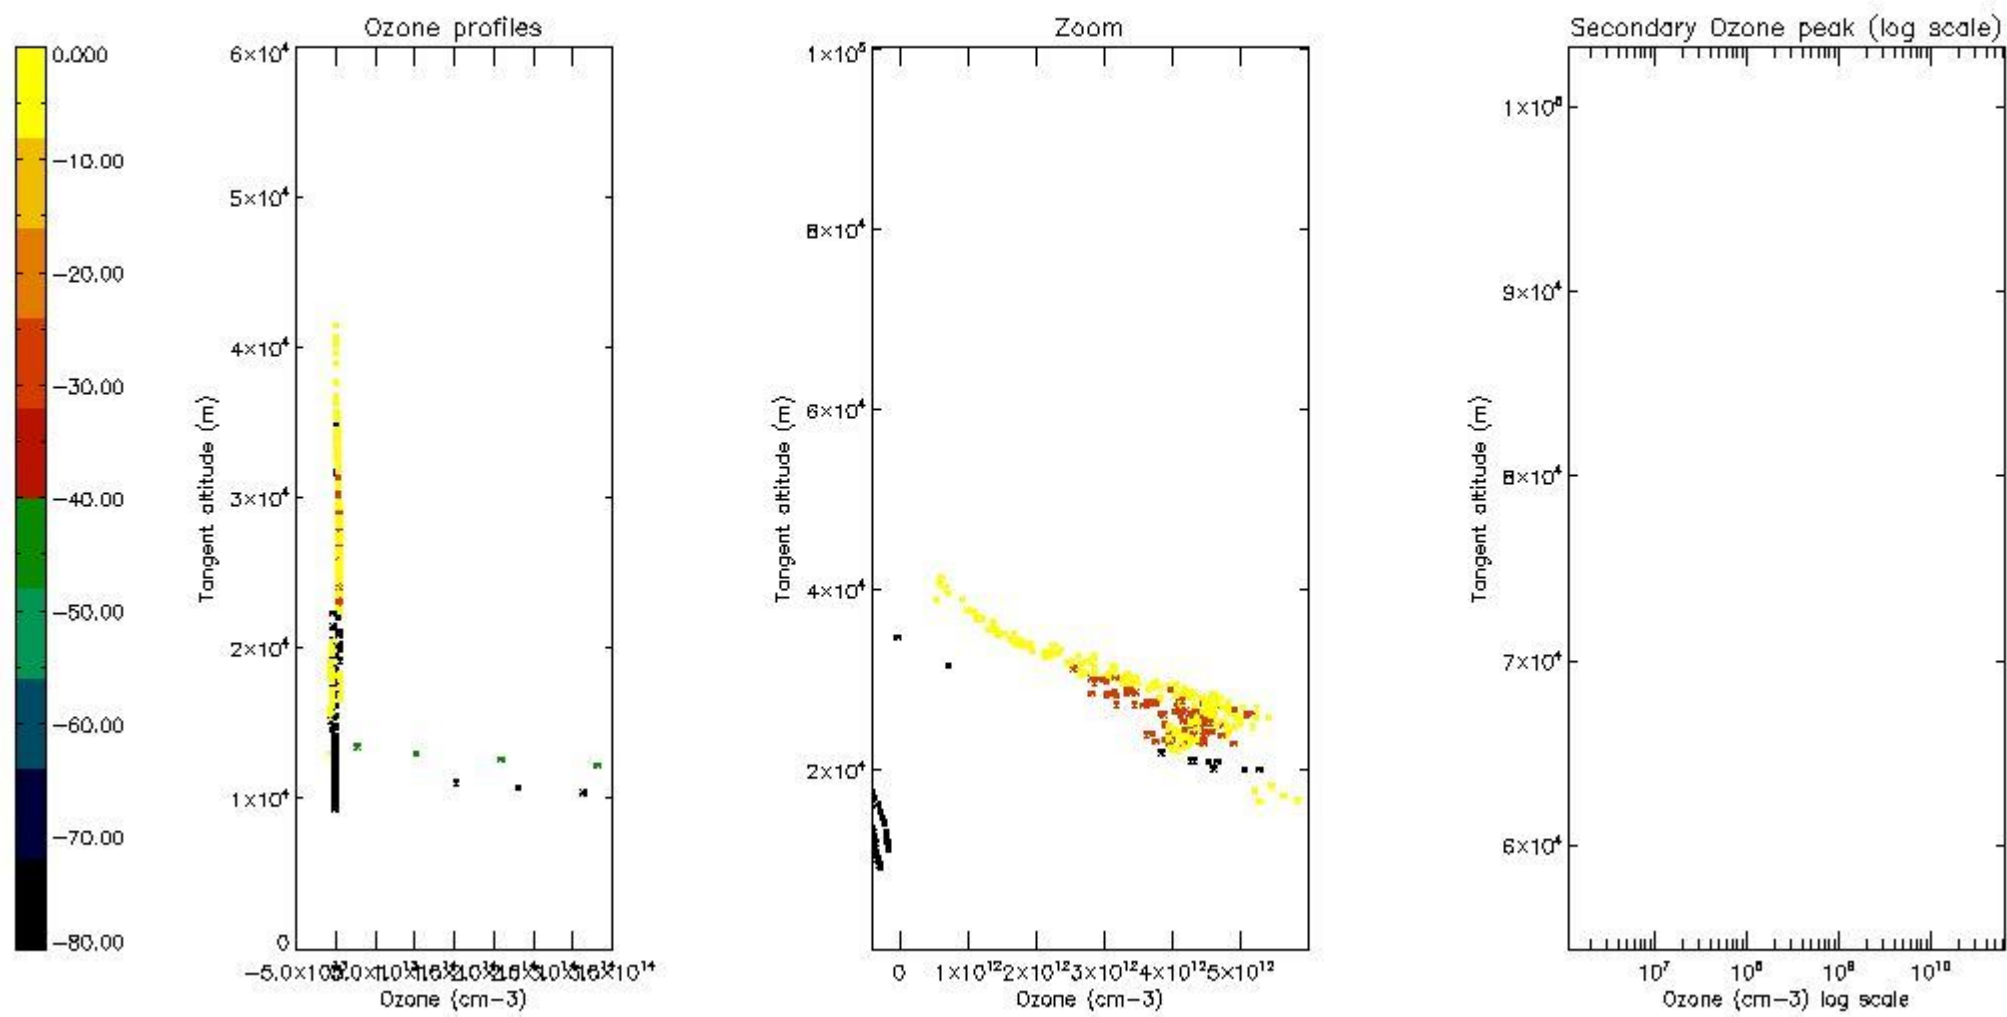

5.5 Plot ozone profiles where STD < 5% (dark without errors)

The colorbar represents the latitude.