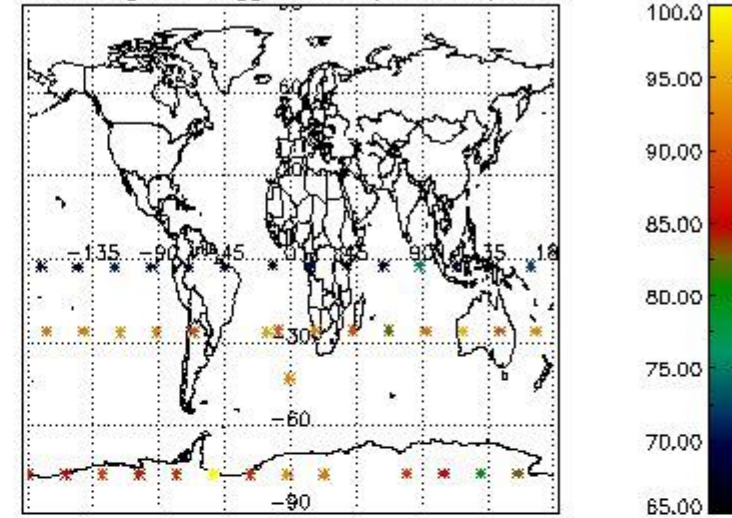

3.1 Plot quality information per product (time dependant)

3.2 Plot quality information per product (world map)

Percentage of flagged data per O3 profile

Percentage of flagged data per H2O profile

Percentage of flagged data per NO2 profile