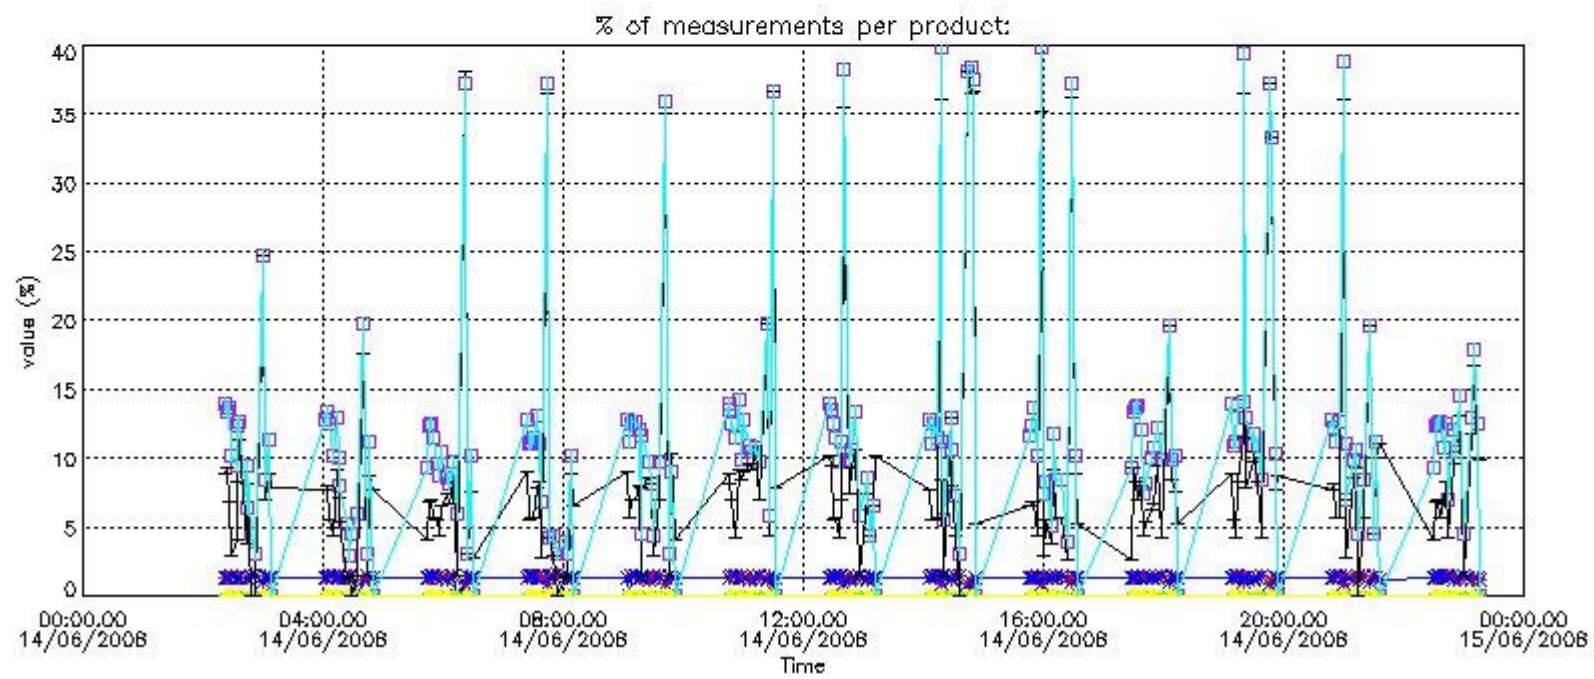

3.1 Plot quality information per product (time dependant)

3.2 Plot quality information per product (world map)

Percentage of flagged data per O3 profile

Percentage of flagged data per H2O profile

Percentage of flagged data per NO2 profile

Percentage of flagged data per NO3 profile

4. Level 1 quality information per product

In this section it is plotted some information contained in the Quality Summary data set of the level 2 products that comes from the level 1b processing. Products without errors (error flag in the MPH set to "0") are used.

4.1 Plot quality information per product (time dependant) coming from level 1b processing

4.1.1 Plot level 1 quality information per product (time dependant): ENVISAT ASCENDING passes

4.1.2 Plot level 1 quality information per product (time dependant): ENVI SAT DESCENDING passes