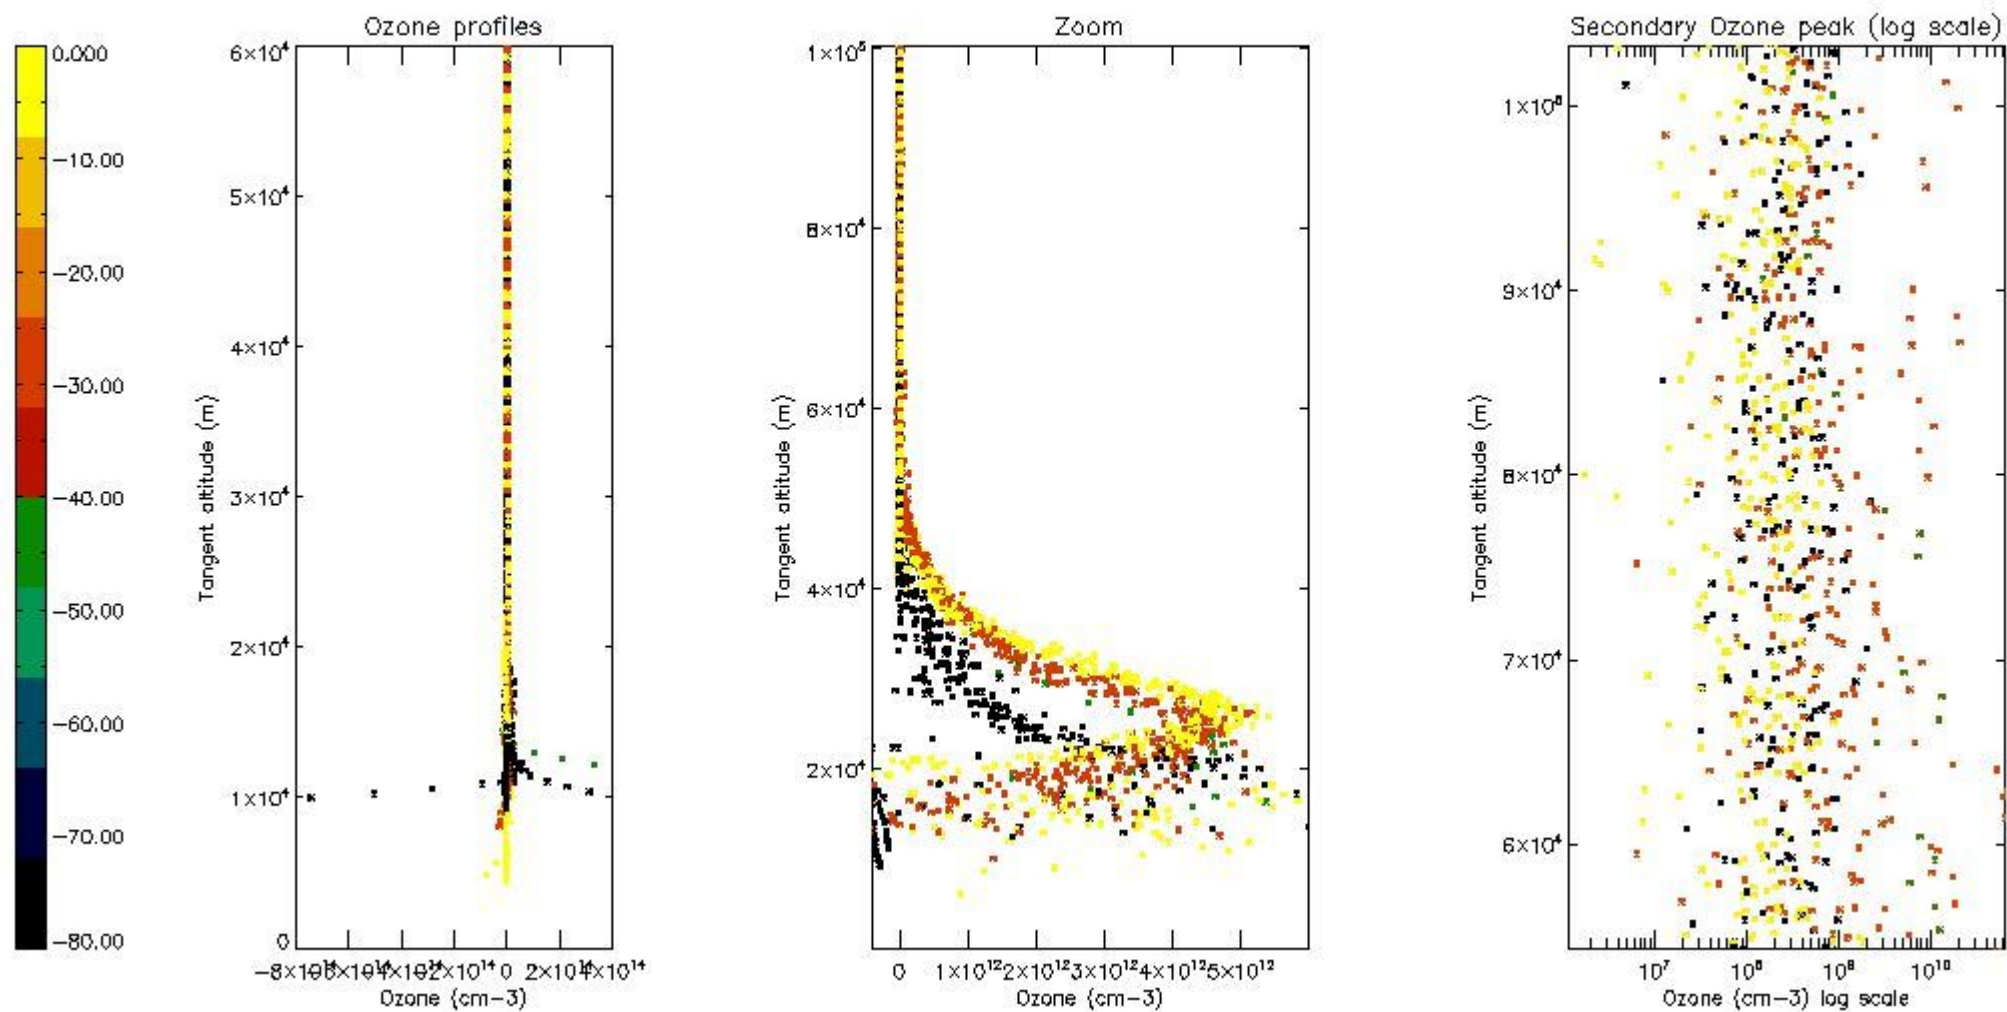

STD < 10	2
STD < 5	0

5.2 Plot ozone profiles for all STD (dark without errors)

The colorbar represents the latitude.

5.3 Plot ozone profiles where STD < 20% (dark without errors)

The colorbar represents the latitude.