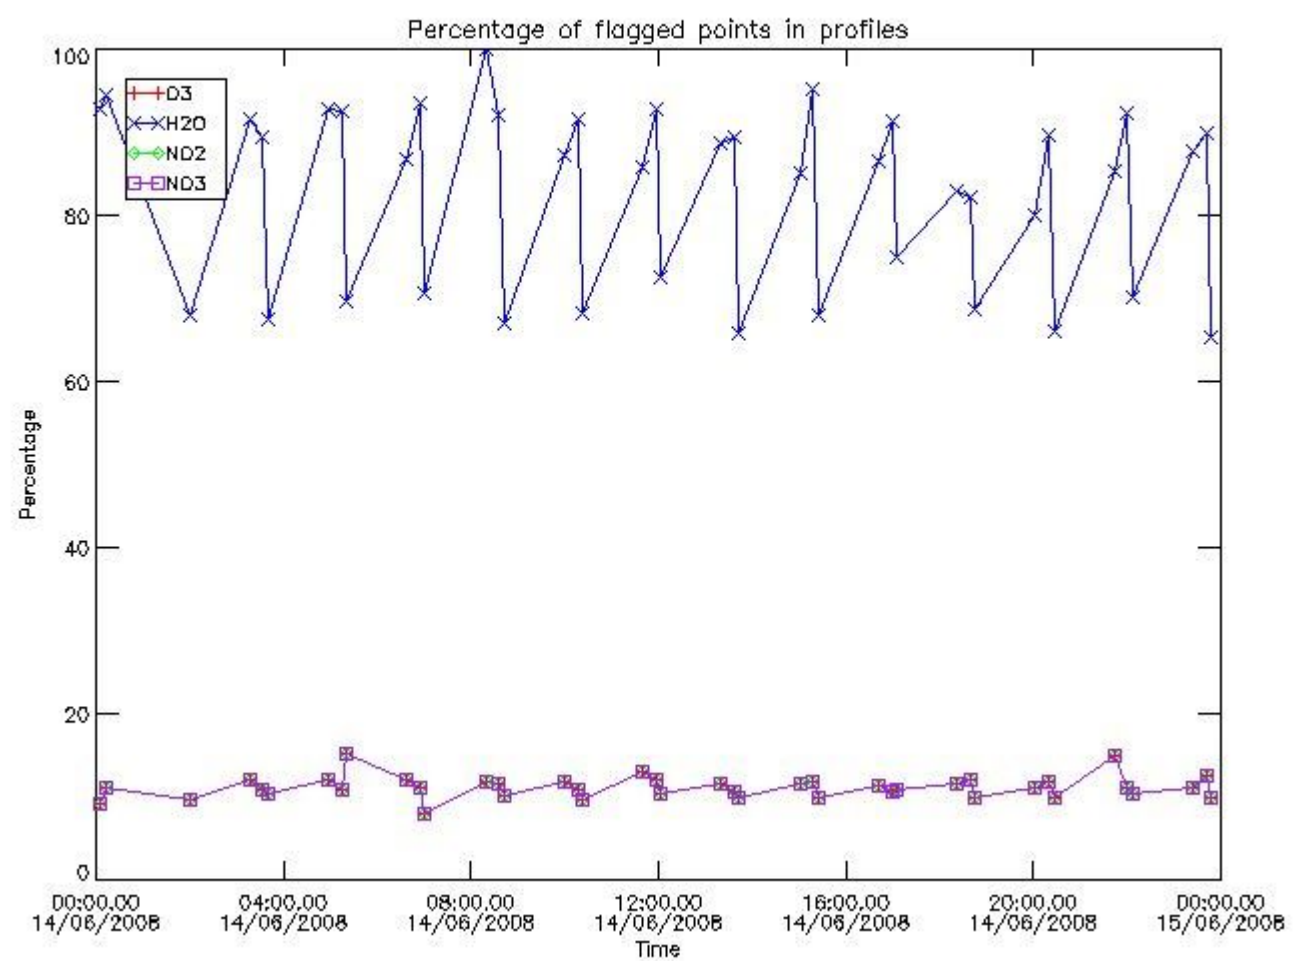

338	GOM_NL__2PRFIN20080614_231922_000000462069_00273_32892_8359.N1	14-JUN-2008 23:19:22	Twilight	46.000	50	13Alp Ari	2.0070	4250.0	92	32892	No
339	GOM_NL__2PRFIN20080614_232408_000000452069_00273_32892_8360.N1	14-JUN-2008 23:24:08	Dark	45.000	94	92Alp Cet	2.5260	3100.0	90	32892	No
340	GOM_NL__2PRFIN20080614_234113_000000452069_00273_32892_8361.N1	14-JUN-2008 23:41:13	Dark	45.000	84	Alp Phe	2.3970	4500.0	90	32892	No
341	GOM_NL__2PRFIN20080614_234724_000000512069_00274_32893_8351.N1	14-JUN-2008 23:47:24	Dark	51.000	63	Bet Gru	2.1500	2800.0	102	32893	No
342	GOM_NL__2PRFIN20080614_235321_000000412069_00274_32893_8352.N1	14-JUN-2008 23:53:21	Straylight	40.500	45	Alp Pav	1.9400	26000.	81	32893	No
343	GOM_NL__2PRFIN20080614_235825_000000432069_00274_32893_8353.N1	14-JUN-2008 23:58:25	Straylight	43.000	141	Bet Ara	2.8400	4600.0	86	32893	No
344	GOM_NL__2PRFIN20080614_235947_000000382069_00274_32893_8354.N1	14-JUN-2008 23:59:47	Straylight	38.000	147	Alp Ara	2.8770	26000.	76	32893	No

3. Quality information per product

In this section it is plotted some information contained in the Quality Summary data set of the level 2 products. Only products in dark limb conditions and without errors (error flag in the MPH set to "0") are used.

3.1 Plot quality information per product (time dependant)

3.2 Plot quality information per product (world map)