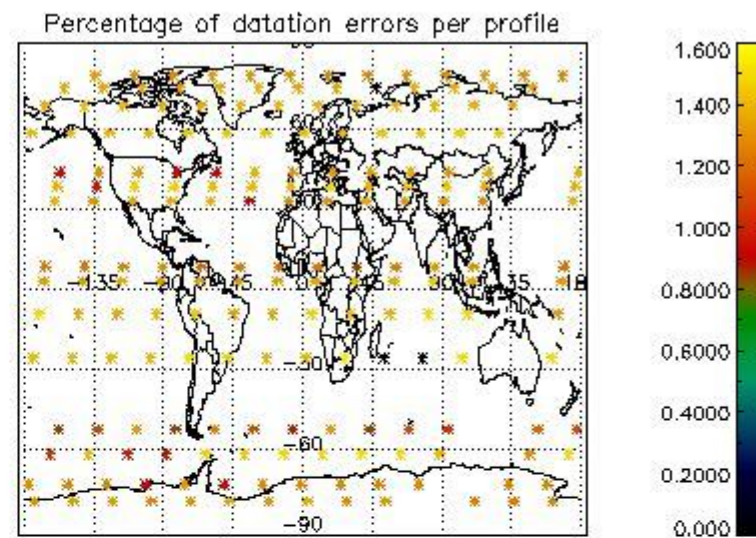

5. Trace gas profiles

5.1 Ozone statistics based on quality of products

The final quality of the products can be "measured" using the STD (Standard Deviation) attached to every point profile. This information is written to the parameter GOM_NL__2P/NL_LOCAL_SPECIES_DENSITY/o3_std of the level 2 products. The table below shows the statistics for given STD ranges.

The statistics are given with respect to the overall valid production:

- Products without fatal errors: GOM_NL__2P/MPH/PRODUCT_ERR=0
- Valid point profile: GOM_NL__2P/NL_LOCAL_SPECIES_DENSITY/pcd(0)=0

The 'Criteria' is applied to valid points of dark limb products:

- Products in dark limb illumination condition: GOM_NL__2P/NL_SUMMARY_QUALITY/obs_ill_cond=0
- Products without fatal errors: GOM_NL__2P/MPH/PRODUCT_ERR=0
- Valid point profile: GOM_NL__2P/NL_LOCAL_SPECIES_DENSITY/pcd(0)=0

So, the table below shows the percentage of dark limb and valid observations for each criteria with respect to the overall valid daily observations.

Criteria	% of total production
All STD	15
STD < 20	4