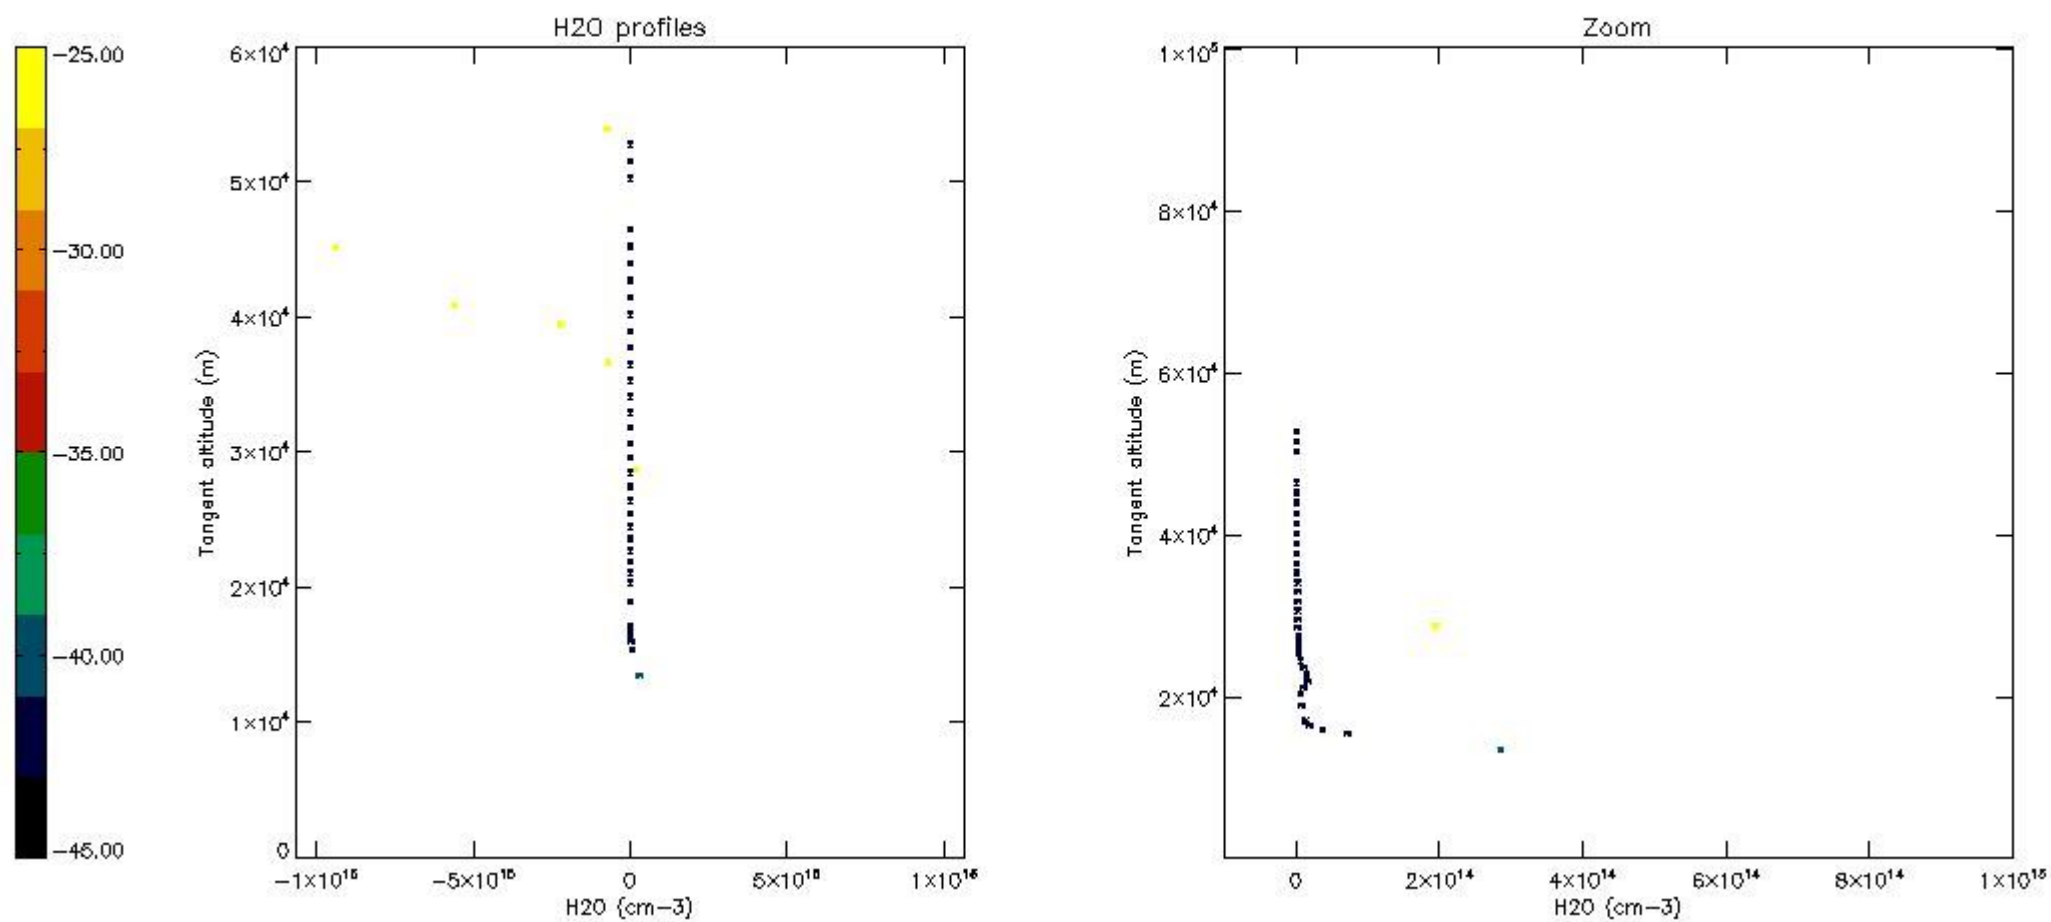

6. Auxiliary Data Files used for the production reported in section 2

The number reported in the third column indicates since which file (see list in section 2) the corresponding auxiliary file has been used. The fourth column is the date of those product files.

Type	Auxiliary Filename	Used since product	Used since product date
INST_PHYS_CHARACTERISTICS	GOM_INS_AXVIEC20091111_143220_20030716_120000_20500101_000000	1	14-JUN-2008 00:06:21
LEVEL-2_PROC_CONFIG	GOM_PR2_AXVIEC20091111_152718_20020301_000000_20500101_000000	1	14-JUN-2008 00:06:21
CROSS_SECTIONS_FILE	GOM_CRS_AXVIEC20091111_154832_20020301_000000_20500101_000000	1	14-JUN-2008 00:06:21