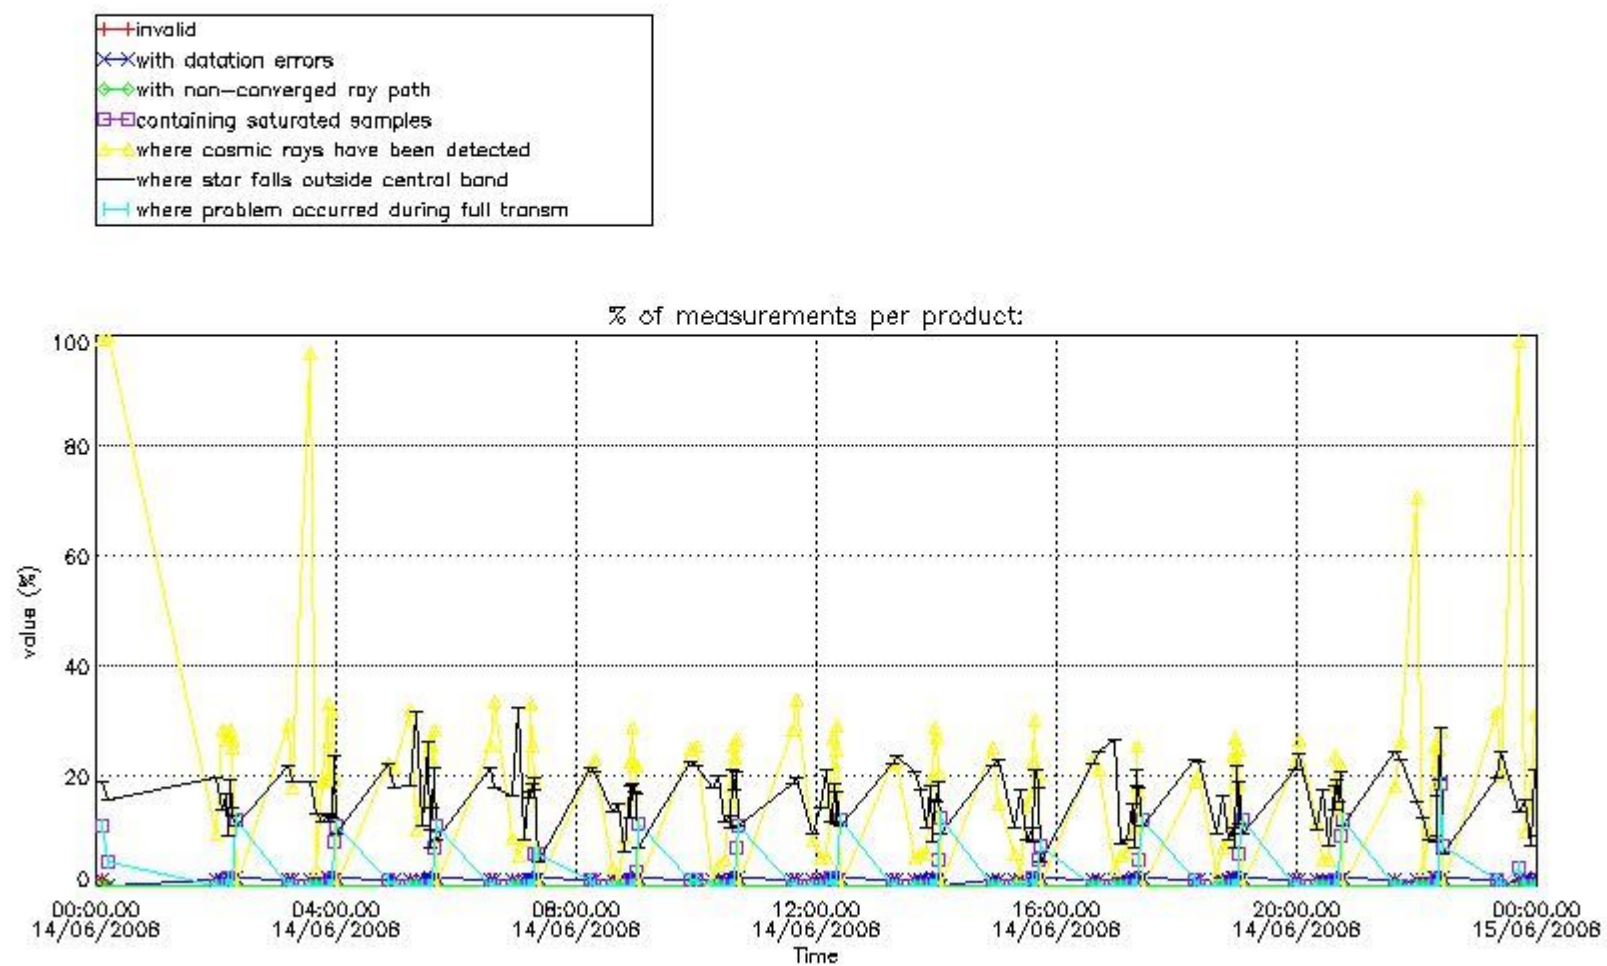

Percentage of flagged data per NO3 profile

4. Level 1 quality information per product

In this section it is plotted some information contained in the Quality Summary data set of the level 2 products that comes from the level 1b processing. Products without errors (error flag in the MPH set to "0") are used.

4.1 Plot quality information per product (time dependant) coming from level 1b processing

4.1.1 Plot level 1 quality information per product (time dependant): ENVISAT ASCENDING passes

4.1.2 Plot level 1 quality information per product (time dependant): ENVI SAT DESCENDING passes