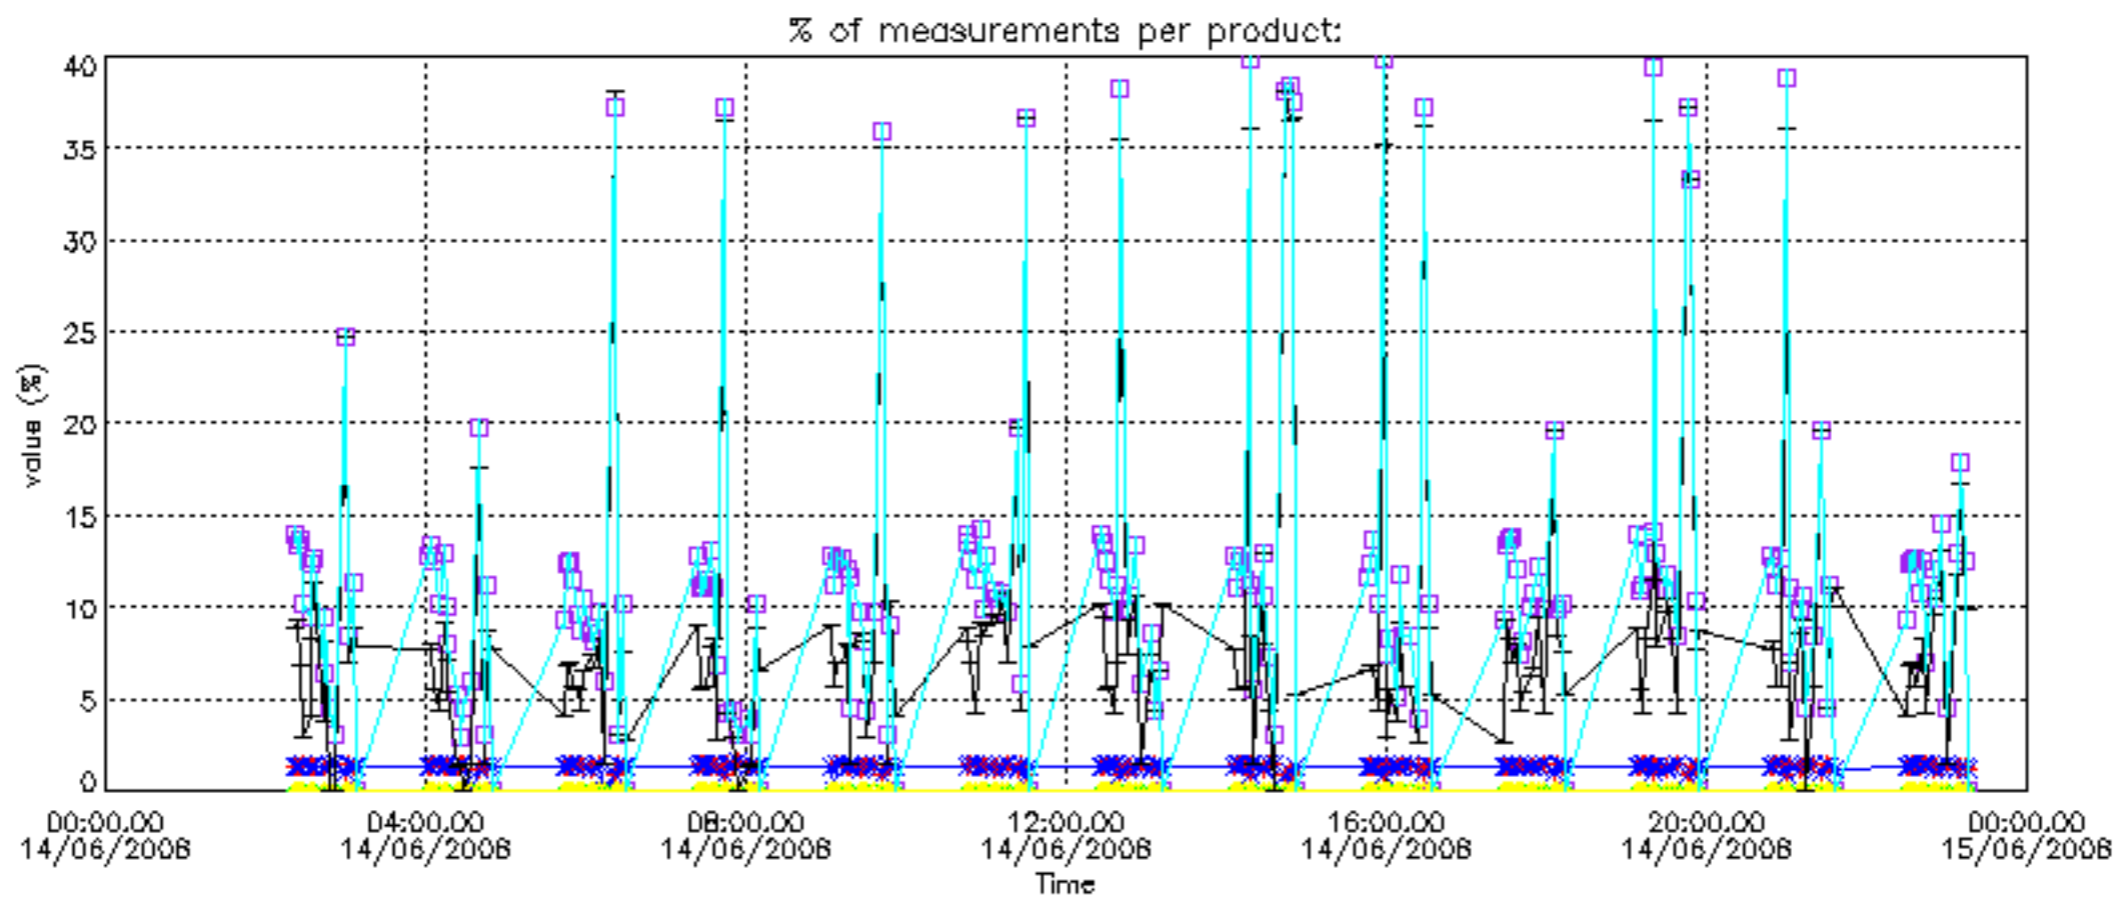

Percentage of cosmic ray hits per profile

Percentage of datation errors per profile