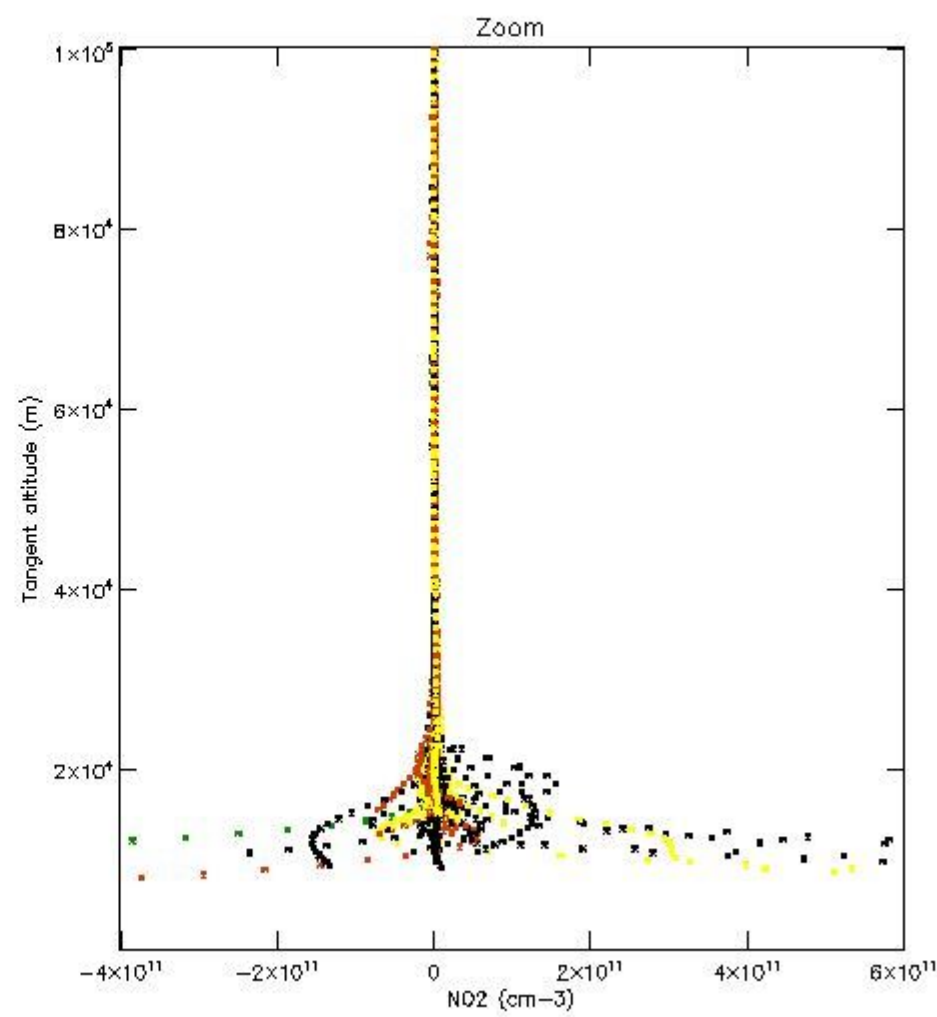

5.7 Plot NO3 profiles for all STD (dark without errors)

The colorbar represents the latitude.