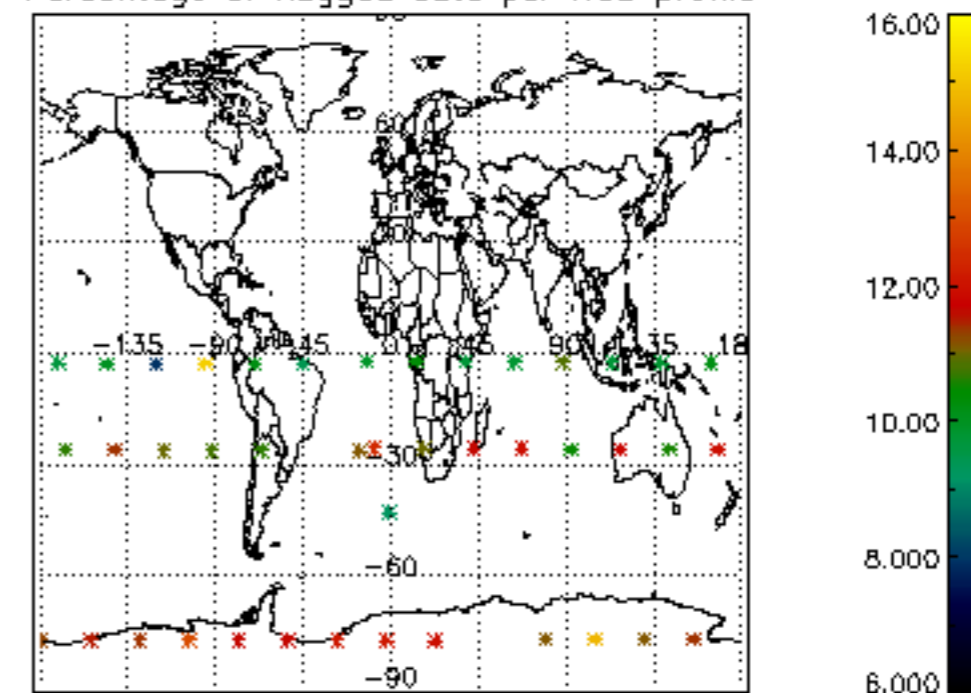

Percentage of flagged data per NO3 profile