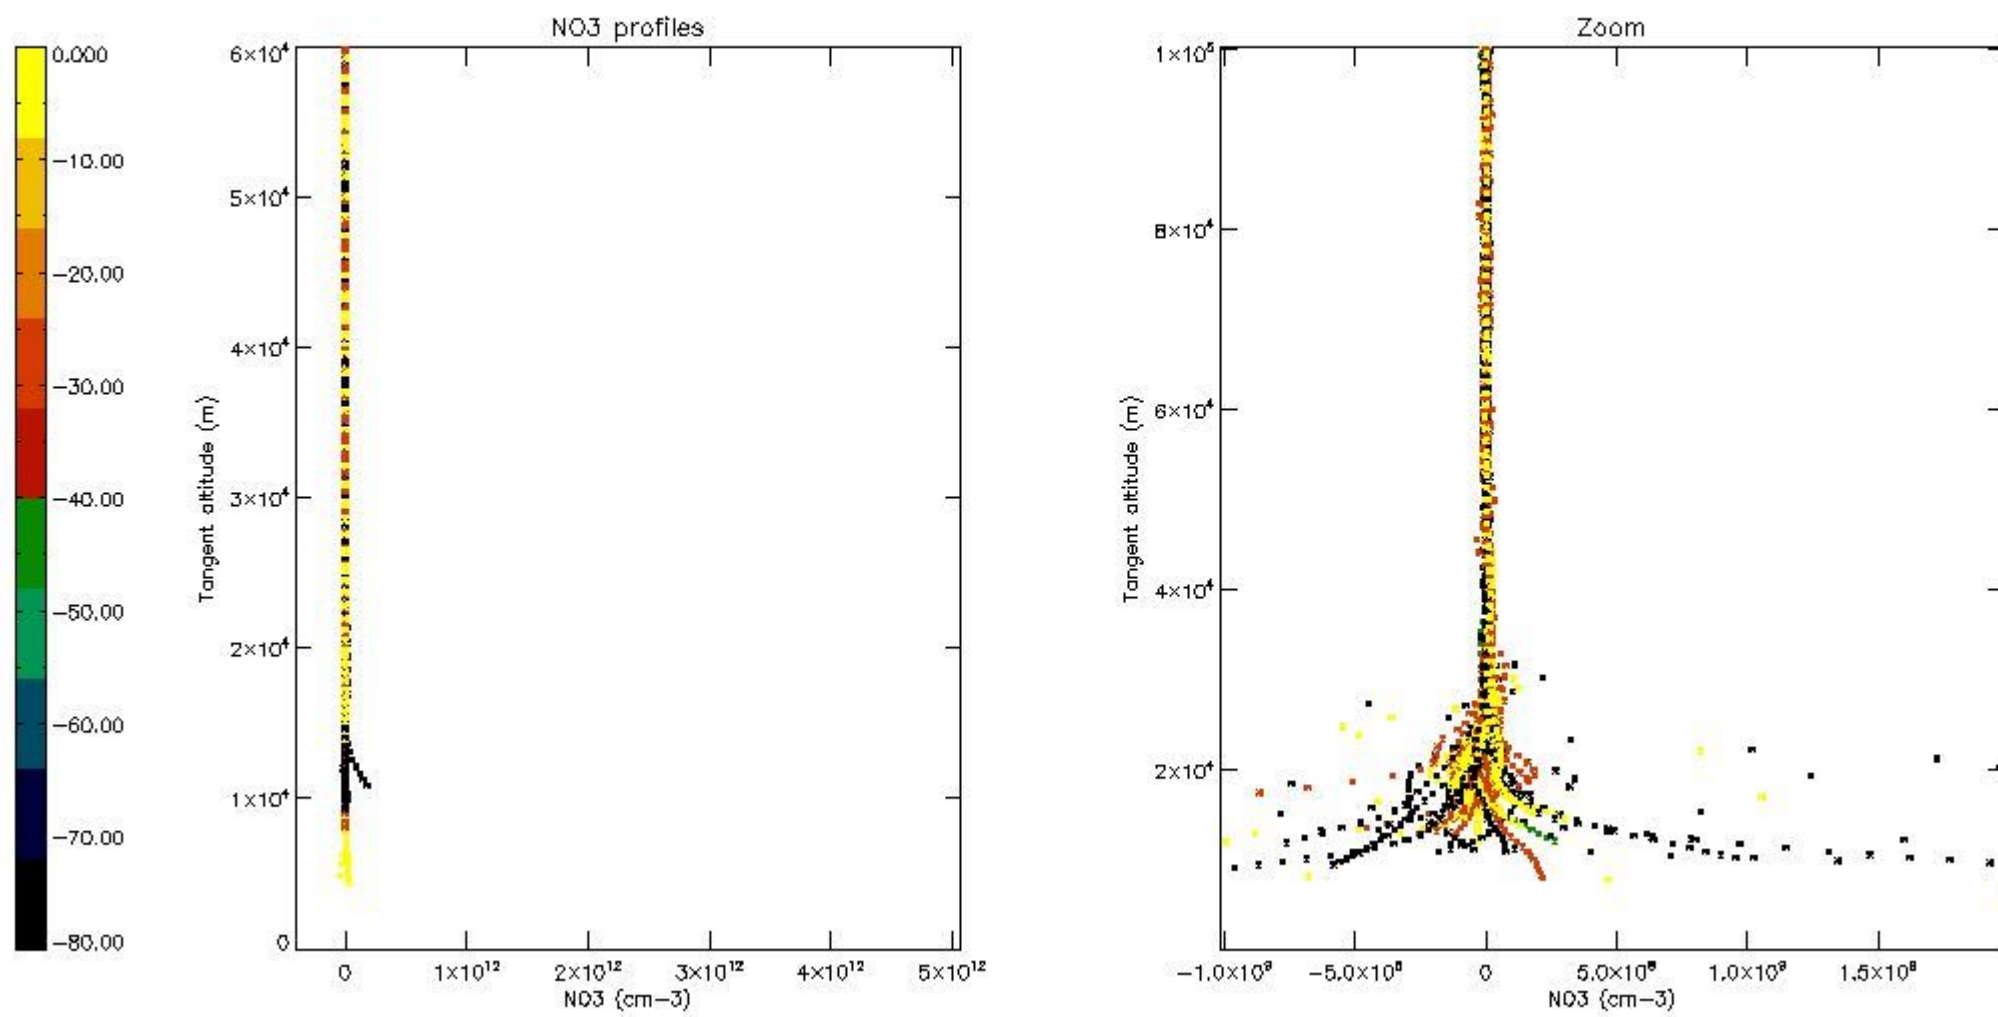

5.8 Plot H2O profiles for all STD (only for occultations of stars 1,2,3,4,13,14,16,26,63 dark without errors)

The colorbar represents the latitude.