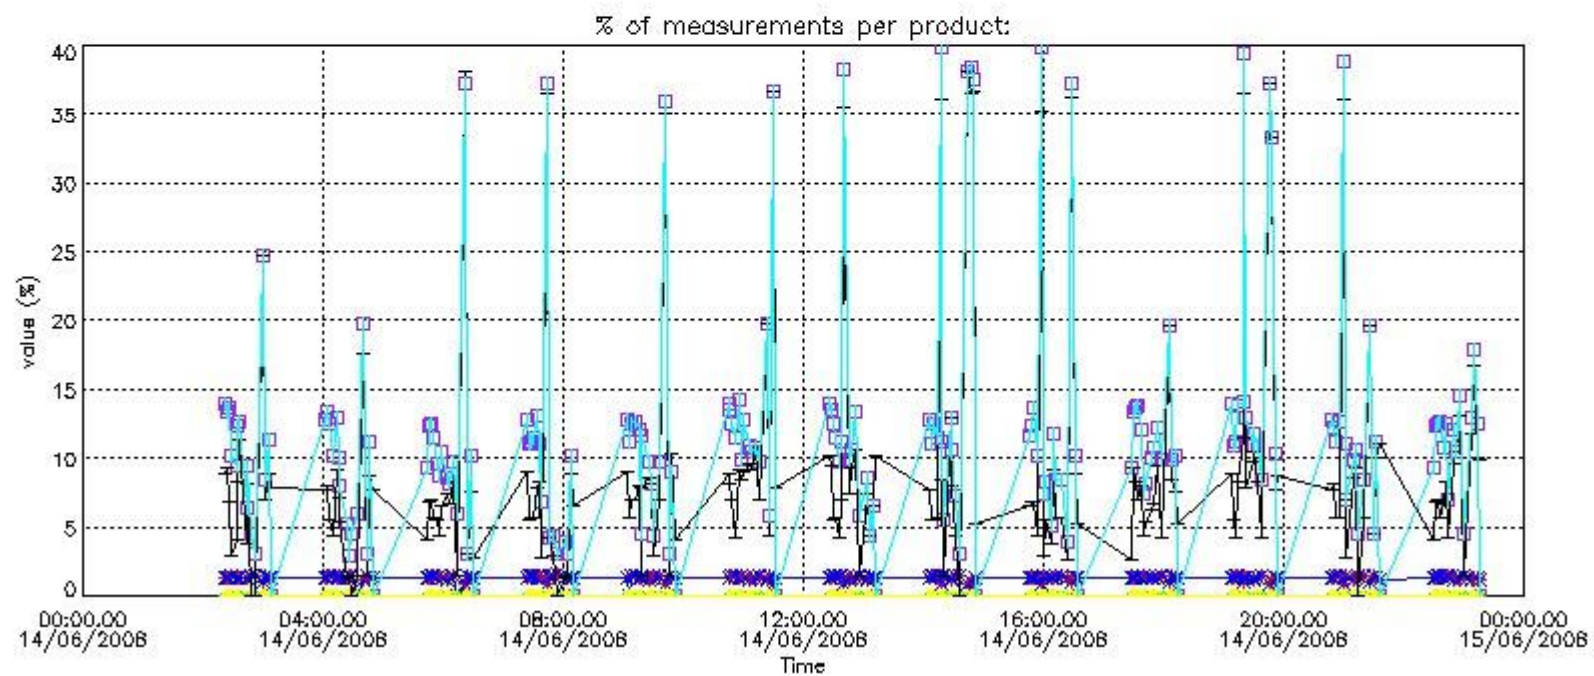

4.2 Plot quality information per product coming from level 1b processing (world map)

4.2.1 Plot level 1 quality information per product (world map): ENVISAT ASCENDING passes