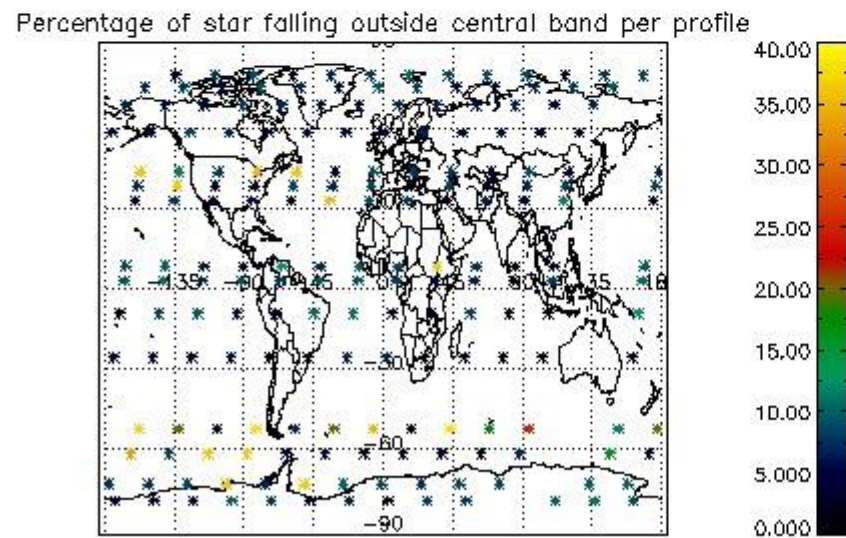

5. Trace gas profiles

5.1 Ozone statistics based on quality of products

The final quality of the products can be "measured" using the STD (Standard Deviation) attached to every point profile. This information is written to the parameter GOM_NL__2P/NL_LOCAL_SPECIES_DENSITY/o3_std of the level 2 products. The table below shows the statistics for given STD ranges.

The statistics are given with respect to the overall valid production:

- Products without fatal errors: GOM_NL__2P/MPH/PRODUCT_ERR=0
- Valid point profile: GOM_NL__2P/NL_LOCAL_SPECIES_DENSITY/pcd(0)=0

The 'Criteria' is applied to valid points of dark limb products:

- Products in dark limb illumination condition: GOM_NL__2P/NL_SUMMARY_QUALITY/obs_ill_cond=0
- Products without fatal errors: GOM_NL__2P/MPH/PRODUCT_ERR=0
- Valid point profile: GOM_NL__2P/NL_LOCAL_SPECIES_DENSITY/pcd(0)=0

So, the table below shows the percentage of dark limb and valid observations for each criteria with respect to the overall valid daily observations.

Criteria	% of total production
All STD	15
STD < 20	4