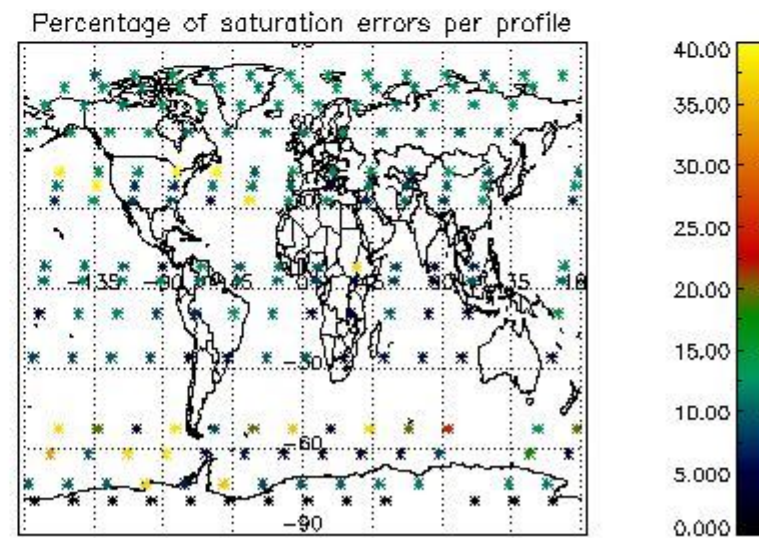

Percentage of flagged data per NO3 profile

4. Level 1 quality information per product

In this section it is plotted some information contained in the Quality Summary data set of the level 2 products that comes from the level 1b processing. Products without errors (error flag in the MPH set to "0") are used.

4.1 Plot quality information per product (time dependant) coming from level 1b processing

4.1.1 Plot level 1 quality information per product (time dependant): ENVISAT ASCENDING passes

4.1.2 Plot level 1 quality information per product (time dependant): ENVI SAT DESCENDING passes

4.2 Plot quality information per product coming from level 1b processing (world map)

4.2.1 Plot level 1 quality information per product (world map): ENVISAT ASCENDING passes

4.2.2 Plot level 1 quality information per product (world map): ENVISAT DESCENDING passes