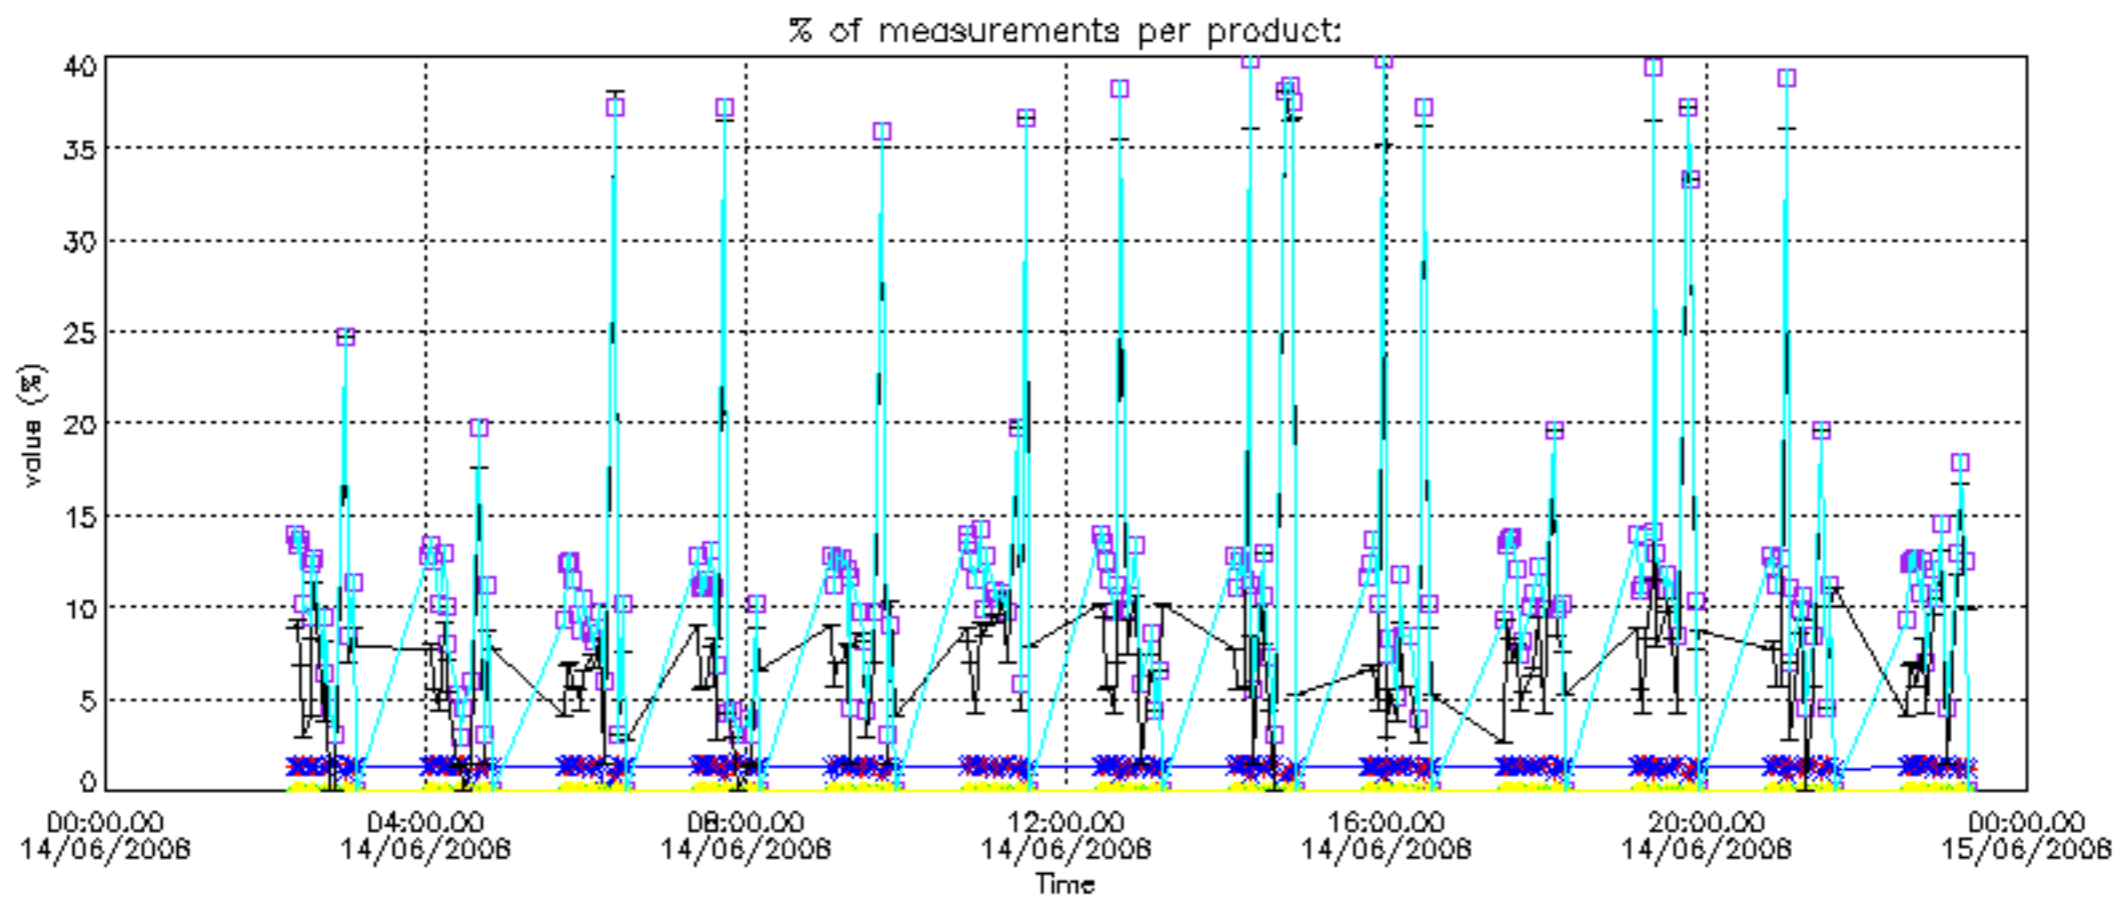

Percentage of cosmic ray hits per profile

Percentage of datation errors per profile