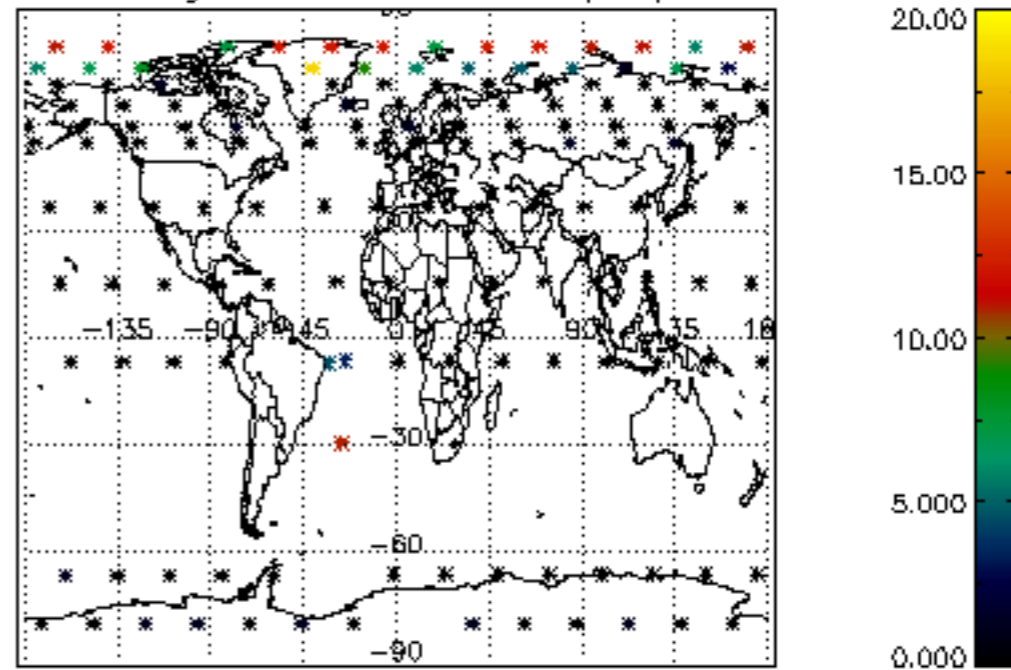

Percentage of datation errors per profile

Percentage of saturation errors per profile