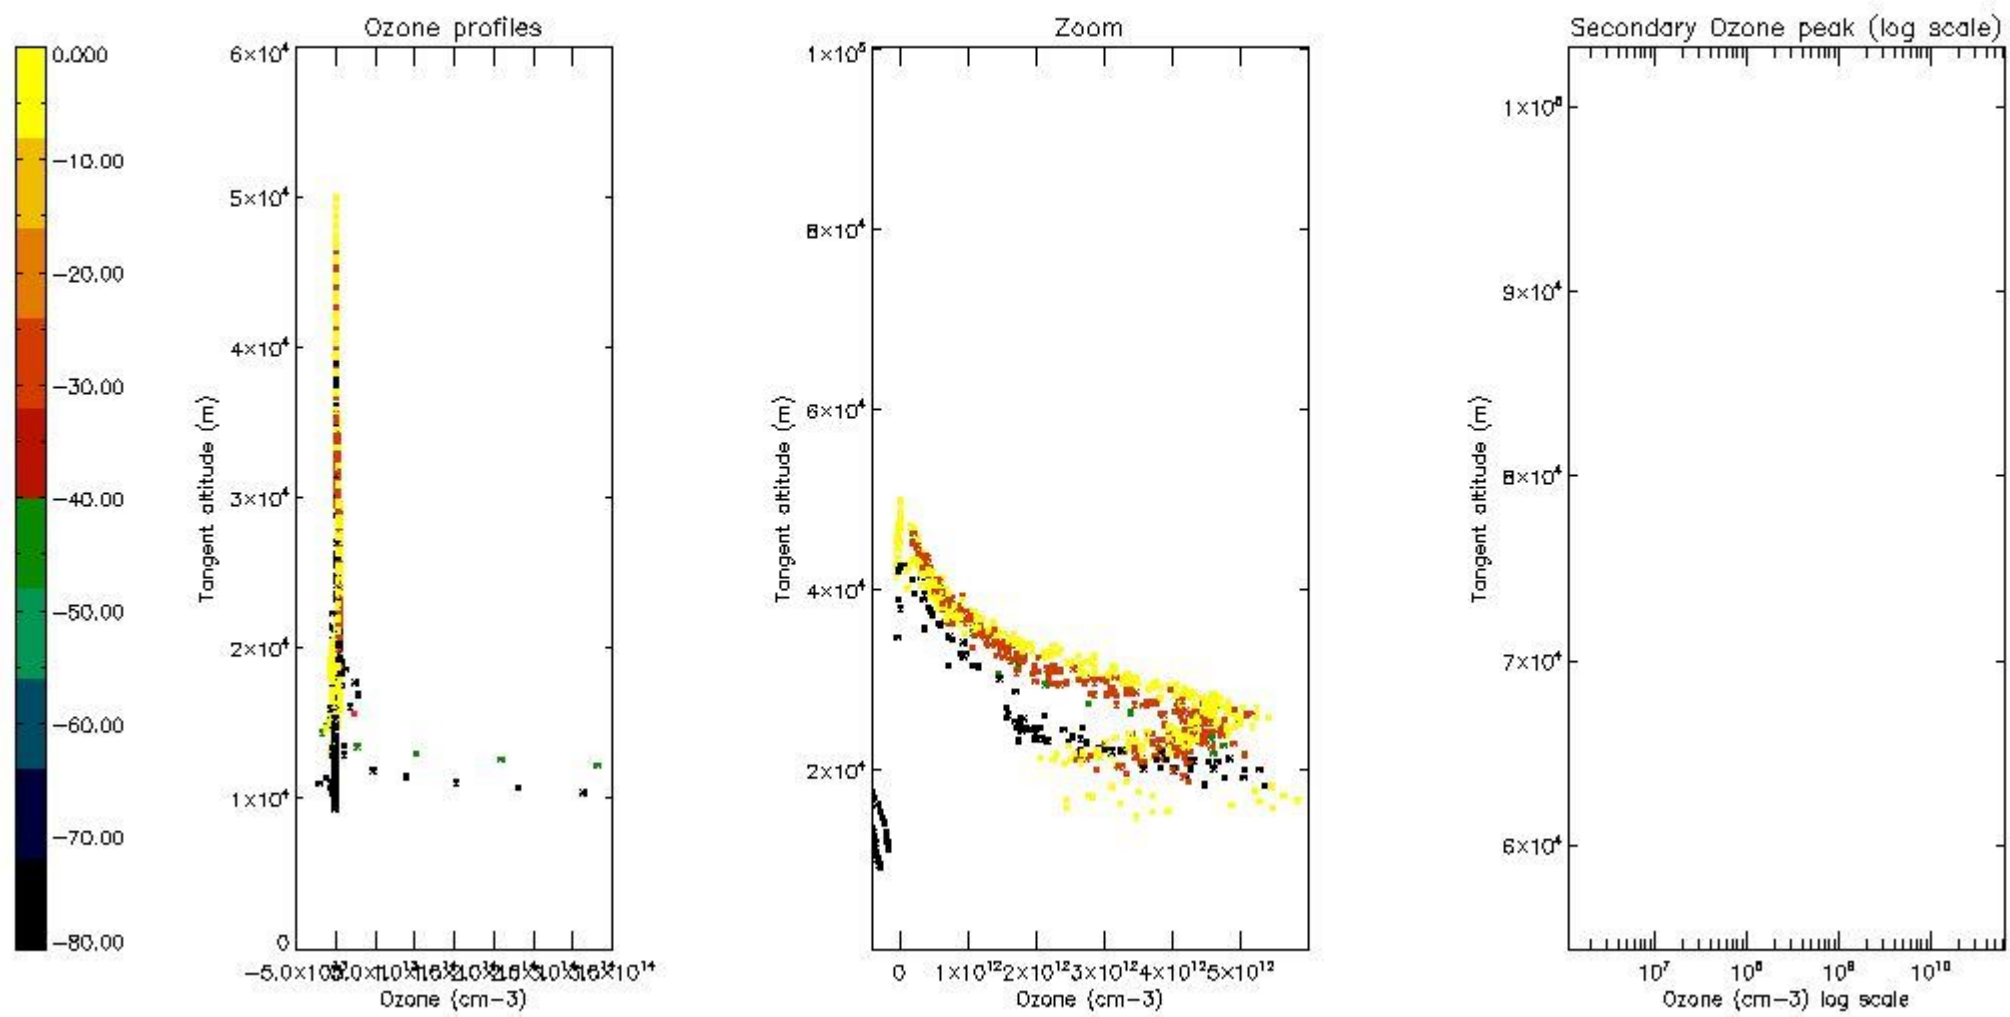

So, the table below shows the percentage of dark limb and valid observations for each criteria with respect to the overall valid daily observations.

Criteria	% of total production
All STD	15
STD < 20	4

STD < 10	2
STD < 5	0

5.2 Plot ozone profiles for all STD (dark without errors)

The colorbar represents the latitude.

5.3 Plot ozone profiles where STD < 20% (dark without errors)

The colorbar represents the latitude.

5.4 Plot ozone profiles where $STD < 10\%$ (dark without errors)

The colorbar represents the latitude.

5.5 Plot ozone profiles where $STD < 5\%$ (dark without errors)

The colorbar represents the latitude.