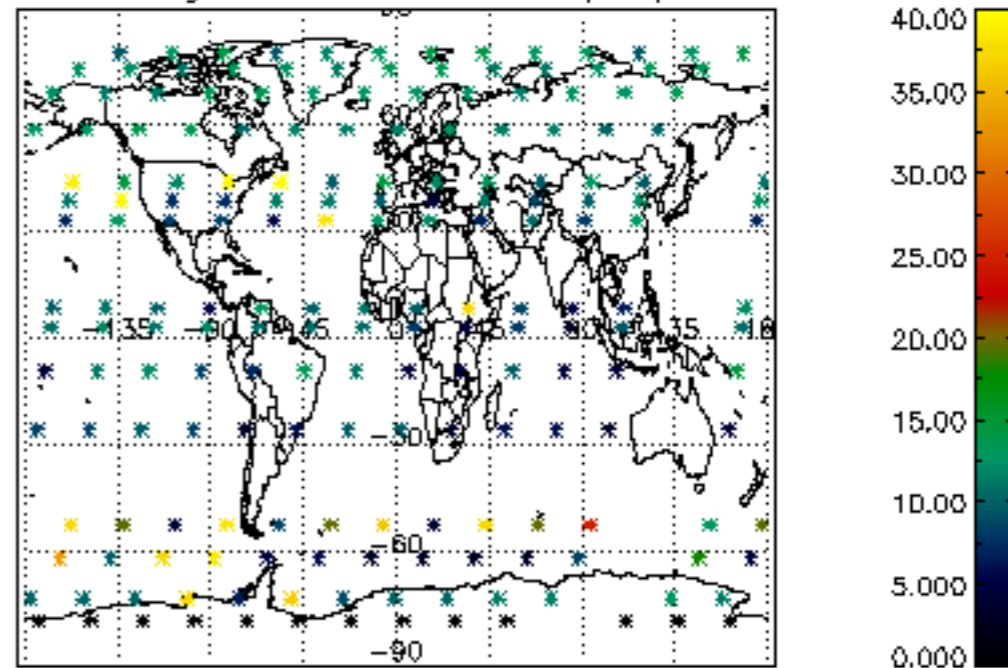

Percentage of saturation errors per profile