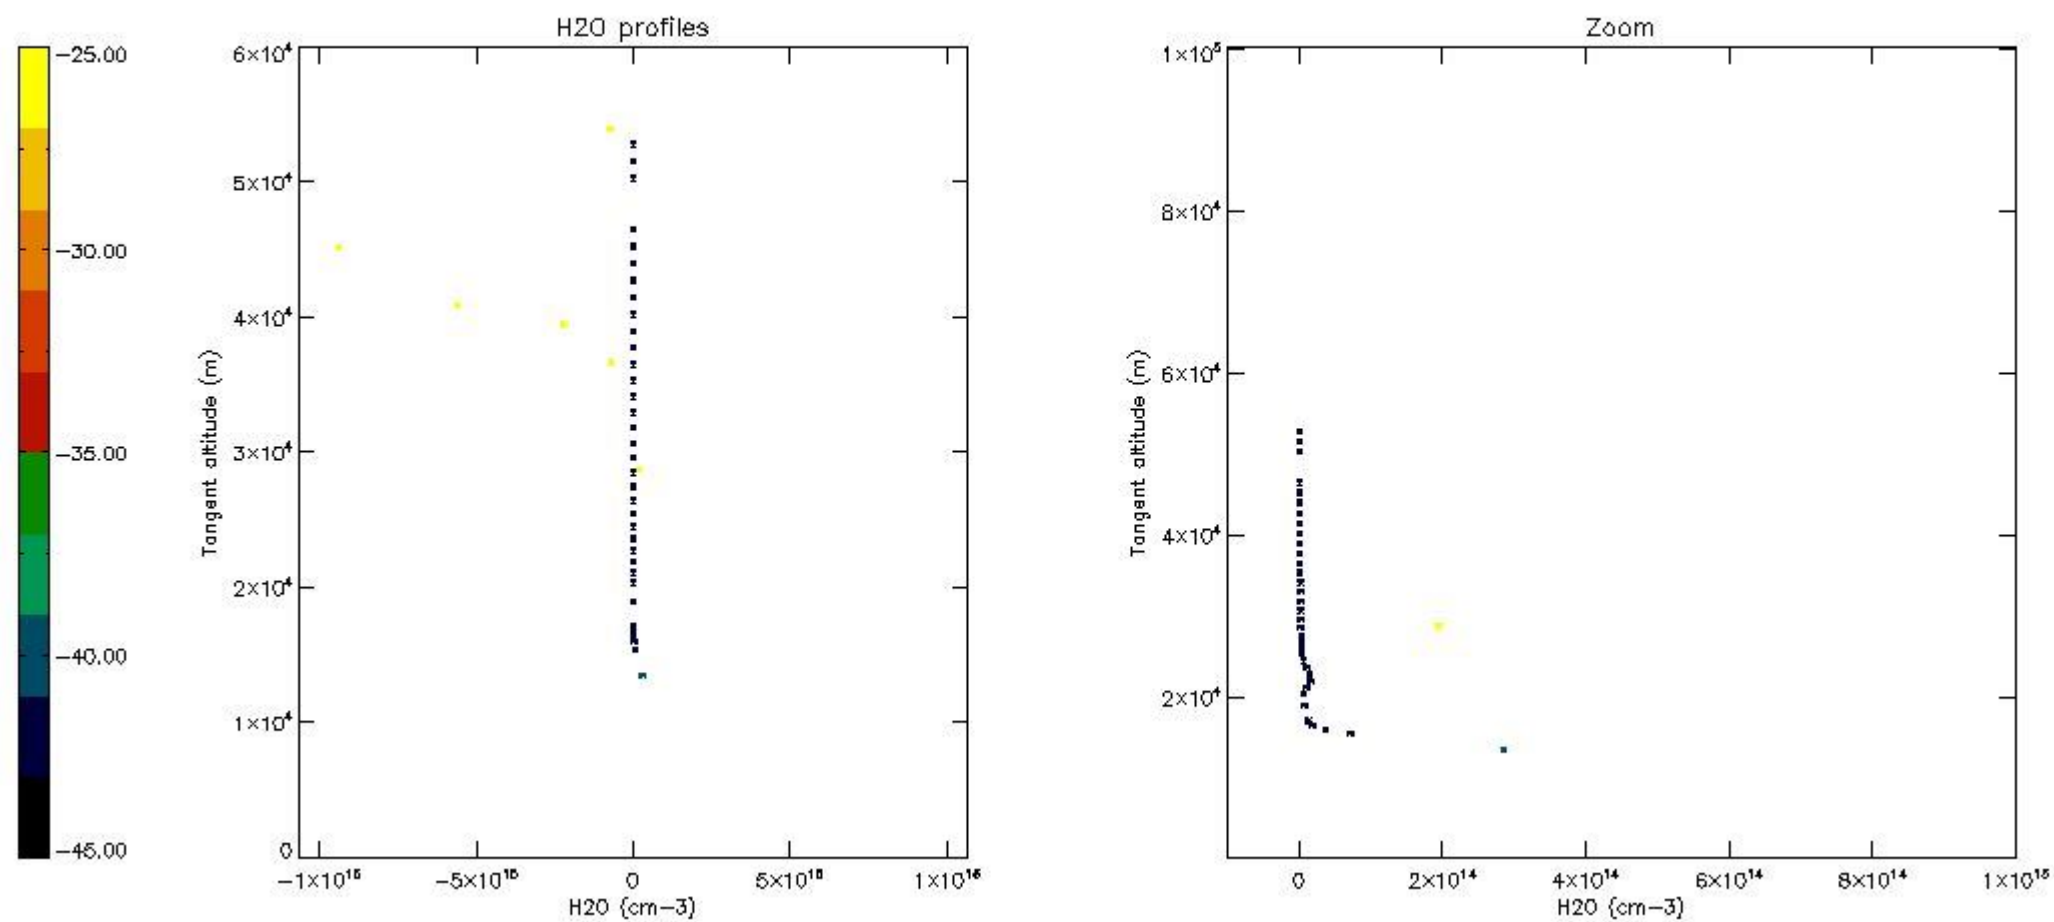

6. Auxiliary Data Files used for the production reported in section 2

The number reported in the third column indicates since which file (see list in section 2) the corresponding auxiliary file has been used. The fourth column is the date of those product files.

Type	Auxiliary Filename	Used since product	Used since product date
INST_PHYS_CHARACTERISTICS	GOM_INS_AXVIEC20091111_143220_20030716_120000_20500101_000000	1	14-JUN-2008 00:06:21
LEVEL-2_PROC_CONFIG	GOM_PR2_AXVIEC20091111_152718_20020301_000000_20500101_000000	1	14-JUN-2008 00:06:21
CROSS_SECTIONS_FILE	GOM_CRS_AXVIEC20091111_154832_20020301_000000_20500101_000000	1	14-JUN-2008 00:06:21