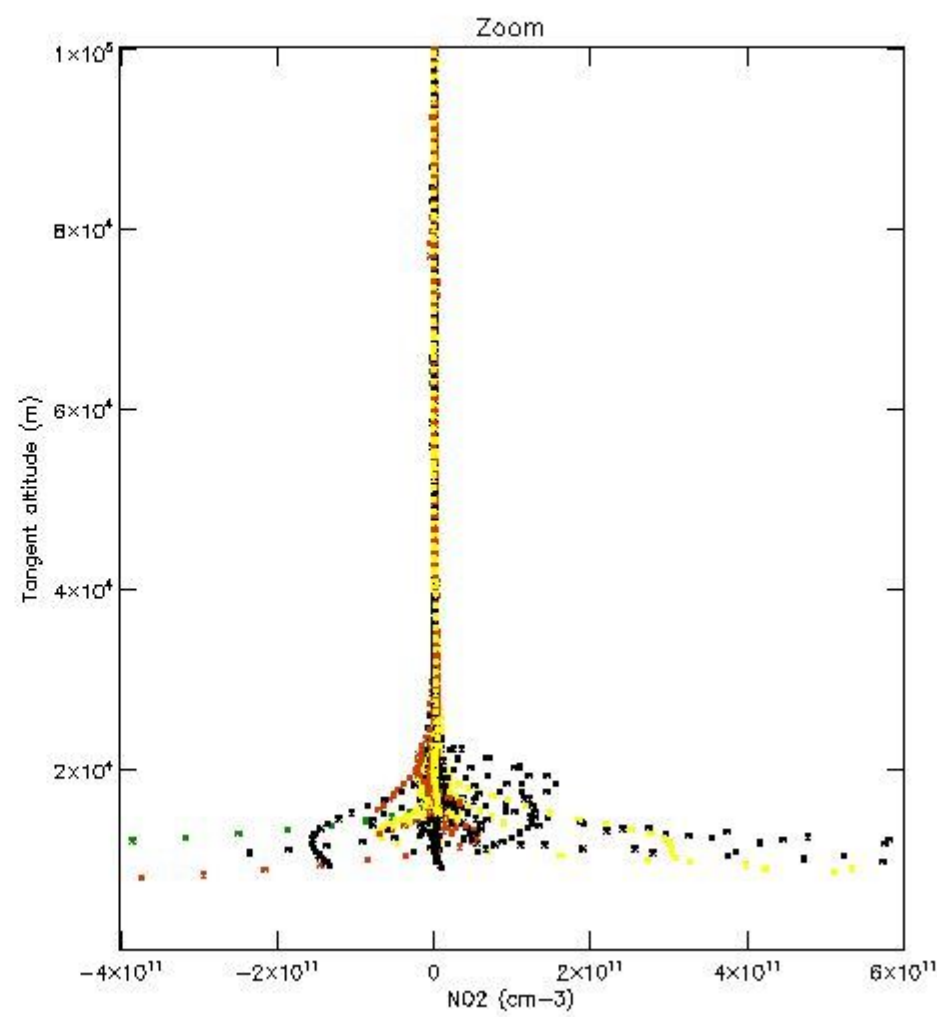

STD < 10	2
STD < 5	0

5.2 Plot ozone profiles for all STD (dark without errors)

The colorbar represents the latitude.

5.3 Plot ozone profiles where STD < 20% (dark without errors)

The colorbar represents the latitude.

5.4 Plot ozone profiles where $STD < 10\%$ (dark without errors)

The colorbar represents the latitude.

5.5 Plot ozone profiles where $STD < 5\%$ (dark without errors)

The colorbar represents the latitude.

5.6 Plot NO₂ profiles for all STD (dark without errors)

The colorbar represents the latitude.

5.7 Plot NO3 profiles for all STD (dark without errors)

The colorbar represents the latitude.

5.8 Plot H2O profiles for all STD (only for occultations of stars 1,2,3,4,13,14,16,26,63 dark without errors)