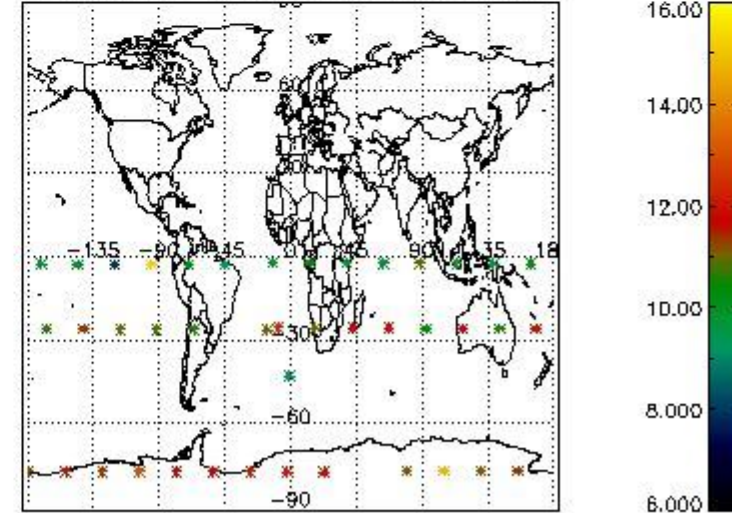

Percentage of flagged data per NO3 profile

4. Level 1 quality information per product

In this section it is plotted some information contained in the Quality Summary data set of the level 2 products that comes from the level 1b processing. Products without errors (error flag in the MPH set to "0") are used.

4.1 Plot quality information per product (time dependant) coming from level 1b processing

4.1.1 Plot level 1 quality information per product (time dependant): ENVISAT ASCENDING passes