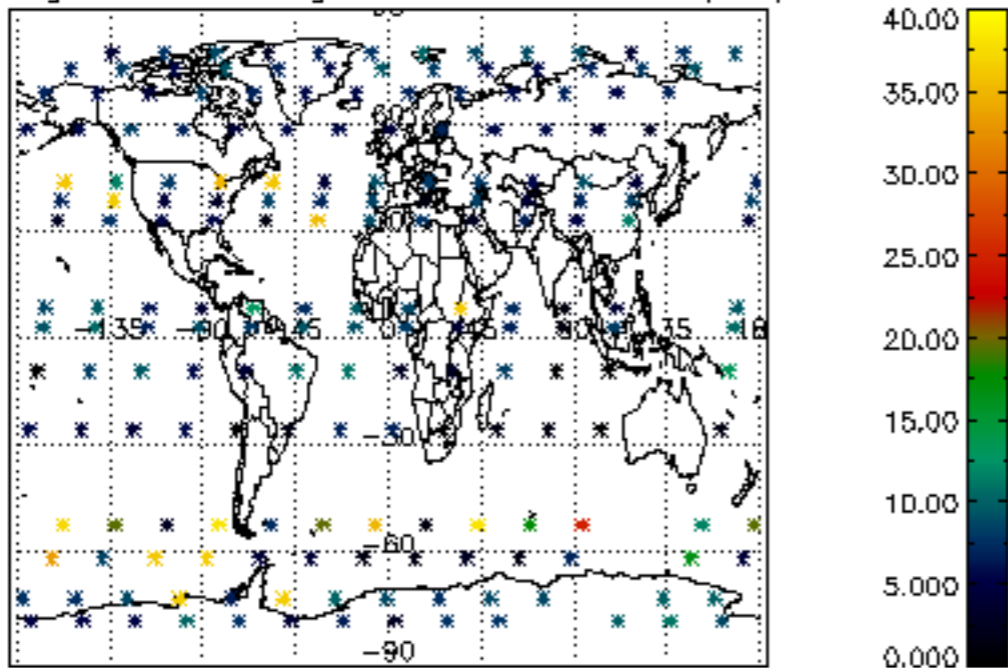

Percentage of star falling outside central band per profile