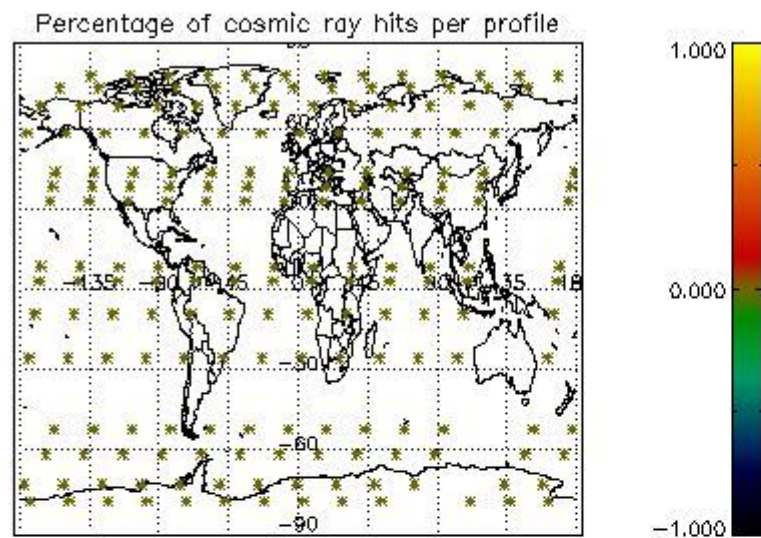

4.2.2 Plot level 1 quality information per product (world map): ENVISAT DESCENDING passes

5. Trace gas profiles

5.1 Ozone statistics based on quality of products

The final quality of the products can be "measured" using the STD (Standard Deviation) attached to every point profile. This information is written to the parameter GOM_NL__2P/NL_LOCAL_SPECIES_DENSITY/o3_std of the level 2 products. The table below shows the statistics for given STD ranges.

The statistics are given with respect to the overall valid production:

- Products without fatal errors: GOM_NL__2P/MPH/PRODUCT_ERR=0
- Valid point profile: GOM_NL__2P/NL_LOCAL_SPECIES_DENSITY/pcd(0)=0

The 'Criteria' is applied to valid points of dark limb products:

- Products in dark limb illumination condition: GOM_NL__2P/NL_SUMMARY_QUALITY/obs_ill_cond=0
- Products without fatal errors: GOM_NL__2P/MPH/PRODUCT_ERR=0
- Valid point profile: GOM_NL__2P/NL_LOCAL_SPECIES_DENSITY/pcd(0)=0

So, the table below shows the percentage of dark limb and valid observations for each criteria with respect to the overall valid daily observations.

Criteria	% of total production
All STD	15
STD < 20	4