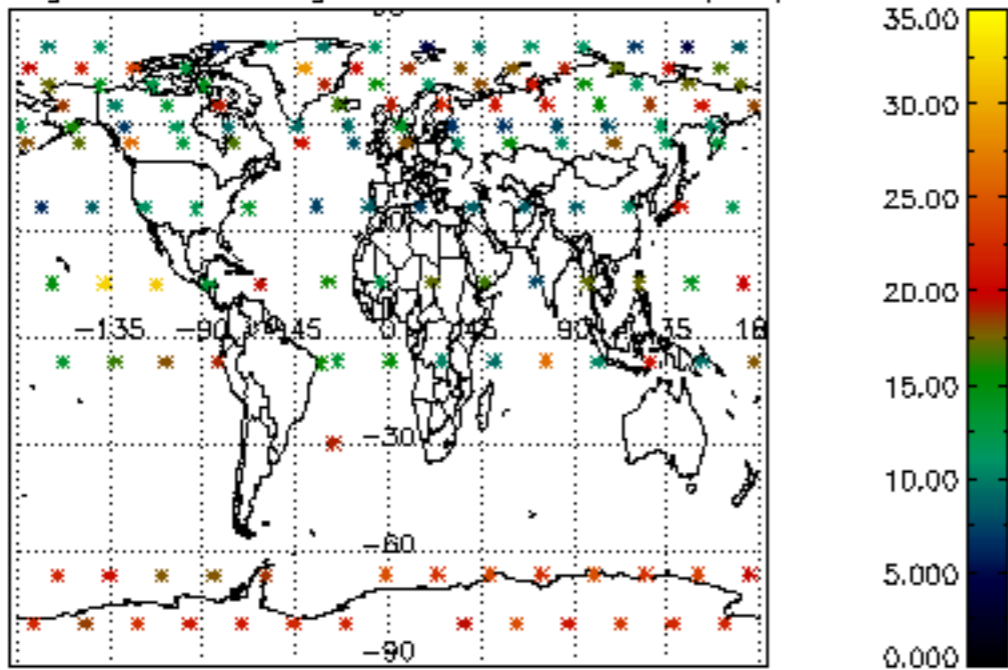

Percentage of cosmic ray hits per profile

Percentage of star falling outside central band per profile