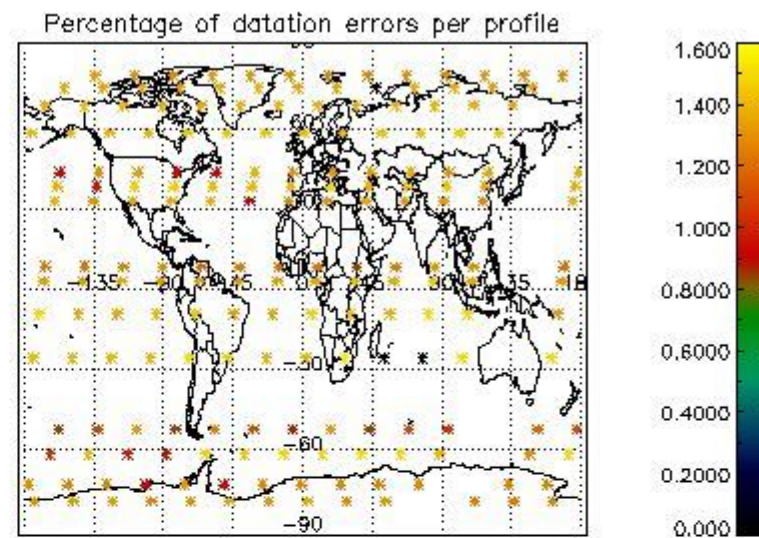

Percentage of flagged data per NO3 profile

4. Level 1 quality information per product

In this section it is plotted some information contained in the Quality Summary data set of the level 2 products that comes from the level 1b processing. Products without errors (error flag in the MPH set to "0") are used.

4.1 Plot quality information per product (time dependant) coming from level 1b processing

4.1.1 Plot level 1 quality information per product (time dependant): ENVISAT ASCENDING passes

4.1.2 Plot level 1 quality information per product (time dependant): ENVI SAT DESCENDING passes

4.2 Plot quality information per product coming from level 1b processing (world map)

4.2.1 Plot level 1 quality information per product (world map): ENVISAT ASCENDING passes

4.2.2 Plot level 1 quality information per product (world map): ENVISAT DESCENDING passes