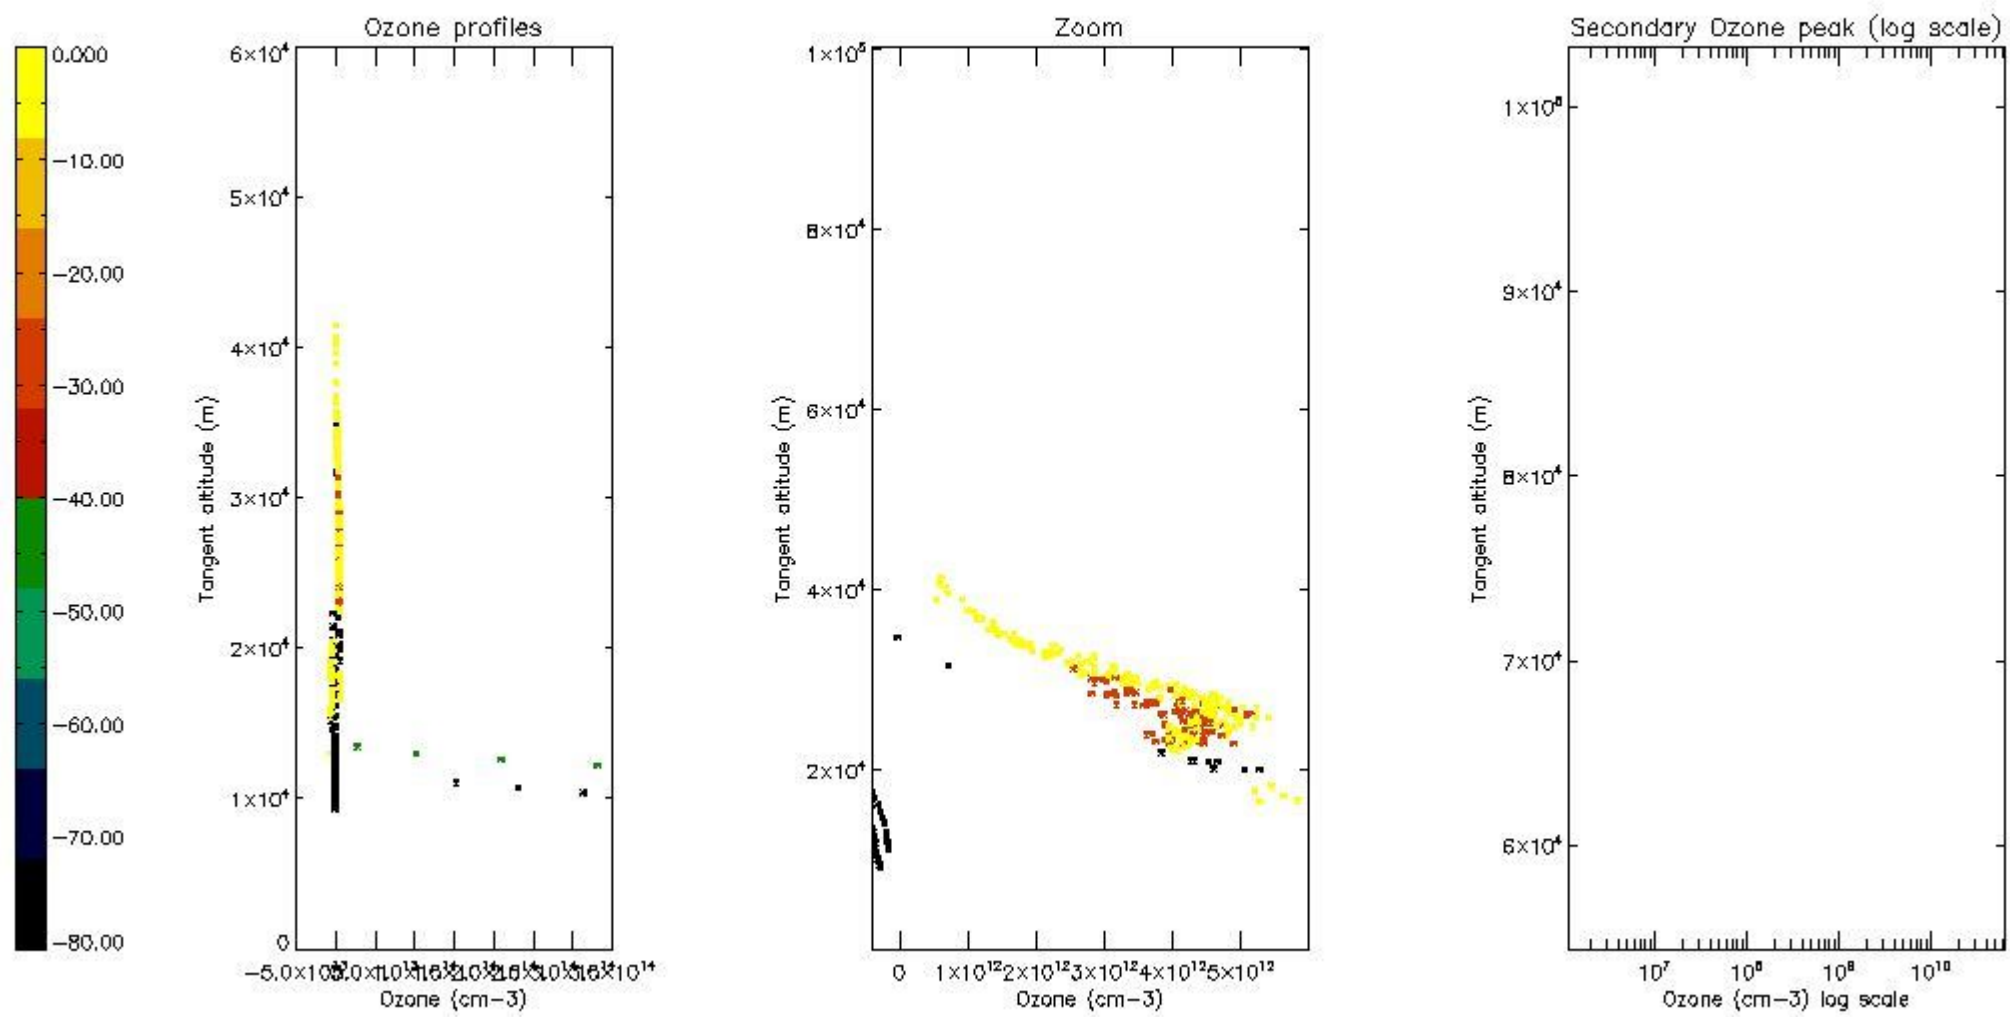

So, the table below shows the percentage of dark limb and valid observations for each criteria with respect to the overall valid daily observations.

Criteria	% of total production
All STD	15
STD < 20	4

STD < 10	2
STD < 5	0

5.2 Plot ozone profiles for all STD (dark without errors)

The colorbar represents the latitude.

5.3 Plot ozone profiles where STD < 20% (dark without errors)

The colorbar represents the latitude.

5.4 Plot ozone profiles where $STD < 10\%$ (dark without errors)

The colorbar represents the latitude.

5.5 Plot ozone profiles where $STD < 5\%$ (dark without errors)

The colorbar represents the latitude.