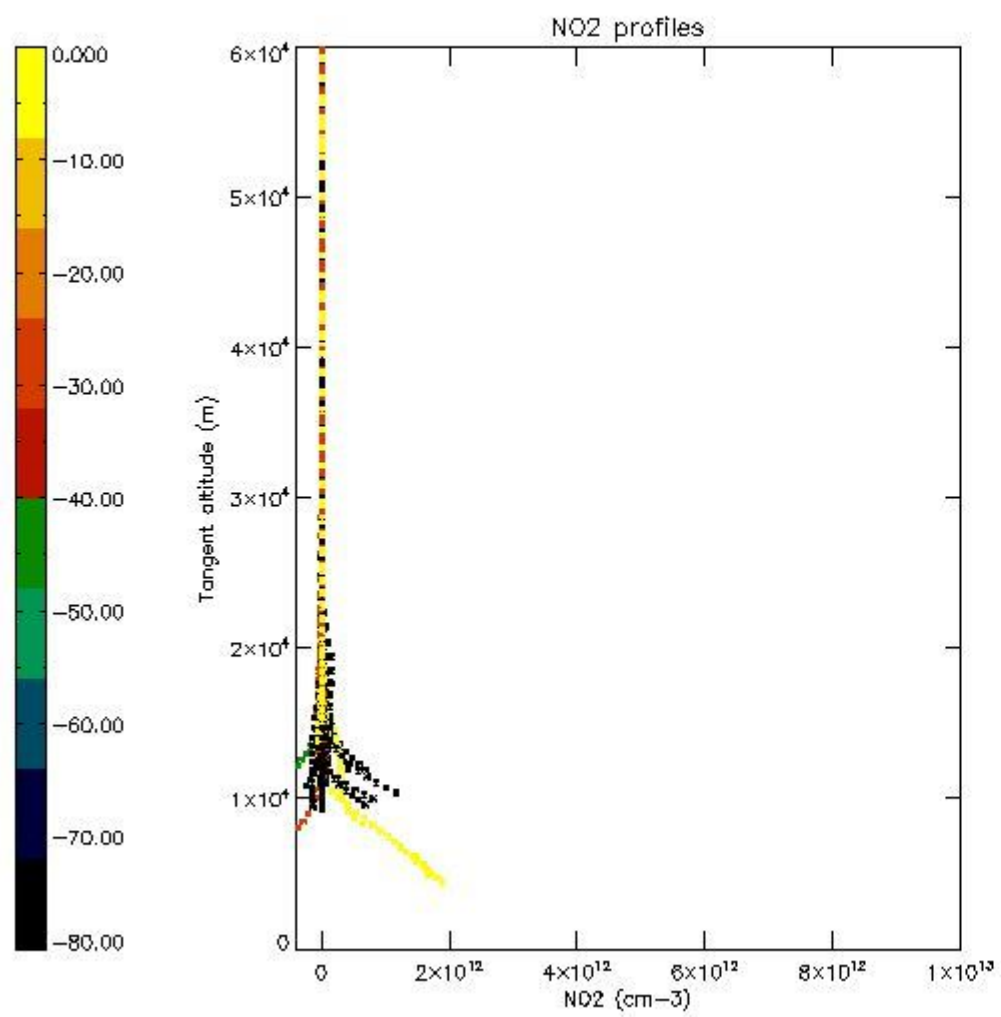

5.7 Plot NO3 profiles for all STD (dark without errors)

The colorbar represents the latitude.