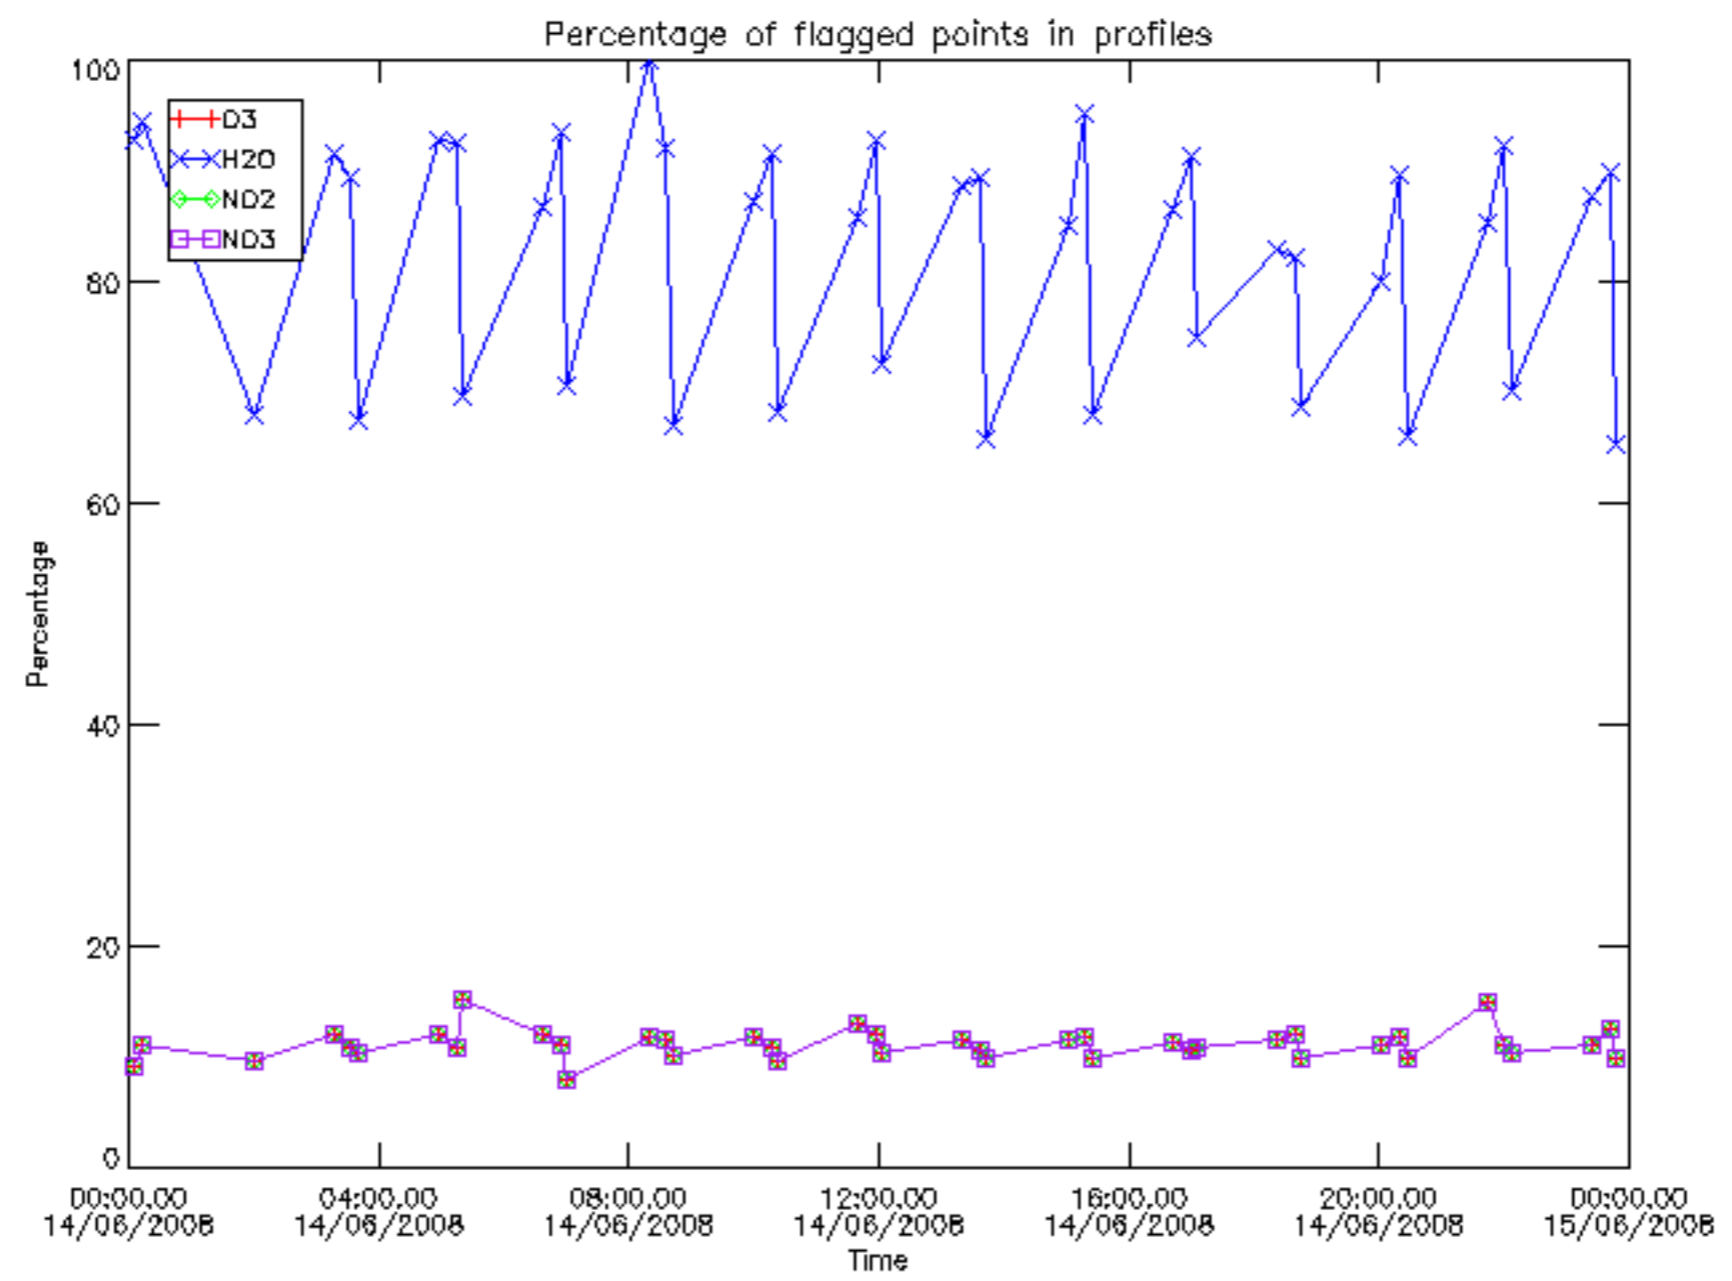

Percentage of flagged data per D3 profile

Percentage of flagged data per H2O profile