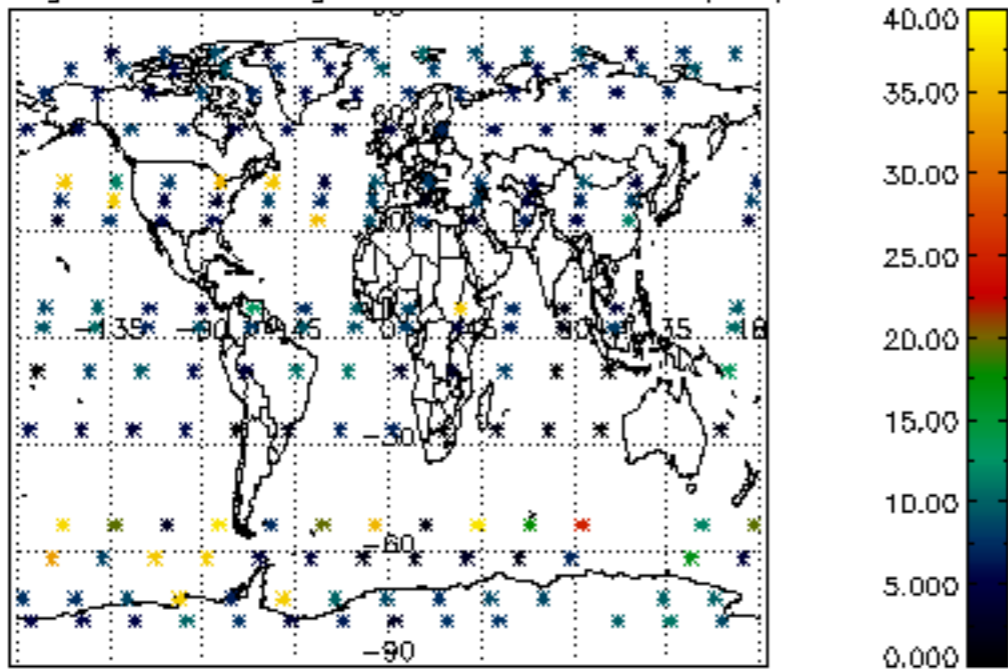

Percentage of star falling outside central band per profile