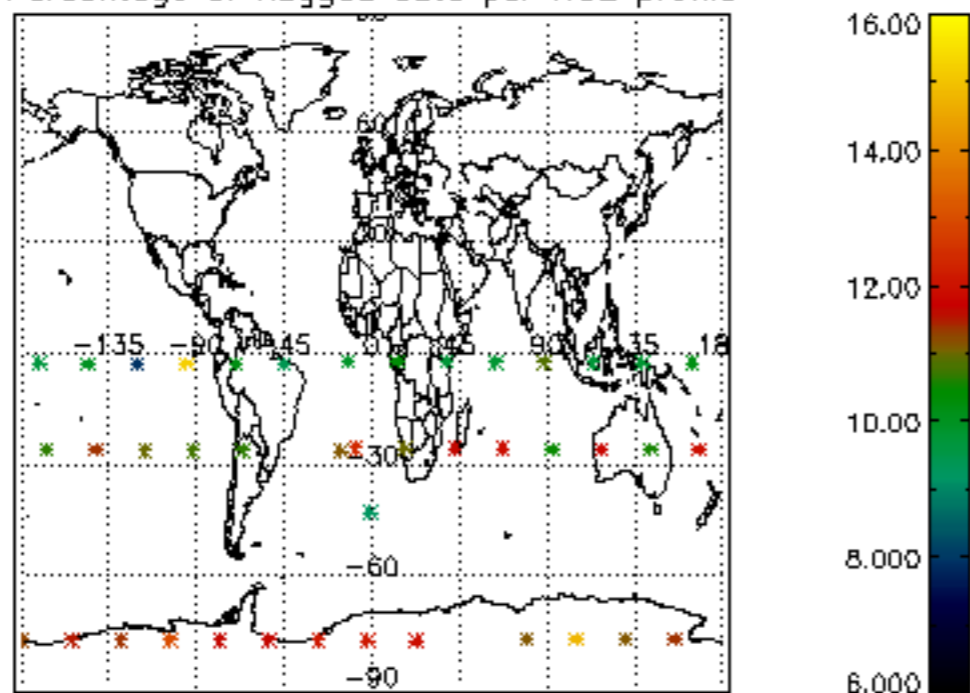

Percentage of flagged data per NO2 profile