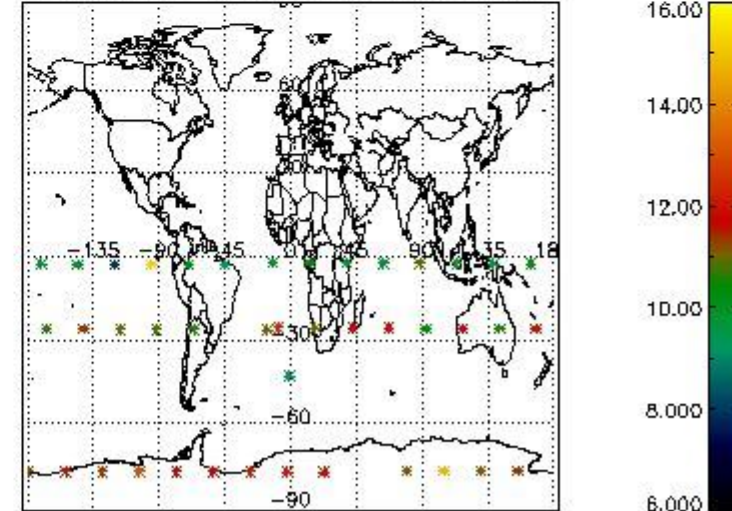

Percentage of flagged data per NO3 profile

4. Level 1 quality information per product

In this section it is plotted some information contained in the Quality Summary data set of the level 2 products that comes from the level 1b processing. Products without errors (error flag in the MPH set to "0") are used.

4.1 Plot quality information per product (time dependant) coming from level 1b processing

4.1.1 Plot level 1 quality information per product (time dependant): ENVISAT ASCENDING passes