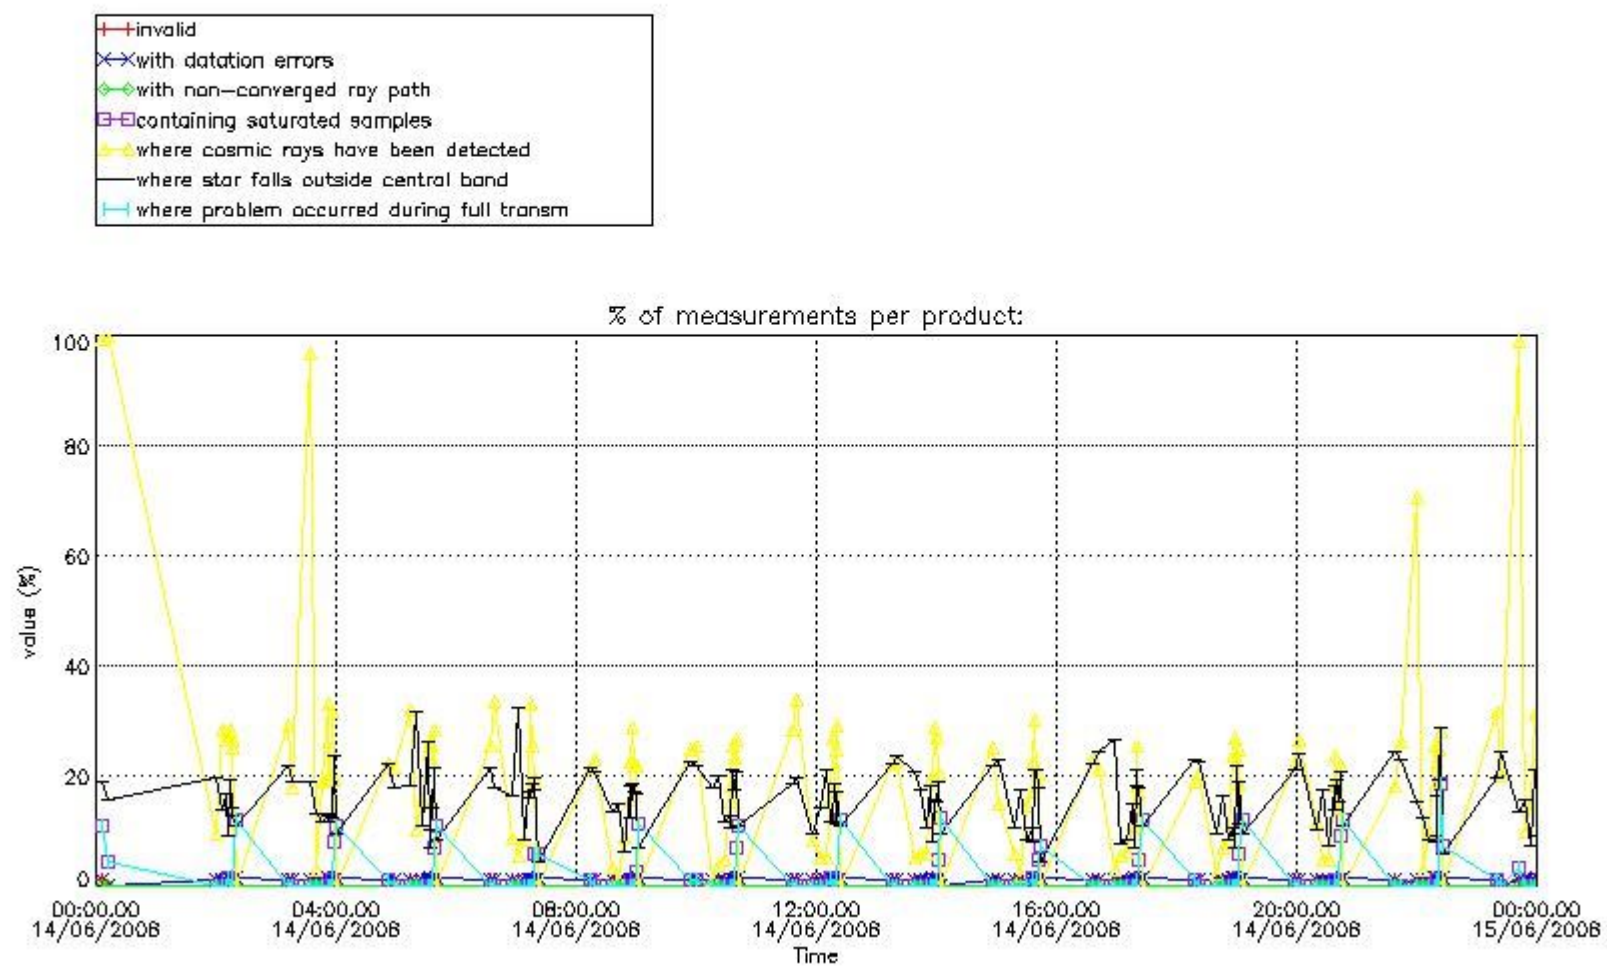

4.1.2 Plot level 1 quality information per product (time dependant): ENVI SAT DESCENDING passes