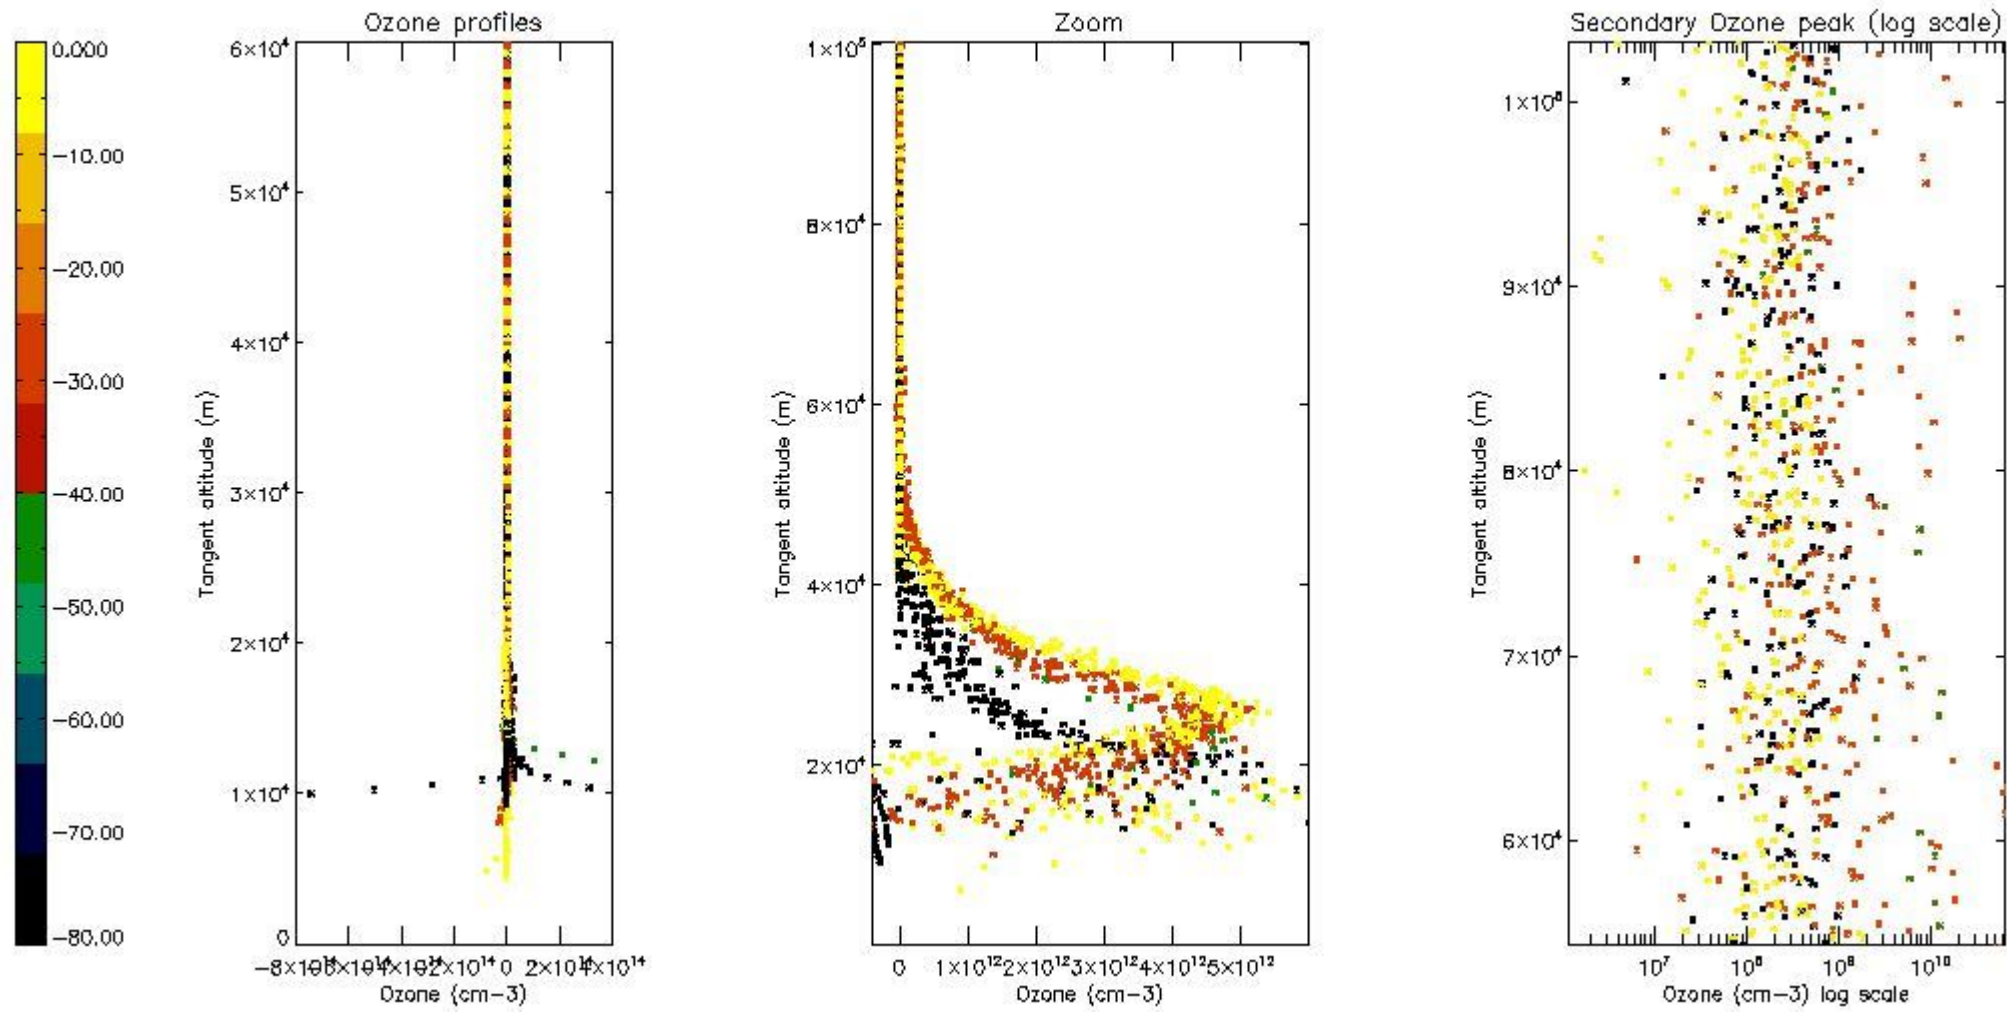

STD < 10	2
STD < 5	0

5.2 Plot ozone profiles for all STD (dark without errors)

The colorbar represents the latitude.

5.3 Plot ozone profiles where STD < 20% (dark without errors)

The colorbar represents the latitude.