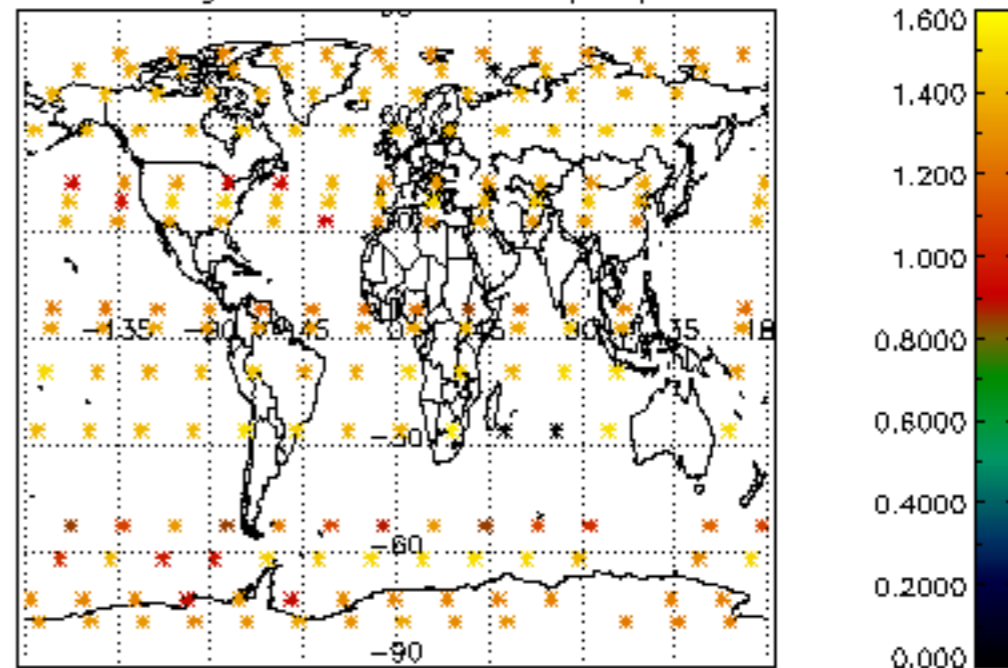

Percentage of datation errors per profile

Percentage of star falling outside central band per profile

Percentage of saturation errors per profile

Percentage of cosmic ray hits per profile

Percentage of datation errors per profile