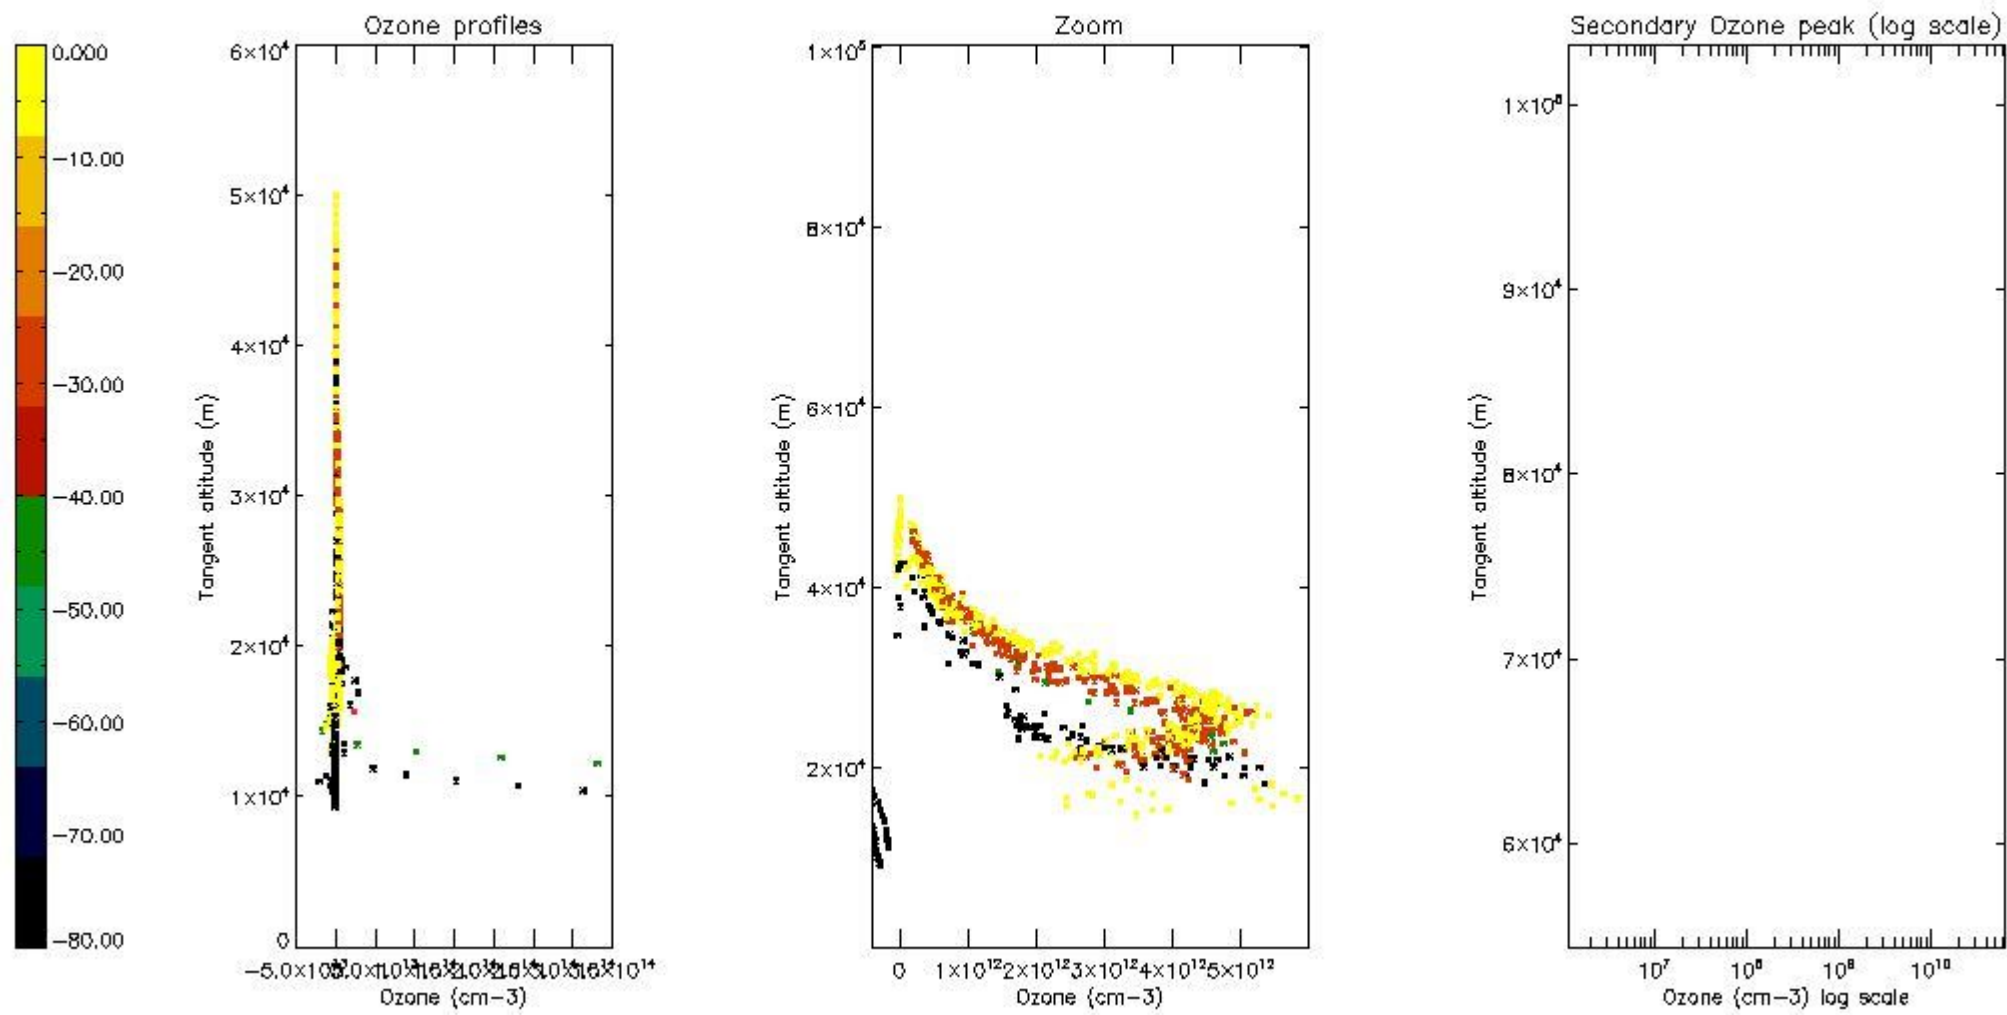

STD < 10	2
STD < 5	0

5.2 Plot ozone profiles for all STD (dark without errors)

The colorbar represents the latitude.

5.3 Plot ozone profiles where STD < 20% (dark without errors)

The colorbar represents the latitude.