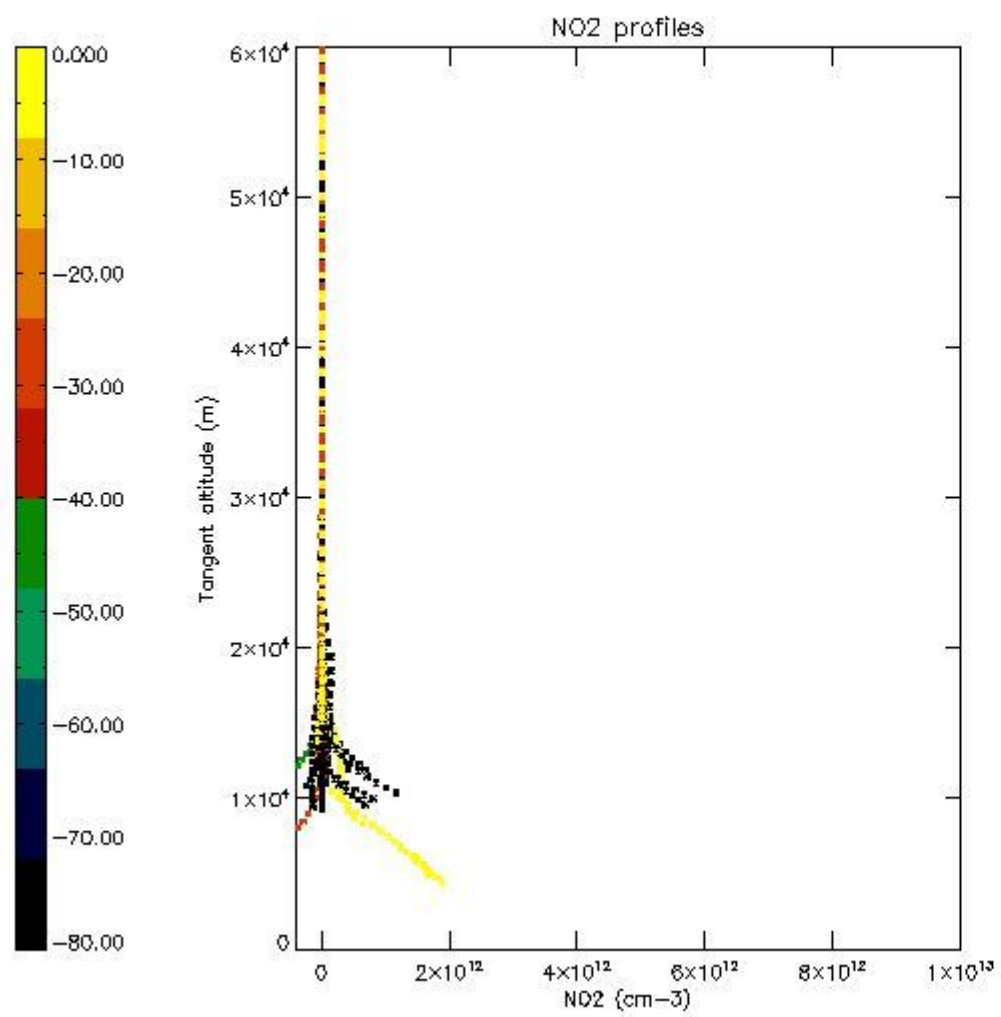

STD < 10	2
STD < 5	0

5.2 Plot ozone profiles for all STD (dark without errors)

The colorbar represents the latitude.

5.3 Plot ozone profiles where STD < 20% (dark without errors)

The colorbar represents the latitude.

5.4 Plot ozone profiles where $STD < 10\%$ (dark without errors)

The colorbar represents the latitude.

5.5 Plot ozone profiles where $STD < 5\%$ (dark without errors)

The colorbar represents the latitude.

5.6 Plot NO₂ profiles for all STD (dark without errors)

The colorbar represents the latitude.

5.7 Plot NO3 profiles for all STD (dark without errors)

The colorbar represents the latitude.

5.8 Plot H2O profiles for all STD (only for occultations of stars 1,2,3,4,13,14,16,26,63 dark without errors)