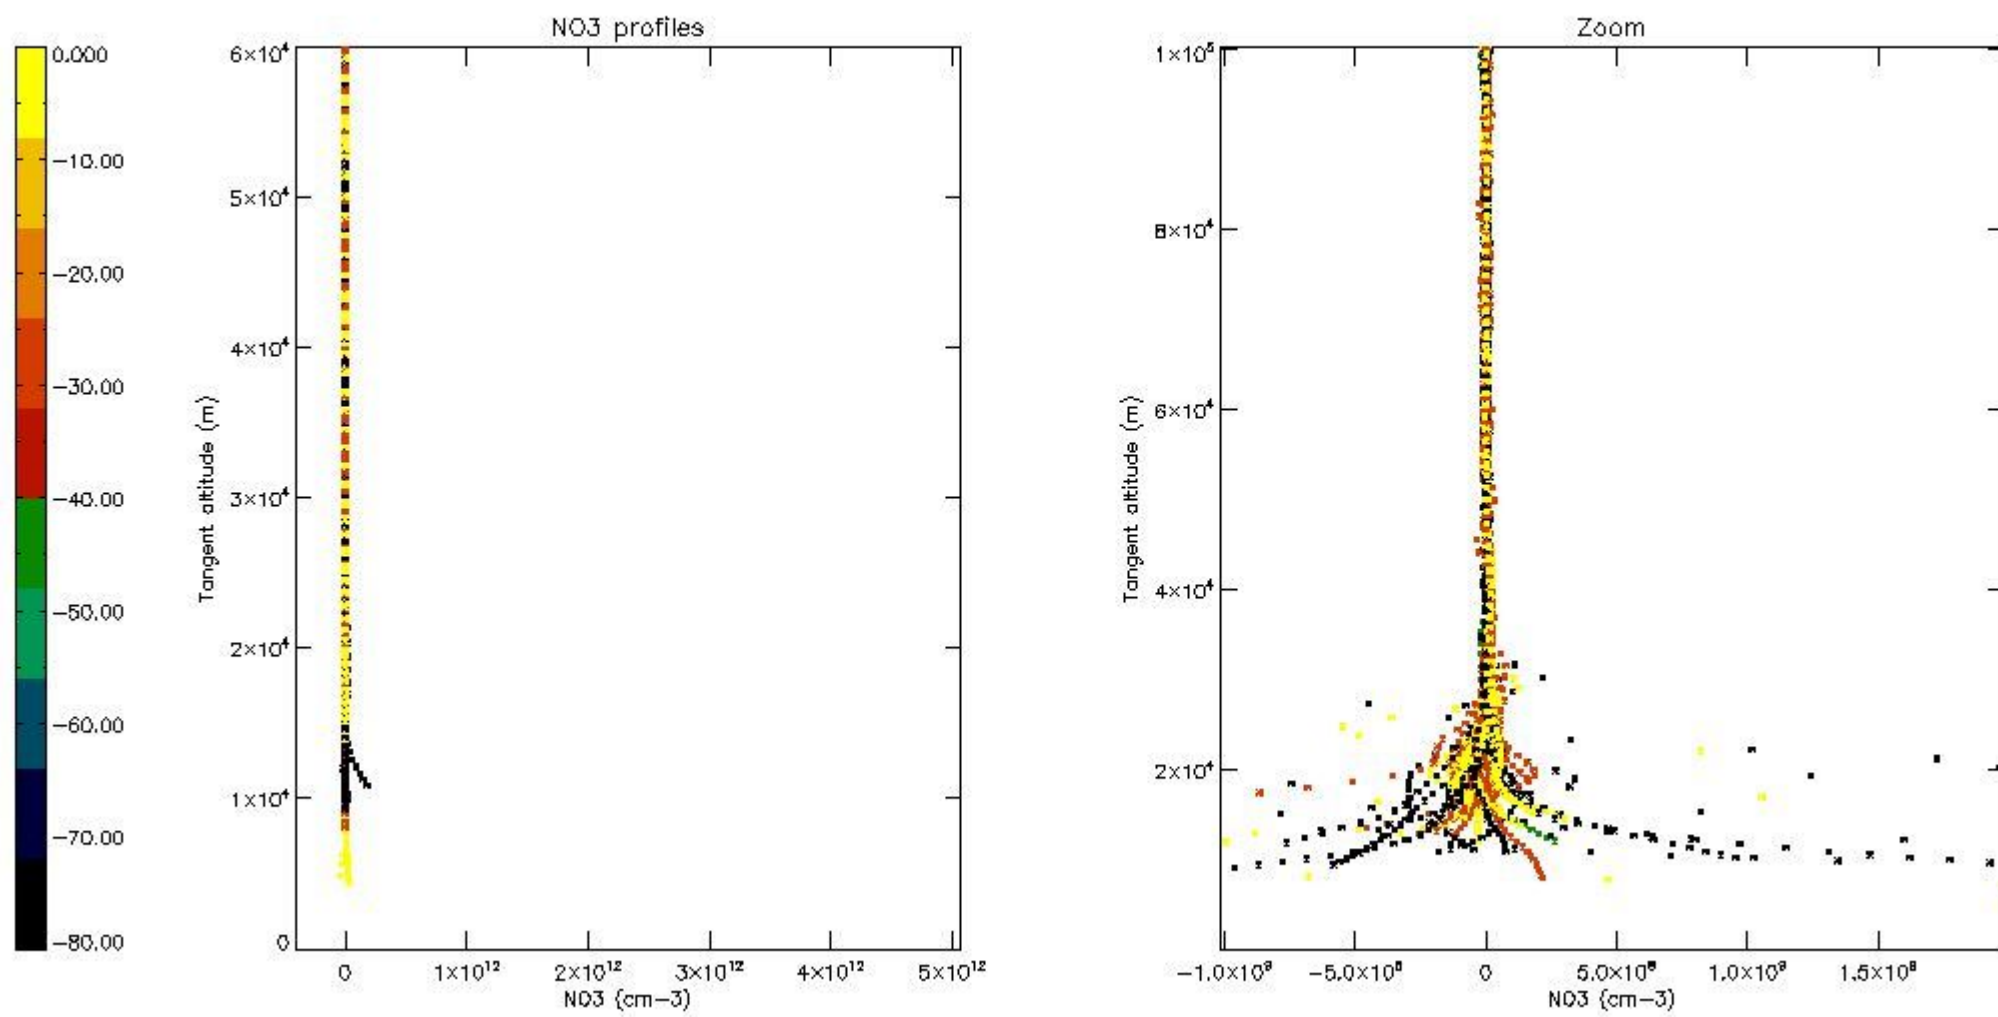

The colorbar represents the latitude.

5.7 Plot NO3 profiles for all STD (dark without errors)

The colorbar represents the latitude.

5.8 Plot H2O profiles for all STD (only for occultations of stars 1,2,3,4,13,14,16,26,63 dark without errors)