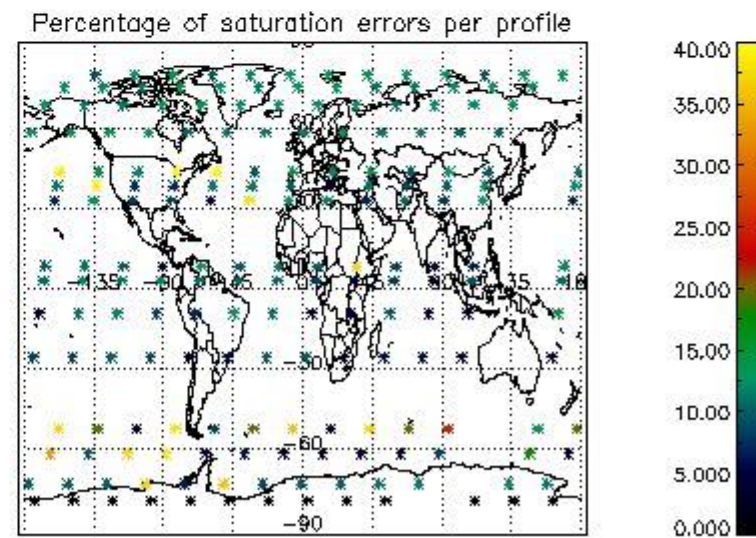

5. Trace gas profiles

5.1 Ozone statistics based on quality of products

The final quality of the products can be "measured" using the STD (Standard Deviation) attached to every point profile. This information is written to the parameter GOM_NL__2P/NL_LOCAL_SPECIES_DENSITY/o3_std of the level 2 products. The table below shows the statistics for given STD ranges.

The statistics are given with respect to the overall valid production:

- Products without fatal errors: GOM_NL__2P/MPH/PRODUCT_ERR=0
- Valid point profile: GOM_NL__2P/NL_LOCAL_SPECIES_DENSITY/pcd(0)=0

The 'Criteria' is applied to valid points of dark limb products:

- Products in dark limb illumination condition: GOM_NL__2P/NL_SUMMARY_QUALITY/obs_ill_cond=0
- Products without fatal errors: GOM_NL__2P/MPH/PRODUCT_ERR=0
- Valid point profile: GOM_NL__2P/NL_LOCAL_SPECIES_DENSITY/pcd(0)=0

So, the table below shows the percentage of dark limb and valid observations for each criteria with respect to the overall valid daily observations.

Criteria	% of total production
All STD	15
STD < 20	4