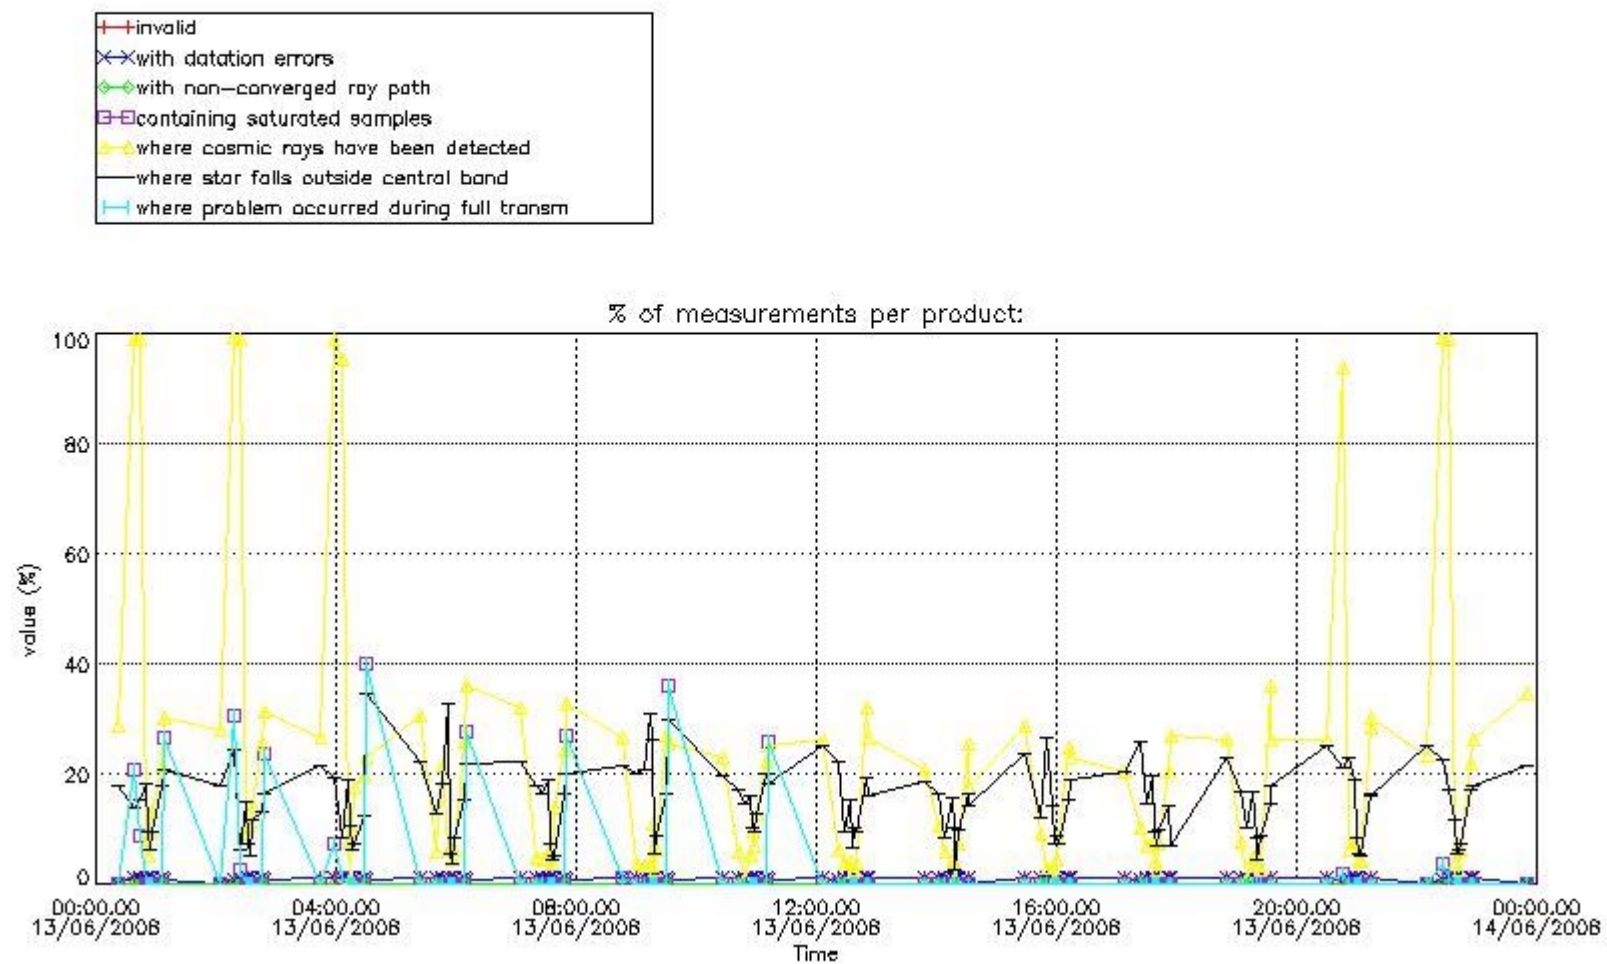

3.1 Plot quality information per product (time dependant)

3.2 Plot quality information per product (world map)

Percentage of flagged data per O3 profile

Percentage of flagged data per H2O profile

Percentage of flagged data per NO2 profile

Percentage of flagged data per NO3 profile

4. Level 1 quality information per product

In this section it is plotted some information contained in the Quality Summary data set of the level 2 products that comes from the level 1b processing. Products without errors (error flag in the MPH set to "0") are used.

4.1 Plot quality information per product (time dependant) coming from level 1b processing

4.1.1 Plot level 1 quality information per product (time dependant): ENVISAT ASCENDING passes

4.1.2 Plot level 1 quality information per product (time dependant): ENVI SAT DESCENDING passes