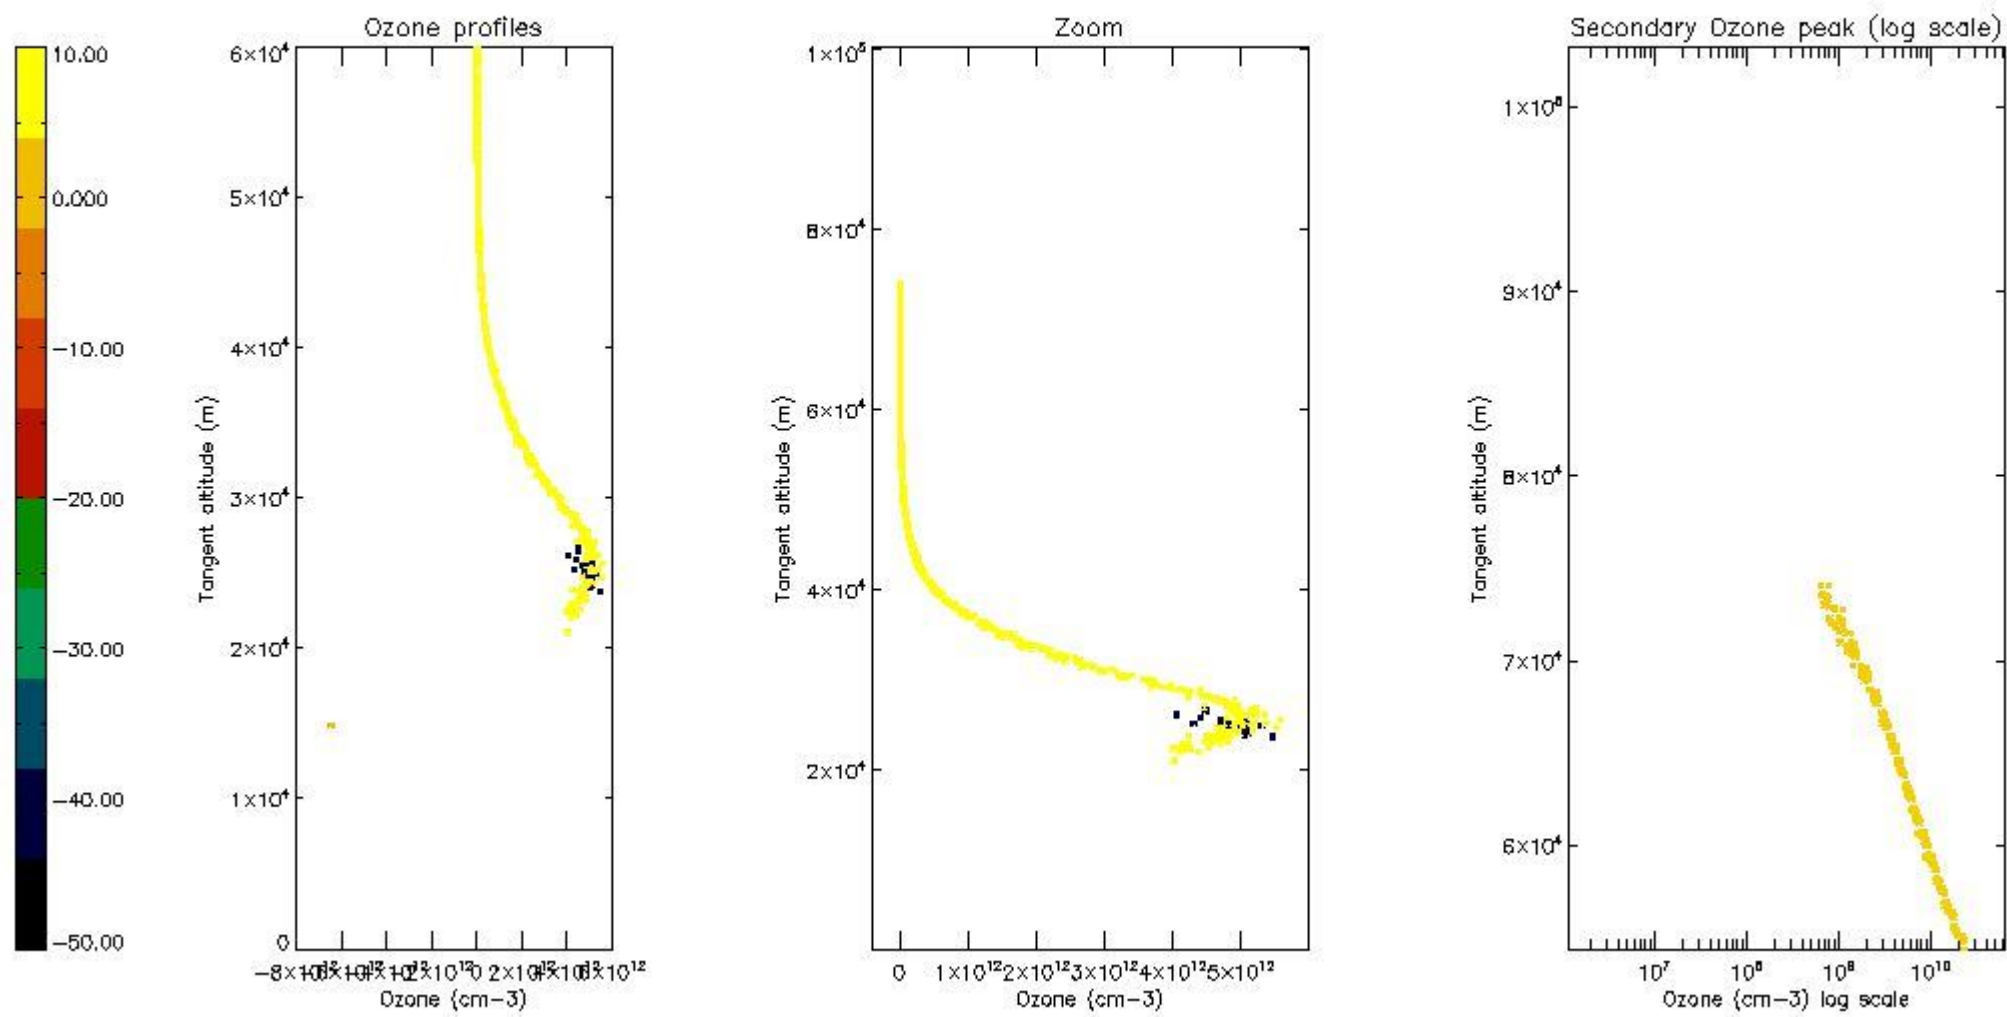

STD < 10	5
STD < 5	3

5.2 Plot ozone profiles for all STD (dark without errors)

The colorbar represents the latitude.

5.3 Plot ozone profiles where STD < 20% (dark without errors)

The colorbar represents the latitude.

5.4 Plot ozone profiles where $STD < 10\%$ (dark without errors)

The colorbar represents the latitude.

5.5 Plot ozone profiles where $STD < 5\%$ (dark without errors)

The colorbar represents the latitude.