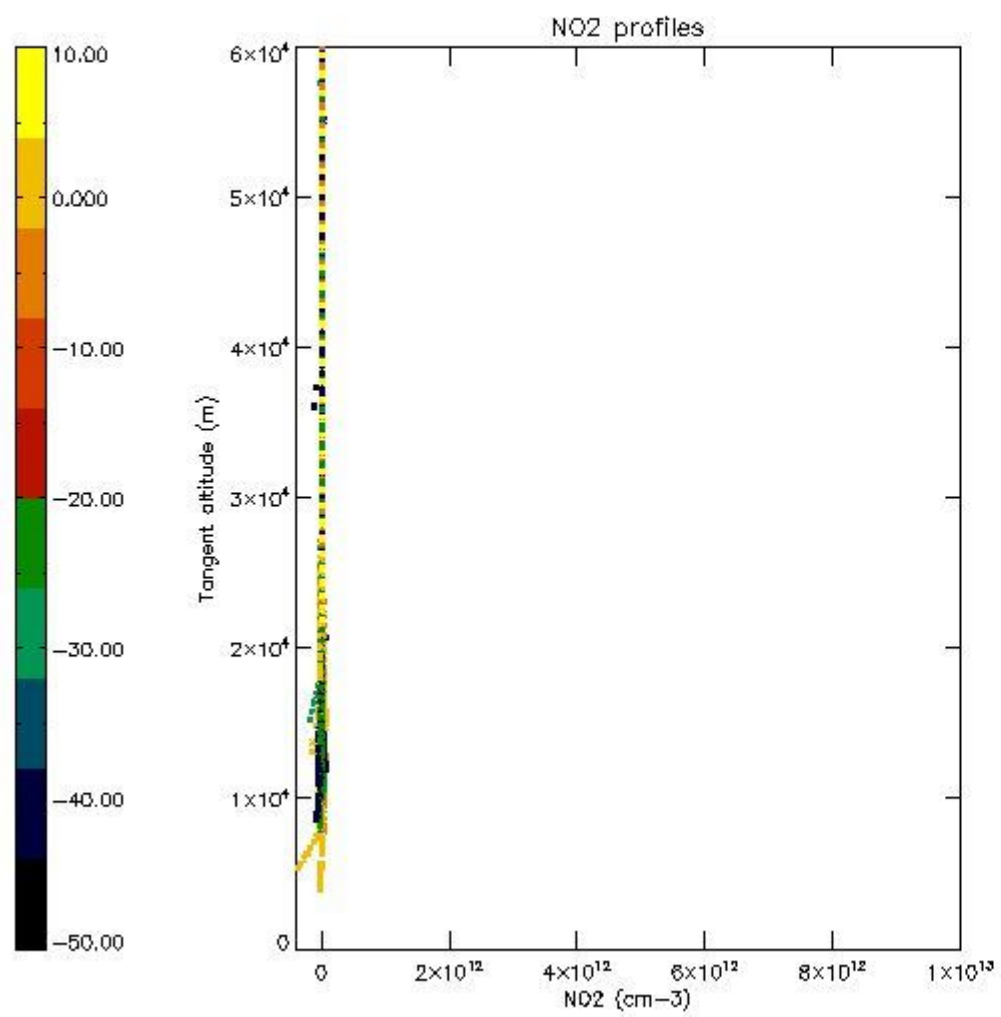

5.7 Plot NO3 profiles for all STD (dark without errors)

The colorbar represents the latitude.