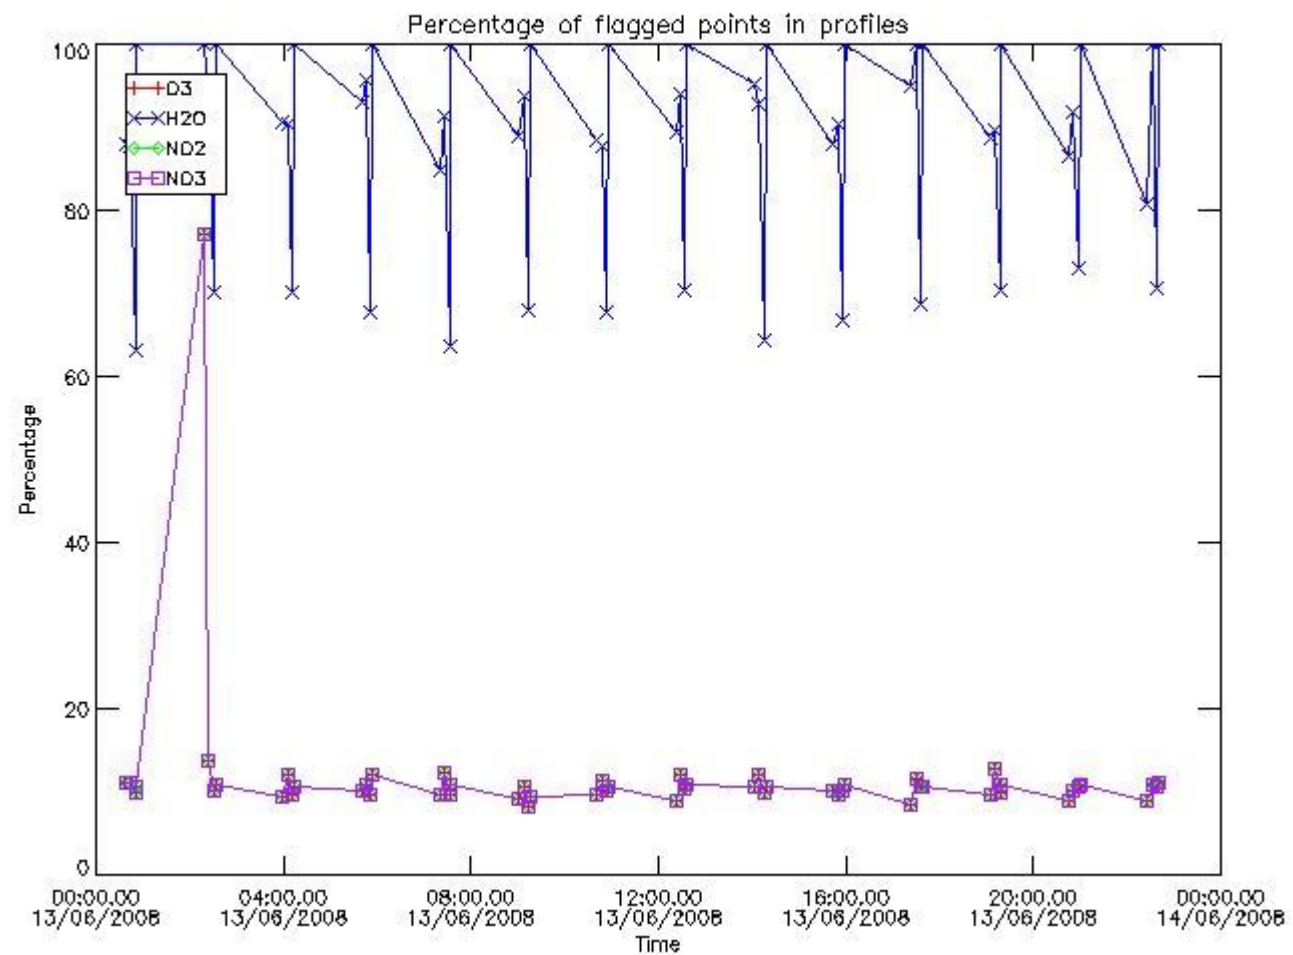

3. Quality information per product

In this section it is plotted some information contained in the Quality Summary data set of the level 2 products. Only products in dark limb conditions and without errors (error flag in the MPH set to "0") are used.

3.1 Plot quality information per product (time dependant)

3.2 Plot quality information per product (world map)