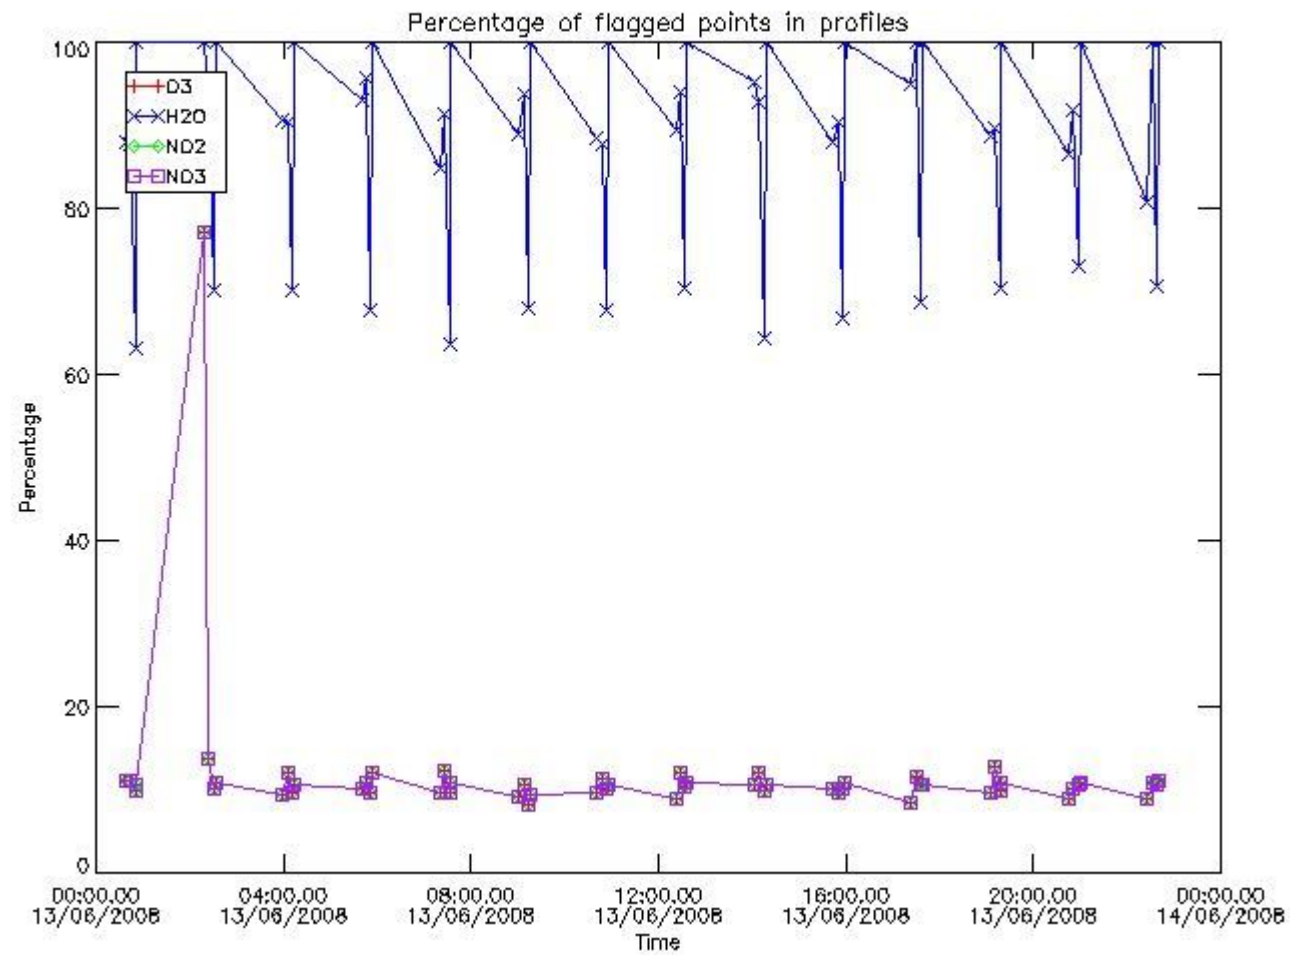

3. Quality information per product

In this section it is plotted some information contained in the Quality Summary data set of the level 2 products. Only products in dark limb conditions and without errors (error flag in the MPH set to "0") are used.

3.1 Plot quality information per product (time dependant)

3.2 Plot quality information per product (world map)