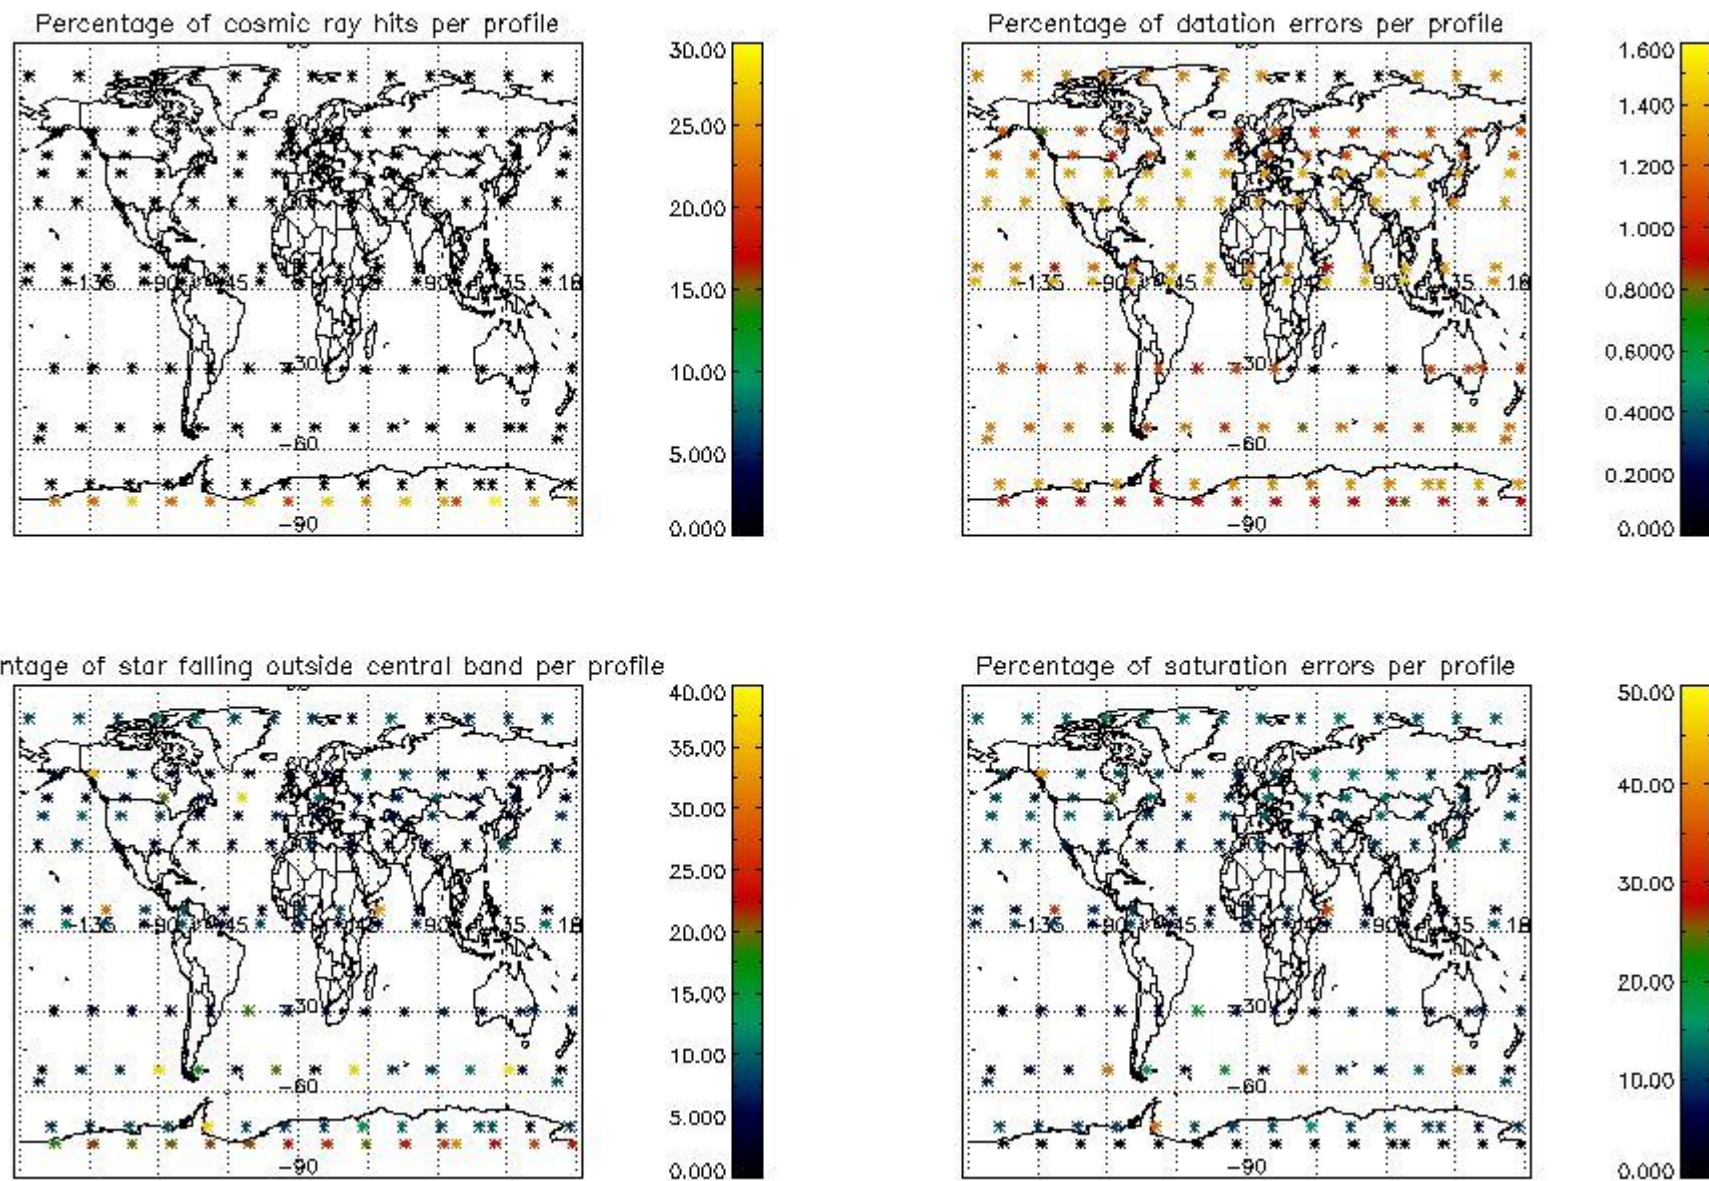

4.2.2 Plot level 1 quality information per product (world map): ENVISAT DESCENDING passes

5. Trace gas profiles

5.1 Ozone statistics based on quality of products

The final quality of the products can be "measured" using the STD (Standard Deviation) attached to every point profile. This information is written to the parameter GOM_NL__2P/NL_LOCAL_SPECIES_DENSITY/o3_std of the level 2 products. The table below shows the statistics for given STD ranges.

The statistics are given with respect to the overall valid production:

- Products without fatal errors: GOM_NL__2P/MPH/PRODUCT_ERR=0
- Valid point profile: GOM_NL__2P/NL_LOCAL_SPECIES_DENSITY/pcd(0)=0

The 'Criteria' is applied to valid points of dark limb products:

- Products in dark limb illumination condition: GOM_NL__2P/NL_SUMMARY_QUALITY/obs_ill_cond=0
- Products without fatal errors: GOM_NL__2P/MPH/PRODUCT_ERR=0
- Valid point profile: GOM_NL__2P/NL_LOCAL_SPECIES_DENSITY/pcd(0)=0

So, the table below shows the percentage of dark limb and valid observations for each criteria with respect to the overall valid daily observations.

Criteria	% of total production
All STD	22
STD < 20	8