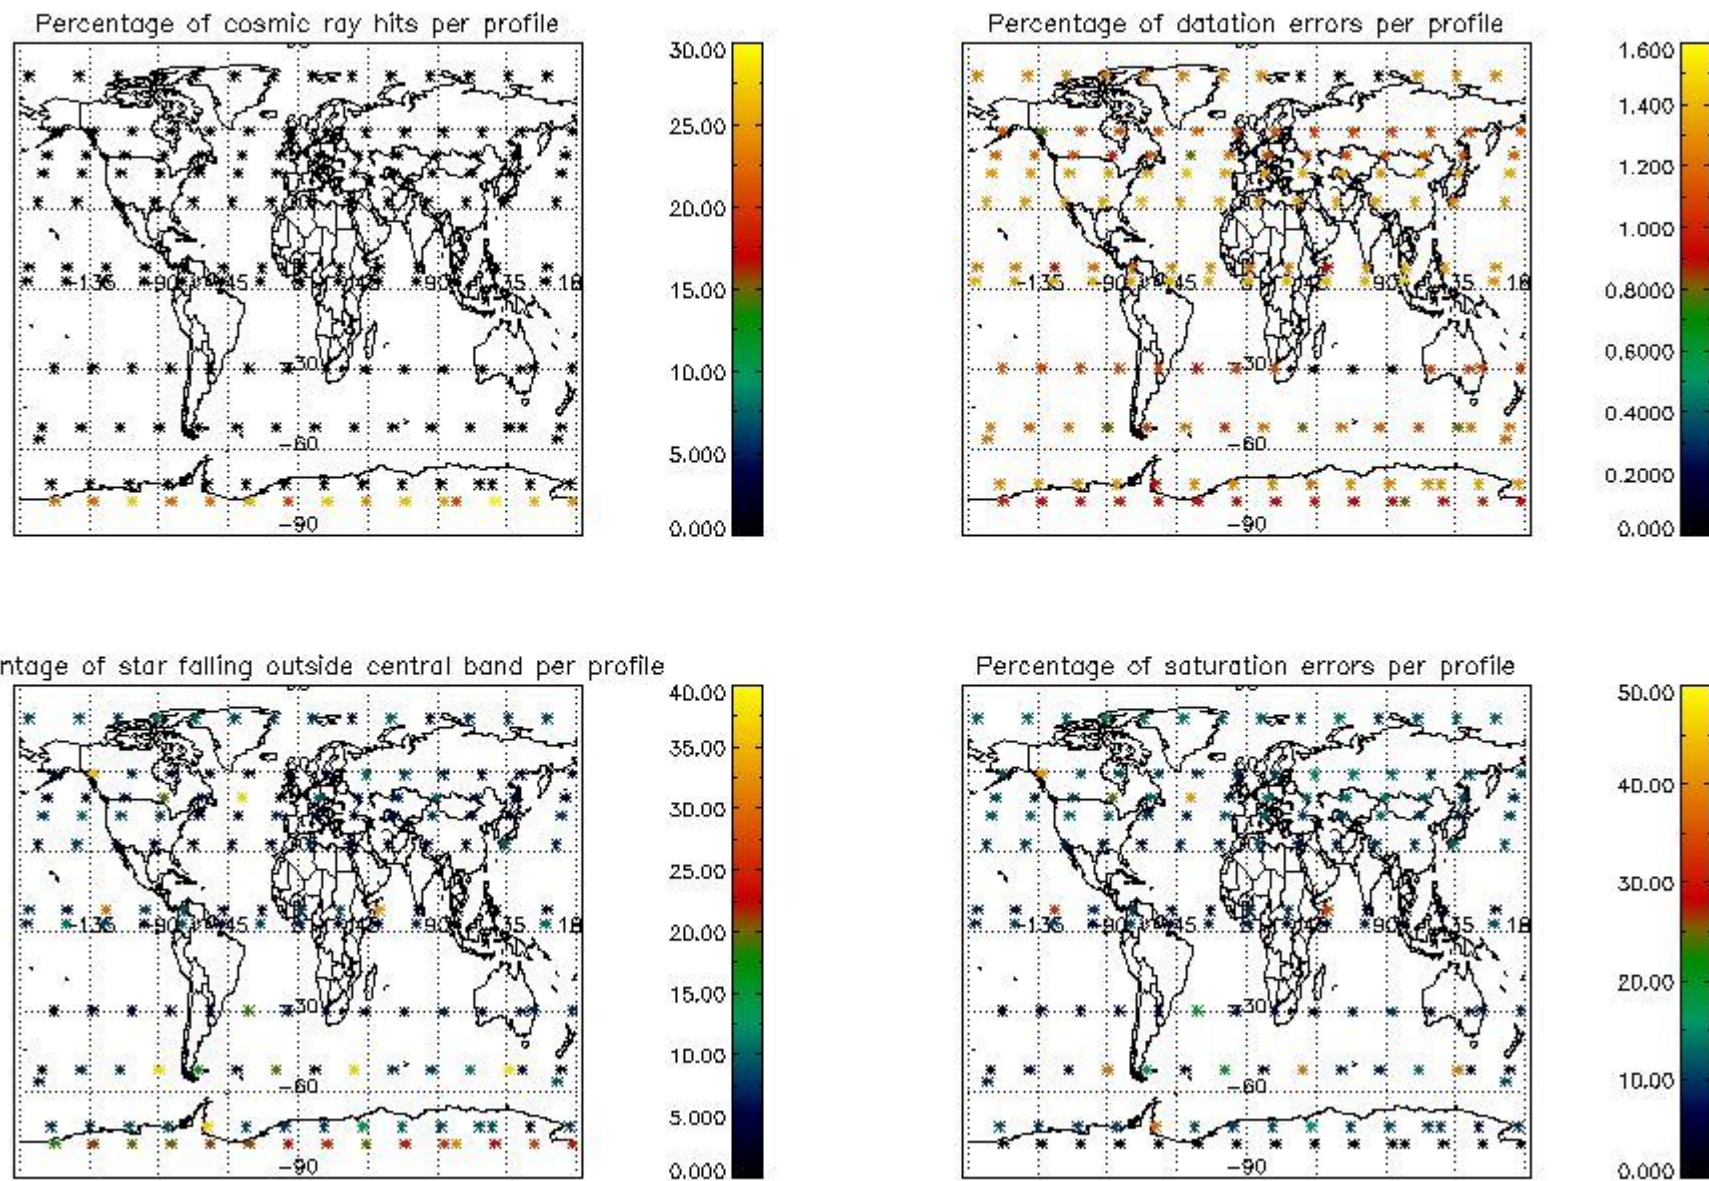

Percentage of flagged data per NO3 profile

4. Level 1 quality information per product

In this section it is plotted some information contained in the Quality Summary data set of the level 2 products that comes from the level 1b processing. Products without errors (error flag in the MPH set to "0") are used.

4.1 Plot quality information per product (time dependant) coming from level 1b processing

4.1.1 Plot level 1 quality information per product (time dependant): ENVISAT ASCENDING passes

4.1.2 Plot level 1 quality information per product (time dependant): ENVI SAT DESCENDING passes

4.2 Plot quality information per product coming from level 1b processing (world map)

4.2.1 Plot level 1 quality information per product (world map): ENVISAT ASCENDING passes

4.2.2 Plot level 1 quality information per product (world map): ENVISAT DESCENDING passes