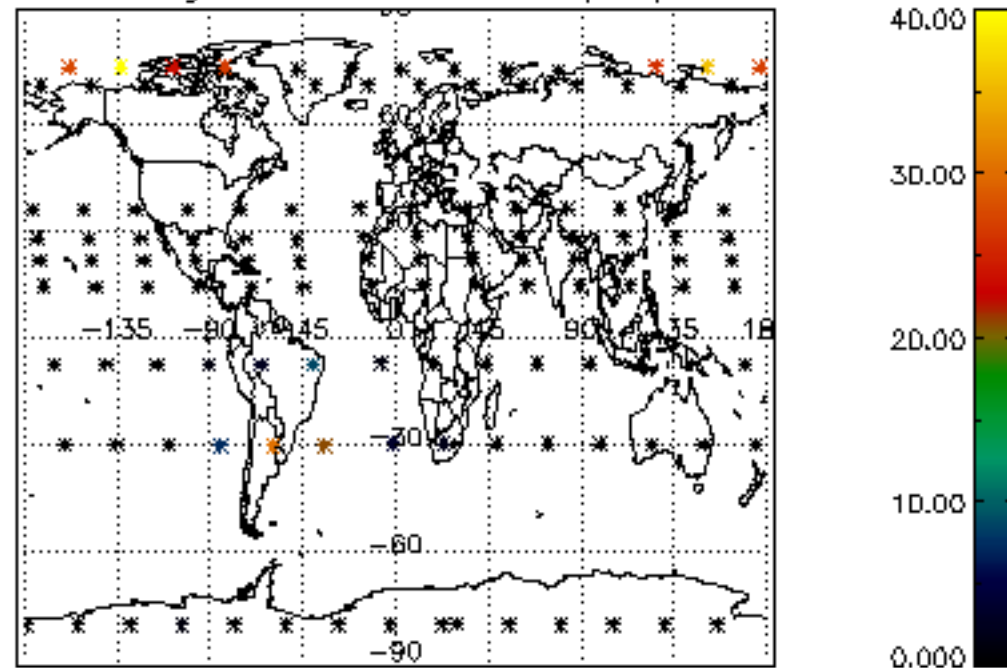

Percentage of datation errors per profile

Percentage of saturation errors per profile