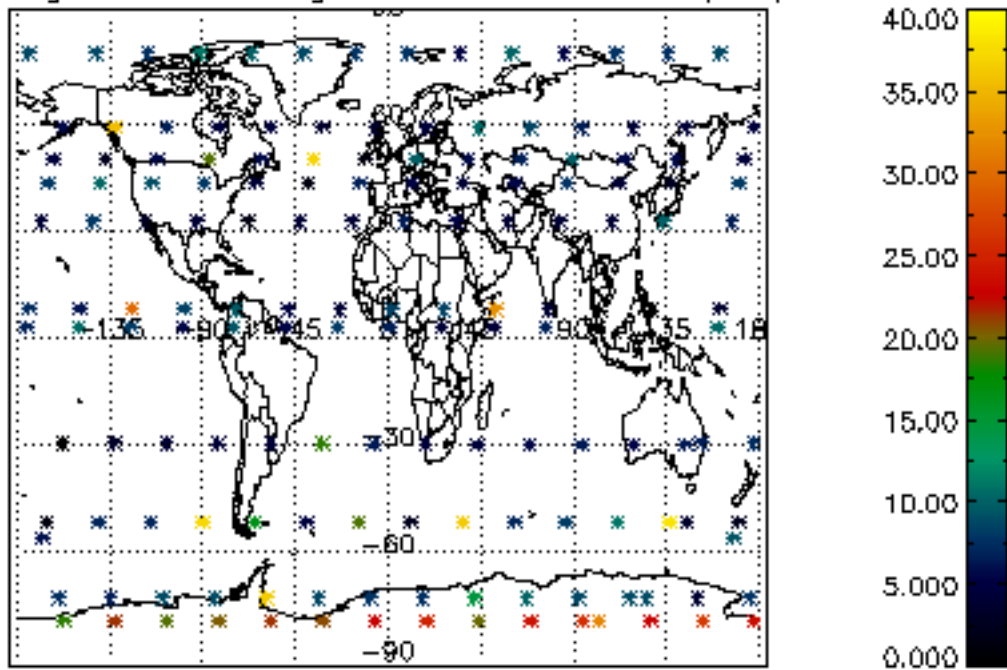

Percentage of star falling outside central band per profile