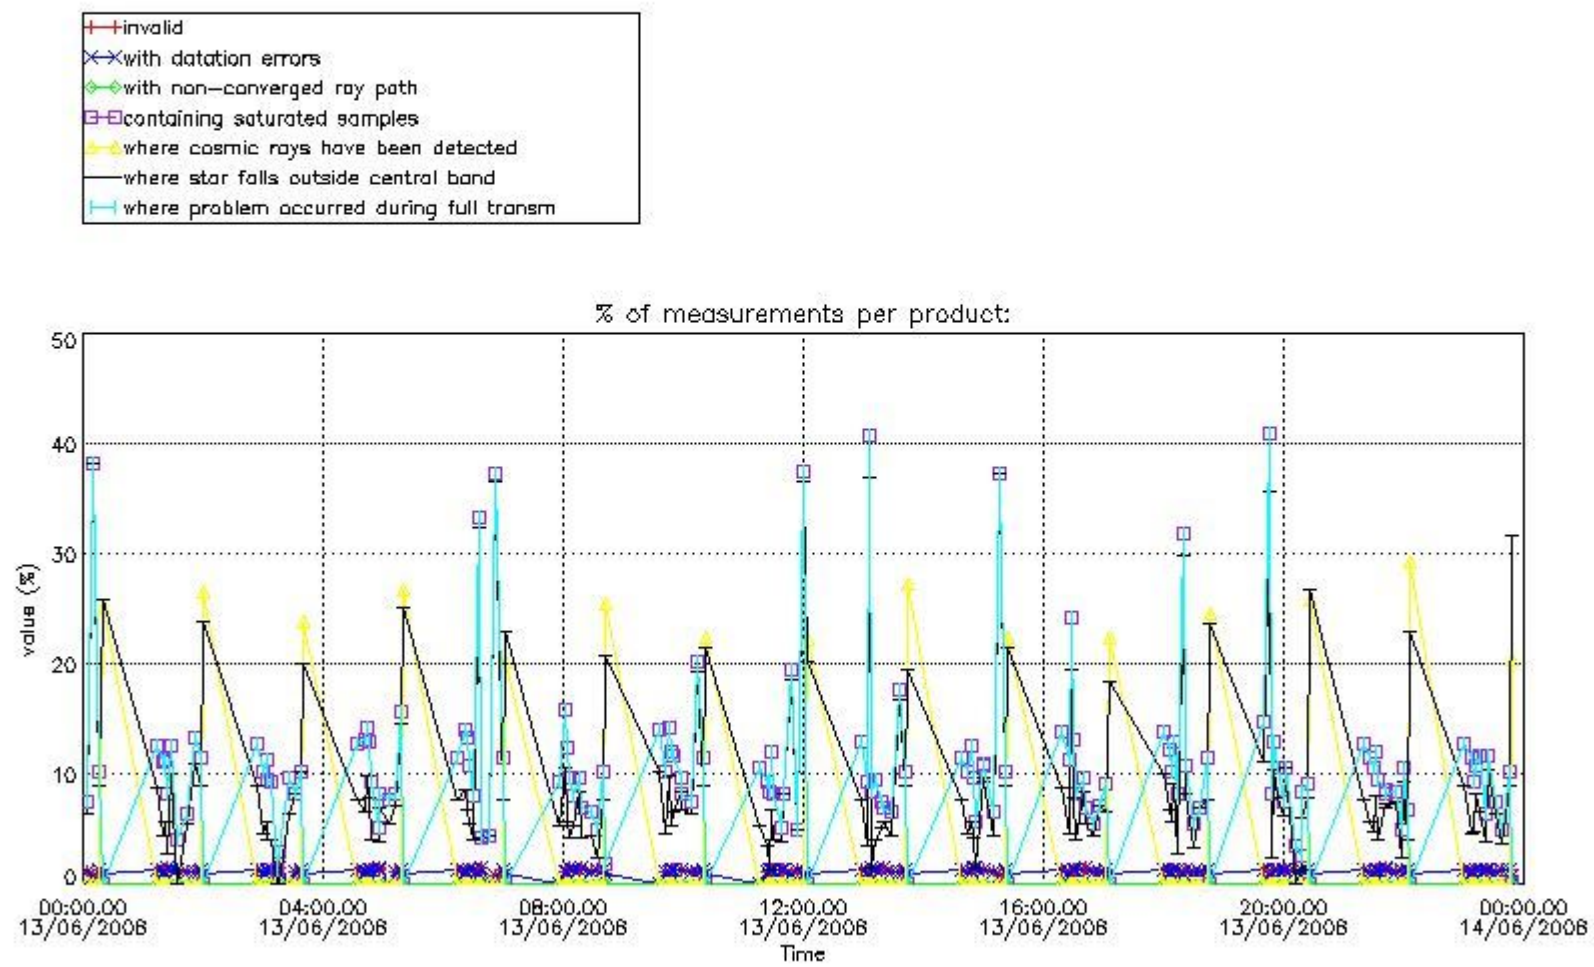

4.2 Plot quality information per product coming from level 1b processing (world map)

4.2.1 Plot level 1 quality information per product (world map): ENVISAT ASCENDING passes