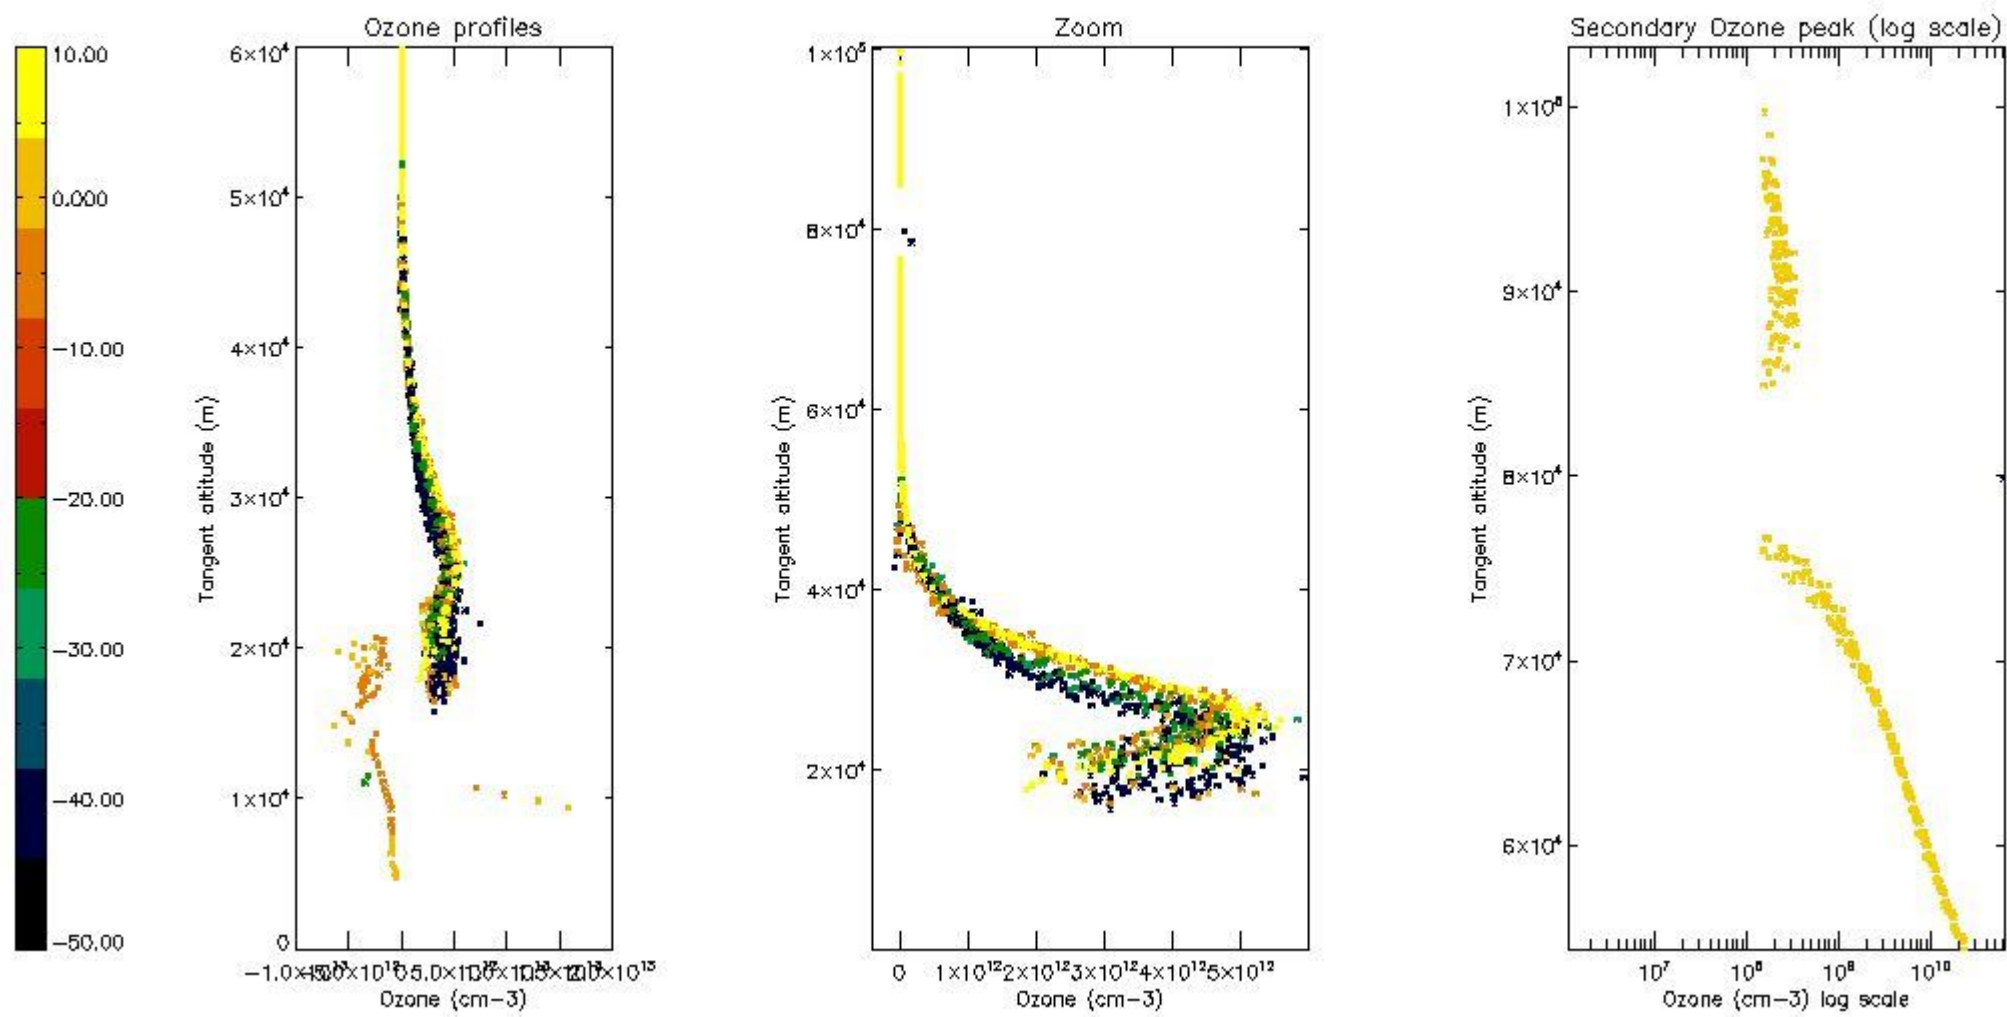

STD < 10	5
STD < 5	3

5.2 Plot ozone profiles for all STD (dark without errors)

The colorbar represents the latitude.

5.3 Plot ozone profiles where STD < 20% (dark without errors)

The colorbar represents the latitude.

5.4 Plot ozone profiles where $STD < 10\%$ (dark without errors)

The colorbar represents the latitude.

5.5 Plot ozone profiles where $STD < 5\%$ (dark without errors)

The colorbar represents the latitude.