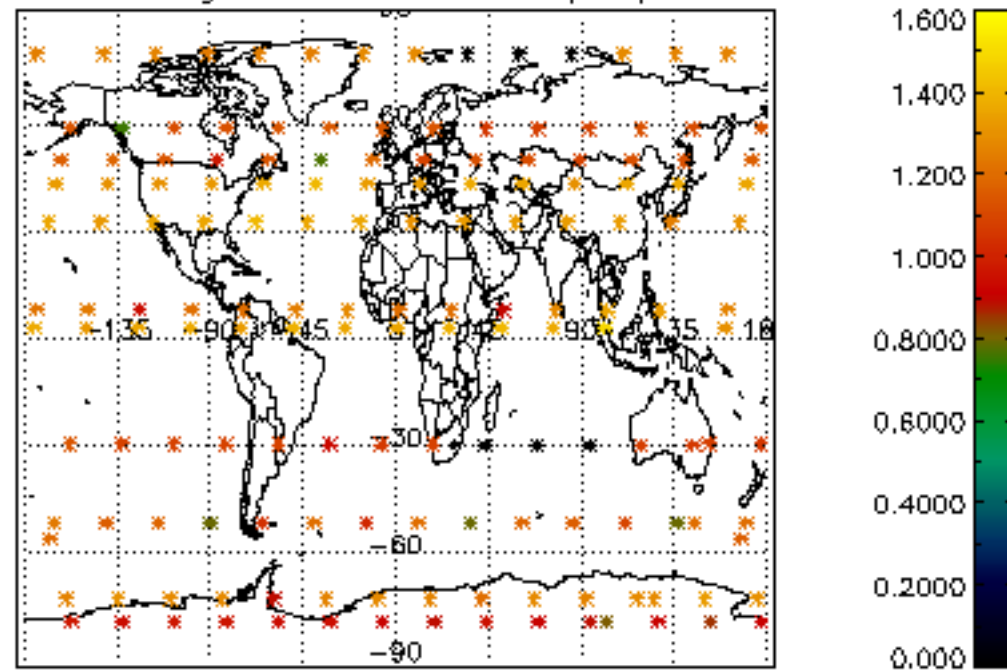

Percentage of datation errors per profile

Percentage of star falling outside central band per profile

Percentage of saturation errors per profile

Percentage of cosmic ray hits per profile

Percentage of datation errors per profile