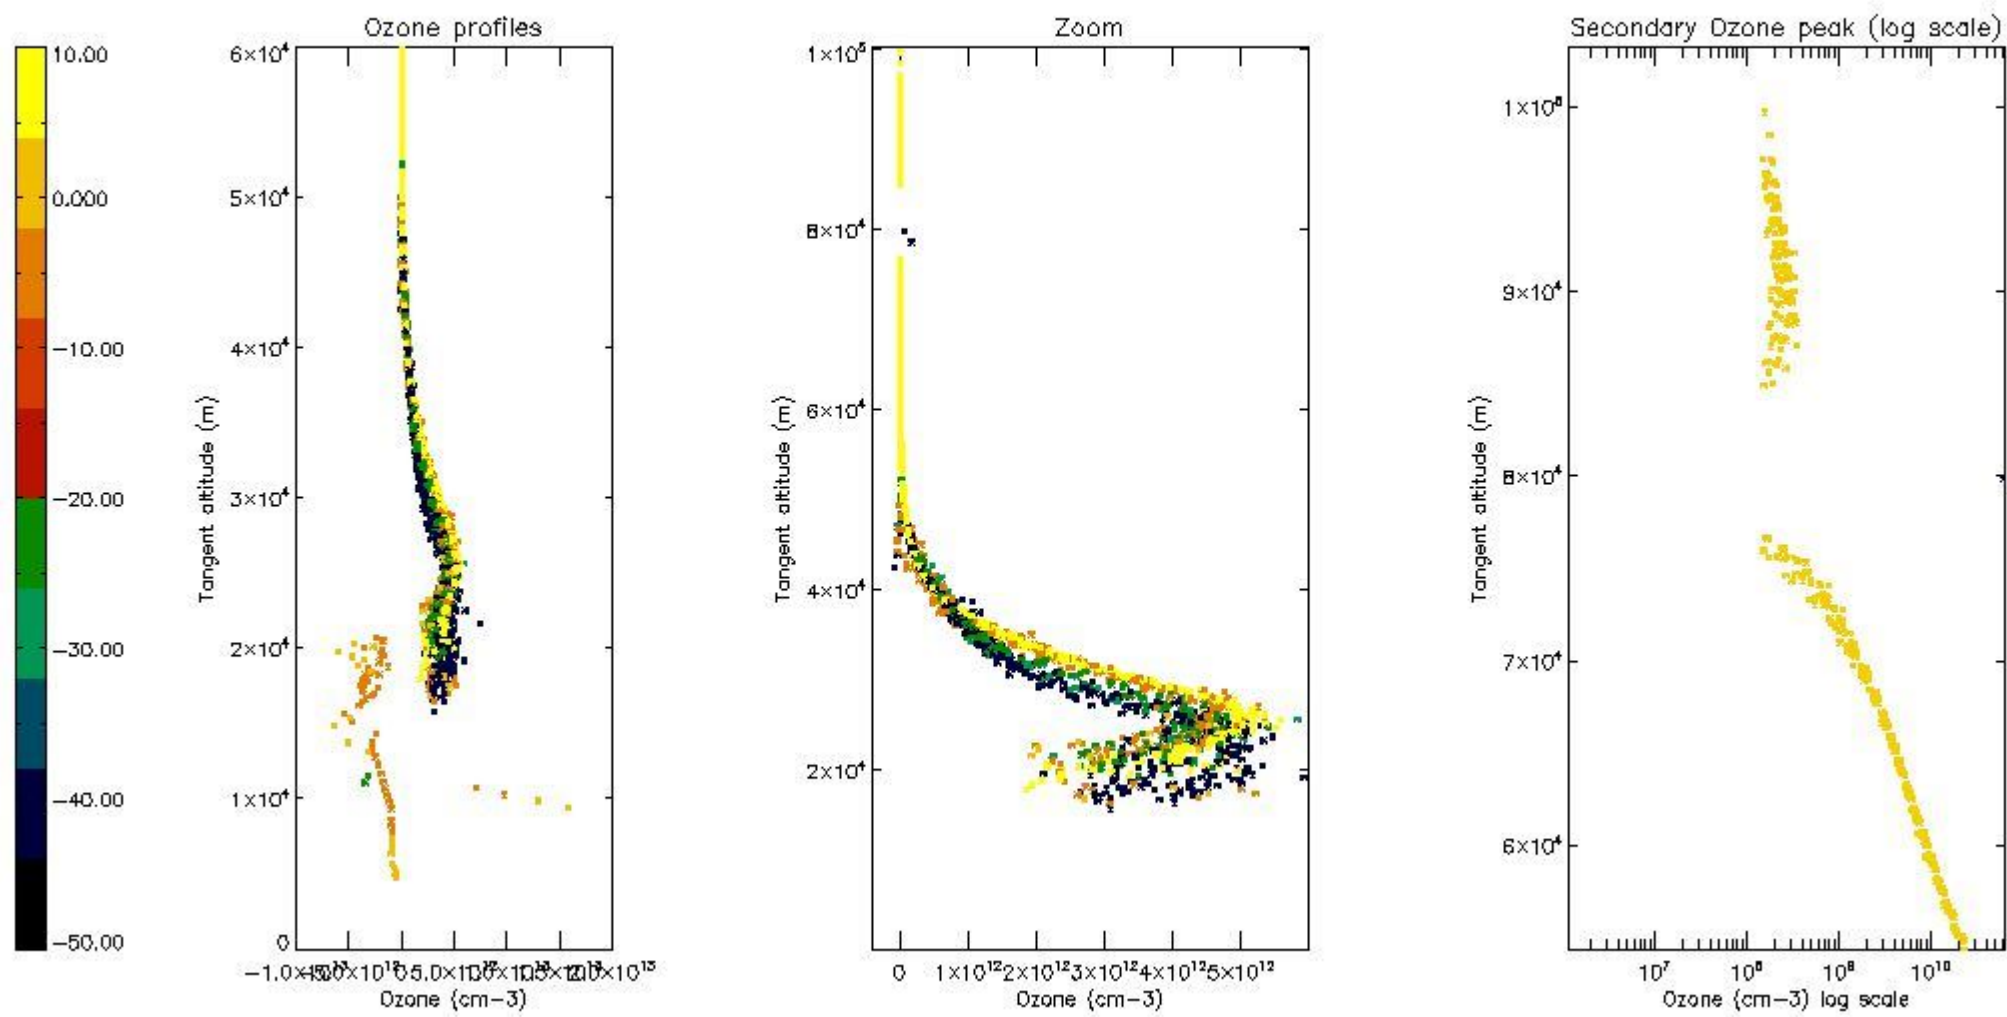

STD < 10	5
STD < 5	3

5.2 Plot ozone profiles for all STD (dark without errors)

The colorbar represents the latitude.

5.3 Plot ozone profiles where STD < 20% (dark without errors)

The colorbar represents the latitude.