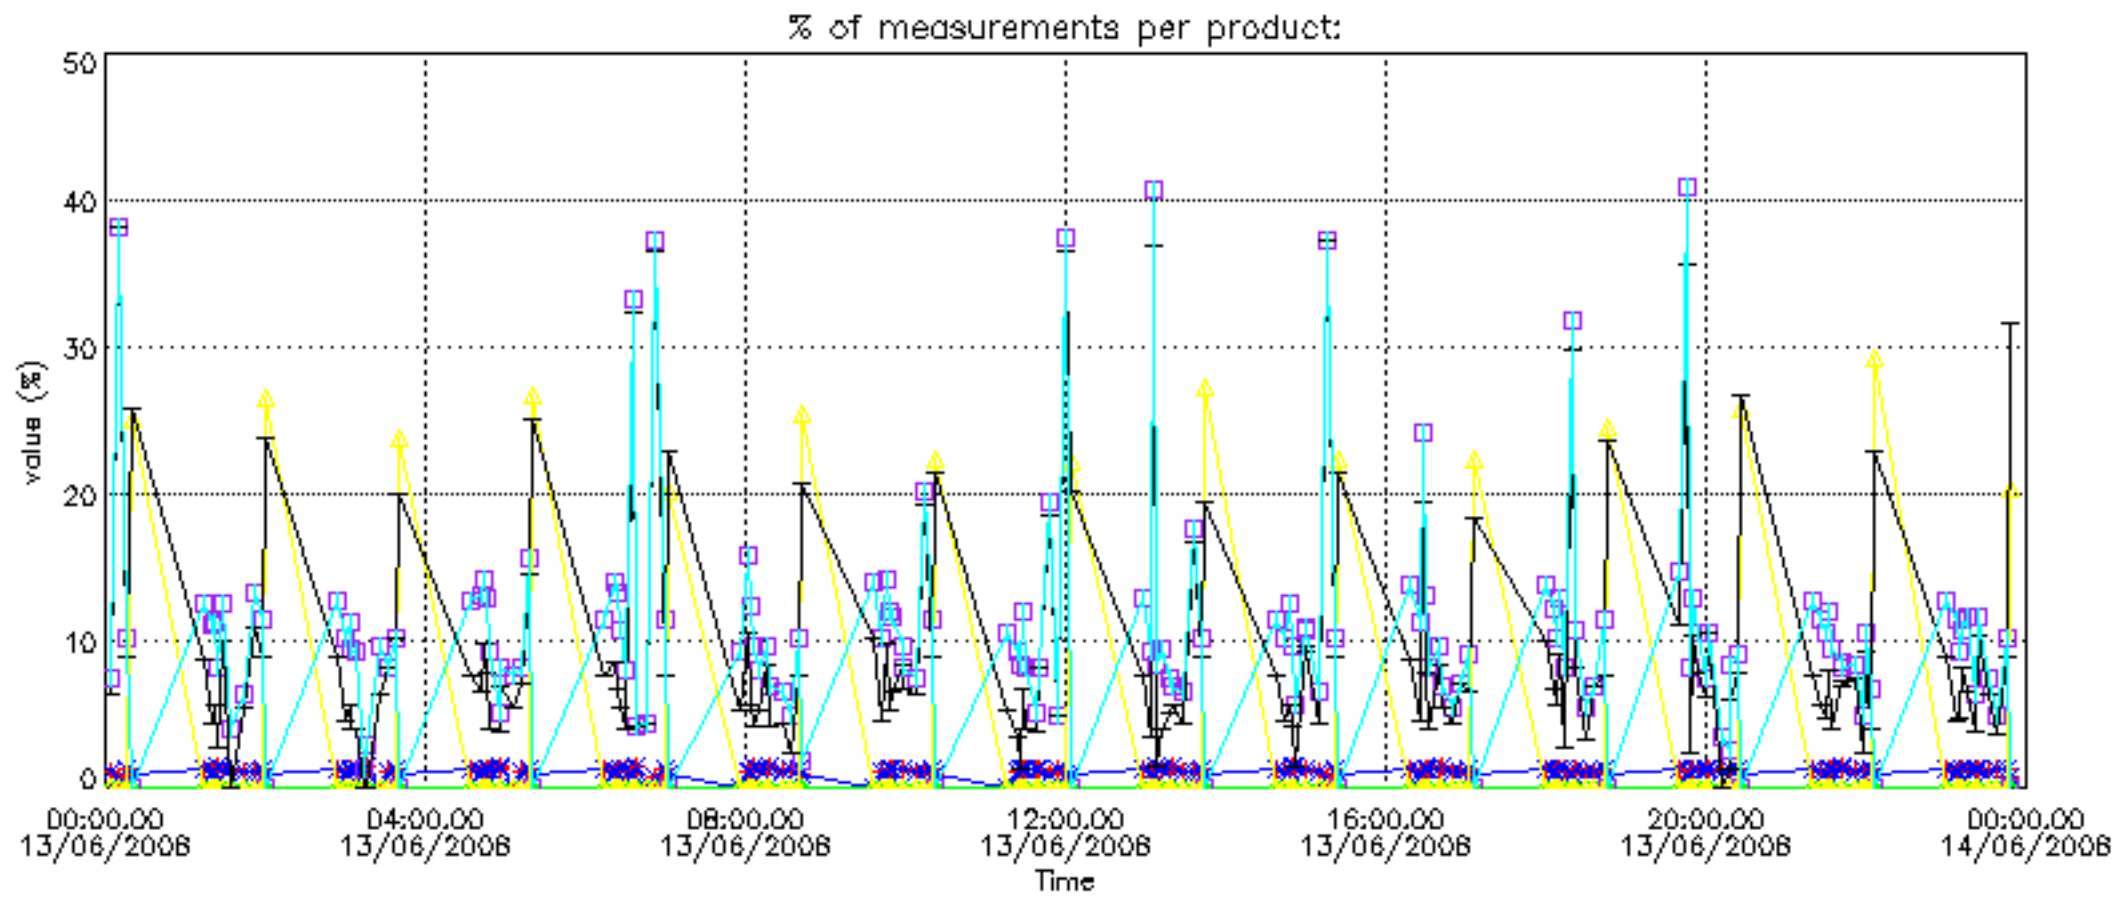

Percentage of cosmic ray hits per profile

Percentage of datation errors per profile