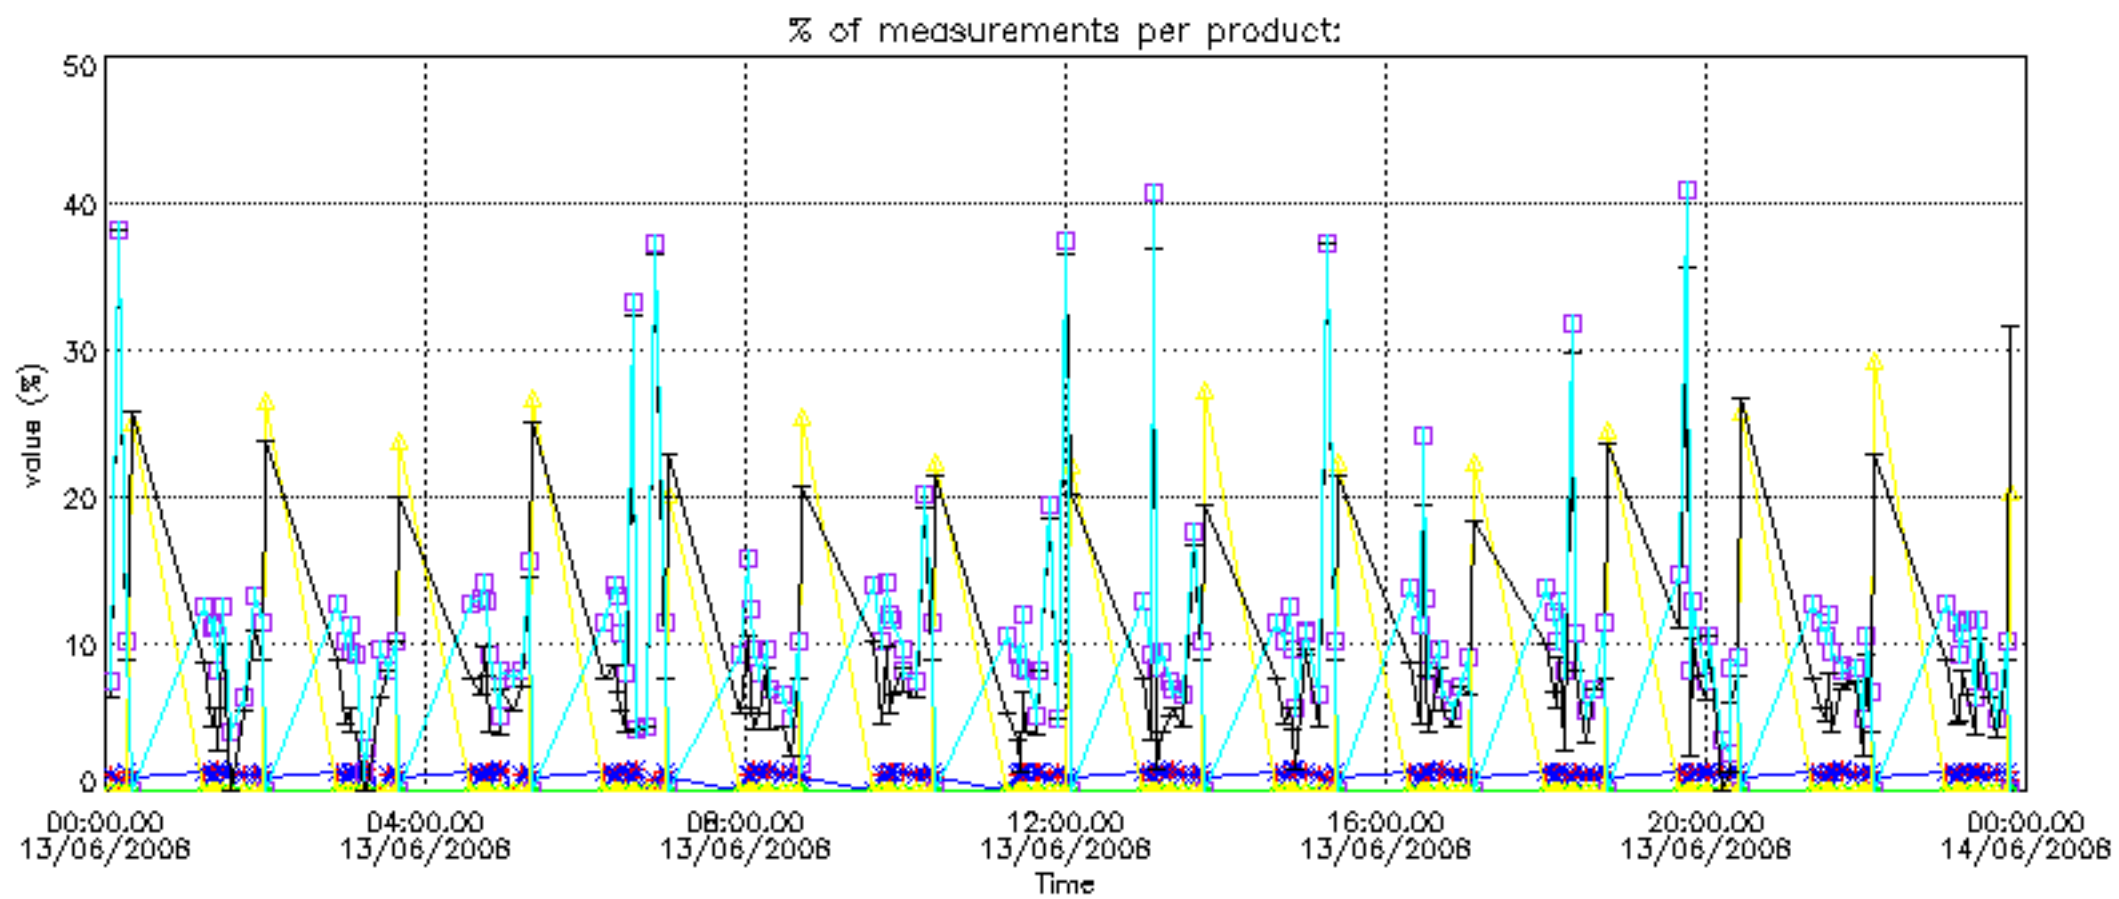

Percentage of cosmic ray hits per profile

Percentage of datation errors per profile