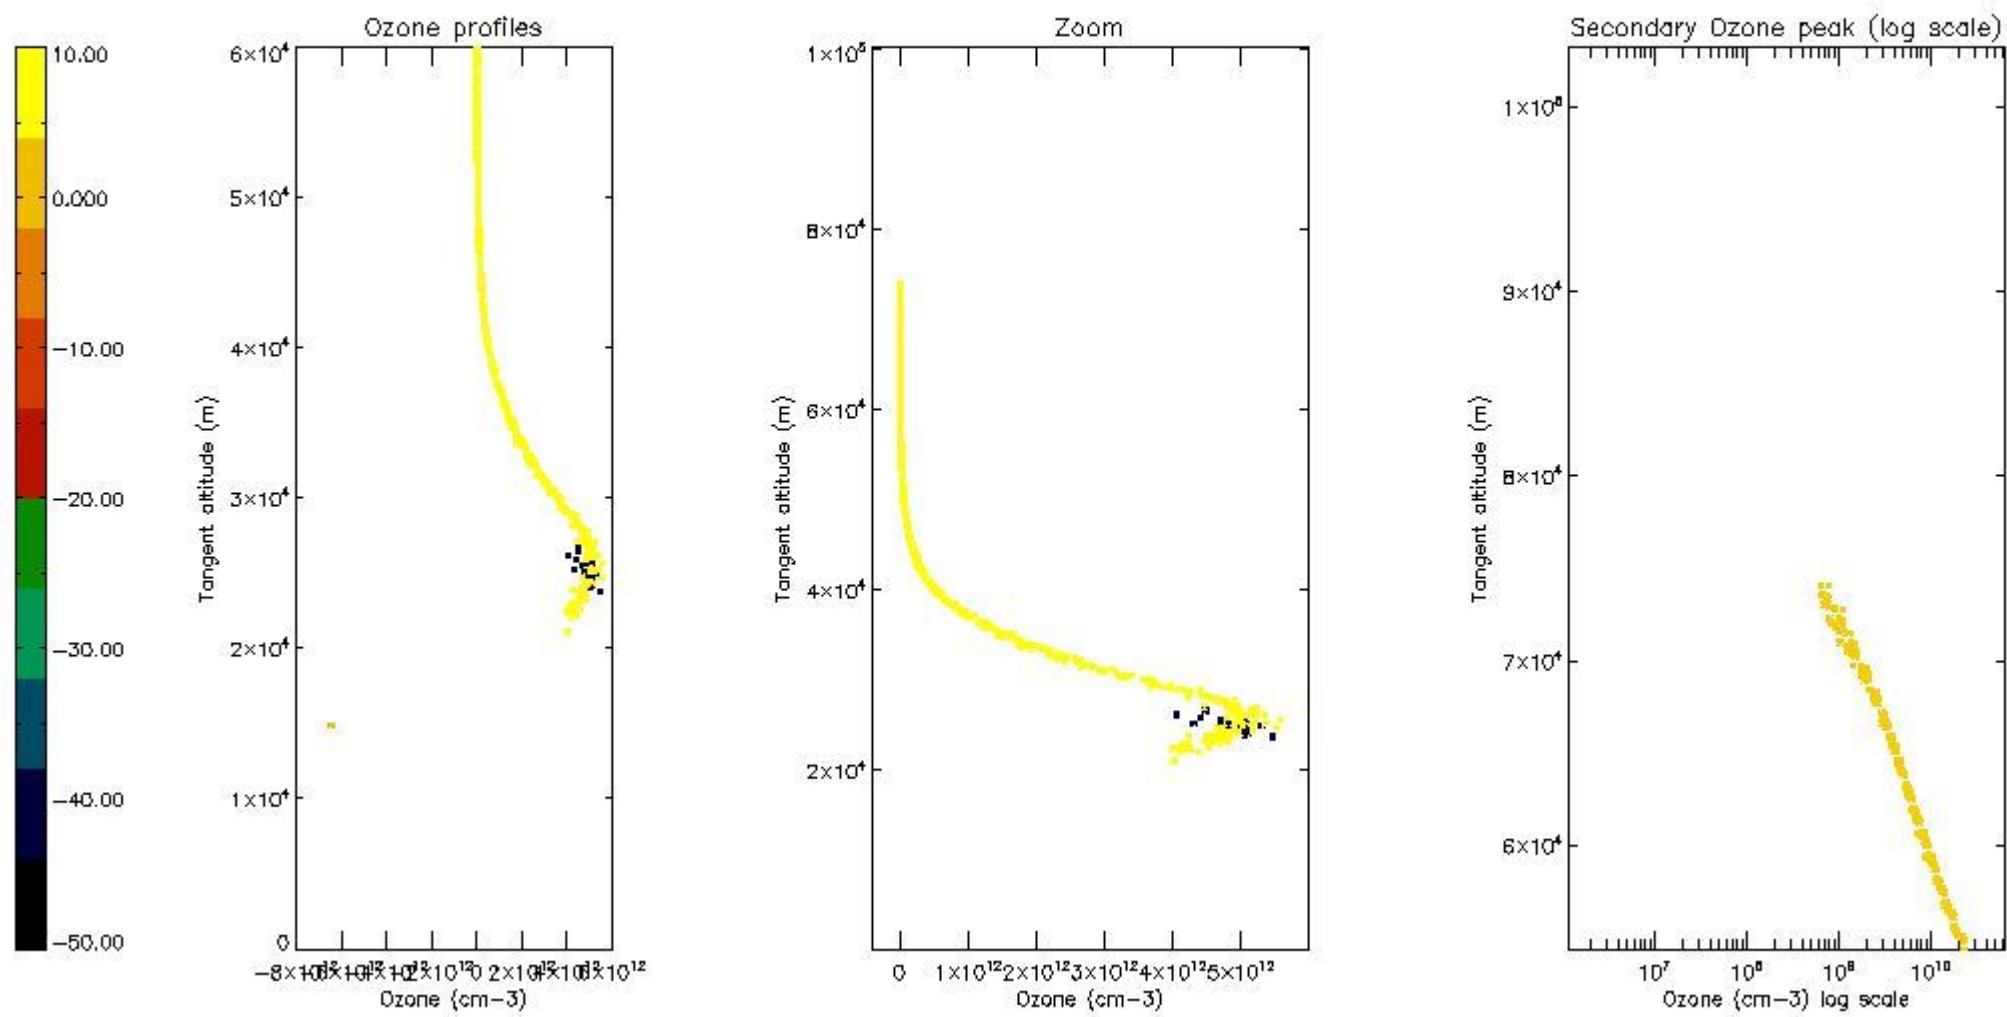

5.6 Plot NO₂ profiles for all STD (dark without errors)

The colorbar represents the latitude.