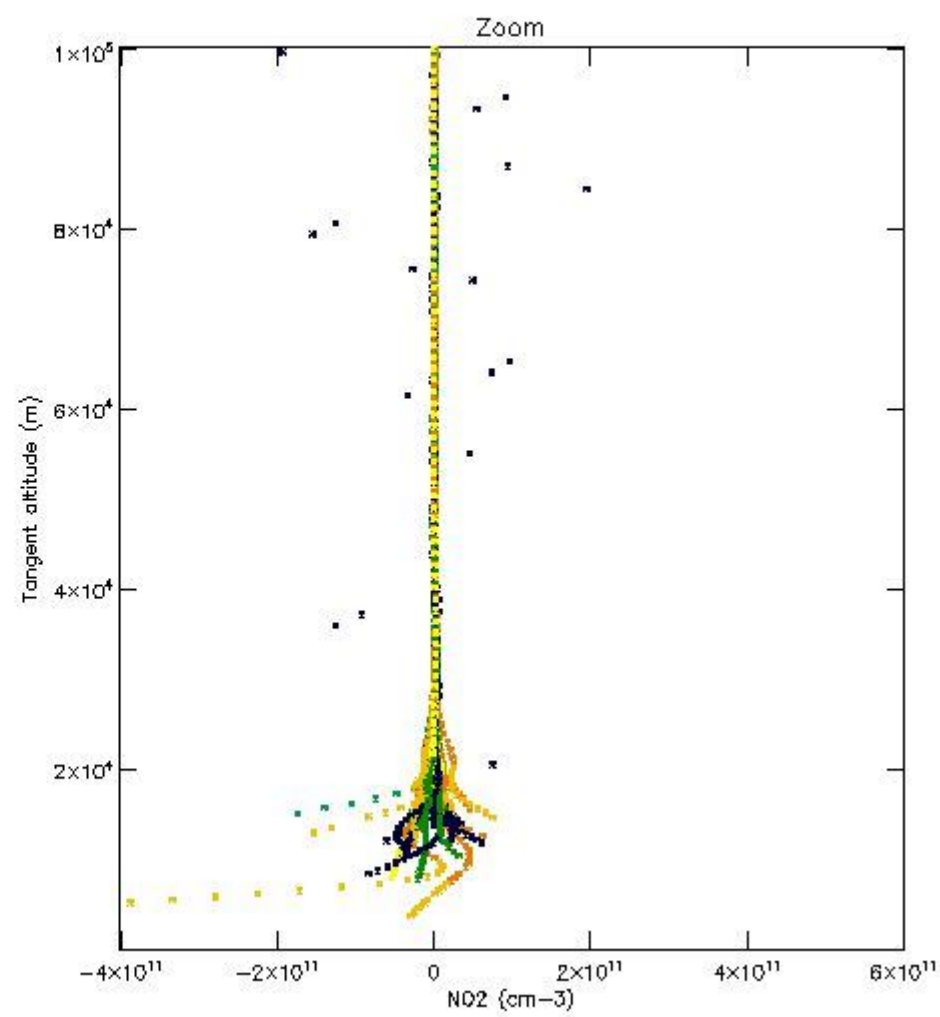

5.4 Plot ozone profiles where $STD < 10\%$ (dark without errors)

The colorbar represents the latitude.

5.5 Plot ozone profiles where STD < 5% (dark without errors)

The colorbar represents the latitude.

5.6 Plot NO₂ profiles for all STD (dark without errors)

The colorbar represents the latitude.

5.7 Plot NO3 profiles for all STD (dark without errors)

The colorbar represents the latitude.

5.8 Plot H₂O profiles for all STD (only for occultations of stars 1,2,3,4,13,14,16,26,63 dark without errors)