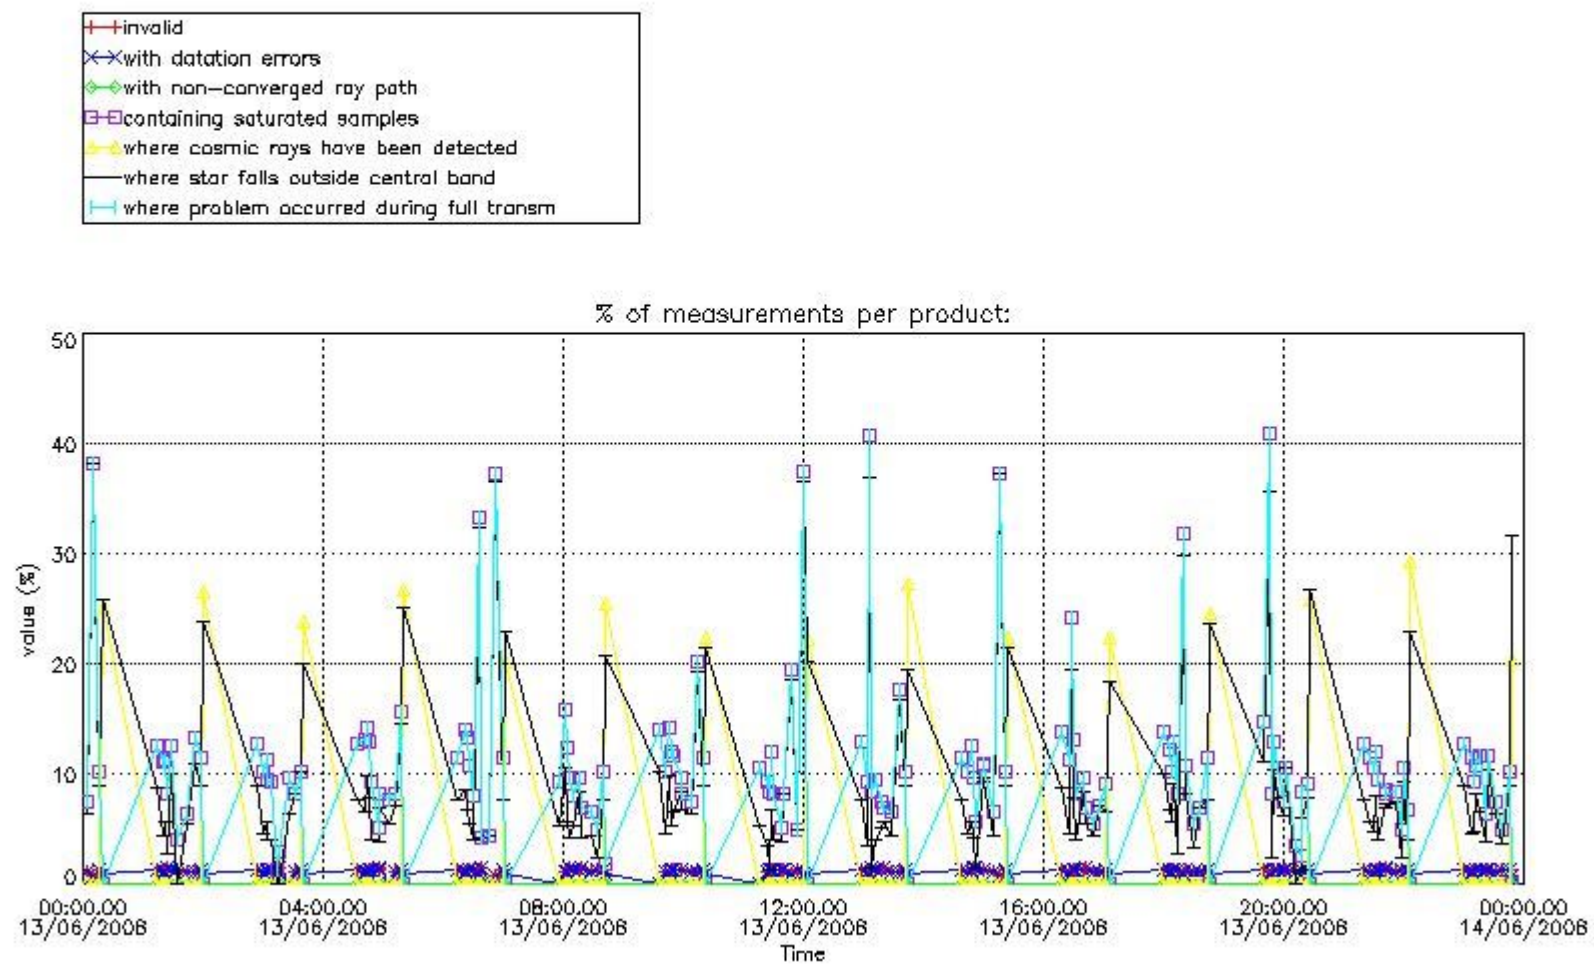

[6. Auxiliary Data Files used for the production reported in section 2](#)

This report presents the daily analysis on parameters extracted from GOMOS level 2 data (GOM_NL__2P). It is intended to monitor some important parameters that will impact the quality of these products. A list of level 2 products (and content) that have arrived during the reporting day to the PCF is also given.

3.1 Plot quality information per product (time dependant)

3.2 Plot quality information per product (world map)

Percentage of flagged data per O3 profile

Percentage of flagged data per H2O profile

Percentage of flagged data per NO2 profile

Percentage of flagged data per NO3 profile

4. Level 1 quality information per product

In this section it is plotted some information contained in the Quality Summary data set of the level 2 products that comes from the level 1b processing. Products without errors (error flag in the MPH set to "0") are used.

4.1 Plot quality information per product (time dependant) coming from level 1b processing

4.1.1 Plot level 1 quality information per product (time dependant): ENVISAT ASCENDING passes

4.1.2 Plot level 1 quality information per product (time dependant): ENVI SAT DESCENDING passes