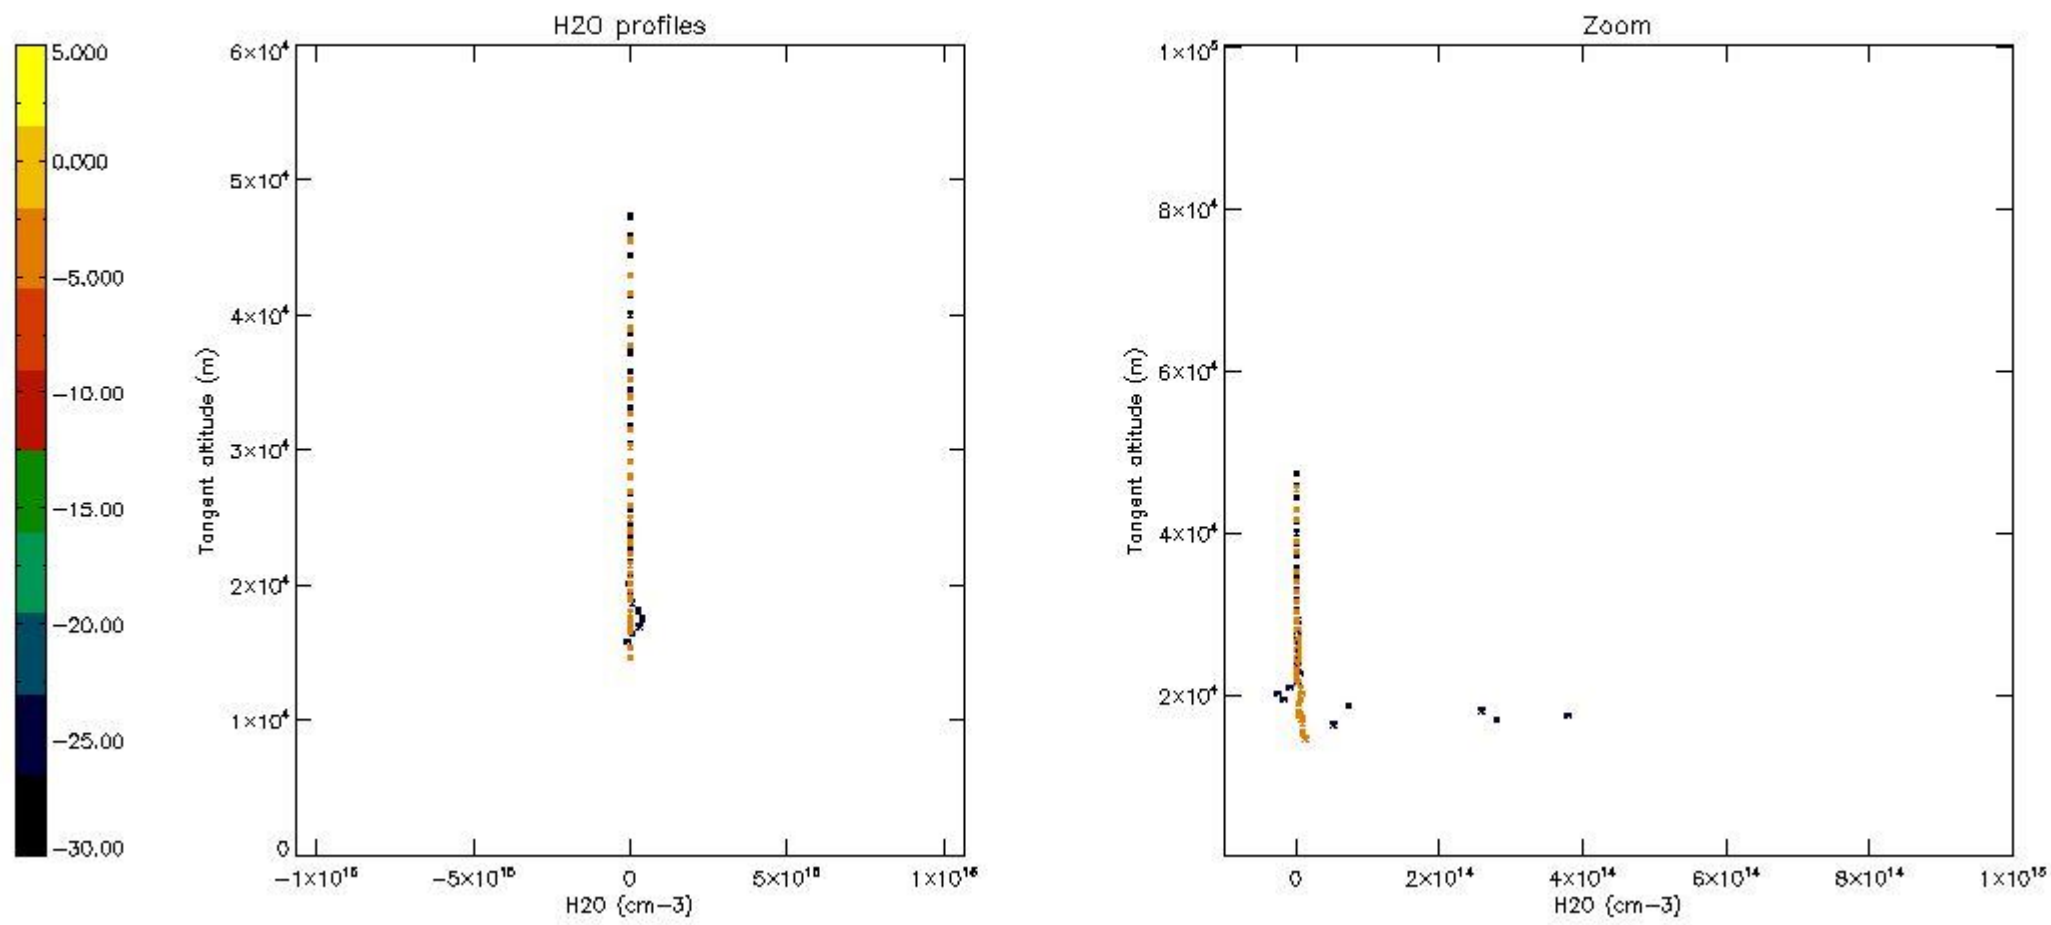

6. Auxiliary Data Files used for the production reported in section 2

The number reported in the third column indicates since which file (see list in section 2) the corresponding auxiliary file has been used. The fourth column is the date of those product files.

Type	Auxiliary Filename	Used since product	Used since product date
INST_PHYS_CHARACTERISTICS	GOM_INS_AXVIEC20091111_143220_20030716_120000_20500101_000000	1	13-JUN-2008 00:04:15
LEVEL-2_PROC_CONFIG	GOM_PR2_AXVIEC20091111_152718_20020301_000000_20500101_000000	1	13-JUN-2008 00:04:15
CROSS_SECTIONS_FILE	GOM_CRS_AXVIEC20091111_154832_20020301_000000_20500101_000000	1	13-JUN-2008 00:04:15