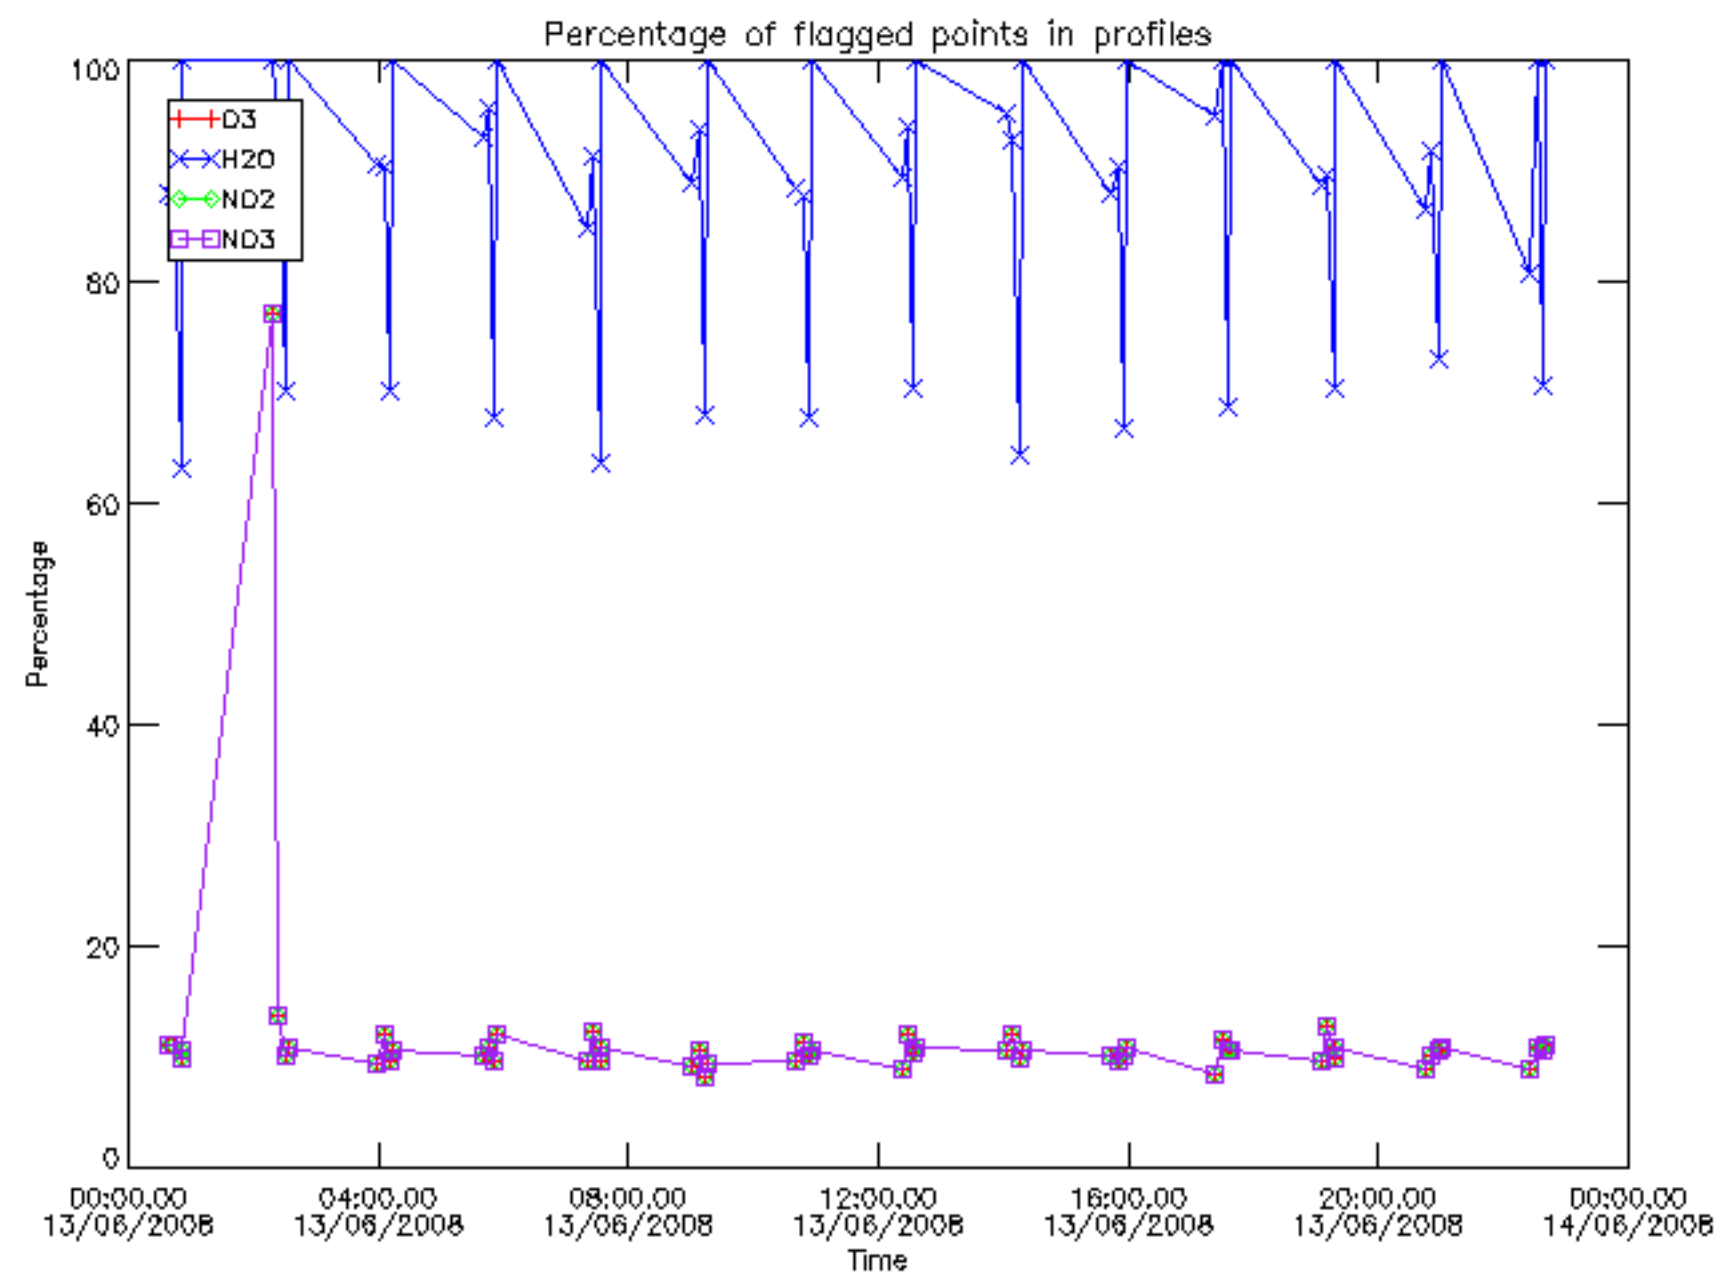

Percentage of flagged data per D3 profile

Percentage of flagged data per H2O profile