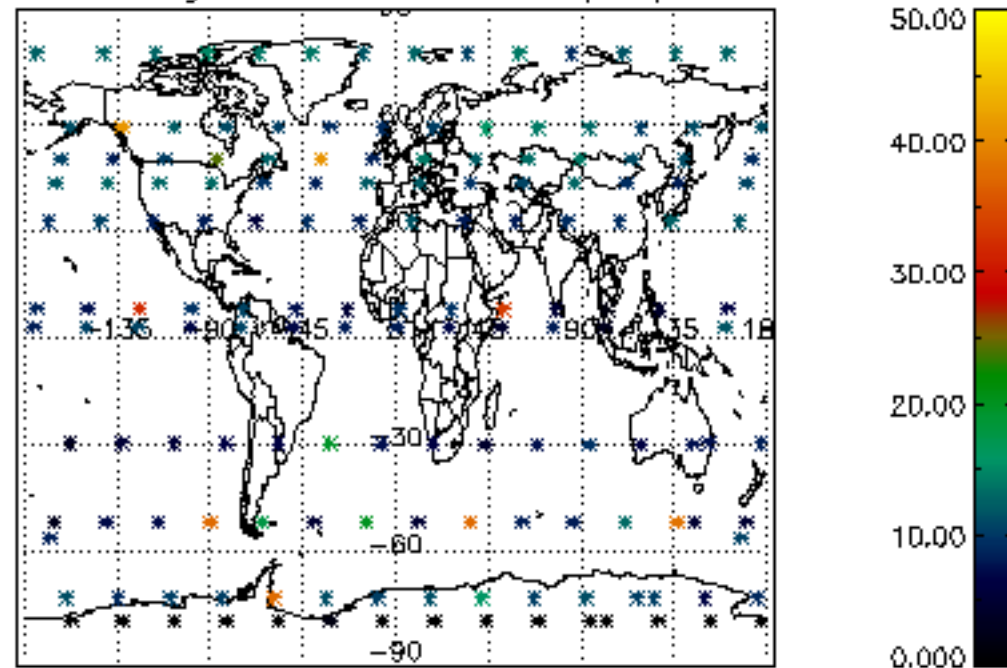

Percentage of saturation errors per profile