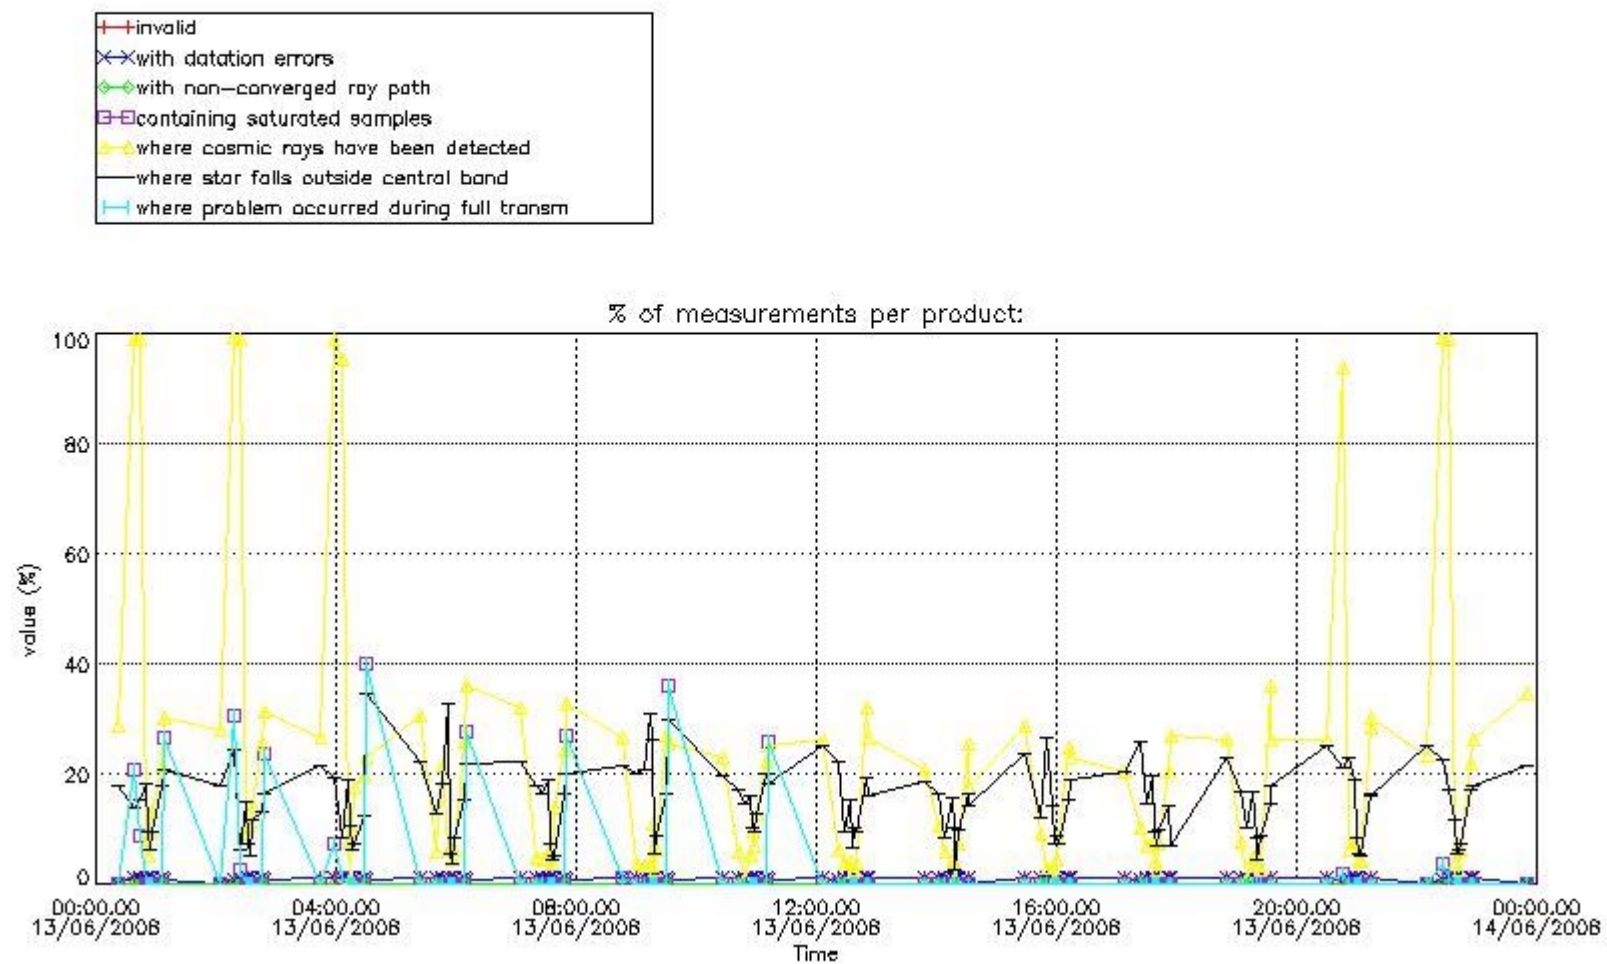

4.1.2 Plot level 1 quality information per product (time dependant): ENVI SAT DESCENDING passes