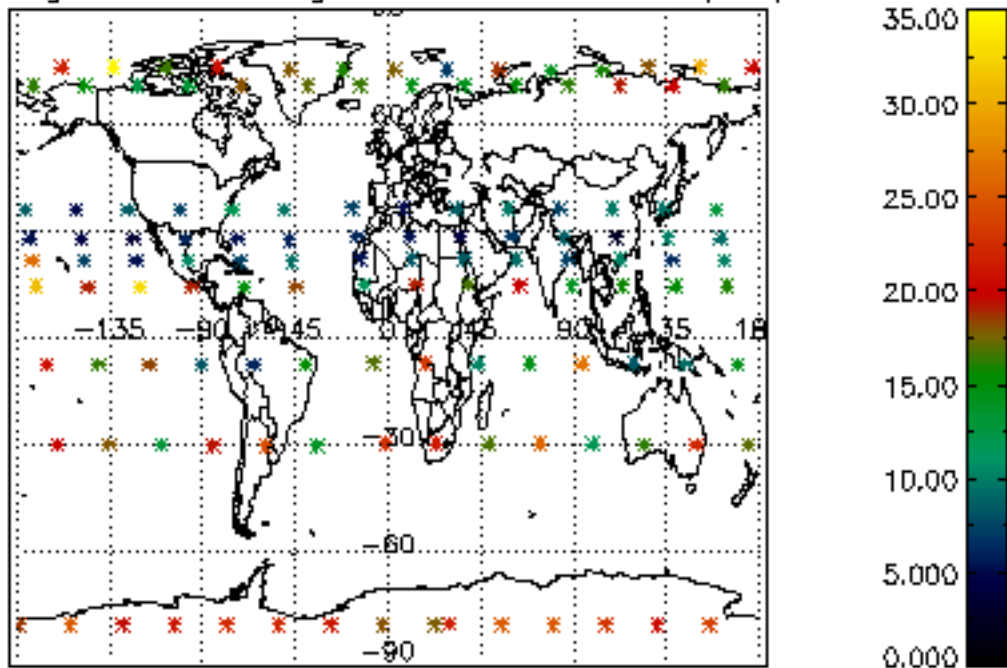

Percentage of cosmic ray hits per profile

Percentage of star falling outside central band per profile