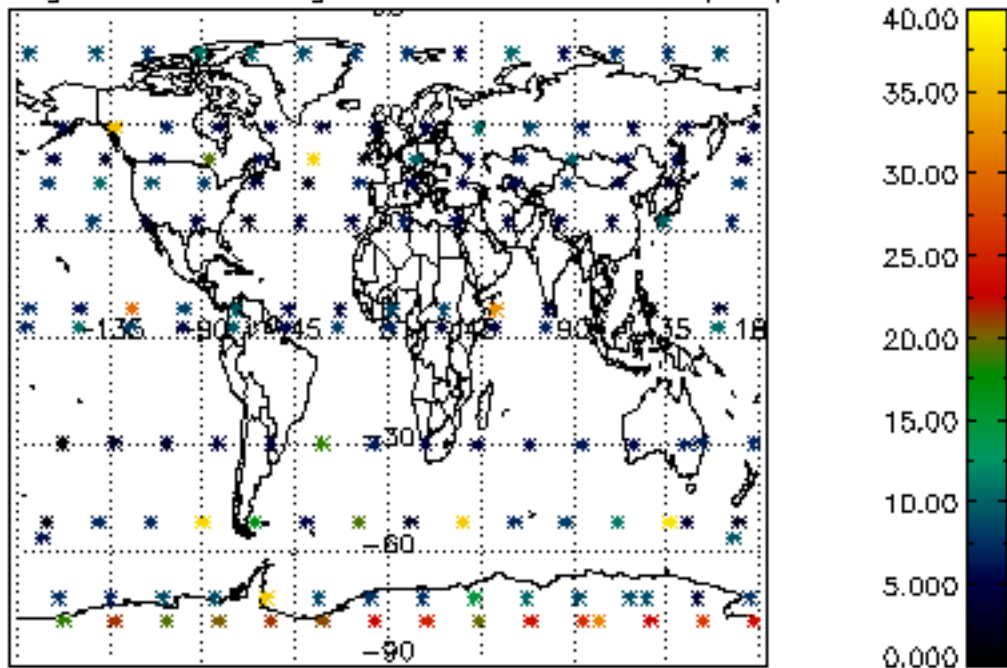

Percentage of star falling outside central band per profile