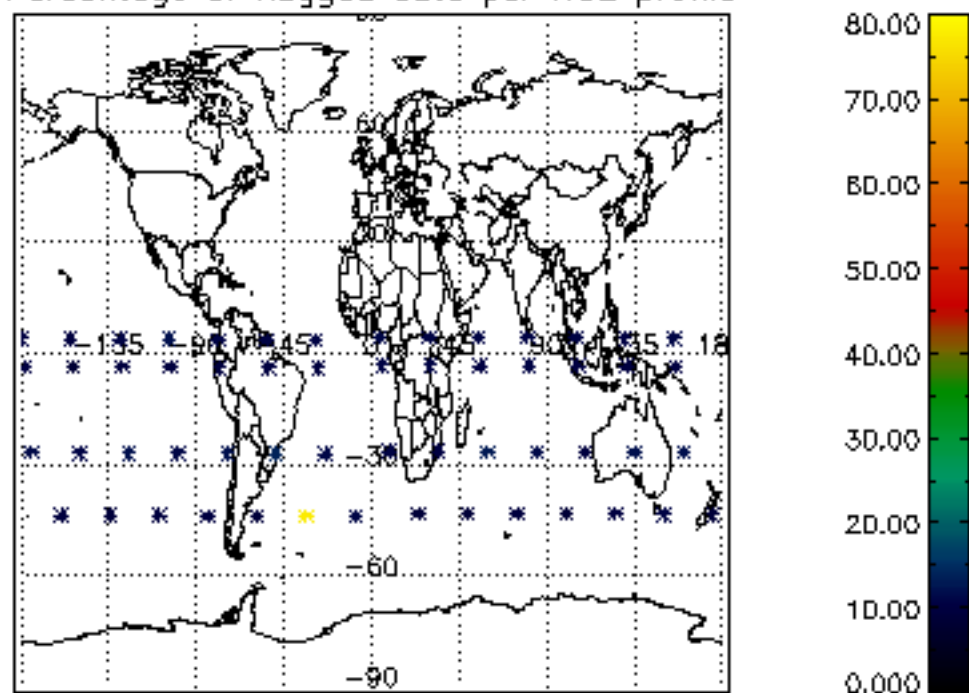

Percentage of flagged data per NO2 profile