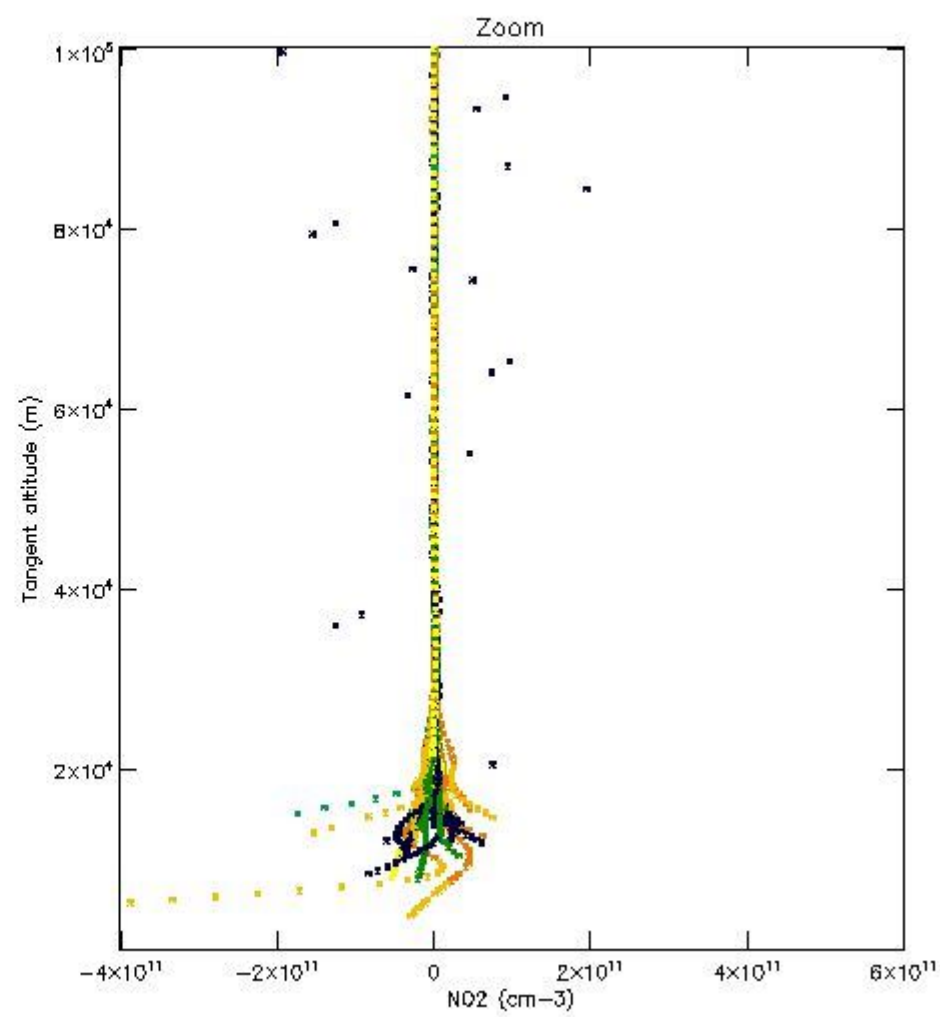

STD < 10	5
STD < 5	3

5.2 Plot ozone profiles for all STD (dark without errors)

The colorbar represents the latitude.

5.3 Plot ozone profiles where STD < 20% (dark without errors)

The colorbar represents the latitude.

5.4 Plot ozone profiles where $STD < 10\%$ (dark without errors)

The colorbar represents the latitude.

5.5 Plot ozone profiles where $STD < 5\%$ (dark without errors)

The colorbar represents the latitude.

5.6 Plot NO₂ profiles for all STD (dark without errors)

The colorbar represents the latitude.

5.7 Plot NO3 profiles for all STD (dark without errors)

The colorbar represents the latitude.

5.8 Plot H2O profiles for all STD (only for occultations of stars 1,2,3,4,13,14,16,26,63 dark without errors)