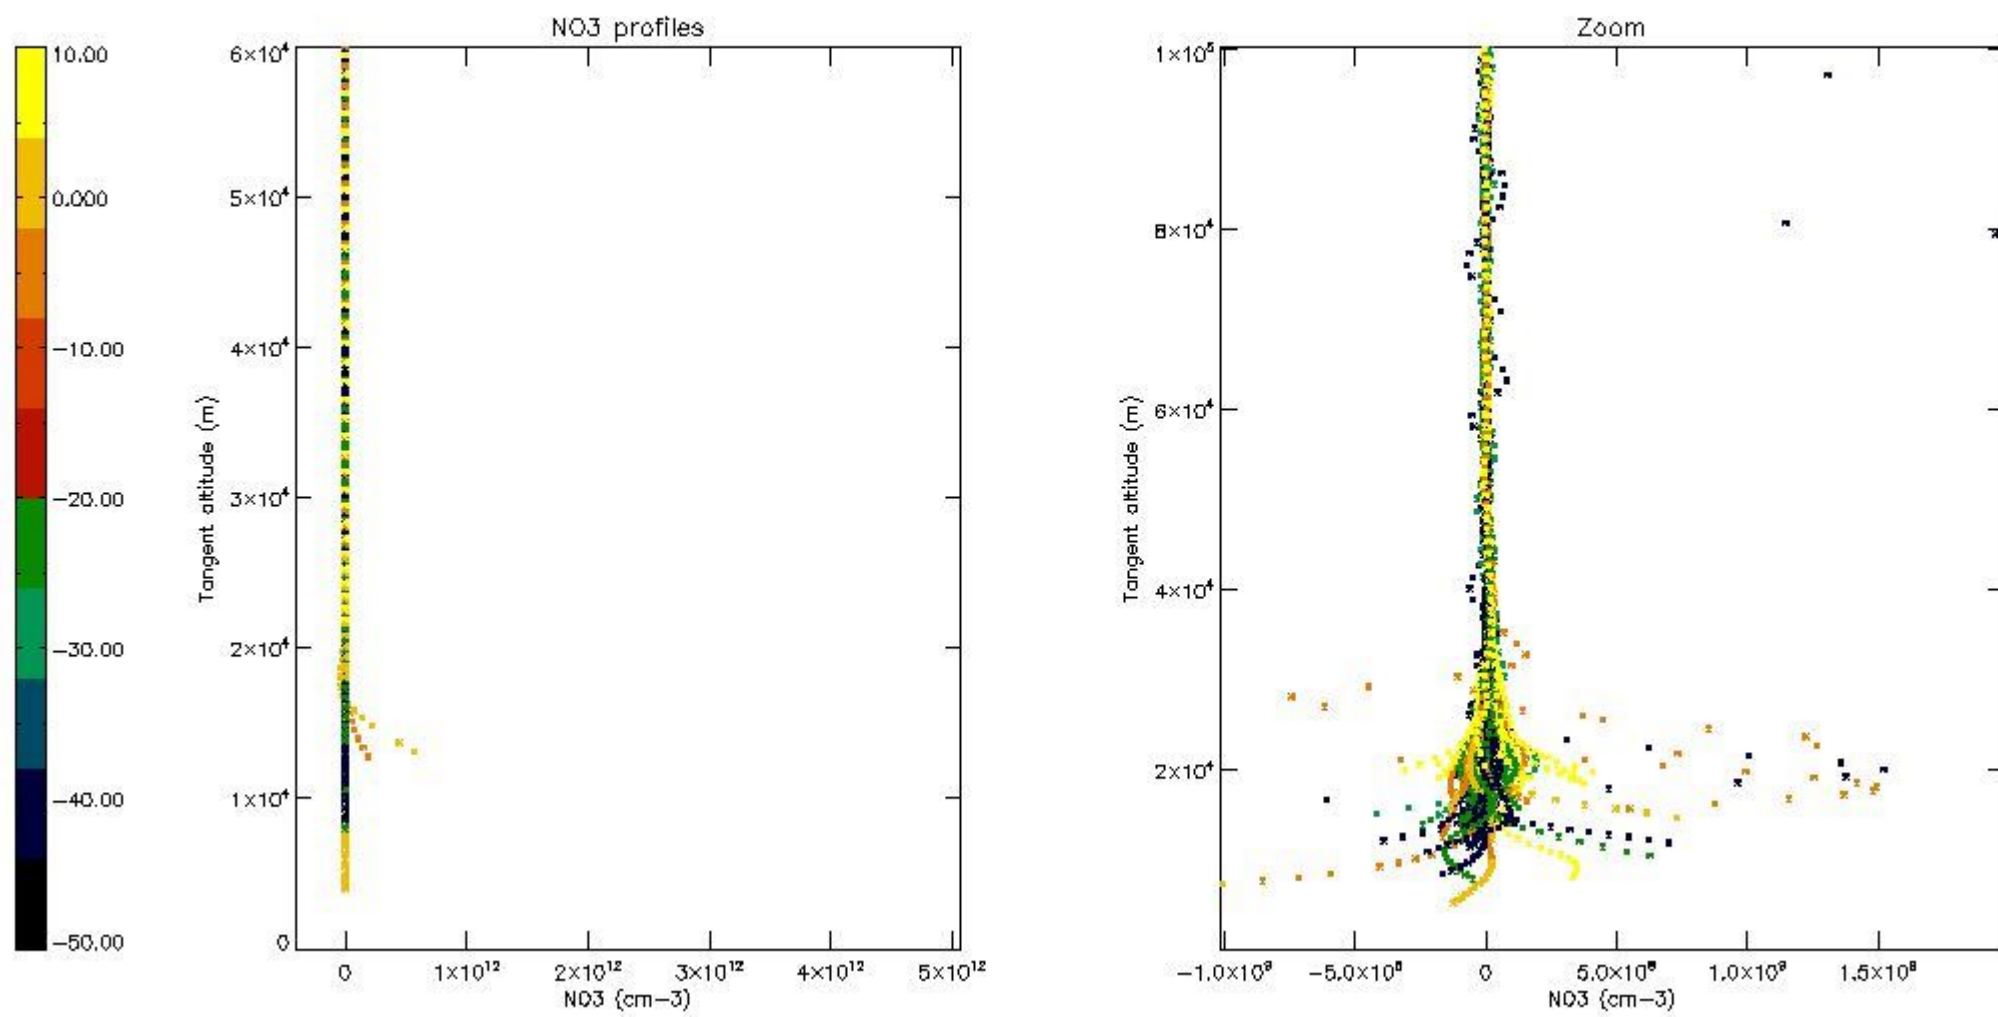

The colorbar represents the latitude.

5.7 Plot NO3 profiles for all STD (dark without errors)

The colorbar represents the latitude.

5.8 Plot H₂O profiles for all STD (only for occultations of stars 1,2,3,4,13,14,16,26,63 dark without errors)