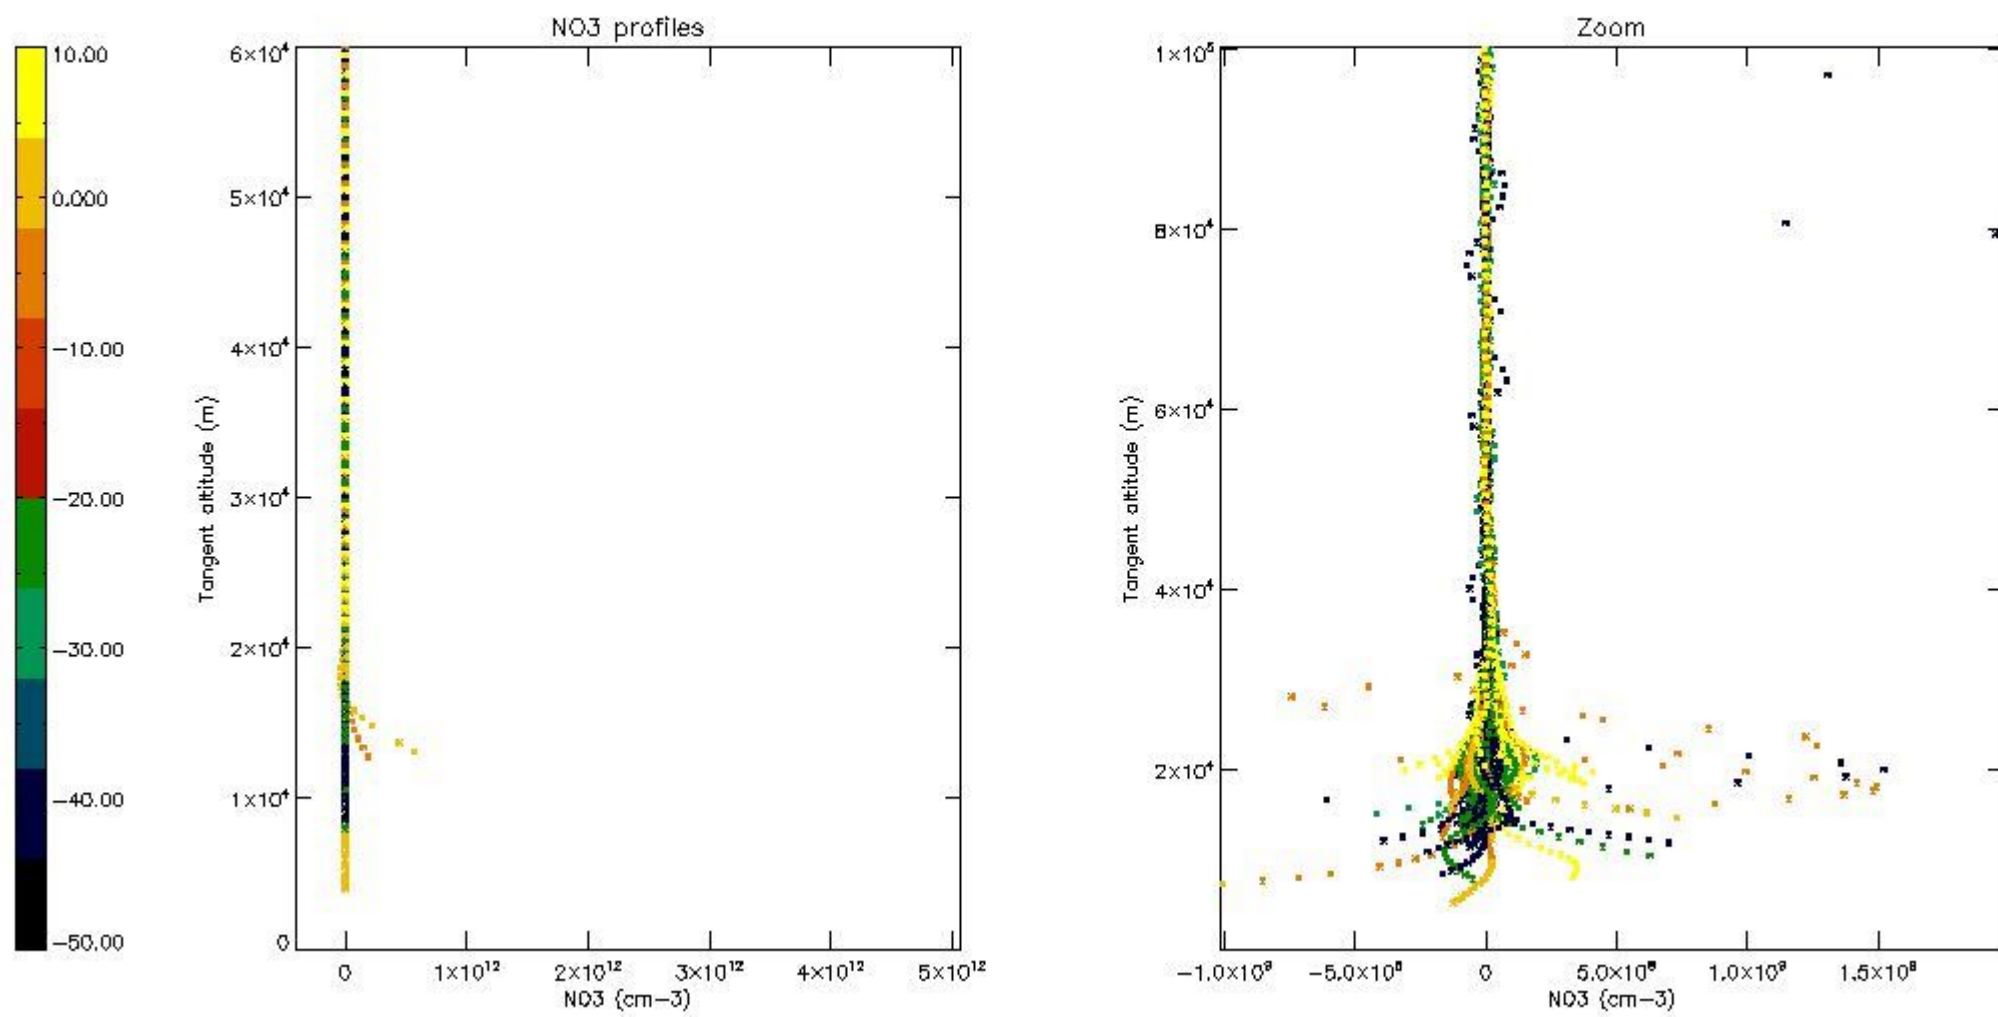

5.4 Plot ozone profiles where $STD < 10\%$ (dark without errors)

The colorbar represents the latitude.

5.5 Plot ozone profiles where $STD < 5\%$ (dark without errors)

The colorbar represents the latitude.

5.6 Plot NO₂ profiles for all STD (dark without errors)

The colorbar represents the latitude.

5.7 Plot NO3 profiles for all STD (dark without errors)

The colorbar represents the latitude.

5.8 Plot H2O profiles for all STD (only for occultations of stars 1,2,3,4,13,14,16,26,63 dark without errors)