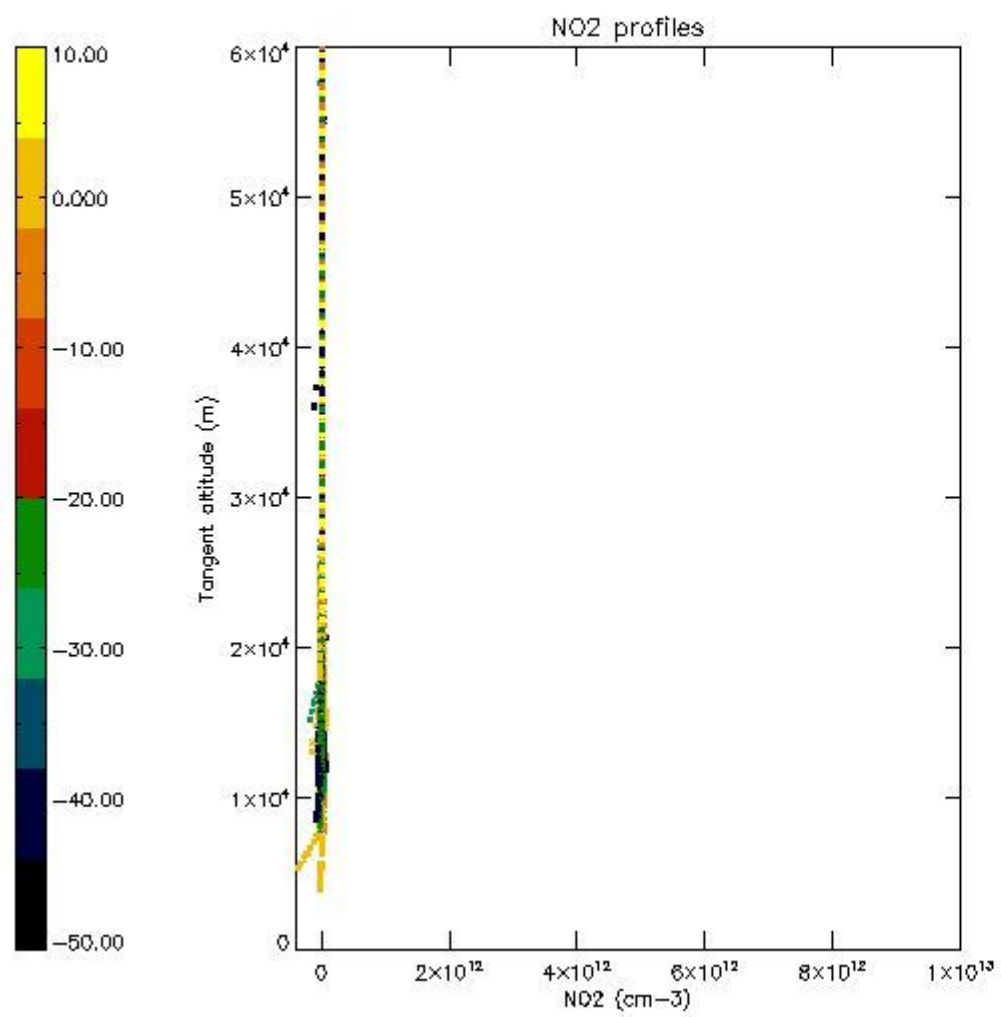

5.4 Plot ozone profiles where $STD < 10\%$ (dark without errors)

The colorbar represents the latitude.

5.5 Plot ozone profiles where $STD < 5\%$ (dark without errors)

The colorbar represents the latitude.

5.6 Plot NO₂ profiles for all STD (dark without errors)

The colorbar represents the latitude.

5.7 Plot NO3 profiles for all STD (dark without errors)

The colorbar represents the latitude.

5.8 Plot H2O profiles for all STD (only for occultations of stars 1,2,3,4,13,14,16,26,63 dark without errors)