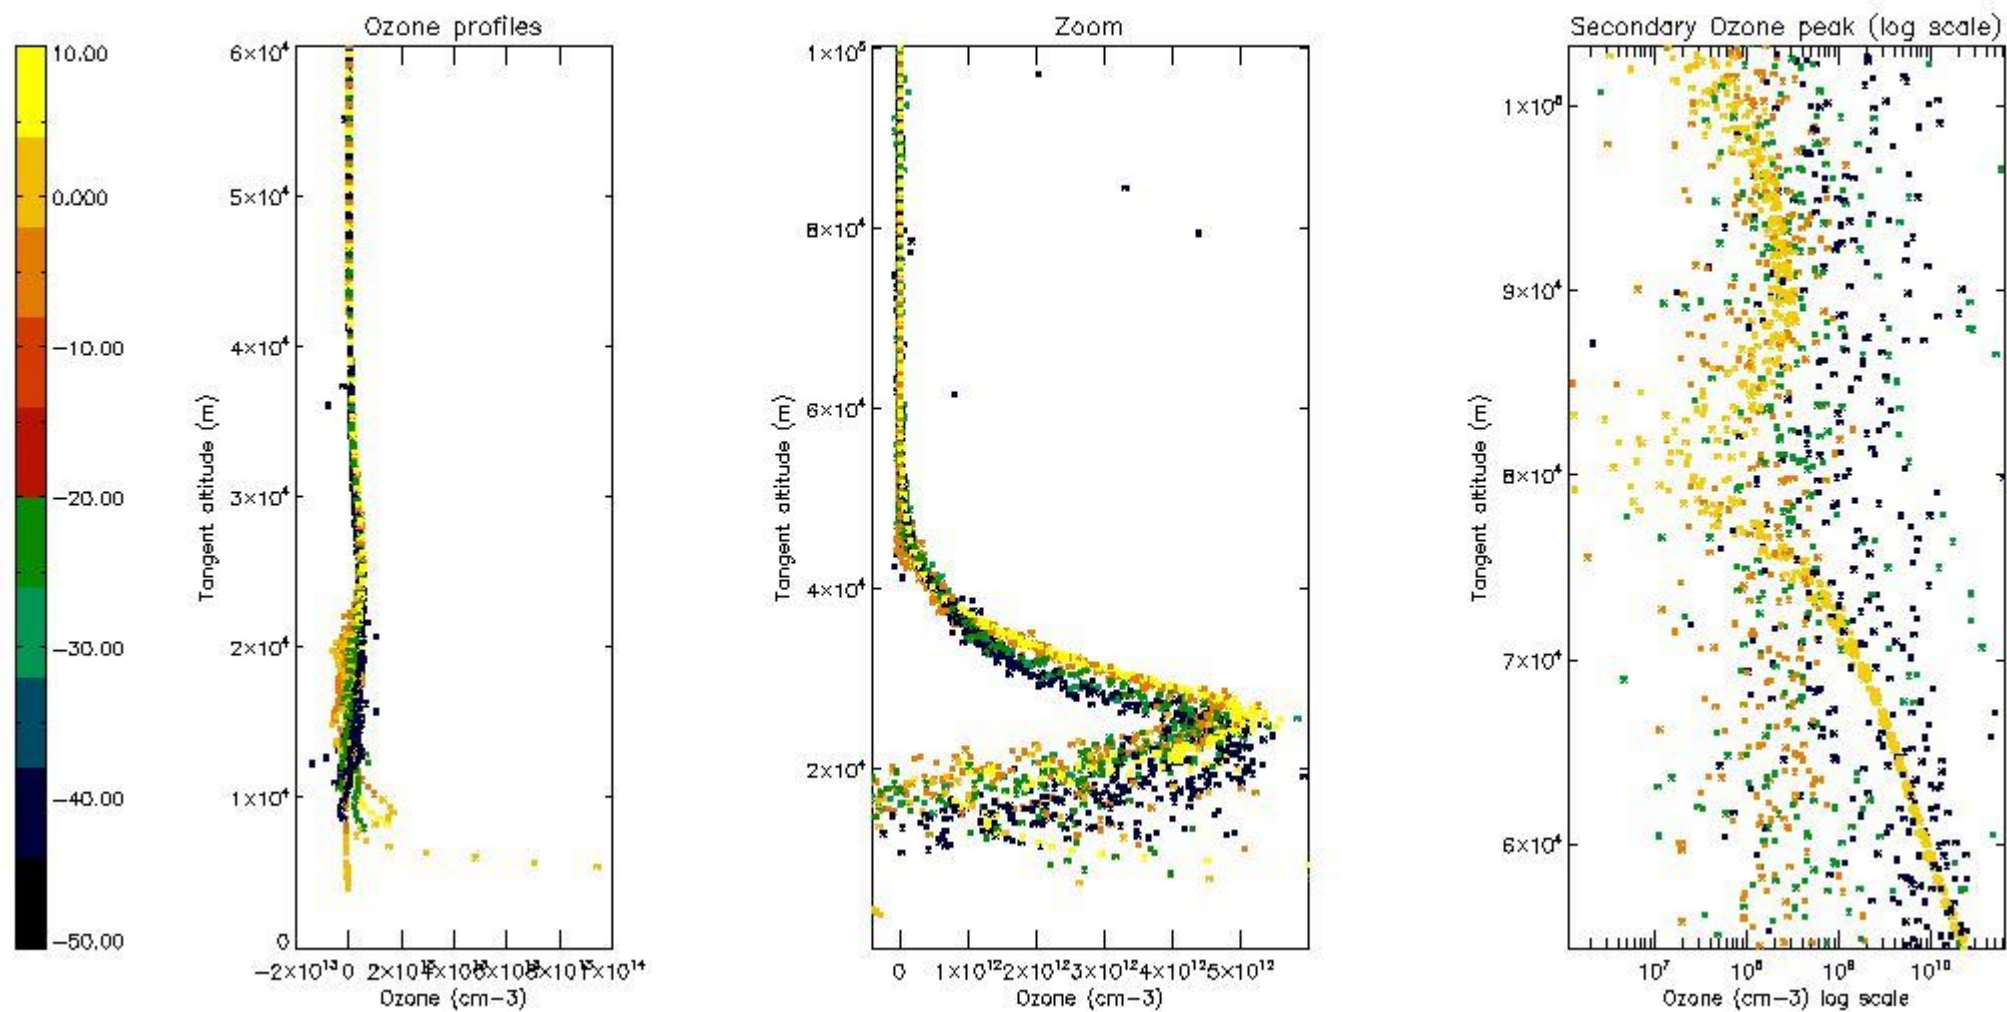

STD < 10	5
STD < 5	3

5.2 Plot ozone profiles for all STD (dark without errors)

The colorbar represents the latitude.

5.3 Plot ozone profiles where STD < 20% (dark without errors)

The colorbar represents the latitude.