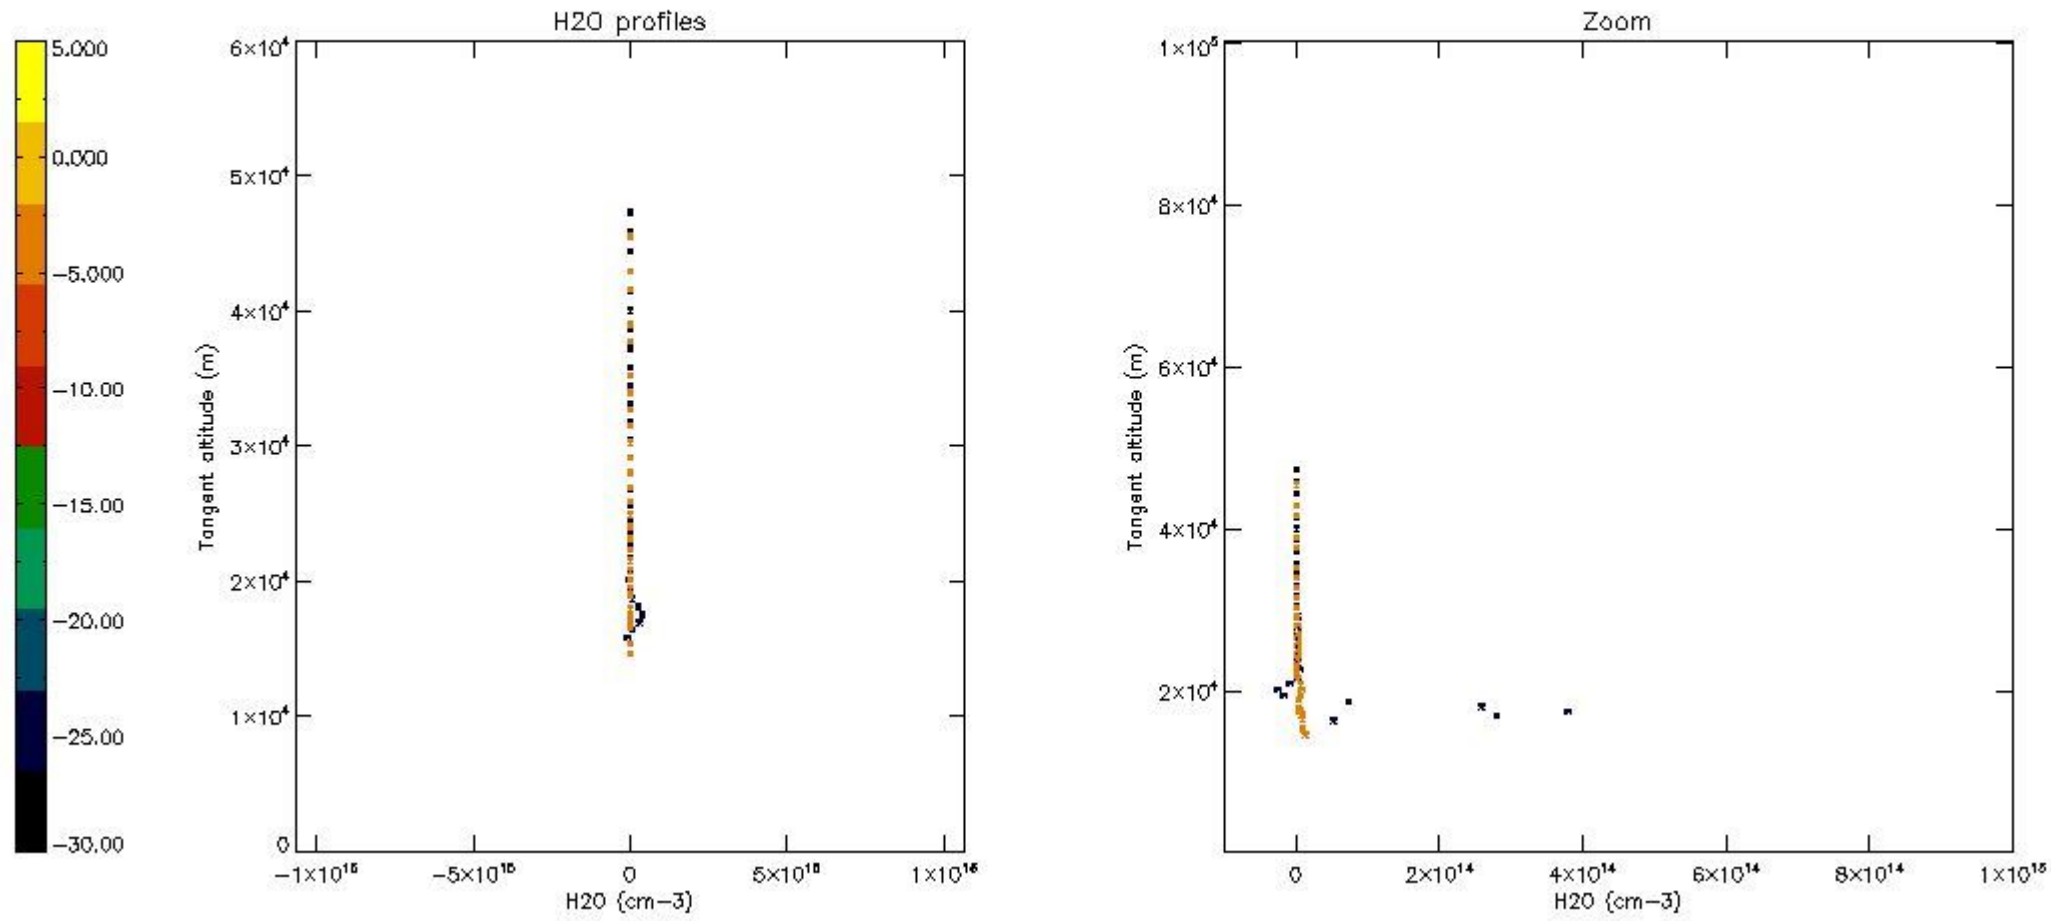

6. Auxiliary Data Files used for the production reported in section 2

The number reported in the third column indicates since which file (see list in section 2) the corresponding auxiliary file has been used. The fourth column is the date of those product files.

Type	Auxiliary Filename	Used since product	Used since product date
INST_PHYS_CHARACTERISTICS	GOM_INS_AXVIEC20091111_143220_20030716_120000_20500101_000000	1	13-JUN-2008 00:04:15
LEVEL-2_PROC_CONFIG	GOM_PR2_AXVIEC20091111_152718_20020301_000000_20500101_000000	1	13-JUN-2008 00:04:15
CROSS_SECTIONS_FILE	GOM_CRS_AXVIEC20091111_154832_20020301_000000_20500101_000000	1	13-JUN-2008 00:04:15