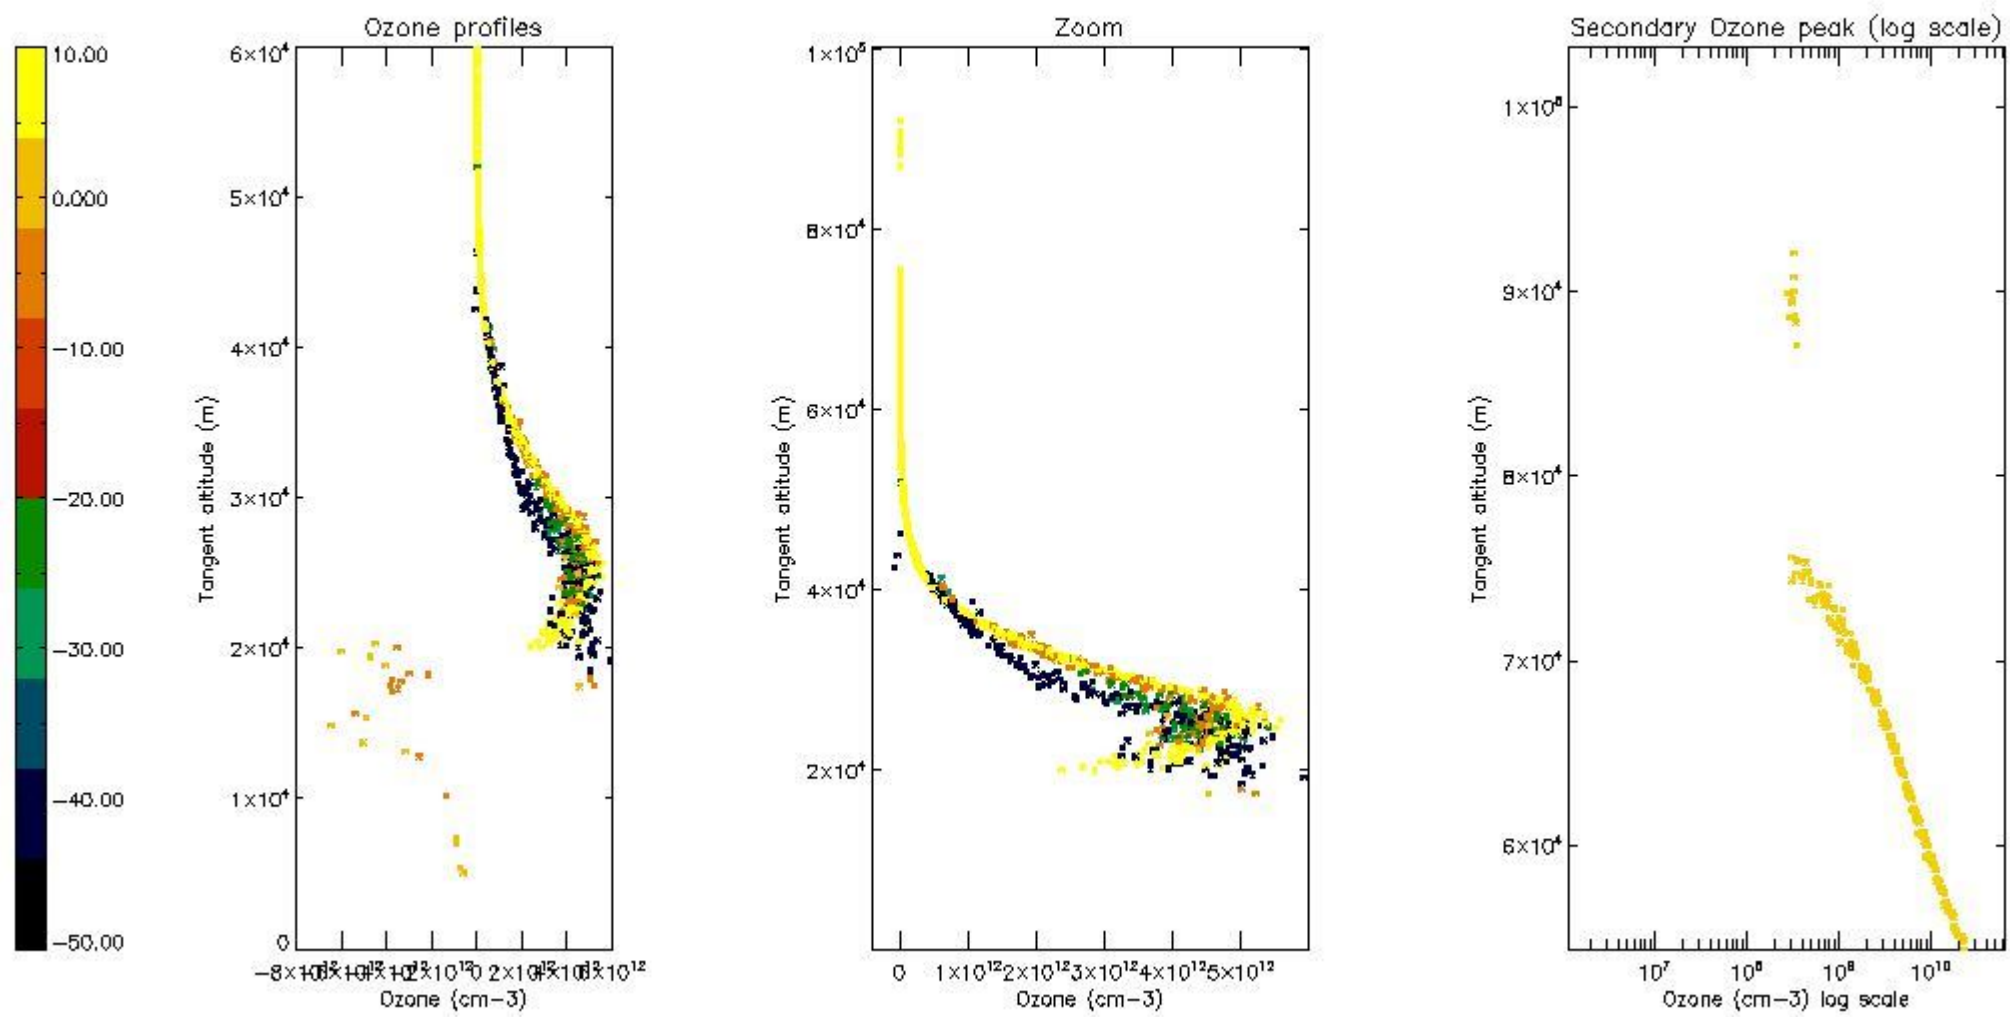

STD < 10	5
STD < 5	3

5.2 Plot ozone profiles for all STD (dark without errors)

The colorbar represents the latitude.

5.3 Plot ozone profiles where STD < 20% (dark without errors)

The colorbar represents the latitude.

5.4 Plot ozone profiles where $STD < 10\%$ (dark without errors)

The colorbar represents the latitude.

5.5 Plot ozone profiles where $STD < 5\%$ (dark without errors)

The colorbar represents the latitude.