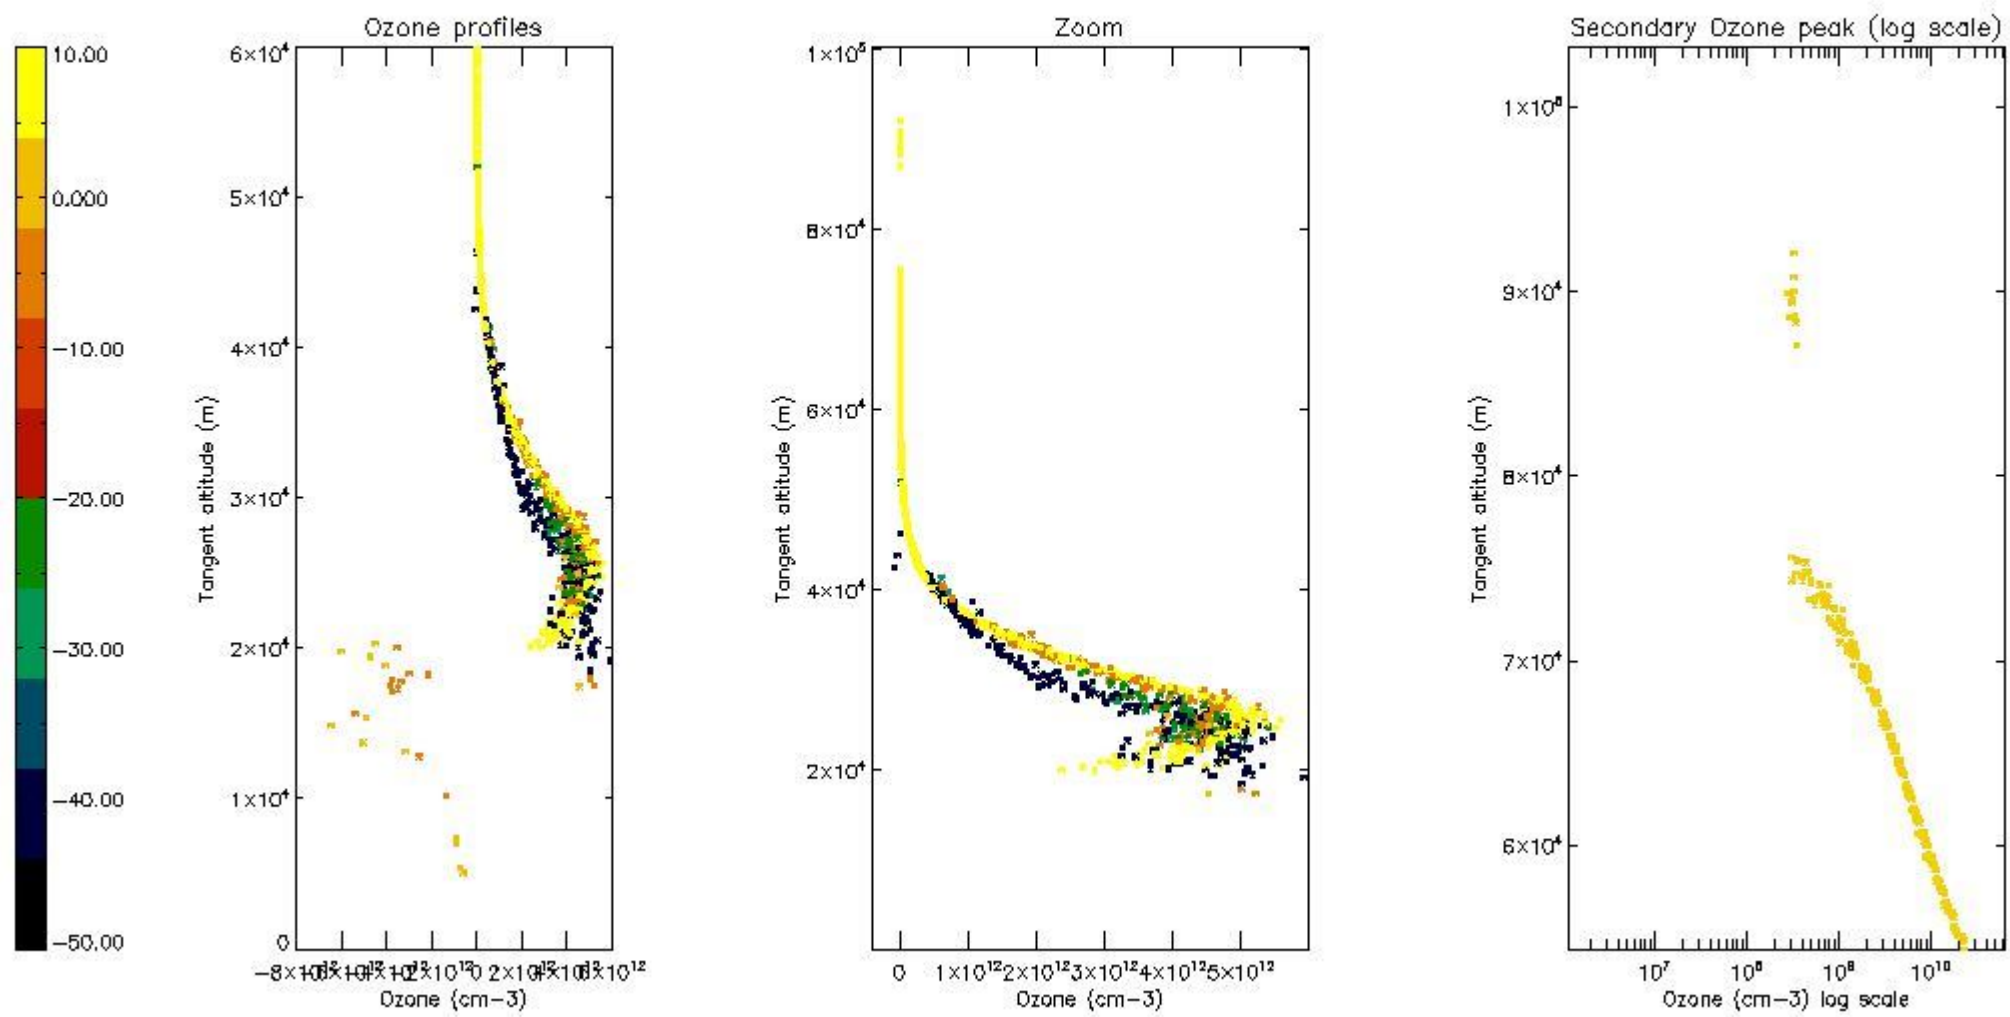

5.5 Plot ozone profiles where STD < 5% (dark without errors)

The colorbar represents the latitude.