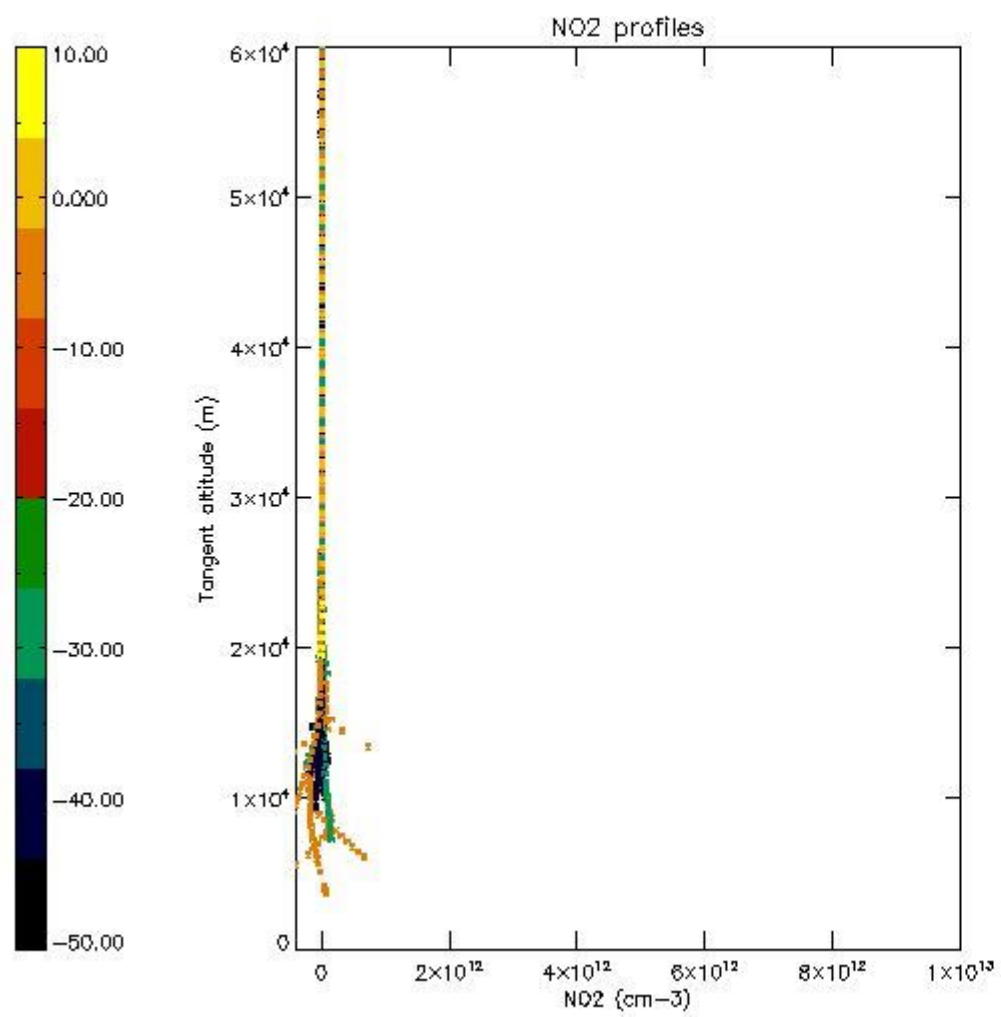

5.7 Plot NO3 profiles for all STD (dark without errors)

The colorbar represents the latitude.