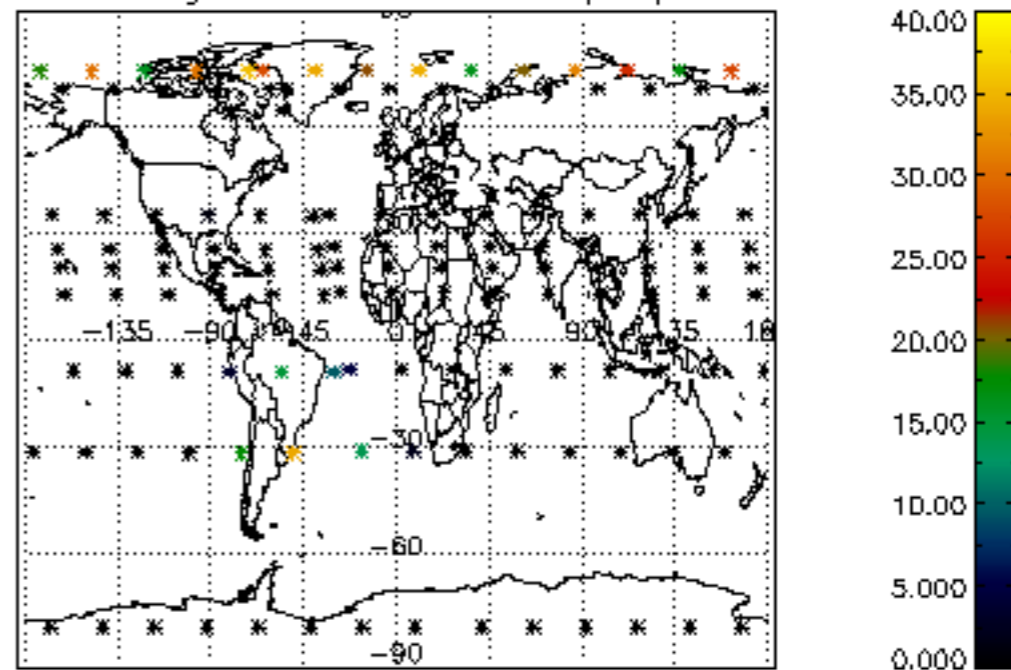

Percentage of datation errors per profile

Percentage of saturation errors per profile