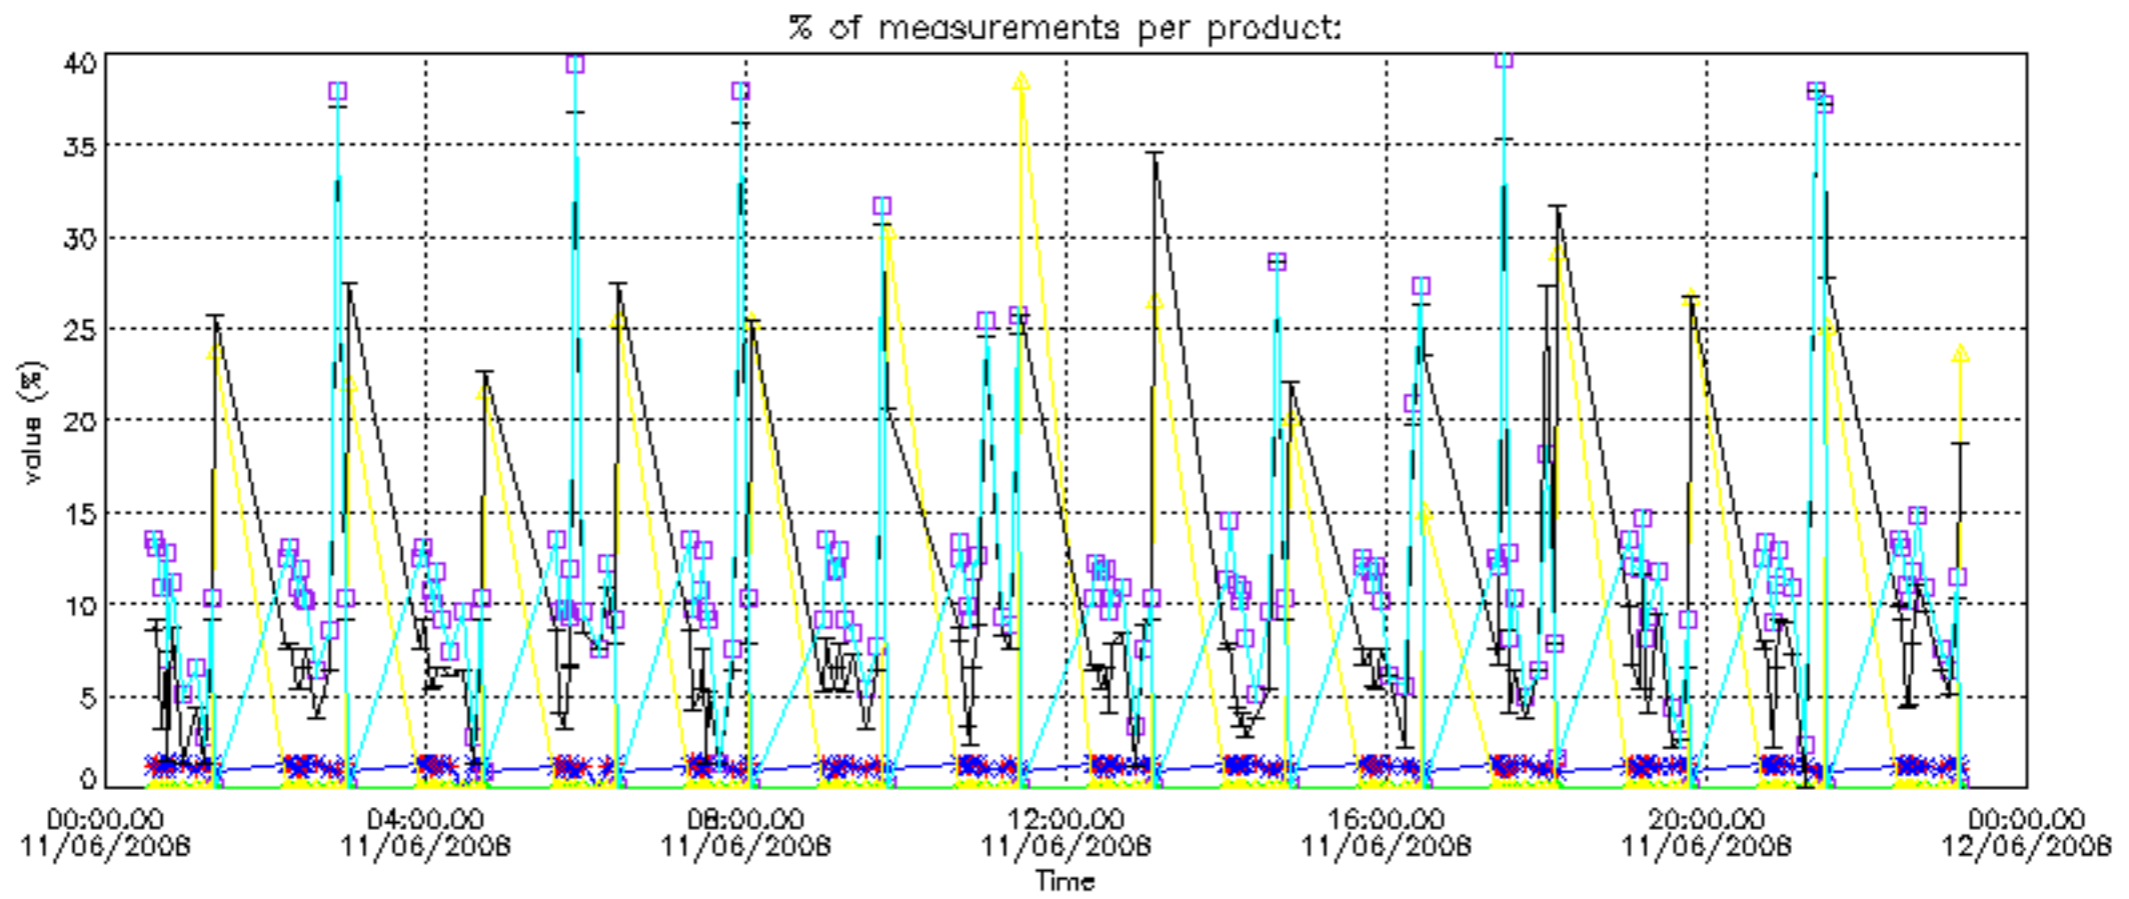

Percentage of cosmic ray hits per profile

Percentage of datation errors per profile