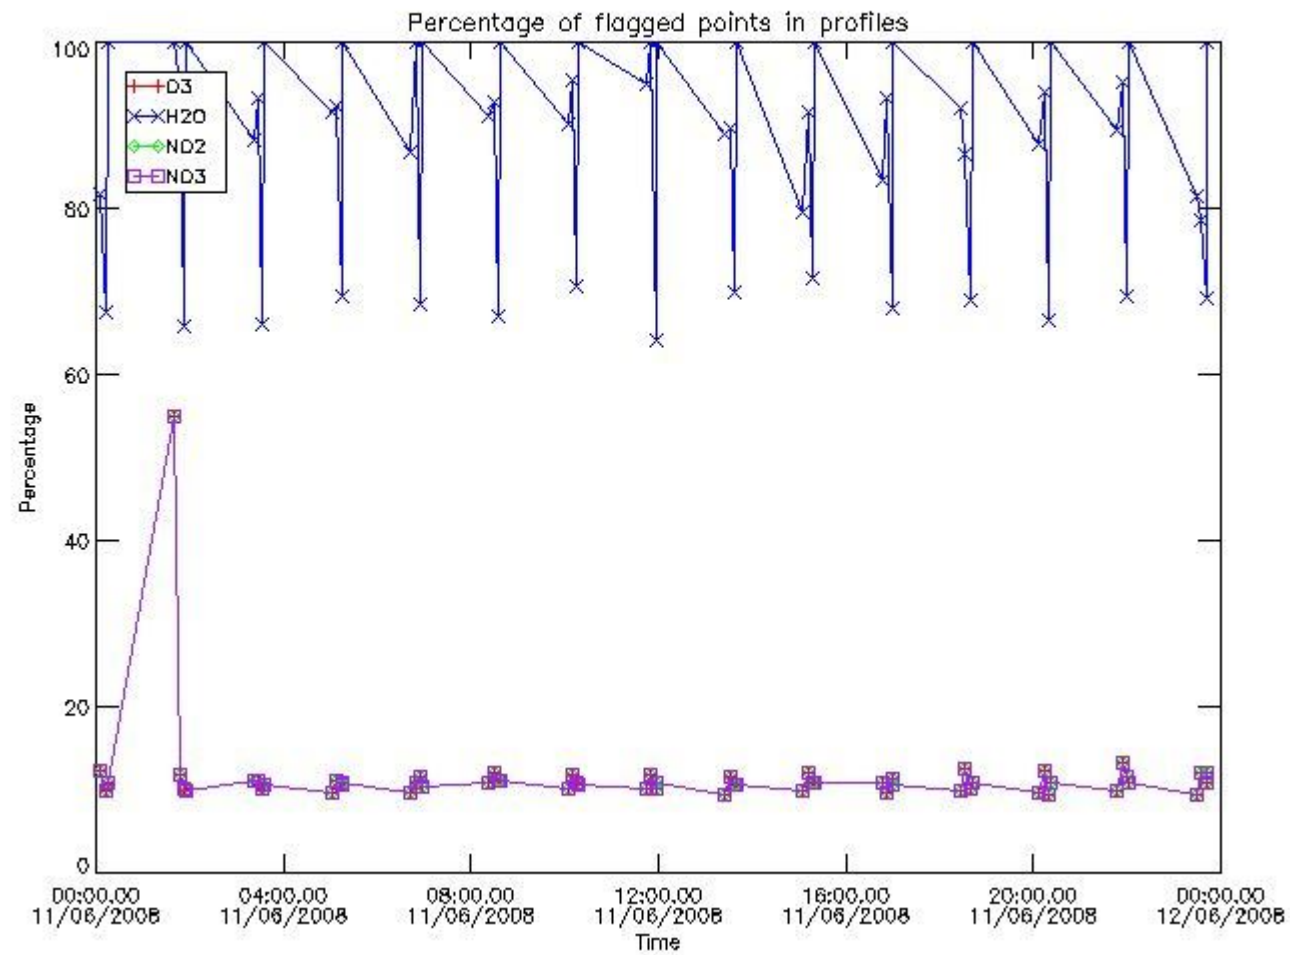

3. Quality information per product

In this section it is plotted some information contained in the Quality Summary data set of the level 2 products. Only products in dark limb conditions and without errors (error flag in the MPH set to "0") are used.

3.1 Plot quality information per product (time dependant)

3.2 Plot quality information per product (world map)