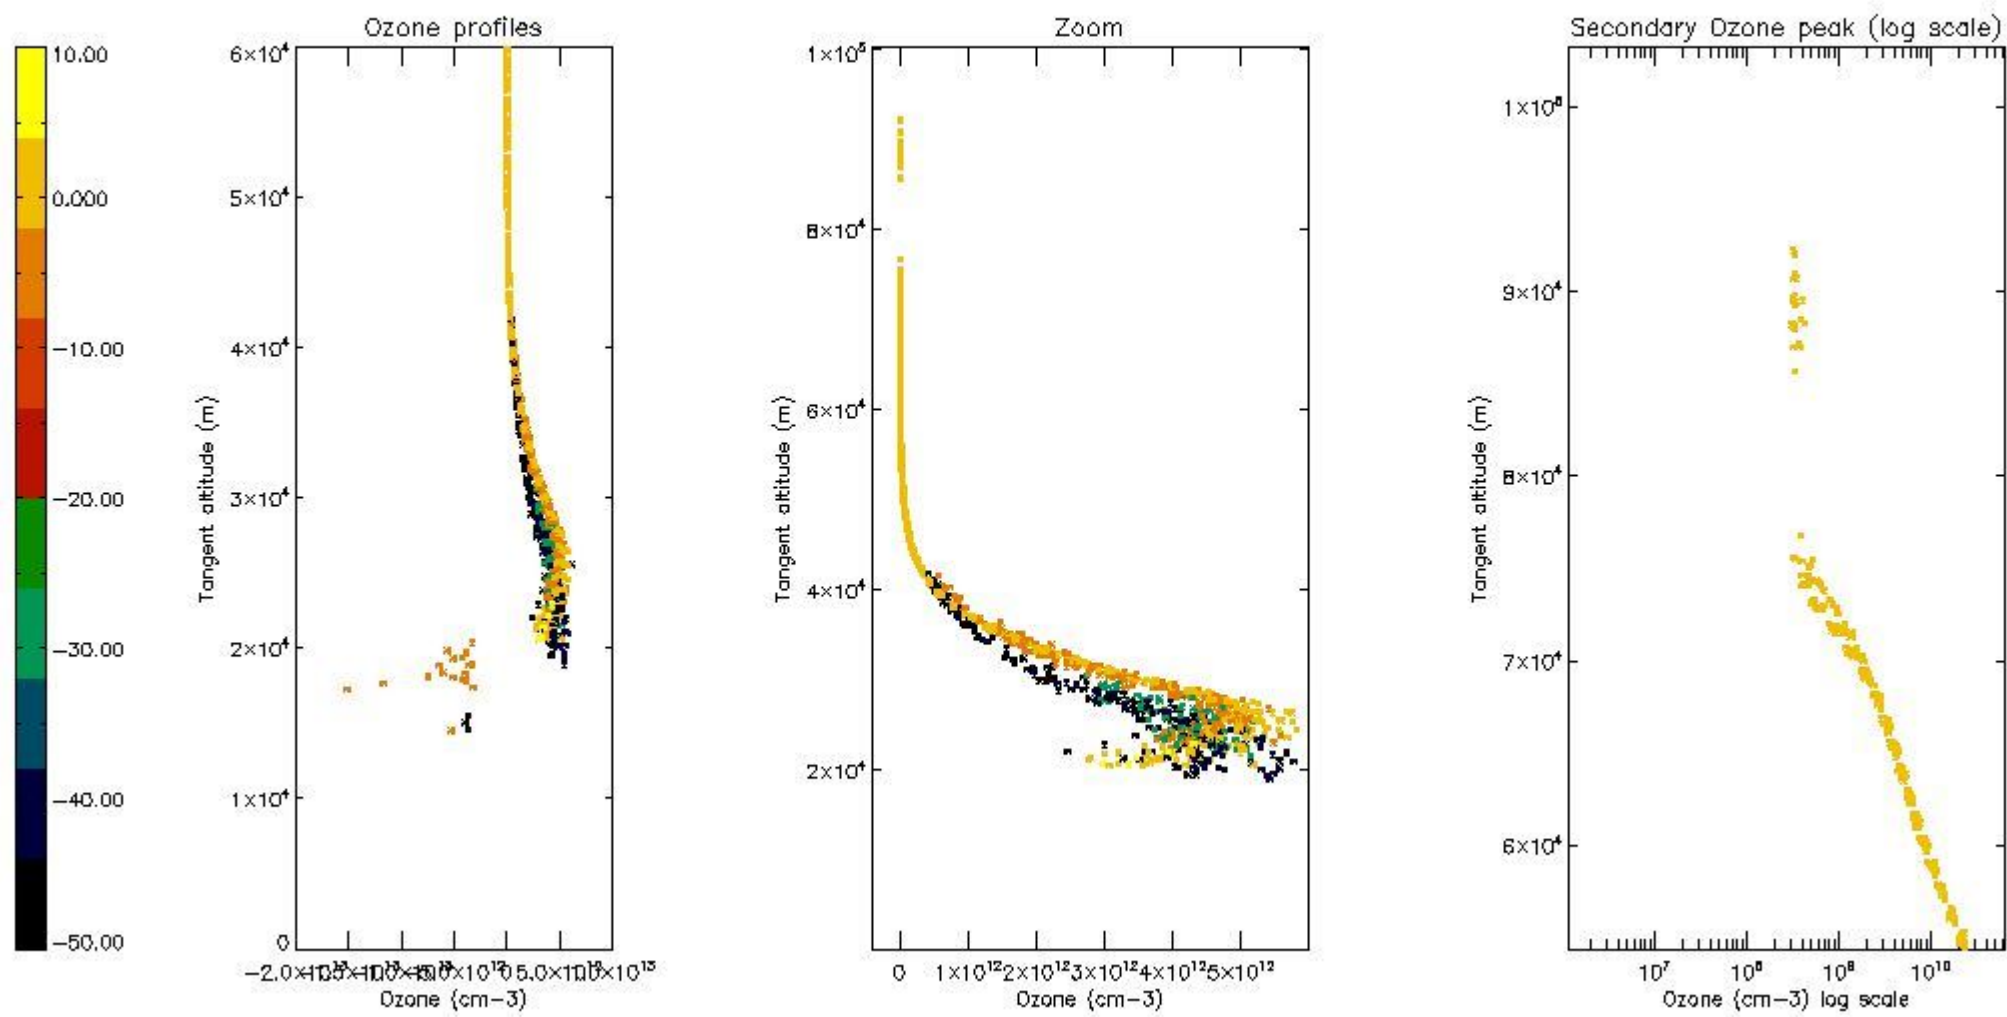

5.5 Plot ozone profiles where STD < 5% (dark without errors)

The colorbar represents the latitude.