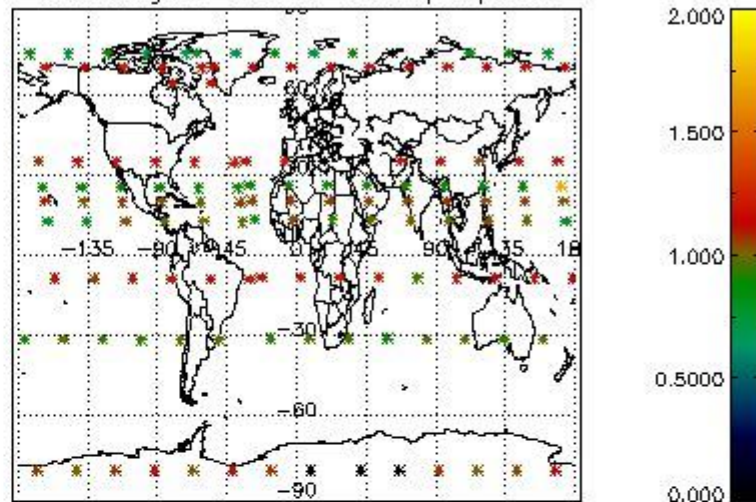

Percentage of datation errors per profile