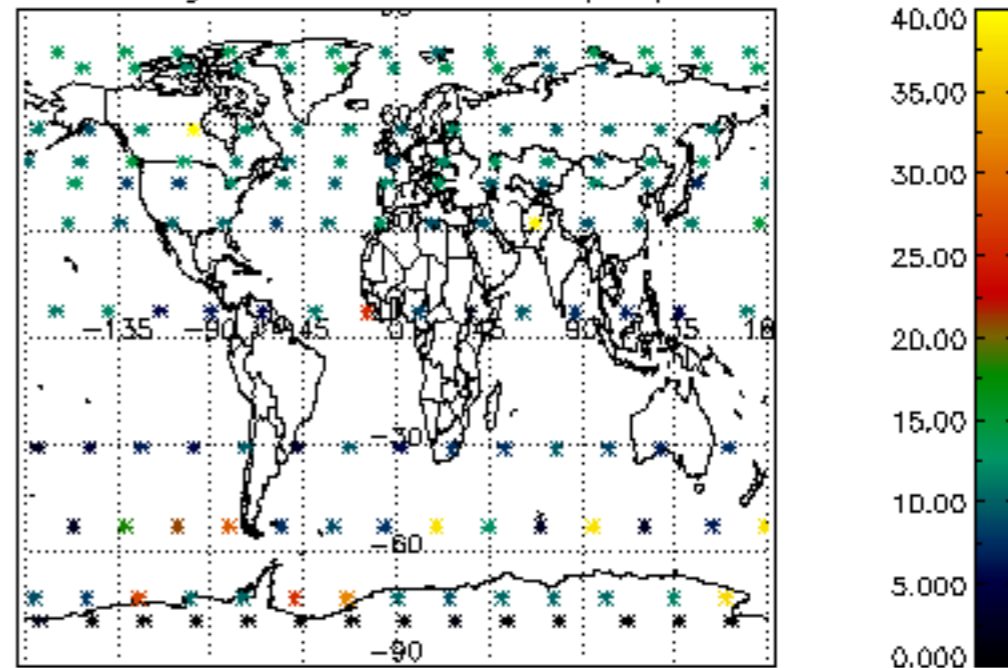

Percentage of saturation errors per profile