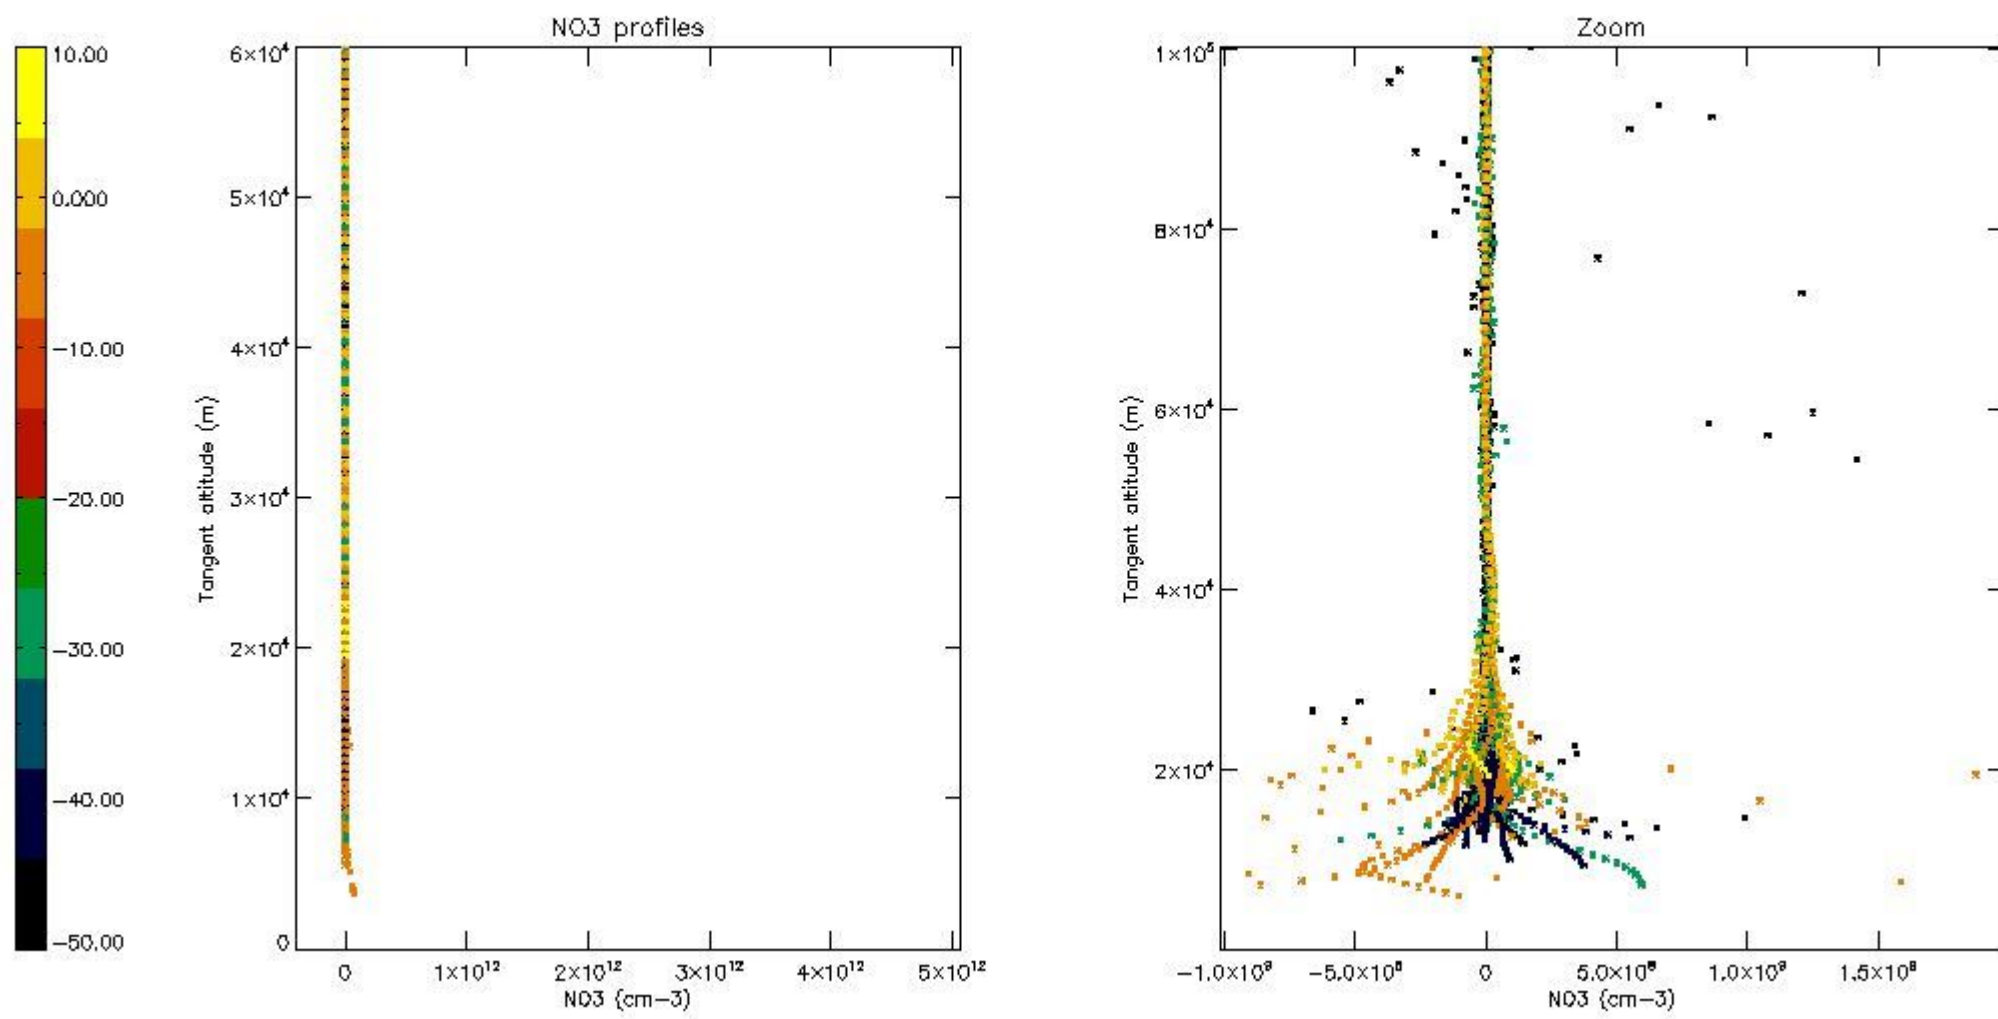

*5.6 Plot NO<sub>2</sub> profiles for all STD (dark without errors)*

The colorbar represents the latitude.

*5.7 Plot NO3 profiles for all STD (dark without errors)*

The colorbar represents the latitude.

5.8 Plot H<sub>2</sub>O profiles for all STD (only for occultations of stars 1,2,3,4,13,14,16,26,63 dark without errors)

The colorbar represents the latitude.