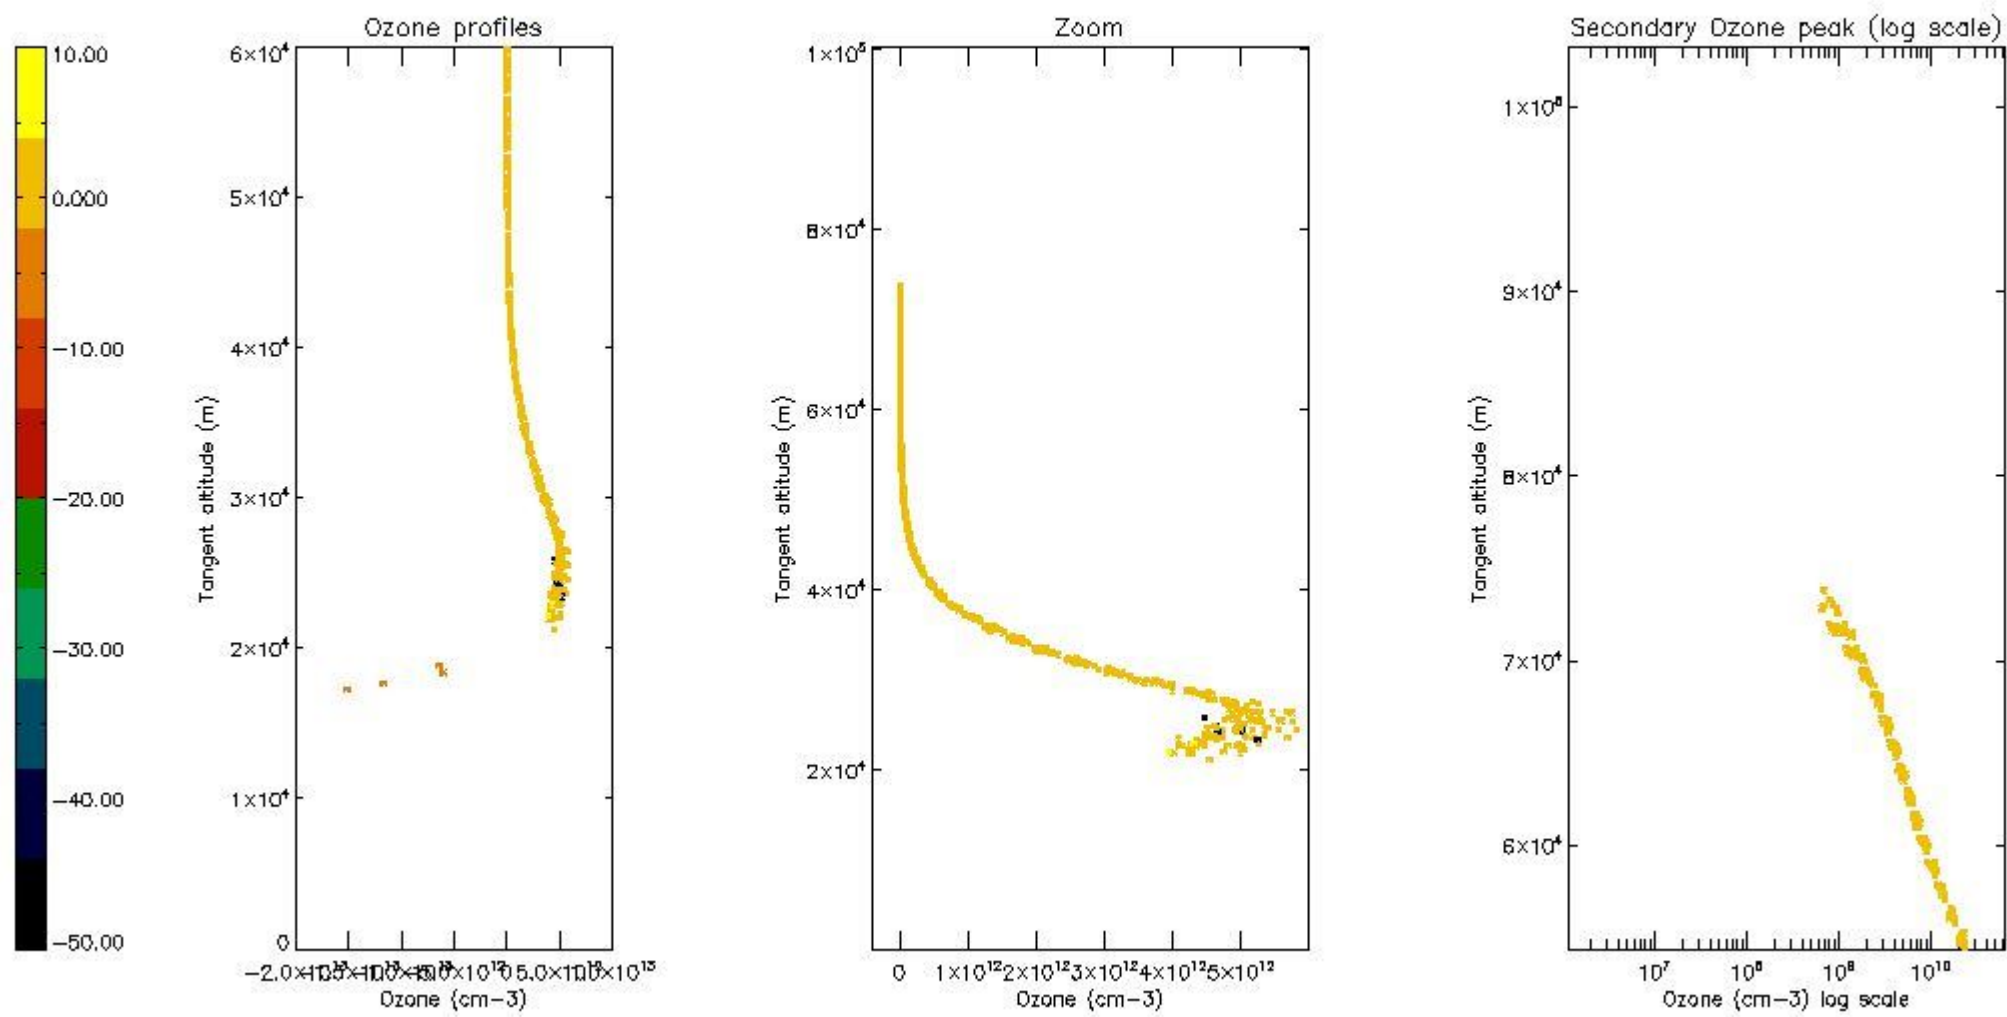

*5.4 Plot ozone profiles where STD < 10% (dark without errors)*

The colorbar represents the latitude.

*5.5 Plot ozone profiles where STD < 5% (dark without errors)*

The colorbar represents the latitude.

*5.6 Plot NO<sub>2</sub> profiles for all STD (dark without errors)*