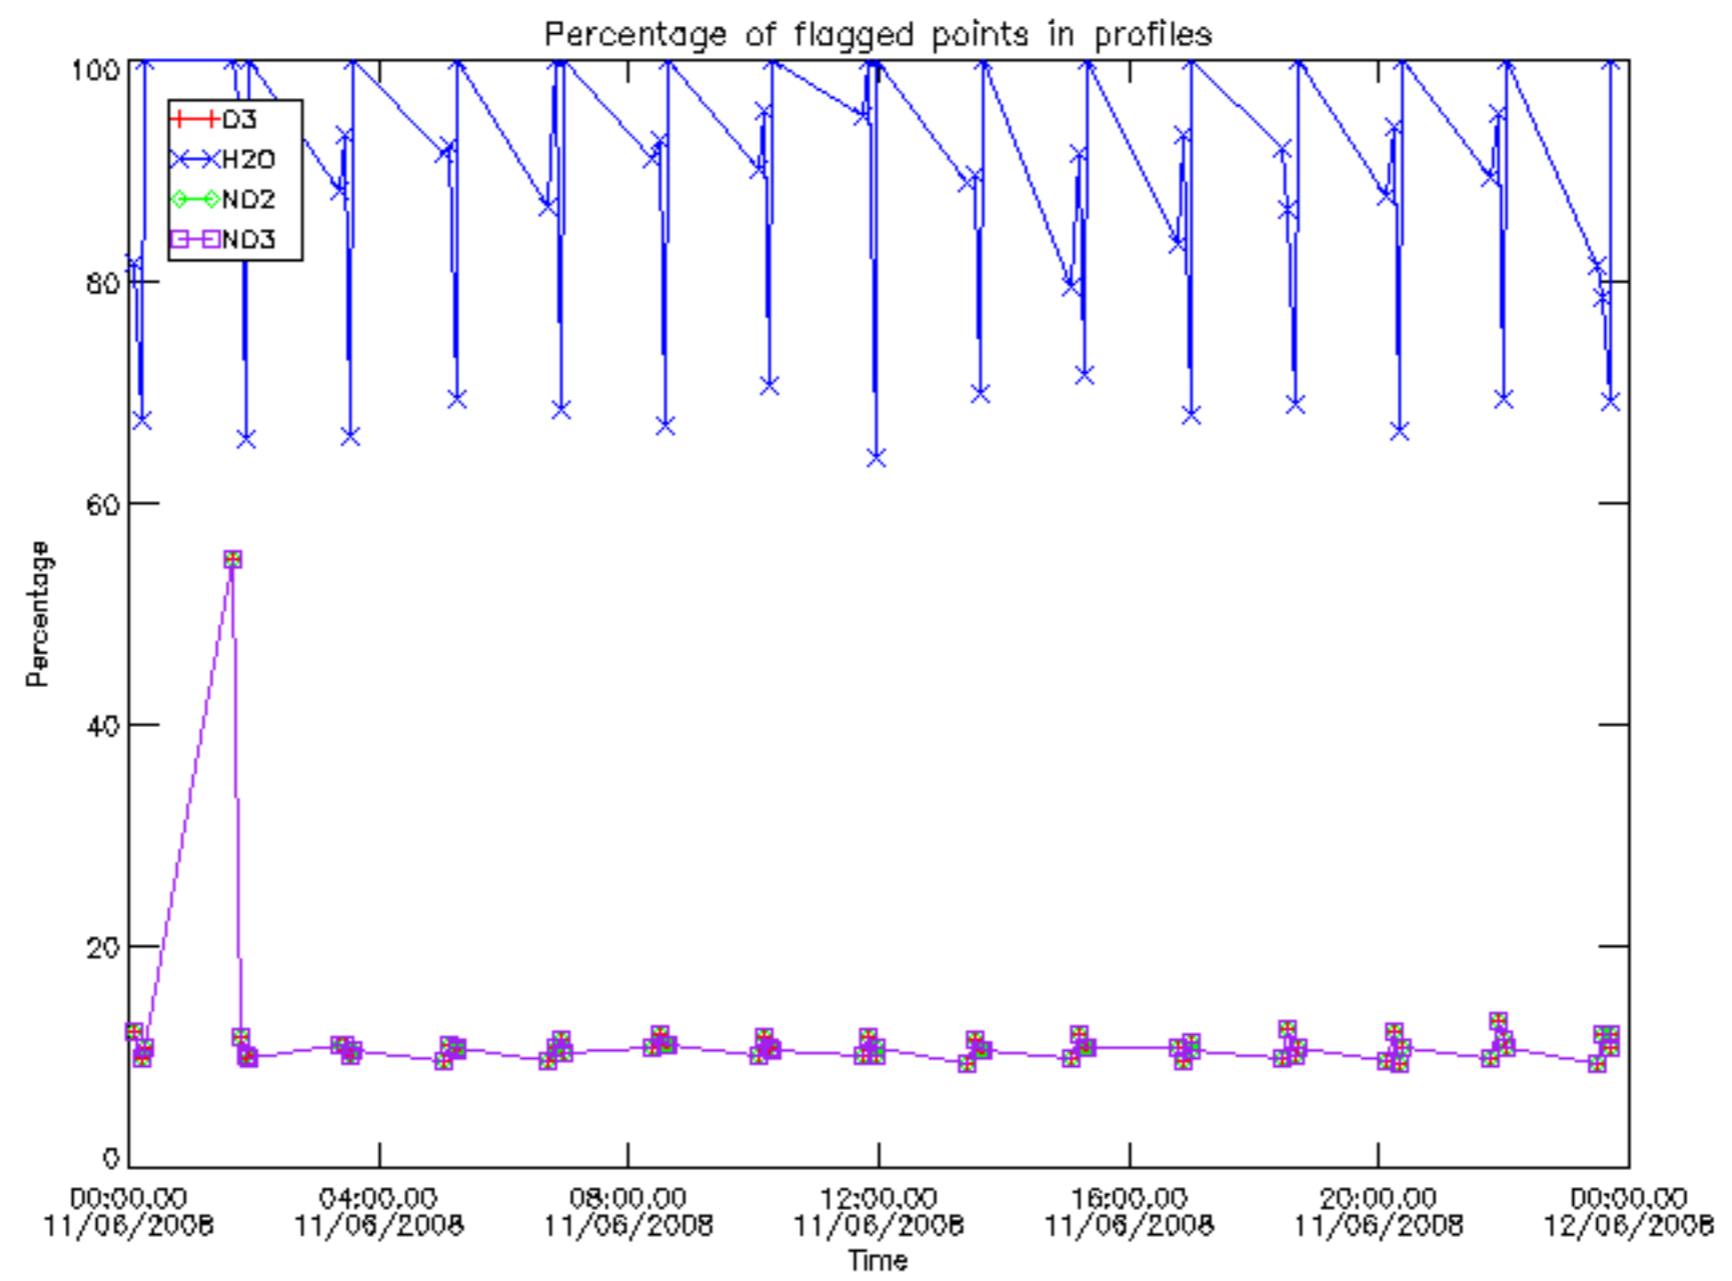

Percentage of flagged data per D3 profile

Percentage of flagged data per H2O profile