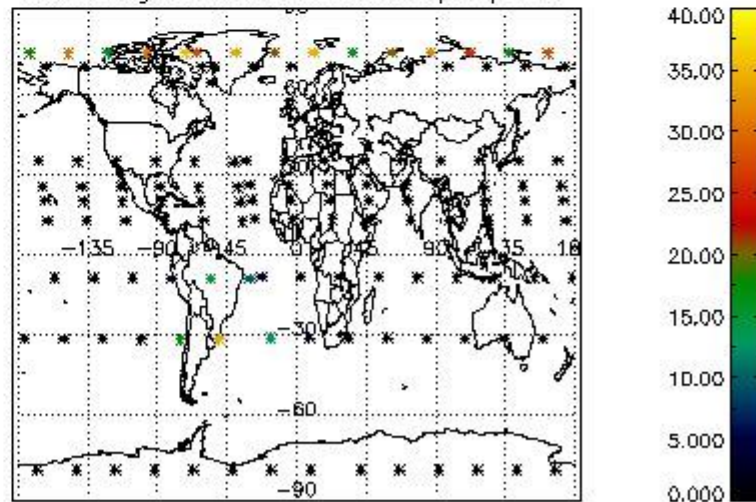

Percentage of saturation errors per profile