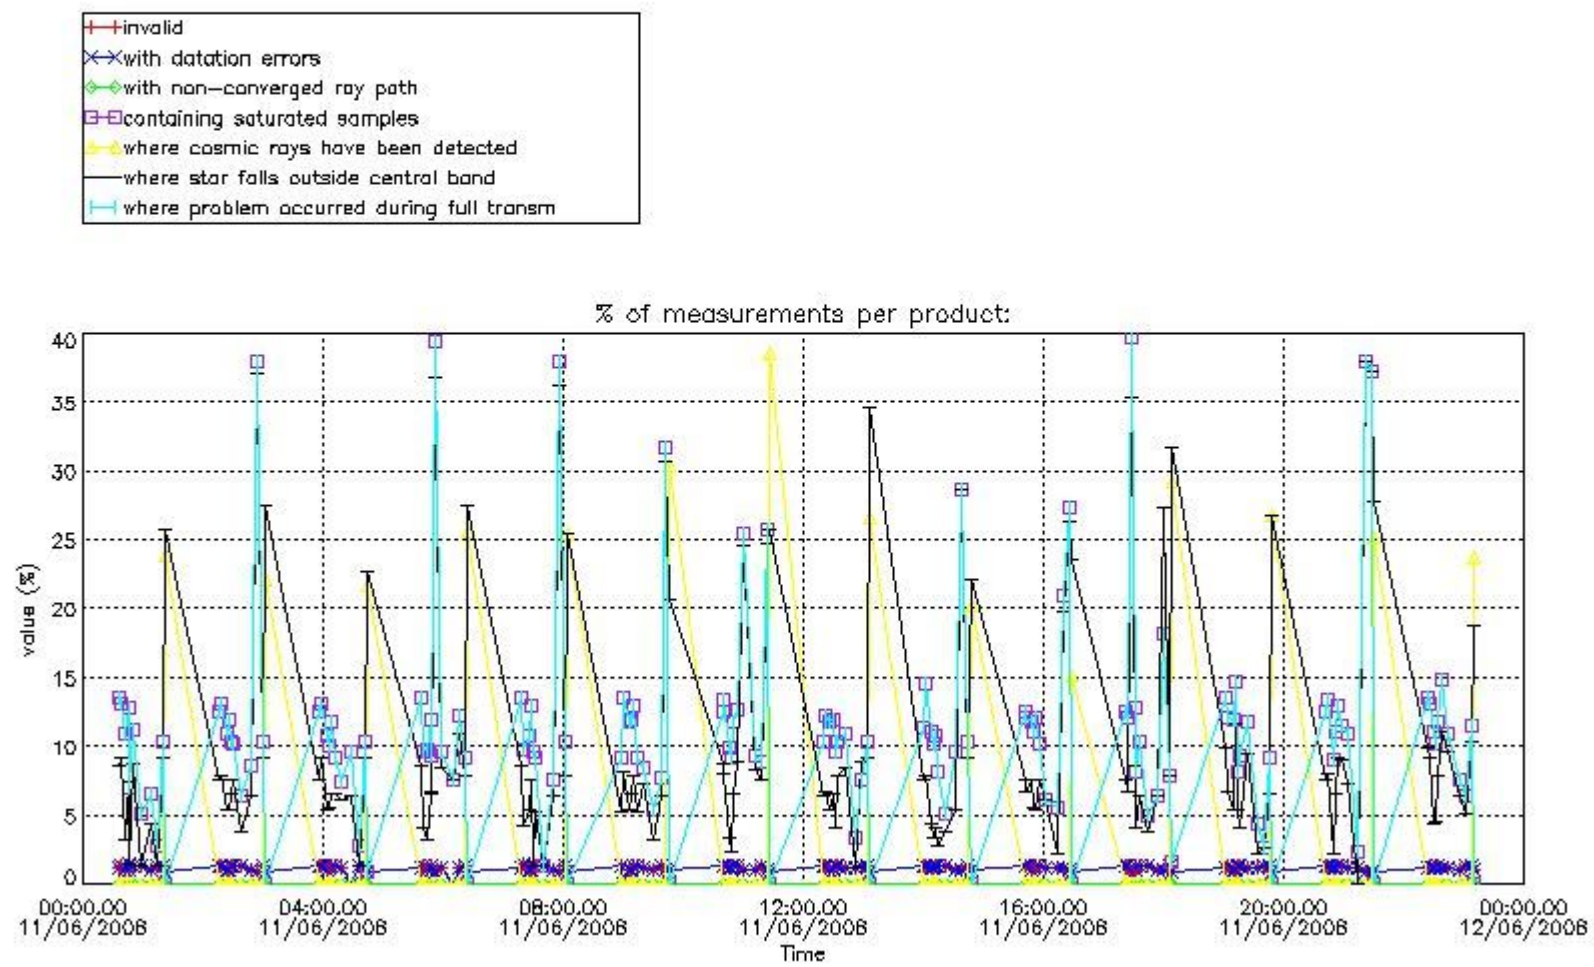

4.2 Plot quality information per product coming from level 1b processing (world map)

4.2.1 Plot level 1 quality information per product (world map): ENVISAT ASCENDING passes