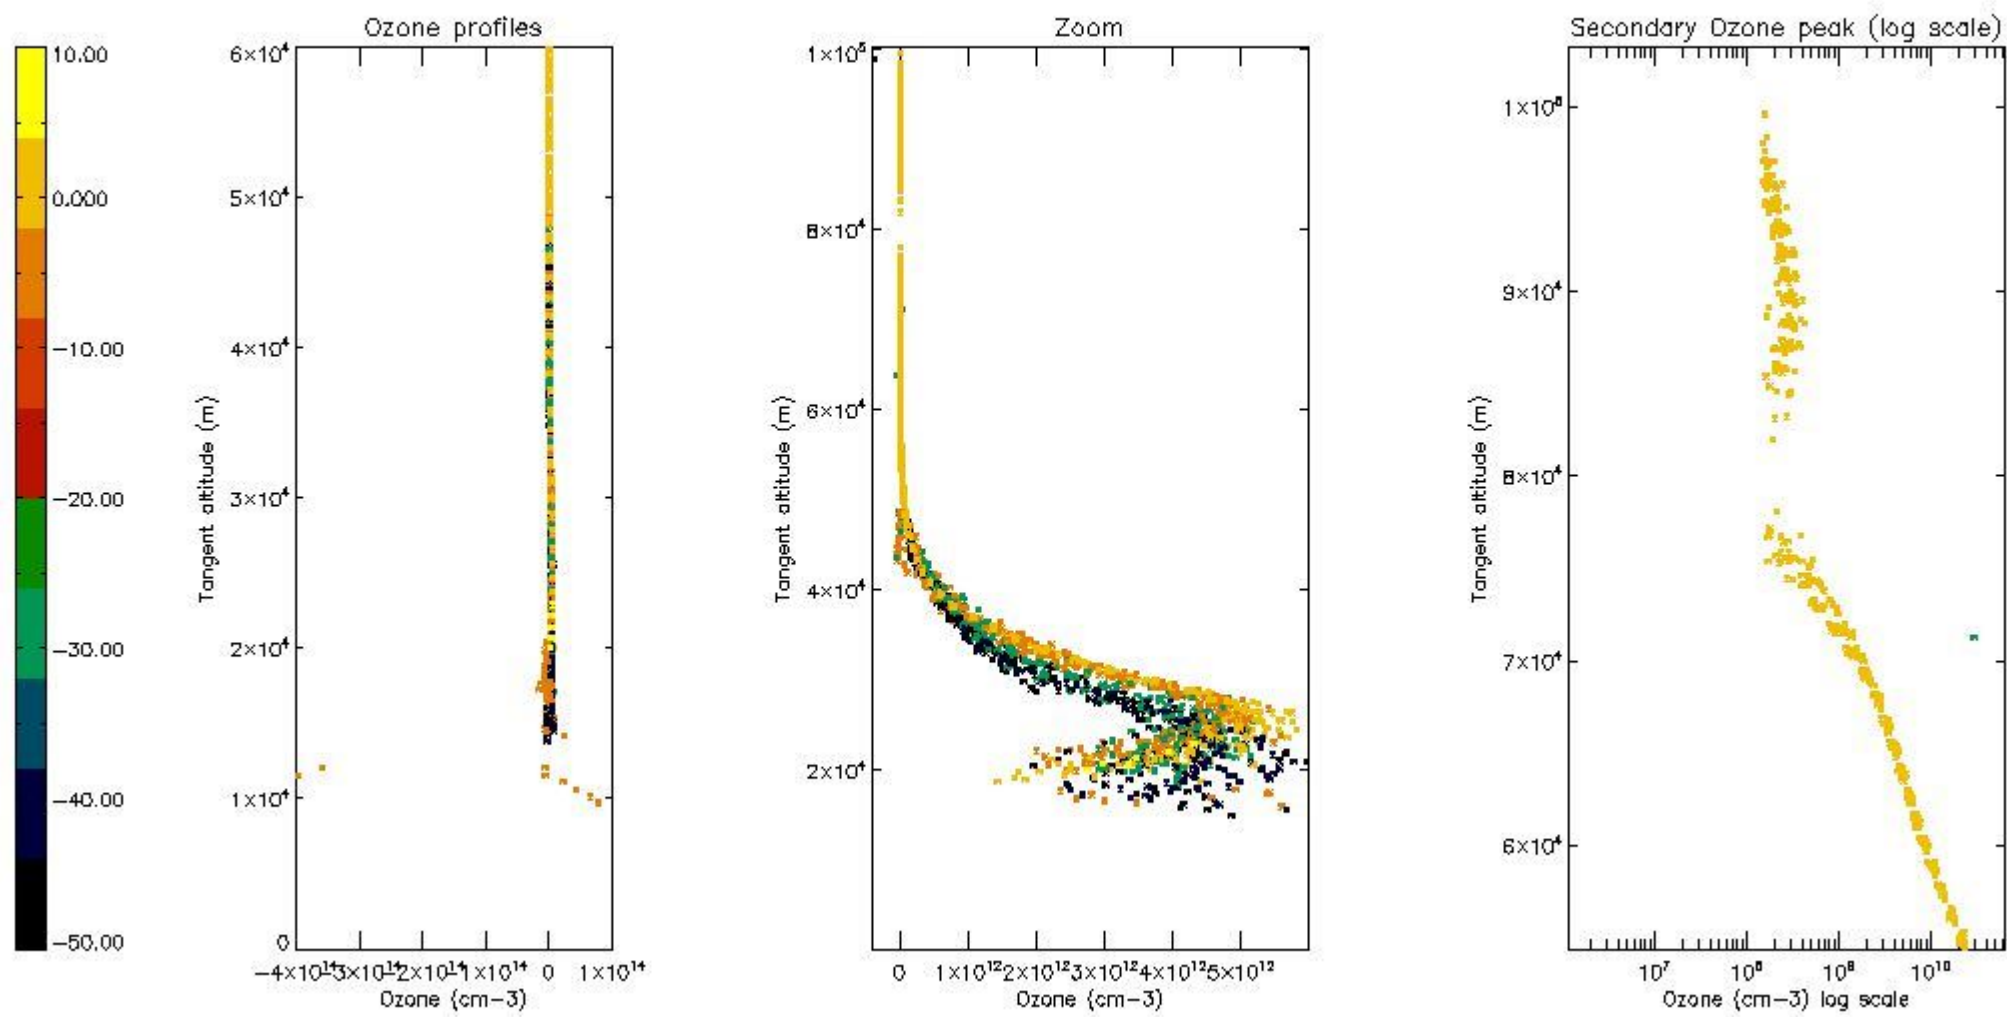

STD < 10	5
STD < 5	3

5.2 Plot ozone profiles for all STD (dark without errors)

The colorbar represents the latitude.

5.3 Plot ozone profiles where STD < 20% (dark without errors)

The colorbar represents the latitude.