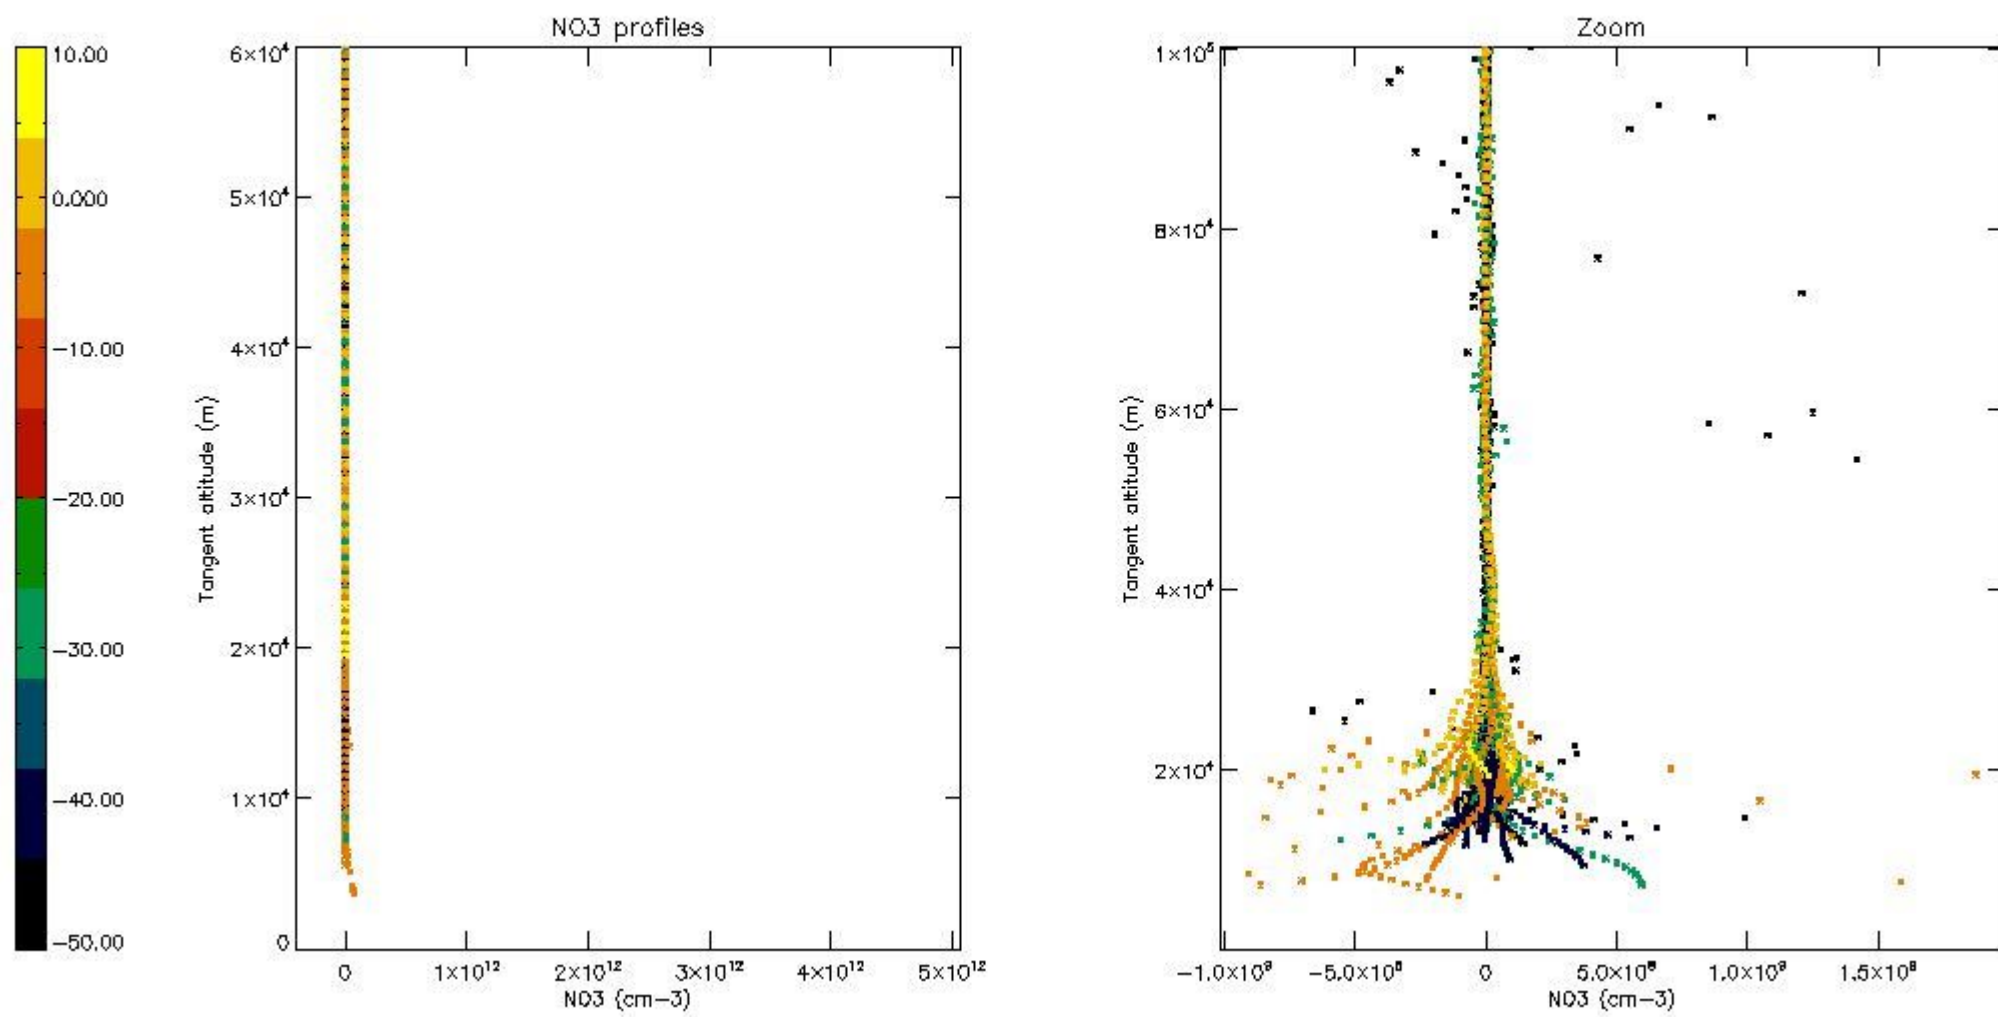

5.8 Plot H₂O profiles for all STD (only for occultations of stars 1,2,3,4,13,14,16,26,63 dark without errors)

The colorbar represents the latitude.