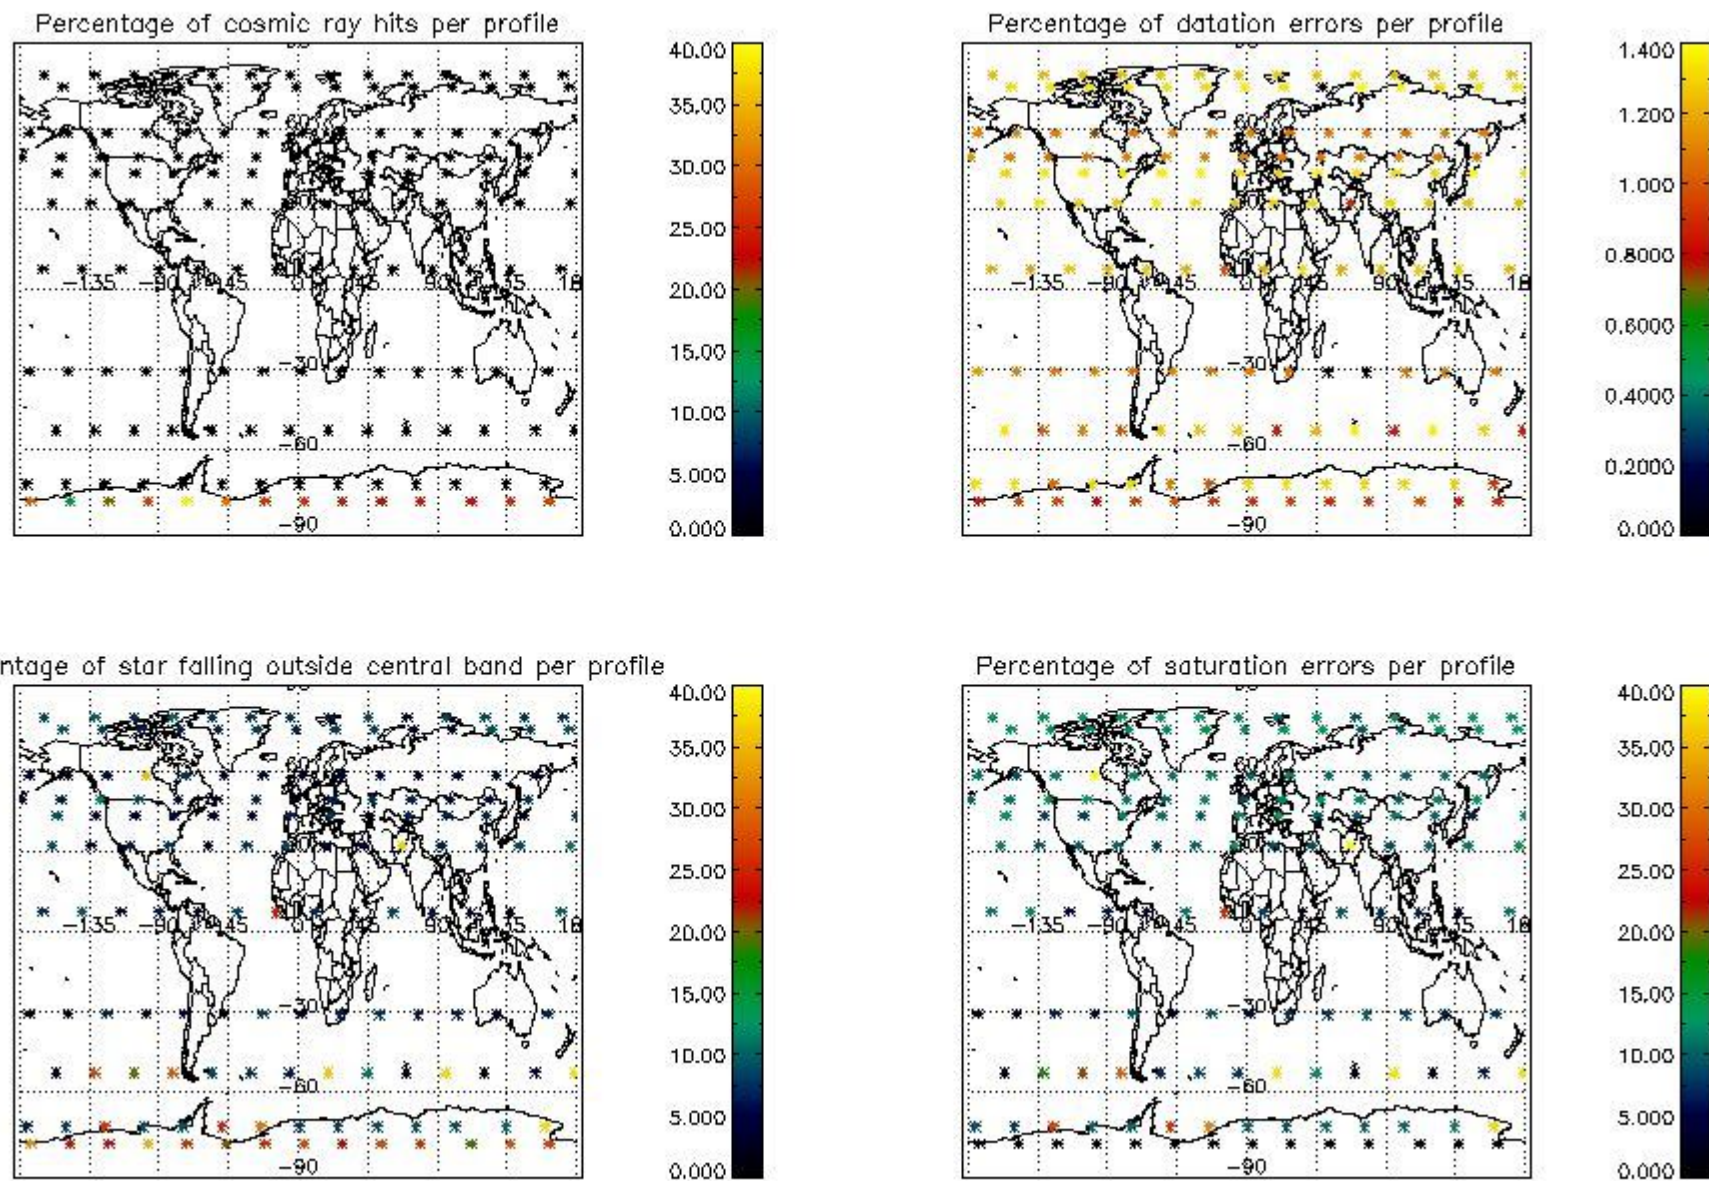

4.2.2 Plot level 1 quality information per product (world map): ENVISAT DESCENDING passes

5. Trace gas profiles

5.1 Ozone statistics based on quality of products

The final quality of the products can be "measured" using the STD (Standard Deviation) attached to every point profile. This information is written to the parameter GOM_NL__2P/NL_LOCAL_SPECIES_DENSITY/o3_std of the level 2 products. The table below shows the statistics for given STD ranges.

The statistics are given with respect to the overall valid production:

- Products without fatal errors: GOM_NL__2P/MPH/PRODUCT_ERR=0
- Valid point profile: GOM_NL__2P/NL_LOCAL_SPECIES_DENSITY/pcd(0)=0

The 'Criteria' is applied to valid points of dark limb products:

- Products in dark limb illumination condition: GOM_NL__2P/NL_SUMMARY_QUALITY/obs_ill_cond=0
- Products without fatal errors: GOM_NL__2P/MPH/PRODUCT_ERR=0
- Valid point profile: GOM_NL__2P/NL_LOCAL_SPECIES_DENSITY/pcd(0)=0

So, the table below shows the percentage of dark limb and valid observations for each criteria with respect to the overall valid daily observations.

Criteria	% of total production
All STD	22
STD < 20	8