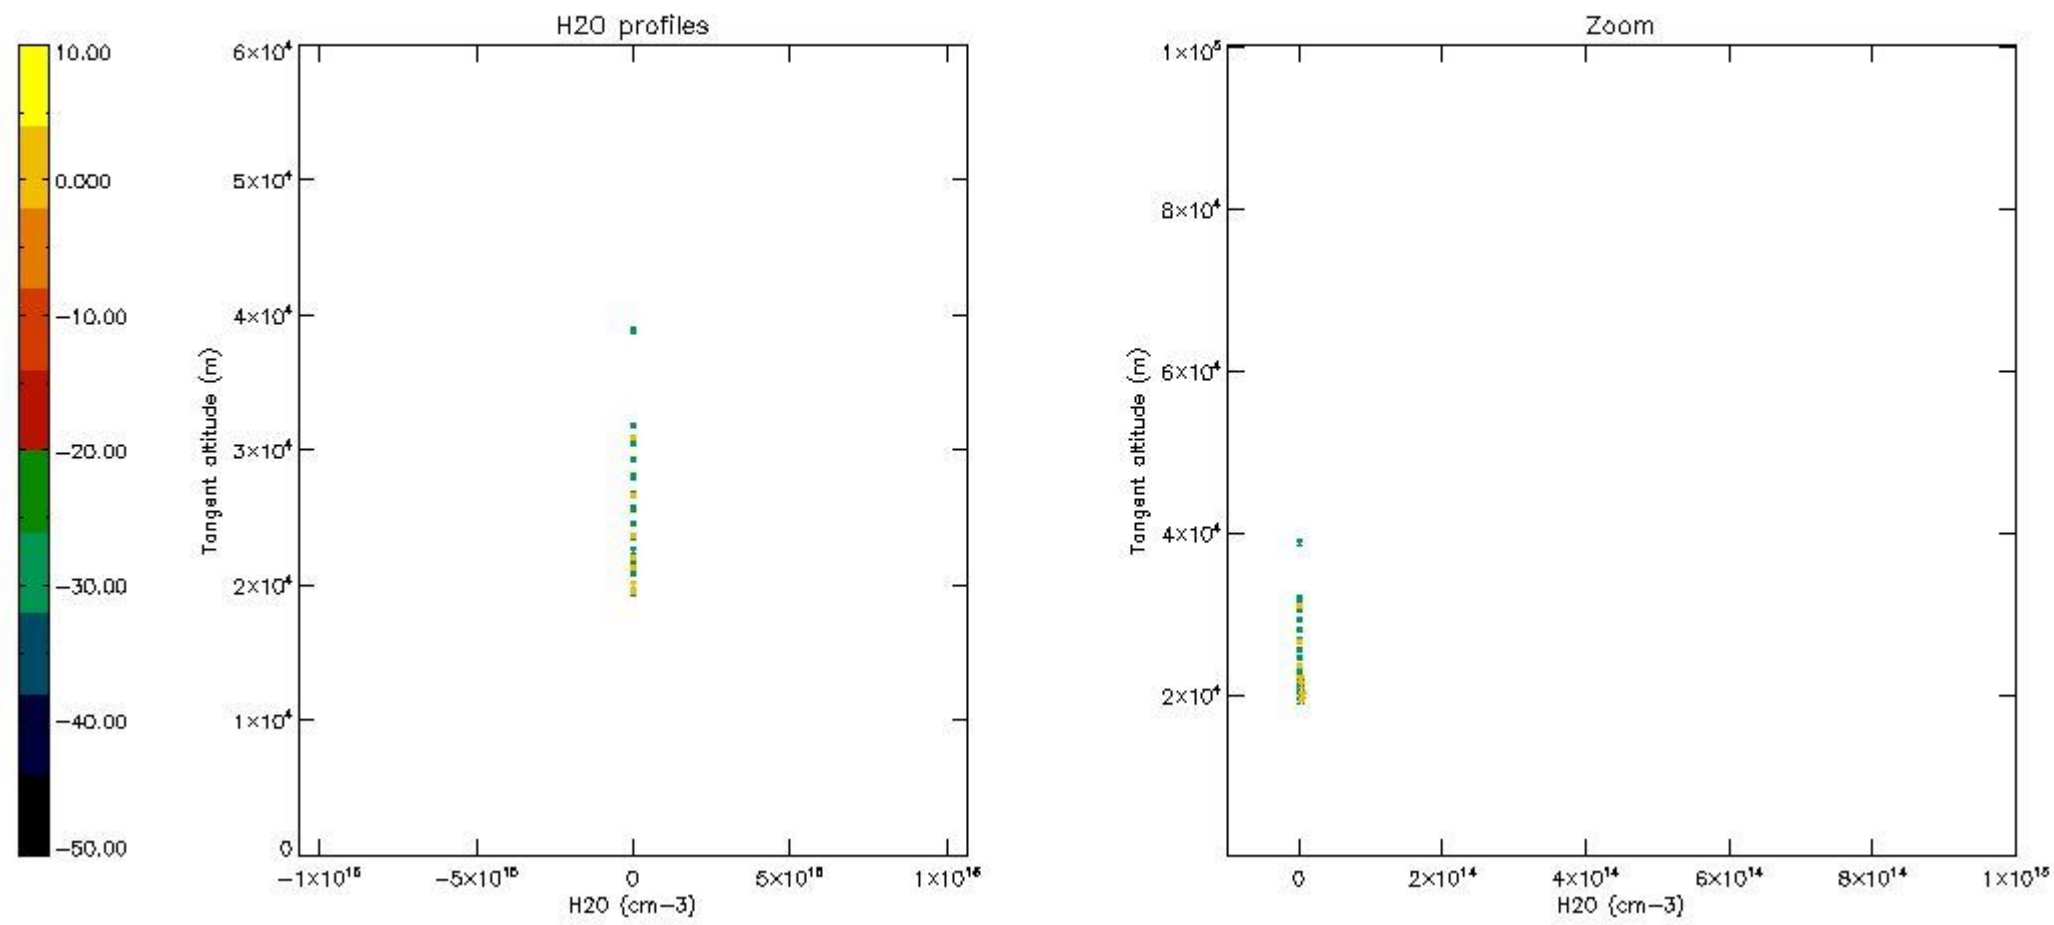

The colorbar represents the latitude.