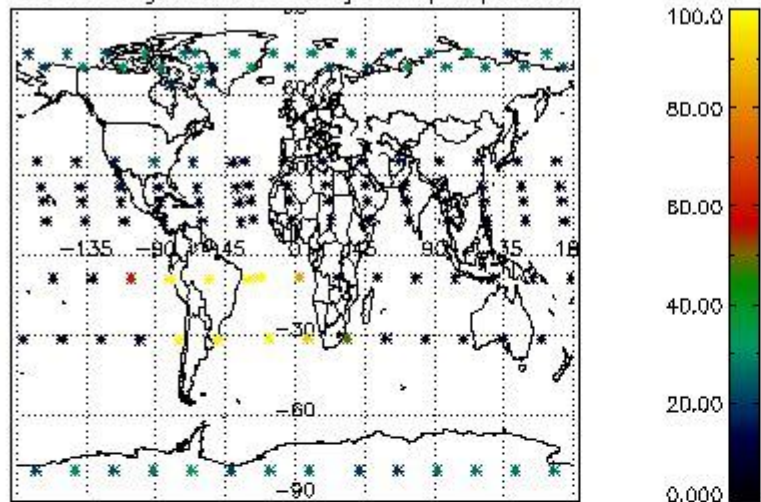

Percentage of cosmic ray hits per profile