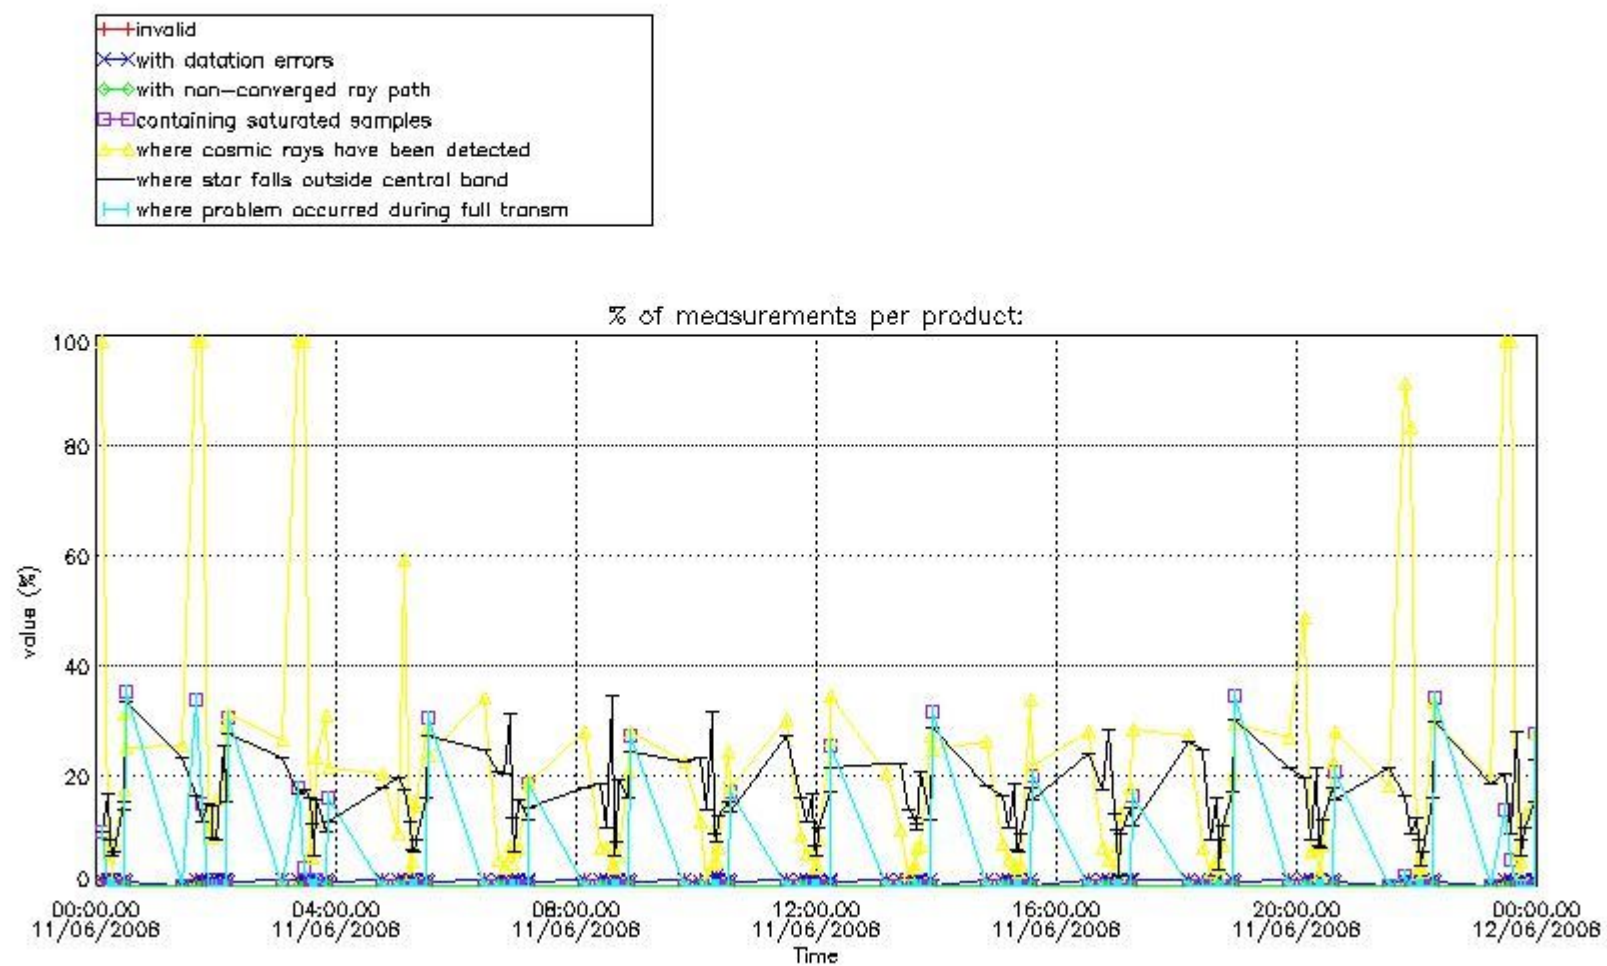

4.1.2 Plot level 1 quality information per product (time dependant): ENVI SAT DESCENDING passes