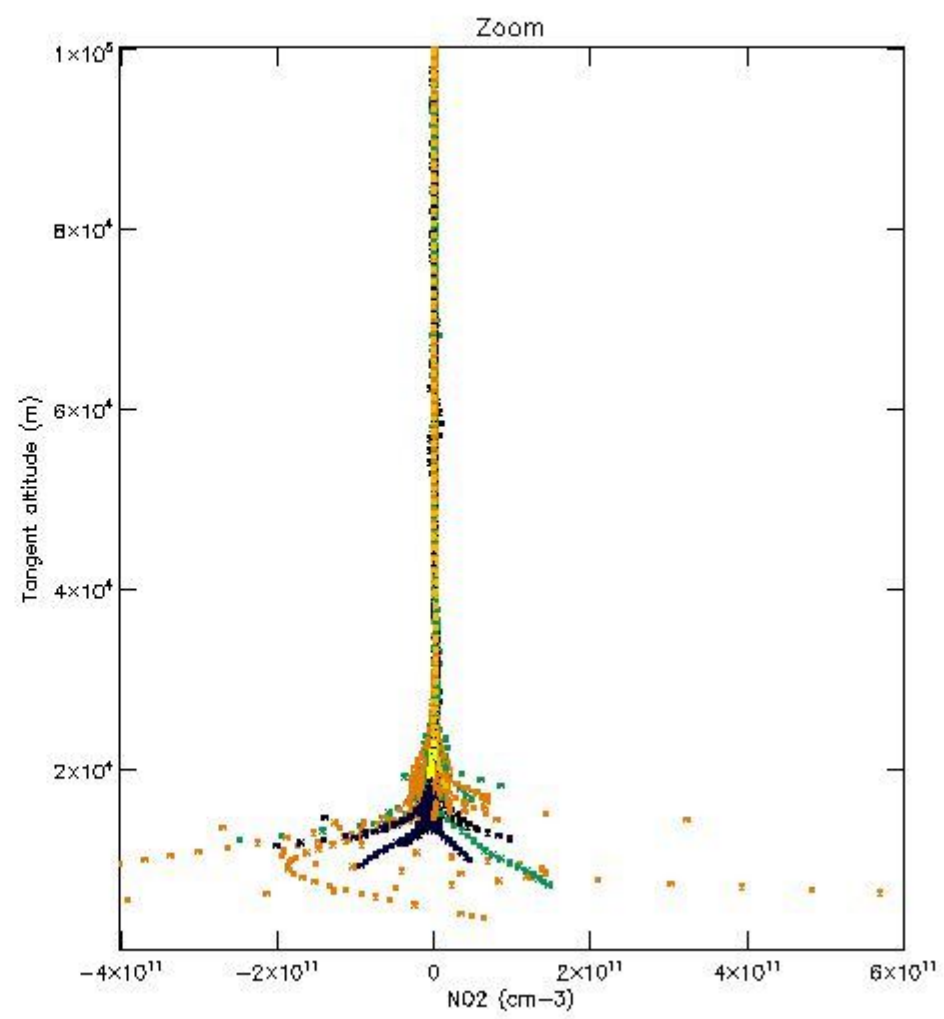

5.7 Plot NO3 profiles for all STD (dark without errors)

The colorbar represents the latitude.