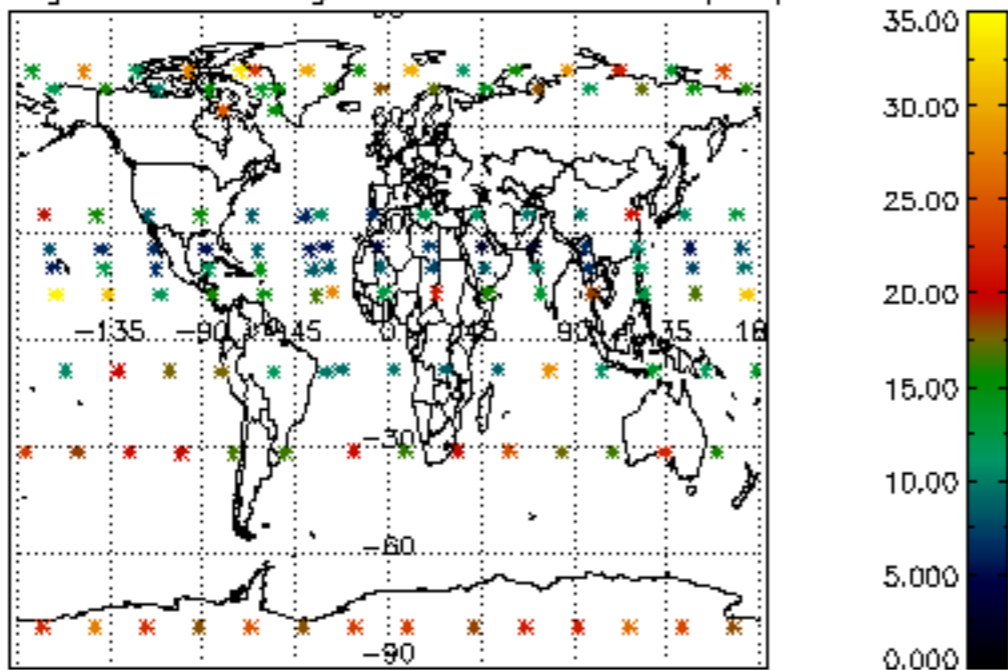

Percentage of cosmic ray hits per profile

Percentage of star falling outside central band per profile