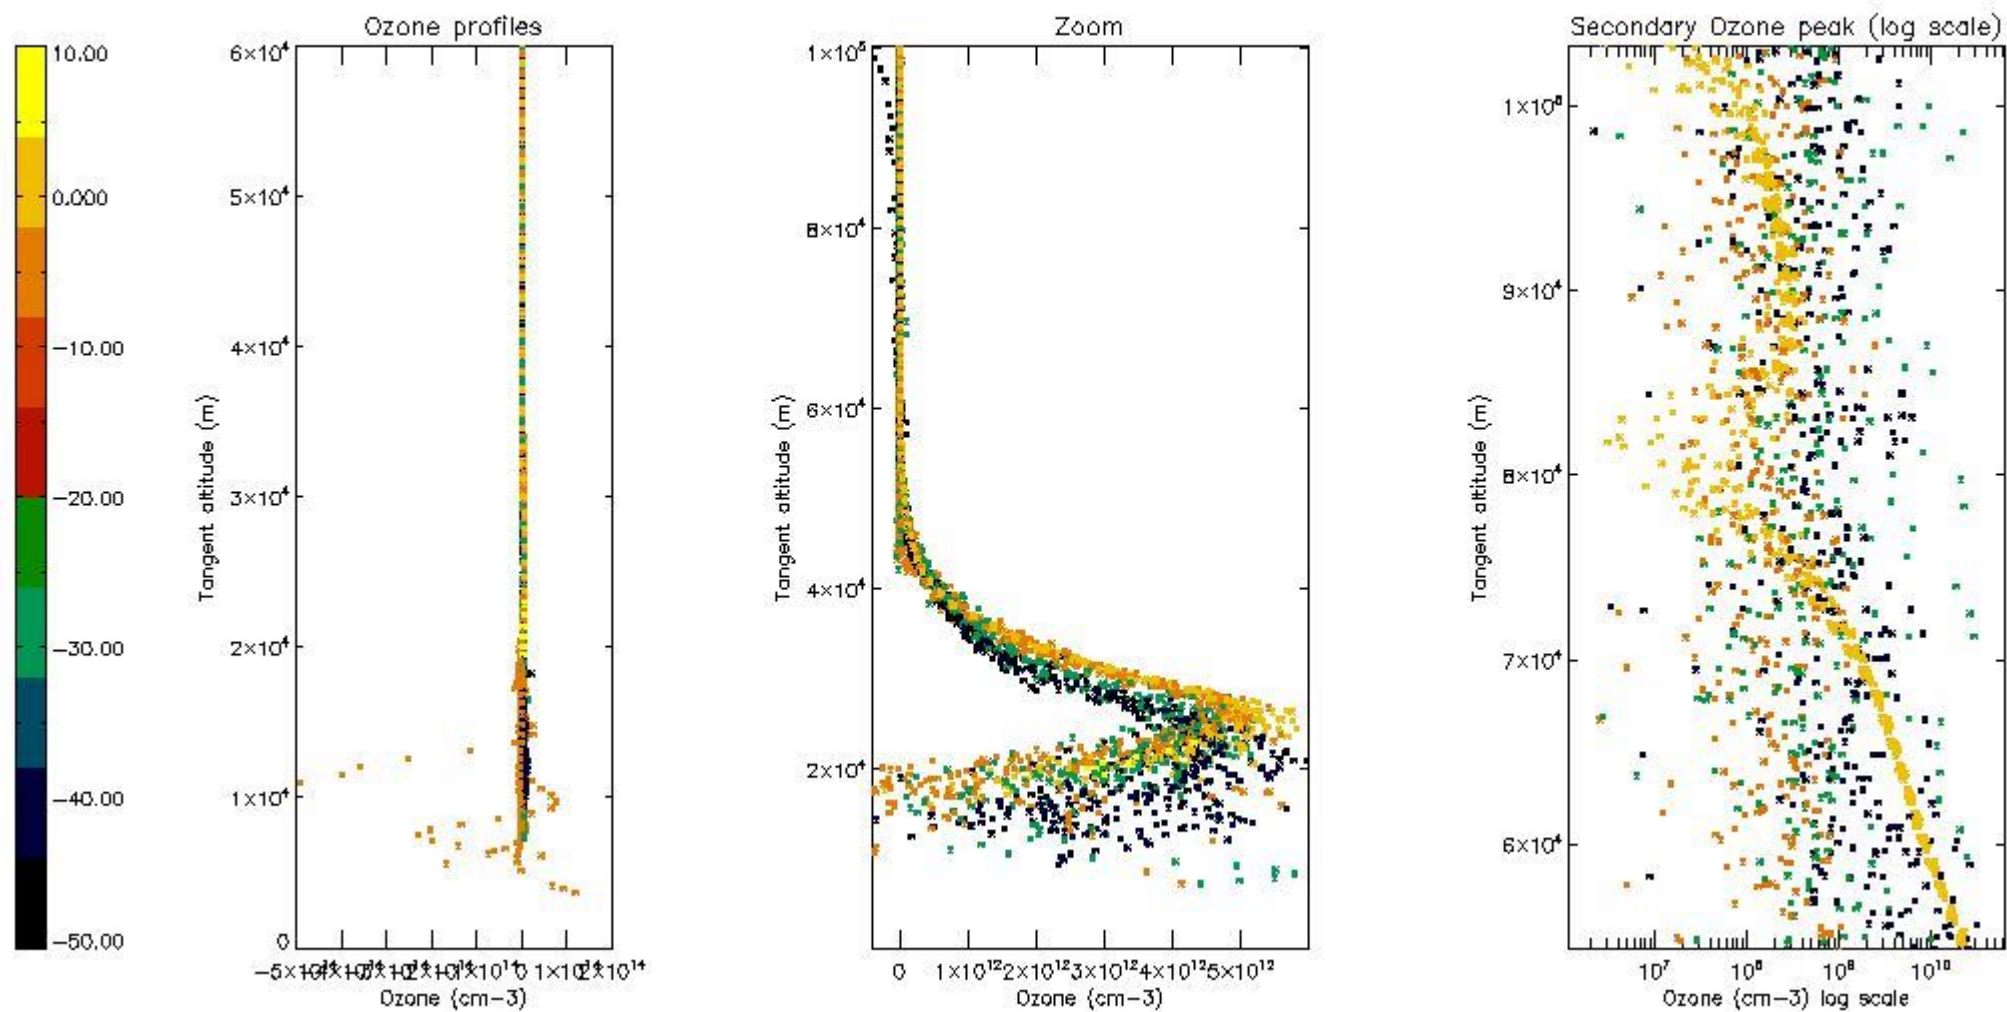

STD < 10	5
STD < 5	3

5.2 Plot ozone profiles for all STD (dark without errors)

The colorbar represents the latitude.

5.3 Plot ozone profiles where STD < 20% (dark without errors)

The colorbar represents the latitude.