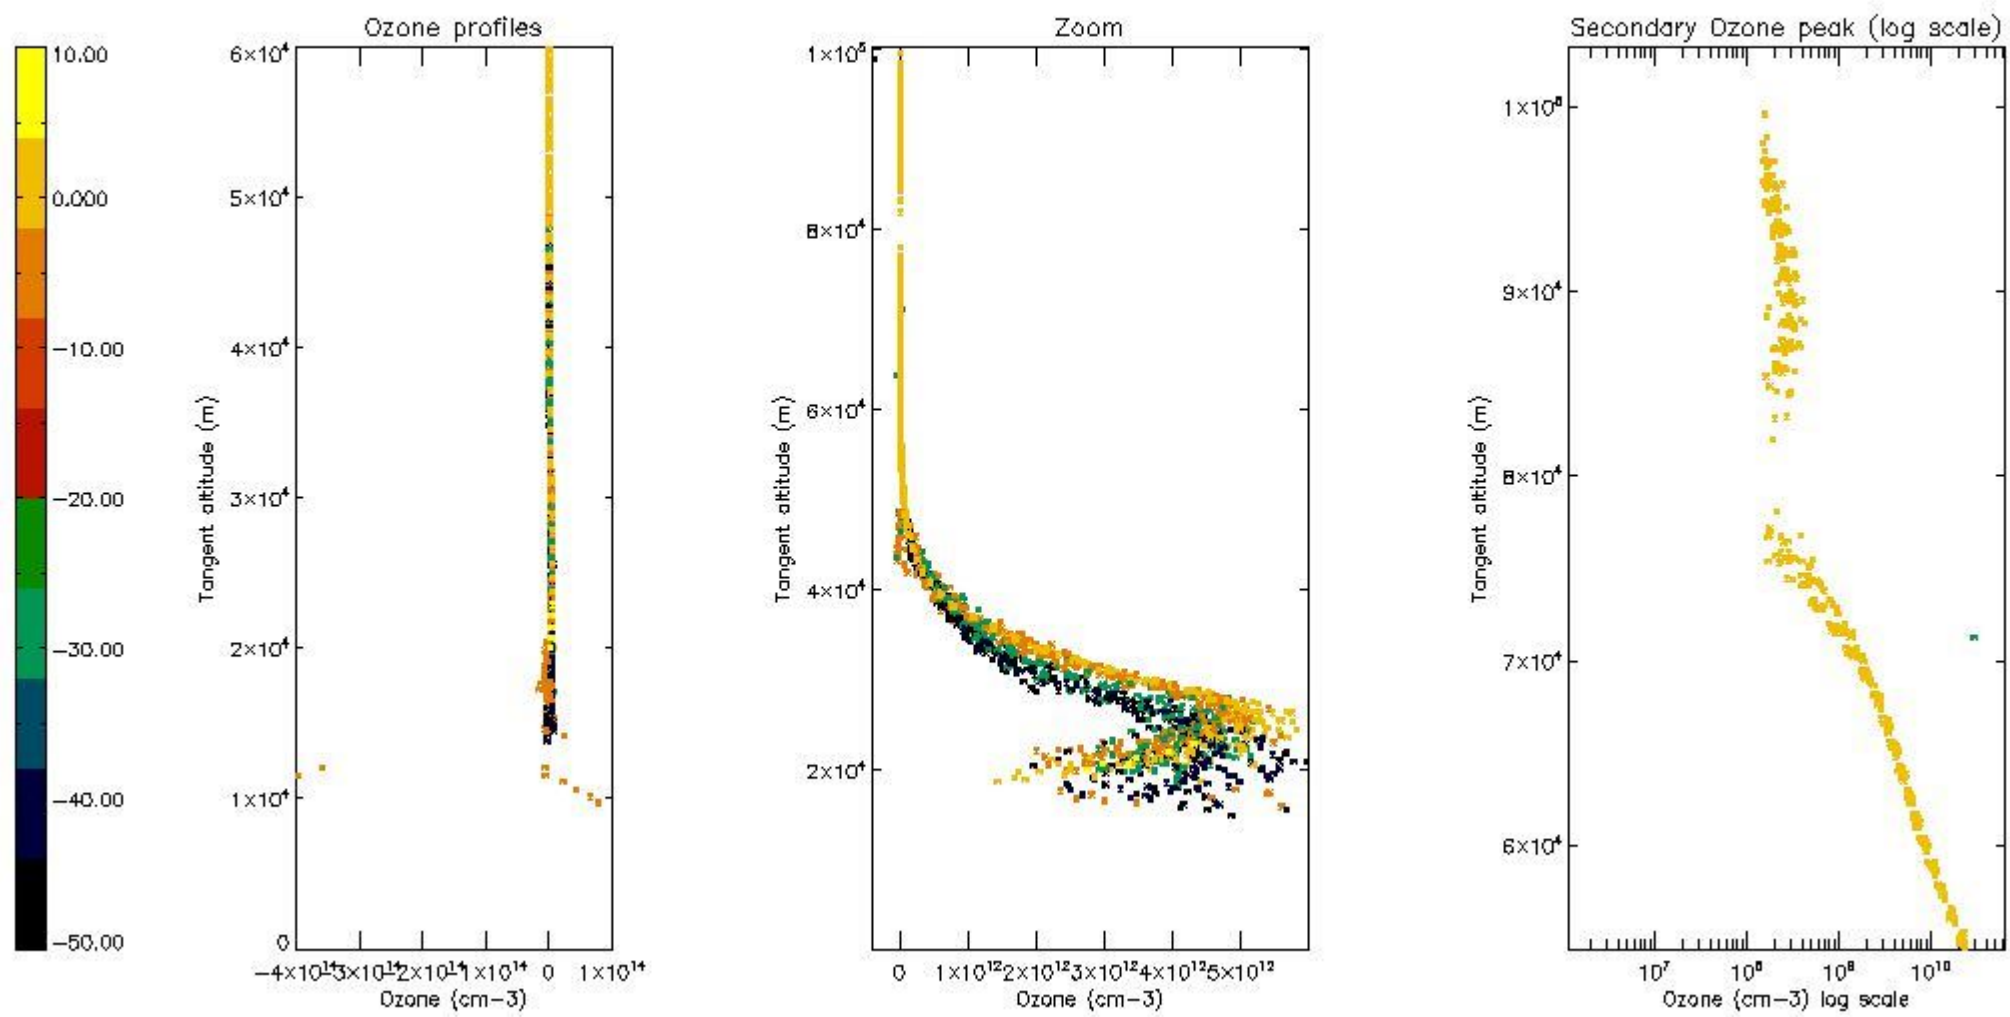

STD < 10	5
STD < 5	3

5.2 Plot ozone profiles for all STD (dark without errors)

The colorbar represents the latitude.

5.3 Plot ozone profiles where STD < 20% (dark without errors)

The colorbar represents the latitude.