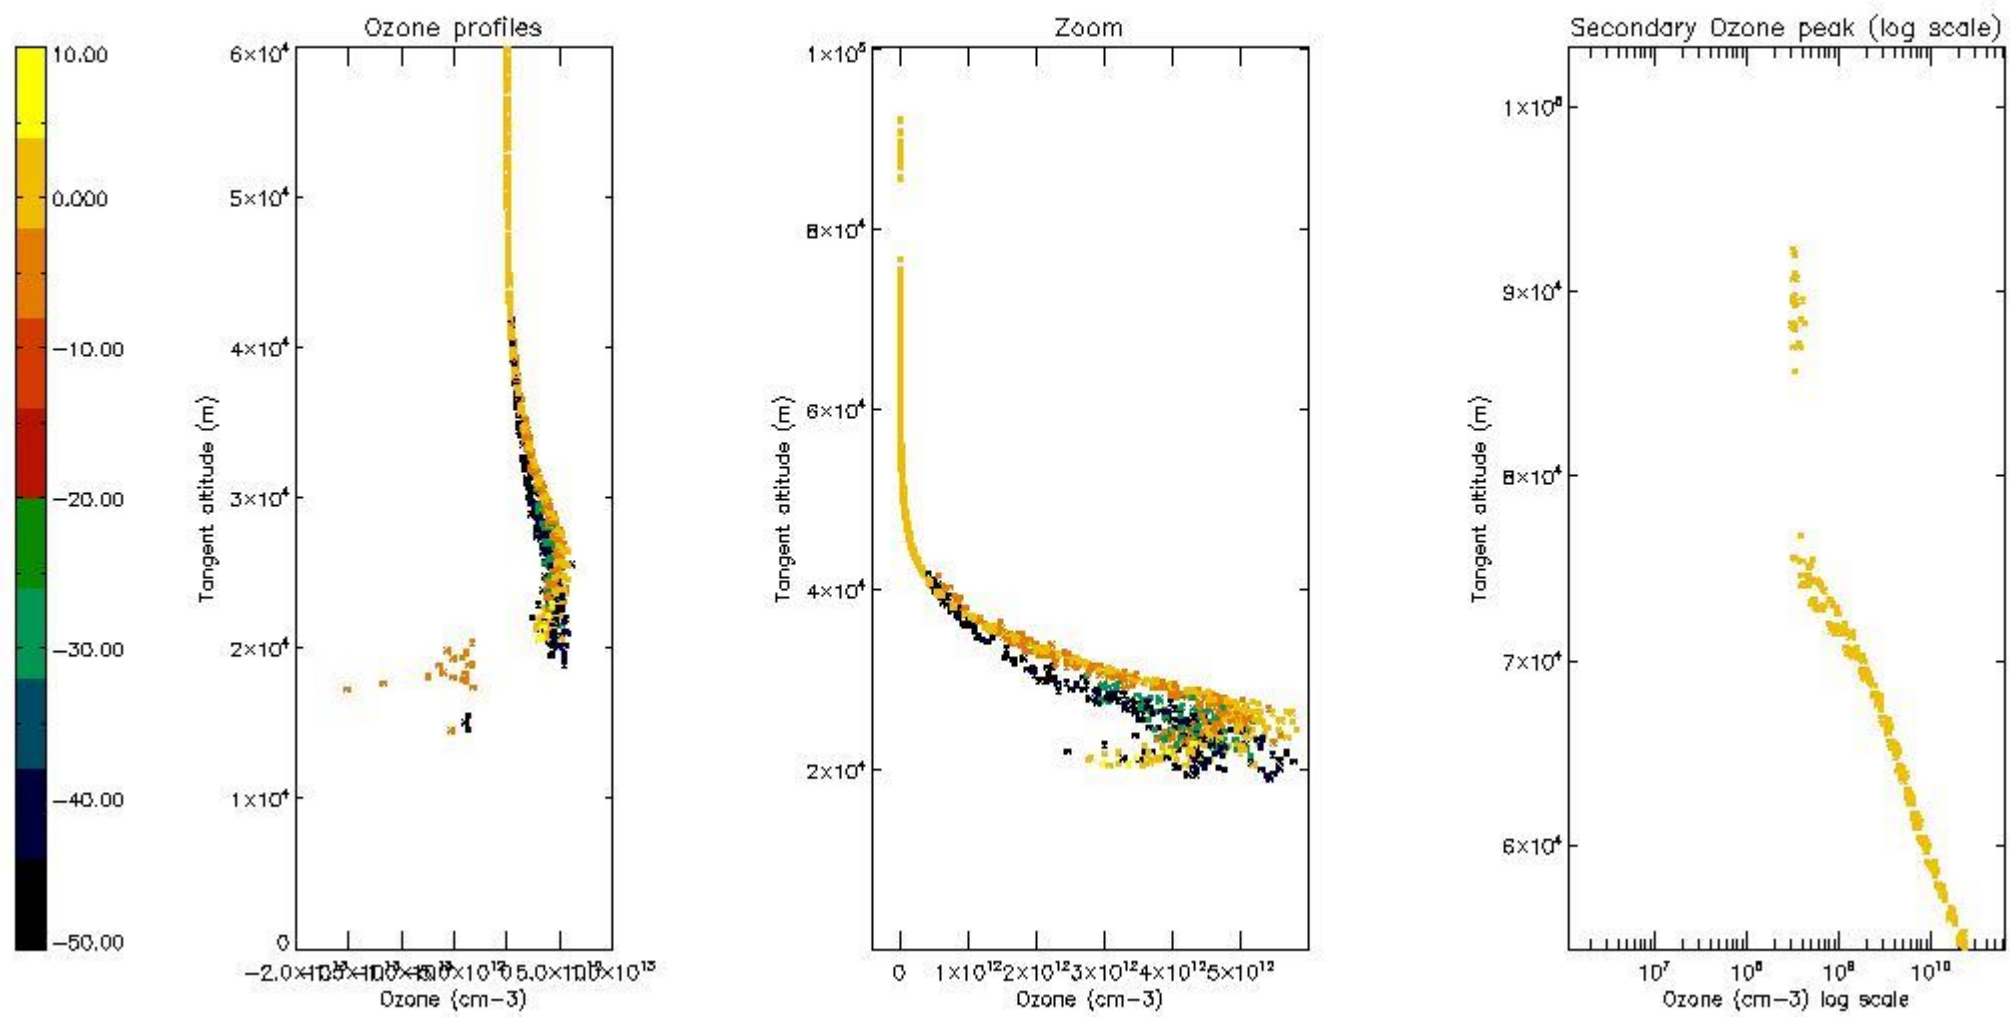

5.5 Plot ozone profiles where $STD < 5\%$ (dark without errors)

The colorbar represents the latitude.