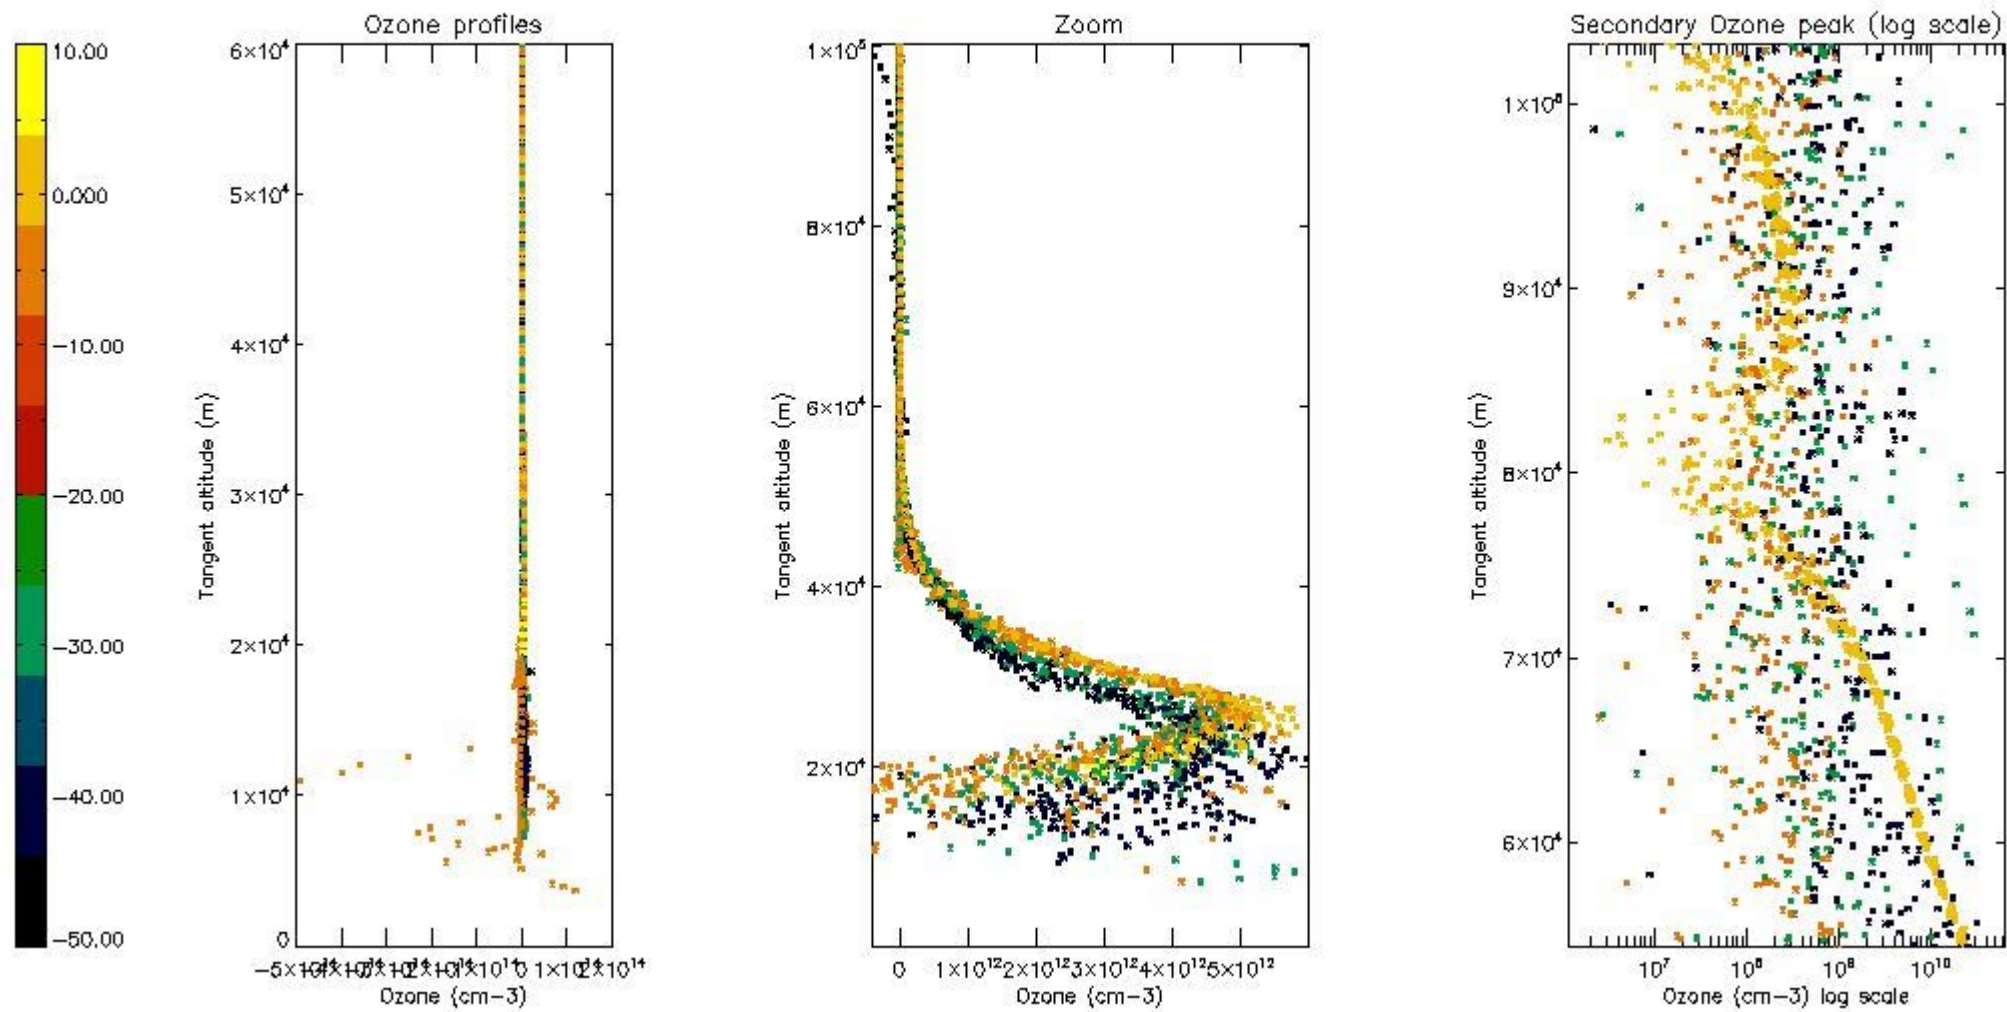

STD < 10	5
STD < 5	3

5.2 Plot ozone profiles for all STD (dark without errors)

The colorbar represents the latitude.

5.3 Plot ozone profiles where STD < 20% (dark without errors)

The colorbar represents the latitude.