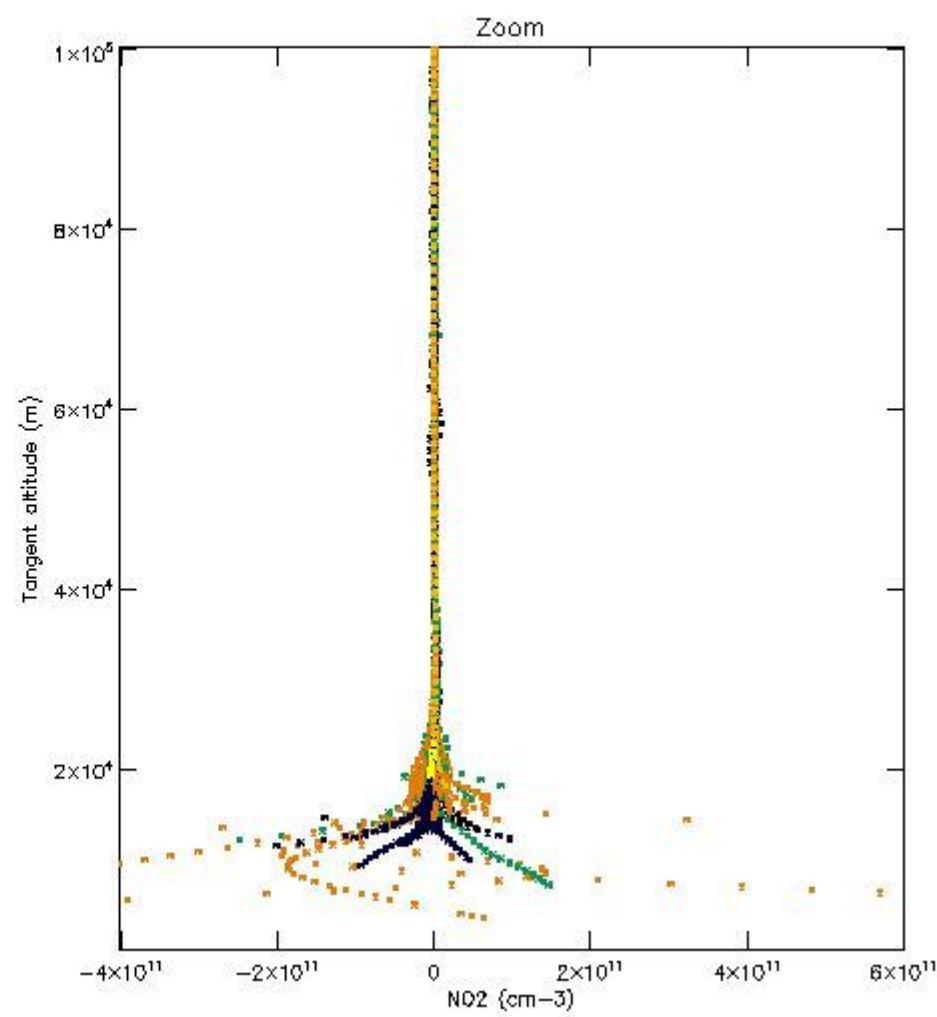

5.7 Plot NO3 profiles for all STD (dark without errors)

The colorbar represents the latitude.