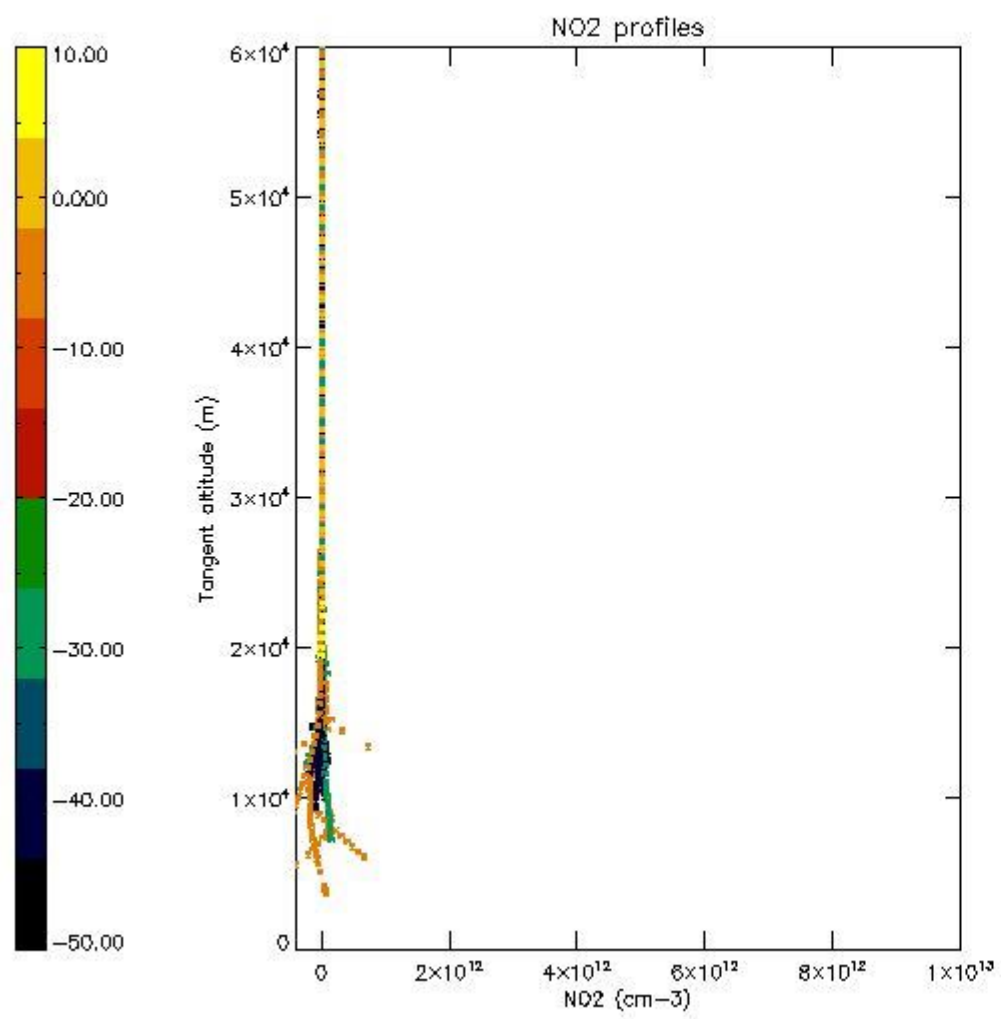

5.7 Plot NO3 profiles for all STD (dark without errors)

The colorbar represents the latitude.