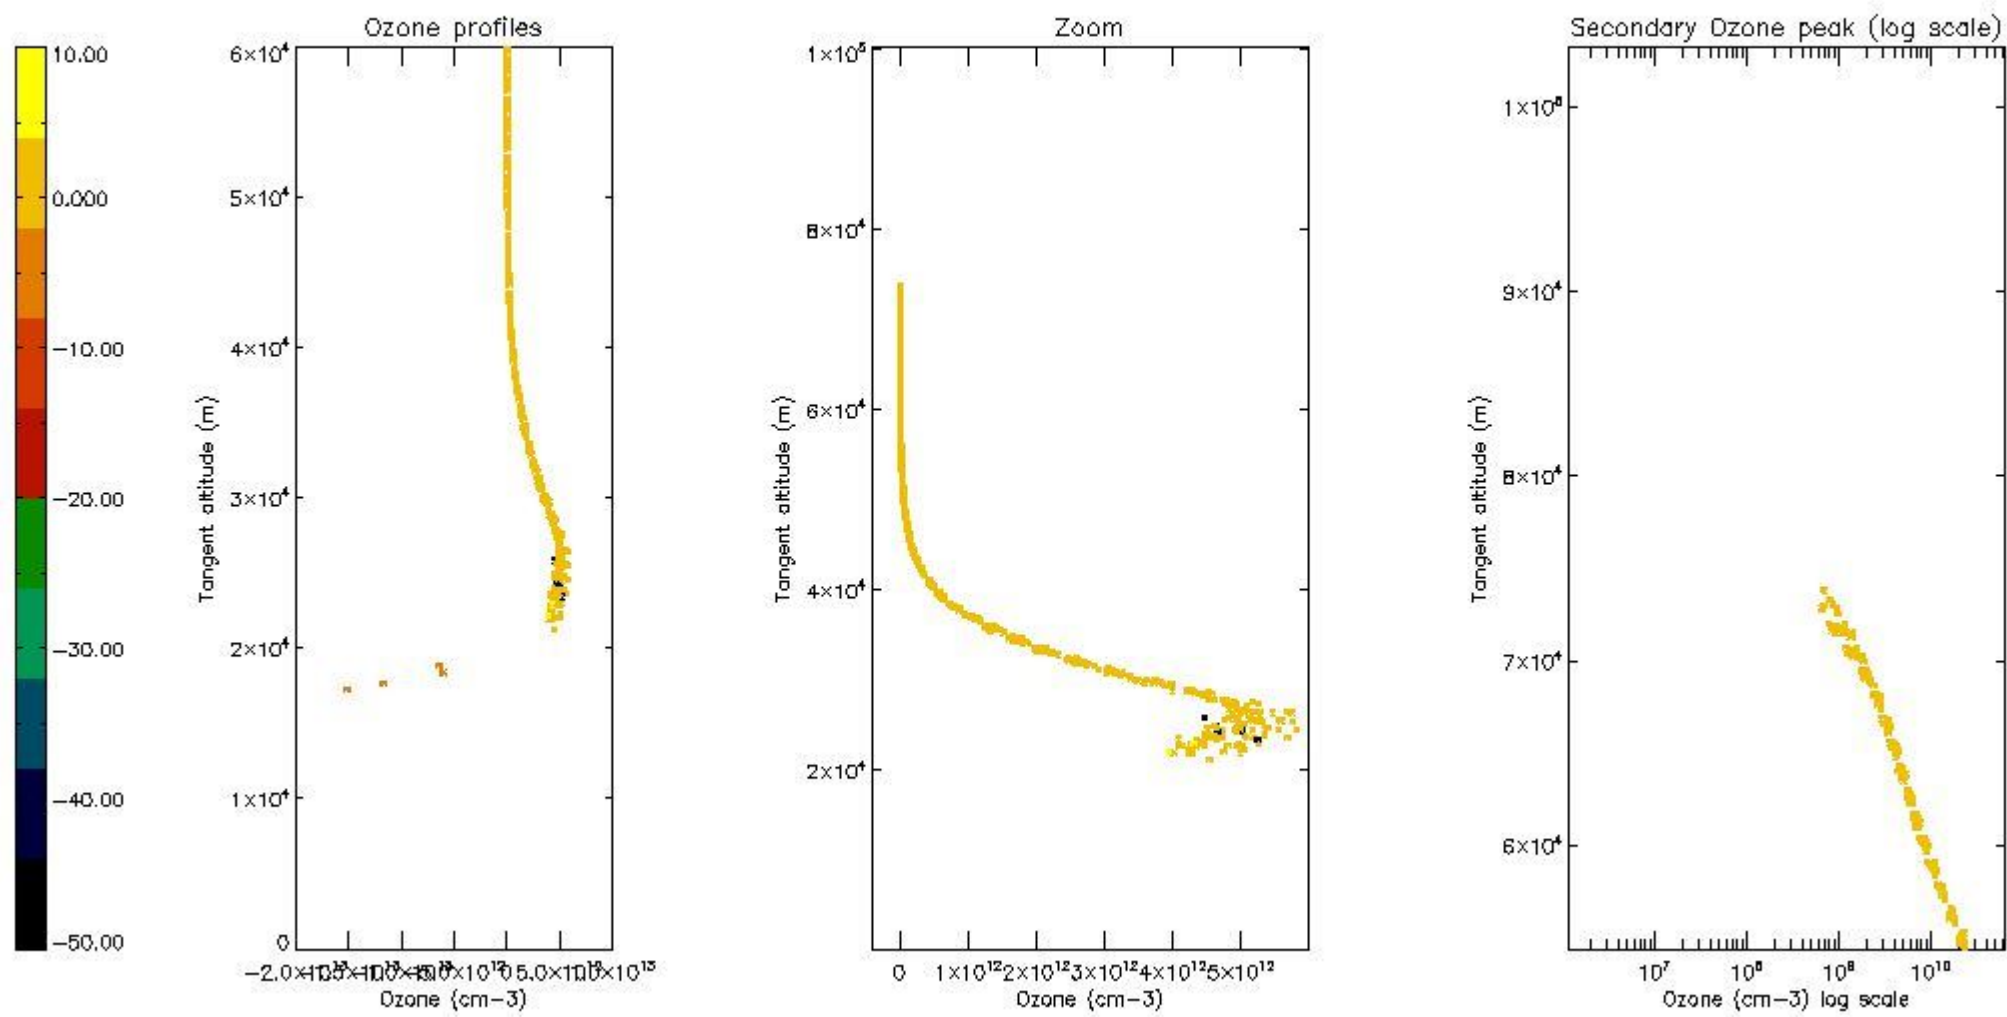

*5.4 Plot ozone profiles where STD < 10% (dark without errors)*

The colorbar represents the latitude.

*5.5 Plot ozone profiles where  $STD < 5\%$  (dark without errors)*

The colorbar represents the latitude.