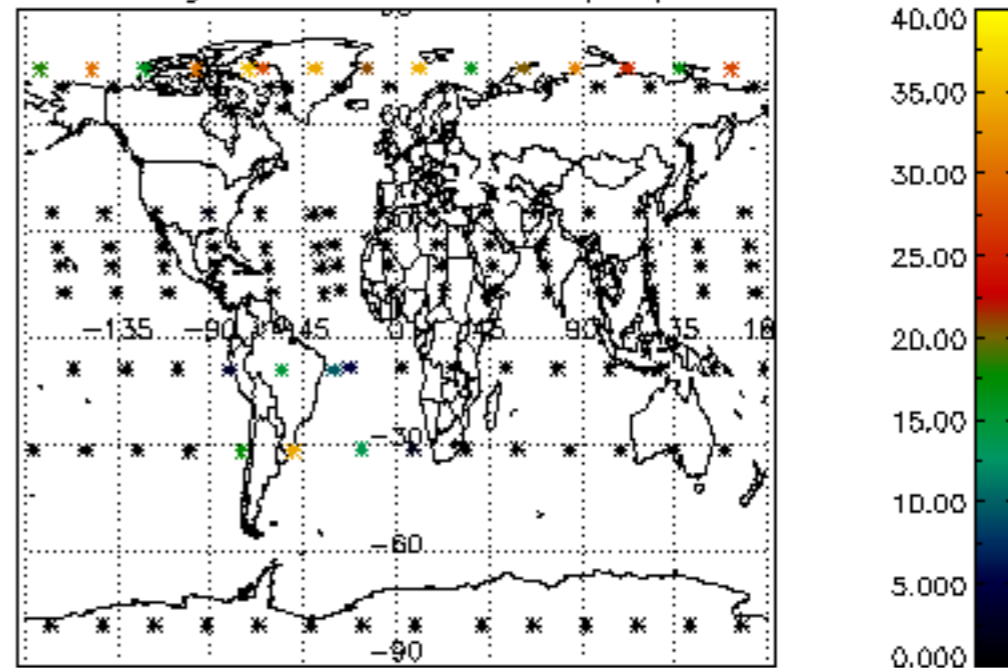

Percentage of datation errors per profile

Percentage of saturation errors per profile