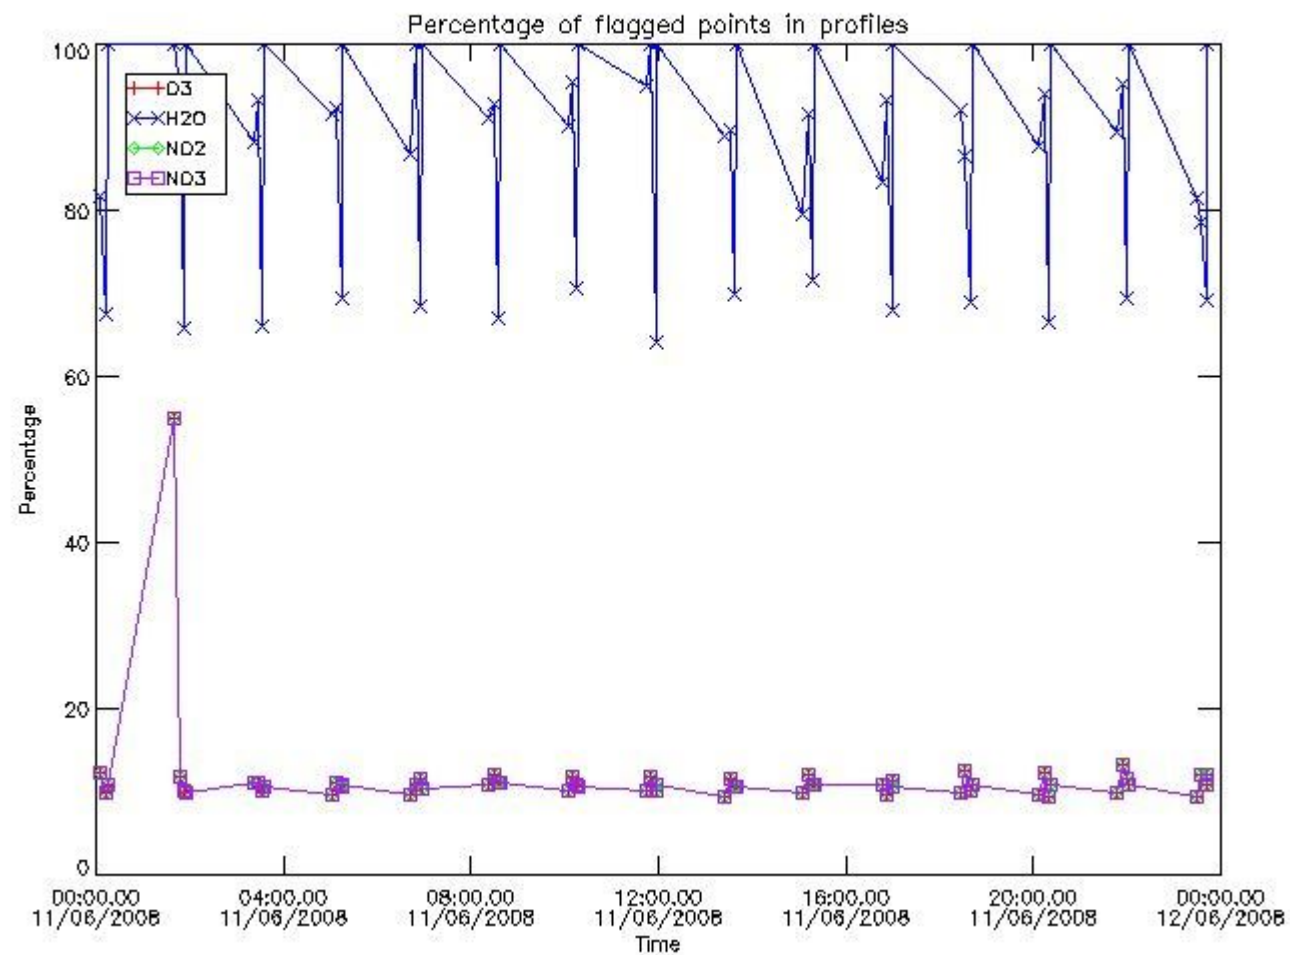

3. Quality information per product

In this section it is plotted some information contained in the Quality Summary data set of the level 2 products. Only products in dark limb conditions and without errors (error flag in the MPH set to "0") are used.

3.1 Plot quality information per product (time dependant)

3.2 Plot quality information per product (world map)