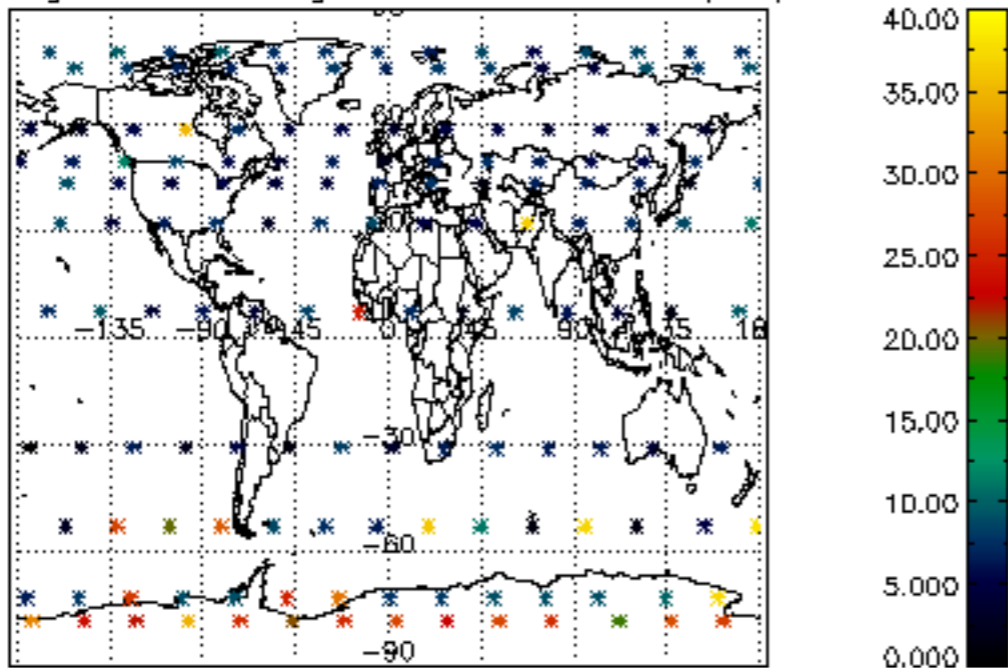

Percentage of star falling outside central band per profile