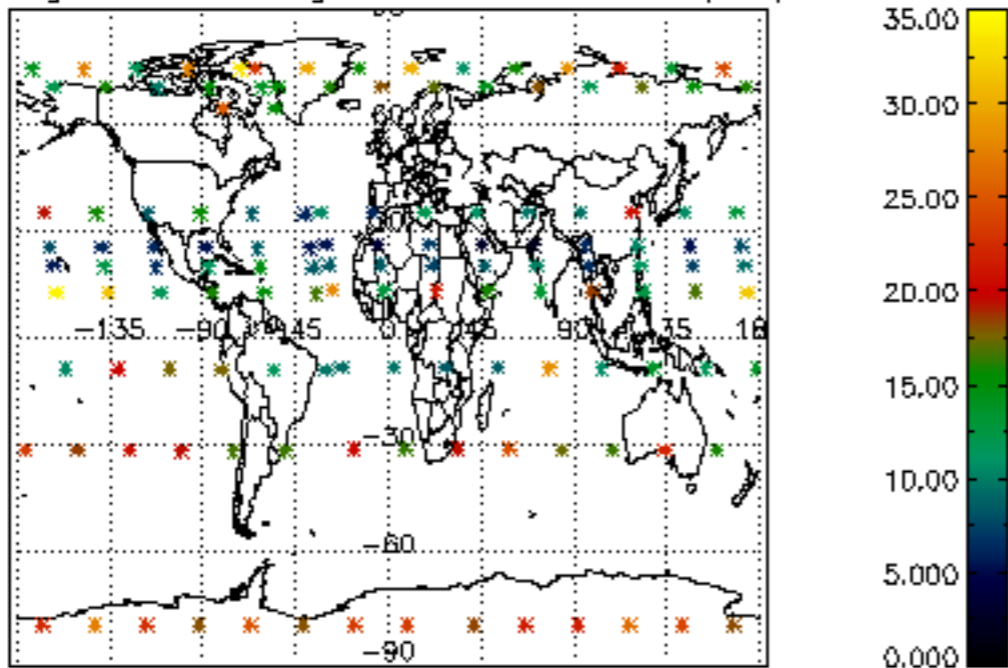

Percentage of cosmic ray hits per profile

Percentage of star falling outside central band per profile