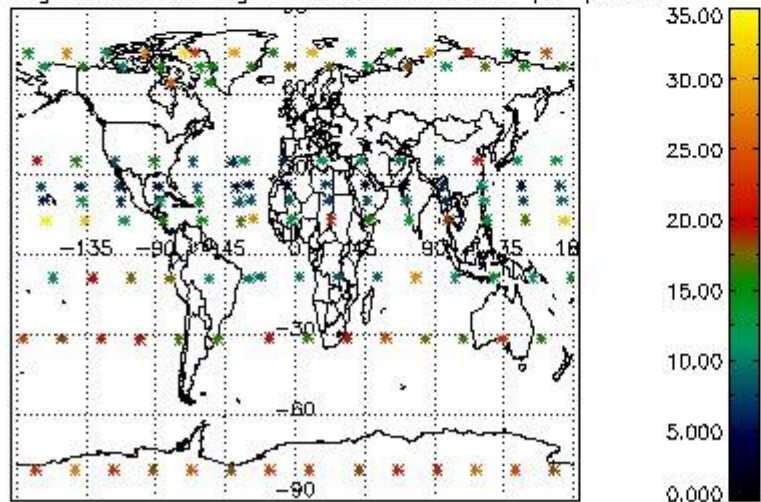

*4.2.1 Plot level 1 quality information per product (world map): ENVISAT ASCENDING passes*

Percentage of cosmic ray hits per profile

Percentage of datation errors per profile

Percentage of star falling outside central band per profile