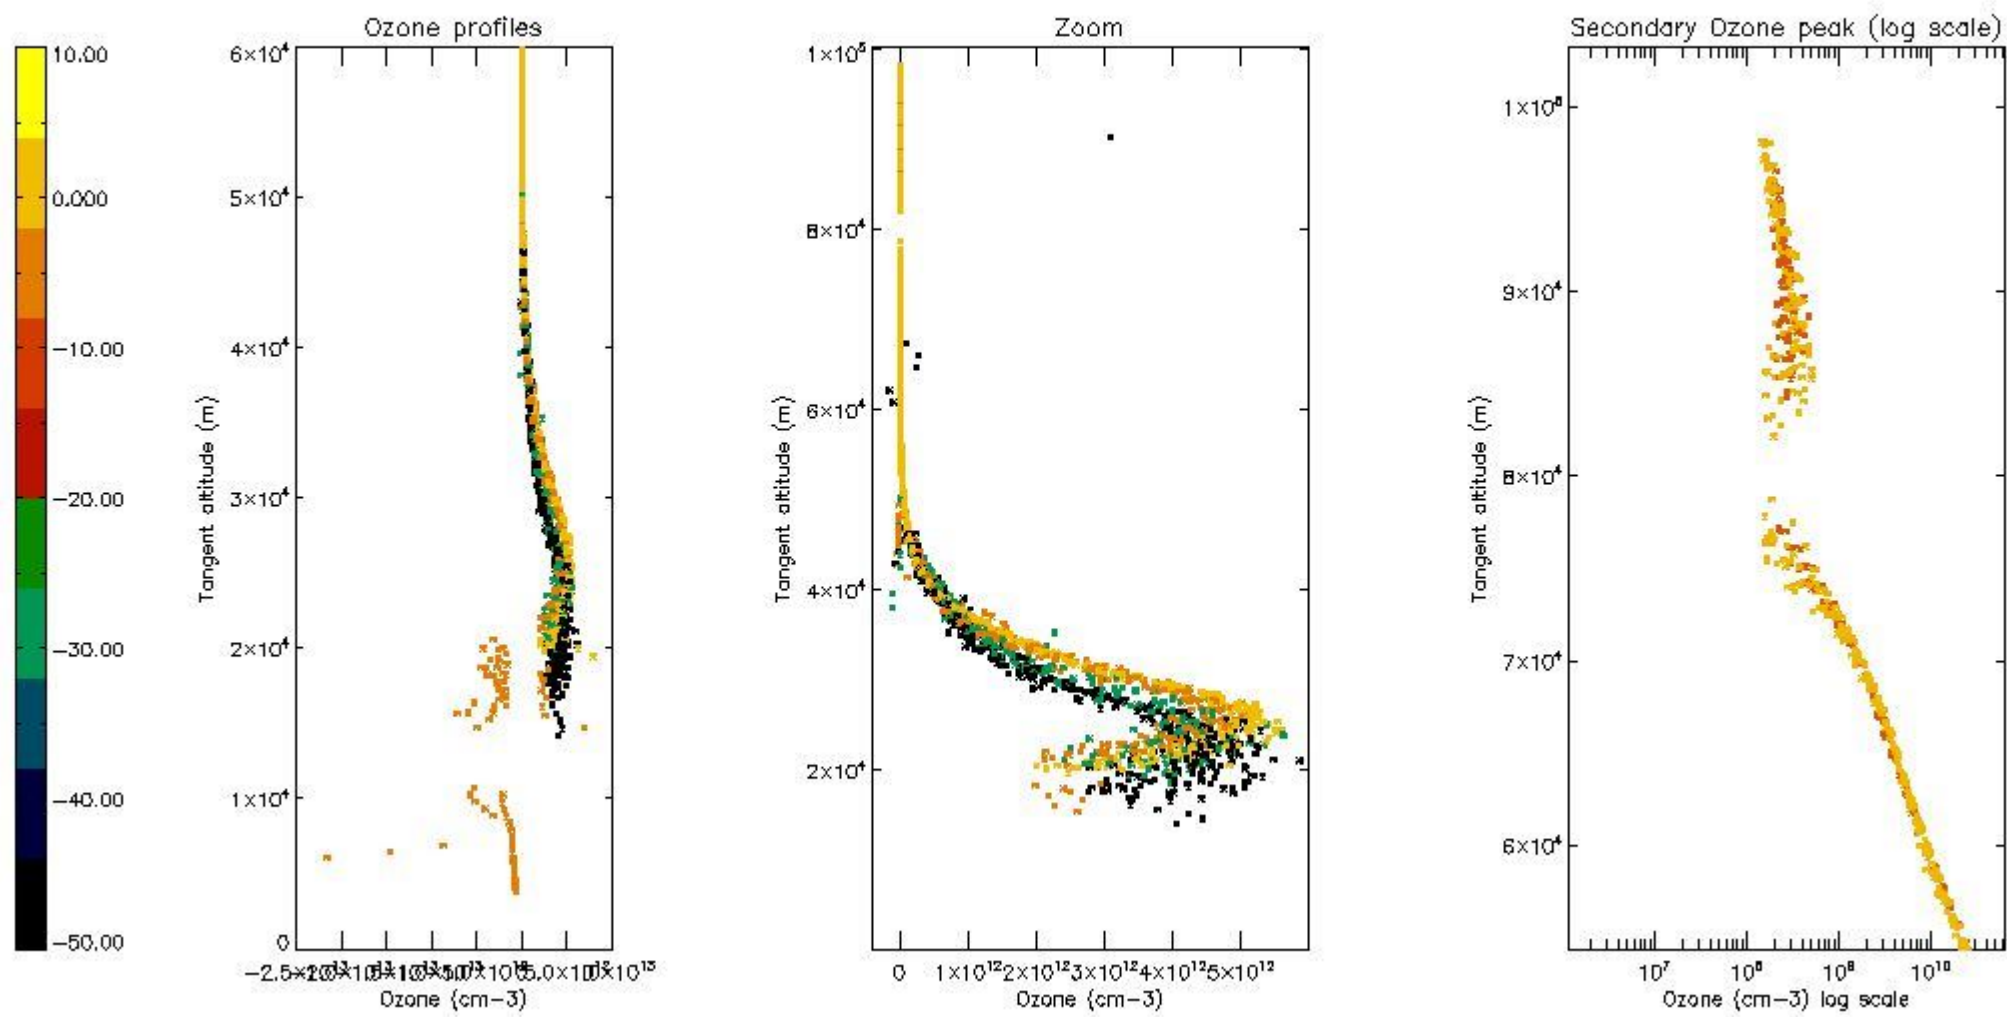

STD < 10	5
STD < 5	3

5.2 Plot ozone profiles for all STD (dark without errors)

The colorbar represents the latitude.

5.3 Plot ozone profiles where STD < 20% (dark without errors)

The colorbar represents the latitude.