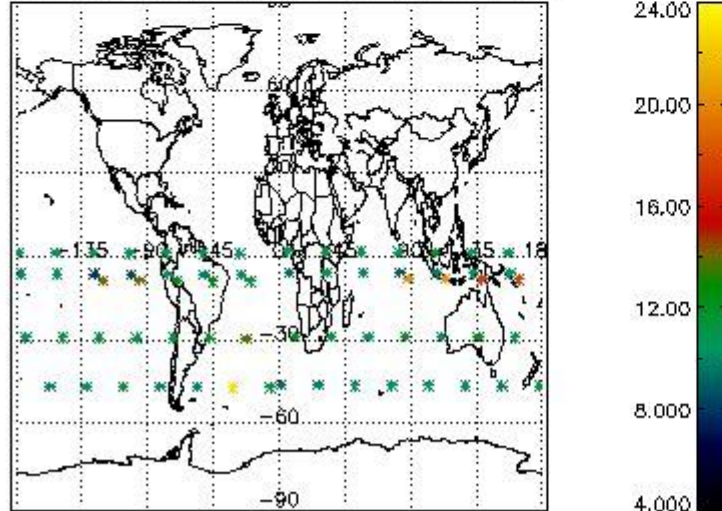

3.1 Plot quality information per product (time dependant)

3.2 Plot quality information per product (world map)

Percentage of flagged data per O3 profile

Percentage of flagged data per H2O profile

Percentage of flagged data per NO2 profile