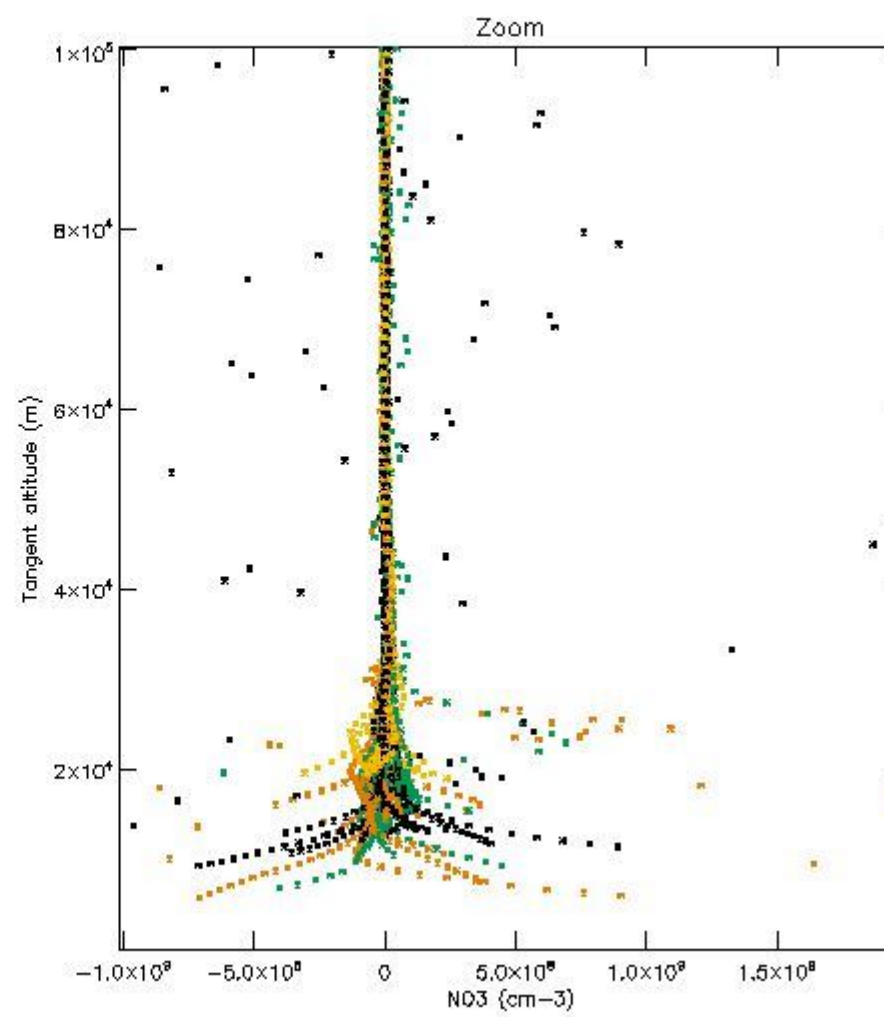

5.4 Plot ozone profiles where STD < 10% (dark without errors)

The colorbar represents the latitude.

5.5 Plot ozone profiles where STD < 5% (dark without errors)

The colorbar represents the latitude.

5.6 Plot NO₂ profiles for all STD (dark without errors)

The colorbar represents the latitude.

5.7 Plot NO3 profiles for all STD (dark without errors)

The colorbar represents the latitude.

5.8 Plot H2O profiles for all STD (only for occultations of stars 1,2,3,4,13,14,16,26,63 dark without errors)