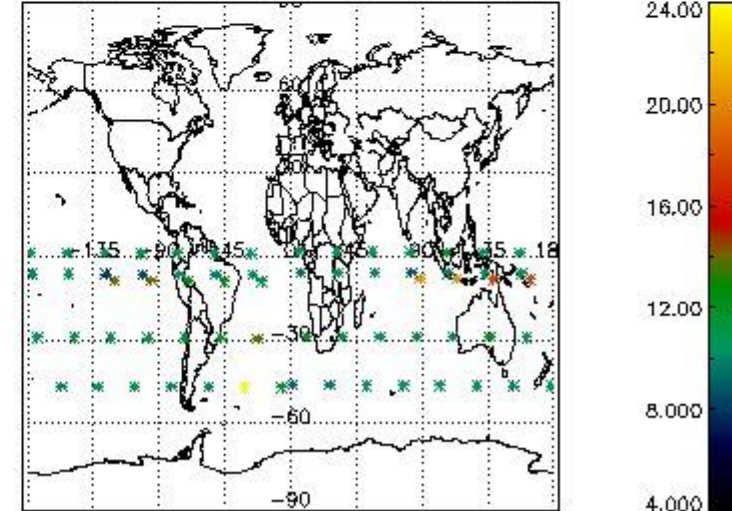

Percentage of flagged data per NO3 profile

4. Level 1 quality information per product

In this section it is plotted some information contained in the Quality Summary data set of the level 2 products that comes from the level 1b processing. Products without errors (error flag in the MPH set to "0") are used.

4.1 Plot quality information per product (time dependant) coming from level 1b processing

4.1.1 Plot level 1 quality information per product (time dependant): ENVISAT ASCENDING passes