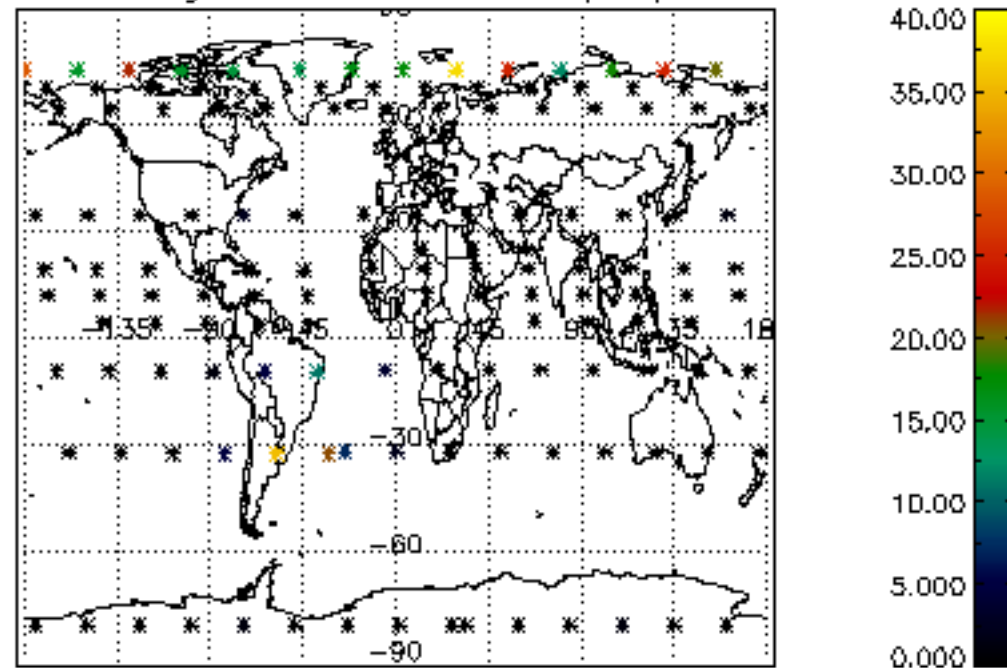

Percentage of datation errors per profile

Percentage of saturation errors per profile