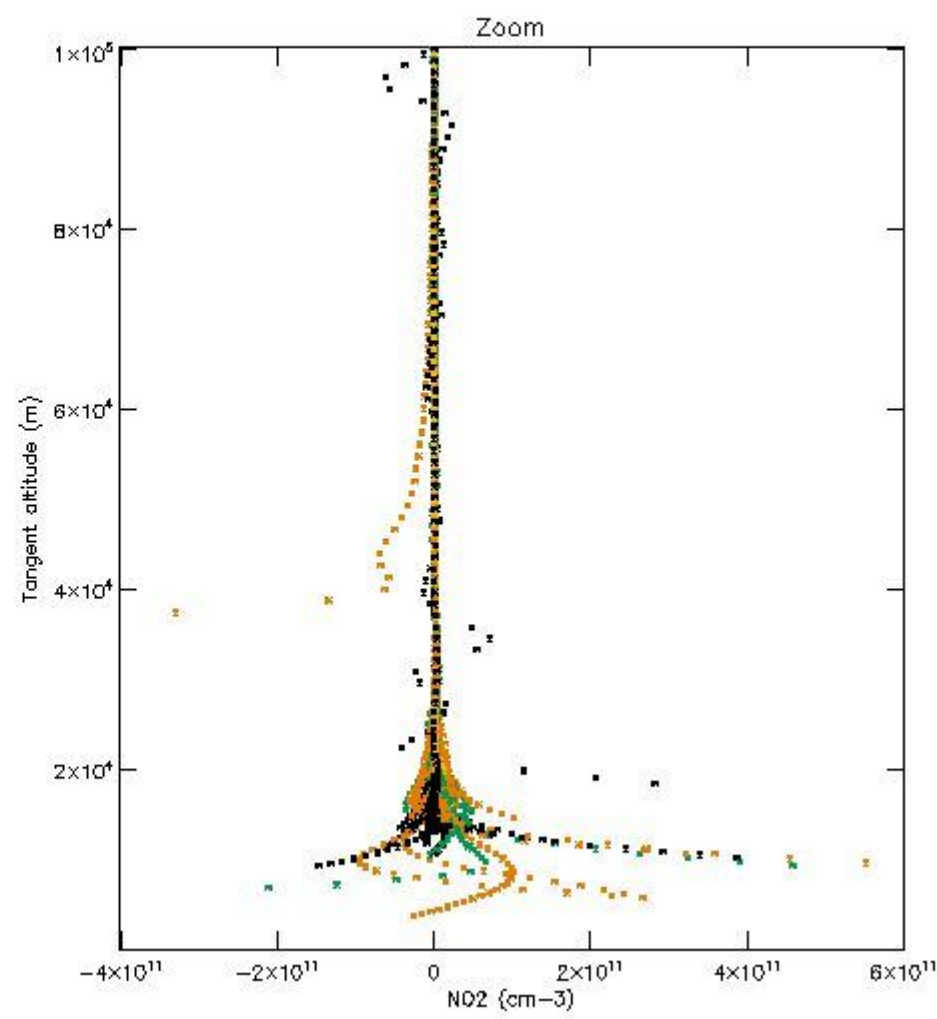

5.4 Plot ozone profiles where STD < 10% (dark without errors)

The colorbar represents the latitude.

5.5 Plot ozone profiles where STD < 5% (dark without errors)

The colorbar represents the latitude.

5.6 Plot NO₂ profiles for all STD (dark without errors)

The colorbar represents the latitude.

5.7 Plot NO3 profiles for all STD (dark without errors)

The colorbar represents the latitude.

5.8 Plot H2O profiles for all STD (only for occultations of stars 1,2,3,4,13,14,16,26,63 dark without errors)