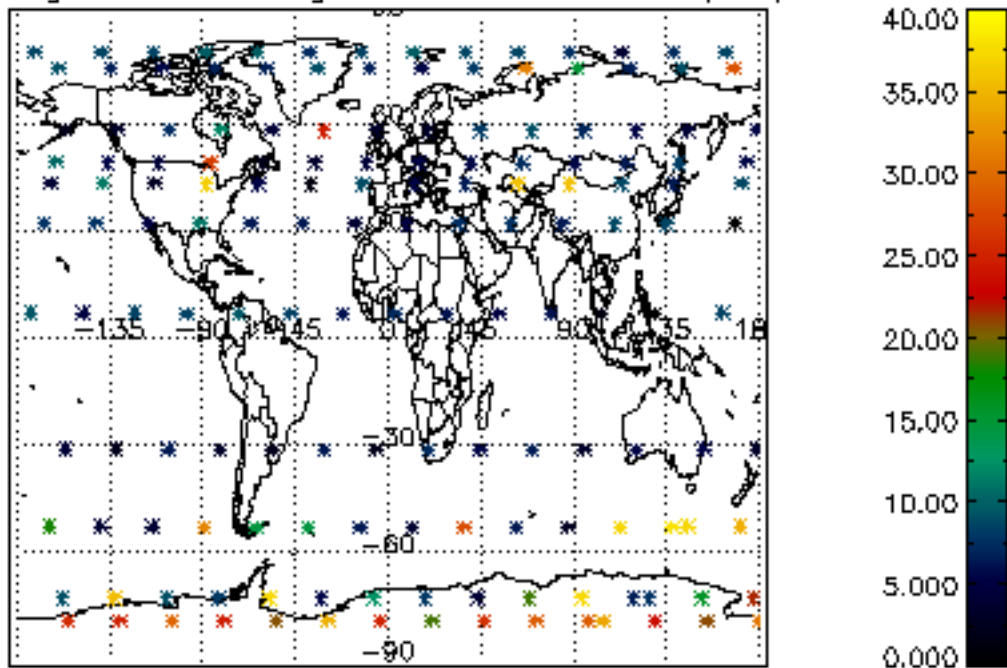

Percentage of star falling outside central band per profile