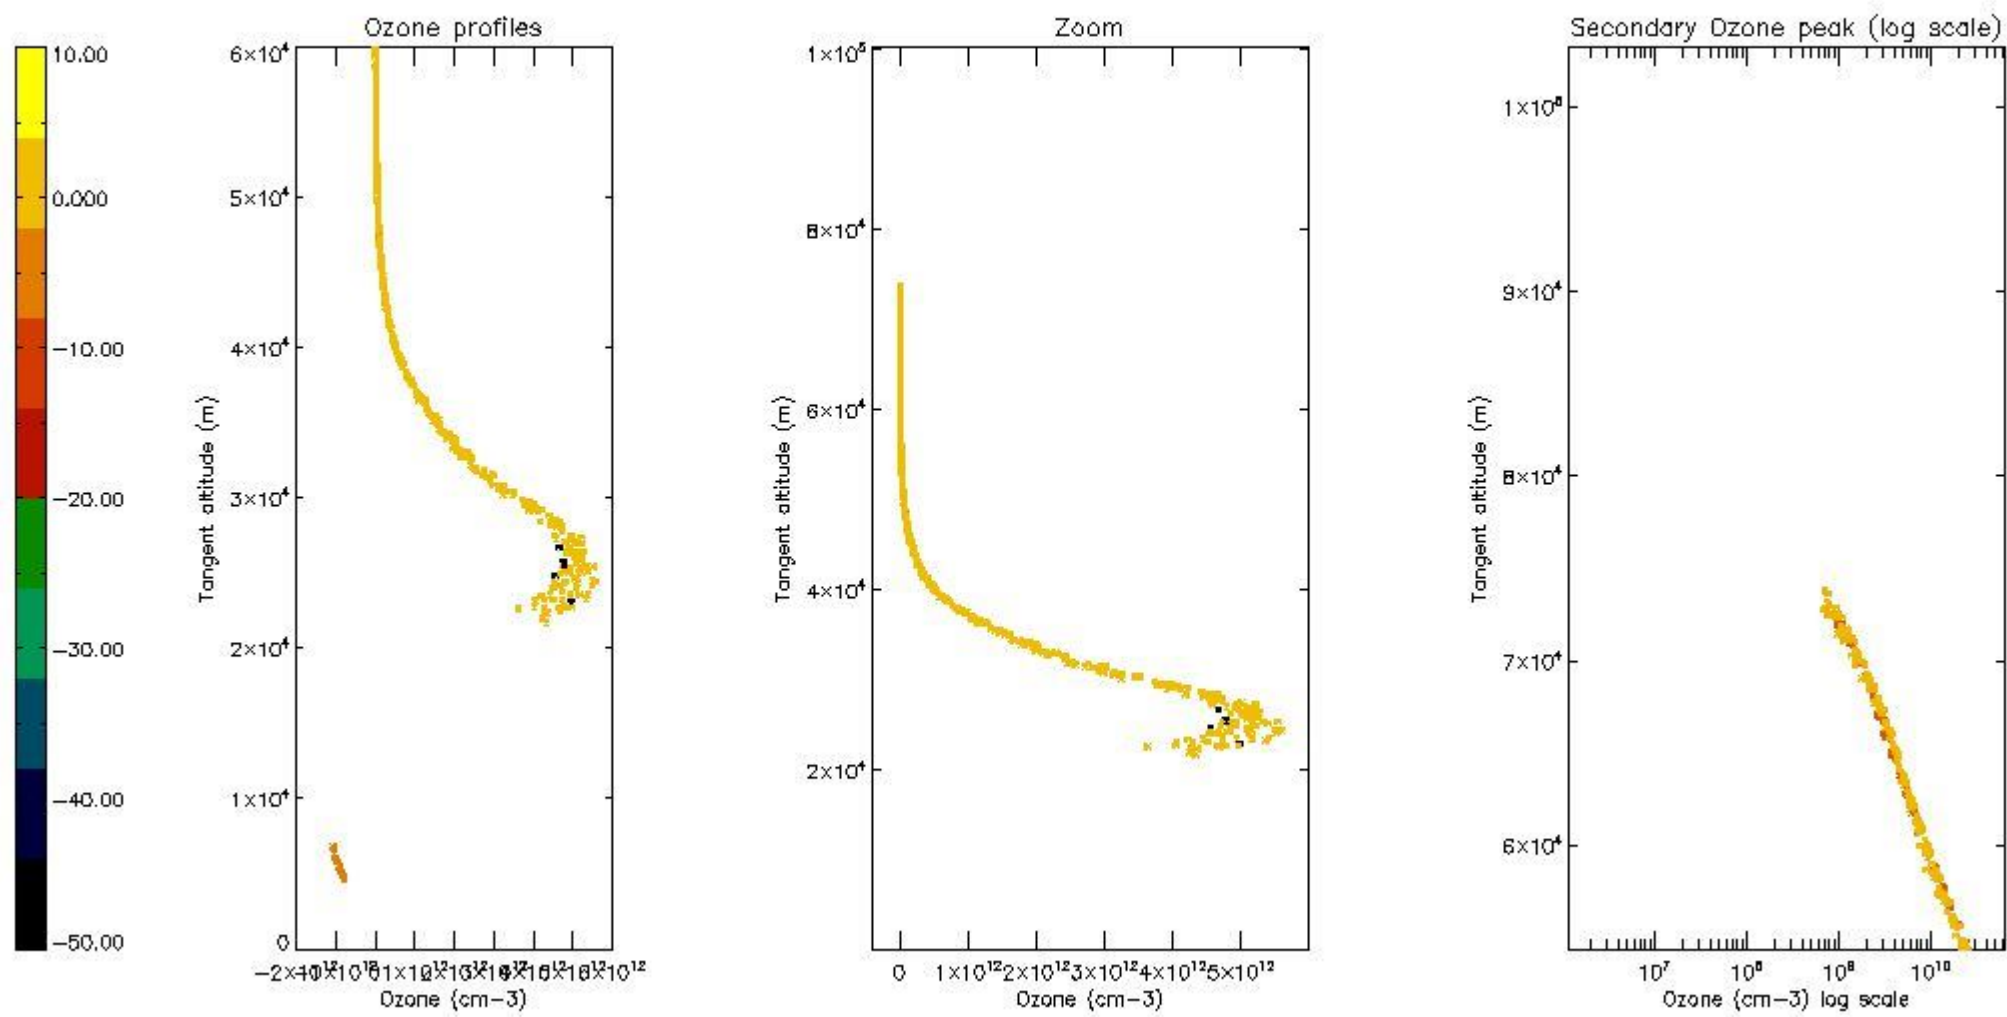

STD < 10	5
STD < 5	3

5.2 Plot ozone profiles for all STD (dark without errors)

The colorbar represents the latitude.

5.3 Plot ozone profiles where STD < 20% (dark without errors)

The colorbar represents the latitude.

5.4 Plot ozone profiles where STD < 10% (dark without errors)

The colorbar represents the latitude.

5.5 Plot ozone profiles where STD < 5% (dark without errors)

The colorbar represents the latitude.

5.6 Plot NO₂ profiles for all STD (dark without errors)