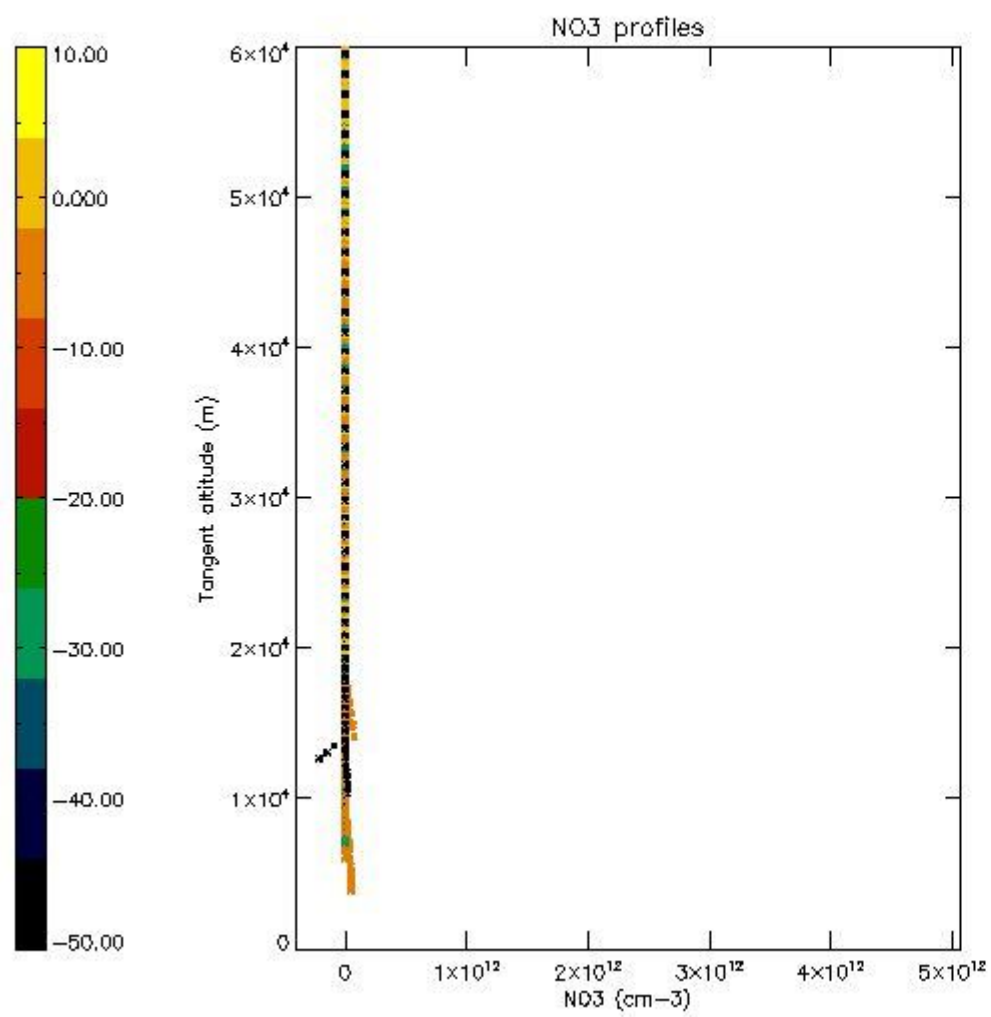

5.8 Plot H2O profiles for all STD (only for occultations of stars 1,2,3,4,13,14,16,26,63 dark without errors)

The colorbar represents the latitude.