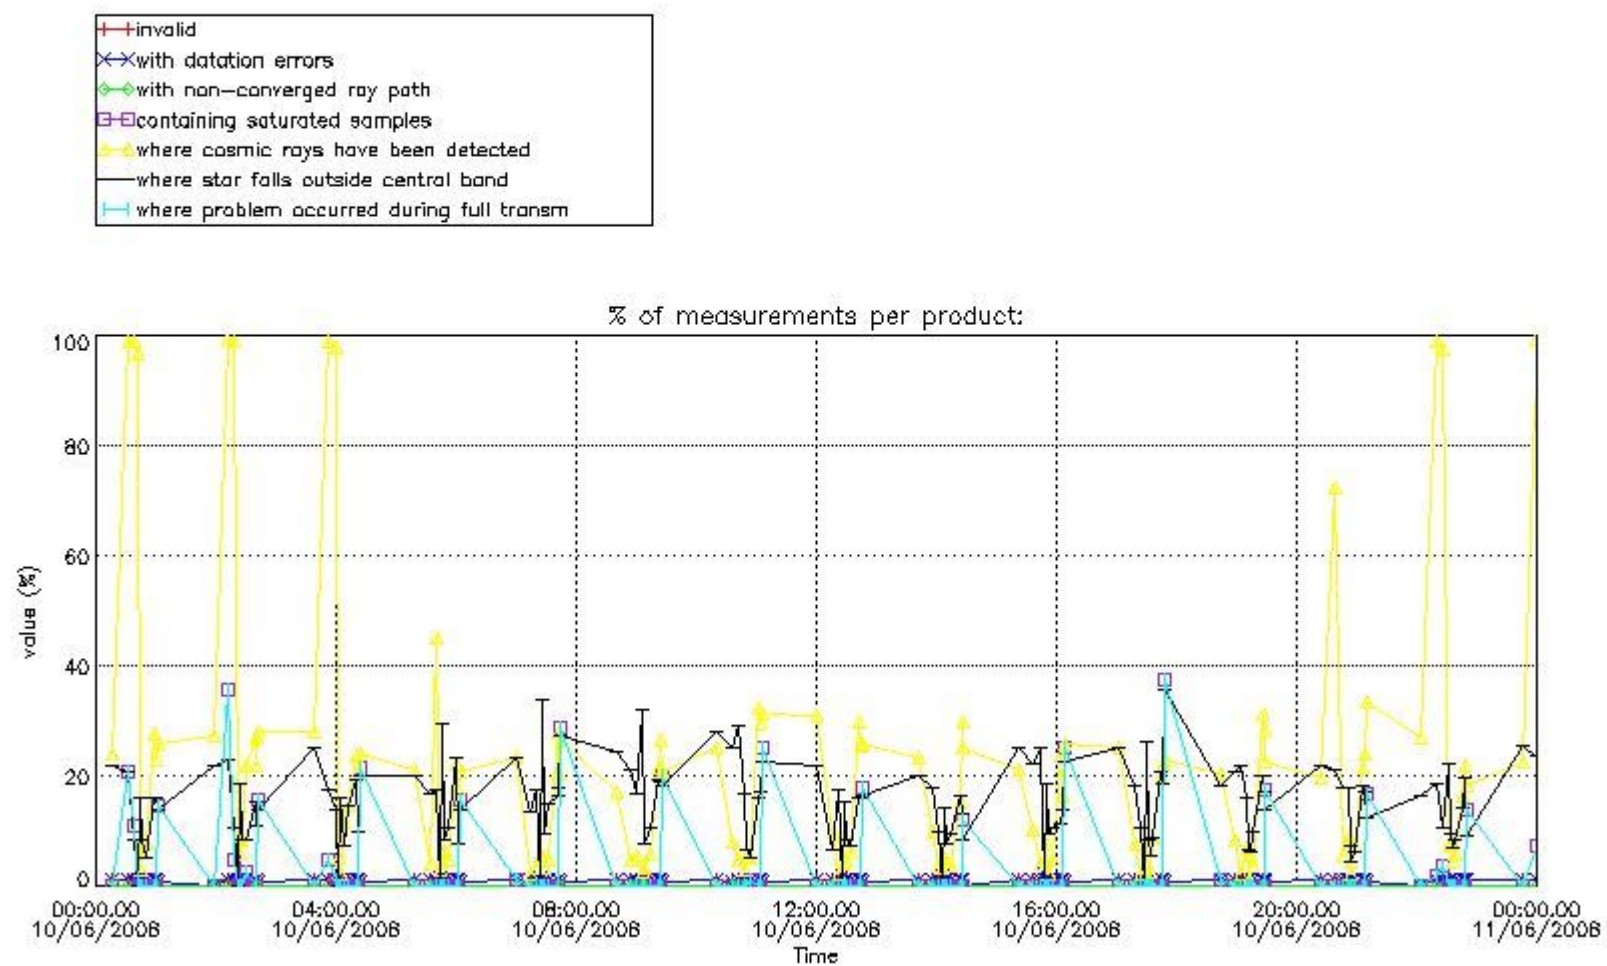

4.1.2 Plot level 1 quality information per product (time dependant): ENVI SAT DESCENDING passes