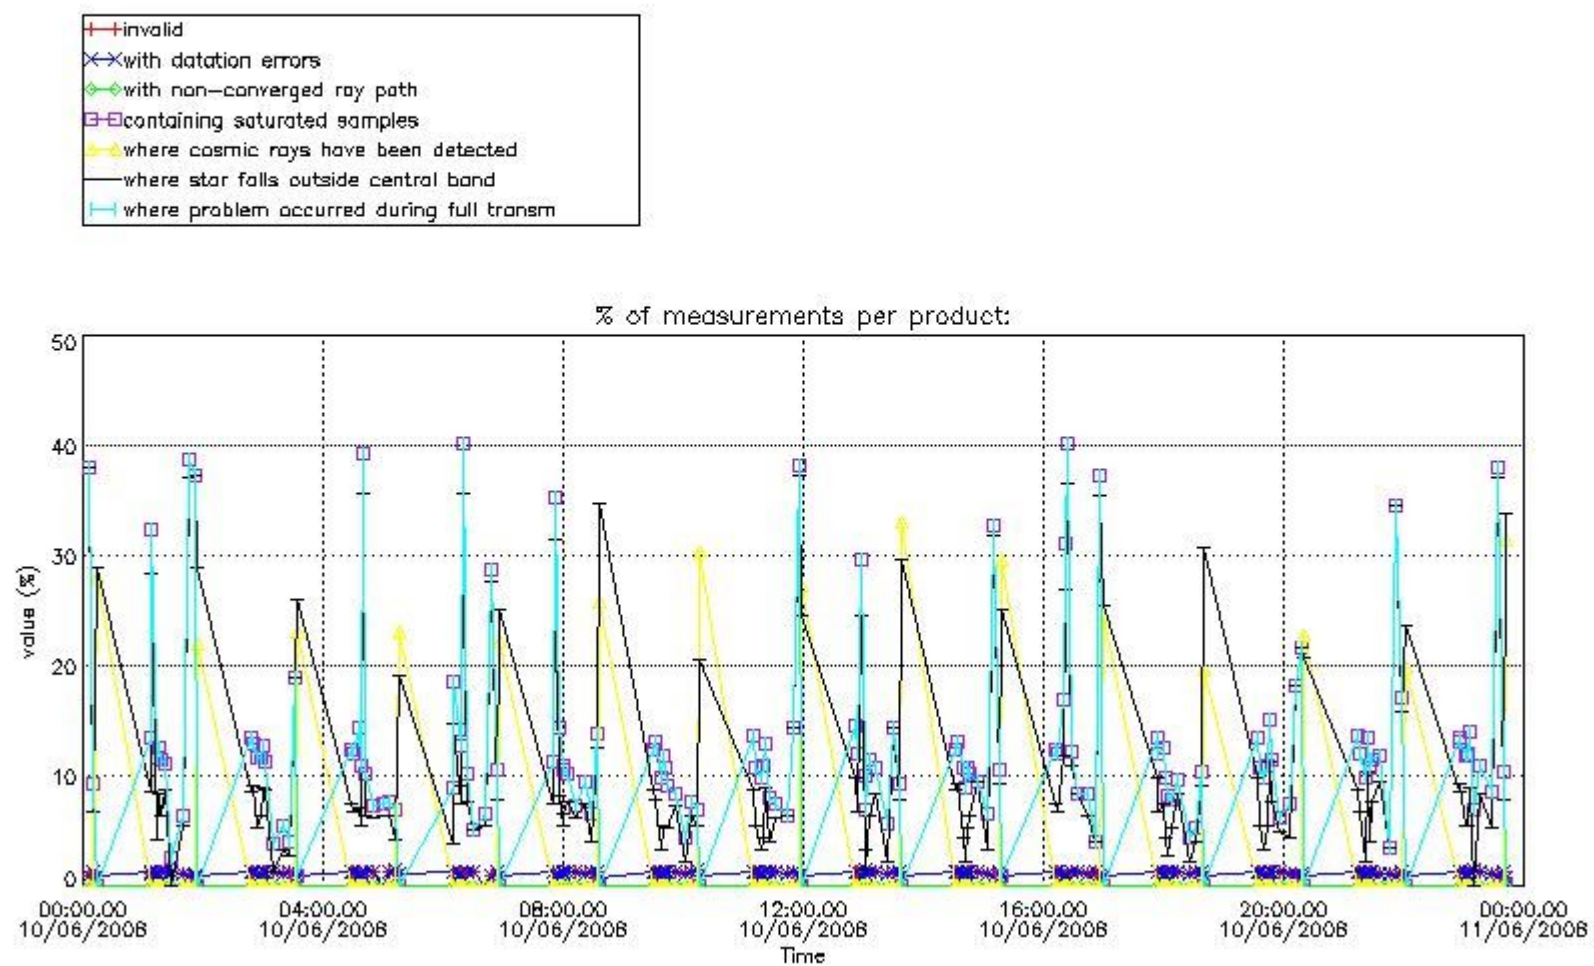

4.2 Plot quality information per product coming from level 1b processing (world map)

4.2.1 Plot level 1 quality information per product (world map): ENVISAT ASCENDING passes