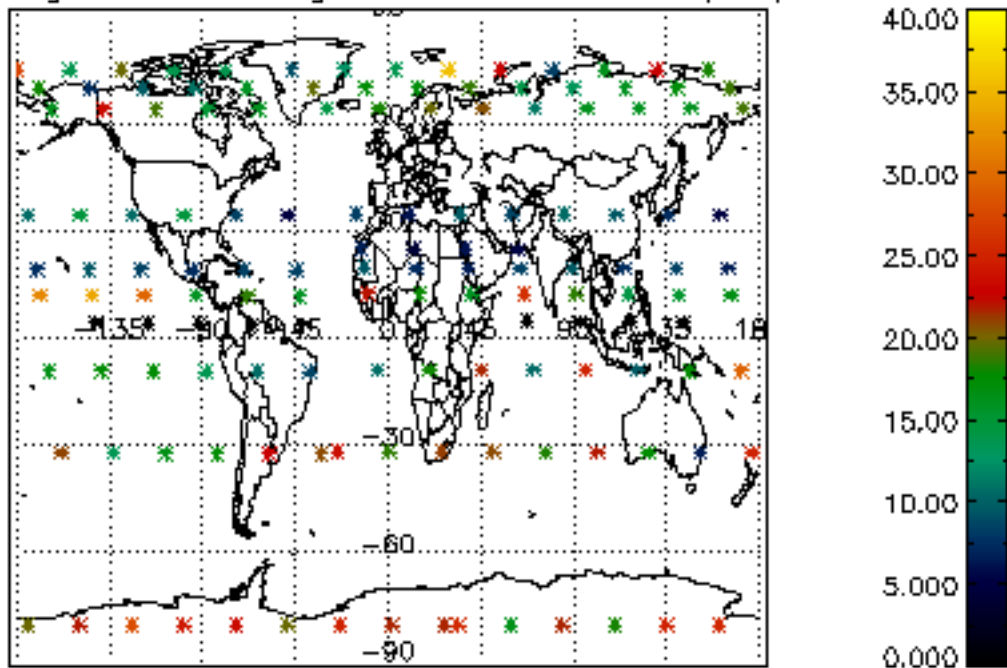

Percentage of cosmic ray hits per profile

Percentage of star falling outside central band per profile