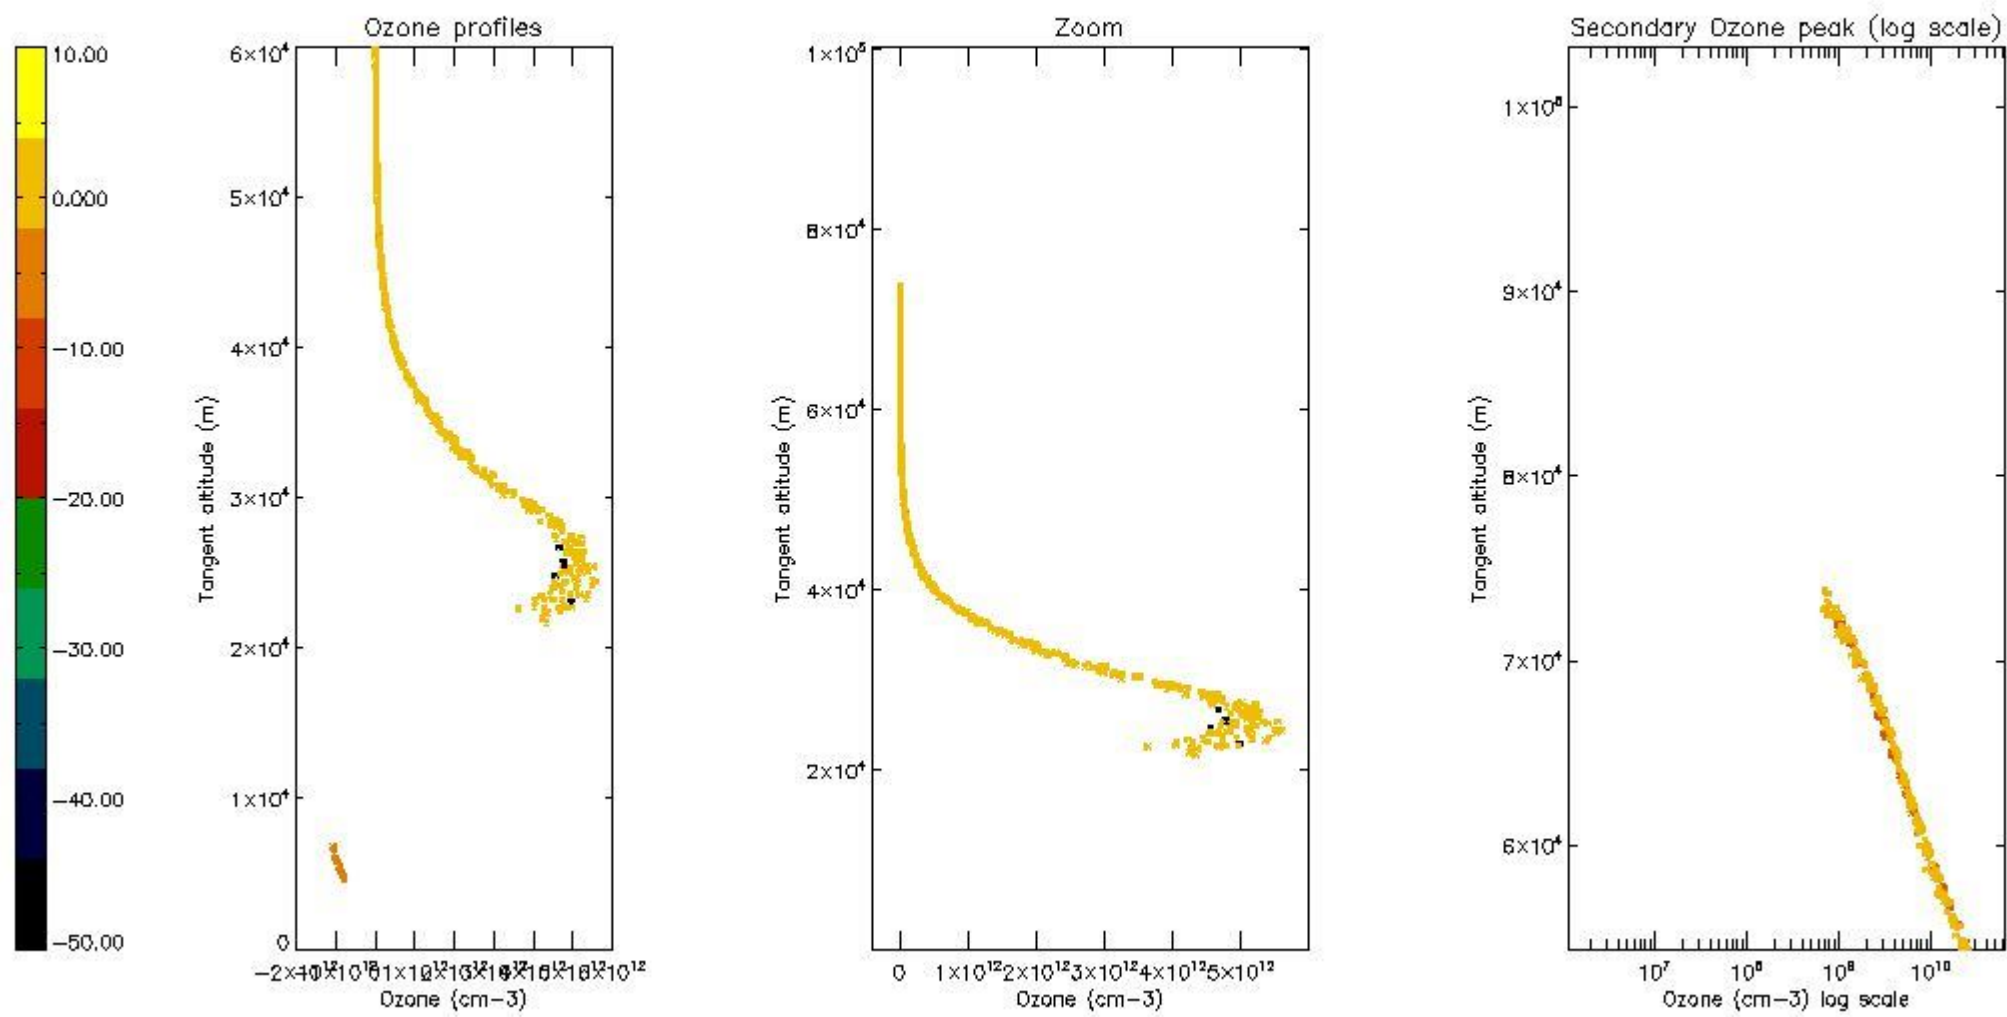

5.6 Plot NO₂ profiles for all STD (dark without errors)

The colorbar represents the latitude.