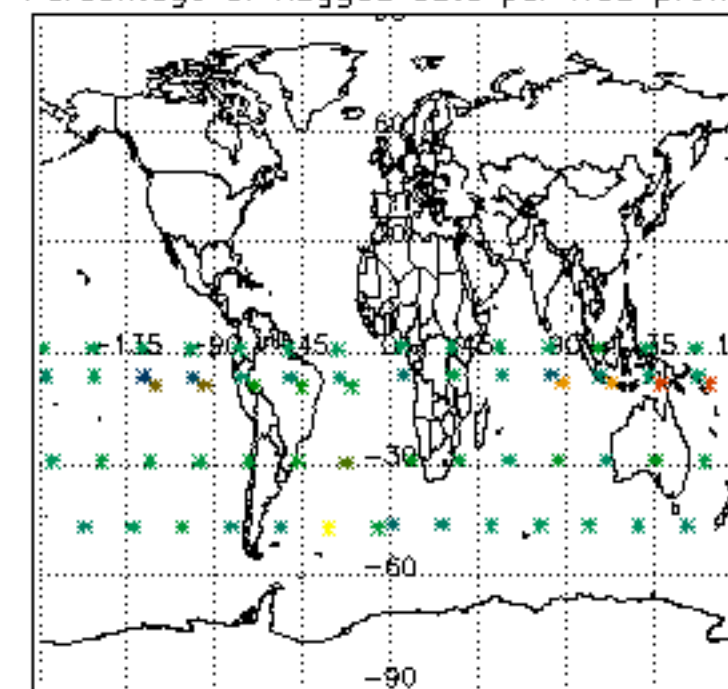

Percentage of flagged data per NO3 profile