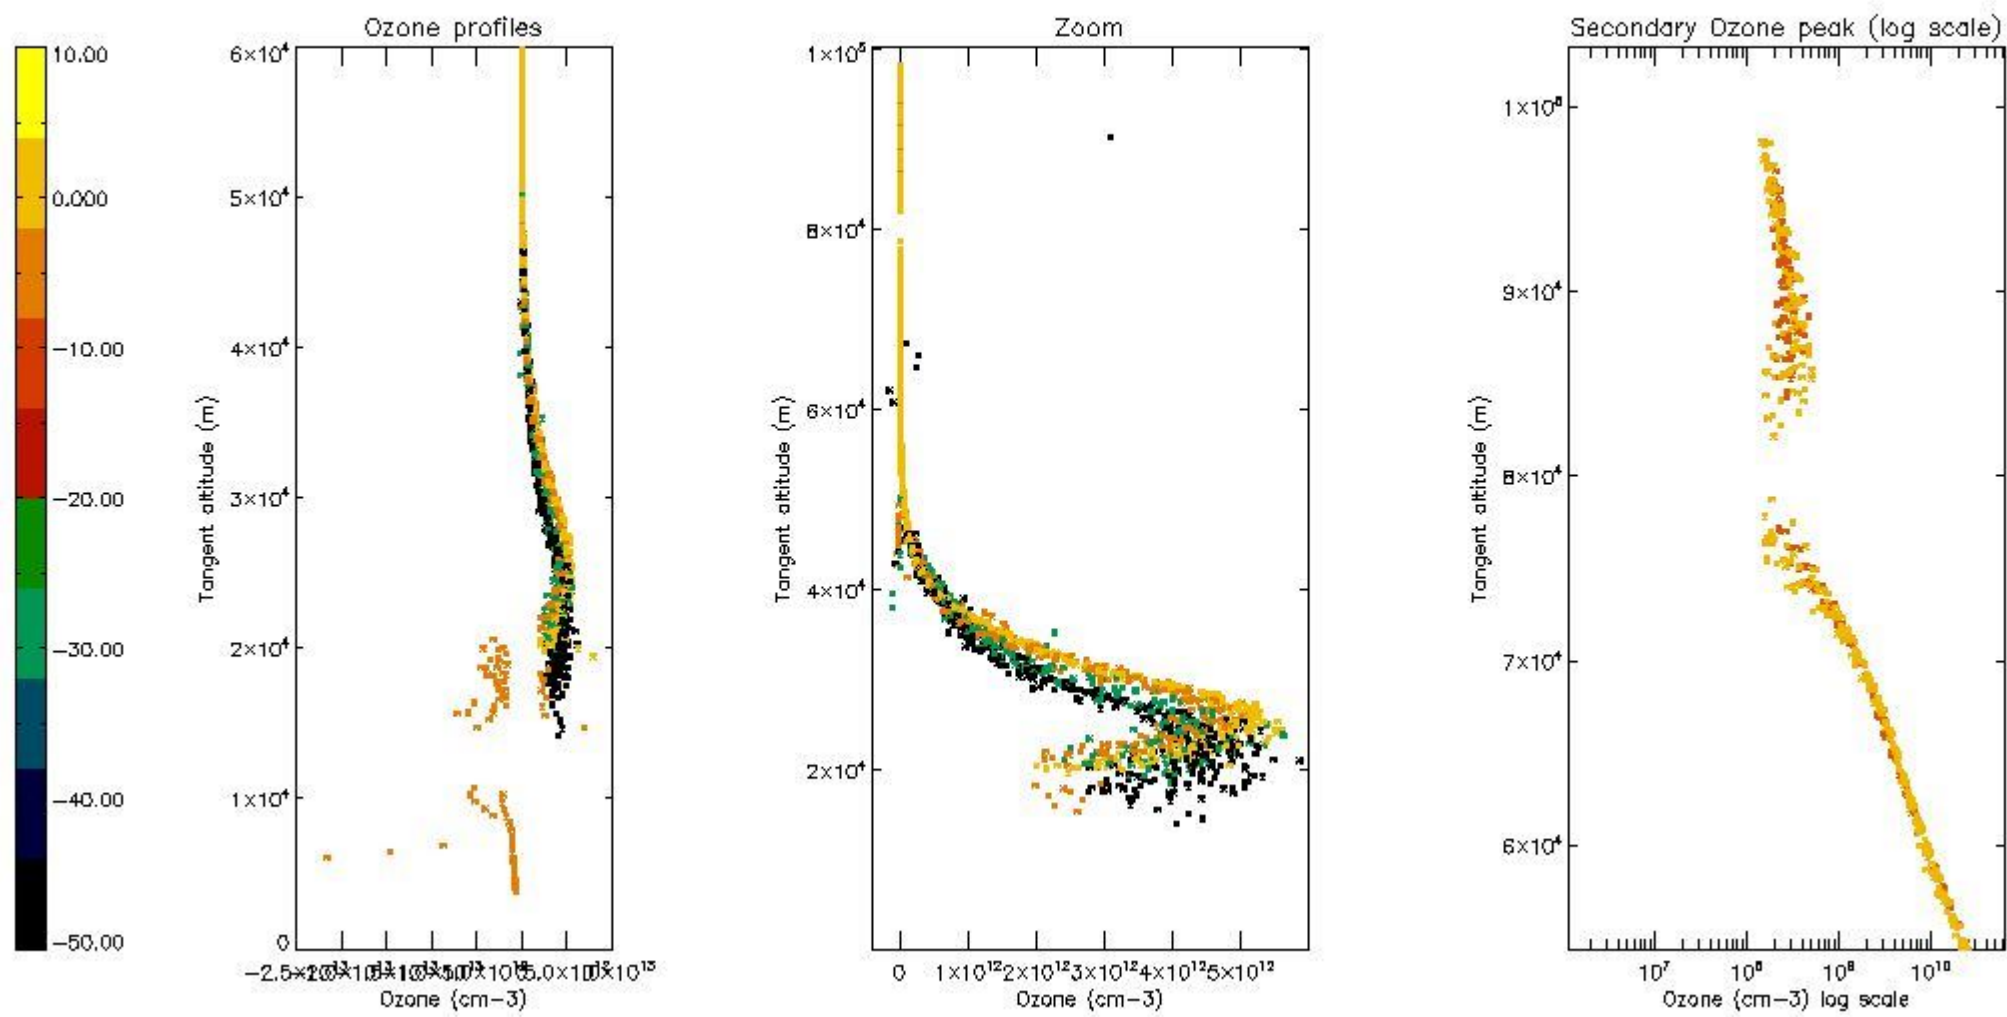

STD < 10	5
STD < 5	3

5.2 Plot ozone profiles for all STD (dark without errors)

The colorbar represents the latitude.

5.3 Plot ozone profiles where STD < 20% (dark without errors)

The colorbar represents the latitude.

5.4 Plot ozone profiles where STD < 10% (dark without errors)

The colorbar represents the latitude.

5.5 Plot ozone profiles where STD < 5% (dark without errors)

The colorbar represents the latitude.

5.6 Plot NO₂ profiles for all STD (dark without errors)

The colorbar represents the latitude.

5.7 Plot NO3 profiles for all STD (dark without errors)

The colorbar represents the latitude.

5.8 Plot H₂O profiles for all STD (only for occultations of stars 1,2,3,4,13,14,16,26,63 dark without errors)