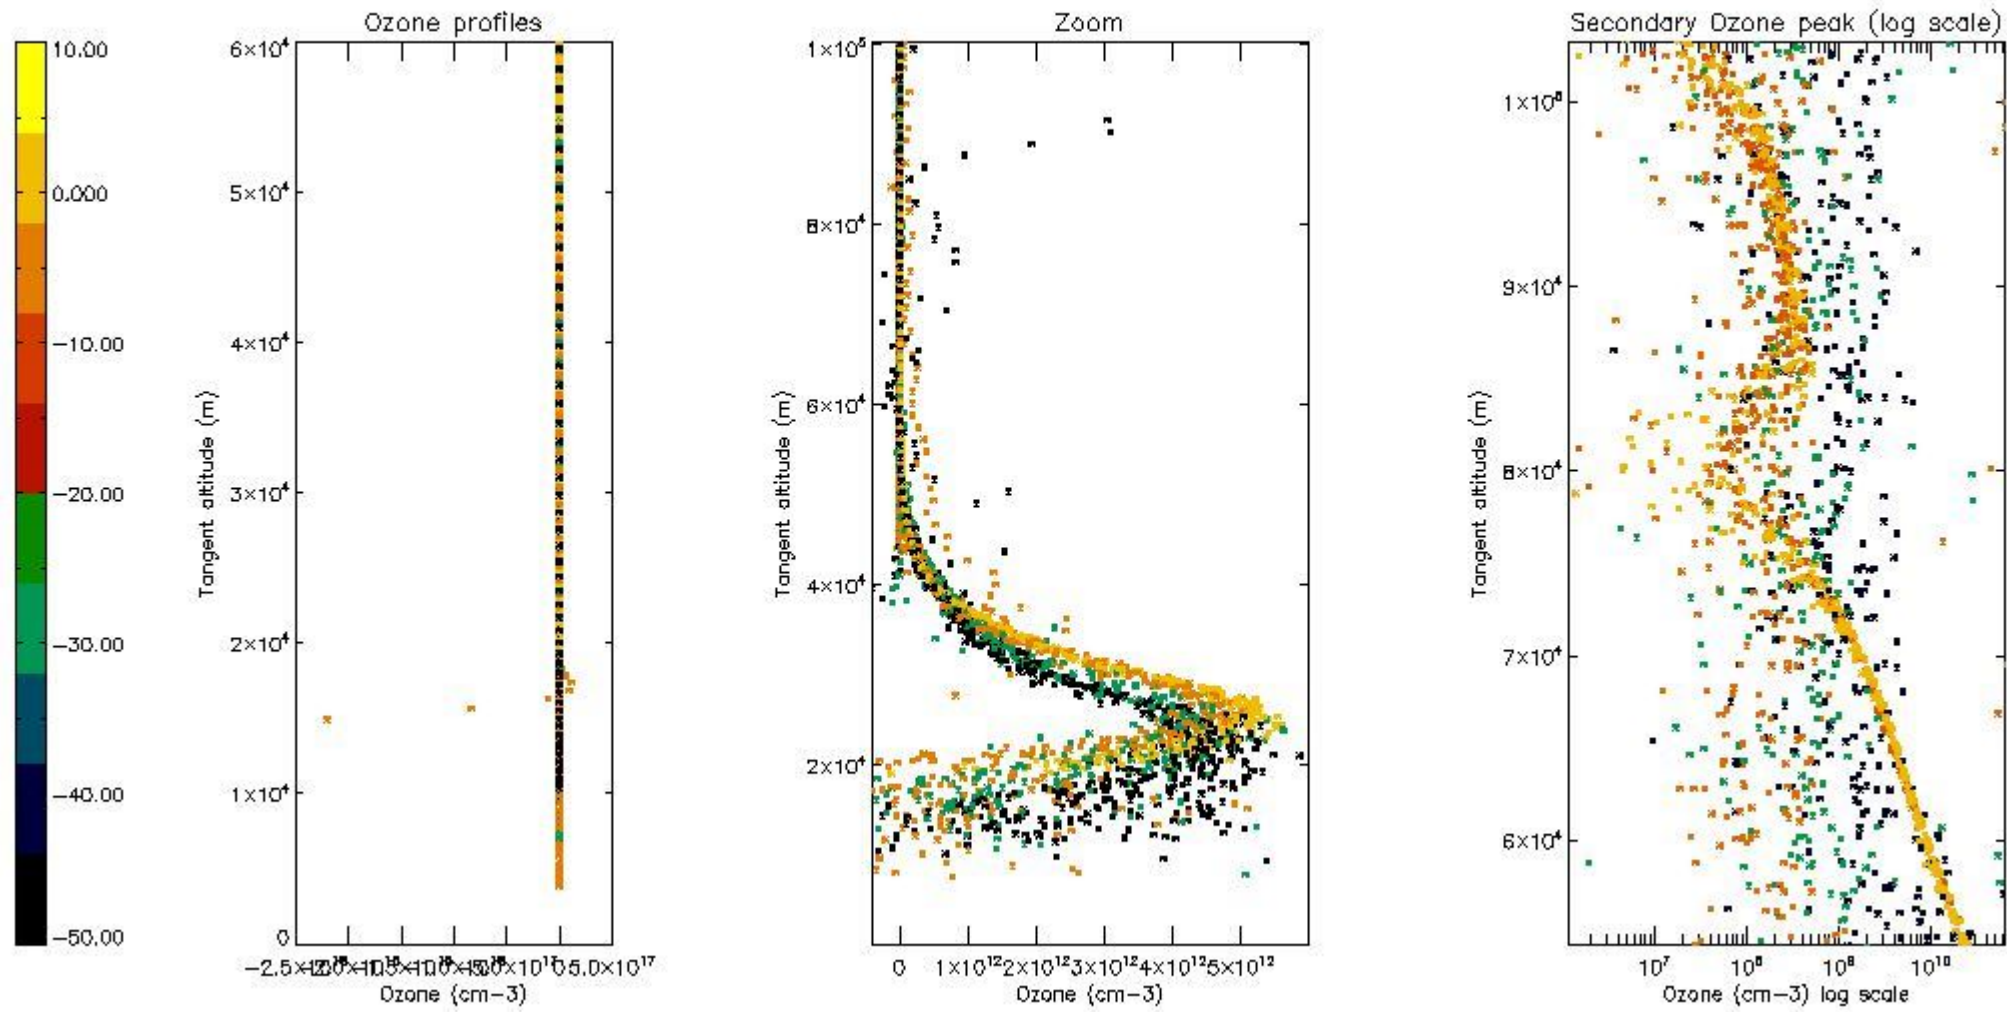

STD < 10	5
STD < 5	3

5.2 Plot ozone profiles for all STD (dark without errors)

The colorbar represents the latitude.

5.3 Plot ozone profiles where STD < 20% (dark without errors)

The colorbar represents the latitude.