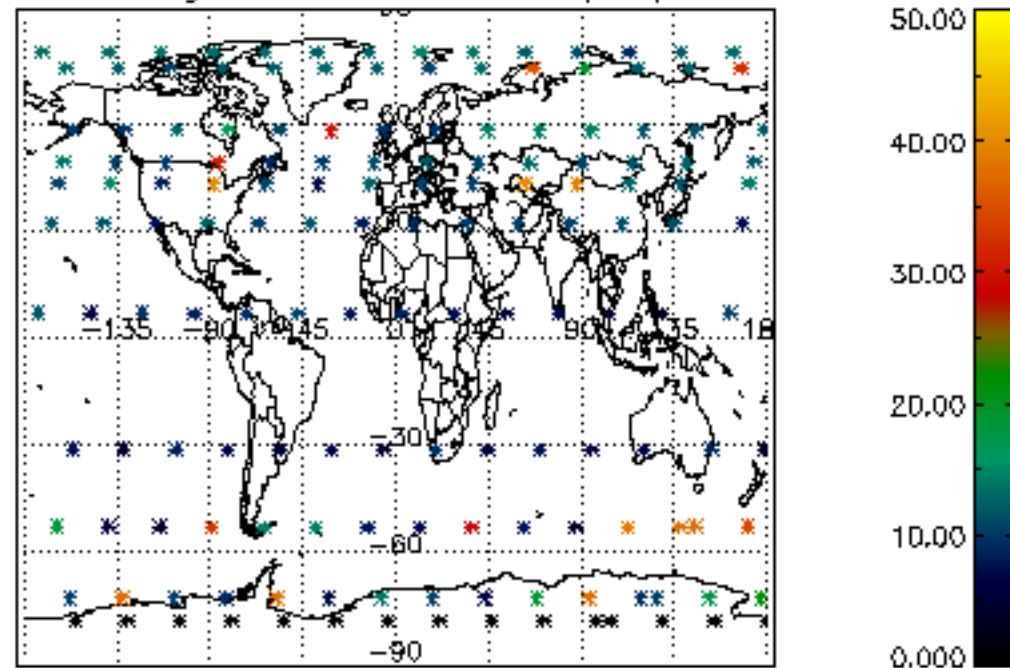

Percentage of saturation errors per profile