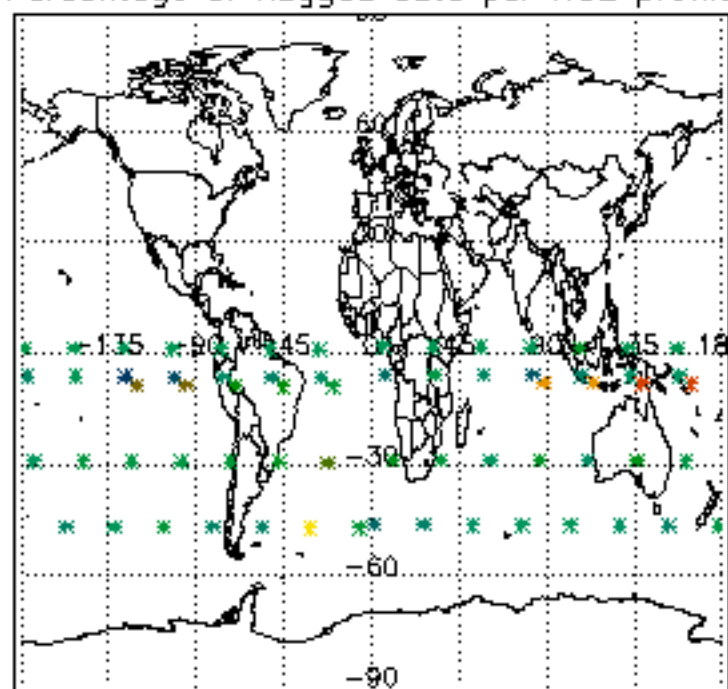

Percentage of flagged data per NO2 profile