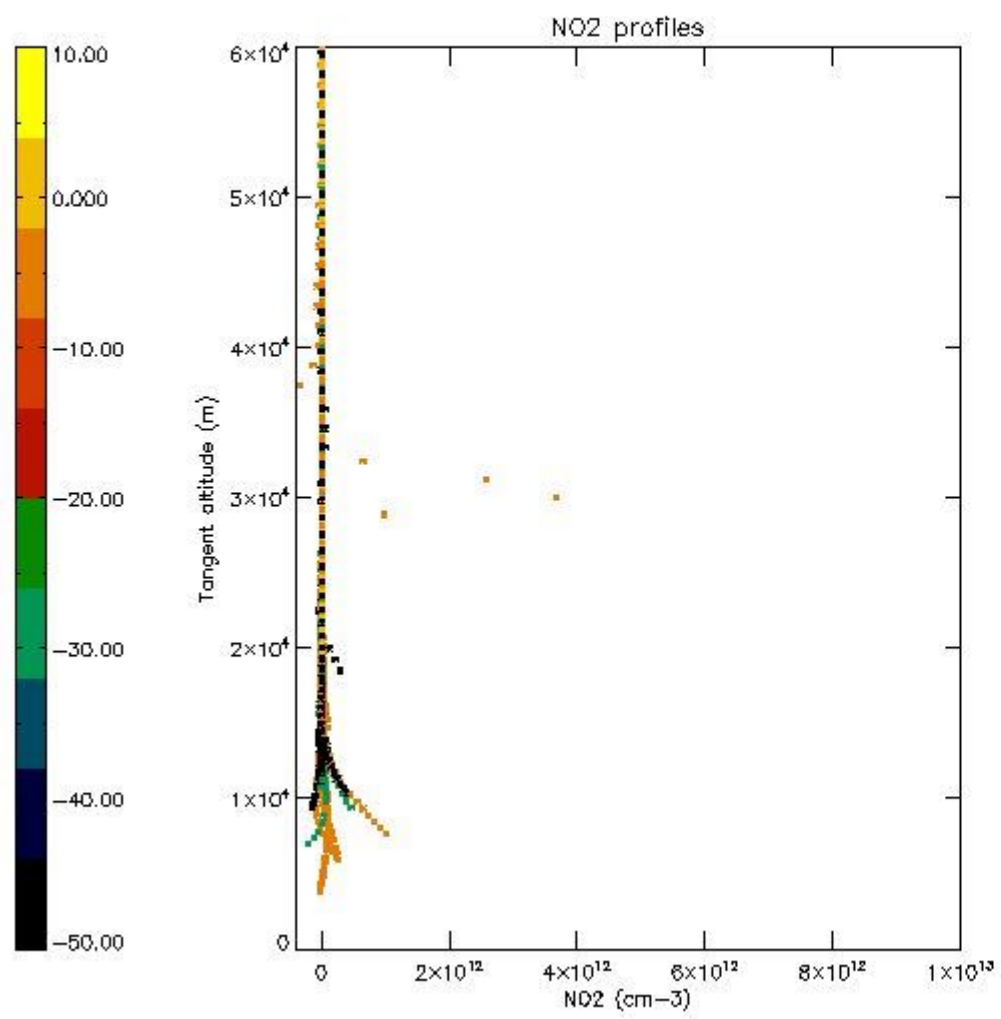

5.4 Plot ozone profiles where STD < 10% (dark without errors)

The colorbar represents the latitude.

5.5 Plot ozone profiles where STD < 5% (dark without errors)

The colorbar represents the latitude.

5.6 Plot NO₂ profiles for all STD (dark without errors)

The colorbar represents the latitude.

5.7 Plot NO3 profiles for all STD (dark without errors)

The colorbar represents the latitude.

5.8 Plot H2O profiles for all STD (only for occultations of stars 1,2,3,4,13,14,16,26,63 dark without errors)