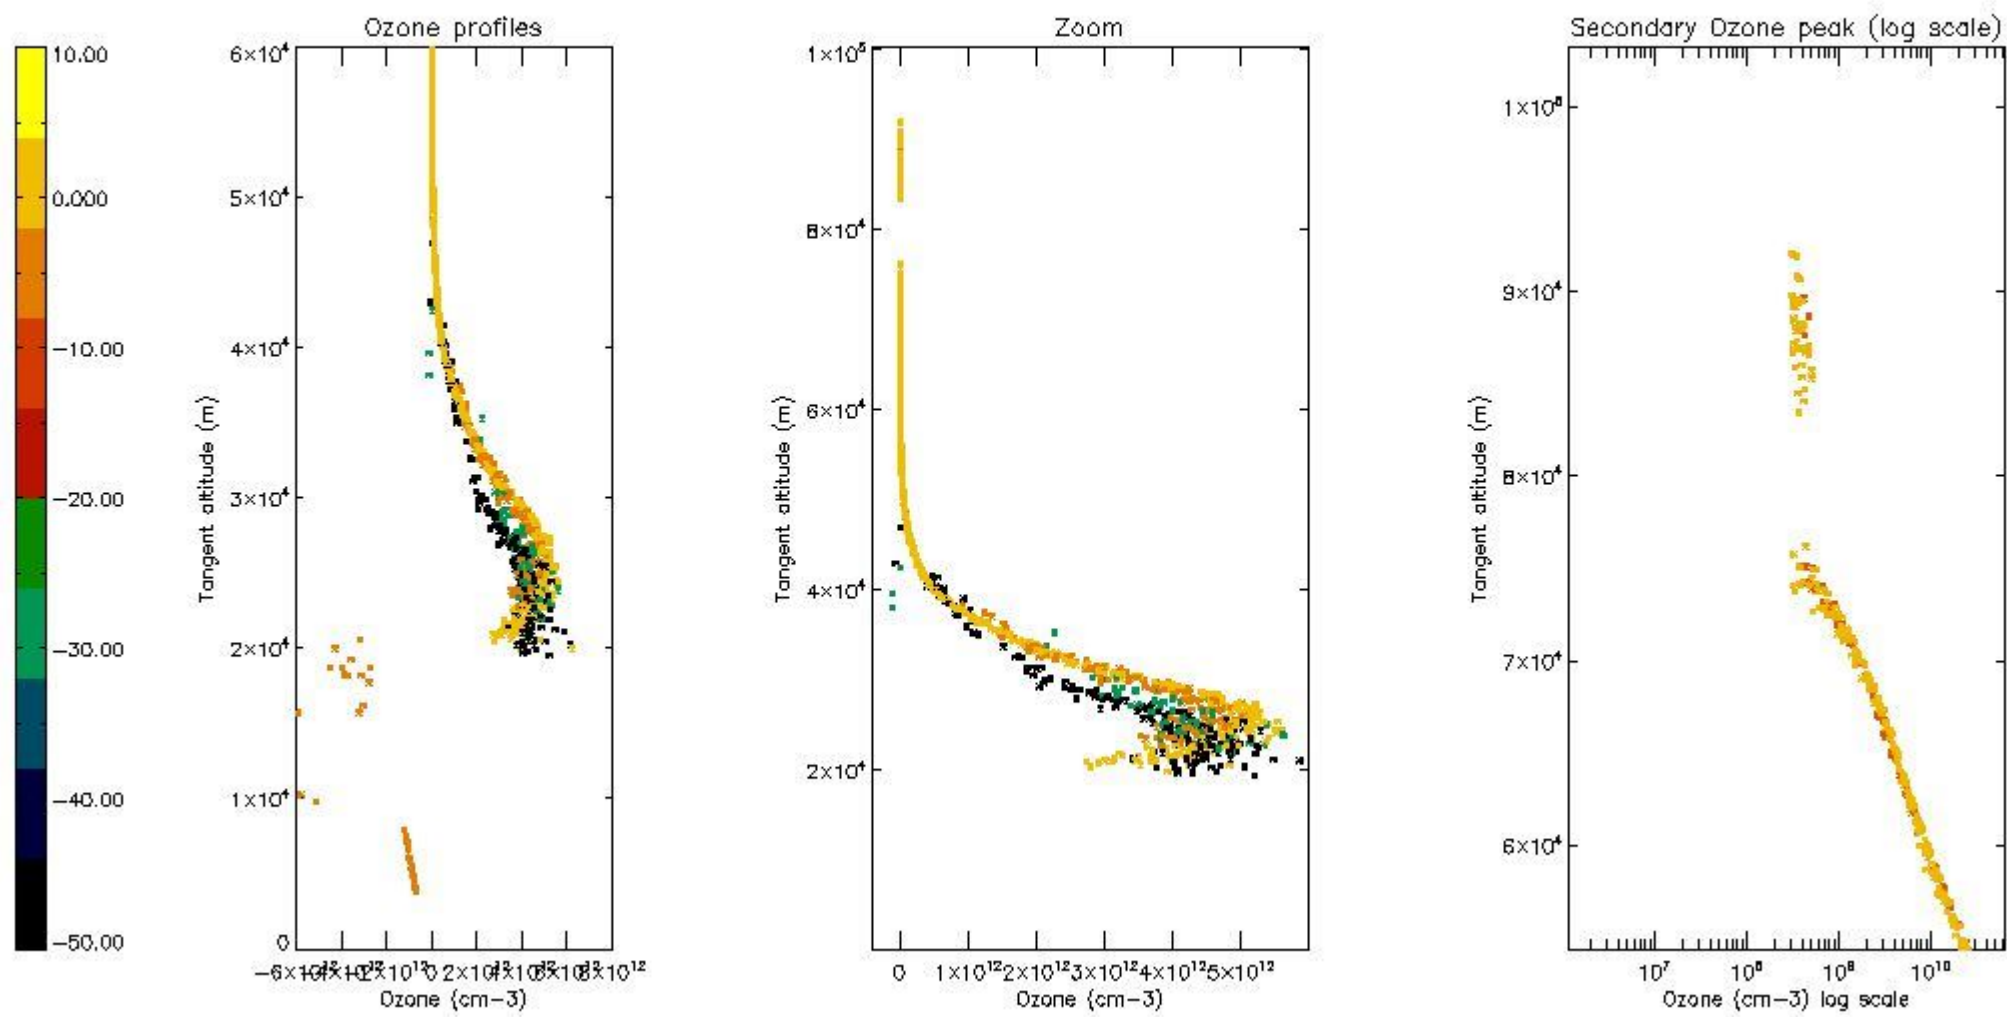

STD < 10	5
STD < 5	3

5.2 Plot ozone profiles for all STD (dark without errors)

The colorbar represents the latitude.

5.3 Plot ozone profiles where STD < 20% (dark without errors)

The colorbar represents the latitude.

5.4 Plot ozone profiles where STD < 10% (dark without errors)

The colorbar represents the latitude.

5.5 Plot ozone profiles where STD < 5% (dark without errors)

The colorbar represents the latitude.

5.6 Plot NO₂ profiles for all STD (dark without errors)