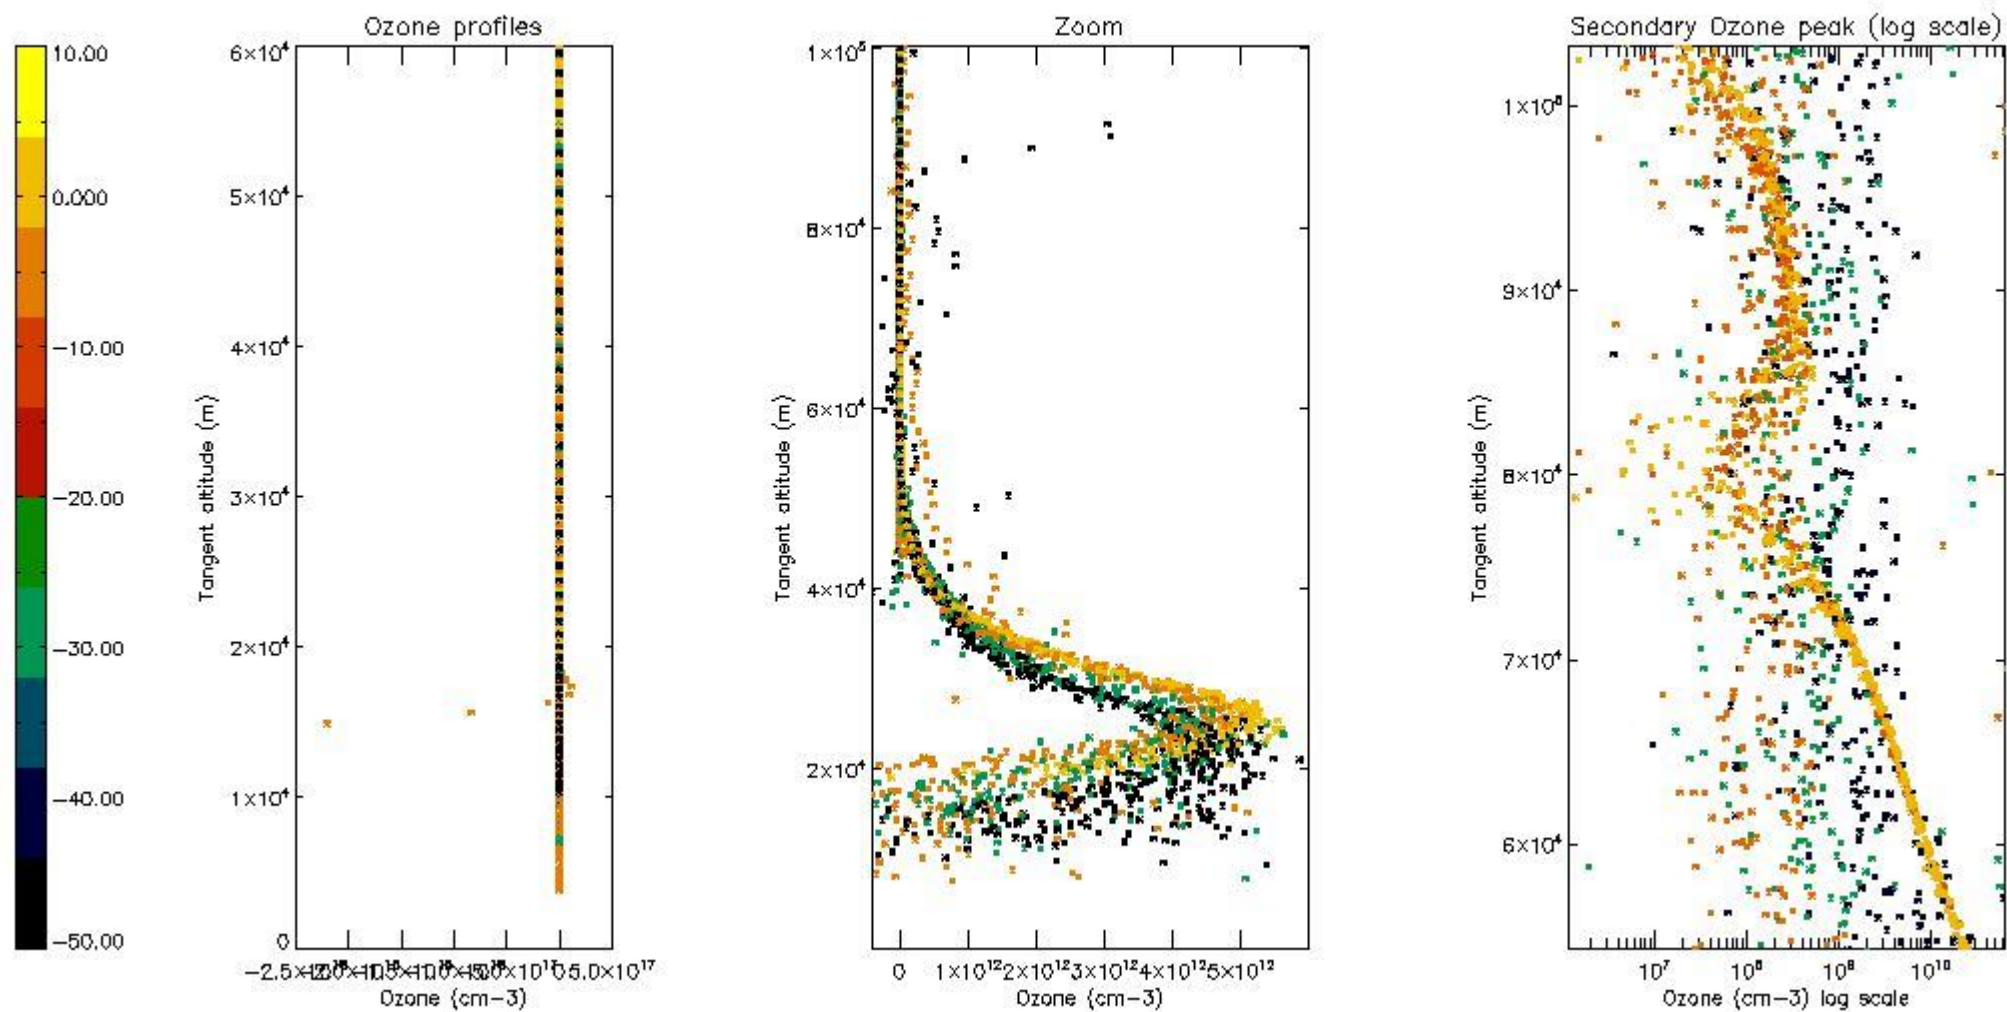

STD < 10	5
STD < 5	3

5.2 Plot ozone profiles for all STD (dark without errors)

The colorbar represents the latitude.

5.3 Plot ozone profiles where STD < 20% (dark without errors)

The colorbar represents the latitude.