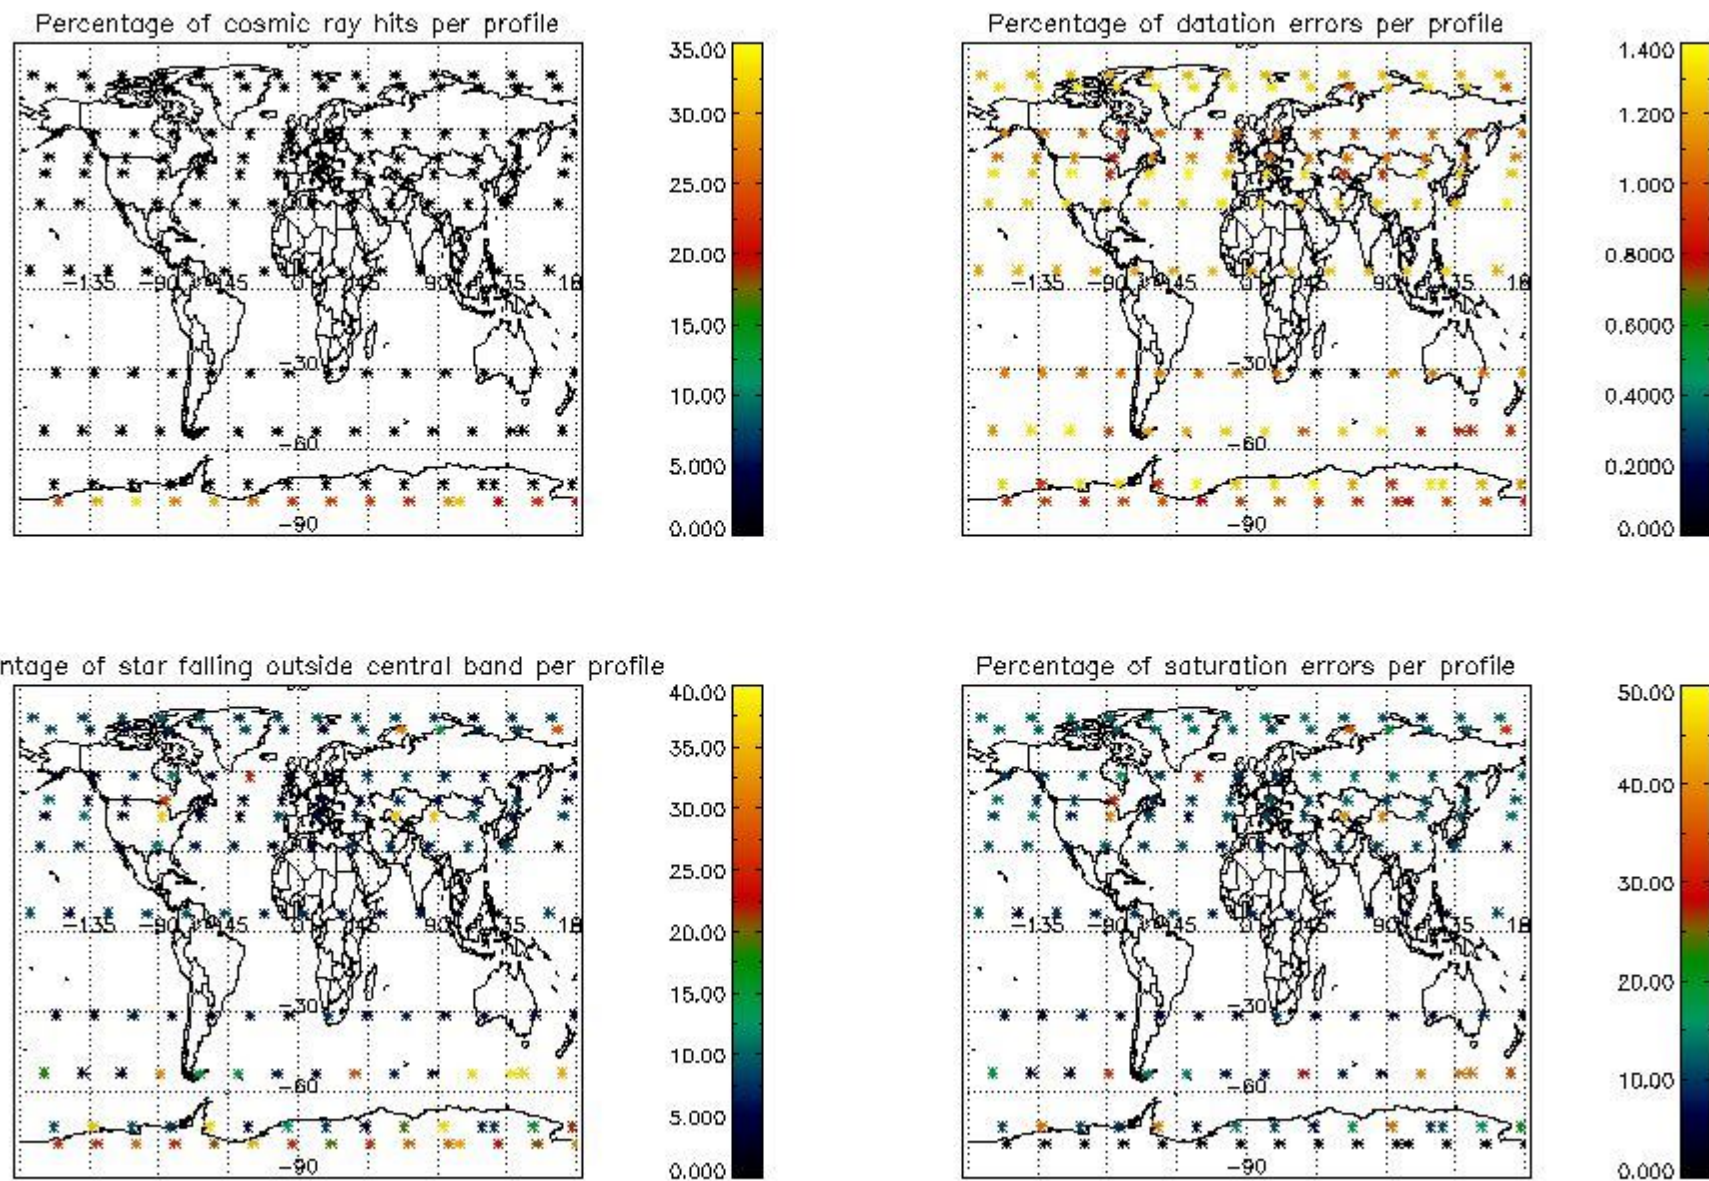

4.2.2 Plot level 1 quality information per product (world map): ENVISAT DESCENDING passes

5. Trace gas profiles

5.1 Ozone statistics based on quality of products

The final quality of the products can be "measured" using the STD (Standard Deviation) attached to every point profile. This information is written to the parameter GOM_NL__2P/NL_LOCAL_SPECIES_DENSITY/o3_std of the level 2 products. The table below shows the statistics for given STD ranges.

The statistics are given with respect to the overall valid production:

- Products without fatal errors: GOM_NL__2P/MPH/PRODUCT_ERR=0
- Valid point profile: GOM_NL__2P/NL_LOCAL_SPECIES_DENSITY/pcd(0)=0

The 'Criteria' is applied to valid points of dark limb products:

- Products in dark limb illumination condition: GOM_NL__2P/NL_SUMMARY_QUALITY/obs_ill_cond=0
- Products without fatal errors: GOM_NL__2P/MPH/PRODUCT_ERR=0
- Valid point profile: GOM_NL__2P/NL_LOCAL_SPECIES_DENSITY/pcd(0)=0

So, the table below shows the percentage of dark limb and valid observations for each criteria with respect to the overall valid daily observations.

Criteria	% of total production
All STD	23
STD < 20	8