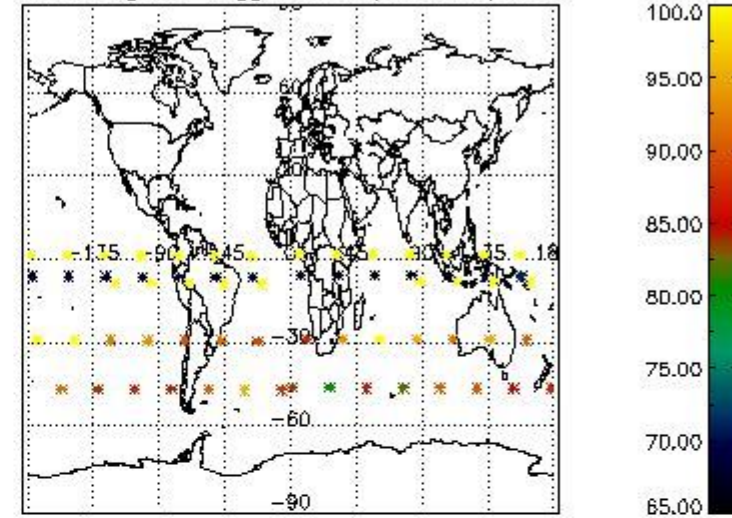

3.1 Plot quality information per product (time dependant)

3.2 Plot quality information per product (world map)

Percentage of flagged data per O3 profile

Percentage of flagged data per H2O profile

Percentage of flagged data per NO2 profile