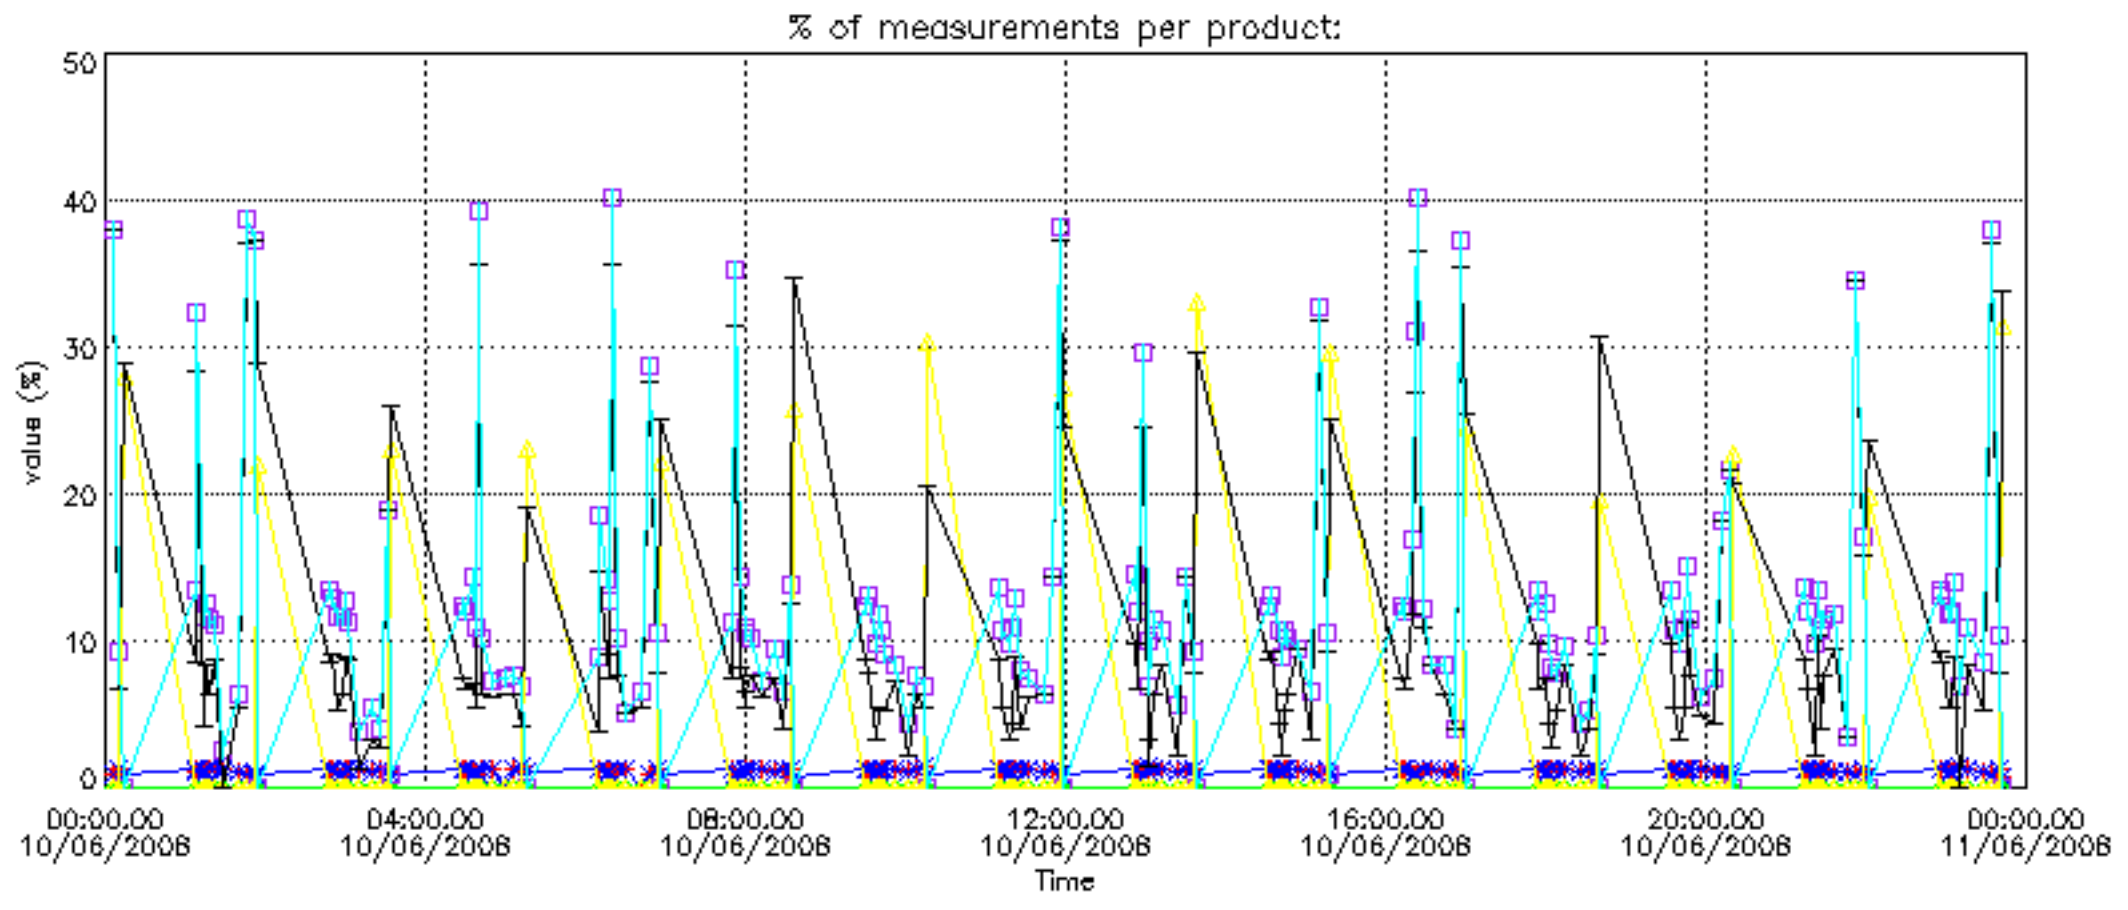

Percentage of cosmic ray hits per profile

Percentage of datation errors per profile