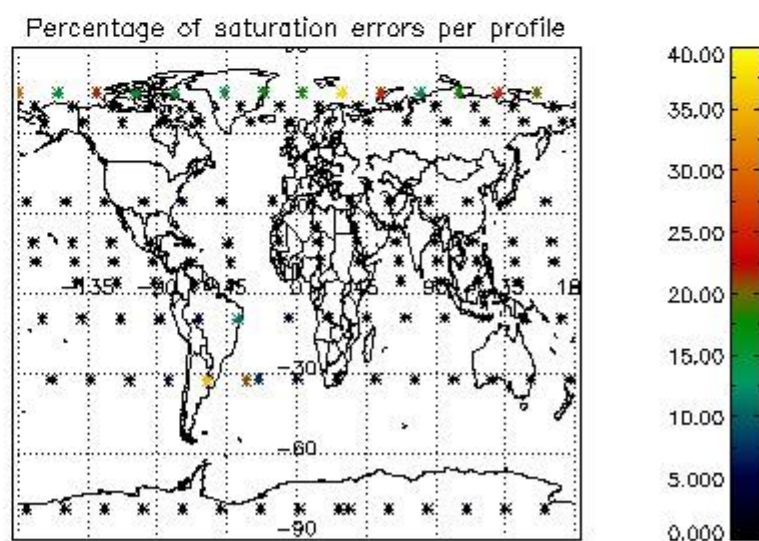

Percentage of flagged data per NO3 profile

4. Level 1 quality information per product

In this section it is plotted some information contained in the Quality Summary data set of the level 2 products that comes from the level 1b processing. Products without errors (error flag in the MPH set to "0") are used.

4.1 Plot quality information per product (time dependant) coming from level 1b processing

4.1.1 Plot level 1 quality information per product (time dependant): ENVISAT ASCENDING passes

4.1.2 Plot level 1 quality information per product (time dependant): ENVISAT DESCENDING passes

4.2 Plot quality information per product coming from level 1b processing (world map)

4.2.1 Plot level 1 quality information per product (world map): ENVISAT ASCENDING passes

4.2.2 Plot level 1 quality information per product (world map): ENVISAT DESCENDING passes