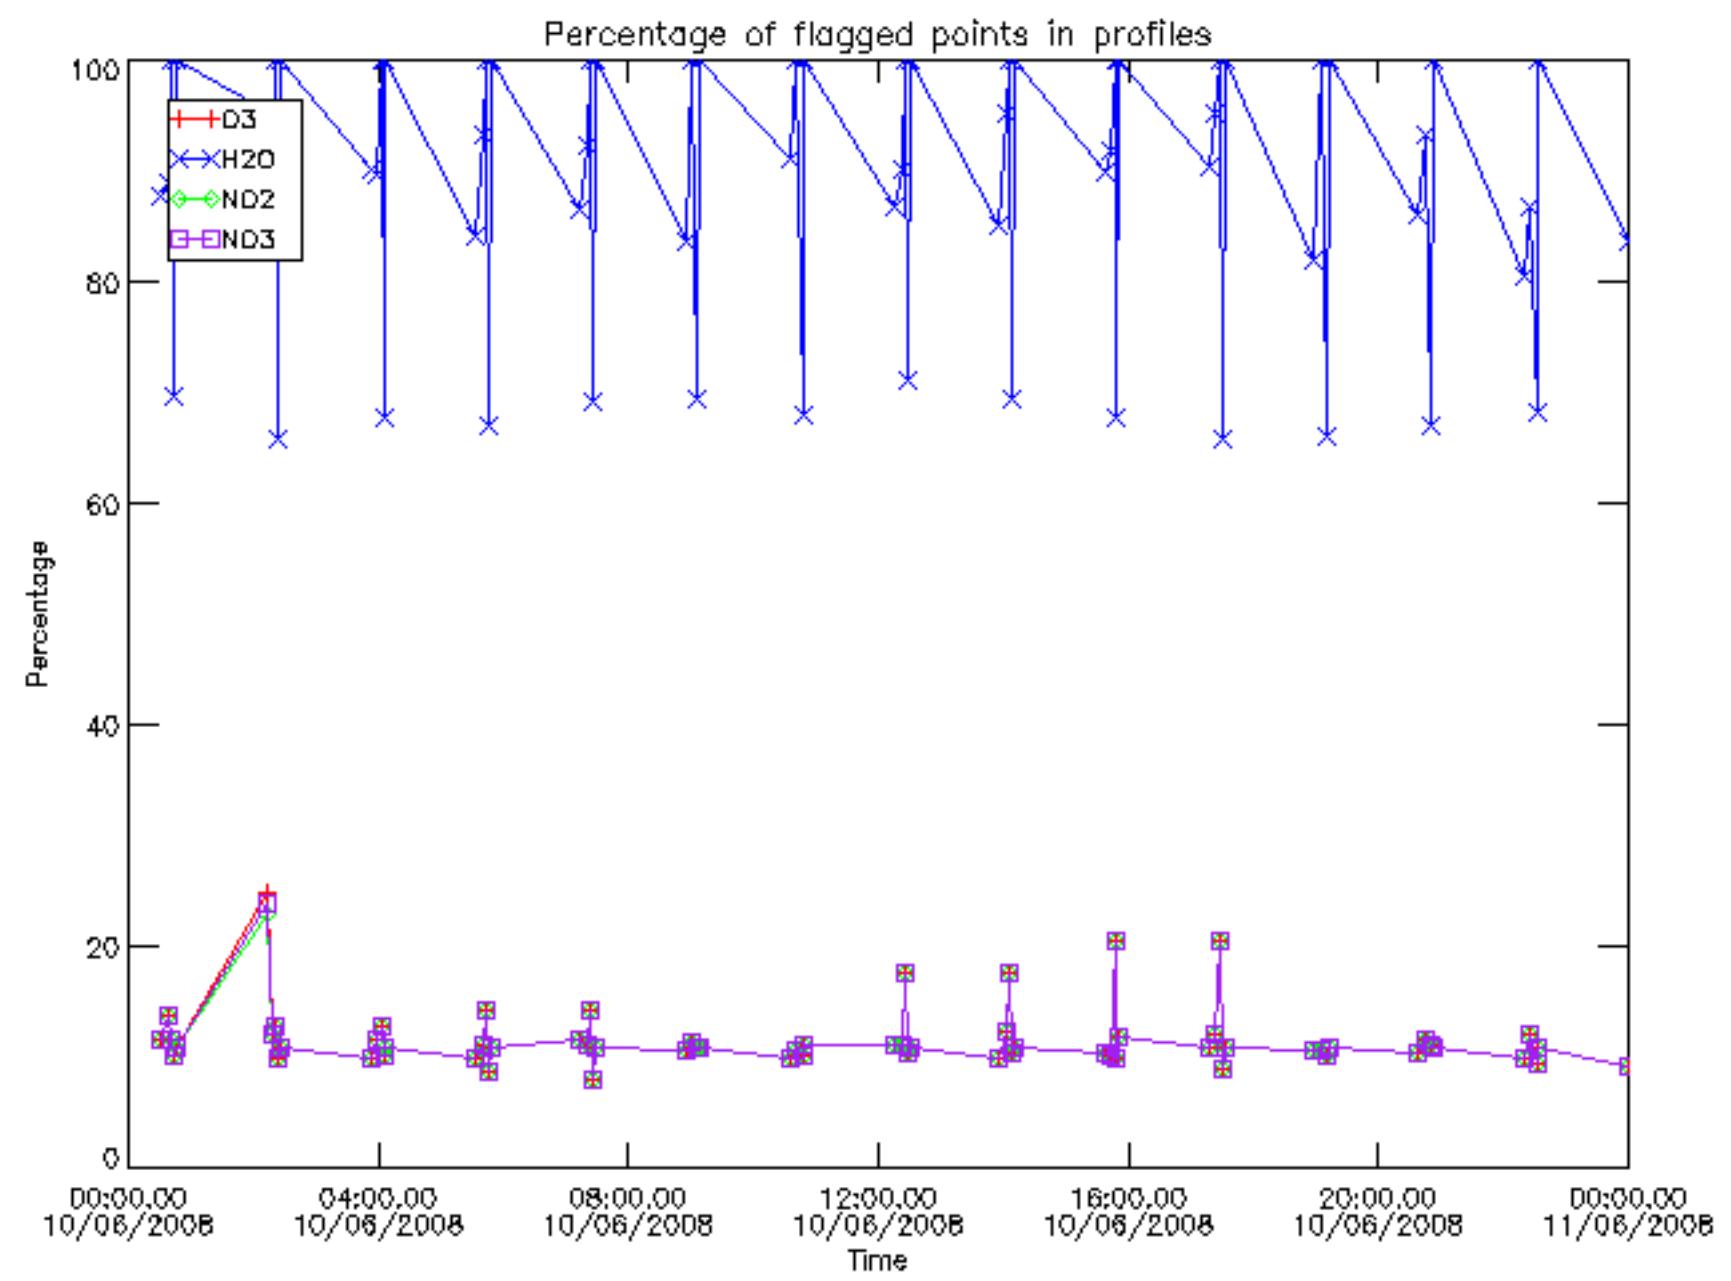

Percentage of flagged data per D3 profile

Percentage of flagged data per H2O profile