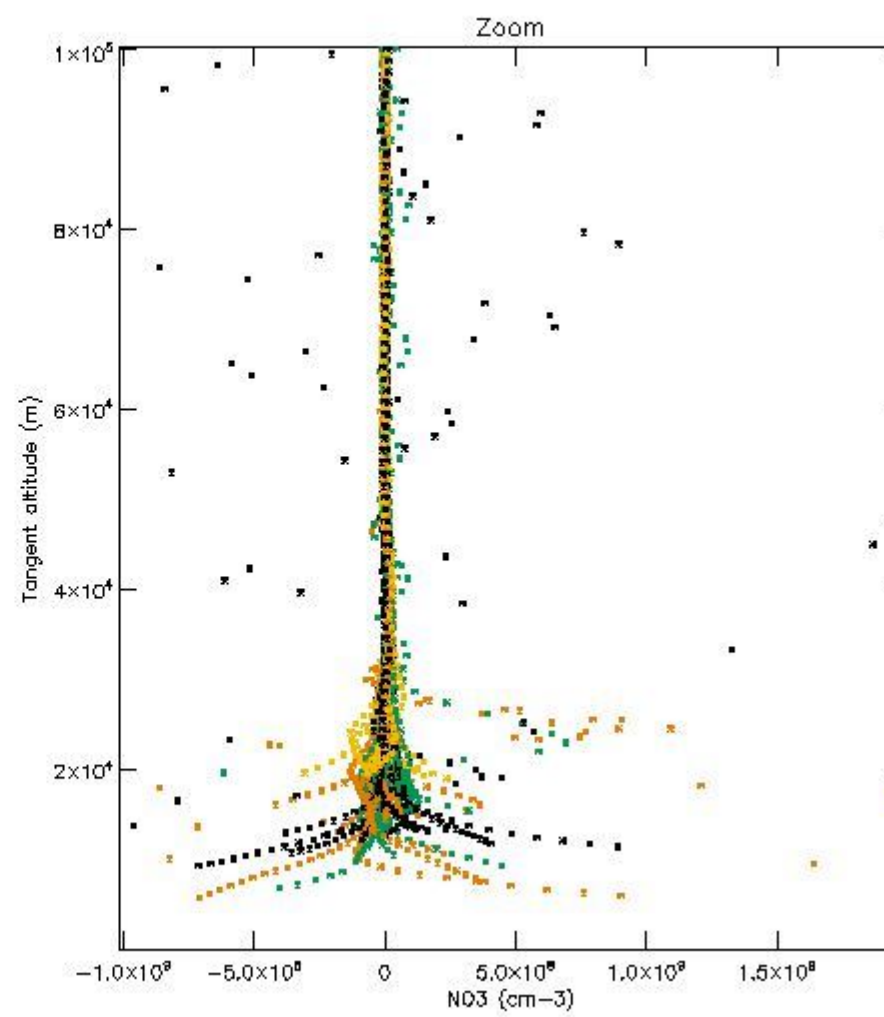

STD < 10	5
STD < 5	3

5.2 Plot ozone profiles for all STD (dark without errors)

The colorbar represents the latitude.

5.3 Plot ozone profiles where STD < 20% (dark without errors)

The colorbar represents the latitude.

5.4 Plot ozone profiles where STD < 10% (dark without errors)

The colorbar represents the latitude.

5.5 Plot ozone profiles where STD < 5% (dark without errors)

The colorbar represents the latitude.

5.6 Plot NO₂ profiles for all STD (dark without errors)

The colorbar represents the latitude.

5.7 Plot NO3 profiles for all STD (dark without errors)

The colorbar represents the latitude.

5.8 Plot H₂O profiles for all STD (only for occultations of stars 1,2,3,4,13,14,16,26,63 dark without errors)