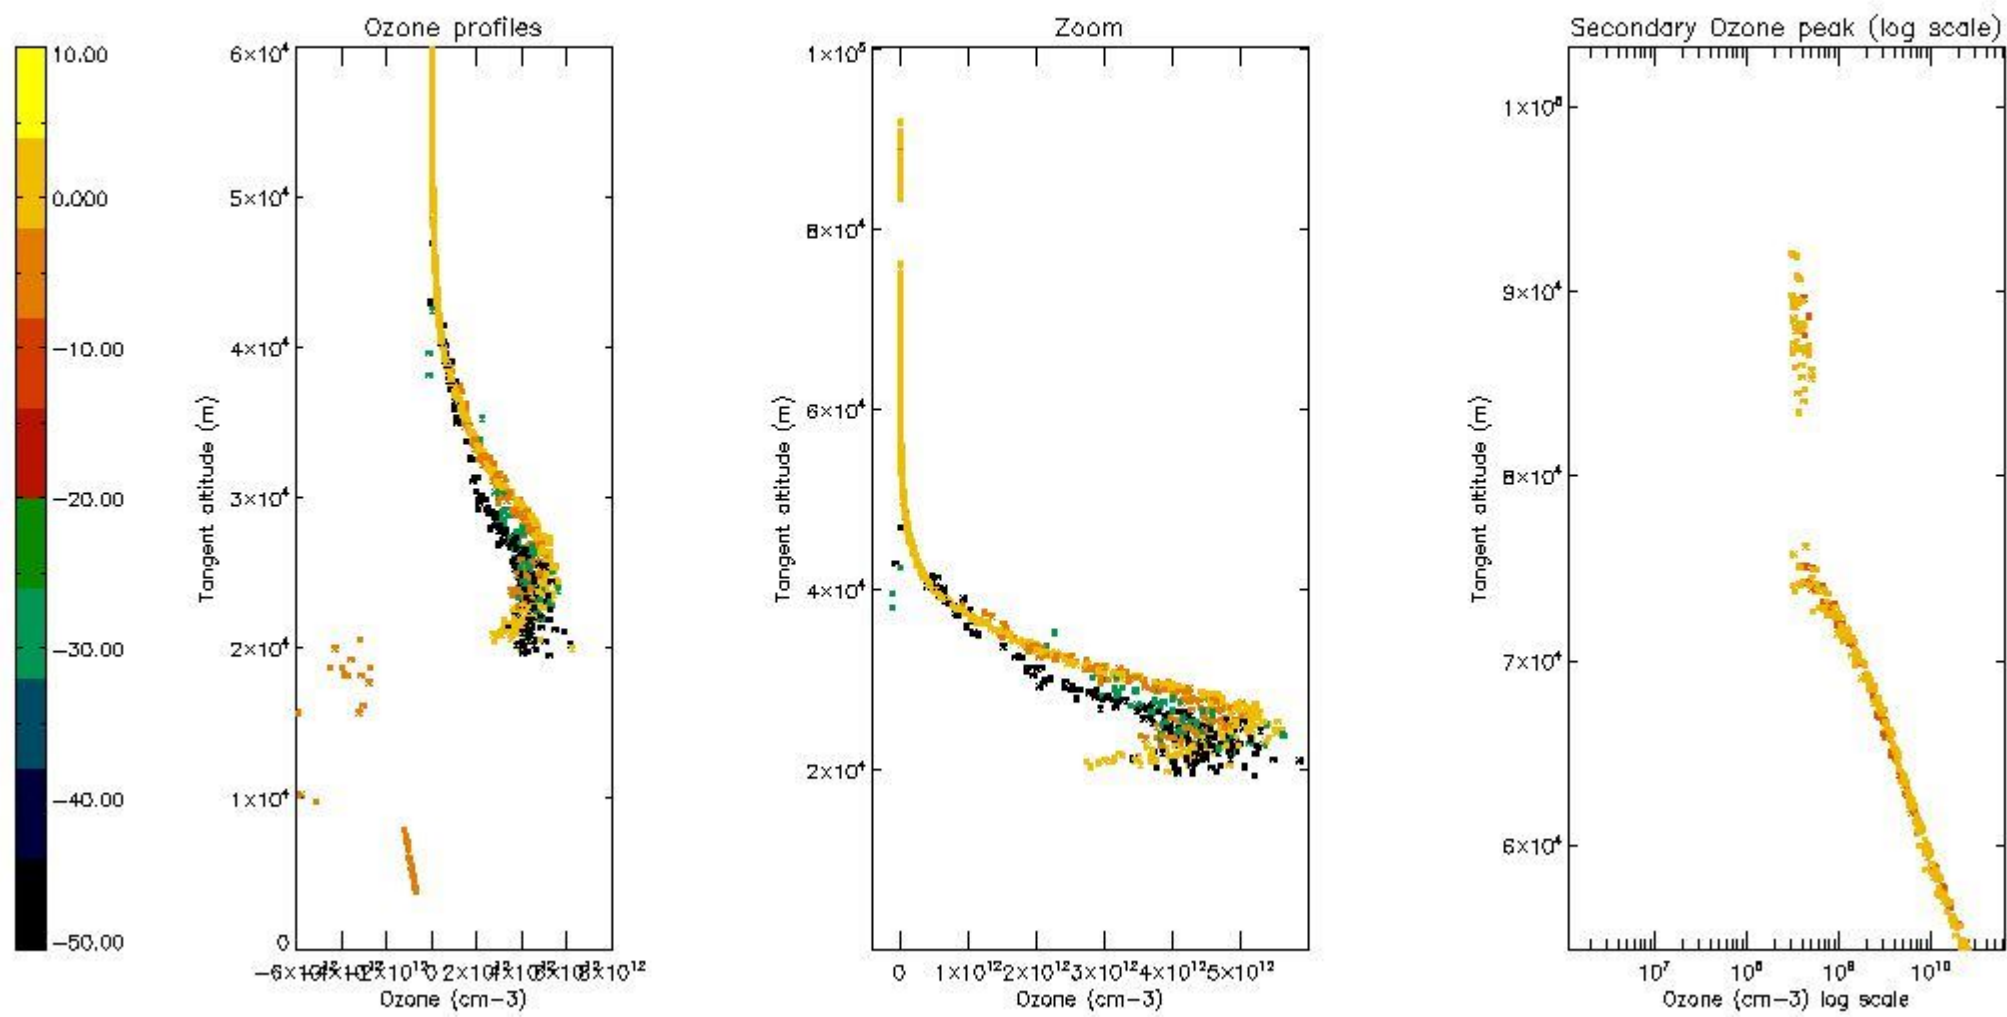

5.5 Plot ozone profiles where STD < 5% (dark without errors)

The colorbar represents the latitude.