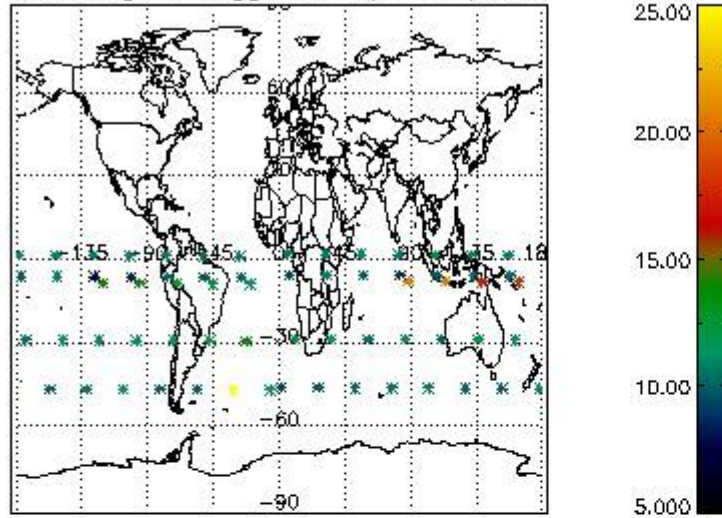

Percentage of flagged data per O3 profile