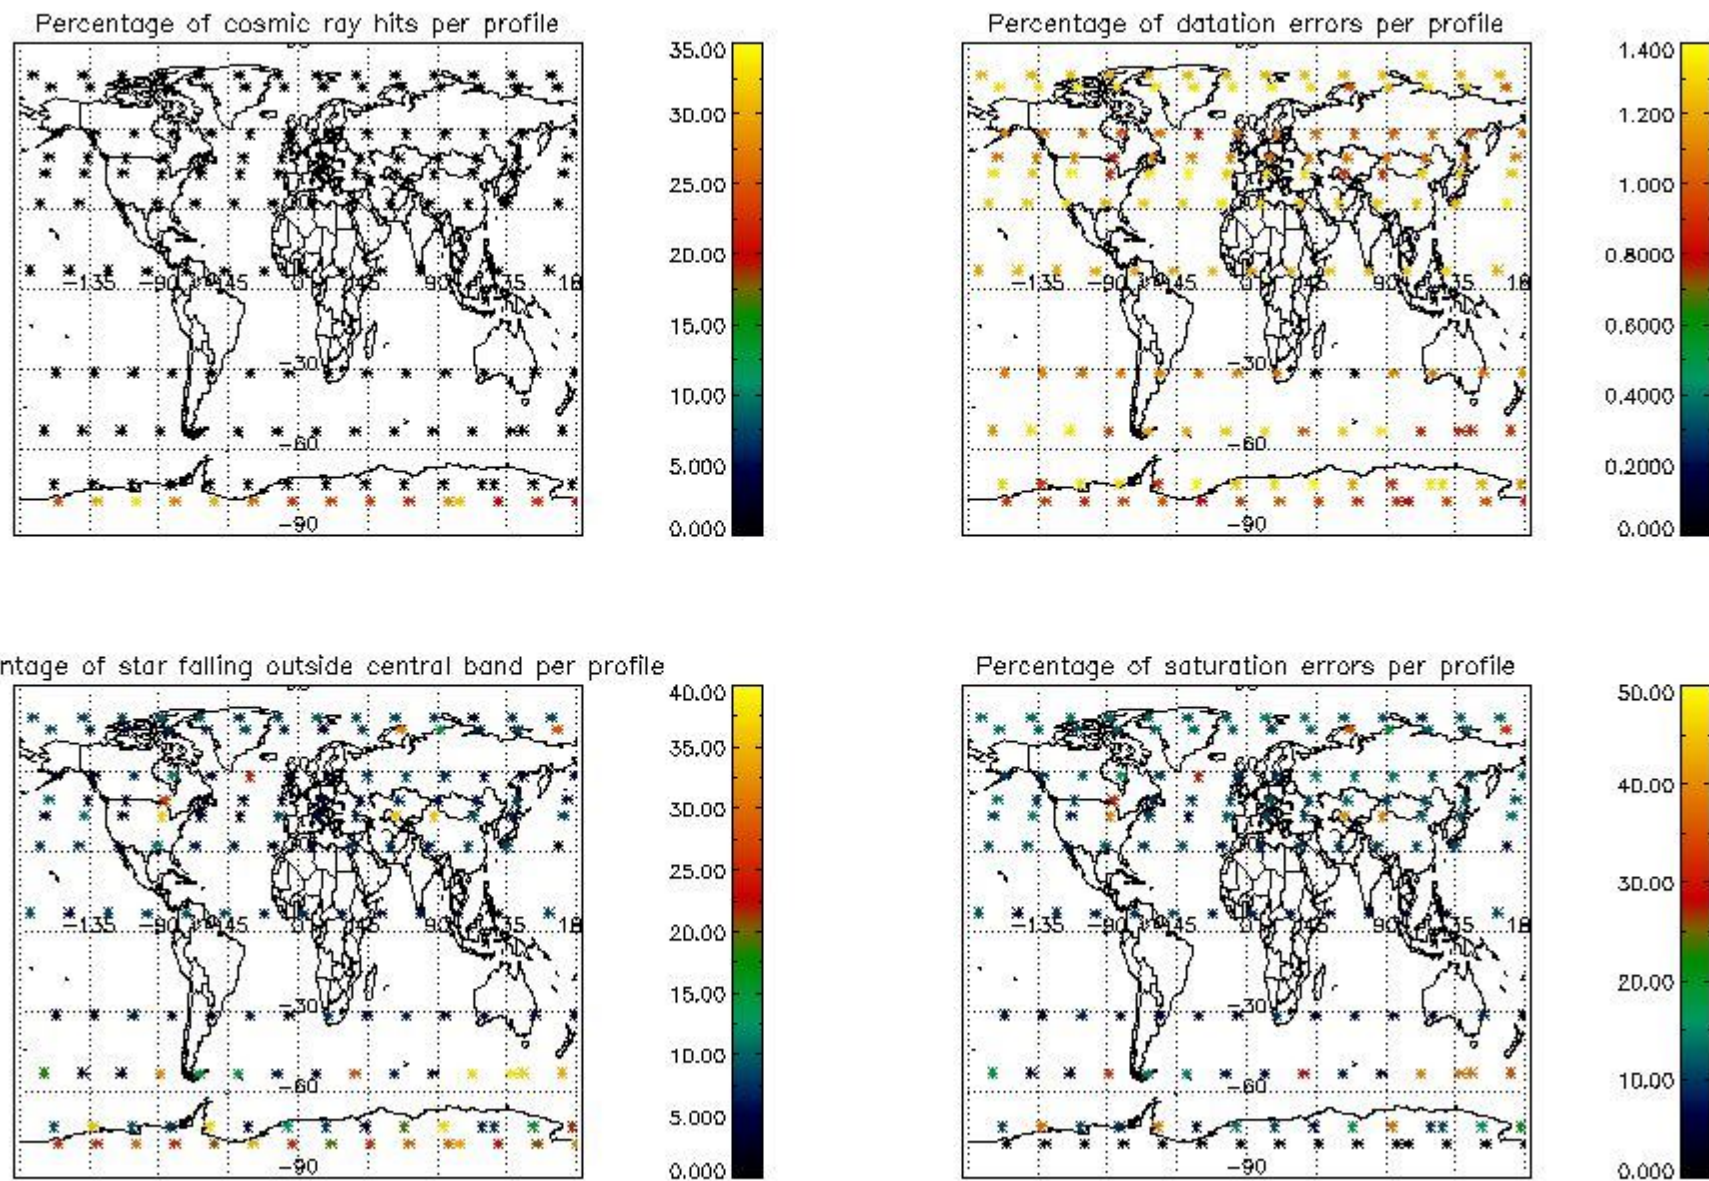

Percentage of flagged data per NO3 profile

4. Level 1 quality information per product

In this section it is plotted some information contained in the Quality Summary data set of the level 2 products that comes from the level 1b processing. Products without errors (error flag in the MPH set to "0") are used.

4.1 Plot quality information per product (time dependant) coming from level 1b processing

4.1.1 Plot level 1 quality information per product (time dependant): ENVISAT ASCENDING passes

4.1.2 Plot level 1 quality information per product (time dependant): ENVISAT DESCENDING passes

4.2 Plot quality information per product coming from level 1b processing (world map)

4.2.1 Plot level 1 quality information per product (world map): ENVISAT ASCENDING passes

4.2.2 Plot level 1 quality information per product (world map): ENVISAT DESCENDING passes