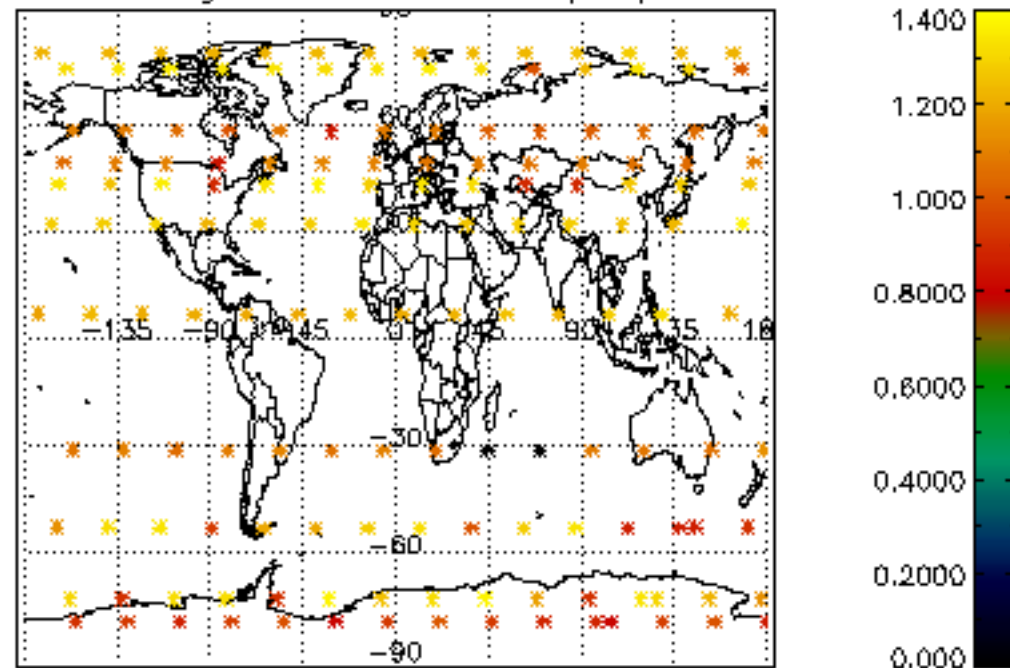

Percentage of datation errors per profile

Percentage of star falling outside central band per profile

Percentage of saturation errors per profile

Percentage of cosmic ray hits per profile

Percentage of datation errors per profile