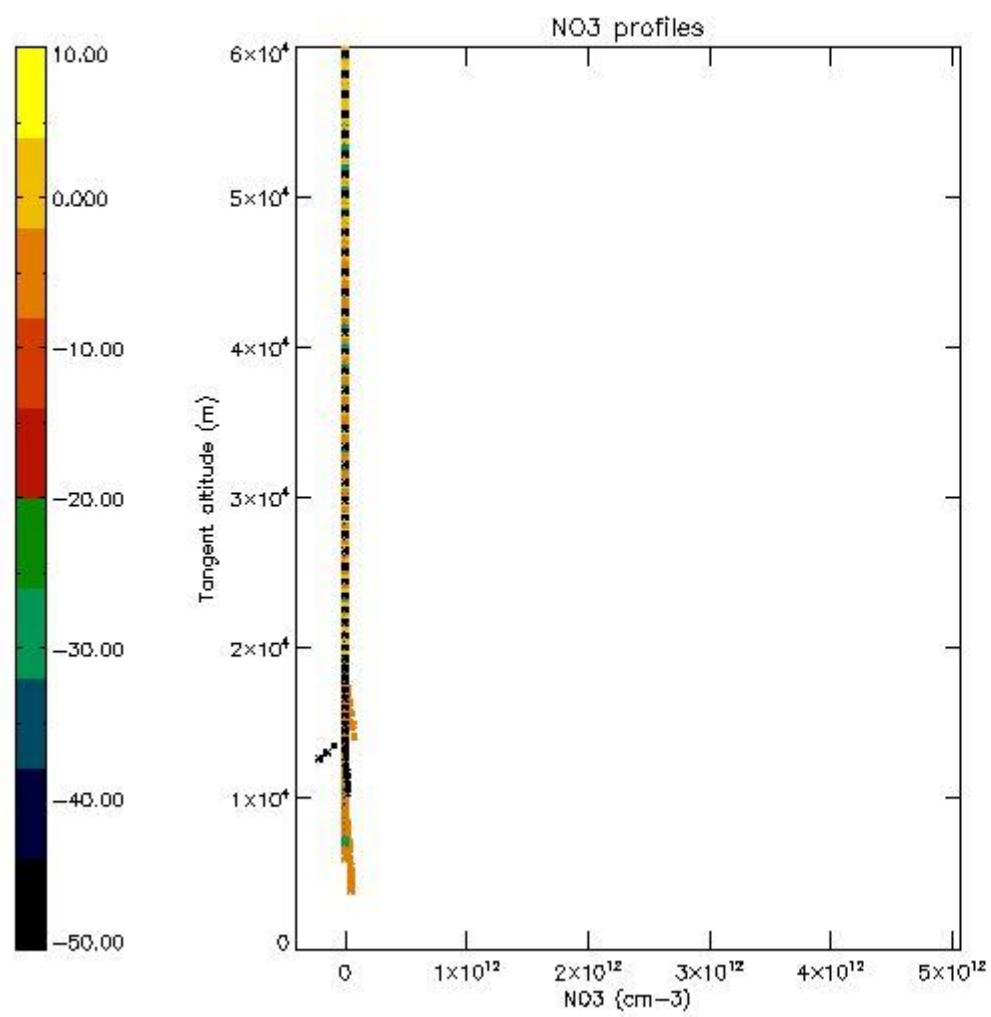

STD < 10	5
STD < 5	3

5.2 Plot ozone profiles for all STD (dark without errors)

The colorbar represents the latitude.

5.3 Plot ozone profiles where STD < 20% (dark without errors)

The colorbar represents the latitude.

5.4 Plot ozone profiles where STD < 10% (dark without errors)

The colorbar represents the latitude.

5.5 Plot ozone profiles where STD < 5% (dark without errors)

The colorbar represents the latitude.

5.6 Plot NO₂ profiles for all STD (dark without errors)

The colorbar represents the latitude.

5.7 Plot NO3 profiles for all STD (dark without errors)

The colorbar represents the latitude.

5.8 Plot H₂O profiles for all STD (only for occultations of stars 1,2,3,4,13,14,16,26,63 dark without errors)