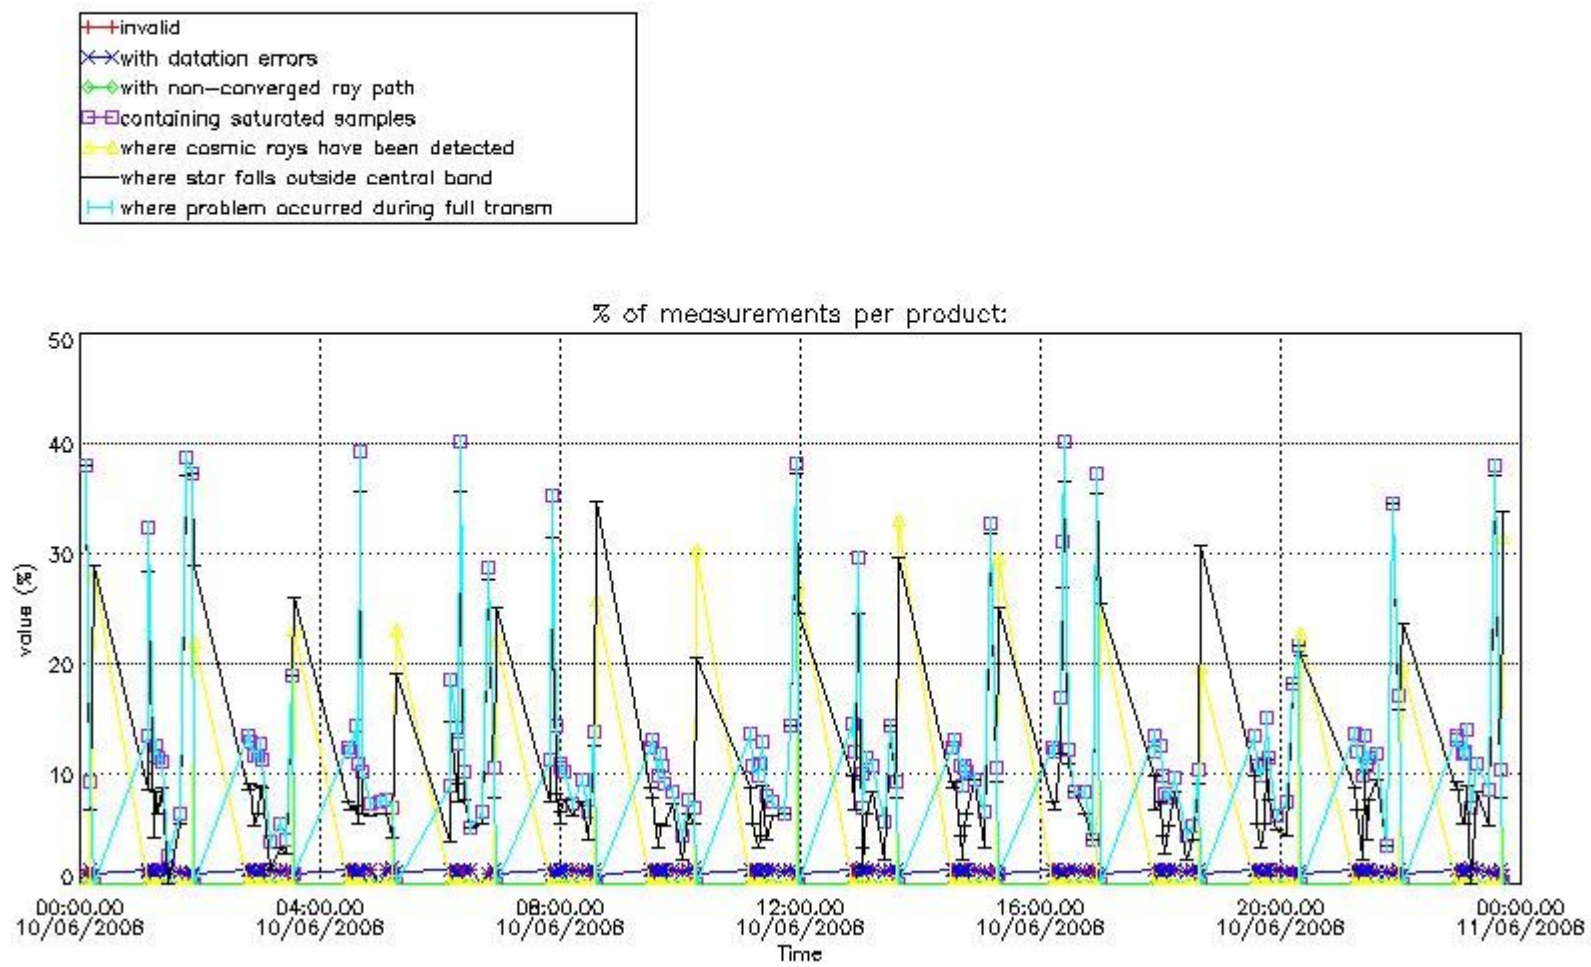

3.1 Plot quality information per product (time dependant)

3.2 Plot quality information per product (world map)

Percentage of flagged data per O3 profile

Percentage of flagged data per H2O profile

Percentage of flagged data per NO2 profile

Percentage of flagged data per NO3 profile

4. Level 1 quality information per product

In this section it is plotted some information contained in the Quality Summary data set of the level 2 products that comes from the level 1b processing. Products without errors (error flag in the MPH set to "0") are used.

4.1 Plot quality information per product (time dependant) coming from level 1b processing

4.1.1 Plot level 1 quality information per product (time dependant): ENVISAT ASCENDING passes

4.1.2 Plot level 1 quality information per product (time dependant): ENVISAT DESCENDING passes