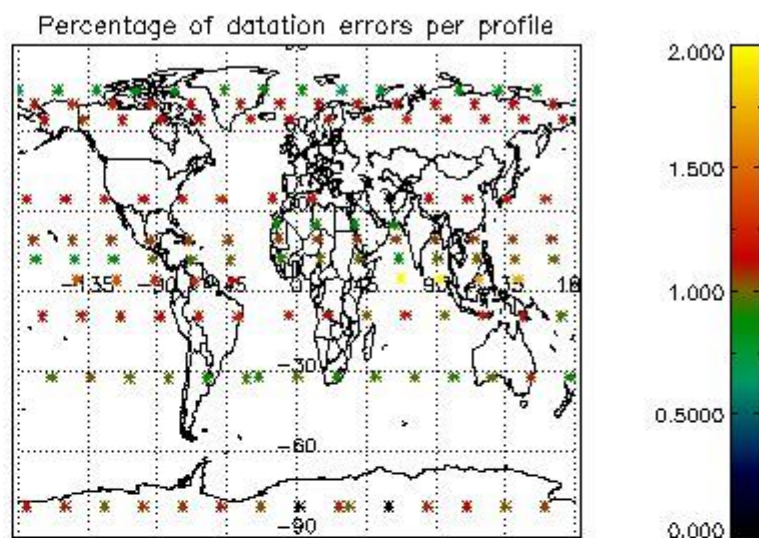

4.1 Plot quality information per product (time dependant) coming from level 1b processing

4.1.1 Plot level 1 quality information per product (time dependant): ENVISAT ASCENDING passes

4.1.2 Plot level 1 quality information per product (time dependant): ENVISAT DESCENDING passes

4.2 Plot quality information per product coming from level 1b processing (world map)

4.2.1 Plot level 1 quality information per product (world map): ENVISAT ASCENDING passes

4.2.2 Plot level 1 quality information per product (world map): ENVISAT DESCENDING passes