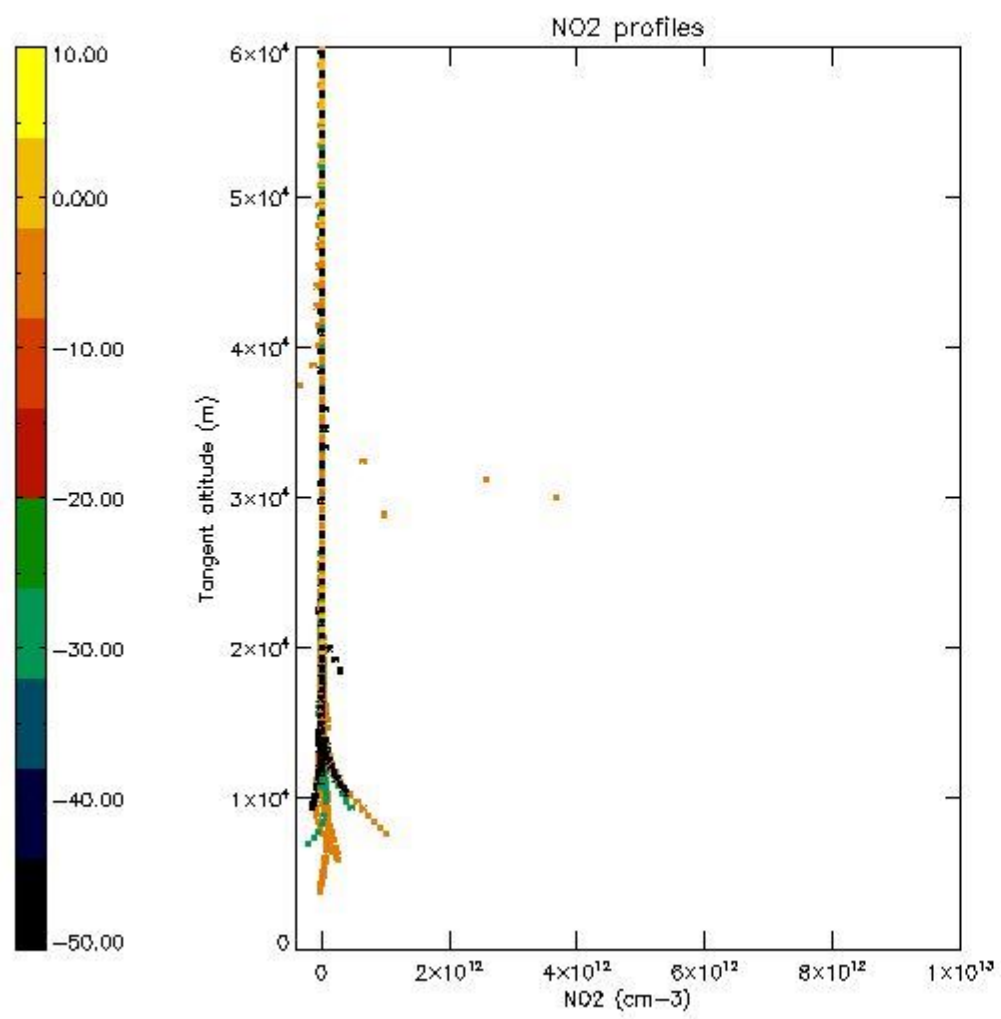

STD < 10	5
STD < 5	3

5.2 Plot ozone profiles for all STD (dark without errors)

The colorbar represents the latitude.

5.3 Plot ozone profiles where STD < 20% (dark without errors)

The colorbar represents the latitude.

5.4 Plot ozone profiles where STD < 10% (dark without errors)

The colorbar represents the latitude.

5.5 Plot ozone profiles where STD < 5% (dark without errors)

The colorbar represents the latitude.

5.6 Plot NO₂ profiles for all STD (dark without errors)

The colorbar represents the latitude.

5.7 Plot NO3 profiles for all STD (dark without errors)

The colorbar represents the latitude.

5.8 Plot H₂O profiles for all STD (only for occultations of stars 1,2,3,4,13,14,16,26,63 dark without errors)