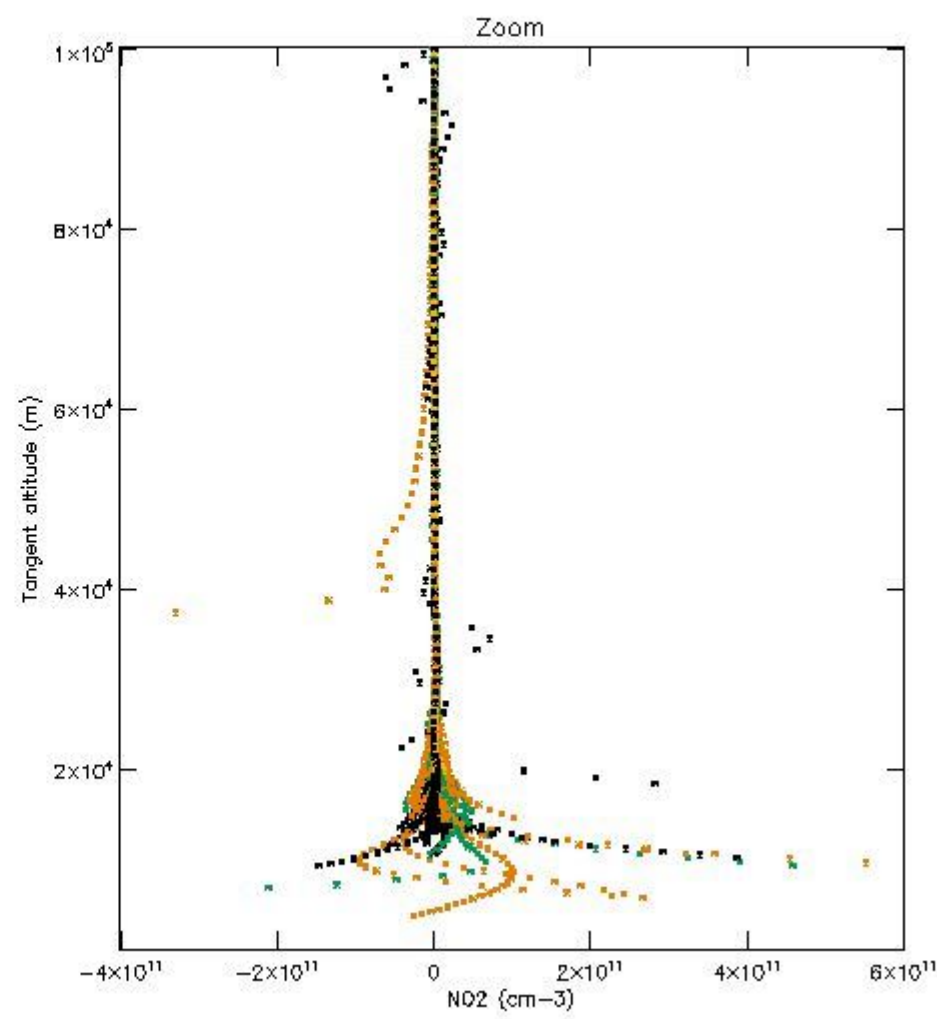

STD < 10	5
STD < 5	3

5.2 Plot ozone profiles for all STD (dark without errors)

The colorbar represents the latitude.

5.3 Plot ozone profiles where STD < 20% (dark without errors)

The colorbar represents the latitude.

5.4 Plot ozone profiles where STD < 10% (dark without errors)

The colorbar represents the latitude.

5.5 Plot ozone profiles where STD < 5% (dark without errors)

The colorbar represents the latitude.

5.6 Plot NO₂ profiles for all STD (dark without errors)

The colorbar represents the latitude.

5.7 Plot NO3 profiles for all STD (dark without errors)

The colorbar represents the latitude.

5.8 Plot H₂O profiles for all STD (only for occultations of stars 1,2,3,4,13,14,16,26,63 dark without errors)