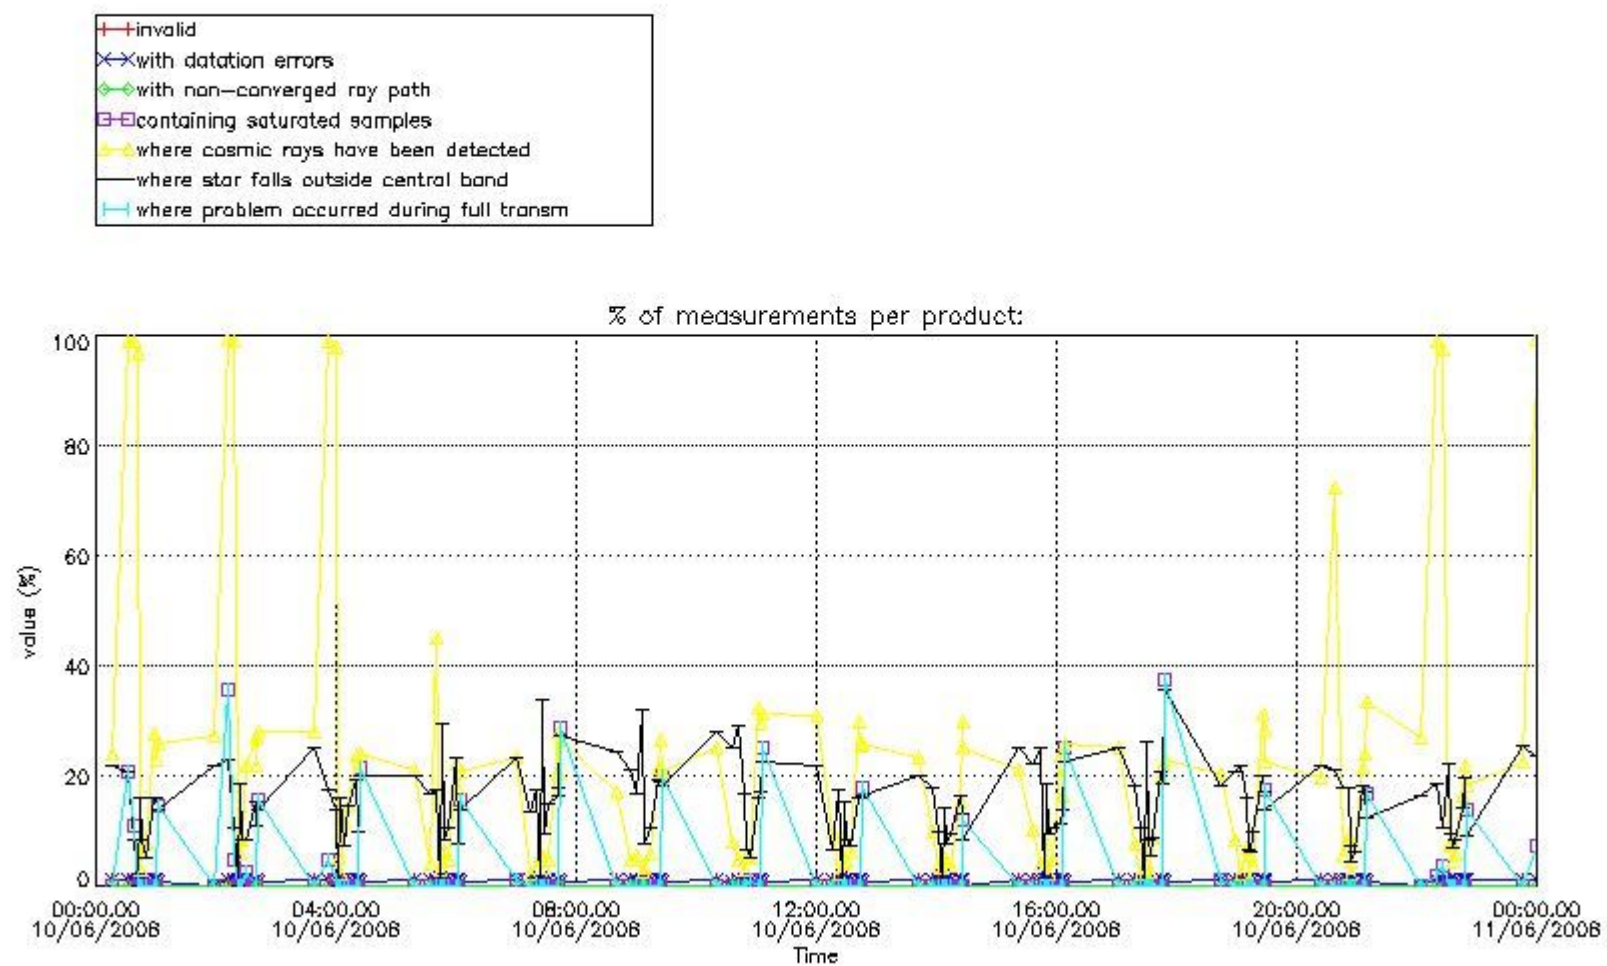

3.1 Plot quality information per product (time dependant)

3.2 Plot quality information per product (world map)

Percentage of flagged data per O3 profile

Percentage of flagged data per H2O profile

Percentage of flagged data per NO2 profile

Percentage of flagged data per NO3 profile

4. Level 1 quality information per product

In this section it is plotted some information contained in the Quality Summary data set of the level 2 products that comes from the level 1b processing. Products without errors (error flag in the MPH set to "0") are used.

4.1 Plot quality information per product (time dependant) coming from level 1b processing

4.1.1 Plot level 1 quality information per product (time dependant): ENVISAT ASCENDING passes

4.1.2 Plot level 1 quality information per product (time dependant): ENVISAT DESCENDING passes