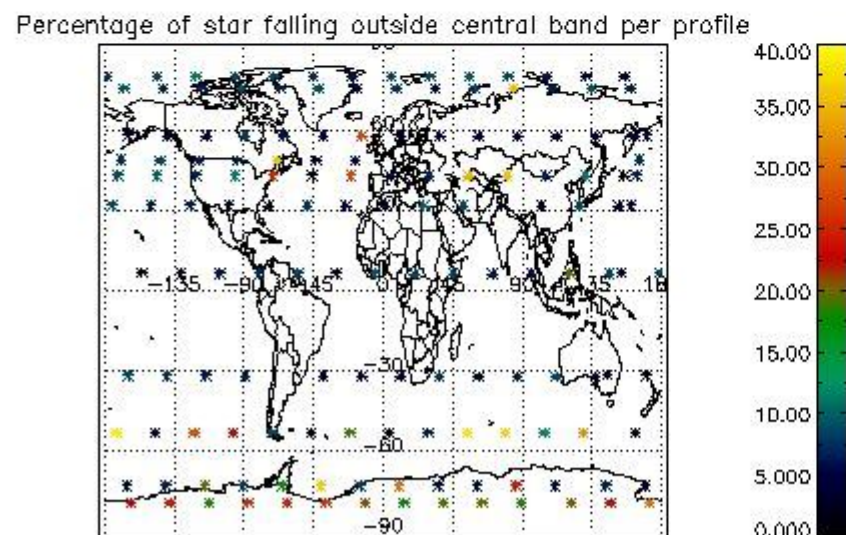

5. Trace gas profiles

5.1 Ozone statistics based on quality of products

The final quality of the products can be "measured" using the STD (Standard Deviation) attached to every point profile. This information is written to the parameter GOM_NL__2P/NL_LOCAL_SPECIES_DENSITY/o3_std of the level 2 products. The table below shows the statistics for given STD ranges.

The statistics are given with respect to the overall valid production:

- Products without fatal errors: GOM_NL__2P/MPH/PRODUCT_ERR=0
- Valid point profile: GOM_NL__2P/NL_LOCAL_SPECIES_DENSITY/pcd(0)=0

The 'Criteria' is applied to valid points of dark limb products:

- Products in dark limb illumination condition: GOM_NL__2P/NL_SUMMARY_QUALITY/obs_ill_cond=0
- Products without fatal errors: GOM_NL__2P/MPH/PRODUCT_ERR=0
- Valid point profile: GOM_NL__2P/NL_LOCAL_SPECIES_DENSITY/pcd(0)=0

So, the table below shows the percentage of dark limb and valid observations for each criteria with respect to the overall valid daily observations.

Criteria	% of total production
All STD	27
STD < 20	11