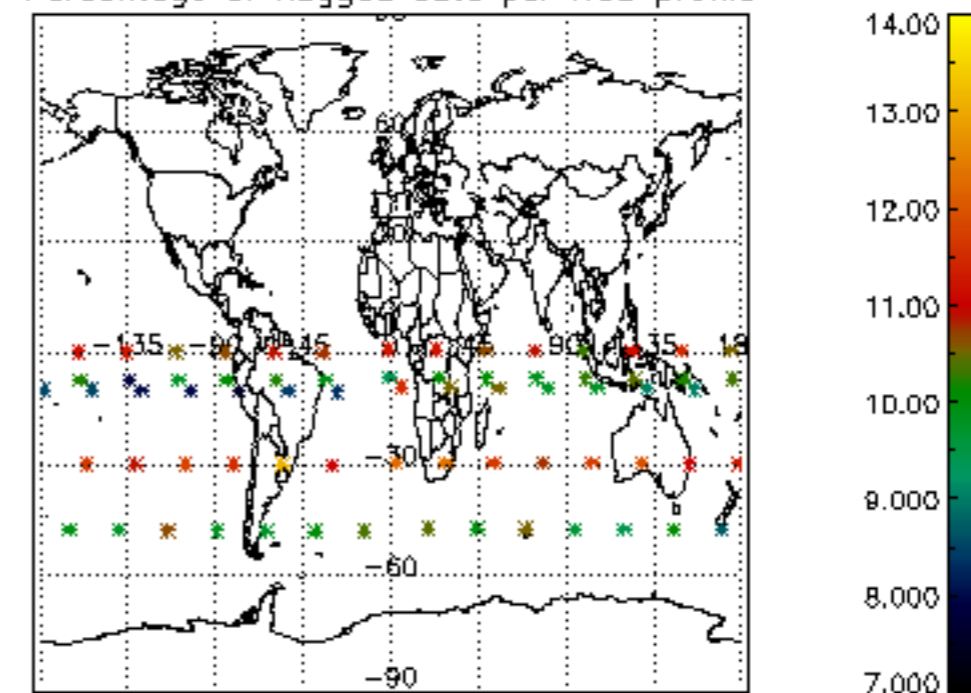

Percentage of flagged data per NO3 profile