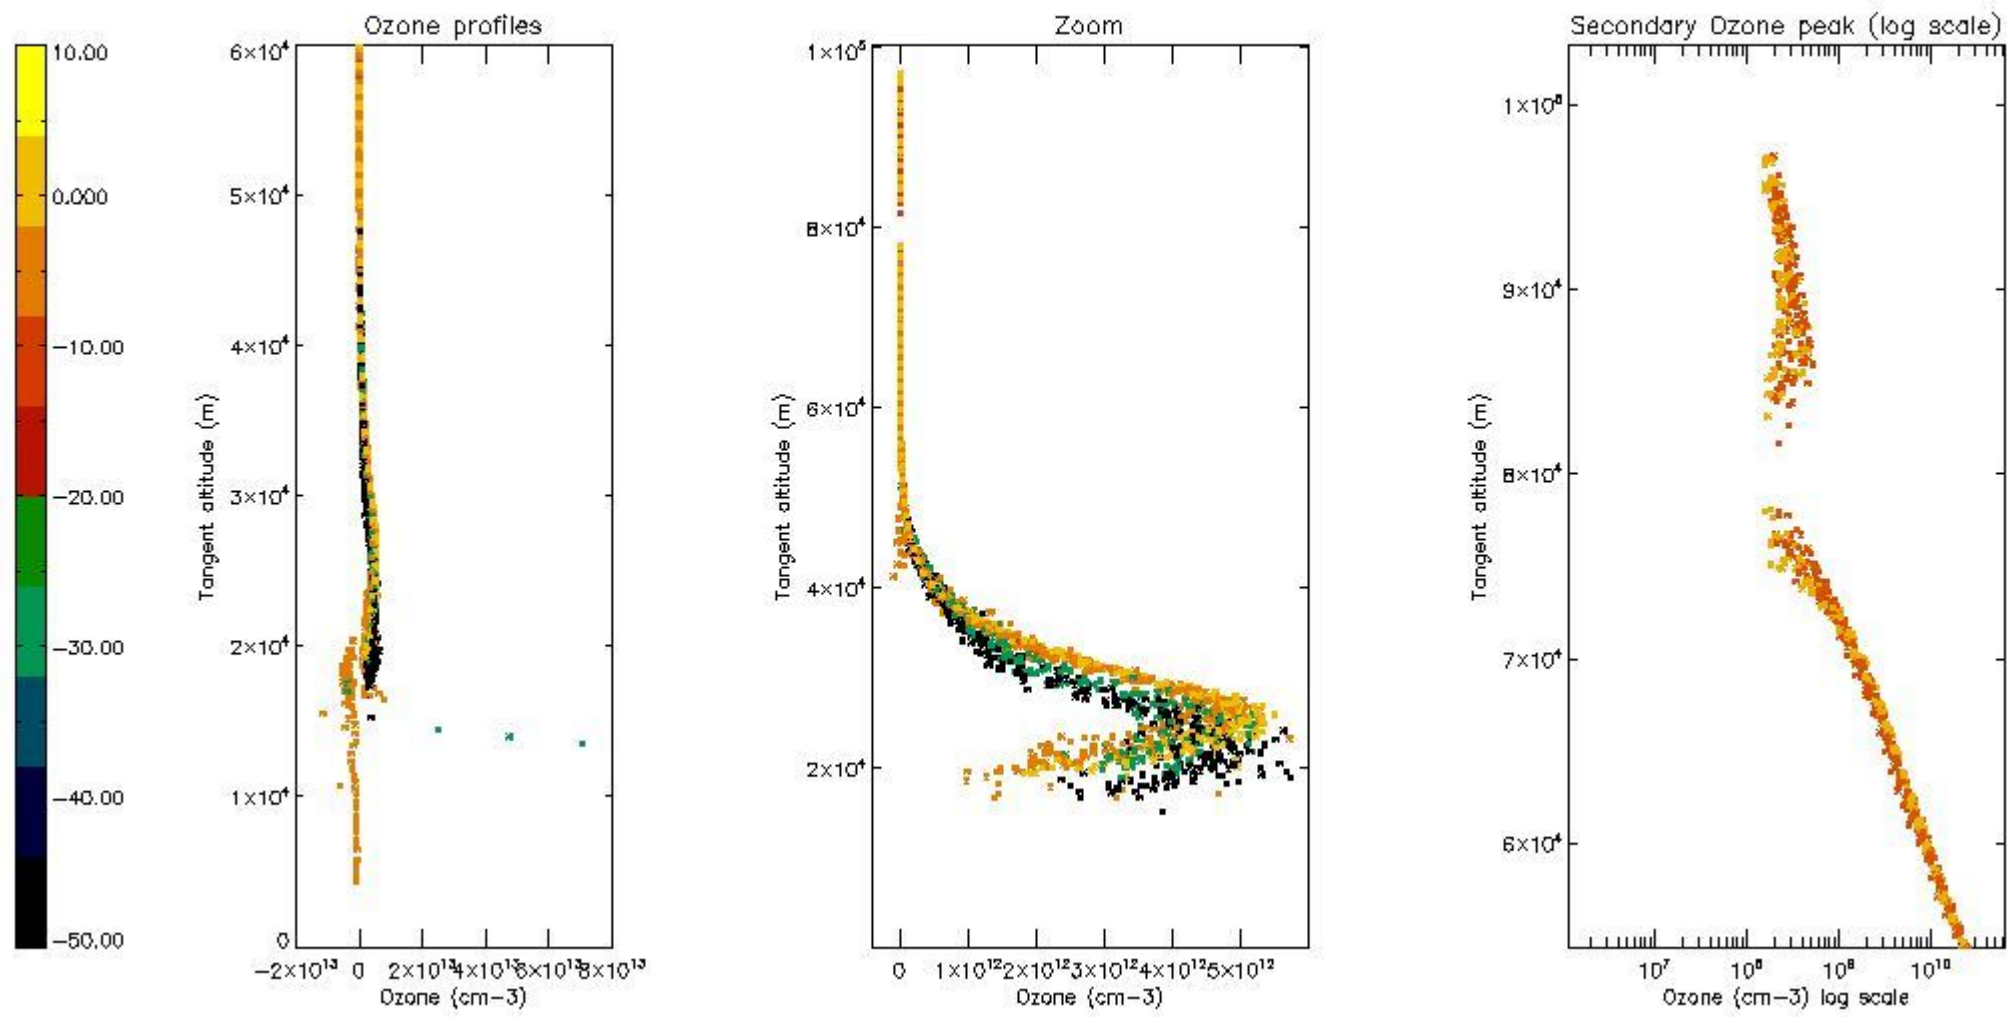

STD < 10	8
STD < 5	5

5.2 Plot ozone profiles for all STD (dark without errors)

The colorbar represents the latitude.

5.3 Plot ozone profiles where STD < 20% (dark without errors)

The colorbar represents the latitude.