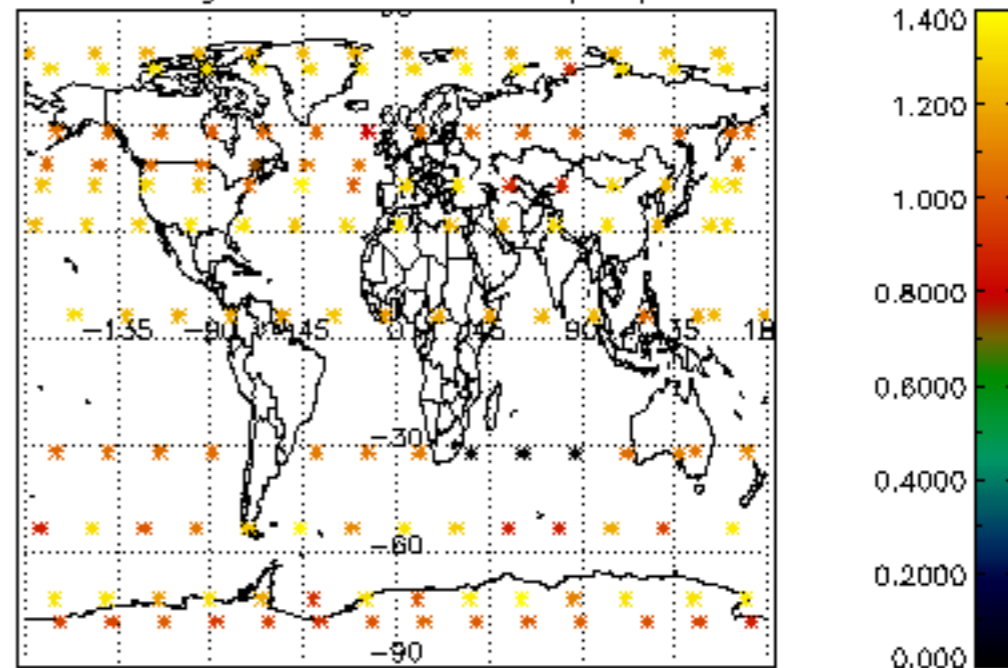

Percentage of datation errors per profile

Percentage of star falling outside central band per profile

Percentage of saturation errors per profile

Percentage of cosmic ray hits per profile

Percentage of datation errors per profile