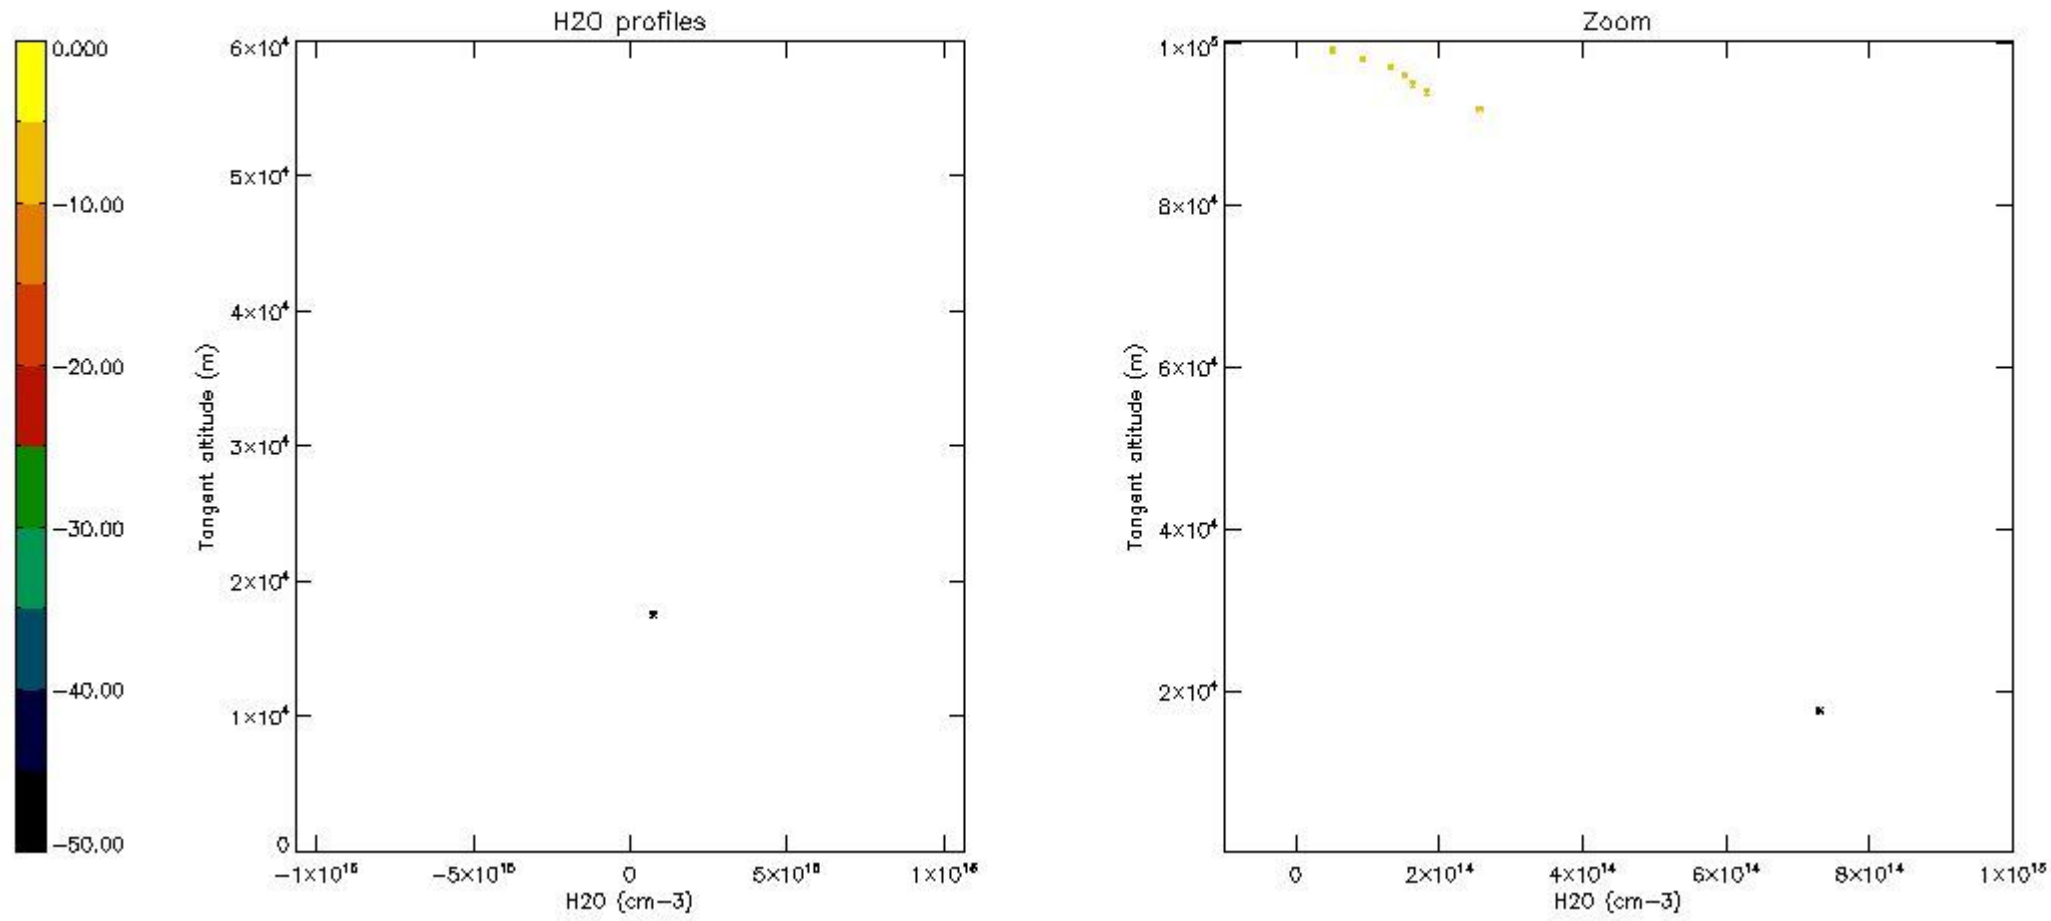

6. Auxiliary Data Files used for the production reported in section 2

The number reported in the third column indicates since which file (see list in section 2) the corresponding auxiliary file has been used. The fourth column is the date of those product files.

Type	Auxiliary Filename	Used since product	Used since product date
INST_PHYS_CHARACTERISTICS	GOM_INS_AXVIEC20091111_143220_20030716_120000_20500101_000000	1	09-JUN-2008 00:05:26
LEVEL-2_PROC_CONFIG	GOM_PR2_AXVIEC20091111_152718_20020301_000000_20500101_000000	1	09-JUN-2008 00:05:26
CROSS_SECTIONS_FILE	GOM_CRS_AXVIEC20091111_154832_20020301_000000_20500101_000000	1	09-JUN-2008 00:05:26