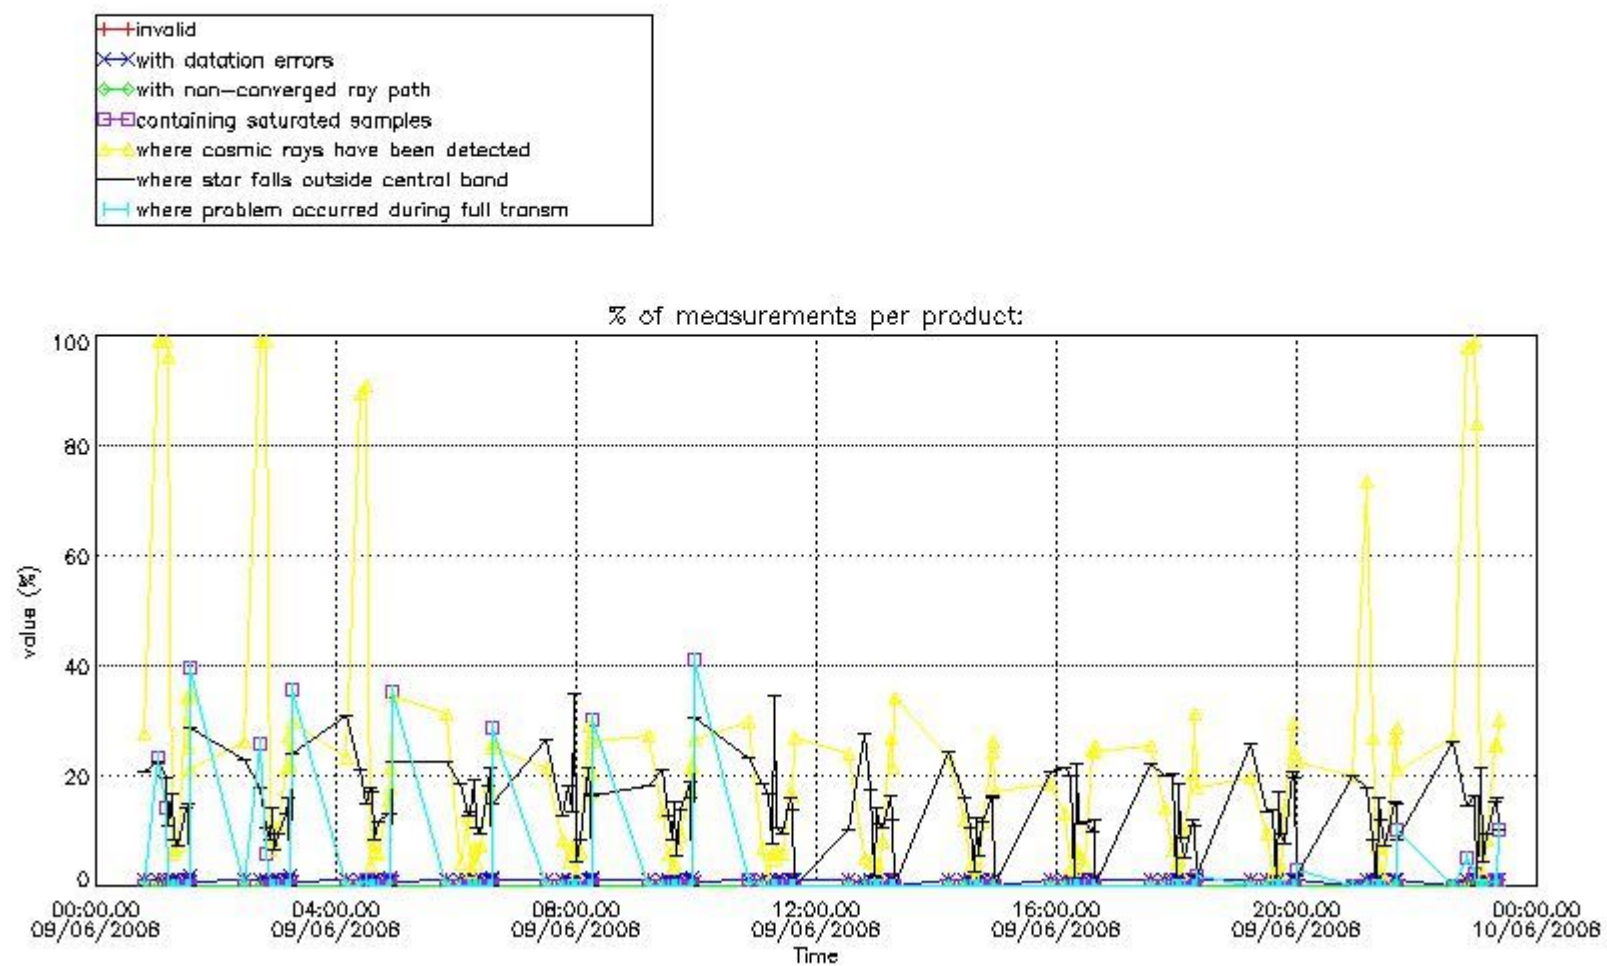

4.1.2 Plot level 1 quality information per product (time dependant): ENVI SAT DESCENDING passes