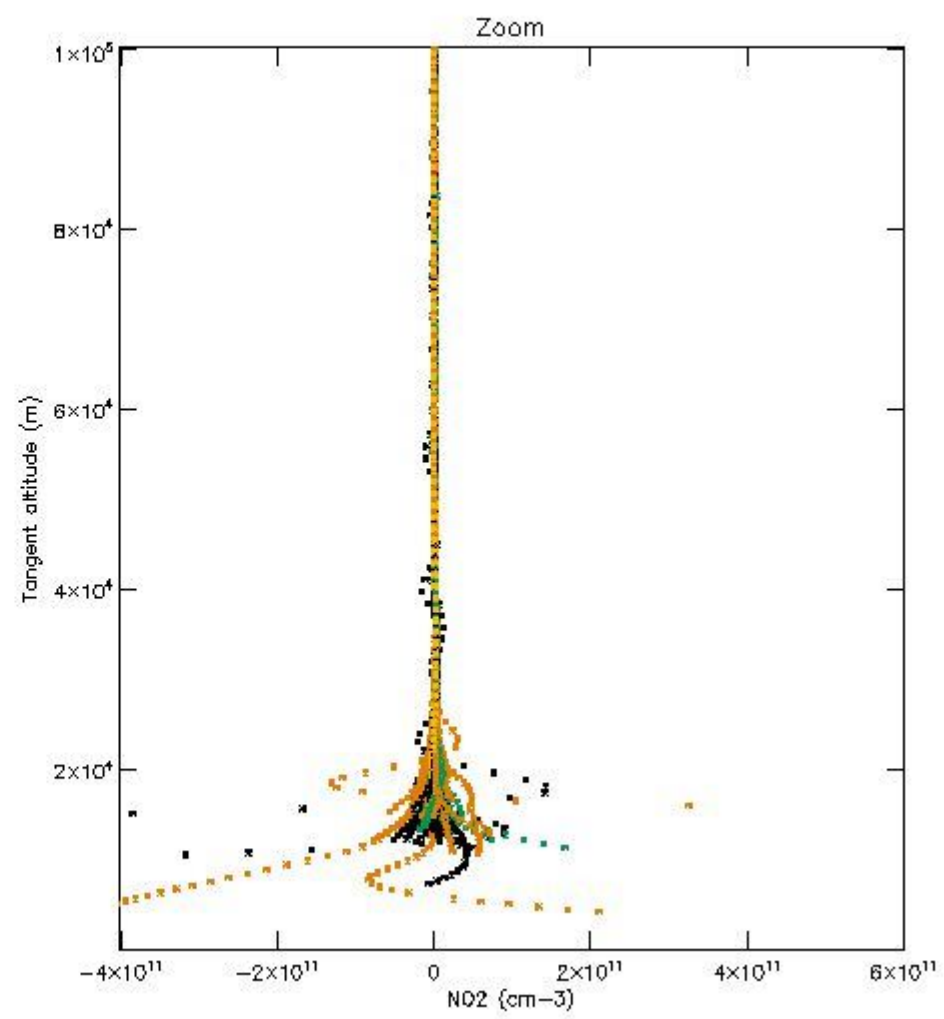

5.7 Plot NO3 profiles for all STD (dark without errors)

The colorbar represents the latitude.