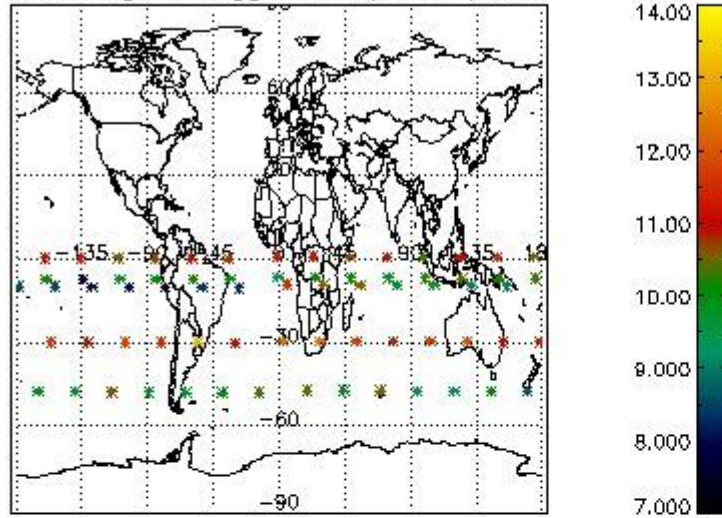

Percentage of flagged data per O3 profile