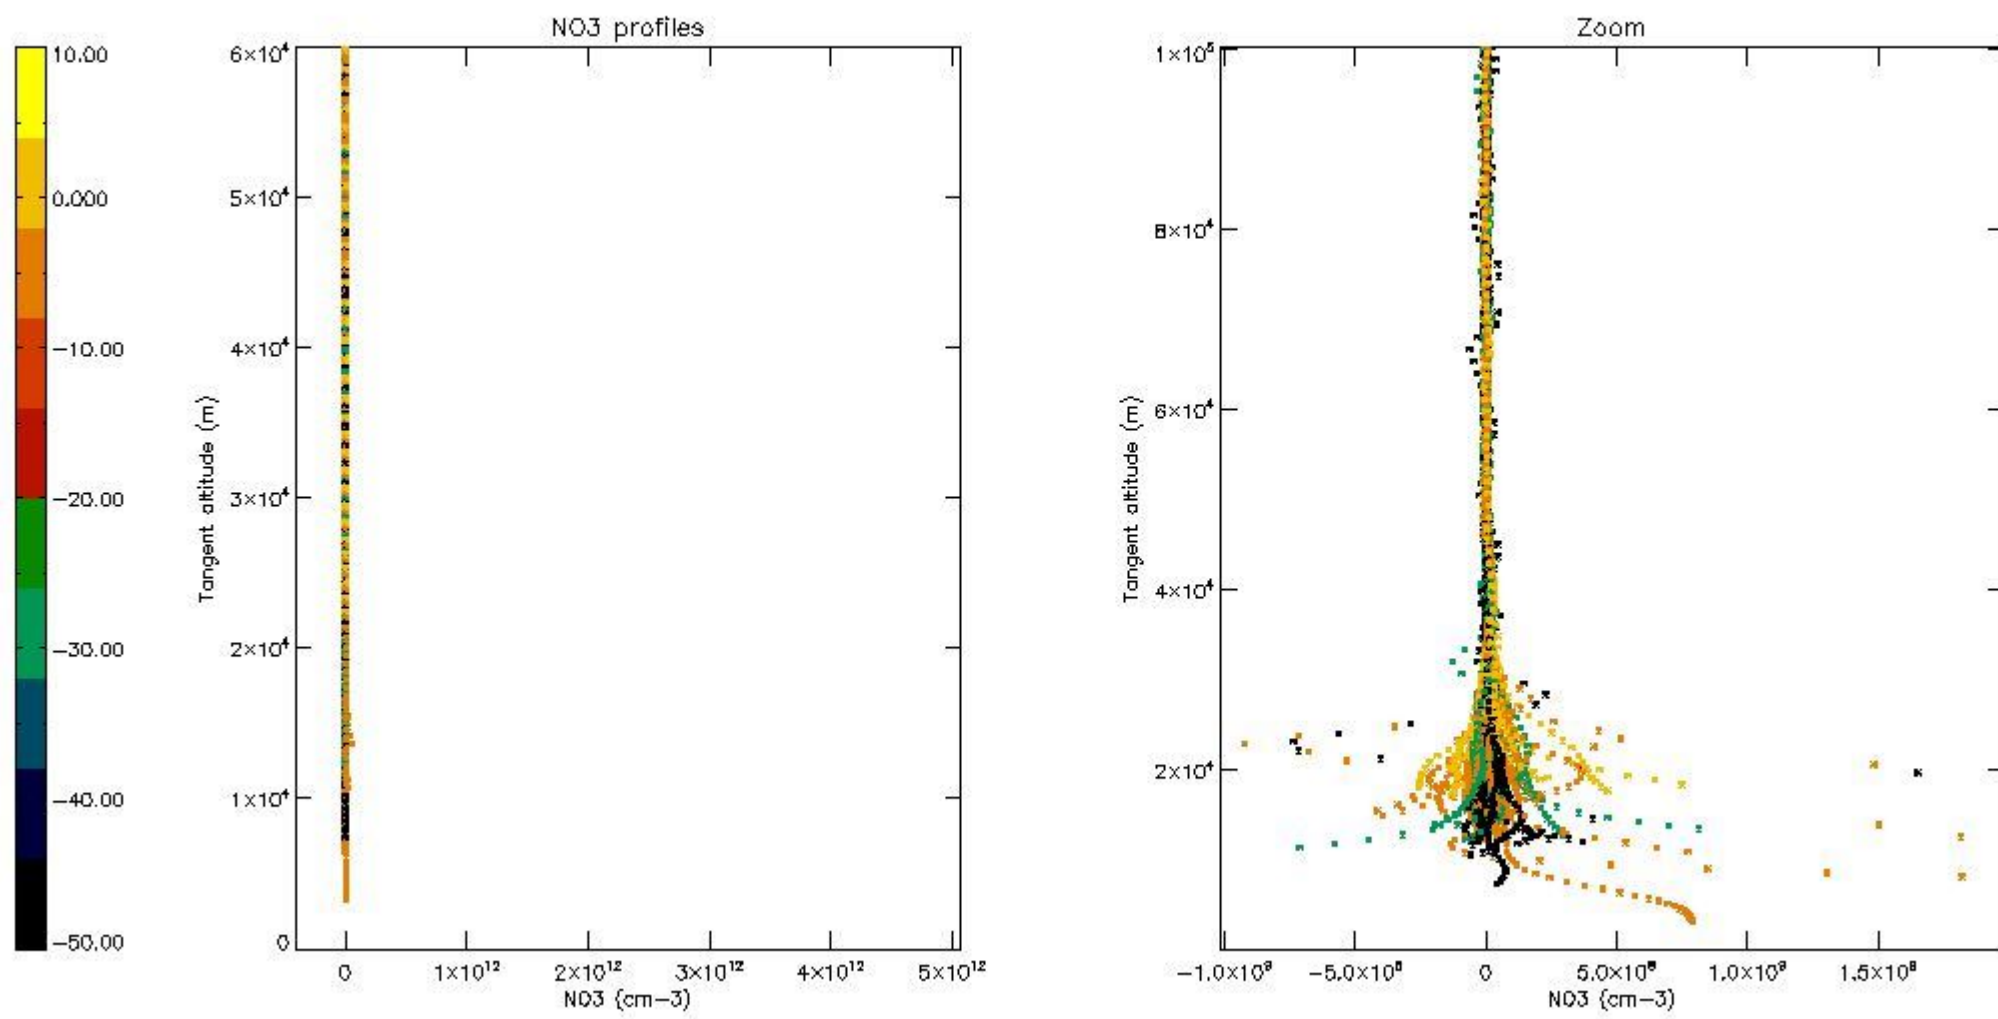

5.4 Plot ozone profiles where STD < 10% (dark without errors)

The colorbar represents the latitude.

5.5 Plot ozone profiles where STD < 5% (dark without errors)

The colorbar represents the latitude.

5.6 Plot NO₂ profiles for all STD (dark without errors)

The colorbar represents the latitude.

5.7 Plot NO3 profiles for all STD (dark without errors)

The colorbar represents the latitude.

5.8 Plot H2O profiles for all STD (only for occultations of stars 1,2,3,4,13,14,16,26,63 dark without errors)