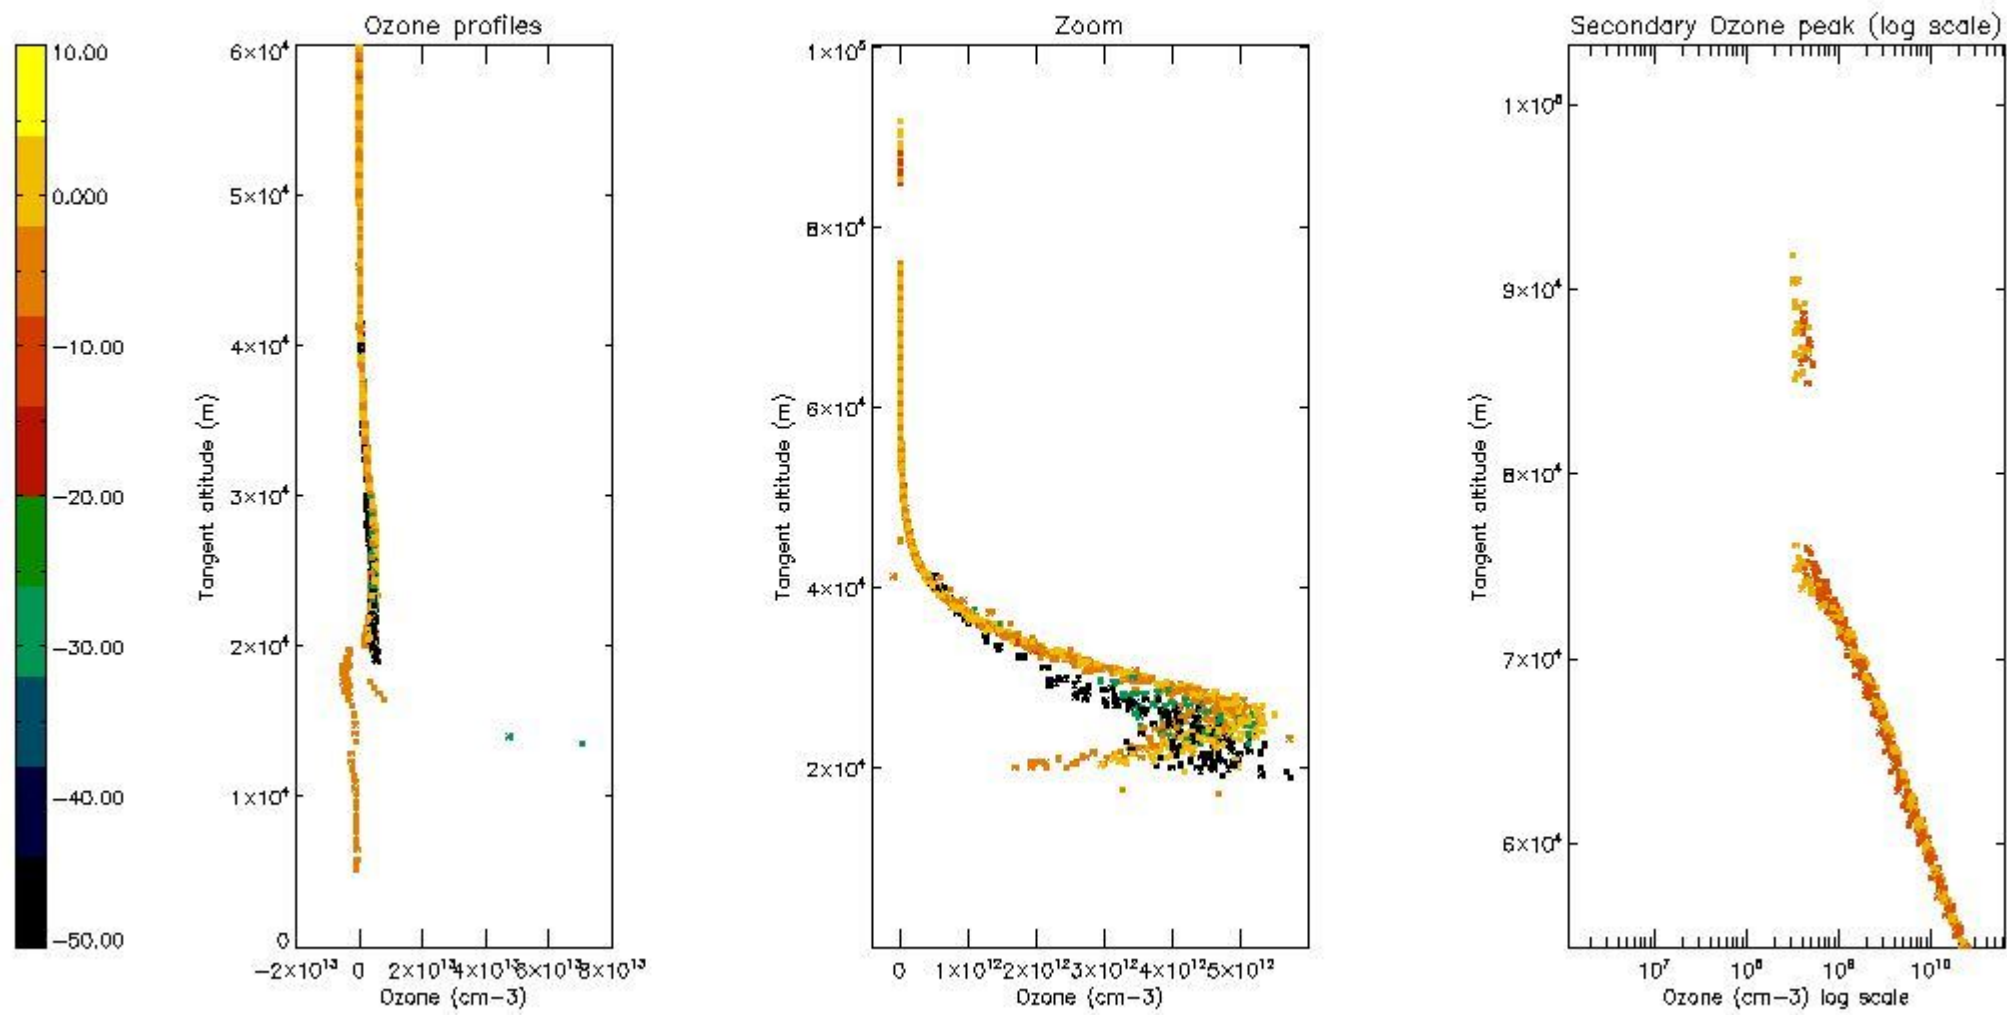

STD < 10	8
STD < 5	5

5.2 Plot ozone profiles for all STD (dark without errors)

The colorbar represents the latitude.

5.3 Plot ozone profiles where STD < 20% (dark without errors)

The colorbar represents the latitude.

5.4 Plot ozone profiles where STD < 10% (dark without errors)

The colorbar represents the latitude.

5.5 Plot ozone profiles where STD < 5% (dark without errors)

The colorbar represents the latitude.

5.6 Plot NO₂ profiles for all STD (dark without errors)