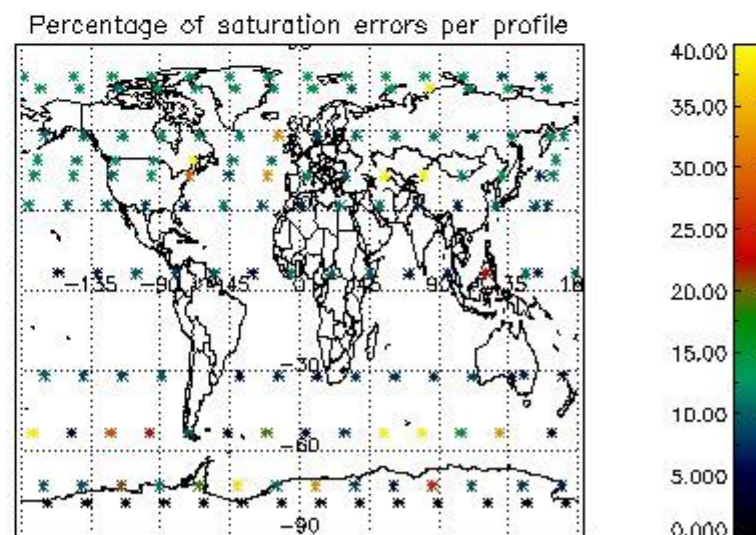

Percentage of flagged data per NO3 profile

4. Level 1 quality information per product

In this section it is plotted some information contained in the Quality Summary data set of the level 2 products that comes from the level 1b processing. Products without errors (error flag in the MPH set to "0") are used.

4.1 Plot quality information per product (time dependant) coming from level 1b processing

4.1.1 Plot level 1 quality information per product (time dependant): ENVISAT ASCENDING passes

4.1.2 Plot level 1 quality information per product (time dependant): ENVI SAT DESCENDING passes

4.2 Plot quality information per product coming from level 1b processing (world map)

4.2.1 Plot level 1 quality information per product (world map): ENVISAT ASCENDING passes

4.2.2 Plot level 1 quality information per product (world map): ENVISAT DESCENDING passes