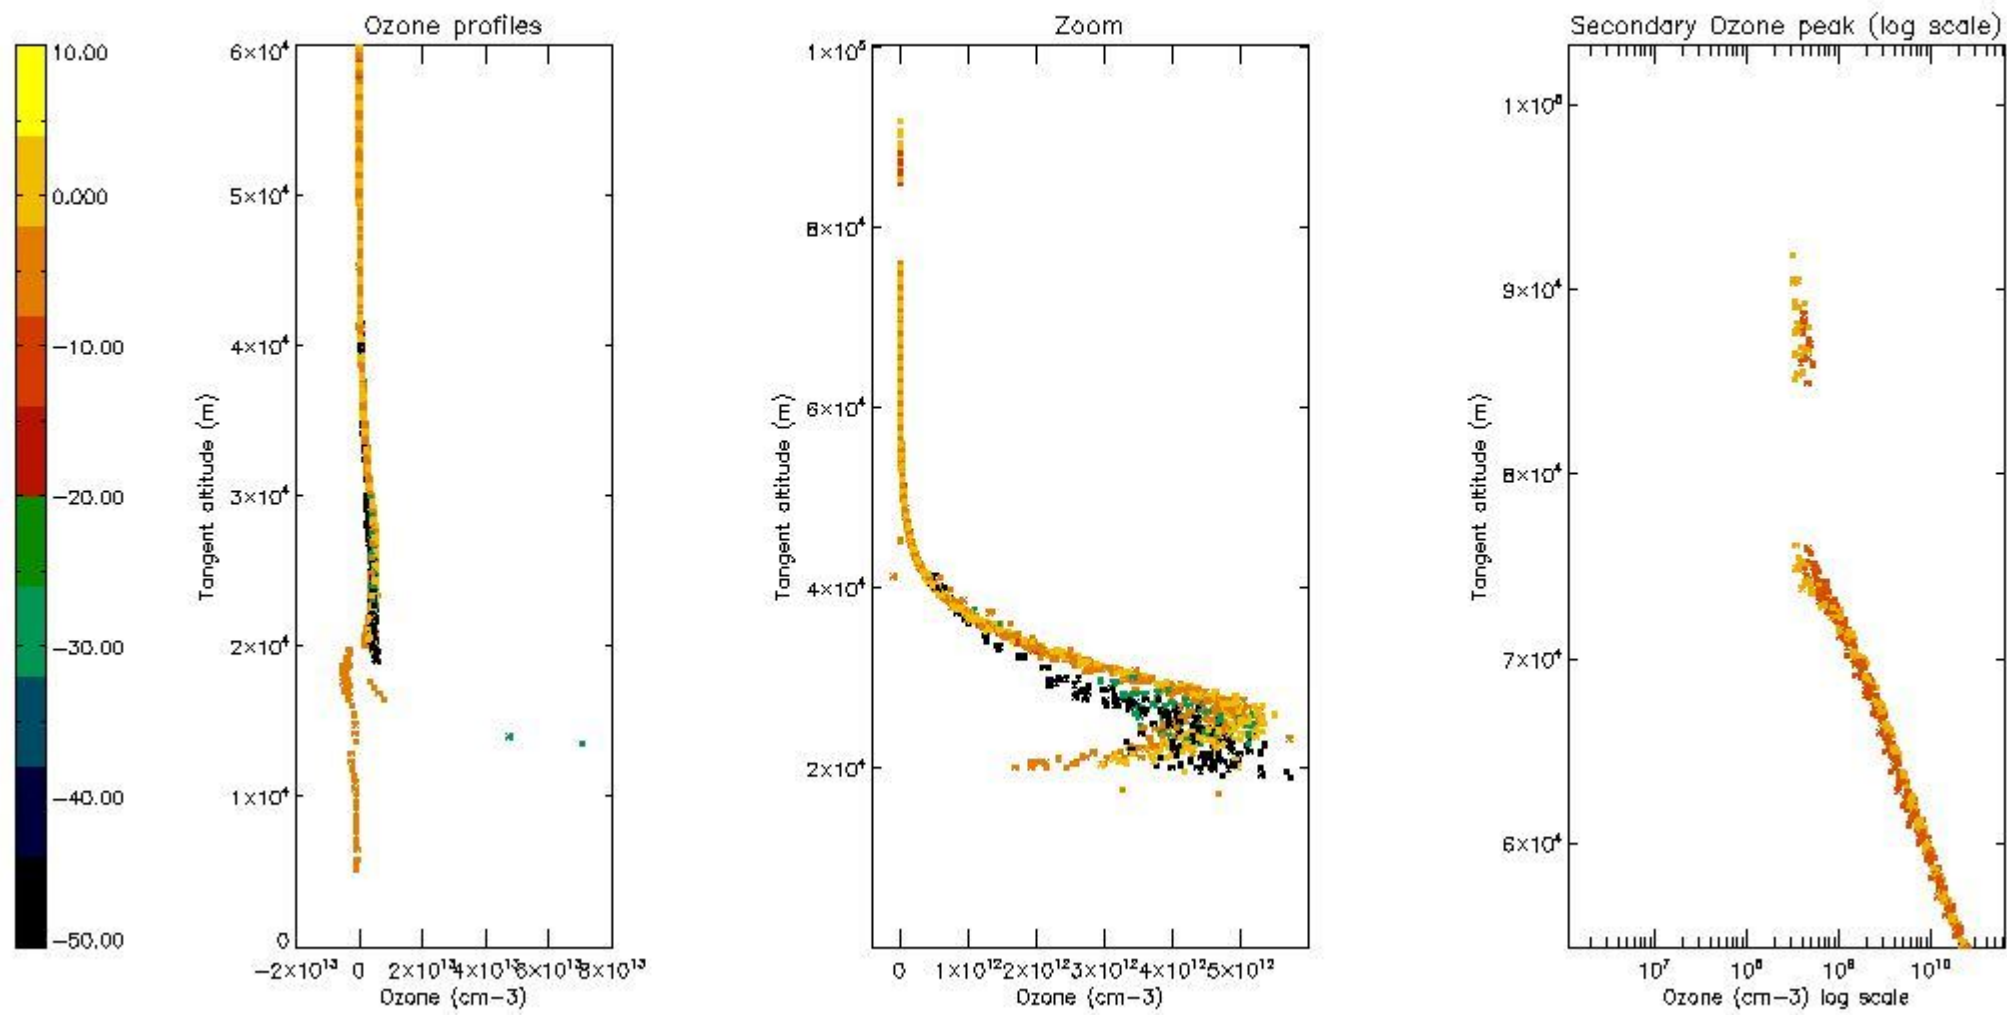

5.5 Plot ozone profiles where $STD < 5\%$ (dark without errors)

The colorbar represents the latitude.