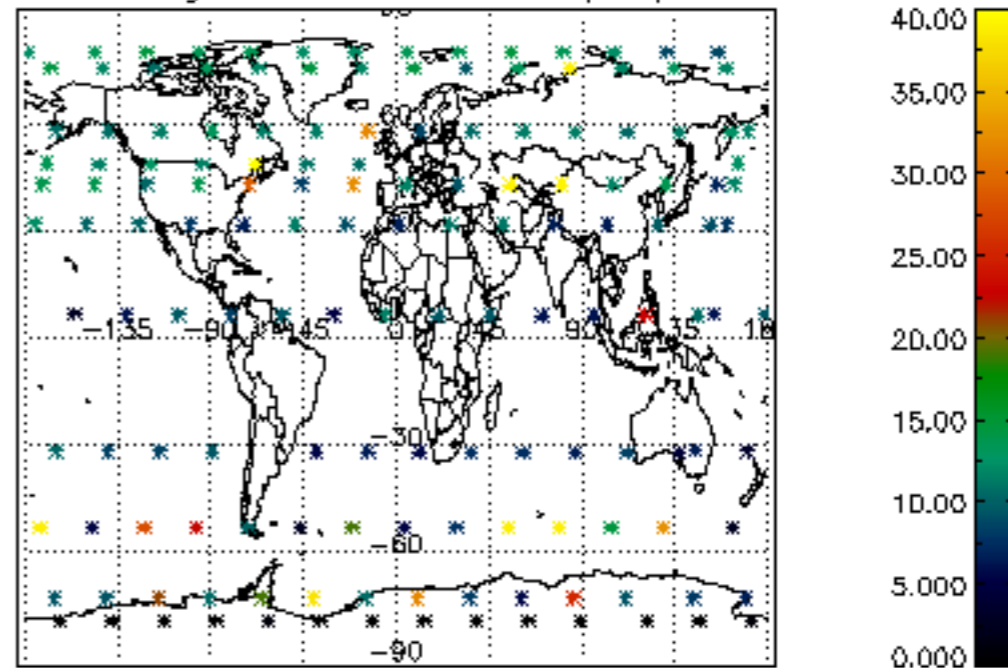

Percentage of saturation errors per profile