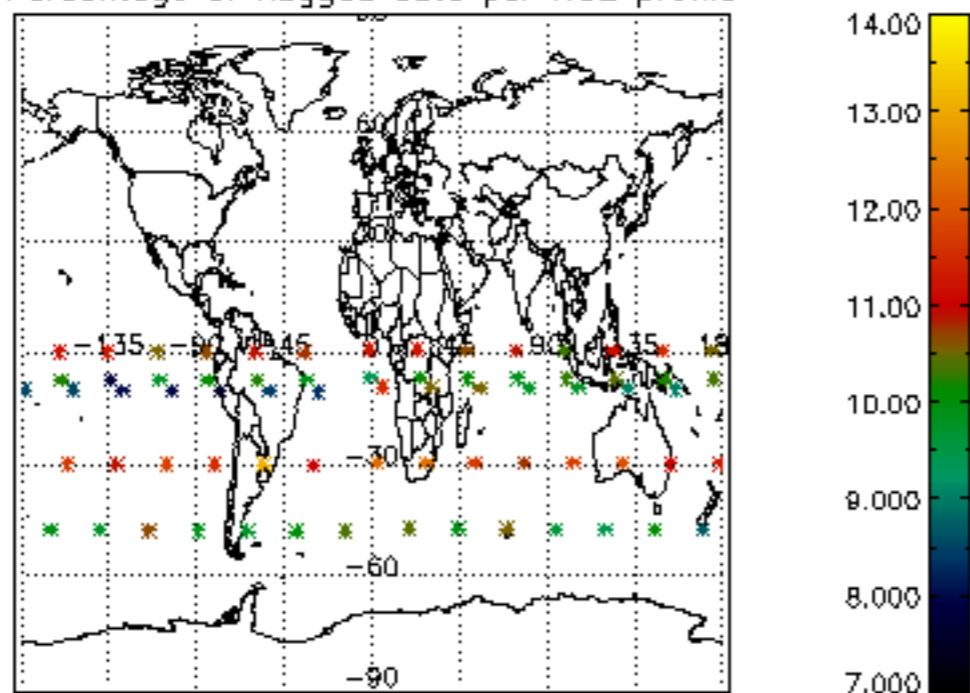

Percentage of flagged data per NO2 profile