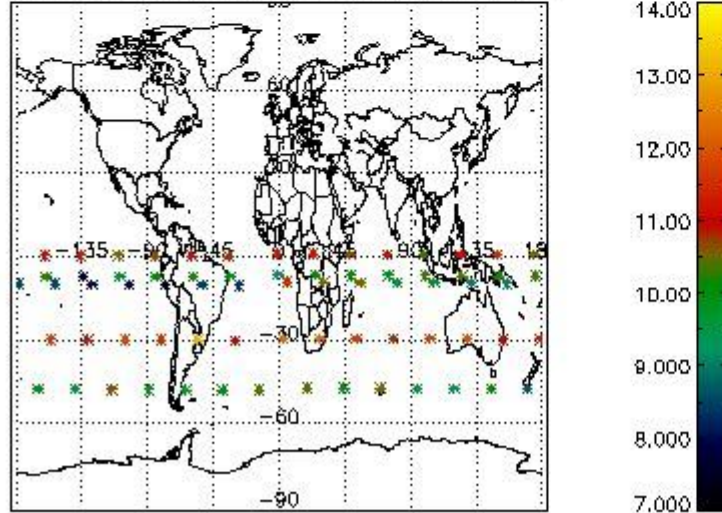

3.1 Plot quality information per product (time dependant)

3.2 Plot quality information per product (world map)

Percentage of flagged data per O3 profile

Percentage of flagged data per H2O profile

Percentage of flagged data per NO2 profile