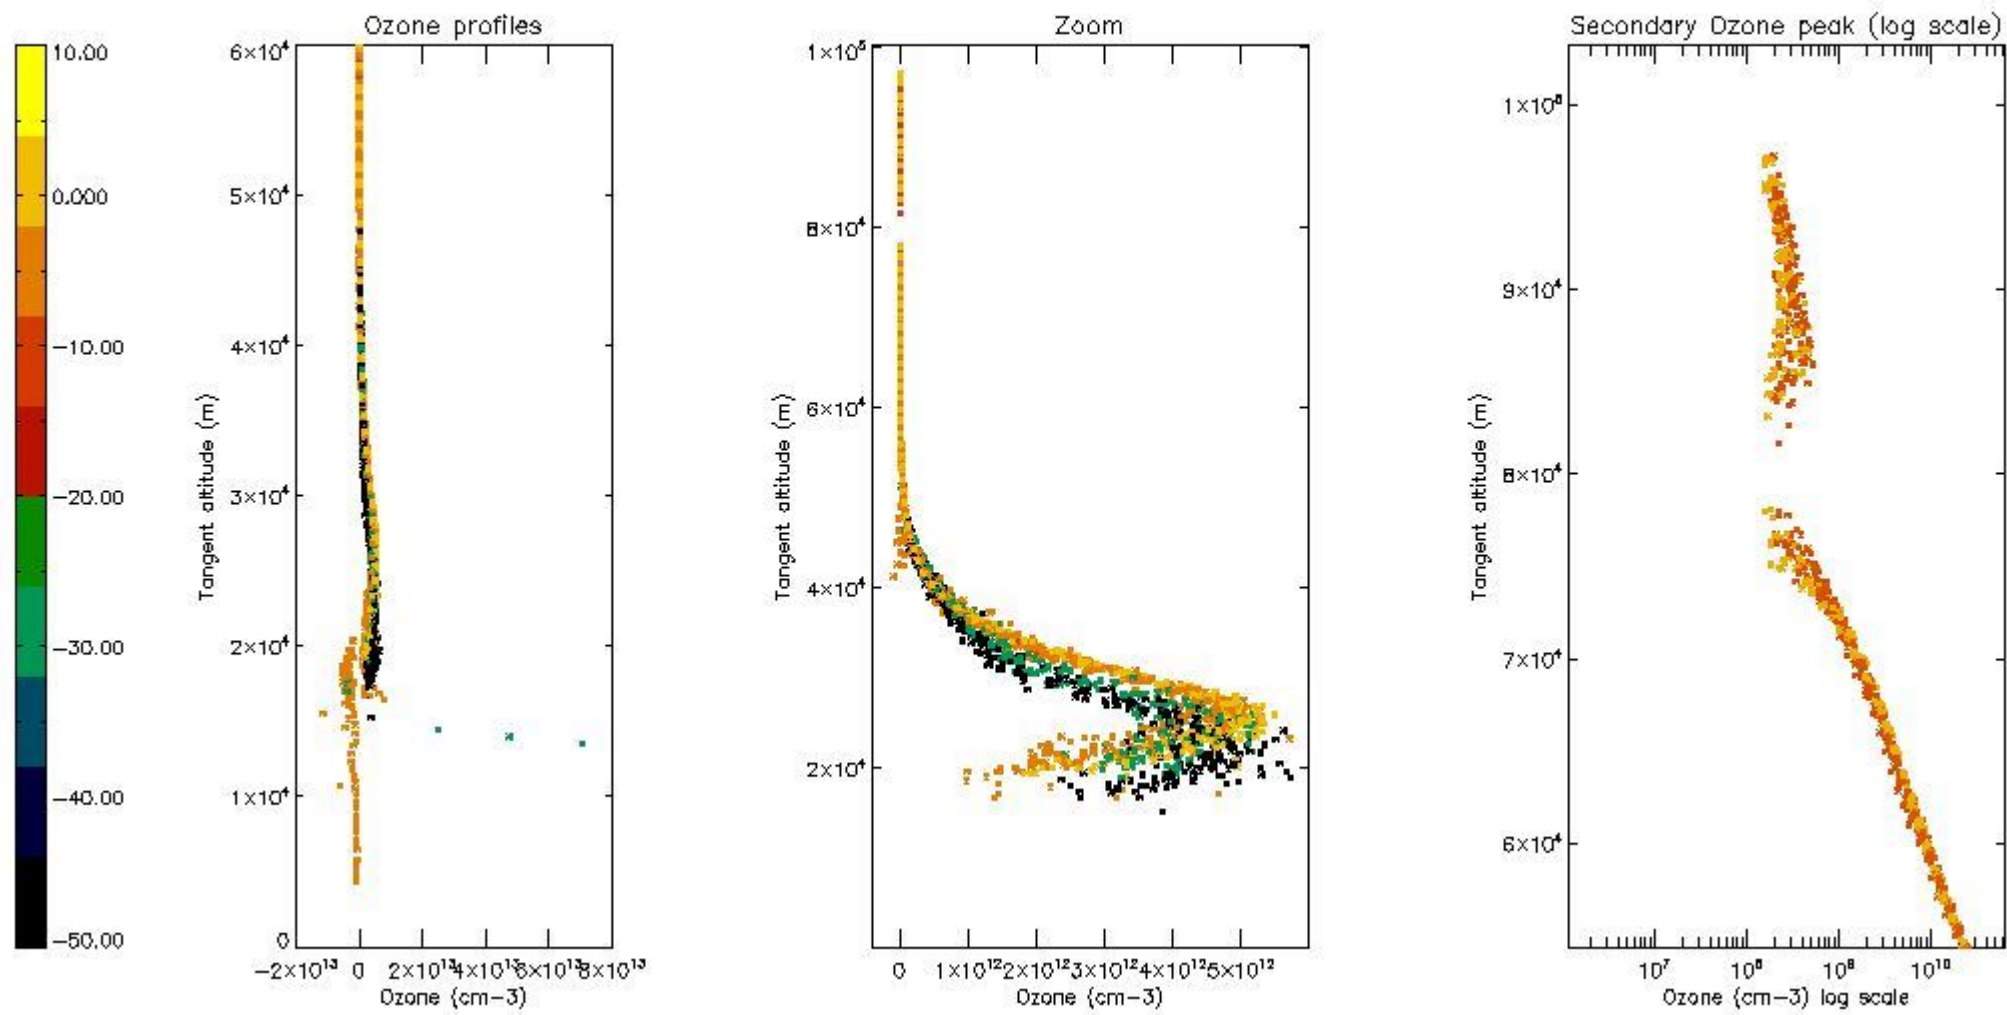

STD < 10	8
STD < 5	5

5.2 Plot ozone profiles for all STD (dark without errors)

The colorbar represents the latitude.

5.3 Plot ozone profiles where STD < 20% (dark without errors)

The colorbar represents the latitude.

5.4 Plot ozone profiles where STD < 10% (dark without errors)

The colorbar represents the latitude.

5.5 Plot ozone profiles where STD < 5% (dark without errors)

The colorbar represents the latitude.

5.6 Plot NO₂ profiles for all STD (dark without errors)