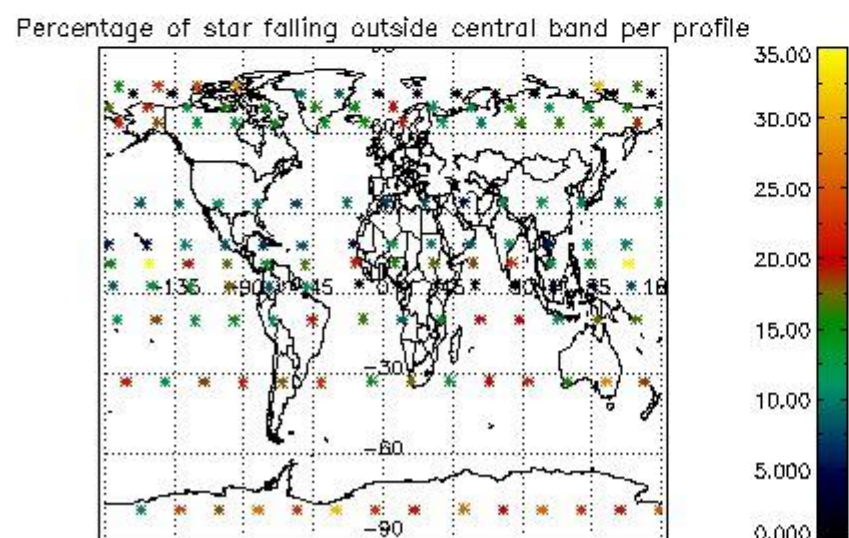

4.1 Plot quality information per product (time dependant) coming from level 1b processing

4.1.1 Plot level 1 quality information per product (time dependant): ENVISAT ASCENDING passes

4.1.2 Plot level 1 quality information per product (time dependant): ENVI SAT DESCENDING passes

4.2 Plot quality information per product coming from level 1b processing (world map)

4.2.1 Plot level 1 quality information per product (world map): ENVISAT ASCENDING passes

4.2.2 Plot level 1 quality information per product (world map): ENVISAT DESCENDING passes