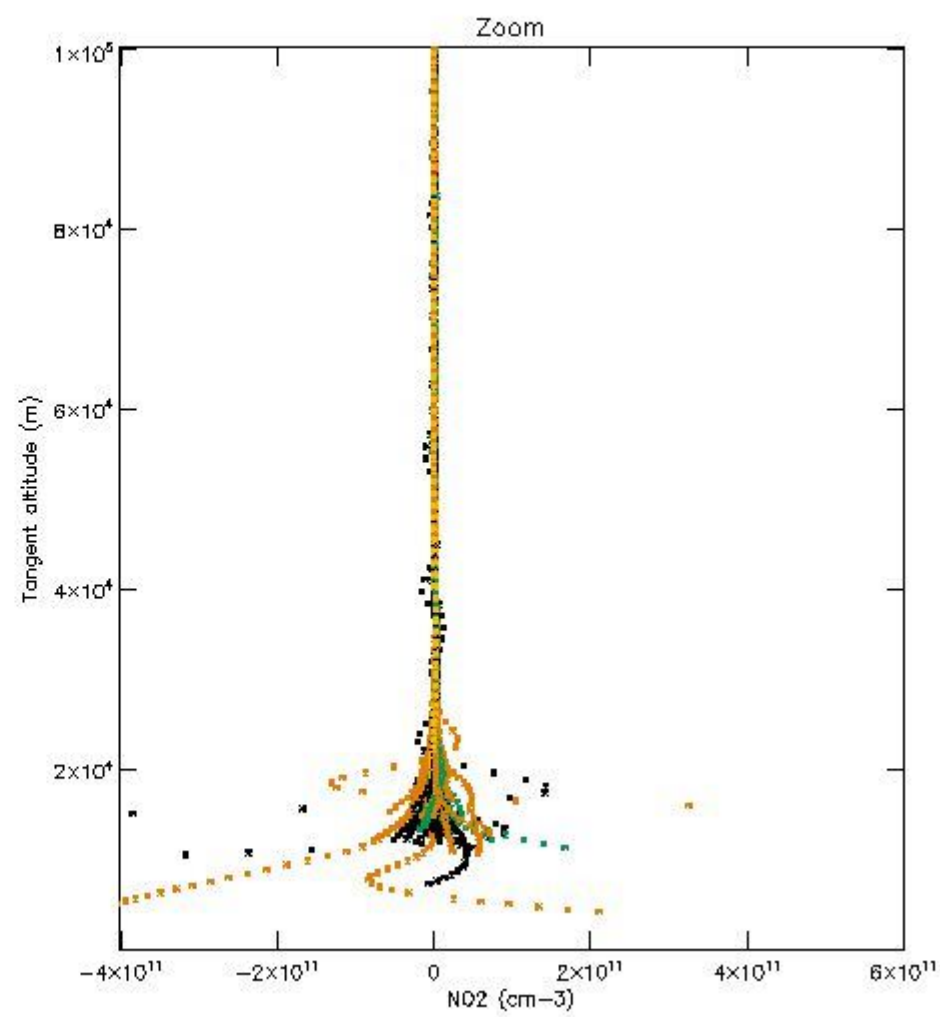

STD < 10	8
STD < 5	5

5.2 Plot ozone profiles for all STD (dark without errors)

The colorbar represents the latitude.

5.3 Plot ozone profiles where STD < 20% (dark without errors)

The colorbar represents the latitude.

5.4 Plot ozone profiles where STD < 10% (dark without errors)

The colorbar represents the latitude.

5.5 Plot ozone profiles where STD < 5% (dark without errors)

The colorbar represents the latitude.

5.6 Plot NO₂ profiles for all STD (dark without errors)

The colorbar represents the latitude.

5.7 Plot NO3 profiles for all STD (dark without errors)

The colorbar represents the latitude.

5.8 Plot H2O profiles for all STD (only for occultations of stars 1,2,3,4,13,14,16,26,63 dark without errors)