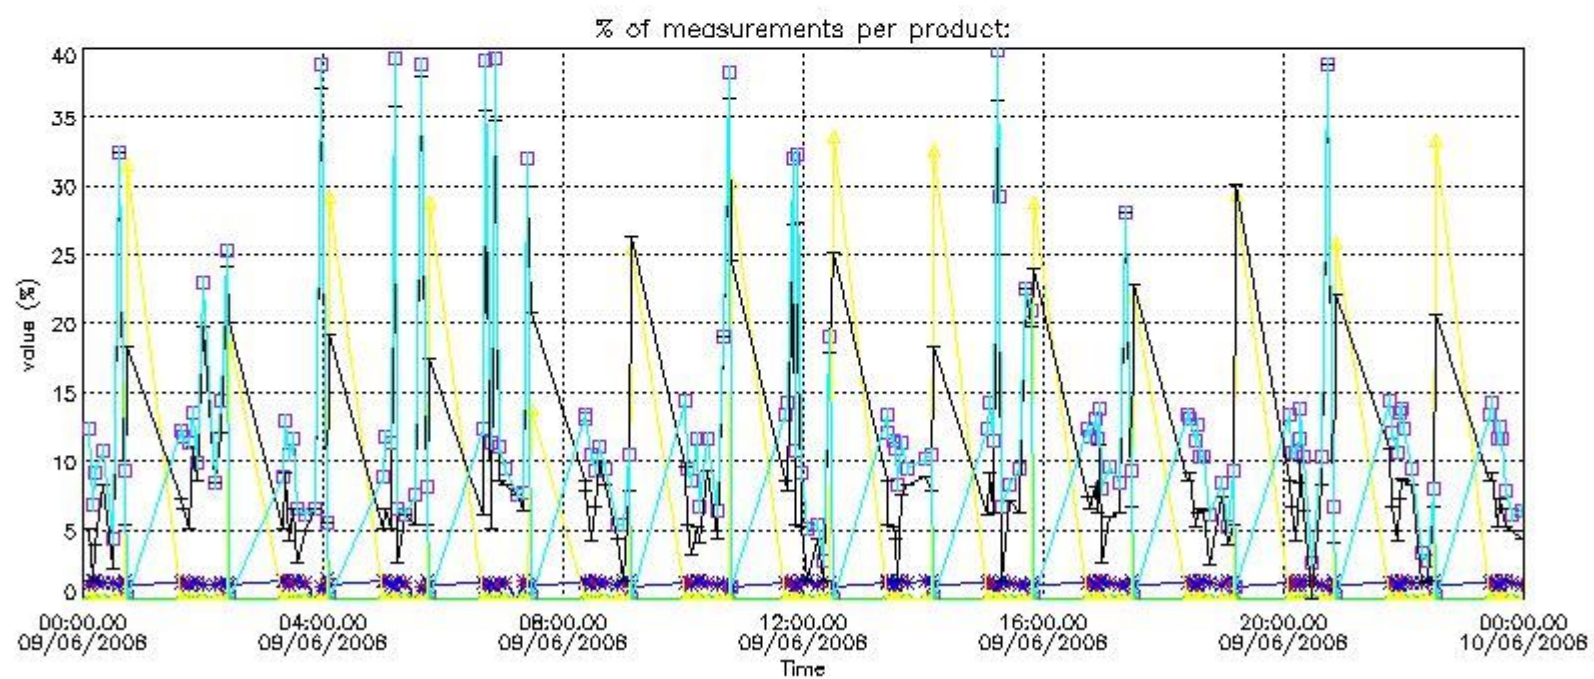

4.2 Plot quality information per product coming from level 1b processing (world map)

4.2.1 Plot level 1 quality information per product (world map): ENVISAT ASCENDING passes