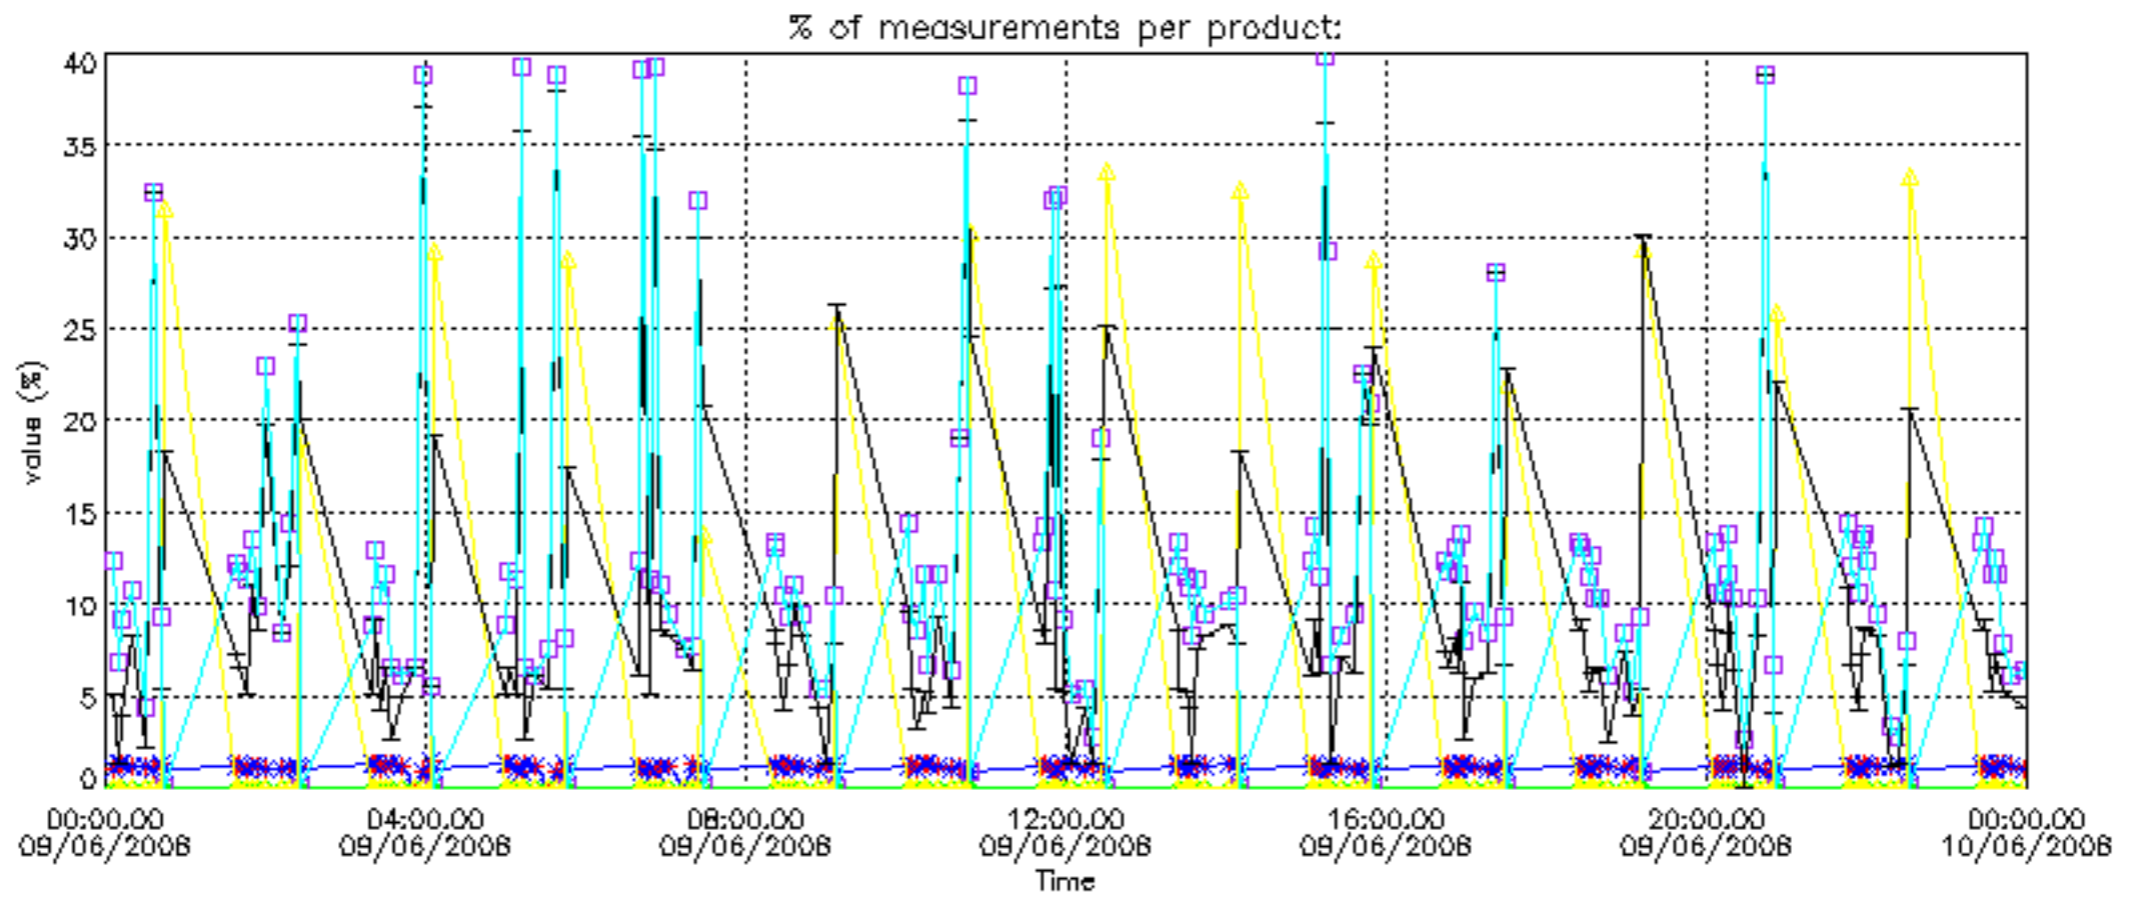

Percentage of cosmic ray hits per profile

Percentage of datation errors per profile