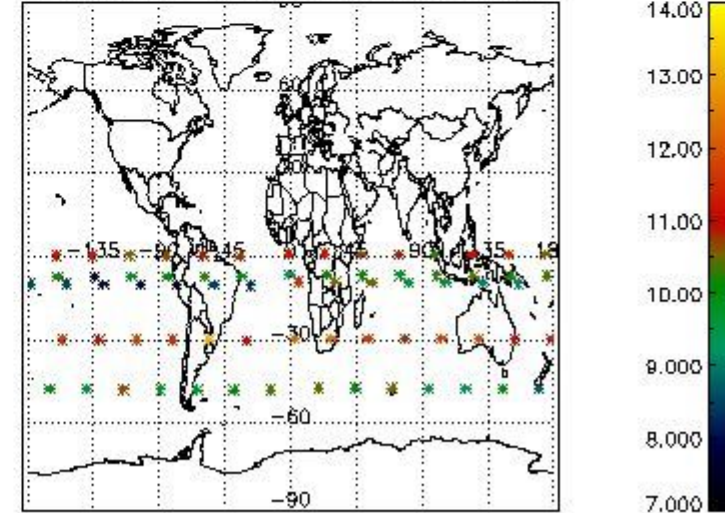

Percentage of flagged data per NO3 profile

4. Level 1 quality information per product

In this section it is plotted some information contained in the Quality Summary data set of the level 2 products that comes from the level 1b processing. Products without errors (error flag in the MPH set to "0") are used.

4.1 Plot quality information per product (time dependant) coming from level 1b processing

4.1.1 Plot level 1 quality information per product (time dependant): ENVISAT ASCENDING passes