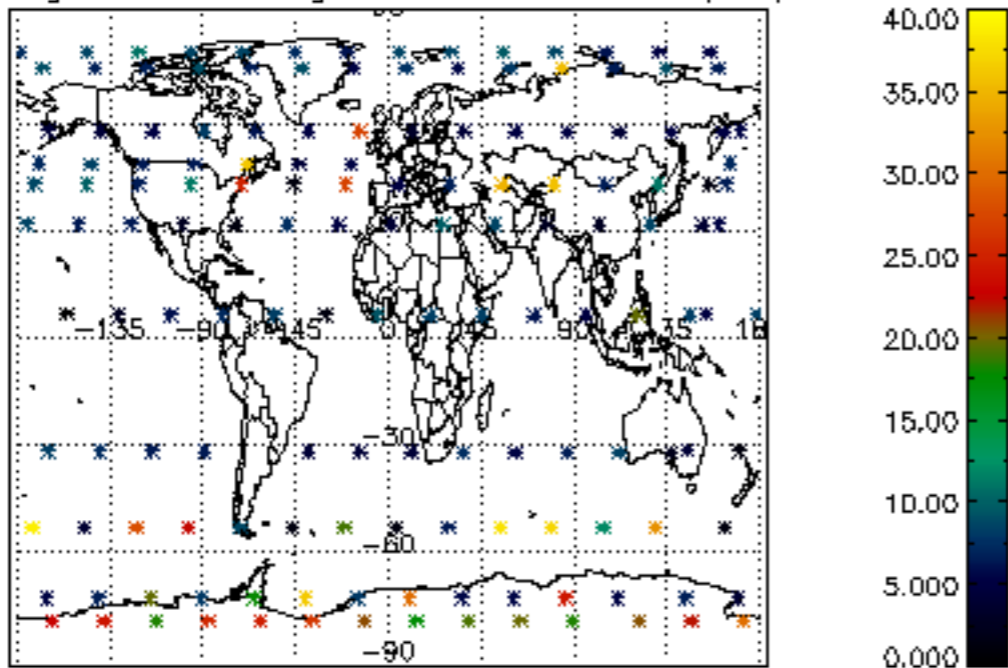

Percentage of star falling outside central band per profile