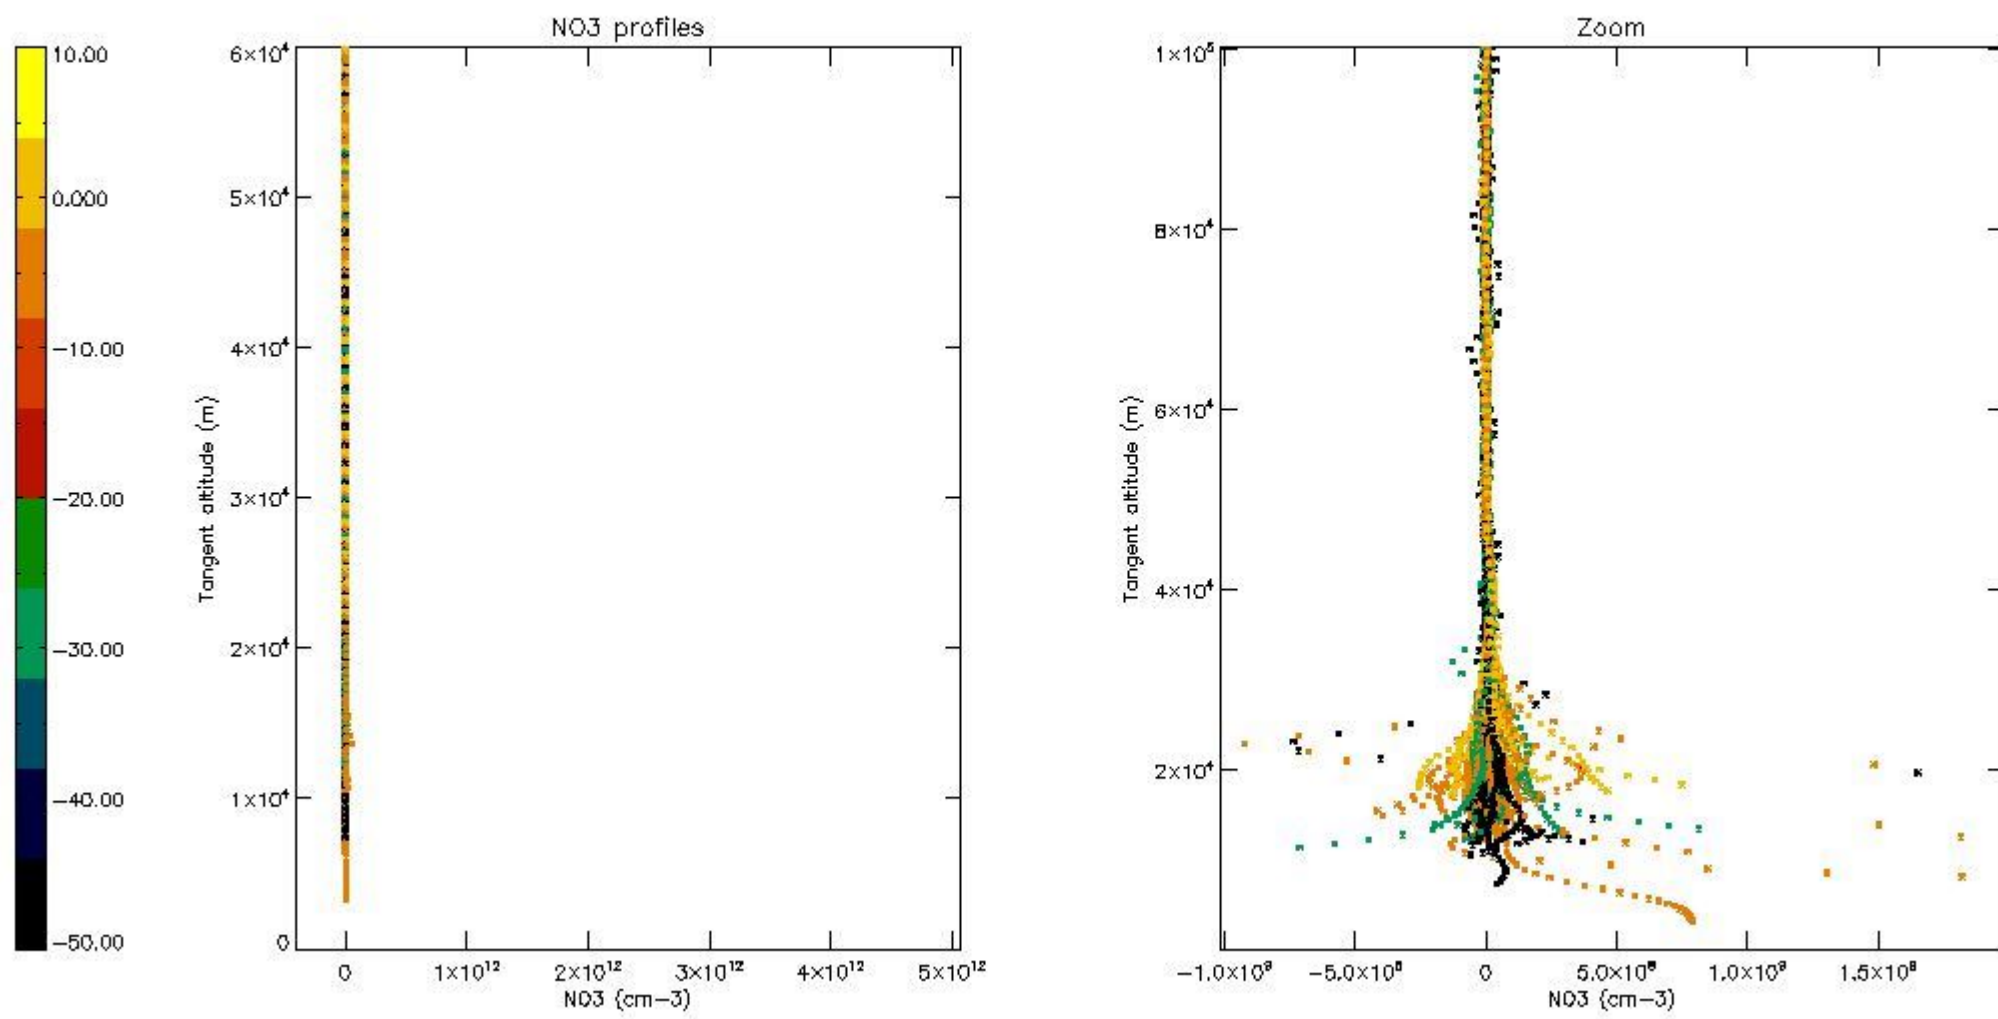

5.8 Plot H₂O profiles for all STD (only for occultations of stars 1,2,3,4,13,14,16,26,63 dark without errors)

The colorbar represents the latitude.