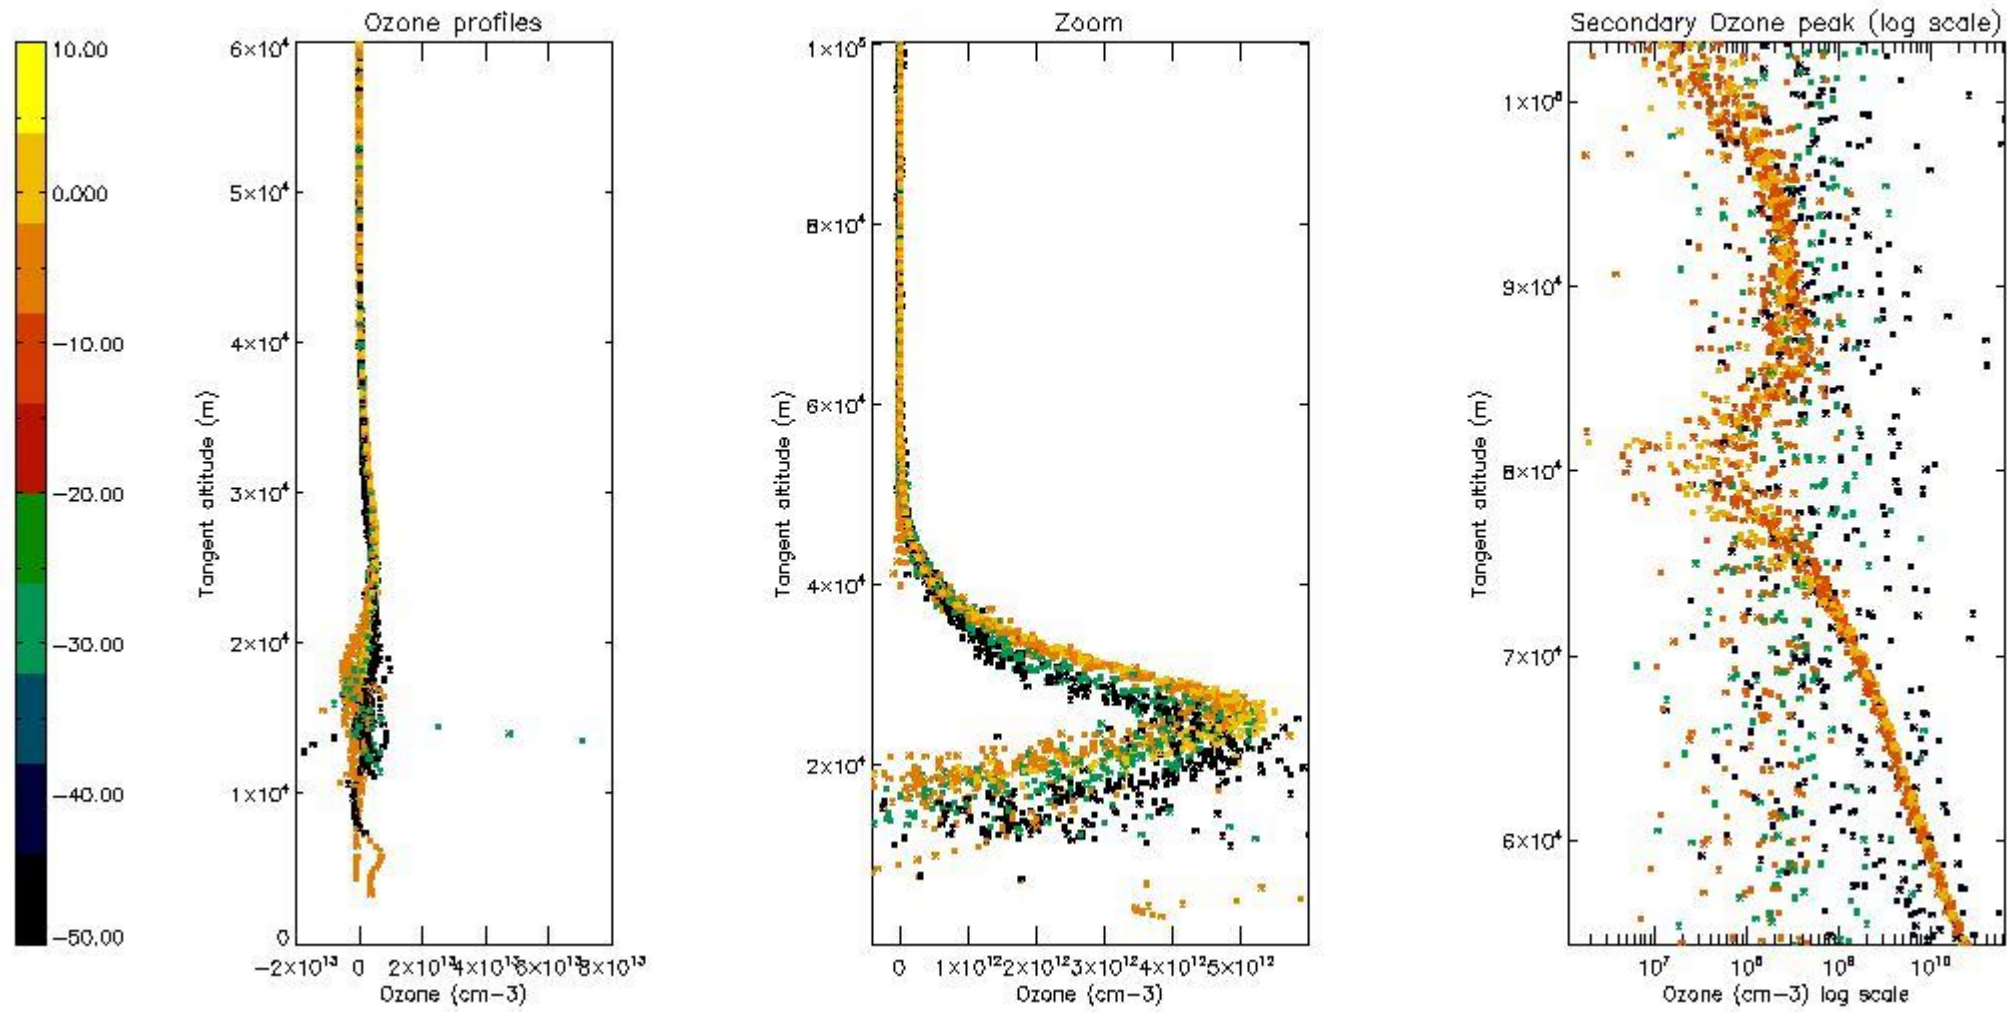

STD < 10	8
STD < 5	5

5.2 Plot ozone profiles for all STD (dark without errors)

The colorbar represents the latitude.

5.3 Plot ozone profiles where STD < 20% (dark without errors)

The colorbar represents the latitude.