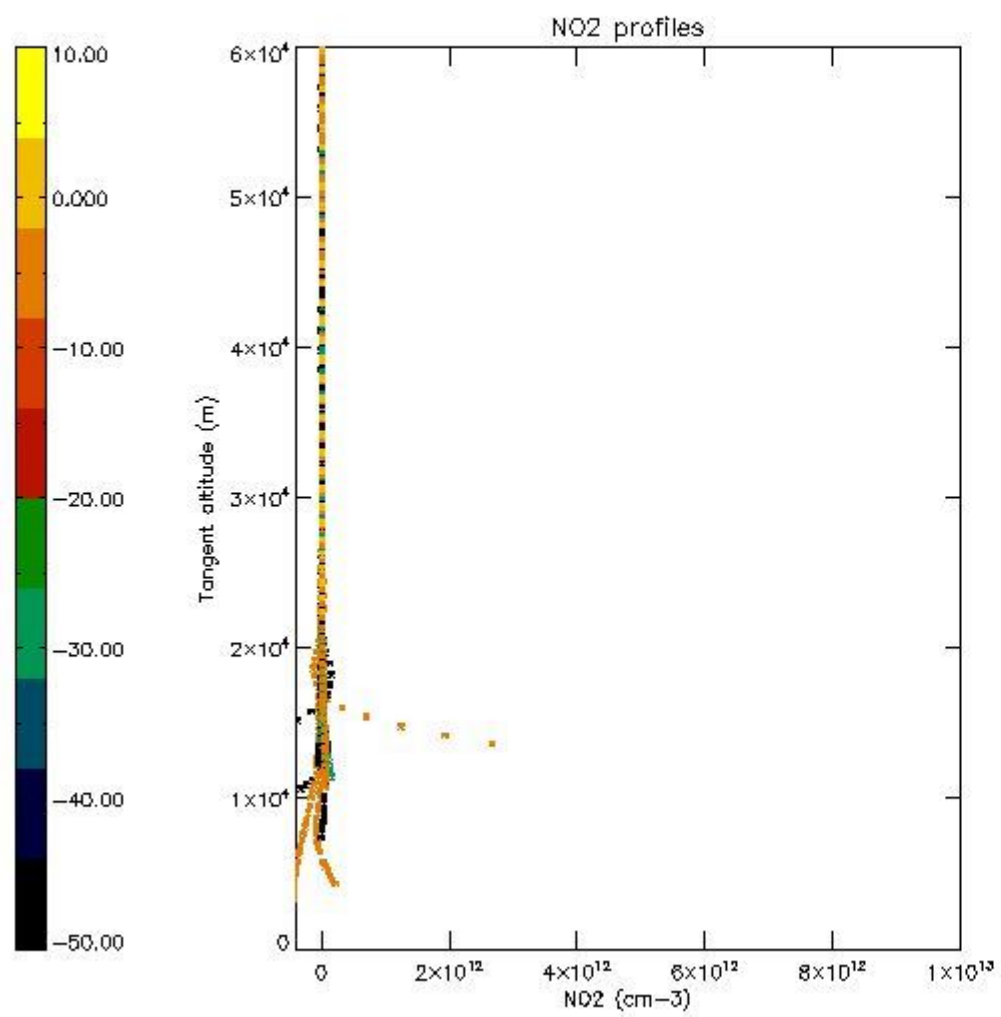

STD < 10	8
STD < 5	5

5.2 Plot ozone profiles for all STD (dark without errors)

The colorbar represents the latitude.

5.3 Plot ozone profiles where STD < 20% (dark without errors)

The colorbar represents the latitude.

5.4 Plot ozone profiles where STD < 10% (dark without errors)

The colorbar represents the latitude.

5.5 Plot ozone profiles where STD < 5% (dark without errors)

The colorbar represents the latitude.

5.6 Plot NO₂ profiles for all STD (dark without errors)

The colorbar represents the latitude.

5.7 Plot NO3 profiles for all STD (dark without errors)

The colorbar represents the latitude.

5.8 Plot H2O profiles for all STD (only for occultations of stars 1,2,3,4,13,14,16,26,63 dark without errors)