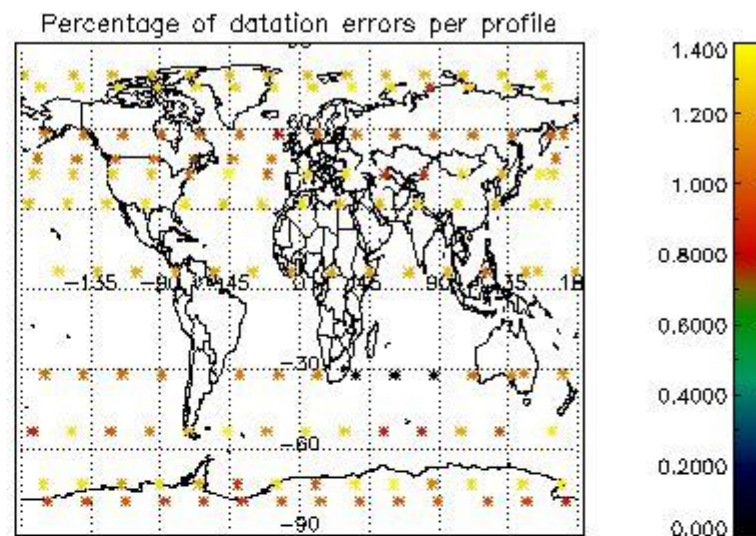

5. Trace gas profiles

5.1 Ozone statistics based on quality of products

The final quality of the products can be "measured" using the STD (Standard Deviation) attached to every point profile. This information is written to the parameter GOM_NL__2P/NL_LOCAL_SPECIES_DENSITY/o3_std of the level 2 products. The table below shows the statistics for given STD ranges.

The statistics are given with respect to the overall valid production:

- Products without fatal errors: GOM_NL__2P/MPH/PRODUCT_ERR=0
- Valid point profile: GOM_NL__2P/NL_LOCAL_SPECIES_DENSITY/pcd(0)=0

The 'Criteria' is applied to valid points of dark limb products:

- Products in dark limb illumination condition: GOM_NL__2P/NL_SUMMARY_QUALITY/obs_ill_cond=0
- Products without fatal errors: GOM_NL__2P/MPH/PRODUCT_ERR=0
- Valid point profile: GOM_NL__2P/NL_LOCAL_SPECIES_DENSITY/pcd(0)=0

So, the table below shows the percentage of dark limb and valid observations for each criteria with respect to the overall valid daily observations.

Criteria	% of total production
All STD	27
STD < 20	11