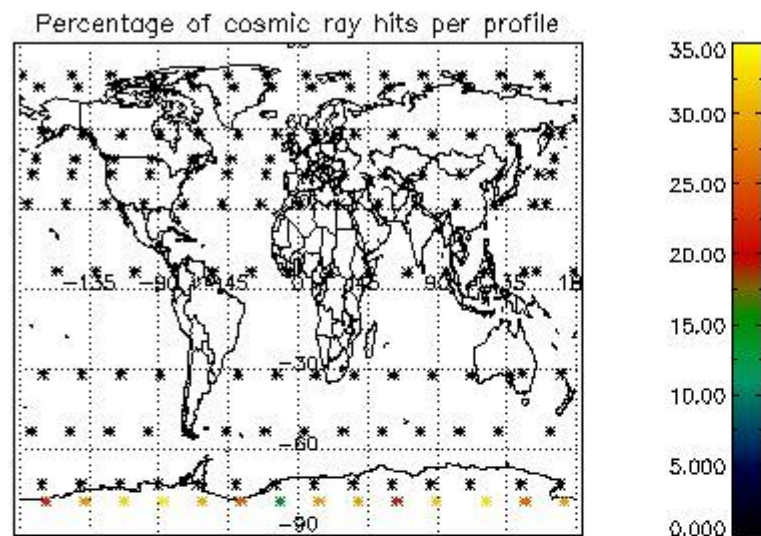

4.2.2 Plot level 1 quality information per product (world map): ENVISAT DESCENDING passes

5. Trace gas profiles

5.1 Ozone statistics based on quality of products

The final quality of the products can be "measured" using the STD (Standard Deviation) attached to every point profile. This information is written to the parameter GOM_NL__2P/NL_LOCAL_SPECIES_DENSITY/o3_std of the level 2 products. The table below shows the statistics for given STD ranges.

The statistics are given with respect to the overall valid production:

- Products without fatal errors: GOM_NL__2P/MPH/PRODUCT_ERR=0
- Valid point profile: GOM_NL__2P/NL_LOCAL_SPECIES_DENSITY/pcd(0)=0

The 'Criteria' is applied to valid points of dark limb products:

- Products in dark limb illumination condition: GOM_NL__2P/NL_SUMMARY_QUALITY/obs_ill_cond=0
- Products without fatal errors: GOM_NL__2P/MPH/PRODUCT_ERR=0
- Valid point profile: GOM_NL__2P/NL_LOCAL_SPECIES_DENSITY/pcd(0)=0

So, the table below shows the percentage of dark limb and valid observations for each criteria with respect to the overall valid daily observations.

Criteria	% of total production
All STD	27
STD < 20	11