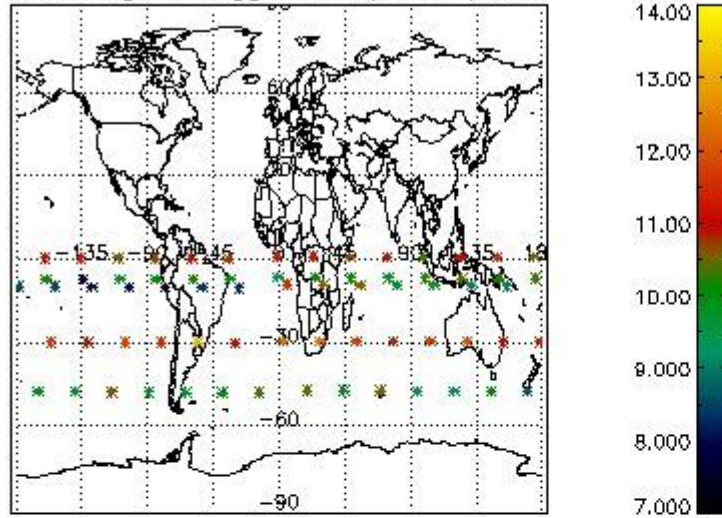

3.2 Plot quality information per product (world map)