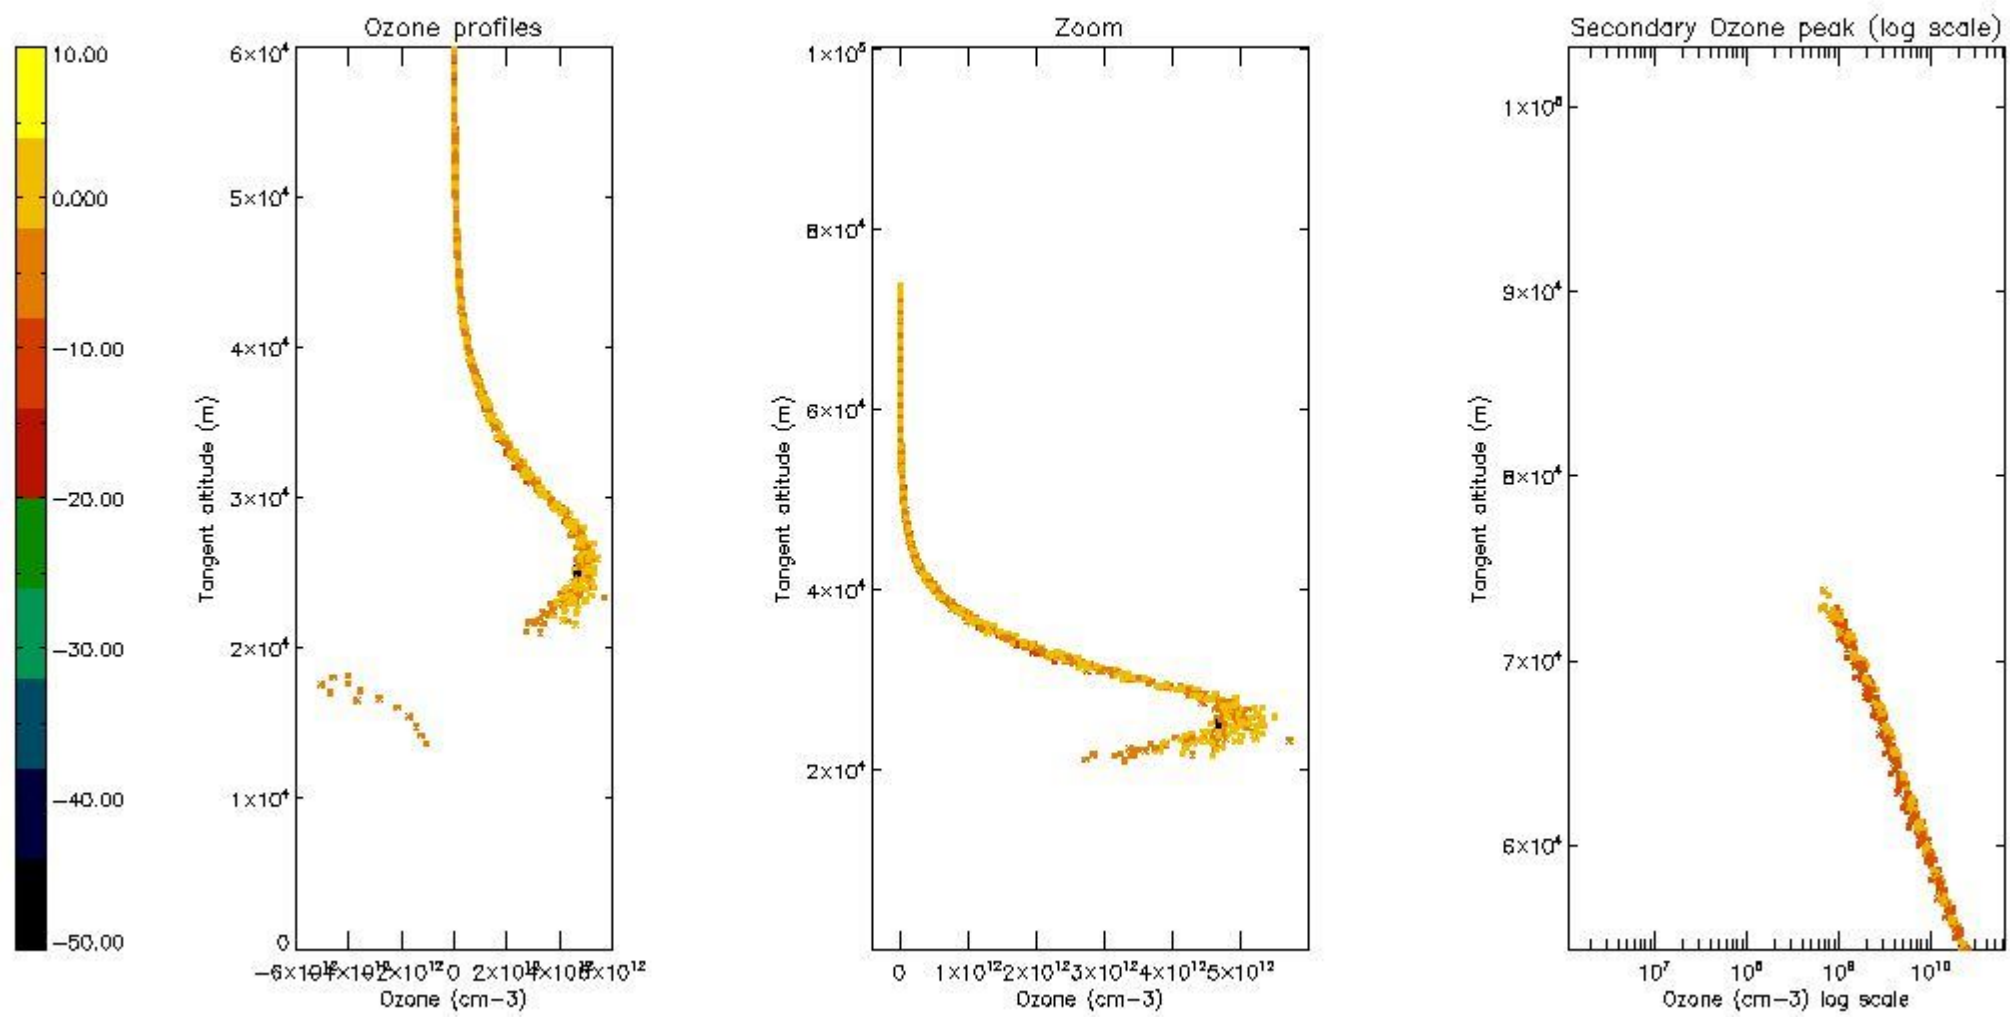

5.6 Plot NO₂ profiles for all STD (dark without errors)

The colorbar represents the latitude.