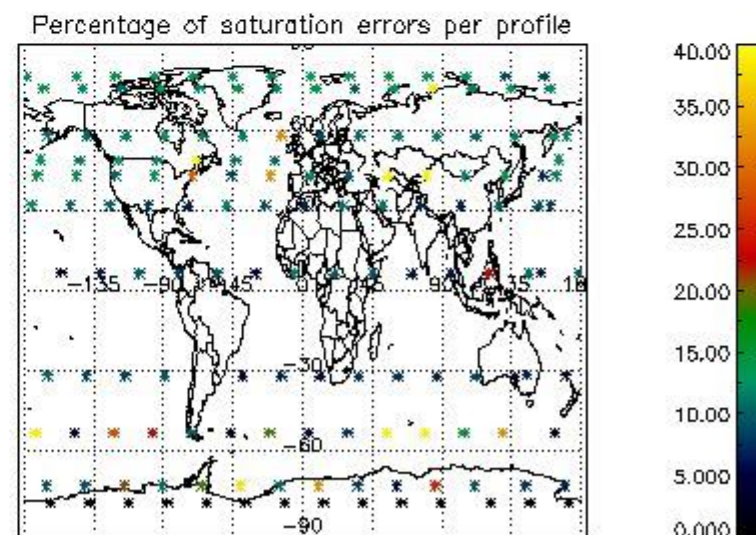

5. Trace gas profiles

5.1 Ozone statistics based on quality of products

The final quality of the products can be "measured" using the STD (Standard Deviation) attached to every point profile. This information is written to the parameter GOM_NL__2P/NL_LOCAL_SPECIES_DENSITY/o3_std of the level 2 products. The table below shows the statistics for given STD ranges.

The statistics are given with respect to the overall valid production:

- Products without fatal errors: GOM_NL__2P/MPH/PRODUCT_ERR=0
- Valid point profile: GOM_NL__2P/NL_LOCAL_SPECIES_DENSITY/pcd(0)=0

The 'Criteria' is applied to valid points of dark limb products:

- Products in dark limb illumination condition: GOM_NL__2P/NL_SUMMARY_QUALITY/obs_ill_cond=0
- Products without fatal errors: GOM_NL__2P/MPH/PRODUCT_ERR=0
- Valid point profile: GOM_NL__2P/NL_LOCAL_SPECIES_DENSITY/pcd(0)=0

So, the table below shows the percentage of dark limb and valid observations for each criteria with respect to the overall valid daily observations.

Criteria	% of total production
All STD	27
STD < 20	11