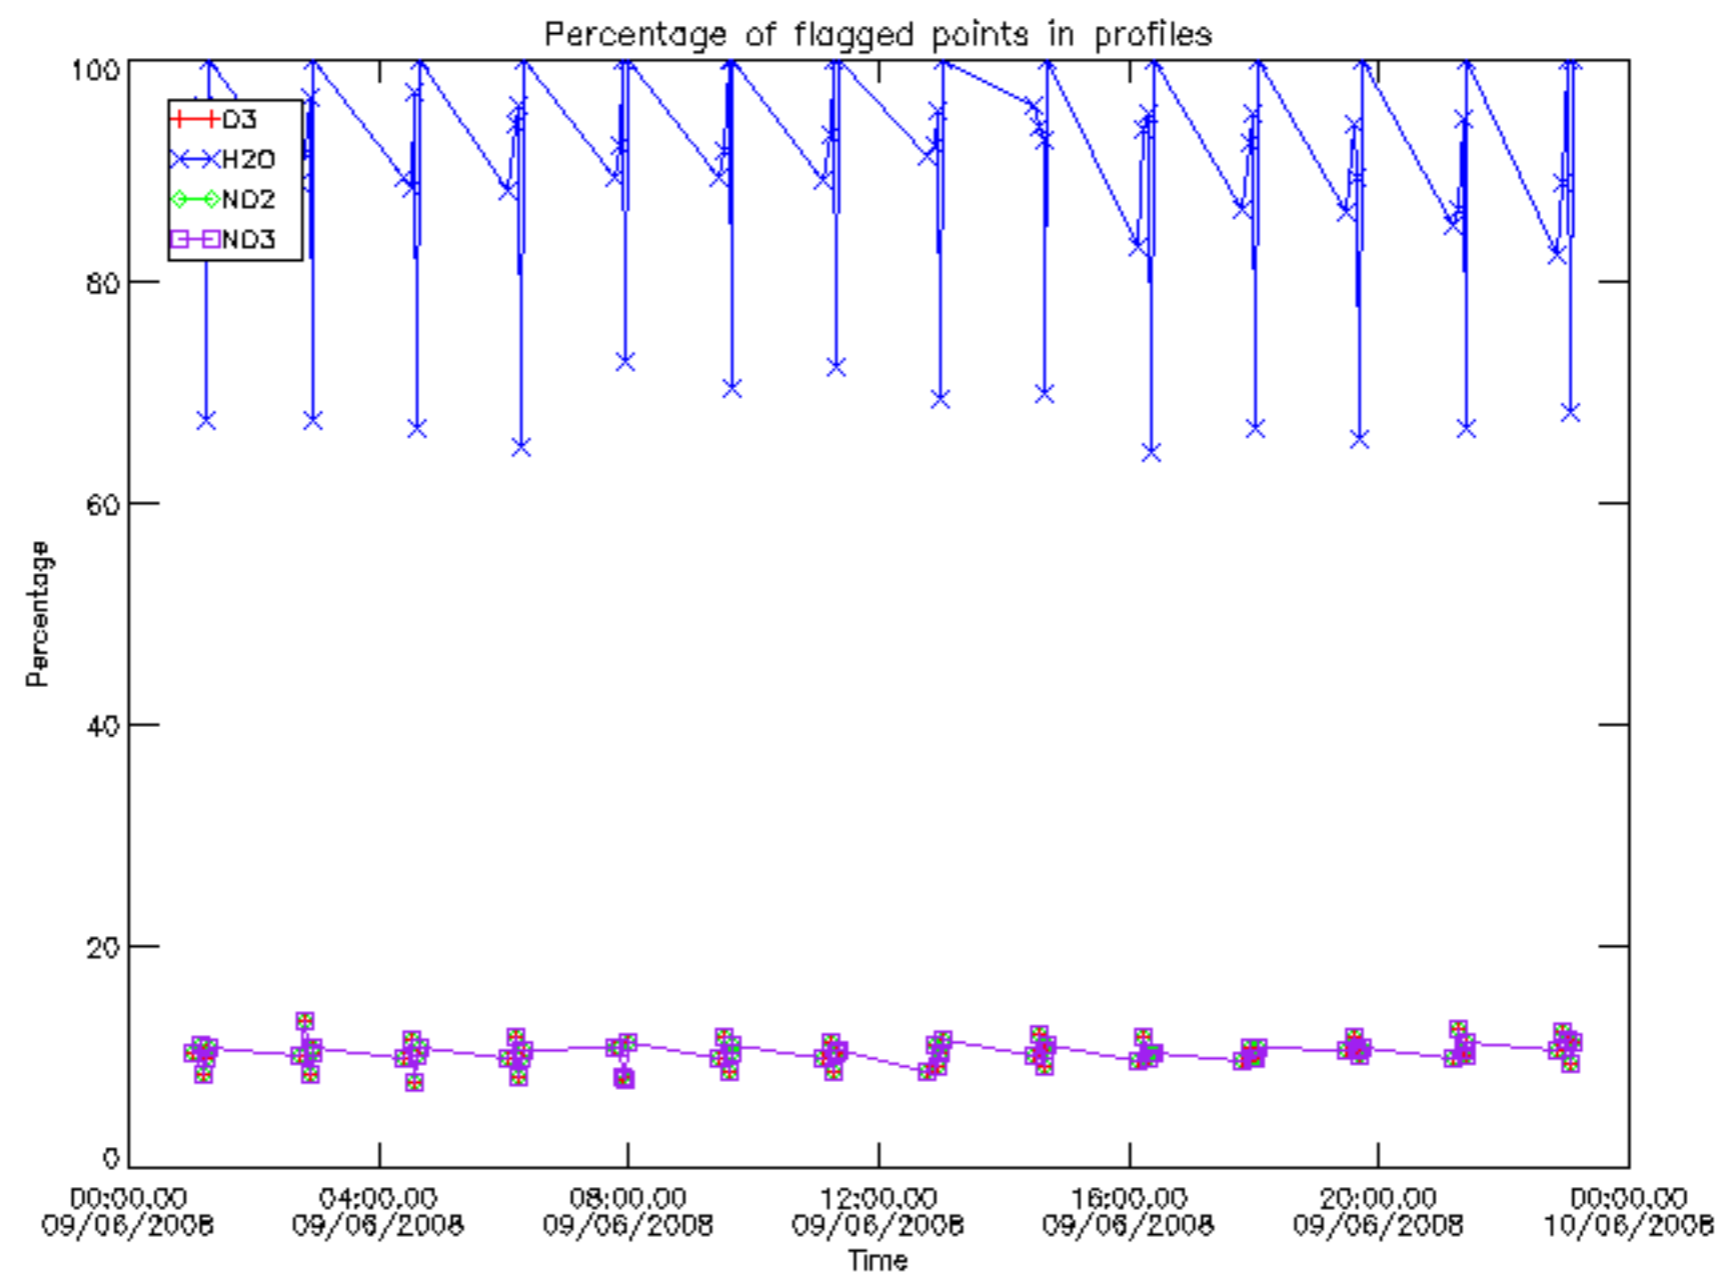

Percentage of flagged data per D3 profile

Percentage of flagged data per H2O profile