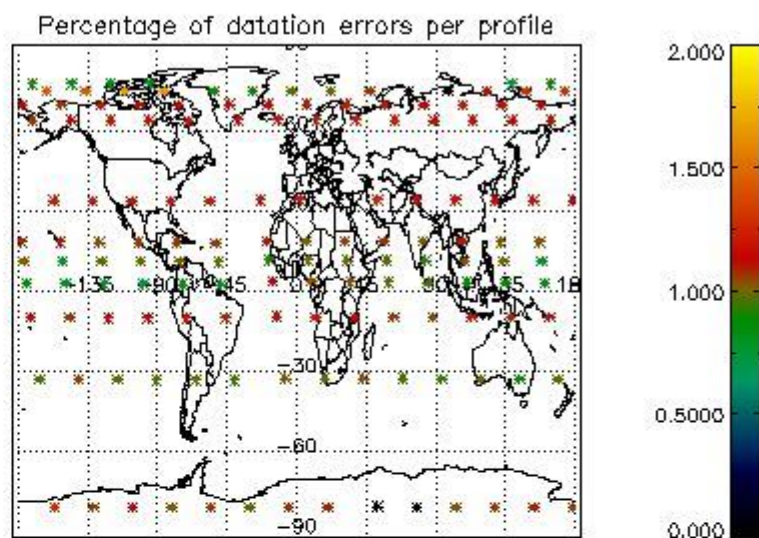

4.1 Plot quality information per product (time dependant) coming from level 1b processing

4.1.1 Plot level 1 quality information per product (time dependant): ENVISAT ASCENDING passes

4.1.2 Plot level 1 quality information per product (time dependant): ENVI SAT DESCENDING passes

4.2 Plot quality information per product coming from level 1b processing (world map)

4.2.1 Plot level 1 quality information per product (world map): ENVISAT ASCENDING passes

4.2.2 Plot level 1 quality information per product (world map): ENVISAT DESCENDING passes