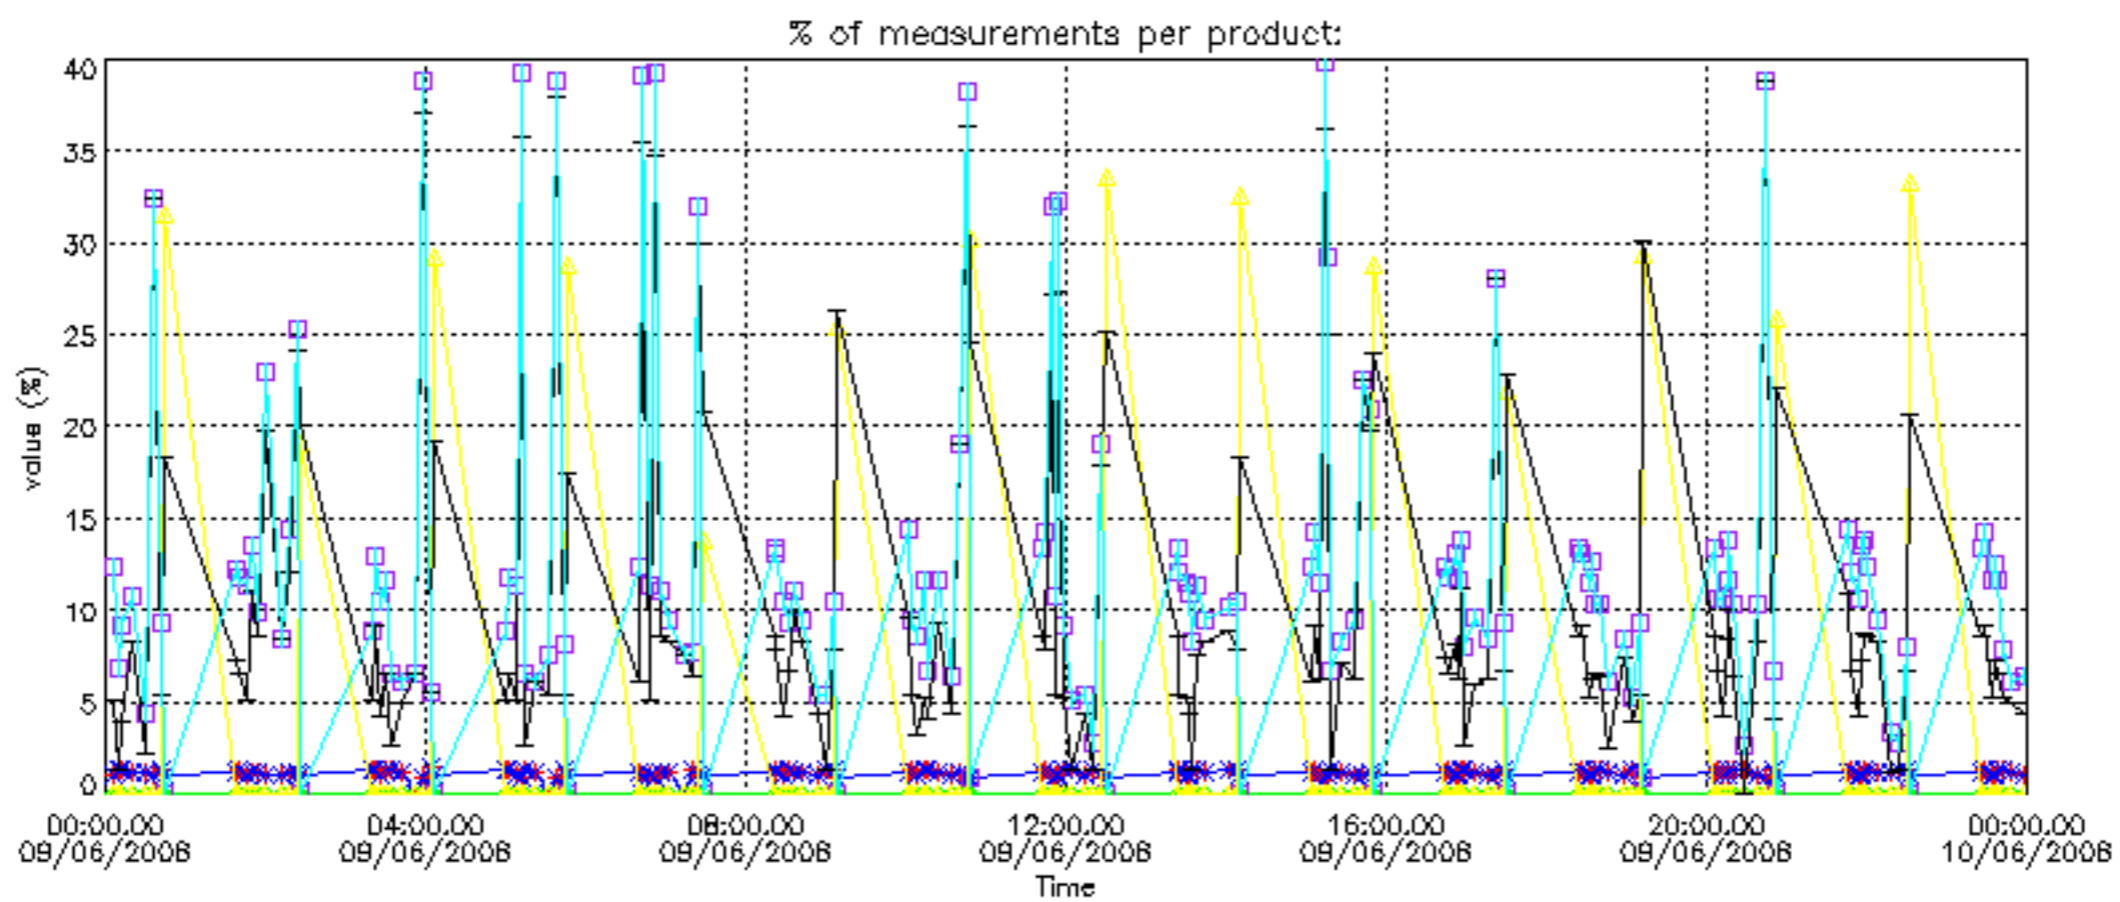

Percentage of cosmic ray hits per profile

Percentage of datation errors per profile