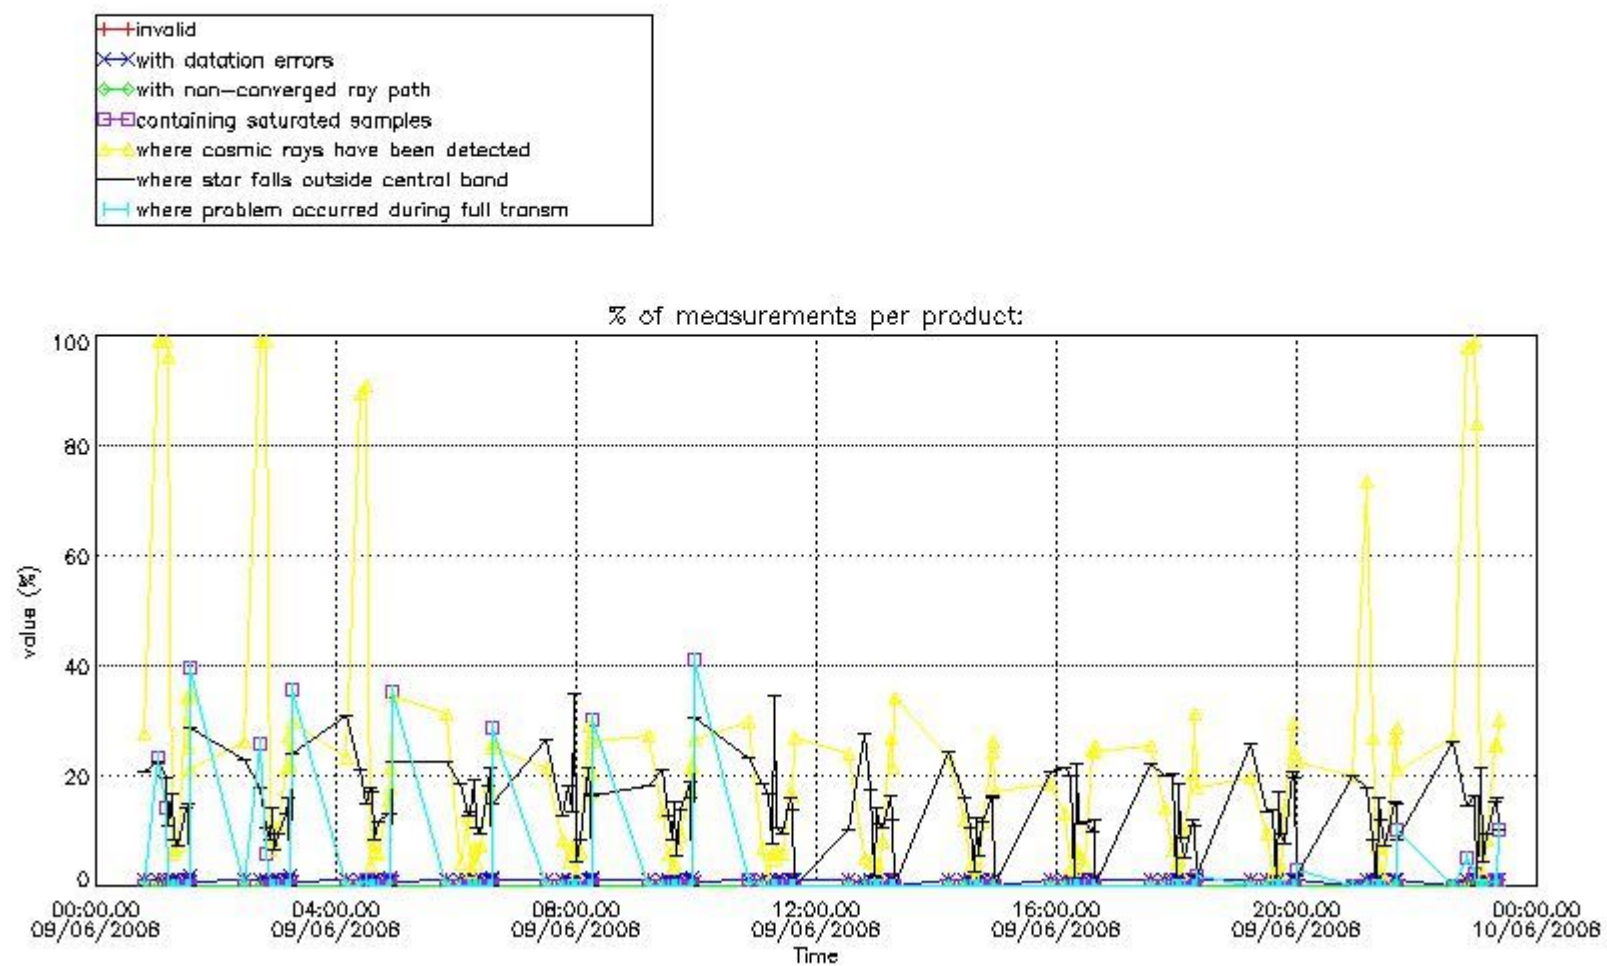

3.1 Plot quality information per product (time dependant)

3.2 Plot quality information per product (world map)

Percentage of flagged data per O3 profile

Percentage of flagged data per H2O profile

Percentage of flagged data per NO2 profile

Percentage of flagged data per NO3 profile

4. Level 1 quality information per product

In this section it is plotted some information contained in the Quality Summary data set of the level 2 products that comes from the level 1b processing. Products without errors (error flag in the MPH set to "0") are used.

4.1 Plot quality information per product (time dependant) coming from level 1b processing

4.1.1 Plot level 1 quality information per product (time dependant): ENVISAT ASCENDING passes

4.1.2 Plot level 1 quality information per product (time dependant): ENVI SAT DESCENDING passes

5. Trace gas profiles

5.1 Ozone statistics based on quality of products

The final quality of the products can be "measured" using the STD (Standard Deviation) attached to every point profile. This information is written to the parameter GOM_NL__2P/NL_LOCAL_SPECIES_DENSITY/o3_std of the level 2 products. The table below shows the statistics for given STD ranges.