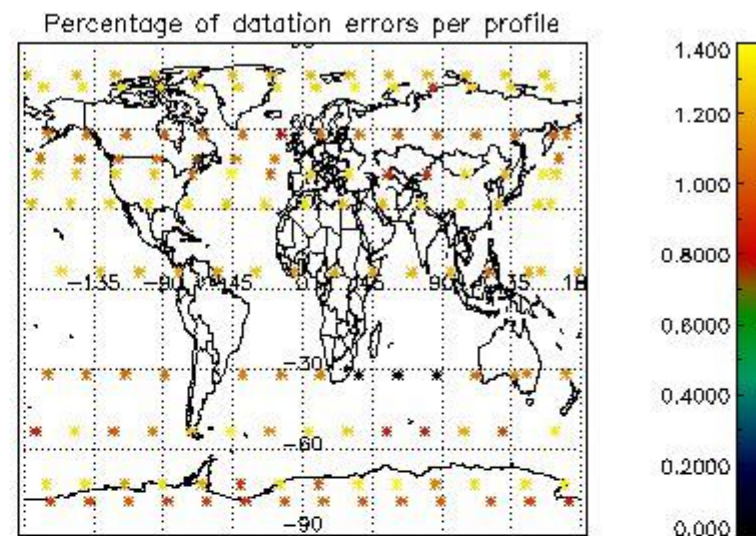

5. Trace gas profiles

5.1 Ozone statistics based on quality of products

The final quality of the products can be "measured" using the STD (Standard Deviation) attached to every point profile. This information is written to the parameter GOM_NL__2P/NL_LOCAL_SPECIES_DENSITY/o3_std of the level 2 products. The table below shows the statistics for given STD ranges.

The statistics are given with respect to the overall valid production:

- Products without fatal errors: GOM_NL__2P/MPH/PRODUCT_ERR=0
- Valid point profile: GOM_NL__2P/NL_LOCAL_SPECIES_DENSITY/pcd(0)=0

The 'Criteria' is applied to valid points of dark limb products:

- Products in dark limb illumination condition: GOM_NL__2P/NL_SUMMARY_QUALITY/obs_ill_cond=0
- Products without fatal errors: GOM_NL__2P/MPH/PRODUCT_ERR=0
- Valid point profile: GOM_NL__2P/NL_LOCAL_SPECIES_DENSITY/pcd(0)=0

So, the table below shows the percentage of dark limb and valid observations for each criteria with respect to the overall valid daily observations.

Criteria	% of total production
All STD	27
STD < 20	11