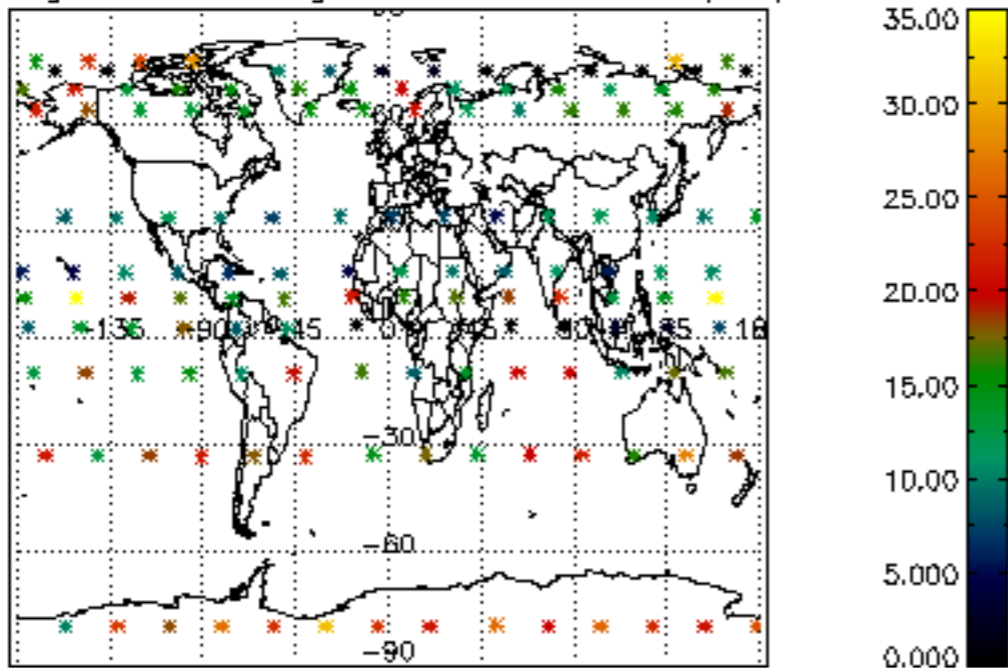

Percentage of cosmic ray hits per profile

Percentage of star falling outside central band per profile