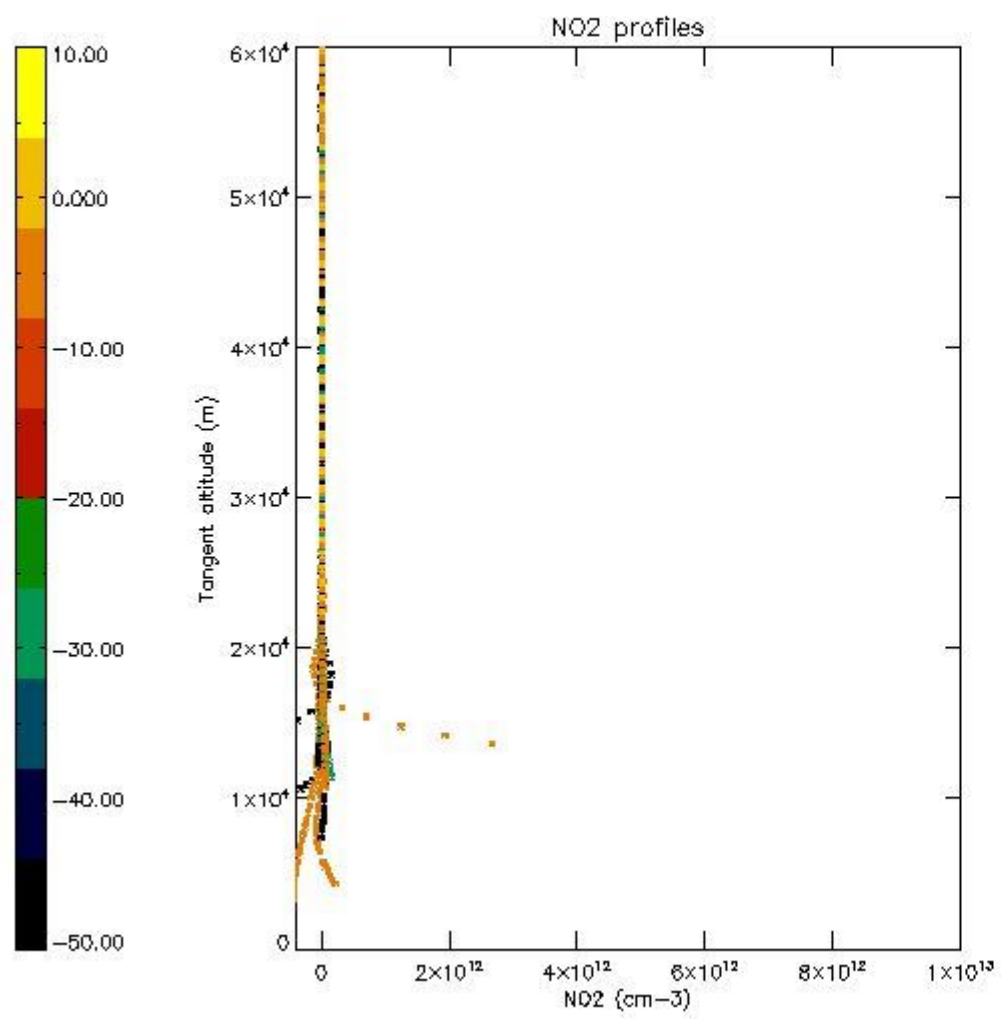

5.7 Plot NO3 profiles for all STD (dark without errors)

The colorbar represents the latitude.