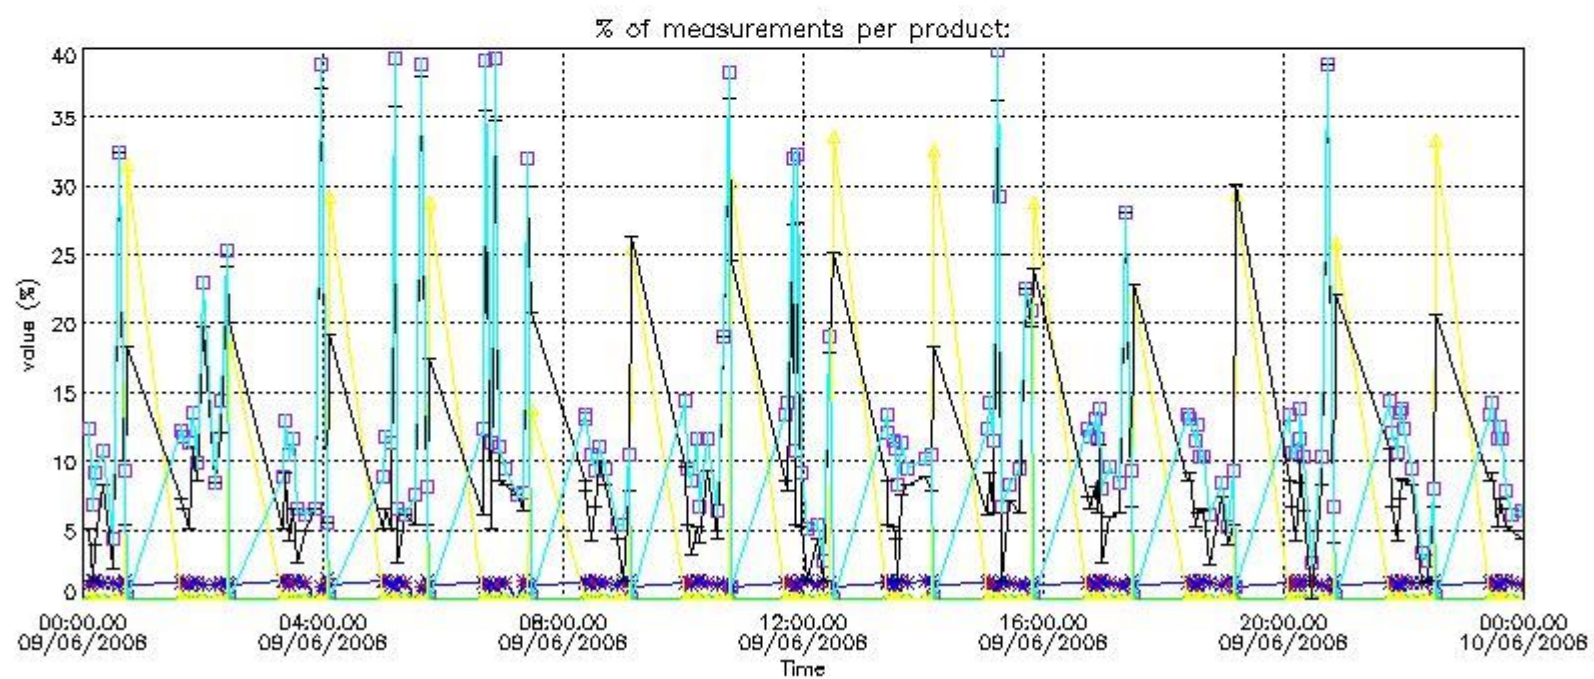

3. Quality information per product

In this section it is plotted some information contained in the Quality Summary data set of the level 2 products. Only products in dark limb conditions and without errors (error flag in the MPH set to "0") are used.

3.1 Plot quality information per product (time dependant)

3.2 Plot quality information per product (world map)

Percentage of flagged data per O3 profile

Percentage of flagged data per H2O profile

Percentage of flagged data per NO2 profile

Percentage of flagged data per NO3 profile

4. Level 1 quality information per product

In this section it is plotted some information contained in the Quality Summary data set of the level 2 products that comes from the level 1b processing. Products without errors (error flag in the MPH set to "0") are used.

4.1 Plot quality information per product (time dependant) coming from level 1b processing

4.1.1 Plot level 1 quality information per product (time dependant): ENVISAT ASCENDING passes

4.1.2 Plot level 1 quality information per product (time dependant): ENVI SAT DESCENDING passes