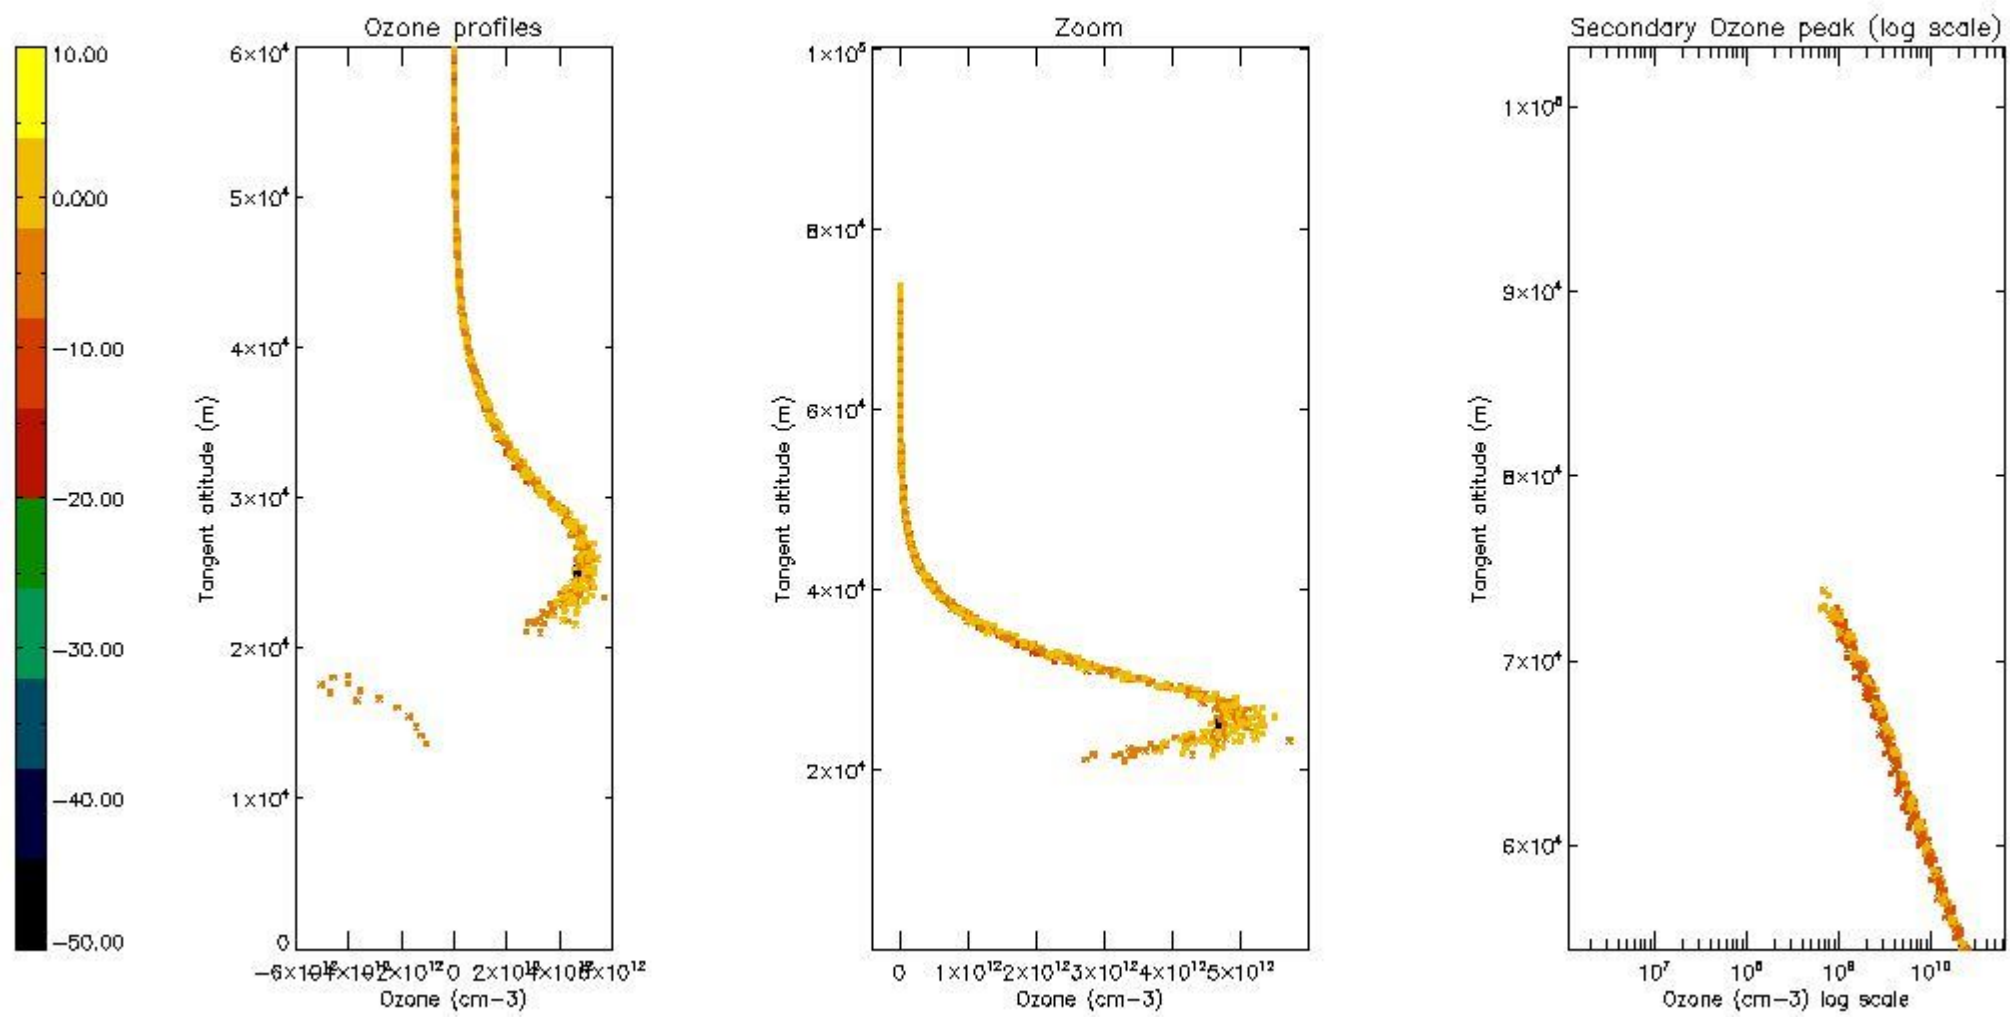

STD < 10	8
STD < 5	5

5.2 Plot ozone profiles for all STD (dark without errors)

The colorbar represents the latitude.

5.3 Plot ozone profiles where STD < 20% (dark without errors)

The colorbar represents the latitude.

5.4 Plot ozone profiles where STD < 10% (dark without errors)

The colorbar represents the latitude.

5.5 Plot ozone profiles where STD < 5% (dark without errors)

The colorbar represents the latitude.

5.6 Plot NO₂ profiles for all STD (dark without errors)