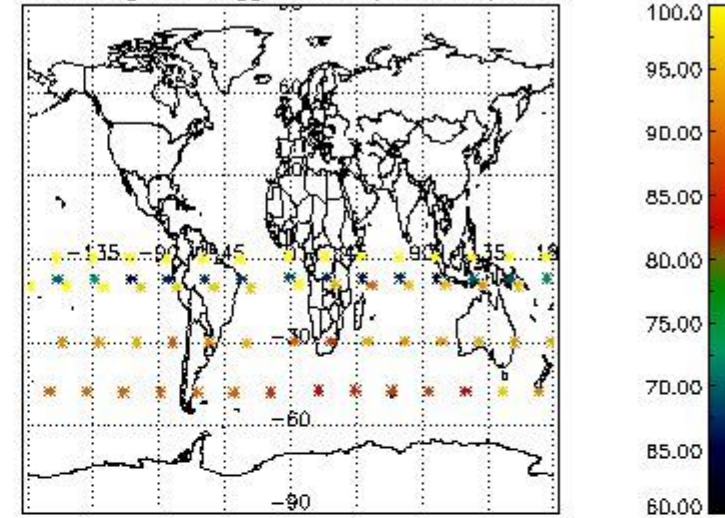

3.1 Plot quality information per product (time dependant)

3.2 Plot quality information per product (world map)

Percentage of flagged data per O3 profile

Percentage of flagged data per H2O profile

Percentage of flagged data per NO2 profile