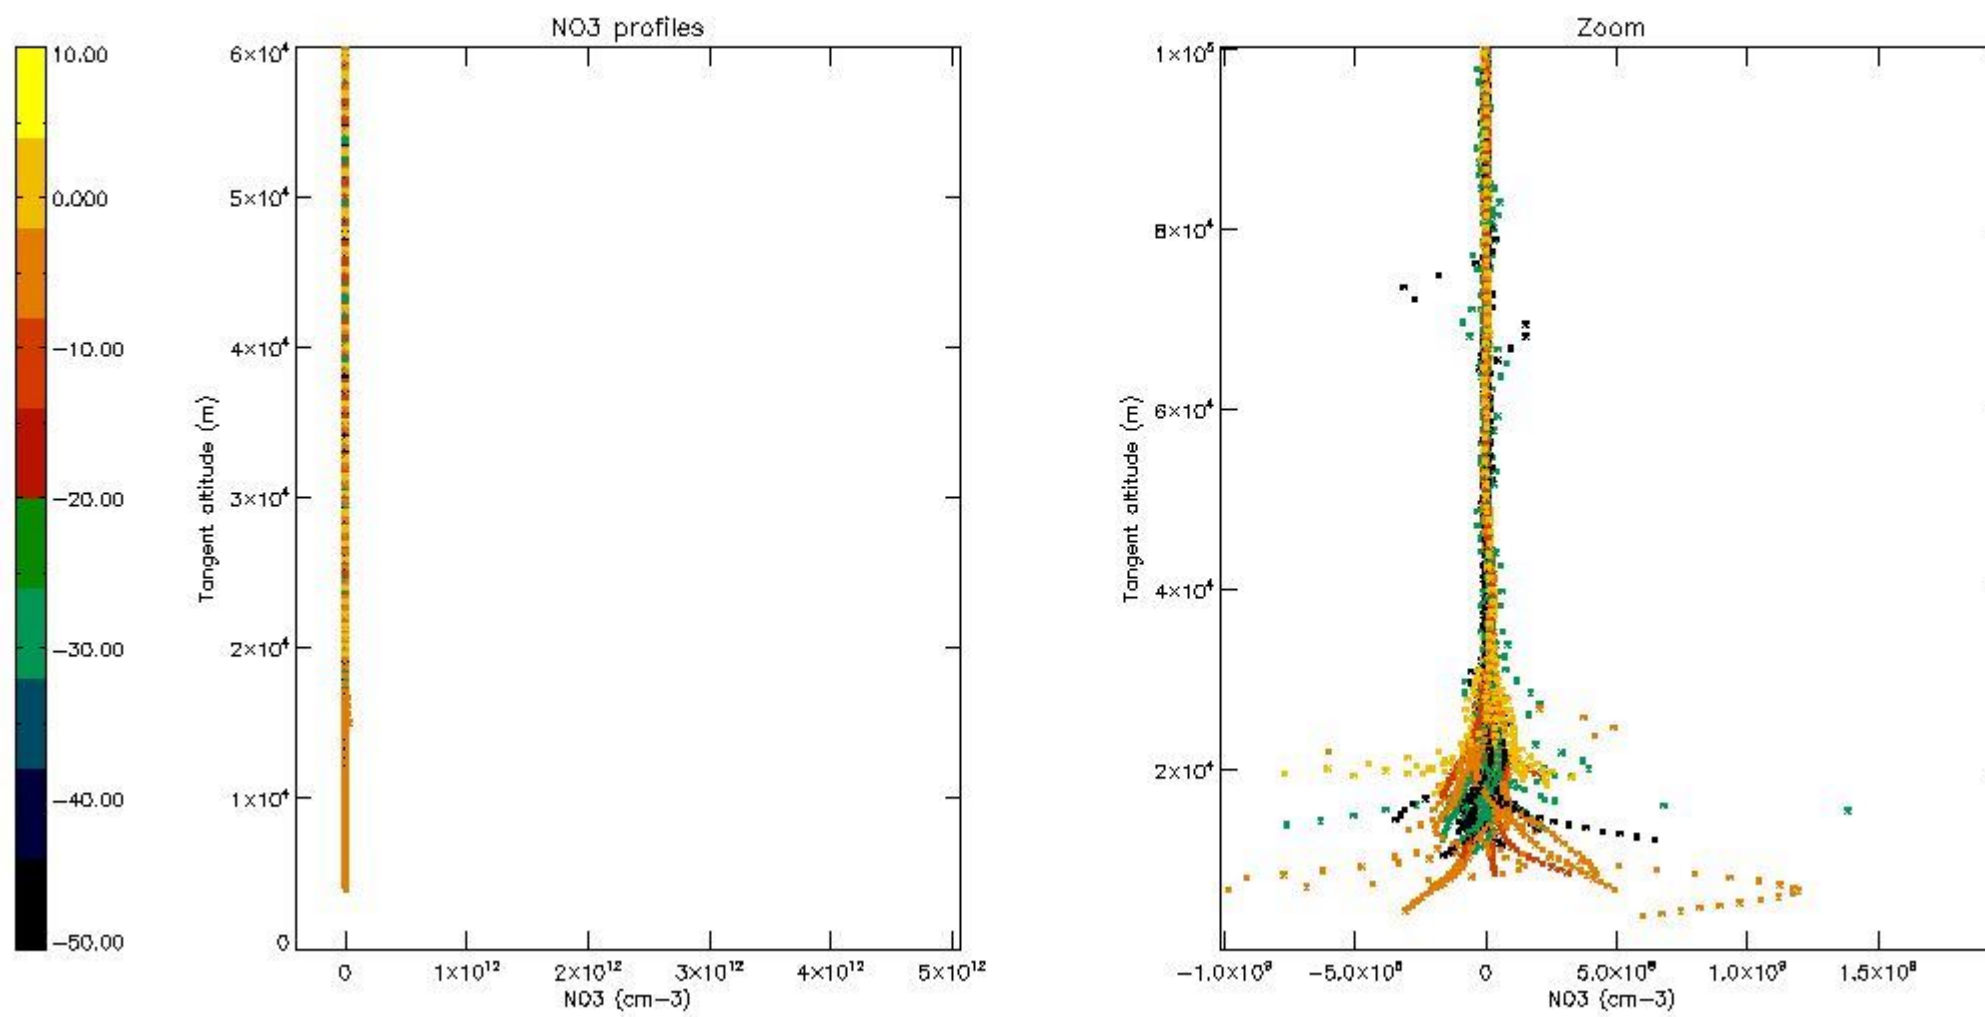

5.8 Plot H₂O profiles for all STD (only for occultations of stars 1,2,3,4,13,14,16,26,63 dark without errors)

The colorbar represents the latitude.