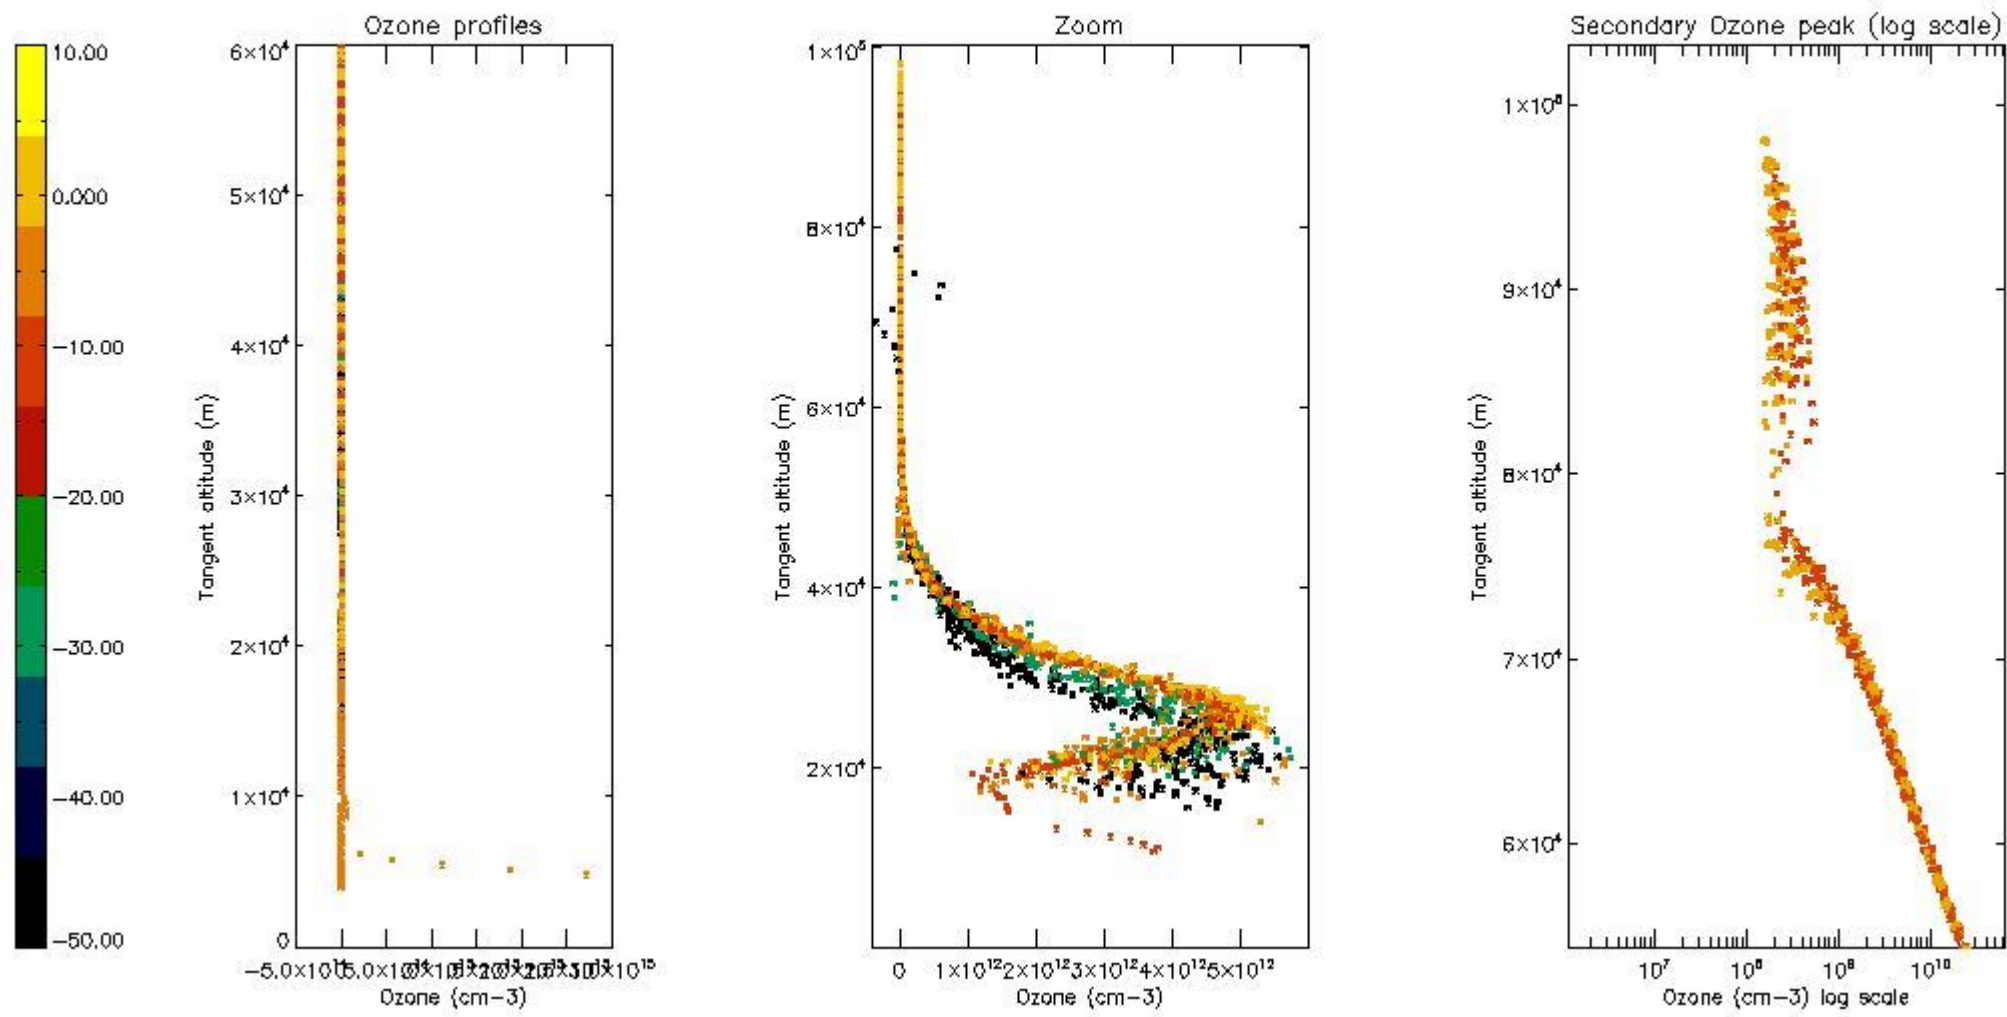

STD < 10	8
STD < 5	6

5.2 Plot ozone profiles for all STD (dark without errors)

The colorbar represents the latitude.

5.3 Plot ozone profiles where STD < 20% (dark without errors)

The colorbar represents the latitude.