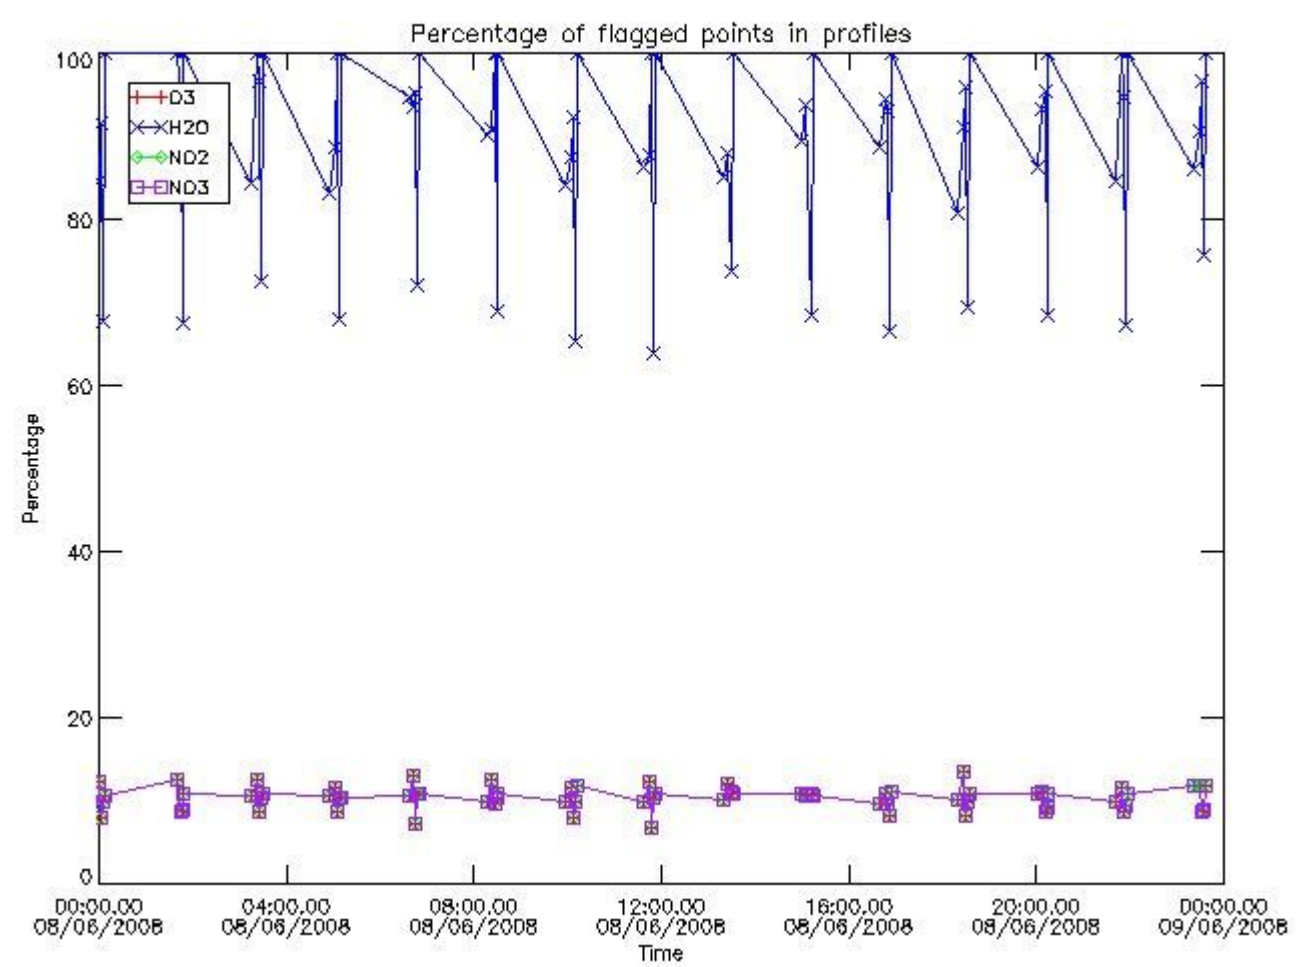

3. Quality information per product

In this section it is plotted some information contained in the Quality Summary data set of the level 2 products. Only products in dark limb conditions and without errors (error flag in the MPH set to "0") are used.

3.1 Plot quality information per product (time dependant)

3.2 Plot quality information per product (world map)