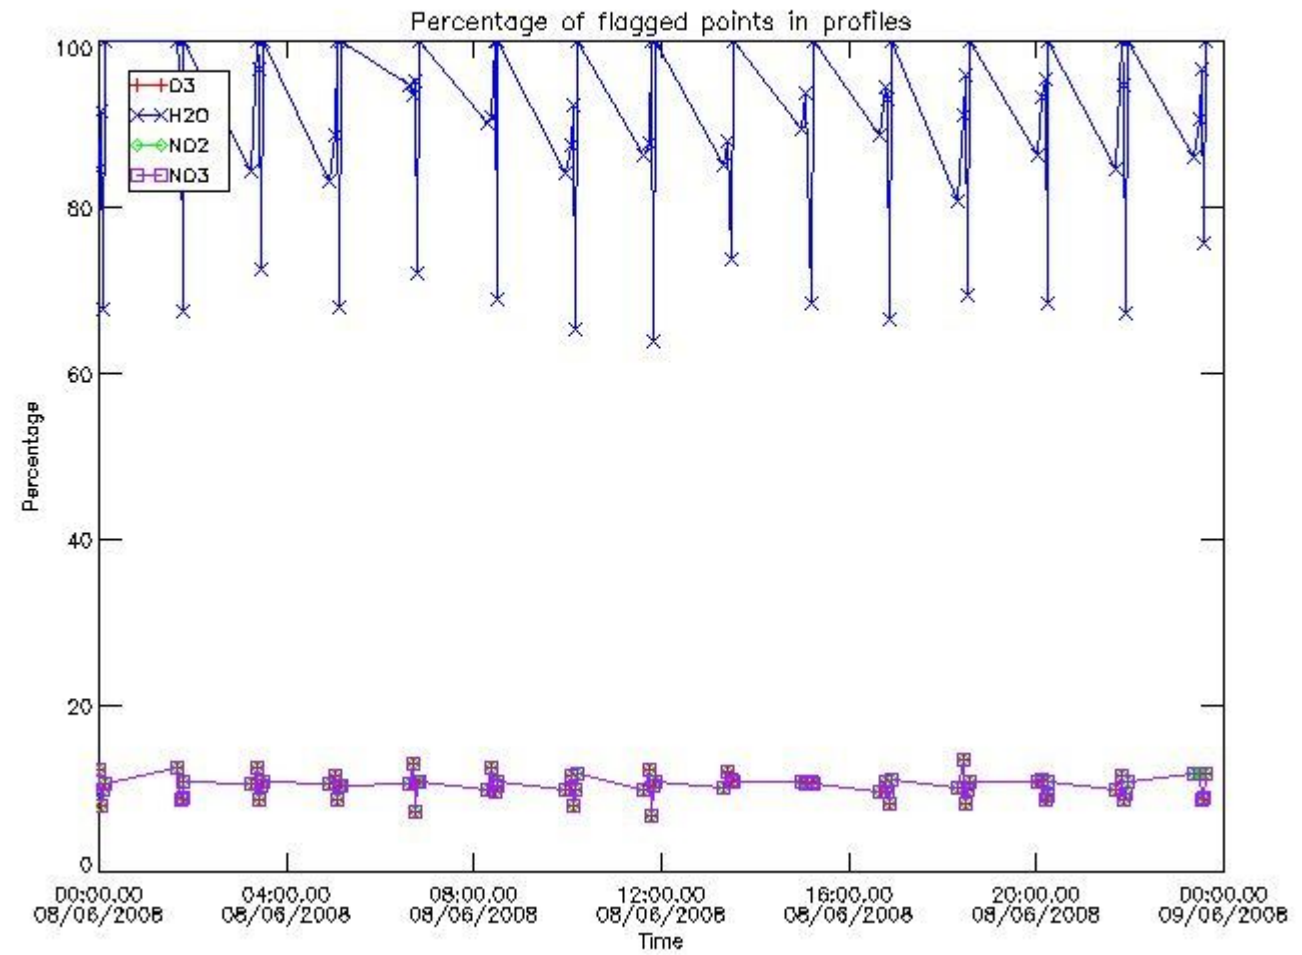

3. Quality information per product

In this section it is plotted some information contained in the Quality Summary data set of the level 2 products. Only products in dark limb conditions and without errors (error flag in the MPH set to "0") are used.

3.1 Plot quality information per product (time dependant)

3.2 Plot quality information per product (world map)