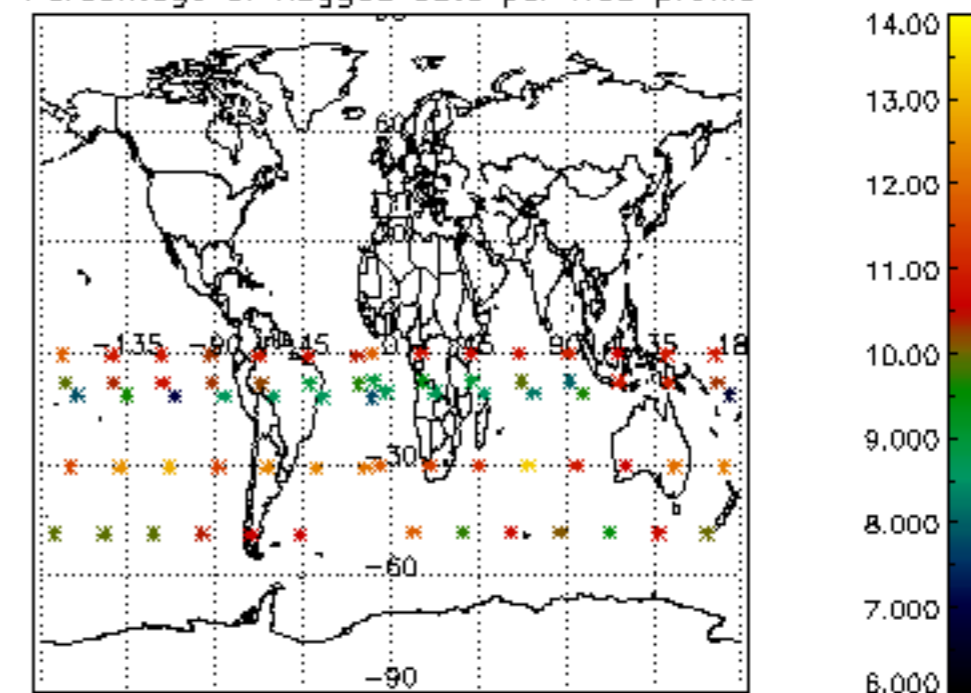

Percentage of flagged data per NO3 profile