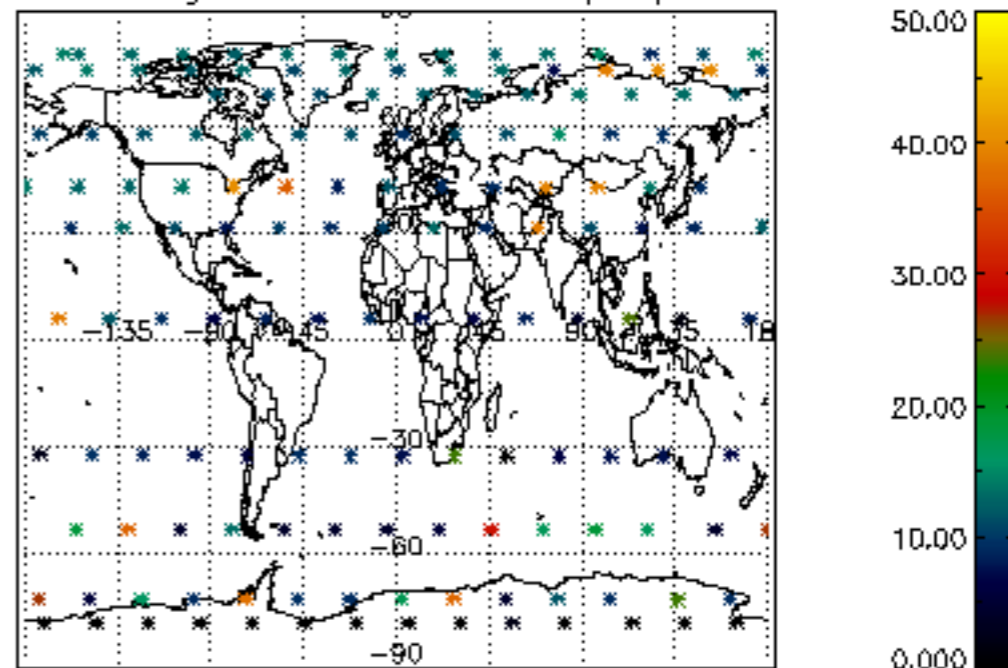

Percentage of saturation errors per profile