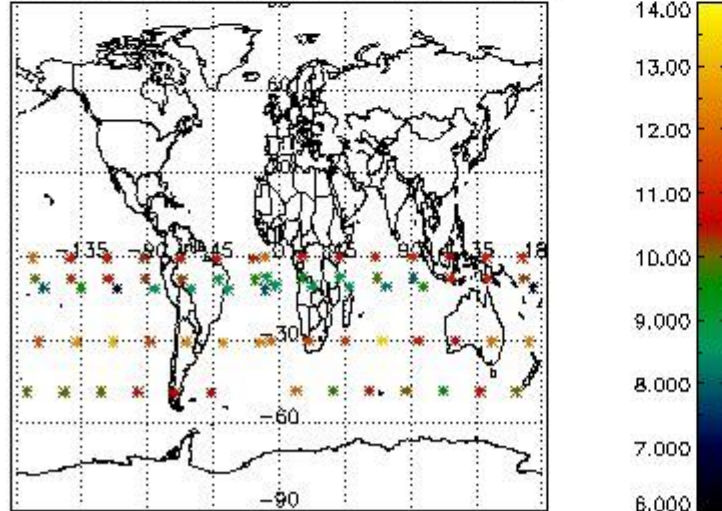

3.1 Plot quality information per product (time dependant)

3.2 Plot quality information per product (world map)

Percentage of flagged data per O3 profile

Percentage of flagged data per H2O profile

Percentage of flagged data per NO2 profile

Percentage of flagged data per NO3 profile

4. Level 1 quality information per product

In this section it is plotted some information contained in the Quality Summary data set of the level 2 products that comes from the level 1b processing. Products without errors (error flag in the MPH set to "0") are used.