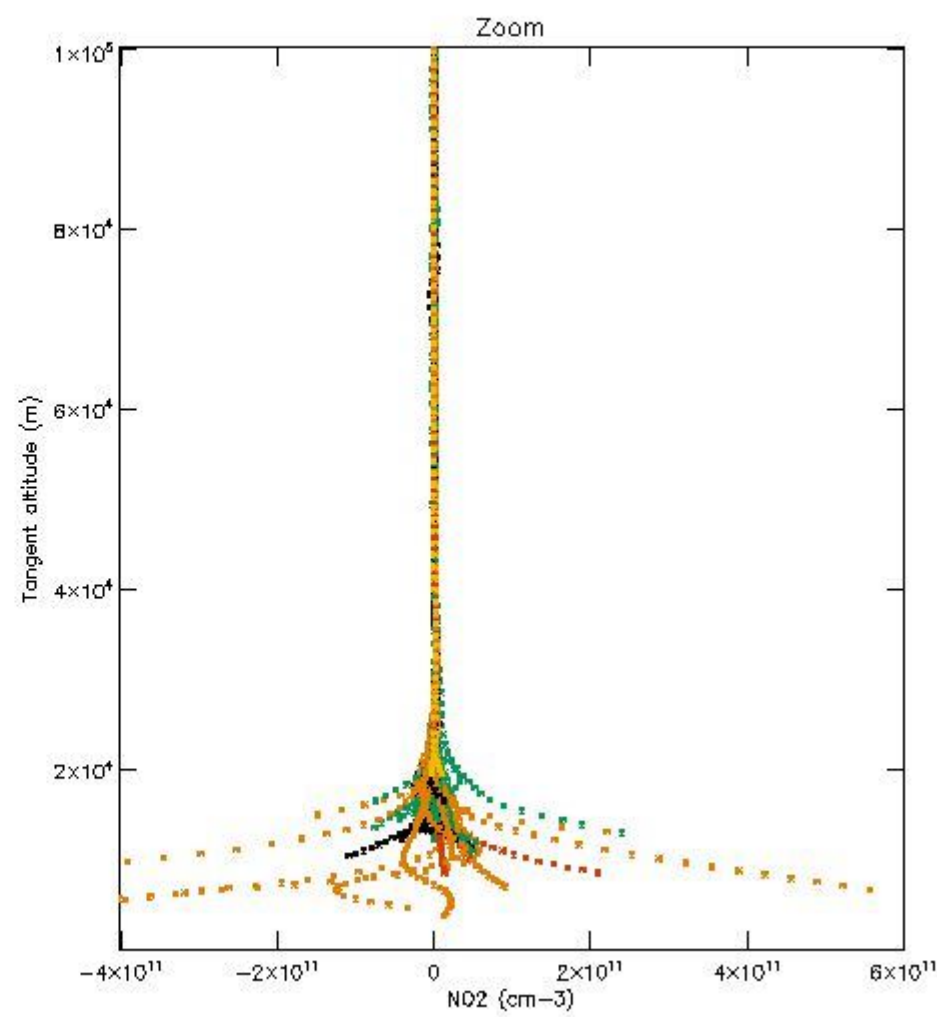

5.7 Plot NO3 profiles for all STD (dark without errors)

The colorbar represents the latitude.