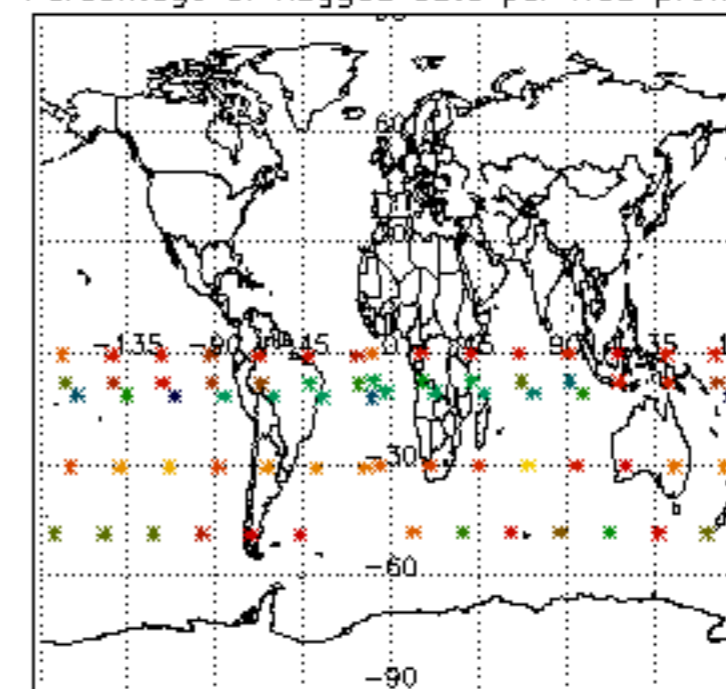

Percentage of flagged data per NO3 profile