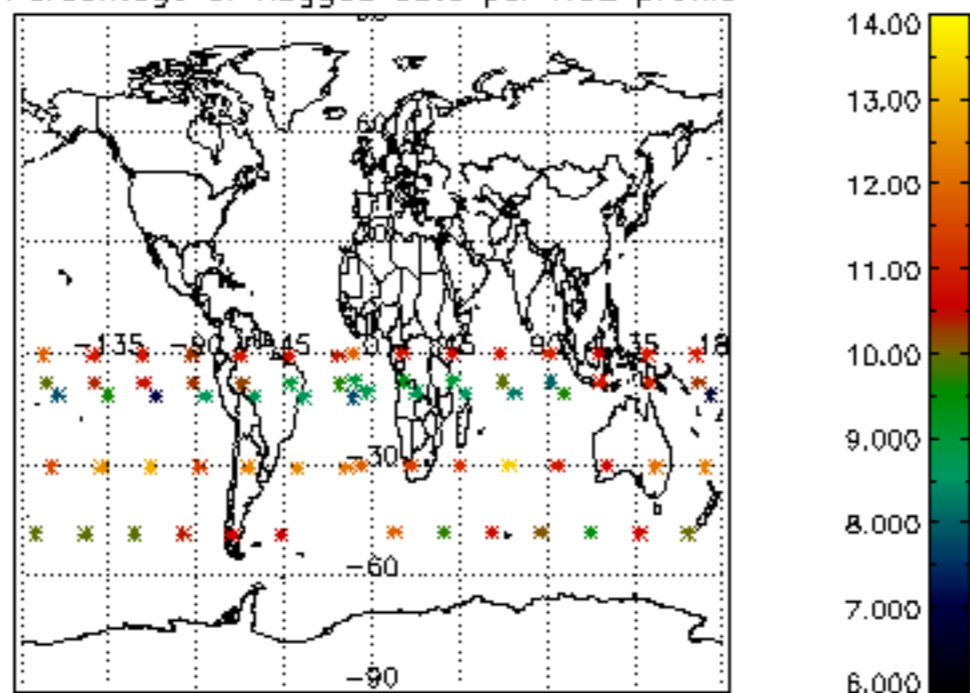

Percentage of flagged data per NO2 profile