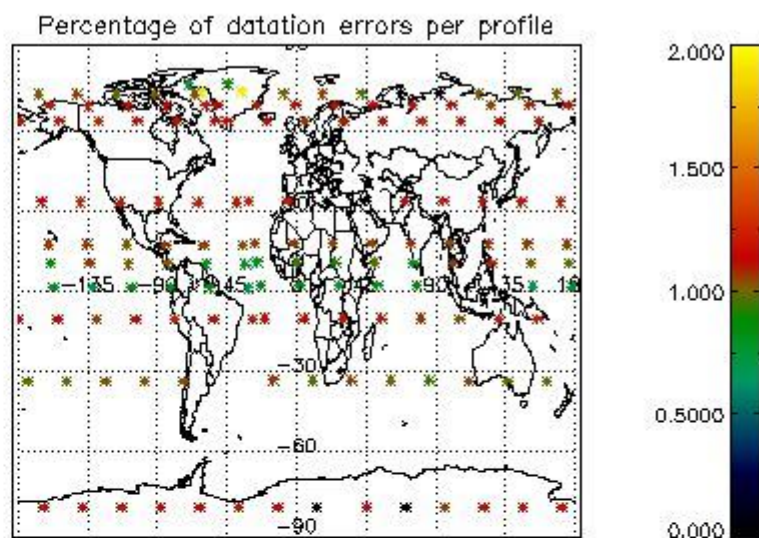

4.1 Plot quality information per product (time dependant) coming from level 1b processing

4.1.1 Plot level 1 quality information per product (time dependant): ENVISAT ASCENDING passes

4.1.2 Plot level 1 quality information per product (time dependant): ENVI SAT DESCENDING passes

4.2 Plot quality information per product coming from level 1b processing (world map)
 4.2.1 Plot level 1 quality information per product (world map): ENVISAT ASCENDING passes

4.2.2 Plot level 1 quality information per product (world map): ENVISAT DESCENDING passes