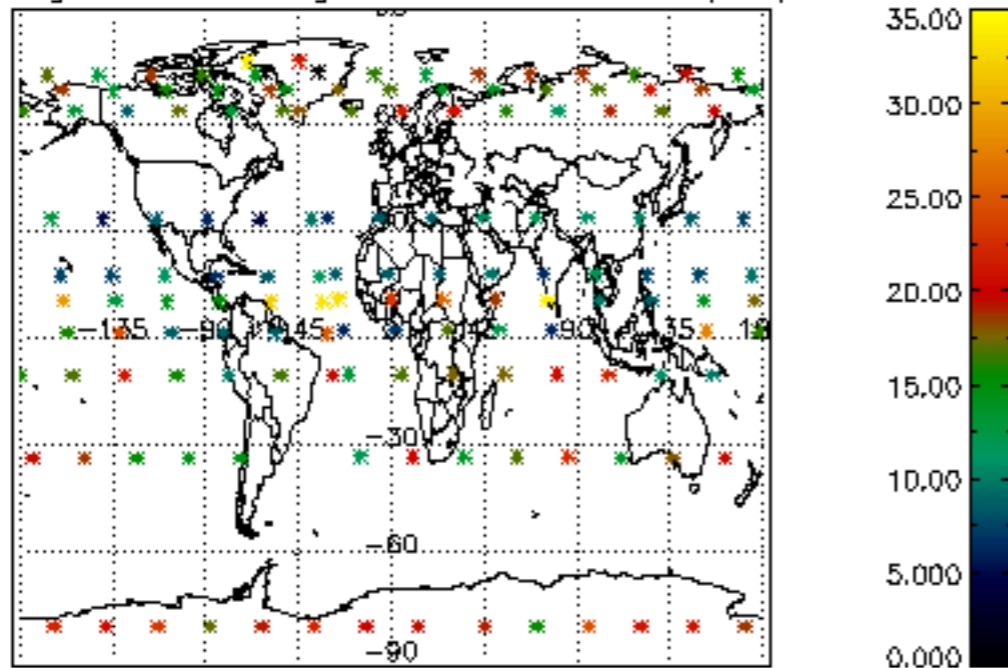

Percentage of cosmic ray hits per profile

Percentage of star falling outside central band per profile