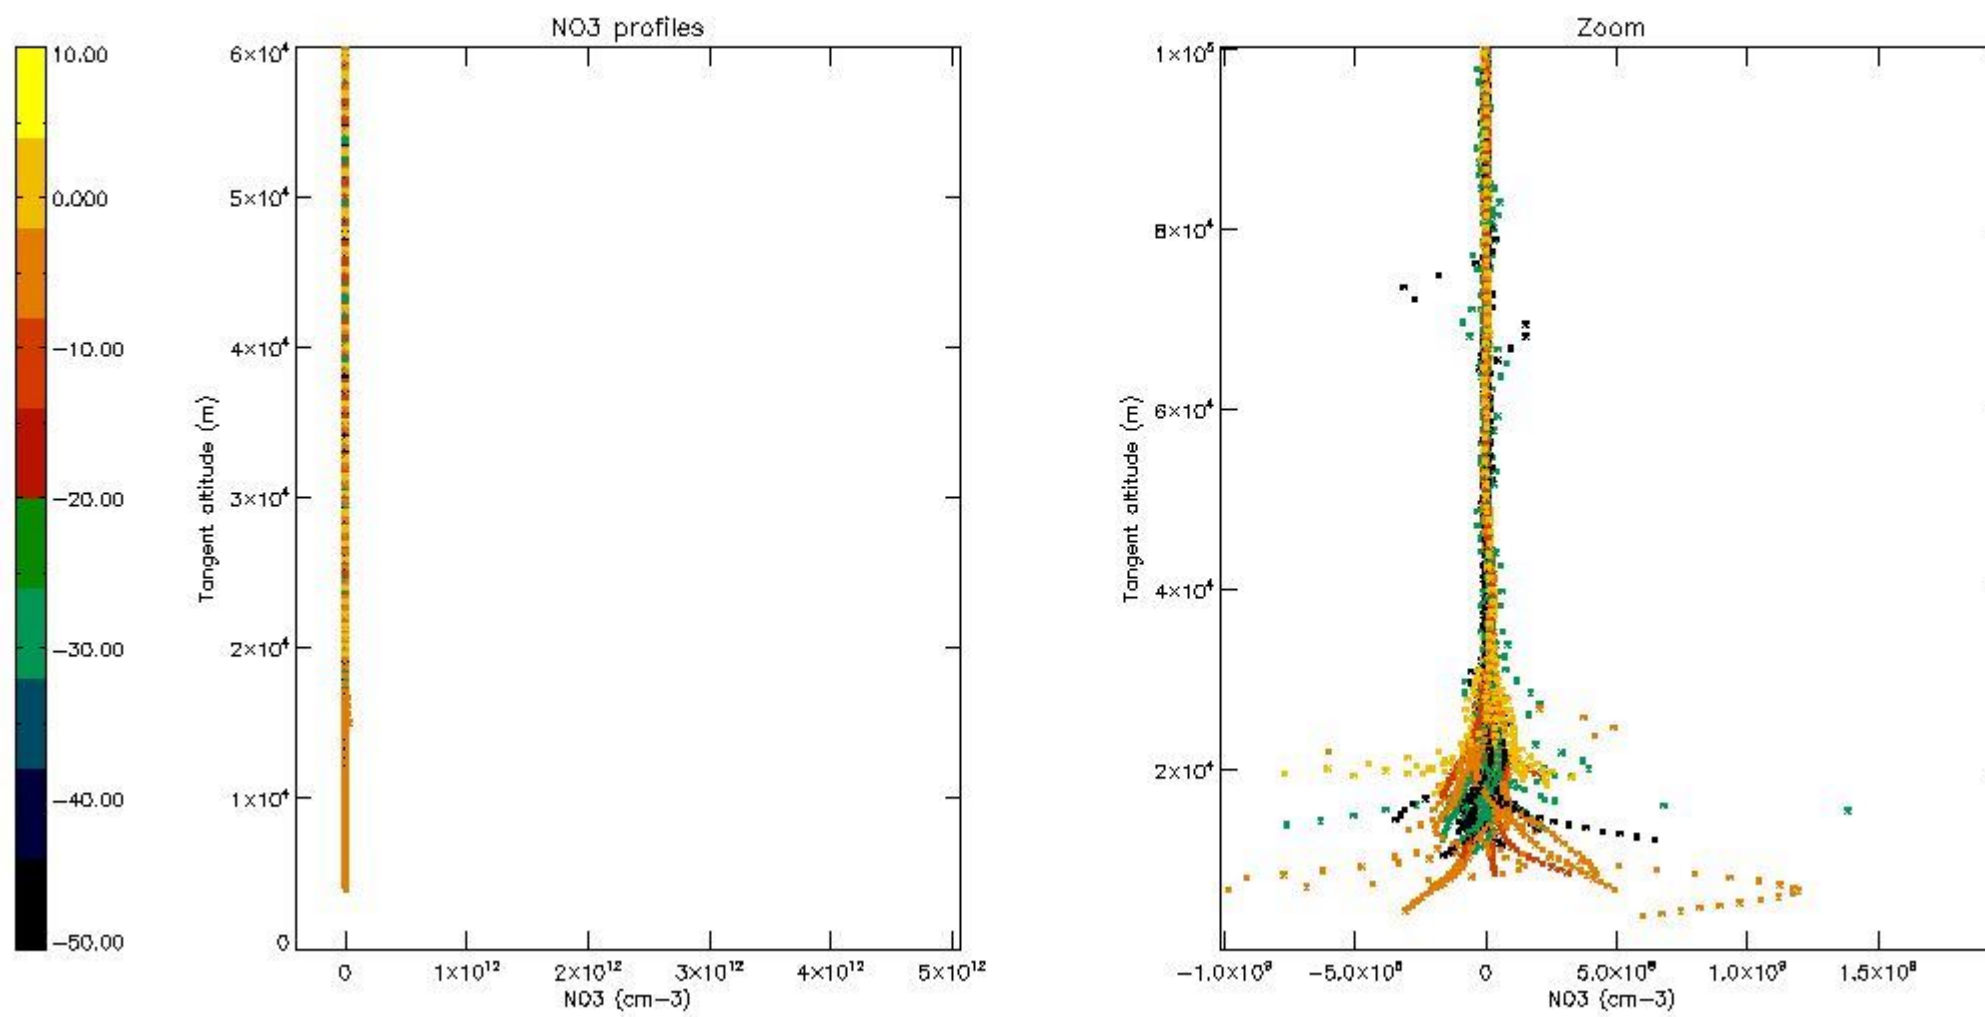

5.4 Plot ozone profiles where $STD < 10\%$ (dark without errors)

The colorbar represents the latitude.

5.5 Plot ozone profiles where $STD < 5\%$ (dark without errors)

The colorbar represents the latitude.

5.6 Plot NO₂ profiles for all STD (dark without errors)

The colorbar represents the latitude.

5.7 Plot NO3 profiles for all STD (dark without errors)

The colorbar represents the latitude.

5.8 Plot H₂O profiles for all STD (only for occultations of stars 1,2,3,4,13,14,16,26,63 dark without errors)