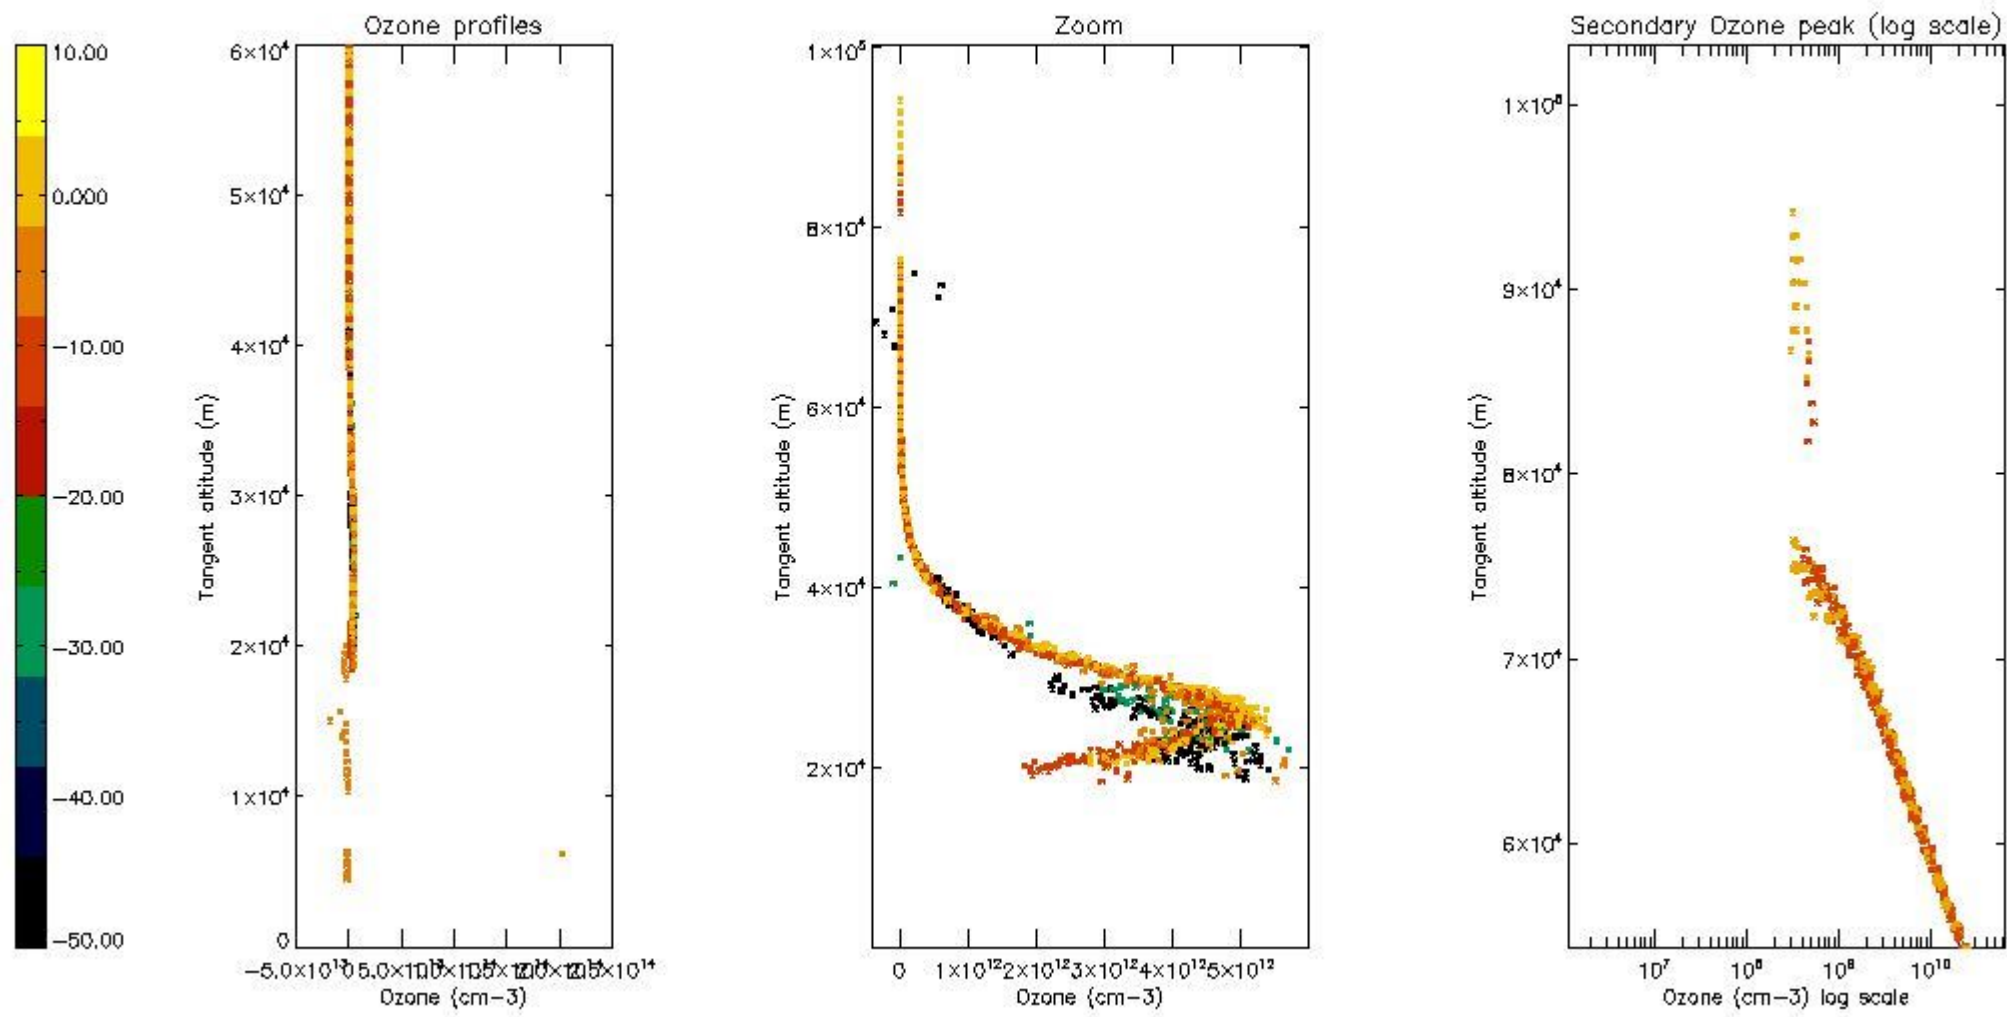

5.5 Plot ozone profiles where $STD < 5\%$ (dark without errors)

The colorbar represents the latitude.