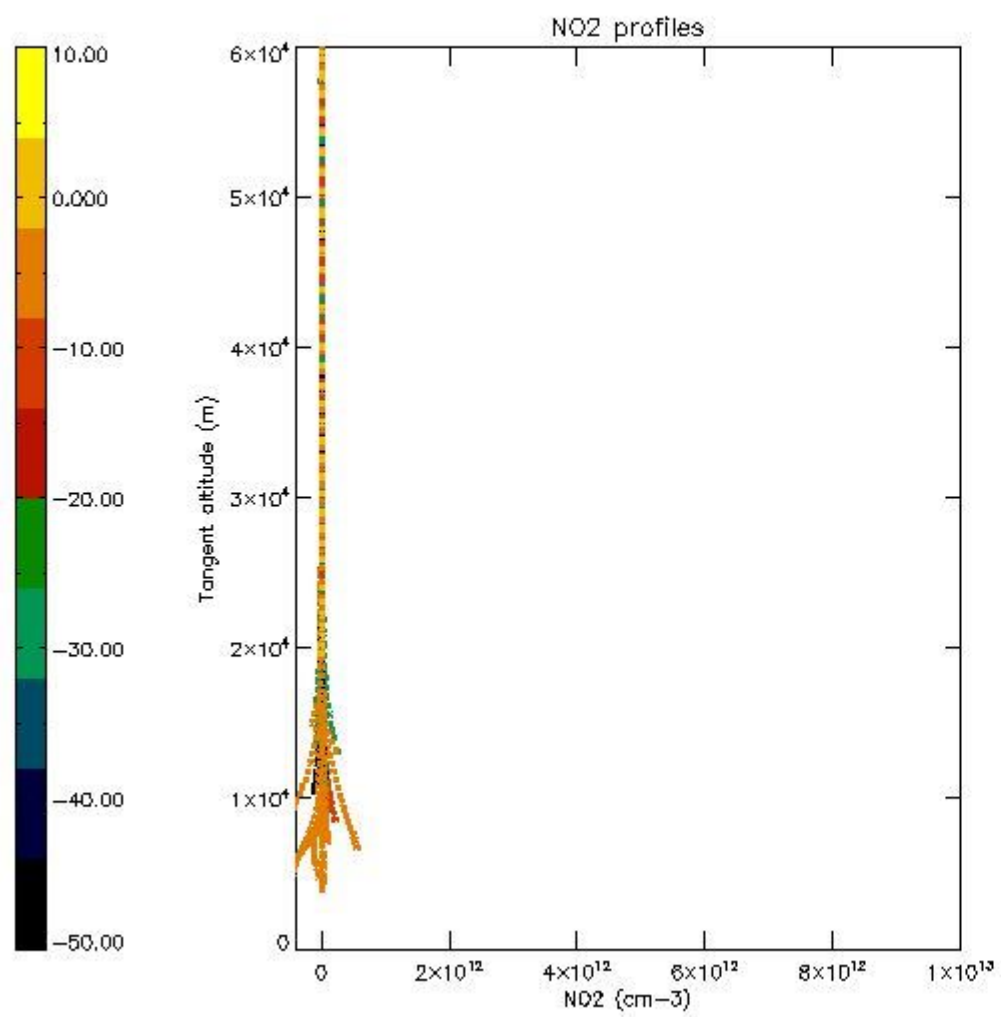

STD < 10	8
STD < 5	6

5.2 Plot ozone profiles for all STD (dark without errors)

The colorbar represents the latitude.

5.3 Plot ozone profiles where STD < 20% (dark without errors)

The colorbar represents the latitude.

5.4 Plot ozone profiles where $STD < 10\%$ (dark without errors)

The colorbar represents the latitude.

5.5 Plot ozone profiles where $STD < 5\%$ (dark without errors)

The colorbar represents the latitude.

5.6 Plot NO₂ profiles for all STD (dark without errors)

The colorbar represents the latitude.

5.7 Plot NO3 profiles for all STD (dark without errors)

The colorbar represents the latitude.

5.8 Plot H₂O profiles for all STD (only for occultations of stars 1,2,3,4,13,14,16,26,63 dark without errors)