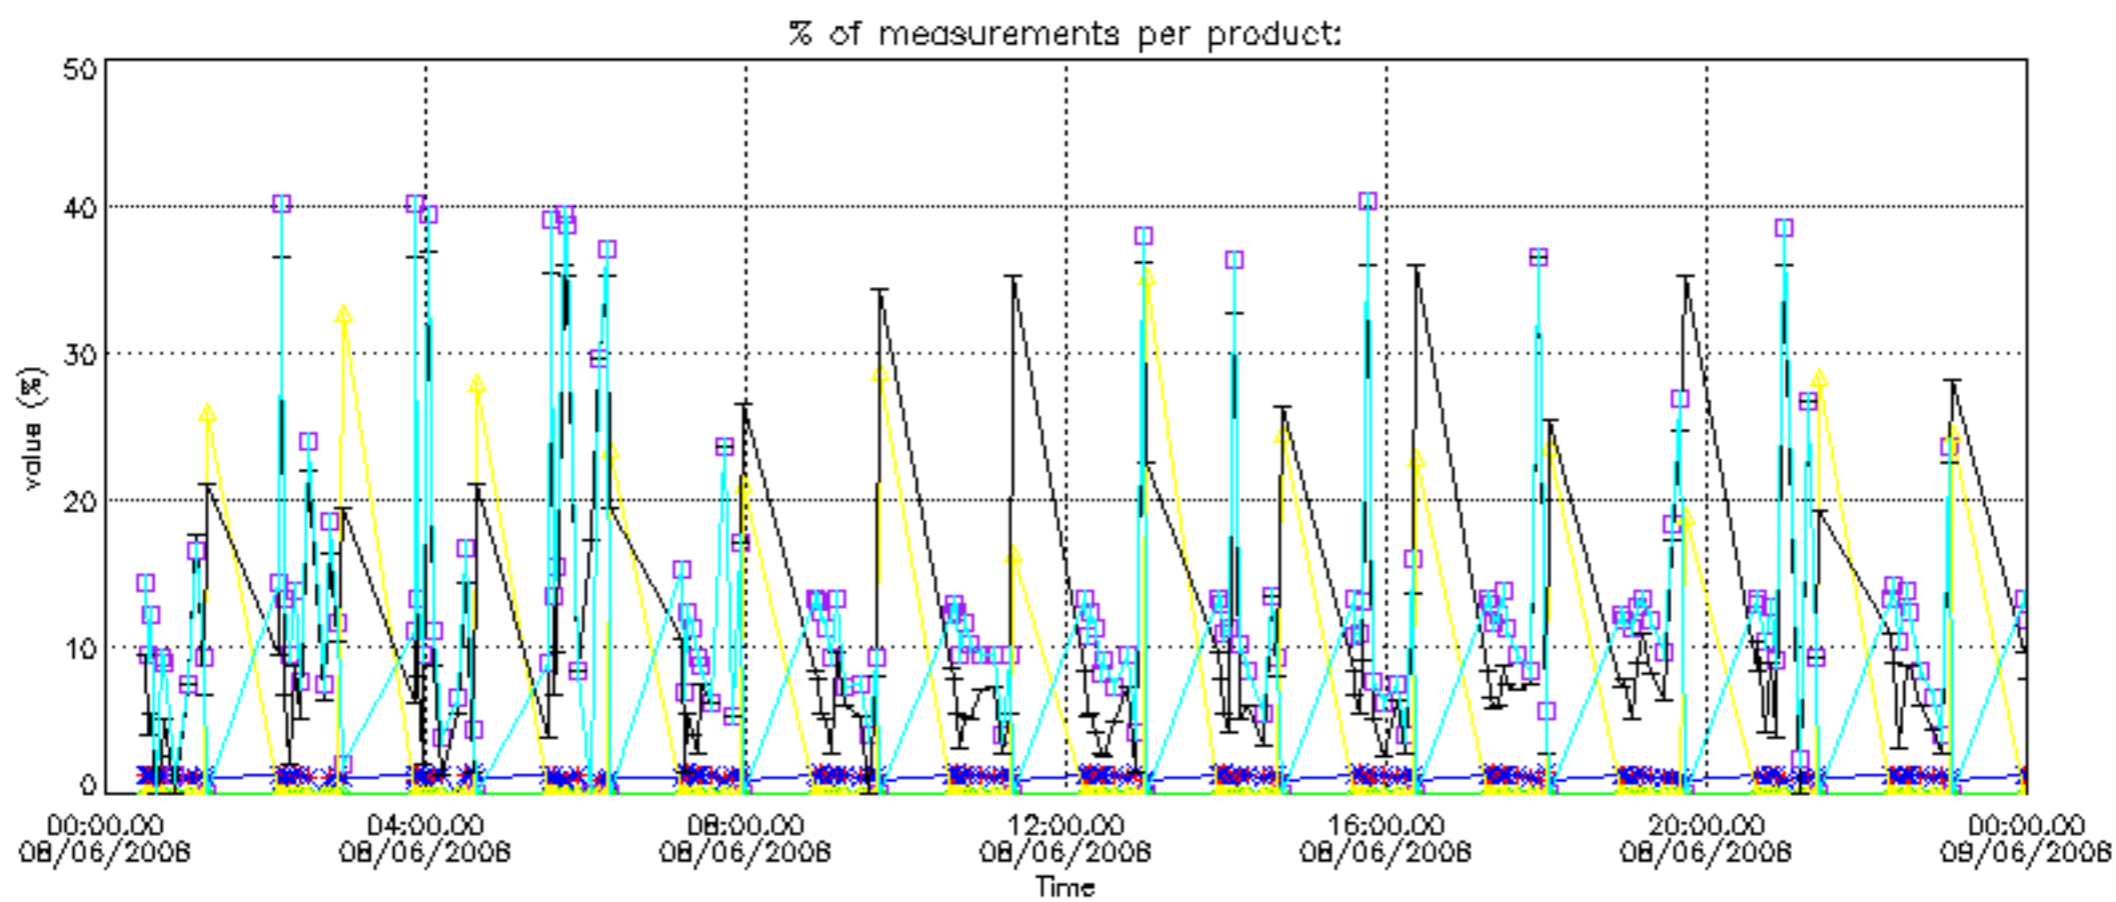

Percentage of cosmic ray hits per profile

Percentage of datation errors per profile