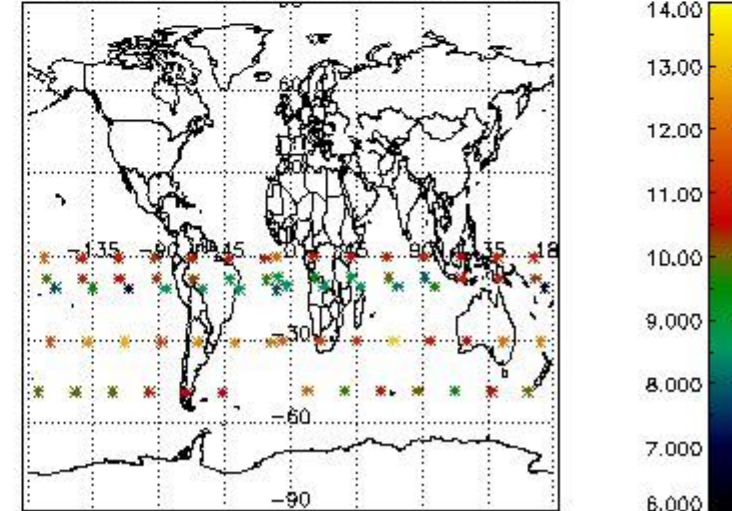

Percentage of flagged data per NO3 profile

4. Level 1 quality information per product

In this section it is plotted some information contained in the Quality Summary data set of the level 2 products that comes from the level 1b processing. Products without errors (error flag in the MPH set to "0") are used.

4.1 Plot quality information per product (time dependant) coming from level 1b processing

4.1.1 Plot level 1 quality information per product (time dependant): ENVISAT ASCENDING passes