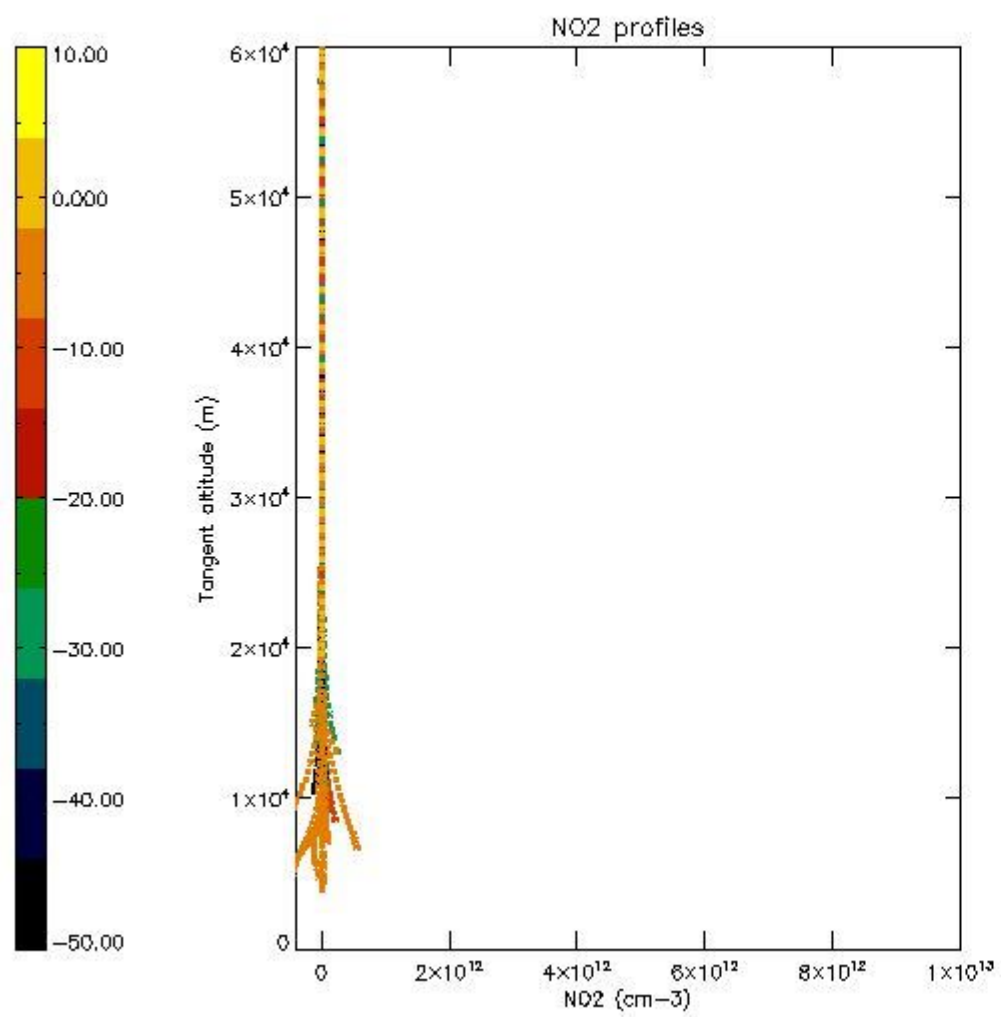

5.7 Plot NO3 profiles for all STD (dark without errors)

The colorbar represents the latitude.