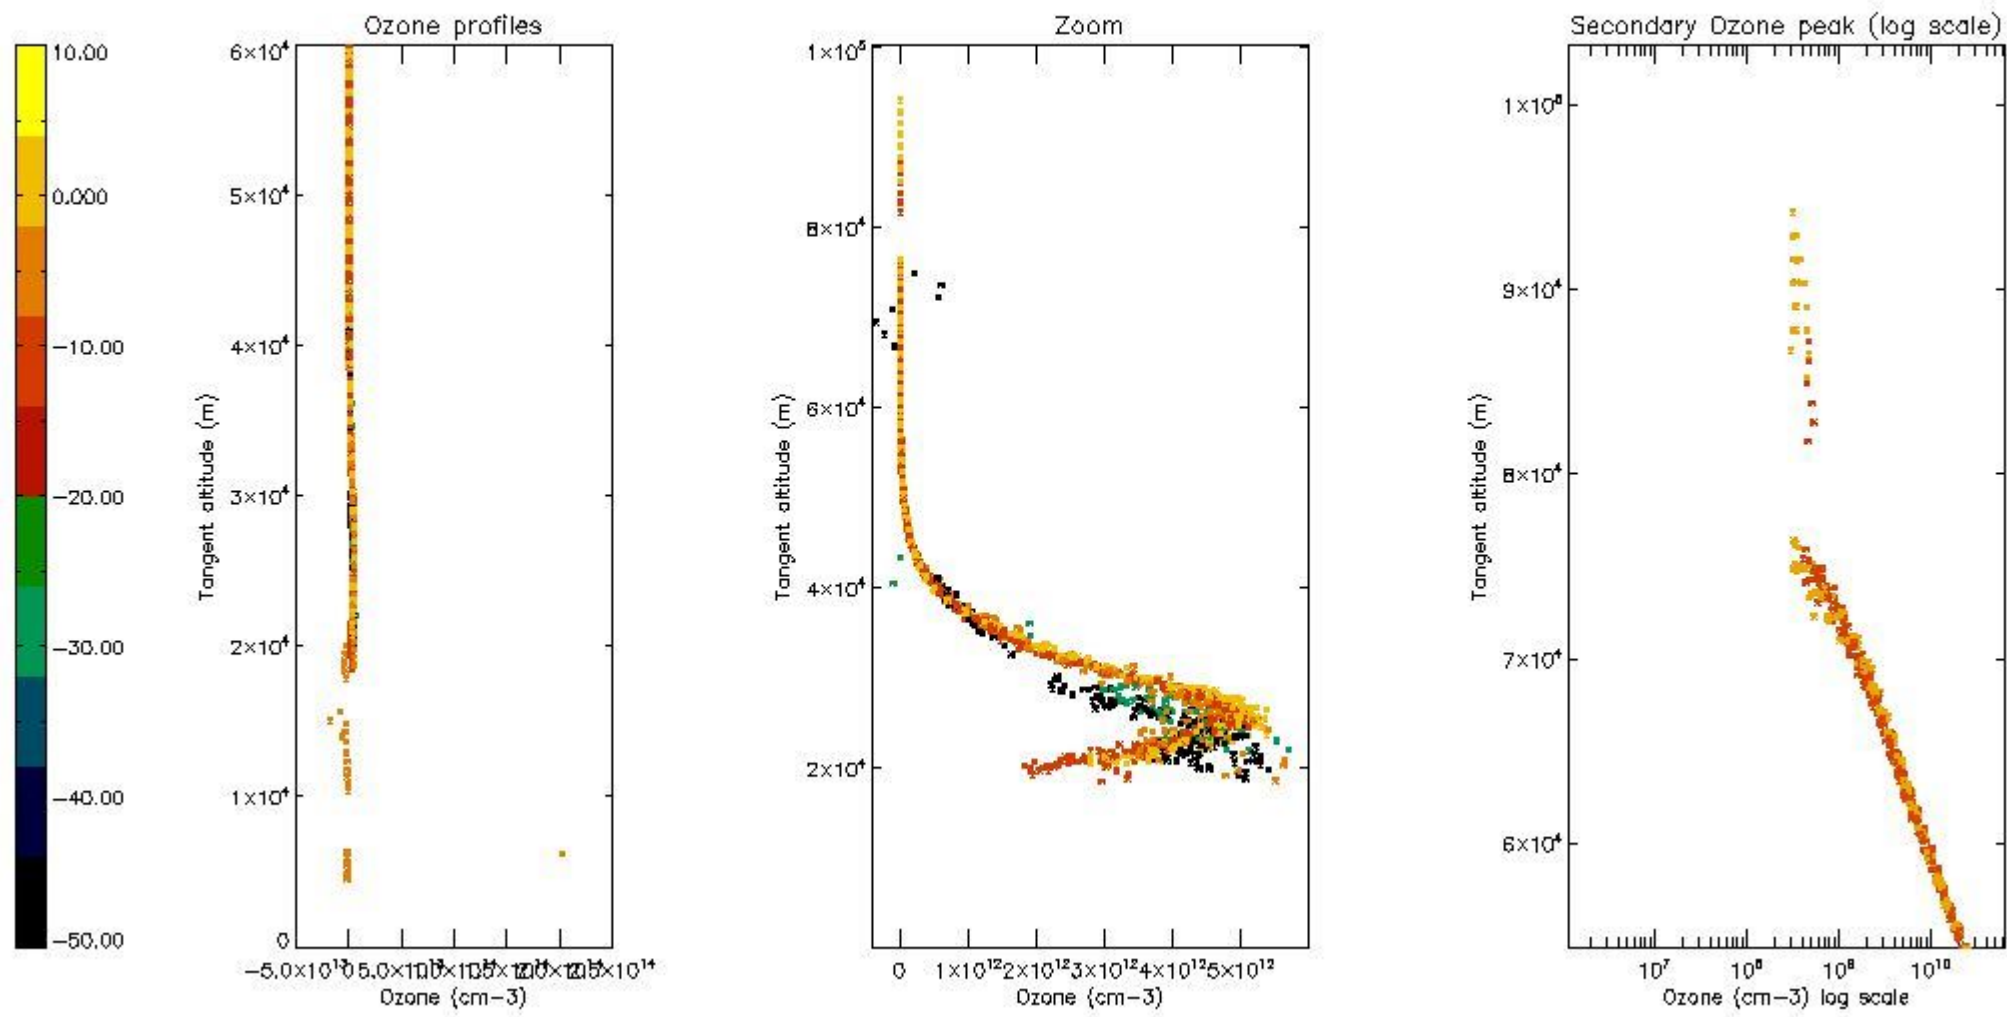

STD < 10	8
STD < 5	6

5.2 Plot ozone profiles for all STD (dark without errors)

The colorbar represents the latitude.

5.3 Plot ozone profiles where STD < 20% (dark without errors)

The colorbar represents the latitude.

5.4 Plot ozone profiles where $STD < 10\%$ (dark without errors)

The colorbar represents the latitude.

5.5 Plot ozone profiles where $STD < 5\%$ (dark without errors)

The colorbar represents the latitude.