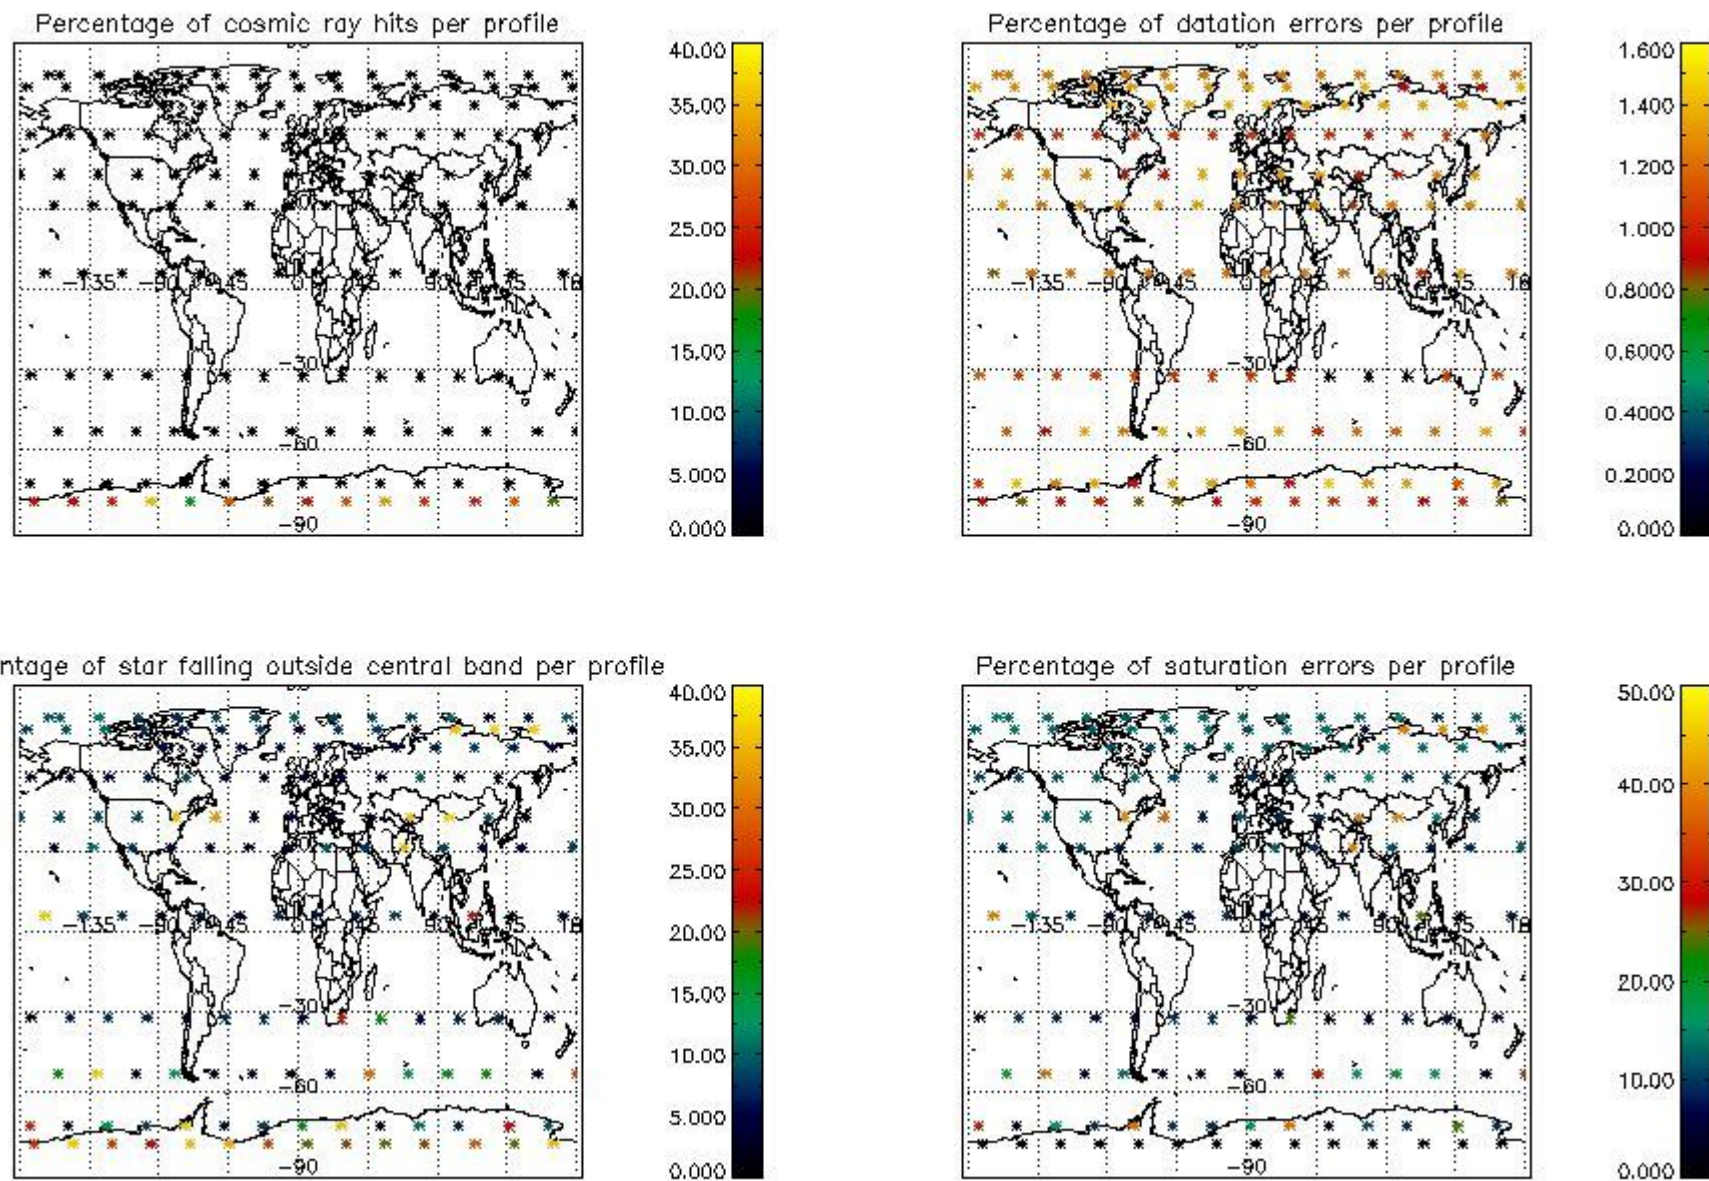

Percentage of flagged data per NO3 profile

4. Level 1 quality information per product

In this section it is plotted some information contained in the Quality Summary data set of the level 2 products that comes from the level 1b processing. Products without errors (error flag in the MPH set to "0") are used.

4.1 Plot quality information per product (time dependant) coming from level 1b processing

4.1.1 Plot level 1 quality information per product (time dependant): ENVISAT ASCENDING passes

4.1.2 Plot level 1 quality information per product (time dependant): ENVI SAT DESCENDING passes

4.2 Plot quality information per product coming from level 1b processing (world map)
 4.2.1 Plot level 1 quality information per product (world map): ENVISAT ASCENDING passes

4.2.2 Plot level 1 quality information per product (world map): ENVISAT DESCENDING passes