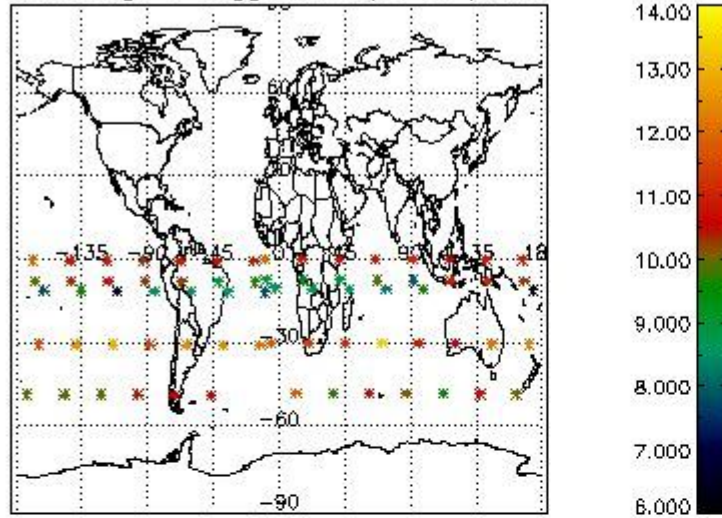

3. Quality information per product

In this section it is plotted some information contained in the Quality Summary data set of the level 2 products. Only products in dark limb conditions and without errors (error flag in the MPH set to "0") are used.

3.1 Plot quality information per product (time dependant)

3.2 Plot quality information per product (world map)

Percentage of flagged data per O3 profile

Percentage of flagged data per H2O profile

Percentage of flagged data per NO2 profile