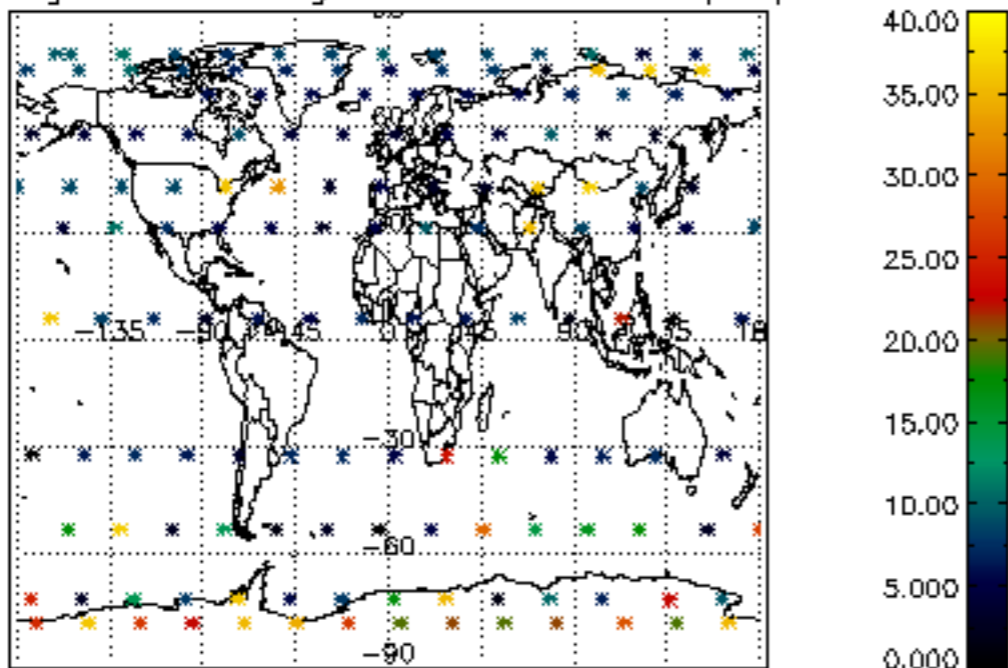

Percentage of star falling outside central band per profile