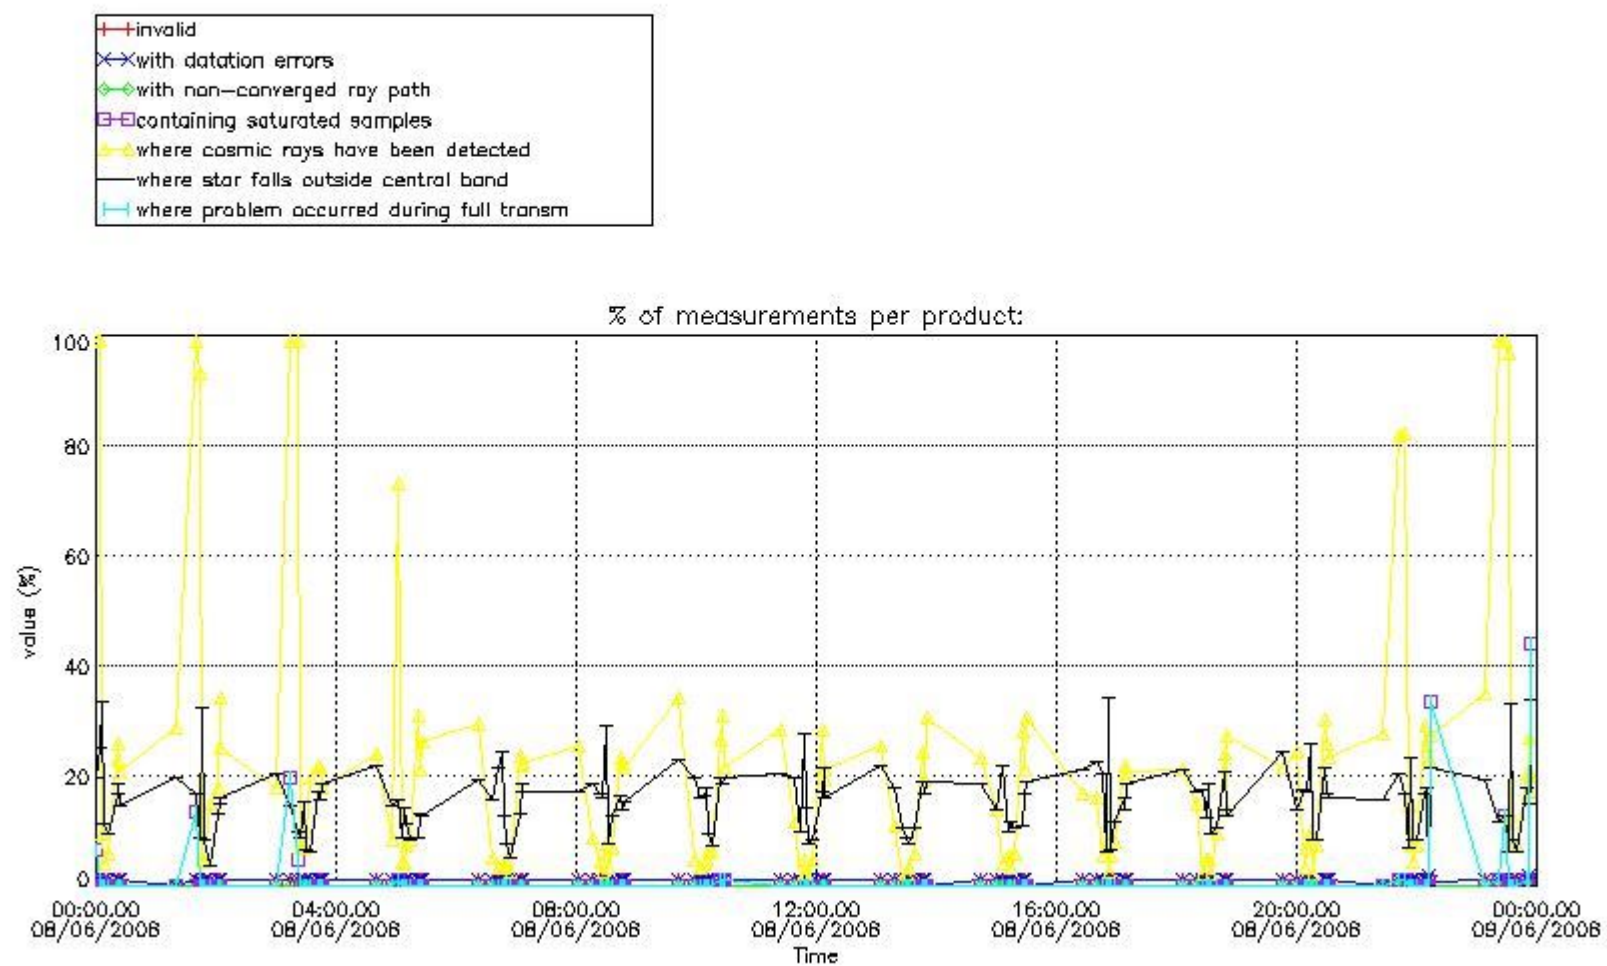

3.1 Plot quality information per product (time dependant)

3.2 Plot quality information per product (world map)

Percentage of flagged data per O3 profile

Percentage of flagged data per H2O profile

Percentage of flagged data per NO2 profile

Percentage of flagged data per NO3 profile

4. Level 1 quality information per product

In this section it is plotted some information contained in the Quality Summary data set of the level 2 products that comes from the level 1b processing. Products without errors (error flag in the MPH set to "0") are used.

4.1 Plot quality information per product (time dependant) coming from level 1b processing

4.1.1 Plot level 1 quality information per product (time dependant): ENVISAT ASCENDING passes

4.1.2 Plot level 1 quality information per product (time dependant): ENVI SAT DESCENDING passes