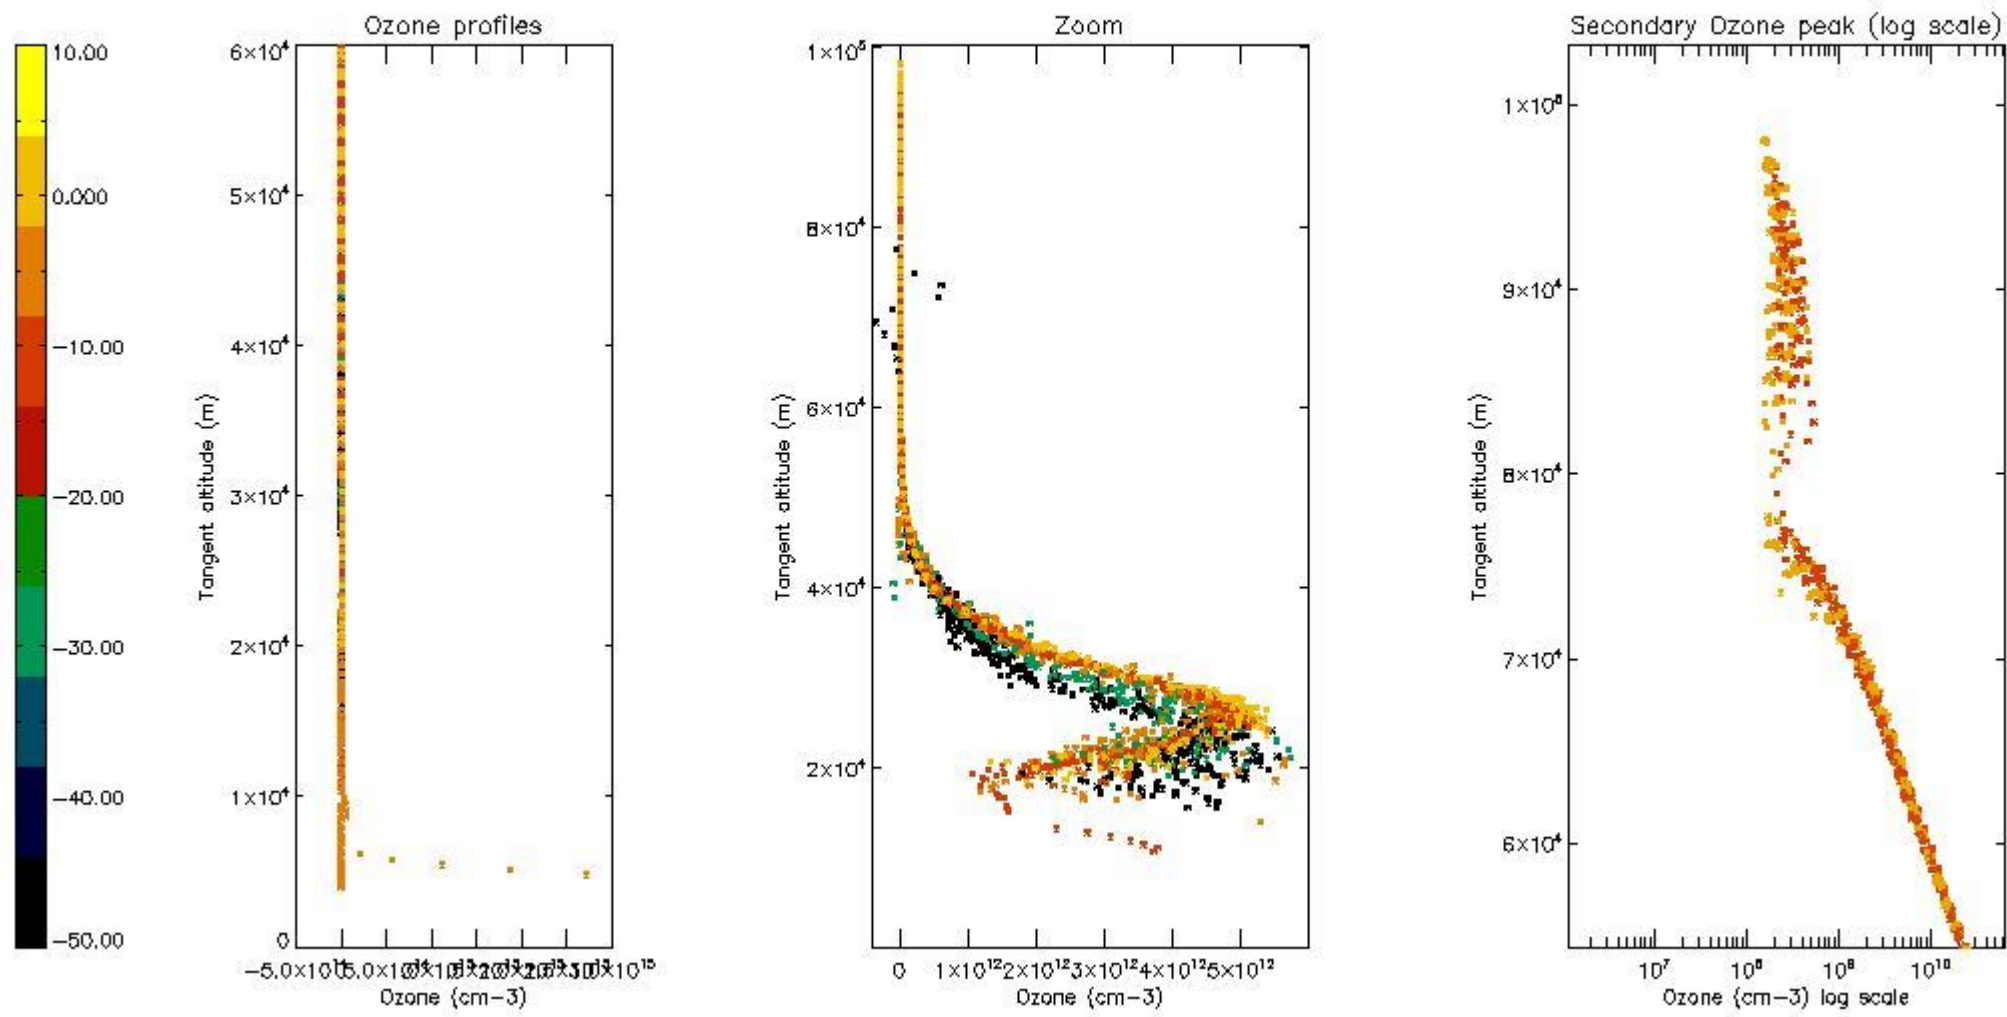

STD < 10	8
STD < 5	6

5.2 Plot ozone profiles for all STD (dark without errors)

The colorbar represents the latitude.

5.3 Plot ozone profiles where STD < 20% (dark without errors)

The colorbar represents the latitude.

5.4 Plot ozone profiles where $STD < 10\%$ (dark without errors)

The colorbar represents the latitude.

5.5 Plot ozone profiles where $STD < 5\%$ (dark without errors)

The colorbar represents the latitude.