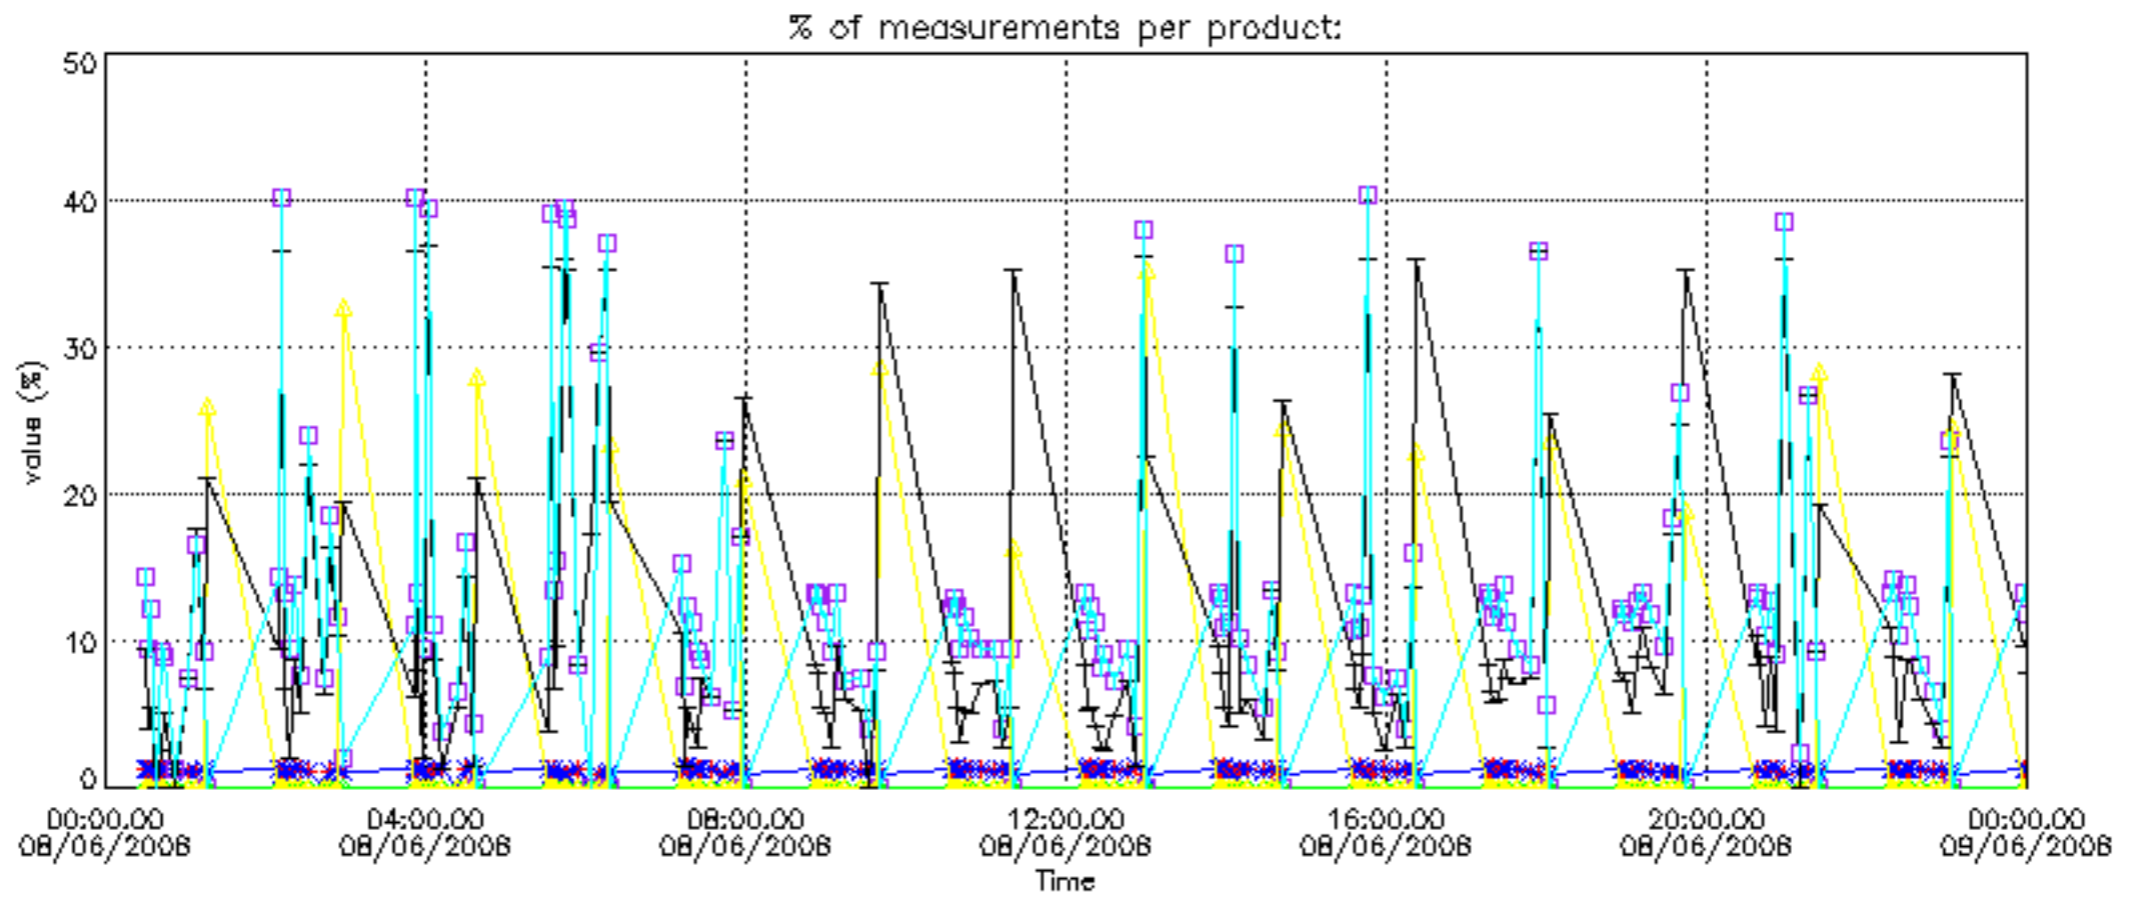

Percentage of cosmic ray hits per profile

Percentage of datation errors per profile