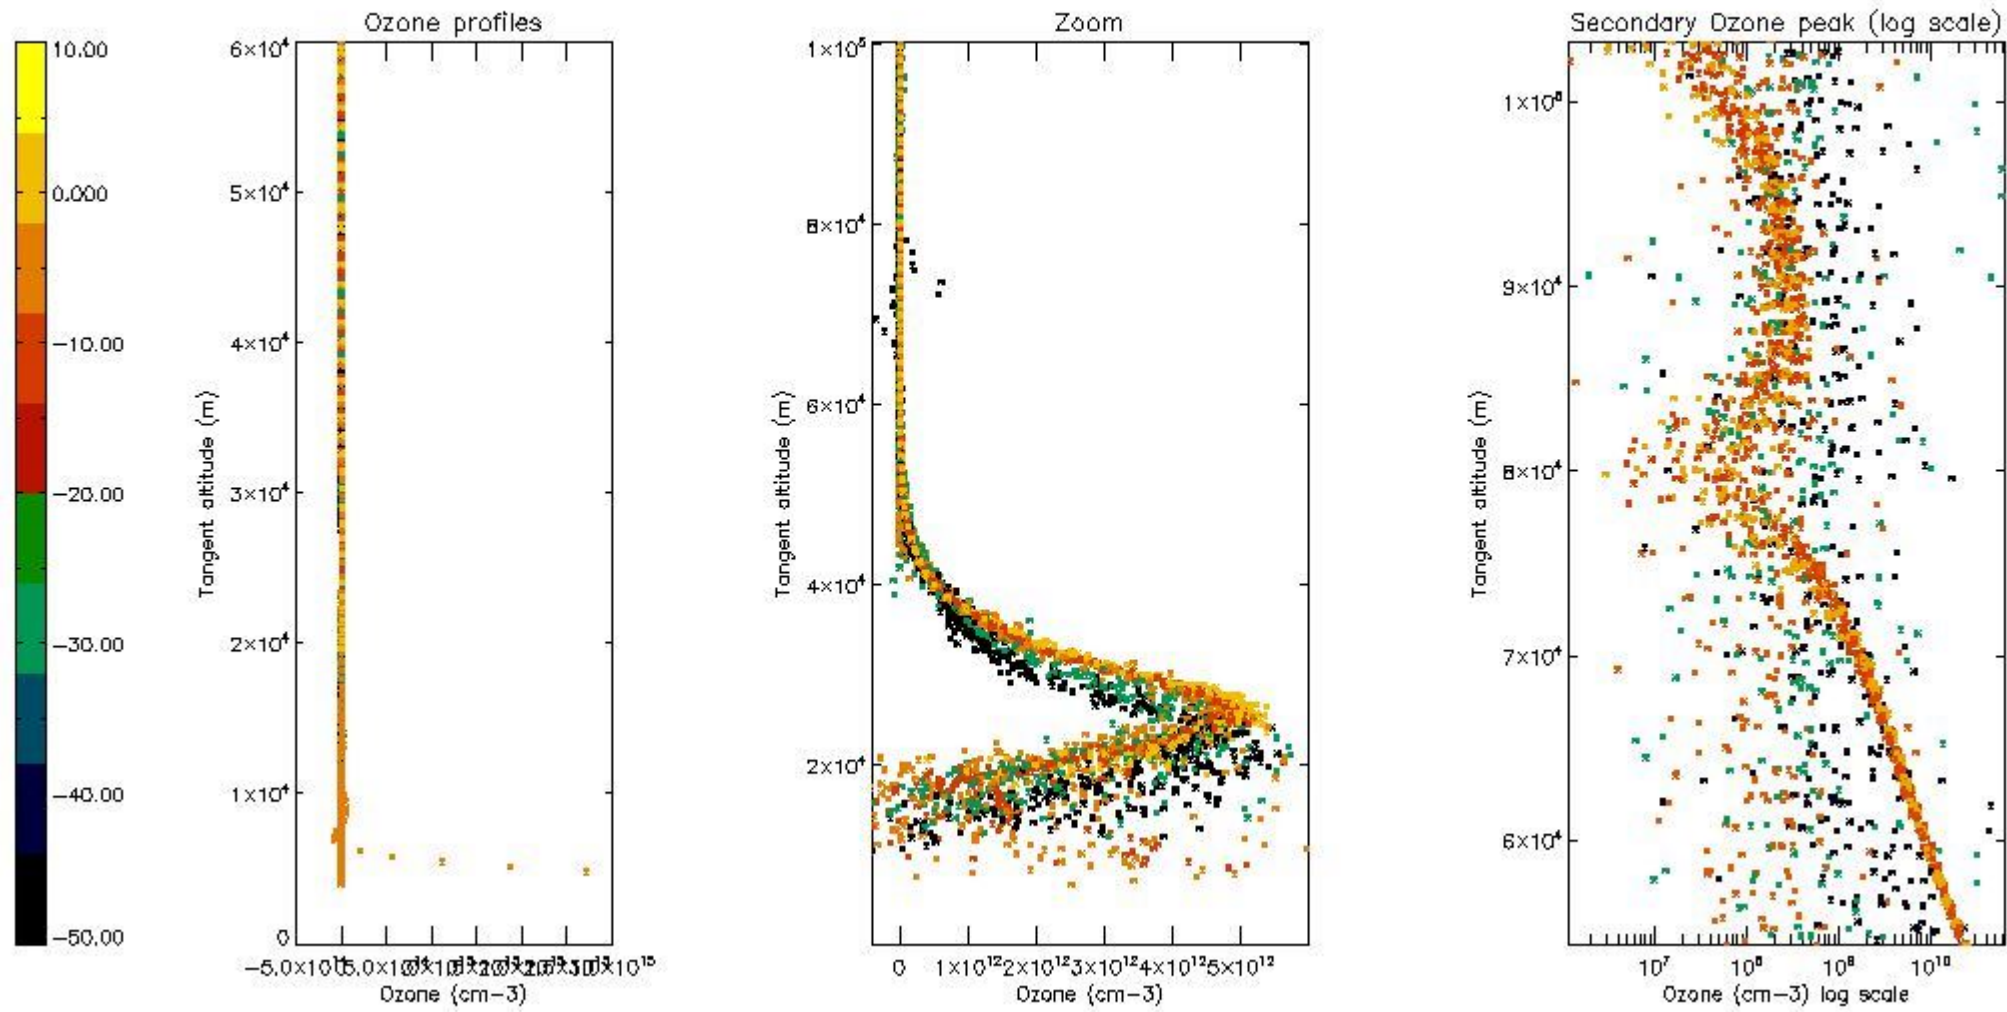

STD < 10	8
STD < 5	6

5.2 Plot ozone profiles for all STD (dark without errors)

The colorbar represents the latitude.

5.3 Plot ozone profiles where STD < 20% (dark without errors)

The colorbar represents the latitude.