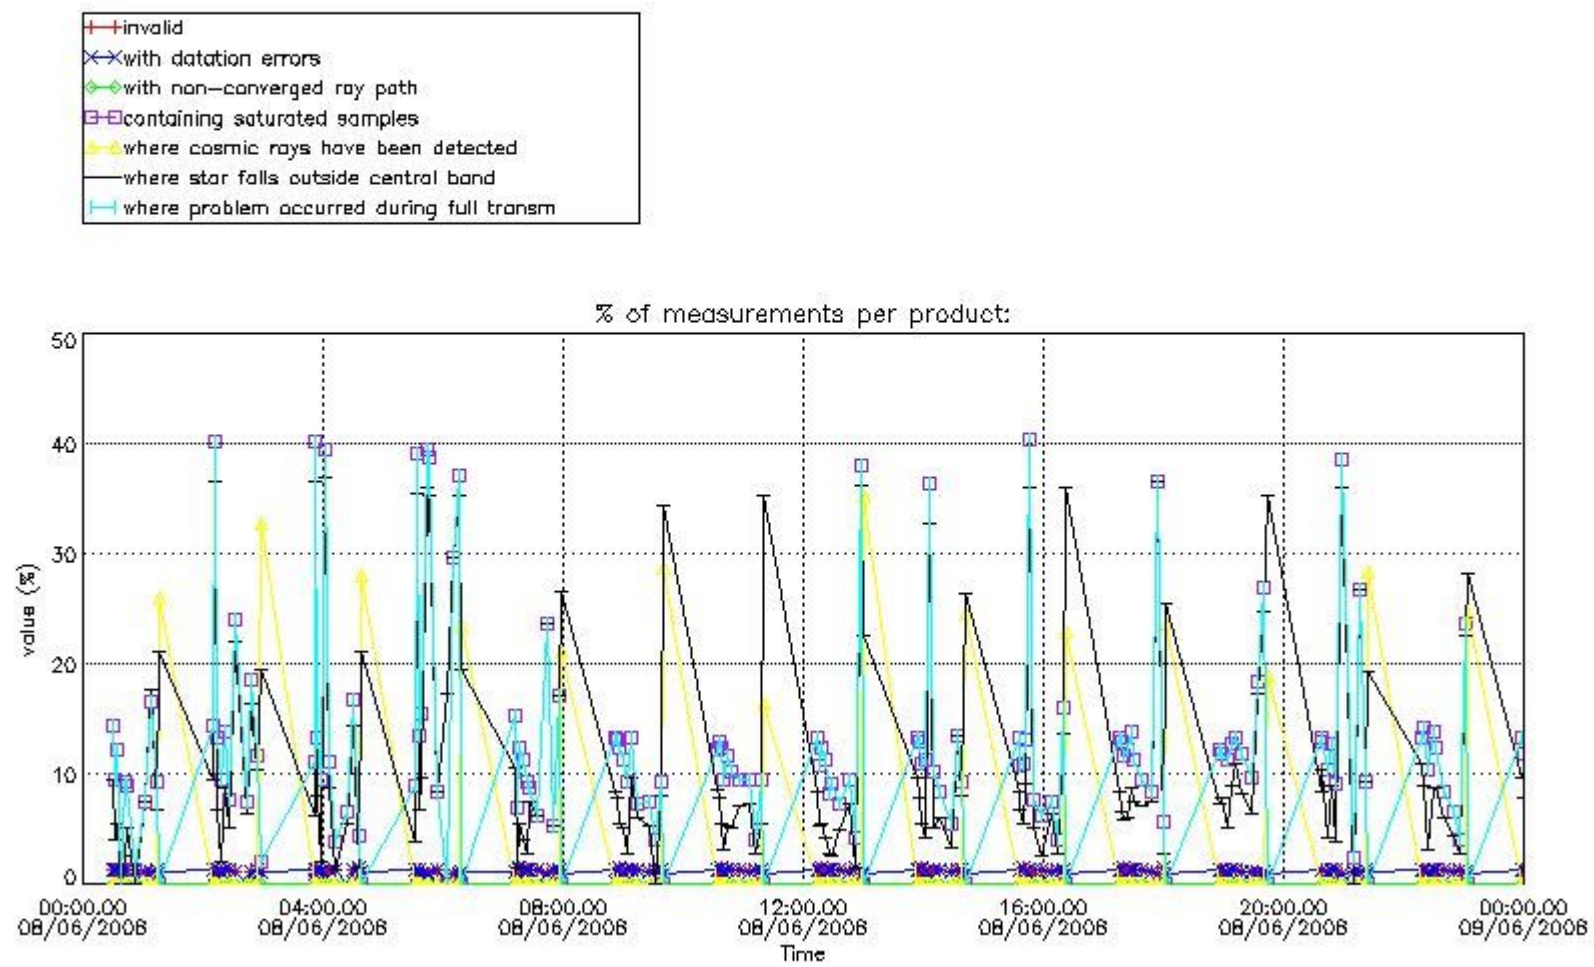

4.2 Plot quality information per product coming from level 1b processing (world map)

4.2.1 Plot level 1 quality information per product (world map): ENVISAT ASCENDING passes