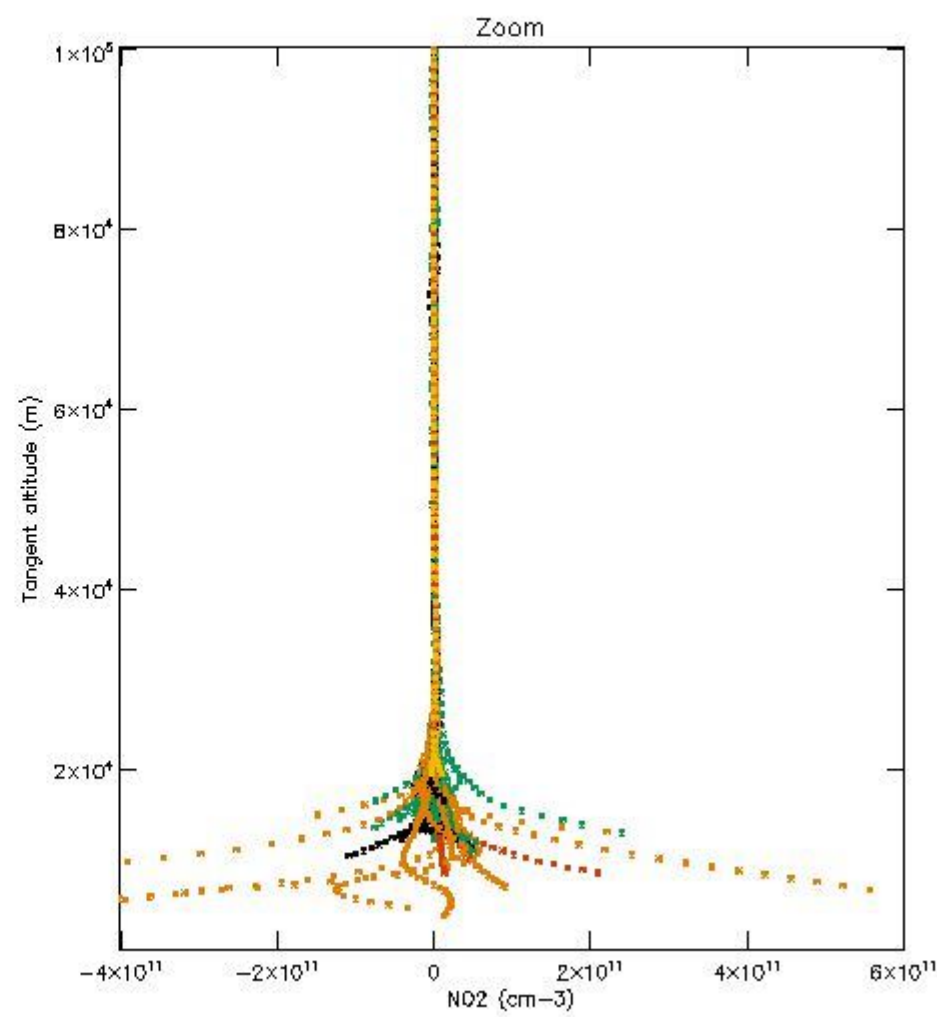

STD < 10	8
STD < 5	6

5.2 Plot ozone profiles for all STD (dark without errors)

The colorbar represents the latitude.

5.3 Plot ozone profiles where STD < 20% (dark without errors)

The colorbar represents the latitude.

5.4 Plot ozone profiles where $STD < 10\%$ (dark without errors)

The colorbar represents the latitude.

5.5 Plot ozone profiles where $STD < 5\%$ (dark without errors)

The colorbar represents the latitude.

5.6 Plot NO₂ profiles for all STD (dark without errors)

The colorbar represents the latitude.

5.7 Plot NO3 profiles for all STD (dark without errors)

The colorbar represents the latitude.

5.8 Plot H₂O profiles for all STD (only for occultations of stars 1,2,3,4,13,14,16,26,63 dark without errors)