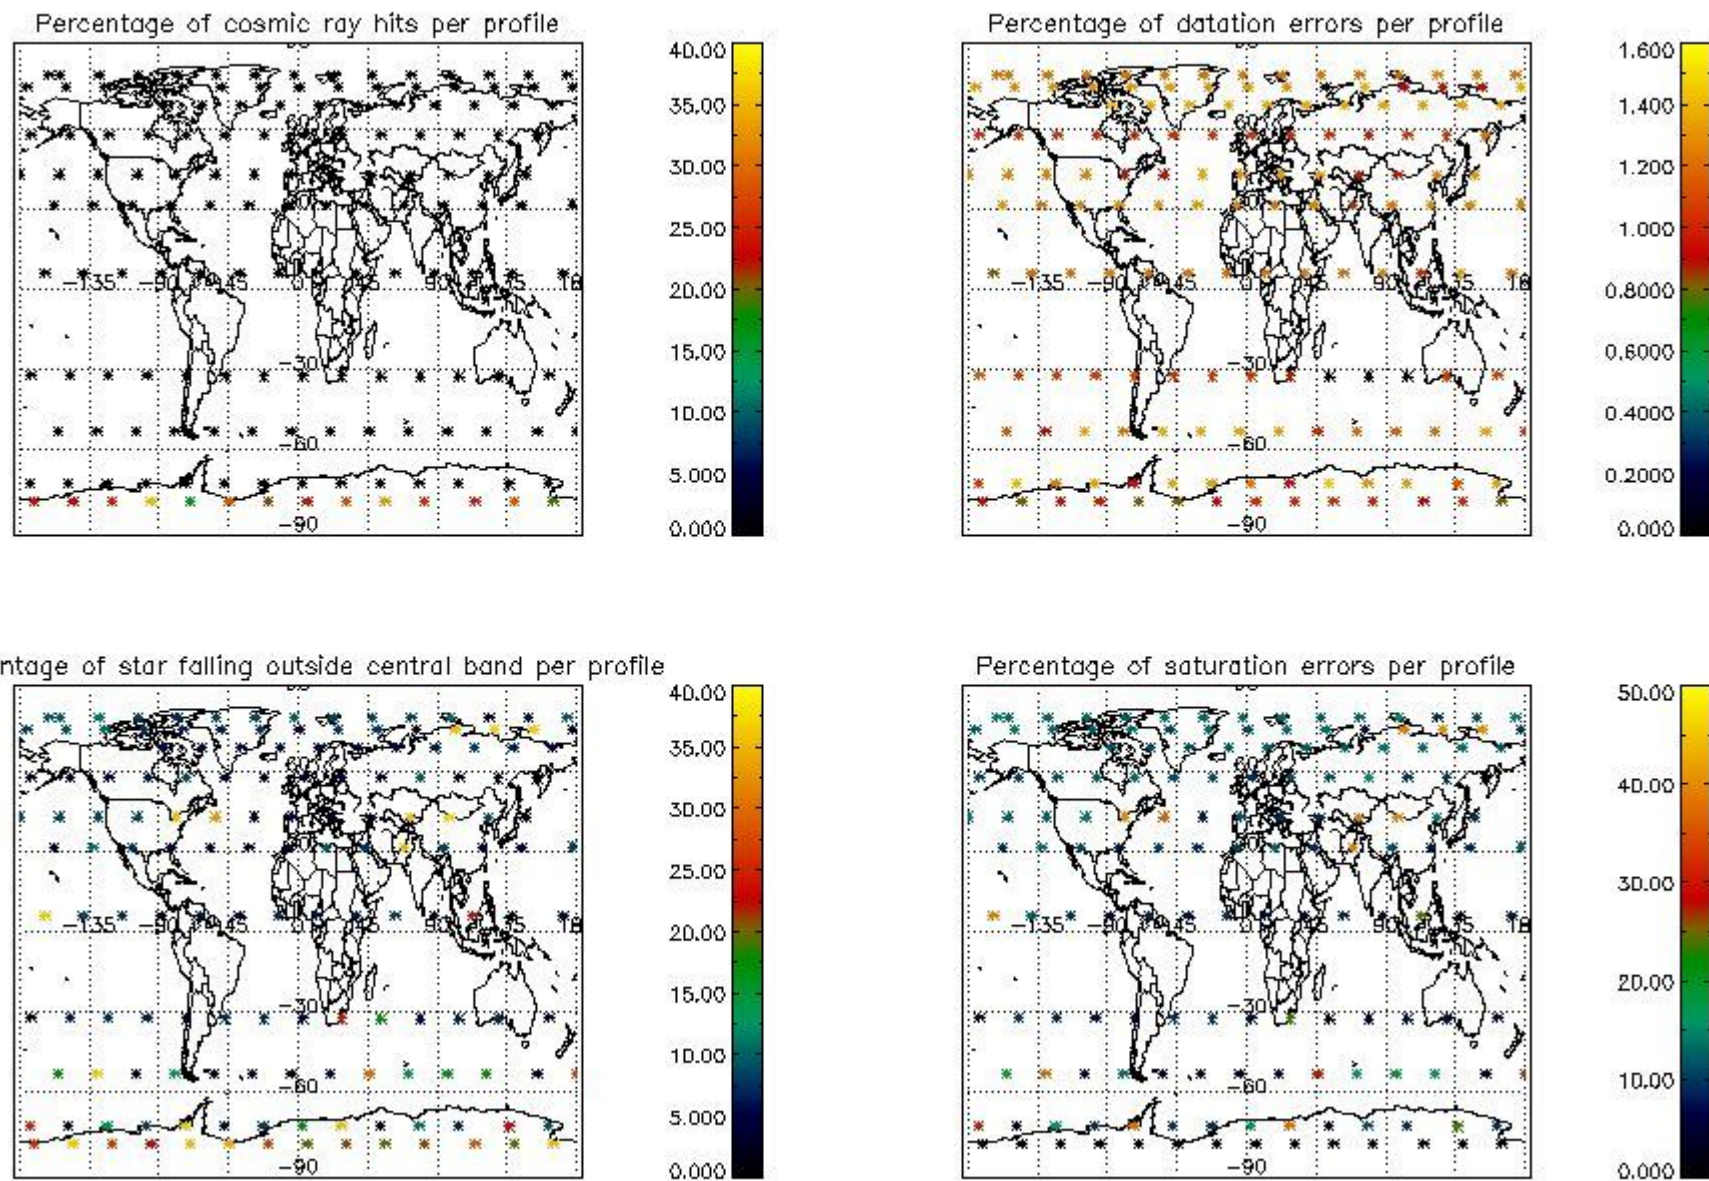

4.2.2 Plot level 1 quality information per product (world map): ENVISAT DESCENDING passes

5. Trace gas profiles

5.1 Ozone statistics based on quality of products

The final quality of the products can be "measured" using the STD (Standard Deviation) attached to every point profile. This information is written to the parameter GOM_NL__2P/NL_LOCAL_SPECIES_DENSITY/o3_std of the level 2 products. The table below shows the statistics for given STD ranges.

The statistics are given with respect to the overall valid production:

- Products without fatal errors: GOM_NL__2P/MPH/PRODUCT_ERR=0
- Valid point profile: GOM_NL__2P/NL_LOCAL_SPECIES_DENSITY/pcd(0)=0

The 'Criteria' is applied to valid points of dark limb products:

- Products in dark limb illumination condition: GOM_NL__2P/NL_SUMMARY_QUALITY/obs_ill_cond=0
- Products without fatal errors: GOM_NL__2P/MPH/PRODUCT_ERR=0
- Valid point profile: GOM_NL__2P/NL_LOCAL_SPECIES_DENSITY/pcd(0)=0

So, the table below shows the percentage of dark limb and valid observations for each criteria with respect to the overall valid daily observations.

Criteria	% of total production
All STD	27
STD < 20	12