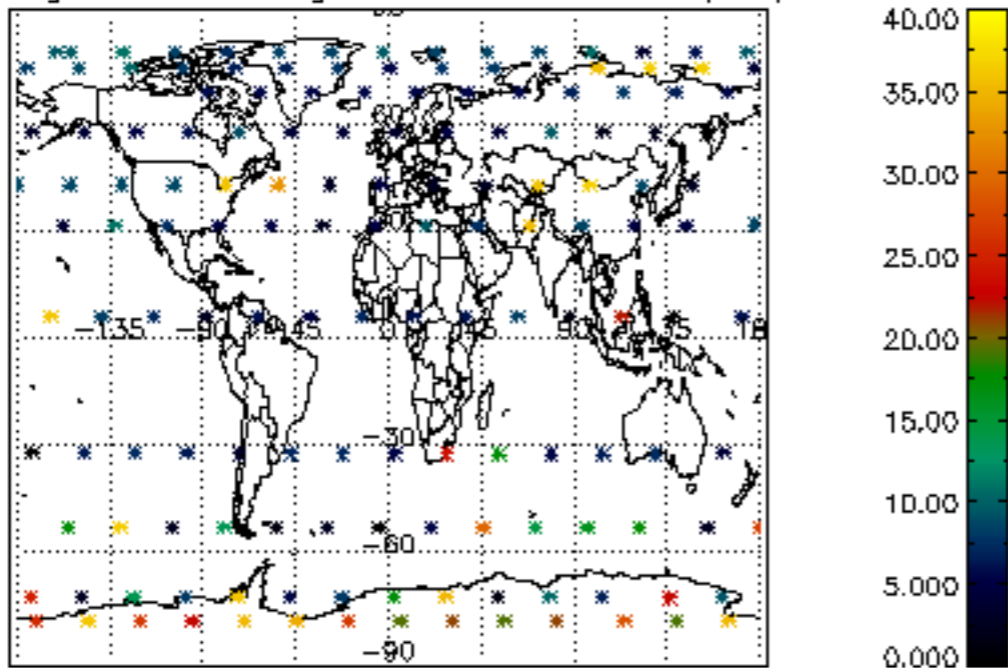

Percentage of star falling outside central band per profile