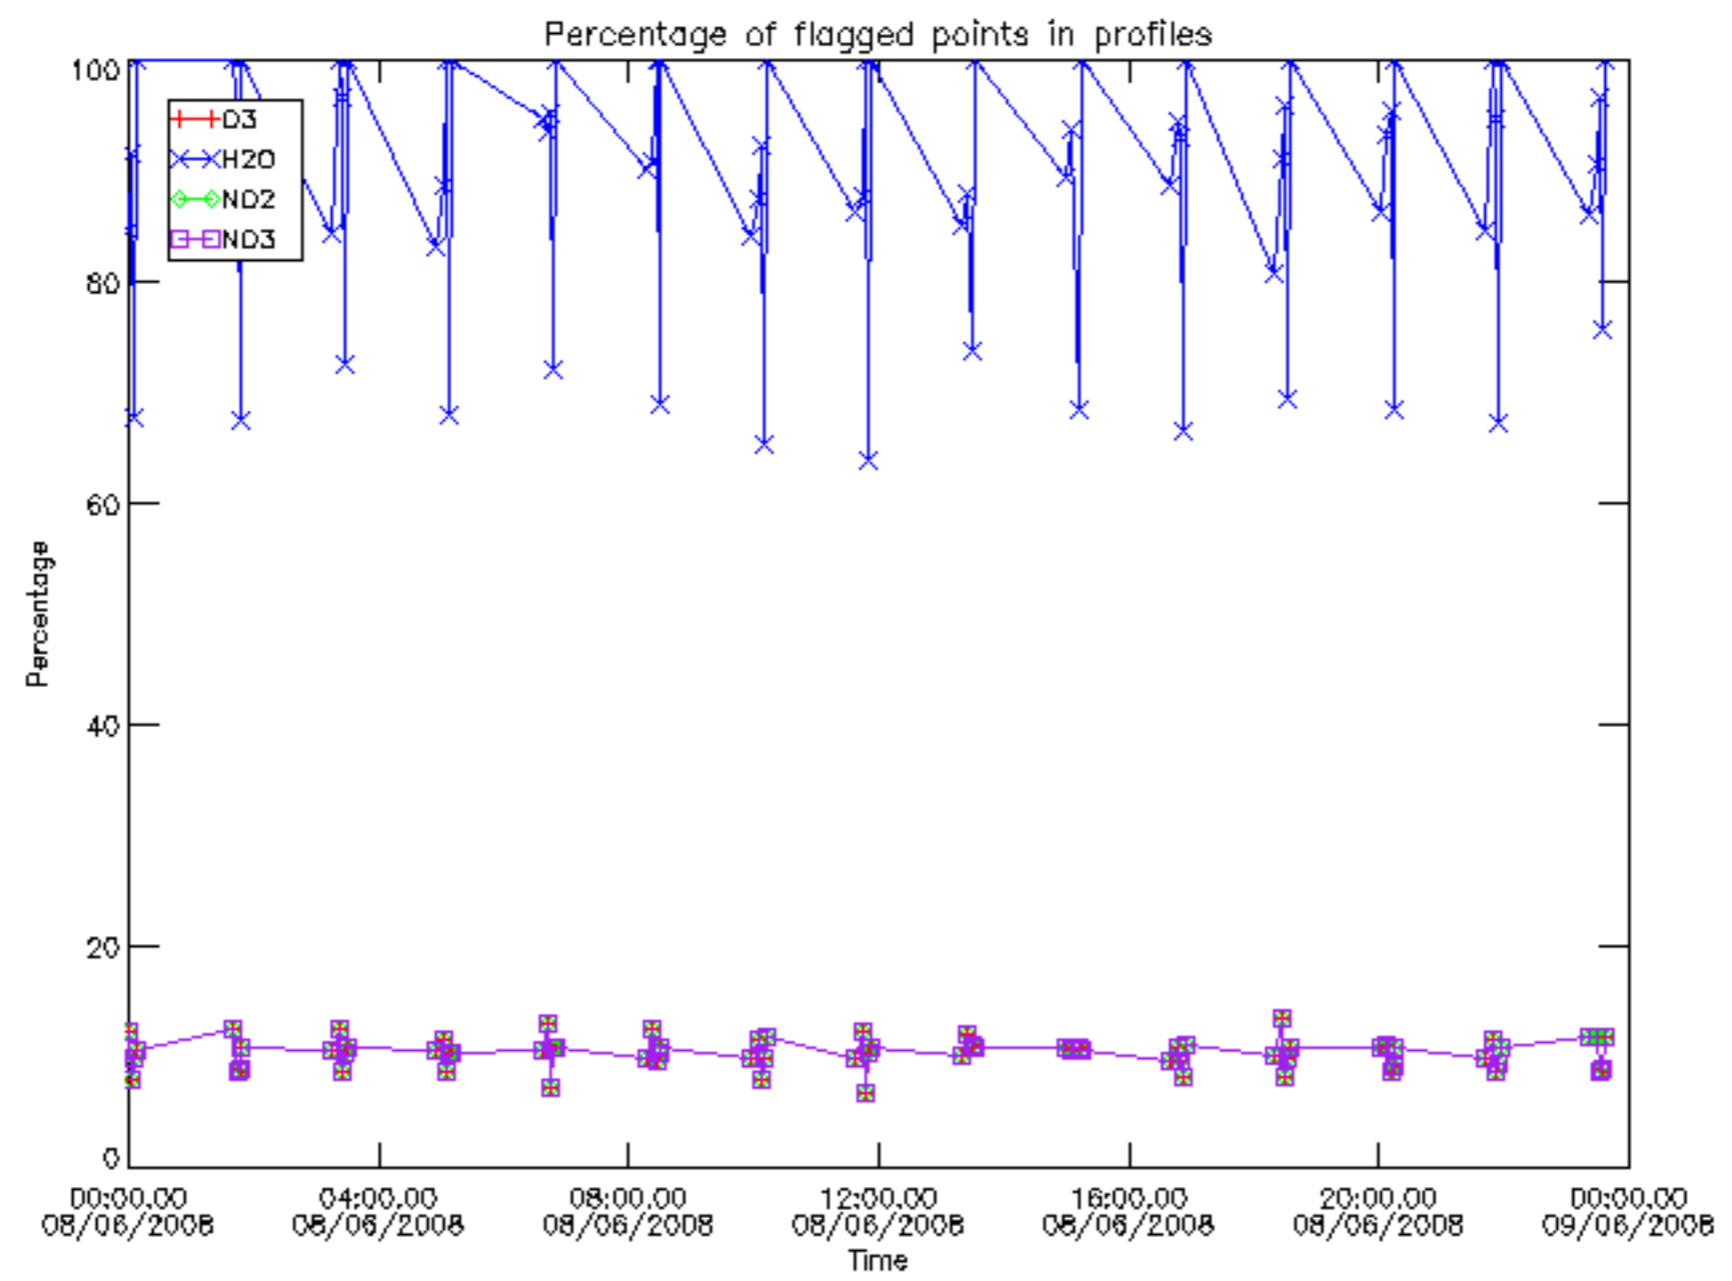

Percentage of flagged data per D3 profile

Percentage of flagged data per H2O profile