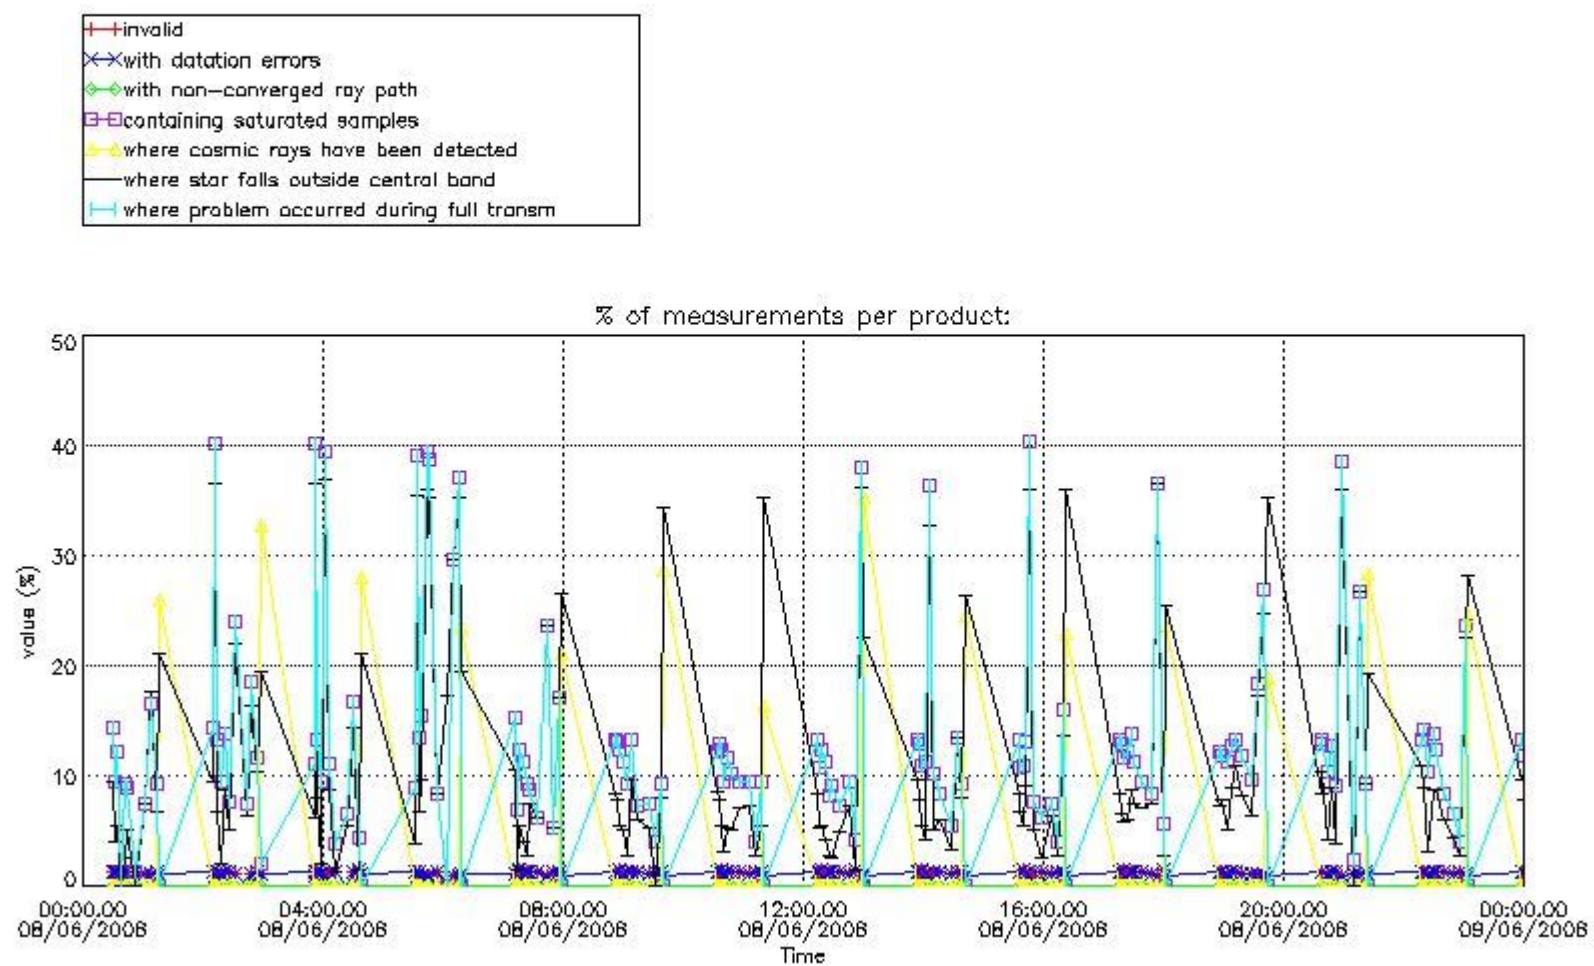

[6. Auxiliary Data Files used for the production reported in section 2](#)

This report presents the daily analysis on parameters extracted from GOMOS level 2 data (GOM_NL__2P). It is intended to monitor some important parameters that will impact the quality of these products. A list of level 2 products (and content) that have arrived during the reporting day to the PCF is also given.

3.1 Plot quality information per product (time dependant)

3.2 Plot quality information per product (world map)

Percentage of flagged data per O3 profile

Percentage of flagged data per H2O profile

Percentage of flagged data per NO2 profile

Percentage of flagged data per NO3 profile

4. Level 1 quality information per product

In this section it is plotted some information contained in the Quality Summary data set of the level 2 products that comes from the level 1b processing. Products without errors (error flag in the MPH set to "0") are used.

4.1 Plot quality information per product (time dependant) coming from level 1b processing

4.1.1 Plot level 1 quality information per product (time dependant): ENVISAT ASCENDING passes

4.1.2 Plot level 1 quality information per product (time dependant): ENVI SAT DESCENDING passes