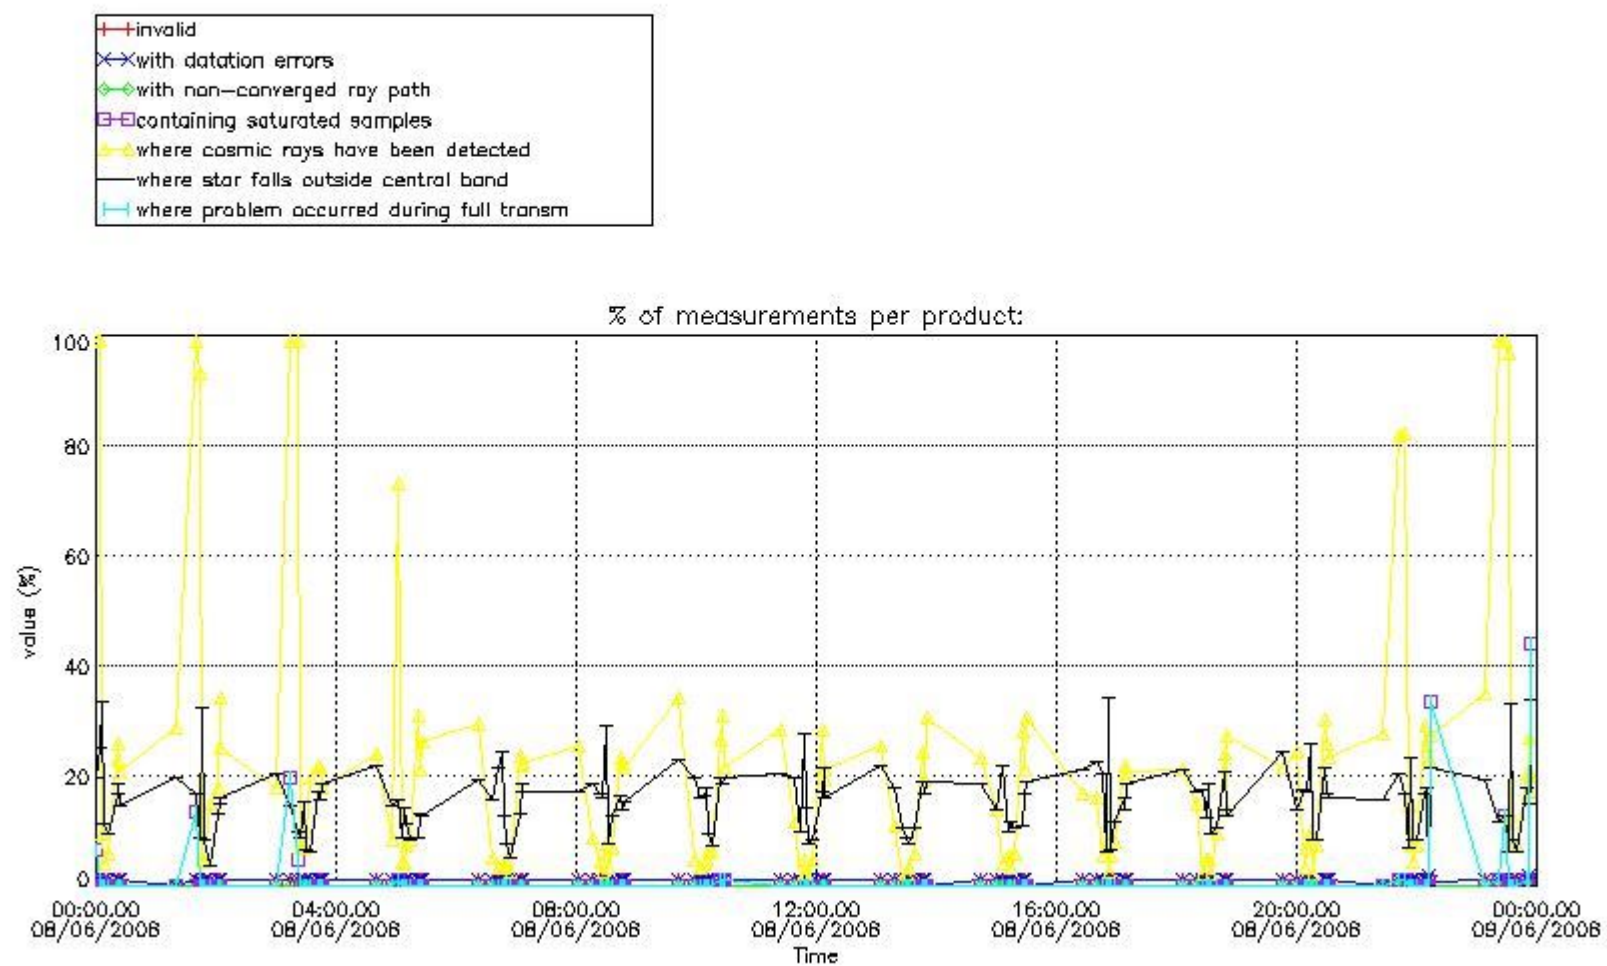

4.1.2 Plot level 1 quality information per product (time dependant): ENVI SAT DESCENDING passes