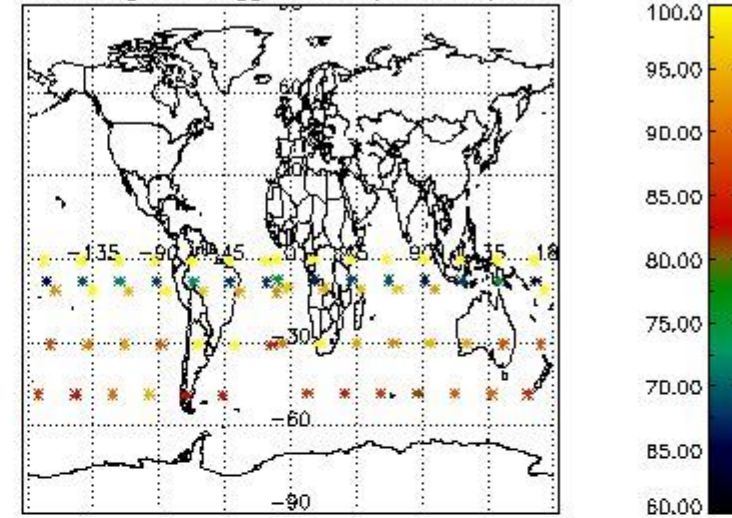

3.1 Plot quality information per product (time dependant)

3.2 Plot quality information per product (world map)

Percentage of flagged data per O3 profile

Percentage of flagged data per H2O profile

Percentage of flagged data per NO2 profile