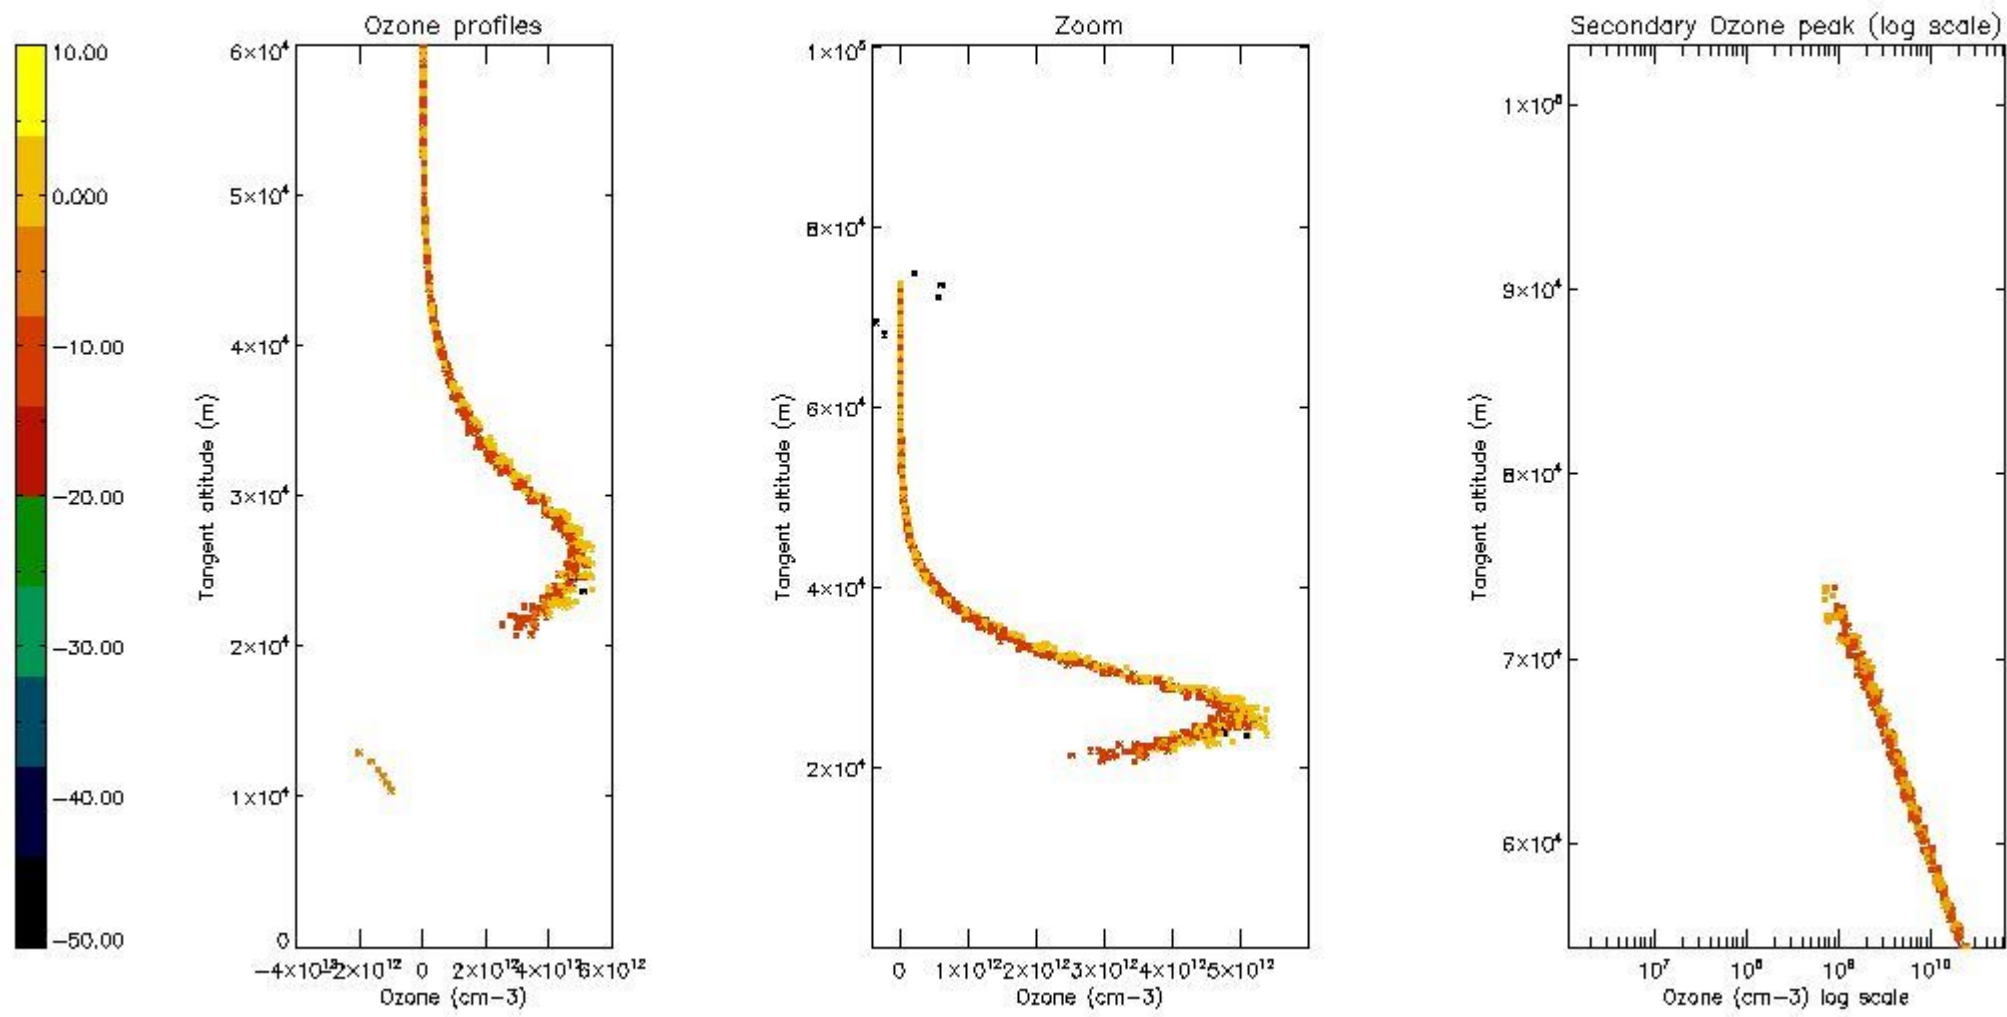

5.6 Plot NO₂ profiles for all STD (dark without errors)

The colorbar represents the latitude.