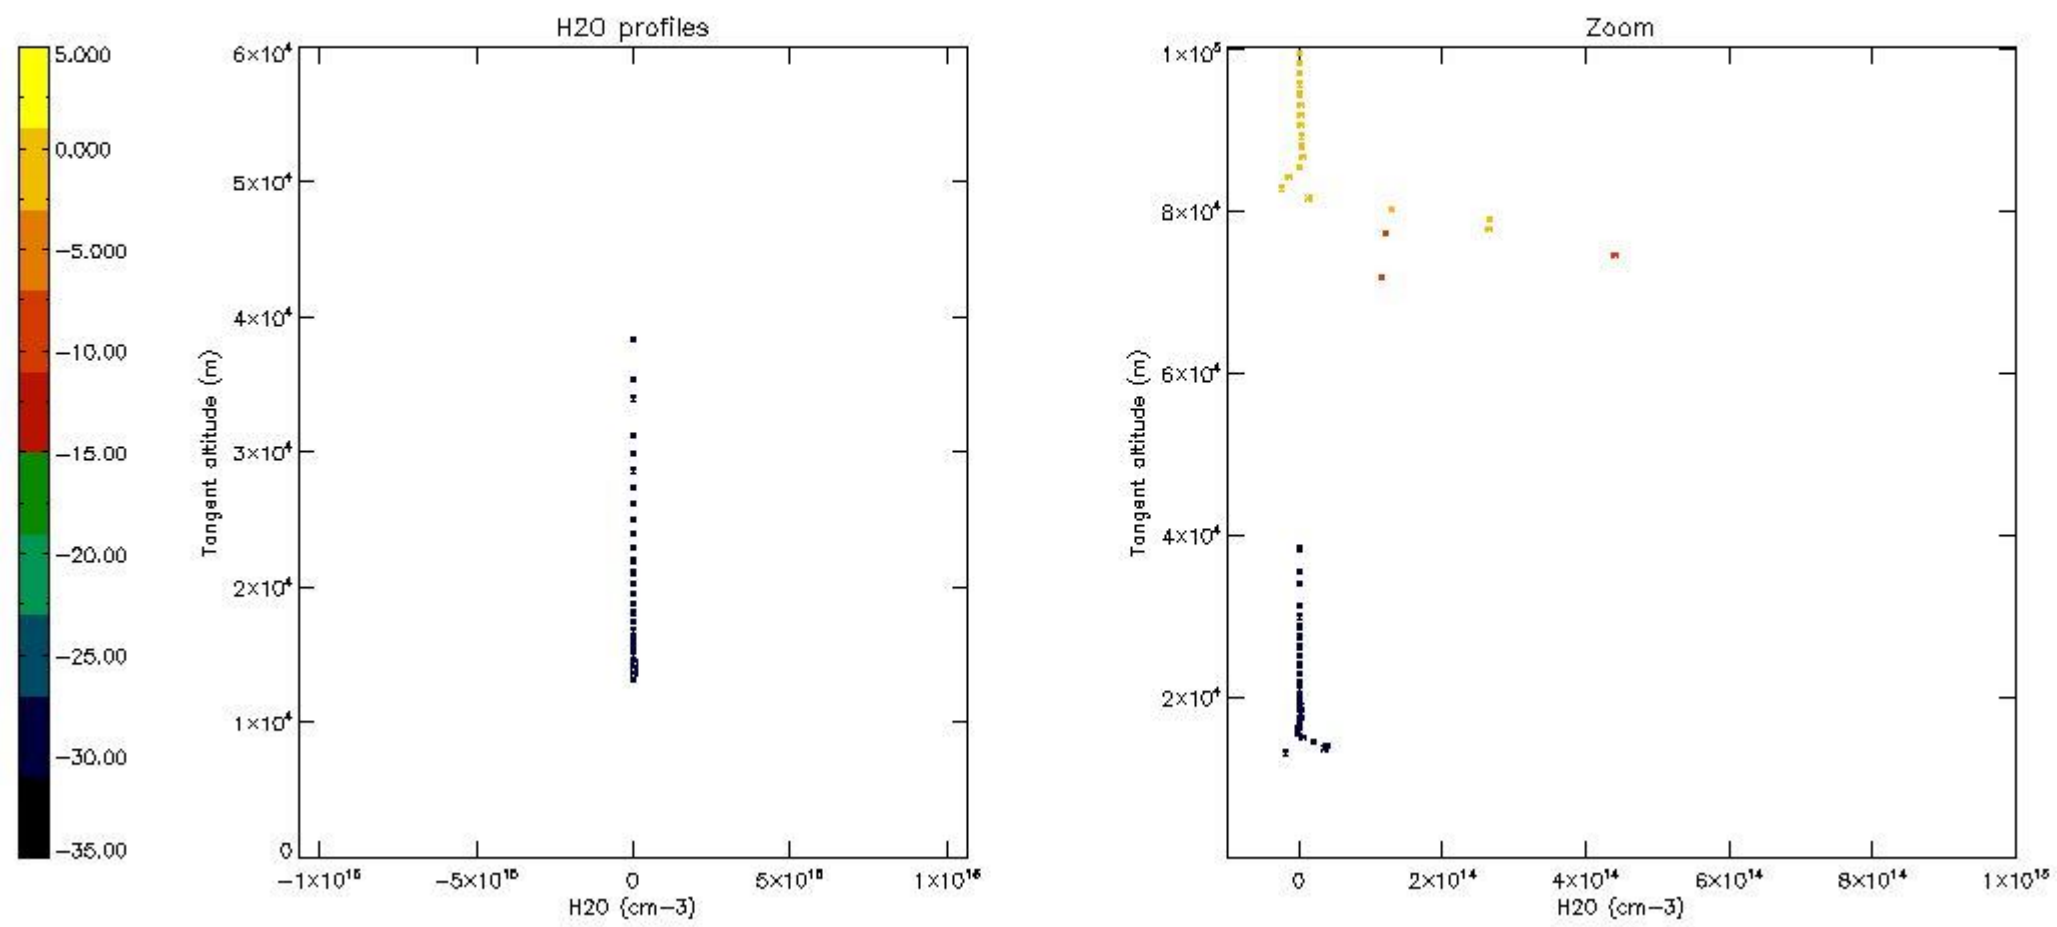

6. Auxiliary Data Files used for the production reported in section 2

The number reported in the third column indicates since which file (see list in section 2) the corresponding auxiliary file has been used. The fourth column is the date of those product files.

Type	Auxiliary Filename	Used since product	Used since product date
INST_PHYS_CHARACTERISTICS	GOM_INS_AXVIEC20091111_143220_20030716_120000_20500101_000000	1	08-JUN-2008 00:00:07
LEVEL-2_PROC_CONFIG	GOM_PR2_AXVIEC20091111_152718_20020301_000000_20500101_000000	1	08-JUN-2008 00:00:07
CROSS_SECTIONS_FILE	GOM_CRS_AXVIEC20091111_154832_20020301_000000_20500101_000000	1	08-JUN-2008 00:00:07