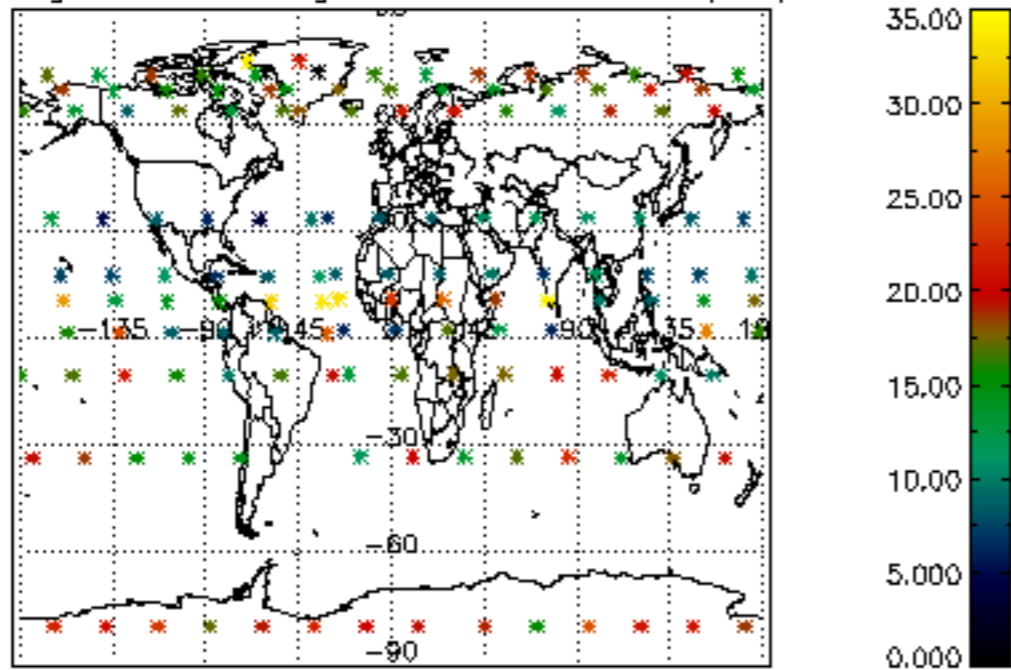

Percentage of cosmic ray hits per profile

Percentage of star falling outside central band per profile