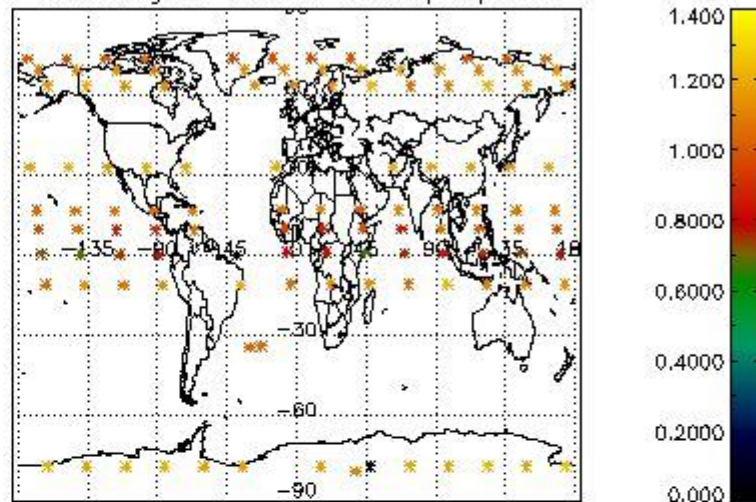

Percentage of datation errors per profile