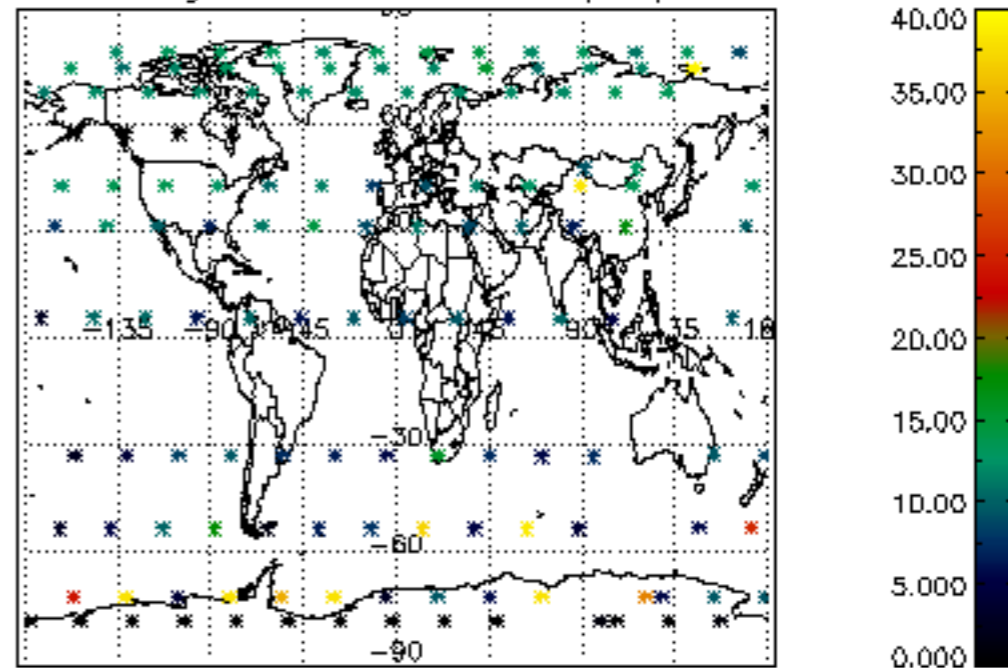

Percentage of saturation errors per profile