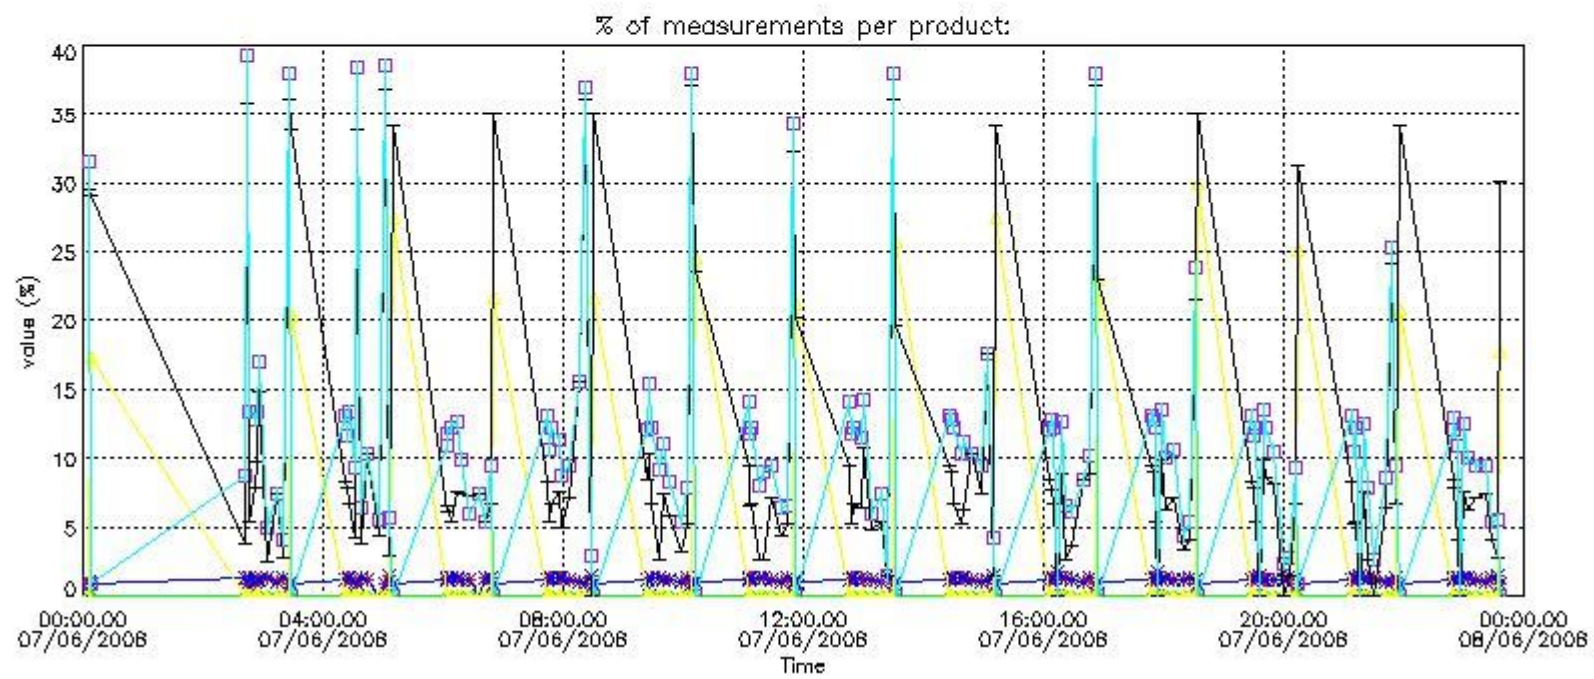

3. Quality information per product

In this section it is plotted some information contained in the Quality Summary data set of the level 2 products. Only products in dark limb conditions and without errors (error flag in the MPH set to "0") are used.

3.1 Plot quality information per product (time dependant)

3.2 Plot quality information per product (world map)

Percentage of flagged data per O3 profile

Percentage of flagged data per H2O profile

Percentage of flagged data per NO2 profile

Percentage of flagged data per NO3 profile

4. Level 1 quality information per product

In this section it is plotted some information contained in the Quality Summary data set of the level 2 products that comes from the level 1b processing. Products without errors (error flag in the MPH set to "0") are used.

4.1 Plot quality information per product (time dependant) coming from level 1b processing

4.1.1 Plot level 1 quality information per product (time dependant): ENVISAT ASCENDING passes

4.1.2 Plot level 1 quality information per product (time dependant): ENVI SAT DESCENDING passes