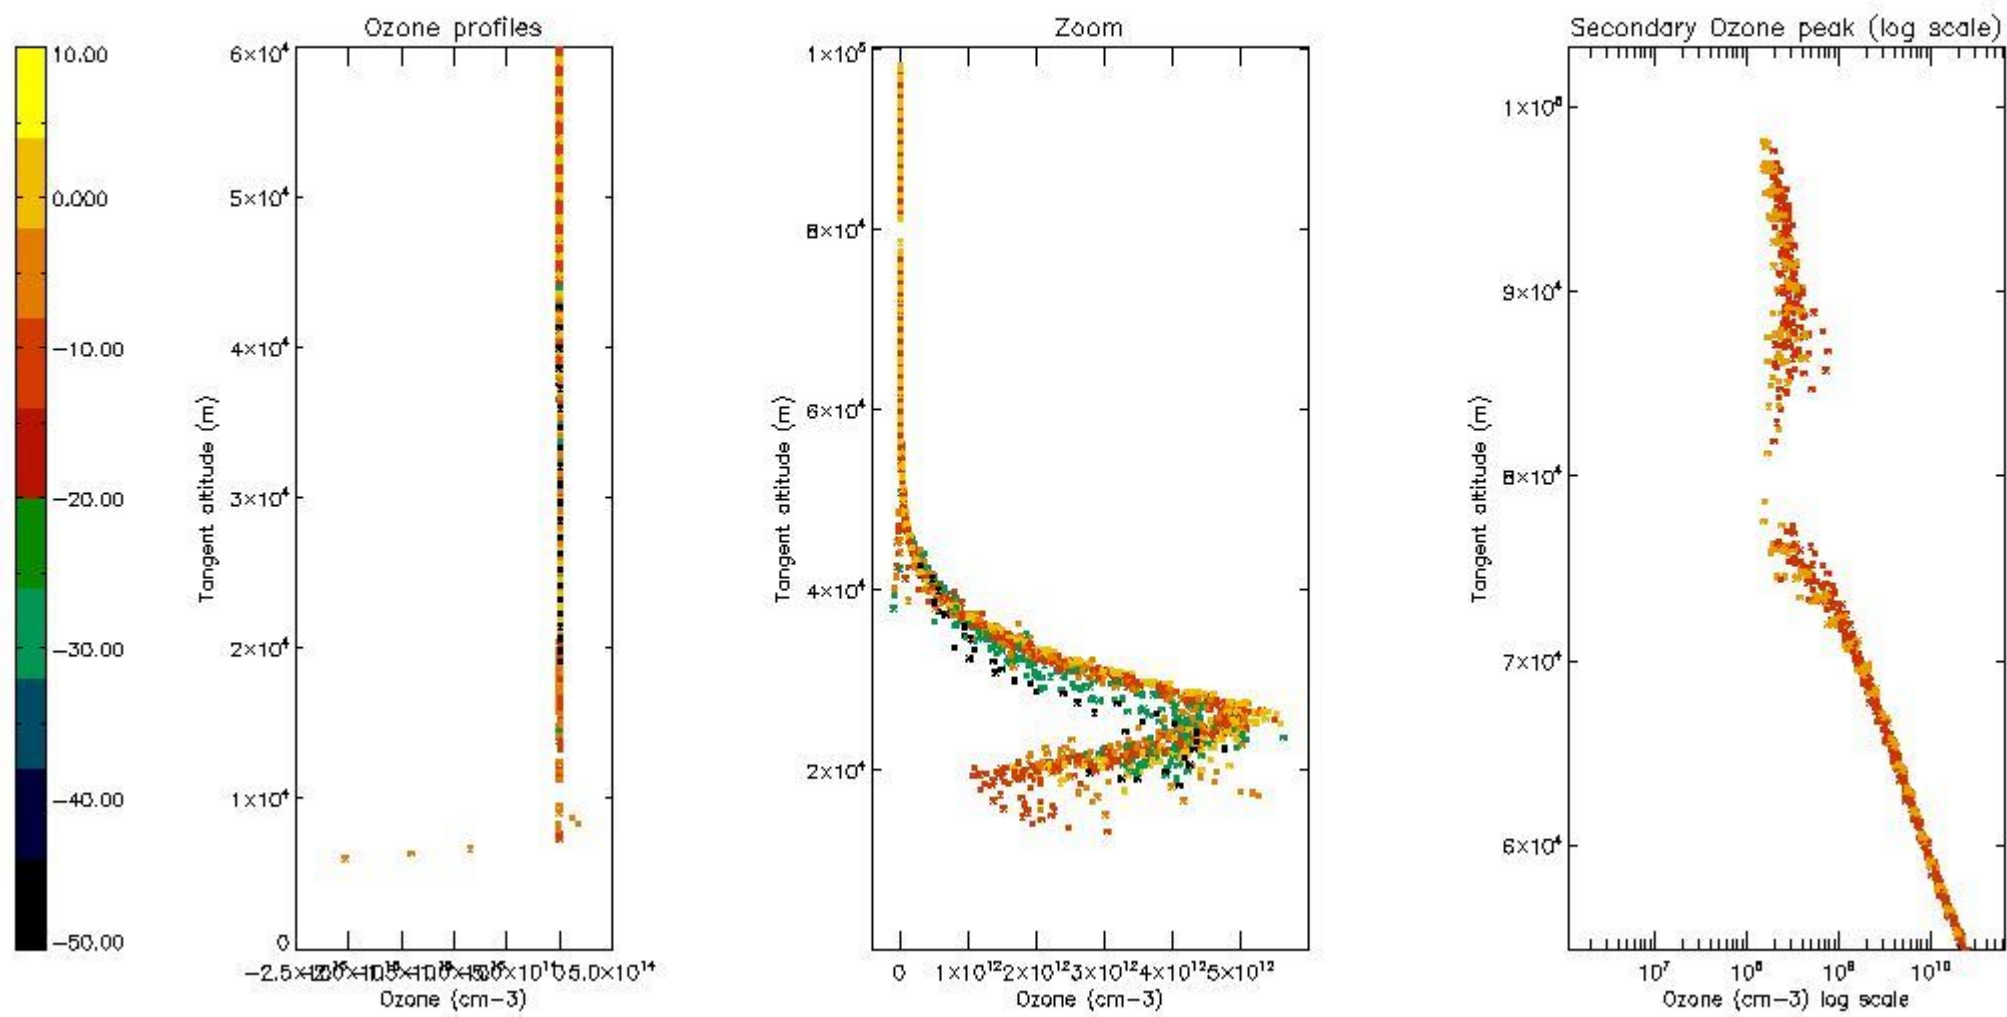

5.4 Plot ozone profiles where STD < 10% (dark without errors)

The colorbar represents the latitude.