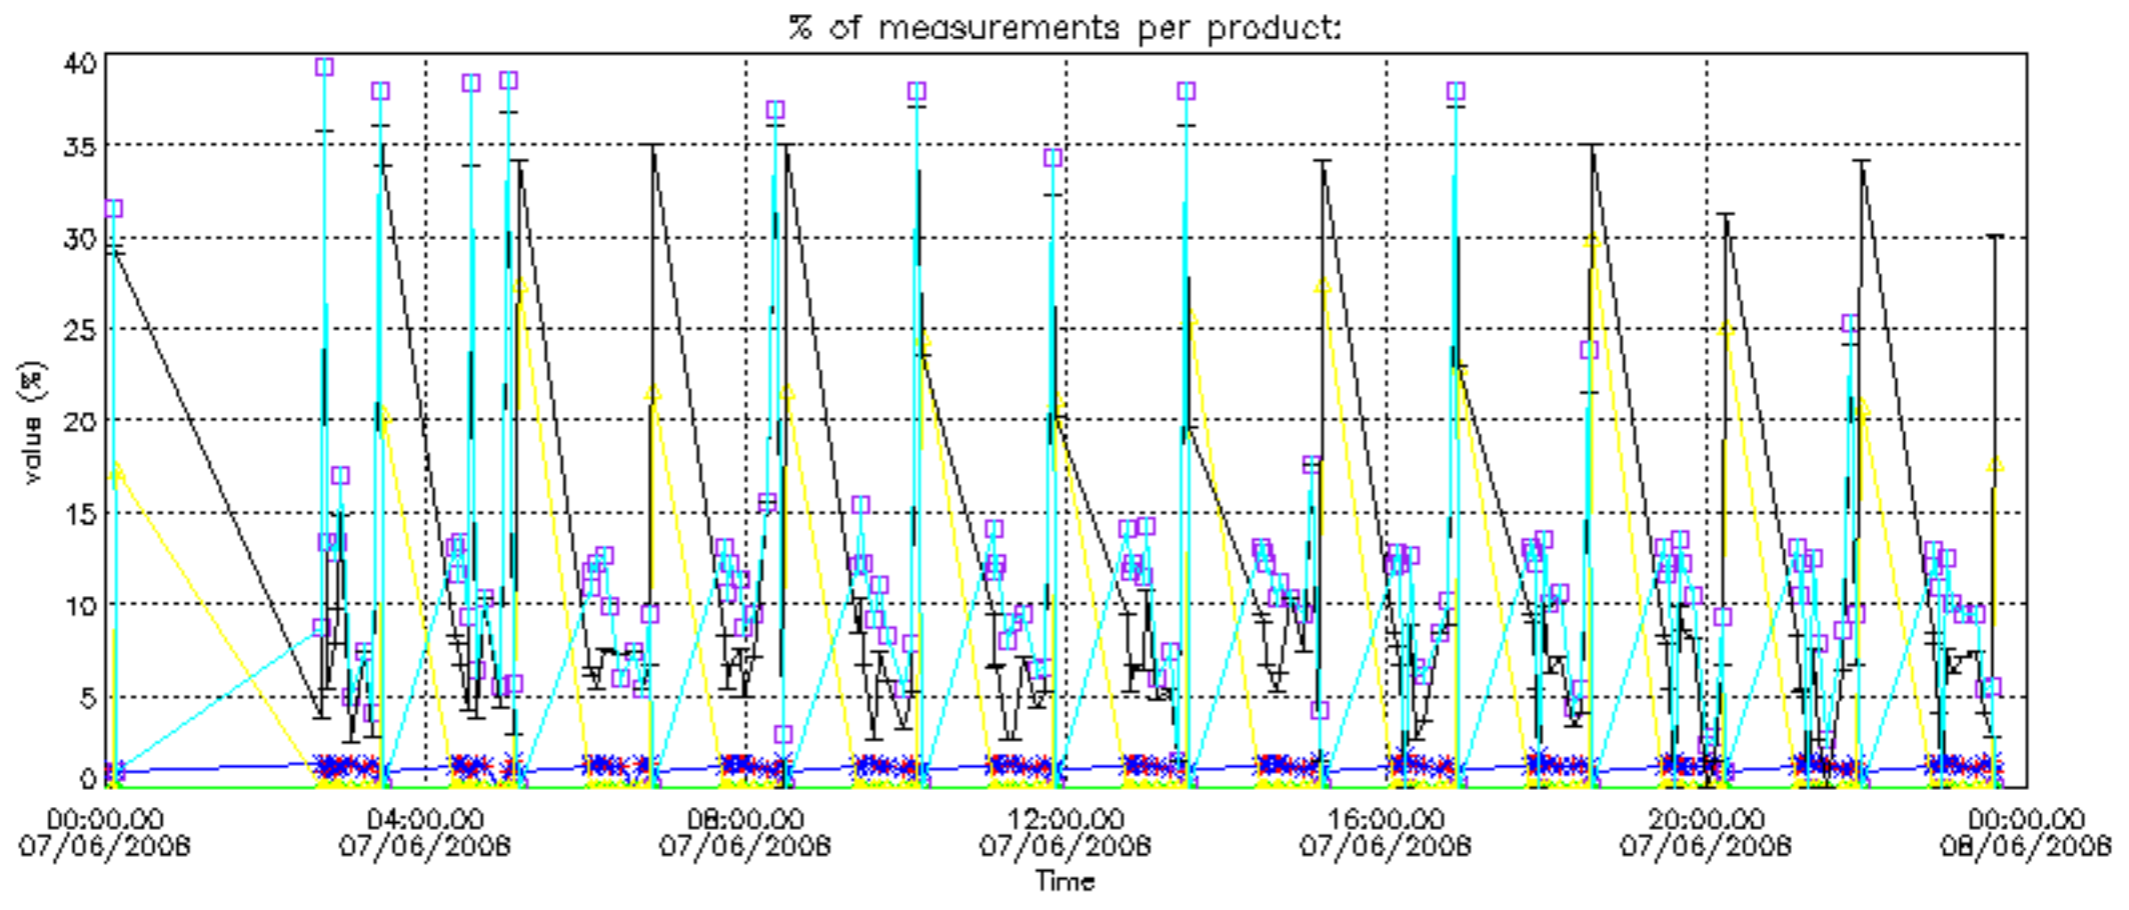

Percentage of cosmic ray hits per profile

Percentage of datation errors per profile