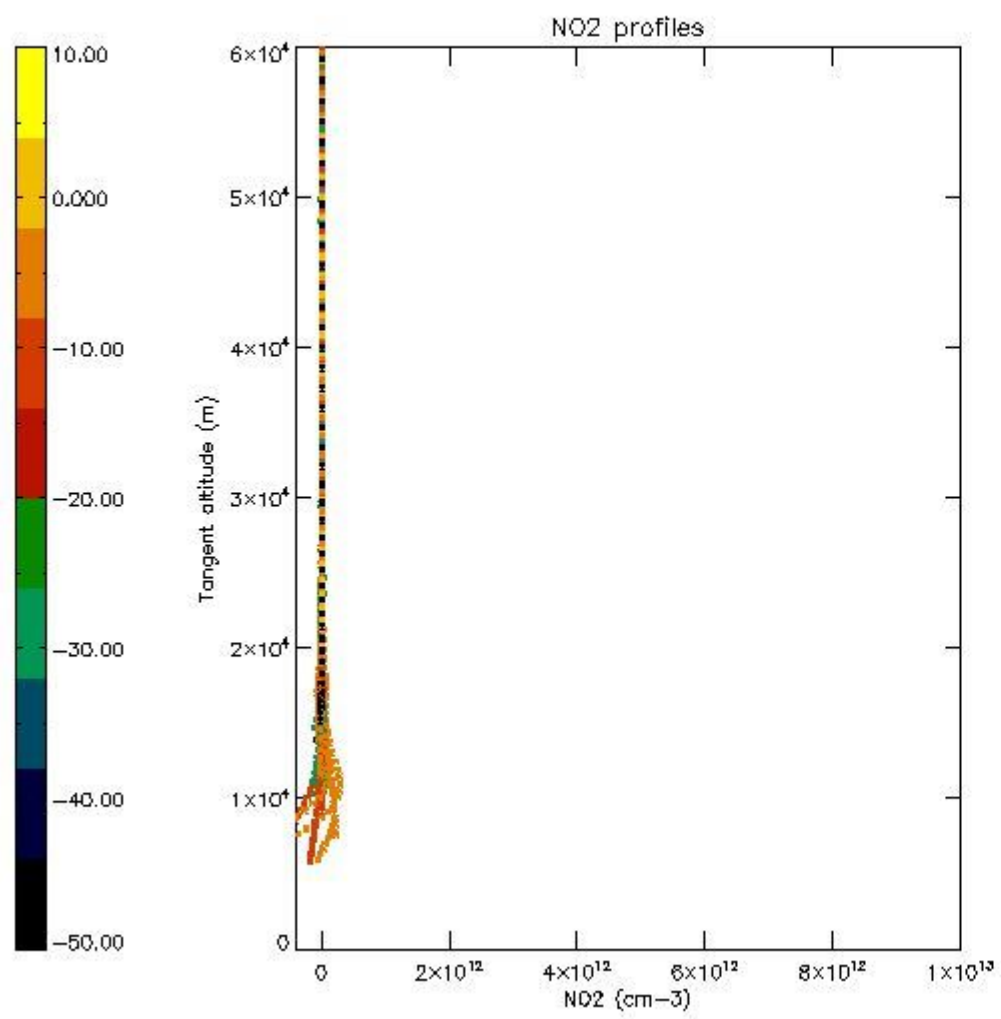

5.7 Plot NO3 profiles for all STD (dark without errors)

The colorbar represents the latitude.