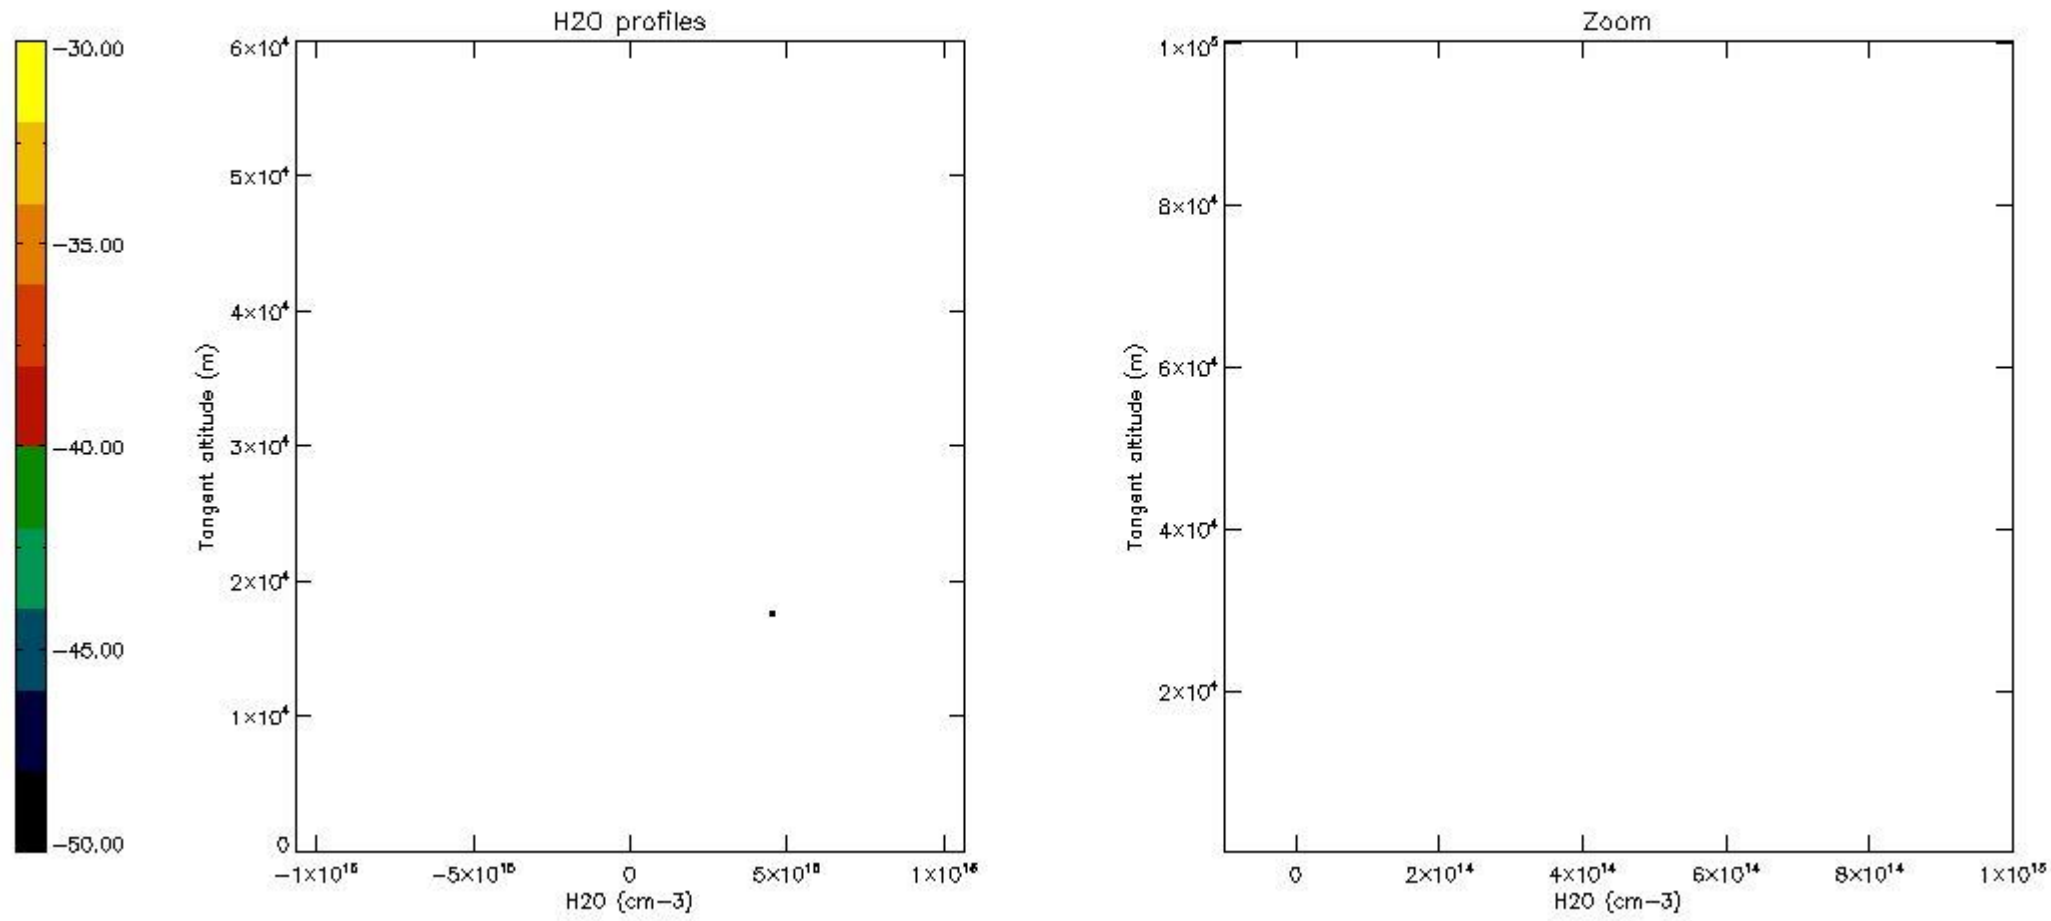

6. Auxiliary Data Files used for the production reported in section 2

The number reported in the third column indicates since which file (see list in section 2) the corresponding auxiliary file has been used. The fourth column is the date of those product files.

Type	Auxiliary Filename	Used since product	Used since product date
INST_PHYS_CHARACTERISTICS	GOM_INS_AXVIEC20091111_143220_20030716_120000_20500101_000000	1	07-JUN-2008 00:05:11
LEVEL-2_PROC_CONFIG	GOM_PR2_AXVIEC20091111_152718_20020301_000000_20500101_000000	1	07-JUN-2008 00:05:11
CROSS_SECTIONS_FILE	GOM_CRS_AXVIEC20091111_154832_20020301_000000_20500101_000000	1	07-JUN-2008 00:05:11