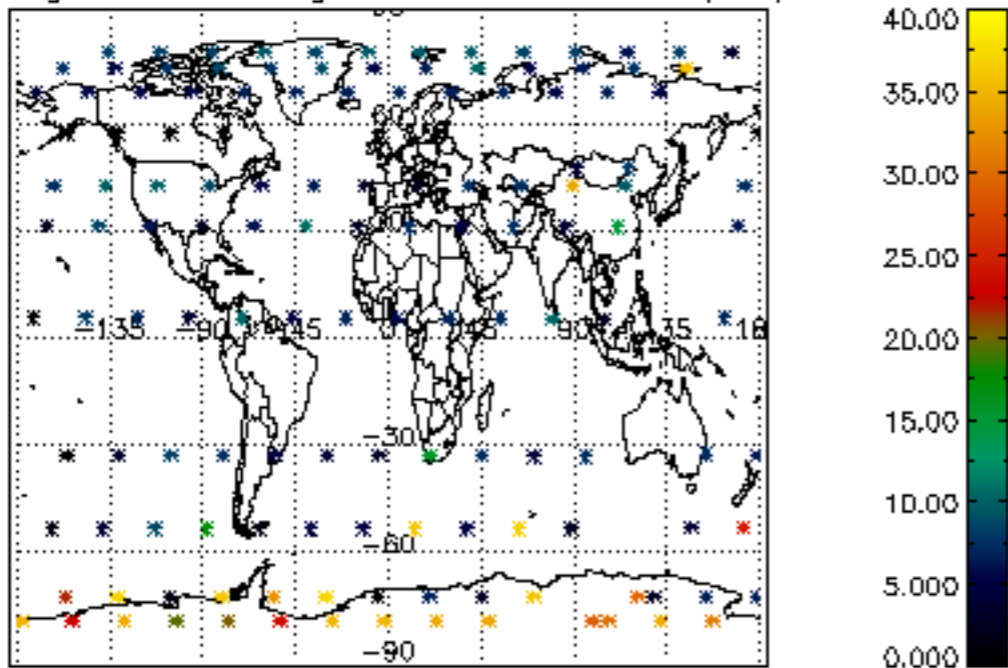

Percentage of star falling outside central band per profile