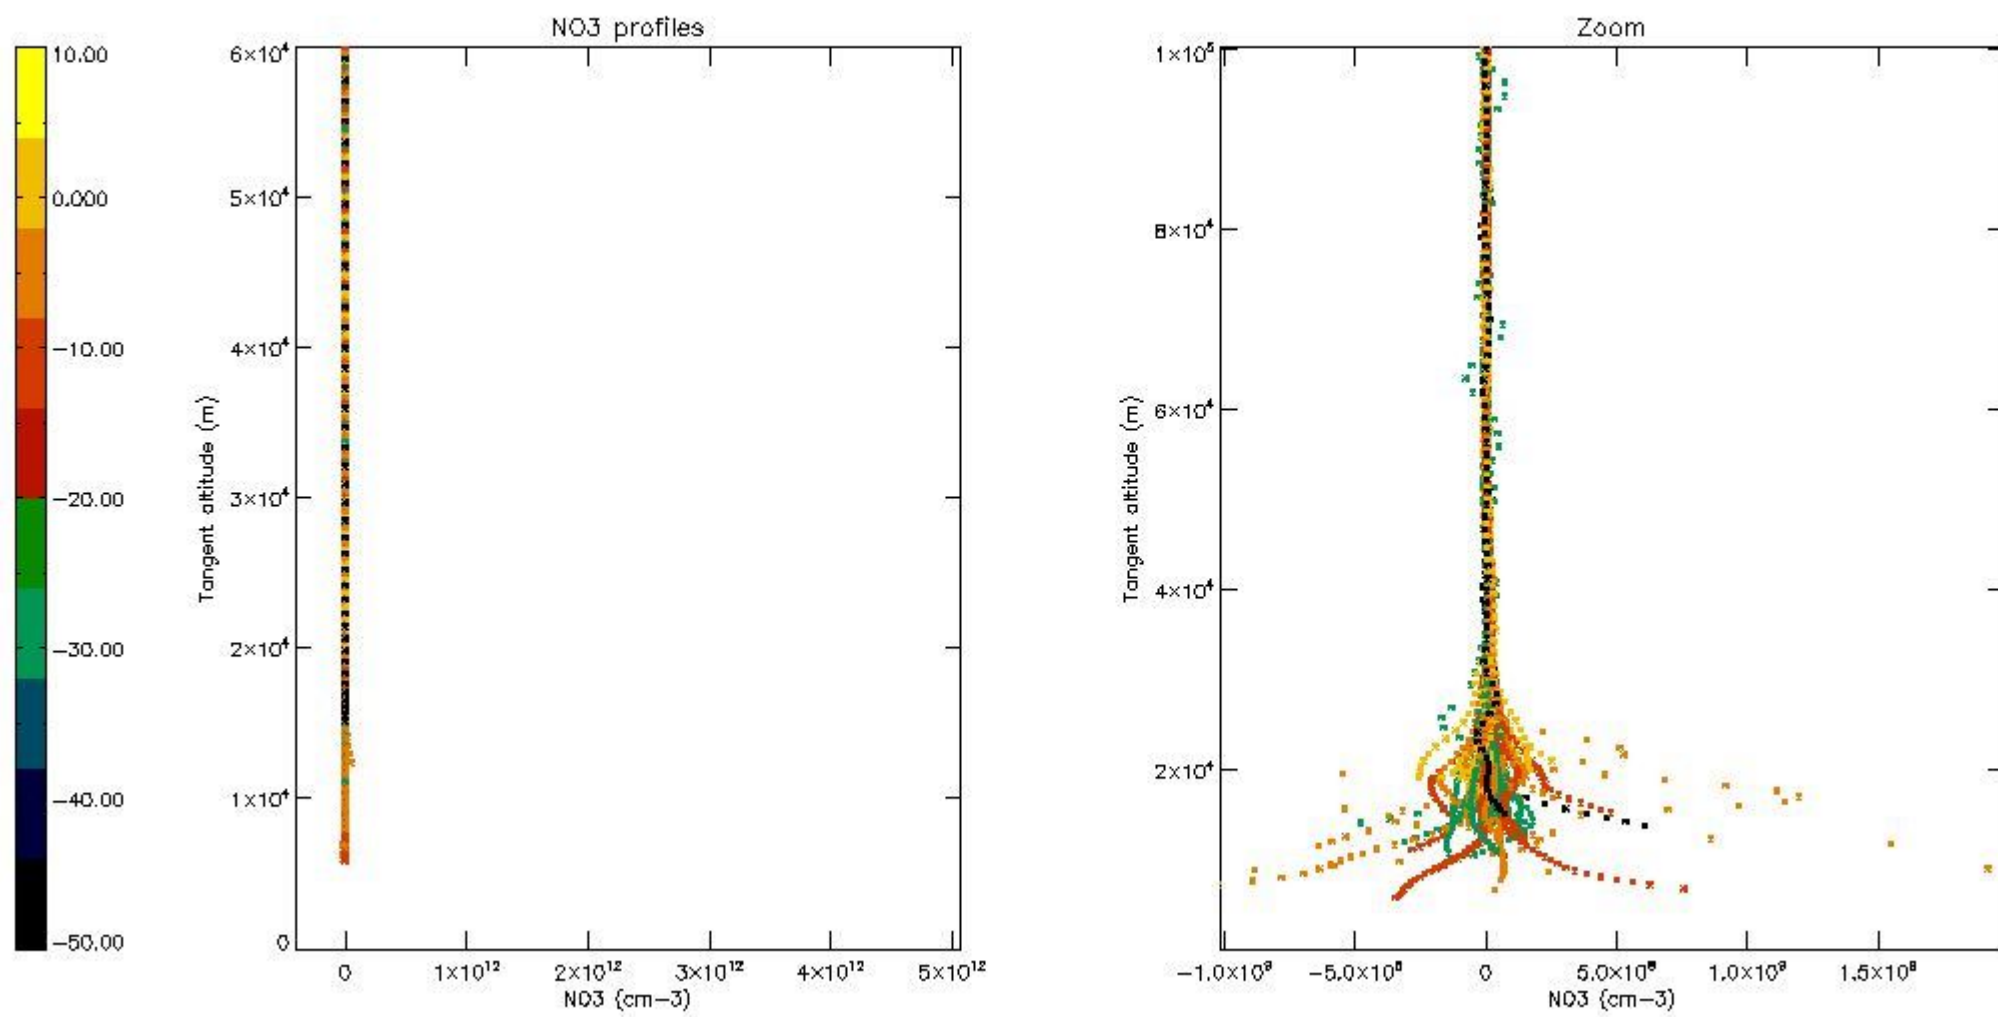

5.8 Plot H2O profiles for all STD (only for occultations of stars 1,2,3,4,13,14,16,26,63 dark without errors)

The colorbar represents the latitude.