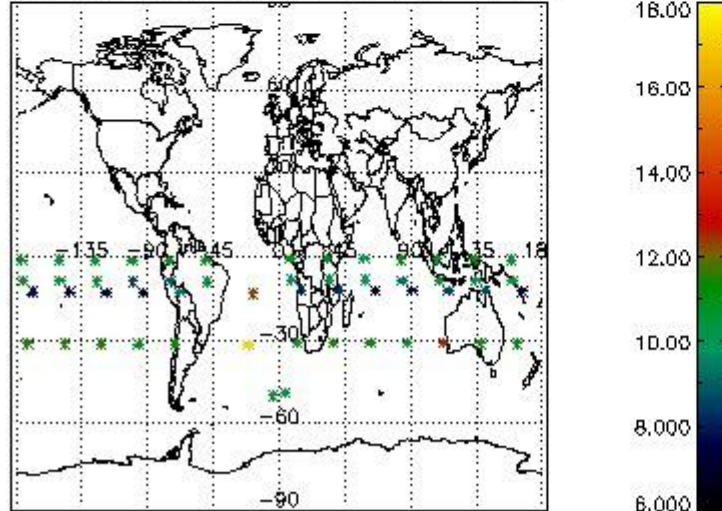

3.1 Plot quality information per product (time dependant)

3.2 Plot quality information per product (world map)

Percentage of flagged data per O3 profile

Percentage of flagged data per H2O profile

Percentage of flagged data per NO2 profile