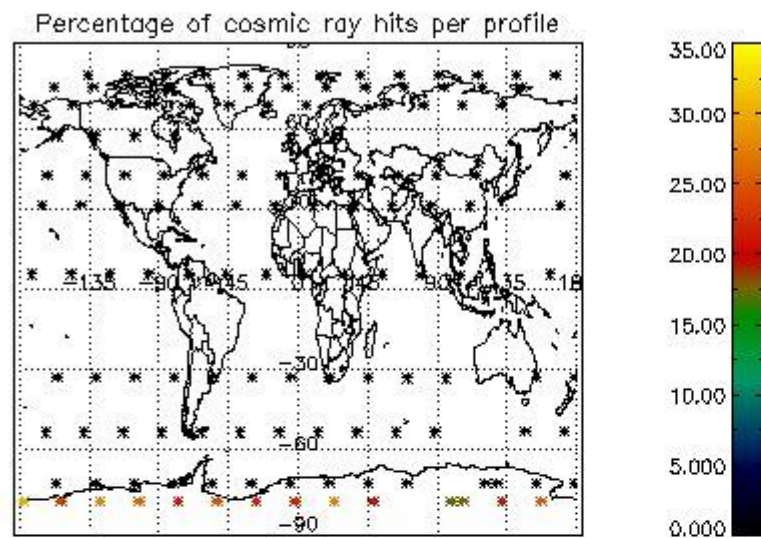

Percentage of datation errors per profile

Percentage of star falling outside central band per profile

Percentage of saturation errors per profile

4.2.2 Plot level 1 quality information per product (world map): ENVISAT DESCENDING passes