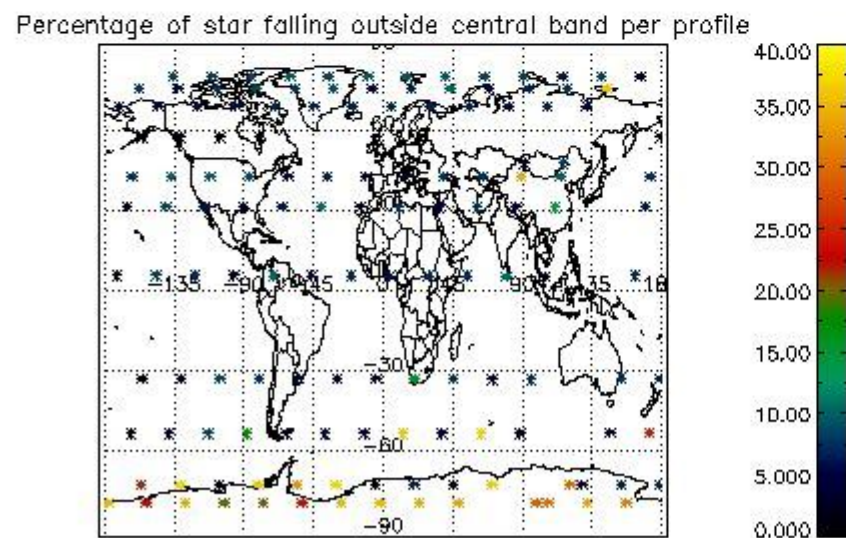

Percentage of datation errors per profile

Percentage of star falling outside central band per profile

Percentage of saturation errors per profile

4.2.2 Plot level 1 quality information per product (world map): ENVISAT DESCENDING passes