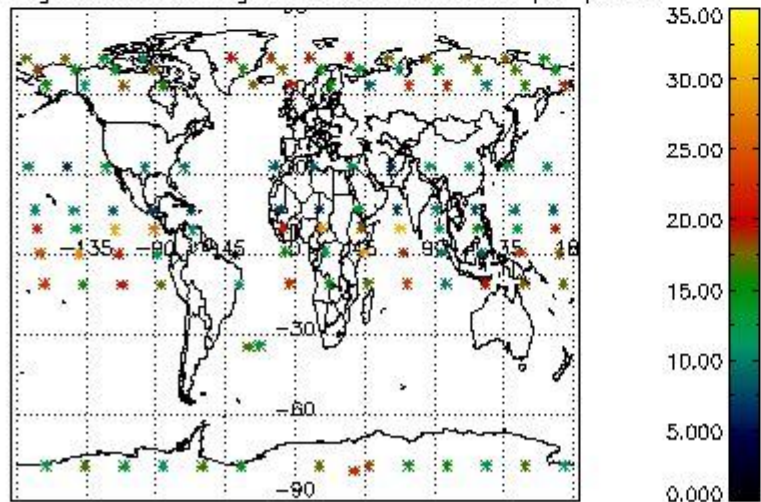

Percentage of star falling outside central band per profile