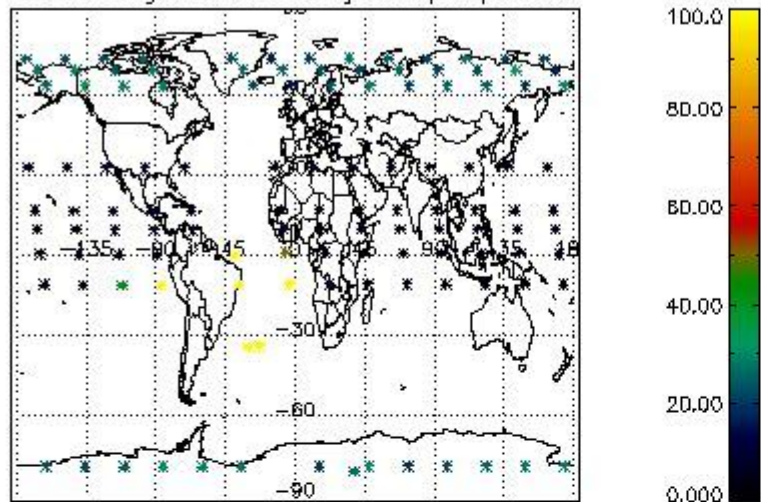

Percentage of cosmic ray hits per profile