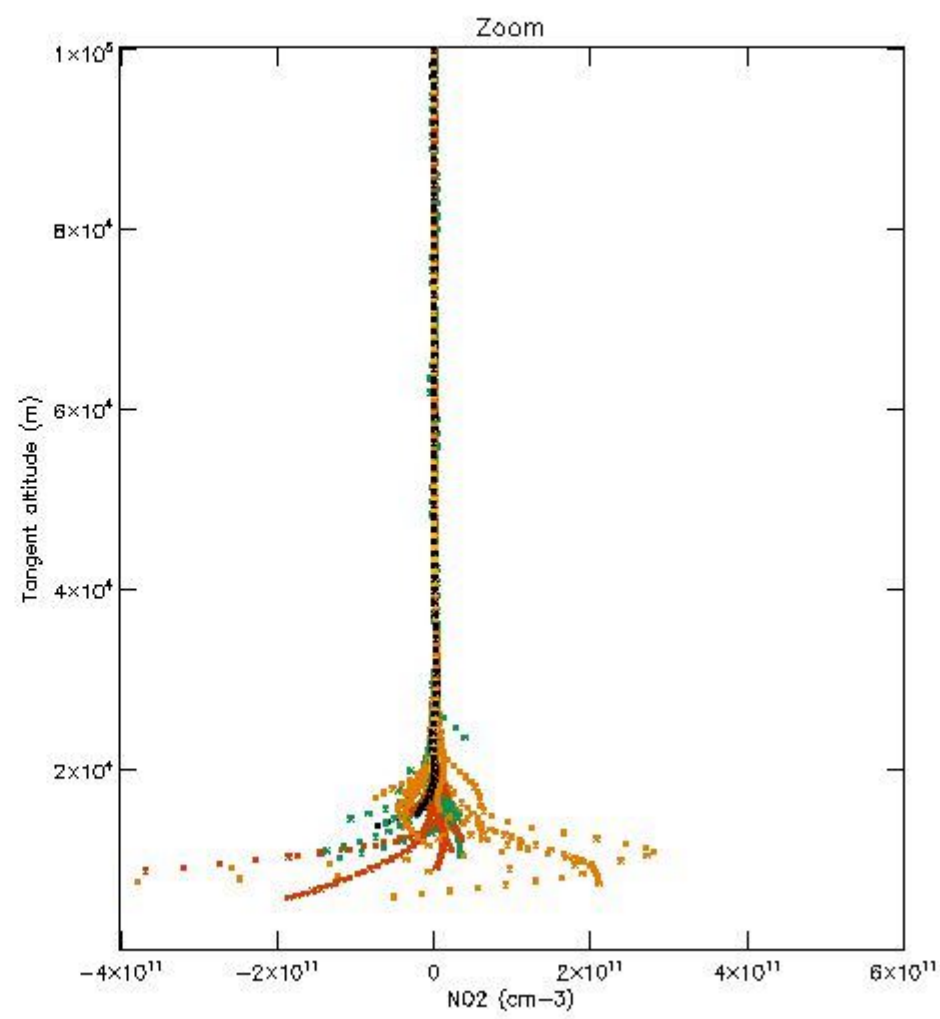

5.7 Plot NO3 profiles for all STD (dark without errors)

The colorbar represents the latitude.