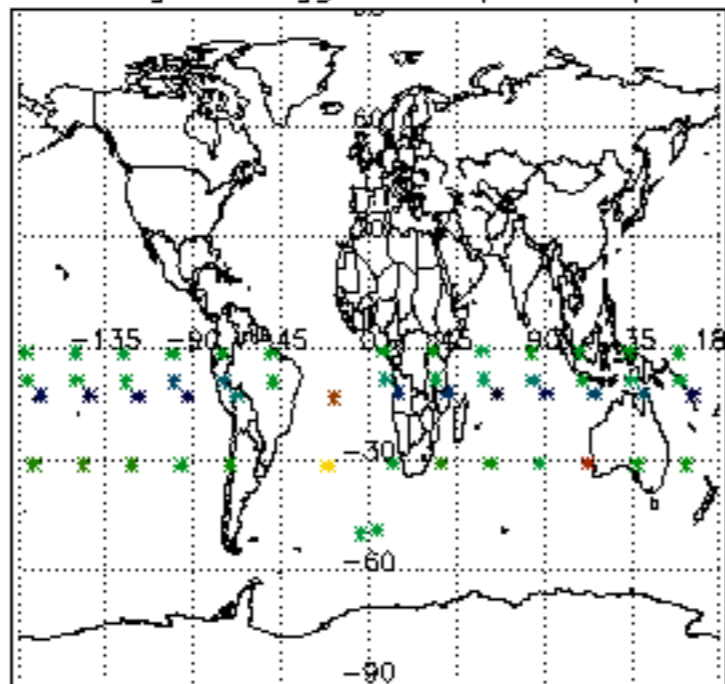

Percentage of flagged data per NO2 profile