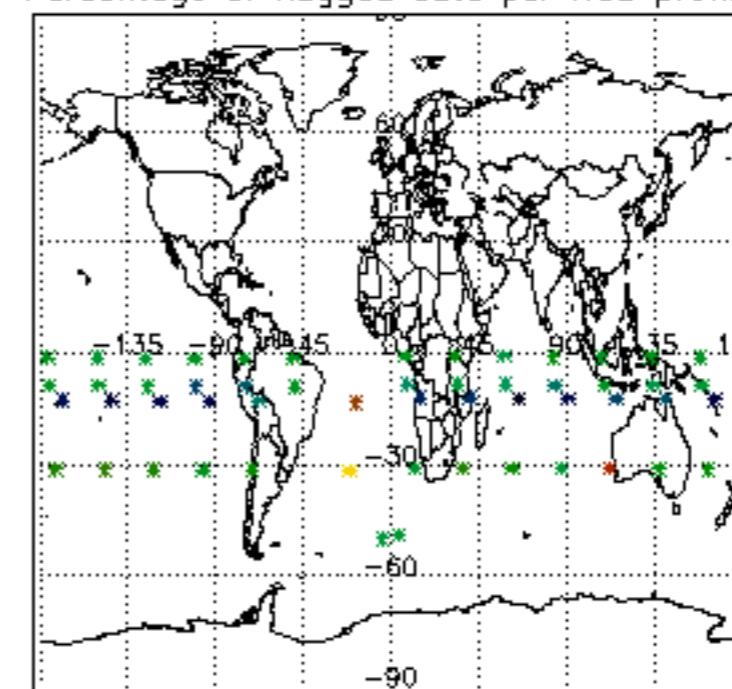

Percentage of flagged data per NO3 profile