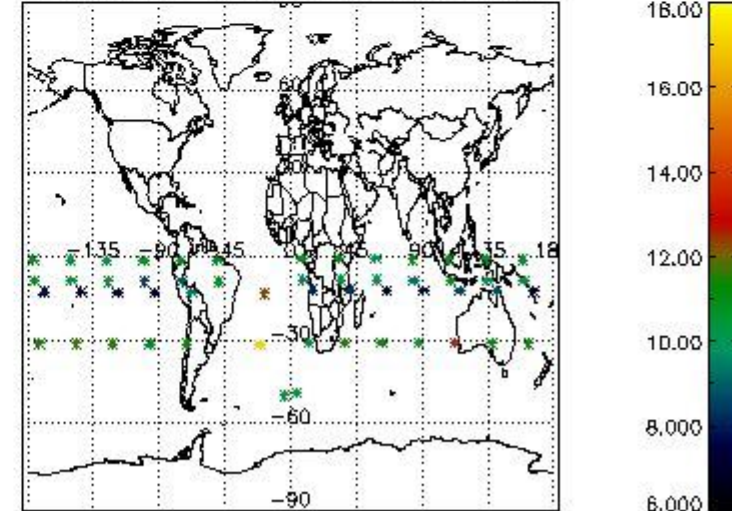

Percentage of flagged data per NO3 profile

4. Level 1 quality information per product

In this section it is plotted some information contained in the Quality Summary data set of the level 2 products that comes from the level 1b processing. Products without errors (error flag in the MPH set to "0") are used.

4.1 Plot quality information per product (time dependant) coming from level 1b processing

4.1.1 Plot level 1 quality information per product (time dependant): ENVISAT ASCENDING passes