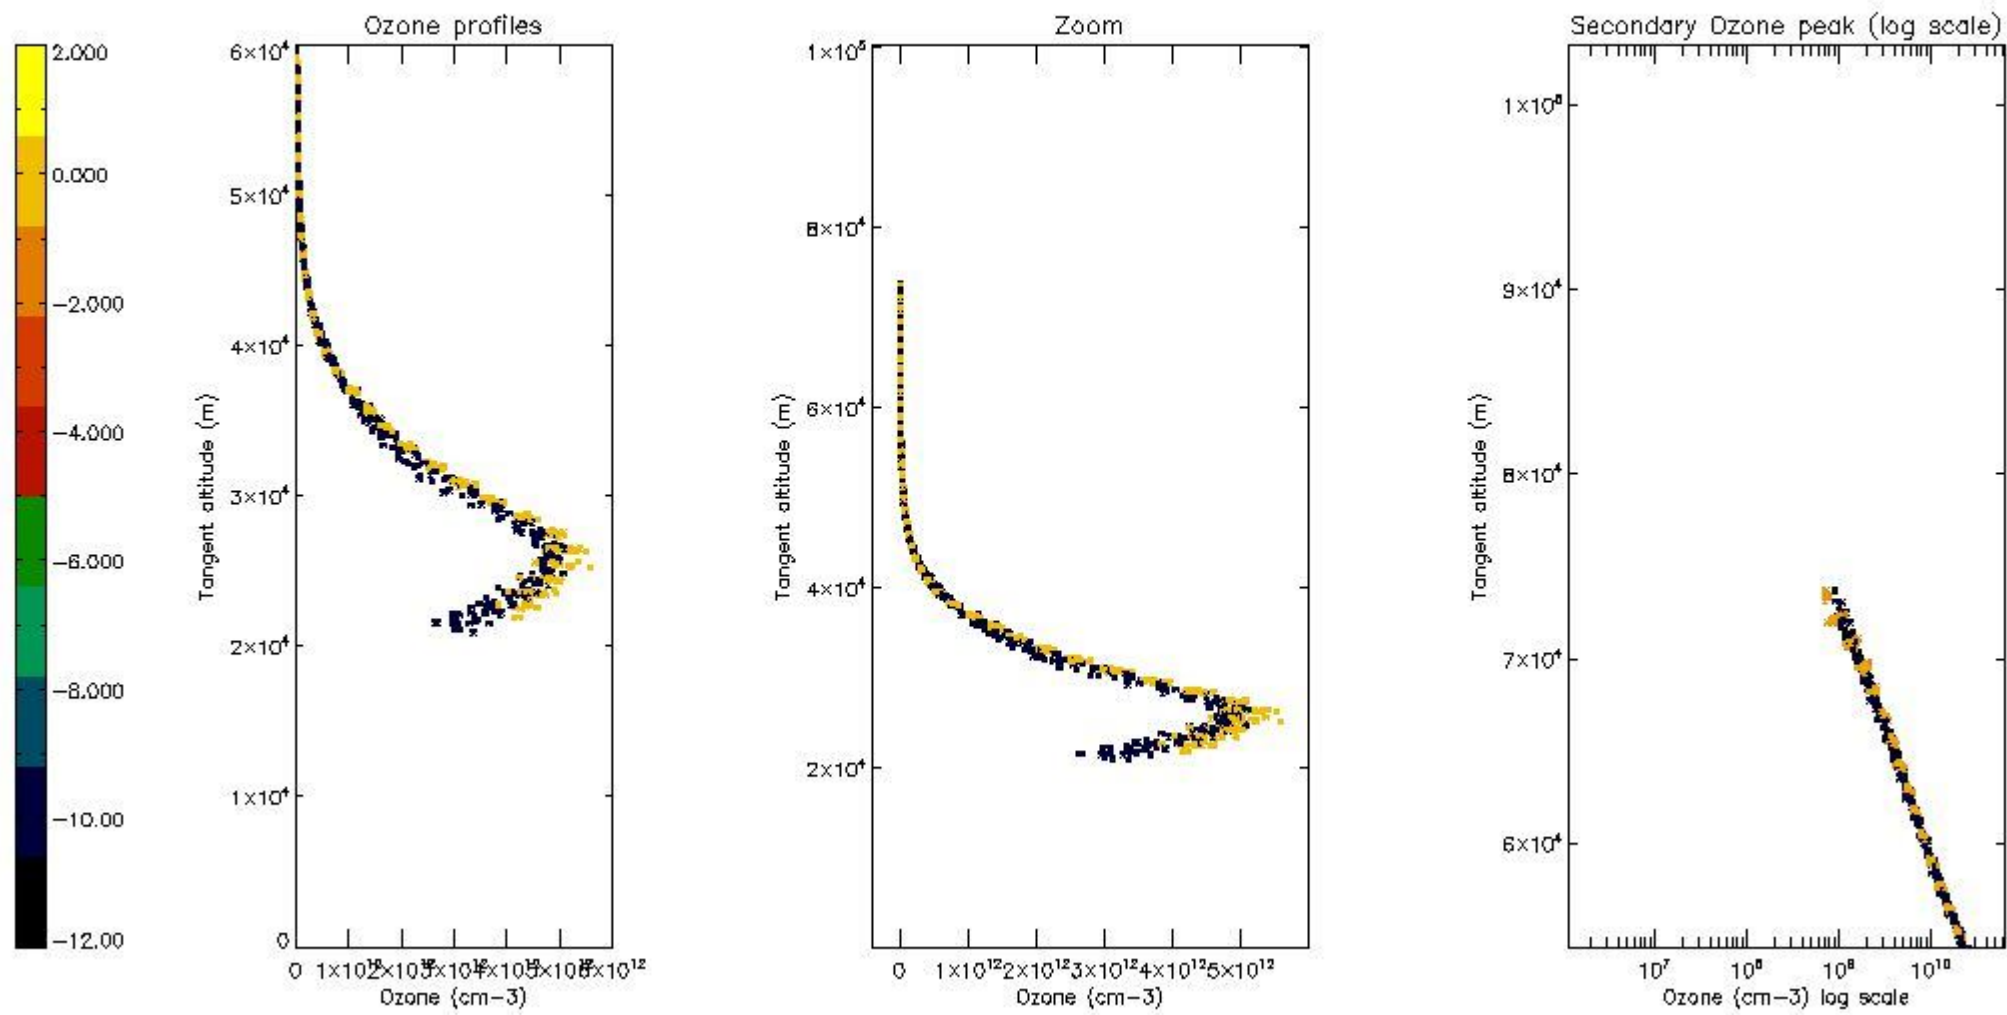

The colorbar represents the latitude.

5.4 Plot ozone profiles where STD < 10% (dark without errors)

The colorbar represents the latitude.

5.5 Plot ozone profiles where STD < 5% (dark without errors)

The colorbar represents the latitude.