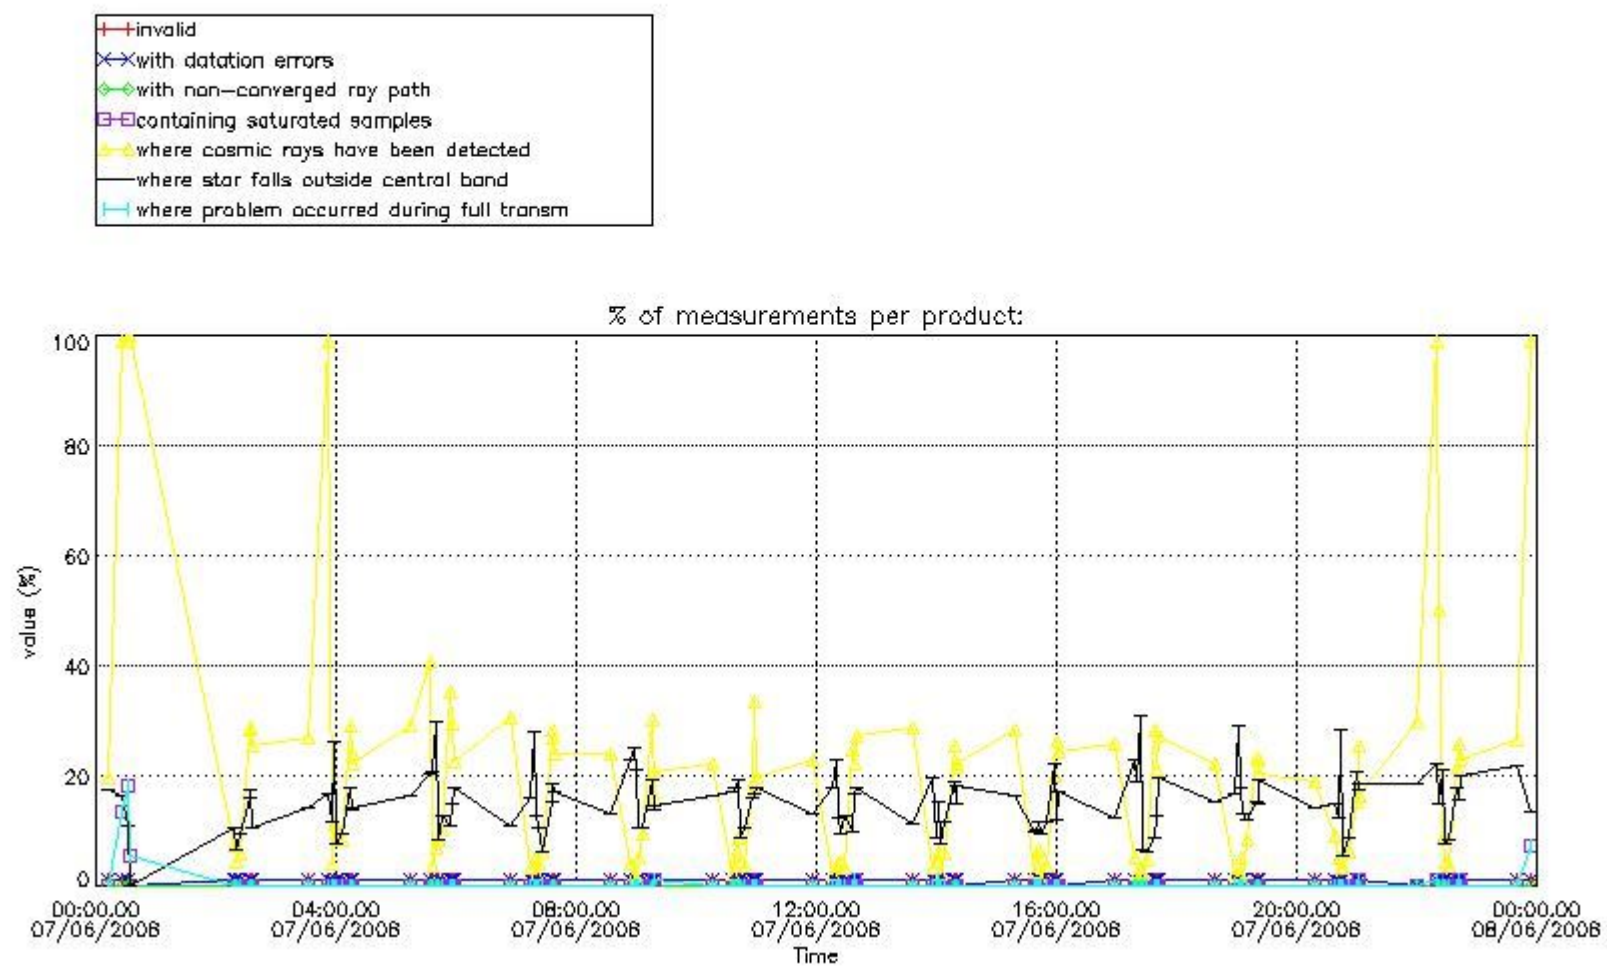

3.1 Plot quality information per product (time dependant)

3.2 Plot quality information per product (world map)

Percentage of flagged data per O3 profile

Percentage of flagged data per H2O profile

Percentage of flagged data per NO2 profile

Percentage of flagged data per NO3 profile

4. Level 1 quality information per product

In this section it is plotted some information contained in the Quality Summary data set of the level 2 products that comes from the level 1b processing. Products without errors (error flag in the MPH set to "0") are used.

4.1 Plot quality information per product (time dependant) coming from level 1b processing

4.1.1 Plot level 1 quality information per product (time dependant): ENVISAT ASCENDING passes

4.1.2 Plot level 1 quality information per product (time dependant): ENVI SAT DESCENDING passes