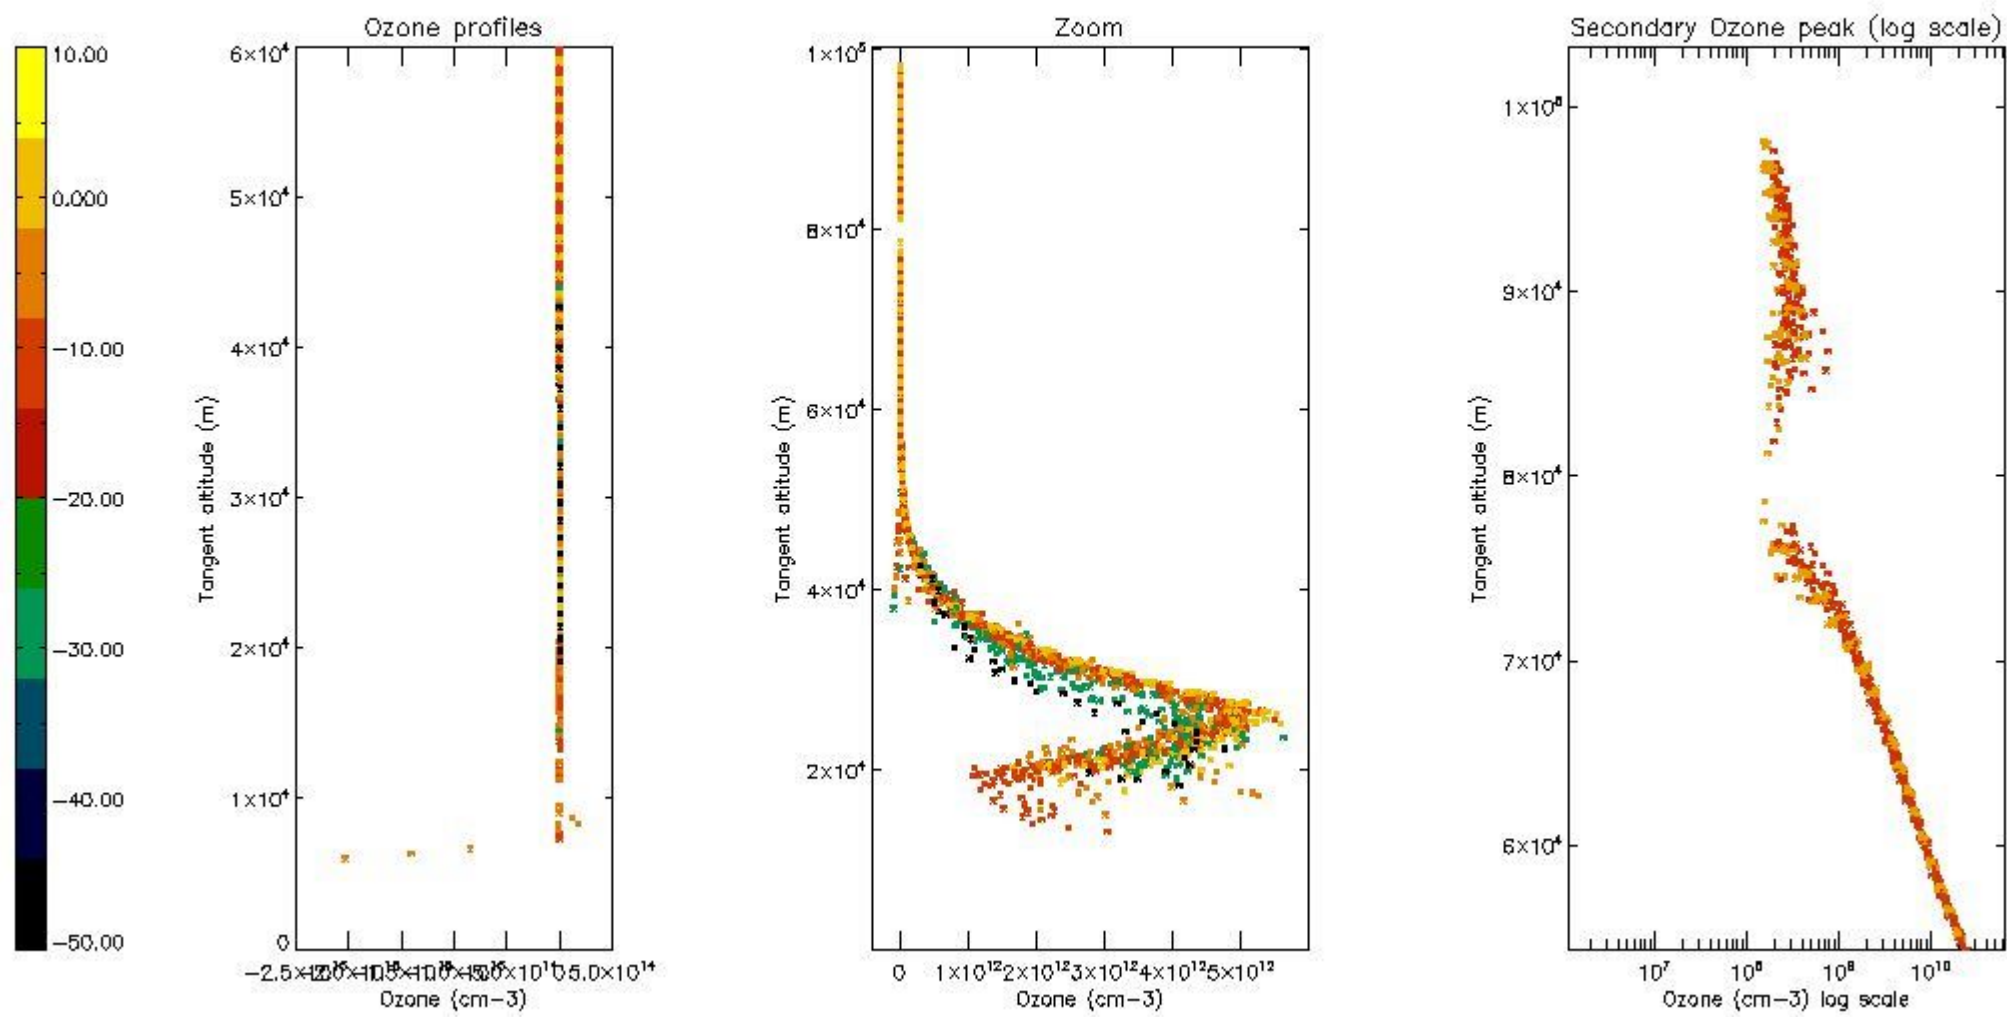

So, the table below shows the percentage of dark limb and valid observations for each criteria with respect to the overall valid daily observations.

| Criteria | % of total production |
|----------|-----------------------|
| All STD | 25 |
| STD < 20 | 11 |

| | |
|----------|---|
| STD < 10 | 8 |
| STD < 5 | 6 |

5.2 Plot ozone profiles for all STD (dark without errors)

The colorbar represents the latitude.

5.3 Plot ozone profiles where STD < 20% (dark without errors)

The colorbar represents the latitude.

5.4 Plot ozone profiles where $STD < 10\%$ (dark without errors)

The colorbar represents the latitude.

5.5 Plot ozone profiles where STD < 5% (dark without errors)

The colorbar represents the latitude.