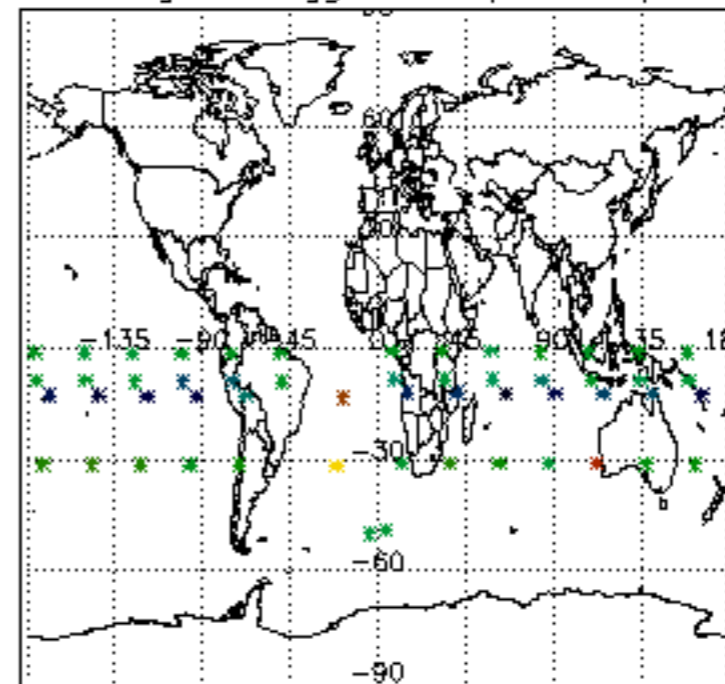

Percentage of flagged data per NO3 profile