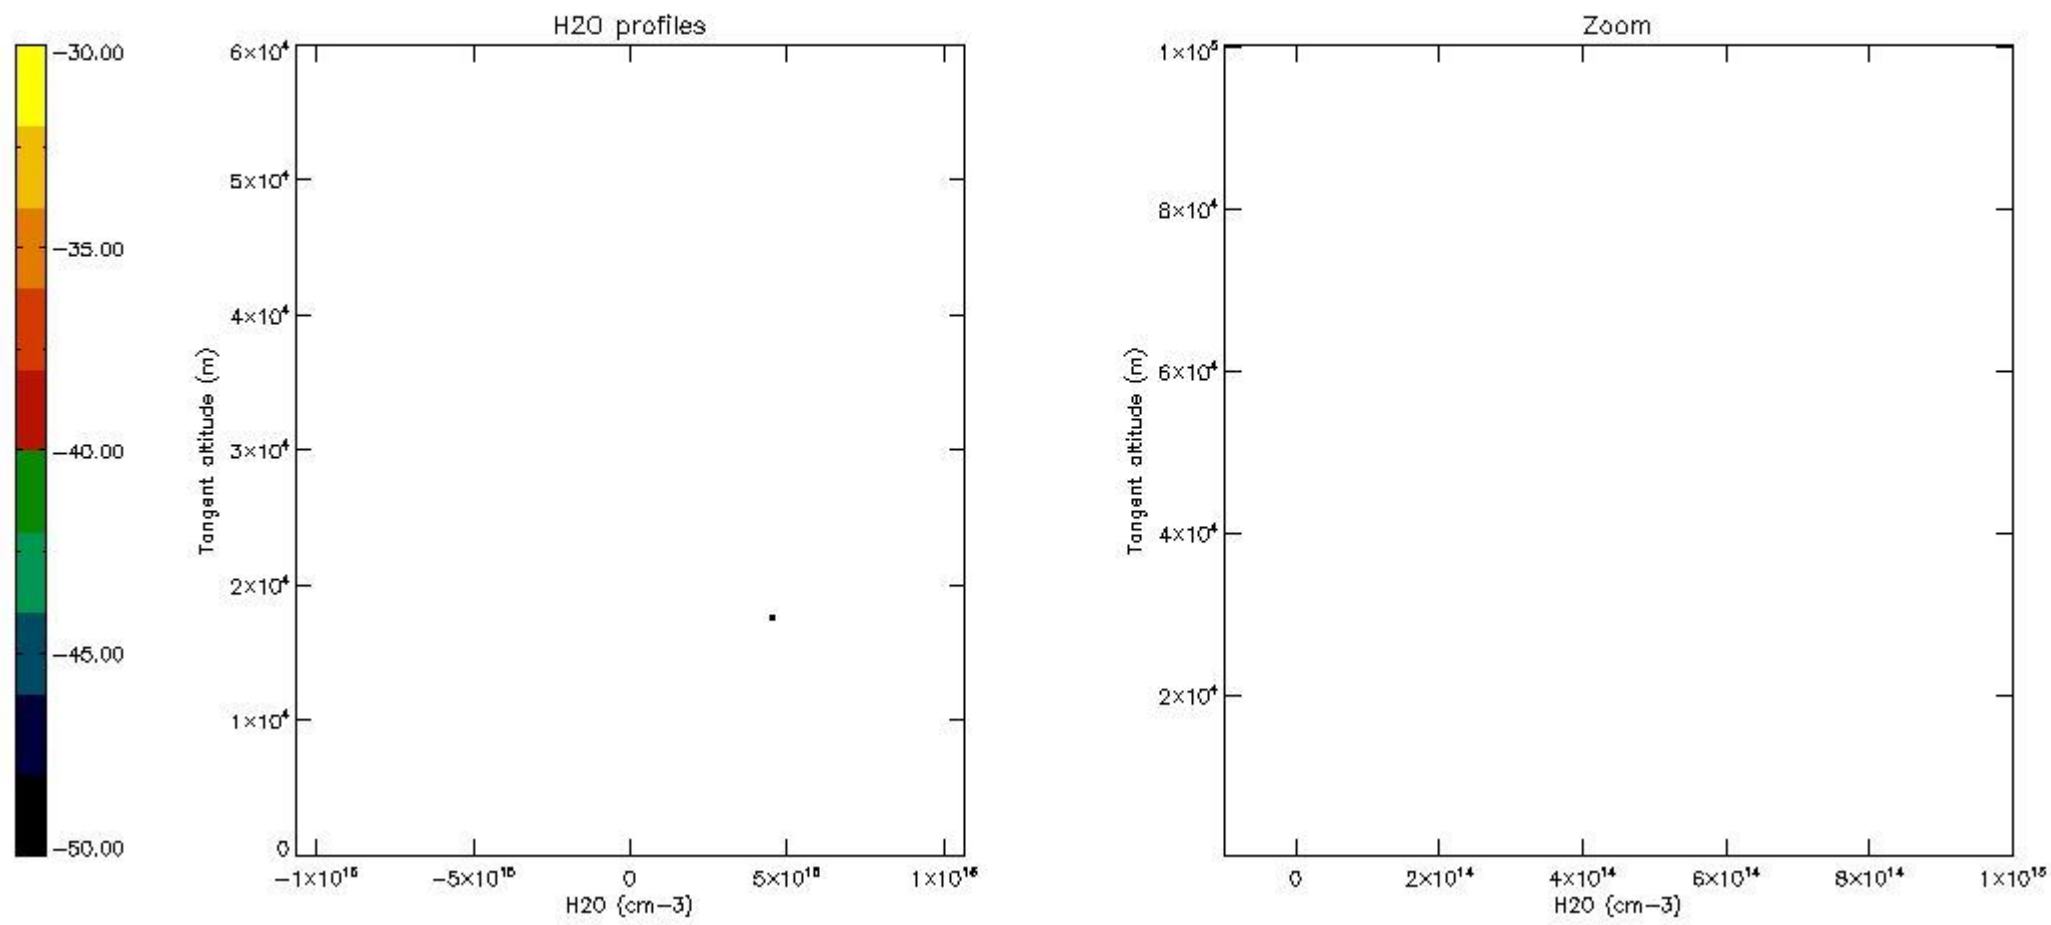

6. Auxiliary Data Files used for the production reported in section 2

The number reported in the third column indicates since which file (see list in section 2) the corresponding auxiliary file has been used. The fourth column is the date of those product files.

Type	Auxiliary Filename	Used since product	Used since product date
INST_PHYS_CHARACTERISTICS	GOM_INS_AXVIEC20091111_143220_20030716_120000_20500101_000000	1	07-JUN-2008 00:05:11
LEVEL-2_PROC_CONFIG	GOM_PR2_AXVIEC20091111_152718_20020301_000000_20500101_000000	1	07-JUN-2008 00:05:11
CROSS_SECTIONS_FILE	GOM_CRS_AXVIEC20091111_154832_20020301_000000_20500101_000000	1	07-JUN-2008 00:05:11