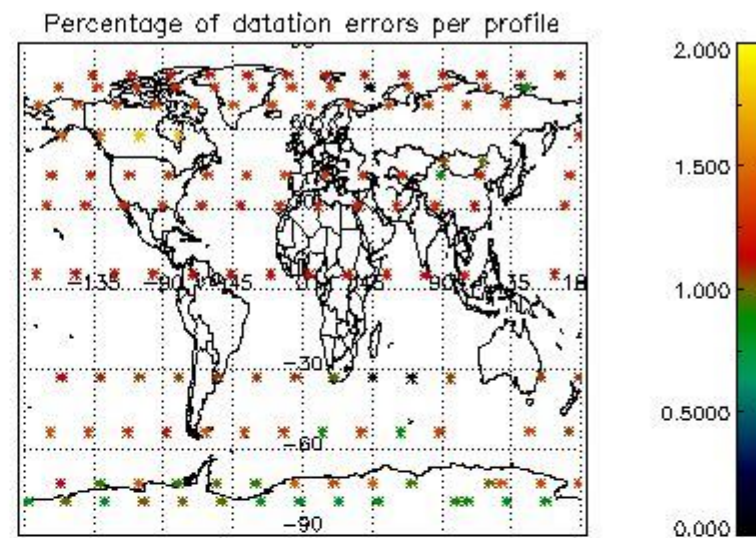

Percentage of datation errors per profile

Percentage of star falling outside central band per profile

Percentage of saturation errors per profile

4.2.2 Plot level 1 quality information per product (world map): ENVISAT DESCENDING passes