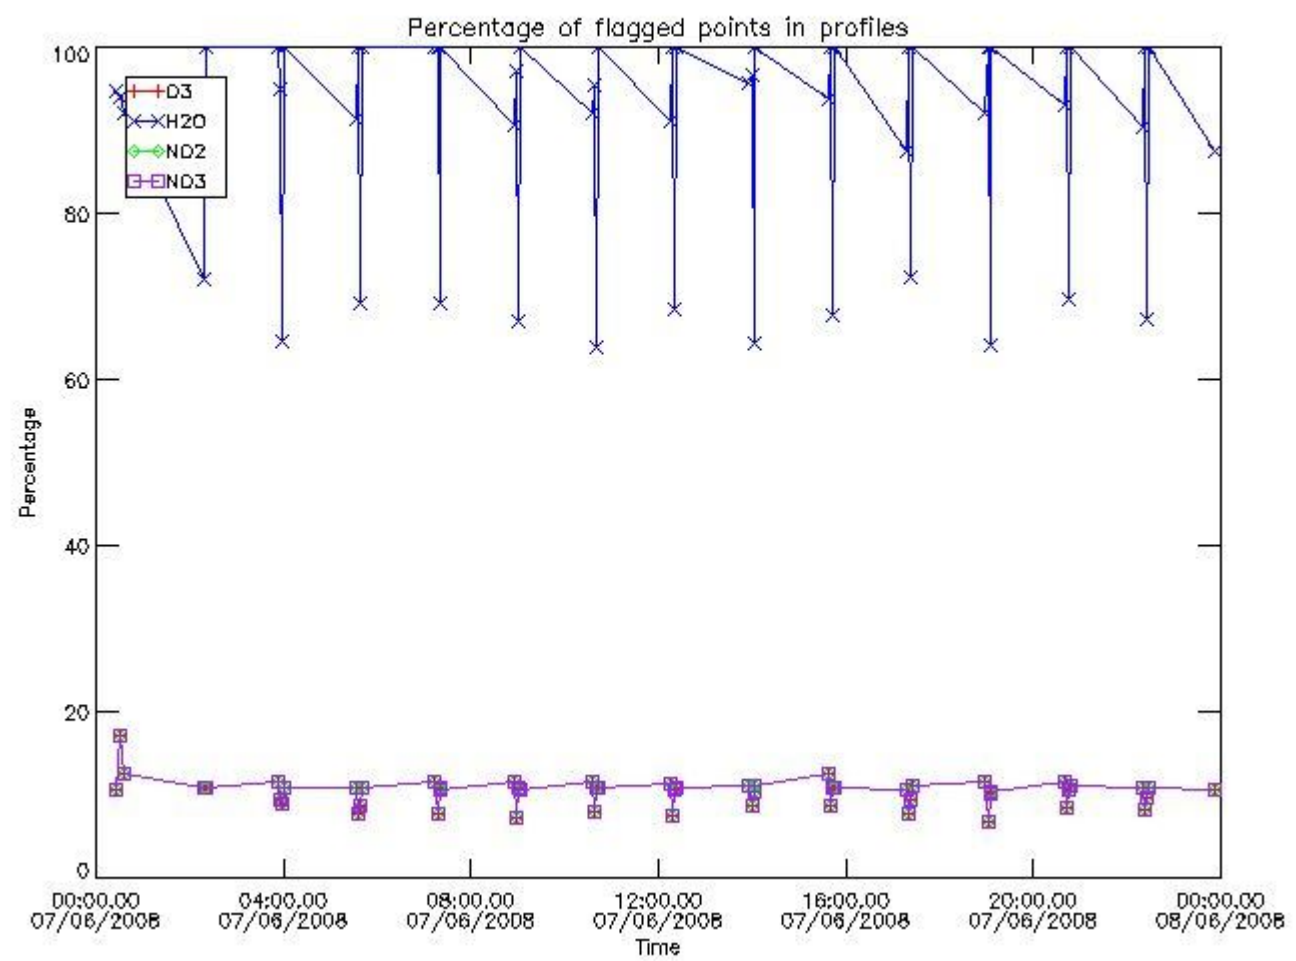

3. Quality information per product

In this section it is plotted some information contained in the Quality Summary data set of the level 2 products. Only products in dark limb conditions and without errors (error flag in the MPH set to "0") are used.

3.1 Plot quality information per product (time dependant)

3.2 Plot quality information per product (world map)