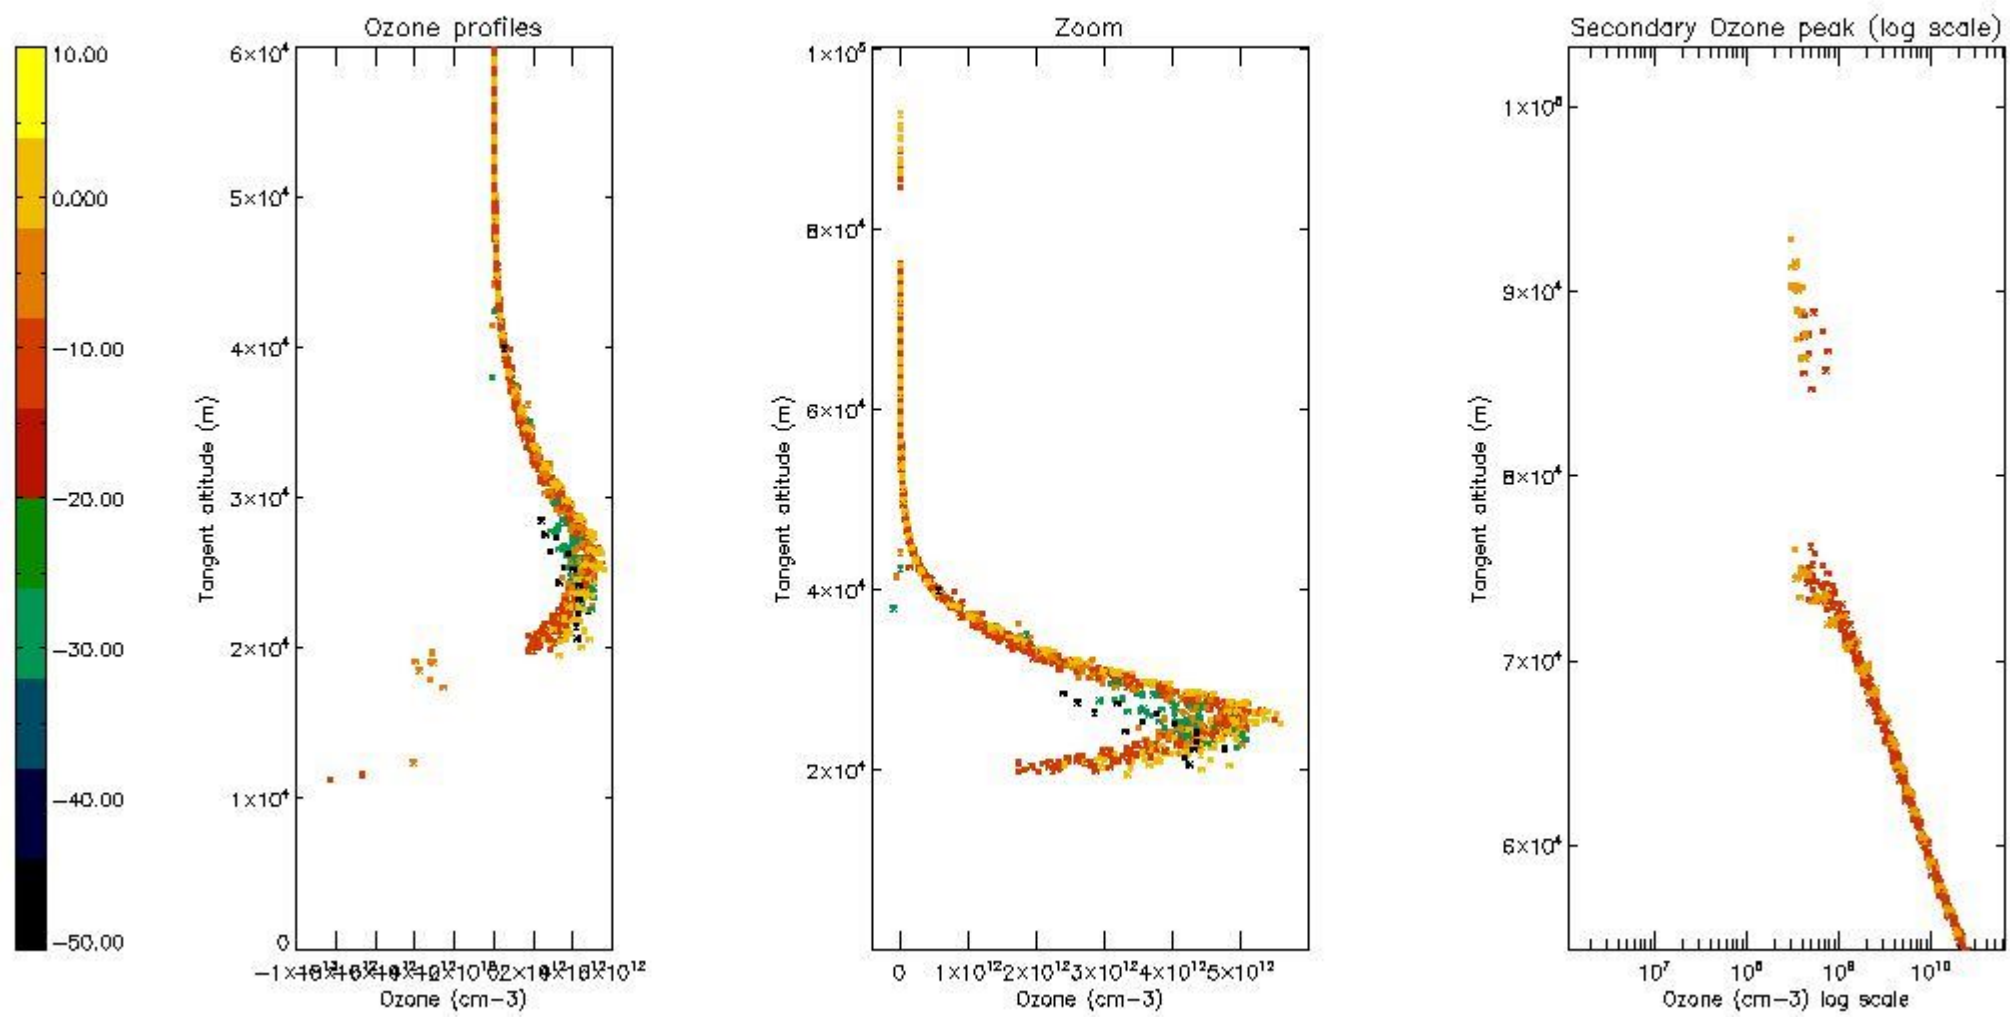

5.5 Plot ozone profiles where STD < 5% (dark without errors)

The colorbar represents the latitude.