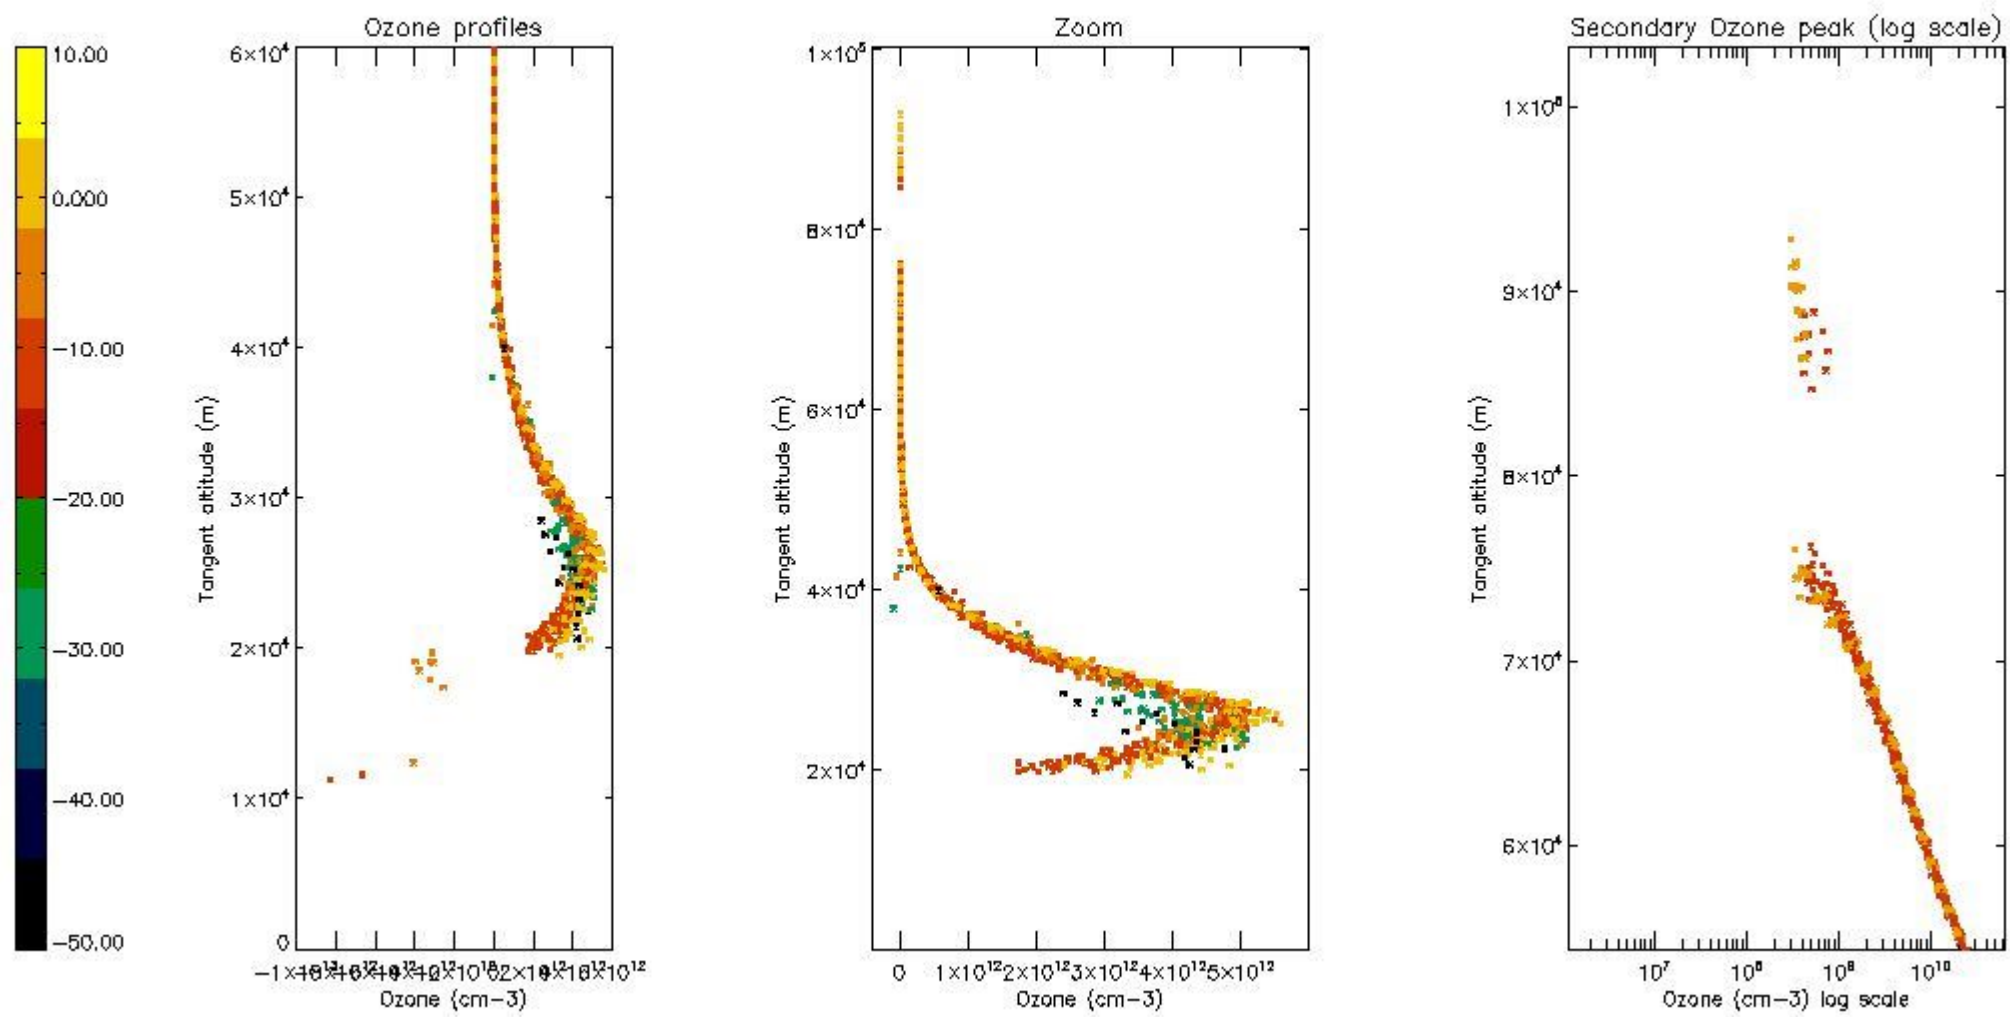

So, the table below shows the percentage of dark limb and valid observations for each criteria with respect to the overall valid daily observations.

| Criteria | % of total production |
|----------|-----------------------|
| All STD | 25 |
| STD < 20 | 11 |

| | |
|----------|---|
| STD < 10 | 8 |
| STD < 5 | 6 |

5.2 Plot ozone profiles for all STD (dark without errors)

The colorbar represents the latitude.

5.3 Plot ozone profiles where STD < 20% (dark without errors)

The colorbar represents the latitude.

5.4 Plot ozone profiles where $STD < 10\%$ (dark without errors)

The colorbar represents the latitude.

5.5 Plot ozone profiles where STD < 5% (dark without errors)

The colorbar represents the latitude.