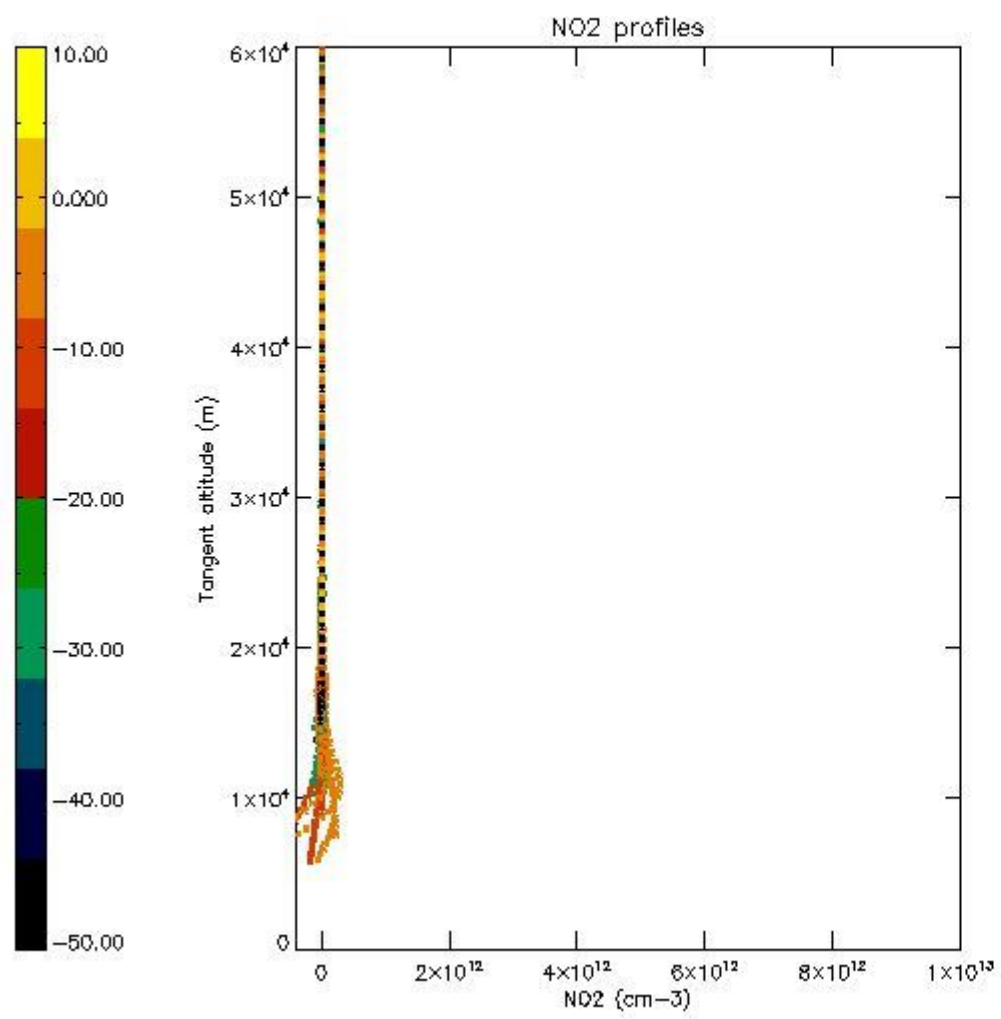

| | |
|----------|---|
| STD < 10 | 8 |
| STD < 5 | 6 |

5.2 Plot ozone profiles for all STD (dark without errors)

The colorbar represents the latitude.

5.3 Plot ozone profiles where STD < 20% (dark without errors)

The colorbar represents the latitude.

5.4 Plot ozone profiles where $STD < 10\%$ (dark without errors)

The colorbar represents the latitude.

5.5 Plot ozone profiles where STD < 5% (dark without errors)

The colorbar represents the latitude.

5.6 Plot NO₂ profiles for all STD (dark without errors)

The colorbar represents the latitude.

5.7 Plot NO3 profiles for all STD (dark without errors)

The colorbar represents the latitude.

5.8 Plot H2O profiles for all STD (only for occultations of stars 1,2,3,4,13,14,16,26,63 dark without errors)