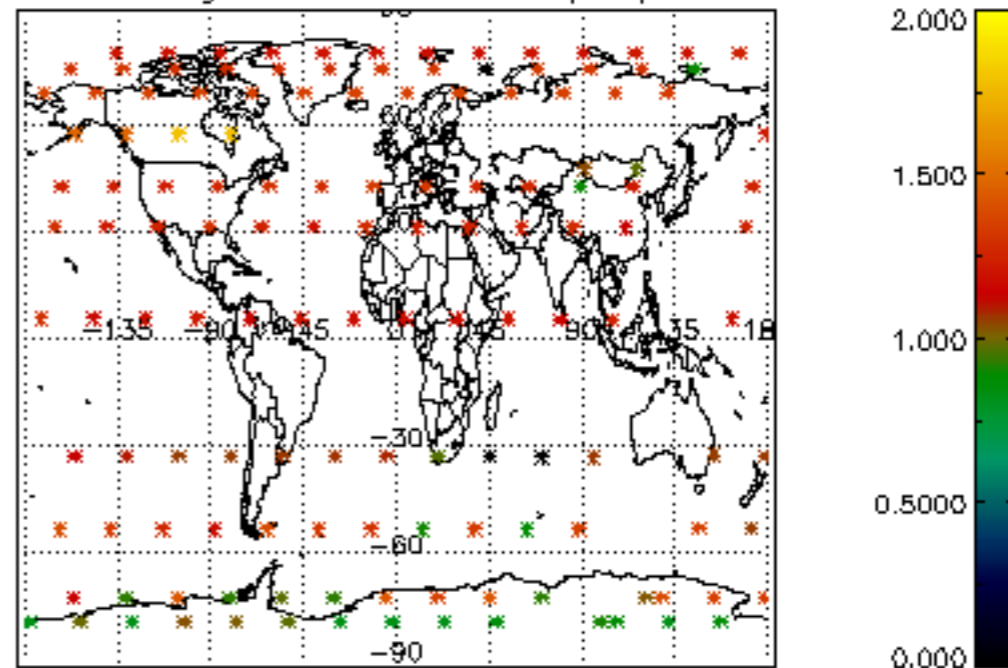

Percentage of datation errors per profile

Percentage of star falling outside central band per profile

Percentage of saturation errors per profile

Percentage of cosmic ray hits per profile

Percentage of datation errors per profile