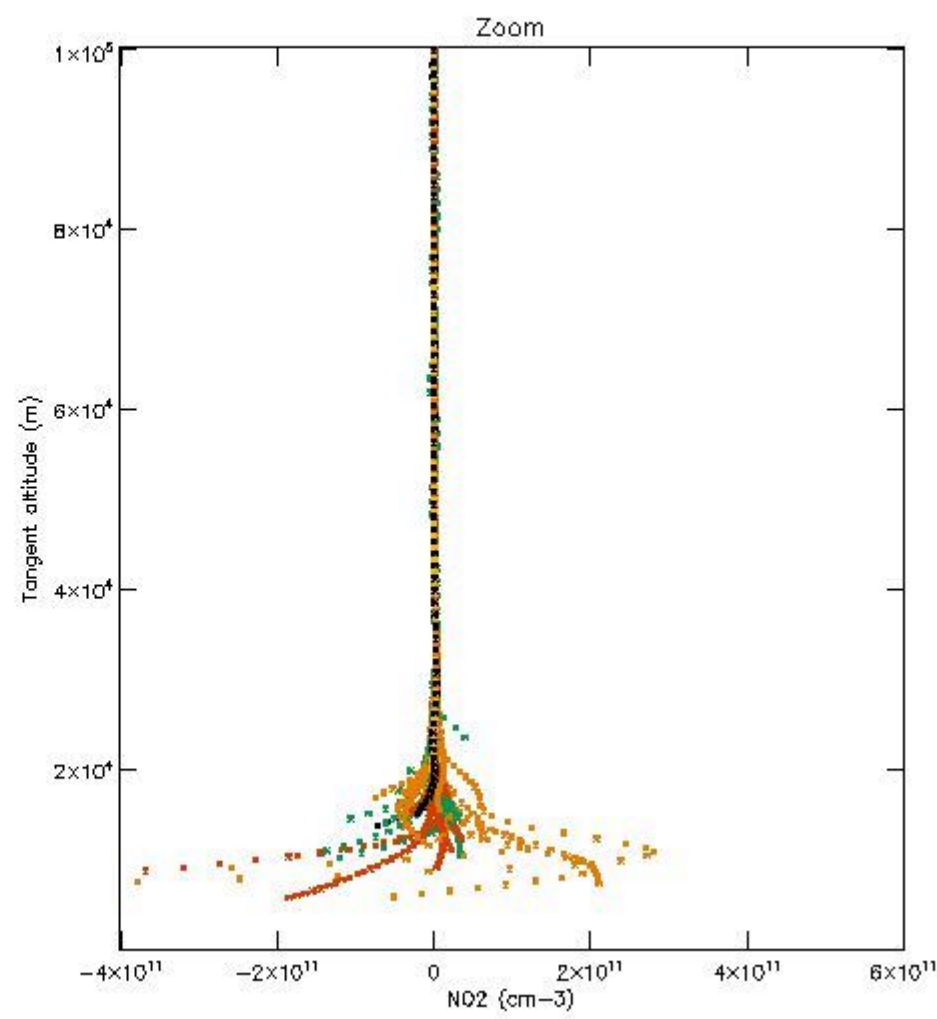

| | |
|----------|---|
| STD < 10 | 8 |
| STD < 5 | 6 |

5.2 Plot ozone profiles for all STD (dark without errors)

The colorbar represents the latitude.

5.3 Plot ozone profiles where STD < 20% (dark without errors)

The colorbar represents the latitude.

5.4 Plot ozone profiles where $STD < 10\%$ (dark without errors)

The colorbar represents the latitude.

5.5 Plot ozone profiles where STD < 5% (dark without errors)

The colorbar represents the latitude.

5.6 Plot NO₂ profiles for all STD (dark without errors)

The colorbar represents the latitude.

5.7 Plot NO3 profiles for all STD (dark without errors)

The colorbar represents the latitude.

5.8 Plot H2O profiles for all STD (only for occultations of stars 1,2,3,4,13,14,16,26,63 dark without errors)