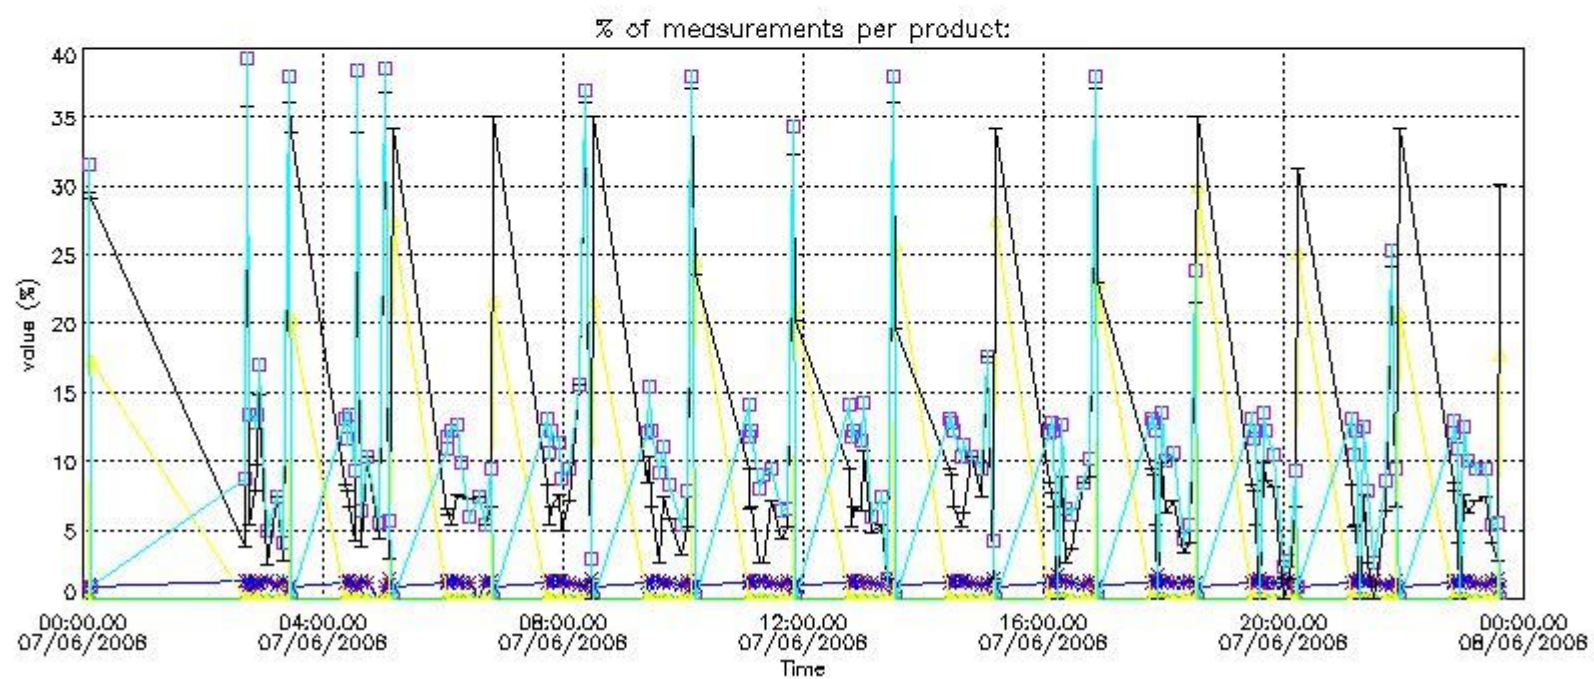

4.2 Plot quality information per product coming from level 1b processing (world map)

4.2.1 Plot level 1 quality information per product (world map): ENVISAT ASCENDING passes