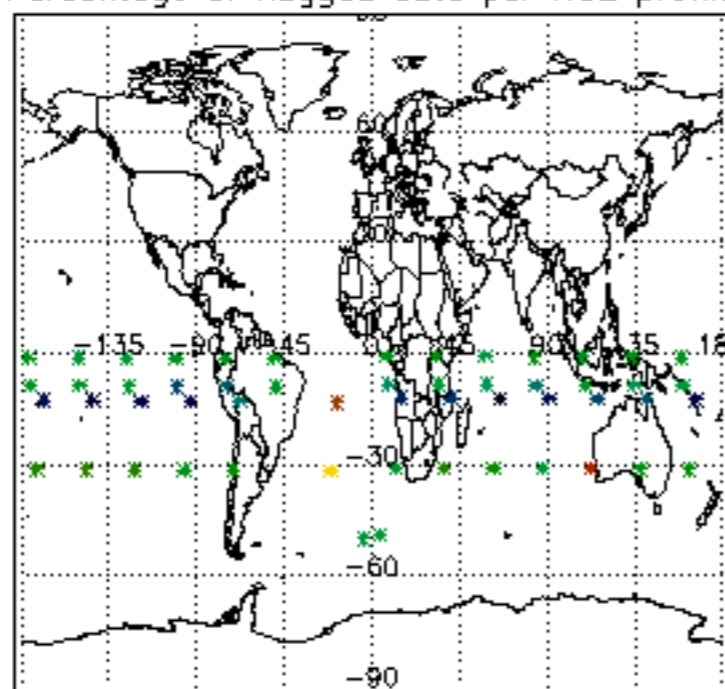

Percentage of flagged data per NO2 profile