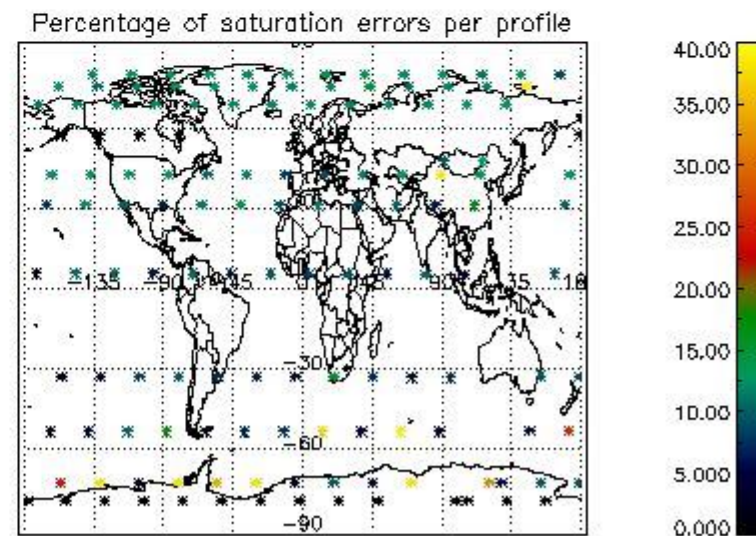

4.2 Plot quality information per product coming from level 1b processing (world map)

4.2.1 Plot level 1 quality information per product (world map): ENVISAT ASCENDING passes

Percentage of cosmic ray hits per profile

Percentage of datation errors per profile

Percentage of star falling outside central band per profile

Percentage of saturation errors per profile

4.2.2 Plot level 1 quality information per product (world map): ENVISAT DESCENDING passes

5. Trace gas profiles

5.1 Ozone statistics based on quality of products

The final quality of the products can be "measured" using the STD (Standard Deviation) attached to every point profile. This information is written to the parameter GOM_NL__2P/NL_LOCAL_SPECIES_DENSITY/o3_std of the level 2 products. The table below shows the statistics for given STD ranges.