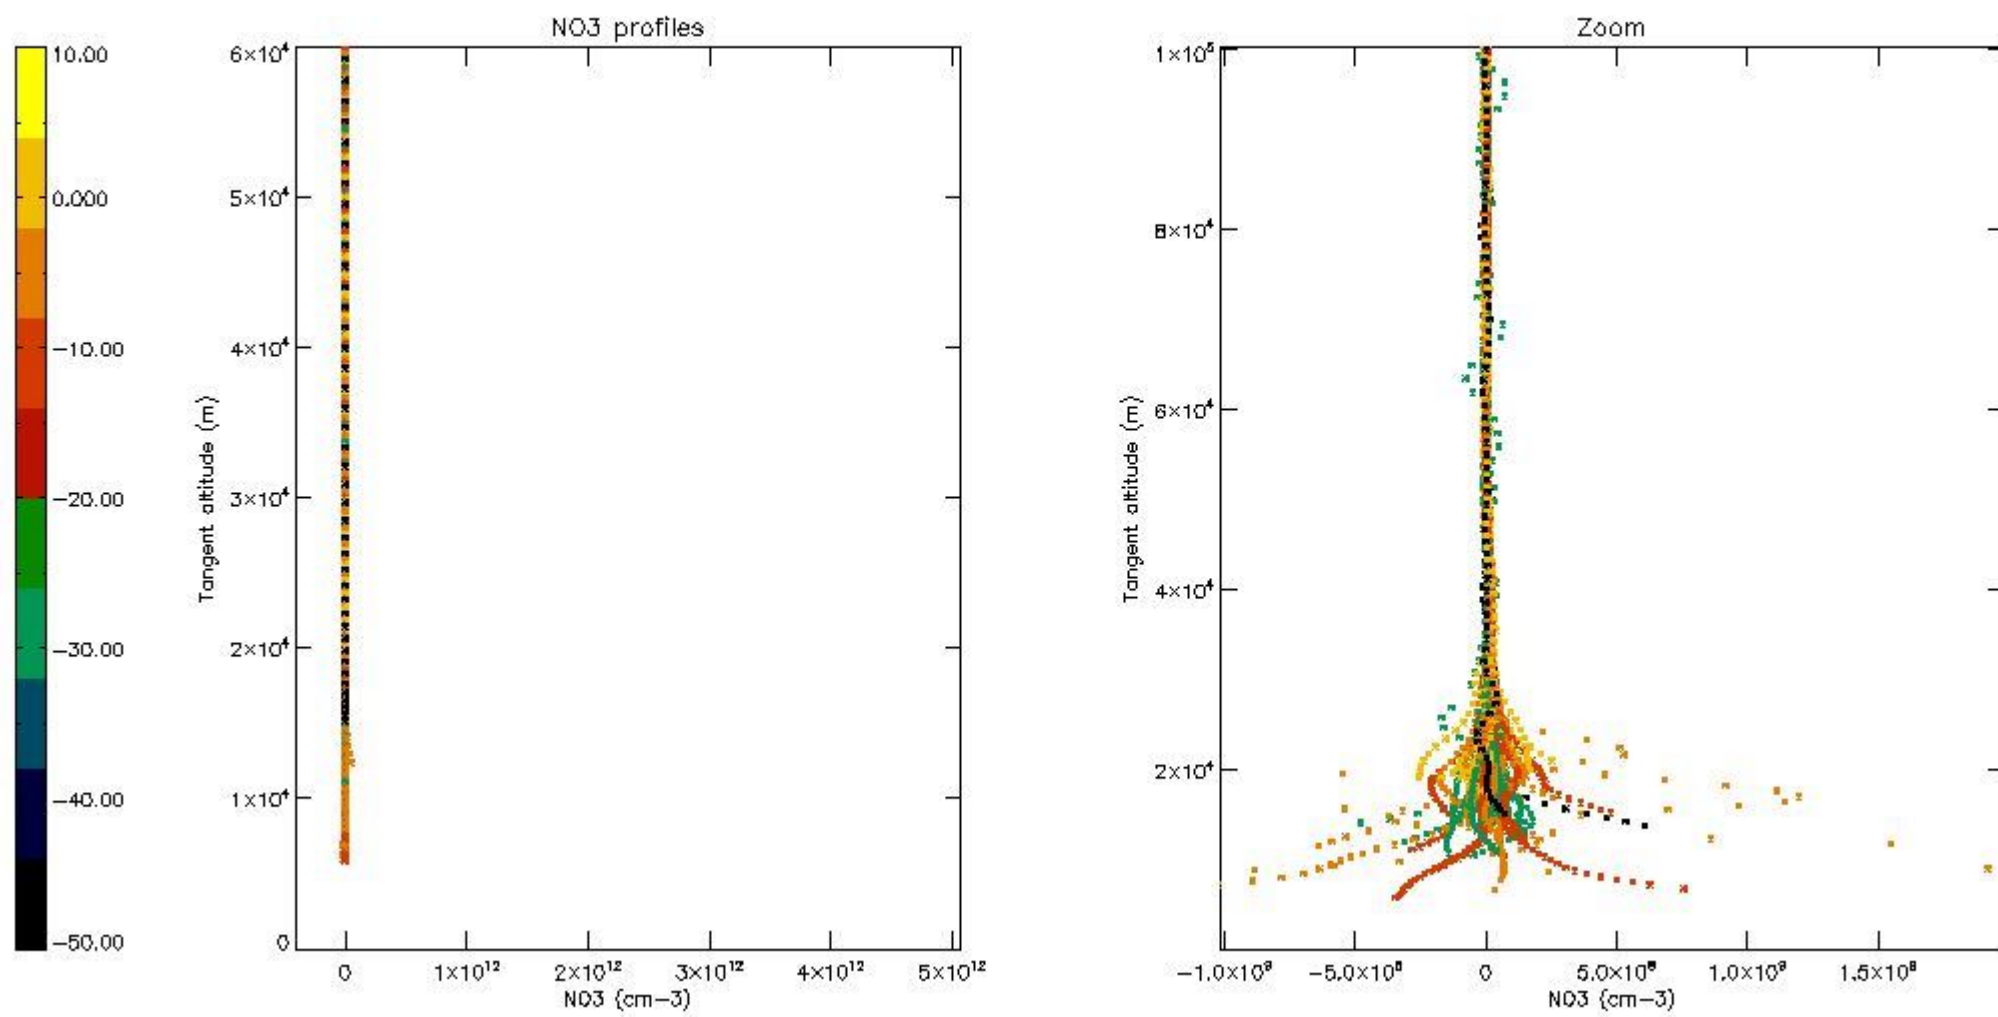

The colorbar represents the latitude.

5.4 Plot ozone profiles where $STD < 10\%$ (dark without errors)

The colorbar represents the latitude.

5.5 Plot ozone profiles where STD < 5% (dark without errors)

The colorbar represents the latitude.

5.6 Plot NO₂ profiles for all STD (dark without errors)

The colorbar represents the latitude.

5.7 Plot NO3 profiles for all STD (dark without errors)

The colorbar represents the latitude.

5.8 Plot H2O profiles for all STD (only for occultations of stars 1,2,3,4,13,14,16,26,63 dark without errors)