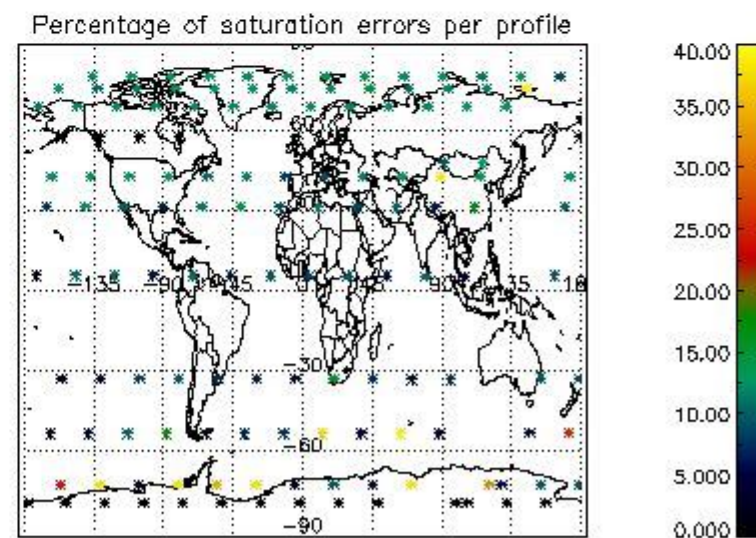

Percentage of datation errors per profile

Percentage of star falling outside central band per profile

Percentage of saturation errors per profile

4.2.2 Plot level 1 quality information per product (world map): ENVISAT DESCENDING passes