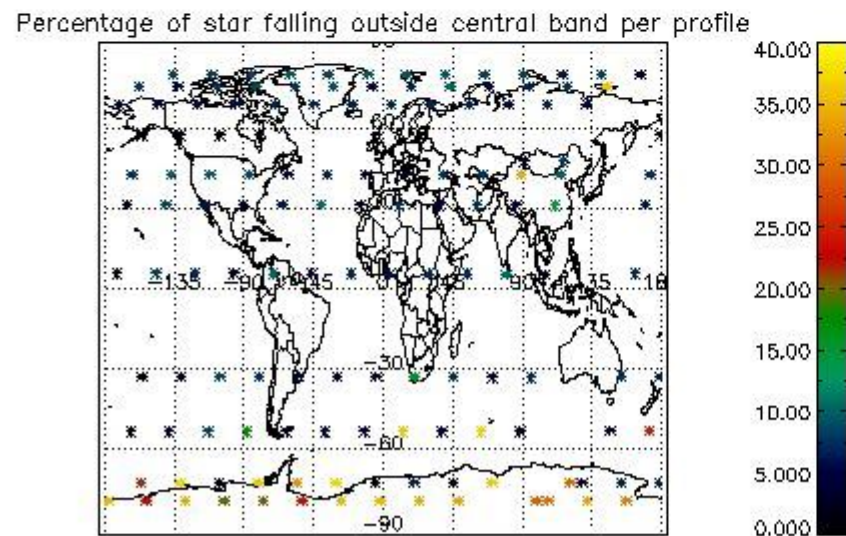

Percentage of datation errors per profile

Percentage of star falling outside central band per profile

Percentage of saturation errors per profile

4.2.2 Plot level 1 quality information per product (world map): ENVISAT DESCENDING passes