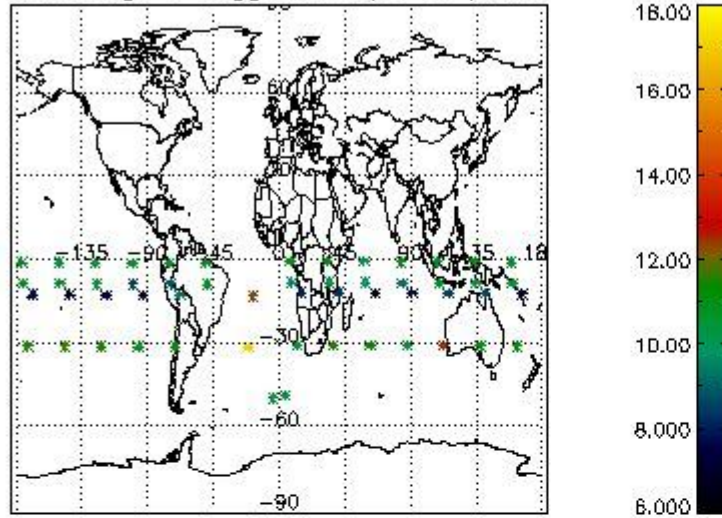

Percentage of flagged data per O3 profile