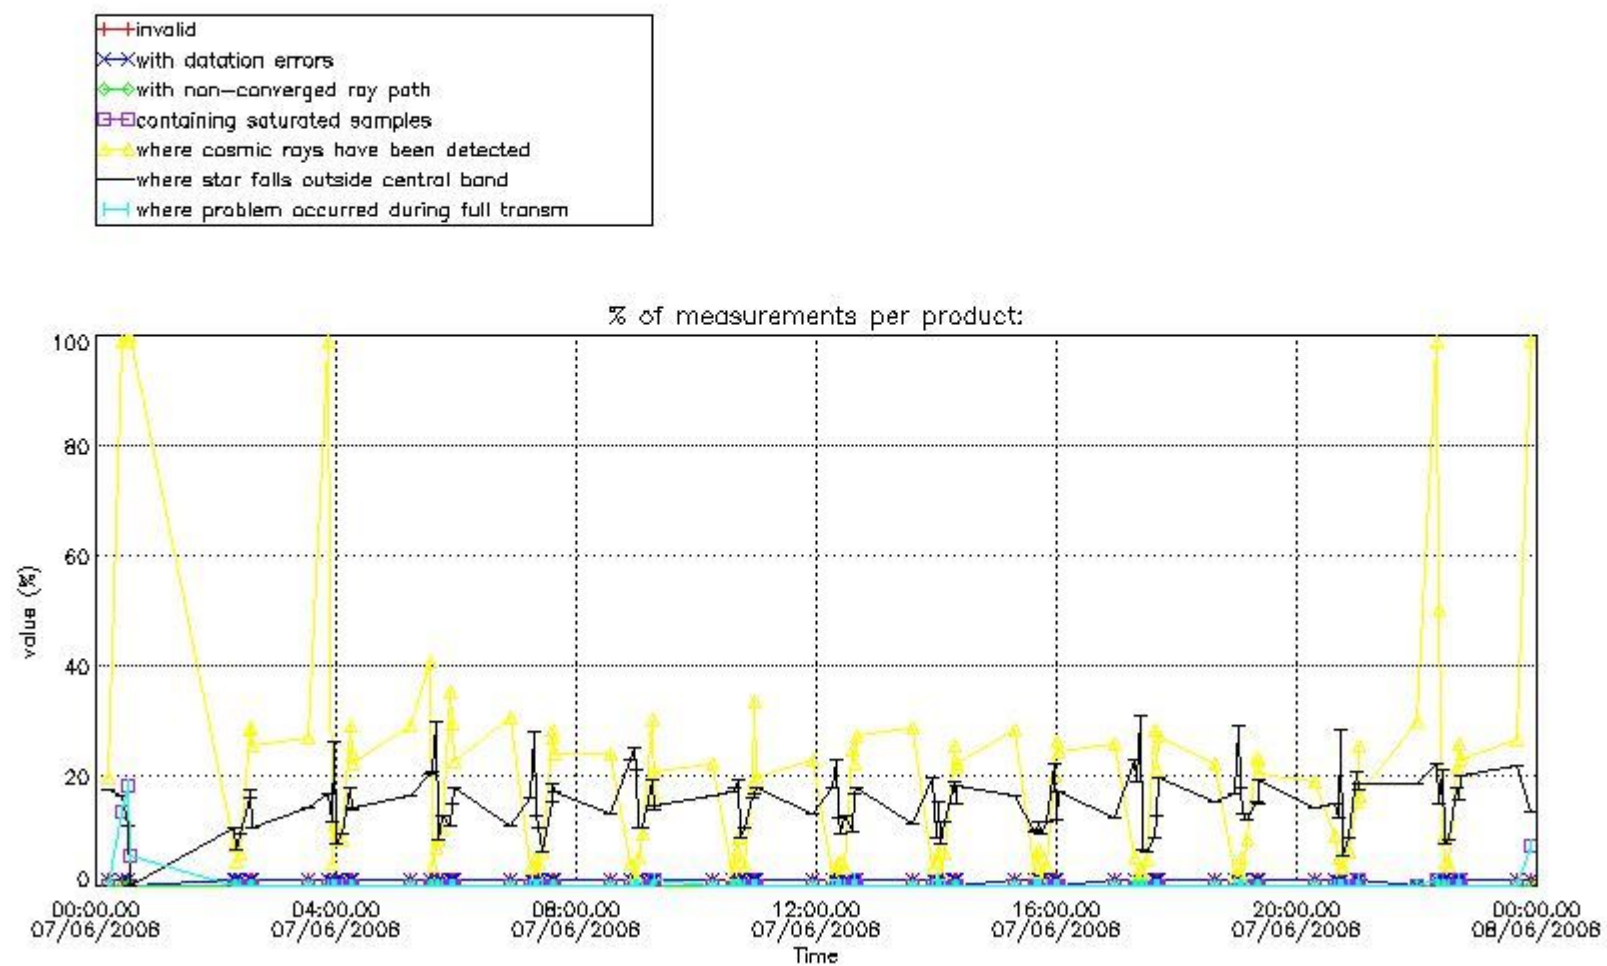

4.1.2 Plot level 1 quality information per product (time dependant): ENVI SAT DESCENDING passes