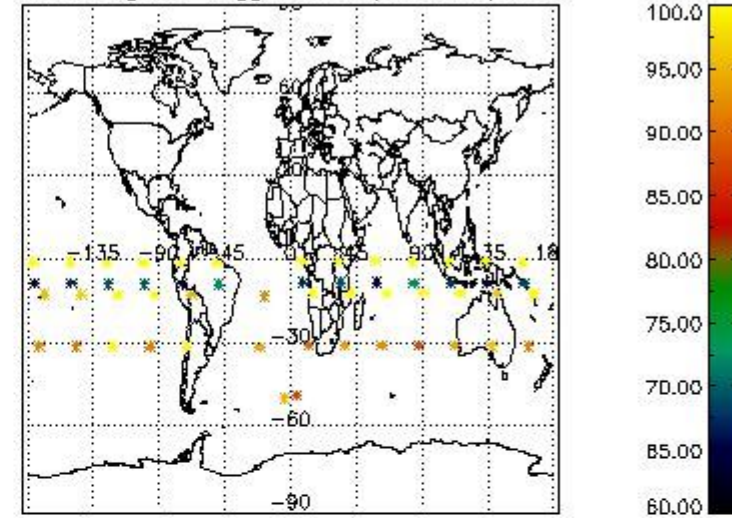

3.1 Plot quality information per product (time dependant)

3.2 Plot quality information per product (world map)

Percentage of flagged data per O3 profile

Percentage of flagged data per H2O profile

Percentage of flagged data per NO2 profile