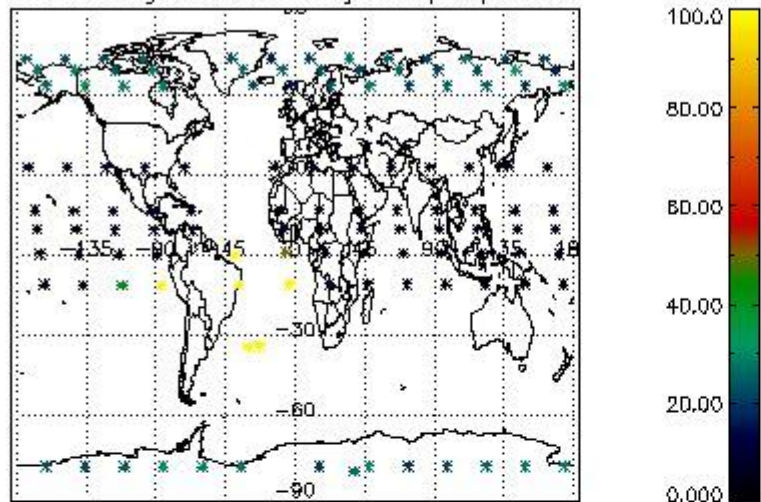

4.1 Plot quality information per product (time dependant) coming from level 1b processing

4.1.1 Plot level 1 quality information per product (time dependant): ENVISAT ASCENDING passes

4.1.2 Plot level 1 quality information per product (time dependant): ENVI SAT DESCENDING passes

4.2 Plot quality information per product coming from level 1b processing (world map)

4.2.1 Plot level 1 quality information per product (world map): ENVISAT ASCENDING passes

Percentage of cosmic ray hits per profile