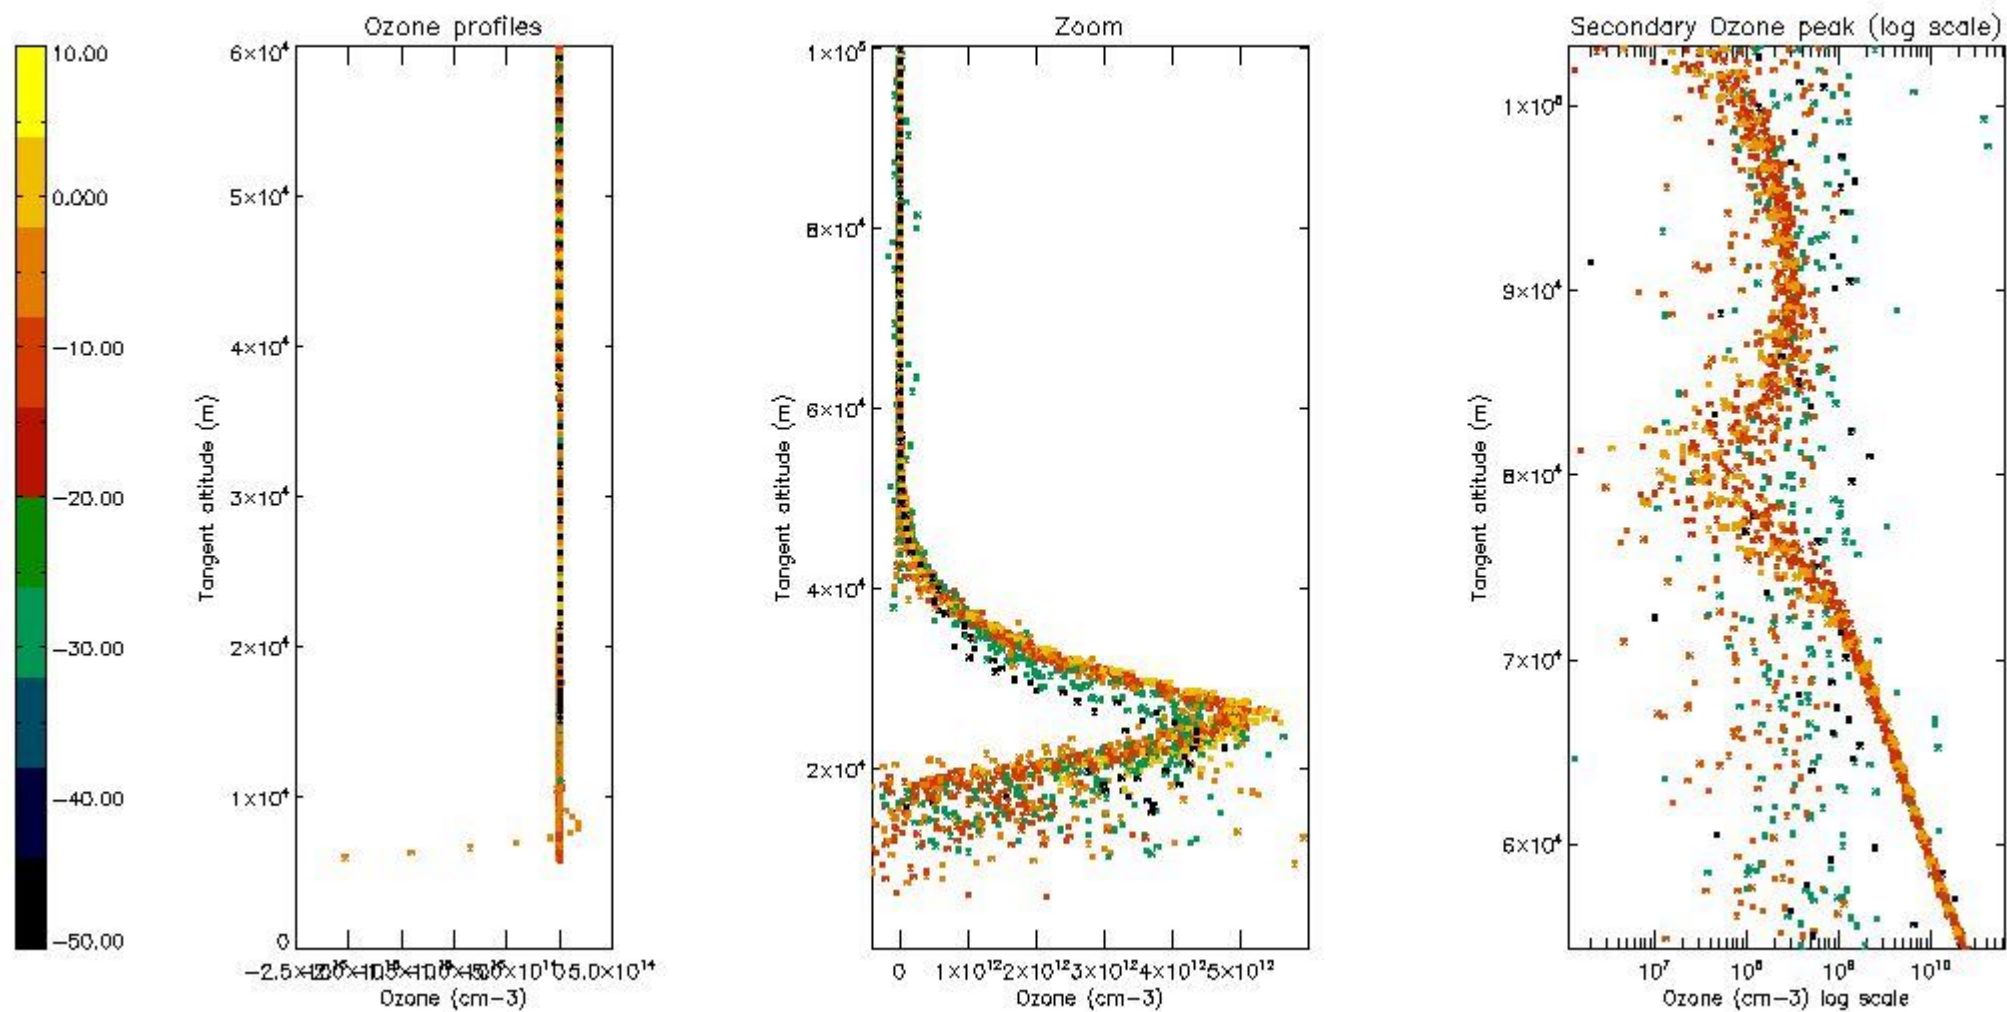

STD < 10	8
STD < 5	6

5.2 Plot ozone profiles for all STD (dark without errors)

The colorbar represents the latitude.

5.3 Plot ozone profiles where STD < 20% (dark without errors)

The colorbar represents the latitude.