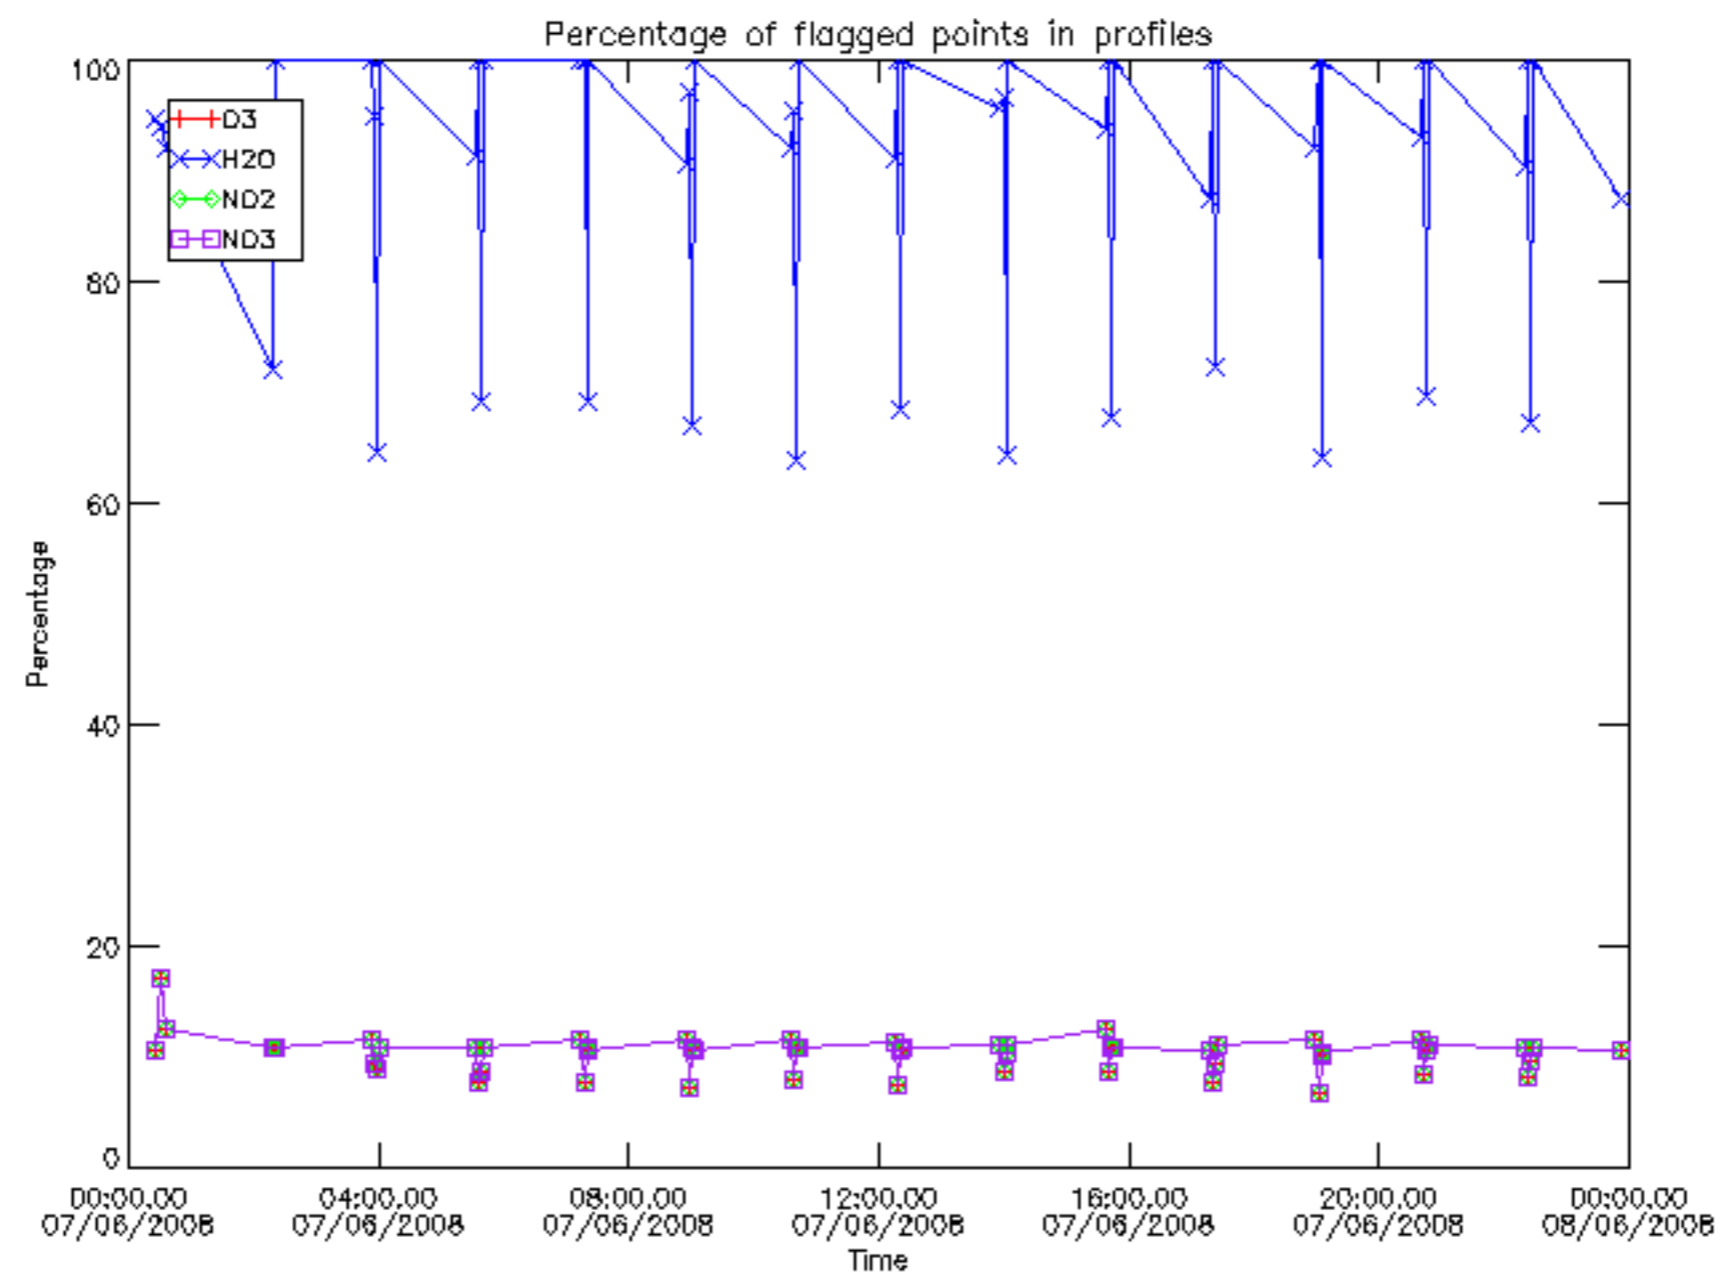

Percentage of flagged data per D3 profile

Percentage of flagged data per H2O profile