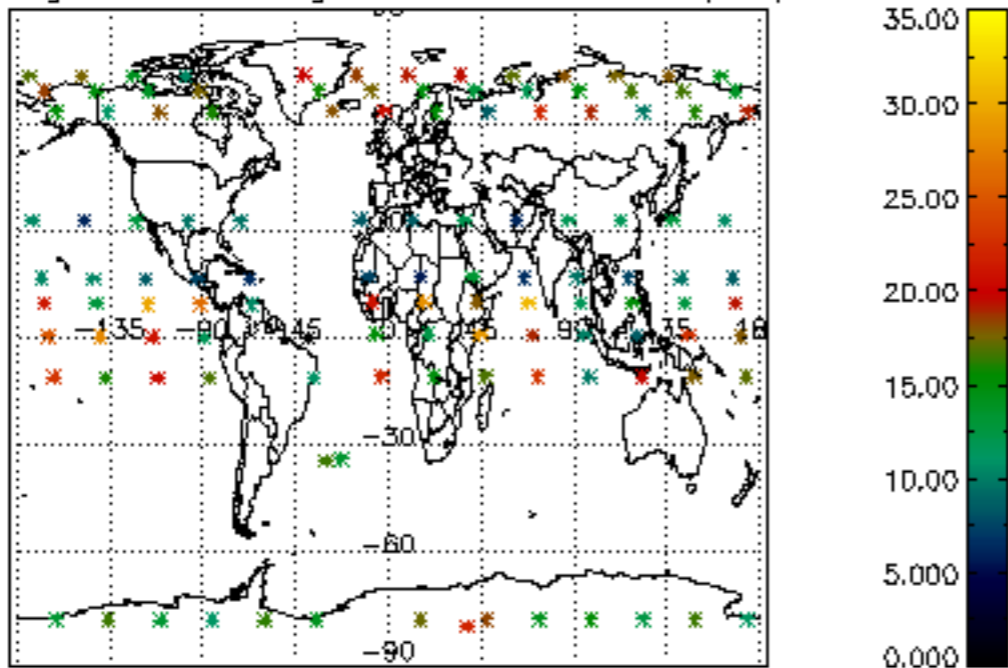

Percentage of cosmic ray hits per profile

Percentage of star falling outside central band per profile