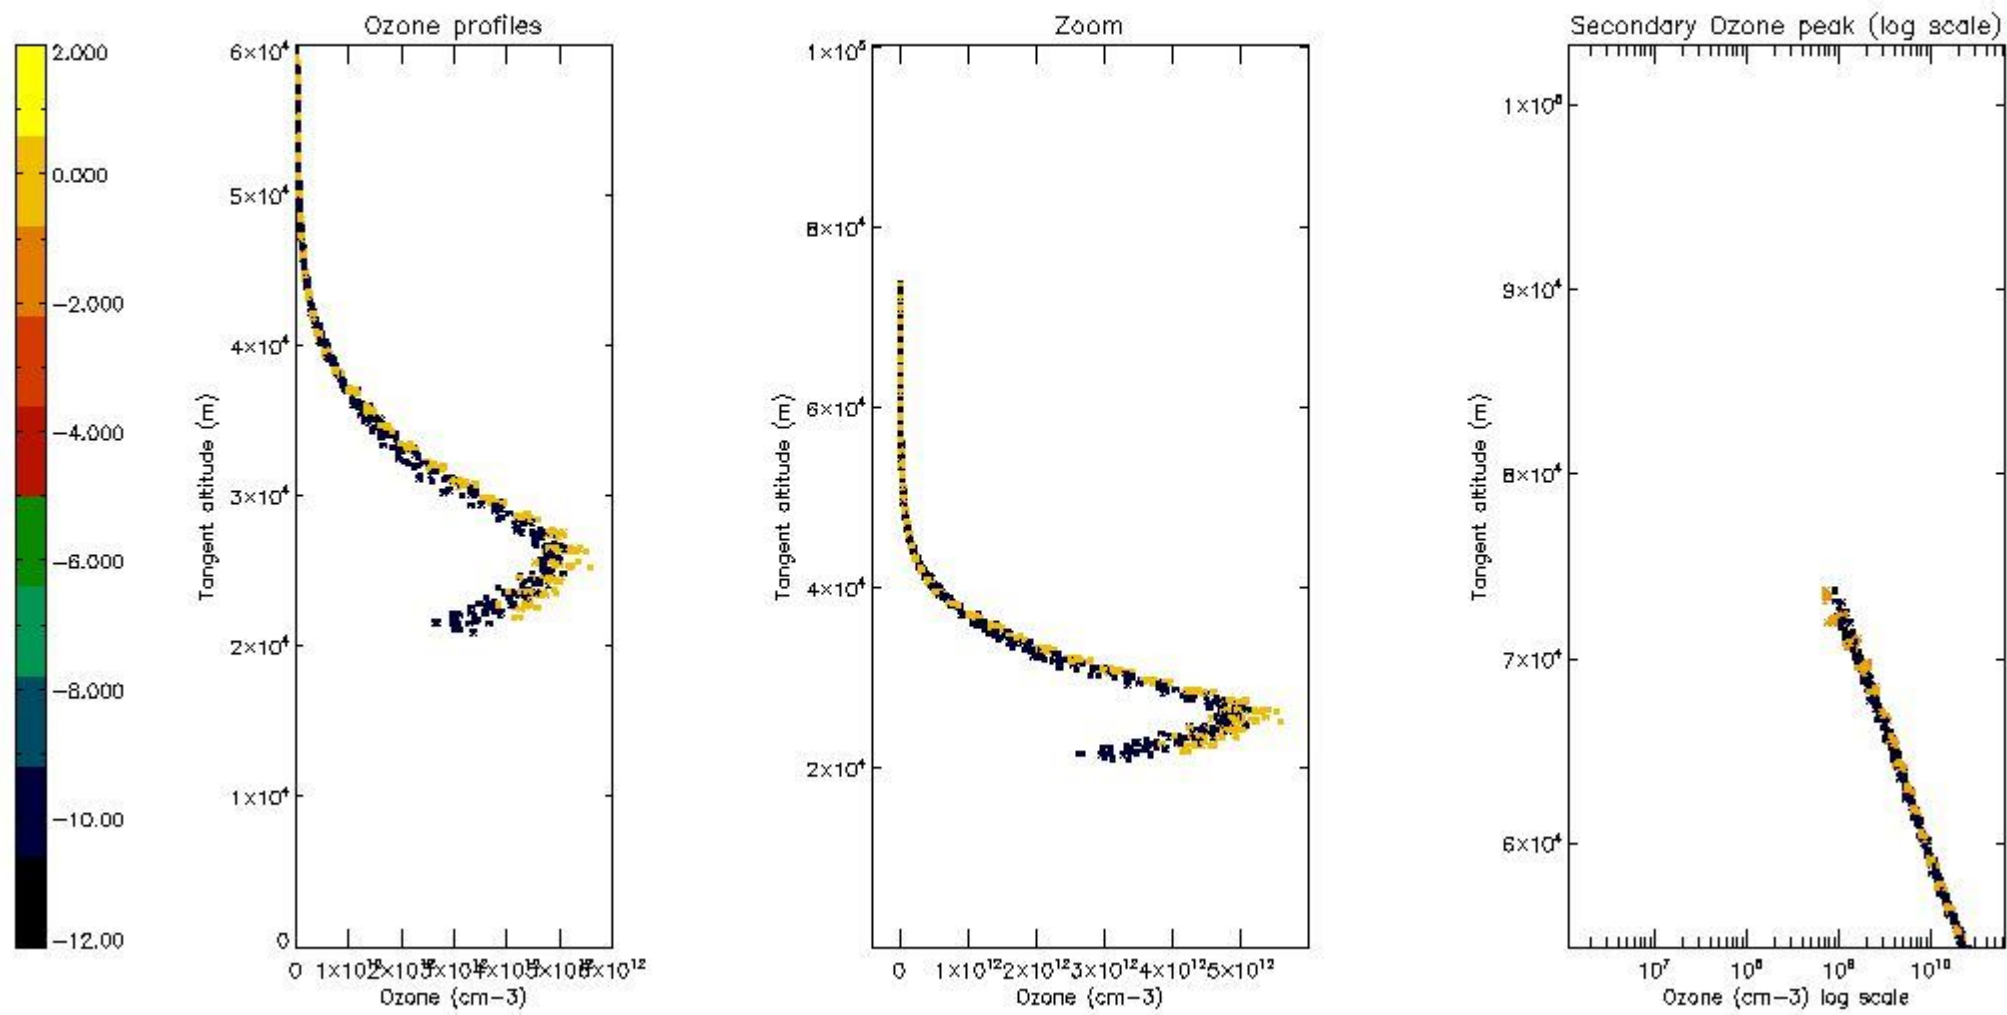

The colorbar represents the latitude.

5.4 Plot ozone profiles where $STD < 10\%$ (dark without errors)

The colorbar represents the latitude.

5.5 Plot ozone profiles where STD < 5% (dark without errors)

The colorbar represents the latitude.

5.6 Plot NO₂ profiles for all STD (dark without errors)

The colorbar represents the latitude.

5.7 Plot NO3 profiles for all STD (dark without errors)

The colorbar represents the latitude.

5.8 Plot H2O profiles for all STD (only for occultations of stars 1,2,3,4,13,14,16,26,63 dark without errors)