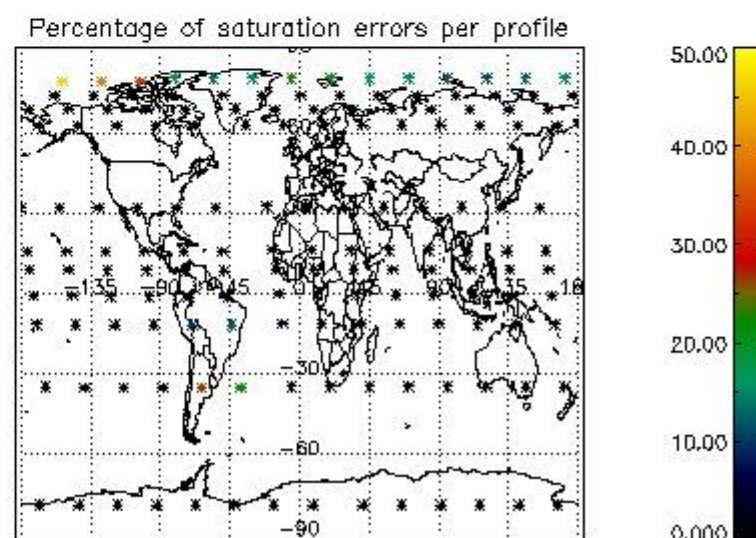

Percentage of flagged data per NO3 profile

4. Level 1 quality information per product

In this section it is plotted some information contained in the Quality Summary data set of the level 2 products that comes from the level 1b processing. Products without errors (error flag in the MPH set to "0") are used.

4.1 Plot quality information per product (time dependant) coming from level 1b processing

4.1.1 Plot level 1 quality information per product (time dependant): ENVISAT ASCENDING passes

4.1.2 Plot level 1 quality information per product (time dependant): ENVI SAT DESCENDING passes

4.2 Plot quality information per product coming from level 1b processing (world map)

4.2.1 Plot level 1 quality information per product (world map): ENVISAT ASCENDING passes

4.2.2 Plot level 1 quality information per product (world map): ENVISAT DESCENDING passes