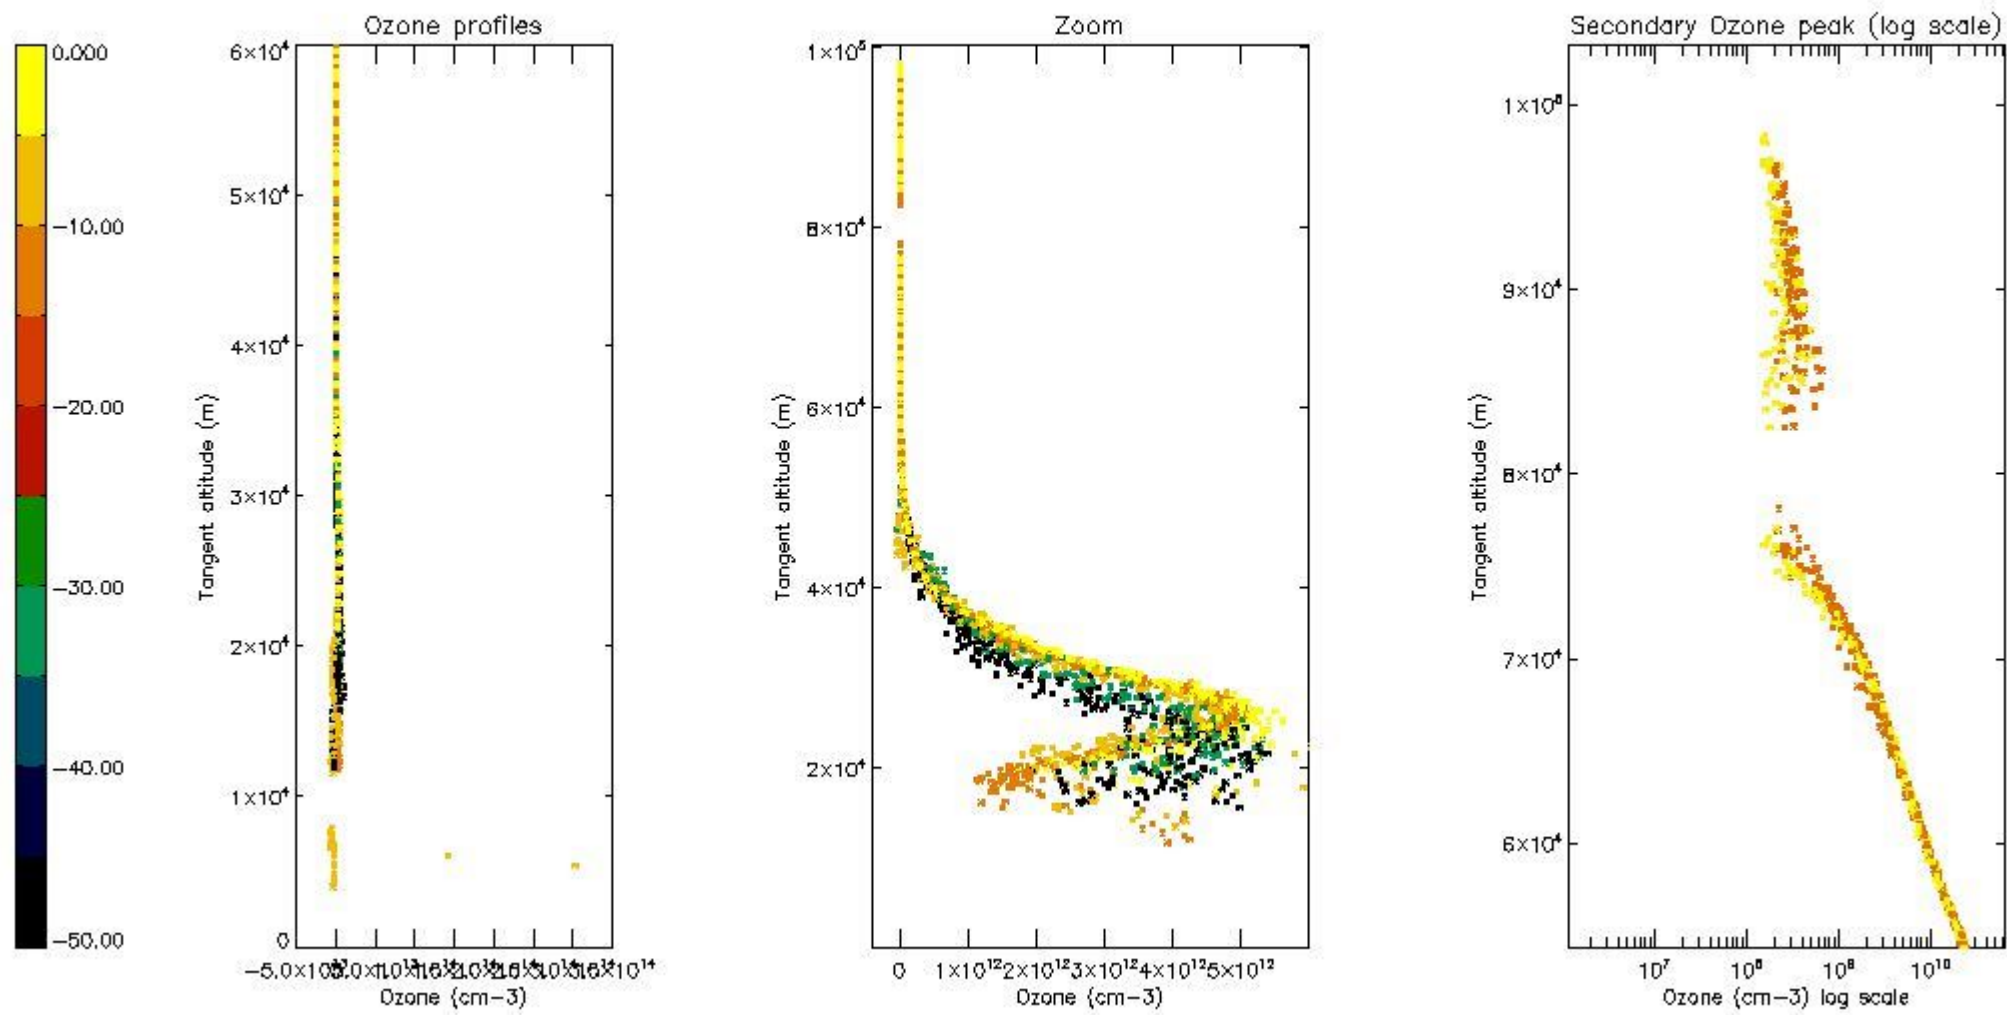

STD < 10	7
STD < 5	5

5.2 Plot ozone profiles for all STD (dark without errors)

The colorbar represents the latitude.

5.3 Plot ozone profiles where STD < 20% (dark without errors)

The colorbar represents the latitude.