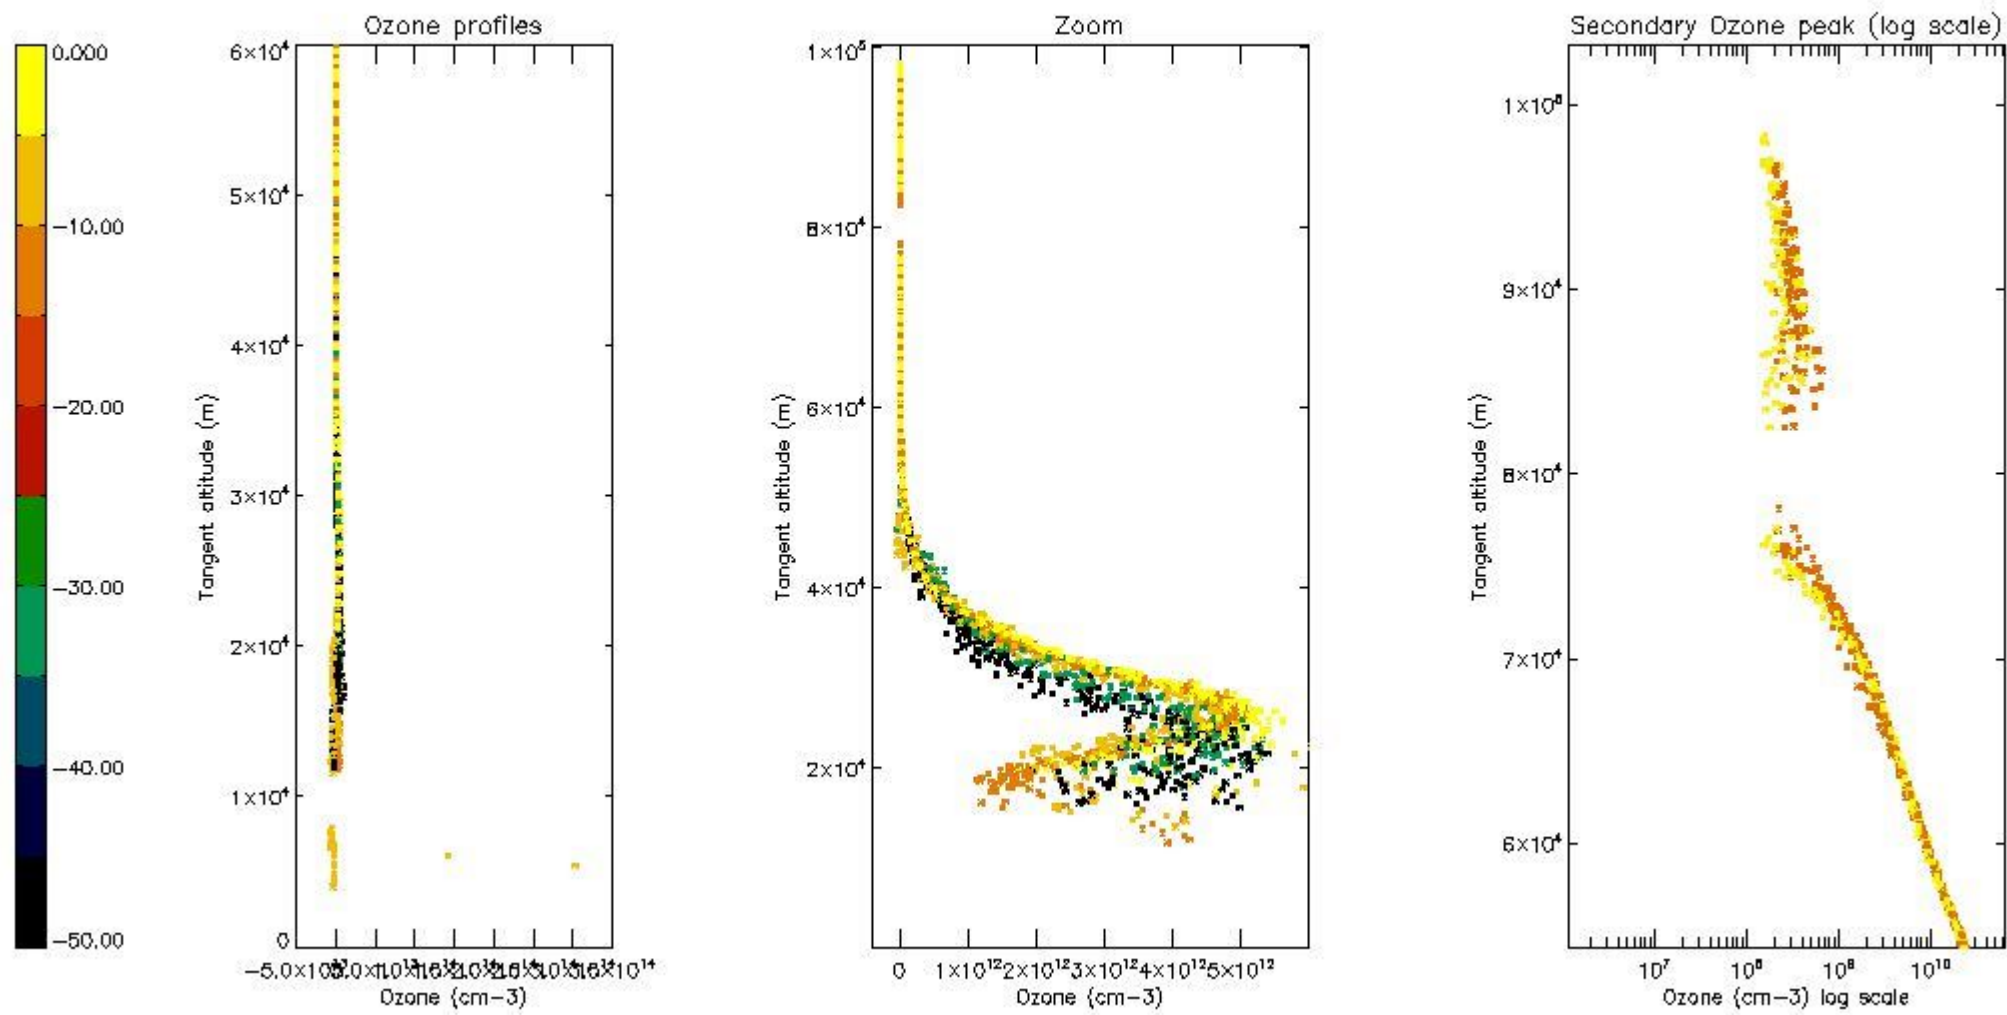

STD < 10	7
STD < 5	5

5.2 Plot ozone profiles for all STD (dark without errors)

The colorbar represents the latitude.

5.3 Plot ozone profiles where STD < 20% (dark without errors)

The colorbar represents the latitude.

5.4 Plot ozone profiles where $STD < 10\%$ (dark without errors)

The colorbar represents the latitude.

5.5 Plot ozone profiles where STD < 5% (dark without errors)

The colorbar represents the latitude.

5.6 Plot NO₂ profiles for all STD (dark without errors)

The colorbar represents the latitude.

5.7 Plot NO3 profiles for all STD (dark without errors)

The colorbar represents the latitude.

5.8 Plot H2O profiles for all STD (only for occultations of stars 1,2,3,4,13,14,16,26,63 dark without errors)