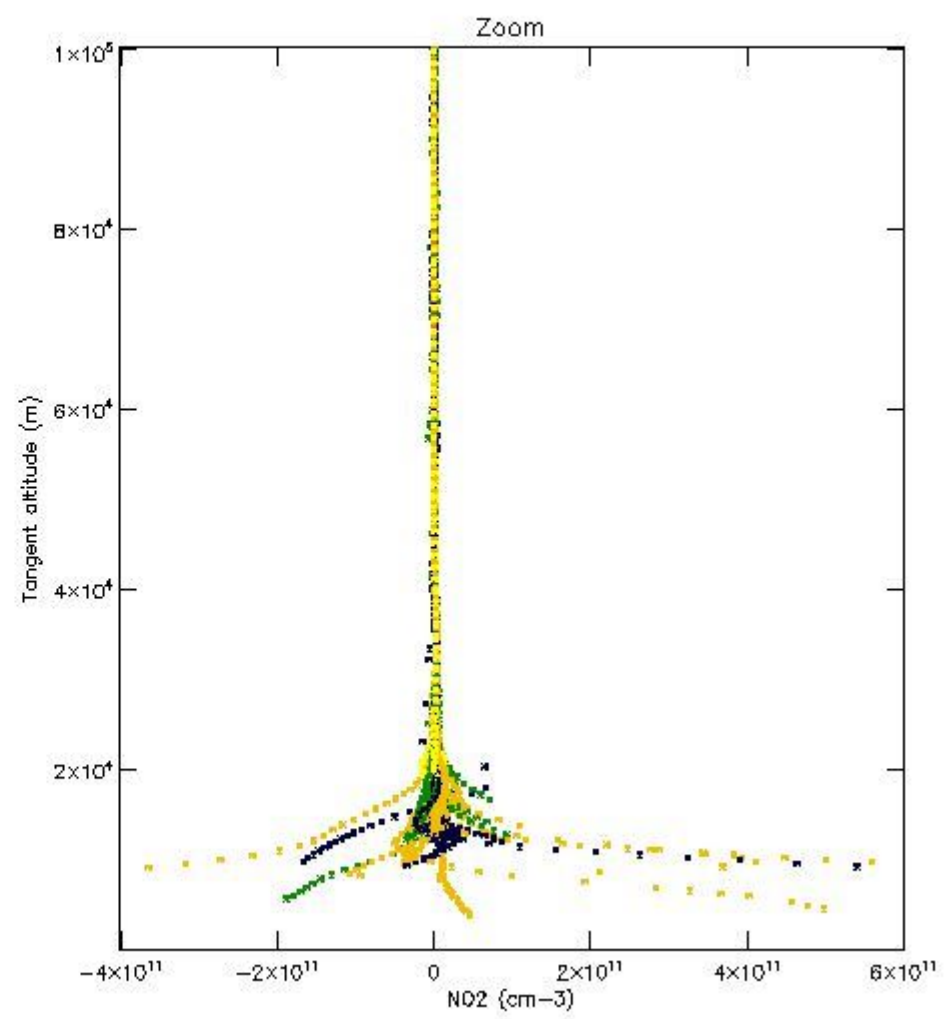

5.4 Plot ozone profiles where $STD < 10\%$ (dark without errors)

The colorbar represents the latitude.

5.5 Plot ozone profiles where STD < 5% (dark without errors)

The colorbar represents the latitude.

5.6 Plot NO₂ profiles for all STD (dark without errors)

The colorbar represents the latitude.

5.7 Plot NO3 profiles for all STD (dark without errors)

The colorbar represents the latitude.

5.8 Plot H₂O profiles for all STD (only for occultations of stars 1,2,3,4,13,14,16,26,63 dark without errors)