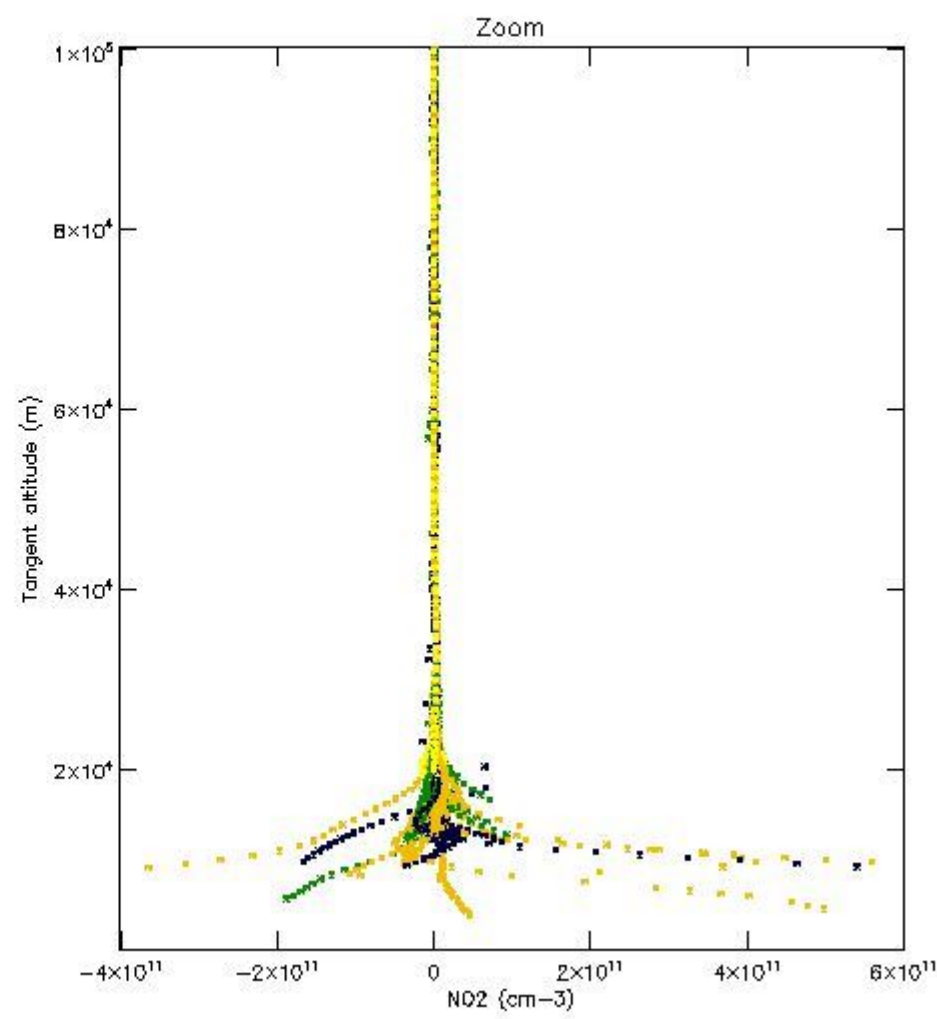

STD < 10	7
STD < 5	5

5.2 Plot ozone profiles for all STD (dark without errors)

The colorbar represents the latitude.

5.3 Plot ozone profiles where STD < 20% (dark without errors)

The colorbar represents the latitude.

5.4 Plot ozone profiles where $STD < 10\%$ (dark without errors)

The colorbar represents the latitude.

5.5 Plot ozone profiles where STD < 5% (dark without errors)

The colorbar represents the latitude.

5.6 Plot NO₂ profiles for all STD (dark without errors)

The colorbar represents the latitude.

5.7 Plot NO3 profiles for all STD (dark without errors)

The colorbar represents the latitude.

5.8 Plot H2O profiles for all STD (only for occultations of stars 1,2,3,4,13,14,16,26,63 dark without errors)