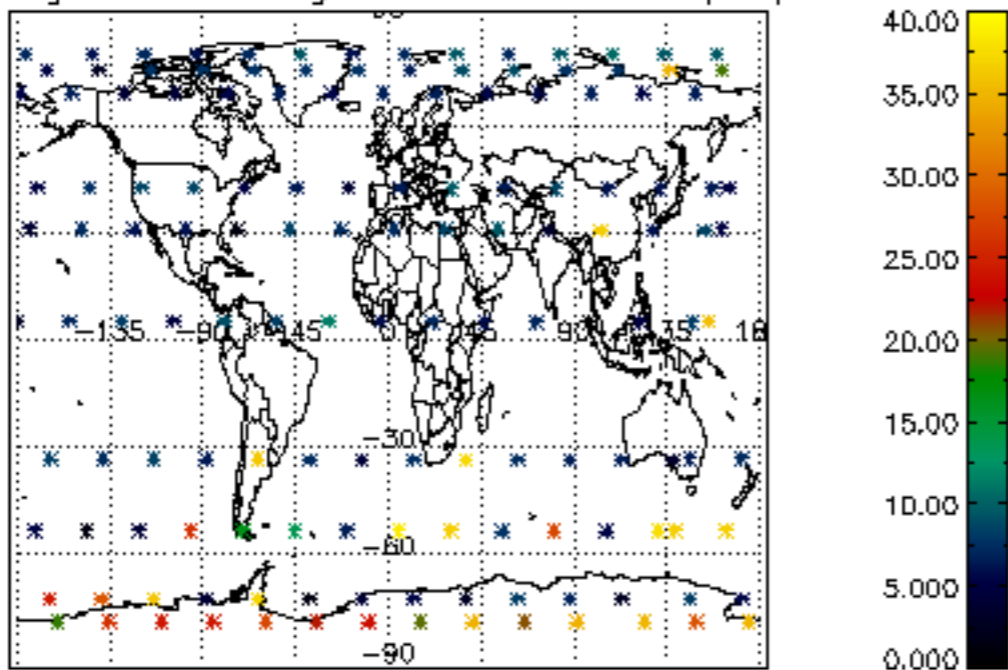

Percentage of star falling outside central band per profile