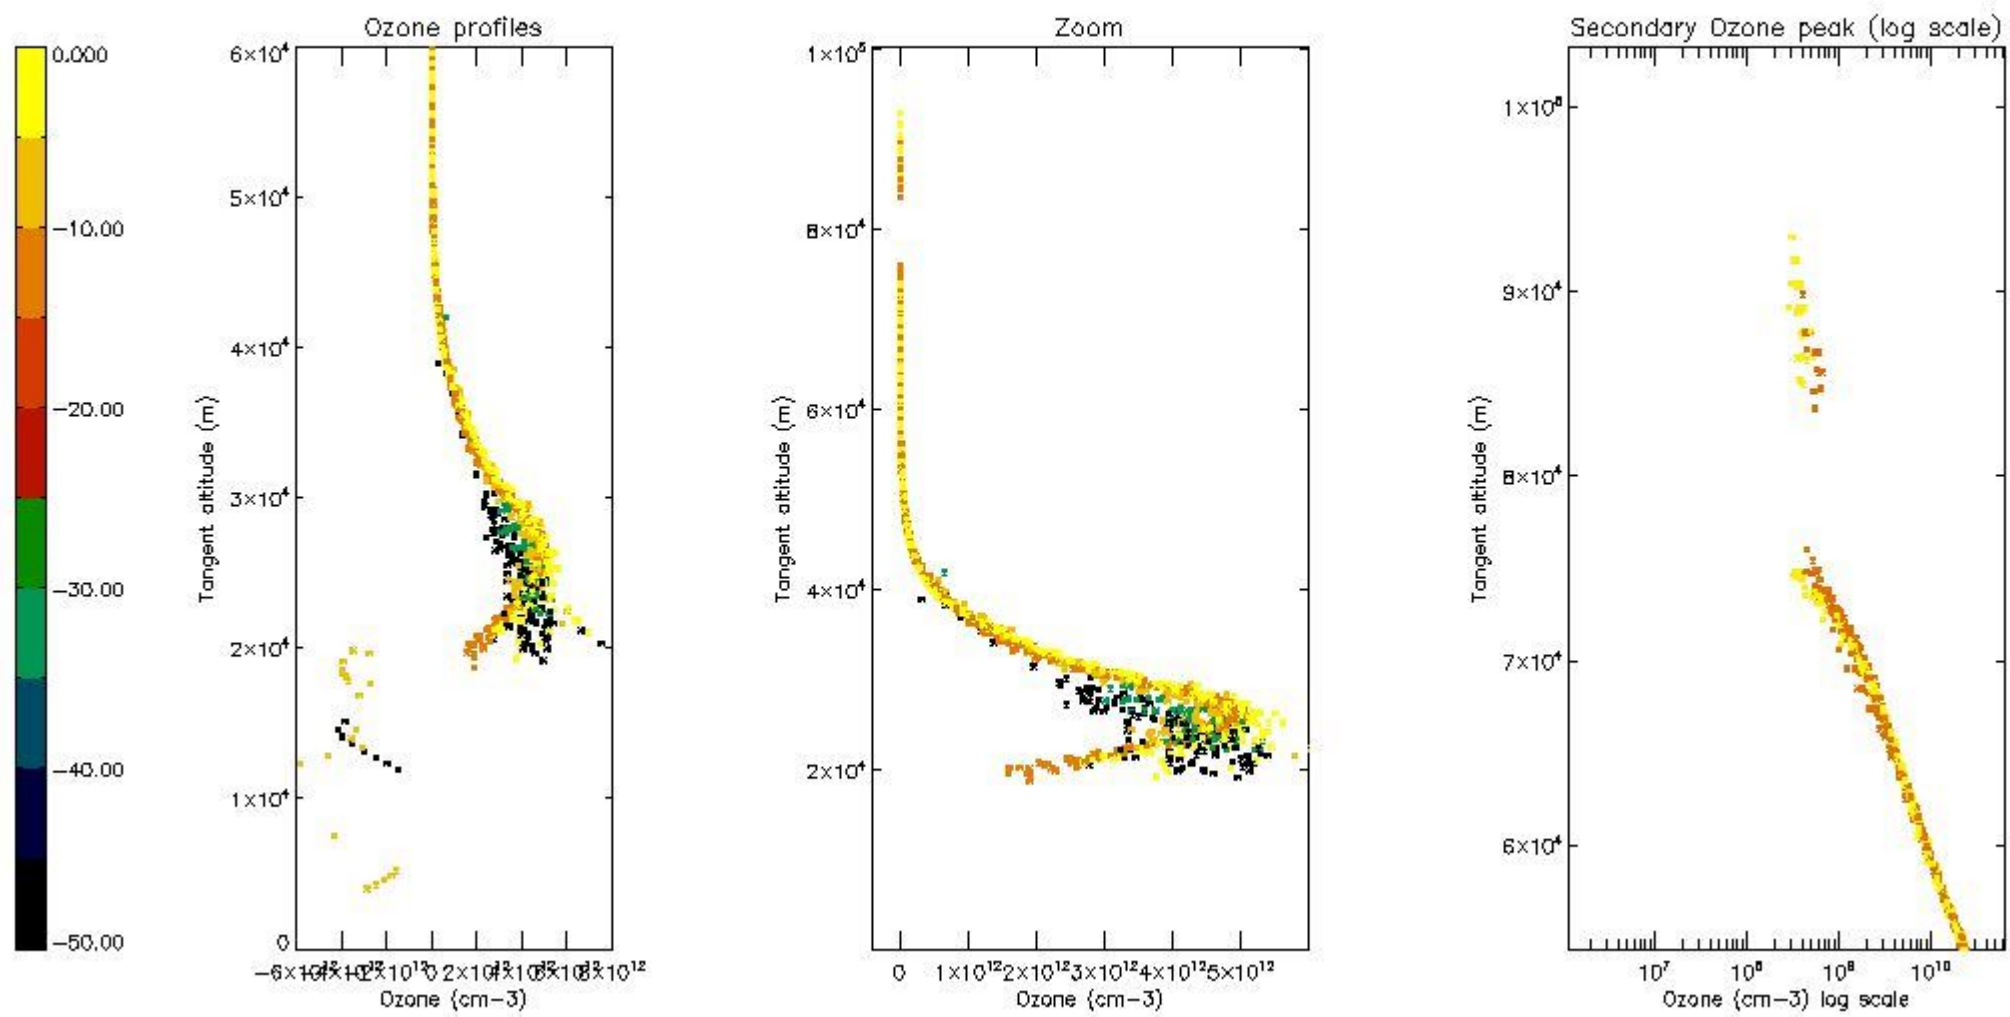

STD < 10	7
STD < 5	5

5.2 Plot ozone profiles for all STD (dark without errors)

The colorbar represents the latitude.

5.3 Plot ozone profiles where STD < 20% (dark without errors)

The colorbar represents the latitude.

5.4 Plot ozone profiles where $STD < 10\%$ (dark without errors)

The colorbar represents the latitude.

5.5 Plot ozone profiles where STD < 5% (dark without errors)

The colorbar represents the latitude.

5.6 Plot NO₂ profiles for all STD (dark without errors)

The colorbar represents the latitude.

5.7 Plot NO3 profiles for all STD (dark without errors)

The colorbar represents the latitude.

5.8 Plot H2O profiles for all STD (only for occultations of stars 1,2,3,4,13,14,16,26,63 dark without errors)