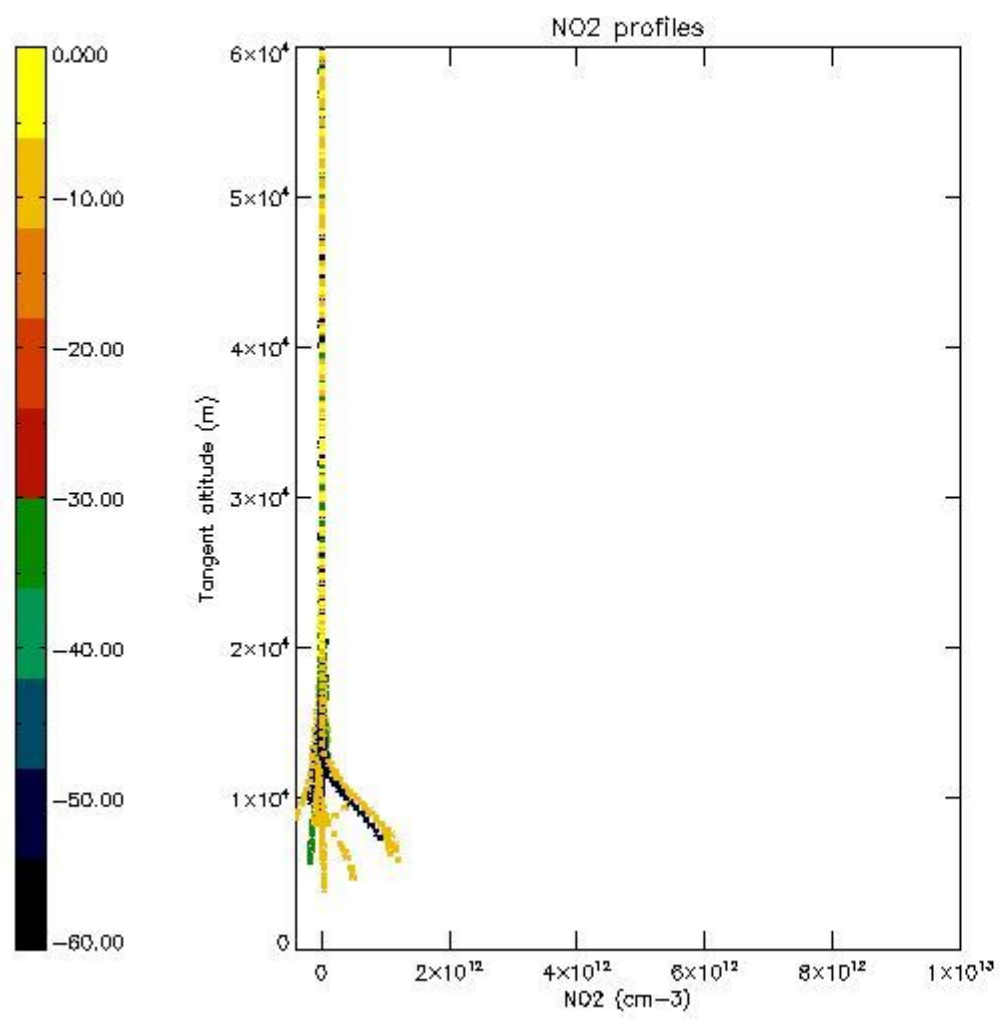

5.4 Plot ozone profiles where $STD < 10\%$ (dark without errors)

The colorbar represents the latitude.

5.5 Plot ozone profiles where STD < 5% (dark without errors)

The colorbar represents the latitude.

5.6 Plot NO₂ profiles for all STD (dark without errors)

The colorbar represents the latitude.

5.7 Plot NO3 profiles for all STD (dark without errors)

The colorbar represents the latitude.

5.8 Plot H₂O profiles for all STD (only for occultations of stars 1,2,3,4,13,14,16,26,63 dark without errors)