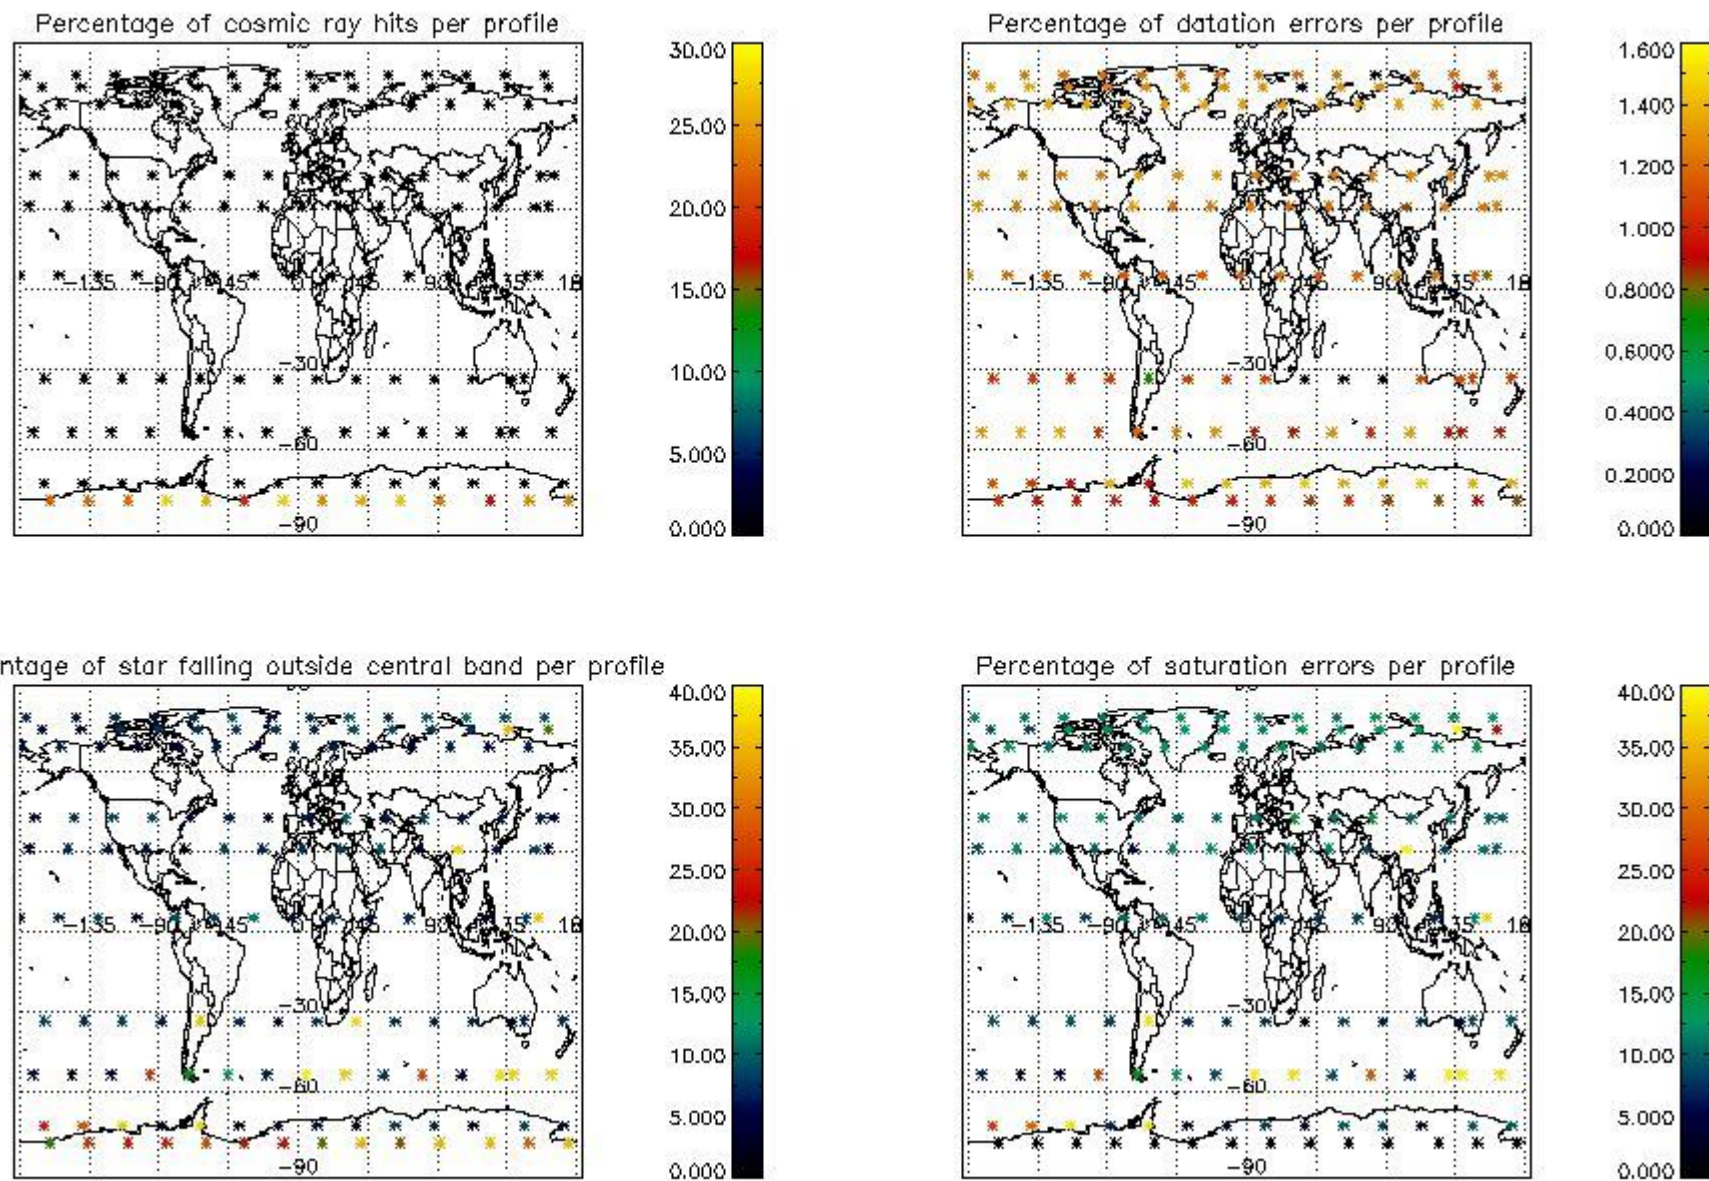

Percentage of flagged data per NO3 profile

4. Level 1 quality information per product

In this section it is plotted some information contained in the Quality Summary data set of the level 2 products that comes from the level 1b processing. Products without errors (error flag in the MPH set to "0") are used.

4.1 Plot quality information per product (time dependant) coming from level 1b processing

4.1.1 Plot level 1 quality information per product (time dependant): ENVISAT ASCENDING passes

4.1.2 Plot level 1 quality information per product (time dependant): ENVI SAT DESCENDING passes

4.2 Plot quality information per product coming from level 1b processing (world map)

4.2.1 Plot level 1 quality information per product (world map): ENVISAT ASCENDING passes

4.2.2 Plot level 1 quality information per product (world map): ENVISAT DESCENDING passes