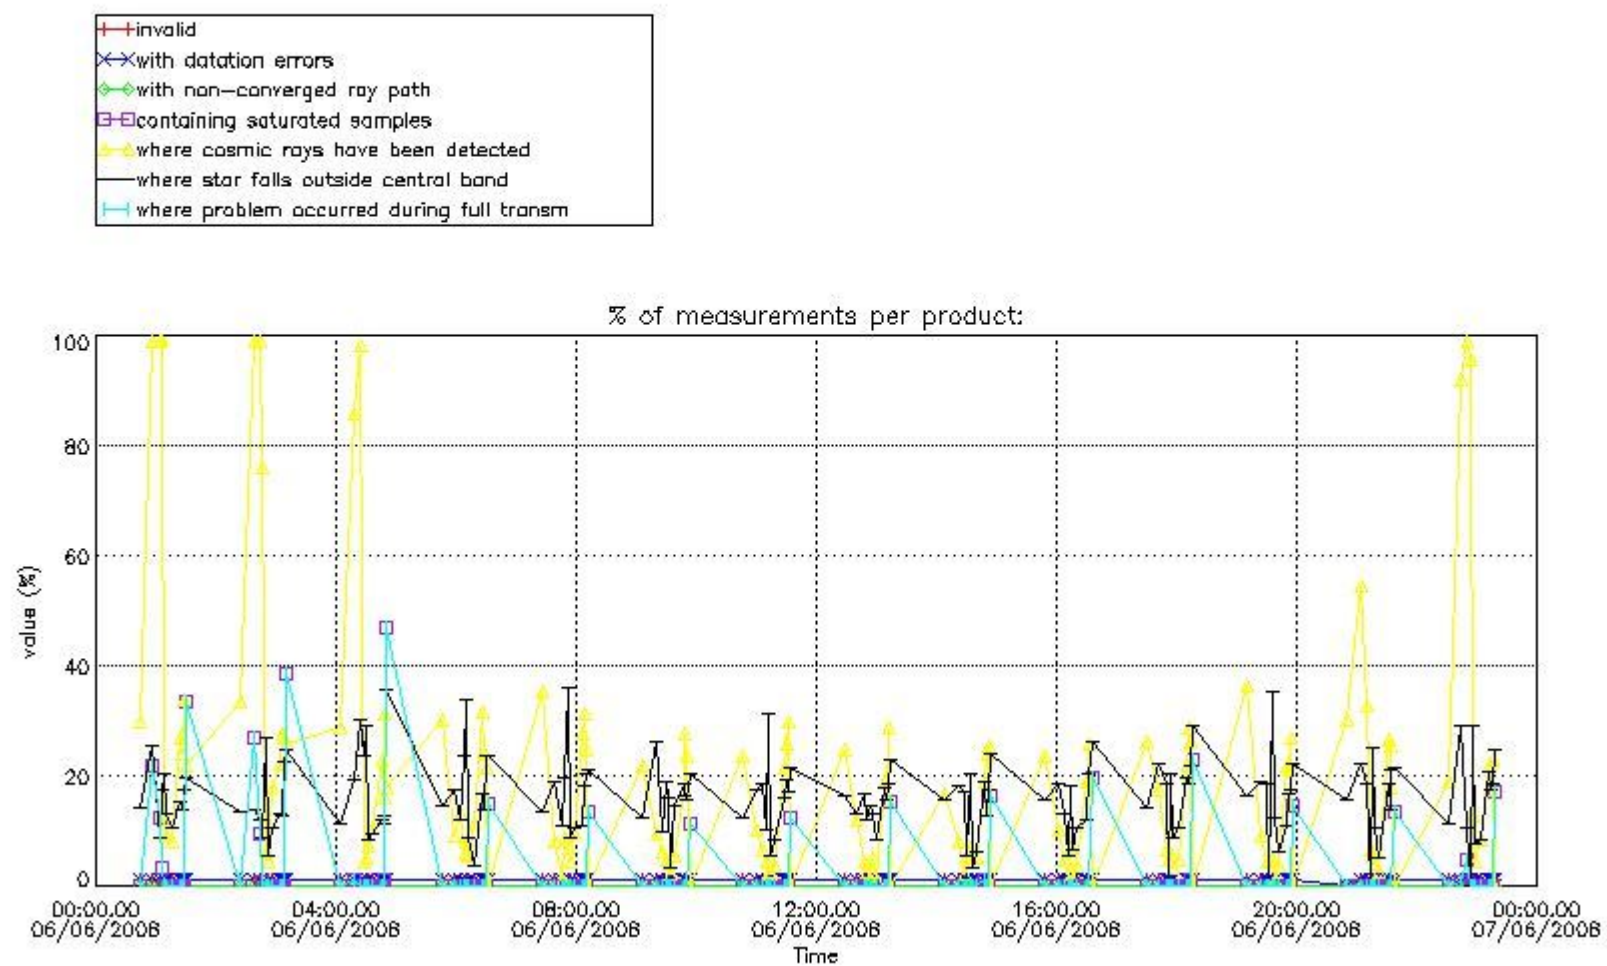

3.1 Plot quality information per product (time dependant)

3.2 Plot quality information per product (world map)

Percentage of flagged data per O3 profile

Percentage of flagged data per H2O profile

Percentage of flagged data per NO2 profile

Percentage of flagged data per NO3 profile

4. Level 1 quality information per product

In this section it is plotted some information contained in the Quality Summary data set of the level 2 products that comes from the level 1b processing. Products without errors (error flag in the MPH set to "0") are used.

4.1 Plot quality information per product (time dependant) coming from level 1b processing

4.1.1 Plot level 1 quality information per product (time dependant): ENVISAT ASCENDING passes

4.1.2 Plot level 1 quality information per product (time dependant): ENVI SAT DESCENDING passes