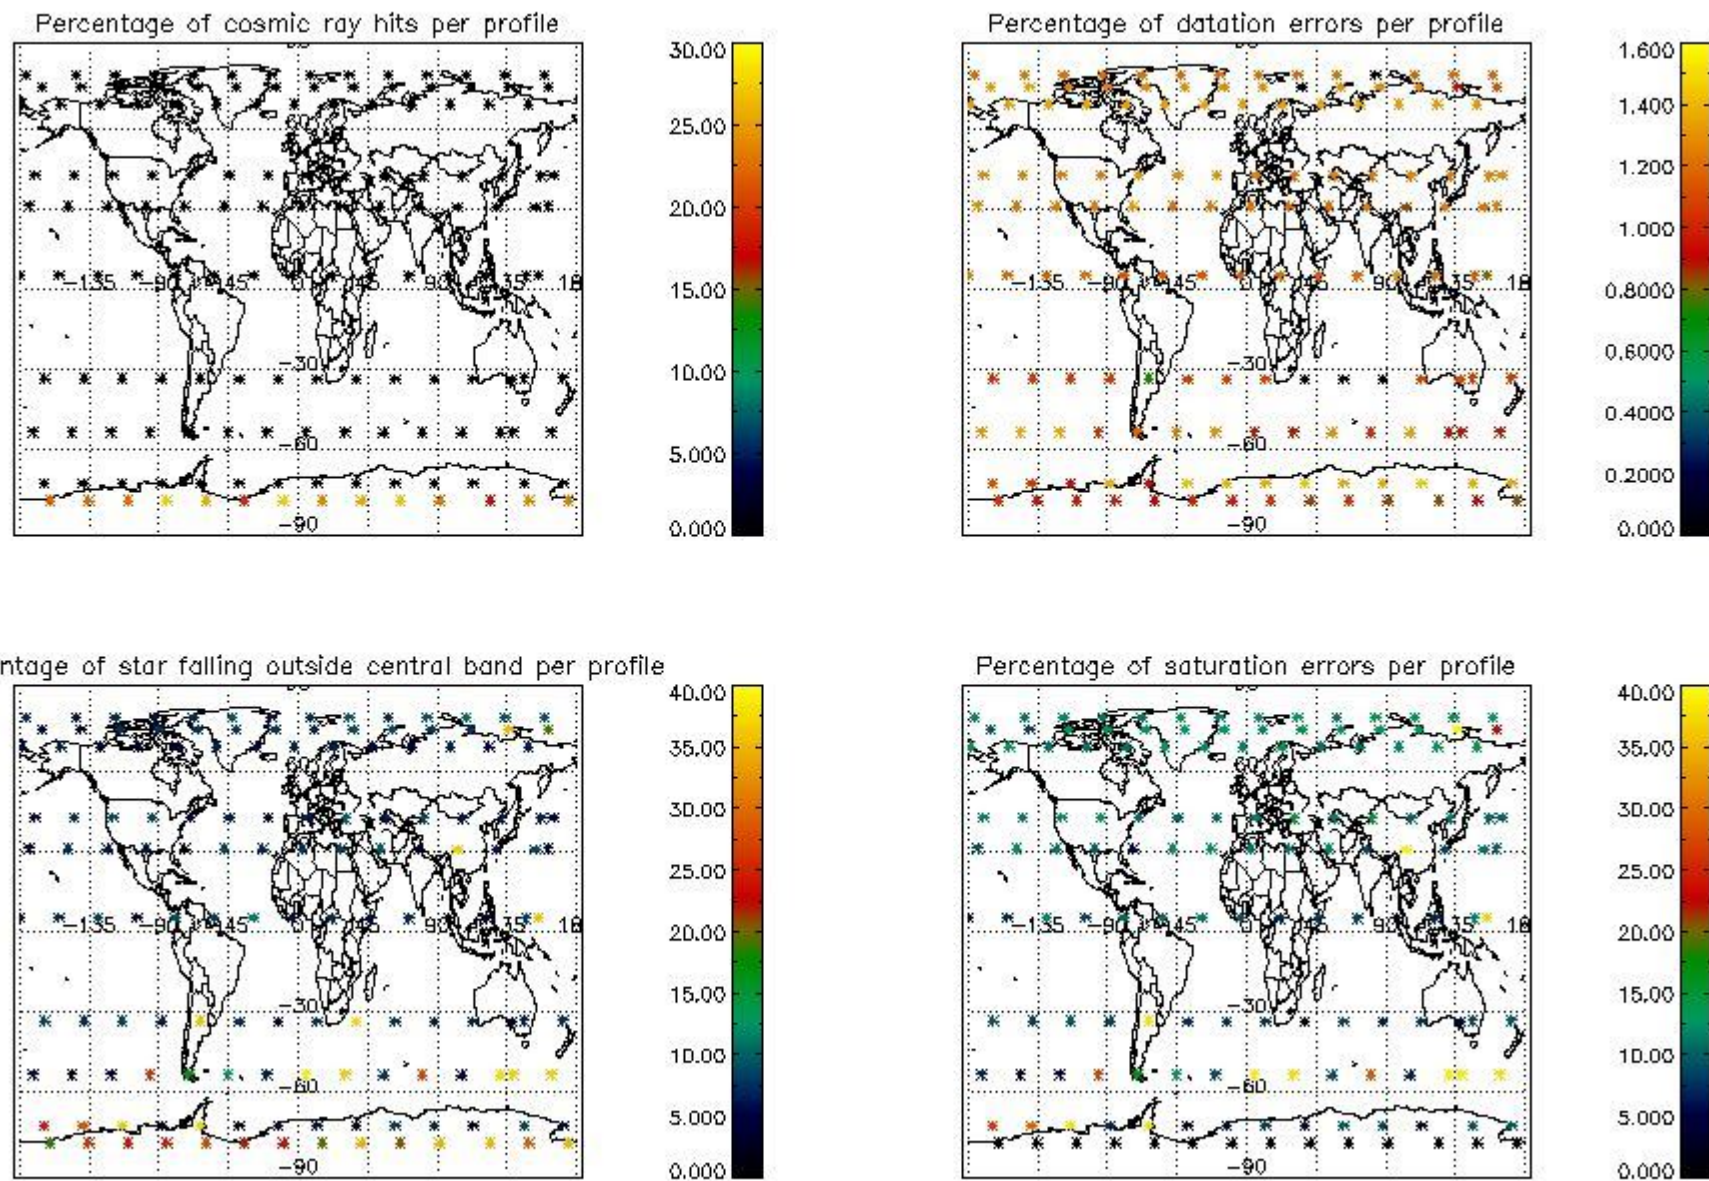

4.2.2 Plot level 1 quality information per product (world map): ENVISAT DESCENDING passes

5. Trace gas profiles

5.1 Ozone statistics based on quality of products

The final quality of the products can be "measured" using the STD (Standard Deviation) attached to every point profile. This information is written to the parameter GOM_NL__2P/NL_LOCAL_SPECIES_DENSITY/o3_std of the level 2 products. The table below shows the statistics for given STD ranges.

The statistics are given with respect to the overall valid production:

- Products without fatal errors: GOM_NL__2P/MPH/PRODUCT_ERR=0
- Valid point profile: GOM_NL__2P/NL_LOCAL_SPECIES_DENSITY/pcd(0)=0

The 'Criteria' is applied to valid points of dark limb products:

- Products in dark limb illumination condition: GOM_NL__2P/NL_SUMMARY_QUALITY/obs_ill_cond=0
- Products without fatal errors: GOM_NL__2P/MPH/PRODUCT_ERR=0
- Valid point profile: GOM_NL__2P/NL_LOCAL_SPECIES_DENSITY/pcd(0)=0

So, the table below shows the percentage of dark limb and valid observations for each criteria with respect to the overall valid daily observations.

Criteria	% of total production
All STD	27
STD < 20	11