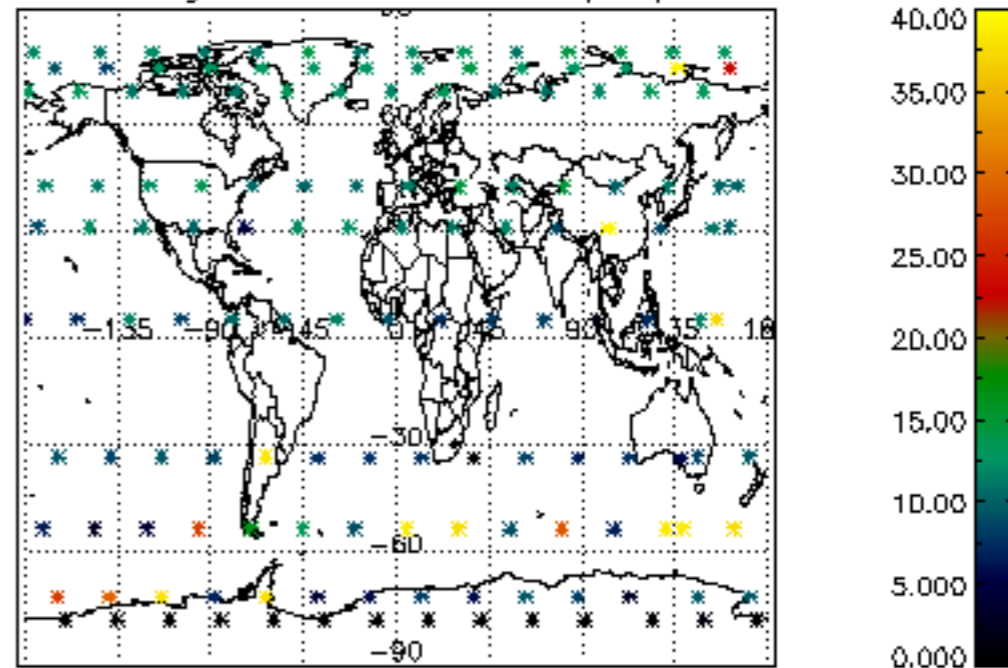

Percentage of saturation errors per profile