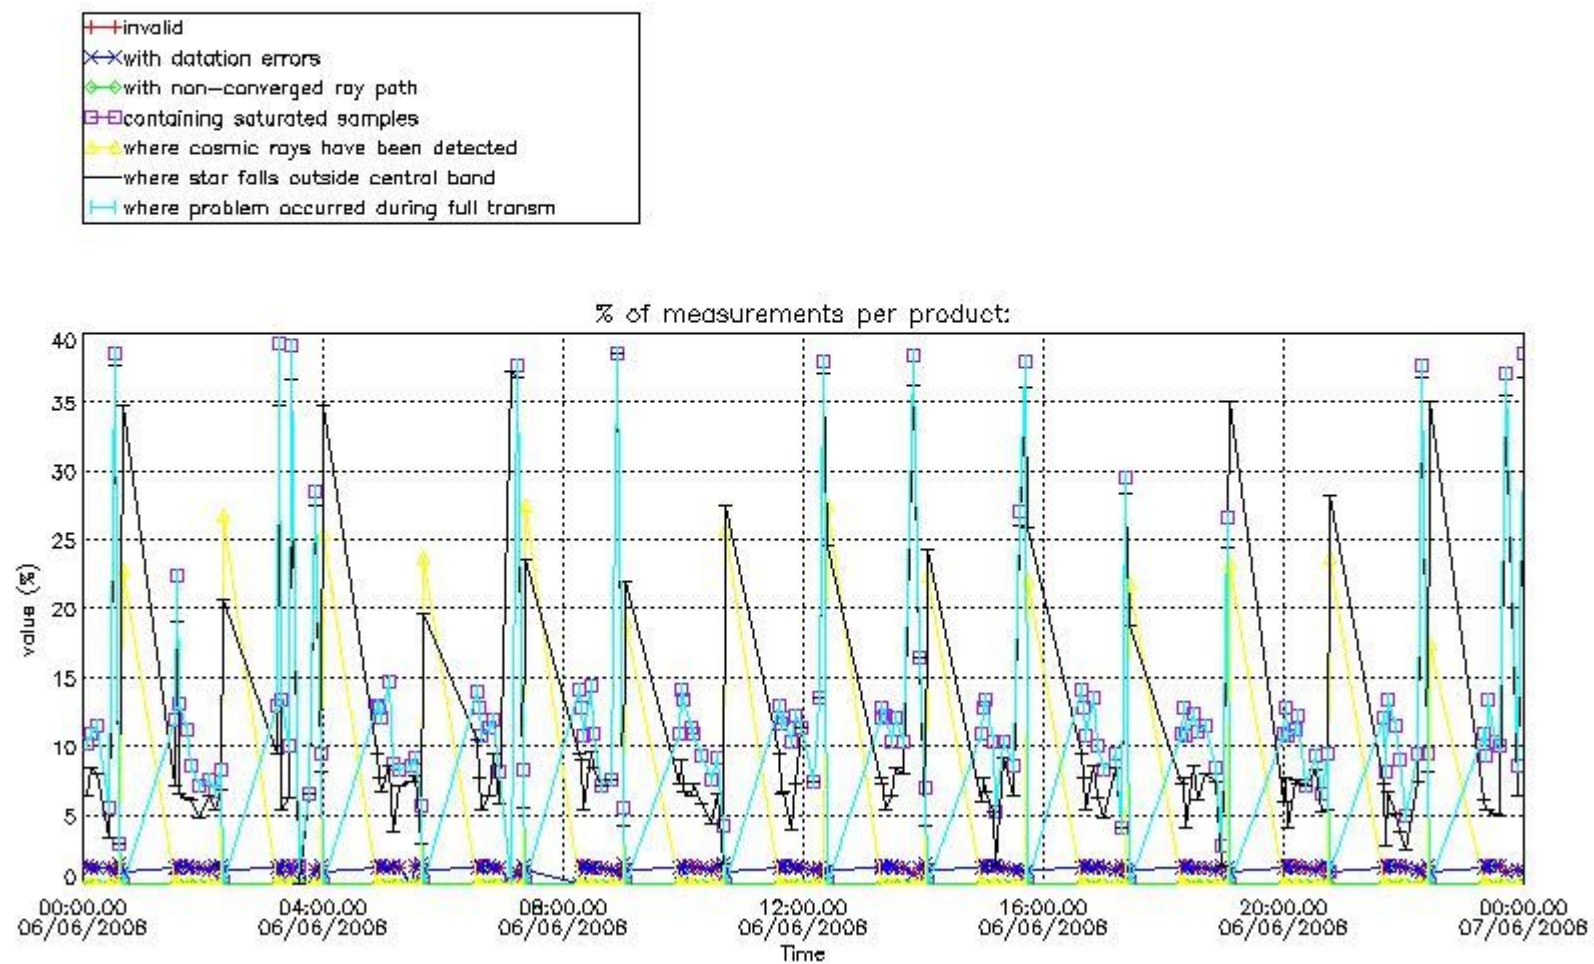

3.1 Plot quality information per product (time dependant)

3.2 Plot quality information per product (world map)

Percentage of flagged data per O3 profile

Percentage of flagged data per H2O profile

Percentage of flagged data per NO2 profile

Percentage of flagged data per NO3 profile

4. Level 1 quality information per product

In this section it is plotted some information contained in the Quality Summary data set of the level 2 products that comes from the level 1b processing. Products without errors (error flag in the MPH set to "0") are used.

4.1 Plot quality information per product (time dependant) coming from level 1b processing

4.1.1 Plot level 1 quality information per product (time dependant): ENVISAT ASCENDING passes

4.1.2 Plot level 1 quality information per product (time dependant): ENVI SAT DESCENDING passes

5. Trace gas profiles

5.1 Ozone statistics based on quality of products

The final quality of the products can be "measured" using the STD (Standard Deviation) attached to every point profile. This information is written to the parameter GOM_NL__2P/NL_LOCAL_SPECIES_DENSITY/o3_std of the level 2 products. The table below shows the statistics for given STD ranges.