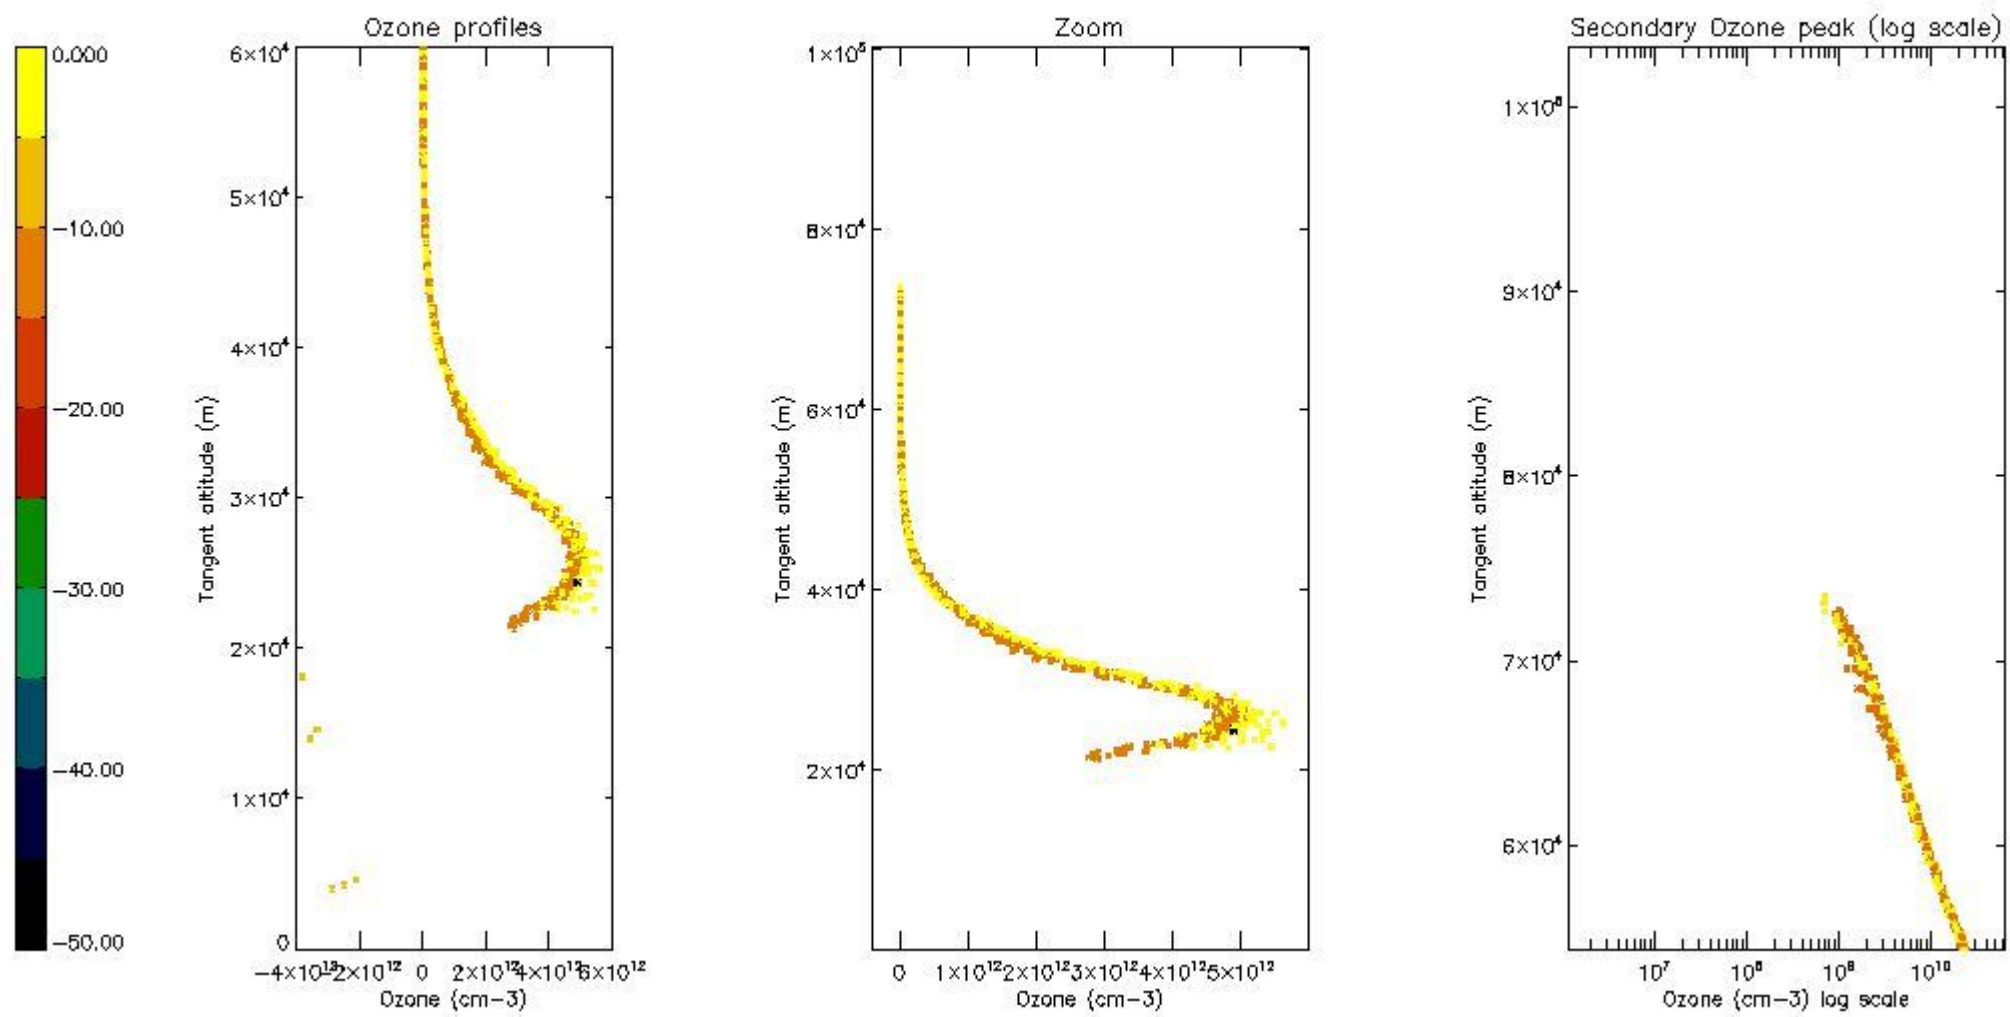

5.6 Plot NO₂ profiles for all STD (dark without errors)

The colorbar represents the latitude.