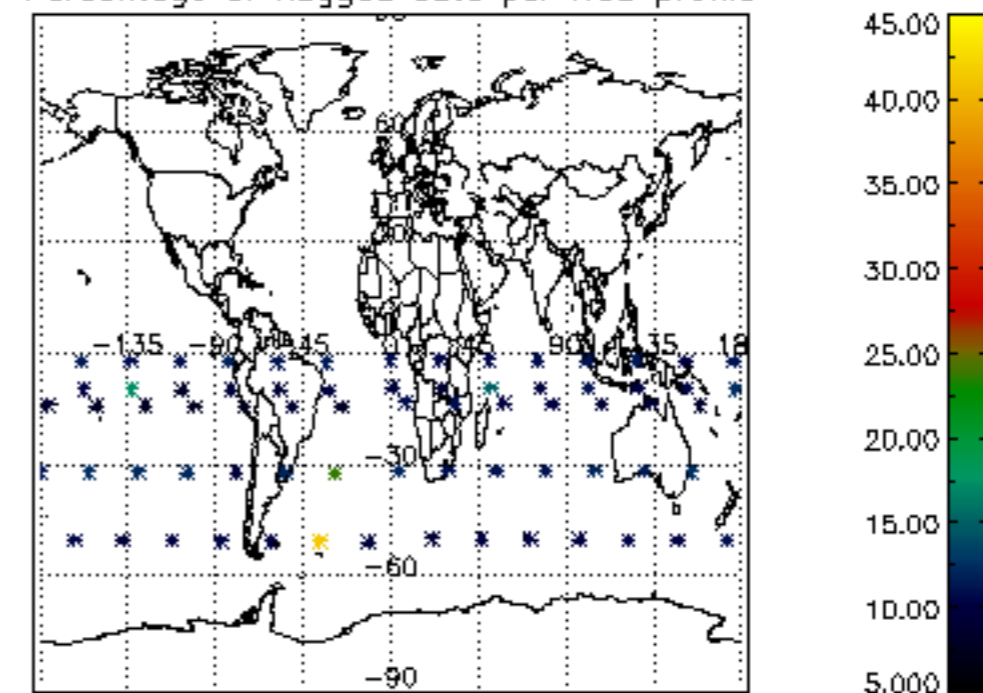

Percentage of flagged data per NO3 profile