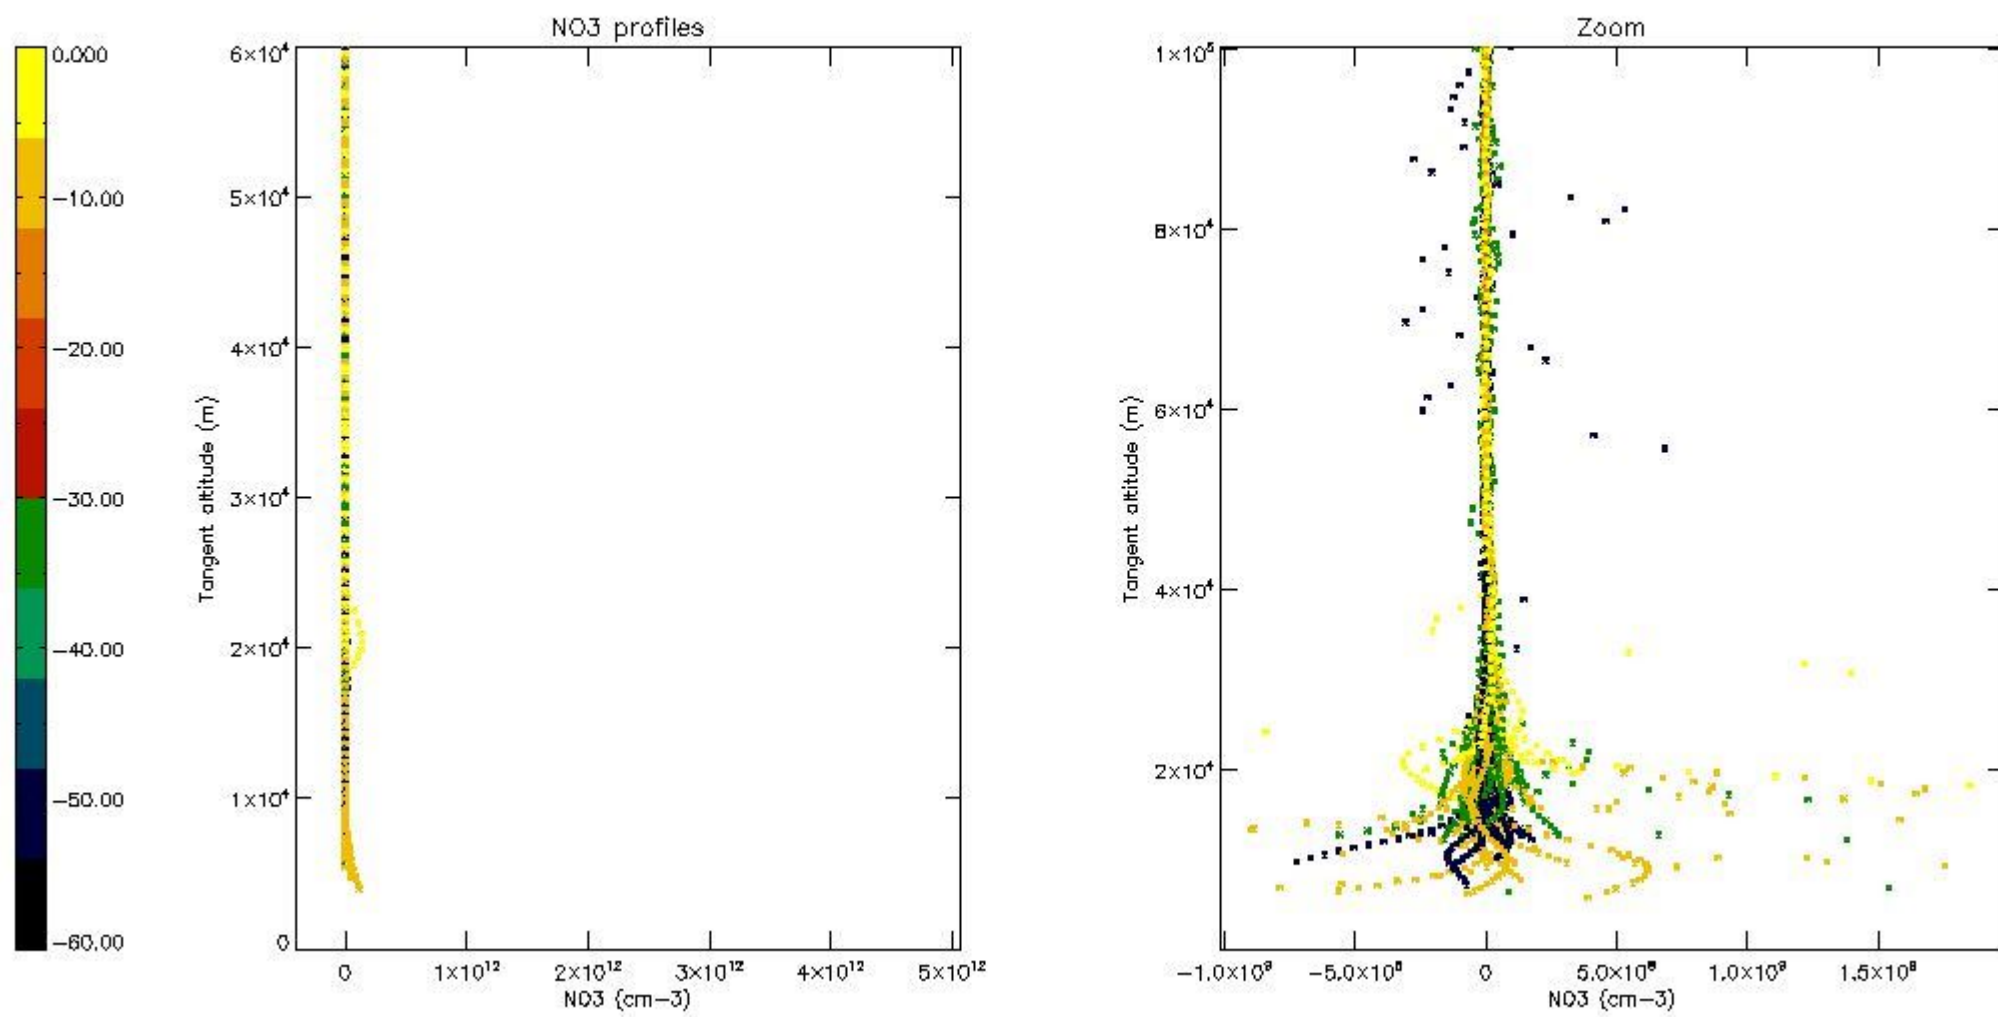

The colorbar represents the latitude.

5.7 Plot NO3 profiles for all STD (dark without errors)

The colorbar represents the latitude.

5.8 Plot H₂O profiles for all STD (only for occultations of stars 1,2,3,4,13,14,16,26,63 dark without errors)