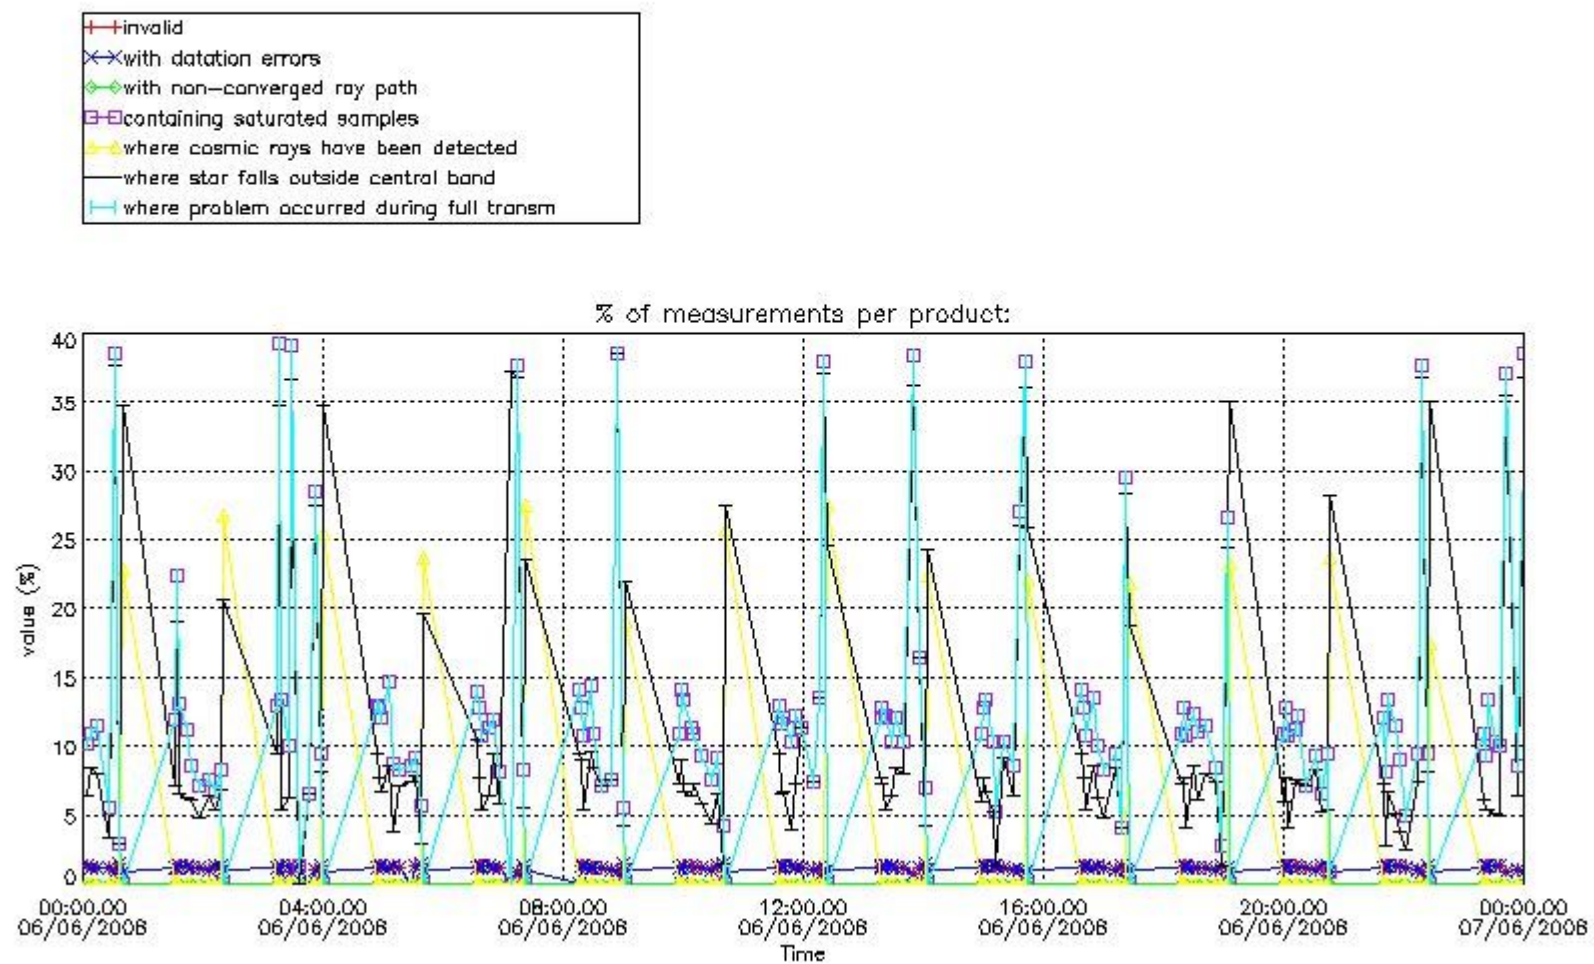

4.2 Plot quality information per product coming from level 1b processing (world map)

4.2.1 Plot level 1 quality information per product (world map): ENVISAT ASCENDING passes