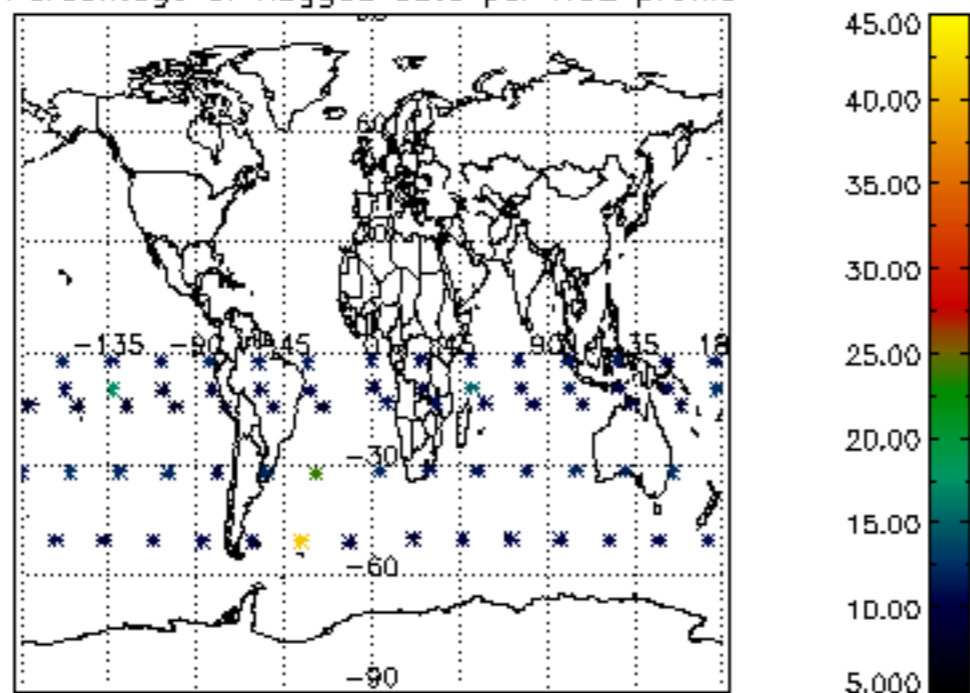

Percentage of flagged data per NO2 profile