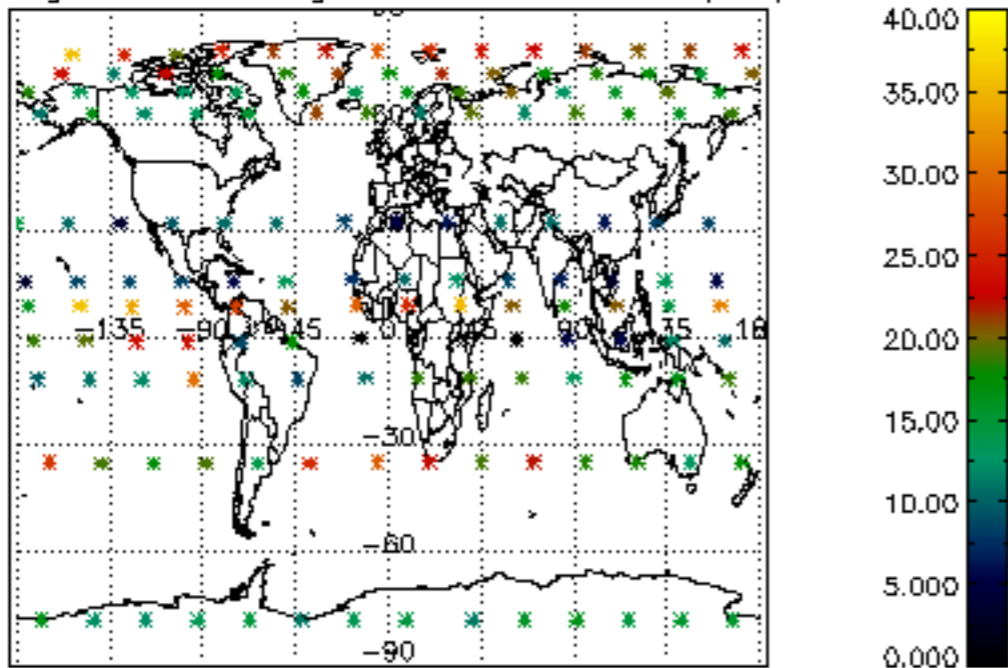

Percentage of cosmic ray hits per profile

Percentage of star falling outside central band per profile