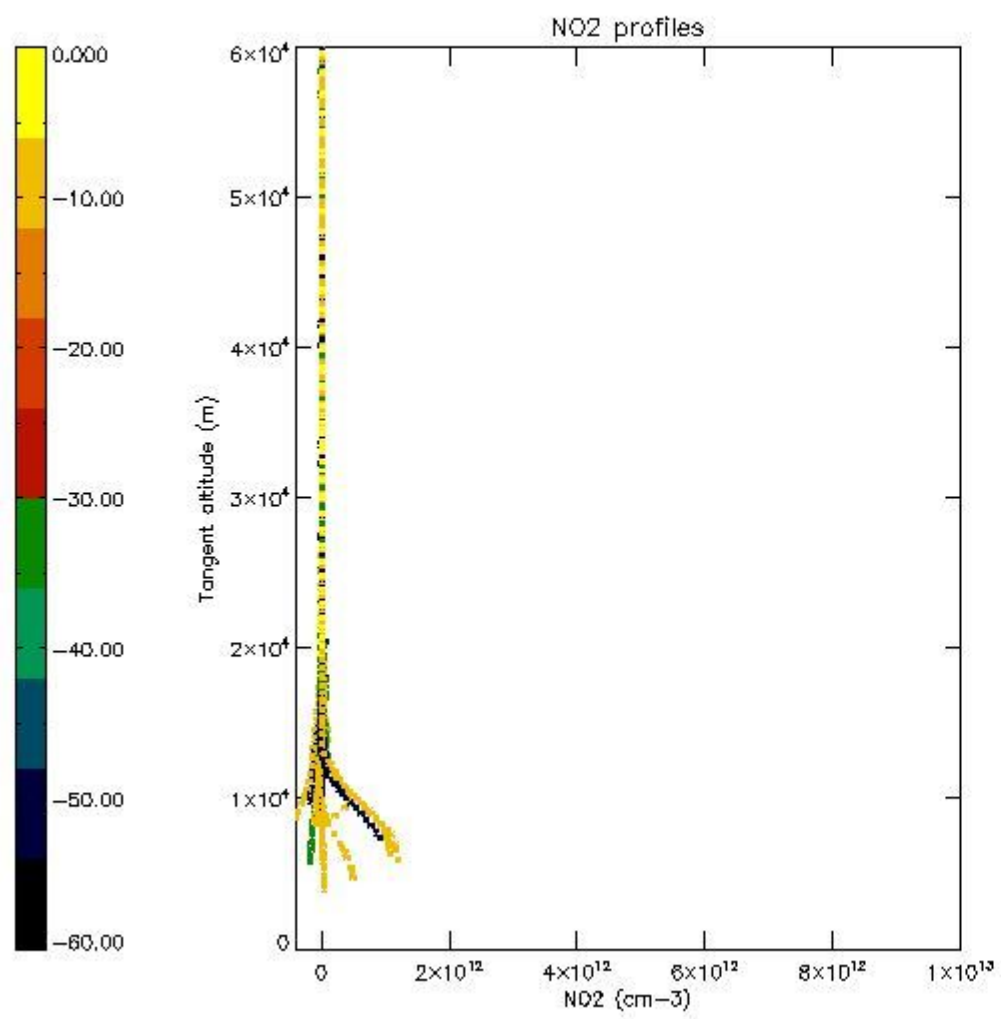

STD < 10	7
STD < 5	5

5.2 Plot ozone profiles for all STD (dark without errors)

The colorbar represents the latitude.

5.3 Plot ozone profiles where STD < 20% (dark without errors)

The colorbar represents the latitude.

5.4 Plot ozone profiles where $STD < 10\%$ (dark without errors)

The colorbar represents the latitude.

5.5 Plot ozone profiles where STD < 5% (dark without errors)

The colorbar represents the latitude.

5.6 Plot NO₂ profiles for all STD (dark without errors)

The colorbar represents the latitude.

5.7 Plot NO3 profiles for all STD (dark without errors)

The colorbar represents the latitude.

5.8 Plot H2O profiles for all STD (only for occultations of stars 1,2,3,4,13,14,16,26,63 dark without errors)