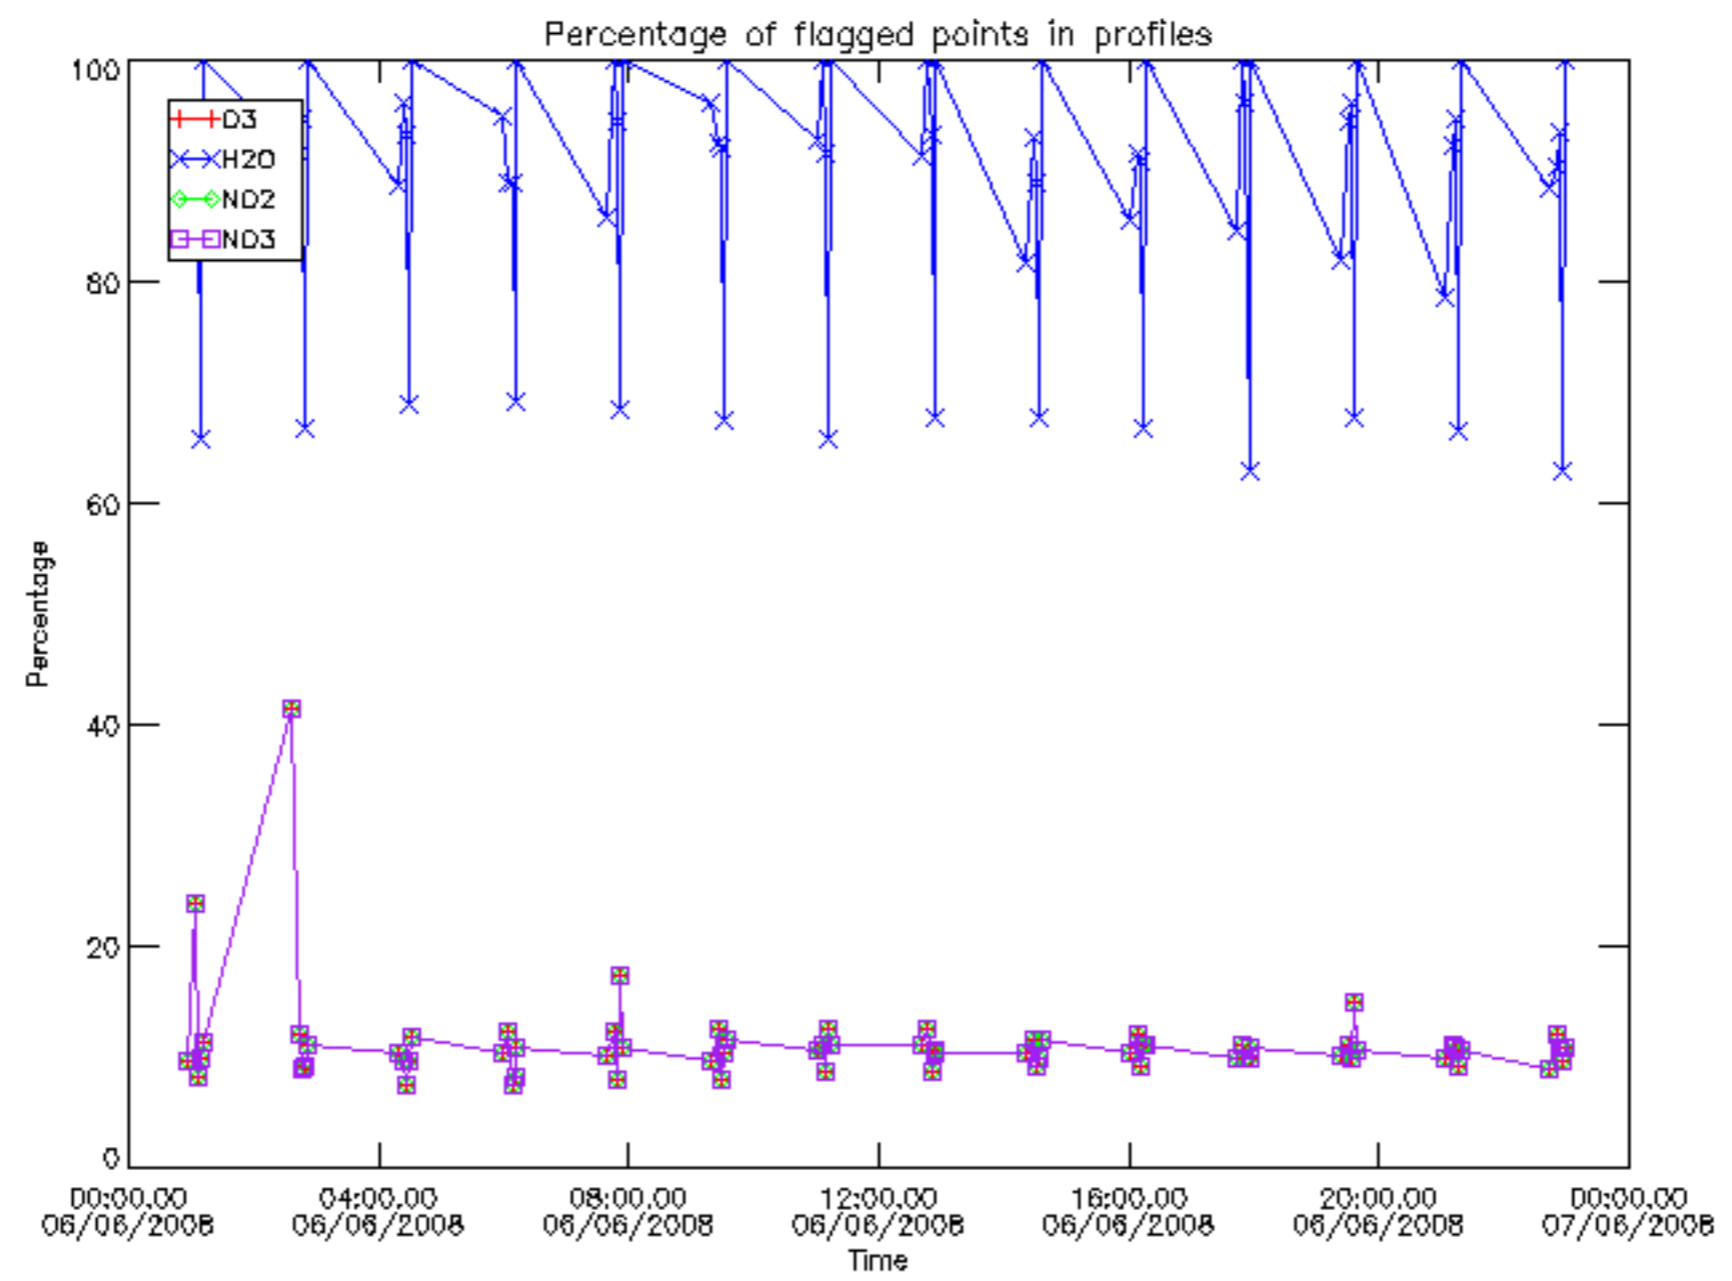

Percentage of flagged data per D3 profile

Percentage of flagged data per H2O profile