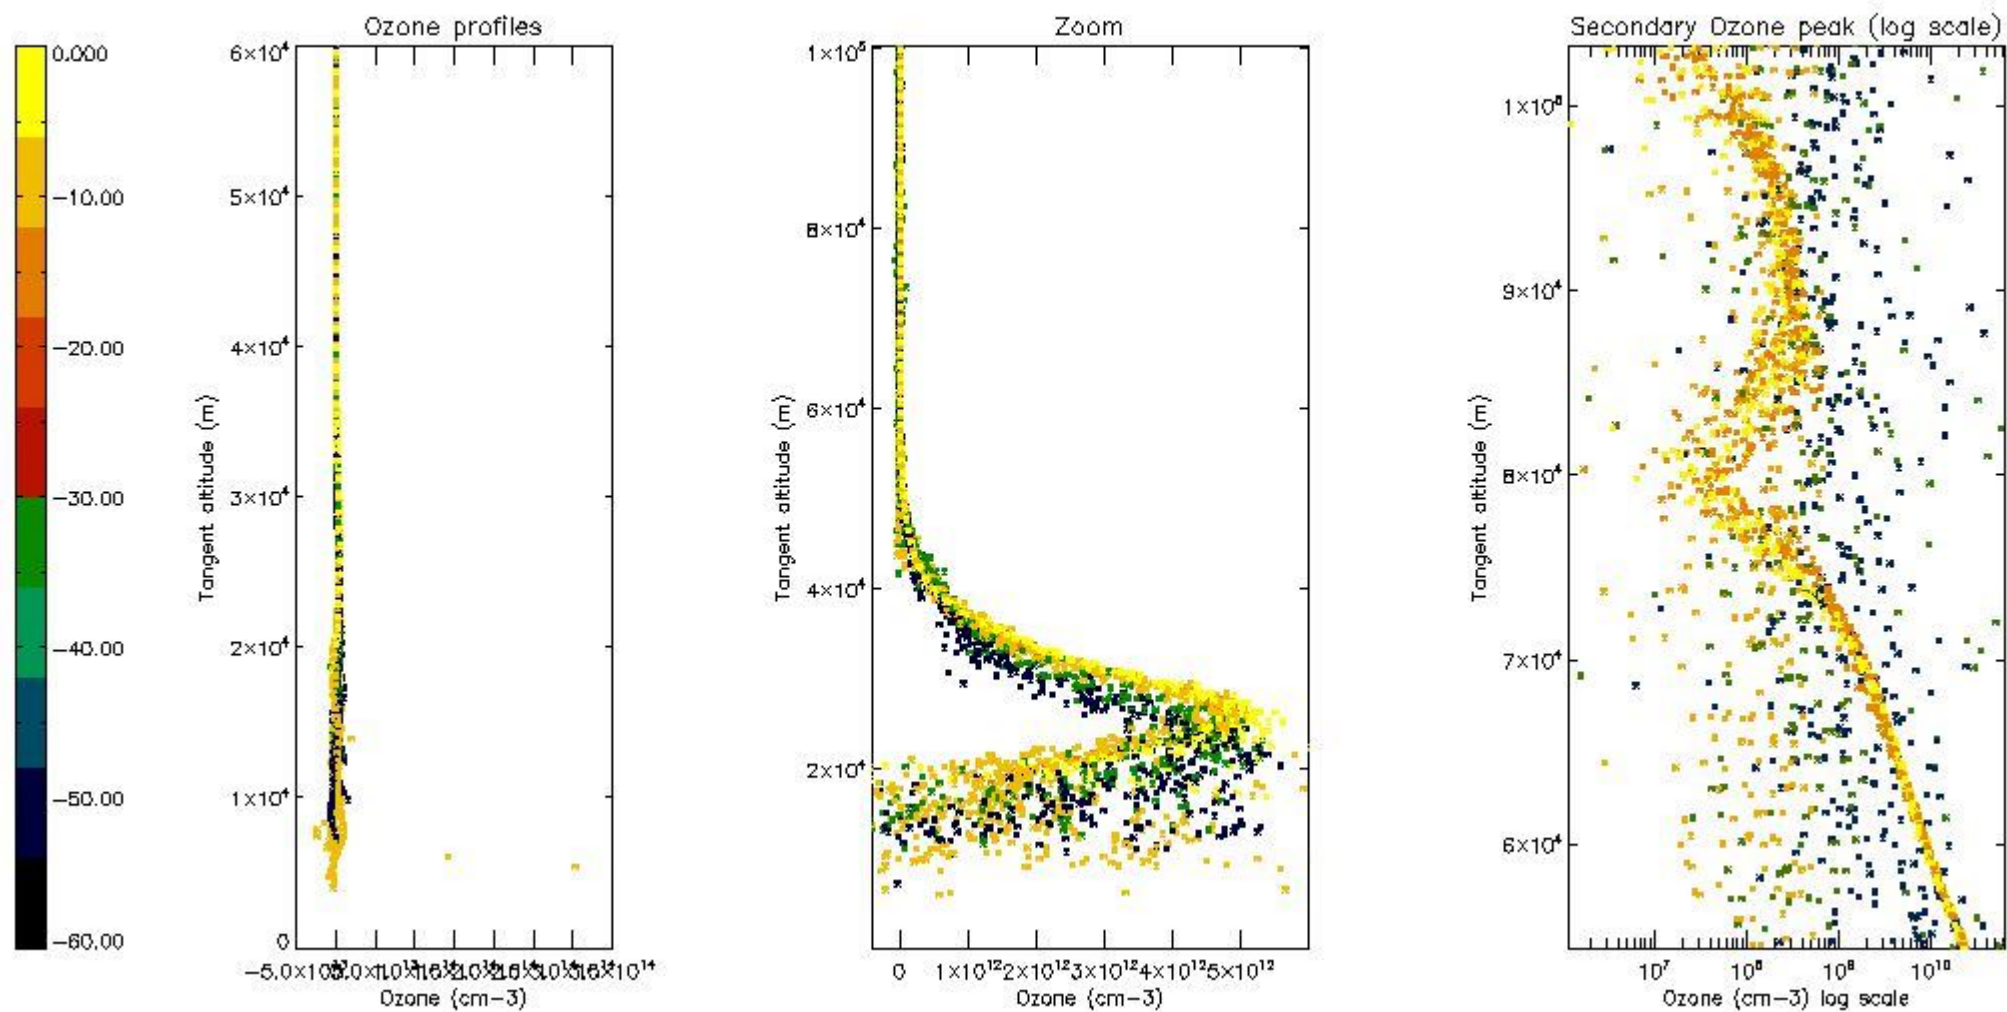

STD < 10	7
STD < 5	5

5.2 Plot ozone profiles for all STD (dark without errors)

The colorbar represents the latitude.

5.3 Plot ozone profiles where STD < 20% (dark without errors)

The colorbar represents the latitude.