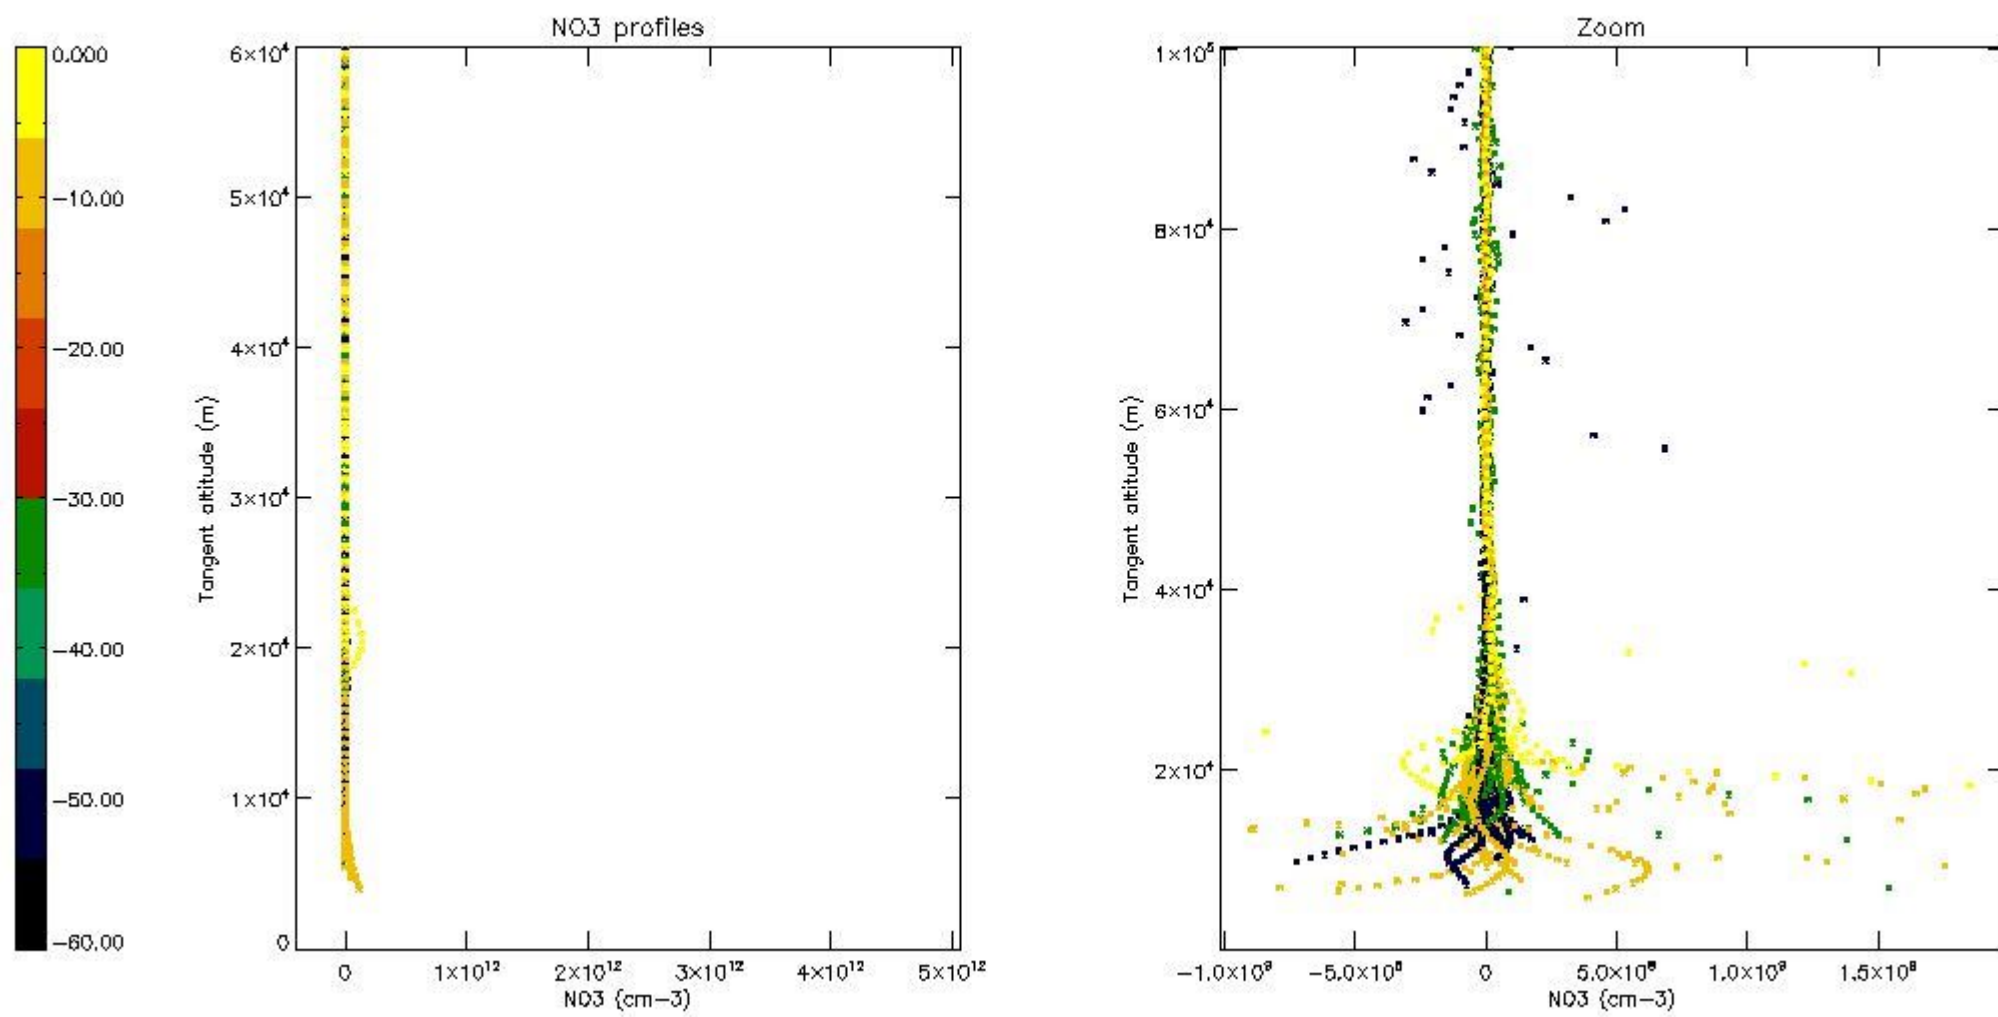

5.4 Plot ozone profiles where $STD < 10\%$ (dark without errors)

The colorbar represents the latitude.

5.5 Plot ozone profiles where STD < 5% (dark without errors)

The colorbar represents the latitude.

5.6 Plot NO₂ profiles for all STD (dark without errors)

The colorbar represents the latitude.

5.7 Plot NO3 profiles for all STD (dark without errors)

The colorbar represents the latitude.

5.8 Plot H2O profiles for all STD (only for occultations of stars 1,2,3,4,13,14,16,26,63 dark without errors)