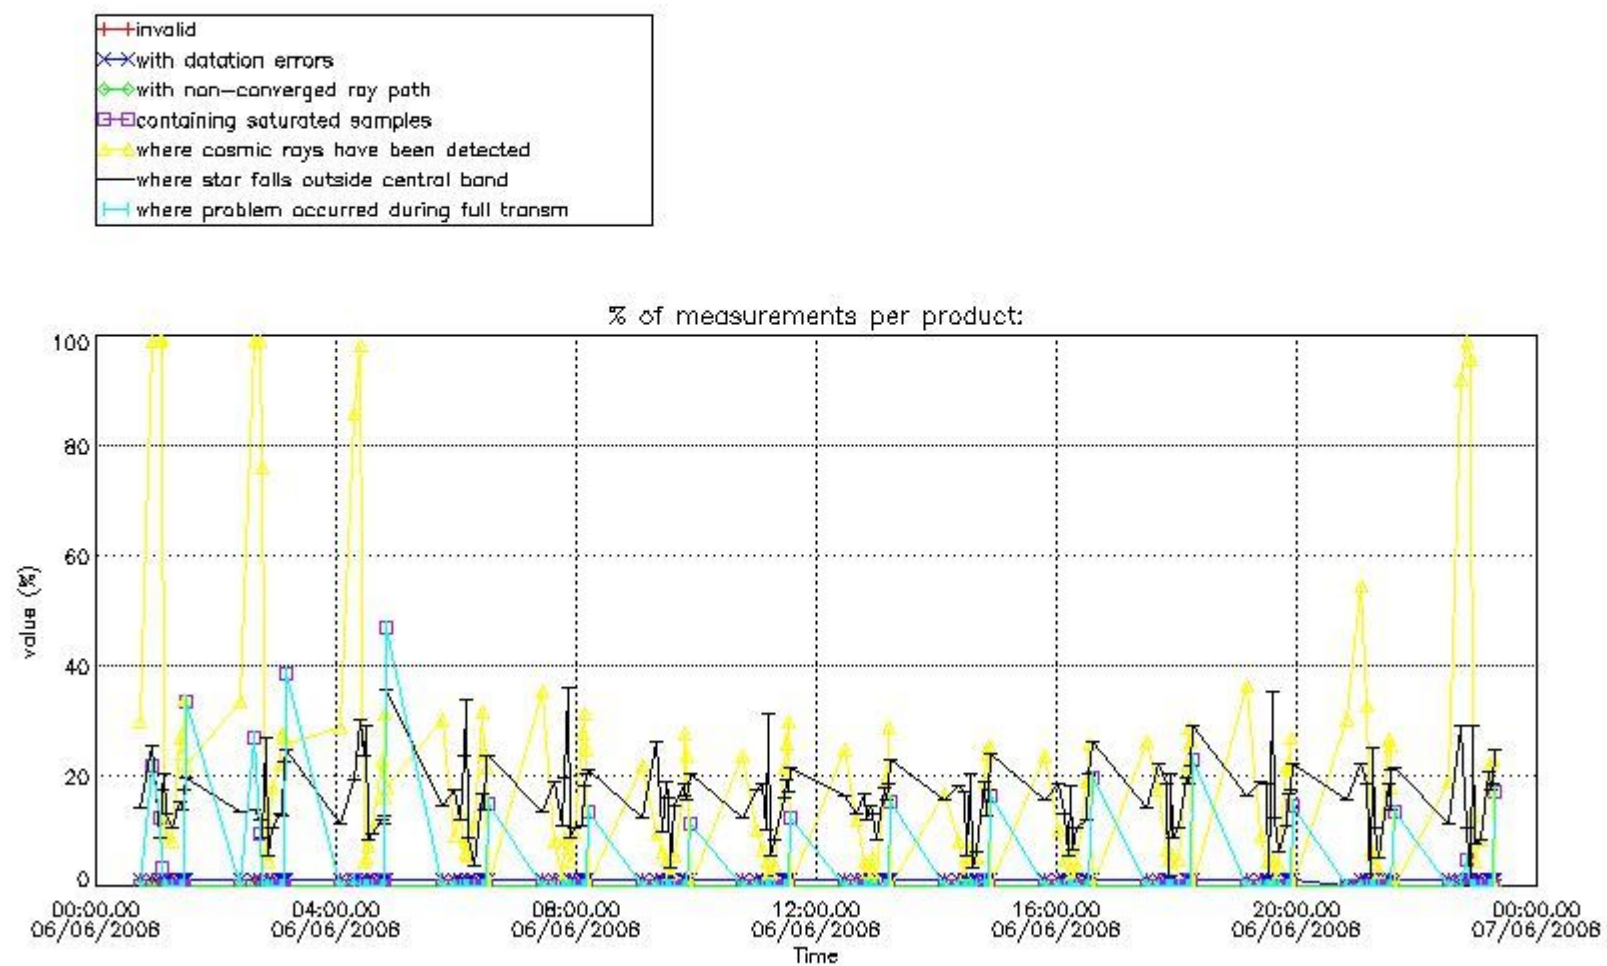

4.1.2 Plot level 1 quality information per product (time dependant): ENVI SAT DESCENDING passes