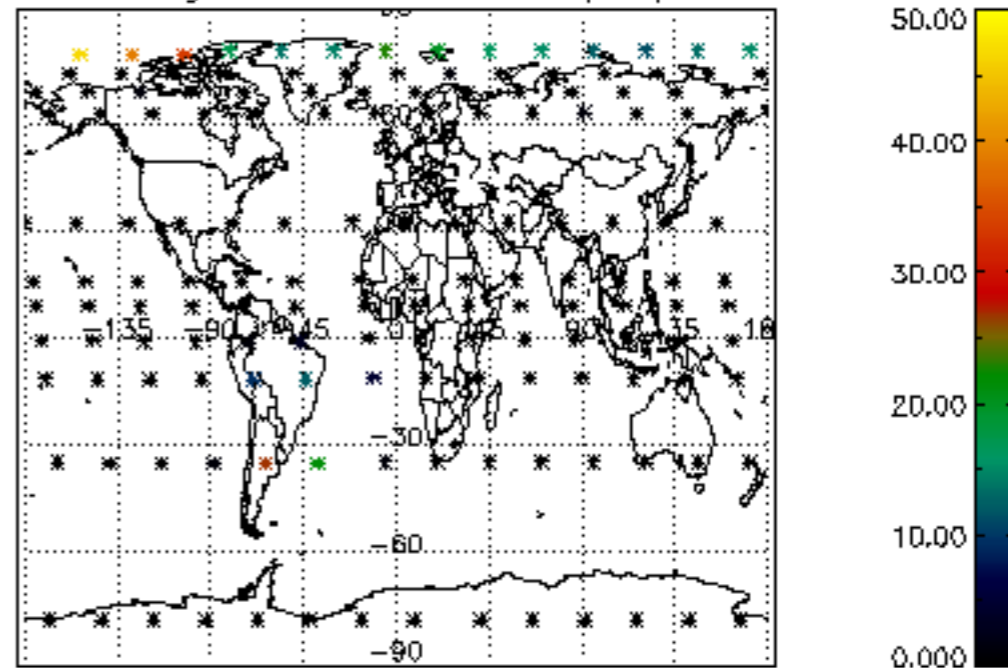

Percentage of datation errors per profile

Percentage of saturation errors per profile