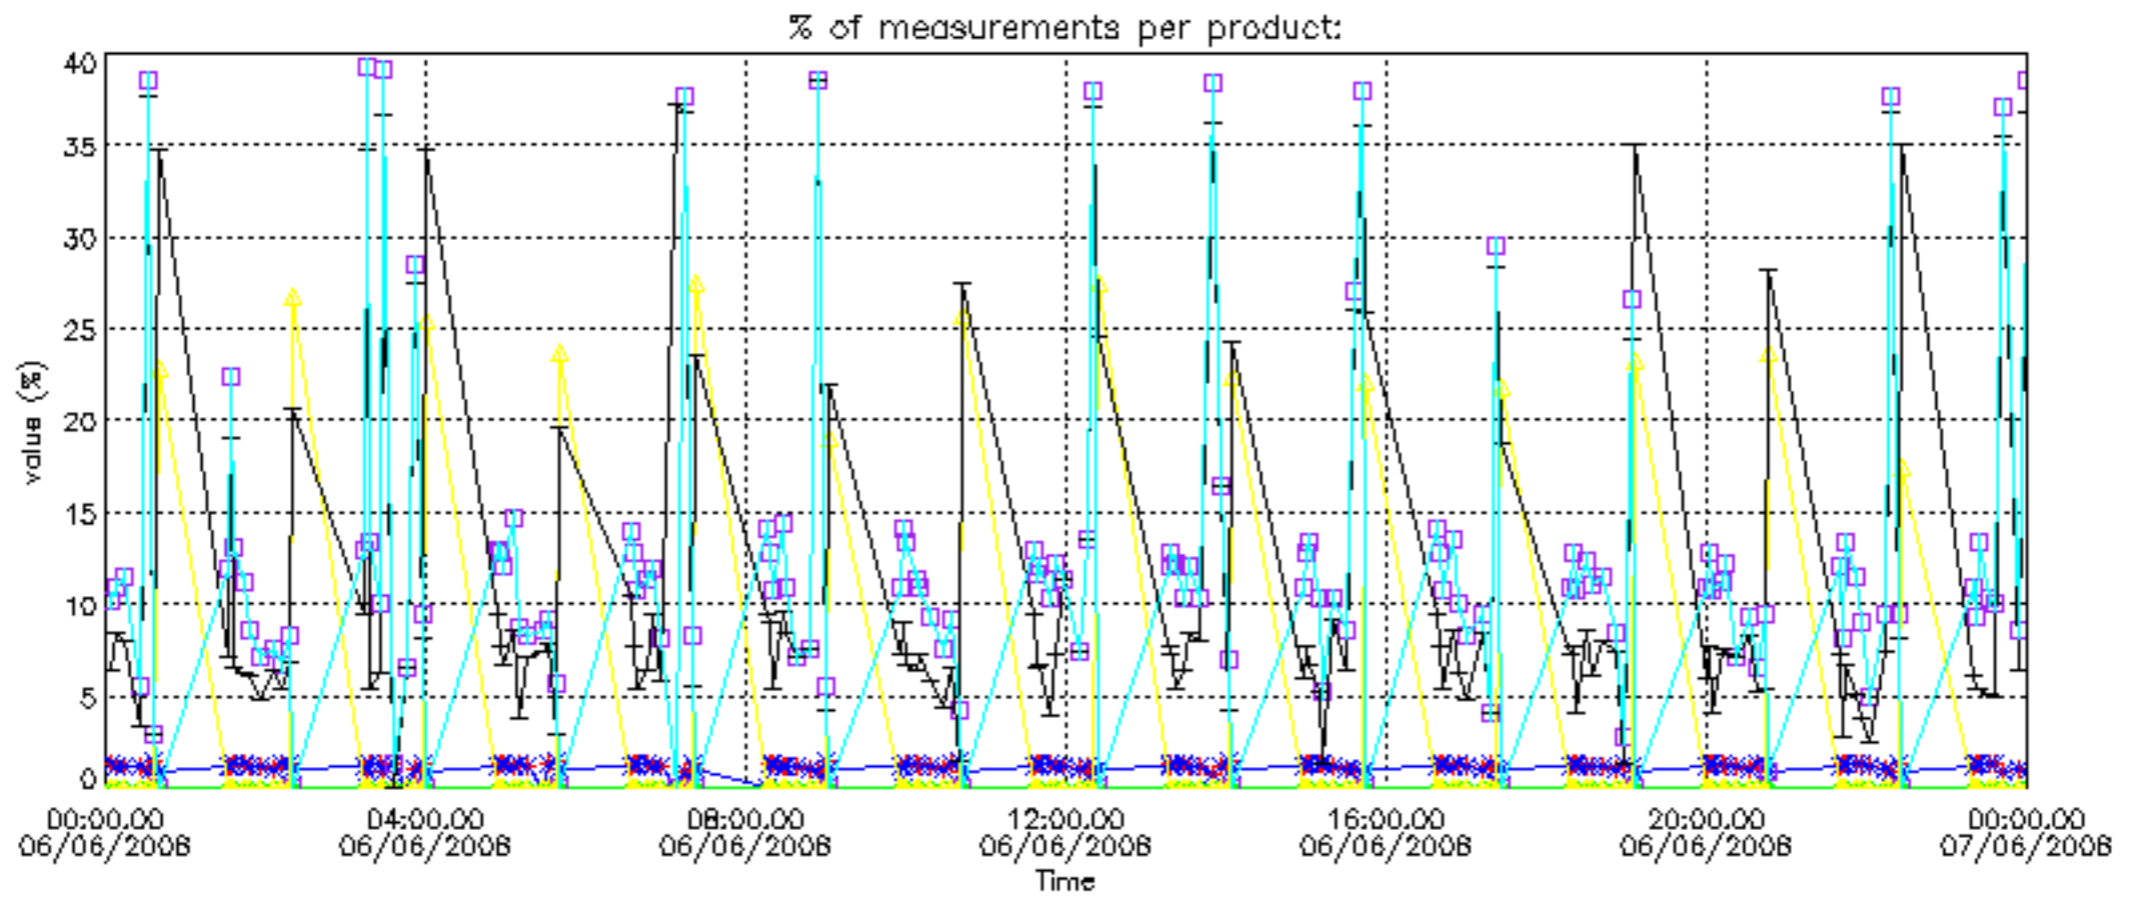

Percentage of cosmic ray hits per profile

Percentage of datation errors per profile