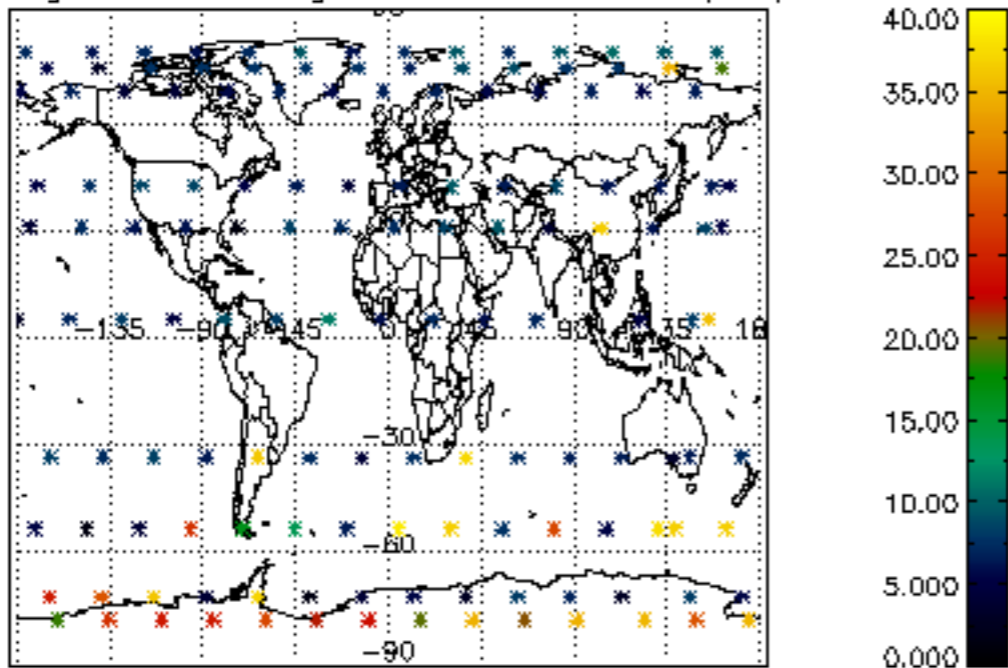

Percentage of star falling outside central band per profile