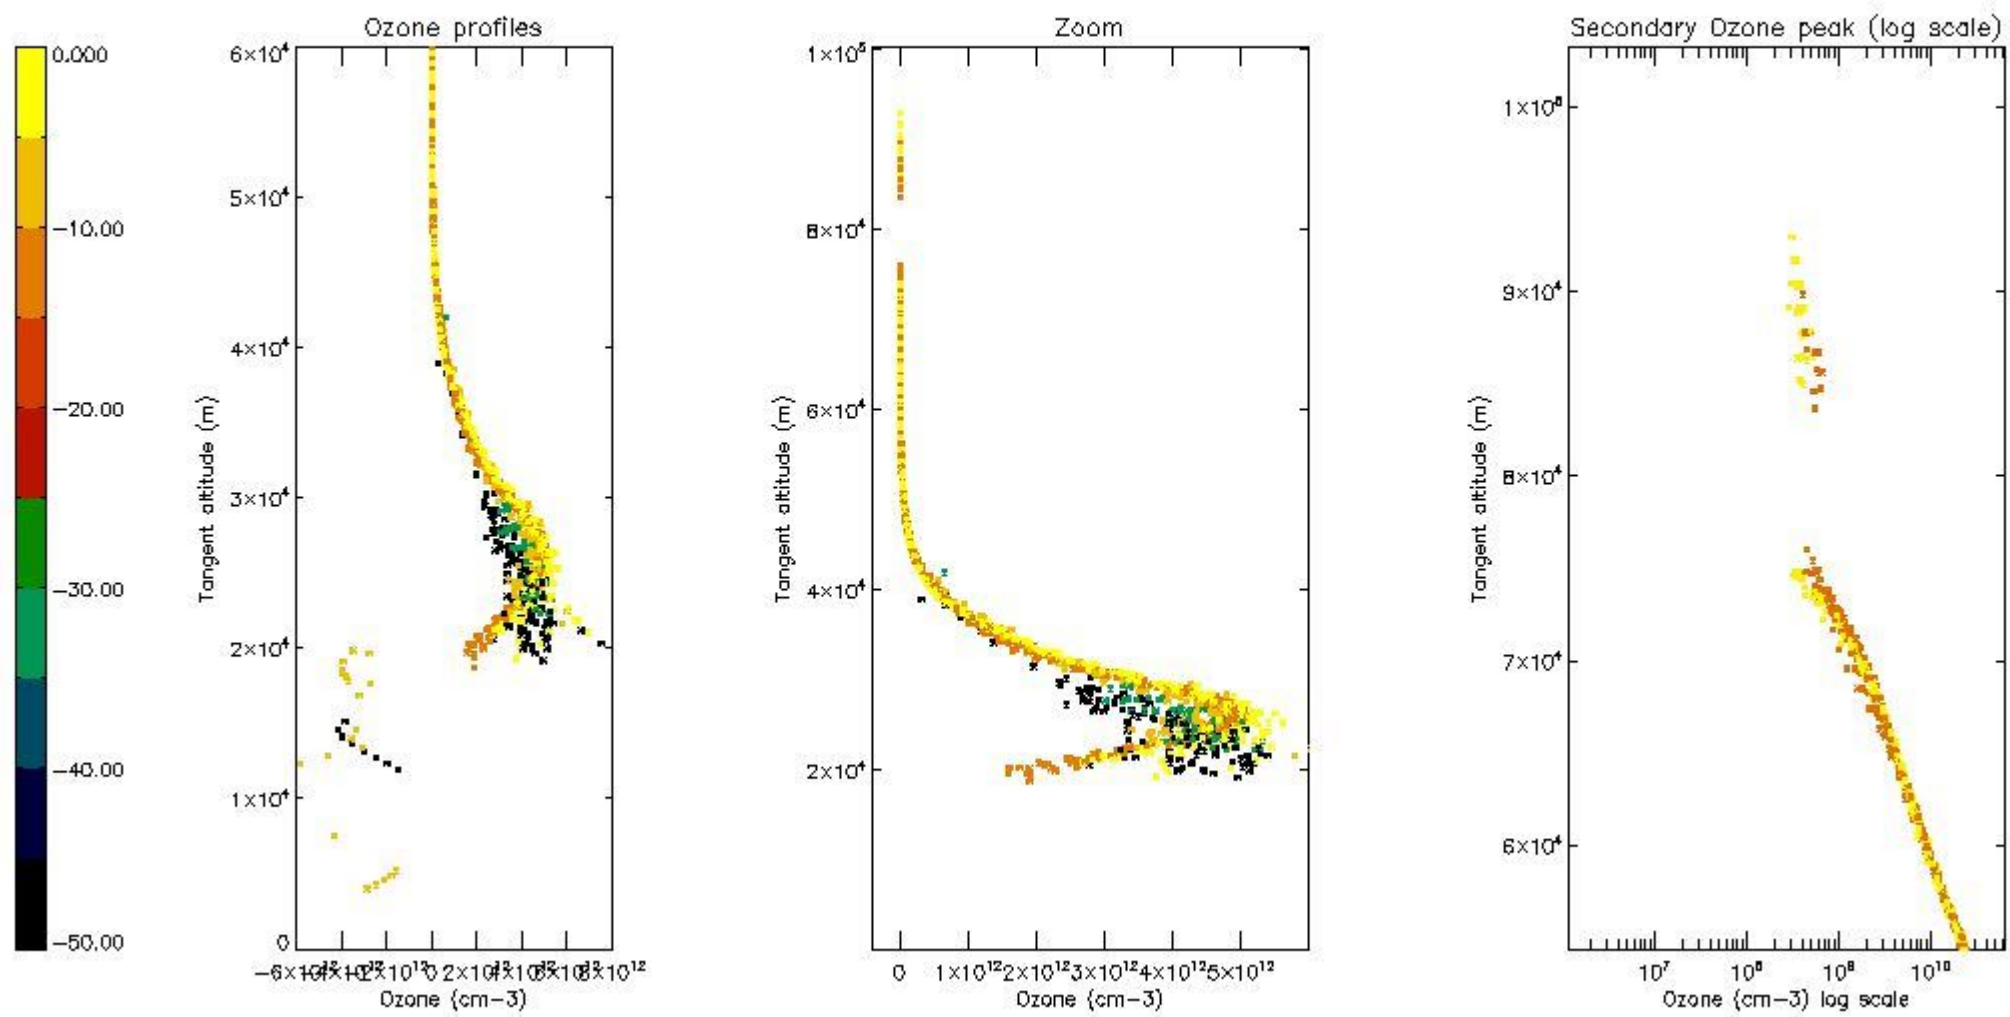

5.5 Plot ozone profiles where STD < 5% (dark without errors)

The colorbar represents the latitude.