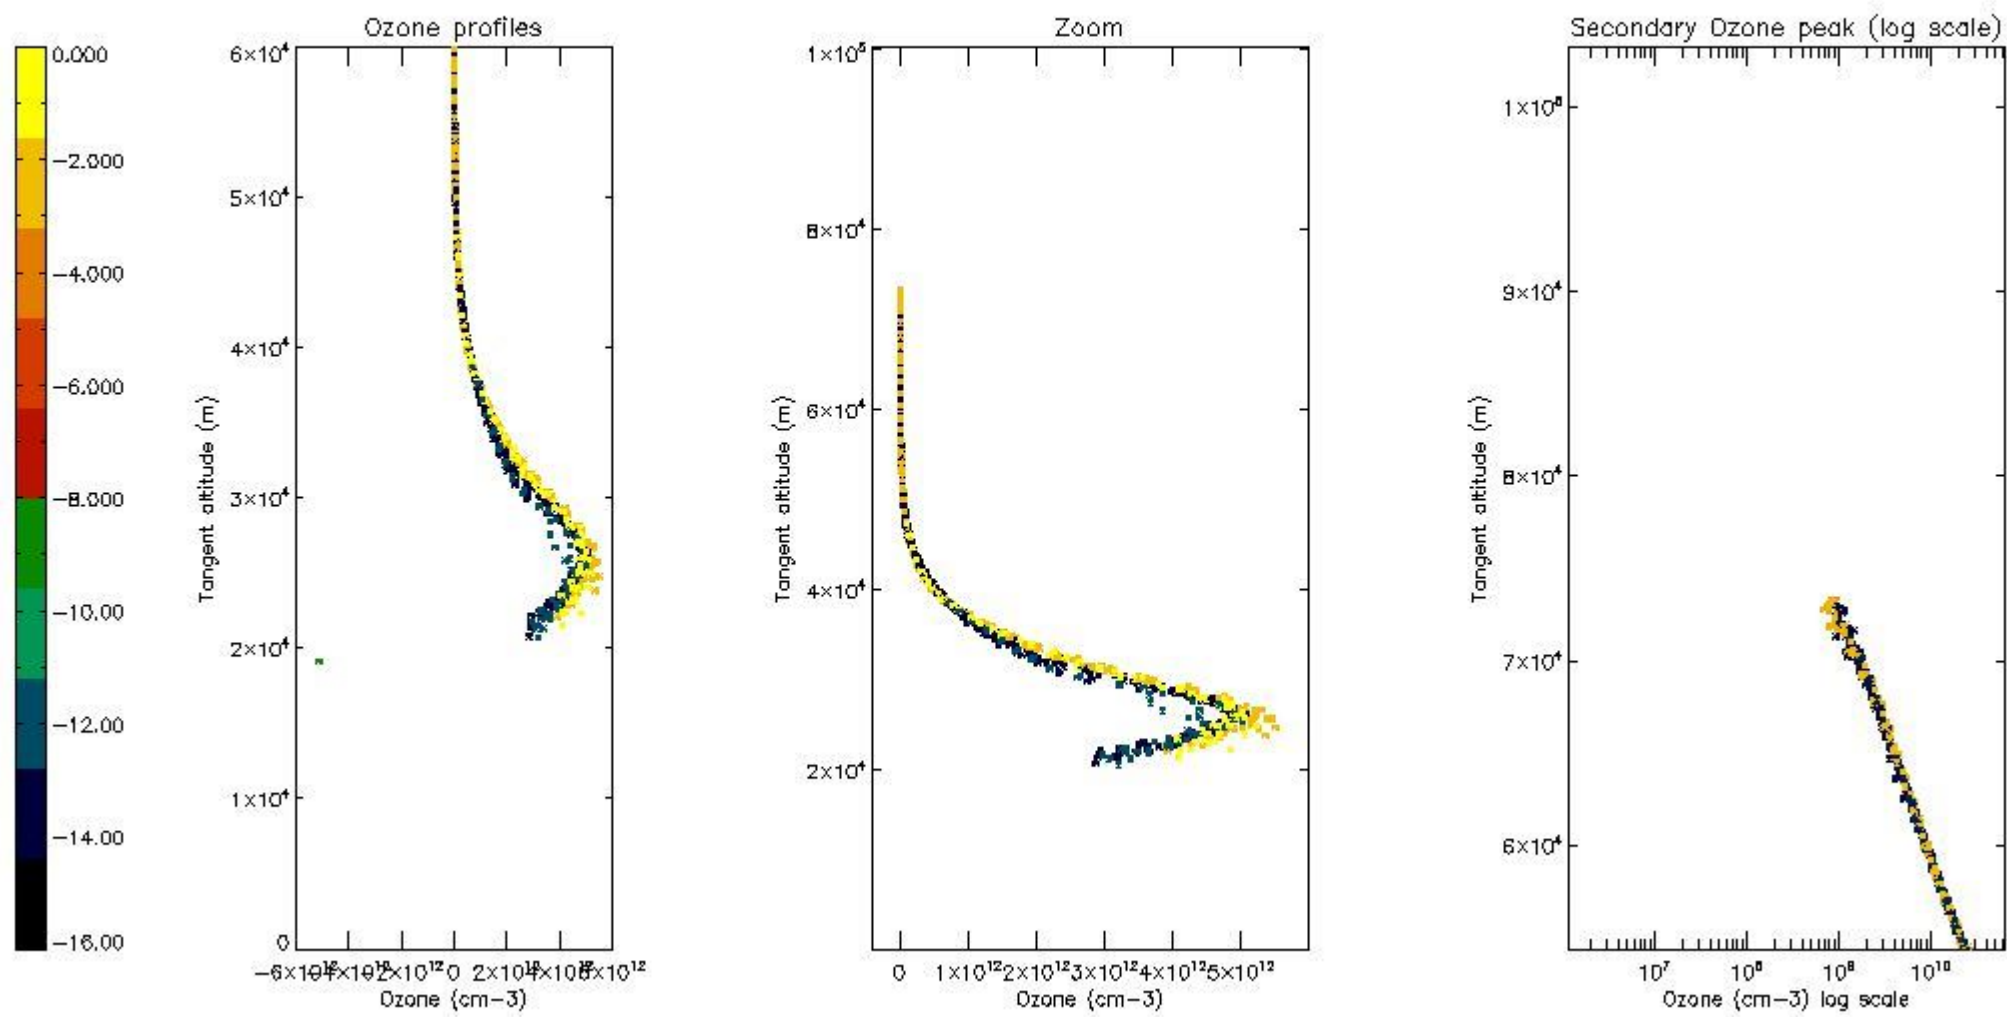

5.6 Plot NO₂ profiles for all STD (dark without errors)

The colorbar represents the latitude.