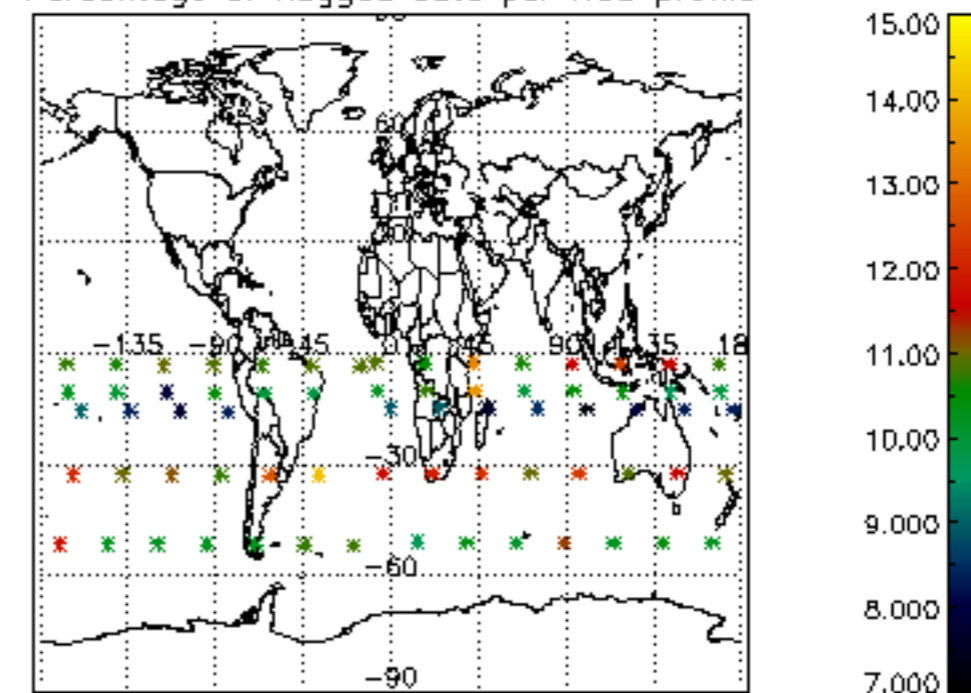

Percentage of flagged data per NO3 profile