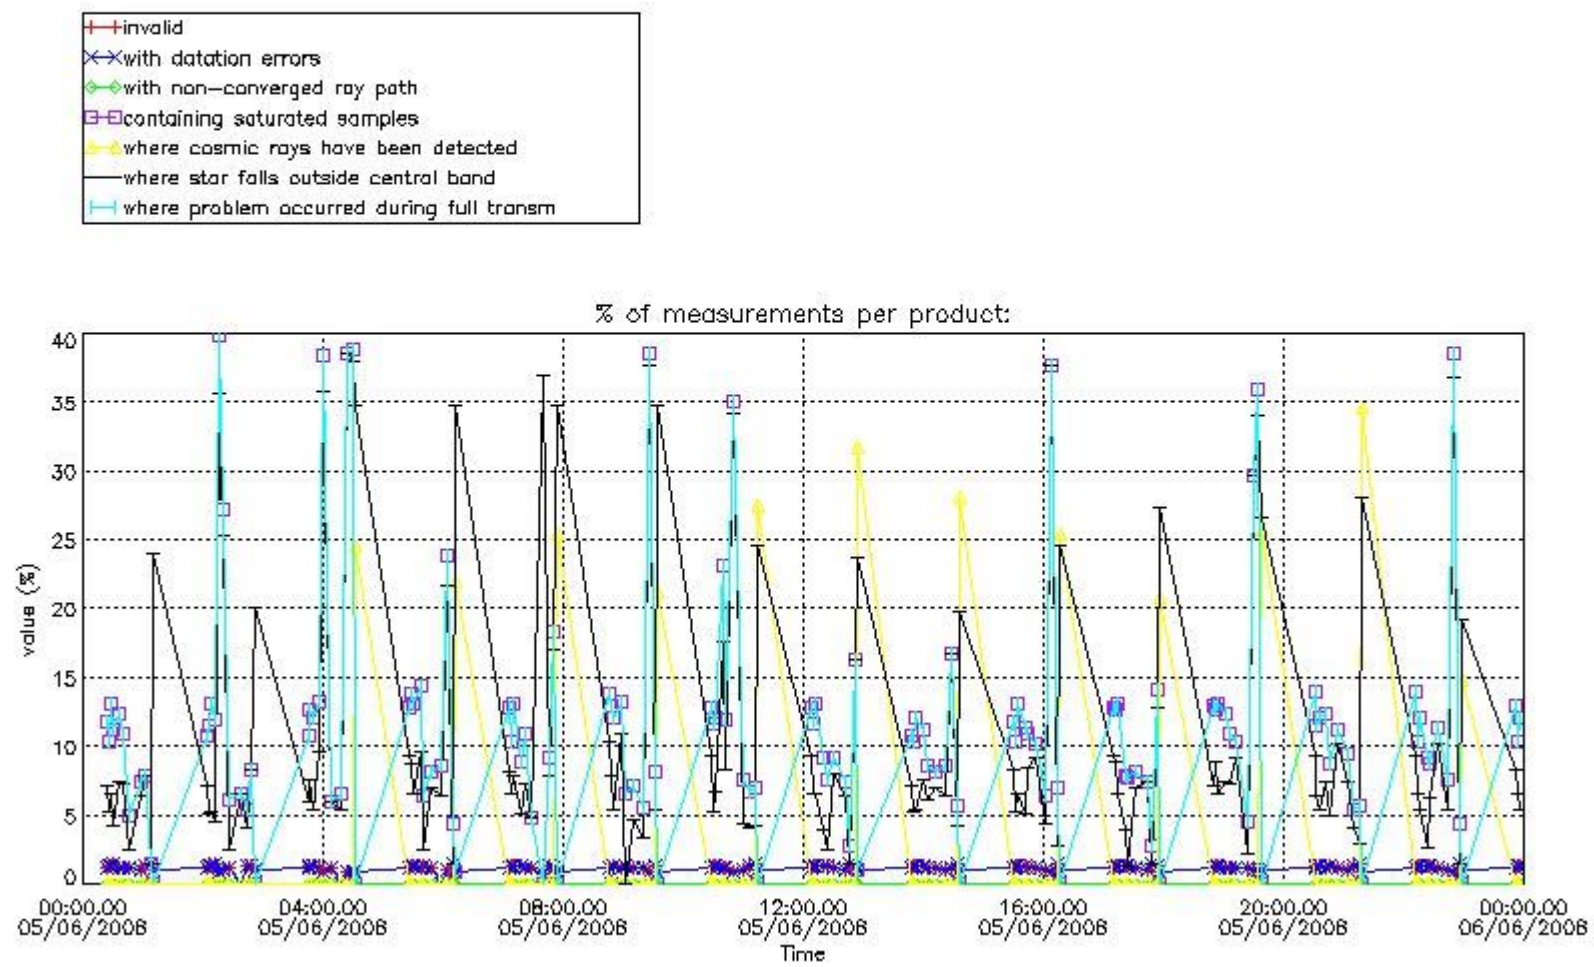

3.1 Plot quality information per product (time dependant)

3.2 Plot quality information per product (world map)

Percentage of flagged data per O3 profile

Percentage of flagged data per H2O profile

Percentage of flagged data per NO2 profile

Percentage of flagged data per NO3 profile

4. Level 1 quality information per product

In this section it is plotted some information contained in the Quality Summary data set of the level 2 products that comes from the level 1b processing. Products without errors (error flag in the MPH set to "0") are used.

4.1 Plot quality information per product (time dependant) coming from level 1b processing

4.1.1 Plot level 1 quality information per product (time dependant): ENVISAT ASCENDING passes

4.1.2 Plot level 1 quality information per product (time dependant): ENVISAT DESCENDING passes

5. Trace gas profiles

5.1 Ozone statistics based on quality of products

The final quality of the products can be "measured" using the STD (Standard Deviation) attached to every point profile. This information is written to the parameter GOM_NL__2P/NL_LOCAL_SPECIES_DENSITY/o3_std of the level 2 products. The table below shows the statistics for given STD ranges.