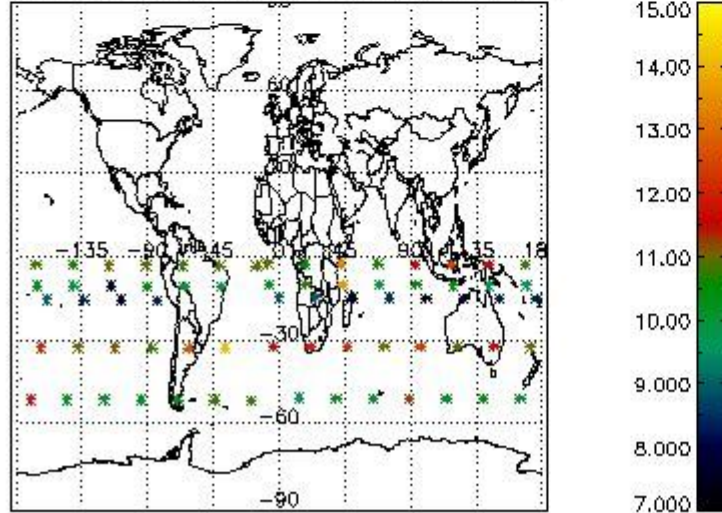

3.1 Plot quality information per product (time dependant)

3.2 Plot quality information per product (world map)

Percentage of flagged data per O3 profile

Percentage of flagged data per H2O profile

Percentage of flagged data per NO2 profile