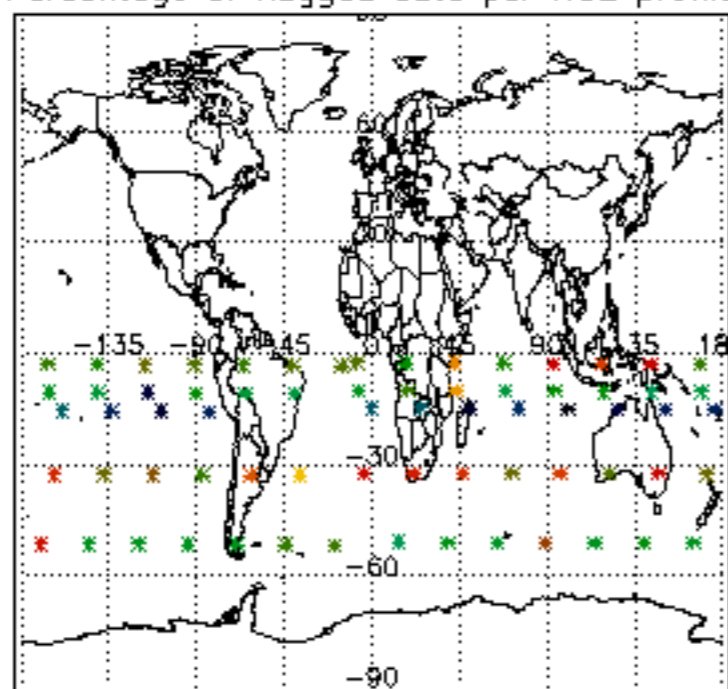

Percentage of flagged data per NO2 profile