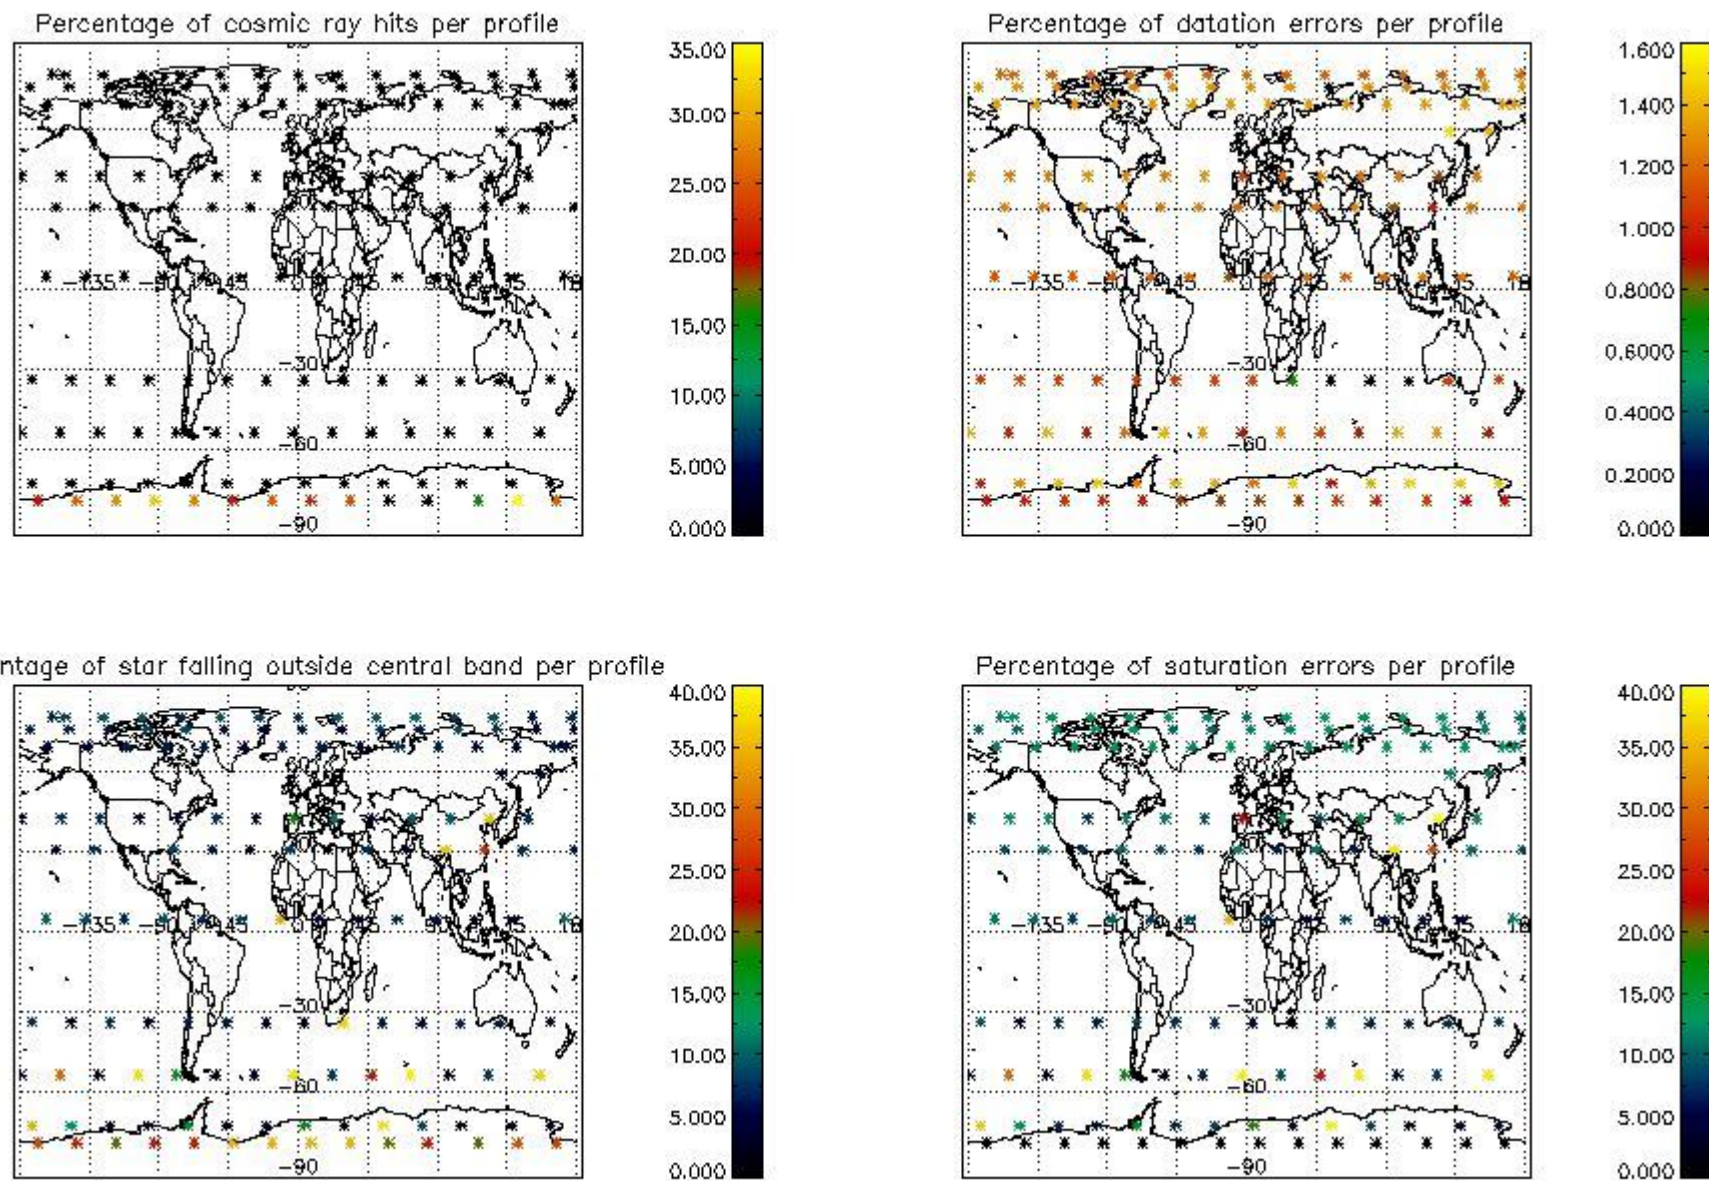

4.2.2 Plot level 1 quality information per product (world map): ENVISAT DESCENDING passes

5. Trace gas profiles

5.1 Ozone statistics based on quality of products

The final quality of the products can be "measured" using the STD (Standard Deviation) attached to every point profile. This information is written to the parameter GOM_NL__2P/NL_LOCAL_SPECIES_DENSITY/o3_std of the level 2 products. The table below shows the statistics for given STD ranges.

The statistics are given with respect to the overall valid production:

- Products without fatal errors: GOM_NL__2P/MPH/PRODUCT_ERR=0
- Valid point profile: GOM_NL__2P/NL_LOCAL_SPECIES_DENSITY/pcd(0)=0

The 'Criteria' is applied to valid points of dark limb products:

- Products in dark limb illumination condition: GOM_NL__2P/NL_SUMMARY_QUALITY/obs_ill_cond=0
- Products without fatal errors: GOM_NL__2P/MPH/PRODUCT_ERR=0
- Valid point profile: GOM_NL__2P/NL_LOCAL_SPECIES_DENSITY/pcd(0)=0

So, the table below shows the percentage of dark limb and valid observations for each criteria with respect to the overall valid daily observations.

Criteria	% of total production
All STD	26
STD < 20	11