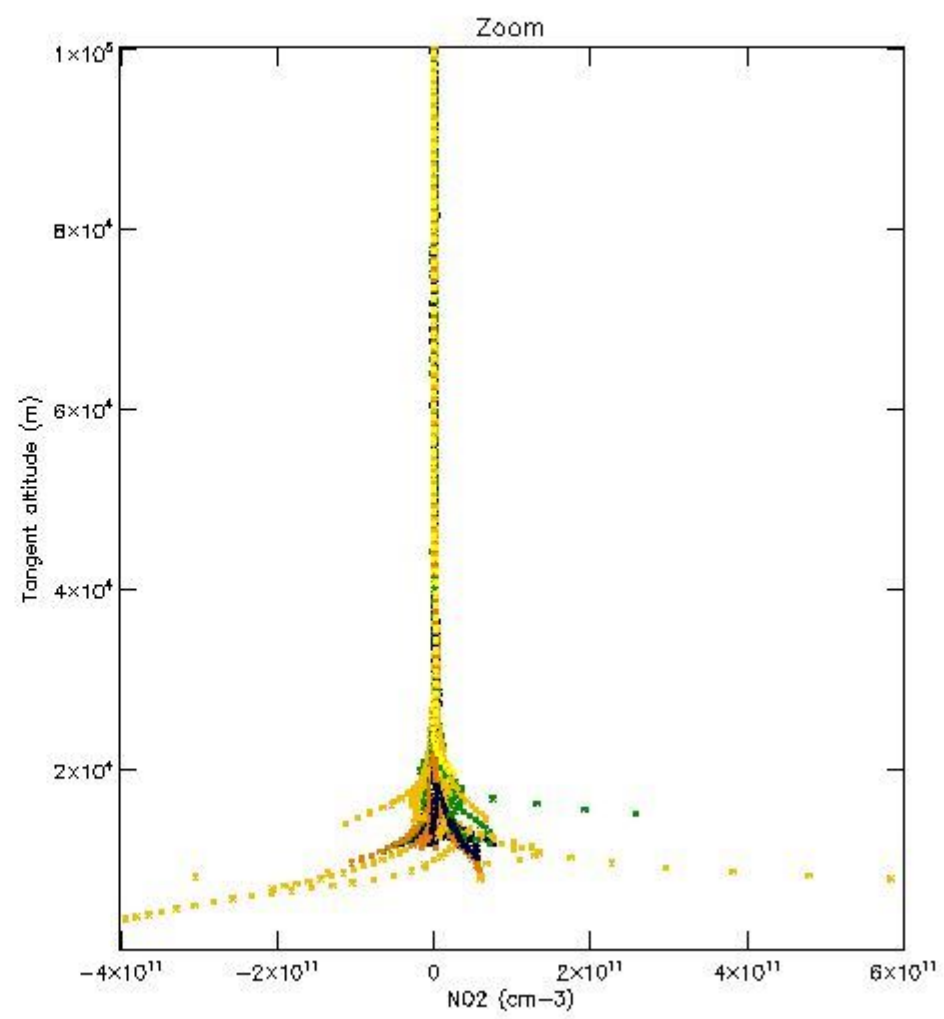

STD < 10	7
STD < 5	5

5.2 Plot ozone profiles for all STD (dark without errors)

The colorbar represents the latitude.

5.3 Plot ozone profiles where STD < 20% (dark without errors)

The colorbar represents the latitude.

5.4 Plot ozone profiles where $STD < 10\%$ (dark without errors)

The colorbar represents the latitude.

5.5 Plot ozone profiles where $STD < 5\%$ (dark without errors)

The colorbar represents the latitude.

5.6 Plot NO₂ profiles for all STD (dark without errors)

The colorbar represents the latitude.

5.7 Plot NO3 profiles for all STD (dark without errors)

The colorbar represents the latitude.

5.8 Plot H2O profiles for all STD (only for occultations of stars 1,2,3,4,13,14,16,26,63 dark without errors)