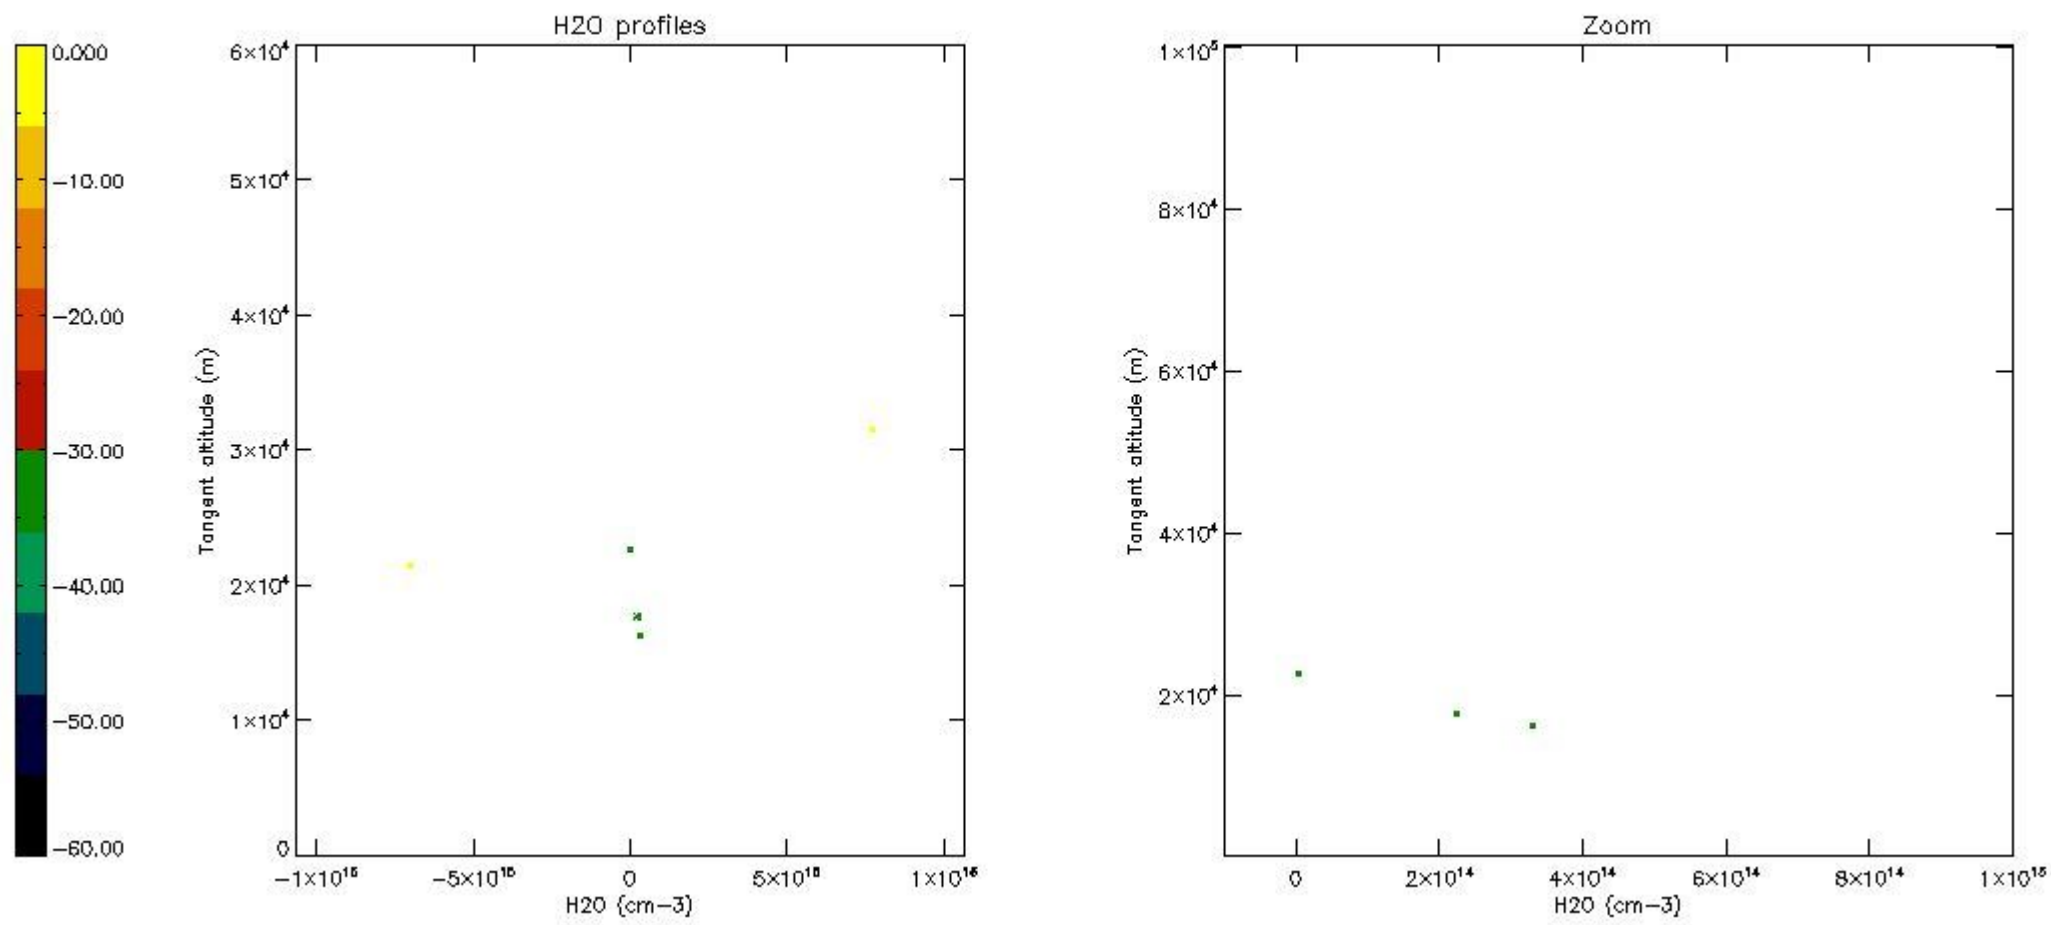

6. Auxiliary Data Files used for the production reported in section 2

The number reported in the third column indicates since which file (see list in section 2) the corresponding auxiliary file has been used. The fourth column is the date of those product files.

Type	Auxiliary Filename	Used since product	Used since product date
INST_PHYS_CHARACTERISTICS	GOM_INS_AXVIEC20091111_143220_20030716_120000_20500101_000000	1	05-JUN-2008 00:01:29
LEVEL-2_PROC_CONFIG	GOM_PR2_AXVIEC20091111_152718_20020301_000000_20500101_000000	1	05-JUN-2008 00:01:29
CROSS_SECTIONS_FILE	GOM_CRS_AXVIEC20091111_154832_20020301_000000_20500101_000000	1	05-JUN-2008 00:01:29