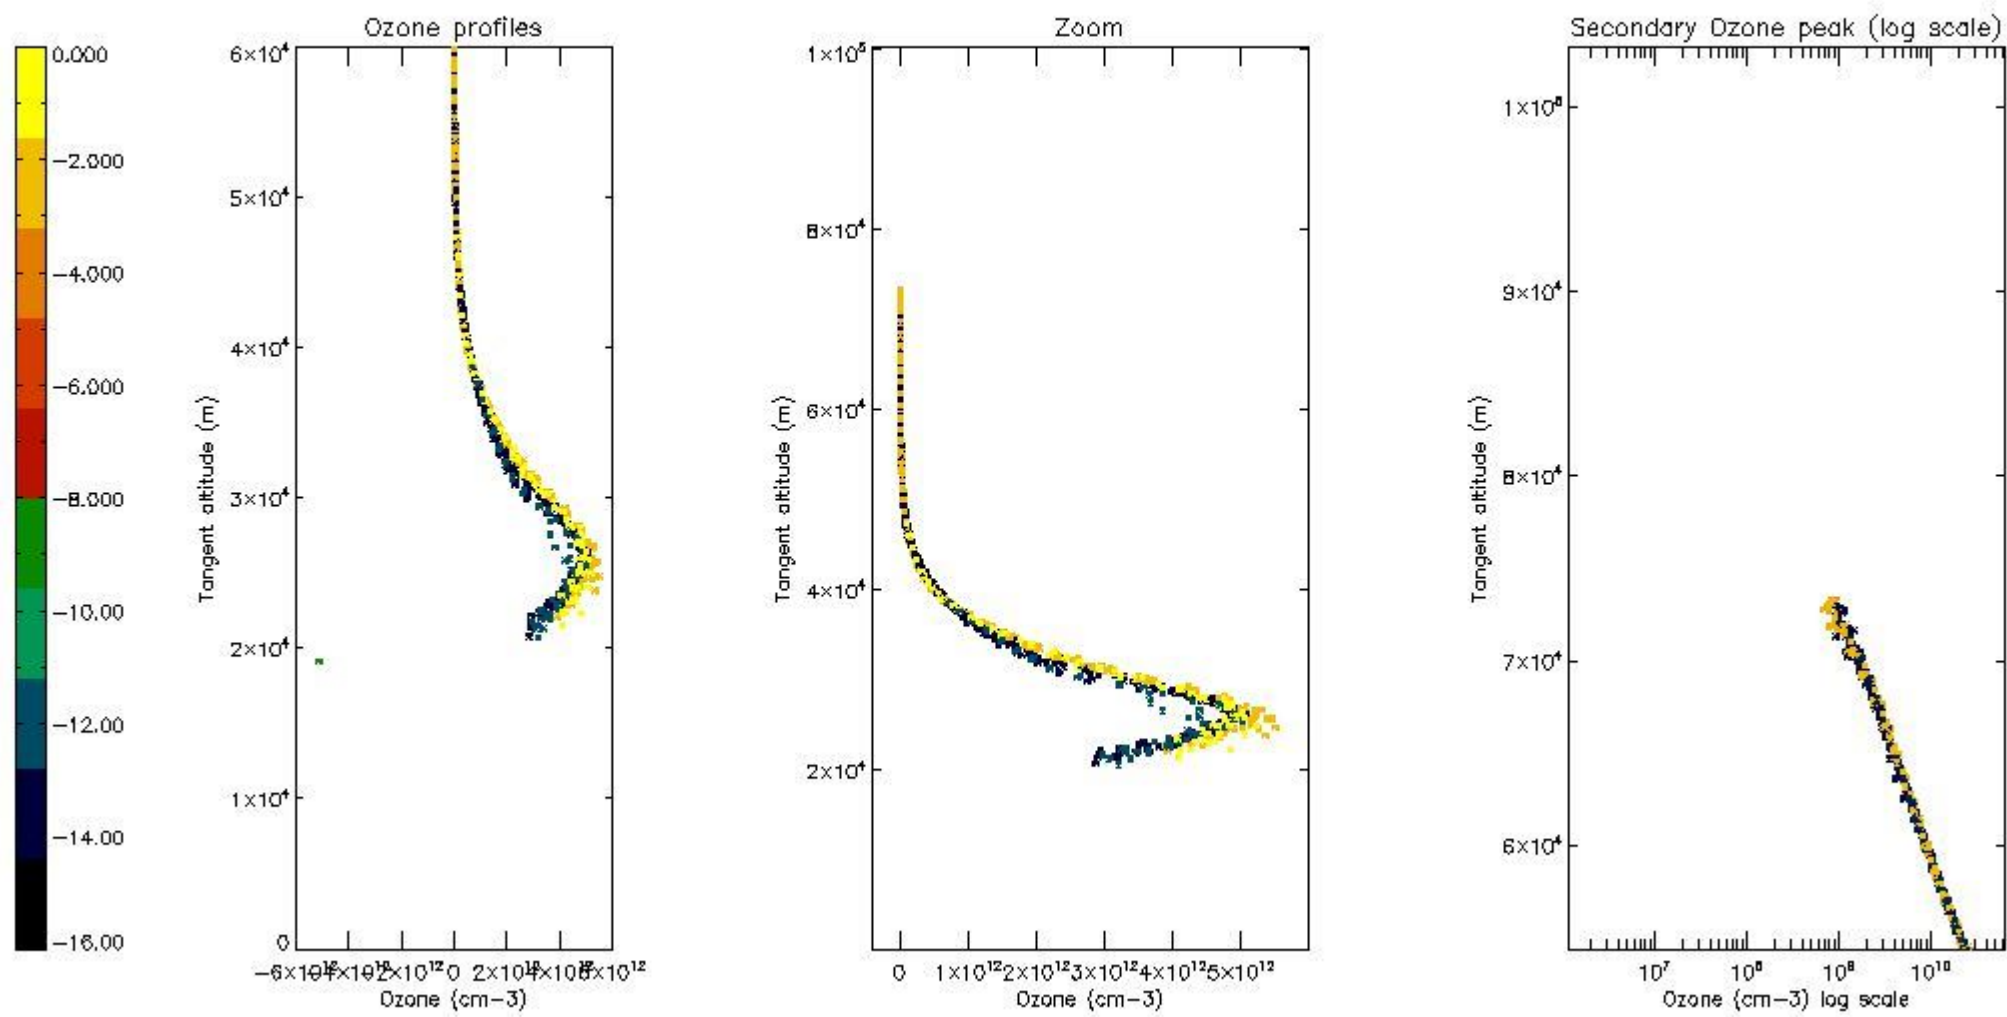

STD < 10	7
STD < 5	5

5.2 Plot ozone profiles for all STD (dark without errors)

The colorbar represents the latitude.

5.3 Plot ozone profiles where STD < 20% (dark without errors)

The colorbar represents the latitude.

5.4 Plot ozone profiles where $STD < 10\%$ (dark without errors)

The colorbar represents the latitude.

5.5 Plot ozone profiles where $STD < 5\%$ (dark without errors)

The colorbar represents the latitude.