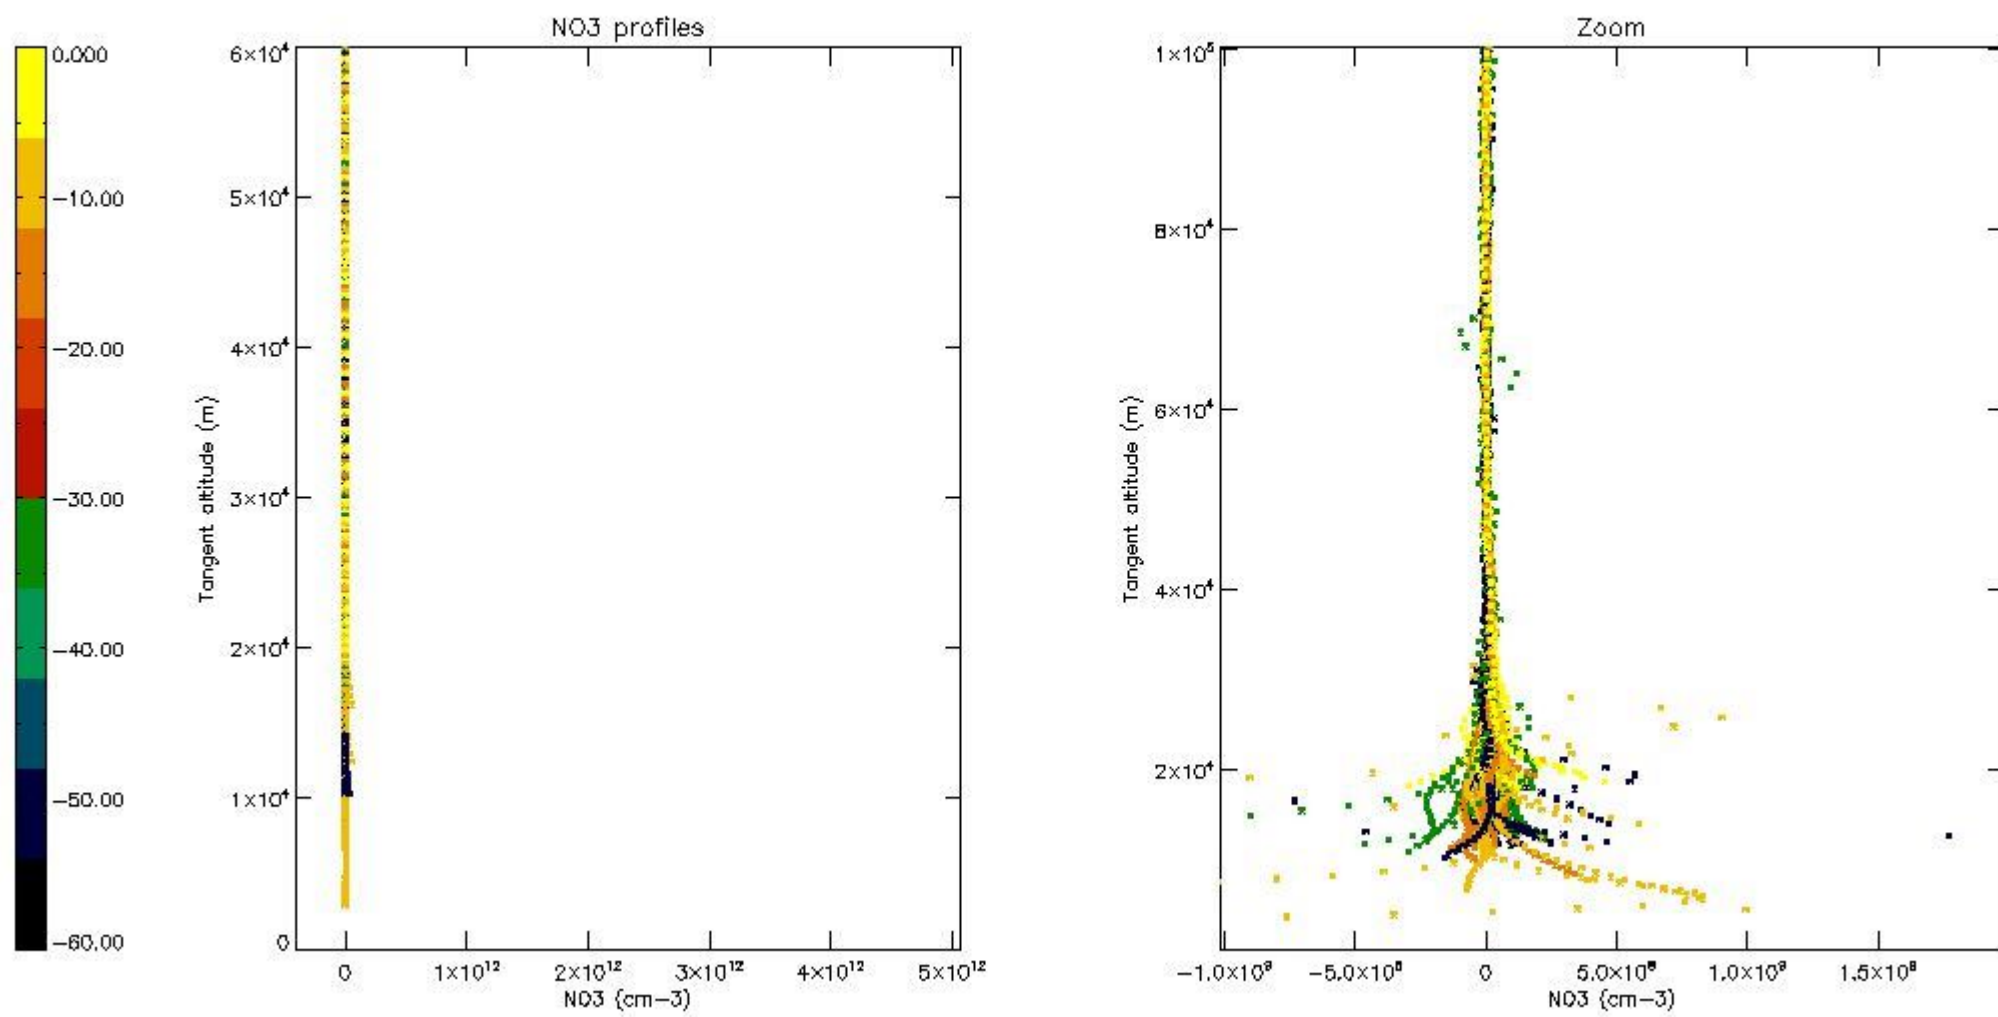

5.4 Plot ozone profiles where $STD < 10\%$ (dark without errors)

The colorbar represents the latitude.

5.5 Plot ozone profiles where $STD < 5\%$ (dark without errors)

The colorbar represents the latitude.

5.6 Plot NO₂ profiles for all STD (dark without errors)

The colorbar represents the latitude.

5.7 Plot NO3 profiles for all STD (dark without errors)

The colorbar represents the latitude.

5.8 Plot H2O profiles for all STD (only for occultations of stars 1,2,3,4,13,14,16,26,63 dark without errors)