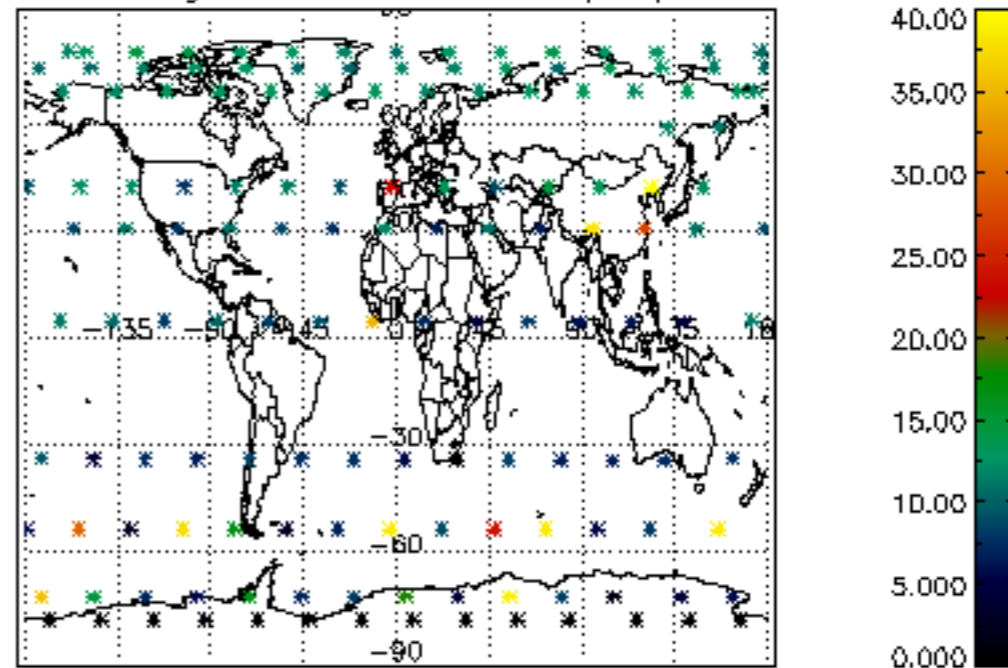

Percentage of saturation errors per profile