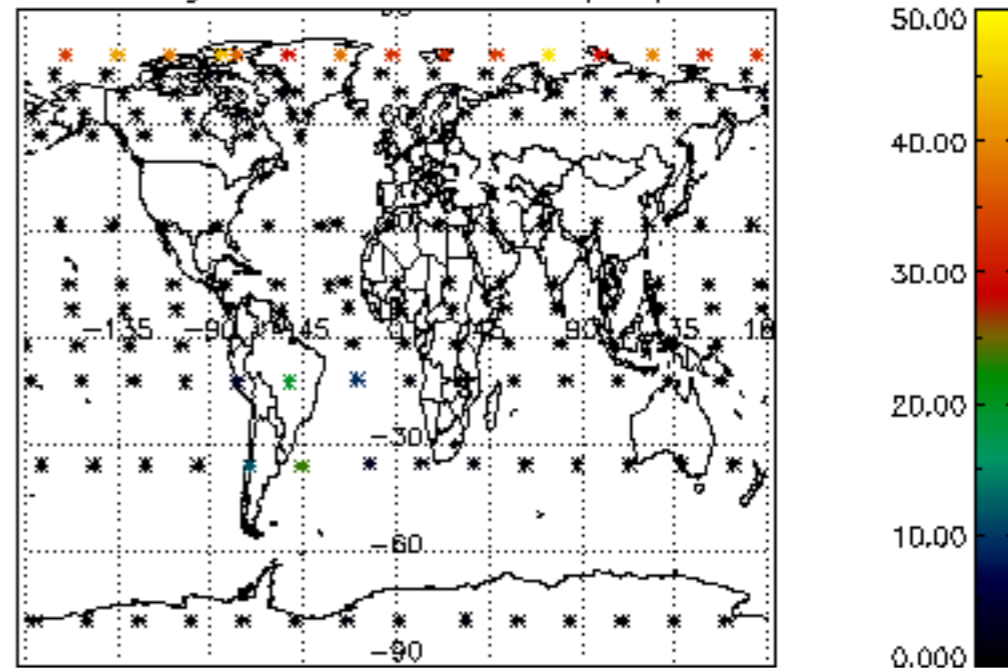

Percentage of datation errors per profile

Percentage of saturation errors per profile