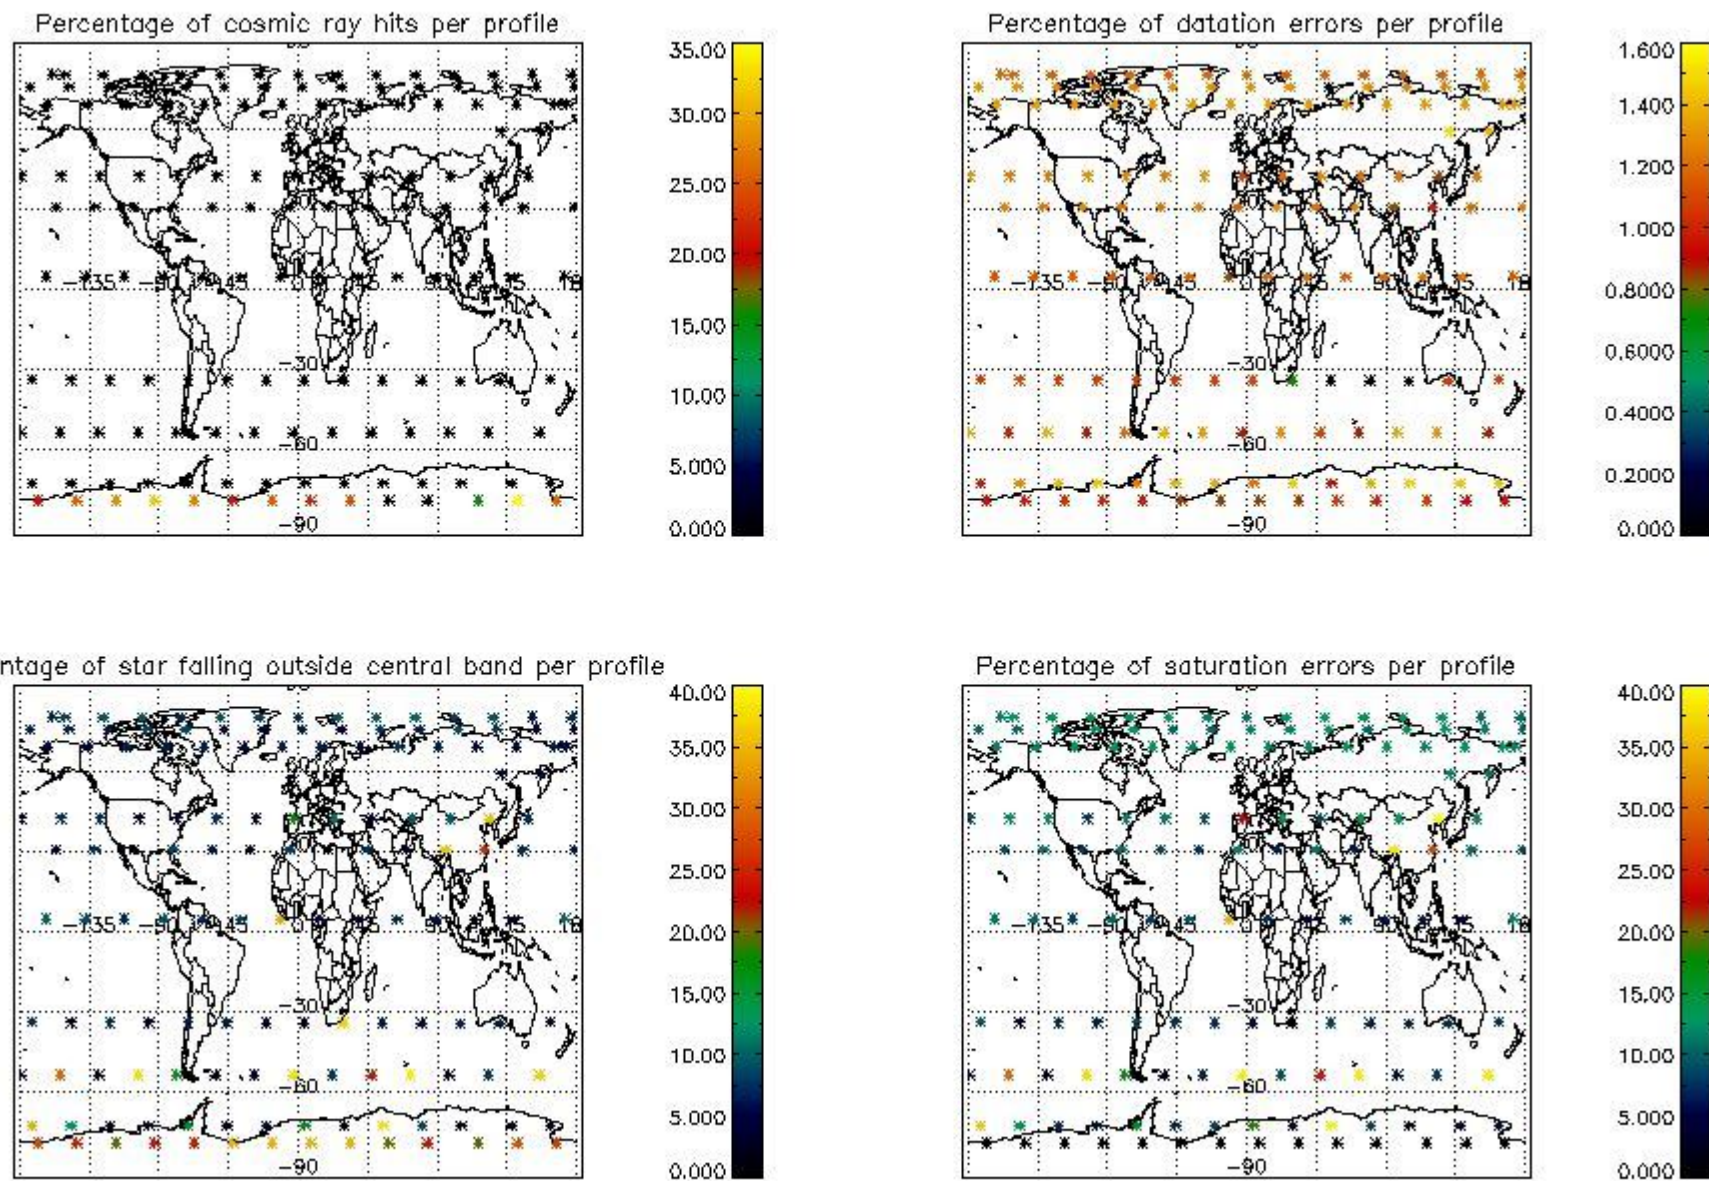

Percentage of flagged data per NO3 profile

4. Level 1 quality information per product

In this section it is plotted some information contained in the Quality Summary data set of the level 2 products that comes from the level 1b processing. Products without errors (error flag in the MPH set to "0") are used.

4.1 Plot quality information per product (time dependant) coming from level 1b processing

4.1.1 Plot level 1 quality information per product (time dependant): ENVISAT ASCENDING passes

4.1.2 Plot level 1 quality information per product (time dependant): ENVISAT DESCENDING passes

4.2 Plot quality information per product coming from level 1b processing (world map)

4.2.1 Plot level 1 quality information per product (world map): ENVISAT ASCENDING passes

4.2.2 Plot level 1 quality information per product (world map): ENVISAT DESCENDING passes