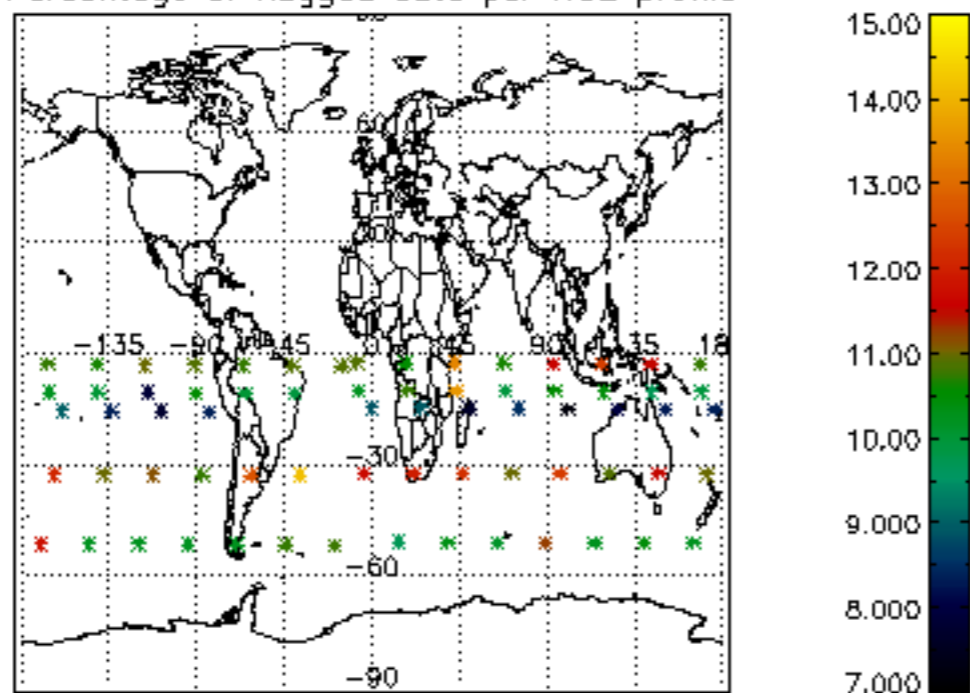

Percentage of flagged data per NO2 profile