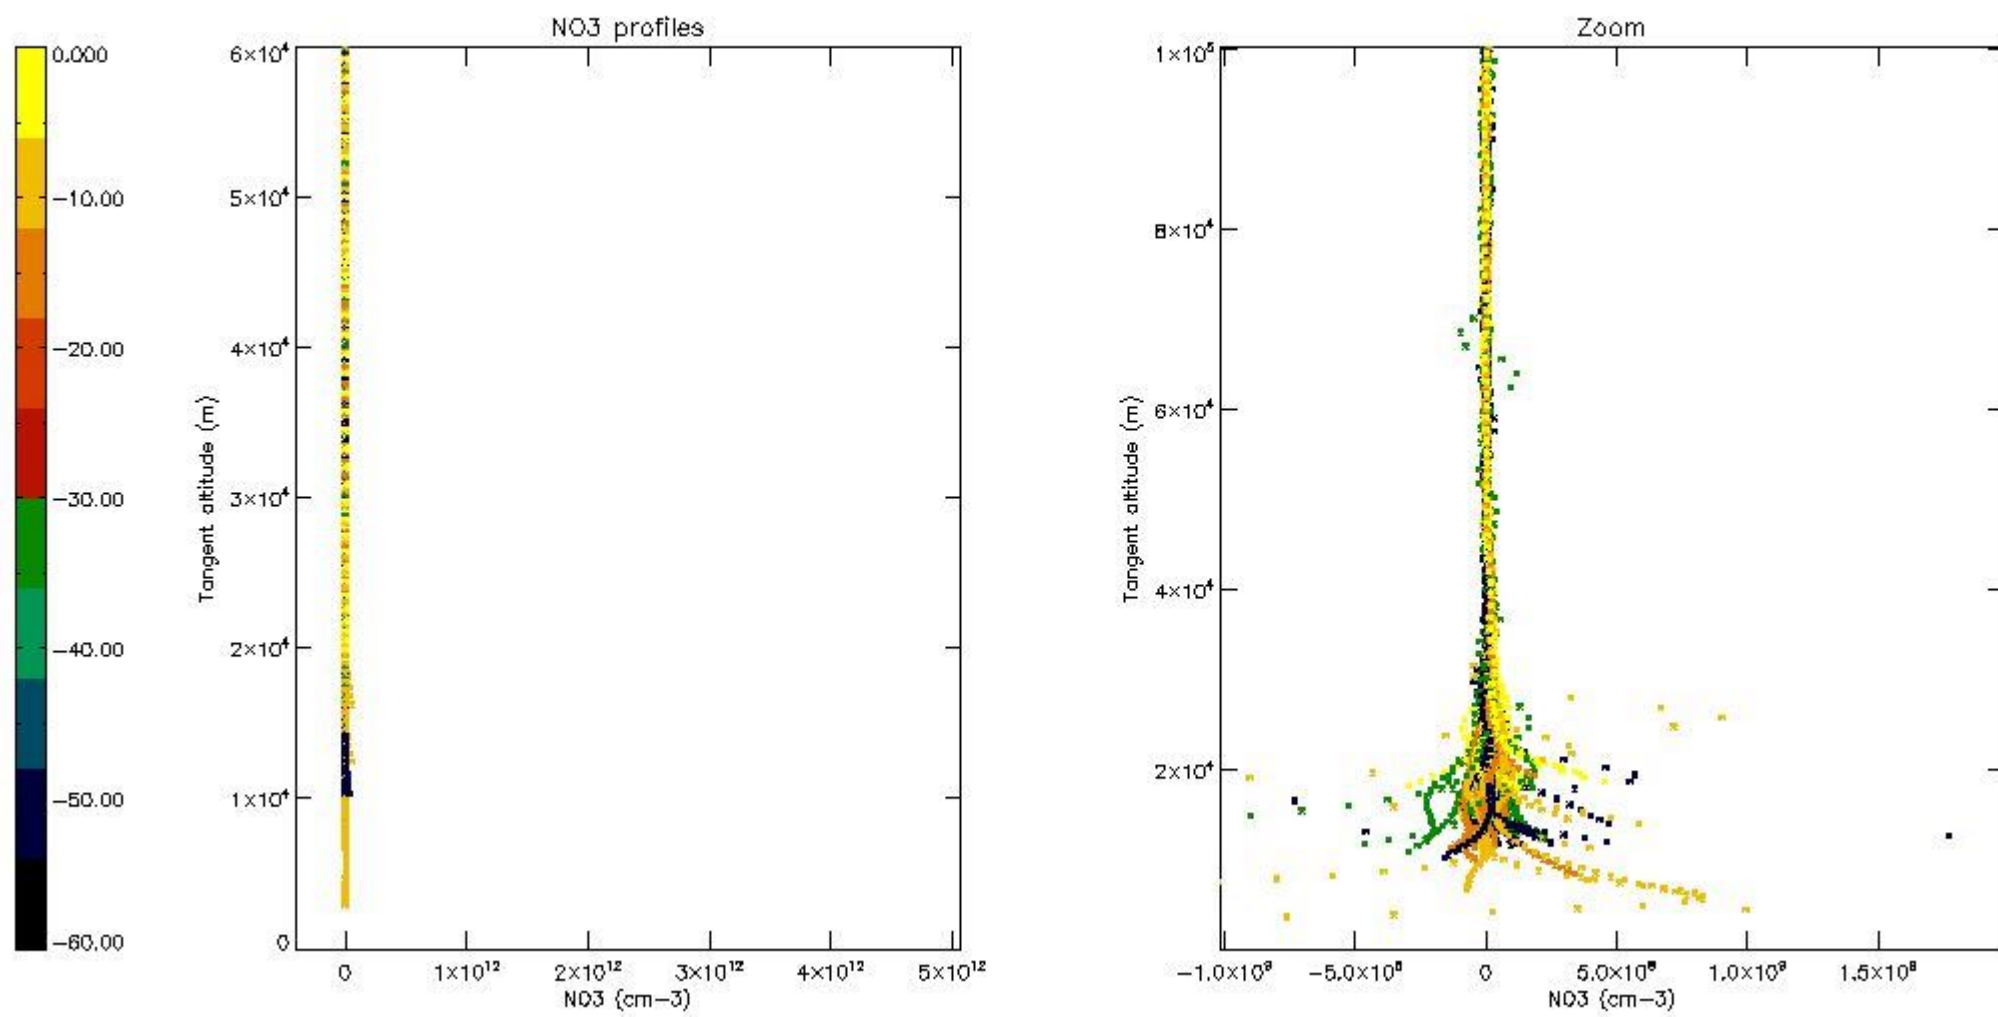

The colorbar represents the latitude.

5.7 Plot NO3 profiles for all STD (dark without errors)

The colorbar represents the latitude.

5.8 Plot H₂O profiles for all STD (only for occultations of stars 1,2,3,4,13,14,16,26,63 dark without errors)