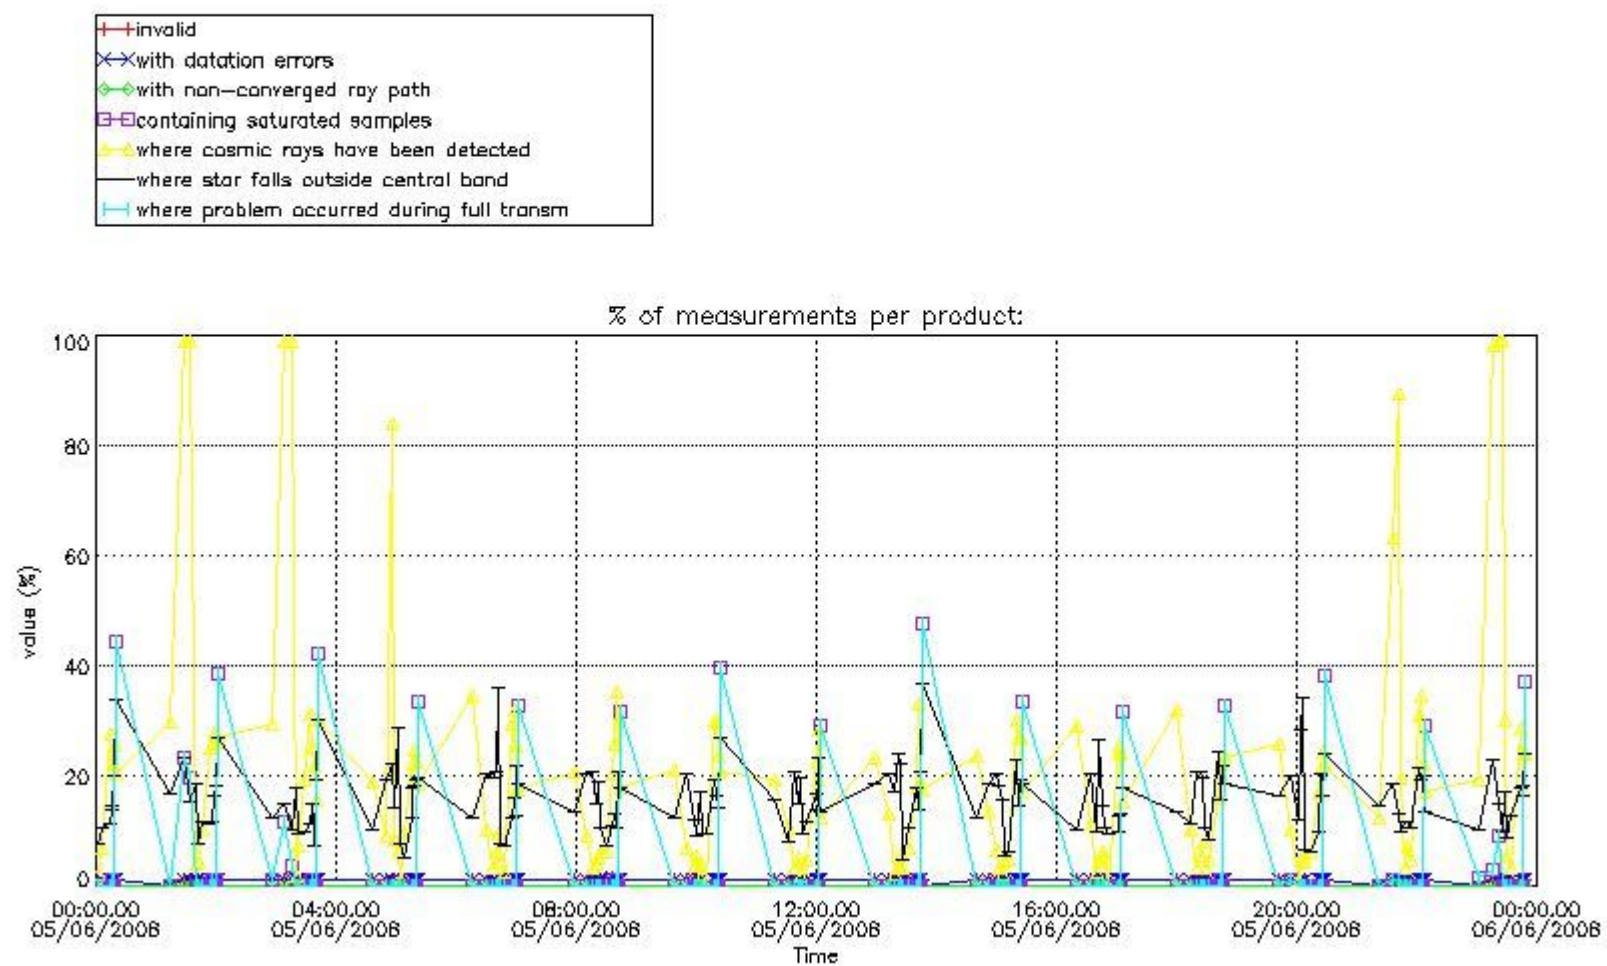

4.1.2 Plot level 1 quality information per product (time dependant): ENVISAT DESCENDING passes