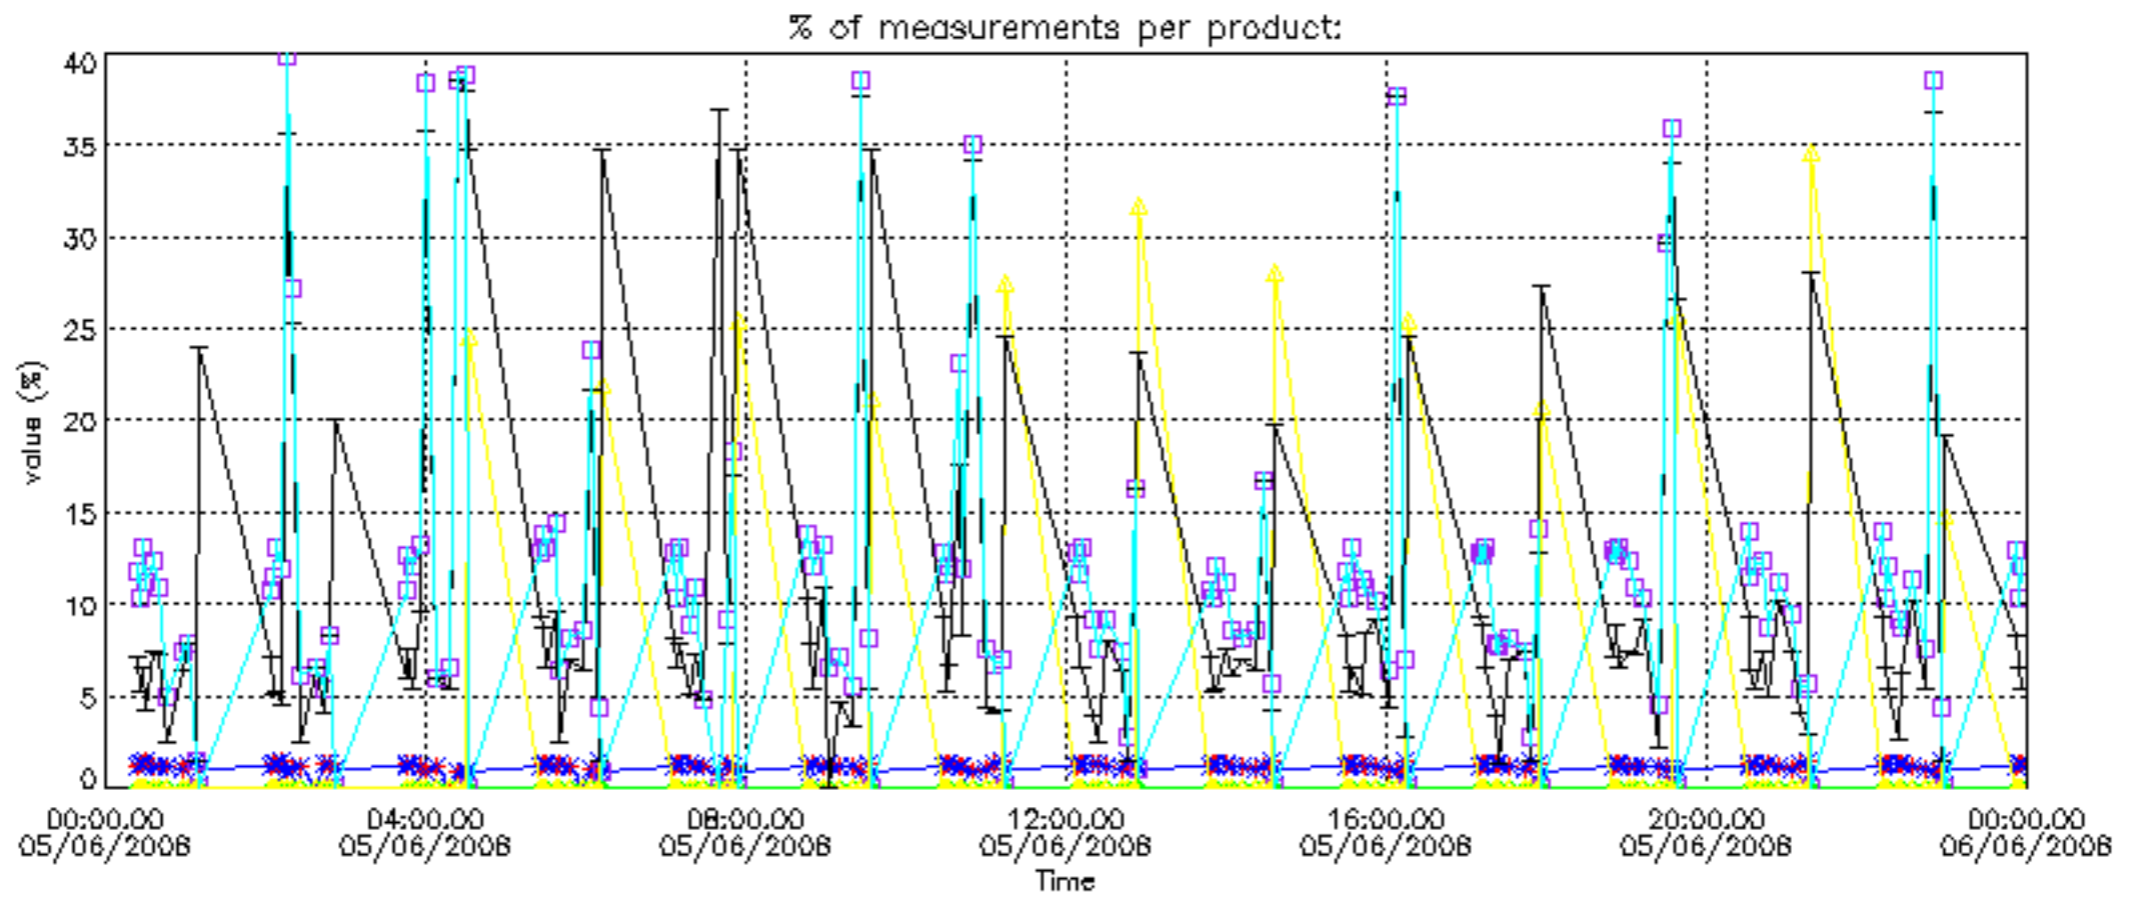

Percentage of cosmic ray hits per profile

Percentage of datation errors per profile