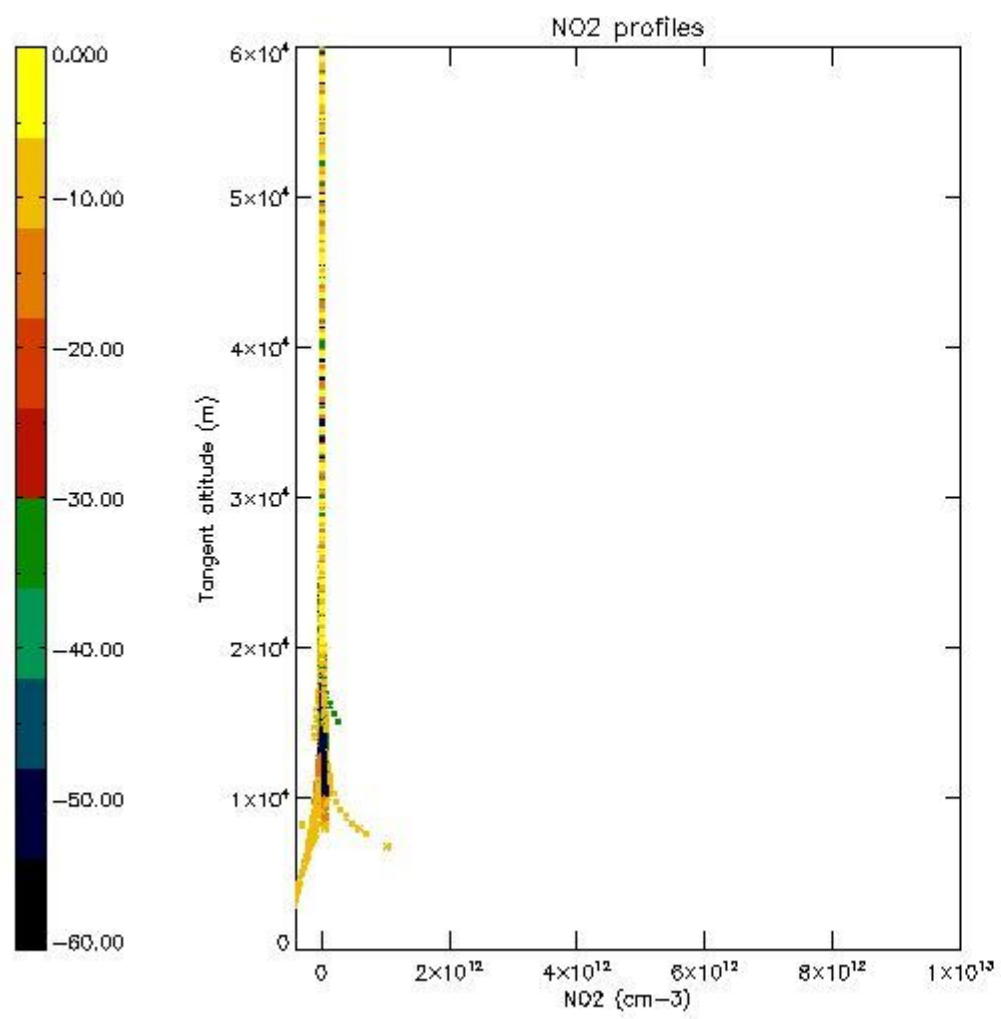

5.4 Plot ozone profiles where STD < 10% (dark without errors)

The colorbar represents the latitude.

5.5 Plot ozone profiles where $STD < 5\%$ (dark without errors)

The colorbar represents the latitude.

5.6 Plot NO₂ profiles for all STD (dark without errors)

The colorbar represents the latitude.

5.7 Plot NO3 profiles for all STD (dark without errors)

The colorbar represents the latitude.

5.8 Plot H₂O profiles for all STD (only for occultations of stars 1,2,3,4,13,14,16,26,63 dark without errors)