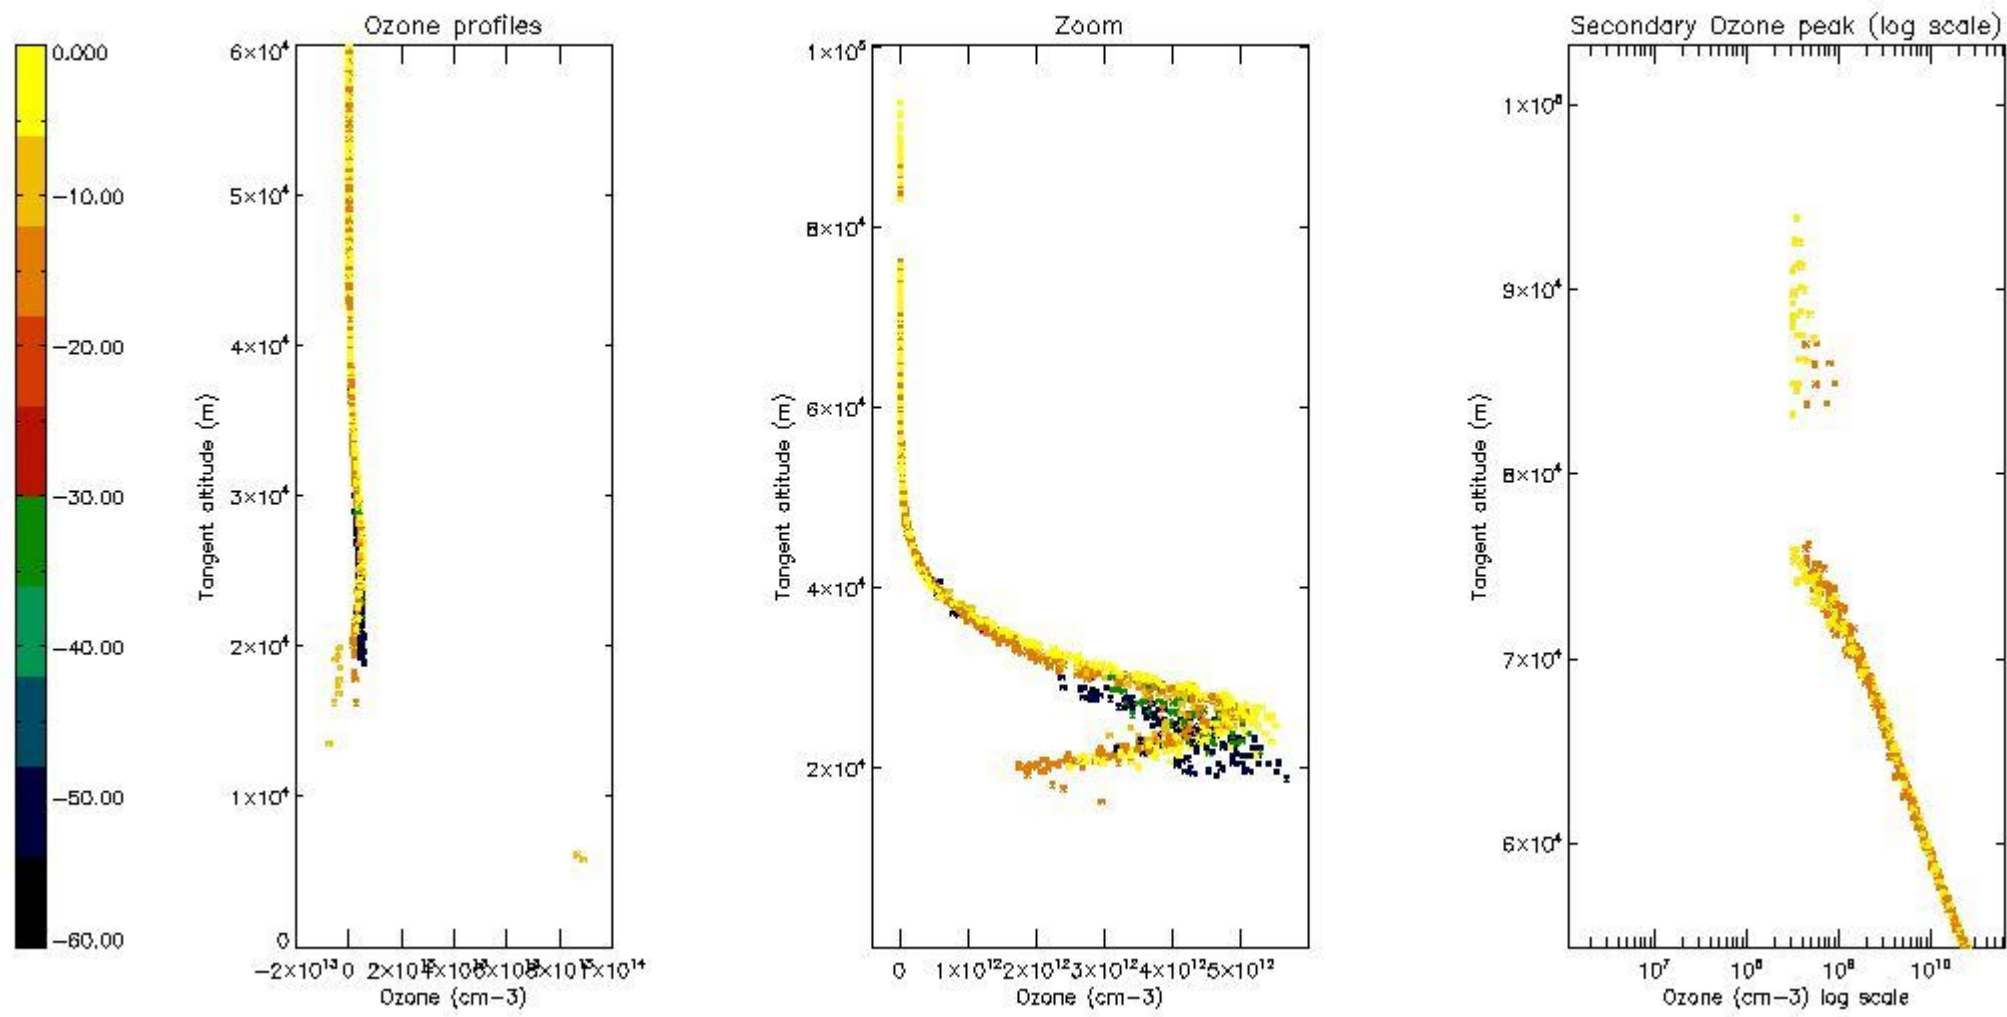

5.5 Plot ozone profiles where $STD < 5\%$ (dark without errors)

The colorbar represents the latitude.