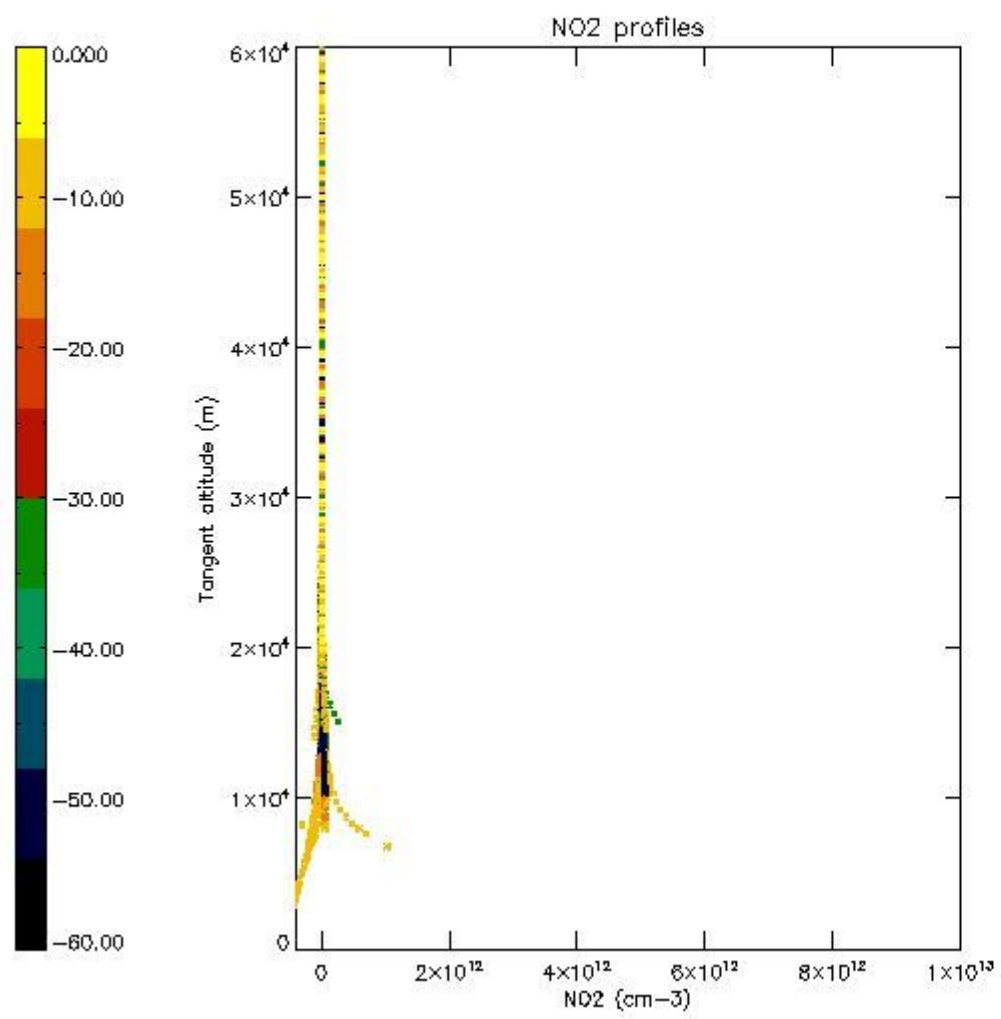

STD < 10	7
STD < 5	5

5.2 Plot ozone profiles for all STD (dark without errors)

The colorbar represents the latitude.

5.3 Plot ozone profiles where STD < 20% (dark without errors)

The colorbar represents the latitude.

5.4 Plot ozone profiles where $STD < 10\%$ (dark without errors)

The colorbar represents the latitude.

5.5 Plot ozone profiles where $STD < 5\%$ (dark without errors)

The colorbar represents the latitude.

5.6 Plot NO₂ profiles for all STD (dark without errors)

The colorbar represents the latitude.

5.7 Plot NO3 profiles for all STD (dark without errors)

The colorbar represents the latitude.

5.8 Plot H2O profiles for all STD (only for occultations of stars 1,2,3,4,13,14,16,26,63 dark without errors)