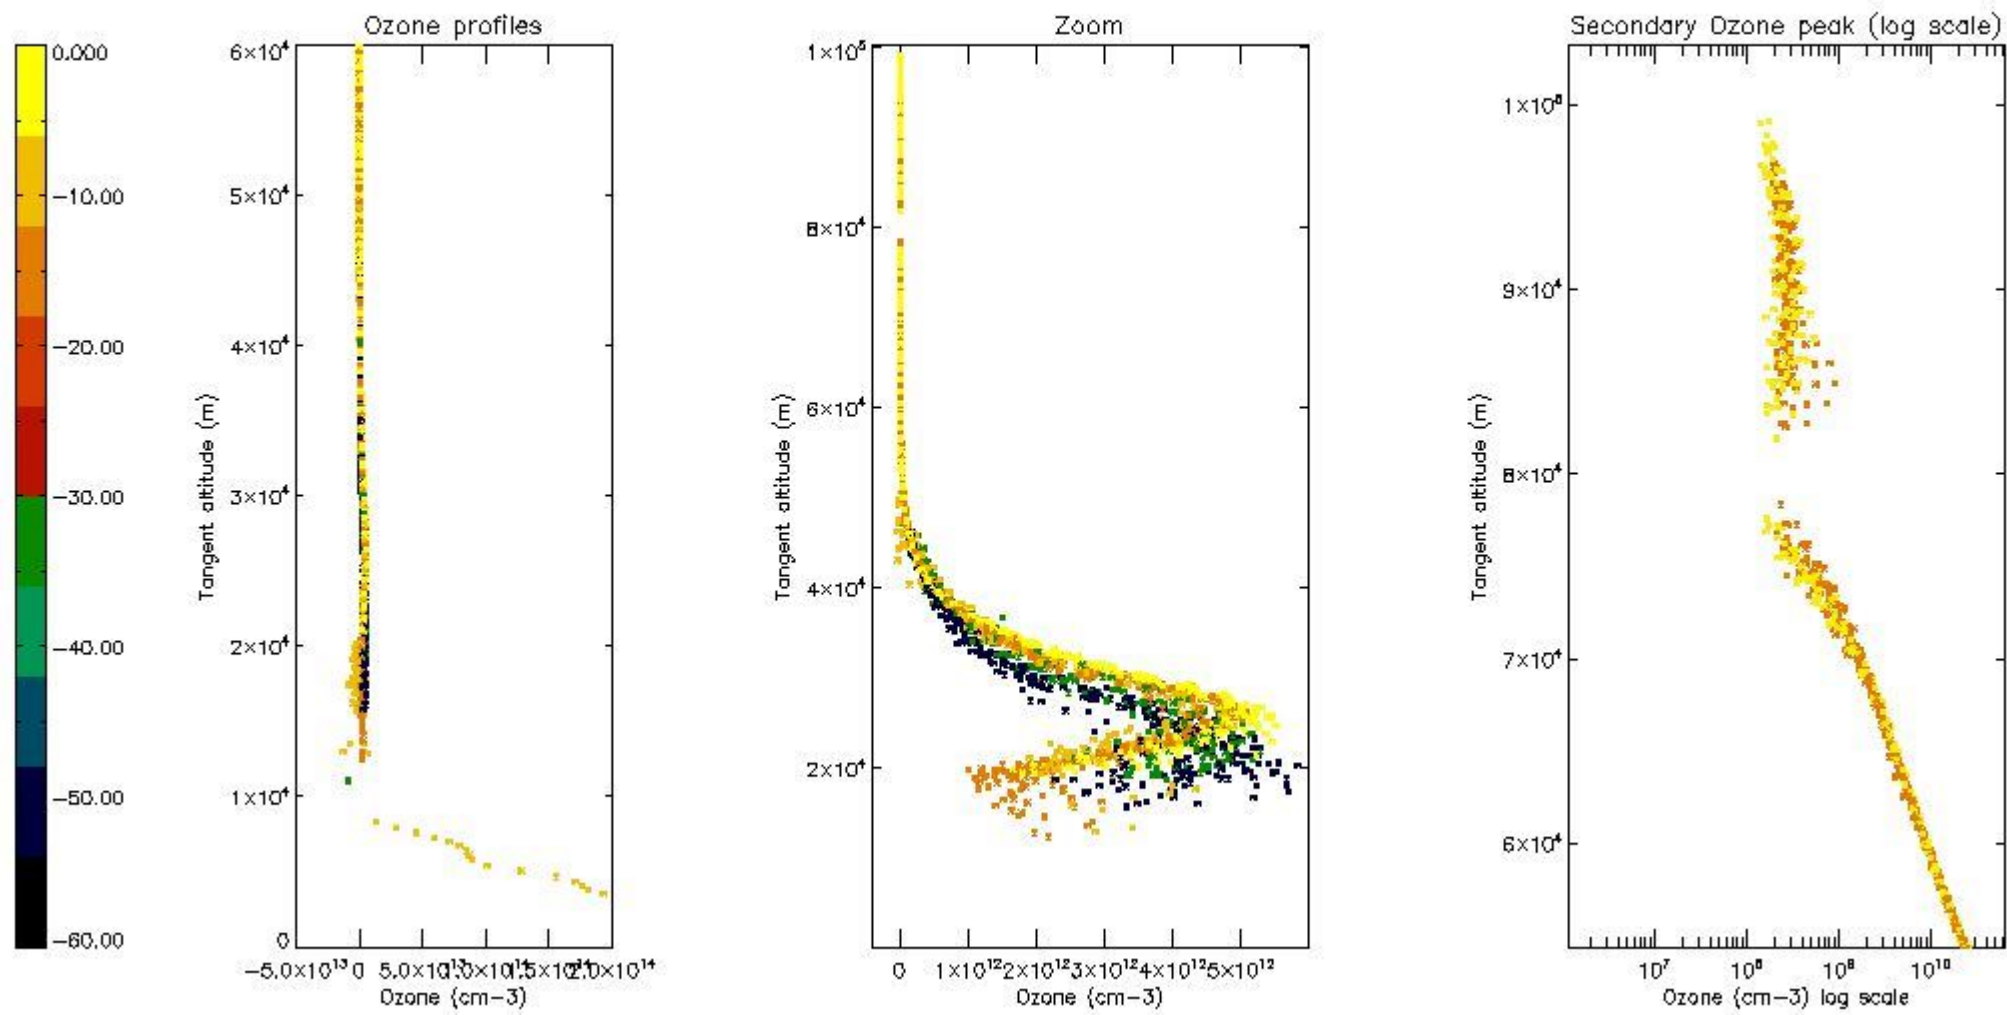

STD < 10	7
STD < 5	5

5.2 Plot ozone profiles for all STD (dark without errors)

The colorbar represents the latitude.

5.3 Plot ozone profiles where STD < 20% (dark without errors)

The colorbar represents the latitude.

5.4 Plot ozone profiles where $STD < 10\%$ (dark without errors)

The colorbar represents the latitude.

5.5 Plot ozone profiles where $STD < 5\%$ (dark without errors)

The colorbar represents the latitude.