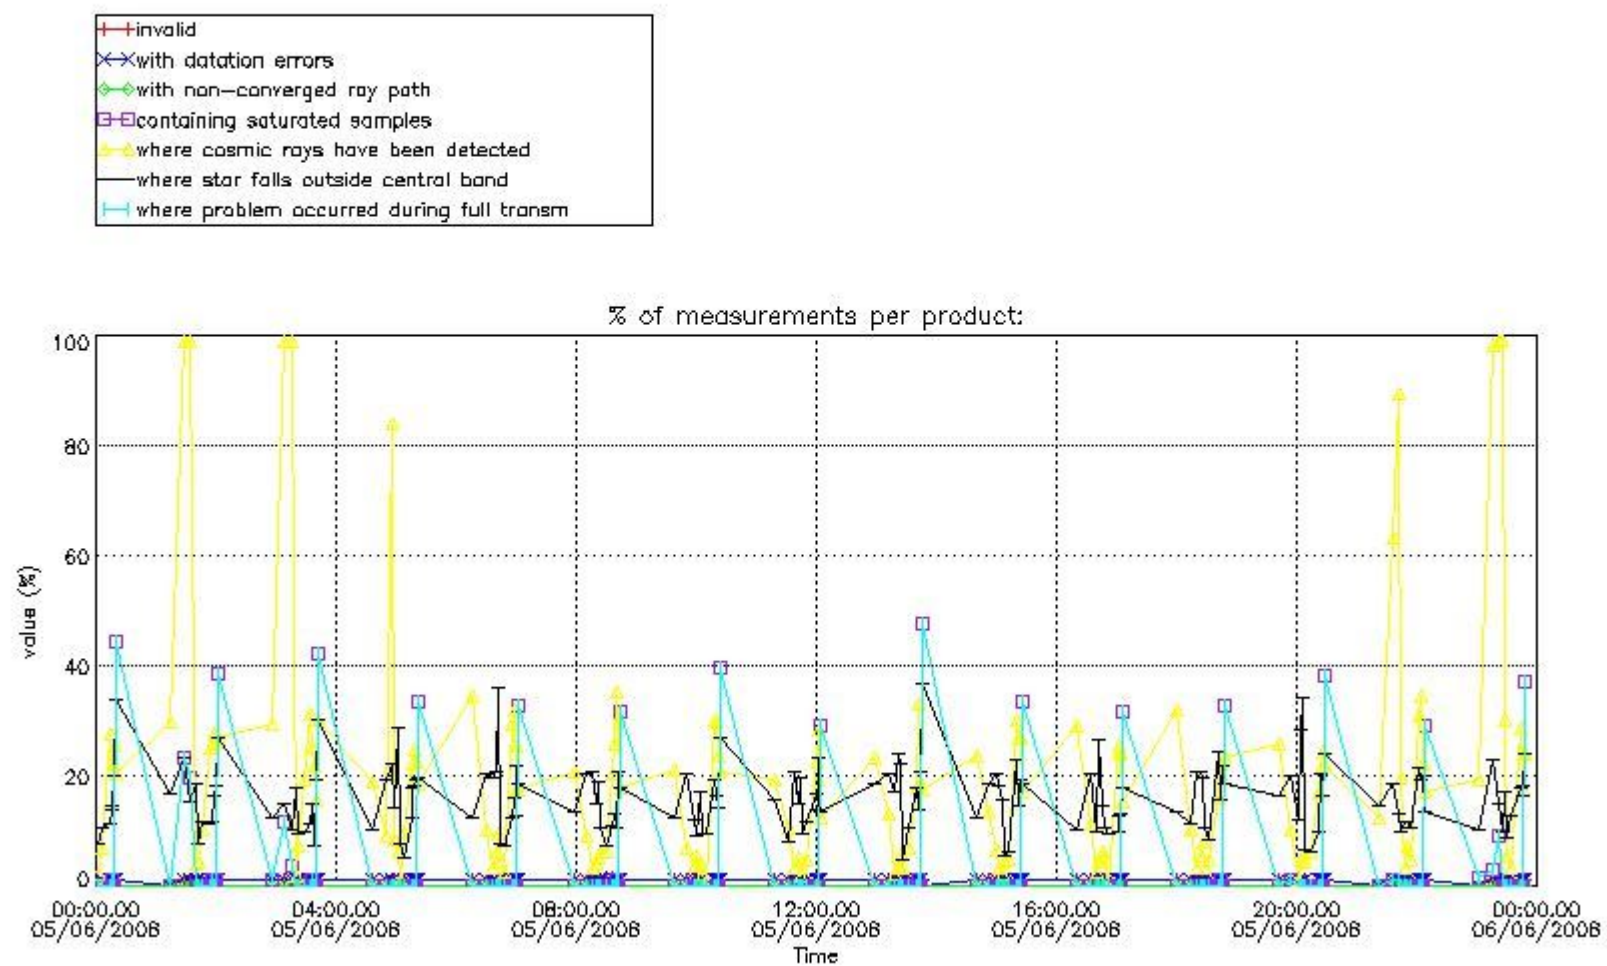

3.1 Plot quality information per product (time dependant)

3.2 Plot quality information per product (world map)

Percentage of flagged data per O3 profile

Percentage of flagged data per H2O profile

Percentage of flagged data per NO2 profile

Percentage of flagged data per NO3 profile

4. Level 1 quality information per product

In this section it is plotted some information contained in the Quality Summary data set of the level 2 products that comes from the level 1b processing. Products without errors (error flag in the MPH set to "0") are used.

4.1 Plot quality information per product (time dependant) coming from level 1b processing

4.1.1 Plot level 1 quality information per product (time dependant): ENVISAT ASCENDING passes

4.1.2 Plot level 1 quality information per product (time dependant): ENVISAT DESCENDING passes

5. Trace gas profiles

5.1 Ozone statistics based on quality of products

The final quality of the products can be "measured" using the STD (Standard Deviation) attached to every point profile. This information is written to the parameter GOM_NL__2P/NL_LOCAL_SPECIES_DENSITY/o3_std of the level 2 products. The table below shows the statistics for given STD ranges.