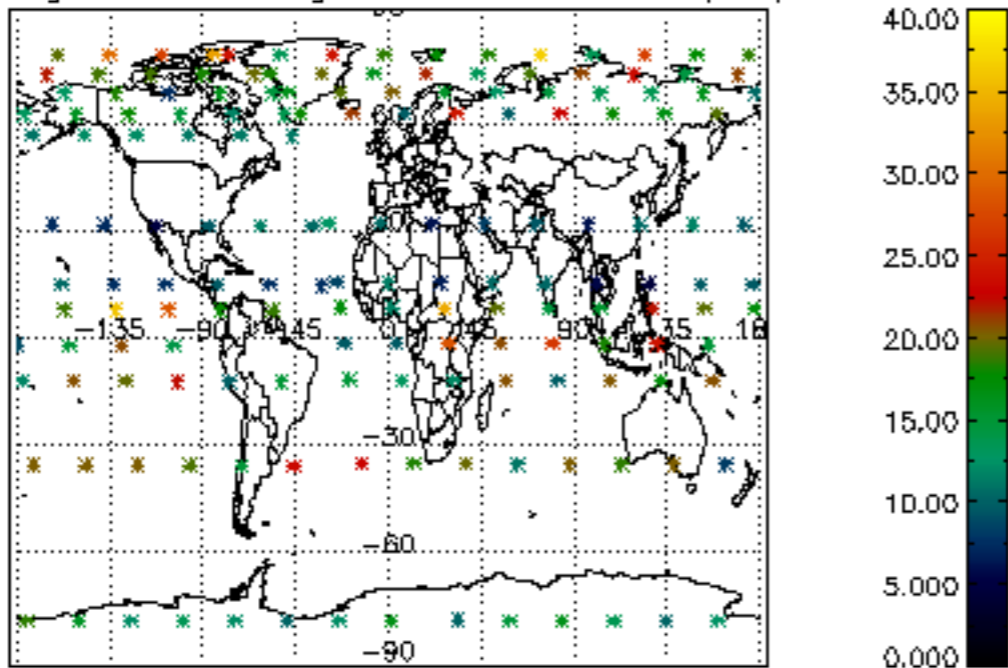

Percentage of flagged data per NO3 profile

Percentage of cosmic ray hits per profile

Percentage of datation errors per profile

Percentage of star falling outside central band per profile

Percentage of saturation errors per profile