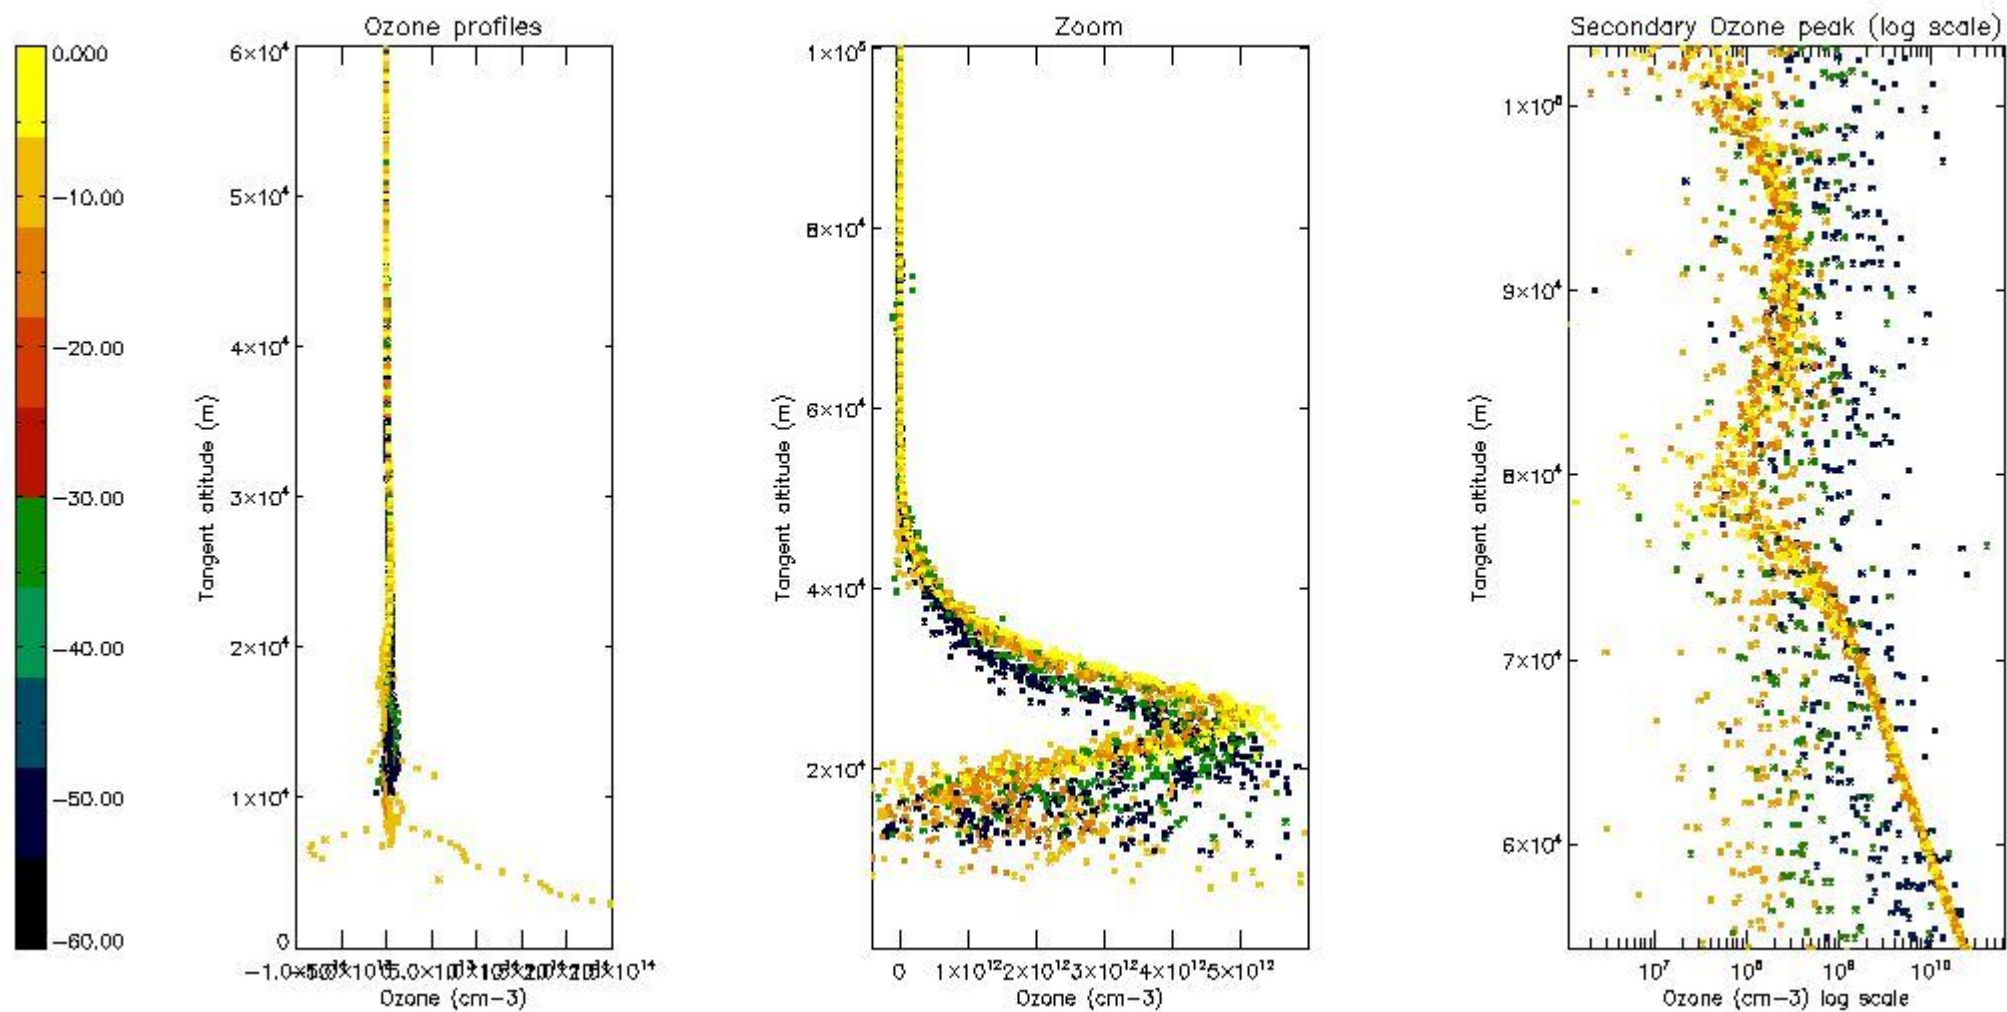

STD < 10	7
STD < 5	5

5.2 Plot ozone profiles for all STD (dark without errors)

The colorbar represents the latitude.

5.3 Plot ozone profiles where STD < 20% (dark without errors)

The colorbar represents the latitude.