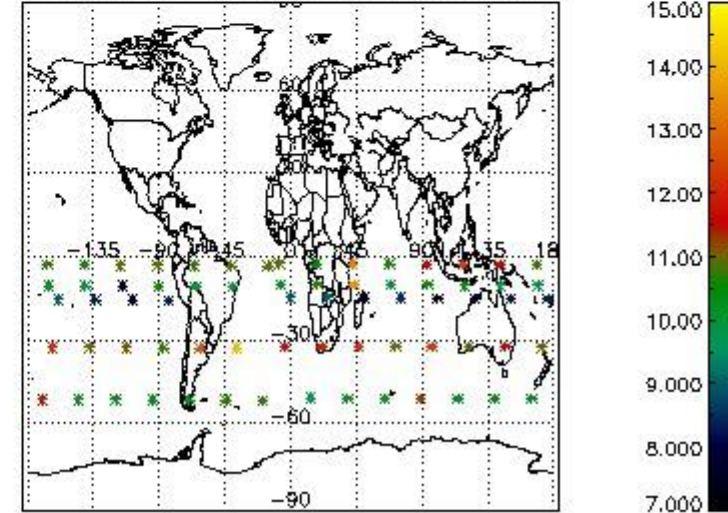

Percentage of flagged data per NO3 profile

4. Level 1 quality information per product

In this section it is plotted some information contained in the Quality Summary data set of the level 2 products that comes from the level 1b processing. Products without errors (error flag in the MPH set to "0") are used.

4.1 Plot quality information per product (time dependant) coming from level 1b processing

4.1.1 Plot level 1 quality information per product (time dependant): ENVISAT ASCENDING passes