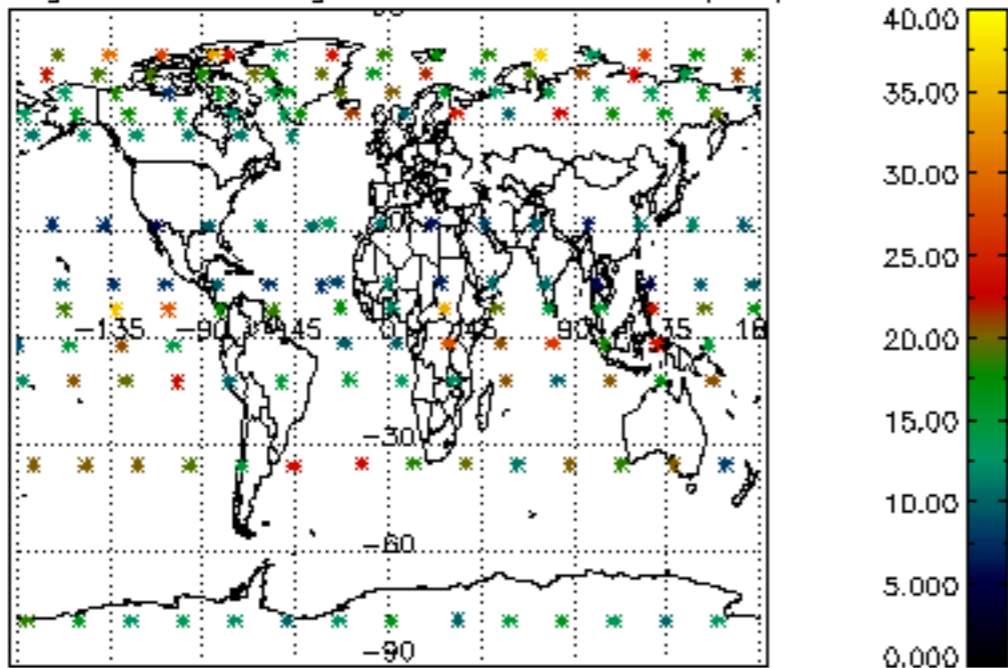

Percentage of cosmic ray hits per profile

Percentage of star falling outside central band per profile