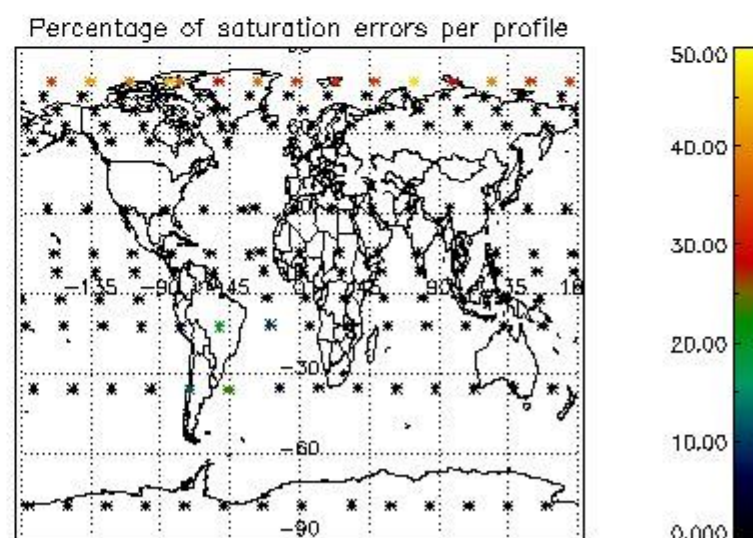

Percentage of flagged data per NO3 profile

4. Level 1 quality information per product

In this section it is plotted some information contained in the Quality Summary data set of the level 2 products that comes from the level 1b processing. Products without errors (error flag in the MPH set to "0") are used.

4.1 Plot quality information per product (time dependant) coming from level 1b processing

4.1.1 Plot level 1 quality information per product (time dependant): ENVISAT ASCENDING passes

4.1.2 Plot level 1 quality information per product (time dependant): ENVISAT DESCENDING passes

4.2 Plot quality information per product coming from level 1b processing (world map)

4.2.1 Plot level 1 quality information per product (world map): ENVISAT ASCENDING passes

4.2.2 Plot level 1 quality information per product (world map): ENVISAT DESCENDING passes