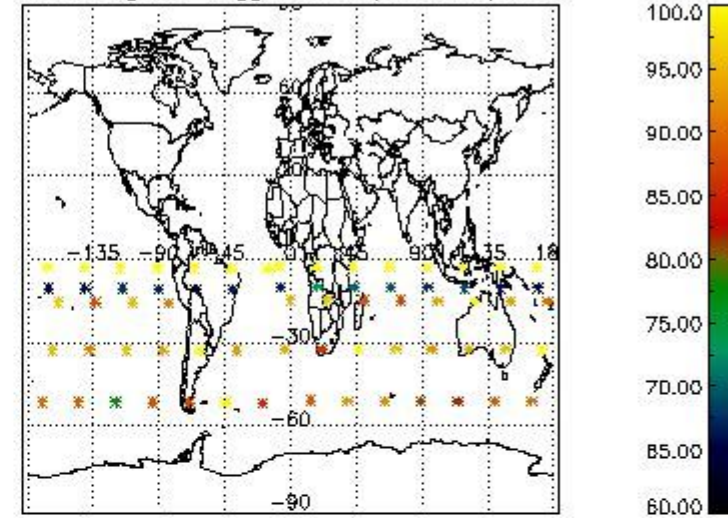

3.1 Plot quality information per product (time dependant)

3.2 Plot quality information per product (world map)

Percentage of flagged data per O3 profile

Percentage of flagged data per H2O profile

Percentage of flagged data per NO2 profile