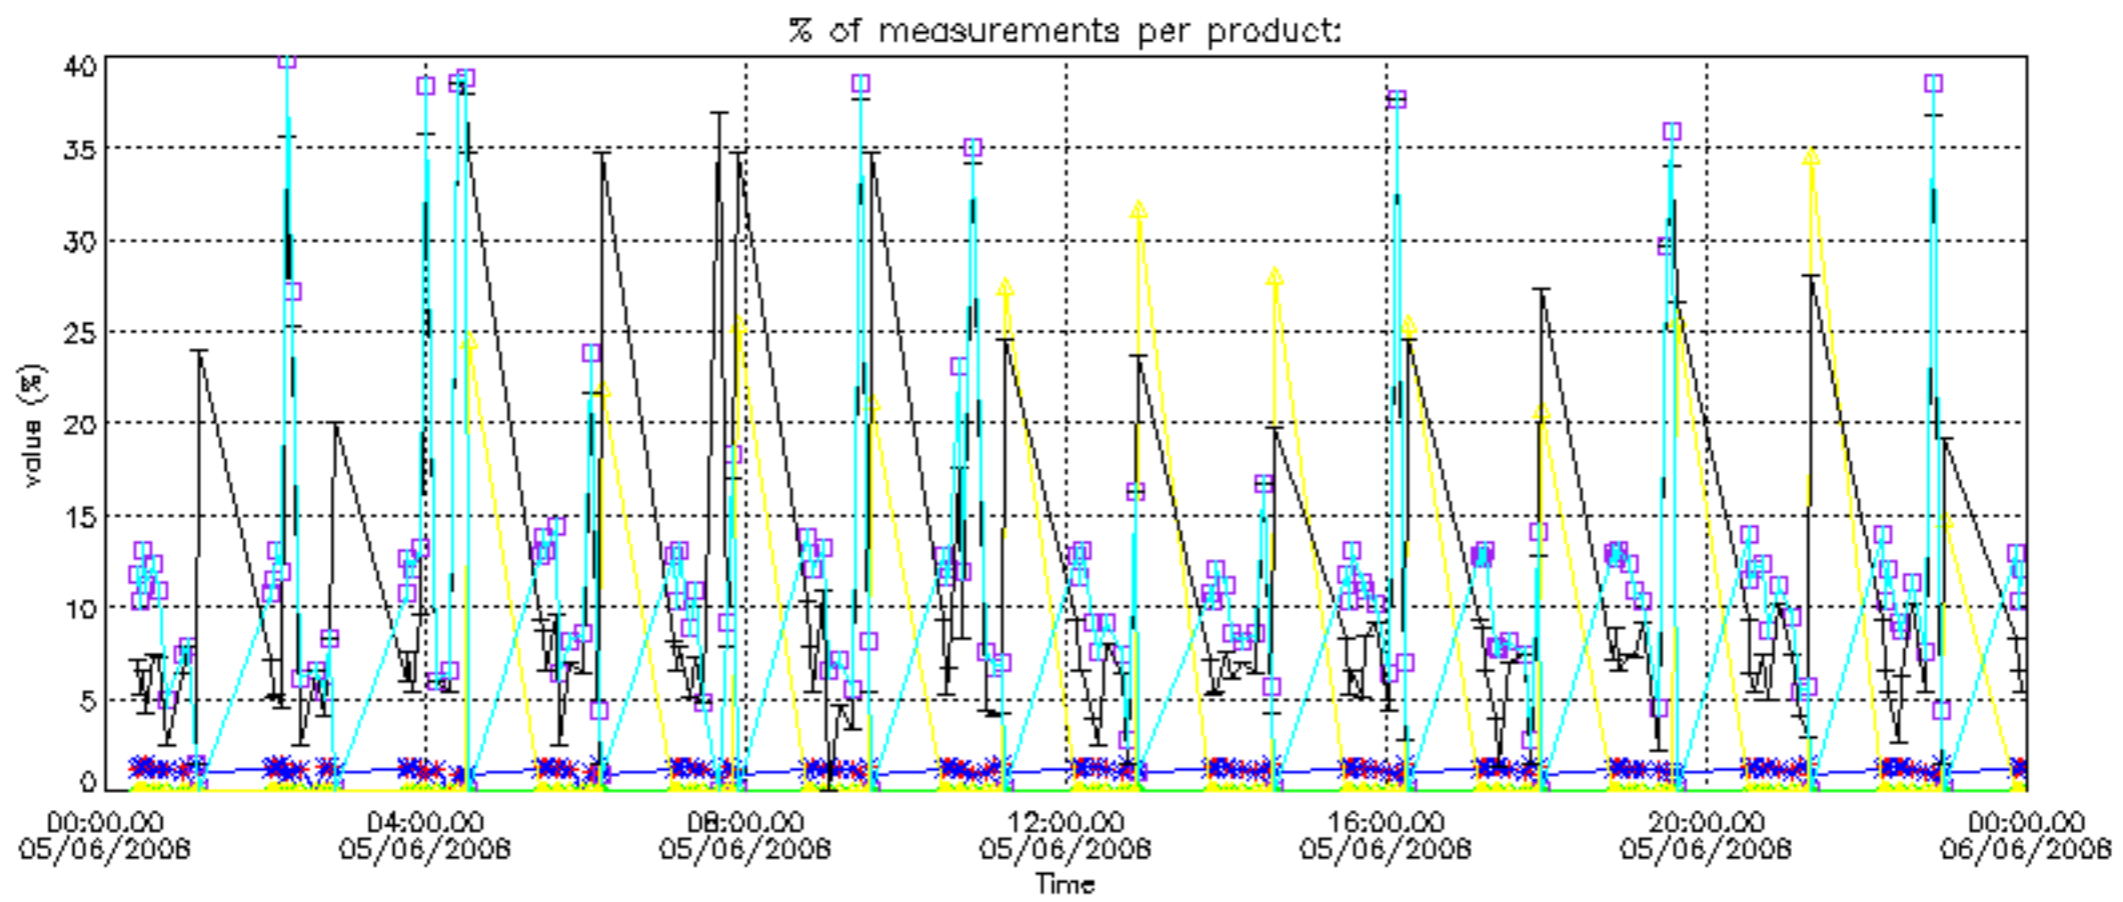

Percentage of cosmic ray hits per profile

Percentage of datation errors per profile