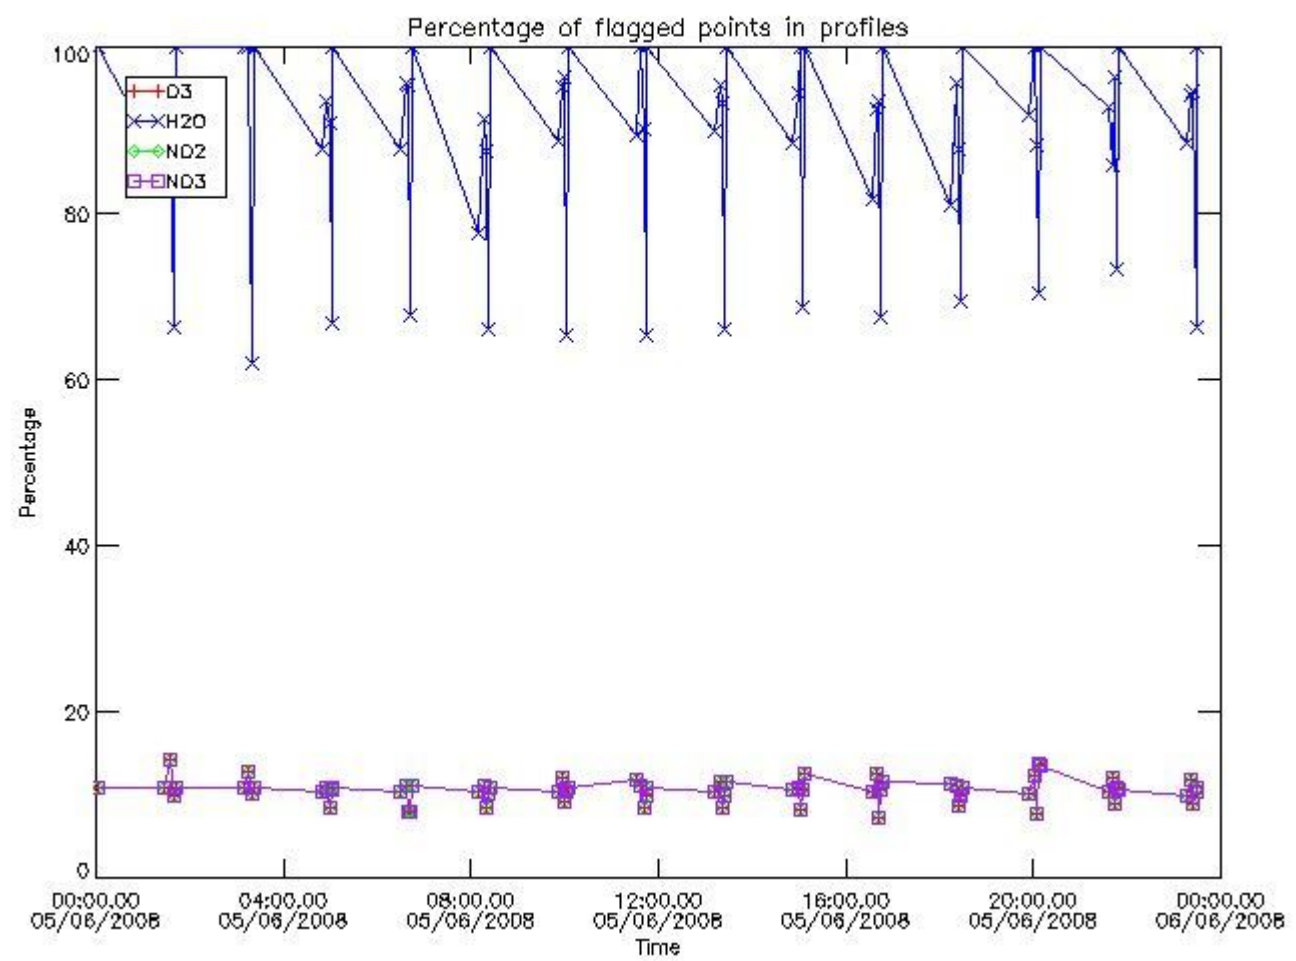

3. Quality information per product

In this section it is plotted some information contained in the Quality Summary data set of the level 2 products. Only products in dark limb conditions and without errors (error flag in the MPH set to "0") are used.

3.1 Plot quality information per product (time dependant)

3.2 Plot quality information per product (world map)