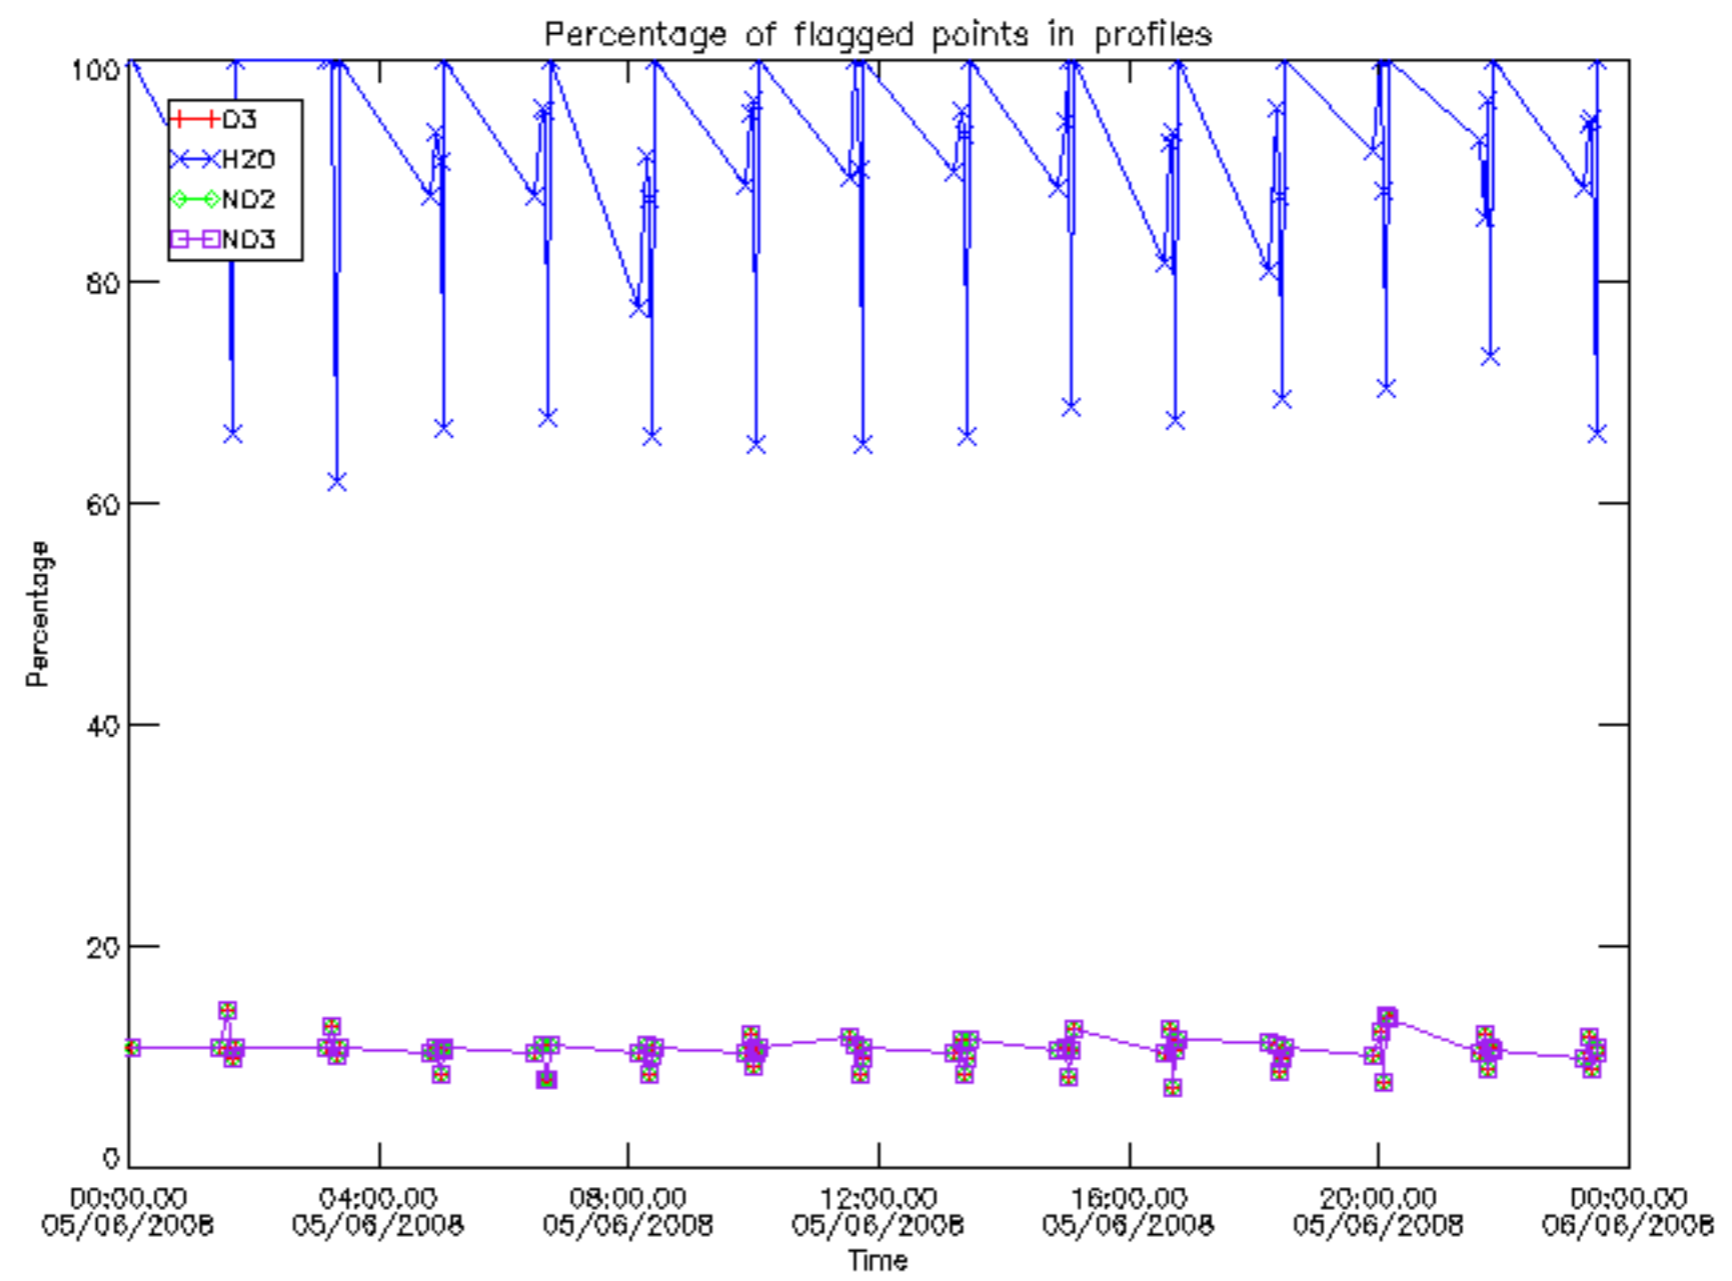

Percentage of flagged data per D3 profile

Percentage of flagged data per H2O profile