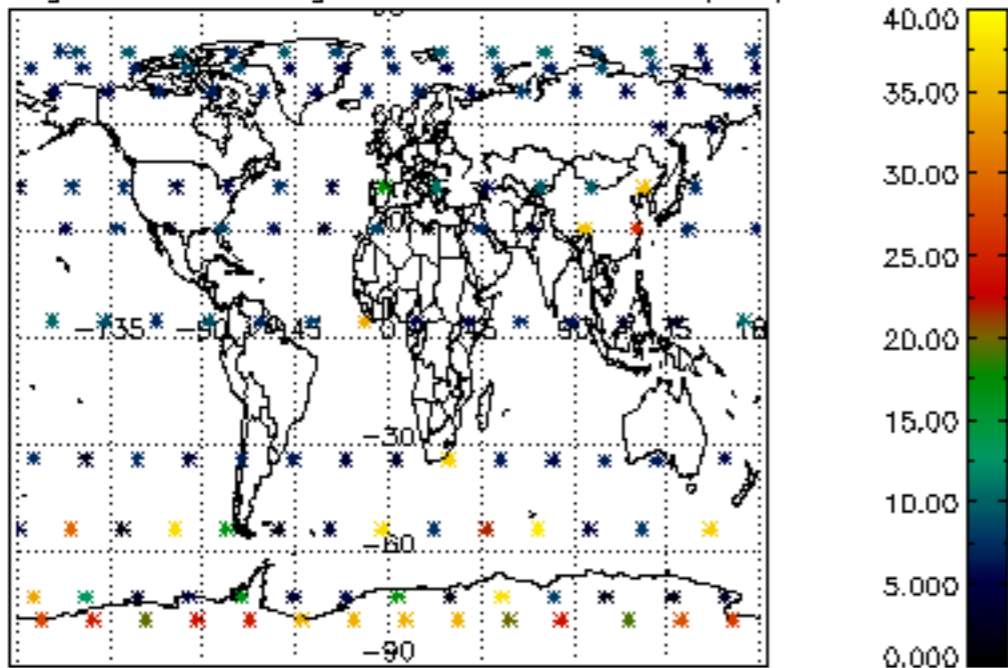

Percentage of star falling outside central band per profile