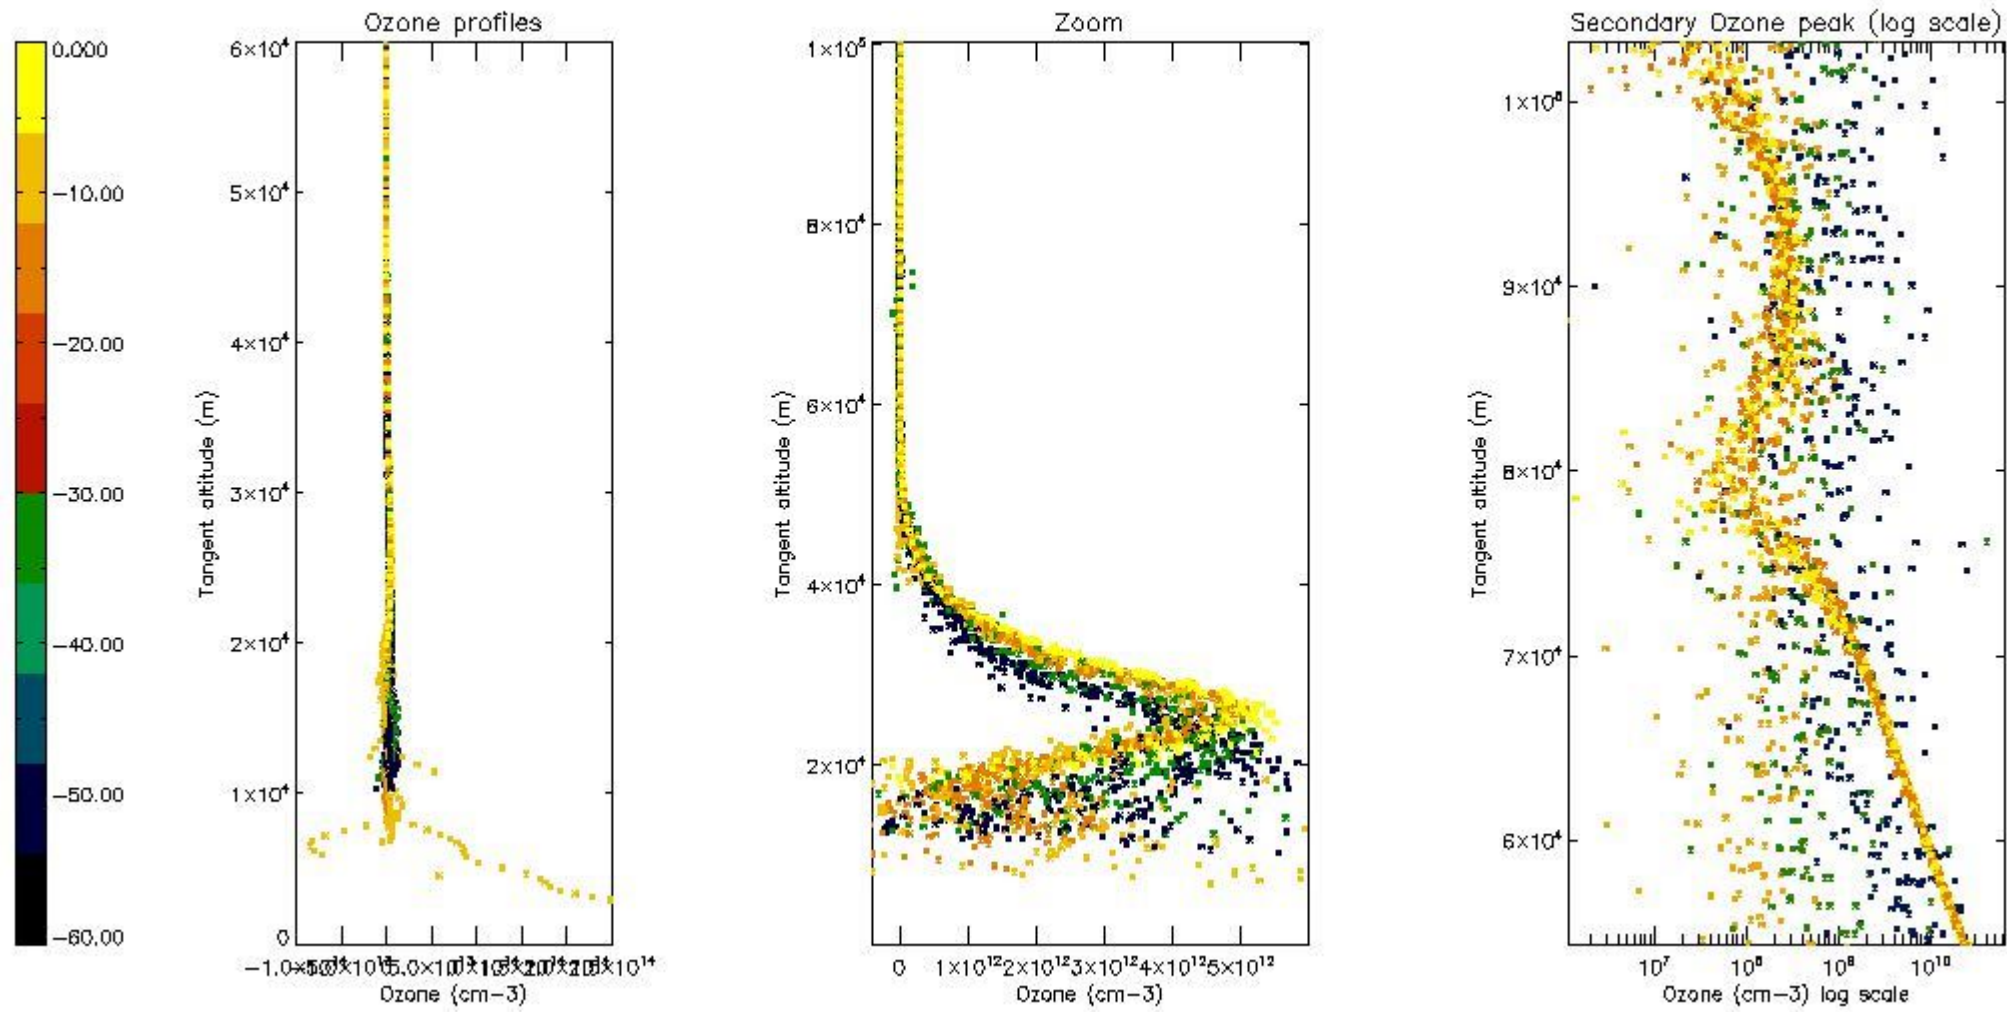

STD < 10	7
STD < 5	5

5.2 Plot ozone profiles for all STD (dark without errors)

The colorbar represents the latitude.

5.3 Plot ozone profiles where STD < 20% (dark without errors)

The colorbar represents the latitude.