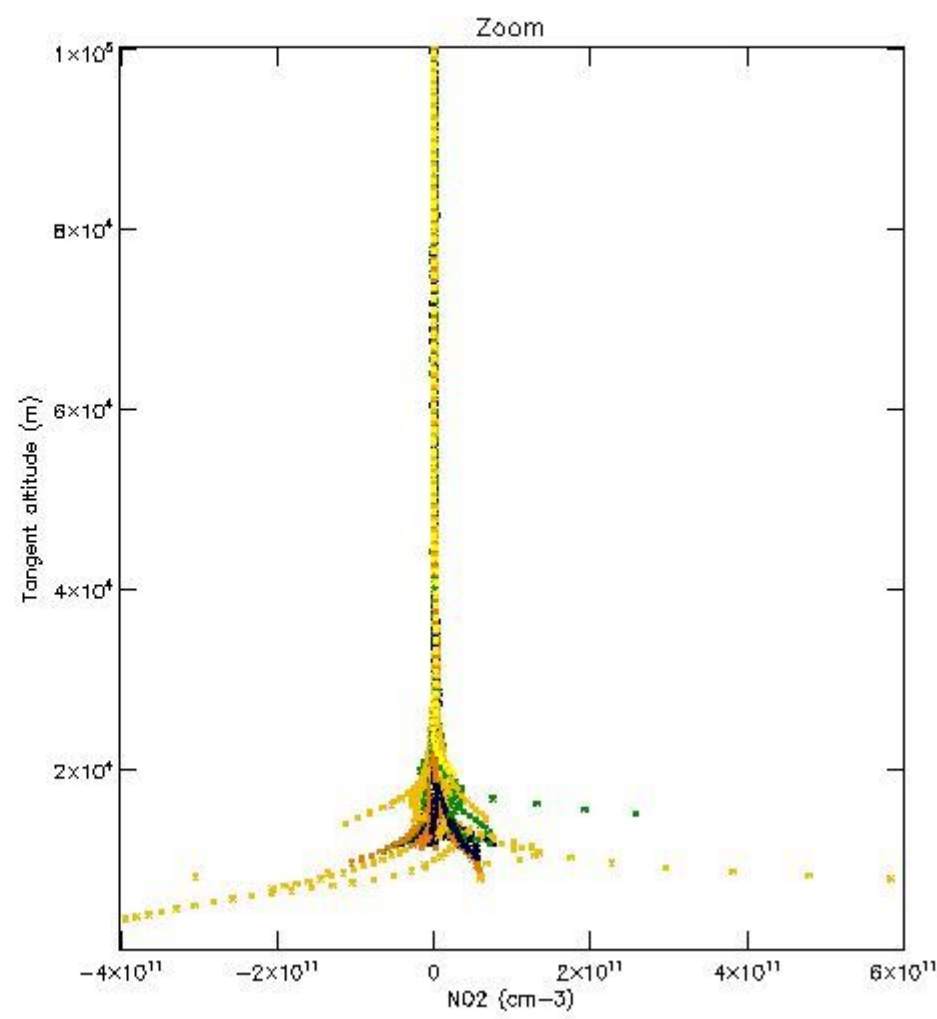

5.4 Plot ozone profiles where STD < 10% (dark without errors)

The colorbar represents the latitude.

5.5 Plot ozone profiles where $STD < 5\%$ (dark without errors)

The colorbar represents the latitude.

5.6 Plot NO₂ profiles for all STD (dark without errors)

The colorbar represents the latitude.

5.7 Plot NO3 profiles for all STD (dark without errors)

The colorbar represents the latitude.

5.8 Plot H₂O profiles for all STD (only for occultations of stars 1,2,3,4,13,14,16,26,63 dark without errors)