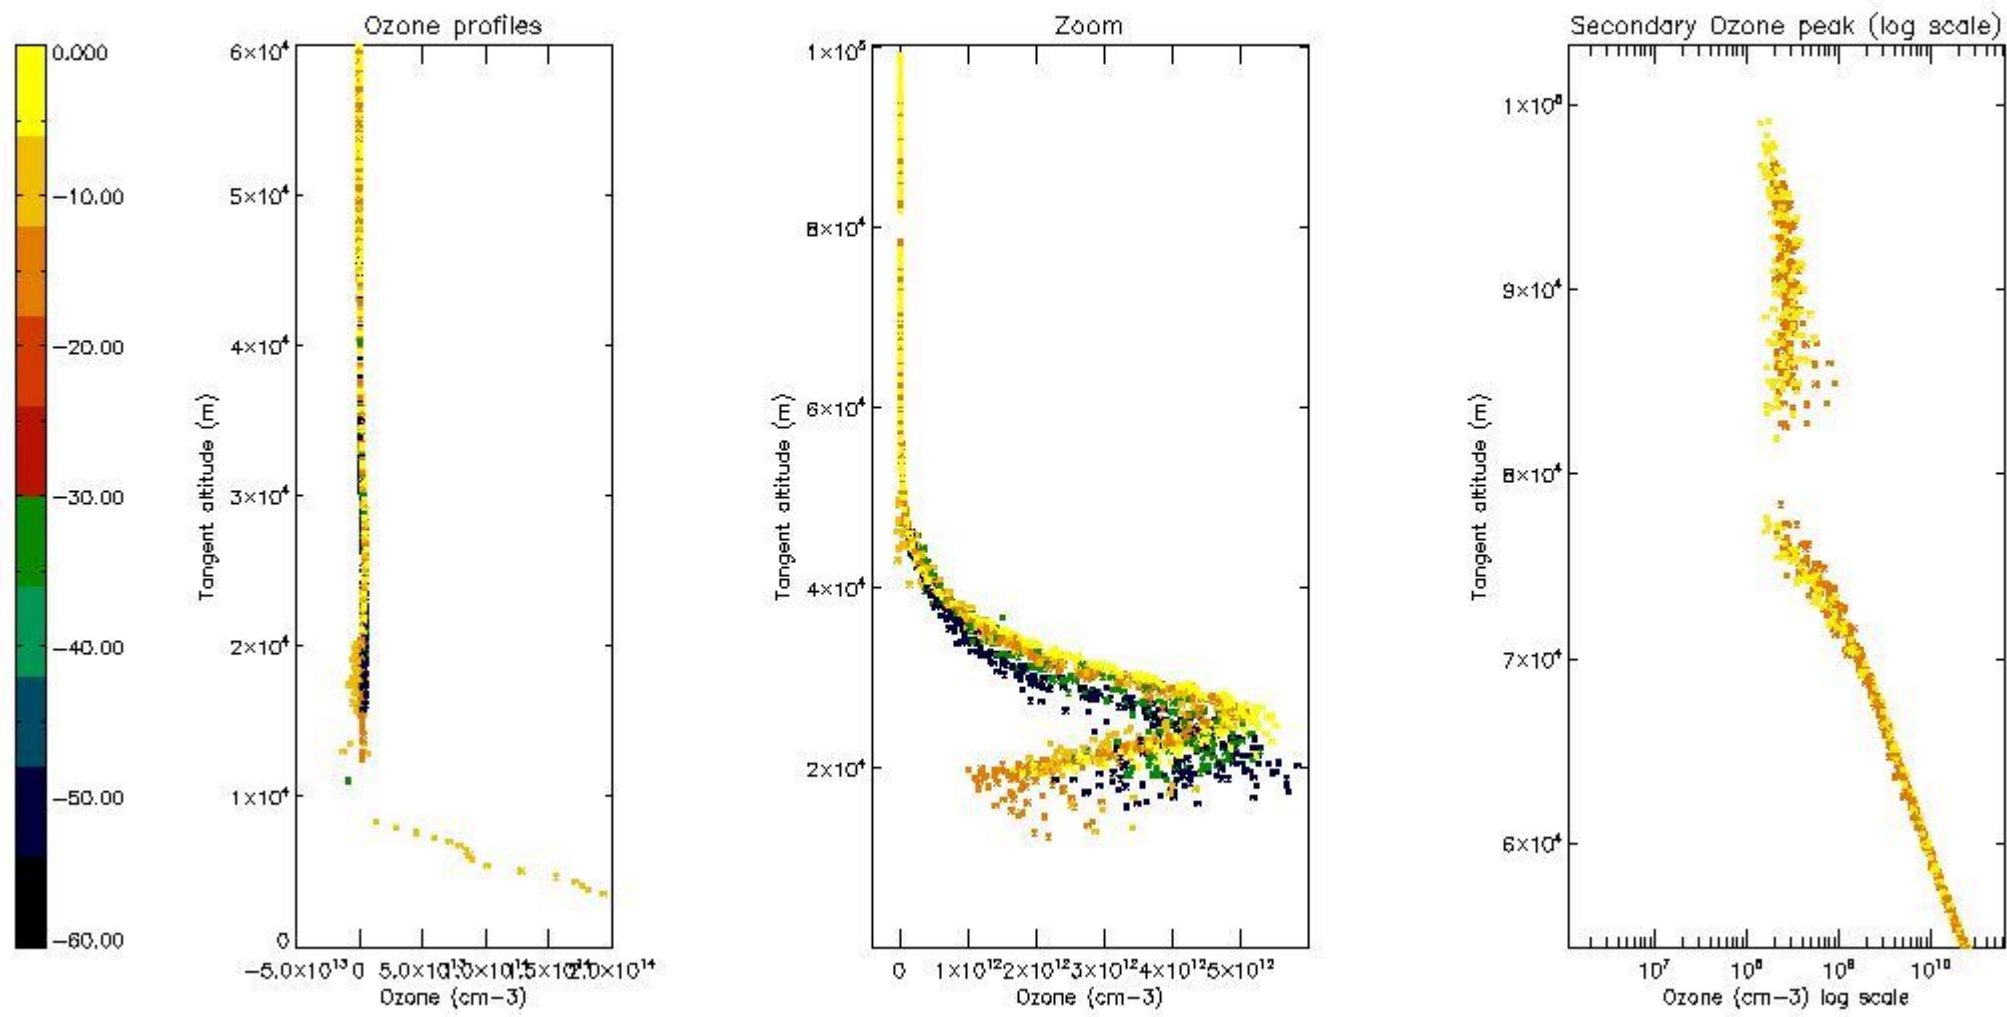

STD < 10	7
STD < 5	5

5.2 Plot ozone profiles for all STD (dark without errors)

The colorbar represents the latitude.

5.3 Plot ozone profiles where STD < 20% (dark without errors)

The colorbar represents the latitude.