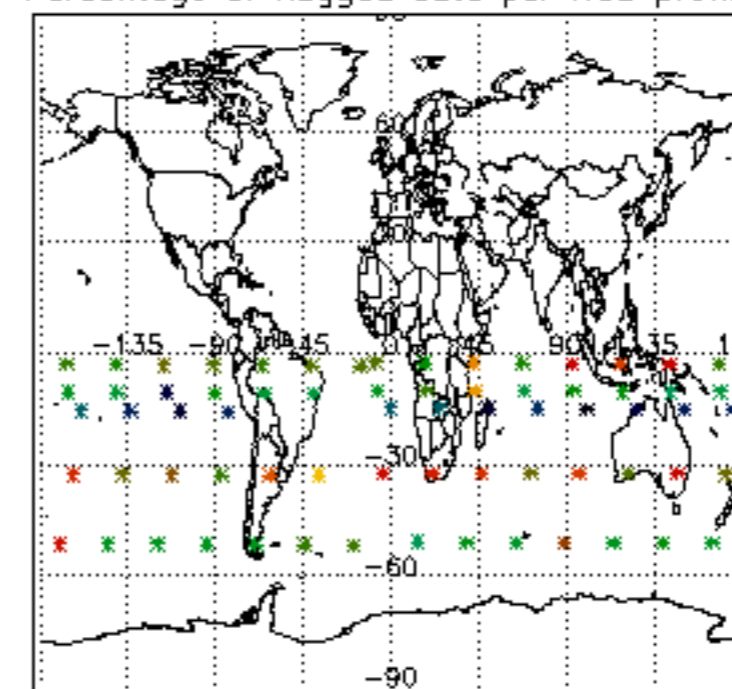

Percentage of flagged data per NO3 profile