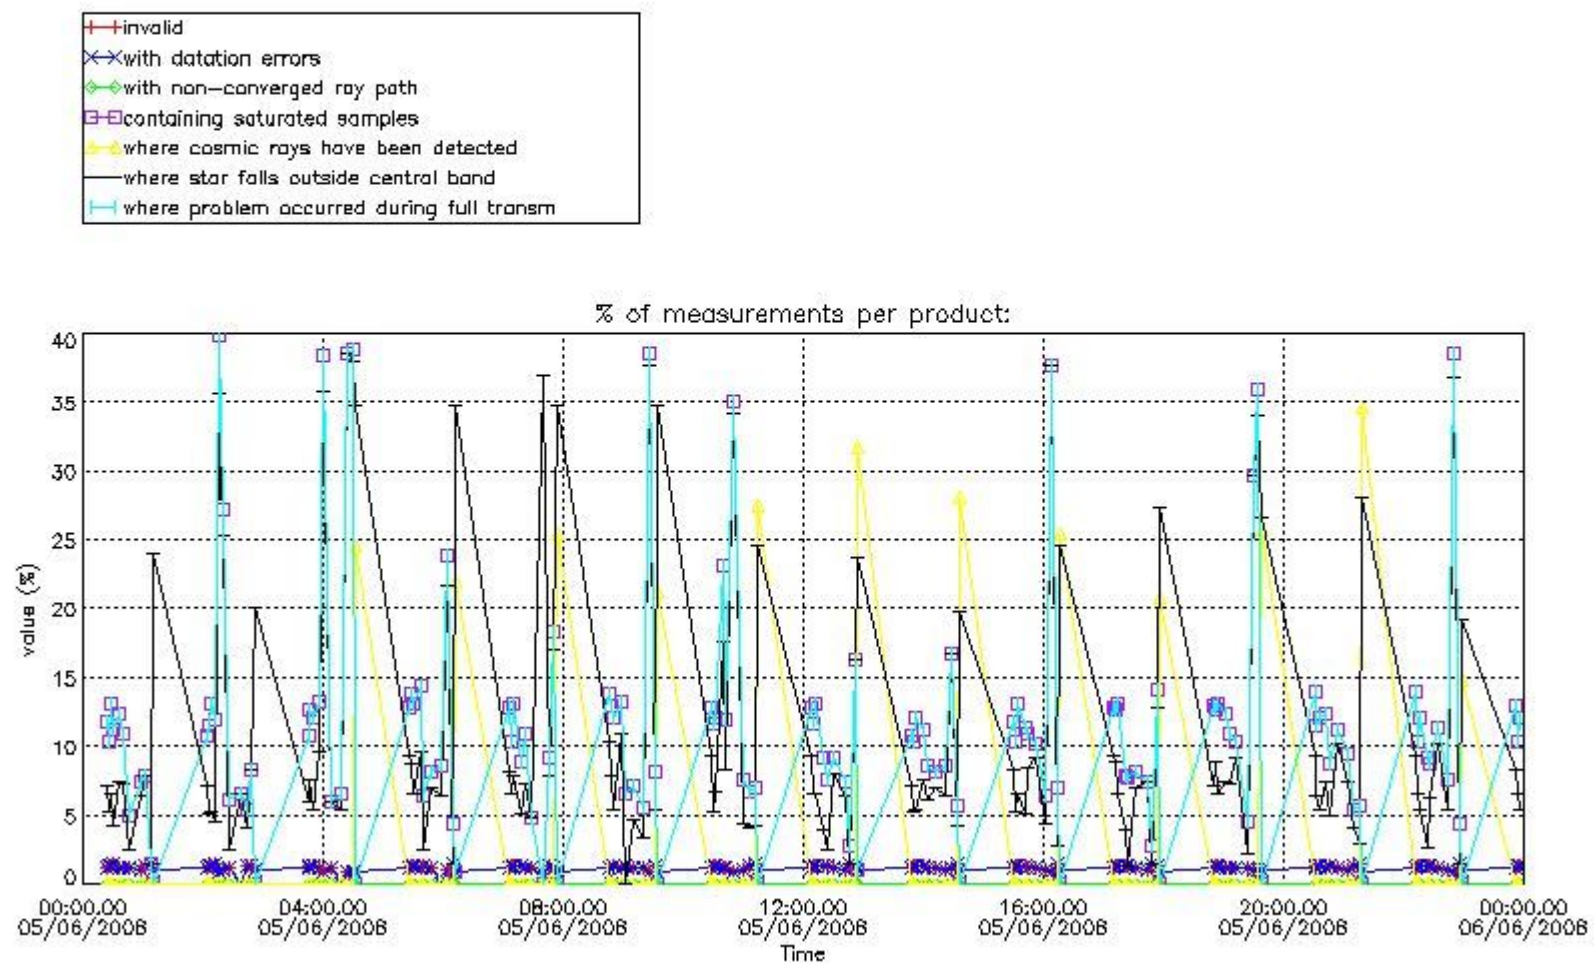

3. Quality information per product

In this section it is plotted some information contained in the Quality Summary data set of the level 2 products. Only products in dark limb conditions and without errors (error flag in the MPH set to "0") are used.

3.1 Plot quality information per product (time dependant)

3.2 Plot quality information per product (world map)

Percentage of flagged data per O3 profile

Percentage of flagged data per H2O profile

Percentage of flagged data per NO2 profile

Percentage of flagged data per NO3 profile

4. Level 1 quality information per product

In this section it is plotted some information contained in the Quality Summary data set of the level 2 products that comes from the level 1b processing. Products without errors (error flag in the MPH set to "0") are used.

4.1 Plot quality information per product (time dependant) coming from level 1b processing

4.1.1 Plot level 1 quality information per product (time dependant): ENVISAT ASCENDING passes

4.1.2 Plot level 1 quality information per product (time dependant): ENVISAT DESCENDING passes