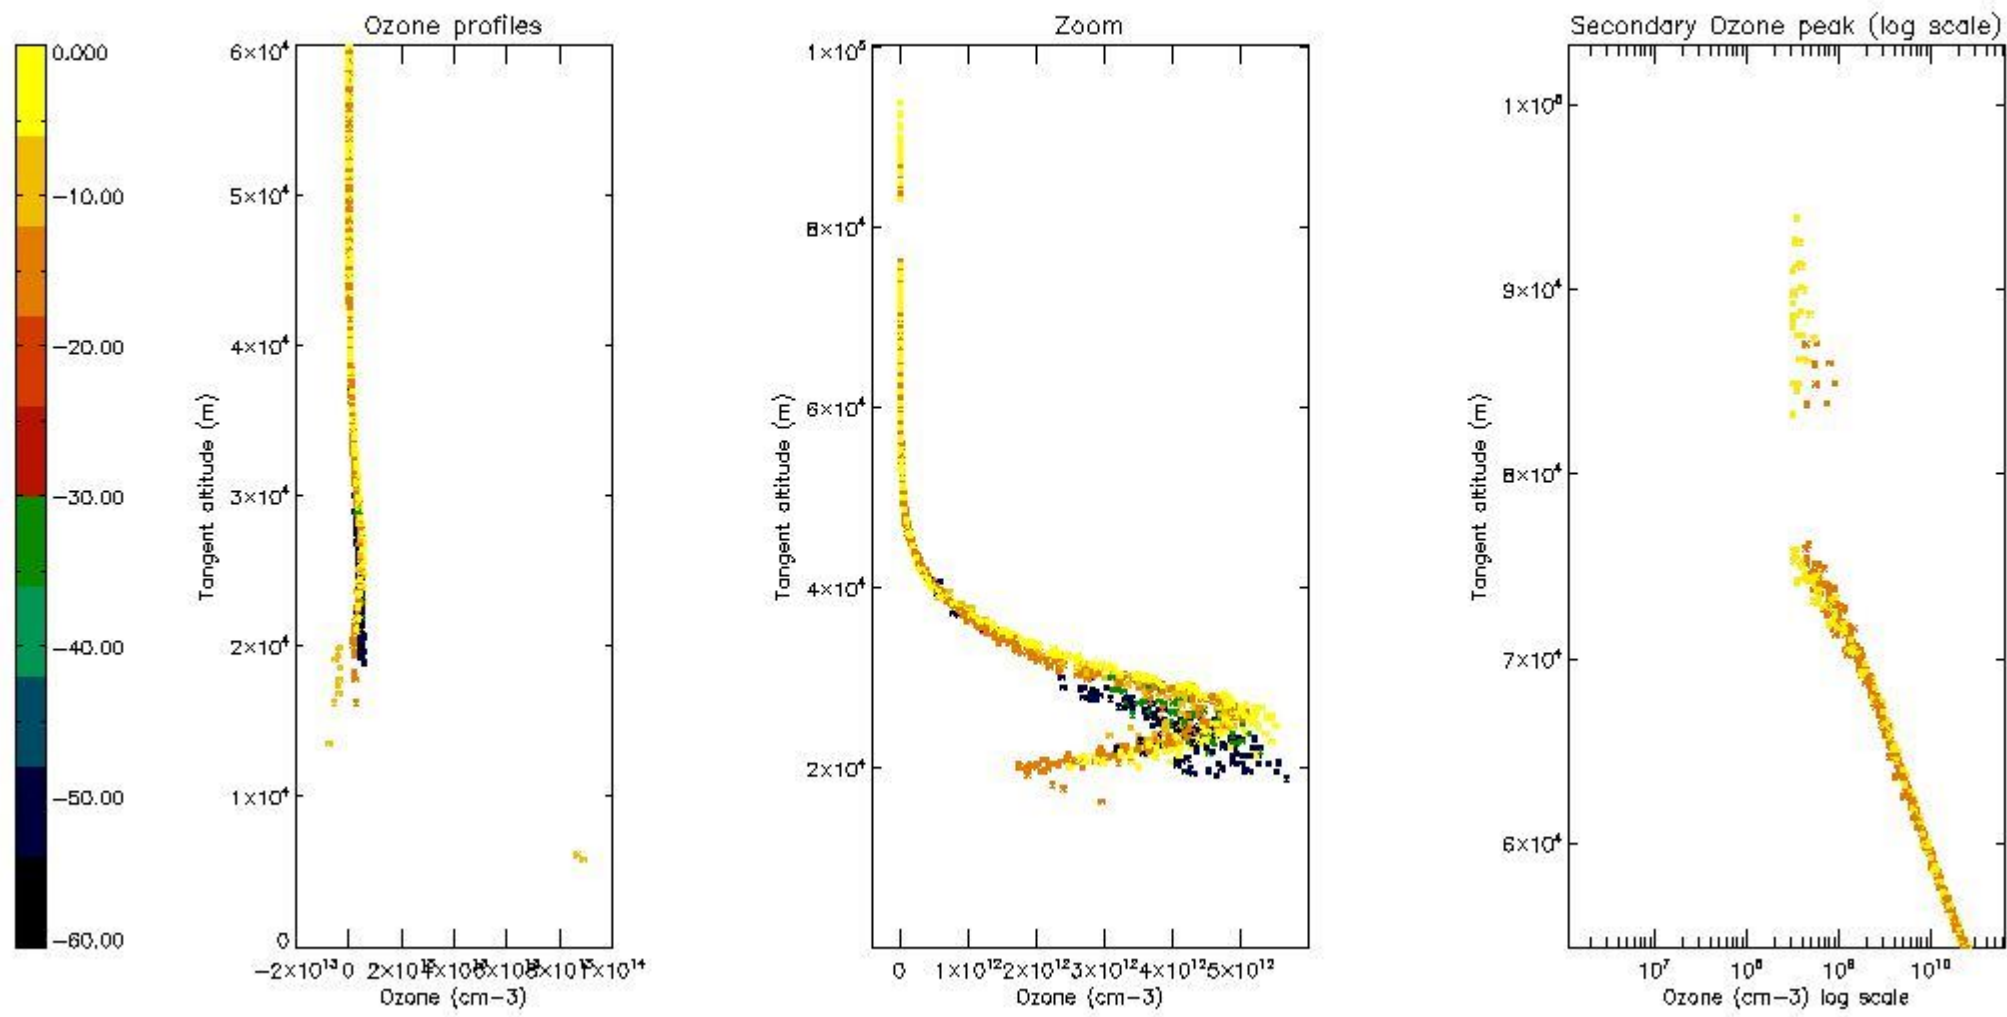

STD < 10	7
STD < 5	5

5.2 Plot ozone profiles for all STD (dark without errors)

The colorbar represents the latitude.

5.3 Plot ozone profiles where STD < 20% (dark without errors)

The colorbar represents the latitude.

5.4 Plot ozone profiles where $STD < 10\%$ (dark without errors)

The colorbar represents the latitude.

5.5 Plot ozone profiles where $STD < 5\%$ (dark without errors)

The colorbar represents the latitude.