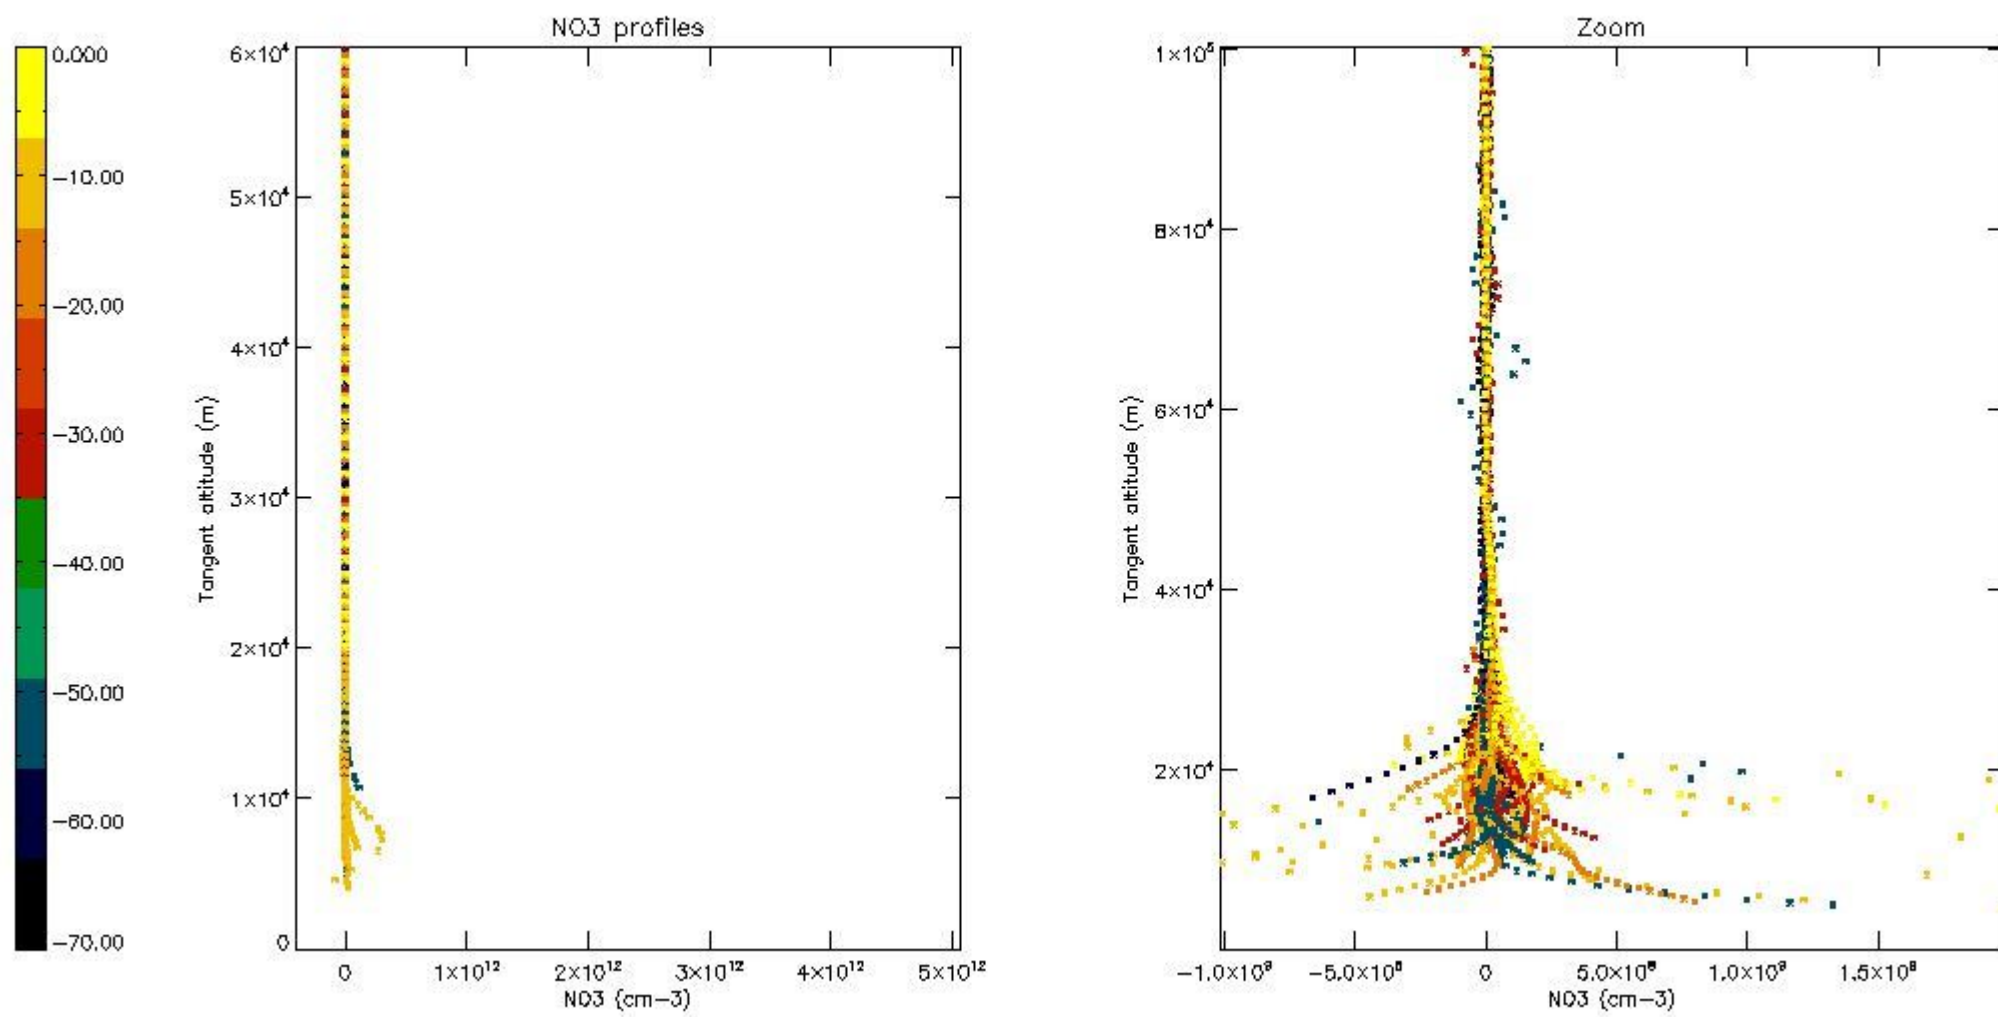

5.8 Plot H2O profiles for all STD (only for occultations of stars 1,2,3,4,13,14,16,26,63 dark without errors)

The colorbar represents the latitude.