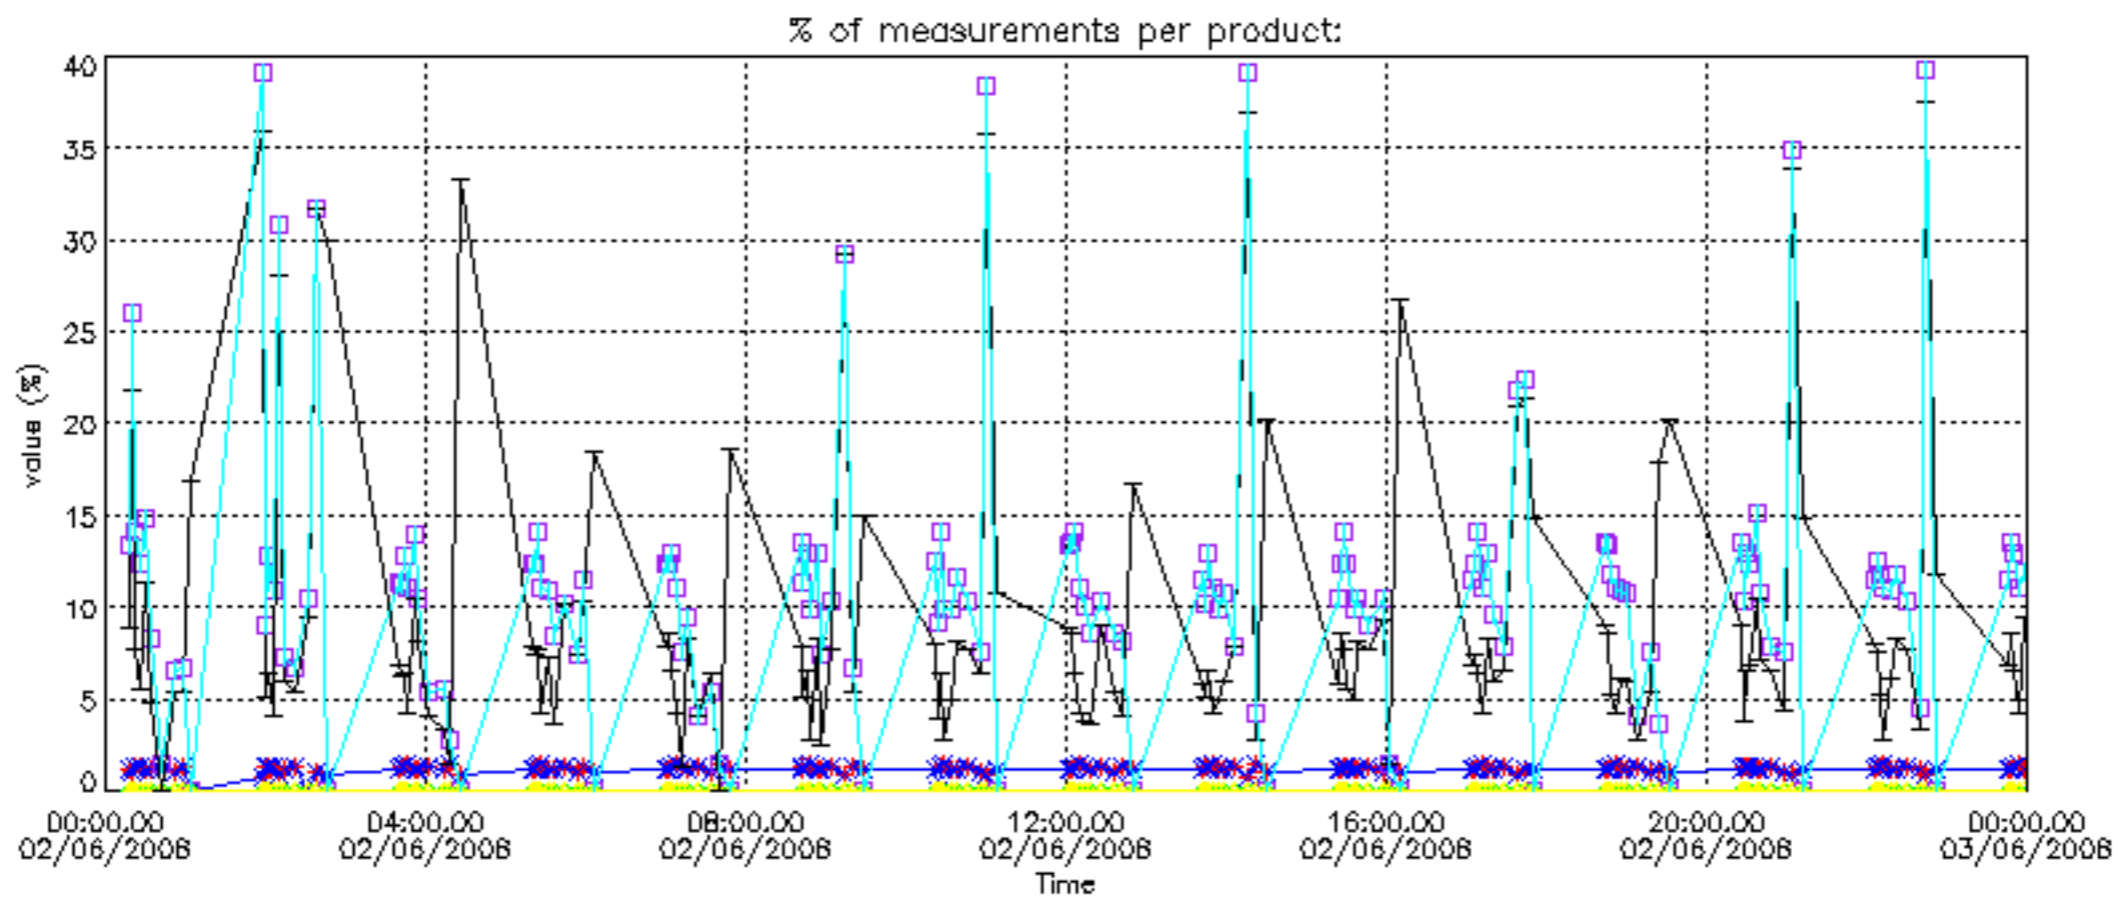

Percentage of cosmic ray hits per profile

Percentage of datation errors per profile