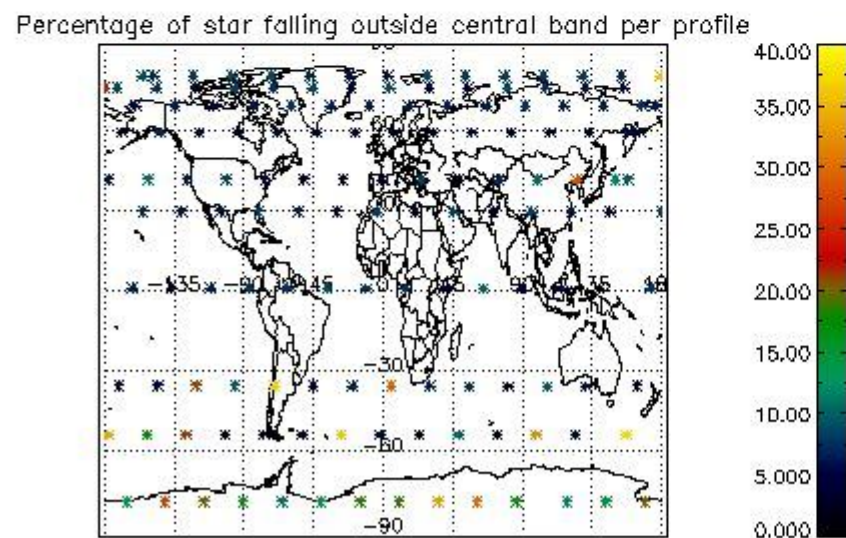

Percentage of datation errors per profile

Percentage of star falling outside central band per profile

Percentage of saturation errors per profile

4.2.2 Plot level 1 quality information per product (world map): ENVISAT DESCENDING passes