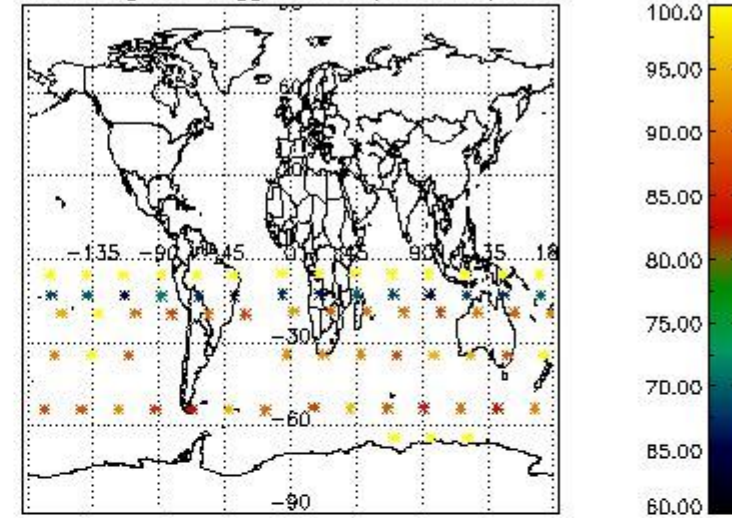

3.1 Plot quality information per product (time dependant)

3.2 Plot quality information per product (world map)

Percentage of flagged data per O3 profile

Percentage of flagged data per H2O profile

Percentage of flagged data per NO2 profile