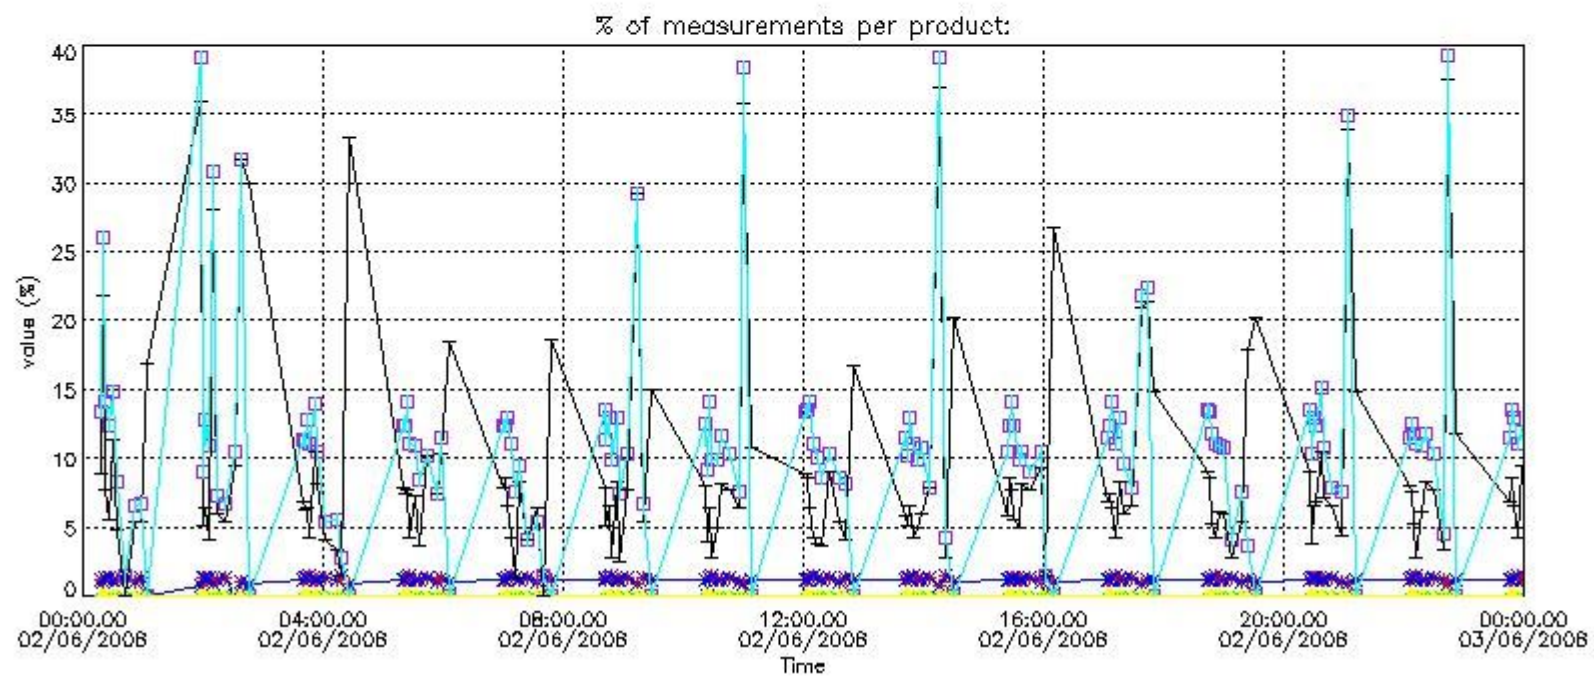

4.2 Plot quality information per product coming from level 1b processing (world map)

4.2.1 Plot level 1 quality information per product (world map): ENVISAT ASCENDING passes