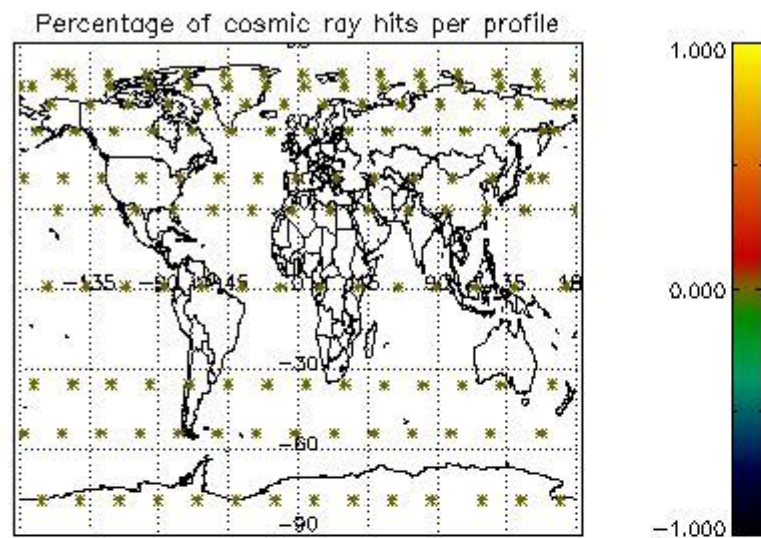

4.2.2 Plot level 1 quality information per product (world map): ENVISAT DESCENDING passes

5. Trace gas profiles

5.1 Ozone statistics based on quality of products

The final quality of the products can be "measured" using the STD (Standard Deviation) attached to every point profile. This information is written to the parameter GOM_NL__2P/NL_LOCAL_SPECIES_DENSITY/o3_std of the level 2 products. The table below shows the statistics for given STD ranges.

The statistics are given with respect to the overall valid production:

- Products without fatal errors: GOM_NL__2P/MPH/PRODUCT_ERR=0
- Valid point profile: GOM_NL__2P/NL_LOCAL_SPECIES_DENSITY/pcd(0)=0

The 'Criteria' is applied to valid points of dark limb products:

- Products in dark limb illumination condition: GOM_NL__2P/NL_SUMMARY_QUALITY/obs_ill_cond=0
- Products without fatal errors: GOM_NL__2P/MPH/PRODUCT_ERR=0
- Valid point profile: GOM_NL__2P/NL_LOCAL_SPECIES_DENSITY/pcd(0)=0

So, the table below shows the percentage of dark limb and valid observations for each criteria with respect to the overall valid daily observations.

Criteria	% of total production
All STD	26
STD < 20	12