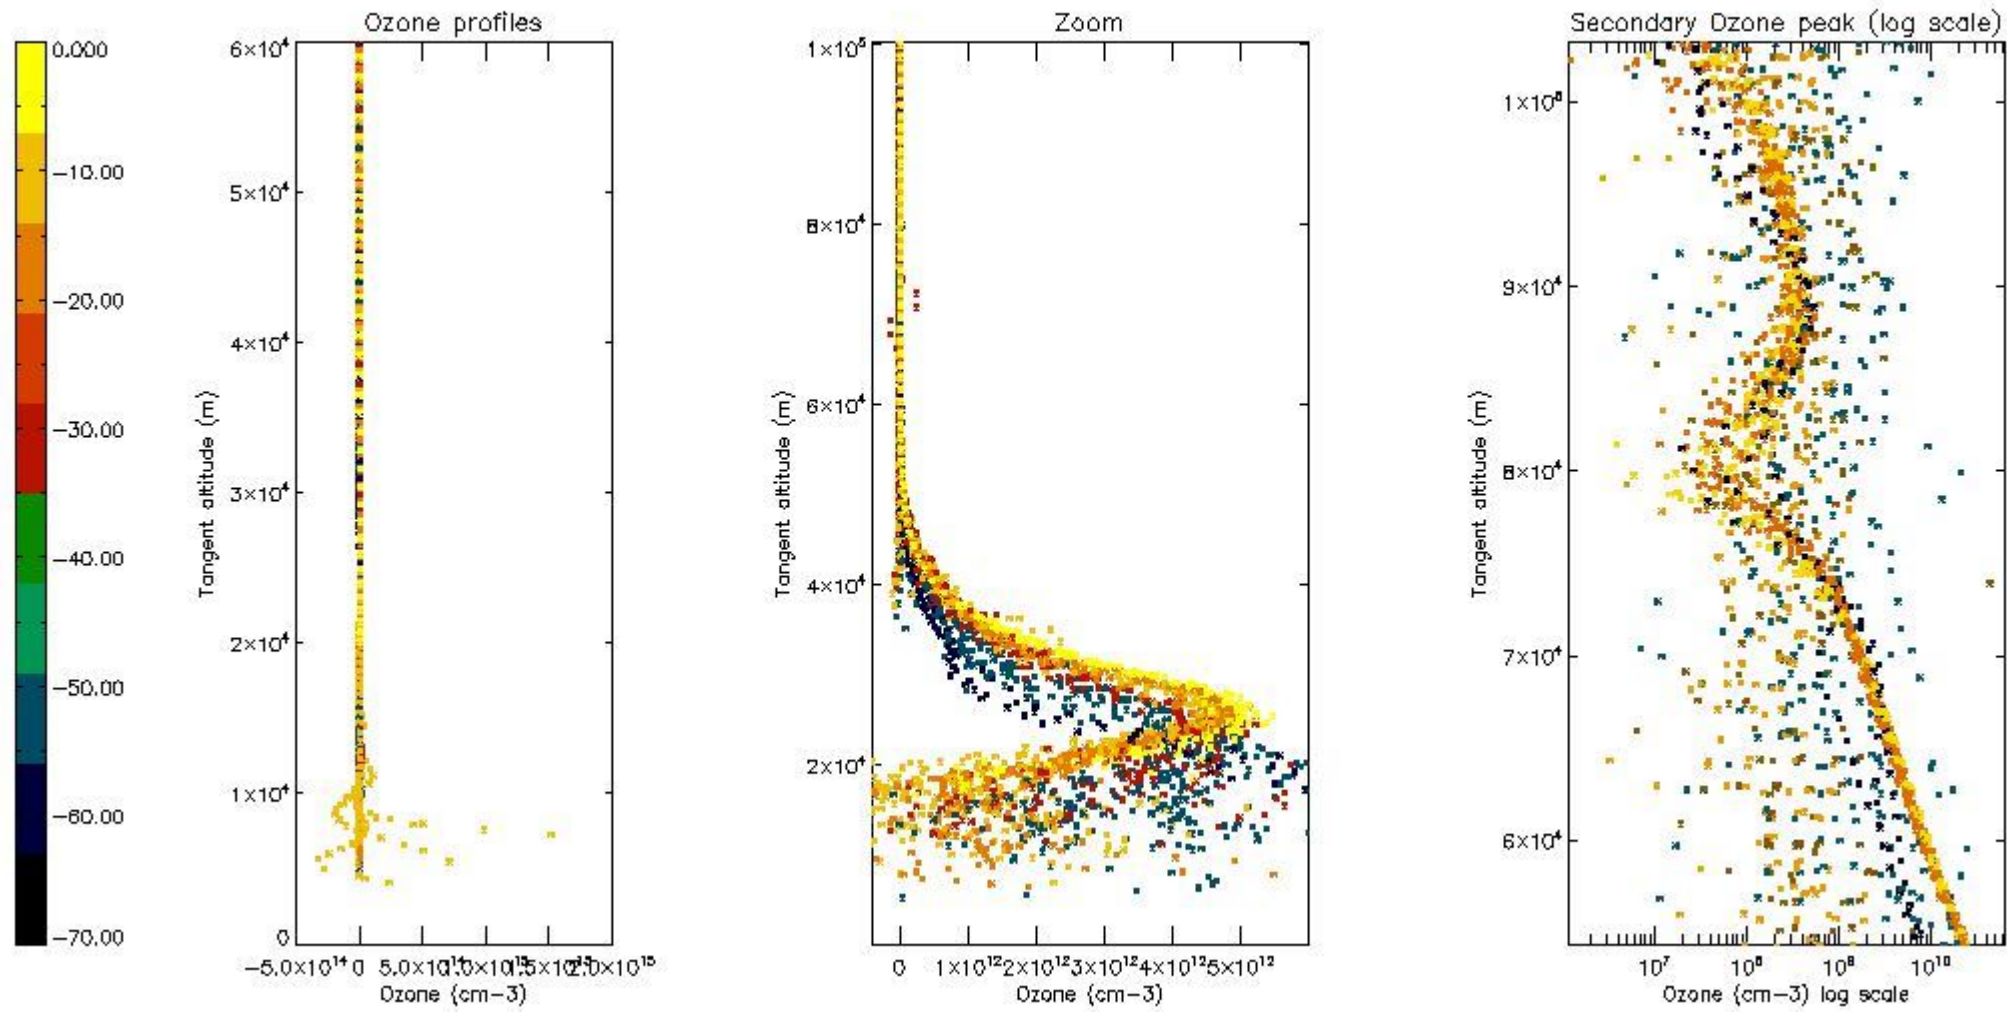

STD < 10	8
STD < 5	6

5.2 Plot ozone profiles for all STD (dark without errors)

The colorbar represents the latitude.

5.3 Plot ozone profiles where STD < 20% (dark without errors)

The colorbar represents the latitude.