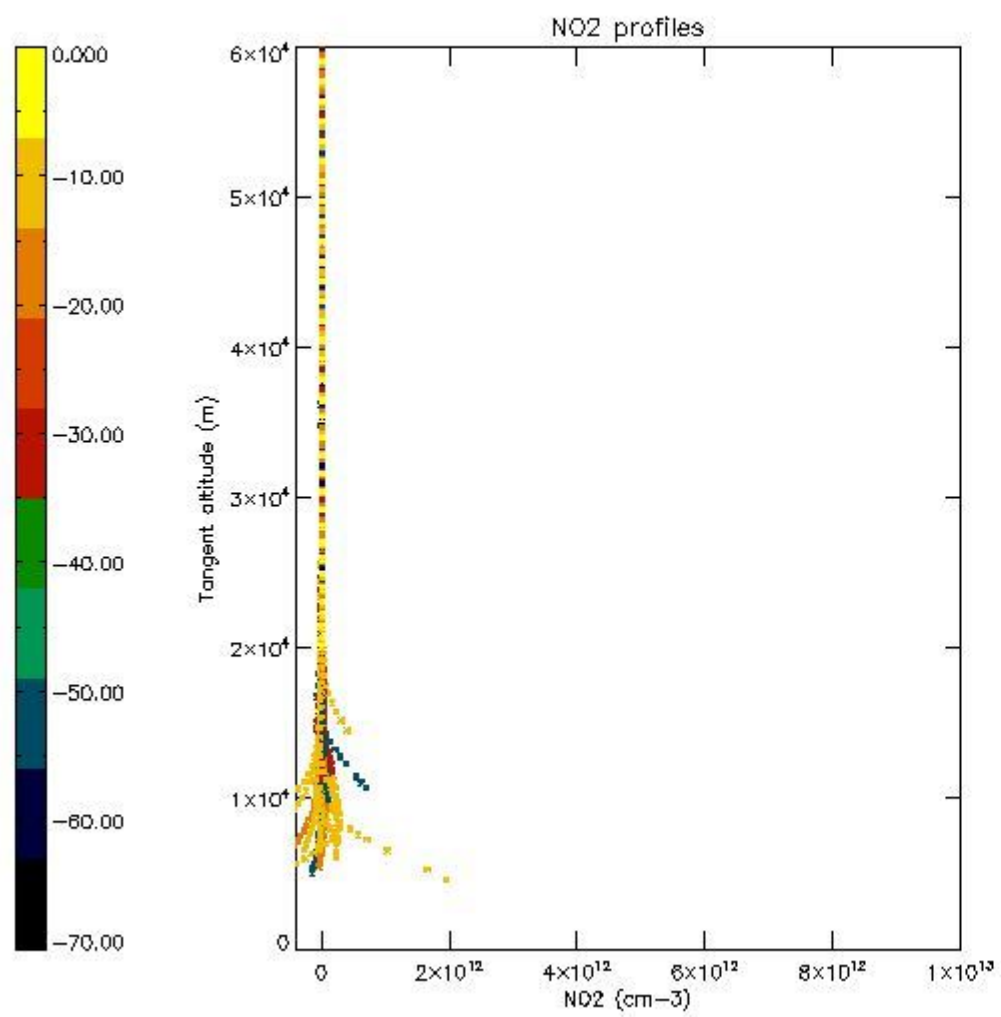

STD < 10	8
STD < 5	6

5.2 Plot ozone profiles for all STD (dark without errors)

The colorbar represents the latitude.

5.3 Plot ozone profiles where STD < 20% (dark without errors)

The colorbar represents the latitude.

5.4 Plot ozone profiles where $STD < 10\%$ (dark without errors)

The colorbar represents the latitude.

5.5 Plot ozone profiles where STD < 5% (dark without errors)

The colorbar represents the latitude.

5.6 Plot NO₂ profiles for all STD (dark without errors)

The colorbar represents the latitude.

5.7 Plot NO3 profiles for all STD (dark without errors)

The colorbar represents the latitude.

5.8 Plot H2O profiles for all STD (only for occultations of stars 1,2,3,4,13,14,16,26,63 dark without errors)