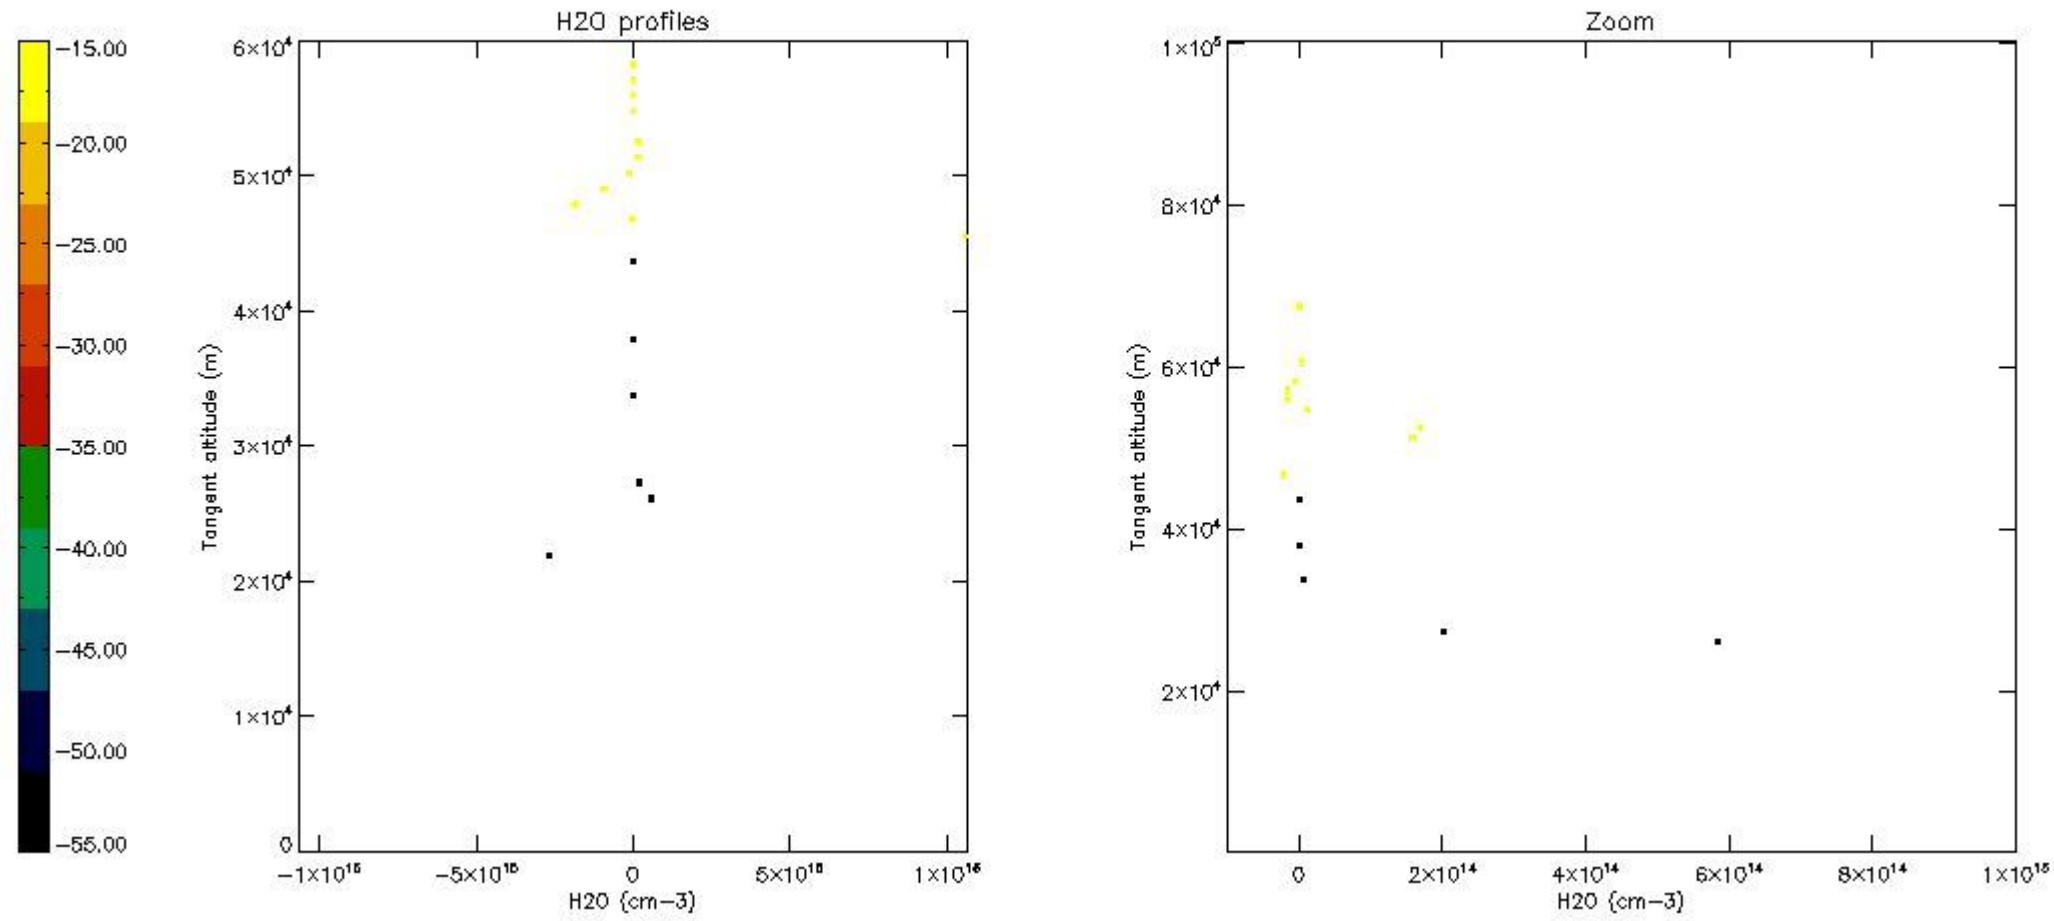

6. Auxiliary Data Files used for the production reported in section 2

The number reported in the third column indicates since which file (see list in section 2) the corresponding auxiliary file has been used. The fourth column is the date of those product files.

Type	Auxiliary Filename	Used since product	Used since product date
INST_PHYS_CHARACTERISTICS	GOM_INS_AXVIEC20091111_143220_20030716_120000_20500101_000000	1	02-JUN-2008 00:07:19
LEVEL-2_PROC_CONFIG	GOM_PR2_AXVIEC20091111_152718_20020301_000000_20500101_000000	1	02-JUN-2008 00:07:19
CROSS_SECTIONS_FILE	GOM_CRS_AXVIEC20091111_154832_20020301_000000_20500101_000000	1	02-JUN-2008 00:07:19