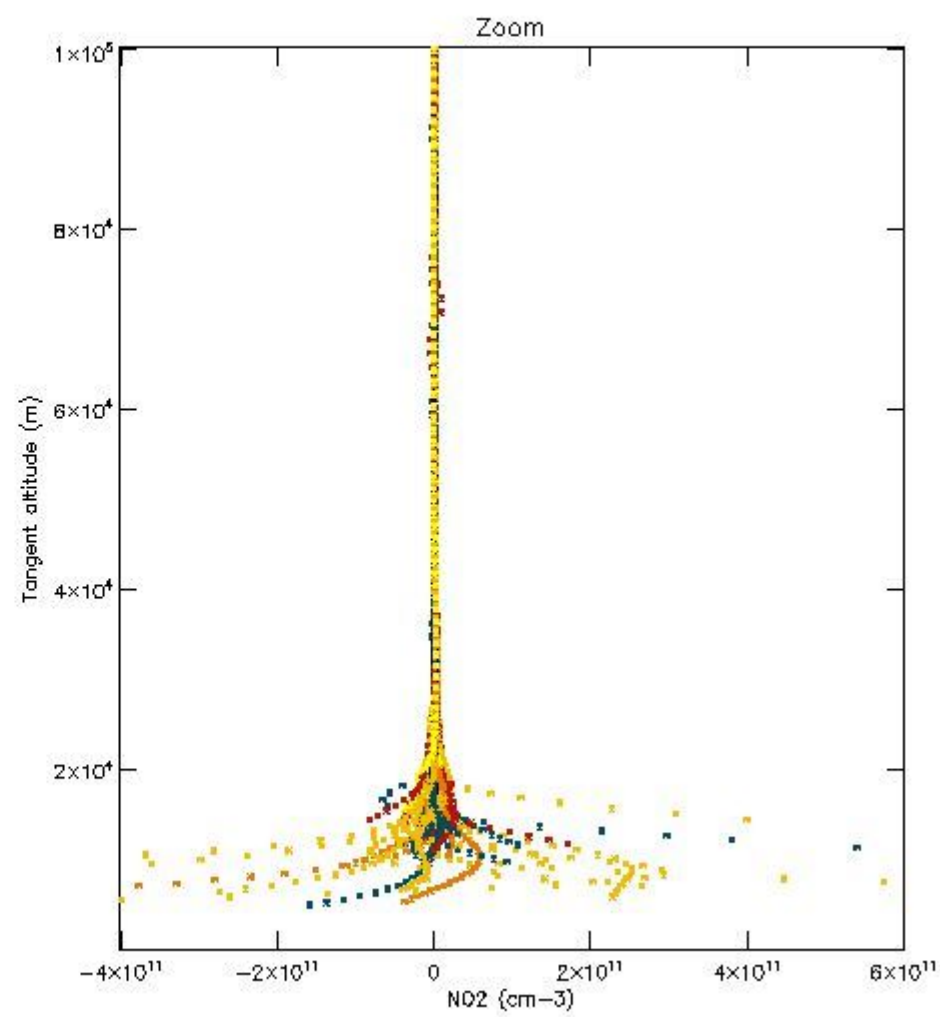

5.4 Plot ozone profiles where $STD < 10\%$ (dark without errors)

The colorbar represents the latitude.

5.5 Plot ozone profiles where STD < 5% (dark without errors)

The colorbar represents the latitude.

5.6 Plot NO₂ profiles for all STD (dark without errors)

The colorbar represents the latitude.

5.7 Plot NO3 profiles for all STD (dark without errors)

The colorbar represents the latitude.

5.8 Plot H2O profiles for all STD (only for occultations of stars 1,2,3,4,13,14,16,26,63 dark without errors)