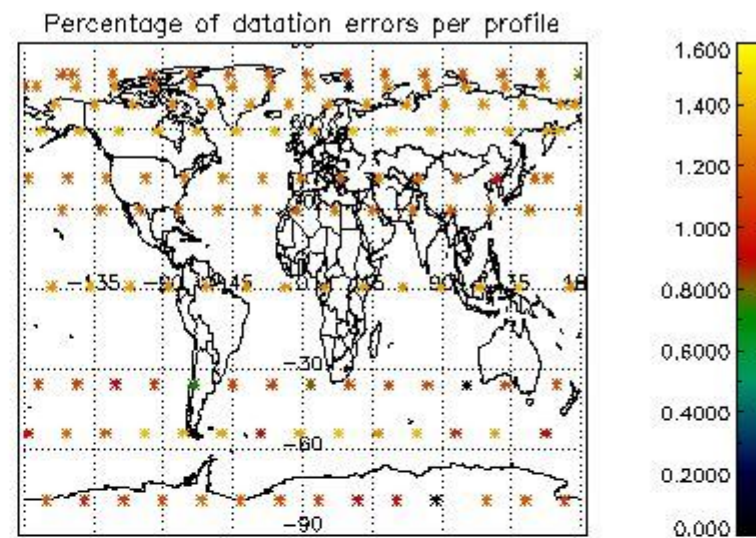

Percentage of datation errors per profile

Percentage of star falling outside central band per profile

Percentage of saturation errors per profile

4.2.2 Plot level 1 quality information per product (world map): ENVISAT DESCENDING passes