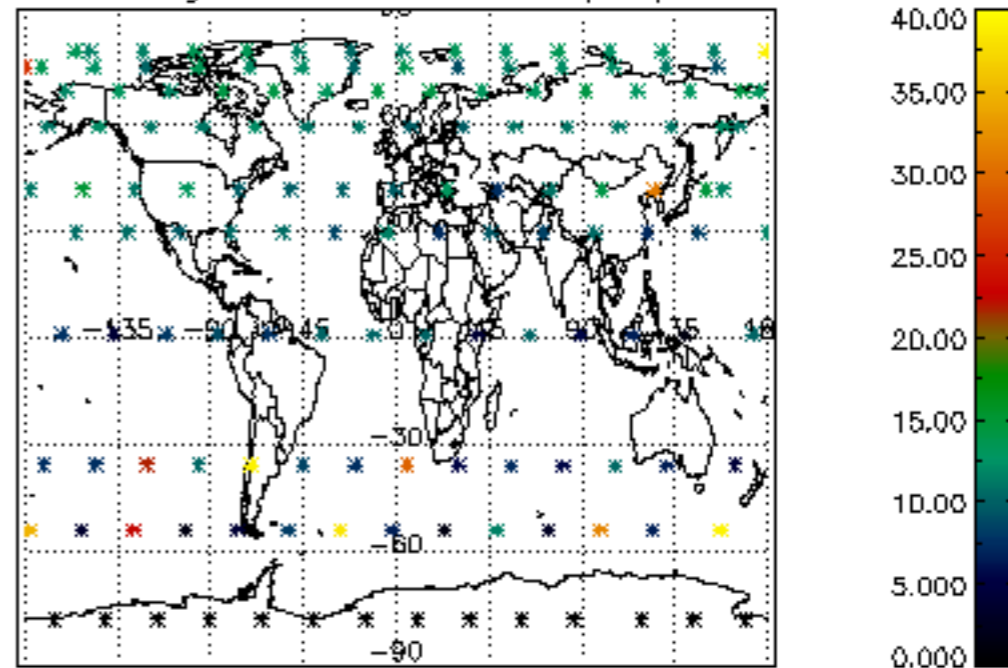

Percentage of saturation errors per profile