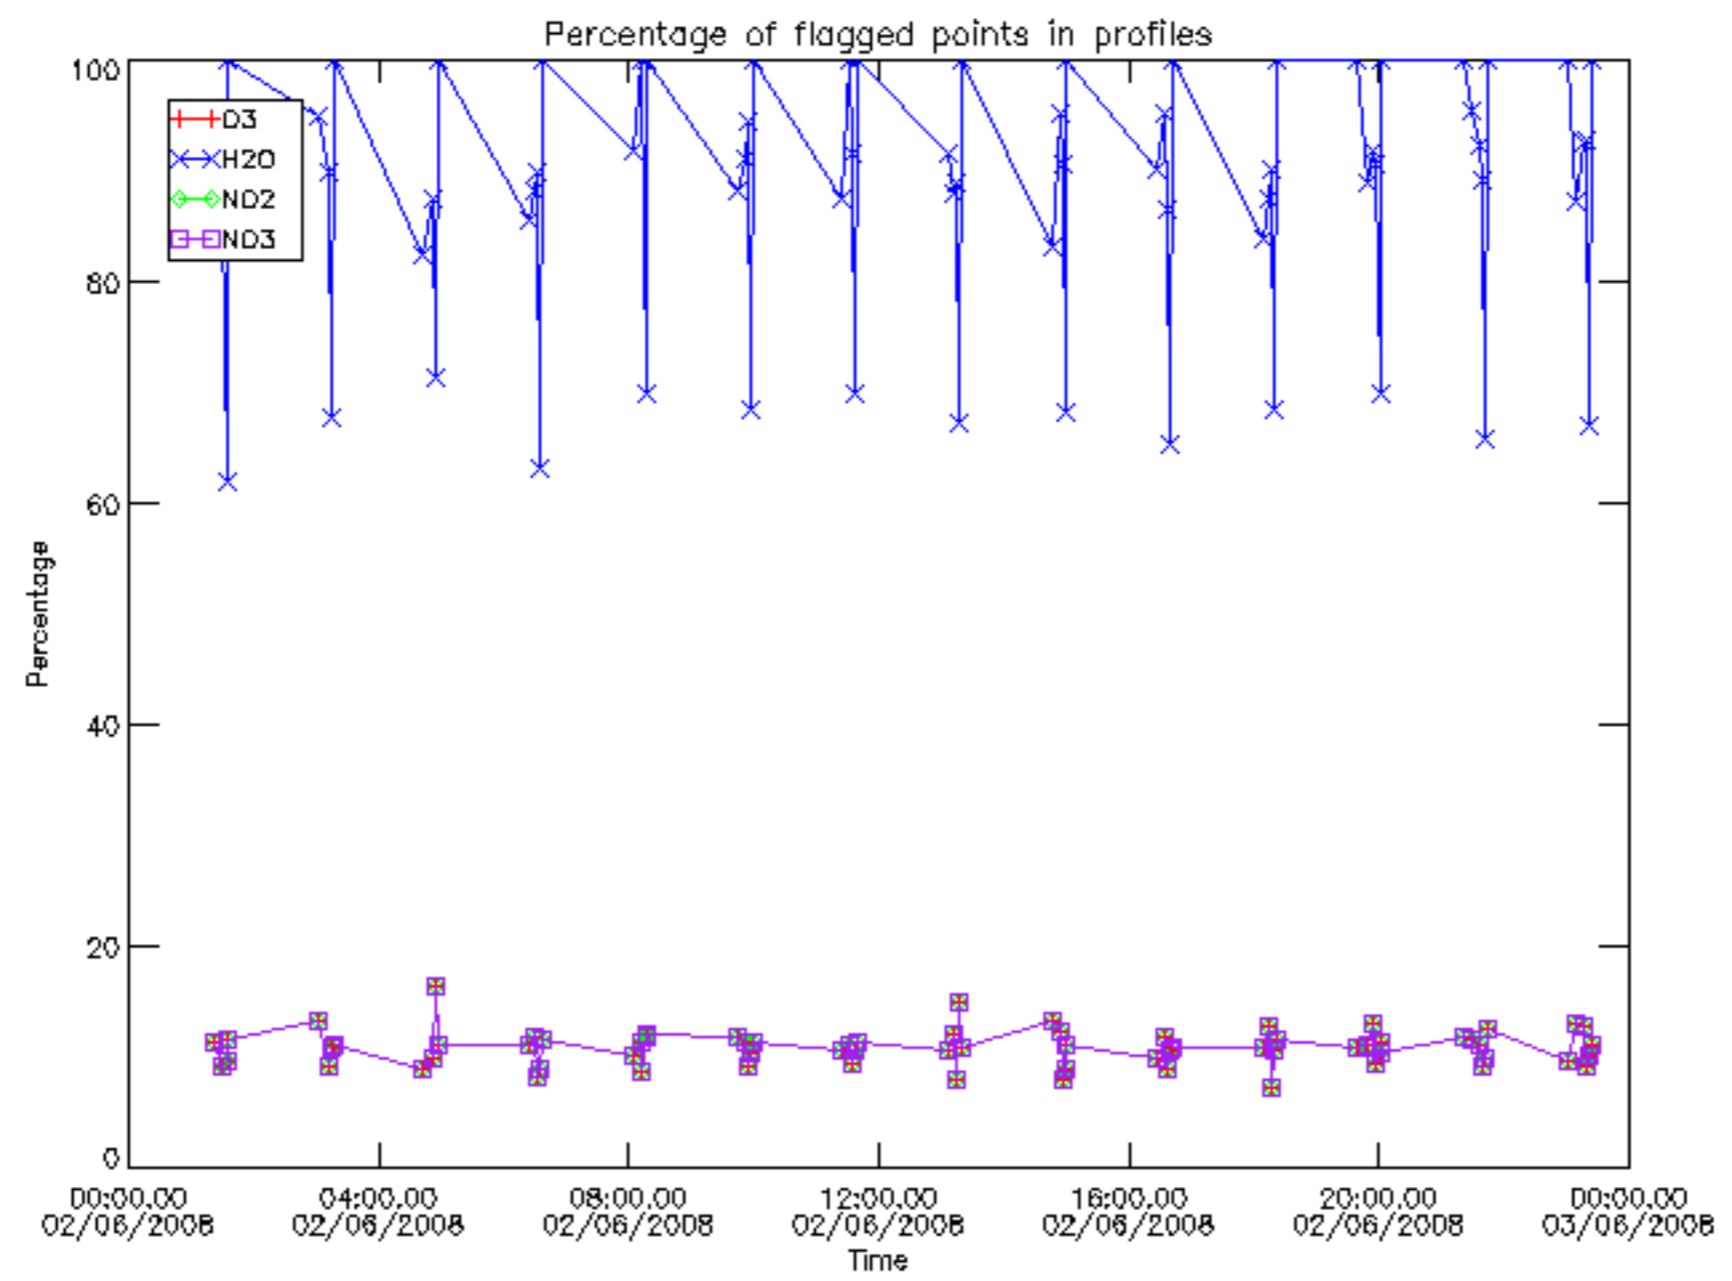

Percentage of flagged data per D3 profile

Percentage of flagged data per H2O profile