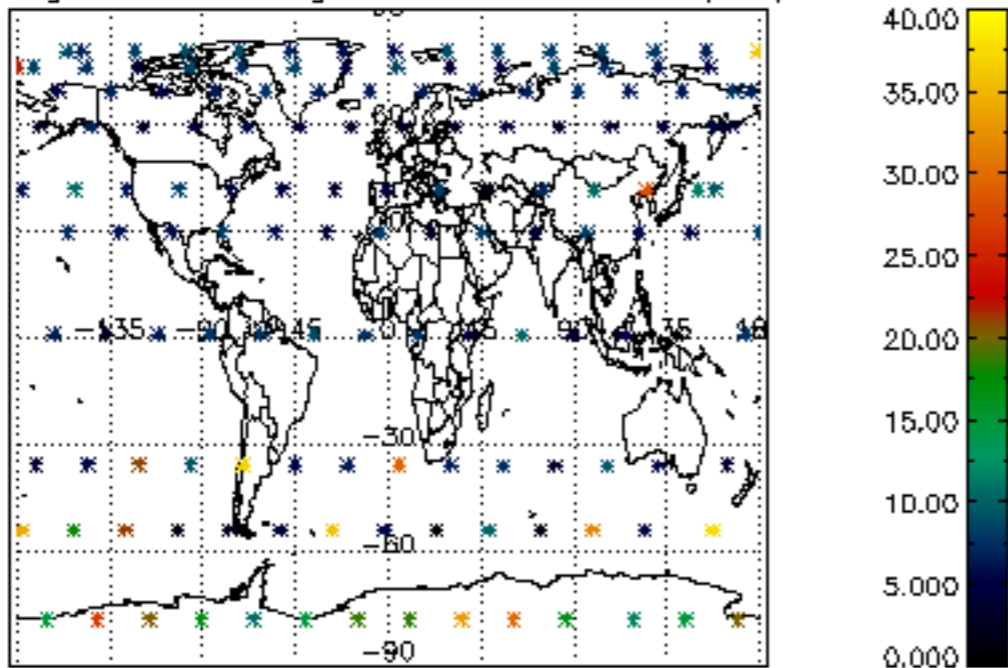

Percentage of star falling outside central band per profile