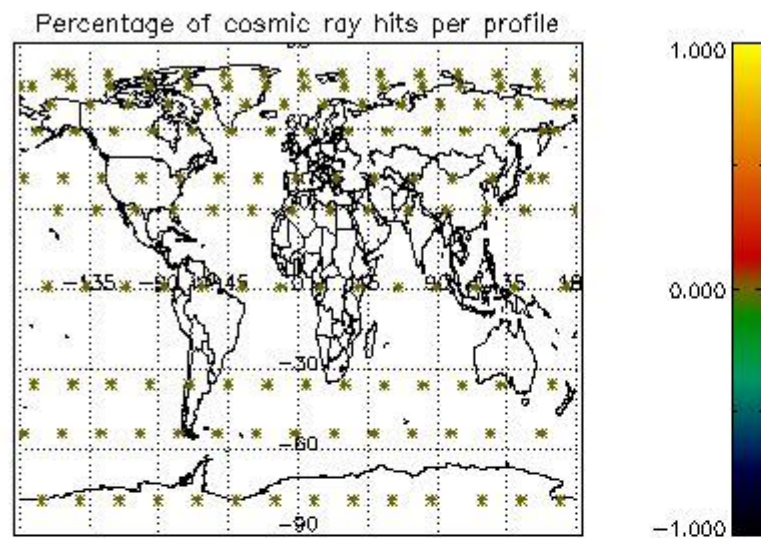

Percentage of datation errors per profile

Percentage of star falling outside central band per profile

Percentage of saturation errors per profile

4.2.2 Plot level 1 quality information per product (world map): ENVISAT DESCENDING passes