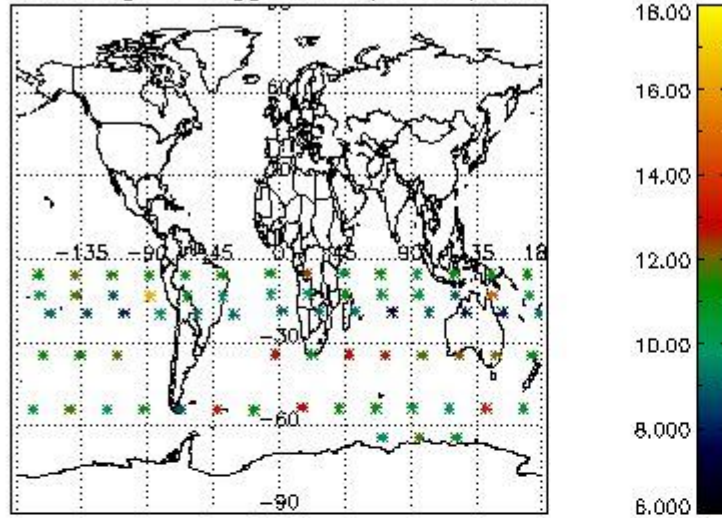

3. Quality information per product

In this section it is plotted some information contained in the Quality Summary data set of the level 2 products. Only products in dark limb conditions and without errors (error flag in the MPH set to "0") are used.

3.1 Plot quality information per product (time dependant)

3.2 Plot quality information per product (world map)

Percentage of flagged data per O3 profile

Percentage of flagged data per H2O profile

Percentage of flagged data per NO2 profile