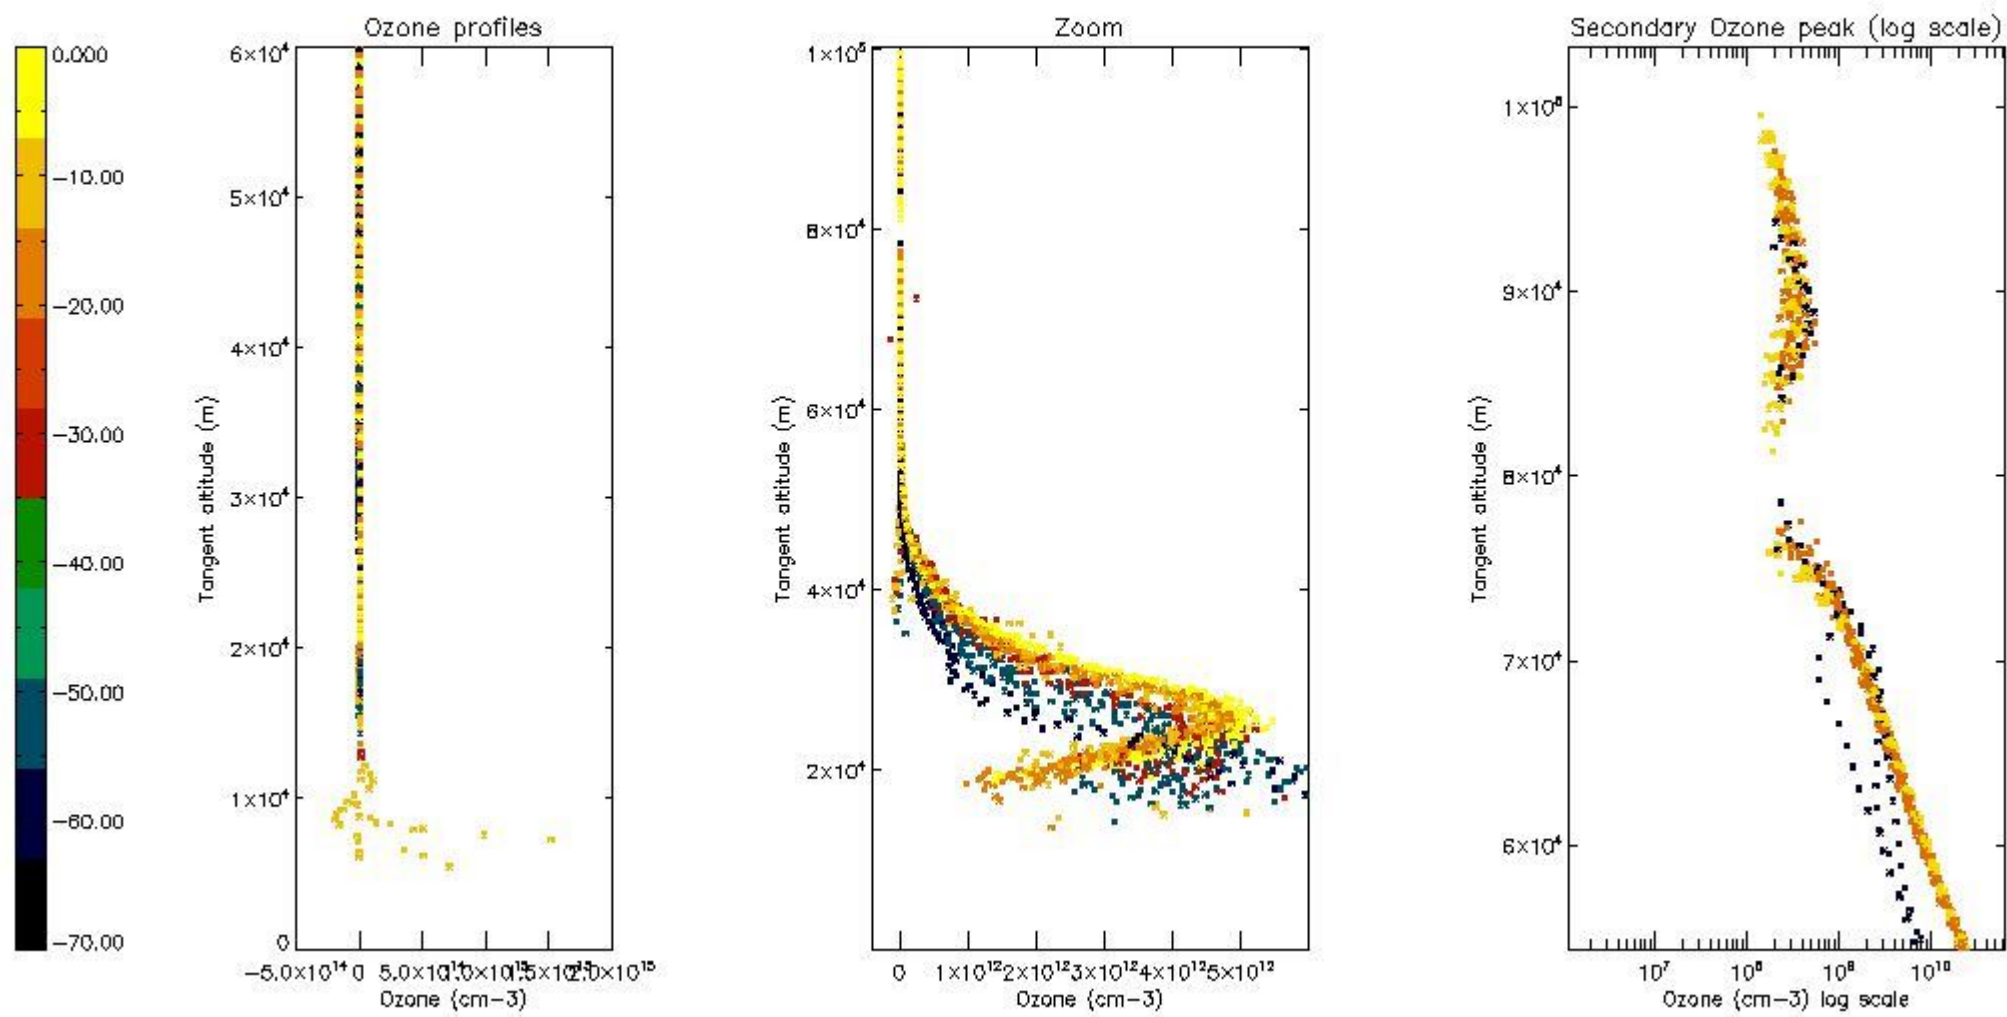

STD < 10	8
STD < 5	6

5.2 Plot ozone profiles for all STD (dark without errors)

The colorbar represents the latitude.

5.3 Plot ozone profiles where STD < 20% (dark without errors)

The colorbar represents the latitude.