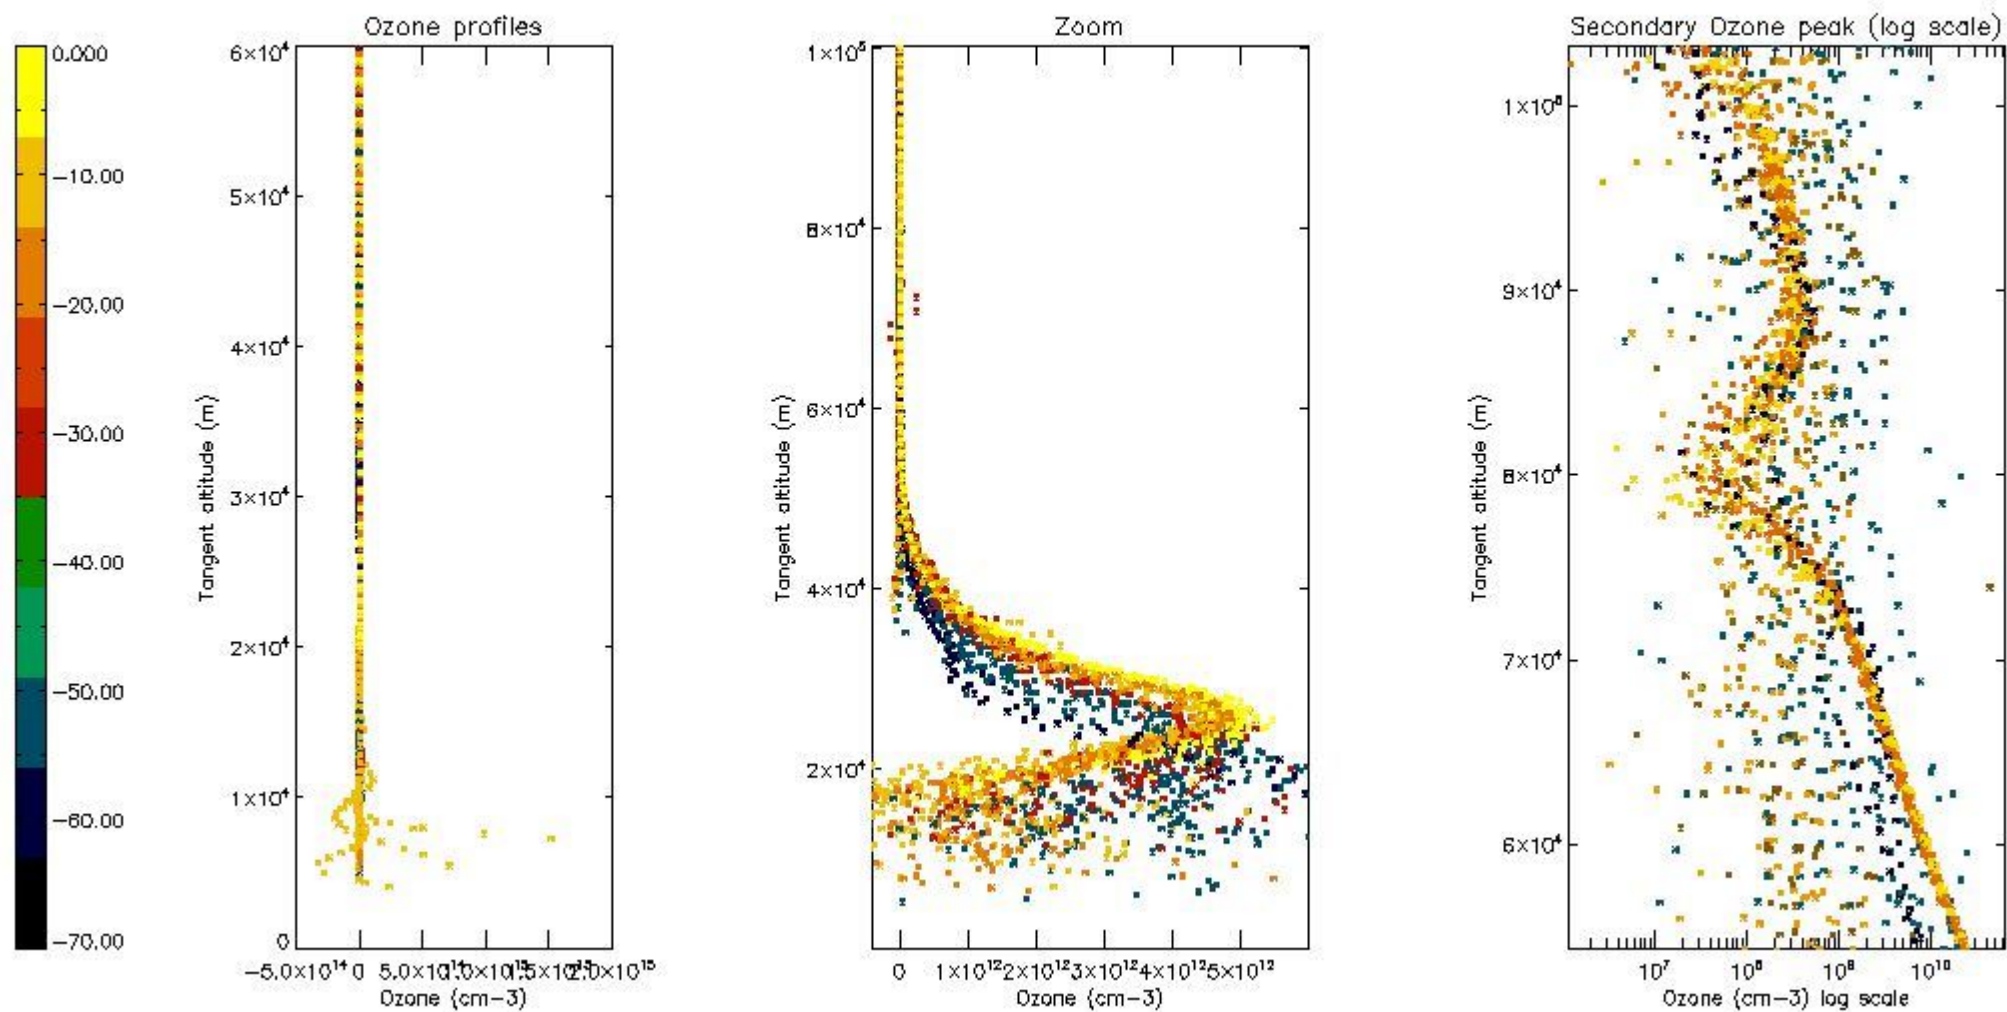

STD < 10	8
STD < 5	6

5.2 Plot ozone profiles for all STD (dark without errors)

The colorbar represents the latitude.

5.3 Plot ozone profiles where STD < 20% (dark without errors)

The colorbar represents the latitude.