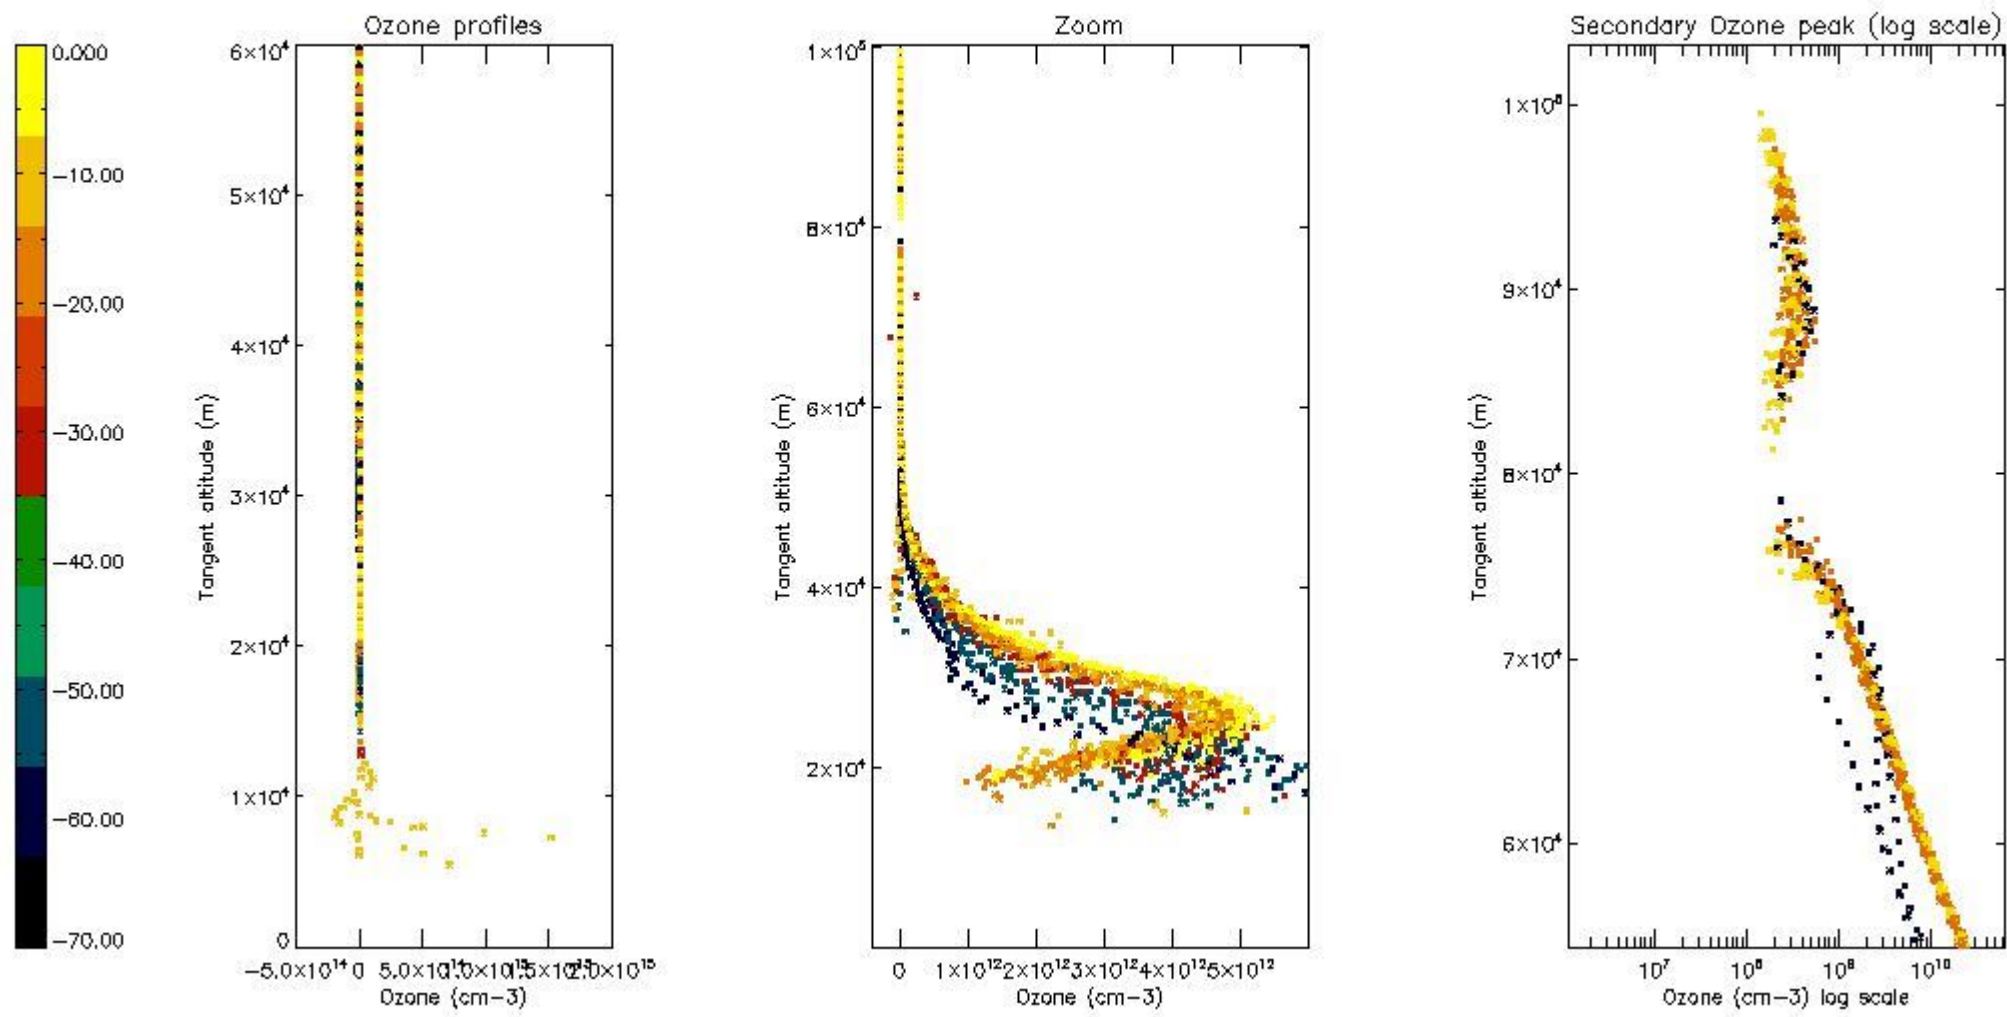

STD < 10	8
STD < 5	6

5.2 Plot ozone profiles for all STD (dark without errors)

The colorbar represents the latitude.

5.3 Plot ozone profiles where STD < 20% (dark without errors)

The colorbar represents the latitude.

5.4 Plot ozone profiles where $STD < 10\%$ (dark without errors)

The colorbar represents the latitude.

5.5 Plot ozone profiles where STD < 5% (dark without errors)

The colorbar represents the latitude.

5.6 Plot NO₂ profiles for all STD (dark without errors)

The colorbar represents the latitude.

5.7 Plot NO3 profiles for all STD (dark without errors)

The colorbar represents the latitude.

5.8 Plot H2O profiles for all STD (only for occultations of stars 1,2,3,4,13,14,16,26,63 dark without errors)