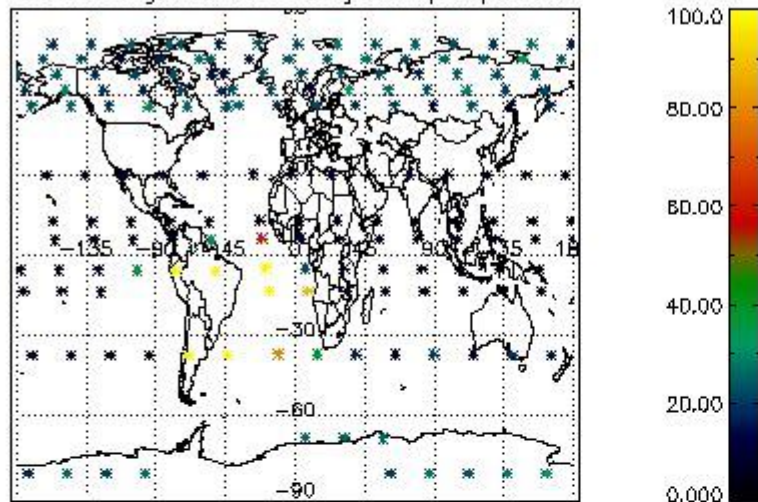

Percentage of cosmic ray hits per profile