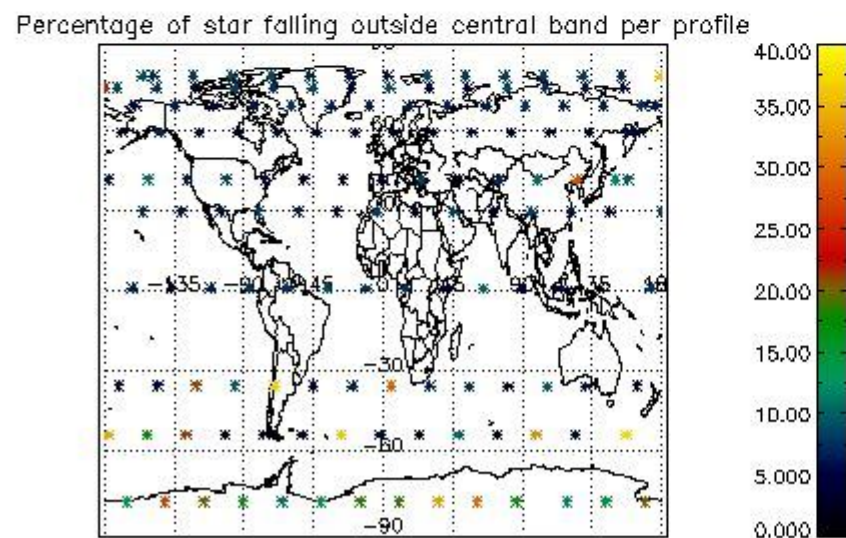

5. Trace gas profiles

5.1 Ozone statistics based on quality of products

The final quality of the products can be "measured" using the STD (Standard Deviation) attached to every point profile. This information is written to the parameter GOM_NL__2P/NL_LOCAL_SPECIES_DENSITY/o3_std of the level 2 products. The table below shows the statistics for given STD ranges.

The statistics are given with respect to the overall valid production:

- Products without fatal errors: GOM_NL__2P/MPH/PRODUCT_ERR=0
- Valid point profile: GOM_NL__2P/NL_LOCAL_SPECIES_DENSITY/pcd(0)=0

The 'Criteria' is applied to valid points of dark limb products:

- Products in dark limb illumination condition: GOM_NL__2P/NL_SUMMARY_QUALITY/obs_ill_cond=0
- Products without fatal errors: GOM_NL__2P/MPH/PRODUCT_ERR=0
- Valid point profile: GOM_NL__2P/NL_LOCAL_SPECIES_DENSITY/pcd(0)=0

So, the table below shows the percentage of dark limb and valid observations for each criteria with respect to the overall valid daily observations.

Criteria	% of total production
All STD	26
STD < 20	12