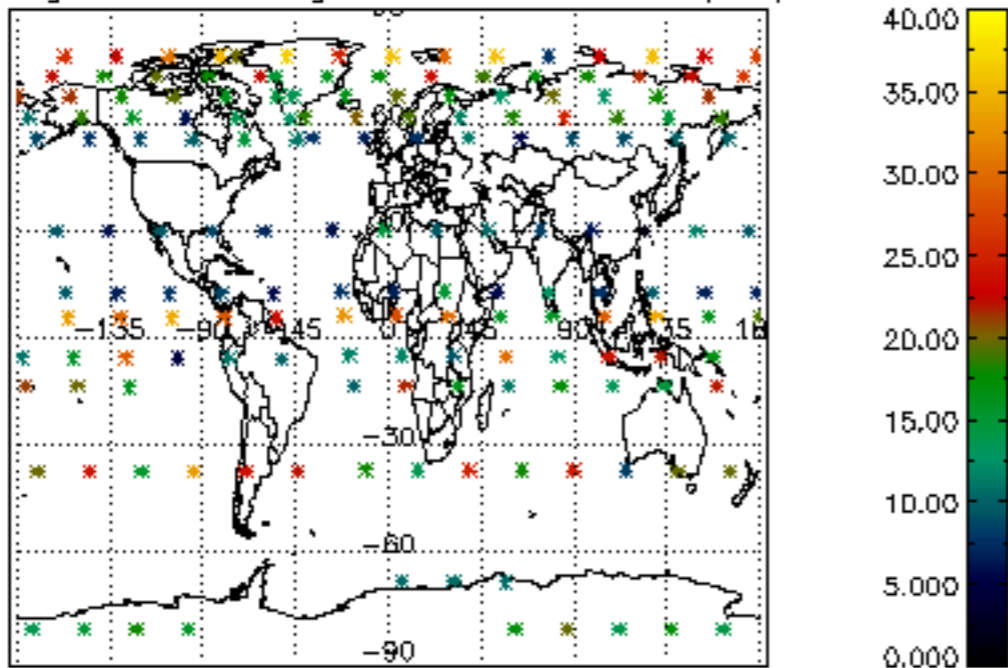

Percentage of cosmic ray hits per profile

Percentage of star falling outside central band per profile