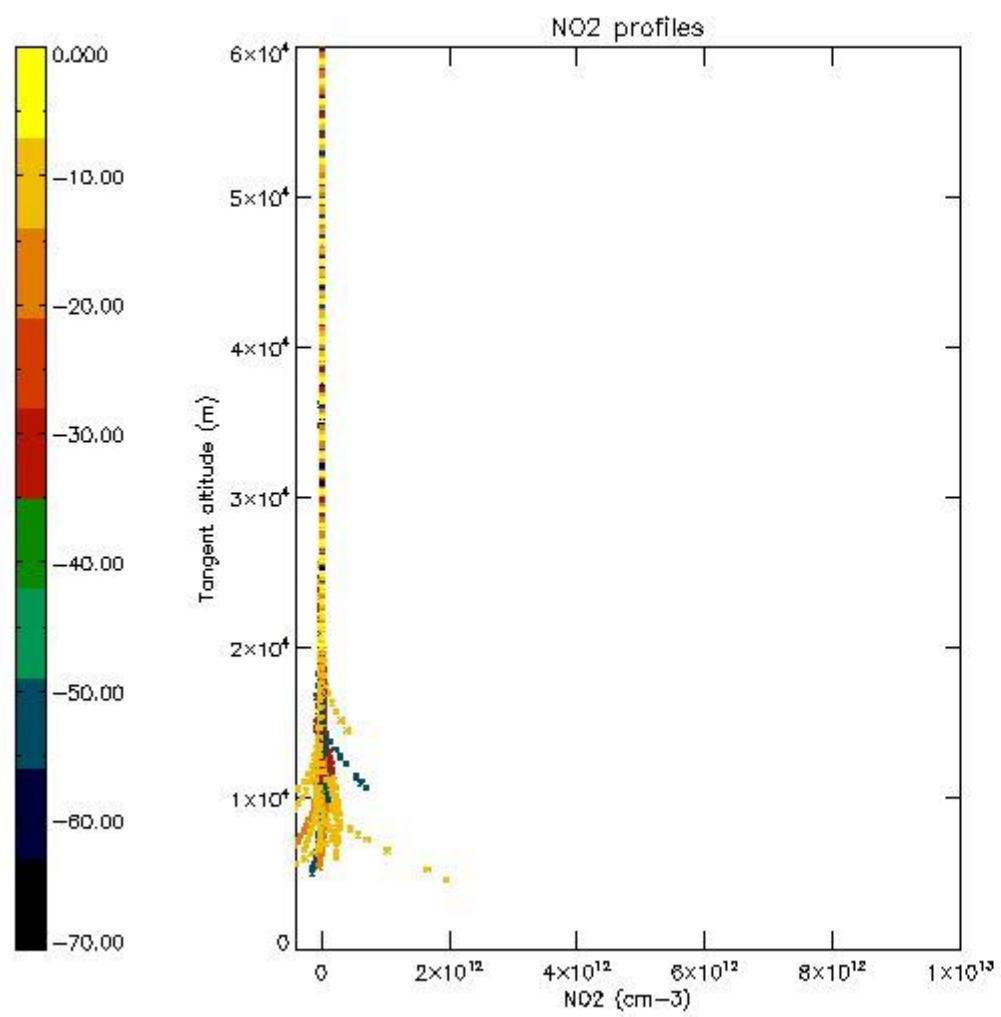

5.4 Plot ozone profiles where STD < 10% (dark without errors)

The colorbar represents the latitude.

5.5 Plot ozone profiles where STD < 5% (dark without errors)

The colorbar represents the latitude.

5.6 Plot NO₂ profiles for all STD (dark without errors)

The colorbar represents the latitude.

5.7 Plot NO3 profiles for all STD (dark without errors)

The colorbar represents the latitude.

5.8 Plot H2O profiles for all STD (only for occultations of stars 1,2,3,4,13,14,16,26,63 dark without errors)