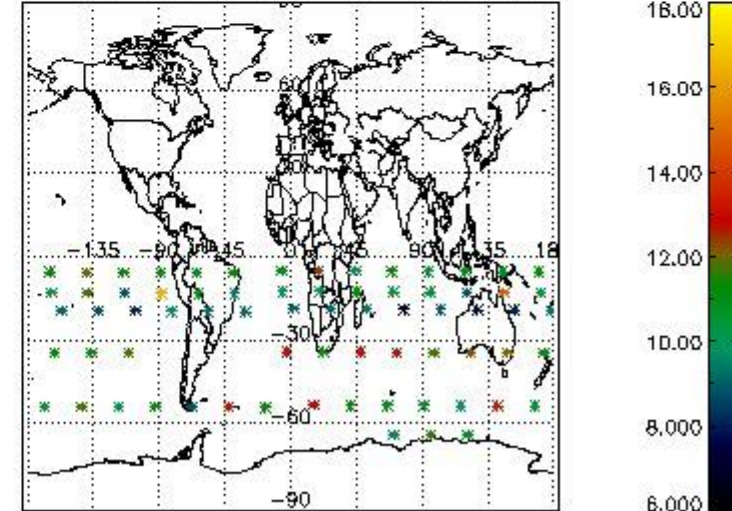

Percentage of flagged data per NO3 profile

4. Level 1 quality information per product

In this section it is plotted some information contained in the Quality Summary data set of the level 2 products that comes from the level 1b processing. Products without errors (error flag in the MPH set to "0") are used.

4.1 Plot quality information per product (time dependant) coming from level 1b processing

4.1.1 Plot level 1 quality information per product (time dependant): ENVISAT ASCENDING passes