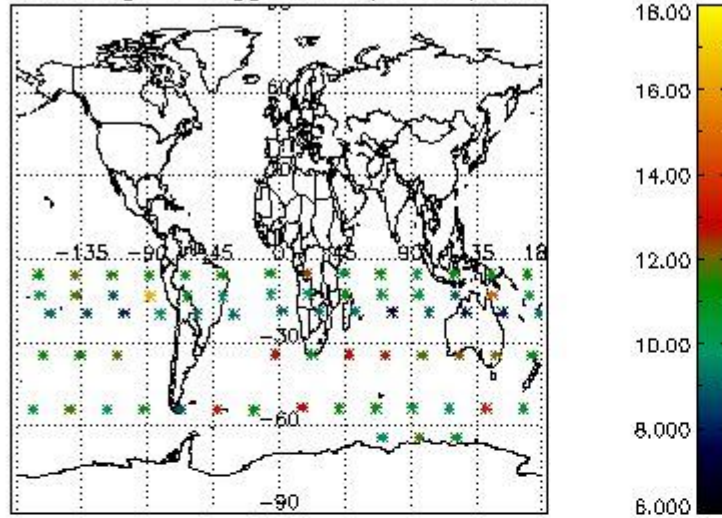

Percentage of flagged data per O3 profile