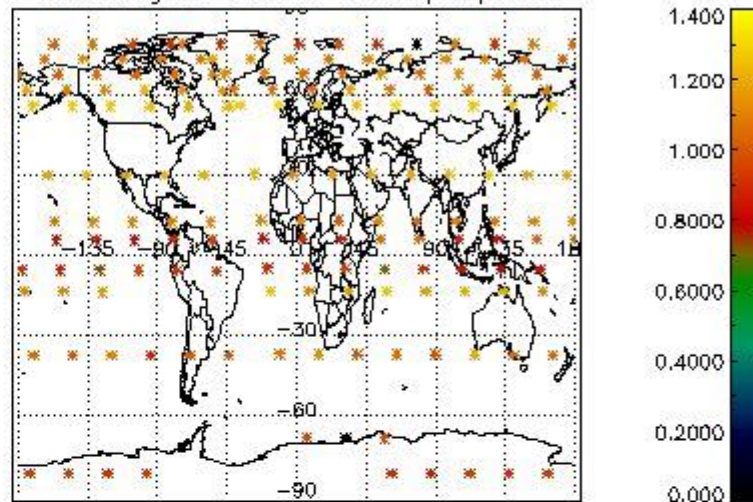

Percentage of datation errors per profile