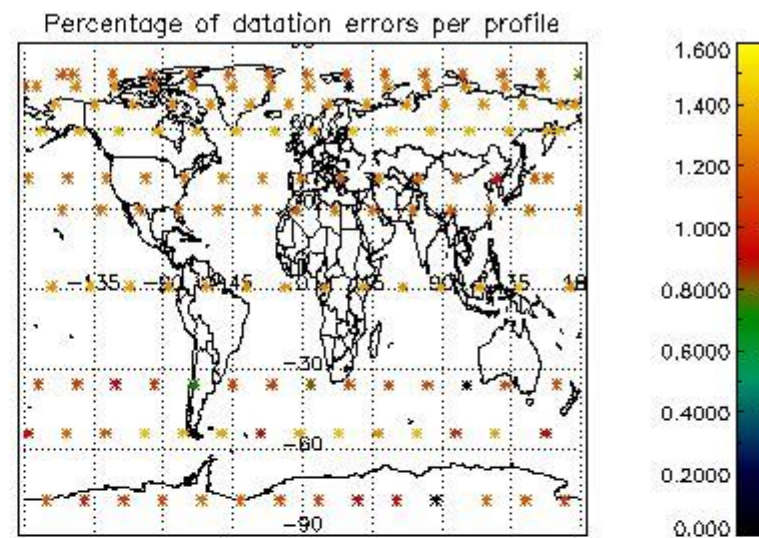

5. Trace gas profiles

5.1 Ozone statistics based on quality of products

The final quality of the products can be "measured" using the STD (Standard Deviation) attached to every point profile. This information is written to the parameter GOM_NL__2P/NL_LOCAL_SPECIES_DENSITY/o3_std of the level 2 products. The table below shows the statistics for given STD ranges.

The statistics are given with respect to the overall valid production:

- Products without fatal errors: GOM_NL__2P/MPH/PRODUCT_ERR=0
- Valid point profile: GOM_NL__2P/NL_LOCAL_SPECIES_DENSITY/pcd(0)=0

The 'Criteria' is applied to valid points of dark limb products:

- Products in dark limb illumination condition: GOM_NL__2P/NL_SUMMARY_QUALITY/obs_ill_cond=0
- Products without fatal errors: GOM_NL__2P/MPH/PRODUCT_ERR=0
- Valid point profile: GOM_NL__2P/NL_LOCAL_SPECIES_DENSITY/pcd(0)=0

So, the table below shows the percentage of dark limb and valid observations for each criteria with respect to the overall valid daily observations.

Criteria	% of total production
All STD	26
STD < 20	12