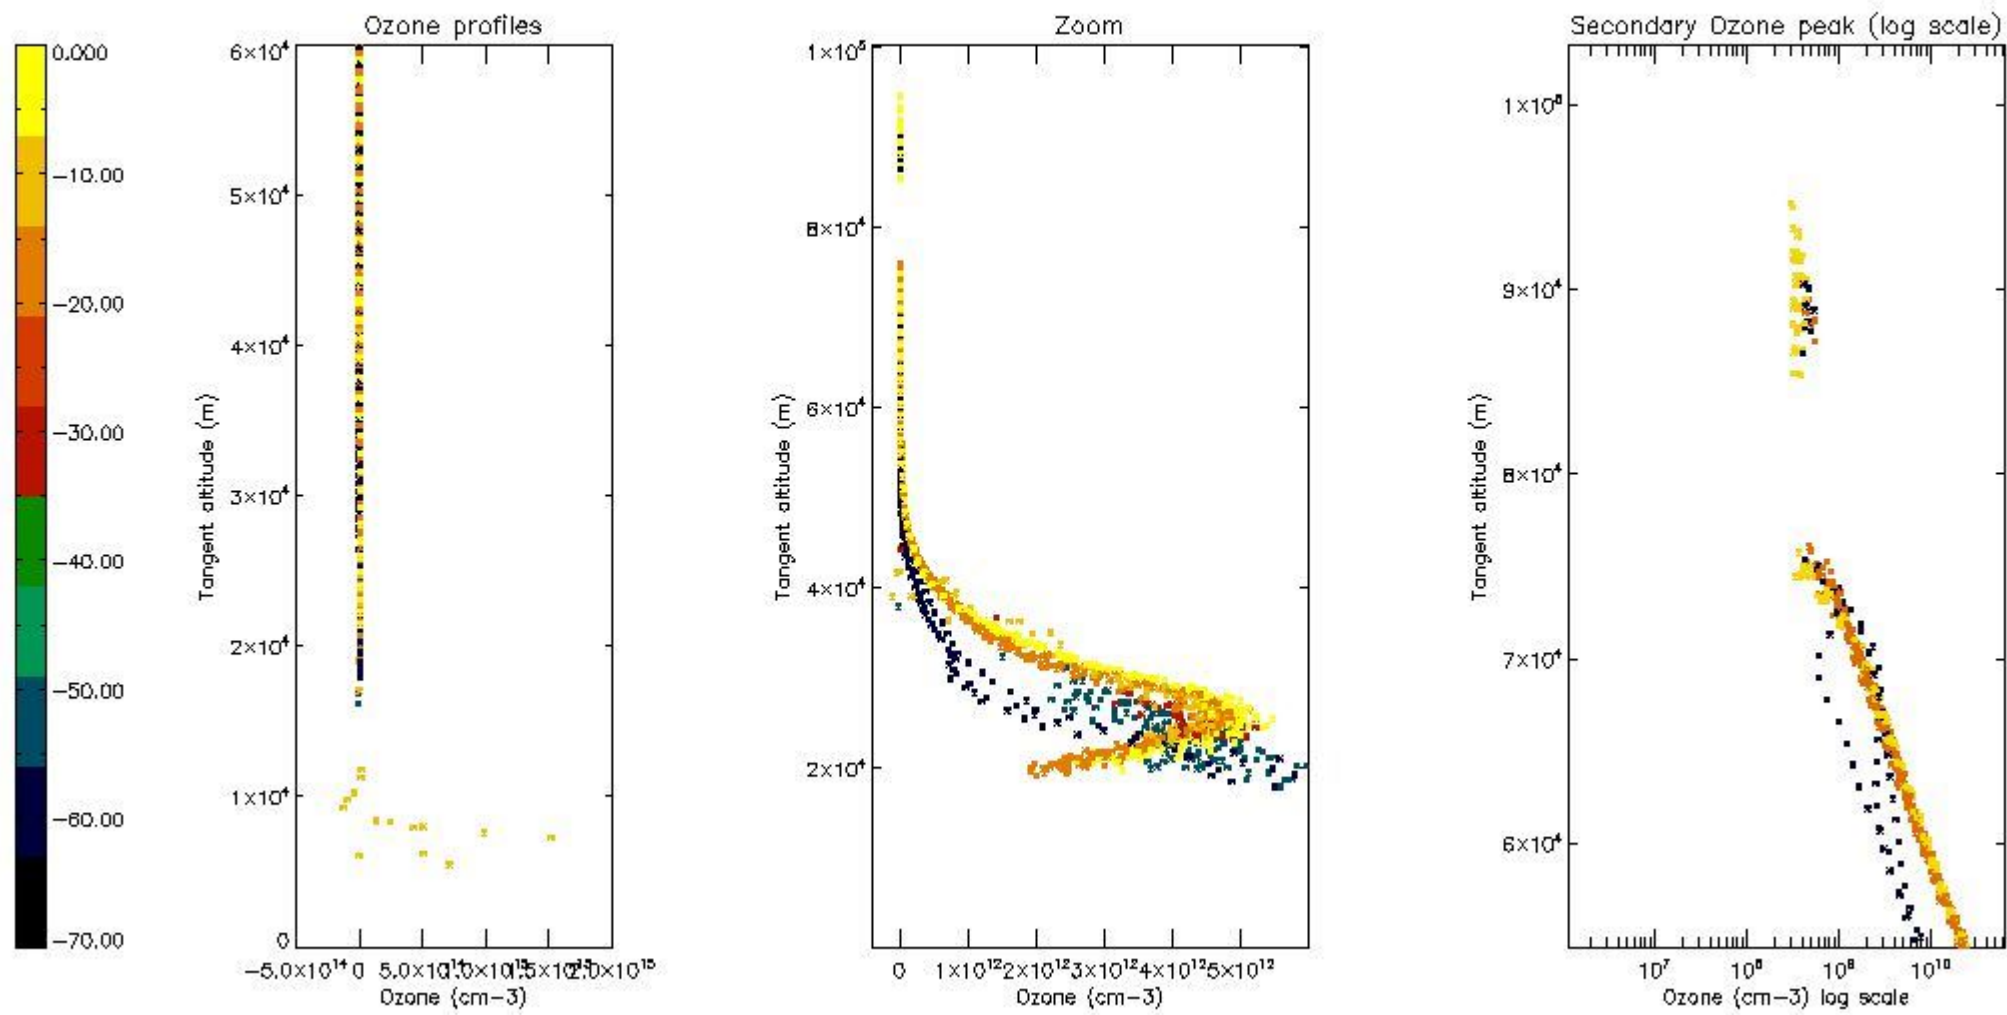

5.5 Plot ozone profiles where STD < 5% (dark without errors)

The colorbar represents the latitude.