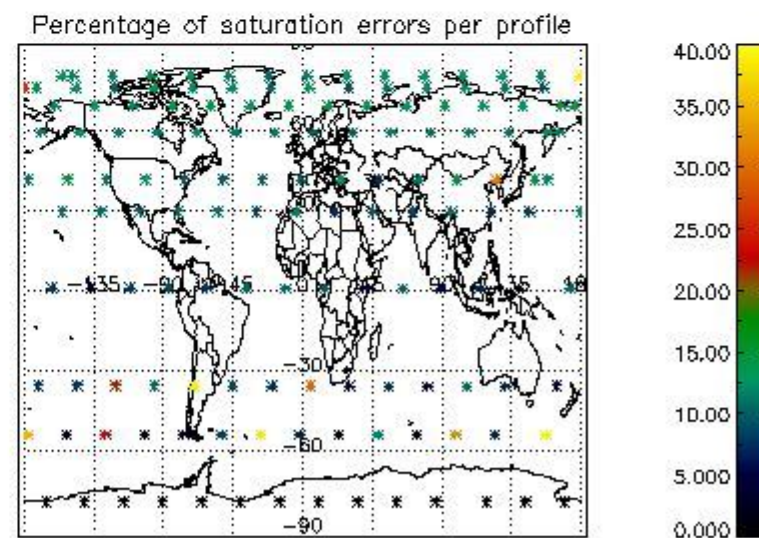

5. Trace gas profiles

5.1 Ozone statistics based on quality of products

The final quality of the products can be "measured" using the STD (Standard Deviation) attached to every point profile. This information is written to the parameter GOM_NL__2P/NL_LOCAL_SPECIES_DENSITY/o3_std of the level 2 products. The table below shows the statistics for given STD ranges.

The statistics are given with respect to the overall valid production:

- Products without fatal errors: GOM_NL__2P/MPH/PRODUCT_ERR=0
- Valid point profile: GOM_NL__2P/NL_LOCAL_SPECIES_DENSITY/pcd(0)=0

The 'Criteria' is applied to valid points of dark limb products:

- Products in dark limb illumination condition: GOM_NL__2P/NL_SUMMARY_QUALITY/obs_ill_cond=0
- Products without fatal errors: GOM_NL__2P/MPH/PRODUCT_ERR=0
- Valid point profile: GOM_NL__2P/NL_LOCAL_SPECIES_DENSITY/pcd(0)=0

So, the table below shows the percentage of dark limb and valid observations for each criteria with respect to the overall valid daily observations.

Criteria	% of total production
All STD	26
STD < 20	12