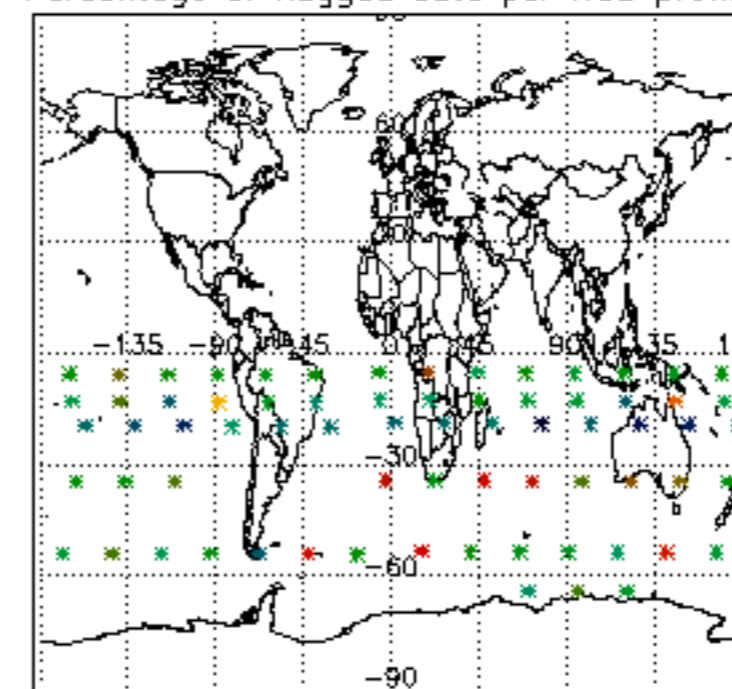

Percentage of flagged data per NO3 profile