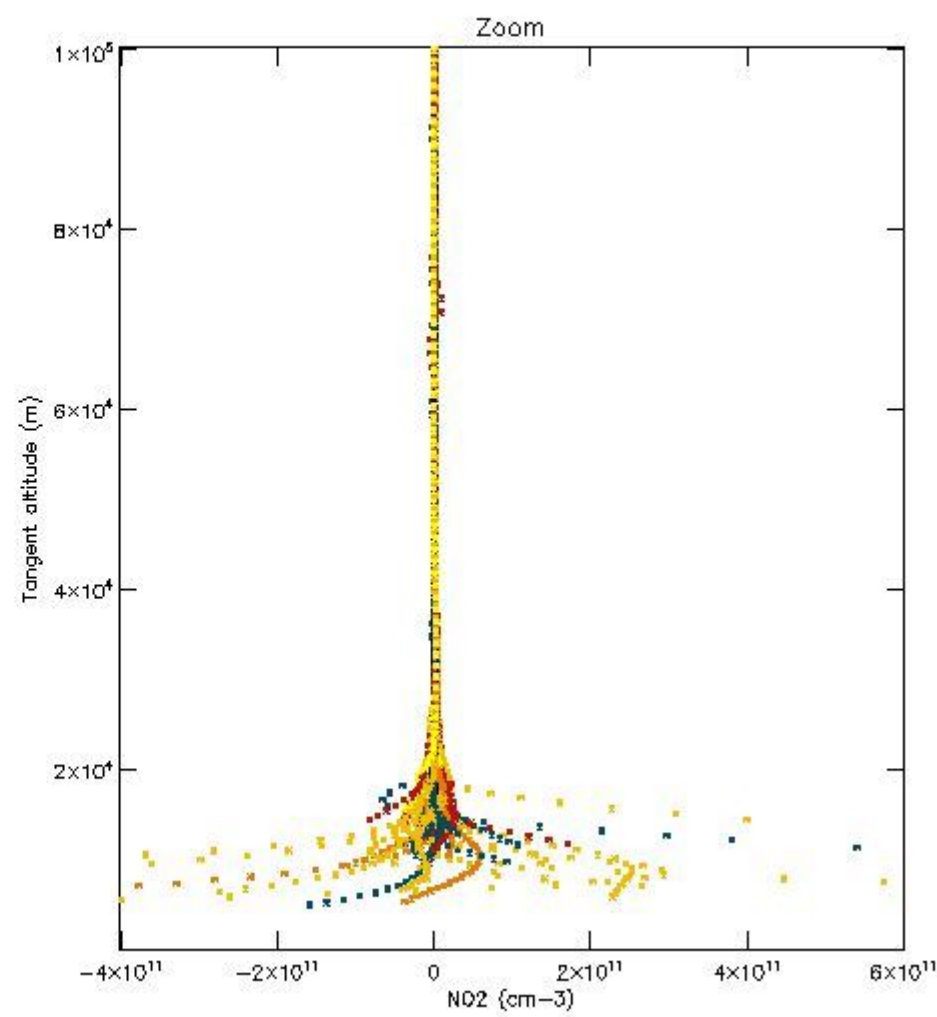

5.4 Plot ozone profiles where STD < 10% (dark without errors)

The colorbar represents the latitude.

5.5 Plot ozone profiles where STD < 5% (dark without errors)

The colorbar represents the latitude.

5.6 Plot NO₂ profiles for all STD (dark without errors)

The colorbar represents the latitude.

5.7 Plot NO3 profiles for all STD (dark without errors)

The colorbar represents the latitude.

5.8 Plot H2O profiles for all STD (only for occultations of stars 1,2,3,4,13,14,16,26,63 dark without errors)