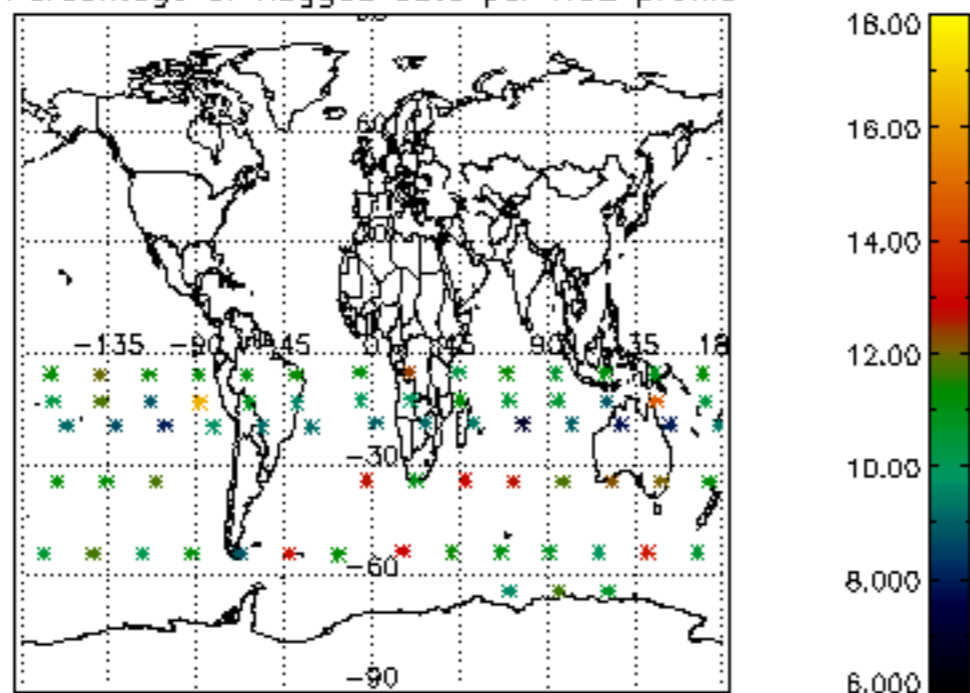

Percentage of flagged data per NO2 profile