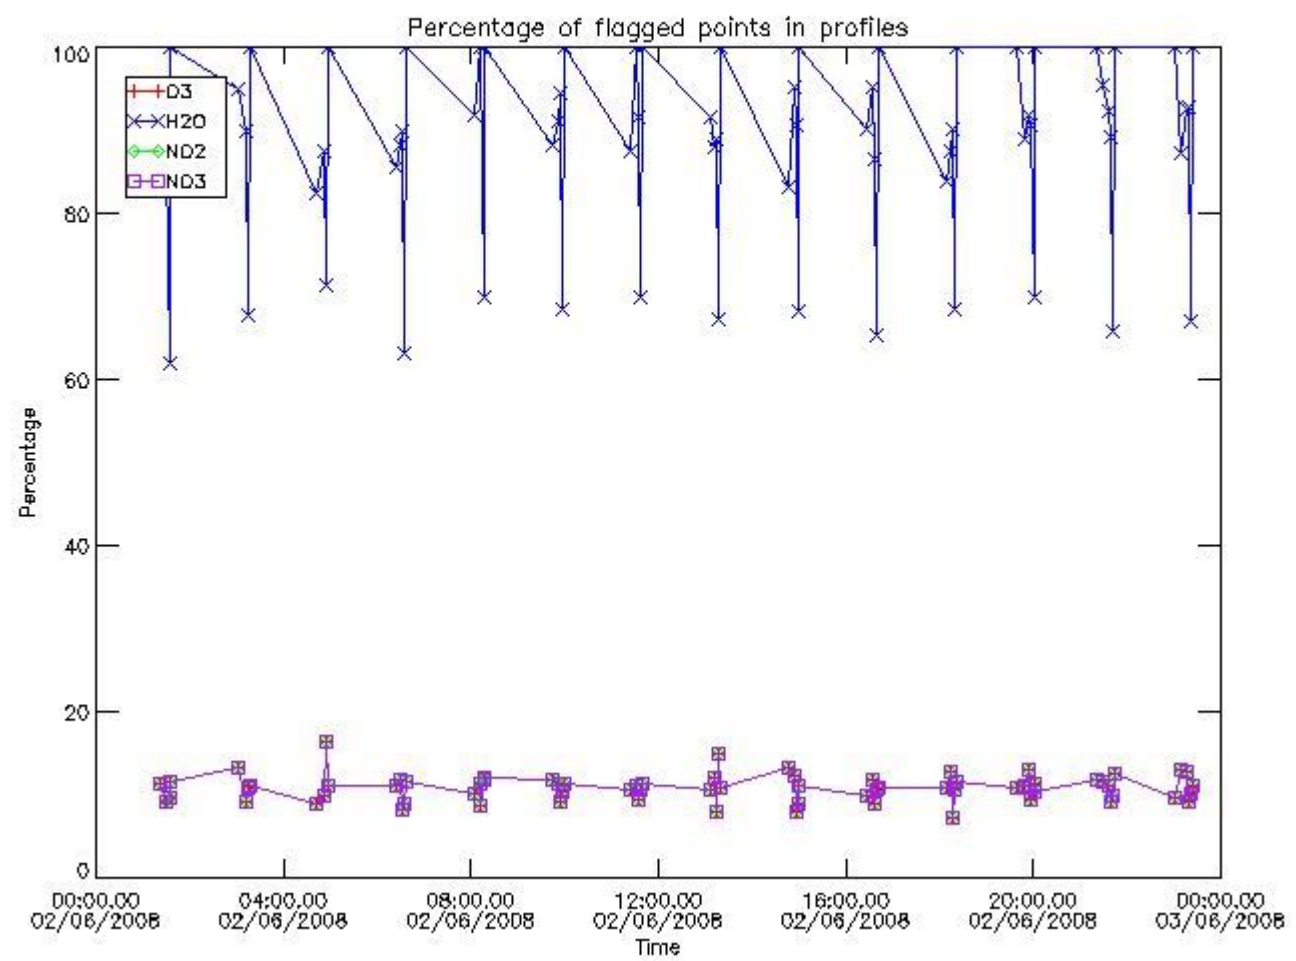

3. Quality information per product

In this section it is plotted some information contained in the Quality Summary data set of the level 2 products. Only products in dark limb conditions and without errors (error flag in the MPH set to "0") are used.

3.1 Plot quality information per product (time dependant)

3.2 Plot quality information per product (world map)