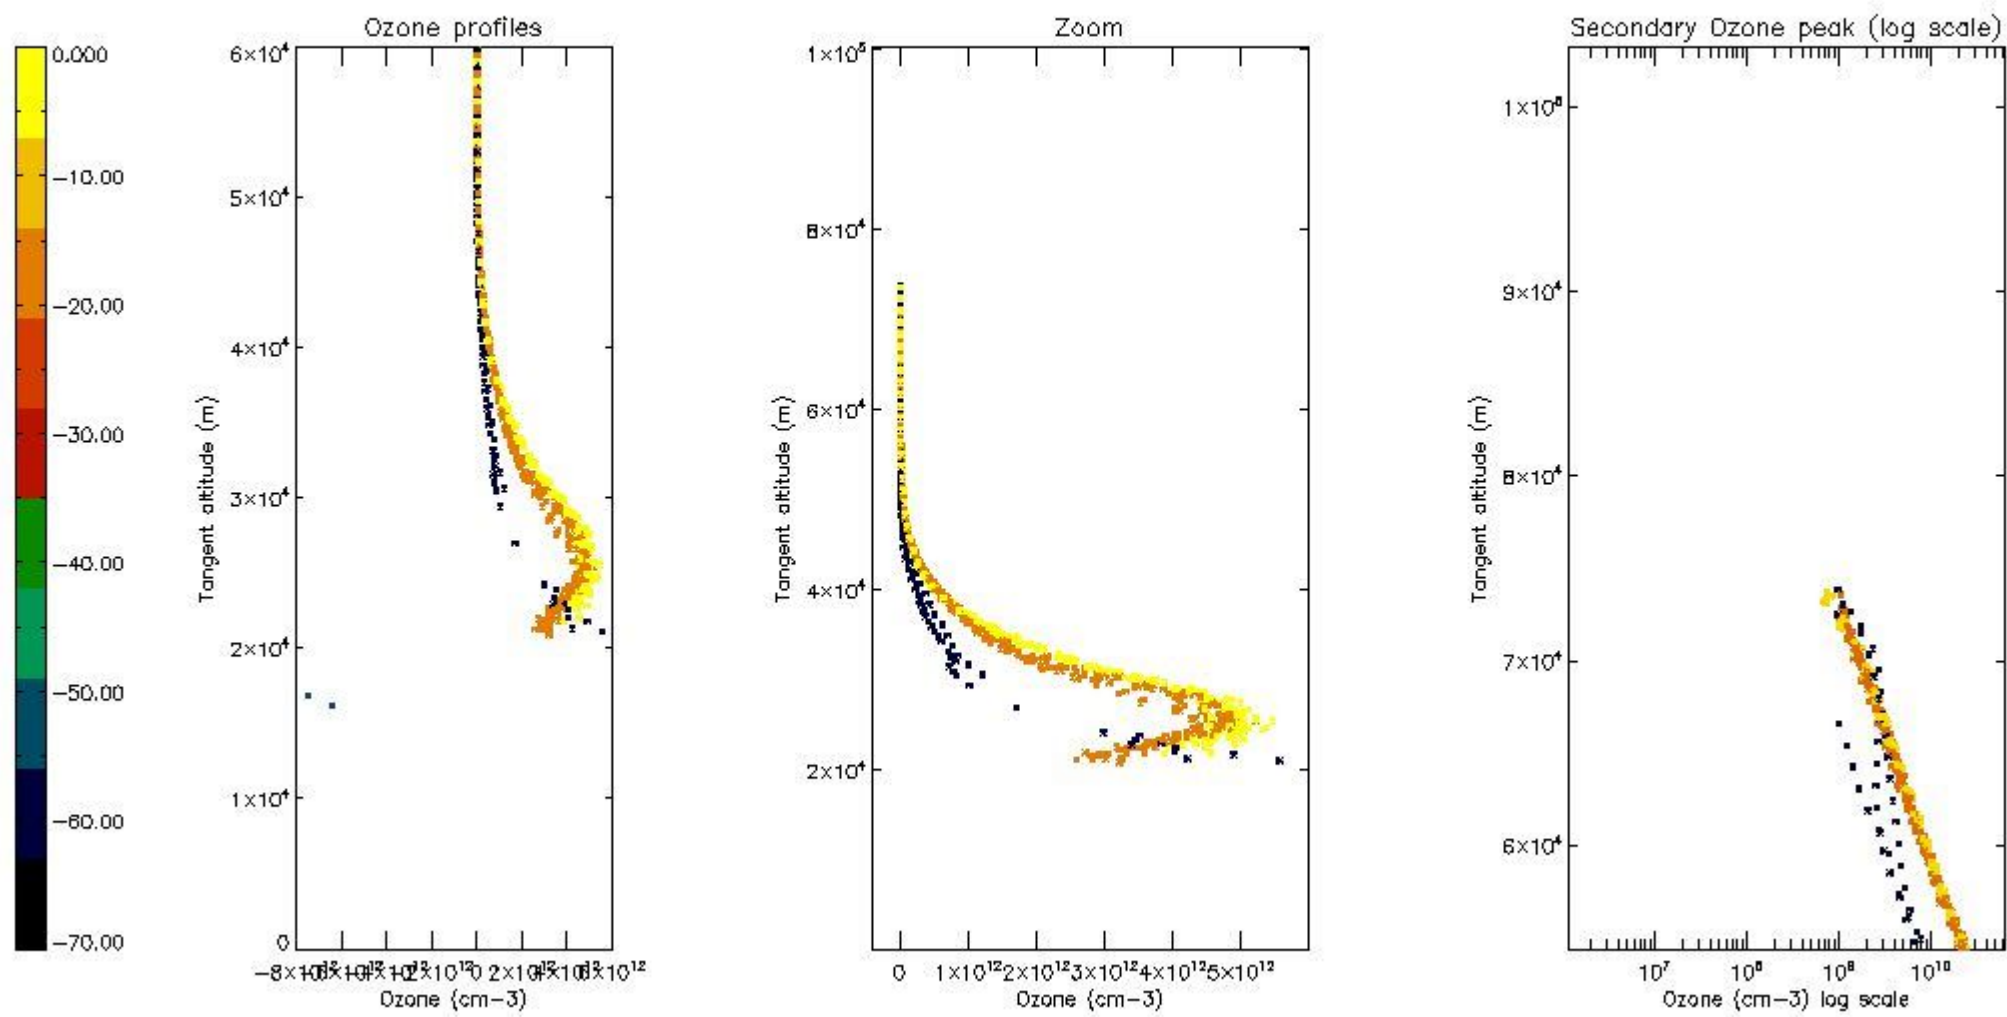

5.6 Plot NO₂ profiles for all STD (dark without errors)

The colorbar represents the latitude.