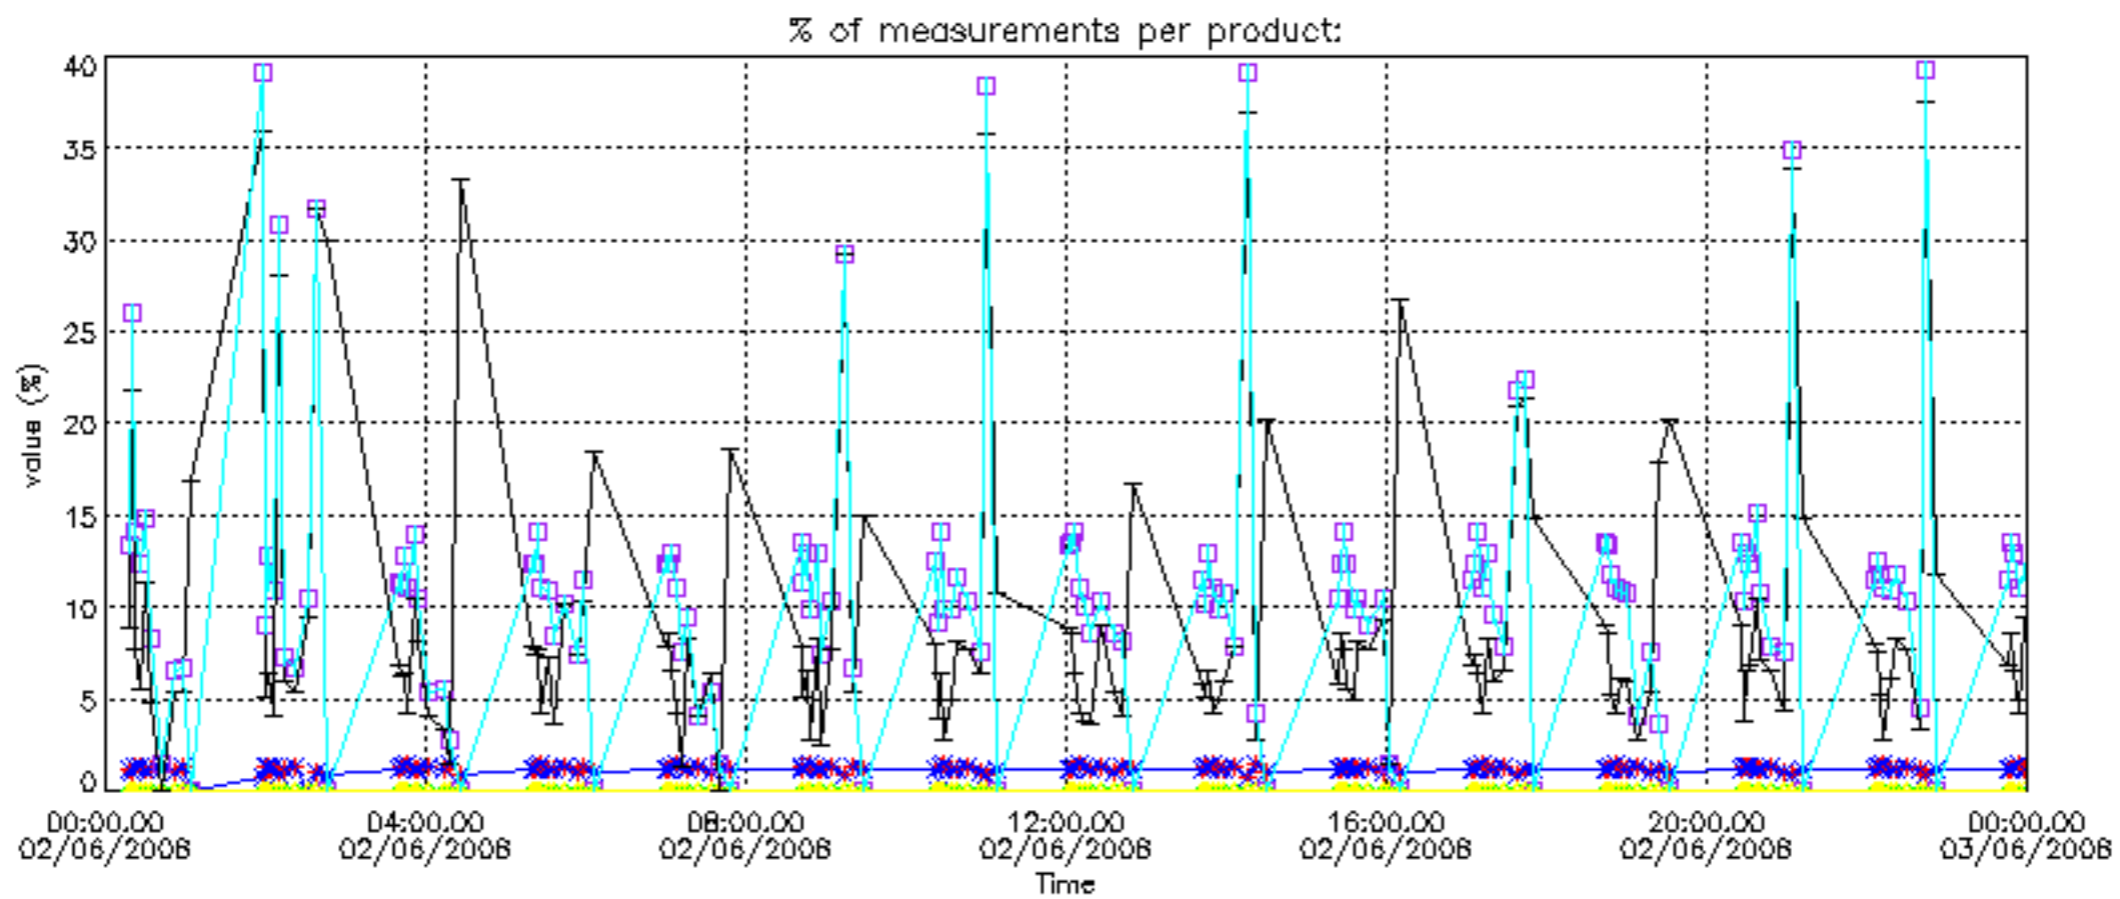

Percentage of cosmic ray hits per profile

Percentage of datation errors per profile