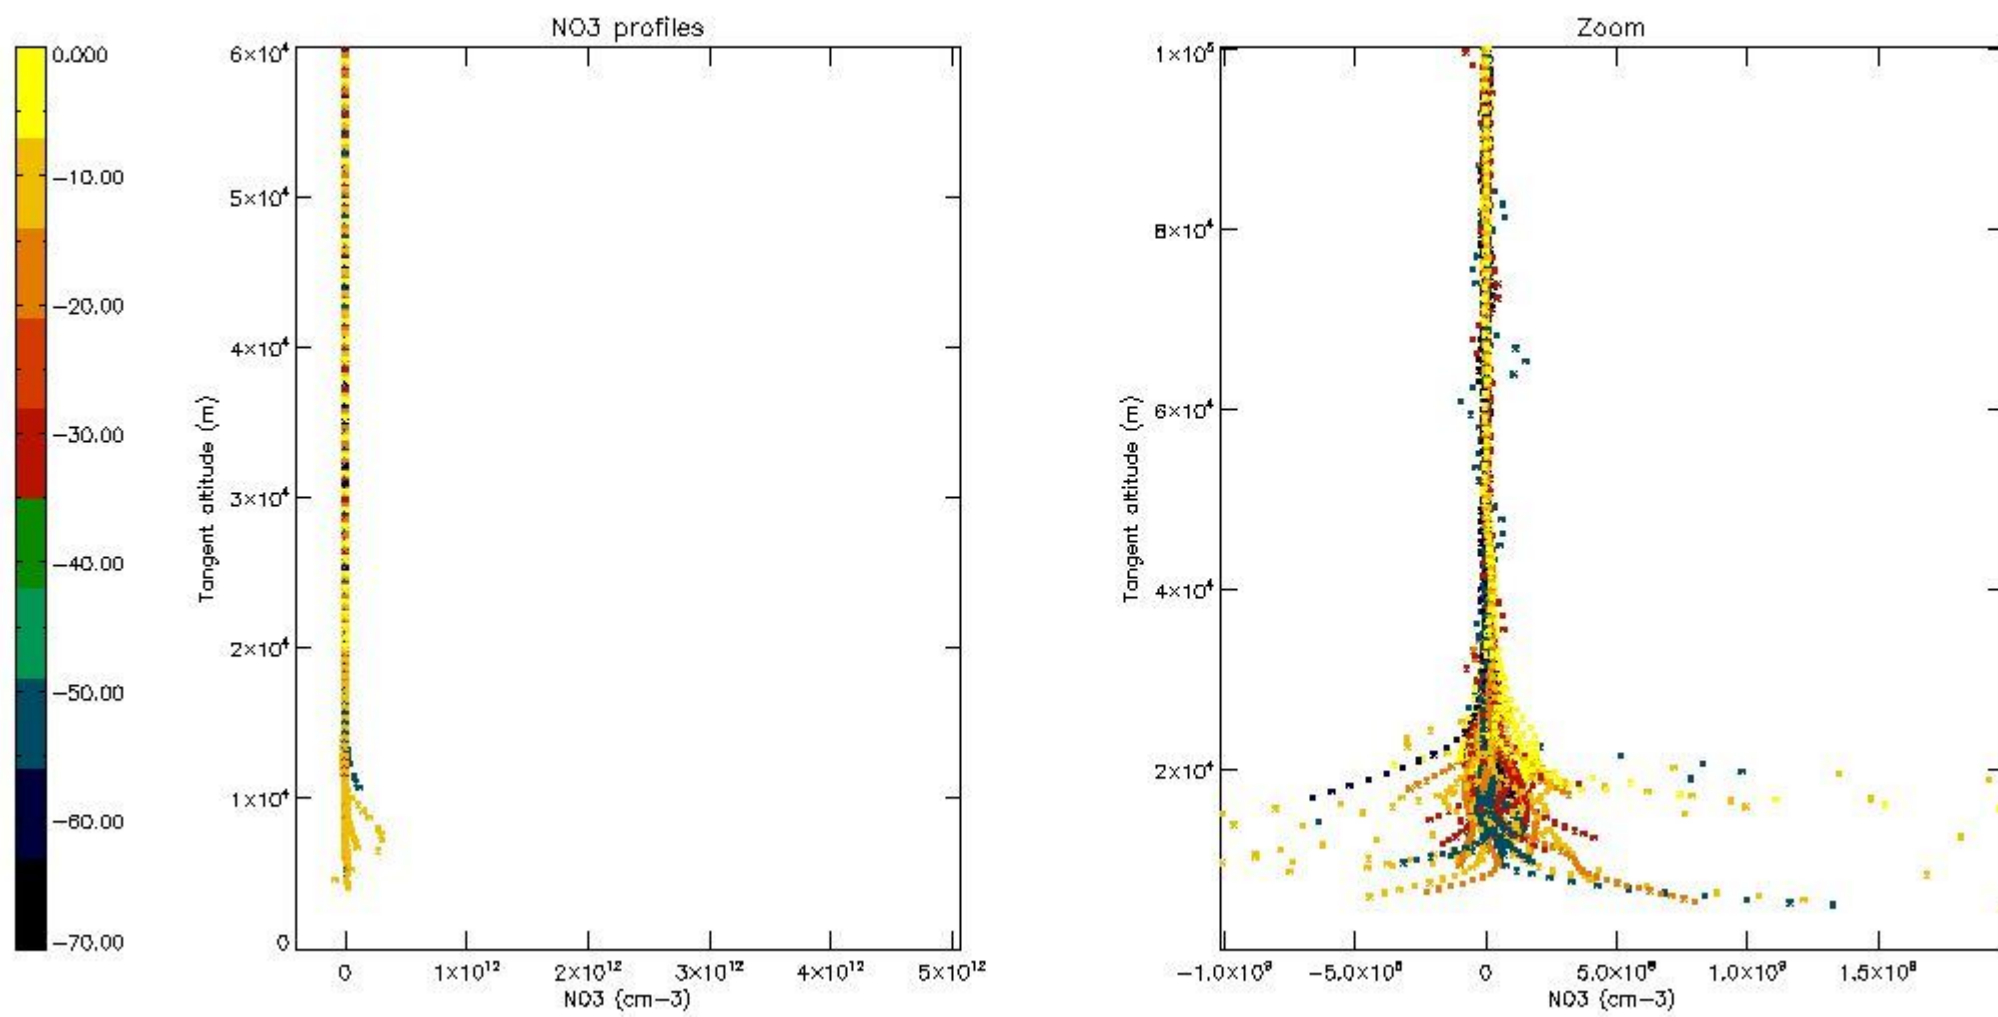

5.4 Plot ozone profiles where $STD < 10\%$ (dark without errors)

The colorbar represents the latitude.

5.5 Plot ozone profiles where STD < 5% (dark without errors)

The colorbar represents the latitude.

5.6 Plot NO₂ profiles for all STD (dark without errors)

The colorbar represents the latitude.

5.7 Plot NO3 profiles for all STD (dark without errors)

The colorbar represents the latitude.

5.8 Plot H2O profiles for all STD (only for occultations of stars 1,2,3,4,13,14,16,26,63 dark without errors)