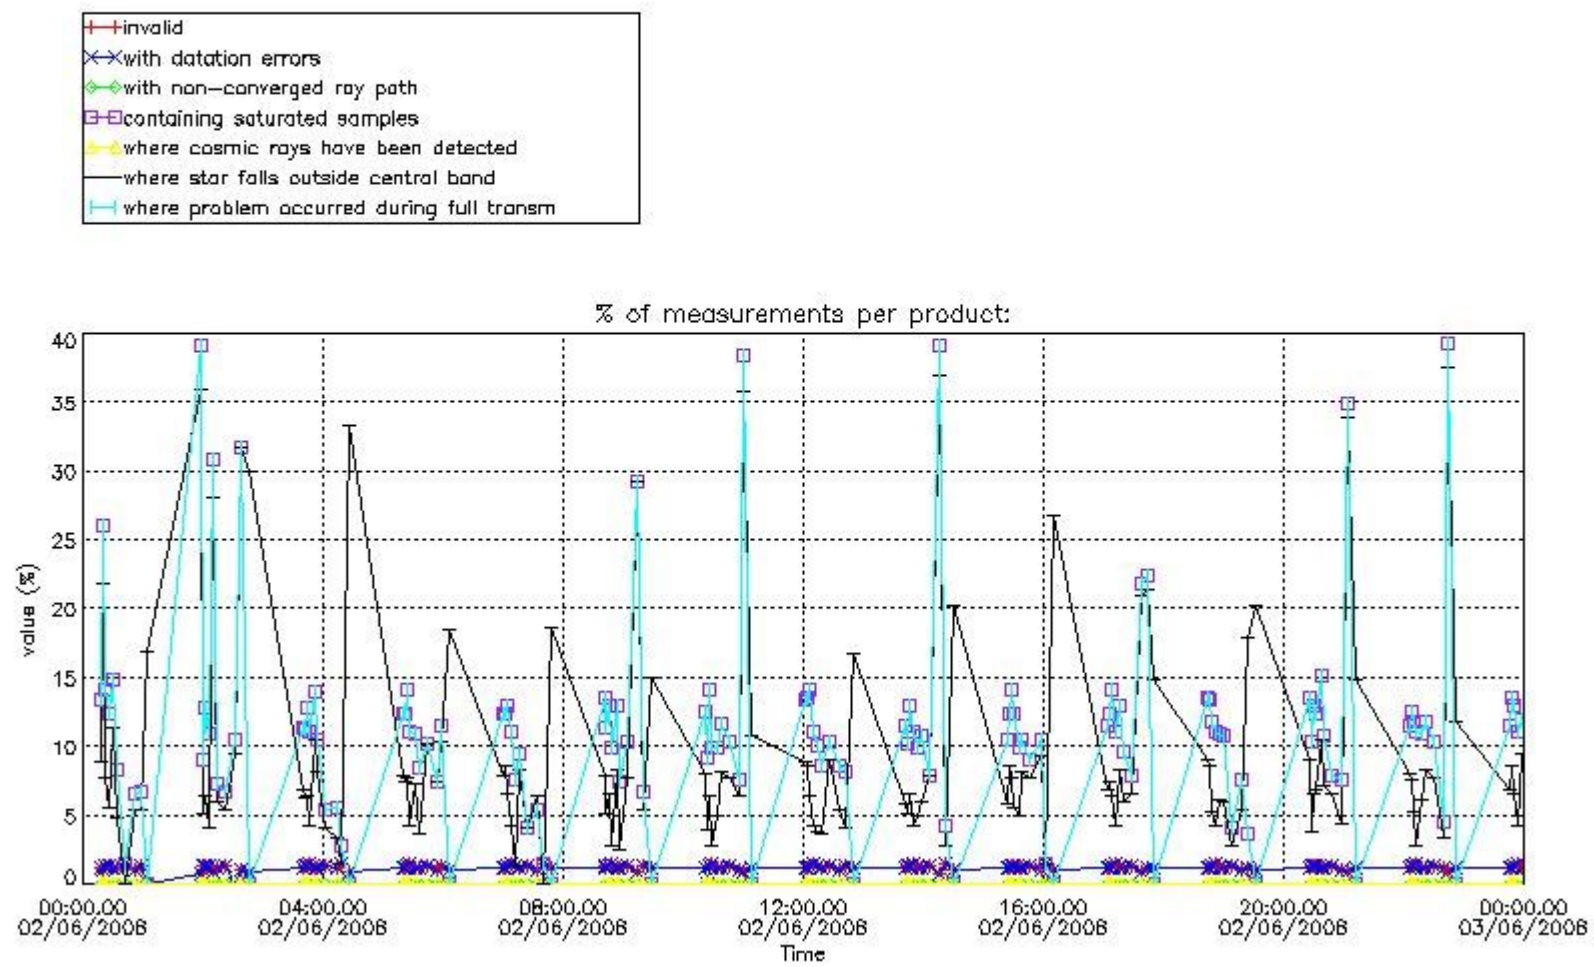

[6. Auxiliary Data Files used for the production reported in section 2](#)

This report presents the daily analysis on parameters extracted from GOMOS level 2 data (GOM_NL__2P). It is intended to monitor some important parameters that will impact the quality of these products. A list of level 2 products (and content) that have arrived during the reporting day to the PCF is also given.

3.1 Plot quality information per product (time dependant)

3.2 Plot quality information per product (world map)

Percentage of flagged data per O3 profile

Percentage of flagged data per H2O profile

Percentage of flagged data per NO2 profile

Percentage of flagged data per NO3 profile

4. Level 1 quality information per product

In this section it is plotted some information contained in the Quality Summary data set of the level 2 products that comes from the level 1b processing. Products without errors (error flag in the MPH set to "0") are used.

4.1 Plot quality information per product (time dependant) coming from level 1b processing

4.1.1 Plot level 1 quality information per product (time dependant): ENVISAT ASCENDING passes

4.1.2 Plot level 1 quality information per product (time dependant): ENVI SAT DESCENDING passes