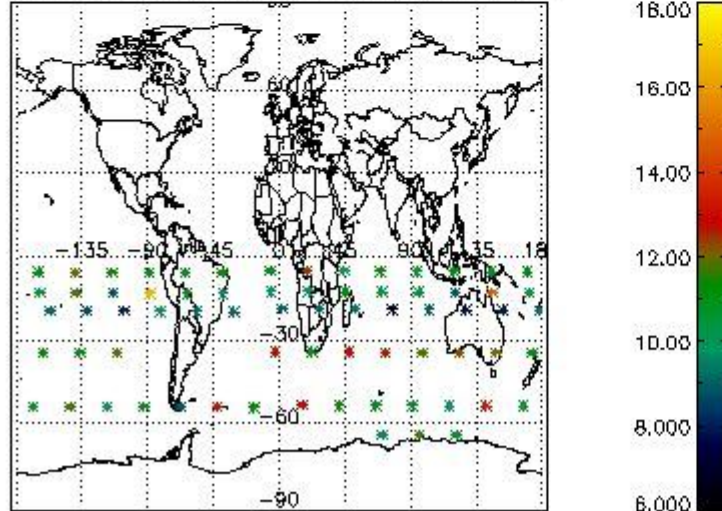

3.1 Plot quality information per product (time dependant)

3.2 Plot quality information per product (world map)

Percentage of flagged data per O3 profile

Percentage of flagged data per H2O profile

Percentage of flagged data per NO2 profile