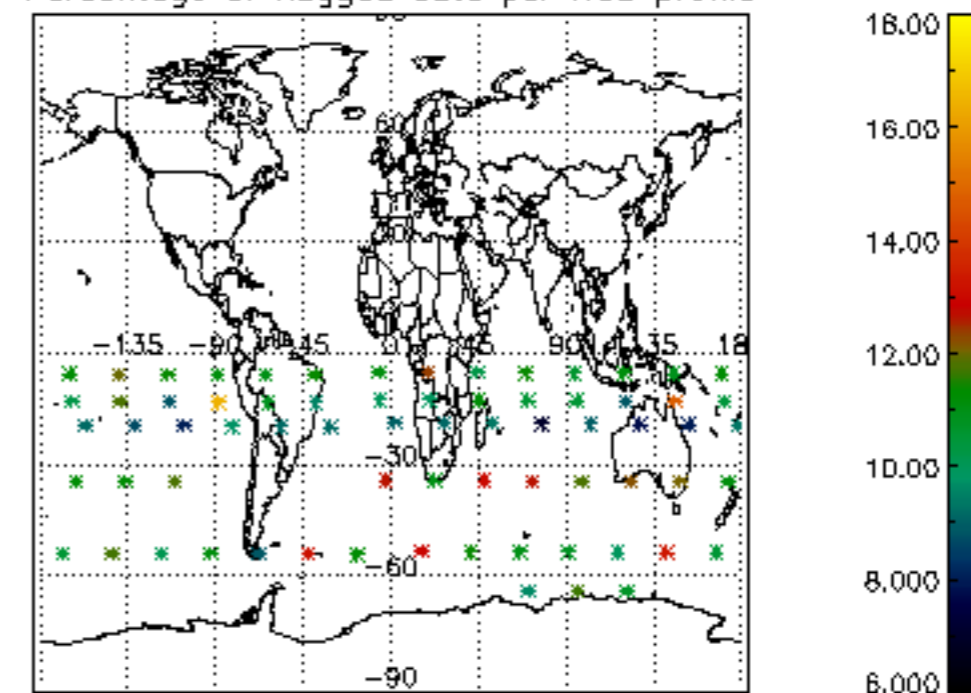

Percentage of flagged data per NO3 profile