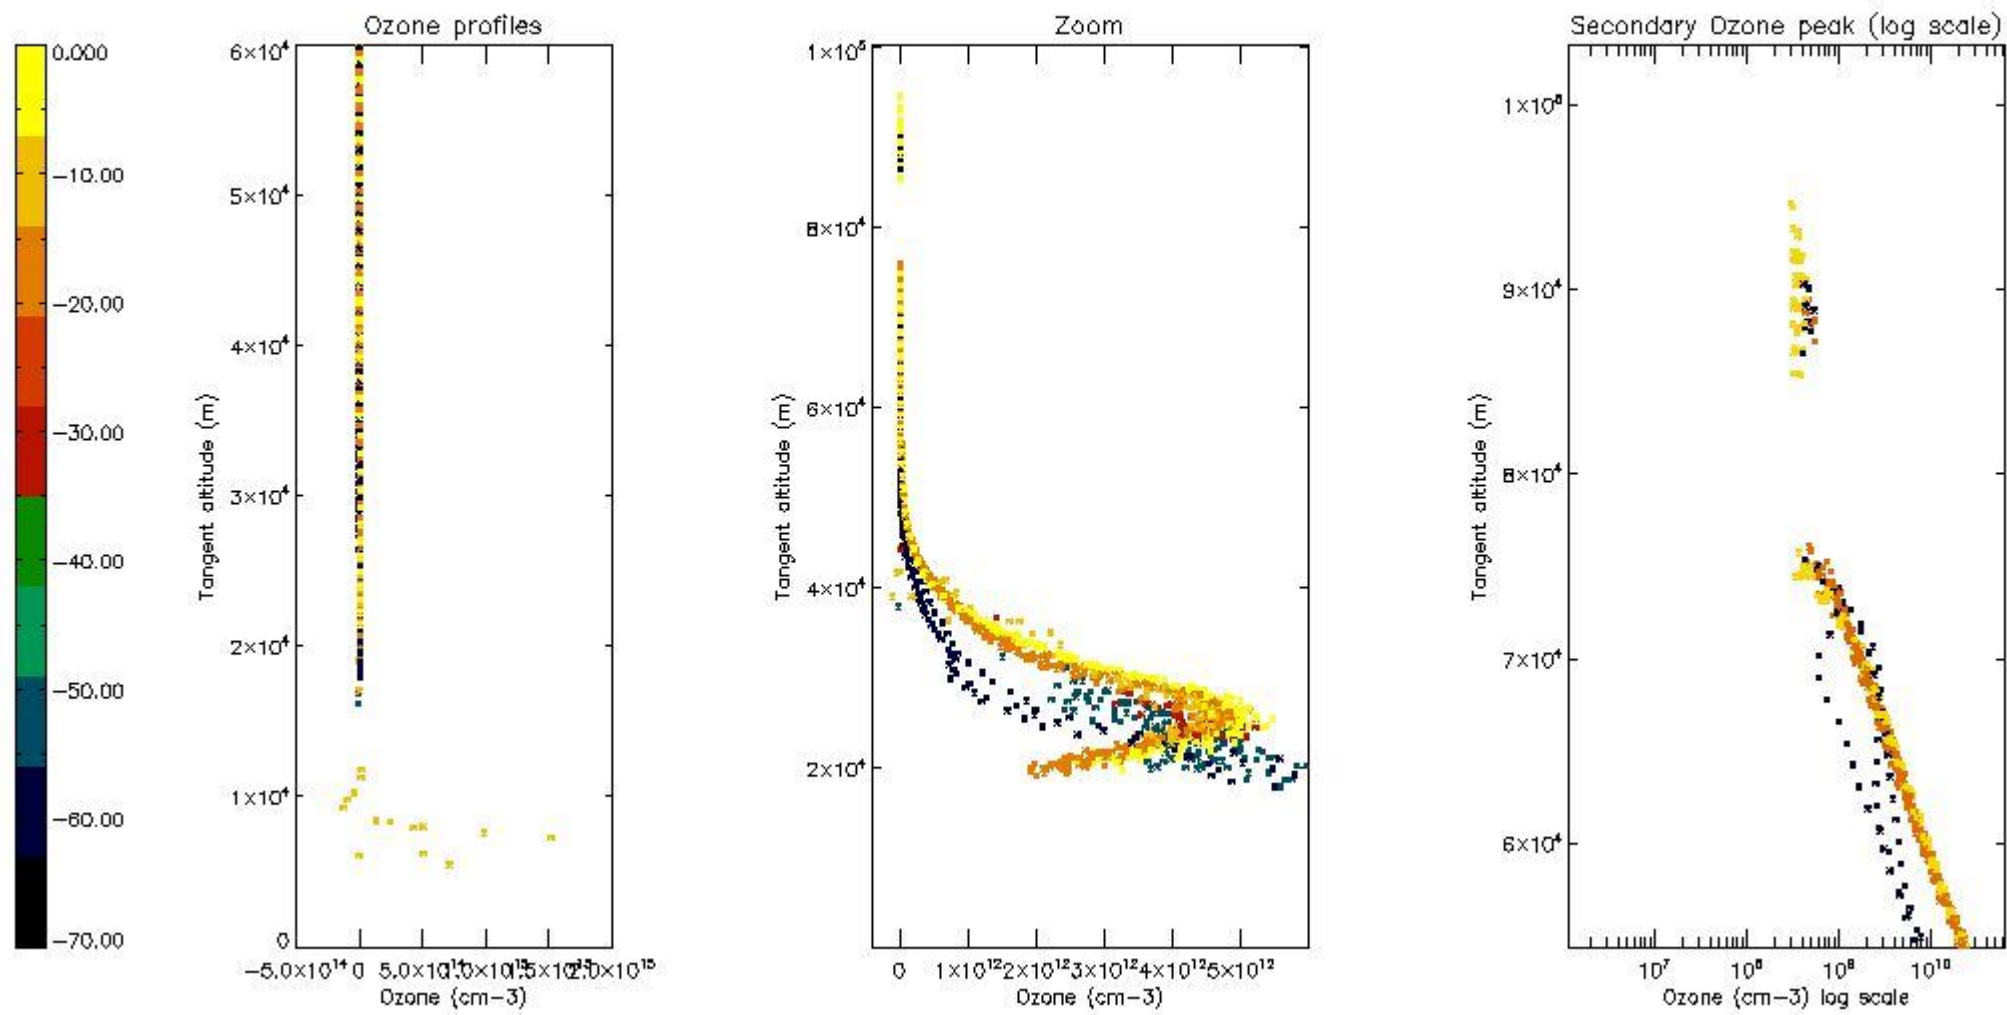

STD < 10	8
STD < 5	6

5.2 Plot ozone profiles for all STD (dark without errors)

The colorbar represents the latitude.

5.3 Plot ozone profiles where STD < 20% (dark without errors)

The colorbar represents the latitude.

5.4 Plot ozone profiles where $STD < 10\%$ (dark without errors)

The colorbar represents the latitude.

5.5 Plot ozone profiles where STD < 5% (dark without errors)

The colorbar represents the latitude.

5.6 Plot NO₂ profiles for all STD (dark without errors)