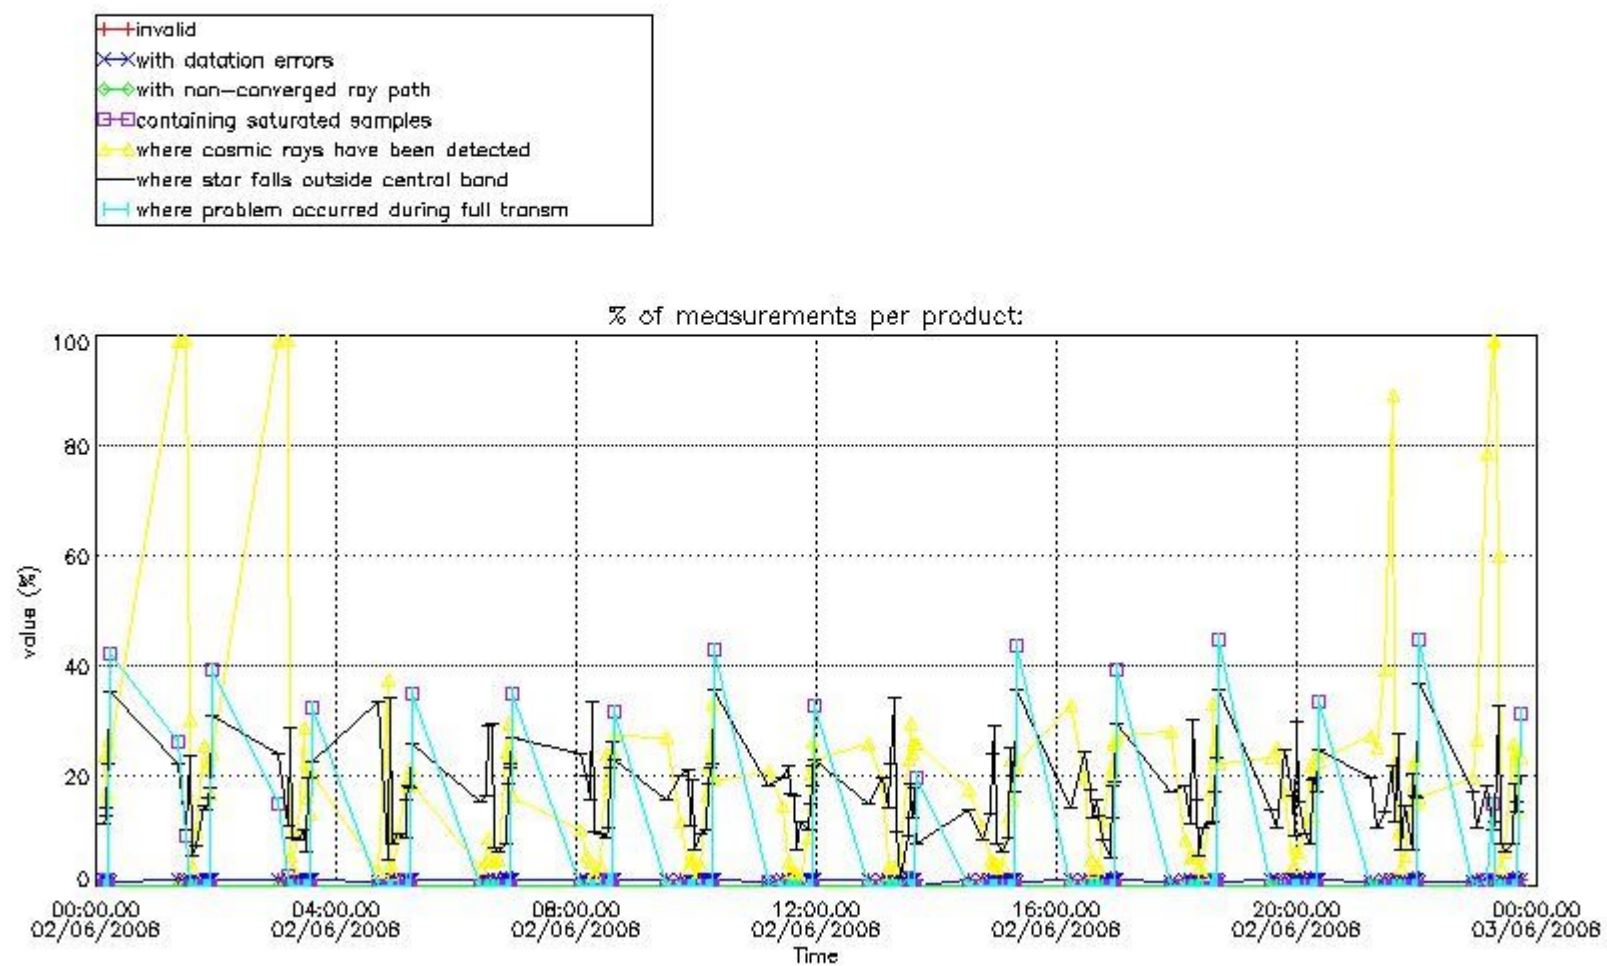

4.1.2 Plot level 1 quality information per product (time dependant): ENVI SAT DESCENDING passes