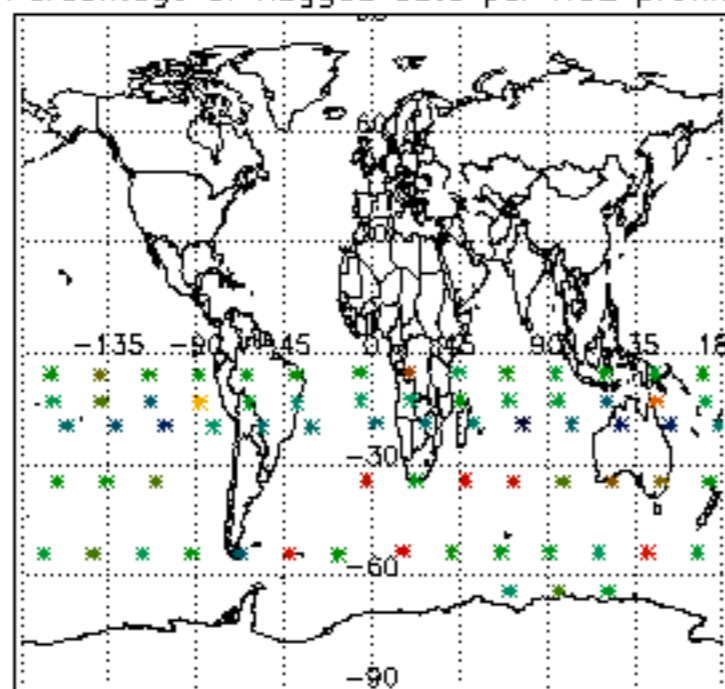

Percentage of flagged data per NO2 profile