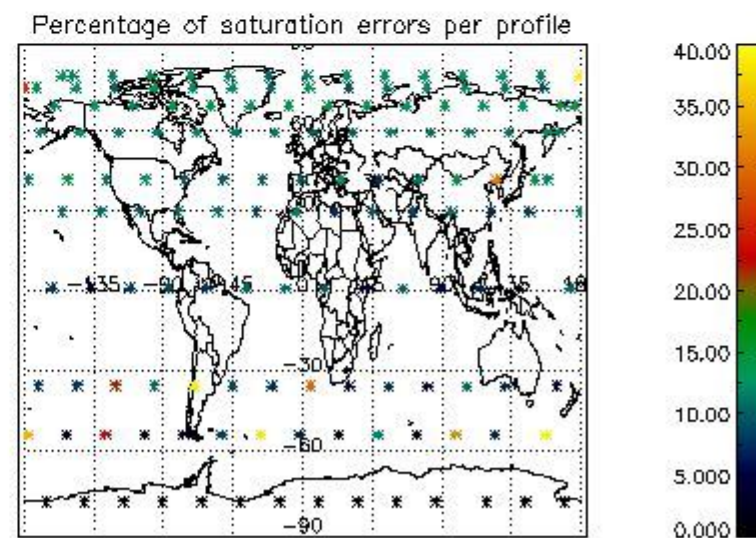

4.2 Plot quality information per product coming from level 1b processing (world map)

4.2.1 Plot level 1 quality information per product (world map): ENVISAT ASCENDING passes

Percentage of cosmic ray hits per profile

Percentage of datation errors per profile

Percentage of star falling outside central band per profile

Percentage of saturation errors per profile

4.2.2 Plot level 1 quality information per product (world map): ENVISAT DESCENDING passes

5. Trace gas profiles

5.1 Ozone statistics based on quality of products

The final quality of the products can be "measured" using the STD (Standard Deviation) attached to every point profile. This information is written to the parameter GOM_NL__2P/NL_LOCAL_SPECIES_DENSITY/o3_std of the level 2 products. The table below shows the statistics for given STD ranges.