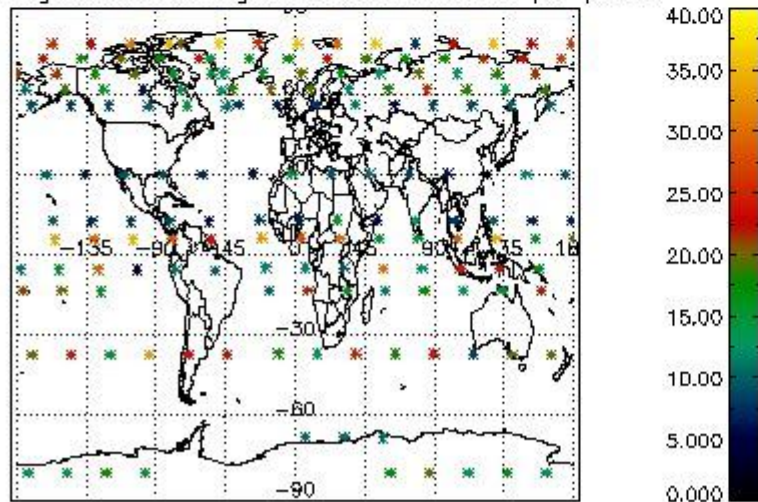

Percentage of star falling outside central band per profile