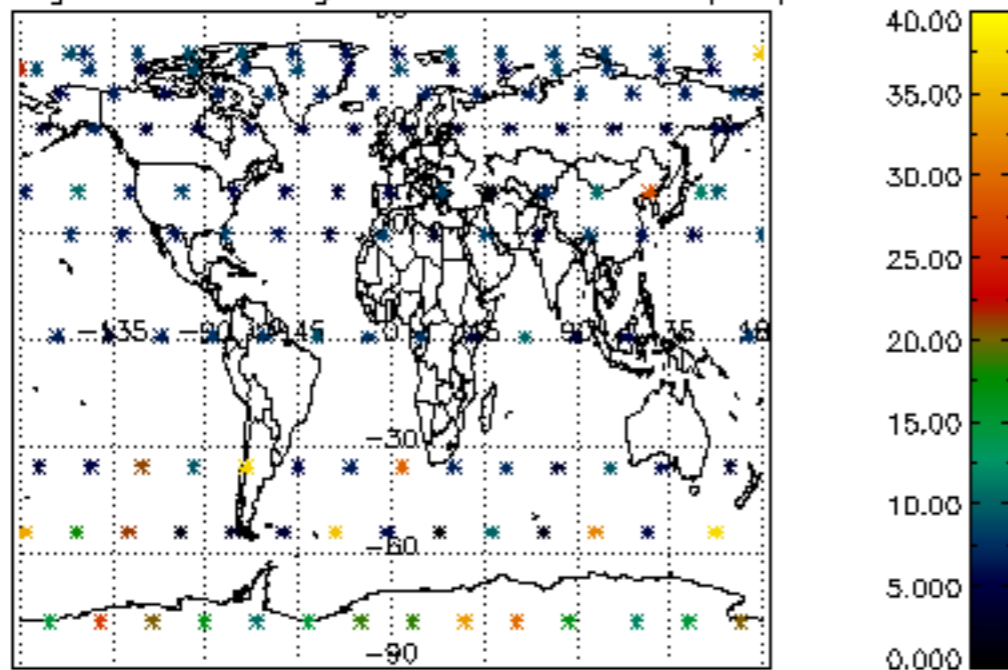

Percentage of star falling outside central band per profile