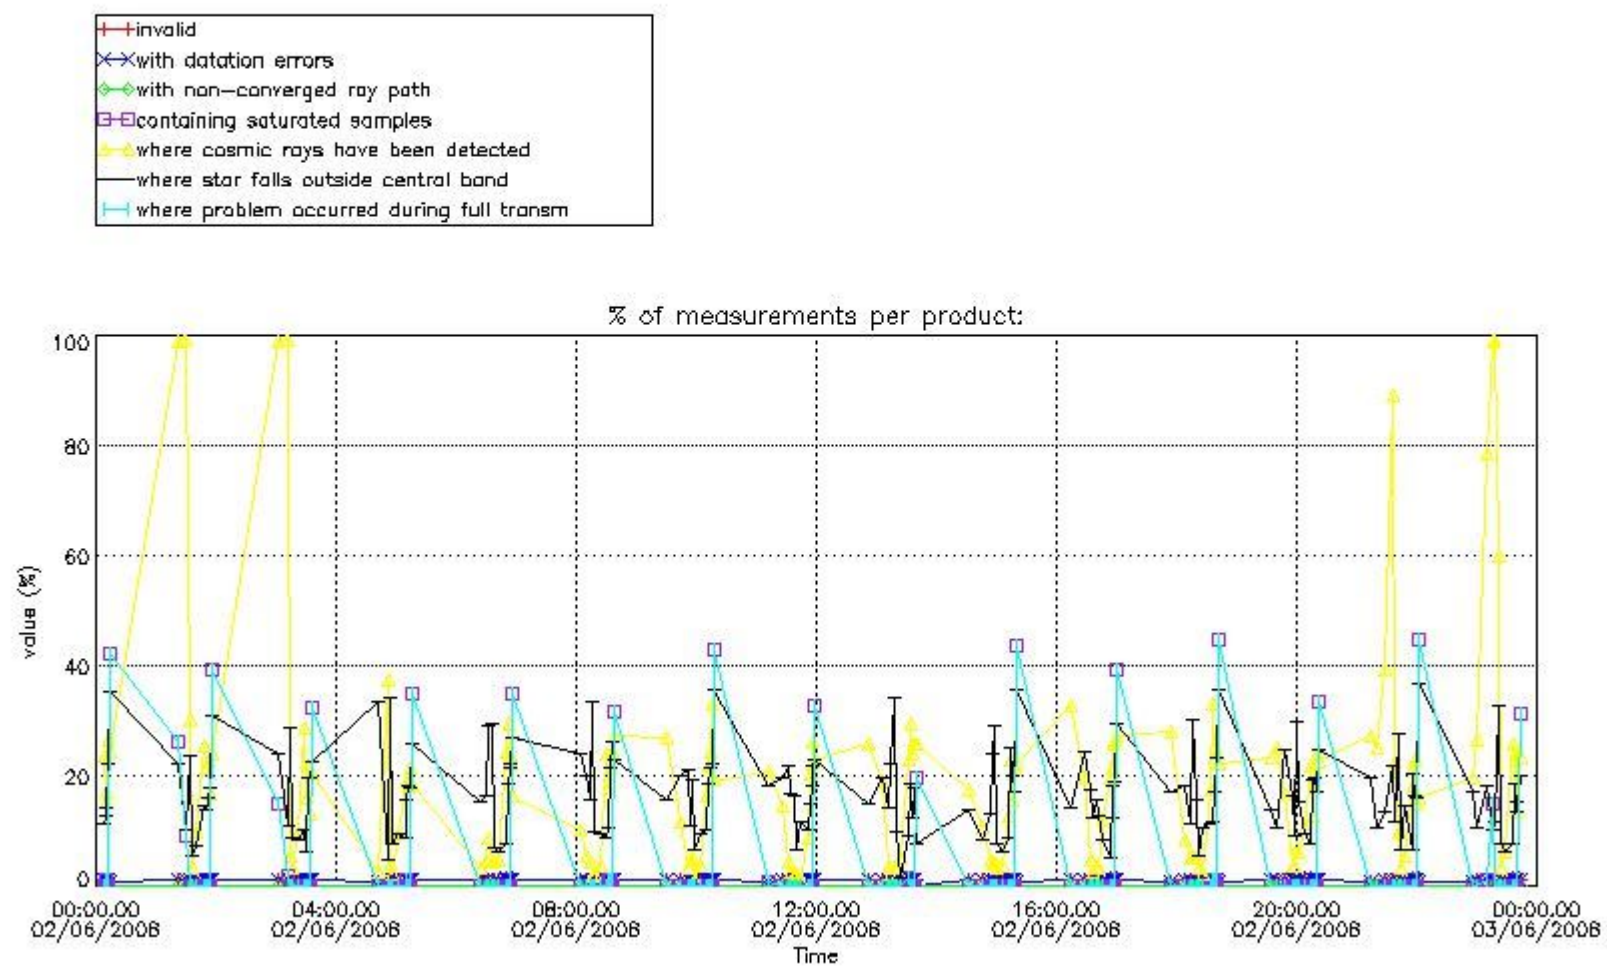

3.1 Plot quality information per product (time dependant)

3.2 Plot quality information per product (world map)

Percentage of flagged data per O3 profile

Percentage of flagged data per H2O profile

Percentage of flagged data per NO2 profile

Percentage of flagged data per NO3 profile

4. Level 1 quality information per product

In this section it is plotted some information contained in the Quality Summary data set of the level 2 products that comes from the level 1b processing. Products without errors (error flag in the MPH set to "0") are used.

4.1 Plot quality information per product (time dependant) coming from level 1b processing

4.1.1 Plot level 1 quality information per product (time dependant): ENVISAT ASCENDING passes

4.1.2 Plot level 1 quality information per product (time dependant): ENVI SAT DESCENDING passes