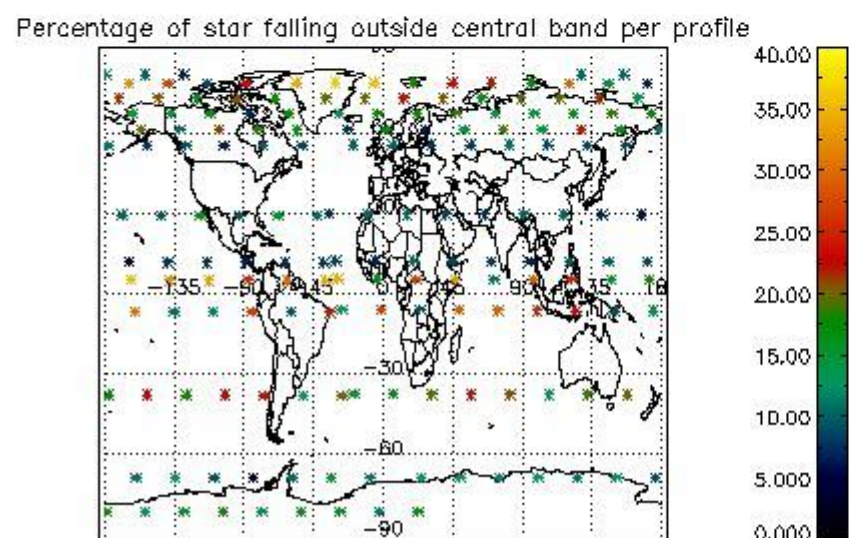

4.1 Plot quality information per product (time dependant) coming from level 1b processing

4.1.1 Plot level 1 quality information per product (time dependant): ENVISAT ASCENDING passes

4.1.2 Plot level 1 quality information per product (time dependant): ENVI SAT DESCENDING passes

4.2 Plot quality information per product coming from level 1b processing (world map)

4.2.1 Plot level 1 quality information per product (world map): ENVISAT ASCENDING passes

4.2.2 Plot level 1 quality information per product (world map): ENVISAT DESCENDING passes