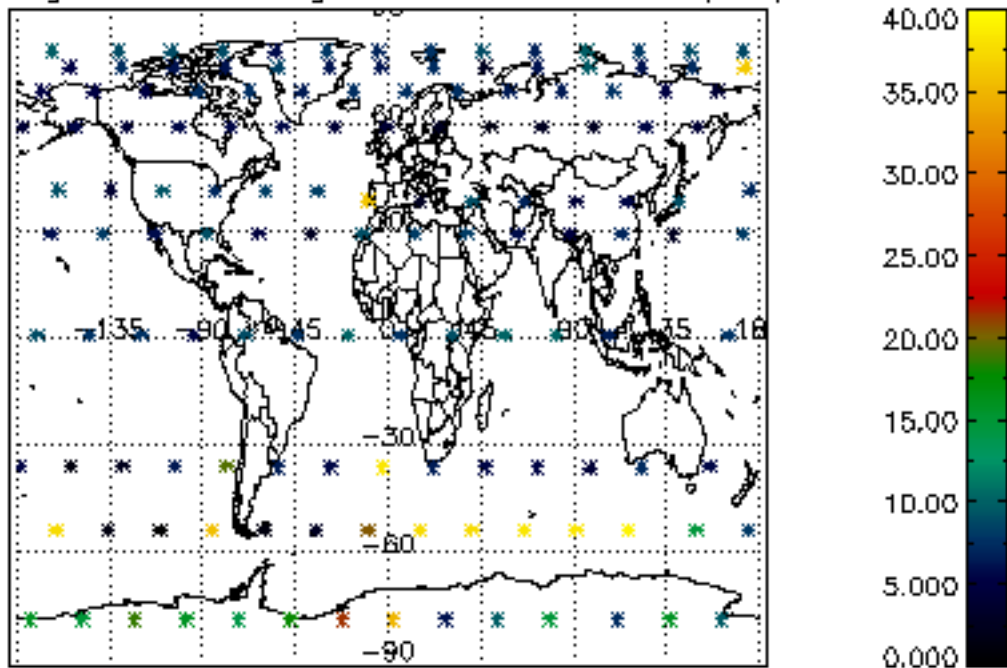

Percentage of star falling outside central band per profile