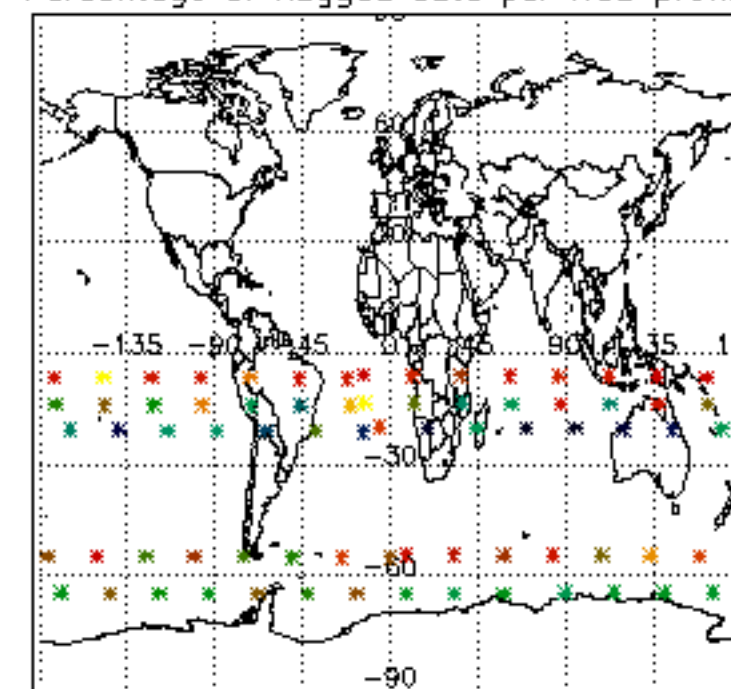

Percentage of flagged data per NO3 profile