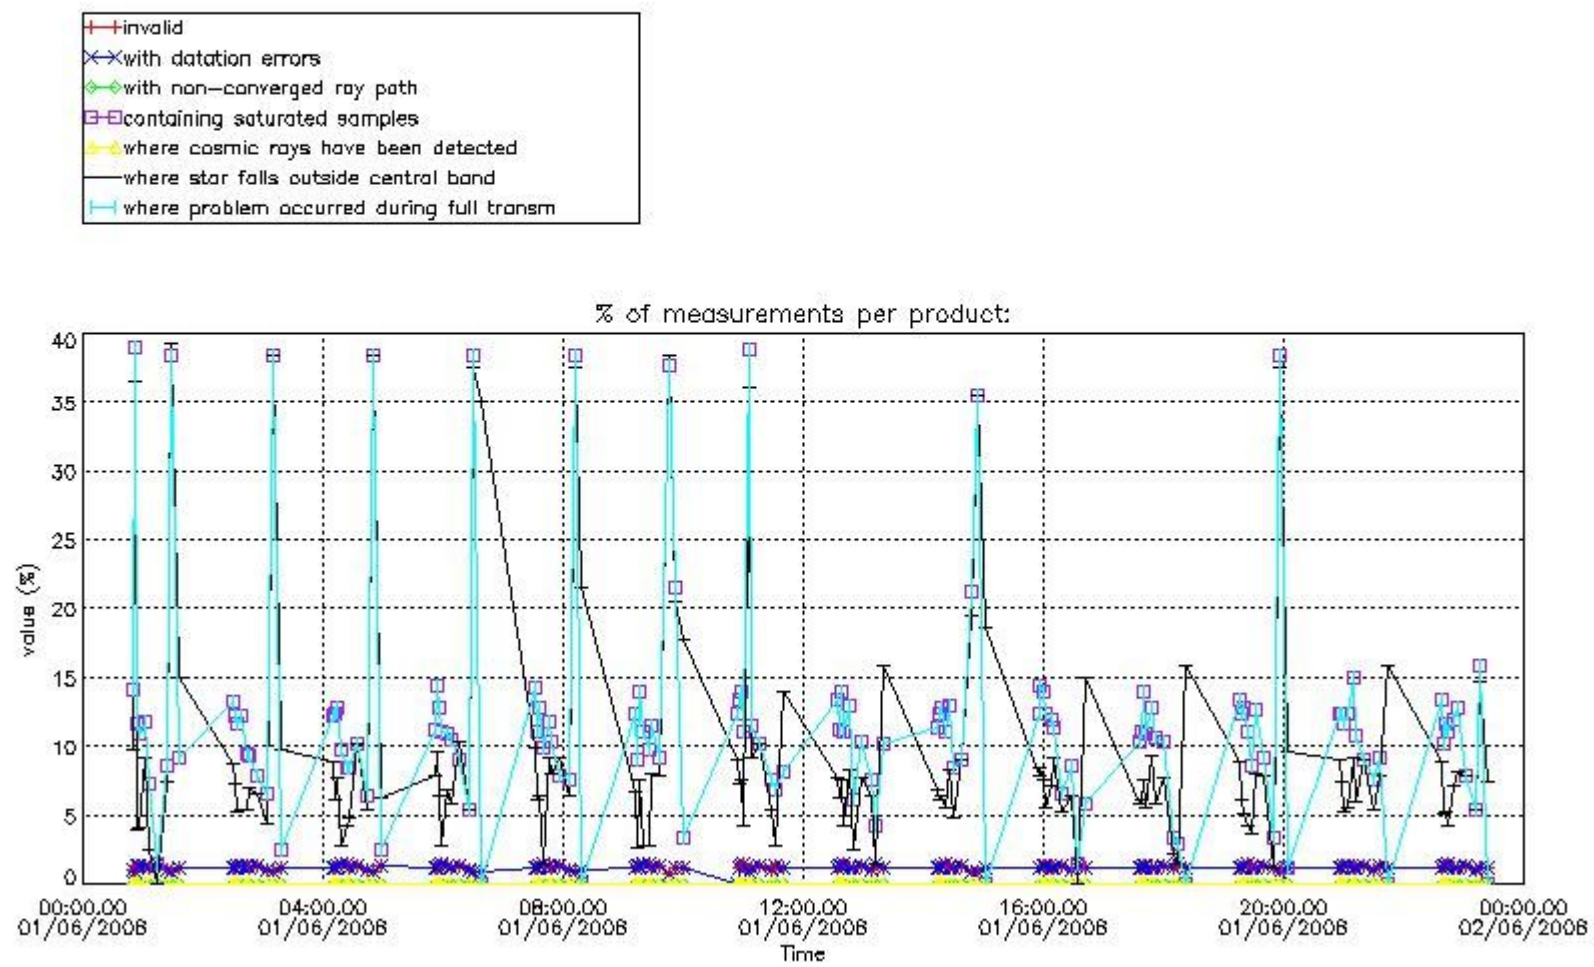

4.2 Plot quality information per product coming from level 1b processing (world map)

4.2.1 Plot level 1 quality information per product (world map): ENVISAT ASCENDING passes