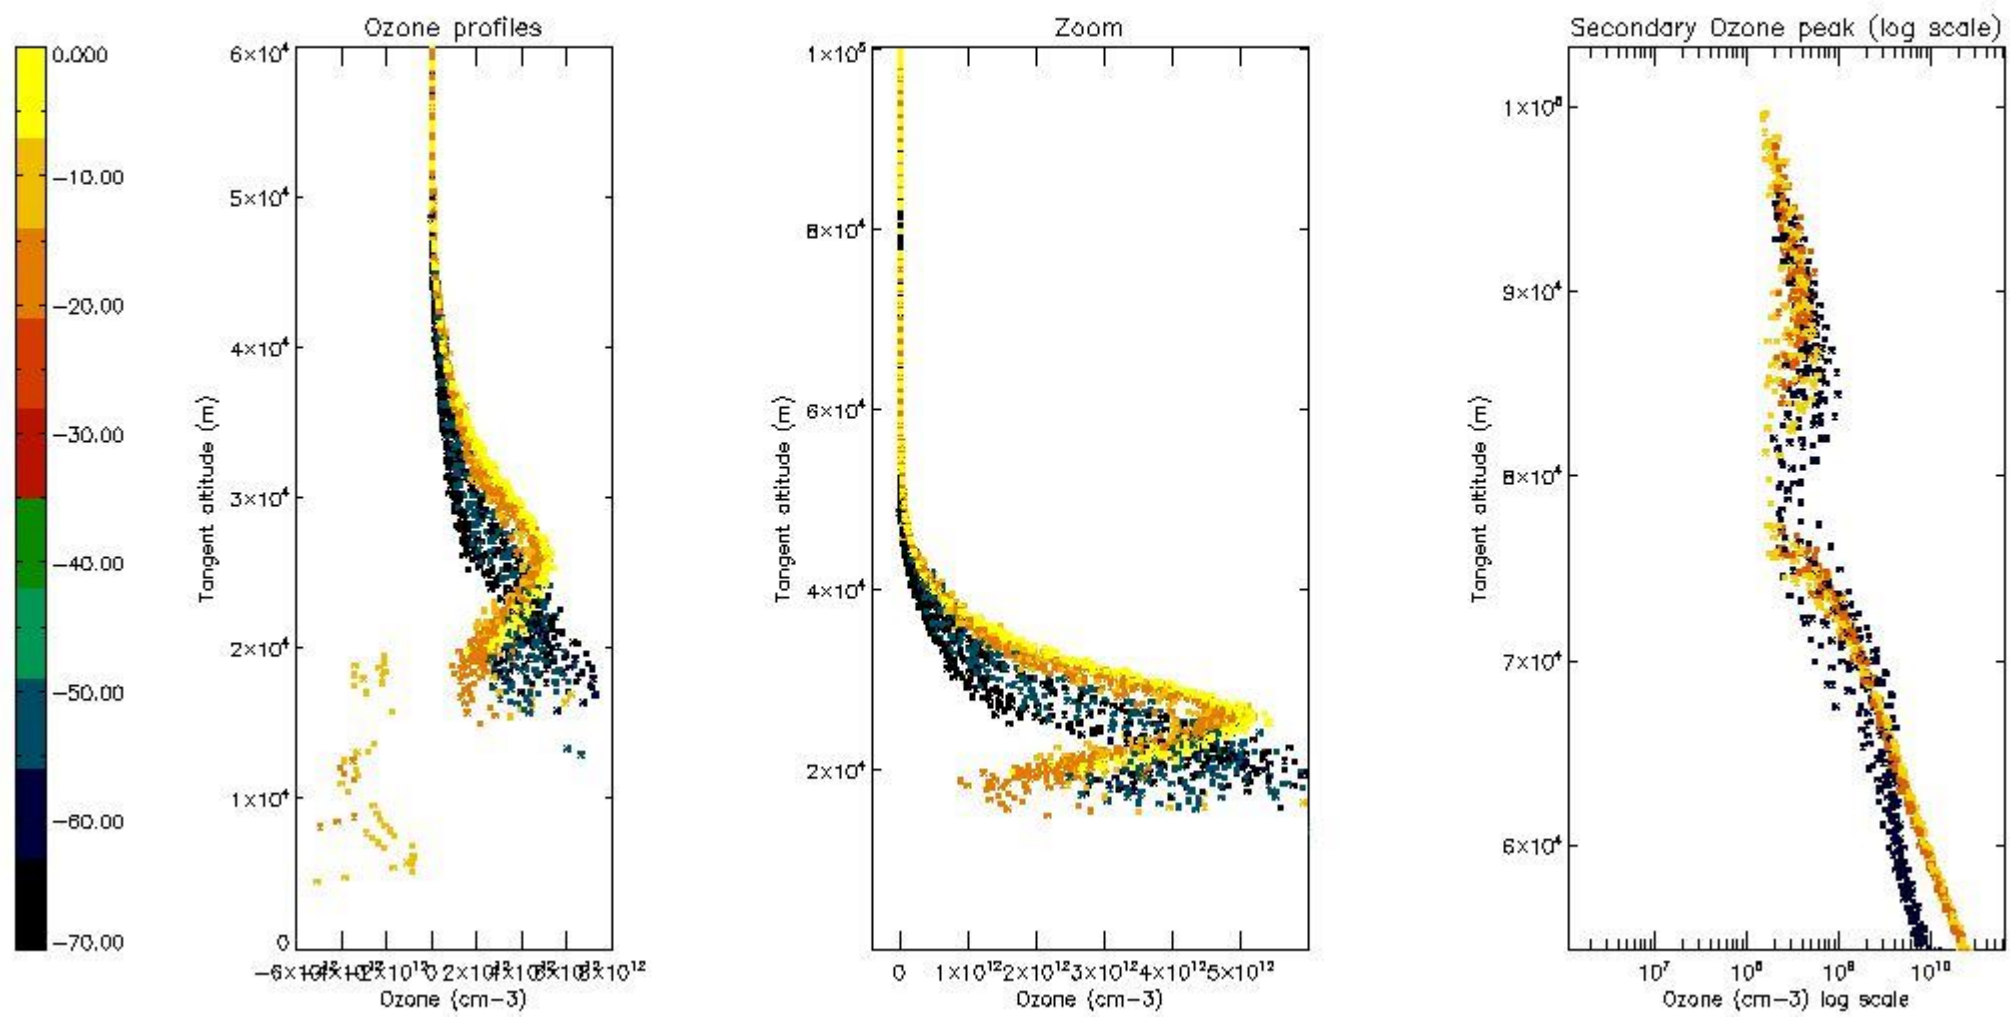

STD < 10	10
STD < 5	8

5.2 Plot ozone profiles for all STD (dark without errors)

The colorbar represents the latitude.

5.3 Plot ozone profiles where STD < 20% (dark without errors)

The colorbar represents the latitude.

5.4 Plot ozone profiles where STD < 10% (dark without errors)

The colorbar represents the latitude.

5.5 Plot ozone profiles where STD < 5% (dark without errors)

The colorbar represents the latitude.

5.6 Plot NO₂ profiles for all STD (dark without errors)