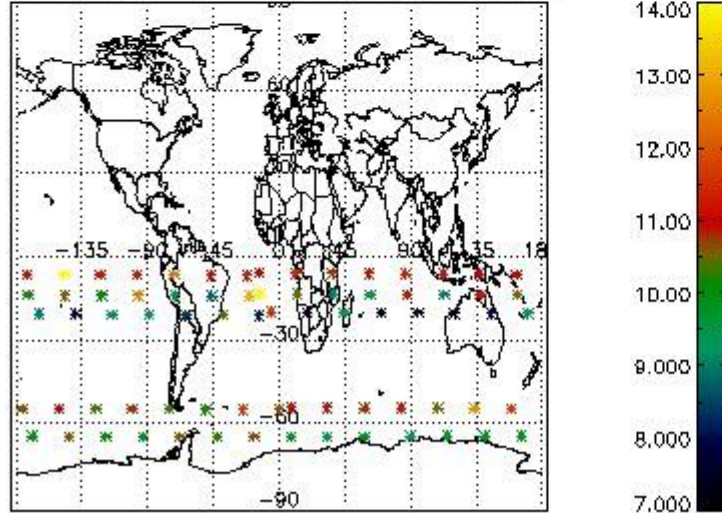

3.1 Plot quality information per product (time dependant)

3.2 Plot quality information per product (world map)

Percentage of flagged data per O3 profile

Percentage of flagged data per H2O profile

Percentage of flagged data per NO2 profile