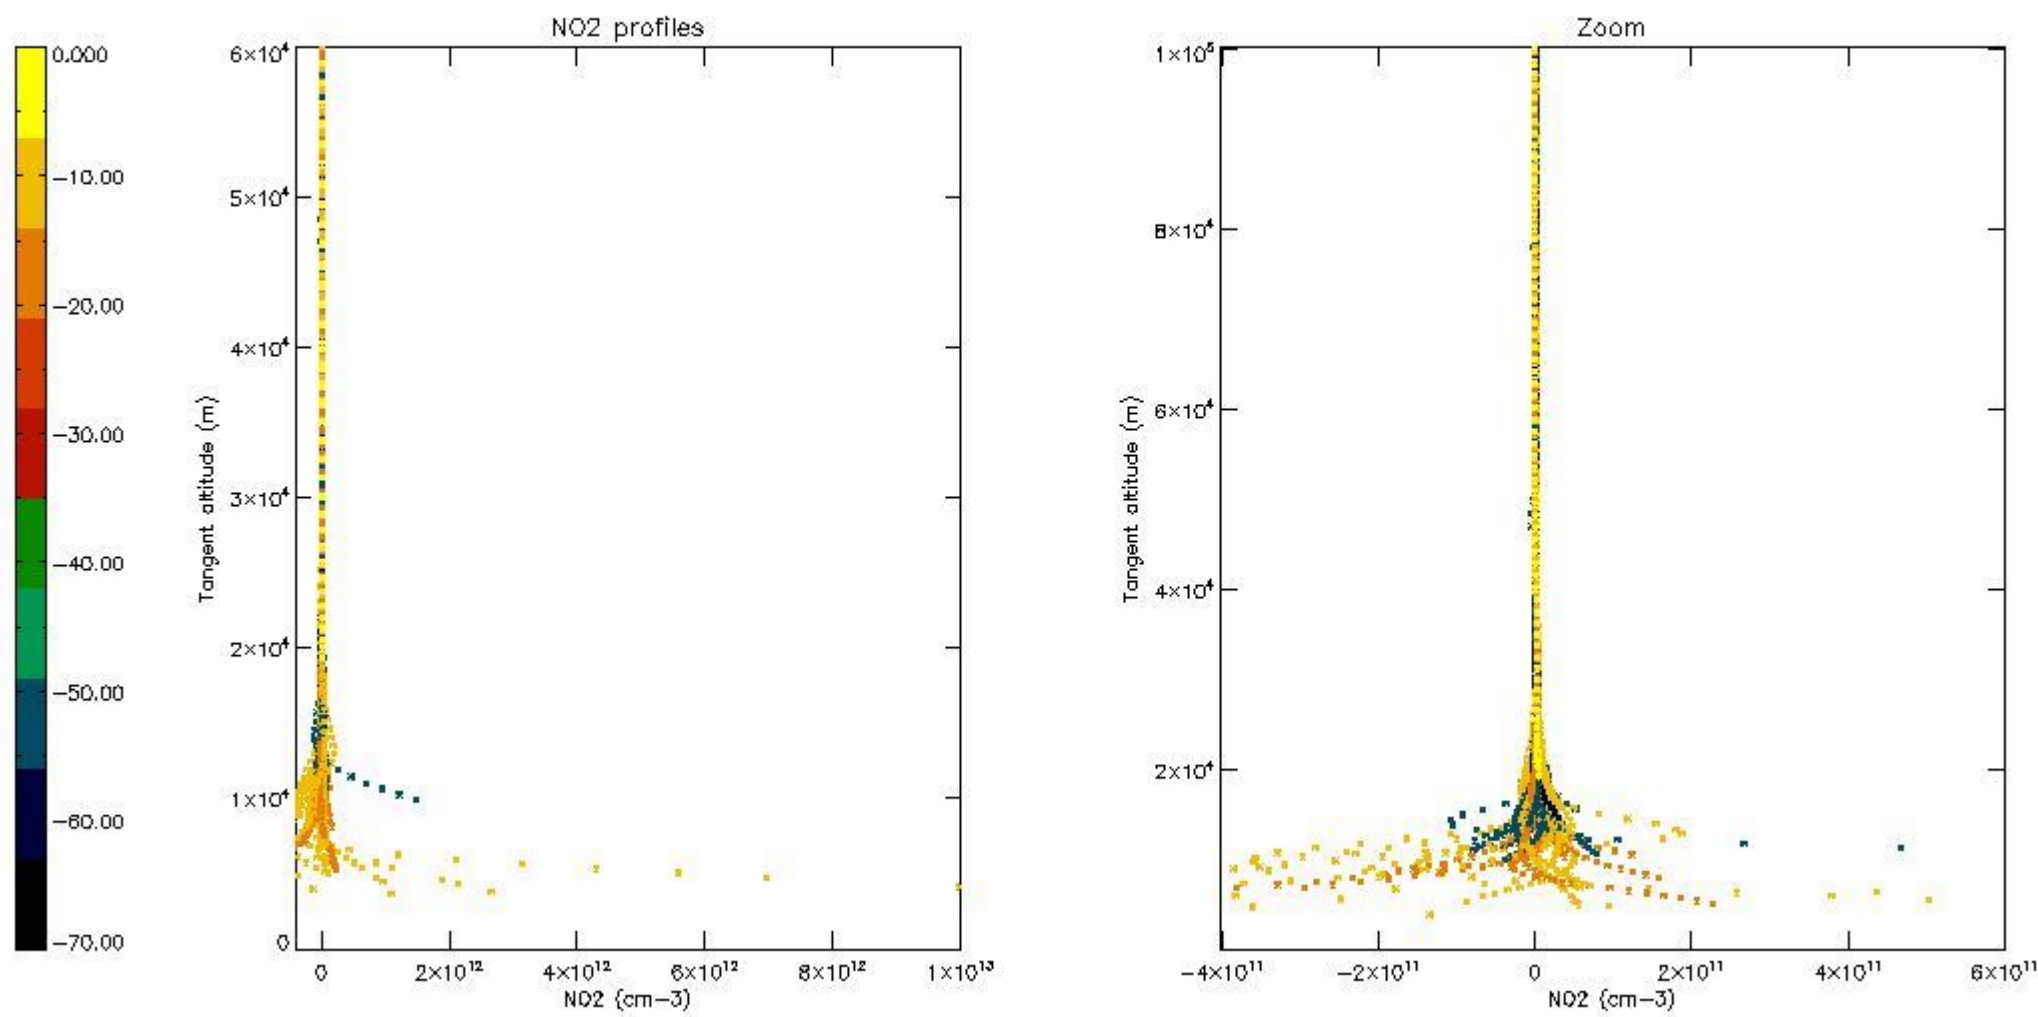

5.4 Plot ozone profiles where STD < 10% (dark without errors)

The colorbar represents the latitude.

5.5 Plot ozone profiles where STD < 5% (dark without errors)

The colorbar represents the latitude.

5.6 Plot NO₂ profiles for all STD (dark without errors)

The colorbar represents the latitude.

5.7 Plot NO3 profiles for all STD (dark without errors)

The colorbar represents the latitude.

5.8 Plot H2O profiles for all STD (only for occultations of stars 1,2,3,4,13,14,16,26,63 dark without errors)