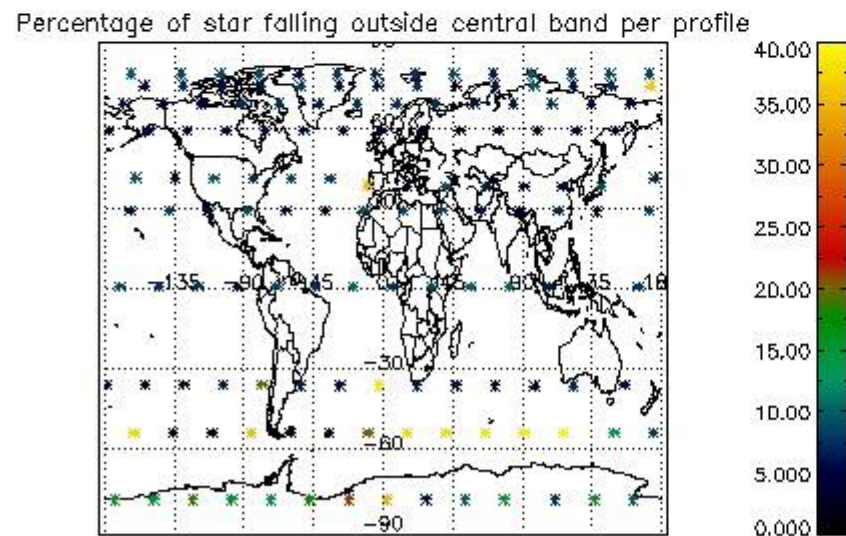

5. Trace gas profiles

5.1 Ozone statistics based on quality of products

The final quality of the products can be "measured" using the STD (Standard Deviation) attached to every point profile. This information is written to the parameter GOM_NL__2P/NL_LOCAL_SPECIES_DENSITY/o3_std of the level 2 products. The table below shows the statistics for given STD ranges.

The statistics are given with respect to the overall valid production:

- Products without fatal errors: GOM_NL__2P/MPH/PRODUCT_ERR=0
- Valid point profile: GOM_NL__2P/NL_LOCAL_SPECIES_DENSITY/pcd(0)=0

The 'Criteria' is applied to valid points of dark limb products:

- Products in dark limb illumination condition: GOM_NL__2P/NL_SUMMARY_QUALITY/obs_ill_cond=0
- Products without fatal errors: GOM_NL__2P/MPH/PRODUCT_ERR=0
- Valid point profile: GOM_NL__2P/NL_LOCAL_SPECIES_DENSITY/pcd(0)=0

So, the table below shows the percentage of dark limb and valid observations for each criteria with respect to the overall valid daily observations.

Criteria	% of total production
All STD	28
STD < 20	14