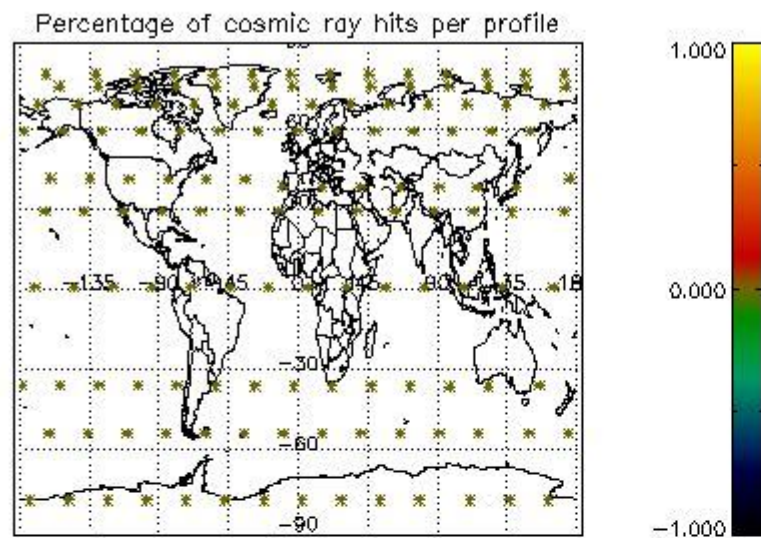

4.2.2 Plot level 1 quality information per product (world map): ENVISAT DESCENDING passes

5. Trace gas profiles

5.1 Ozone statistics based on quality of products

The final quality of the products can be "measured" using the STD (Standard Deviation) attached to every point profile. This information is written to the parameter GOM_NL__2P/NL_LOCAL_SPECIES_DENSITY/o3_std of the level 2 products. The table below shows the statistics for given STD ranges.

The statistics are given with respect to the overall valid production:

- Products without fatal errors: GOM_NL__2P/MPH/PRODUCT_ERR=0
- Valid point profile: GOM_NL__2P/NL_LOCAL_SPECIES_DENSITY/pcd(0)=0

The 'Criteria' is applied to valid points of dark limb products:

- Products in dark limb illumination condition: GOM_NL__2P/NL_SUMMARY_QUALITY/obs_ill_cond=0
- Products without fatal errors: GOM_NL__2P/MPH/PRODUCT_ERR=0
- Valid point profile: GOM_NL__2P/NL_LOCAL_SPECIES_DENSITY/pcd(0)=0

So, the table below shows the percentage of dark limb and valid observations for each criteria with respect to the overall valid daily observations.

Criteria	% of total production
All STD	28
STD < 20	14