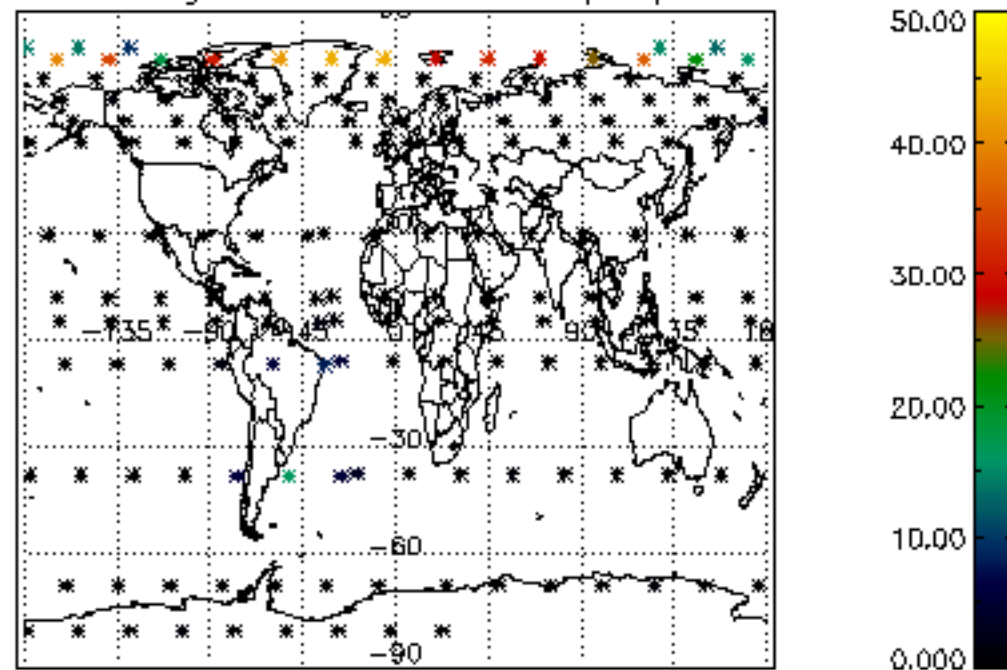

Percentage of datation errors per profile

Percentage of saturation errors per profile