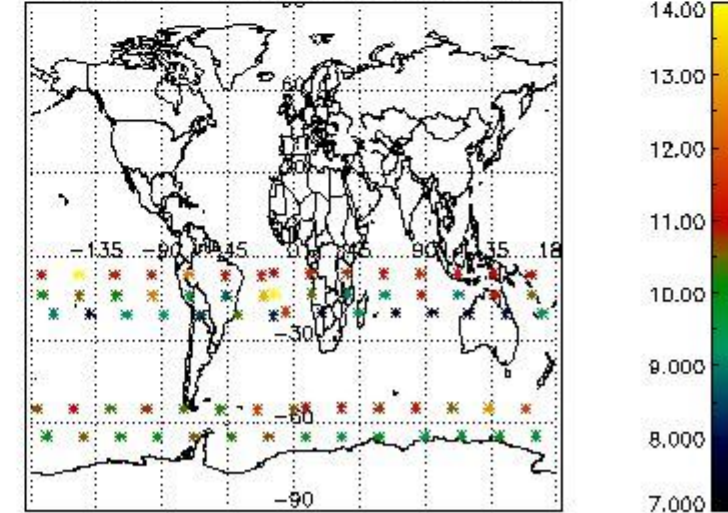

3.1 Plot quality information per product (time dependant)

3.2 Plot quality information per product (world map)

Percentage of flagged data per O3 profile

Percentage of flagged data per H2O profile

Percentage of flagged data per NO2 profile

Percentage of flagged data per NO3 profile

4. Level 1 quality information per product

In this section it is plotted some information contained in the Quality Summary data set of the level 2 products that comes from the level 1b processing. Products without errors (error flag in the MPH set to "0") are used.