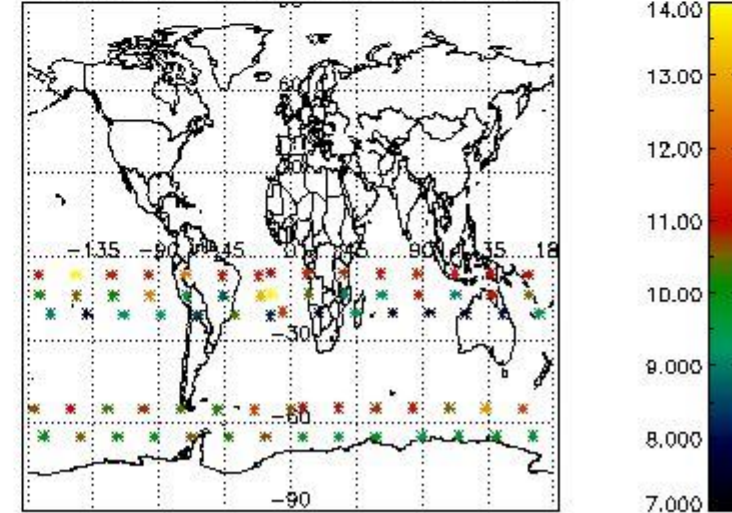

Percentage of flagged data per NO3 profile

4. Level 1 quality information per product

In this section it is plotted some information contained in the Quality Summary data set of the level 2 products that comes from the level 1b processing. Products without errors (error flag in the MPH set to "0") are used.

4.1 Plot quality information per product (time dependant) coming from level 1b processing

4.1.1 Plot level 1 quality information per product (time dependant): ENVISAT ASCENDING passes