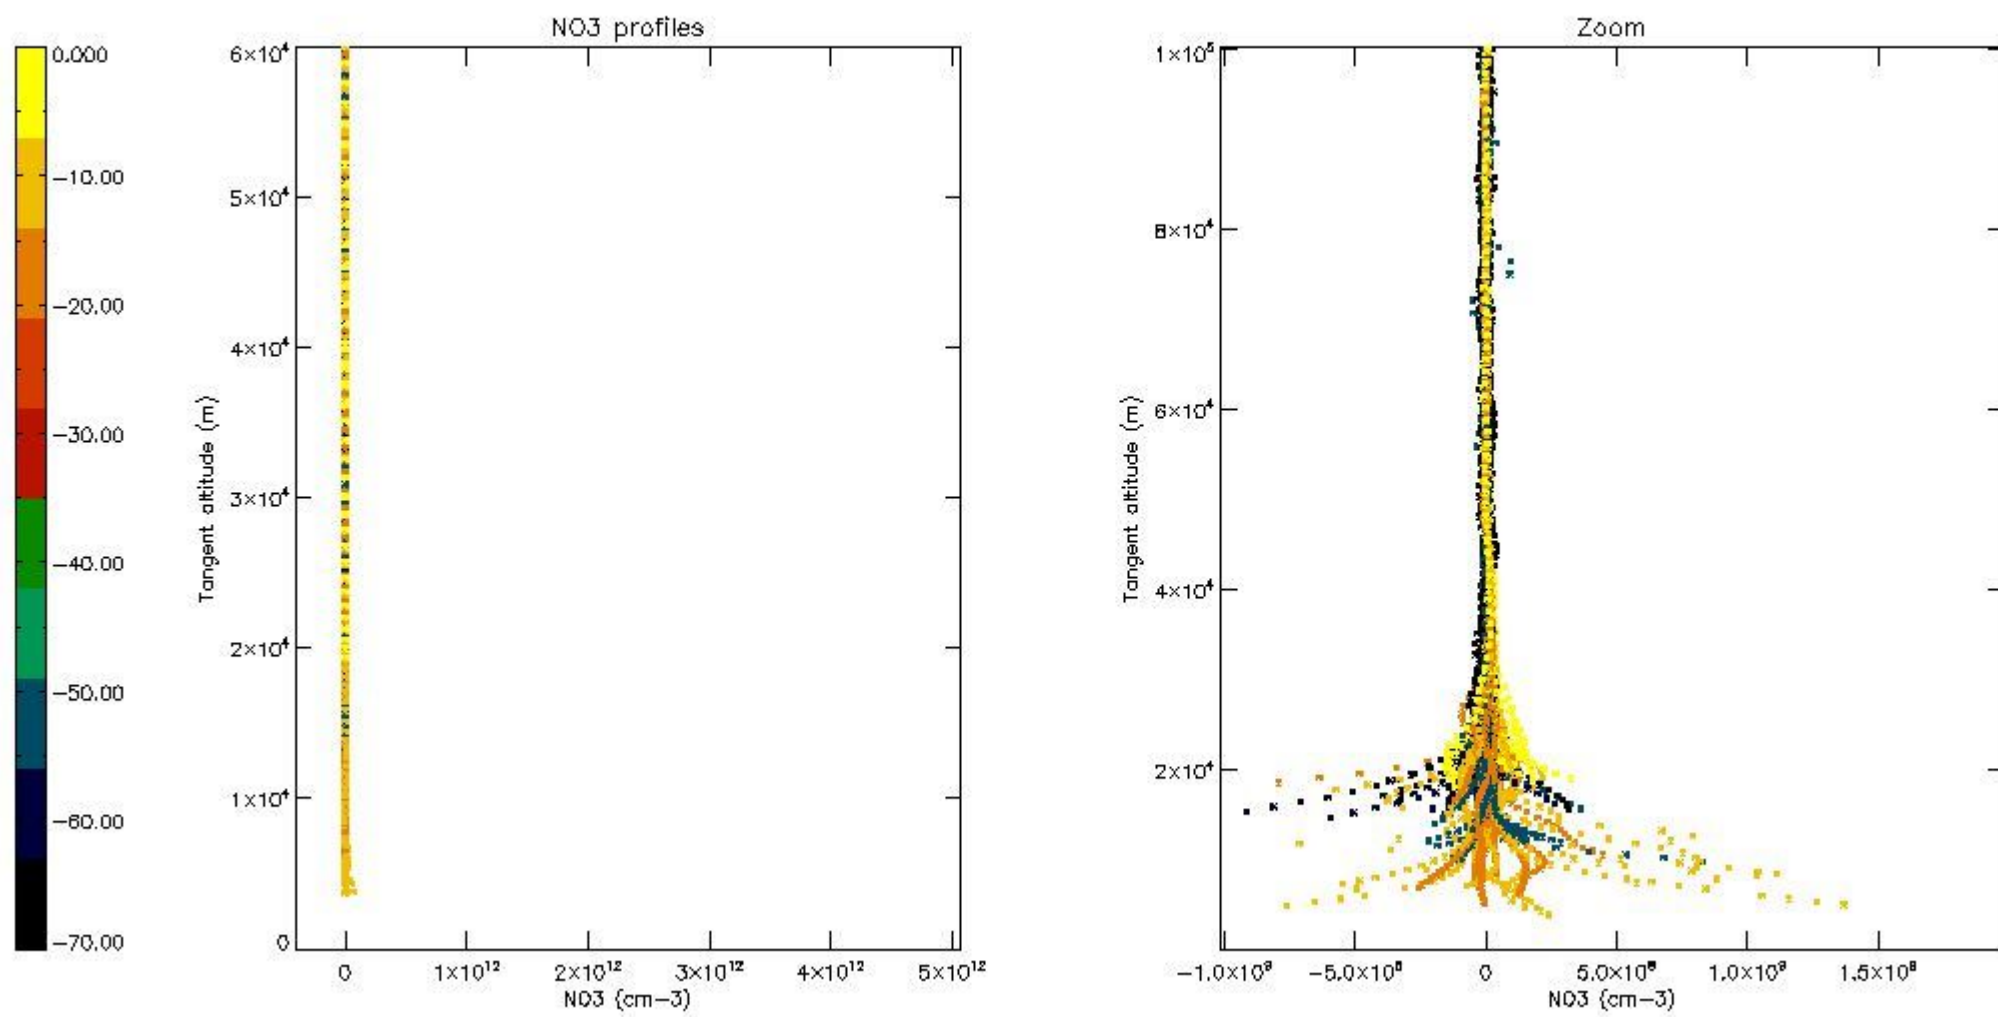

5.8 Plot H₂O profiles for all STD (only for occultations of stars 1,2,3,4,13,14,16,26,63 dark without errors)

The colorbar represents the latitude.