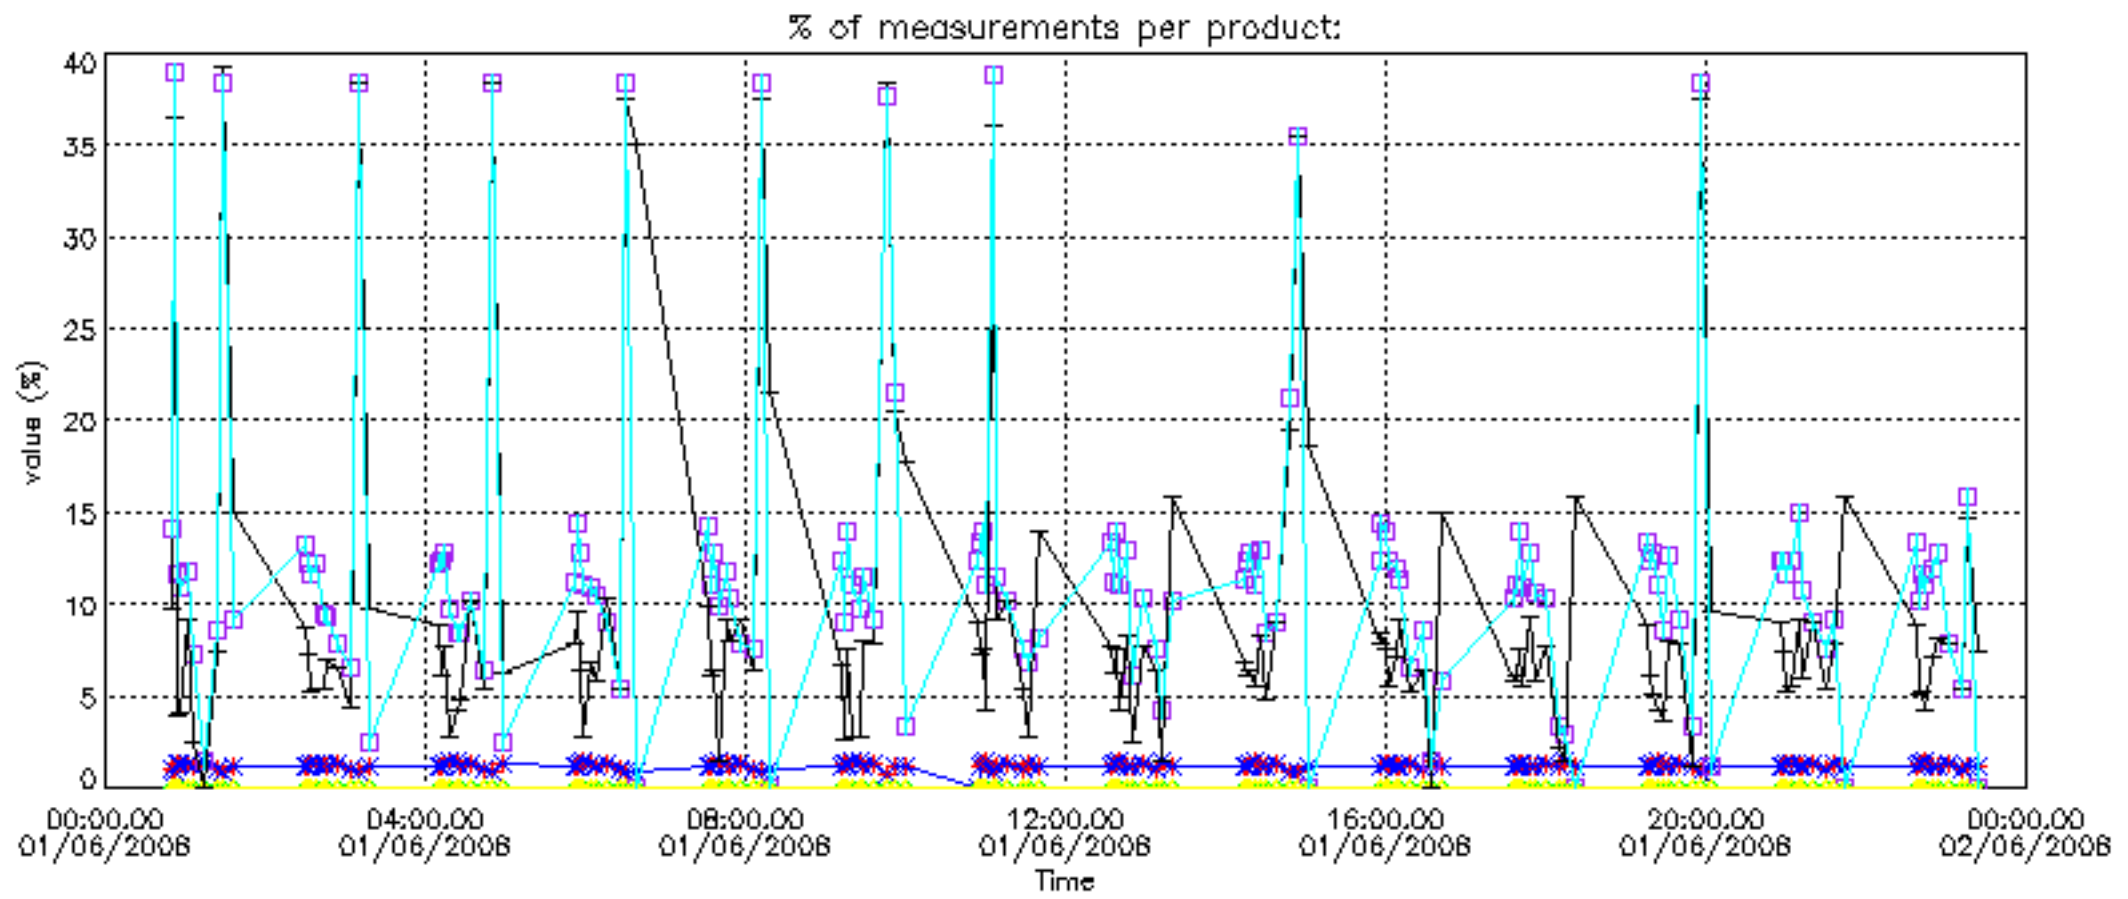

Percentage of cosmic ray hits per profile

Percentage of datation errors per profile