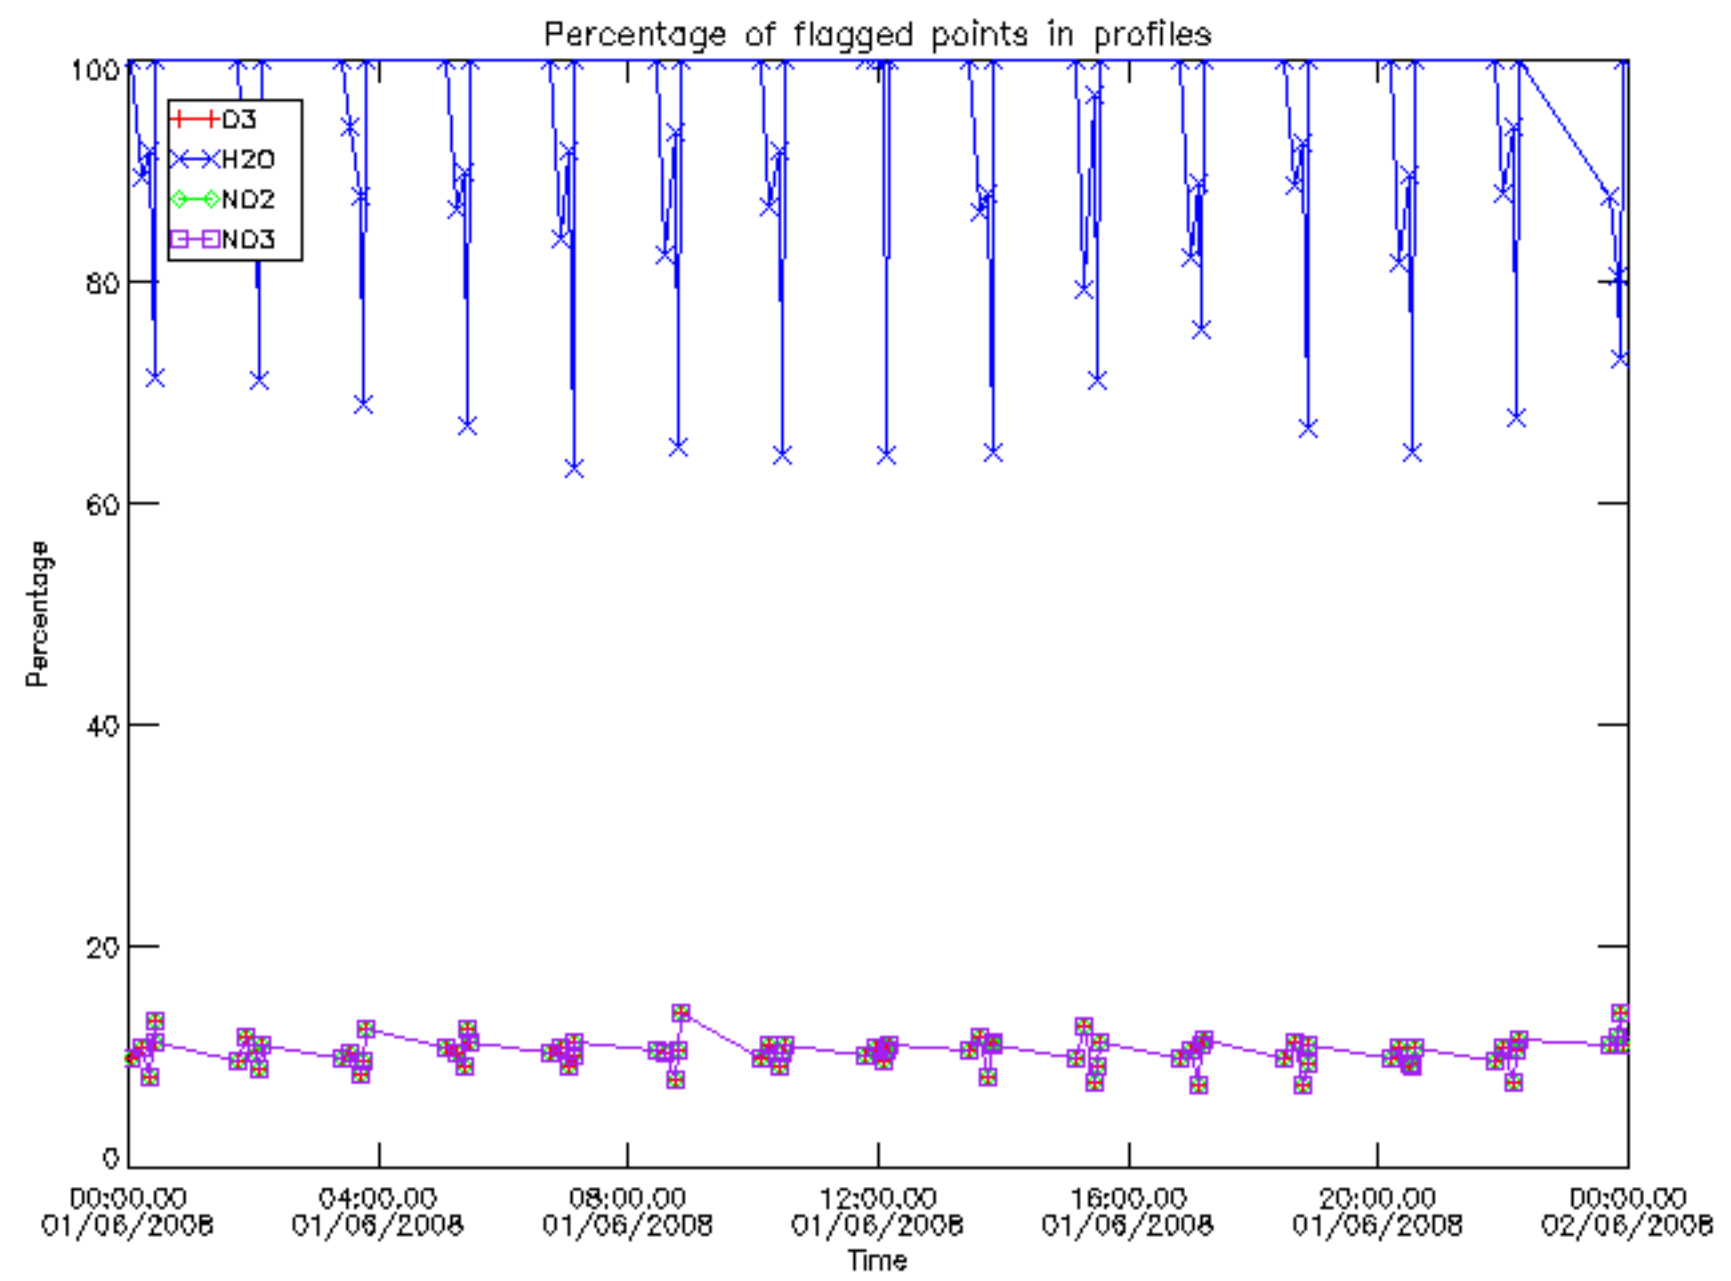

Percentage of flagged data per D3 profile

Percentage of flagged data per H2O profile