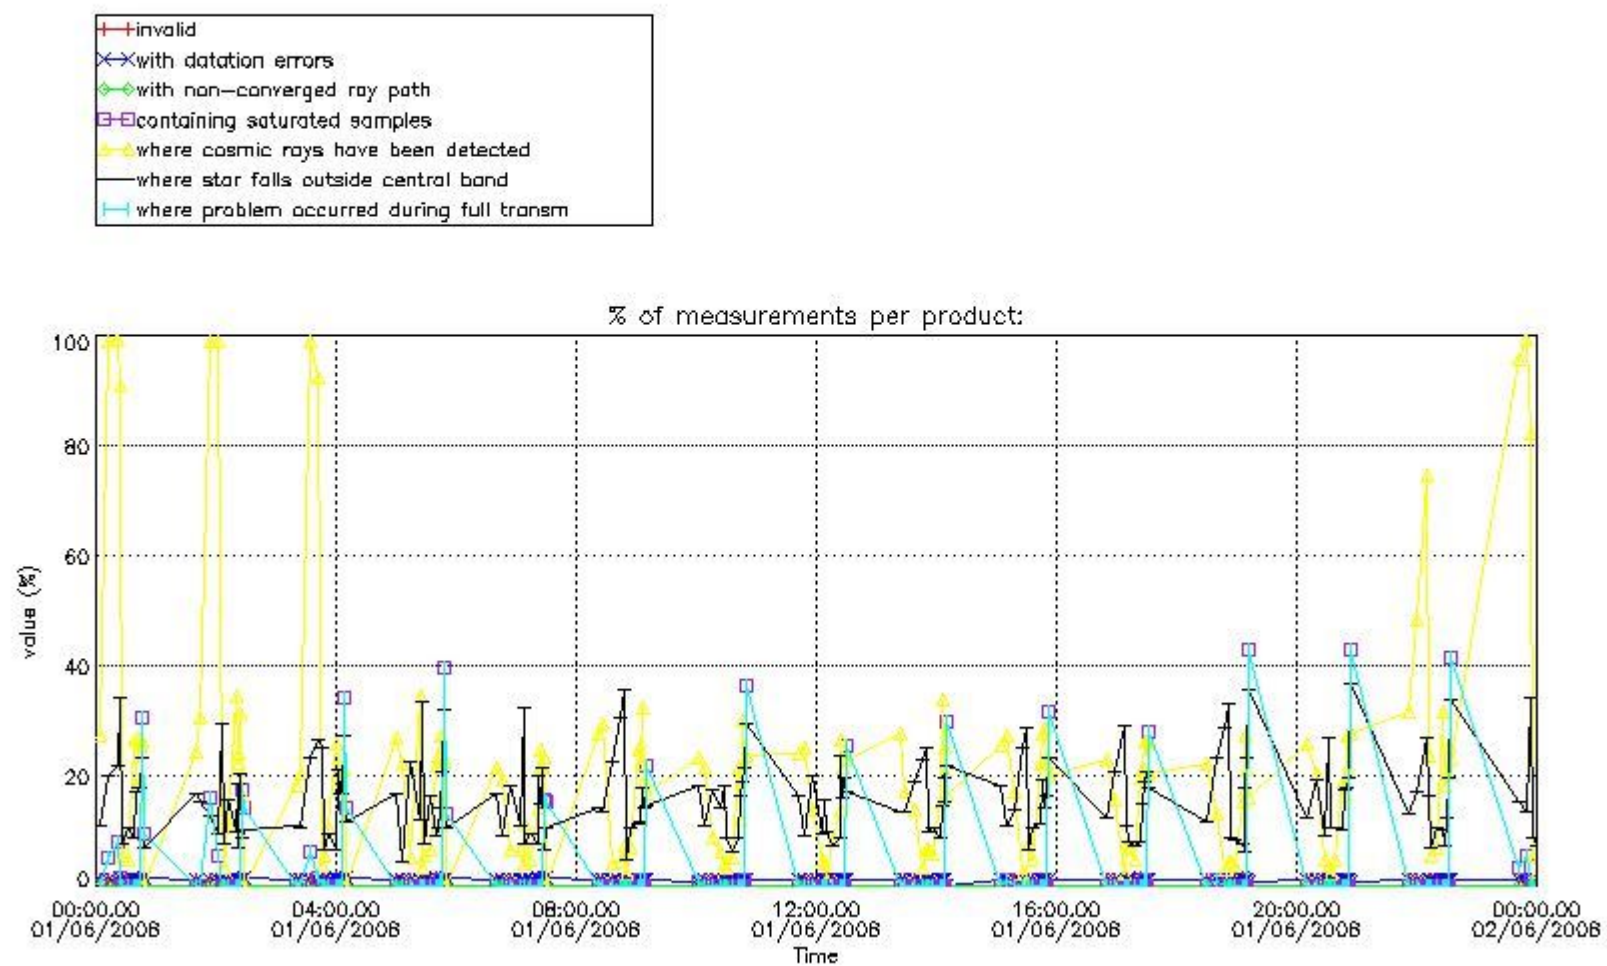

4.1.2 Plot level 1 quality information per product (time dependant): ENVISAT DESCENDING passes