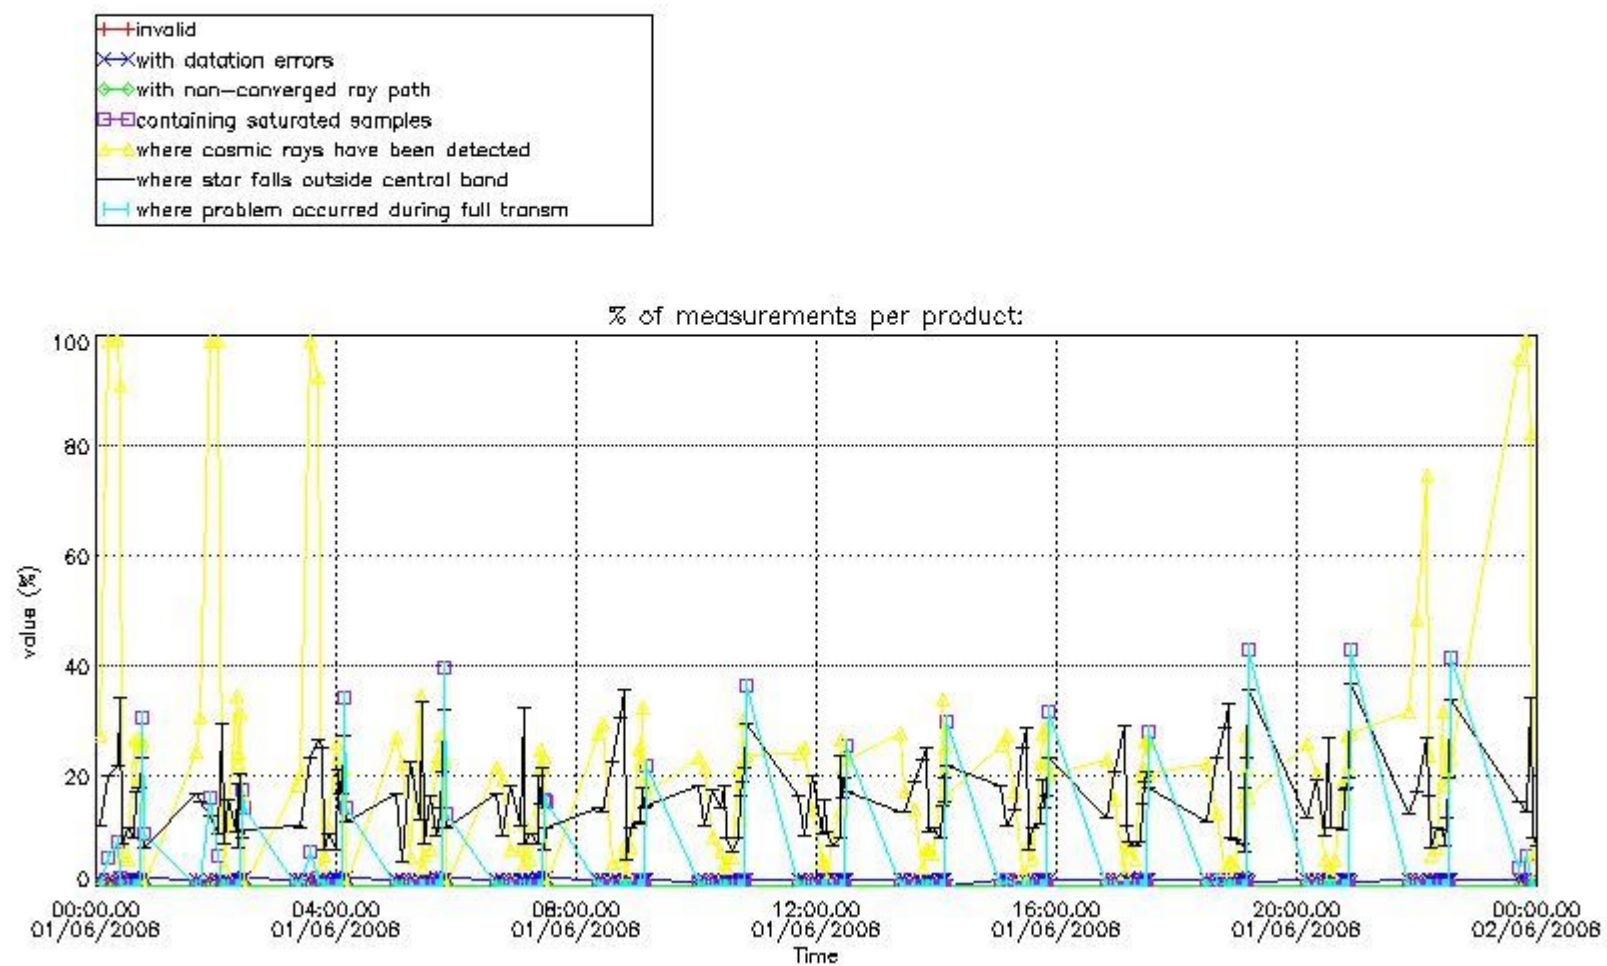

3.1 Plot quality information per product (time dependant)

3.2 Plot quality information per product (world map)

Percentage of flagged data per O3 profile

Percentage of flagged data per H2O profile

Percentage of flagged data per NO2 profile

Percentage of flagged data per NO3 profile

4. Level 1 quality information per product

In this section it is plotted some information contained in the Quality Summary data set of the level 2 products that comes from the level 1b processing. Products without errors (error flag in the MPH set to "0") are used.

4.1 Plot quality information per product (time dependant) coming from level 1b processing

4.1.1 Plot level 1 quality information per product (time dependant): ENVISAT ASCENDING passes

4.1.2 Plot level 1 quality information per product (time dependant): ENVI SAT DESCENDING passes

5. Trace gas profiles

5.1 Ozone statistics based on quality of products

The final quality of the products can be "measured" using the STD (Standard Deviation) attached to every point profile. This information is written to the parameter GOM_NL__2P/NL_LOCAL_SPECIES_DENSITY/o3_std of the level 2 products. The table below shows the statistics for given STD ranges.