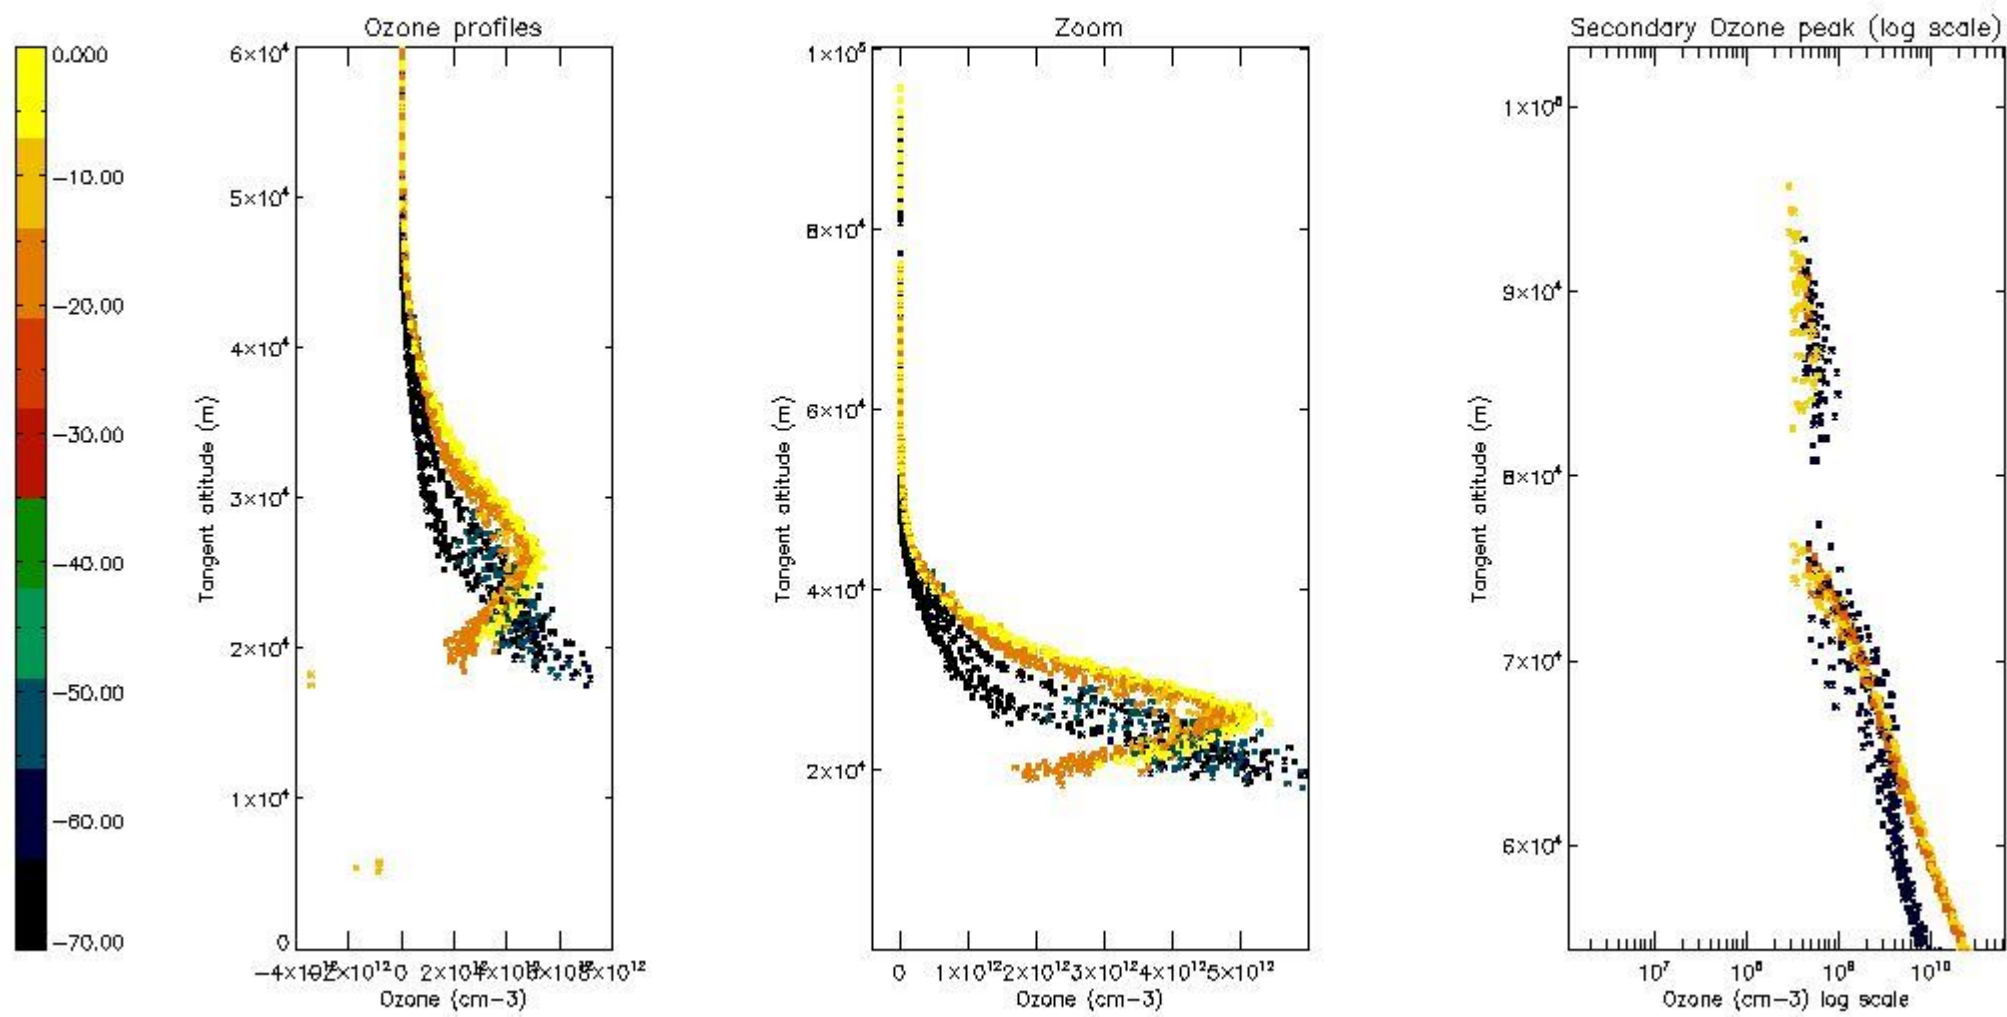

STD < 10	10
STD < 5	8

5.2 Plot ozone profiles for all STD (dark without errors)

The colorbar represents the latitude.

5.3 Plot ozone profiles where STD < 20% (dark without errors)

The colorbar represents the latitude.

5.4 Plot ozone profiles where STD < 10% (dark without errors)

The colorbar represents the latitude.

5.5 Plot ozone profiles where STD < 5% (dark without errors)

The colorbar represents the latitude.

5.6 Plot NO₂ profiles for all STD (dark without errors)