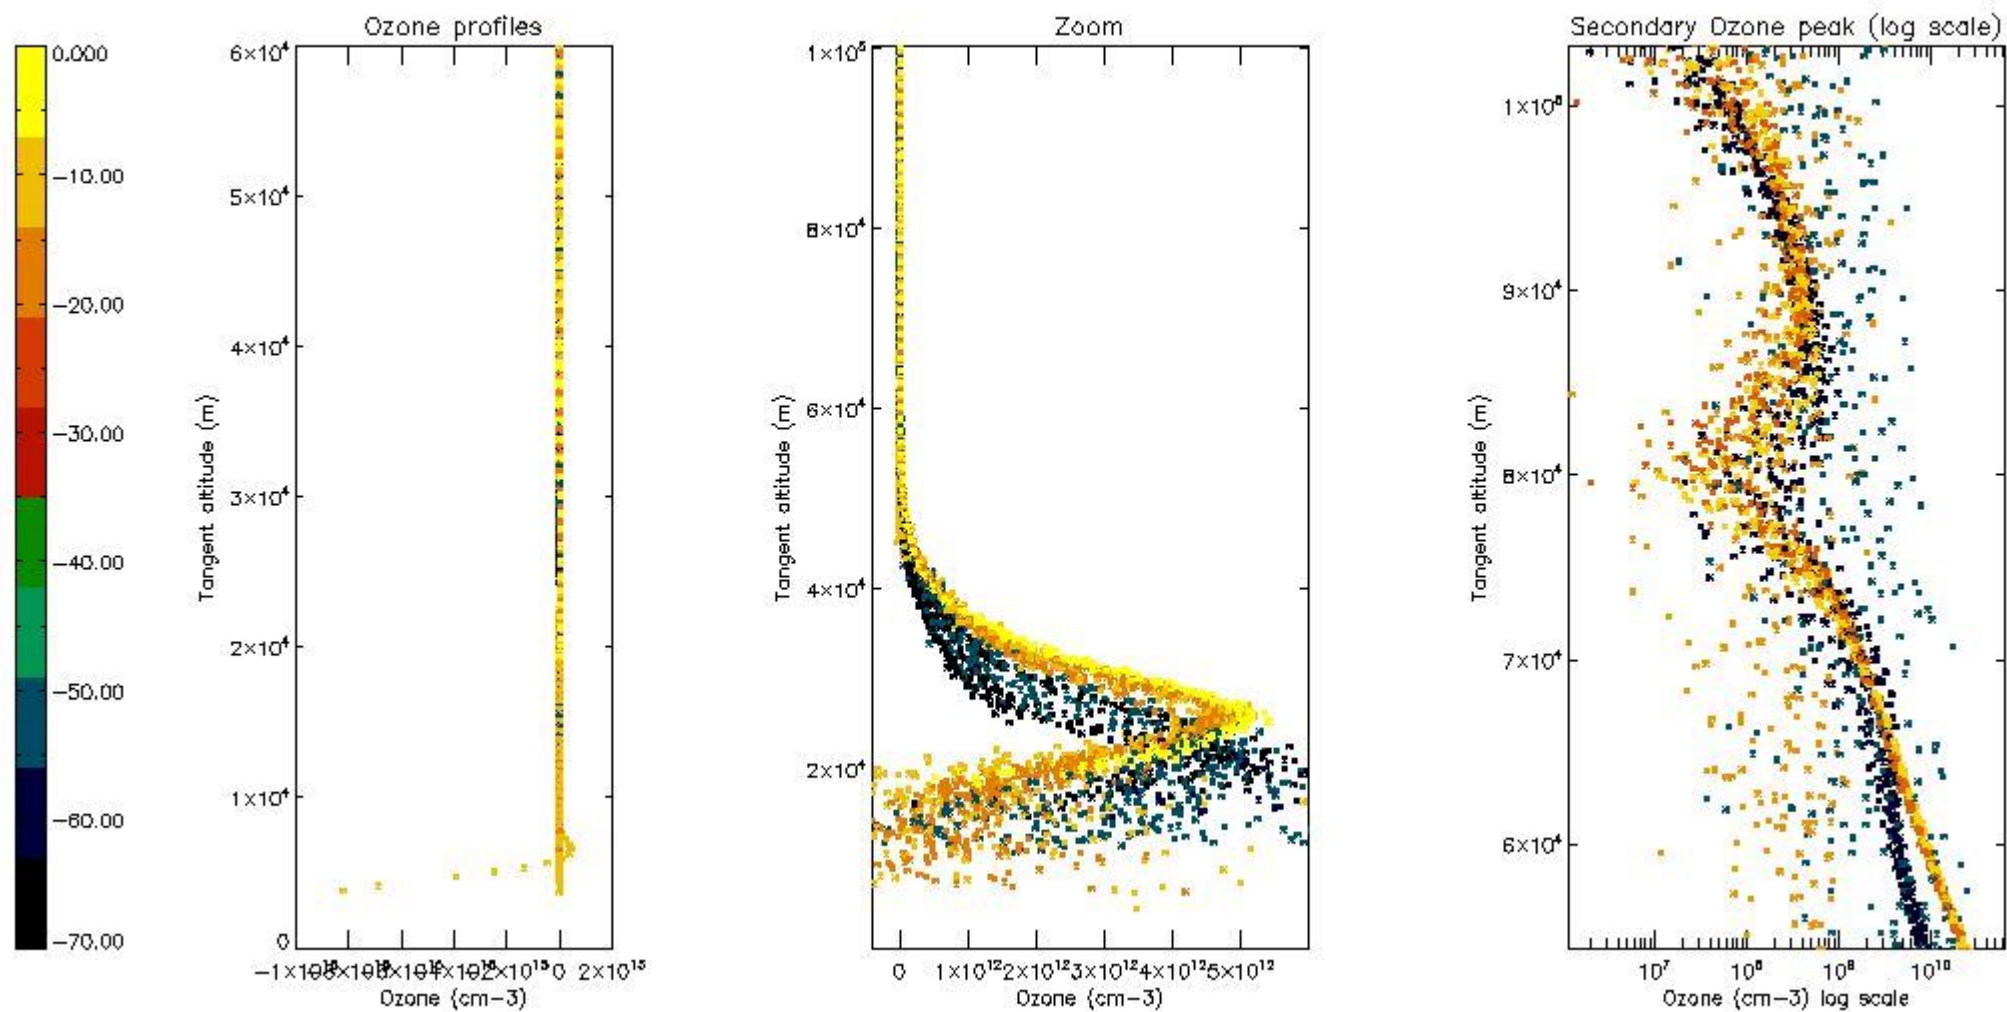

STD < 10	10
STD < 5	8

5.2 Plot ozone profiles for all STD (dark without errors)

The colorbar represents the latitude.

5.3 Plot ozone profiles where STD < 20% (dark without errors)

The colorbar represents the latitude.