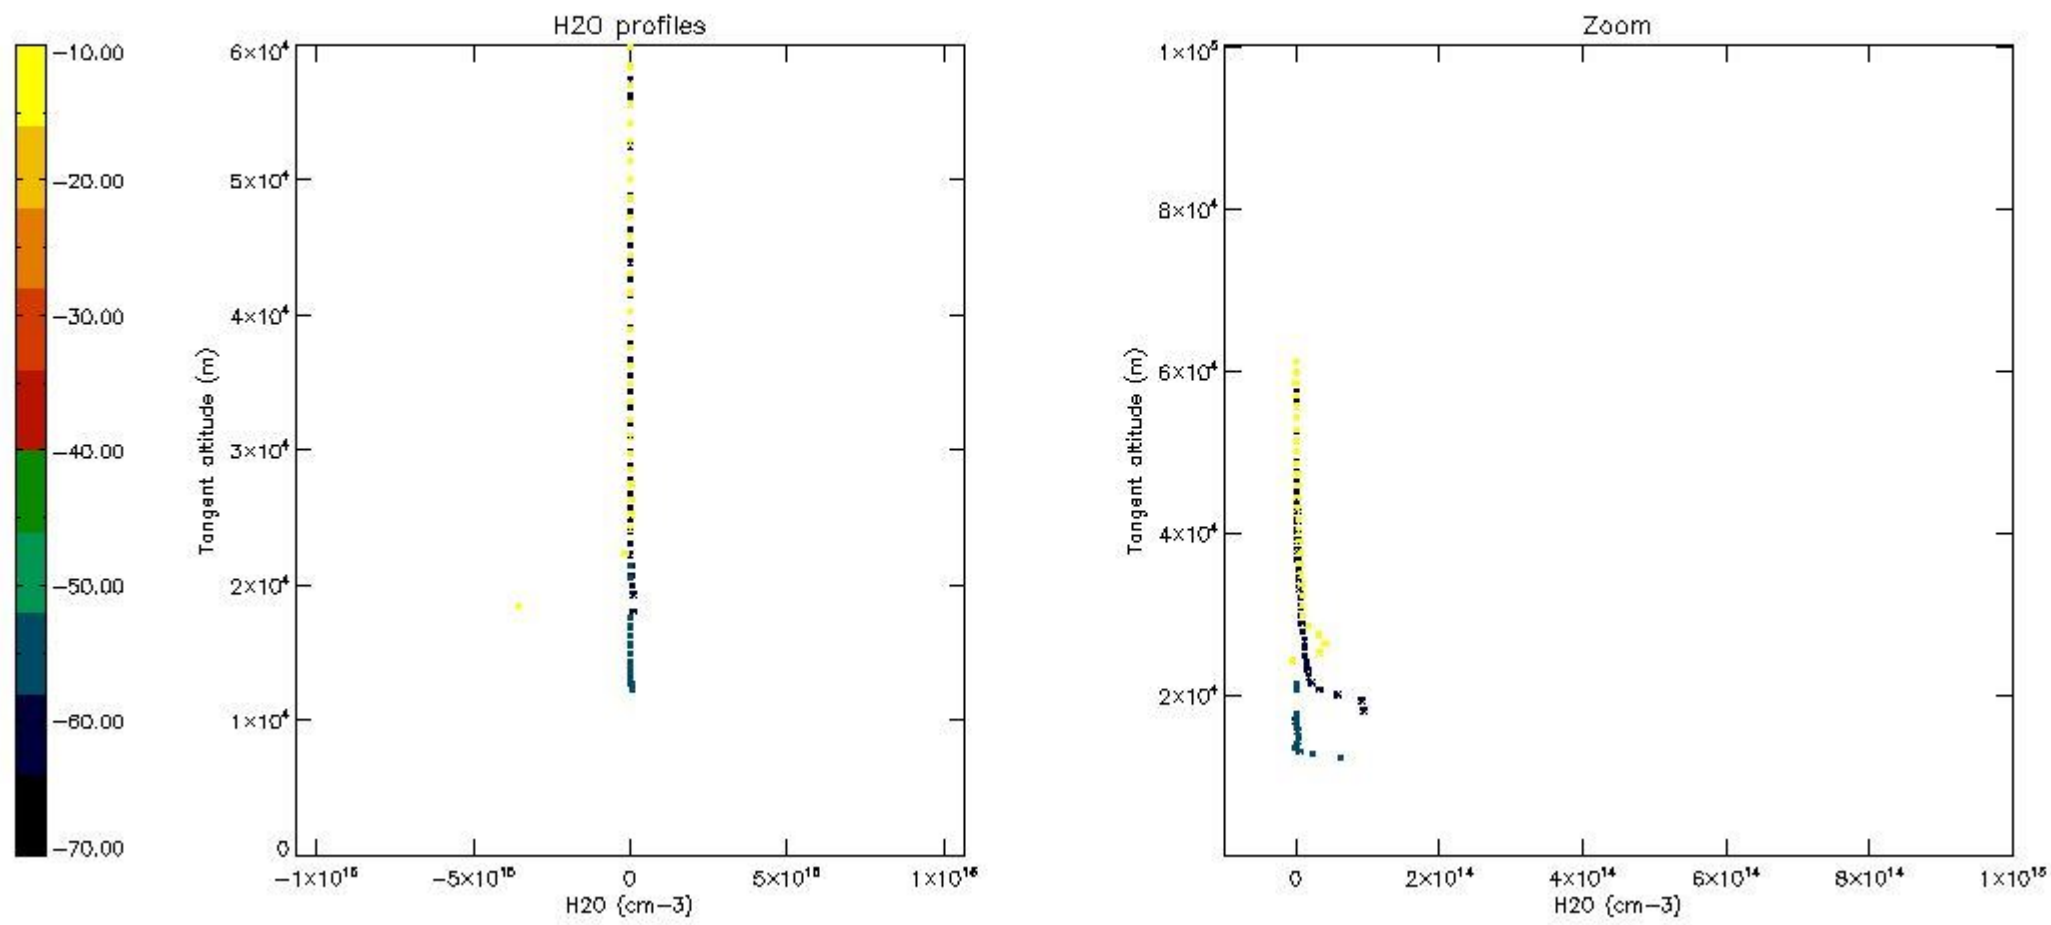

6. Auxiliary Data Files used for the production reported in section 2

The number reported in the third column indicates since which file (see list in section 2) the corresponding auxiliary file has been used. The fourth column is the date of those product files.

Type	Auxiliary Filename	Used since product	Used since product date
INST_PHYS_CHARACTERISTICS	GOM_INS_AXVIEC20091111_143220_20030716_120000_20500101_000000	1	01-JUN-2008 00:03:31
LEVEL-2_PROC_CONFIG	GOM_PR2_AXVIEC20091111_152718_20020301_000000_20500101_000000	1	01-JUN-2008 00:03:31
CROSS_SECTIONS_FILE	GOM_CRS_AXVIEC20091111_154832_20020301_000000_20500101_000000	1	01-JUN-2008 00:03:31