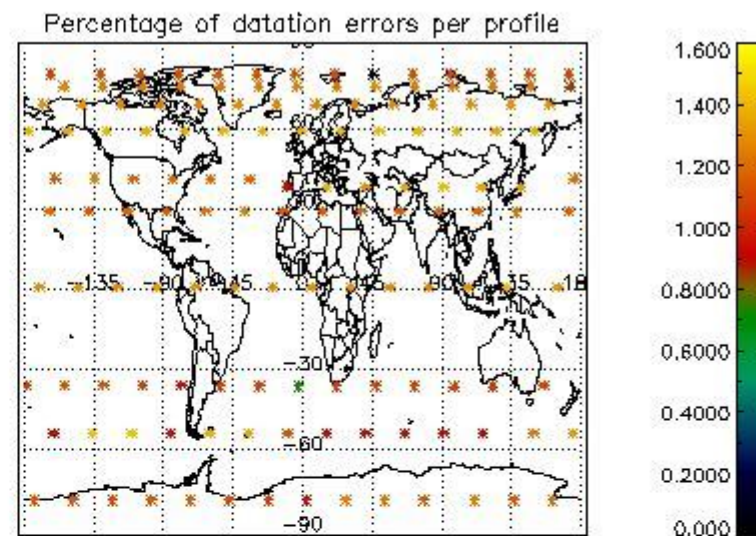

5. Trace gas profiles

5.1 Ozone statistics based on quality of products

The final quality of the products can be "measured" using the STD (Standard Deviation) attached to every point profile. This information is written to the parameter GOM_NL__2P/NL_LOCAL_SPECIES_DENSITY/o3_std of the level 2 products. The table below shows the statistics for given STD ranges.

The statistics are given with respect to the overall valid production:

- Products without fatal errors: GOM_NL__2P/MPH/PRODUCT_ERR=0
- Valid point profile: GOM_NL__2P/NL_LOCAL_SPECIES_DENSITY/pcd(0)=0

The 'Criteria' is applied to valid points of dark limb products:

- Products in dark limb illumination condition: GOM_NL__2P/NL_SUMMARY_QUALITY/obs_ill_cond=0
- Products without fatal errors: GOM_NL__2P/MPH/PRODUCT_ERR=0
- Valid point profile: GOM_NL__2P/NL_LOCAL_SPECIES_DENSITY/pcd(0)=0

So, the table below shows the percentage of dark limb and valid observations for each criteria with respect to the overall valid daily observations.

Criteria	% of total production
All STD	28
STD < 20	14