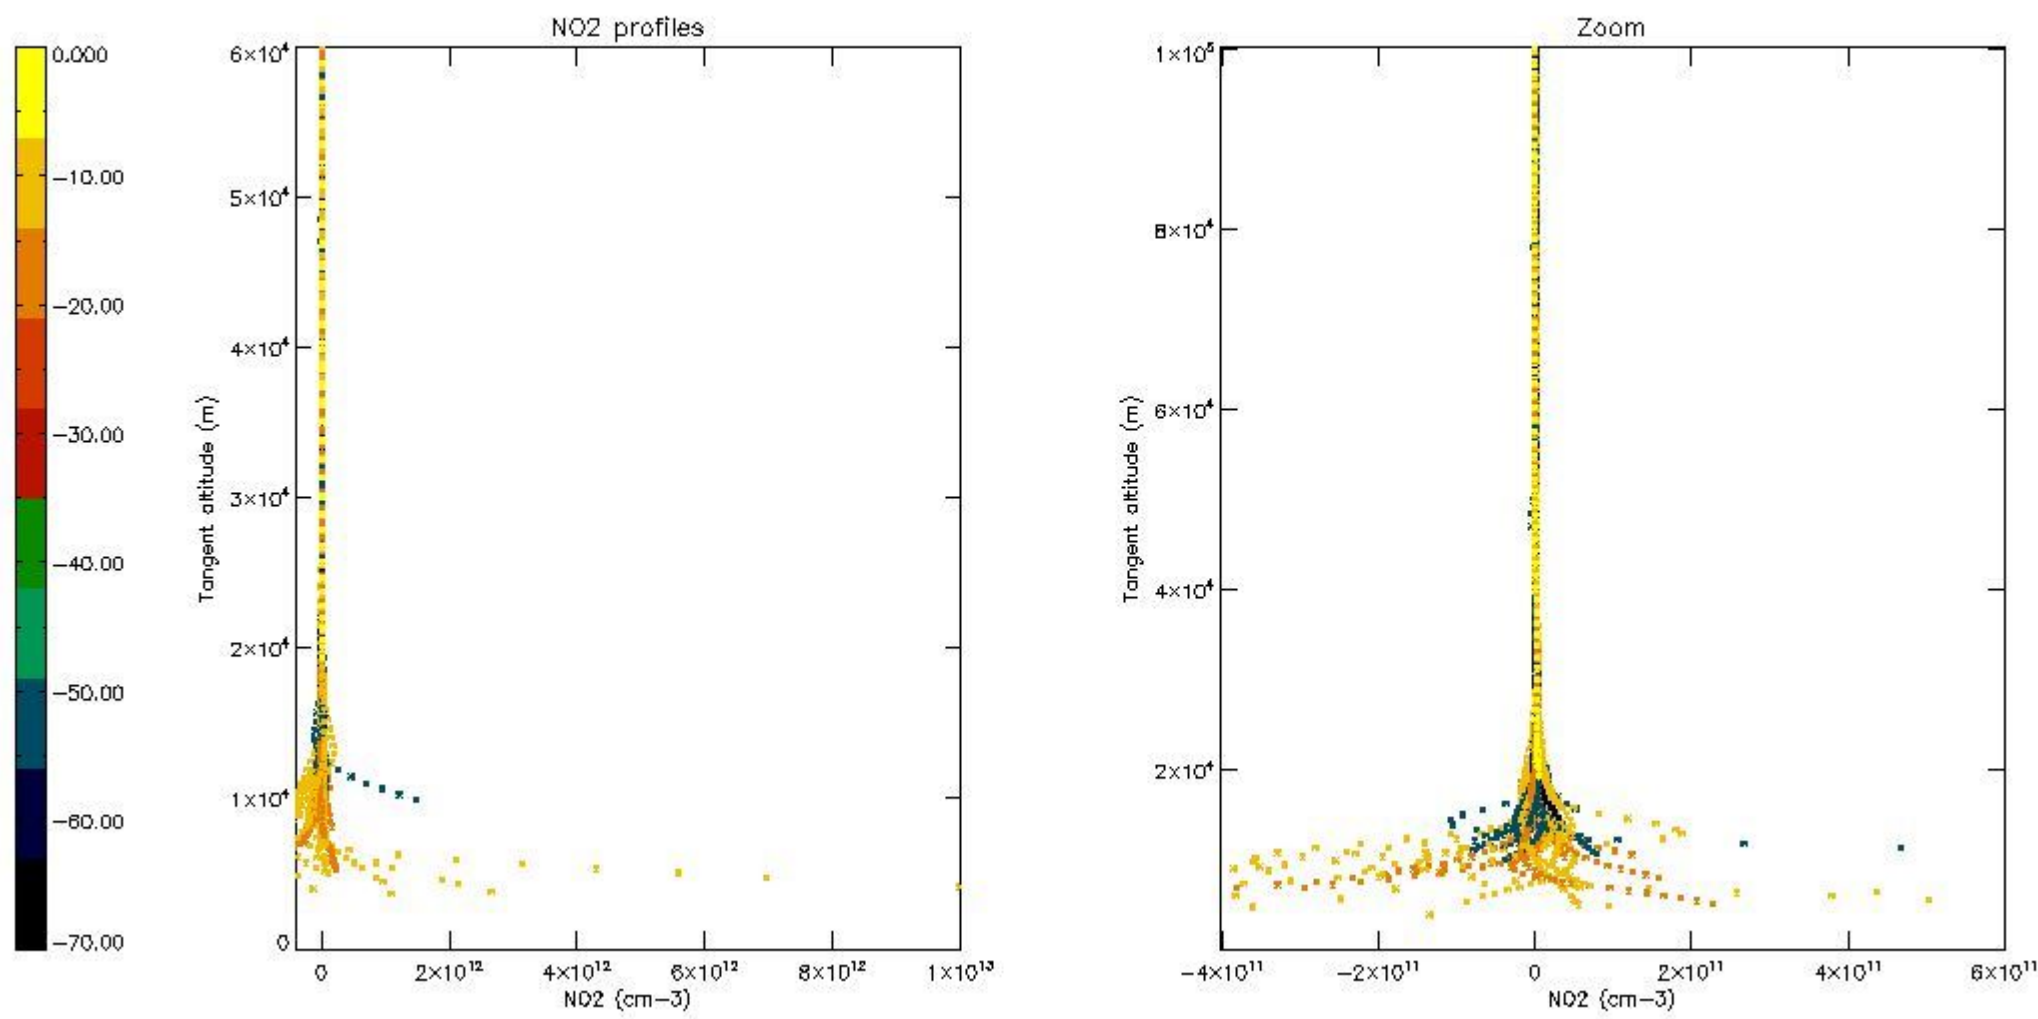

The colorbar represents the latitude.

5.7 Plot NO3 profiles for all STD (dark without errors)

The colorbar represents the latitude.

5.8 Plot H₂O profiles for all STD (only for occultations of stars 1,2,3,4,13,14,16,26,63 dark without errors)