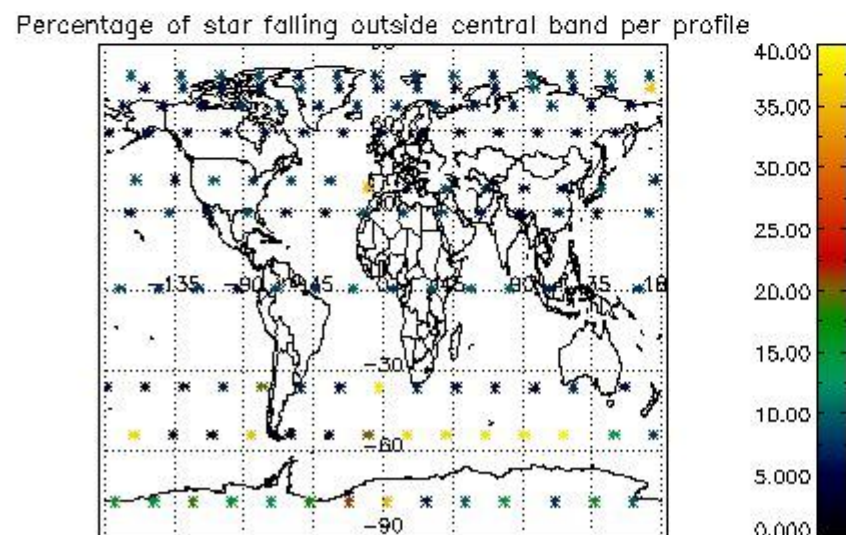

5. Trace gas profiles

5.1 Ozone statistics based on quality of products

The final quality of the products can be "measured" using the STD (Standard Deviation) attached to every point profile. This information is written to the parameter GOM_NL__2P/NL_LOCAL_SPECIES_DENSITY/o3_std of the level 2 products. The table below shows the statistics for given STD ranges.

The statistics are given with respect to the overall valid production:

- Products without fatal errors: GOM_NL__2P/MPH/PRODUCT_ERR=0
- Valid point profile: GOM_NL__2P/NL_LOCAL_SPECIES_DENSITY/pcd(0)=0

The 'Criteria' is applied to valid points of dark limb products:

- Products in dark limb illumination condition: GOM_NL__2P/NL_SUMMARY_QUALITY/obs_ill_cond=0
- Products without fatal errors: GOM_NL__2P/MPH/PRODUCT_ERR=0
- Valid point profile: GOM_NL__2P/NL_LOCAL_SPECIES_DENSITY/pcd(0)=0

So, the table below shows the percentage of dark limb and valid observations for each criteria with respect to the overall valid daily observations.

Criteria	% of total production
All STD	28
STD < 20	14