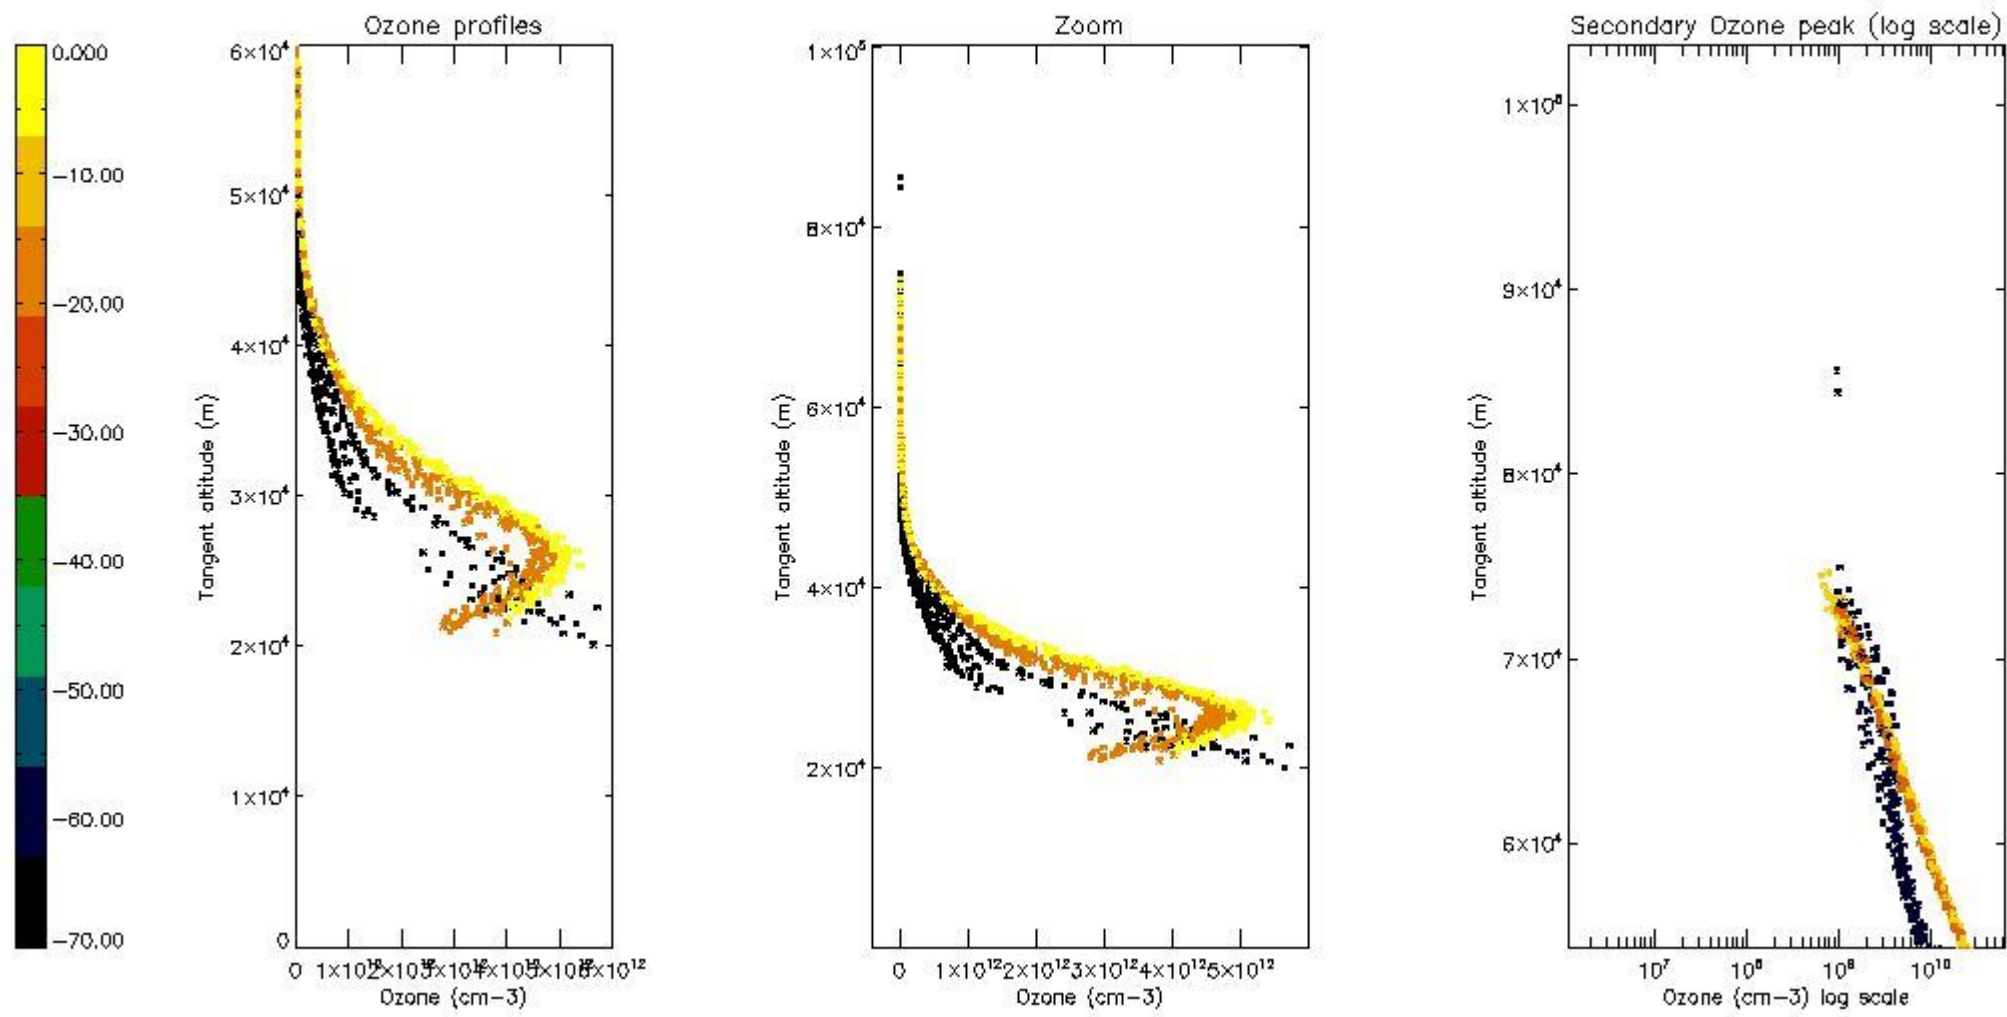

STD < 10	10
STD < 5	8

5.2 Plot ozone profiles for all STD (dark without errors)

The colorbar represents the latitude.

5.3 Plot ozone profiles where STD < 20% (dark without errors)

The colorbar represents the latitude.

5.4 Plot ozone profiles where STD < 10% (dark without errors)

The colorbar represents the latitude.

5.5 Plot ozone profiles where STD < 5% (dark without errors)

The colorbar represents the latitude.

5.6 Plot NO₂ profiles for all STD (dark without errors)