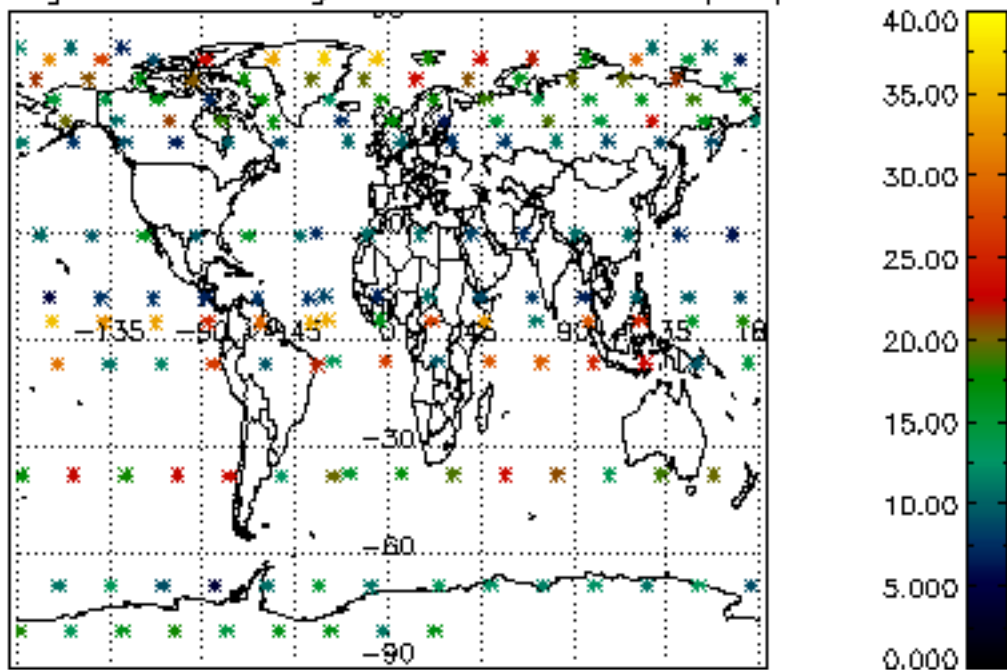

Percentage of cosmic ray hits per profile

Percentage of star falling outside central band per profile