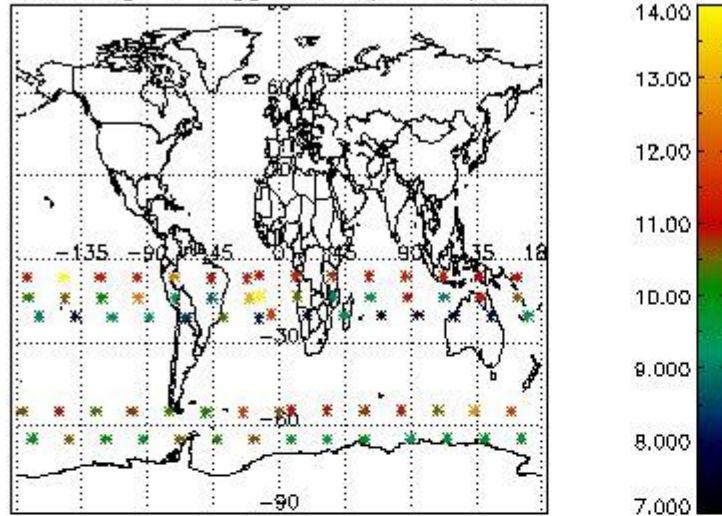

Percentage of flagged data per O3 profile