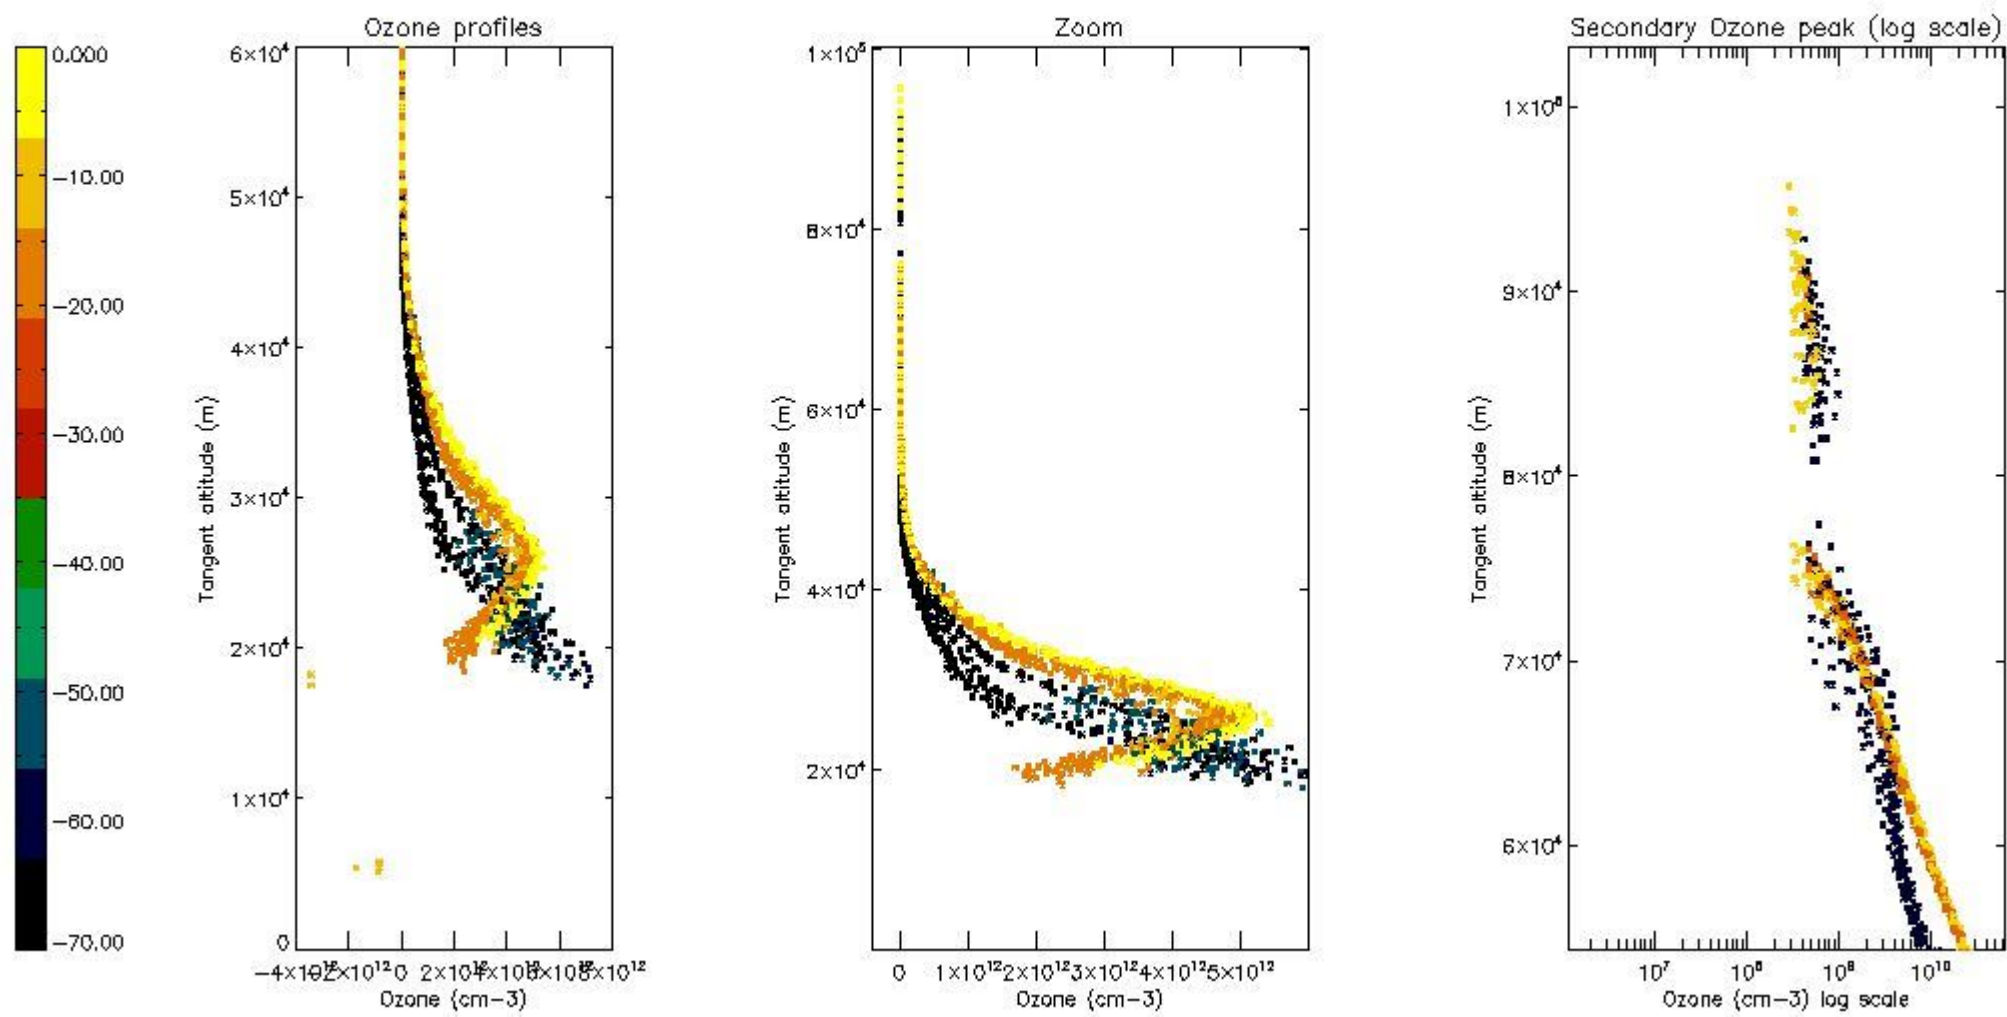

5.5 Plot ozone profiles where $STD < 5\%$ (dark without errors)

The colorbar represents the latitude.