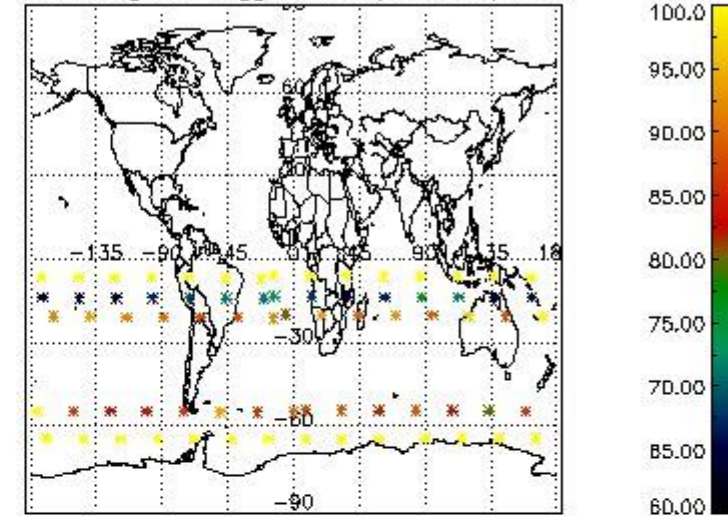

3.1 Plot quality information per product (time dependant)

3.2 Plot quality information per product (world map)

Percentage of flagged data per O3 profile

Percentage of flagged data per H2O profile

Percentage of flagged data per NO2 profile