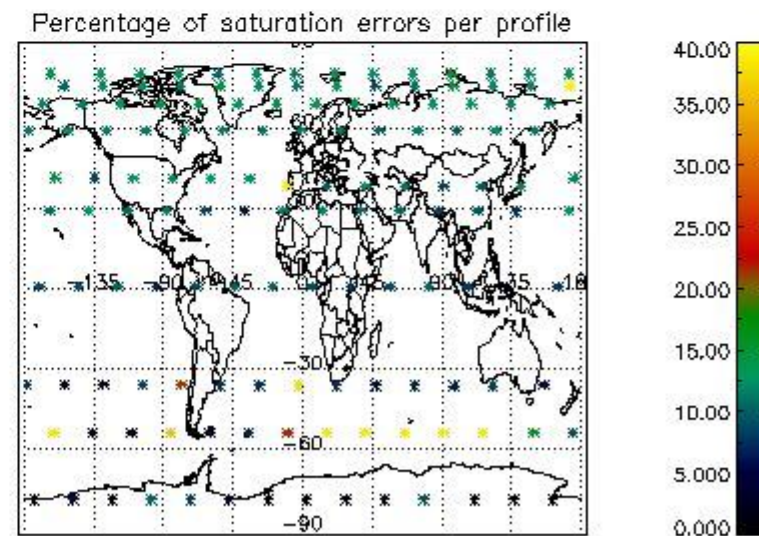

Percentage of flagged data per NO3 profile

4. Level 1 quality information per product

In this section it is plotted some information contained in the Quality Summary data set of the level 2 products that comes from the level 1b processing. Products without errors (error flag in the MPH set to "0") are used.

4.1 Plot quality information per product (time dependant) coming from level 1b processing

4.1.1 Plot level 1 quality information per product (time dependant): ENVISAT ASCENDING passes

4.1.2 Plot level 1 quality information per product (time dependant): ENVI SAT DESCENDING passes

4.2 Plot quality information per product coming from level 1b processing (world map)

4.2.1 Plot level 1 quality information per product (world map): ENVISAT ASCENDING passes

4.2.2 Plot level 1 quality information per product (world map): ENVISAT DESCENDING passes