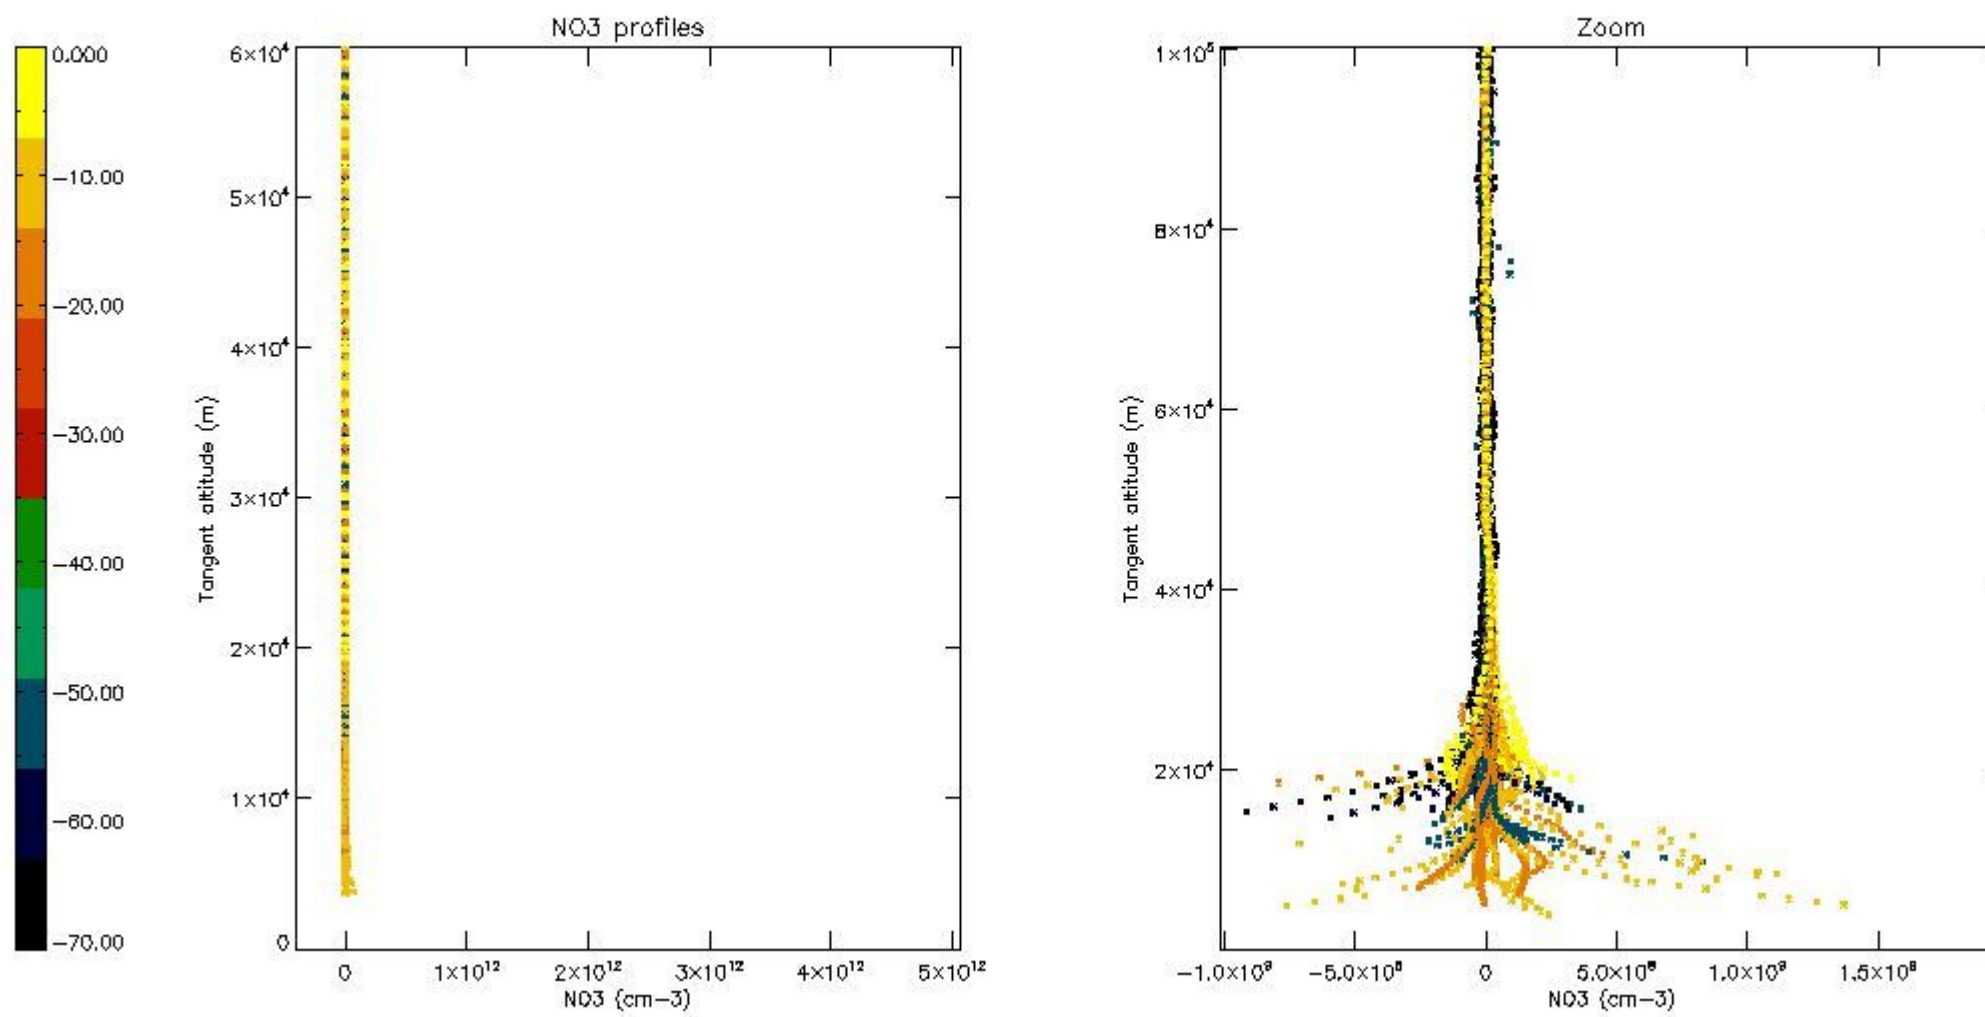

5.4 Plot ozone profiles where STD < 10% (dark without errors)

The colorbar represents the latitude.

5.5 Plot ozone profiles where STD < 5% (dark without errors)

The colorbar represents the latitude.

5.6 Plot NO₂ profiles for all STD (dark without errors)

The colorbar represents the latitude.

5.7 Plot NO3 profiles for all STD (dark without errors)

The colorbar represents the latitude.

5.8 Plot H2O profiles for all STD (only for occultations of stars 1,2,3,4,13,14,16,26,63 dark without errors)