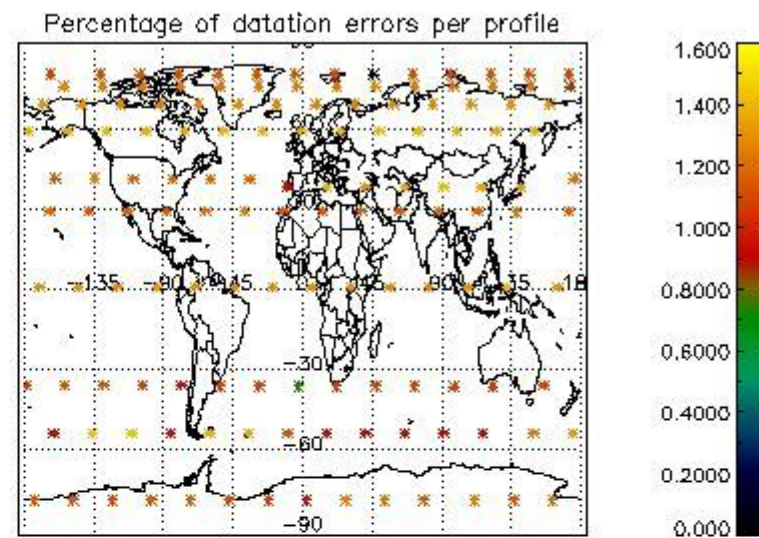

5. Trace gas profiles

5.1 Ozone statistics based on quality of products

The final quality of the products can be "measured" using the STD (Standard Deviation) attached to every point profile. This information is written to the parameter GOM_NL__2P/NL_LOCAL_SPECIES_DENSITY/o3_std of the level 2 products. The table below shows the statistics for given STD ranges.

The statistics are given with respect to the overall valid production:

- Products without fatal errors: GOM_NL__2P/MPH/PRODUCT_ERR=0
- Valid point profile: GOM_NL__2P/NL_LOCAL_SPECIES_DENSITY/pcd(0)=0

The 'Criteria' is applied to valid points of dark limb products:

- Products in dark limb illumination condition: GOM_NL__2P/NL_SUMMARY_QUALITY/obs_ill_cond=0
- Products without fatal errors: GOM_NL__2P/MPH/PRODUCT_ERR=0
- Valid point profile: GOM_NL__2P/NL_LOCAL_SPECIES_DENSITY/pcd(0)=0

So, the table below shows the percentage of dark limb and valid observations for each criteria with respect to the overall valid daily observations.

Criteria	% of total production
All STD	28
STD < 20	14