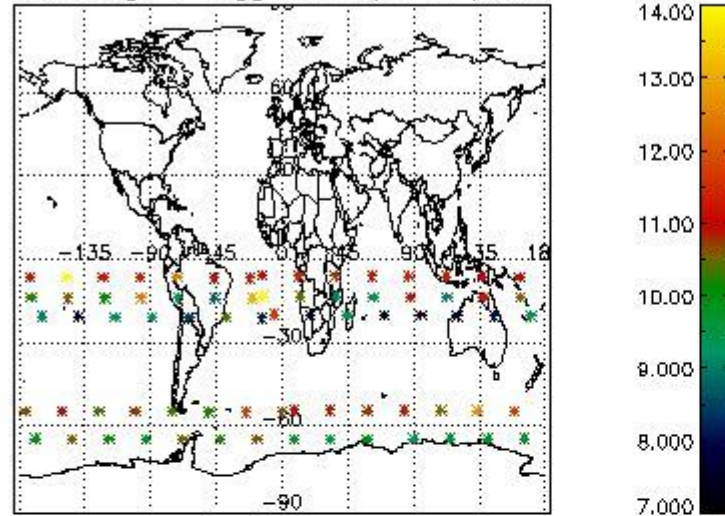

3. Quality information per product

In this section it is plotted some information contained in the Quality Summary data set of the level 2 products. Only products in dark limb conditions and without errors (error flag in the MPH set to "0") are used.

3.1 Plot quality information per product (time dependant)

3.2 Plot quality information per product (world map)

Percentage of flagged data per O3 profile

Percentage of flagged data per H2O profile

Percentage of flagged data per NO2 profile