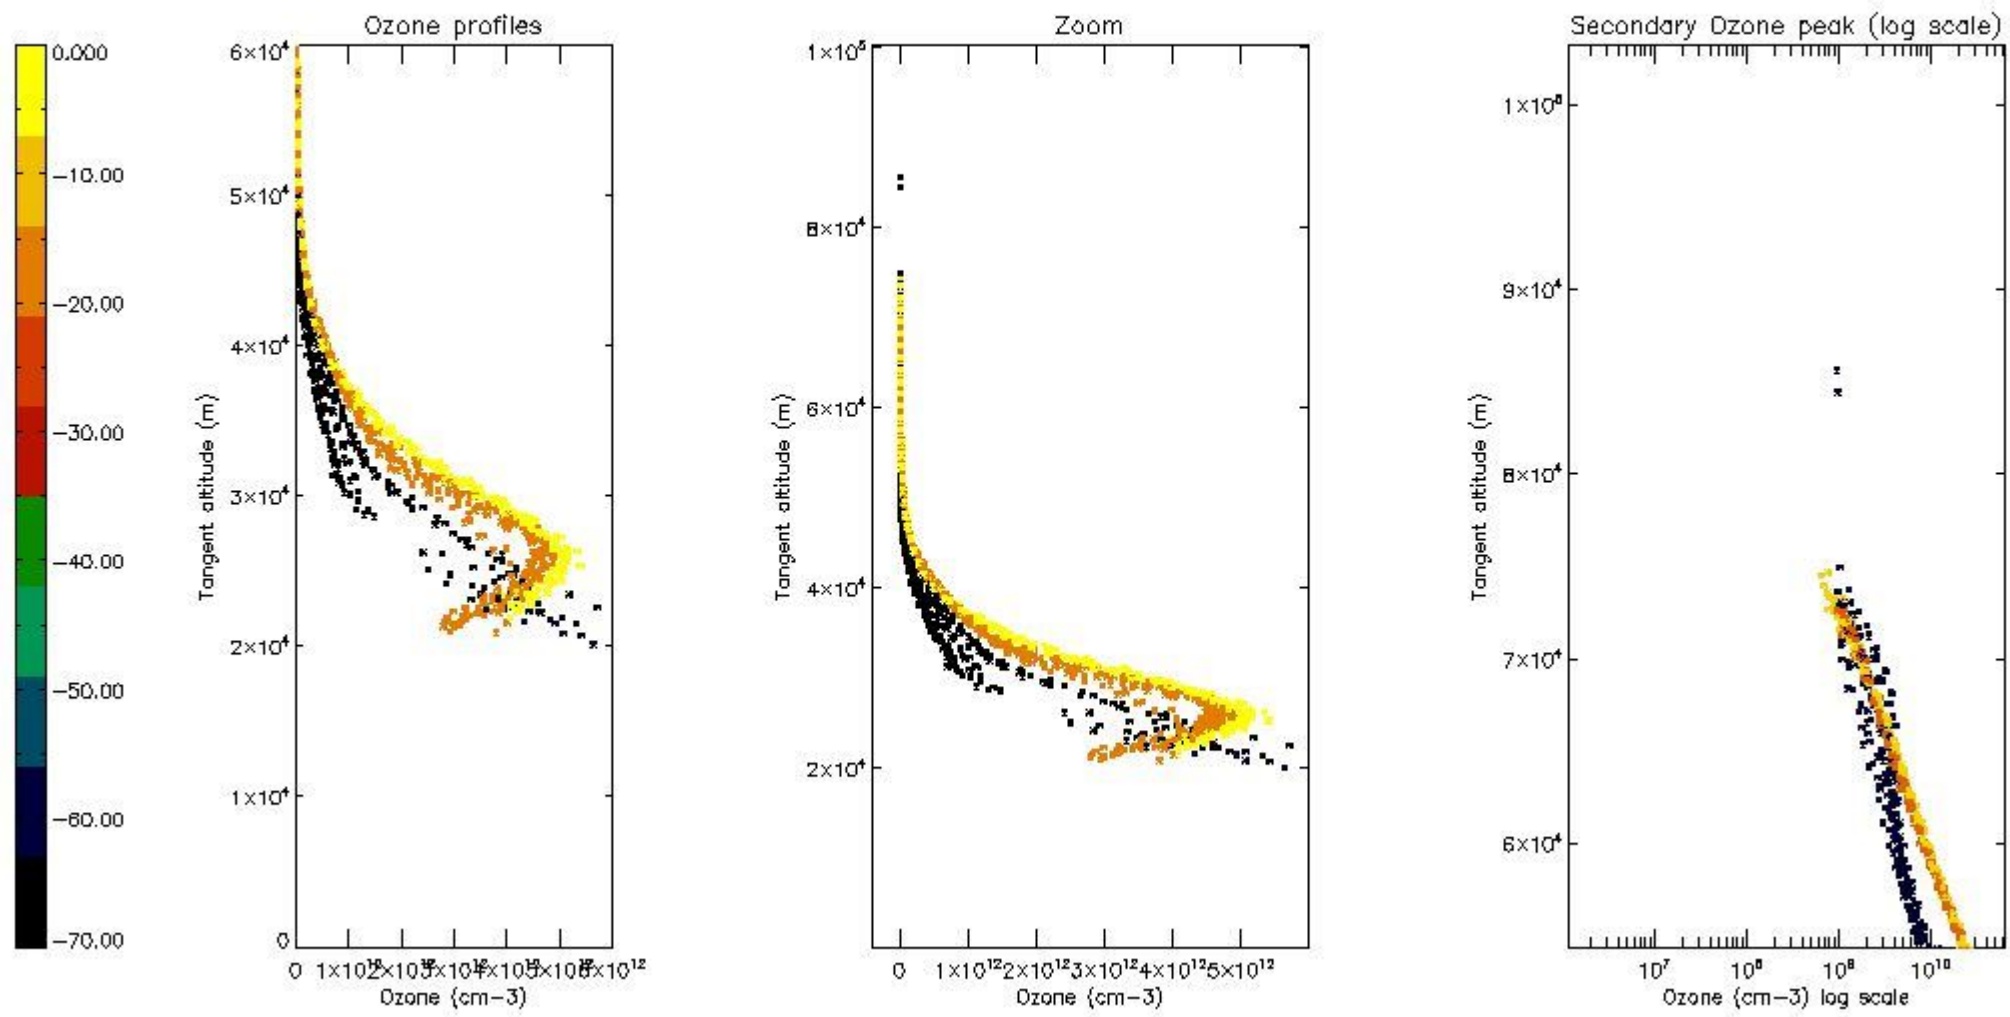

5.6 Plot NO₂ profiles for all STD (dark without errors)

The colorbar represents the latitude.