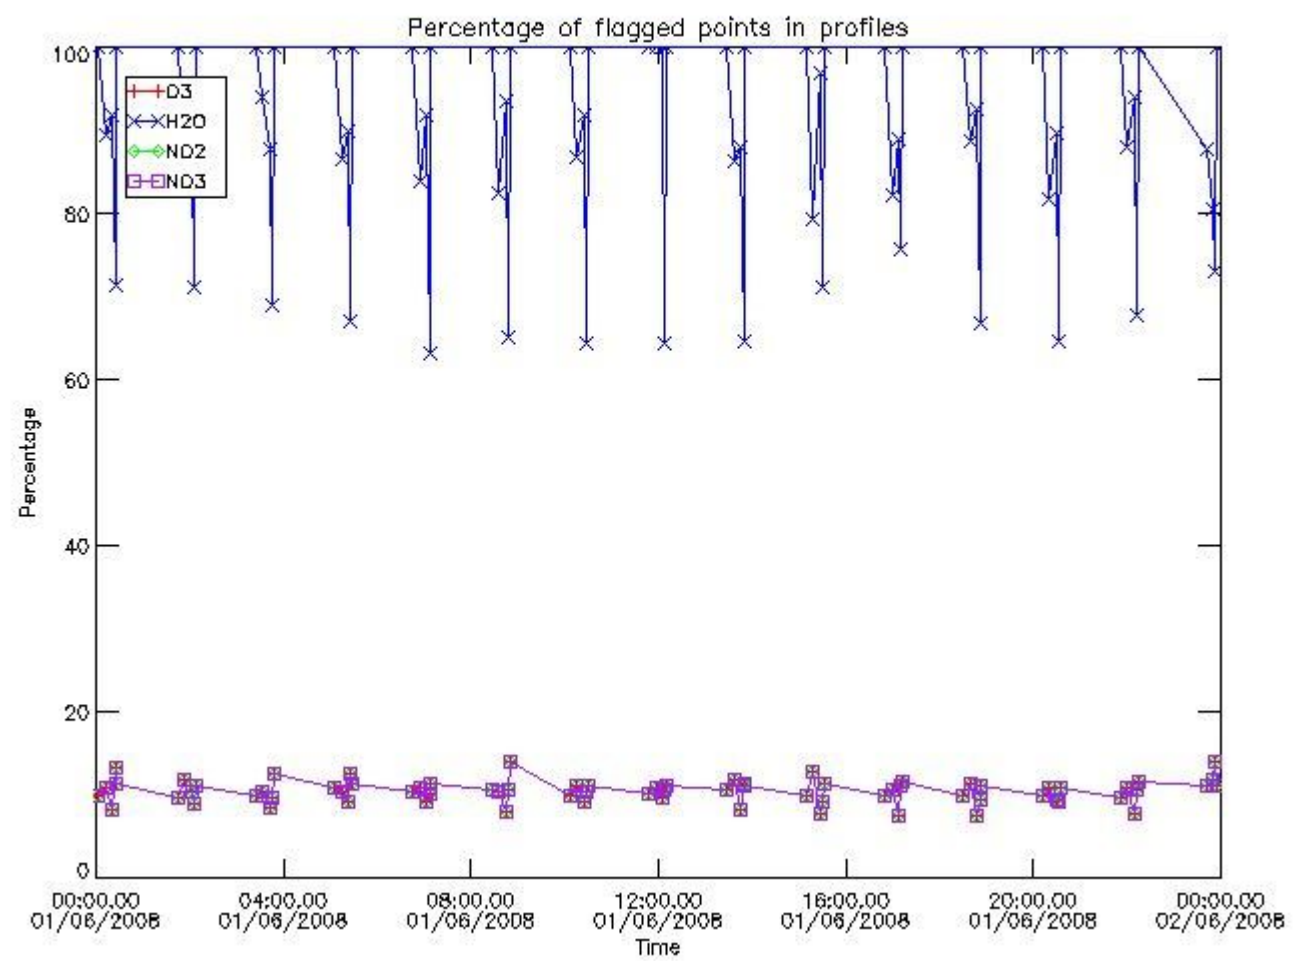

3. Quality information per product

In this section it is plotted some information contained in the Quality Summary data set of the level 2 products. Only products in dark limb conditions and without errors (error flag in the MPH set to "0") are used.

3.1 Plot quality information per product (time dependant)

3.2 Plot quality information per product (world map)