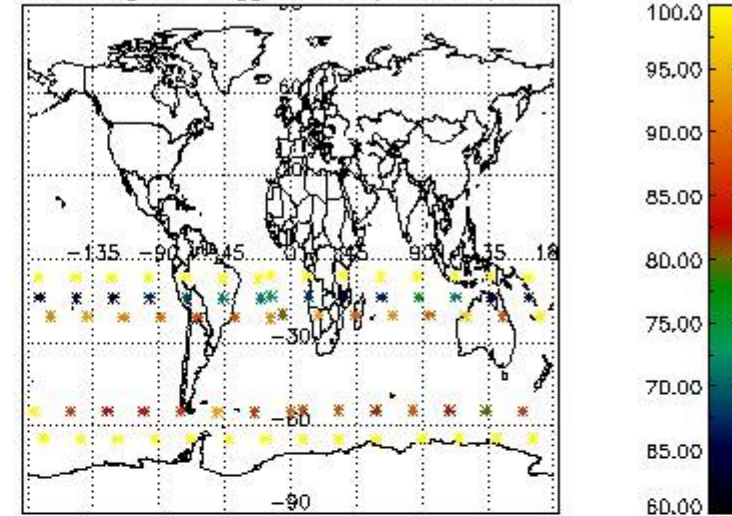

3.1 Plot quality information per product (time dependant)

3.2 Plot quality information per product (world map)

Percentage of flagged data per O3 profile

Percentage of flagged data per H2O profile

Percentage of flagged data per NO2 profile