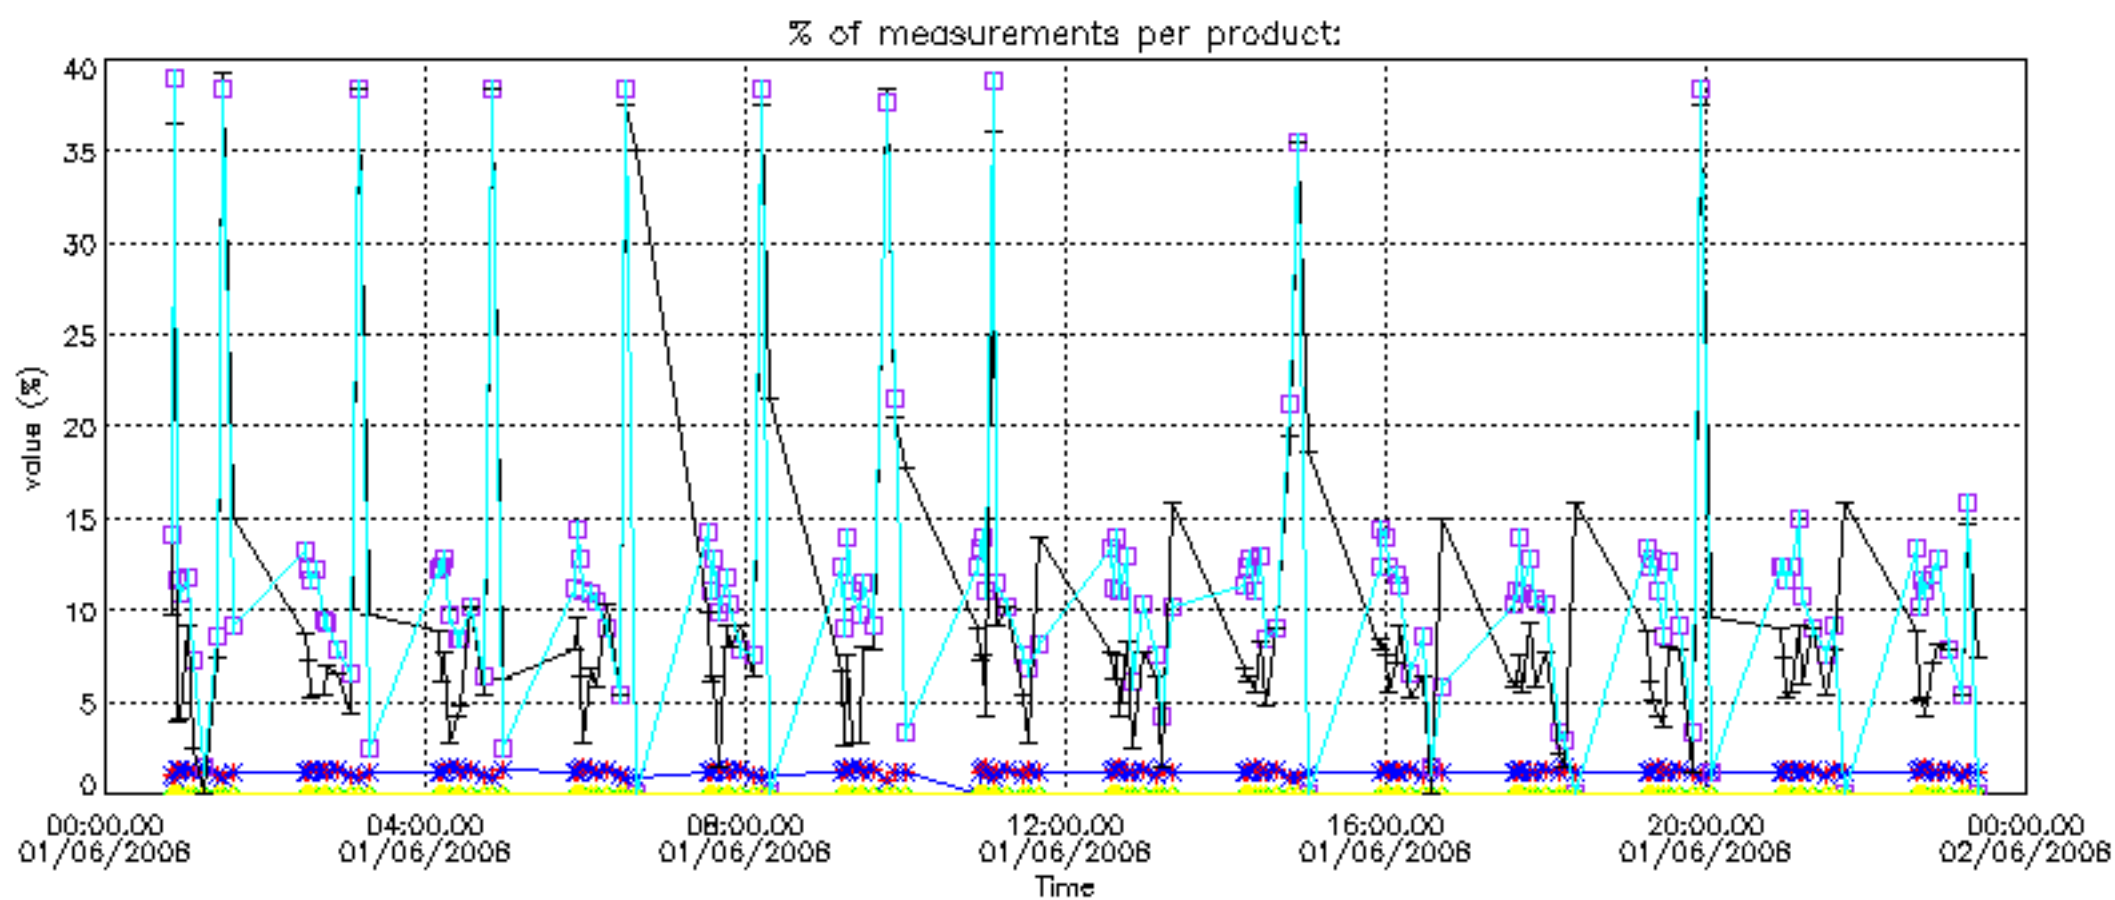

Percentage of cosmic ray hits per profile

Percentage of datation errors per profile