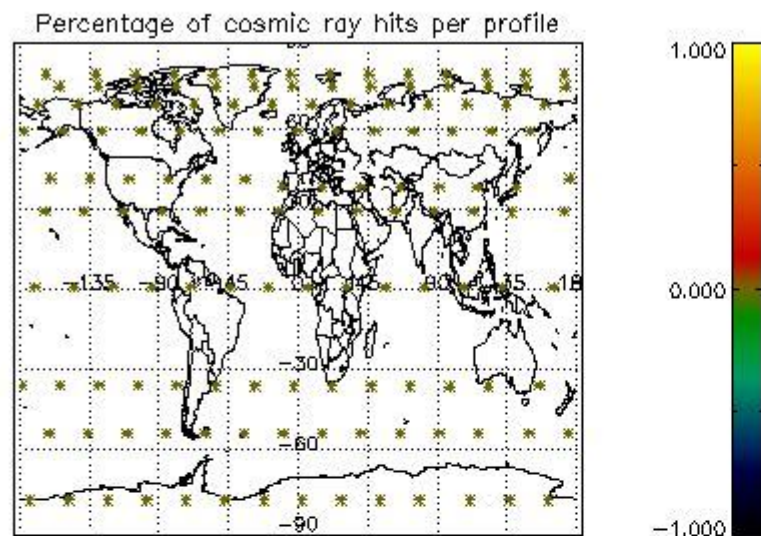

4.2.2 Plot level 1 quality information per product (world map): ENVISAT DESCENDING passes

5. Trace gas profiles

5.1 Ozone statistics based on quality of products

The final quality of the products can be "measured" using the STD (Standard Deviation) attached to every point profile. This information is written to the parameter GOM_NL__2P/NL_LOCAL_SPECIES_DENSITY/o3_std of the level 2 products. The table below shows the statistics for given STD ranges.

The statistics are given with respect to the overall valid production:

- Products without fatal errors: GOM_NL__2P/MPH/PRODUCT_ERR=0
- Valid point profile: GOM_NL__2P/NL_LOCAL_SPECIES_DENSITY/pcd(0)=0

The 'Criteria' is applied to valid points of dark limb products:

- Products in dark limb illumination condition: GOM_NL__2P/NL_SUMMARY_QUALITY/obs_ill_cond=0
- Products without fatal errors: GOM_NL__2P/MPH/PRODUCT_ERR=0
- Valid point profile: GOM_NL__2P/NL_LOCAL_SPECIES_DENSITY/pcd(0)=0

So, the table below shows the percentage of dark limb and valid observations for each criteria with respect to the overall valid daily observations.

Criteria	% of total production
All STD	28
STD < 20	14