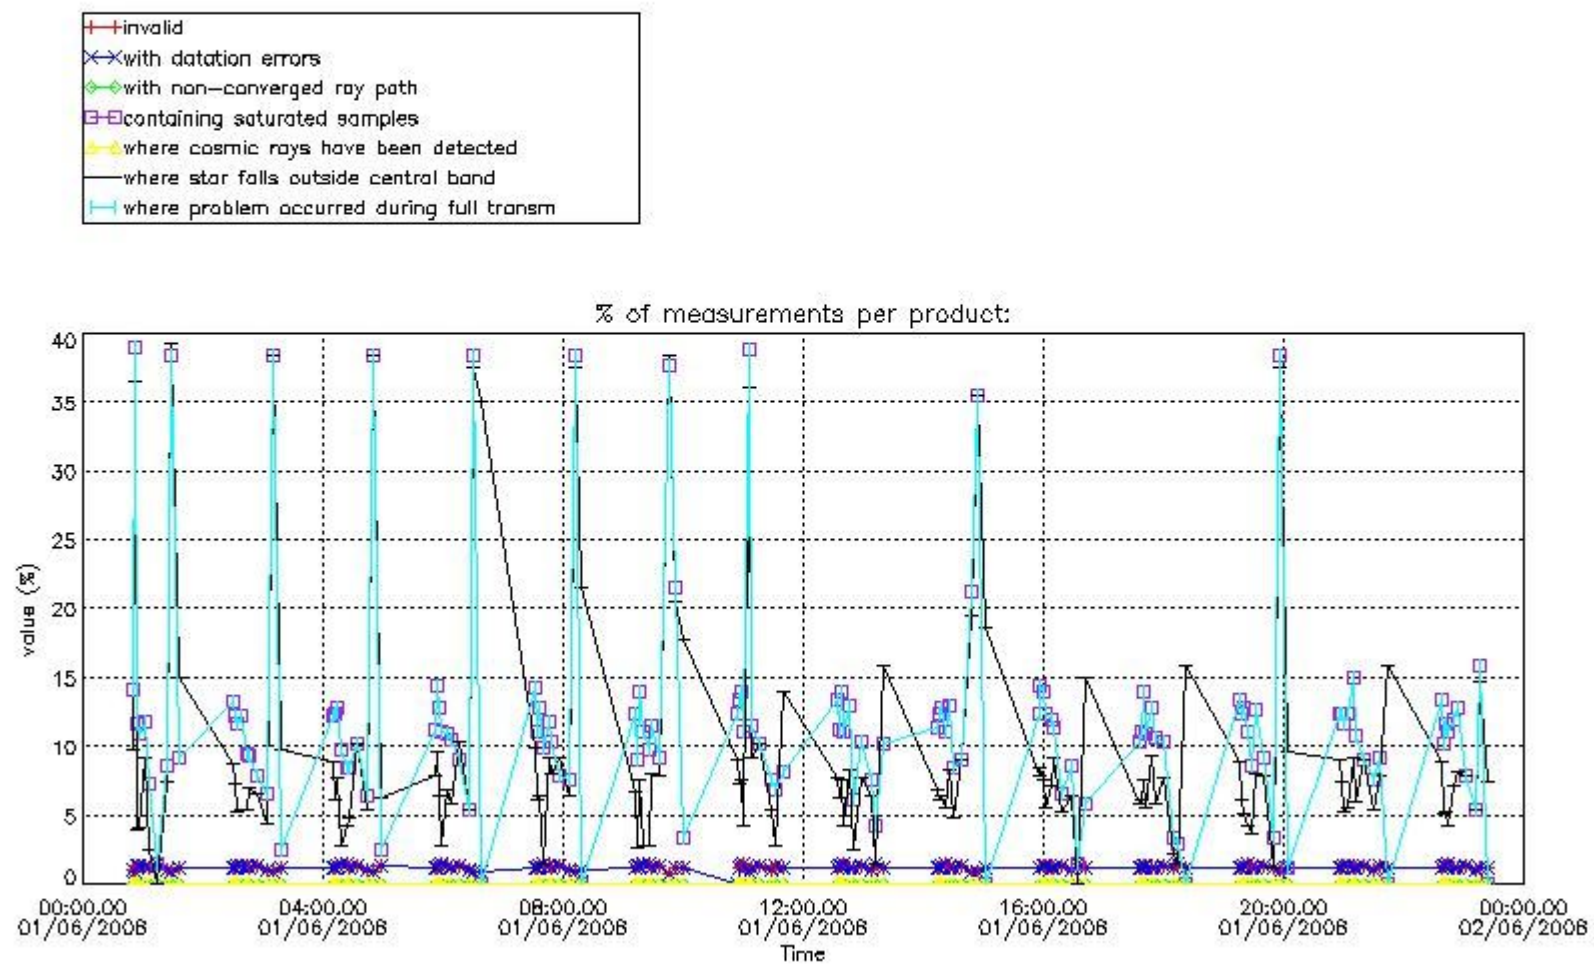

3.1 Plot quality information per product (time dependant)

3.2 Plot quality information per product (world map)

Percentage of flagged data per O3 profile

Percentage of flagged data per H2O profile

Percentage of flagged data per NO2 profile

Percentage of flagged data per NO3 profile

4. Level 1 quality information per product

In this section it is plotted some information contained in the Quality Summary data set of the level 2 products that comes from the level 1b processing. Products without errors (error flag in the MPH set to "0") are used.

4.1 Plot quality information per product (time dependant) coming from level 1b processing

4.1.1 Plot level 1 quality information per product (time dependant): ENVISAT ASCENDING passes

4.1.2 Plot level 1 quality information per product (time dependant): ENVI SAT DESCENDING passes

5. Trace gas profiles

5.1 Ozone statistics based on quality of products

The final quality of the products can be "measured" using the STD (Standard Deviation) attached to every point profile. This information is written to the parameter GOM_NL__2P/NL_LOCAL_SPECIES_DENSITY/o3_std of the level 2 products. The table below shows the statistics for given STD ranges.