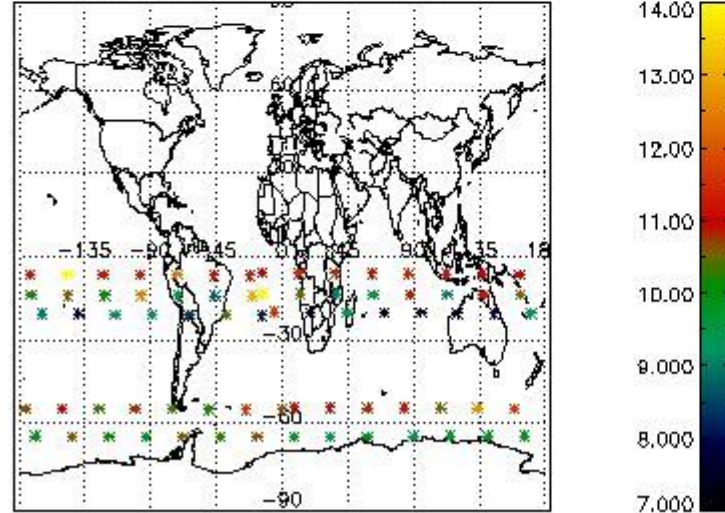

3.1 Plot quality information per product (time dependant)

3.2 Plot quality information per product (world map)

Percentage of flagged data per O3 profile

Percentage of flagged data per H2O profile

Percentage of flagged data per NO2 profile