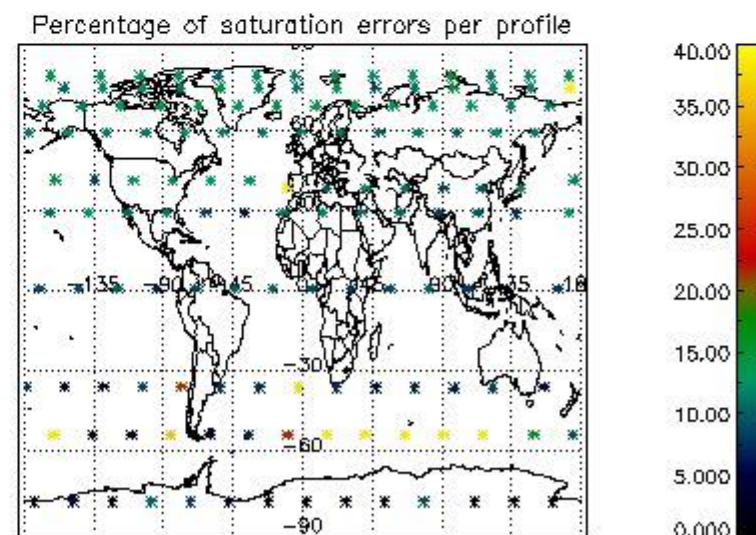

5. Trace gas profiles

5.1 Ozone statistics based on quality of products

The final quality of the products can be "measured" using the STD (Standard Deviation) attached to every point profile. This information is written to the parameter GOM_NL__2P/NL_LOCAL_SPECIES_DENSITY/o3_std of the level 2 products. The table below shows the statistics for given STD ranges.

The statistics are given with respect to the overall valid production:

- Products without fatal errors: GOM_NL__2P/MPH/PRODUCT_ERR=0
- Valid point profile: GOM_NL__2P/NL_LOCAL_SPECIES_DENSITY/pcd(0)=0

The 'Criteria' is applied to valid points of dark limb products:

- Products in dark limb illumination condition: GOM_NL__2P/NL_SUMMARY_QUALITY/obs_ill_cond=0
- Products without fatal errors: GOM_NL__2P/MPH/PRODUCT_ERR=0
- Valid point profile: GOM_NL__2P/NL_LOCAL_SPECIES_DENSITY/pcd(0)=0

So, the table below shows the percentage of dark limb and valid observations for each criteria with respect to the overall valid daily observations.

Criteria	% of total production
All STD	28
STD < 20	14