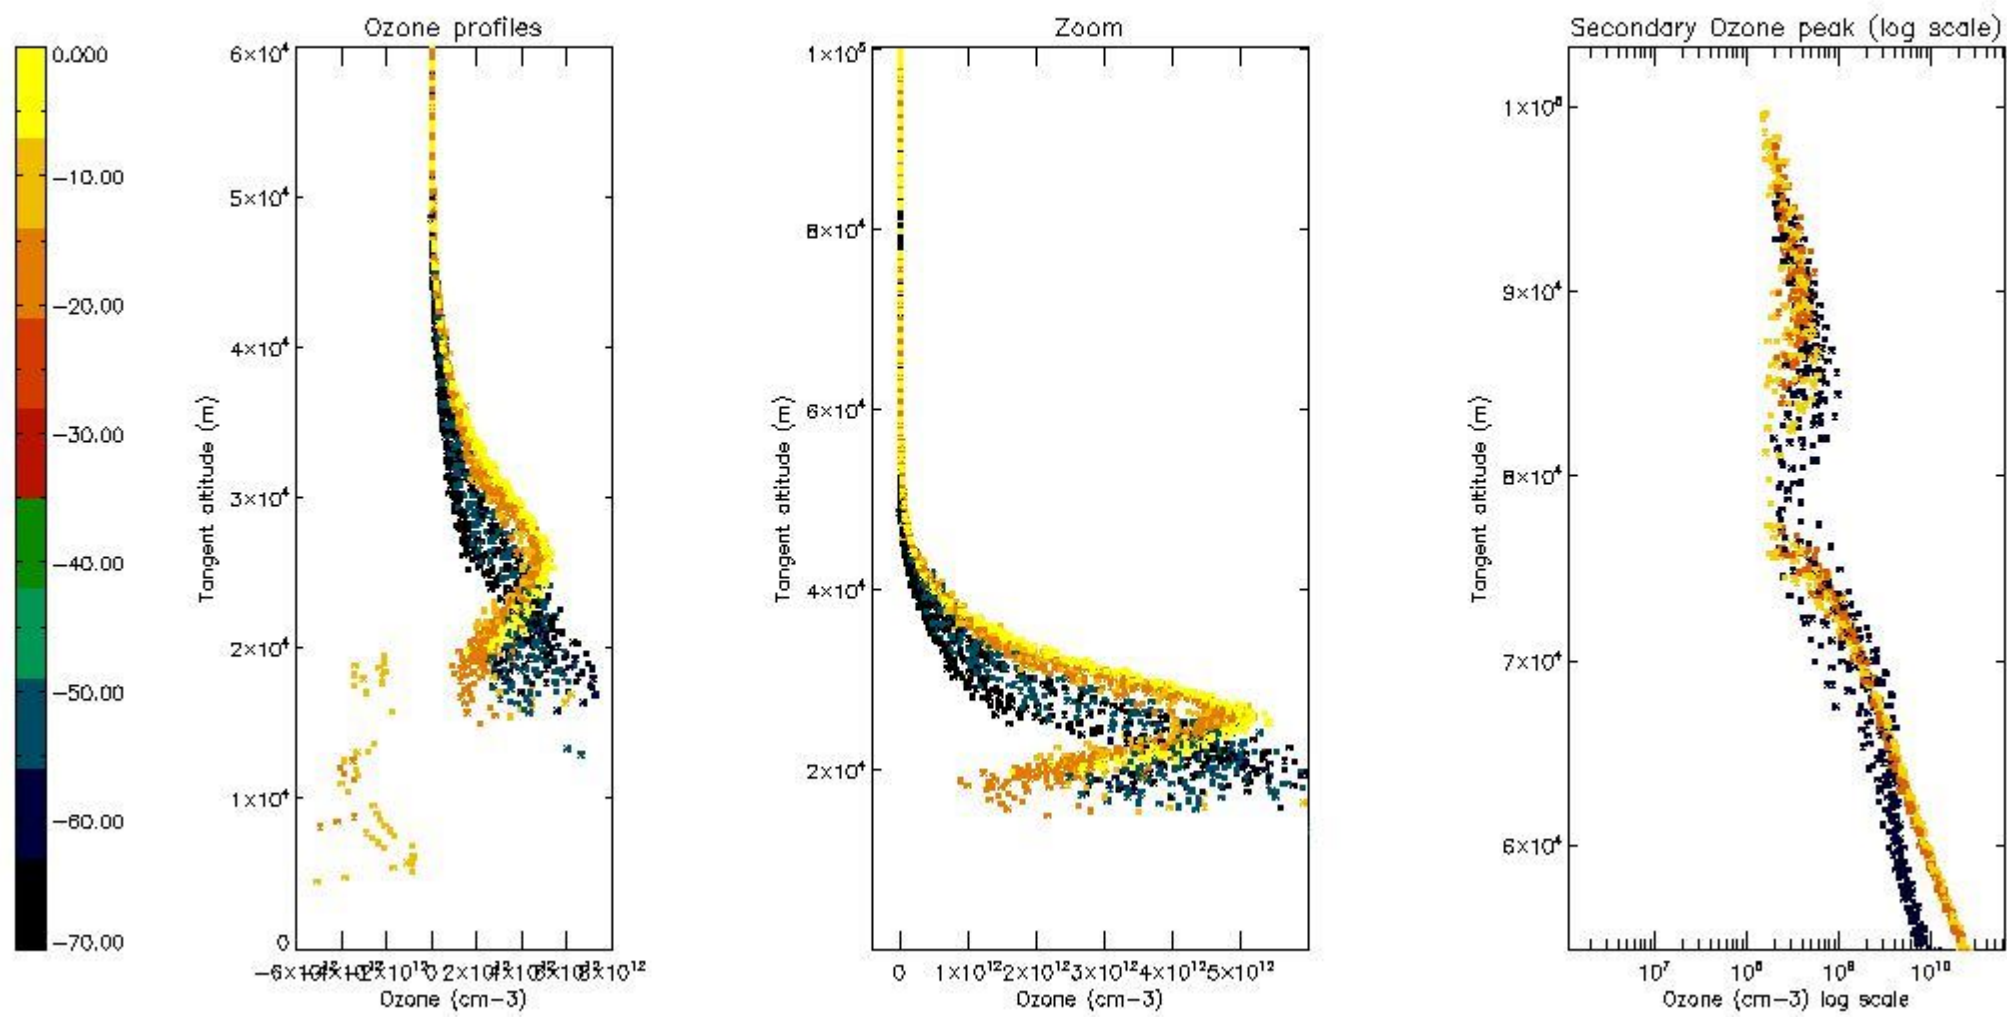

STD < 10	10
STD < 5	8

5.2 Plot ozone profiles for all STD (dark without errors)

The colorbar represents the latitude.

5.3 Plot ozone profiles where STD < 20% (dark without errors)

The colorbar represents the latitude.