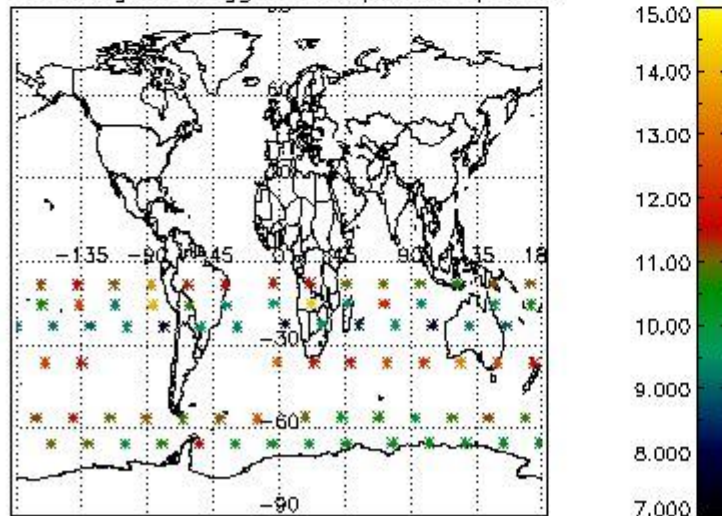

3.1 Plot quality information per product (time dependant)

3.2 Plot quality information per product (world map)

Percentage of flagged data per O3 profile

Percentage of flagged data per H2O profile

Percentage of flagged data per NO2 profile