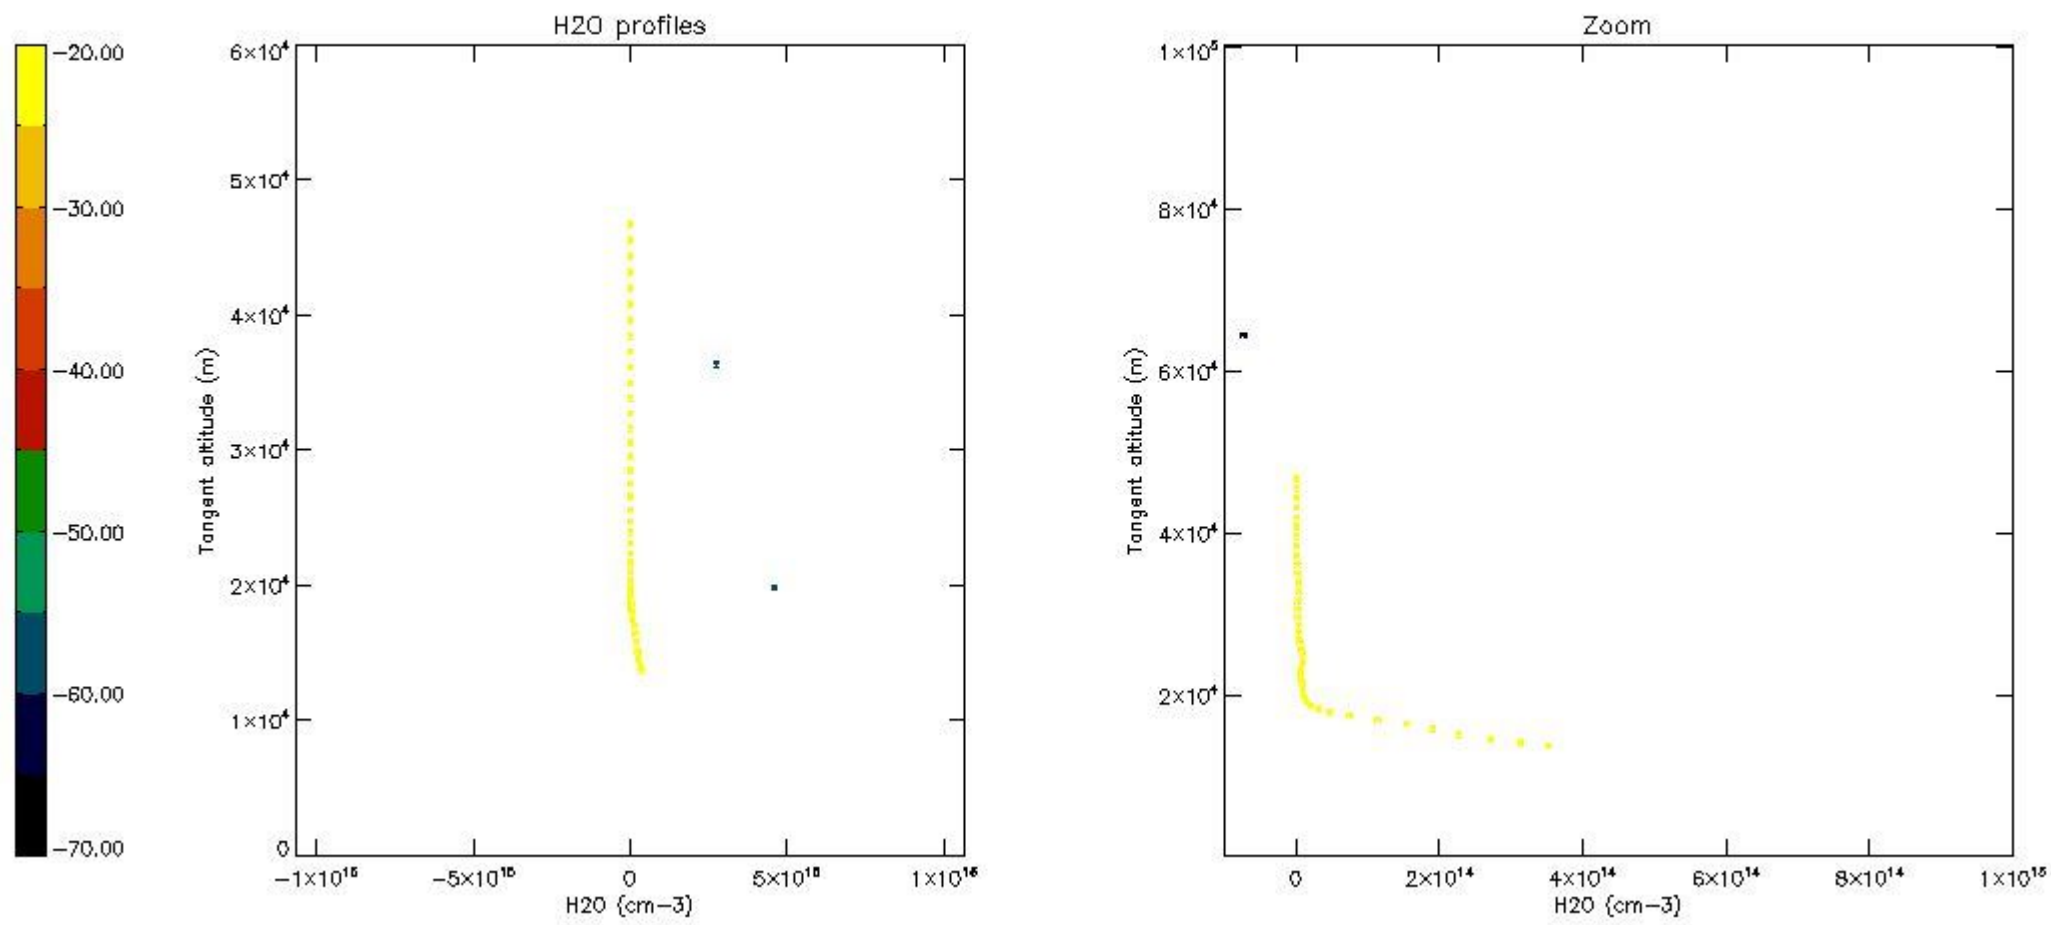

6. Auxiliary Data Files used for the production reported in section 2

The number reported in the third column indicates since which file (see list in section 2) the corresponding auxiliary file has been used. The fourth column is the date of those product files.

Type	Auxiliary Filename	Used since product	Used since product date
INST_PHYS_CHARACTERISTICS	GOM_INS_AXVIEC20091111_143220_20030716_120000_20500101_000000	1	30-MAY-2008 00:00:01
LEVEL-2_PROC_CONFIG	GOM_PR2_AXVIEC20091111_152718_20020301_000000_20500101_000000	1	30-MAY-2008 00:00:01
CROSS_SECTIONS_FILE	GOM_CRS_AXVIEC20091111_154832_20020301_000000_20500101_000000	1	30-MAY-2008 00:00:01