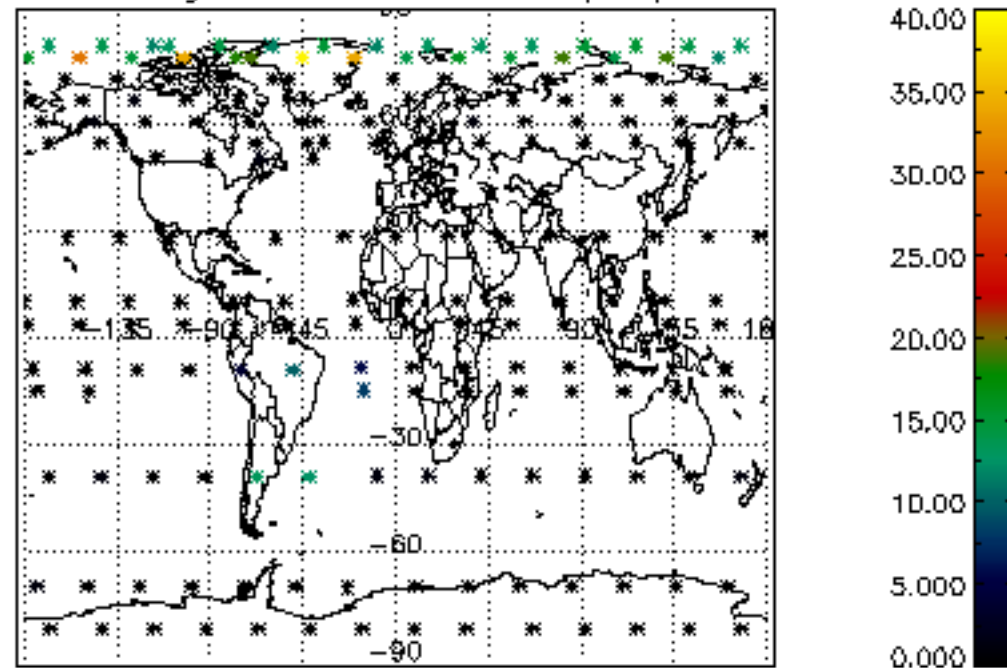

Percentage of datation errors per profile

Percentage of saturation errors per profile