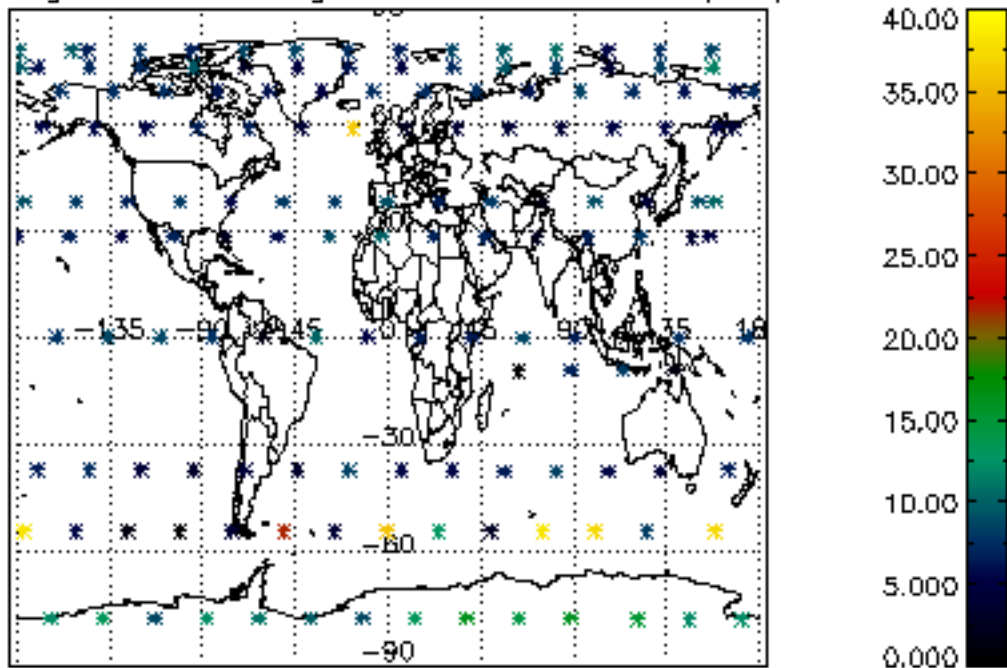

Percentage of star falling outside central band per profile