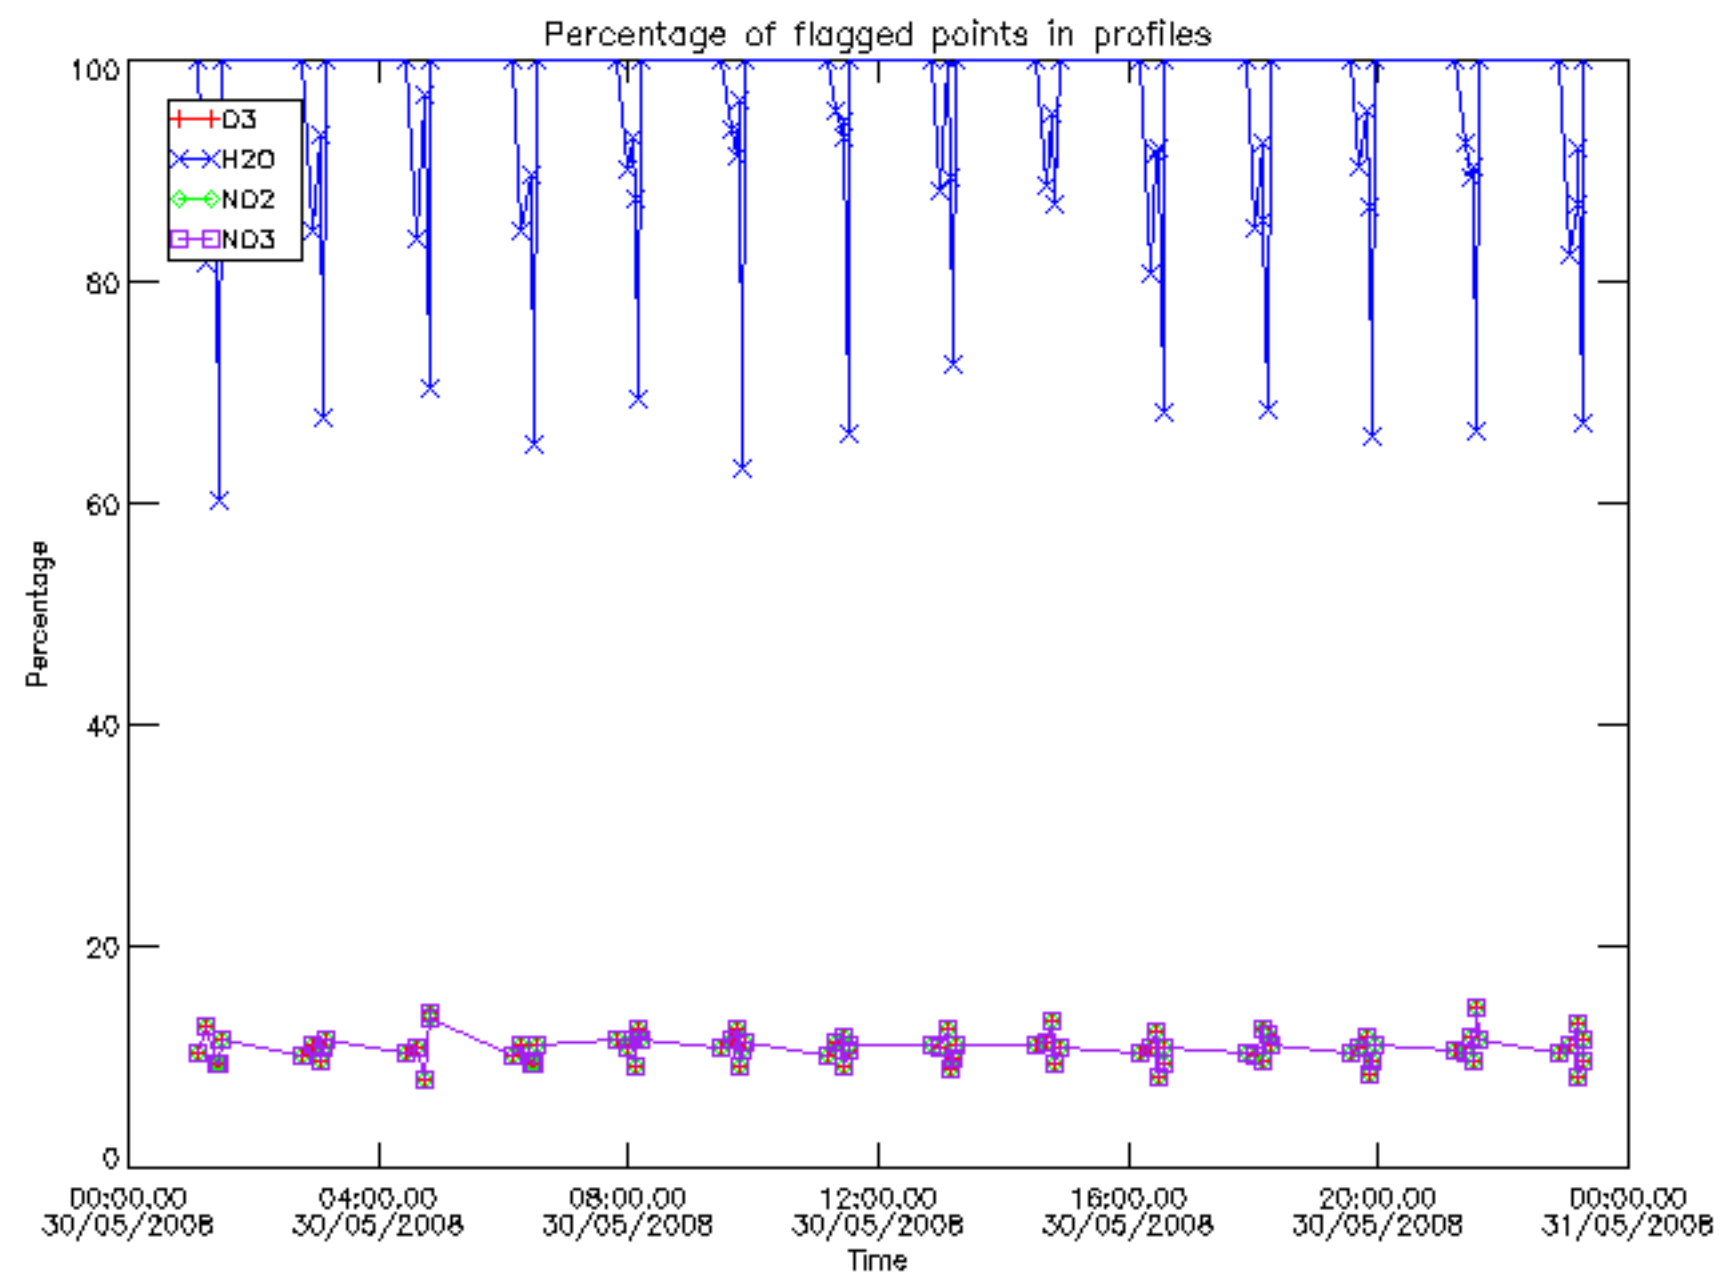

Percentage of flagged data per D3 profile

Percentage of flagged data per H2O profile