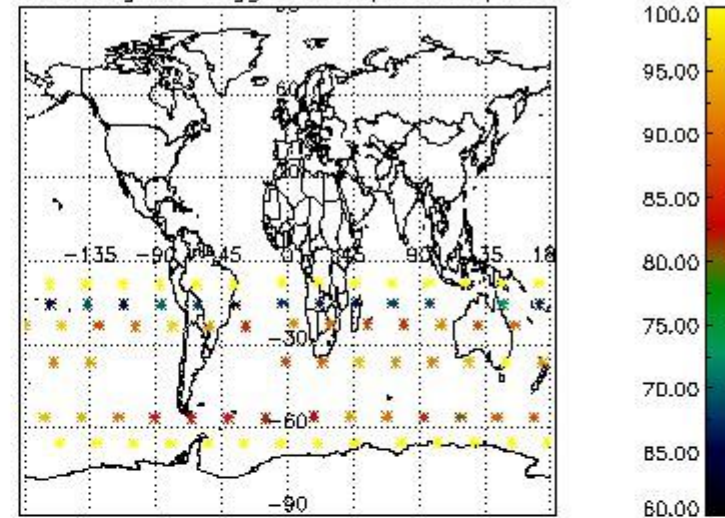

3.1 Plot quality information per product (time dependant)

3.2 Plot quality information per product (world map)

Percentage of flagged data per O3 profile

Percentage of flagged data per H2O profile

Percentage of flagged data per NO2 profile