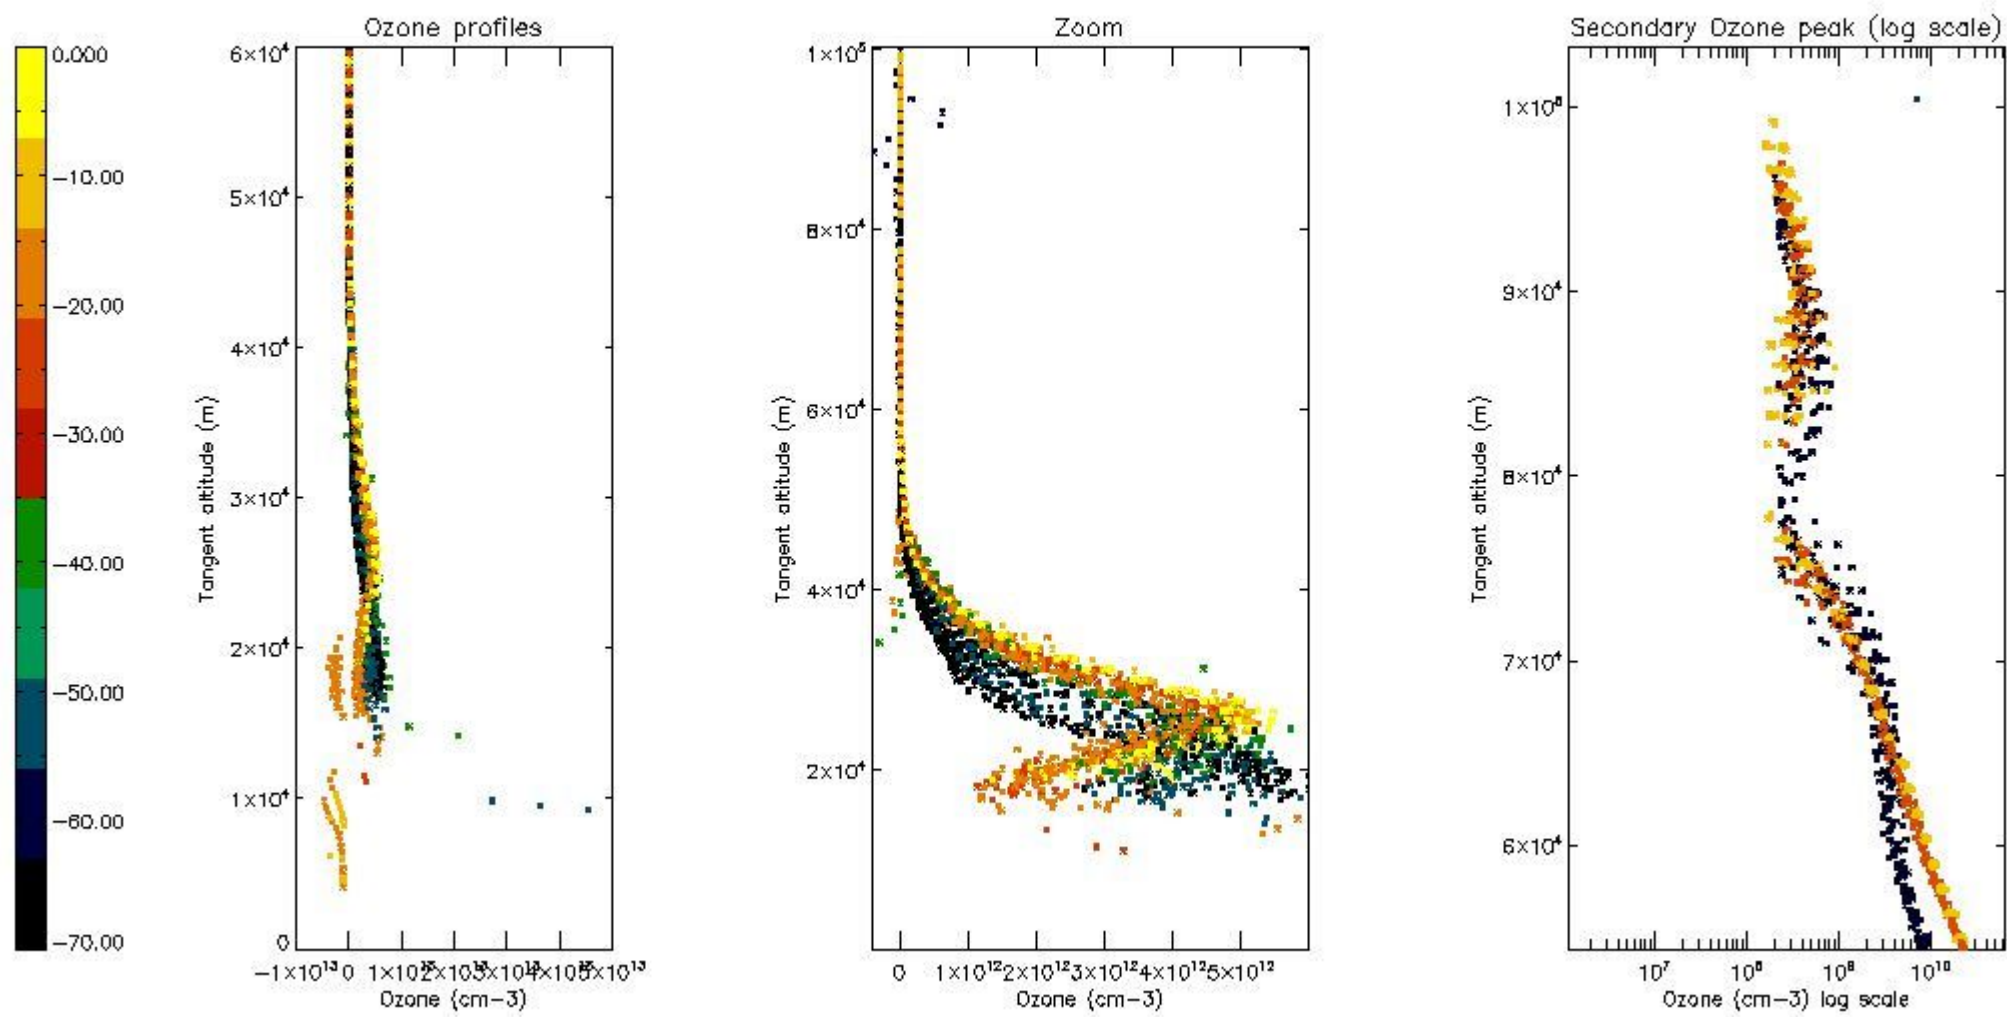

STD < 10	9
STD < 5	6

5.2 Plot ozone profiles for all STD (dark without errors)

The colorbar represents the latitude.

5.3 Plot ozone profiles where STD < 20% (dark without errors)

The colorbar represents the latitude.

5.4 Plot ozone profiles where STD < 10% (dark without errors)

The colorbar represents the latitude.

5.5 Plot ozone profiles where STD < 5% (dark without errors)

The colorbar represents the latitude.

5.6 Plot NO₂ profiles for all STD (dark without errors)