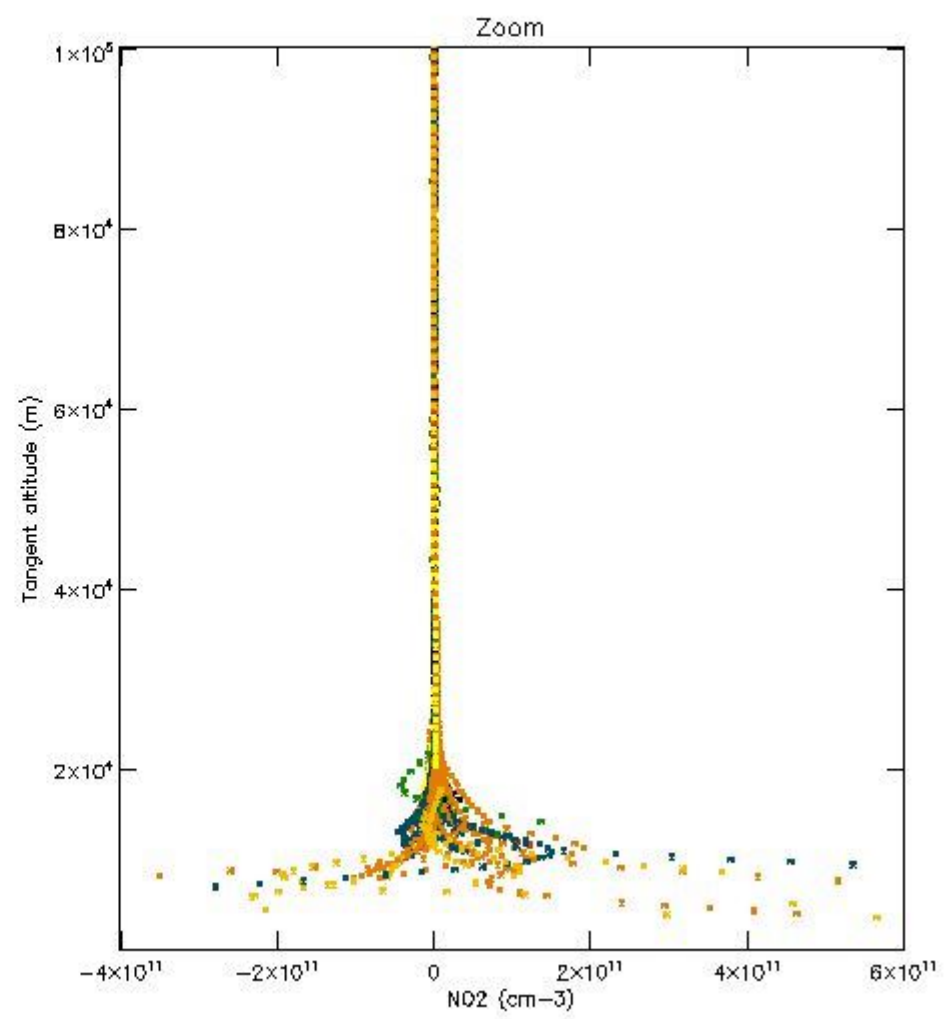

5.4 Plot ozone profiles where STD < 10% (dark without errors)

The colorbar represents the latitude.

5.5 Plot ozone profiles where STD < 5% (dark without errors)

The colorbar represents the latitude.

5.6 Plot NO₂ profiles for all STD (dark without errors)

The colorbar represents the latitude.

5.7 Plot NO3 profiles for all STD (dark without errors)

The colorbar represents the latitude.

5.8 Plot H₂O profiles for all STD (only for occultations of stars 1,2,3,4,13,14,16,26,63 dark without errors)