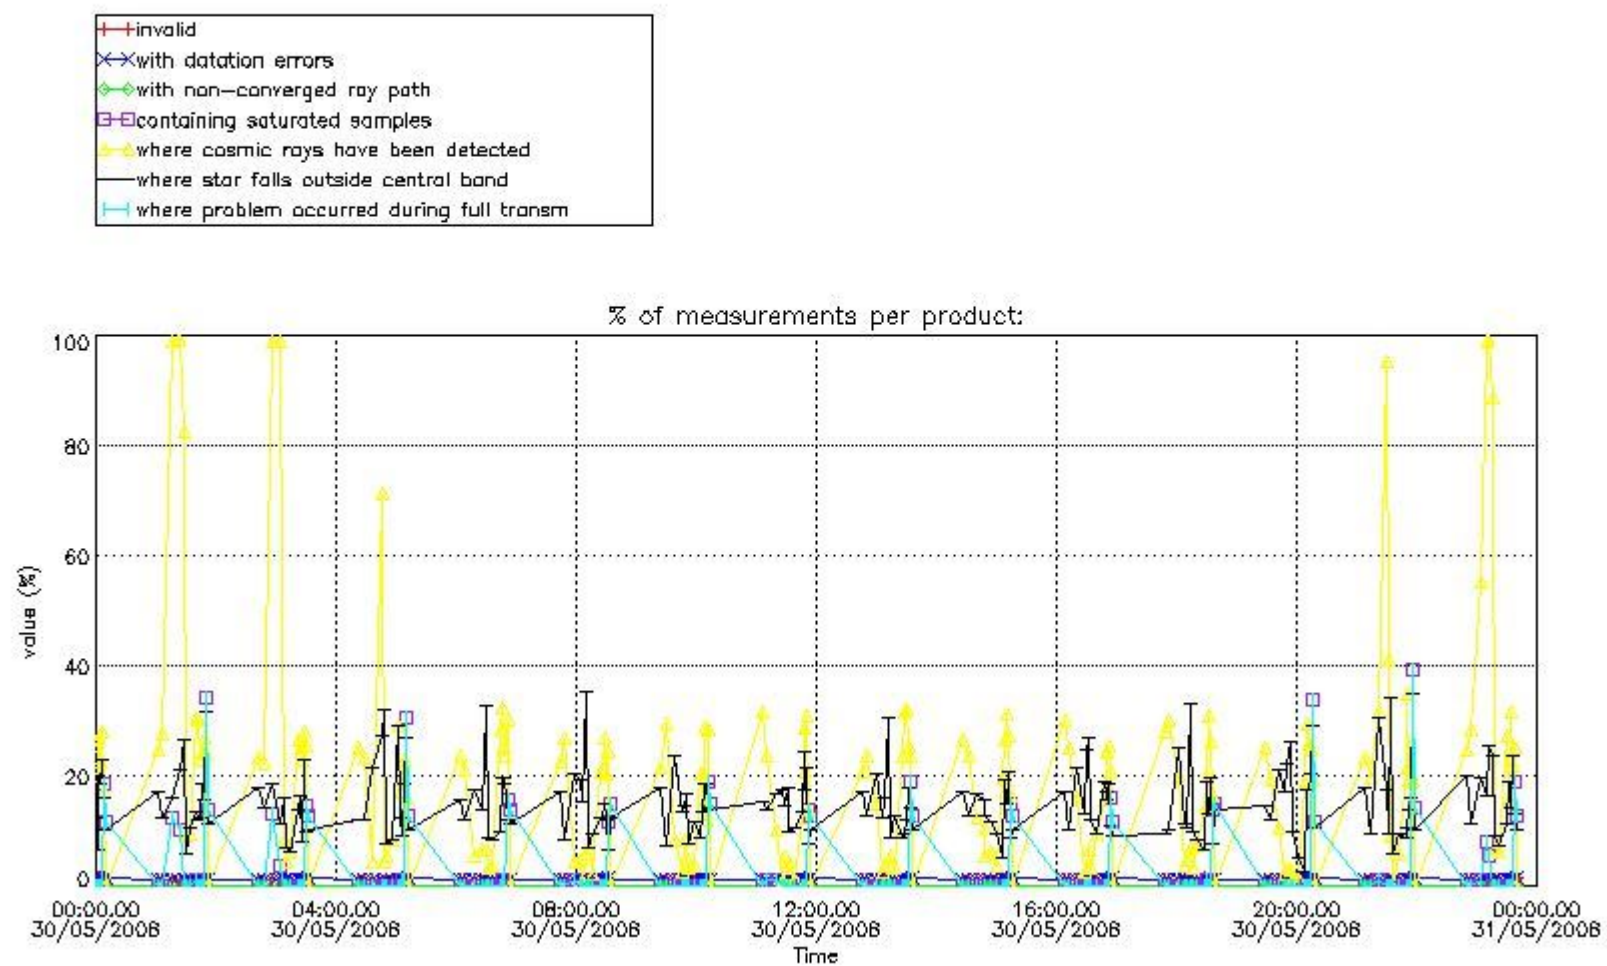

4.1.2 Plot level 1 quality information per product (time dependant): ENVI SAT DESCENDING passes