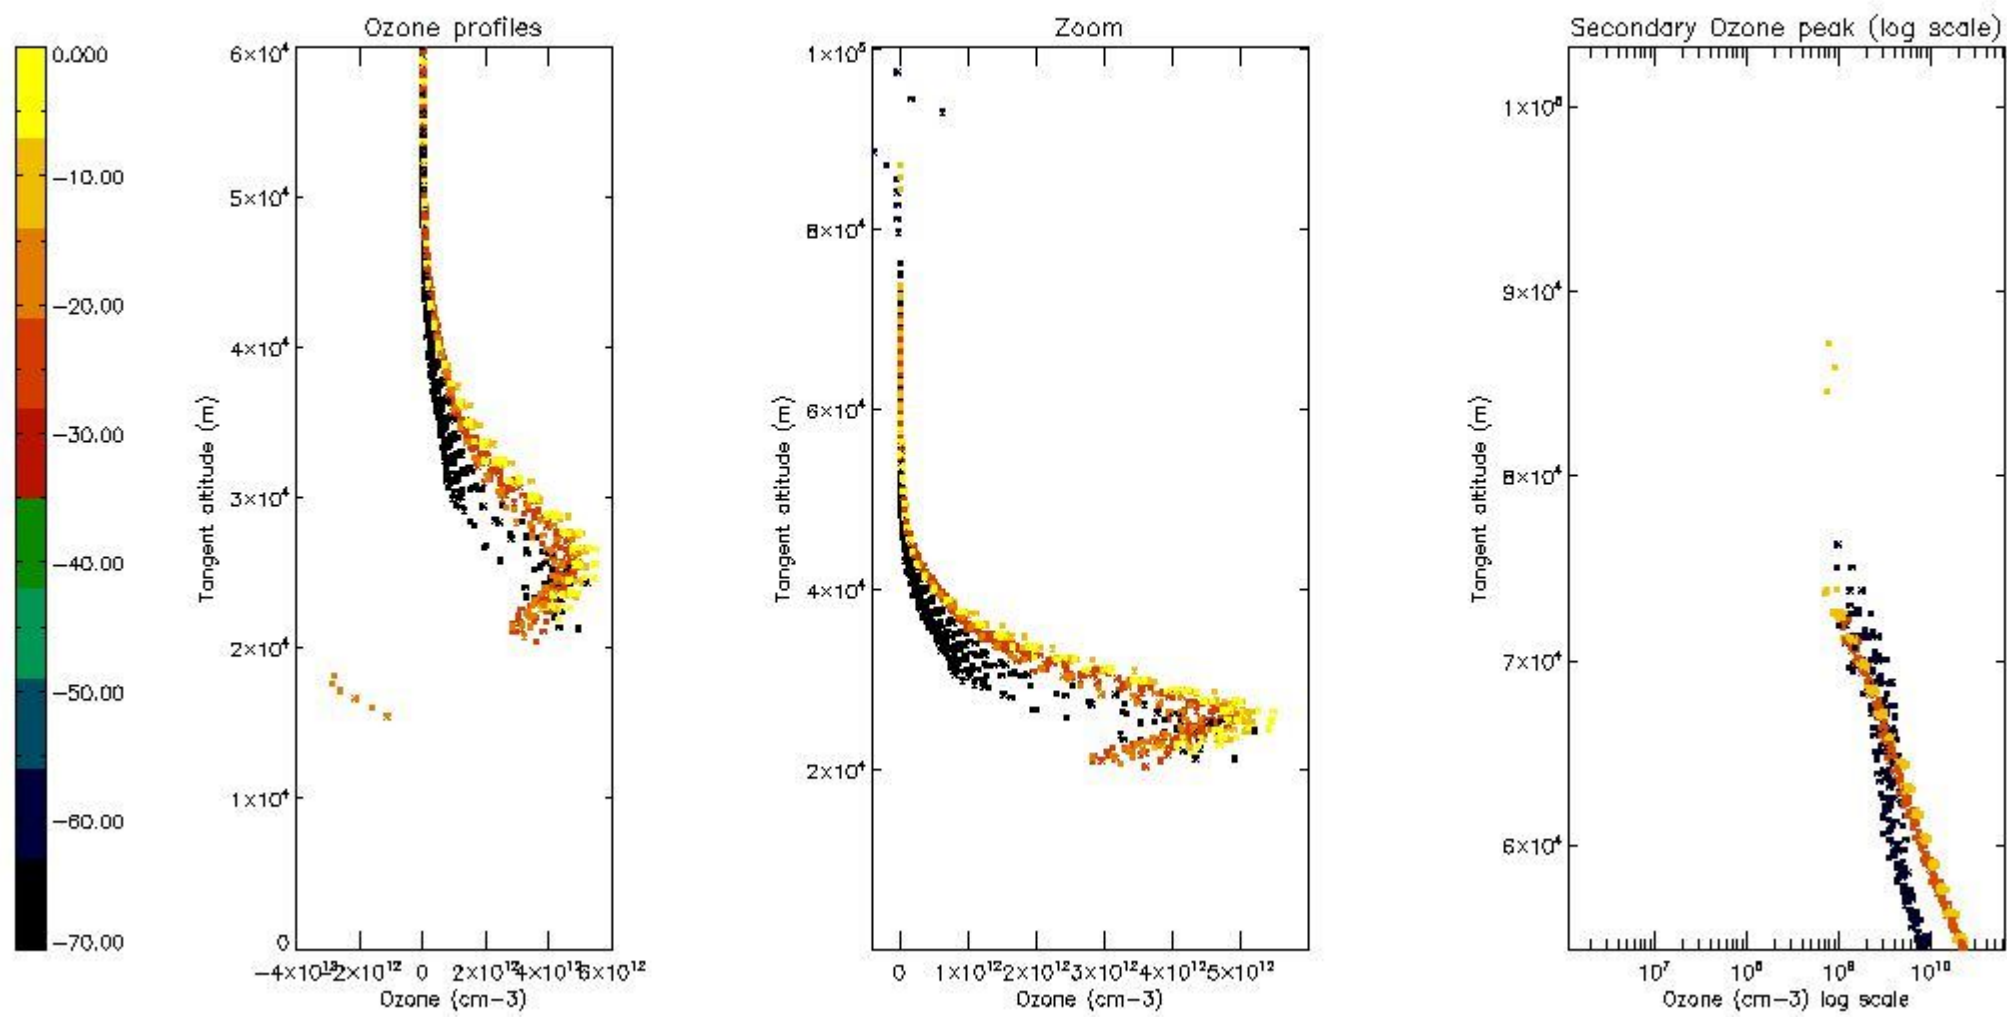

STD < 10	9
STD < 5	6

5.2 Plot ozone profiles for all STD (dark without errors)

The colorbar represents the latitude.

5.3 Plot ozone profiles where STD < 20% (dark without errors)

The colorbar represents the latitude.

5.4 Plot ozone profiles where STD < 10% (dark without errors)

The colorbar represents the latitude.

5.5 Plot ozone profiles where STD < 5% (dark without errors)

The colorbar represents the latitude.

5.6 Plot NO₂ profiles for all STD (dark without errors)