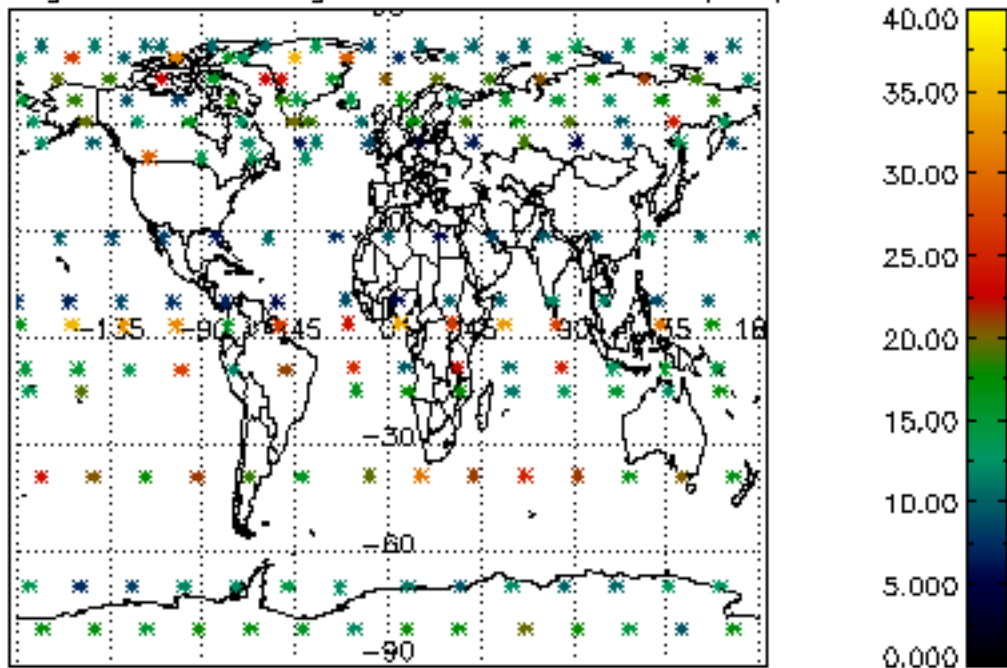

Percentage of cosmic ray hits per profile

Percentage of star falling outside central band per profile