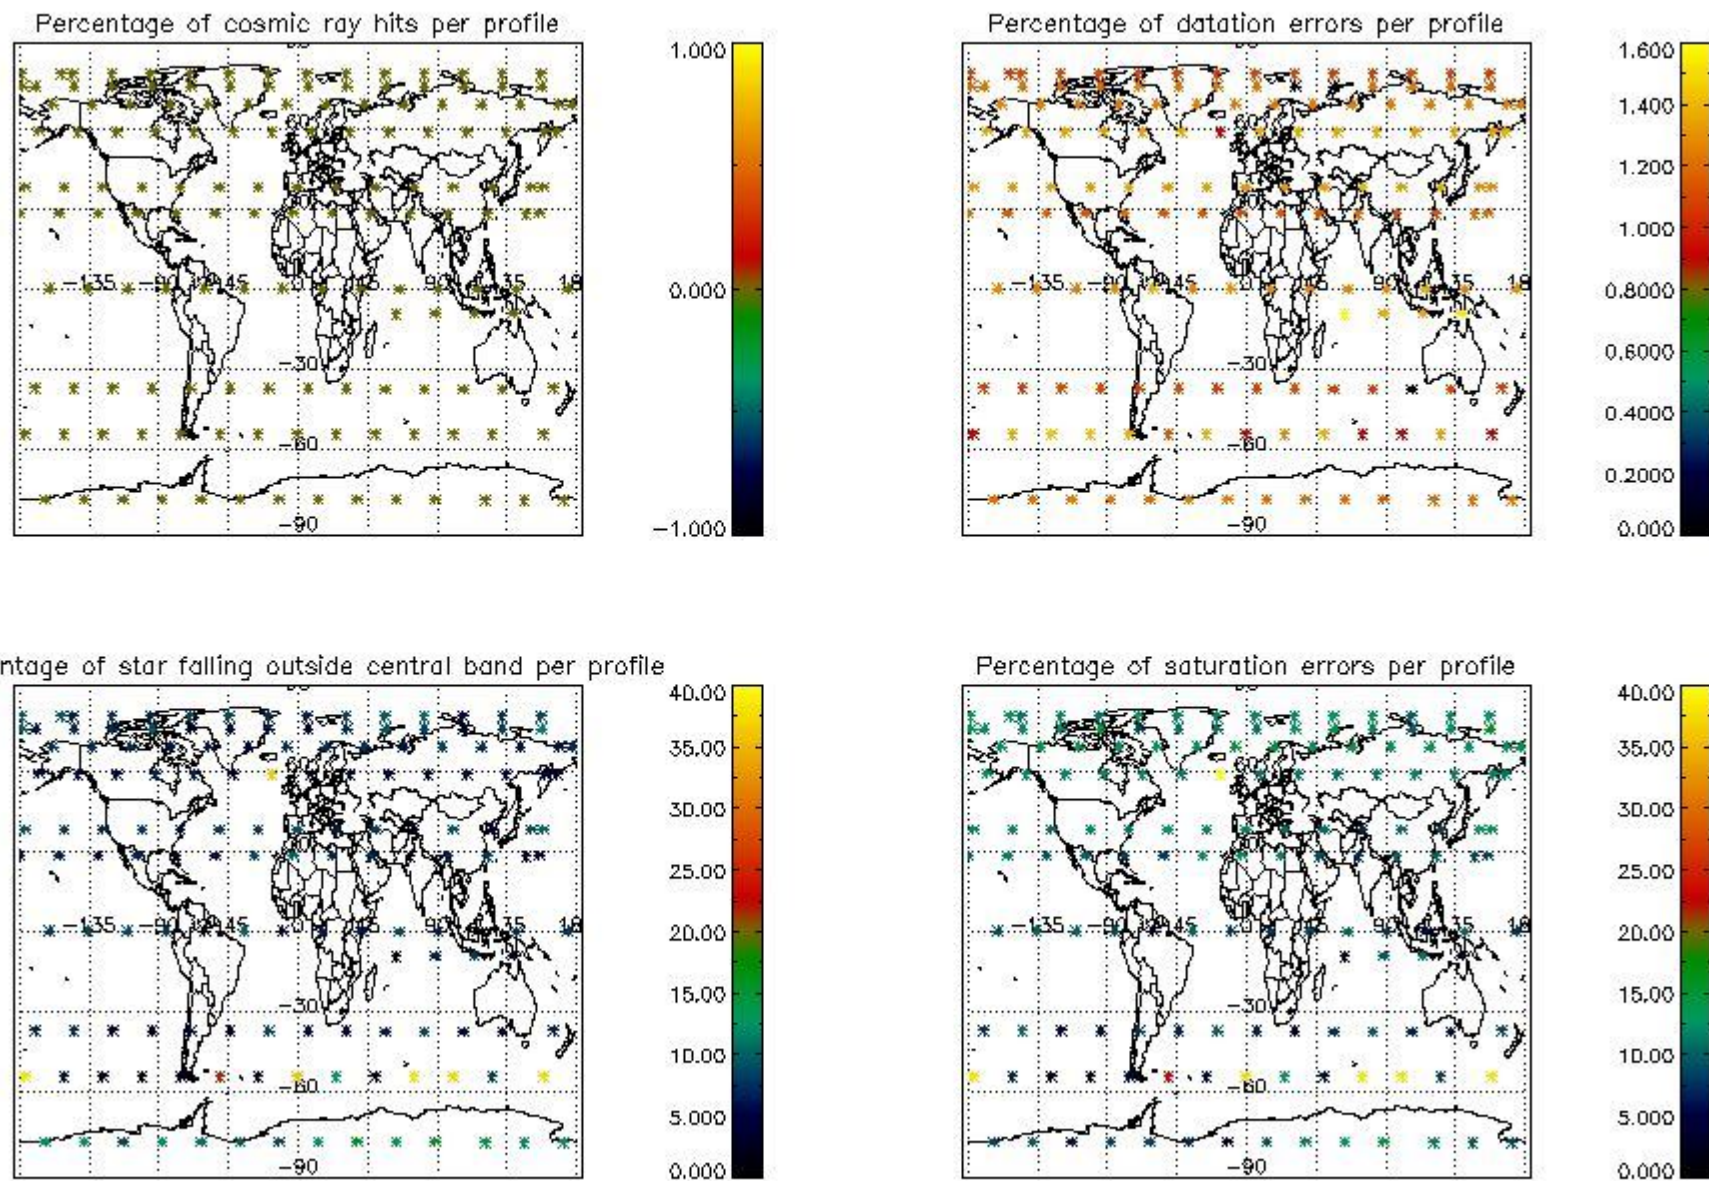

4.2.2 Plot level 1 quality information per product (world map): ENVISAT DESCENDING passes

5. Trace gas profiles

5.1 Ozone statistics based on quality of products

The final quality of the products can be "measured" using the STD (Standard Deviation) attached to every point profile. This information is written to the parameter GOM_NL__2P/NL_LOCAL_SPECIES_DENSITY/o3_std of the level 2 products. The table below shows the statistics for given STD ranges.

The statistics are given with respect to the overall valid production:

- Products without fatal errors: GOM_NL__2P/MPH/PRODUCT_ERR=0
- Valid point profile: GOM_NL__2P/NL_LOCAL_SPECIES_DENSITY/pcd(0)=0

The 'Criteria' is applied to valid points of dark limb products:

- Products in dark limb illumination condition: GOM_NL__2P/NL_SUMMARY_QUALITY/obs_ill_cond=0
- Products without fatal errors: GOM_NL__2P/MPH/PRODUCT_ERR=0
- Valid point profile: GOM_NL__2P/NL_LOCAL_SPECIES_DENSITY/pcd(0)=0

So, the table below shows the percentage of dark limb and valid observations for each criteria with respect to the overall valid daily observations.

Criteria	% of total production
All STD	26
STD < 20	13