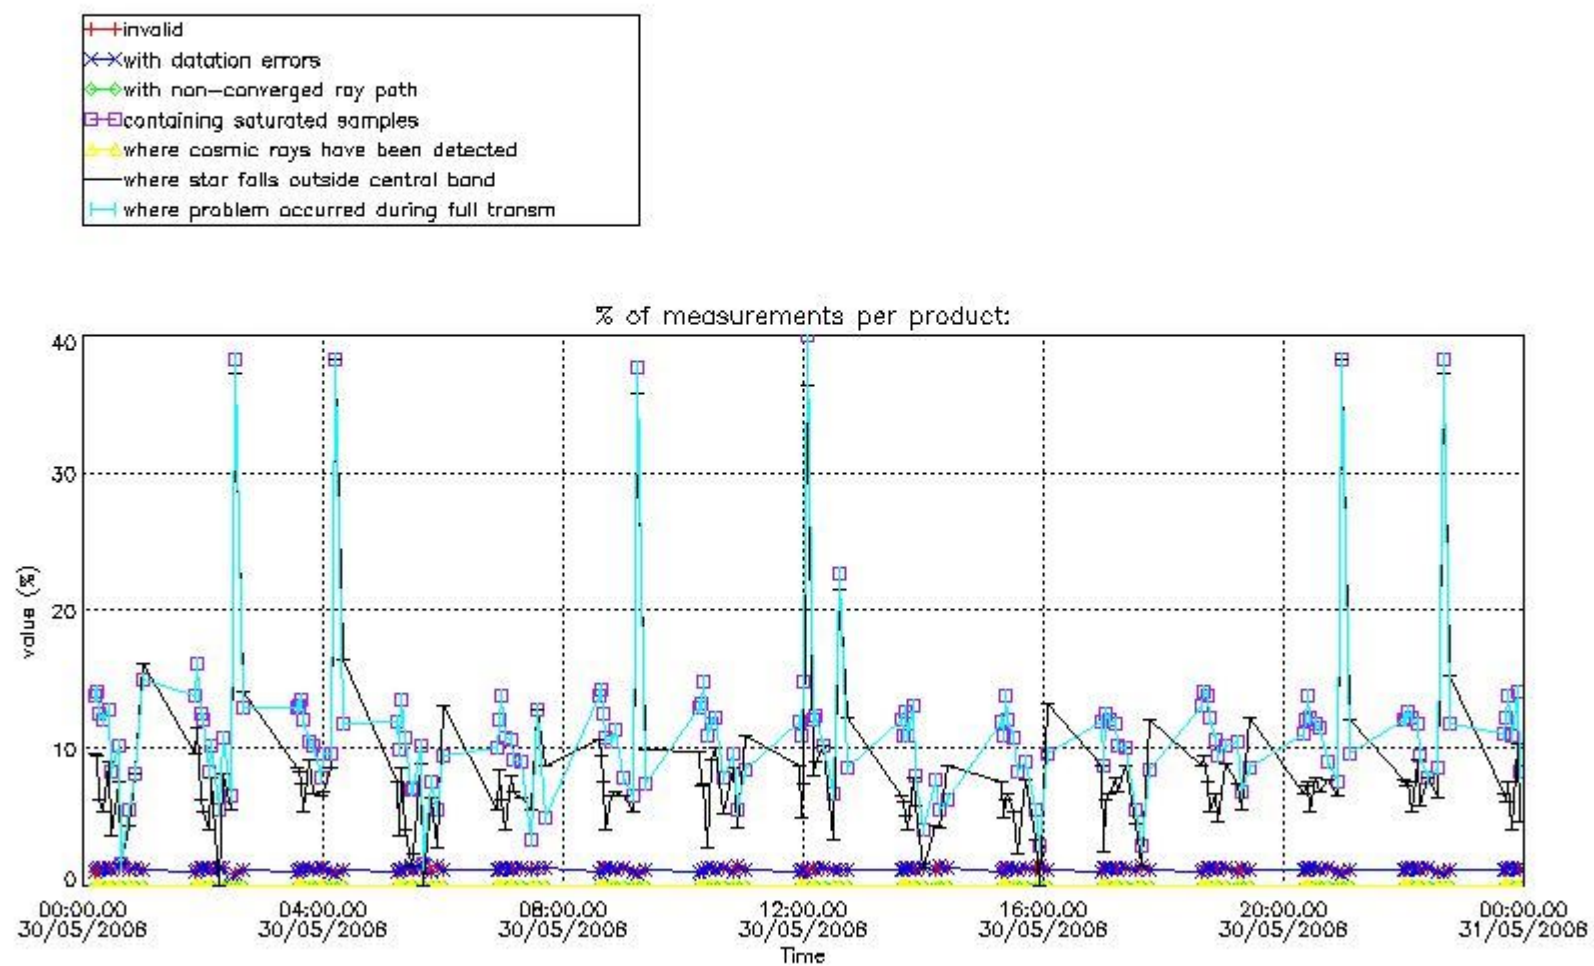

4.2 Plot quality information per product coming from level 1b processing (world map)

4.2.1 Plot level 1 quality information per product (world map): ENVISAT ASCENDING passes