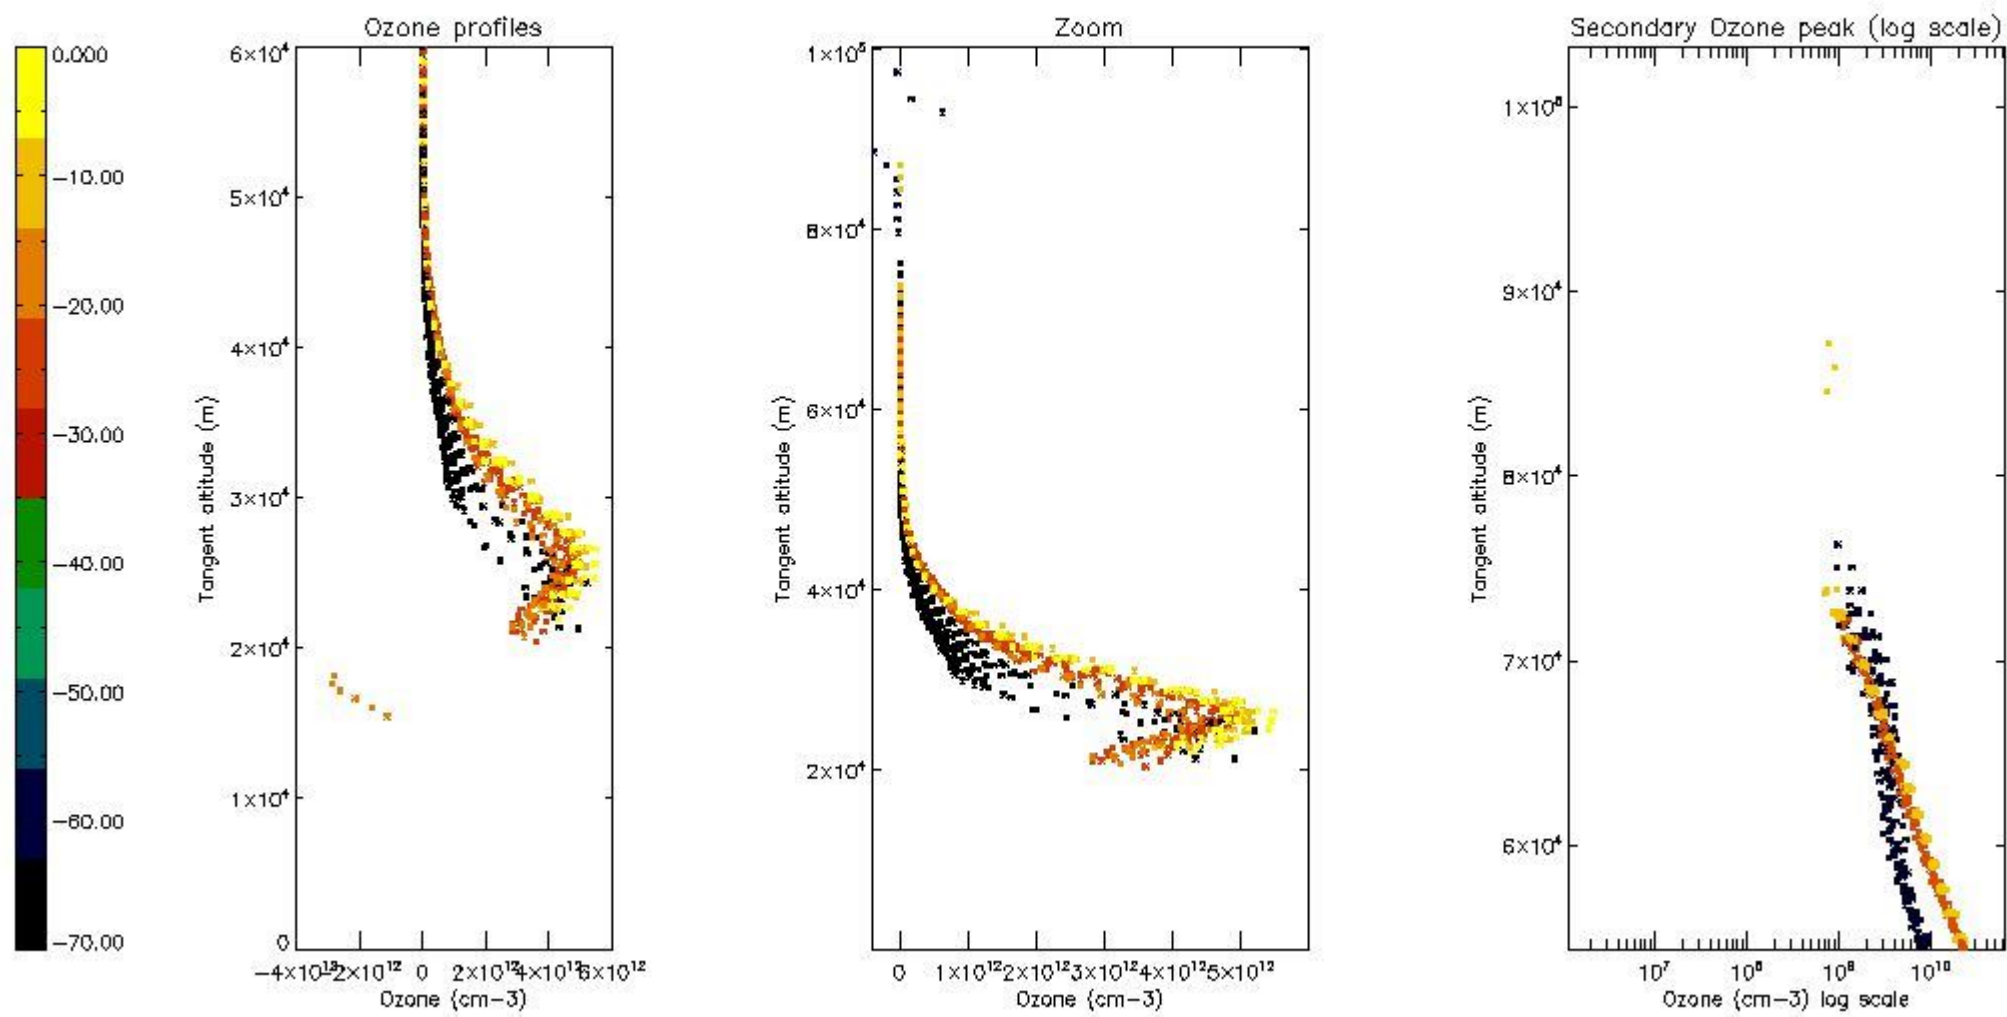

5.6 Plot NO₂ profiles for all STD (dark without errors)

The colorbar represents the latitude.