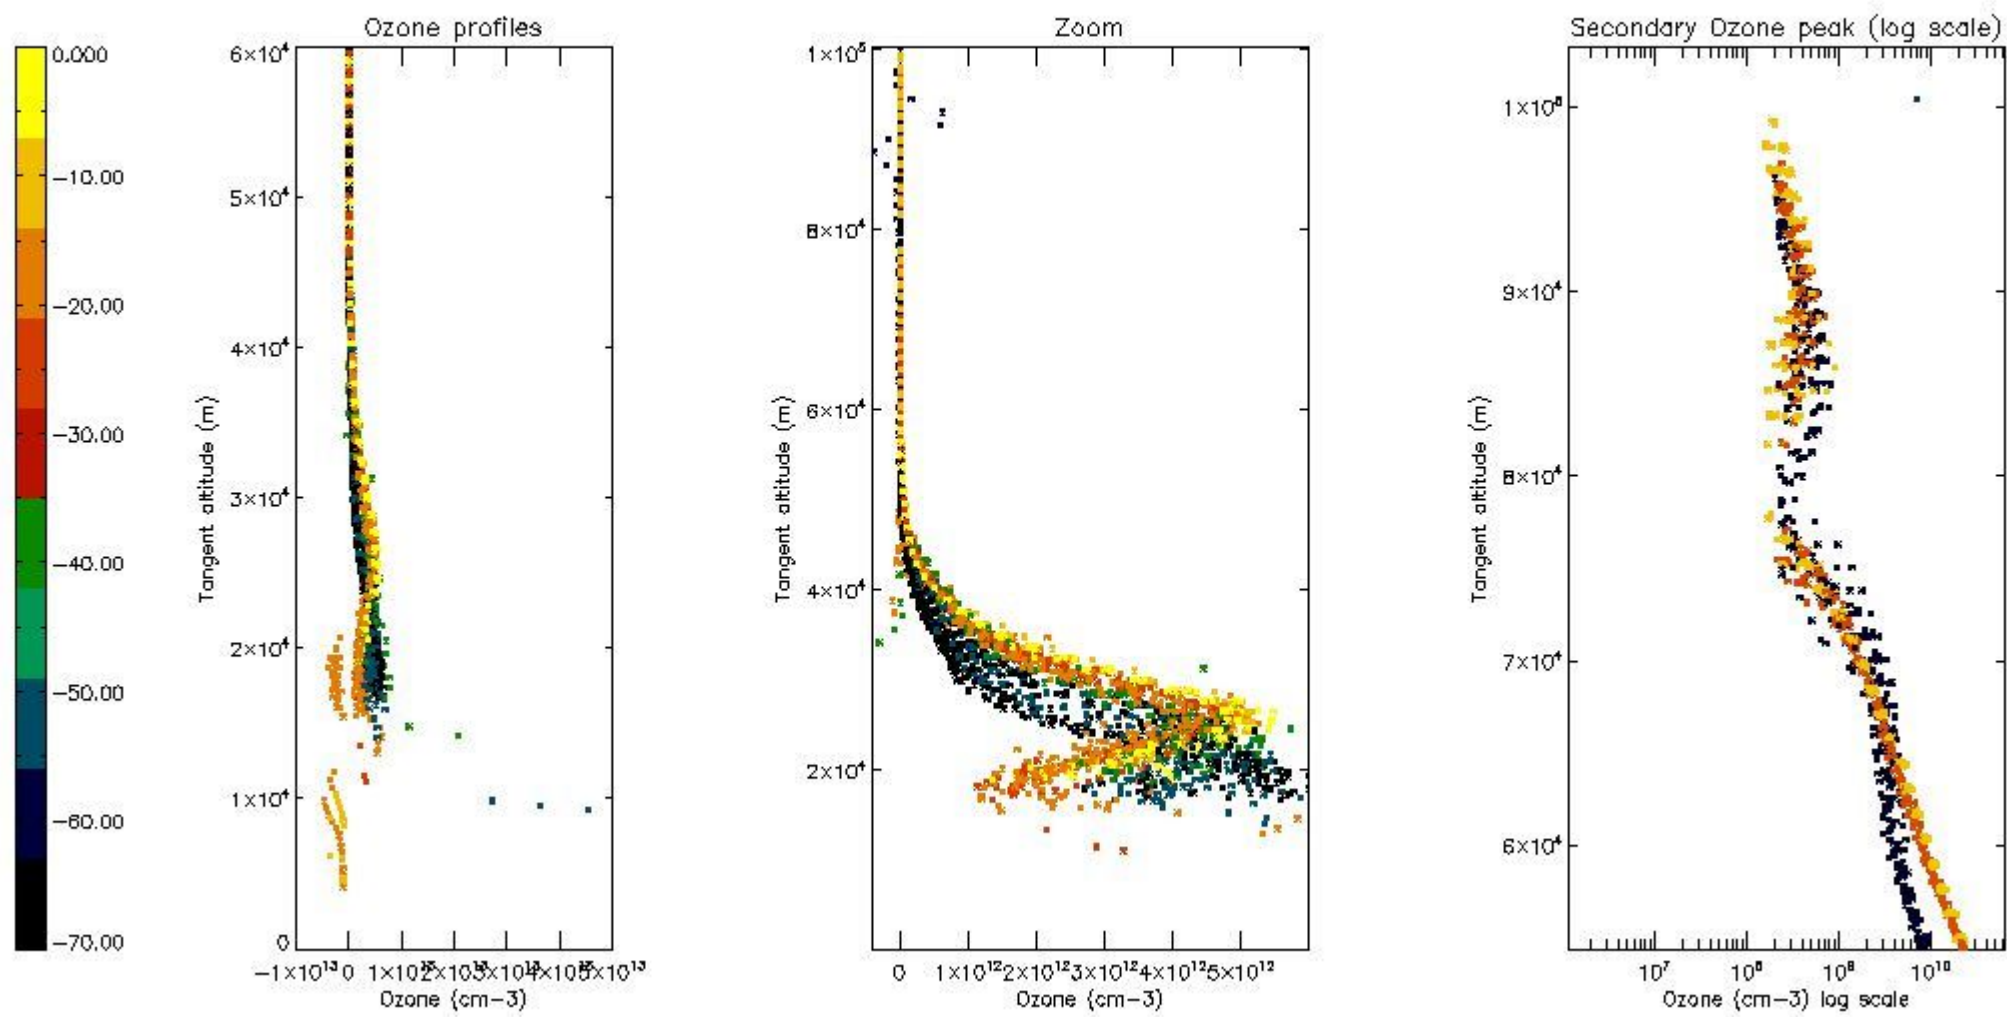

STD < 10	9
STD < 5	6

5.2 Plot ozone profiles for all STD (dark without errors)

The colorbar represents the latitude.

5.3 Plot ozone profiles where STD < 20% (dark without errors)

The colorbar represents the latitude.