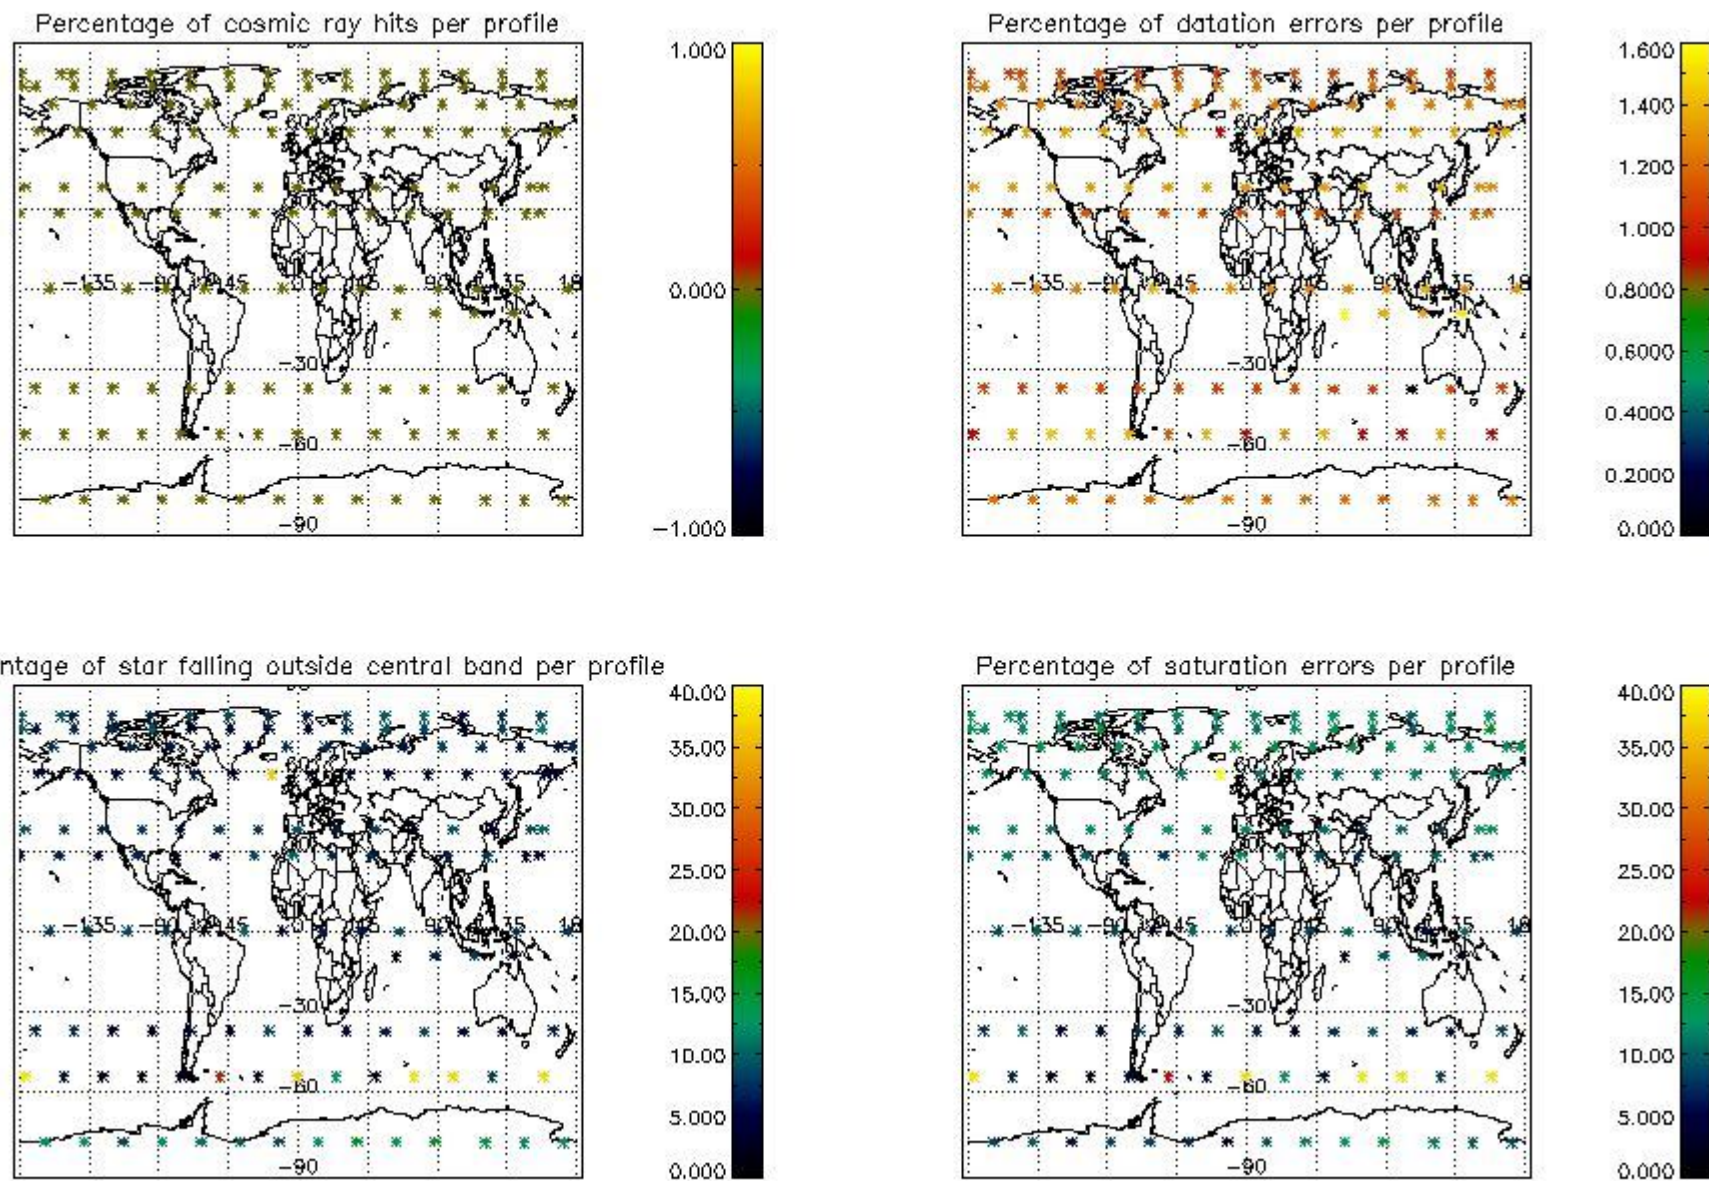

Percentage of flagged data per NO3 profile

4. Level 1 quality information per product

In this section it is plotted some information contained in the Quality Summary data set of the level 2 products that comes from the level 1b processing. Products without errors (error flag in the MPH set to "0") are used.

4.1 Plot quality information per product (time dependant) coming from level 1b processing

4.1.1 Plot level 1 quality information per product (time dependant): ENVISAT ASCENDING passes

4.1.2 Plot level 1 quality information per product (time dependant): ENVI SAT DESCENDING passes

4.2 Plot quality information per product coming from level 1b processing (world map)

4.2.1 Plot level 1 quality information per product (world map): ENVISAT ASCENDING passes

4.2.2 Plot level 1 quality information per product (world map): ENVISAT DESCENDING passes