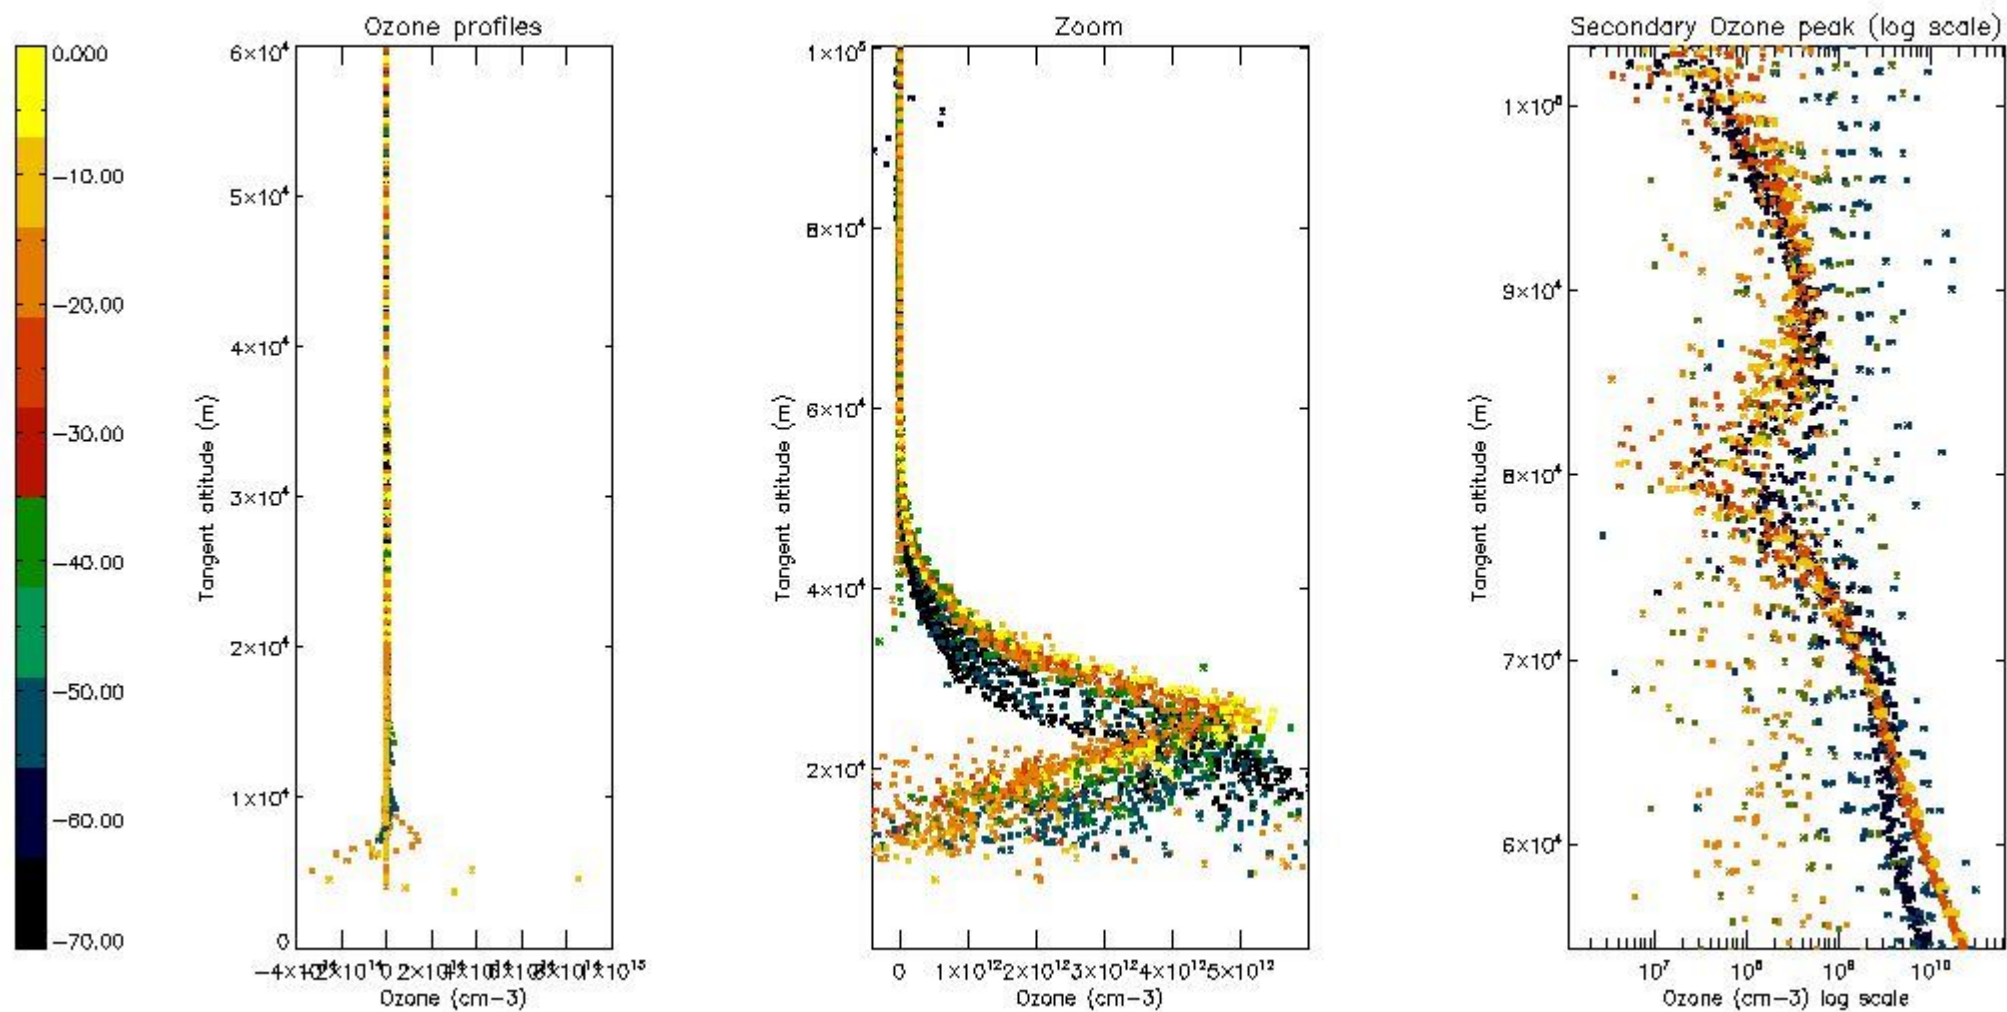

STD < 10	9
STD < 5	6

5.2 Plot ozone profiles for all STD (dark without errors)

The colorbar represents the latitude.

5.3 Plot ozone profiles where STD < 20% (dark without errors)

The colorbar represents the latitude.