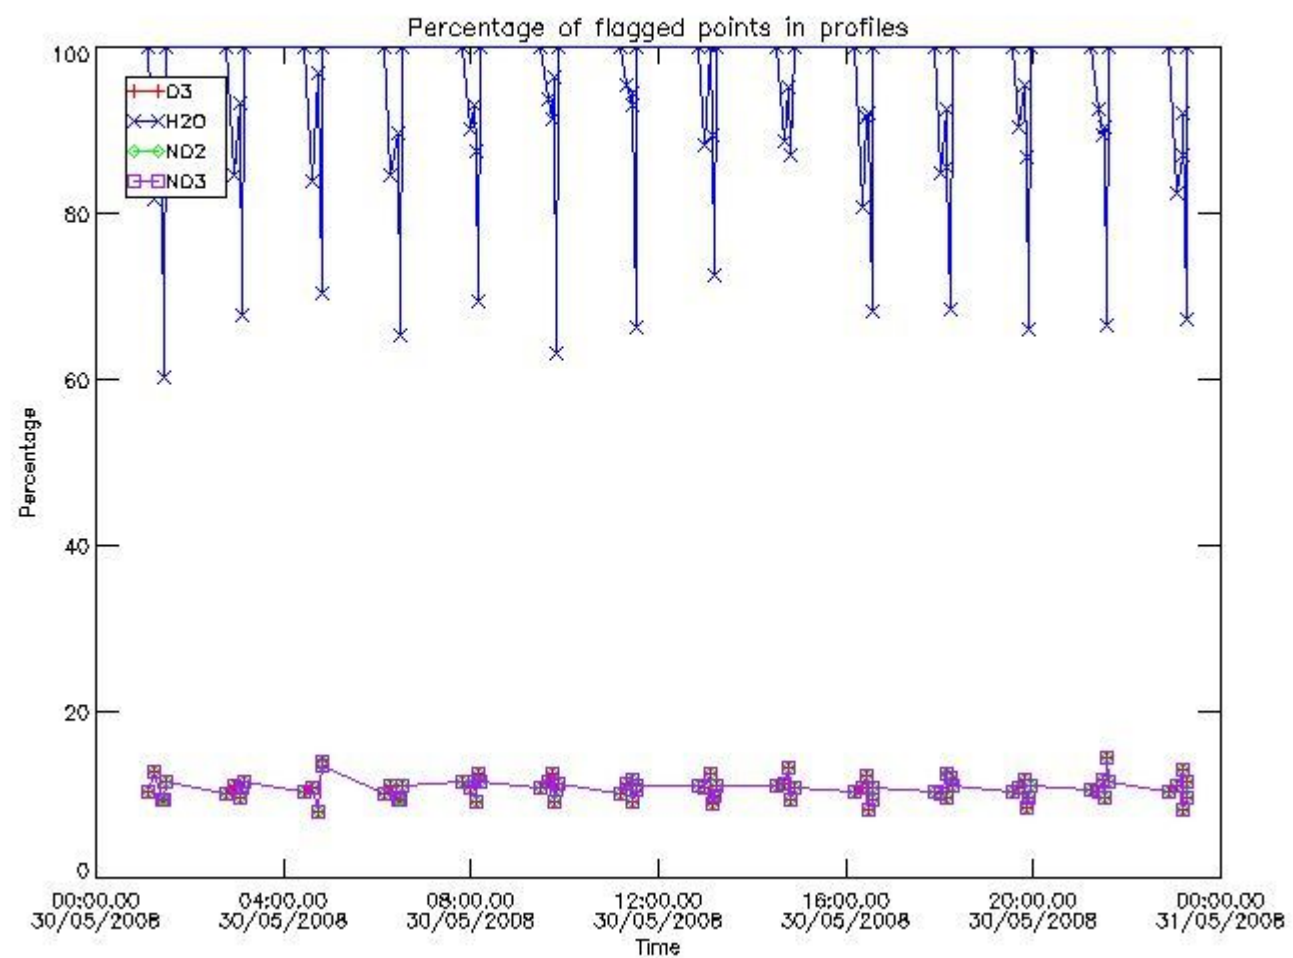

3. Quality information per product

In this section it is plotted some information contained in the Quality Summary data set of the level 2 products. Only products in dark limb conditions and without errors (error flag in the MPH set to "0") are used.

3.1 Plot quality information per product (time dependant)

3.2 Plot quality information per product (world map)