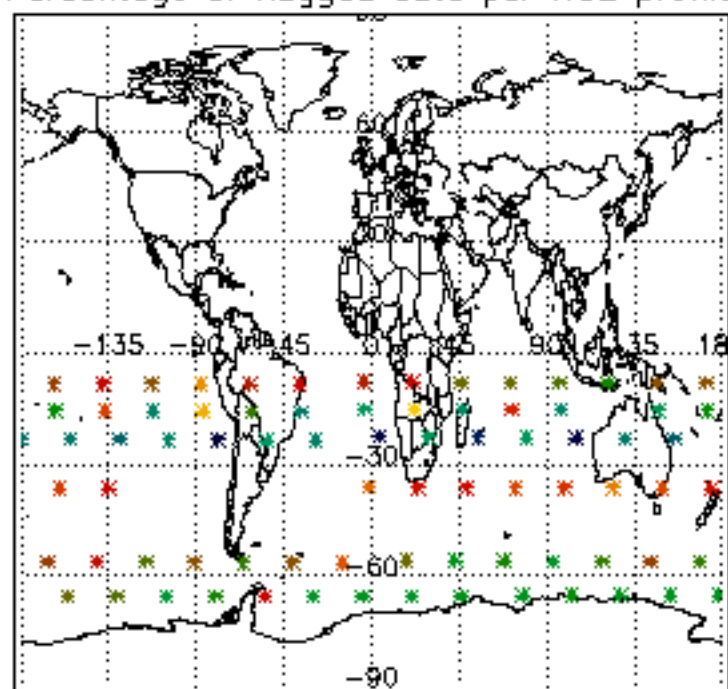

Percentage of flagged data per NO2 profile