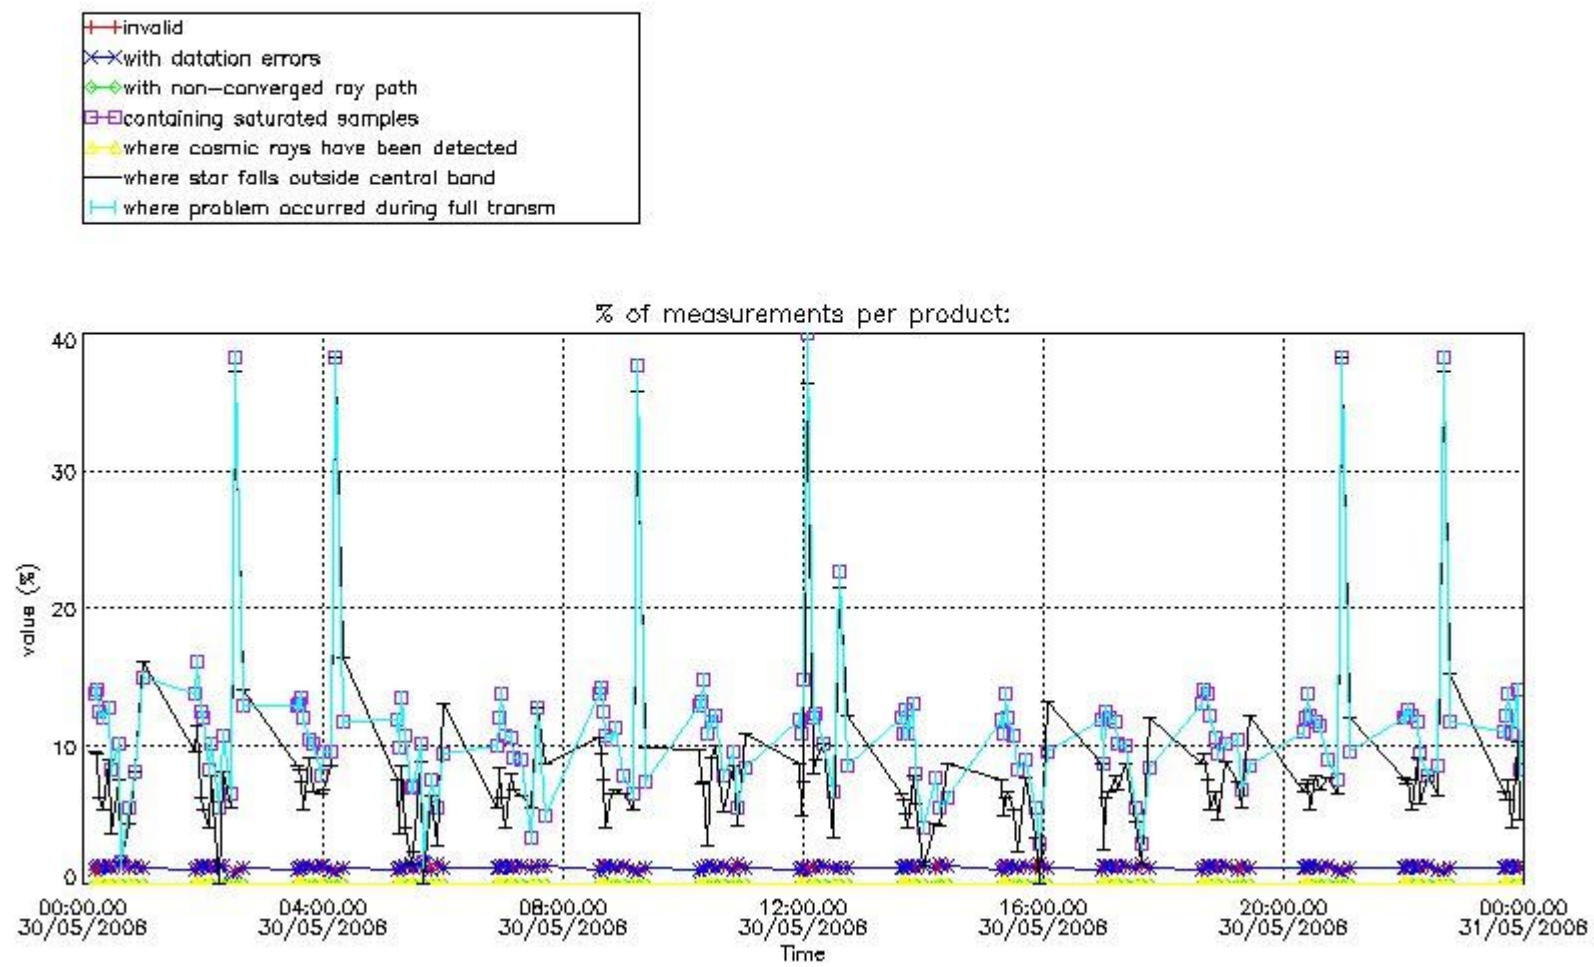

3.1 Plot quality information per product (time dependant)

3.2 Plot quality information per product (world map)

Percentage of flagged data per O3 profile

Percentage of flagged data per H2O profile

Percentage of flagged data per NO2 profile

Percentage of flagged data per NO3 profile

4. Level 1 quality information per product

In this section it is plotted some information contained in the Quality Summary data set of the level 2 products that comes from the level 1b processing. Products without errors (error flag in the MPH set to "0") are used.

4.1 Plot quality information per product (time dependant) coming from level 1b processing

4.1.1 Plot level 1 quality information per product (time dependant): ENVISAT ASCENDING passes

4.1.2 Plot level 1 quality information per product (time dependant): ENVI SAT DESCENDING passes