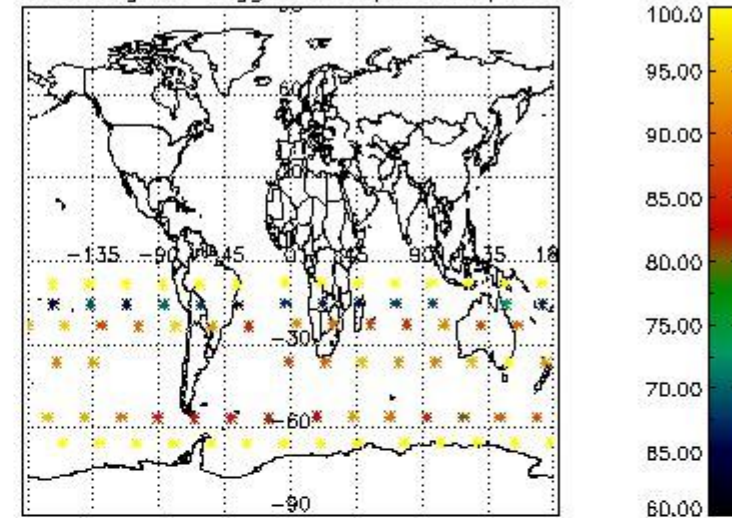

3.1 Plot quality information per product (time dependant)

3.2 Plot quality information per product (world map)

Percentage of flagged data per O3 profile

Percentage of flagged data per H2O profile

Percentage of flagged data per NO2 profile