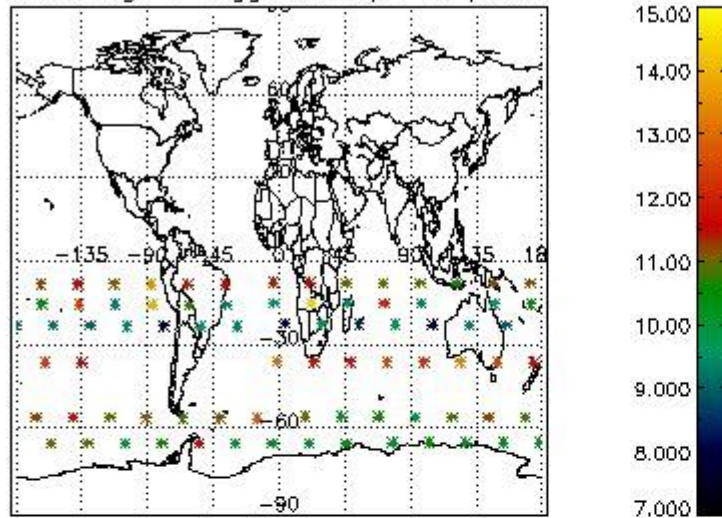

3. Quality information per product

In this section it is plotted some information contained in the Quality Summary data set of the level 2 products. Only products in dark limb conditions and without errors (error flag in the MPH set to "0") are used.

3.1 Plot quality information per product (time dependant)

3.2 Plot quality information per product (world map)

Percentage of flagged data per O3 profile

Percentage of flagged data per H2O profile

Percentage of flagged data per NO2 profile