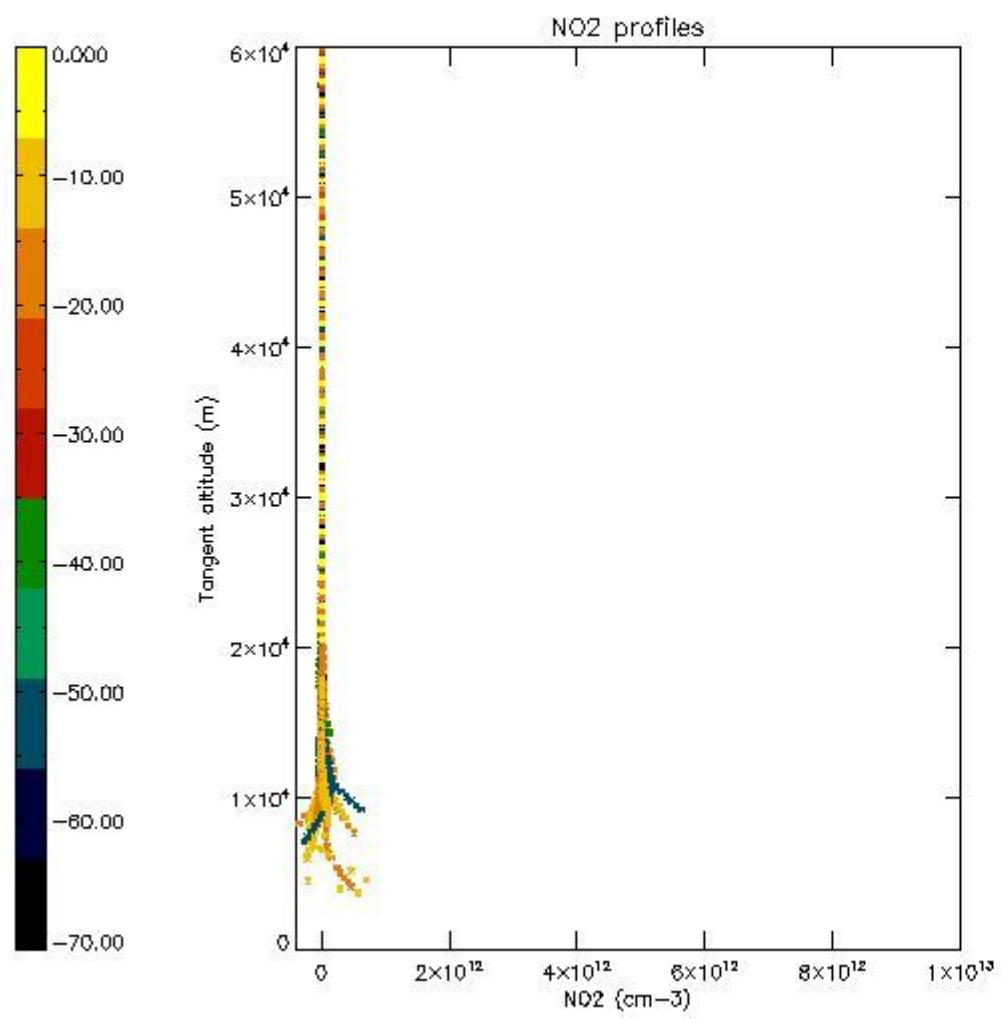

STD < 10	9
STD < 5	6

5.2 Plot ozone profiles for all STD (dark without errors)

The colorbar represents the latitude.

5.3 Plot ozone profiles where STD < 20% (dark without errors)

The colorbar represents the latitude.

5.4 Plot ozone profiles where STD < 10% (dark without errors)

The colorbar represents the latitude.

5.5 Plot ozone profiles where STD < 5% (dark without errors)

The colorbar represents the latitude.

5.6 Plot NO₂ profiles for all STD (dark without errors)

The colorbar represents the latitude.

5.7 Plot NO3 profiles for all STD (dark without errors)

The colorbar represents the latitude.

5.8 Plot H₂O profiles for all STD (only for occultations of stars 1,2,3,4,13,14,16,26,63 dark without errors)