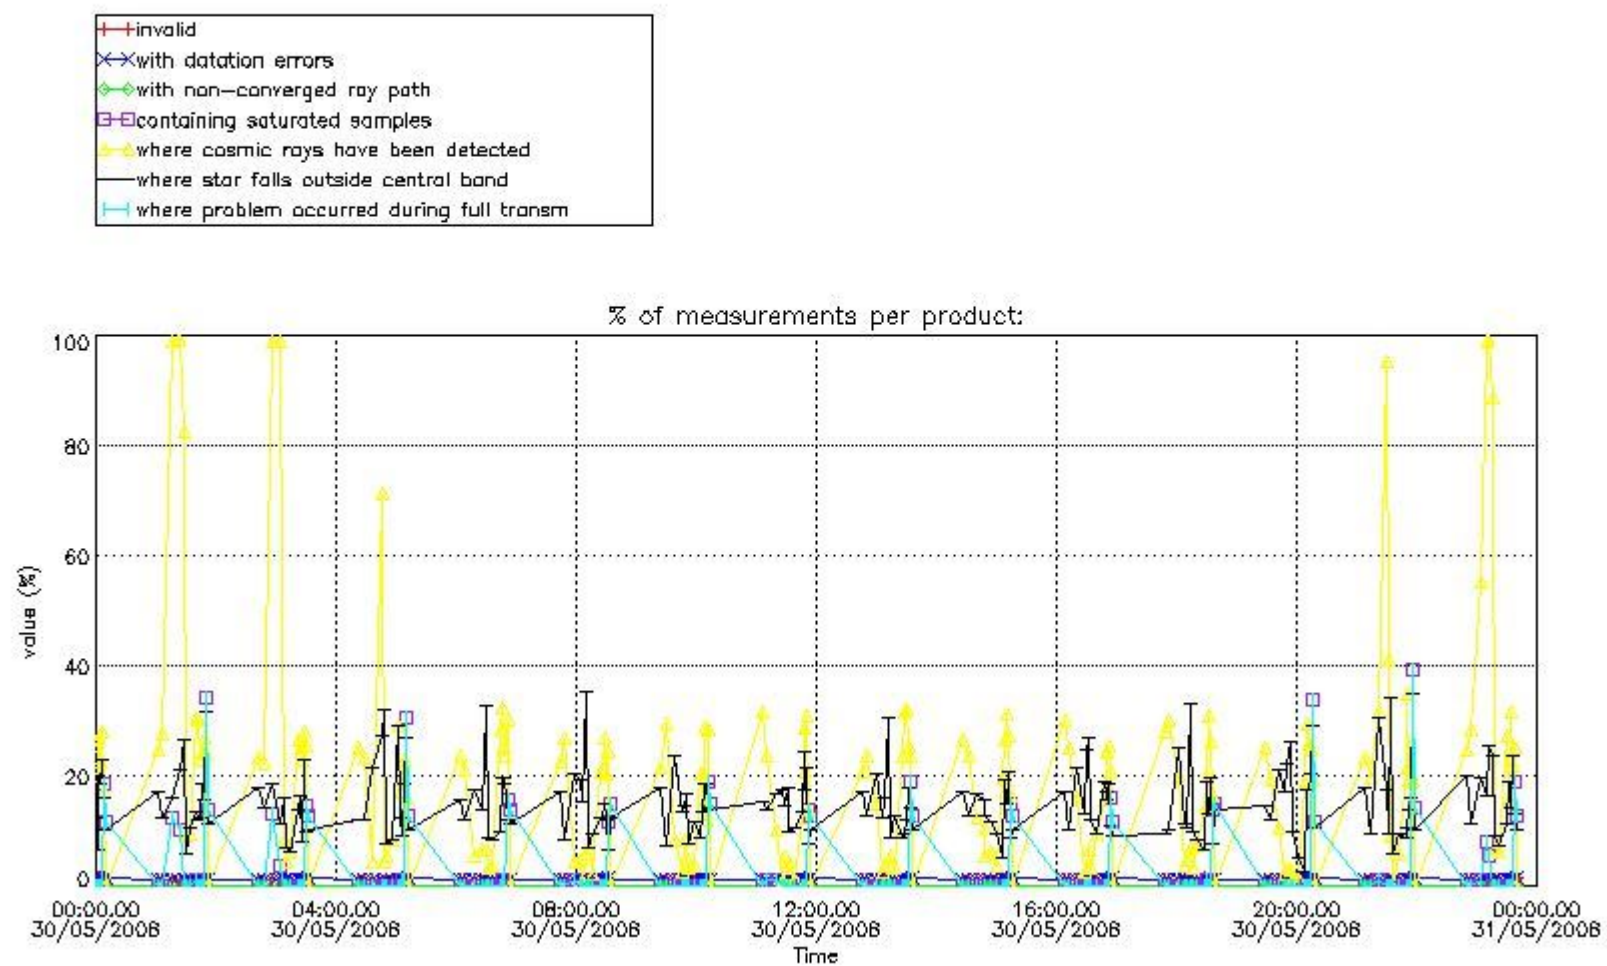

3.1 Plot quality information per product (time dependant)

3.2 Plot quality information per product (world map)

Percentage of flagged data per O3 profile

Percentage of flagged data per H2O profile

Percentage of flagged data per NO2 profile

Percentage of flagged data per NO3 profile

4. Level 1 quality information per product

In this section it is plotted some information contained in the Quality Summary data set of the level 2 products that comes from the level 1b processing. Products without errors (error flag in the MPH set to "0") are used.

4.1 Plot quality information per product (time dependant) coming from level 1b processing

4.1.1 Plot level 1 quality information per product (time dependant): ENVISAT ASCENDING passes

4.1.2 Plot level 1 quality information per product (time dependant): ENVI SAT DESCENDING passes