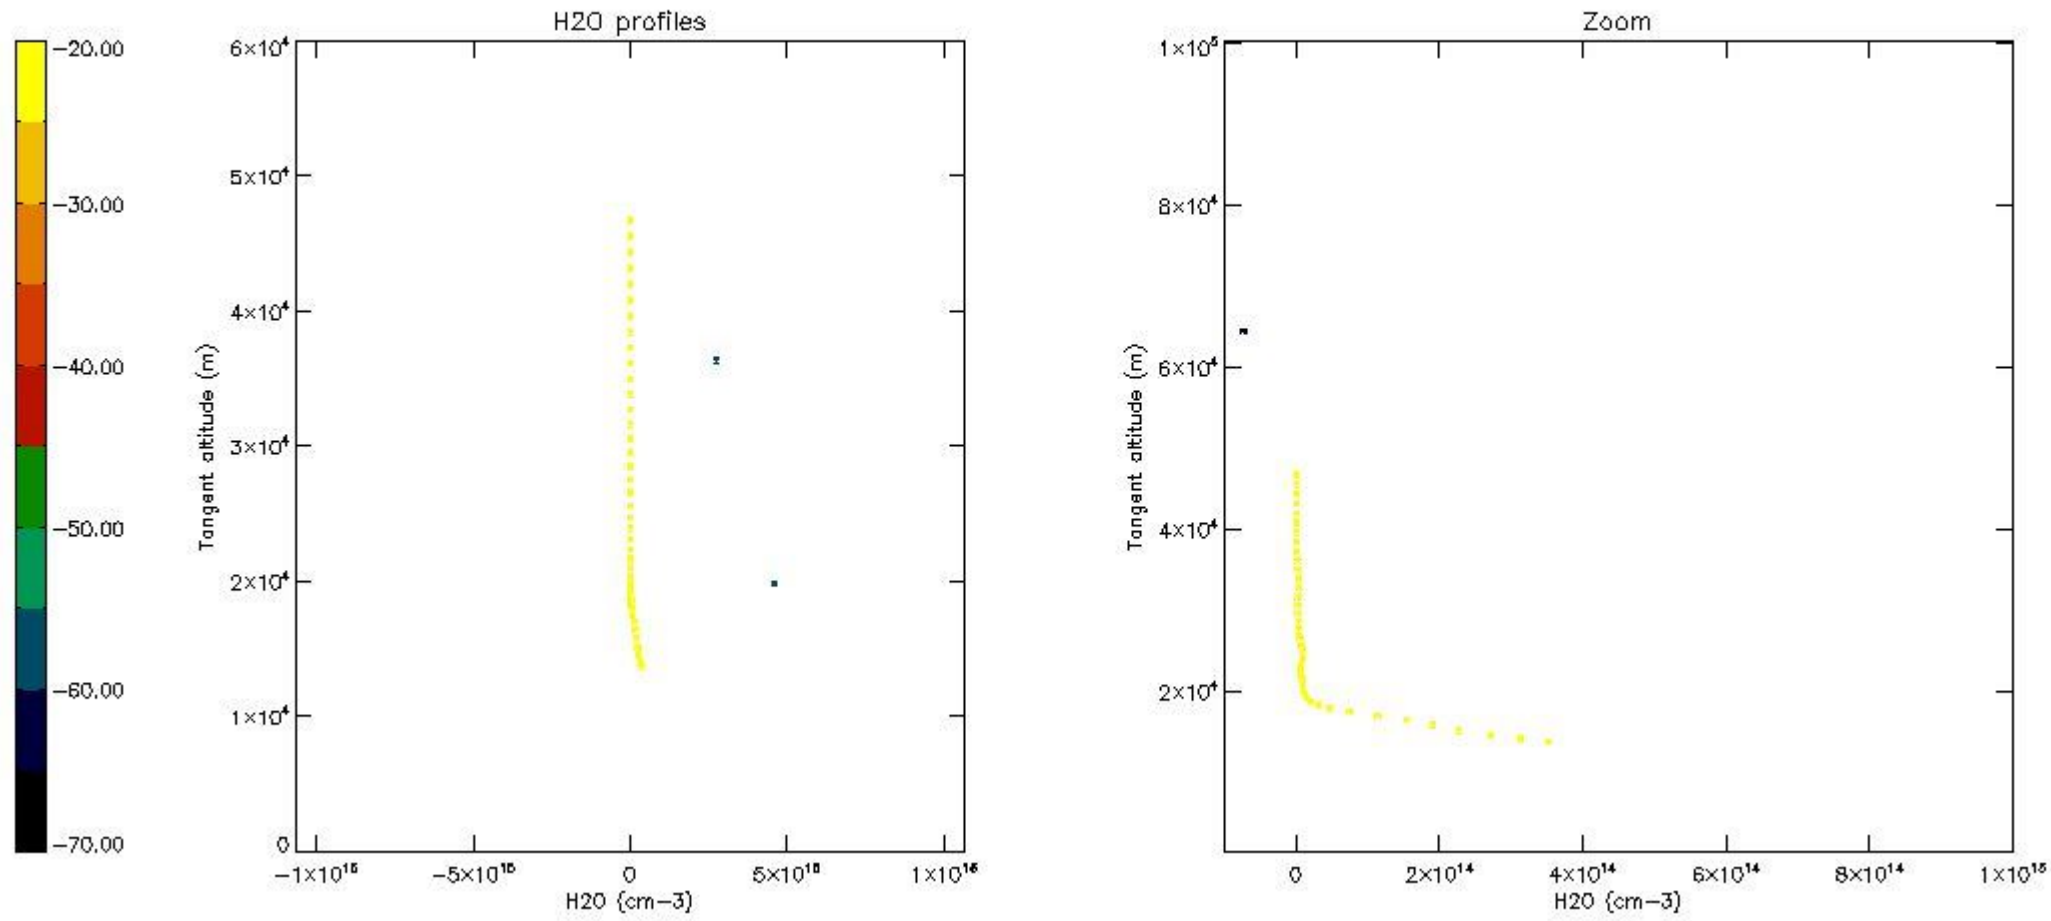

6. Auxiliary Data Files used for the production reported in section 2

The number reported in the third column indicates since which file (see list in section 2) the corresponding auxiliary file has been used. The fourth column is the date of those product files.

Type	Auxiliary Filename	Used since product	Used since product date
INST_PHYS_CHARACTERISTICS	GOM_INS_AXVIEC20091111_143220_20030716_120000_20500101_000000	1	30-MAY-2008 00:00:01
LEVEL-2_PROC_CONFIG	GOM_PR2_AXVIEC20091111_152718_20020301_000000_20500101_000000	1	30-MAY-2008 00:00:01
CROSS_SECTIONS_FILE	GOM_CRS_AXVIEC20091111_154832_20020301_000000_20500101_000000	1	30-MAY-2008 00:00:01