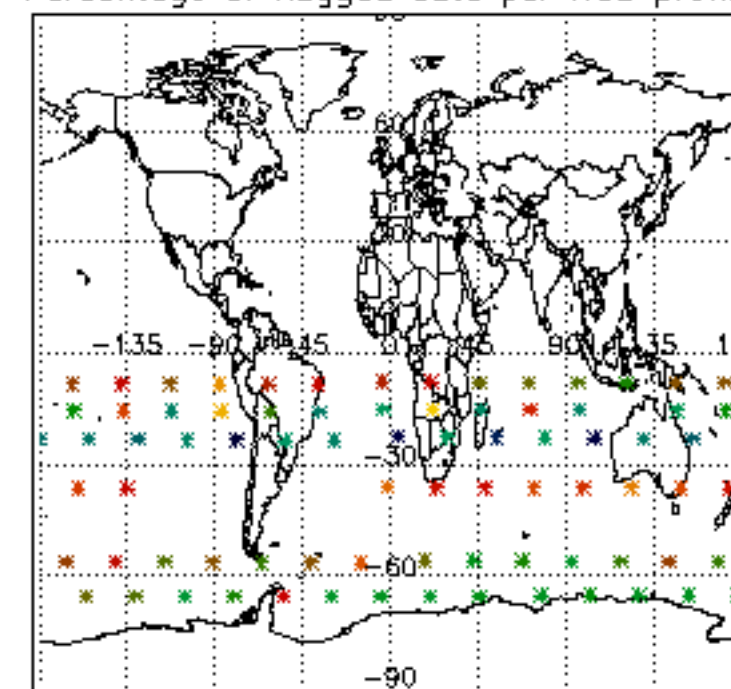

Percentage of flagged data per NO3 profile