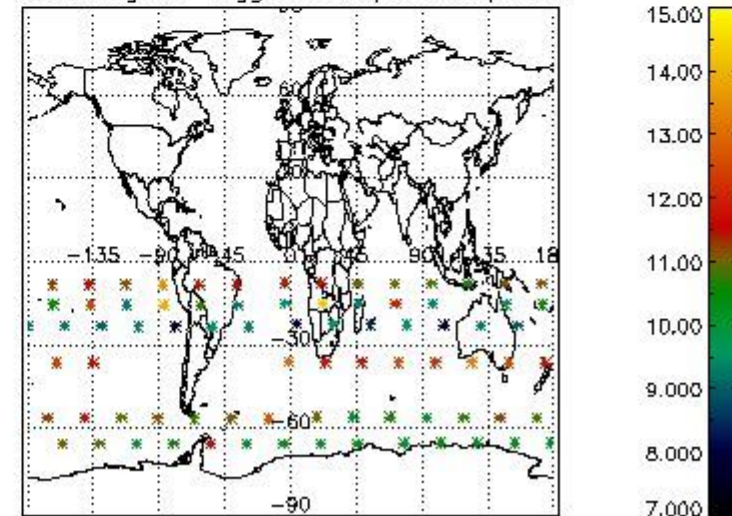

Percentage of flagged data per NO3 profile

4. Level 1 quality information per product

In this section it is plotted some information contained in the Quality Summary data set of the level 2 products that comes from the level 1b processing. Products without errors (error flag in the MPH set to "0") are used.

4.1 Plot quality information per product (time dependant) coming from level 1b processing

4.1.1 Plot level 1 quality information per product (time dependant): ENVISAT ASCENDING passes