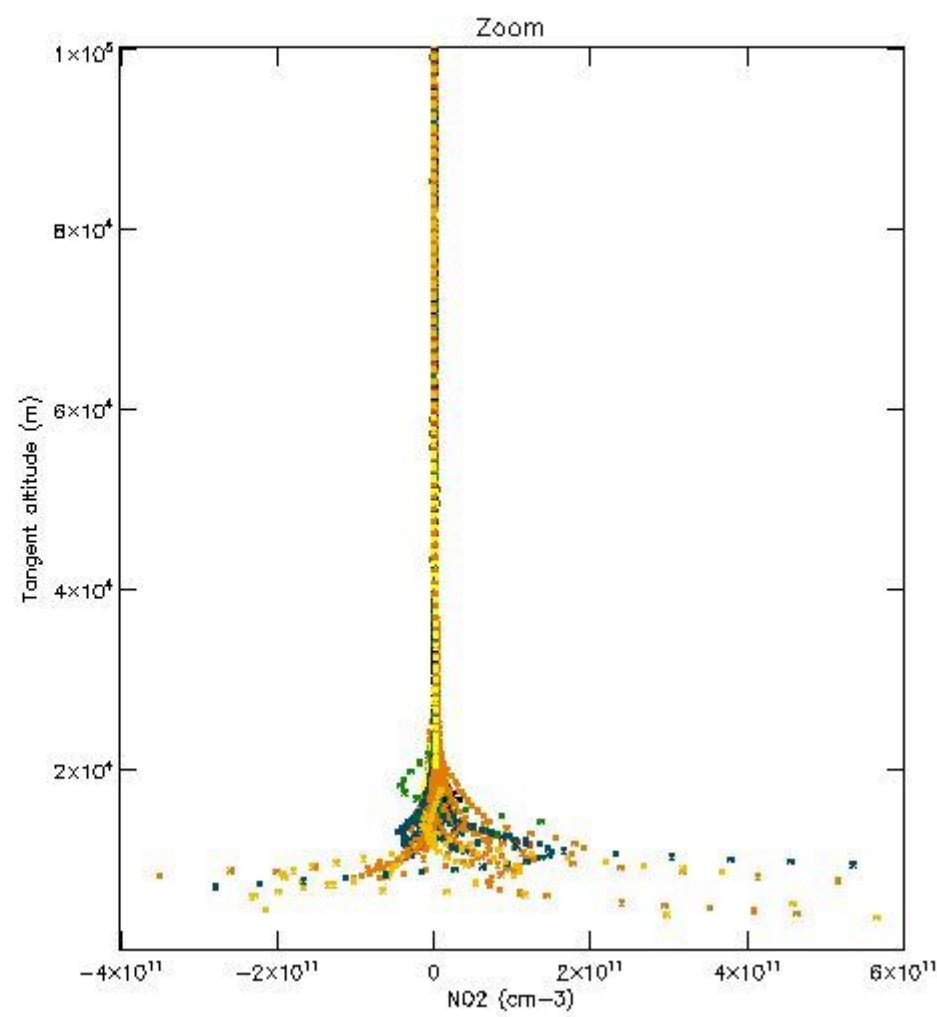

5.7 Plot NO3 profiles for all STD (dark without errors)

The colorbar represents the latitude.