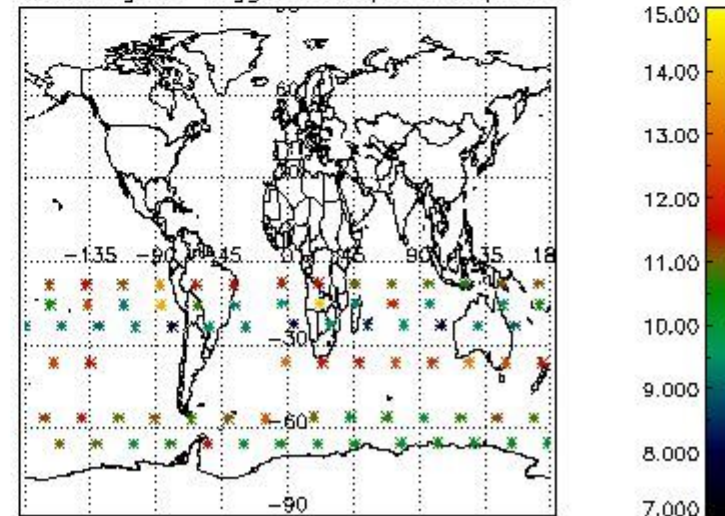

Percentage of flagged data per NO3 profile

4. Level 1 quality information per product

In this section it is plotted some information contained in the Quality Summary data set of the level 2 products that comes from the level 1b processing. Products without errors (error flag in the MPH set to "0") are used.

4.1 Plot quality information per product (time dependant) coming from level 1b processing

4.1.1 Plot level 1 quality information per product (time dependant): ENVISAT ASCENDING passes