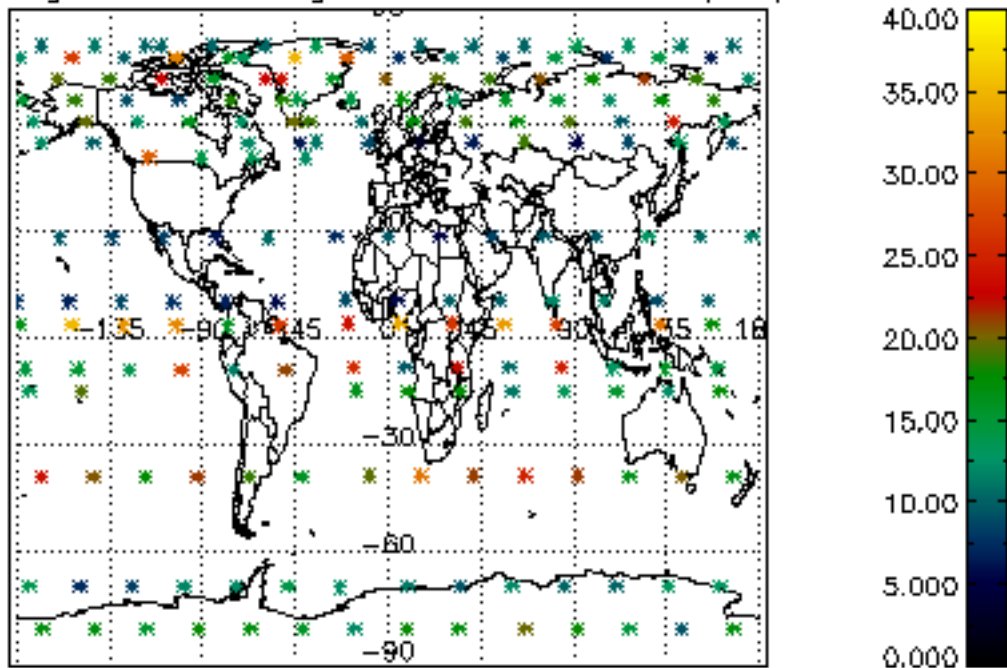

Percentage of flagged data per NO3 profile

Percentage of cosmic ray hits per profile

Percentage of datation errors per profile

Percentage of star falling outside central band per profile

Percentage of saturation errors per profile