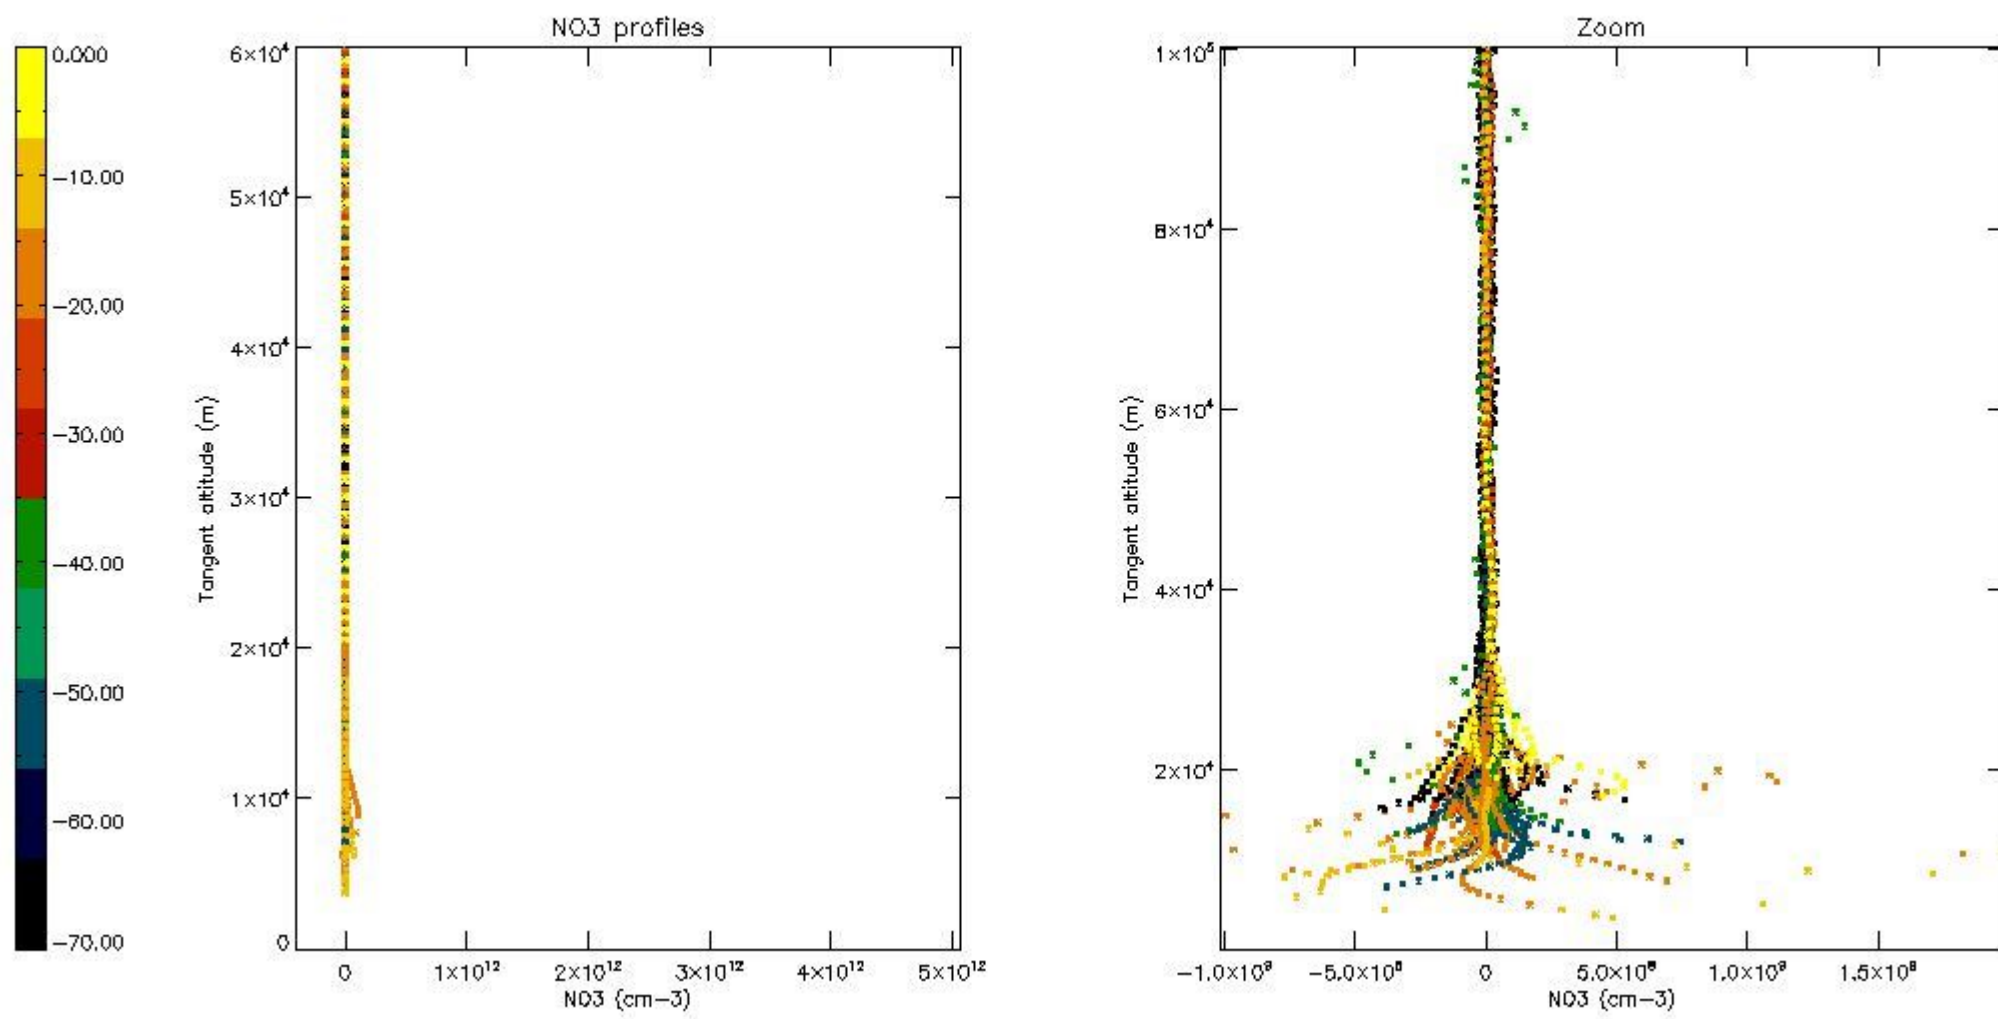

5.8 Plot H2O profiles for all STD (only for occultations of stars 1,2,3,4,13,14,16,26,63 dark without errors)

The colorbar represents the latitude.