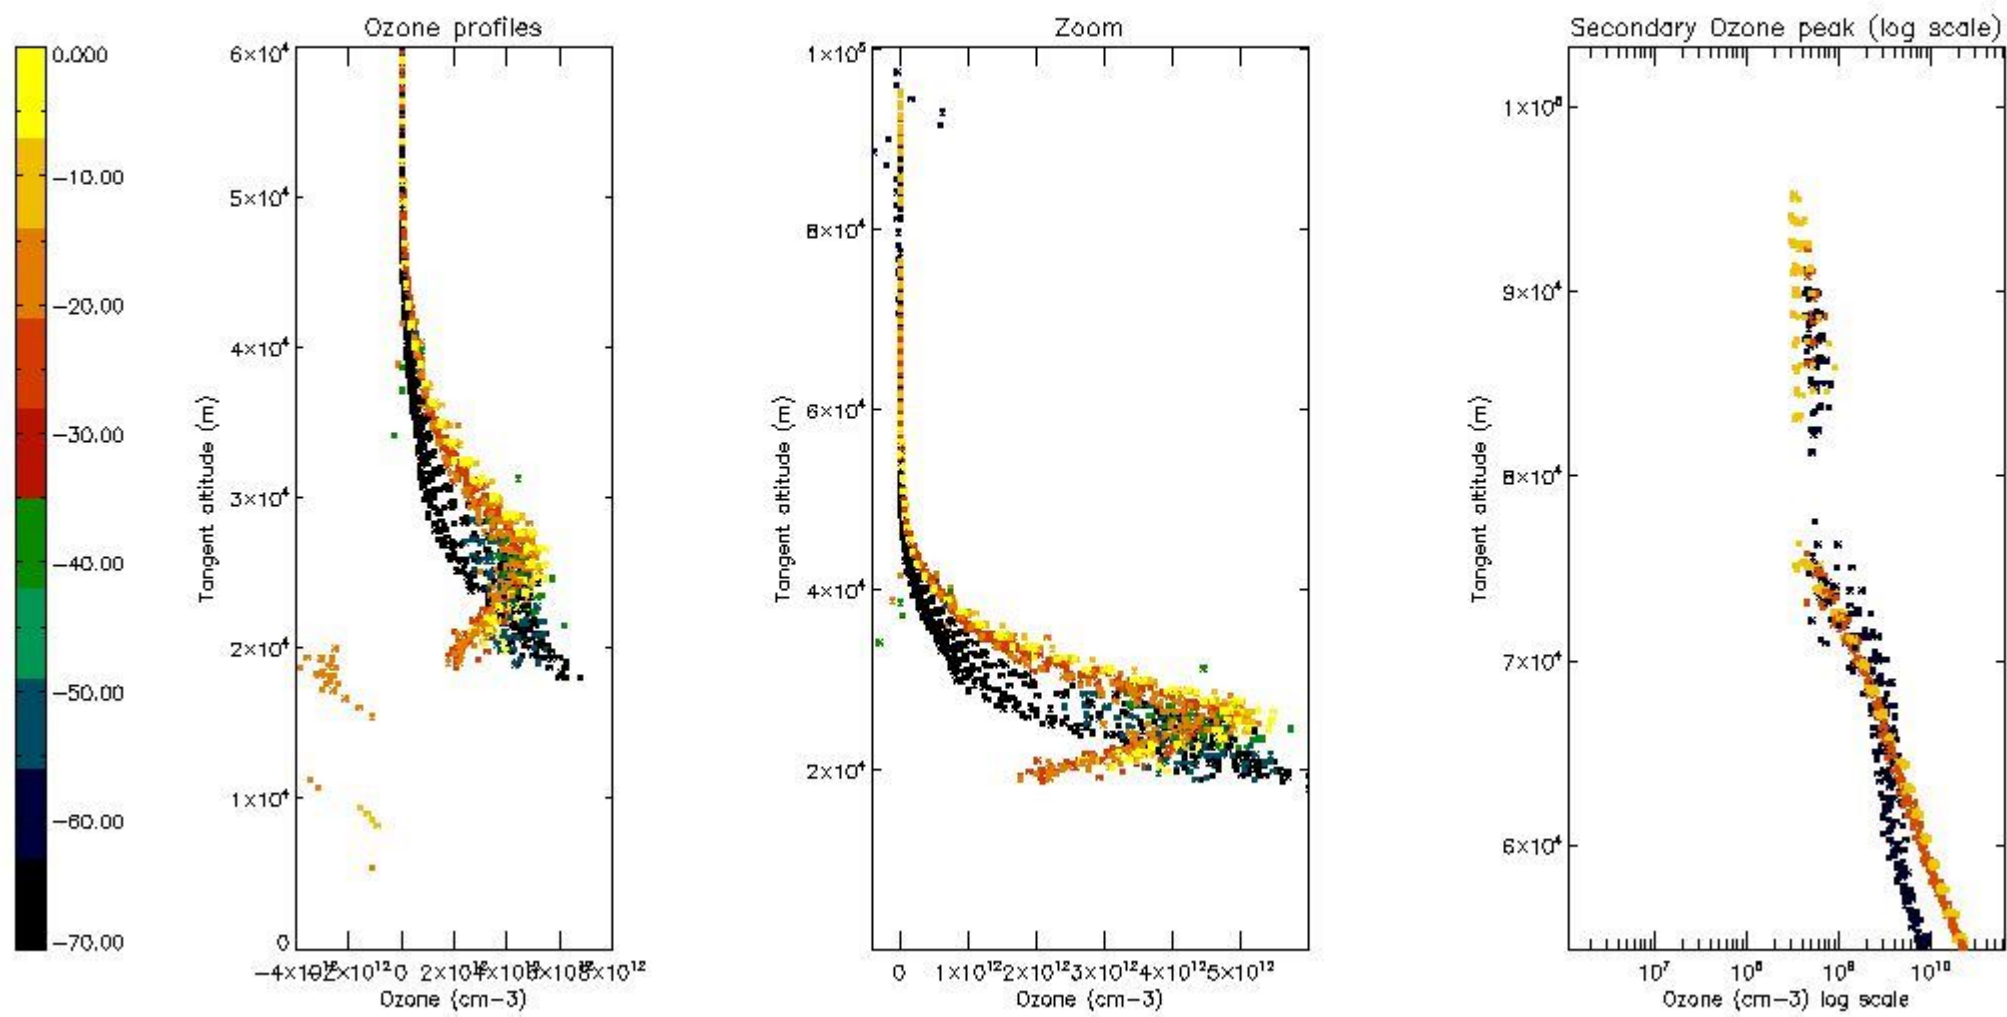

5.5 Plot ozone profiles where STD < 5% (dark without errors)

The colorbar represents the latitude.