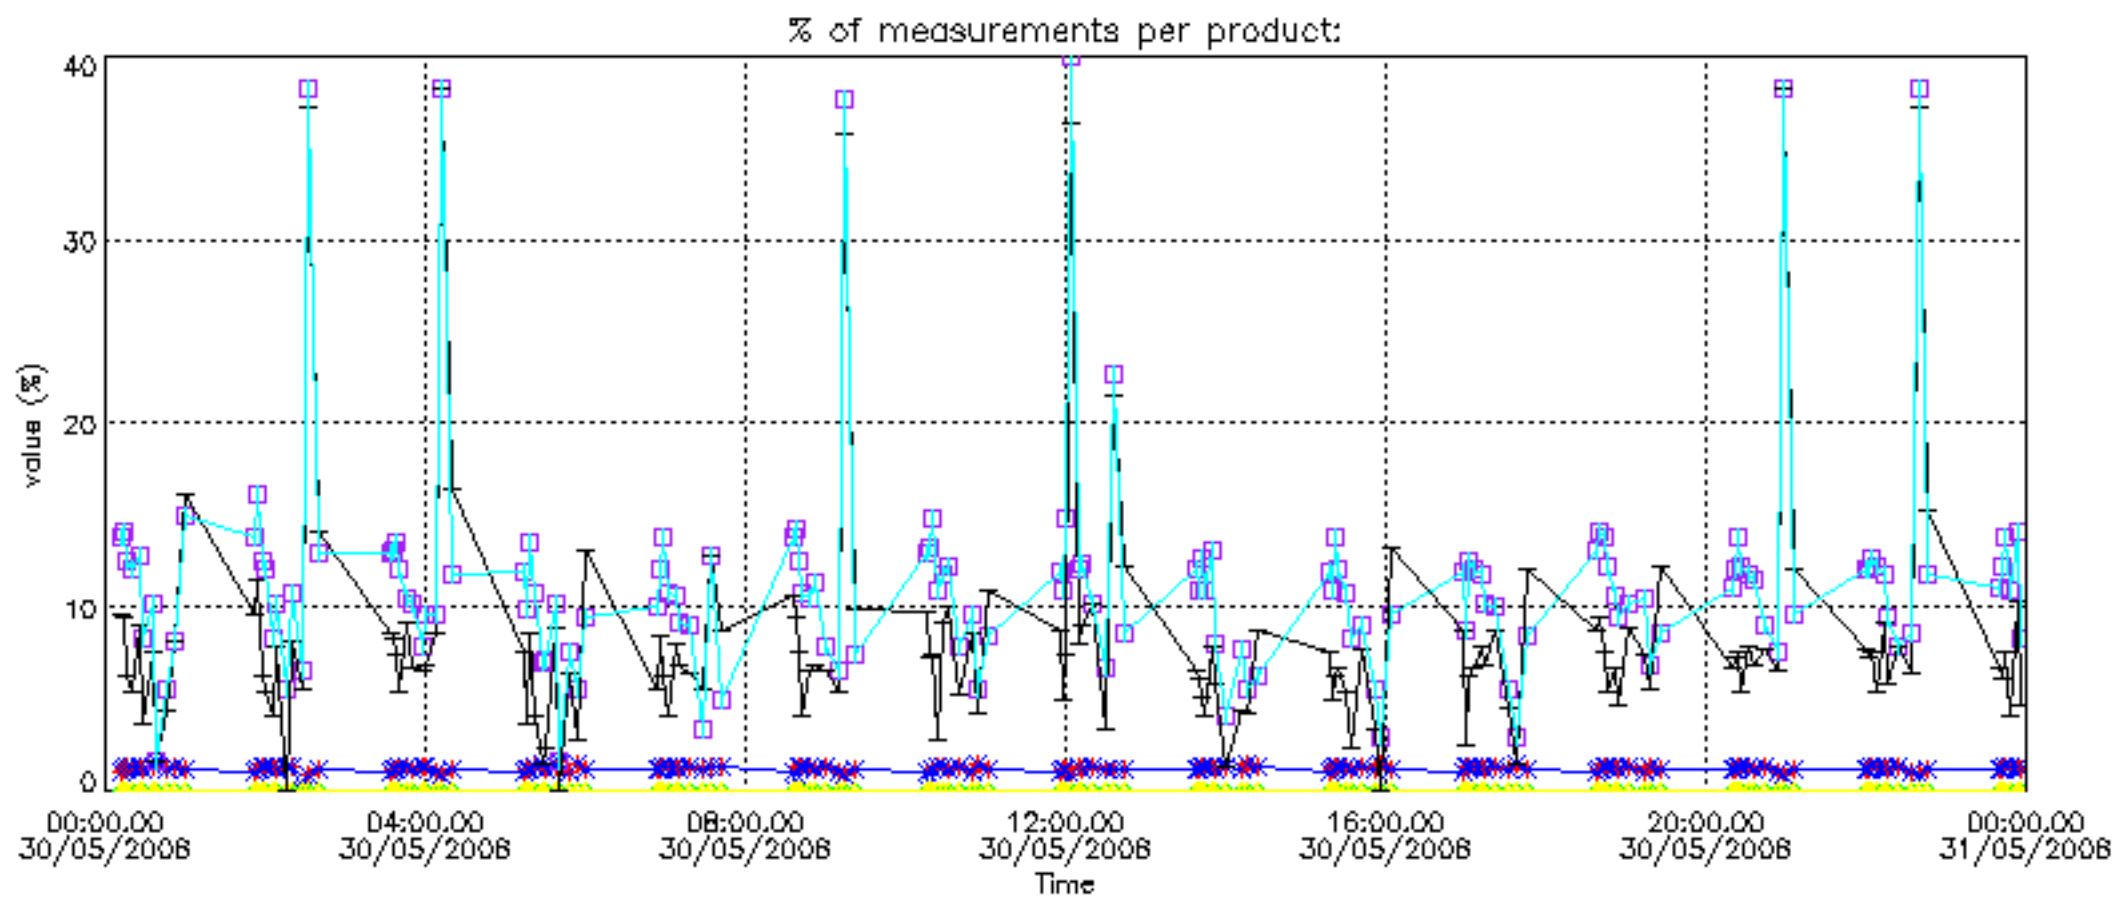

Percentage of cosmic ray hits per profile

Percentage of datation errors per profile