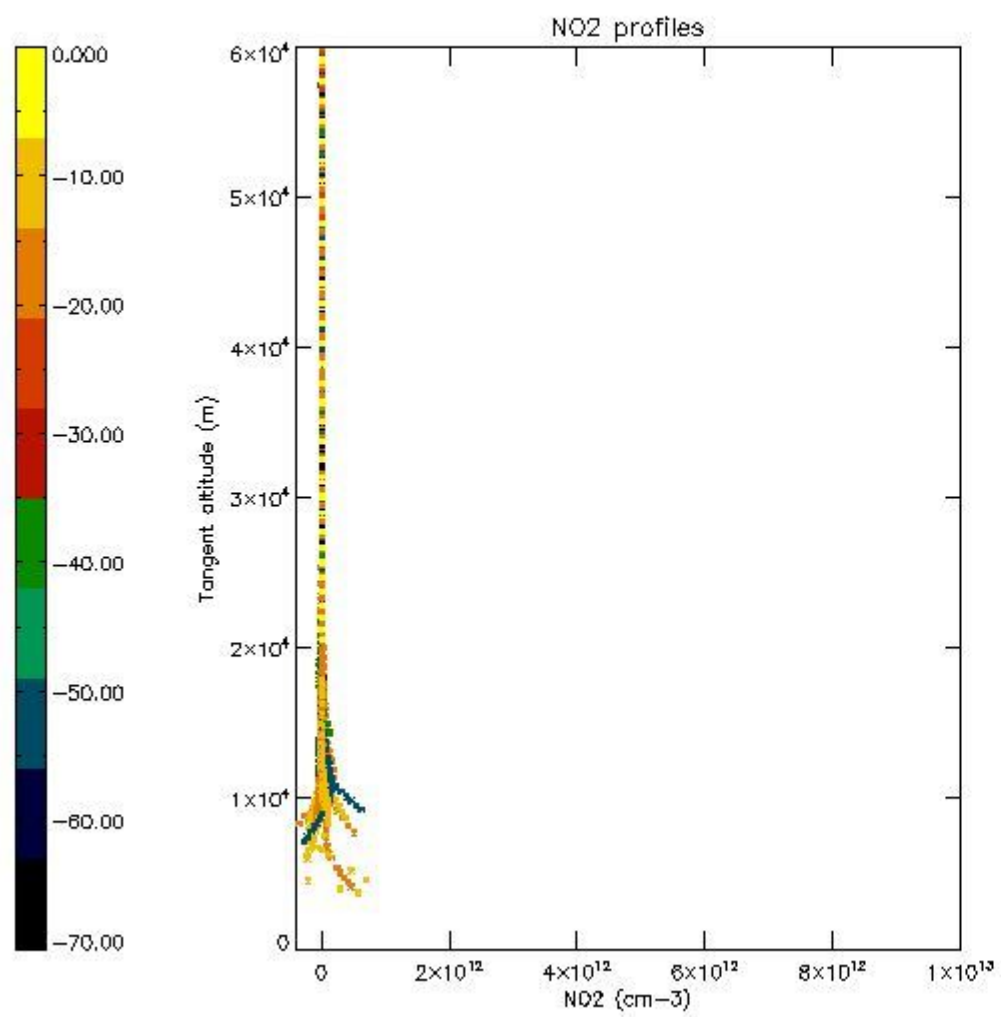

5.4 Plot ozone profiles where STD < 10% (dark without errors)

The colorbar represents the latitude.

5.5 Plot ozone profiles where STD < 5% (dark without errors)

The colorbar represents the latitude.

5.6 Plot NO₂ profiles for all STD (dark without errors)

The colorbar represents the latitude.

5.7 Plot NO3 profiles for all STD (dark without errors)

The colorbar represents the latitude.

5.8 Plot H2O profiles for all STD (only for occultations of stars 1,2,3,4,13,14,16,26,63 dark without errors)