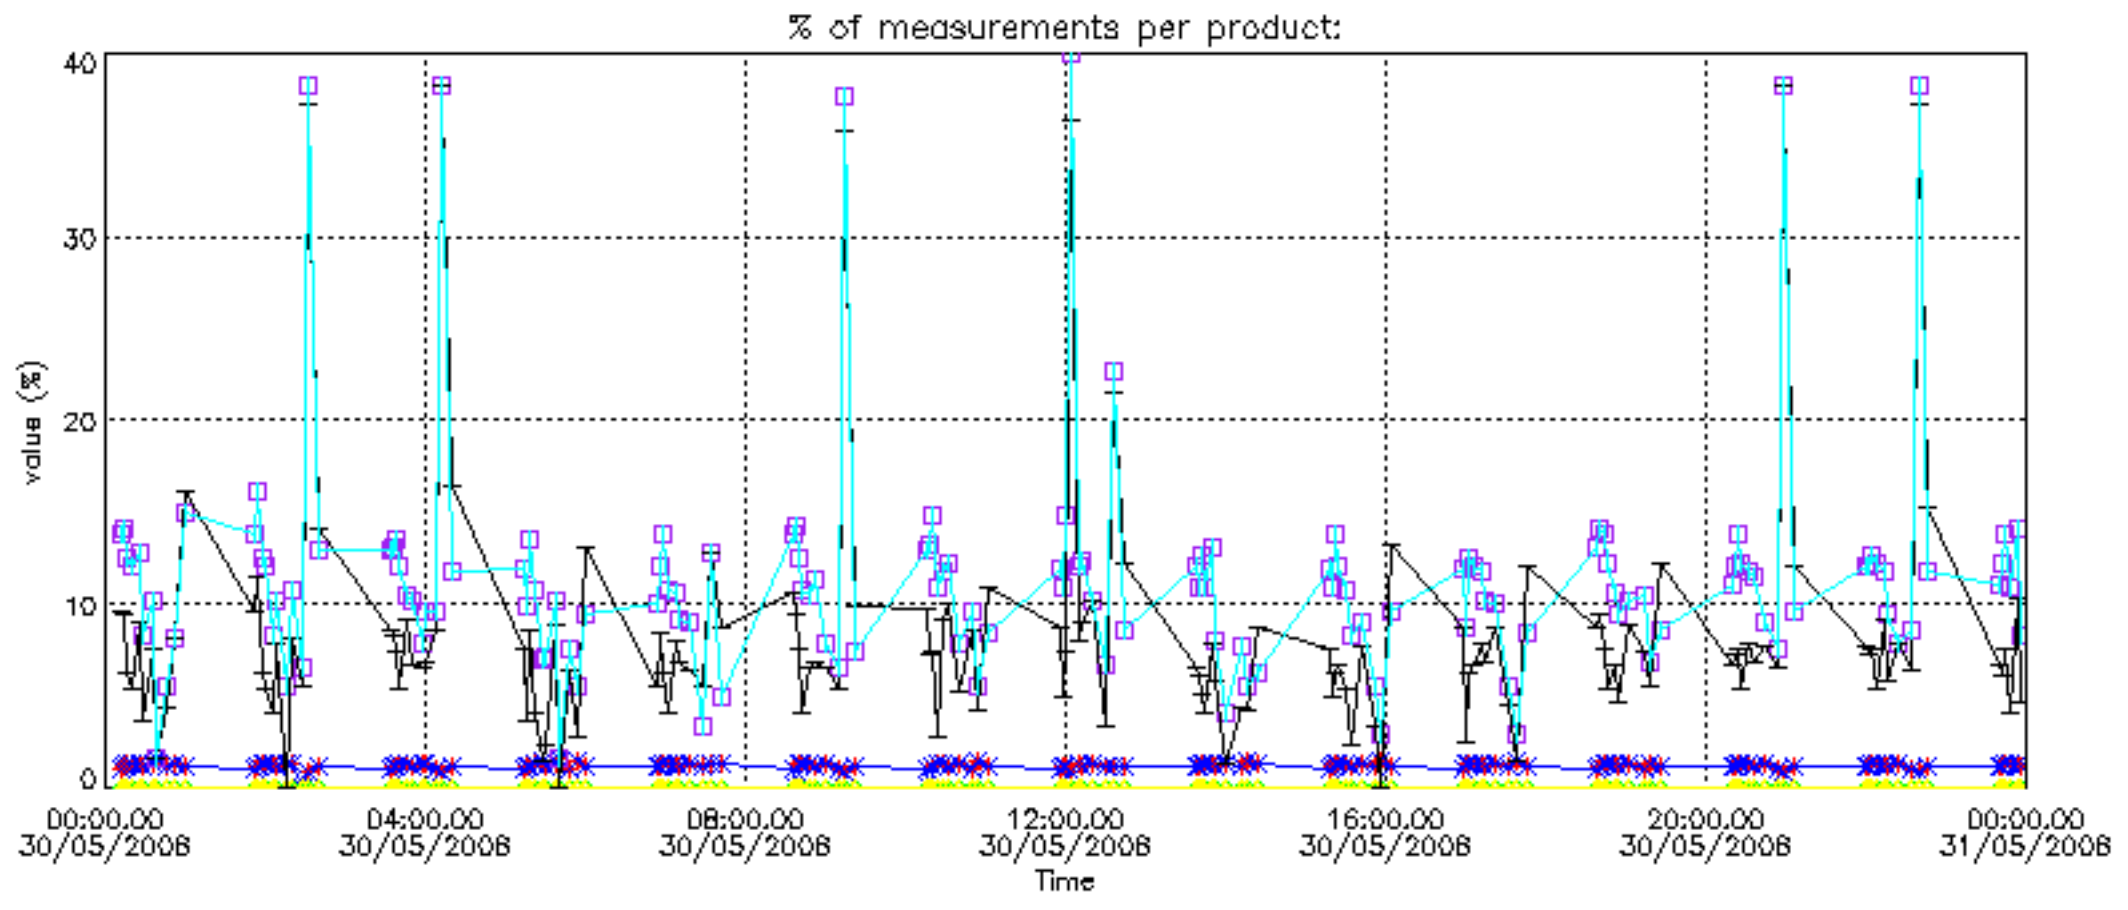

Percentage of cosmic ray hits per profile

Percentage of datation errors per profile