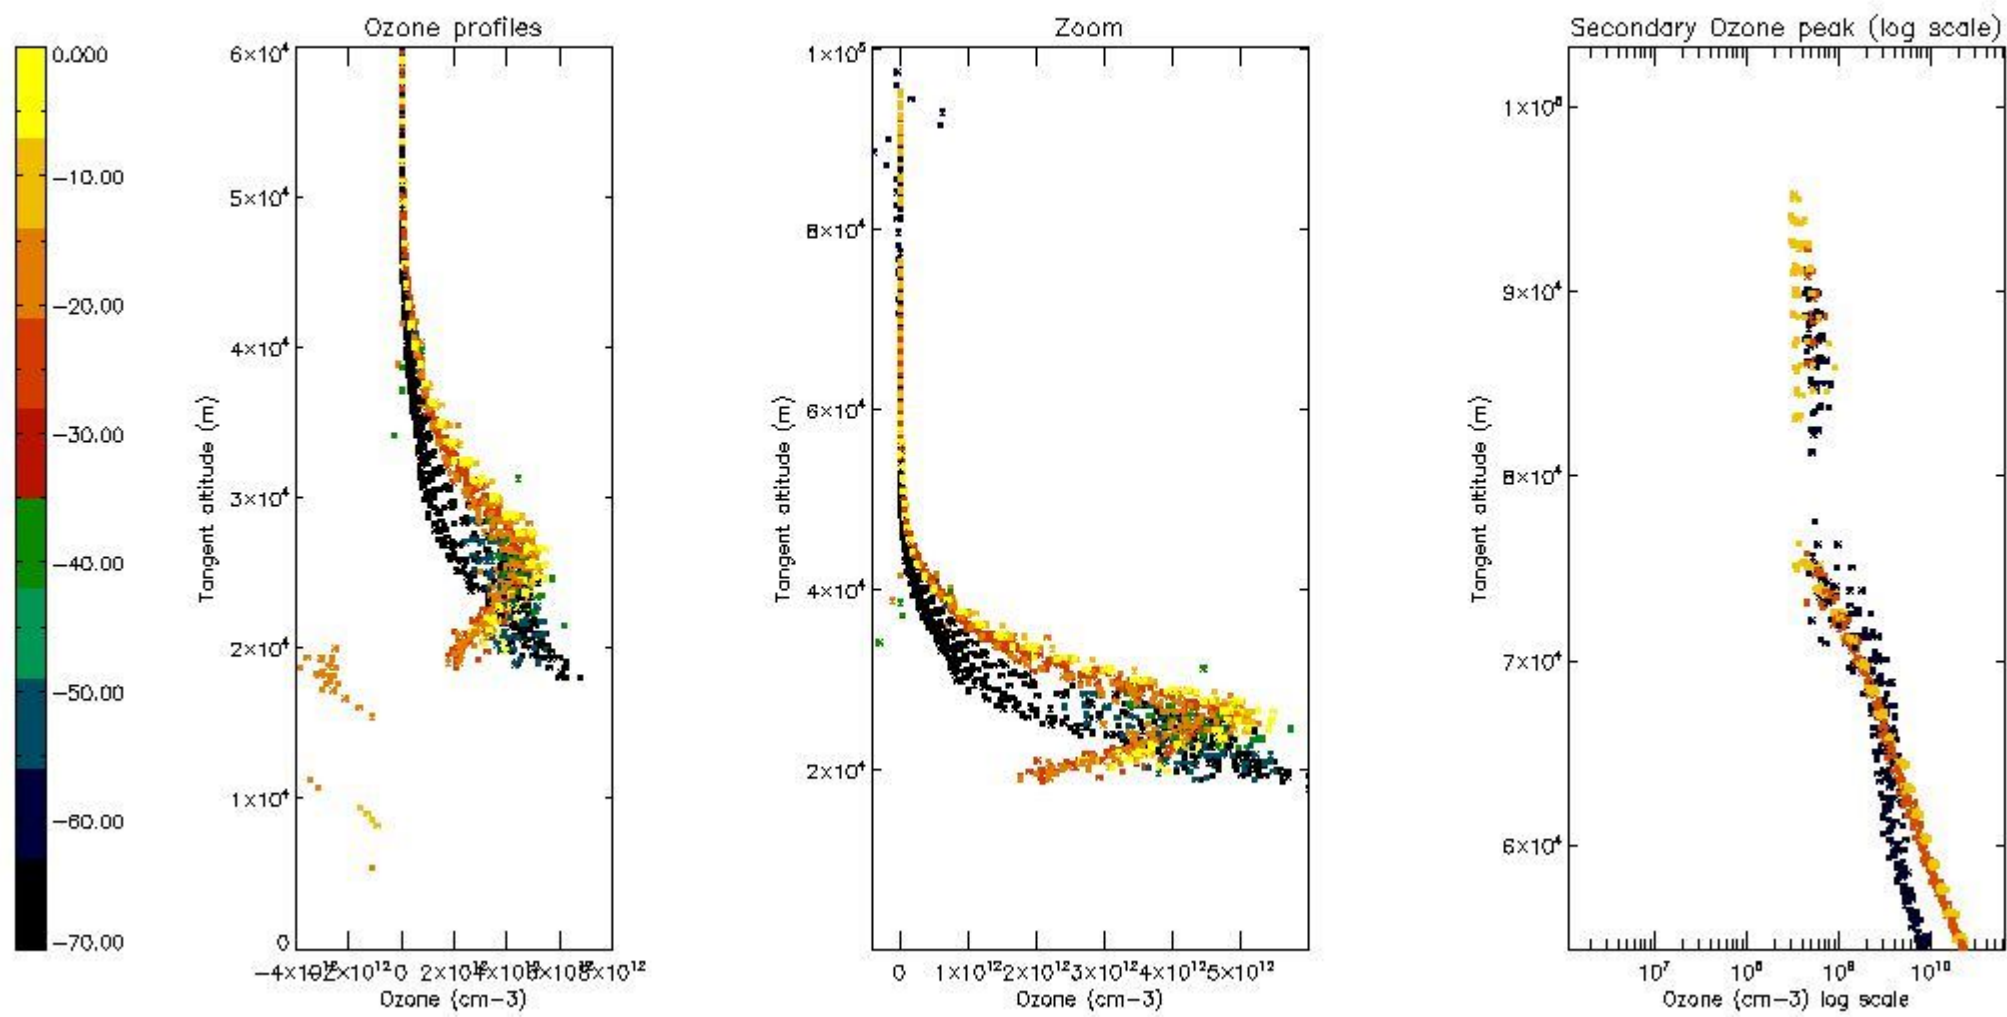

STD < 10	9
STD < 5	6

5.2 Plot ozone profiles for all STD (dark without errors)

The colorbar represents the latitude.

5.3 Plot ozone profiles where STD < 20% (dark without errors)

The colorbar represents the latitude.

5.4 Plot ozone profiles where STD < 10% (dark without errors)

The colorbar represents the latitude.

5.5 Plot ozone profiles where STD < 5% (dark without errors)

The colorbar represents the latitude.

5.6 Plot NO₂ profiles for all STD (dark without errors)