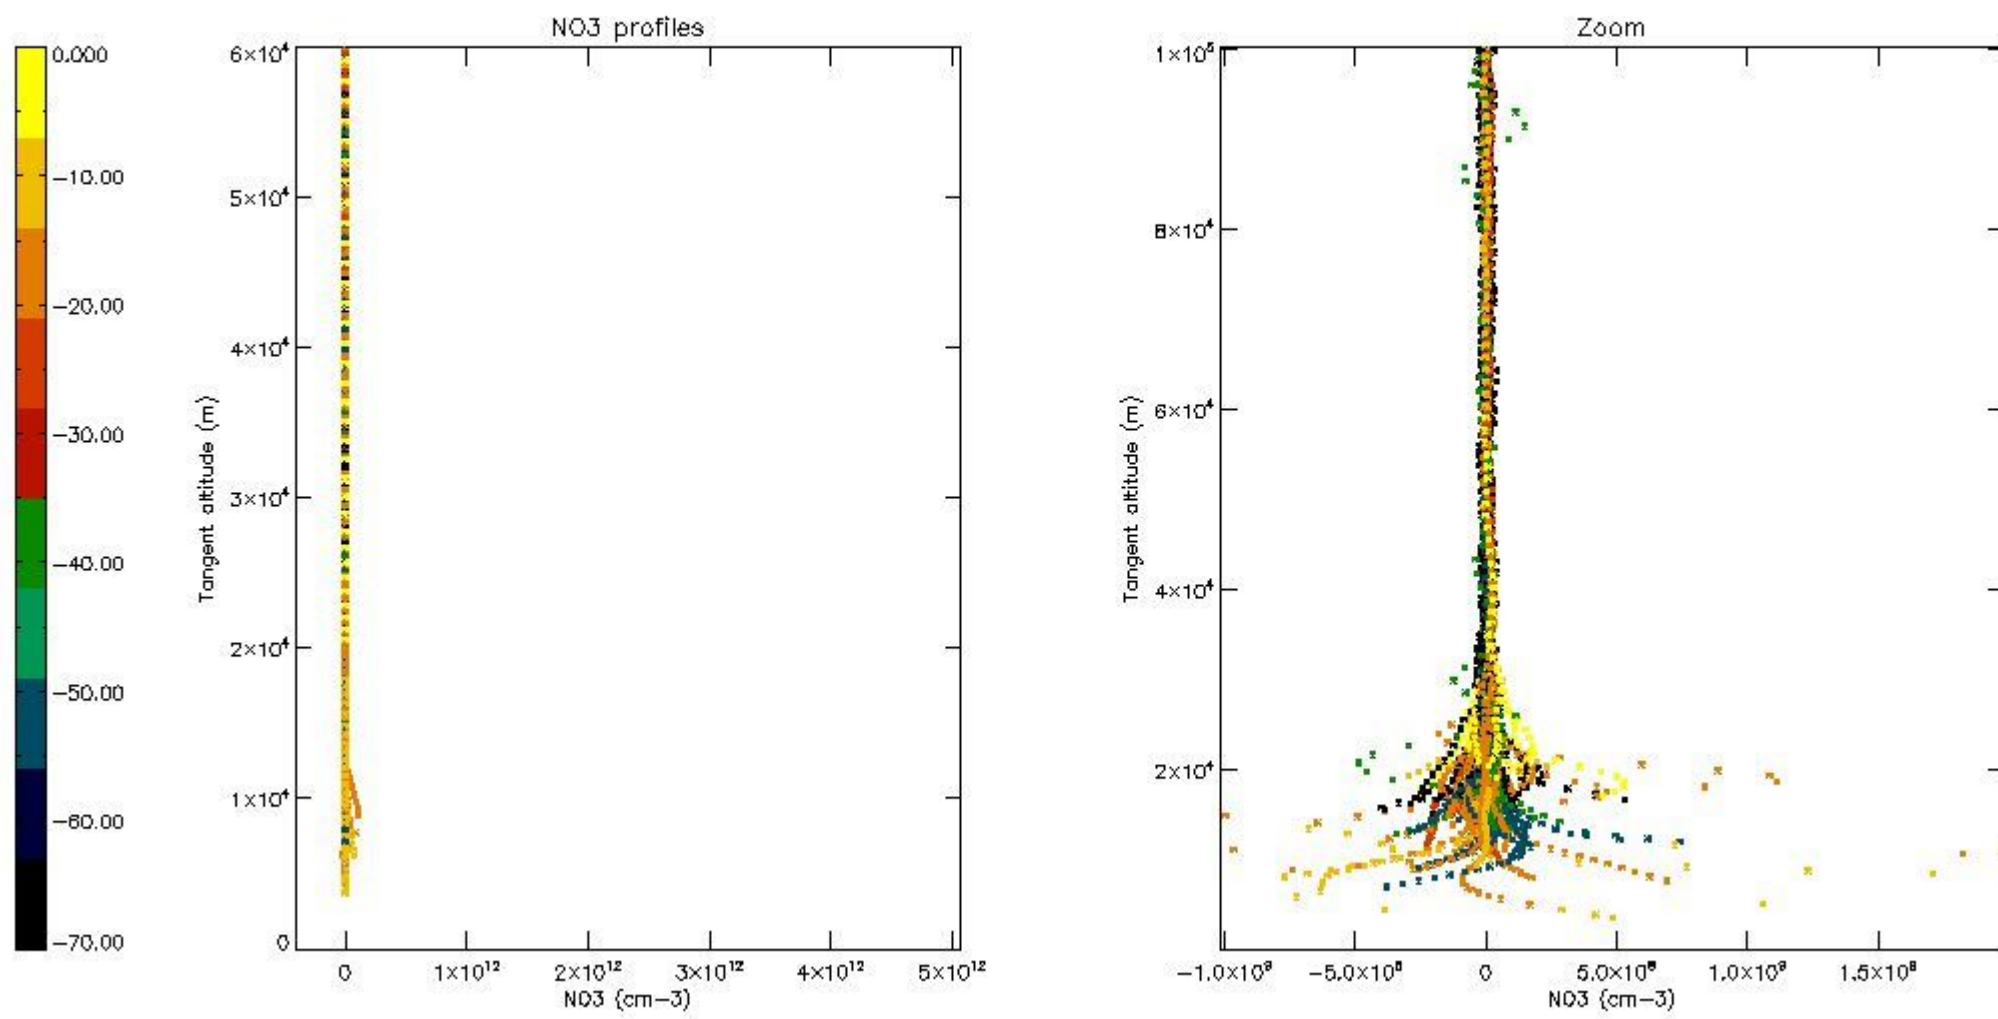

5.4 Plot ozone profiles where STD < 10% (dark without errors)

The colorbar represents the latitude.

5.5 Plot ozone profiles where STD < 5% (dark without errors)

The colorbar represents the latitude.

5.6 Plot NO₂ profiles for all STD (dark without errors)

The colorbar represents the latitude.

5.7 Plot NO3 profiles for all STD (dark without errors)

The colorbar represents the latitude.

5.8 Plot H₂O profiles for all STD (only for occultations of stars 1,2,3,4,13,14,16,26,63 dark without errors)