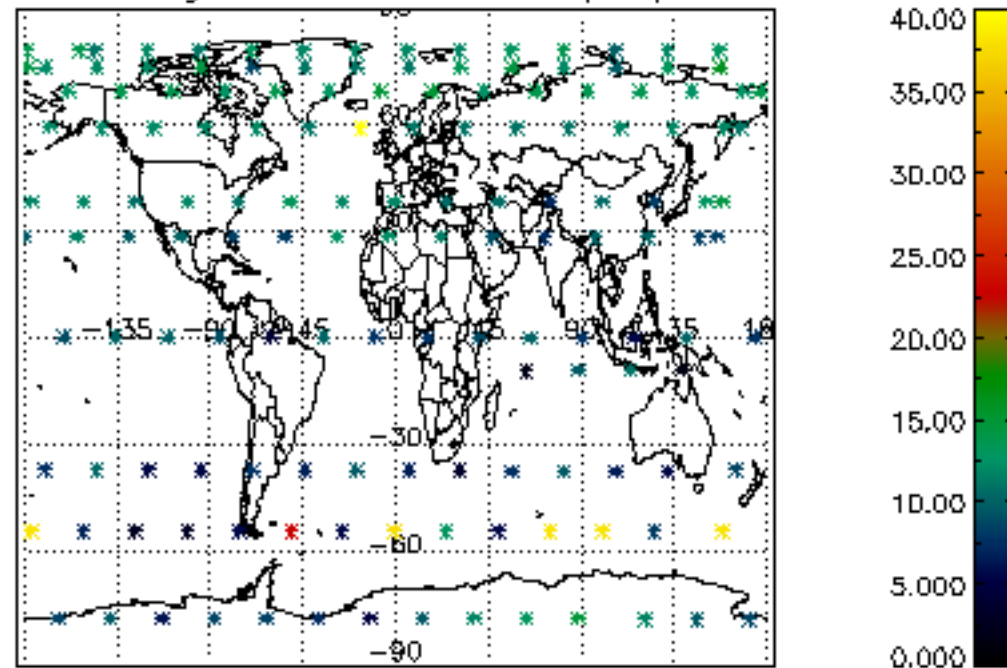

Percentage of saturation errors per profile